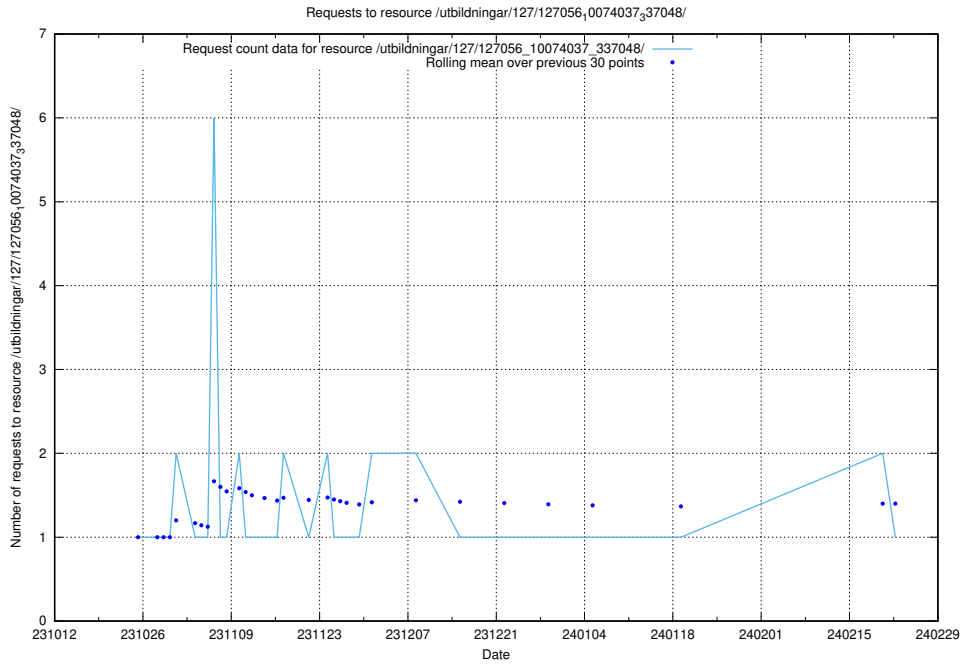

5.5255 Usage of /utbildningar/127/127056_10074037_337048/

Here, we count the number of requests to resource /utbildningar/127/127056_10074037_337048/.