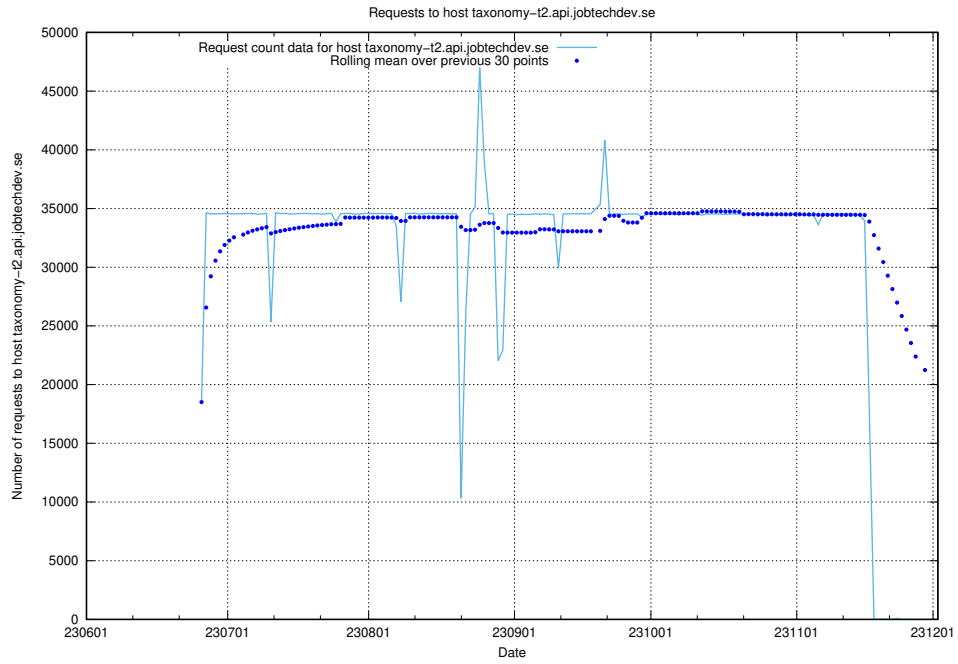

7.50 Usage of taxonomy-t2.api.jobtechdev.se

Here, we count the number of requests to host taxonomy-t2.api.jobtechdev.se.