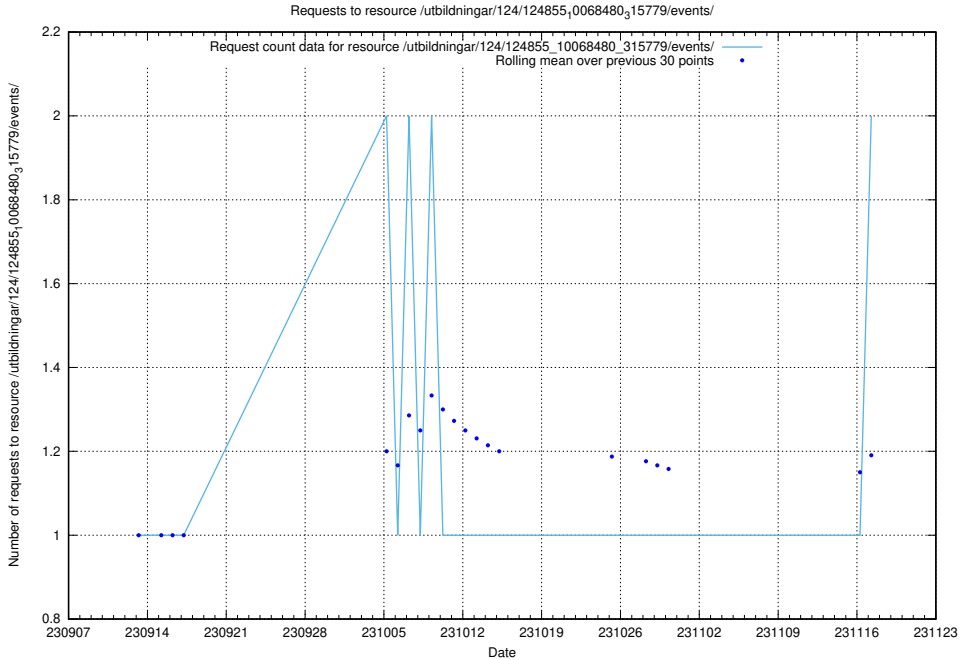

5.769 Usage of /utbildningar/124/124855_10068480_315779/events/

Here, we count the number of requests to resource /utbildningar/124/124855_10068480_315779/events/