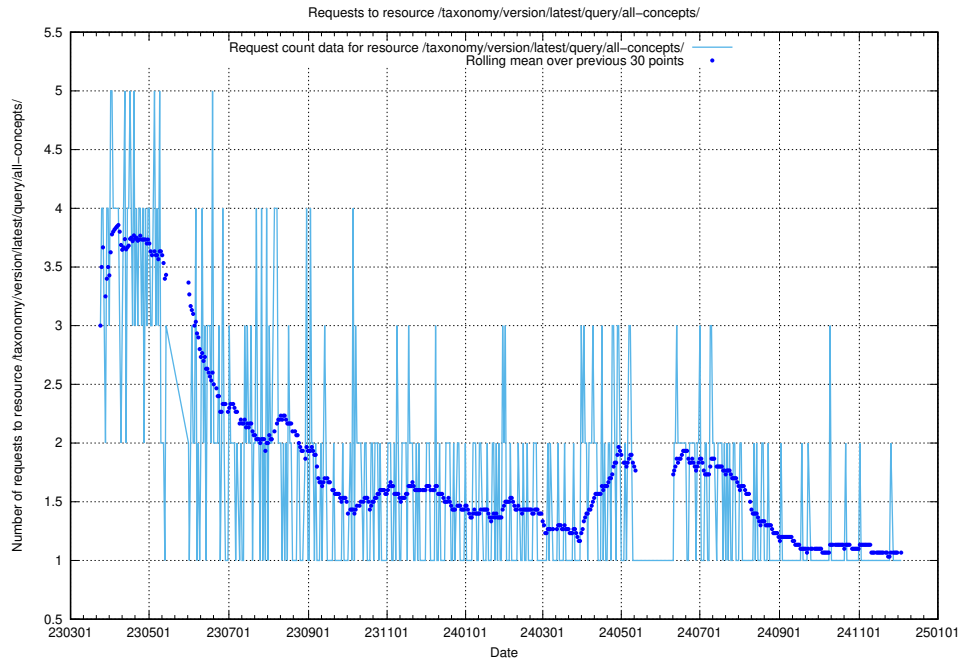

5.7222 Usage of /taxonomy/version/latest/query/all-concepts/

Here, we count the number of requests to resource /taxonomy/version/latest/query/all-concepts/.