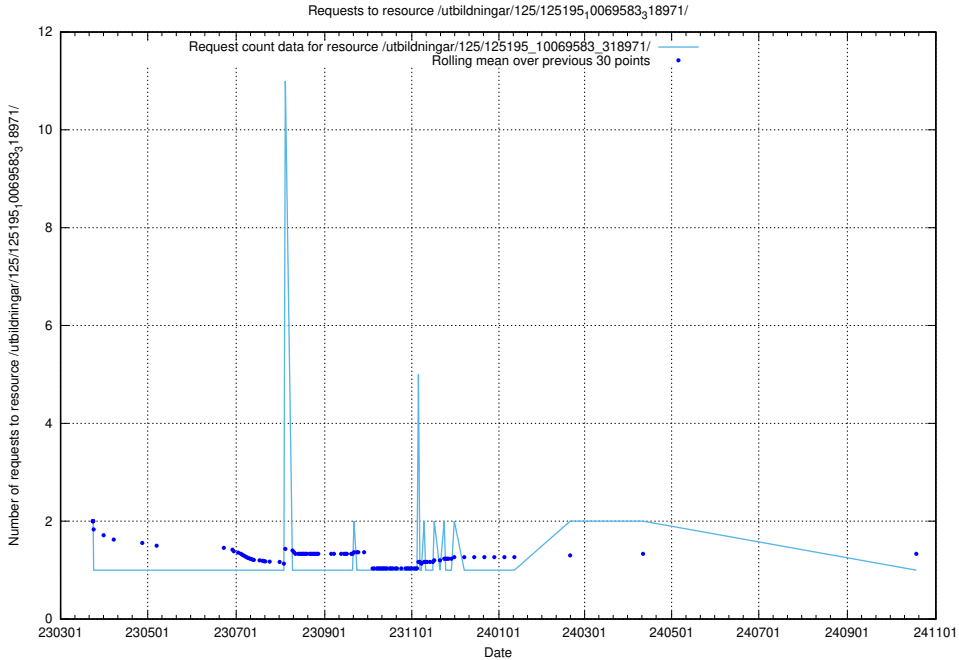

5.7415 Usage of /utbildningar/125/125195_10069583_318971/

Here, we count the number of requests to resource /utbildningar/125/125195_10069583_318971/.