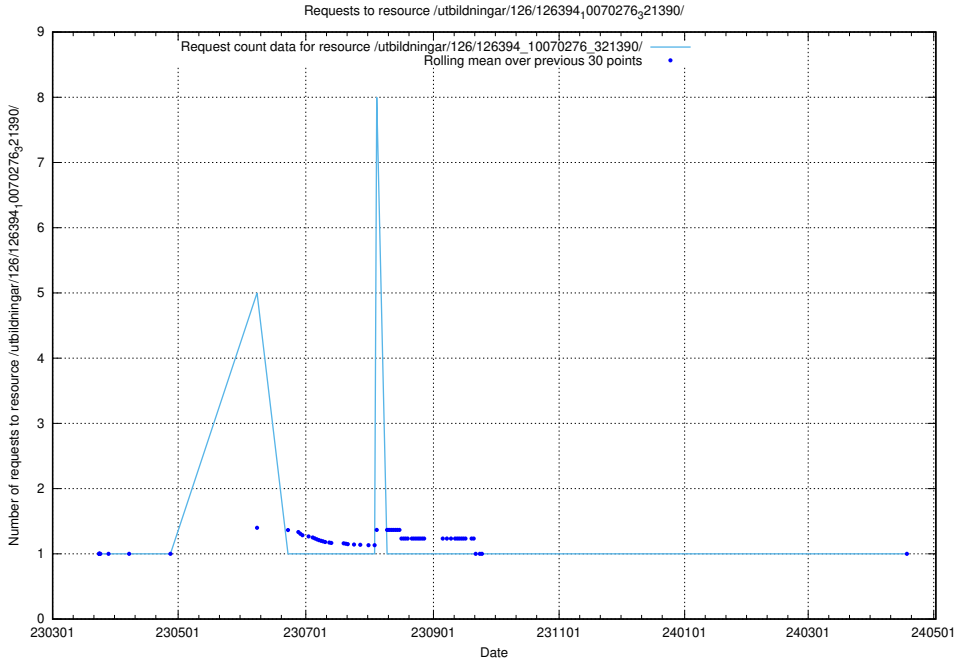

5.7553 Usage of /utbildningar/126/126394_10070276_321390/

Here, we count the number of requests to resource /utbildningar/126/126394_10070276_321390/.