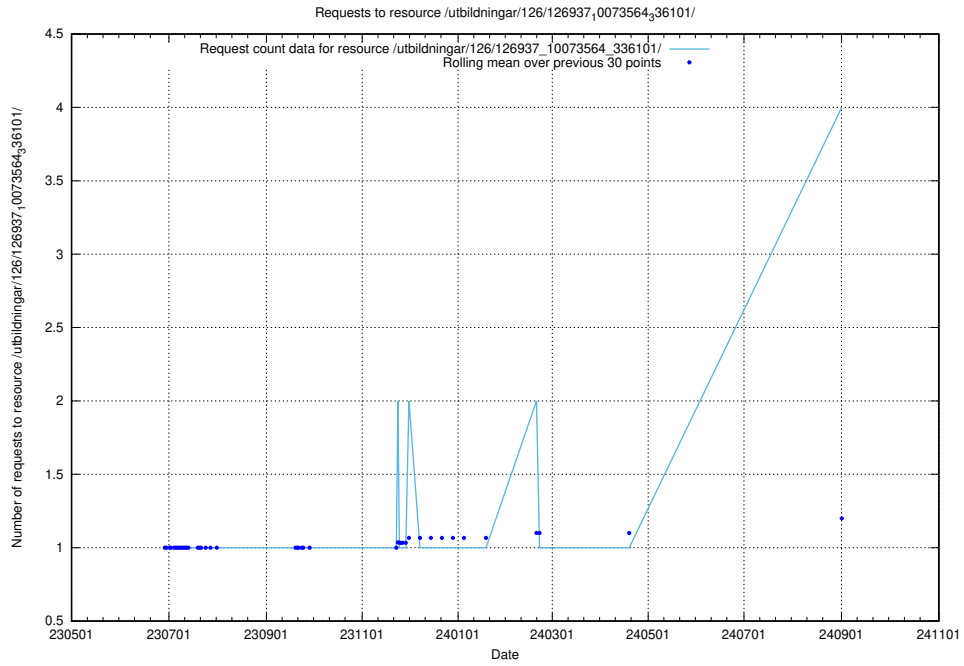

5.319 Usage of /utbildningar/126/126937_10073564_336101/

Here, we count the number of requests to resource /utbildningar/126/126937_10073564_336101/.