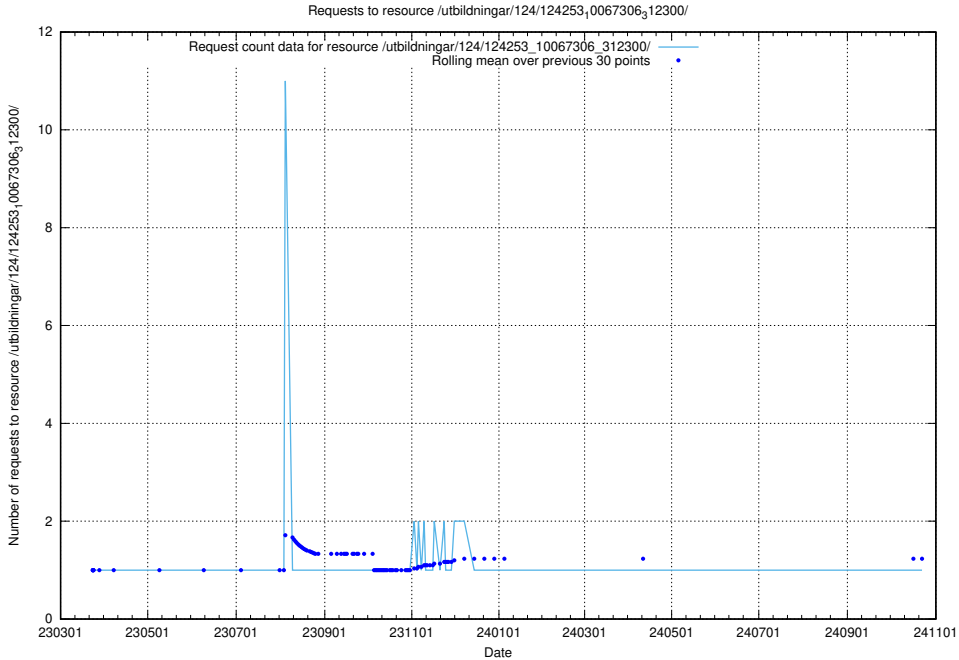

5.5040 Usage of /utbildningar/124/124253_10067306_312300/

Here, we count the number of requests to resource /utbildningar/124/124253_10067306_312300/.