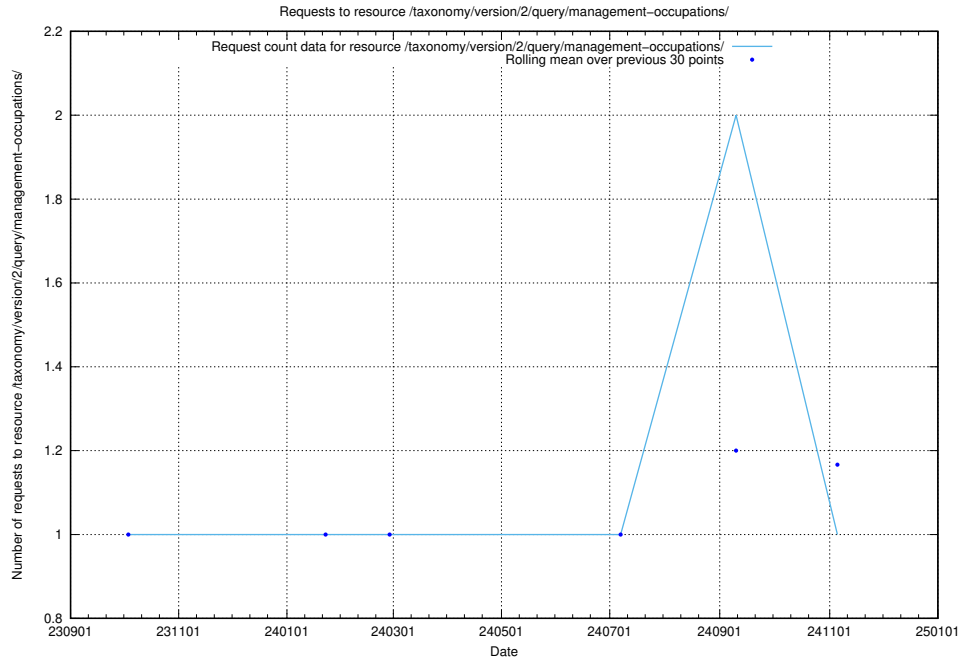

5.5480 Usage of /taxonomy/version/2/query/management-occupations/

Here, we count the number of requests to resource /taxonomy/version/2/query/management-occupations/.