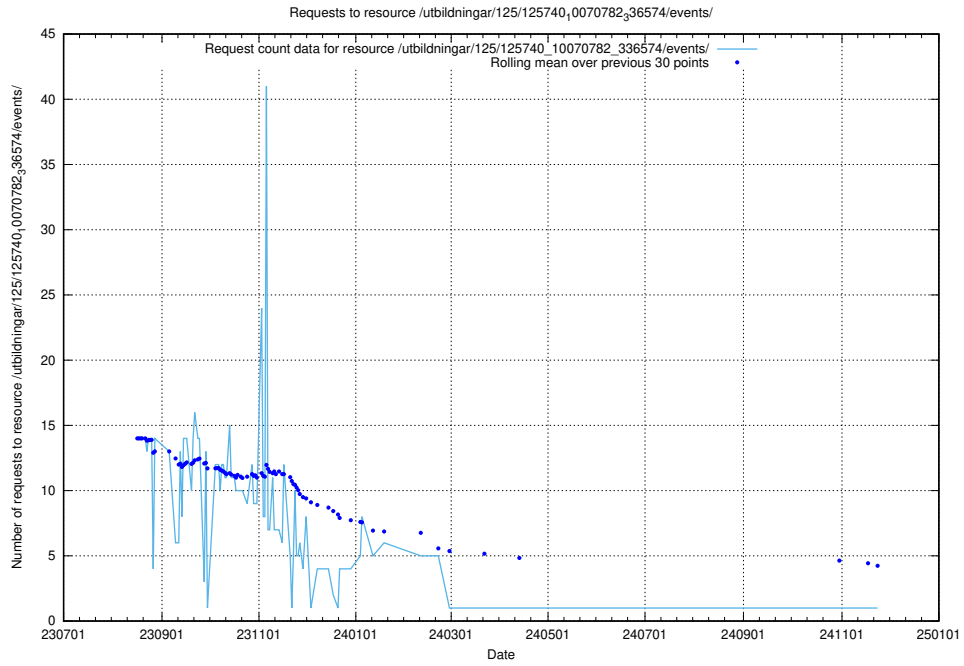

5.5833 Usage of /utbildningar/125/125740_10070782_336574/events/

Here, we count the number of requests to resource /utbildningar/125/125740_10070782_336574/events/