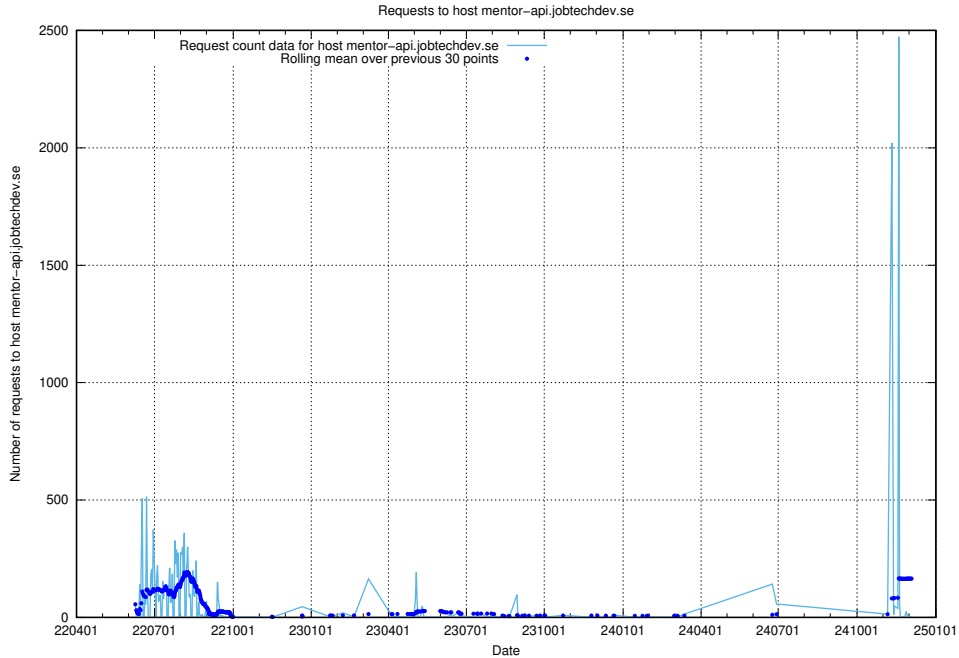

7.436 Usage of mentor-api.jobtechdev.se

Here, we count the number of requests to host mentor-api.jobtechdev.se.