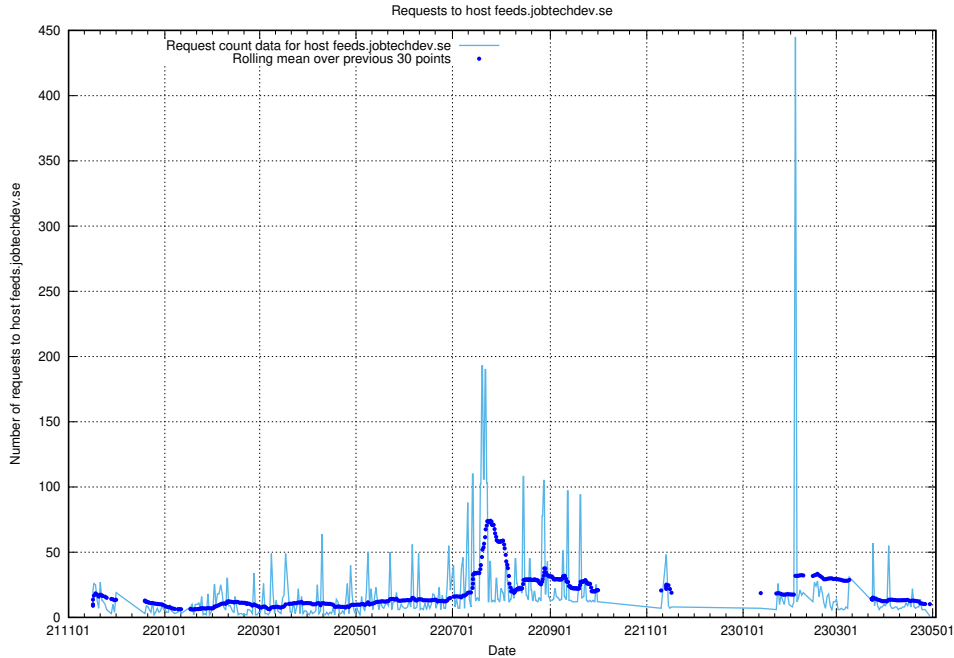

7.667 Usage of feeds.jobtechdev.se

Here, we count the number of requests to host feeds.jobtechdev.se.