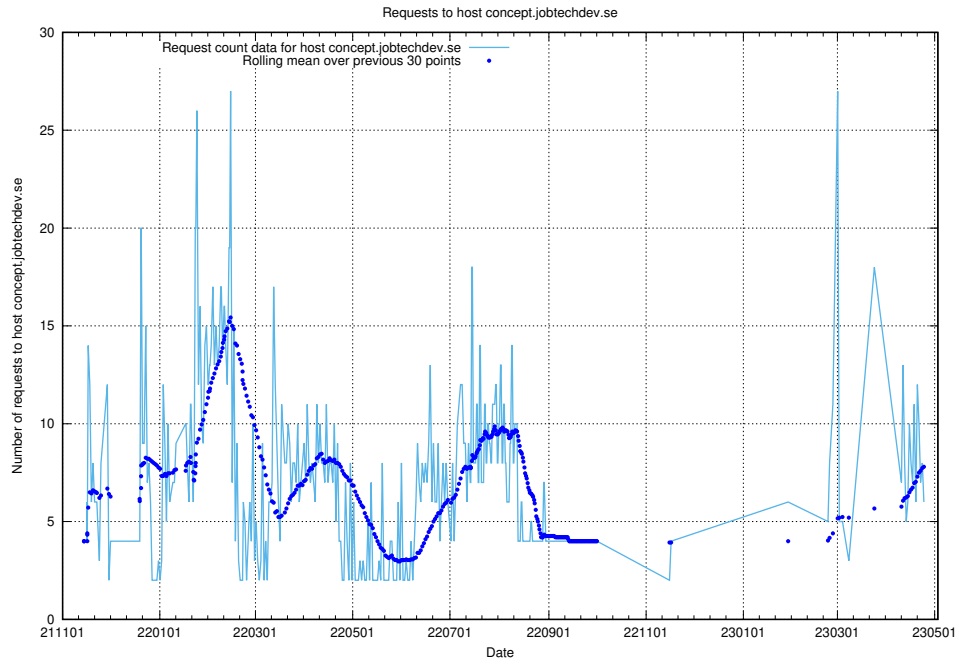

7.94 Usage of concept.jobtechdev.se

Here, we count the number of requests to host concept.jobtechdev.se.