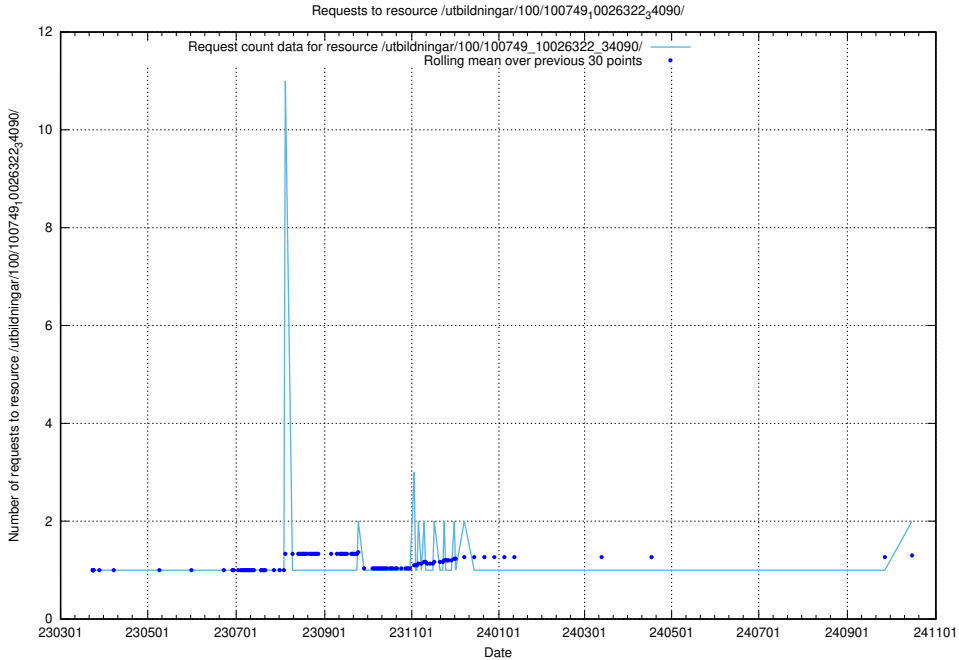

5.845 Usage of /utbildningar/100/100749_10026322_34090/

Here, we count the number of requests to resource /utbildningar/100/100749_10026322_34090/.