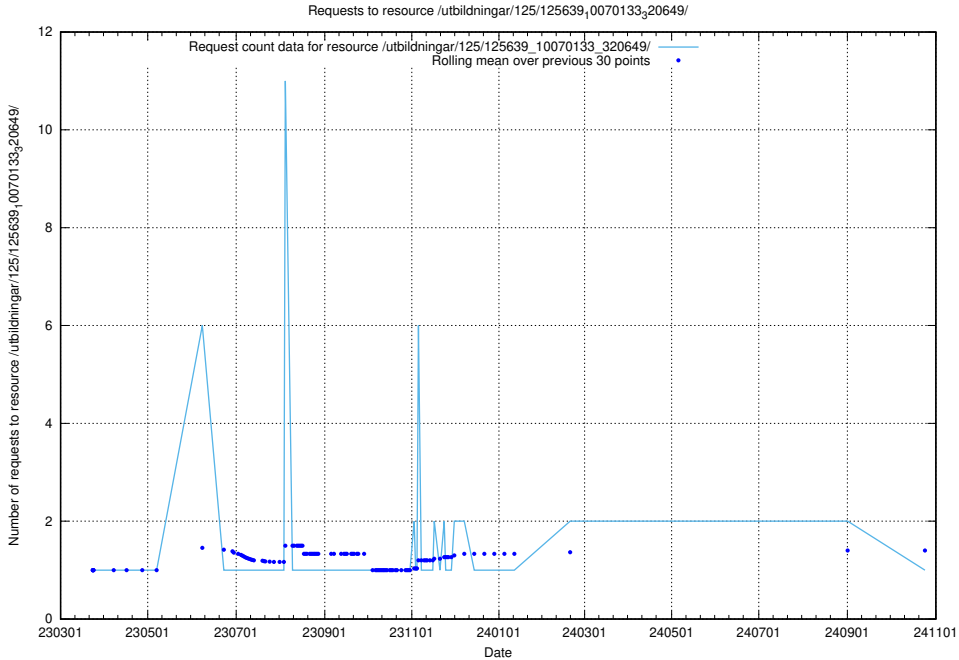

5.1034 Usage of /utbildningar/125/125639_10070133_320649/

Here, we count the number of requests to resource /utbildningar/125/125639_10070133_320649/.