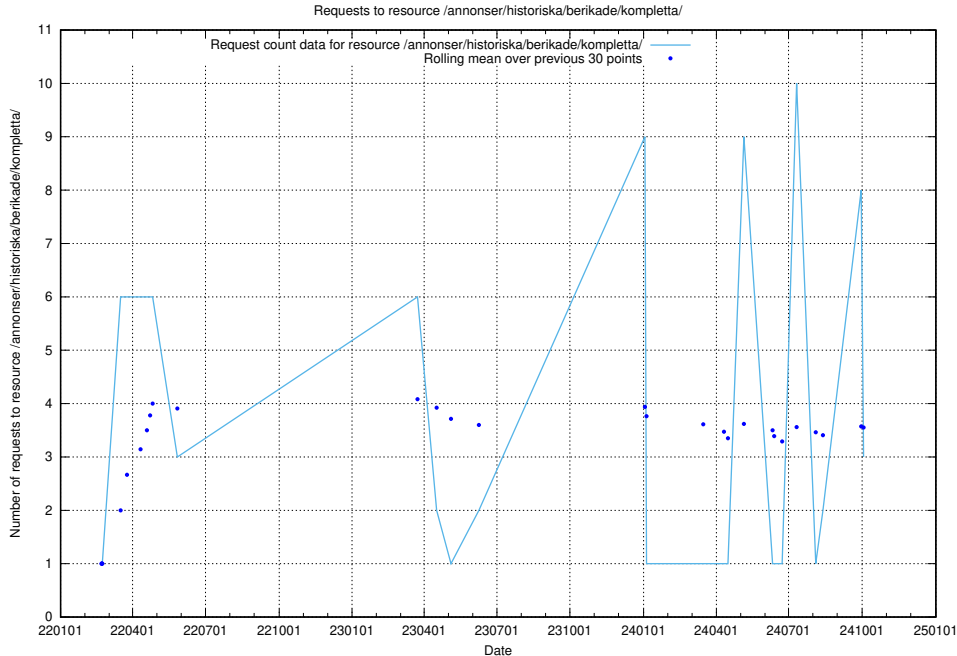

5.363 Usage of /annonser/historiska/berikade/kompletta/

Here, we count the number of requests to resource /annonser/historiska/berikade/kompletta/.