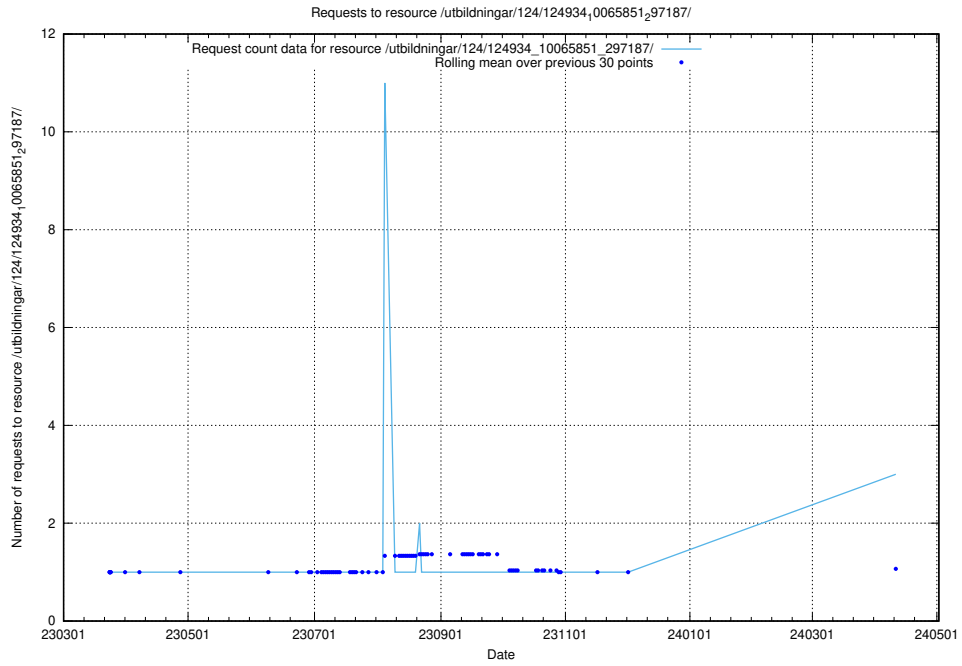

5.337 Usage of /utbildningar/124/124934_10065851_297187/

Here, we count the number of requests to resource /utbildningar/124/124934_10065851_297187/.