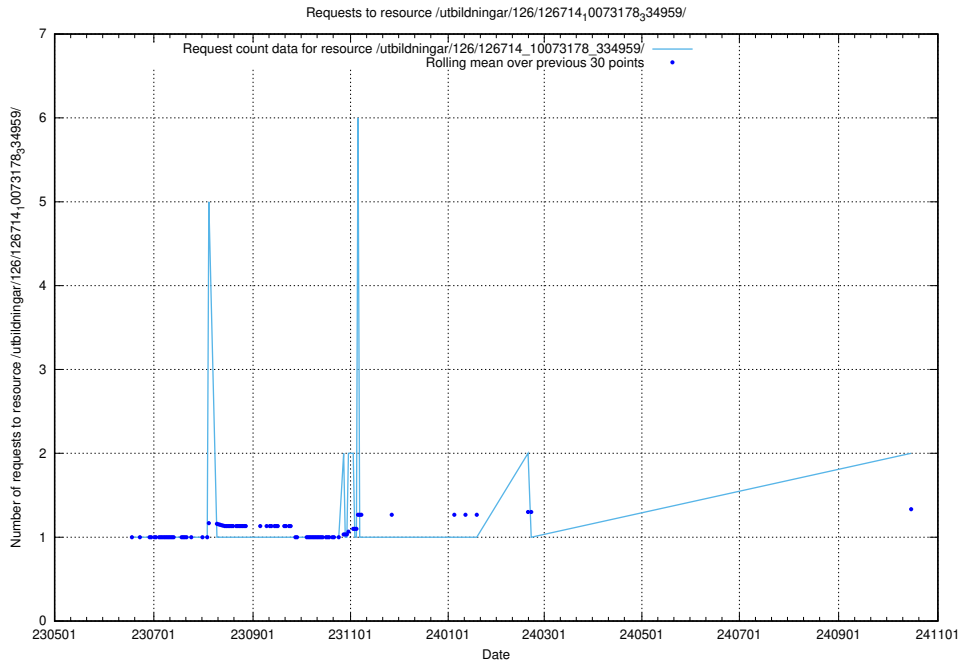

5.872 Usage of /utbildningar/126/126714_10073178_334959/

Here, we count the number of requests to resource /utbildningar/126/126714_10073178_334959/.