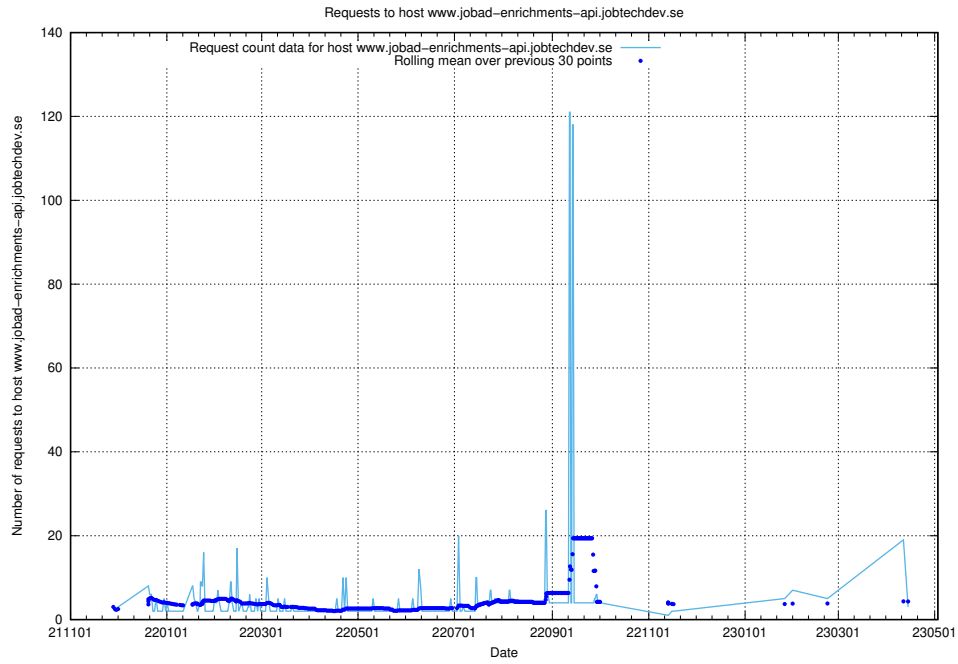

Here, we count the number of requests to host www.jobad-enrichments-api.jobtechdev.se.

7.232 Usage of magazine.jobtechdev.se

Here, we count the number of requests to host magazine.jobtechdev.se.

7.233 Usage of `blog.atlas.jobtechdev.se`