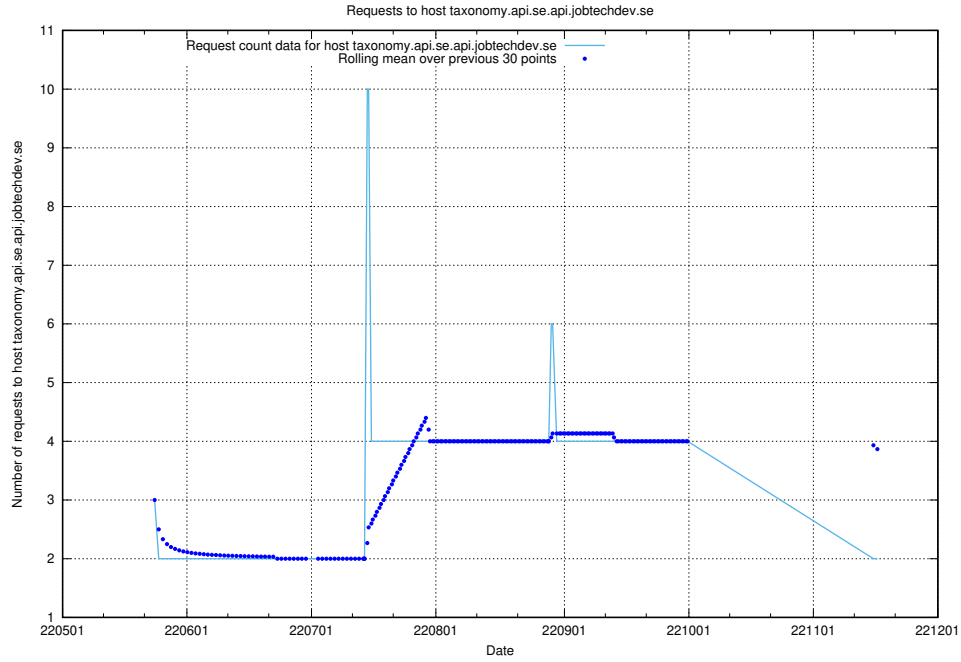

7.449 Usage of taxonomy.api.se.api.jobtechdev.se

Here, we count the number of requests to host taxonomy.api.se.api.jobtechdev.se.