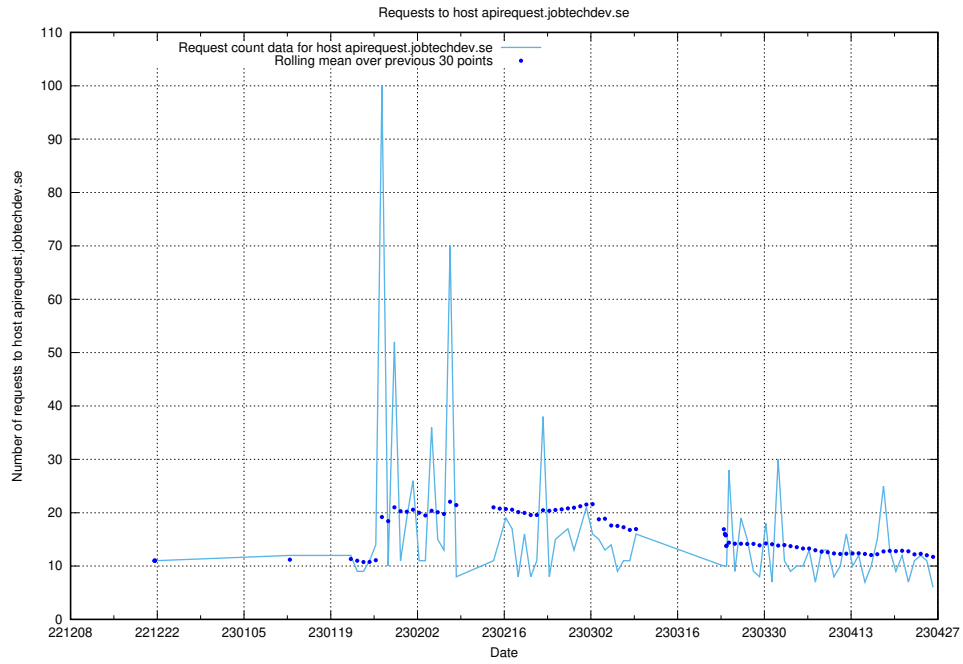

7.96 Usage of apirequest.jobtechdev.se

Here, we count the number of requests to host apirequest.jobtechdev.se.