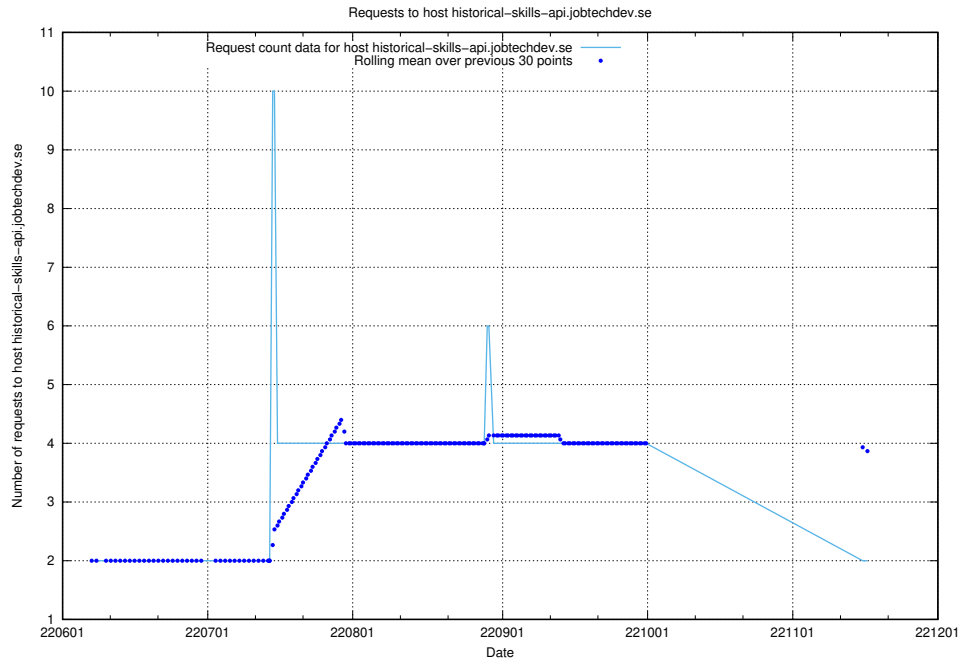

7.439 Usage of historical-skills-api.jobtechdev.se

Here, we count the number of requests to host historical-skills-api.jobtechdev.se.