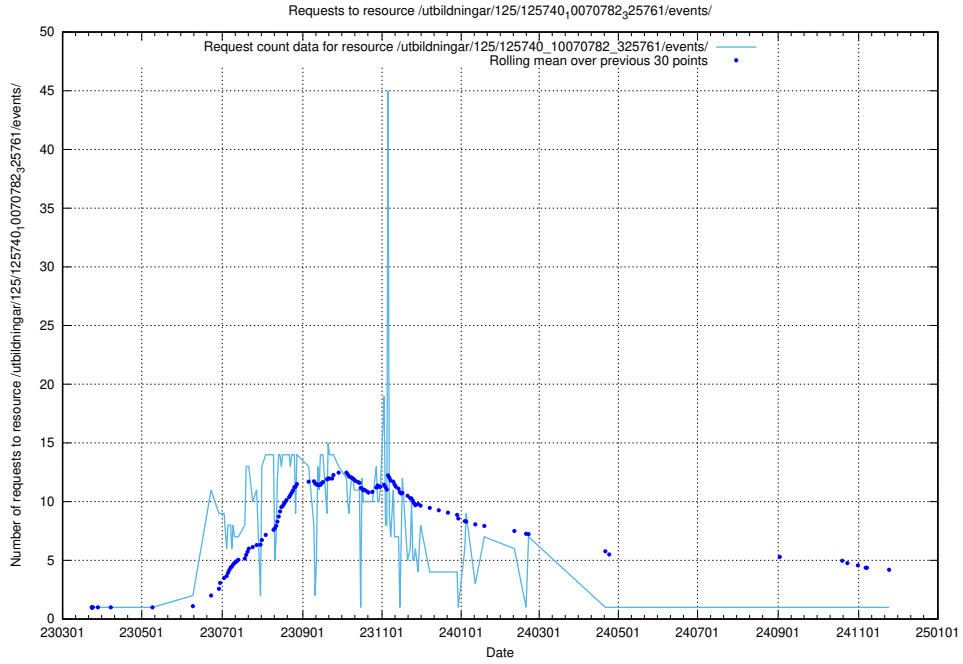

5.939 Usage of /utbildningar/125/125740_10070782_325761/events/

Here, we count the number of requests to resource /utbildningar/125/125740_10070782_325761/events/