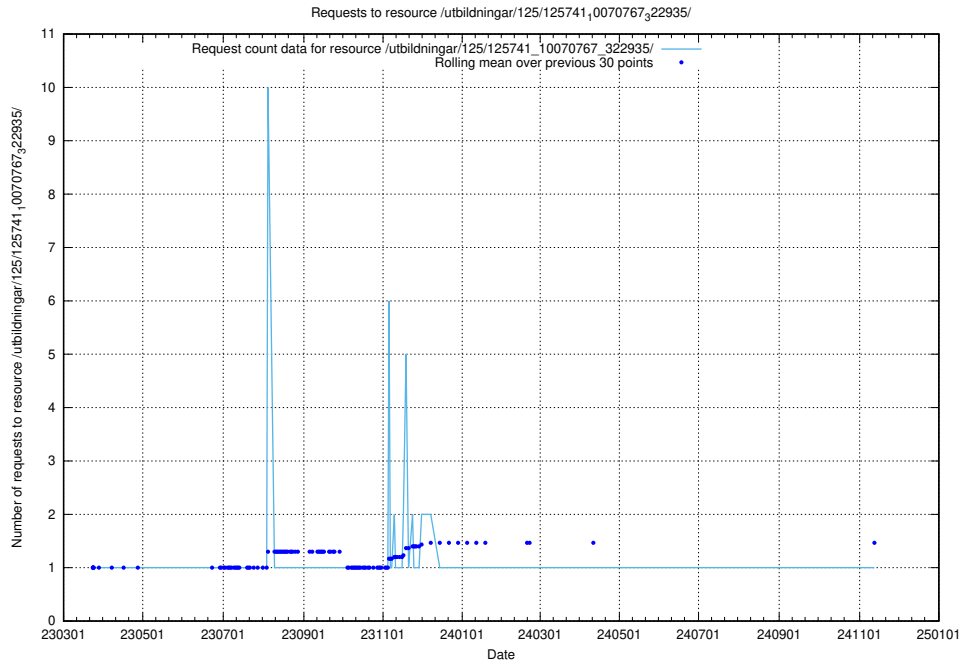

5.7598 Usage of /utbildningar/125/125741_10070767_322935/

Here, we count the number of requests to resource /utbildningar/125/125741_10070767_322935/.