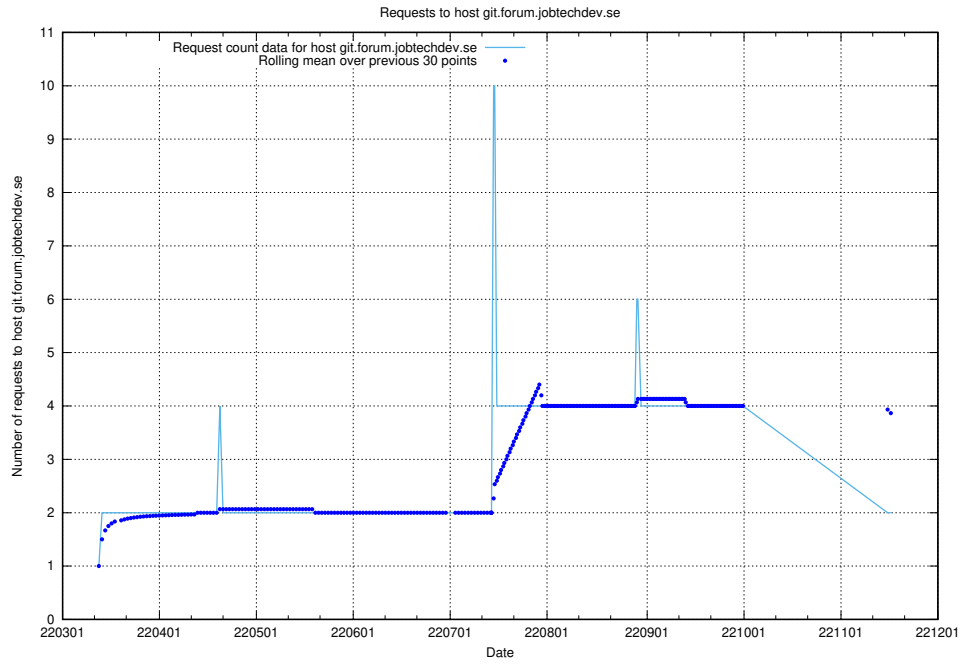

7.529 Usage of git.forum.jobtechdev.se

Here, we count the number of requests to host git.forum.jobtechdev.se.