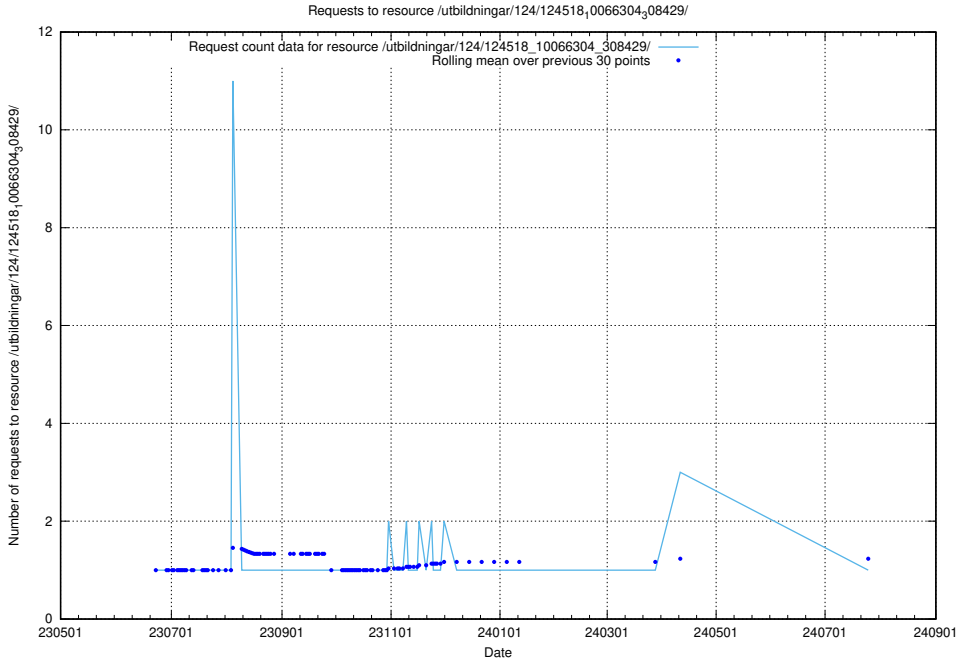

5.6828 Usage of /utbildningar/124/124518_10066304_308429/

Here, we count the number of requests to resource /utbildningar/124/124518_10066304_308429/.