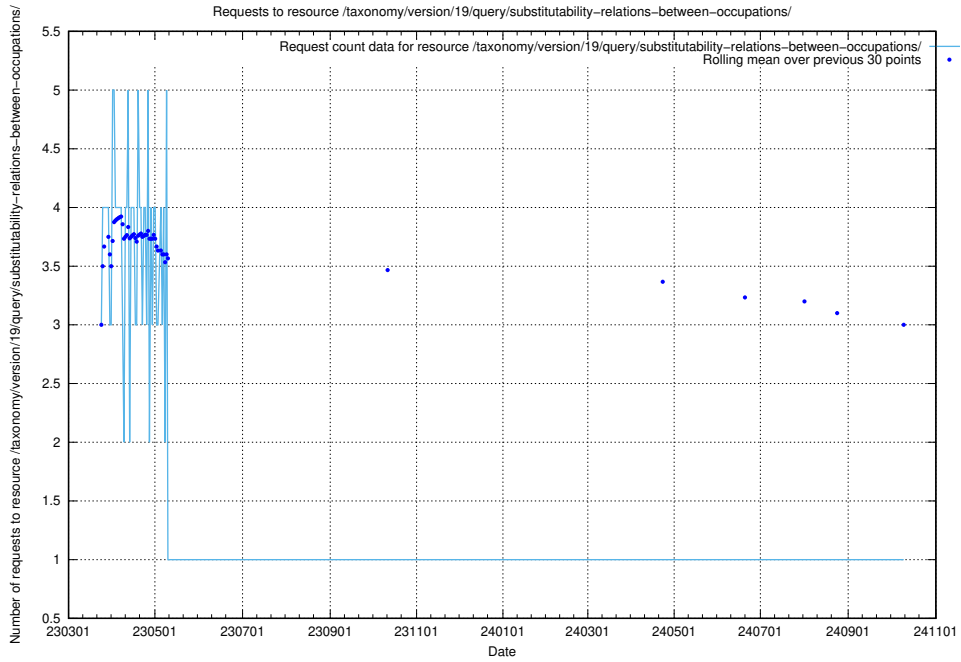

5.7235 Usage of /taxonomy/version/19/query/substitutability-relations-between-occupations/

Here, we count the number of requests to resource /taxonomy/version/19/query/substitutability-relations-between-occupations/.