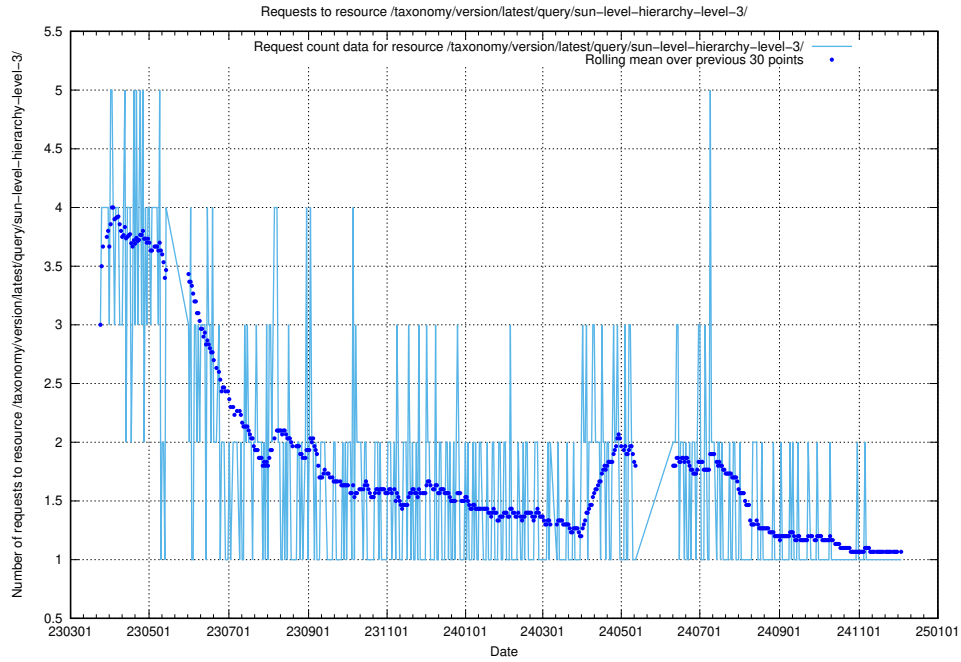

5.7174 Usage of /taxonomy/version/latest/query/sun-level-hierarchy-level-3/

Here, we count the number of requests to resource /taxonomy/version/latest/query/sun-level-hierarchy-level-3/.