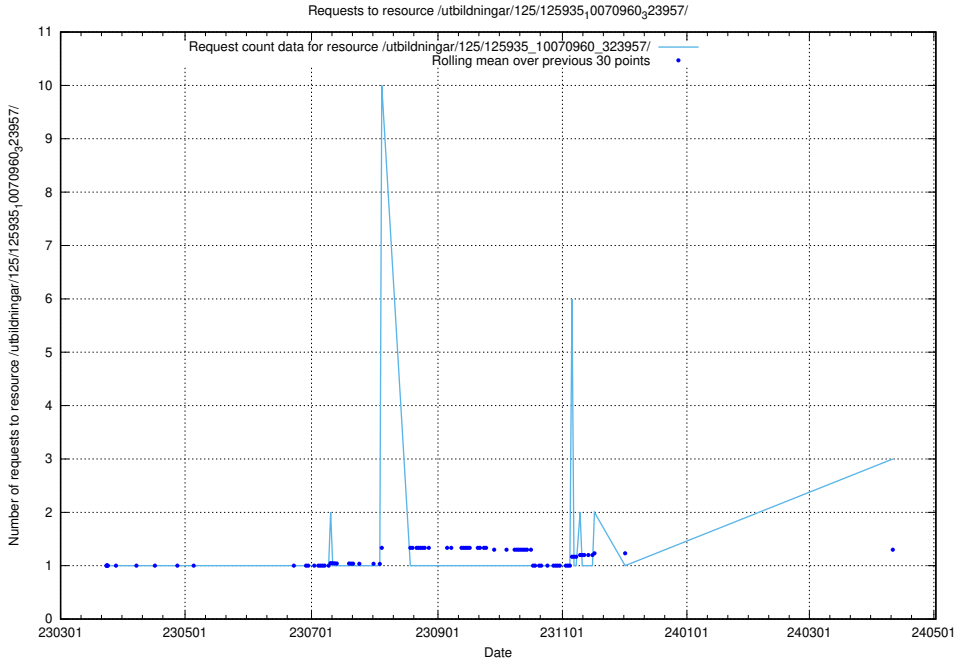

5.488 Usage of /utbildningar/125/125935_10070960_323957/

Here, we count the number of requests to resource /utbildningar/125/125935_10070960_323957/.