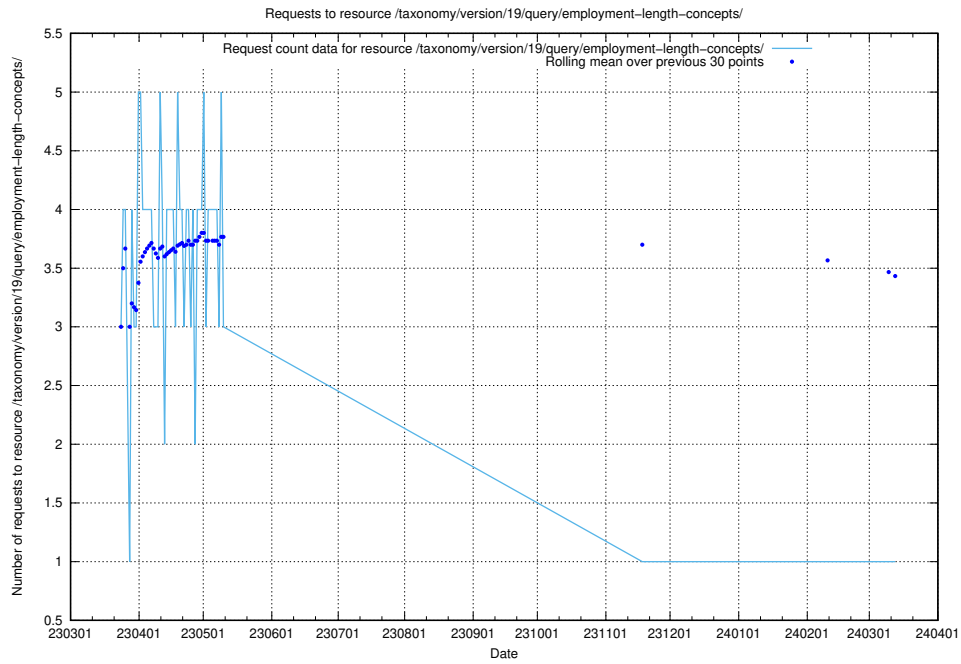

5.7266 Usage of /taxonomy/version/19/query/employment-length-concepts/

Here, we count the number of requests to resource /taxonomy/version/19/query/employment-length-concepts/.