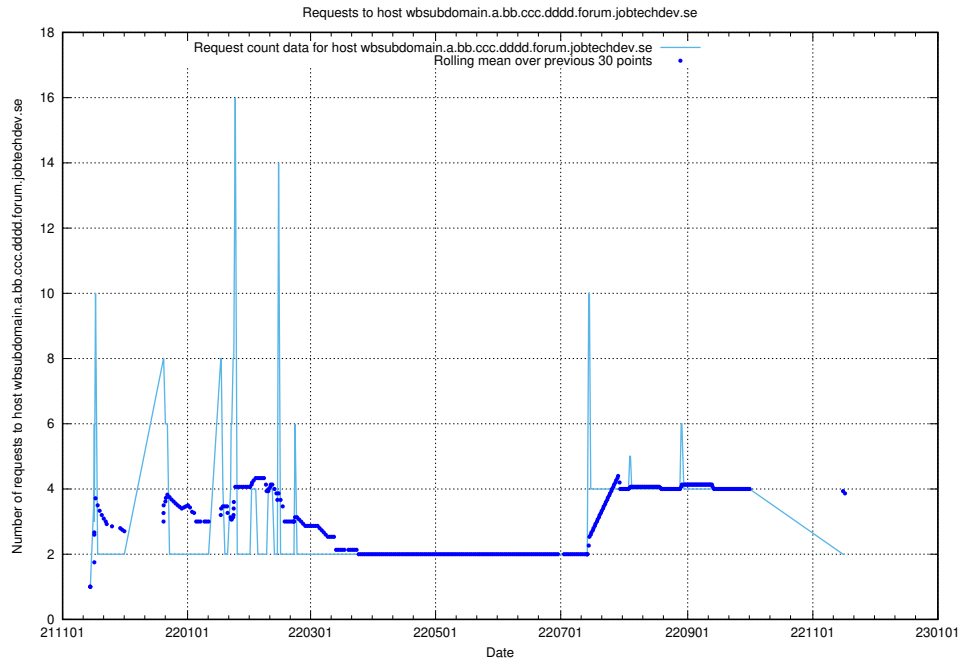

7.579 Usage of wbsubdomain.a.bb.ccc.dddd.forum.jobtechdev.se

Here, we count the number of requests to host wbsubdomain.a.bb.ccc.dddd.forum.jobtechdev.se.