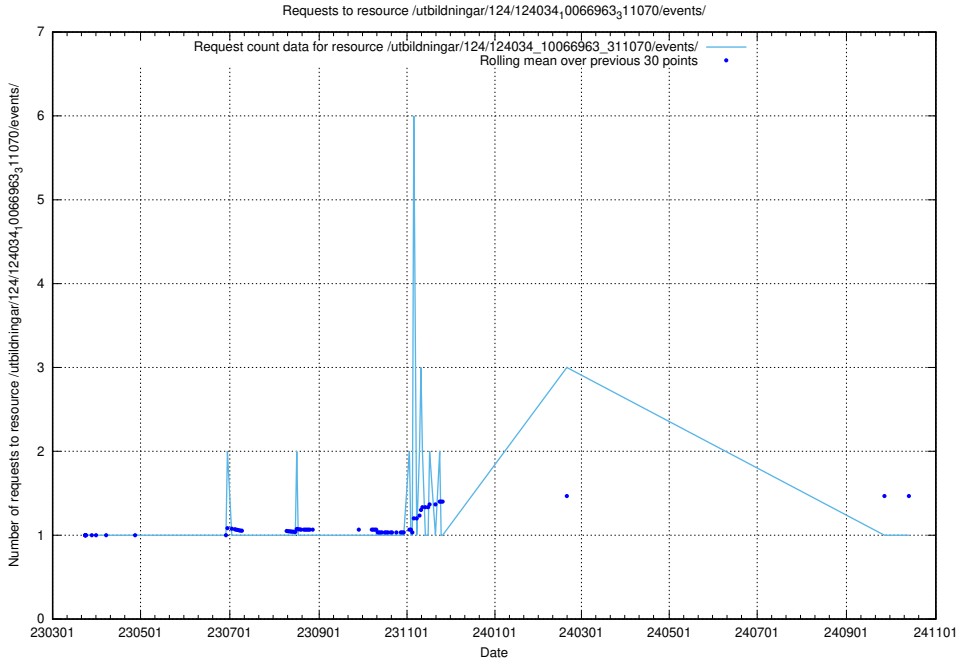

5.5458 Usage of /utbildningar/124/124034_10066963_311070/events/

Here, we count the number of requests to resource /utbildningar/124/124034_10066963_311070/events/