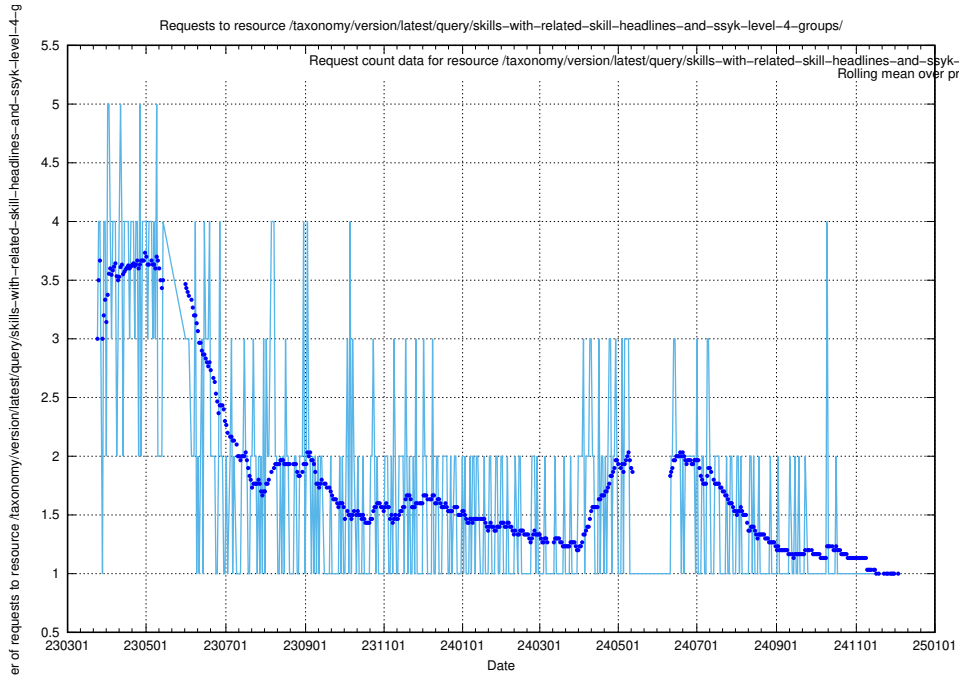

Here, we count the number of requests to resource /taxonomy/version/latest/query/skills/.

5.7199 Usage of /taxonomy/version/latest/query/skills-with-related-skill-headlines-and-ssyk-level-4-groups/

Here, we count the number of requests to resource /taxonomy/version/latest/query/skills-with-related-skill-headlines-and-ssyk-level-4-groups/.