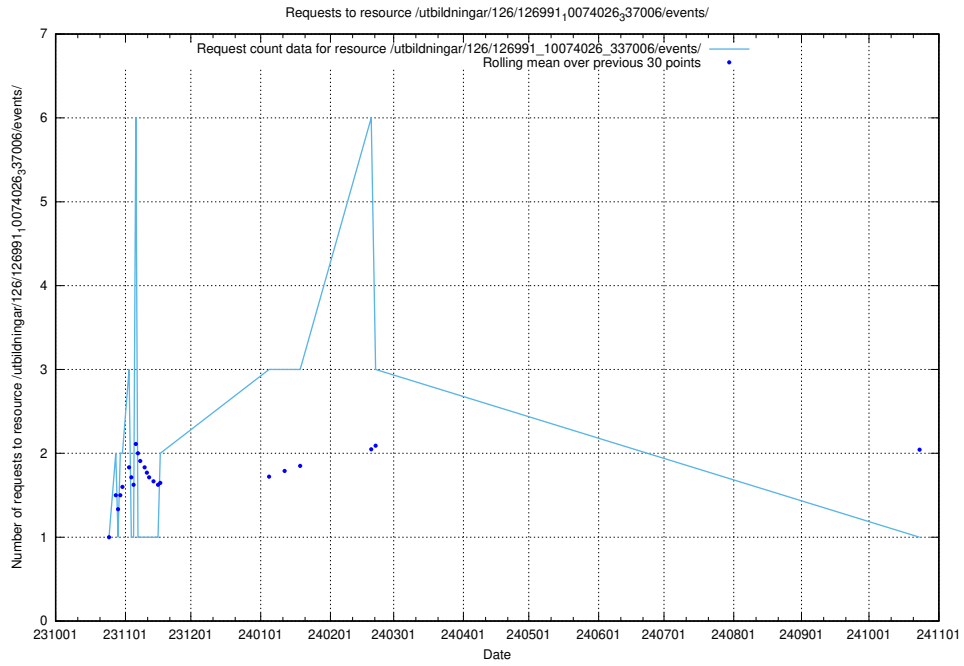

Here, we count the number of requests to resource /utbildningar/127/127054_10074037_337048/.

5.5260 Usage of /utbildningar/126/126991_10074026_337006/events/

Here, we count the number of requests to resource /utbildningar/126/126991_10074026_337006/events/