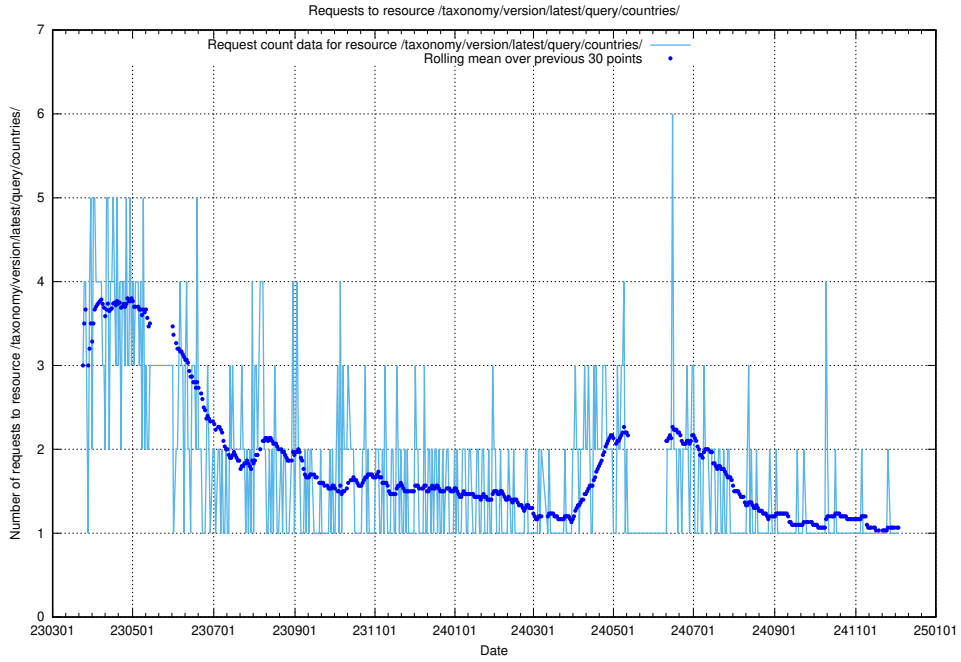

5.7217 Usage of /taxonomy/version/latest/query/countries/

Here, we count the number of requests to resource /taxonomy/version/latest/query/countries/.