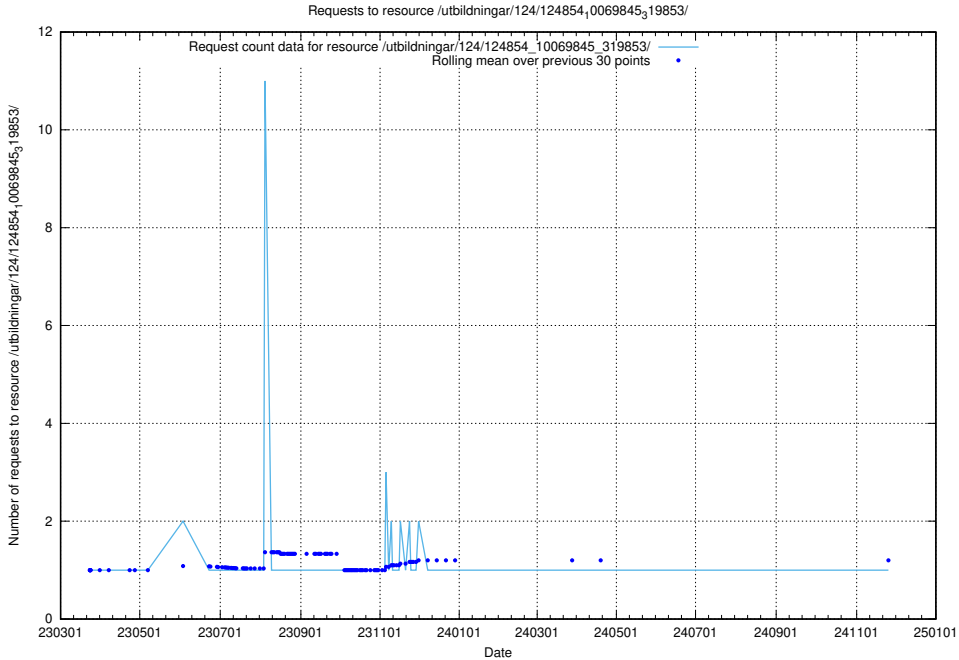

5.1537 Usage of /utbildningar/124/124854_10069845_319853/

Here, we count the number of requests to resource /utbildningar/124/124854_10069845_319853/.