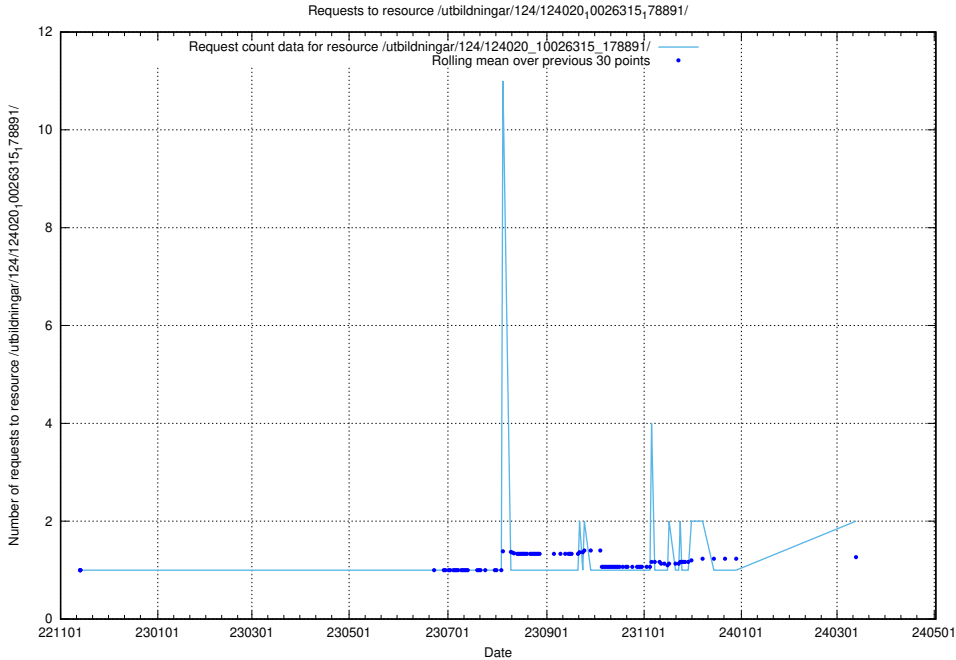

5.873 Usage of /utbildningar/124/124020_10026315_178891/

Here, we count the number of requests to resource /utbildningar/124/124020_10026315_178891/.