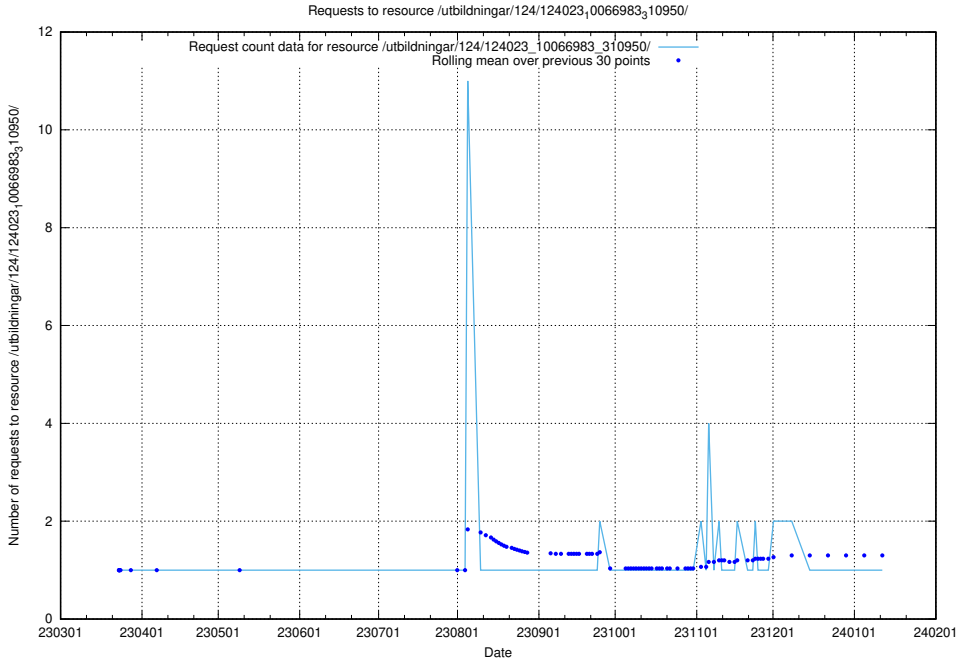

5.5512 Usage of /utbildningar/124/124023_10066983_310950/

Here, we count the number of requests to resource /utbildningar/124/124023_10066983_310950/.