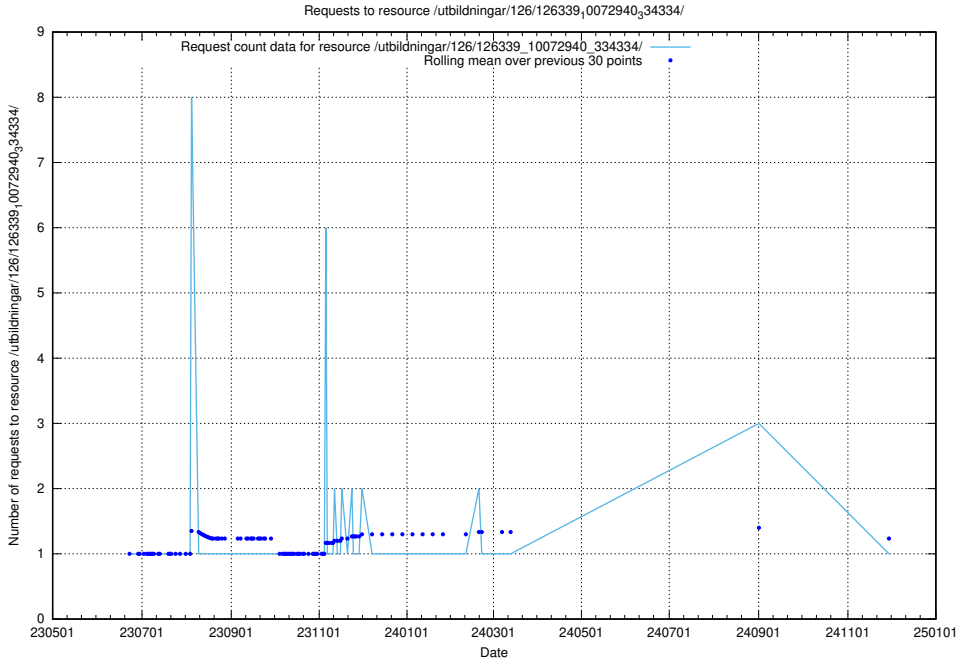

5.6716 Usage of /utbildningar/126/126339_10072940_334334/

Here, we count the number of requests to resource /utbildningar/126/126339_10072940_334334/.