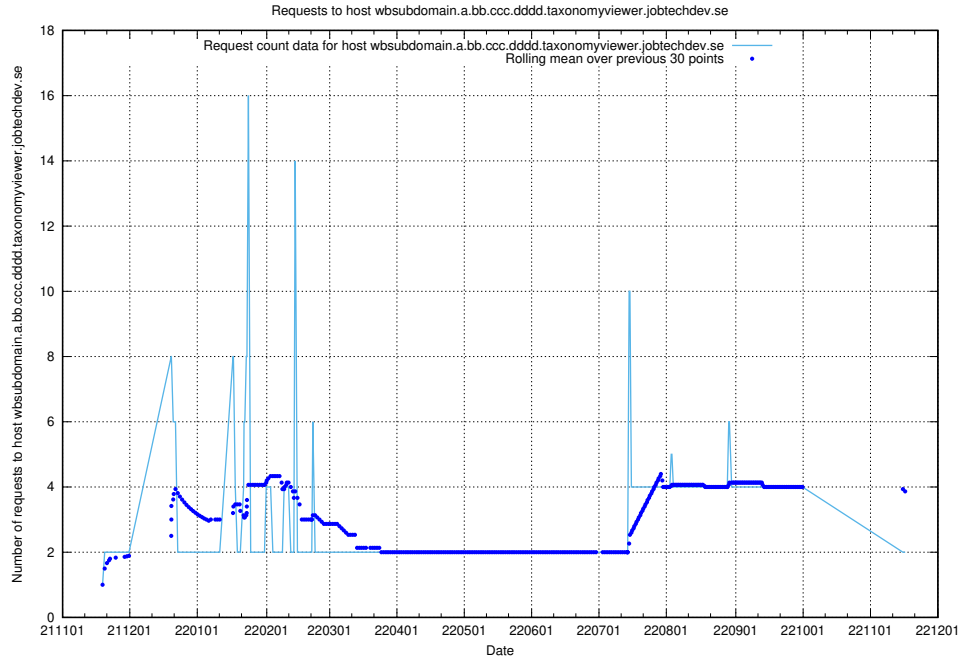

7.483 Usage of wbsubdomain.a.bb.ccc.dddd.taxonomyviewer.jobtechdev.se

Here, we count the number of requests to host wbsubdomain.a.bb.ccc.dddd.taxonomyviewer.jobtechdev.se