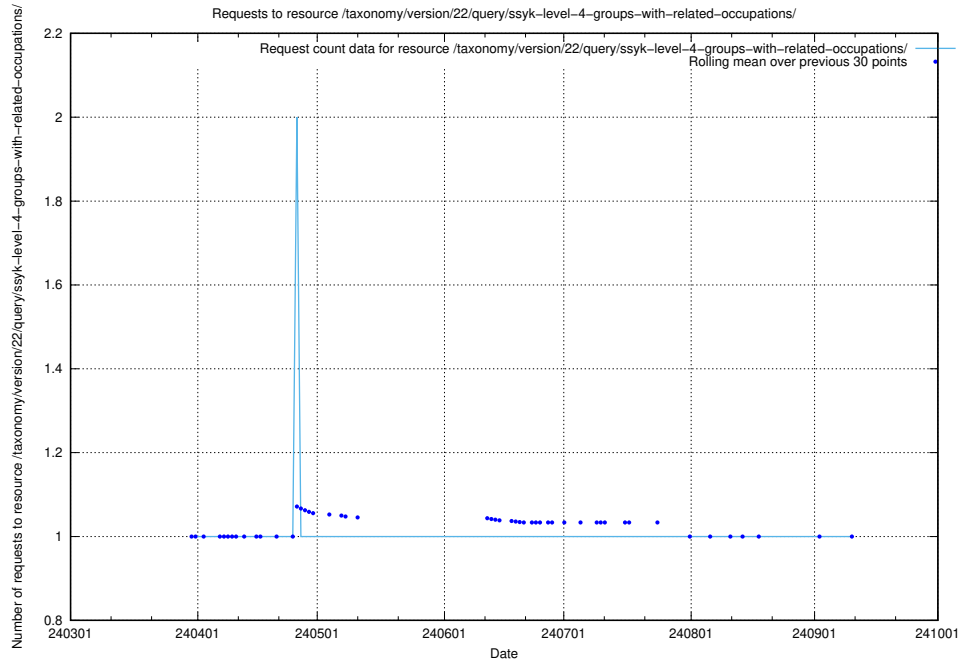

5.2618 Usage of /taxonomy/version/22/query/ssyk-level-4-groups-with-related-occupations/

Here, we count the number of requests to resource /taxonomy/version/22/query/ssyk-level-4-groups-with-related-occupations/.