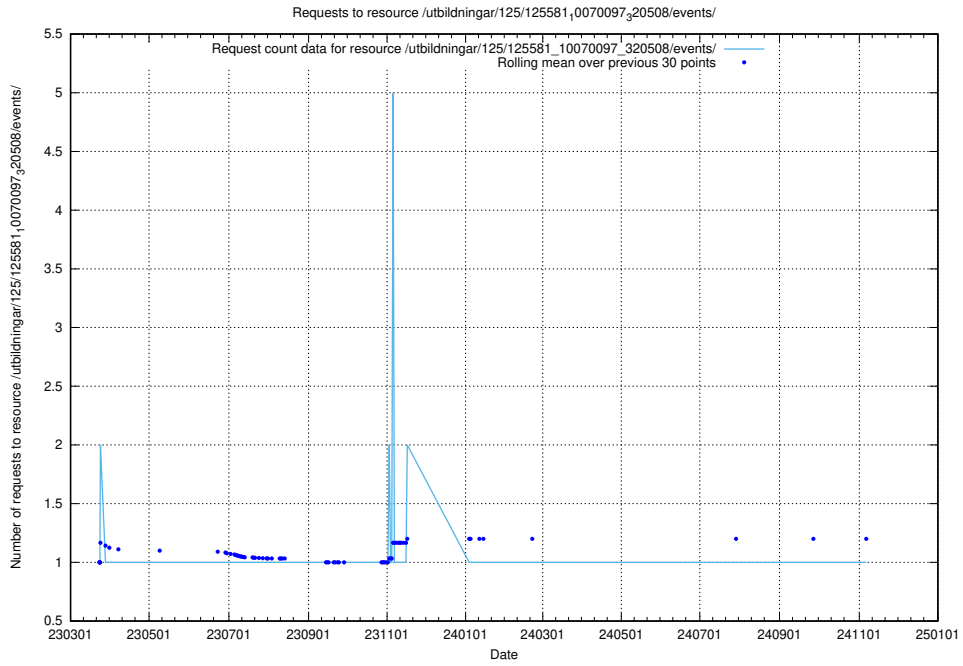

5.1079 Usage of /utbildningar/125/125581_10070097_320508/events/

Here, we count the number of requests to resource /utbildningar/125/125581_10070097_320508/events/