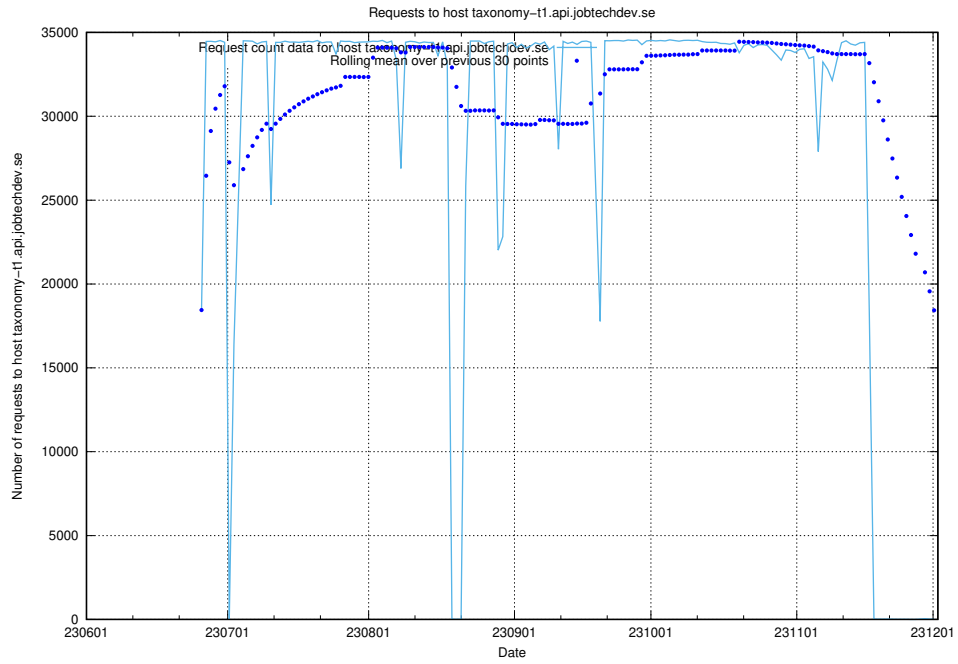

Here, we count the number of requests to host dev-api.jobtechdev.se.

7.190 Usage of taxonomy-t1.api.jobtechdev.se

Here, we count the number of requests to host taxonomy-t1.api.jobtechdev.se.

7.191 Usage of dashboard.jobtechdev.se