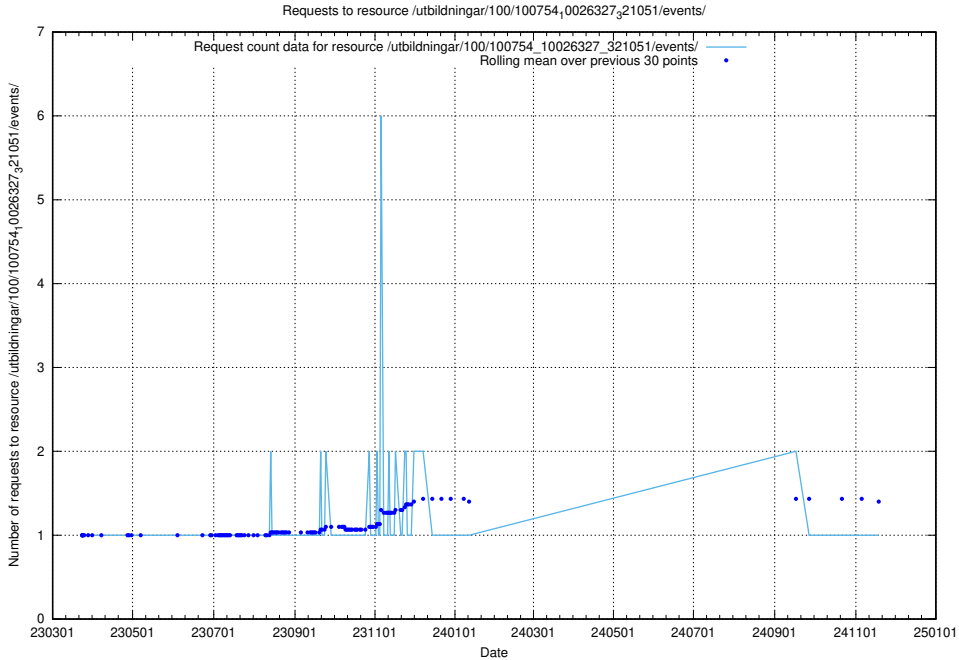

5.6657 Usage of /utbildningar/100/100754_10026327_321051/events/

Here, we count the number of requests to resource /utbildningar/100/100754_10026327_321051/events/