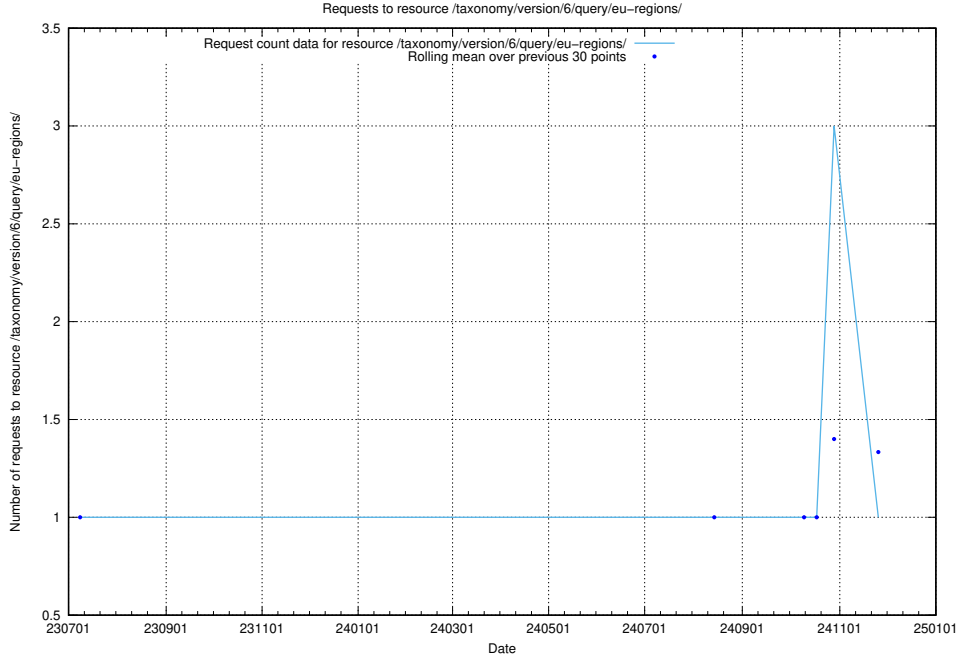

5.6309 Usage of /taxonomy/version/6/query/eu-regions/

Here, we count the number of requests to resource /taxonomy/version/6/query/eu-regions/.