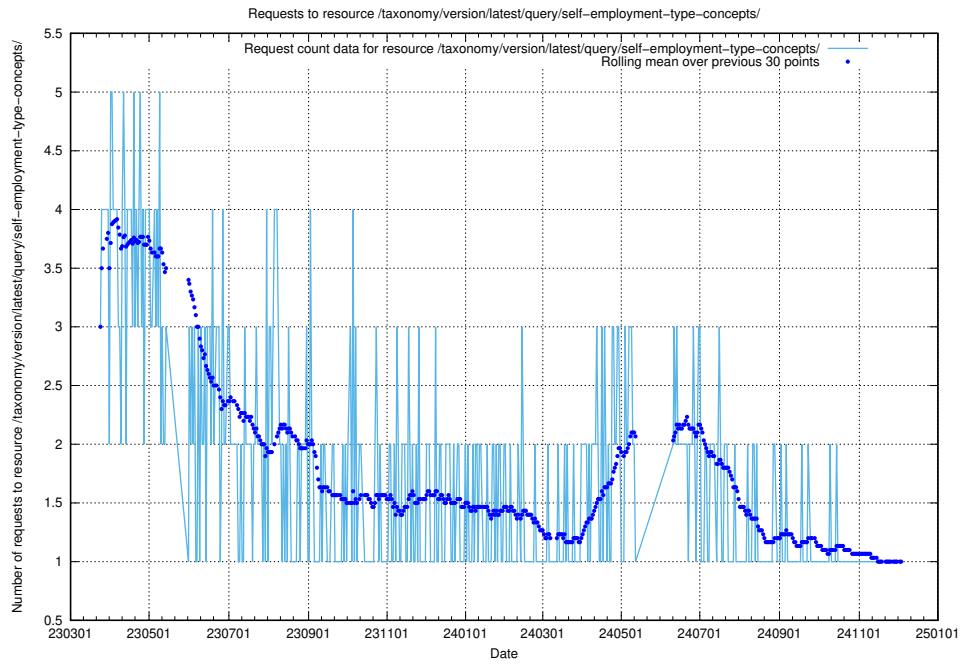

5.7200 Usage of /taxonomy/version/latest/query/self-employment-type-concepts/

Here, we count the number of requests to resource /taxonomy/version/latest/query/self-employment-type-concepts/.