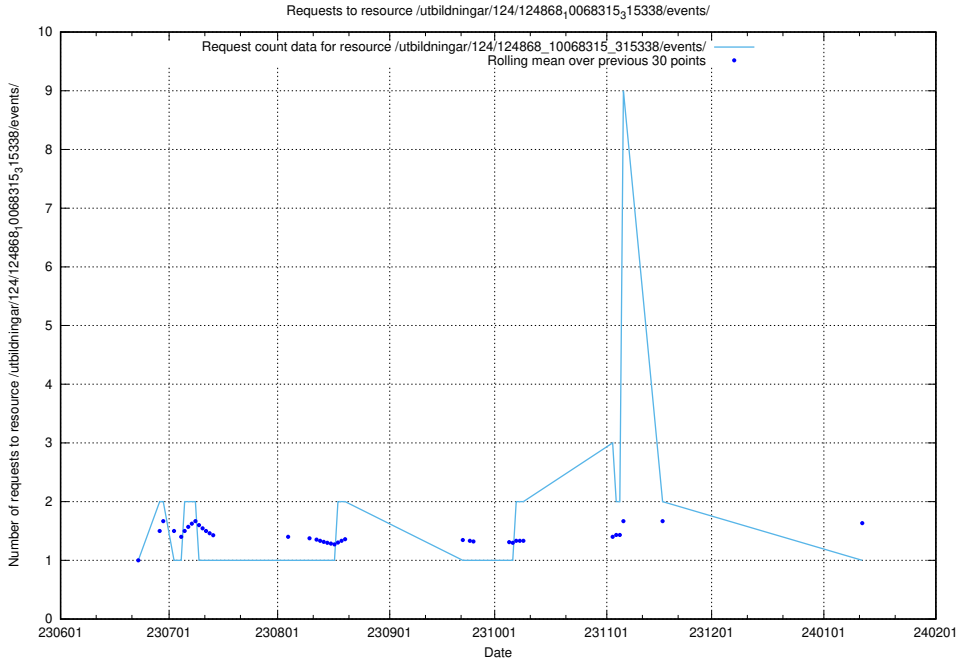

5.6797 Usage of /utbildningar/124/124868_10068315_315338/events/

Here, we count the number of requests to resource /utbildningar/124/124868_10068315_315338/events/