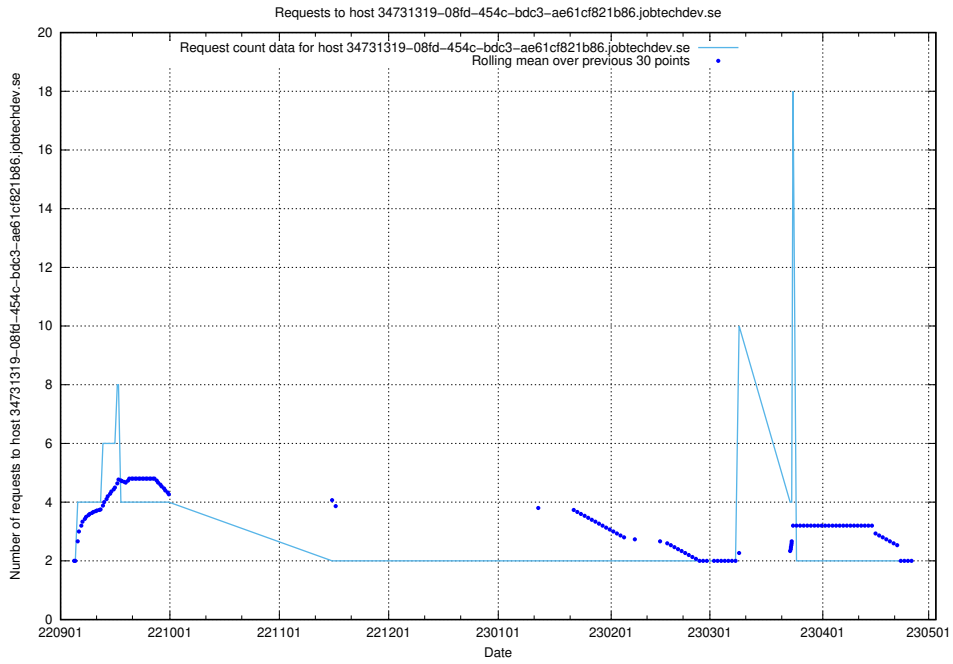

7.355 Usage of 34731319-08fd-454c-bdc3-ae61cf821b86.jobtechdev.se

Here, we count the number of requests to host 34731319-08fd-454c-bdc3-ae61cf821b86.jobtechdev.se.