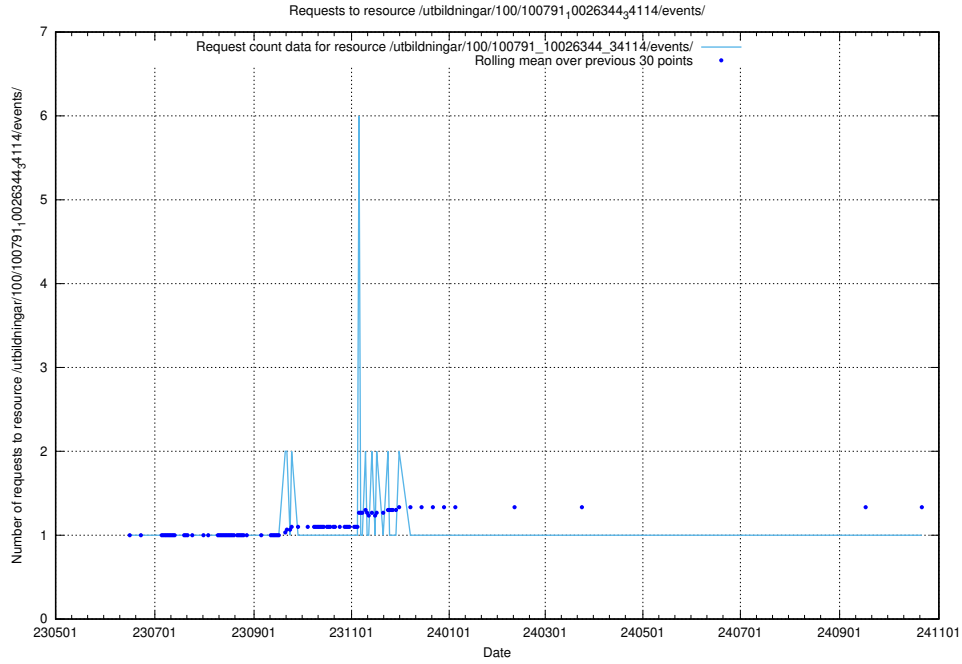

5.6964 Usage of /utbildningar/100/100791_10026344_34114/events/

Here, we count the number of requests to resource /utbildningar/100/100791_10026344_34114/events/.