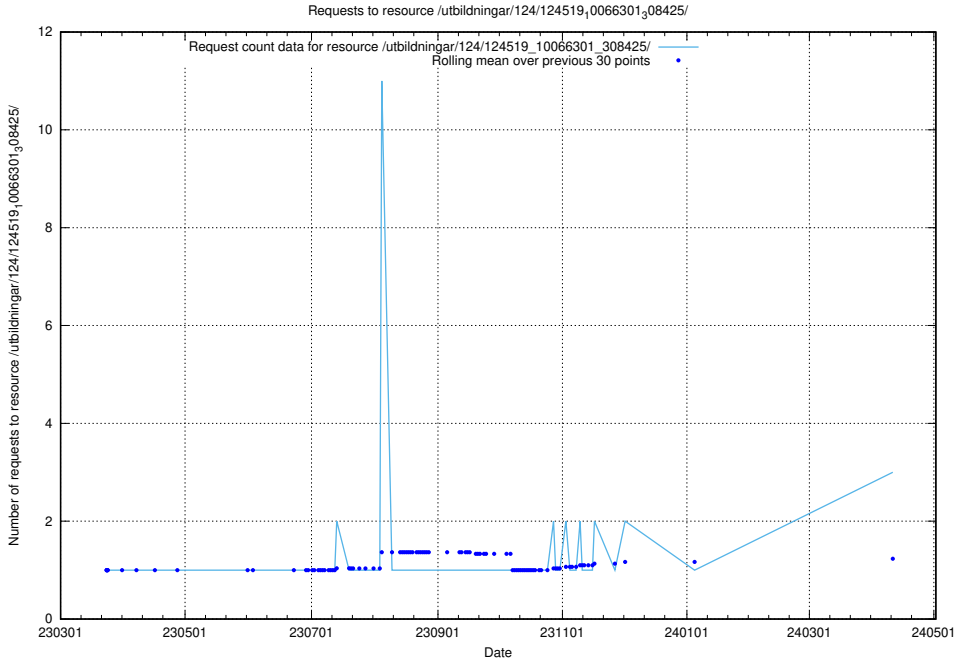

5.368 Usage of /utbildningar/124/124519_10066301_308425/

Here, we count the number of requests to resource /utbildningar/124/124519_10066301_308425/.