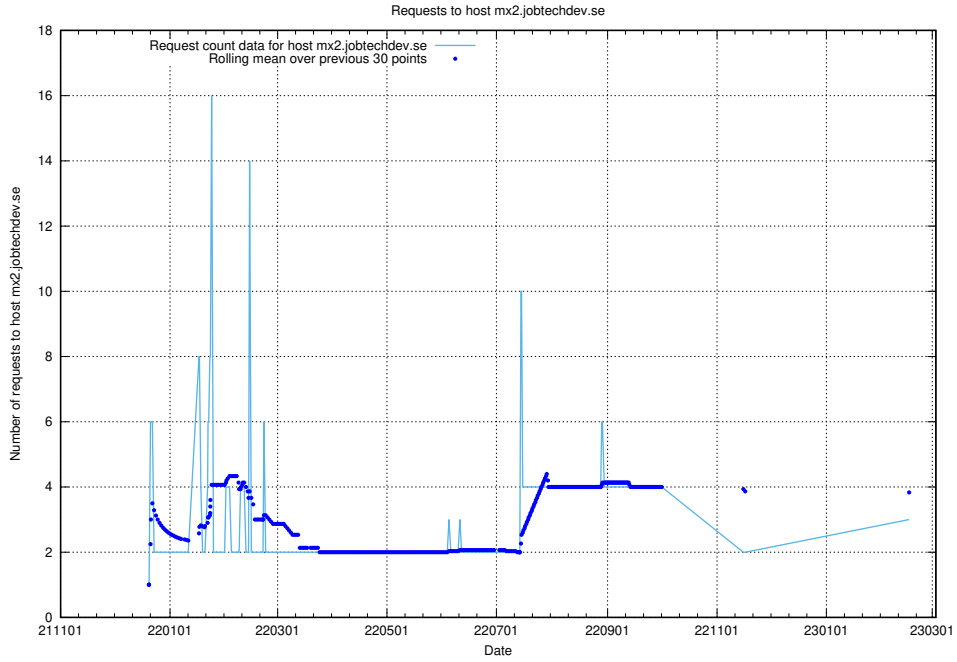

7.219 Usage of mx2.jobtechdev.se

Here, we count the number of requests to host mx2.jobtechdev.se.