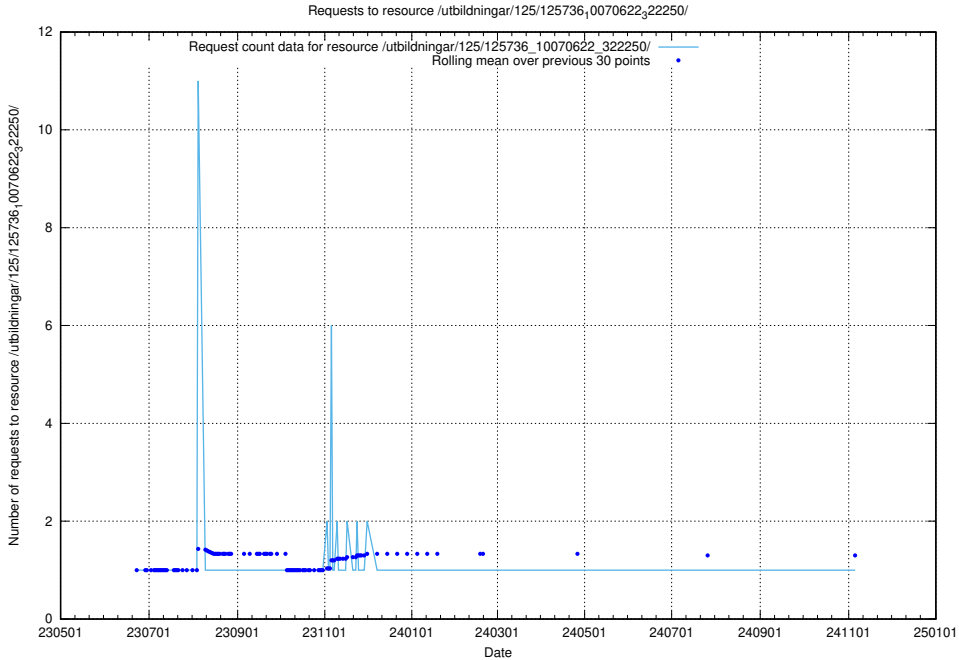

5.6757 Usage of /utbildningar/125/125736_10070622_322250/

Here, we count the number of requests to resource /utbildningar/125/125736_10070622_322250/.