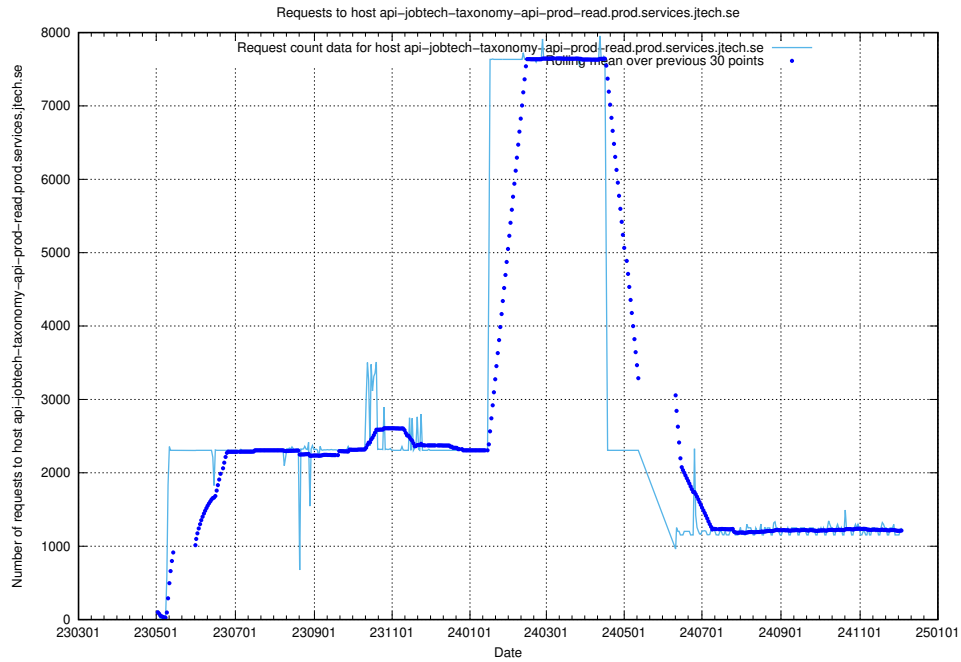

7.19 Usage of api-jobtech-taxonomy-api-prod-read.prod.services.jtech.se

Here, we count the number of requests to host api-jobtech-taxonomy-api-prod-read.prod.services.jtech.se.