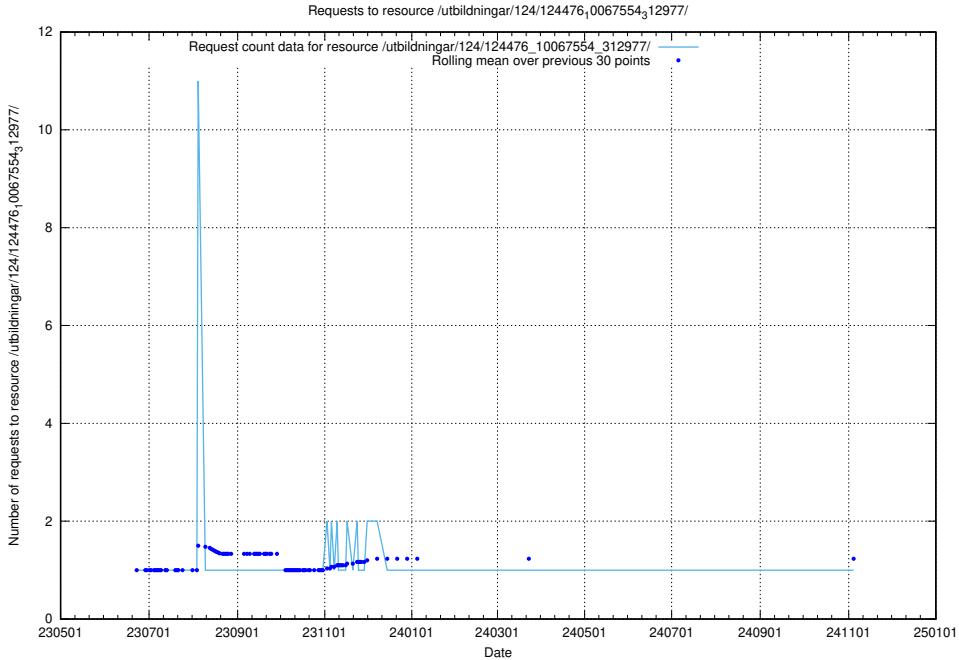

5.6871 Usage of /utbildningar/124/124476_10067554_312977/

Here, we count the number of requests to resource /utbildningar/124/124476_10067554_312977/.