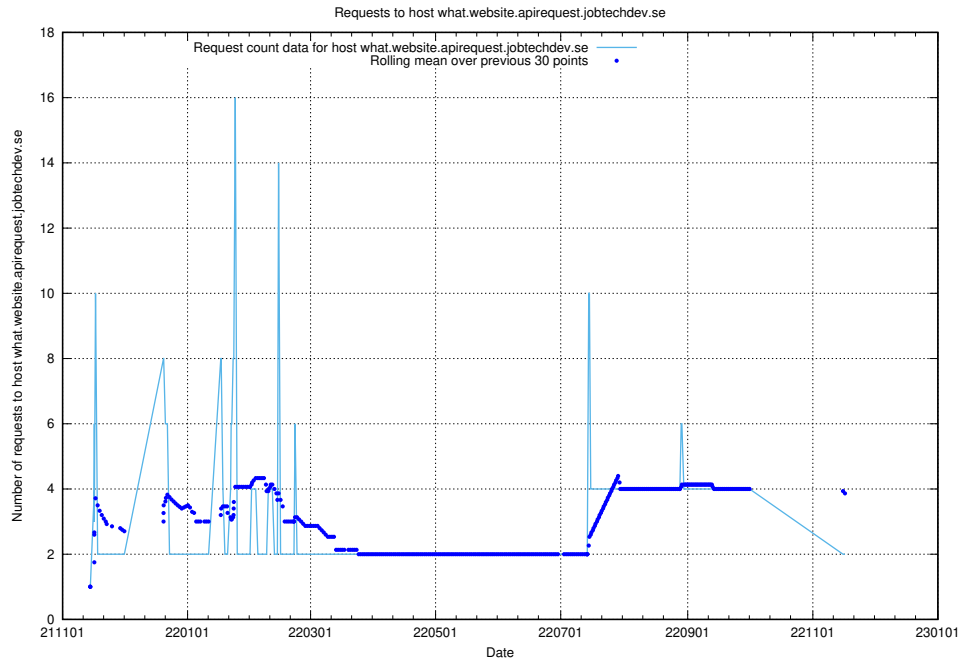

7.576 Usage of what.website.apirequest.jobtechdev.se

Here, we count the number of requests to host what.website.apirequest.jobtechdev.se.