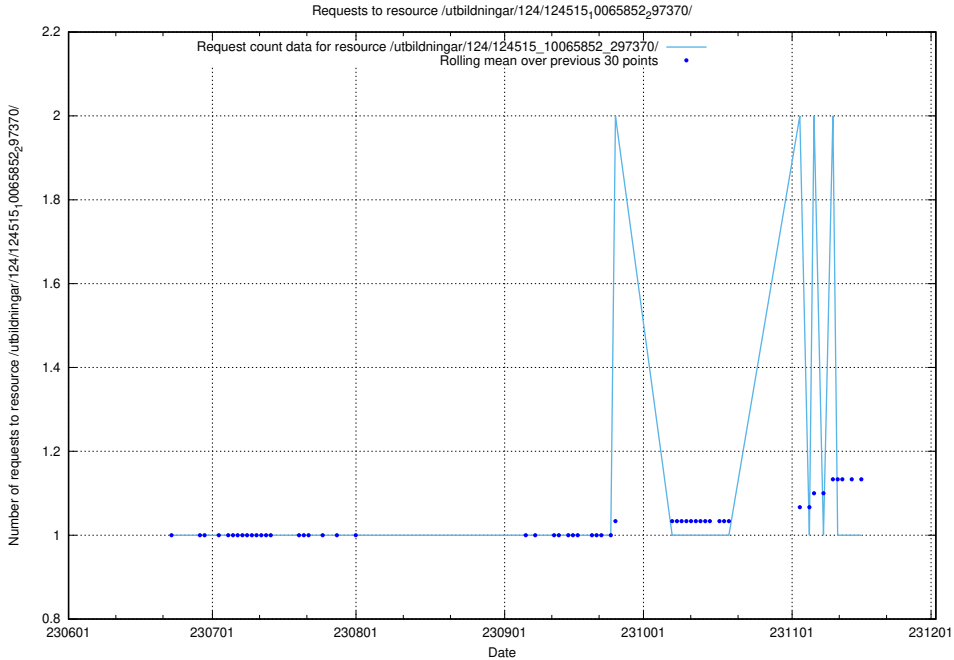

5.6836 Usage of /utbildningar/124/124515_10065852_297370/

Here, we count the number of requests to resource /utbildningar/124/124515_10065852_297370/.