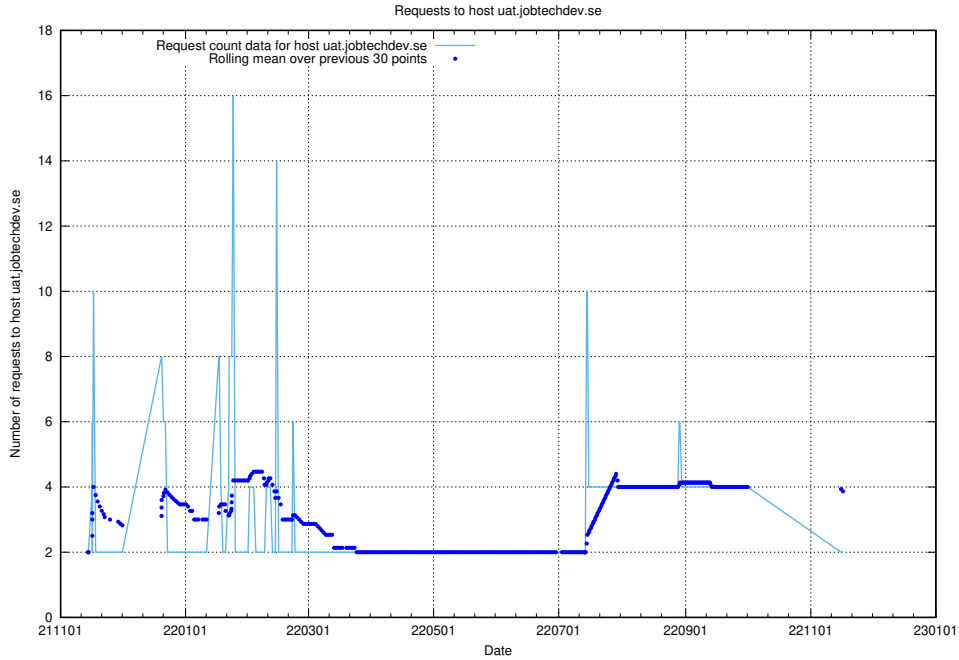

7.583 Usage of uat.jobtechdev.se

Here, we count the number of requests to host uat.jobtechdev.se.