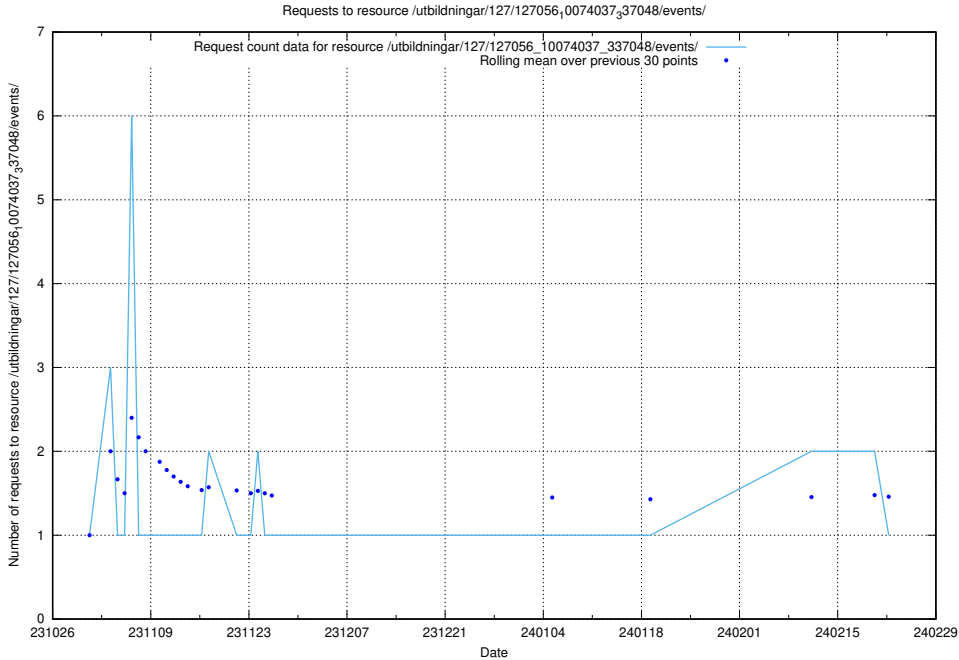

Here, we count the number of requests to resource /utbildningar/127/127057_10074037_337048/events/

5.5210 Usage of /utbildningar/127/127056_10074037_337048/events/

Here, we count the number of requests to resource /utbildningar/127/127056_10074037_337048/events/