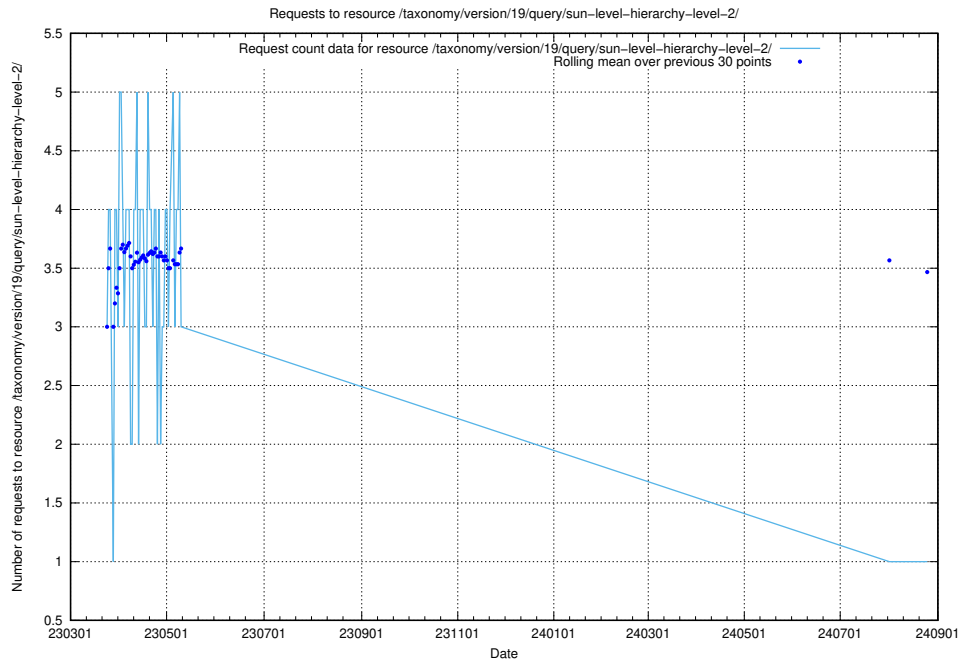

5.7228 Usage of /taxonomy/version/19/query/sun-level-hierarchy-level-2/

Here, we count the number of requests to resource /taxonomy/version/19/query/sun-level-hierarchy-level-2/.