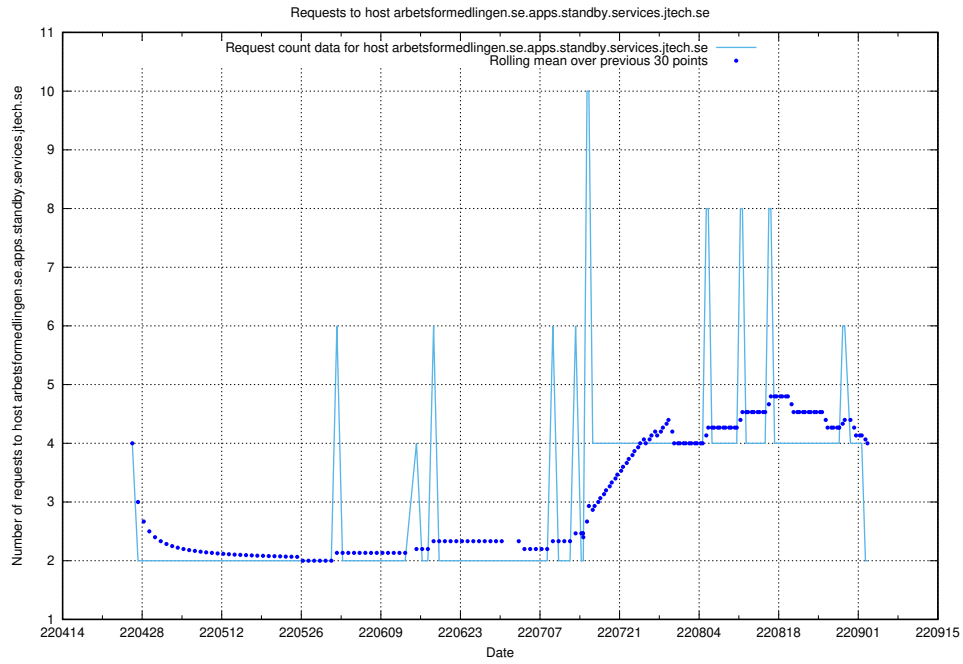

Here, we count the number of requests to host arbetsformedlingen.se.apps.standby.services.jtech.se.

7.476 Usage of `jitsi-test.jobtechdev.se`

Here, we count the number of requests to host `jitsi-test.jobtechdev.se`.