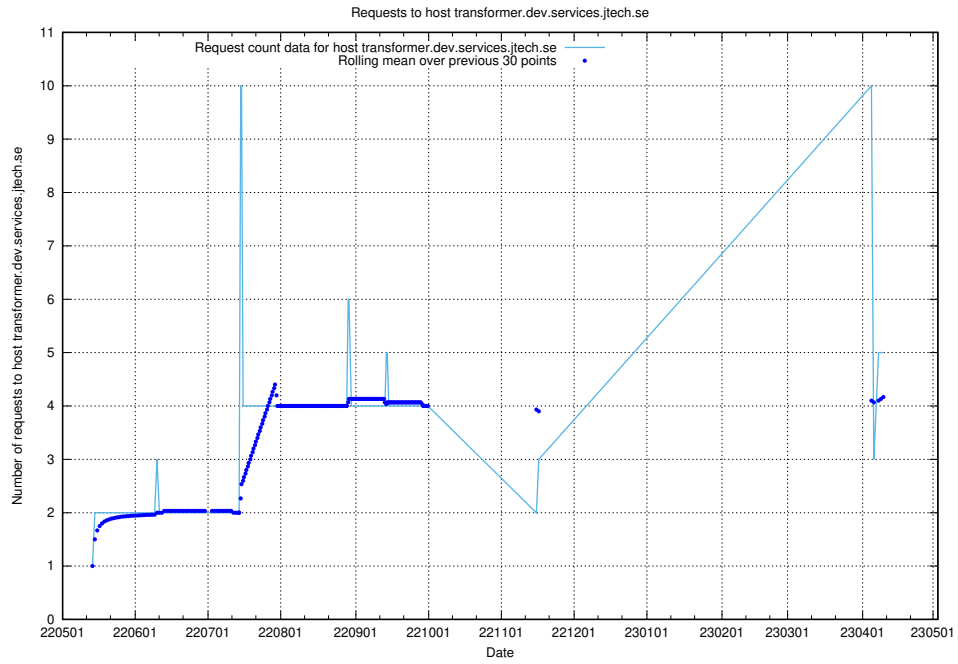

Here, we count the number of requests to host mentor-api-test.jobtechdev.se.

7.115 Usage of transformer.dev.services.jtech.se

Here, we count the number of requests to host transformer.dev.services.jtech.se.