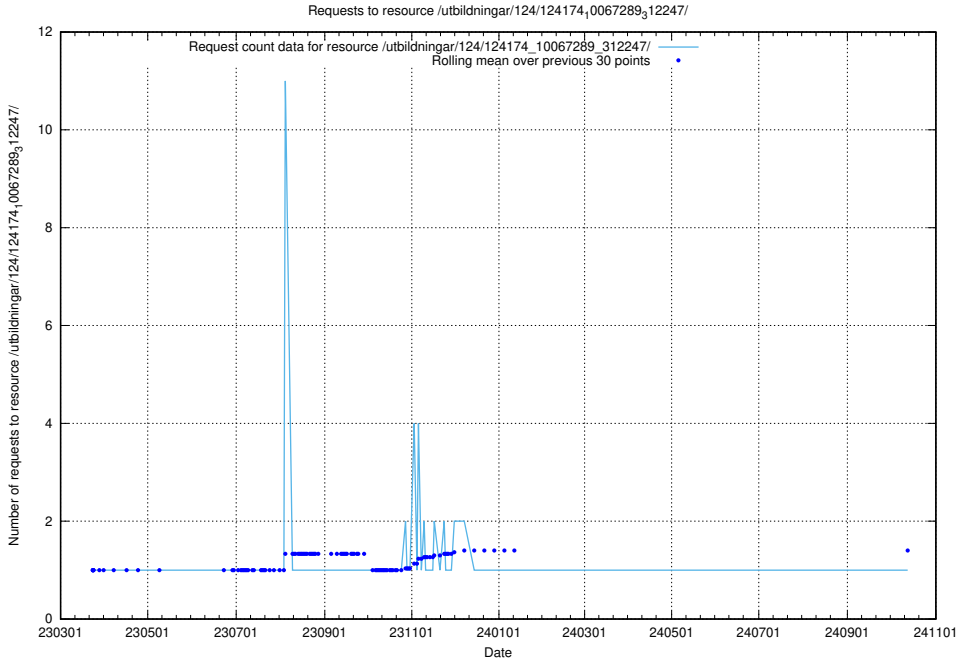

5.5099 Usage of /utbildningar/124/124174_10067289_312247/

Here, we count the number of requests to resource /utbildningar/124/124174_10067289_312247/.