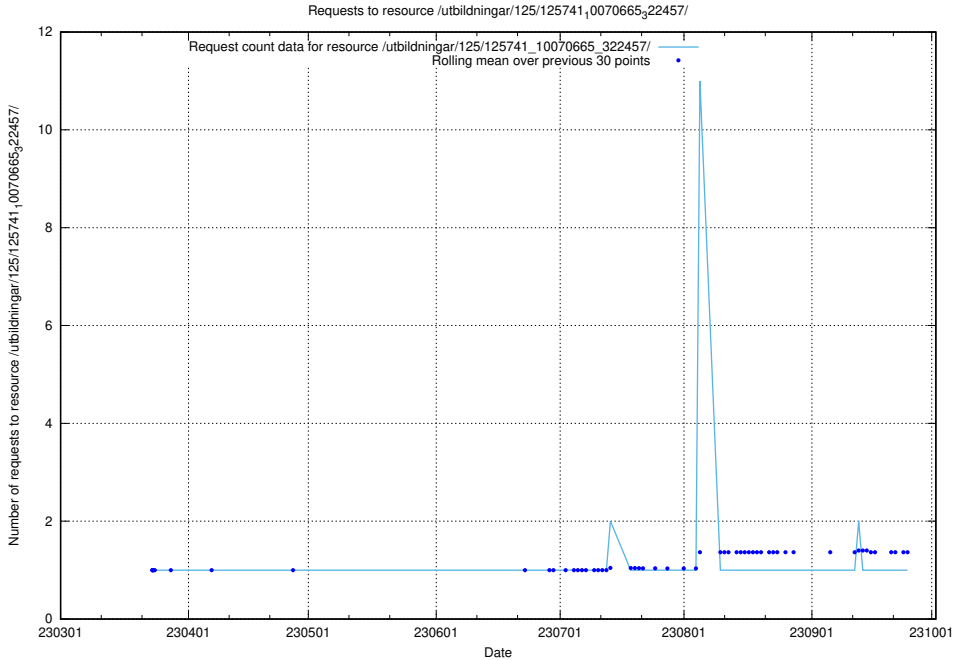

5.7626 Usage of /utbildningar/125/125741_10070665_322457/

Here, we count the number of requests to resource /utbildningar/125/125741_10070665_322457/.