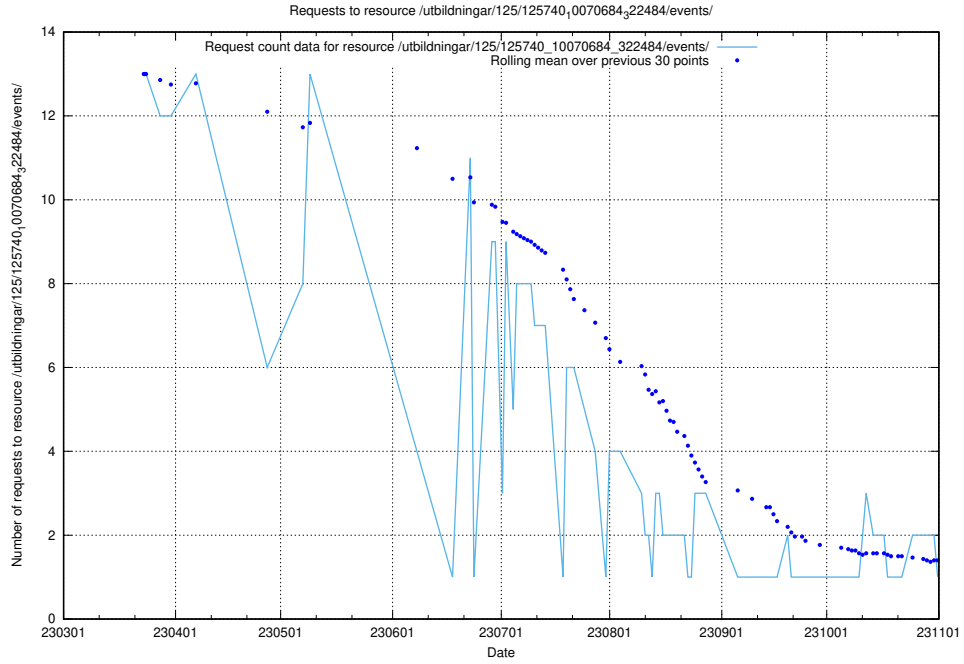

5.7369 Usage of /utbildningar/125/125740_10070684_322484/events/

Here, we count the number of requests to resource /utbildningar/125/125740_10070684_322484/events/