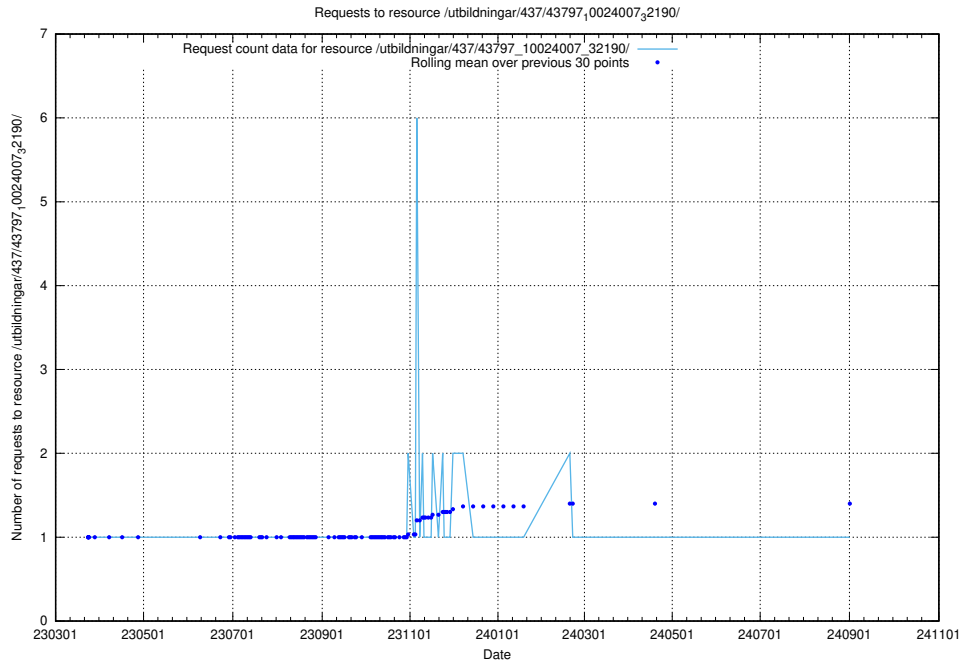

5.7480 Usage of /utbildningar/437/43797_10024007_32190/

Here, we count the number of requests to resource /utbildningar/437/43797_10024007_32190/.