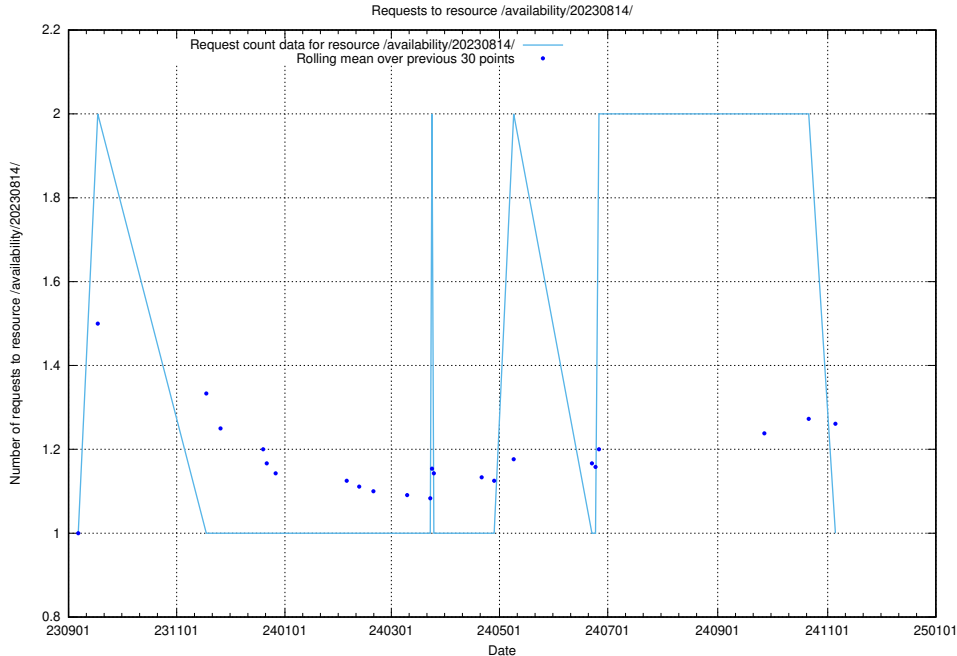

5.5705 Usage of /availability/20230814/

Here, we count the number of requests to resource /availability/20230814/.