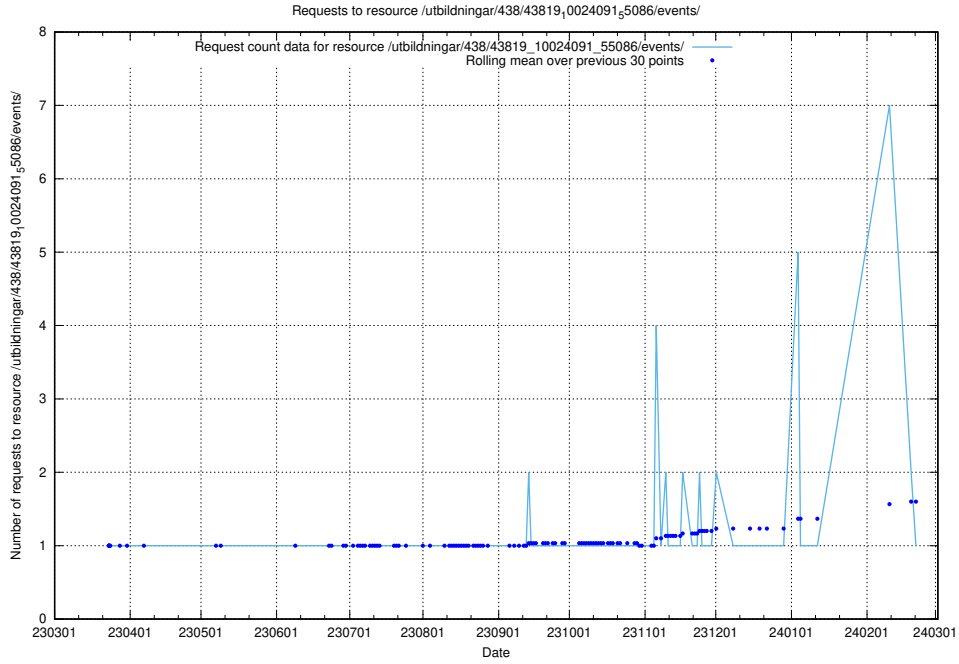

5.7469 Usage of /utbildningar/438/43819_10024091_55086/events/

Here, we count the number of requests to resource /utbildningar/438/43819_10024091_55086/events/.