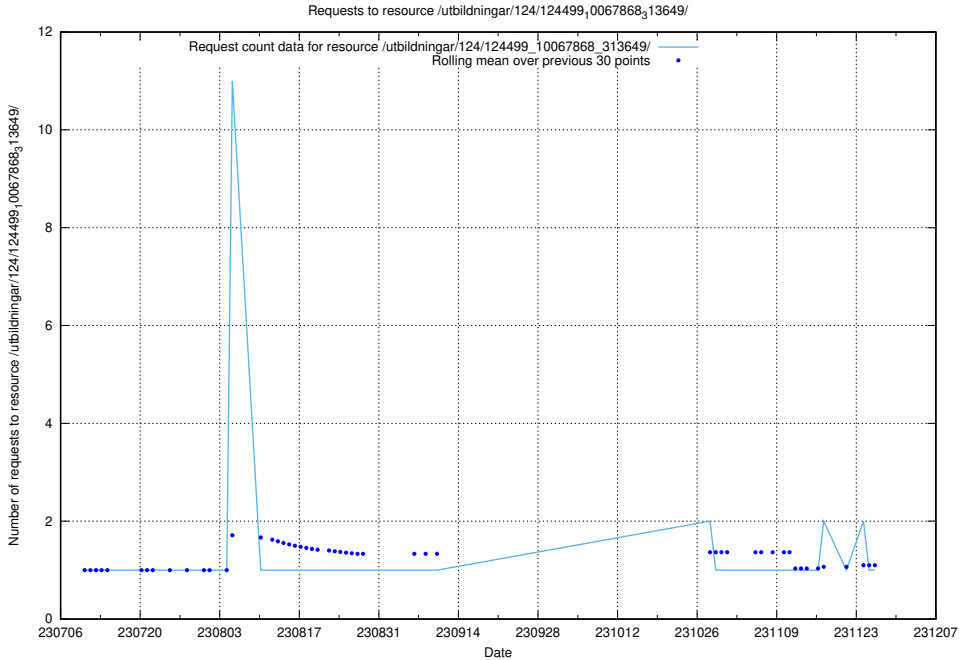

5.6193 Usage of /utbildningar/124/124499_10067868_313649/

Here, we count the number of requests to resource /utbildningar/124/124499_10067868_313649/.