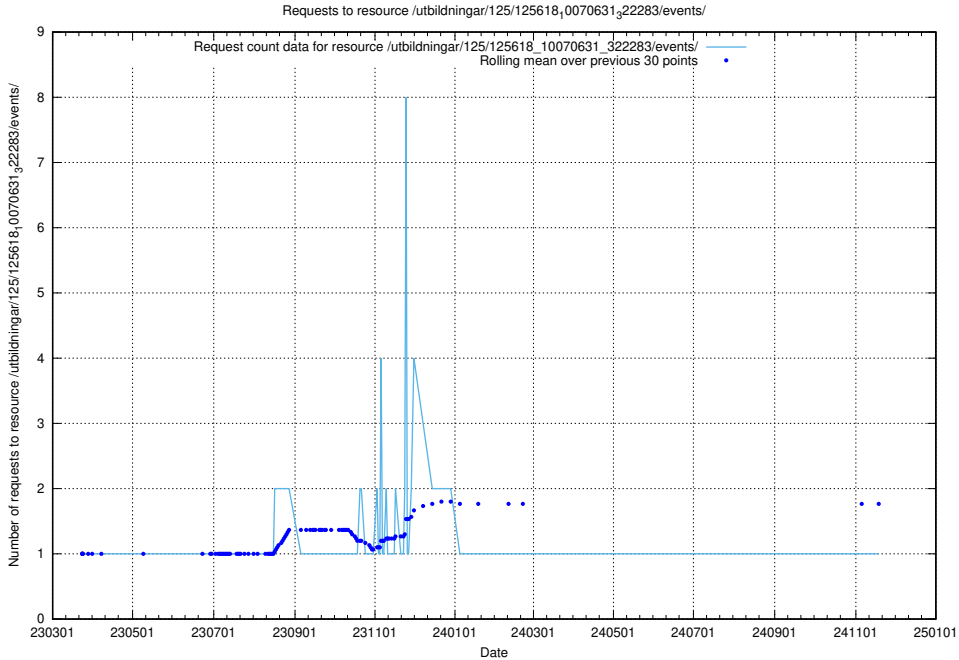

5.1048 Usage of /utbildningar/125/125618_10070631_322283/events/

Here, we count the number of requests to resource /utbildningar/125/125618_10070631_322283/events/