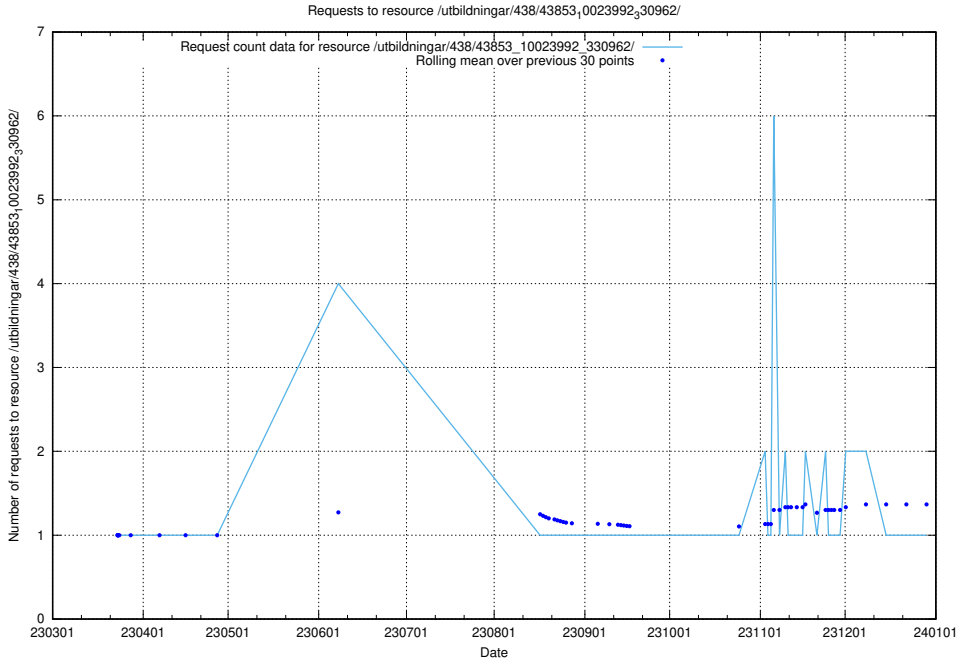

5.7455 Usage of /utbildningar/438/43853_10023992_330962/

Here, we count the number of requests to resource /utbildningar/438/43853_10023992_330962/.