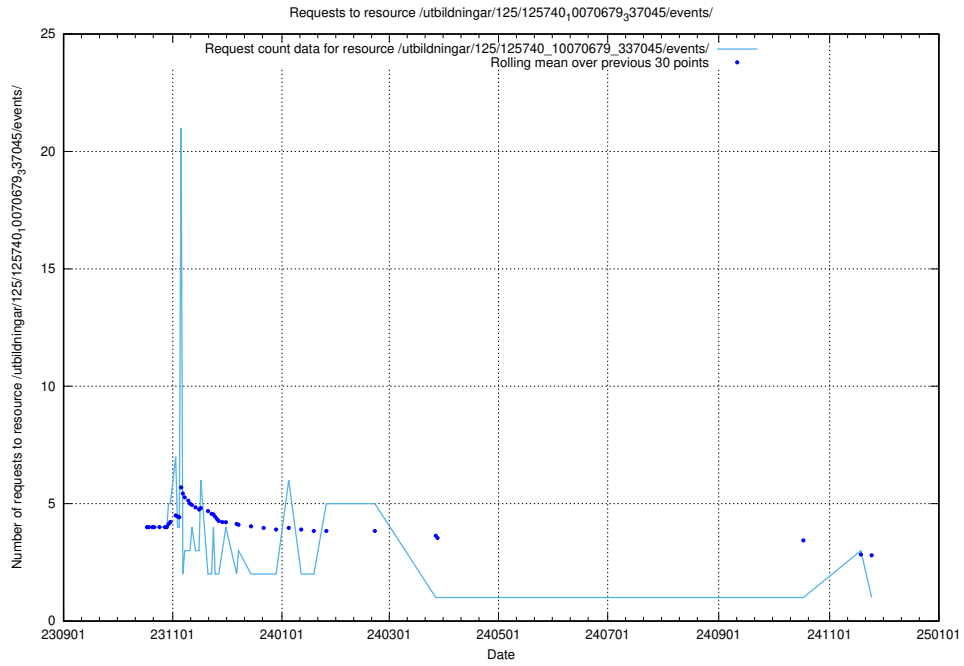

5.5321 Usage of /utbildningar/125/125740_10070679_337045/events/

Here, we count the number of requests to resource /utbildningar/125/125740_10070679_337045/events/