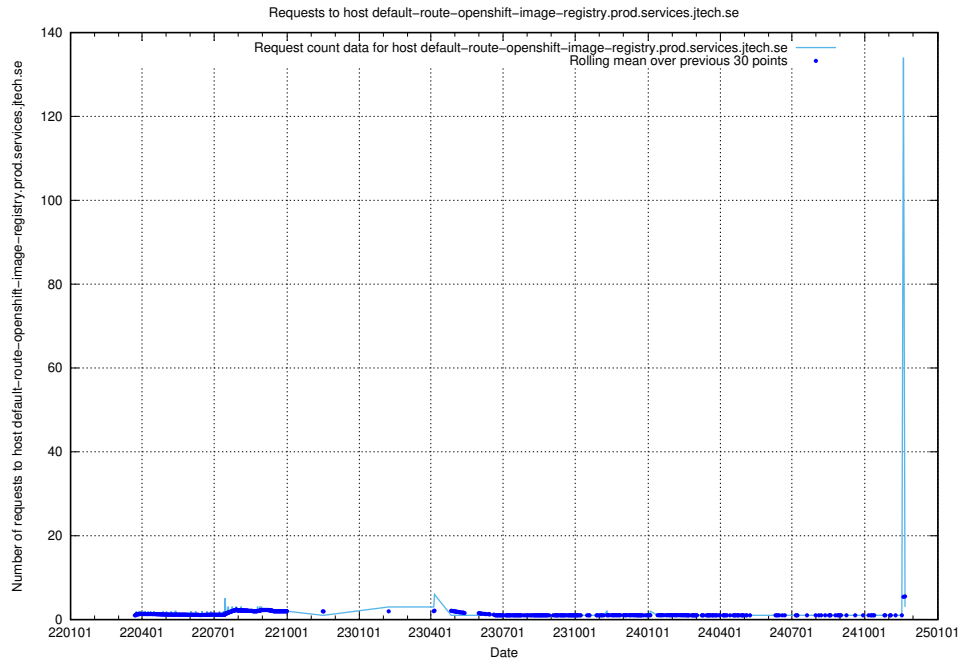

7.244 Usage of default-route-openshift-image-registry.prod.services.jtech.se

Here, we count the number of requests to host default-route-openshift-image-registry.prod.services.jtech.se.