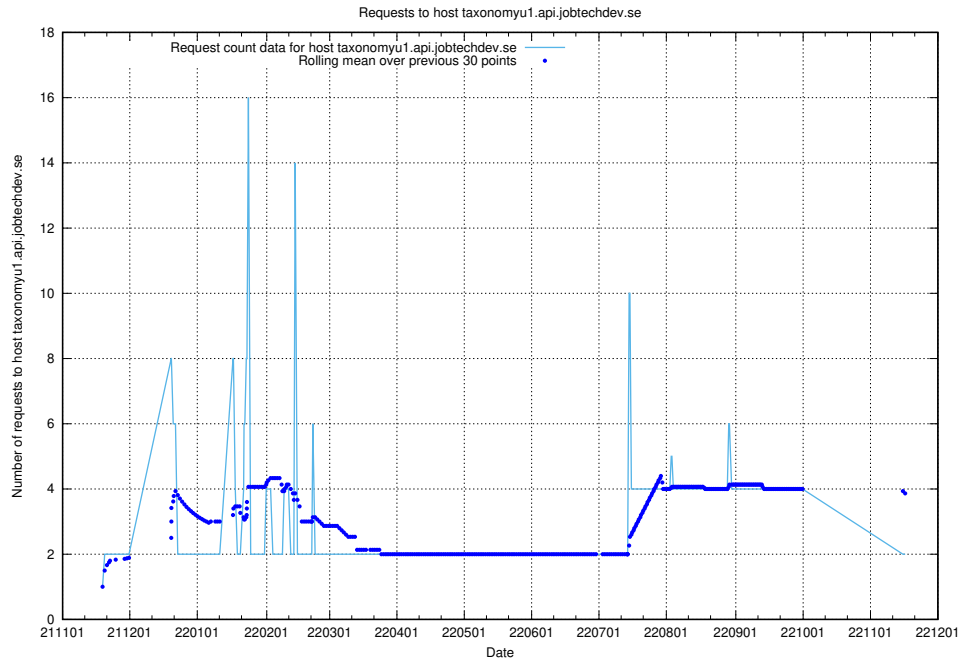

7.489 Usage of taxonomy1.api.jobtechdev.se

Here, we count the number of requests to host taxonomy1.api.jobtechdev.se.