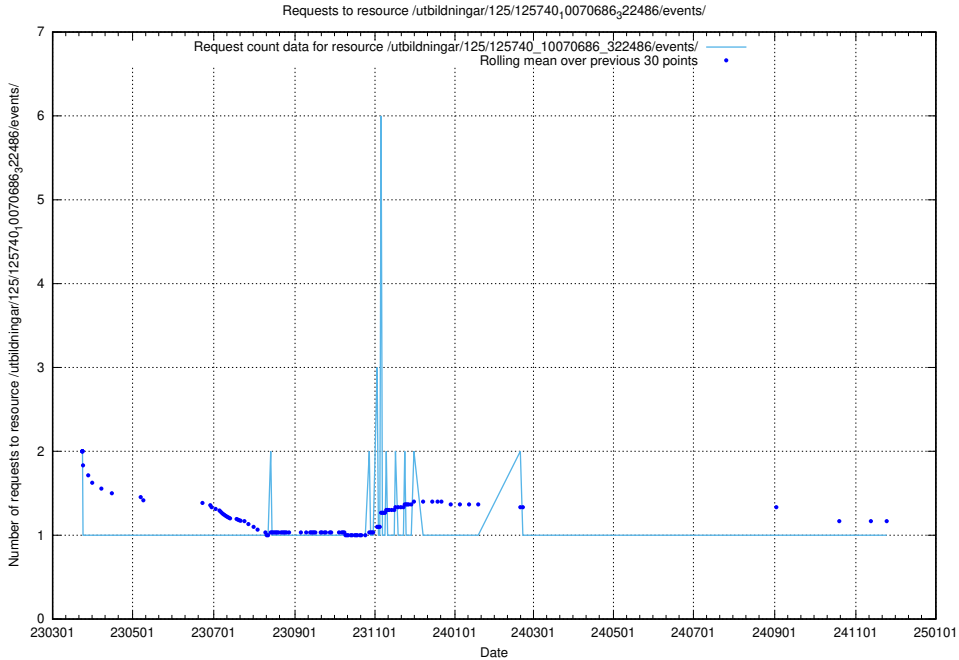

5.7405 Usage of /utbildningar/125/125740_10070686_322486/events/

Here, we count the number of requests to resource /utbildningar/125/125740_10070686_322486/events/