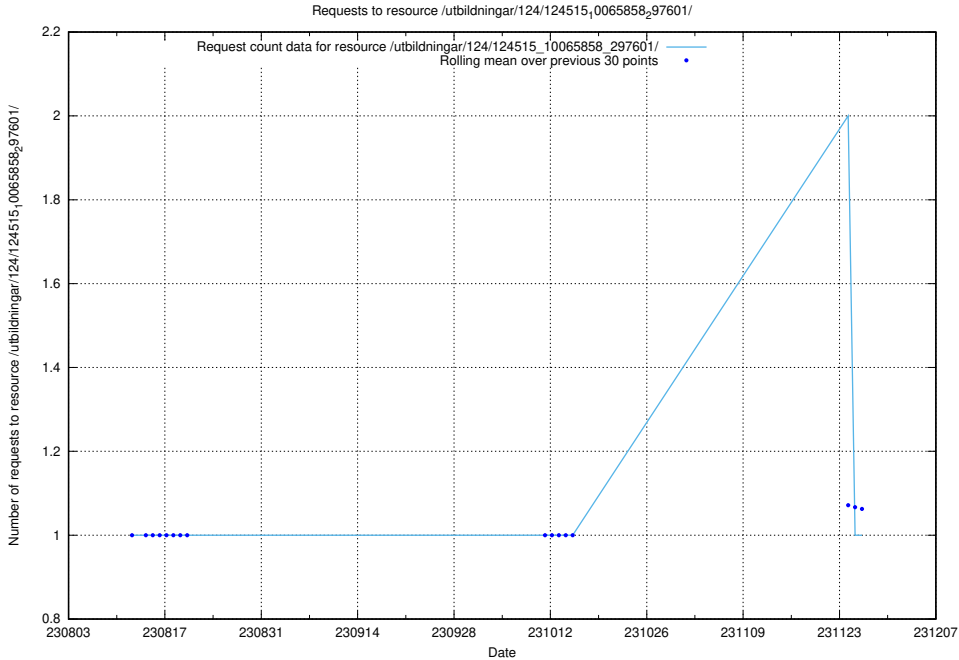

Here, we count the number of requests to resource /utbildningar/124/124515_10065860_299148/events/

5.5874 Usage of /utbildningar/124/124515_10065858_297601/

Here, we count the number of requests to resource /utbildningar/124/124515_10065858_297601/.