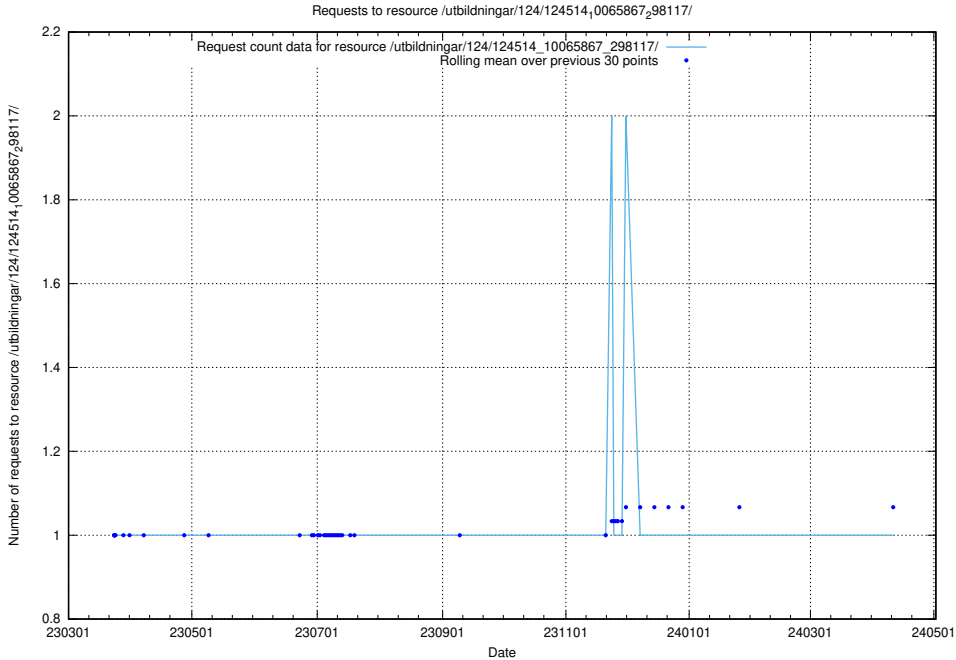

5.3026 Usage of /utbildningar/124/124514_10065867_298117/

Here, we count the number of requests to resource /utbildningar/124/124514_10065867_298117/.