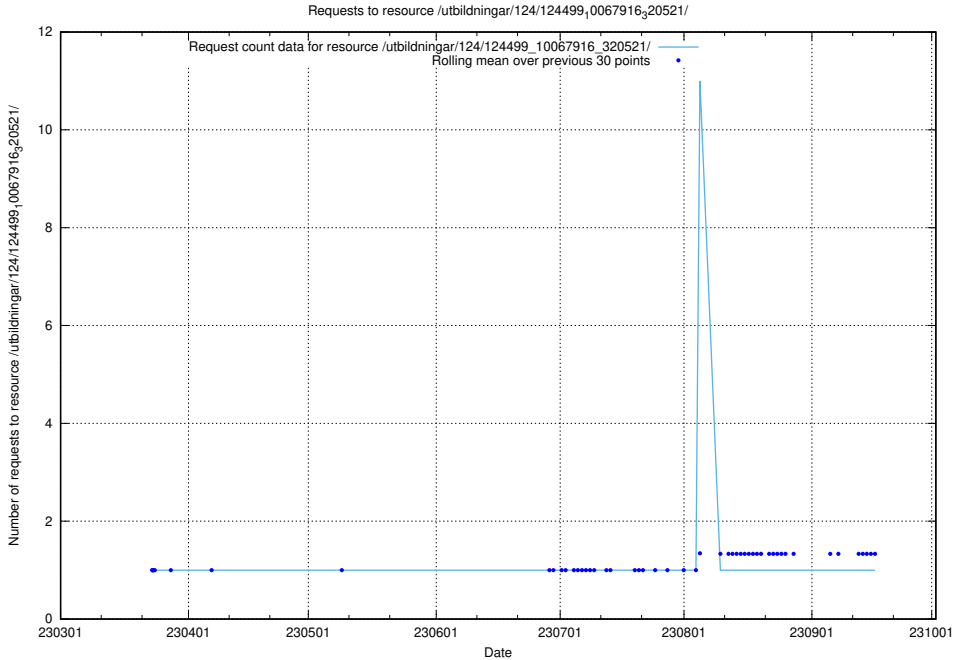

5.3364 Usage of /utbildningar/124/124499_10067916_320521/

Here, we count the number of requests to resource /utbildningar/124/124499_10067916_320521/.