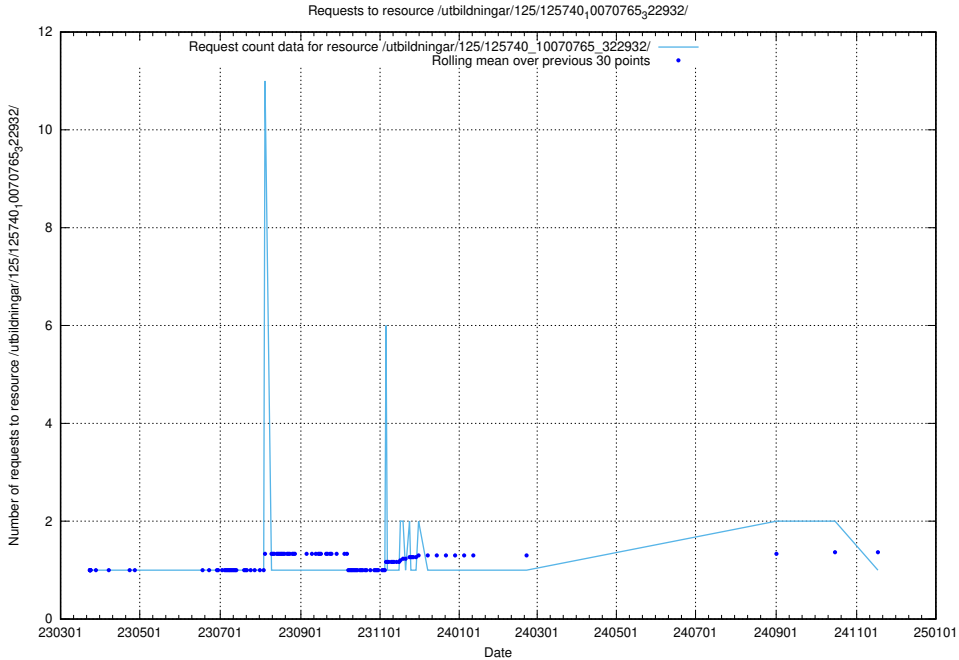

5.945 Usage of /utbildningar/125/125740_10070765_322932/

Here, we count the number of requests to resource /utbildningar/125/125740_10070765_322932/.