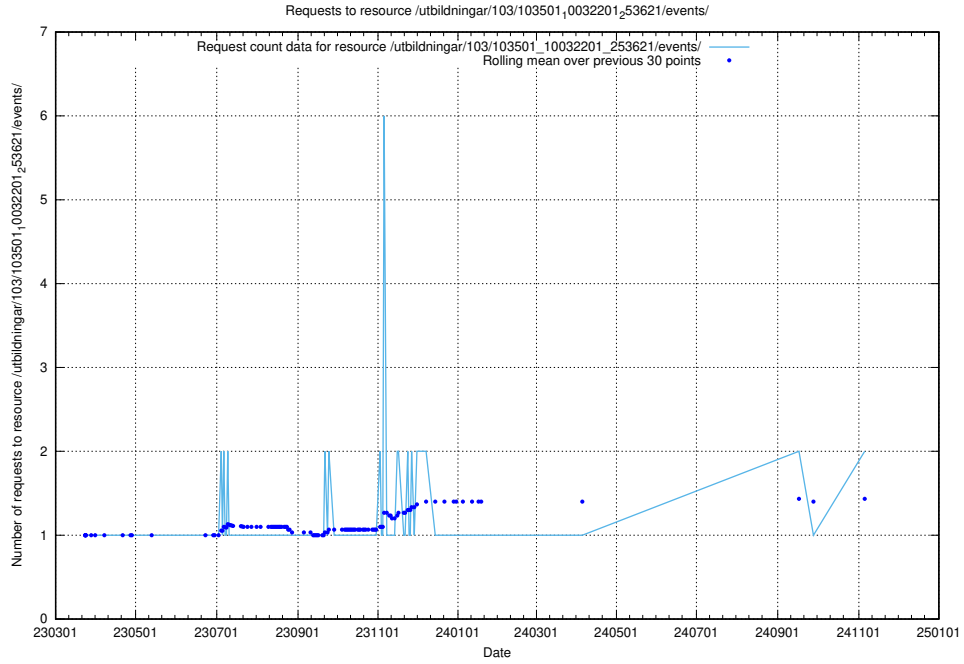

5.831 Usage of /utbildningar/103/103501_10032201_253621/events/

Here, we count the number of requests to resource /utbildningar/103/103501_10032201_253621/events/