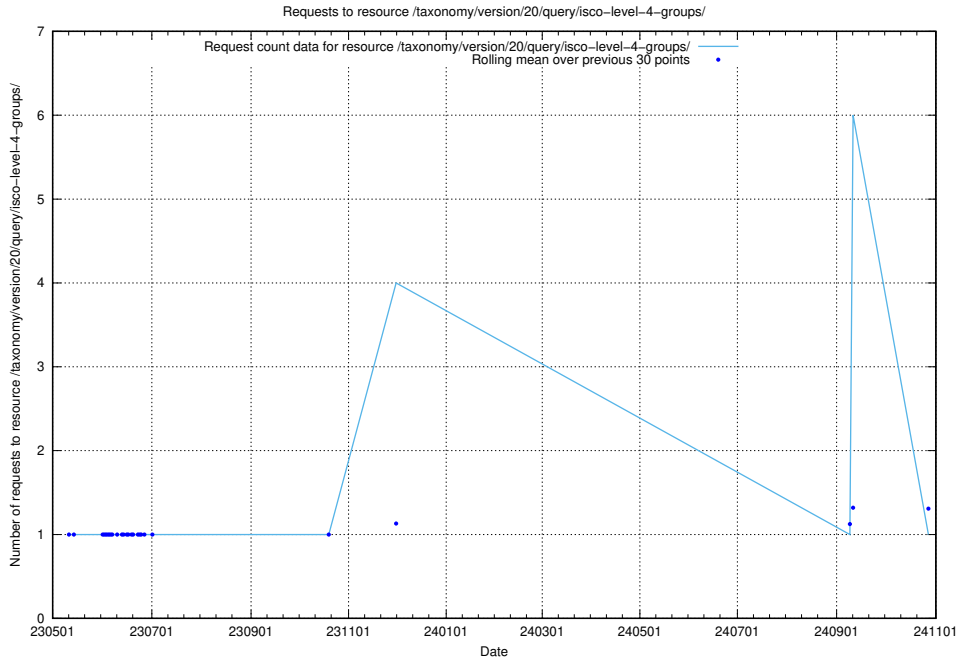

Here, we count the number of requests to resource /taxonomy/version/20/query/keyword-concepts-with-relations/.

5.7062 Usage of /taxonomy/version/20/query/isco-level-4-groups/

Here, we count the number of requests to resource /taxonomy/version/20/query/isco-level-4-groups/.