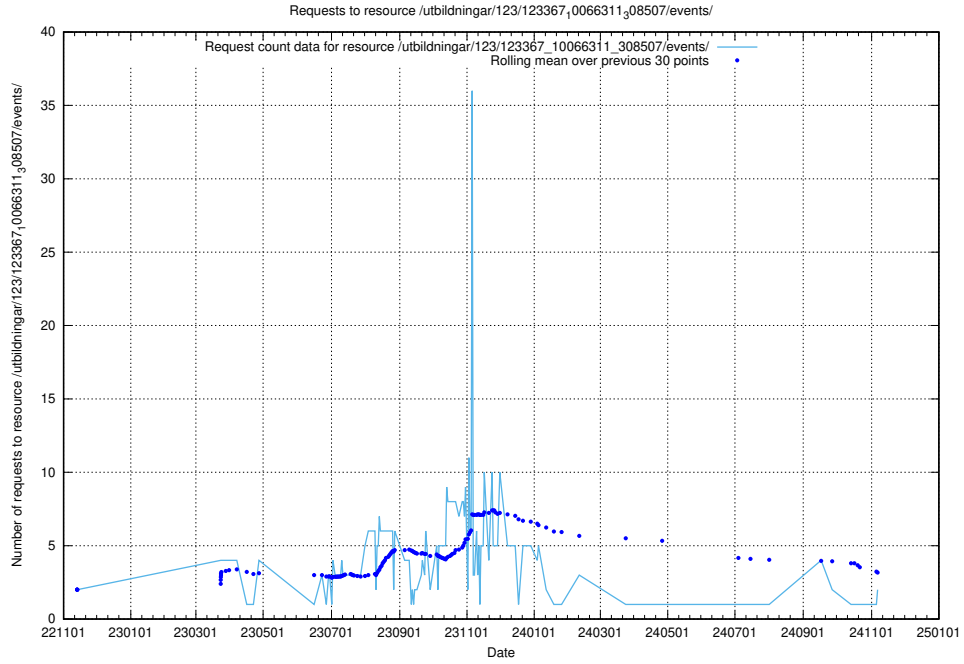

5.864 Usage of /utbildningar/123/123367_10066311_308507/events/

Here, we count the number of requests to resource /utbildningar/123/123367_10066311_308507/events/