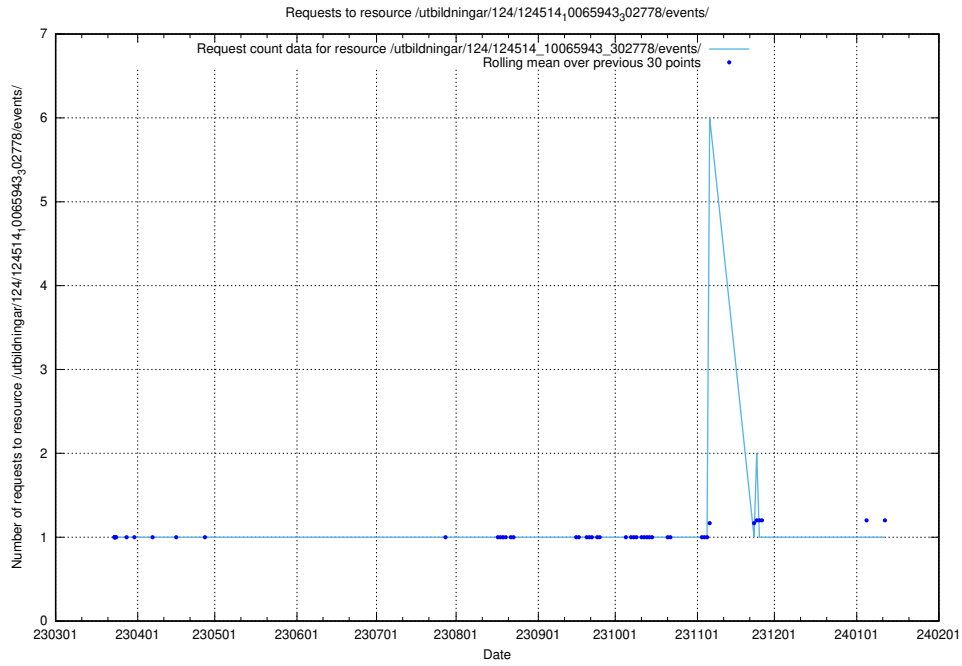

5.2881 Usage of /utbildningar/124/124514_10065943_302778/events/

Here, we count the number of requests to resource /utbildningar/124/124514_10065943_302778/events/