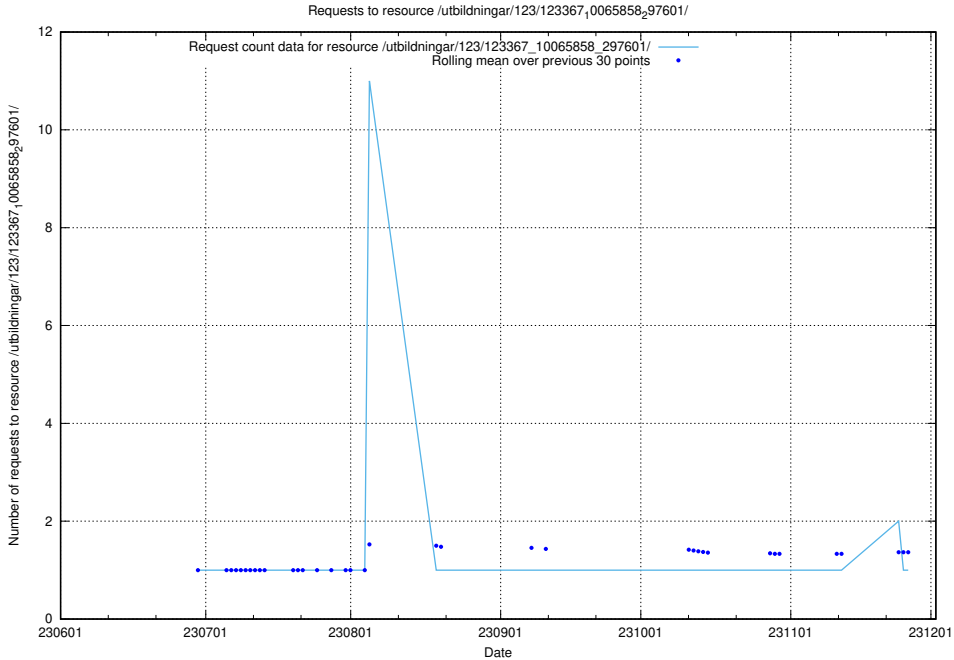

5.6462 Usage of /utbildningar/123/123367_10065858_297601/

Here, we count the number of requests to resource /utbildningar/123/123367_10065858_297601/.