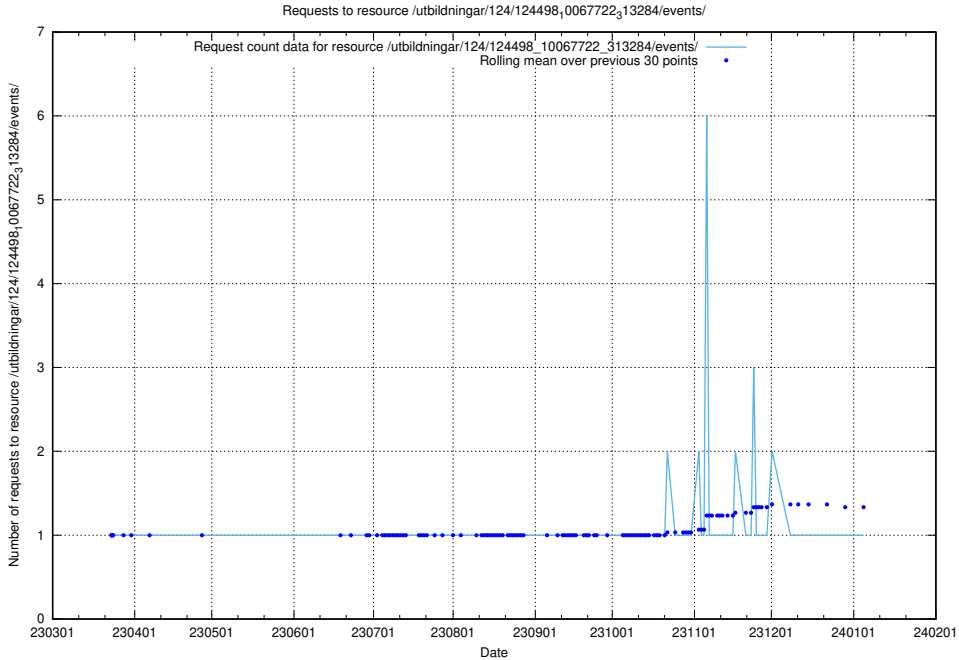

5.3741 Usage of /utbildningar/124/124498_10067722_313284/events/

Here, we count the number of requests to resource /utbildningar/124/124498_10067722_313284/events/