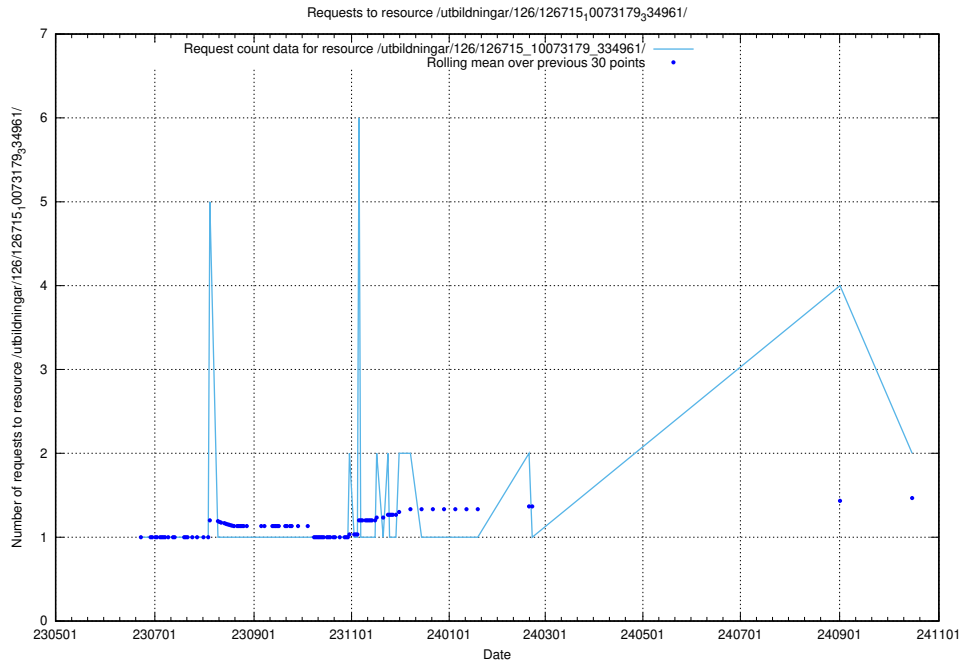

5.844 Usage of /utbildningar/126/126715_10073179_334961/

Here, we count the number of requests to resource /utbildningar/126/126715_10073179_334961/.