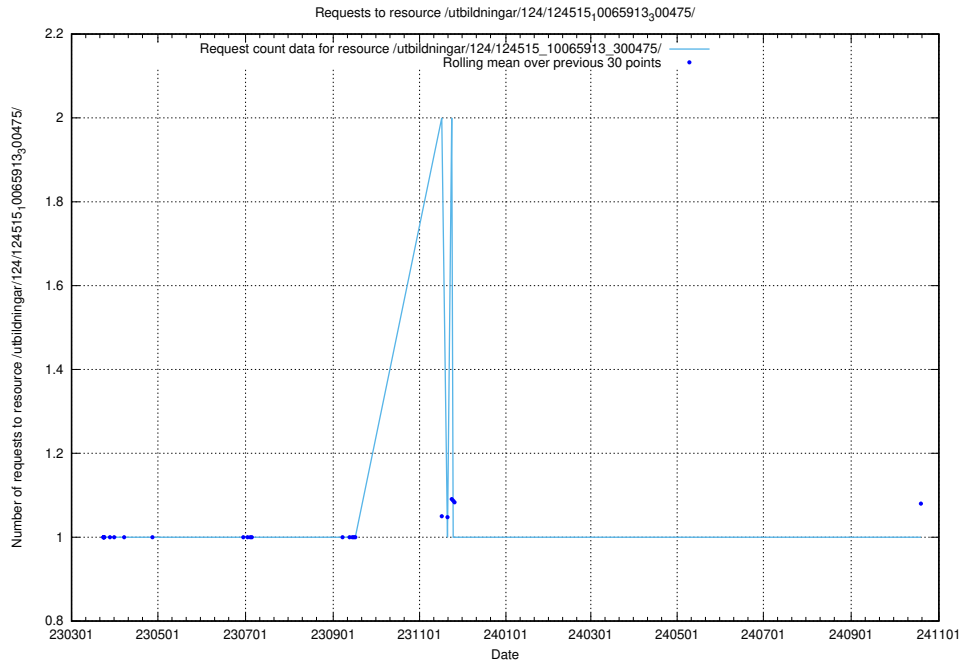

Here, we count the number of requests to resource /taxonomy/version/22/query/employment-variety-concepts/.

5.2641 Usage of /utbildningar/124/124515_10065913_300475/

Here, we count the number of requests to resource /utbildningar/124/124515_10065913_300475/.