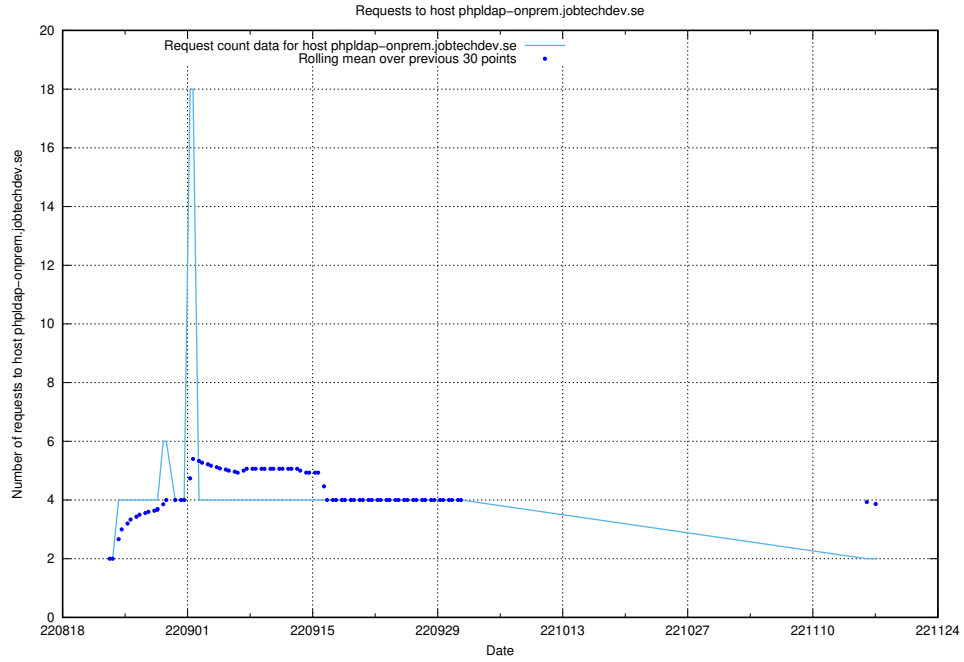

7.364 Usage of phpldap-onprem.jobtechdev.se

Here, we count the number of requests to host phpldap-onprem.jobtechdev.se.