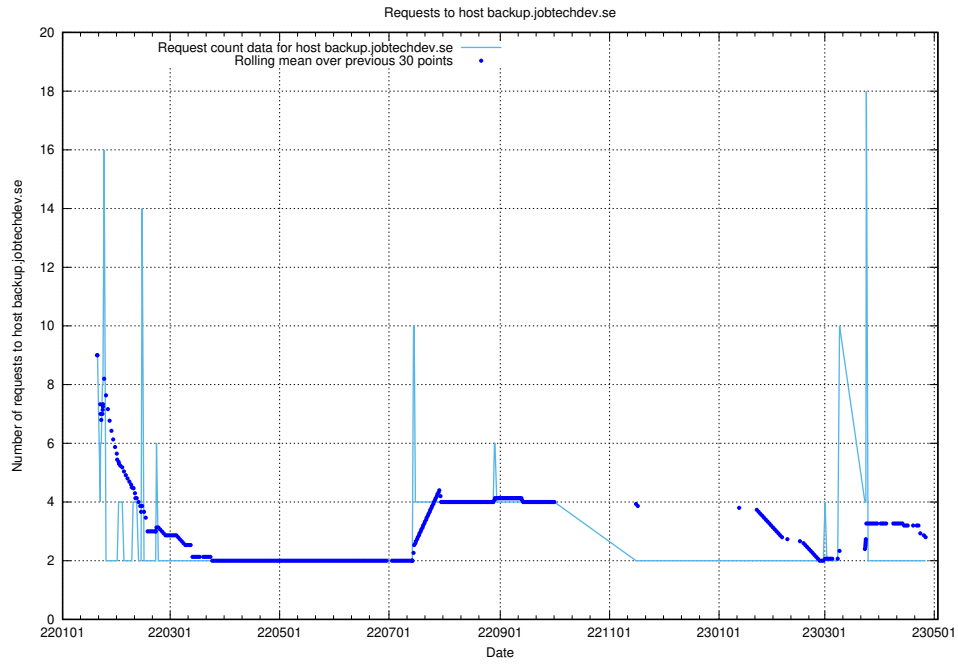

7.292 Usage of backup.jobtechdev.se

Here, we count the number of requests to host backup.jobtechdev.se.