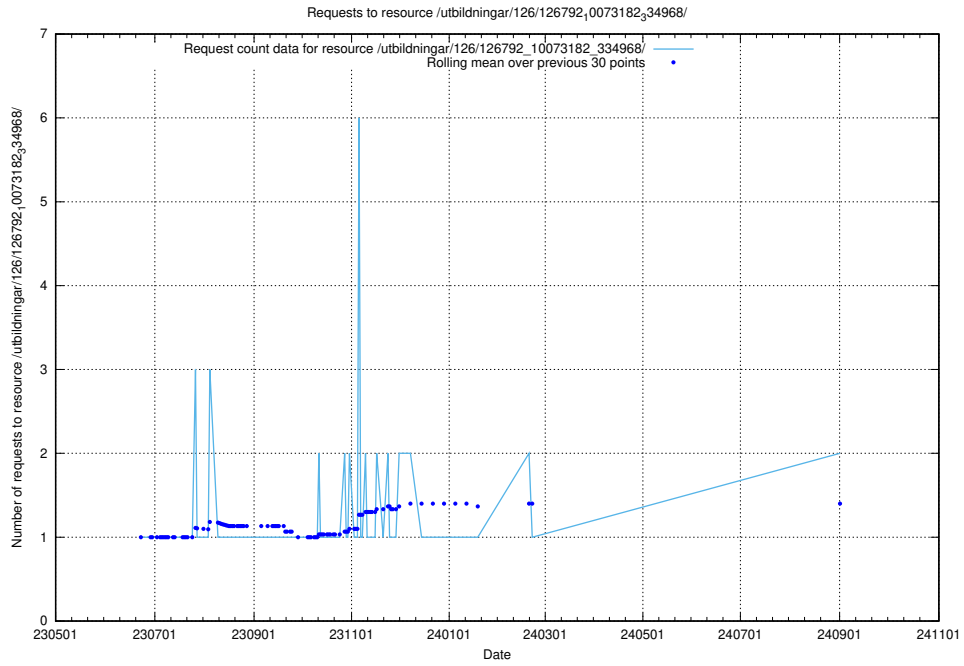

5.841 Usage of /utbildningar/126/126792_10073182_334968/

Here, we count the number of requests to resource /utbildningar/126/126792_10073182_334968/.