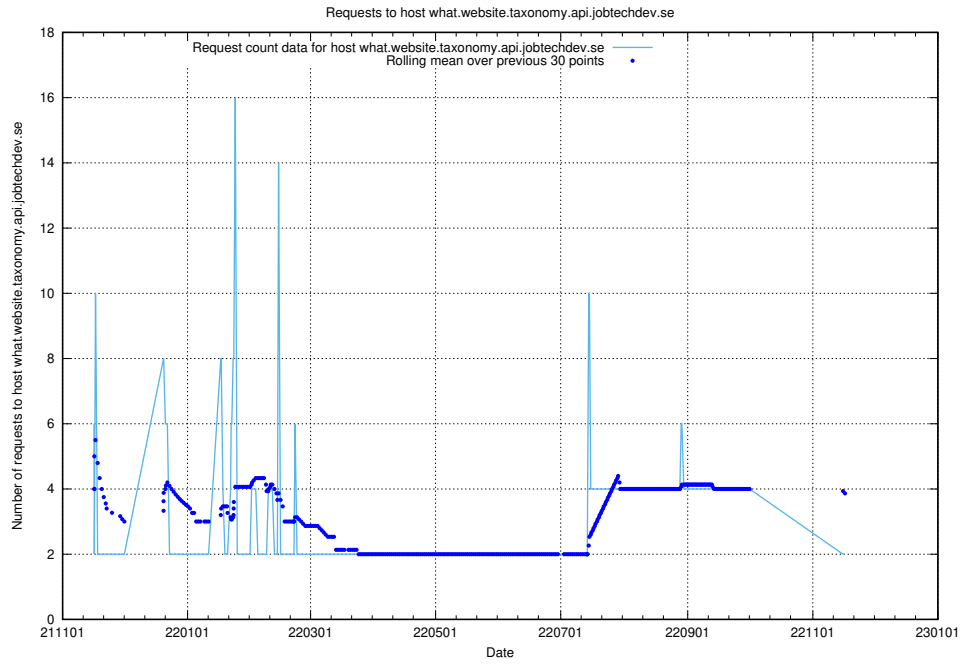

7.547 Usage of what.website.taxonomy.api.jobtechdev.se

Here, we count the number of requests to host what.website.taxonomy.api.jobtechdev.se.