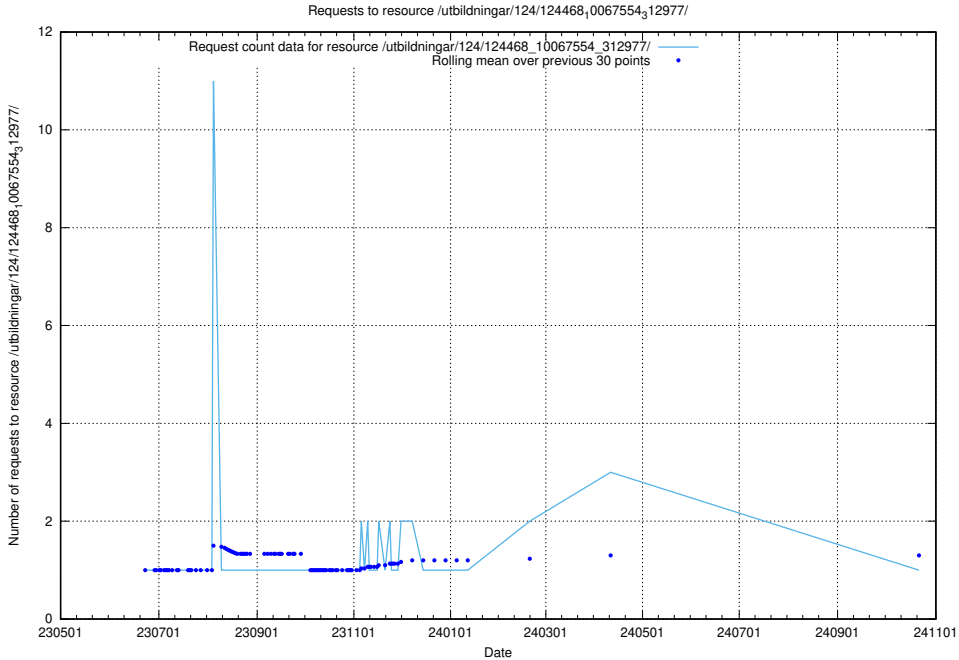

5.6883 Usage of /utbildningar/124/124468_10067554_312977/

Here, we count the number of requests to resource /utbildningar/124/124468_10067554_312977/.