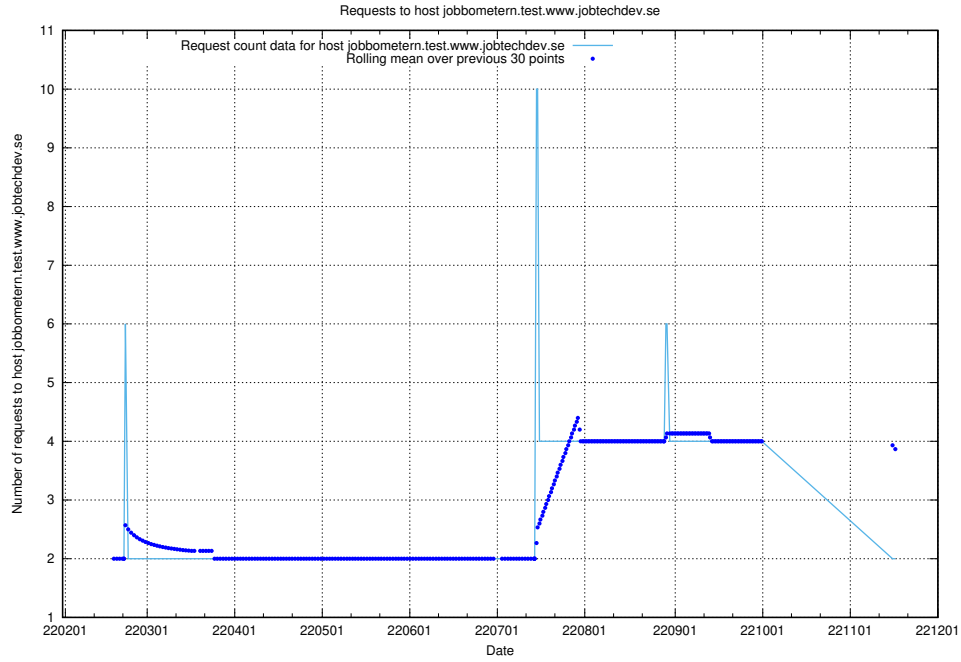

7.562 Usage of `jobbometern.test.www.jobtechdev.se`

Here, we count the number of requests to host `jobbometern.test.www.jobtechdev.se`.