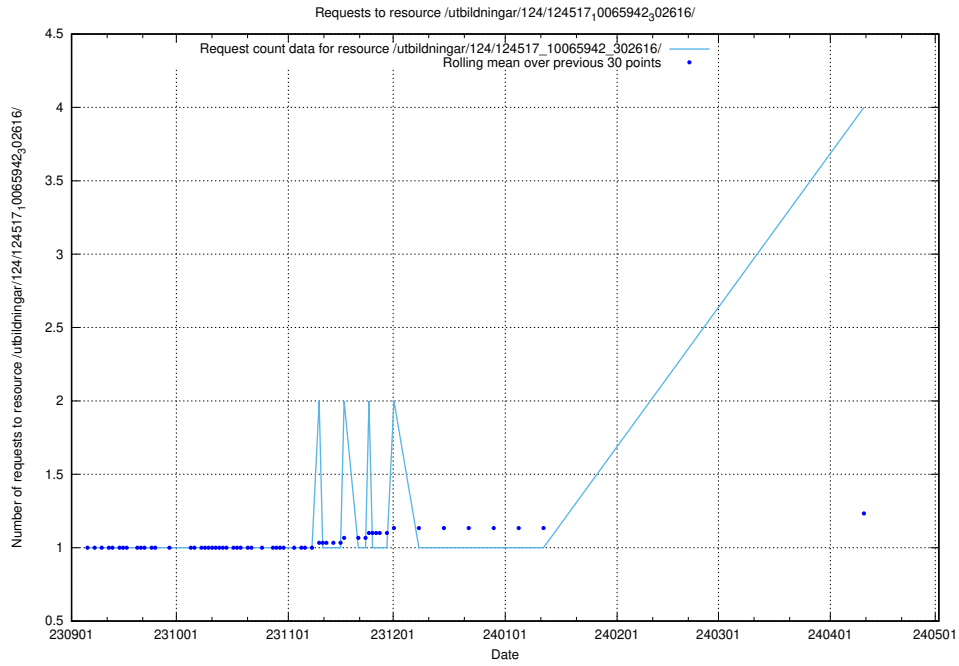

5.305 Usage of /utbildningar/124/124517_10065942_302616/

Here, we count the number of requests to resource /utbildningar/124/124517_10065942_302616/.