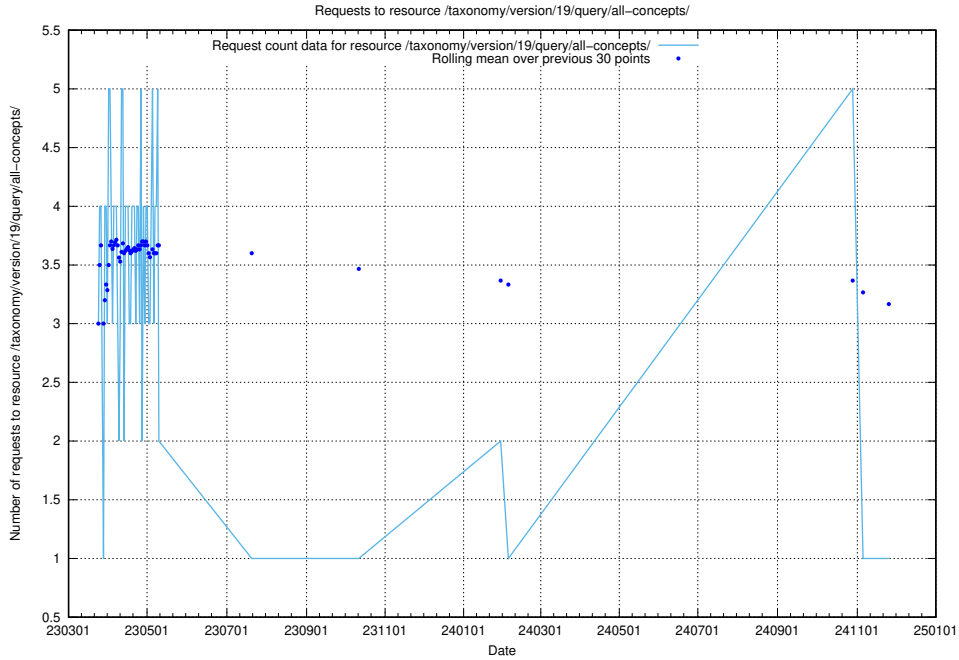

Here, we count the number of requests to resource /taxonomy/version/19/query/concept-types/.

5.7273 Usage of /taxonomy/version/19/query/all-concepts/

Here, we count the number of requests to resource /taxonomy/version/19/query/all-concepts/.