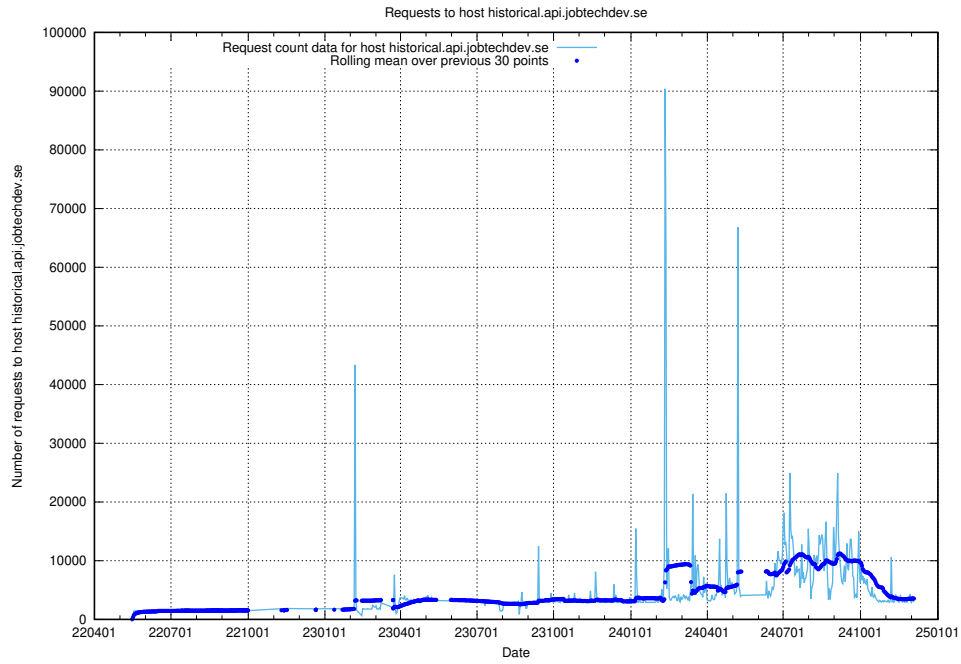

Here, we count the number of requests to host `jobed-connect-api.jobtechdev.se`.

7.15 Usage of `historical.api.jobtechdev.se`

Here, we count the number of requests to host `historical.api.jobtechdev.se`.