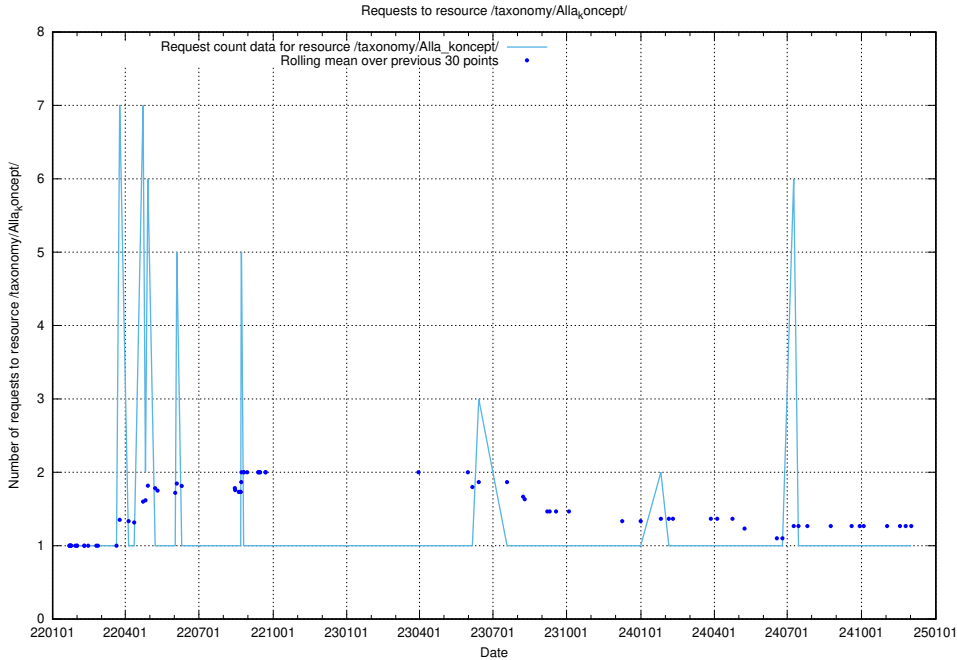

5.6885 Usage of /taxonomy/Alla_koncept/

Here, we count the number of requests to resource /taxonomy/Alla_koncept/.