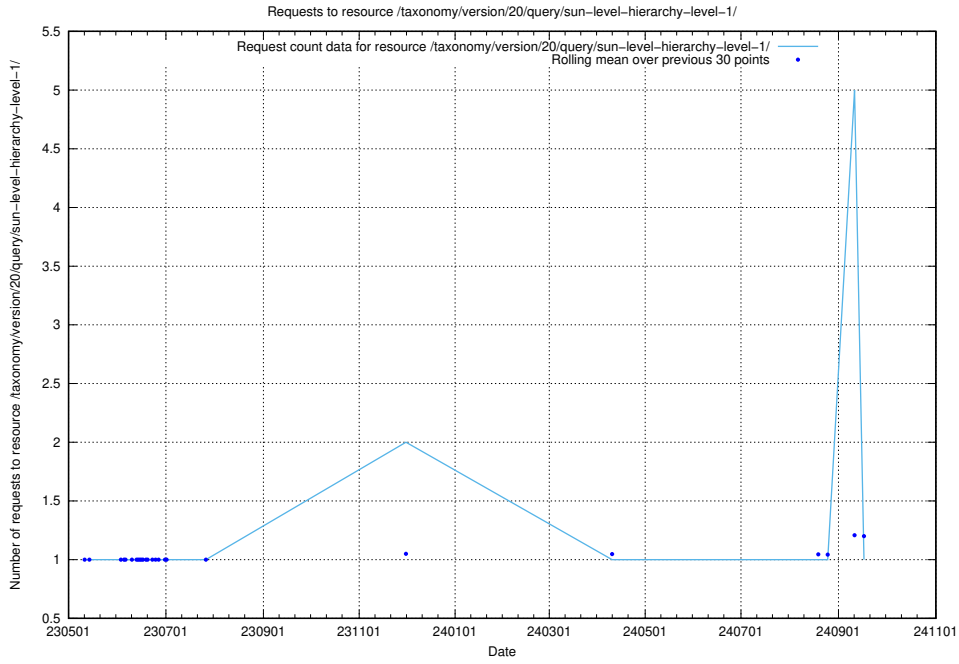

5.7034 Usage of /taxonomy/version/20/query/sun-level-hierarchy-level-1/

Here, we count the number of requests to resource /taxonomy/version/20/query/sun-level-hierarchy-level-1/.