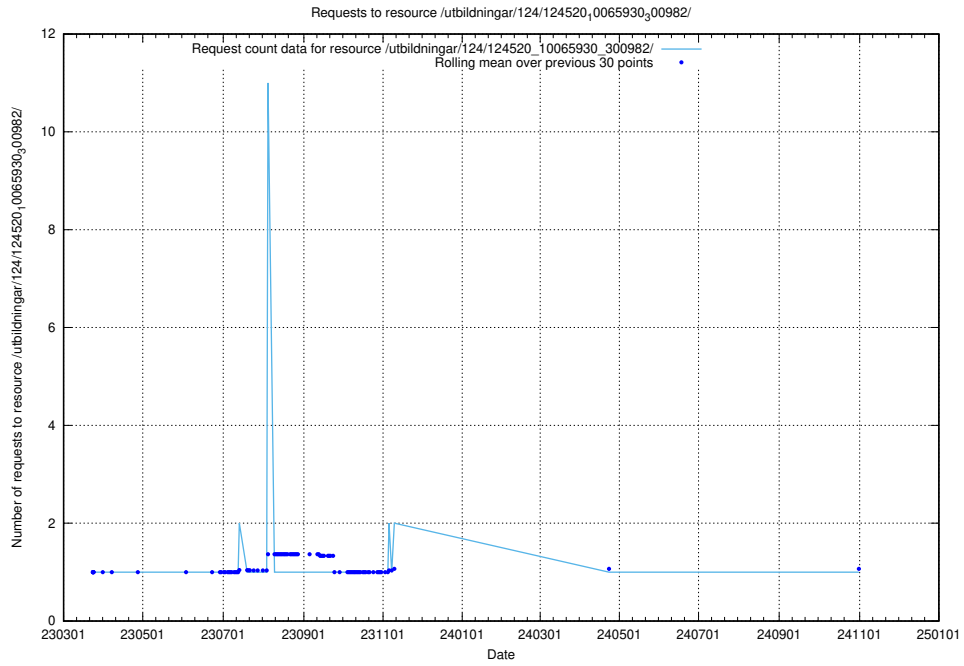

5.2026 Usage of /utbildningar/124/124520_10065930_300982/

Here, we count the number of requests to resource /utbildningar/124/124520_10065930_300982/.