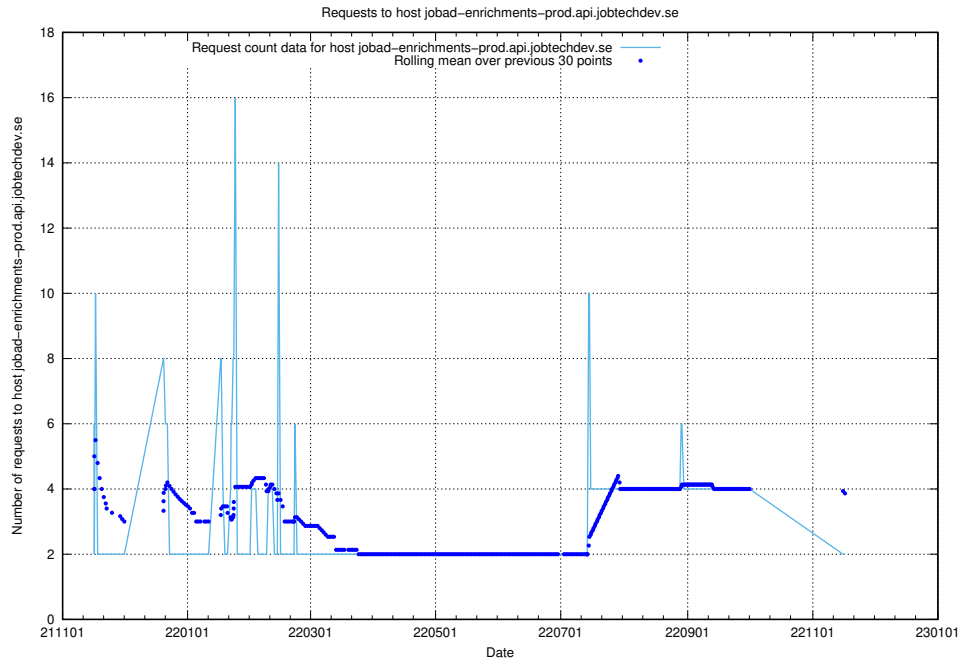

7.575 Usage of jobad-enrichments-prod.api.jobtechdev.se

Here, we count the number of requests to host jobad-enrichments-prod.api.jobtechdev.se.