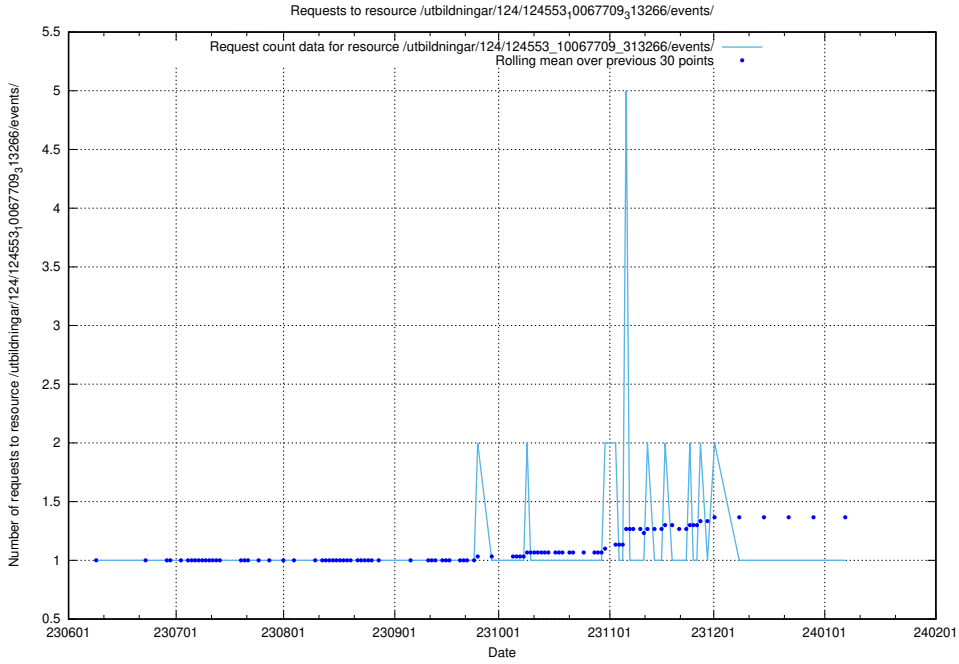

5.6972 Usage of /utbildningar/124/124553_10067709_313266/events/

Here, we count the number of requests to resource /utbildningar/124/124553_10067709_313266/events/

5.6973 Usage of /utbildningar/124/124520_10065834_296972/events/