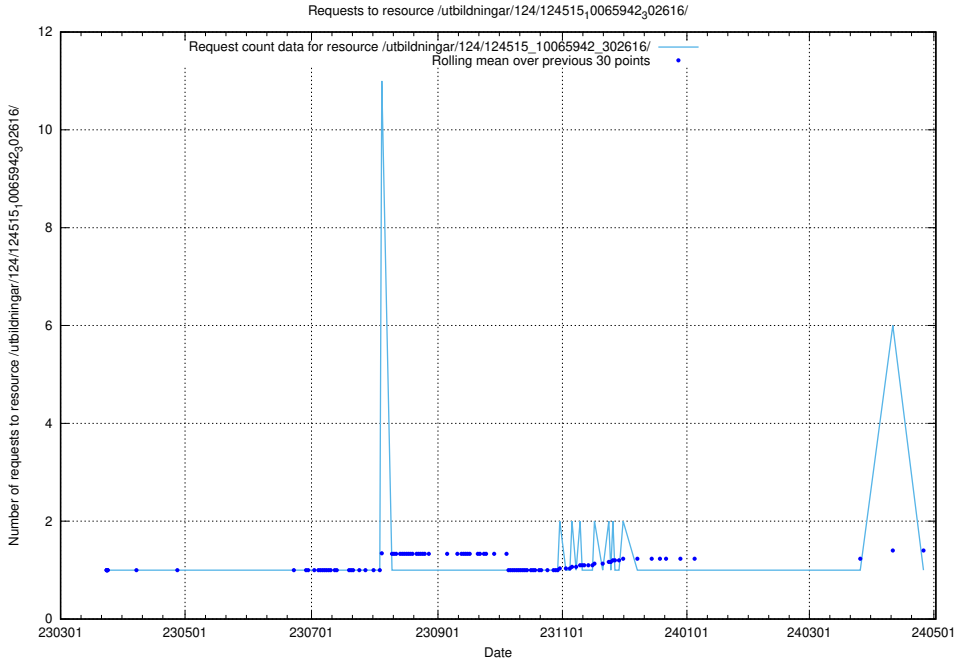

5.2588 Usage of /utbildningar/124/124515_10065942_302616/

Here, we count the number of requests to resource /utbildningar/124/124515_10065942_302616/.