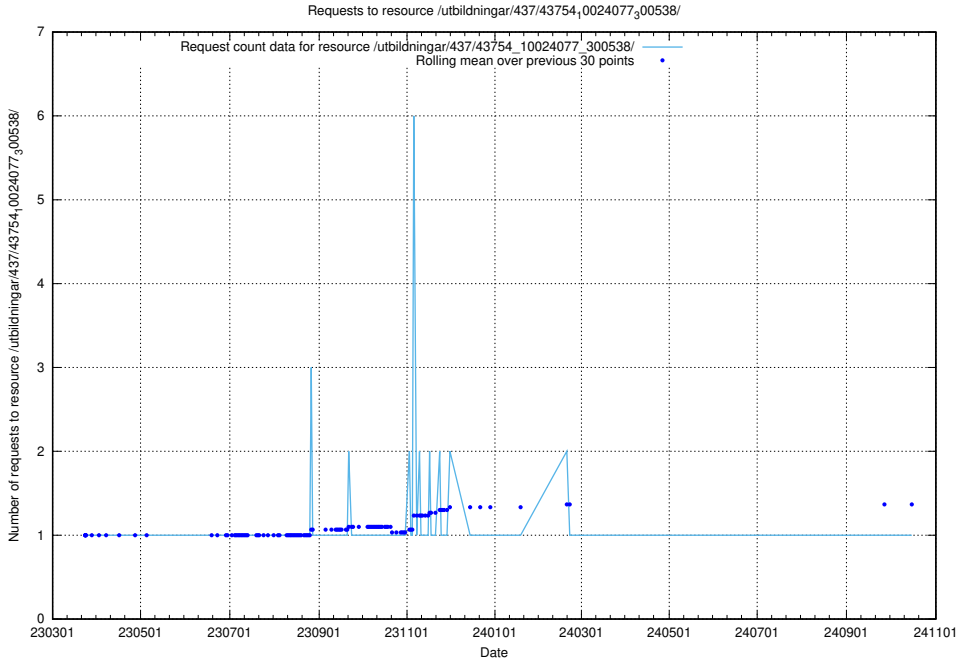

5.7504 Usage of /utbildningar/437/43754_10024077_300538/

Here, we count the number of requests to resource /utbildningar/437/43754_10024077_300538/.