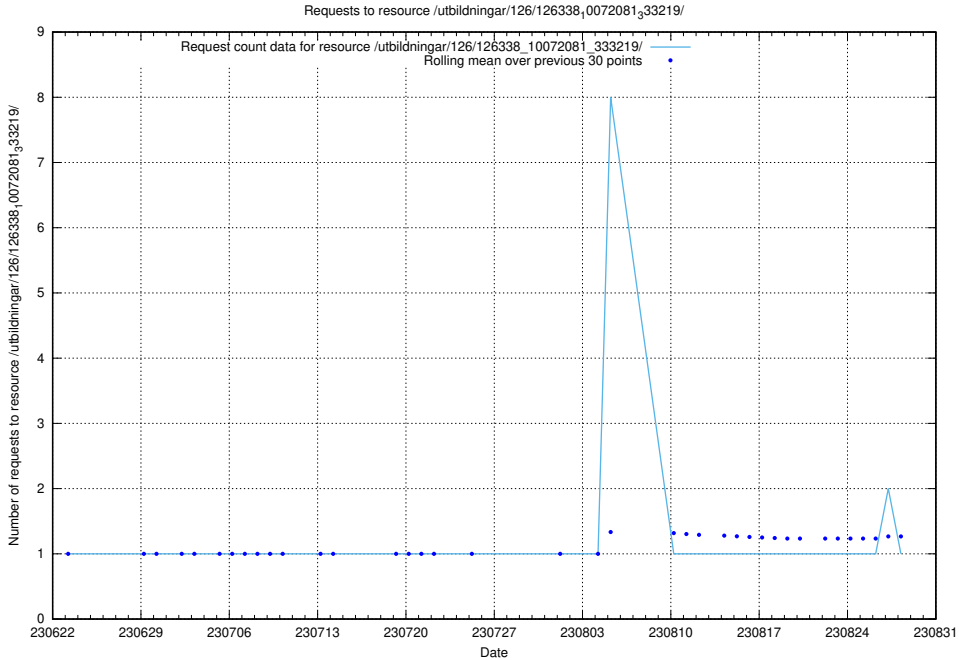

5.6718 Usage of /utbildningar/126/126338_10072081_333219/

Here, we count the number of requests to resource /utbildningar/126/126338_10072081_333219/.