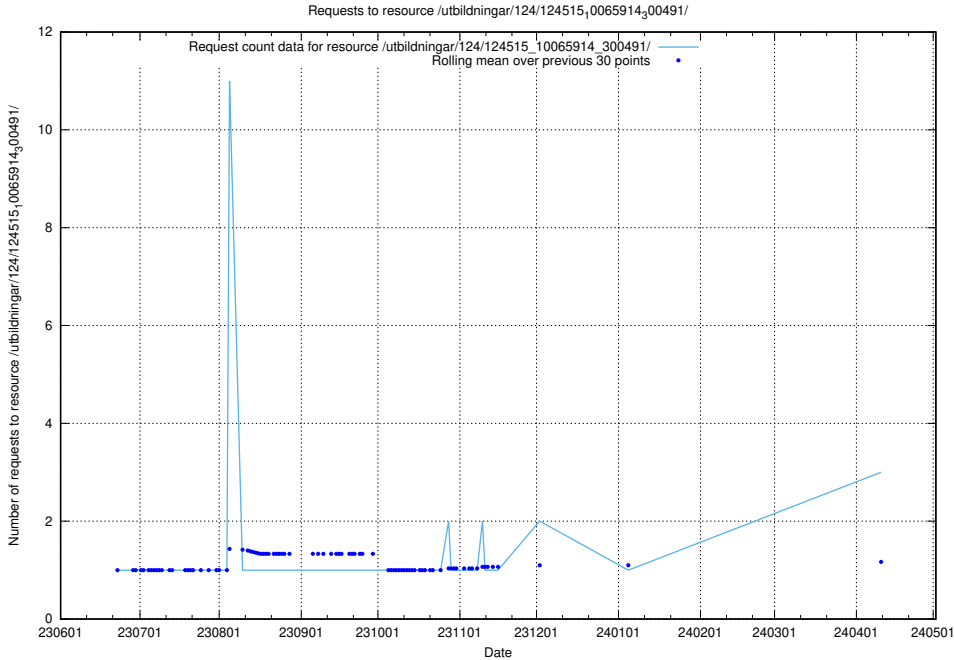

5.463 Usage of /utbildningar/124/124515_10065914_300491/

Here, we count the number of requests to resource /utbildningar/124/124515_10065914_300491/.