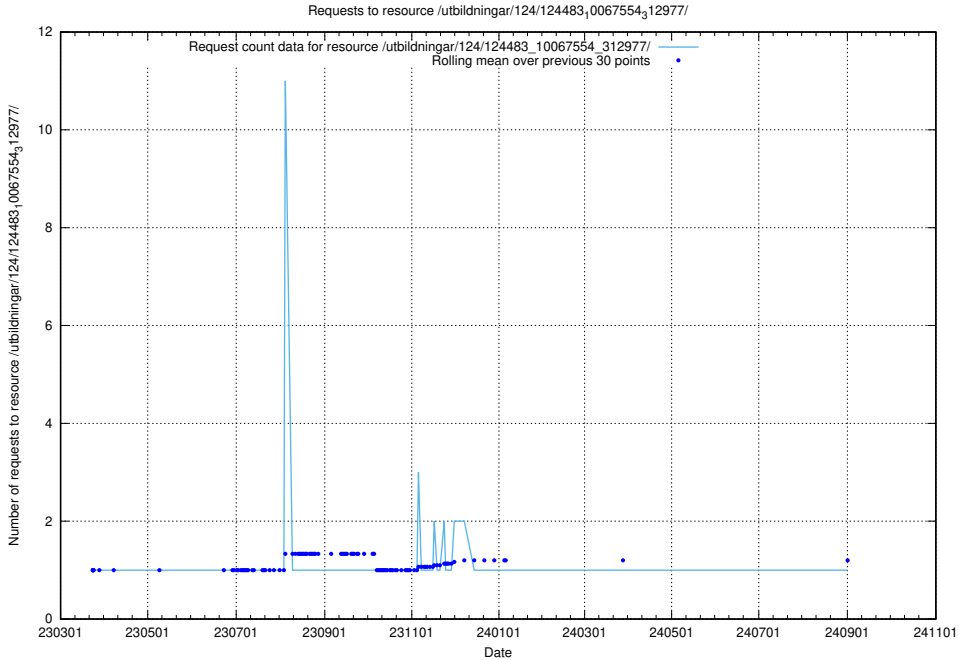

5.3843 Usage of /utbildningar/124/124483_10067554_312977/

Here, we count the number of requests to resource /utbildningar/124/124483_10067554_312977/.