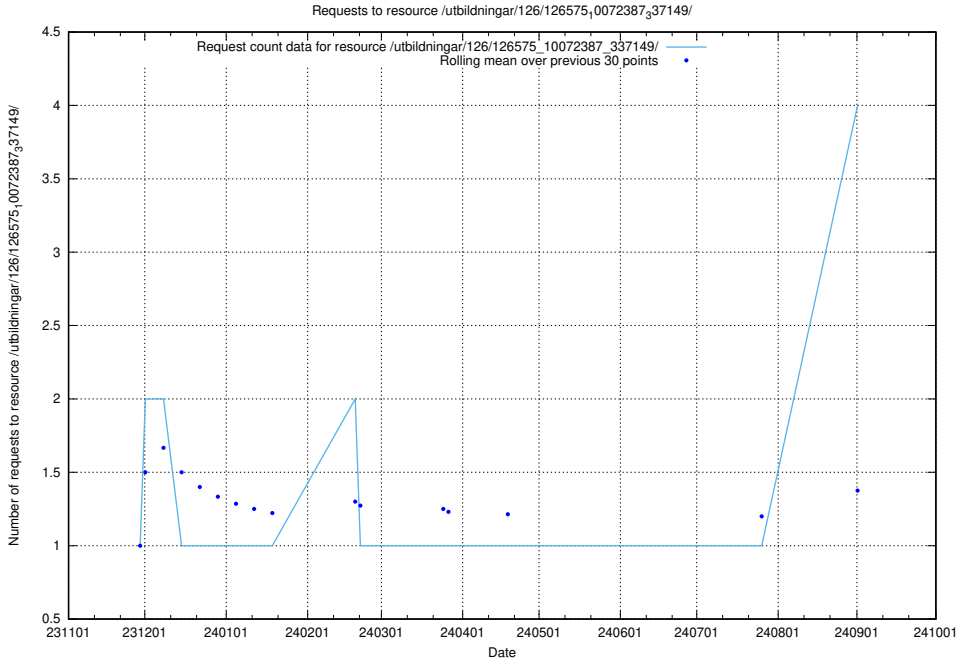

5.288 Usage of /utbildningar/126/126575_10072387_337149/

Here, we count the number of requests to resource /utbildningar/126/126575_10072387_337149/.