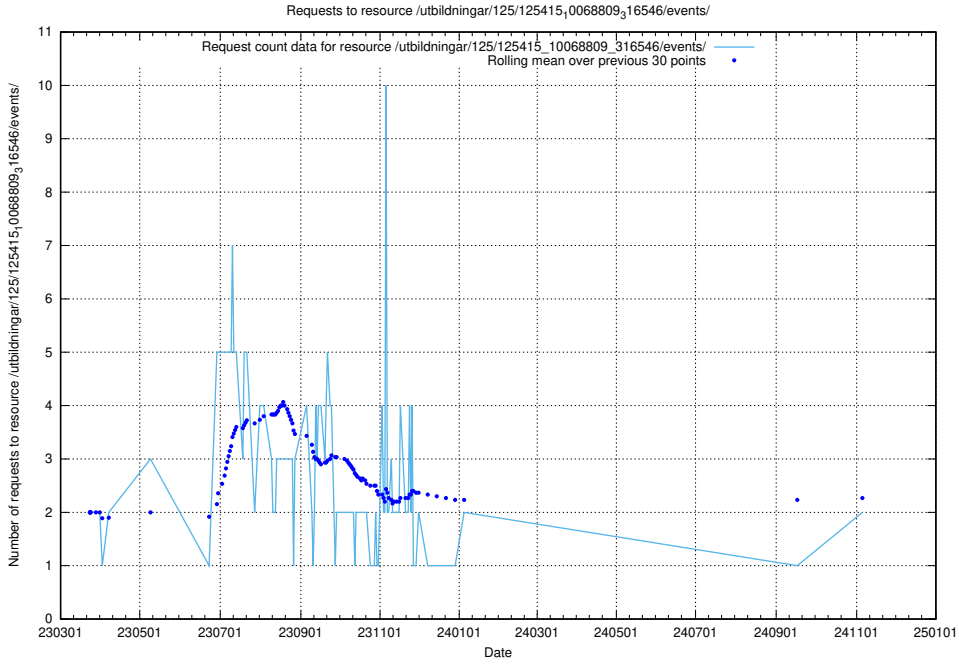

5.916 Usage of /utbildningar/125/125415_10068809_316546/events/

Here, we count the number of requests to resource /utbildningar/125/125415_10068809_316546/events/