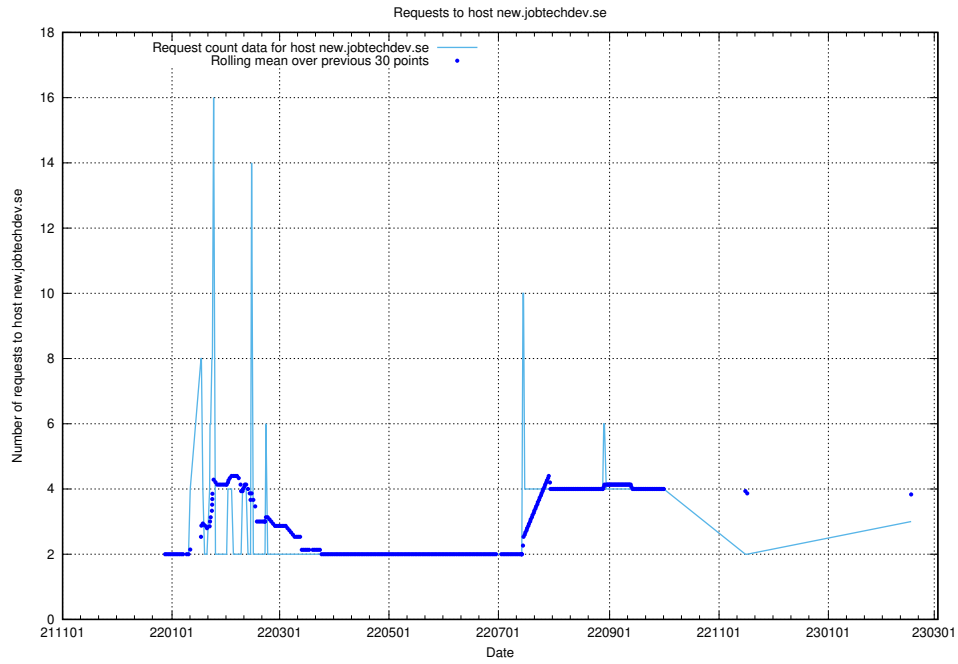

7.215 Usage of new.jobtechdev.se

Here, we count the number of requests to host new.jobtechdev.se.