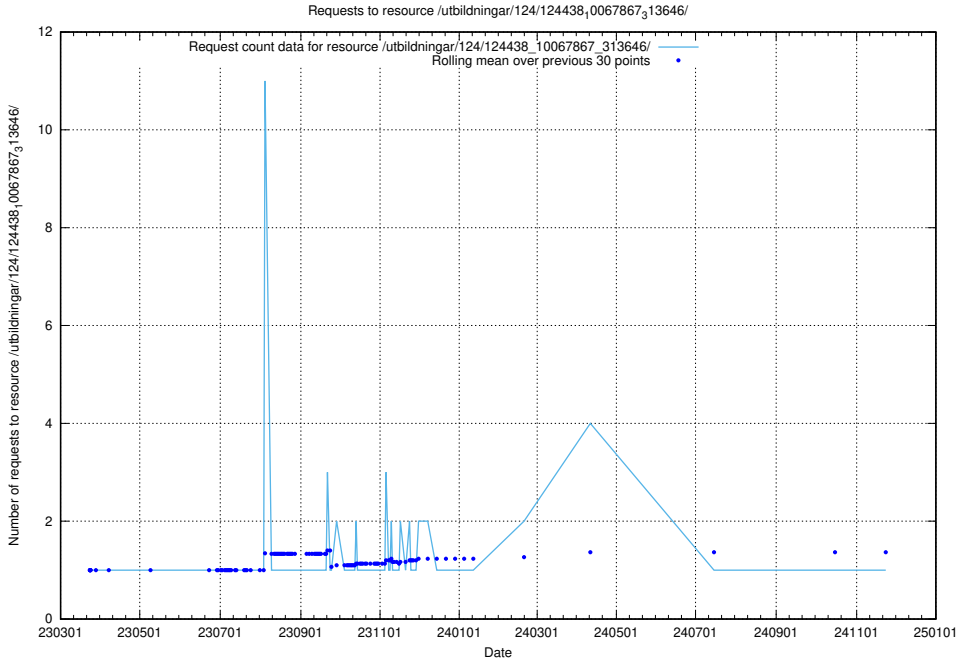

5.4708 Usage of /utbildningar/124/124438_10067867_313646/

Here, we count the number of requests to resource /utbildningar/124/124438_10067867_313646/.