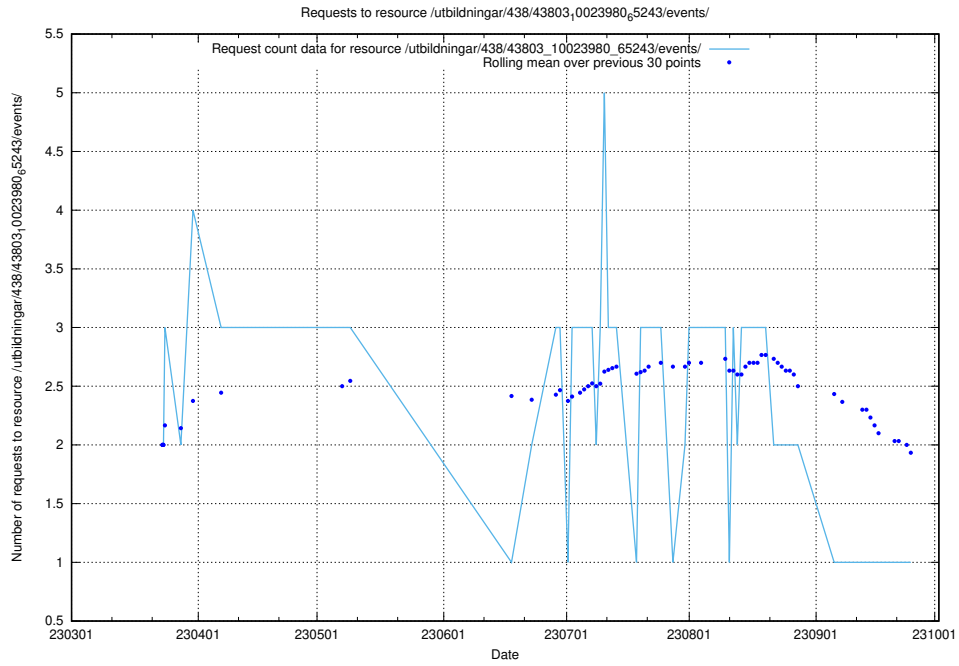

5.7393 Usage of /utbildningar/438/43803_10023980_65243/events/

Here, we count the number of requests to resource /utbildningar/438/43803_10023980_65243/events/.