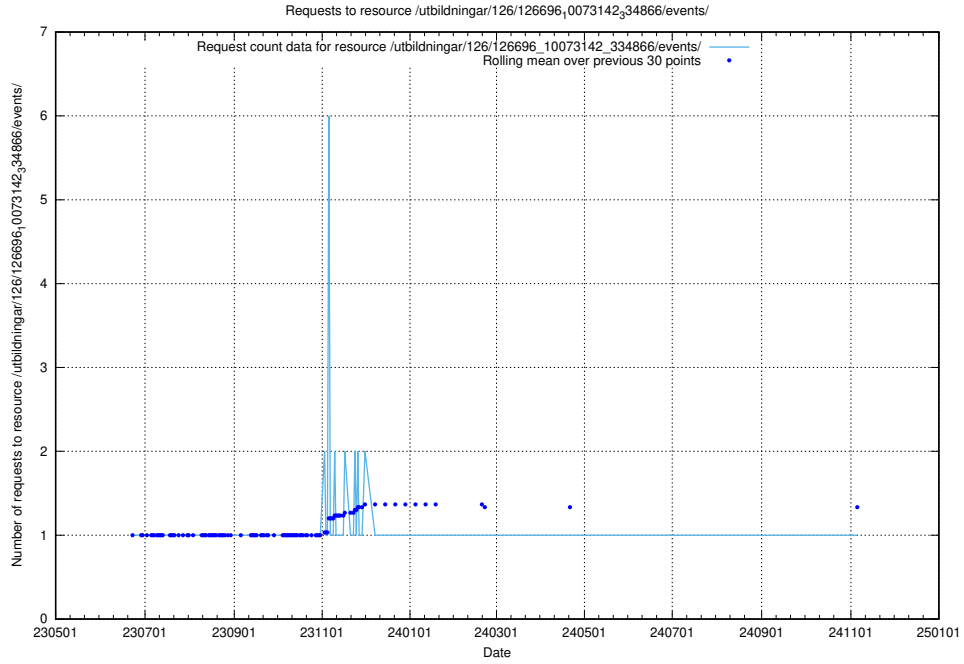

5.6681 Usage of /utbildningar/126/126696_10073142_334866/events/

Here, we count the number of requests to resource /utbildningar/126/126696_10073142_334866/events/