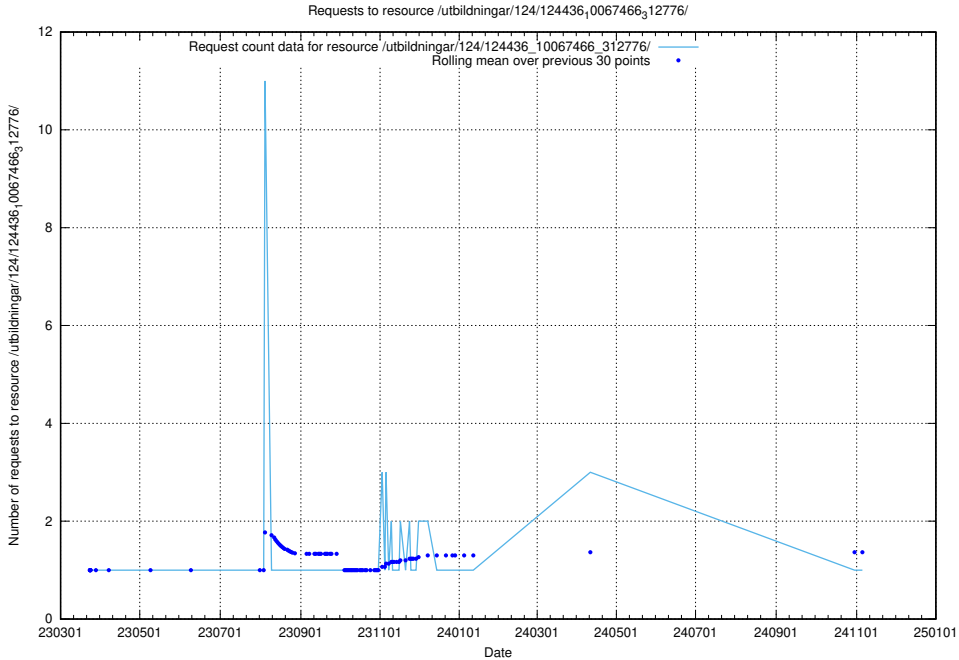

5.4781 Usage of /utbildningar/124/124436_10067466_312776/

Here, we count the number of requests to resource /utbildningar/124/124436_10067466_312776/.