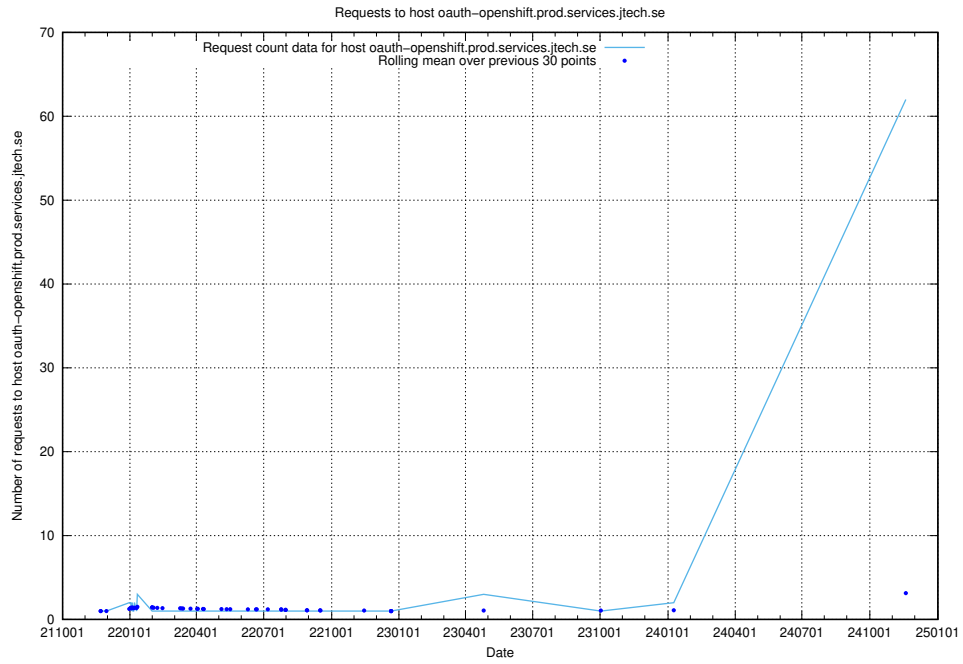

7.33 Usage of oauth-openshift.prod.services.jtech.se

Here, we count the number of requests to host oauth-openshift.prod.services.jtech.se.