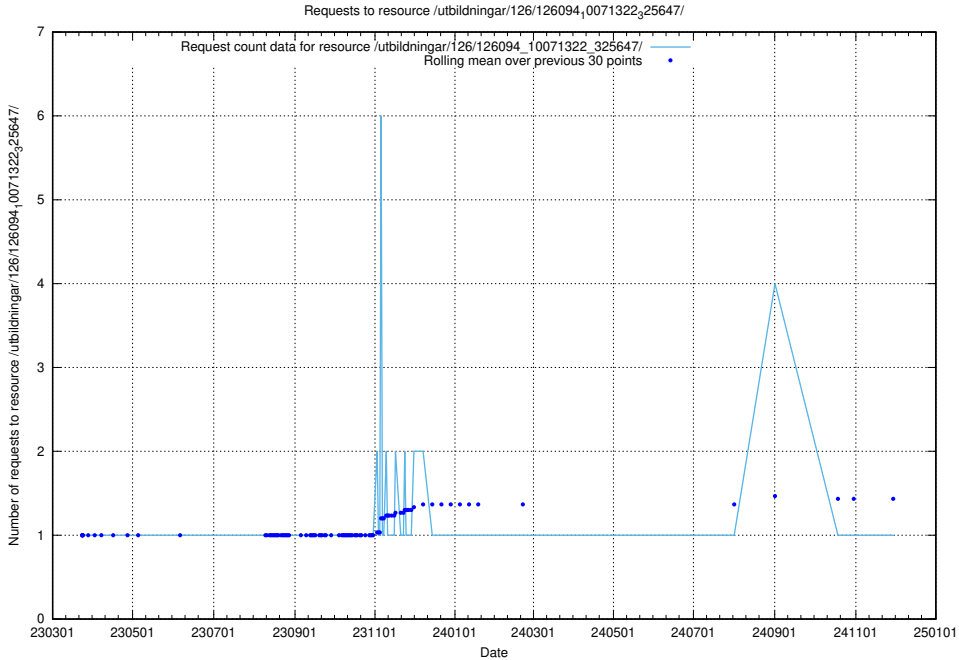

5.7565 Usage of /utbildningar/126/126094_10071322_325647/

Here, we count the number of requests to resource /utbildningar/126/126094_10071322_325647/.