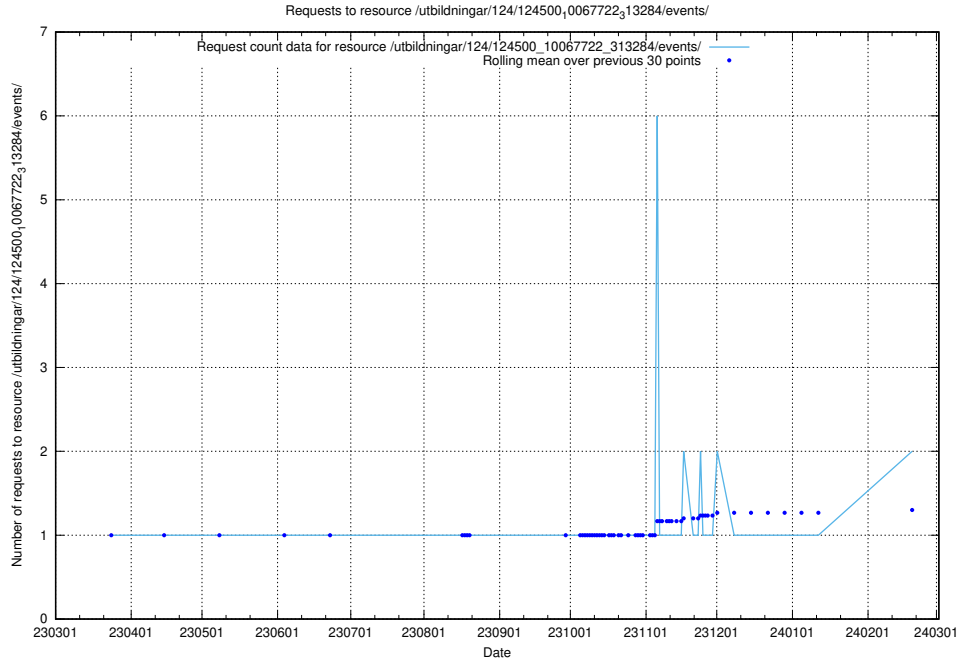

5.908 Usage of /utbildningar/124/124500_10067722_313284/events/

Here, we count the number of requests to resource /utbildningar/124/124500_10067722_313284/events/