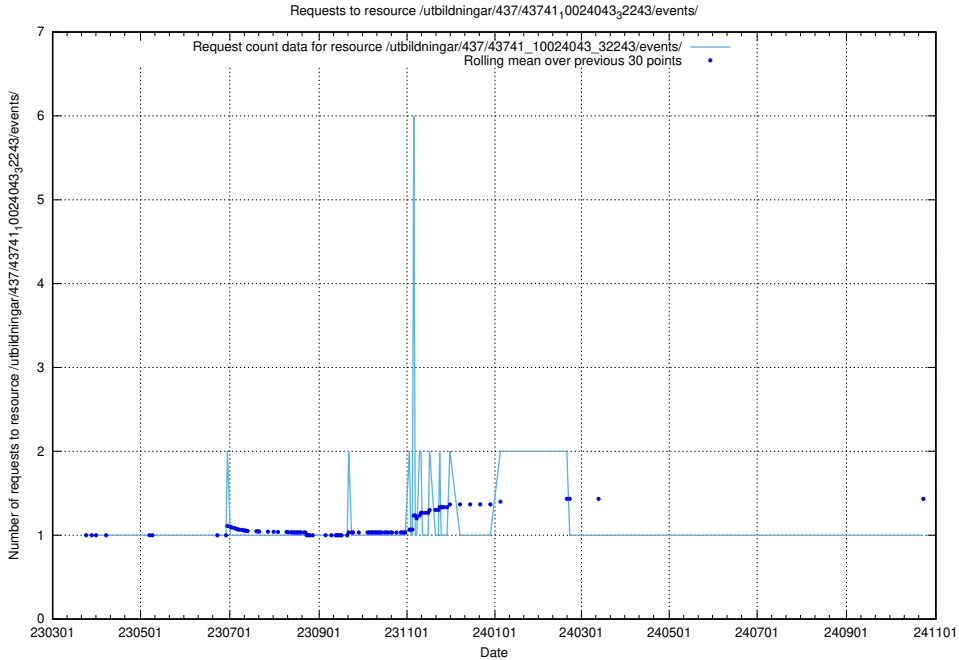

5.7318 Usage of /utbildningar/437/43741_10024043_32243/events/

Here, we count the number of requests to resource /utbildningar/437/43741_10024043_32243/events/.