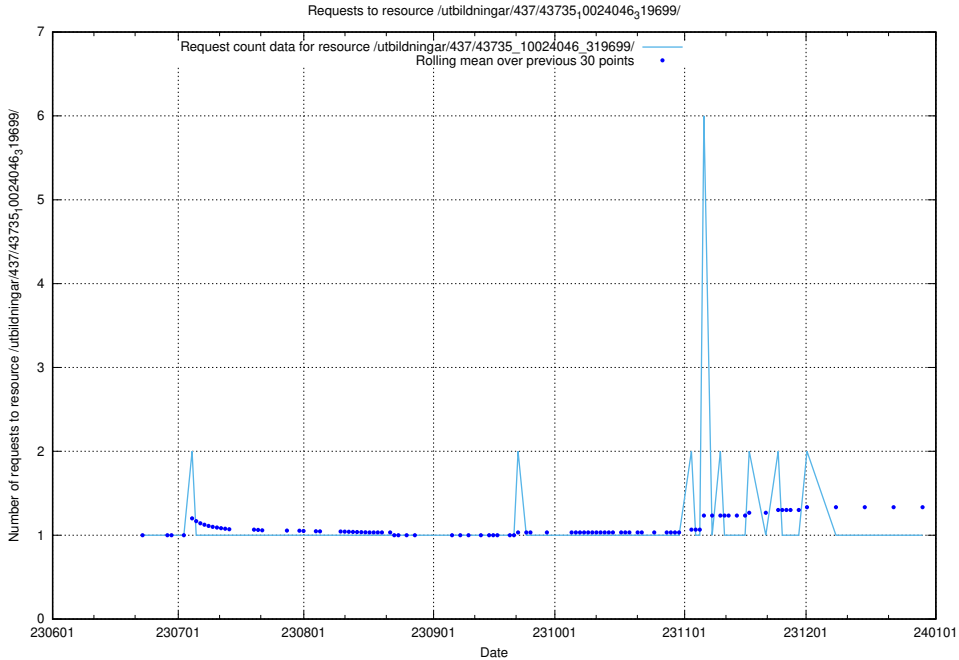

5.6644 Usage of /utbildningar/437/43735_10024046_319699/

Here, we count the number of requests to resource /utbildningar/437/43735_10024046_319699/.