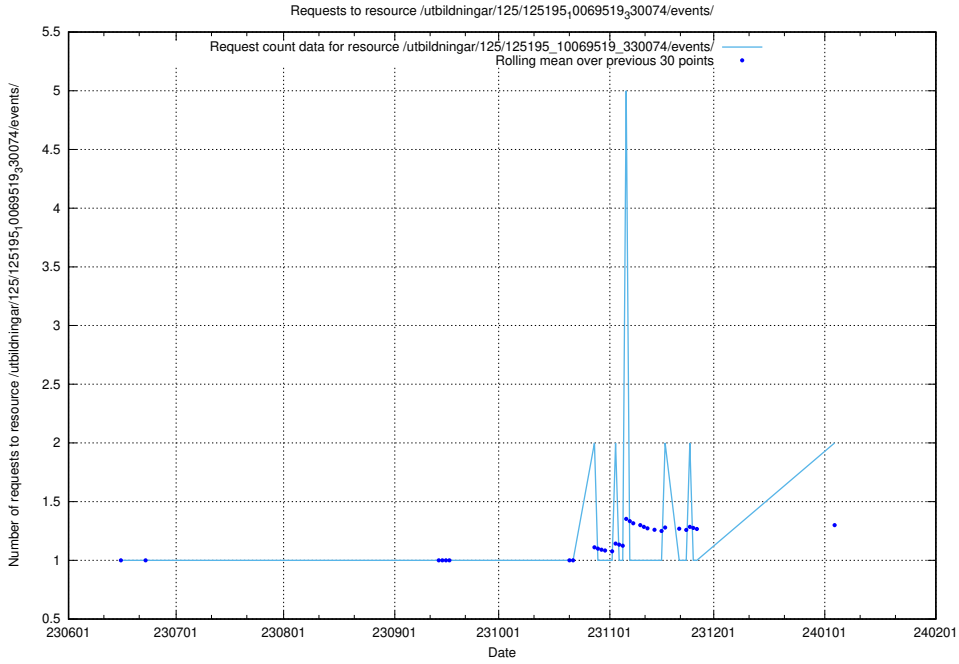

5.874 Usage of /utbildningar/125/125195_10069519_330074/events/

Here, we count the number of requests to resource /utbildningar/125/125195_10069519_330074/events/