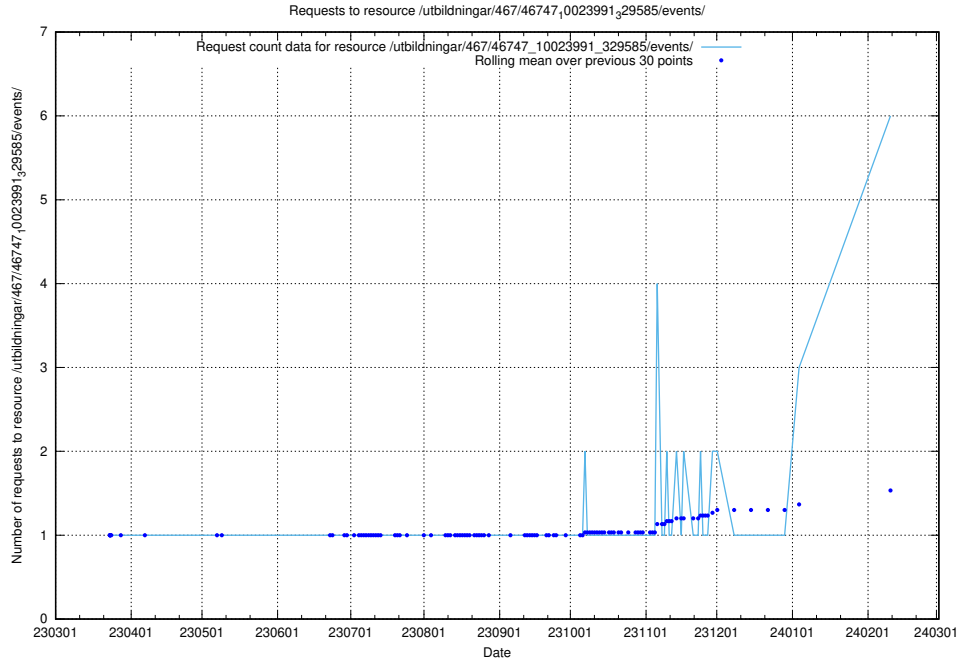

5.166 Usage of /utbildningar/467/46747_10023991_329585/events/

Here, we count the number of requests to resource /utbildningar/467/46747_10023991_329585/events/.