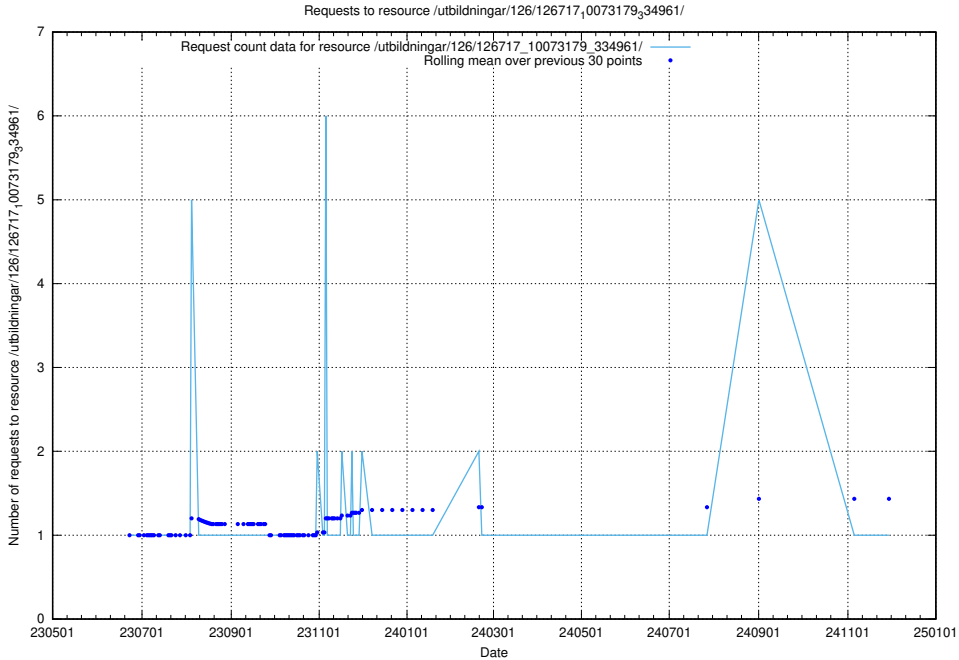

5.6676 Usage of /utbildningar/126/126717_10073179_334961/

Here, we count the number of requests to resource /utbildningar/126/126717_10073179_334961/.