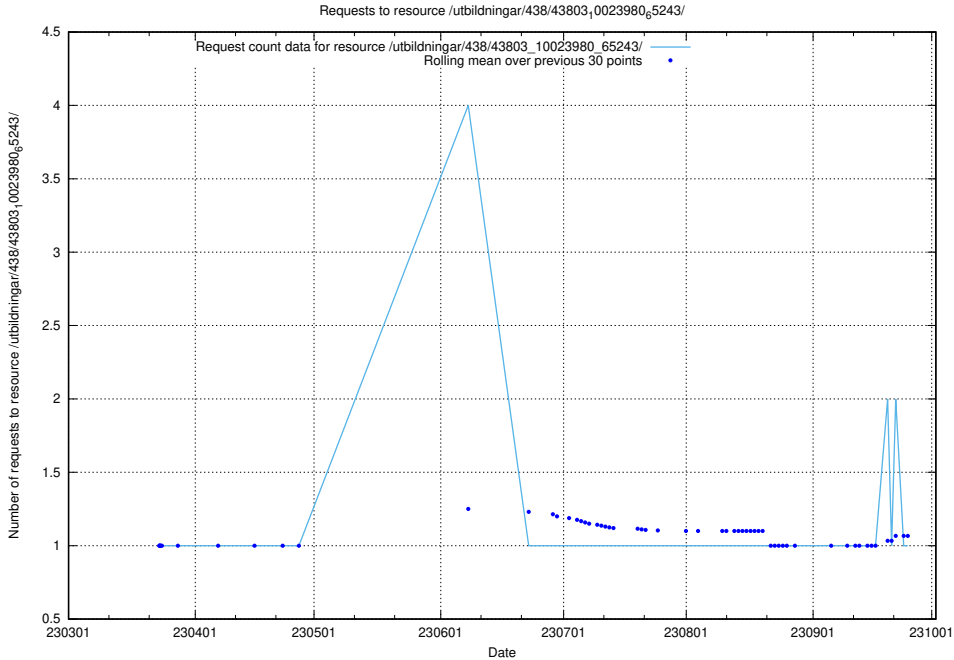

5.7476 Usage of /utbildningar/438/43803_10023980_65243/

Here, we count the number of requests to resource /utbildningar/438/43803_10023980_65243/.