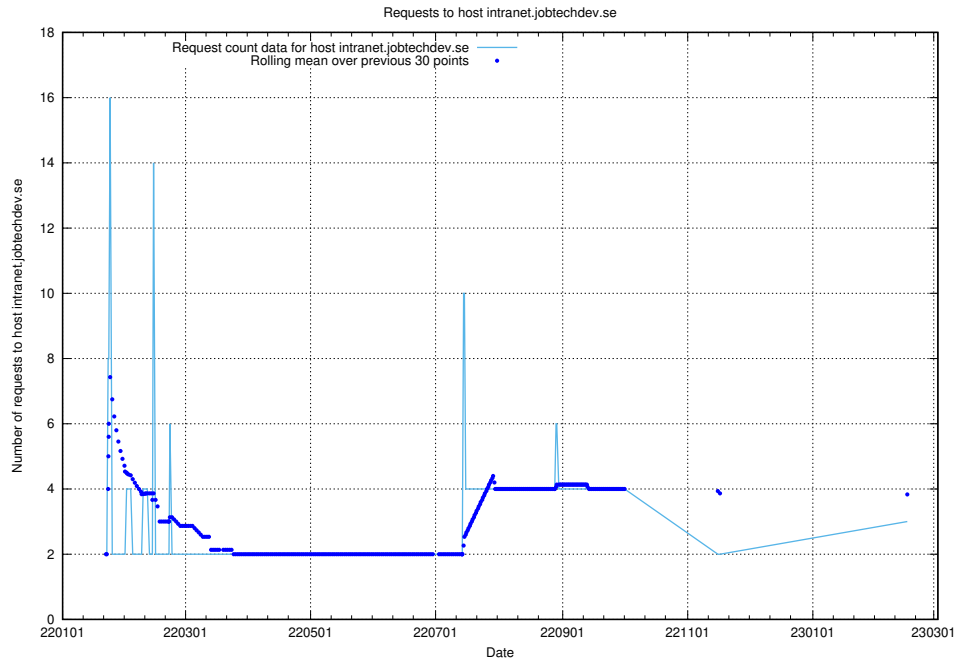

7.280 Usage of intranet.jobtechdev.se

Here, we count the number of requests to host intranet.jobtechdev.se.