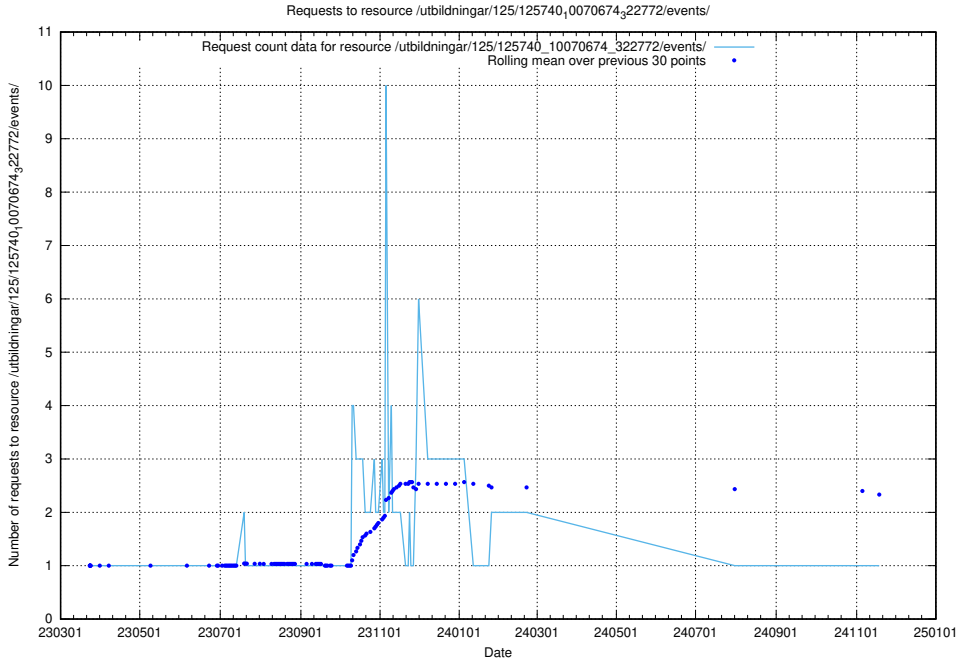

5.970 Usage of /utbildningar/125/125740_10070674_322772/events/

Here, we count the number of requests to resource /utbildningar/125/125740_10070674_322772/events/