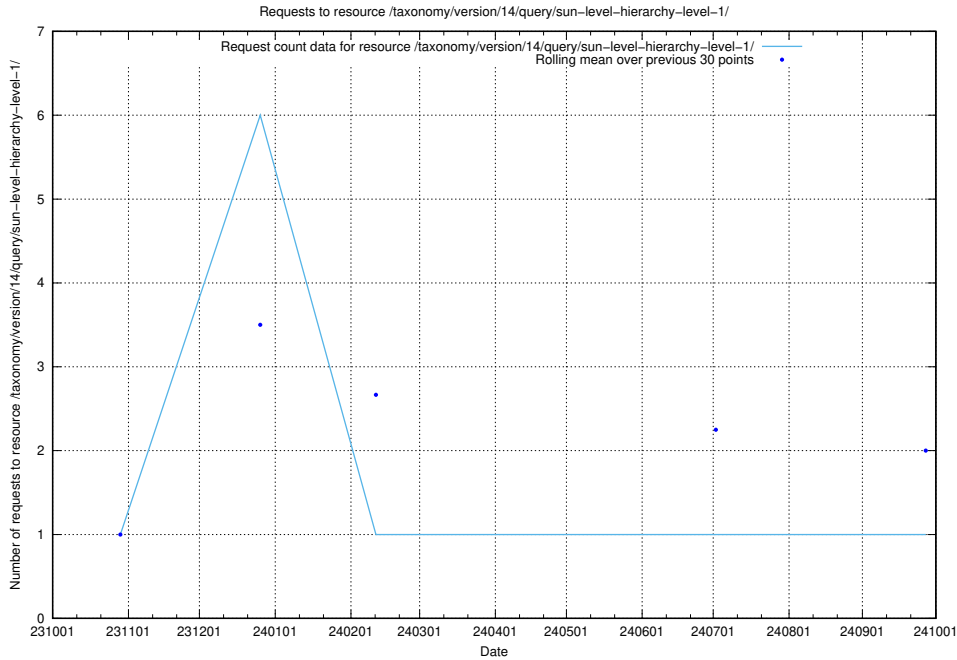

5.5224 Usage of /taxonomy/version/14/query/sun-level-hierarchy-level-1/

Here, we count the number of requests to resource /taxonomy/version/14/query/sun-level-hierarchy-level-1/.