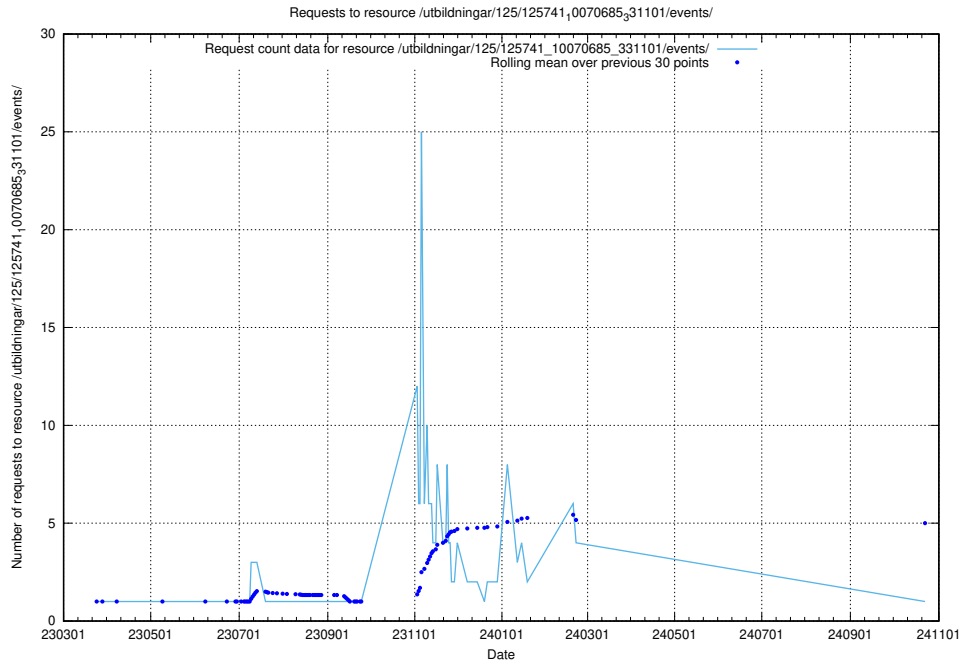

5.7352 Usage of /utbildningar/125/125741_10070685_331101/events/

Here, we count the number of requests to resource /utbildningar/125/125741_10070685_331101/events/