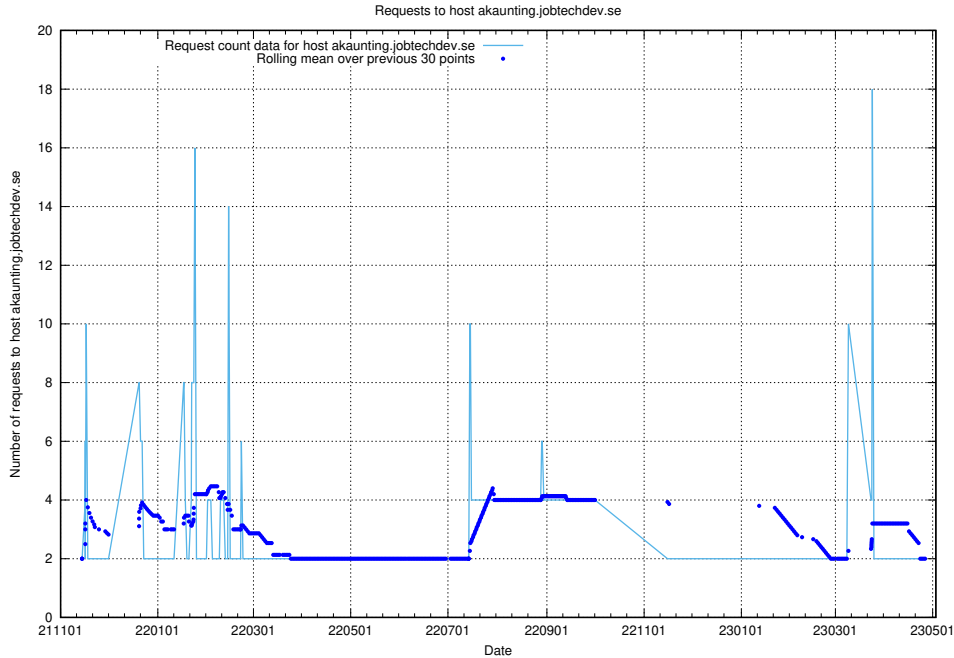

7.316 Usage of akaunting.jobtechdev.se

Here, we count the number of requests to host akaunting.jobtechdev.se.

7.317 Usage of prod-historical-search.jobtechdev.se

Here, we count the number of requests to host prod-historical-search.jobtechdev.se.