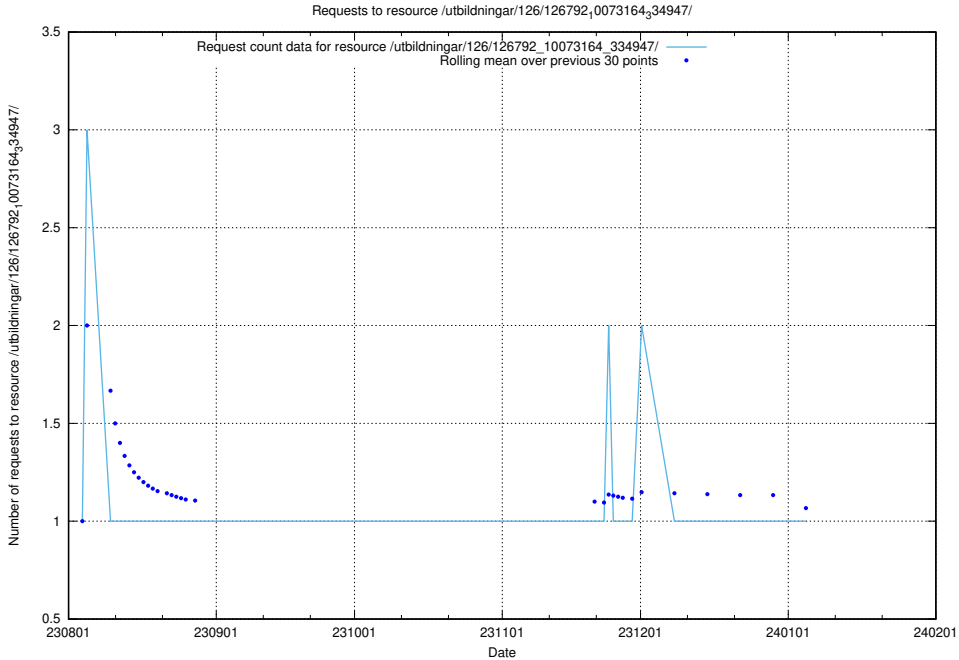

5.5930 Usage of /utbildningar/126/126792_10073164_334947/

Here, we count the number of requests to resource /utbildningar/126/126792_10073164_334947/.