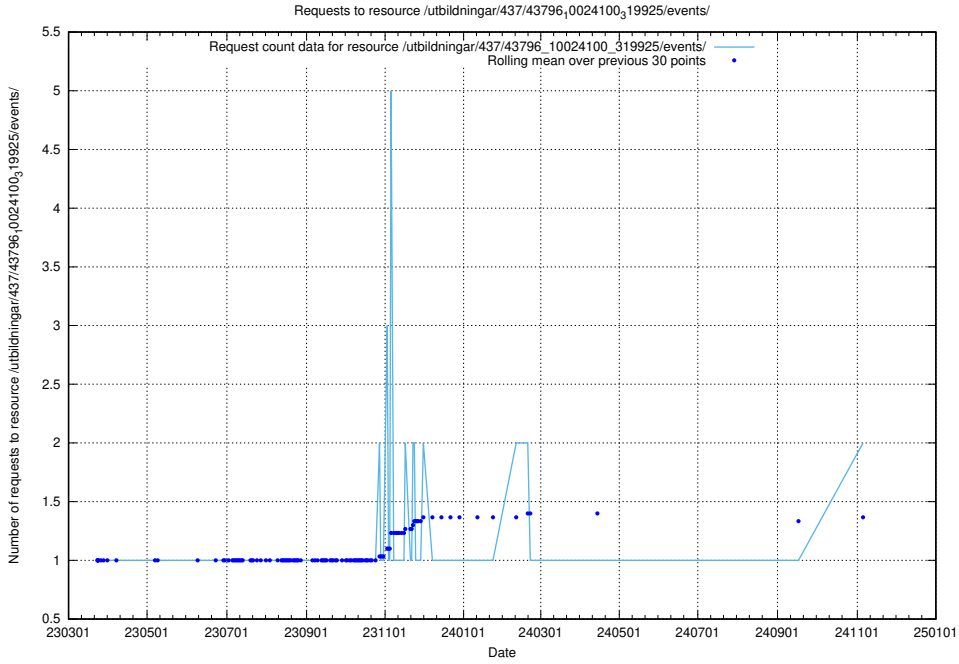

5.925 Usage of /utbildningar/437/43796_10024100_319925/events/

Here, we count the number of requests to resource /utbildningar/437/43796_10024100_319925/events/.