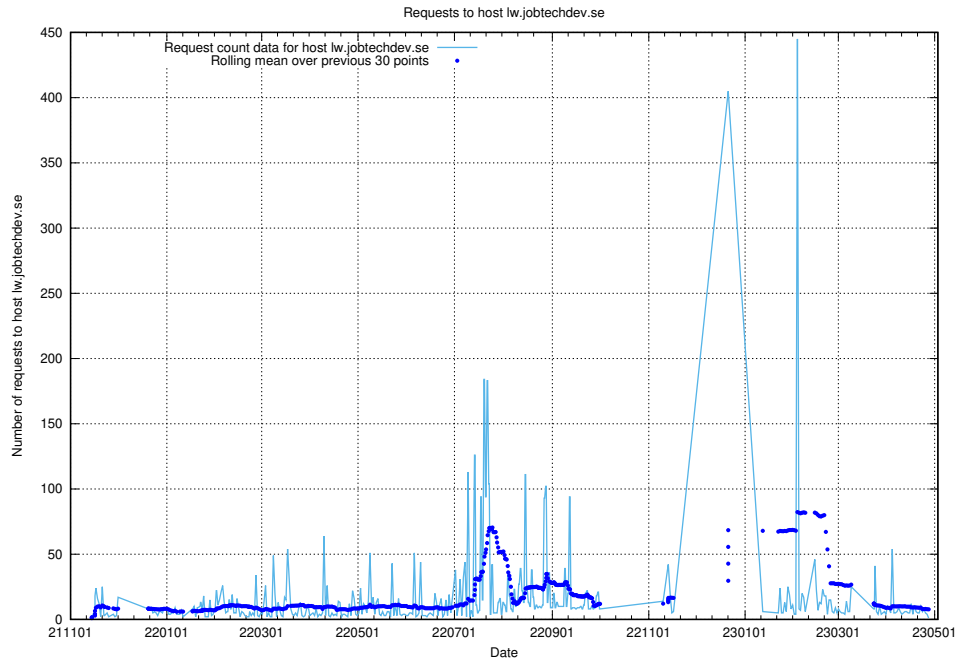

7.669 Usage of lw.jobtechdev.se

Here, we count the number of requests to host lw.jobtechdev.se.