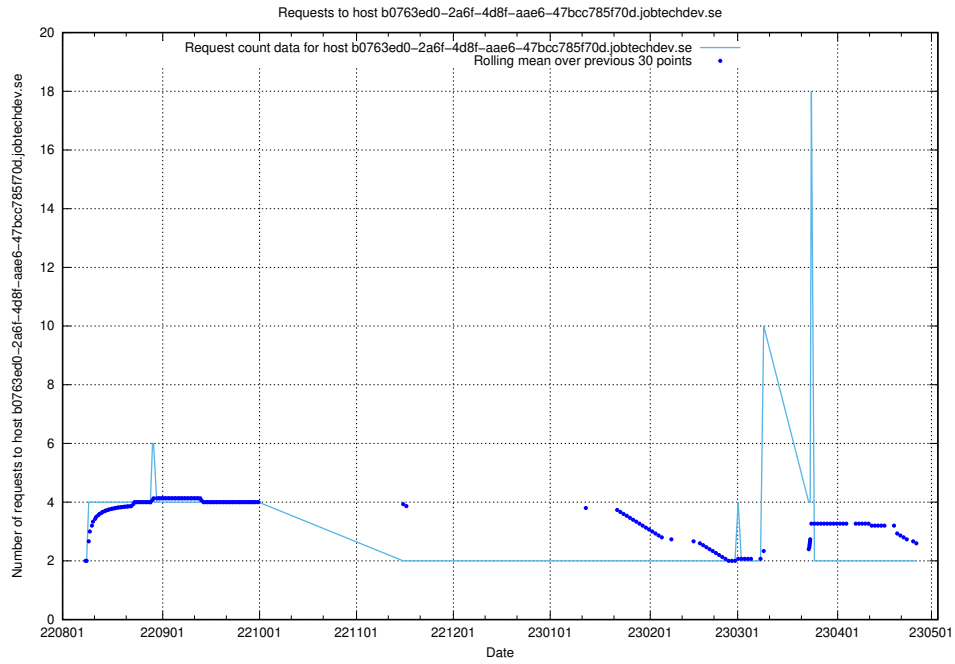

7.373 Usage of b0763ed0-2a6f-4d8f-aae6-47bcc785f70d.jobtechdev.se

Here, we count the number of requests to host b0763ed0-2a6f-4d8f-aae6-47bcc785f70d.jobtechdev.se.