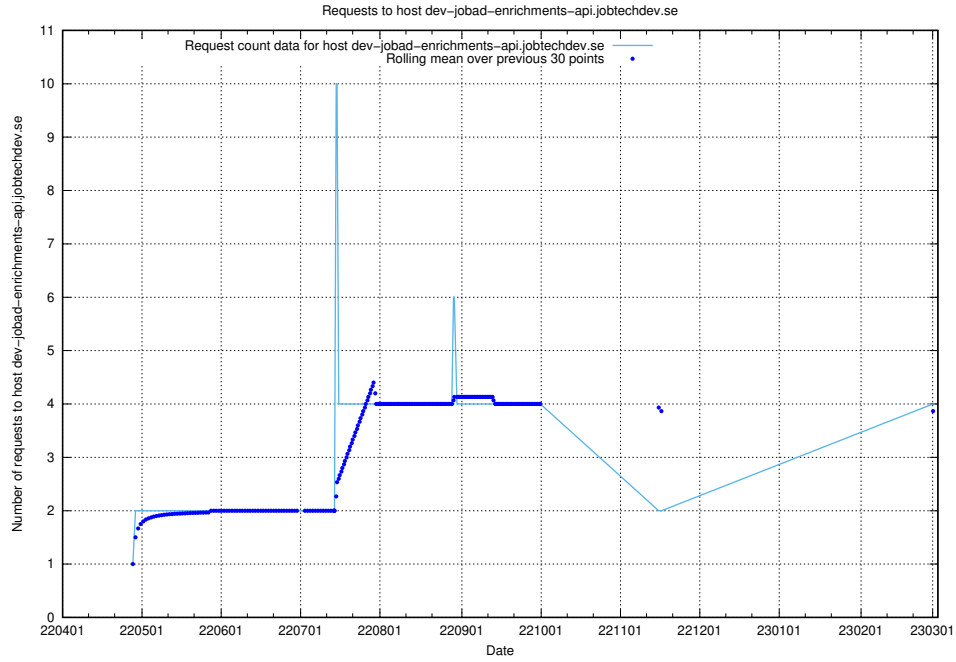

Here, we count the number of requests to host dev-jobad-enrichments-api.jobtechdev.se.

7.174 Usage of crossplane.jobtechdev.se

Here, we count the number of requests to host crossplane.jobtechdev.se.

7.175 Usage of taxonomi.api.jobtechdev.se