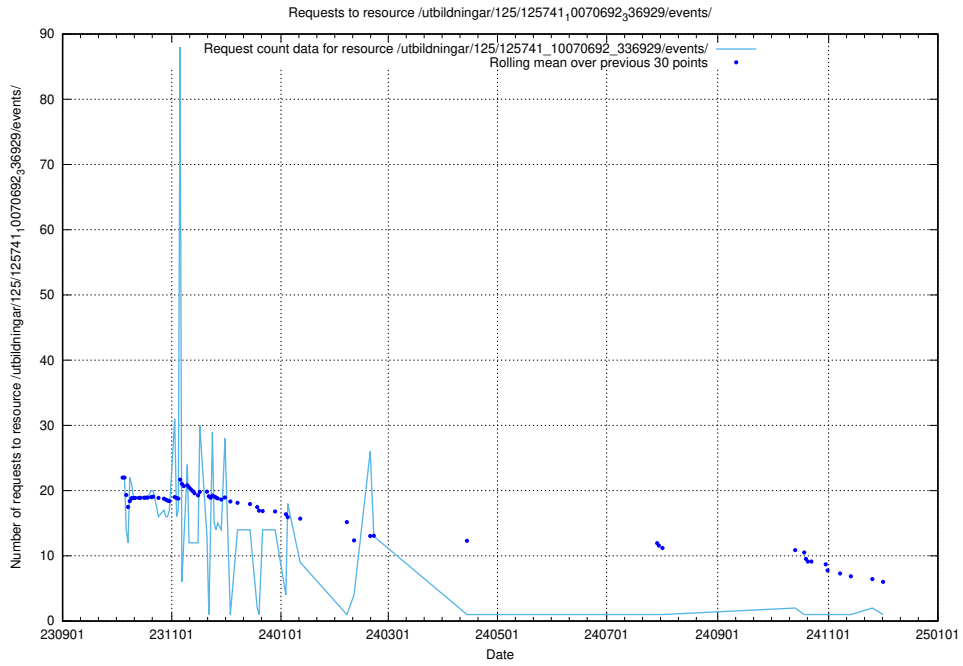

5.5449 Usage of /utbildningar/125/125741_10070692_336929/events/

Here, we count the number of requests to resource /utbildningar/125/125741_10070692_336929/events/