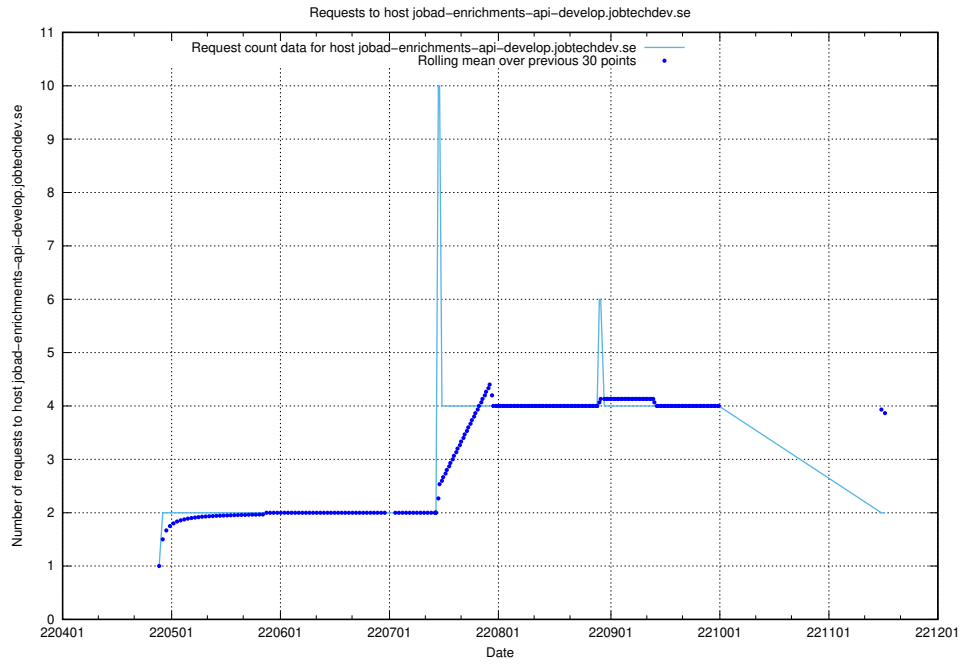

7.473 Usage of jobad-enrichments-api-develop.jobtechdev.se

Here, we count the number of requests to host jobad-enrichments-api-develop.jobtechdev.se.