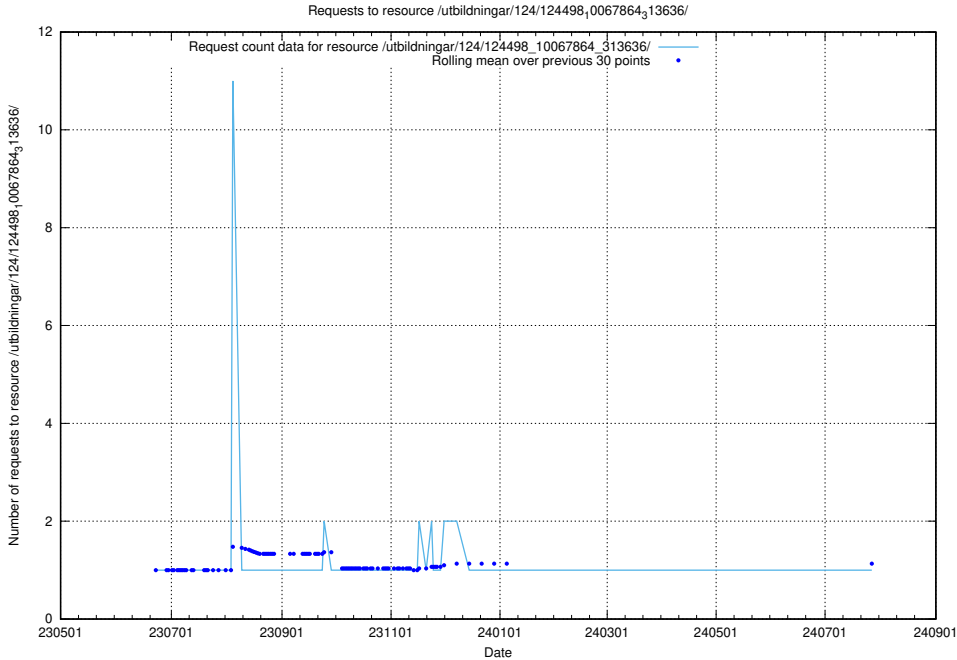

5.6855 Usage of /utbildningar/124/124498_10067864_313636/

Here, we count the number of requests to resource /utbildningar/124/124498_10067864_313636/.