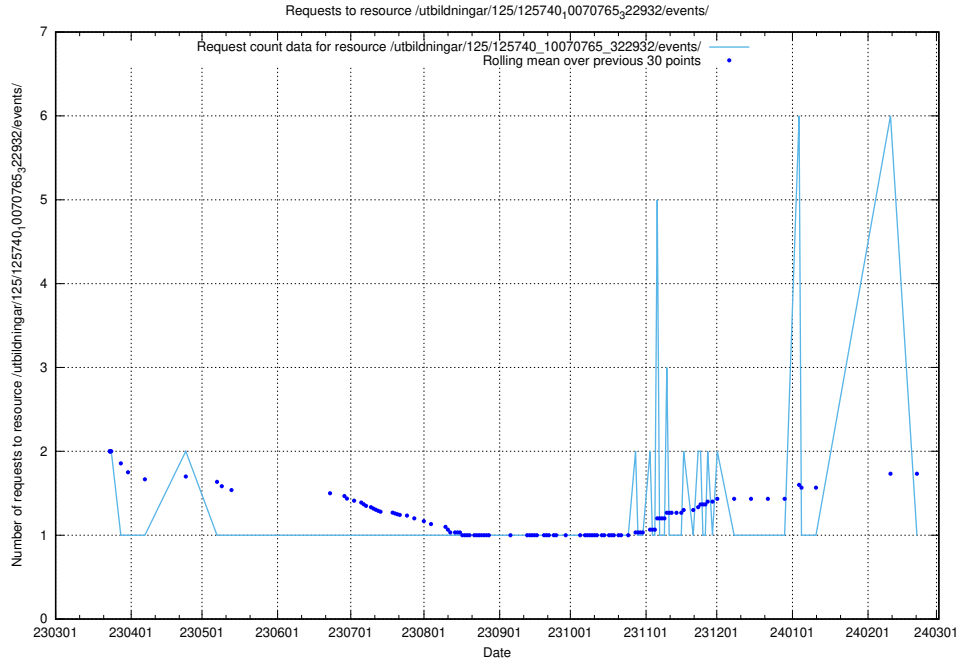

5.7403 Usage of /utbildningar/125/125740_10070765_322932/events/

Here, we count the number of requests to resource /utbildningar/125/125740_10070765_322932/events/