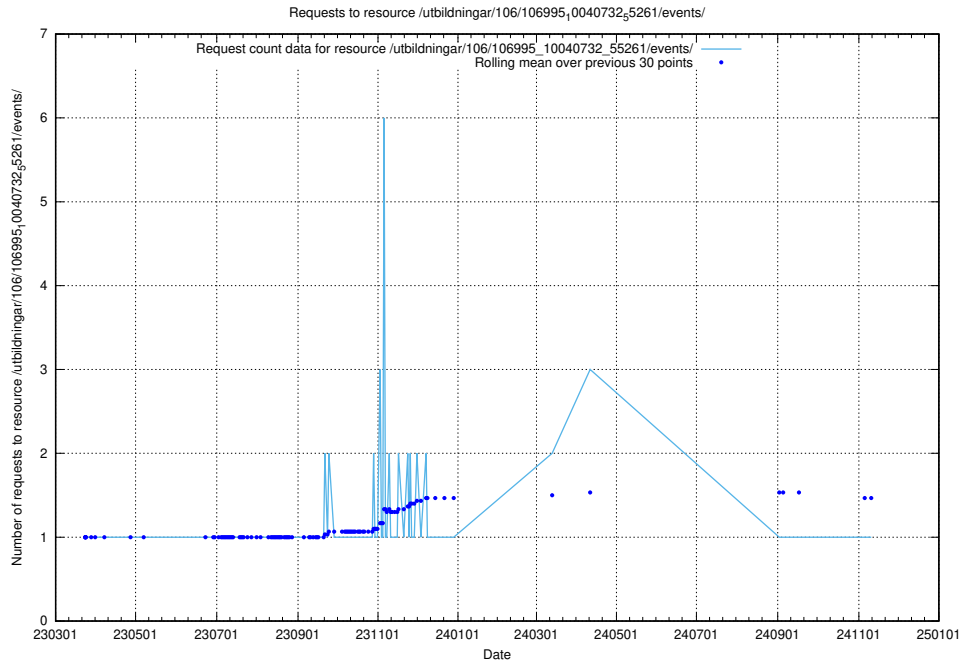

Here, we count the number of requests to resource /utbildningar/438/43841_10024018_29979/events/.

5.6487 Usage of /utbildningar/106/106995_10040732_55261/events/

Here, we count the number of requests to resource /utbildningar/106/106995_10040732_55261/events/.