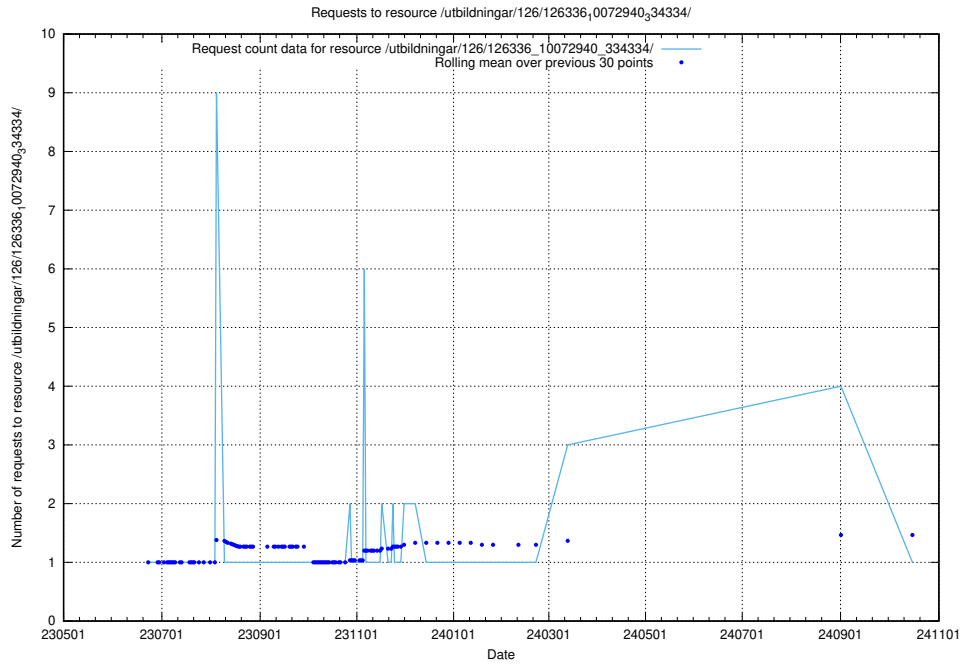

5.6722 Usage of /utbildningar/126/126336_10072940_334334/

Here, we count the number of requests to resource /utbildningar/126/126336_10072940_334334/.