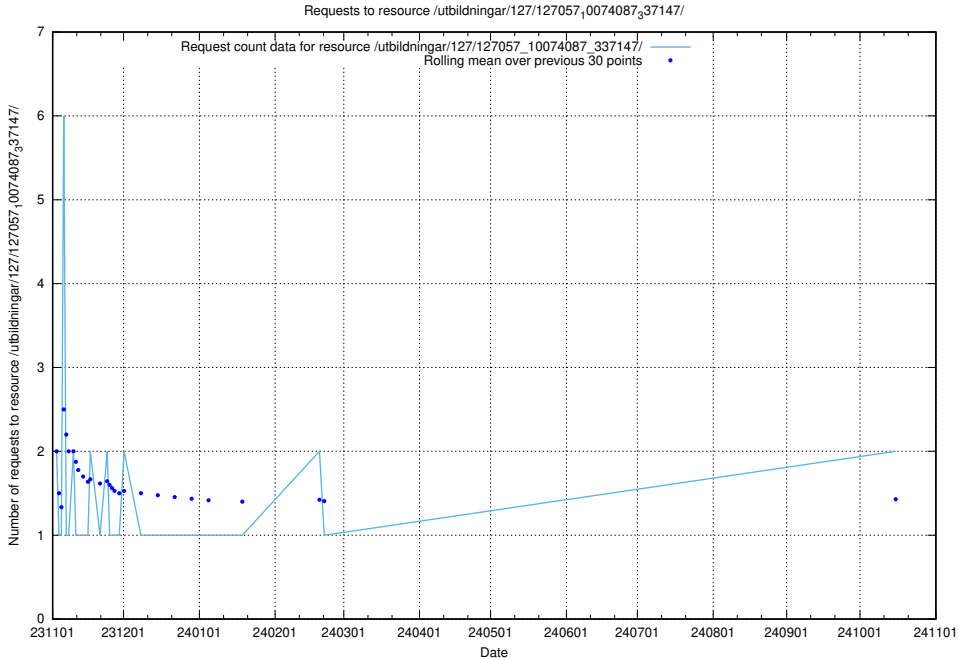

5.734 Usage of /utbildningar/127/127057_10074087_337147/

Here, we count the number of requests to resource /utbildningar/127/127057_10074087_337147/.