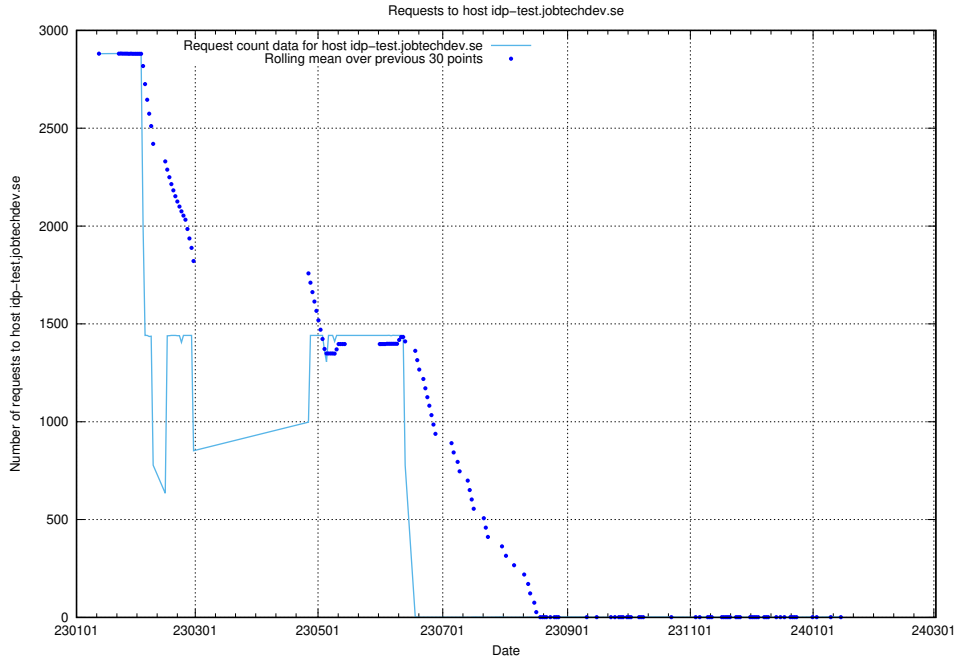

Here, we count the number of requests to host idp-test.jobtechdev.se.

7.329 Usage of jobstore.jobtechdev.se

Here, we count the number of requests to host jobstore.jobtechdev.se.

7.330 Usage of academy.jobtechdev.se