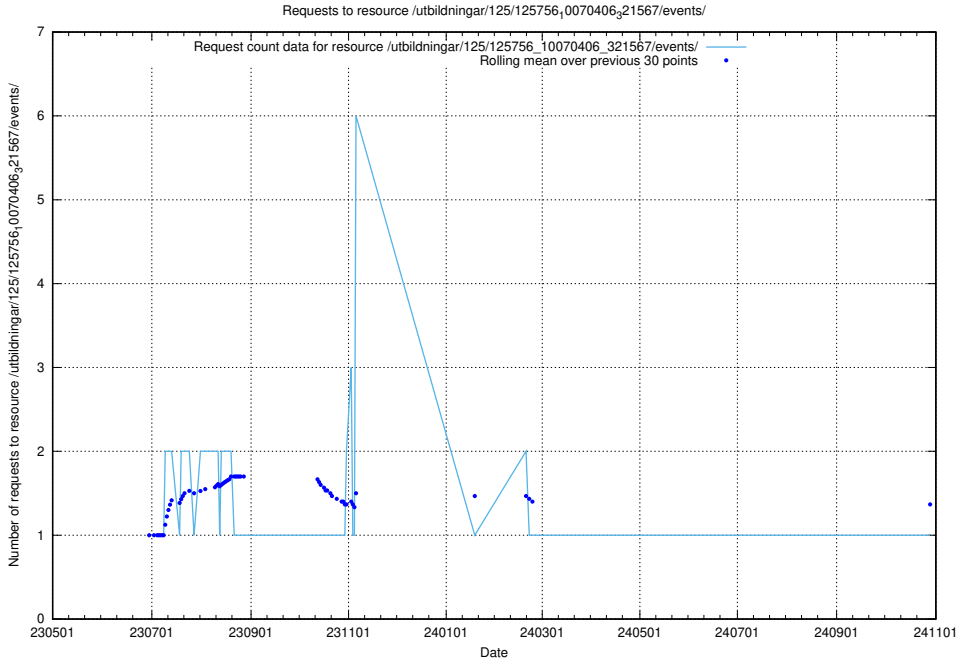

5.6443 Usage of /utbildningar/125/125756_10070406_321567/events/

Here, we count the number of requests to resource /utbildningar/125/125756_10070406_321567/events/