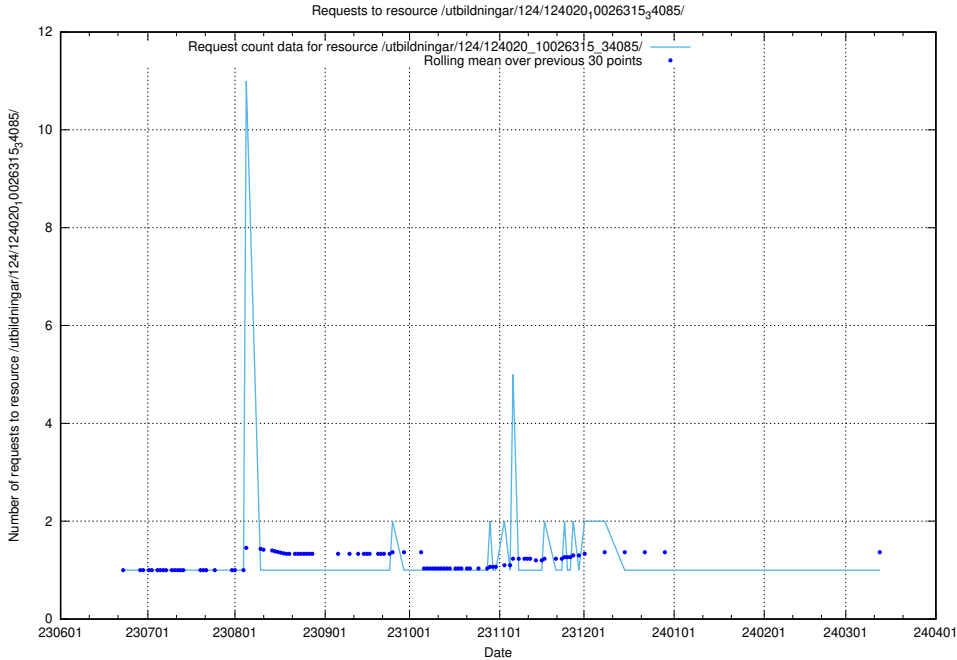

5.6907 Usage of /utbildningar/124/124020_10026315_34085/

Here, we count the number of requests to resource /utbildningar/124/124020_10026315_34085/.