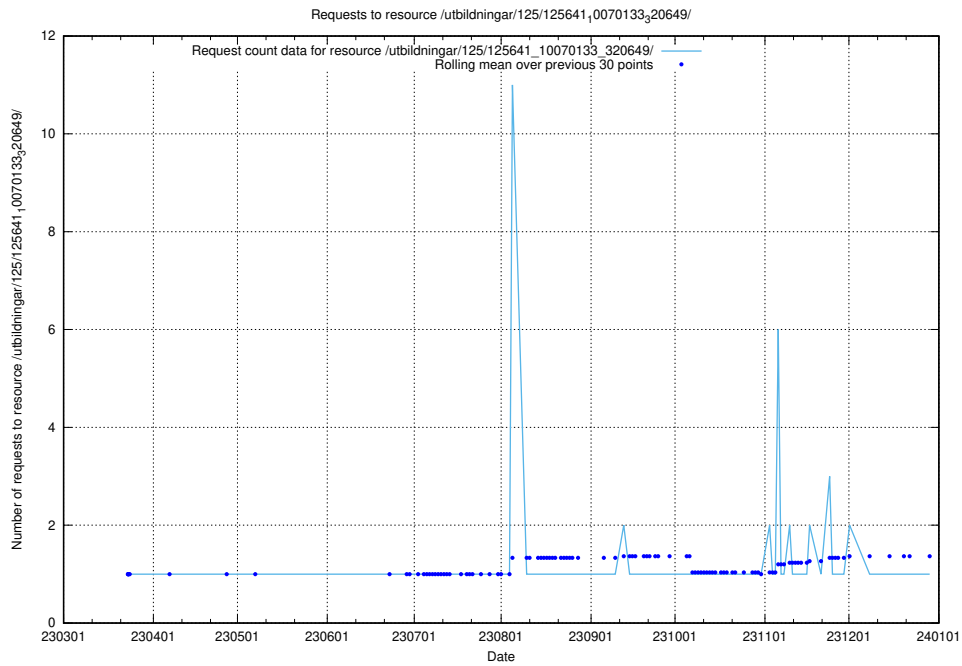

5.1030 Usage of /utbildningar/125/125641_10070133_320649/

Here, we count the number of requests to resource /utbildningar/125/125641_10070133_320649/.