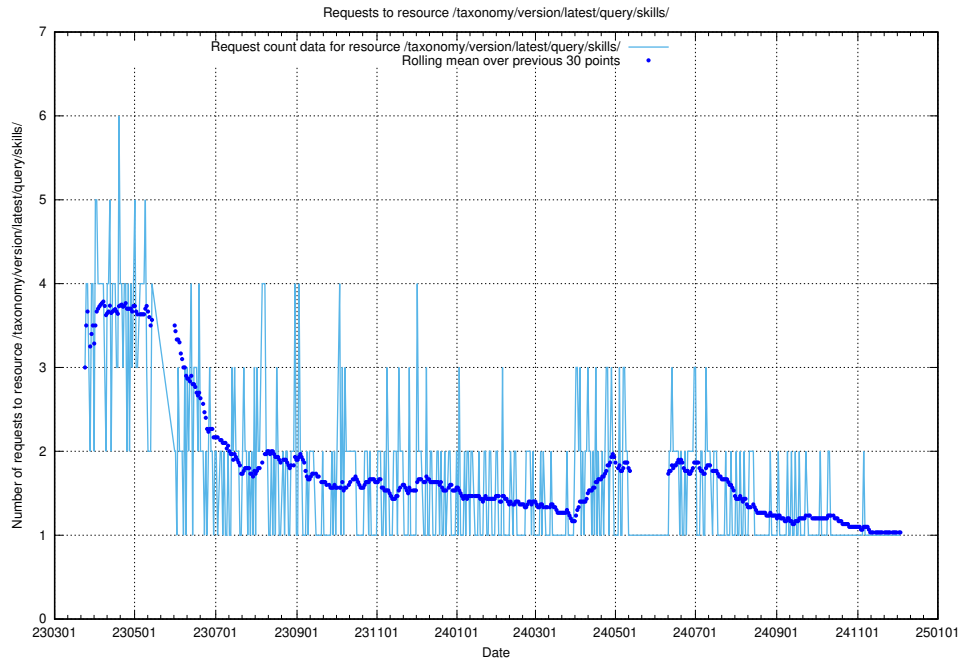

5.7198 Usage of /taxonomy/version/latest/query/skills/

Here, we count the number of requests to resource /taxonomy/version/latest/query/skills/.