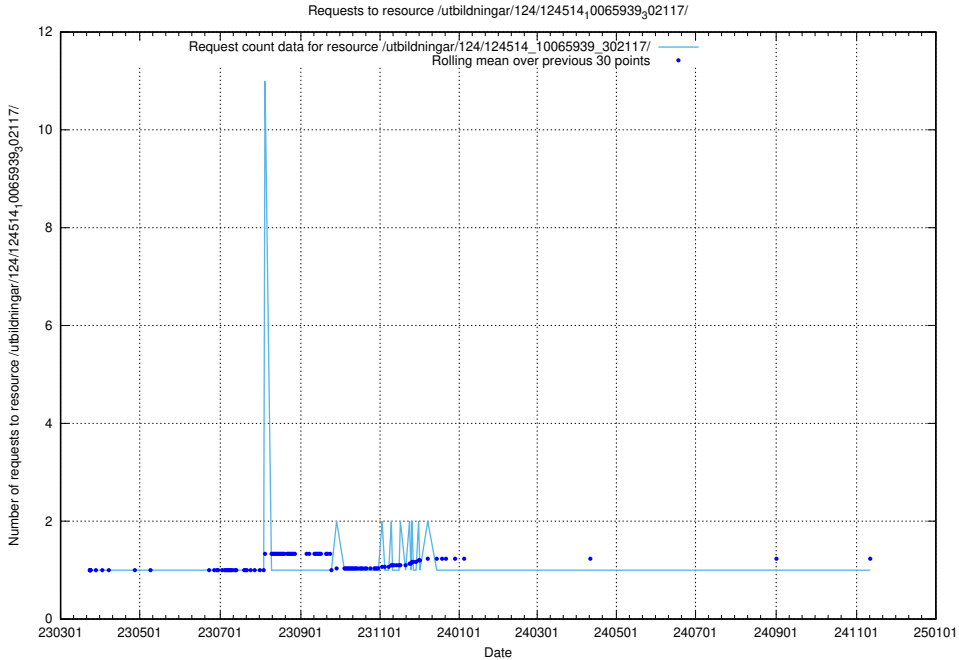

Here, we count the number of requests to resource /taxonomy/version/9/query/employment-length-concepts/.

5.2912 Usage of /utbildningar/124/124514_10065939_302117/

Here, we count the number of requests to resource /utbildningar/124/124514_10065939_302117/.