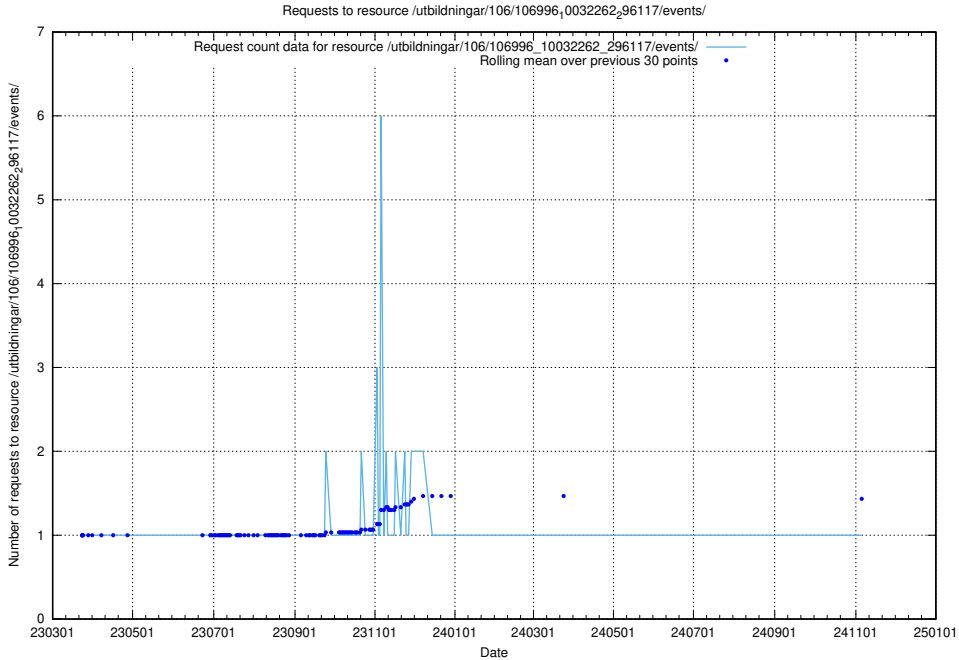

Here, we count the number of requests to resource /taxonomy/version/7/query/isco-level-4-groups/.

5.6468 Usage of /utbildningar/106/106996_10032262_296117/events/

Here, we count the number of requests to resource /utbildningar/106/106996_10032262_296117/events/