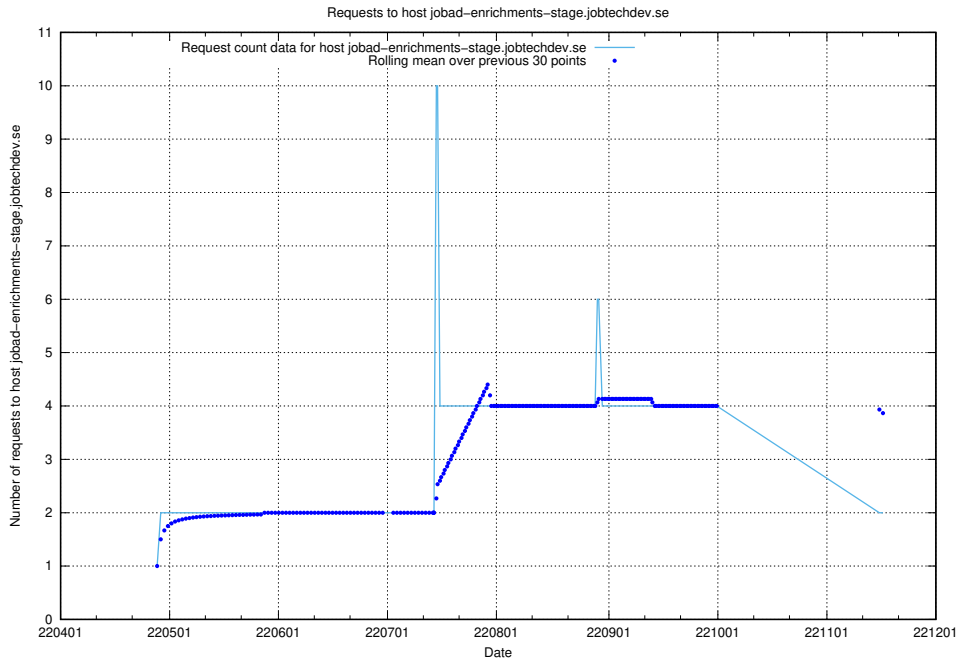

7.469 Usage of jobad-enrichments-stage.jobtechdev.se

Here, we count the number of requests to host jobad-enrichments-stage.jobtechdev.se.