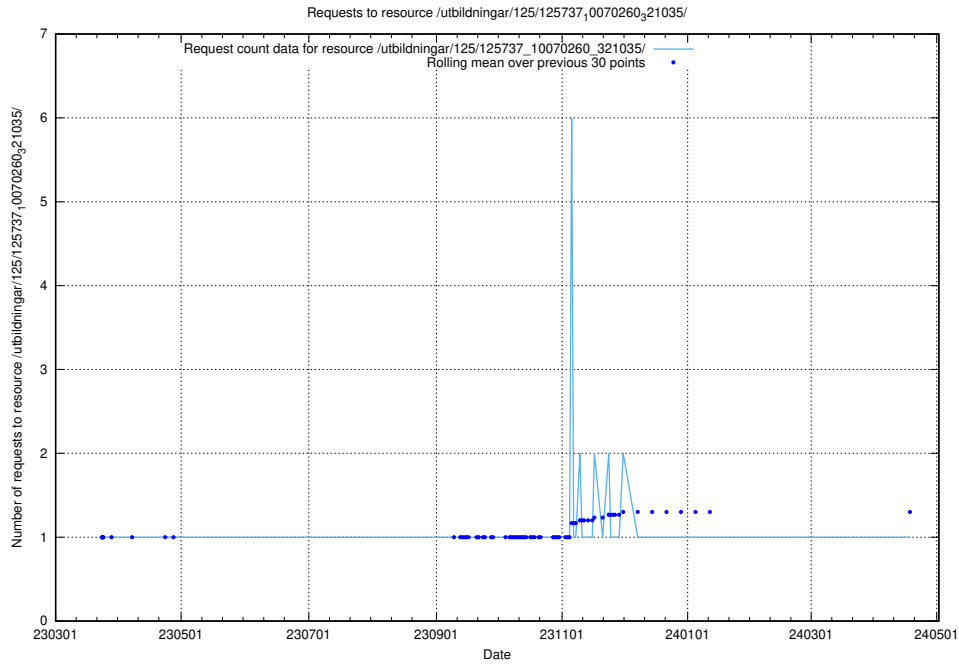

5.988 Usage of /utbildningar/125/125737_10070260_321035/

Here, we count the number of requests to resource /utbildningar/125/125737_10070260_321035/.