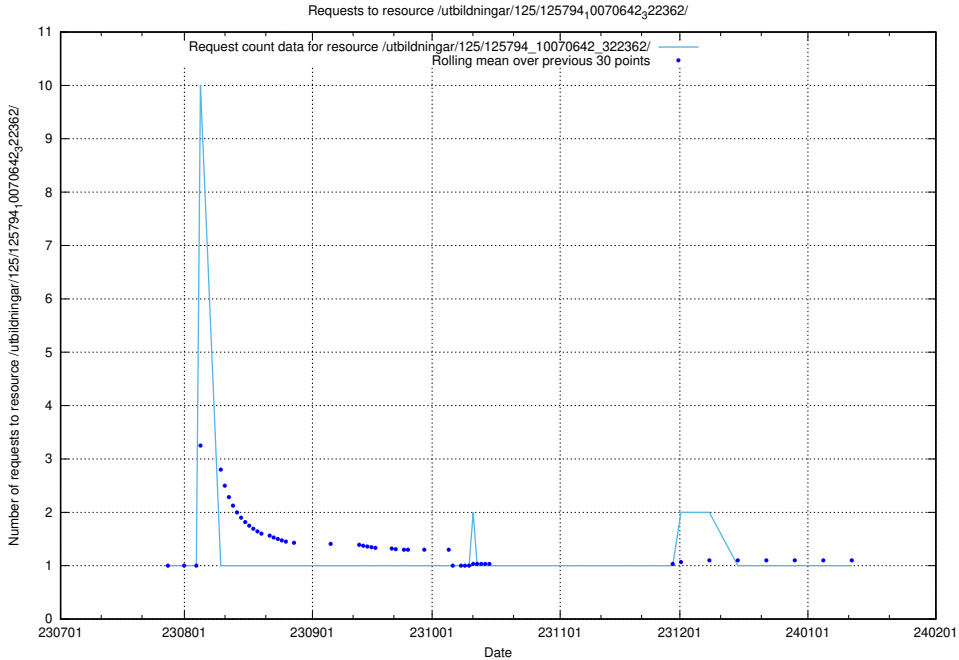

5.5964 Usage of /utbildningar/125/125794_10070642_322362/

Here, we count the number of requests to resource /utbildningar/125/125794_10070642_322362/.