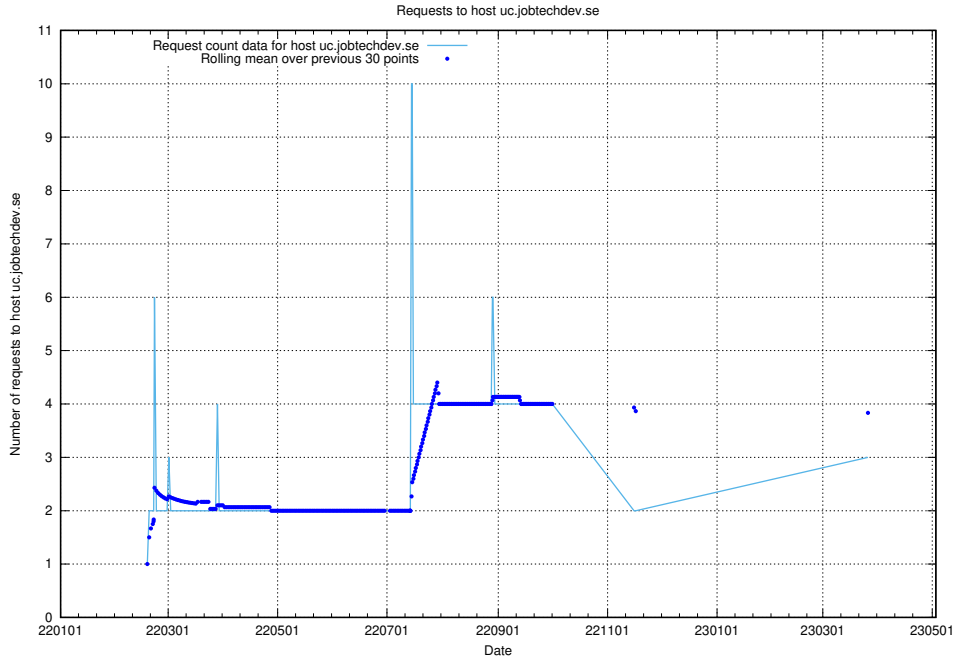

Here, we count the number of requests to host doh.jobtechdev.se.

7.253 Usage of ucenter.jobtechdev.se

Here, we count the number of requests to host ucenter.jobtechdev.se.

7.254 Usage of uc.jobtechdev.se

Here, we count the number of requests to host uc.jobtechdev.se.