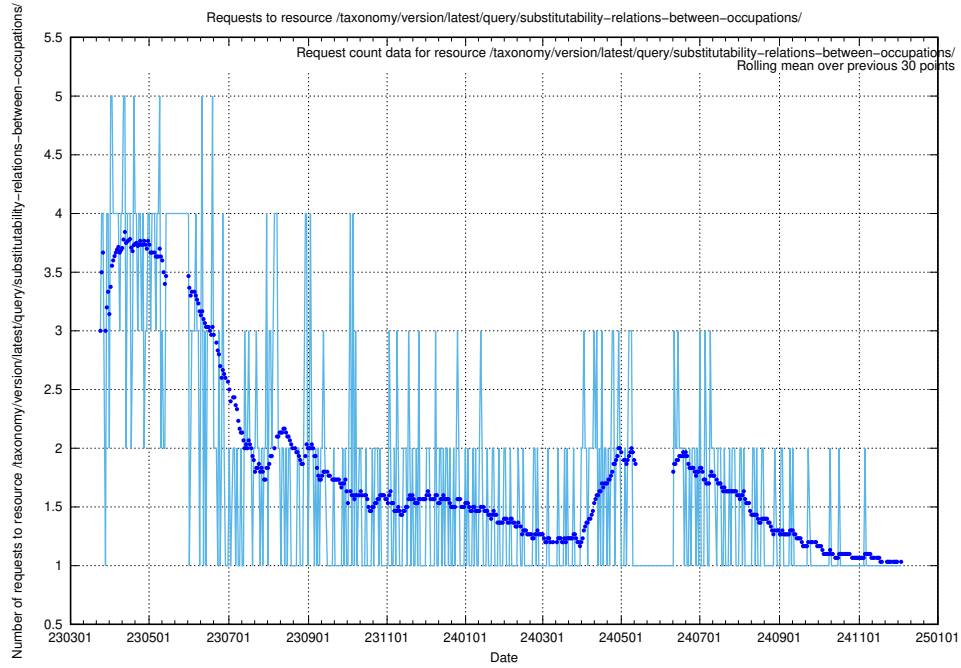

5.7183 Usage of /taxonomy/version/latest/query/substitutability-relations-between-occupations/

Here, we count the number of requests to resource /taxonomy/version/latest/query/substitutability-relations-between-occupations/.