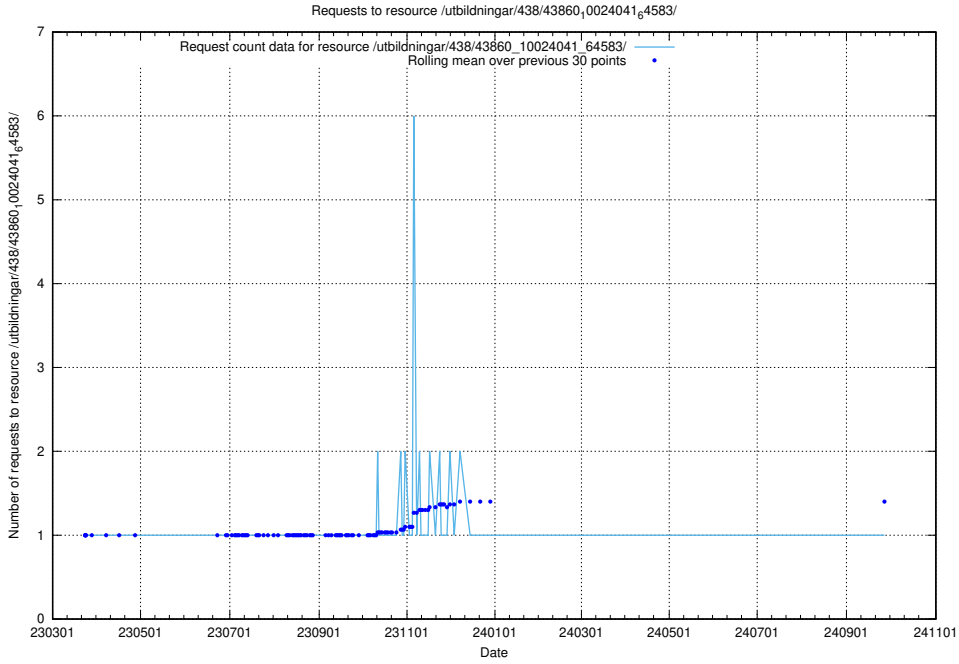

5.7452 Usage of /utbildningar/438/43860_10024041_64583/

Here, we count the number of requests to resource /utbildningar/438/43860_10024041_64583/.