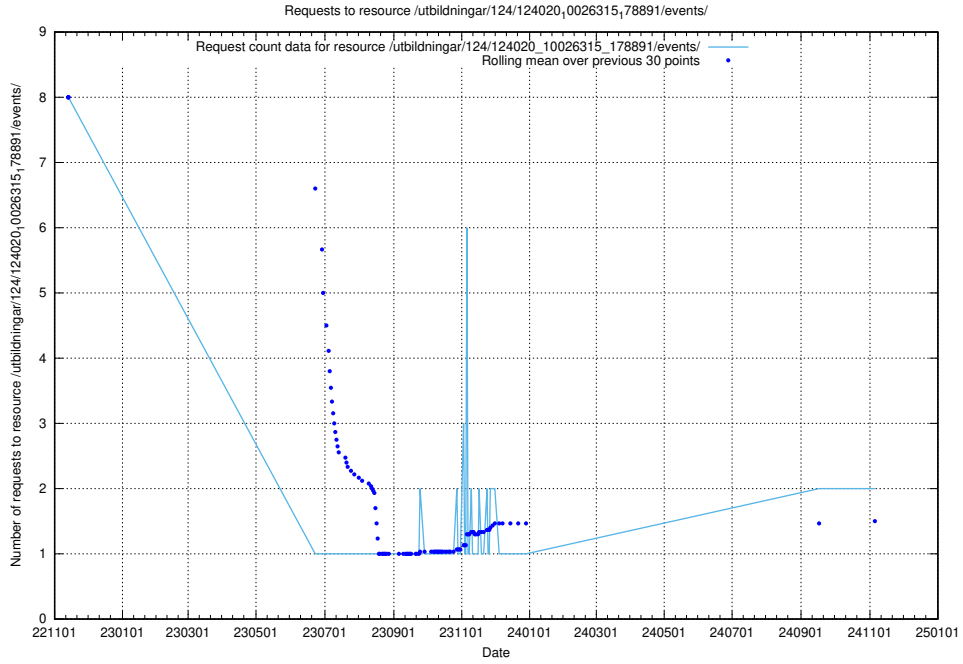

5.853 Usage of /utbildningar/124/124020_10026315_178891/events/

Here, we count the number of requests to resource /utbildningar/124/124020_10026315_178891/events/