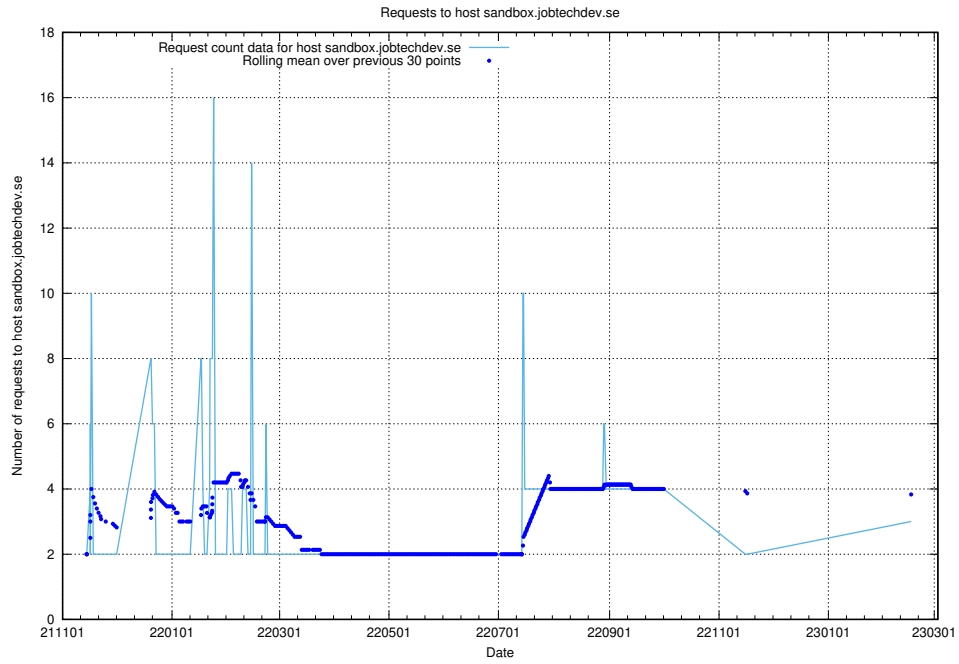

7.261 Usage of sandbox.jobtechdev.se

Here, we count the number of requests to host sandbox.jobtechdev.se.