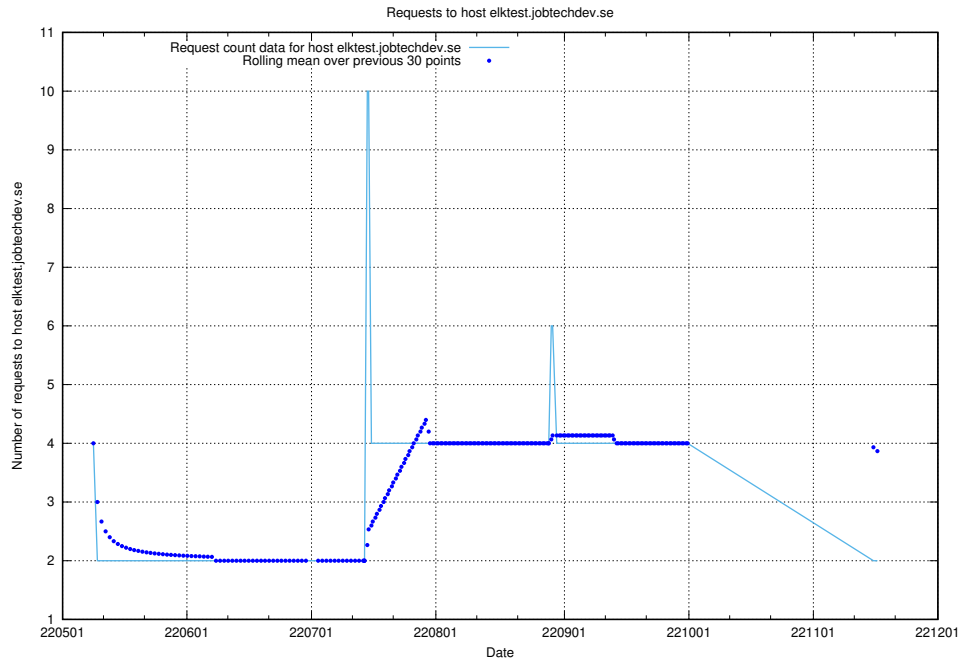

7.456 Usage of elktest.jobtechdev.se

Here, we count the number of requests to host elktest.jobtechdev.se.