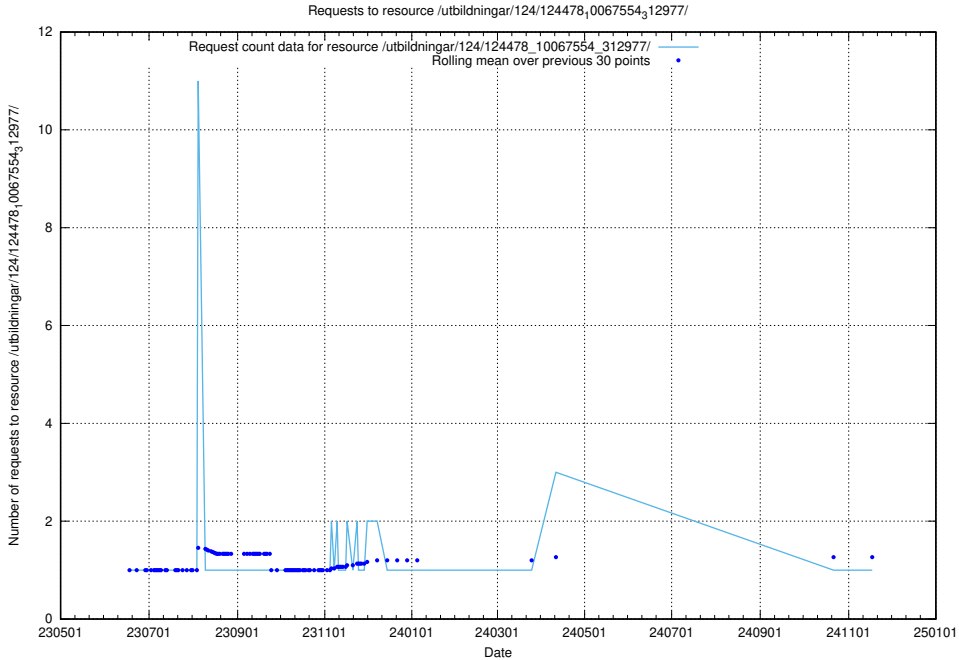

5.6941 Usage of /utbildningar/124/124478_10067554_312977/

Here, we count the number of requests to resource /utbildningar/124/124478_10067554_312977/.