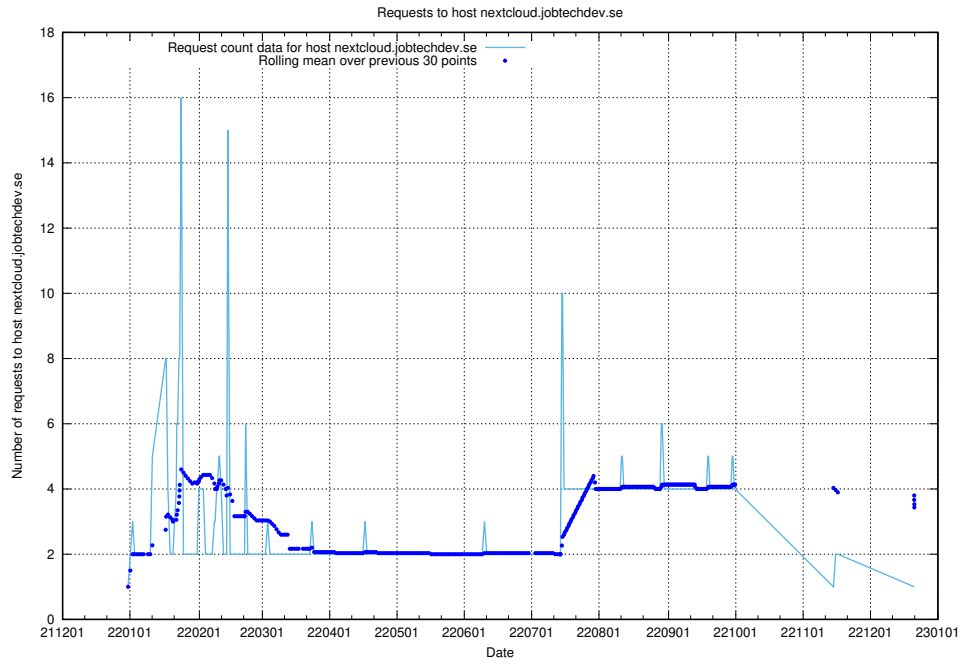

7.638 Usage of nextcloud.jobtechdev.se

Here, we count the number of requests to host nextcloud.jobtechdev.se.