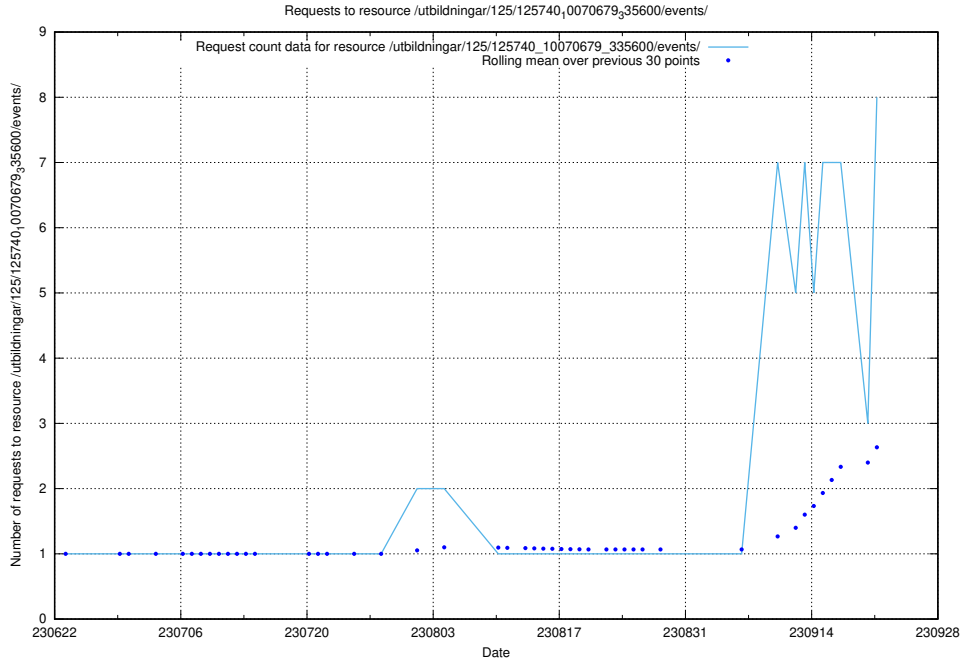

5.29 Usage of /utbildningar/125/125740_10070679_335600/events/

Here, we count the number of requests to resource /utbildningar/125/125740_10070679_335600/events/