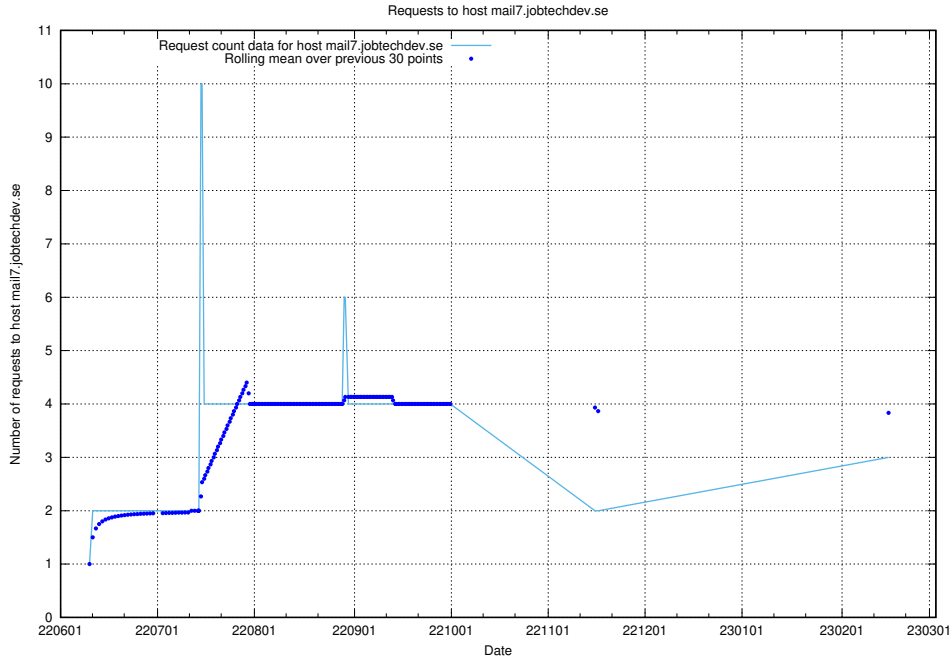

7.235 Usage of mail7.jobtechdev.se

Here, we count the number of requests to host mail7.jobtechdev.se.