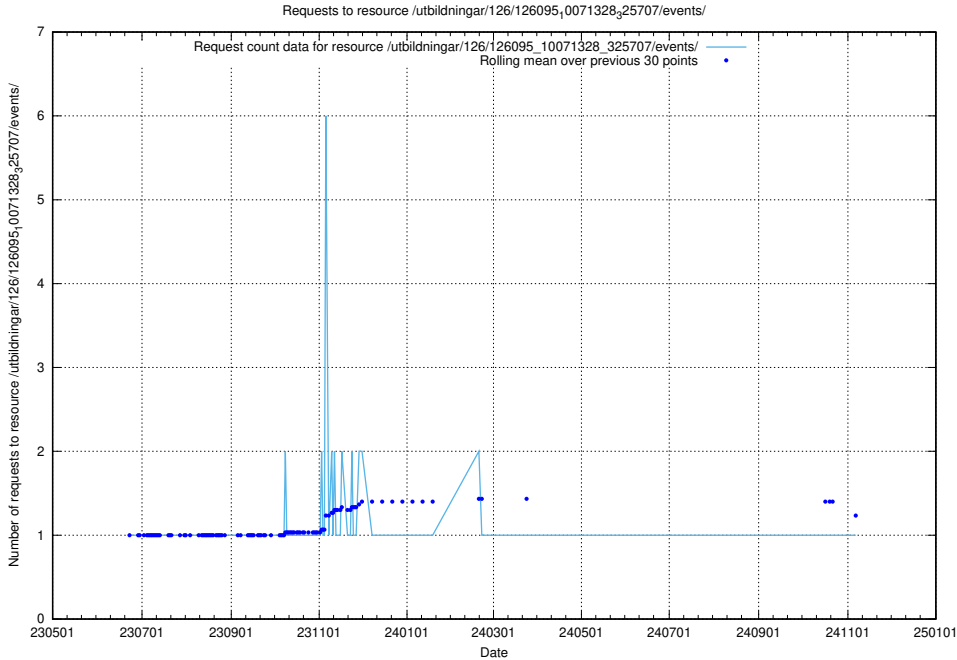

5.6737 Usage of /utbildningar/126/126095_10071328_325707/events/

Here, we count the number of requests to resource /utbildningar/126/126095_10071328_325707/events/