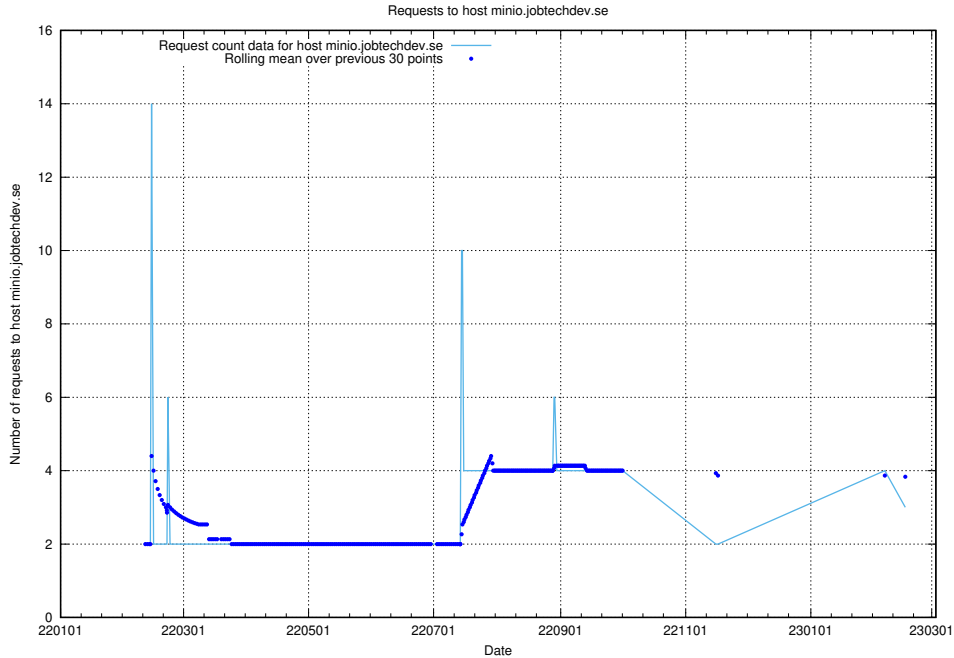

7.259 Usage of minio.jobtechdev.se

Here, we count the number of requests to host minio.jobtechdev.se.