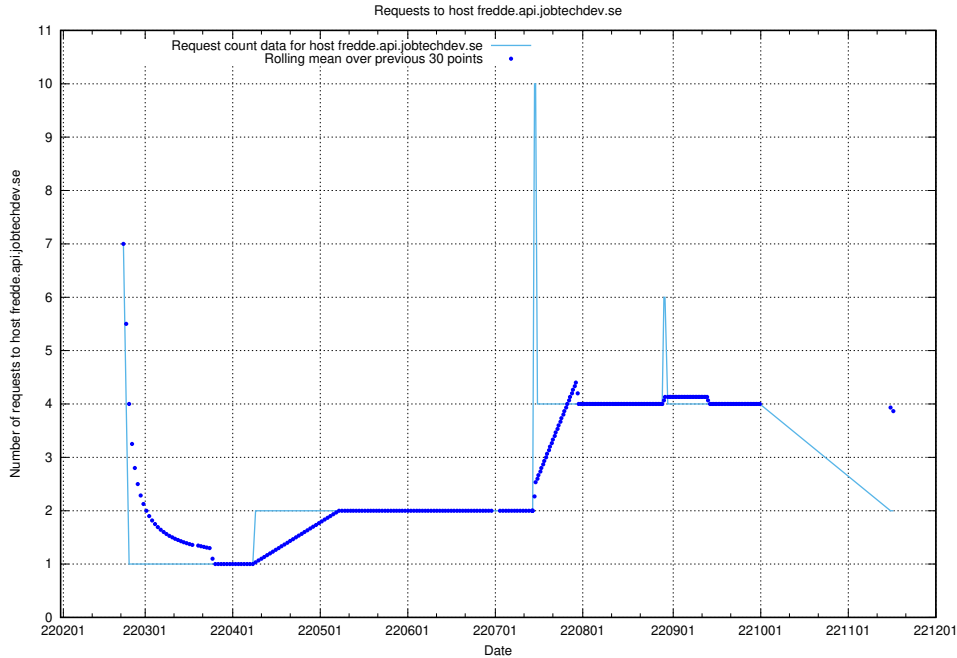

7.546 Usage of fredde.api.jobtechdev.se

Here, we count the number of requests to host fredde.api.jobtechdev.se.