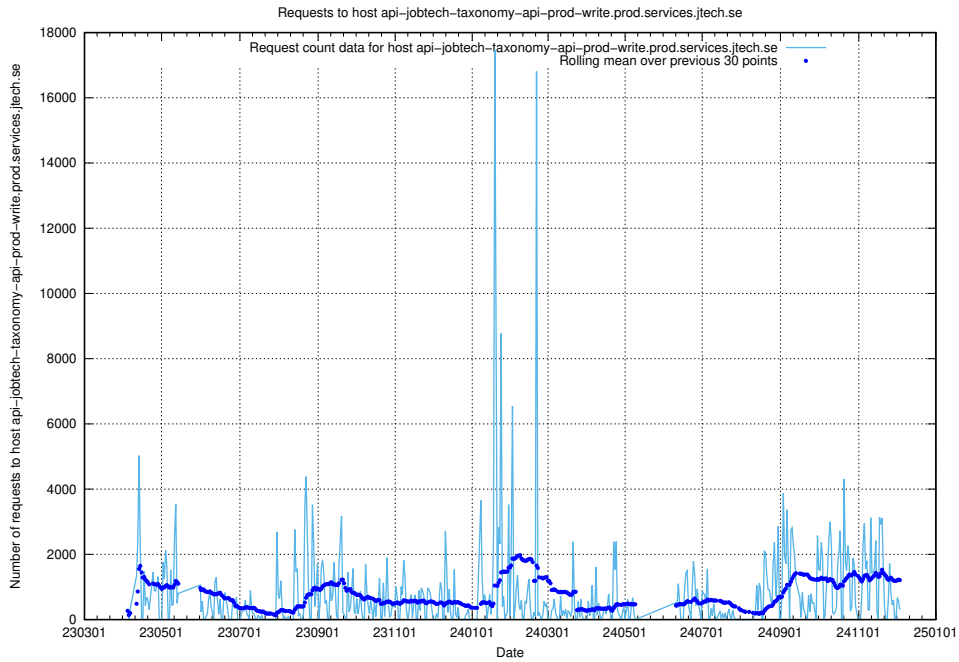

7.25 Usage of api-jobtech-taxonomy-api-prod-write.prod.services.jtech.se

Here, we count the number of requests to host api-jobtech-taxonomy-api-prod-write.prod.services.jtech.se.