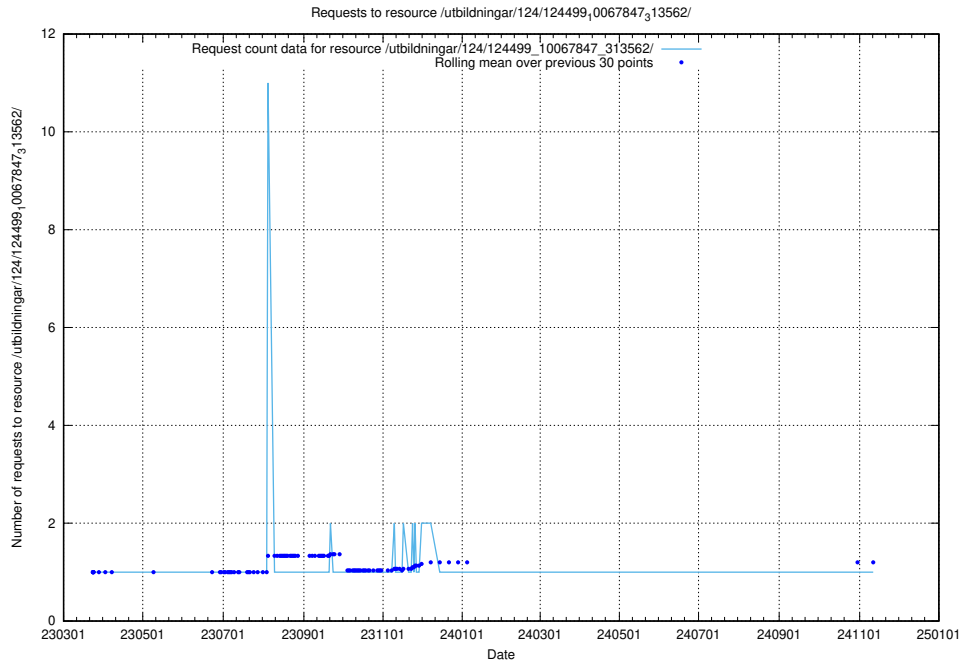

5.3429 Usage of /utbildningar/124/124499_10067847_313562/

Here, we count the number of requests to resource /utbildningar/124/124499_10067847_313562/.