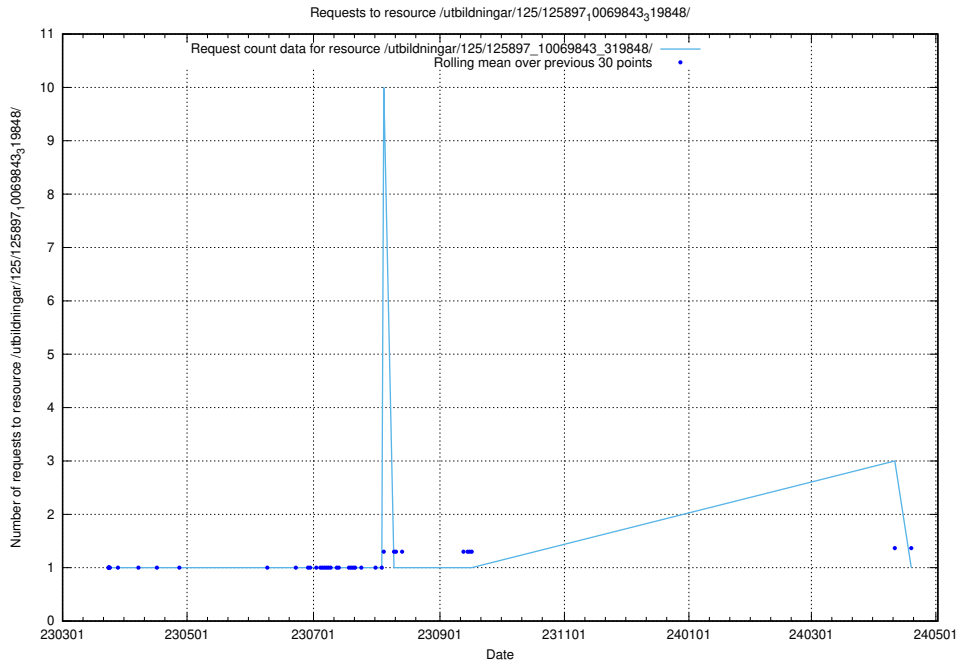

5.7581 Usage of /utbildningar/125/125897_10069843_319848/

Here, we count the number of requests to resource /utbildningar/125/125897_10069843_319848/.