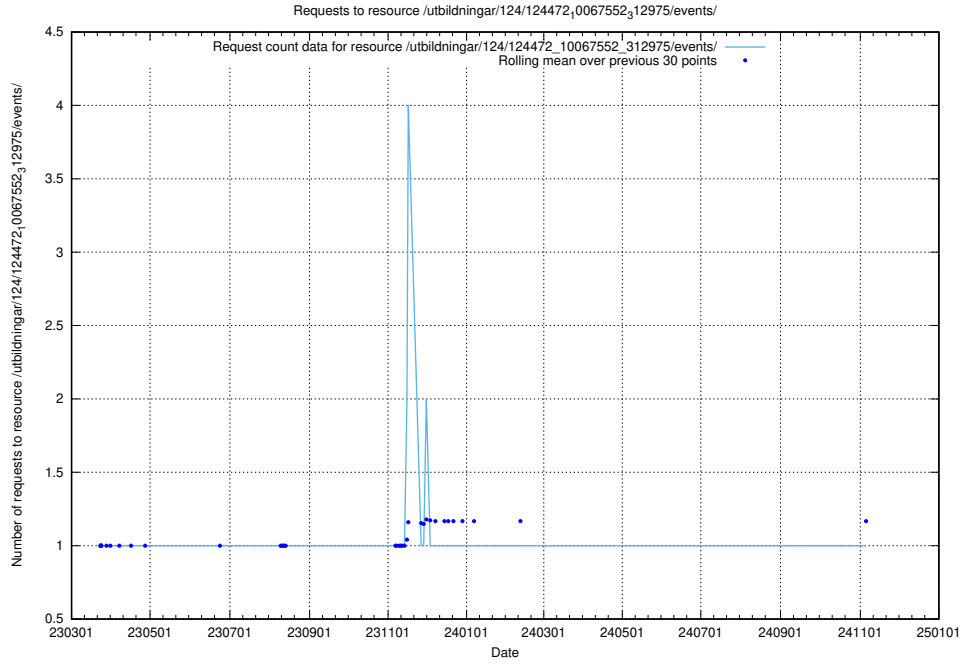

Here, we count the number of requests to resource /utbildningar/utb_emil/126/126715_10073179_334961/

5.4154 Usage of /utbildningar/124/124472_10067552_312975/events/

Here, we count the number of requests to resource /utbildningar/124/124472_10067552_312975/events/