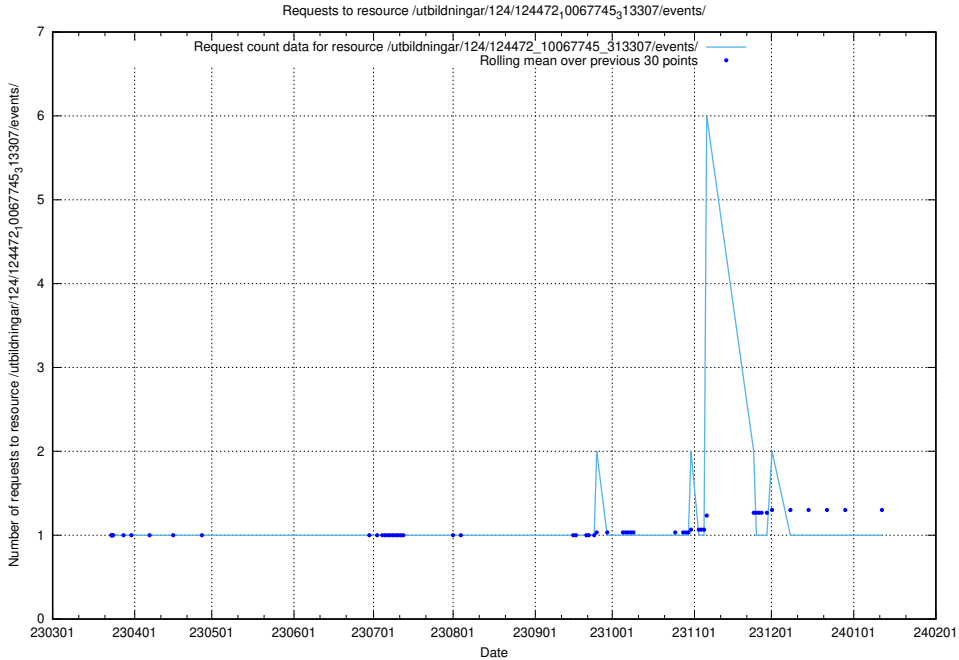

5.4053 Usage of /utbildningar/124/124472_10067745_313307/events/

Here, we count the number of requests to resource /utbildningar/124/124472_10067745_313307/events/