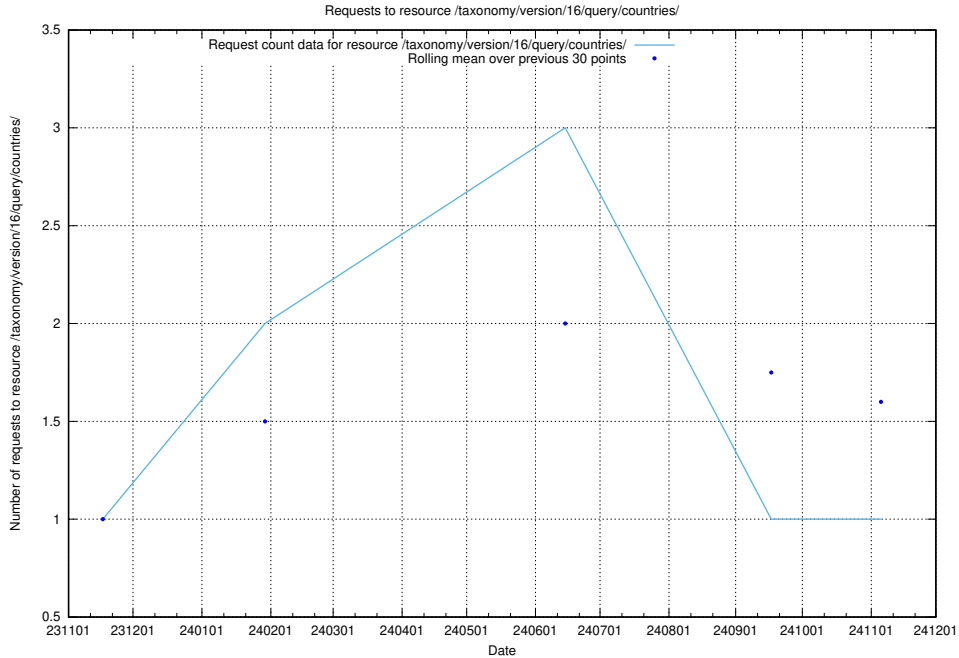

5.5123 Usage of /taxonomy/version/16/query/countries/

Here, we count the number of requests to resource /taxonomy/version/16/query/countries/.