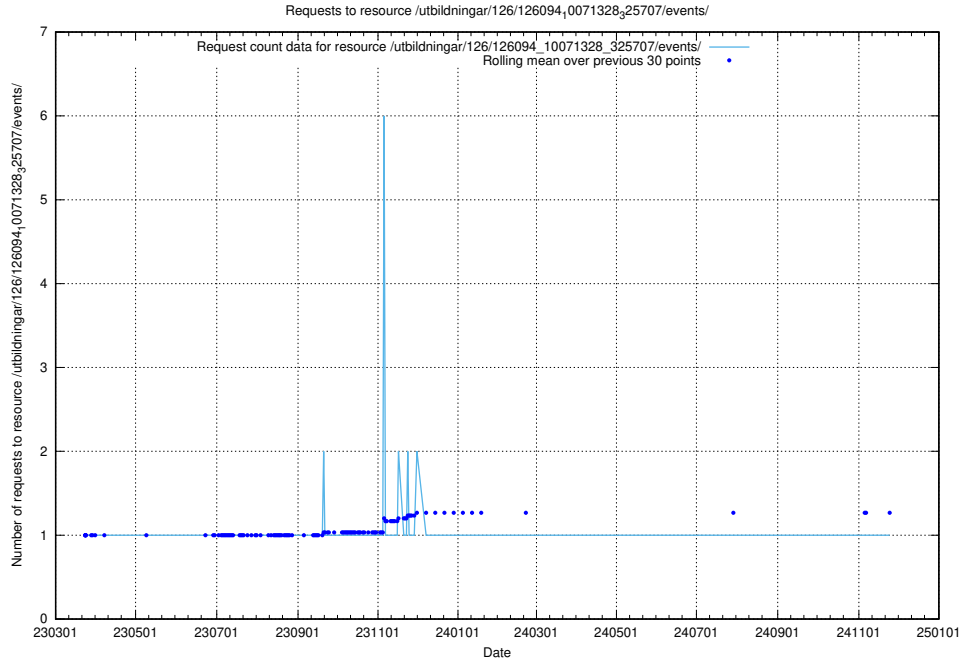

5.7562 Usage of /tst/

Here, we count the number of requests to resource /tst/.

5.7563 Usage of /utbildningar/126/126094_10071328_325707/events/

Here, we count the number of requests to resource /utbildningar/126/126094_10071328_325707/events/