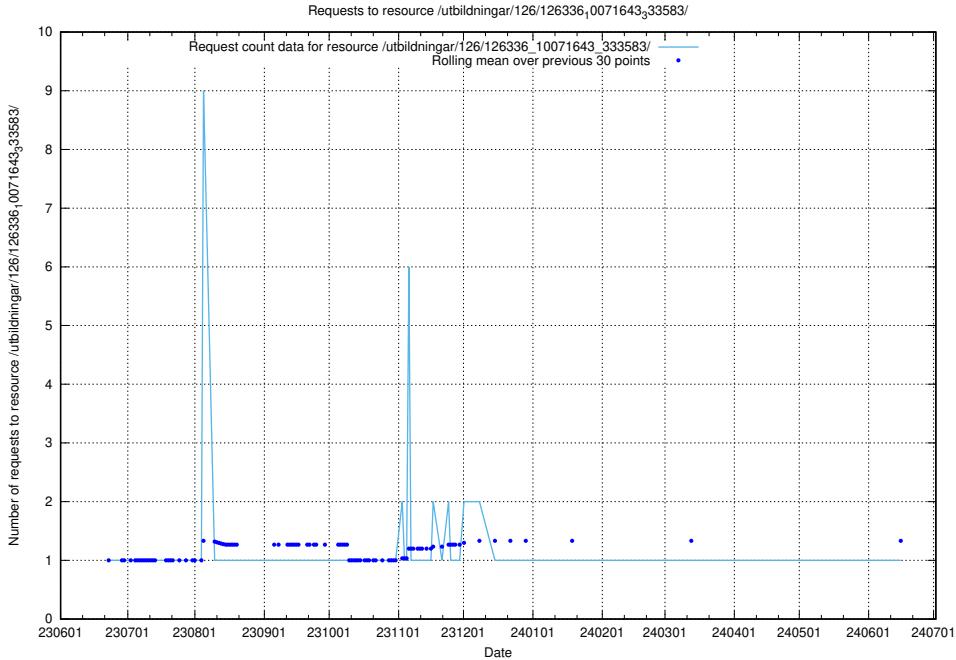

5.6726 Usage of /utbildningar/126/126336_10071643_333583/

Here, we count the number of requests to resource /utbildningar/126/126336_10071643_333583/.