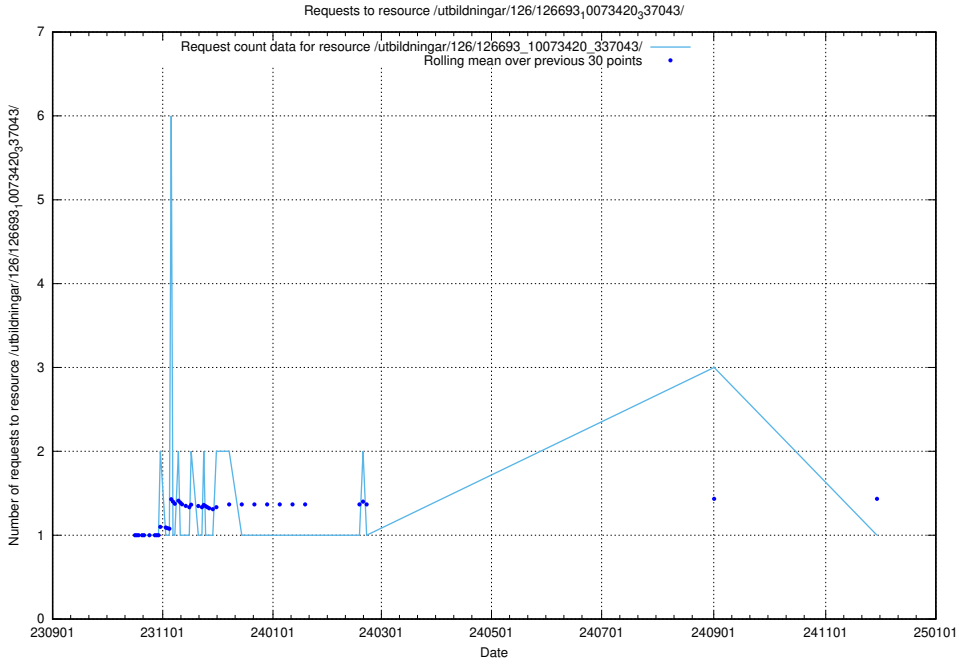

5.5352 Usage of /utbildningar/126/126693_10073420_337043/

Here, we count the number of requests to resource /utbildningar/126/126693_10073420_337043/.