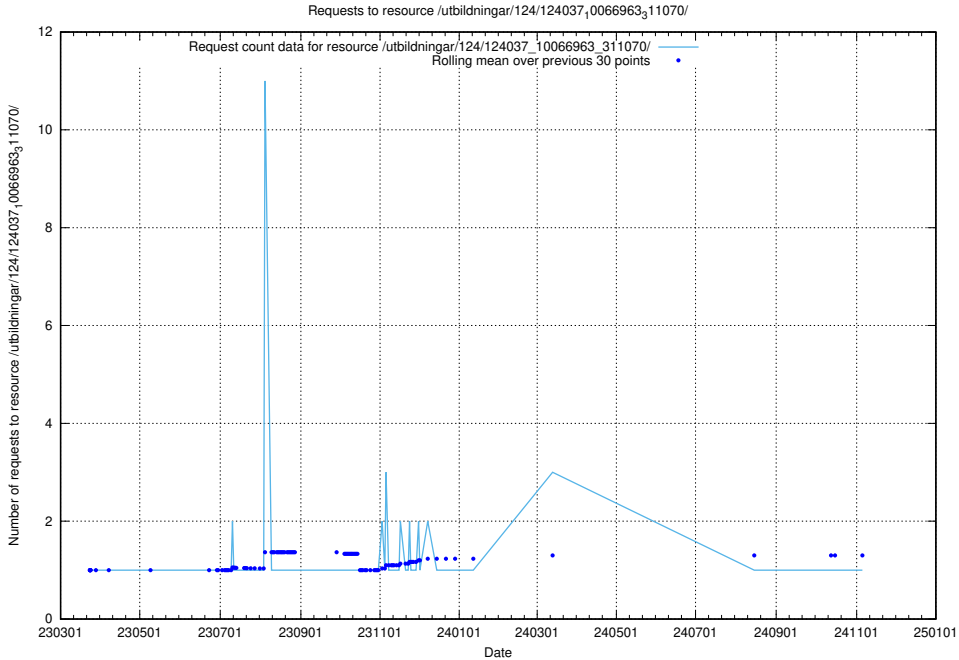

5.5428 Usage of /utbildningar/124/124037_10066963_311070/

Here, we count the number of requests to resource /utbildningar/124/124037_10066963_311070/.