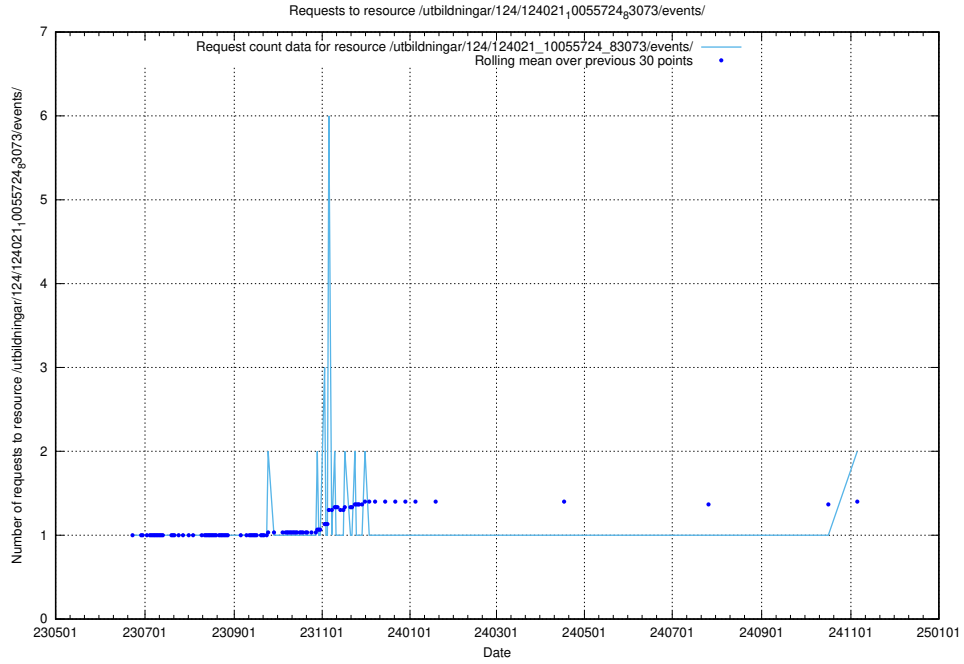

5.861 Usage of /utbildningar/124/124021_10055724_83073/events/

Here, we count the number of requests to resource /utbildningar/124/124021_10055724_83073/events/.