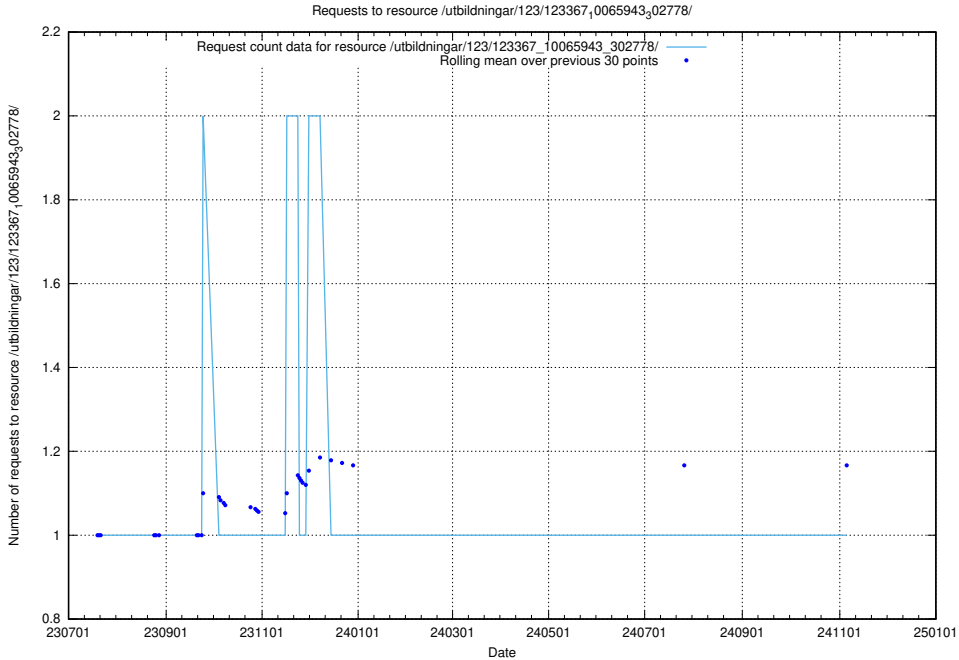

5.6072 Usage of /utbildningar/123/123367_10065943_302778/

Here, we count the number of requests to resource /utbildningar/123/123367_10065943_302778/.