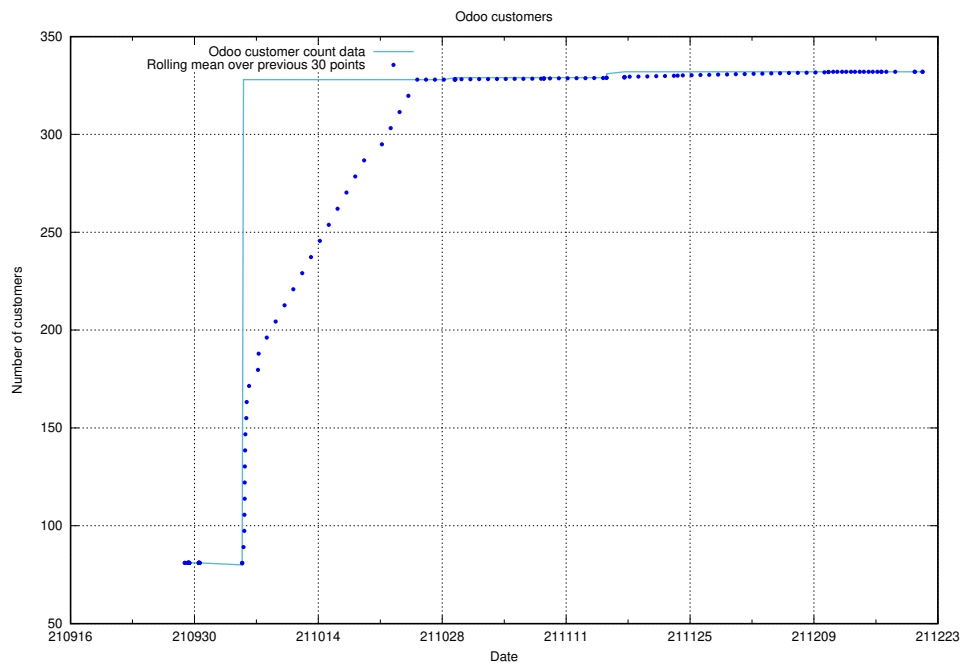

11 Customer Relation Management

This section summaries data from JobTech's [Odoo installation](#)¹¹.

11.1 Customer count

This is a table of the number of customers in Odoo.

¹¹<https://crm.jobtechdev.se>