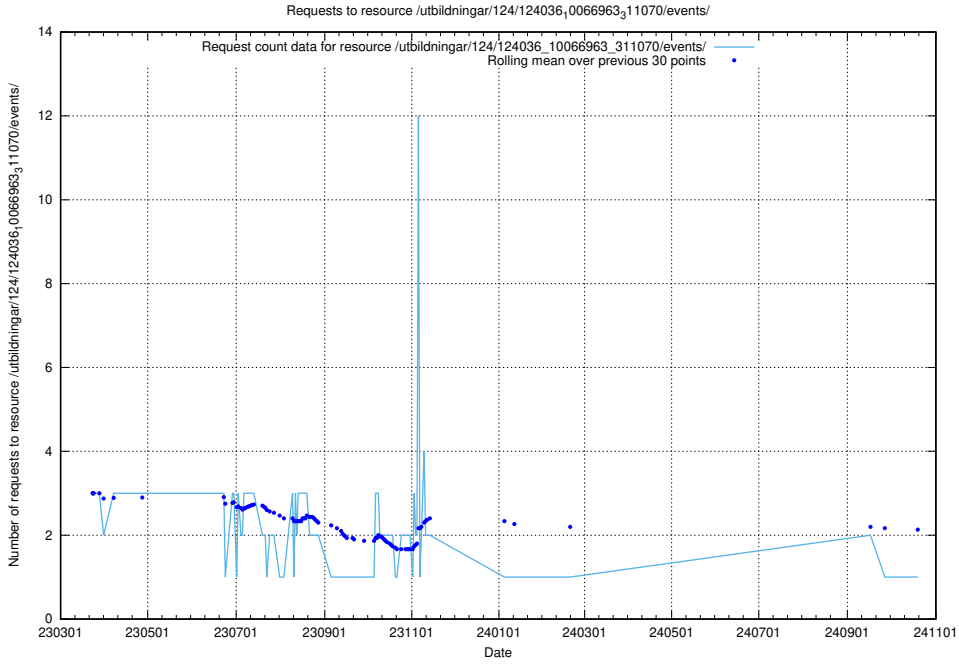

5.7391 Usage of /utbildningar/124/124036_10066963_311070/events/

Here, we count the number of requests to resource /utbildningar/124/124036_10066963_311070/events/

5.7392 Usage of /utbildningar/438/43865_10023996_29957/events/