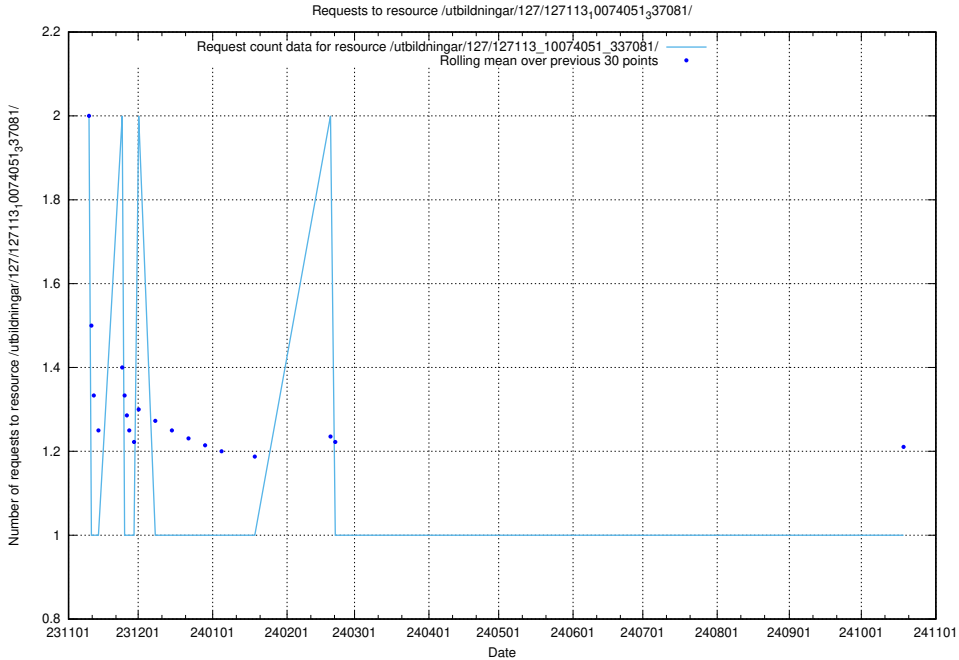

5.5144 Usage of /utbildningar/127/127113_10074051_337081/

Here, we count the number of requests to resource /utbildningar/127/127113_10074051_337081/.