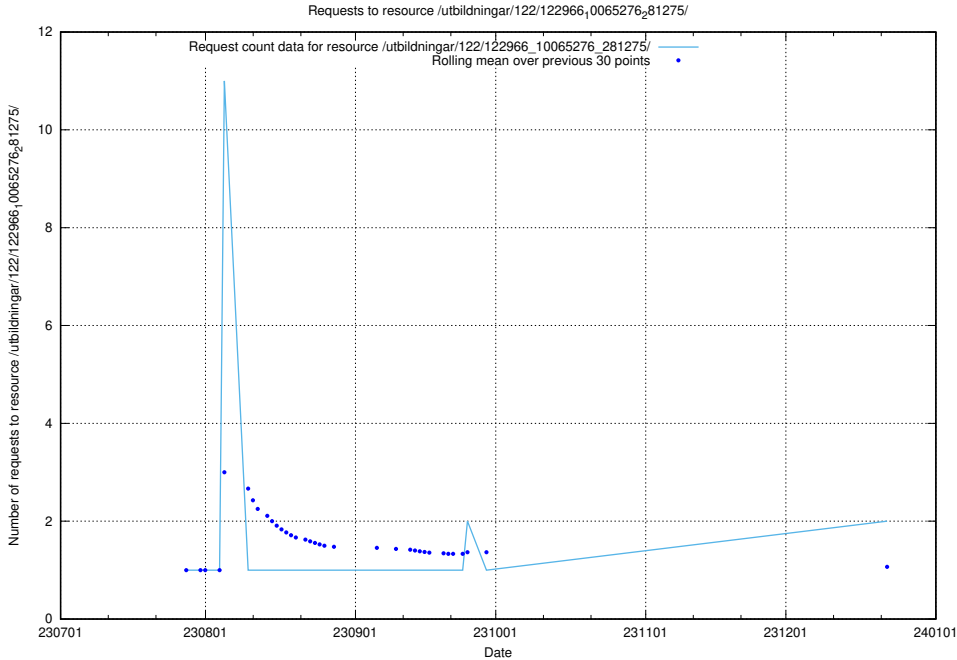

5.793 Usage of /utbildningar/122/122966_10065276_281275/

Here, we count the number of requests to resource /utbildningar/122/122966_10065276_281275/.