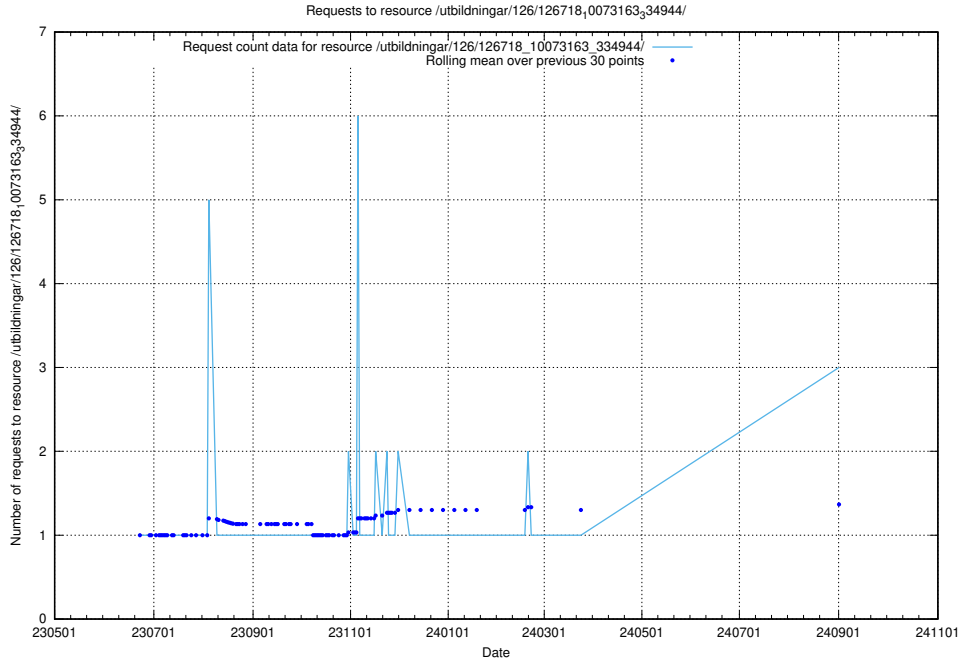

5.456 Usage of /utbildningar/126/126718_10073163_334944/

Here, we count the number of requests to resource /utbildningar/126/126718_10073163_334944/.