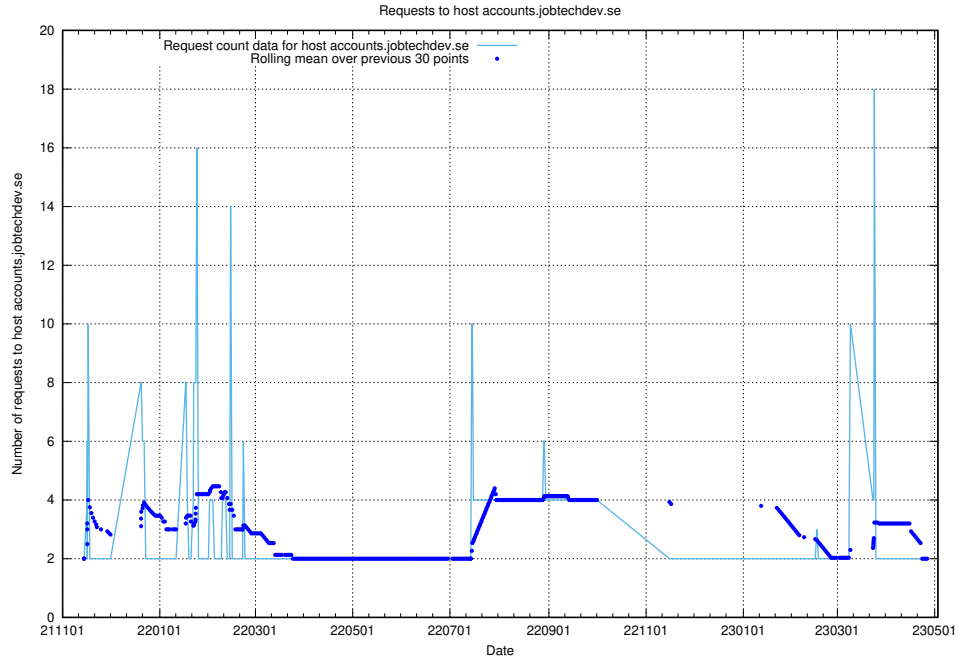

7.318 Usage of accounts.jobtechdev.se

Here, we count the number of requests to host accounts.jobtechdev.se.