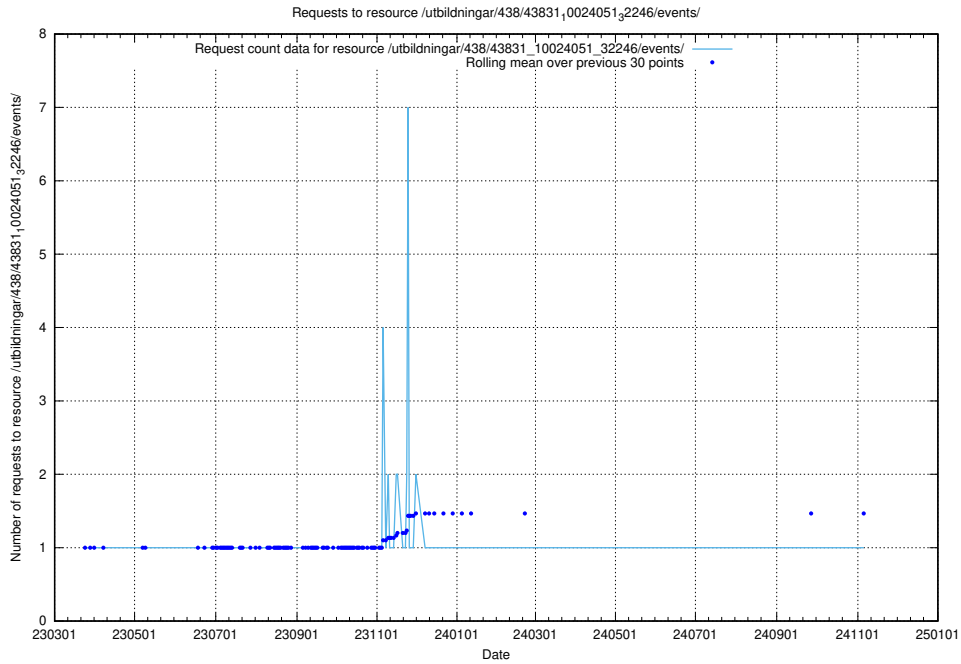

5.7287 Usage of /utbildningar/438/43831_10024051_32246/events/

Here, we count the number of requests to resource /utbildningar/438/43831_10024051_32246/events/.