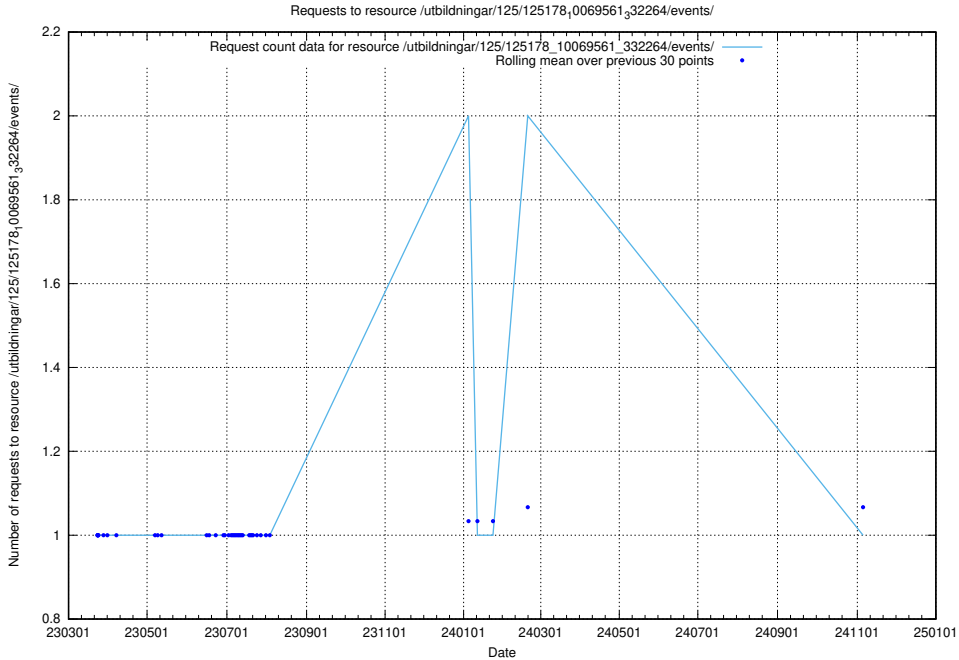

5.1125 Usage of /utbildningar/125/125178_10069561_332264/events/

Here, we count the number of requests to resource /utbildningar/125/125178_10069561_332264/events/