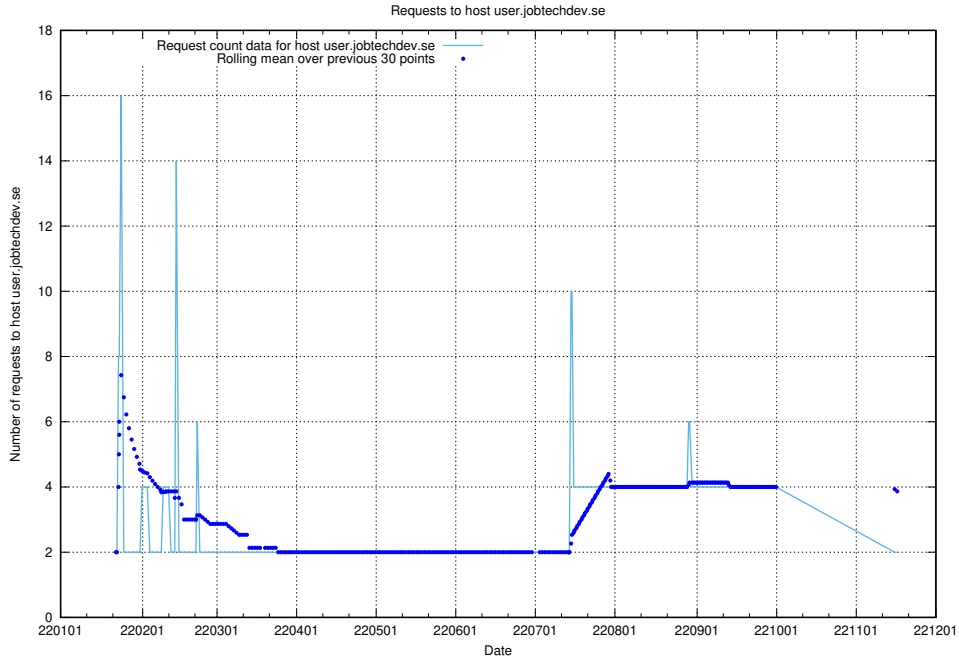

7.612 Usage of user.jobtechdev.se

Here, we count the number of requests to host user.jobtechdev.se.