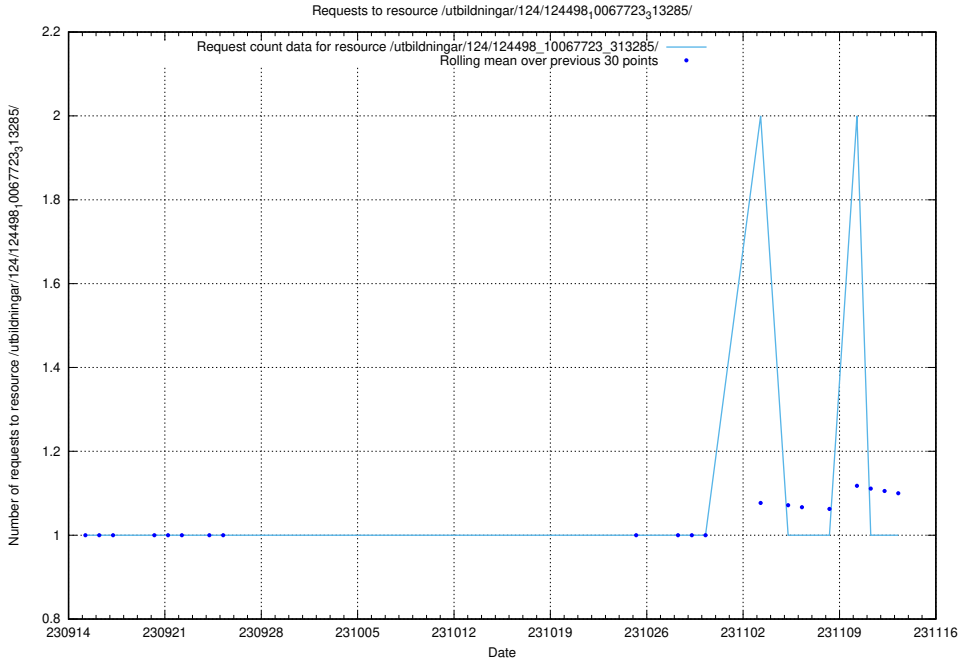

5.5634 Usage of /utbildningar/124/124498_10067723_313285/

Here, we count the number of requests to resource /utbildningar/124/124498_10067723_313285/.