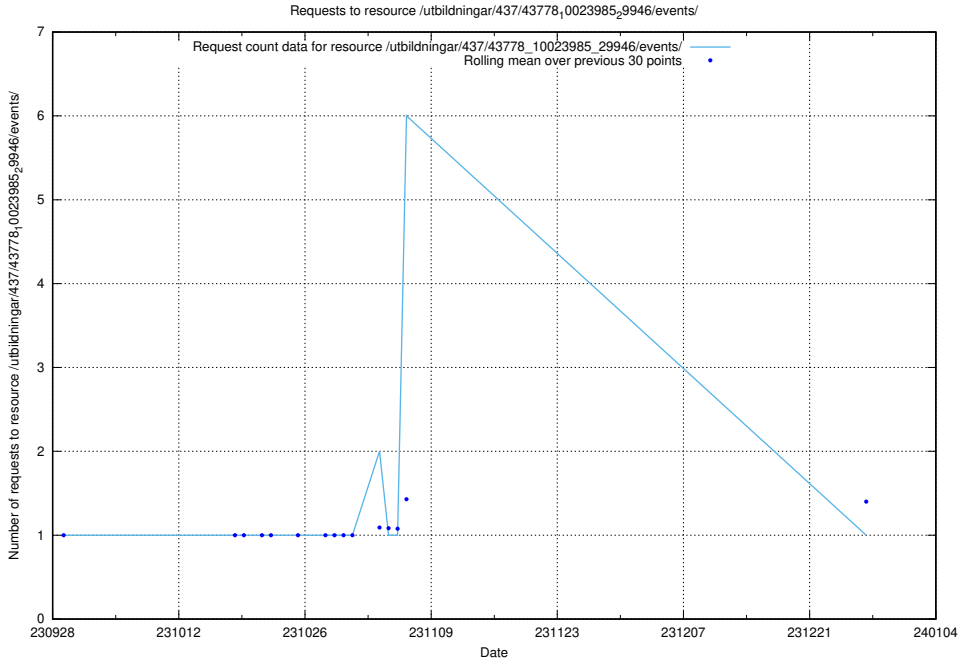

5.5495 Usage of /utbildningar/437/43778_10023985_29946/events/

Here, we count the number of requests to resource /utbildningar/437/43778_10023985_29946/events/.