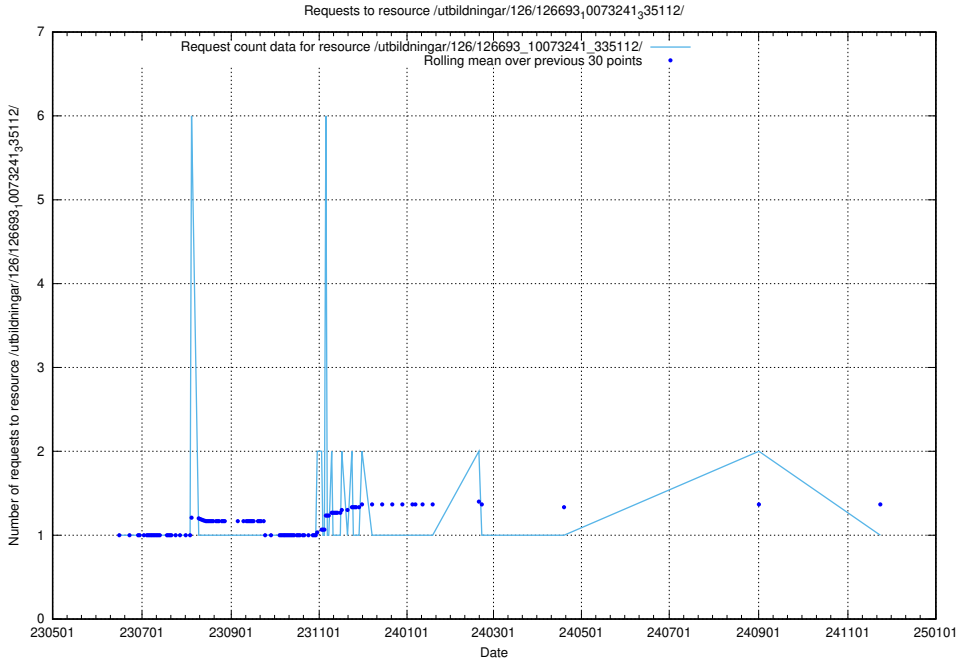

5.6952 Usage of /utbildningar/126/126693_10073241_335112/

Here, we count the number of requests to resource /utbildningar/126/126693_10073241_335112/.