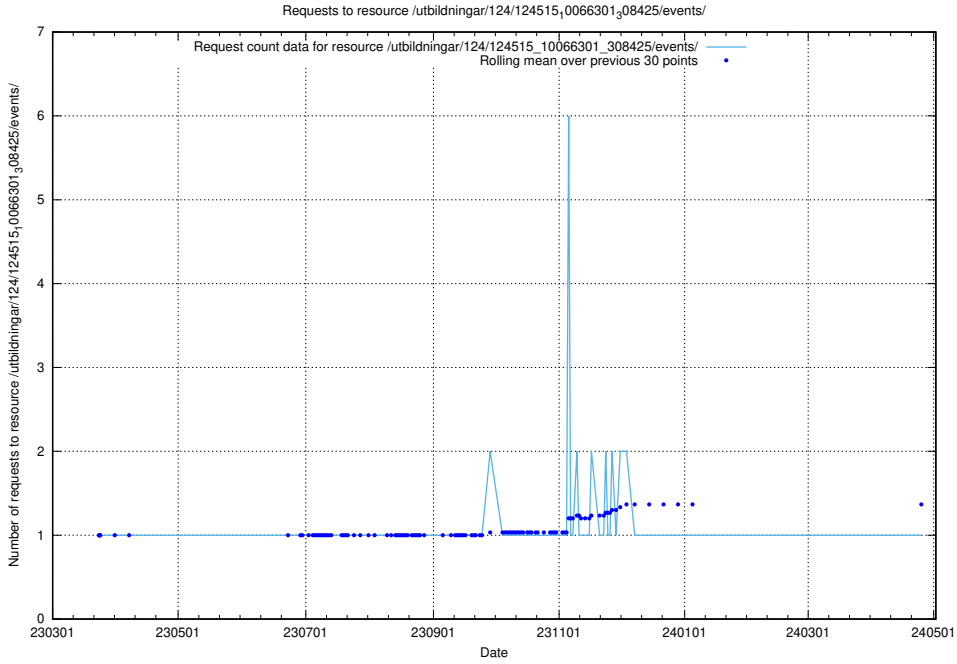

5.2525 Usage of /utbildningar/124/124515_10066301_308425/events/

Here, we count the number of requests to resource /utbildningar/124/124515_10066301_308425/events/