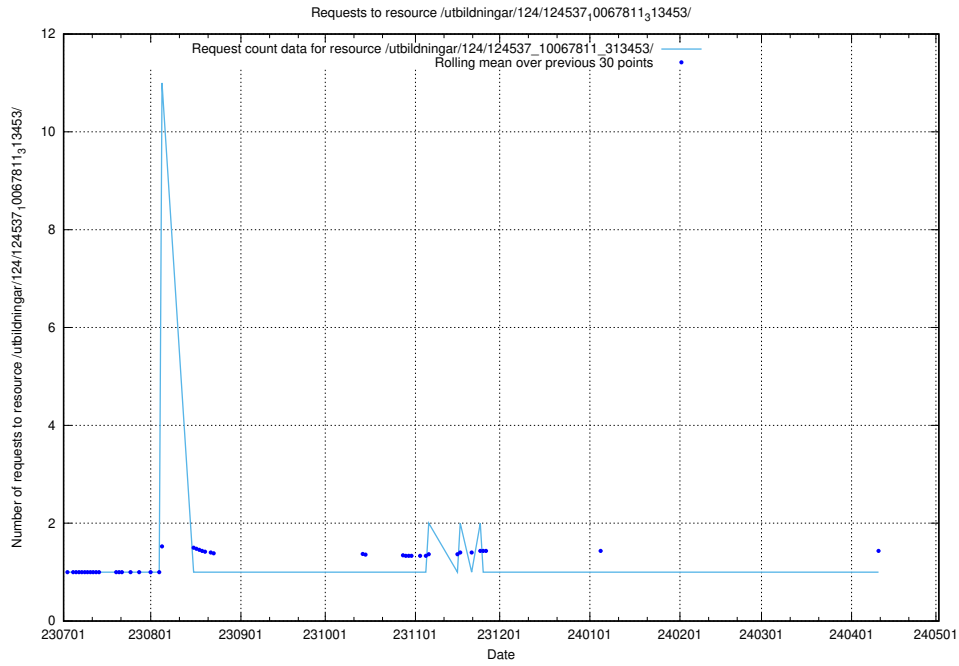

5.6432 Usage of /utbildningar/124/124537_10067811_313453/

Here, we count the number of requests to resource /utbildningar/124/124537_10067811_313453/.