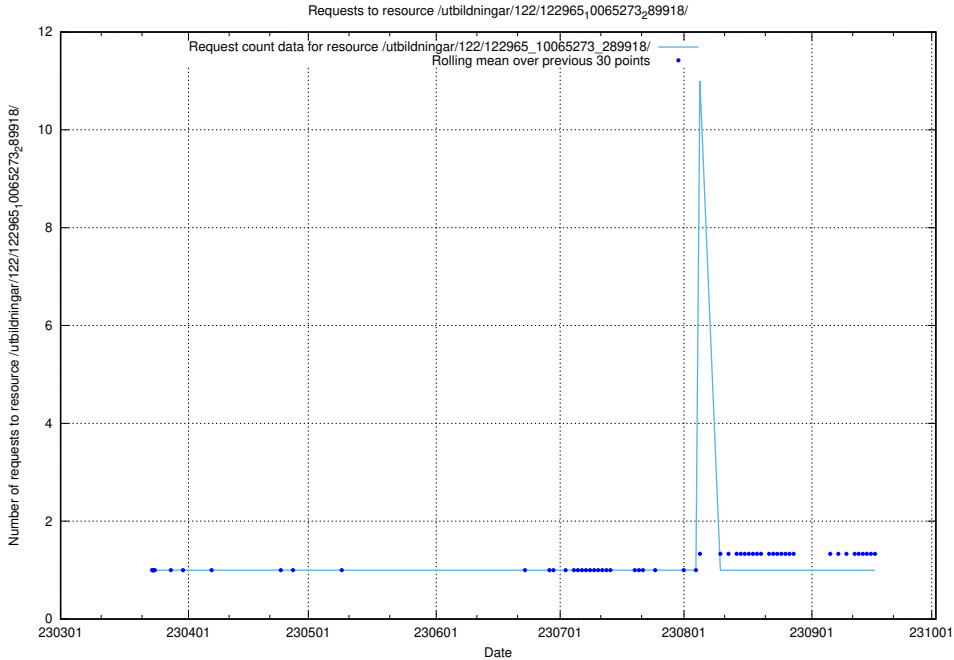

5.6209 Usage of /utbildningar/122/122965_10065273_289918/

Here, we count the number of requests to resource /utbildningar/122/122965_10065273_289918/.