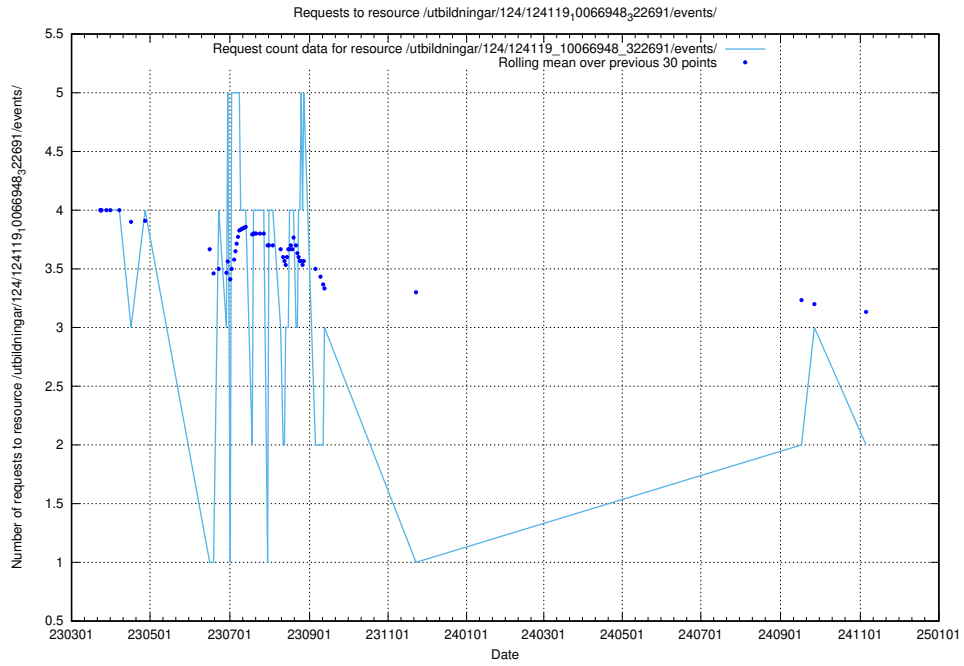

5.909 Usage of /utbildningar/124/124119_10066948_322691/events/

Here, we count the number of requests to resource /utbildningar/124/124119_10066948_322691/events/