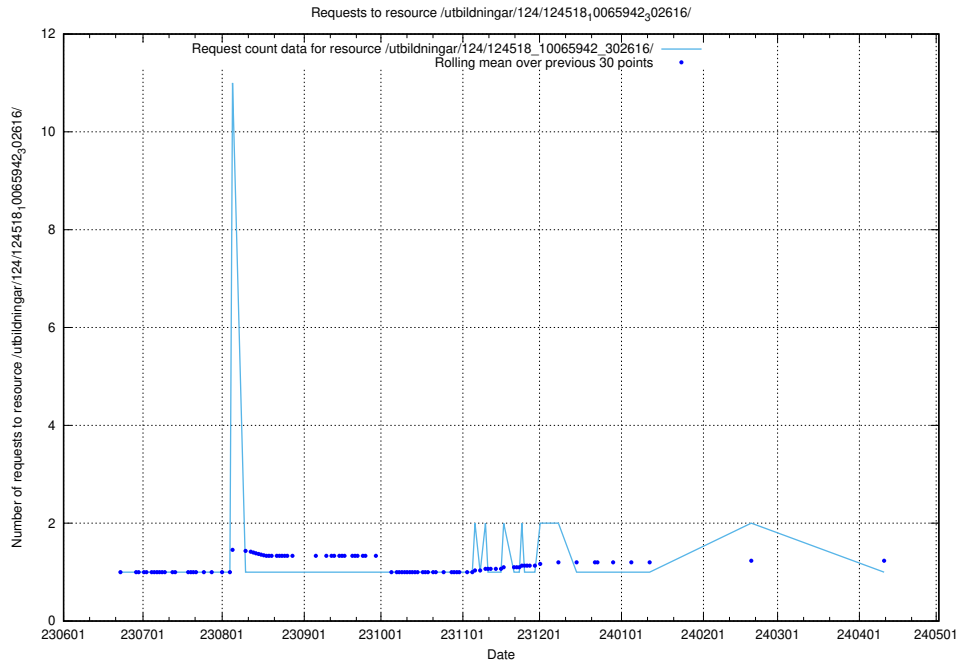

5.6829 Usage of /utbildningar/124/124518_10065942_302616/

Here, we count the number of requests to resource /utbildningar/124/124518_10065942_302616/.