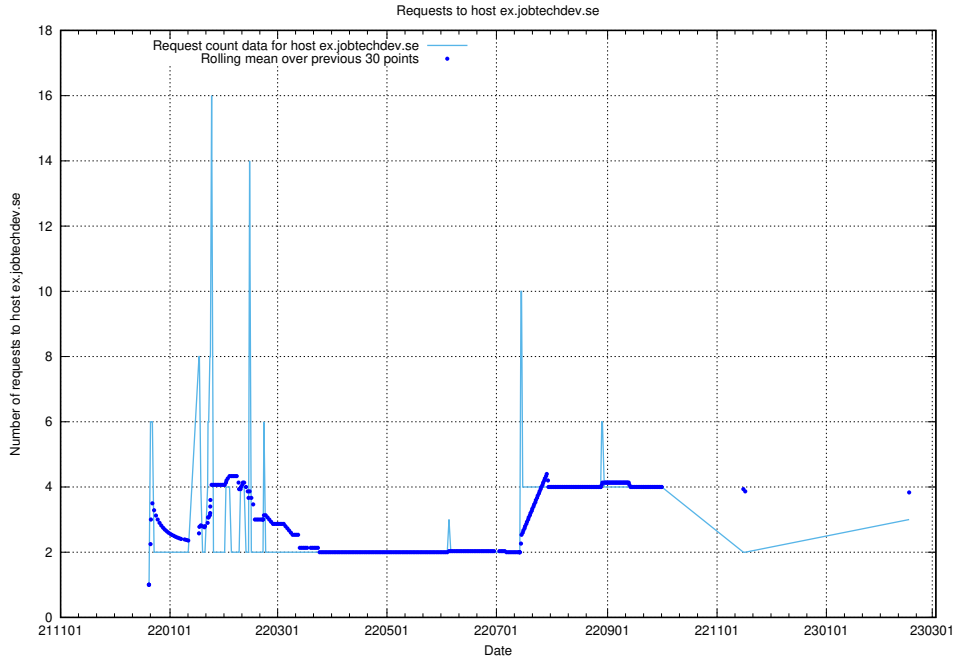

7.223 Usage of ex.jobtechdev.se

Here, we count the number of requests to host ex.jobtechdev.se.