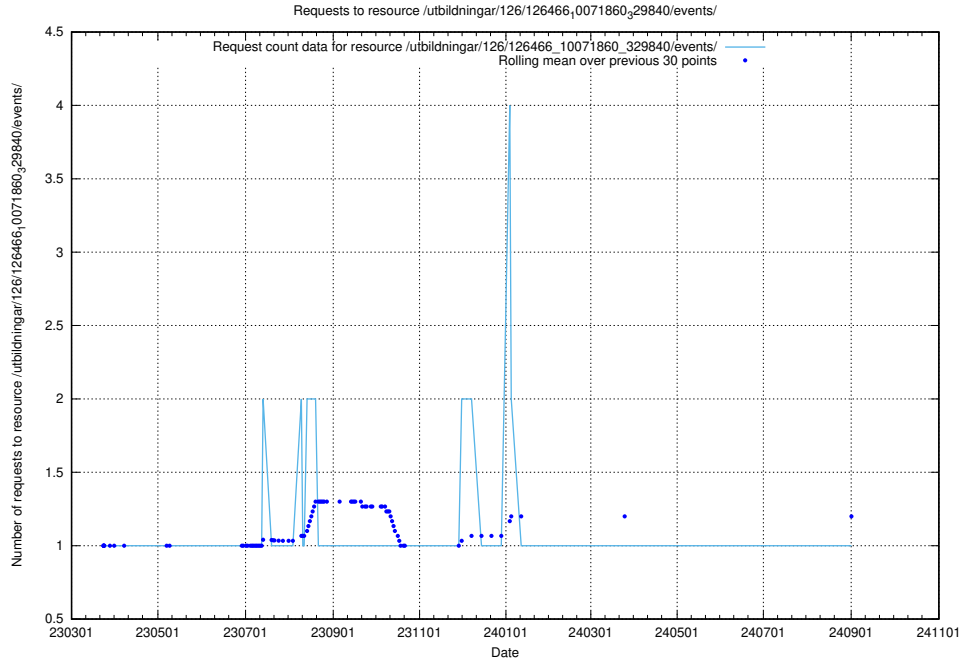

5.7544 Usage of /utbildningar/126/126466_10071860_329840/events/

Here, we count the number of requests to resource /utbildningar/126/126466_10071860_329840/events/