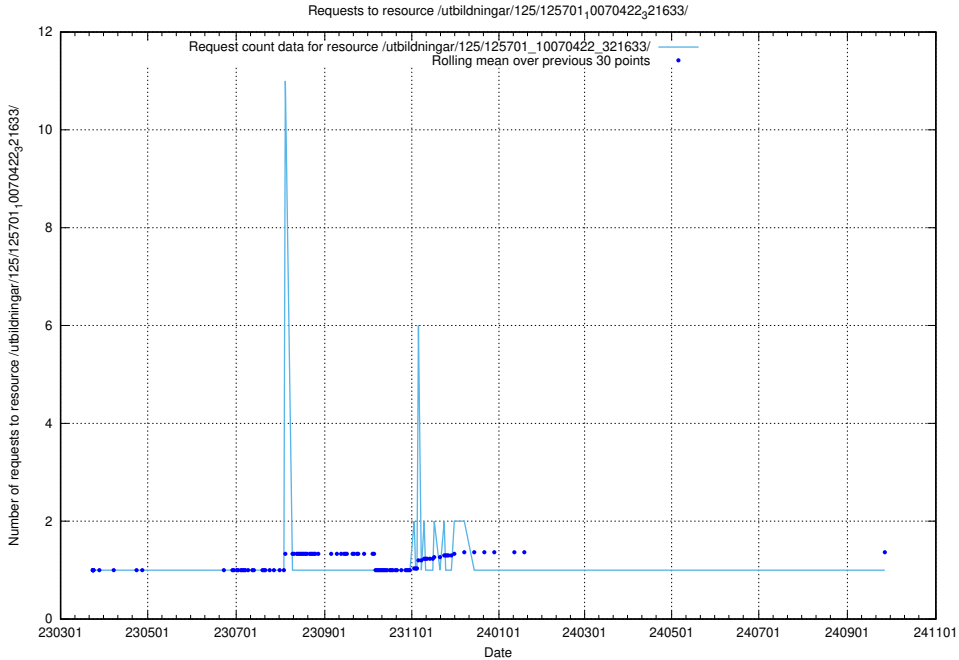

5.1000 Usage of /utbildningar/125/125701_10070422_321633/

Here, we count the number of requests to resource /utbildningar/125/125701_10070422_321633/.