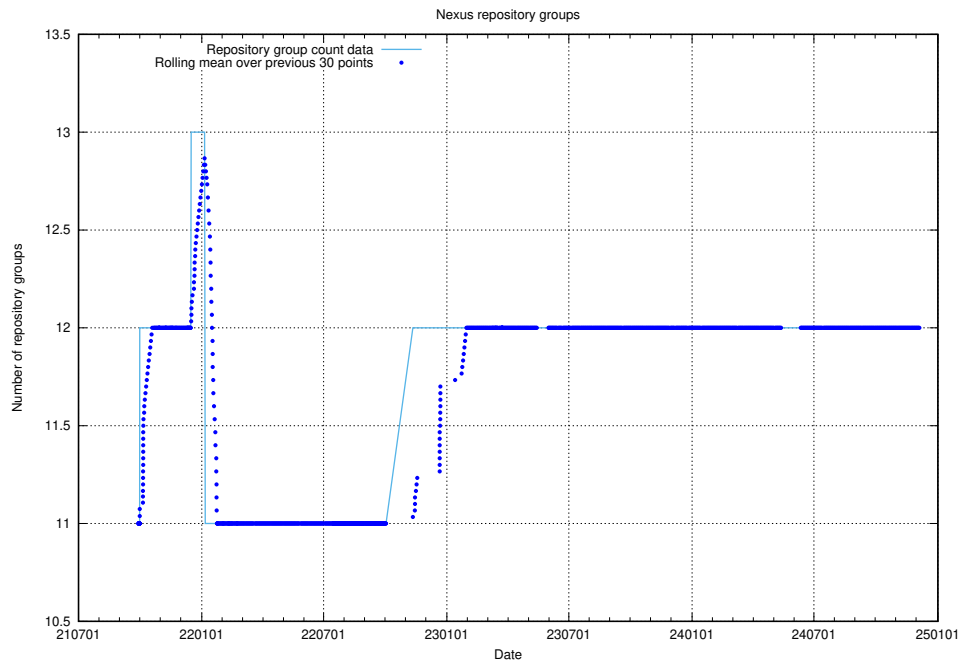

9 Nexus

This section contains statistics from the [image and package repositories](https://nexus.jobtechdev.se)⁹ of JobTech.

9.1 Number of repository groups in Nexus

A graph showing the number of repository groups.

⁹<https://nexus.jobtechdev.se>