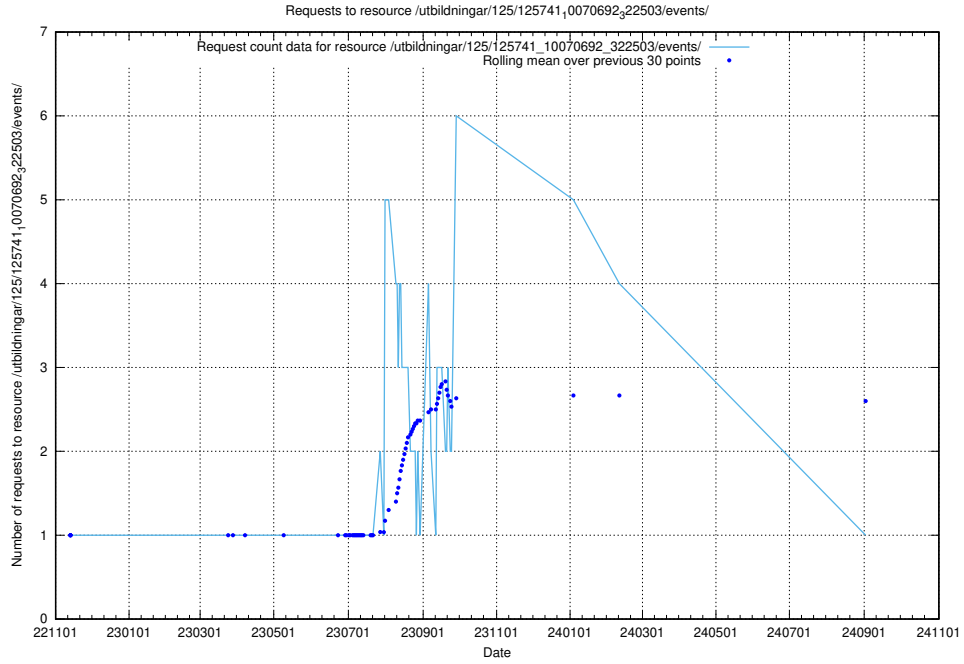

5.6944 Usage of /utbildningar/125/125741_10070692_322503/events/

Here, we count the number of requests to resource /utbildningar/125/125741_10070692_322503/events/