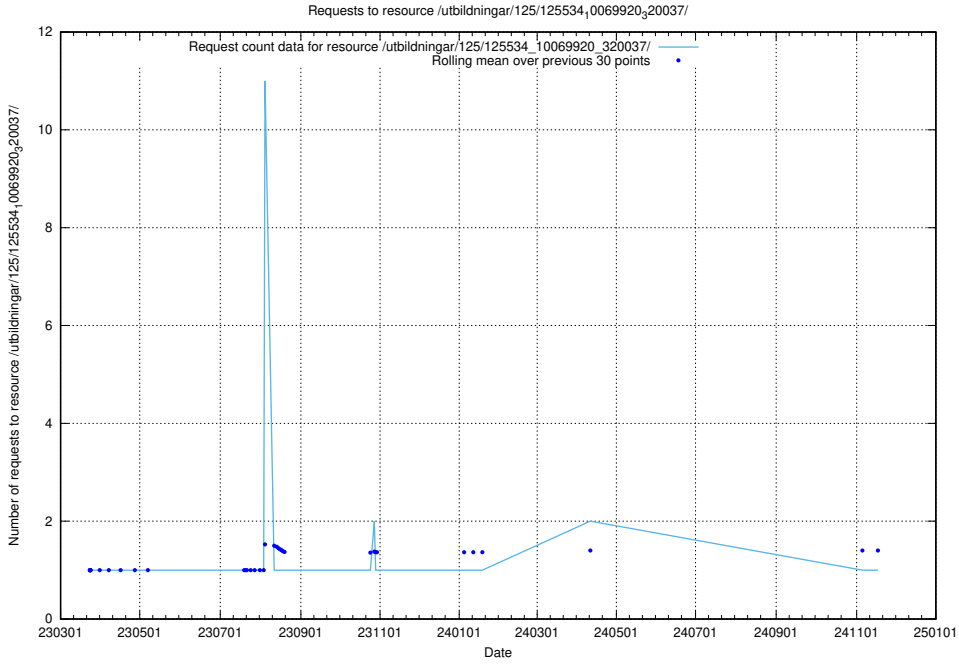

5.1087 Usage of /utbildningar/125/125534_10069920_320037/

Here, we count the number of requests to resource /utbildningar/125/125534_10069920_320037/.