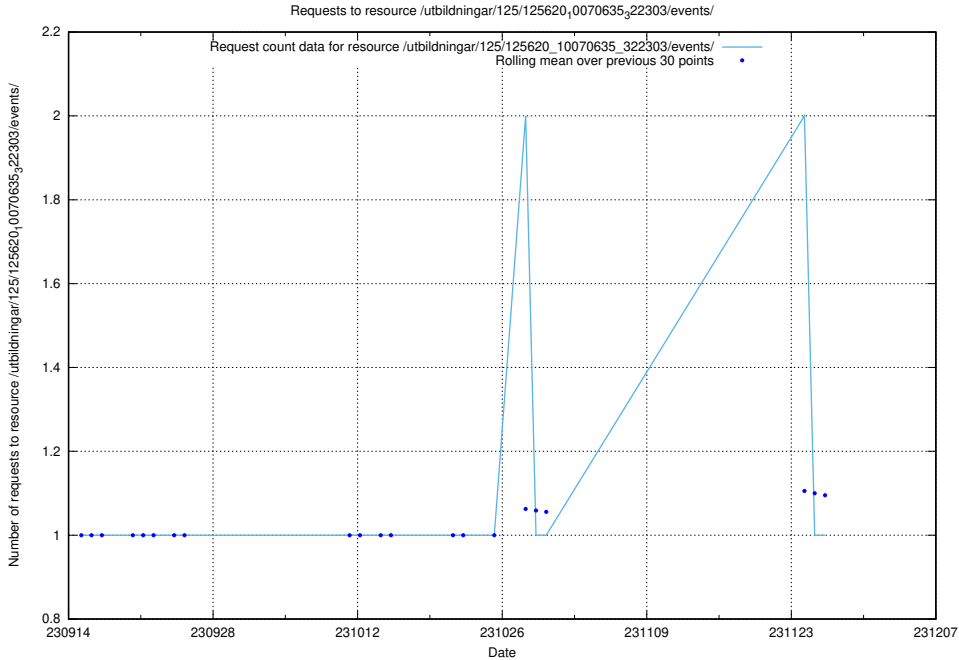

5.5623 Usage of /utbildningar/125/125620_10070635_322303/events/

Here, we count the number of requests to resource /utbildningar/125/125620_10070635_322303/events/