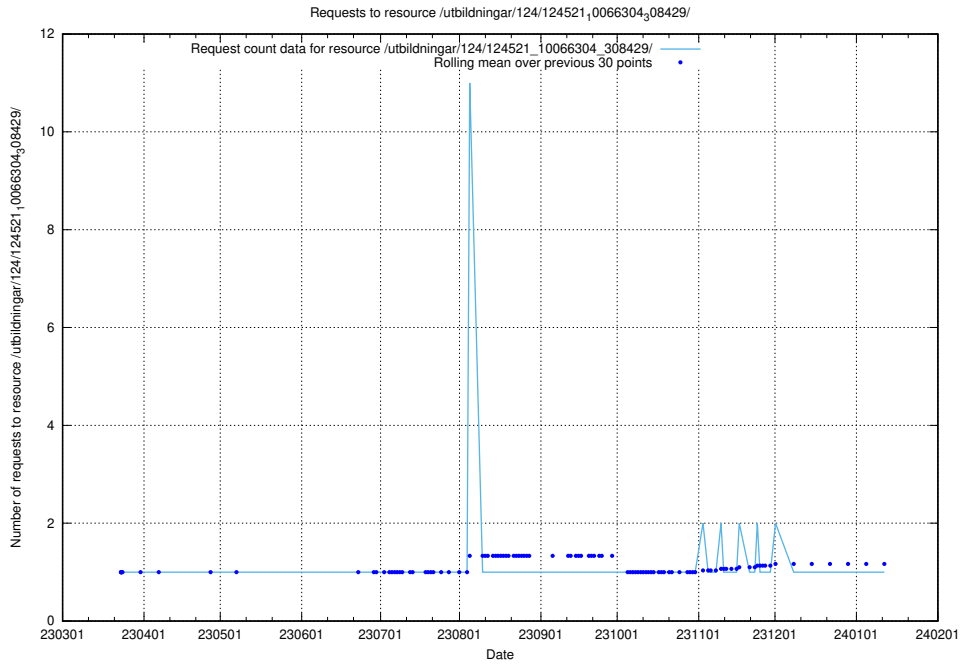

5.1751 Usage of /utbildningar/124/124521_10066304_308429/

Here, we count the number of requests to resource /utbildningar/124/124521_10066304_308429/.