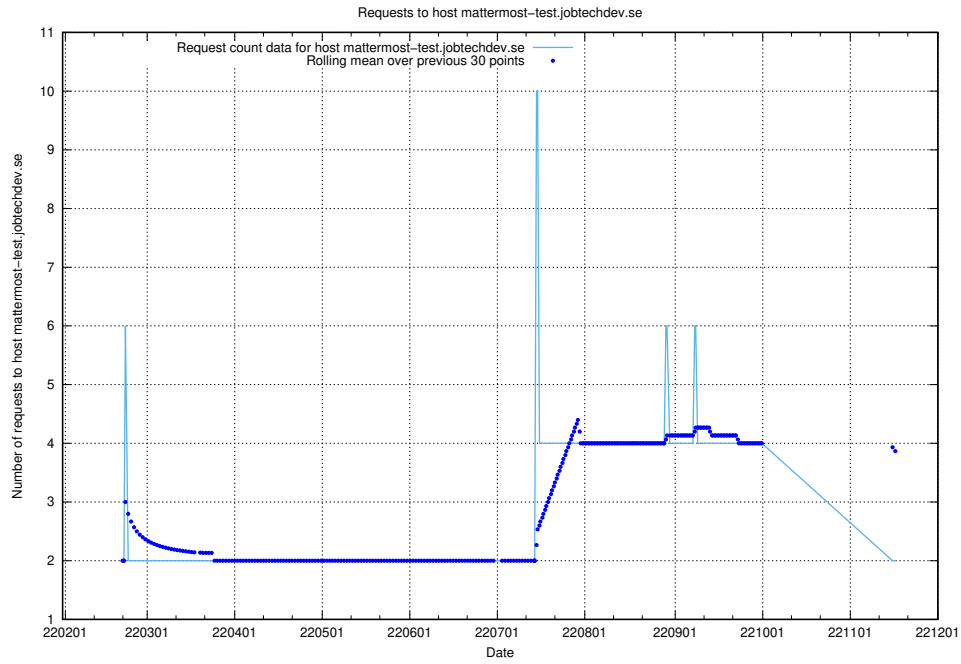

7.552 Usage of mattermost-test.jobtechdev.se

Here, we count the number of requests to host mattermost-test.jobtechdev.se.