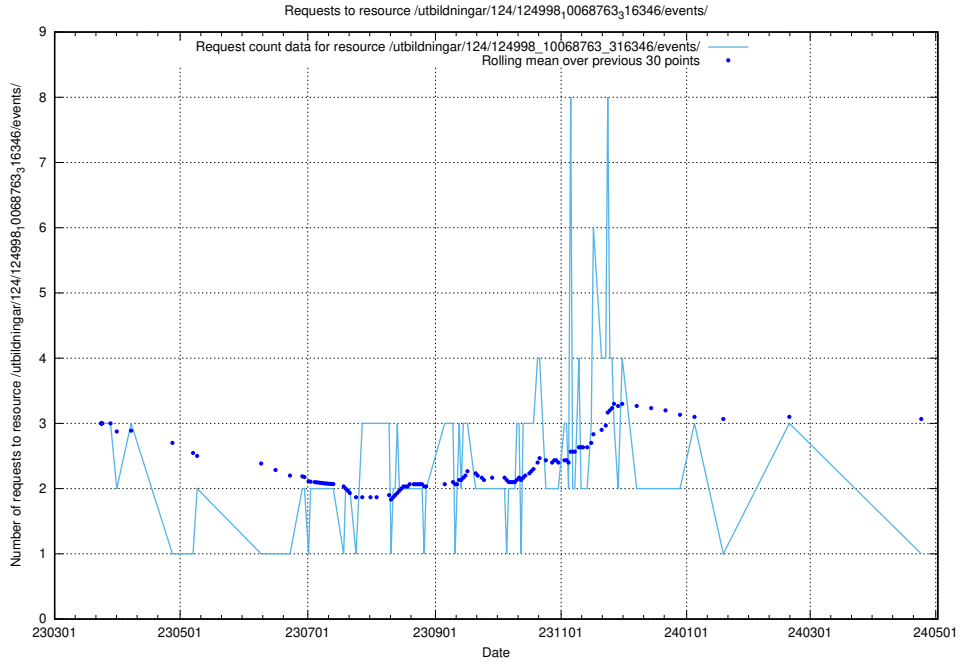

5.7384 Usage of /utbildningar/124/124998_10068763_316346/events/

Here, we count the number of requests to resource /utbildningar/124/124998_10068763_316346/events/