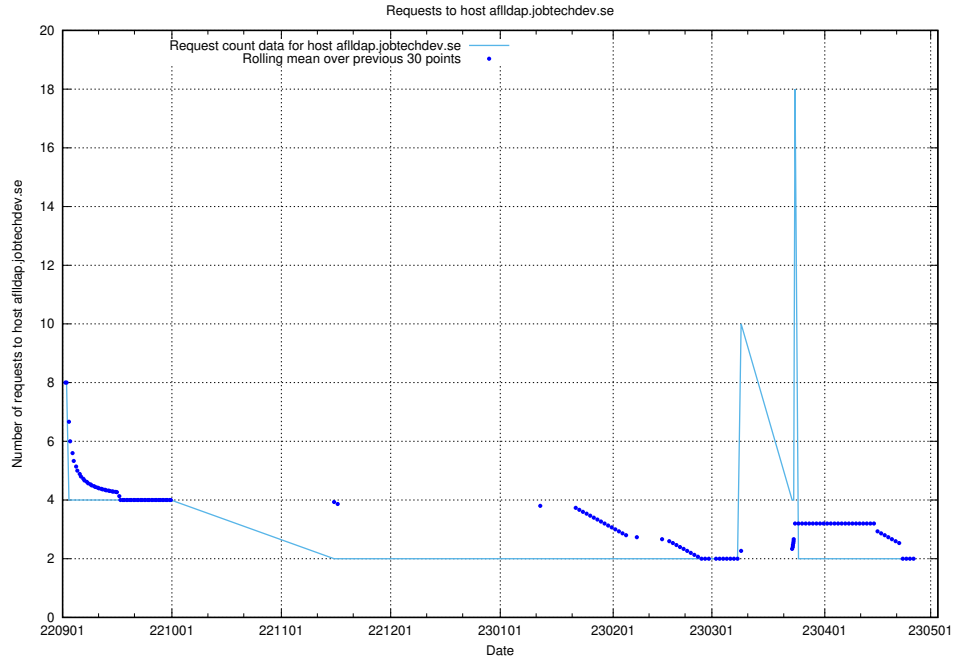

7.358 Usage of afldap.jobtechdev.se

Here, we count the number of requests to host afldap.jobtechdev.se.