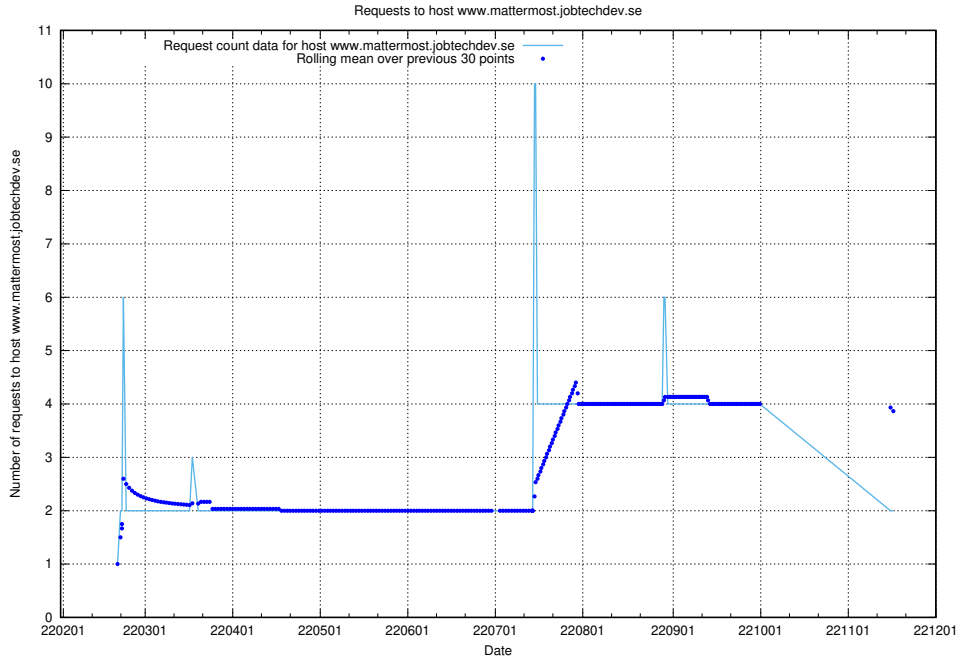

7.553 Usage of www.mattermost.jobtechdev.se

Here, we count the number of requests to host www.mattermost.jobtechdev.se.