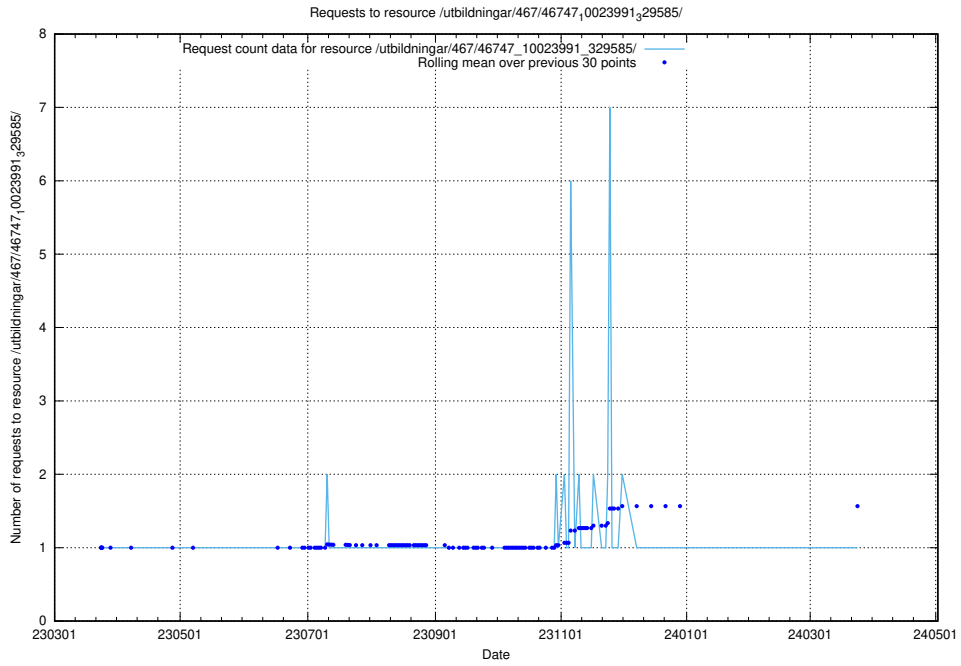

5.7443 Usage of /utbildningar/467/46747_10023991_329585/

Here, we count the number of requests to resource /utbildningar/467/46747_10023991_329585/.