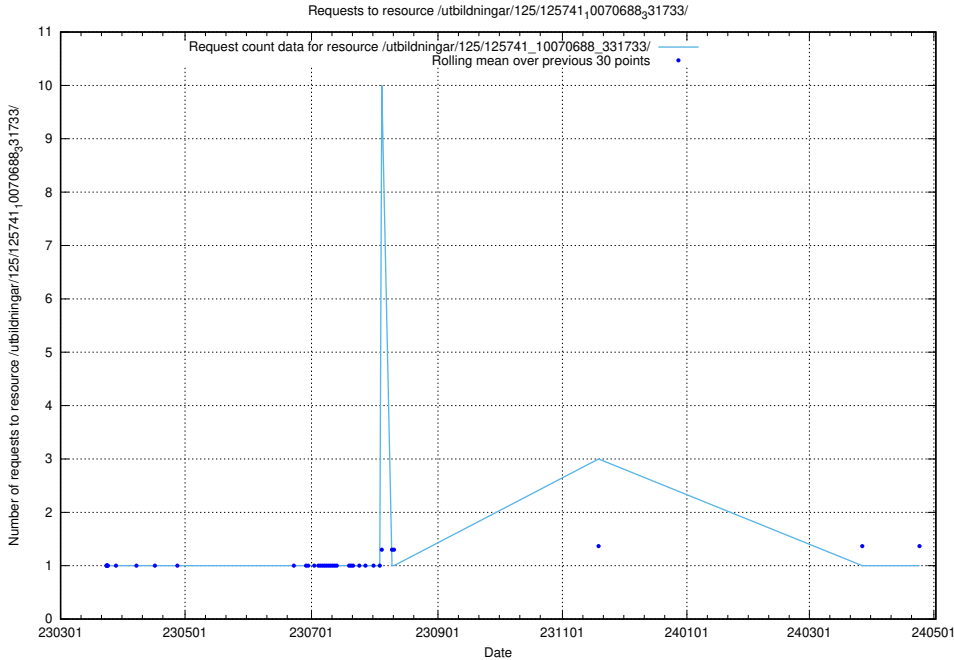

5.7605 Usage of /utbildningar/125/125741_10070688_331733/

Here, we count the number of requests to resource /utbildningar/125/125741_10070688_331733/.