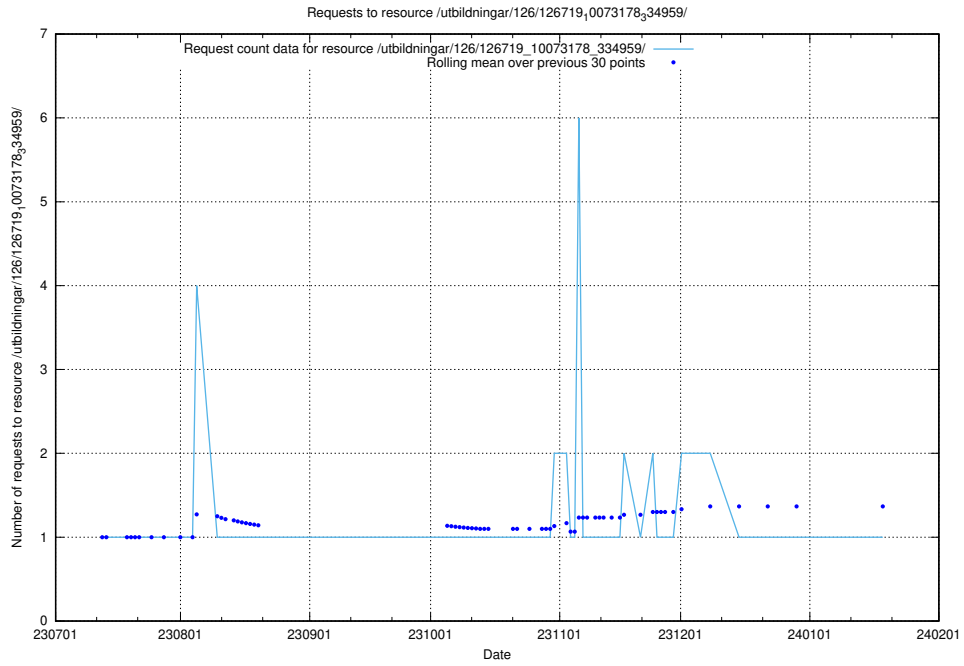

5.6176 Usage of /utbildningar/126/126719_10073178_334959/

Here, we count the number of requests to resource /utbildningar/126/126719_10073178_334959/.