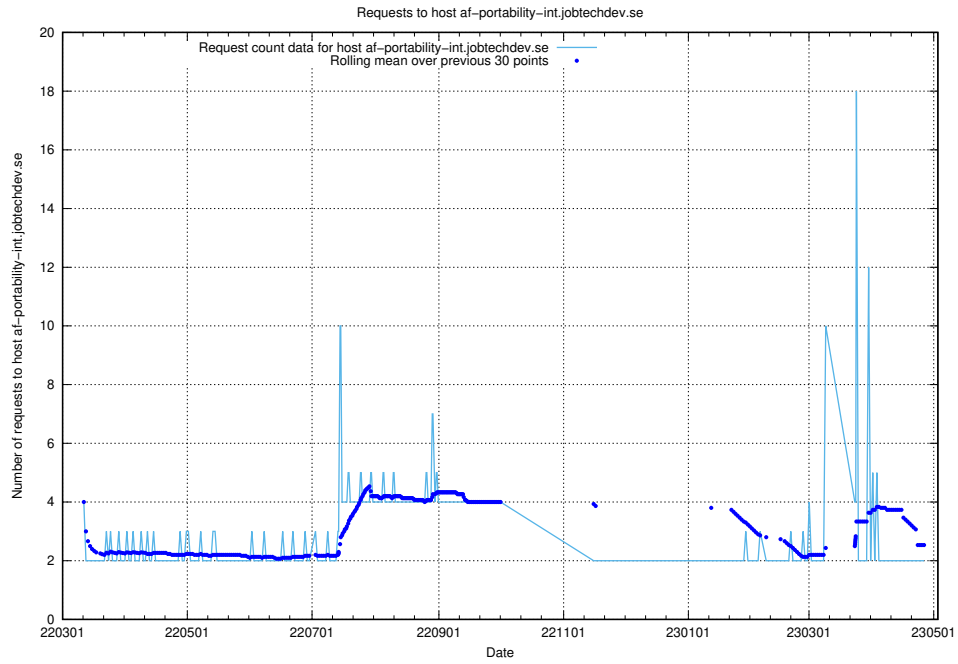

7.530 Usage of af-portability-int.jobtechdev.se

Here, we count the number of requests to host af-portability-int.jobtechdev.se.