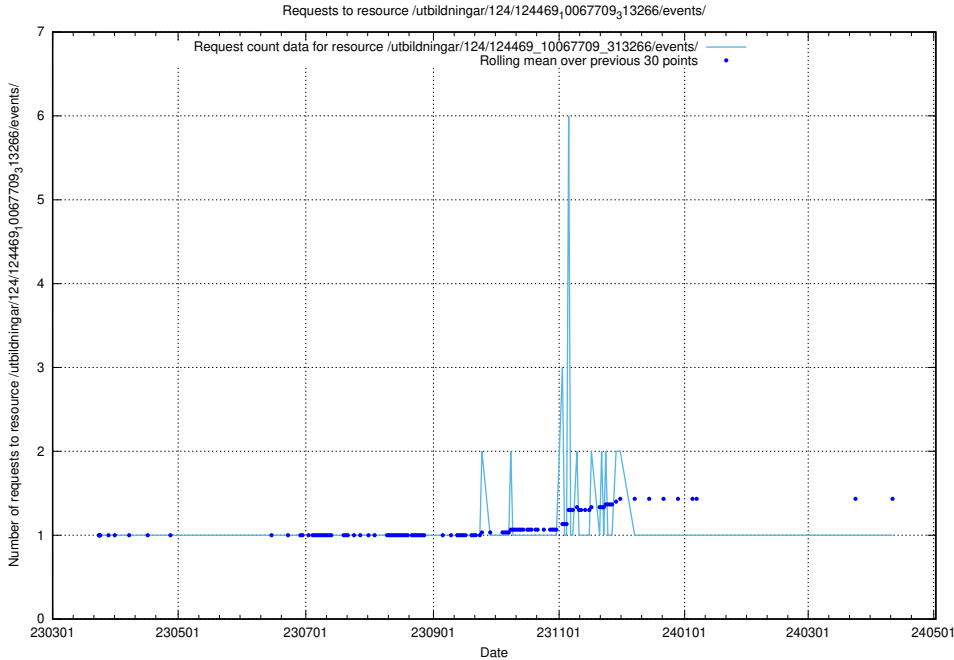

5.4289 Usage of /utbildningar/124/124469_10067709_313266/events/

Here, we count the number of requests to resource /utbildningar/124/124469_10067709_313266/events/