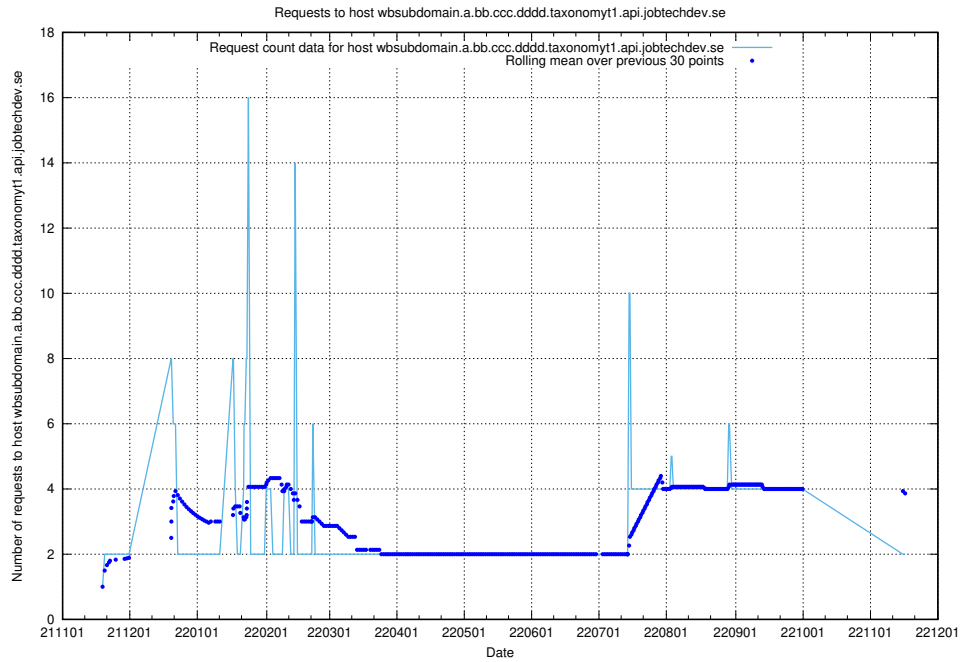

7.486 Usage of wbsubdomain.a.bb.ccc.dddd.taxonomyt1.api.jobtechdev.se

Here, we count the number of requests to host wbsubdomain.a.bb.ccc.dddd.taxonomyt1.api.jobtechdev.se