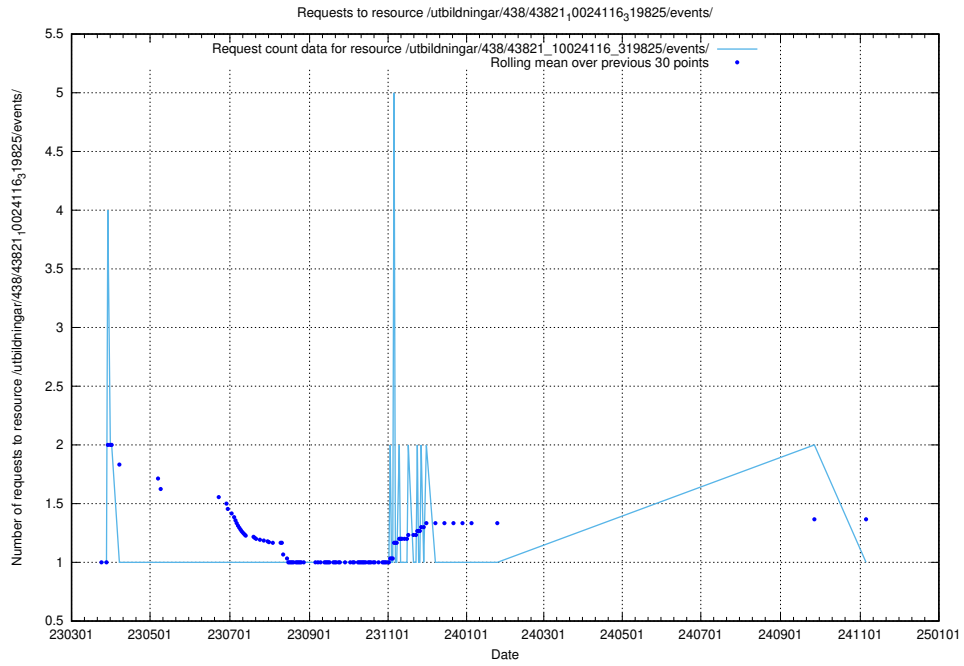

5.7288 Usage of /utbildningar/438/43821_10024116_319825/events/

Here, we count the number of requests to resource /utbildningar/438/43821_10024116_319825/events/.