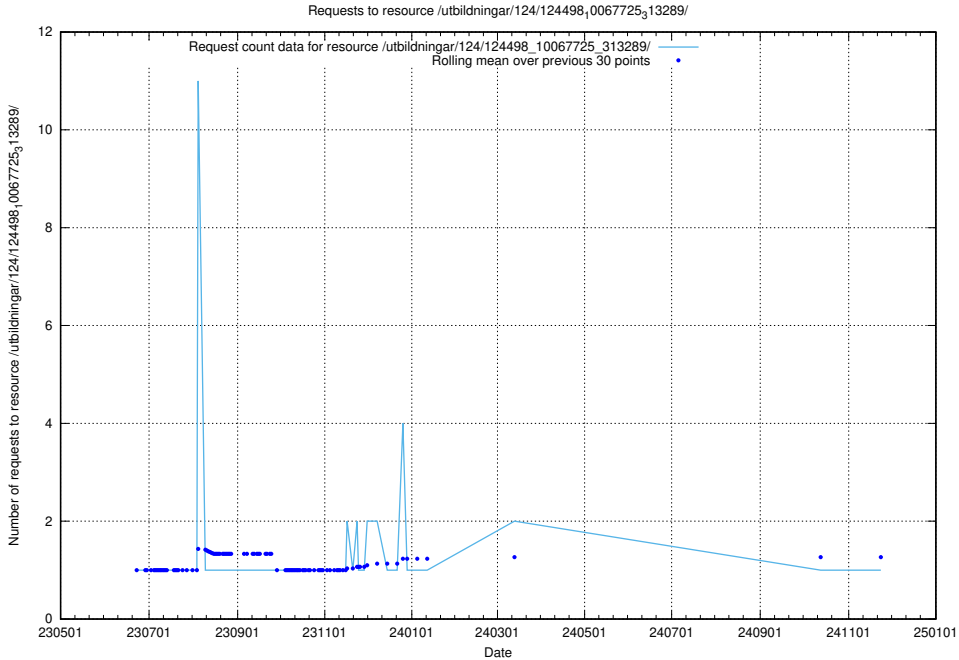

5.6860 Usage of /utbildningar/124/124498_10067725_313289/

Here, we count the number of requests to resource /utbildningar/124/124498_10067725_313289/.