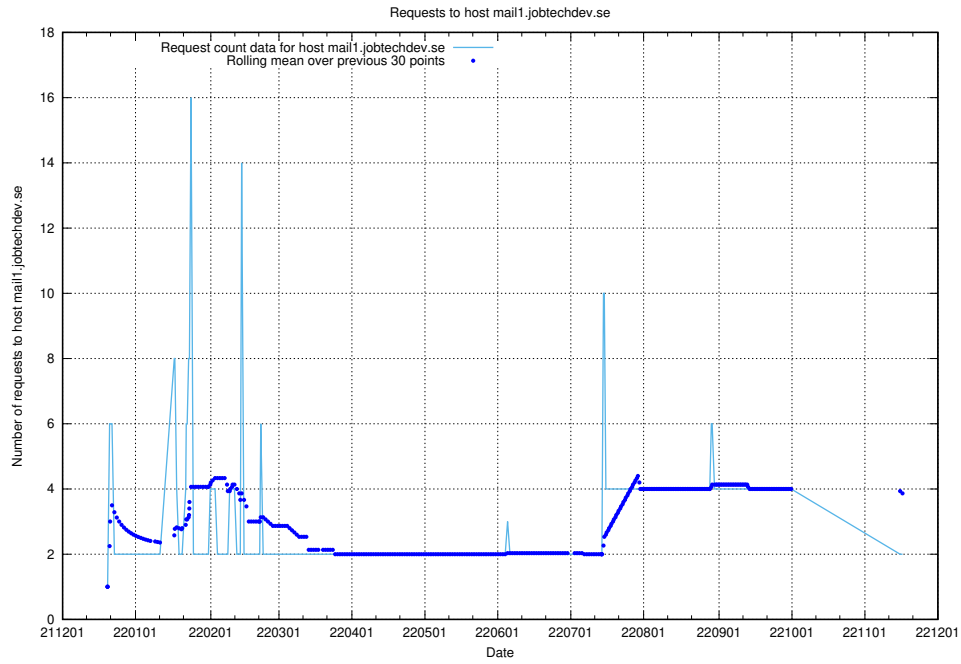

7.402 Usage of mail1.jobtechdev.se

Here, we count the number of requests to host mail1.jobtechdev.se.