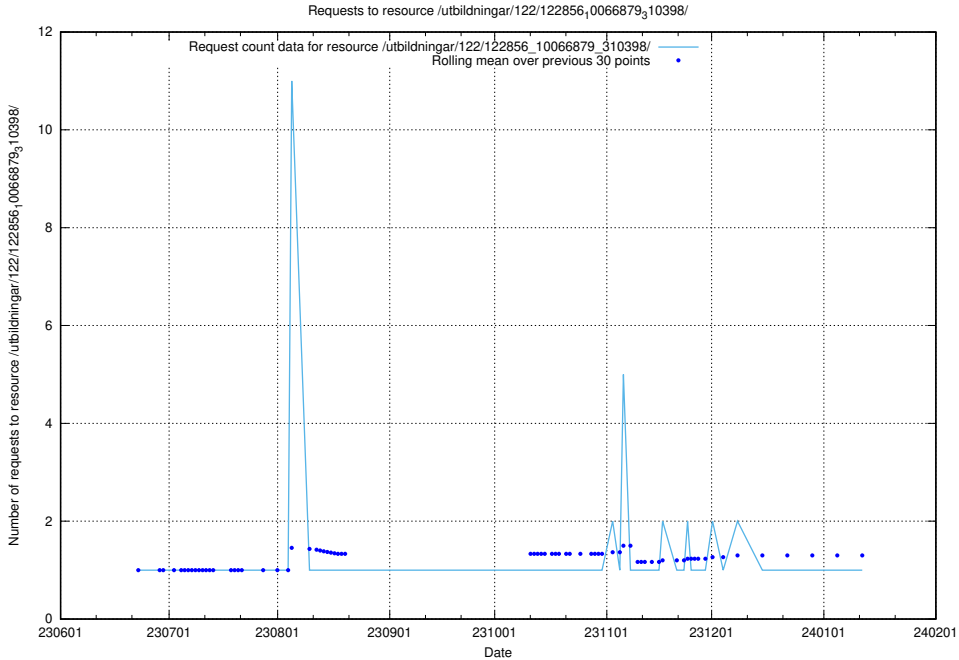

5.6910 Usage of /utbildningar/122/122856_10066879_310398/

Here, we count the number of requests to resource /utbildningar/122/122856_10066879_310398/.