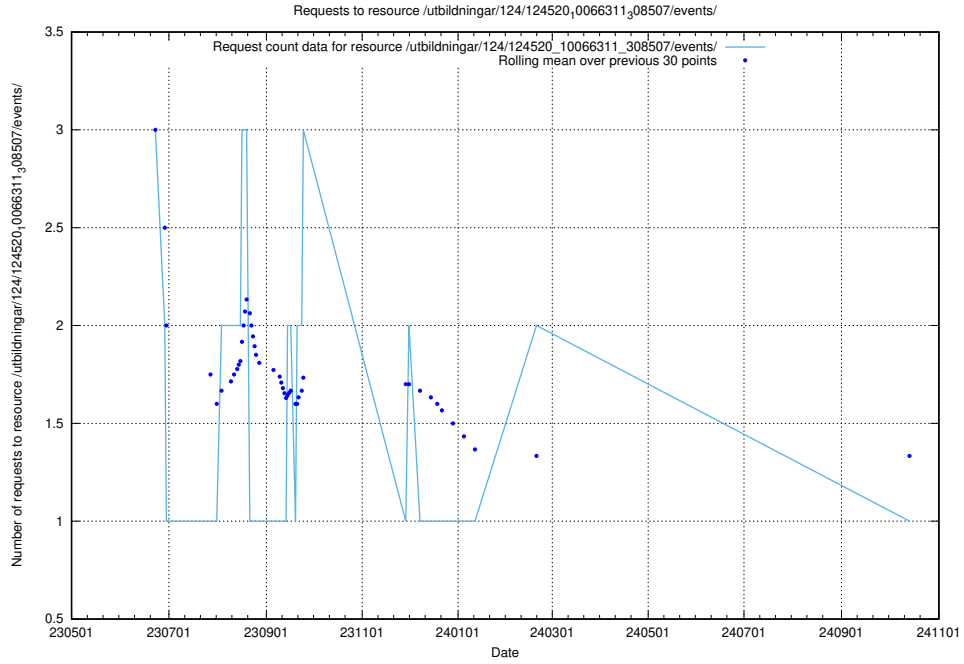

5.6626 Usage of /utbildningar/124/124520_10066311_308507/events/

Here, we count the number of requests to resource /utbildningar/124/124520_10066311_308507/events/