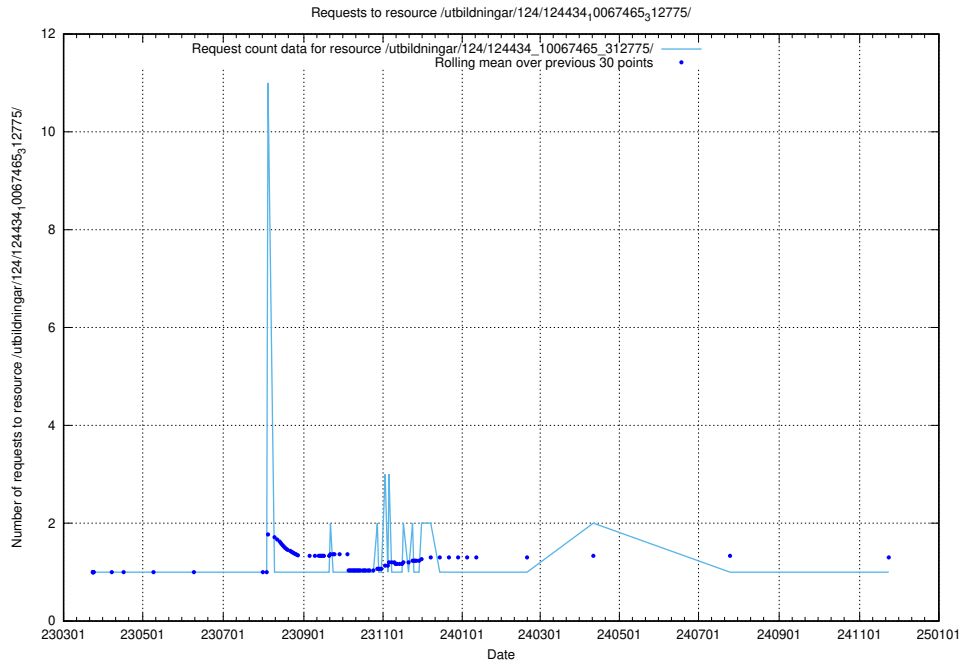

5.4803 Usage of /utbildningar/124/124434_10067465_312775/

Here, we count the number of requests to resource /utbildningar/124/124434_10067465_312775/.