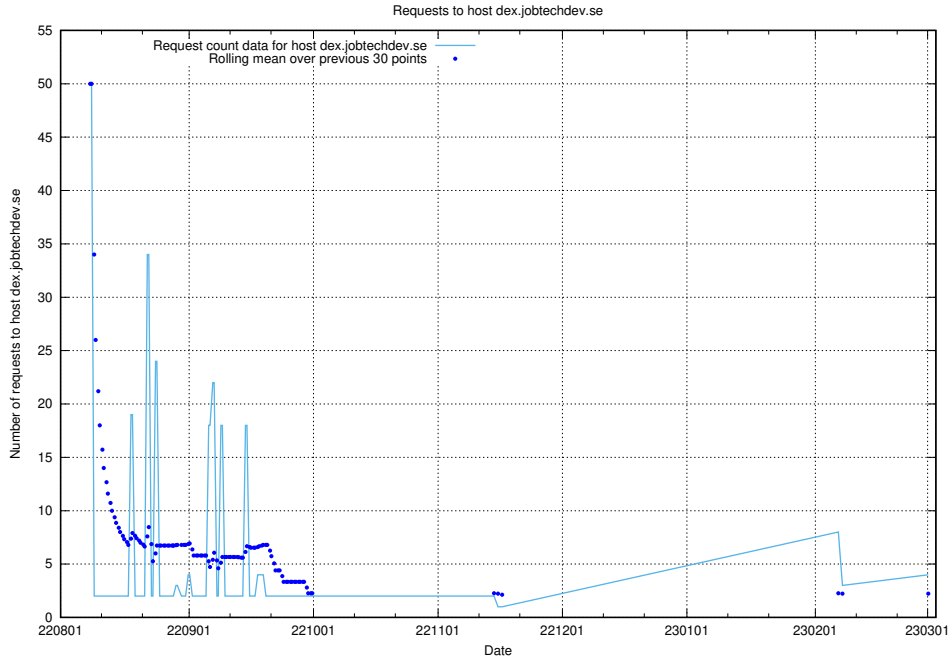

7.152 Usage of dex.jobtechdev.se

Here, we count the number of requests to host dex.jobtechdev.se.