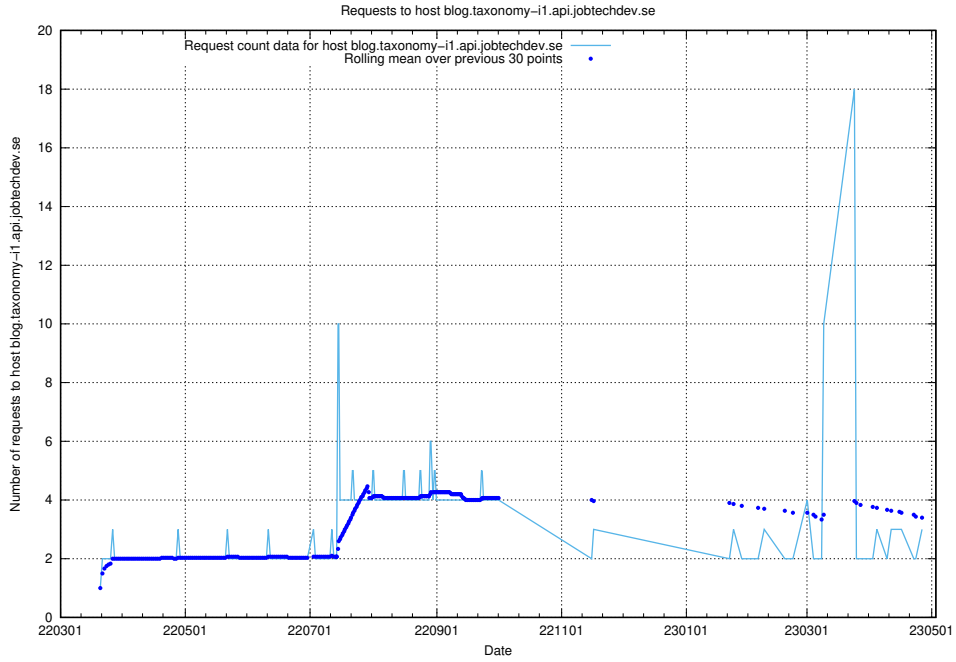

7.245 Usage of `blog.taxonomy-i1.api.jobtechdev.se`

Here, we count the number of requests to host `blog.taxonomy-i1.api.jobtechdev.se`.