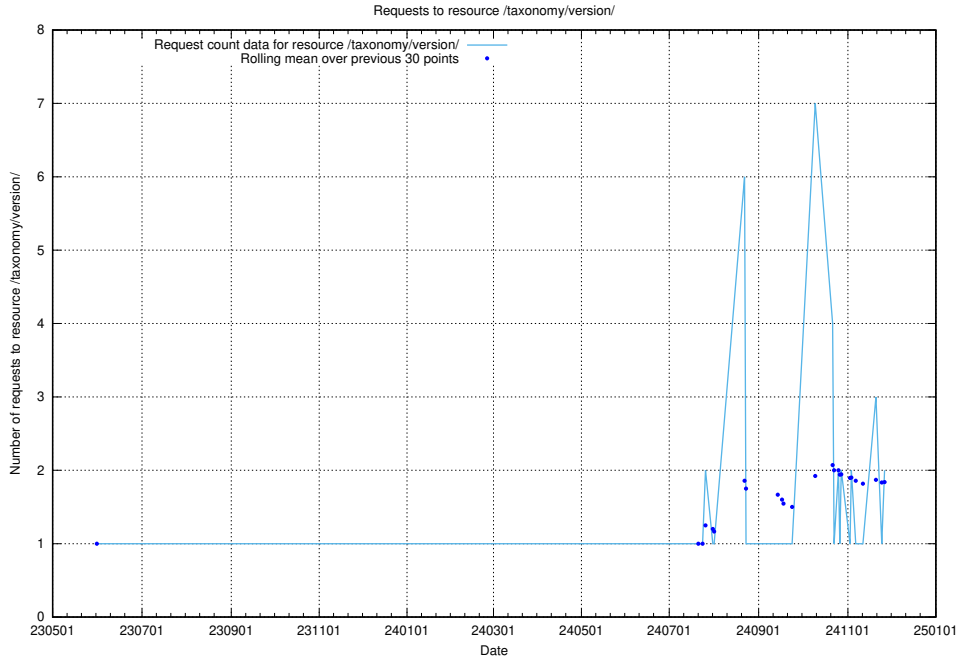

5.887 Usage of /taxonomy/version/

Here, we count the number of requests to resource /taxonomy/version/.