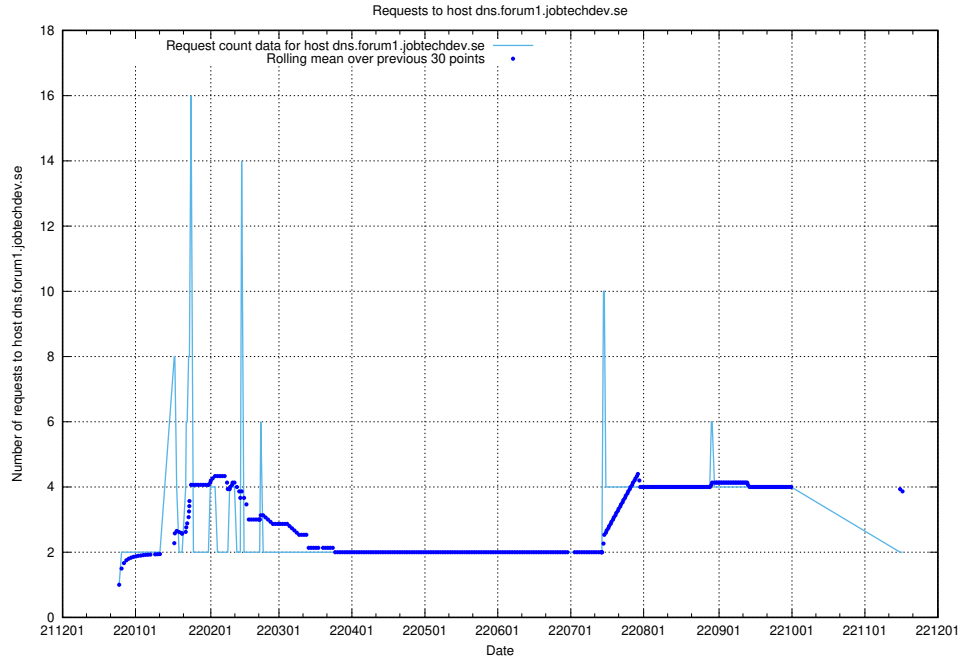

7.391 Usage of dns.forum1.jobtechdev.se

Here, we count the number of requests to host dns.forum1.jobtechdev.se.