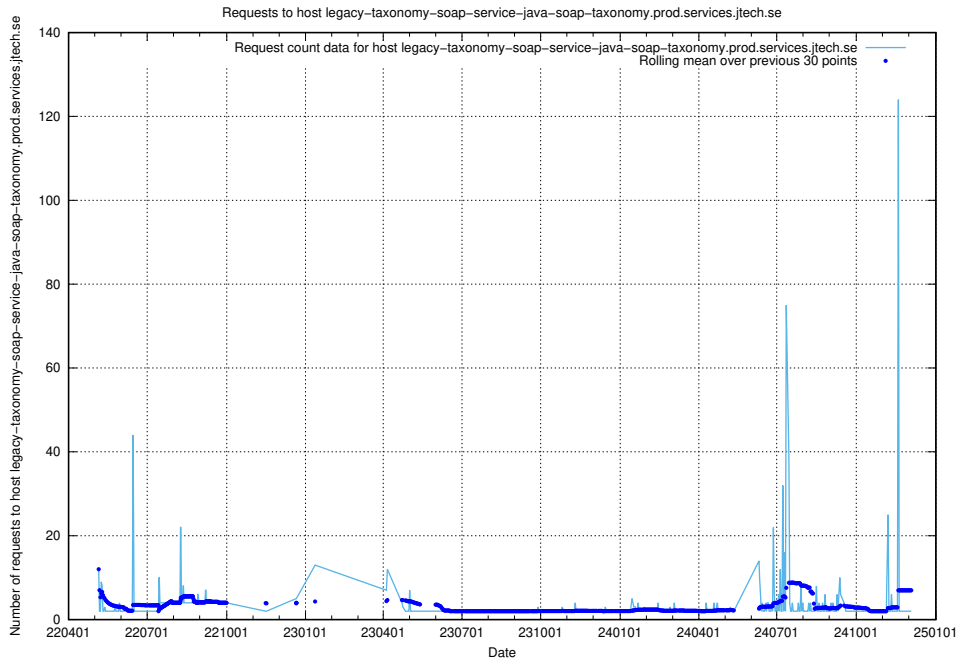

7.460 Usage of legacy-taxonomy-soap-service-java-soap-taxonomy.prod.services.jte

Here, we count the number of requests to host legacy-taxonomy-soap-service-java-soap-taxonomy.prod.services.jtech.se.

7.461 Usage of taxonomy-i.api.jobtechdev.se