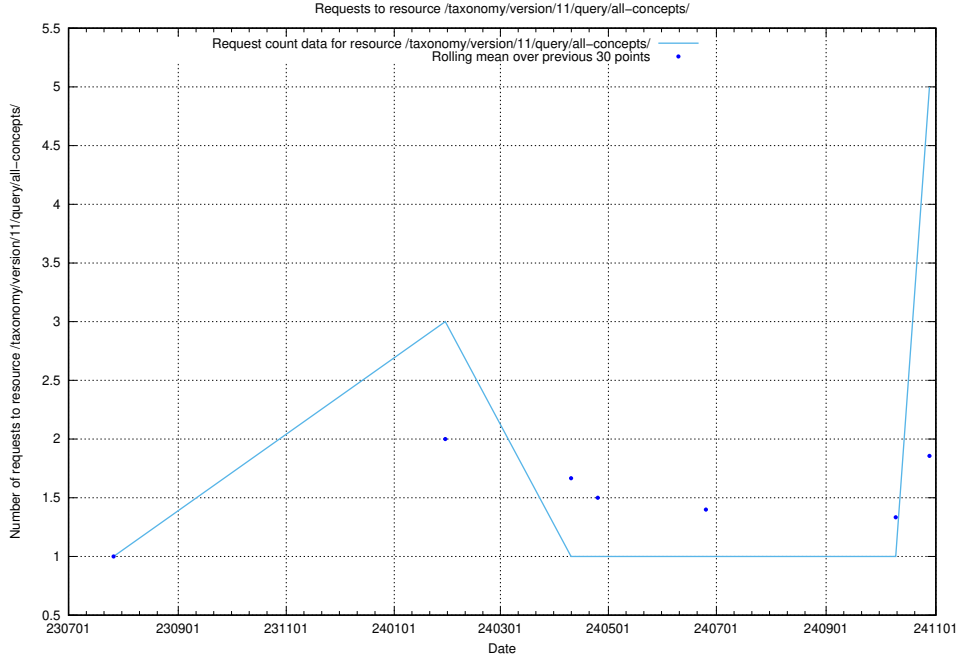

5.214 Usage of /taxonomy/version/11/query/all-concepts/

Here, we count the number of requests to resource /taxonomy/version/11/query/all-concepts/.