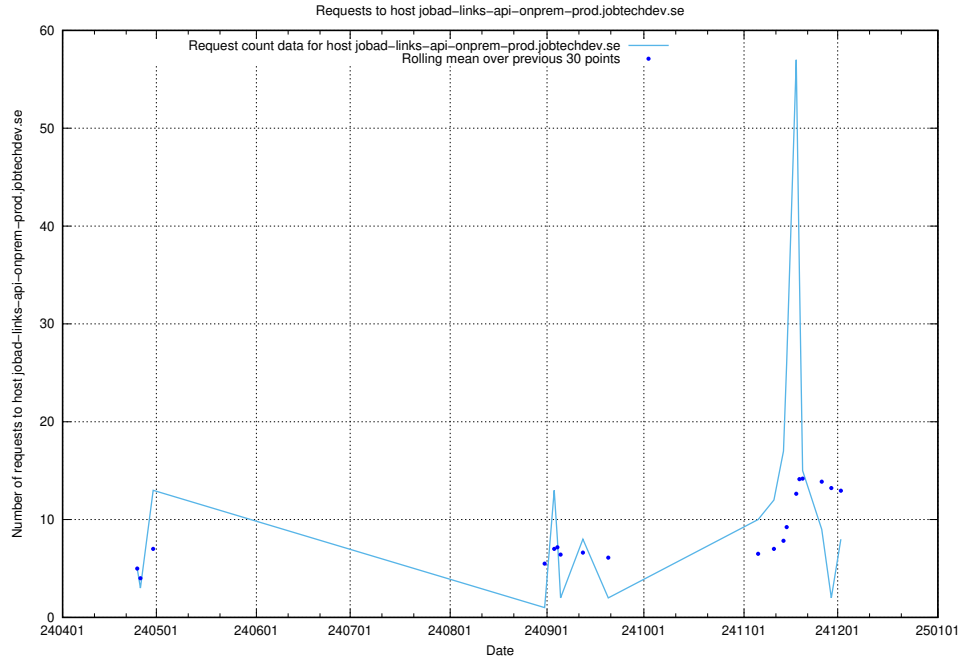

7.89 Usage of jobad-links-api-onprem-prod.jobtechdev.se

Here, we count the number of requests to host jobad-links-api-onprem-prod.jobtechdev.se.