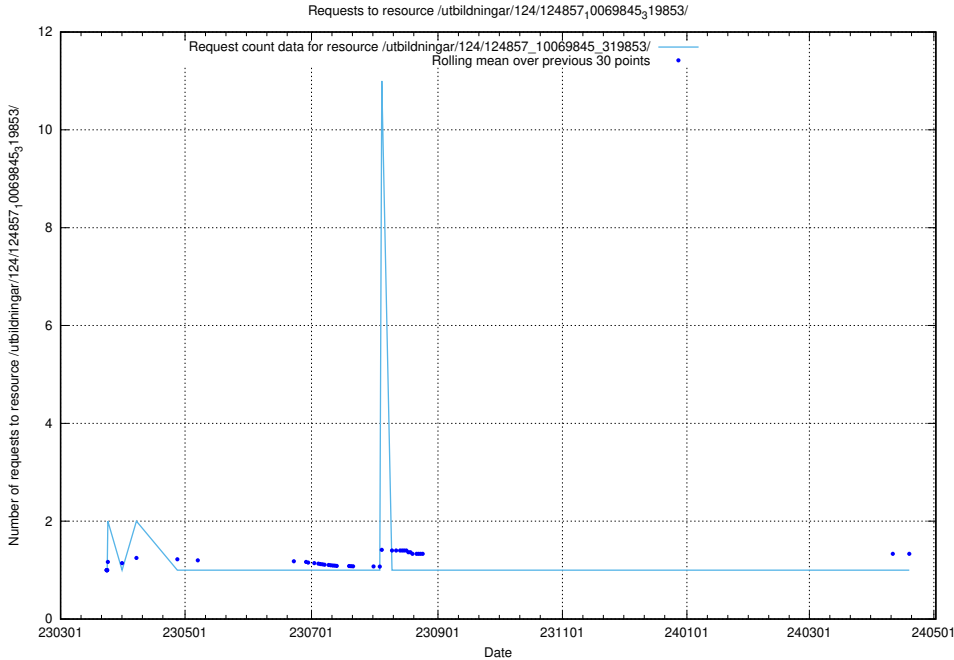

5.1309 Usage of /utbildningar/124/124857_10069845_319853/

Here, we count the number of requests to resource /utbildningar/124/124857_10069845_319853/.