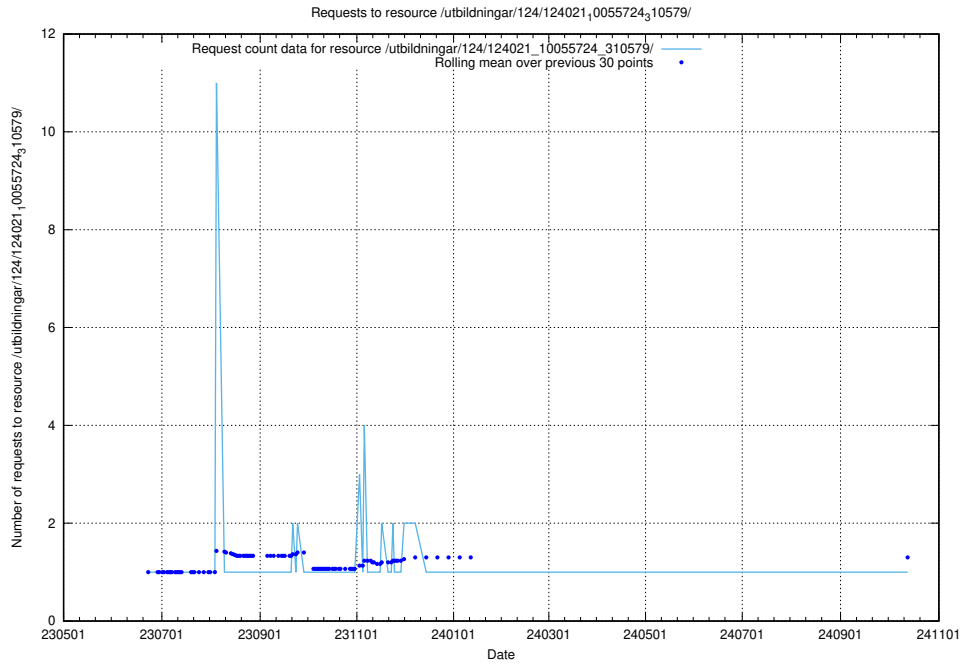

5.6902 Usage of /utbildningar/124/124021_10055724_310579/

Here, we count the number of requests to resource /utbildningar/124/124021_10055724_310579/.