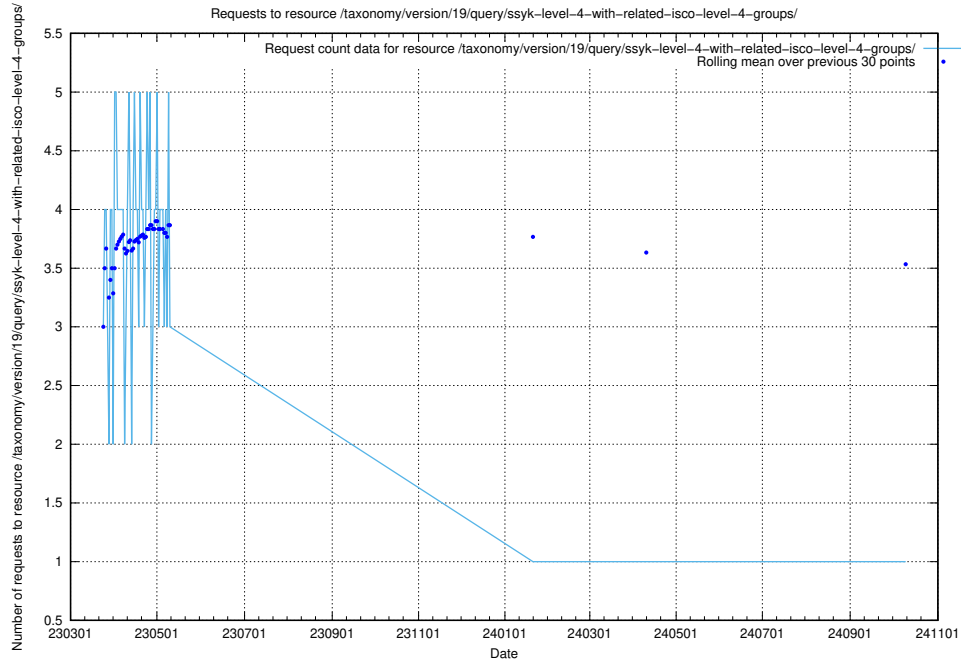

5.7237 Usage of /taxonomy/version/19/query/ssyk-level-4-with-related-isco-level-4-groups/

Here, we count the number of requests to resource /taxonomy/version/19/query/ssyk-level-4-with-related-isco-level-4-groups/.