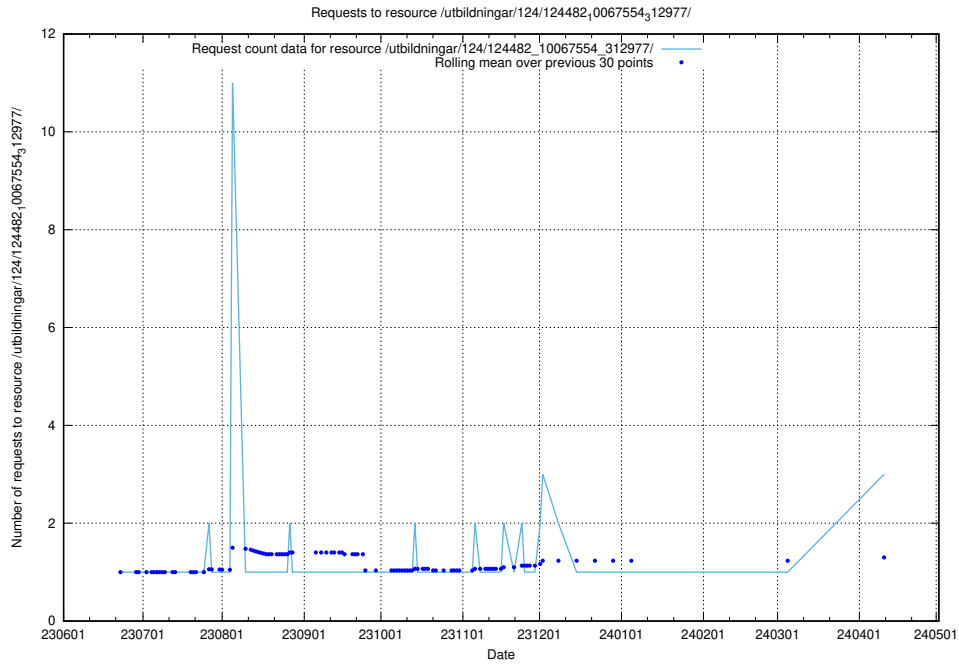

5.465 Usage of /utbildningar/124/124482_10067554_312977/

Here, we count the number of requests to resource /utbildningar/124/124482_10067554_312977/.