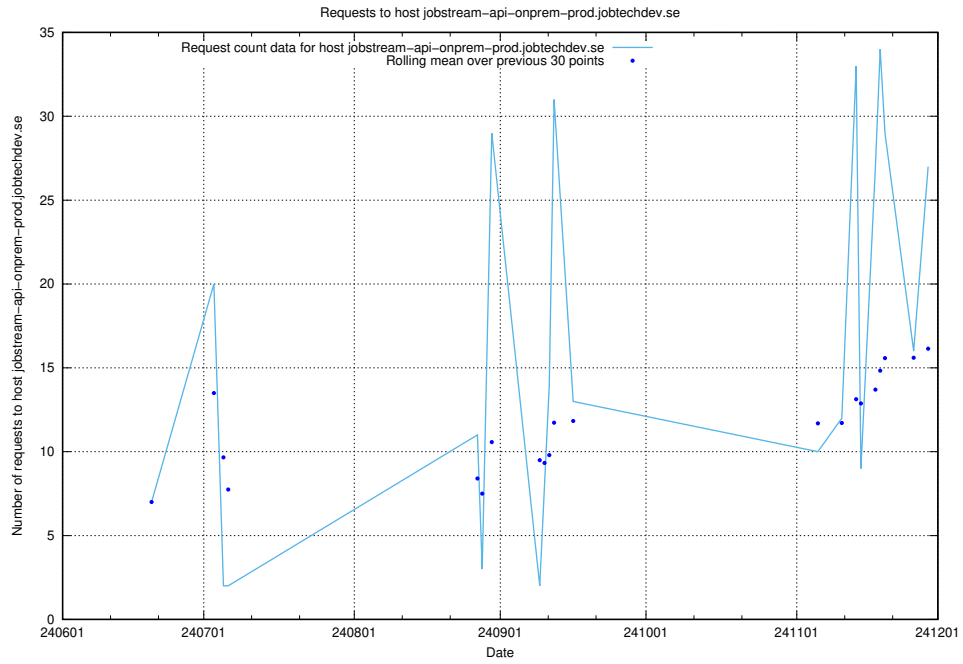

7.40 Usage of jobstream-api-onprem-prod.jobtechdev.se

Here, we count the number of requests to host jobstream-api-onprem-prod.jobtechdev.se.