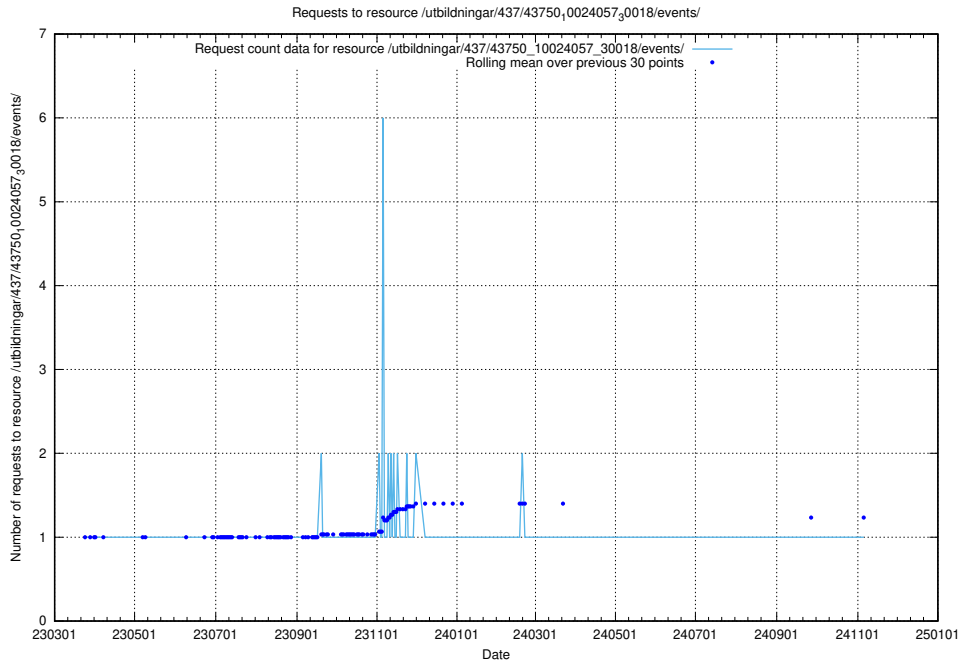

5.7314 Usage of /utbildningar/437/43750_10024057_30018/events/

Here, we count the number of requests to resource /utbildningar/437/43750_10024057_30018/events/.