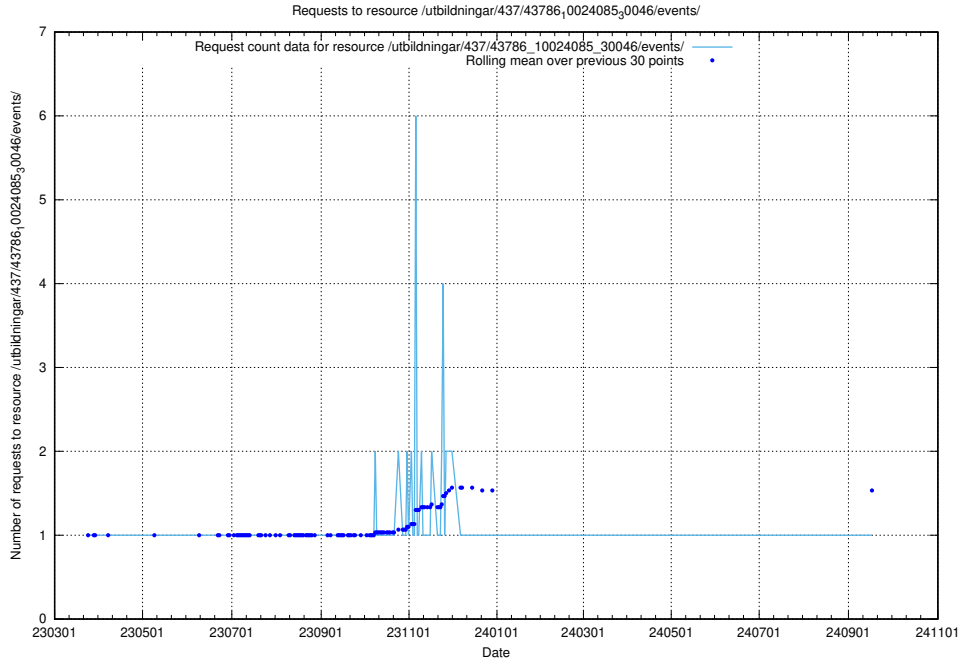

5.7302 Usage of /utbildningar/437/43786_10024085_30046/events/

Here, we count the number of requests to resource /utbildningar/437/43786_10024085_30046/events/.