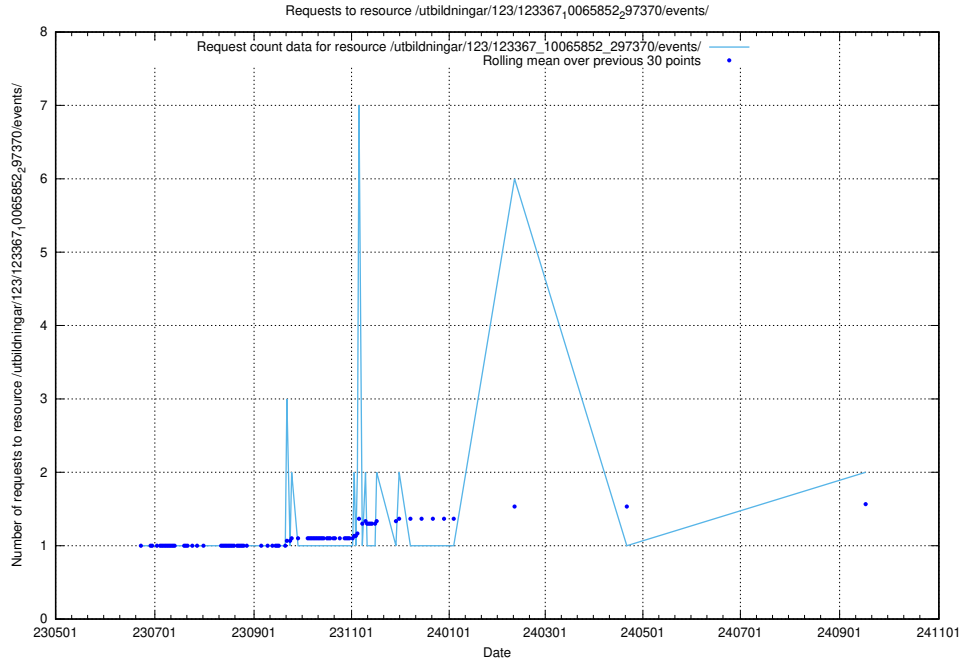

5.866 Usage of /utbildningar/123/123367_10065852_297370/events/

Here, we count the number of requests to resource /utbildningar/123/123367_10065852_297370/events/