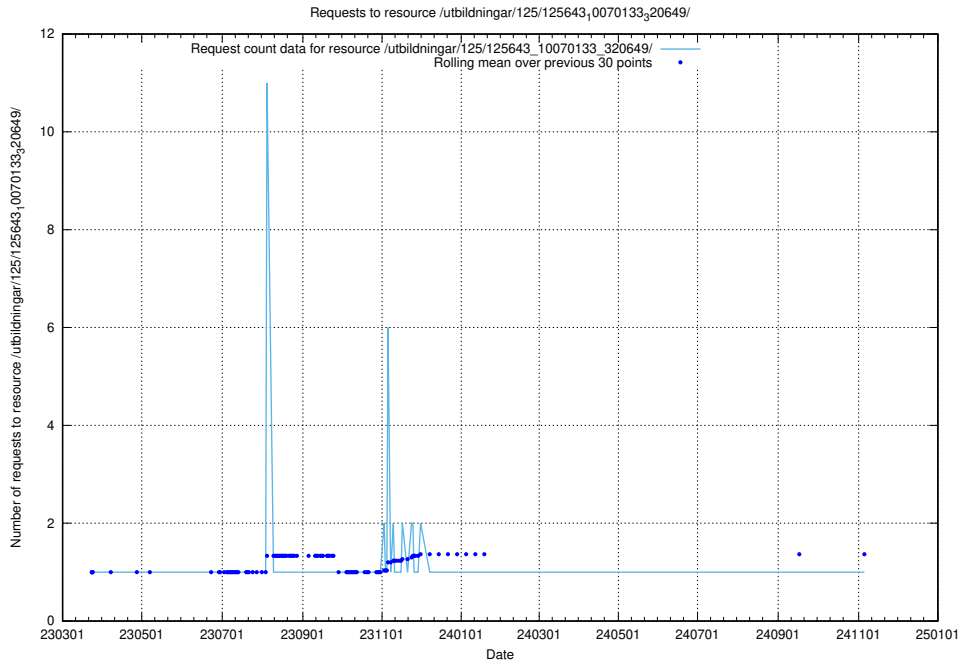

5.1024 Usage of /utbildningar/125/125643_10070133_320649/

Here, we count the number of requests to resource /utbildningar/125/125643_10070133_320649/.