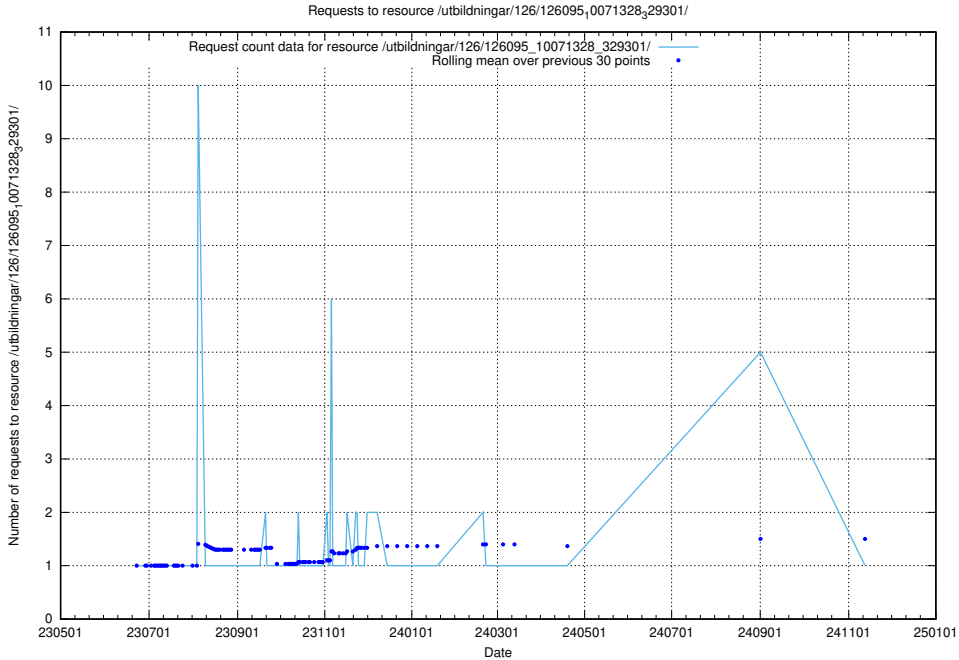

5.6736 Usage of /utbildningar/126/126095_10071328_329301/

Here, we count the number of requests to resource /utbildningar/126/126095_10071328_329301/.