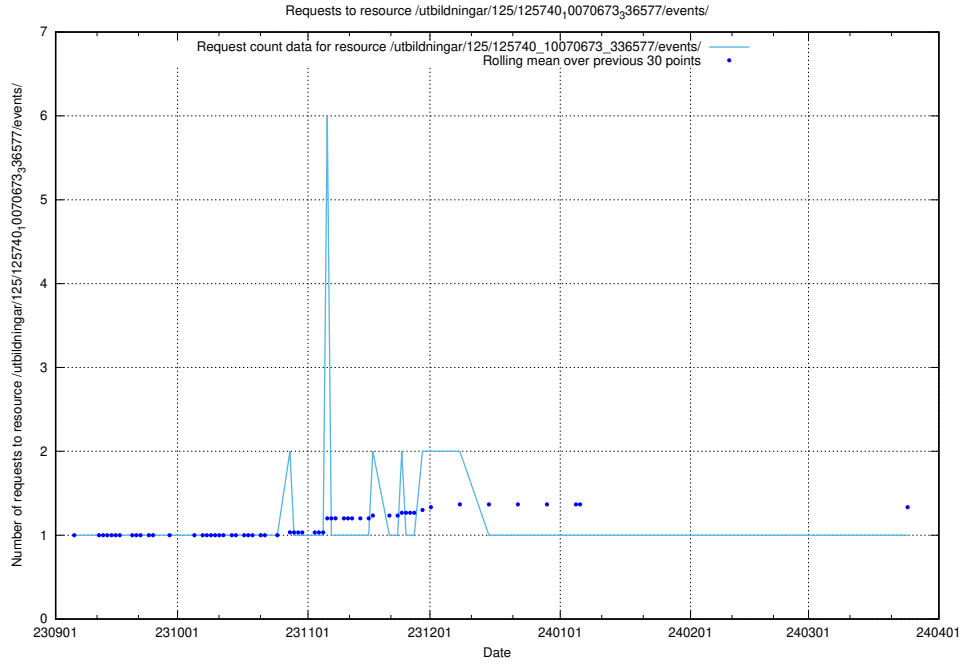

5.5729 Usage of /utbildningar/125/125740_10070673_336577/events/

Here, we count the number of requests to resource /utbildningar/125/125740_10070673_336577/events/