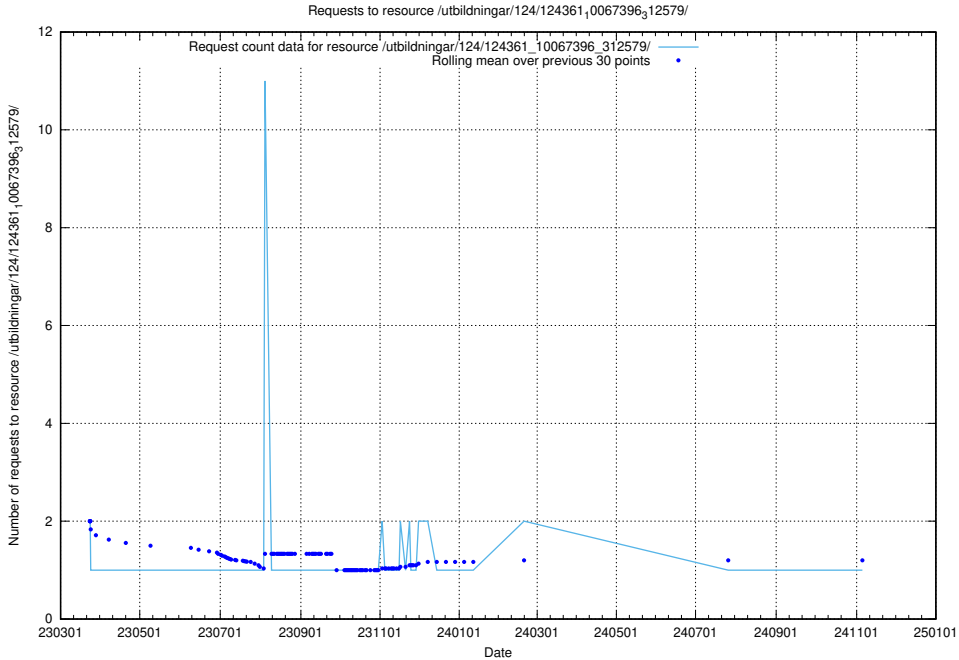

5.7433 Usage of /utbildningar/124/124361_10067396_312579/

Here, we count the number of requests to resource /utbildningar/124/124361_10067396_312579/.