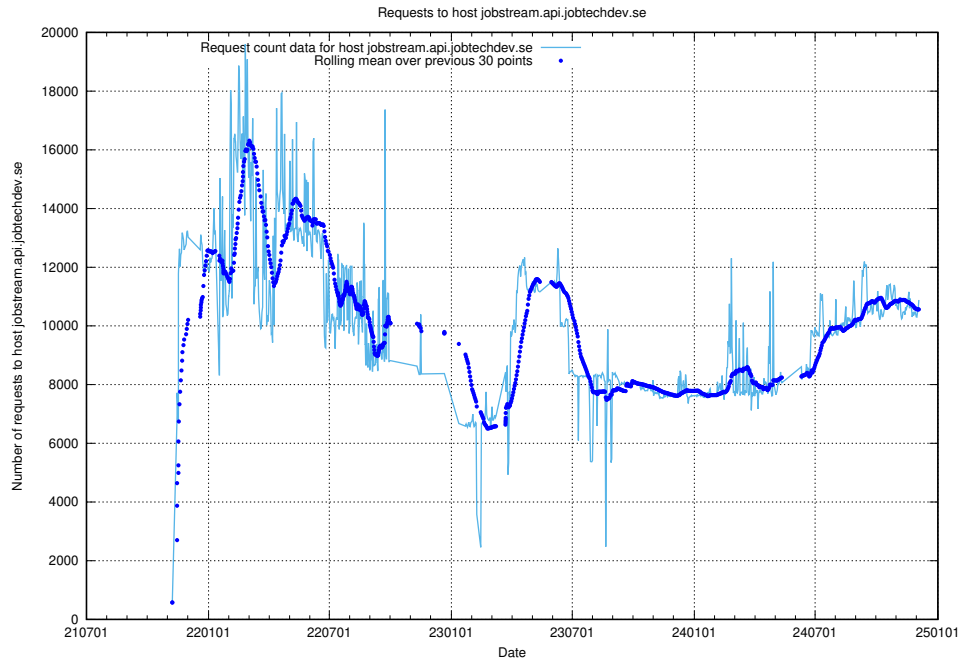

7.10 Usage of jobstream.api.jobtechdev.se

Here, we count the number of requests to host jobstream.api.jobtechdev.se.