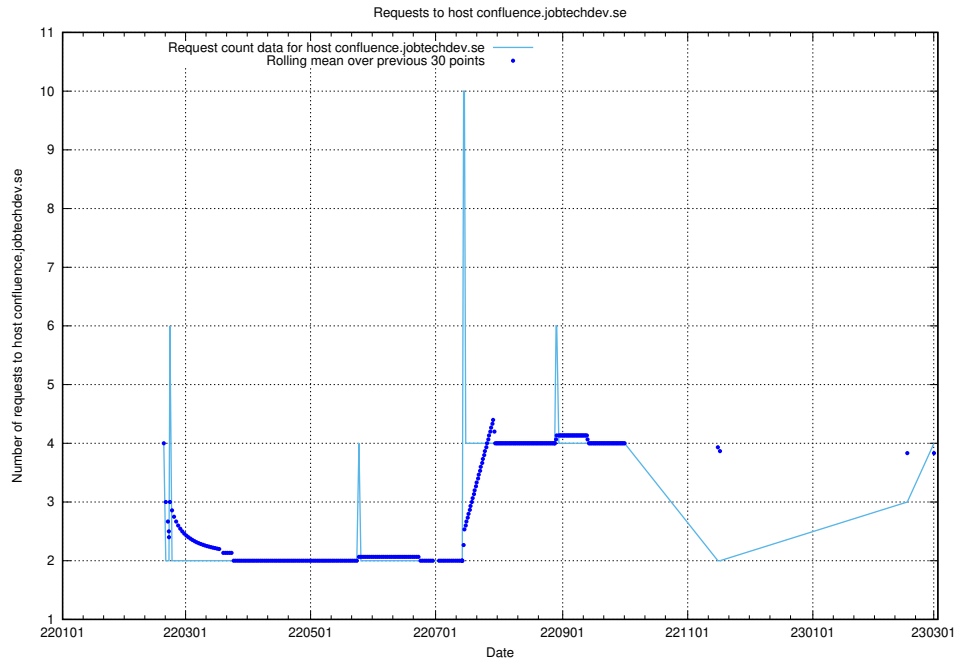

7.180 Usage of confluence.jobtechdev.se

Here, we count the number of requests to host confluence.jobtechdev.se.