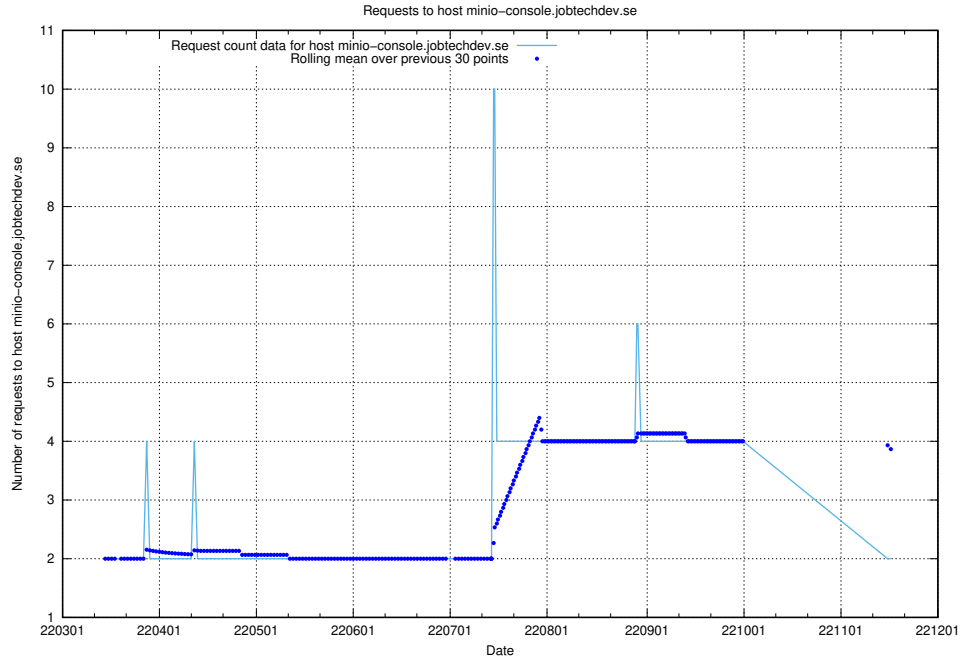

7.525 Usage of minioconsole.jobtechdev.se

Here, we count the number of requests to host minioconsole.jobtechdev.se.

7.526 Usage of minio-console.jobtechdev.se

Here, we count the number of requests to host minio-console.jobtechdev.se.