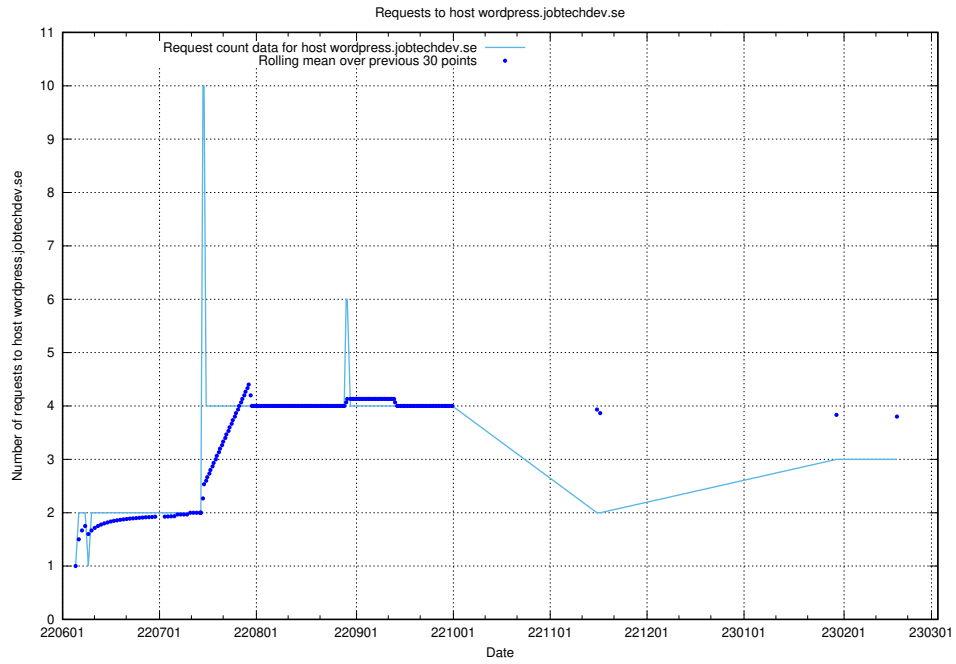

7.237 Usage of wordpress.jobtechdev.se

Here, we count the number of requests to host wordpress.jobtechdev.se.