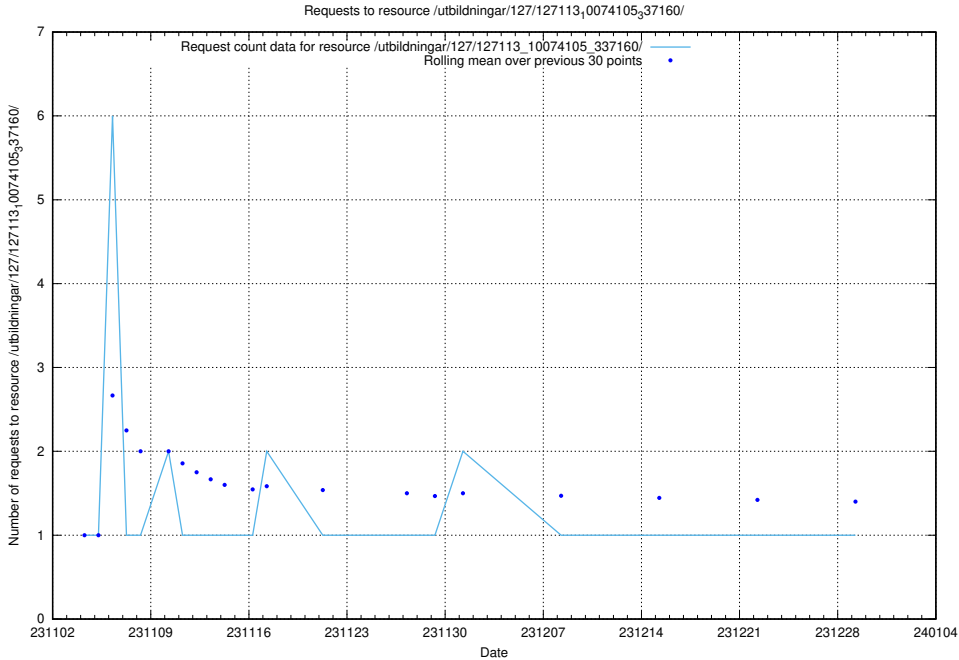

5.5170 Usage of /utbildningar/127/127113_10074105_337160/

Here, we count the number of requests to resource /utbildningar/127/127113_10074105_337160/.