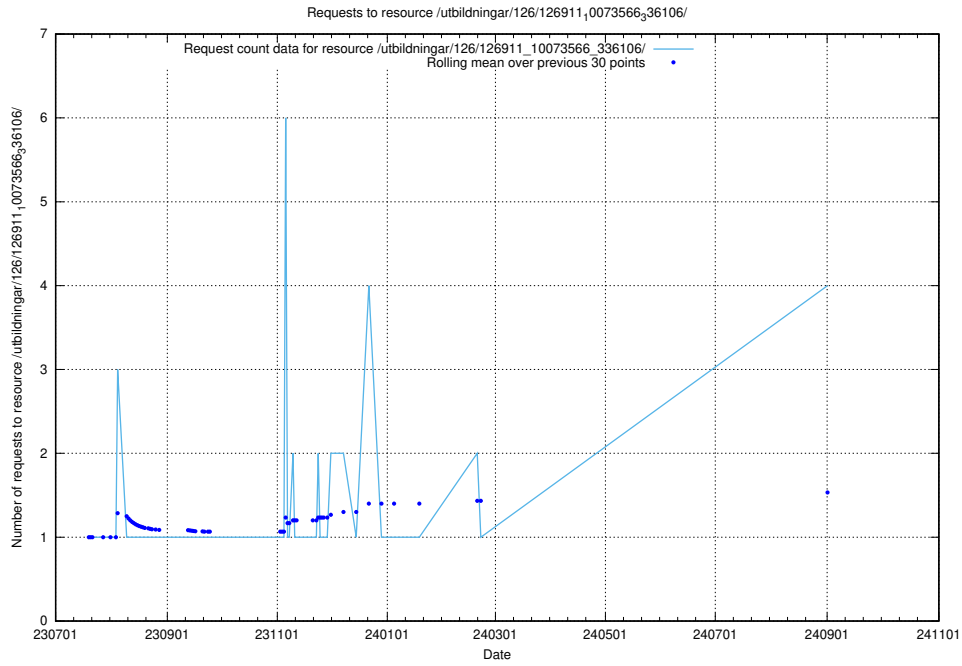

5.314 Usage of /utbildningar/126/126911_10073566_336106/

Here, we count the number of requests to resource /utbildningar/126/126911_10073566_336106/.