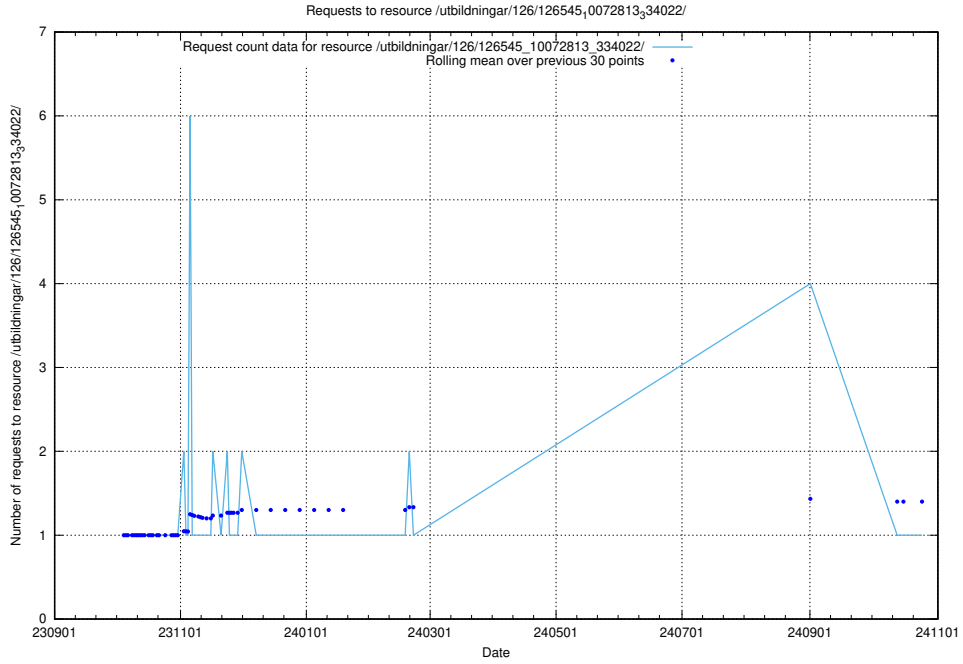

5.5456 Usage of /utbildningar/126/126545_10072813_334022/

Here, we count the number of requests to resource /utbildningar/126/126545_10072813_334022/.