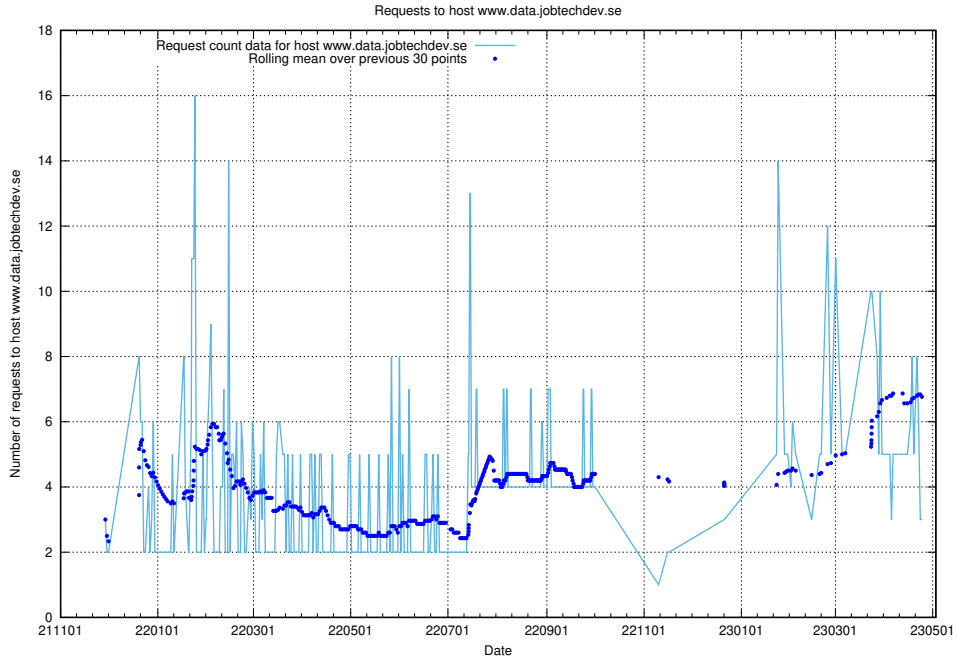

7.230 Usage of `www.data.jobtechdev.se`

Here, we count the number of requests to host `www.data.jobtechdev.se`.