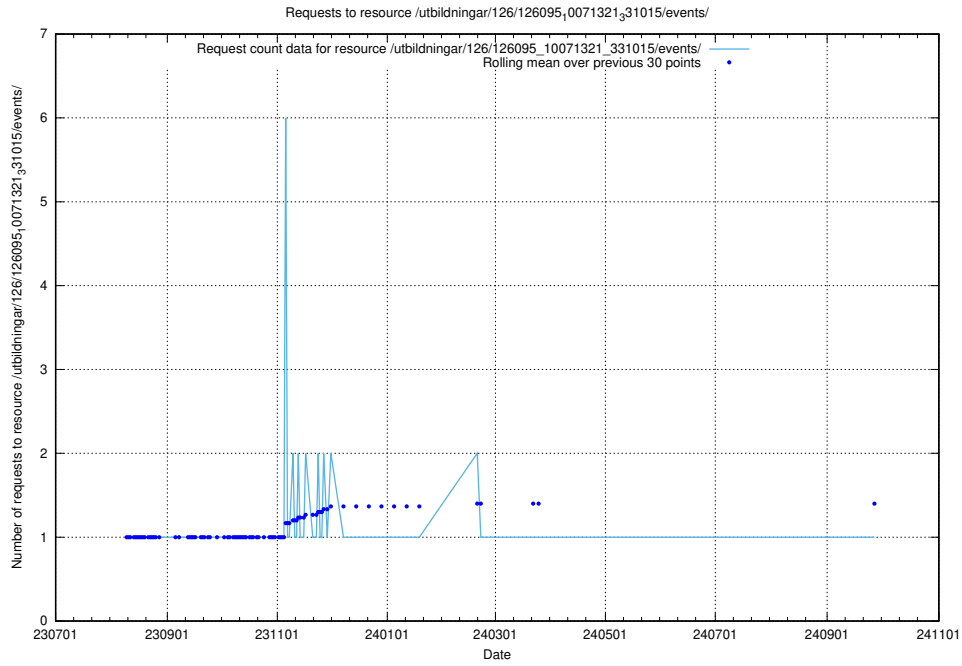

5.5889 Usage of /utbildningar/126/126095_10071321_331015/events/

Here, we count the number of requests to resource /utbildningar/126/126095_10071321_331015/events/