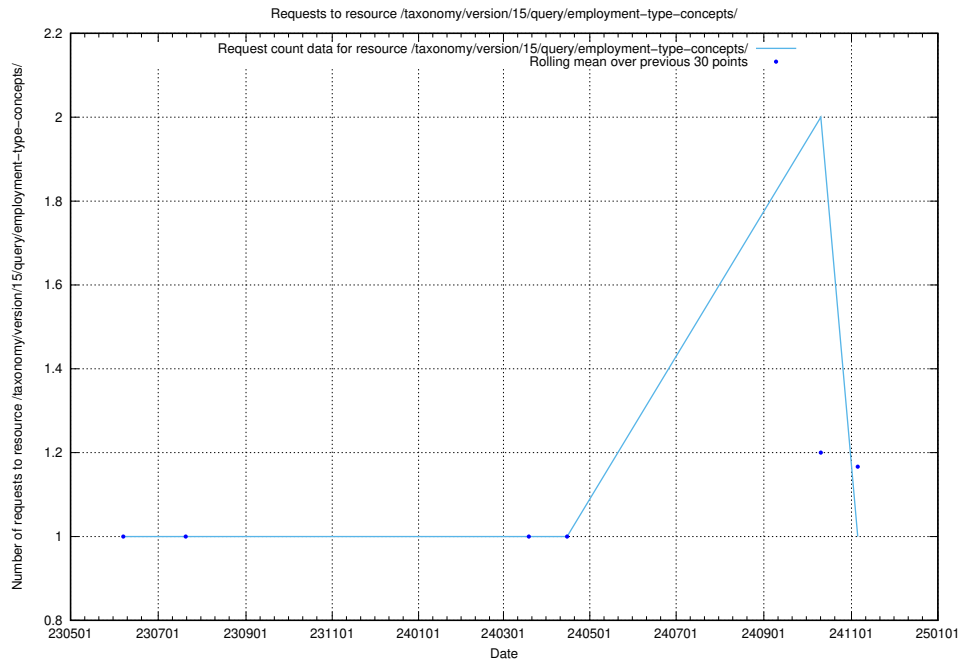

Here, we count the number of requests to resource /taxonomy/version/15/query/employment-type-concepts/.

5.6991 Usage of /utbildningar/125/125740_10070748_323062/events/

Here, we count the number of requests to resource /utbildningar/125/125740_10070748_323062/events/