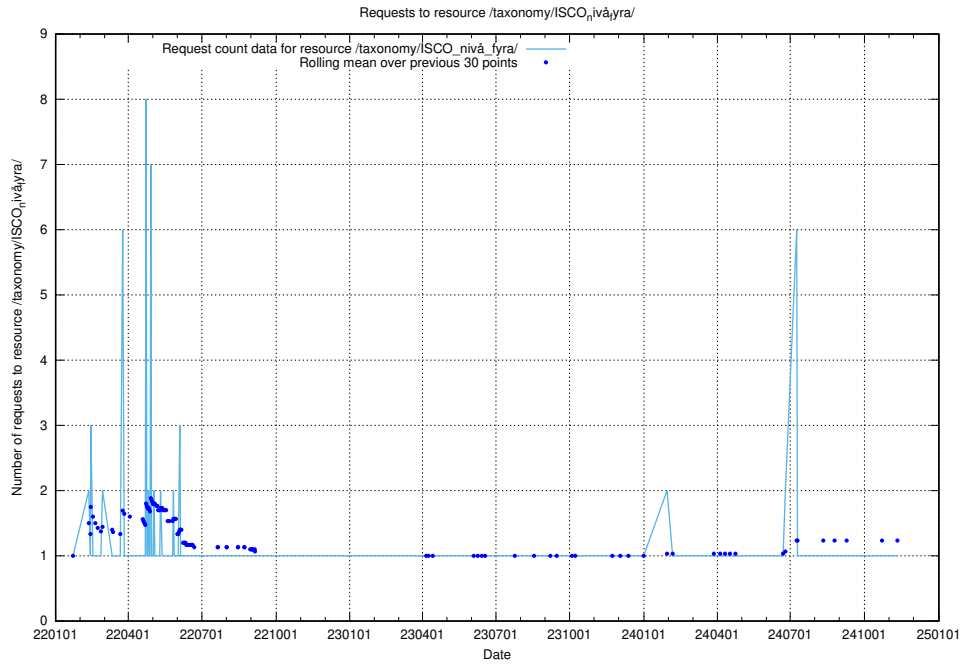

5.6024 Usage of /taxonomy/ISCO_nivå_fyra/

Here, we count the number of requests to resource /taxonomy/ISCO_nivå_fyra/.