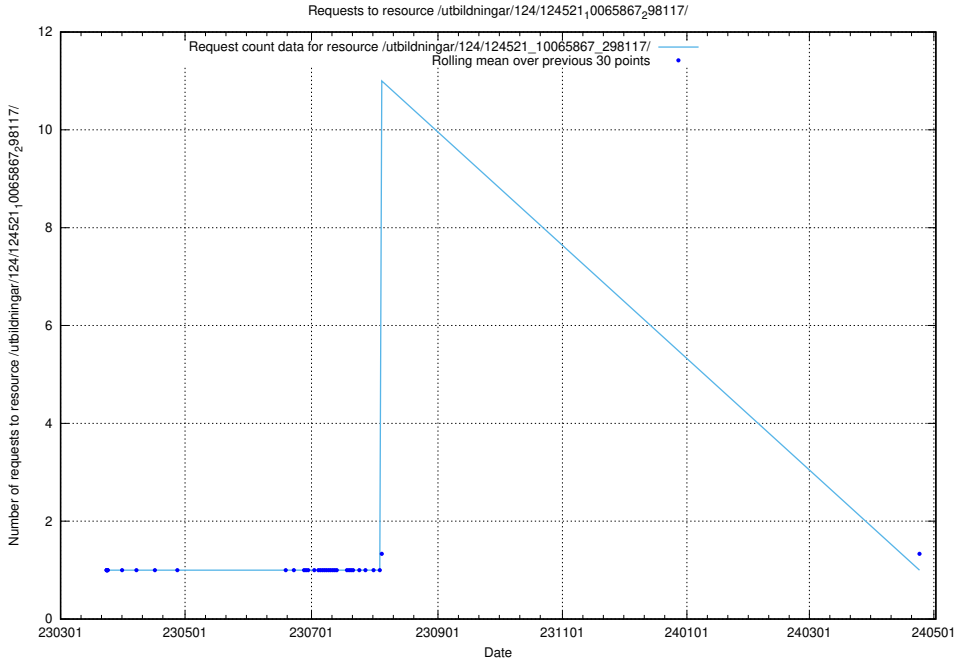

5.1838 Usage of /utbildningar/124/124521_10065867_298117/

Here, we count the number of requests to resource /utbildningar/124/124521_10065867_298117/.