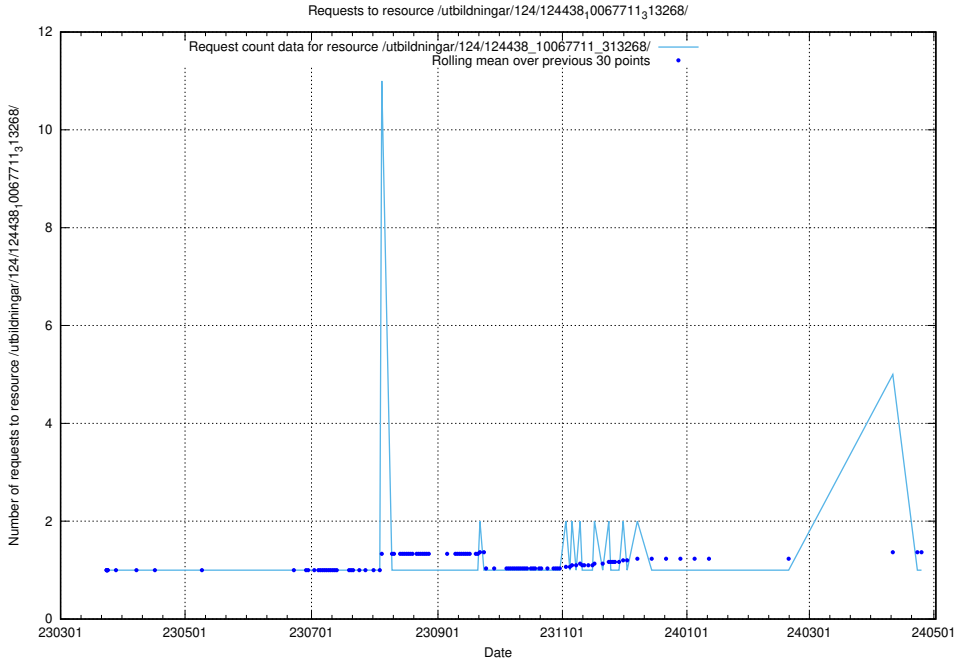

5.4739 Usage of /utbildningar/124/124438_10067711_313268/

Here, we count the number of requests to resource /utbildningar/124/124438_10067711_313268/.