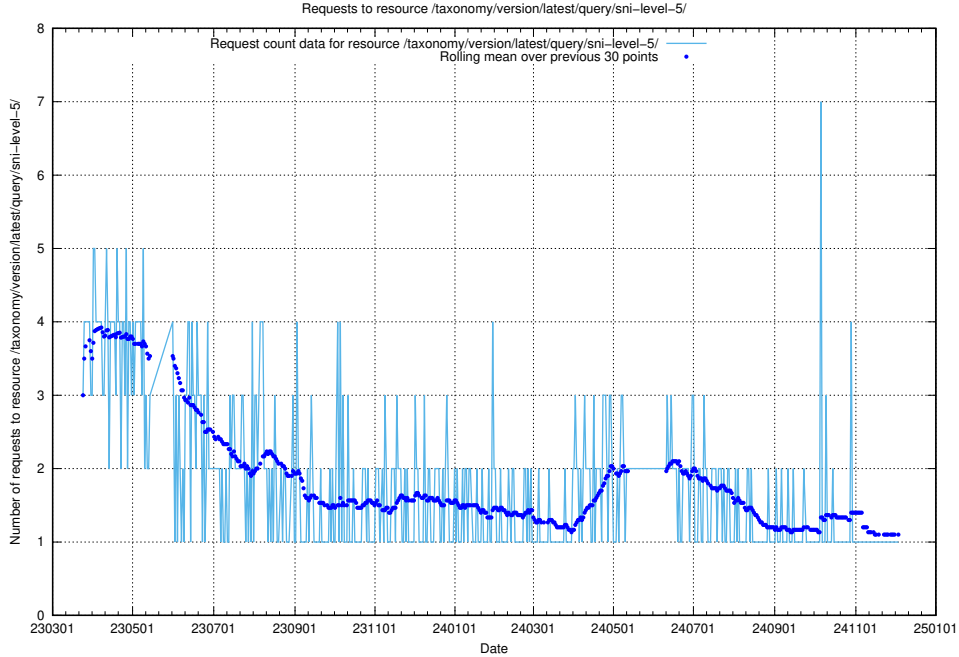

5.7193 Usage of /taxonomy/version/latest/query/sni-level-5/

Here, we count the number of requests to resource /taxonomy/version/latest/query/sni-level-5/.