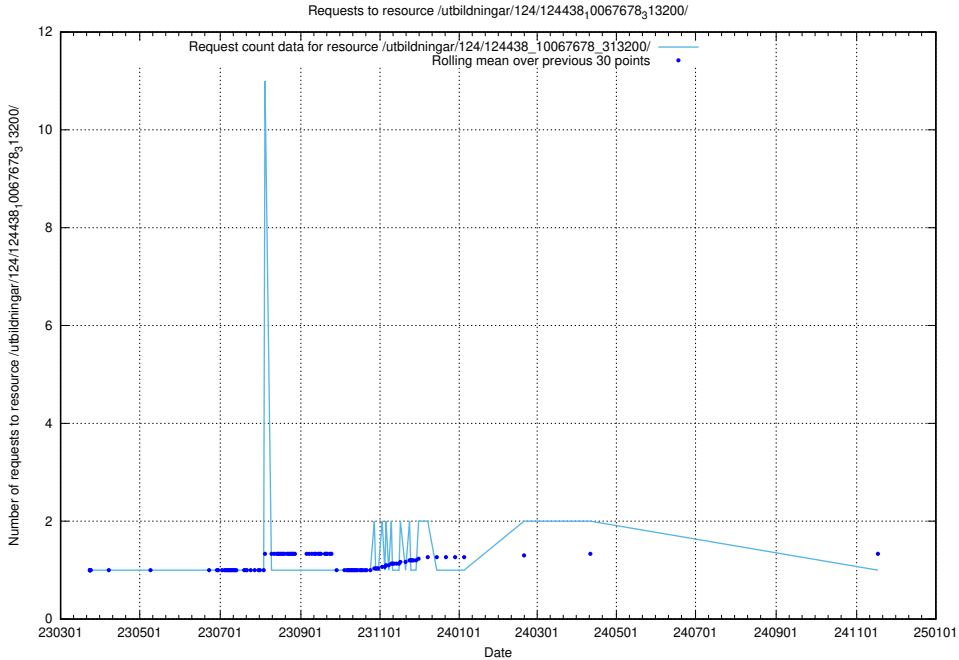

5.4760 Usage of /utbildningar/124/124438_10067678_313200/

Here, we count the number of requests to resource /utbildningar/124/124438_10067678_313200/.