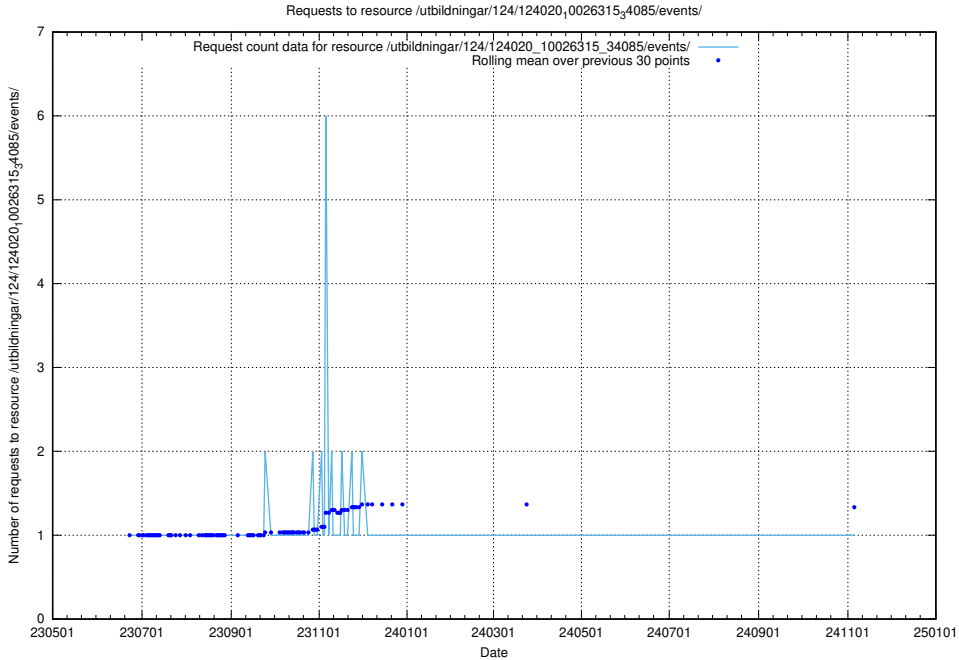

5.6906 Usage of /utbildningar/124/124020_10026315_34085/events/

Here, we count the number of requests to resource /utbildningar/124/124020_10026315_34085/events/.