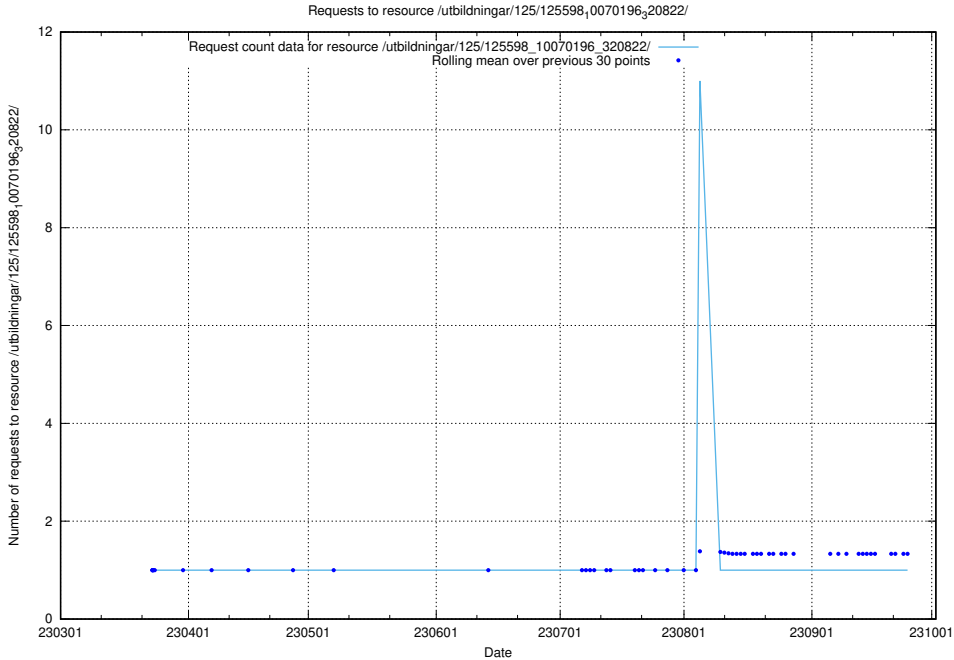

5.1071 Usage of /utbildningar/125/125598_10070196_320822/

Here, we count the number of requests to resource /utbildningar/125/125598_10070196_320822/.