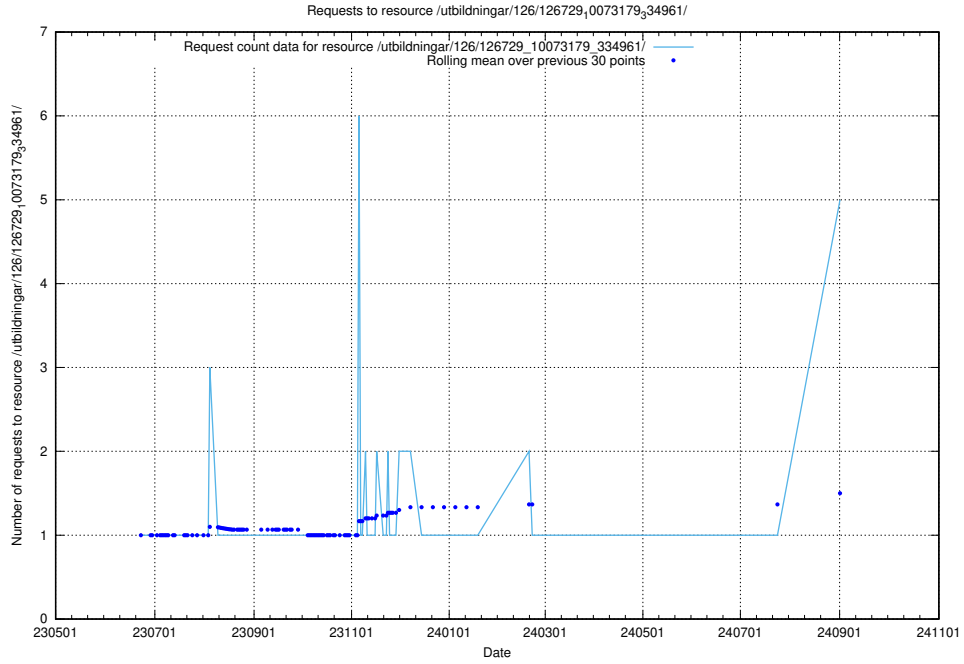

5.221 Usage of /utbildningar/126/126729_10073179_334961/

Here, we count the number of requests to resource /utbildningar/126/126729_10073179_334961/.