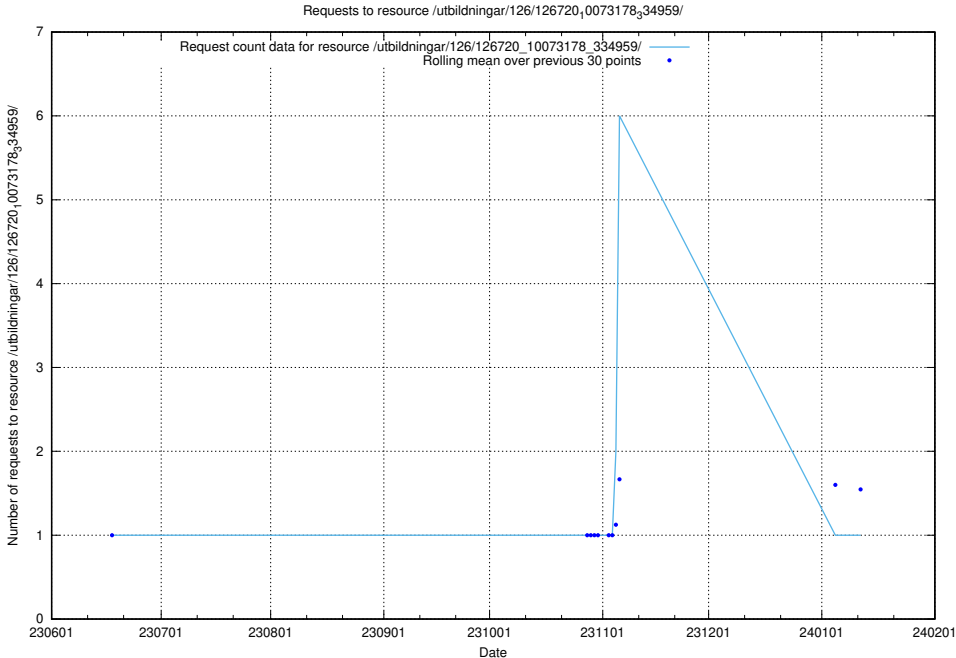

5.6933 Usage of /utbildningar/126/126720_10073178_334959/

Here, we count the number of requests to resource /utbildningar/126/126720_10073178_334959/.