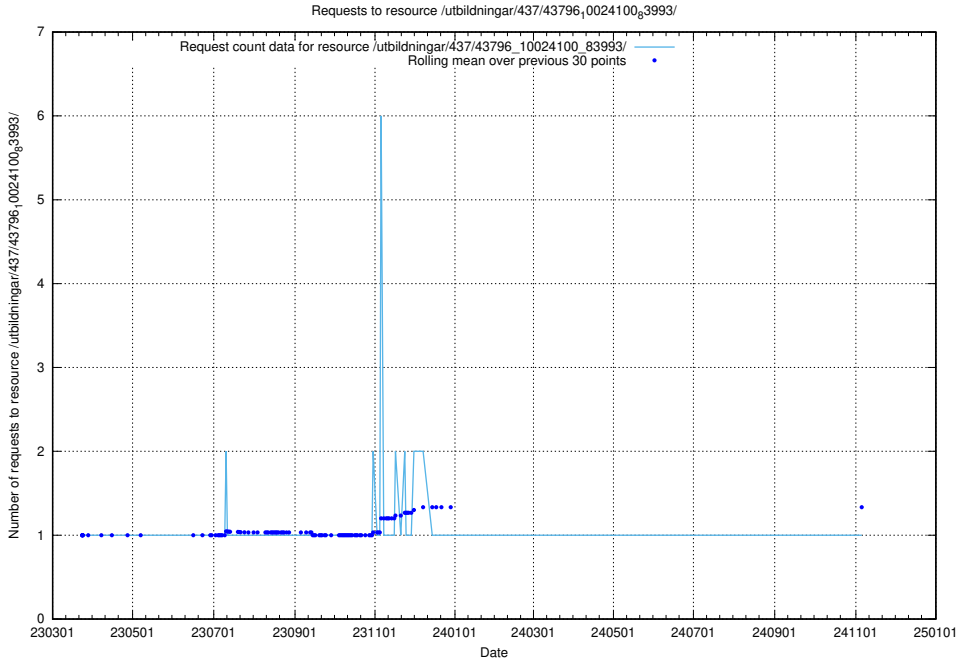

5.7481 Usage of /utbildningar/437/43796_10024100_83993/

Here, we count the number of requests to resource /utbildningar/437/43796_10024100_83993/.