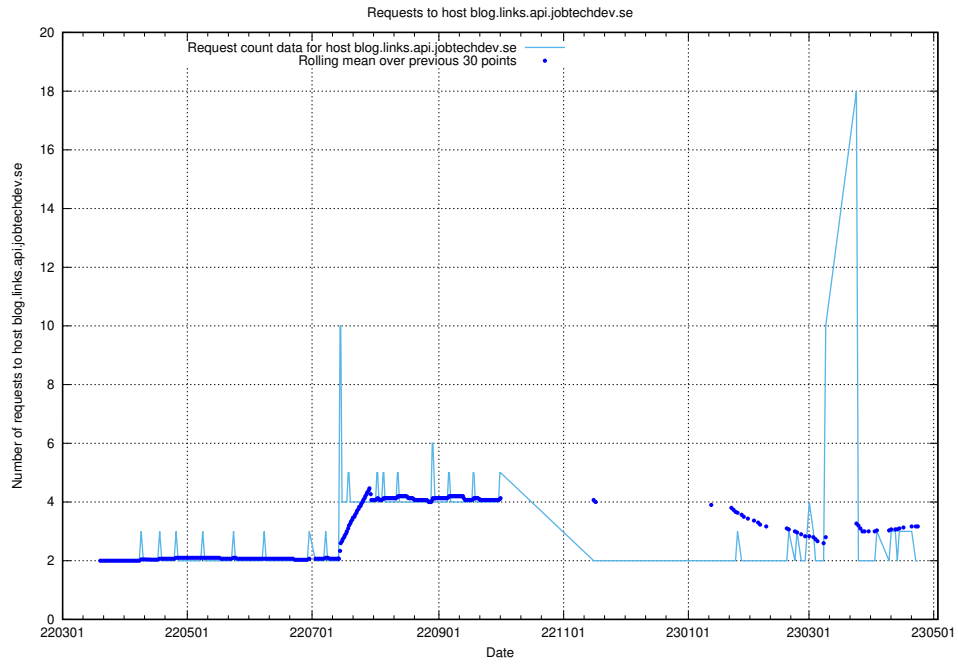

7.523 Usage of `blog.links.api.jobtechdev.se`

Here, we count the number of requests to host `blog.links.api.jobtechdev.se`.