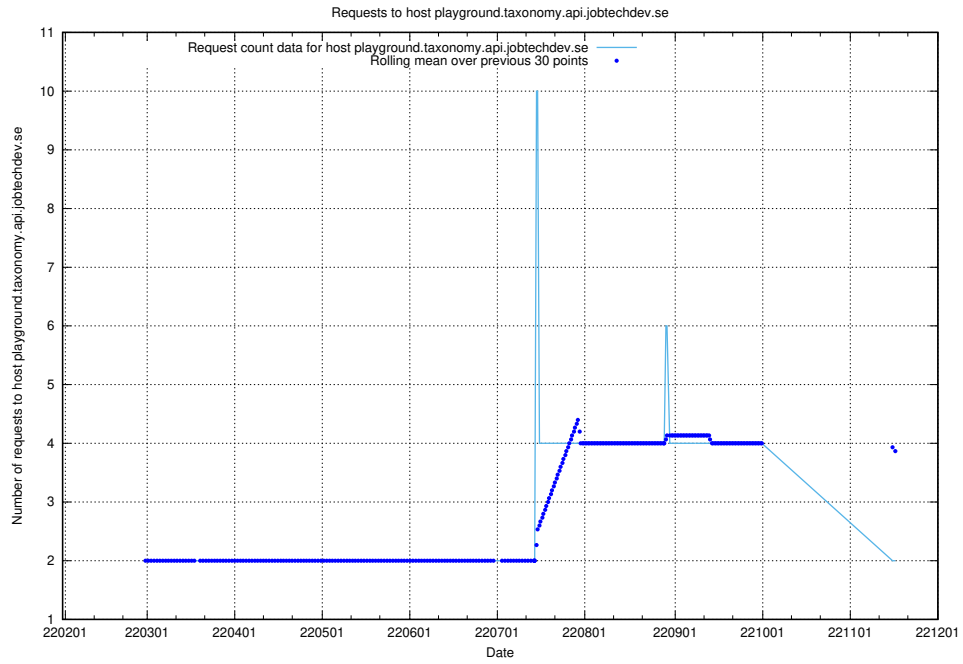

7.535 Usage of playground.taxonomy.api.jobtechdev.se

Here, we count the number of requests to host playground.taxonomy.api.jobtechdev.se.

7.536 Usage of jobscanner.jobtechdev.se:443

Here, we count the number of requests to host jobscanner.jobtechdev.se:443.