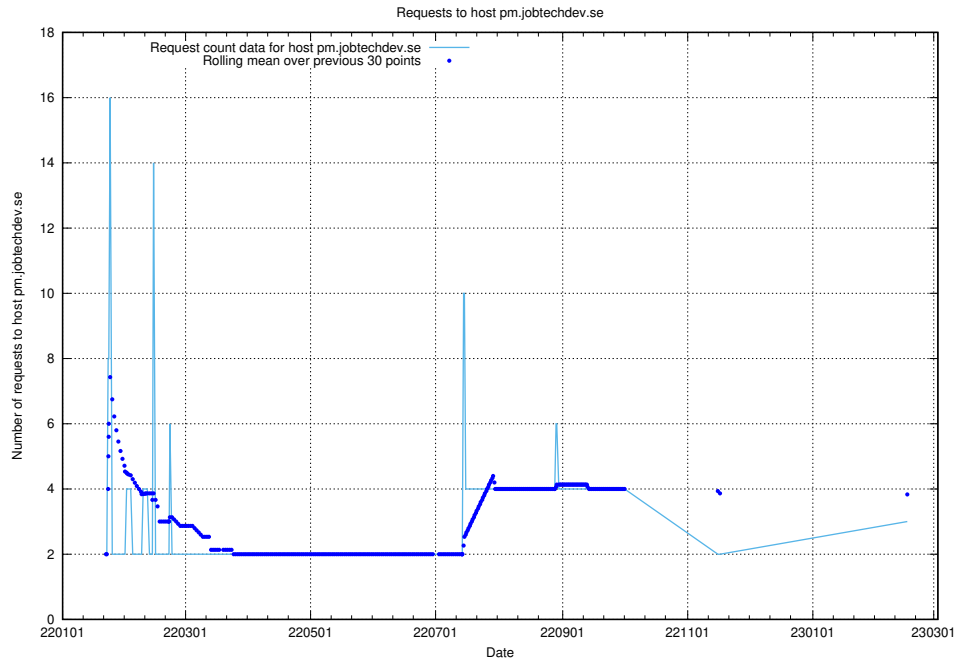

7.274 Usage of pm.jobtechdev.se

Here, we count the number of requests to host pm.jobtechdev.se.