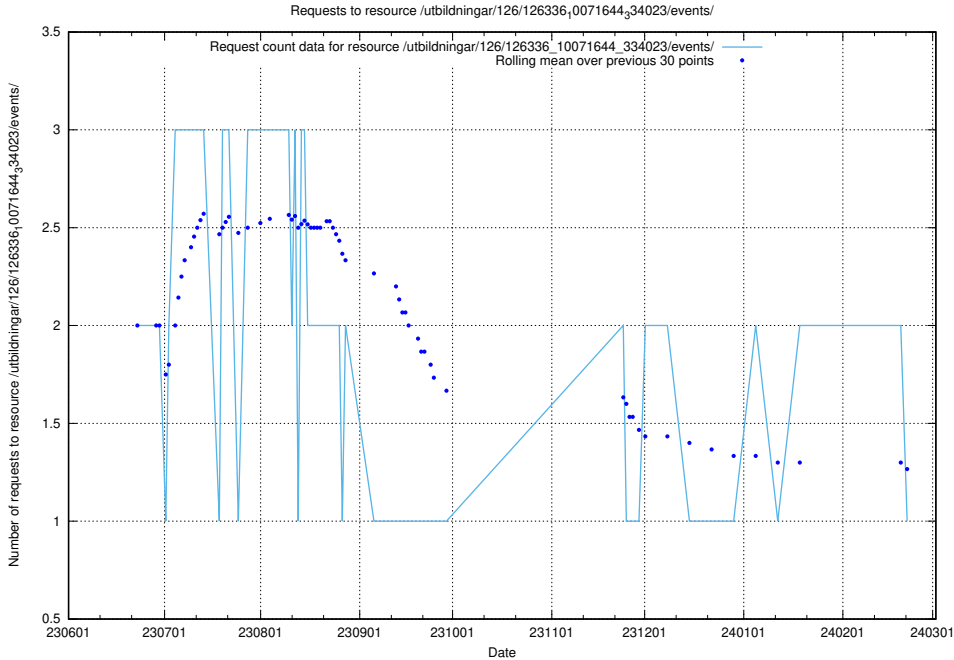

5.6631 Usage of /utbildningar/126/126336_10071644_334023/events/

Here, we count the number of requests to resource /utbildningar/126/126336_10071644_334023/events/