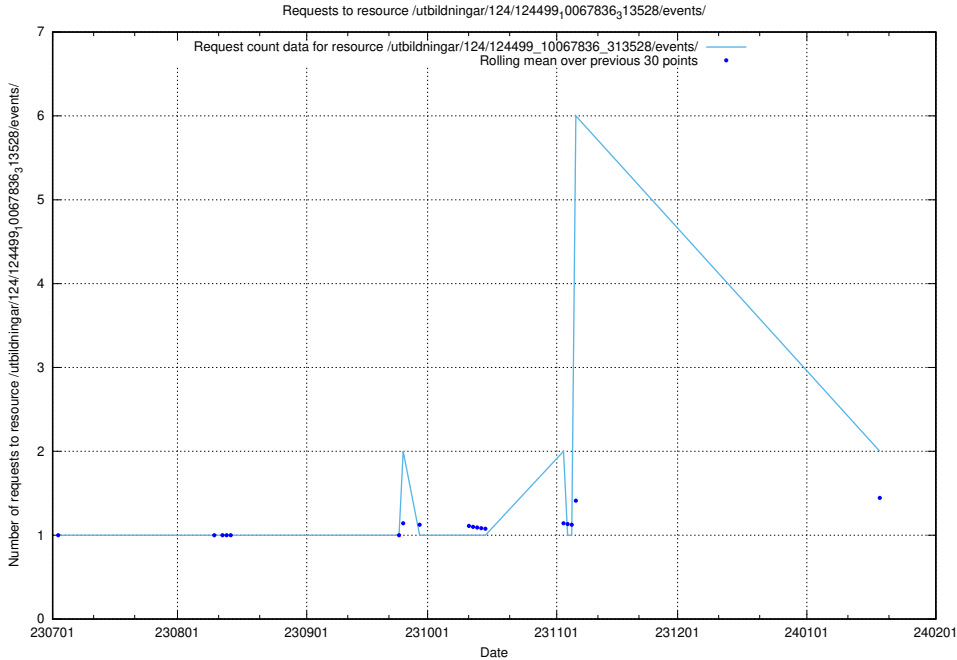

5.818 Usage of /utbildningar/124/124499_10067836_313528/events/

Here, we count the number of requests to resource /utbildningar/124/124499_10067836_313528/events/