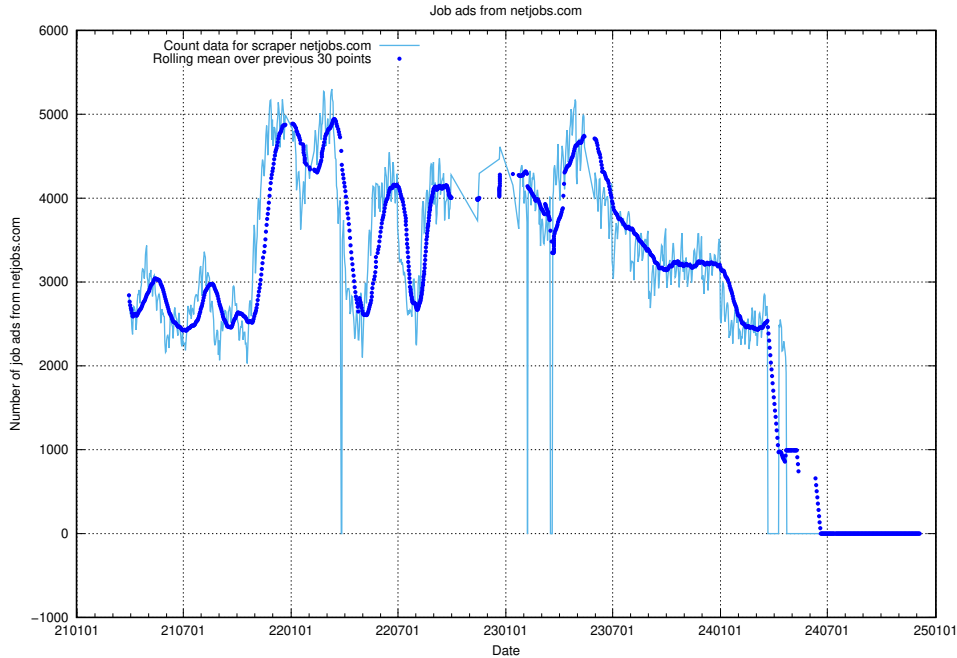

13.19 Number of ads by scraper netjobs.com

Here, we count the number of job ads scraped from netjobs.com.