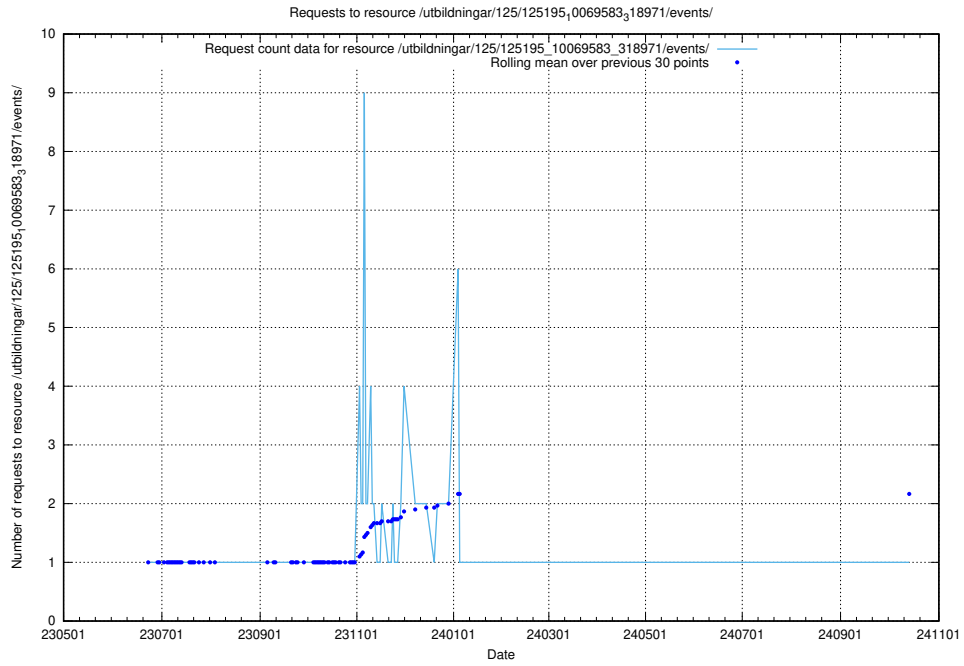

Here, we count the number of requests to resource /utbildningar/125/125195_10069634_319145/.

5.6788 Usage of /utbildningar/125/125195_10069583_318971/events/

Here, we count the number of requests to resource /utbildningar/125/125195_10069583_318971/events/