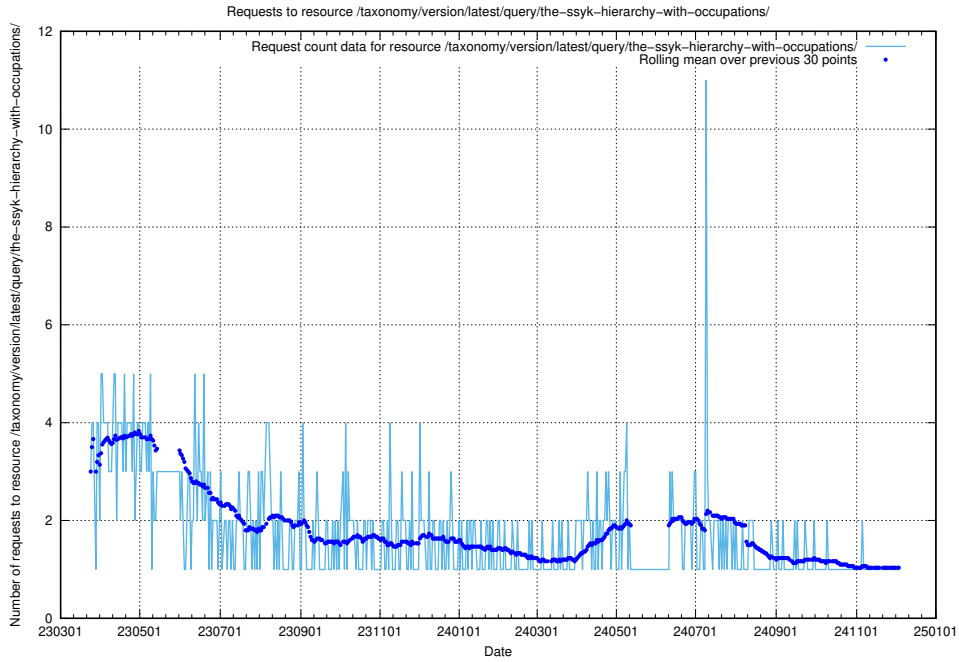

5.7171 Usage of /taxonomy/version/latest/query/the-ssyk-hierarchy-with-occupations/

Here, we count the number of requests to resource /taxonomy/version/latest/query/the-ssyk-hierarchy-with-occupations/.