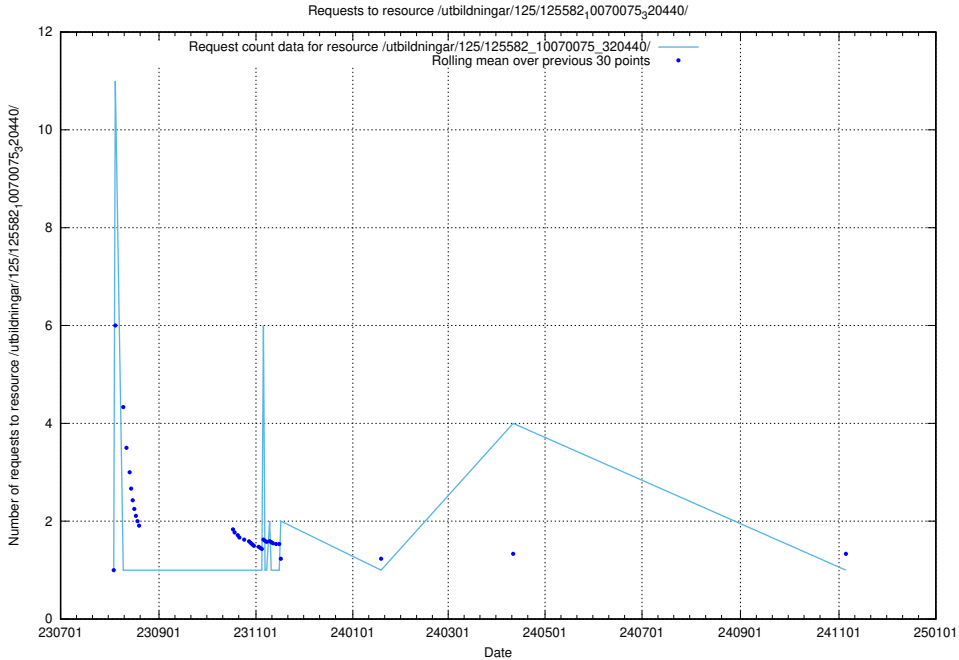

5.5938 Usage of /utbildningar/125/125582_10070075_320440/

Here, we count the number of requests to resource /utbildningar/125/125582_10070075_320440/.