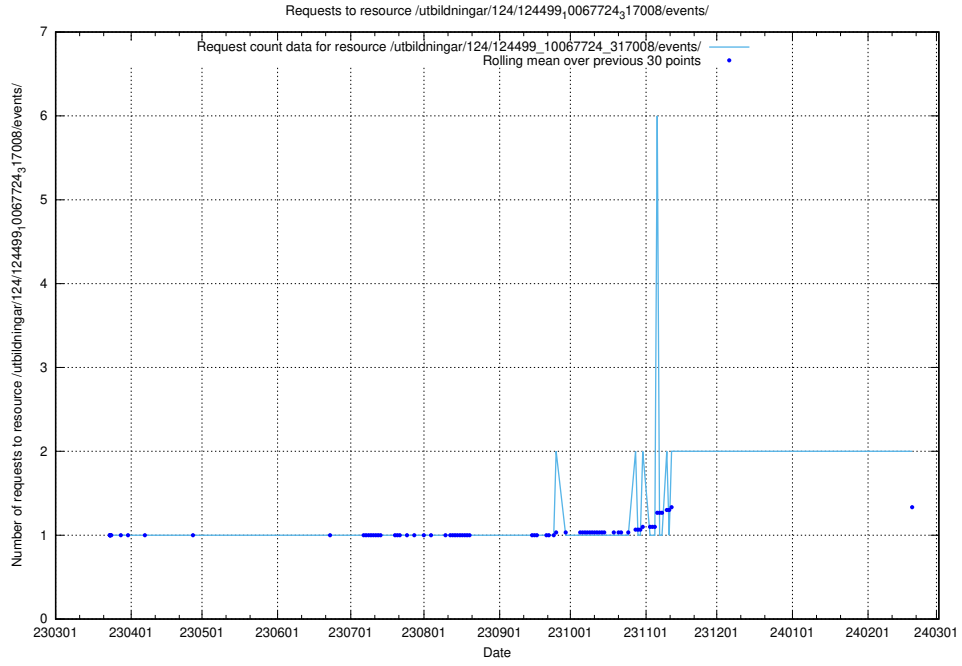

5.640 Usage of /utbildningar/124/124499_10067724_317008/events/

Here, we count the number of requests to resource /utbildningar/124/124499_10067724_317008/events/