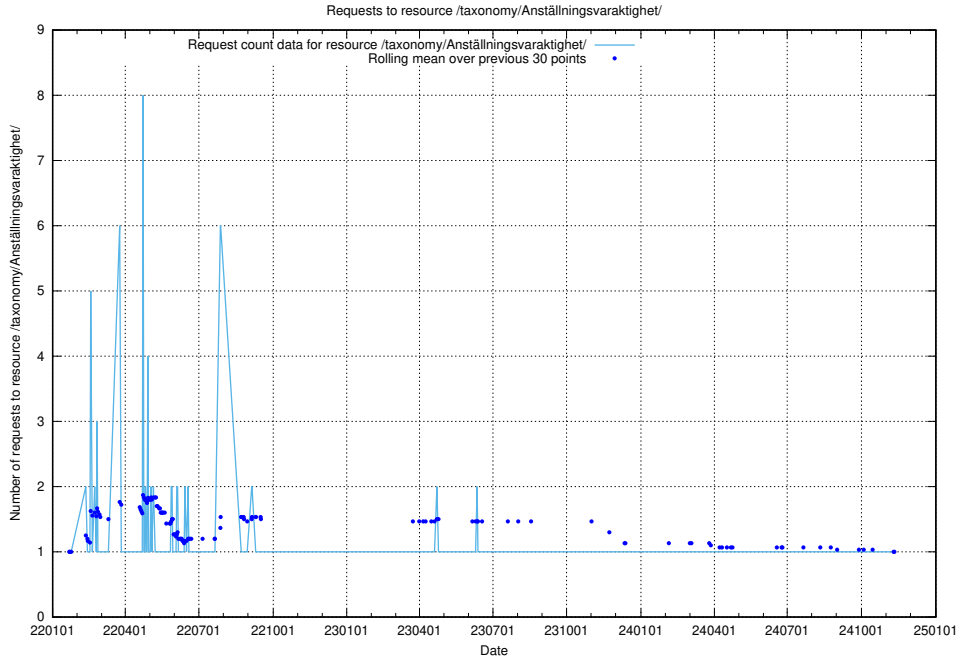

5.6793 Usage of /taxonomy/Anställningsvaraktighet/

Here, we count the number of requests to resource /taxonomy/Anställningsvaraktighet/.