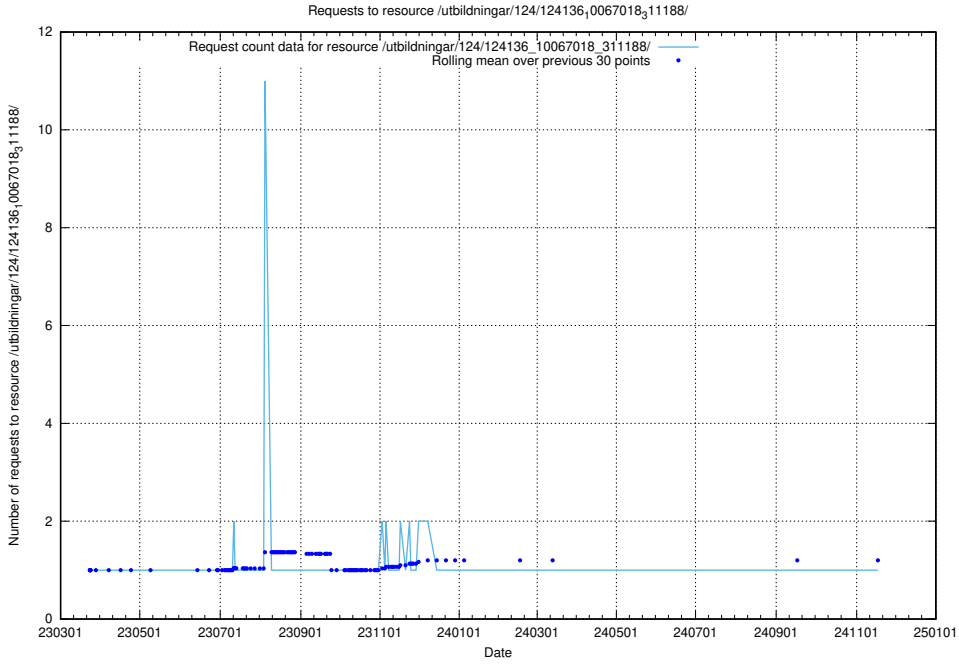

5.5109 Usage of /utbildningar/124/124136_10067018_311188/

Here, we count the number of requests to resource /utbildningar/124/124136_10067018_311188/.