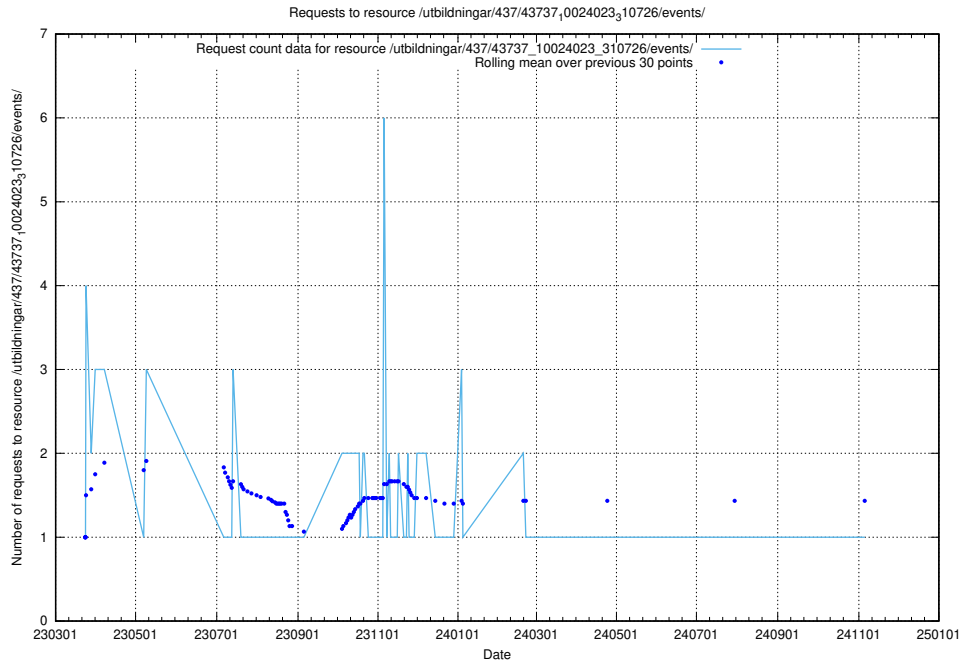

5.7525 Usage of /utbildningar/437/43737_10024023_310726/events/

Here, we count the number of requests to resource /utbildningar/437/43737_10024023_310726/events/.