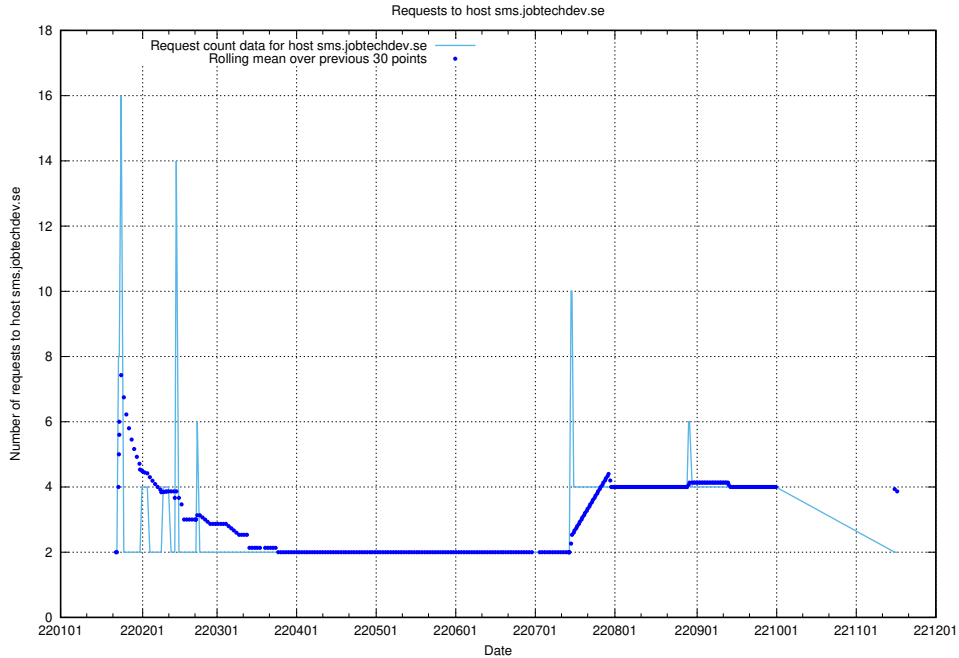

7.615 Usage of sms.jobtechdev.se

Here, we count the number of requests to host sms.jobtechdev.se.

7.616 Usage of sistema.jobtechdev.se

Here, we count the number of requests to host sistema.jobtechdev.se.