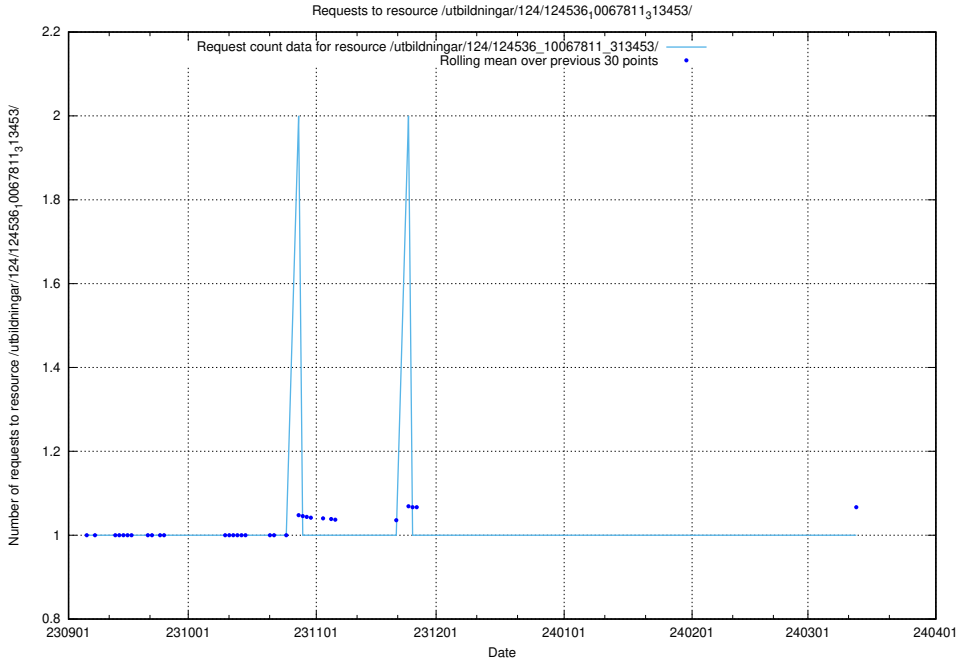

5.5743 Usage of /utbildningar/124/124536_10067811_313453/

Here, we count the number of requests to resource /utbildningar/124/124536_10067811_313453/.