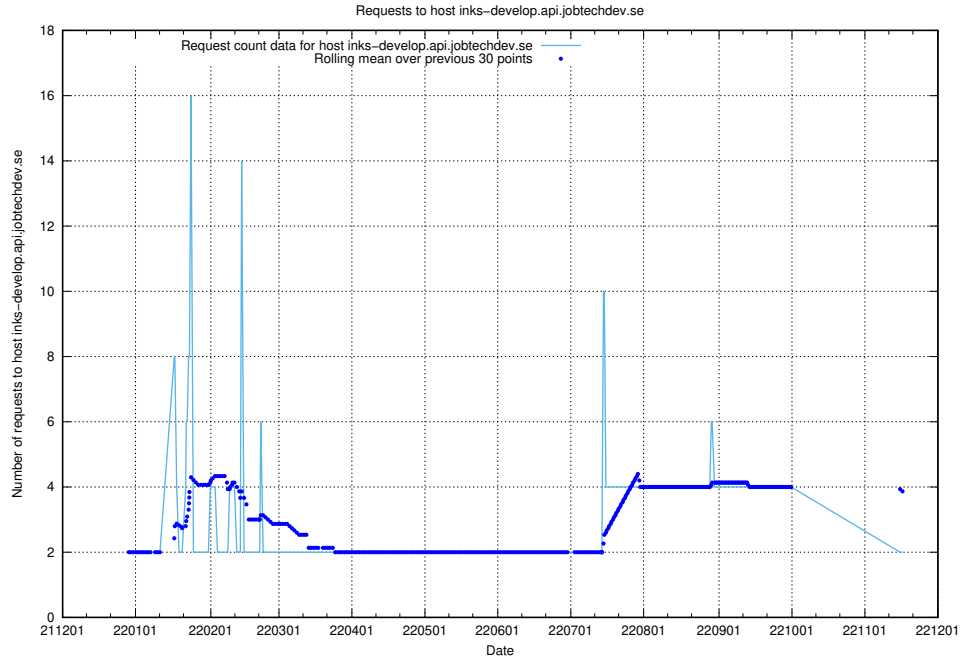

7.379 Usage of inks-develop.api.jobtechdev.se

Here, we count the number of requests to host inks-develop.api.jobtechdev.se.

7.380 Usage of web.jobtechdev.se

Here, we count the number of requests to host web.jobtechdev.se.