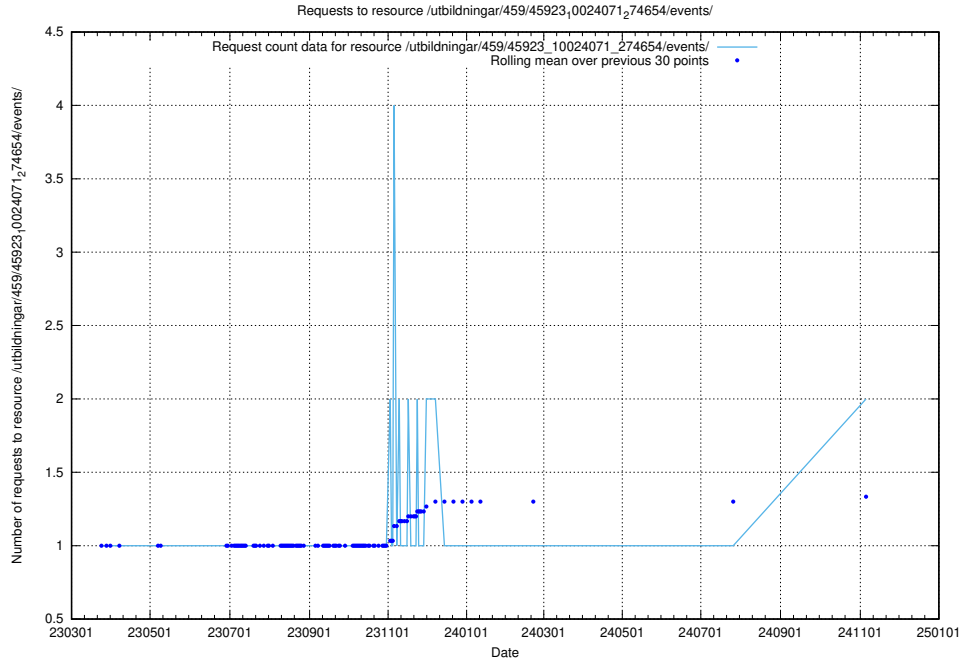

Here, we count the number of requests to resource /utbildningar/461/46153_10023994_100795/events/.

5.901 Usage of /utbildningar/459/45923_10024071_274654/events/

Here, we count the number of requests to resource /utbildningar/459/45923_10024071_274654/events/.