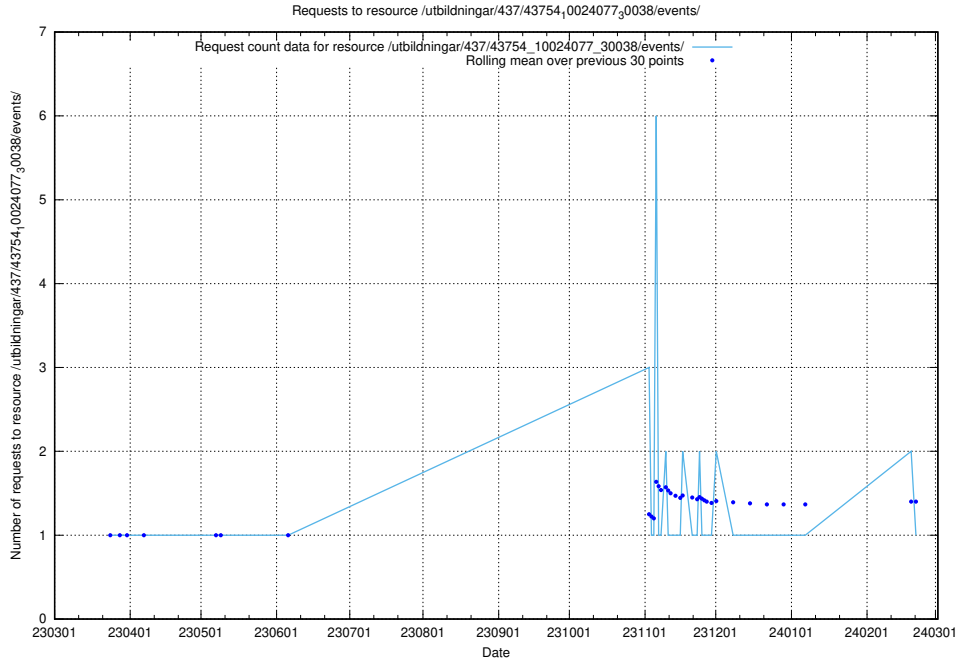

5.7311 Usage of /utbildningar/437/43754_10024077_30038/events/

Here, we count the number of requests to resource /utbildningar/437/43754_10024077_30038/events/.