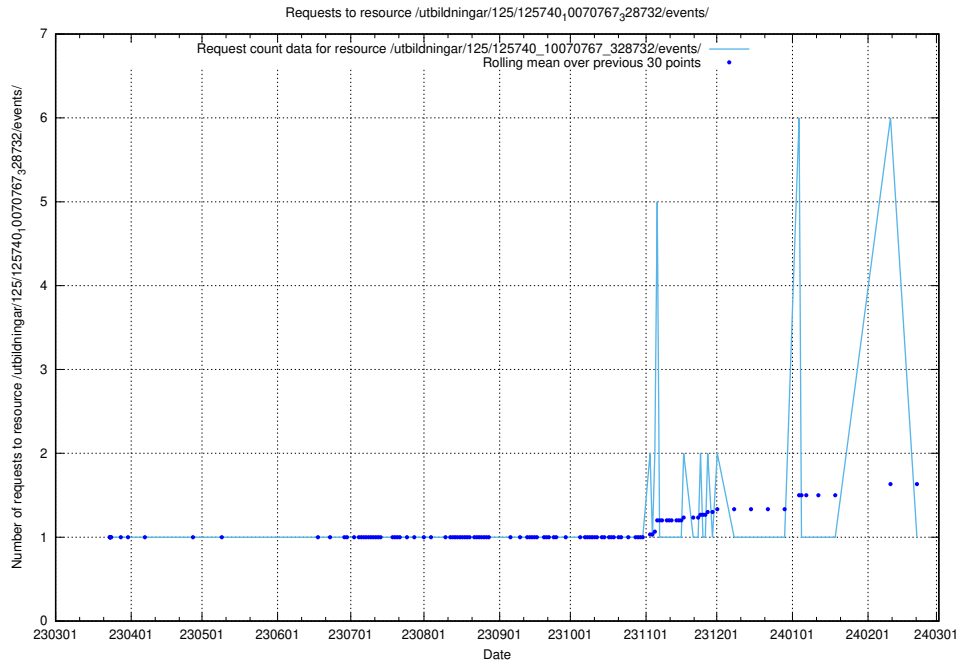

5.943 Usage of /utbildningar/125/125740_10070767_328732/events/

Here, we count the number of requests to resource /utbildningar/125/125740_10070767_328732/events/