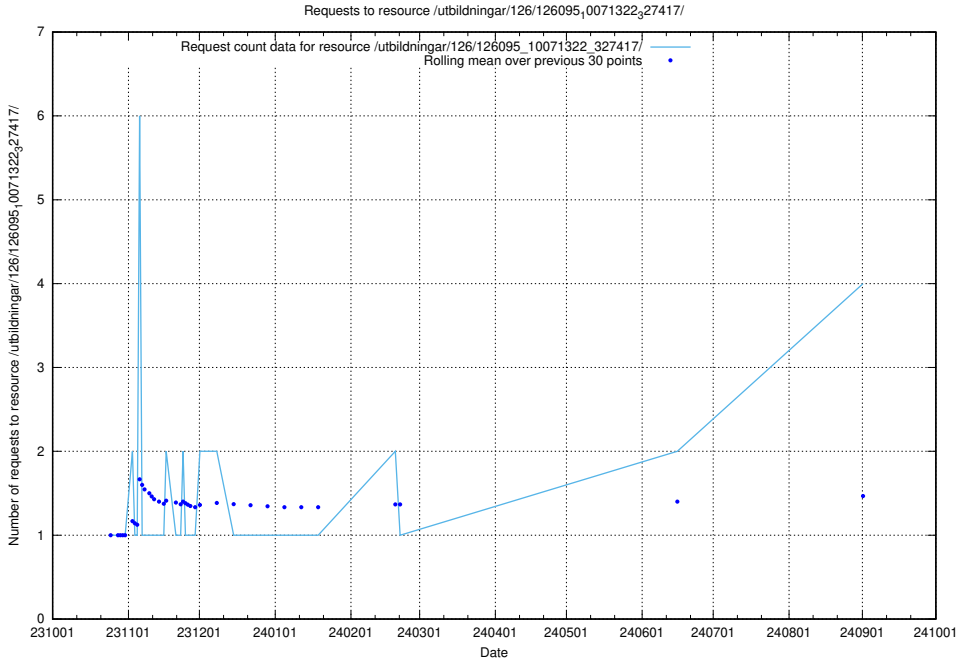

5.295 Usage of /utbildningar/126/126095_10071322_327417/

Here, we count the number of requests to resource /utbildningar/126/126095_10071322_327417/.