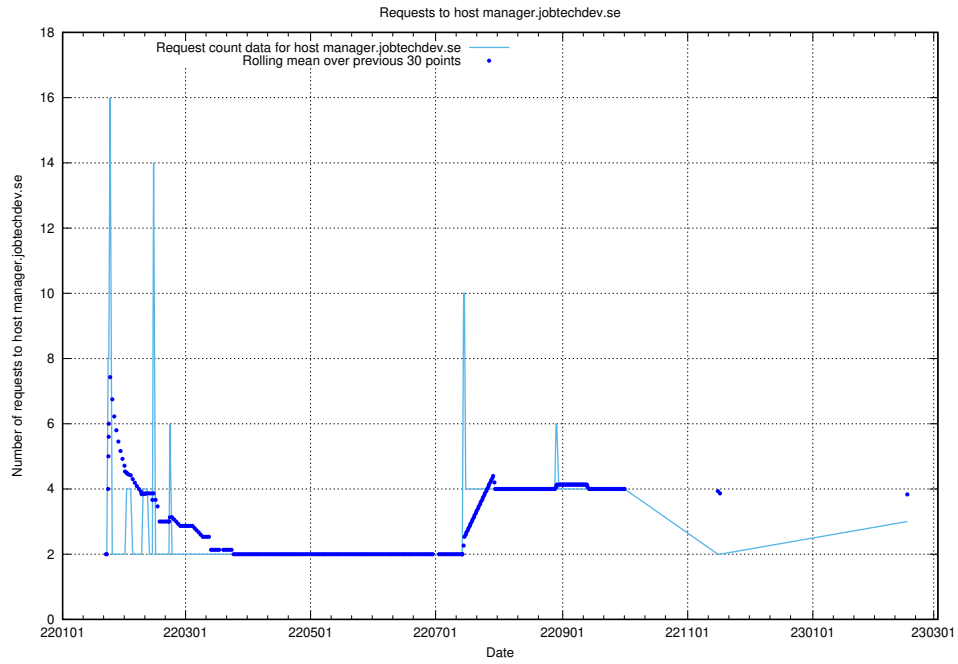

7.276 Usage of manager.jobtechdev.se

Here, we count the number of requests to host manager.jobtechdev.se.