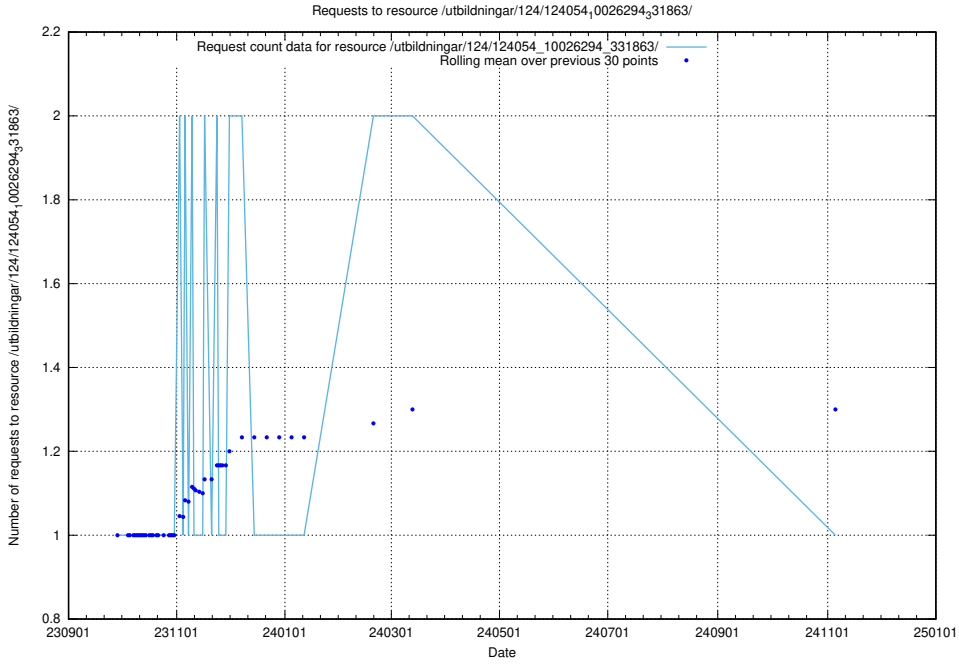

5.5520 Usage of /utbildningar/124/124054_10026294_331863/

Here, we count the number of requests to resource /utbildningar/124/124054_10026294_331863/.