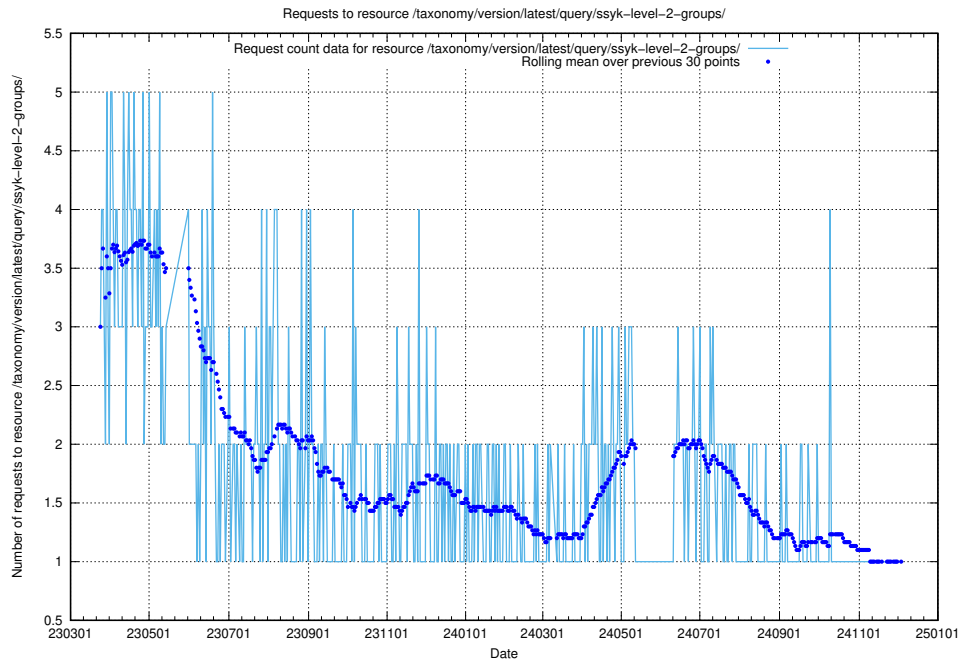

5.7190 Usage of /taxonomy/version/latest/query/ssyk-level-2-groups/

Here, we count the number of requests to resource /taxonomy/version/latest/query/ssyk-level-2-groups/.