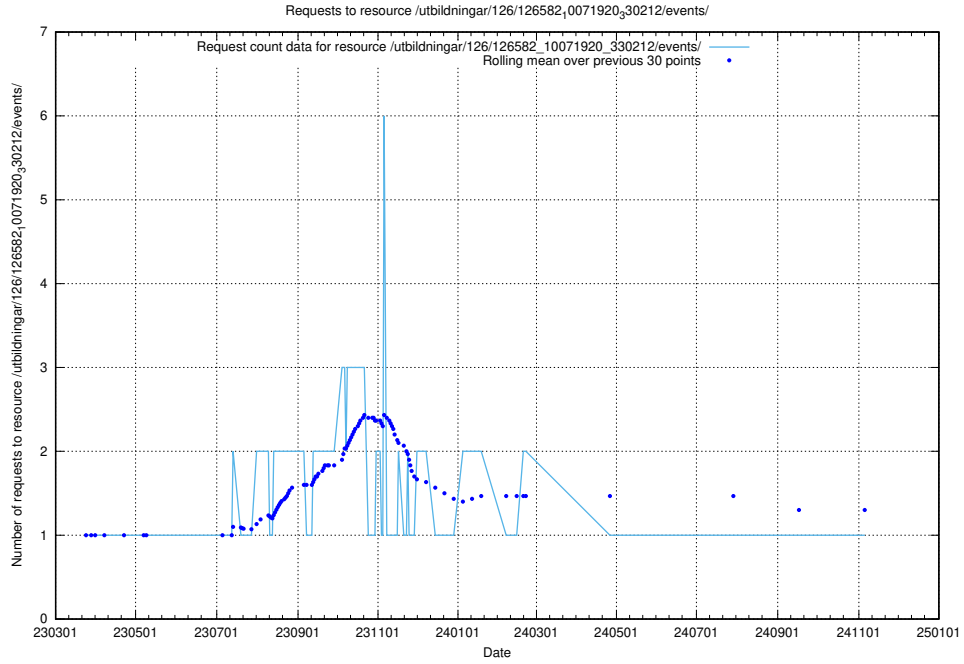

5.7321 Usage of /utbildningar/126/126582_10071920_330212/events/

Here, we count the number of requests to resource /utbildningar/126/126582_10071920_330212/events/