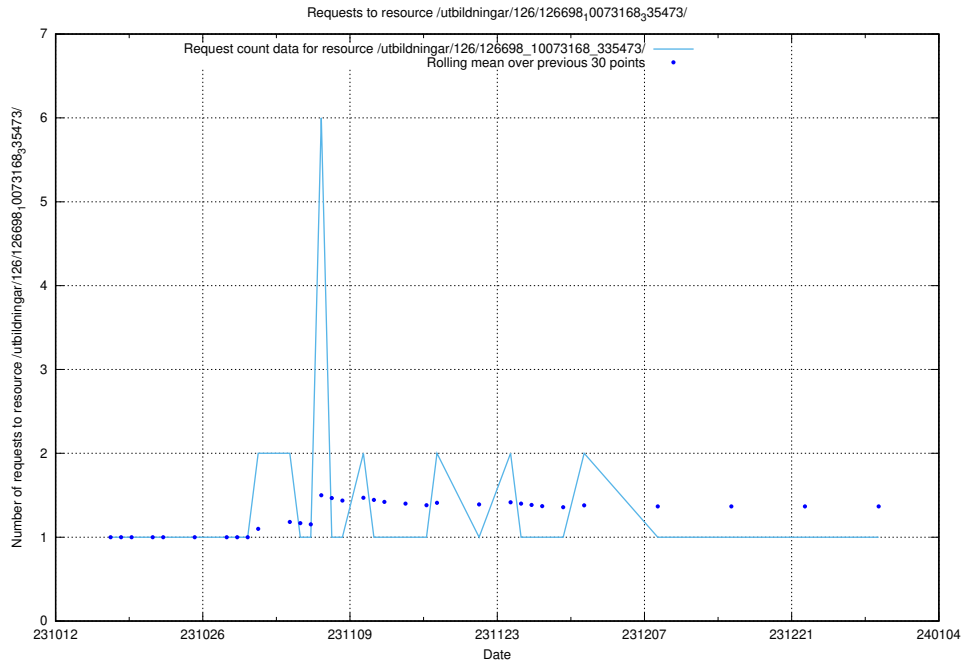

5.5343 Usage of /utbildningar/126/126698_10073168_335473/

Here, we count the number of requests to resource /utbildningar/126/126698_10073168_335473/.