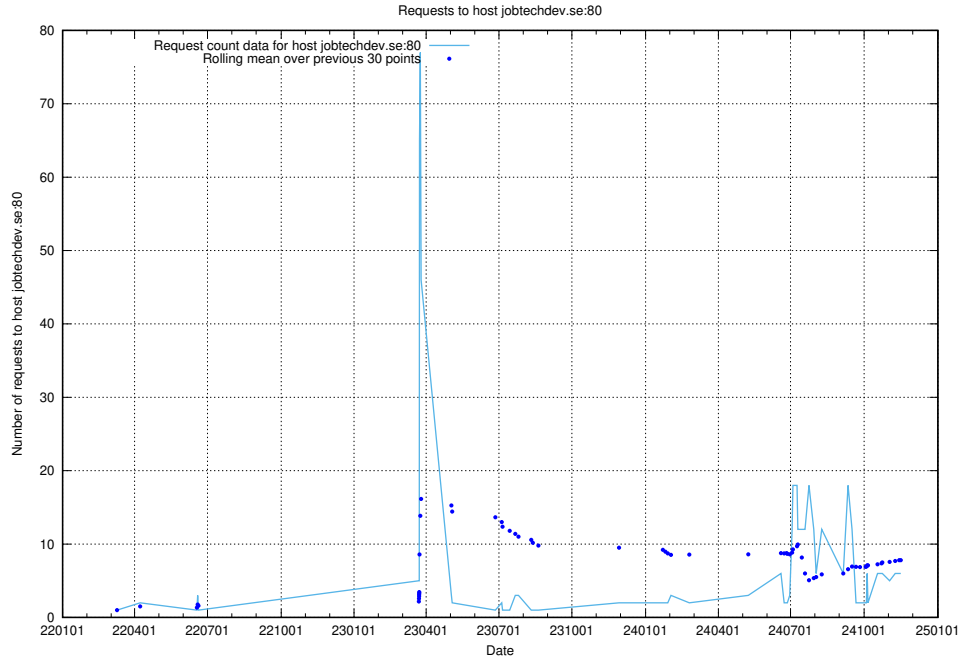

7.100 Usage of jobtechdev.se:80

Here, we count the number of requests to host jobtechdev.se:80.