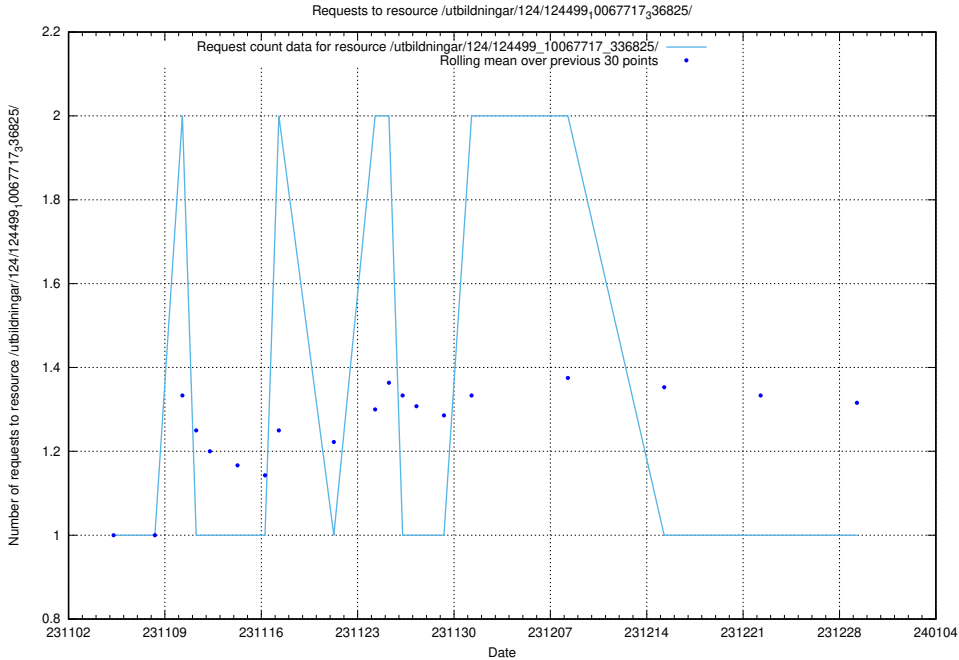

5.5168 Usage of /utbildningar/124/124499_10067717_336825/

Here, we count the number of requests to resource /utbildningar/124/124499_10067717_336825/.