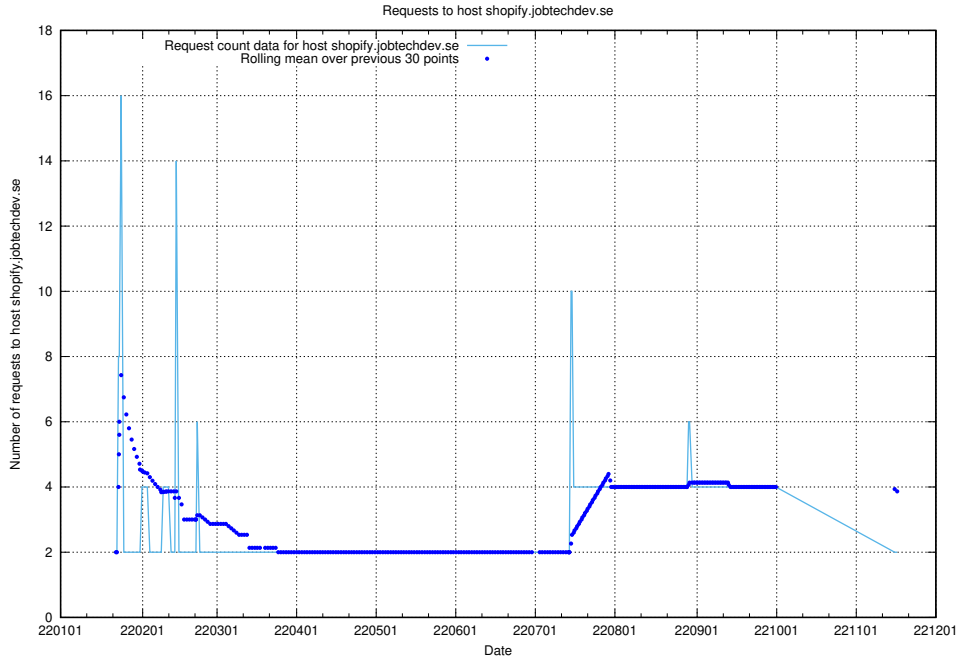

7.617 Usage of shopify.jobtechdev.se

Here, we count the number of requests to host shopify.jobtechdev.se.