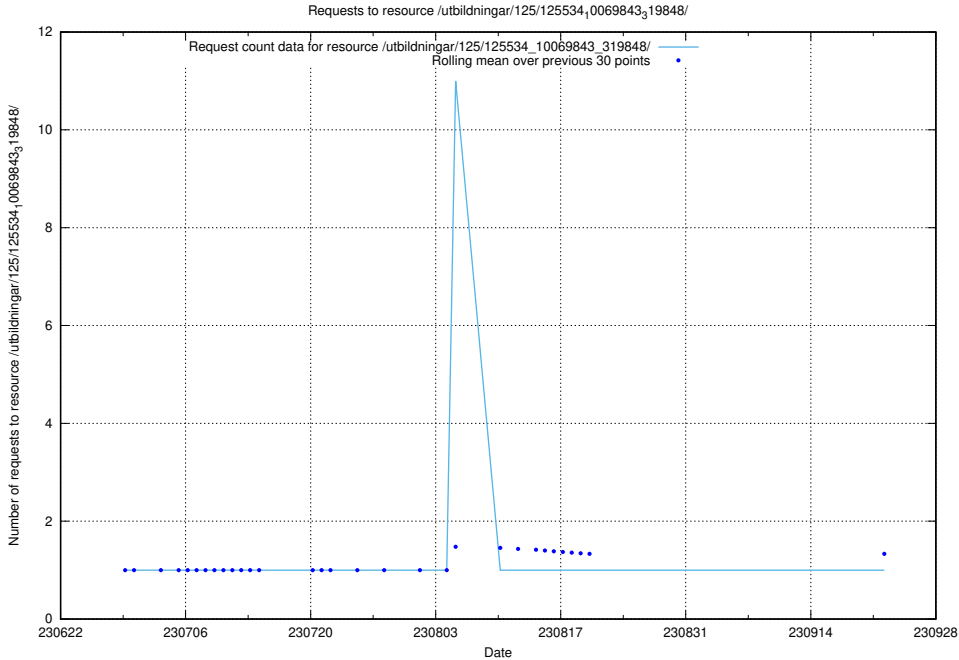

5.6536 Usage of /utbildningar/125/125534_10069843_319848/

Here, we count the number of requests to resource /utbildningar/125/125534_10069843_319848/.