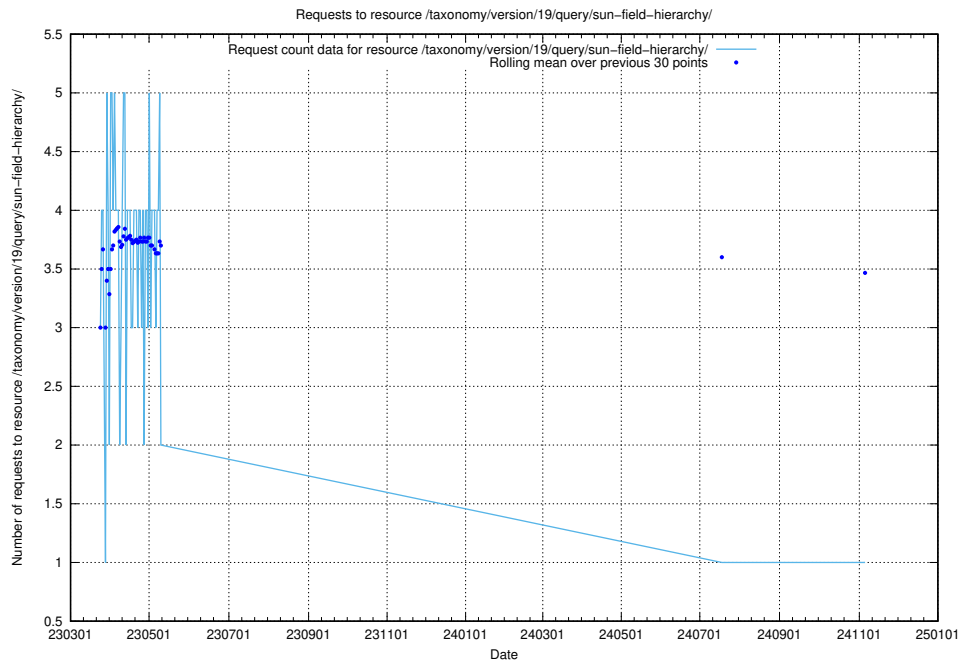

5.7230 Usage of /taxonomy/version/19/query/sun-field-hierarchy/

Here, we count the number of requests to resource /taxonomy/version/19/query/sun-field-hierarchy/.