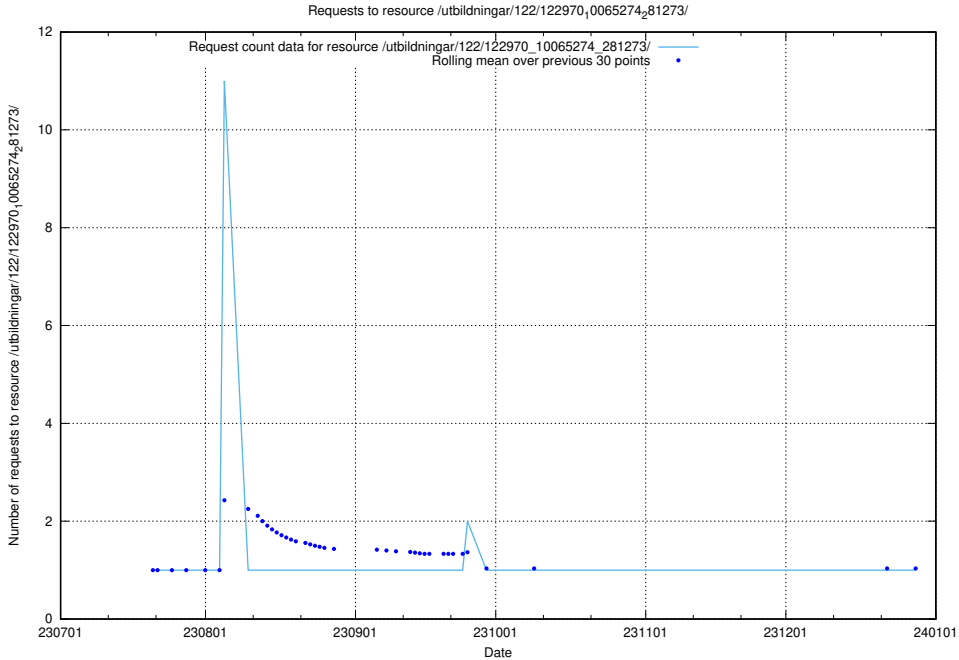

5.6051 Usage of /utbildningar/122/122970_10065274_281273/

Here, we count the number of requests to resource /utbildningar/122/122970_10065274_281273/.