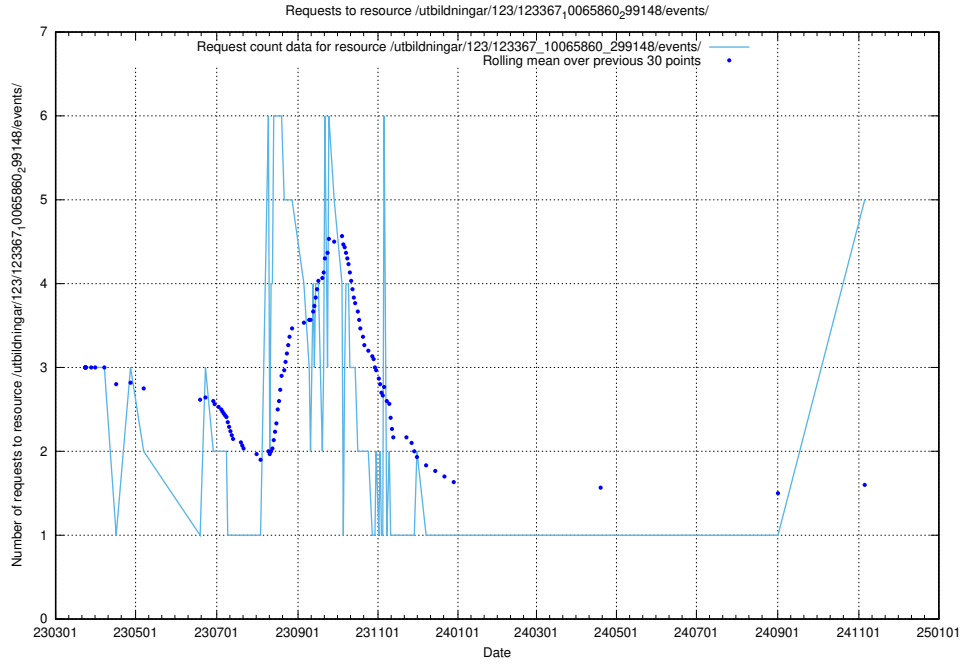

5.232 Usage of /utbildningar/123/123367_10065860_299148/events/

Here, we count the number of requests to resource /utbildningar/123/123367_10065860_299148/events/