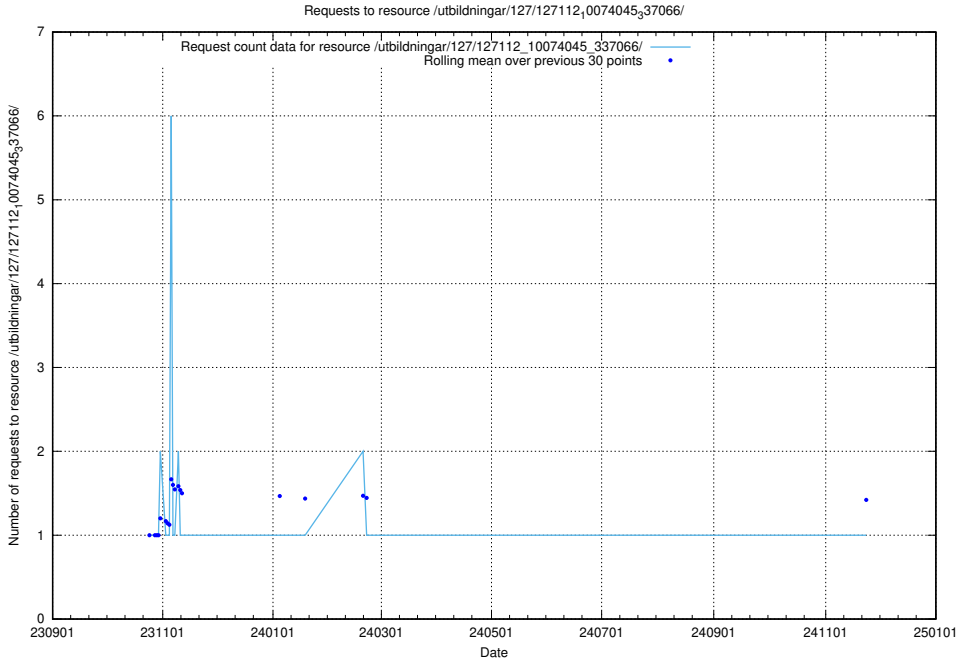

5.5249 Usage of /utbildningar/127/127112_10074045_337066/

Here, we count the number of requests to resource /utbildningar/127/127112_10074045_337066/.