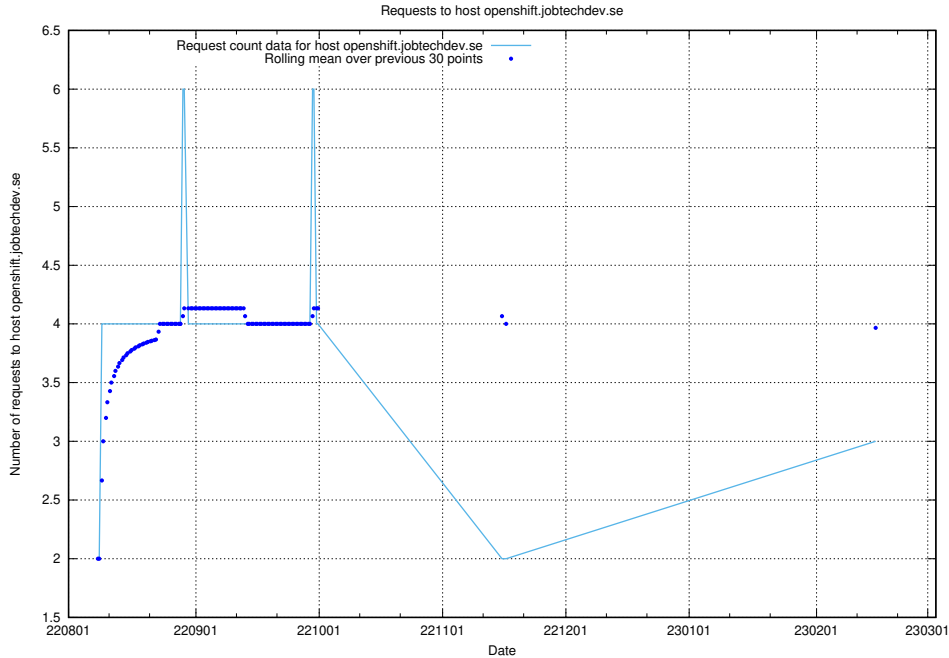

7.208 Usage of openshift.jobtechdev.se

Here, we count the number of requests to host openshift.jobtechdev.se.