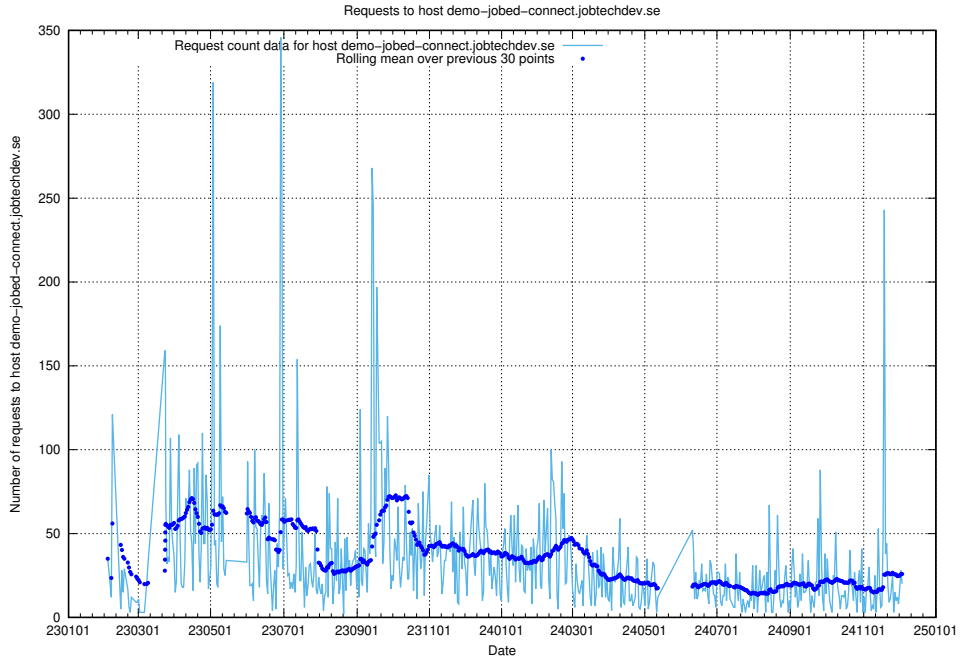

7.43 Usage of demo-jobed-connect.jobtechdev.se

Here, we count the number of requests to host demo-jobed-connect.jobtechdev.se.