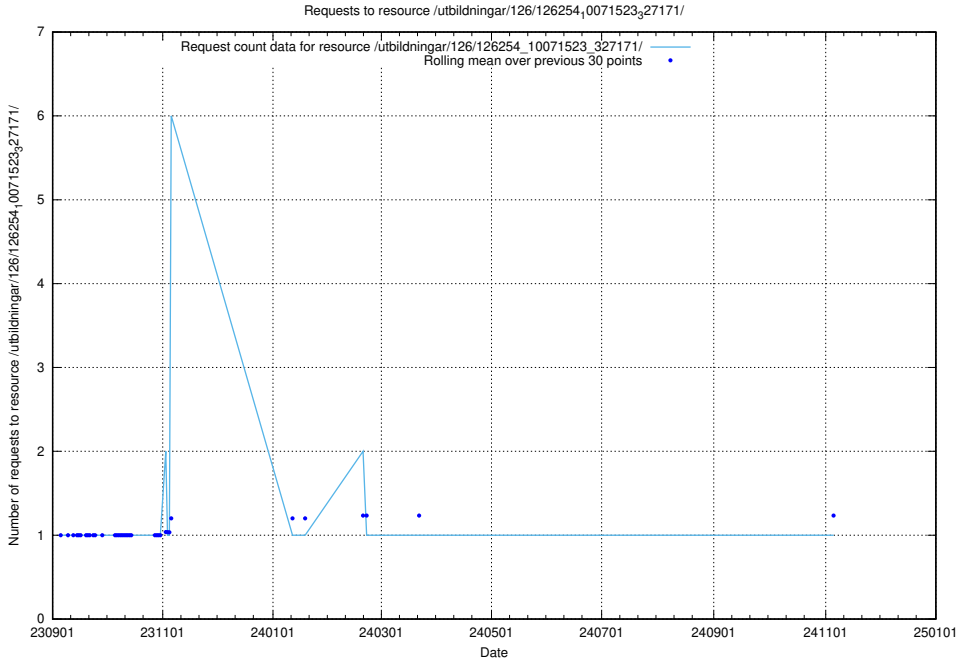

5.5724 Usage of /utbildningar/126/126254_10071523_327171/

Here, we count the number of requests to resource /utbildningar/126/126254_10071523_327171/.