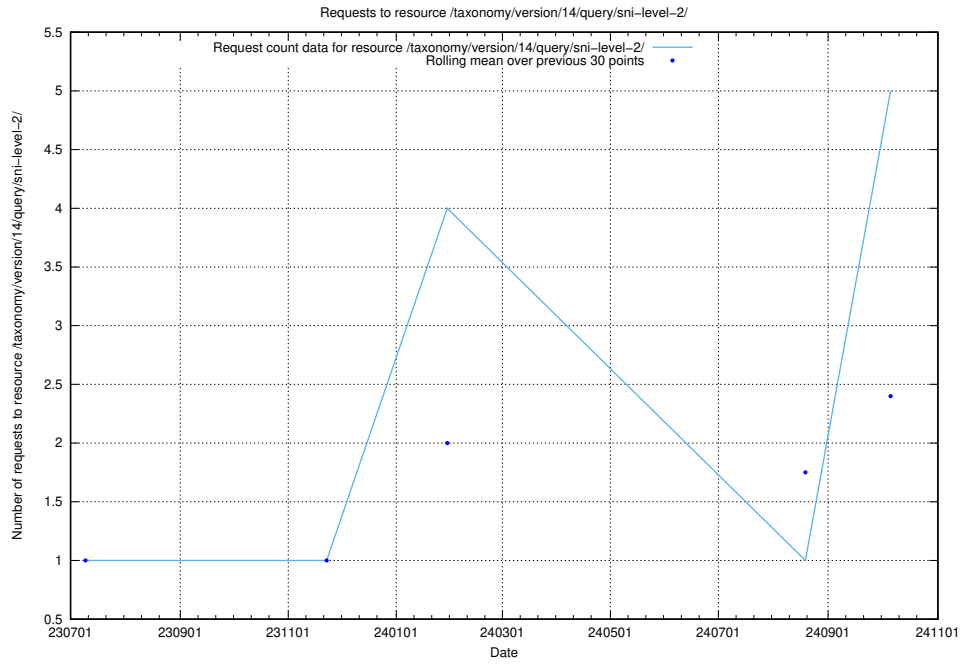

5.216 Usage of /taxonomy/version/14/query/sni-level-2/

Here, we count the number of requests to resource /taxonomy/version/14/query/sni-level-2/.