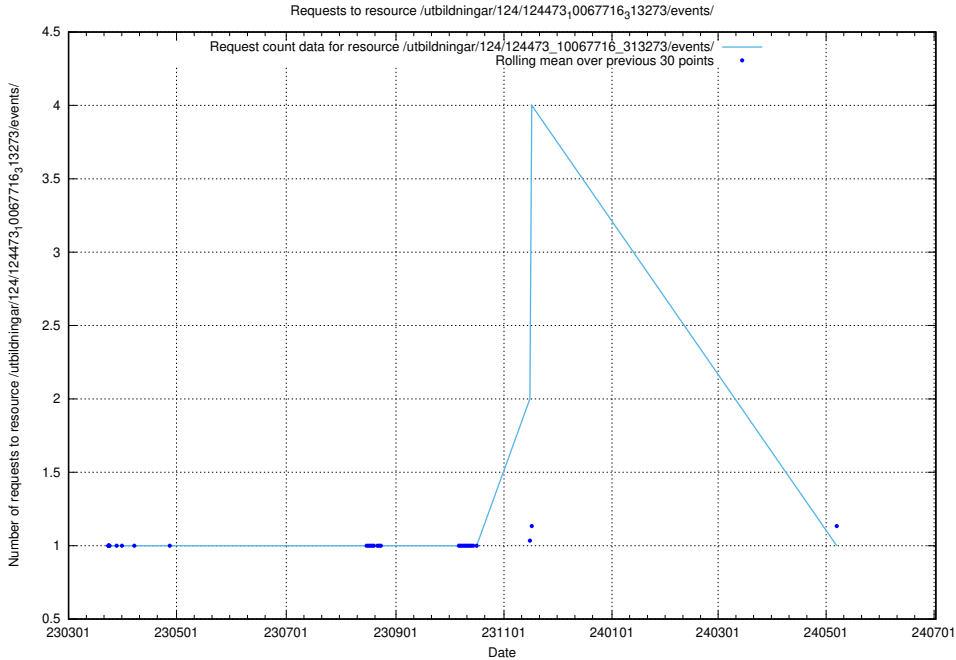

5.3960 Usage of /utbildningar/124/124473_10067716_313273/events/

Here, we count the number of requests to resource /utbildningar/124/124473_10067716_313273/events/