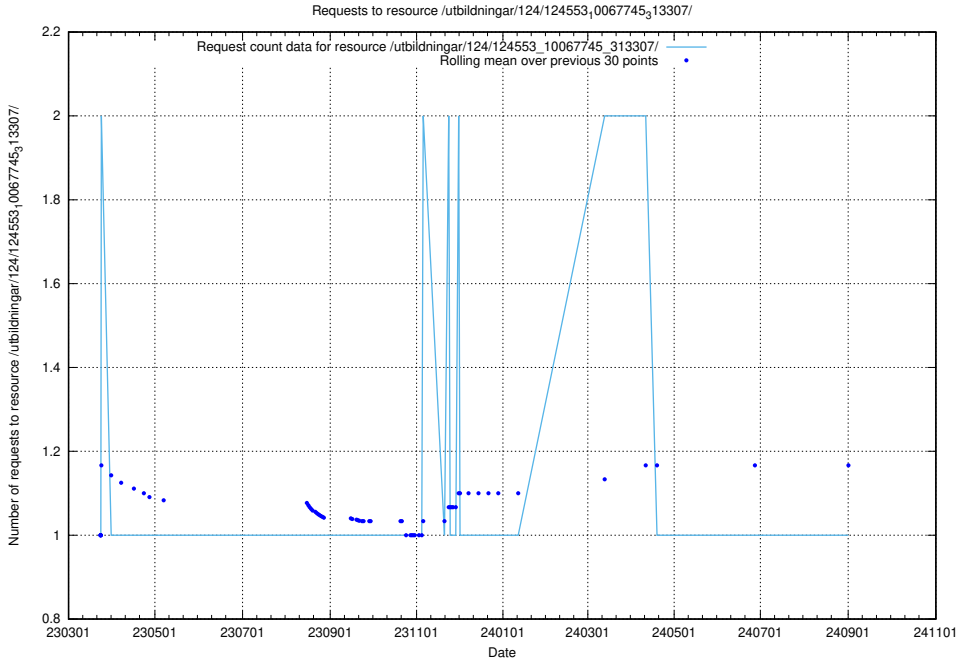

5.1640 Usage of /availability/kpi/20240826/

Here, we count the number of requests to resource /availability/kpi/20240826/.

5.1641 Usage of /utbildningar/124/124553_10067745_313307/

Here, we count the number of requests to resource /utbildningar/124/124553_10067745_313307/.