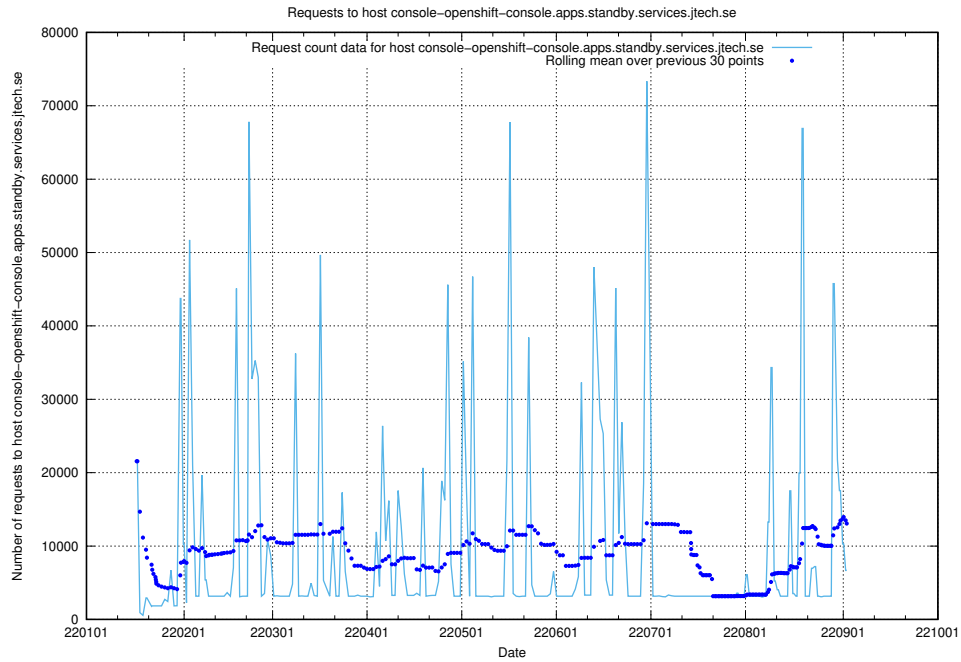

7.11 Usage of console-openshift-console.apps.standby.services.jtech.se

Here, we count the number of requests to host console-openshift-console.apps.standby.services.jtech.se.

7.12 Usage of jobtechdev.se