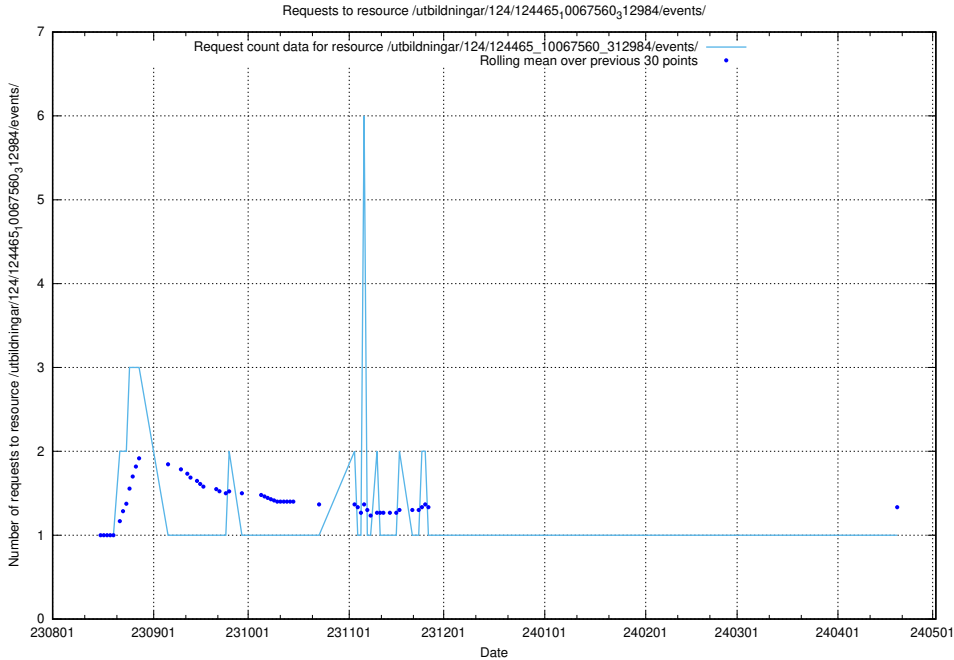

5.5853 Usage of /utbildningar/124/124465_10067560_312984/events/

Here, we count the number of requests to resource /utbildningar/124/124465_10067560_312984/events/