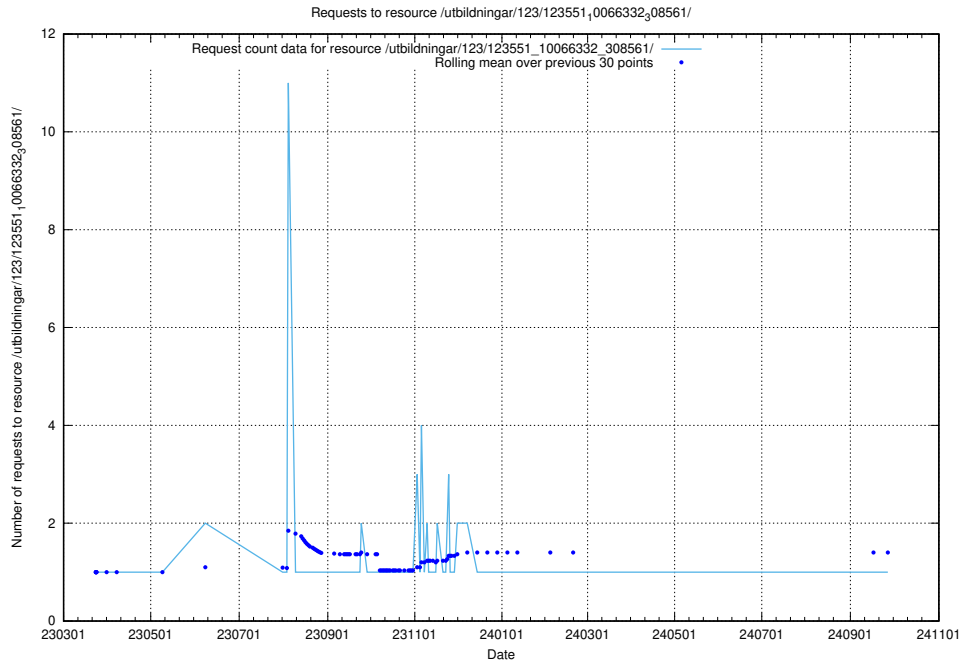

5.5542 Usage of /utbildningar/123/123551_10066332_308561/

Here, we count the number of requests to resource /utbildningar/123/123551_10066332_308561/.