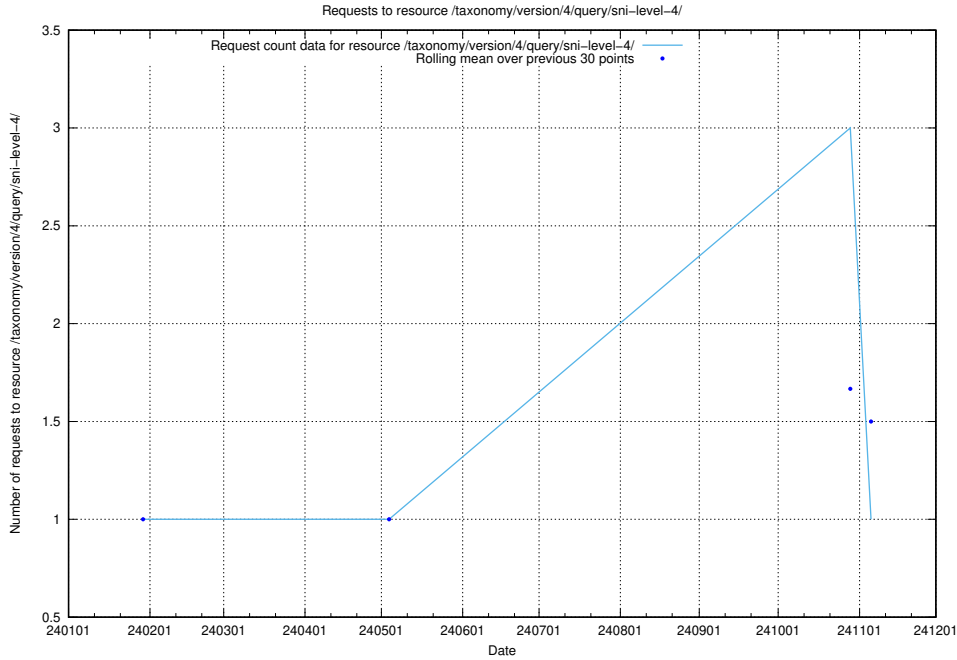

5.3671 Usage of /taxonomy/version/4/query/sni-level-4/

Here, we count the number of requests to resource /taxonomy/version/4/query/sni-level-4/.