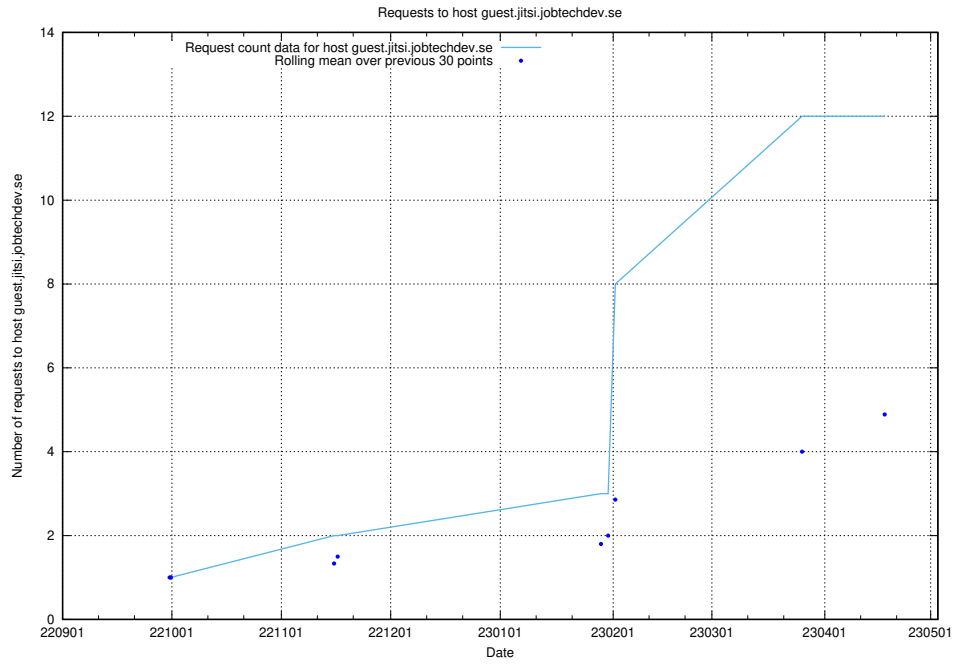

7.65 Usage of guest.jitsi.jobtechdev.se

Here, we count the number of requests to host guest.jitsi.jobtechdev.se.