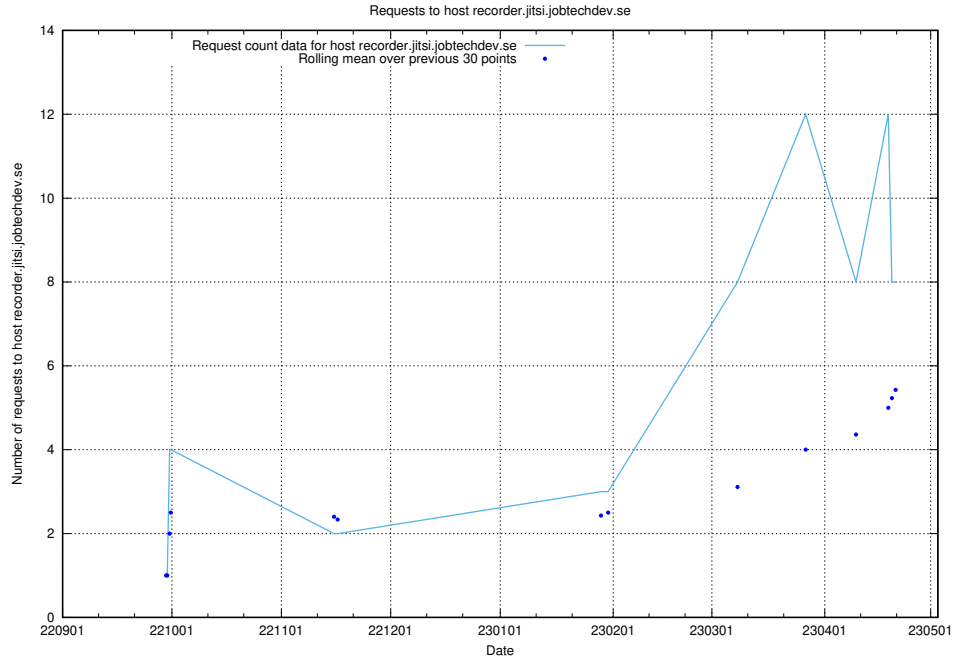

7.86 Usage of recorder.jitsi.jobtechdev.se

Here, we count the number of requests to host recorder.jitsi.jobtechdev.se.