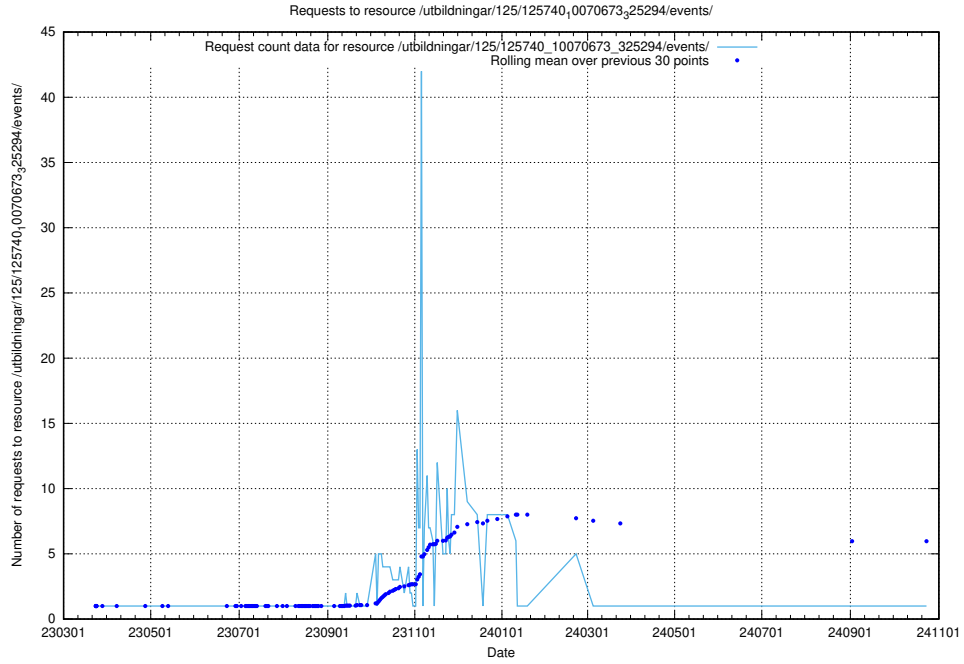

5.973 Usage of /utbildningar/125/125740_10070673_325294/events/

Here, we count the number of requests to resource /utbildningar/125/125740_10070673_325294/events/