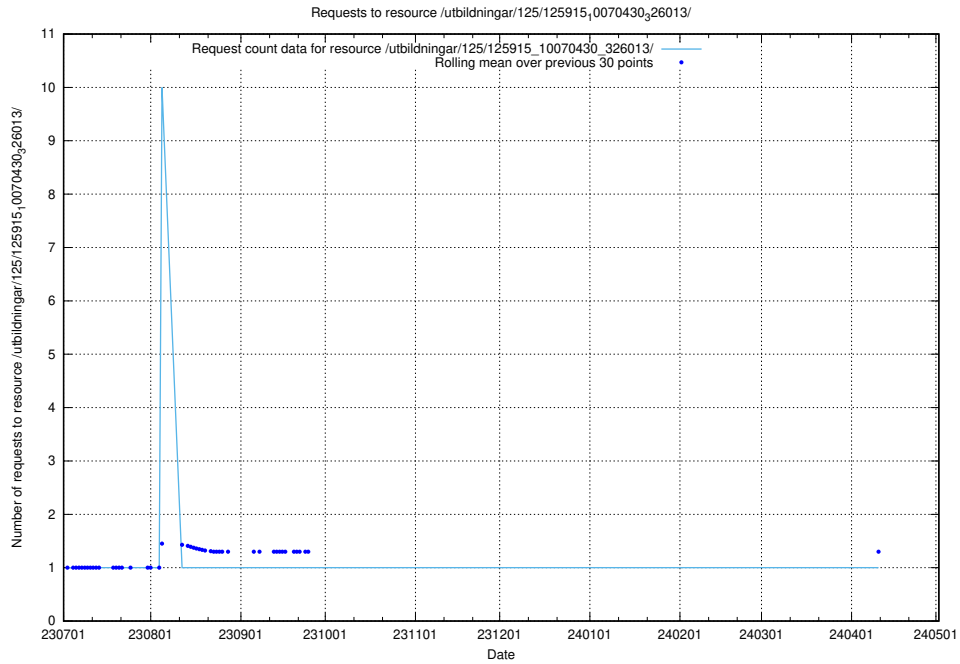

5.6428 Usage of /utbildningar/125/125915_10070430_326013/

Here, we count the number of requests to resource /utbildningar/125/125915_10070430_326013/.