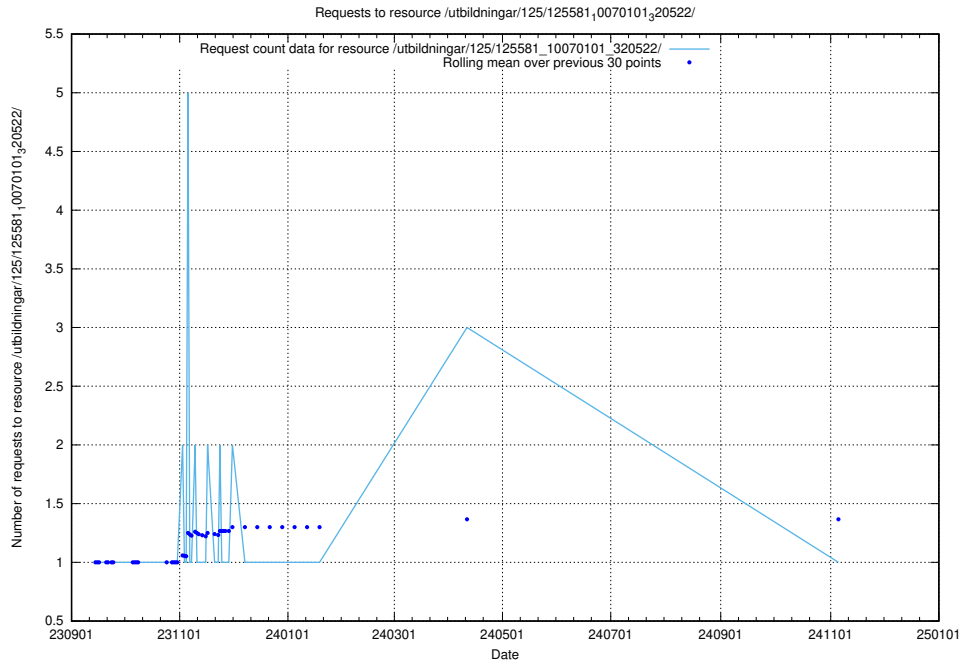

5.5626 Usage of /utbildningar/125/125581_10070101_320522/

Here, we count the number of requests to resource /utbildningar/125/125581_10070101_320522/.