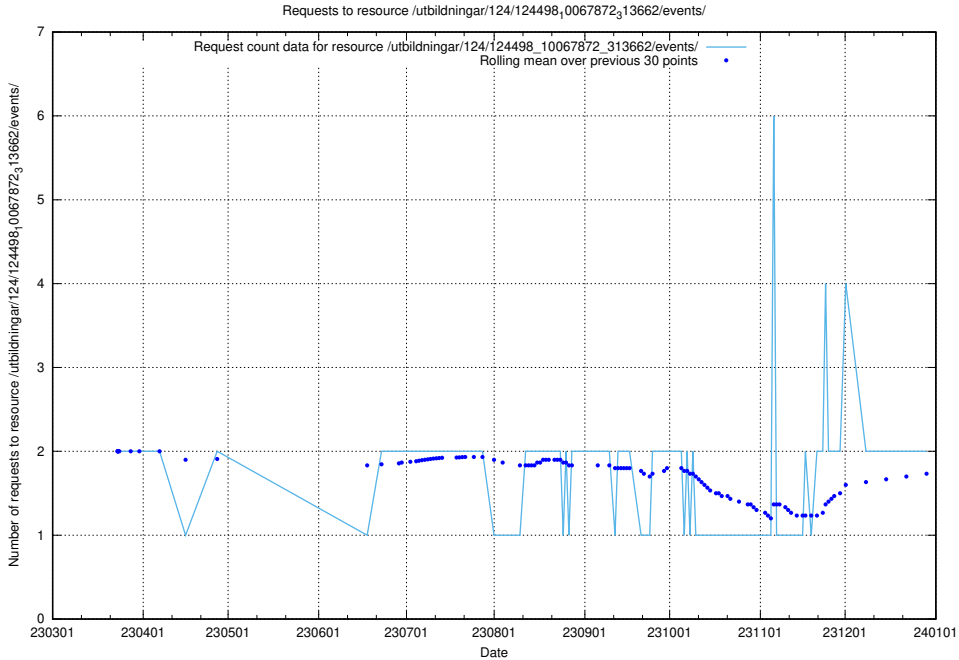

5.921 Usage of /utbildningar/124/124498_10067872_313662/events/

Here, we count the number of requests to resource /utbildningar/124/124498_10067872_313662/events/