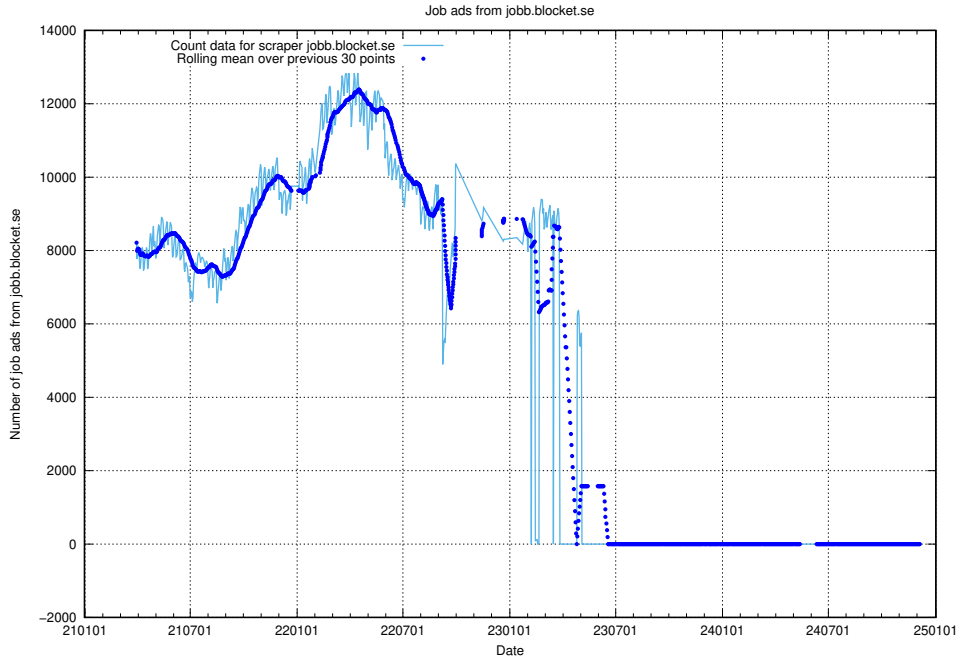

13.22 Number of ads by scraper monster.se

Here, we count the number of job ads scraped from monster.se.

13.23 Number of ads by scraper jobb.blocket.se

Here, we count the number of job ads scraped from jobb.blocket.se.