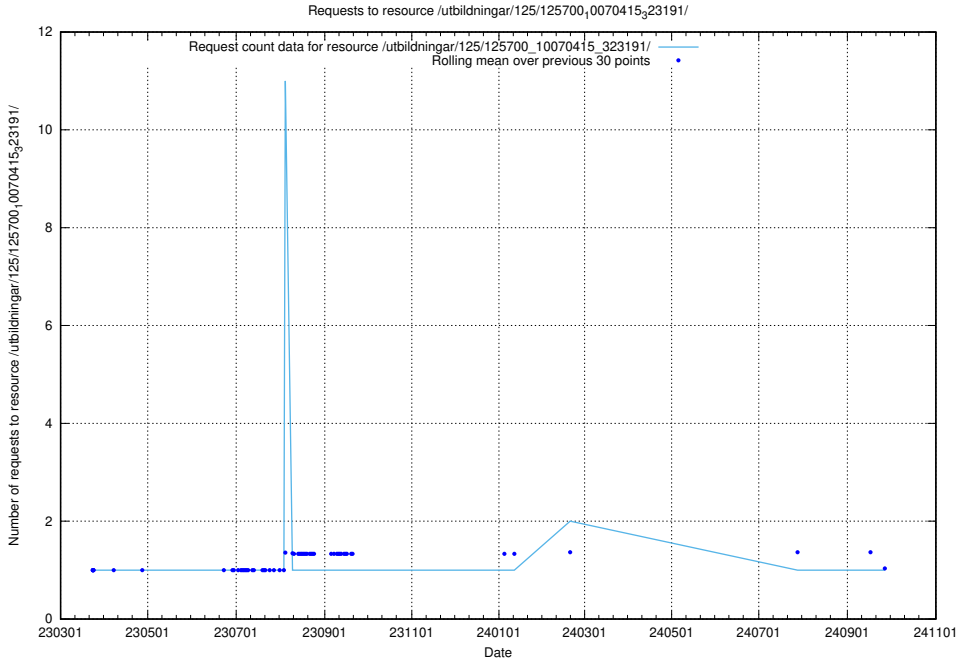

5.1004 Usage of /utbildningar/125/125700_10070415_323191/

Here, we count the number of requests to resource /utbildningar/125/125700_10070415_323191/.