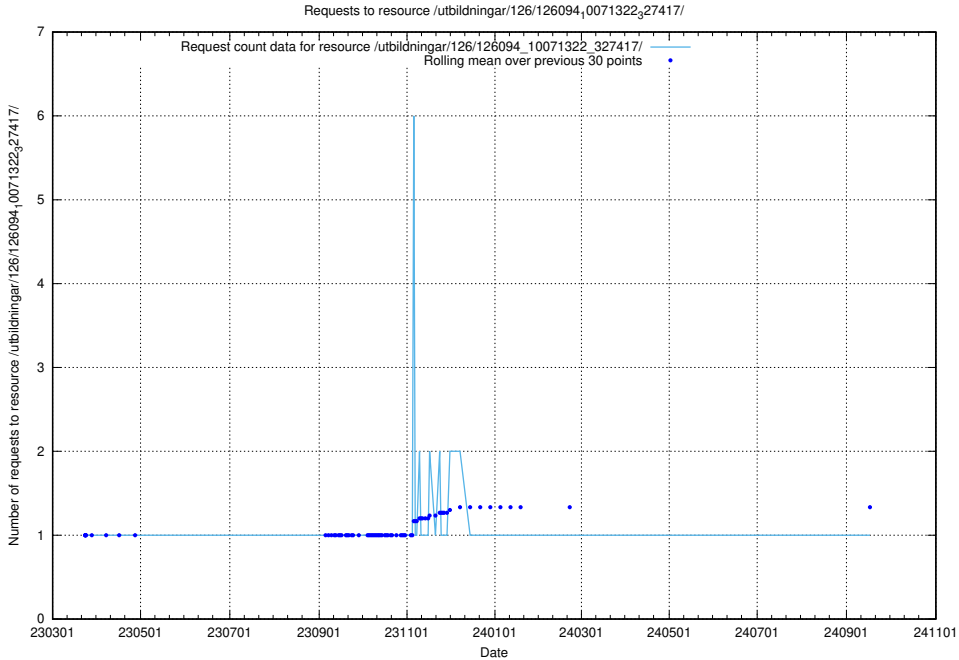

5.7564 Usage of /utbildningar/126/126094_10071322_327417/

Here, we count the number of requests to resource /utbildningar/126/126094_10071322_327417/.