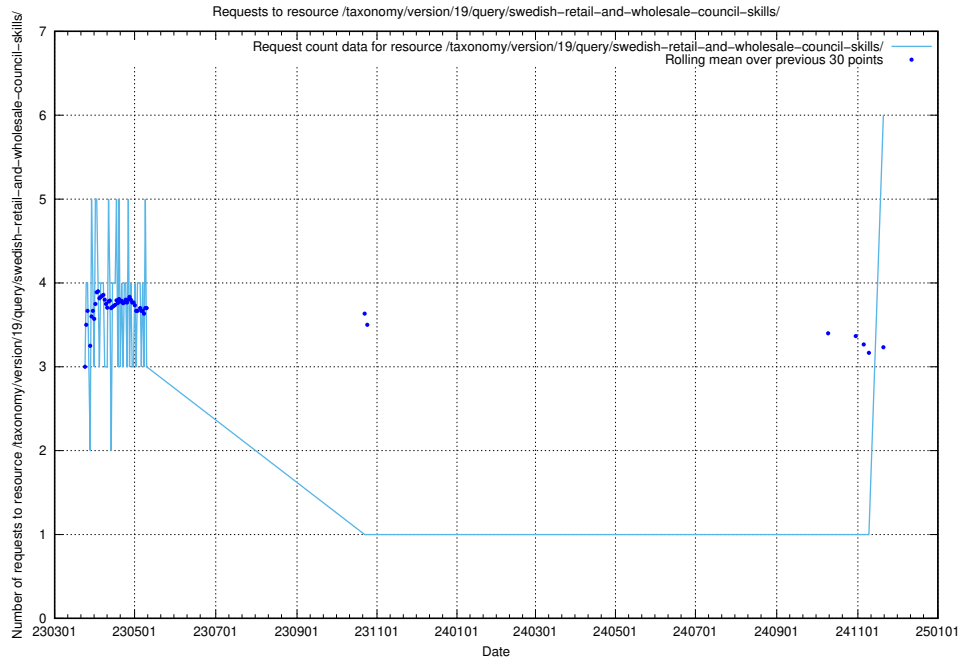

5.164 Usage of /taxonomy/version/19/query/swedish-retail-and-wholesale-council-skills/

Here, we count the number of requests to resource /taxonomy/version/19/query/swedish-retail-and-wholesale-council-skills/.