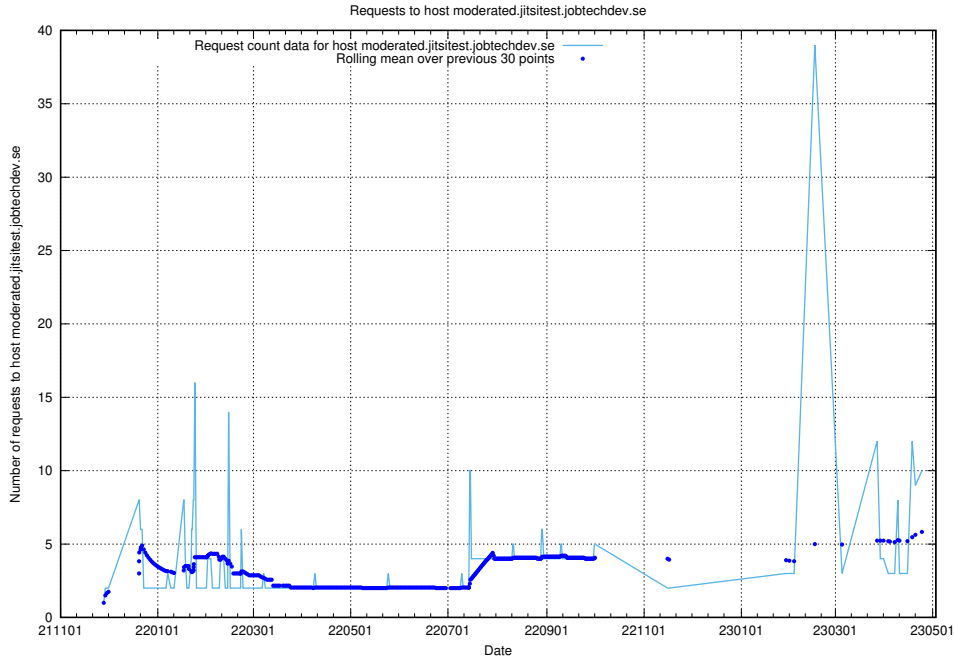

7.78 Usage of moderated.jitsitest.jobtechdev.se

Here, we count the number of requests to host moderated.jitsitest.jobtechdev.se.