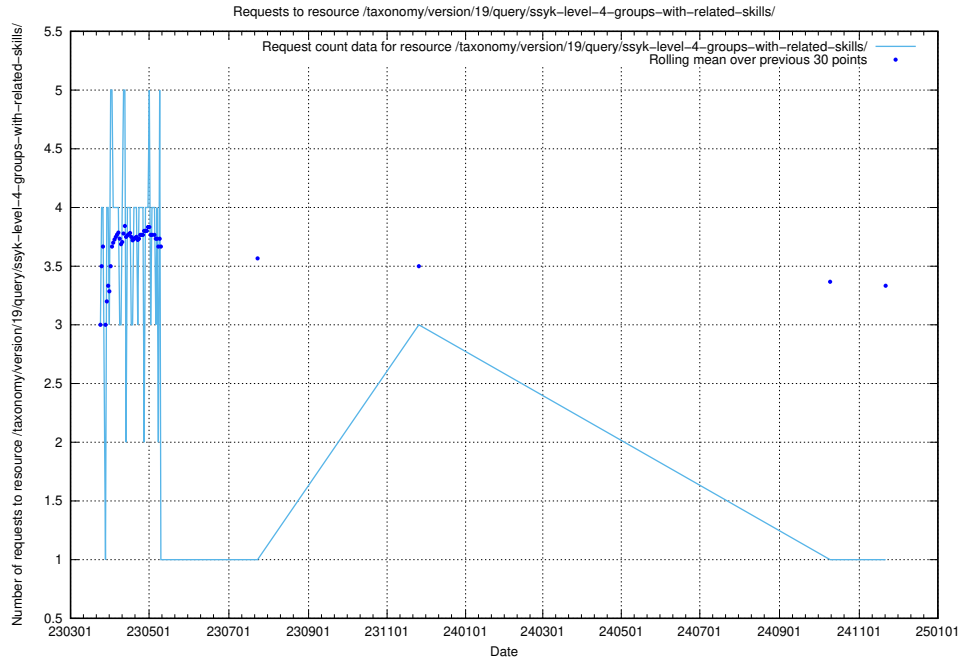

5.7239 Usage of /taxonomy/version/19/query/ssyk-level-4-groups-with-related-skills/

Here, we count the number of requests to resource /taxonomy/version/19/query/ssyk-level-4-groups-with-related-skills/.