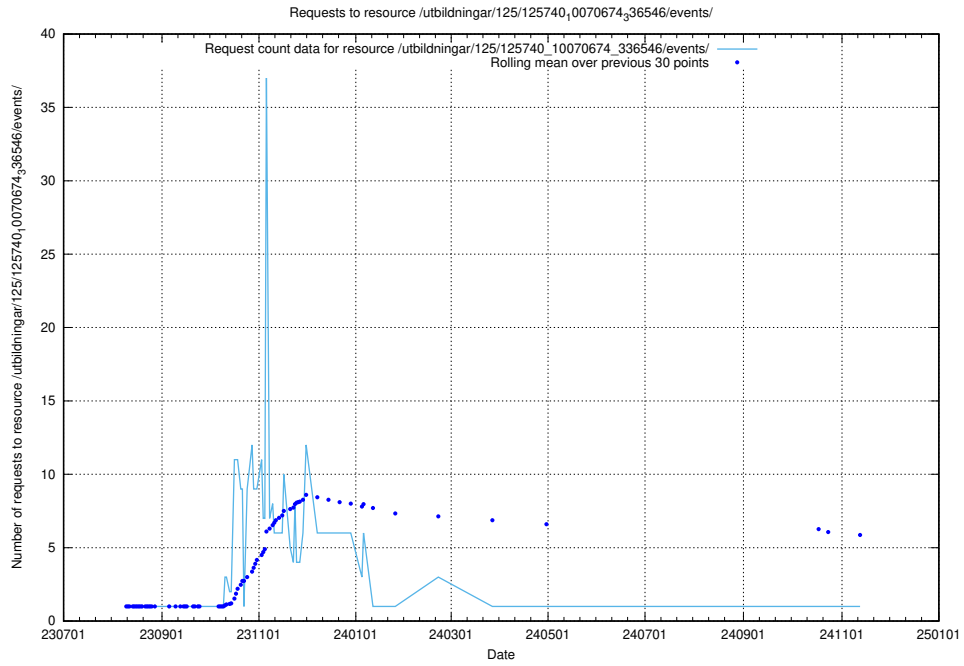

5.5892 Usage of /utbildningar/125/125740_10070674_336546/events/

Here, we count the number of requests to resource /utbildningar/125/125740_10070674_336546/events/