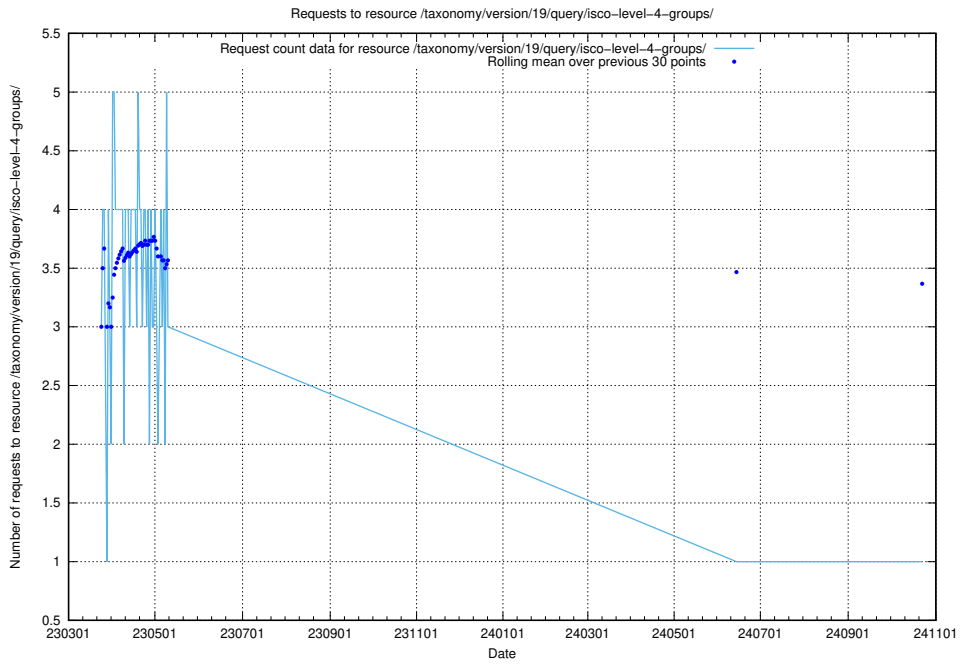

5.7262 Usage of /taxonomy/version/19/query/isco-level-4-groups/

Here, we count the number of requests to resource /taxonomy/version/19/query/isco-level-4-groups/.