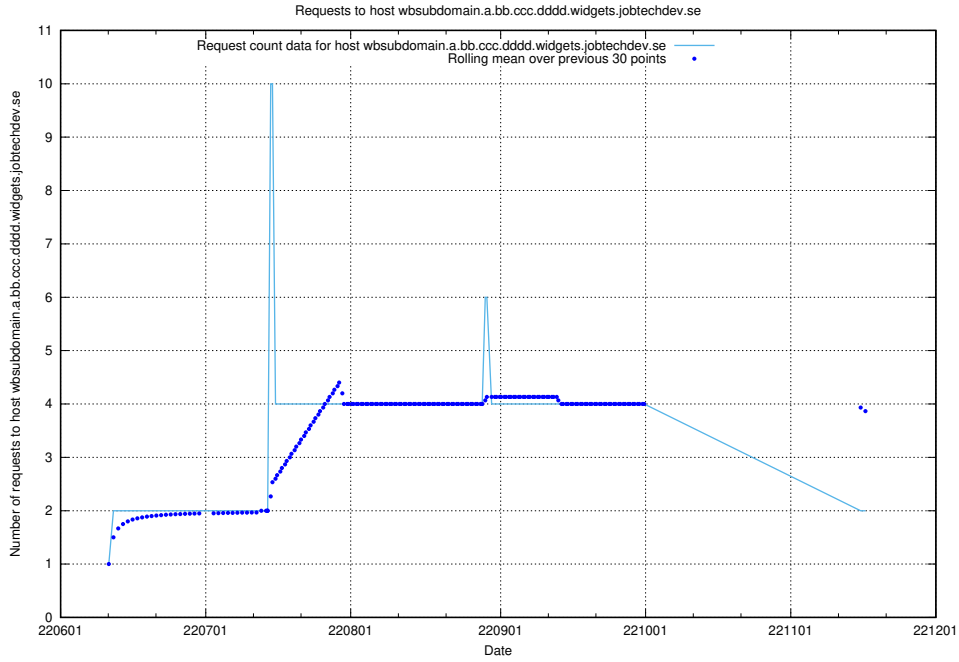

7.435 Usage of wbsubdomain.a.bb.ccc.dddd.widgets.jobtechdev.se

Here, we count the number of requests to host wbsubdomain.a.bb.ccc.dddd.widgets.jobtechdev.se.