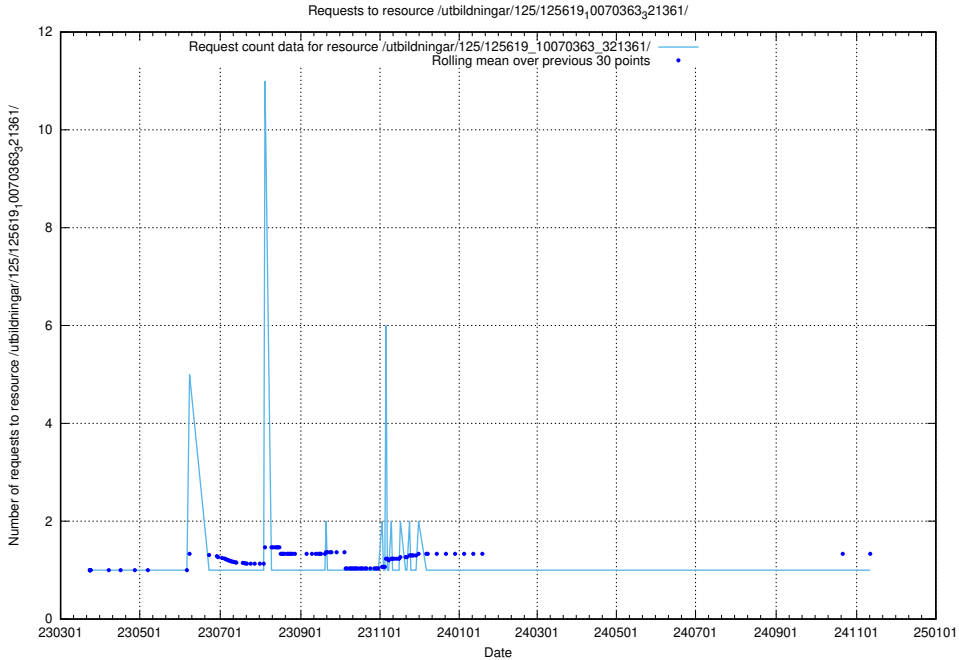

Here, we count the number of requests to resource /utbildningar/125/125619_10070363_321361/events/

5.1045 Usage of /utbildningar/125/125619_10070363_321361/

Here, we count the number of requests to resource /utbildningar/125/125619_10070363_321361/.