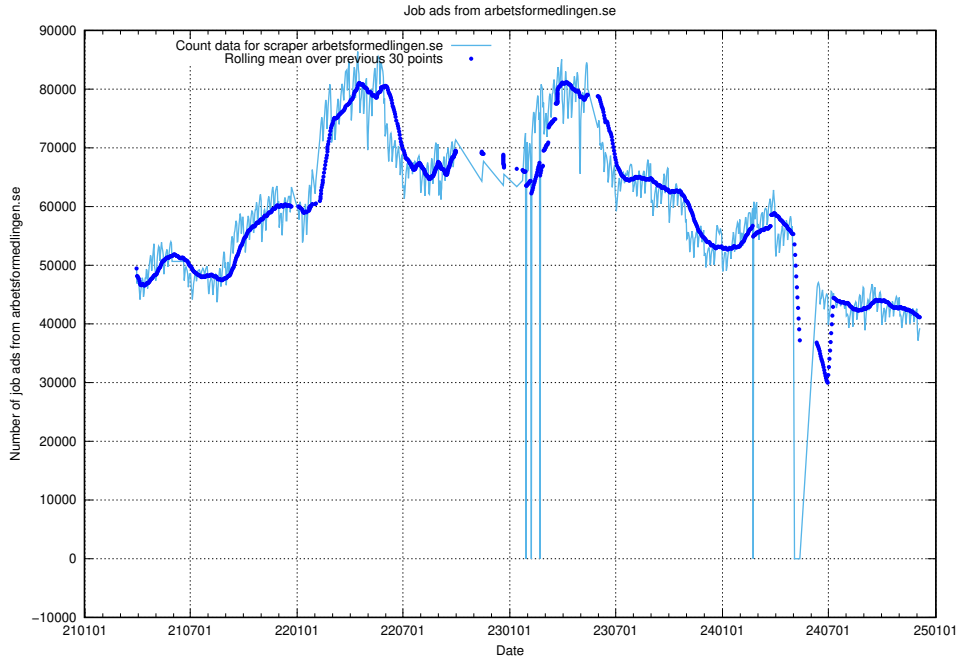

13.2 Number of ads by scraper arbetsformedlingen.se

Here, we count the number of job ads scraped from arbetsformedlingen.se.