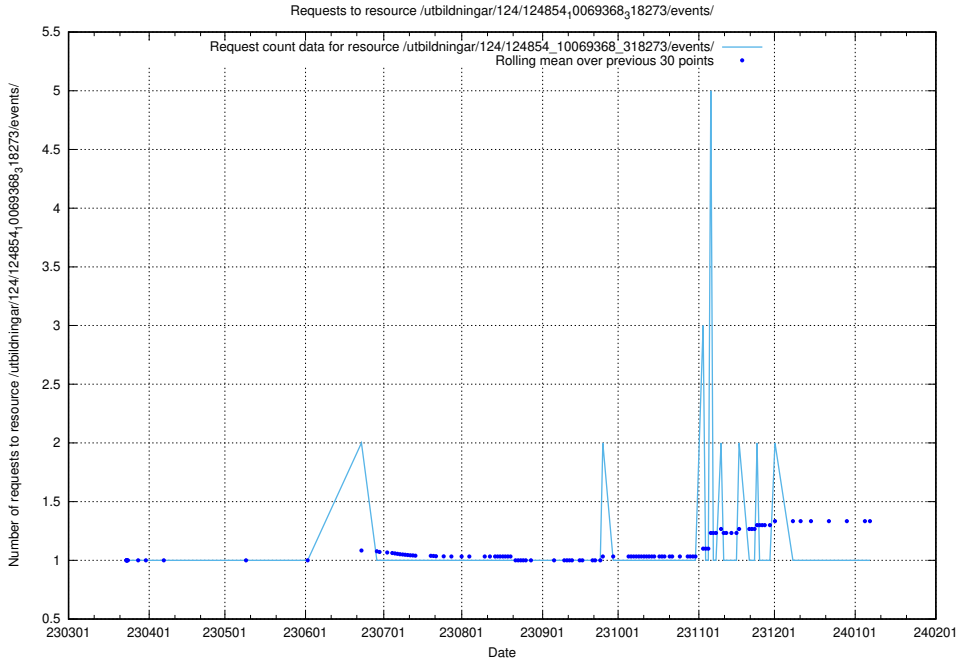

5.1548 Usage of /utbildningar/124/124854_10069368_318273/events/

Here, we count the number of requests to resource /utbildningar/124/124854_10069368_318273/events/