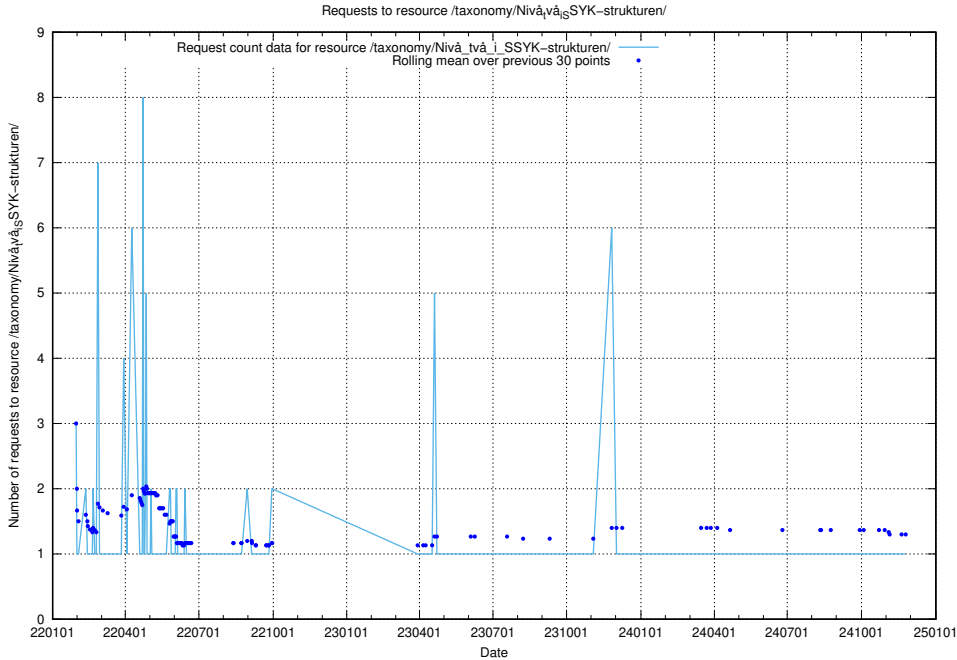

5.4584 Usage of /taxonomy/Nivå_två_i_SSYK-strukturen/

Here, we count the number of requests to resource /taxonomy/Nivå_två_i_SSYK-strukturen/.