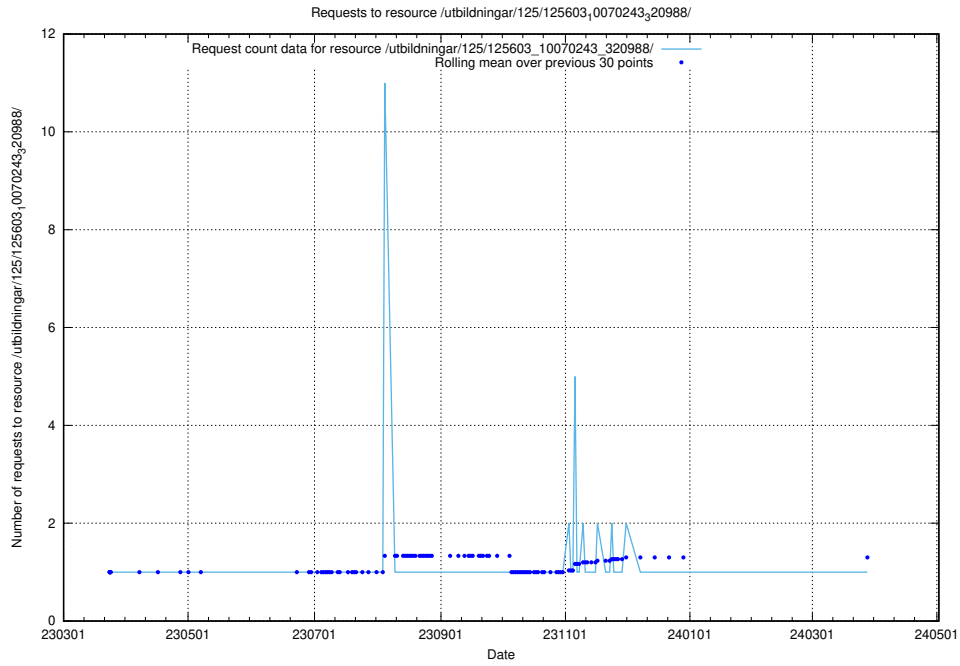

5.1059 Usage of /utbildningar/125/125603_10070243_320988/

Here, we count the number of requests to resource /utbildningar/125/125603_10070243_320988/.