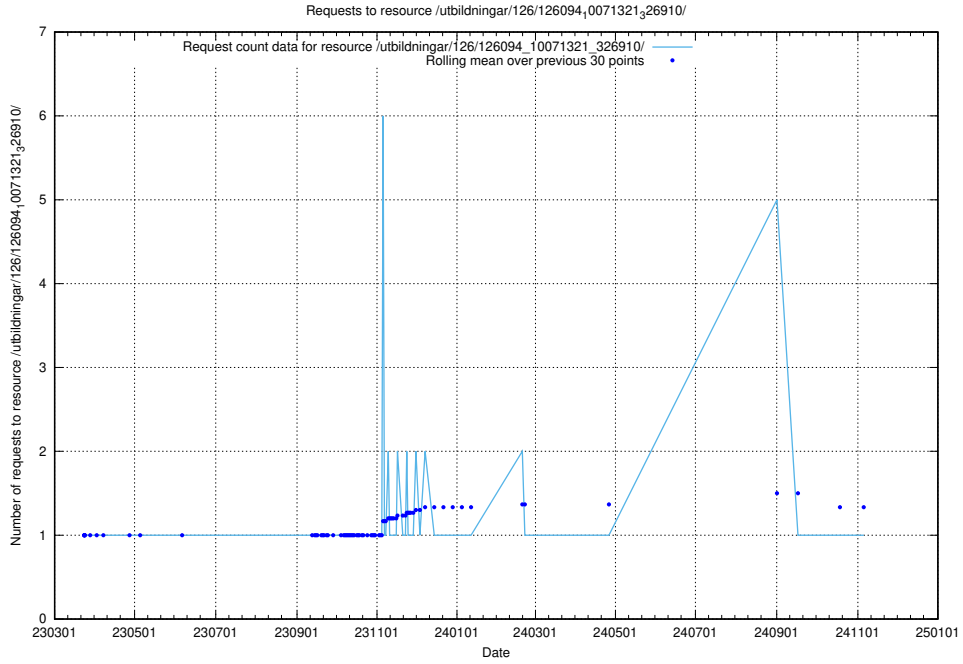

5.7568 Usage of /utbildningar/126/126094_10071321_326910/

Here, we count the number of requests to resource /utbildningar/126/126094_10071321_326910/.