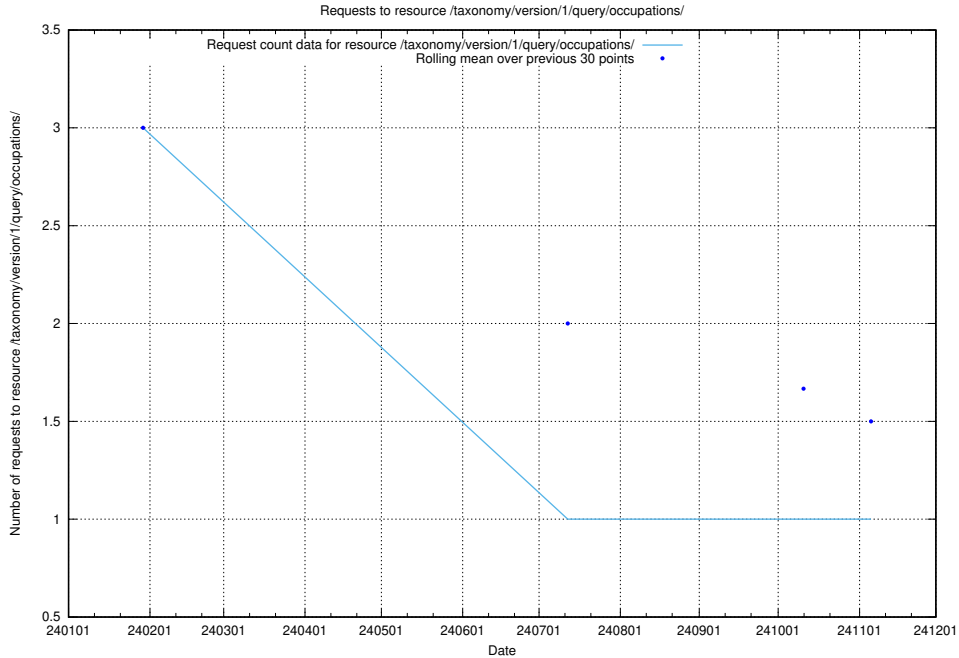

5.3652 Usage of /taxonomy/version/16/query/occupations/

Here, we count the number of requests to resource /taxonomy/version/16/query/occupations/.

5.3653 Usage of /taxonomy/version/1/query/occupations/

Here, we count the number of requests to resource /taxonomy/version/1/query/occupations/.