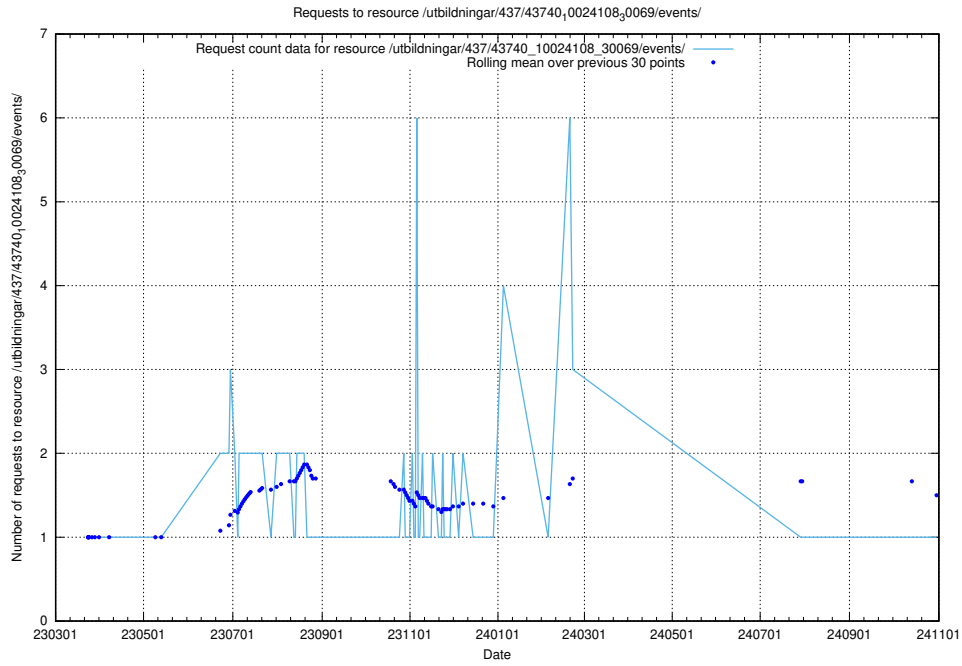

Here, we count the number of requests to resource /utbildningar/437/43741_10024043_32243/.

5.7520 Usage of /utbildningar/437/43740_10024108_30069/events/

Here, we count the number of requests to resource /utbildningar/437/43740_10024108_30069/events/.