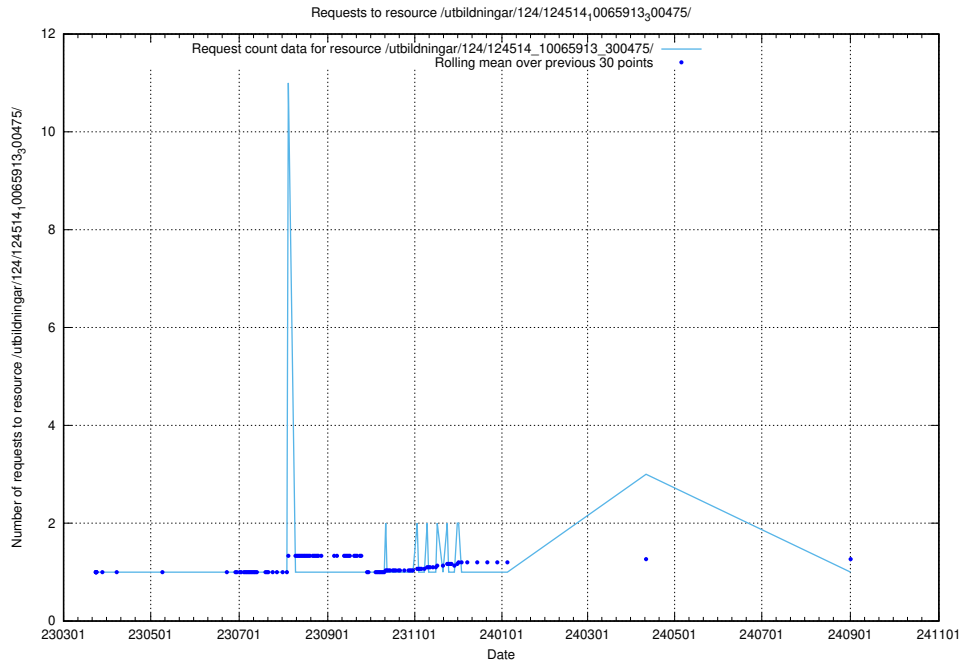

5.2951 Usage of /utbildningar/124/124514_10065913_300475/

Here, we count the number of requests to resource /utbildningar/124/124514_10065913_300475/.