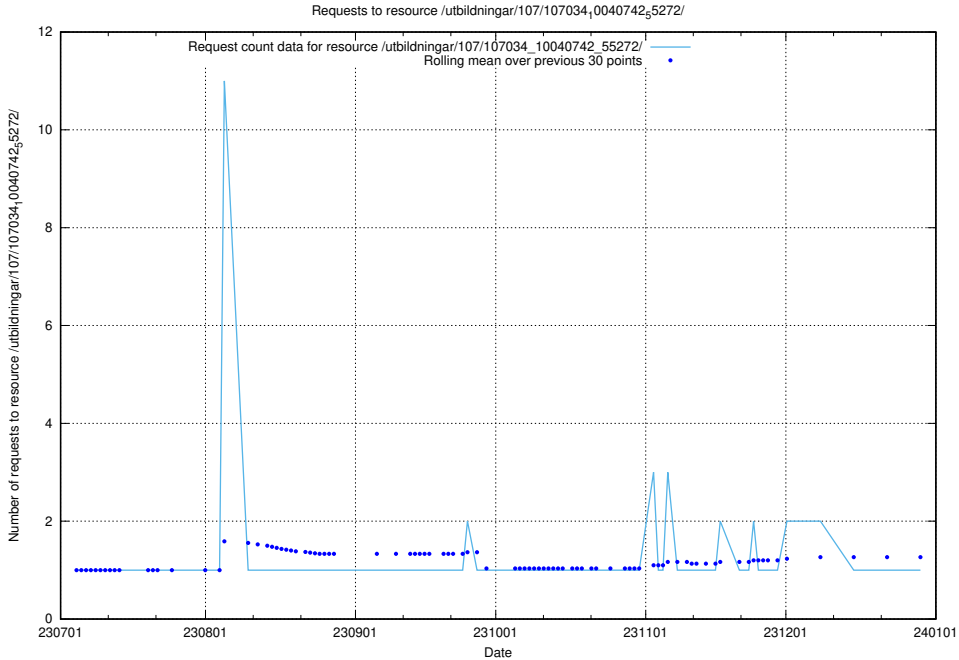

5.6422 Usage of /utbildningar/107/107034_10040742_55272/

Here, we count the number of requests to resource /utbildningar/107/107034_10040742_55272/.