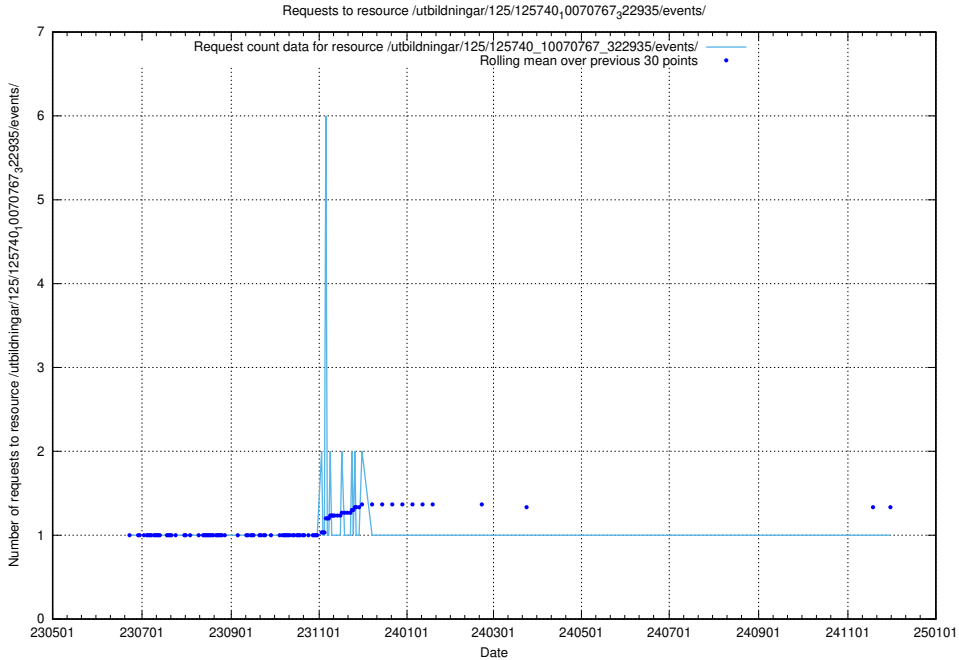

5.6754 Usage of /utbildningar/125/125740_10070767_322935/events/

Here, we count the number of requests to resource /utbildningar/125/125740_10070767_322935/events/