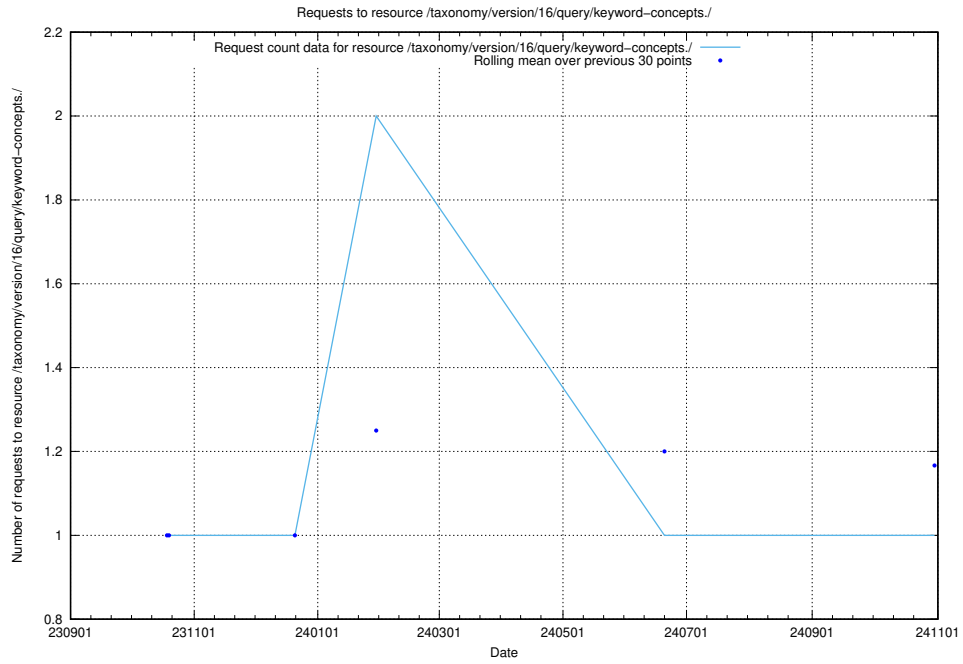

5.5317 Usage of /taxonomy/version/16/query/keyword-concepts./

Here, we count the number of requests to resource /taxonomy/version/16/query/keyword-concepts./.