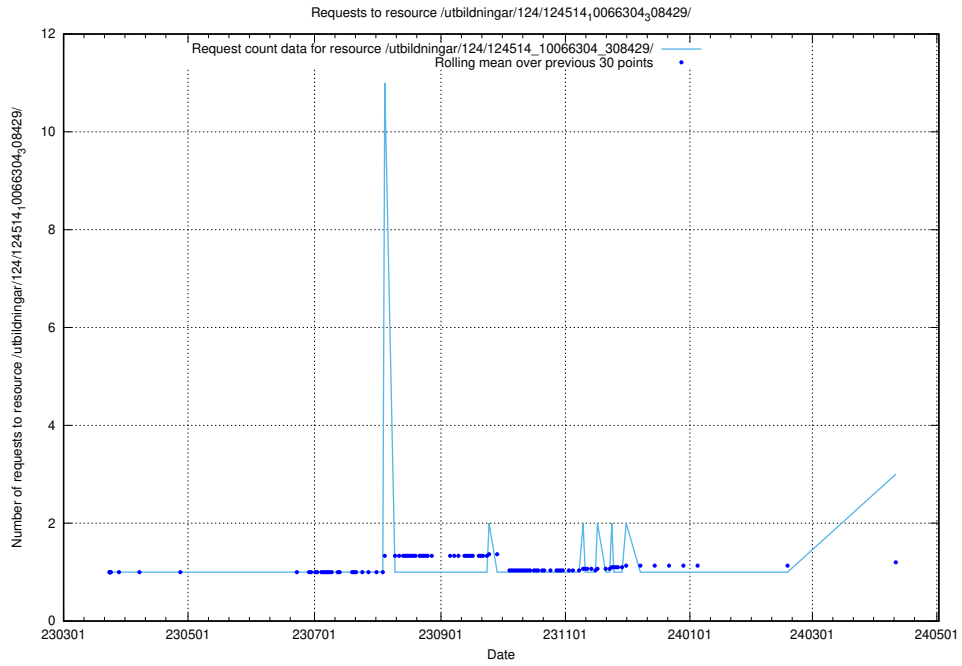

5.381 Usage of /utbildningar/124/124514_10066304_308429/

Here, we count the number of requests to resource /utbildningar/124/124514_10066304_308429/.