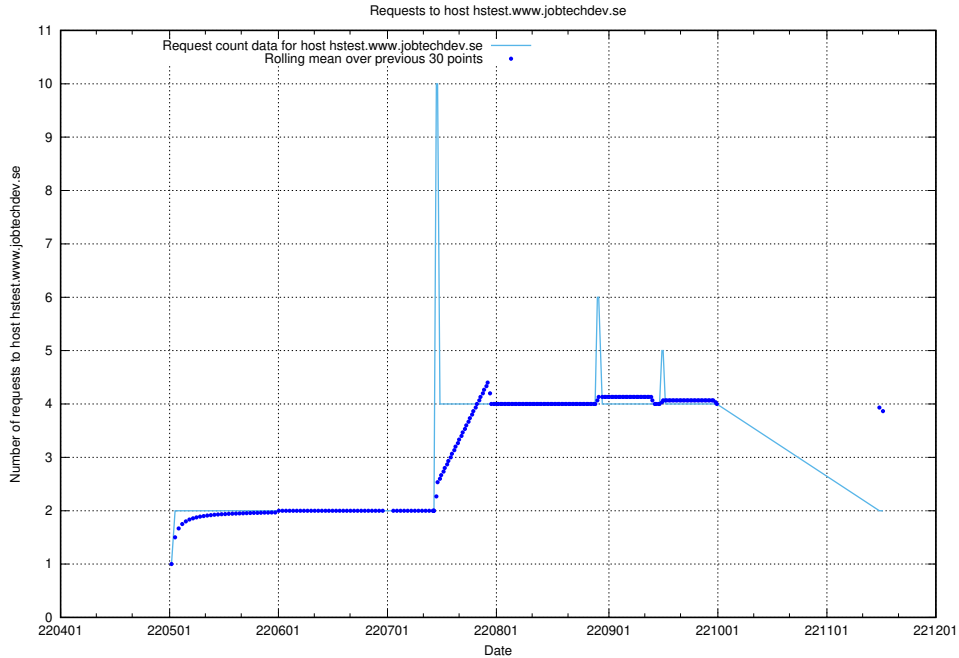

7.462 Usage of hstest.www.jobtechdev.se

Here, we count the number of requests to host hstest.www.jobtechdev.se.