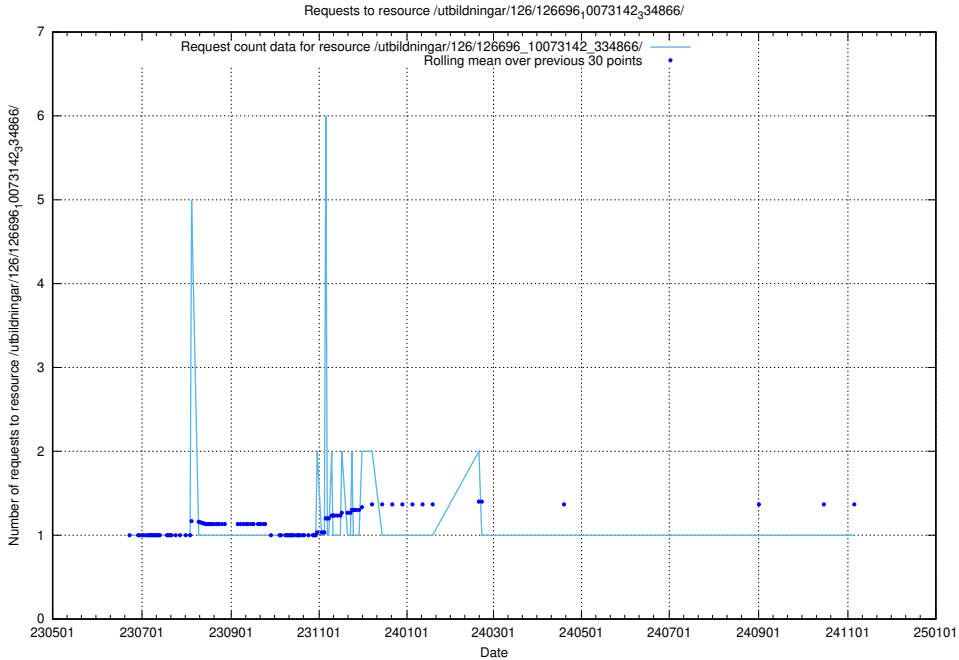

5.6682 Usage of /utbildningar/126/126696_10073142_334866/

Here, we count the number of requests to resource /utbildningar/126/126696_10073142_334866/.