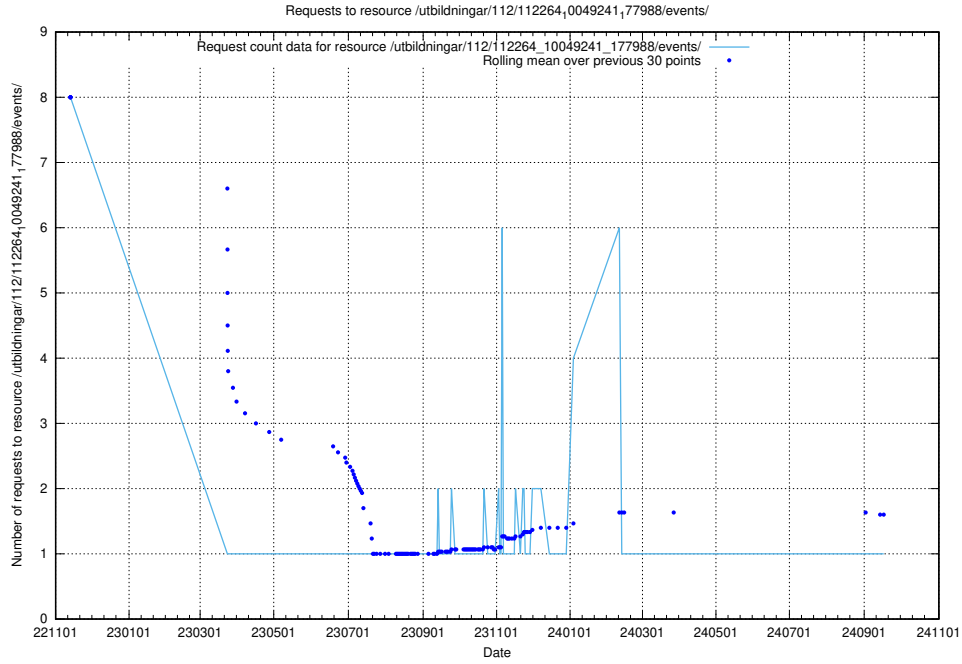

5.6857 Usage of /utbildningar/112/112264_10049241_177988/events/

Here, we count the number of requests to resource /utbildningar/112/112264_10049241_177988/events/