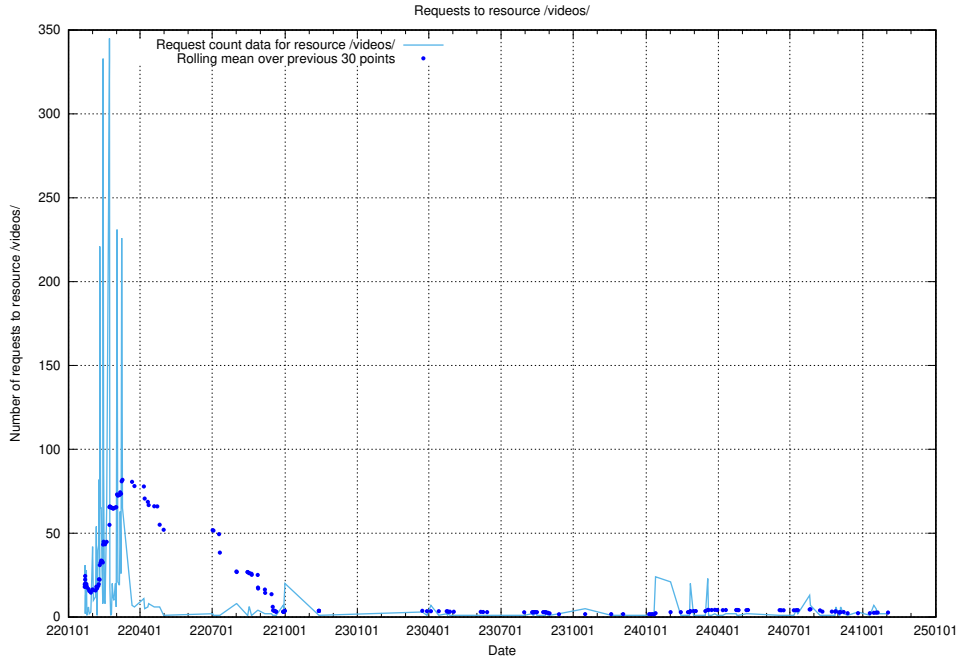

5.889 Usage of /videos/

Here, we count the number of requests to resource /videos/.