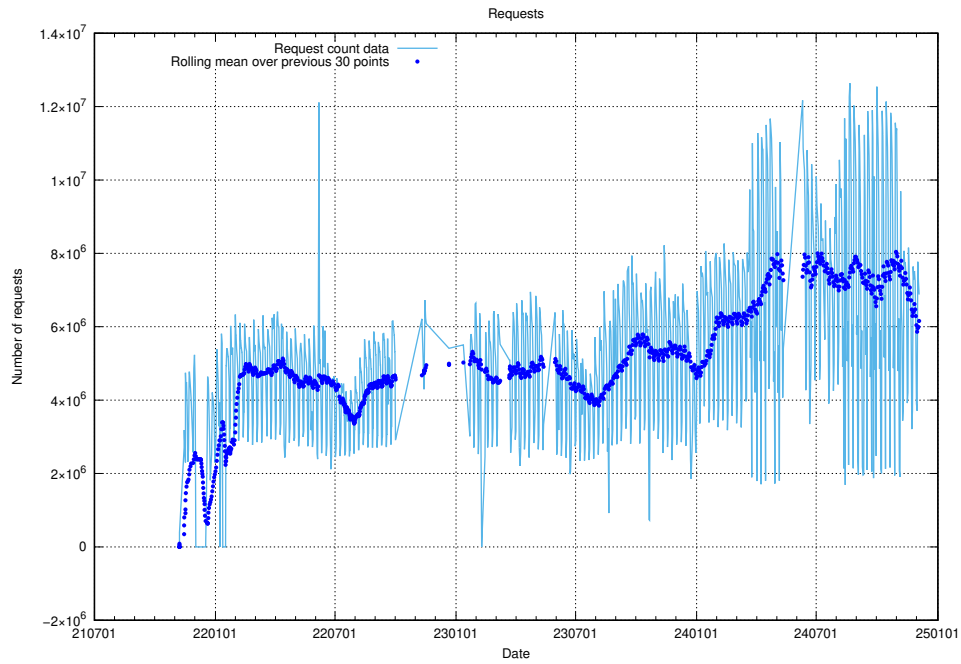

8 Log Stack - General Statistics

This section contains general statistics from [JobTech's log stack](#)⁸.

8.1 Total number of requests

Here, we count the total number of requests.