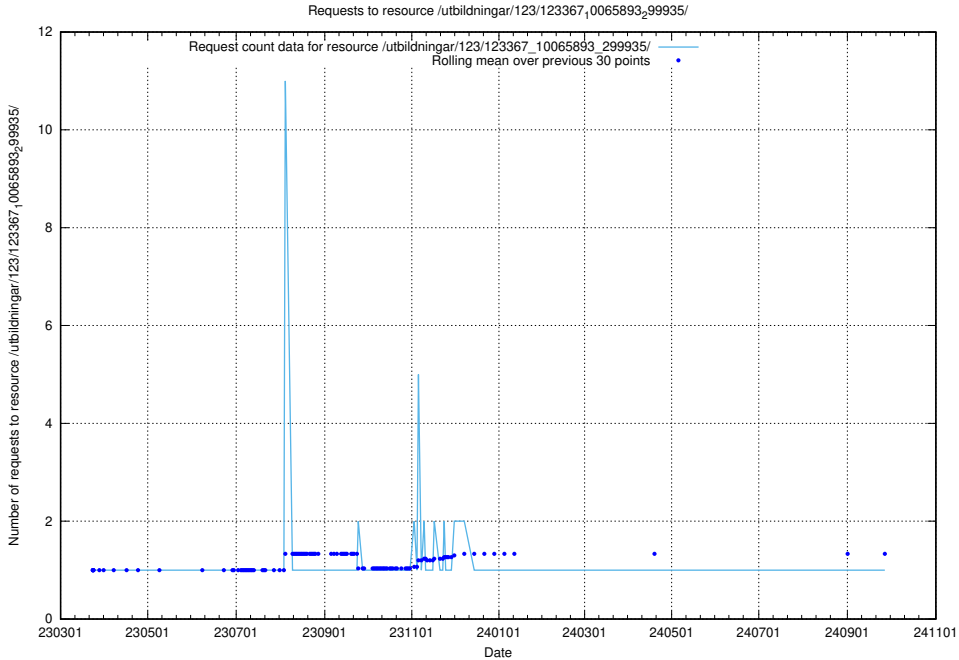

5.5800 Usage of /utbildningar/123/123367_10065893_299935/

Here, we count the number of requests to resource /utbildningar/123/123367_10065893_299935/.