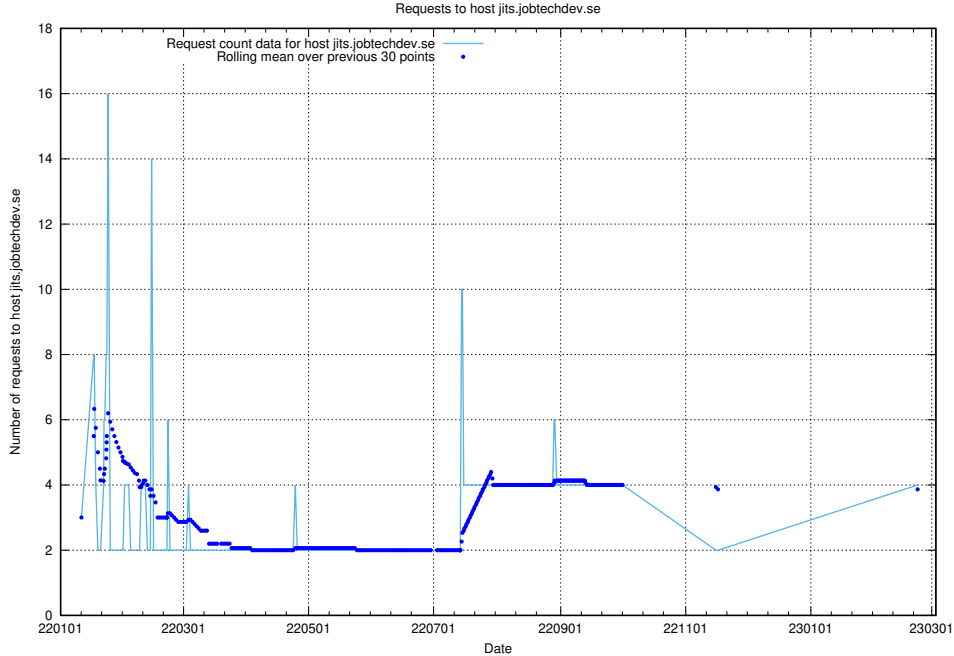

7.129 Usage of jits.jobtechdev.se

Here, we count the number of requests to host jits.jobtechdev.se.