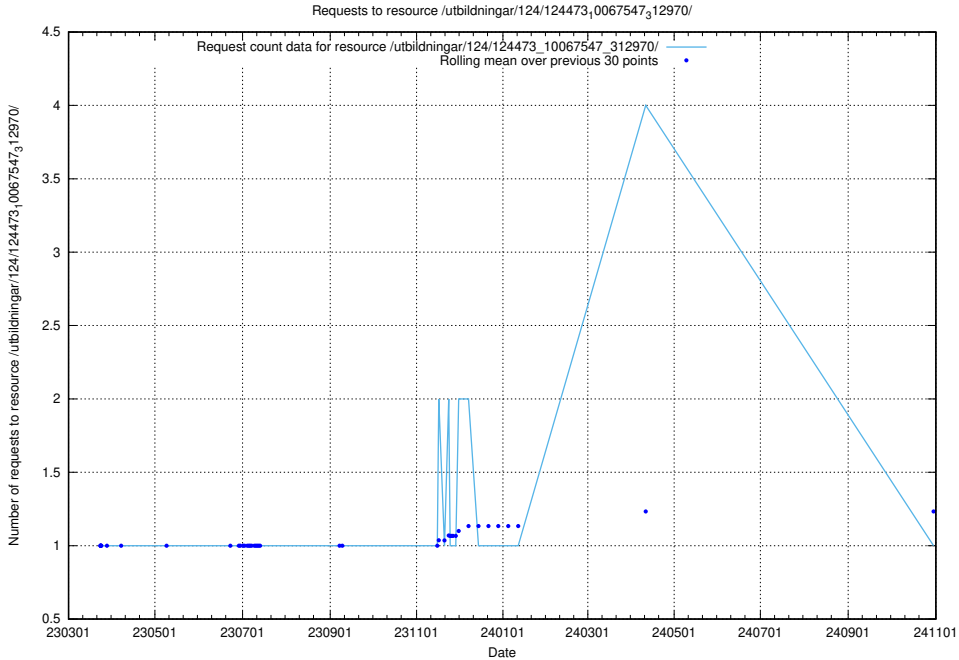

5.4022 Usage of /utbildningar/124/124473_10067547_312970/

Here, we count the number of requests to resource /utbildningar/124/124473_10067547_312970/.