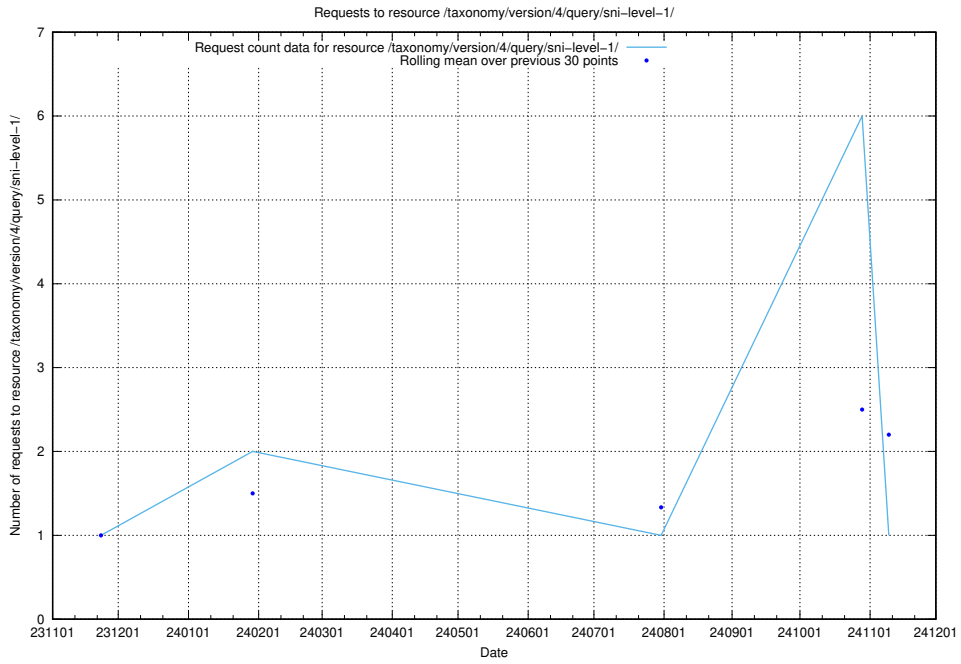

5.5081 Usage of /taxonomy/version/4/query/sni-level-1/

Here, we count the number of requests to resource /taxonomy/version/4/query/sni-level-1/.