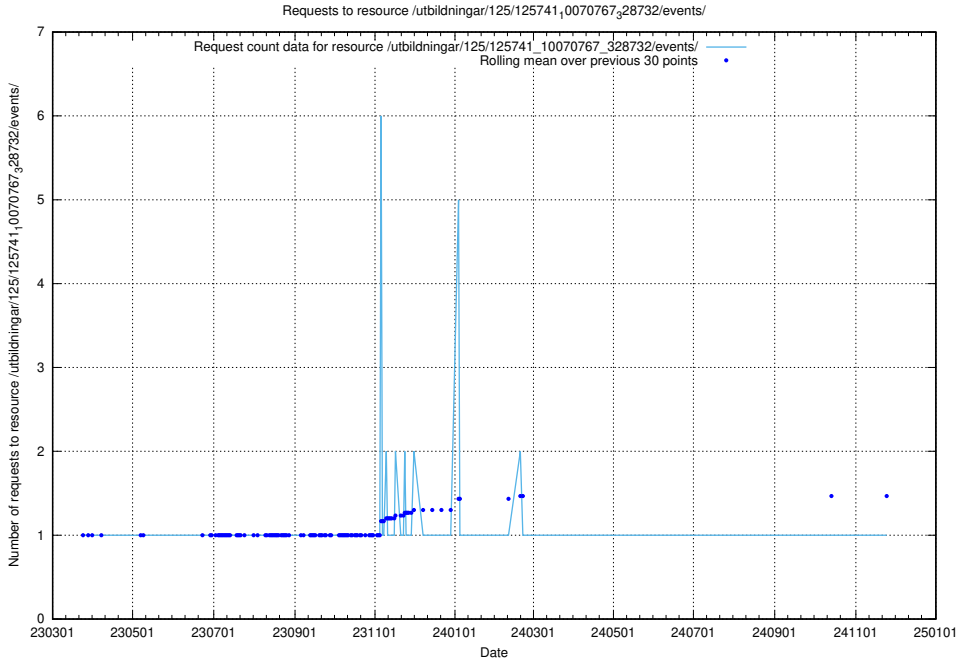

5.7344 Usage of /utbildningar/125/125741_10070767_328732/events/

Here, we count the number of requests to resource /utbildningar/125/125741_10070767_328732/events/