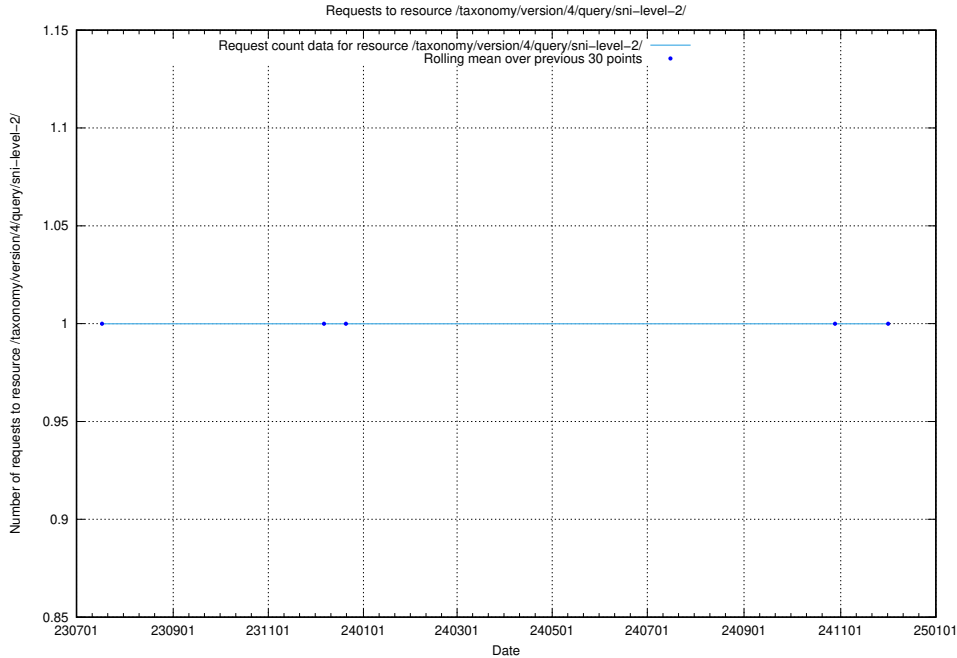

5.6105 Usage of /taxonomy/version/4/query/sni-level-2/

Here, we count the number of requests to resource /taxonomy/version/4/query/sni-level-2/.