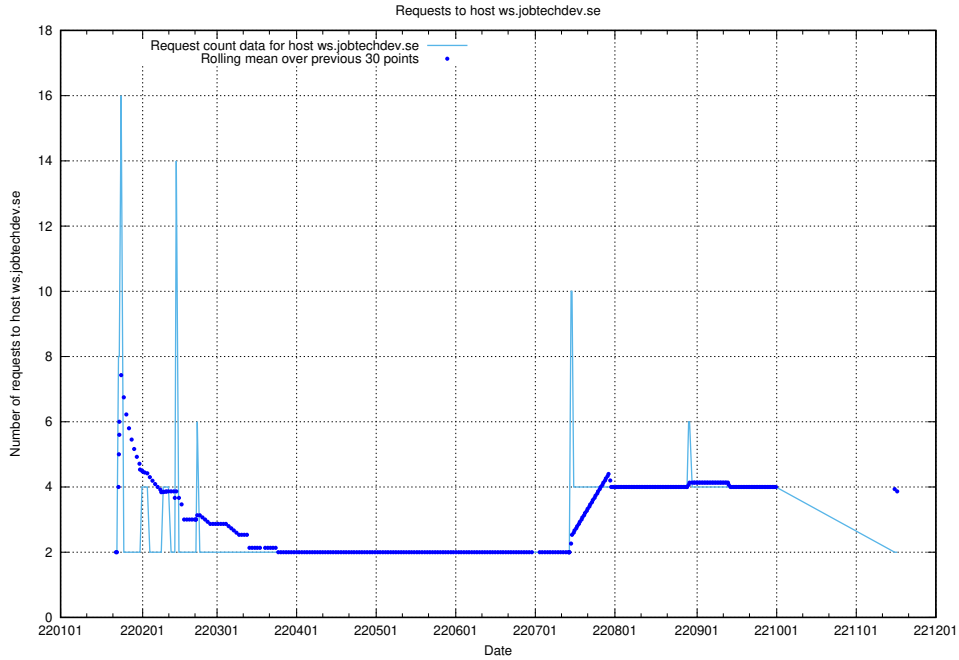

7.608 Usage of ws.jobtechdev.se

Here, we count the number of requests to host ws.jobtechdev.se.