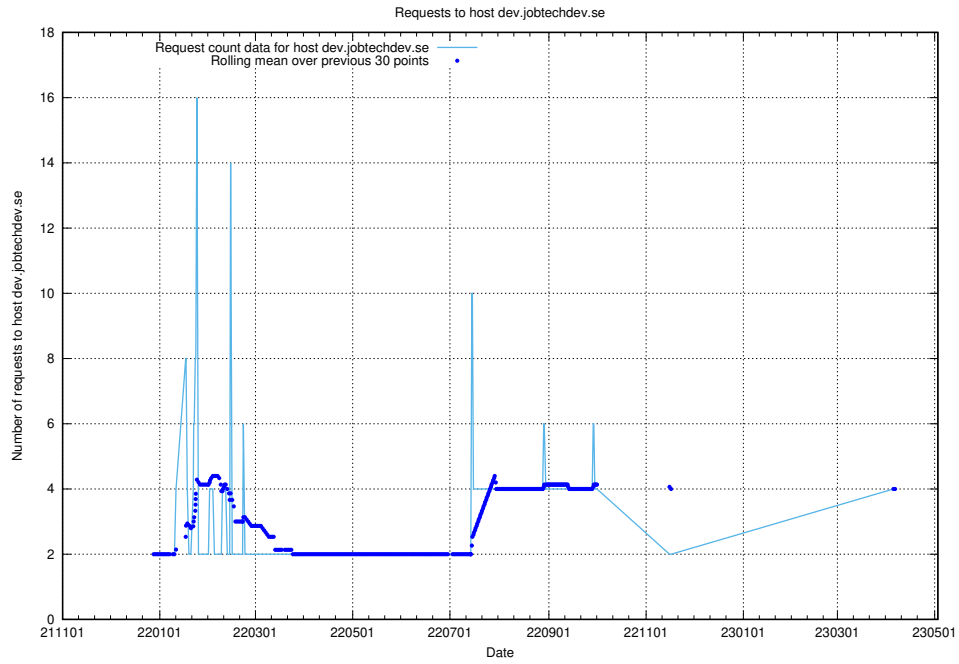

7.154 Usage of dev.jobtechdev.se

Here, we count the number of requests to host dev.jobtechdev.se.