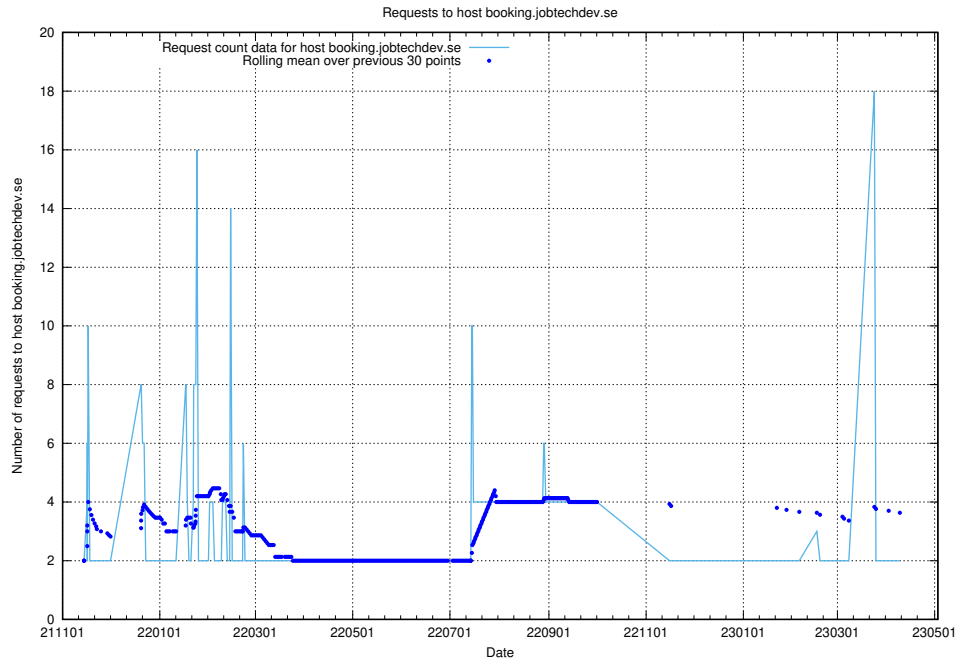

7.306 Usage of booking.jobtechdev.se

Here, we count the number of requests to host booking.jobtechdev.se.