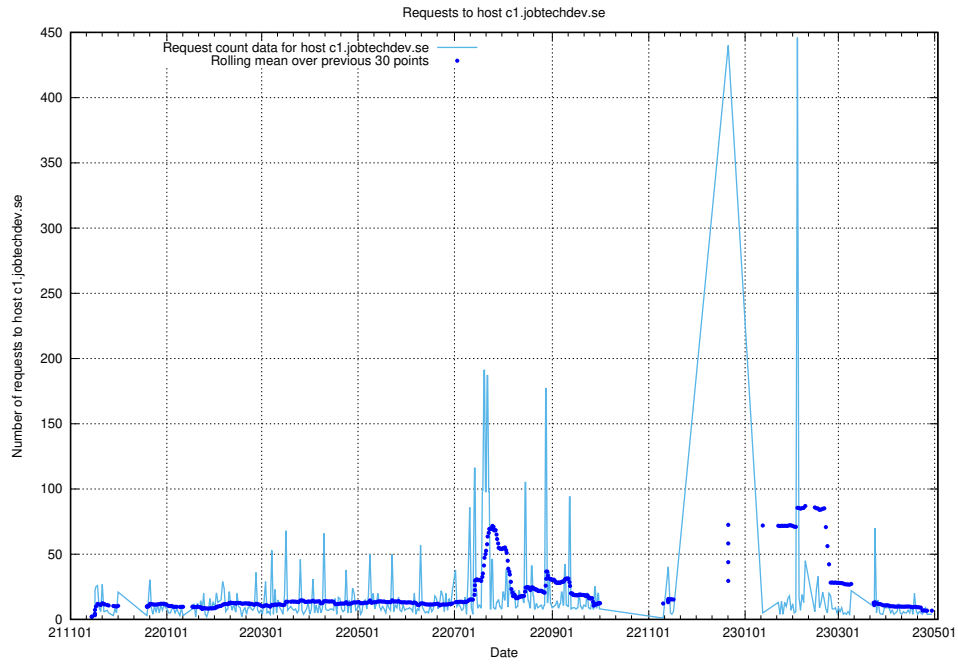

7.125 Usage of c1.jobtechdev.se

Here, we count the number of requests to host c1.jobtechdev.se.