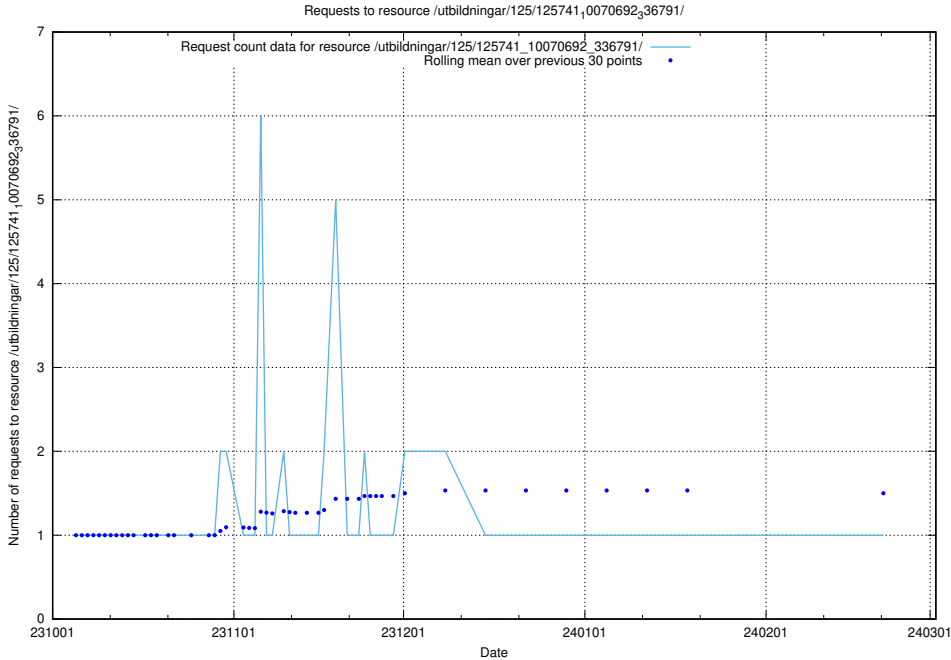

5.5459 Usage of /utbildningar/125/125741_10070692_336791/

Here, we count the number of requests to resource /utbildningar/125/125741_10070692_336791/.