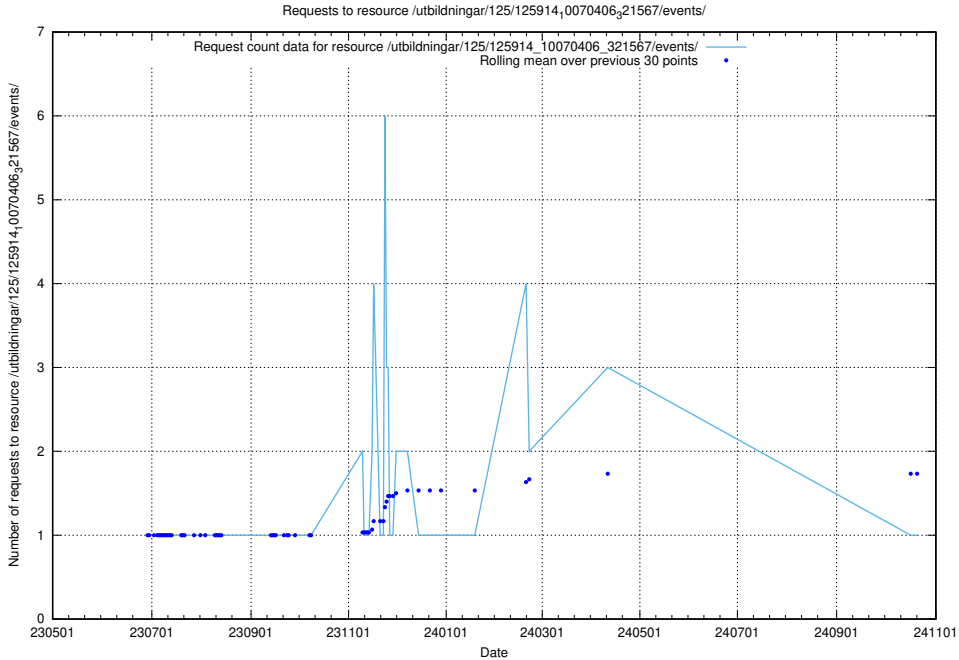

5.6525 Usage of /utbildningar/125/125914_10070406_321567/events/

Here, we count the number of requests to resource /utbildningar/125/125914_10070406_321567/events/