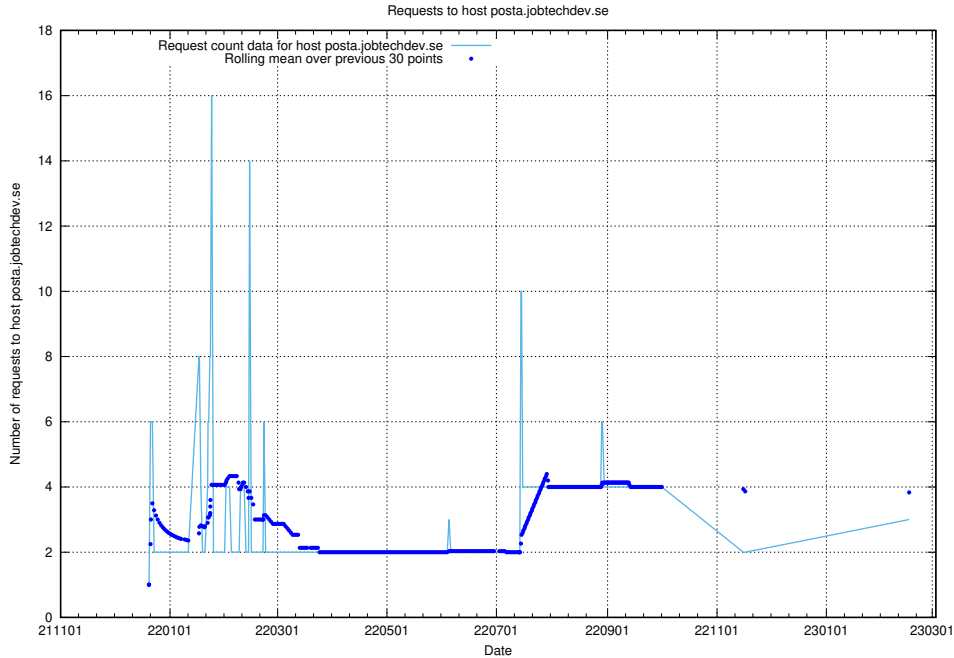

7.218 Usage of posta.jobtechdev.se

Here, we count the number of requests to host posta.jobtechdev.se.