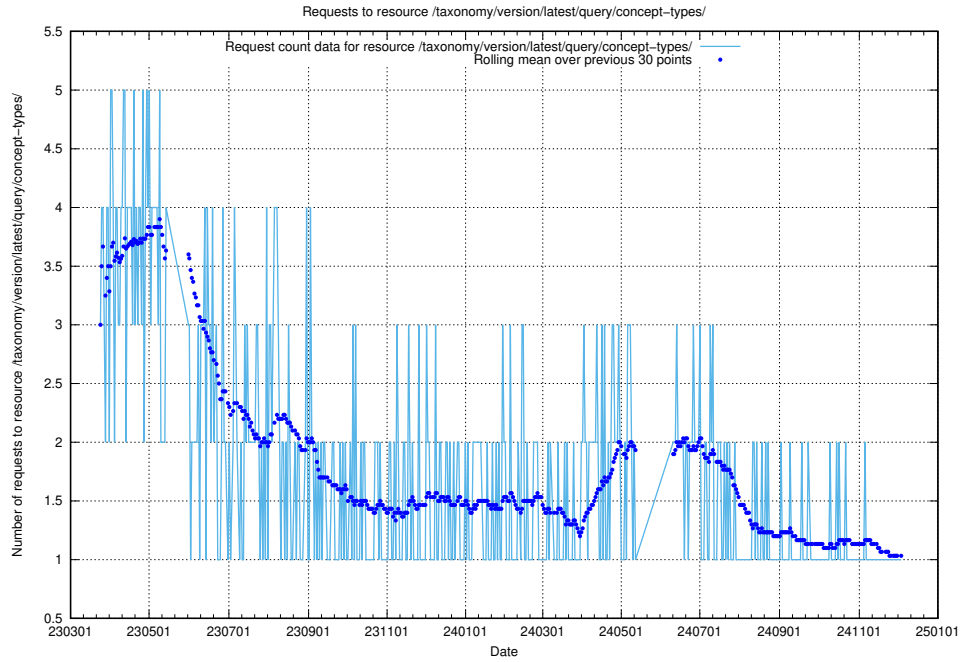

Here, we count the number of requests to resource /taxonomy/version/latest/query/concepts-and-common-relations/.

5.7221 Usage of /taxonomy/version/latest/query/concept-types/

Here, we count the number of requests to resource /taxonomy/version/latest/query/concept-types/.