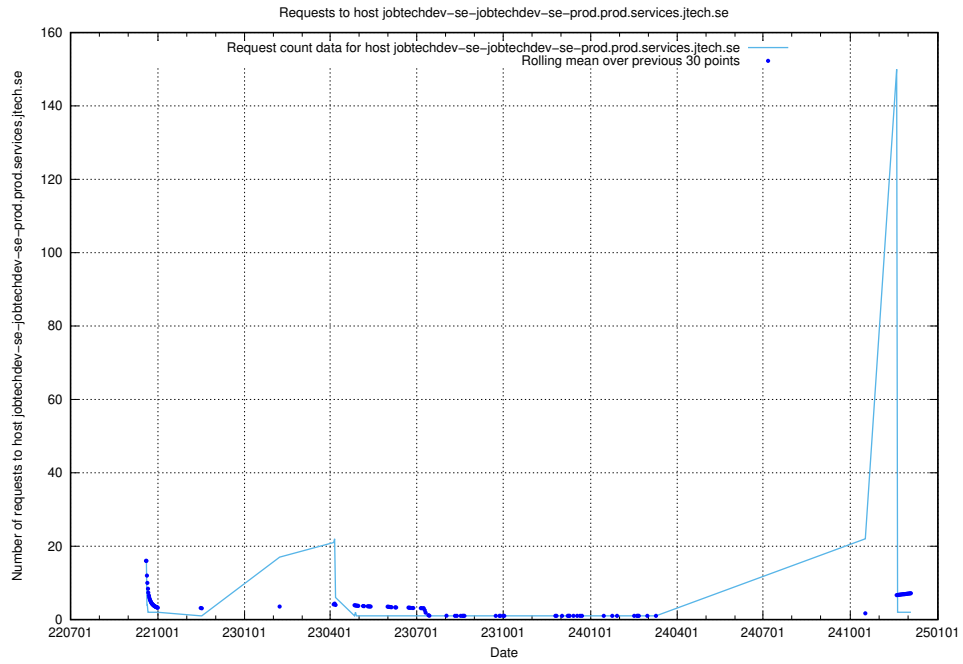

Here, we count the number of requests to host jobtechdev-se-jobtechdev-se-prod.prod.services.jtech.se.

7.347 Usage of jiti.jobtechdev.se

Here, we count the number of requests to host jiti.jobtechdev.se.