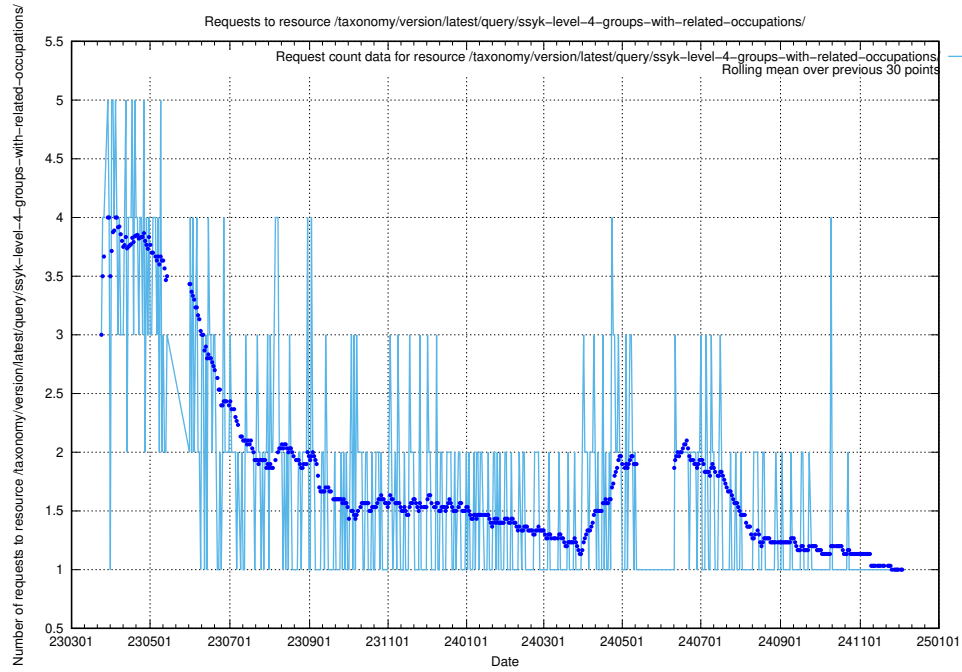

5.7188 Usage of /taxonomy/version/latest/query/ssyk-level-4-groups-with-related-occupations/

Here, we count the number of requests to resource /taxonomy/version/latest/query/ssyk-level-4-groups-with-related-occupations/.