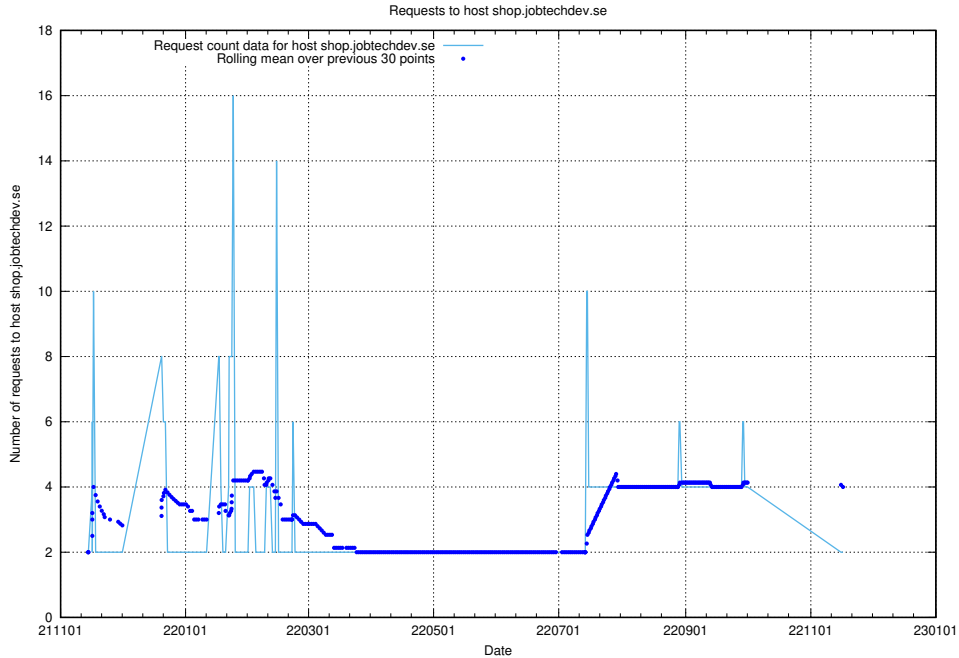

7.592 Usage of shop.jobtechdev.se

Here, we count the number of requests to host shop.jobtechdev.se.

7.593 Usage of office.jobtechdev.se

Here, we count the number of requests to host office.jobtechdev.se.