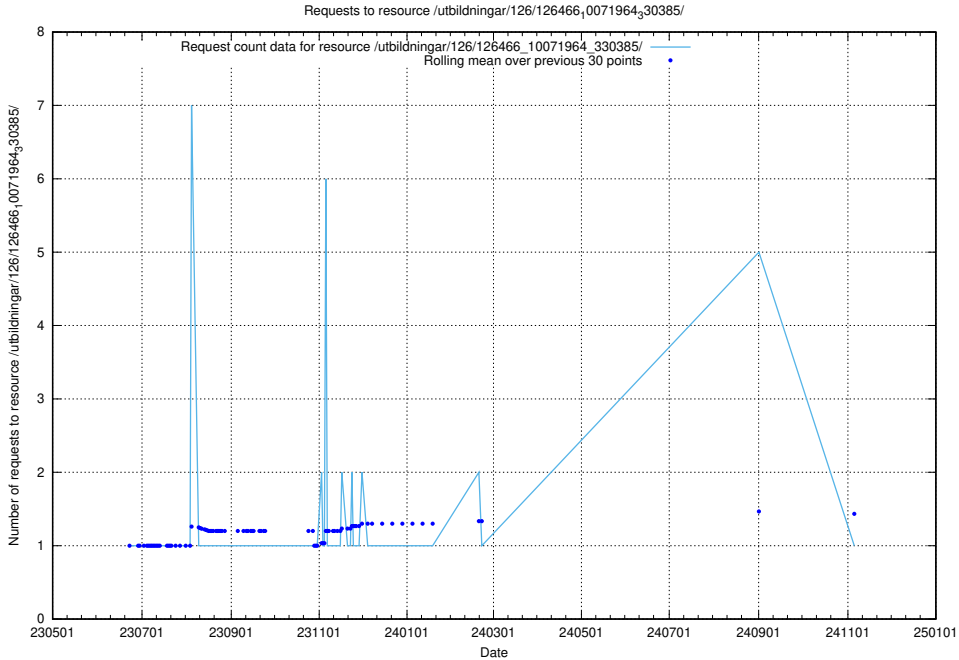

5.6708 Usage of /utbildningar/126/126466_10071964_330385/

Here, we count the number of requests to resource /utbildningar/126/126466_10071964_330385/.

5.6709 Usage of /utbildningar/126/126466_10071962_330382/events/