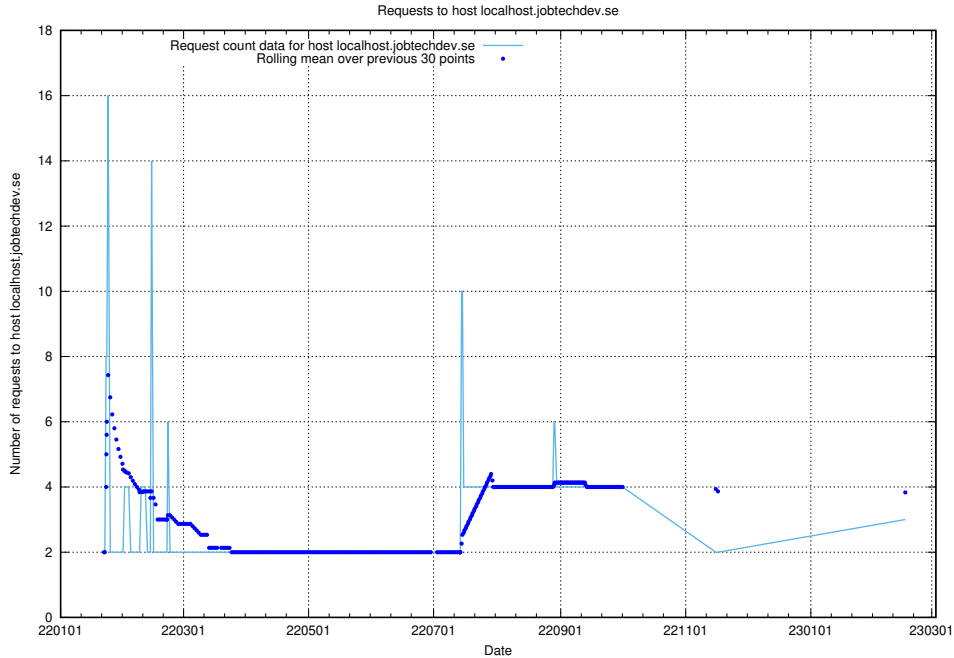

7.278 Usage of localhost.jobtechdev.se

Here, we count the number of requests to host localhost.jobtechdev.se.