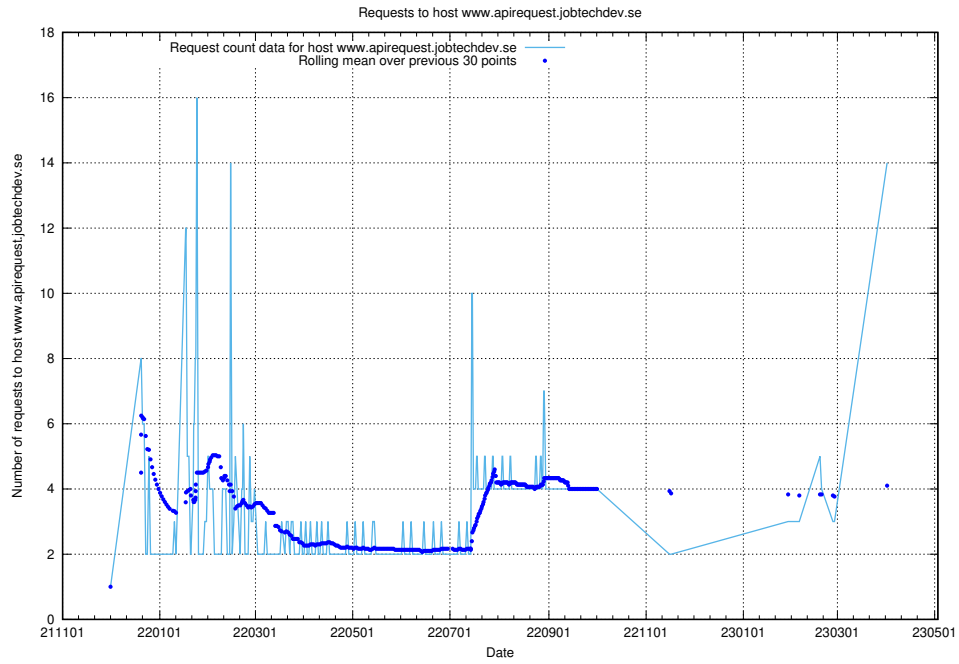

7.56 Usage of `www.apirequest.jobtechdev.se`

Here, we count the number of requests to host `www.apirequest.jobtechdev.se`.