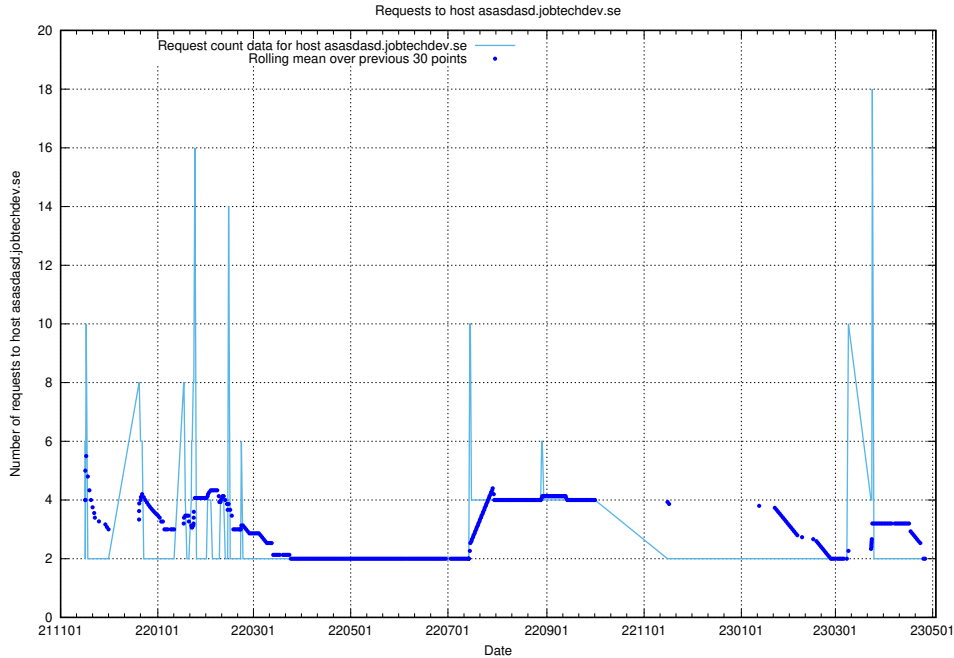

7.570 Usage of asasdask.jobtechdev.se

Here, we count the number of requests to host asasdask.jobtechdev.se.