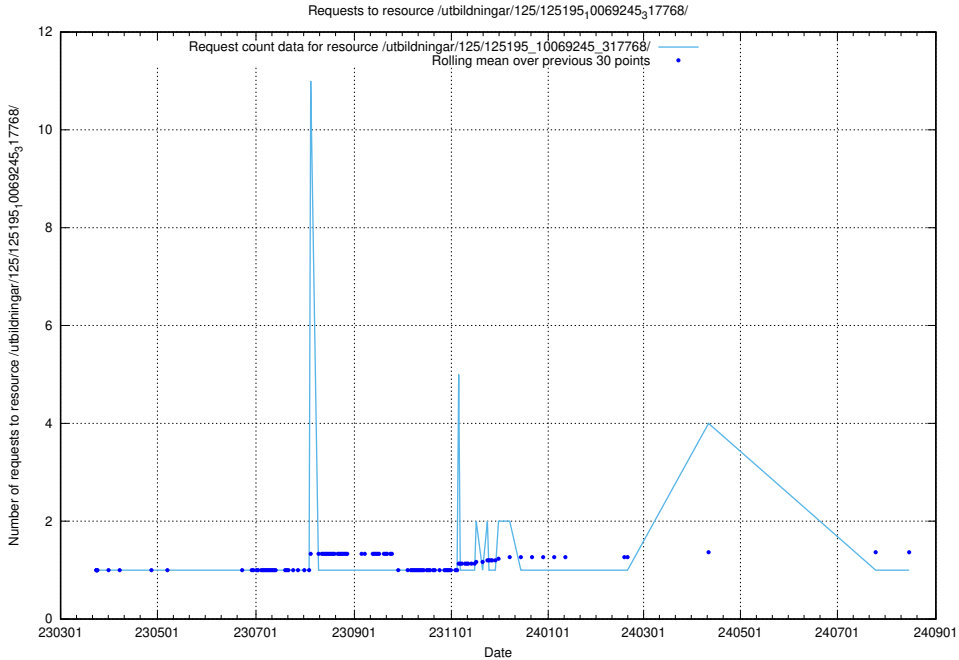

5.1121 Usage of /utbildningar/125/125195_10069245_317768/

Here, we count the number of requests to resource /utbildningar/125/125195_10069245_317768/.