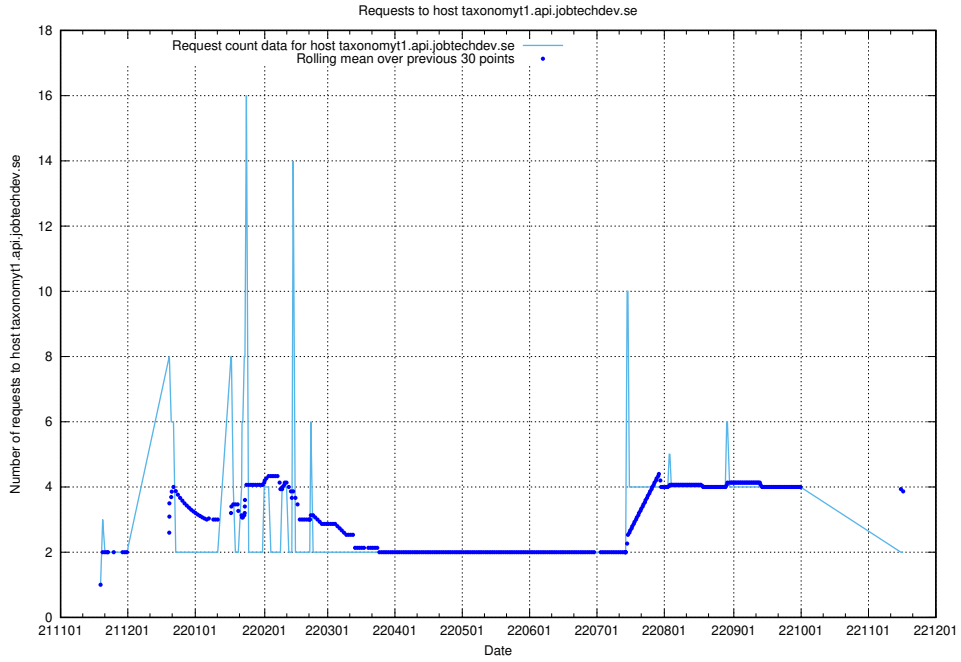

7.491 Usage of widget.jobtechdev.se

Here, we count the number of requests to host widget.jobtechdev.se.

7.492 Usage of taxonomyt1.api.jobtechdev.se

Here, we count the number of requests to host taxonomyt1.api.jobtechdev.se.