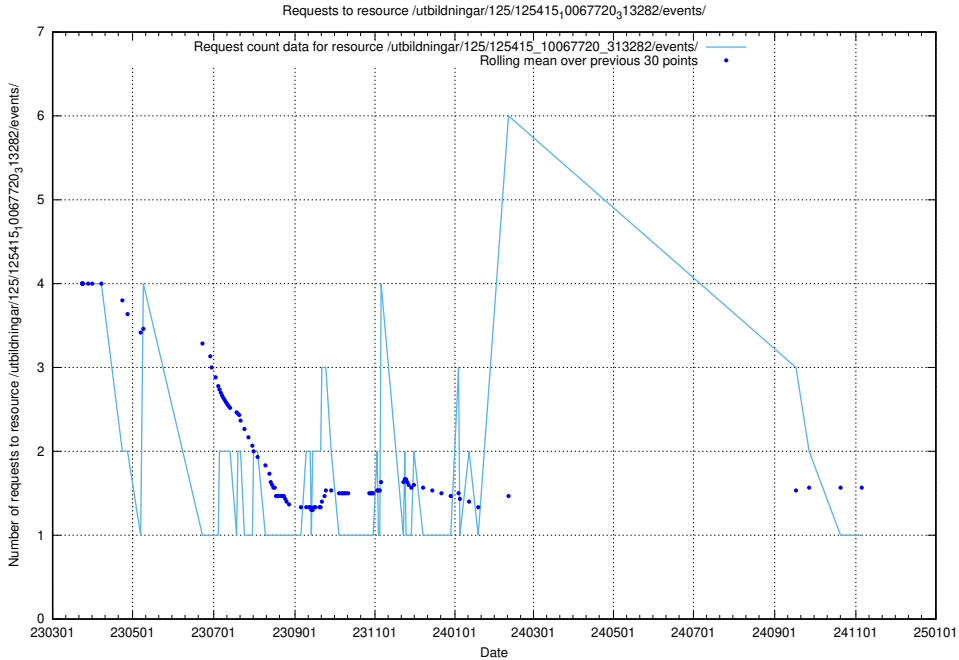

5.7377 Usage of /utbildningar/125/125415_10067720_313282/events/

Here, we count the number of requests to resource /utbildningar/125/125415_10067720_313282/events/