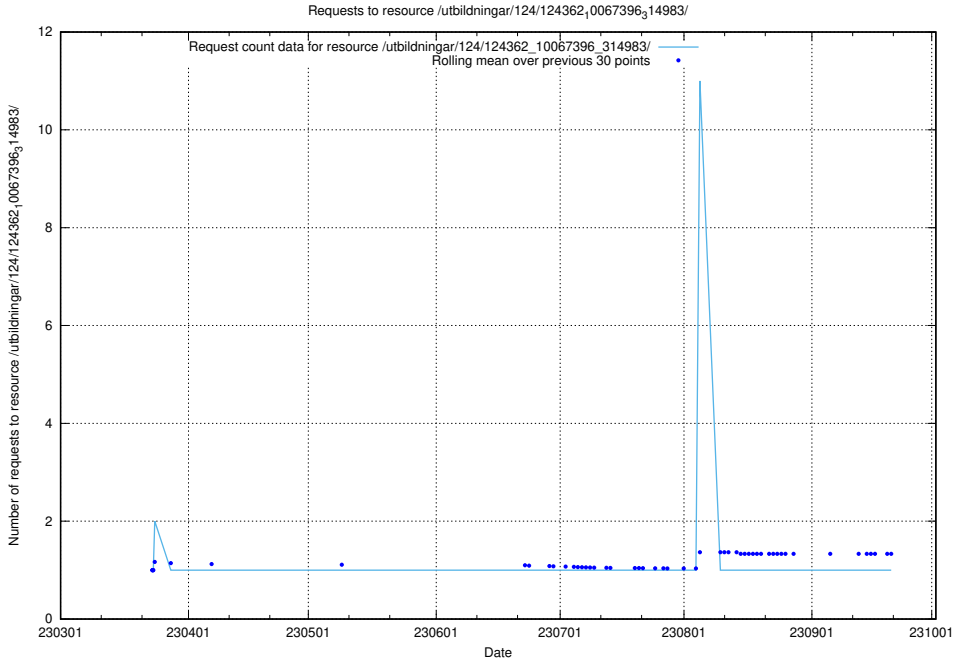

5.4814 Usage of /utbildningar/124/124362_10067396_314983/

Here, we count the number of requests to resource /utbildningar/124/124362_10067396_314983/.