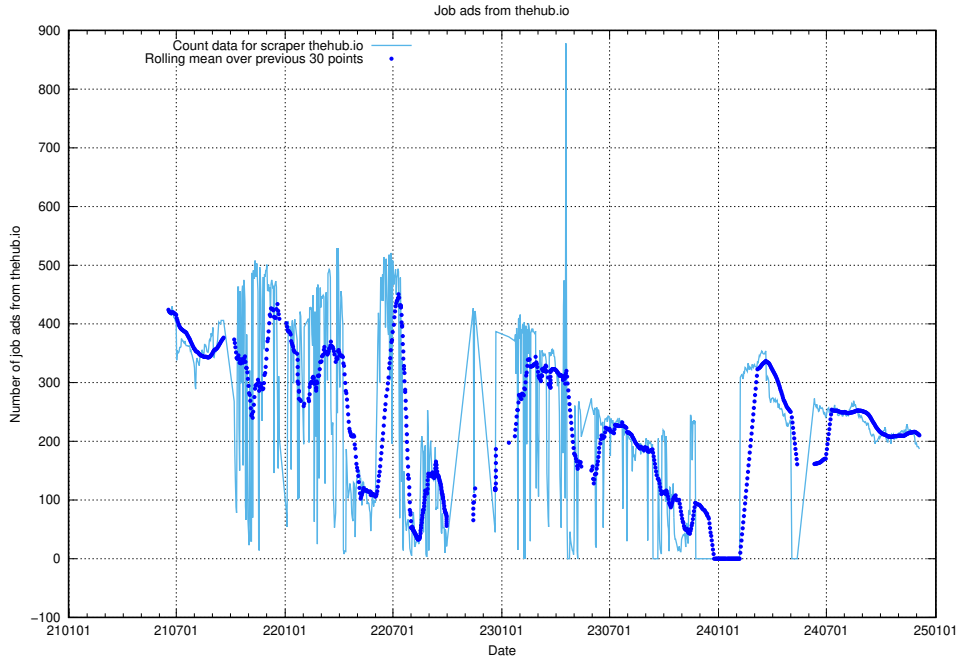

13.12 Number of ads by scraper thehub.io

Here, we count the number of job ads scraped from thehub.io.

13.13 Number of ads by scraper onepartnergroup.se

Here, we count the number of job ads scraped from onepartnergroup.se.