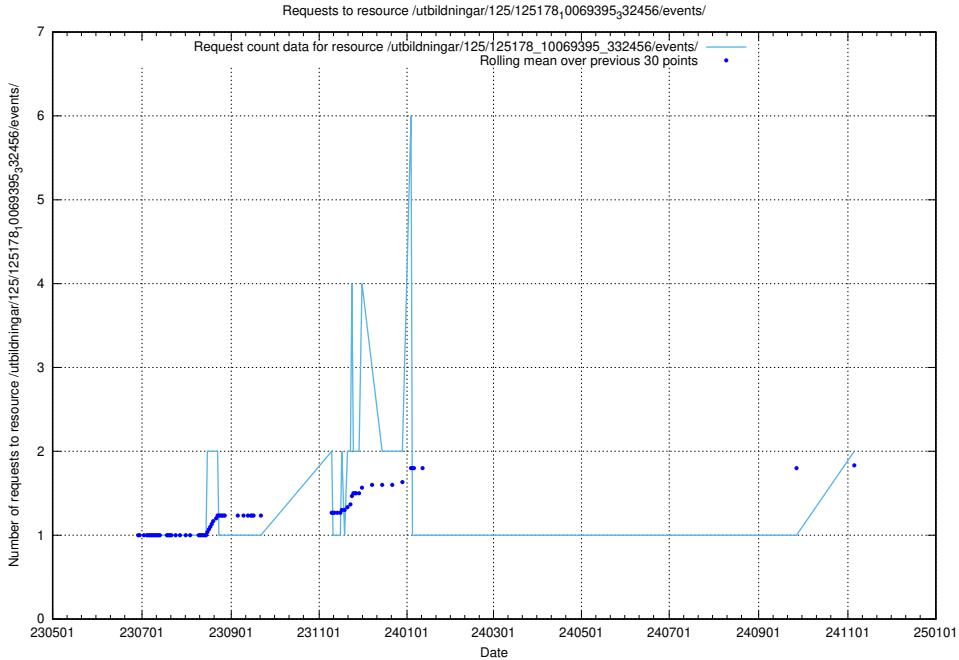

5.829 Usage of /utbildningar/125/125178_10069395_332456/events/

Here, we count the number of requests to resource /utbildningar/125/125178_10069395_332456/events/