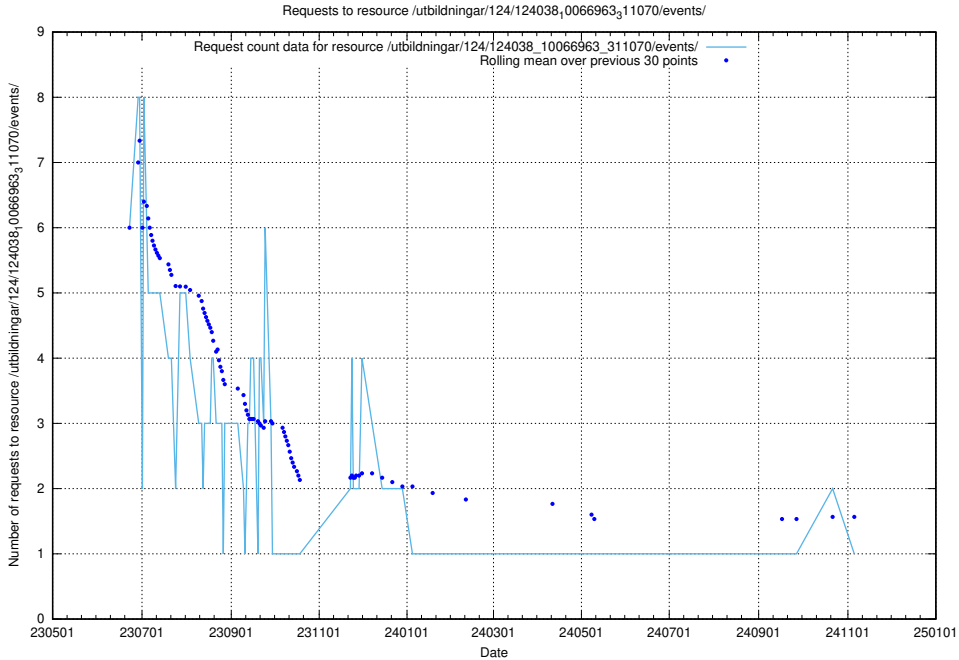

5.6624 Usage of /utbildningar/124/124038_10066963_311070/events/

Here, we count the number of requests to resource /utbildningar/124/124038_10066963_311070/events/

5.6625 Usage of /utbildningar/124/124037_10066963_311070/events/