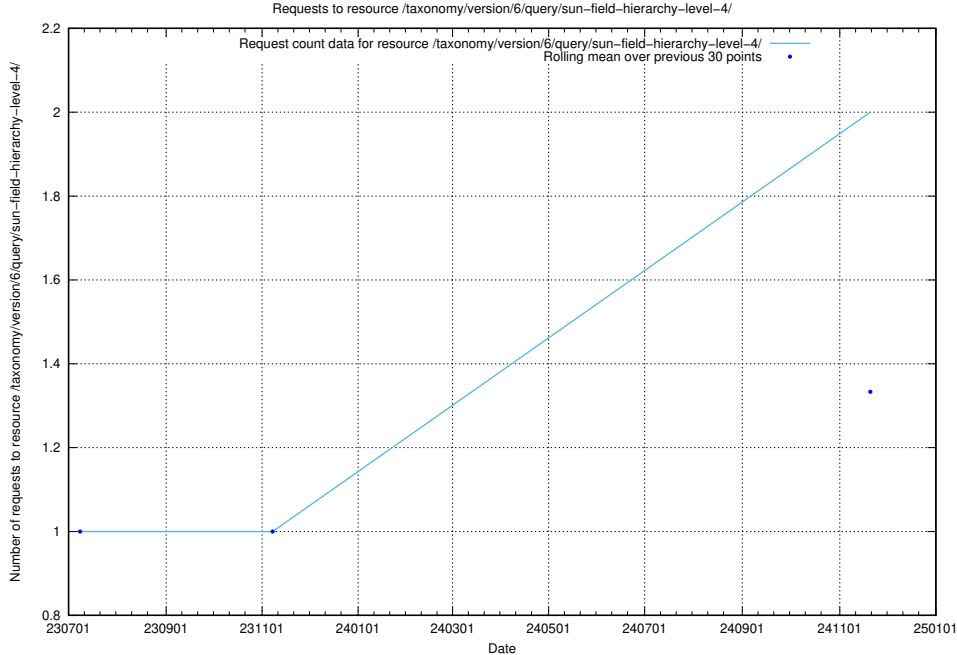

5.810 Usage of /taxonomy/version/6/query/sun-field-hierarchy-level-4/

Here, we count the number of requests to resource /taxonomy/version/6/query/sun-field-hierarchy-level-4/.