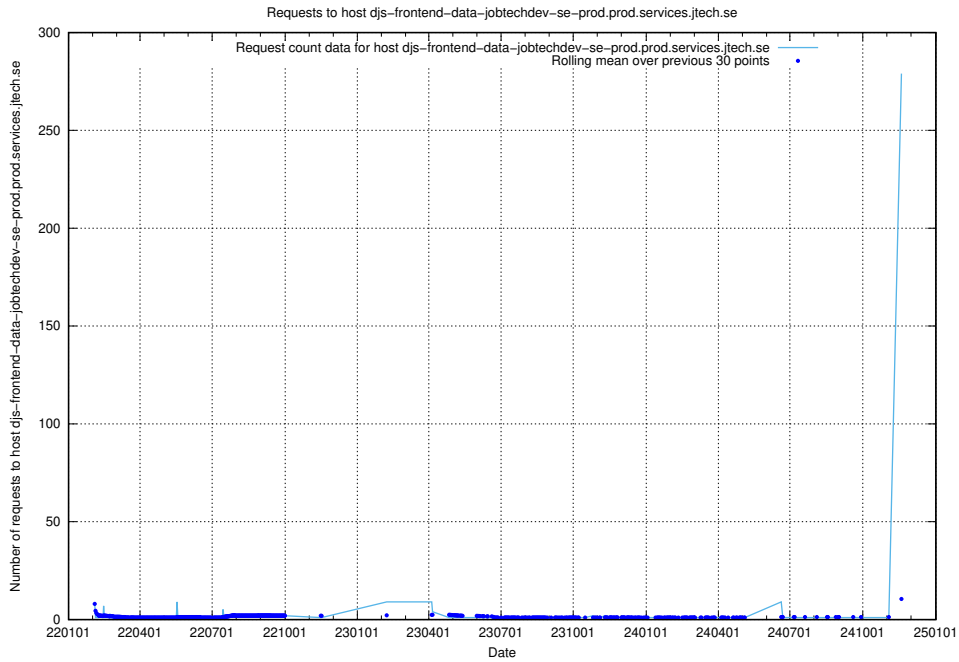

7.26 Usage of djs-frontend-data-jobtechdev-se-prod.prod.services.jtech.se

Here, we count the number of requests to host djs-frontend-data-jobtechdev-se-prod.prod.services.jtech.se.