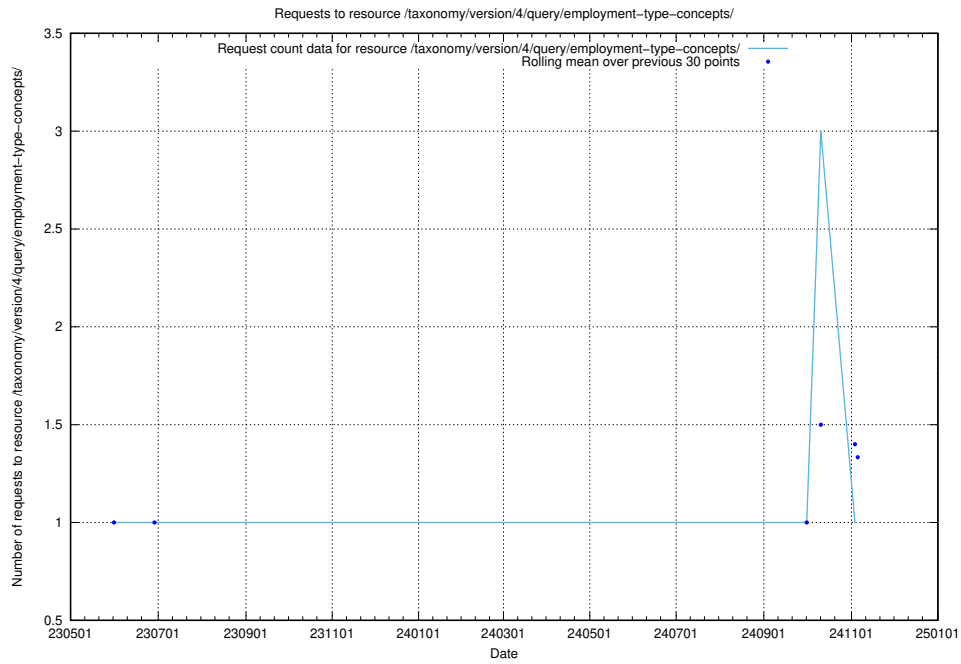

5.7015 Usage of /taxonomy/version/4/query/employment-type-concepts/

Here, we count the number of requests to resource /taxonomy/version/4/query/employment-type-concepts/.