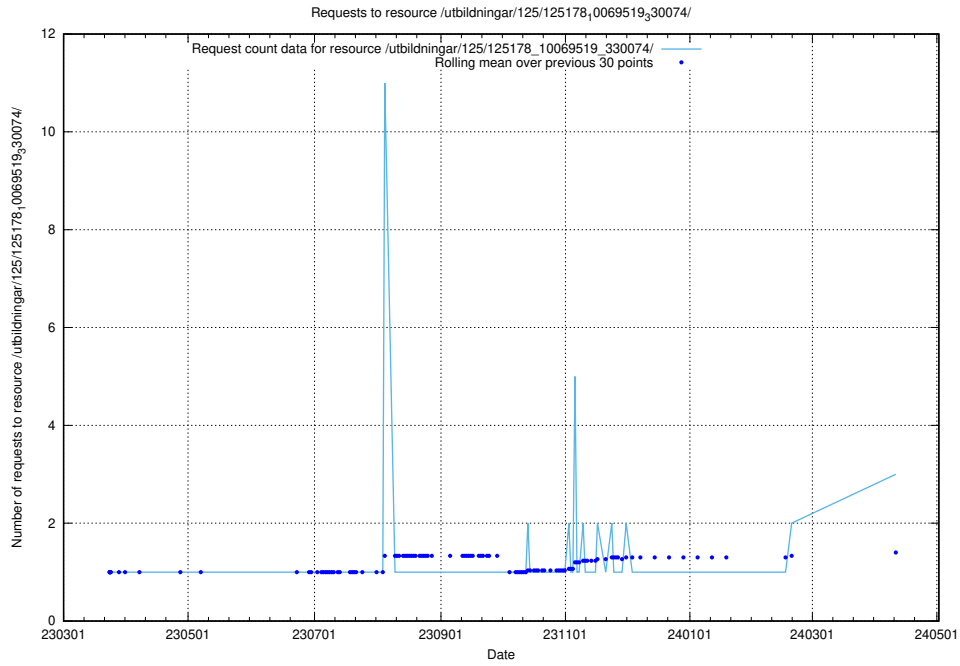

5.335 Usage of /utbildningar/125/125178_10069519_330074/

Here, we count the number of requests to resource /utbildningar/125/125178_10069519_330074/.