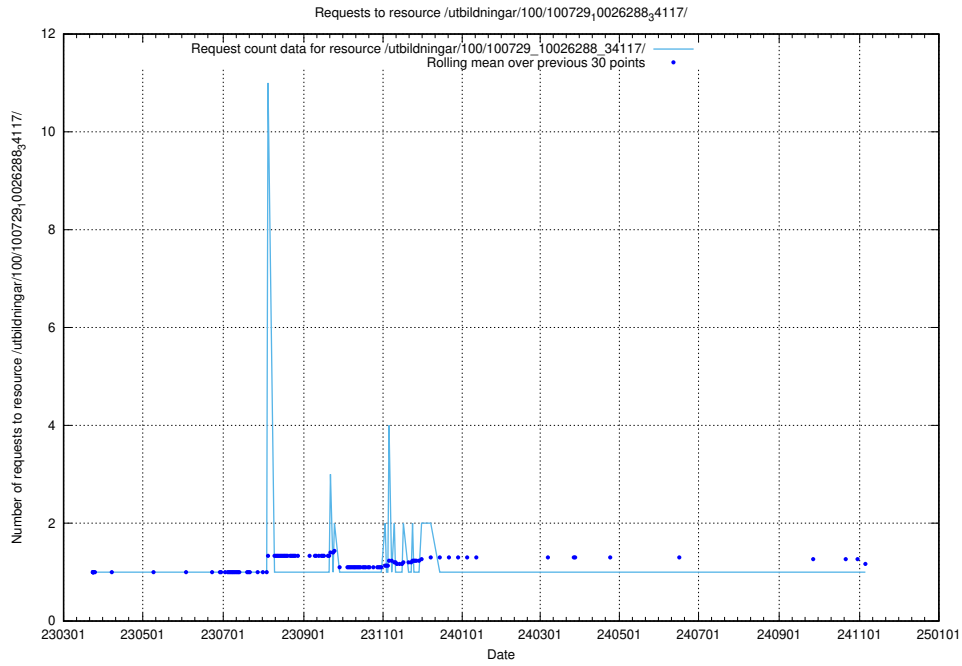

5.6741 Usage of /utbildningar/100/100729_10026288_34117/

Here, we count the number of requests to resource /utbildningar/100/100729_10026288_34117/.