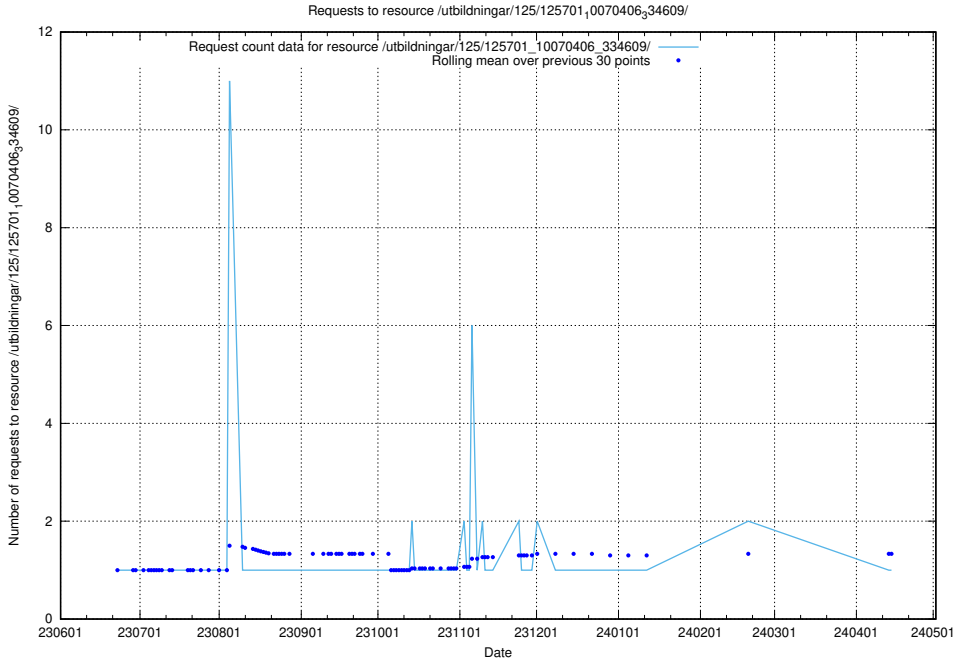

5.6762 Usage of /utbildningar/125/125701_10070406_334609/

Here, we count the number of requests to resource /utbildningar/125/125701_10070406_334609/.

5.6763 Usage of /utbildningar/125/125700_10070460_321835/events/