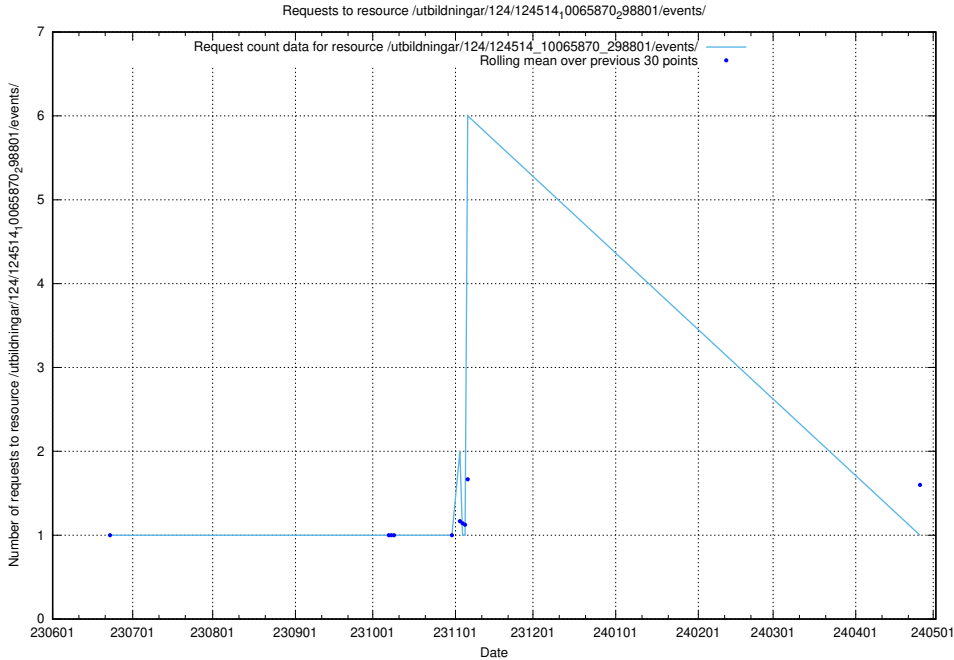

5.6840 Usage of /utbildningar/124/124514_10065870_298801/events/

Here, we count the number of requests to resource /utbildningar/124/124514_10065870_298801/events/