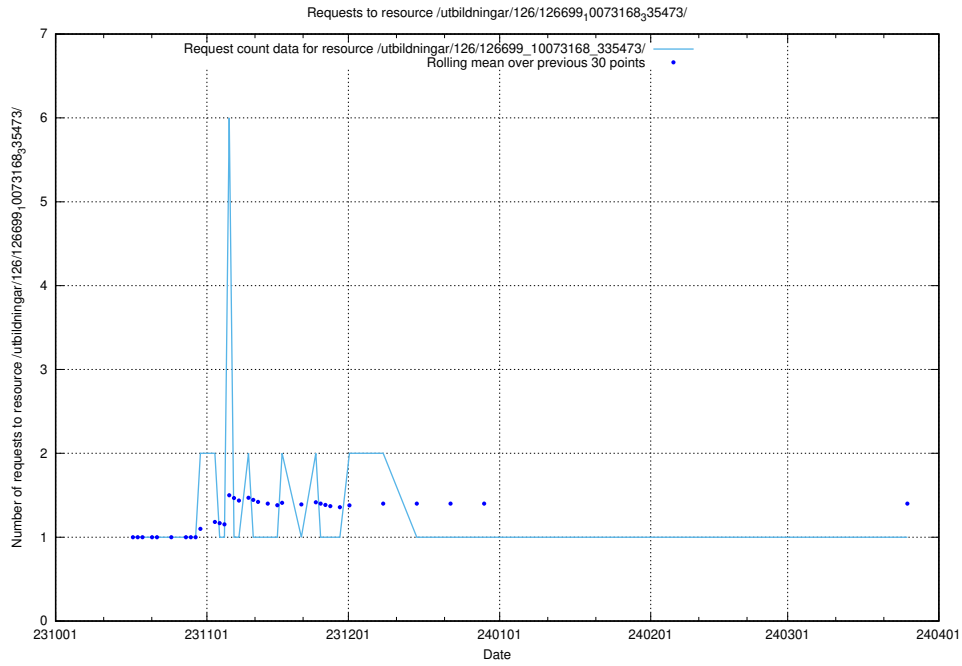

5.5342 Usage of /utbildningar/126/126699_10073168_335473/

Here, we count the number of requests to resource /utbildningar/126/126699_10073168_335473/.