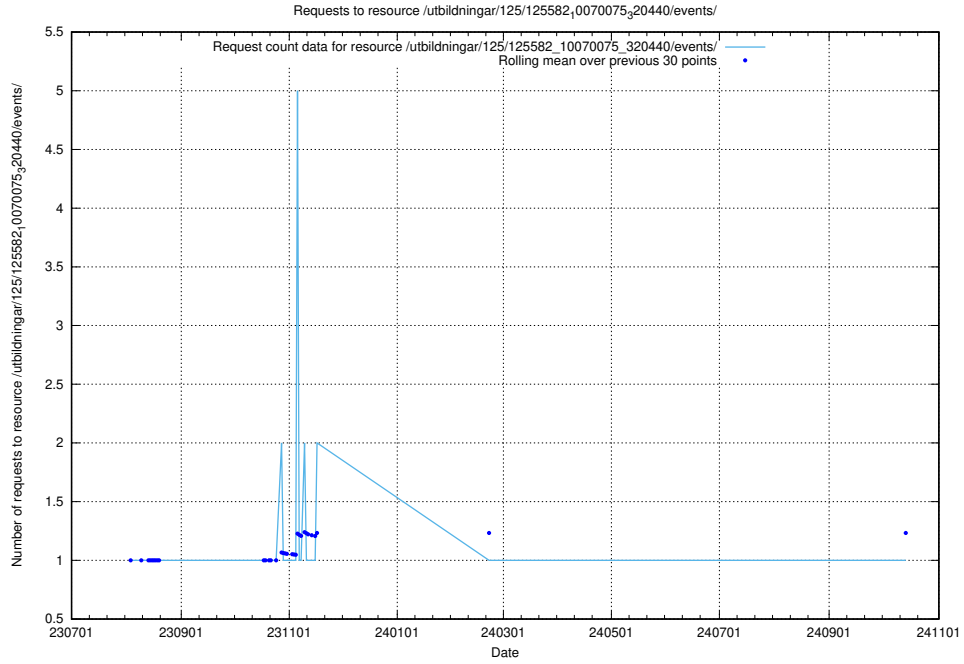

5.5937 Usage of /utbildningar/125/125582_10070075_320440/events/

Here, we count the number of requests to resource /utbildningar/125/125582_10070075_320440/events/