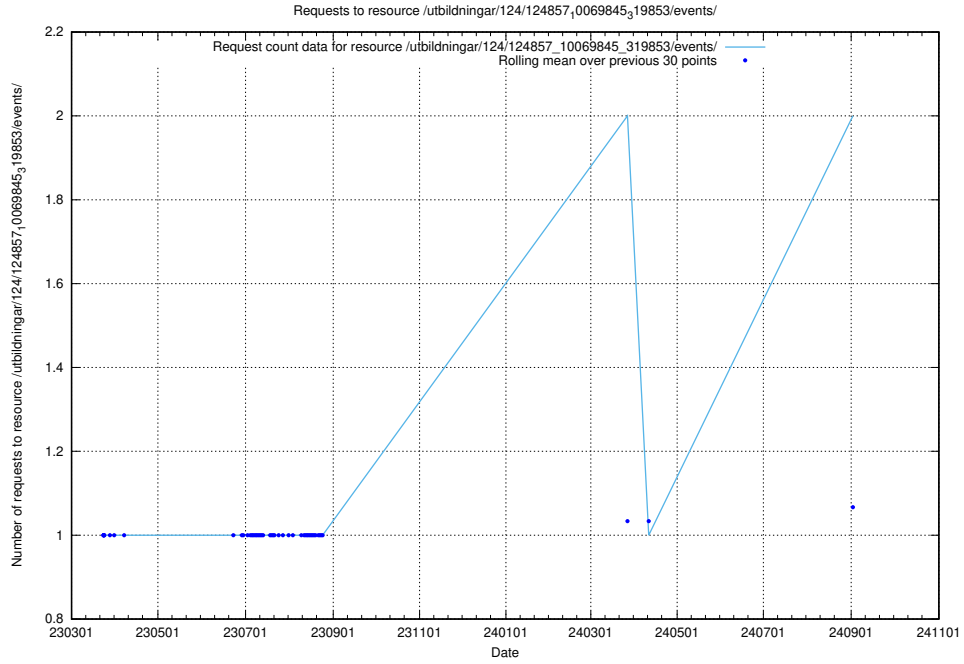

5.530 Usage of /utbildningar/124/124857_10069845_319853/events/

Here, we count the number of requests to resource /utbildningar/124/124857_10069845_319853/events/