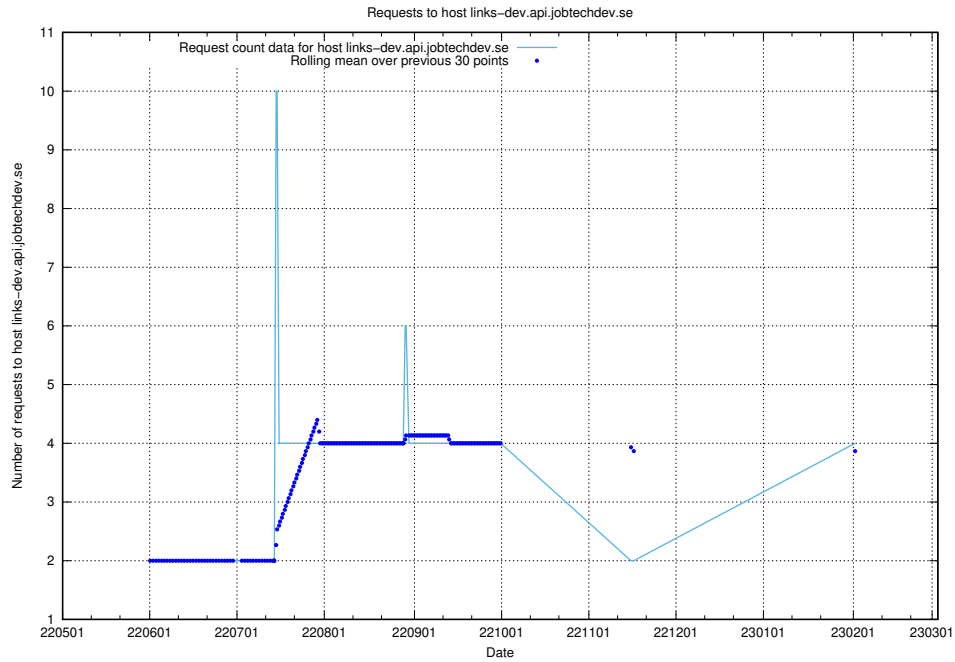

7.170 Usage of links-dev.api.jobtechdev.se

Here, we count the number of requests to host links-dev.api.jobtechdev.se.