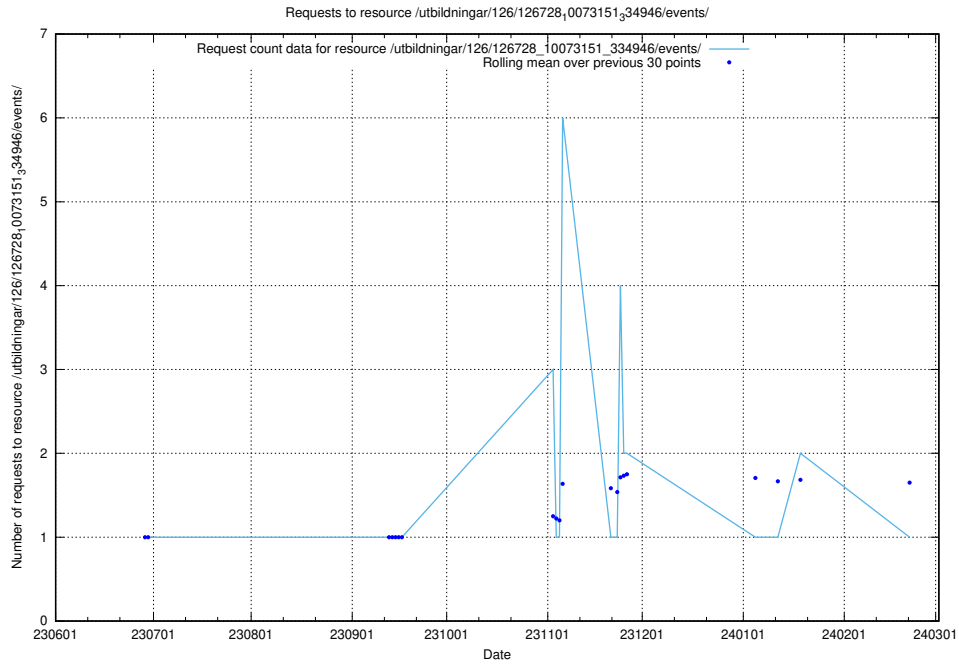

5.6509 Usage of /utbildningar/126/126728_10073151_334946/events/

Here, we count the number of requests to resource /utbildningar/126/126728_10073151_334946/events/