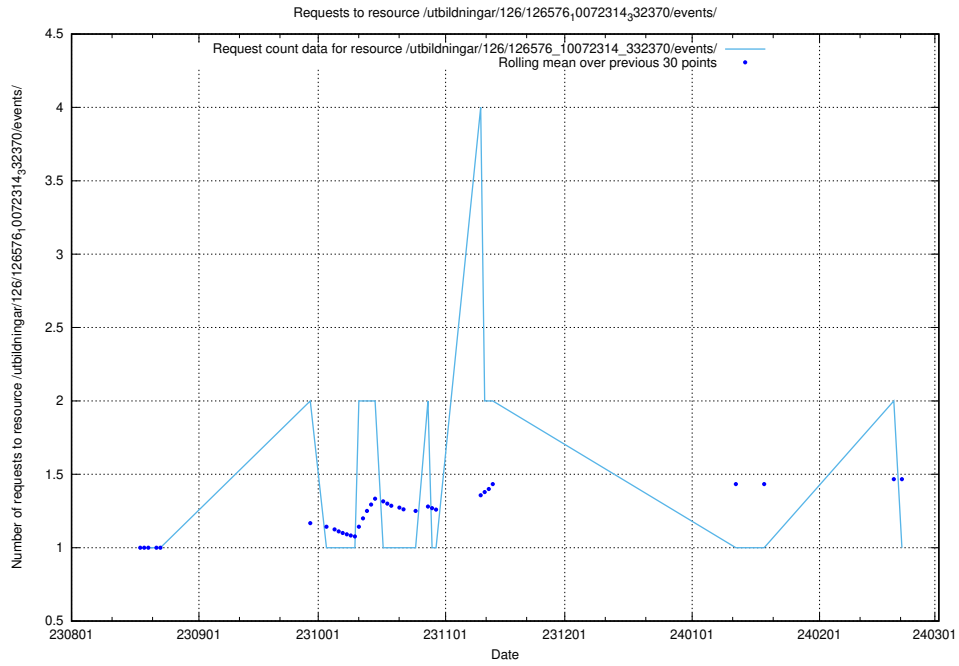

5.5824 Usage of /utbildningar/126/126576_10072314_332370/events/

Here, we count the number of requests to resource /utbildningar/126/126576_10072314_332370/events/