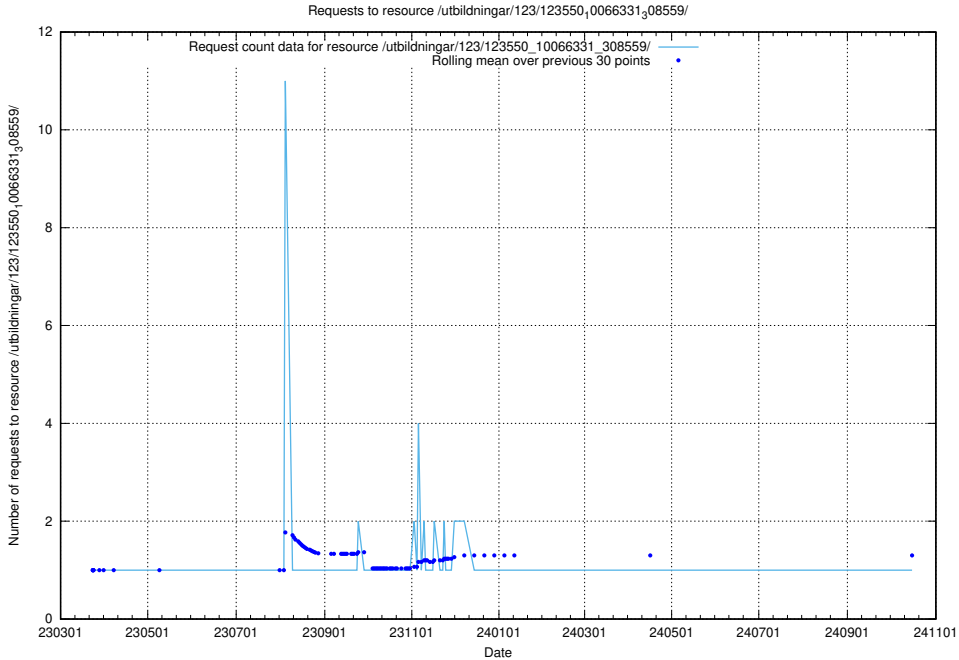

5.5552 Usage of /utbildningar/123/123550_10066331_308559/

Here, we count the number of requests to resource /utbildningar/123/123550_10066331_308559/.