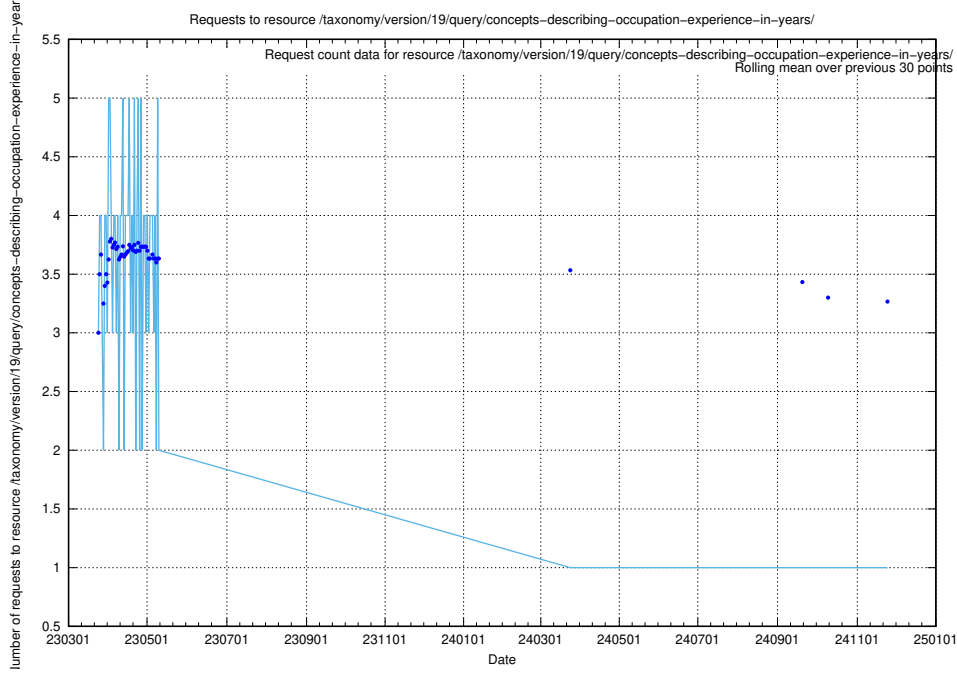

5.7270 Usage of /taxonomy/version/19/query/concepts-describing-occupation-experience-in-years/

Here, we count the number of requests to resource /taxonomy/version/19/query/concepts-describing-occupation-experience-in-years/.