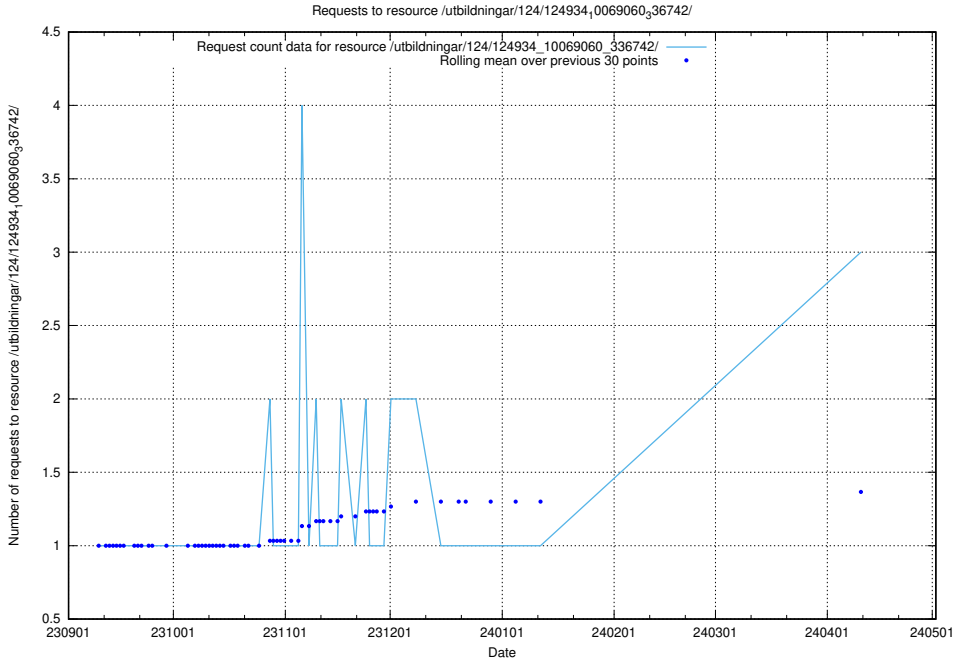

5.429 Usage of /utbildningar/124/124934_10069060_336742/

Here, we count the number of requests to resource /utbildningar/124/124934_10069060_336742/.