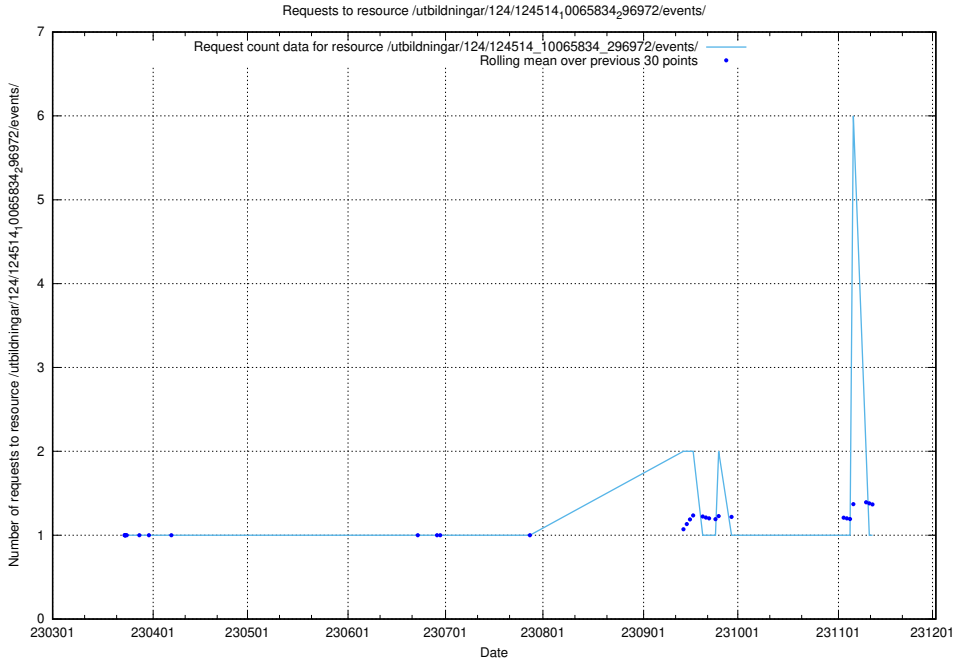

5.3134 Usage of /utbildningar/124/124514_10065834_296972/events/

Here, we count the number of requests to resource /utbildningar/124/124514_10065834_296972/events/