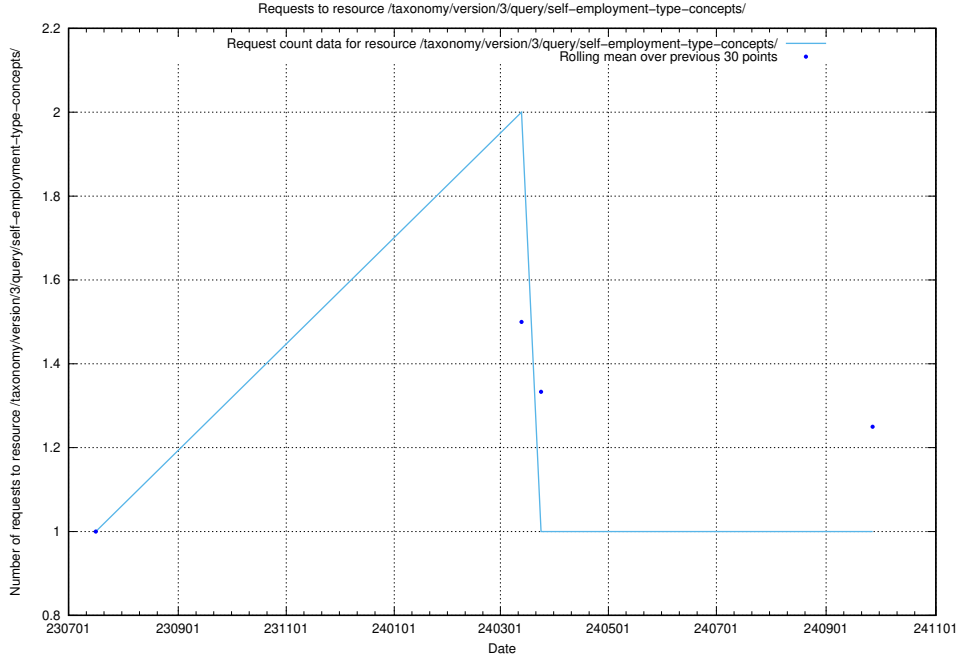

5.6121 Usage of /taxonomy/version/21/query/concepts-and-common-relations/

Here, we count the number of requests to resource /taxonomy/version/21/query/concepts-and-common-relations/.

5.6122 Usage of /utbildningar/122/122967_10065274_281273/