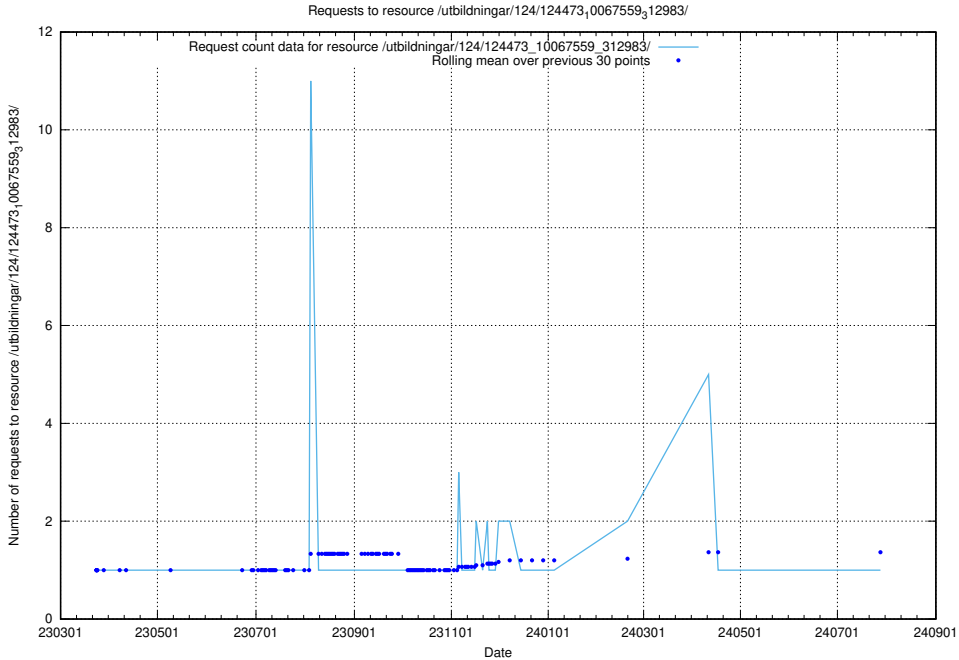

5.3992 Usage of /utbildningar/124/124473_10067559_312983/

Here, we count the number of requests to resource /utbildningar/124/124473_10067559_312983/.