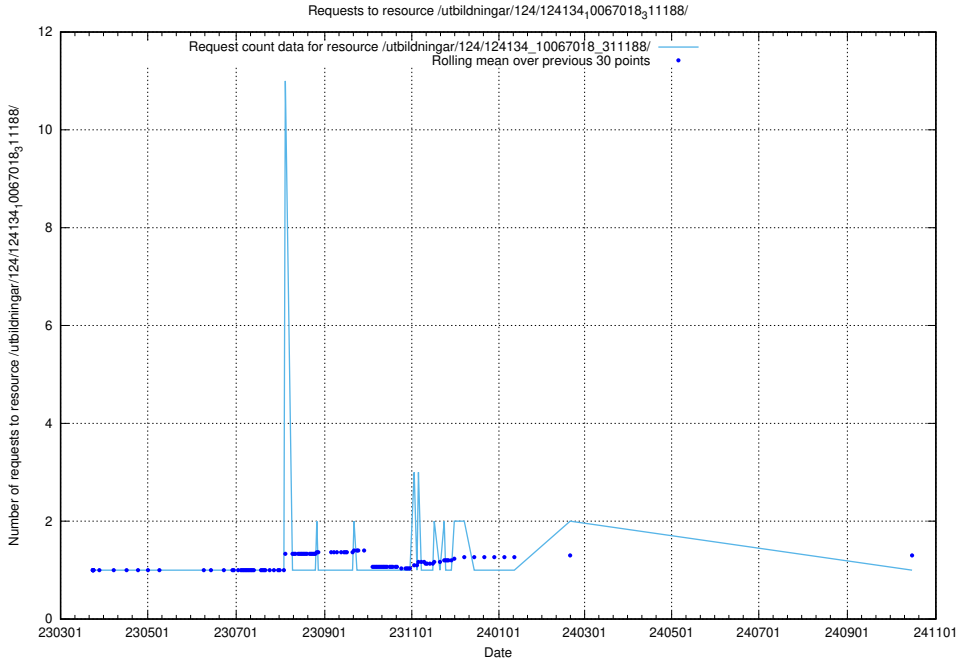

5.5138 Usage of /utbildningar/124/124134_10067018_311188/

Here, we count the number of requests to resource /utbildningar/124/124134_10067018_311188/.