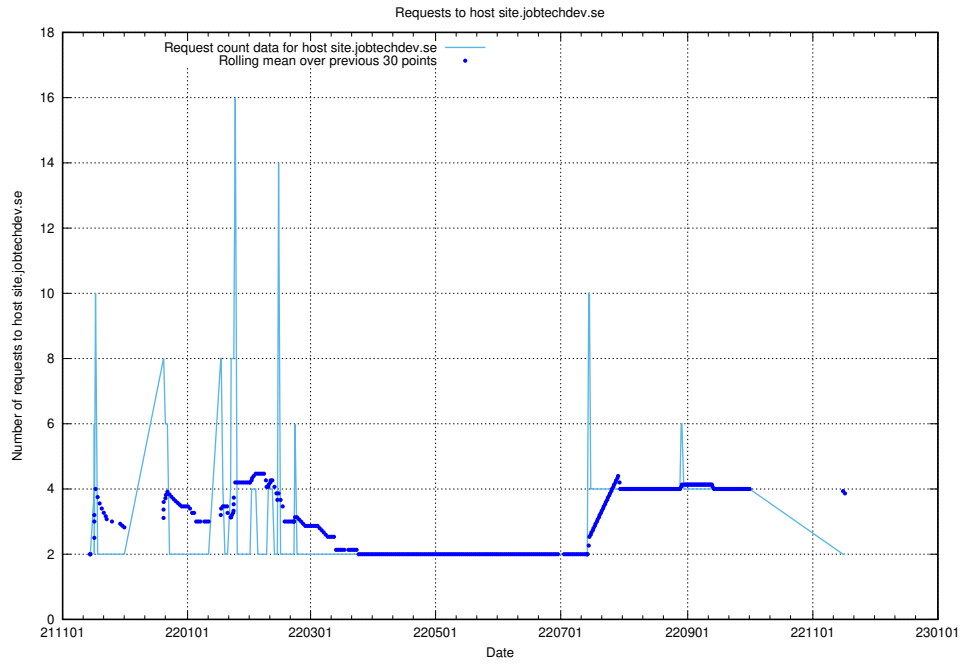

7.592 Usage of shop.jobtechdev.se

Here, we count the number of requests to host shop.jobtechdev.se.

7.593 Usage of office.jobtechdev.se

Here, we count the number of requests to host office.jobtechdev.se.