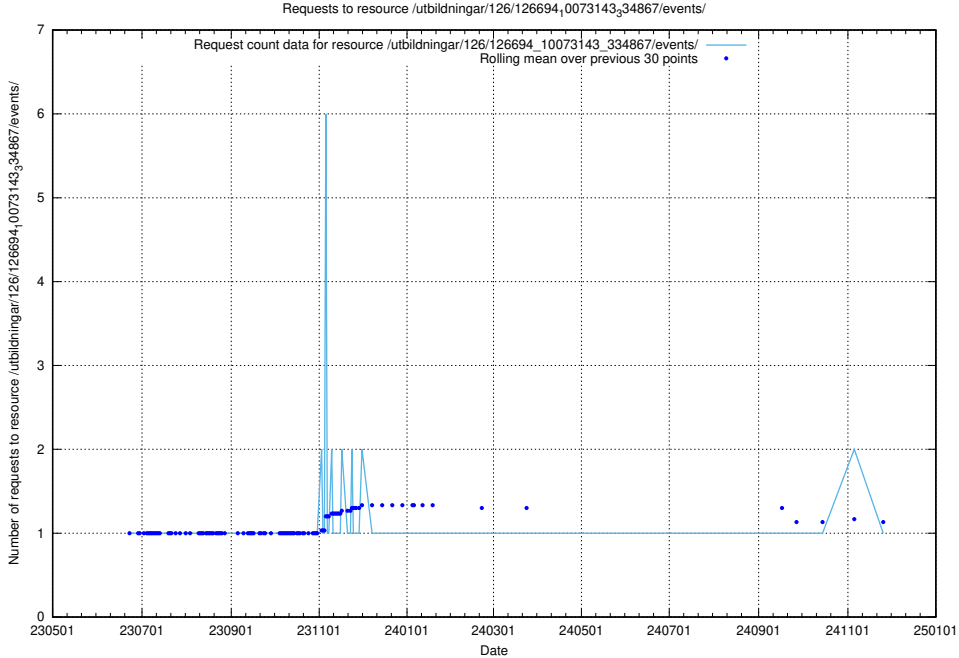

5.6691 Usage of /utbildningar/126/126694_10073143_334867/events/

Here, we count the number of requests to resource /utbildningar/126/126694_10073143_334867/events/