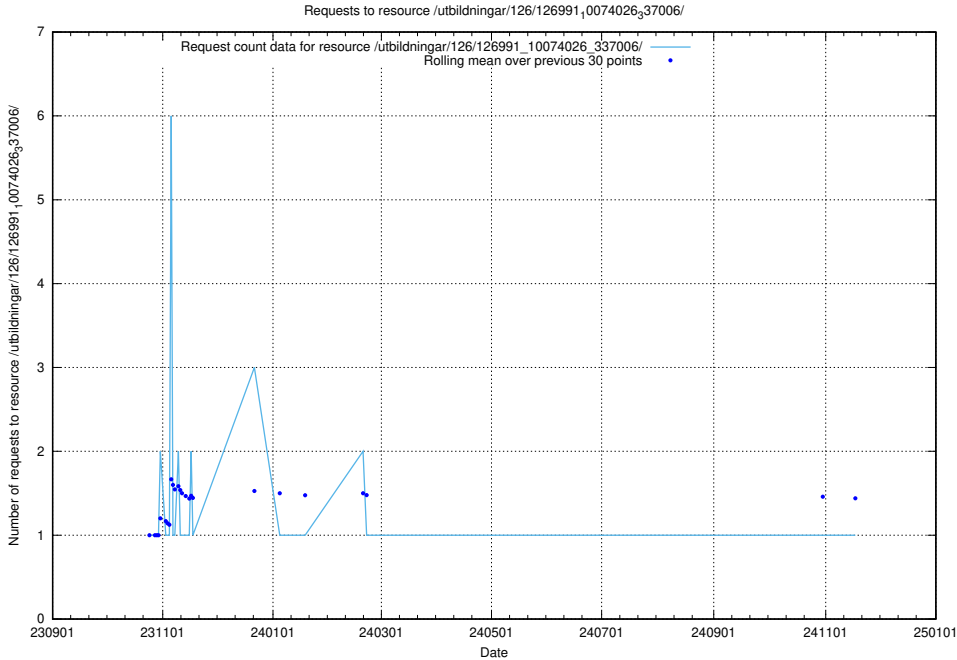

5.5261 Usage of /utbildningar/126/126991_10074026_337006/

Here, we count the number of requests to resource /utbildningar/126/126991_10074026_337006/.