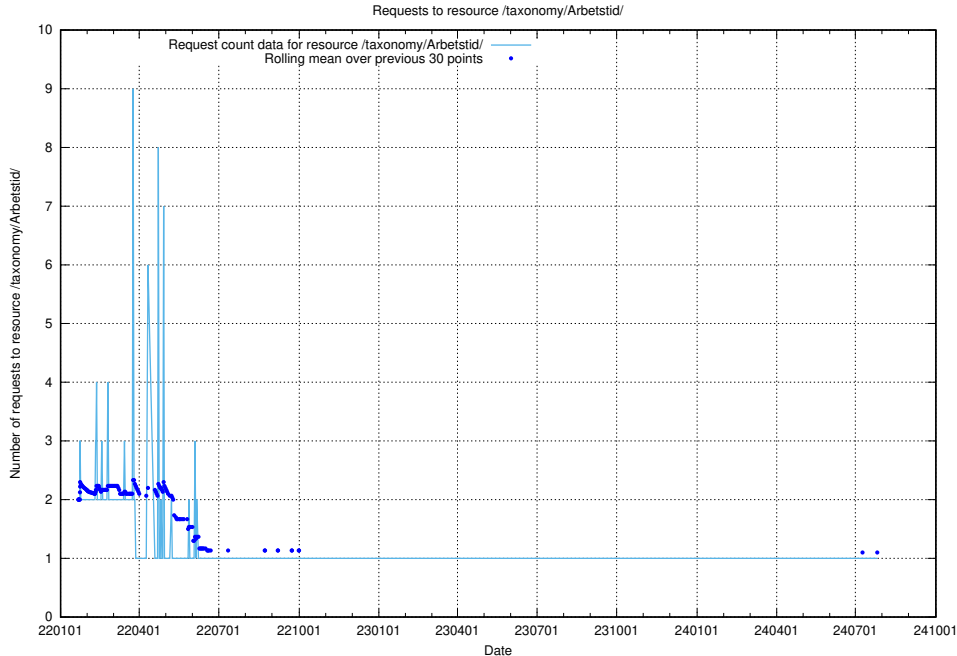

5.2761 Usage of /taxonomy/Arbetstid/

Here, we count the number of requests to resource /taxonomy/Arbetstid/.