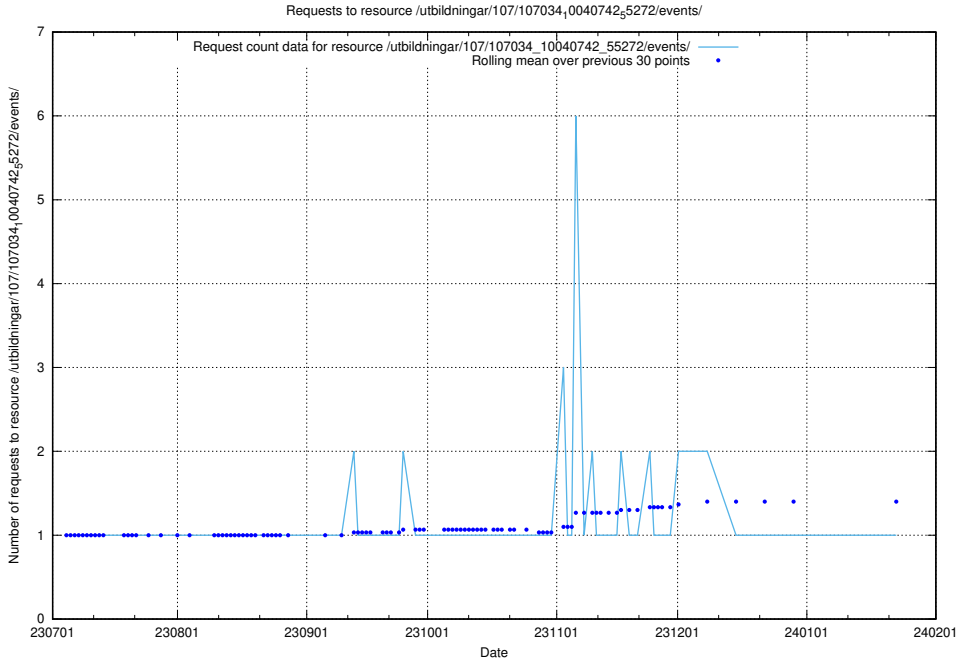

5.6420 Usage of /utbildningar/107/107034_10040742_55272/events/

Here, we count the number of requests to resource /utbildningar/107/107034_10040742_55272/events/.