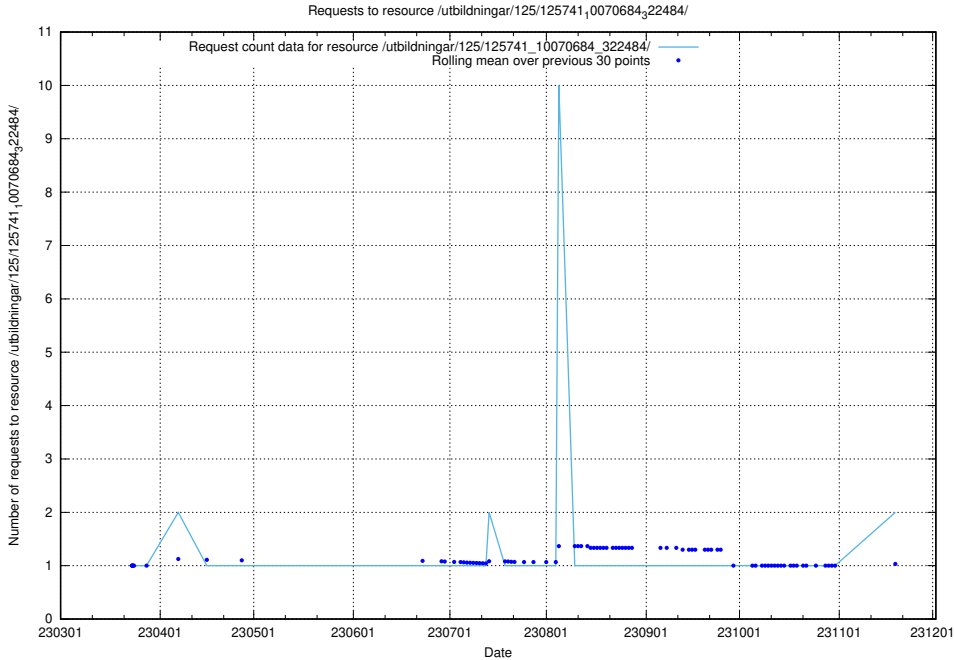

Here, we count the number of requests to resource /utbildningar/125/125741_10070686_322486/.

5.934 Usage of /utbildningar/125/125741_10070684_322484/

Here, we count the number of requests to resource /utbildningar/125/125741_10070684_322484/.