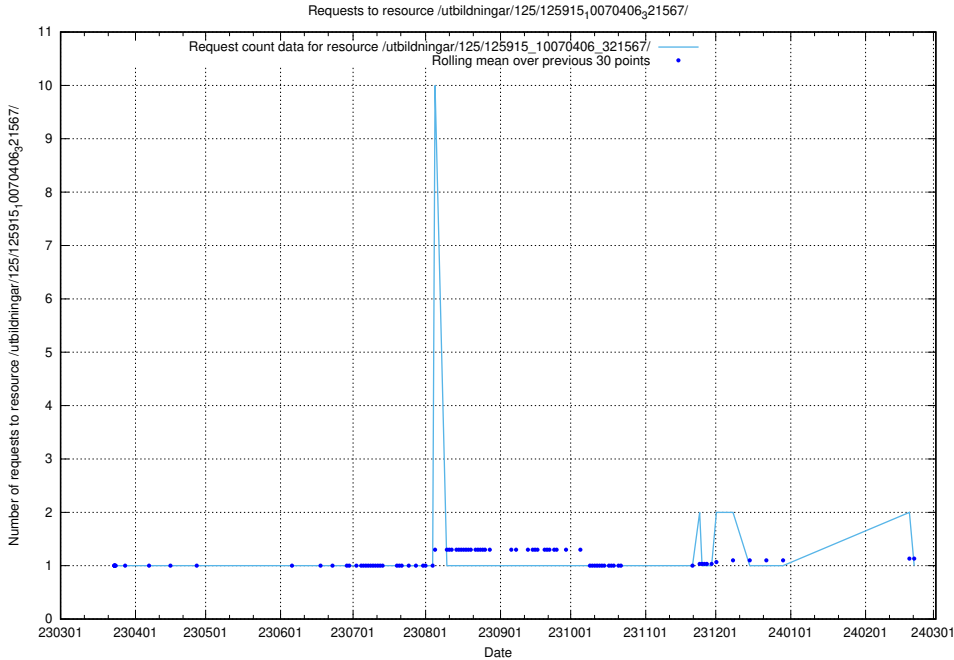

5.7576 Usage of /utbildningar/125/125915_10070406_321567/

Here, we count the number of requests to resource /utbildningar/125/125915_10070406_321567/.