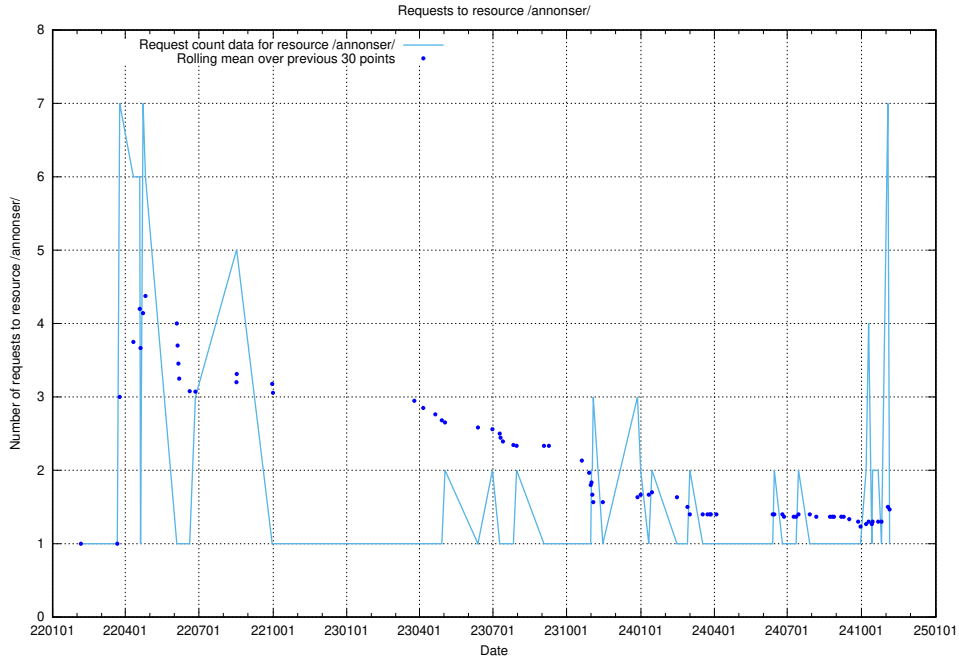

5.3576 Usage of /annonser/

Here, we count the number of requests to resource /annonser/.