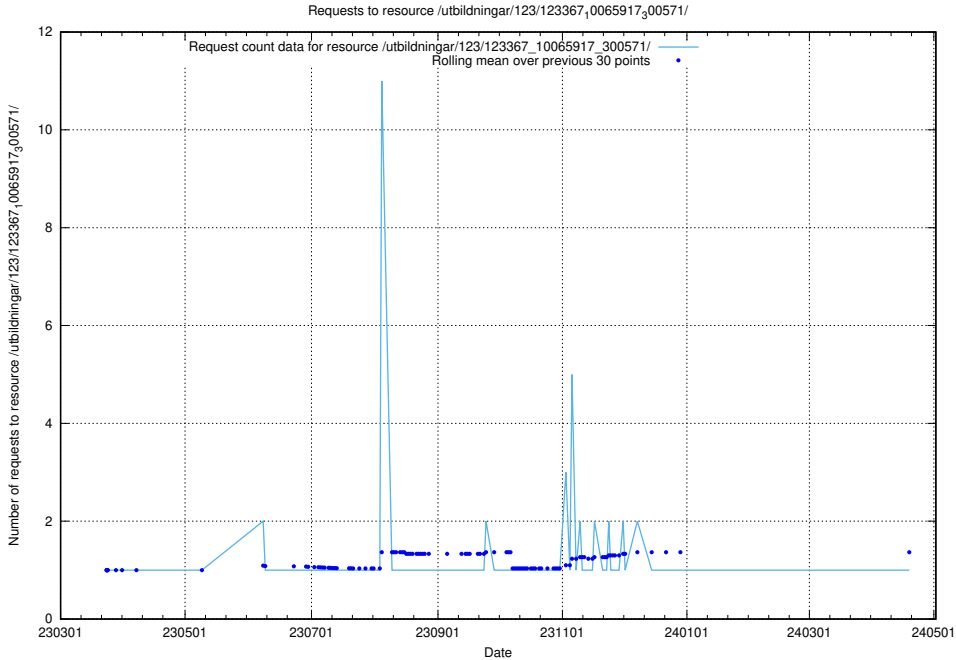

5.5710 Usage of /utbildningar/123/123367_10065917_300571/

Here, we count the number of requests to resource /utbildningar/123/123367_10065917_300571/.