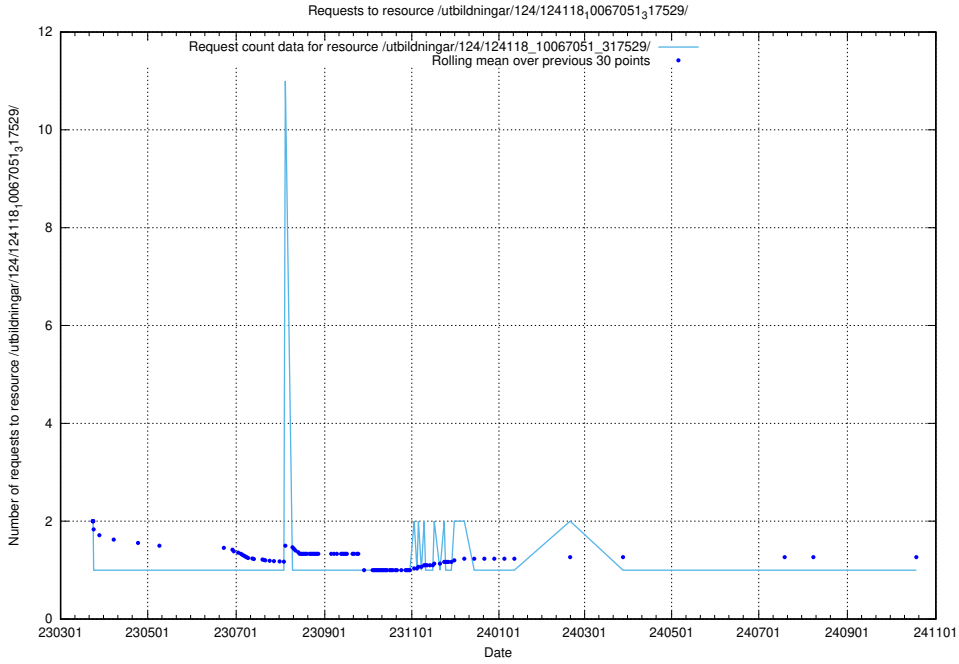

5.7436 Usage of /utbildningar/124/124118_10067051_317529/

Here, we count the number of requests to resource /utbildningar/124/124118_10067051_317529/.