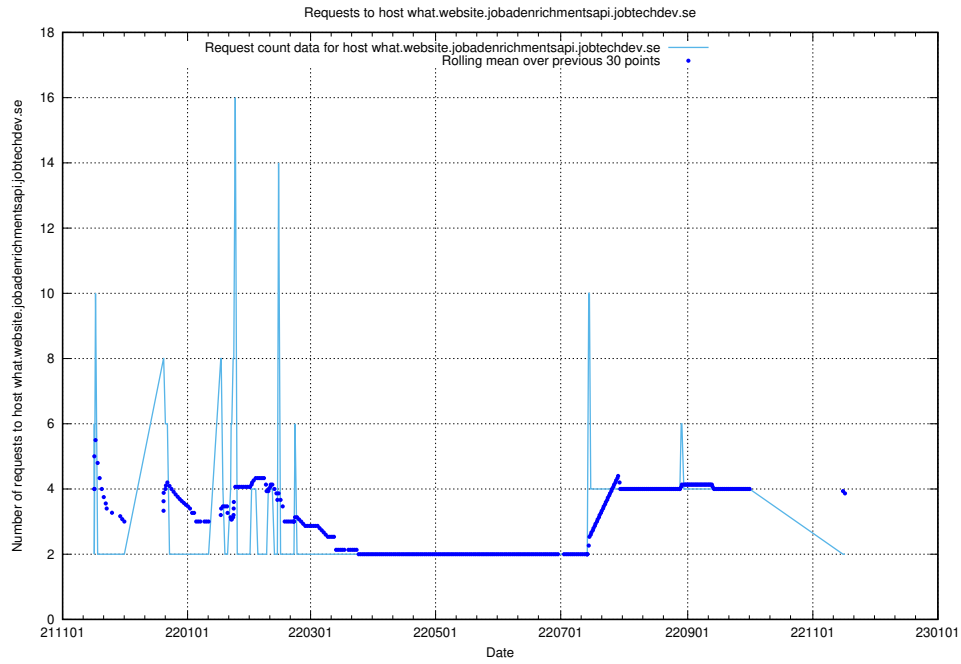

7.532 Usage of what.website.jobadenrichmentsapi.jobtechdev.se

Here, we count the number of requests to host what.website.jobadenrichmentsapi.jobtechdev.se.