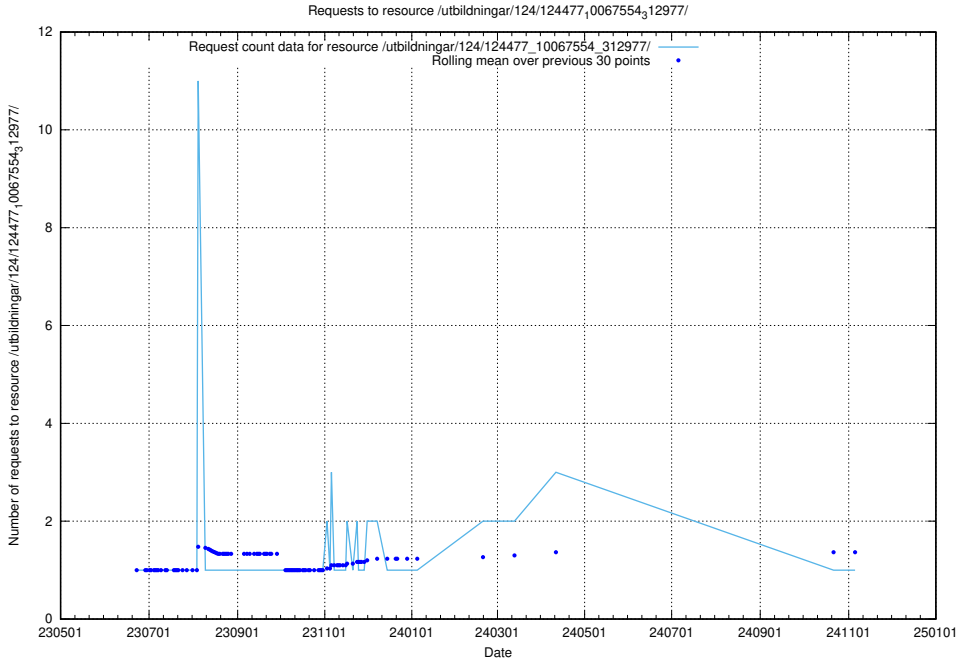

5.6870 Usage of /utbildningar/124/124477_10067554_312977/

Here, we count the number of requests to resource /utbildningar/124/124477_10067554_312977/.