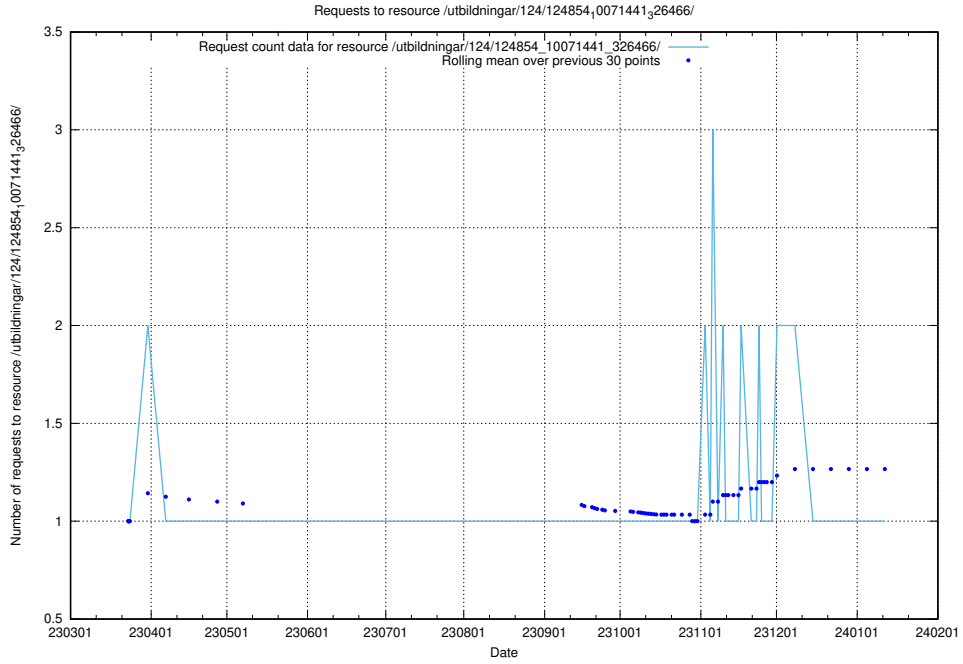

5.1484 Usage of /utbildningar/124/124854_10071441_326466/

Here, we count the number of requests to resource /utbildningar/124/124854_10071441_326466/.