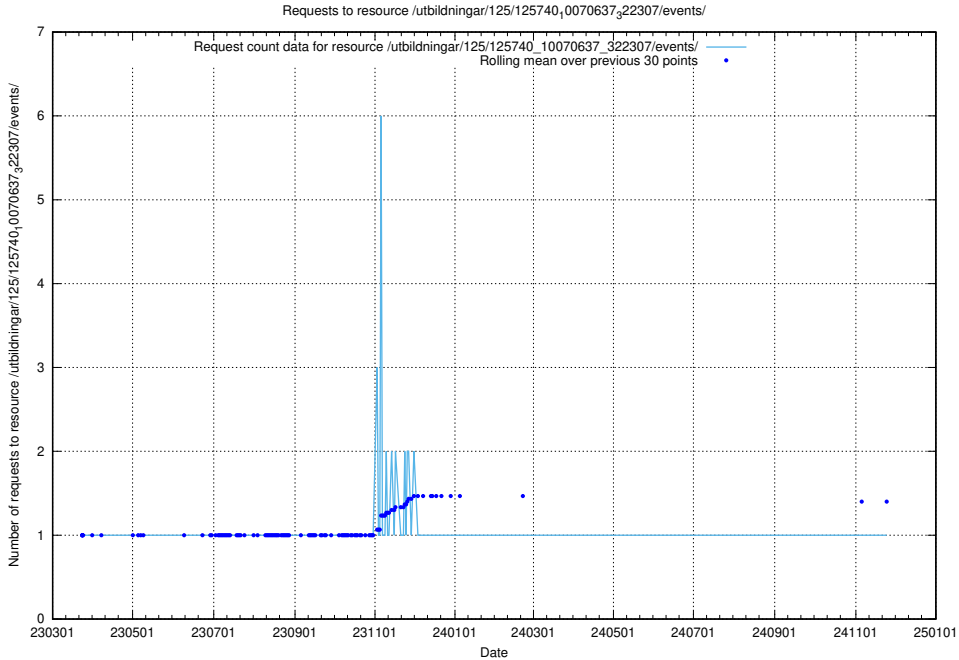

5.984 Usage of /utbildningar/125/125740_10070637_322307/events/

Here, we count the number of requests to resource /utbildningar/125/125740_10070637_322307/events/