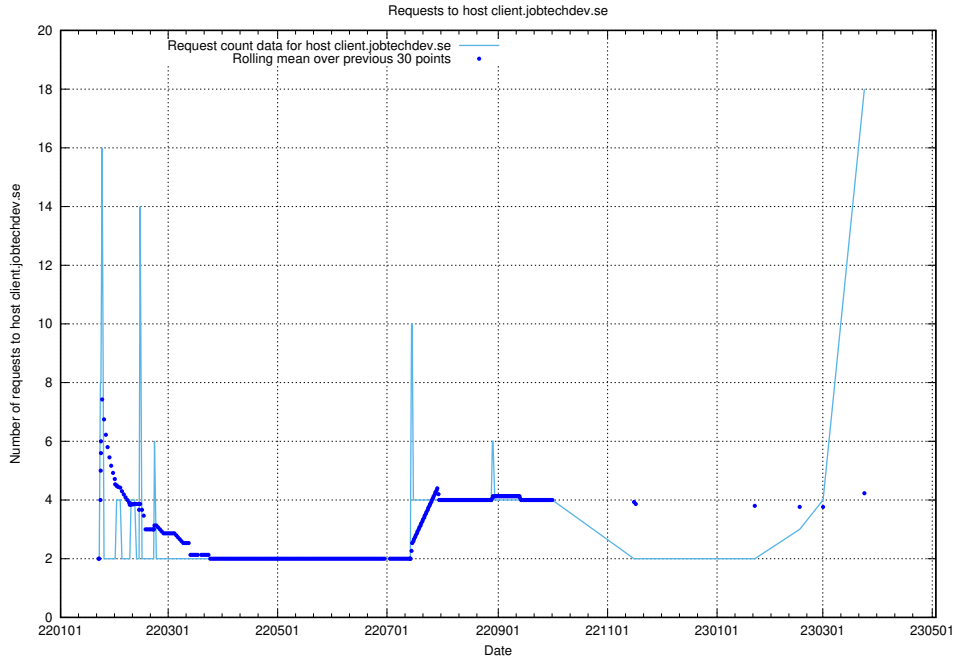

7.46 Usage of client.jobtechdev.se

Here, we count the number of requests to host client.jobtechdev.se.