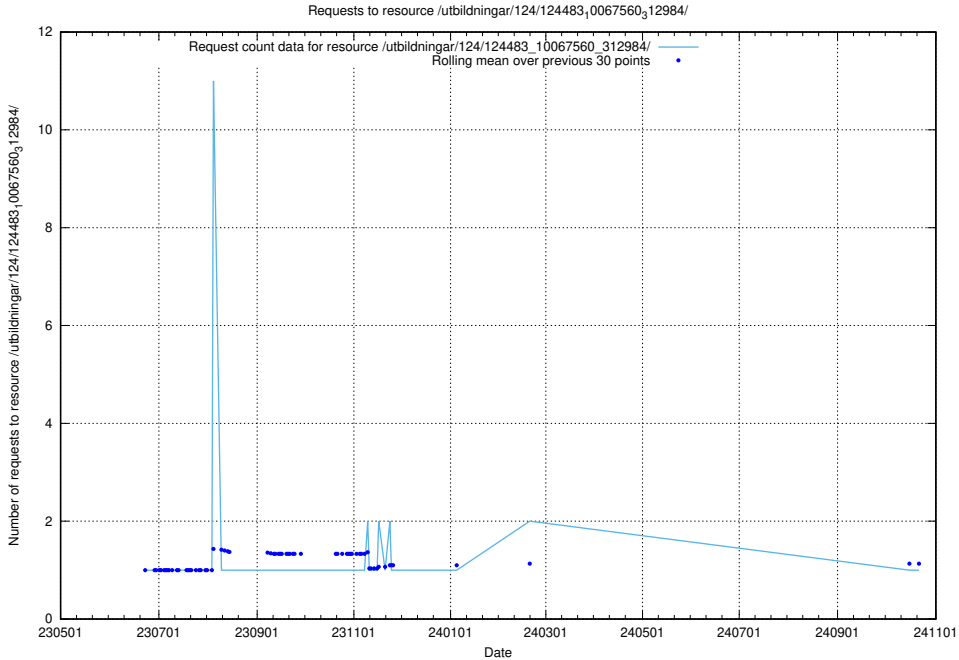

5.6861 Usage of /utbildningar/124/124483_10067560_312984/

Here, we count the number of requests to resource /utbildningar/124/124483_10067560_312984/.