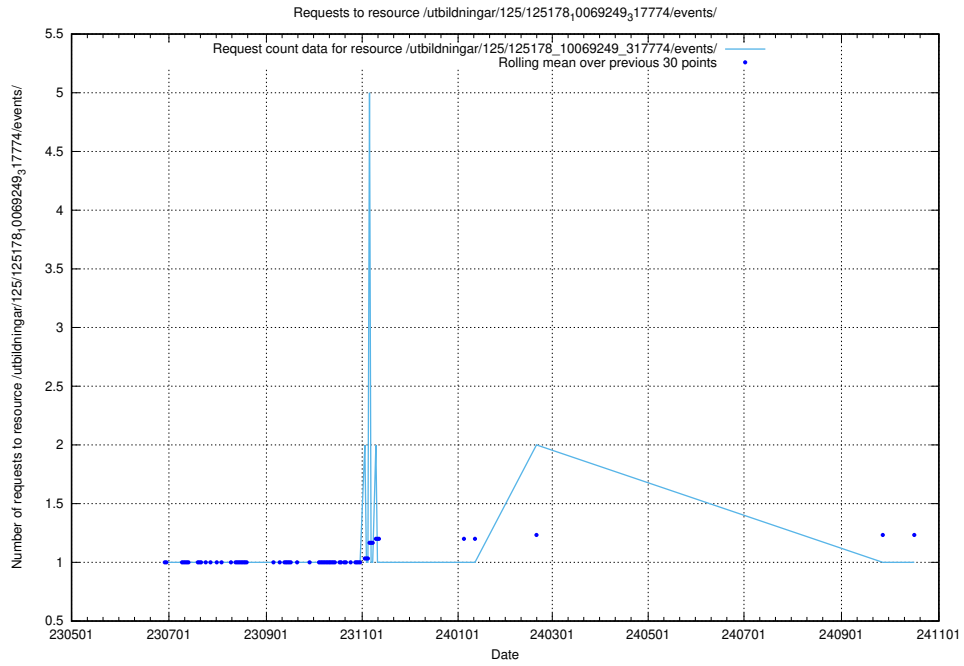

5.6537 Usage of /utbildningar/125/125178_10069249_317774/events/

Here, we count the number of requests to resource /utbildningar/125/125178_10069249_317774/events/