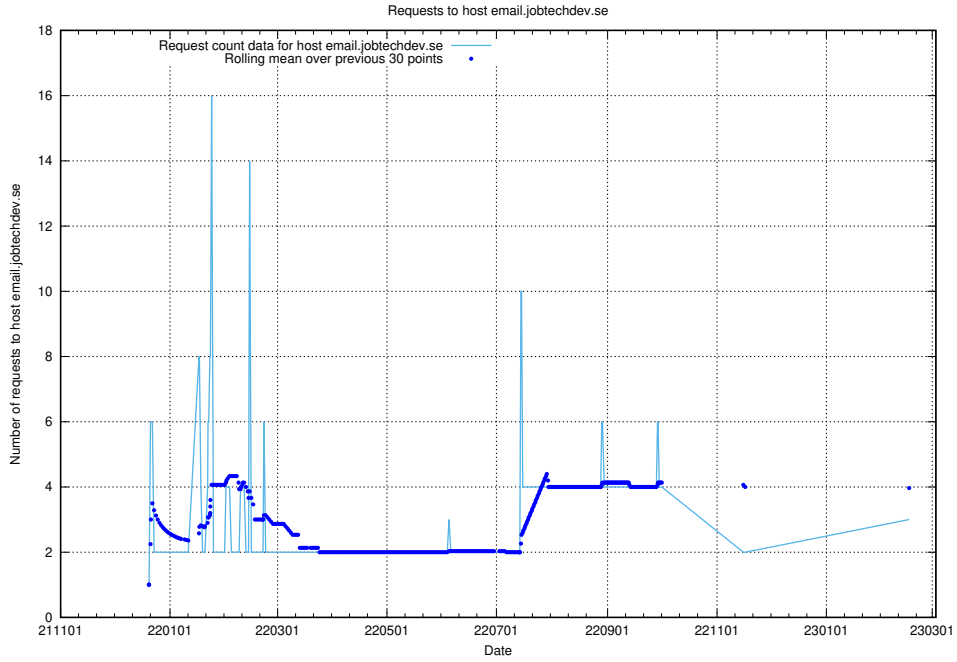

7.224 Usage of email.jobtechdev.se

Here, we count the number of requests to host email.jobtechdev.se.