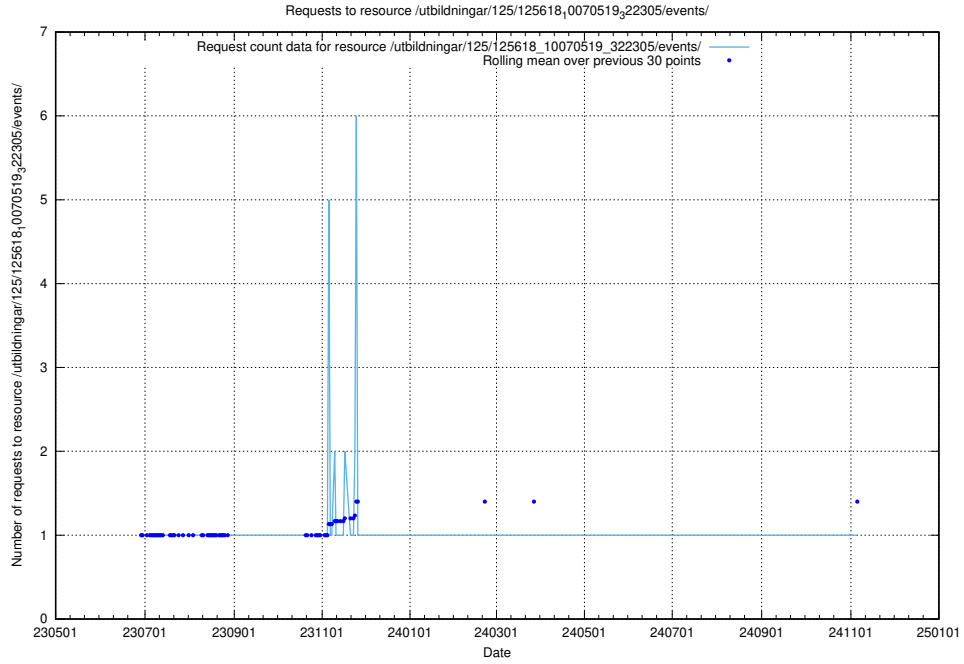

5.6531 Usage of /utbildningar/125/125618_10070519_322305/events/

Here, we count the number of requests to resource /utbildningar/125/125618_10070519_322305/events/