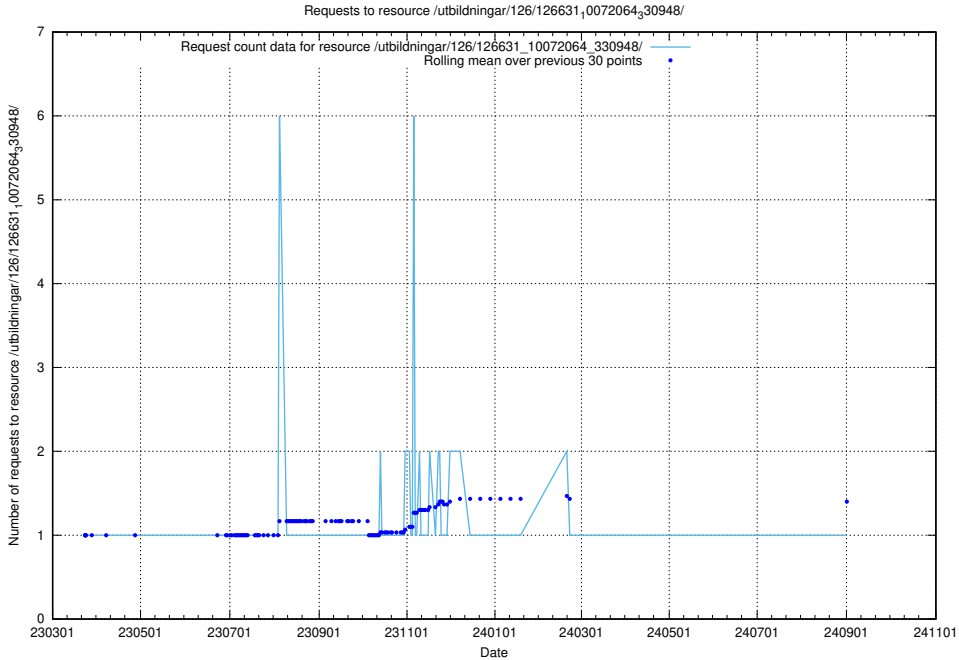

5.7527 Usage of /utbildningar/126/126631_10072064_330948/

Here, we count the number of requests to resource /utbildningar/126/126631_10072064_330948/.