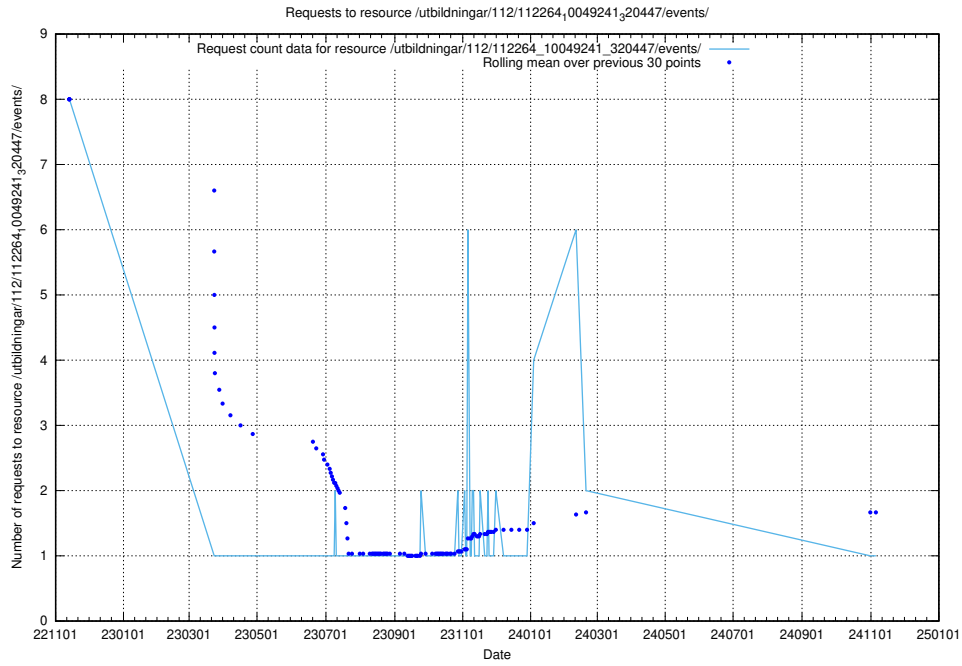

5.6846 Usage of /utbildningar/112/112264_10049241_320447/events/

Here, we count the number of requests to resource /utbildningar/112/112264_10049241_320447/events/