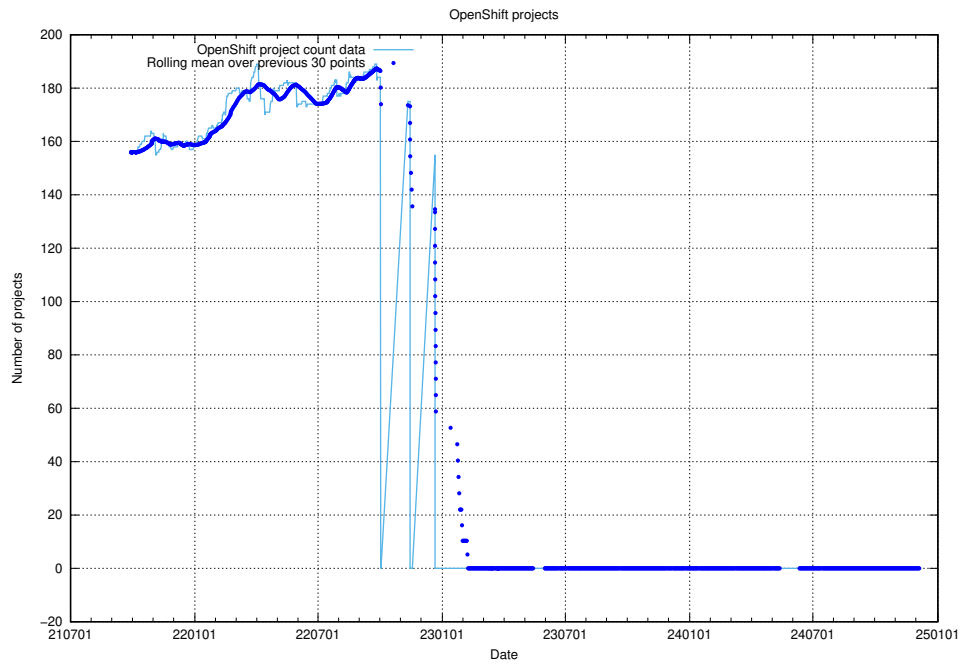

10.1 Number of projects in OpenShift

A graph of the number of projects in JobTech's production cluster of OpenShift.

¹⁰<https://console-openshift-console.prod.services.jtech.se>

11 Customer Relation Management