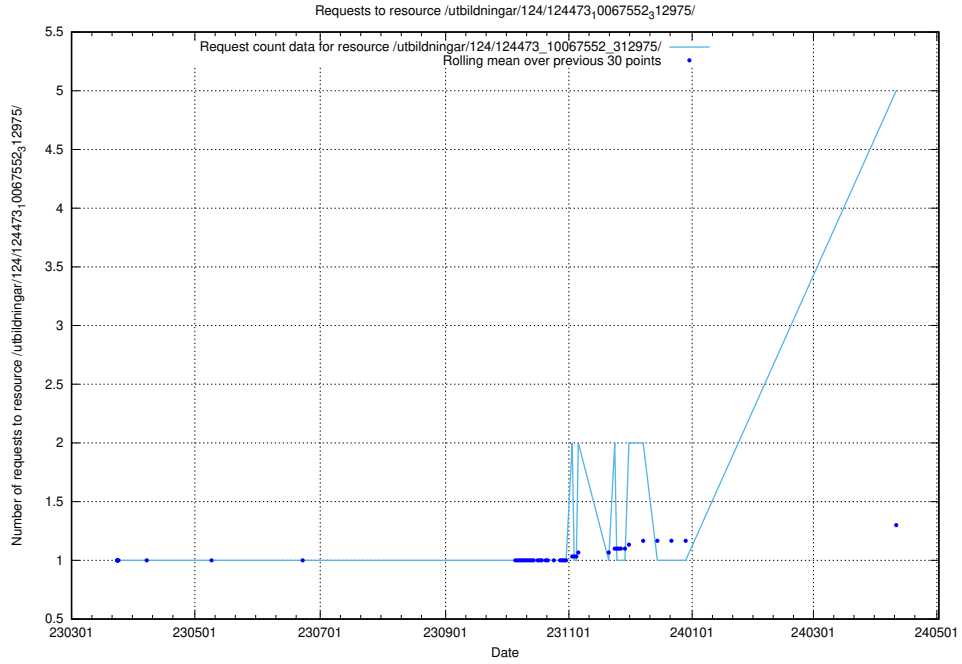

Here, we count the number of requests to resource /taxonomy/version/13/query/employment-length-concepts/.

5.191 Usage of /utbildningar/124/124473_10067552_312975/

Here, we count the number of requests to resource /utbildningar/124/124473_10067552_312975/.