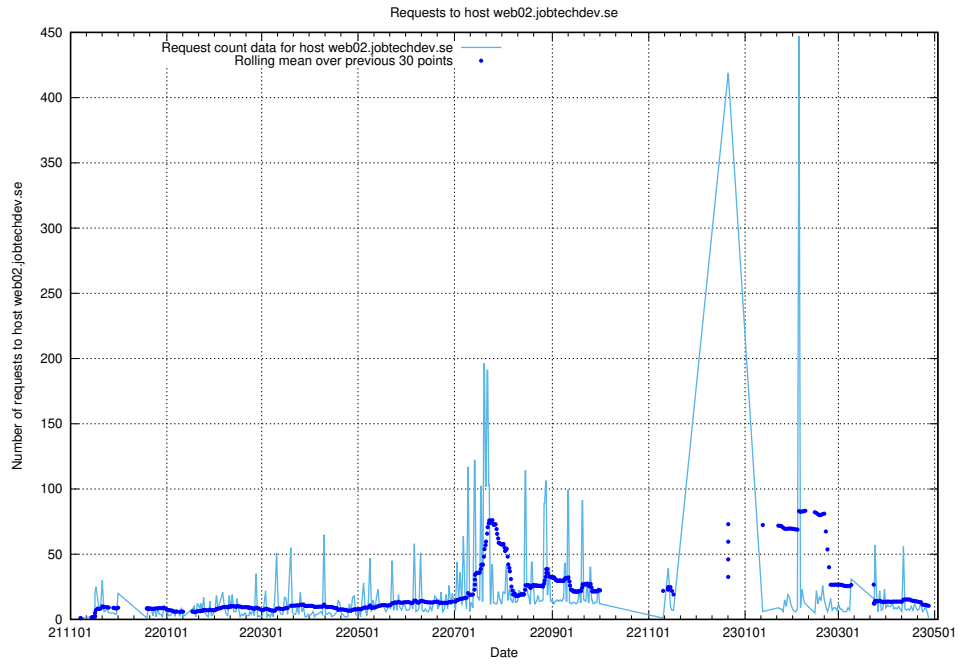

7.639 Usage of web02.jobtechdev.se

Here, we count the number of requests to host web02.jobtechdev.se.