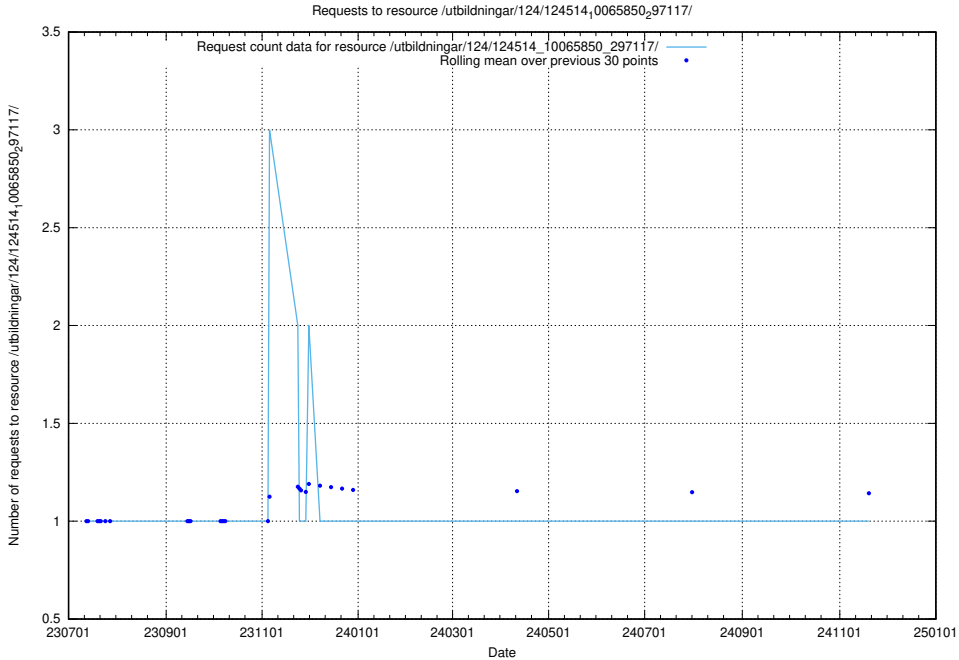

5.6180 Usage of /utbildningar/124/124514_10065850_297117/

Here, we count the number of requests to resource /utbildningar/124/124514_10065850_297117/.