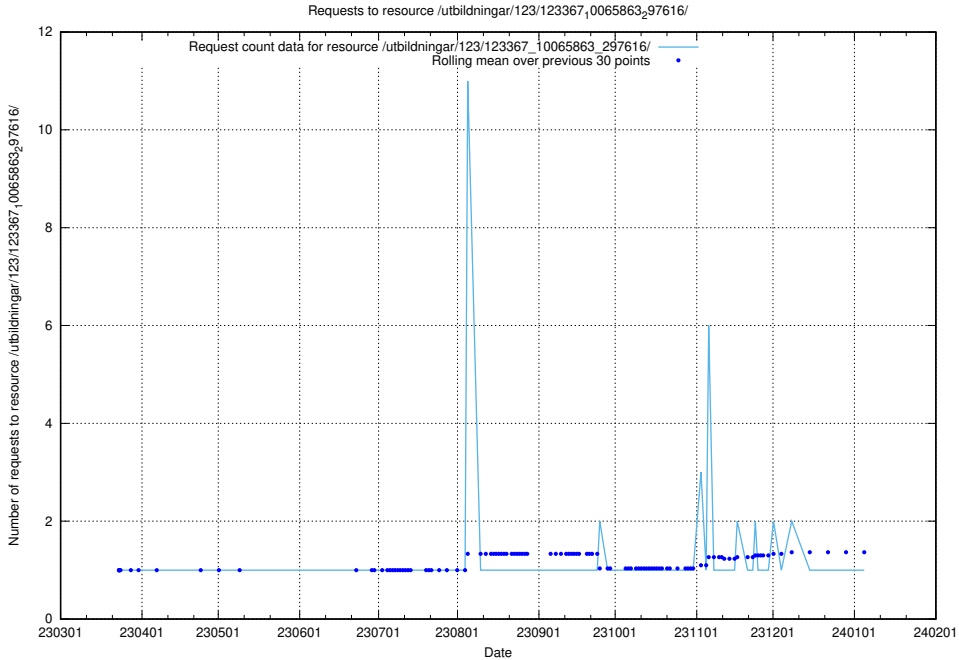

5.5842 Usage of /utbildningar/123/123367_10065863_297616/

Here, we count the number of requests to resource /utbildningar/123/123367_10065863_297616/.