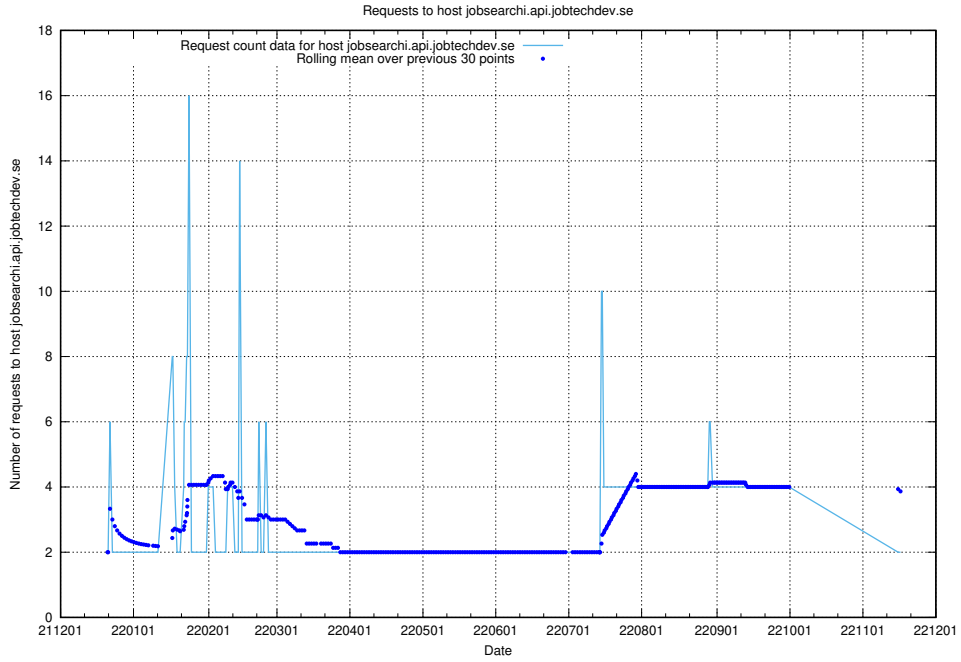

7.392 Usage of jobsearchi.api.jobtechdev.se

Here, we count the number of requests to host jobsearchi.api.jobtechdev.se.