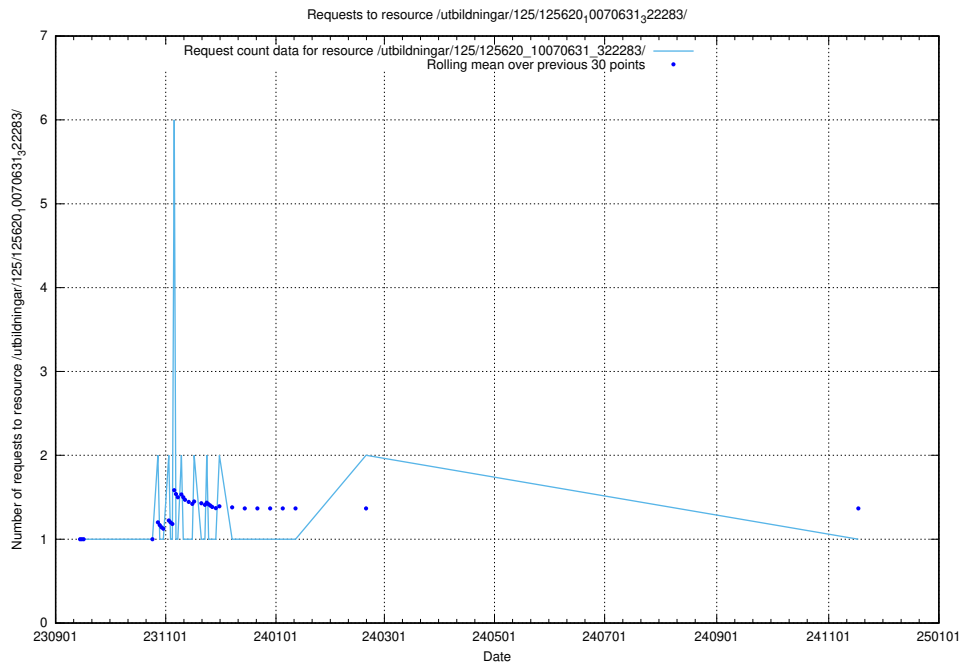

5.5625 Usage of /utbildningar/125/125620_10070631_322283/

Here, we count the number of requests to resource /utbildningar/125/125620_10070631_322283/.