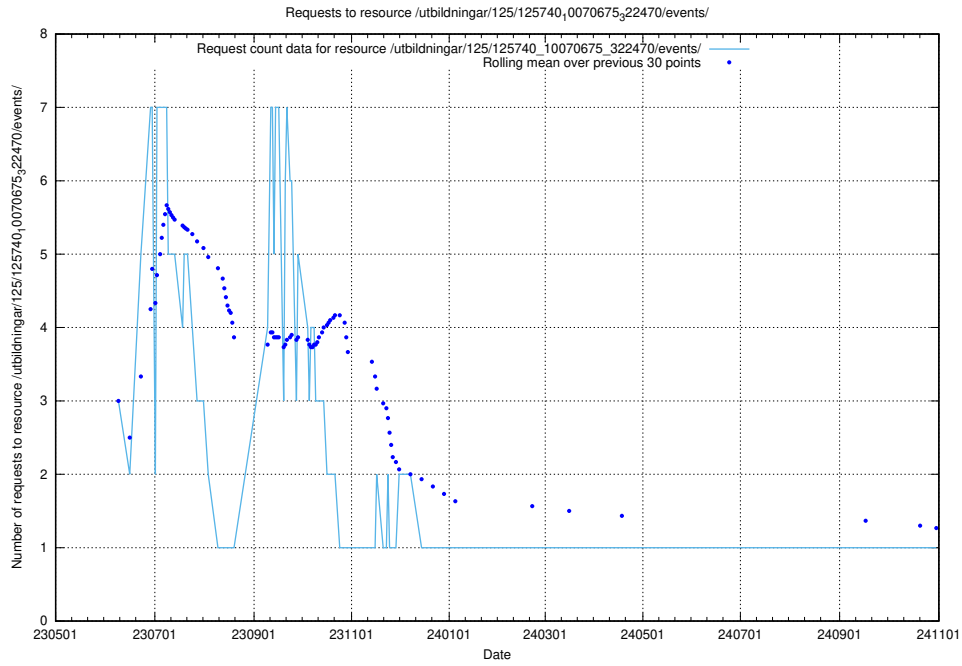

5.6966 Usage of /utbildningar/125/125740_10070675_322470/events/

Here, we count the number of requests to resource /utbildningar/125/125740_10070675_322470/events/

5.6967 Usage of /utbildningar/126/126694_10073142_334866/events/