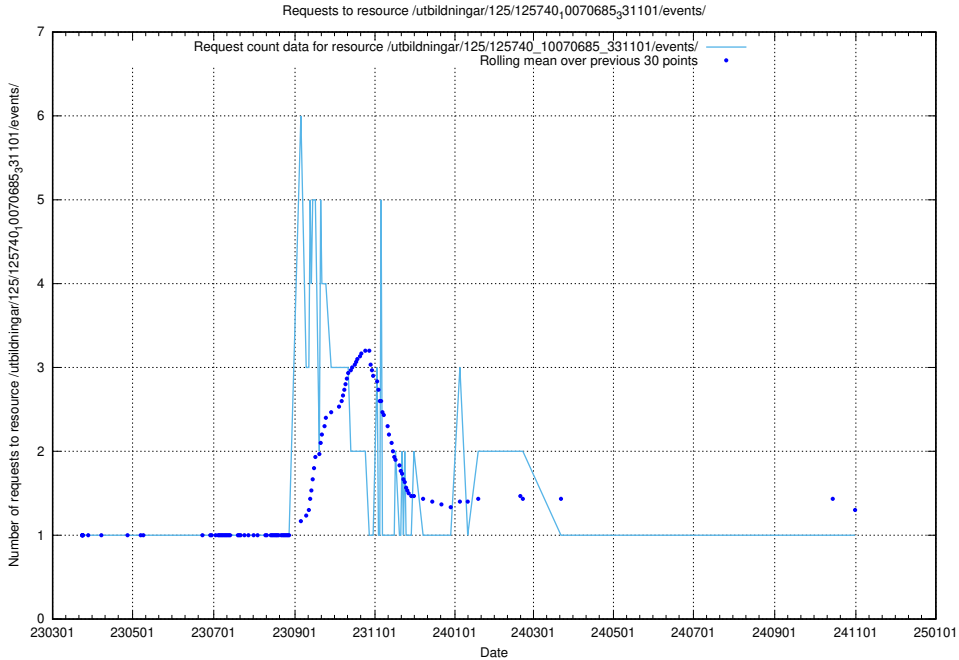

5.959 Usage of /utbildningar/125/125740_10070685_331101/events/

Here, we count the number of requests to resource /utbildningar/125/125740_10070685_331101/events/