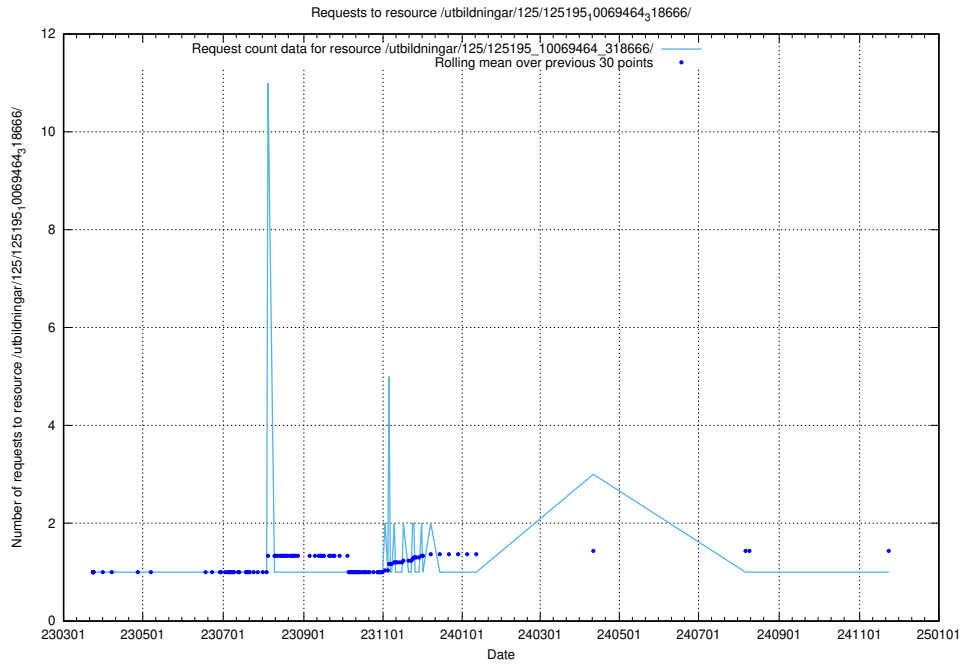

5.1114 Usage of /utbildningar/125/125195_10069464_318666/

Here, we count the number of requests to resource /utbildningar/125/125195_10069464_318666/.