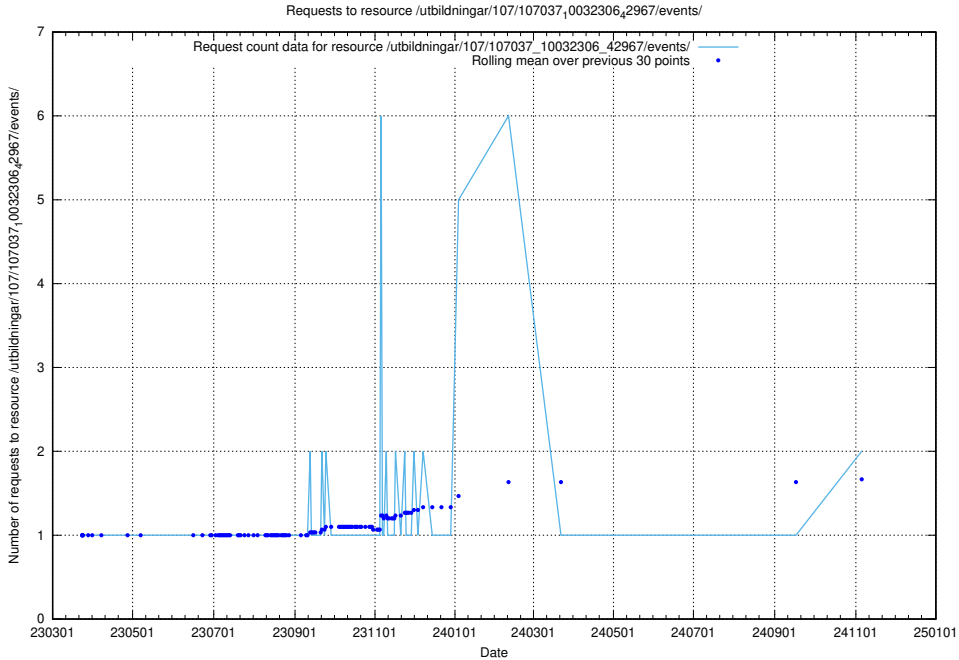

5.817 Usage of /utbildningar/107/107037_10032306_42967/events/

Here, we count the number of requests to resource /utbildningar/107/107037_10032306_42967/events/.