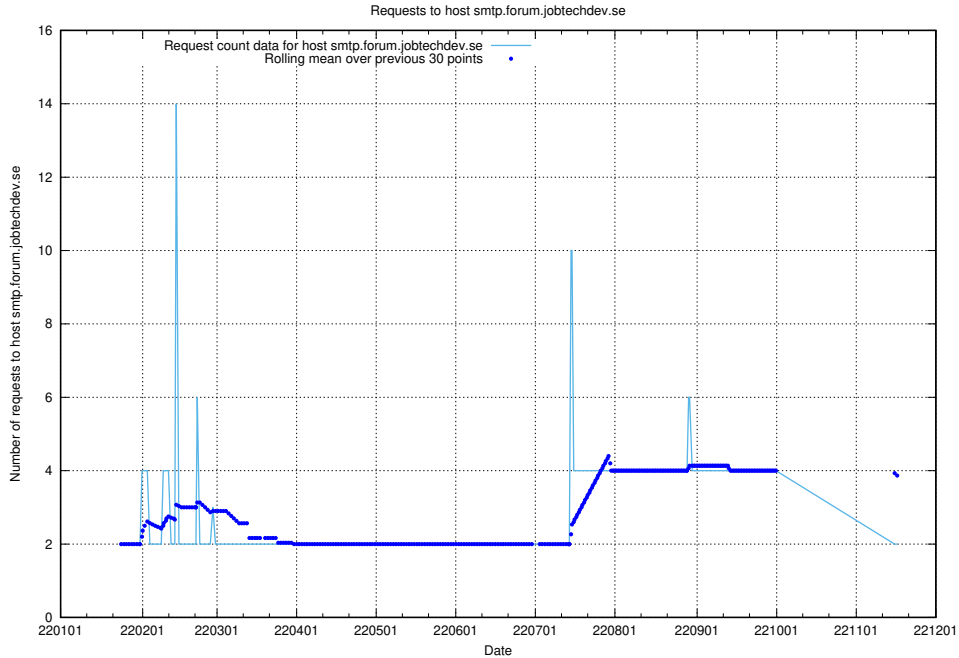

7.606 Usage of smtp.forum.jobtechdev.se

Here, we count the number of requests to host smtp.forum.jobtechdev.se.