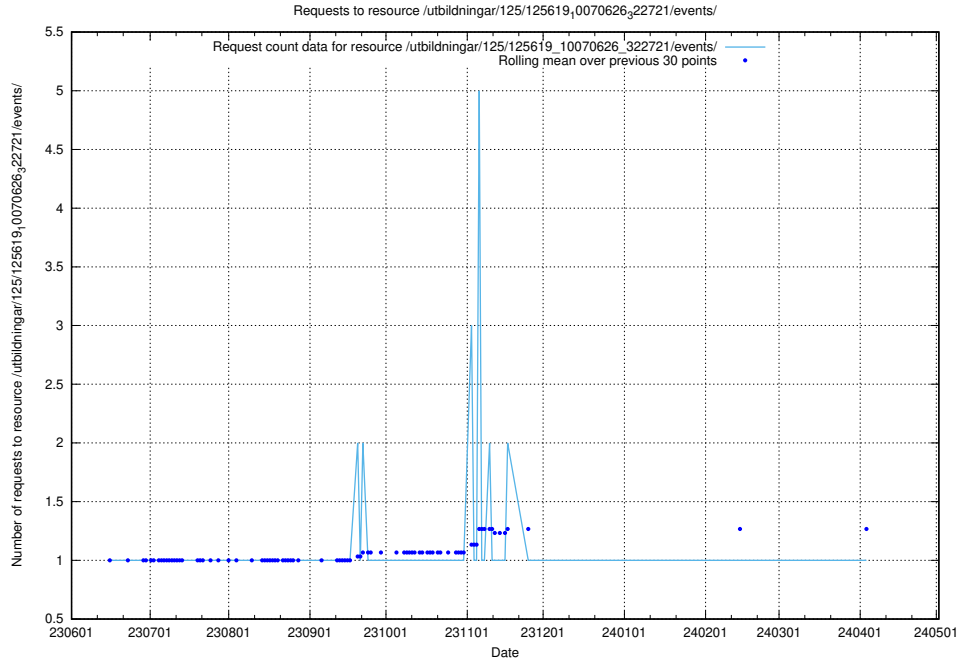

5.6955 Usage of /utbildningar/125/125619_10070626_322721/events/

Here, we count the number of requests to resource /utbildningar/125/125619_10070626_322721/events/