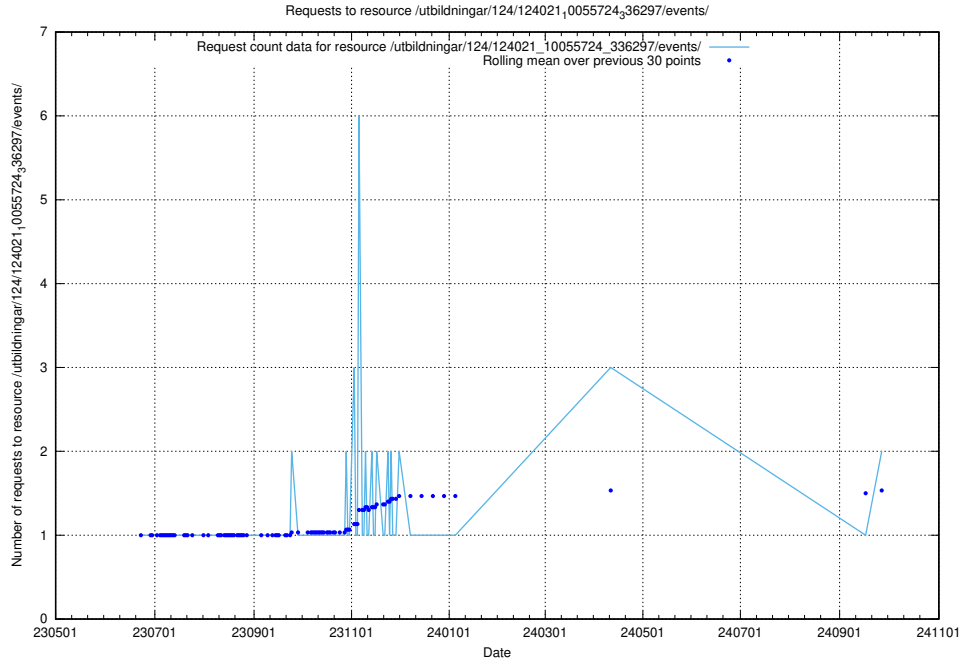

5.862 Usage of /utbildningar/124/124021_10055724_336297/events/

Here, we count the number of requests to resource /utbildningar/124/124021_10055724_336297/events/