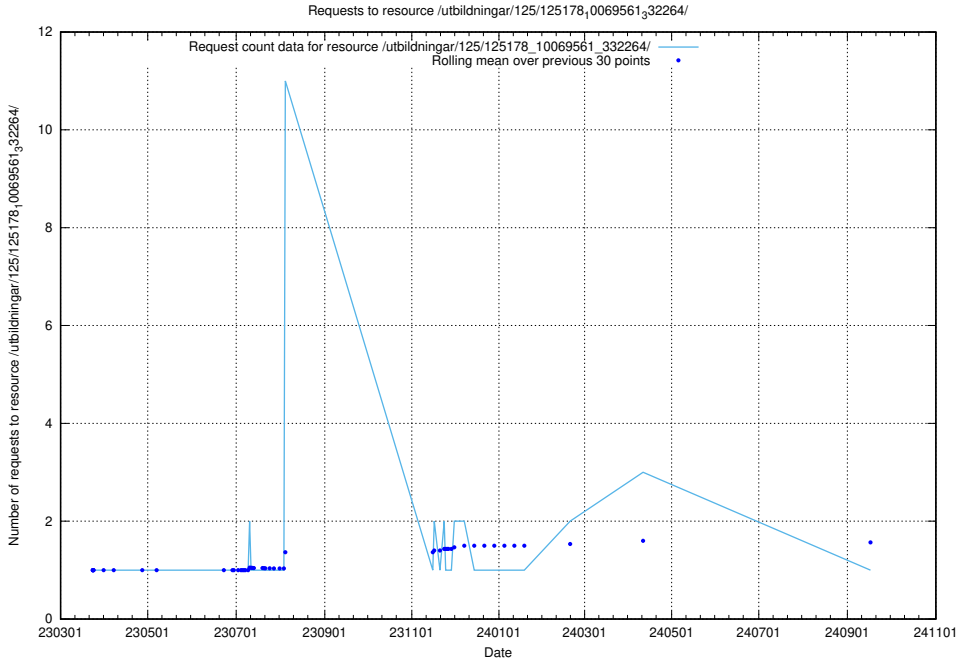

5.1128 Usage of /utbildningar/125/125178_10069561_332264/

Here, we count the number of requests to resource /utbildningar/125/125178_10069561_332264/.