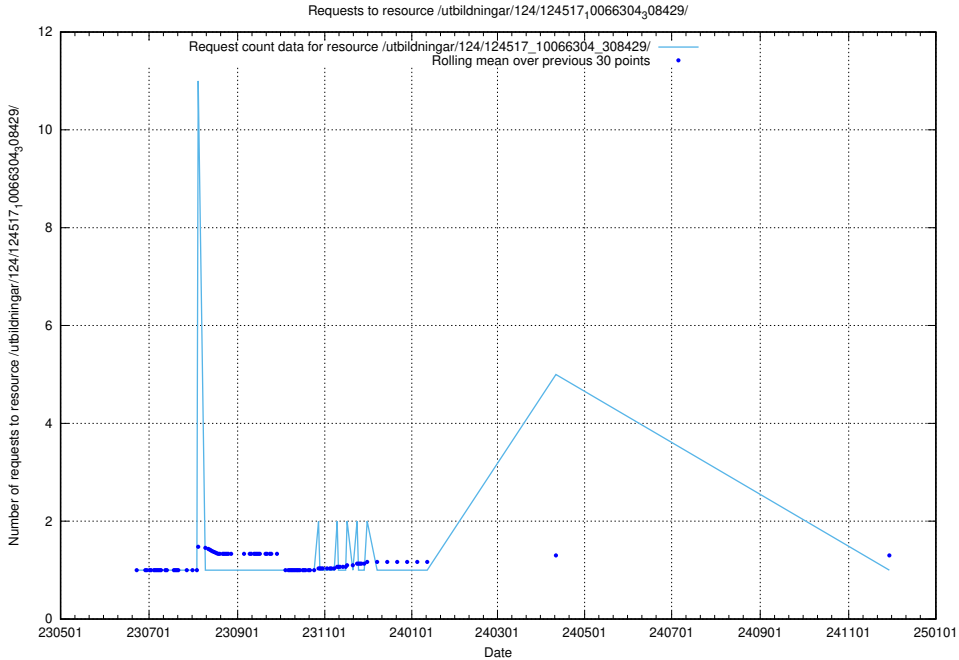

5.6830 Usage of /utbildningar/124/124517_10066304_308429/

Here, we count the number of requests to resource /utbildningar/124/124517_10066304_308429/.