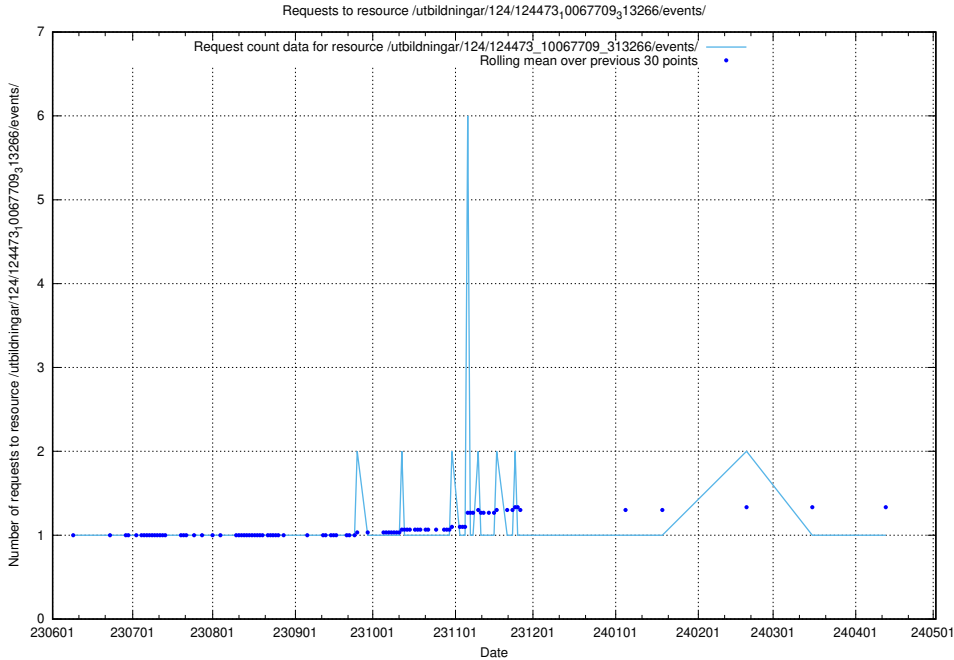

5.6979 Usage of /utbildningar/124/124473_10067709_313266/events/

Here, we count the number of requests to resource /utbildningar/124/124473_10067709_313266/events/