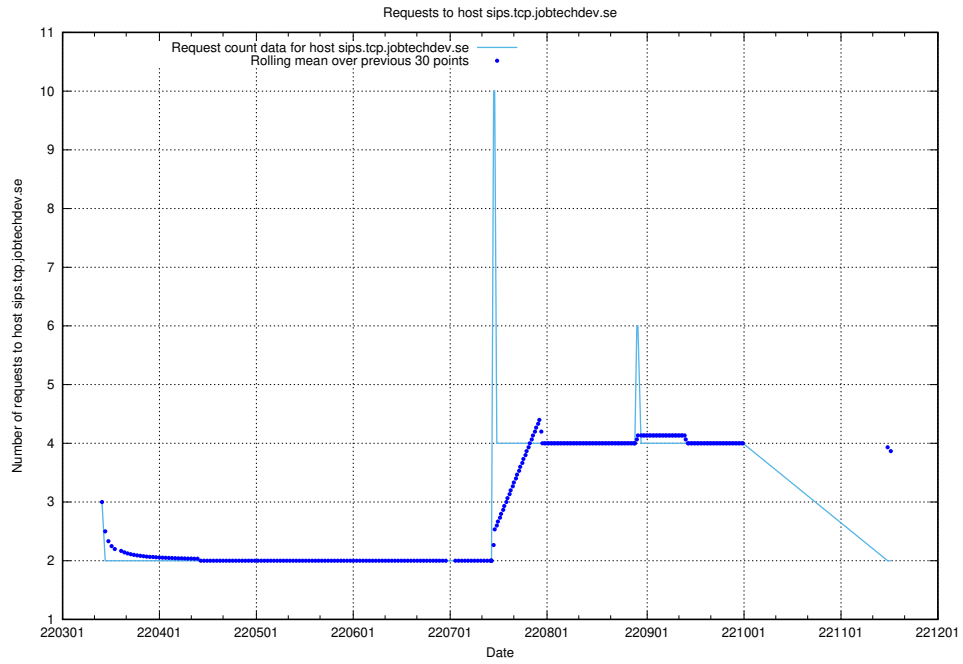

7.528 Usage of sips.tcp.jobtechdev.se

Here, we count the number of requests to host sips.tcp.jobtechdev.se.