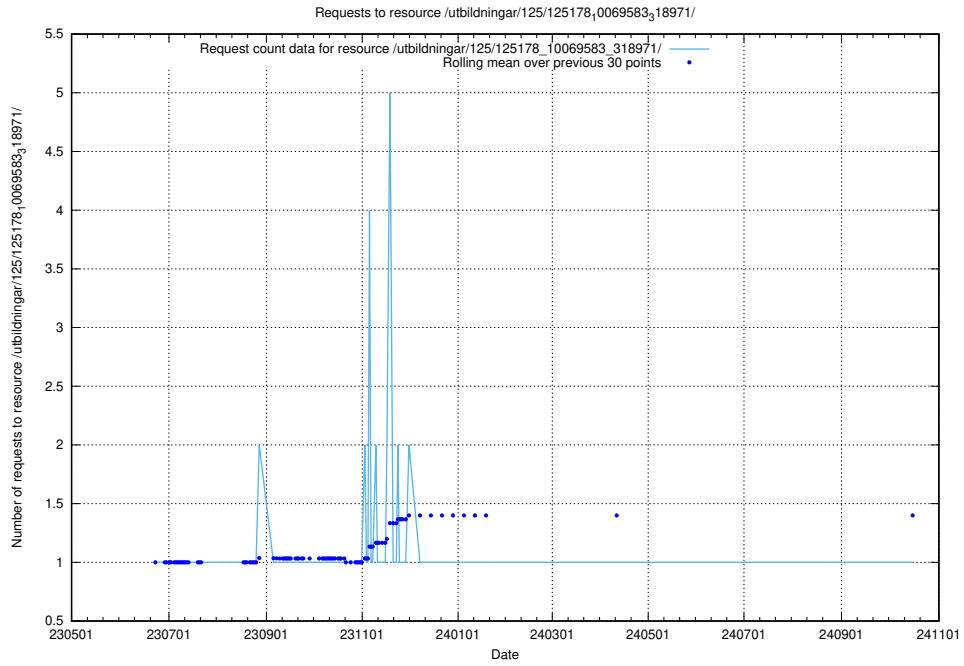

5.6790 Usage of /utbildningar/125/125178_10069583_318971/

Here, we count the number of requests to resource /utbildningar/125/125178_10069583_318971/.