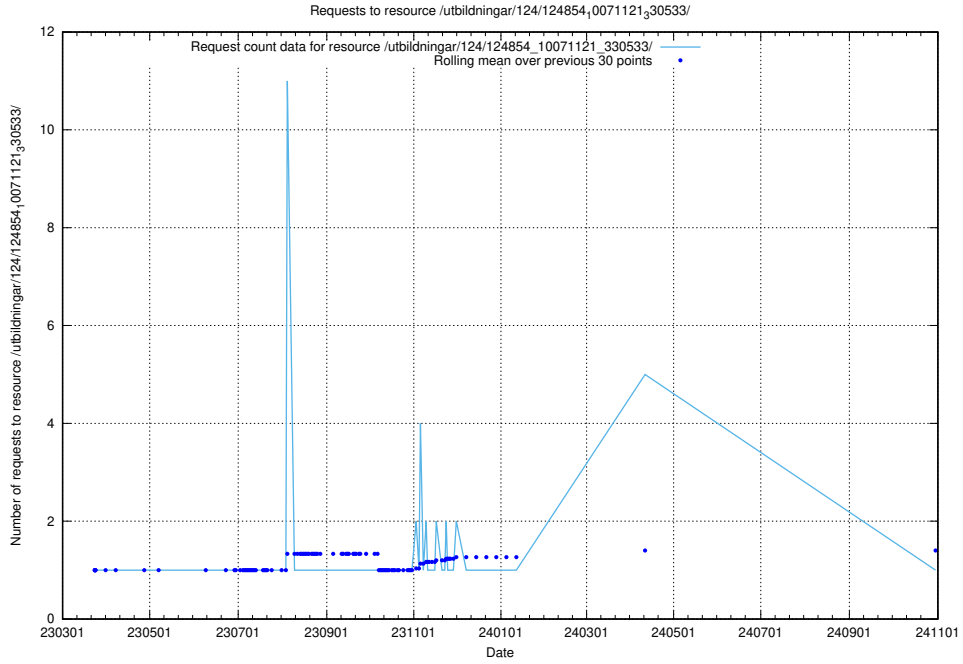

5.1495 Usage of /utbildningar/124/124854_10071121_330533/

Here, we count the number of requests to resource /utbildningar/124/124854_10071121_330533/.