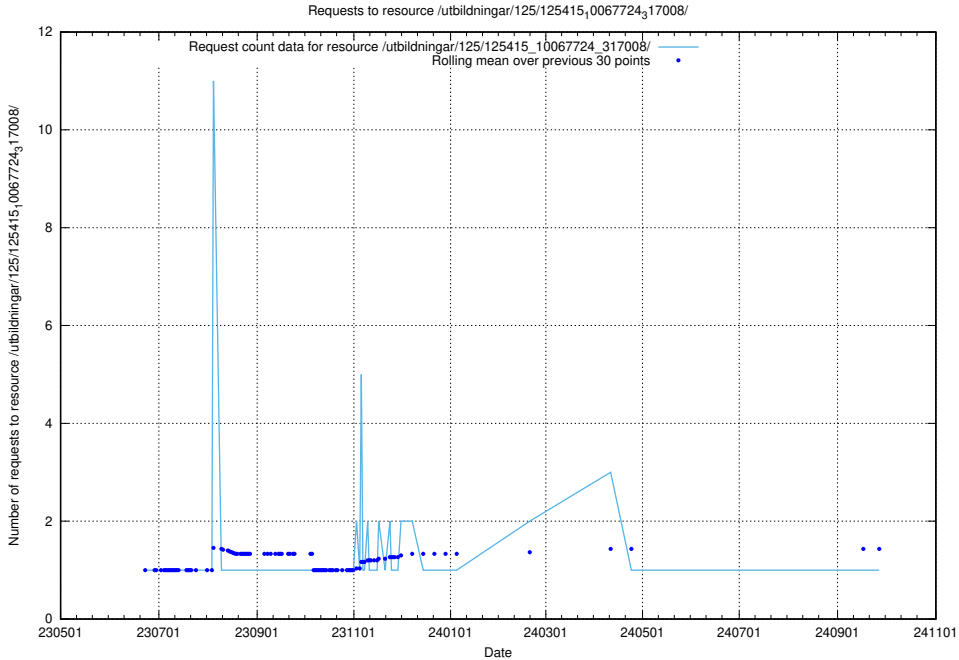

5.6783 Usage of /utbildningar/125/125415_10067724_317008/

Here, we count the number of requests to resource /utbildningar/125/125415_10067724_317008/.