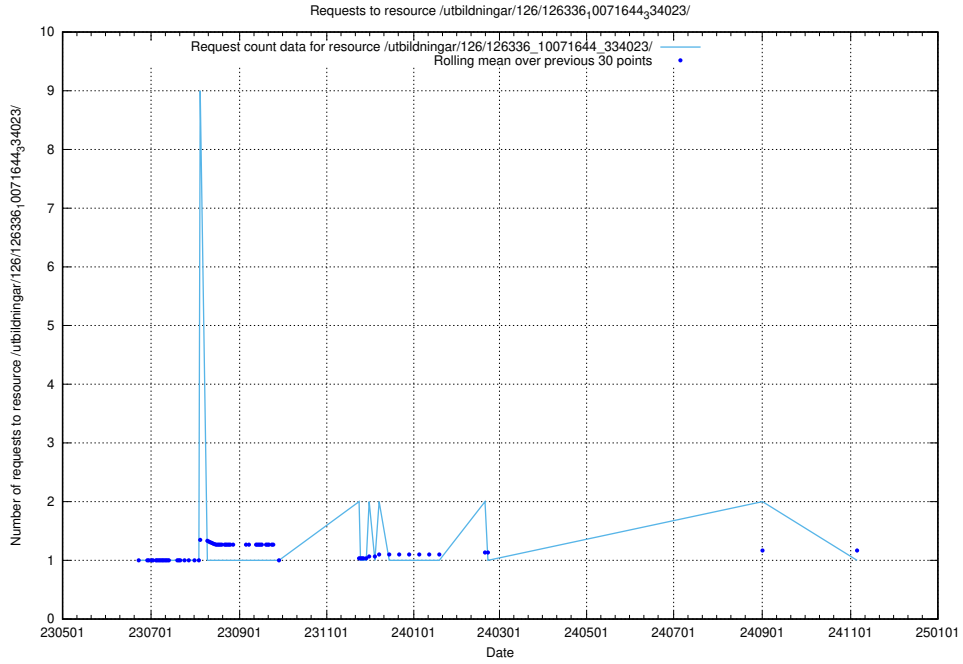

5.6724 Usage of /utbildningar/126/126336_10071644_334023/

Here, we count the number of requests to resource /utbildningar/126/126336_10071644_334023/.