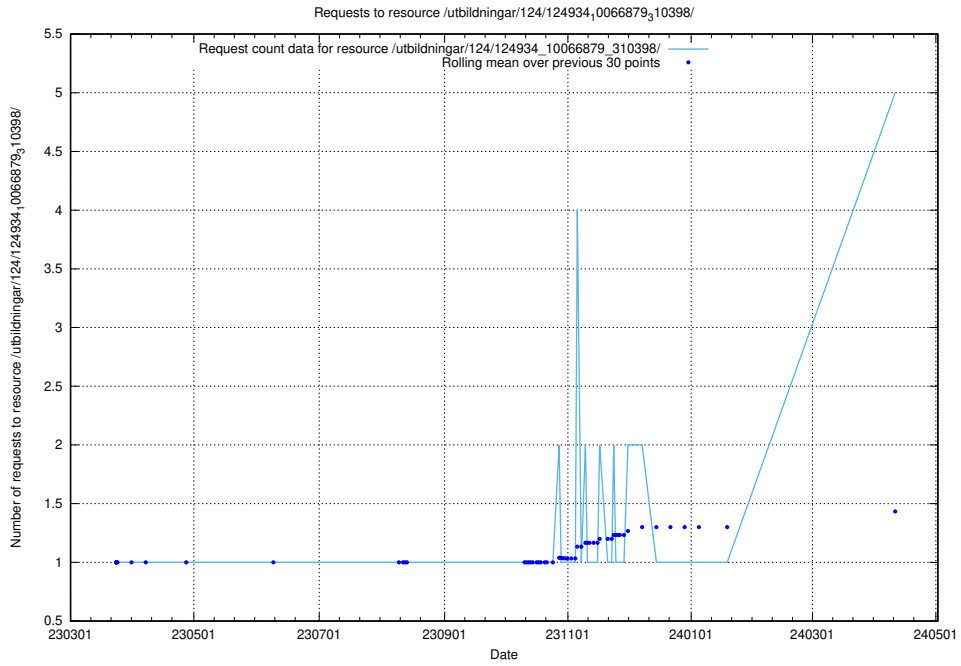

5.171 Usage of /utbildningar/124/124934_10066879_310398/

Here, we count the number of requests to resource /utbildningar/124/124934_10066879_310398/.