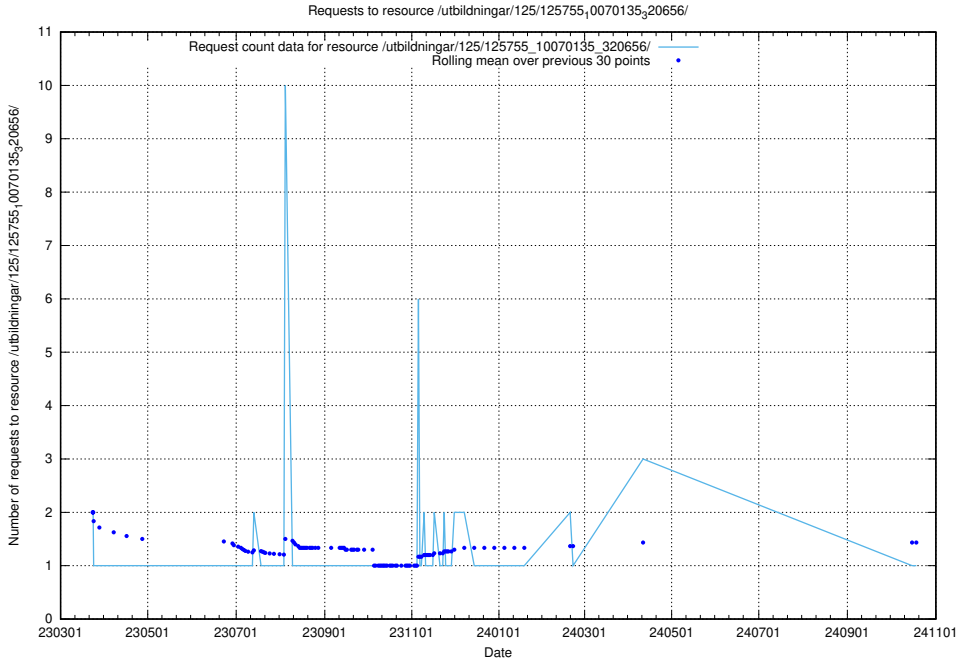

5.7399 Usage of /utbildningar/125/125755_10070135_320656/

Here, we count the number of requests to resource /utbildningar/125/125755_10070135_320656/.