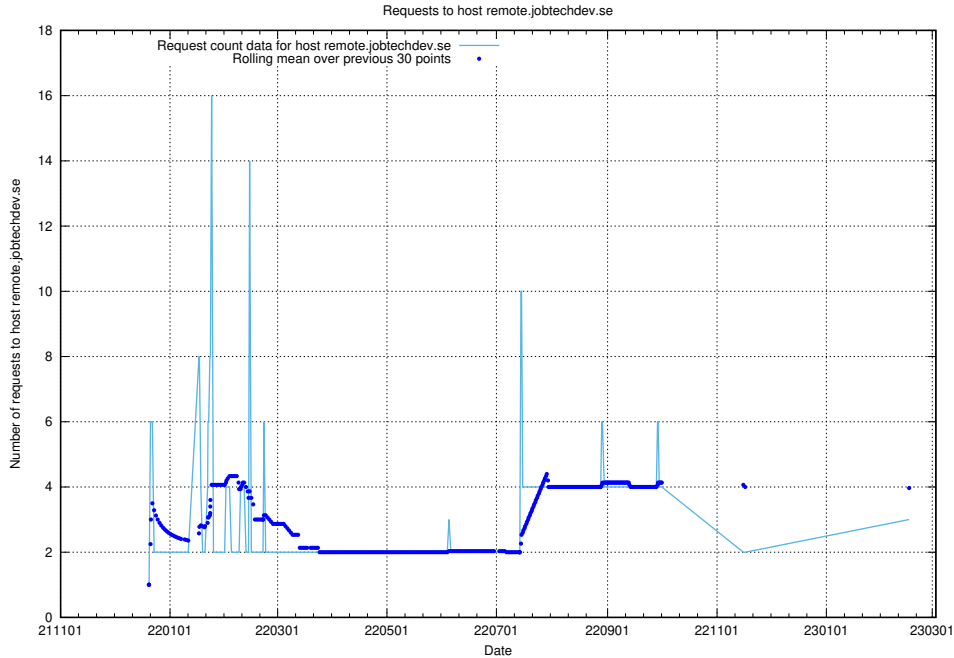

7.217 Usage of remote.jobtechdev.se

Here, we count the number of requests to host remote.jobtechdev.se.