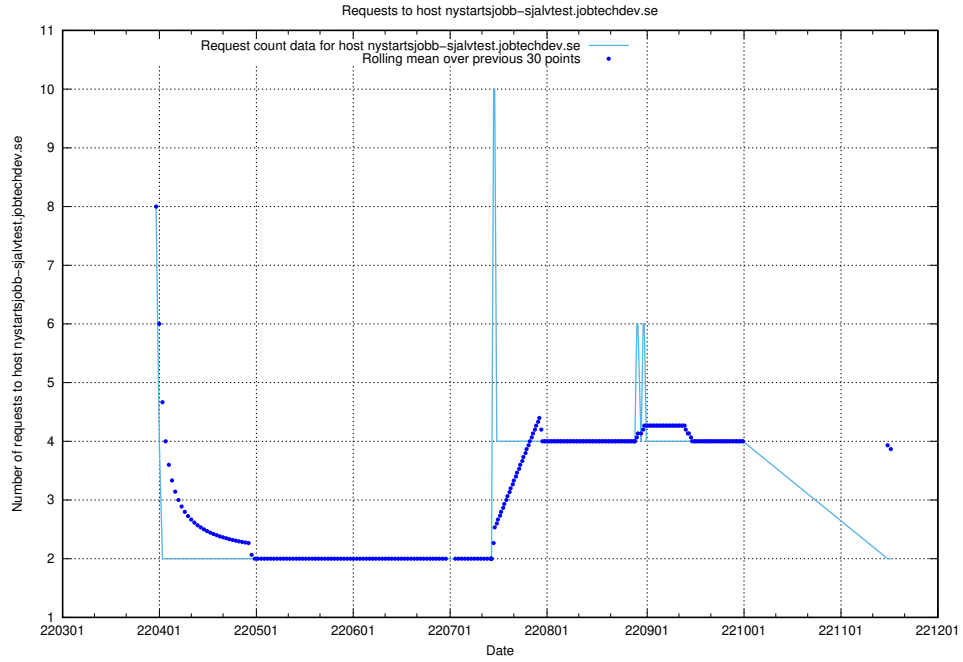

7.508 Usage of nystartsjobb-sjalvtest.jobtechdev.se

Here, we count the number of requests to host nystartsjobb-sjalvtest.jobtechdev.se.