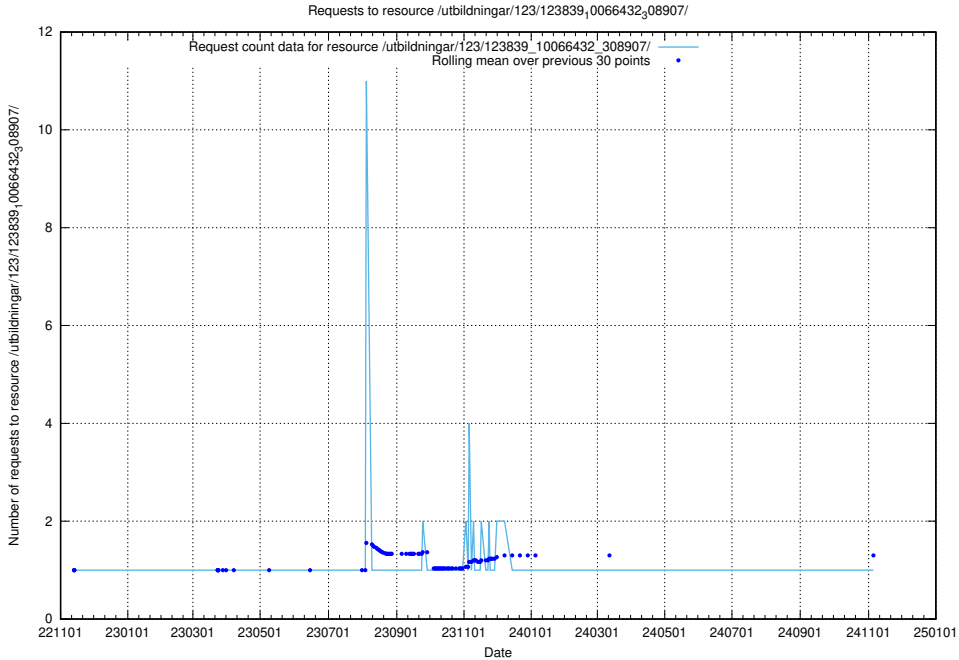

5.6961 Usage of /utbildningar/123/123839_10066432_308907/

Here, we count the number of requests to resource /utbildningar/123/123839_10066432_308907/.