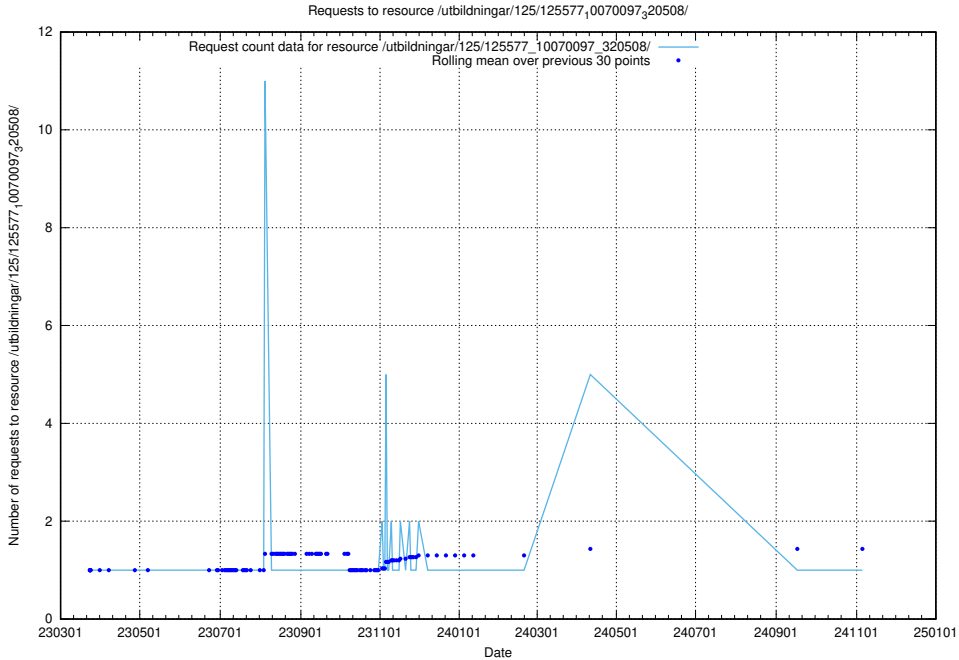

5.1084 Usage of /utbildningar/125/125577_10070097_320508/

Here, we count the number of requests to resource /utbildningar/125/125577_10070097_320508/.