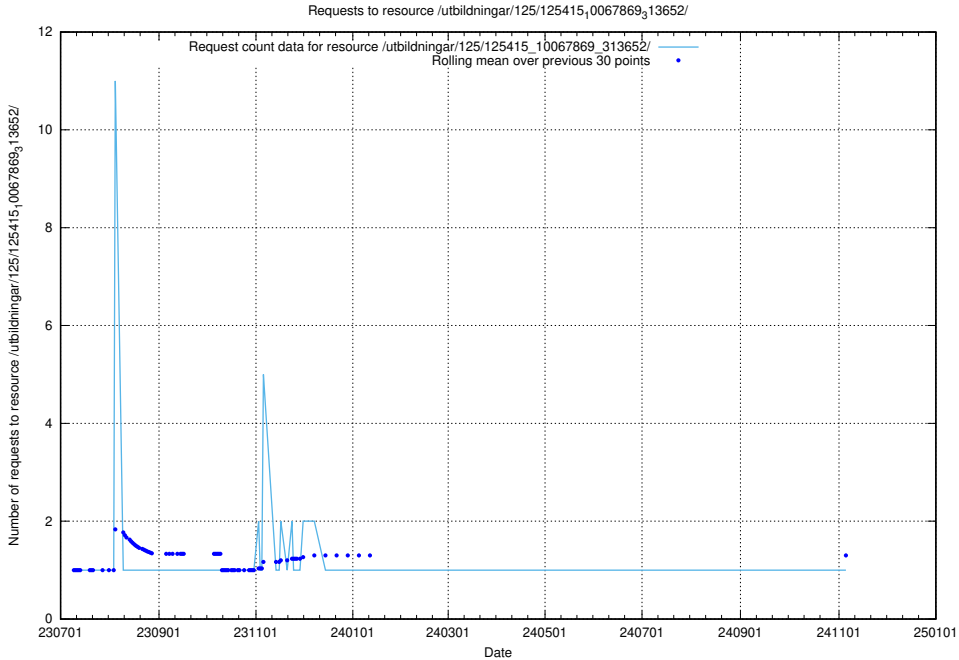

5.6191 Usage of /utbildningar/125/125415_10067869_313652/

Here, we count the number of requests to resource /utbildningar/125/125415_10067869_313652/.