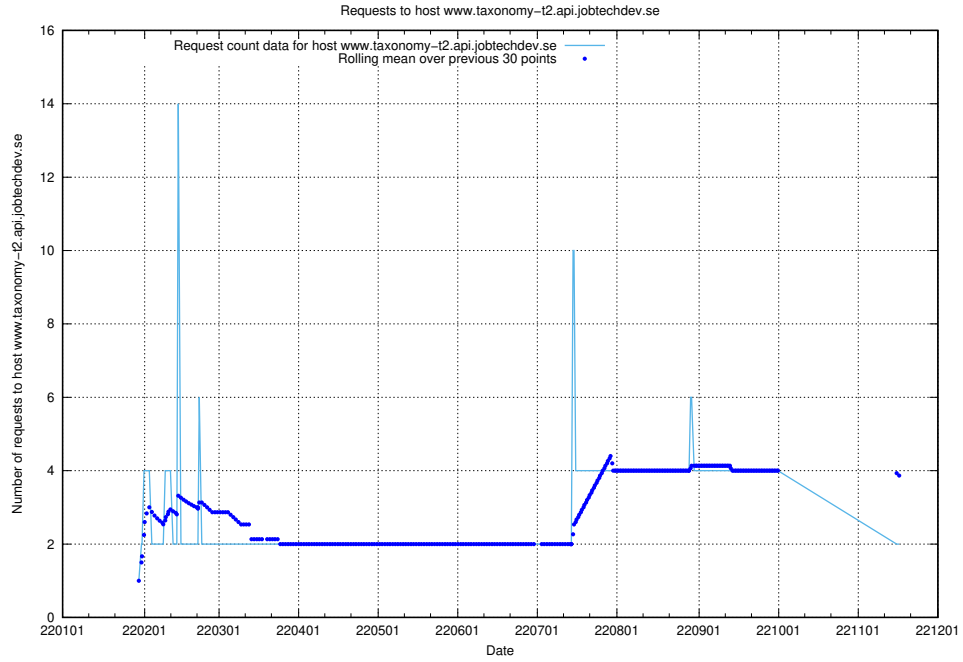

7.597 Usage of `www.taxonomy-t2.api.jobtechdev.se`

Here, we count the number of requests to host `www.taxonomy-t2.api.jobtechdev.se`.