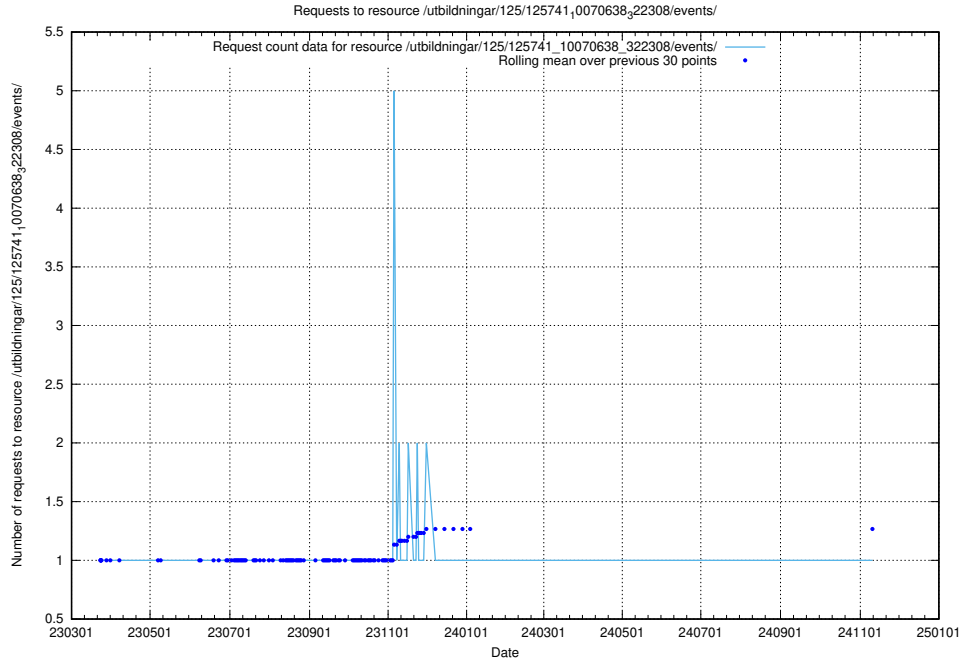

5.7628 Usage of /utbildningar/125/125741_10070638_322308/events/

Here, we count the number of requests to resource /utbildningar/125/125741_10070638_322308/events/