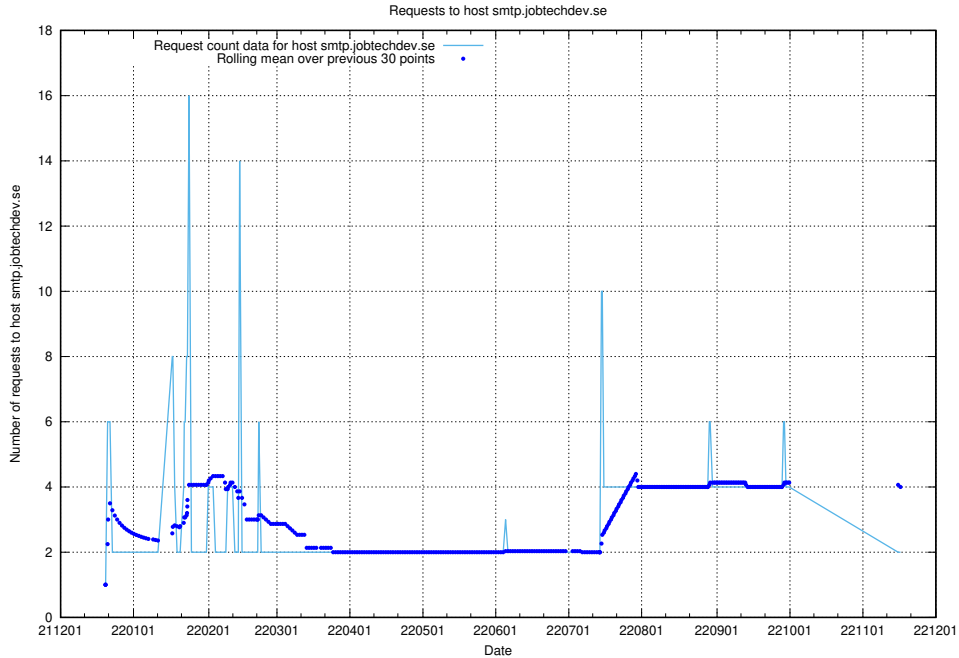

7.395 Usage of smtp.jobtechdev.se

Here, we count the number of requests to host smtp.jobtechdev.se.