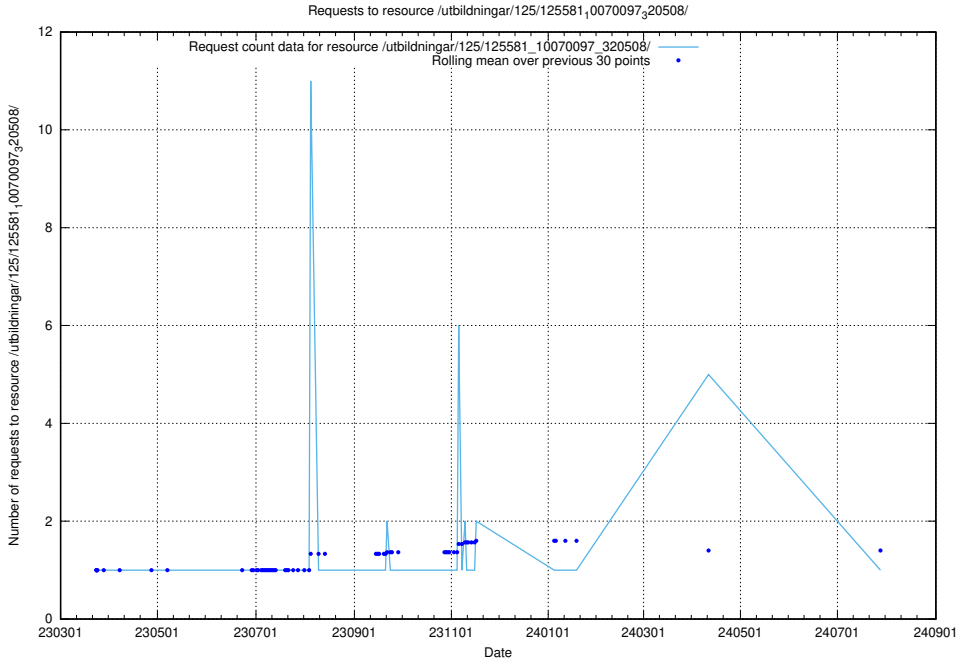

5.1080 Usage of /utbildningar/125/125581_10070097_320508/

Here, we count the number of requests to resource /utbildningar/125/125581_10070097_320508/.