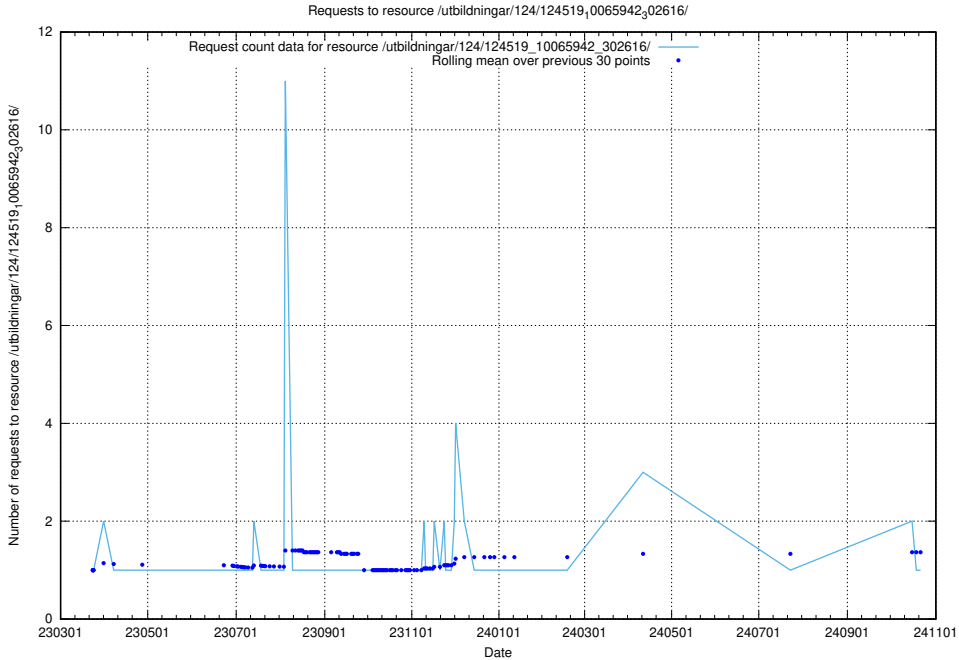

Here, we count the number of requests to resource /utbildningar/124/124519_10065942_302616/.

5.2261 Usage of /availability/kpi/20240508/

Here, we count the number of requests to resource /availability/kpi/20240508/.