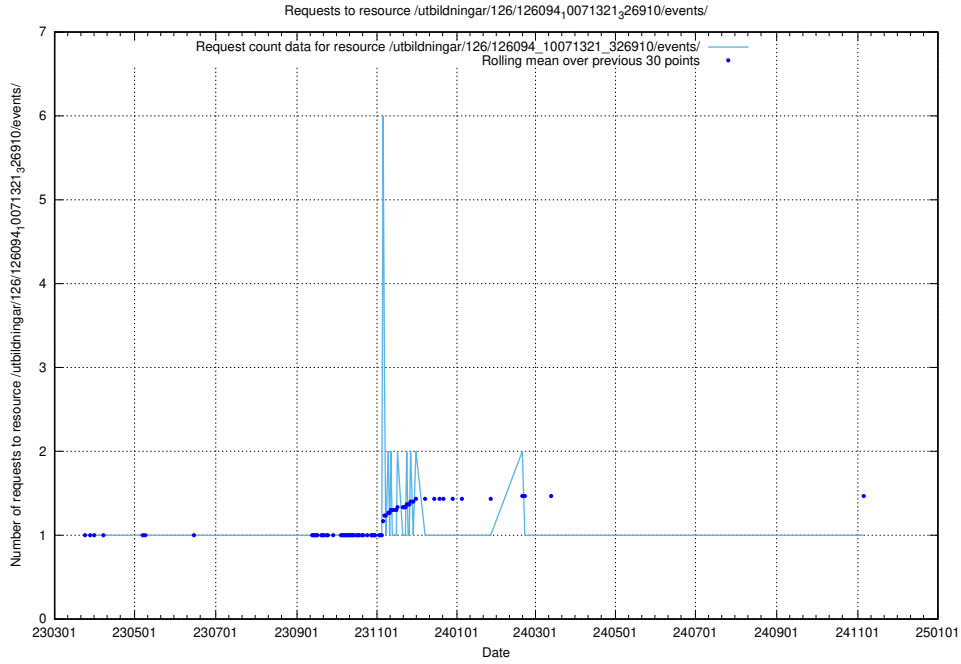

5.7328 Usage of /utbildningar/126/126094_10071321_326910/events/

Here, we count the number of requests to resource /utbildningar/126/126094_10071321_326910/events/