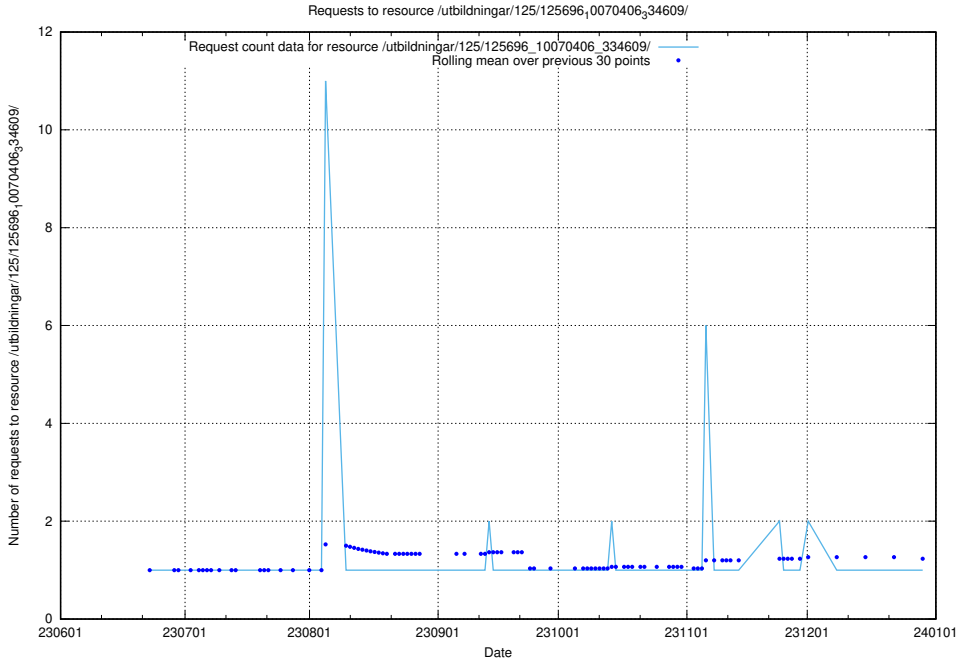

5.6772 Usage of /utbildningar/125/125696_10070406_334609/

Here, we count the number of requests to resource /utbildningar/125/125696_10070406_334609/.