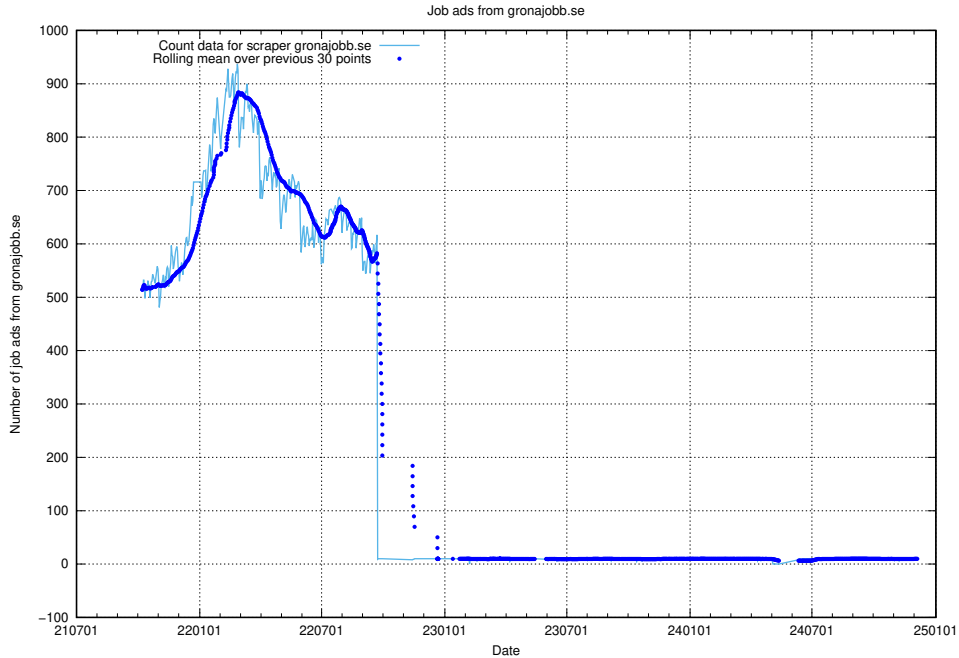

13.18 Number of ads by scraper gronajobb.se

Here, we count the number of job ads scraped from gronajobb.se.