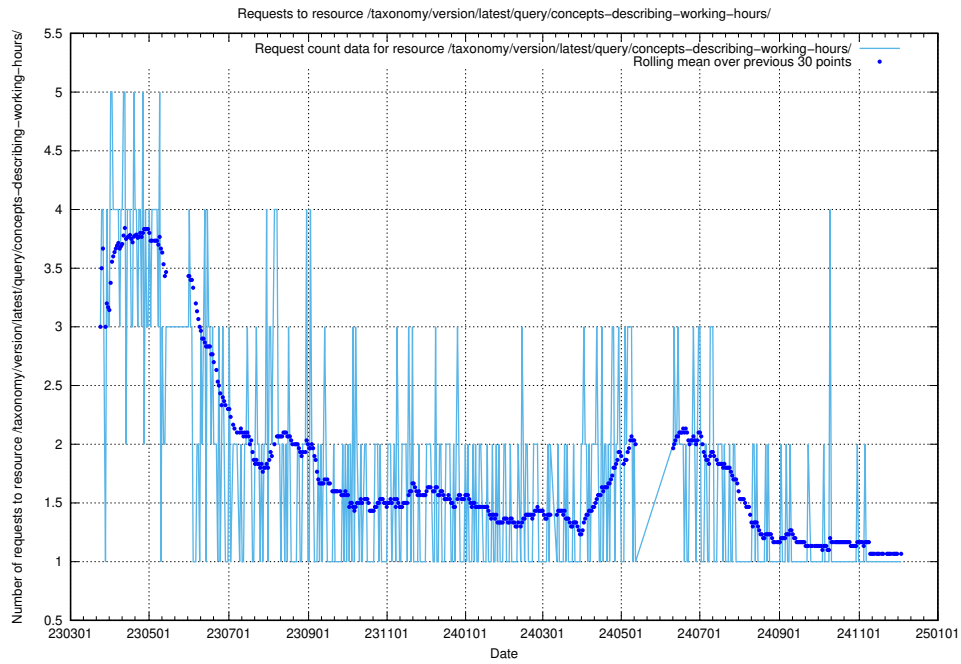

5.7218 Usage of /taxonomy/version/latest/query/concepts-describing-working-hours/

Here, we count the number of requests to resource /taxonomy/version/latest/query/concepts-describing-working-hours/.