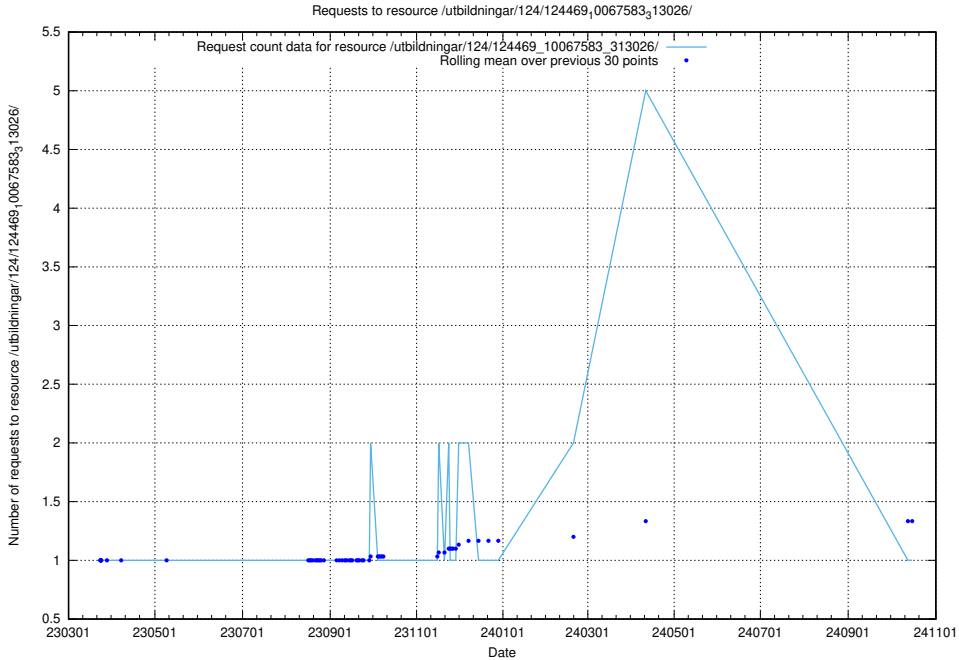

5.4344 Usage of /utbildningar/124/124469_10067583_313026/

Here, we count the number of requests to resource /utbildningar/124/124469_10067583_313026/.