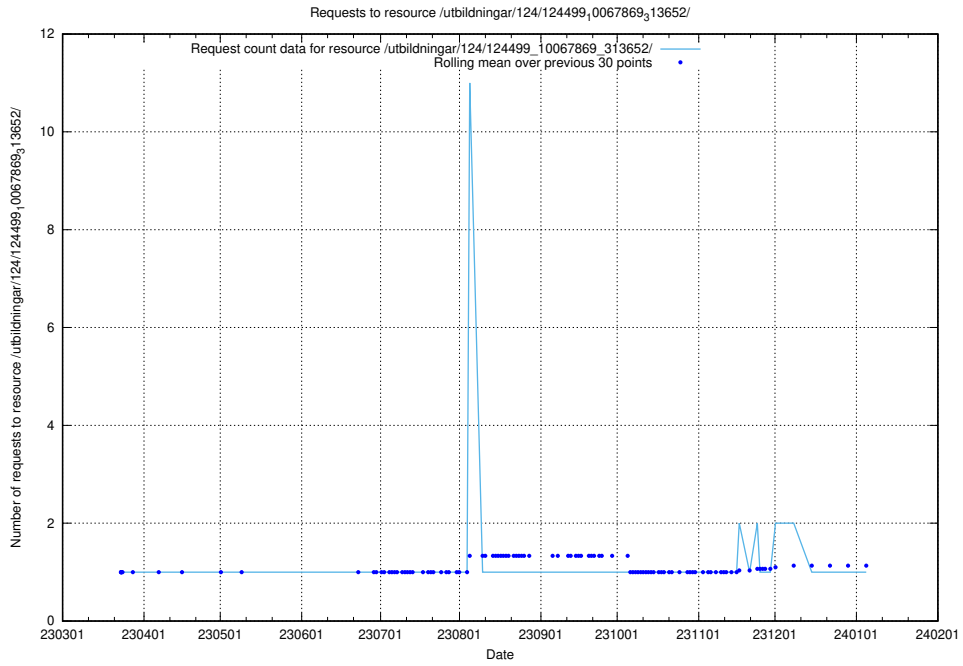

5.3418 Usage of /utbildningar/124/124499_10067869_313652/

Here, we count the number of requests to resource /utbildningar/124/124499_10067869_313652/.