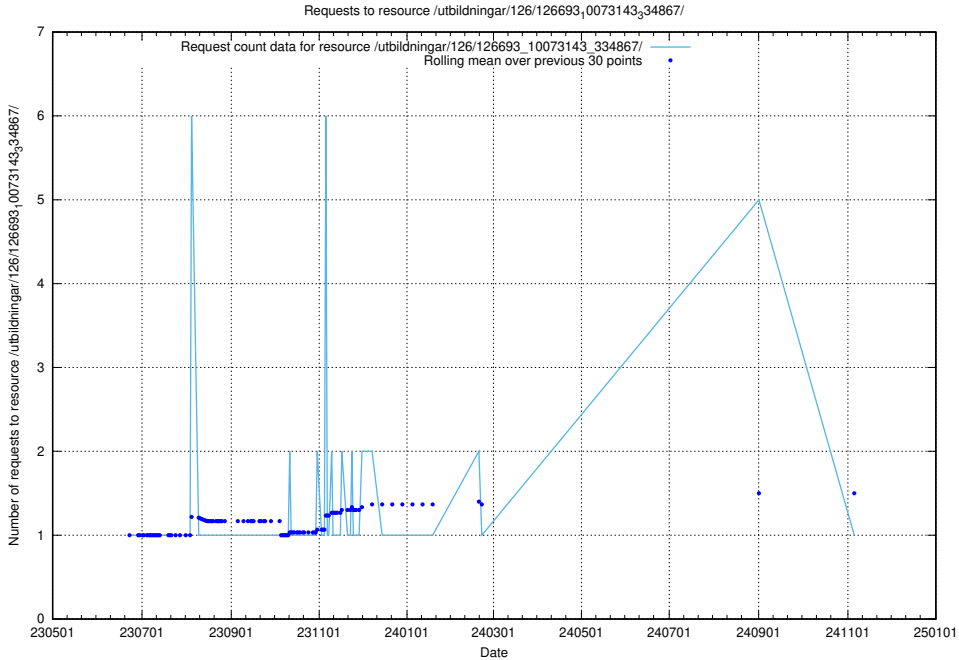

5.6700 Usage of /utbildningar/126/126693_10073143_334867/

Here, we count the number of requests to resource /utbildningar/126/126693_10073143_334867/.