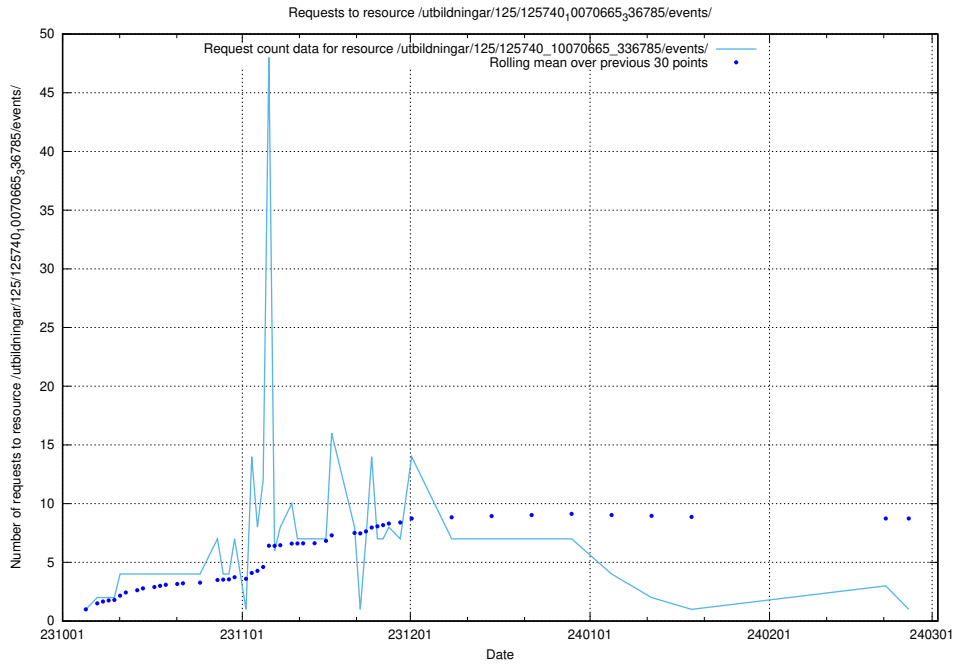

Here, we count the number of requests to resource /utbildningar/125/125740_10070692_336791/.

5.5463 Usage of /utbildningar/125/125740_10070665_336785/events/

Here, we count the number of requests to resource /utbildningar/125/125740_10070665_336785/events/