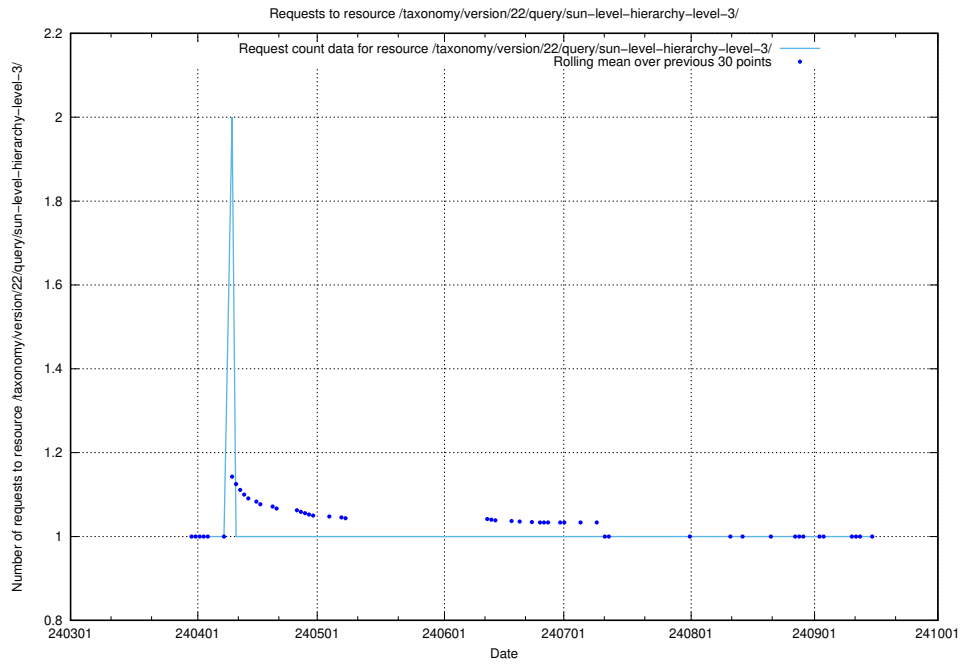

5.2606 Usage of /taxonomy/version/22/query/sun-level-hierarchy-level-3/

Here, we count the number of requests to resource /taxonomy/version/22/query/sun-level-hierarchy-level-3/.