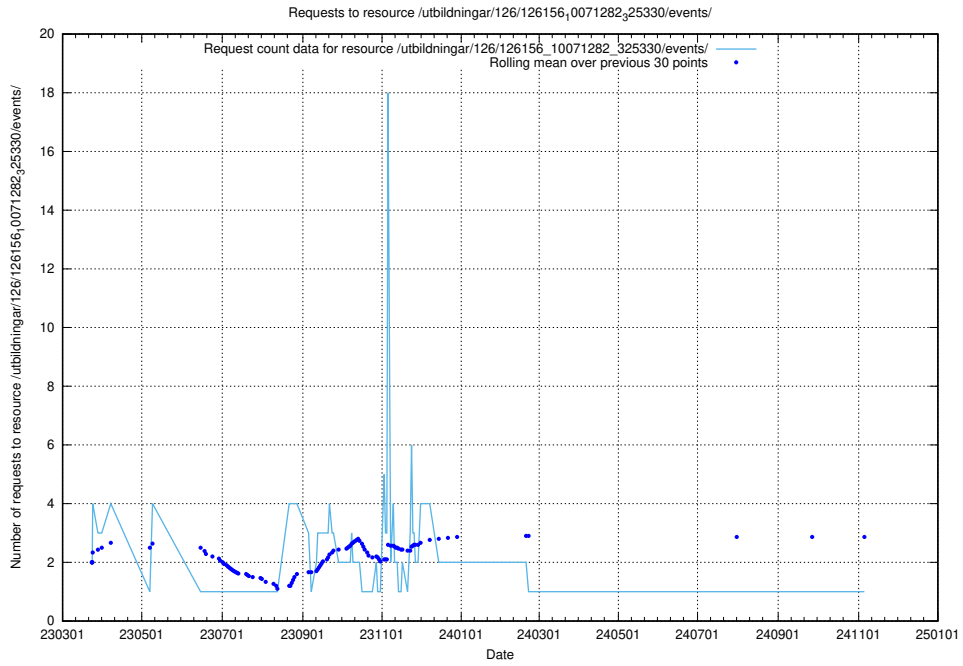

5.7397 Usage of /utbildningar/126/126156_10071282_325330/events/

Here, we count the number of requests to resource /utbildningar/126/126156_10071282_325330/events/