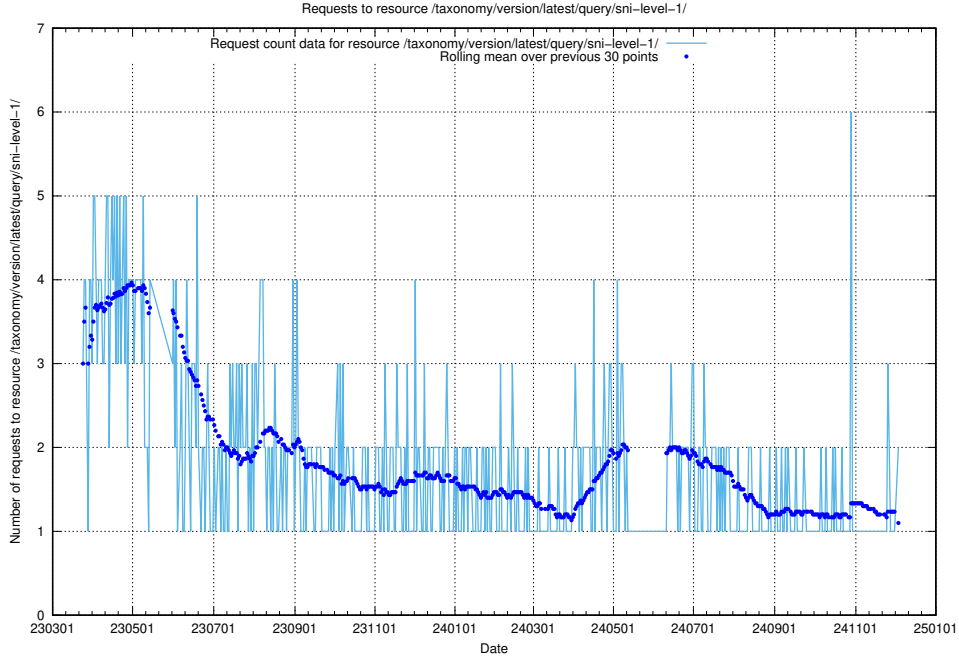

5.898 Usage of /taxonomy/version/latest/query/sni-level-1/

Here, we count the number of requests to resource /taxonomy/version/latest/query/sni-level-1/.