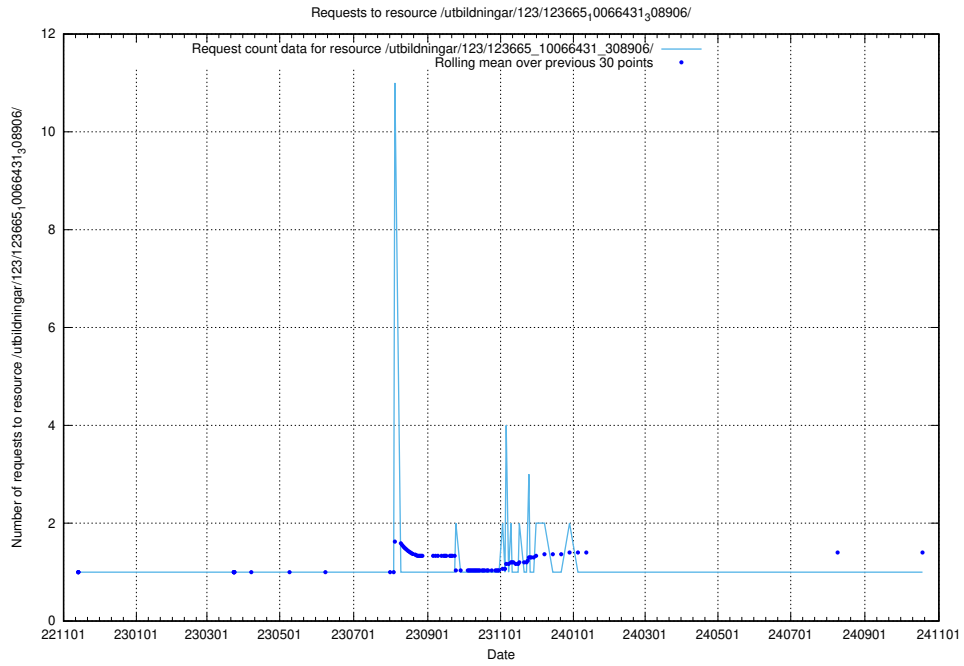

5.7010 Usage of /utbildningar/123/123665_10066431_308906/

Here, we count the number of requests to resource /utbildningar/123/123665_10066431_308906/.