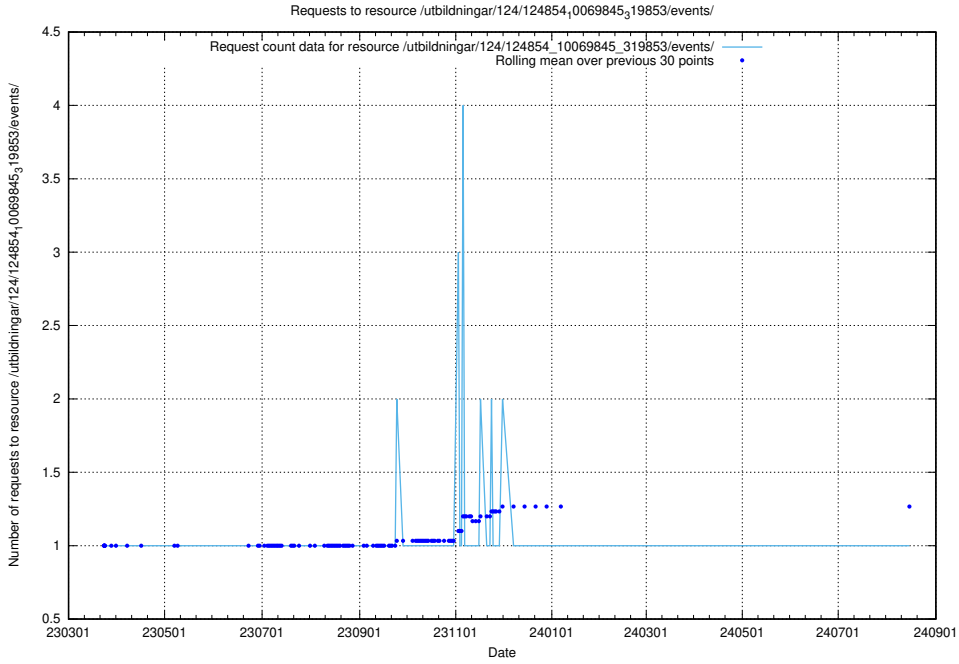

5.1530 Usage of /utbildningar/124/124854_10069845_319853/events/

Here, we count the number of requests to resource /utbildningar/124/124854_10069845_319853/events/