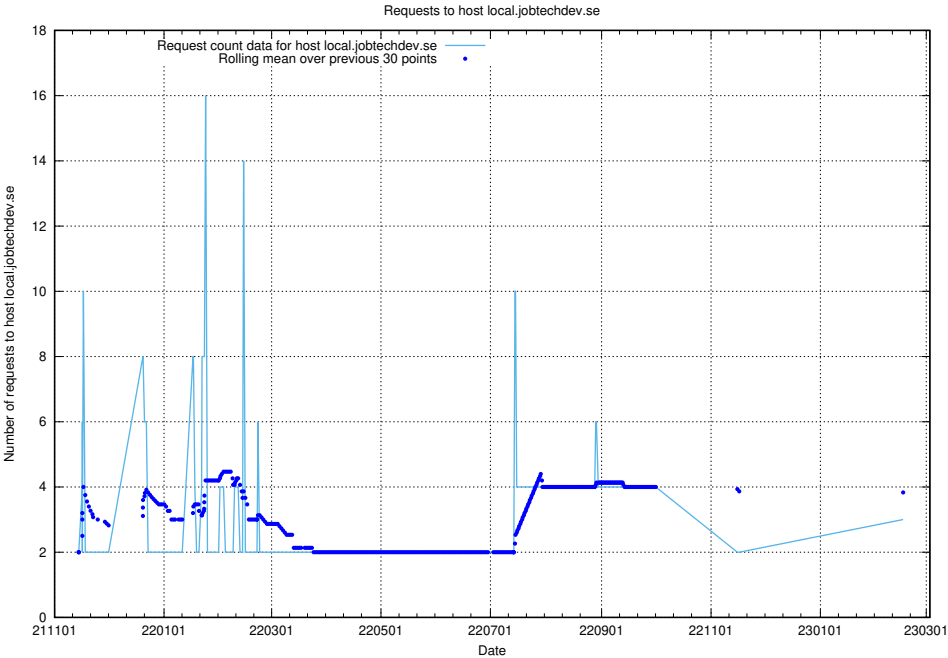

7.271 Usage of local.jobtechdev.se

Here, we count the number of requests to host local.jobtechdev.se.