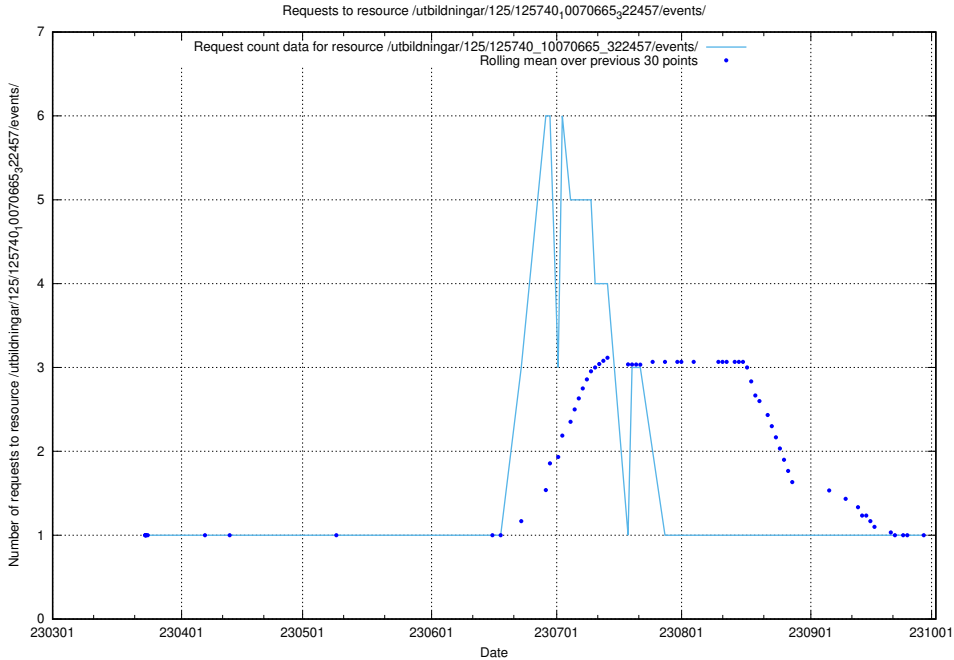

5.979 Usage of /utbildningar/125/125740_10070665_322457/events/

Here, we count the number of requests to resource /utbildningar/125/125740_10070665_322457/events/