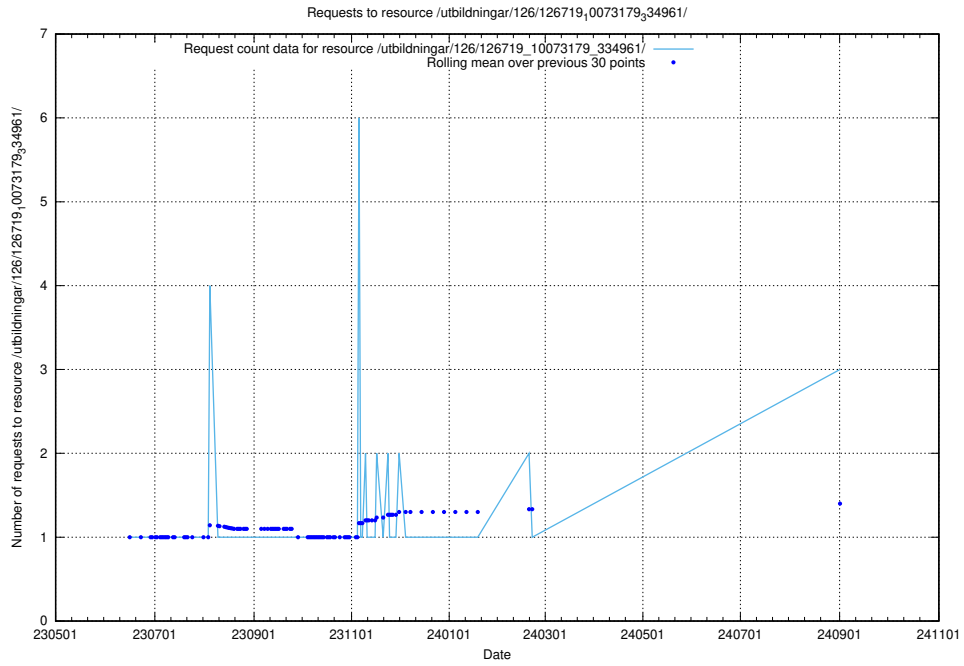

5.469 Usage of /utbildningar/126/126719_10073179_334961/

Here, we count the number of requests to resource /utbildningar/126/126719_10073179_334961/.