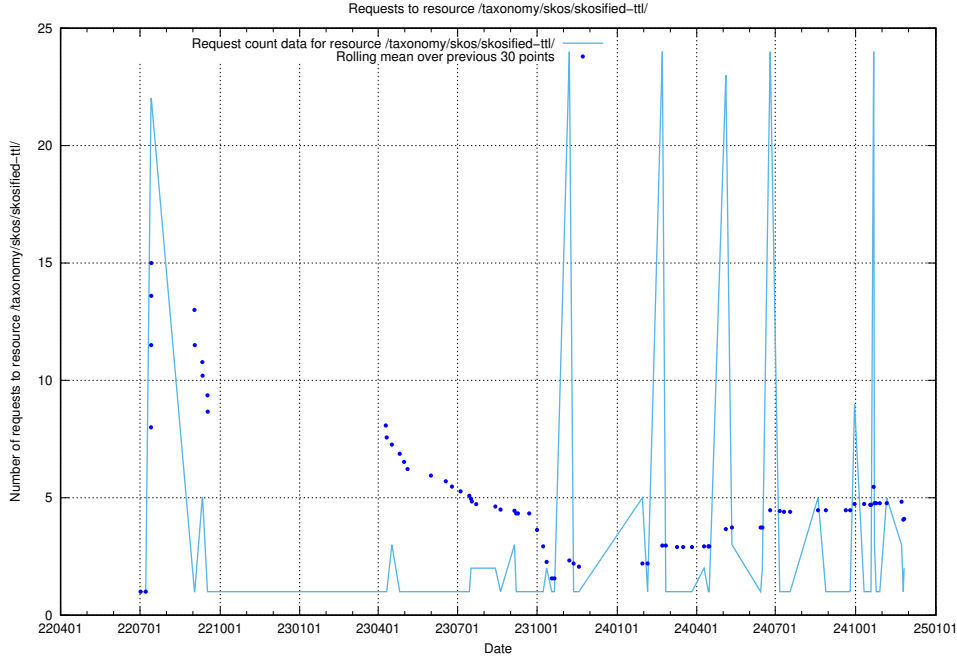

5.498 Usage of /taxonomy/skos/skosified-ttl/

Here, we count the number of requests to resource /taxonomy/skos/skosified-ttl/.