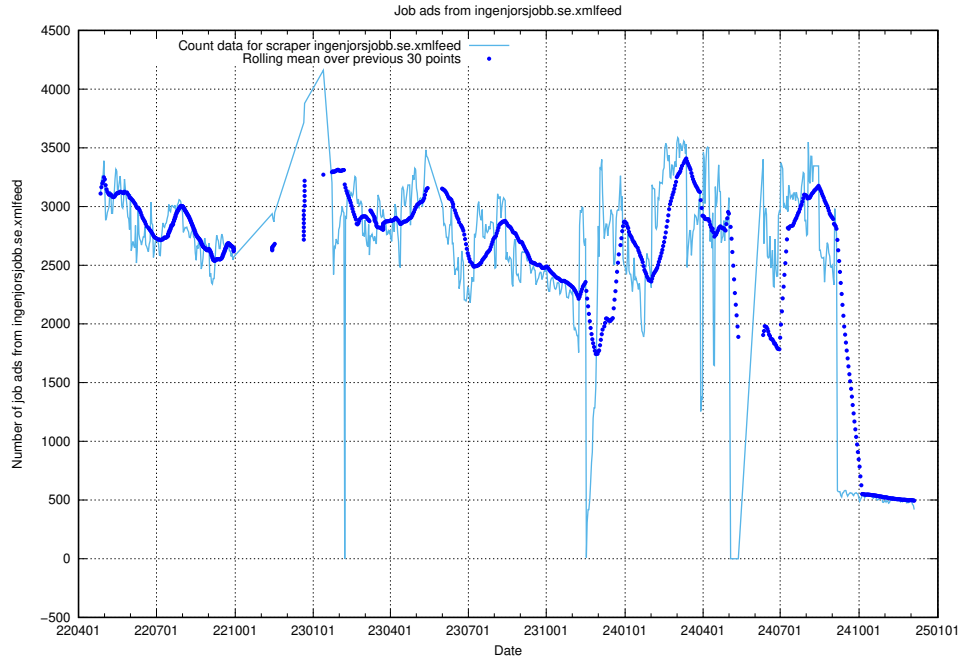

13.9 Number of ads by scraper ingenjorsjobb.se.xmlfeed

Here, we count the number of job ads scraped from ingenjorsjobb.se.xmlfeed.