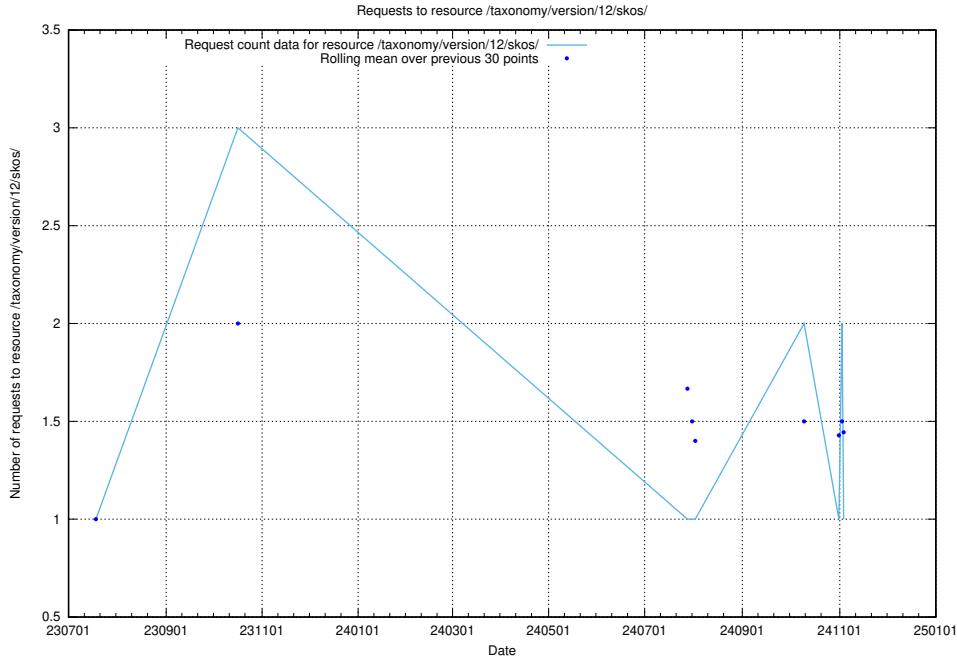

5.6101 Usage of /taxonomy/version/12/skos/

Here, we count the number of requests to resource /taxonomy/version/12/skos/.