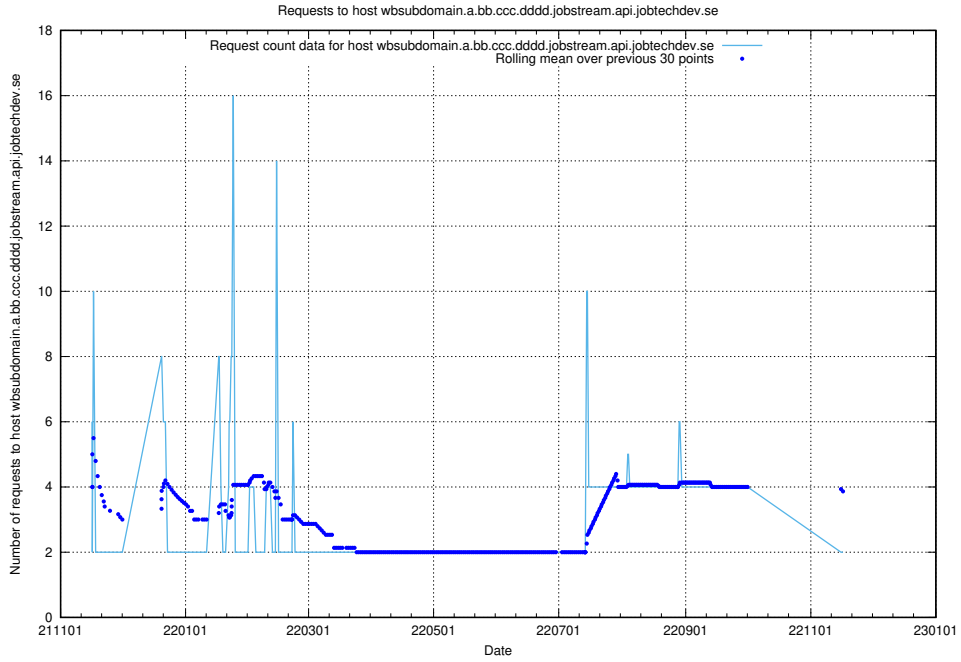

7.551 Usage of wbsubdomain.a.bb.ccc.dddd.jobstream.api.jobtechdev.se

Here, we count the number of requests to host wbsubdomain.a.bb.ccc.dddd.jobstream.api.jobtechdev.se.