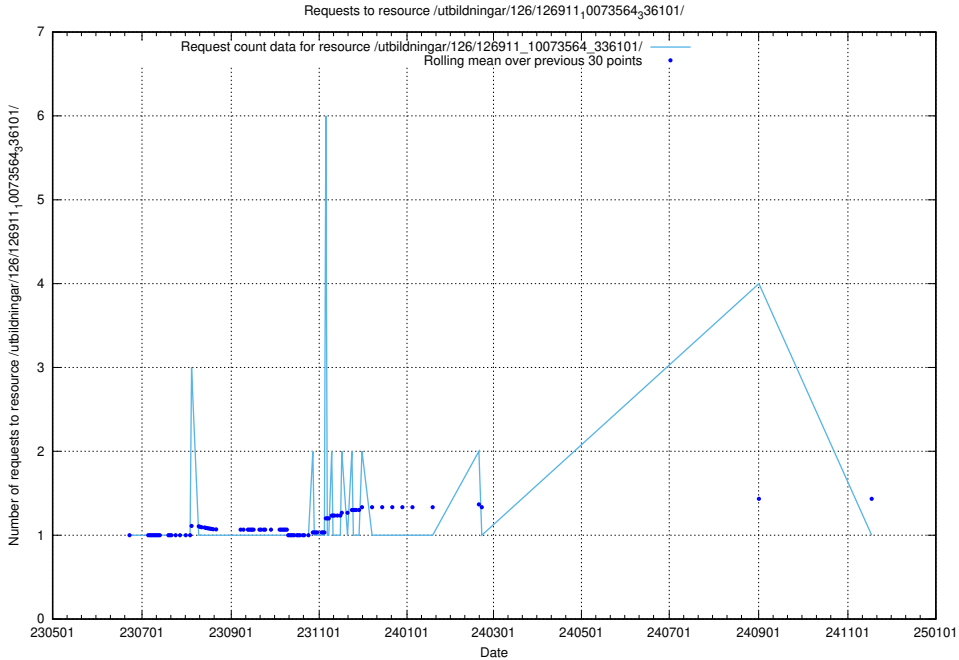

5.6649 Usage of /utbildningar/126/126911_10073564_336101/

Here, we count the number of requests to resource /utbildningar/126/126911_10073564_336101/.