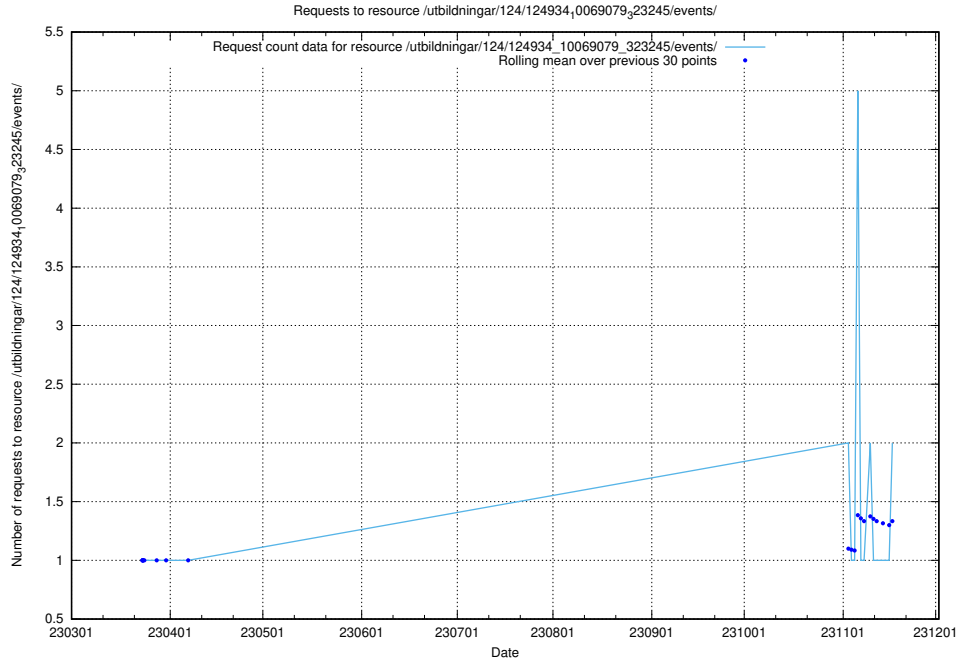

Here, we count the number of requests to resource /utbildningar/124/124934_10069079_323245/events/

5.512 Usage of /utbildningar/124/124934_10069079_323245/

Here, we count the number of requests to resource /utbildningar/124/124934_10069079_323245/.