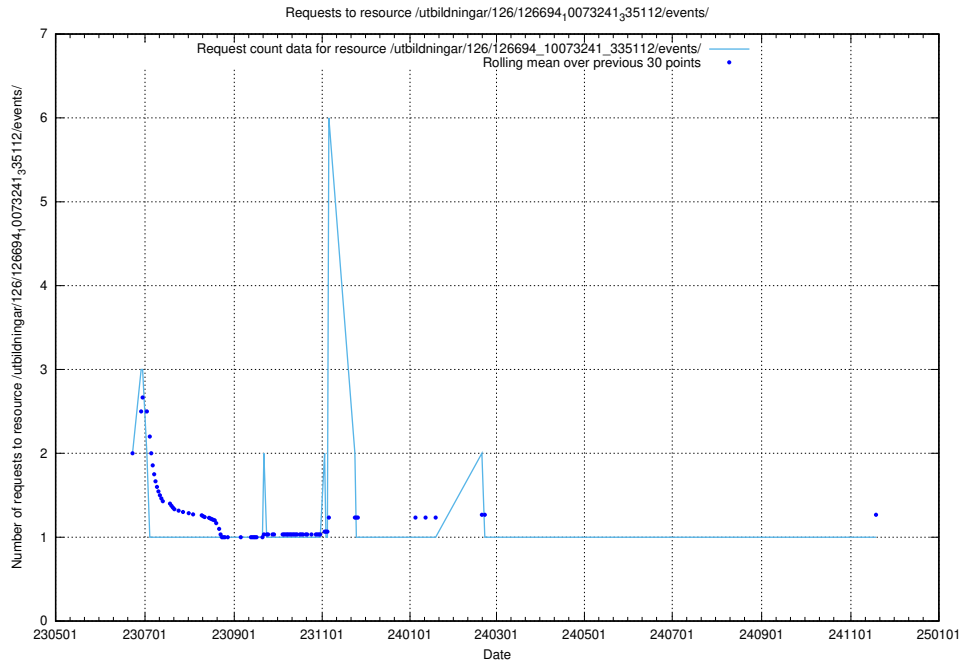

5.6630 Usage of /utbildningar/126/126694_10073241_335112/events/

Here, we count the number of requests to resource /utbildningar/126/126694_10073241_335112/events/