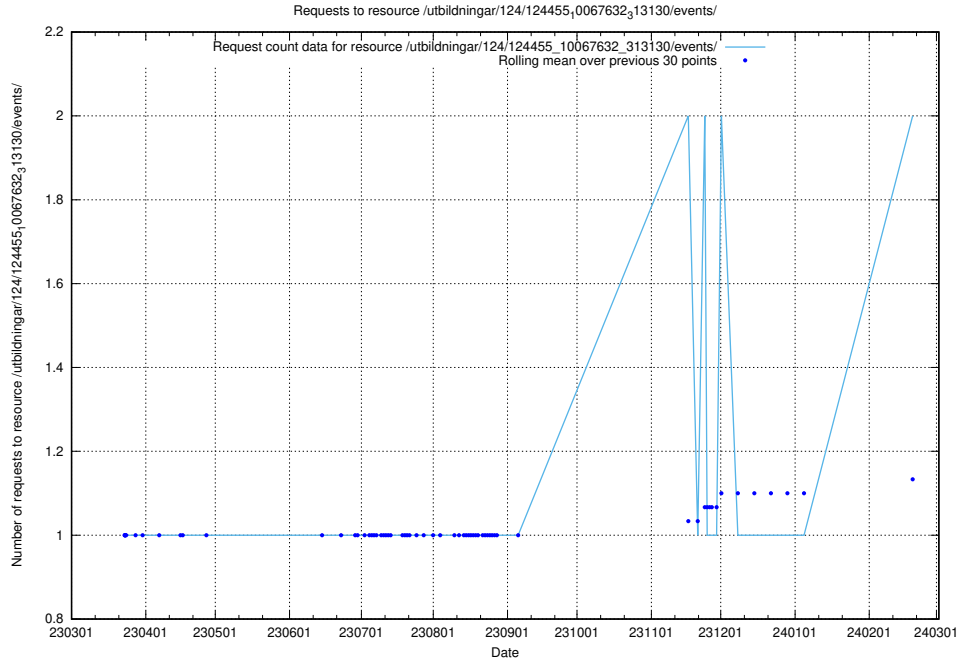

5.697 Usage of /utbildningar/124/124455_10067632_313130/events/

Here, we count the number of requests to resource /utbildningar/124/124455_10067632_313130/events/