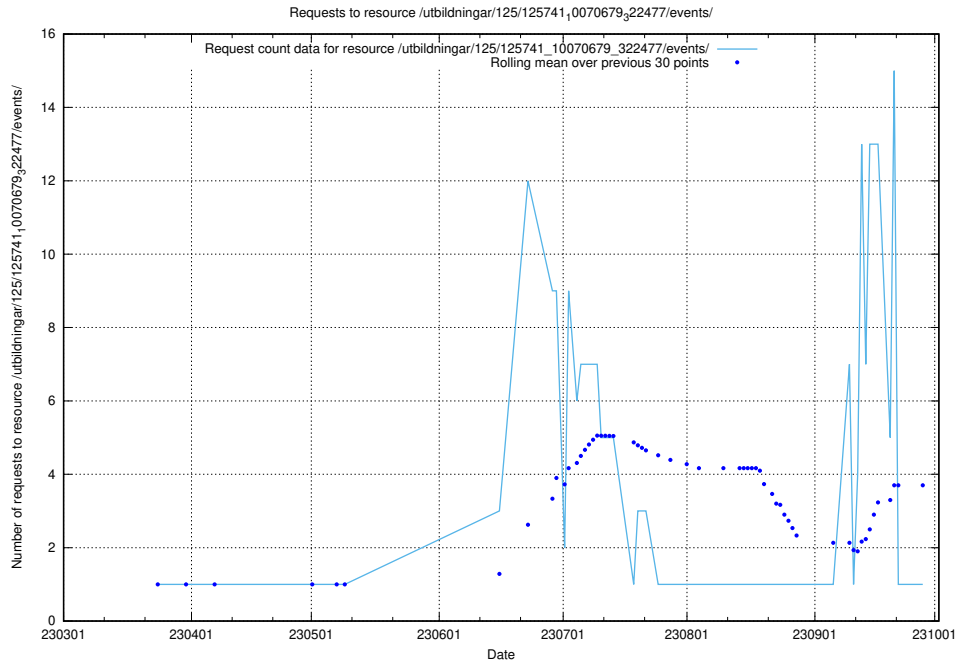

5.7354 Usage of /utbildningar/125/125741_10070679_322477/events/

Here, we count the number of requests to resource /utbildningar/125/125741_10070679_322477/events/