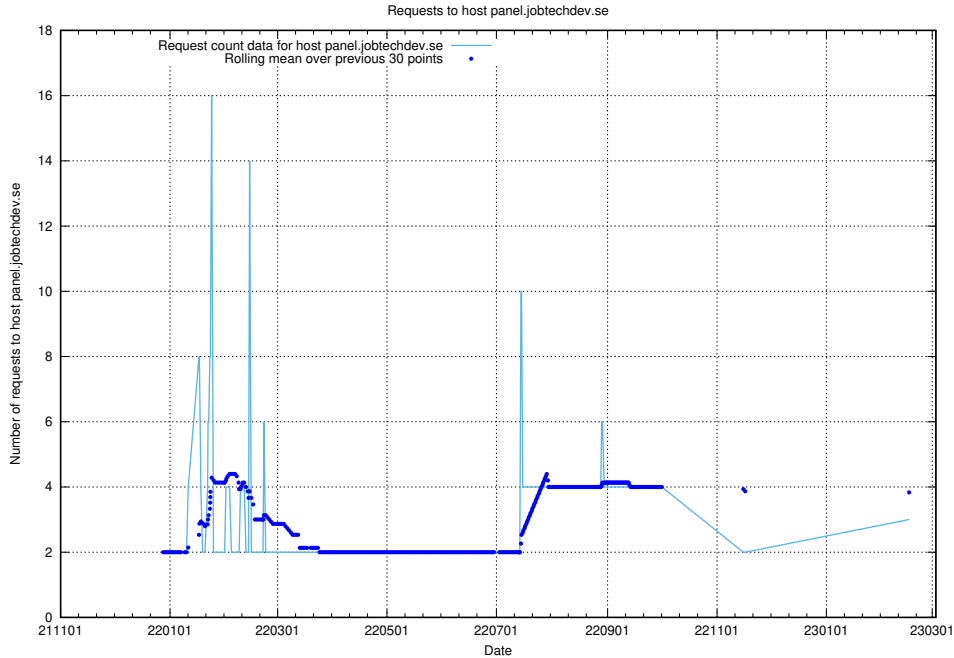

7.214 Usage of panel.jobtechdev.se

Here, we count the number of requests to host panel.jobtechdev.se.