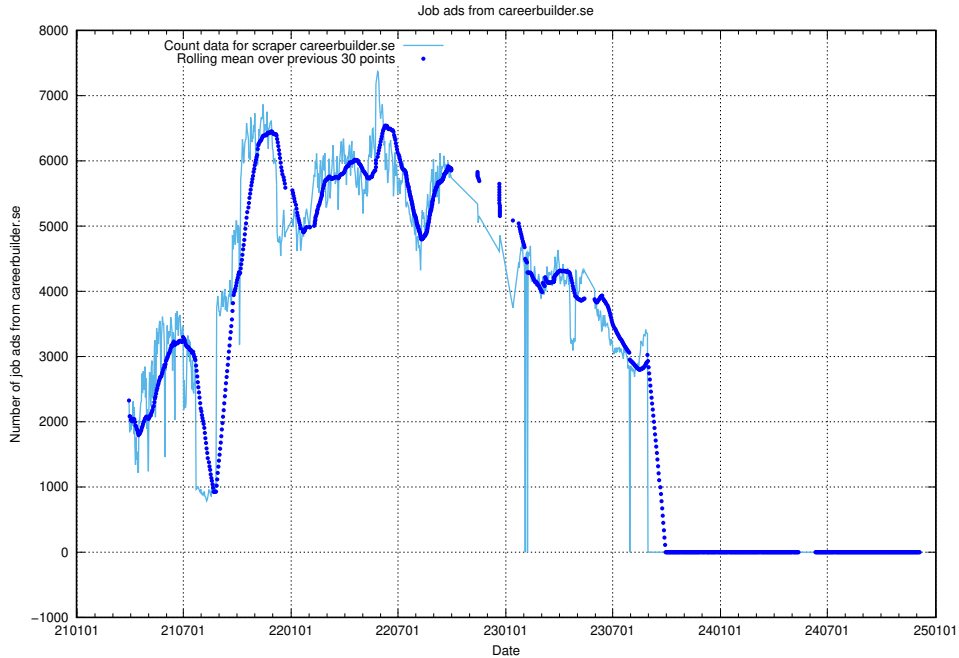

13.20 Number of ads by scraper careerbuilder.se

Here, we count the number of job ads scraped from careerbuilder.se.