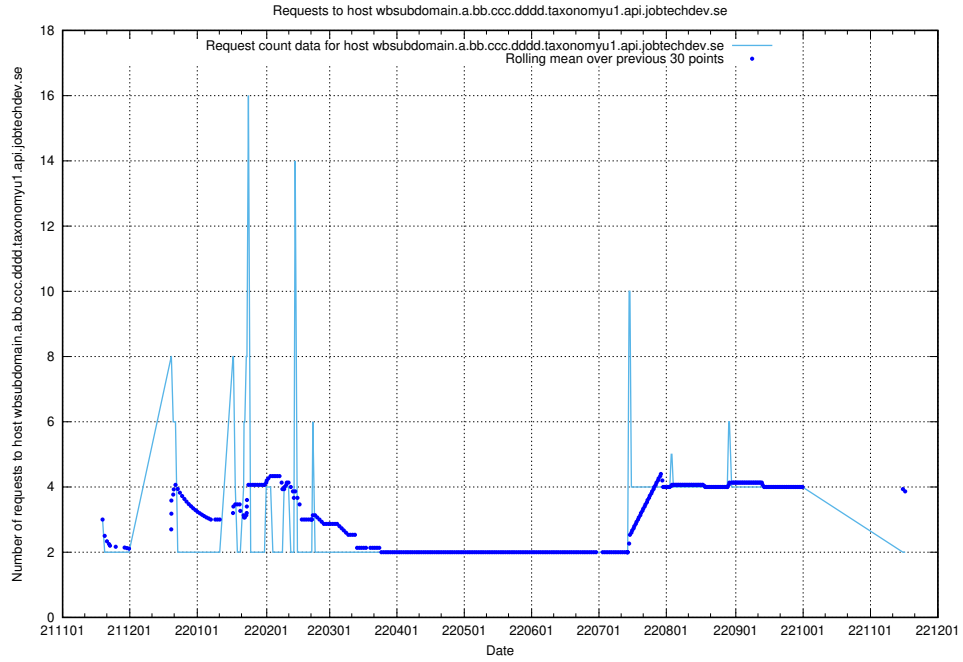

7.484 Usage of wbsubdomain.a.bb.ccc.dddd.taxonomy1.api.jobtechdev.se

Here, we count the number of requests to host wbsubdomain.a.bb.ccc.dddd.taxonomy1.api.jobtechdev.se