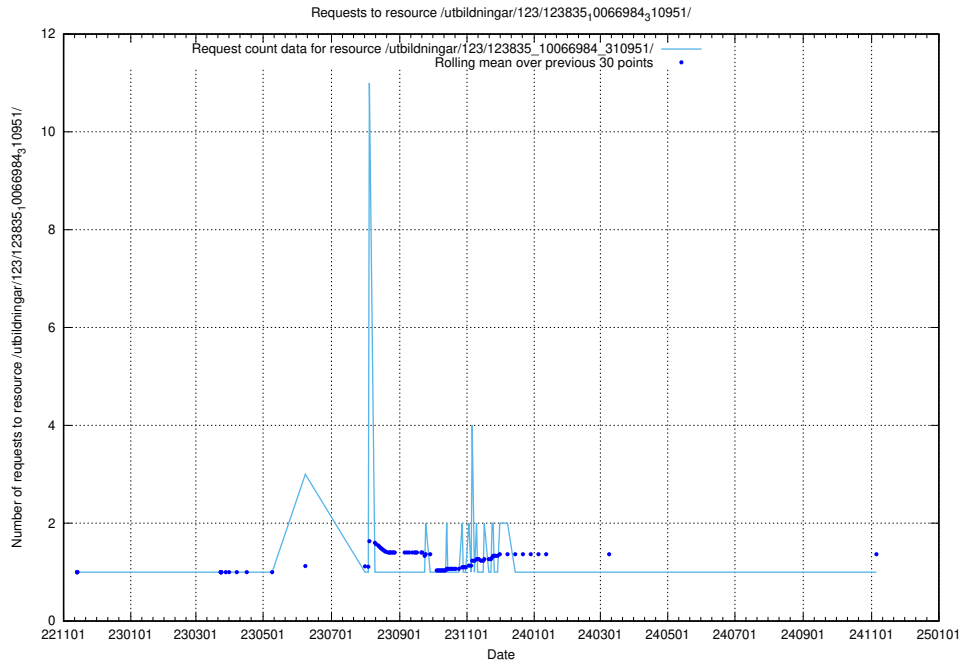

5.6984 Usage of /utbildningar/123/123835_10066984_310951/

Here, we count the number of requests to resource /utbildningar/123/123835_10066984_310951/.