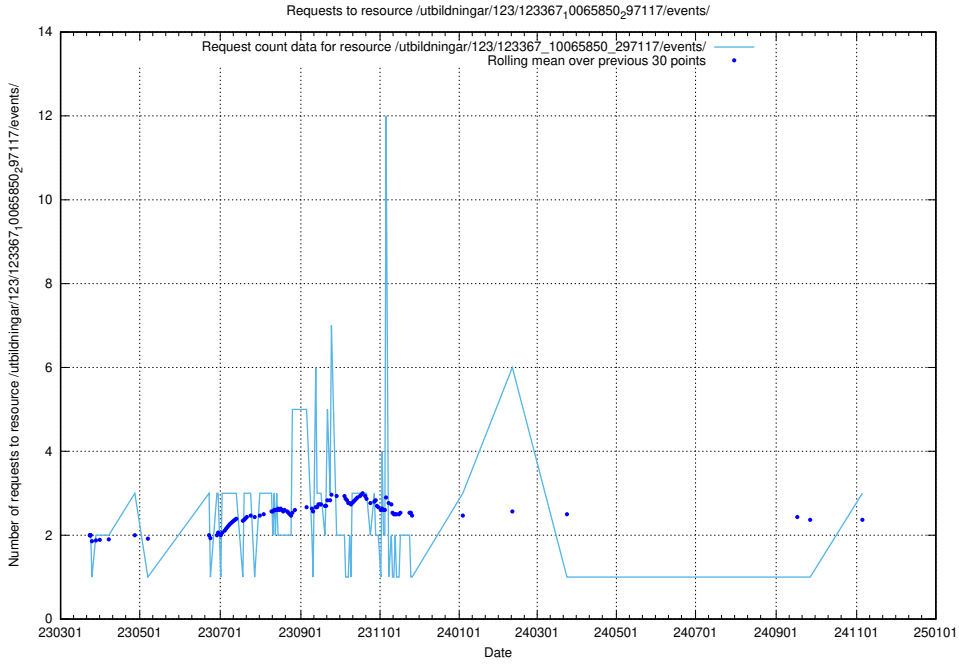

5.487 Usage of /utbildningar/123/123367_10065850_297117/events/

Here, we count the number of requests to resource /utbildningar/123/123367_10065850_297117/events/