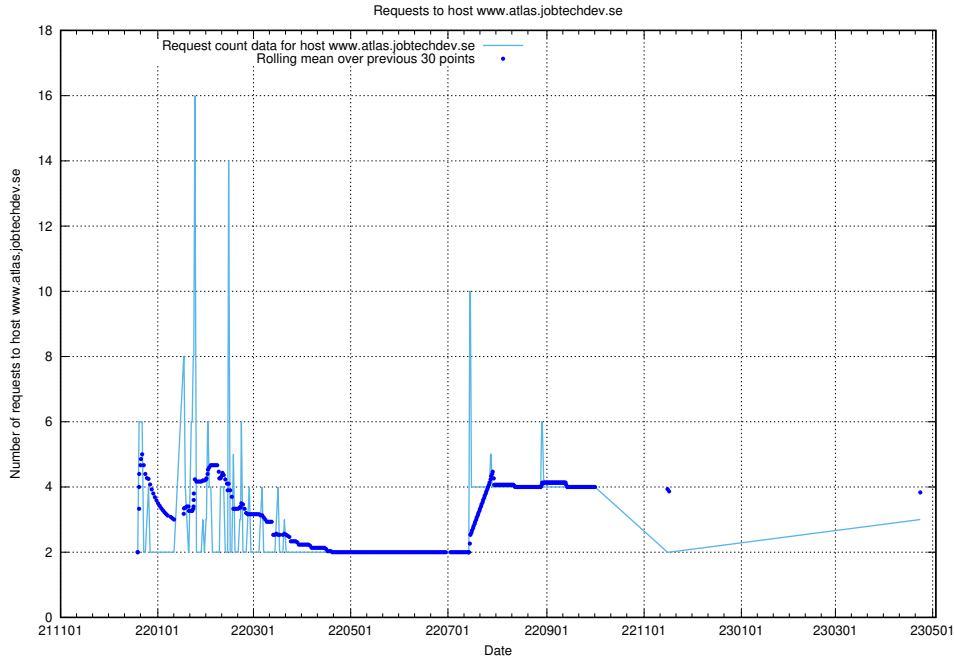

7.227 Usage of www.atlas.jobtechdev.se

Here, we count the number of requests to host www.atlas.jobtechdev.se.