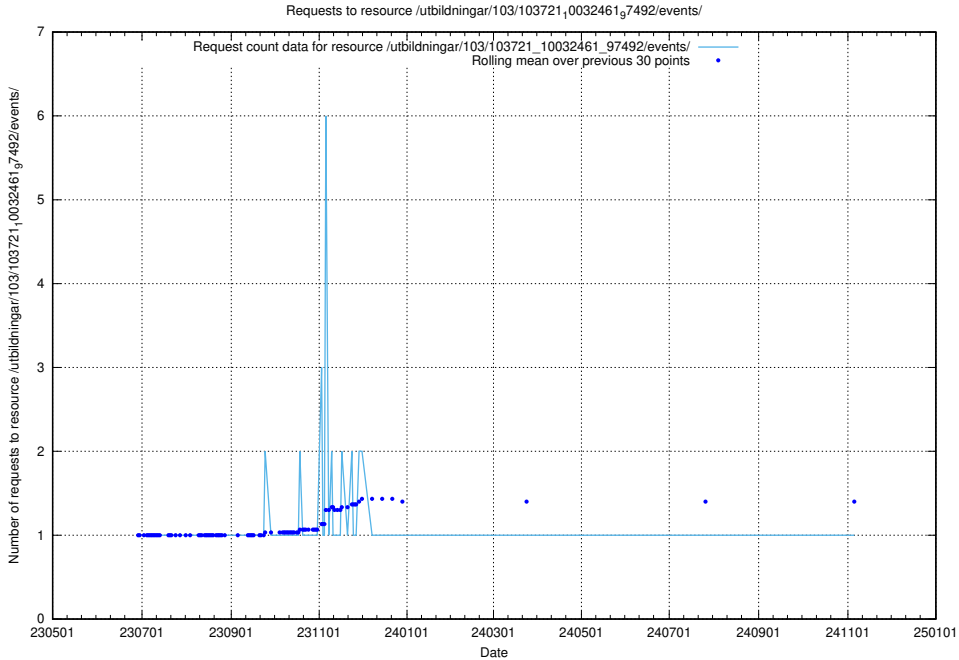

5.6599 Usage of /utbildningar/103/103721_10032461_97492/events/

Here, we count the number of requests to resource /utbildningar/103/103721_10032461_97492/events/.