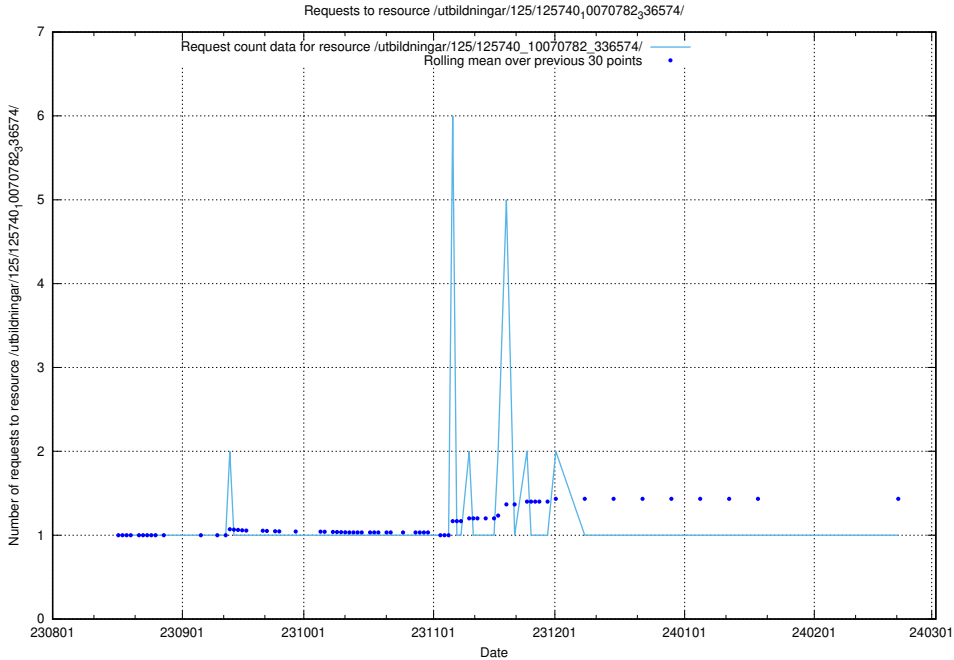

5.5840 Usage of /utbildningar/125/125740_10070782_336574/

Here, we count the number of requests to resource /utbildningar/125/125740_10070782_336574/.