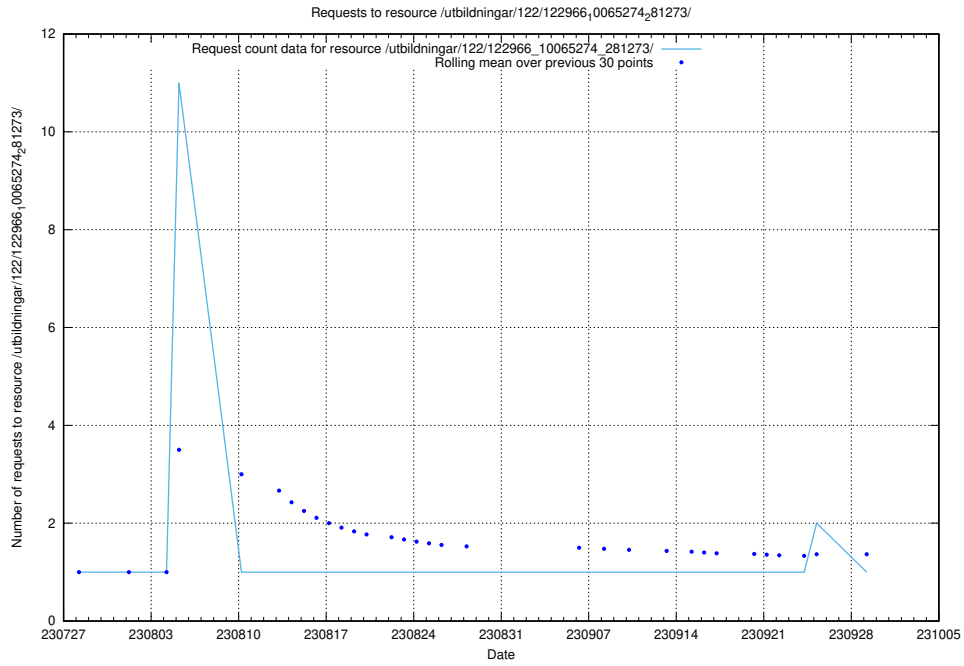

5.5973 Usage of /utbildningar/122/122966_10065274_281273/

Here, we count the number of requests to resource /utbildningar/122/122966_10065274_281273/.