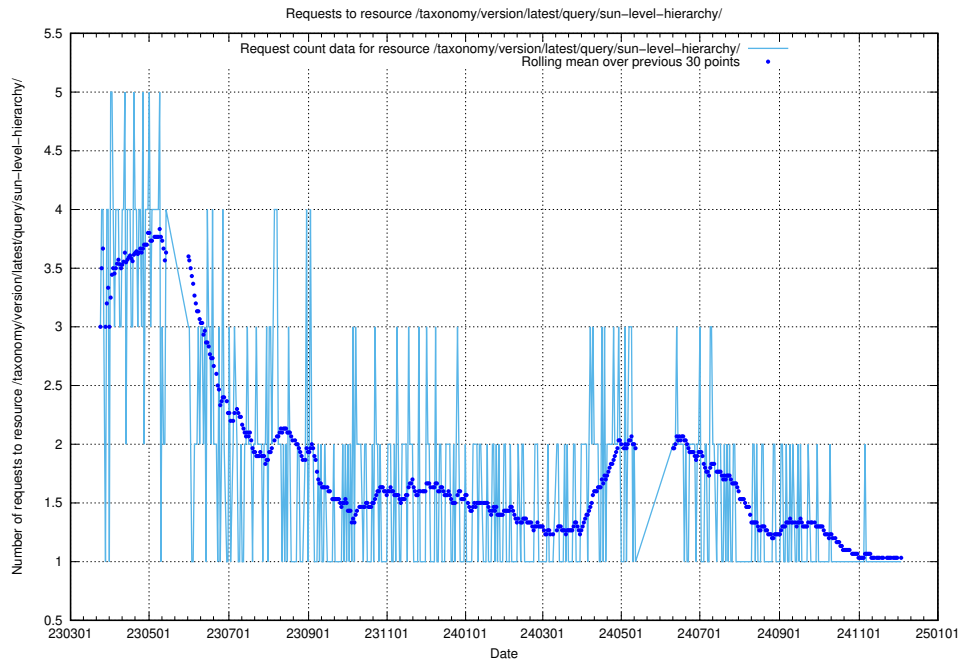

5.7173 Usage of /taxonomy/version/latest/query/sun-level-hierarchy/

Here, we count the number of requests to resource /taxonomy/version/latest/query/sun-level-hierarchy/.