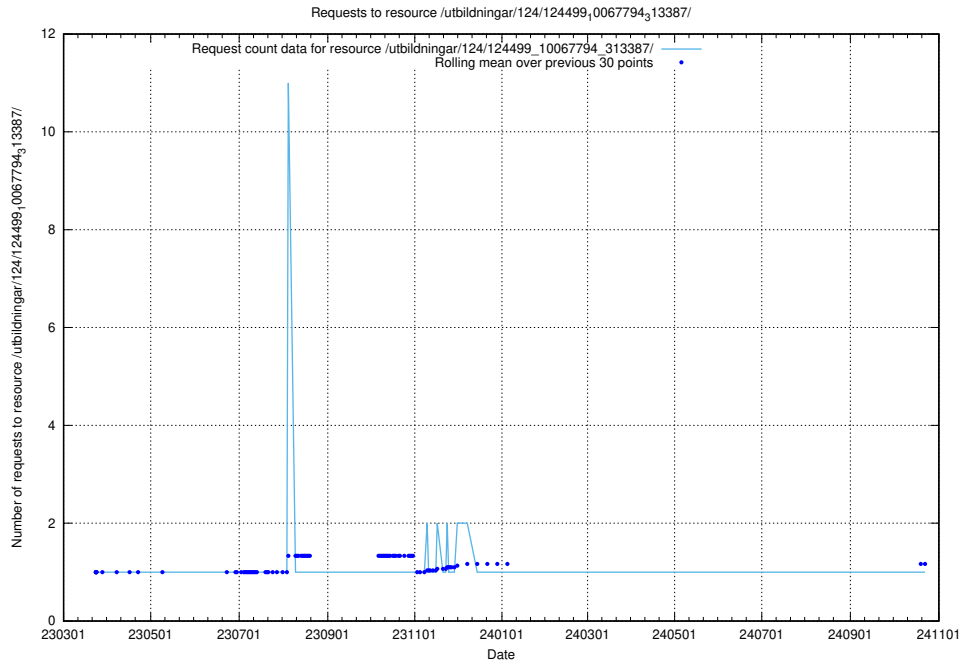

Here, we count the number of requests to resource /utbildningar/utb_emil/124/124455_10067678_313200/

5.3524 Usage of /utbildningar/124/124499_10067794_313387/

Here, we count the number of requests to resource /utbildningar/124/124499_10067794_313387/.