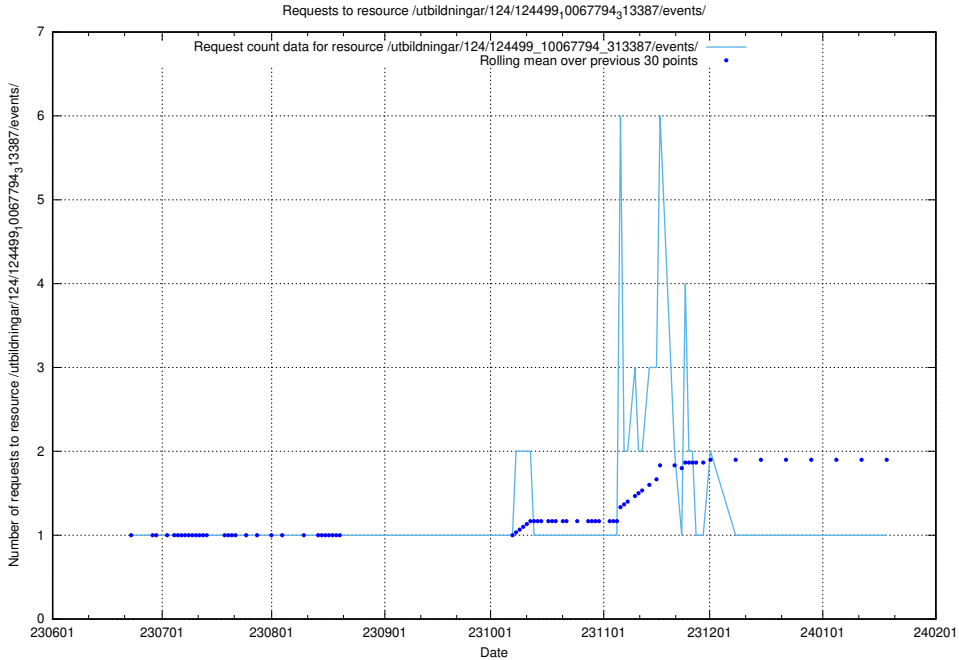

5.6849 Usage of /utbildningar/124/124499_10067794_313387/events/

Here, we count the number of requests to resource /utbildningar/124/124499_10067794_313387/events/