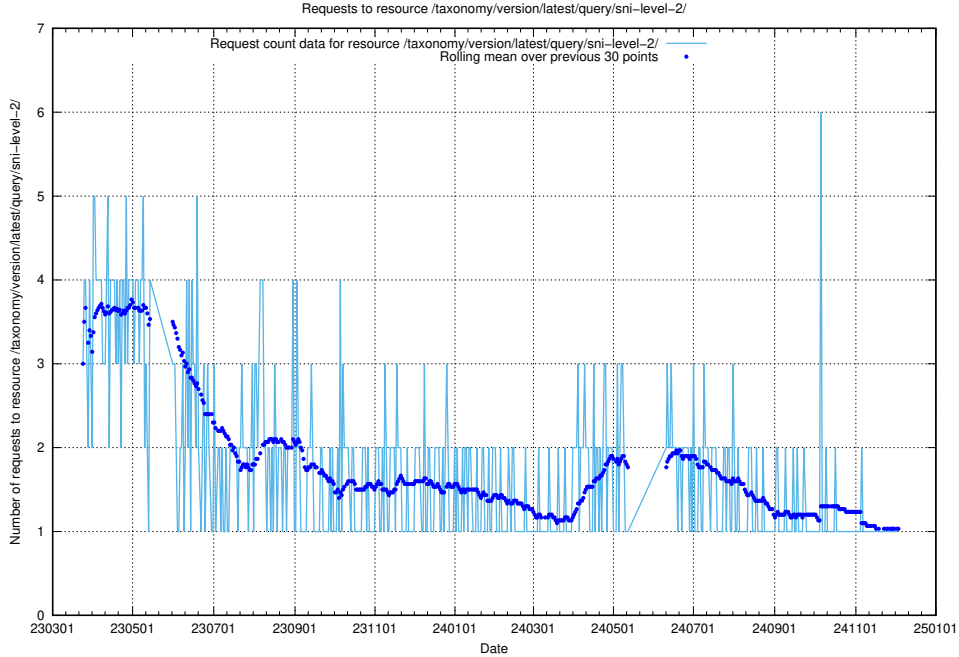

5.7196 Usage of /taxonomy/version/latest/query/sni-level-2/

Here, we count the number of requests to resource /taxonomy/version/latest/query/sni-level-2/.