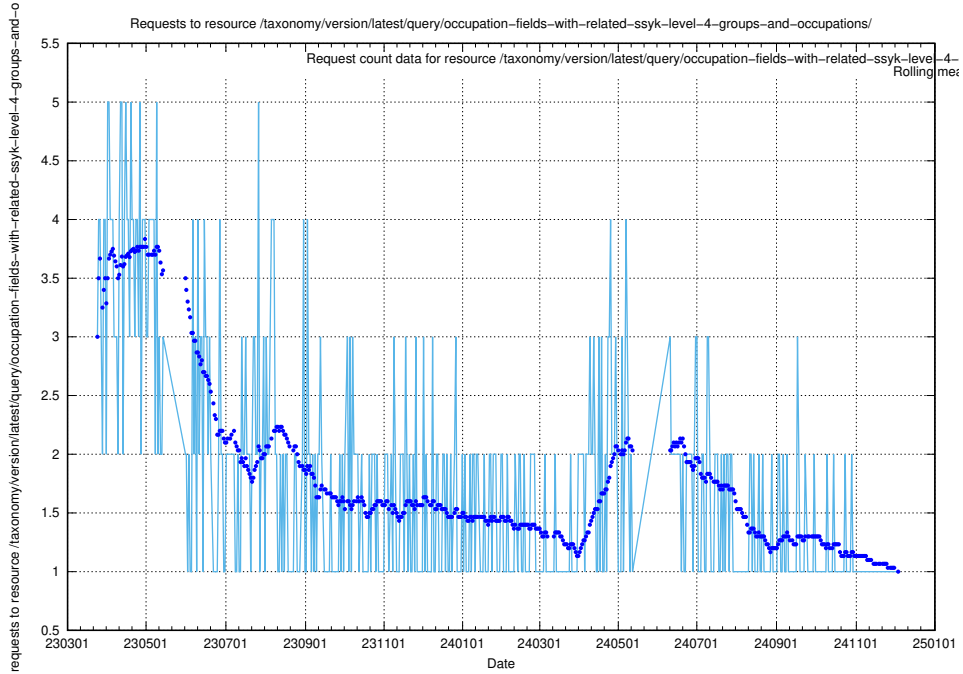

5.7205 Usage of /taxonomy/version/latest/query/occupation-fields-with-related-ssyk-level-4-groups-and-occupations/

Here, we count the number of requests to resource /taxonomy/version/latest/query/occupation-fields-with-related-ssyk-level-4-groups-and-occupations/.