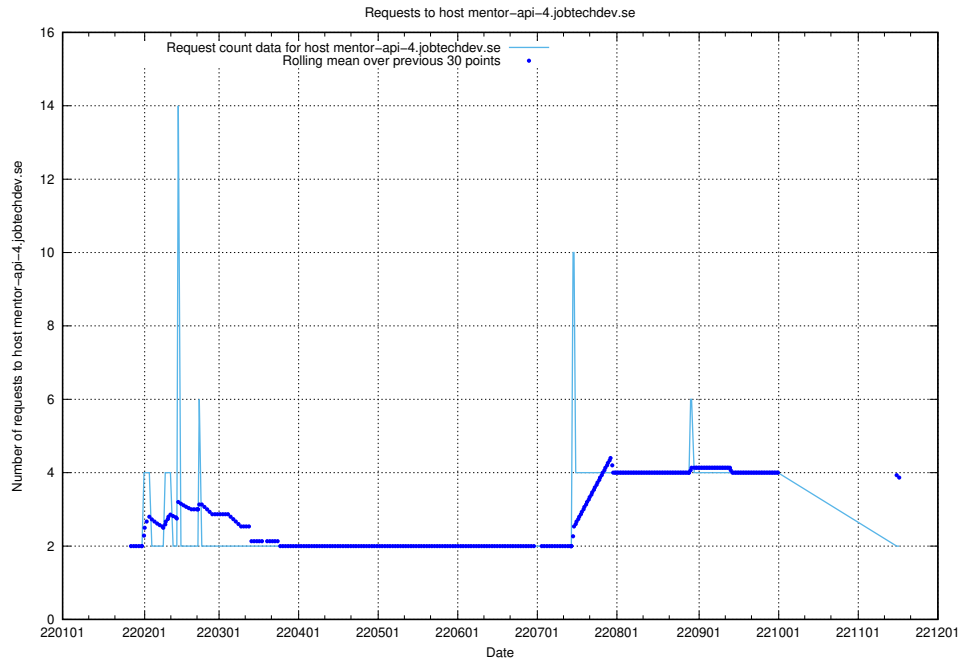

7.604 Usage of mentor-api-4.jobtechdev.se

Here, we count the number of requests to host mentor-api-4.jobtechdev.se.