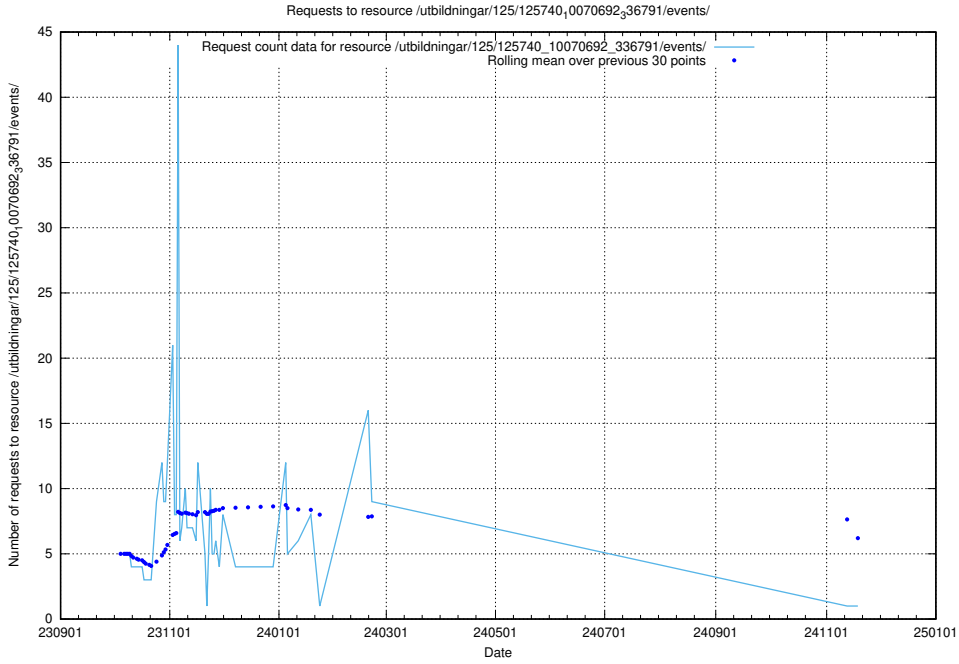

5.5451 Usage of /utbildningar/125/125740_10070692_336791/events/

Here, we count the number of requests to resource /utbildningar/125/125740_10070692_336791/events/