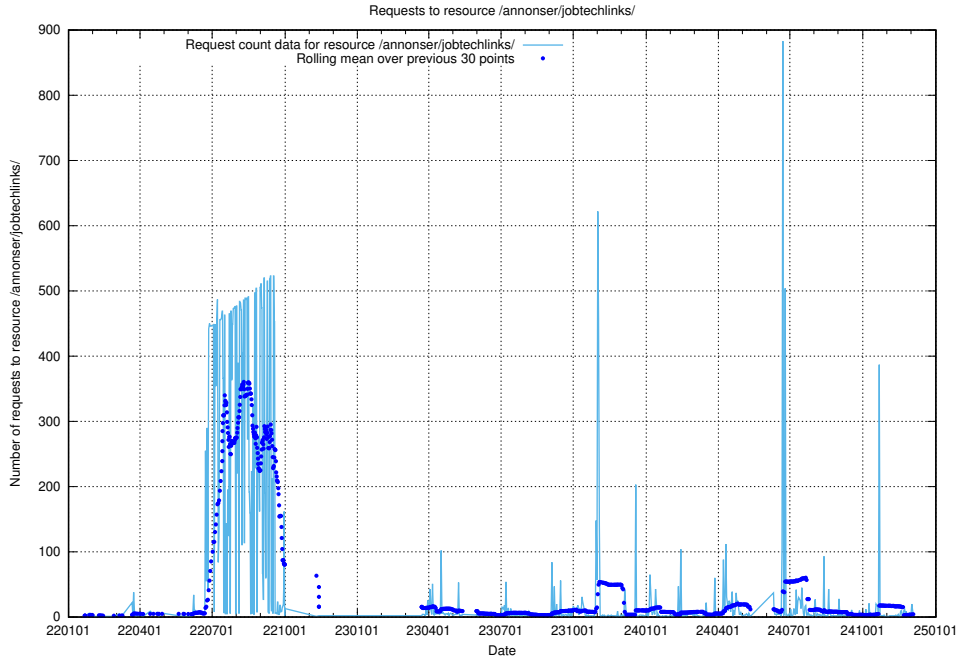

5.395 Usage of /annonser/jobtechlinks/

Here, we count the number of requests to resource /annonser/jobtechlinks/.