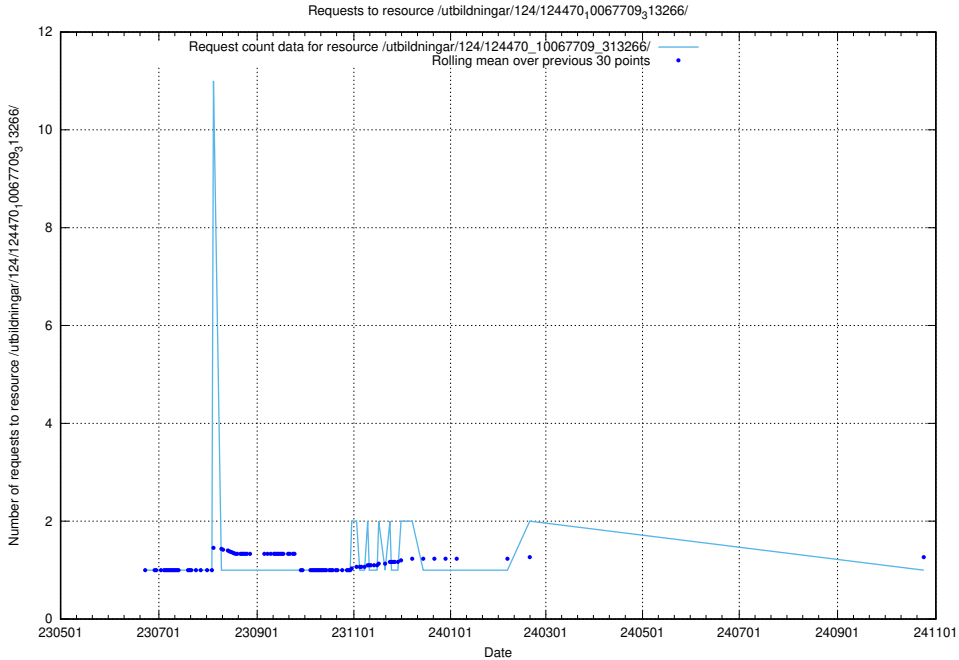

5.6878 Usage of /utbildningar/124/124470_10067709_313266/

Here, we count the number of requests to resource /utbildningar/124/124470_10067709_313266/.