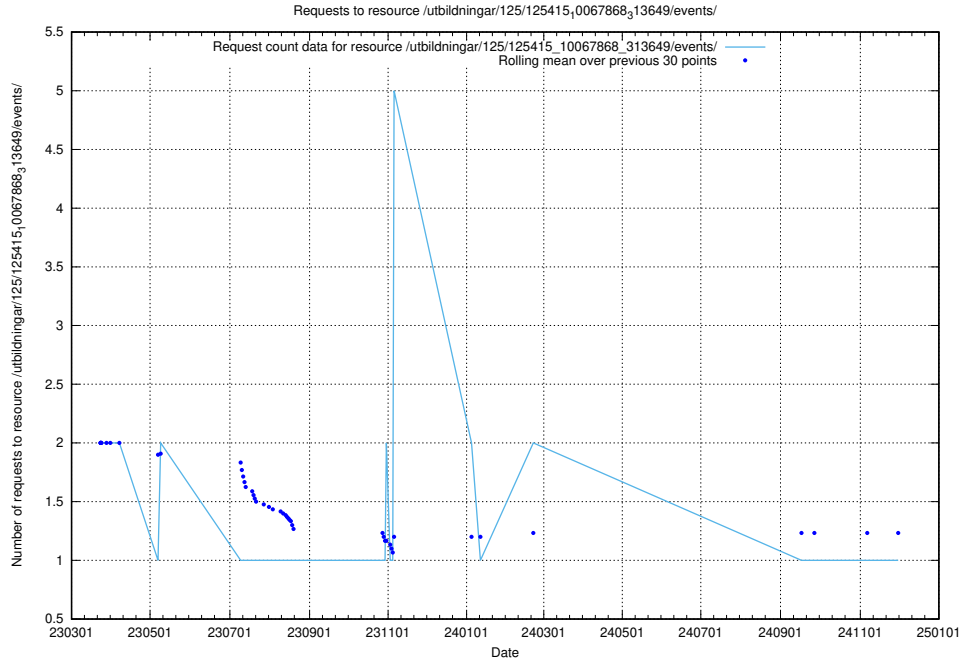

5.7413 Usage of /utbildningar/125/125415_10067868_313649/events/

Here, we count the number of requests to resource /utbildningar/125/125415_10067868_313649/events/