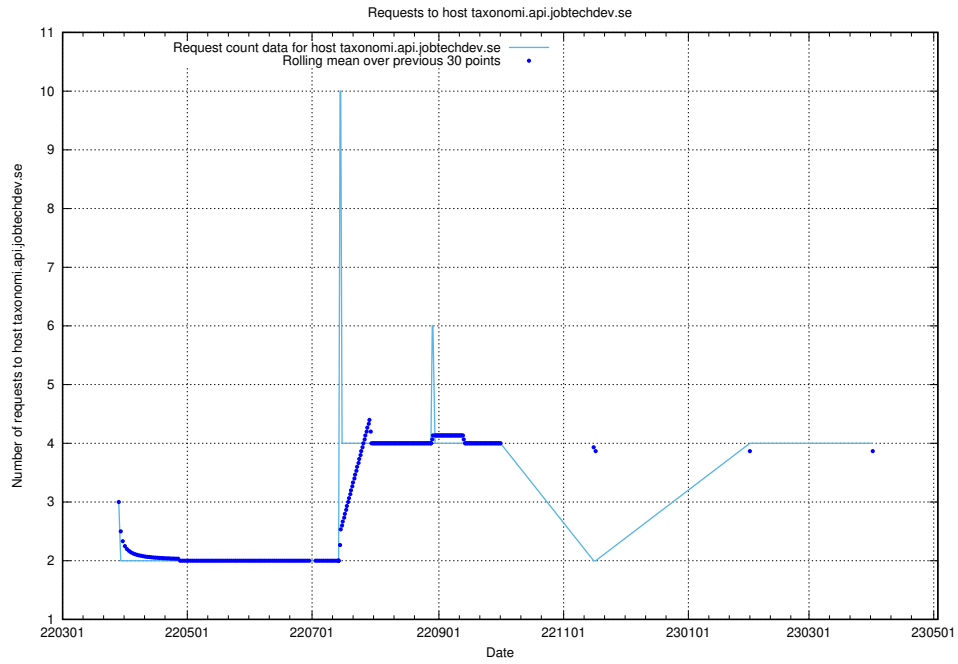

7.175 Usage of taxonomi.api.jobtechdev.se

Here, we count the number of requests to host taxonomi.api.jobtechdev.se.