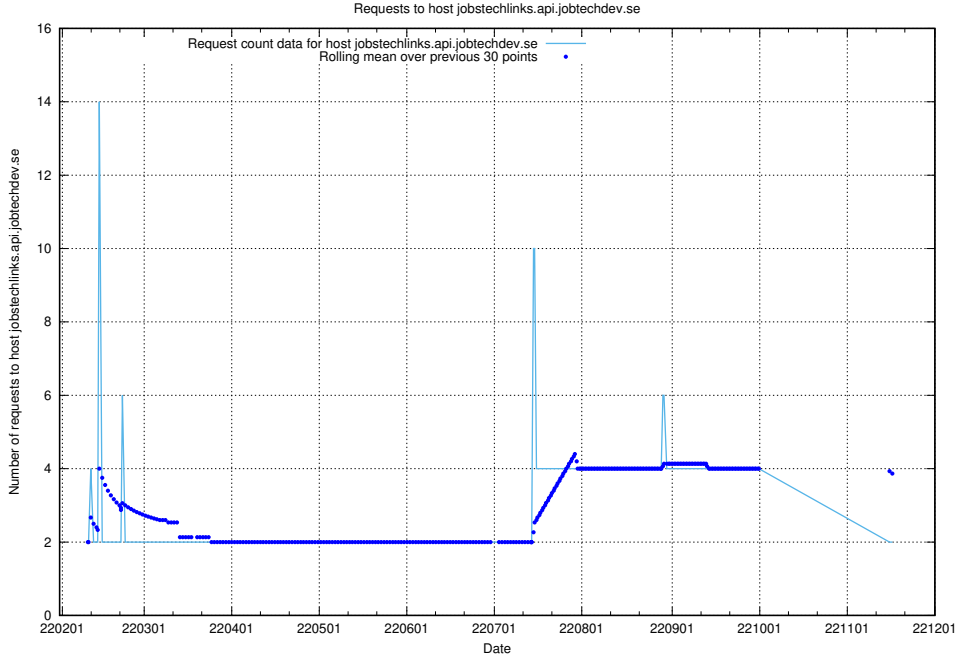

7.587 Usage of jobstechlinks.api.jobtechdev.se

Here, we count the number of requests to host jobstechlinks.api.jobtechdev.se.