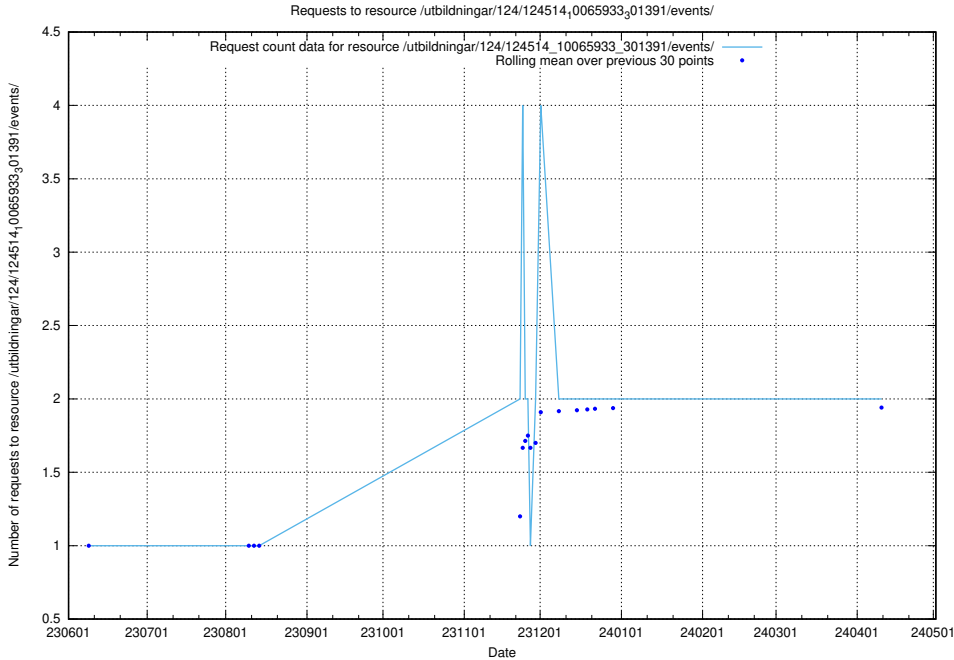

5.880 Usage of /utbildningar/124/124514_10065933_301391/events/

Here, we count the number of requests to resource /utbildningar/124/124514_10065933_301391/events/

5.881 Usage of /taxonomy/version/17/query/skills/