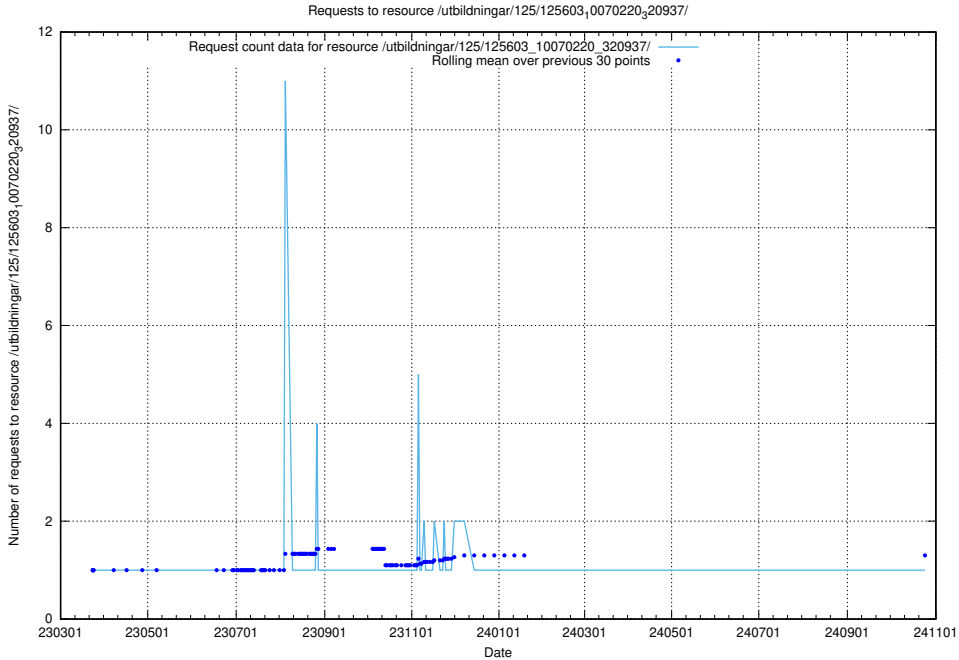

5.1060 Usage of /utbildningar/125/125603_10070220_320937/

Here, we count the number of requests to resource /utbildningar/125/125603_10070220_320937/.