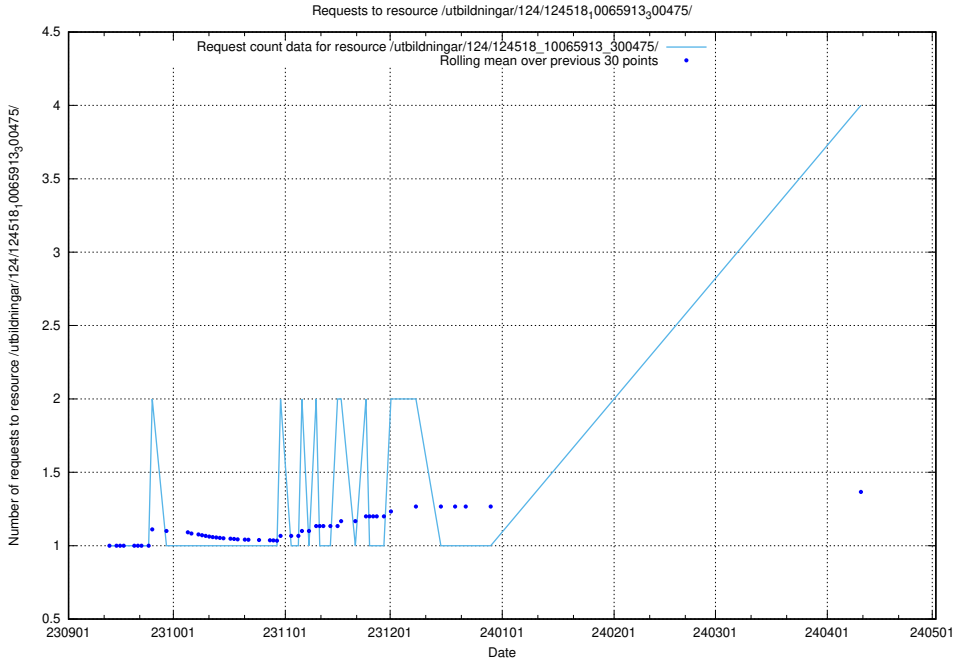

5.304 Usage of /utbildningar/124/124518_10065913_300475/

Here, we count the number of requests to resource /utbildningar/124/124518_10065913_300475/.