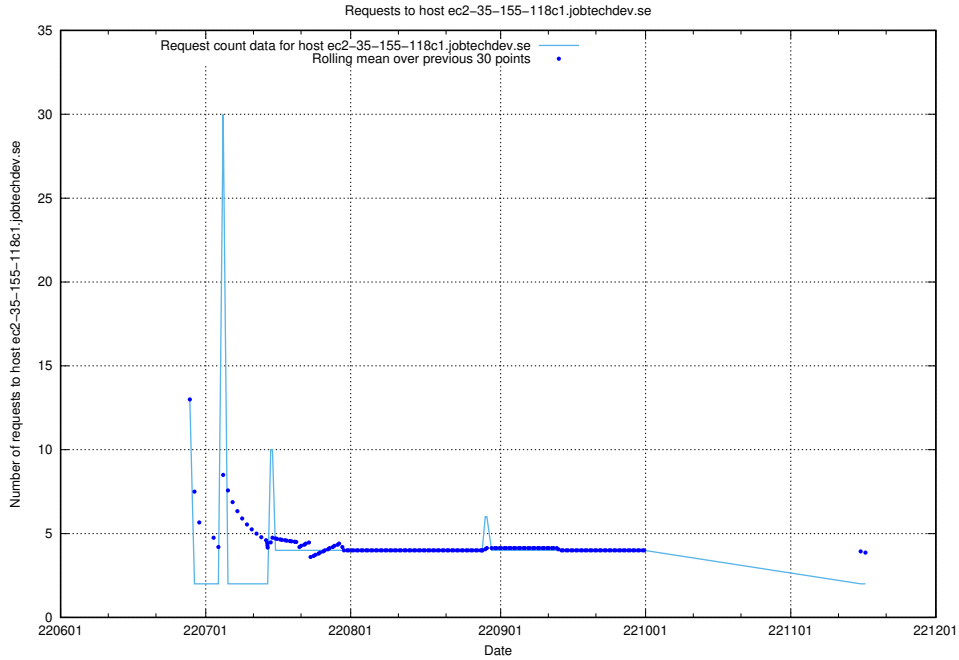

7.422 Usage of ec2-35-155-118c1.jobtechdev.se

Here, we count the number of requests to host ec2-35-155-118c1.jobtechdev.se.