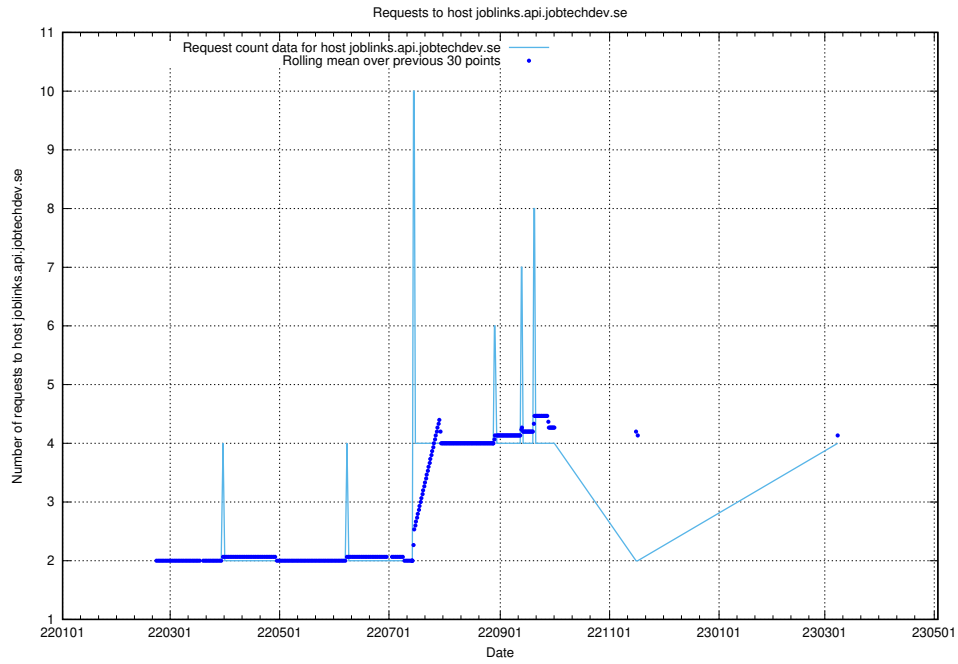

7.177 Usage of `joblinks.api.jobtechdev.se`

Here, we count the number of requests to host `joblinks.api.jobtechdev.se`.