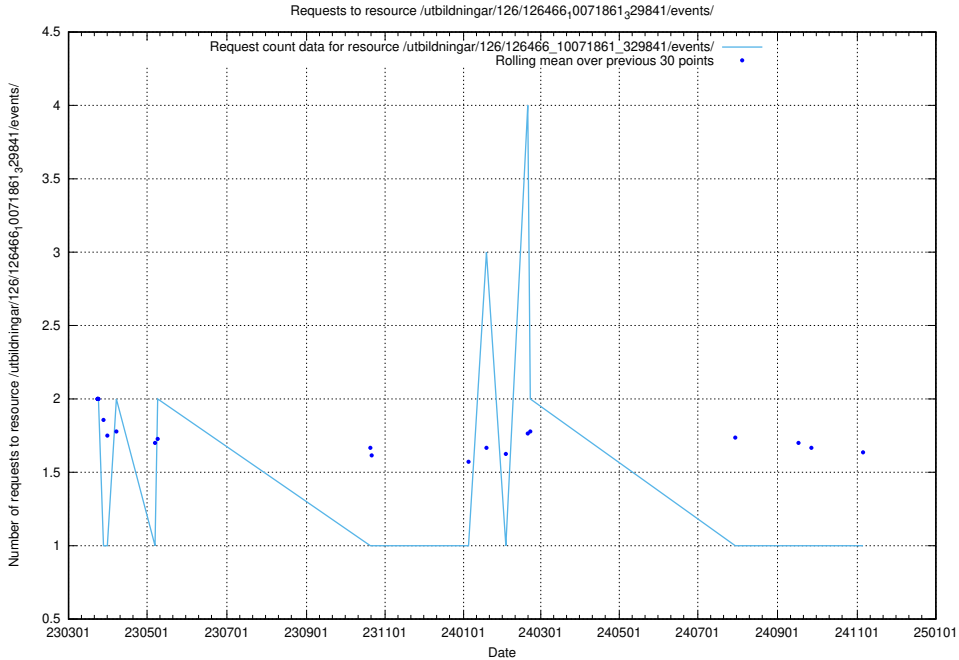

5.7395 Usage of /utbildningar/126/126466_10071861_329841/events/

Here, we count the number of requests to resource /utbildningar/126/126466_10071861_329841/events/