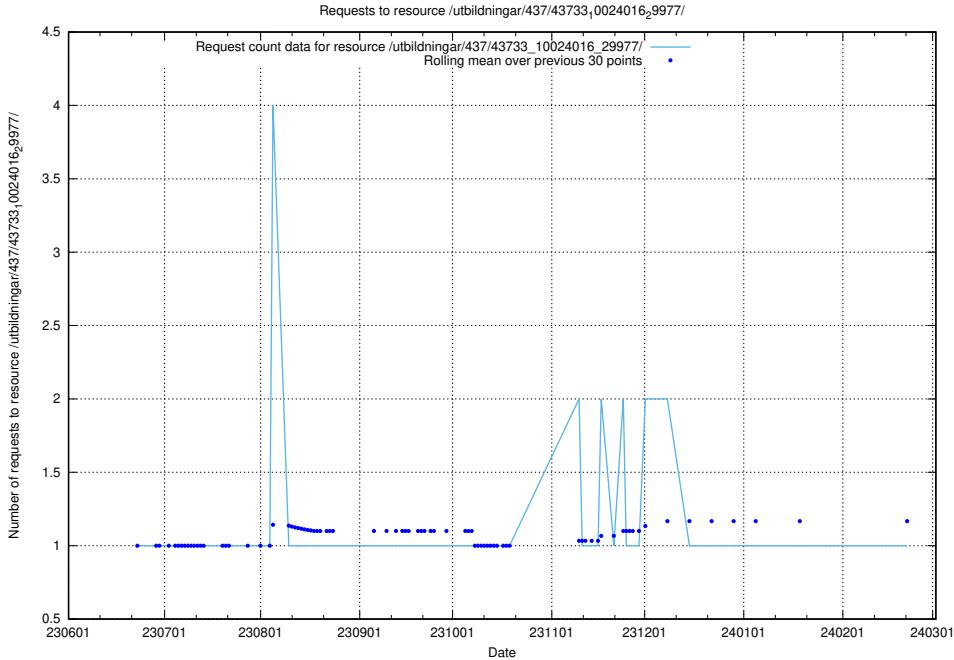

5.6646 Usage of /utbildningar/437/43733_10024016_29977/

Here, we count the number of requests to resource /utbildningar/437/43733_10024016_29977/.