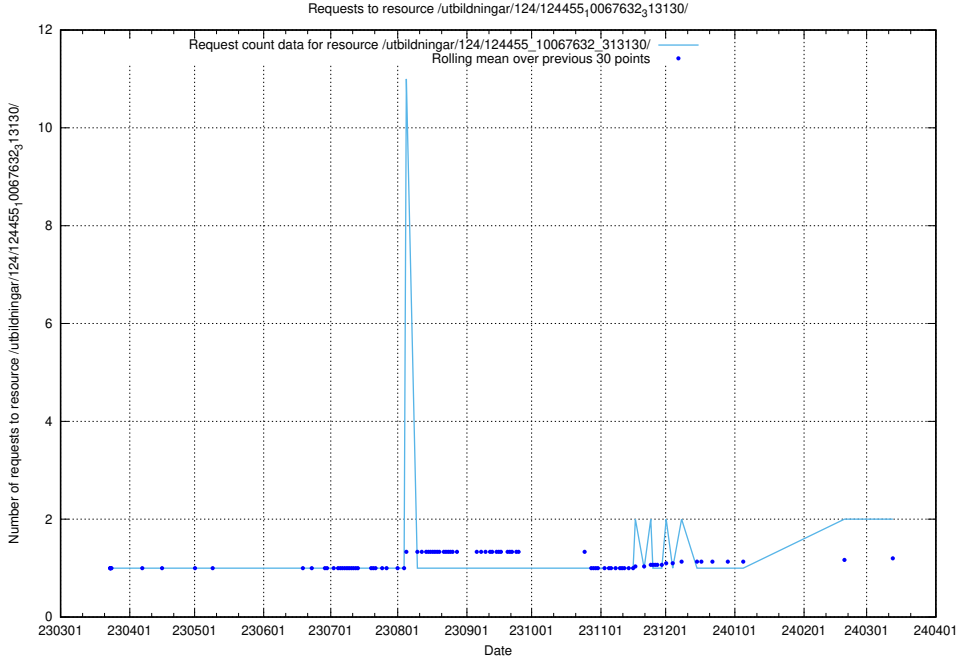

5.699 Usage of /utbildningar/124/124455_10067632_313130/

Here, we count the number of requests to resource /utbildningar/124/124455_10067632_313130/.