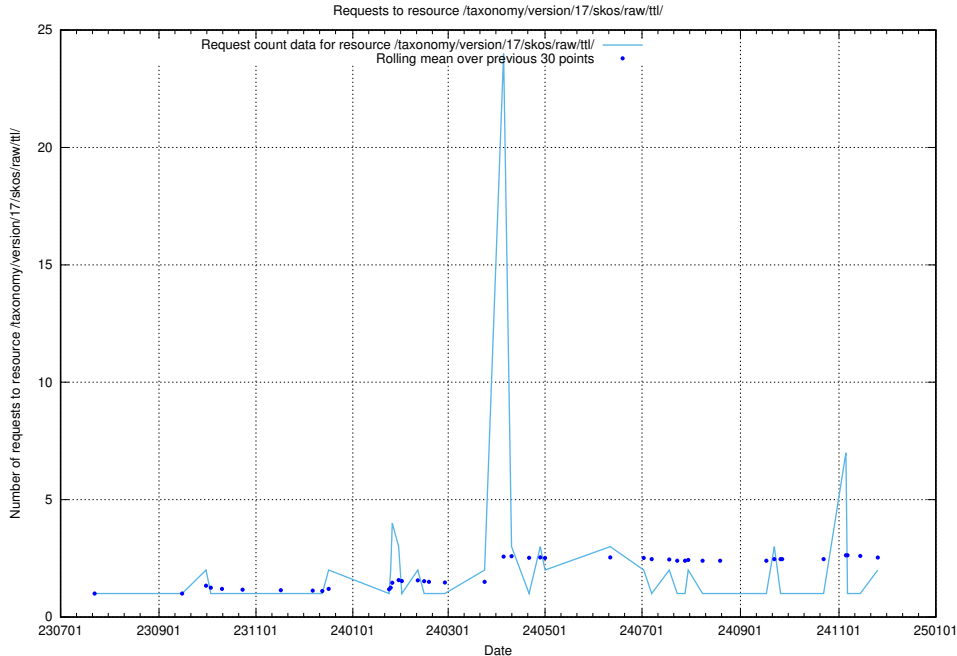

5.799 Usage of /taxonomy/version/17/skos/raw/ttl/

Here, we count the number of requests to resource /taxonomy/version/17/skos/raw/ttl/.