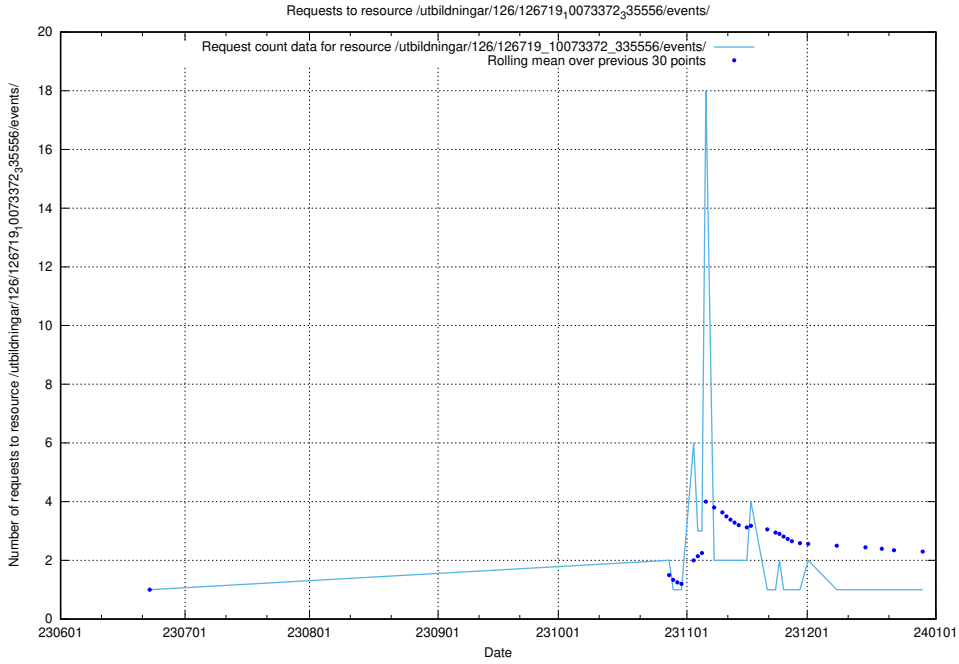

5.6668 Usage of /utbildningar/126/126719_10073372_335556/events/

Here, we count the number of requests to resource /utbildningar/126/126719_10073372_335556/events/