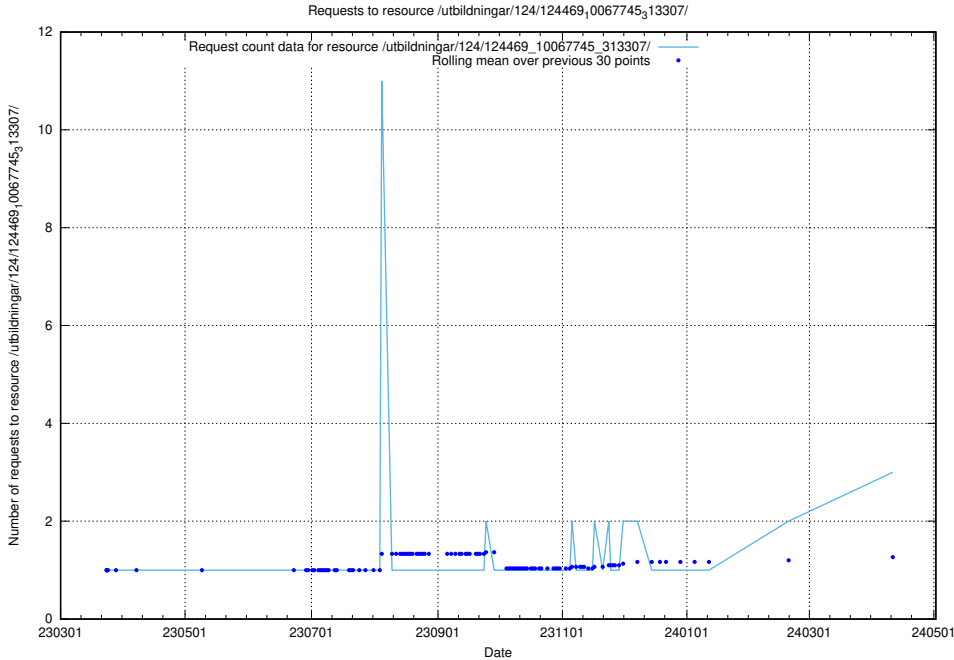

5.399 Usage of /utbildningar/124/124469_10067745_313307/

Here, we count the number of requests to resource /utbildningar/124/124469_10067745_313307/.