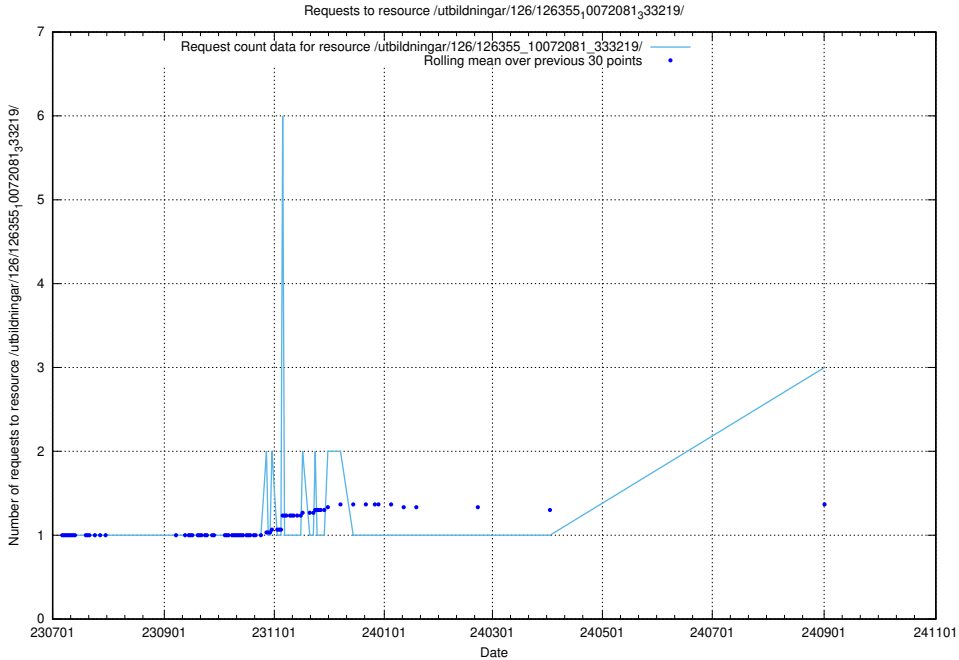

Here, we count the number of requests to resource /taxonomy/version/6/query/management-occupations/.

5.447 Usage of /utbildningar/126/126355_10072081_333219/

Here, we count the number of requests to resource /utbildningar/126/126355_10072081_333219/.