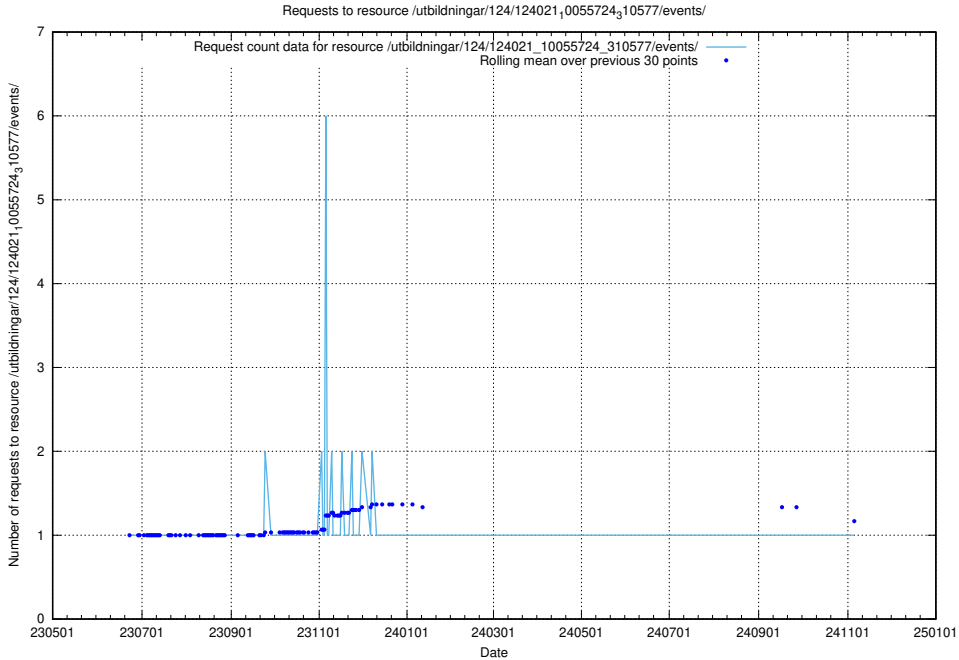

5.6903 Usage of /utbildningar/124/124021_10055724_310577/events/

Here, we count the number of requests to resource /utbildningar/124/124021_10055724_310577/events/