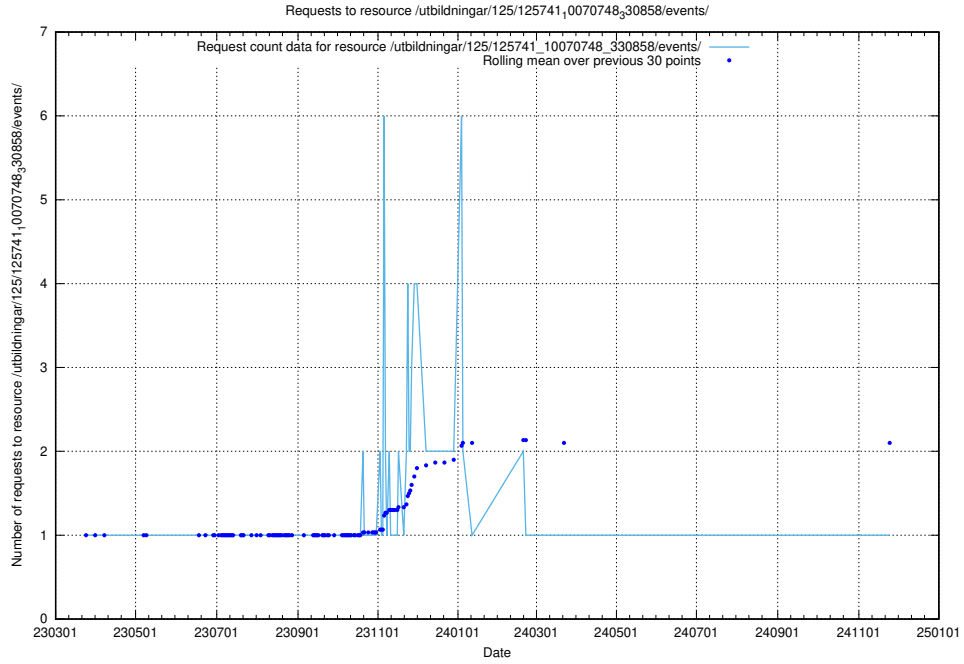

5.7347 Usage of /utbildningar/125/125741_10070748_330858/events/

Here, we count the number of requests to resource /utbildningar/125/125741_10070748_330858/events/