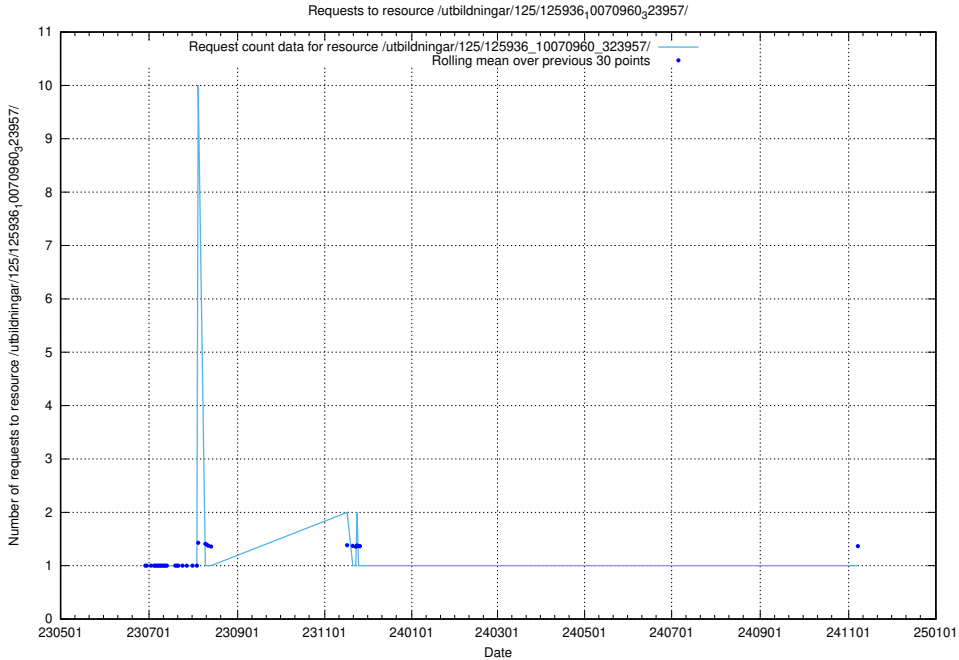

5.6522 Usage of /utbildningar/125/125936_10070960_323957/

Here, we count the number of requests to resource /utbildningar/125/125936_10070960_323957/.