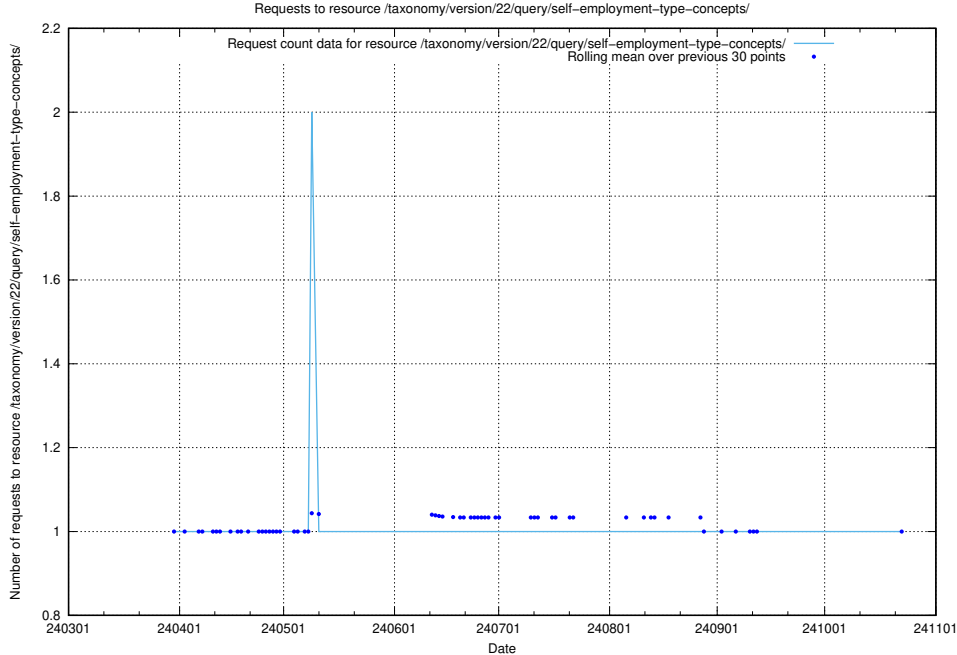

5.2628 Usage of /taxonomy/version/22/query/self-employment-type-concepts/

Here, we count the number of requests to resource /taxonomy/version/22/query/self-employment-type-concepts/.