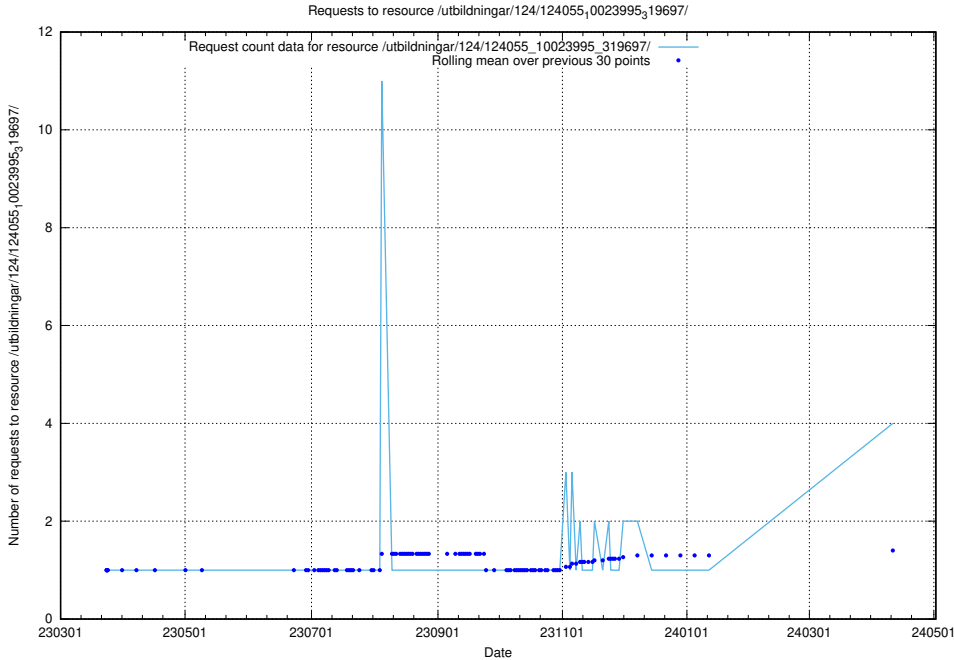

5.298 Usage of /utbildningar/124/124055_10023995_319697/

Here, we count the number of requests to resource /utbildningar/124/124055_10023995_319697/.