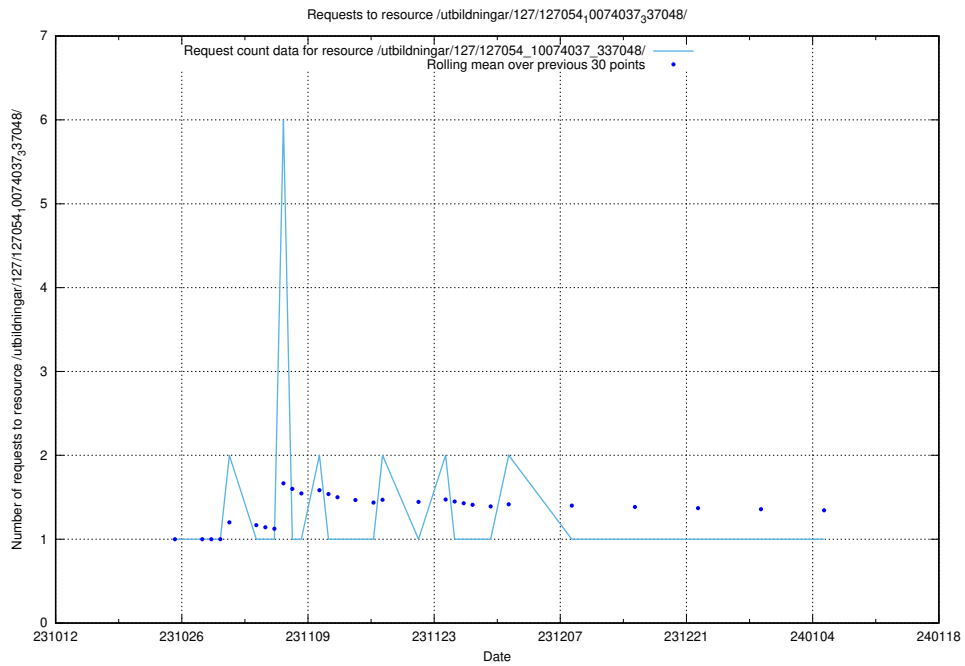

5.5259 Usage of /utbildningar/127/127054_10074037_337048/

Here, we count the number of requests to resource /utbildningar/127/127054_10074037_337048/.