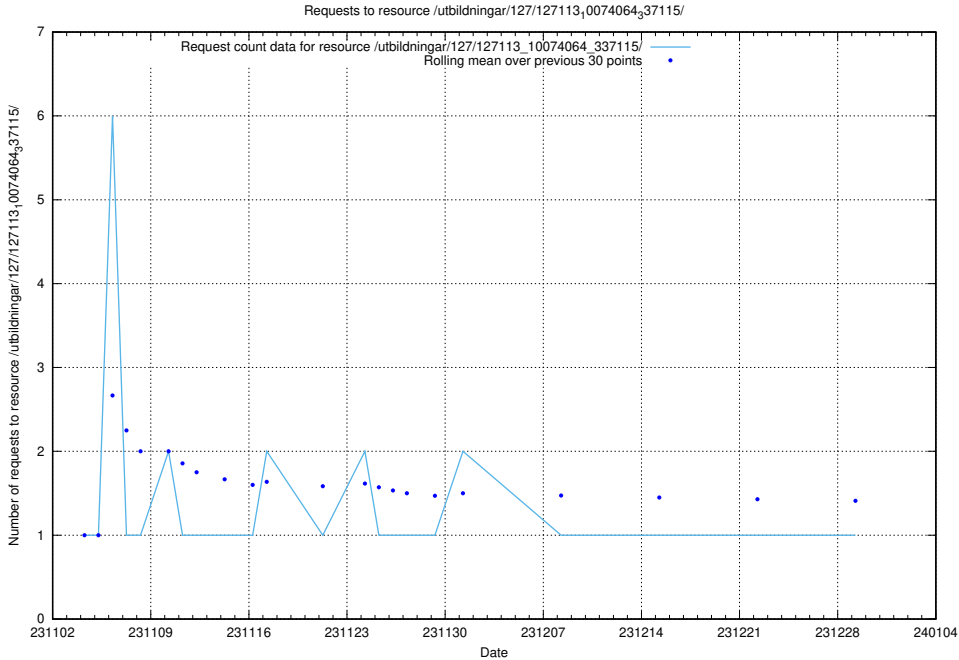

5.5172 Usage of /utbildningar/127/127113_10074064_337115/

Here, we count the number of requests to resource /utbildningar/127/127113_10074064_337115/.