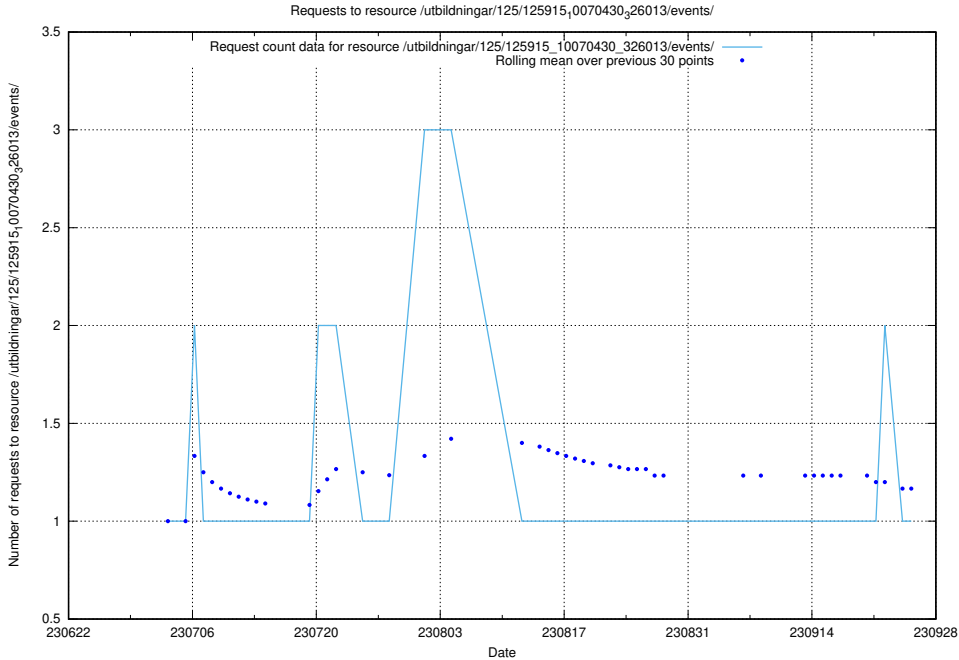

5.6427 Usage of /utbildningar/125/125915_10070430_326013/events/

Here, we count the number of requests to resource /utbildningar/125/125915_10070430_326013/events/