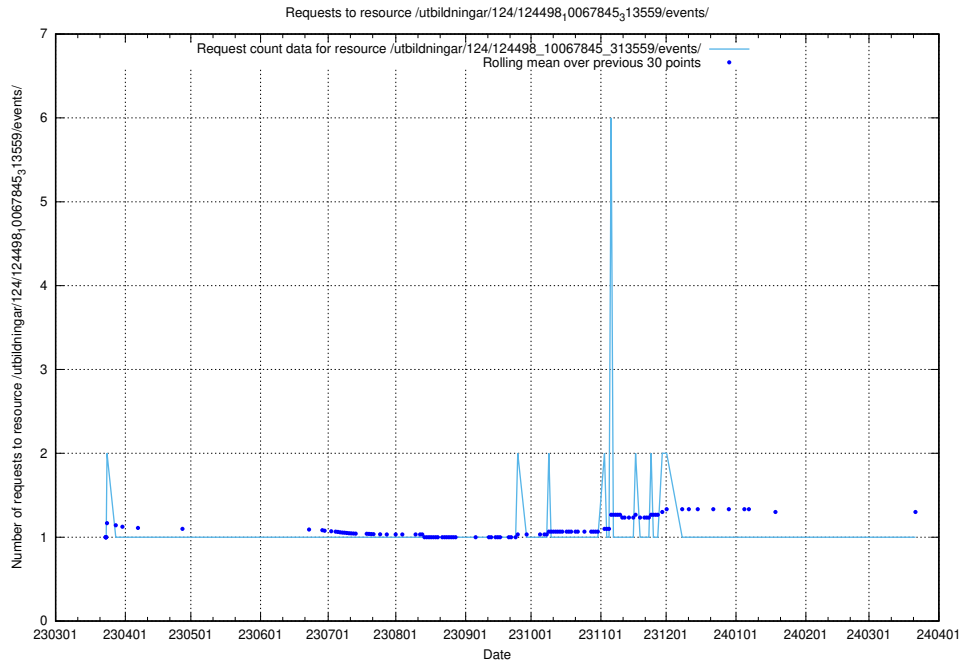

Here, we count the number of requests to resource /utbildningar/utb_emil/125/125741_10070679_337045/events/

5.3710 Usage of /utbildningar/124/124498_10067845_313559/events/

Here, we count the number of requests to resource /utbildningar/124/124498_10067845_313559/events/