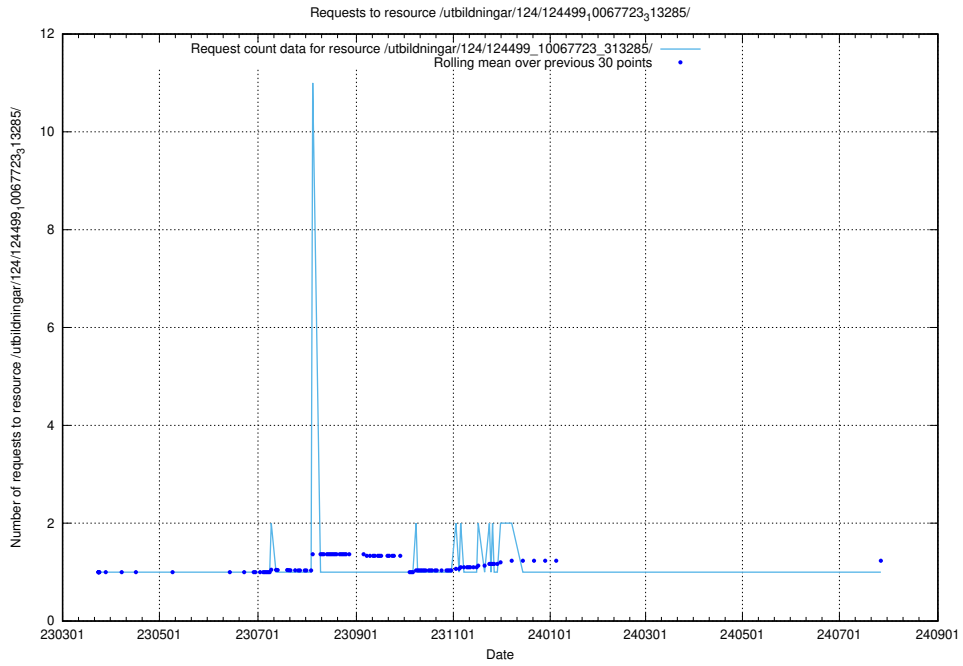

5.3555 Usage of /utbildningar/124/124499_10067723_313285/

Here, we count the number of requests to resource /utbildningar/124/124499_10067723_313285/.