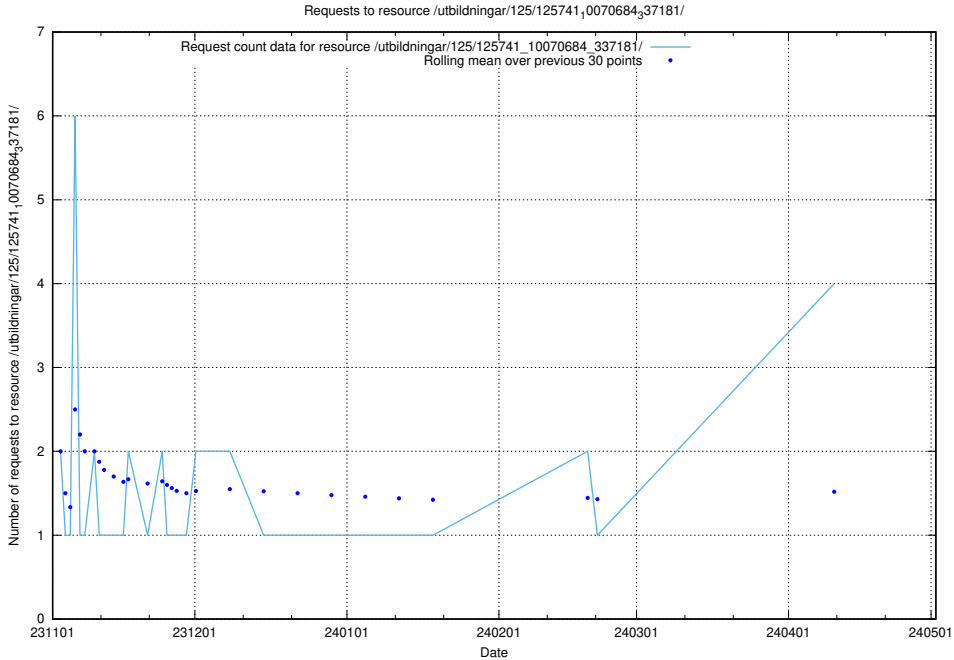

5.294 Usage of /utbildningar/125/125741_10070684_337181/

Here, we count the number of requests to resource /utbildningar/125/125741_10070684_337181/.