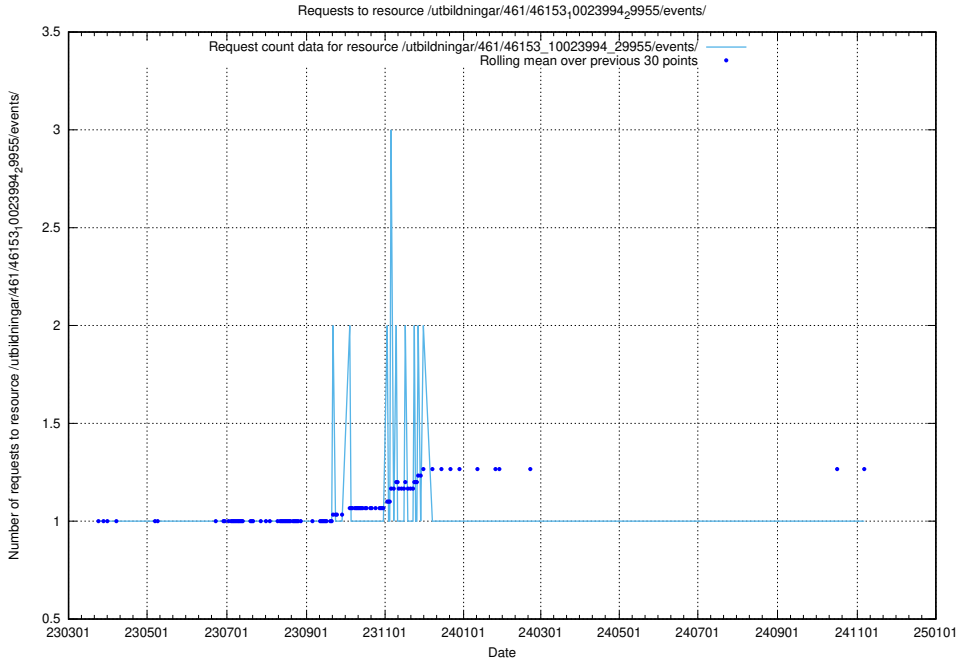

5.7280 Usage of /utbildningar/461/46153_10023994_29955/events/

Here, we count the number of requests to resource /utbildningar/461/46153_10023994_29955/events/.