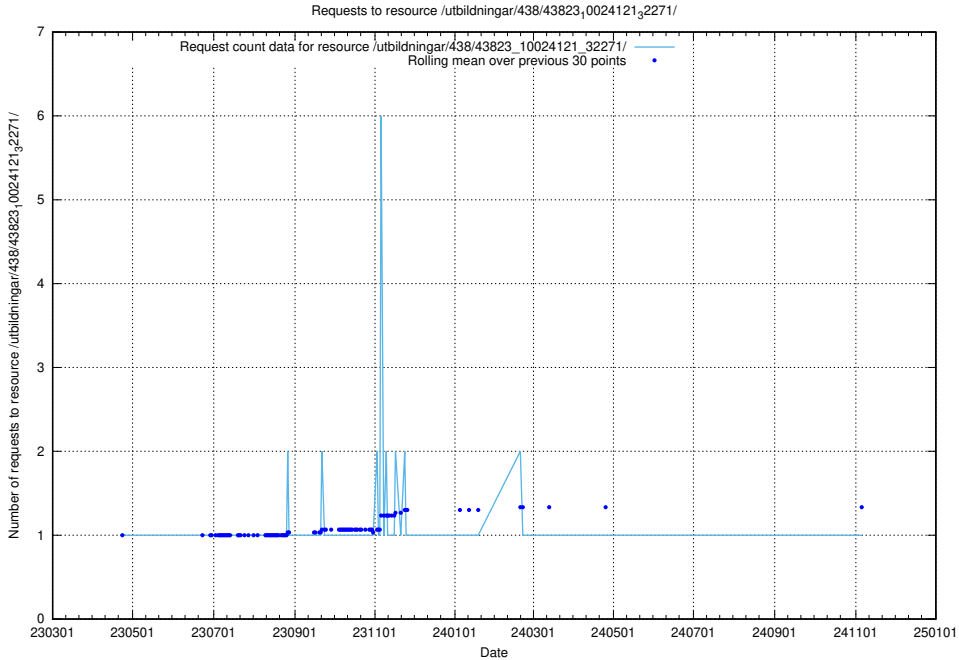

5.7106 Usage of /utbildningar/438/43823_10024121_32271/

Here, we count the number of requests to resource /utbildningar/438/43823_10024121_32271/.