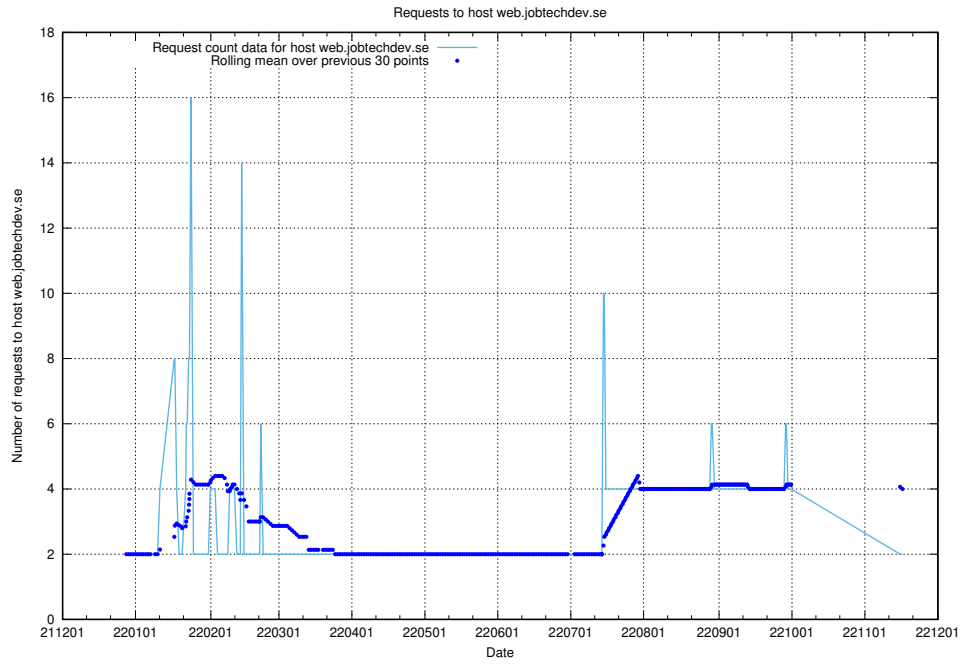

7.379 Usage of inks-develop.api.jobtechdev.se

Here, we count the number of requests to host inks-develop.api.jobtechdev.se.

7.380 Usage of web.jobtechdev.se

Here, we count the number of requests to host web.jobtechdev.se.