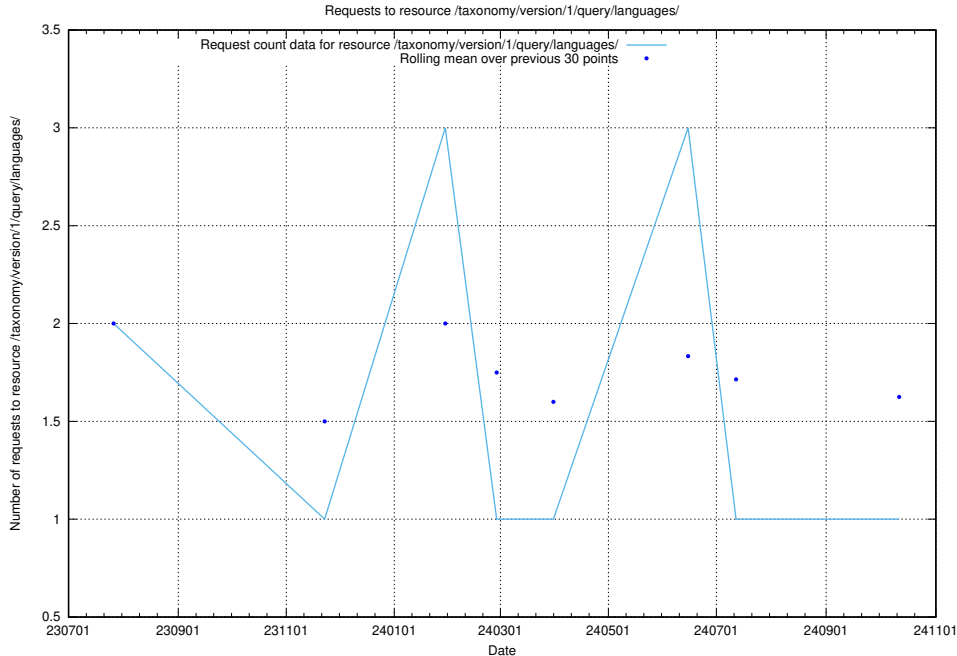

5.5996 Usage of /taxonomy/version/1/query/languages/

Here, we count the number of requests to resource /taxonomy/version/1/query/languages/.