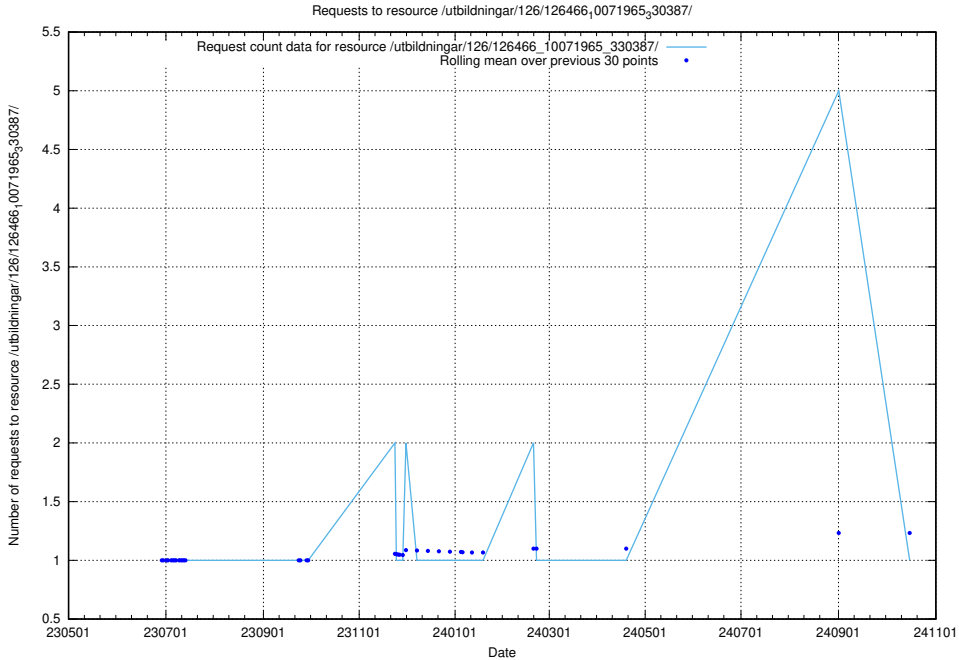

5.6514 Usage of /utbildningar/126/126466_10071965_330387/

Here, we count the number of requests to resource /utbildningar/126/126466_10071965_330387/.