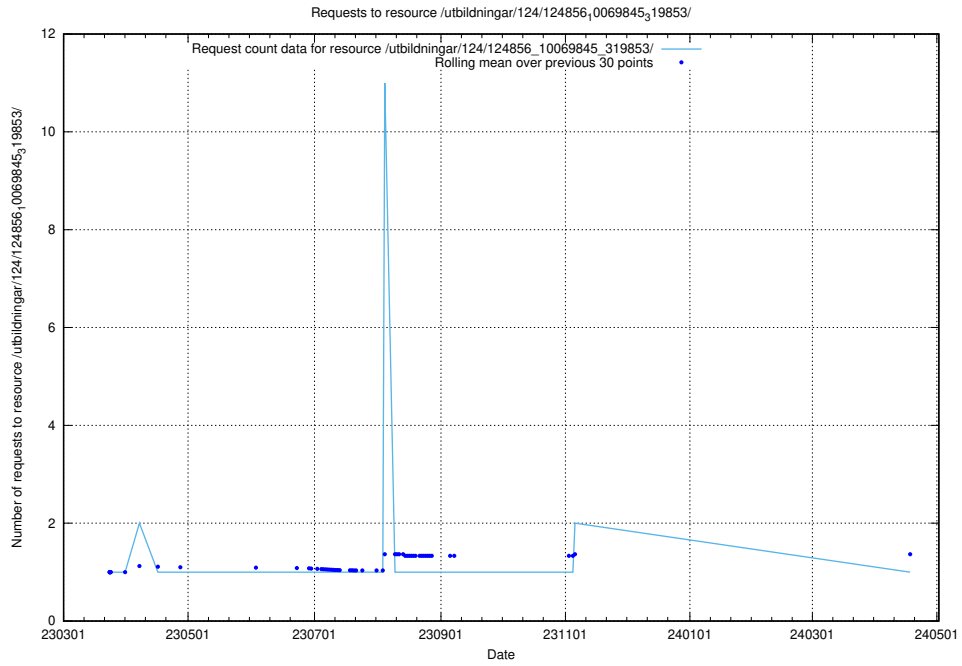

5.1328 Usage of /utbildningar/124/124856_10069845_319853/

Here, we count the number of requests to resource /utbildningar/124/124856_10069845_319853/.