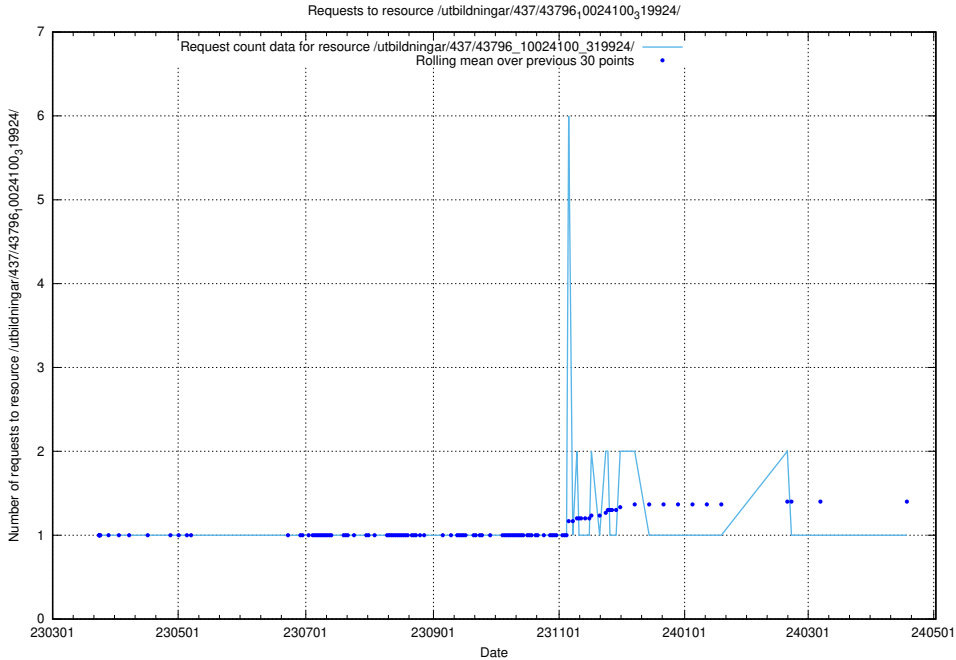

5.7484 Usage of /utbildningar/437/43796_10024100_319924/

Here, we count the number of requests to resource /utbildningar/437/43796_10024100_319924/.