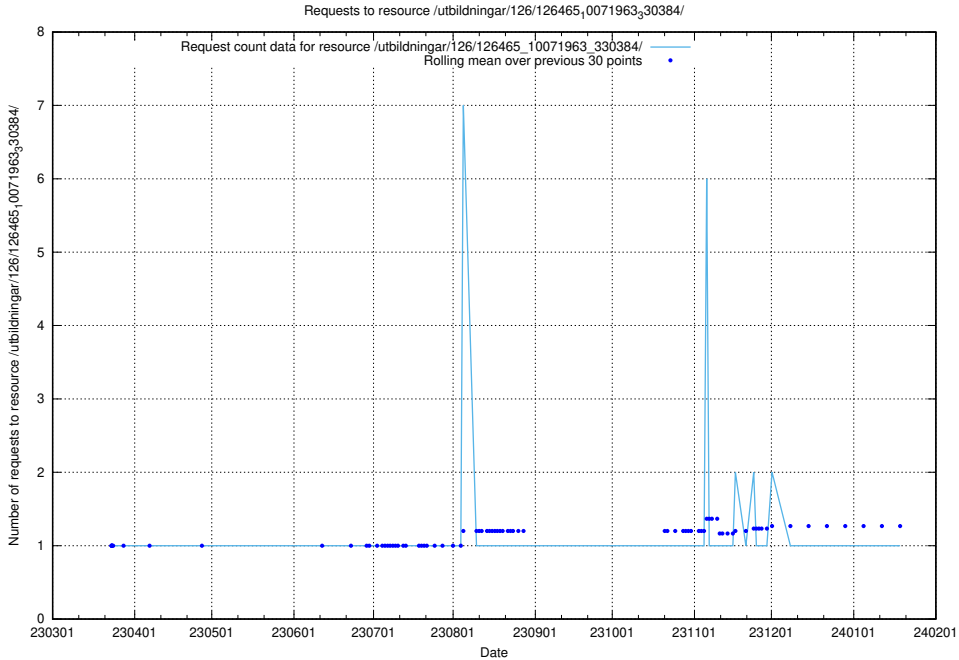

5.7549 Usage of /utbildningar/126/126465_10071963_330384/

Here, we count the number of requests to resource /utbildningar/126/126465_10071963_330384/.