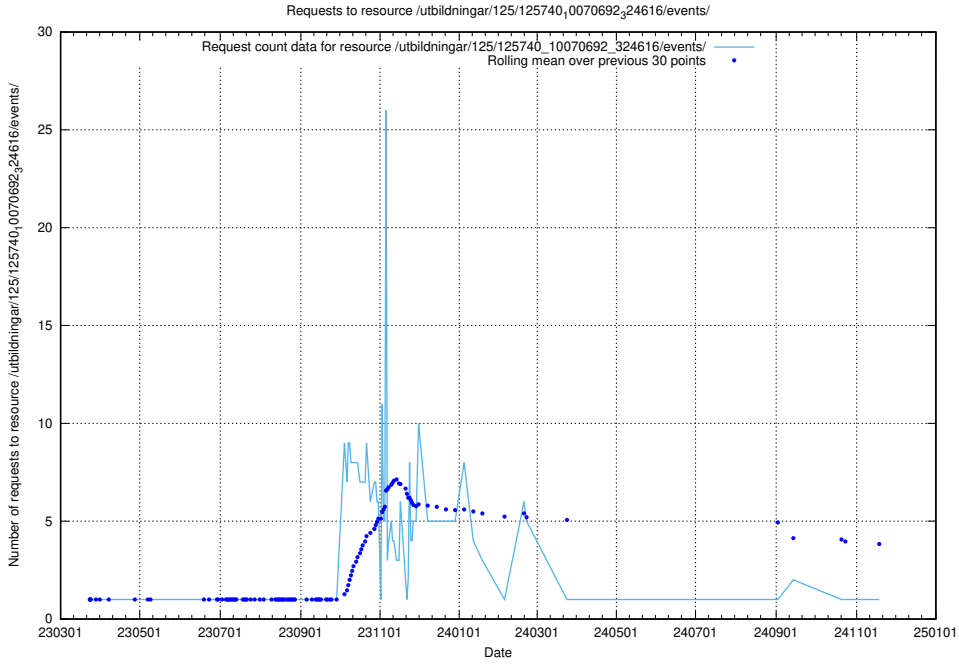

5.948 Usage of /utbildningar/125/125740_10070692_324616/events/

Here, we count the number of requests to resource /utbildningar/125/125740_10070692_324616/events/