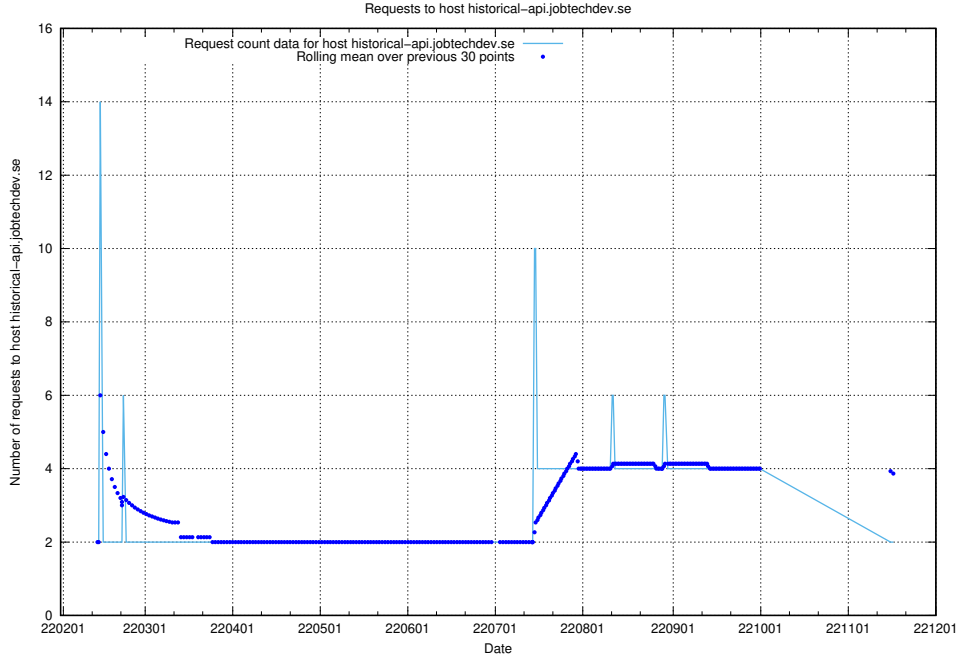

7.574 Usage of historical-api.jobtechdev.se

Here, we count the number of requests to host historical-api.jobtechdev.se.