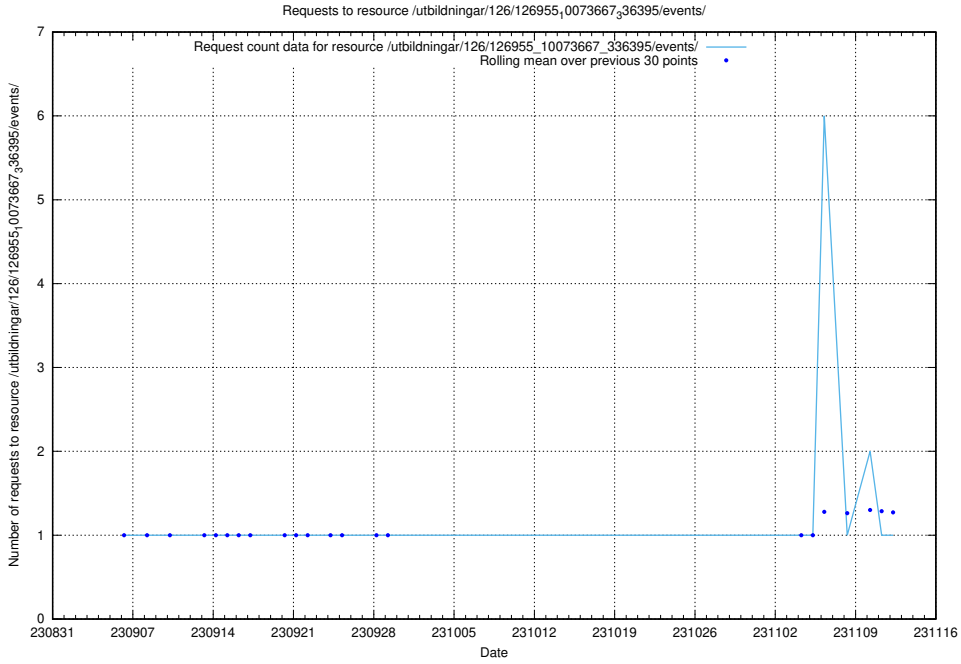

5.5712 Usage of /utbildningar/126/126955_10073667_336395/events/

Here, we count the number of requests to resource /utbildningar/126/126955_10073667_336395/events/