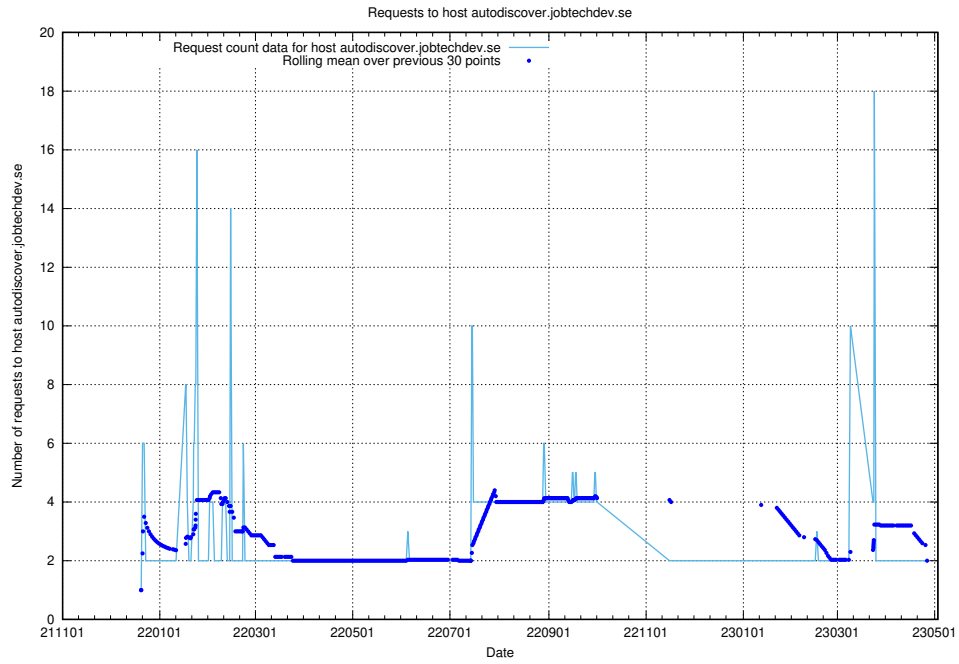

7.405 Usage of autodiscover.jobtechdev.se

Here, we count the number of requests to host autodiscover.jobtechdev.se.