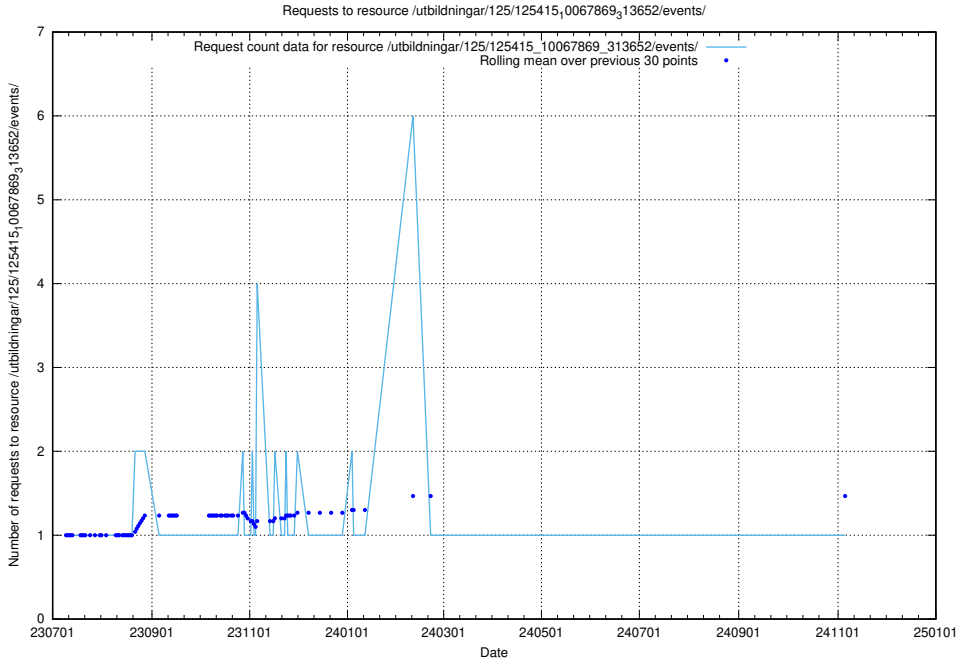

5.6189 Usage of /utbildningar/125/125415_10067869_313652/events/

Here, we count the number of requests to resource /utbildningar/125/125415_10067869_313652/events/