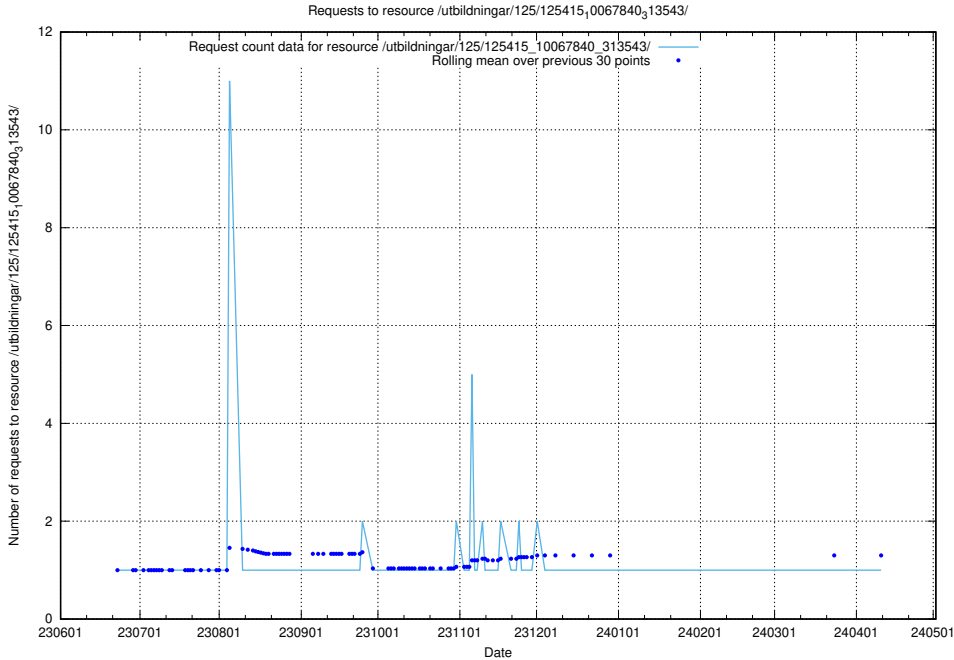

5.6781 Usage of /utbildningar/125/125415_10067840_313543/

Here, we count the number of requests to resource /utbildningar/125/125415_10067840_313543/.