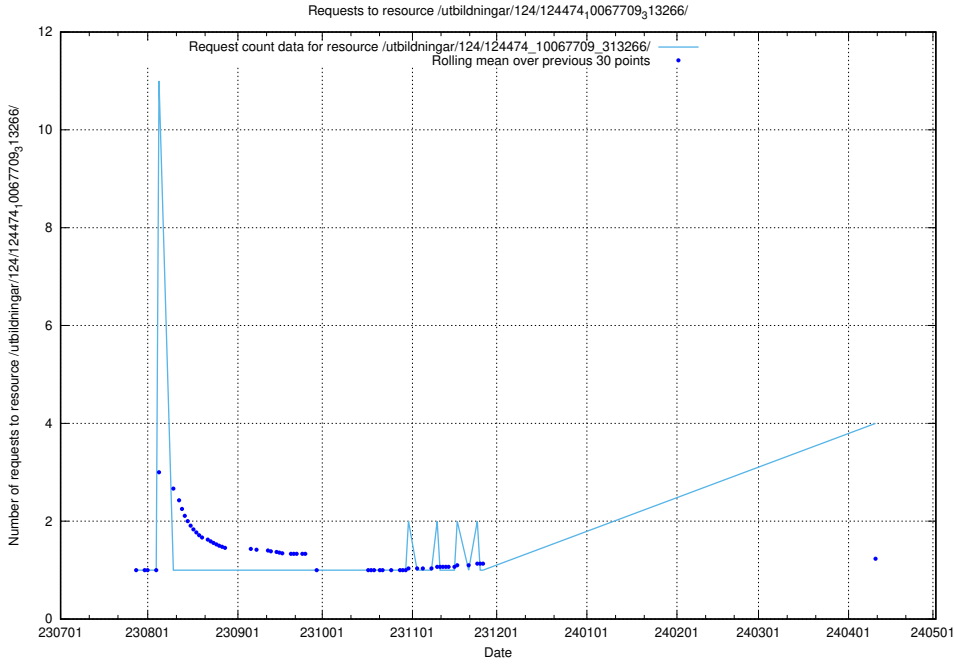

5.310 Usage of /utbildningar/124/124474_10067709_313266/

Here, we count the number of requests to resource /utbildningar/124/124474_10067709_313266/.