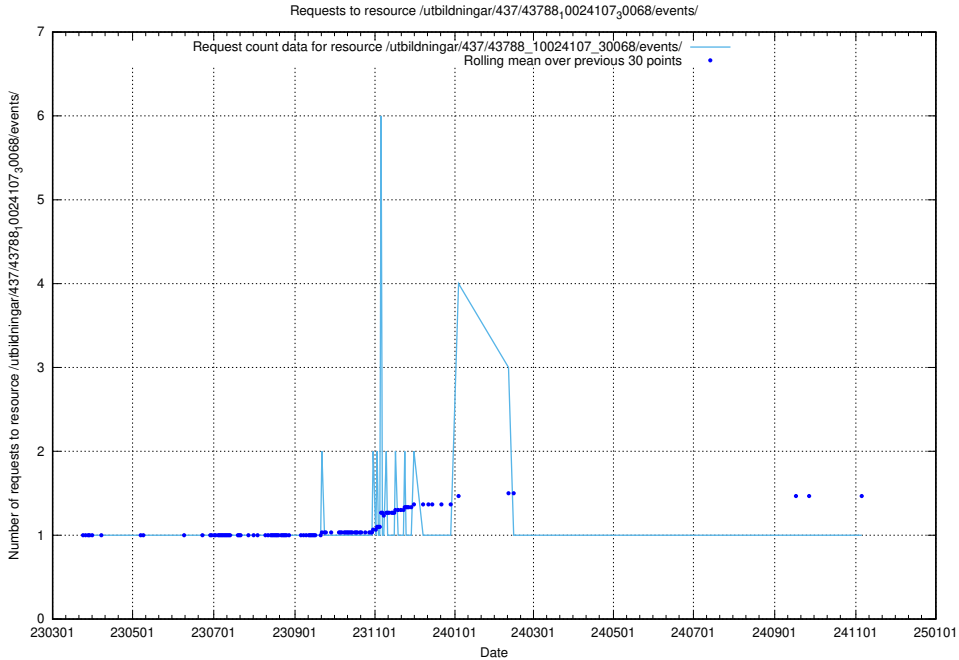

5.7299 Usage of /utbildningar/437/43788_10024107_30068/events/

Here, we count the number of requests to resource /utbildningar/437/43788_10024107_30068/events/.