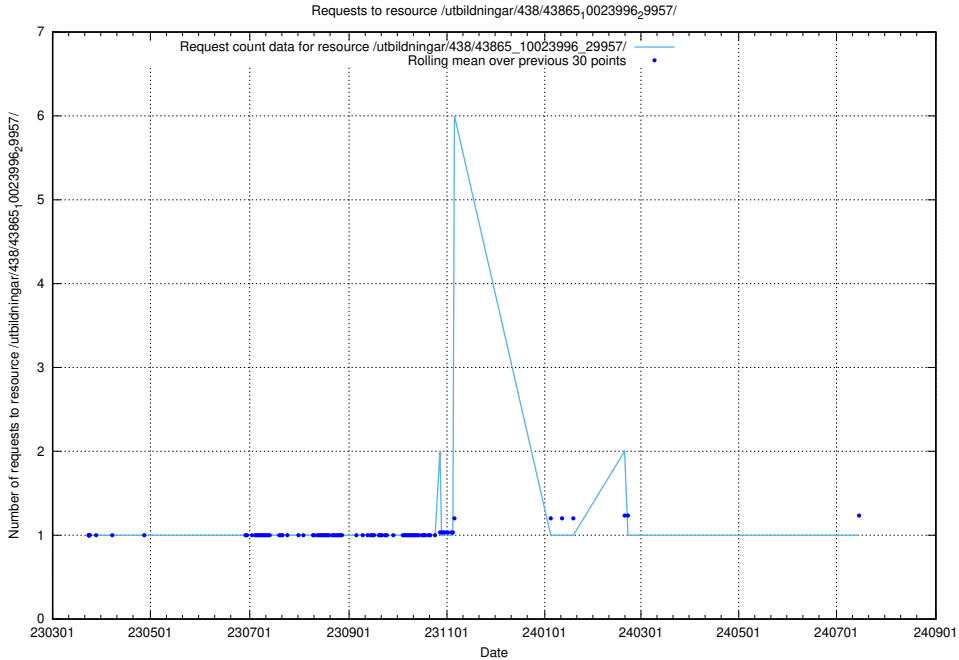

5.7450 Usage of /utbildningar/438/43865_10023996_29957/

Here, we count the number of requests to resource /utbildningar/438/43865_10023996_29957/.