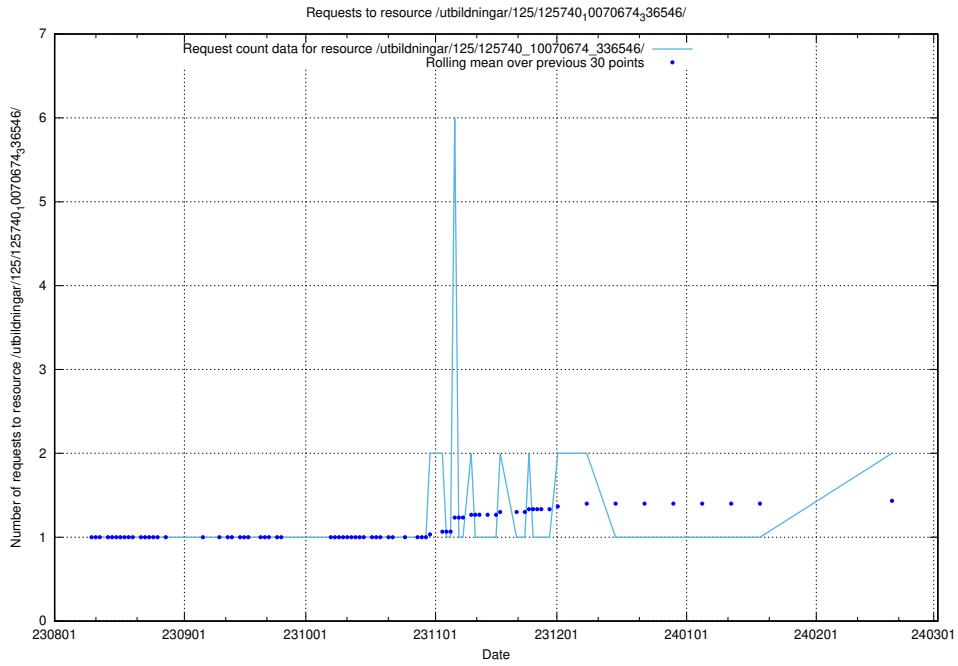

5.784 Usage of /utbildningar/125/125740_10070674_336546/

Here, we count the number of requests to resource /utbildningar/125/125740_10070674_336546/.