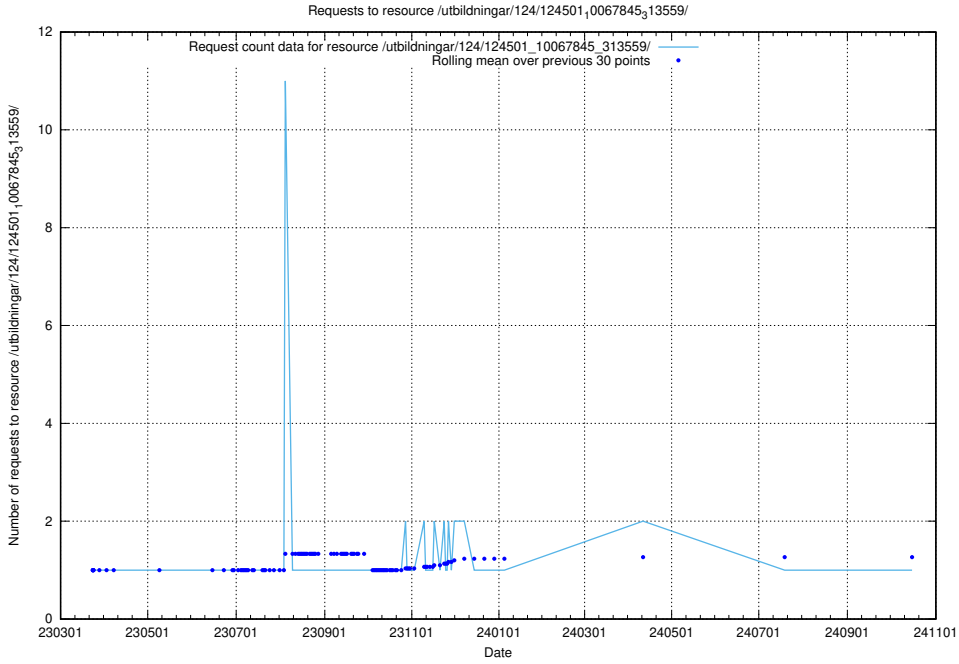

5.3255 Usage of /utbildningar/124/124501_10067845_313559/

Here, we count the number of requests to resource /utbildningar/124/124501_10067845_313559/.