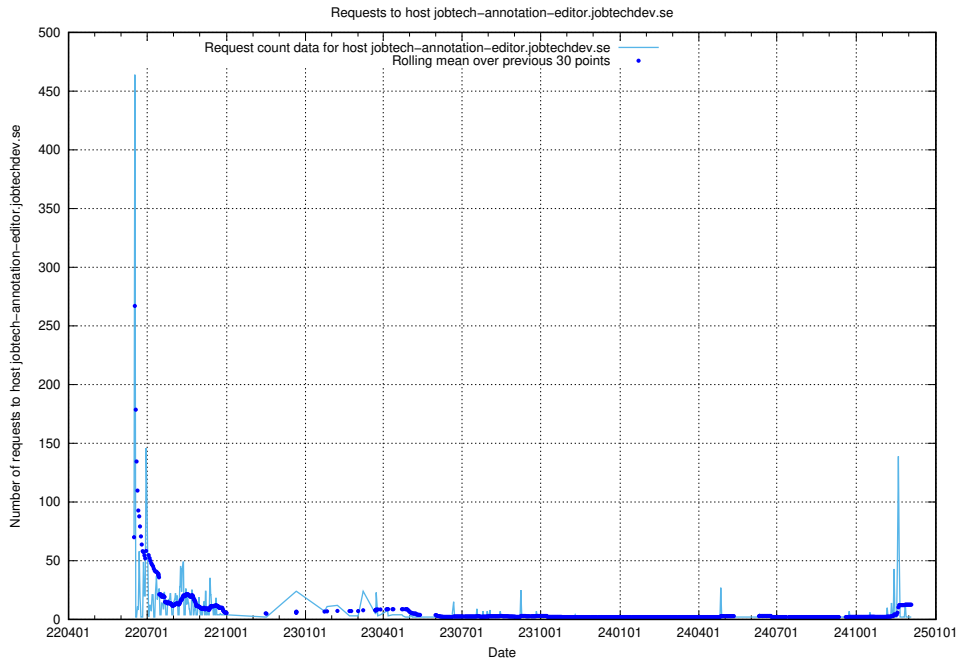

7.430 Usage of `jobtech-annotation-editor.jobtechdev.se`

Here, we count the number of requests to host `jobtech-annotation-editor.jobtechdev.se`.