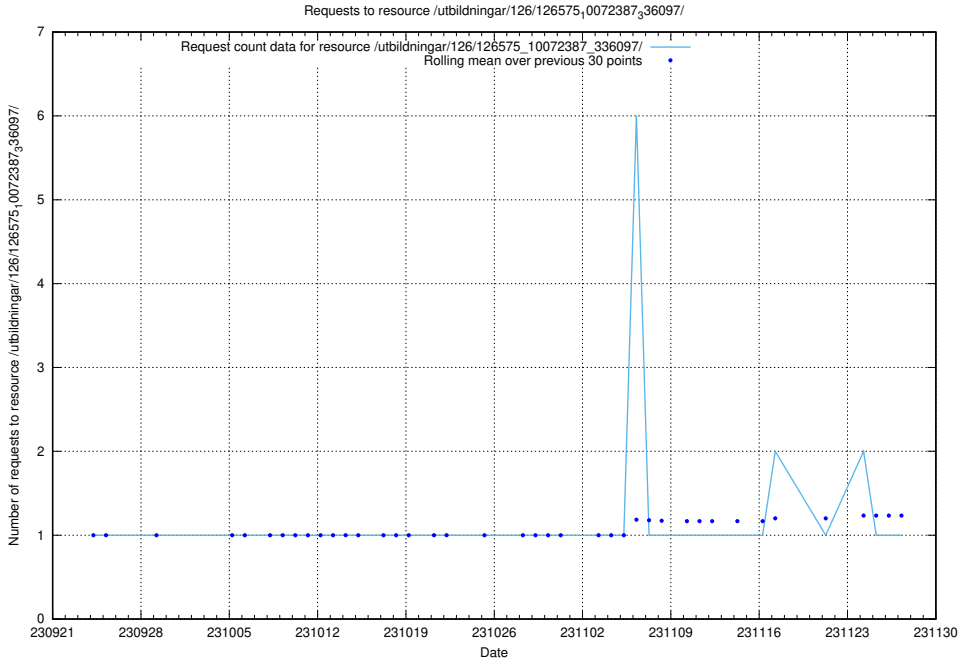

5.5529 Usage of /utbildningar/126/126575_10072387_336097/

Here, we count the number of requests to resource /utbildningar/126/126575_10072387_336097/.