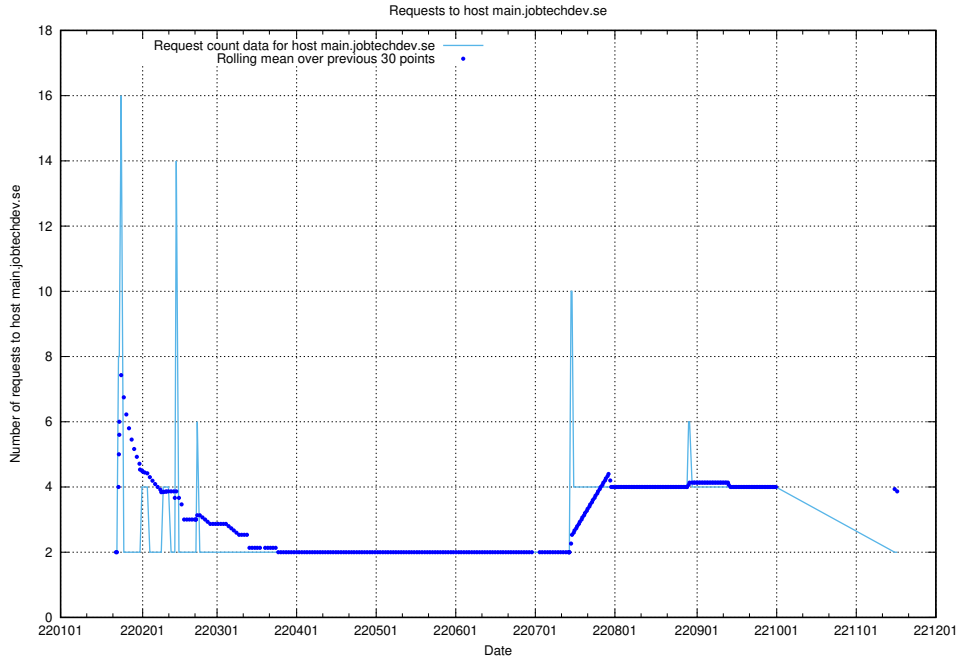

7.627 Usage of main.jobtechdev.se

Here, we count the number of requests to host main.jobtechdev.se.