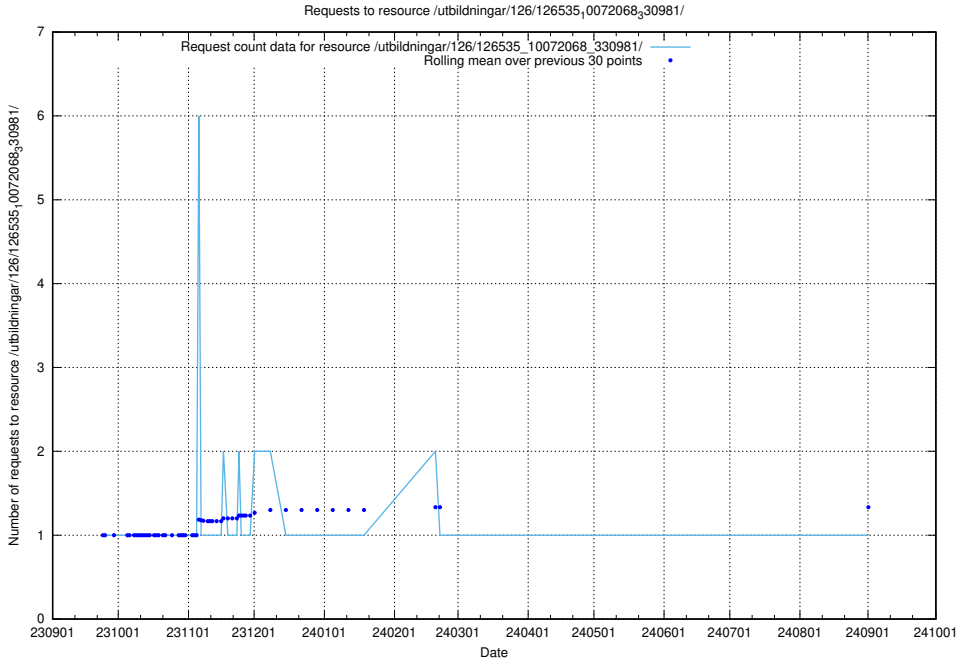

5.5531 Usage of /utbildningar/126/126535_10072068_330981/

Here, we count the number of requests to resource /utbildningar/126/126535_10072068_330981/.