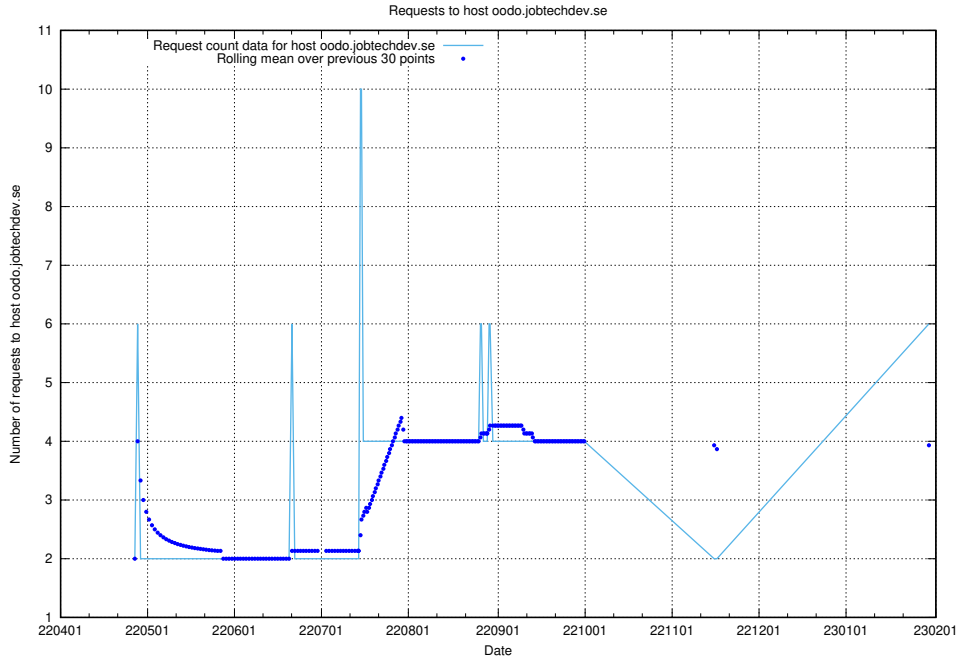

7.99 Usage of oodo.jobtechdev.se

Here, we count the number of requests to host oodo.jobtechdev.se.