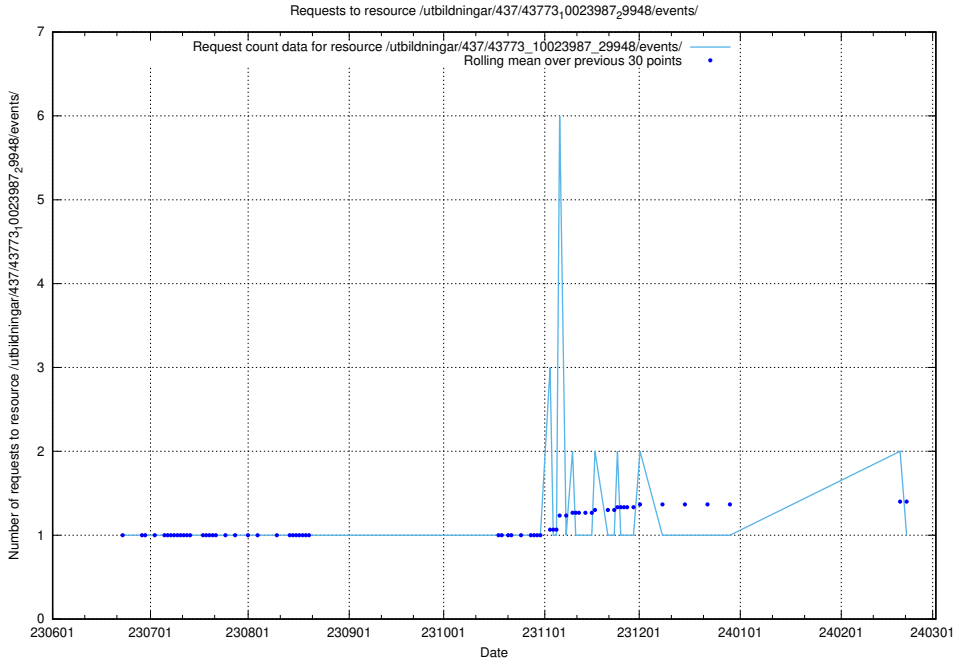

5.6642 Usage of /utbildningar/437/43773_10023987_29948/events/

Here, we count the number of requests to resource /utbildningar/437/43773_10023987_29948/events/.