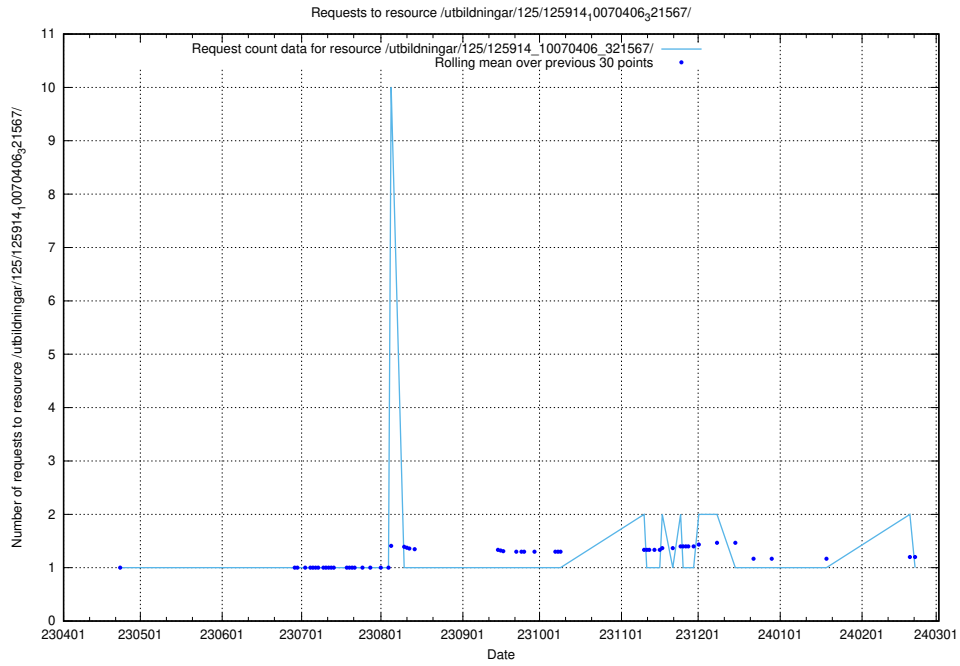

5.7108 Usage of /utbildningar/125/125914_10070406_321567/

Here, we count the number of requests to resource /utbildningar/125/125914_10070406_321567/.