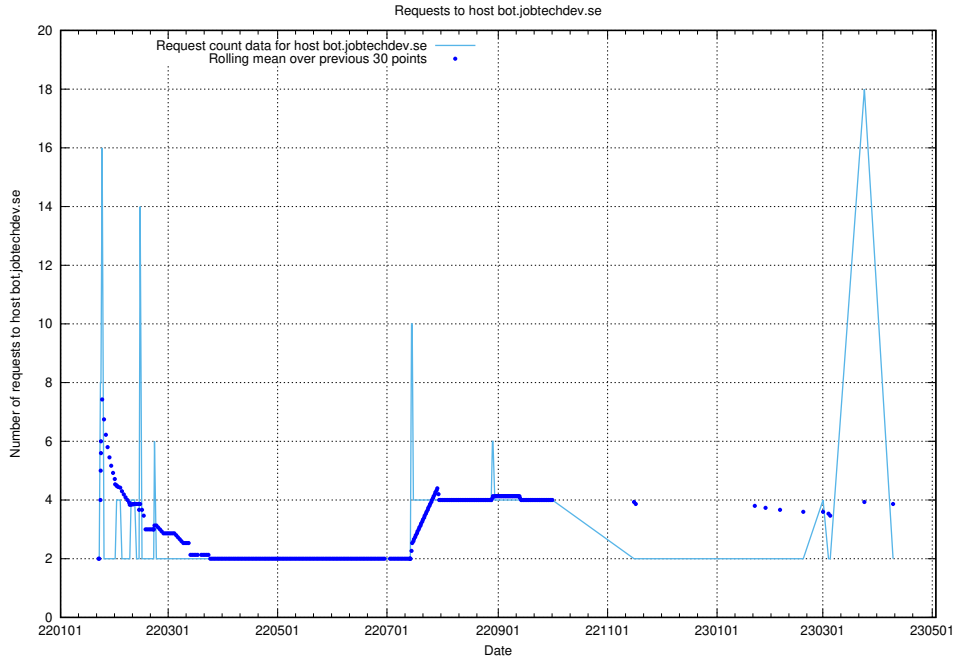

7.283 Usage of bot.jobtechdev.se

Here, we count the number of requests to host bot.jobtechdev.se.