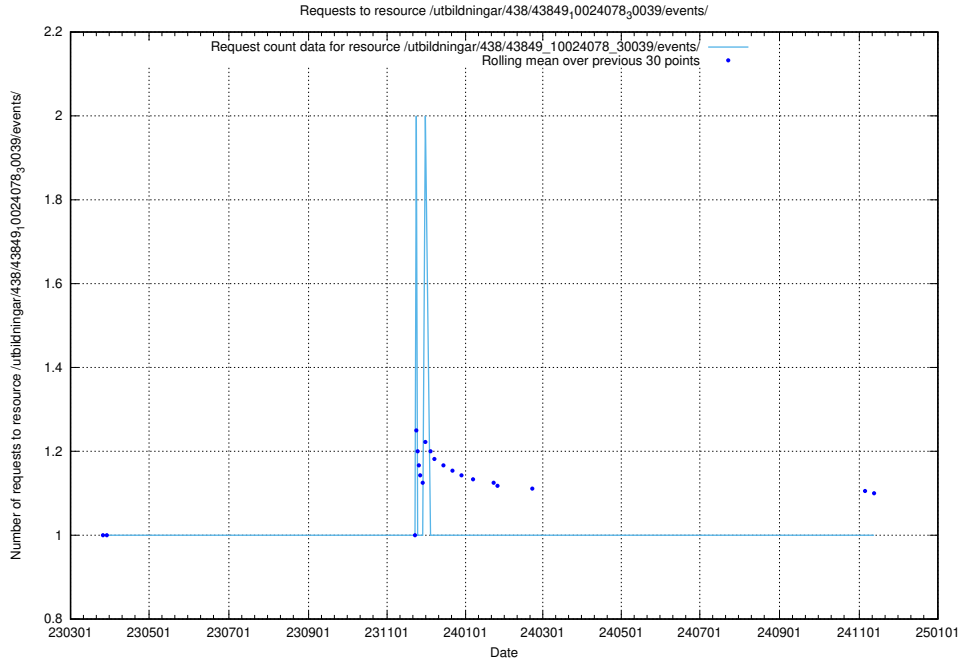

5.7157 Usage of /utbildningar/438/43849_10024078_30039/events/

Here, we count the number of requests to resource /utbildningar/438/43849_10024078_30039/events/.