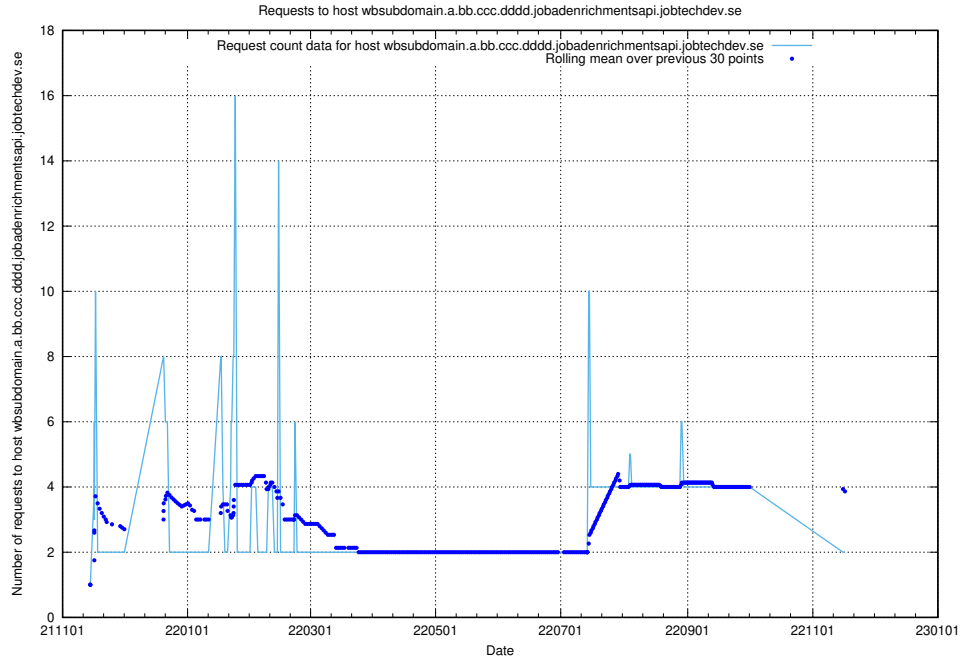

7.578 Usage of wbsubdomain.a.bb.ccc.dddd.jobadenrichmentsapi.jobtechdev.se

Here, we count the number of requests to host wbsubdomain.a.bb.ccc.dddd.jobadenrichmentsapi.jobtechdev.se