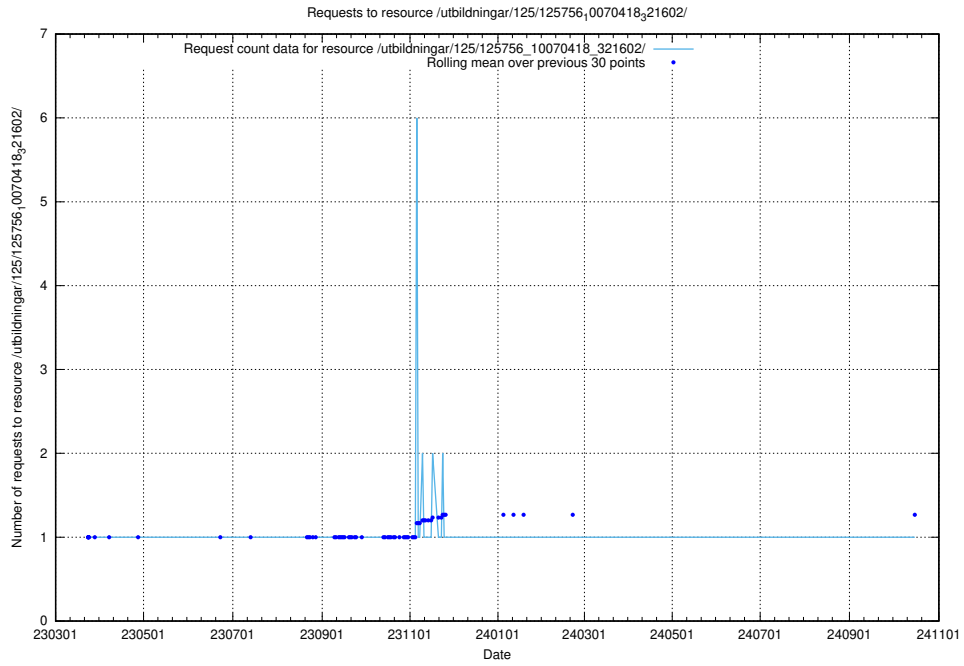

5.7586 Usage of /utbildningar/125/125756_10070418_321602/

Here, we count the number of requests to resource /utbildningar/125/125756_10070418_321602/.