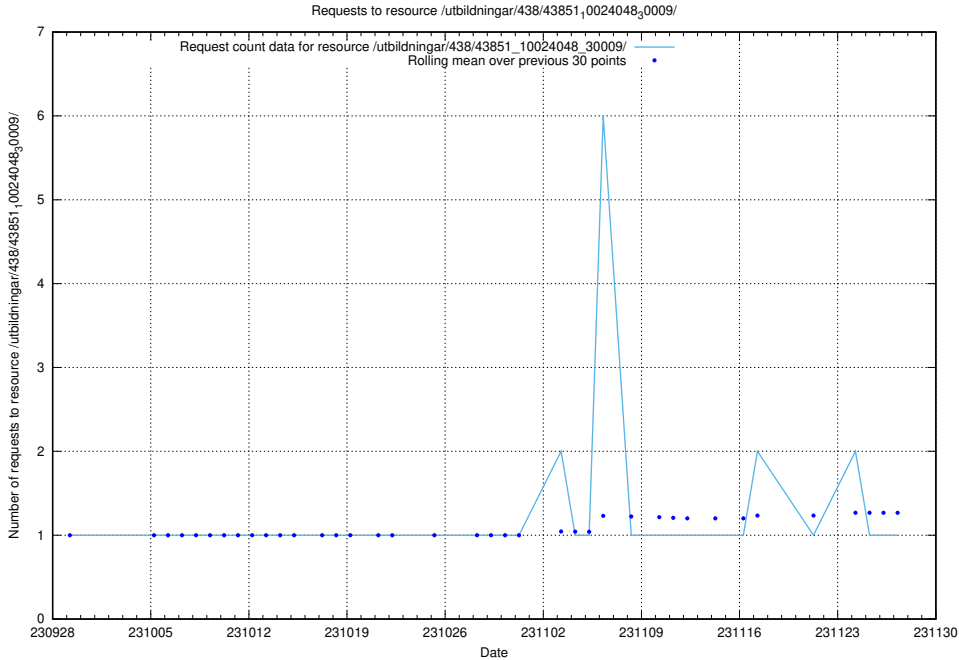

5.5494 Usage of /utbildningar/438/43851_10024048_30009/

Here, we count the number of requests to resource /utbildningar/438/43851_10024048_30009/.