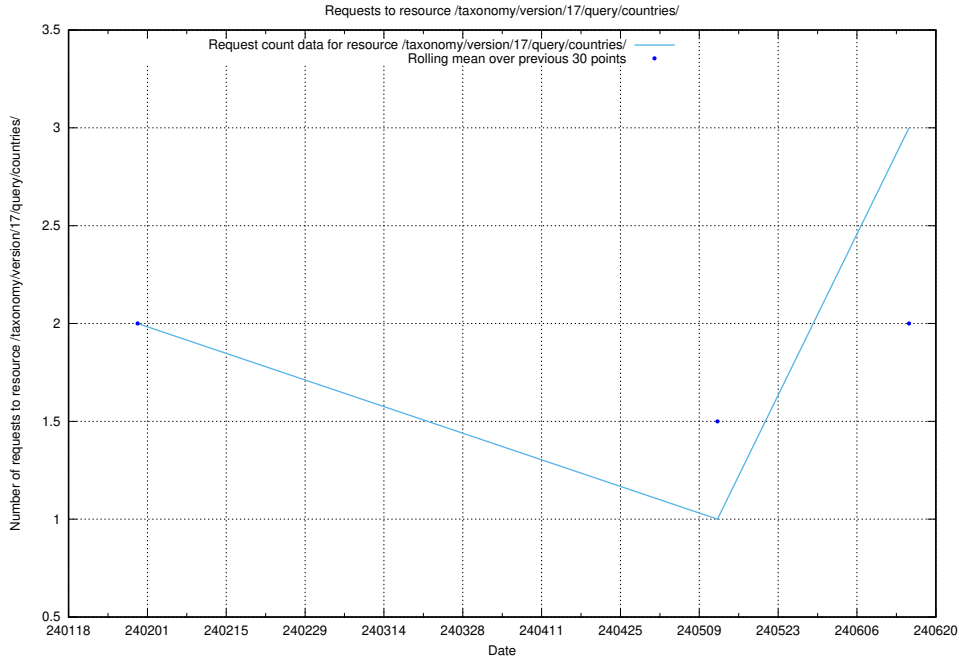

5.391 Usage of /taxonomy/version/17/query/countries/

Here, we count the number of requests to resource /taxonomy/version/17/query/countries/.