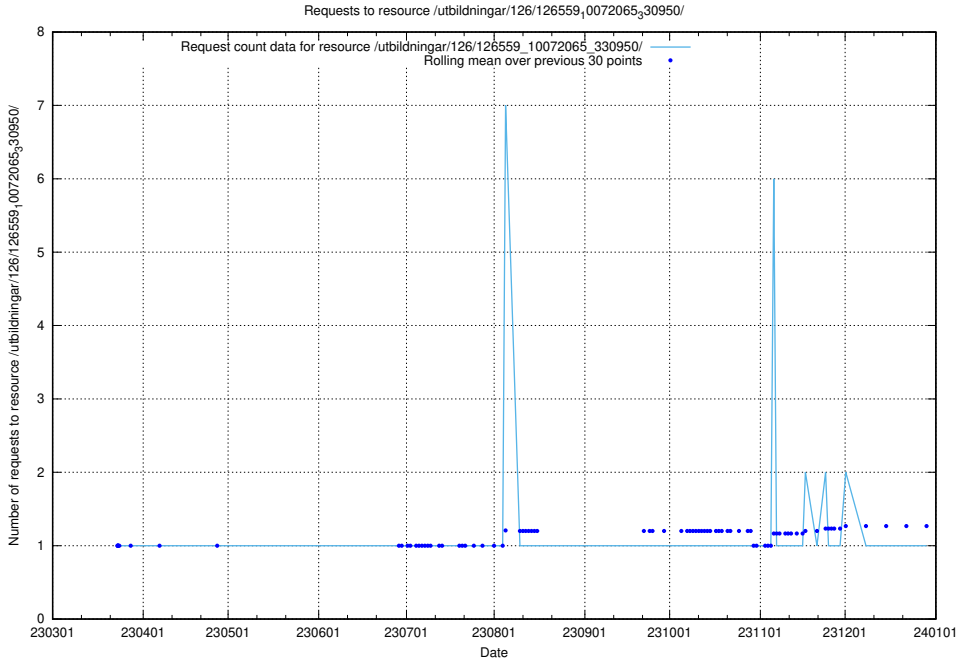

5.7533 Usage of /utbildningar/126/126559_10072065_330950/

Here, we count the number of requests to resource /utbildningar/126/126559_10072065_330950/.