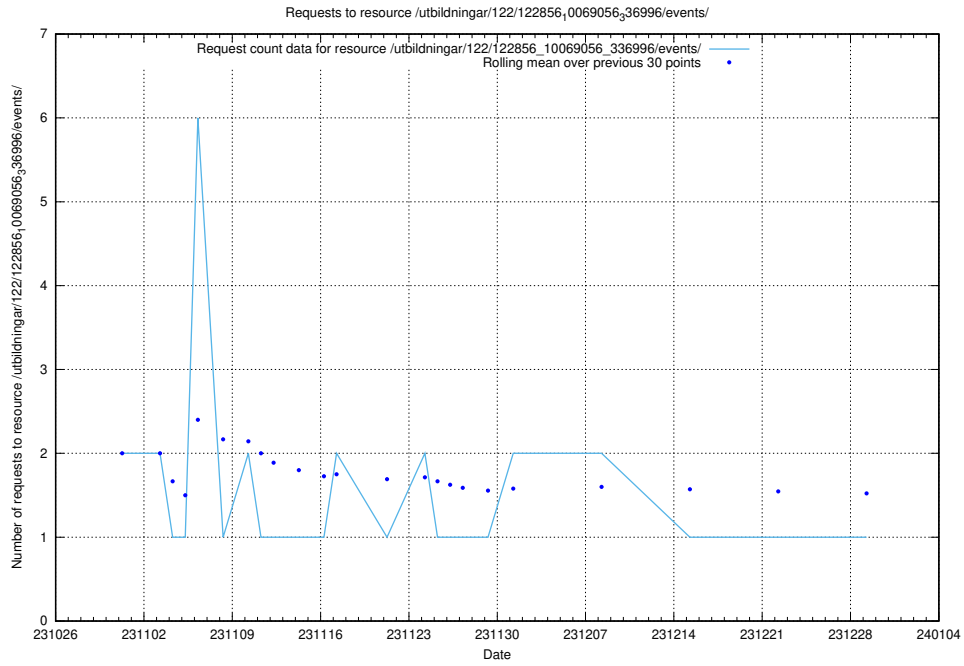

5.5208 Usage of /utbildningar/122/122856_10069056_336996/events/

Here, we count the number of requests to resource /utbildningar/122/122856_10069056_336996/events/