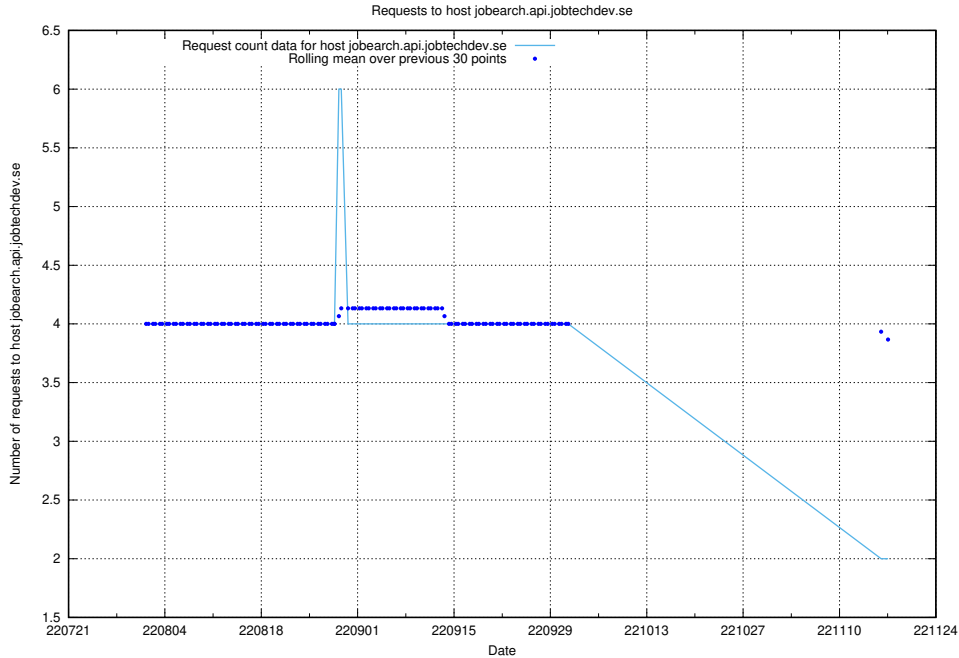

7.408 Usage of jobearch.api.jobtechdev.se

Here, we count the number of requests to host jobearch.api.jobtechdev.se.