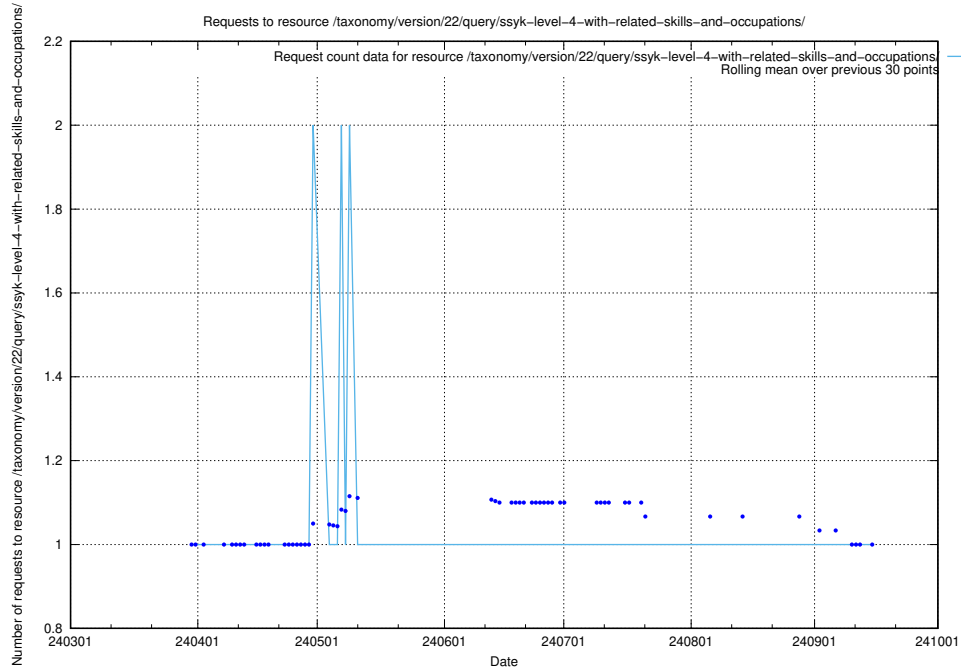

5.2615 Usage of /taxonomy/version/22/query/ssyk-level-4-with-related-skills-and-occupations/

Here, we count the number of requests to resource /taxonomy/version/22/query/ssyk-level-4-with-related-skills-and-occupations/.