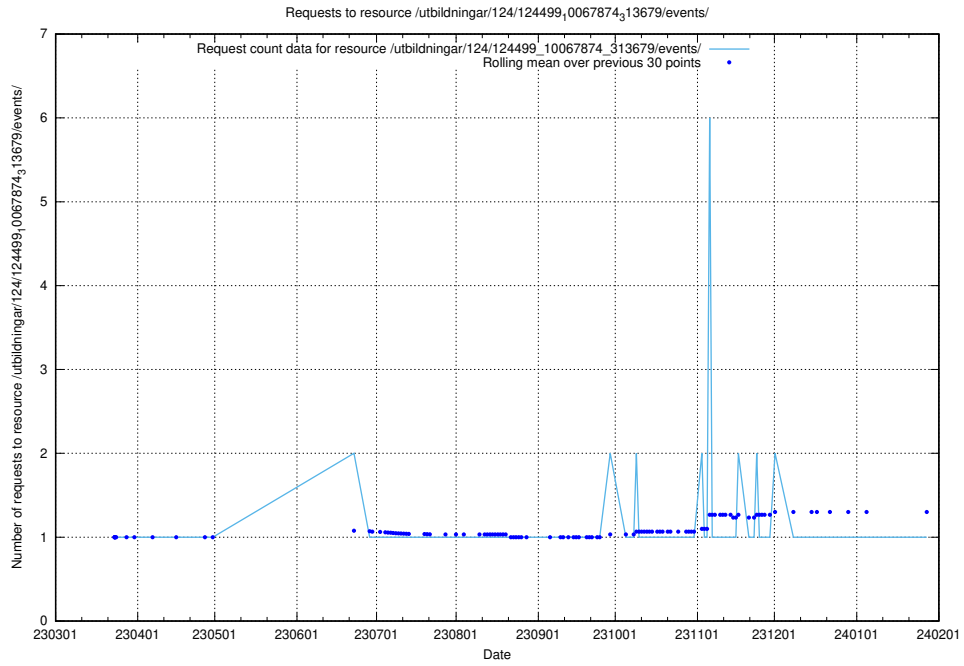

5.3376 Usage of /utbildningar/124/124499_10067874_313679/events/

Here, we count the number of requests to resource /utbildningar/124/124499_10067874_313679/events/