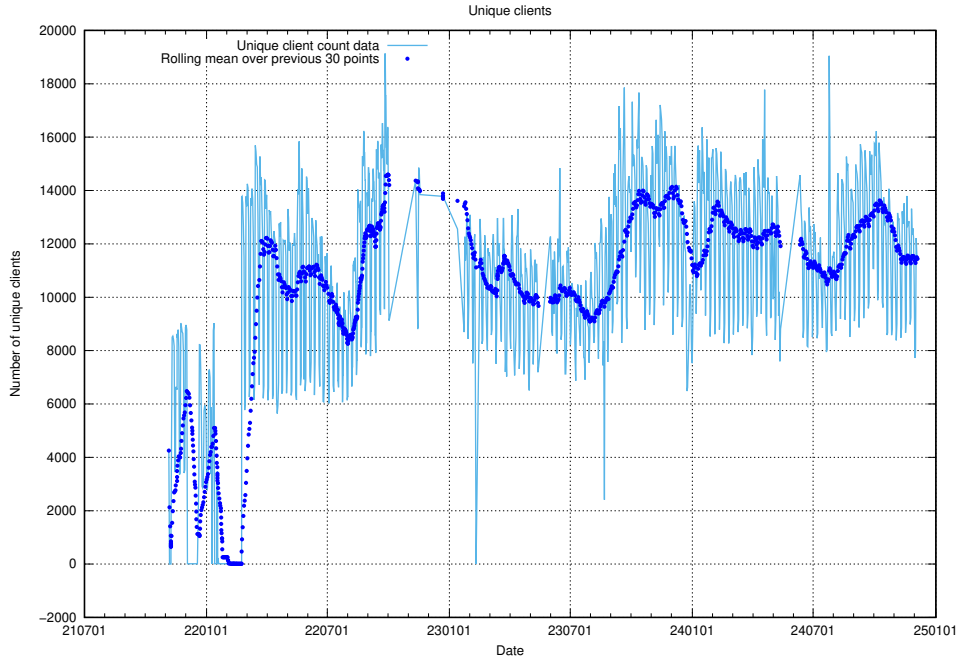

8.2 Number of unique clients

Here we extract the number of unique clients that have used our APIs.