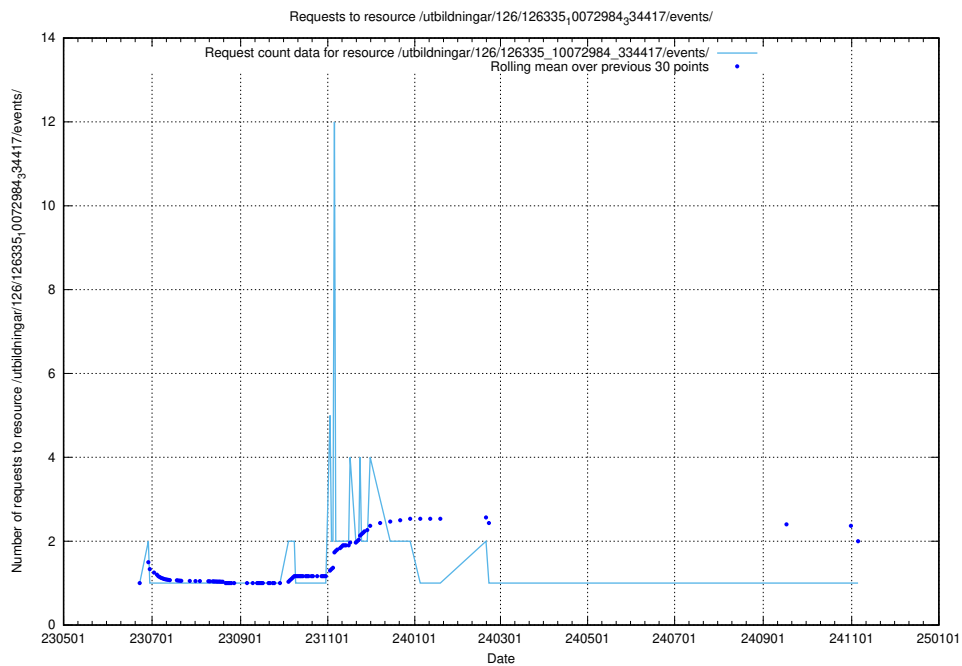

5.6727 Usage of /utbildningar/126/126335_10072984_334417/events/

Here, we count the number of requests to resource /utbildningar/126/126335_10072984_334417/events/