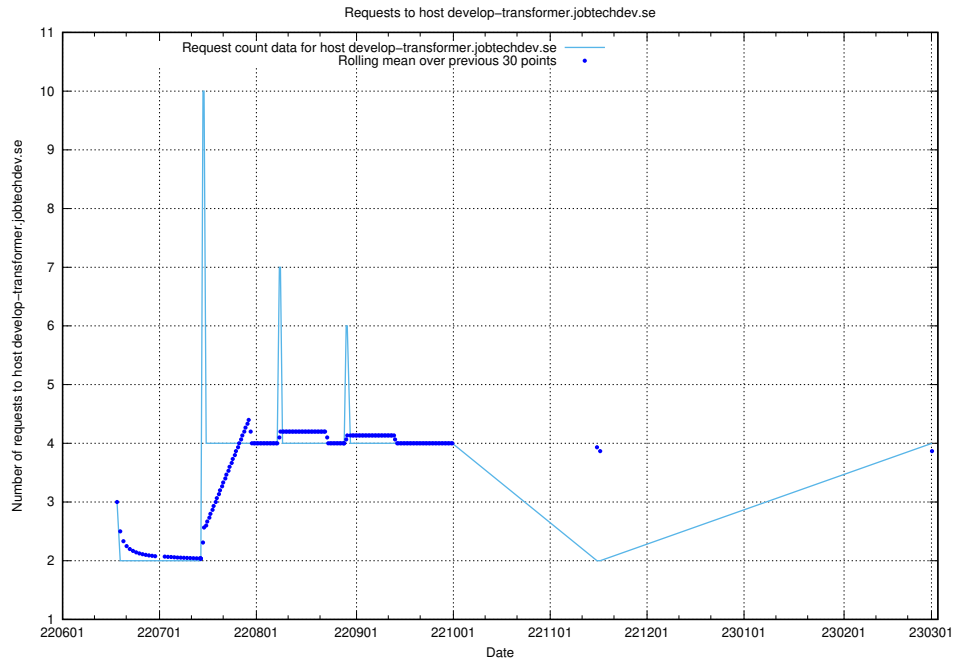

7.165 Usage of develop-transformer.jobtechdev.se

Here, we count the number of requests to host develop-transformer.jobtechdev.se.