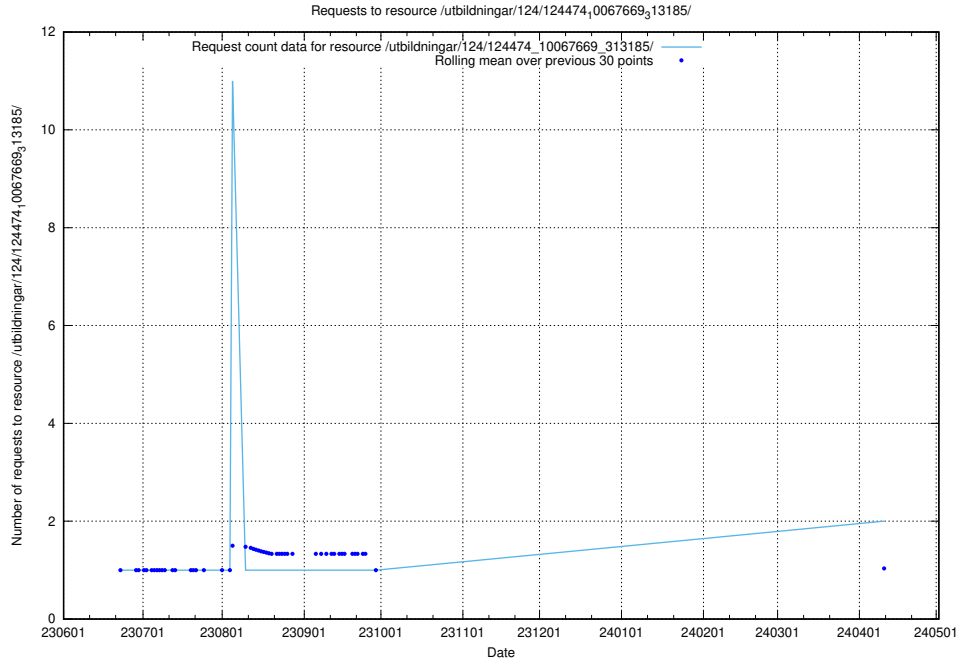

5.857 Usage of /utbildningar/124/124474_10067669_313185/

Here, we count the number of requests to resource /utbildningar/124/124474_10067669_313185/.