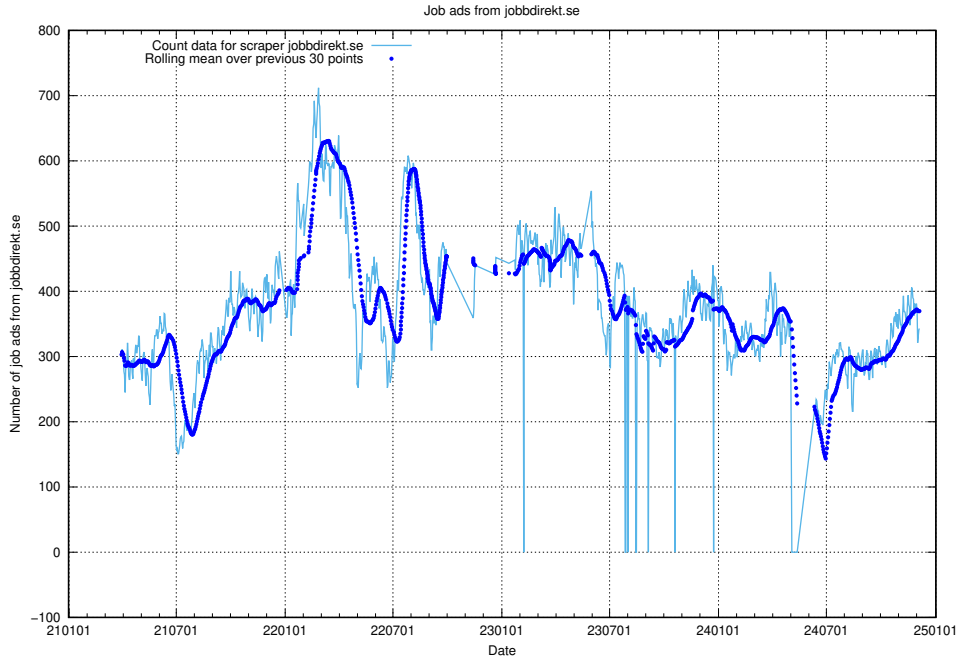

13.11 Number of ads by scraper jobbdirekt.se

Here, we count the number of job ads scraped from jobbdirekt.se.