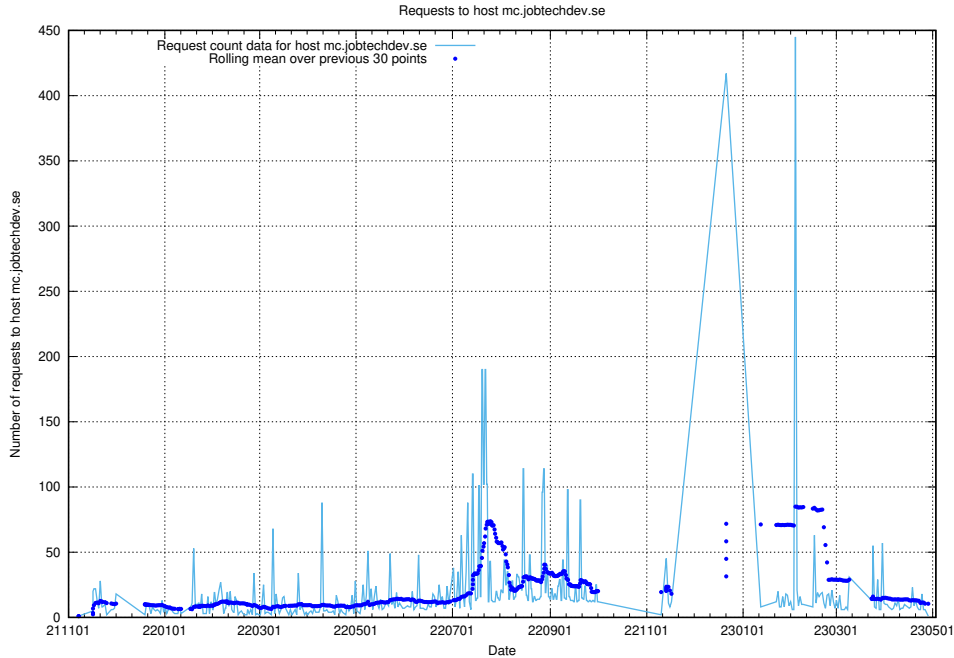

Here, we count the number of requests to host mc.jobtechdev.se.

7.642 Usage of list.jobtechdev.se

Here, we count the number of requests to host list.jobtechdev.se.

7.643 Usage of `oauth-openshift.apps.standby.services.jtech.se`