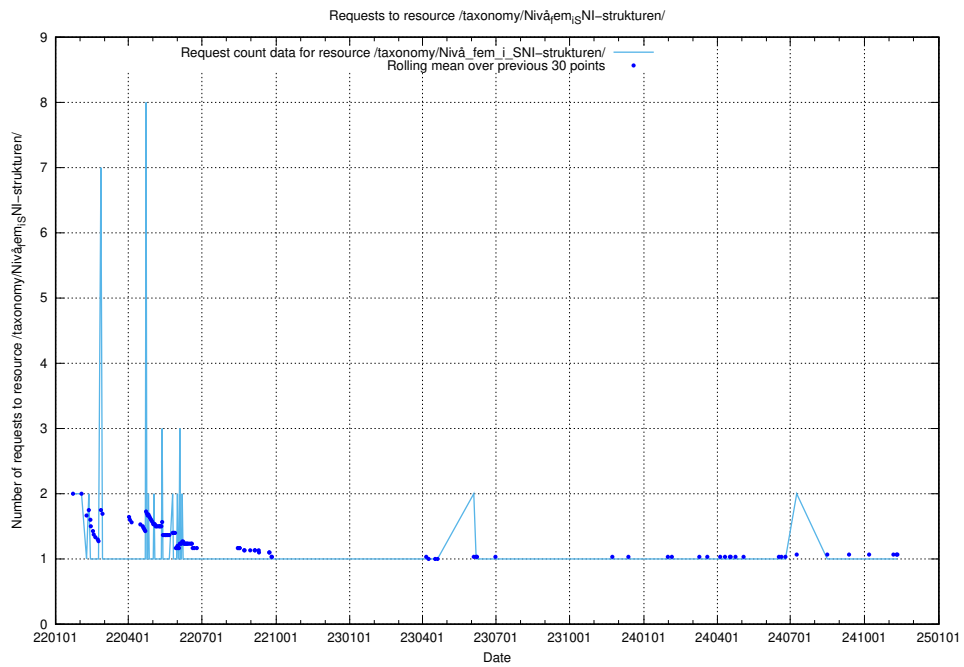

5.5543 Usage of /taxonomy/Nivå_fem_i_SNI-strukturen/

Here, we count the number of requests to resource /taxonomy/Nivå_fem_i_SNI-strukturen/.