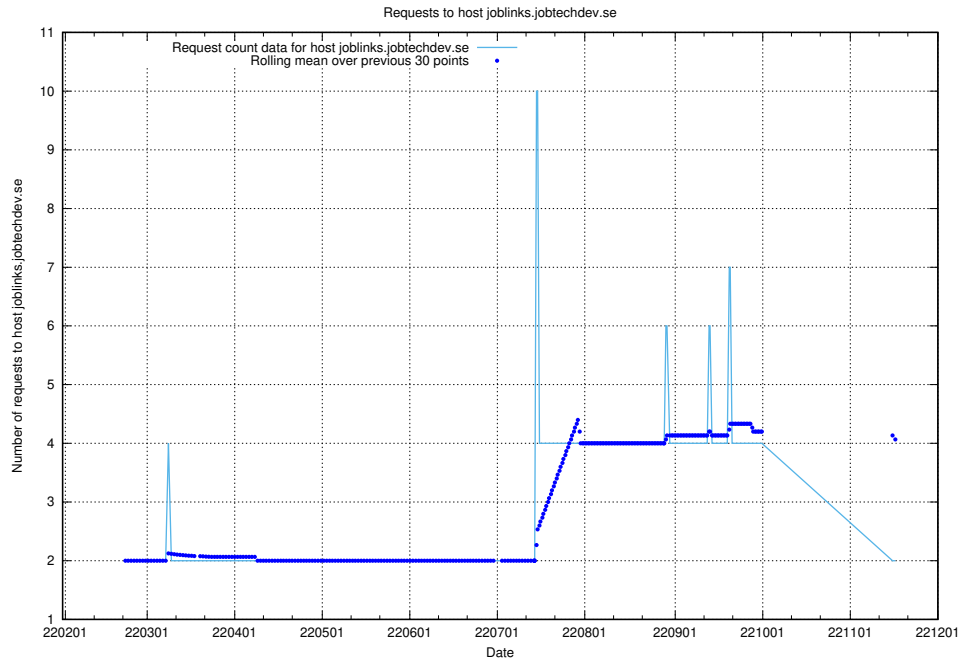

7.544 Usage of `joblinks.jobtechdev.se`

Here, we count the number of requests to host `joblinks.jobtechdev.se`.