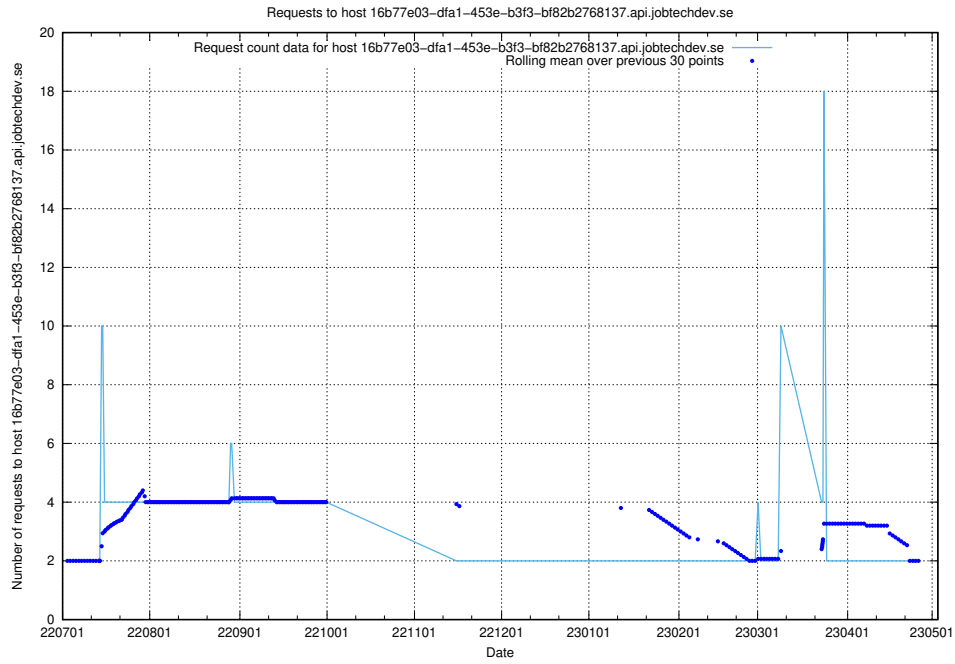

7.416 Usage of 16b77e03-dfa1-453e-b3f3-bf82b2768137.api.jobtechdev.se

Here, we count the number of requests to host 16b77e03-dfa1-453e-b3f3-bf82b2768137.api.jobtechdev.se.