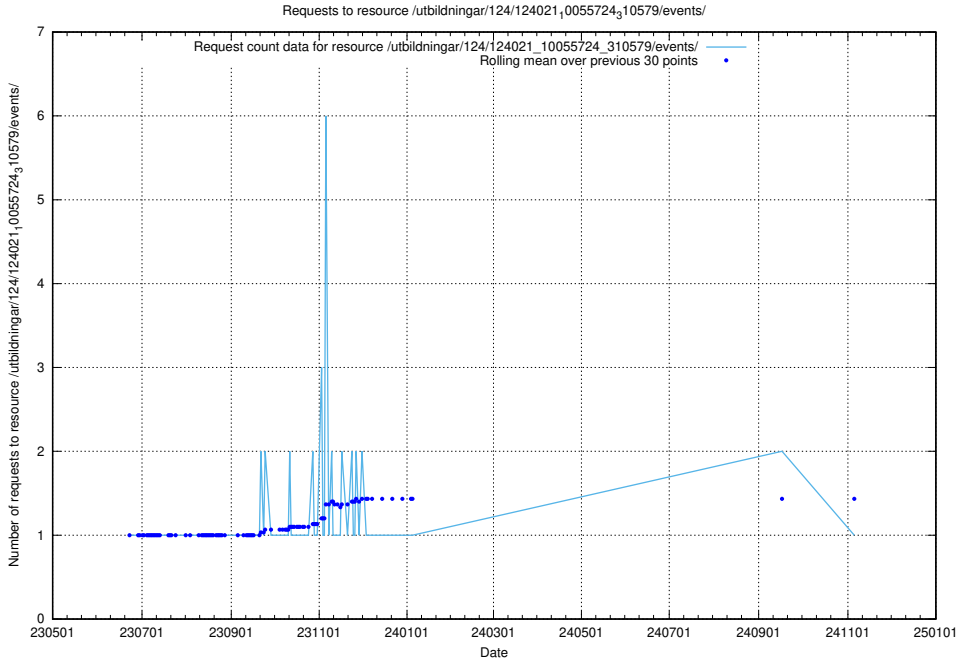

5.6901 Usage of /utbildningar/124/124021_10055724_310579/events/

Here, we count the number of requests to resource /utbildningar/124/124021_10055724_310579/events/