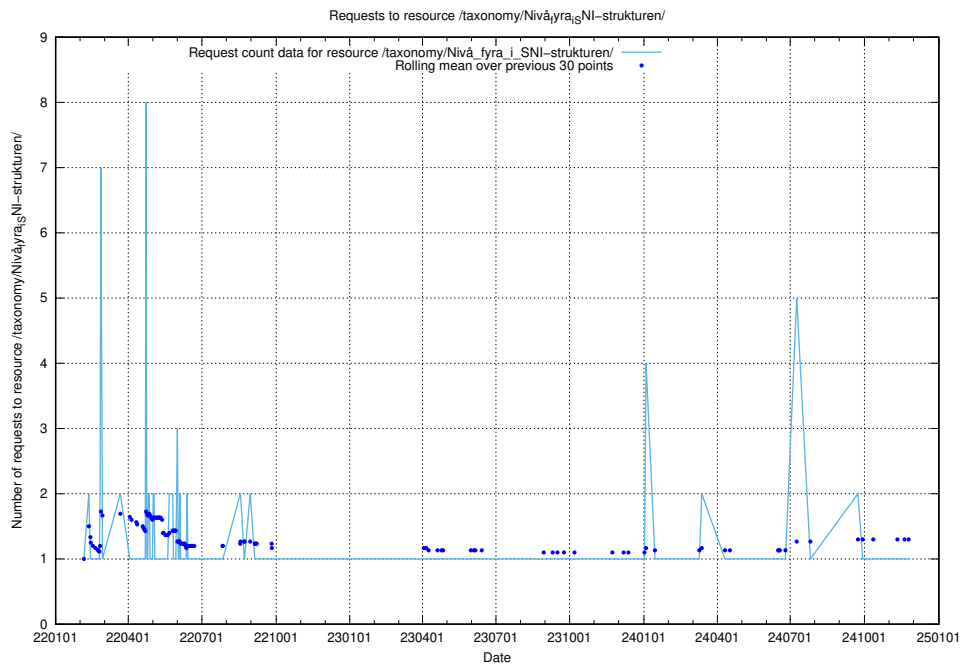

5.3473 Usage of /taxonomy/Nivå_fyra_i_SNI-strukturen/

Here, we count the number of requests to resource /taxonomy/Nivå_fyra_i_SNI-strukturen/.