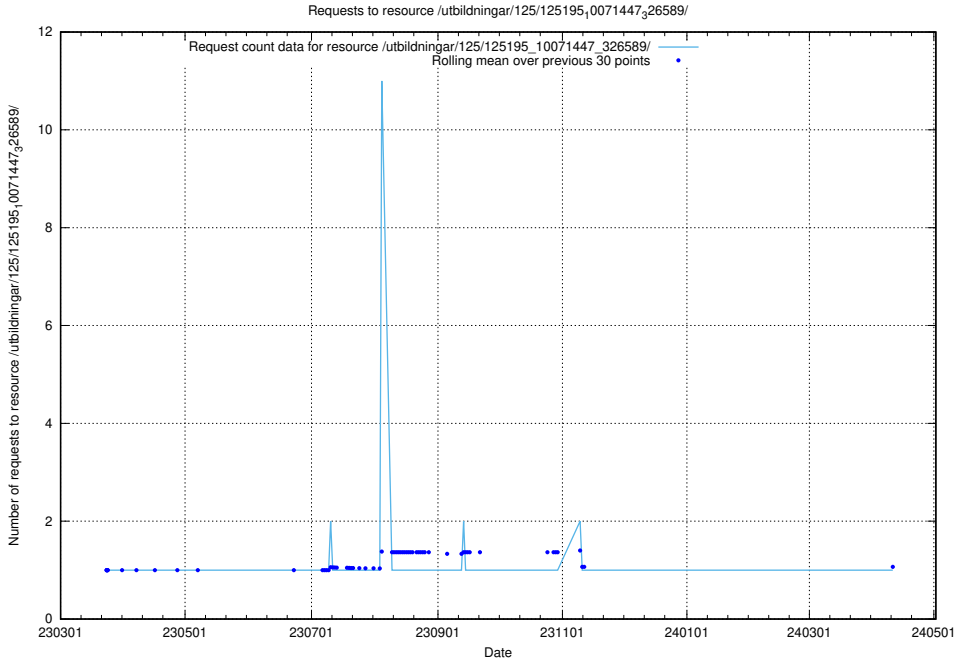

5.1109 Usage of /utbildningar/125/125195_10071447_326589/

Here, we count the number of requests to resource /utbildningar/125/125195_10071447_326589/.