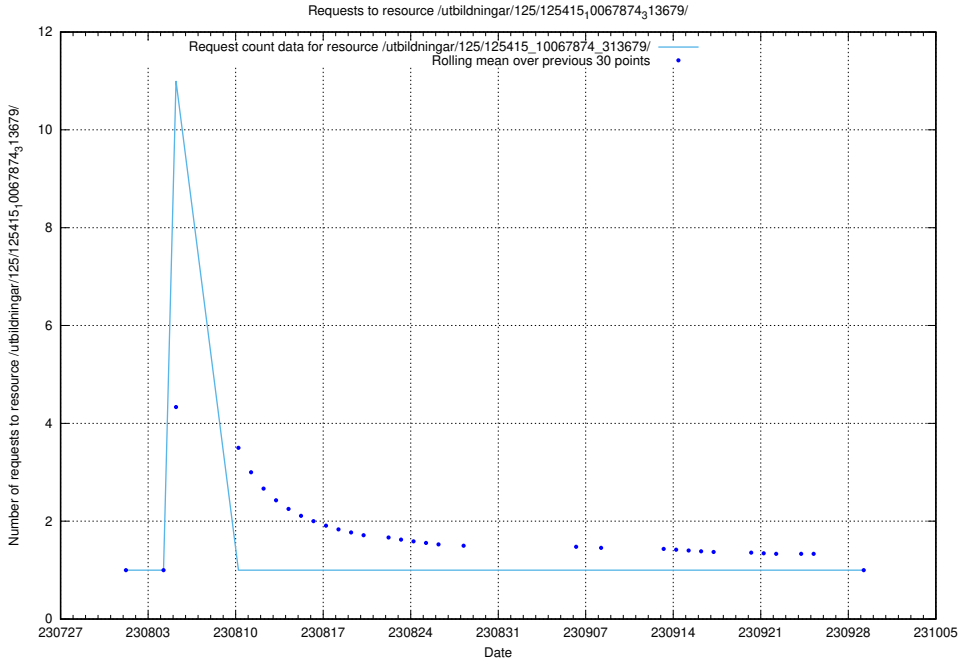

5.5957 Usage of /utbildningar/125/125415_10067874_313679/

Here, we count the number of requests to resource /utbildningar/125/125415_10067874_313679/.