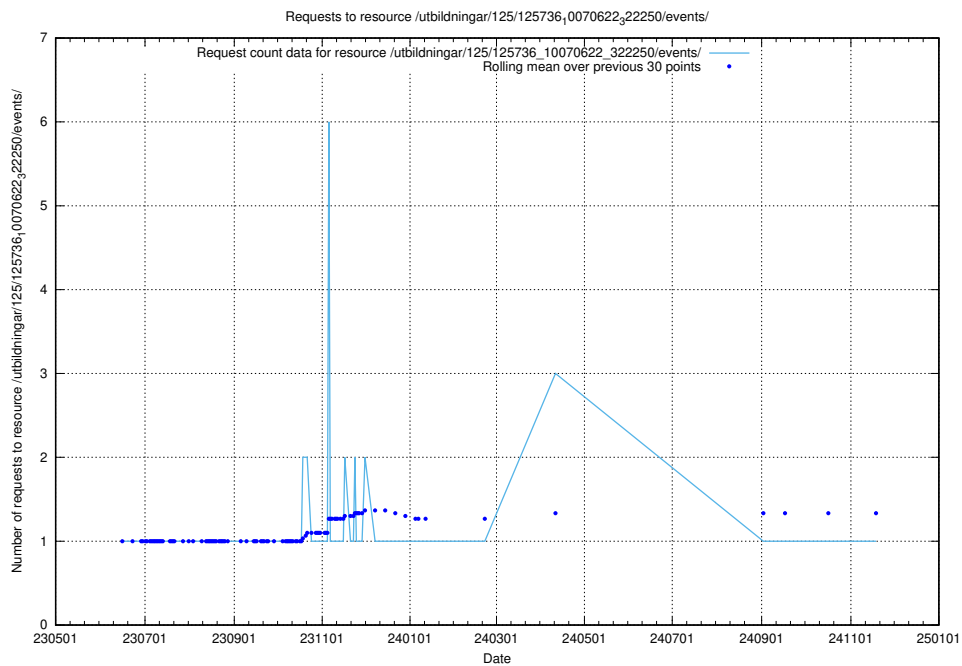

5.6954 Usage of /utbildningar/125/125736_10070622_322250/events/

Here, we count the number of requests to resource /utbildningar/125/125736_10070622_322250/events/

5.6955 Usage of /utbildningar/125/125619_10070626_322721/events/