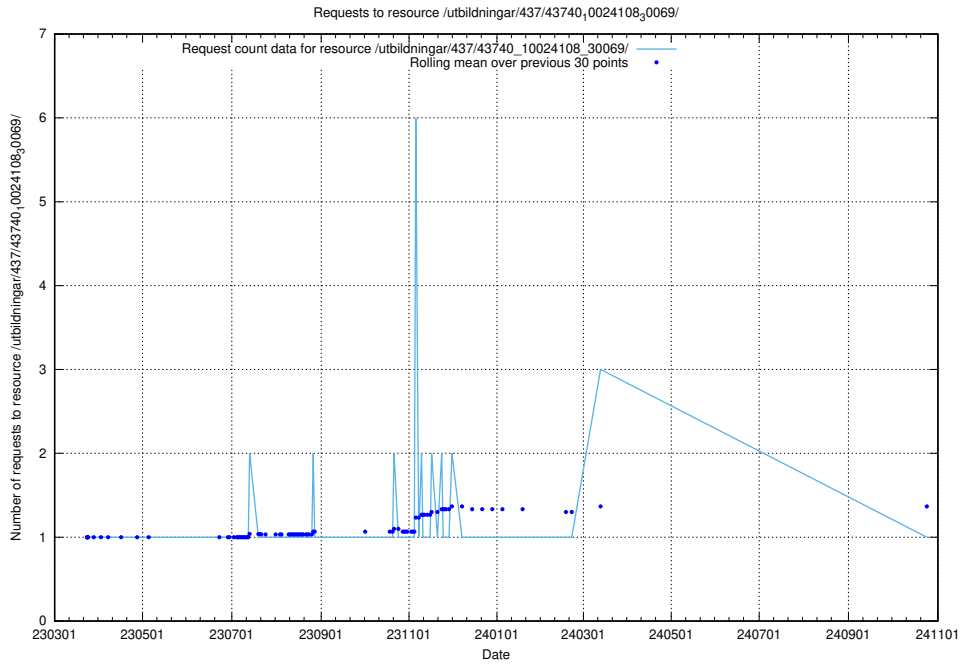

5.7522 Usage of /utbildningar/437/43740_10024108_30069/

Here, we count the number of requests to resource /utbildningar/437/43740_10024108_30069/.