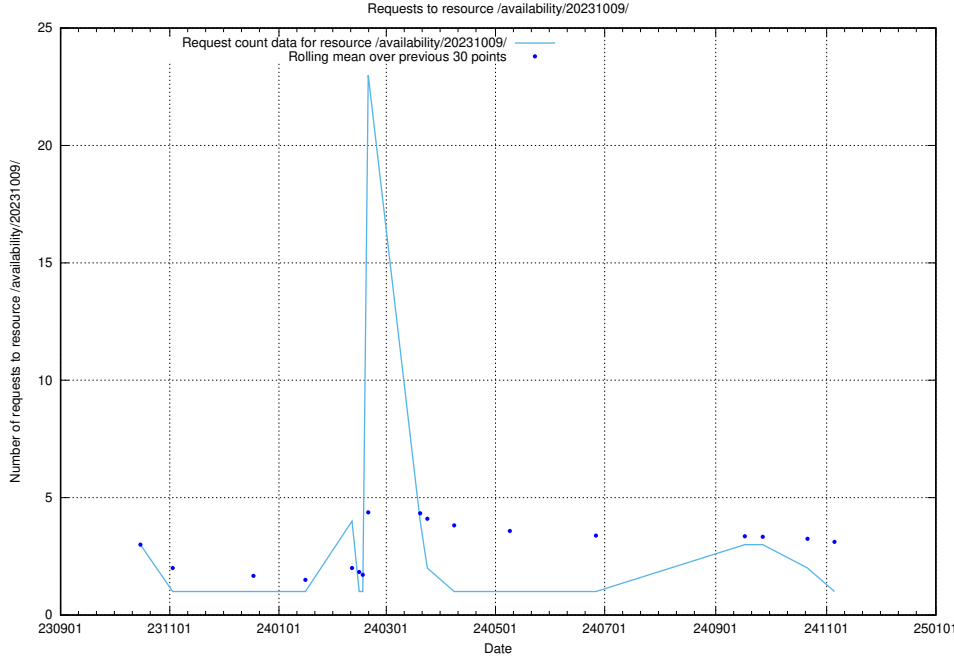

5.5364 Usage of /availability/20231009/

Here, we count the number of requests to resource /availability/20231009/.