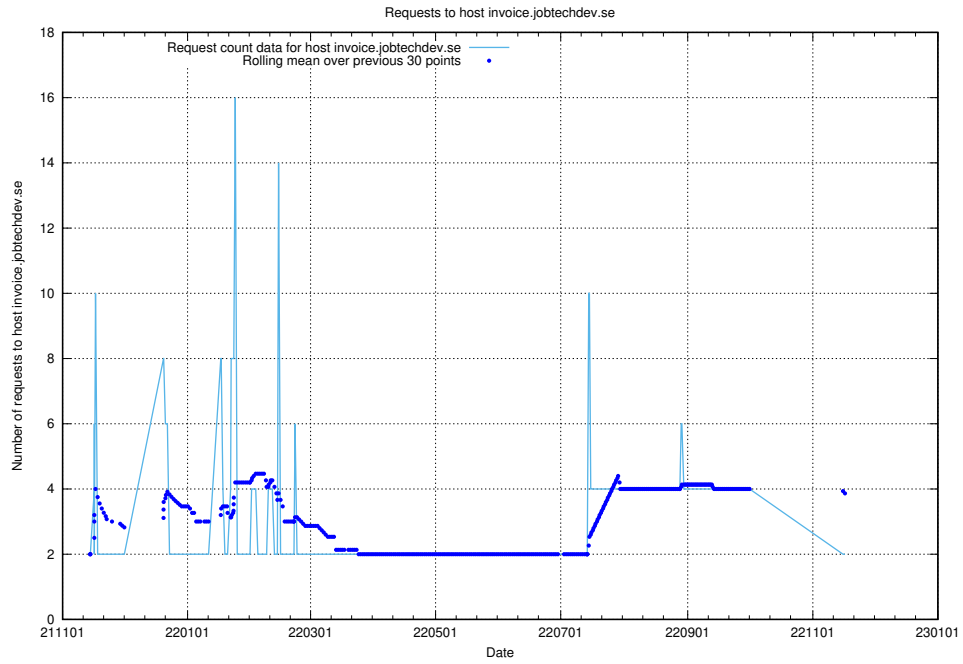

7.625 Usage of invoice.jobtechdev.se

Here, we count the number of requests to host invoice.jobtechdev.se.