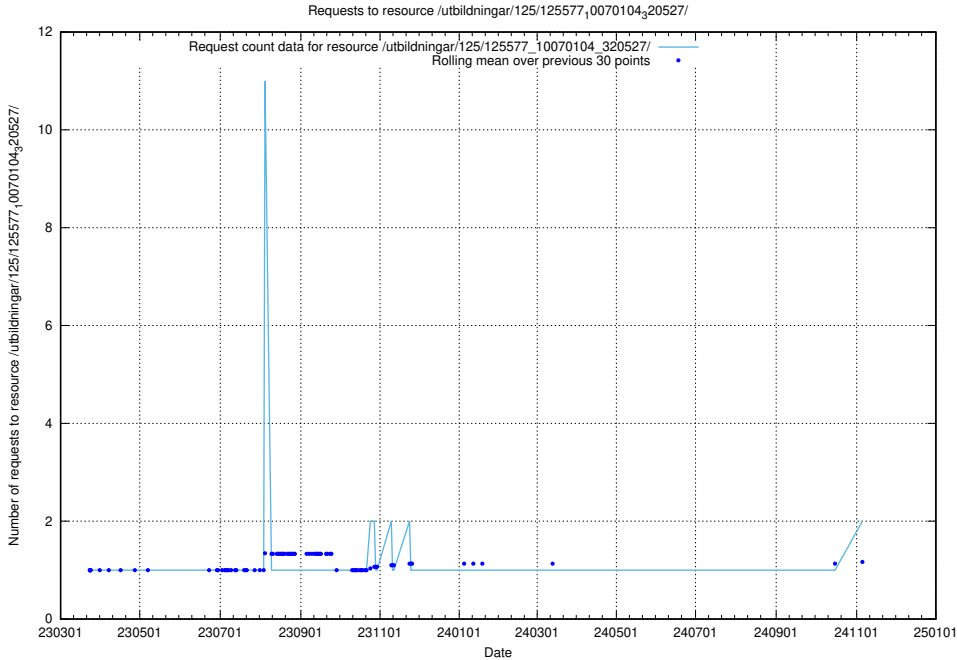

5.507 Usage of /utbildningar/125/125577_10070104_320527/

Here, we count the number of requests to resource /utbildningar/125/125577_10070104_320527/.