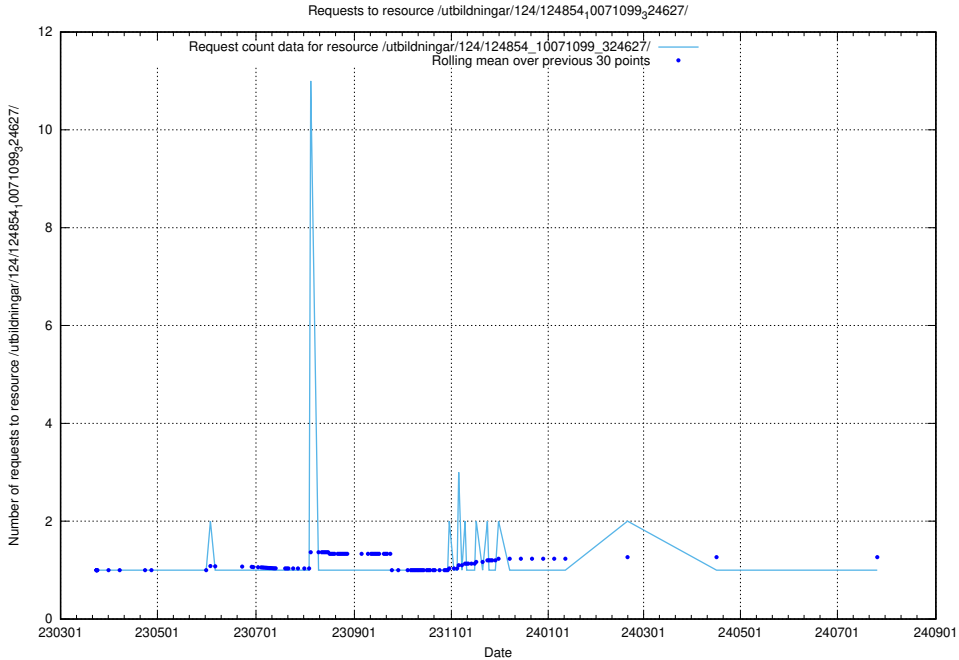

Here, we count the number of requests to resource /utbildningar/utb_emil/126/126723_10073166_334927/

5.1513 Usage of /utbildningar/124/124854_10071099_324627/

Here, we count the number of requests to resource /utbildningar/124/124854_10071099_324627/.