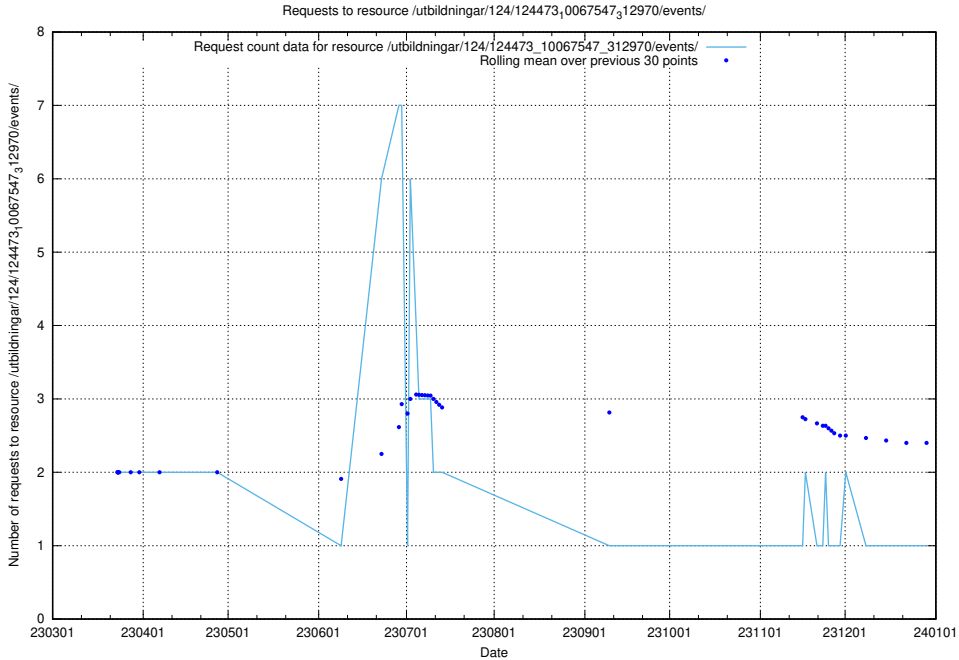

Here, we count the number of requests to resource /utbildningar/124/124498_10067796_313401/events/

5.7428 Usage of /utbildningar/124/124473_10067547_312970/events/

Here, we count the number of requests to resource /utbildningar/124/124473_10067547_312970/events/