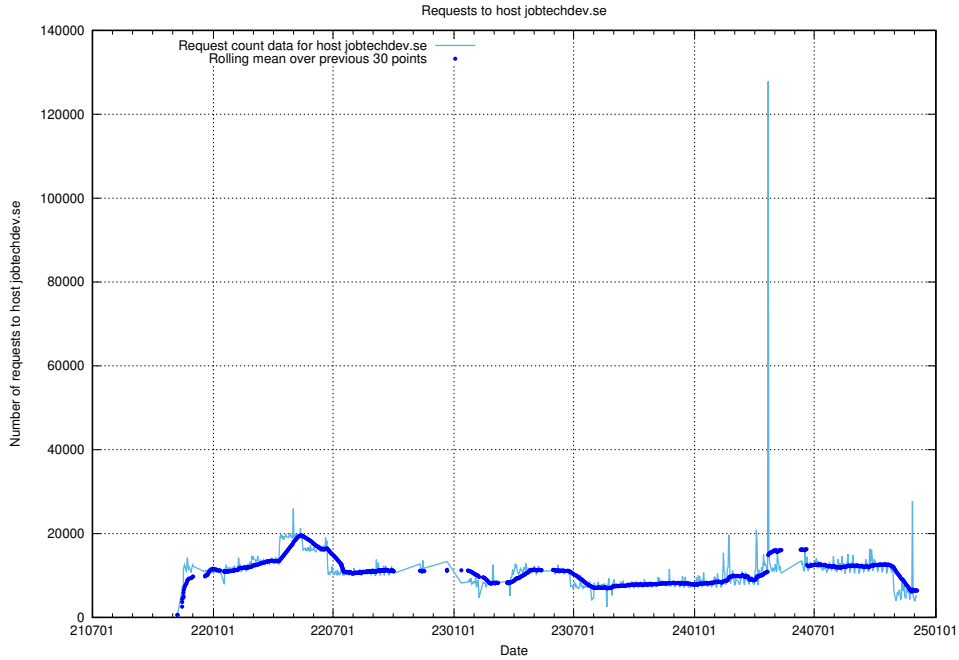

7.12 Usage of jobtechdev.se

Here, we count the number of requests to host jobtechdev.se.