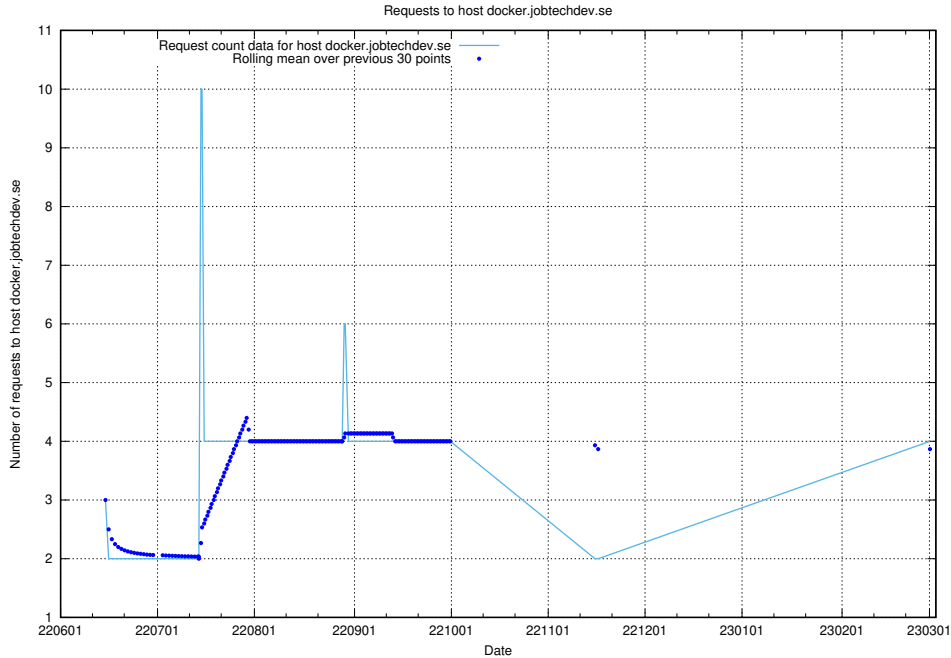

7.166 Usage of docker.jobtechdev.se

Here, we count the number of requests to host docker.jobtechdev.se.