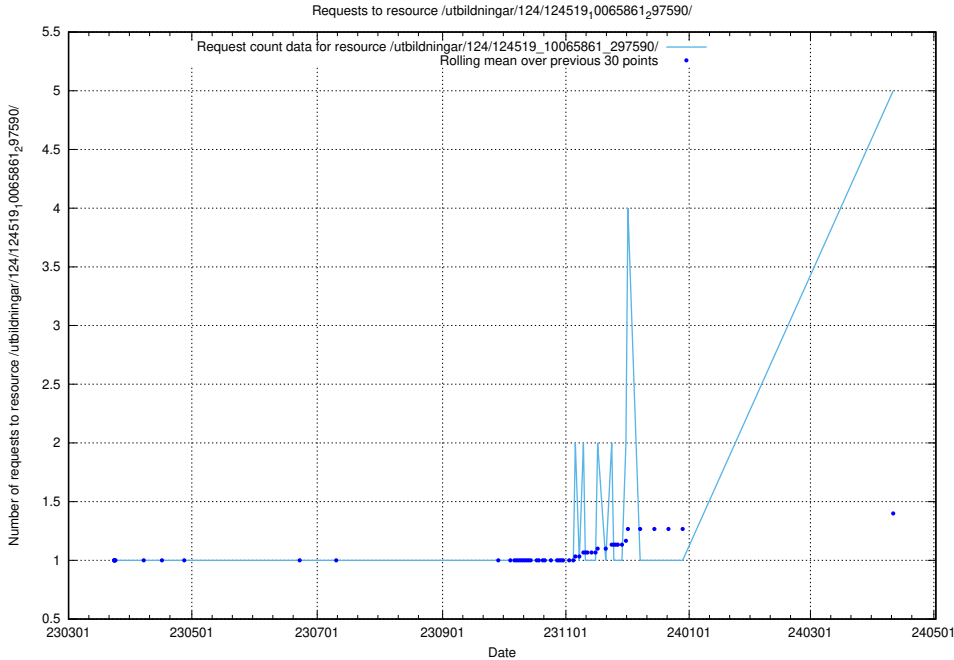

5.182 Usage of /utbildningar/124/124519_10065861_297590/

Here, we count the number of requests to resource /utbildningar/124/124519_10065861_297590/.

5.183 Usage of /utbildningar/124/124519_10065860_299148/