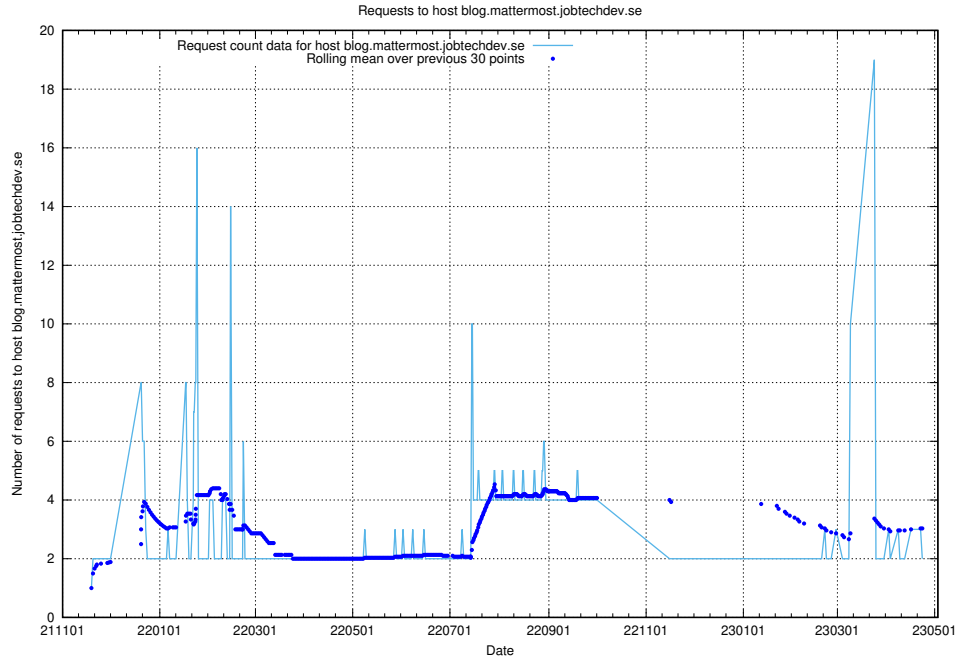

7.500 Usage of `blog.mattermost.jobtechdev.se`

Here, we count the number of requests to host `blog.mattermost.jobtechdev.se`.