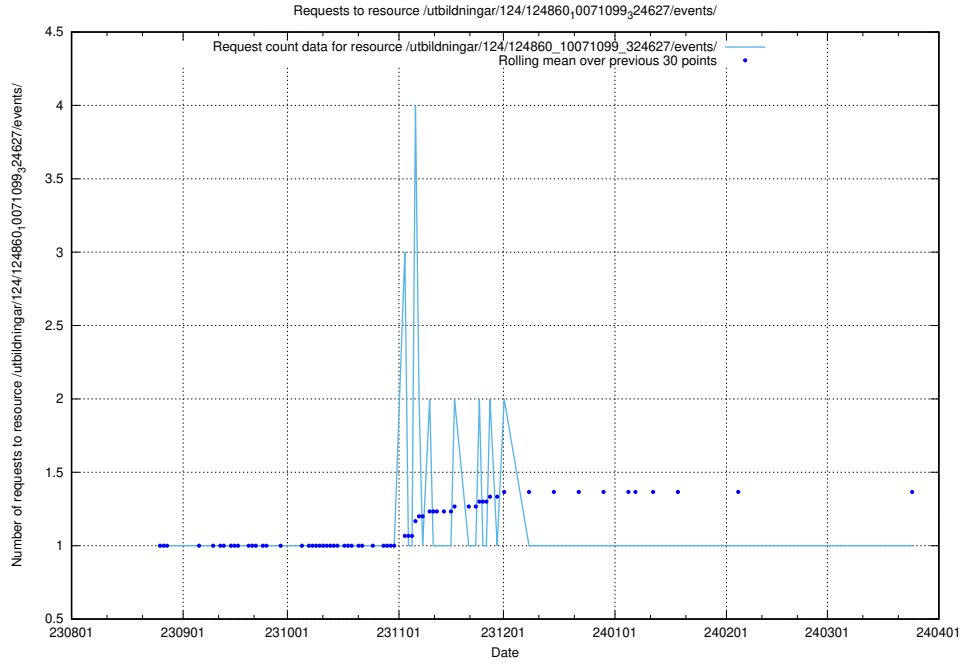

Here, we count the number of requests to resource /utbildningar/125/125577_10070075_320440/events/

5.5763 Usage of /utbildningar/124/124860_10071099_324627/events/

Here, we count the number of requests to resource /utbildningar/124/124860_10071099_324627/events/