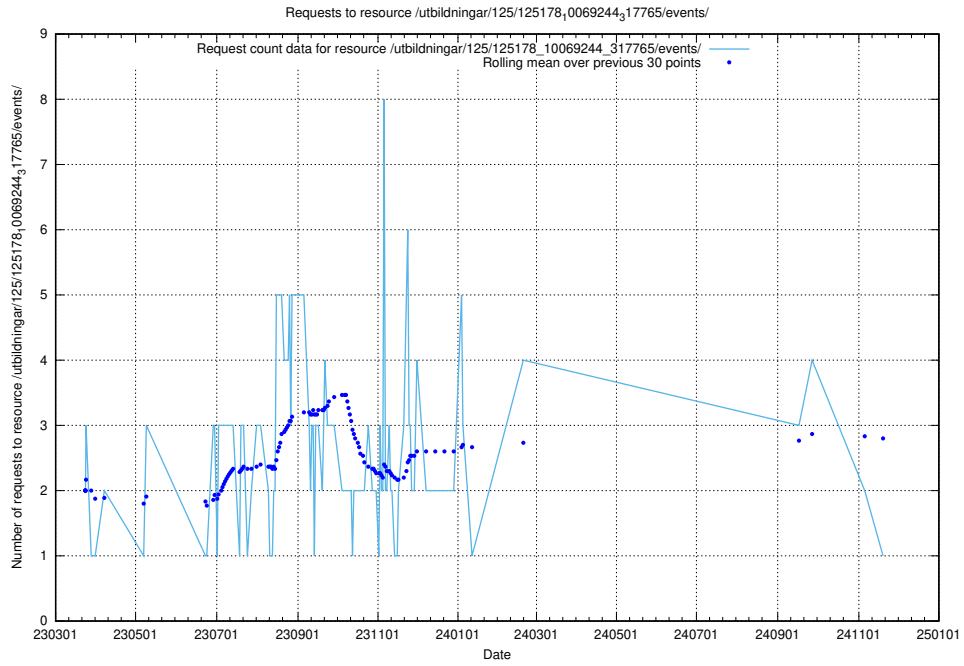

5.7416 Usage of /utbildningar/125/125178_10069244_317765/events/

Here, we count the number of requests to resource /utbildningar/125/125178_10069244_317765/events/