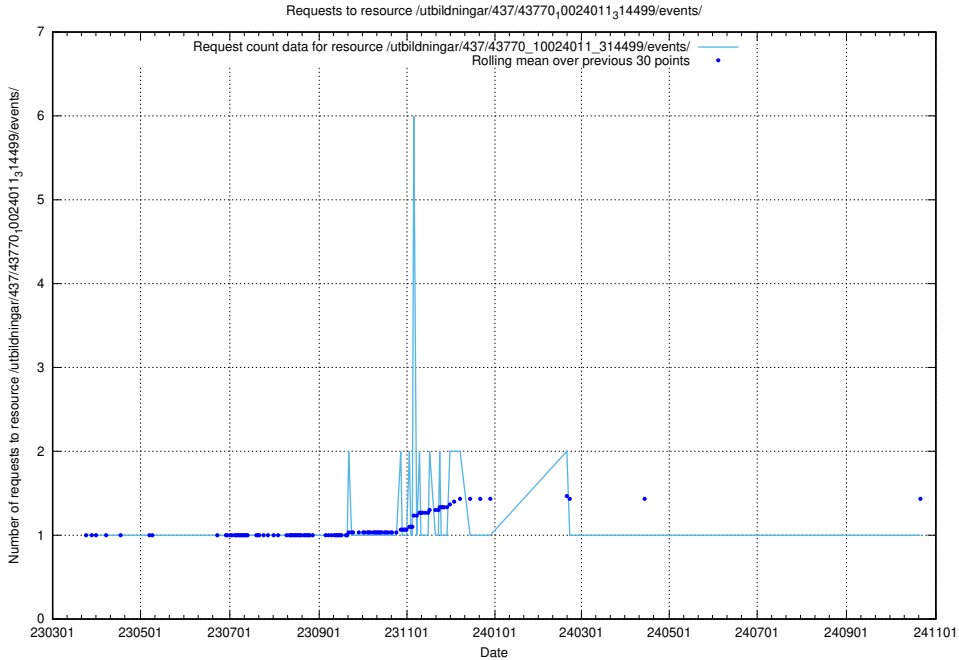

5.7305 Usage of /utbildningar/437/43770_10024011_314499/events/

Here, we count the number of requests to resource /utbildningar/437/43770_10024011_314499/events/.