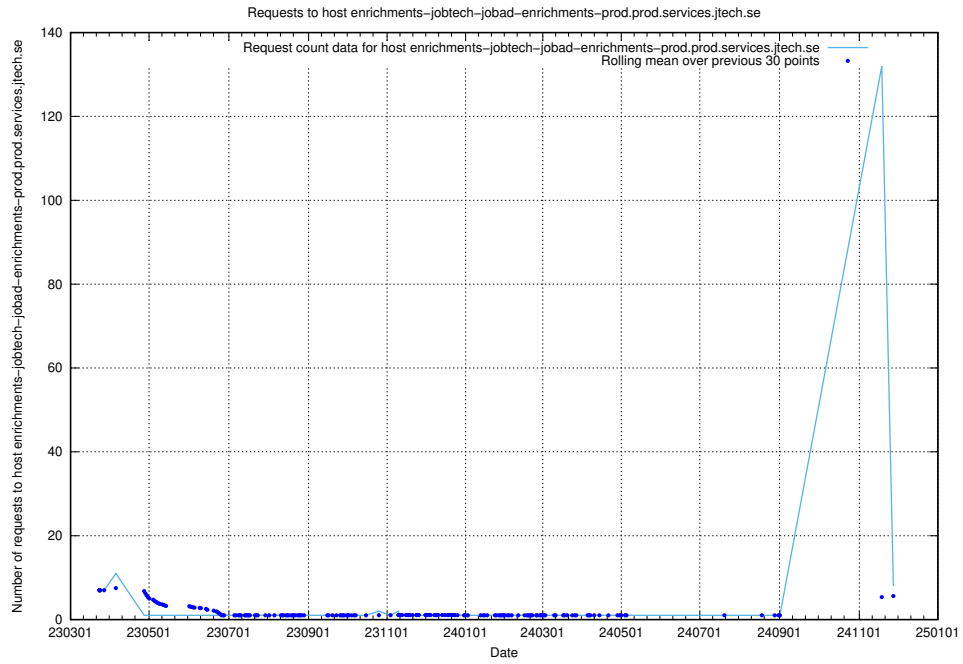

7.83 Usage of taxonomy.jobtechdev.se

Here, we count the number of requests to host taxonomy.jobtechdev.se.

7.84 Usage of enrichments-jobtech-jobad-enrichments-prod.prod.services.jtech.se

Here, we count the number of requests to host enrichments-jobtech-jobad-enrichments-prod.prod.services.jtech.se.