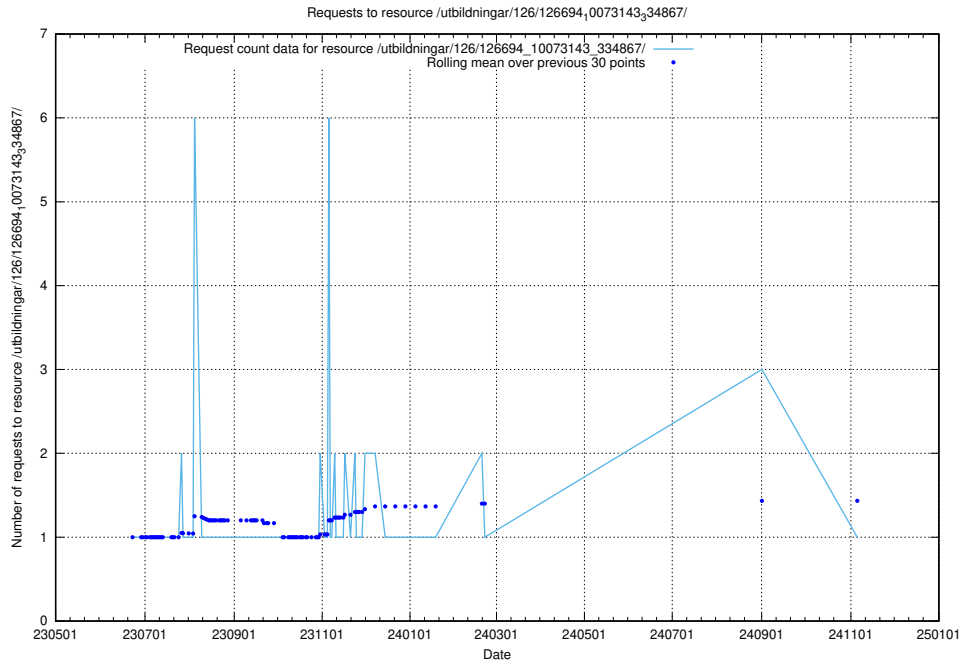

5.6692 Usage of /utbildningar/126/126694_10073143_334867/

Here, we count the number of requests to resource /utbildningar/126/126694_10073143_334867/.