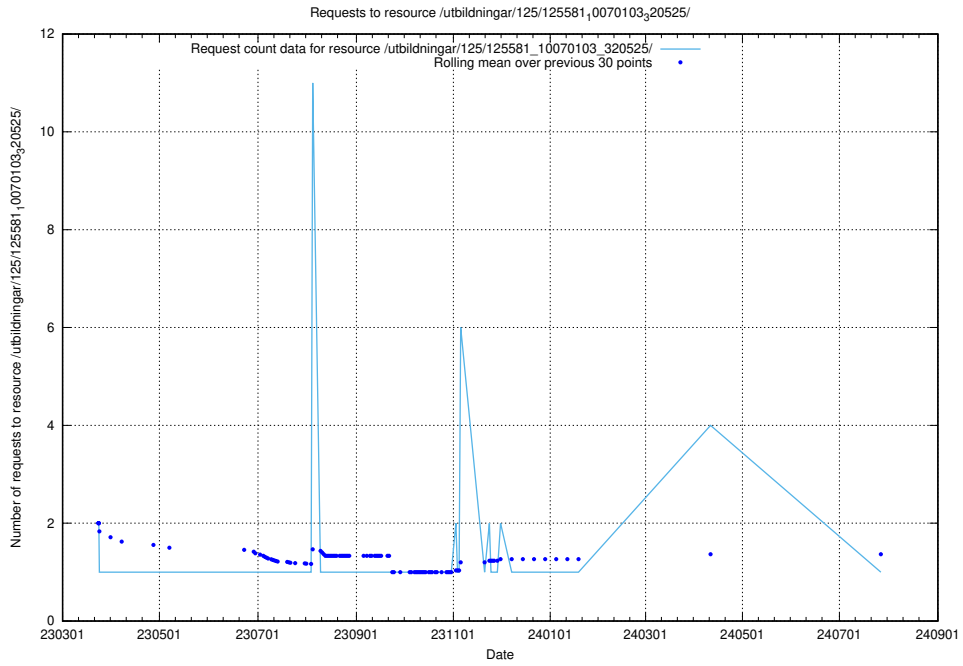

Here, we count the number of requests to resource /utbildningar/125/125619_10070630_322282/events/

5.7411 Usage of /utbildningar/125/125581_10070103_320525/

Here, we count the number of requests to resource /utbildningar/125/125581_10070103_320525/.