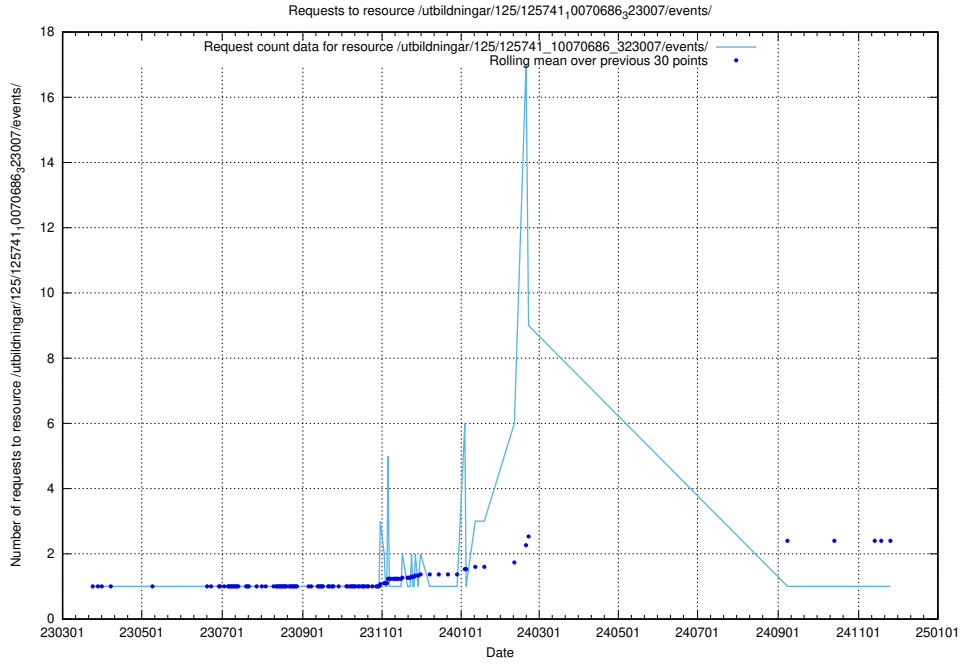

5.7348 Usage of /utbildningar/125/125741_10070686_323007/events/

Here, we count the number of requests to resource /utbildningar/125/125741_10070686_323007/events/