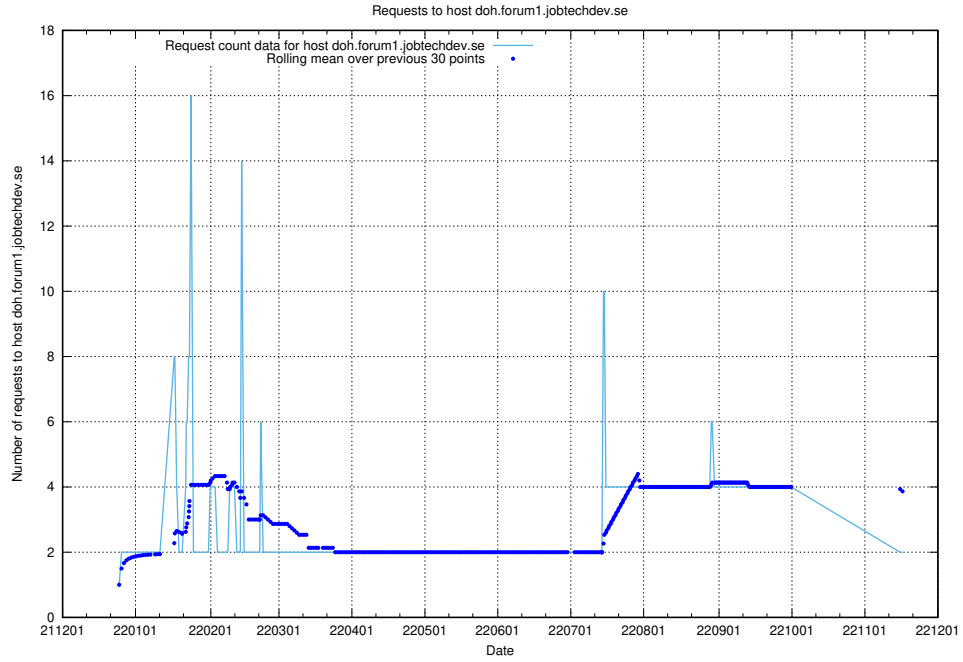

7.390 Usage of doh.forum1.jobtechdev.se

Here, we count the number of requests to host doh.forum1.jobtechdev.se.