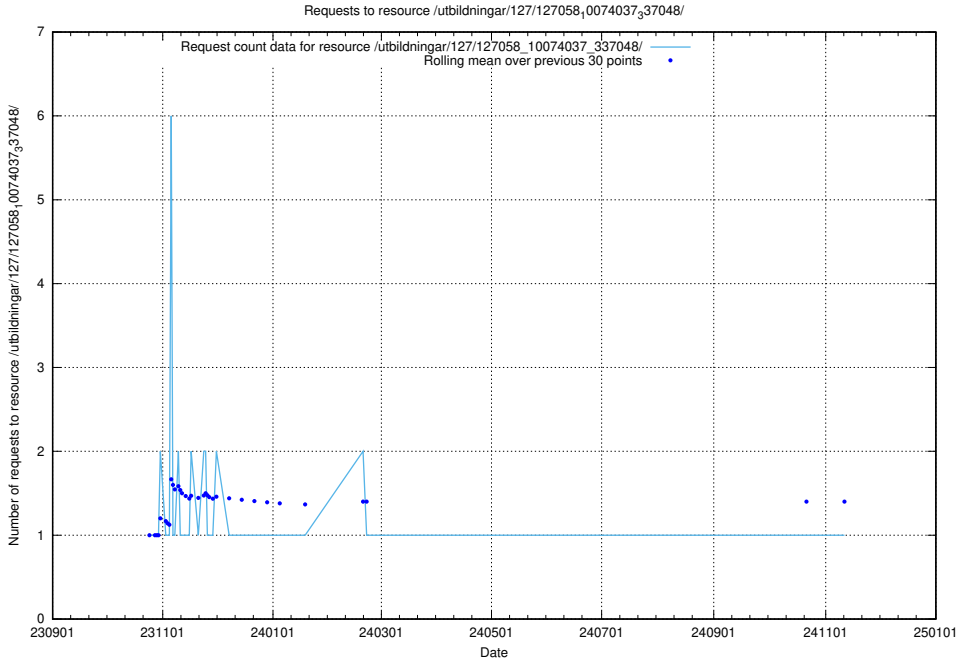

5.5251 Usage of /utbildningar/127/127058_10074037_337048/

Here, we count the number of requests to resource /utbildningar/127/127058_10074037_337048/.