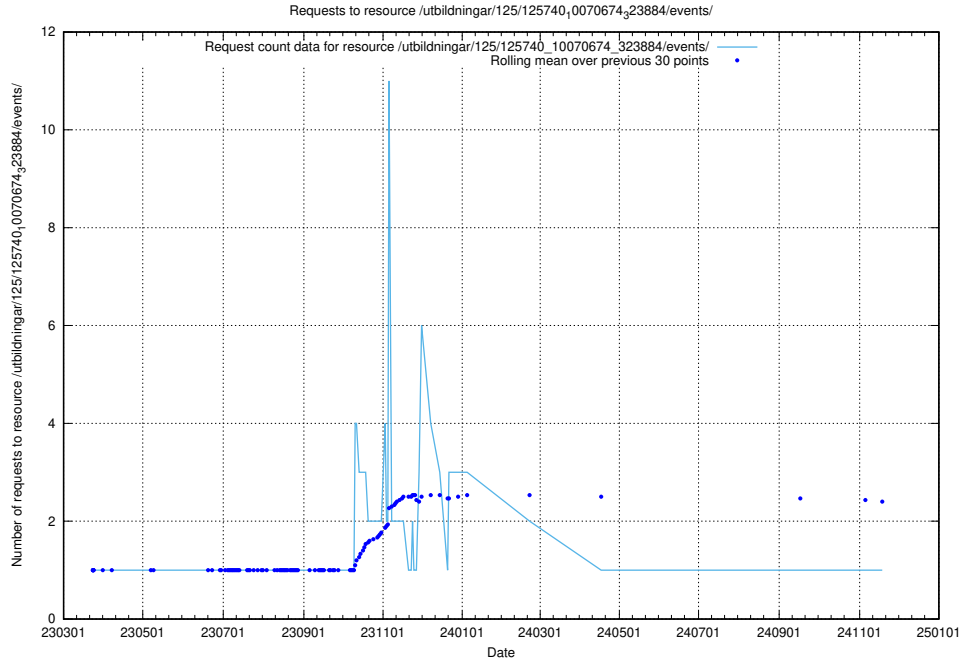

5.968 Usage of /utbildningar/125/125740_10070674_323884/events/

Here, we count the number of requests to resource /utbildningar/125/125740_10070674_323884/events/