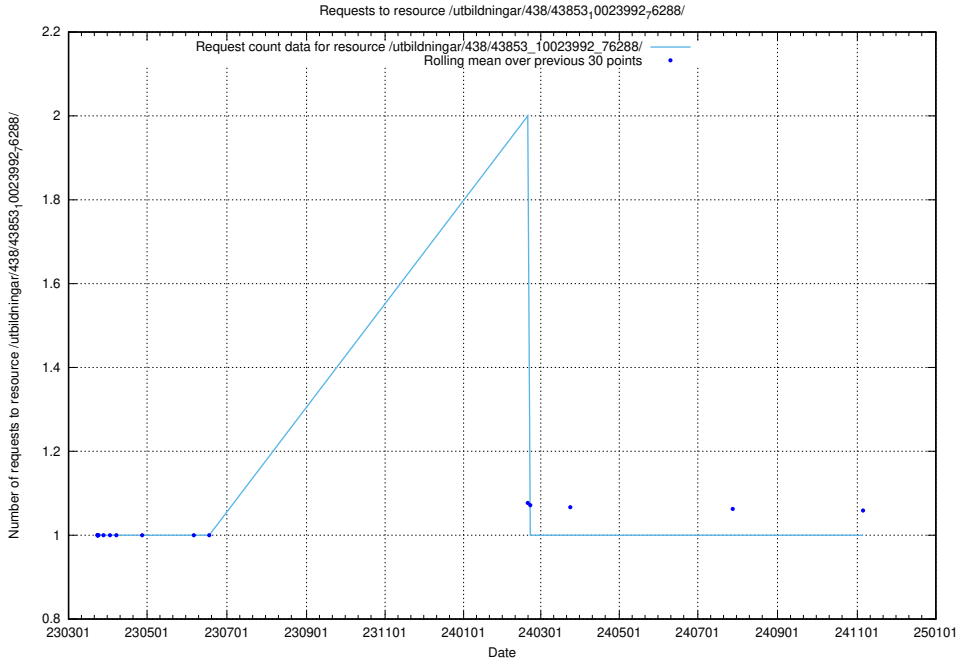

5.7454 Usage of /utbildningar/438/43853_10023992_76288/

Here, we count the number of requests to resource /utbildningar/438/43853_10023992_76288/.