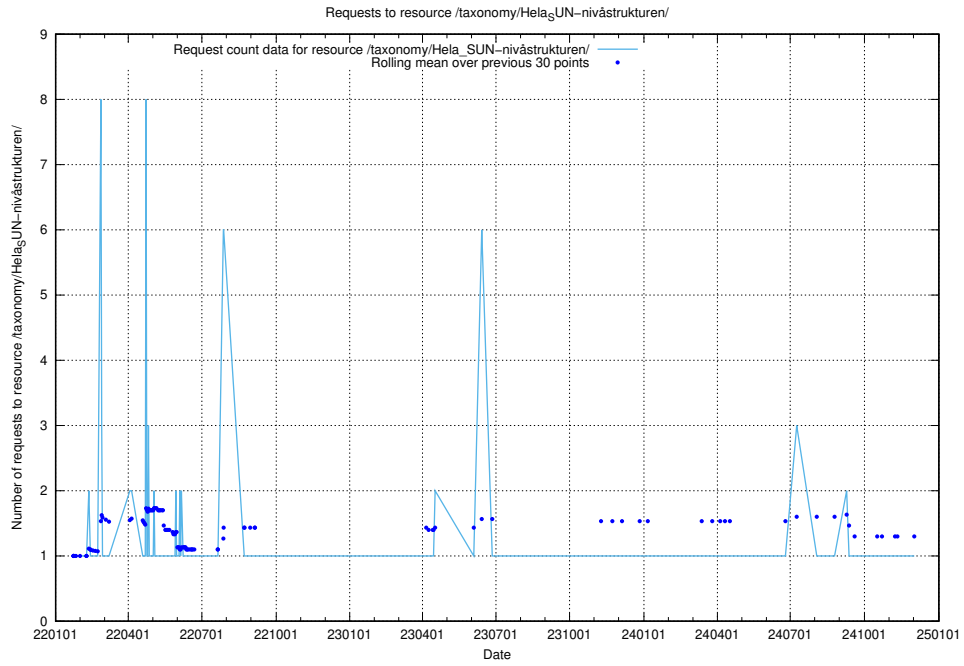

5.5350 Usage of /taxonomy/Hela_SUN-nivåstrukturen/

Here, we count the number of requests to resource /taxonomy/Hela_SUN-nivåstrukturen/.