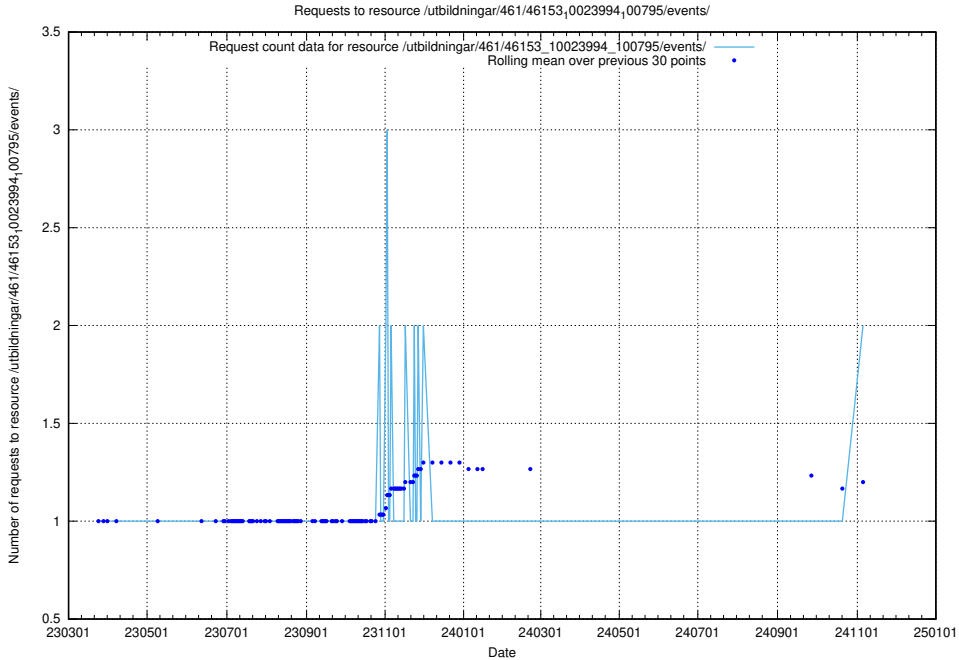

5.900 Usage of /utbildningar/461/46153_10023994_100795/events/

Here, we count the number of requests to resource /utbildningar/461/46153_10023994_100795/events/.