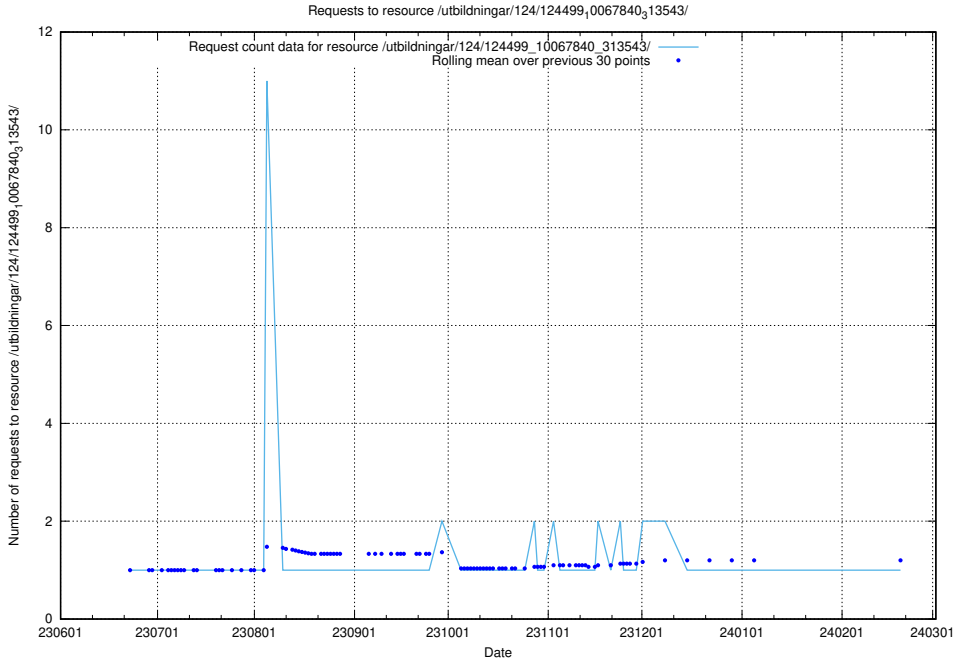

Here, we count the number of requests to resource /utbildningar/124/124499_10067922_313822/events/

5.6848 Usage of /utbildningar/124/124499_10067840_313543/

Here, we count the number of requests to resource /utbildningar/124/124499_10067840_313543/.