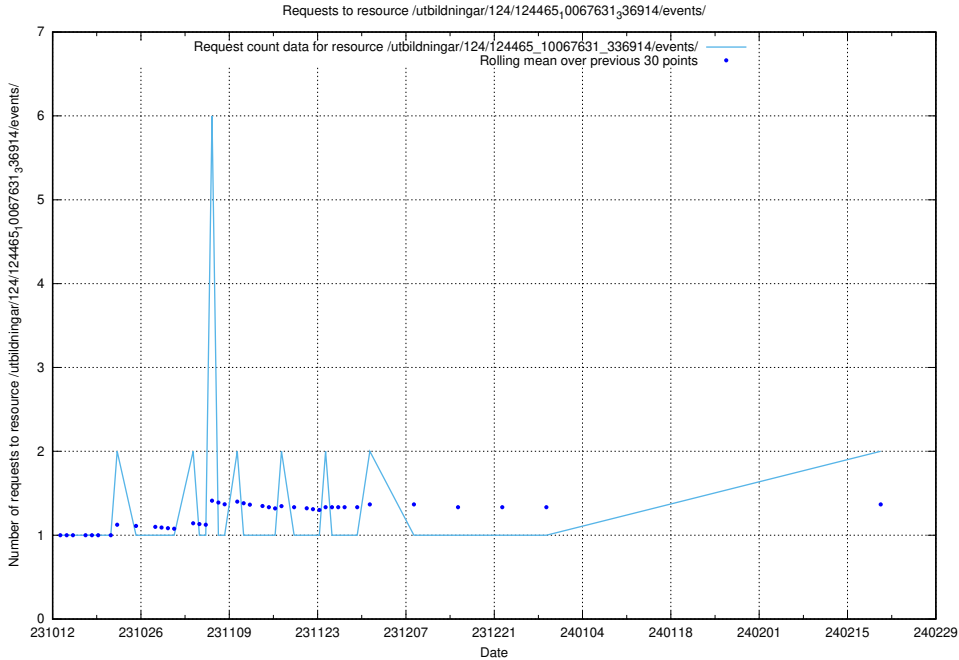

5.748 Usage of /utbildningar/124/124465_10067631_336914/events/

Here, we count the number of requests to resource /utbildningar/124/124465_10067631_336914/events/