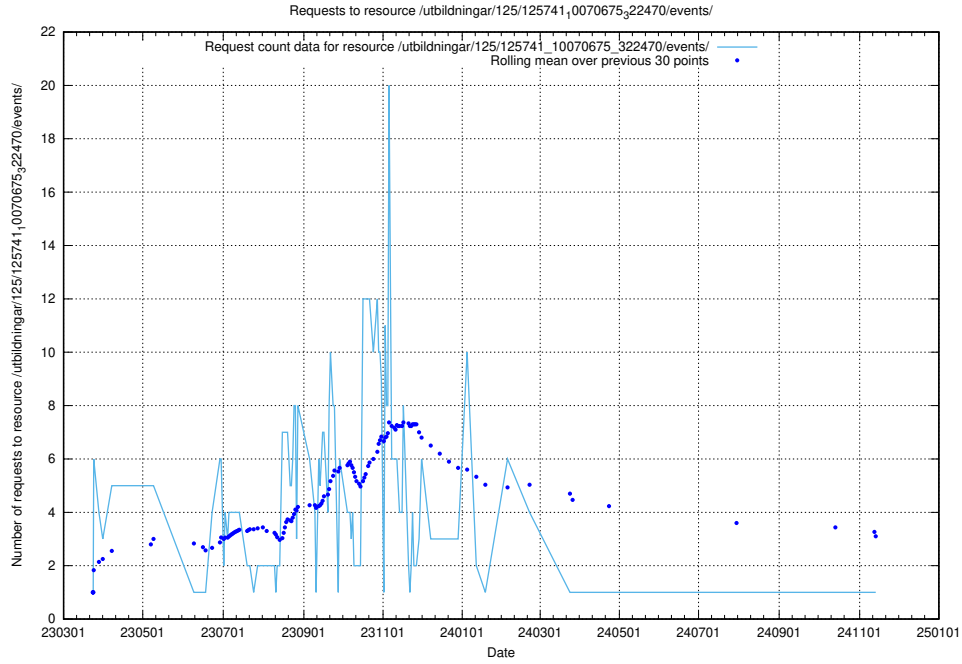

5.7614 Usage of /utbildningar/125/125741_10070675_322470/events/

Here, we count the number of requests to resource /utbildningar/125/125741_10070675_322470/events/