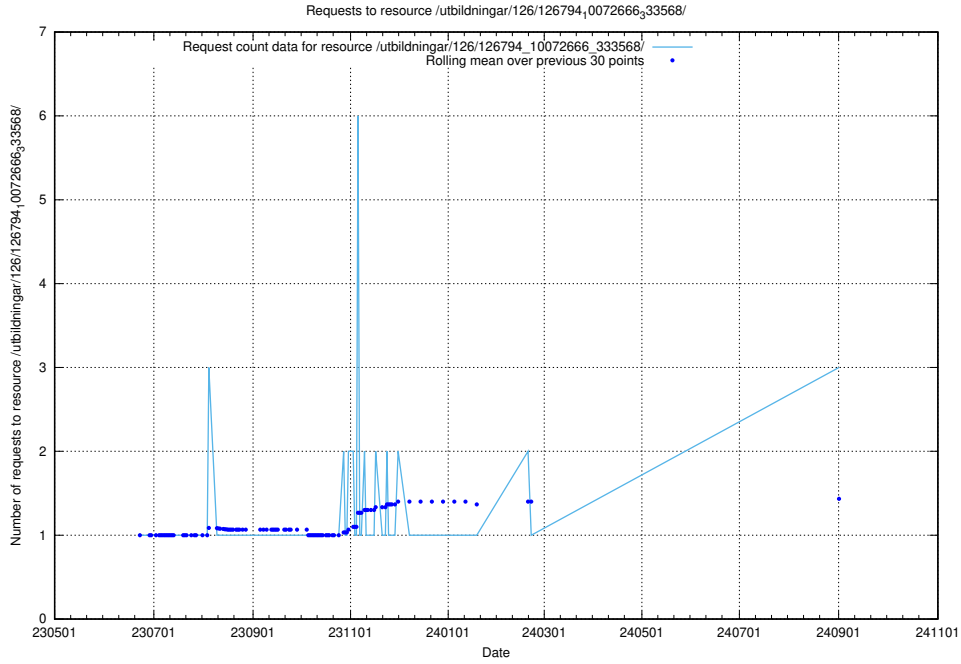

5.454 Usage of /utbildningar/126/126794_10072666_333568/

Here, we count the number of requests to resource /utbildningar/126/126794_10072666_333568/.