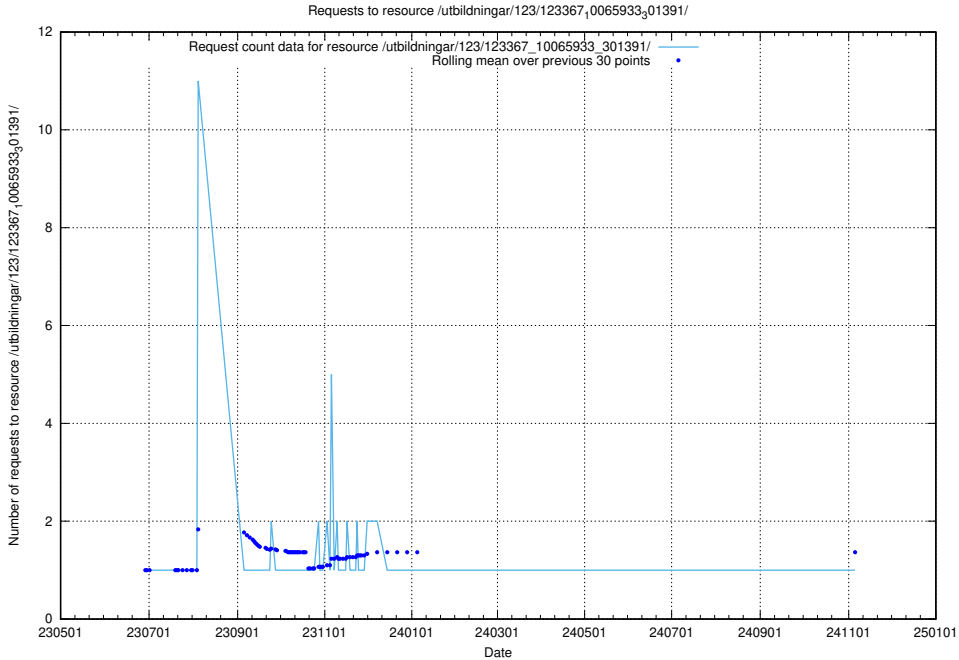

5.6596 Usage of /utbildningar/123/123367_10065933_301391/

Here, we count the number of requests to resource /utbildningar/123/123367_10065933_301391/.