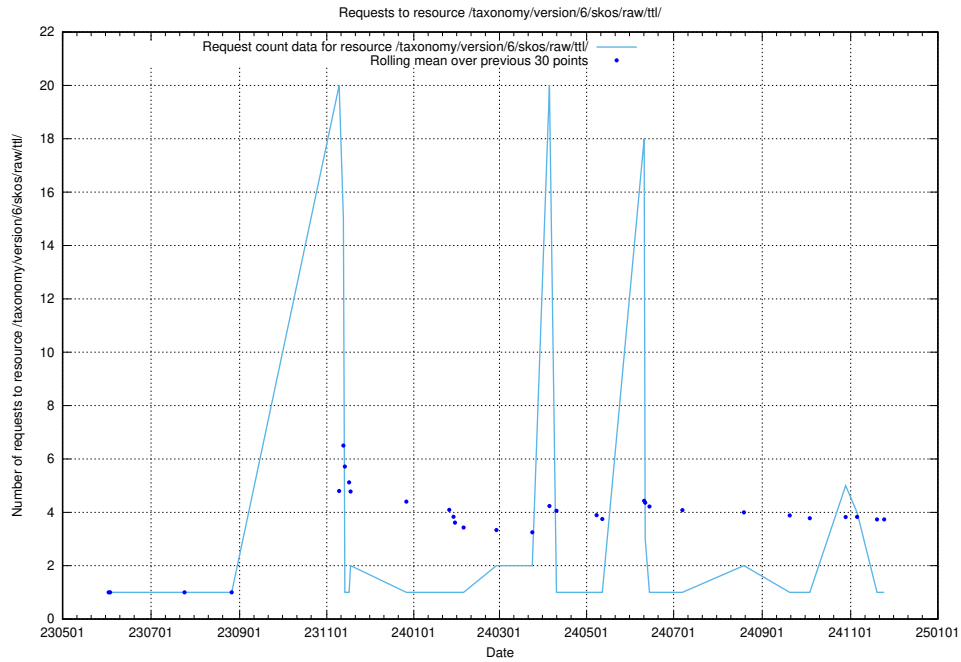

5.7003 Usage of /taxonomy/version/6/skos/raw/ttl/

Here, we count the number of requests to resource /taxonomy/version/6/skos/raw/ttl/.