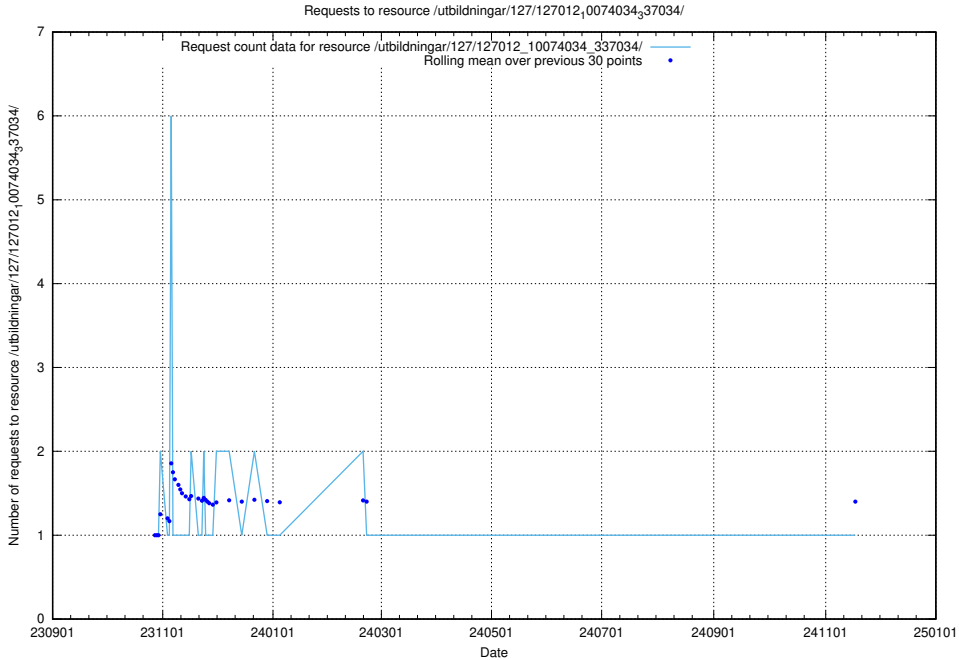

5.5233 Usage of /utbildningar/127/127012_10074034_337034/

Here, we count the number of requests to resource /utbildningar/127/127012_10074034_337034/.