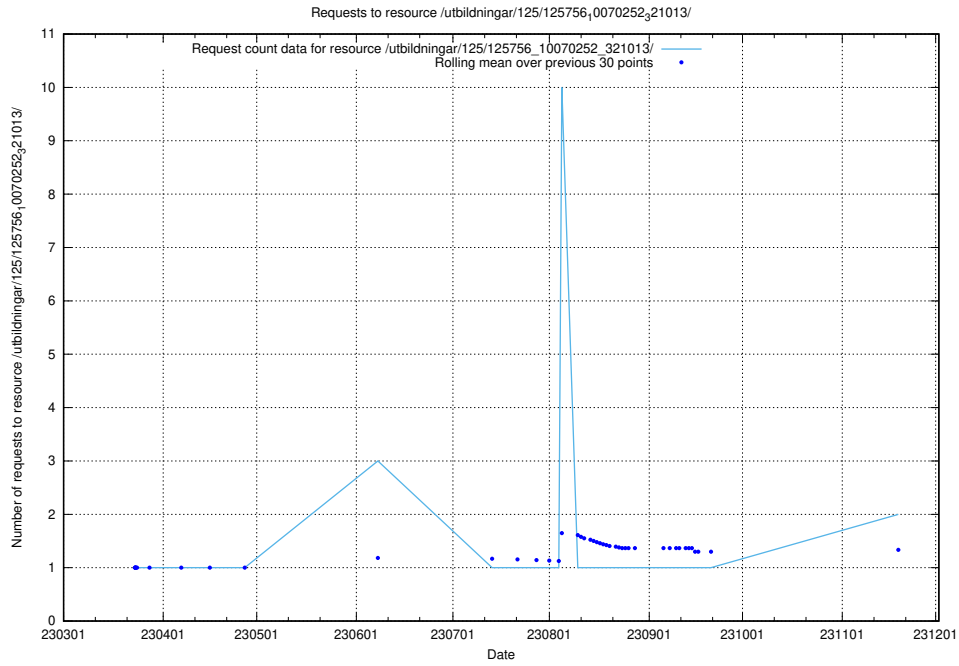

5.931 Usage of /utbildningar/125/125756_10070252_321013/

Here, we count the number of requests to resource /utbildningar/125/125756_10070252_321013/.