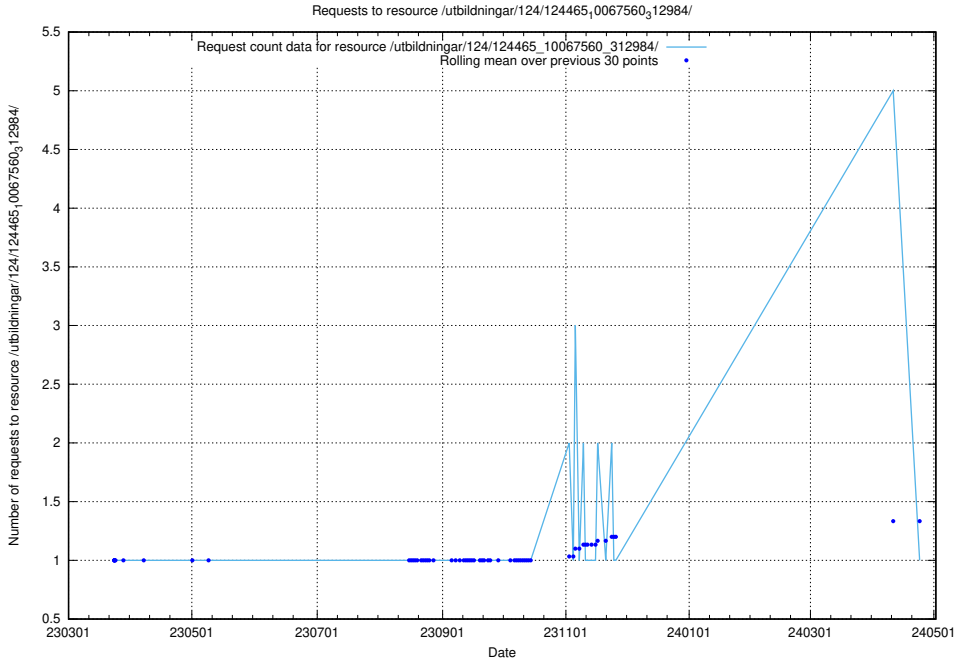

5.4468 Usage of /utbildningar/124/124465_10067560_312984/

Here, we count the number of requests to resource /utbildningar/124/124465_10067560_312984/.