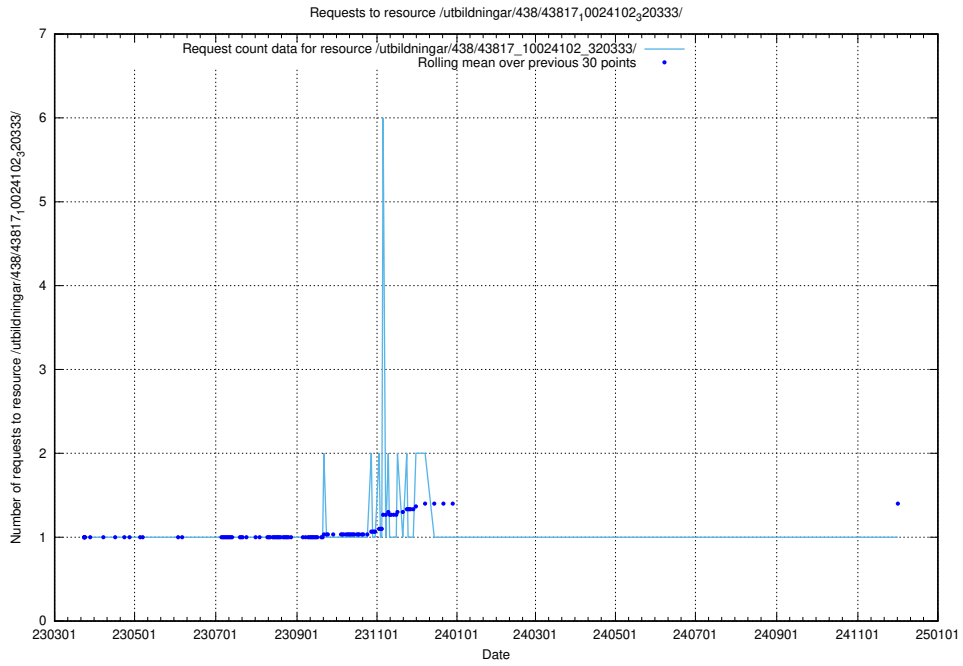

5.7471 Usage of /utbildningar/438/43817_10024102_320333/

Here, we count the number of requests to resource /utbildningar/438/43817_10024102_320333/.