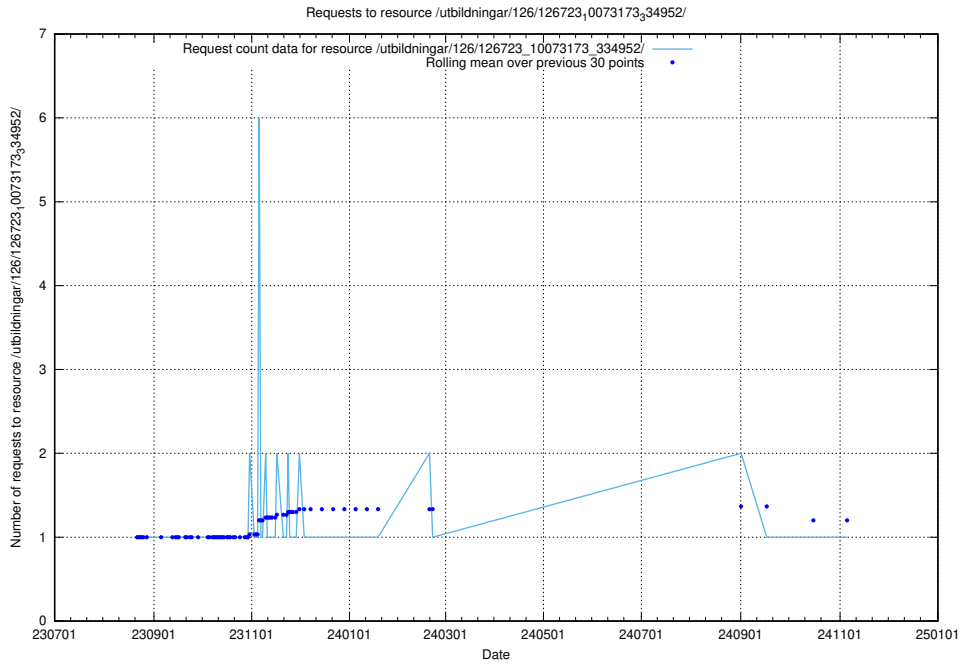

5.5795 Usage of /utbildningar/126/126723_10073173_334952/

Here, we count the number of requests to resource /utbildningar/126/126723_10073173_334952/.