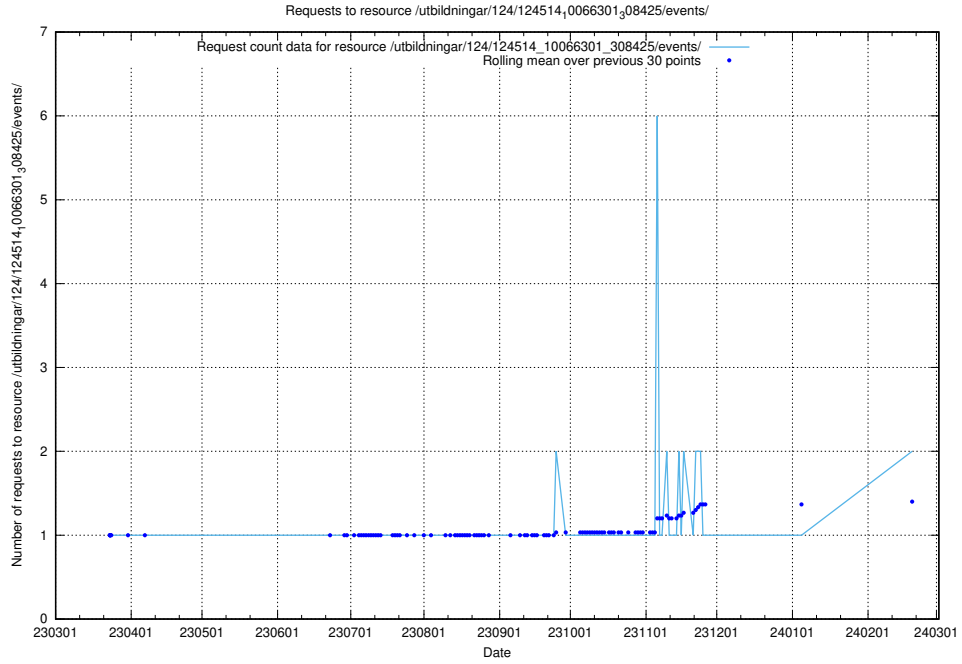

5.611 Usage of /utbildningar/124/124514_10066301_308425/events/

Here, we count the number of requests to resource /utbildningar/124/124514_10066301_308425/events/