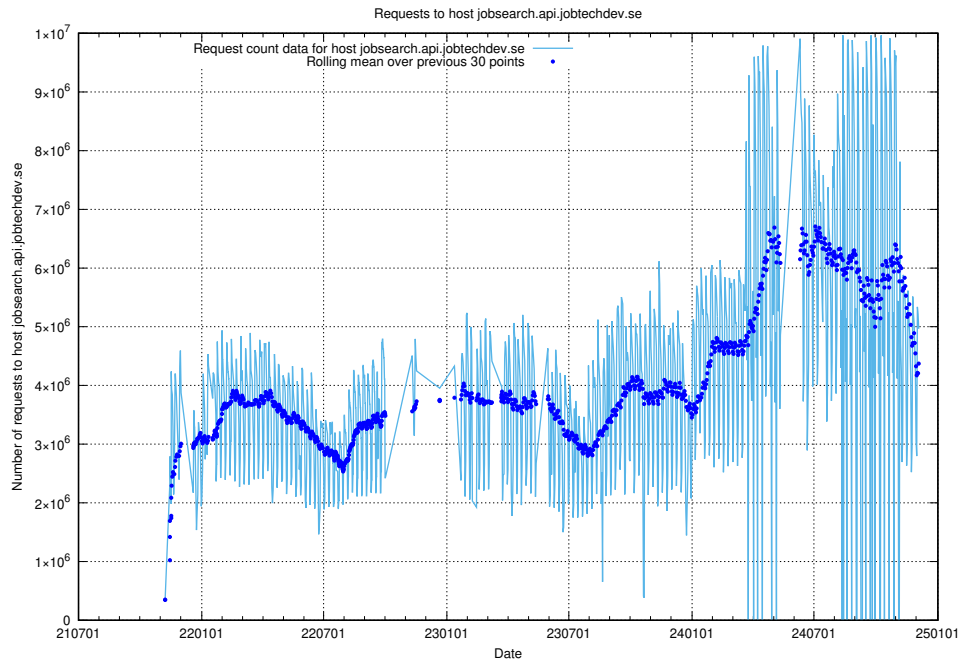

7 Log Stack

This section contains request statistics from [JobTech's log stack](#)⁸.

7.1 Usage of `jobsearch.api.jobtechdev.se`

Here, we count the number of requests to host `jobsearch.api.jobtechdev.se`.

---

⁸<https://elk.jobtechdev.se>