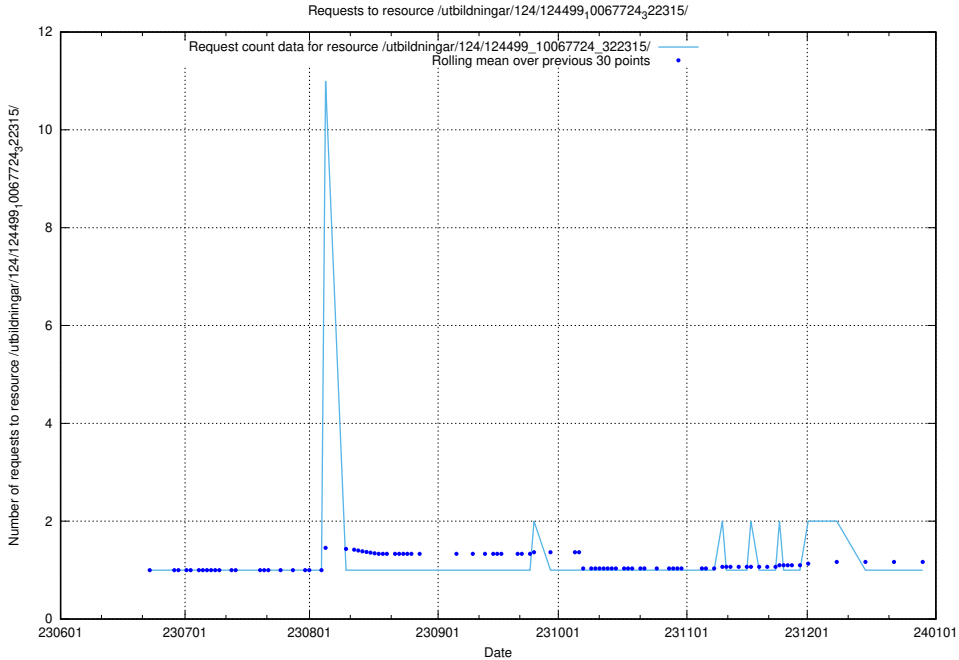

5.6852 Usage of /utbildningar/124/124499_10067724_322315/

Here, we count the number of requests to resource /utbildningar/124/124499_10067724_322315/.