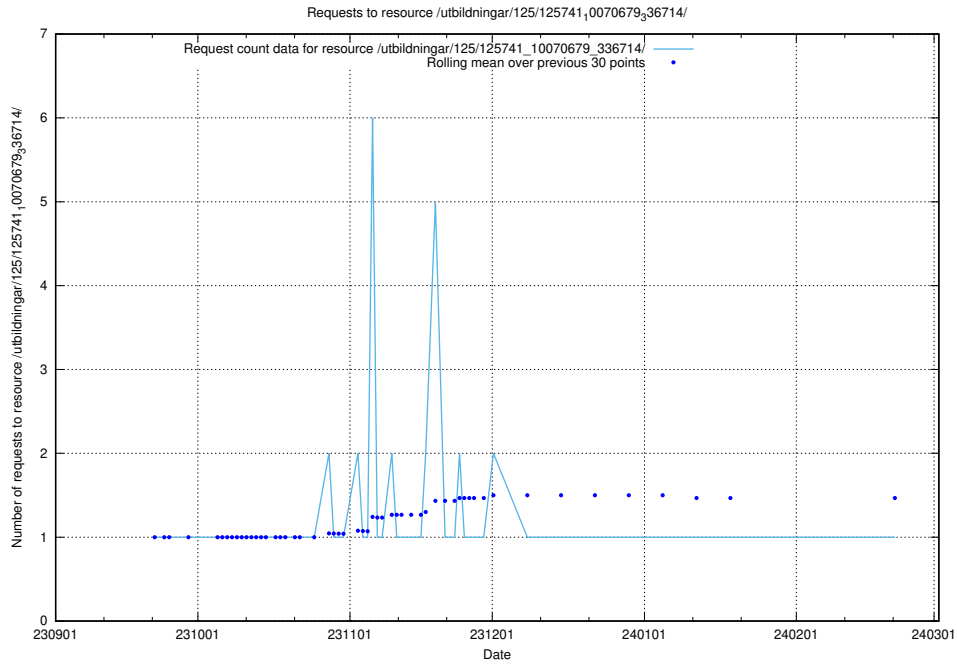

5.5558 Usage of /utbildningar/125/125741_10070679_336714/

Here, we count the number of requests to resource /utbildningar/125/125741_10070679_336714/.