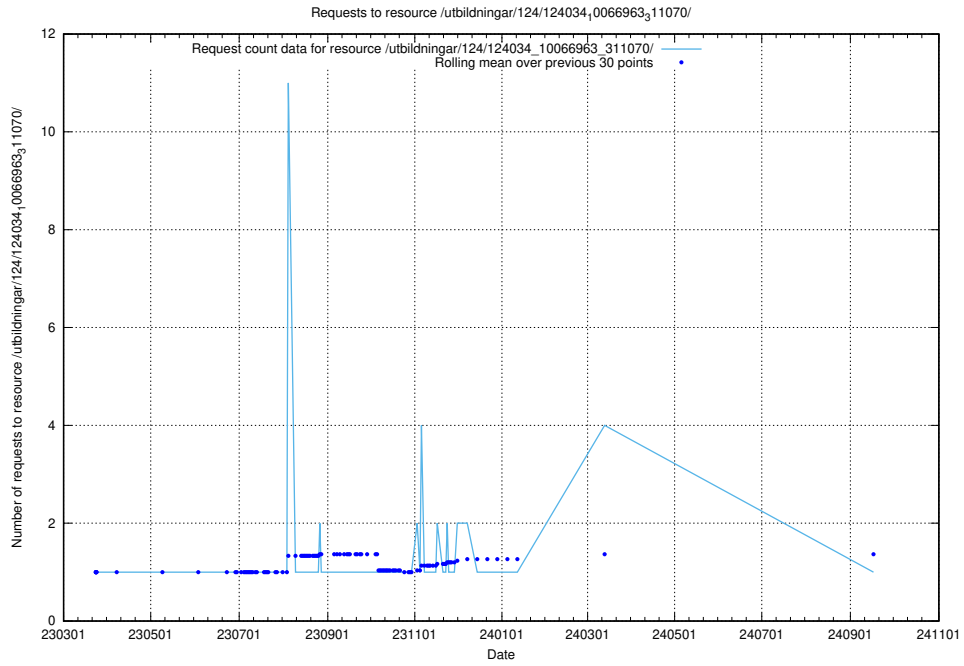

5.5468 Usage of /utbildningar/124/124034_10066963_311070/

Here, we count the number of requests to resource /utbildningar/124/124034_10066963_311070/.