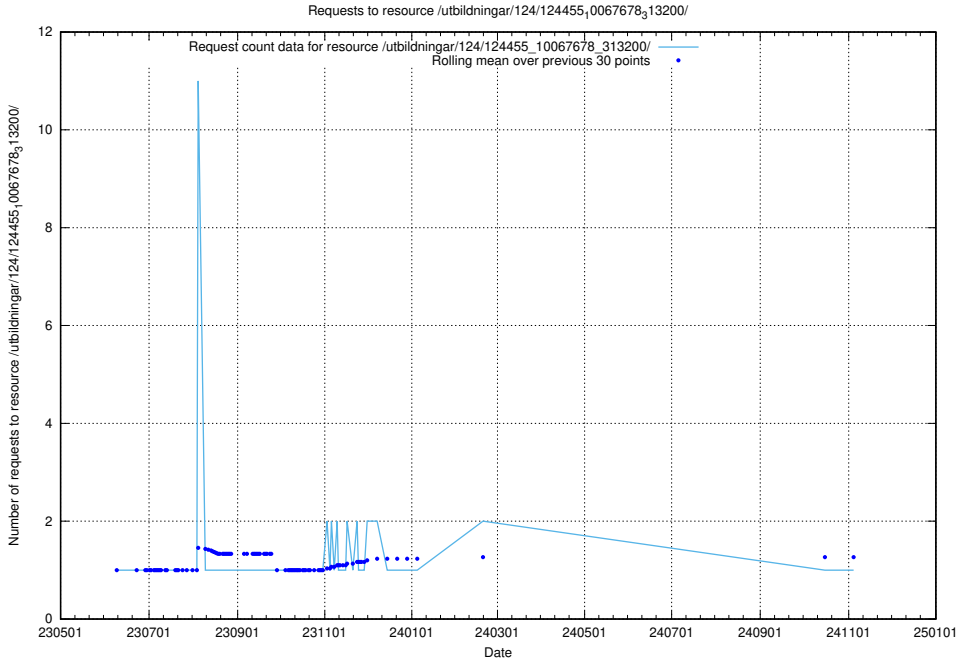

5.6981 Usage of /utbildningar/124/124455_10067678_313200/

Here, we count the number of requests to resource /utbildningar/124/124455_10067678_313200/.