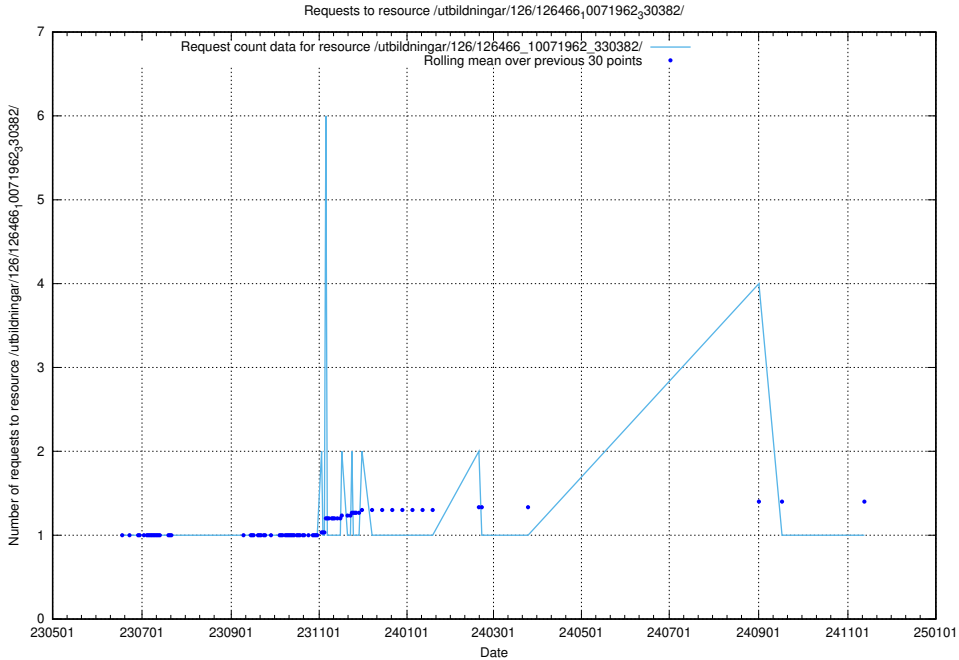

5.6936 Usage of /utbildningar/126/126466_10071962_330382/

Here, we count the number of requests to resource /utbildningar/126/126466_10071962_330382/.