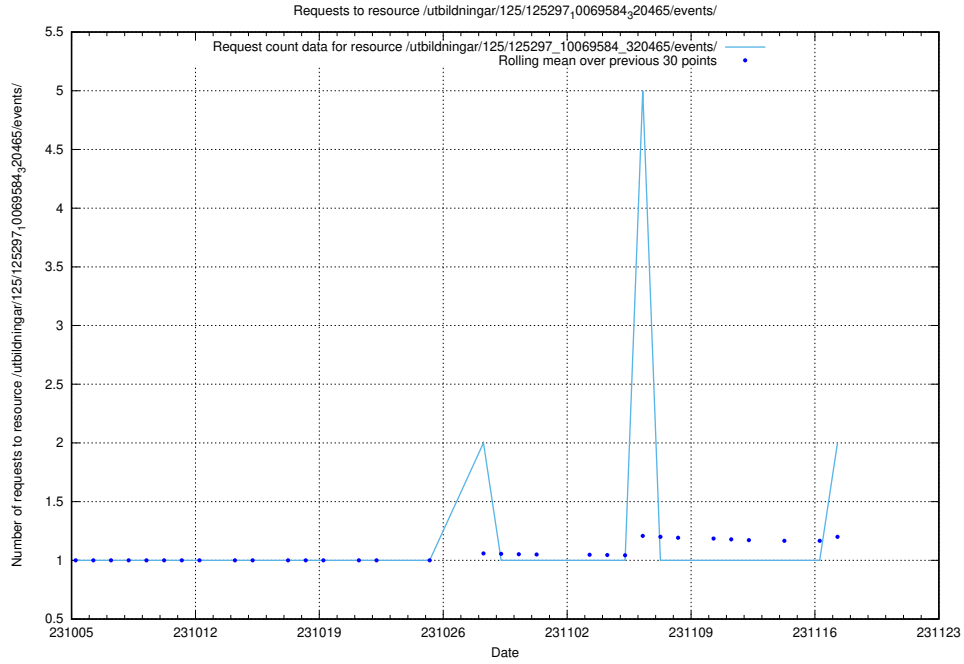

5.753 Usage of /utbildningar/125/125297_10069584_320465/events/

Here, we count the number of requests to resource /utbildningar/125/125297_10069584_320465/events/