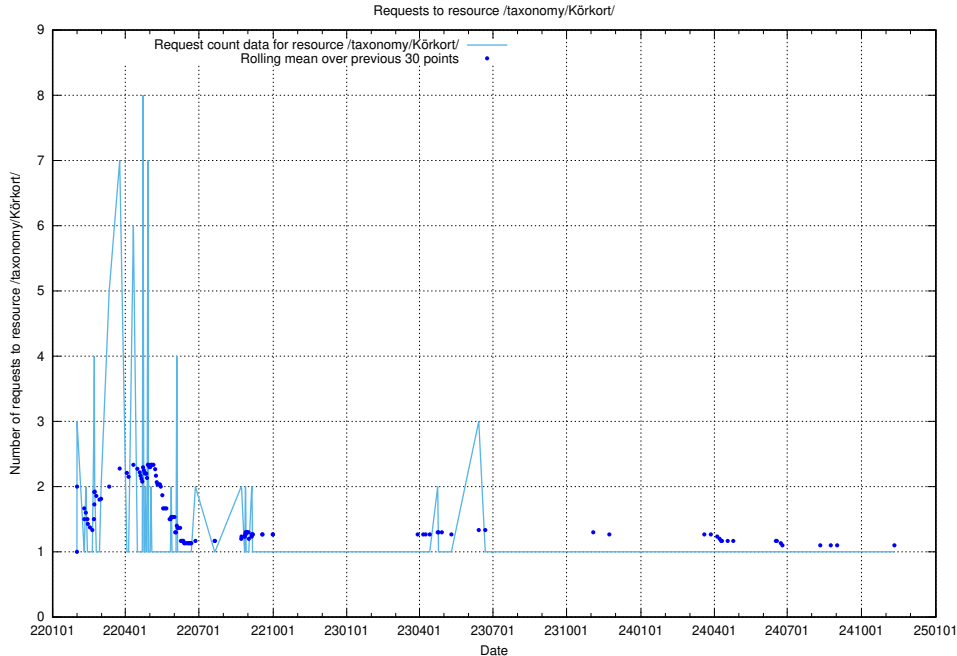

5.4488 Usage of /taxonomy/Körkort/

Here, we count the number of requests to resource /taxonomy/Körkort/.