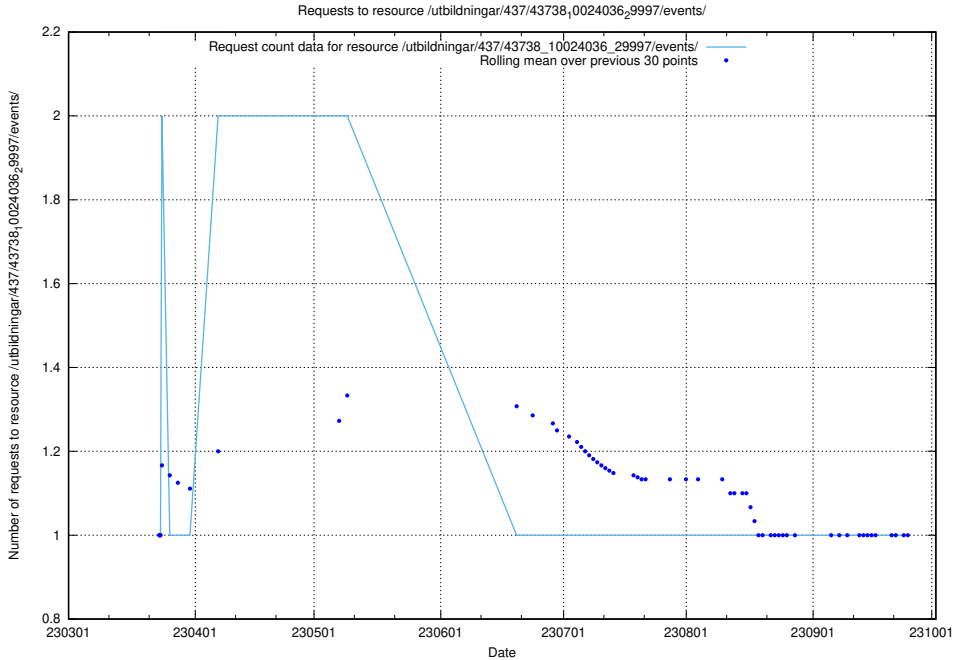

5.7523 Usage of /utbildningar/437/43738_10024036_29997/events/

Here, we count the number of requests to resource /utbildningar/437/43738_10024036_29997/events/.

5.7524 Usage of /utbildningar/437/43738_10024036_29997/