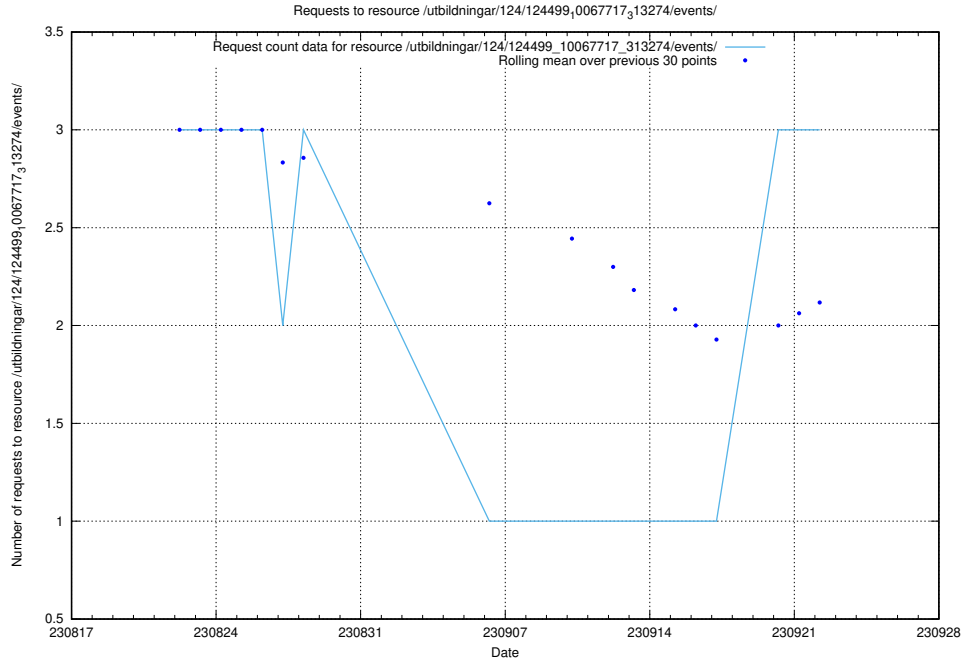

5.433 Usage of /utbildningar/124/124499_10067717_313274/events/

Here, we count the number of requests to resource /utbildningar/124/124499_10067717_313274/events/