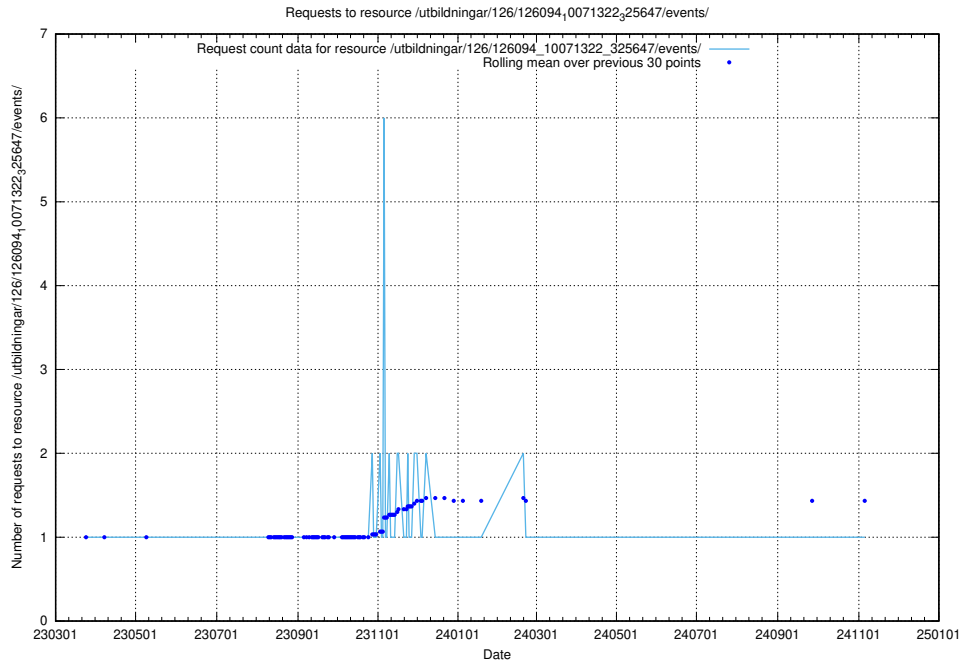

5.7326 Usage of /utbildningar/126/126094_10071322_325647/events/

Here, we count the number of requests to resource /utbildningar/126/126094_10071322_325647/events/