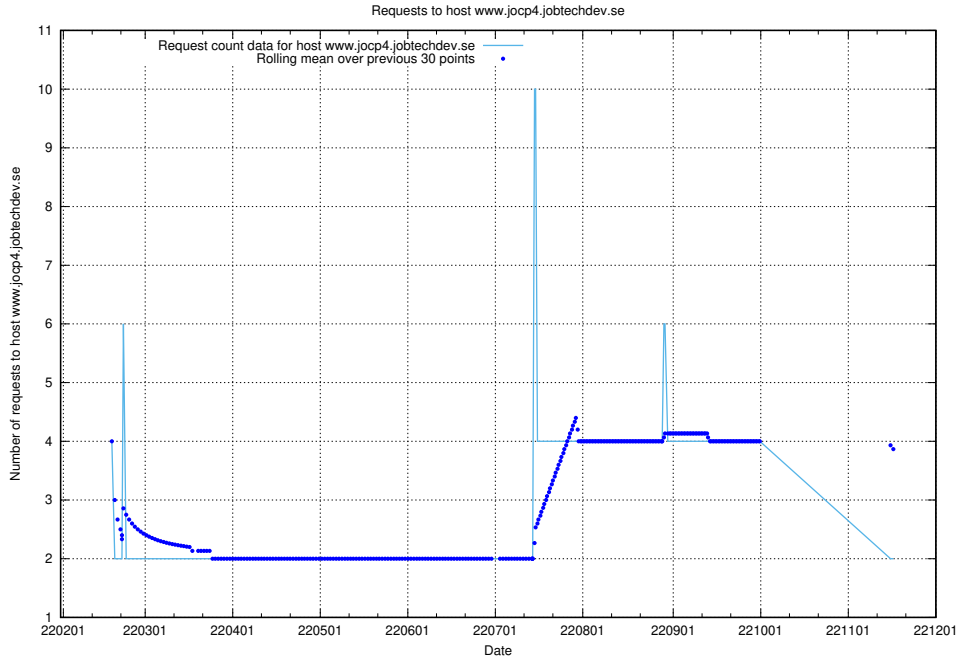

7.559 Usage of www.jocp4.jobtechdev.se

Here, we count the number of requests to host www.jocp4.jobtechdev.se.