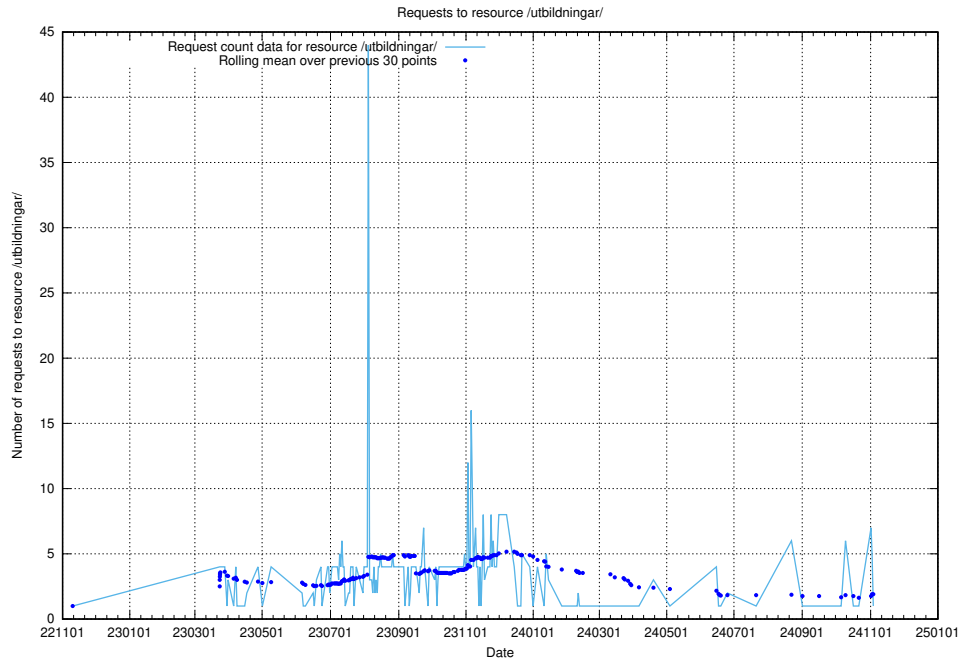

5.7420 Usage of /utbildningar/

Here, we count the number of requests to resource /utbildningar/.