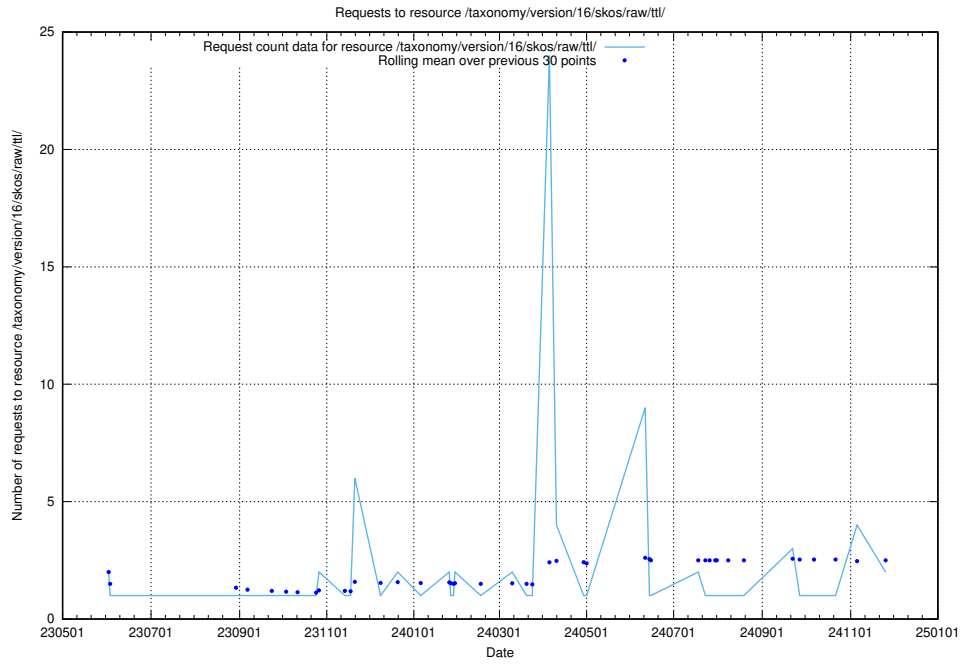

5.884 Usage of `/taxonomy/version/16/skos/raw/ttl/`

Here, we count the number of requests to resource `/taxonomy/version/16/skos/raw/ttl/`.