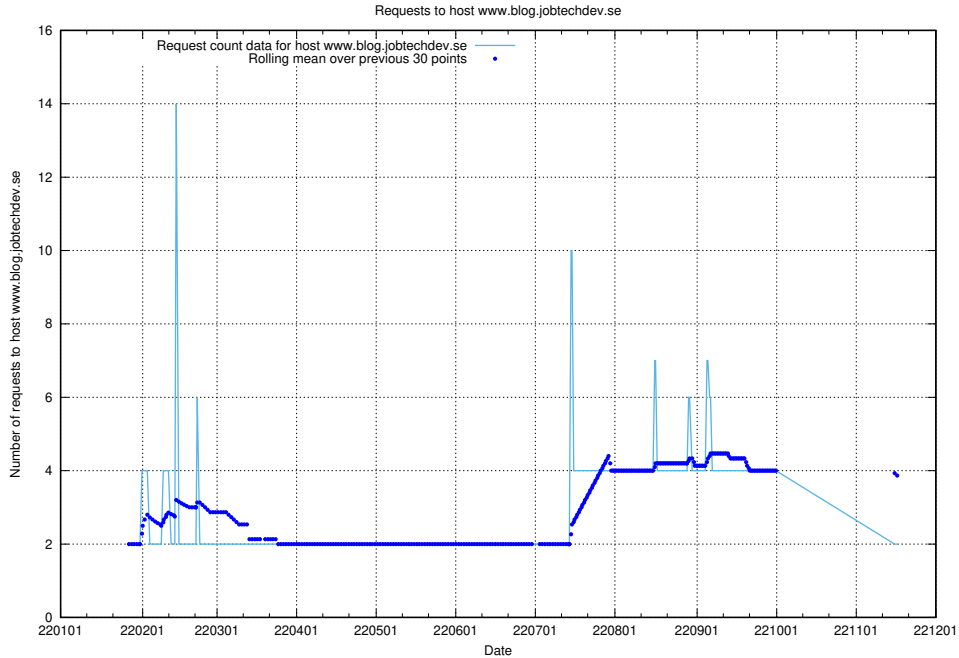

7.600 Usage of www.blog.jobtechdev.se

Here, we count the number of requests to host www.blog.jobtechdev.se.