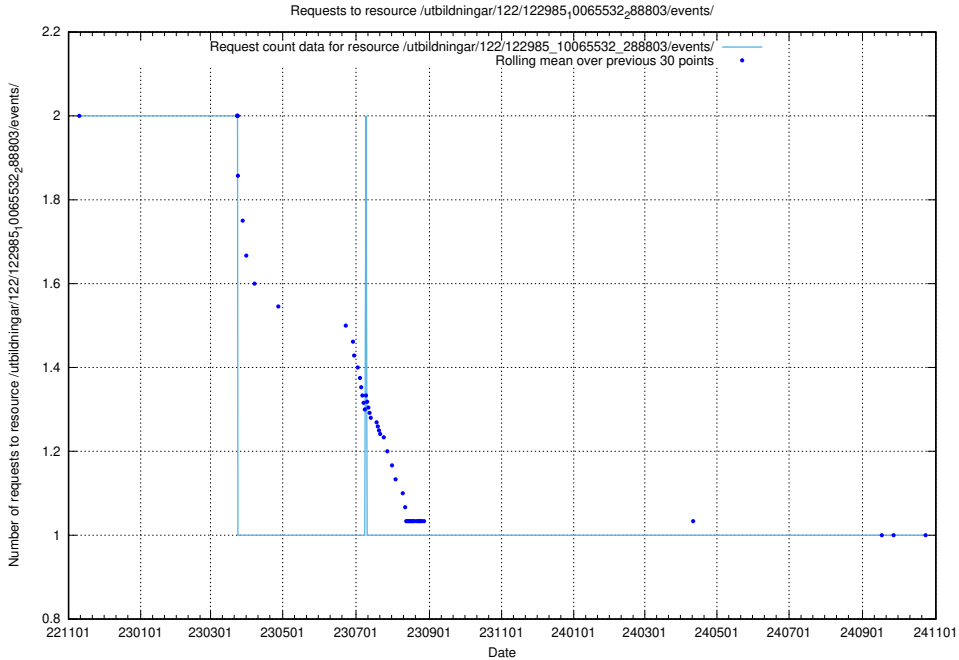

5.7388 Usage of /utbildningar/122/122985_10065532_288803/events/

Here, we count the number of requests to resource /utbildningar/122/122985_10065532_288803/events/