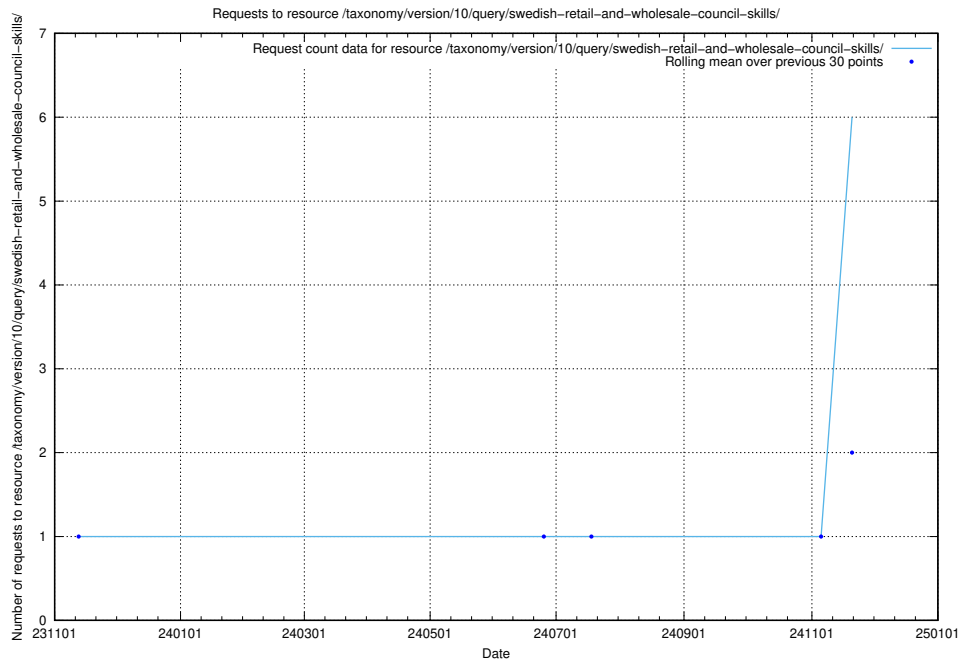

Here, we count the number of requests to resource /taxonomy/version/10/query/swedish-retail-and-wholesale-council-skills/.

5.117 Usage of /utbildningar/127/127112_10074086_337145/events/

Here, we count the number of requests to resource /utbildningar/127/127112_10074086_337145/events/