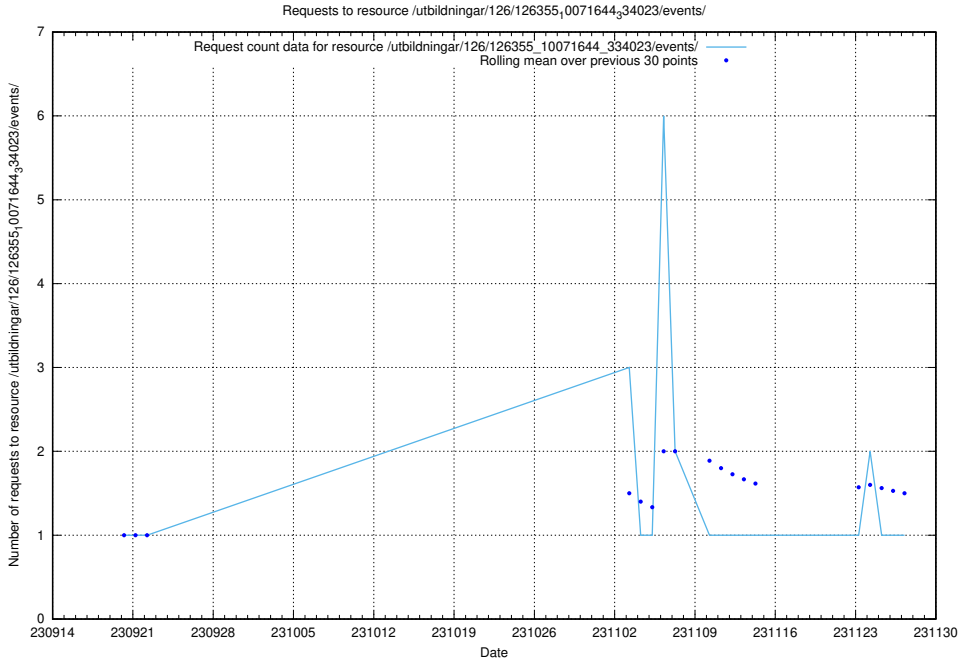

5.5579 Usage of /utbildningar/126/126355_10071644_334023/events/

Here, we count the number of requests to resource /utbildningar/126/126355_10071644_334023/events/