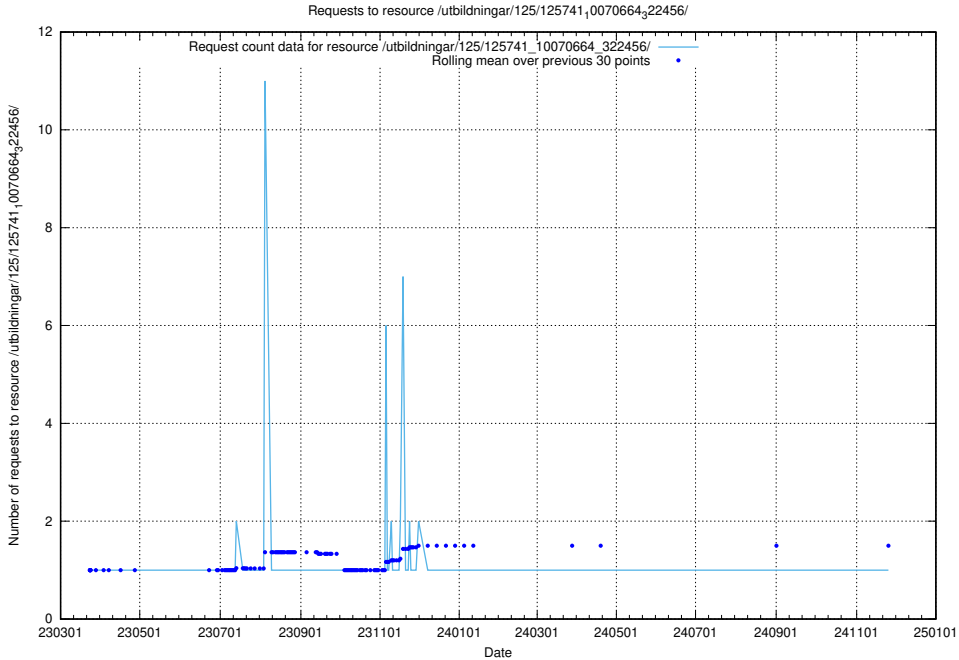

5.7627 Usage of /utbildningar/125/125741_10070664_322456/

Here, we count the number of requests to resource /utbildningar/125/125741_10070664_322456/.