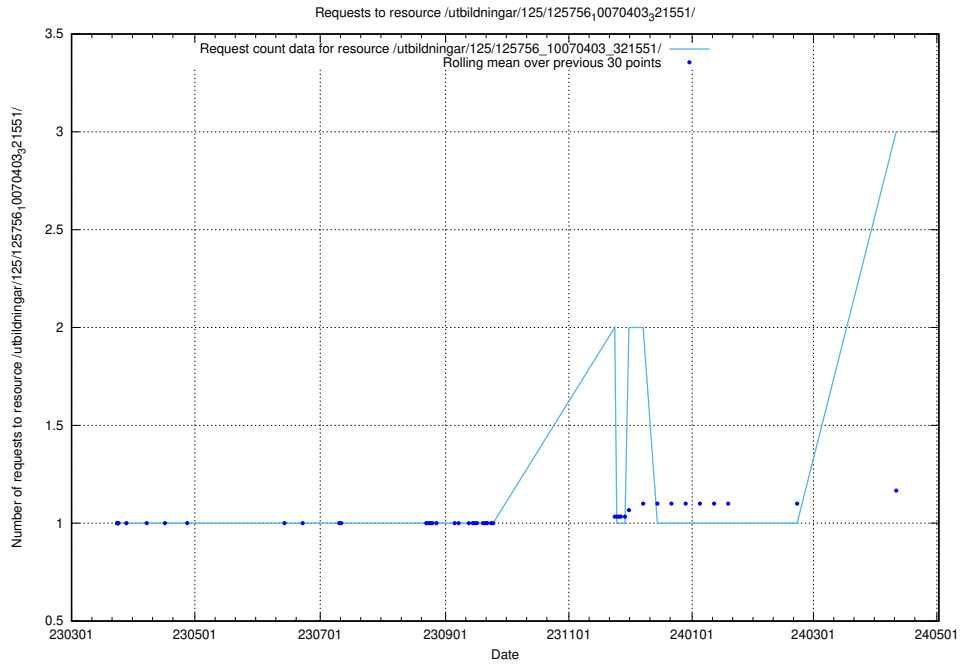

5.490 Usage of /utbildningar/125/125756_10070403_321551/

Here, we count the number of requests to resource /utbildningar/125/125756_10070403_321551/.