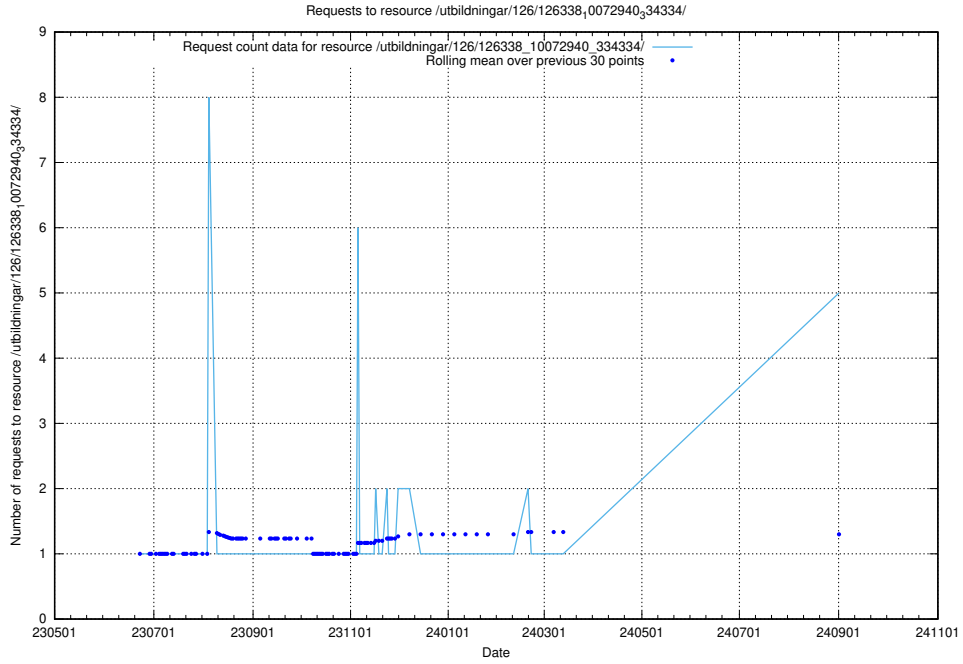

Here, we count the number of requests to resource /utbildningar/126/126716_10073179_334961/.

5.223 Usage of /utbildningar/126/126338_10072940_334334/

Here, we count the number of requests to resource /utbildningar/126/126338_10072940_334334/.