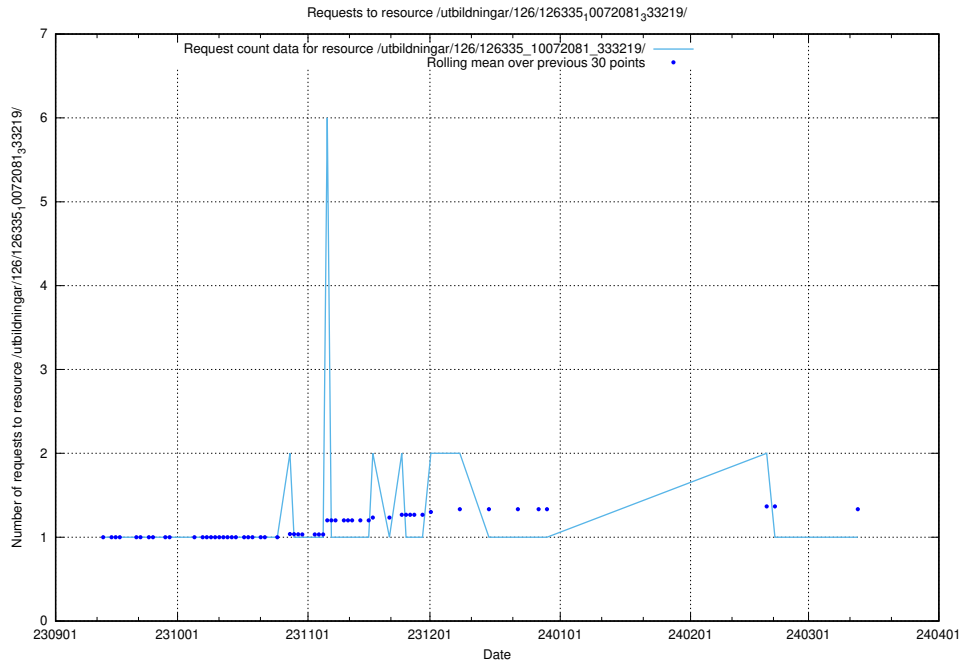

5.5643 Usage of /utbildningar/126/126335_10072081_333219/

Here, we count the number of requests to resource /utbildningar/126/126335_10072081_333219/.