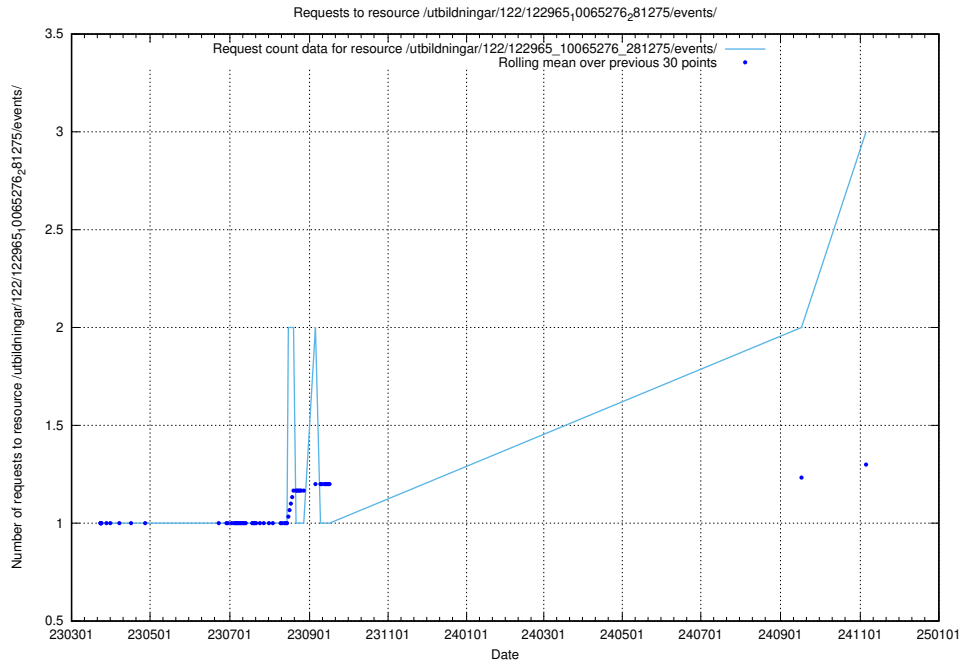

5.441 Usage of /utbildningar/122/122965_10065276_281275/events/

Here, we count the number of requests to resource /utbildningar/122/122965_10065276_281275/events/