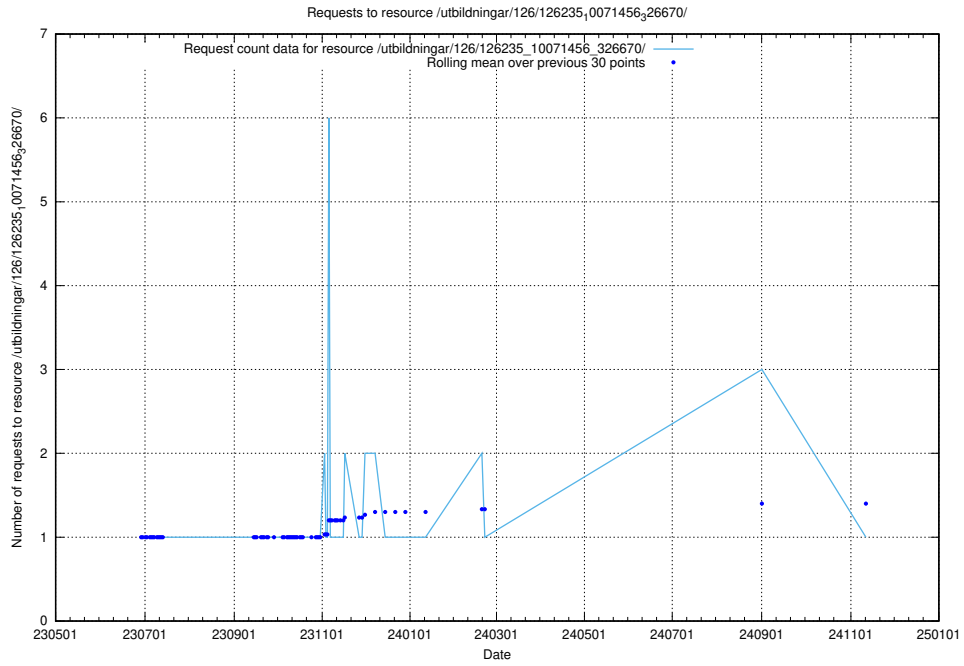

5.6520 Usage of /utbildningar/126/126235_10071456_326670/

Here, we count the number of requests to resource /utbildningar/126/126235_10071456_326670/.