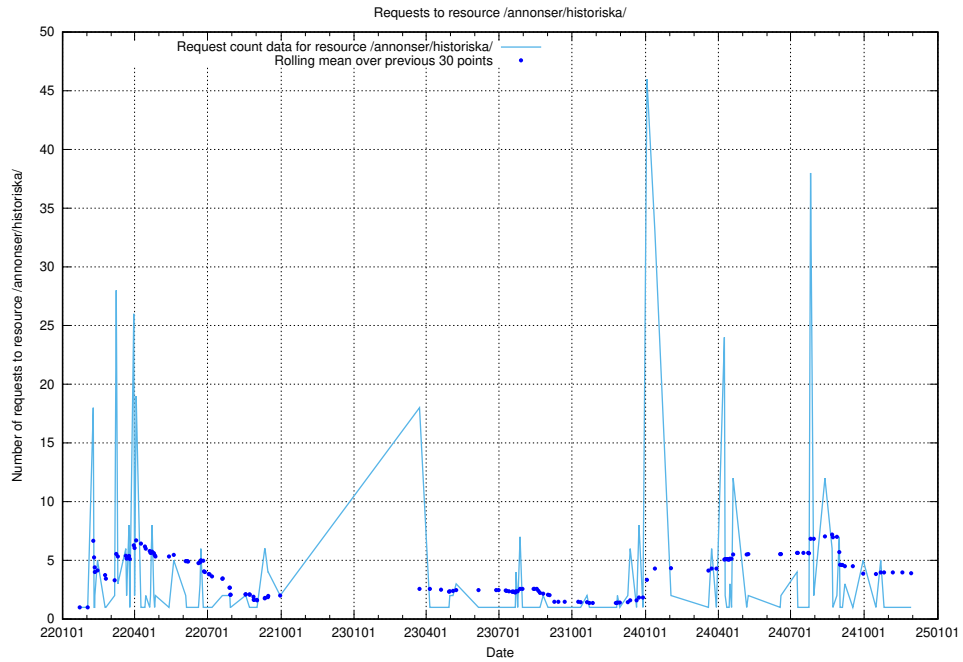

5.6221 Usage of /annonser/historiska/

Here, we count the number of requests to resource /annonser/historiska/.