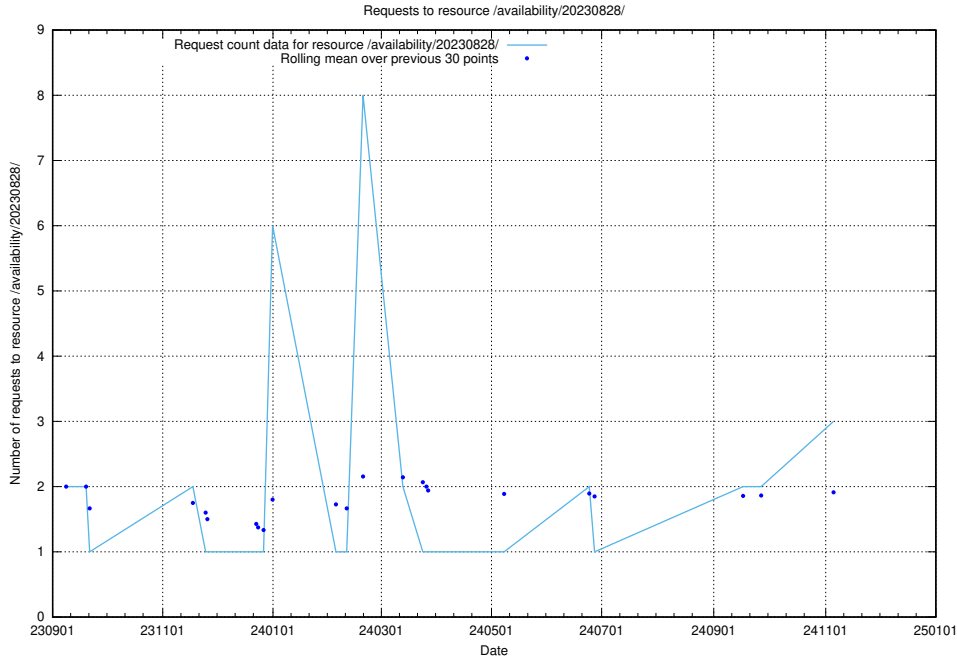

5.430 Usage of /availability/20230828/

Here, we count the number of requests to resource /availability/20230828/.