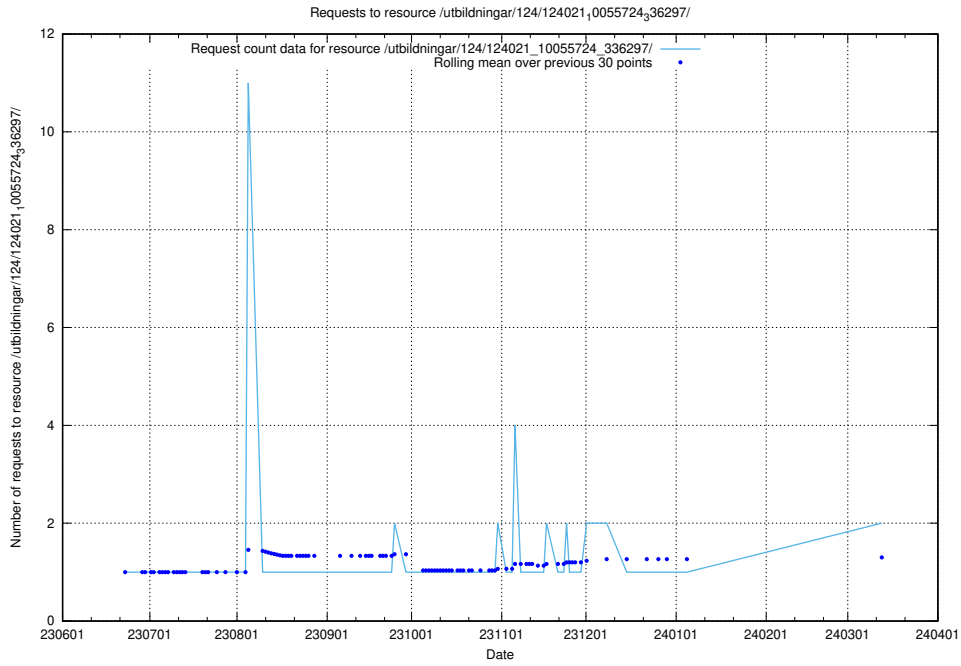

5.863 Usage of /utbildningar/124/124021_10055724_336297/

Here, we count the number of requests to resource /utbildningar/124/124021_10055724_336297/.