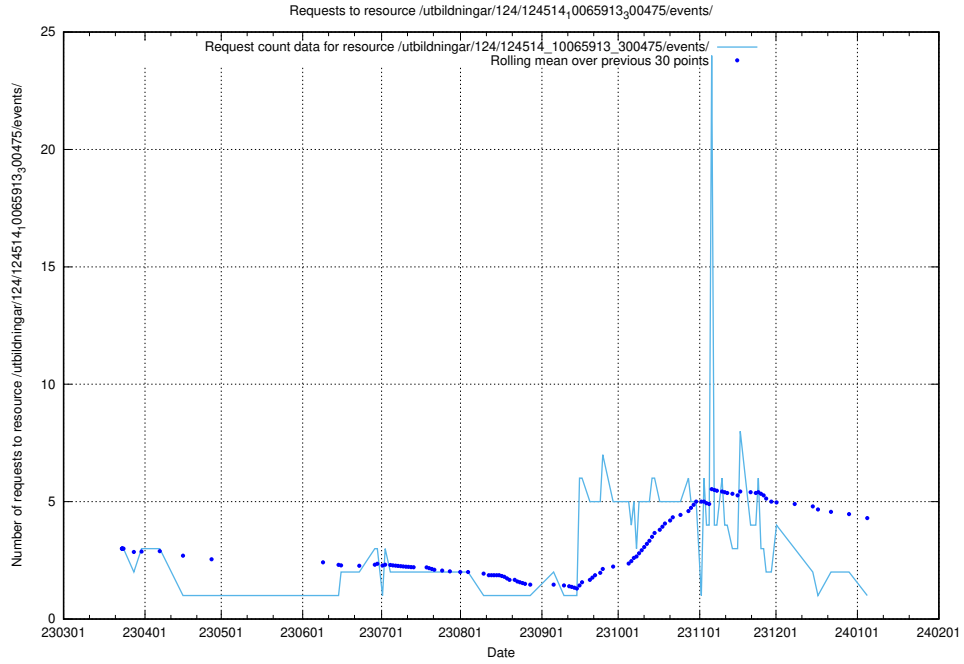

5.7387 Usage of /utbildningar/124/124514_10065913_300475/events/

Here, we count the number of requests to resource /utbildningar/124/124514_10065913_300475/events/