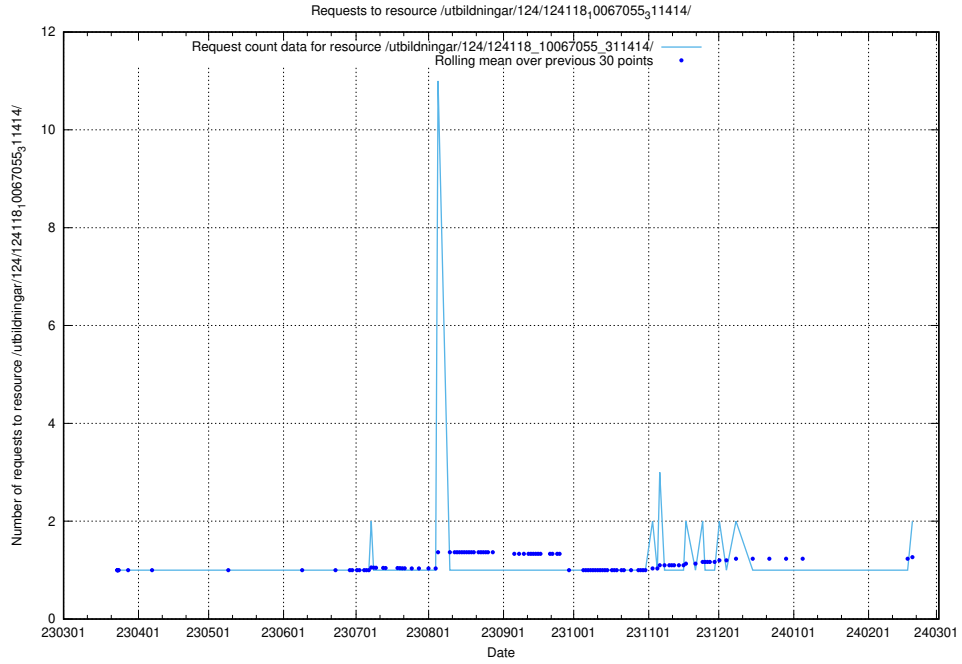

5.732 Usage of /utbildningar/124/124118_10067055_311414/

Here, we count the number of requests to resource /utbildningar/124/124118_10067055_311414/.