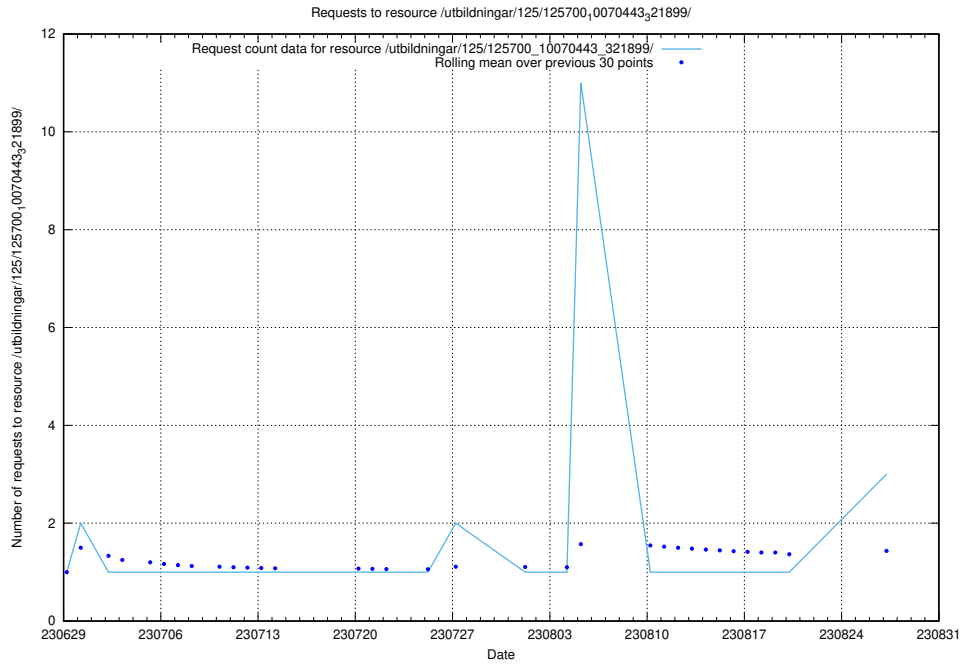

5.450 Usage of /utbildningar/125/125700_10070443_321899/

Here, we count the number of requests to resource /utbildningar/125/125700_10070443_321899/.