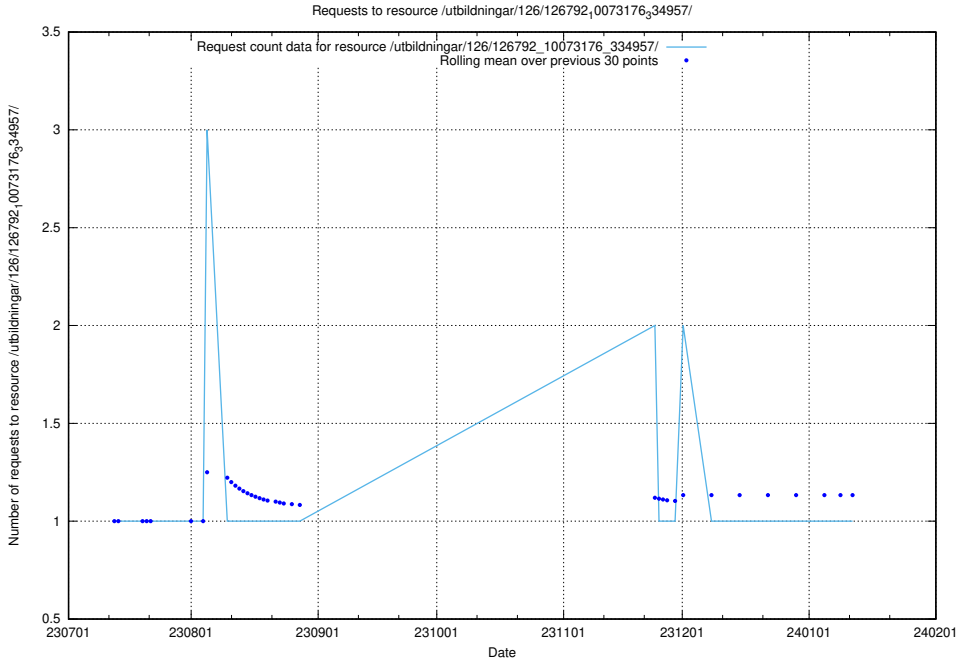

5.6174 Usage of /utbildningar/126/126792_10073176_334957/

Here, we count the number of requests to resource /utbildningar/126/126792_10073176_334957/.