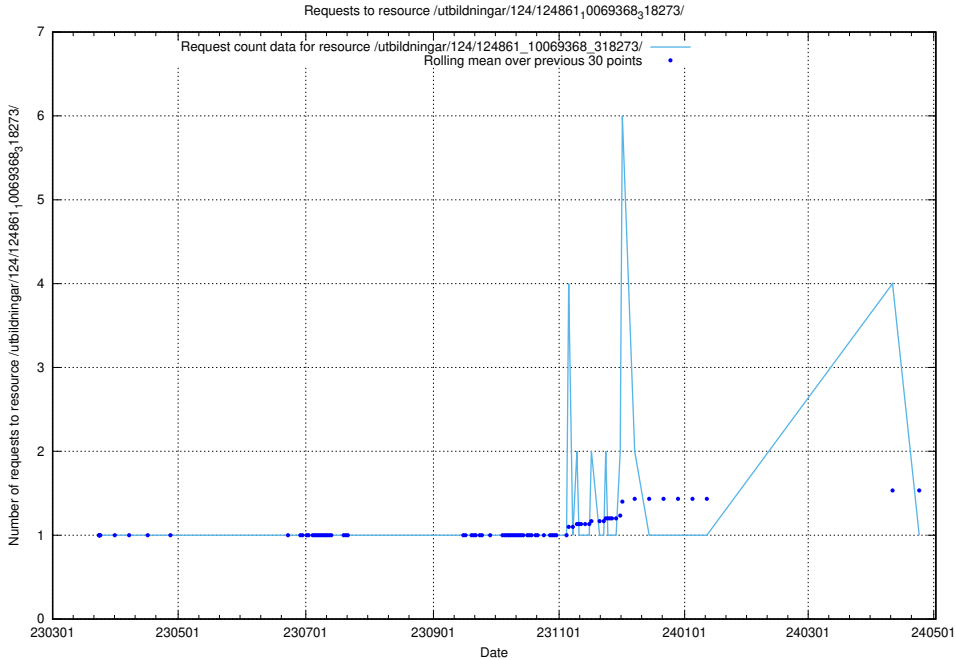

5.1179 Usage of /utbildningar/124/124861_10069368_318273/

Here, we count the number of requests to resource /utbildningar/124/124861_10069368_318273/.