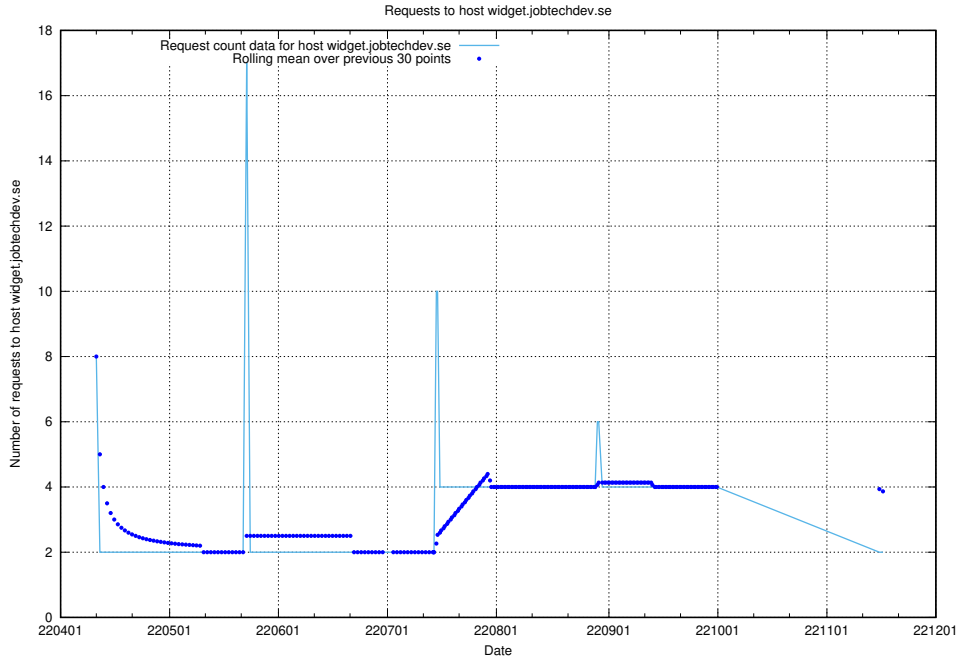

7.491 Usage of widget.jobtechdev.se

Here, we count the number of requests to host widget.jobtechdev.se.

7.492 Usage of taxonomyt1.api.jobtechdev.se

Here, we count the number of requests to host taxonomyt1.api.jobtechdev.se.