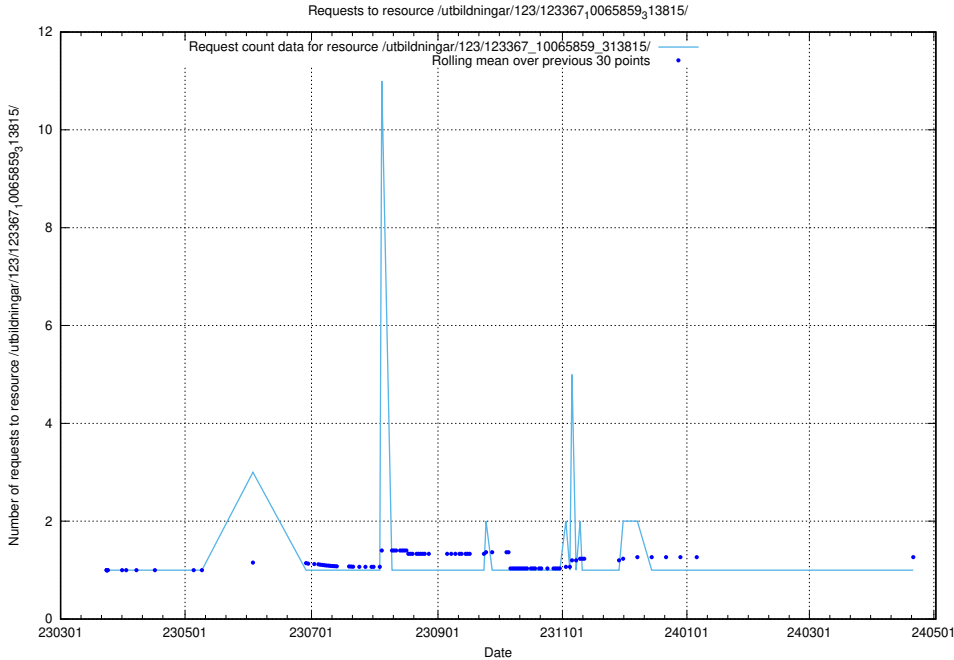

5.5904 Usage of /utbildningar/123/123367_10065859_313815/

Here, we count the number of requests to resource /utbildningar/123/123367_10065859_313815/.