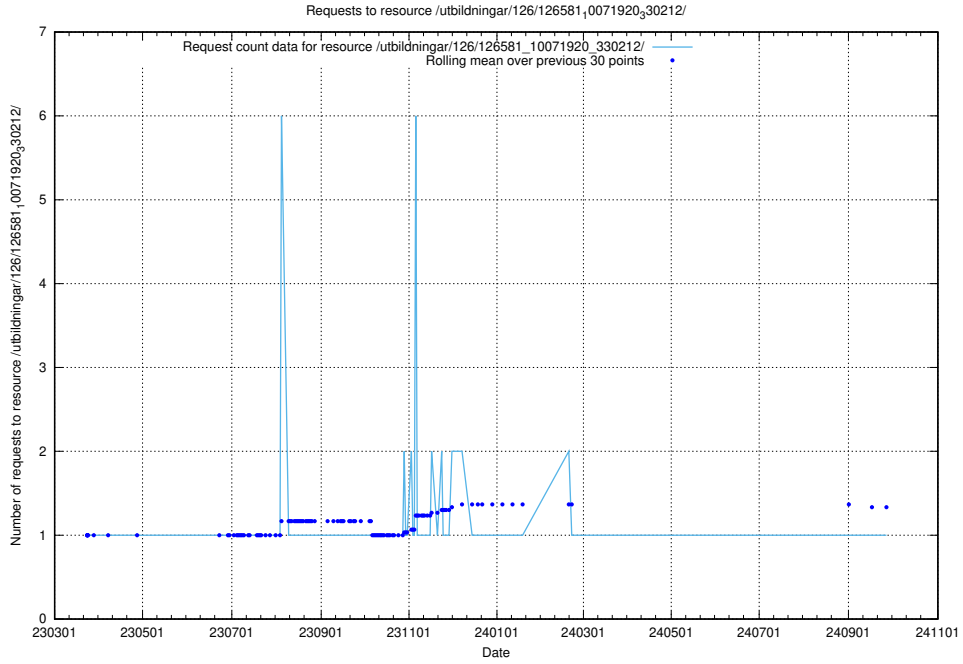

5.7531 Usage of /utbildningar/126/126581_10071920_330212/

Here, we count the number of requests to resource /utbildningar/126/126581_10071920_330212/.