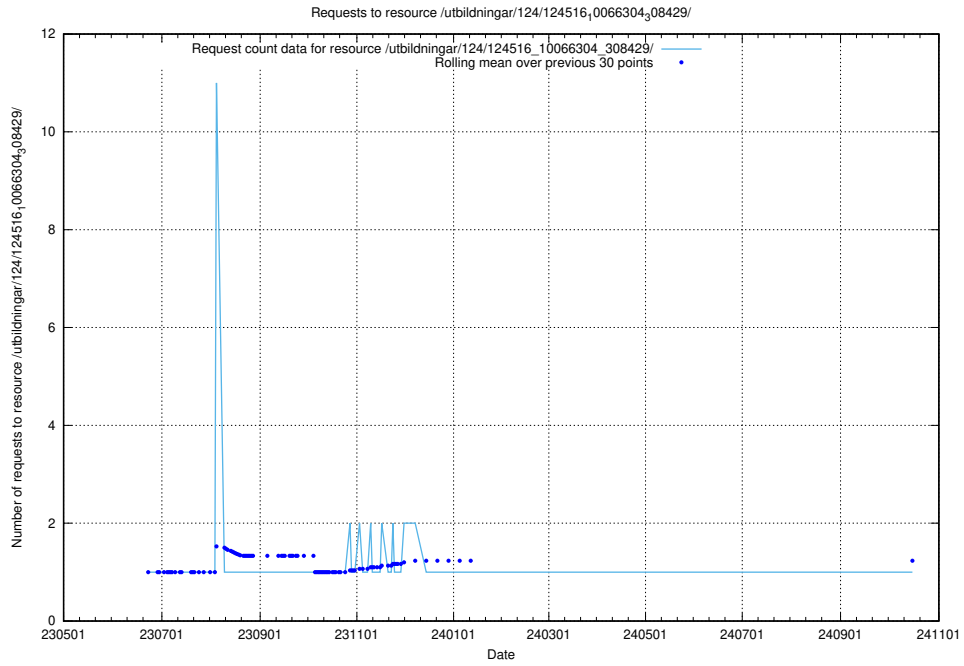

5.6831 Usage of /utbildningar/124/124516_10066304_308429/

Here, we count the number of requests to resource /utbildningar/124/124516_10066304_308429/.

5.6832 Usage of /utbildningar/126/126094_10071321_326911/events/