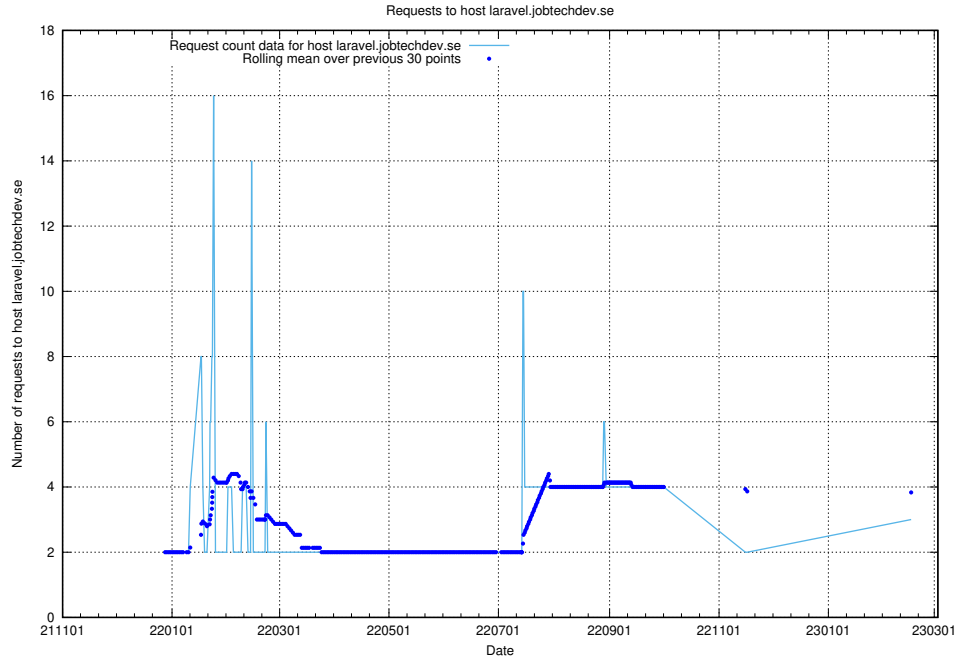

7.216 Usage of laravel.jobtechdev.se

Here, we count the number of requests to host laravel.jobtechdev.se.