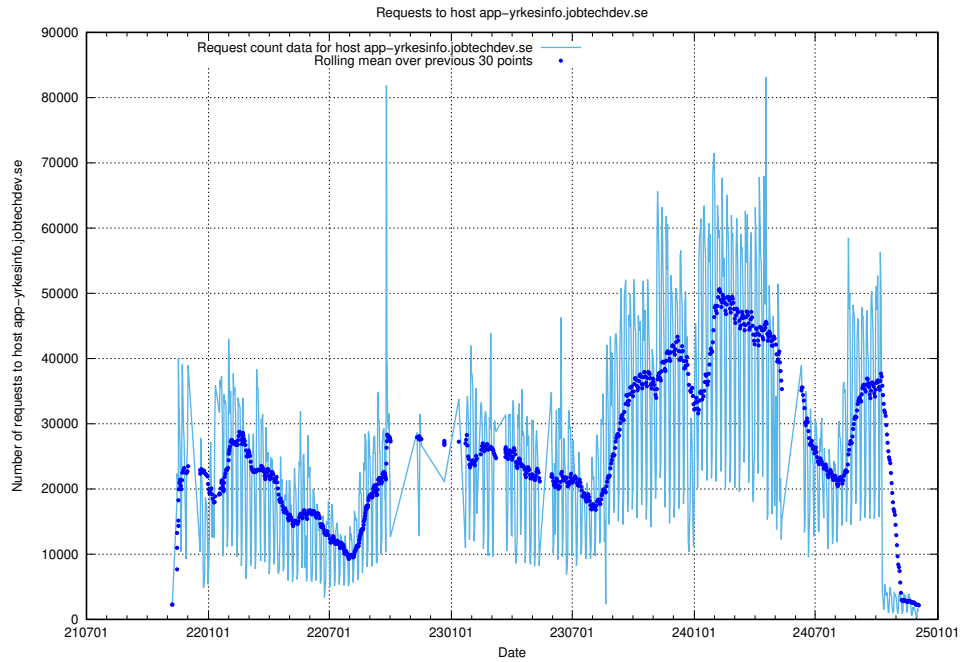

7.20 Usage of app-yrkesinfo.jobtechdev.se

Here, we count the number of requests to host app-yrkesinfo.jobtechdev.se.