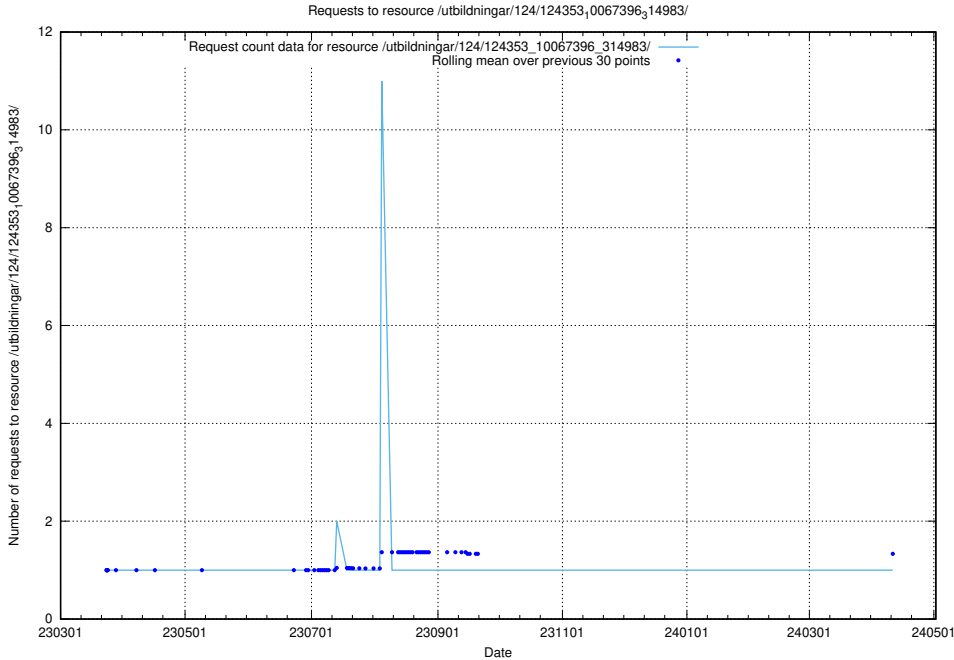

Here, we count the number of requests to resource /utbildningar/124/124353_10067396_314983/.

5.4964 Usage of /taxonomy/version/4/query/all-concepts/

Here, we count the number of requests to resource /taxonomy/version/4/query/all-concepts/.