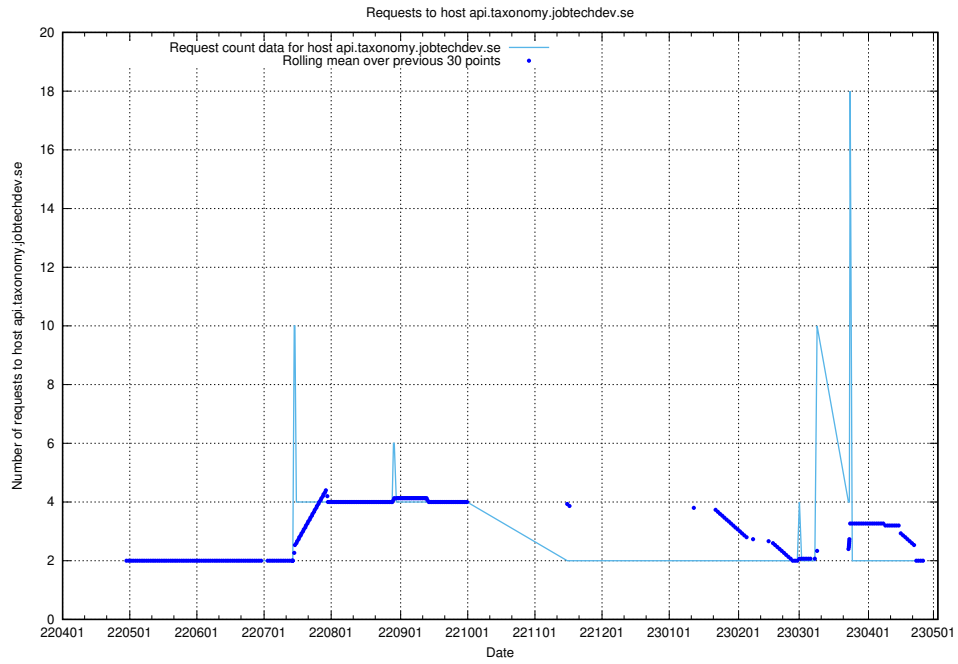

7.464 Usage of api.taxonomy.jobtechdev.se

Here, we count the number of requests to host api.taxonomy.jobtechdev.se.