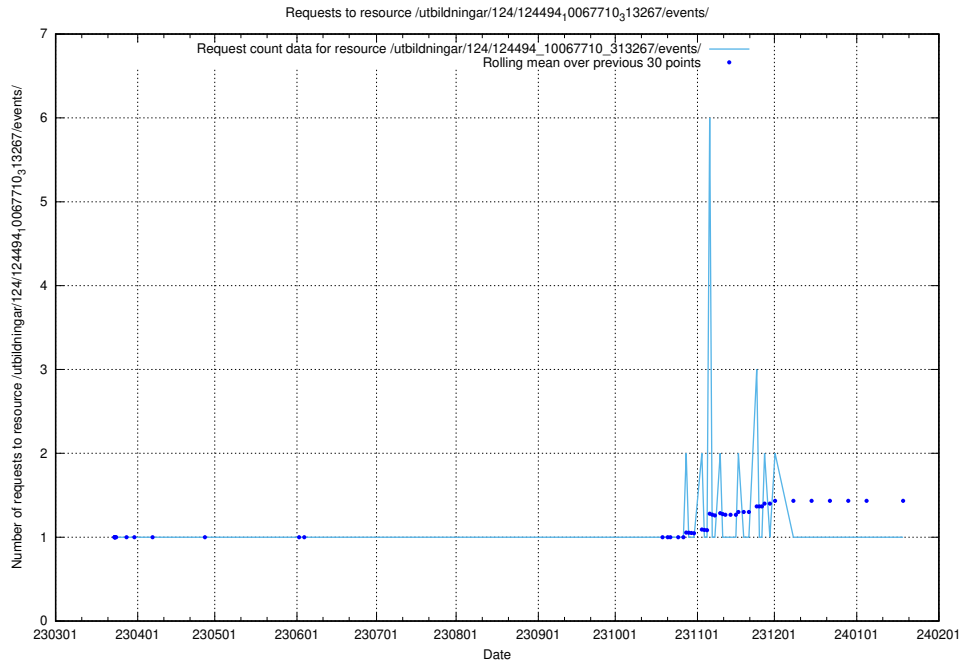

5.3782 Usage of /utbildningar/124/124494_10067710_313267/events/

Here, we count the number of requests to resource /utbildningar/124/124494_10067710_313267/events/