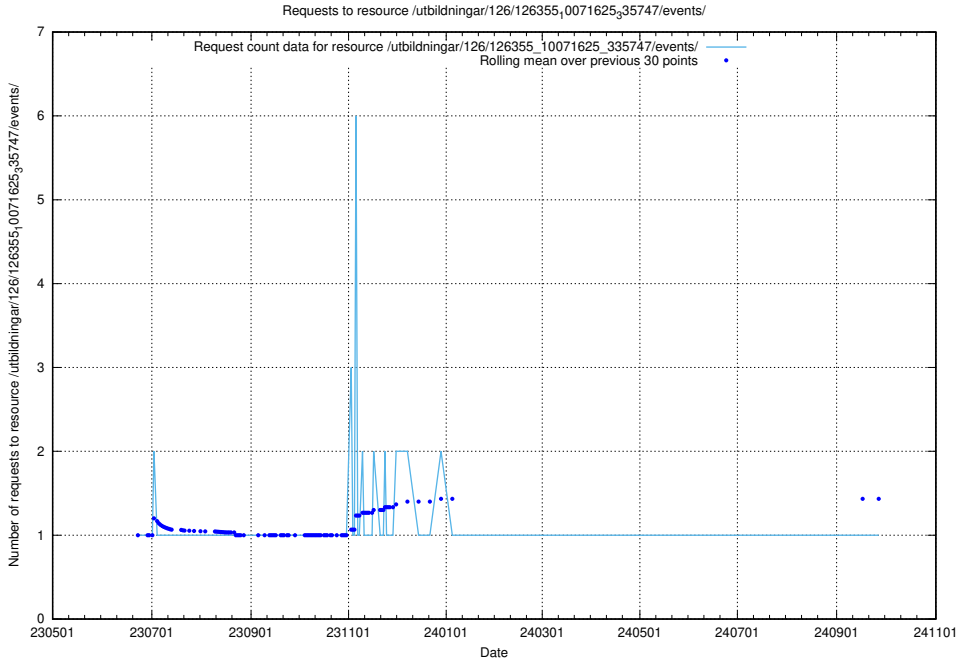

5.6713 Usage of /utbildningar/126/126355_10071625_335747/events/

Here, we count the number of requests to resource /utbildningar/126/126355_10071625_335747/events/