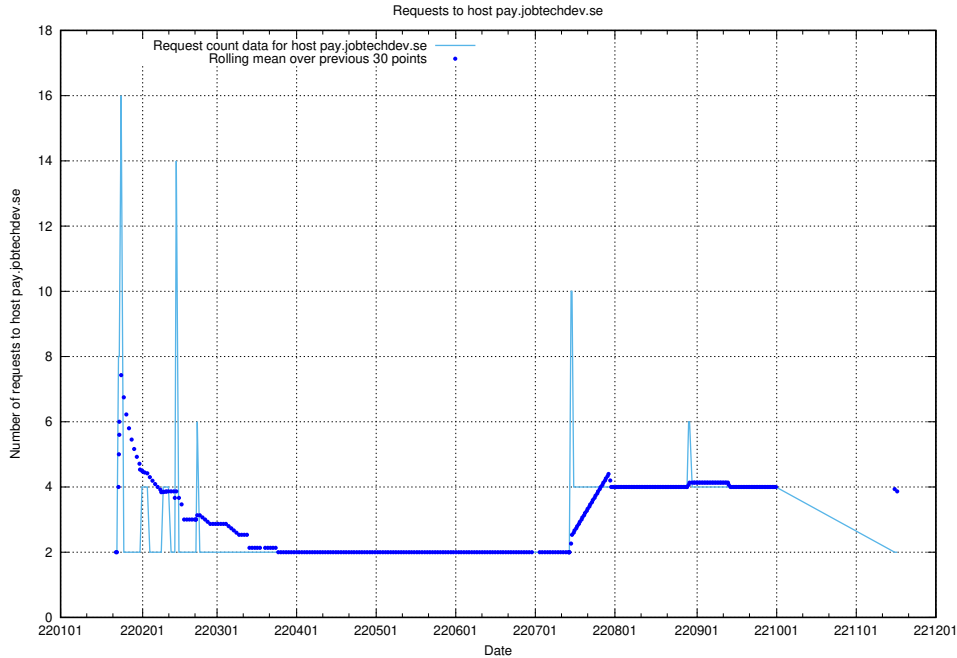

7.622 Usage of pay.jobtechdev.se

Here, we count the number of requests to host pay.jobtechdev.se.