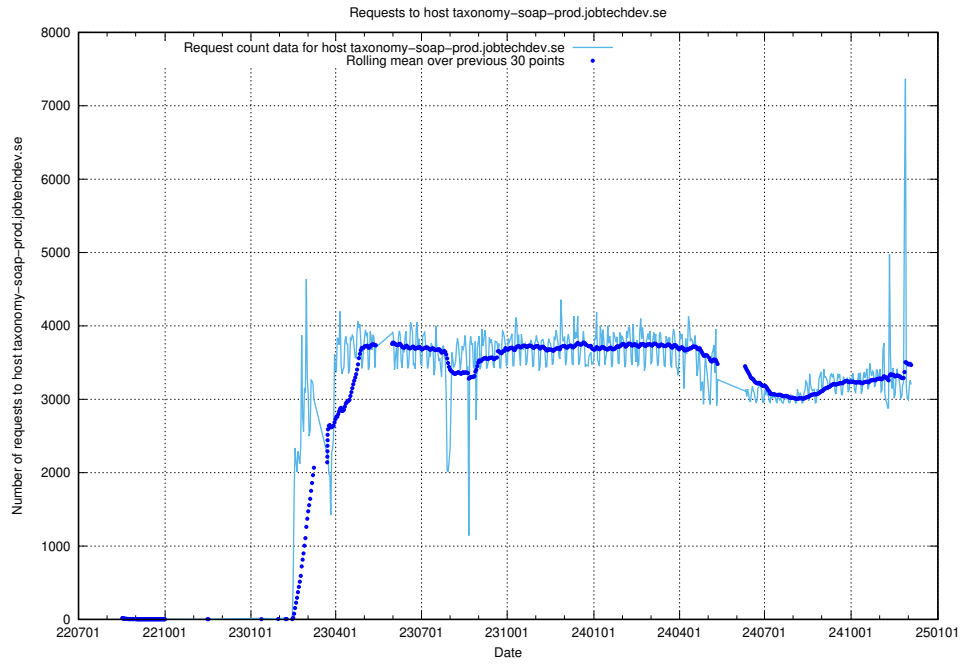

7.13 Usage of taxonomy-soap-prod.jobtechdev.se

Here, we count the number of requests to host taxonomy-soap-prod.jobtechdev.se.