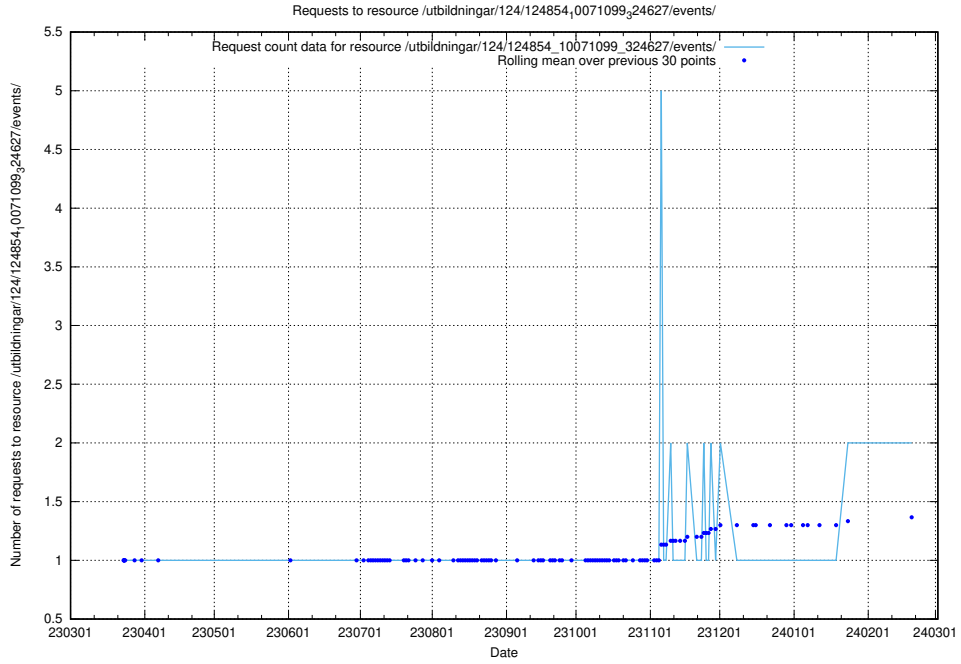

5.545 Usage of /utbildningar/124/124854_10071099_324627/events/

Here, we count the number of requests to resource /utbildningar/124/124854_10071099_324627/events/