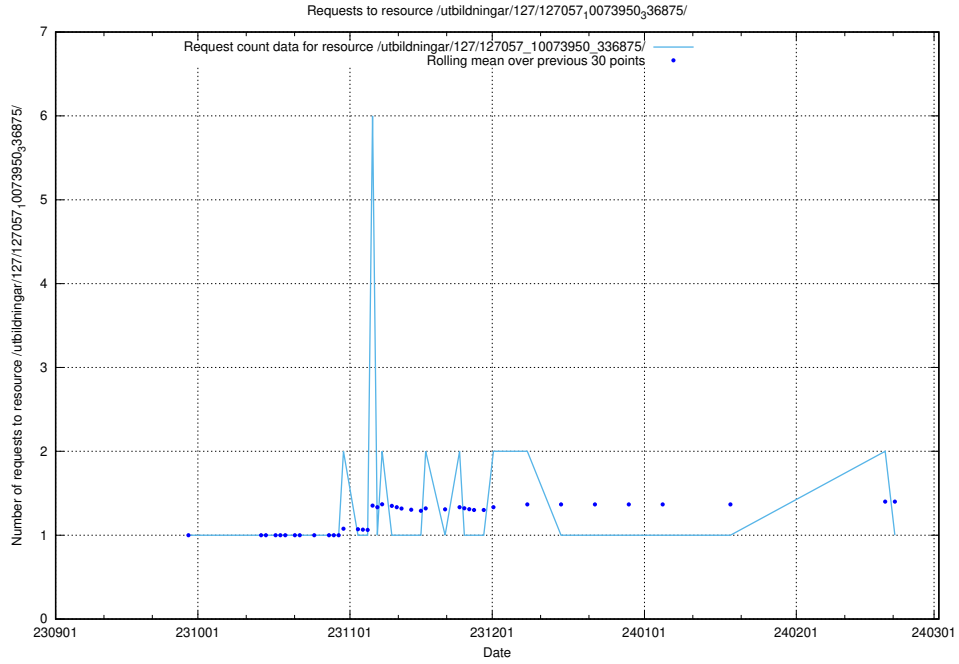

Here, we count the number of requests to resource /utbildningar/127/127057_10073950_336875/events/

5.5497 Usage of /utbildningar/127/127057_10073950_336875/

Here, we count the number of requests to resource /utbildningar/127/127057_10073950_336875/.