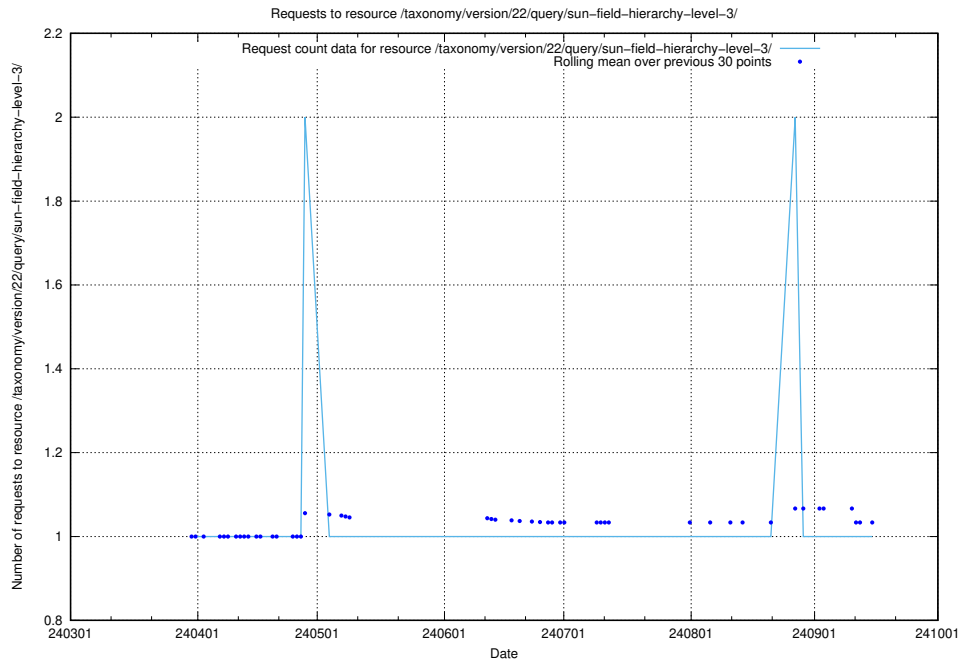

5.2611 Usage of /taxonomy/version/22/query/sun-field-hierarchy-level-3/

Here, we count the number of requests to resource /taxonomy/version/22/query/sun-field-hierarchy-level-3/.