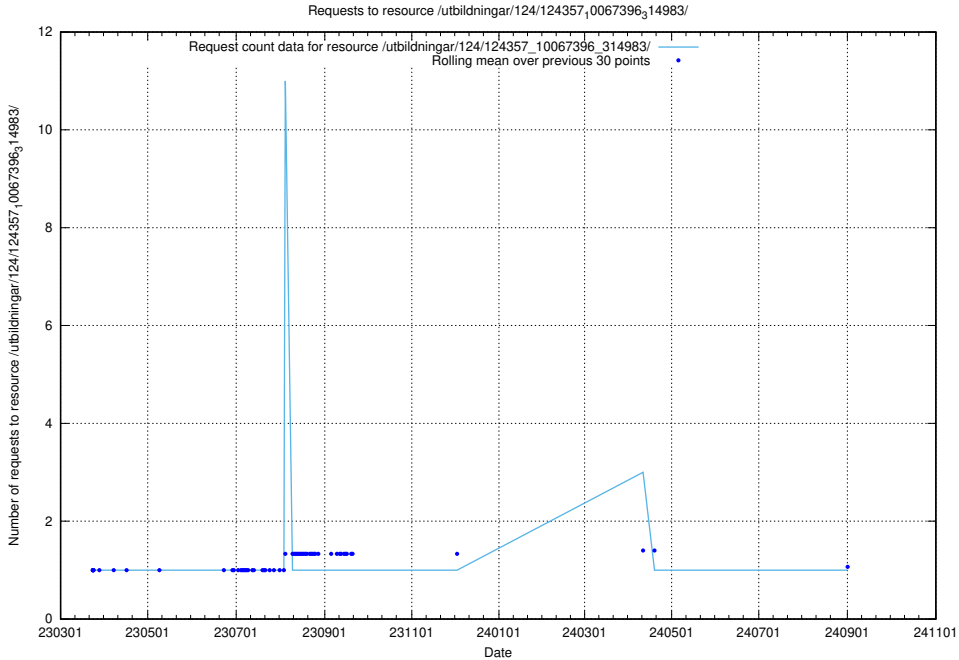

5.4886 Usage of /utbildningar/124/124357_10067396_314983/

Here, we count the number of requests to resource /utbildningar/124/124357_10067396_314983/.