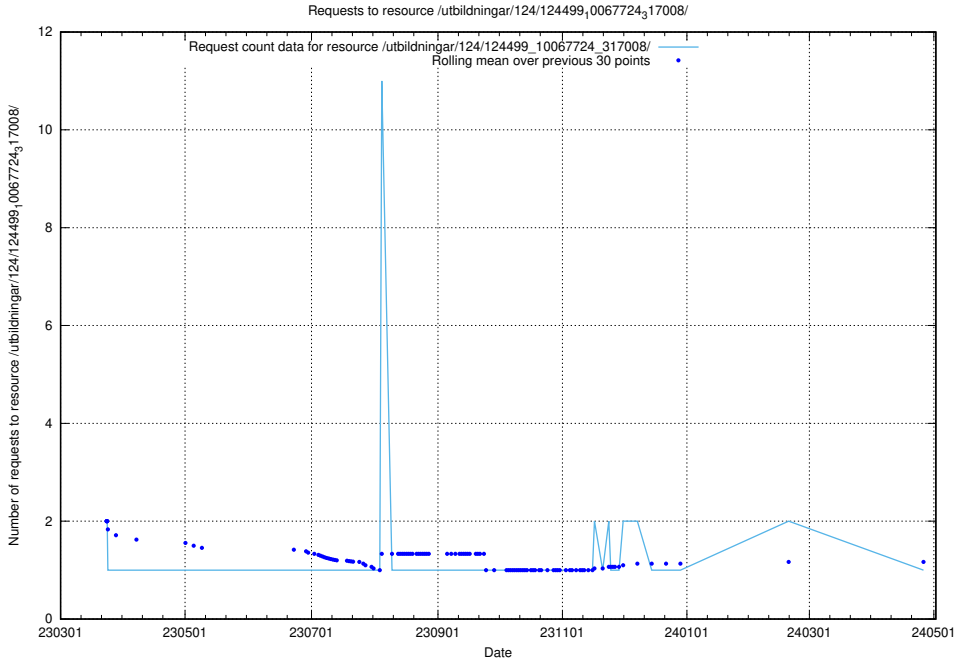

5.7426 Usage of /utbildningar/124/124499_10067724_317008/

Here, we count the number of requests to resource /utbildningar/124/124499_10067724_317008/.