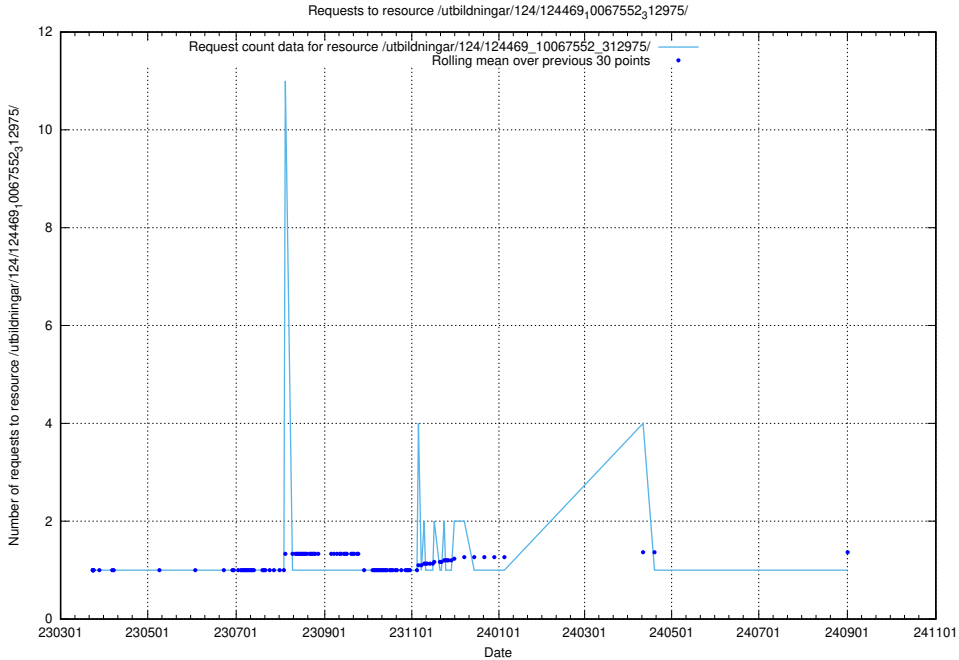

5.4385 Usage of /utbildningar/124/124469_10067552_312975/

Here, we count the number of requests to resource /utbildningar/124/124469_10067552_312975/.