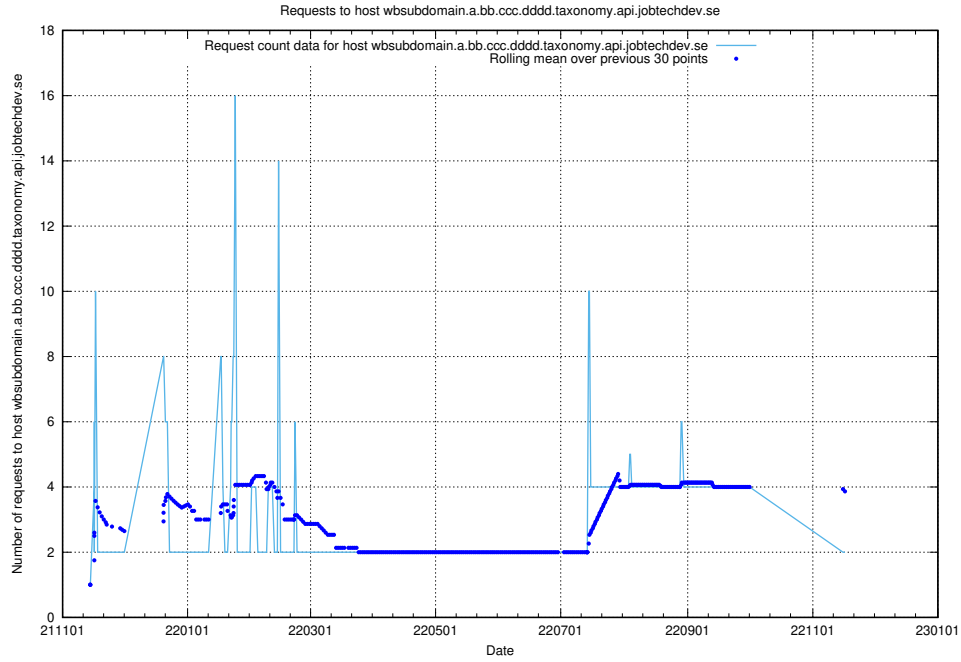

7.577 Usage of wbsubdomain.a.bb.ccc.dddd.taxonomy.api.jobtechdev.se

Here, we count the number of requests to host wbsubdomain.a.bb.ccc.dddd.taxonomy.api.jobtechdev.se.