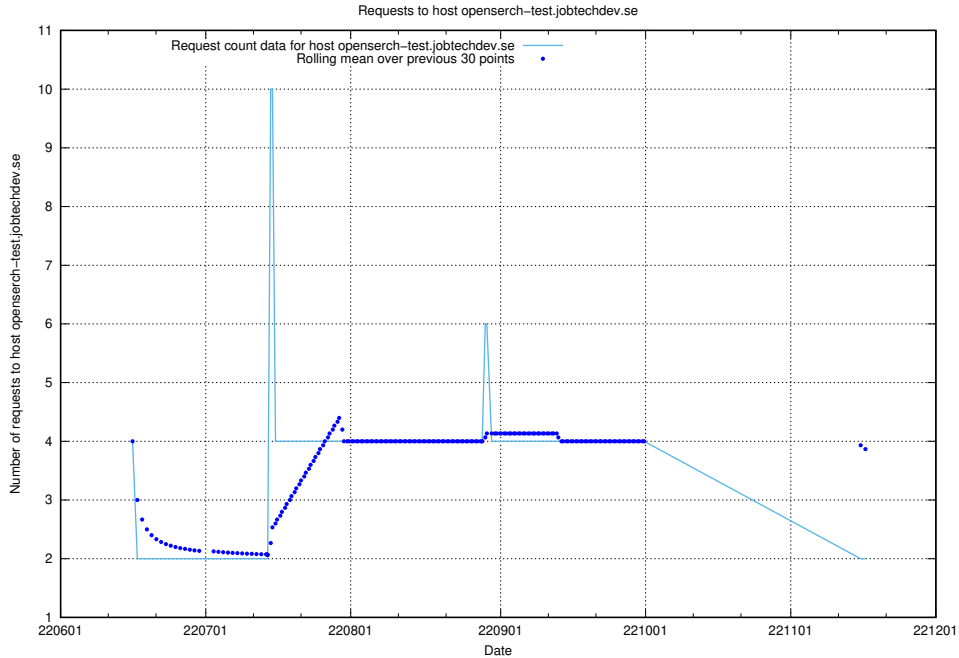

Here, we count the number of requests to host 2f0b40cd-39bc-429b-8f6c-c3d864c6fbd6.jobtechdev.se.

7.428 Usage of openserch-test.jobtechdev.se

Here, we count the number of requests to host openserch-test.jobtechdev.se.