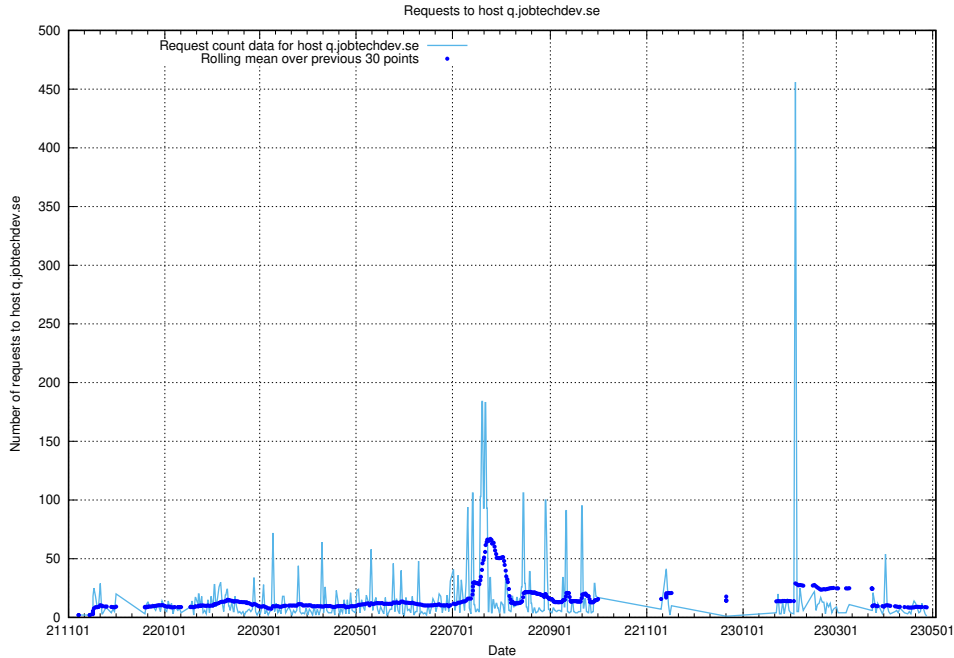

7.640 Usage of q.jobtechdev.se

Here, we count the number of requests to host q.jobtechdev.se.