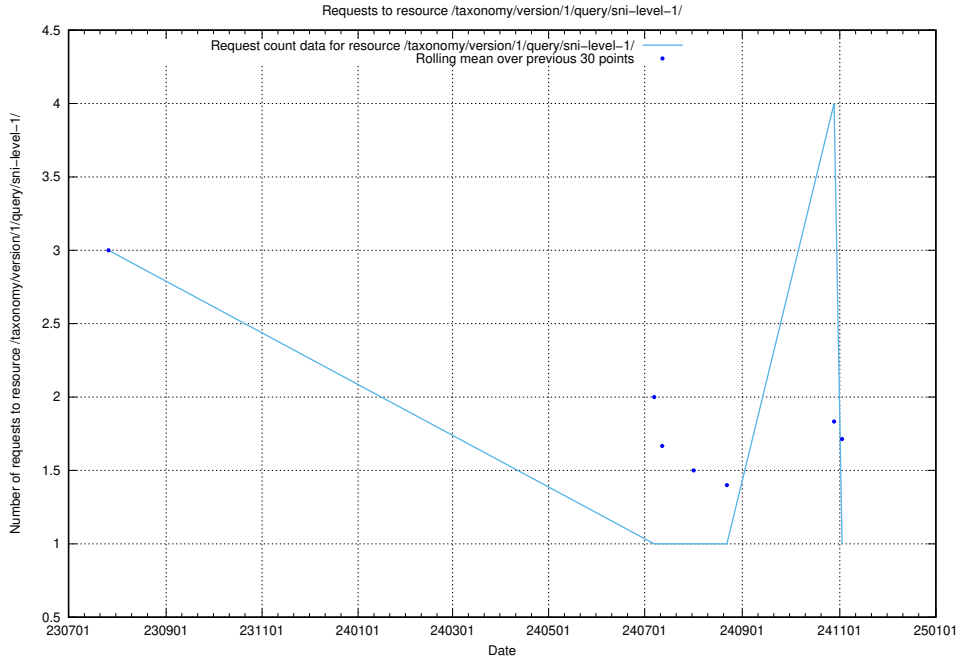

5.5984 Usage of /taxonomy/version/1/query/sni-level-1/

Here, we count the number of requests to resource /taxonomy/version/1/query/sni-level-1/.