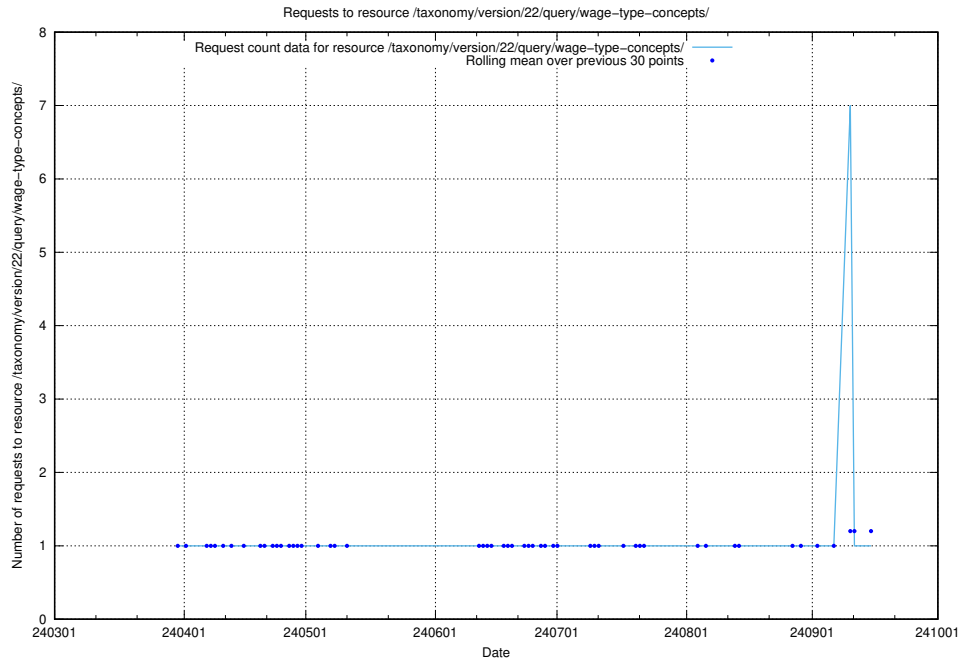

5.2602 Usage of /taxonomy/version/22/query/wage-type-concepts/

Here, we count the number of requests to resource /taxonomy/version/22/query/wage-type-concepts/.