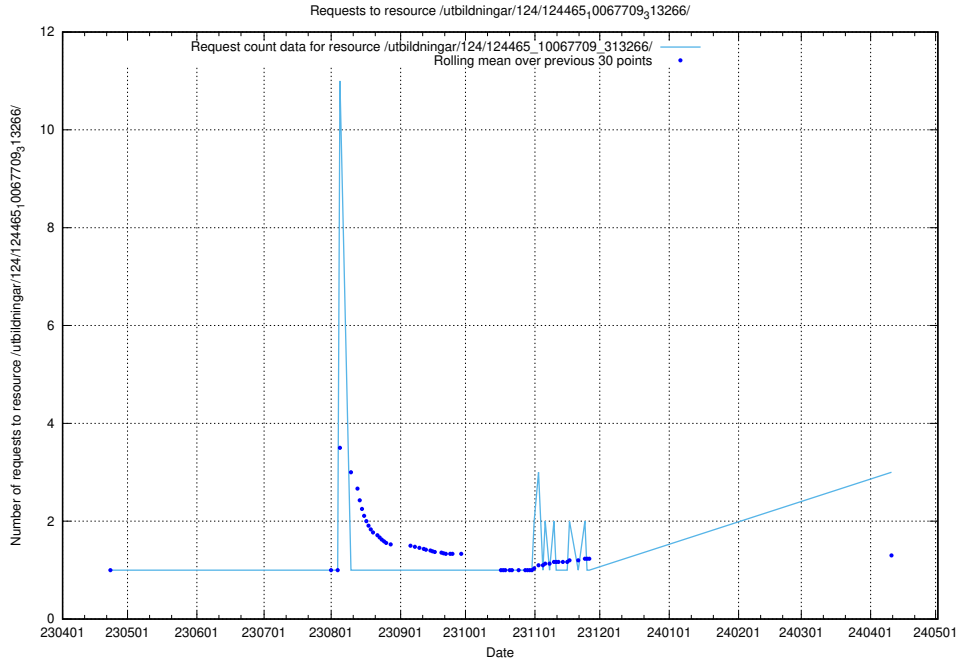

5.476 Usage of /vendor/

Here, we count the number of requests to resource /vendor/.

5.477 Usage of /utbildningar/124/124465_10067709_313266/

Here, we count the number of requests to resource /utbildningar/124/124465_10067709_313266/.