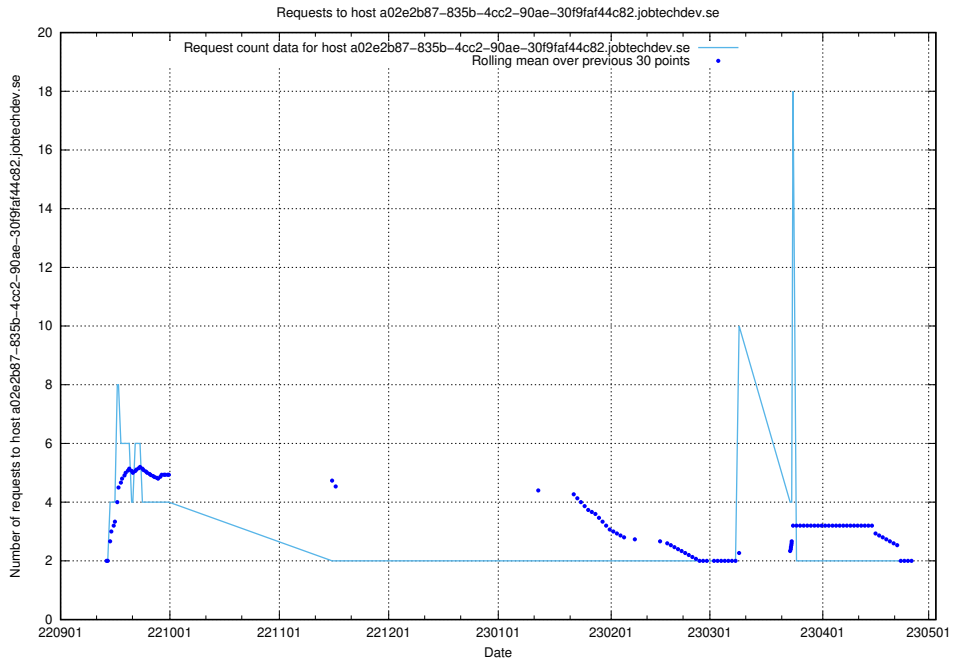

7.349 Usage of a02e2b87-835b-4cc2-90ae-30f9faf44c82.jobtechdev.se

Here, we count the number of requests to host a02e2b87-835b-4cc2-90ae-30f9faf44c82.jobtechdev.se.