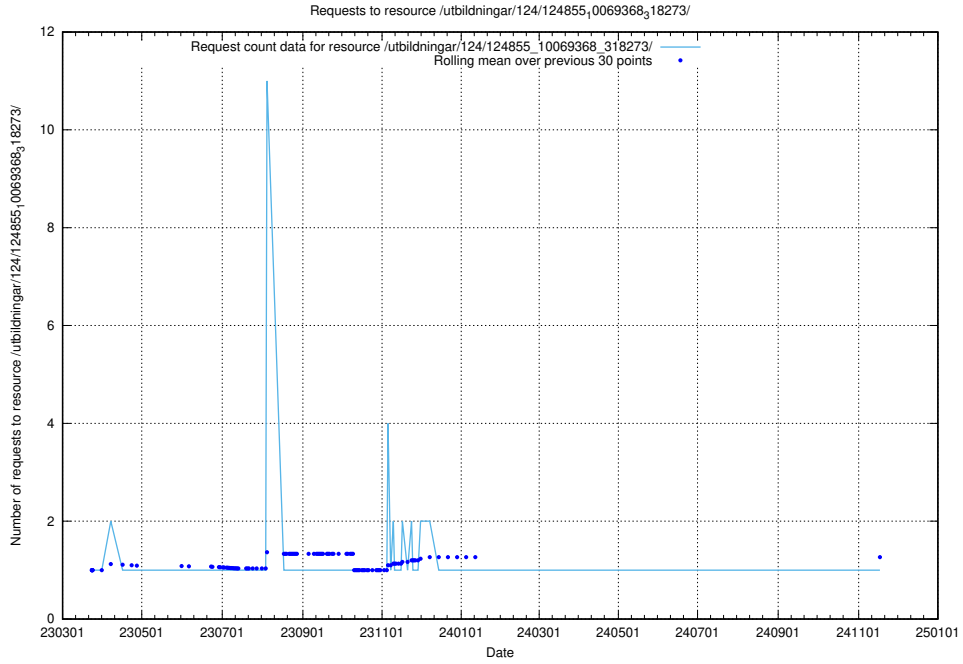

5.1437 Usage of /utbildningar/124/124855_10069368_318273/

Here, we count the number of requests to resource /utbildningar/124/124855_10069368_318273/.