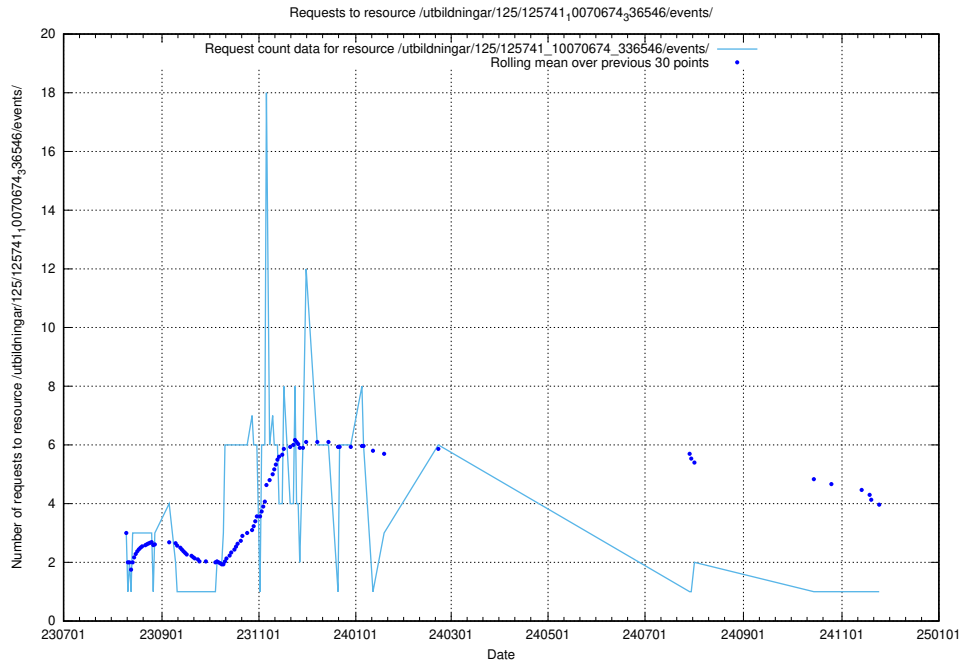

5.5877 Usage of /utbildningar/125/125741_10070674_336546/events/

Here, we count the number of requests to resource /utbildningar/125/125741_10070674_336546/events/