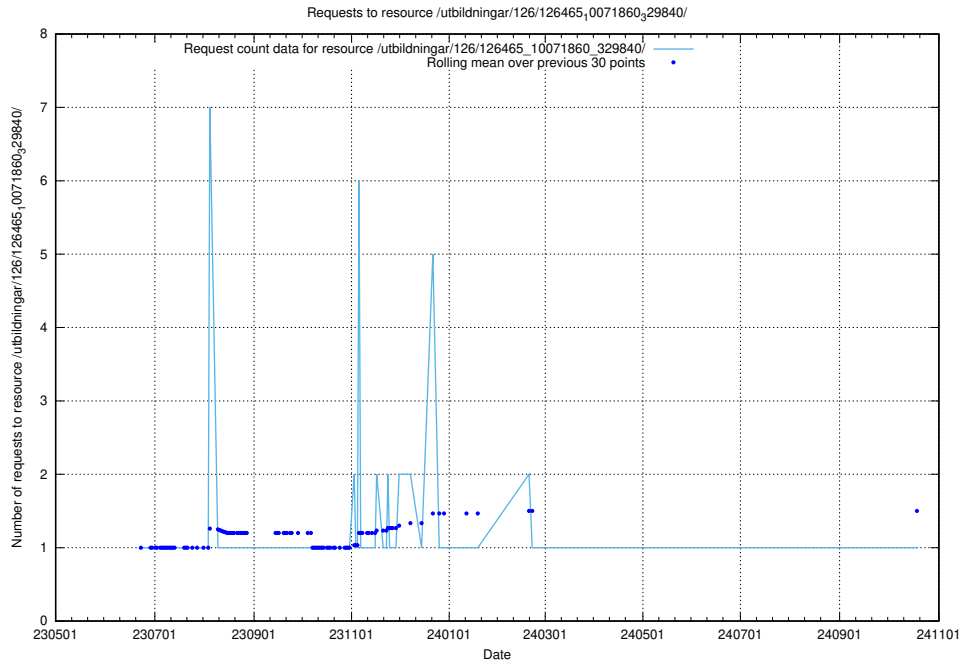

5.6711 Usage of /utbildningar/126/126465_10071860_329840/

Here, we count the number of requests to resource /utbildningar/126/126465_10071860_329840/.