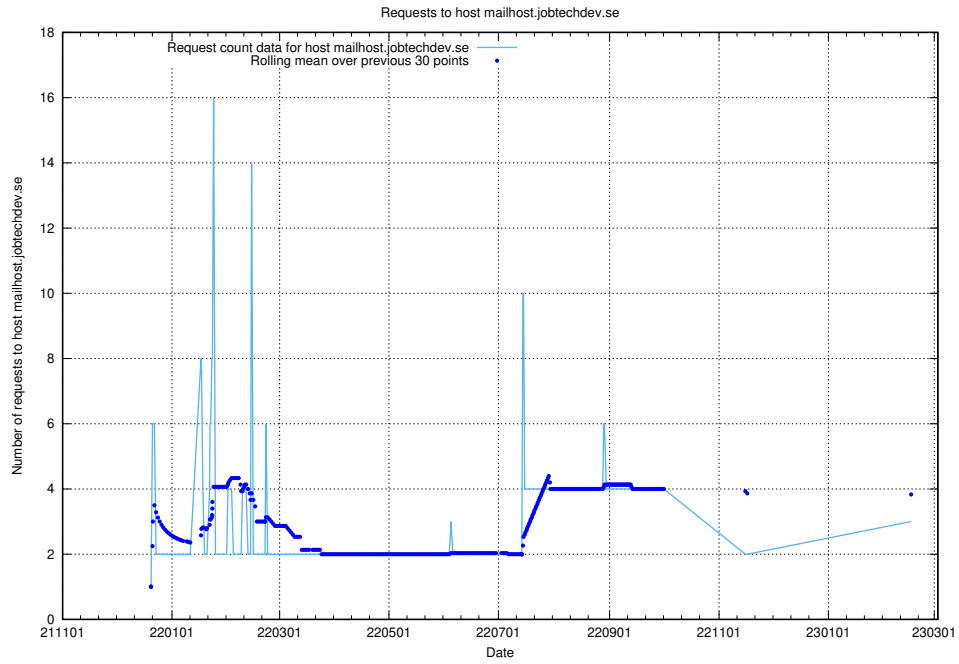

7.221 Usage of mailhost.jobtechdev.se

Here, we count the number of requests to host mailhost.jobtechdev.se.