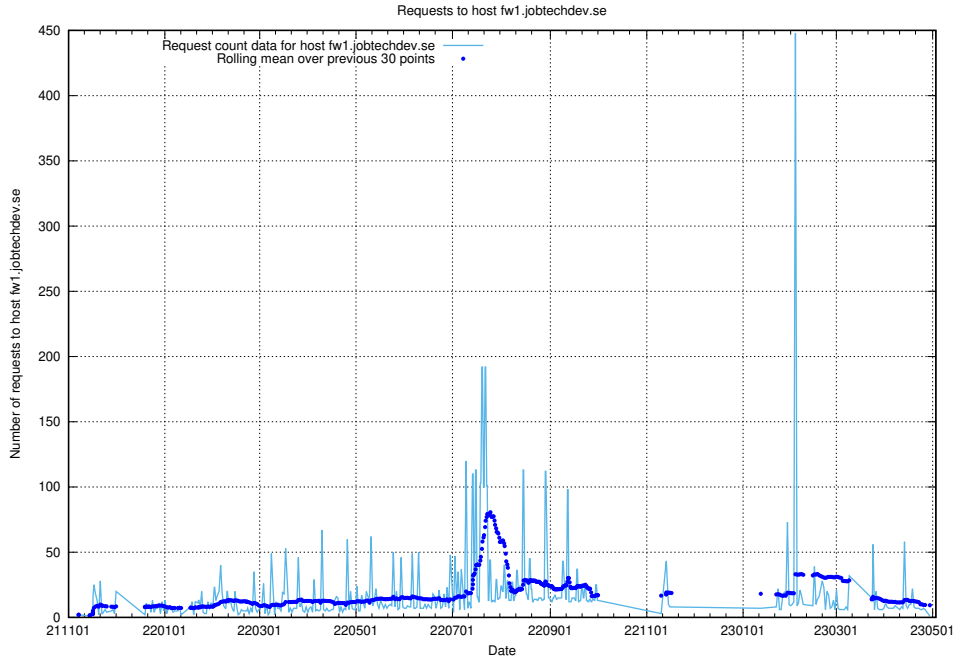

7.646 Usage of fw1.jobtechdev.se

Here, we count the number of requests to host fw1.jobtechdev.se.