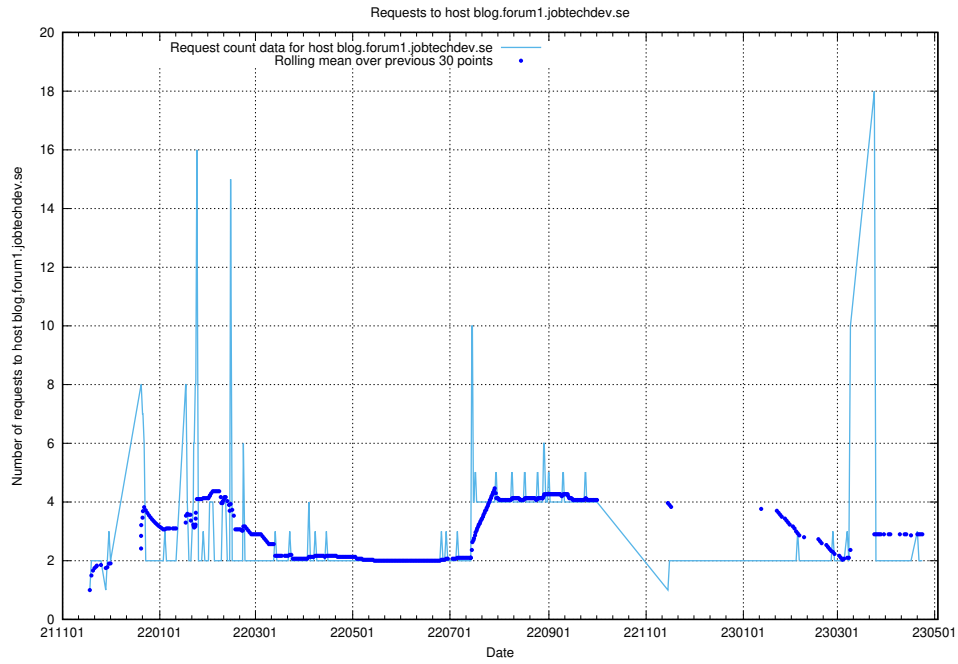

7.511 Usage of `blog.forum1.jobtechdev.se`

Here, we count the number of requests to host `blog.forum1.jobtechdev.se`.