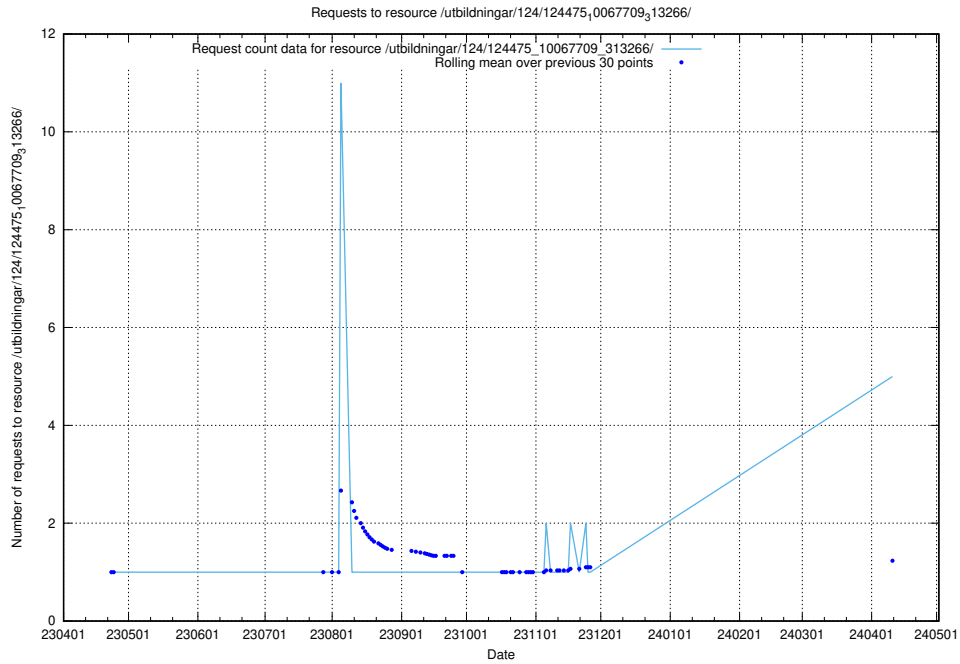

5.229 Usage of /utbildningar/124/124475_10067709_313266/

Here, we count the number of requests to resource /utbildningar/124/124475_10067709_313266/.