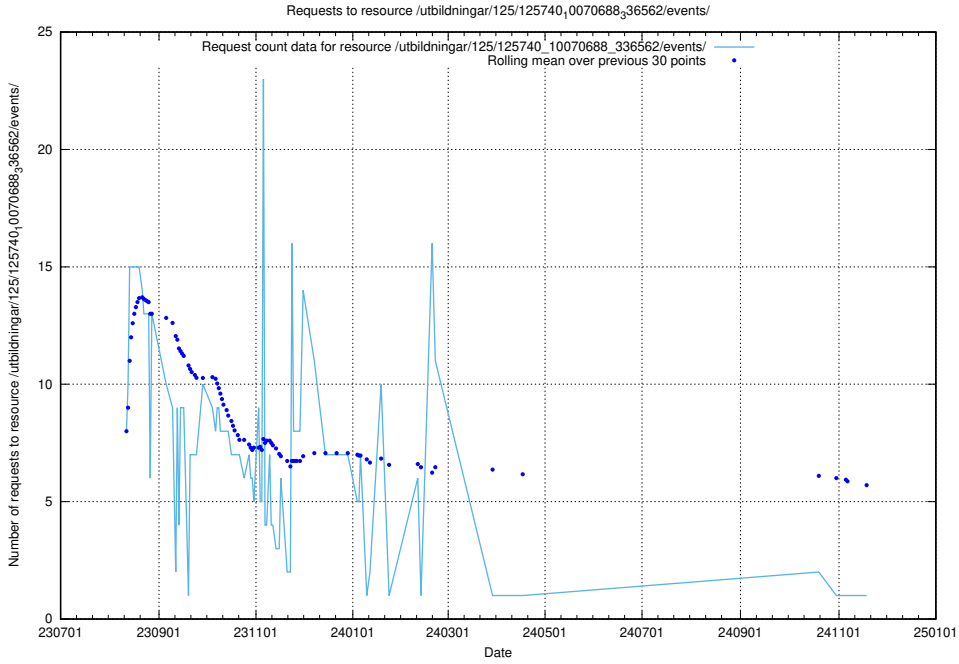

5.5863 Usage of /utbildningar/123/123367_10065861_297590/events/

Here, we count the number of requests to resource /utbildningar/123/123367_10065861_297590/events/

5.5864 Usage of /utbildningar/124/124519_10065858_297601/events/