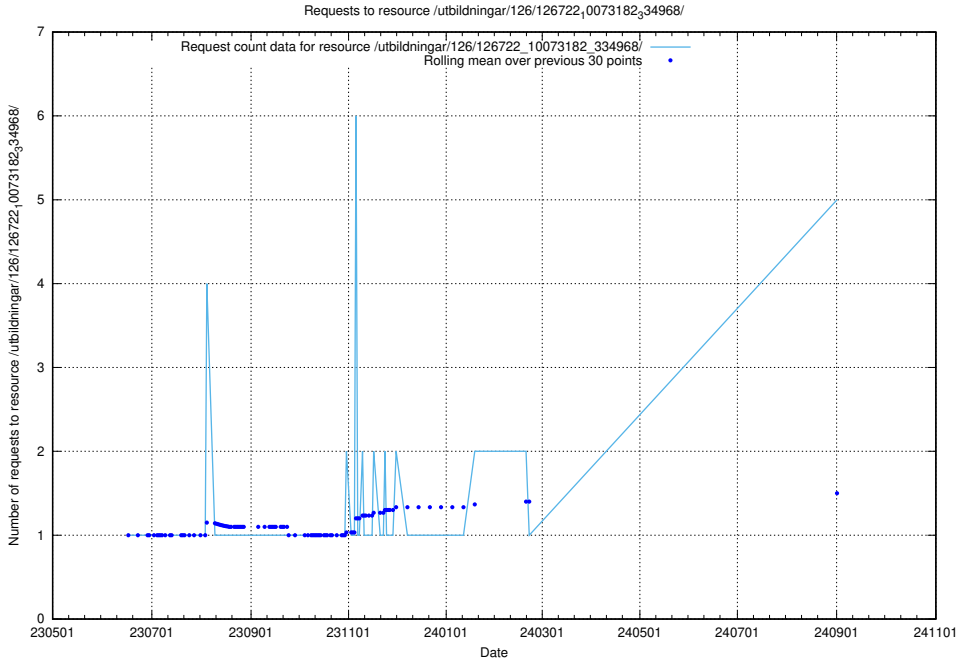

5.225 Usage of /utbildningar/126/126722_10073182_334968/

Here, we count the number of requests to resource /utbildningar/126/126722_10073182_334968/.