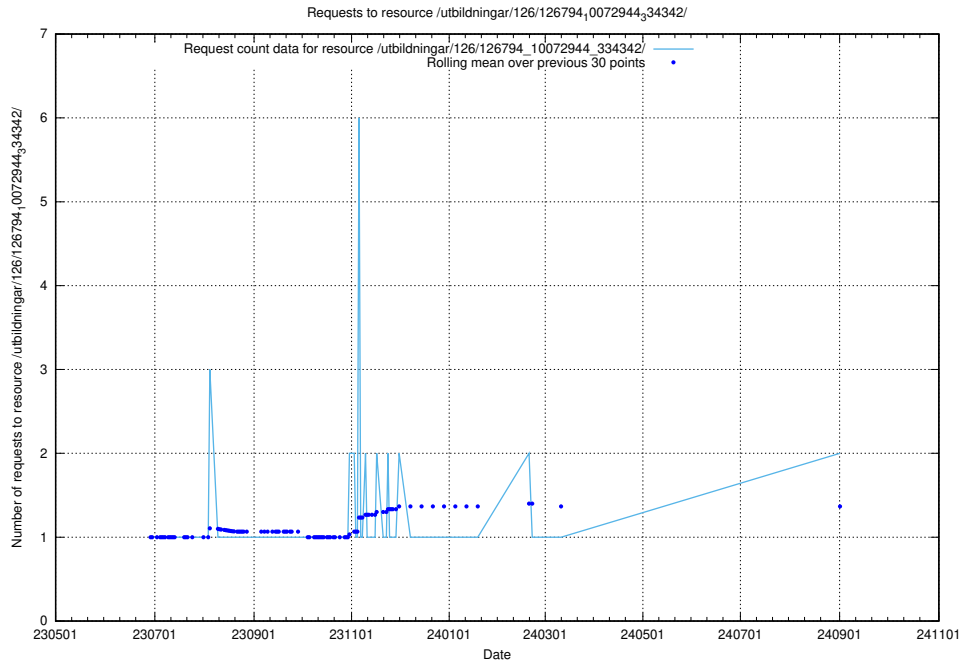

5.824 Usage of /utbildningar/126/126794_10072944_334342/

Here, we count the number of requests to resource /utbildningar/126/126794_10072944_334342/.