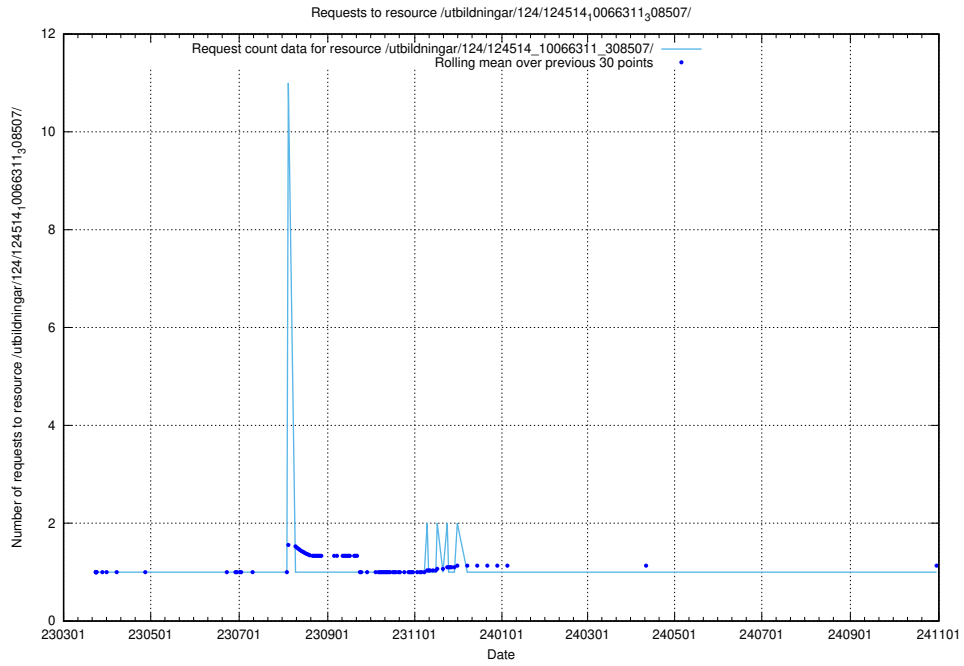

5.2833 Usage of /utbildningar/124/124514_10066311_308507/

Here, we count the number of requests to resource /utbildningar/124/124514_10066311_308507/.