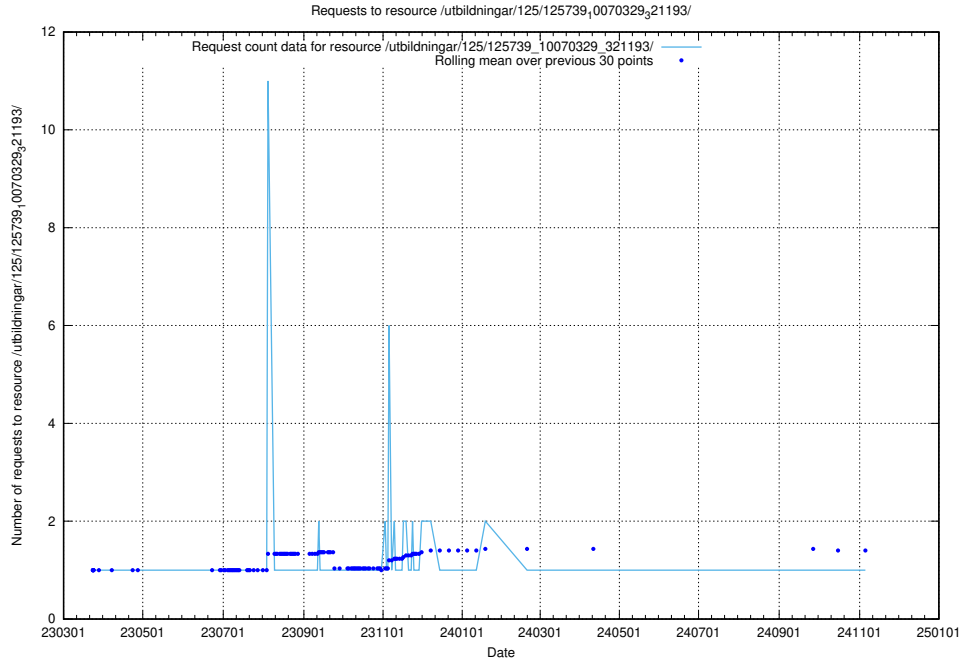

5.986 Usage of /utbildningar/125/125739_10070329_321193/

Here, we count the number of requests to resource /utbildningar/125/125739_10070329_321193/.