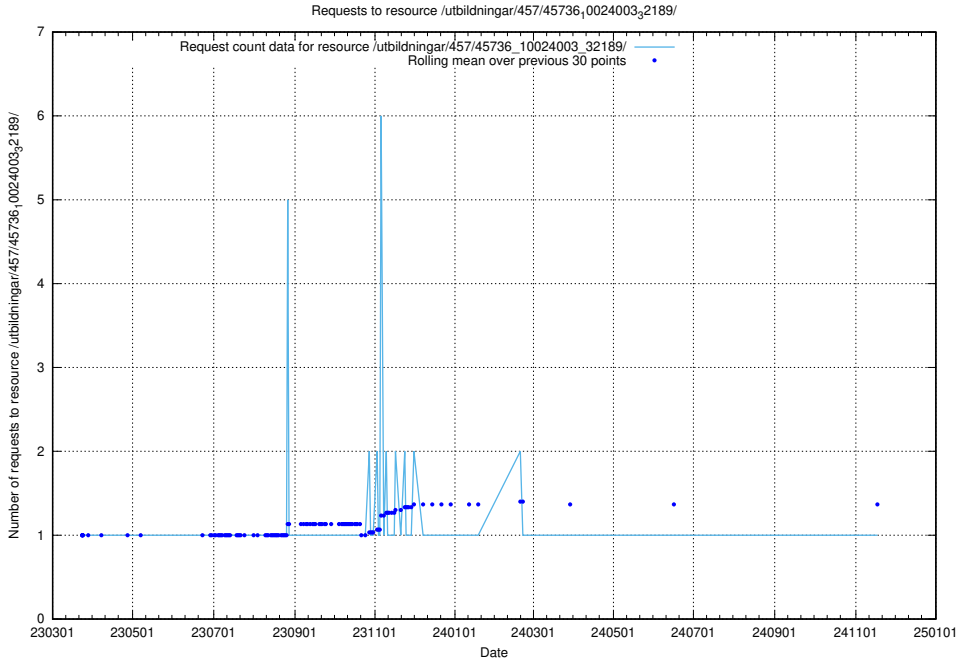

5.7448 Usage of /utbildningar/457/45736_10024003_32189/

Here, we count the number of requests to resource /utbildningar/457/45736_10024003_32189/.