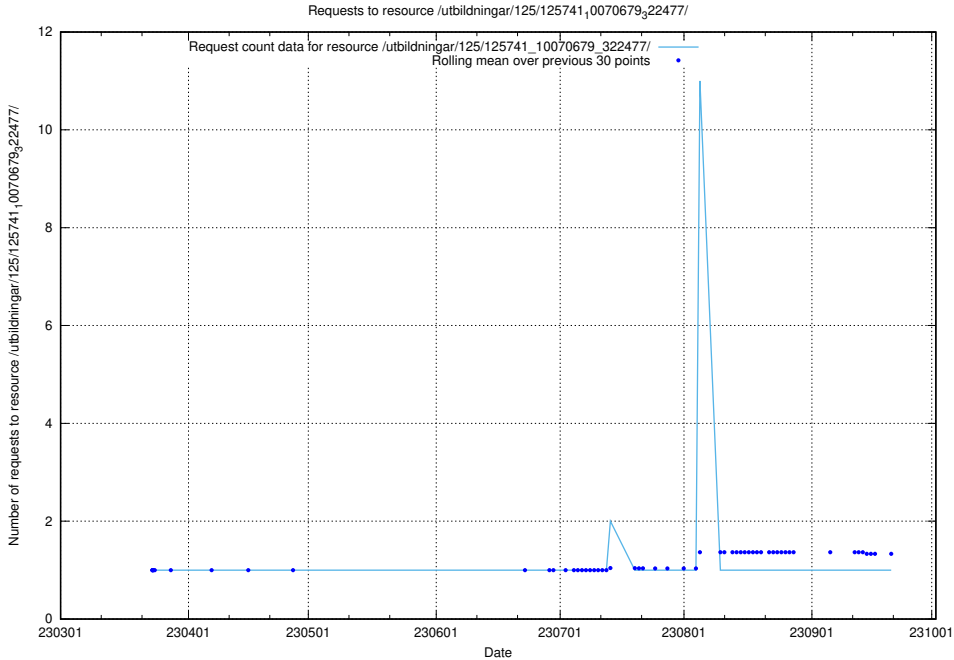

5.7611 Usage of /utbildningar/125/125741_10070679_322477/

Here, we count the number of requests to resource /utbildningar/125/125741_10070679_322477/.