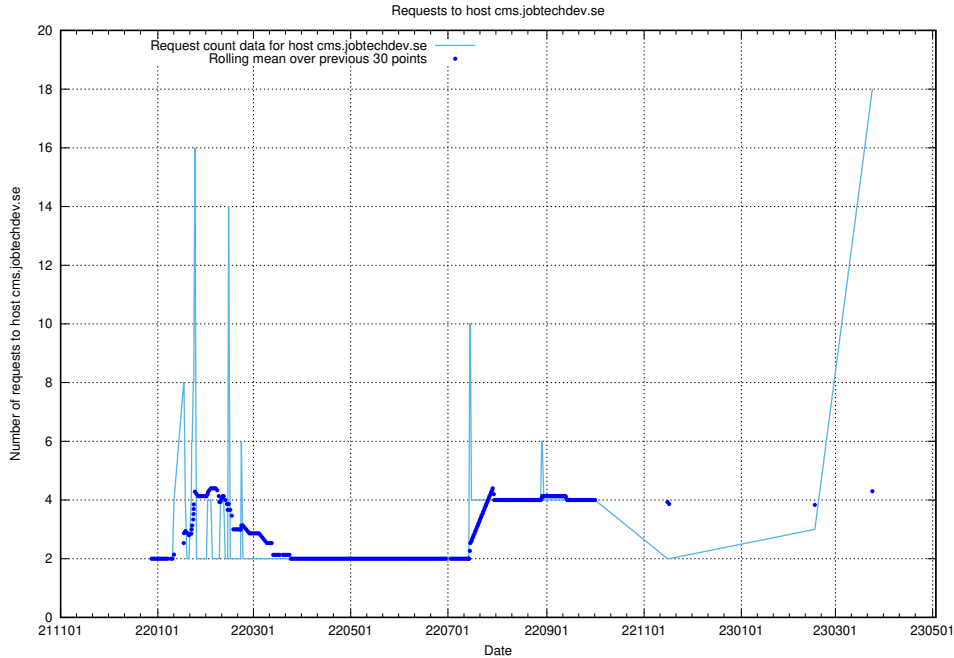

7.49 Usage of cms.jobtechdev.se

Here, we count the number of requests to host cms.jobtechdev.se.