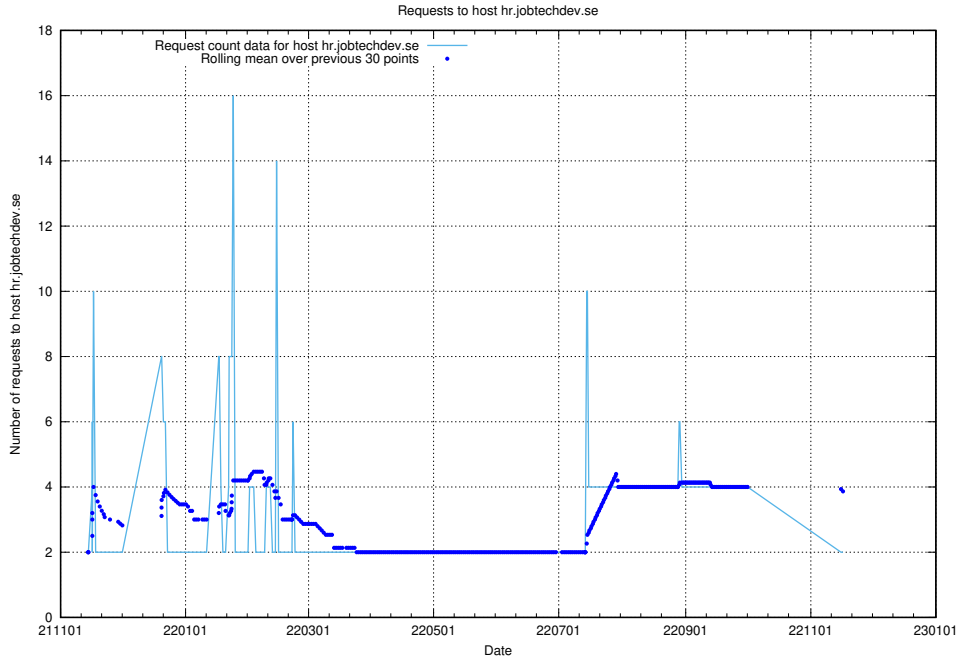

7.630 Usage of events.jobtechdev.se

Here, we count the number of requests to host events.jobtechdev.se.

7.631 Usage of hr.jobtechdev.se

Here, we count the number of requests to host hr.jobtechdev.se.

7.632 Usage of xn-ww-wc2f.jobtechdev.se:443