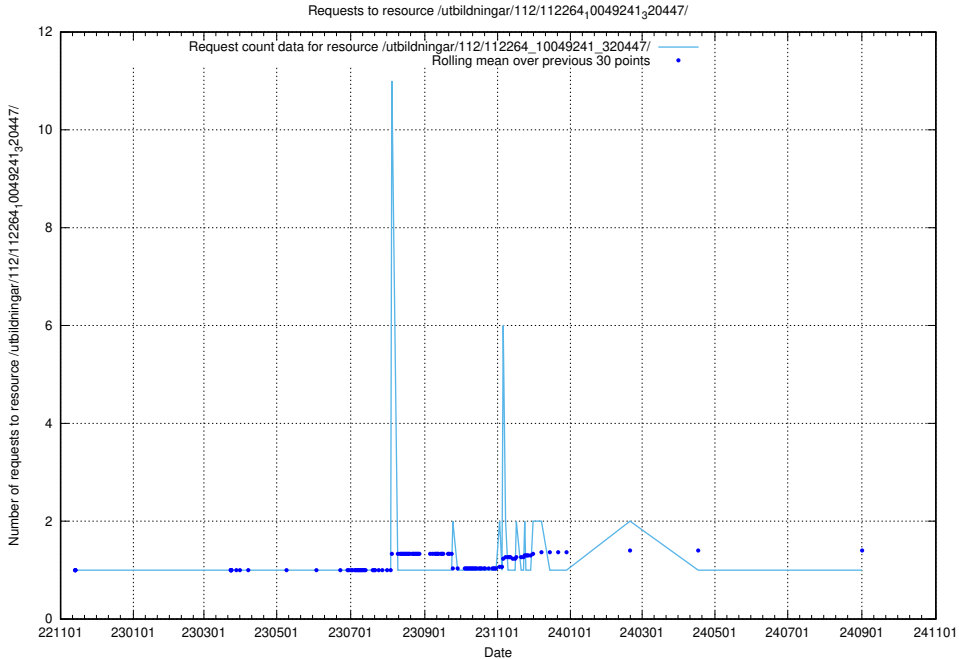

5.7301 Usage of /utbildningar/112/112264_10049241_320447/

Here, we count the number of requests to resource /utbildningar/112/112264_10049241_320447/.