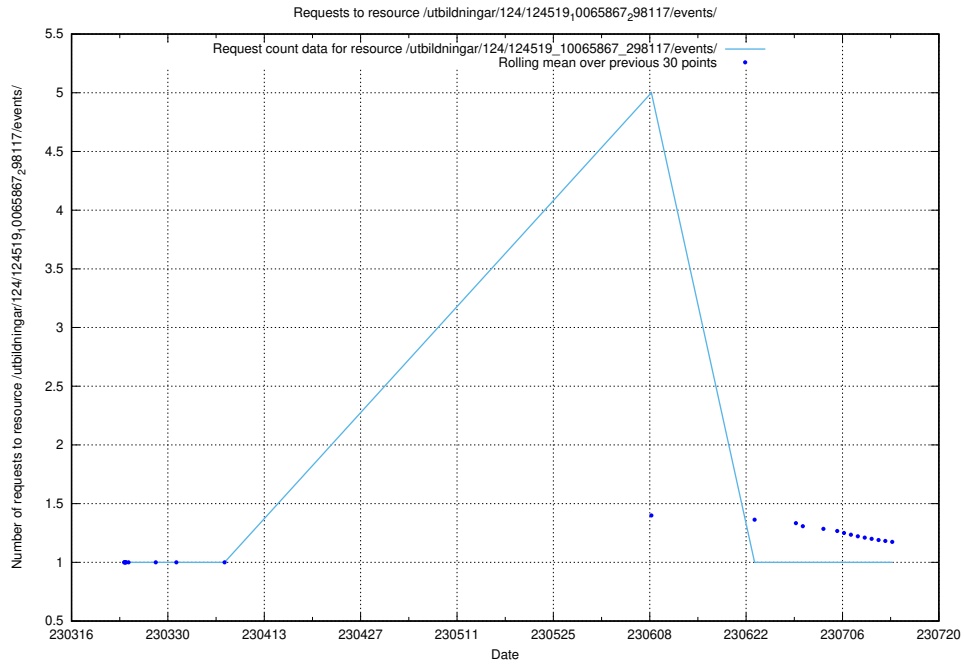

5.2311 Usage of /utbildningar/124/124519_10065867_298117/events/

Here, we count the number of requests to resource /utbildningar/124/124519_10065867_298117/events/