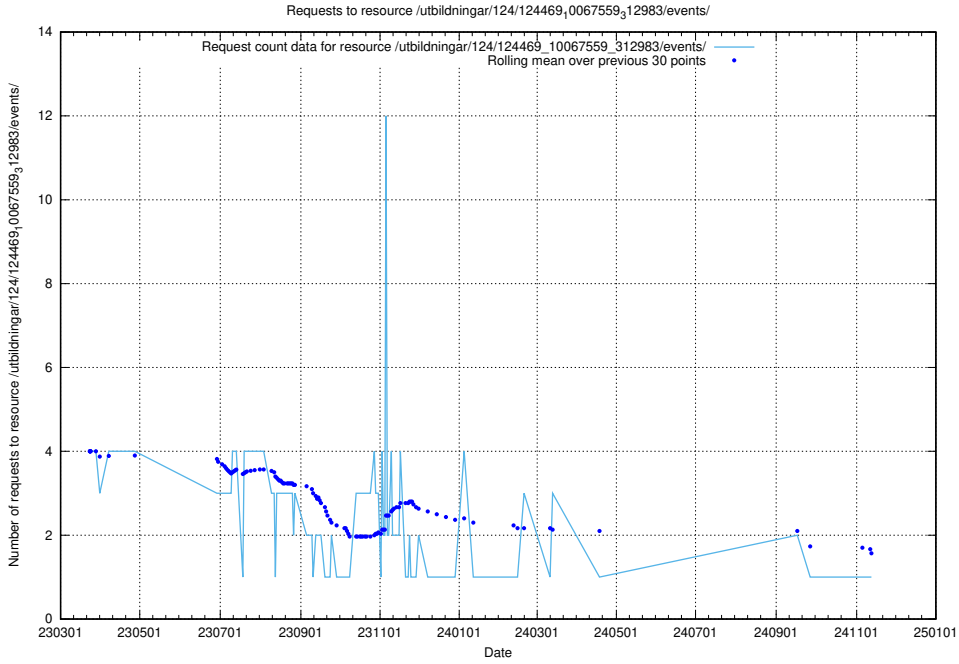

5.7381 Usage of /utbildningar/124/124469_10067559_312983/events/

Here, we count the number of requests to resource /utbildningar/124/124469_10067559_312983/events/