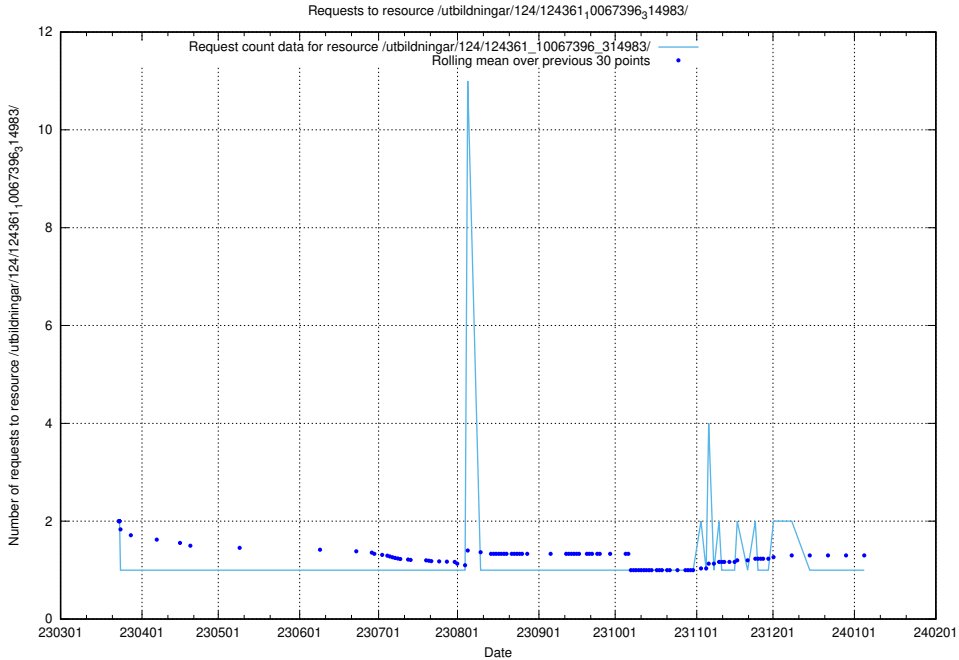

5.7432 Usage of /utbildningar/124/124361_10067396_314983/

Here, we count the number of requests to resource /utbildningar/124/124361_10067396_314983/.