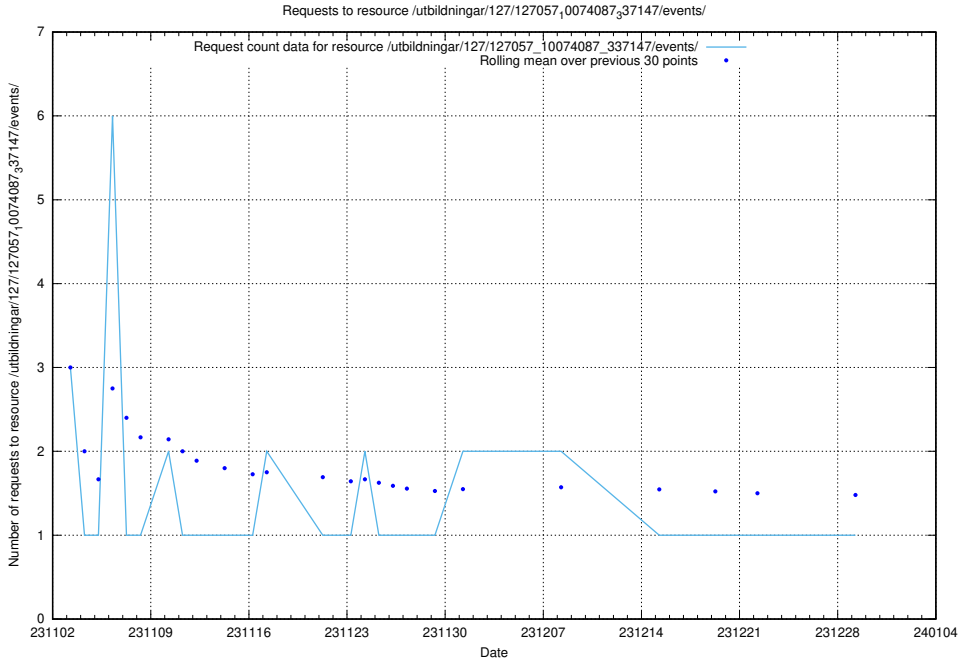

5.5185 Usage of /utbildningar/127/127057_10074087_337147/events/

Here, we count the number of requests to resource /utbildningar/127/127057_10074087_337147/events/