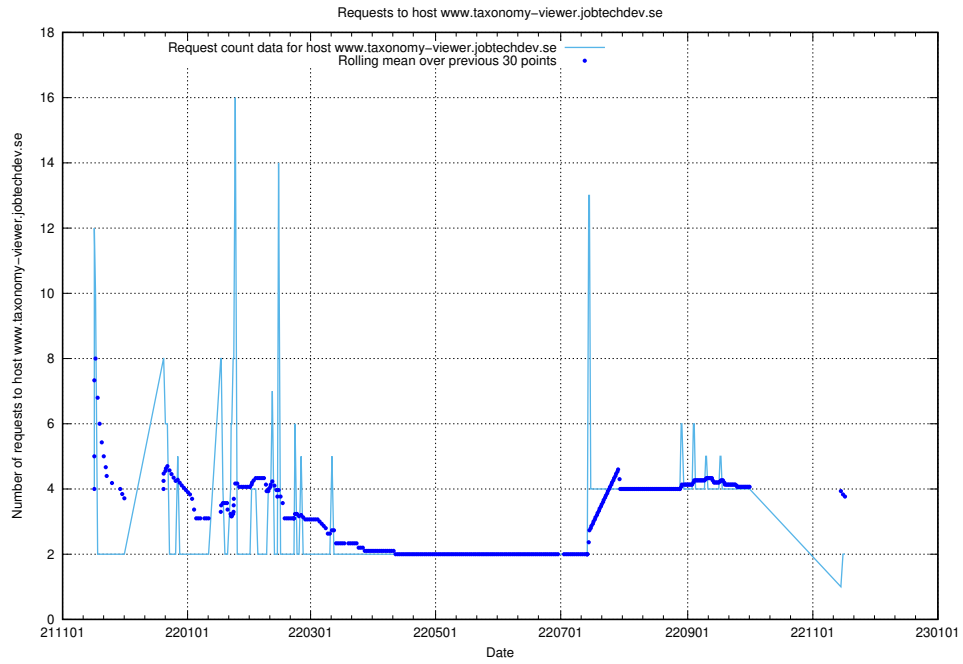

7.531 Usage of www.taxonomy-viewer.jobtechdev.se

Here, we count the number of requests to host www.taxonomy-viewer.jobtechdev.se.