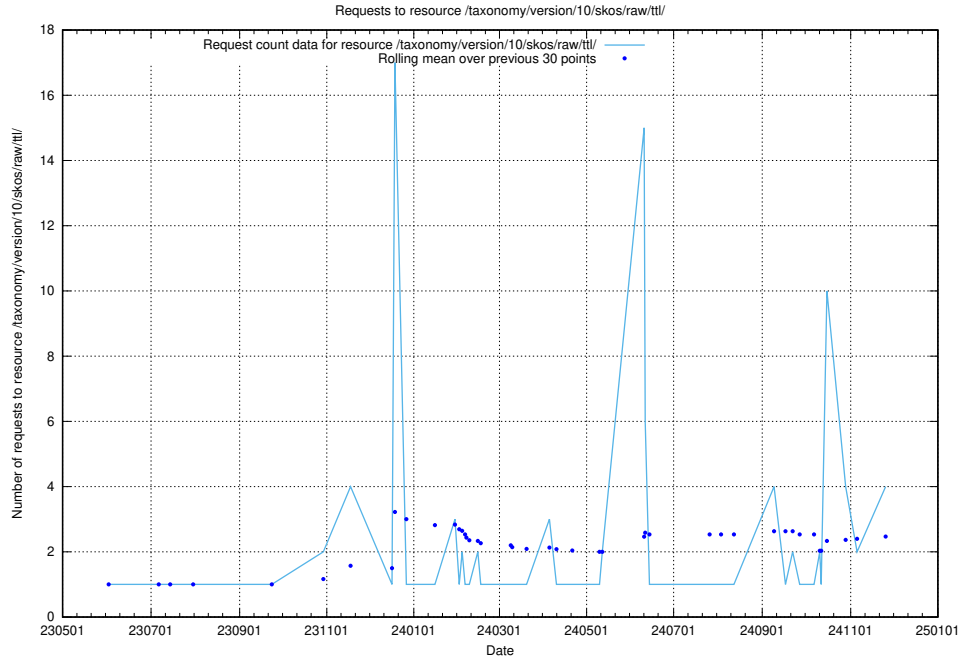

5.323 Usage of `/taxonomy/version/10/skos/raw/ttl/`

Here, we count the number of requests to resource `/taxonomy/version/10/skos/raw/ttl/`.