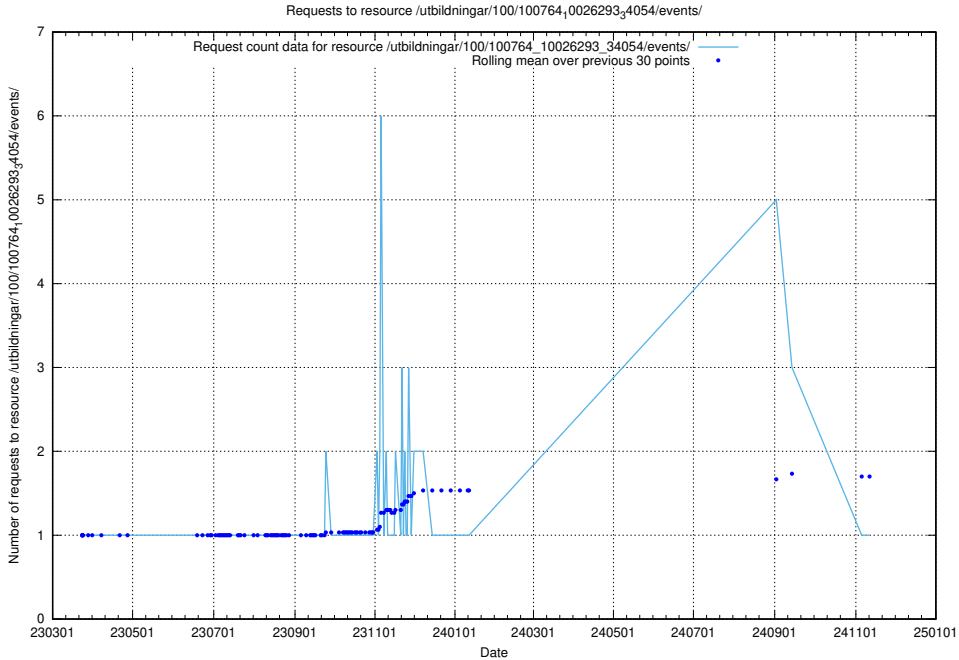

5.6601 Usage of /utbildningar/100/100764_10026293_34054/events/

Here, we count the number of requests to resource /utbildningar/100/100764_10026293_34054/events/.