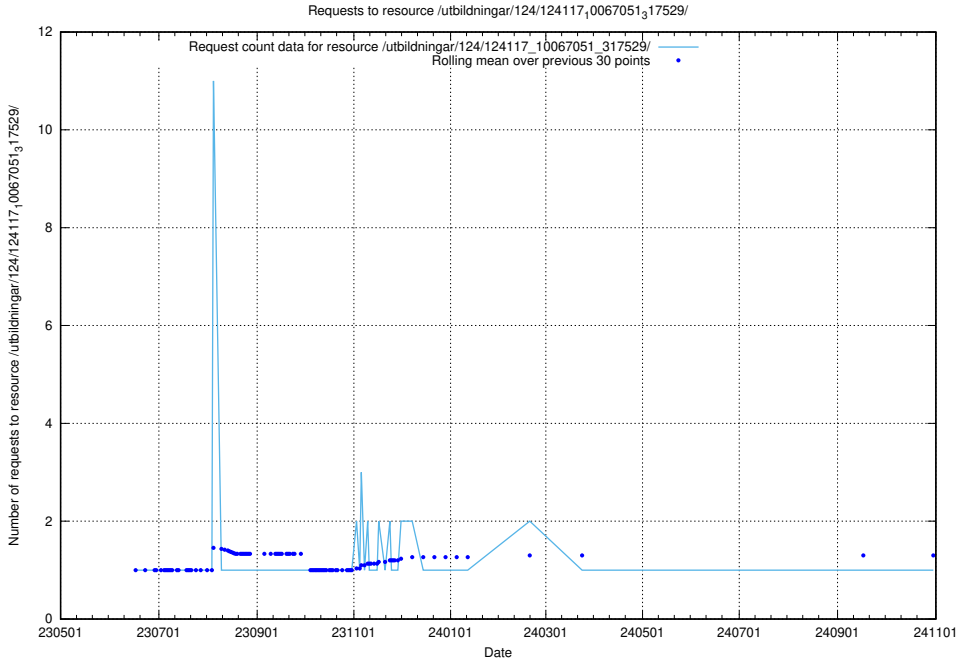

5.6949 Usage of /utbildningar/124/124117_10067051_317529/

Here, we count the number of requests to resource /utbildningar/124/124117_10067051_317529/.