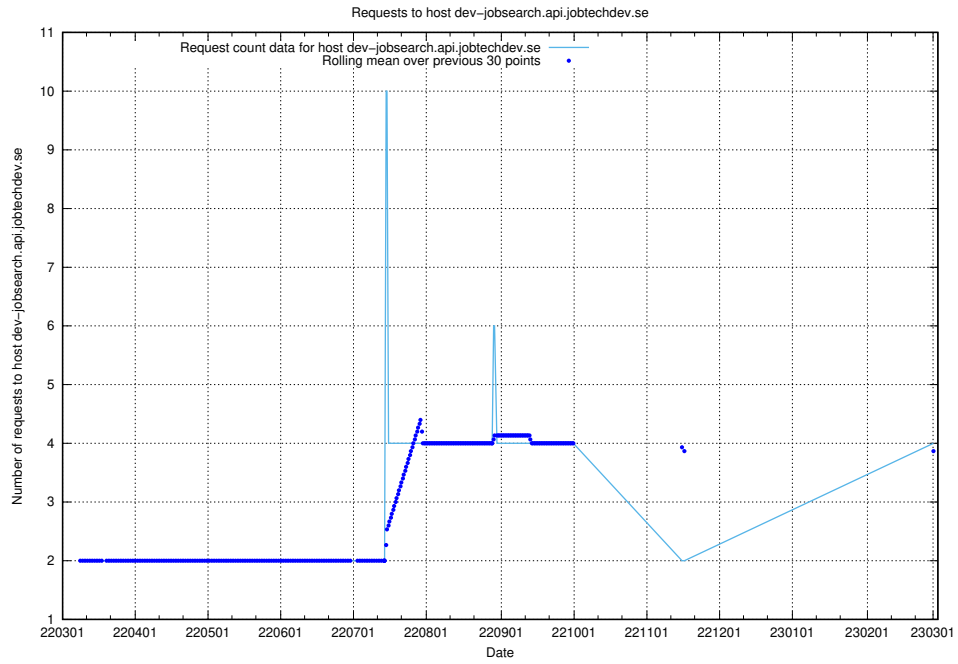

7.176 Usage of dev-jobsearch.api.jobtechdev.se

Here, we count the number of requests to host dev-jobsearch.api.jobtechdev.se.