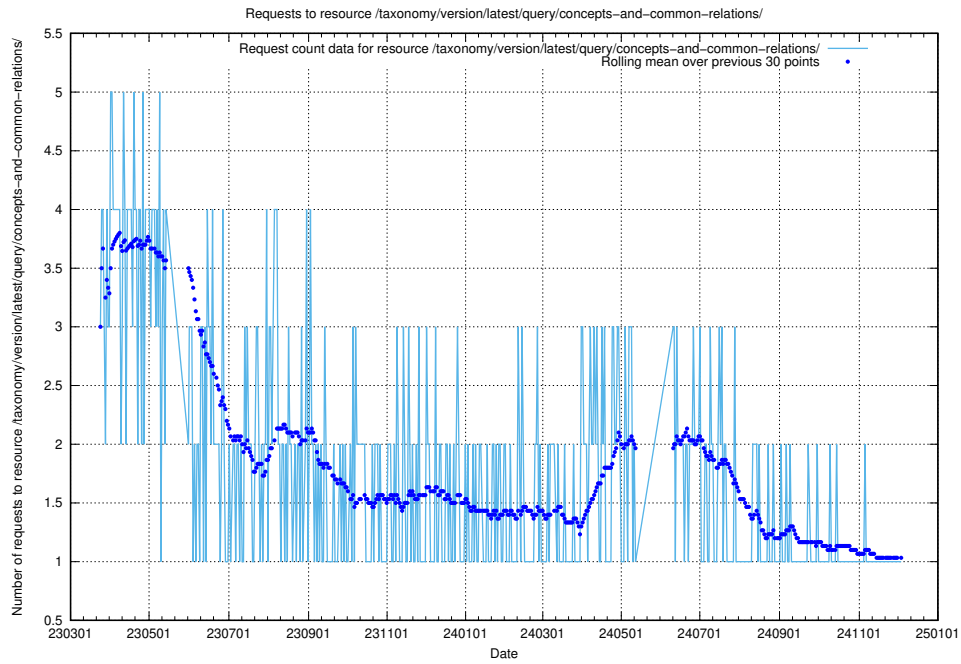

Here, we count the number of requests to resource /taxonomy/version/latest/query/concepts-and-common-relations/.

5.7221 Usage of /taxonomy/version/latest/query/concept-types/

Here, we count the number of requests to resource /taxonomy/version/latest/query/concept-types/.