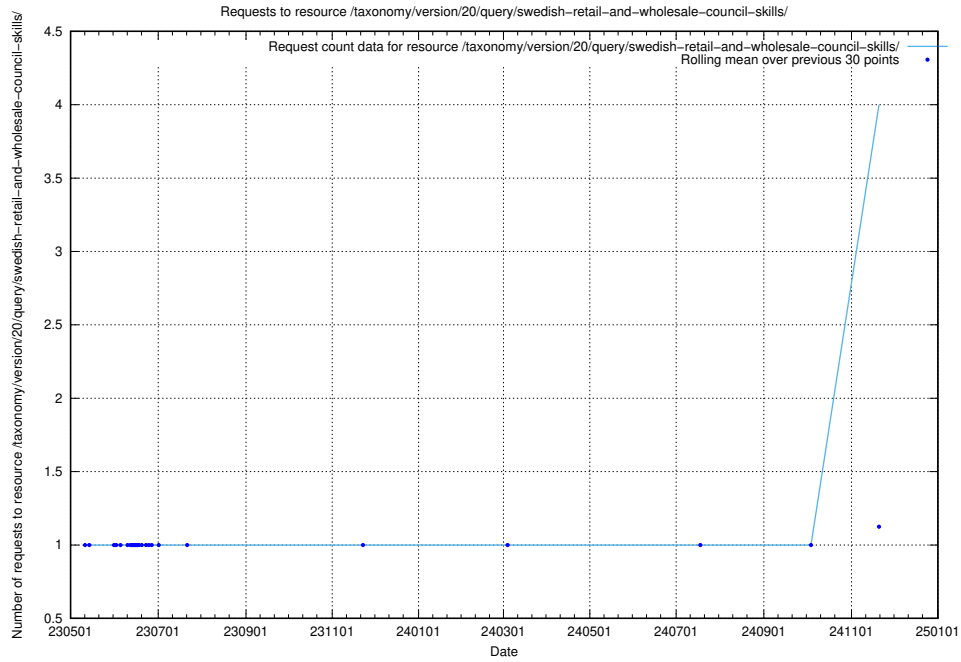

5.324 Usage of /taxonomy/version/20/query/swedish-retail-and-wholesale-council-skills/

Here, we count the number of requests to resource /taxonomy/version/20/query/swedish-retail-and-wholesale-council-skills/.