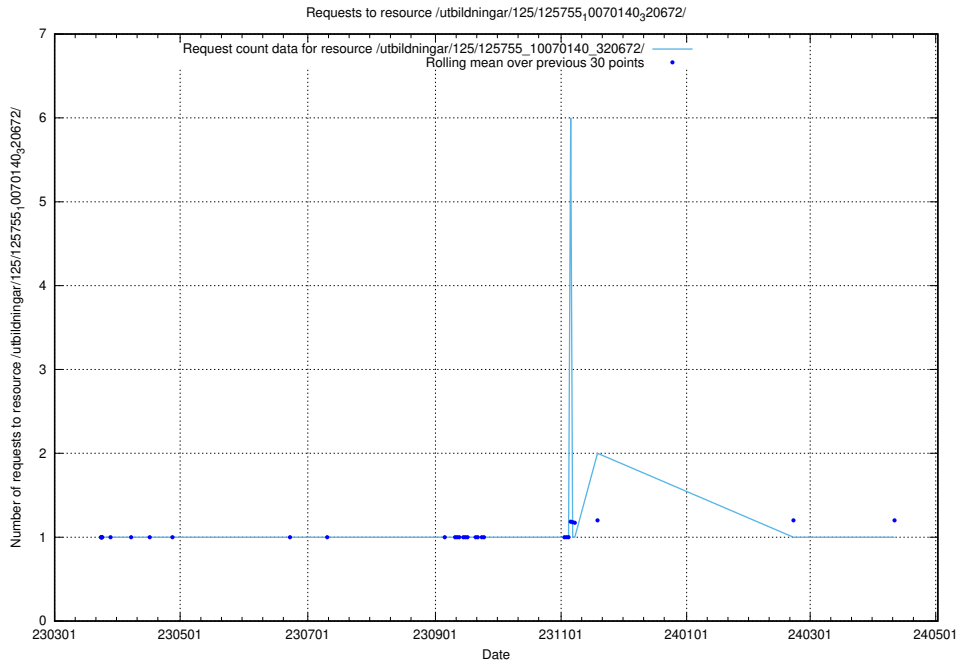

5.7591 Usage of /utbildningar/125/125755_10070140_320672/

Here, we count the number of requests to resource /utbildningar/125/125755_10070140_320672/.