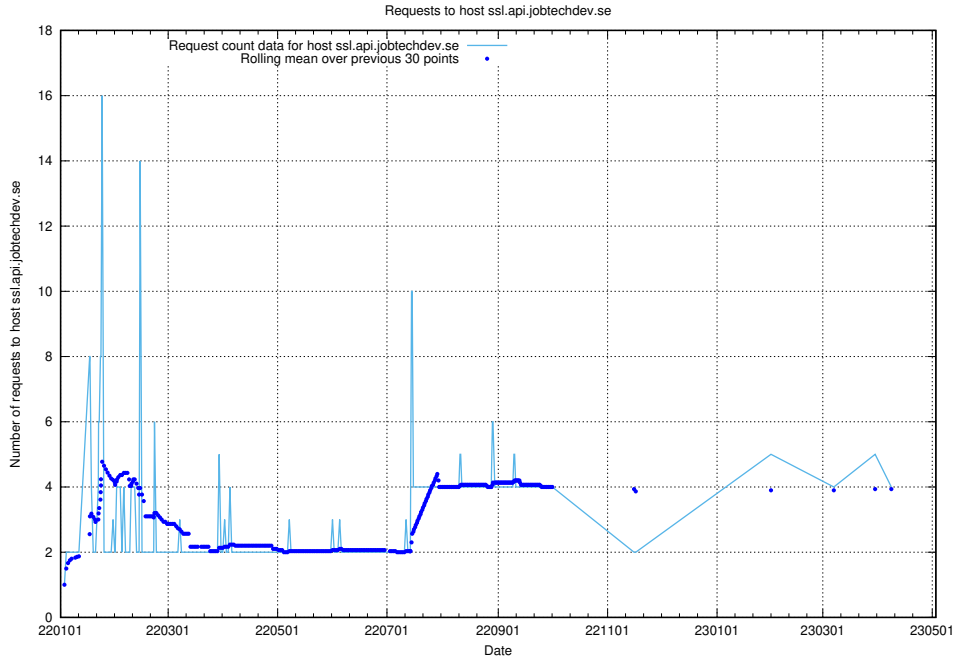

7.132 Usage of ssl.api.jobtechdev.se

Here, we count the number of requests to host ssl.api.jobtechdev.se.