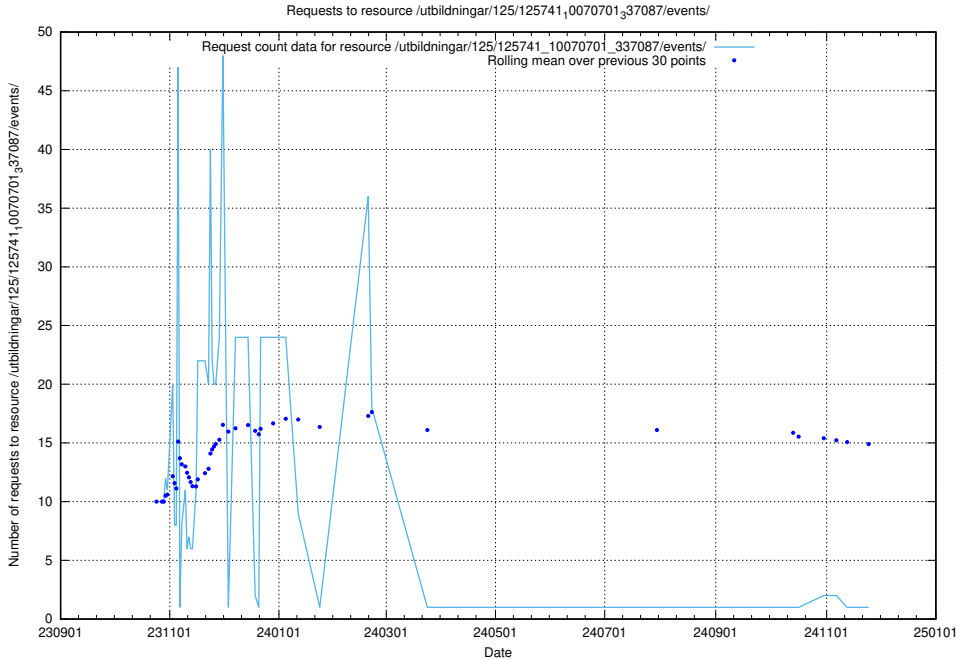

5.5246 Usage of /utbildningar/125/125741_10070701_337087/events/

Here, we count the number of requests to resource /utbildningar/125/125741_10070701_337087/events/