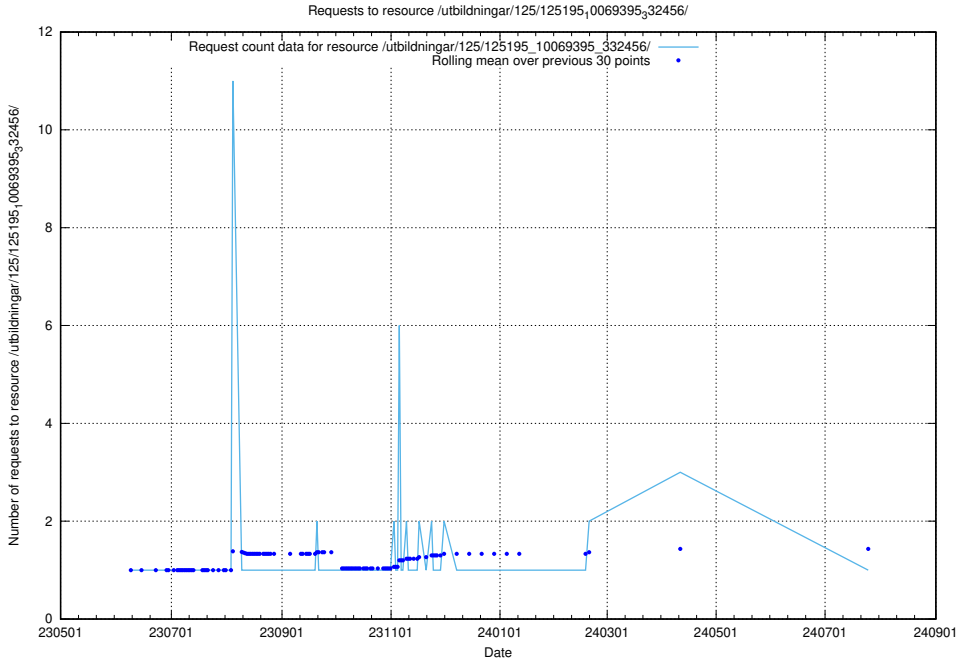

5.6970 Usage of /utbildningar/125/125195_10069395_332456/

Here, we count the number of requests to resource /utbildningar/125/125195_10069395_332456/.