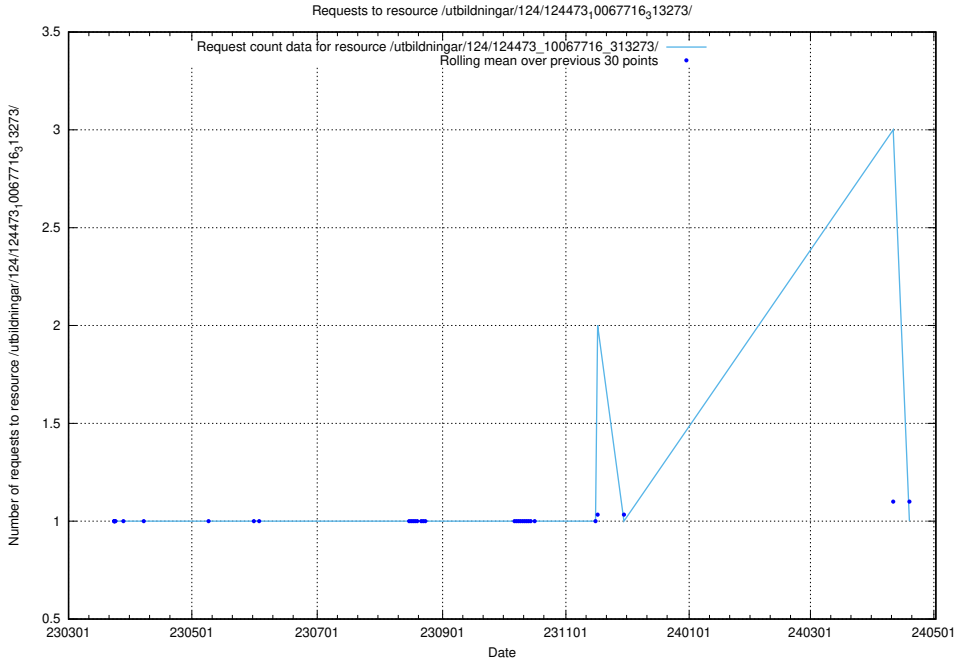

5.3971 Usage of /utbildningar/124/124473_10067716_313273/

Here, we count the number of requests to resource /utbildningar/124/124473_10067716_313273/.