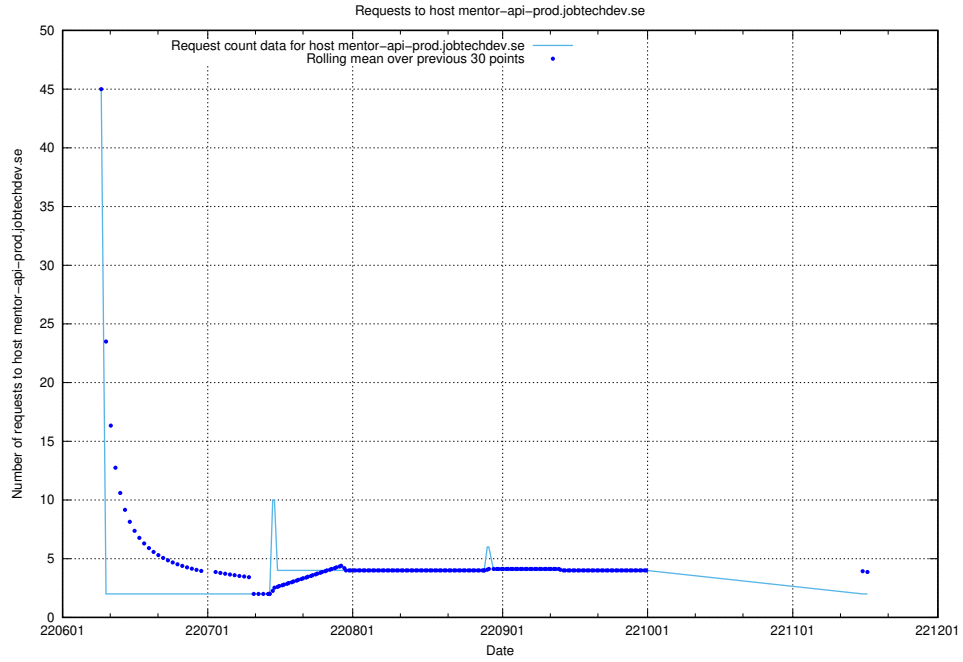

7.437 Usage of mentor-api-prod.jobtechdev.se

Here, we count the number of requests to host mentor-api-prod.jobtechdev.se.