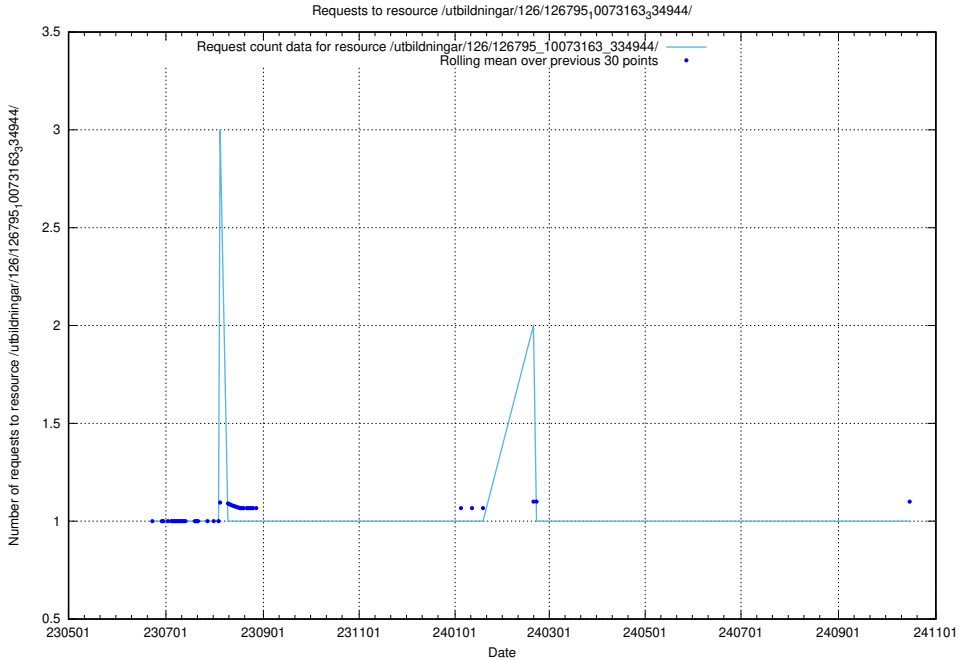

5.6654 Usage of /utbildningar/126/126795_10073163_334944/

Here, we count the number of requests to resource /utbildningar/126/126795_10073163_334944/.