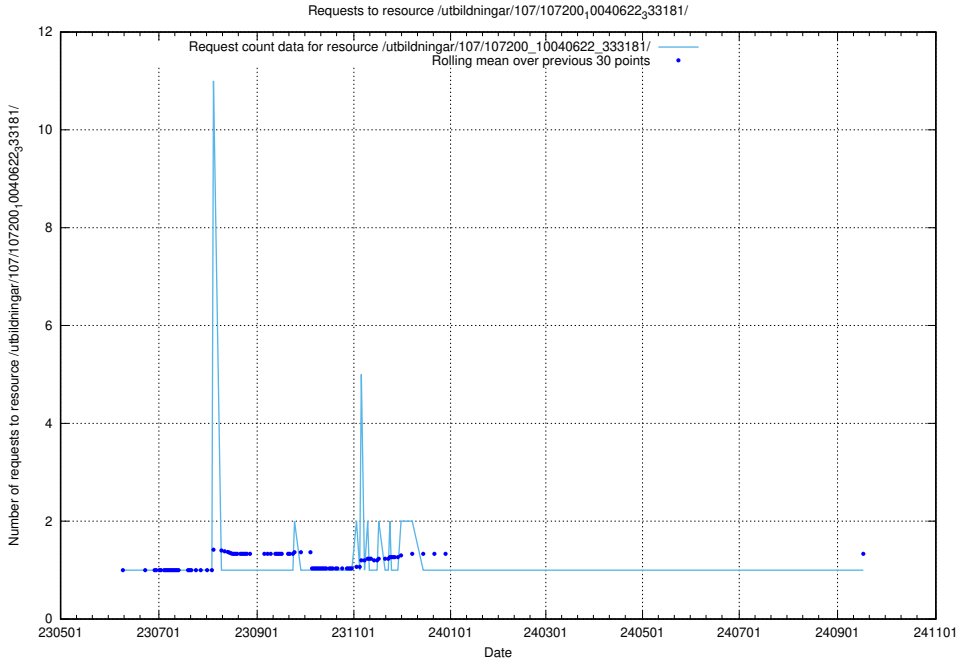

5.6983 Usage of /utbildningar/107/107200_10040622_333181/

Here, we count the number of requests to resource /utbildningar/107/107200_10040622_333181/.