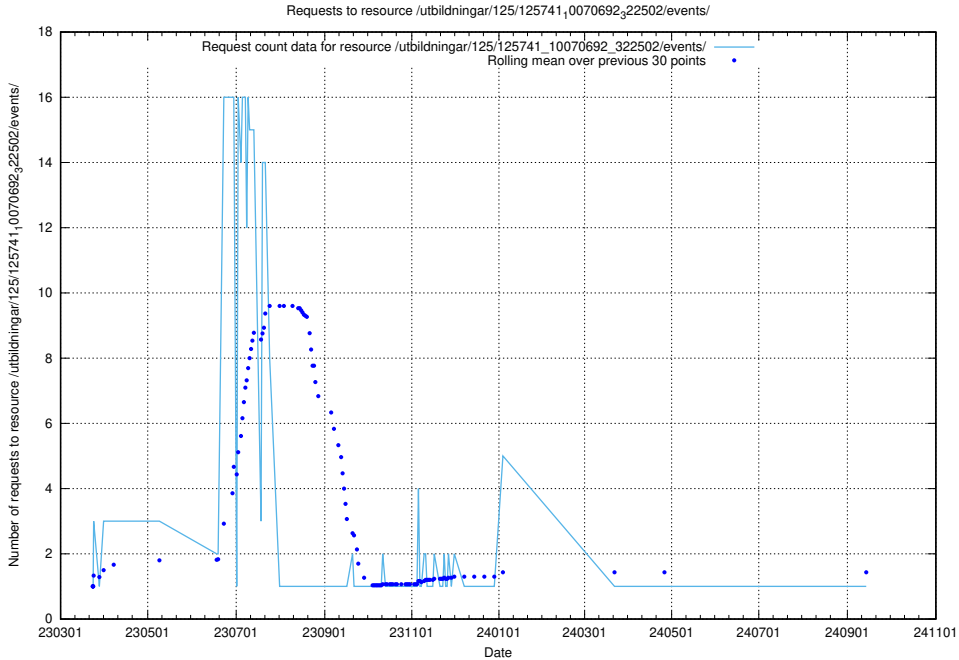

5.7602 Usage of /utbildningar/125/125741_10070692_322502/events/

Here, we count the number of requests to resource /utbildningar/125/125741_10070692_322502/events/