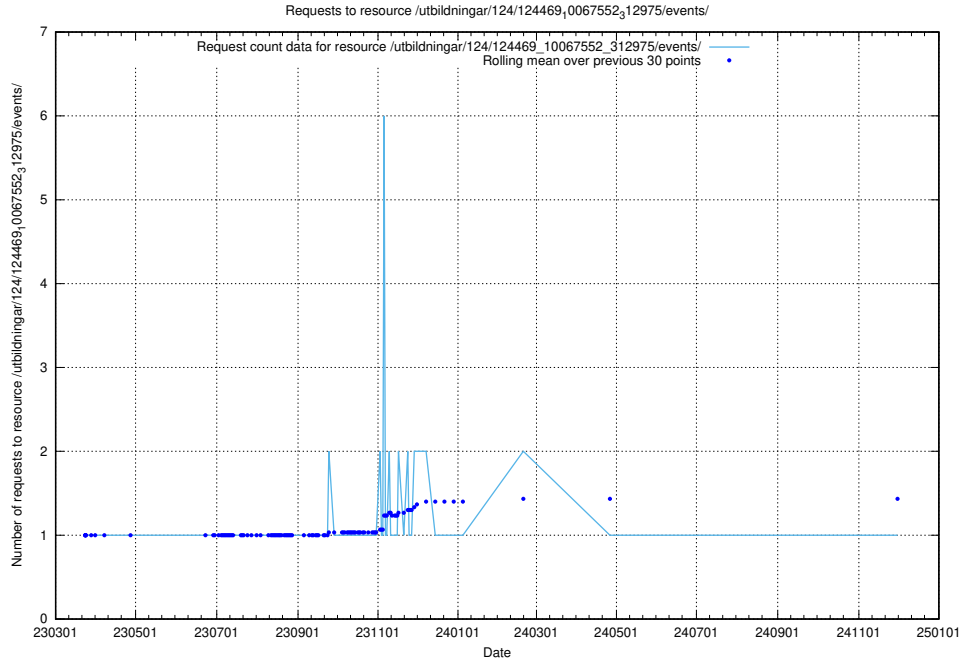

5.4375 Usage of /utbildningar/124/124469_10067552_312975/events/

Here, we count the number of requests to resource /utbildningar/124/124469_10067552_312975/events/