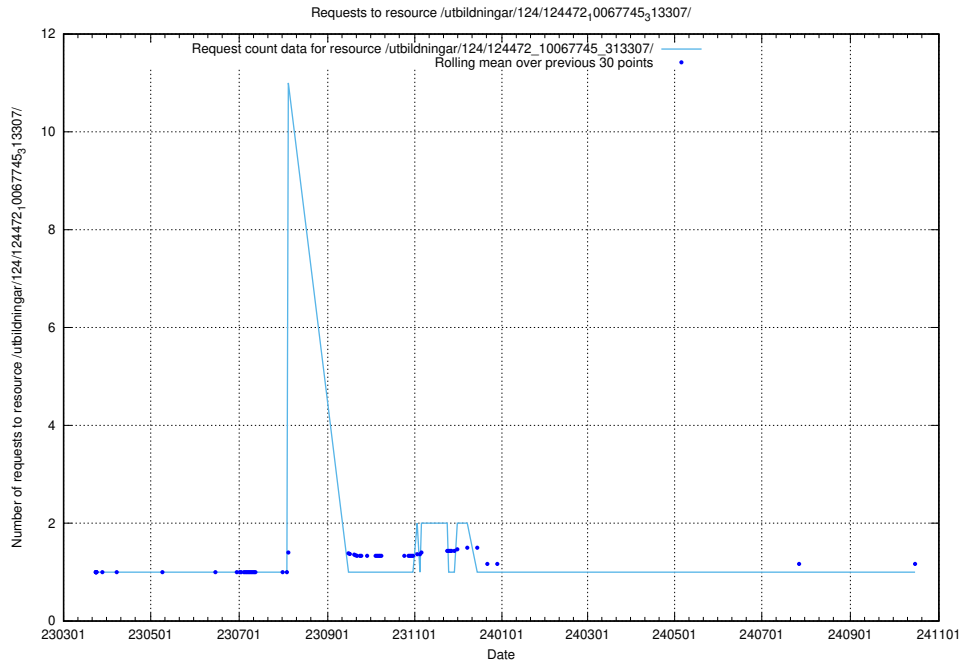

5.4063 Usage of /utbildningar/124/124472_10067745_313307/

Here, we count the number of requests to resource /utbildningar/124/124472_10067745_313307/.