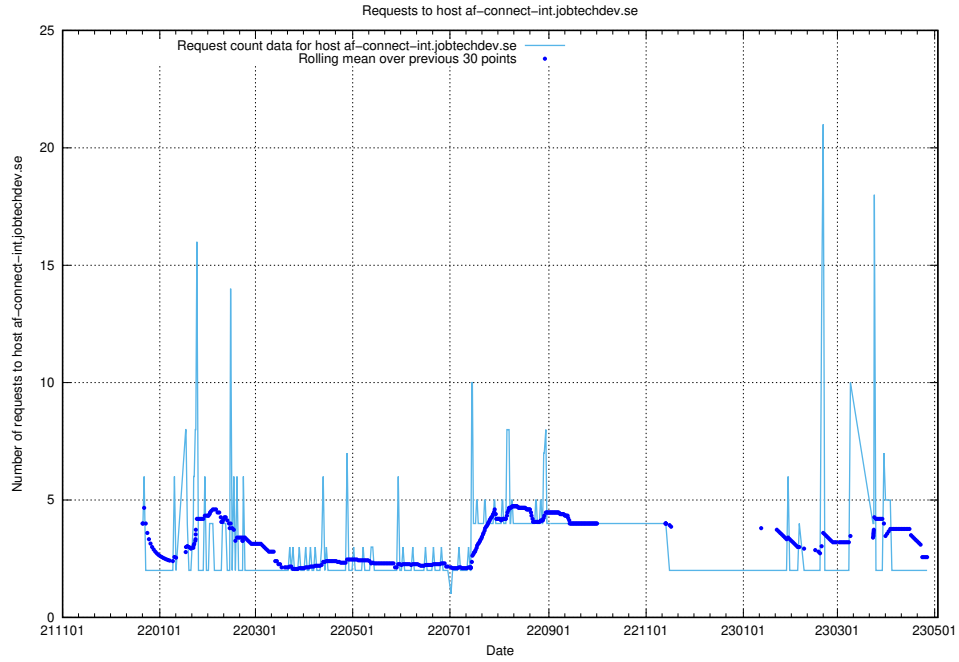

Here, we count the number of requests to host af-connect-int.jobtechdev.se.

7.394 Usage of www.jobtechdev.se:80

Here, we count the number of requests to host www.jobtechdev.se:80.

7.395 Usage of smtp.jobtechdev.se