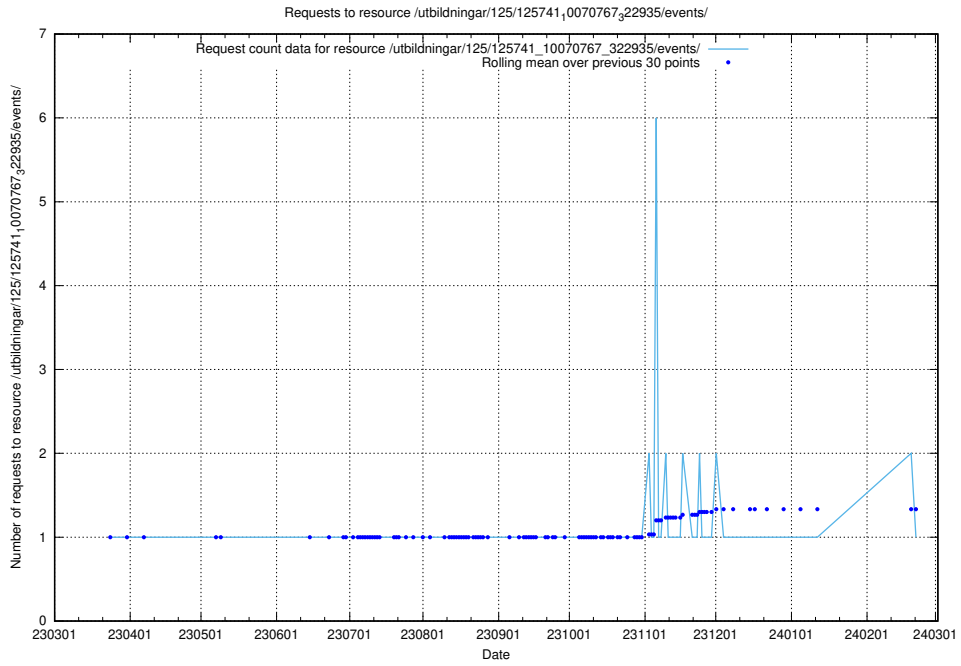

5.7345 Usage of /utbildningar/125/125741_10070767_322935/events/

Here, we count the number of requests to resource /utbildningar/125/125741_10070767_322935/events/