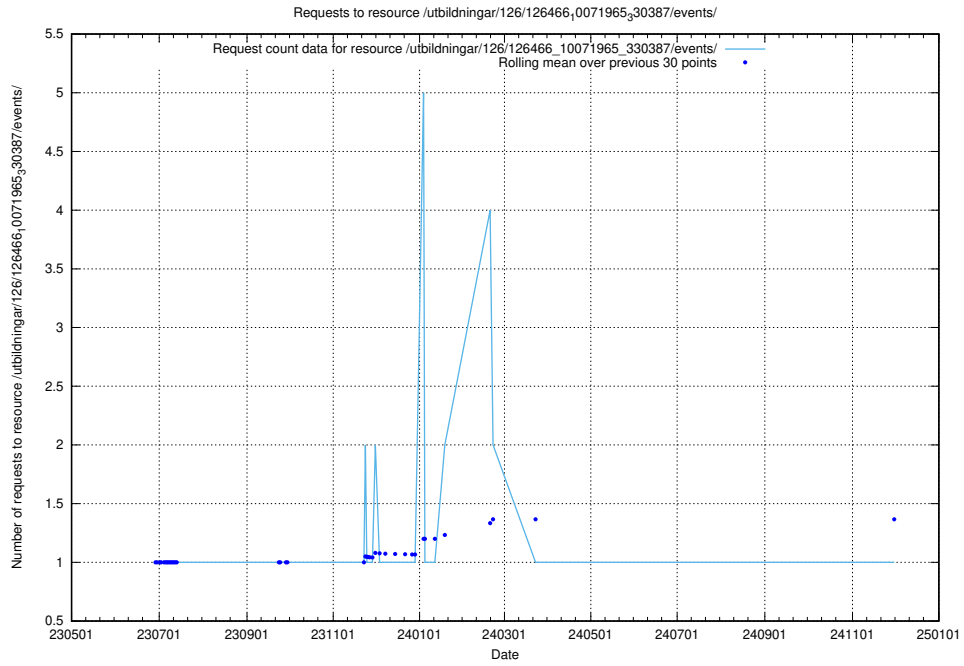

5.6513 Usage of /utbildningar/126/126466_10071965_330387/events/

Here, we count the number of requests to resource /utbildningar/126/126466_10071965_330387/events/