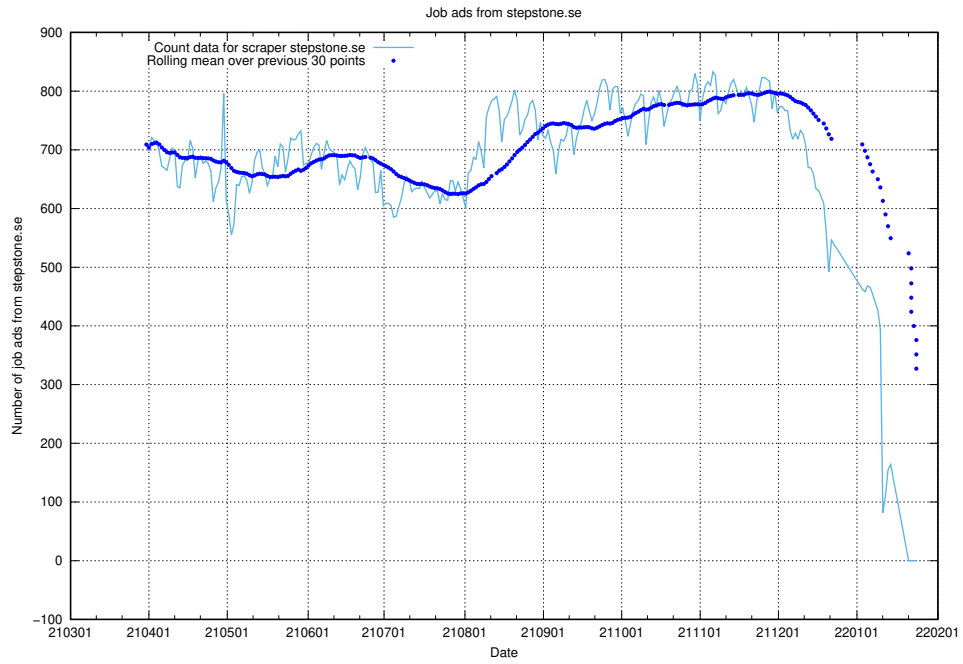

13.21 Number of ads by scraper stepstone.se

Here, we count the number of job ads scraped from stepstone.se.