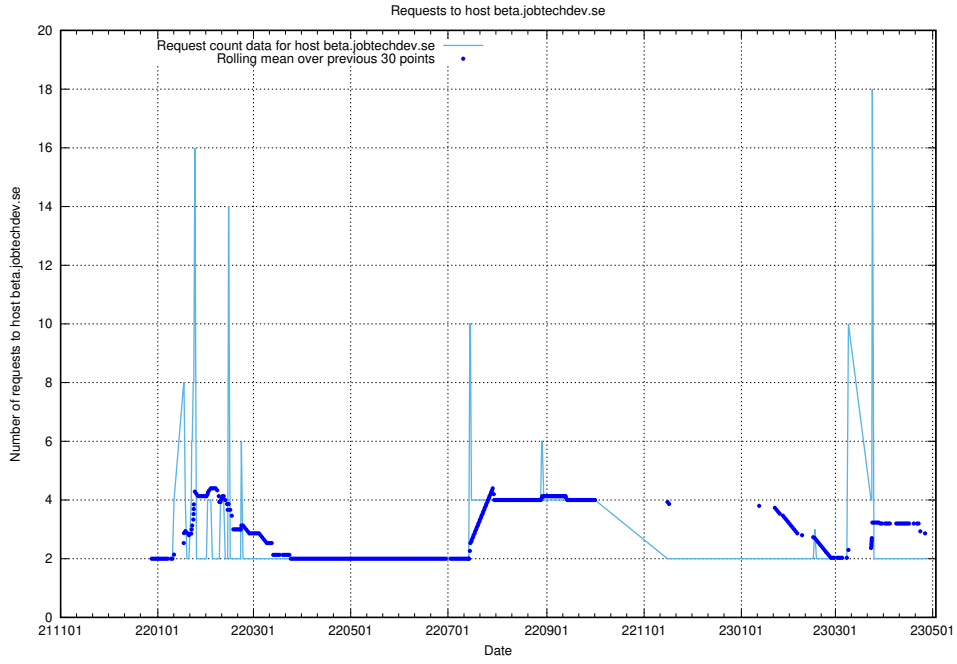

7.384 Usage of beta.jobtechdev.se

Here, we count the number of requests to host beta.jobtechdev.se.