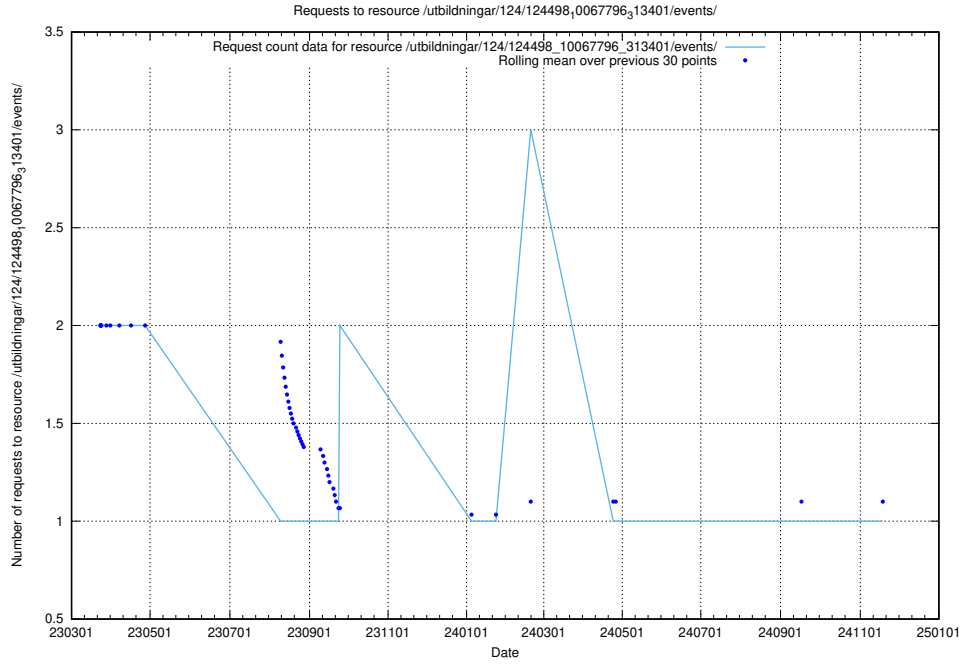

5.7427 Usage of /utbildningar/124/124498_10067796_313401/events/

Here, we count the number of requests to resource /utbildningar/124/124498_10067796_313401/events/