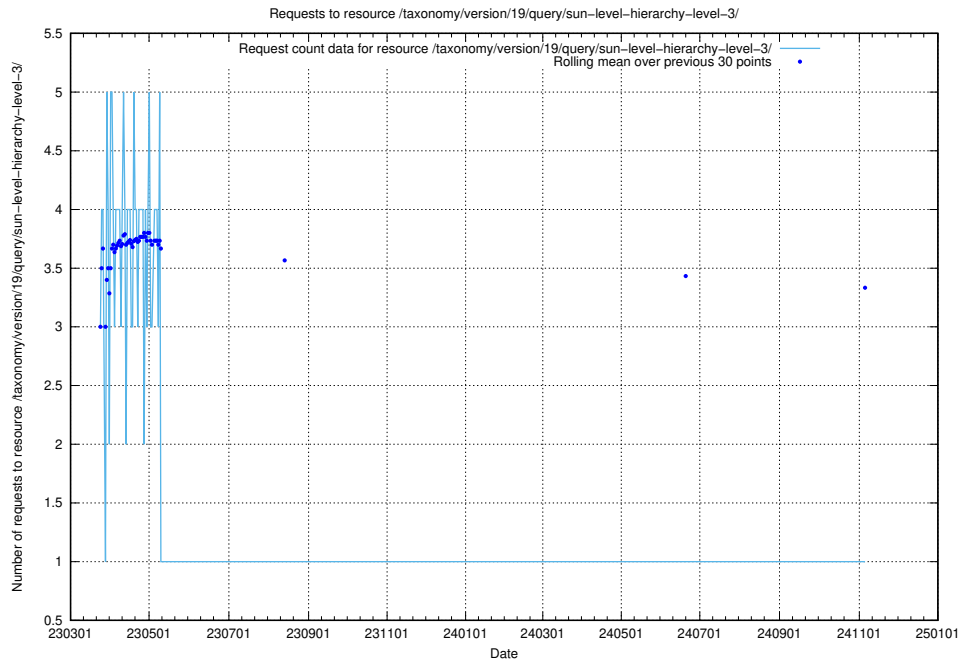

5.7227 Usage of /taxonomy/version/19/query/sun-level-hierarchy-level-3/

Here, we count the number of requests to resource /taxonomy/version/19/query/sun-level-hierarchy-level-3/.