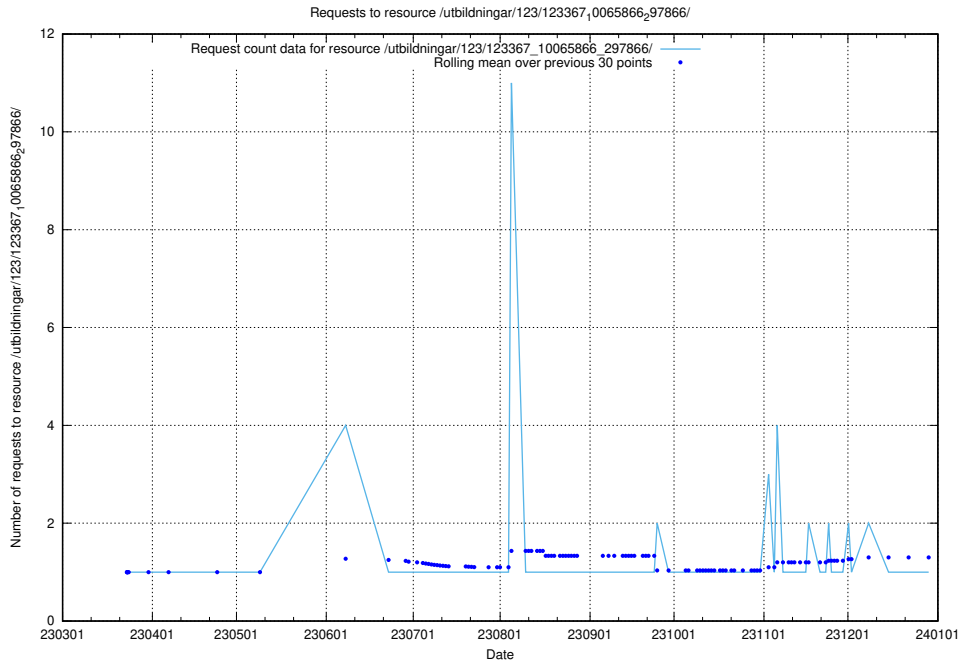

5.5832 Usage of /utbildningar/123/123367_10065866_297866/

Here, we count the number of requests to resource /utbildningar/123/123367_10065866_297866/.