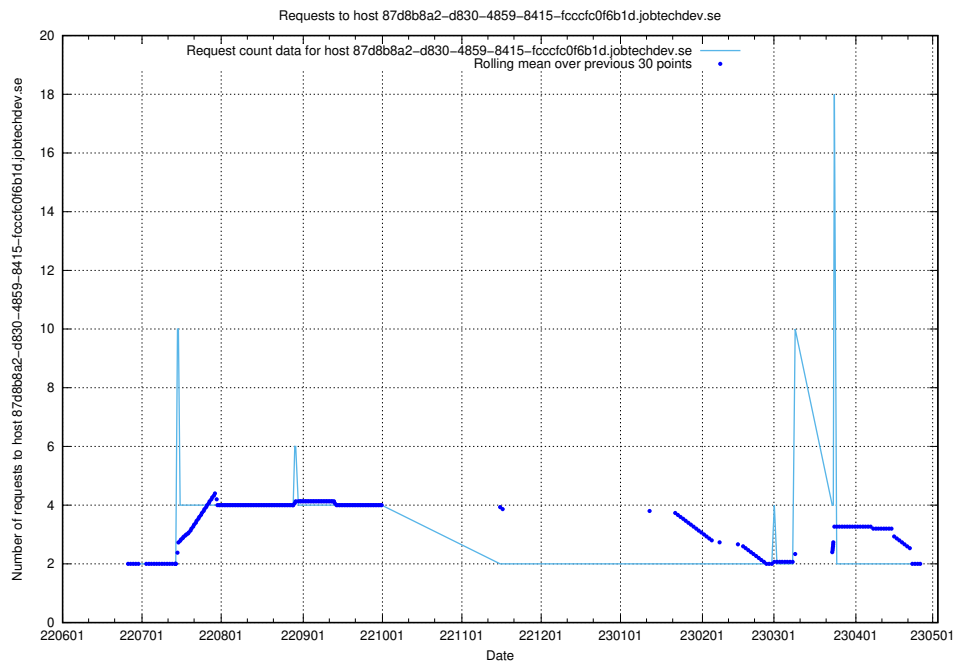

7.424 Usage of 87d8b8a2-d830-4859-8415-fccfc0f6b1d.jobtechdev.se

Here, we count the number of requests to host 87d8b8a2-d830-4859-8415-fccfc0f6b1d.jobtechdev.se.