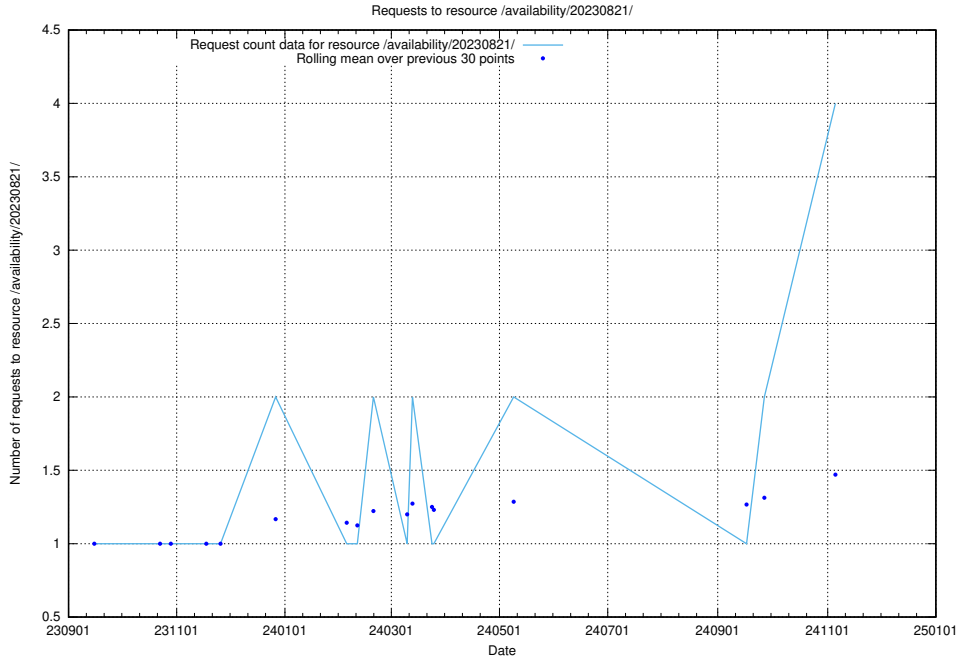

5.303 Usage of /availability/20230821/

Here, we count the number of requests to resource /availability/20230821/.