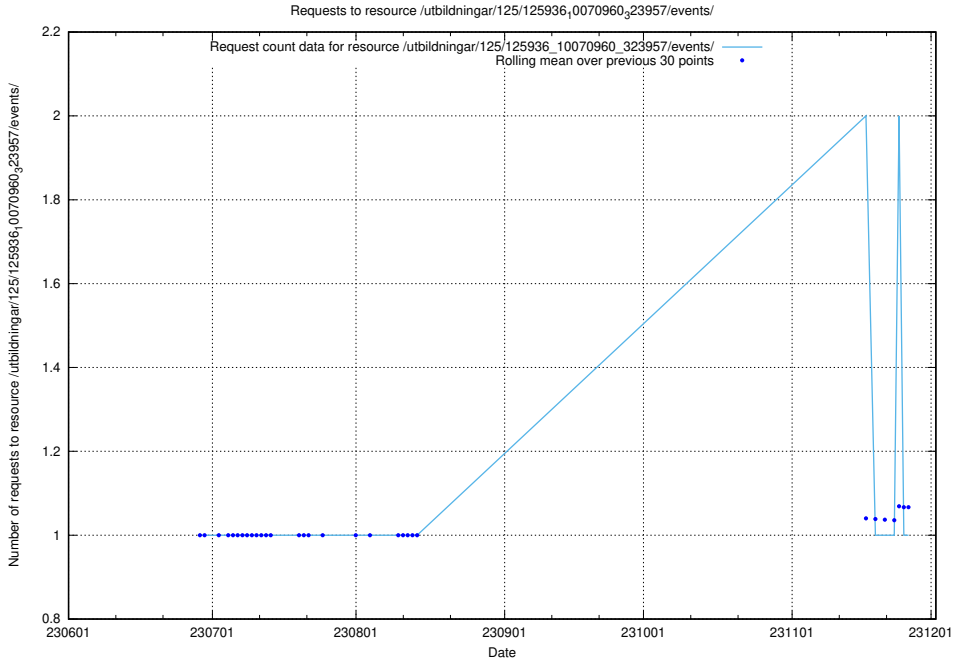

5.6521 Usage of /utbildningar/125/125936_10070960_323957/events/

Here, we count the number of requests to resource /utbildningar/125/125936_10070960_323957/events/