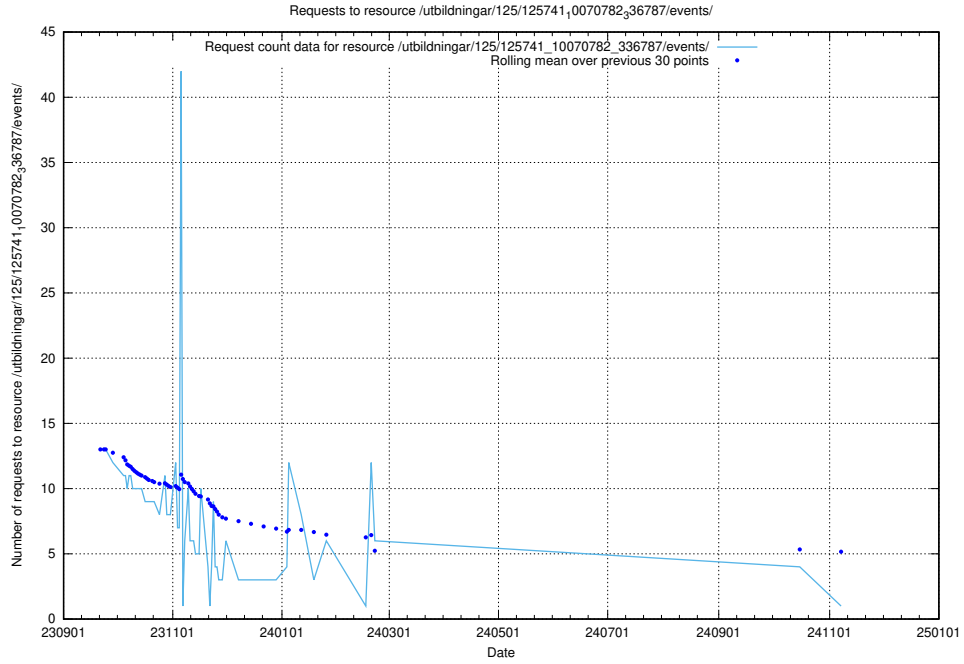

5.5548 Usage of /utbildningar/125/125741_10070782_336787/events/

Here, we count the number of requests to resource /utbildningar/125/125741_10070782_336787/events/