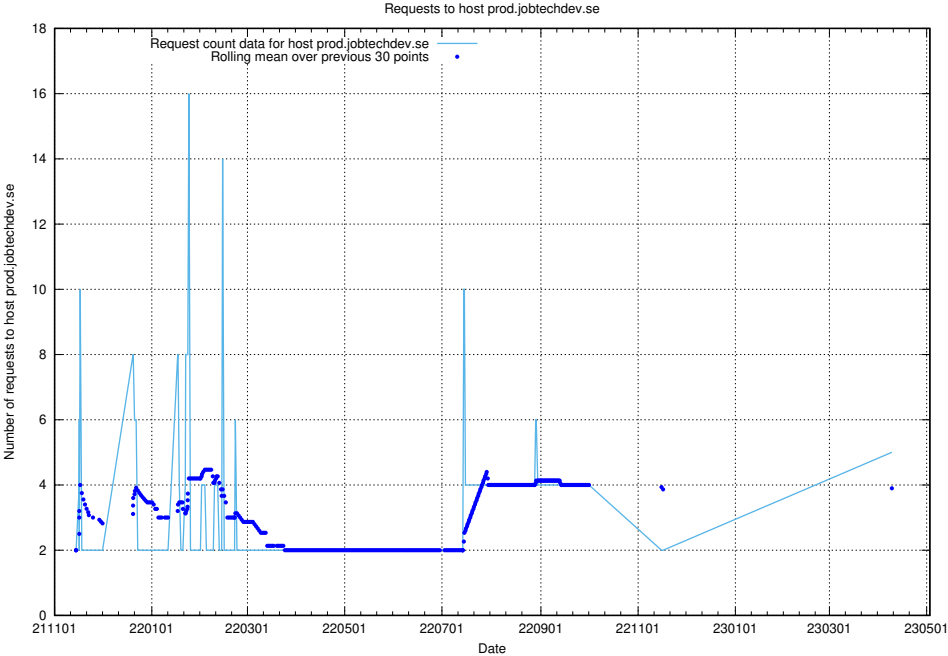

7.118 Usage of prod.jobtechdev.se

Here, we count the number of requests to host prod.jobtechdev.se.