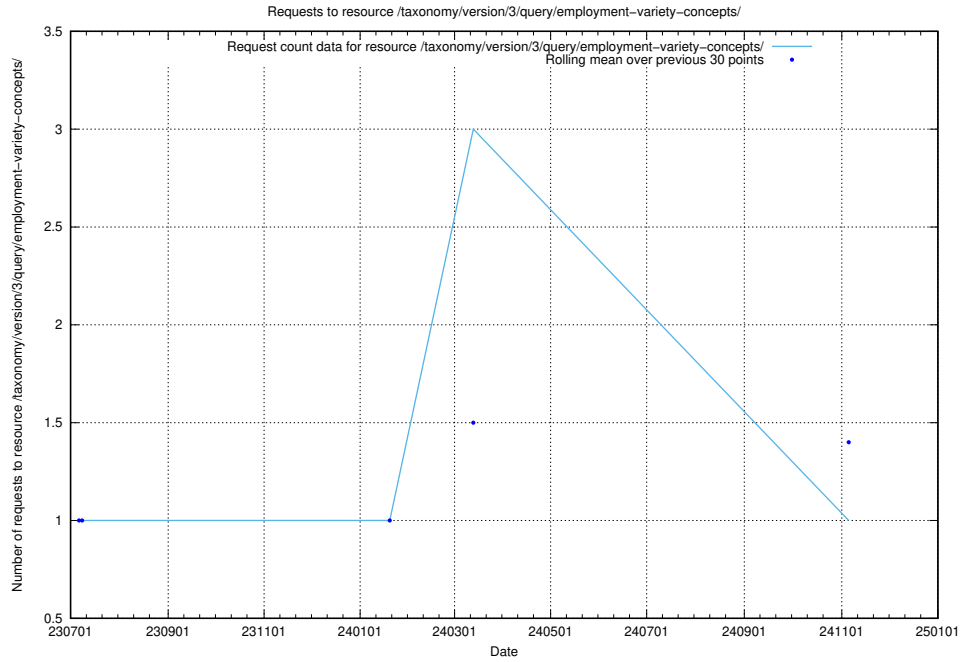

Here, we count the number of requests to resource /utbildningar/122/122268_10065471_323929/.

5.6379 Usage of /taxonomy/version/3/query/employment-variety-concepts/

Here, we count the number of requests to resource /taxonomy/version/3/query/employment-variety-concepts/.