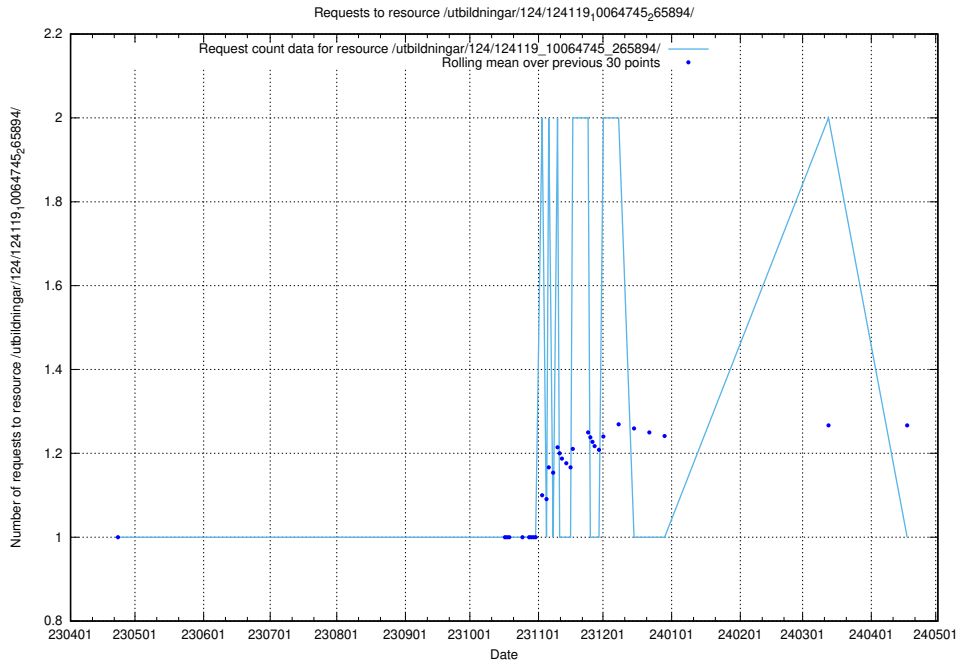

5.7120 Usage of /utbildningar/124/124119_10064745_265894/

Here, we count the number of requests to resource /utbildningar/124/124119_10064745_265894/.