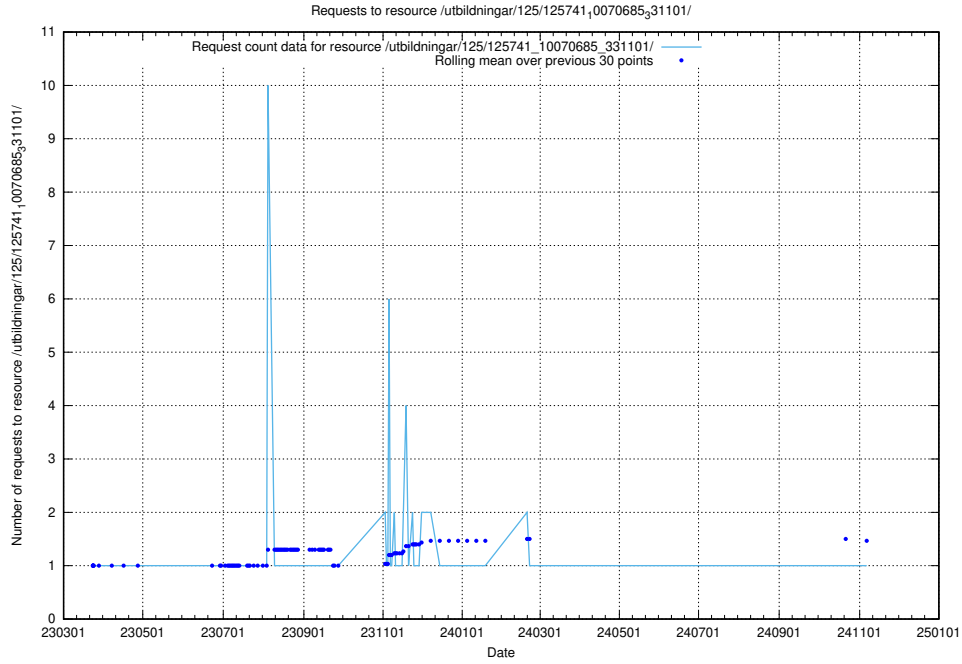

5.7608 Usage of /utbildningar/125/125741_10070685_331101/

Here, we count the number of requests to resource /utbildningar/125/125741_10070685_331101/.