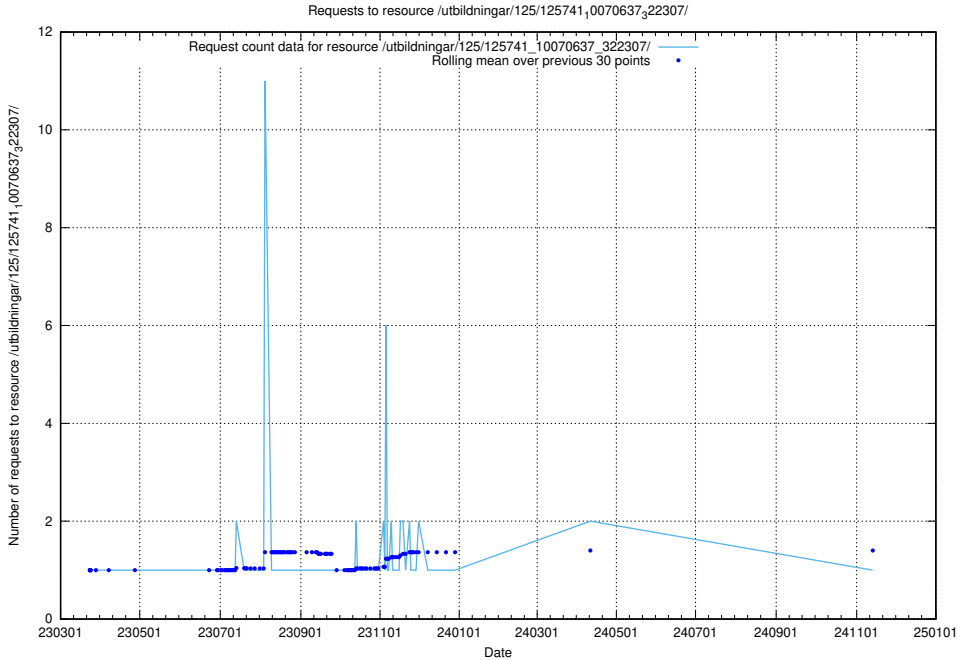

5.938 Usage of /utbildningar/125/125741_10070637_322307/

Here, we count the number of requests to resource /utbildningar/125/125741_10070637_322307/.