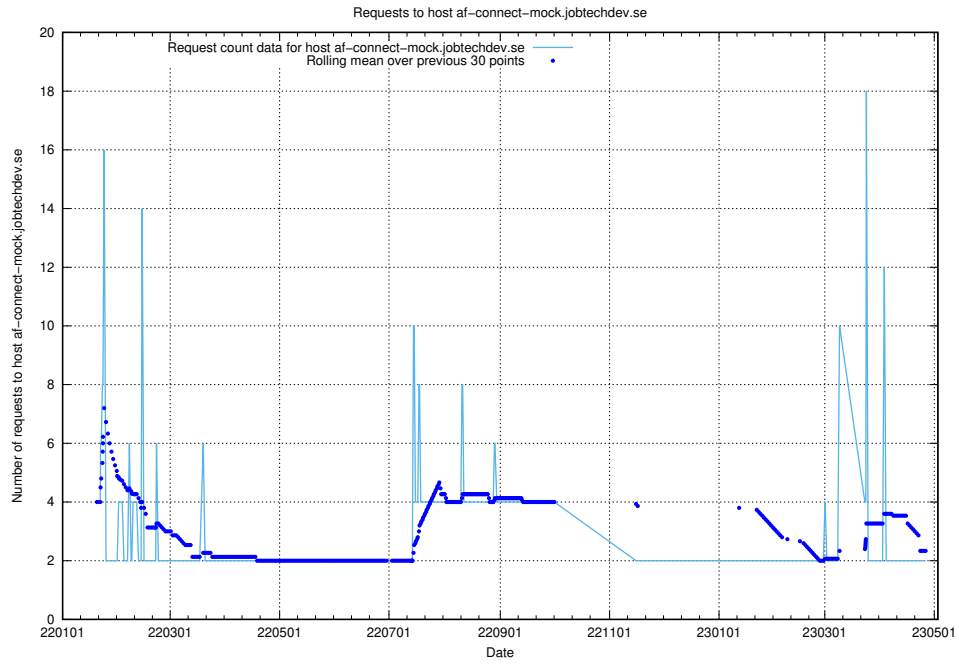

Here, we count the number of requests to host af-connect-mock.jobtechdev.se.

7.294 Usage of `jittsi.jobtechdev.se`

Here, we count the number of requests to host `jittsi.jobtechdev.se`.

7.295 Usage of console.jobtechdev.se