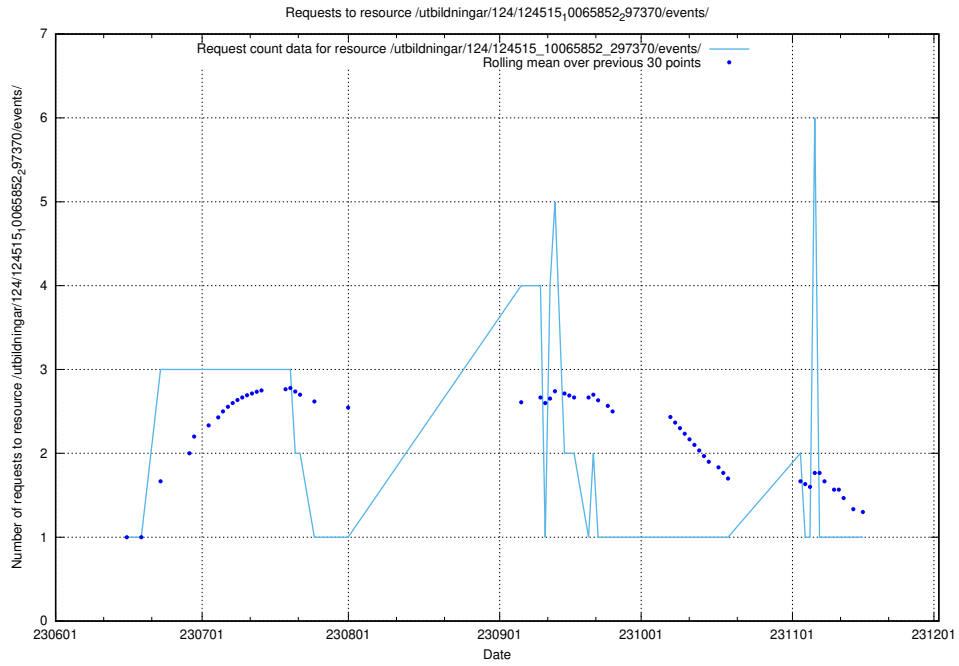

5.6957 Usage of /utbildningar/124/124515_10065852_297370/events/

Here, we count the number of requests to resource /utbildningar/124/124515_10065852_297370/events/