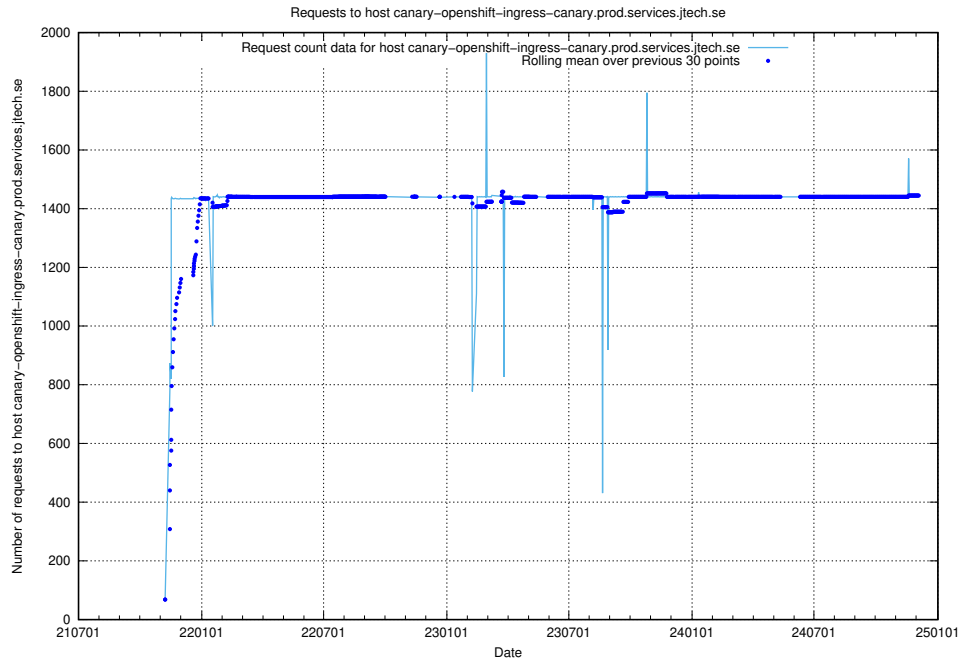

7.18 Usage of canary-openshift-ingress-canary.prod.services.jtech.se

Here, we count the number of requests to host canary-openshift-ingress-canary.prod.services.jtech.se.

7.19 Usage of api-jobtech-taxonomy-api-prod-read.prod.services.jtech.se