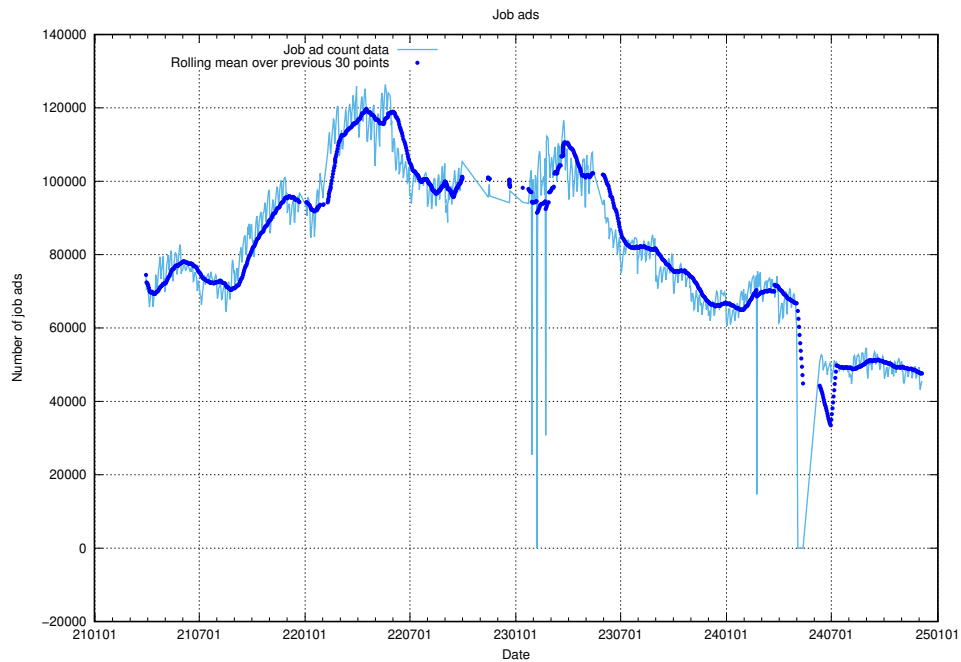

13 JobTechLinks Pipeline

This section contains a summary of last night's job ad processing in the [JobTech Links pipeline](#)¹³.

For a detailed statistical summary, please see [14.1](#).

13.1 Number of job ads

Here, we count the number of job ads processed by the pipeline each night.

¹³<https://gitlab.com/arbetsformedlingen/joblinks/wiki/-/wikis/home>