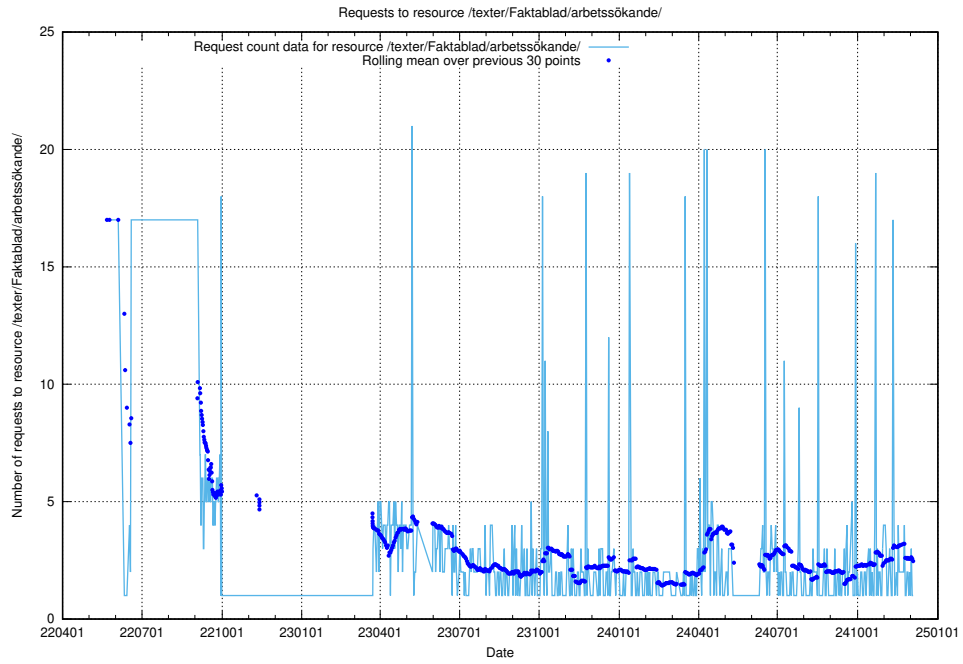

5.1027 Usage of /texter/Faktablad/arbetsökande/

Here, we count the number of requests to resource /texter/Faktablad/arbetsökande/.