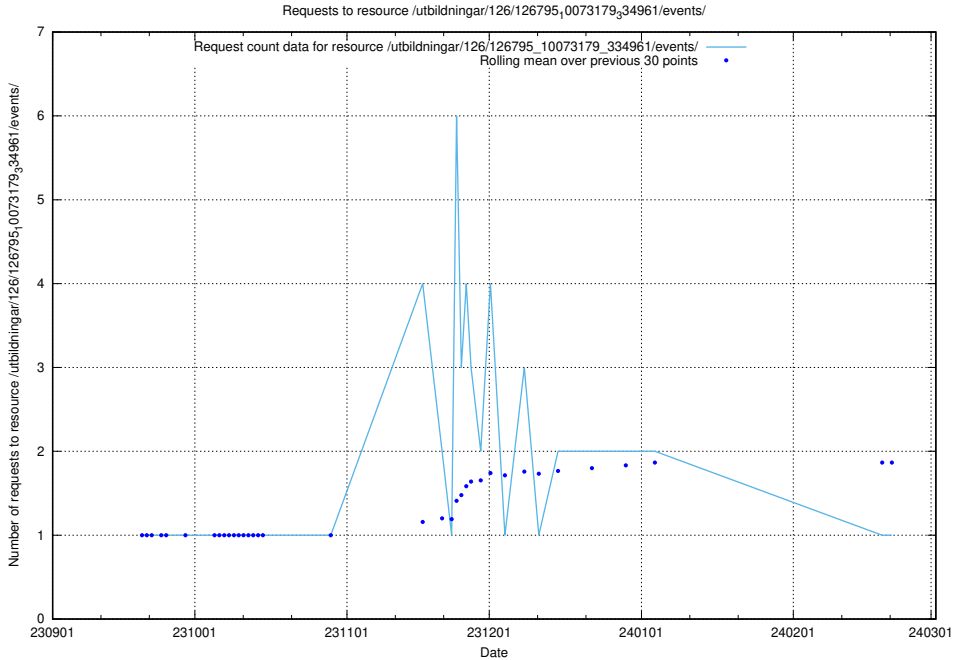

5.5576 Usage of /utbildningar/126/126795_10073179_334961/events/

Here, we count the number of requests to resource /utbildningar/126/126795_10073179_334961/events/