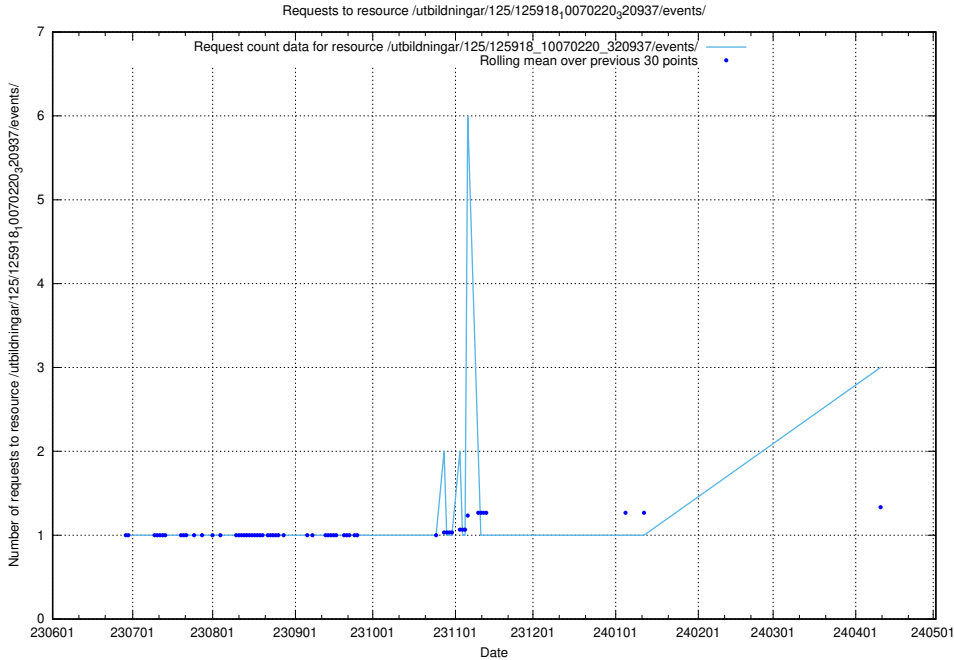

5.448 Usage of /utbildningar/125/125918_10070220_320937/events/

Here, we count the number of requests to resource /utbildningar/125/125918_10070220_320937/events/