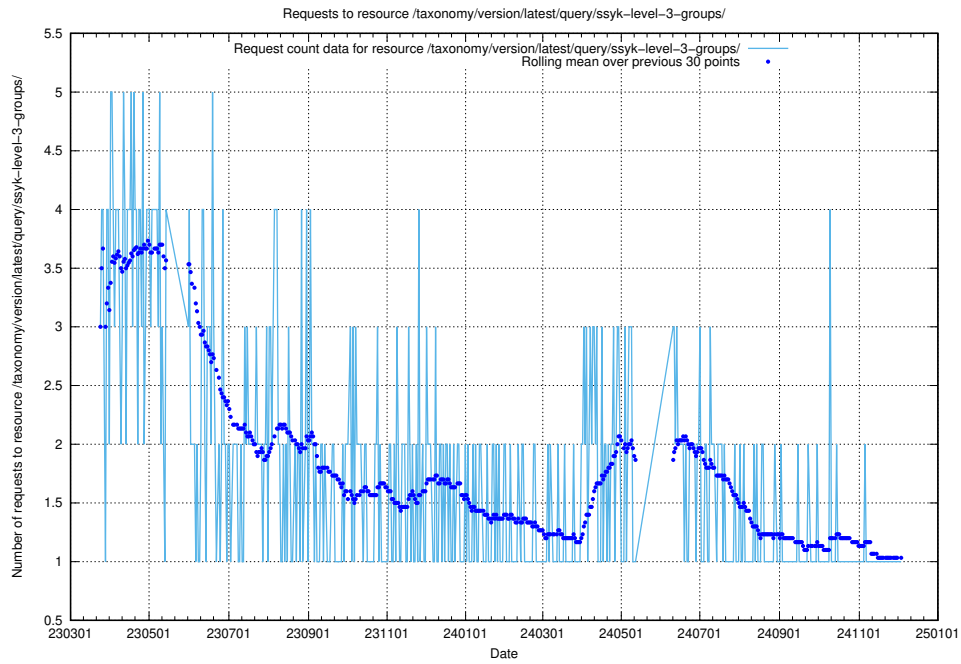

5.7189 Usage of /taxonomy/version/latest/query/ssyk-level-3-groups/

Here, we count the number of requests to resource /taxonomy/version/latest/query/ssyk-level-3-groups/.