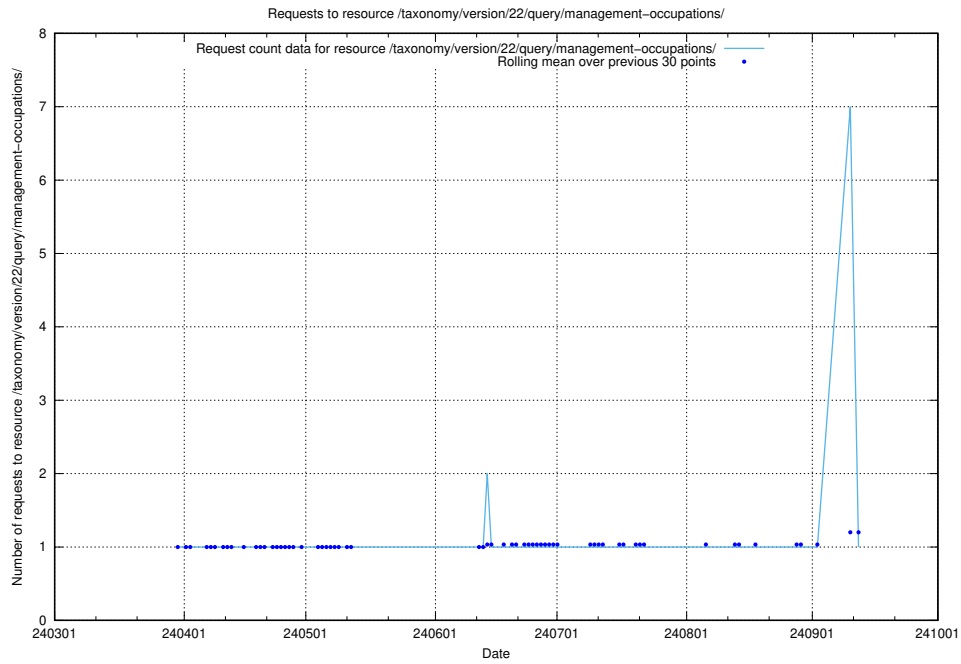

5.2634 Usage of /taxonomy/version/22/query/management-occupations/

Here, we count the number of requests to resource /taxonomy/version/22/query/management-occupations/.