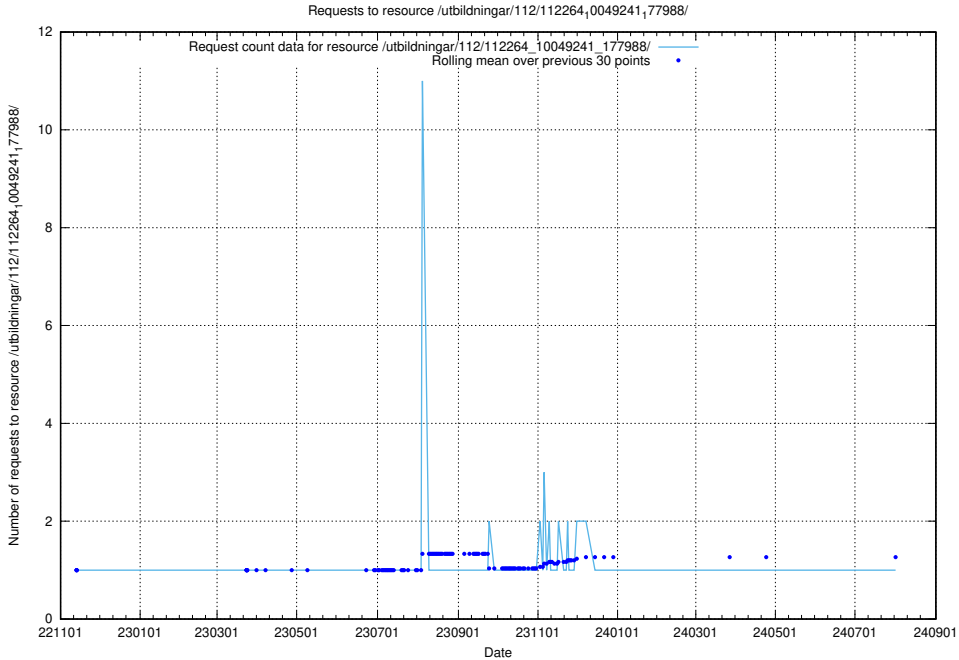

5.7309 Usage of /utbildningar/112/112264_10049241_177988/

Here, we count the number of requests to resource /utbildningar/112/112264_10049241_177988/.