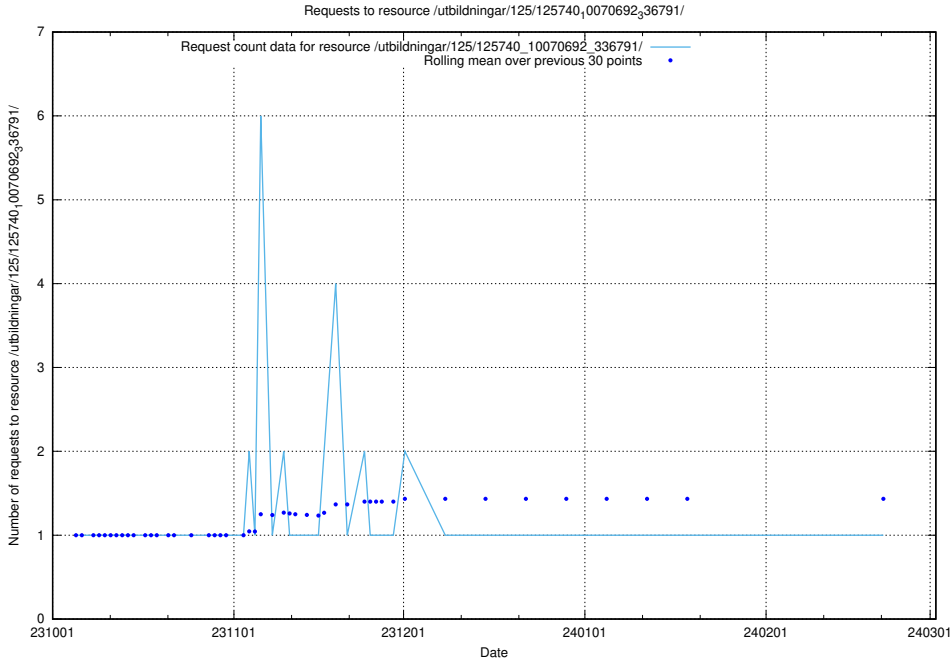

5.5462 Usage of /utbildningar/125/125740_10070692_336791/

Here, we count the number of requests to resource /utbildningar/125/125740_10070692_336791/.