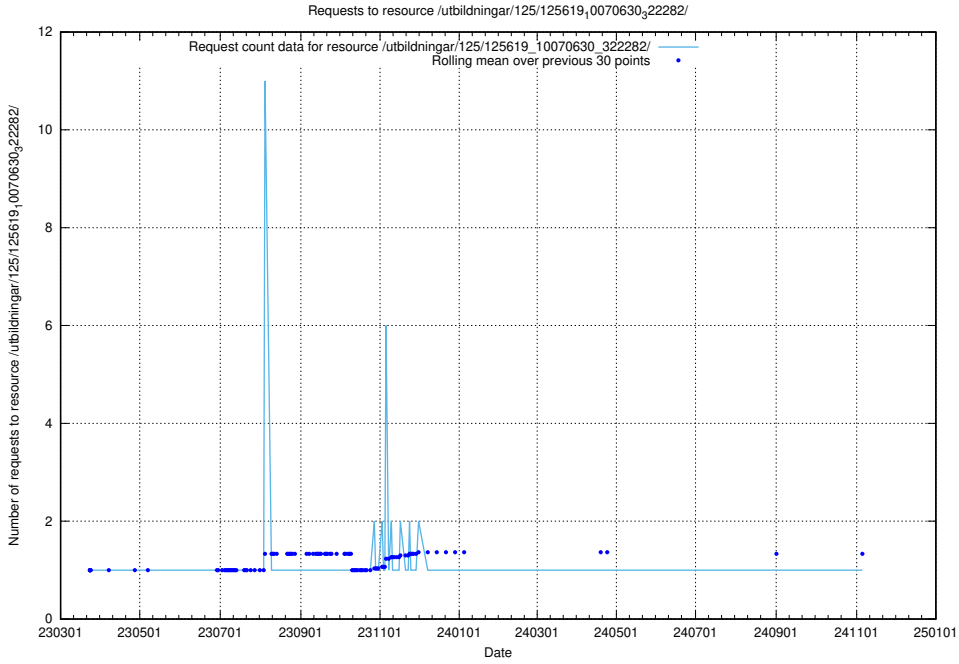

5.1043 Usage of /utbildningar/125/125619_10070630_322282/

Here, we count the number of requests to resource /utbildningar/125/125619_10070630_322282/.