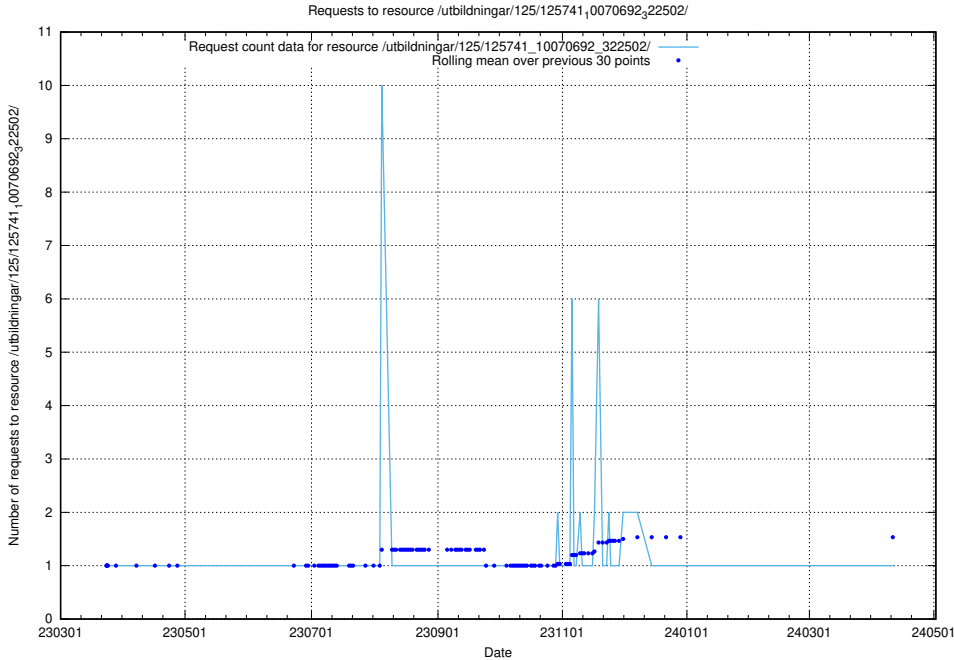

5.7603 Usage of /utbildningar/125/125741_10070692_322502/

Here, we count the number of requests to resource /utbildningar/125/125741_10070692_322502/.