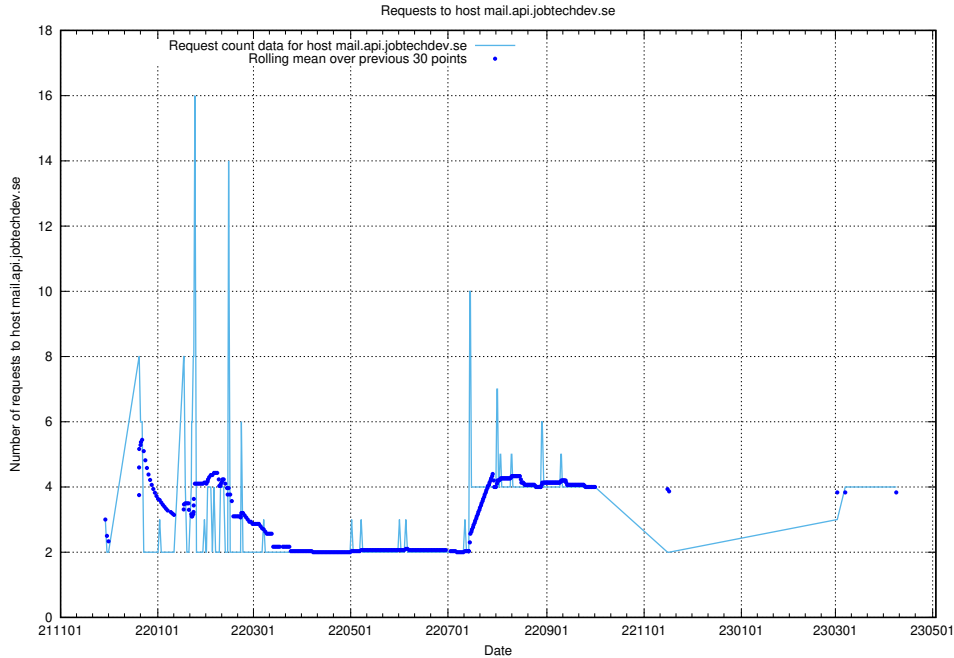

7.159 Usage of mail.api.jobtechdev.se

Here, we count the number of requests to host mail.api.jobtechdev.se.