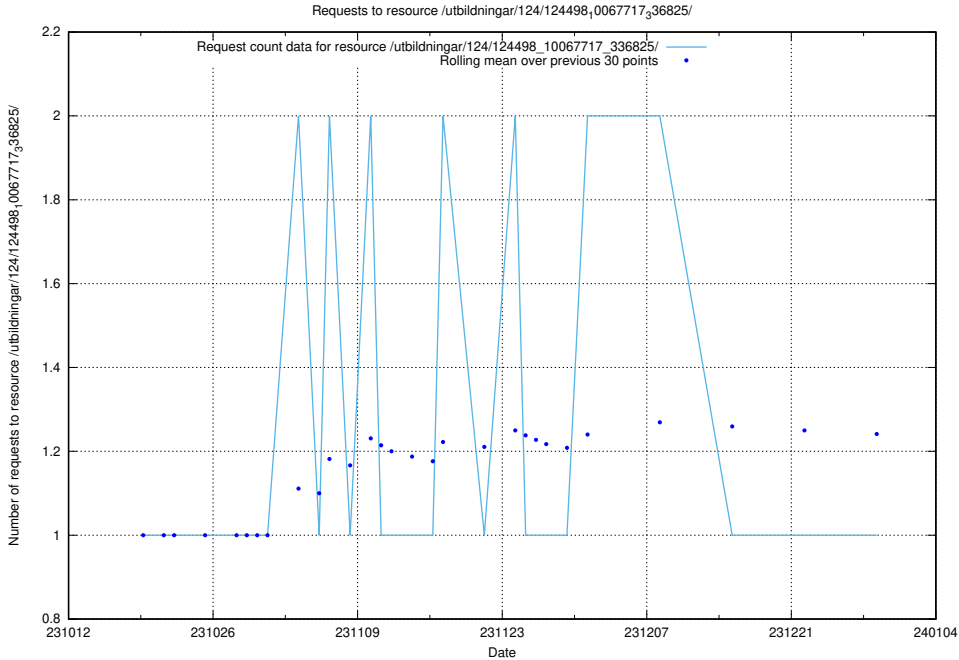

5.5310 Usage of /utbildningar/124/124498_10067717_336825/

Here, we count the number of requests to resource /utbildningar/124/124498_10067717_336825/.