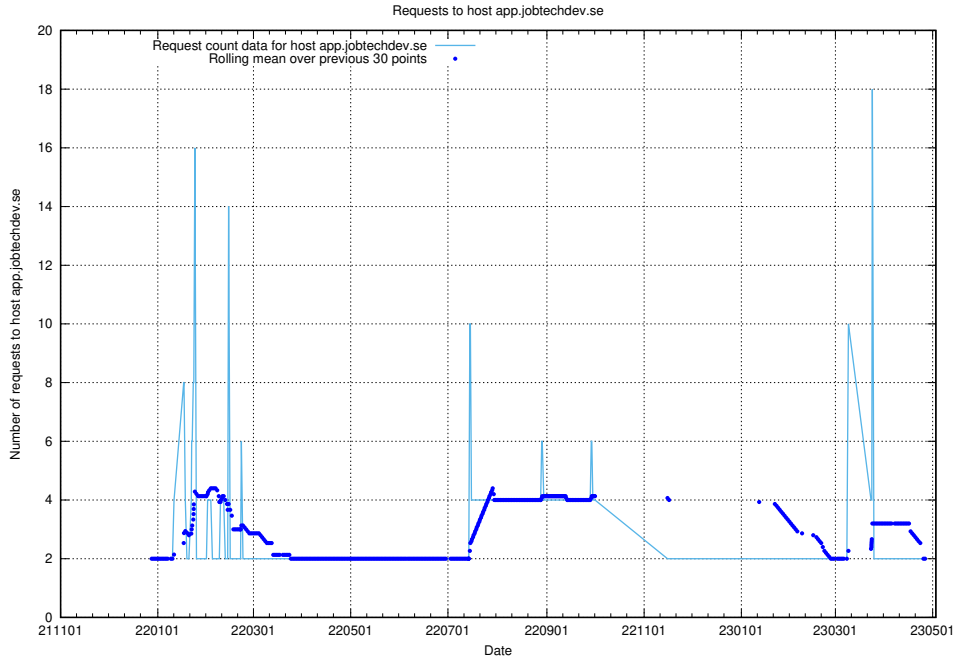

7.387 Usage of app.jobtechdev.se

Here, we count the number of requests to host app.jobtechdev.se.