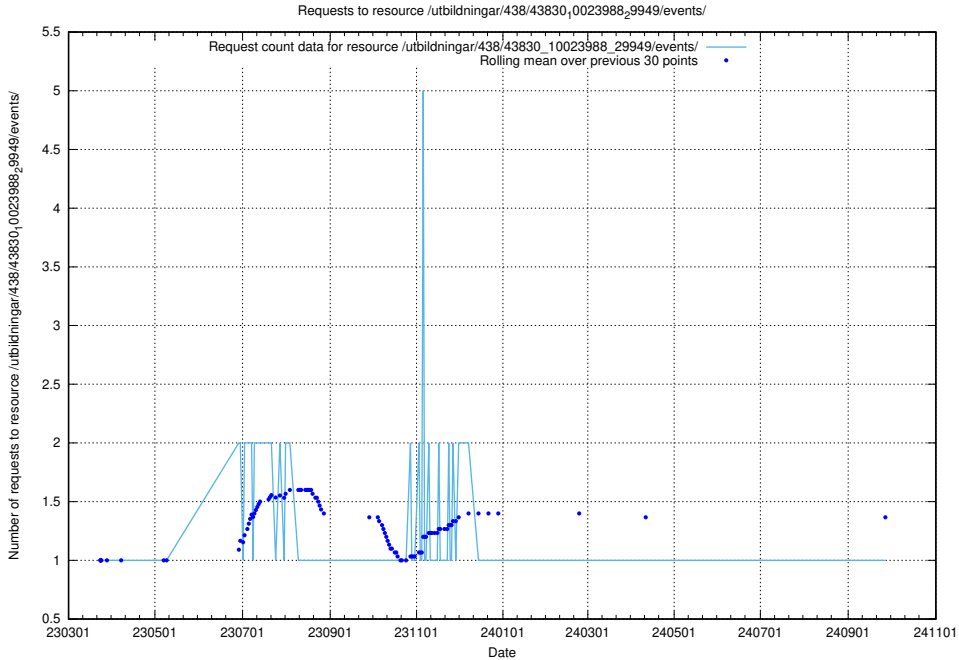

5.7462 Usage of /utbildningar/438/43830_10023988_29949/events/

Here, we count the number of requests to resource /utbildningar/438/43830_10023988_29949/events/.