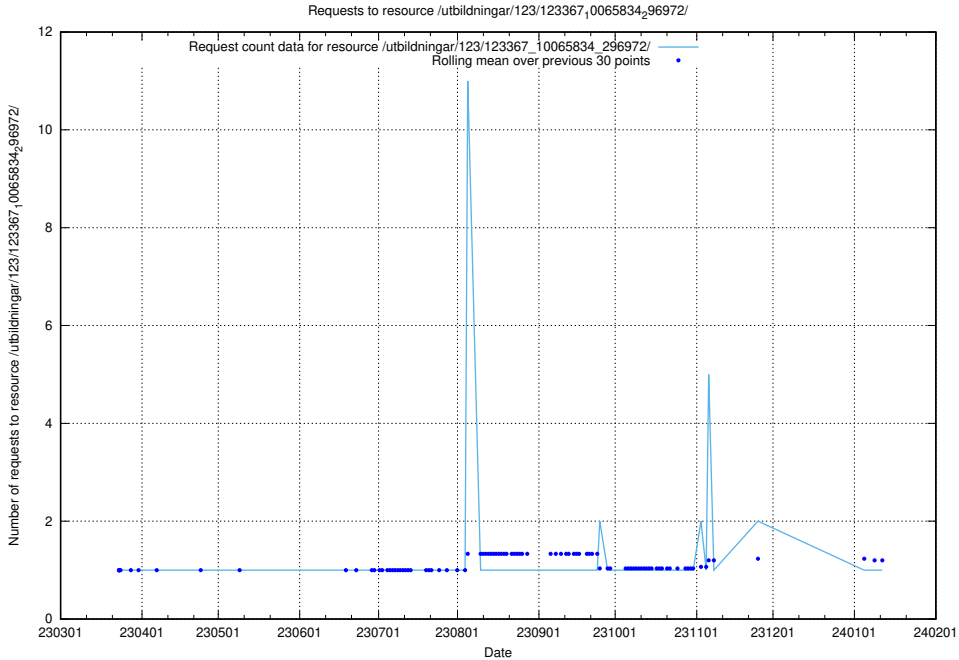

5.5932 Usage of /utbildningar/123/123367_10065834_296972/

Here, we count the number of requests to resource /utbildningar/123/123367_10065834_296972/.