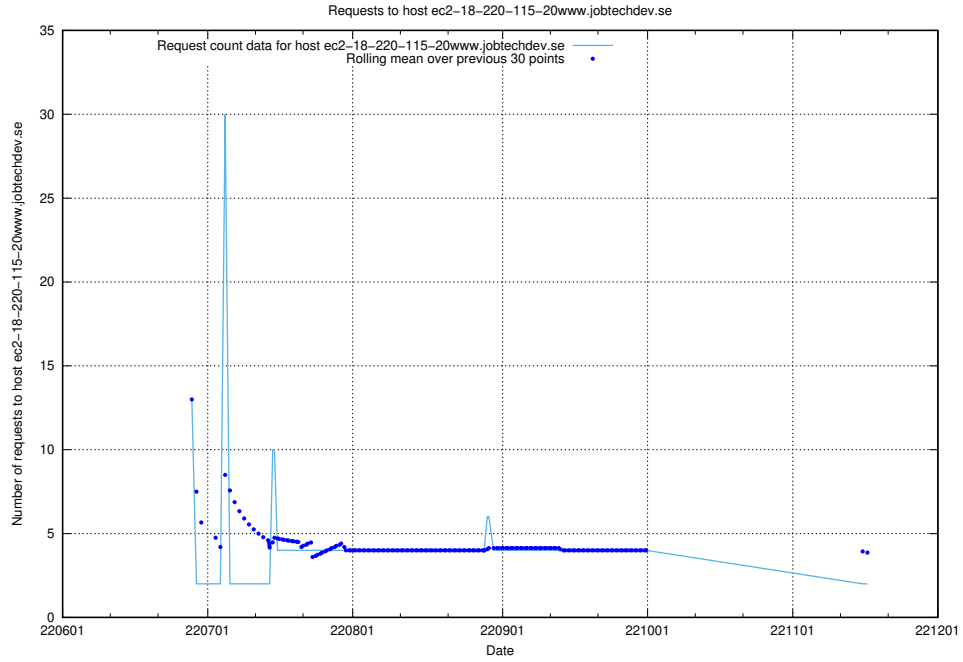

7.423 Usage of ec2-18-220-115-20www.jobtechdev.se

Here, we count the number of requests to host ec2-18-220-115-20www.jobtechdev.se.