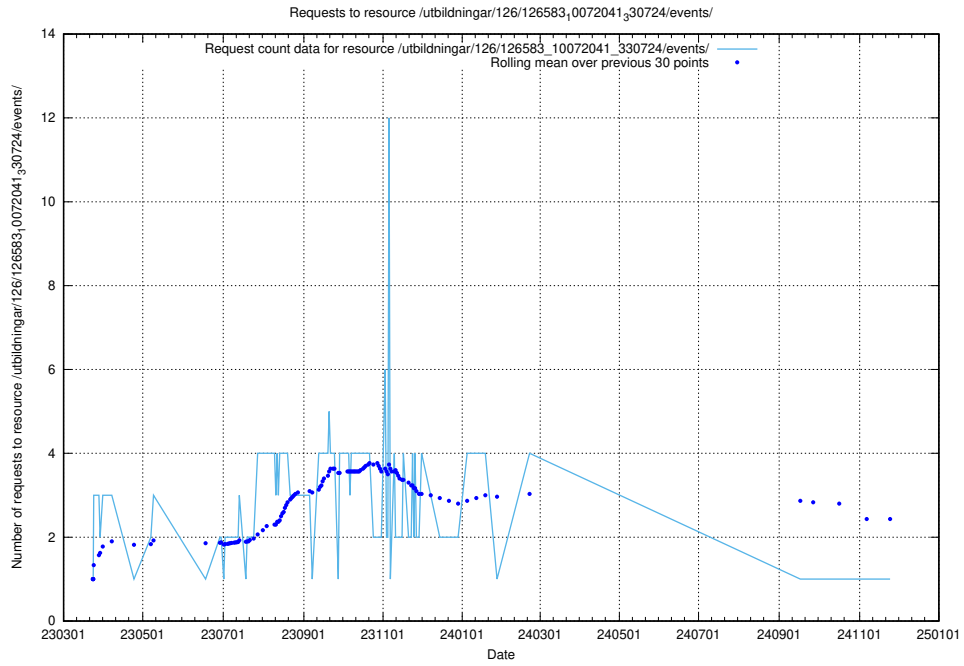

5.7528 Usage of /utbildningar/126/126583_10072041_330724/events/

Here, we count the number of requests to resource /utbildningar/126/126583_10072041_330724/events/