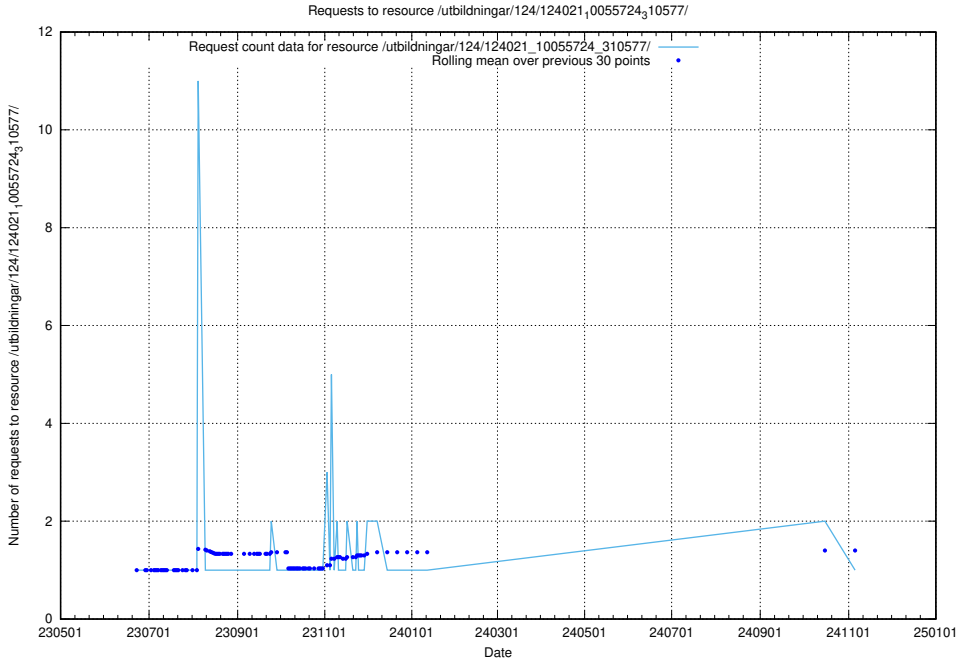

5.6904 Usage of /utbildningar/124/124021_10055724_310577/

Here, we count the number of requests to resource /utbildningar/124/124021_10055724_310577/.