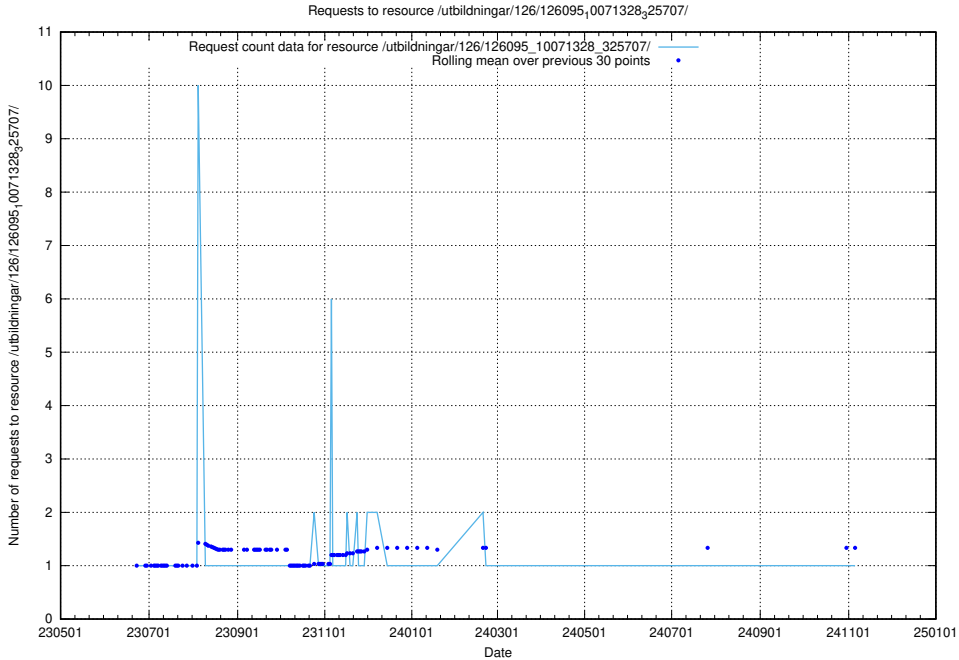

5.6738 Usage of /utbildningar/126/126095_10071328_325707/

Here, we count the number of requests to resource /utbildningar/126/126095_10071328_325707/.