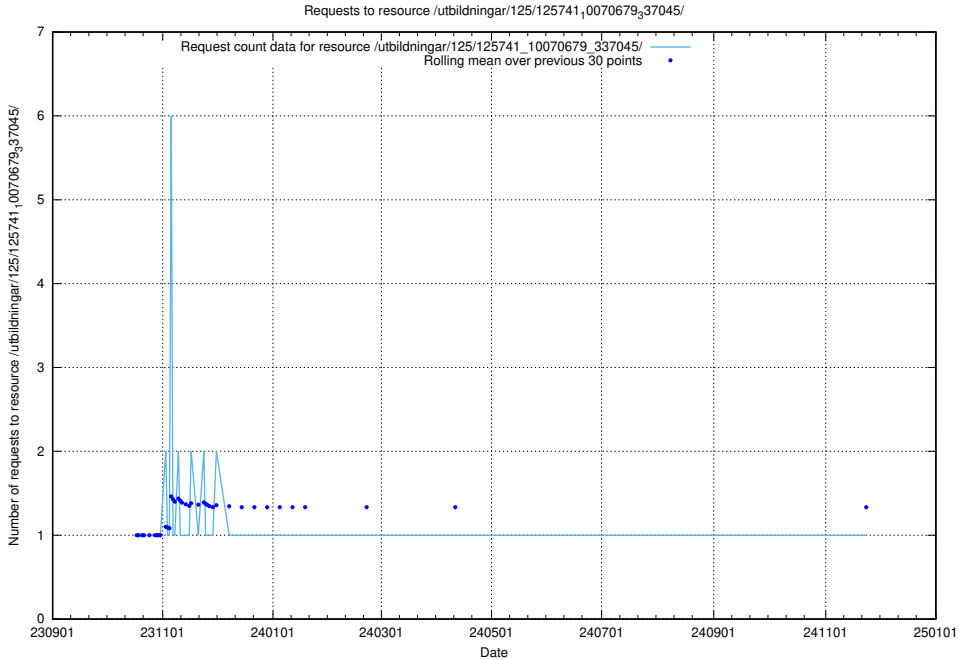

5.5324 Usage of /utbildningar/125/125741_10070679_337045/

Here, we count the number of requests to resource /utbildningar/125/125741_10070679_337045/.