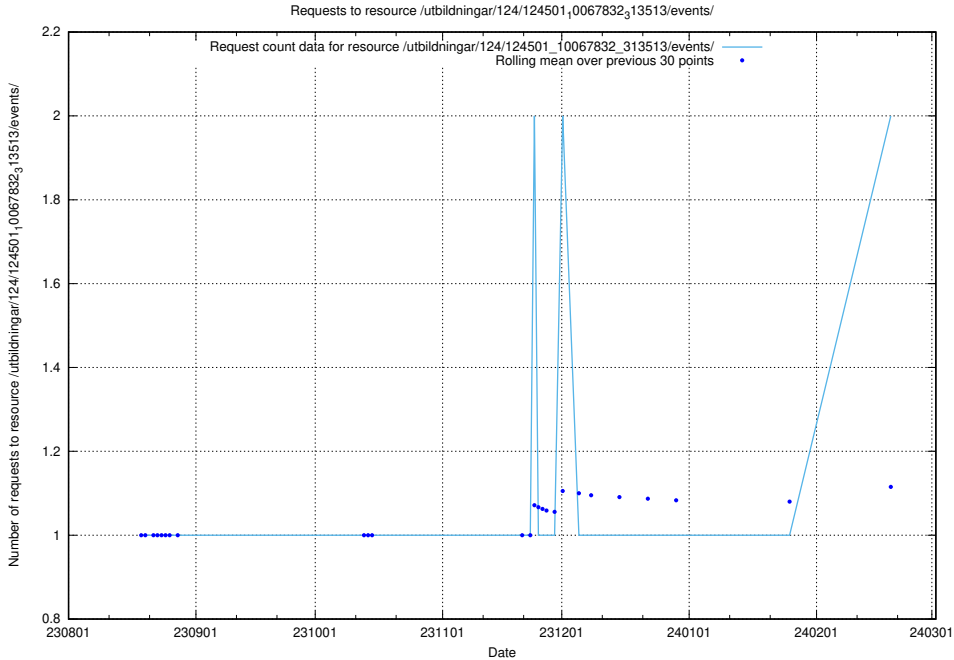

5.775 Usage of /utbildningar/124/124501_10067832_313513/events/

Here, we count the number of requests to resource /utbildningar/124/124501_10067832_313513/events/