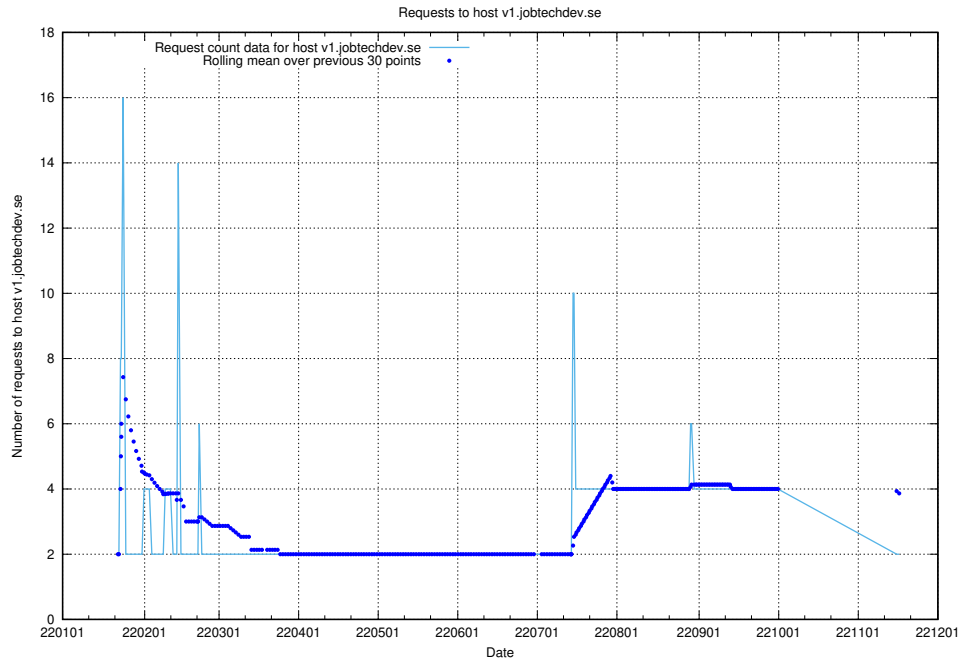

7.611 Usage of v1.jobtechdev.se

Here, we count the number of requests to host v1.jobtechdev.se.