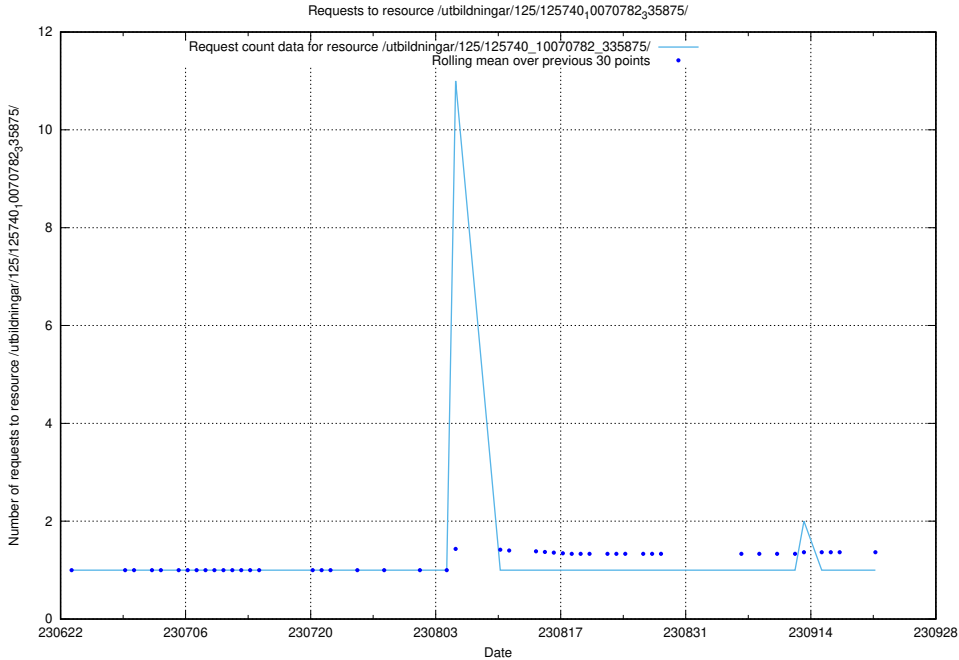

5.6753 Usage of /utbildningar/125/125740_10070782_335875/

Here, we count the number of requests to resource /utbildningar/125/125740_10070782_335875/.

5.6754 Usage of /utbildningar/125/125740_10070767_322935/events/