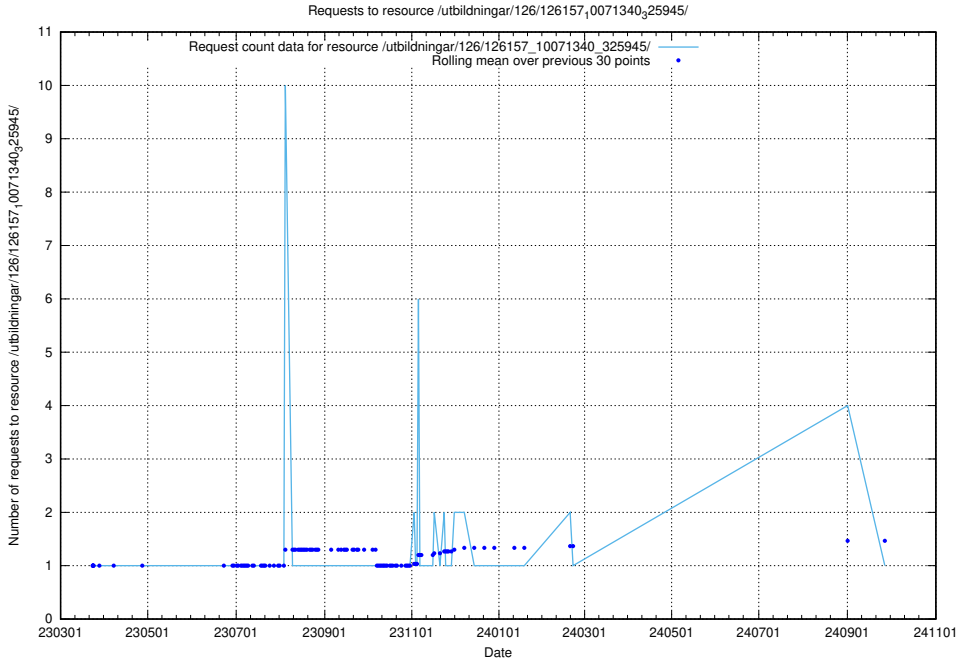

5.7559 Usage of /utbildningar/126/126157_10071340_325945/

Here, we count the number of requests to resource /utbildningar/126/126157_10071340_325945/.