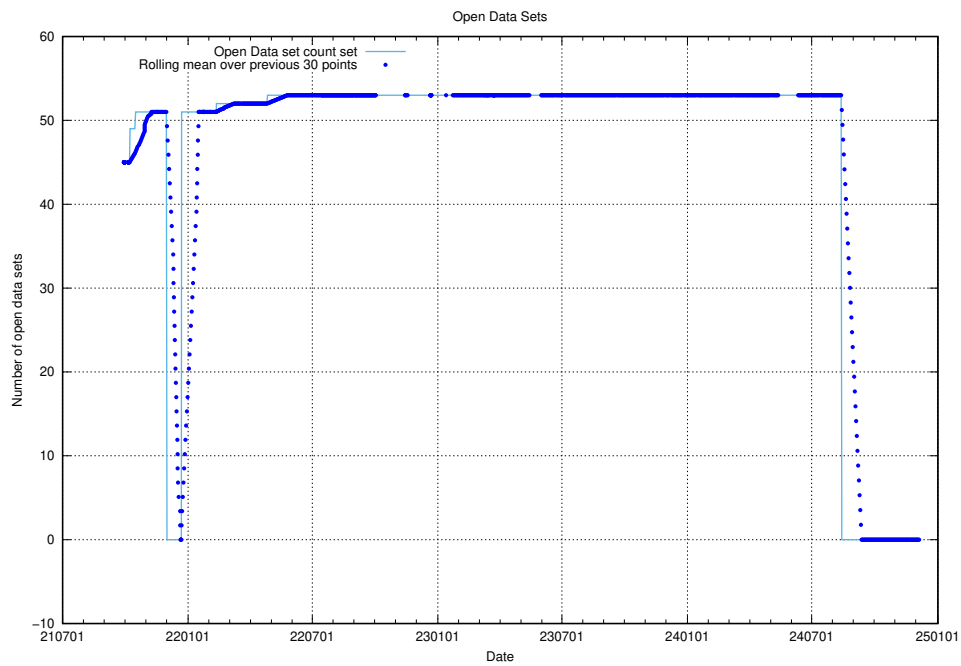

12 Open Data

This section contains statistics about JobTech's published open data in DIGG's [Sweden's data portal](https://www.dataportal.se)¹².

12.1 Number of open data sets

The tables shows the number of open data sets published by JobTech on DIGG's data portal.

¹²<https://www.dataportal.se>