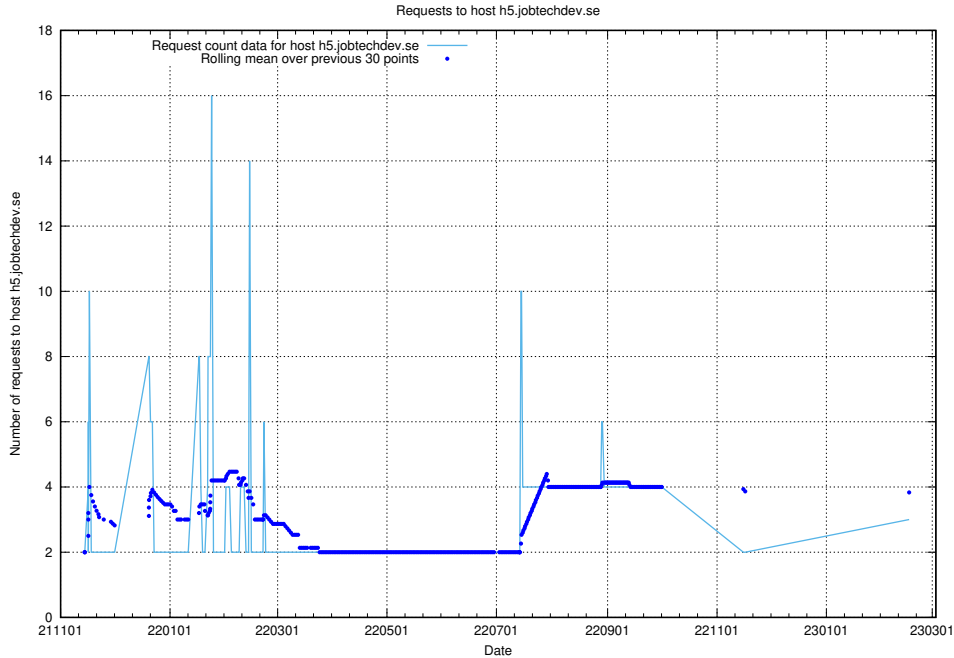

7.186 Usage of h5.jobtechdev.se

Here, we count the number of requests to host h5.jobtechdev.se.