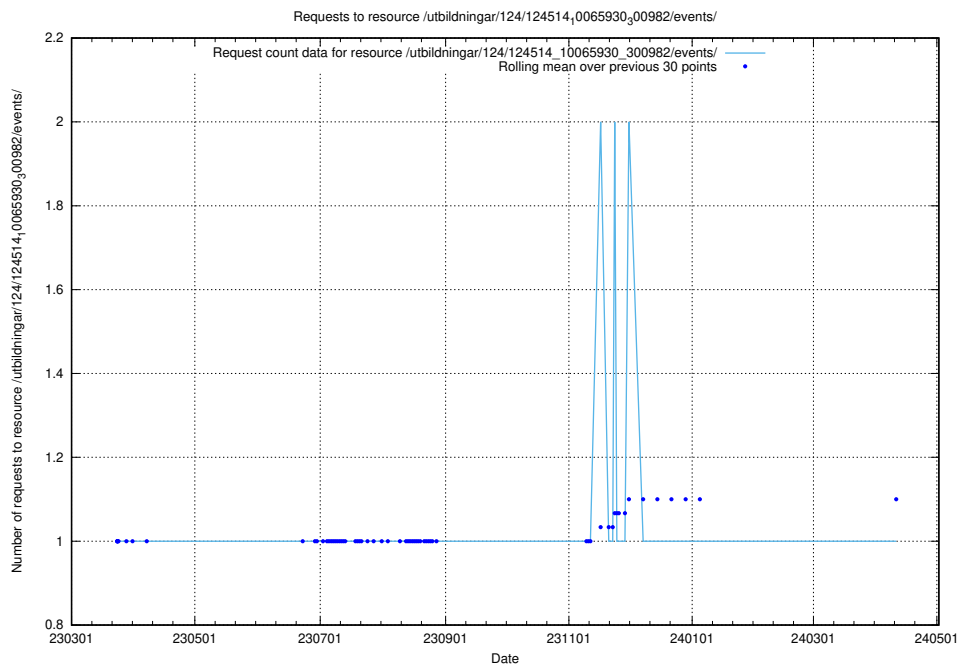

5.2931 Usage of /utbildningar/124/124514_10065930_300982/events/

Here, we count the number of requests to resource /utbildningar/124/124514_10065930_300982/events/