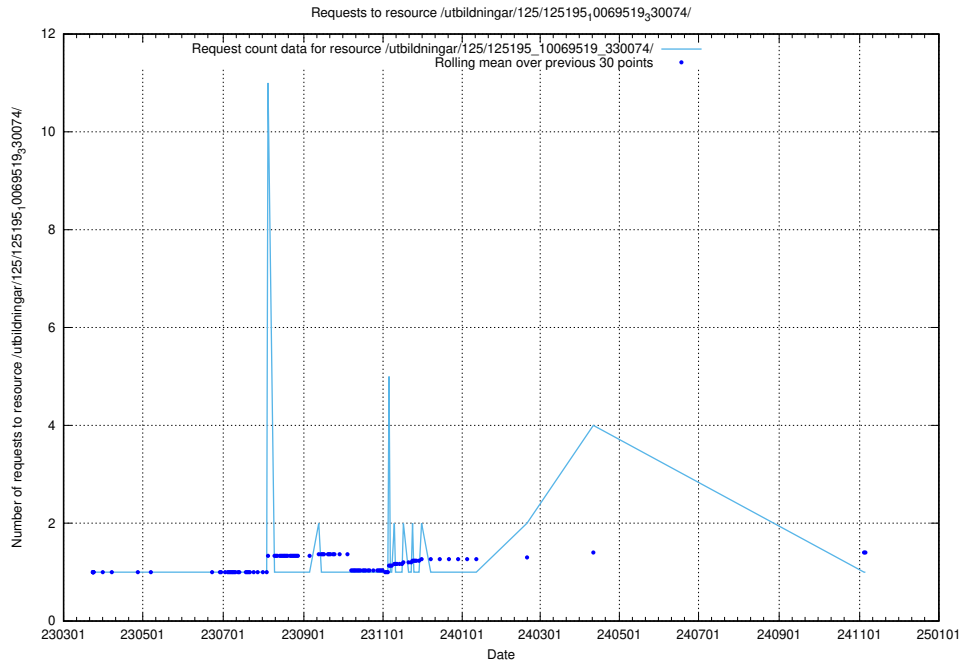

5.1112 Usage of /utbildningar/125/125195_10069519_330074/

Here, we count the number of requests to resource /utbildningar/125/125195_10069519_330074/.