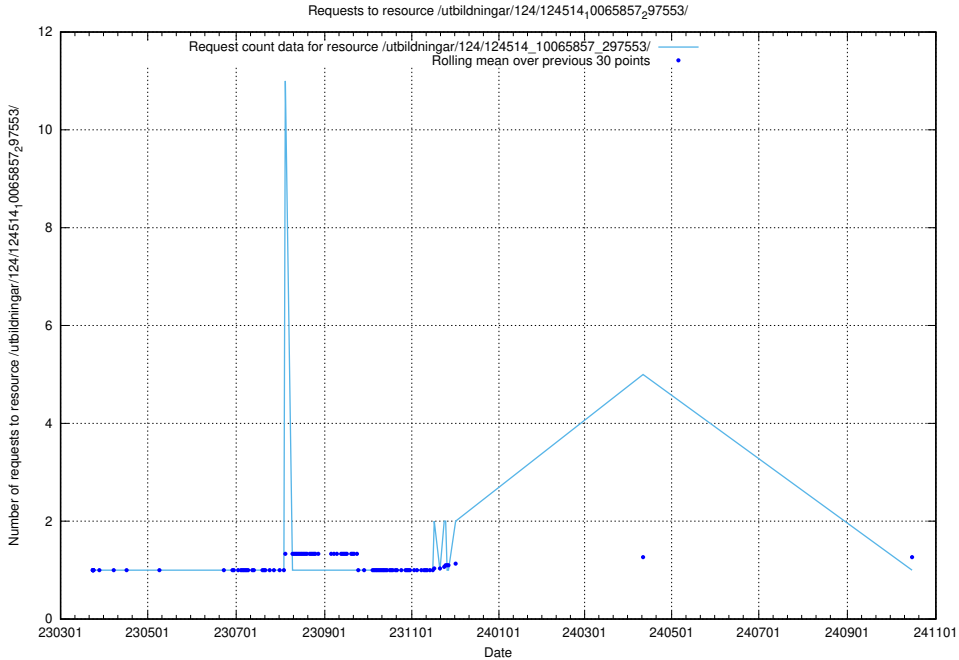

5.3113 Usage of /utbildningar/124/124514_10065857_297553/

Here, we count the number of requests to resource /utbildningar/124/124514_10065857_297553/.