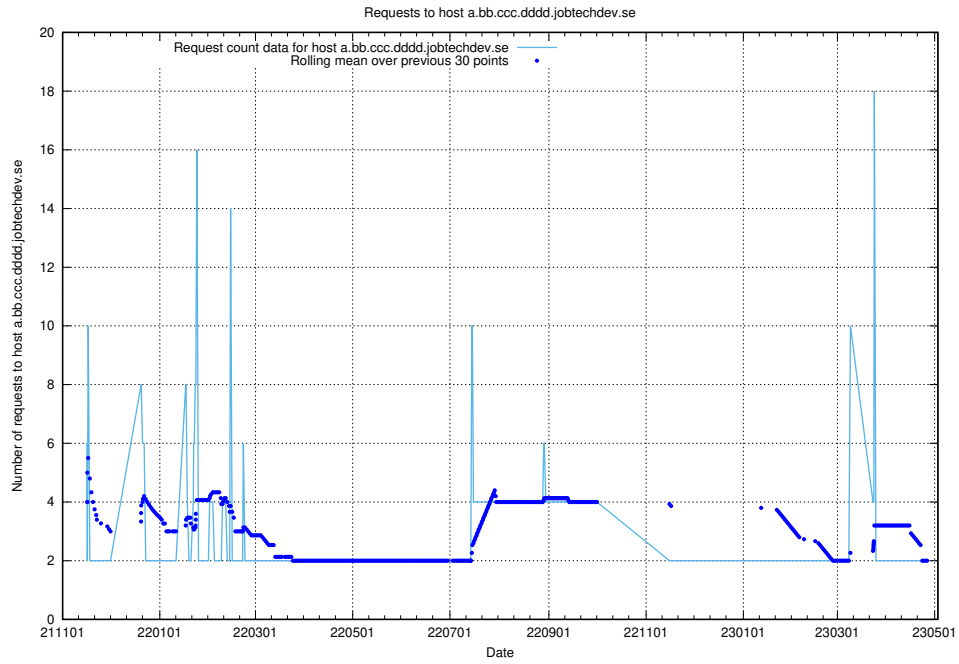

7.557 Usage of a.bb.ccc.dddd.jobtechdev.se

Here, we count the number of requests to host a.bb.ccc.dddd.jobtechdev.se.