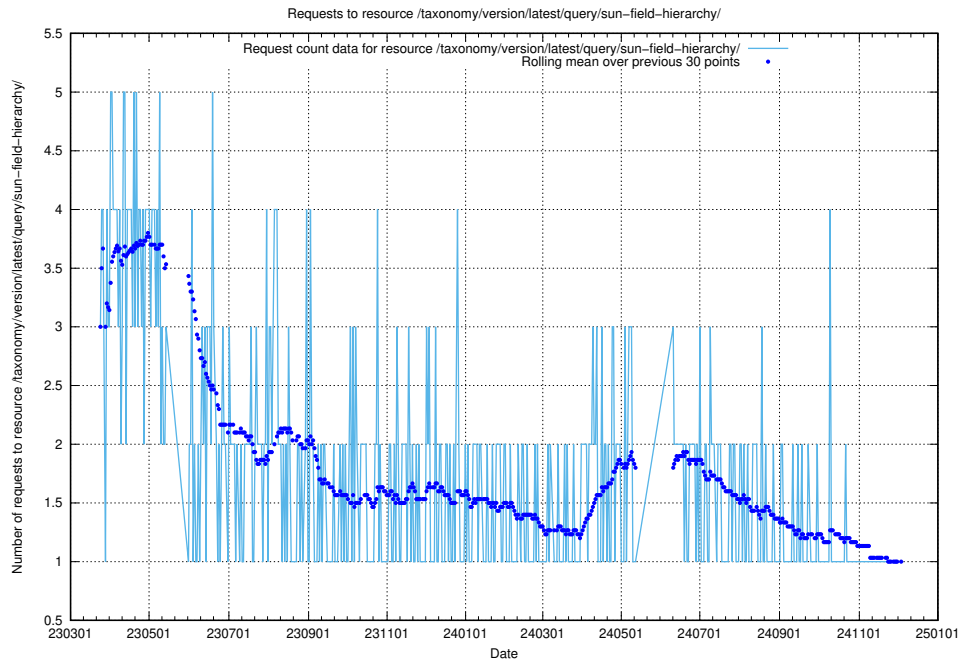

5.7177 Usage of /taxonomy/version/latest/query/sun-field-hierarchy/

Here, we count the number of requests to resource /taxonomy/version/latest/query/sun-field-hierarchy/.