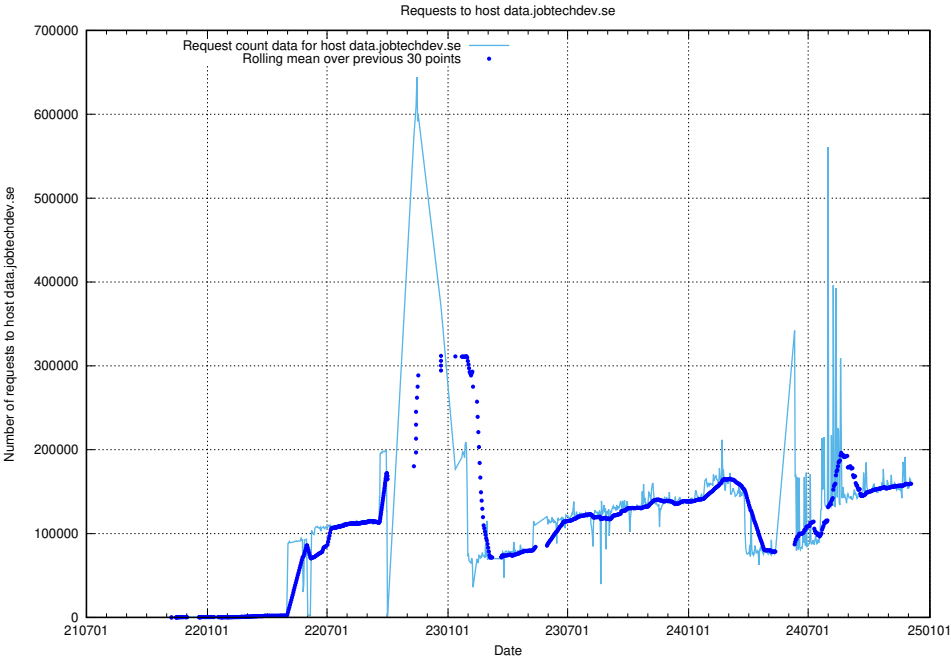

7.5 Usage of data.jobtechdev.se

Here, we count the number of requests to host data.jobtechdev.se.