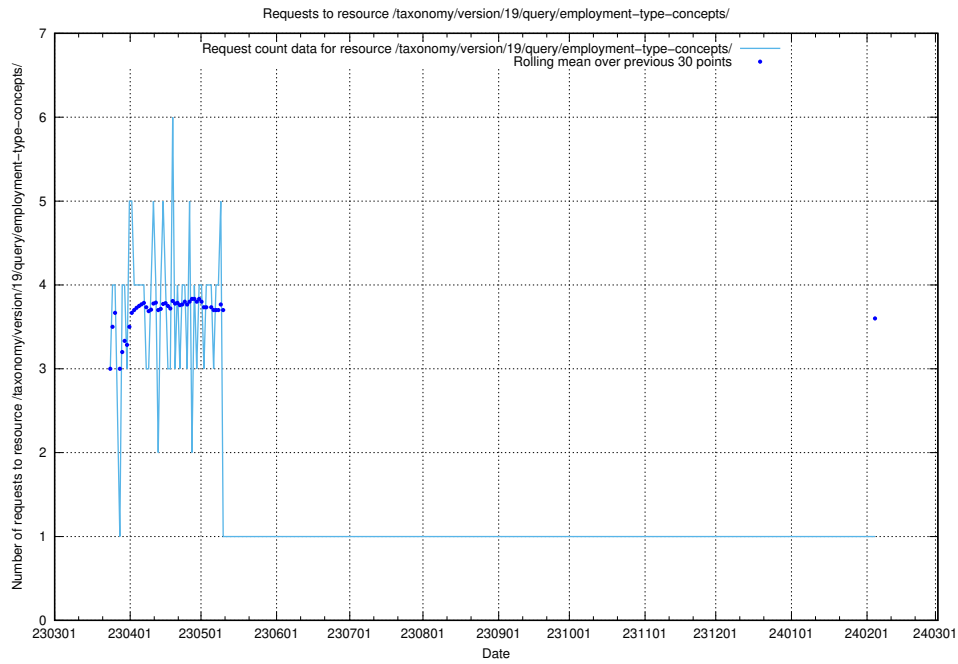

5.7265 Usage of /taxonomy/version/19/query/employment-type-concepts/

Here, we count the number of requests to resource /taxonomy/version/19/query/employment-type-concepts/.