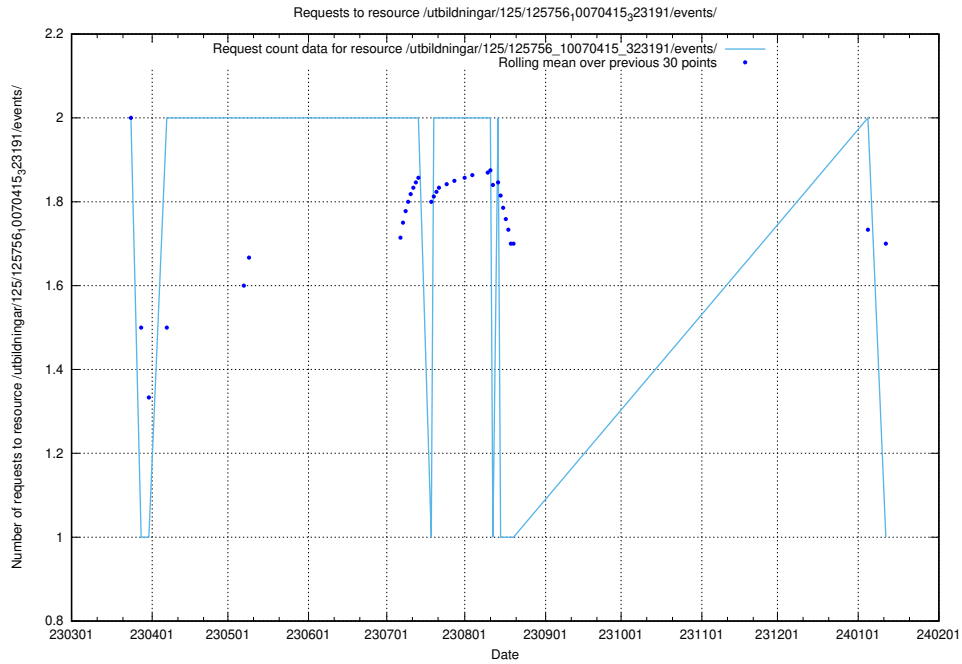

5.7277 Usage of /utbildningar/125/125756_10070415_323191/events/

Here, we count the number of requests to resource /utbildningar/125/125756_10070415_323191/events/