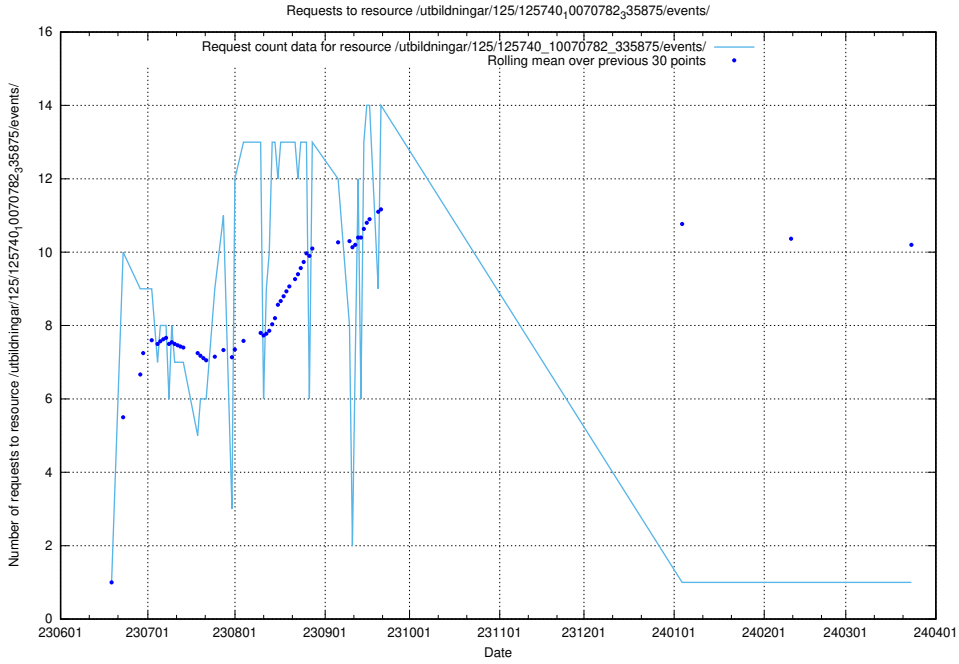

5.6929 Usage of /utbildningar/125/125740_10070782_335875/events/

Here, we count the number of requests to resource /utbildningar/125/125740_10070782_335875/events/