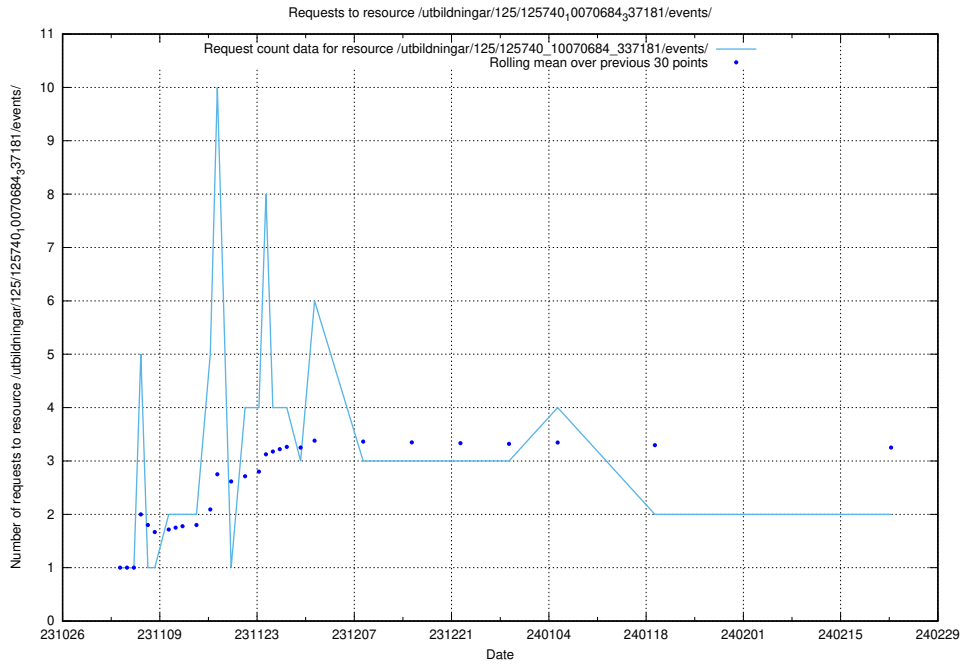

5.736 Usage of /utbildningar/125/125740_10070684_337181/events/

Here, we count the number of requests to resource /utbildningar/125/125740_10070684_337181/events/