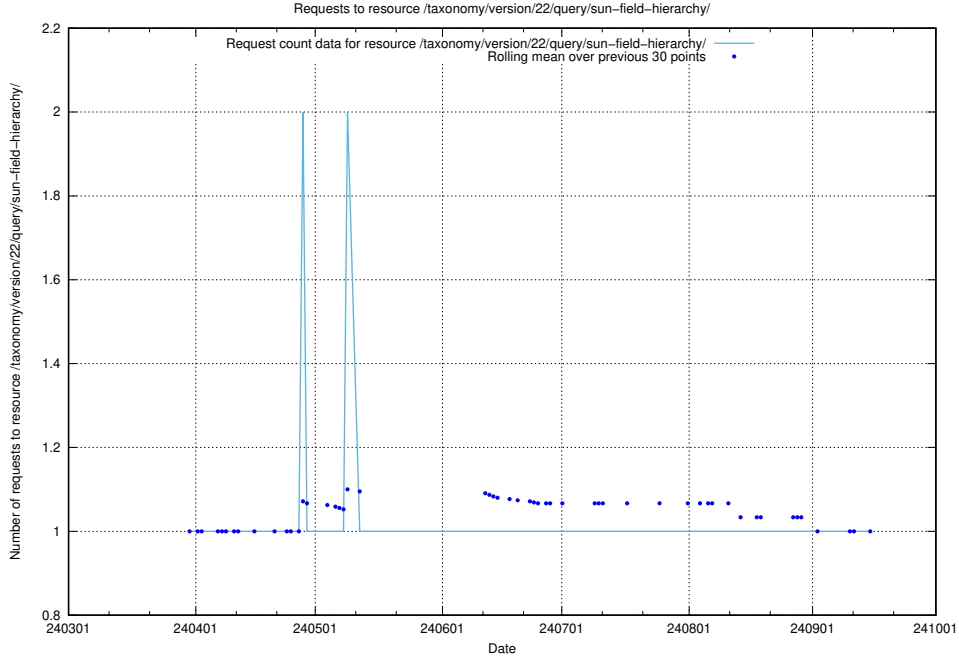

5.2610 Usage of /taxonomy/version/22/query/sun-field-hierarchy/

Here, we count the number of requests to resource /taxonomy/version/22/query/sun-field-hierarchy/.