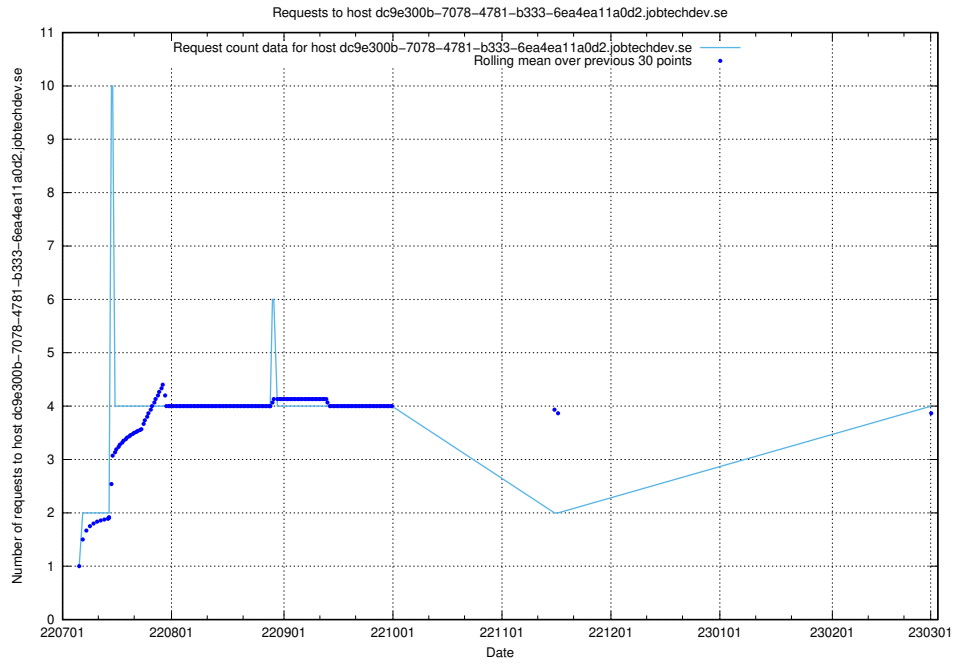

7.161 Usage of dc9e300b-7078-4781-b333-6ea4ea11a0d2.jobtechdev.se

Here, we count the number of requests to host dc9e300b-7078-4781-b333-6ea4ea11a0d2.jobtechdev.se.

7.162 Usage of db517d0-1a0b-4541-afc3-729929ef0020.jobtechdev.se