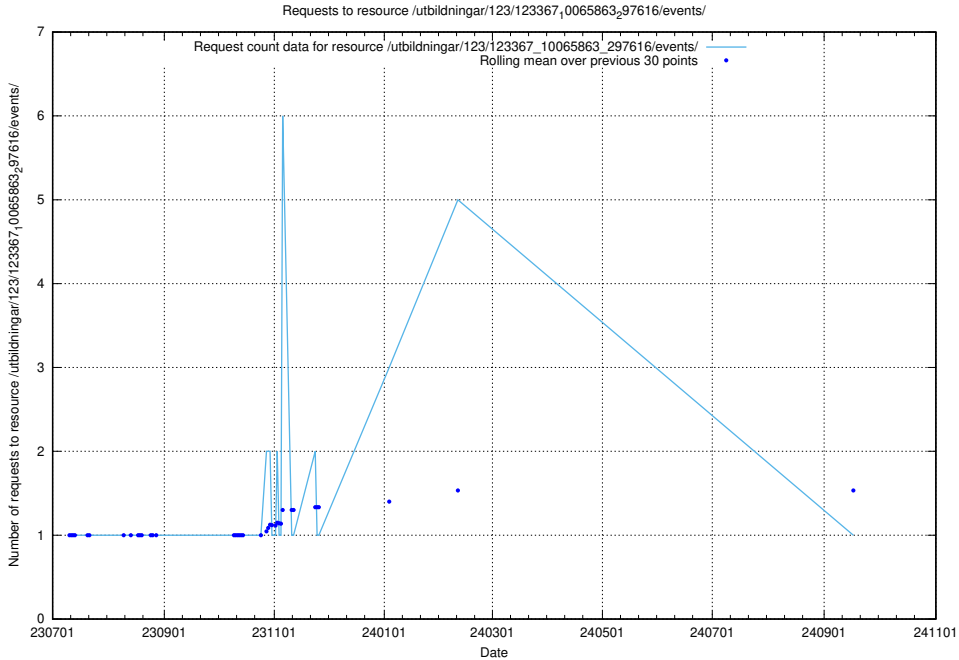

5.6188 Usage of /utbildningar/123/123367_10065863_297616/events/

Here, we count the number of requests to resource /utbildningar/123/123367_10065863_297616/events/