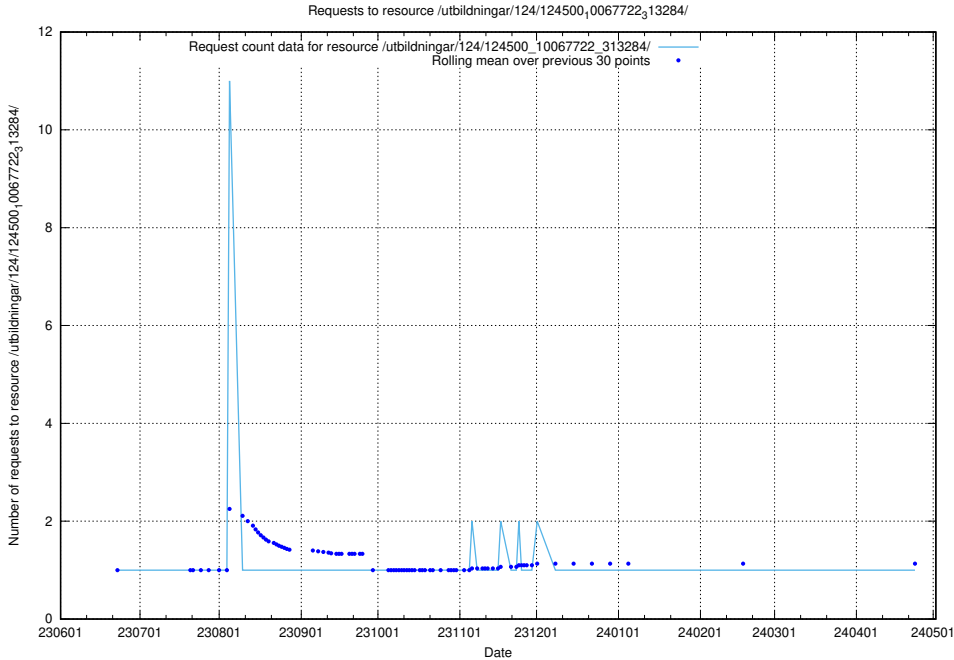

5.6845 Usage of /utbildningar/124/124500_10067722_313284/

Here, we count the number of requests to resource /utbildningar/124/124500_10067722_313284/.