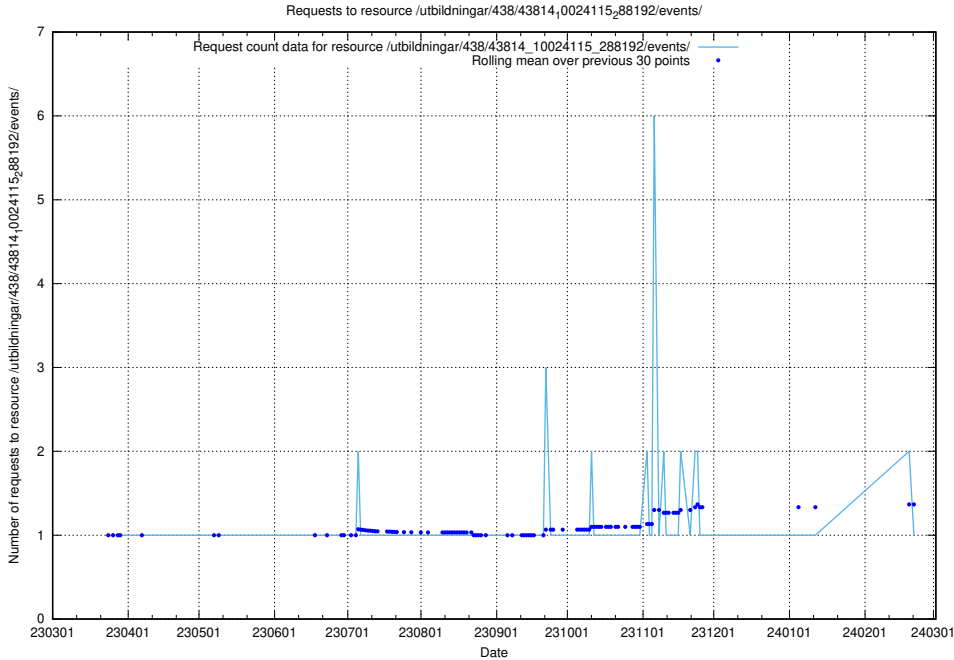

5.7290 Usage of /utbildningar/438/43814_10024115_288192/events/

Here, we count the number of requests to resource /utbildningar/438/43814_10024115_288192/events/.