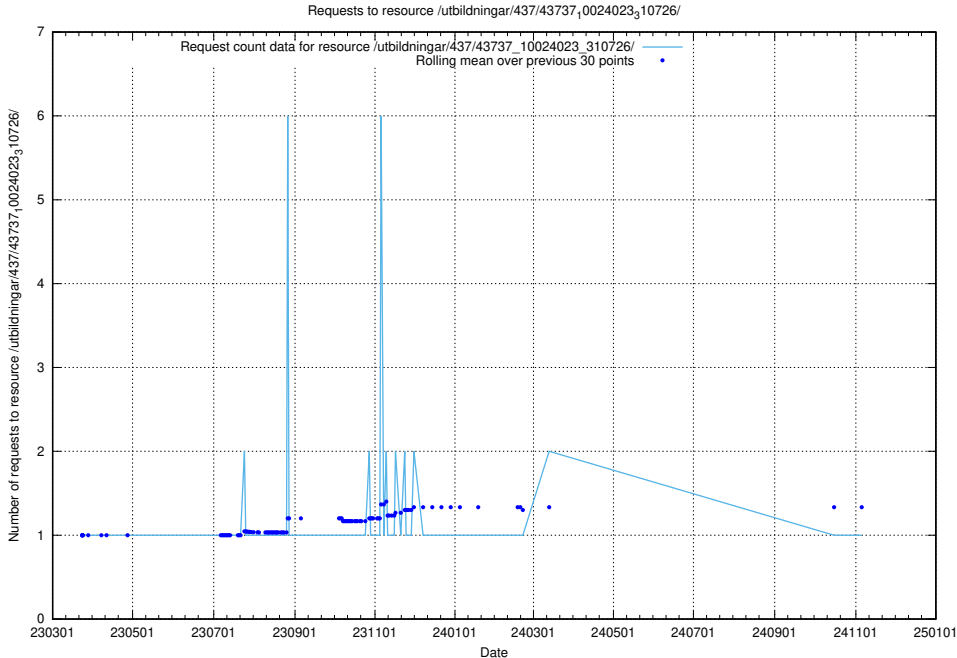

5.7526 Usage of /utbildningar/437/43737_10024023_310726/

Here, we count the number of requests to resource /utbildningar/437/43737_10024023_310726/.