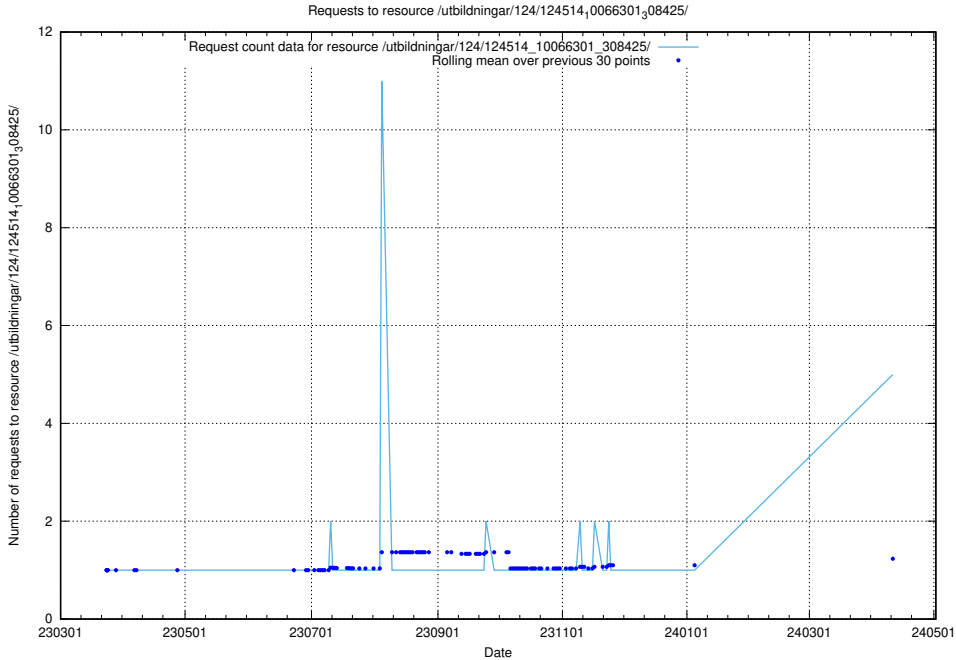

Here, we count the number of requests to resource /utbildningar/124/124514_10066301_308425/.

5.188 Usage of /utbildningar/124/124514_10065860_321030/

Here, we count the number of requests to resource /utbildningar/124/124514_10065860_321030/.