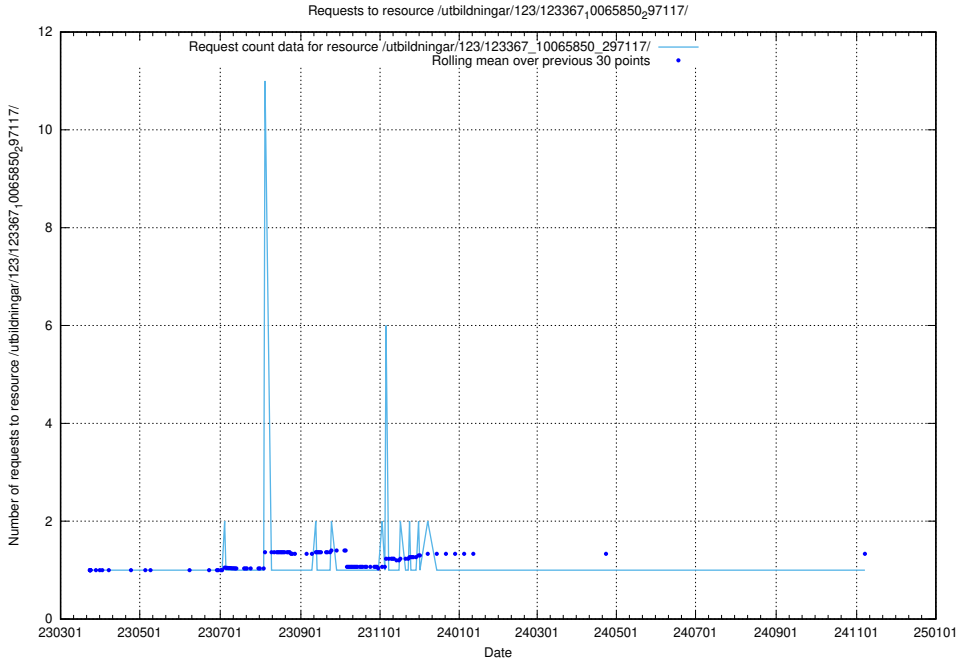

5.5913 Usage of /utbildningar/123/123367_10065850_297117/

Here, we count the number of requests to resource /utbildningar/123/123367_10065850_297117/.