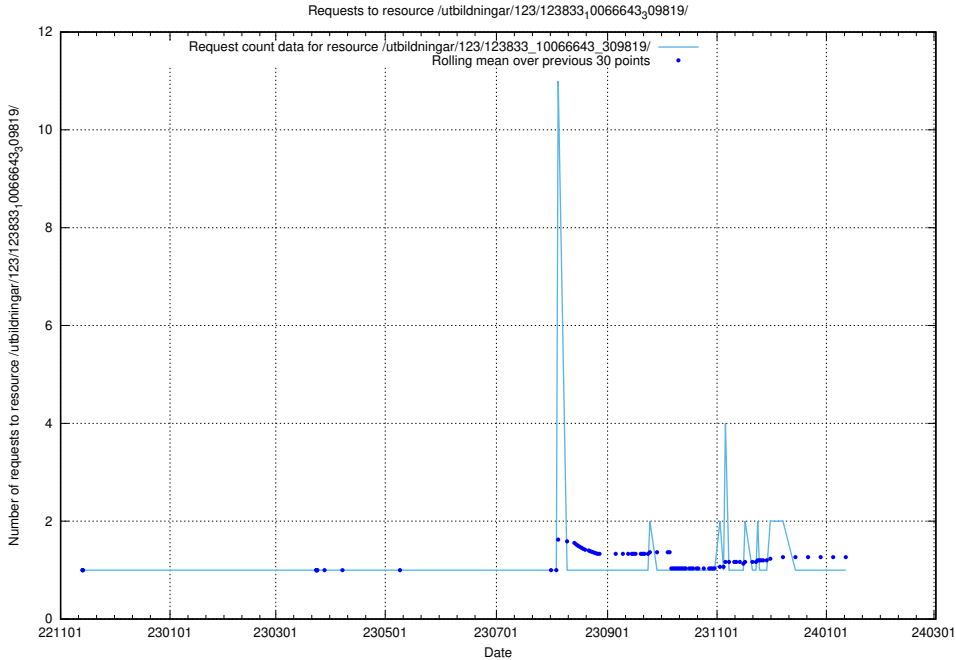

5.6994 Usage of /utbildningar/123/123833_10066643_309819/

Here, we count the number of requests to resource /utbildningar/123/123833_10066643_309819/.