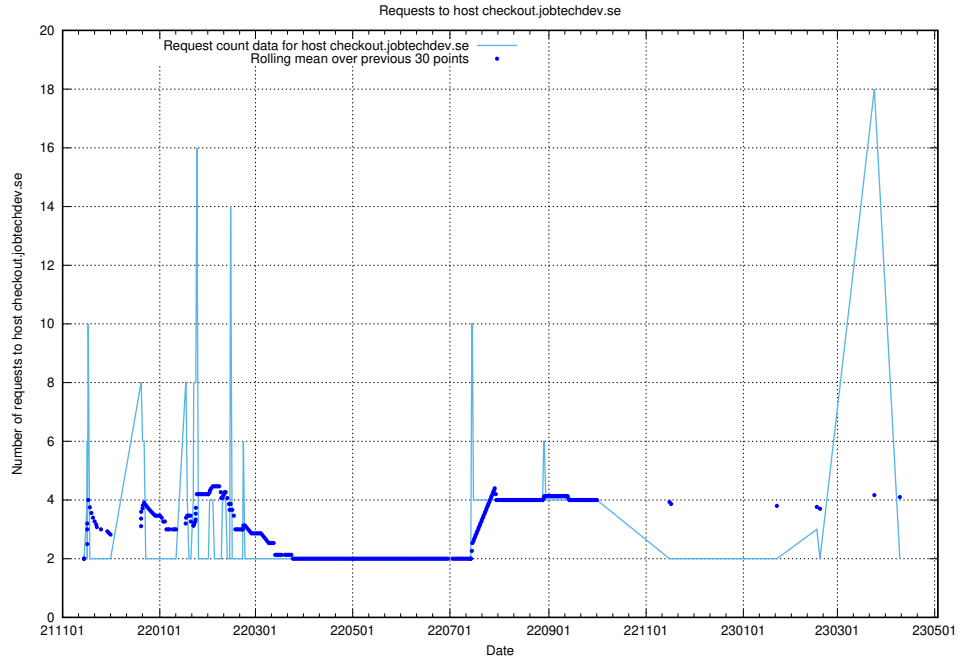

7.299 Usage of checkout.jobtechdev.se

Here, we count the number of requests to host checkout.jobtechdev.se.