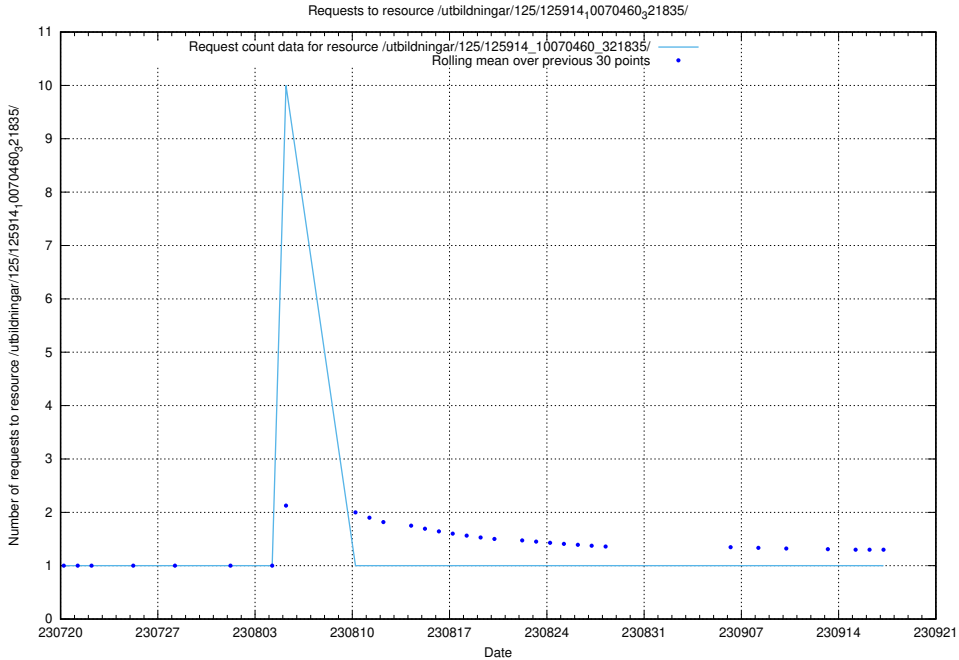

5.6060 Usage of /utbildningar/125/125914_10070460_321835/

Here, we count the number of requests to resource /utbildningar/125/125914_10070460_321835/.