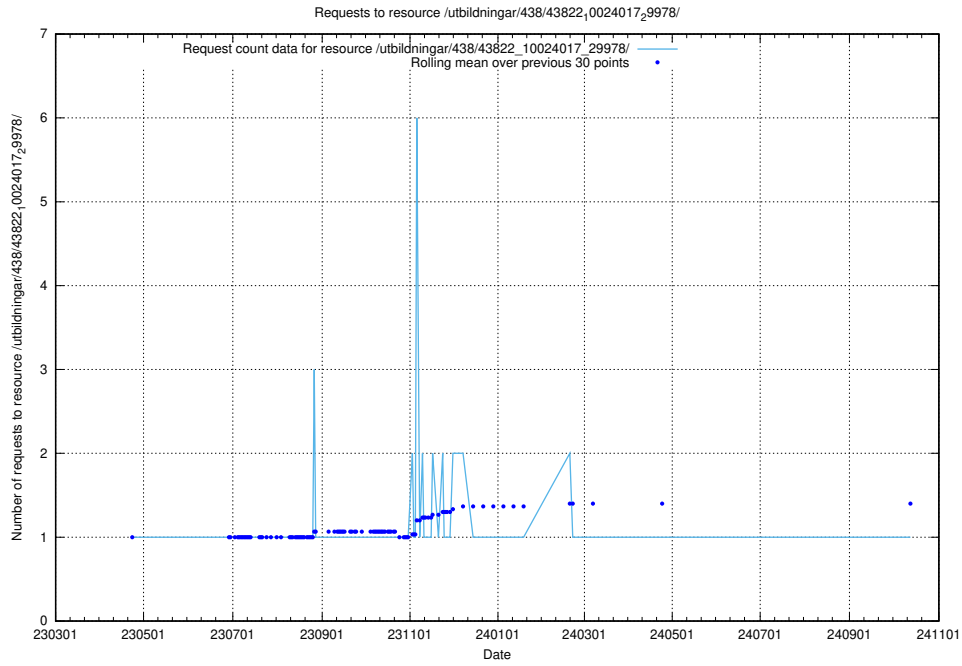

5.7107 Usage of /utbildningar/438/43822_10024017_29978/

Here, we count the number of requests to resource /utbildningar/438/43822_10024017_29978/.