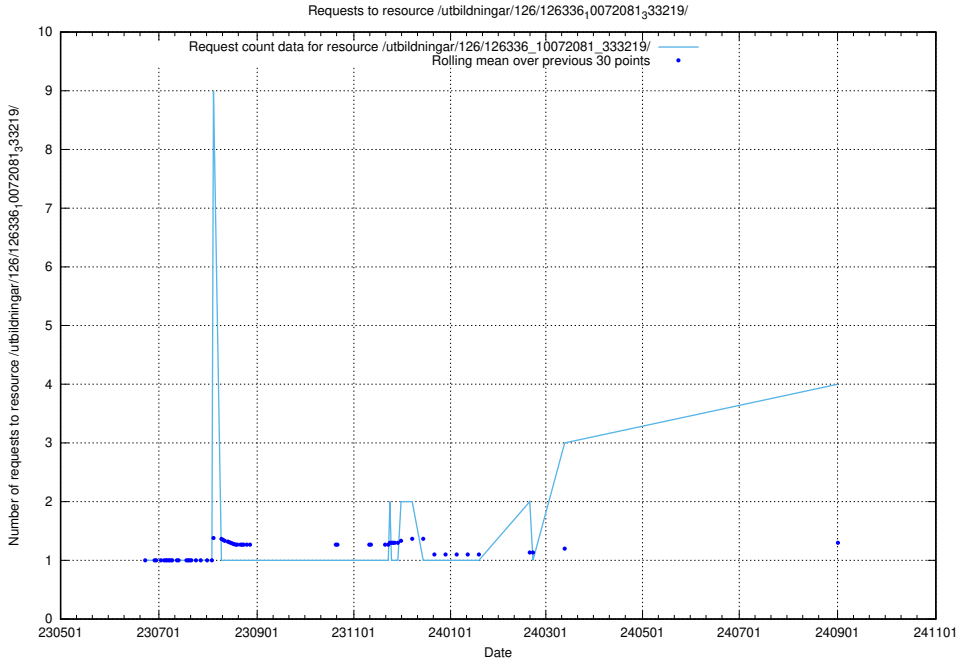

5.321 Usage of /utbildningar/126/126336_10072081_333219/

Here, we count the number of requests to resource /utbildningar/126/126336_10072081_333219/.