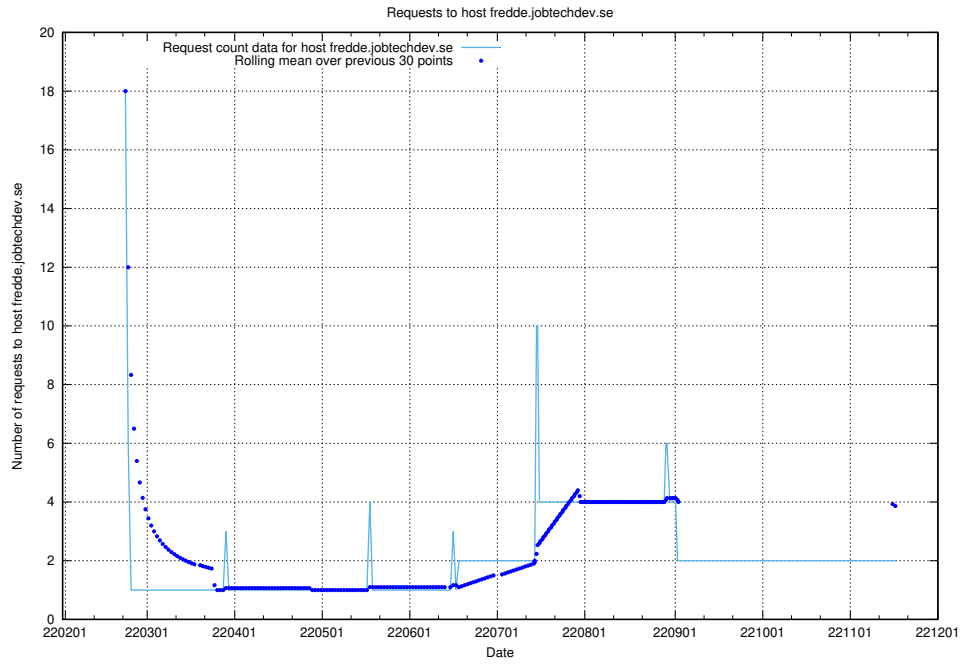

7.545 Usage of fredde.jobtechdev.se

Here, we count the number of requests to host fredde.jobtechdev.se.