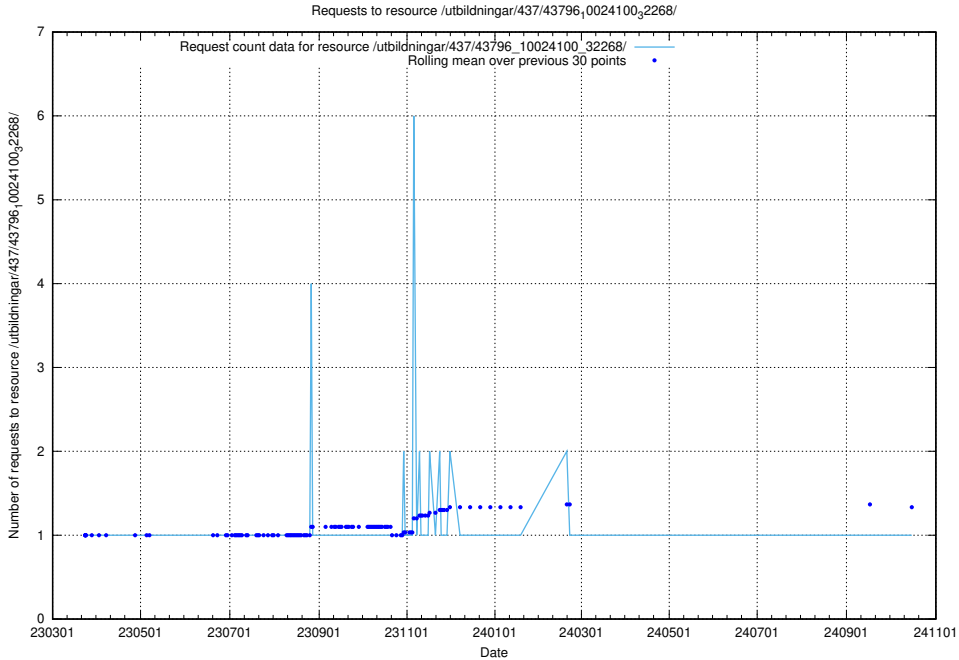

5.7482 Usage of /utbildningar/437/43796_10024100_32268/

Here, we count the number of requests to resource /utbildningar/437/43796_10024100_32268/.