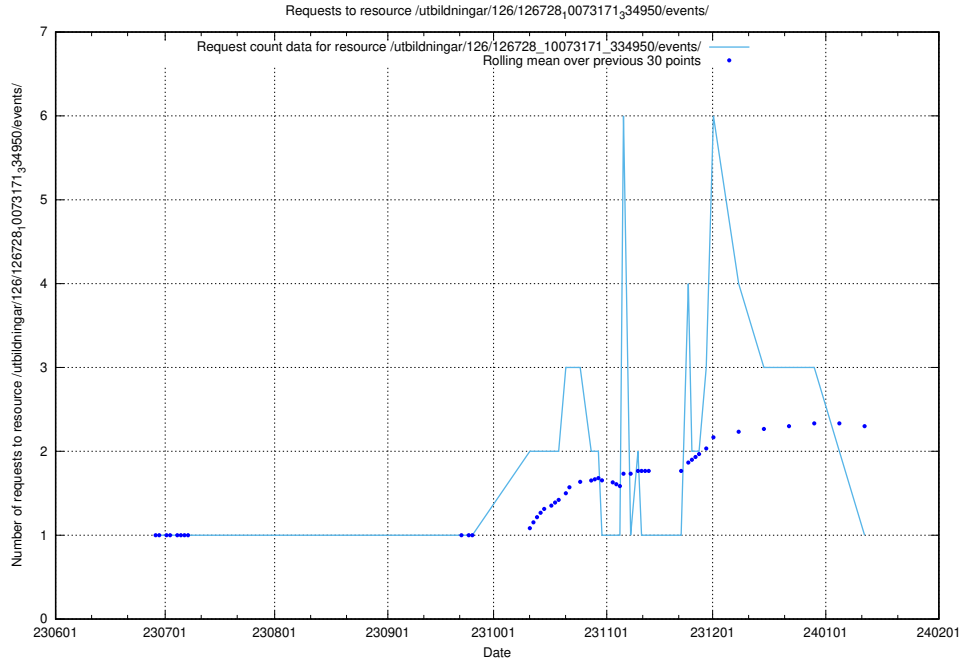

5.6507 Usage of /utbildningar/126/126728_10073171_334950/events/

Here, we count the number of requests to resource /utbildningar/126/126728_10073171_334950/events/