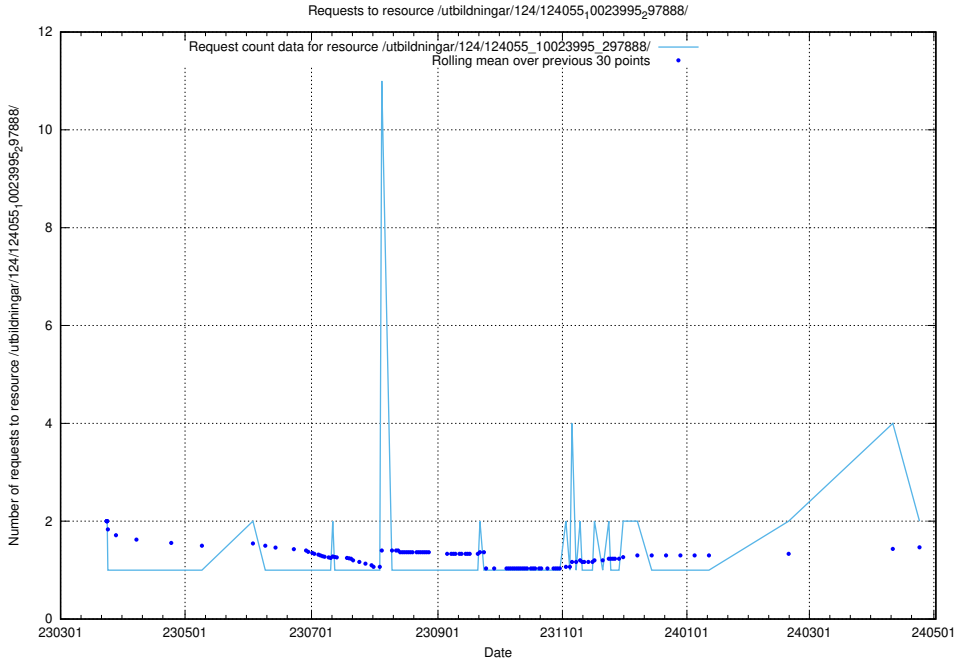

5.922 Usage of /utbildningar/124/124055_10023995_297888/

Here, we count the number of requests to resource /utbildningar/124/124055_10023995_297888/.