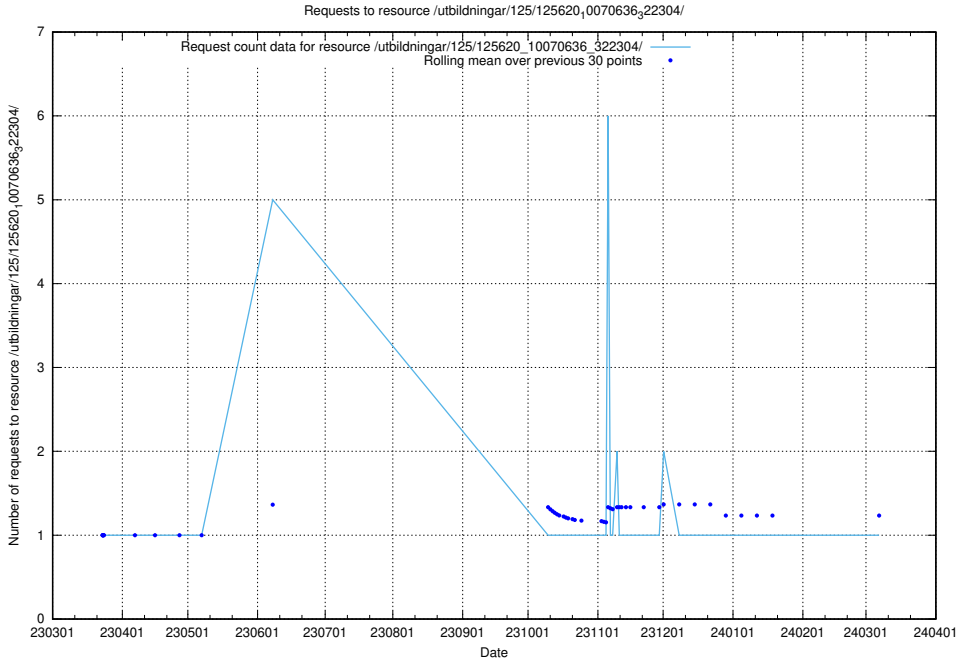

5.1036 Usage of /utbildningar/125/125620_10070636_322304/

Here, we count the number of requests to resource /utbildningar/125/125620_10070636_322304/.