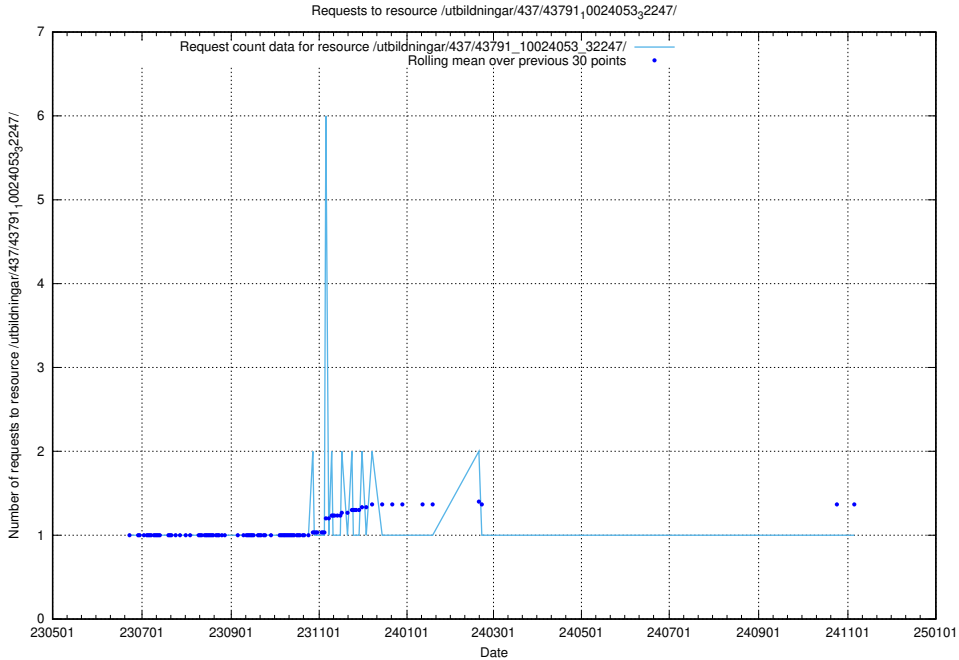

5.6641 Usage of /utbildningar/437/43791_10024053_32247/

Here, we count the number of requests to resource /utbildningar/437/43791_10024053_32247/.