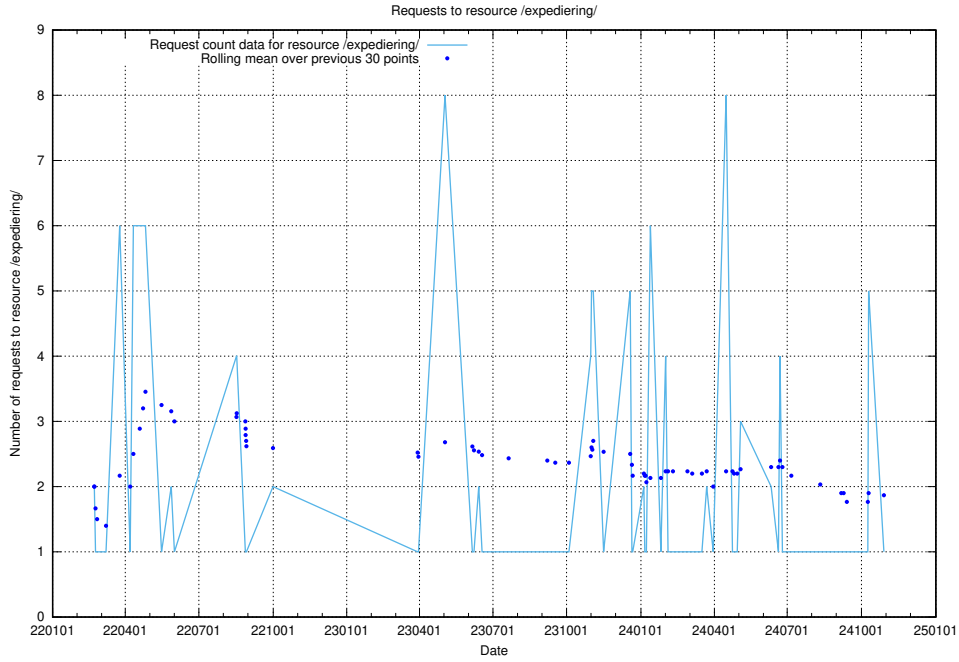

5.1839 Usage of /expediering/

Here, we count the number of requests to resource /expediering/.