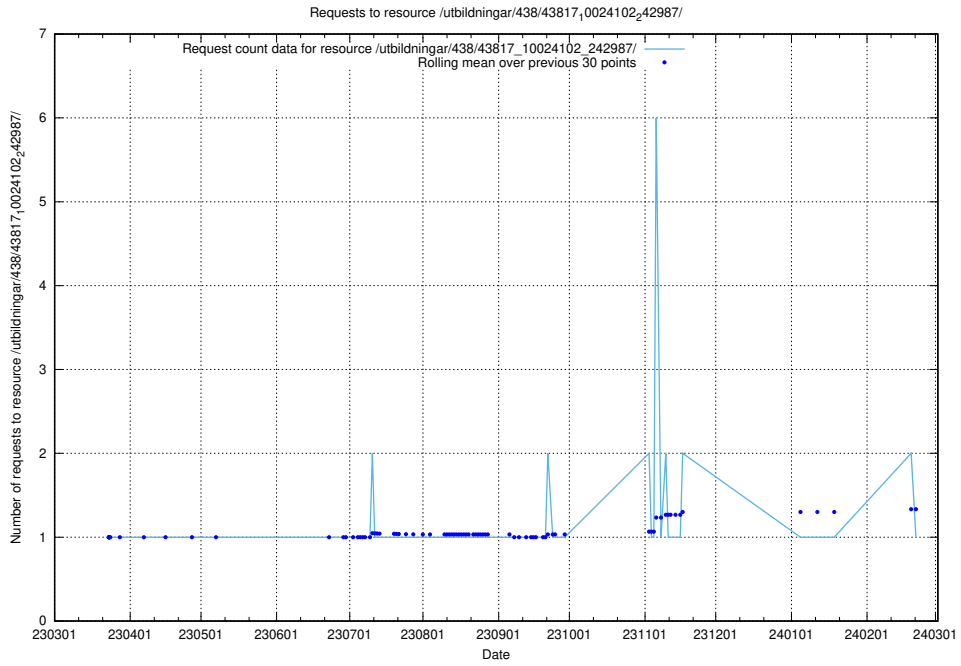

5.7473 Usage of /utbildningar/438/43817_10024102_242987/

Here, we count the number of requests to resource /utbildningar/438/43817_10024102_242987/.