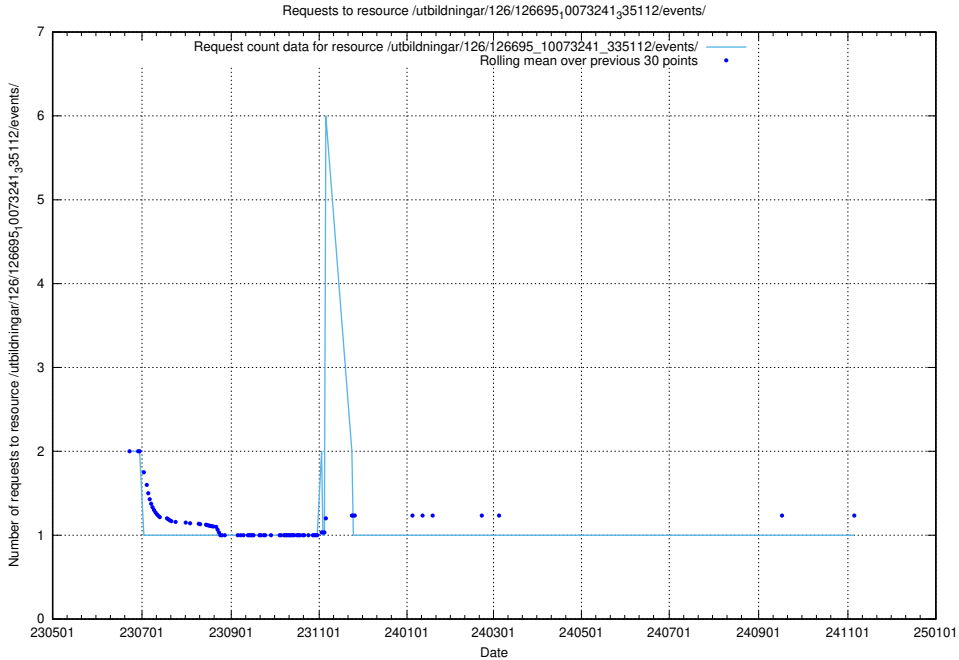

5.6629 Usage of /utbildningar/126/126695_10073241_335112/events/

Here, we count the number of requests to resource /utbildningar/126/126695_10073241_335112/events/