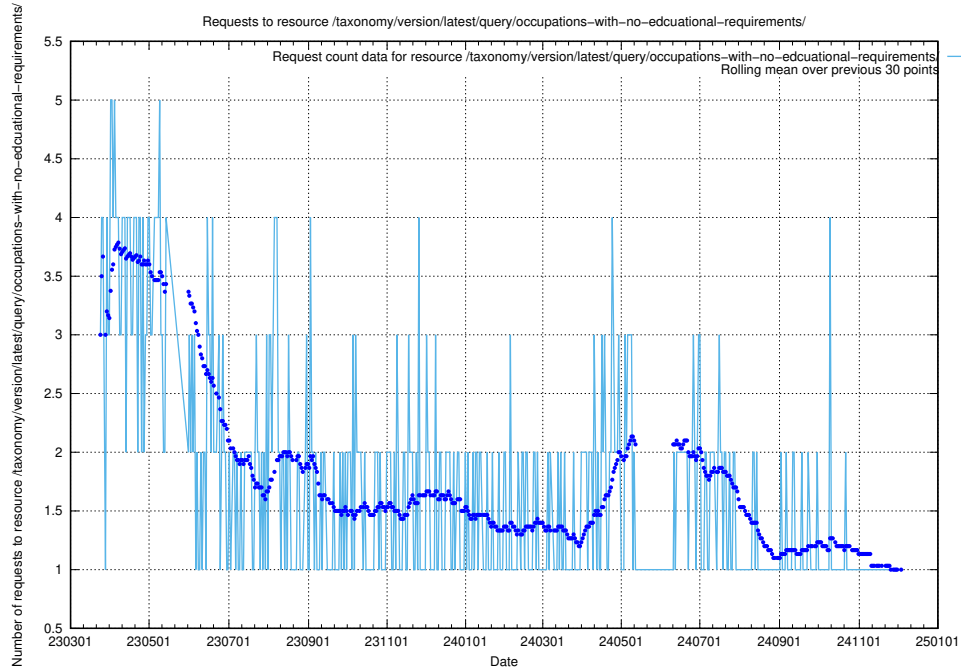

Here, we count the number of requests to resource /taxonomy/version/latest/query/occupations/.

5.7203 Usage of /taxonomy/version/latest/query/occupations-with-no-educational-requirements/

Here, we count the number of requests to resource /taxonomy/version/latest/query/occupations-with-no-educational-requirements/.