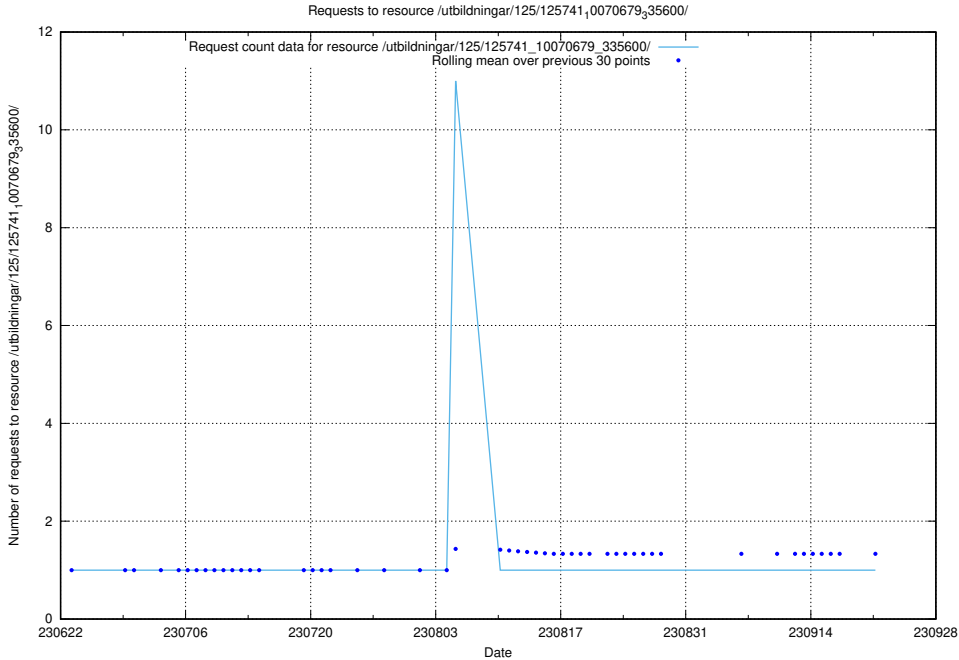

5.6752 Usage of /utbildningar/125/125741_10070679_335600/

Here, we count the number of requests to resource /utbildningar/125/125741_10070679_335600/.