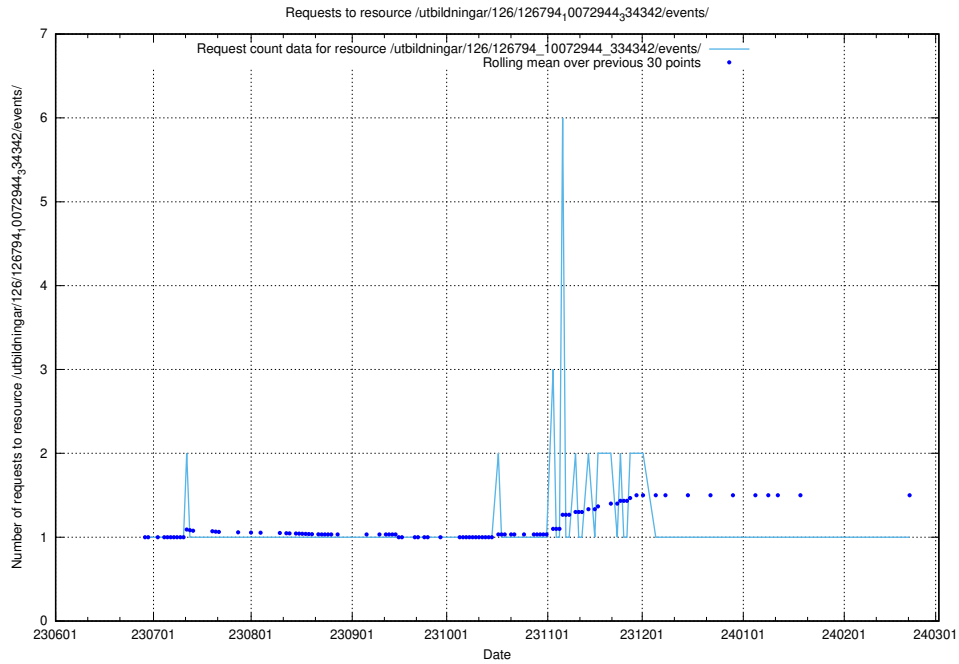

5.6502 Usage of /utbildningar/126/126794_10072944_334342/events/

Here, we count the number of requests to resource /utbildningar/126/126794_10072944_334342/events/