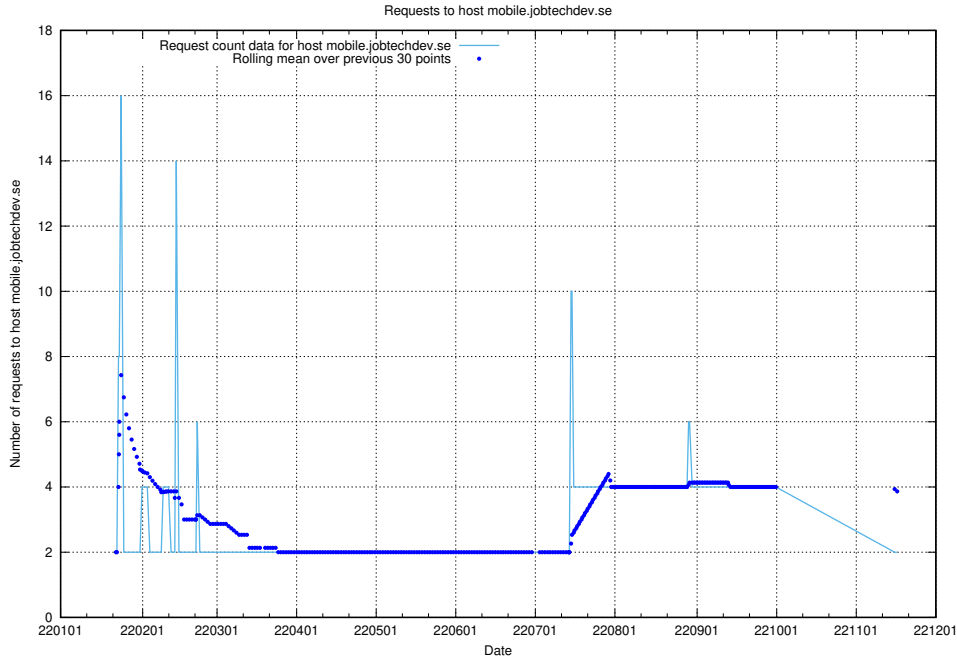

7.624 Usage of mobile.jobtechdev.se

Here, we count the number of requests to host mobile.jobtechdev.se.