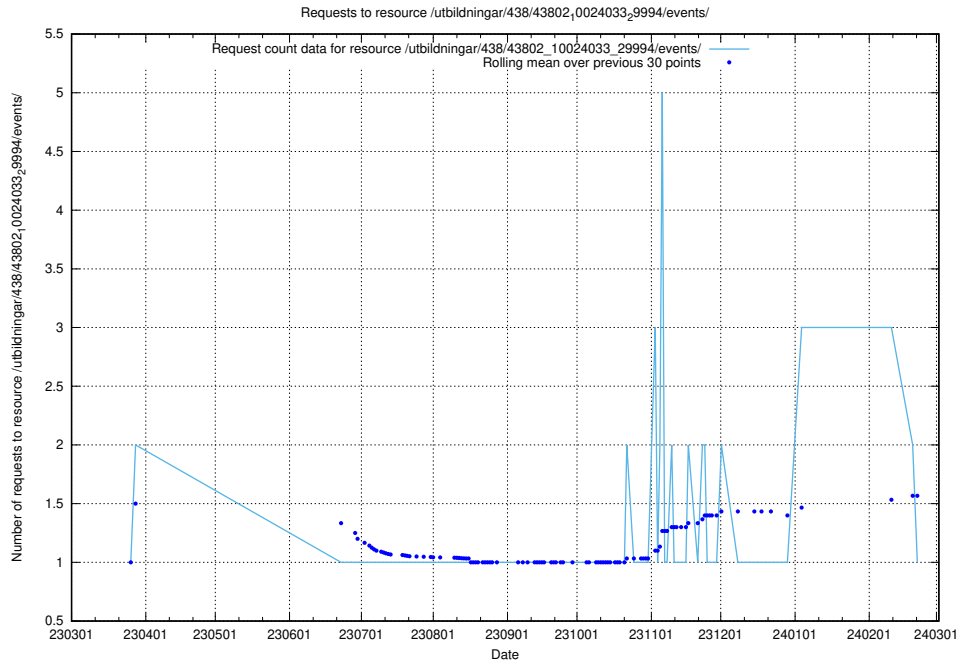

5.7158 Usage of /utbildningar/438/43802_10024033_29994/events/

Here, we count the number of requests to resource /utbildningar/438/43802_10024033_29994/events/.