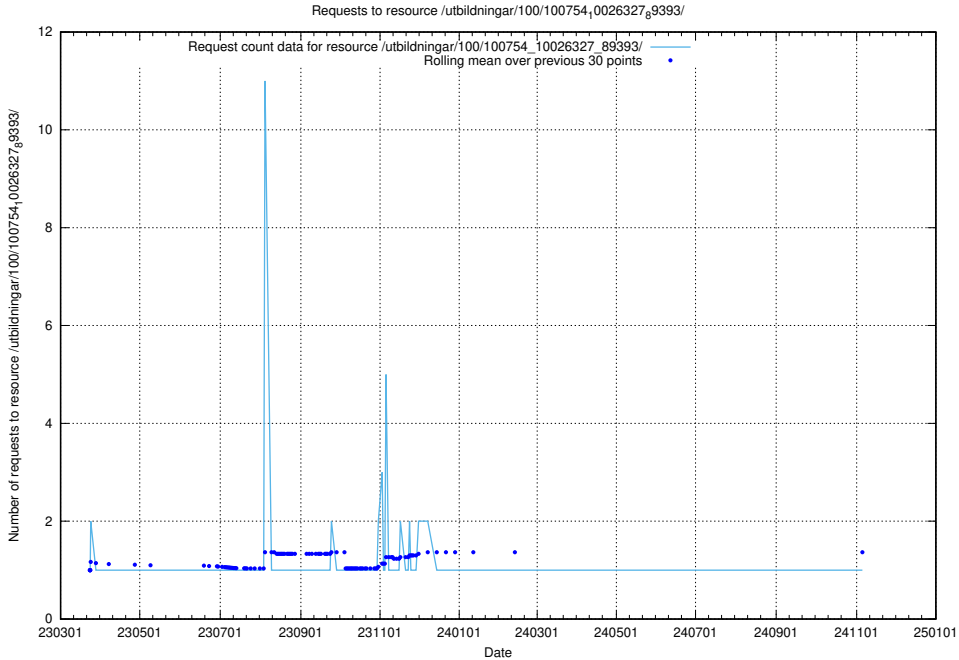

Here, we count the number of requests to resource /utbildningar/126/126336_10071644_334023/events/

5.6632 Usage of /utbildningar/100/100754_10026327_89393/

Here, we count the number of requests to resource /utbildningar/100/100754_10026327_89393/.