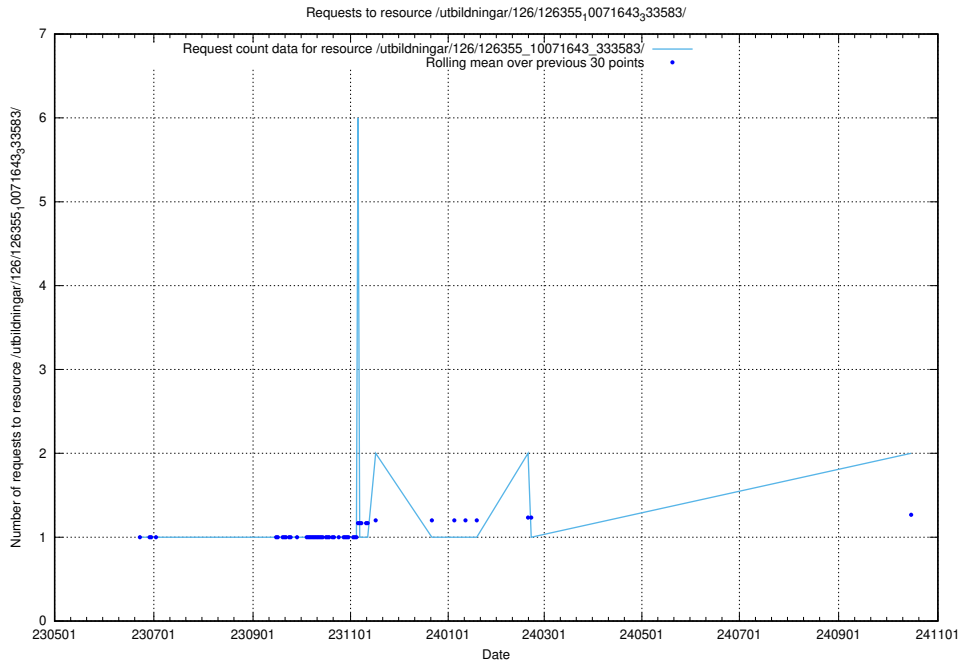

5.847 Usage of /utbildningar/126/126355_10071643_333583/

Here, we count the number of requests to resource /utbildningar/126/126355_10071643_333583/.