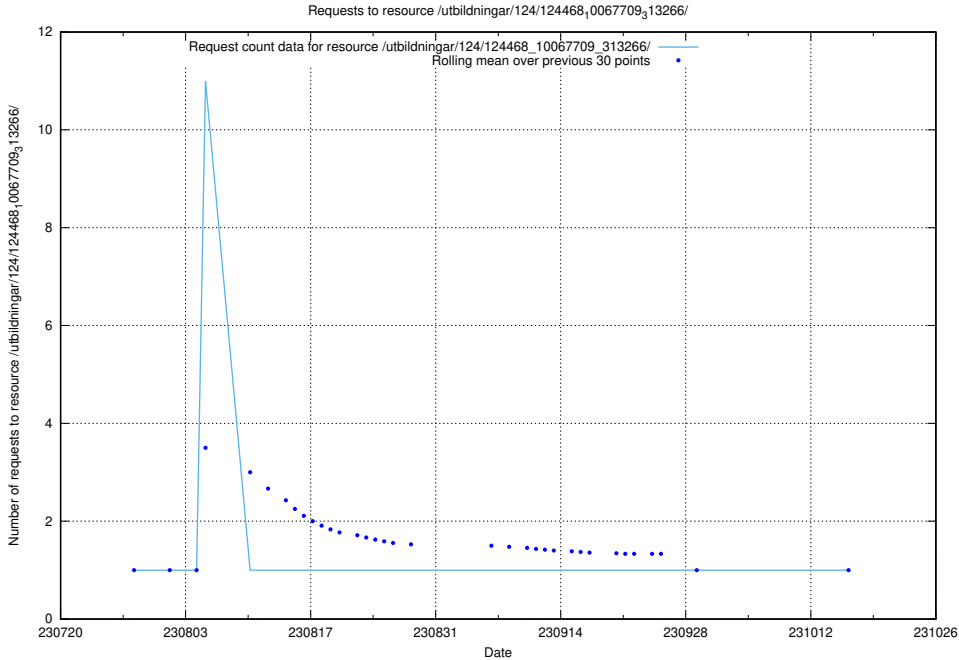

5.5971 Usage of /utbildningar/124/124468_10067709_313266/

Here, we count the number of requests to resource /utbildningar/124/124468_10067709_313266/.