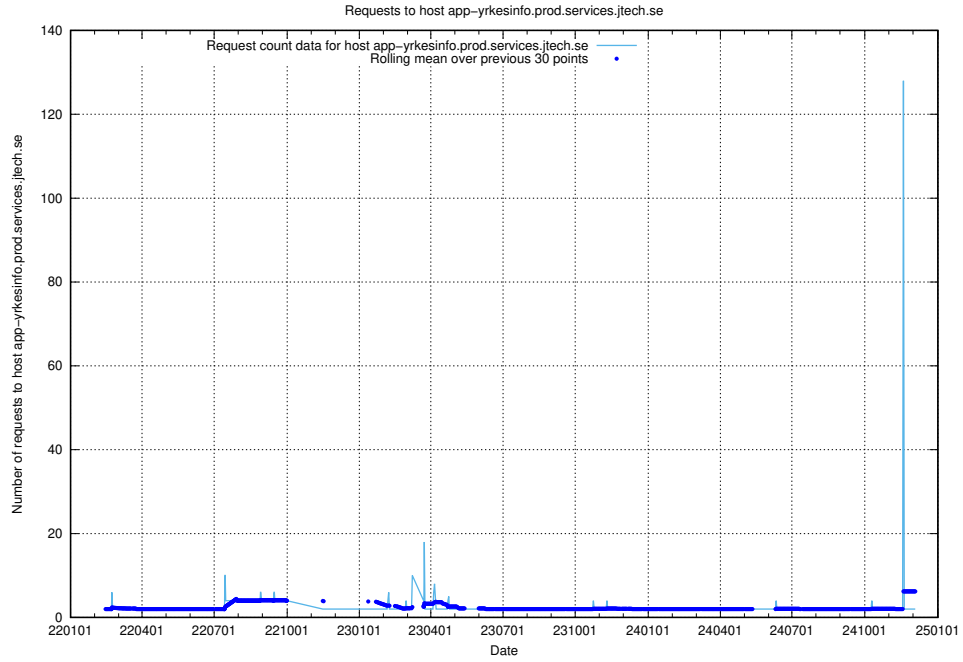

7.572 Usage of app-yrkesinfo.prod.services.jtech.se

Here, we count the number of requests to host app-yrkesinfo.prod.services.jtech.se.