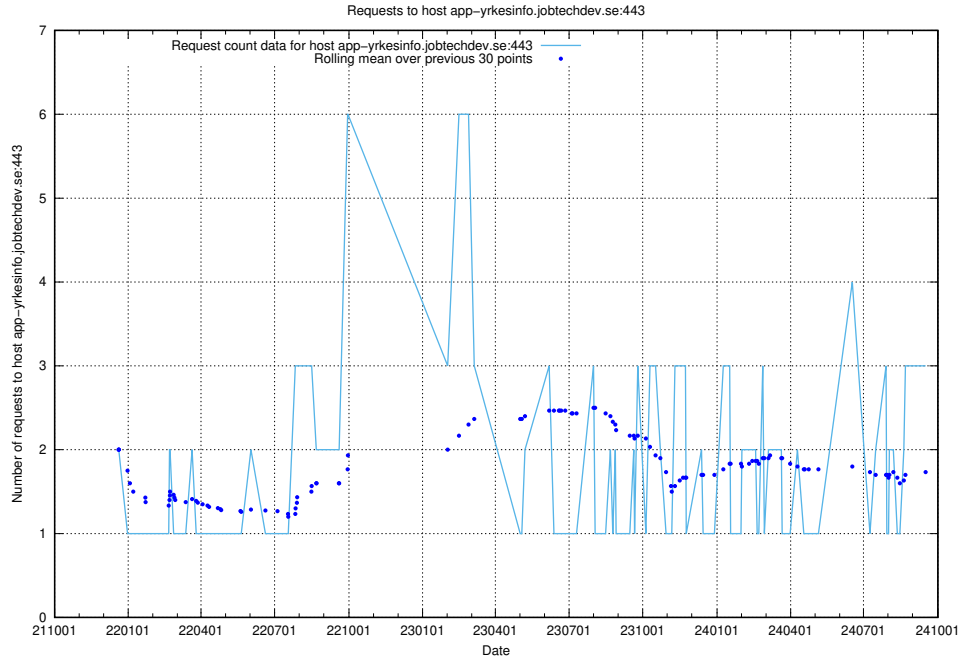

Here, we count the number of requests to host correo.jobtechdev.se.

7.226 Usage of app-yrkesinfo.jobtechdev.se:443

Here, we count the number of requests to host app-yrkesinfo.jobtechdev.se:443.

7.227 Usage of www.atlas.jobtechdev.se