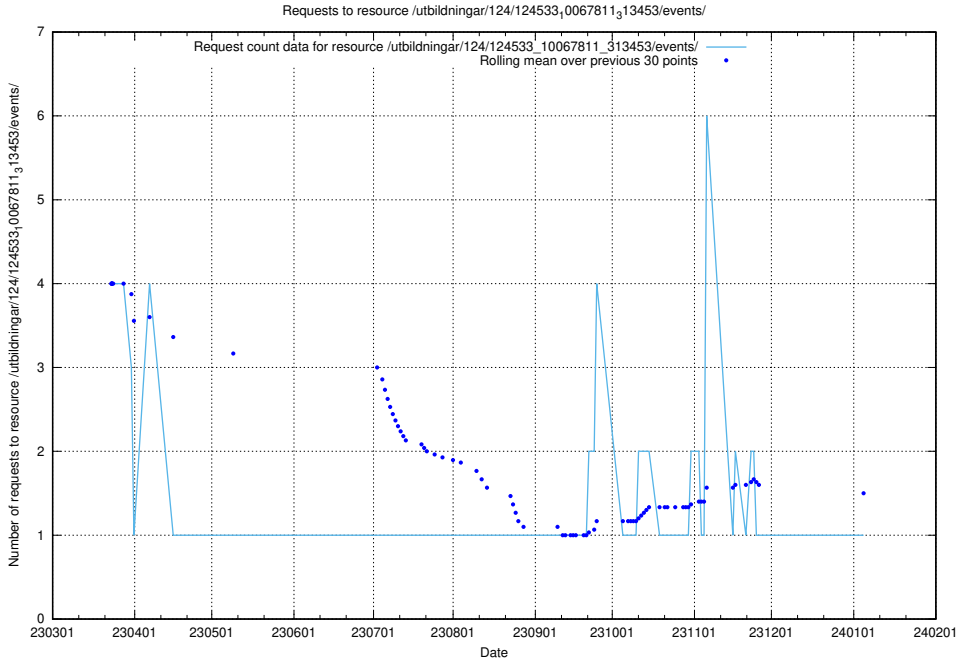

5.7379 Usage of /utbildningar/124/124533_10067811_313453/events/

Here, we count the number of requests to resource /utbildningar/124/124533_10067811_313453/events/

5.7380 Usage of /utbildningar/122/122967_10065273_289918/events/