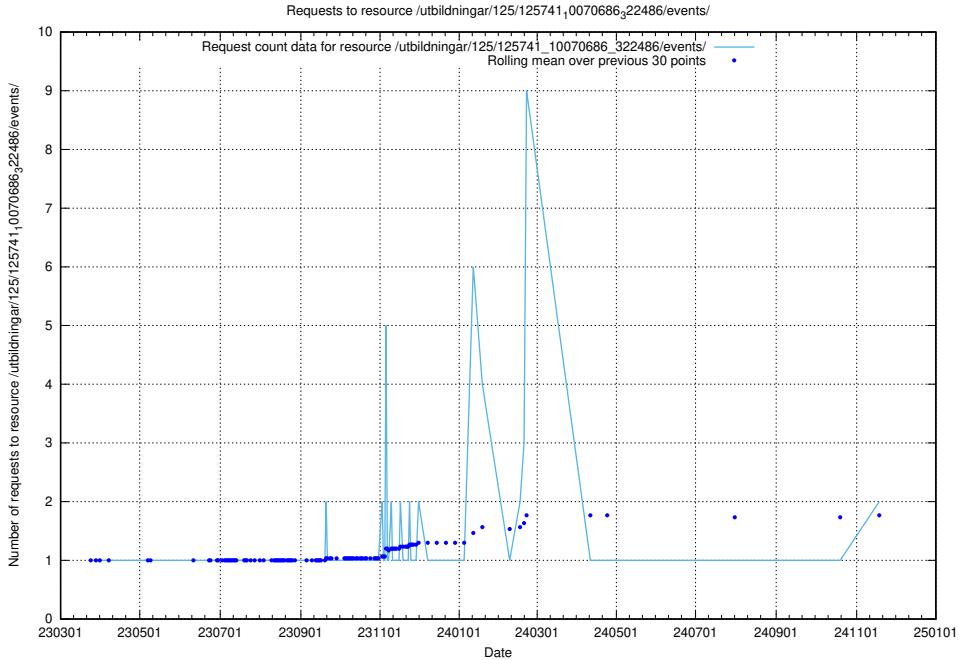

5.907 Usage of /utbildningar/125/125741_10070686_322486/events/

Here, we count the number of requests to resource /utbildningar/125/125741_10070686_322486/events/