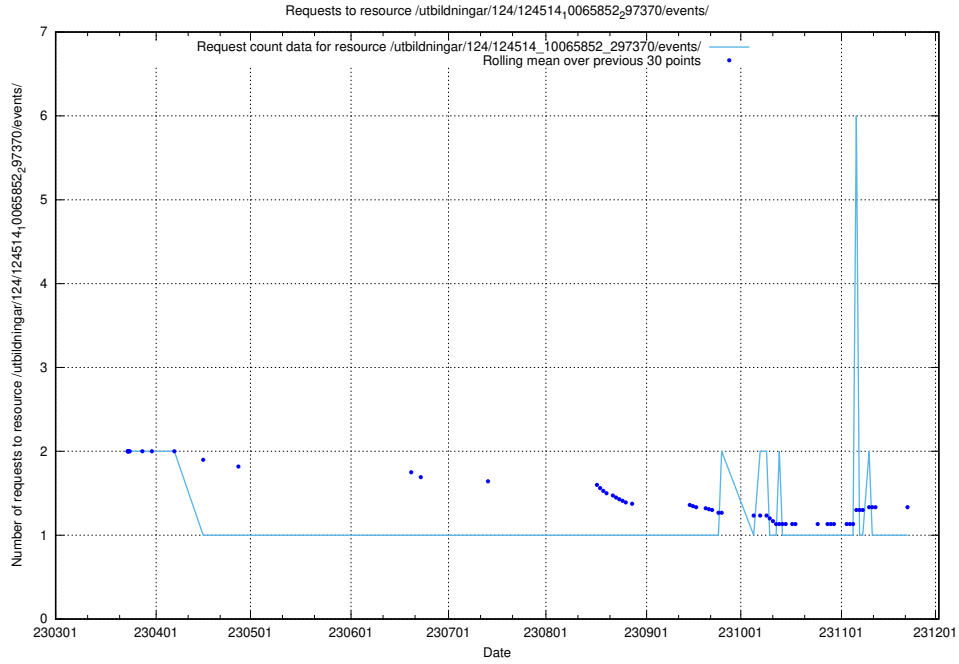

5.7424 Usage of /utbildningar/124/124514_10065852_297370/events/

Here, we count the number of requests to resource /utbildningar/124/124514_10065852_297370/events/