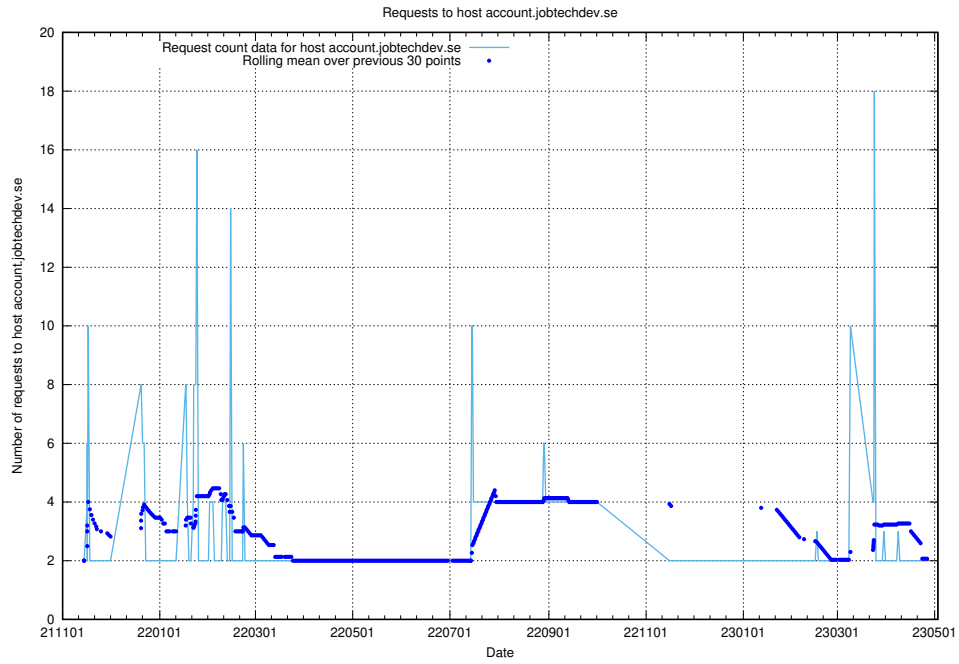

7.322 Usage of account.jobtechdev.se

Here, we count the number of requests to host account.jobtechdev.se.