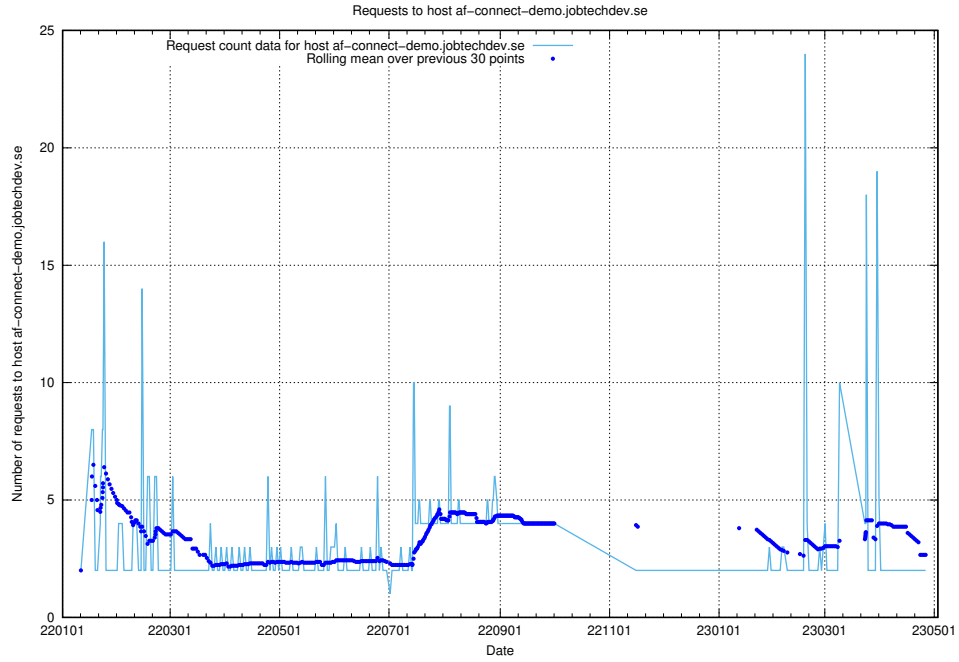

7.307 Usage of af-connect-demo.jobtechdev.se

Here, we count the number of requests to host af-connect-demo.jobtechdev.se.