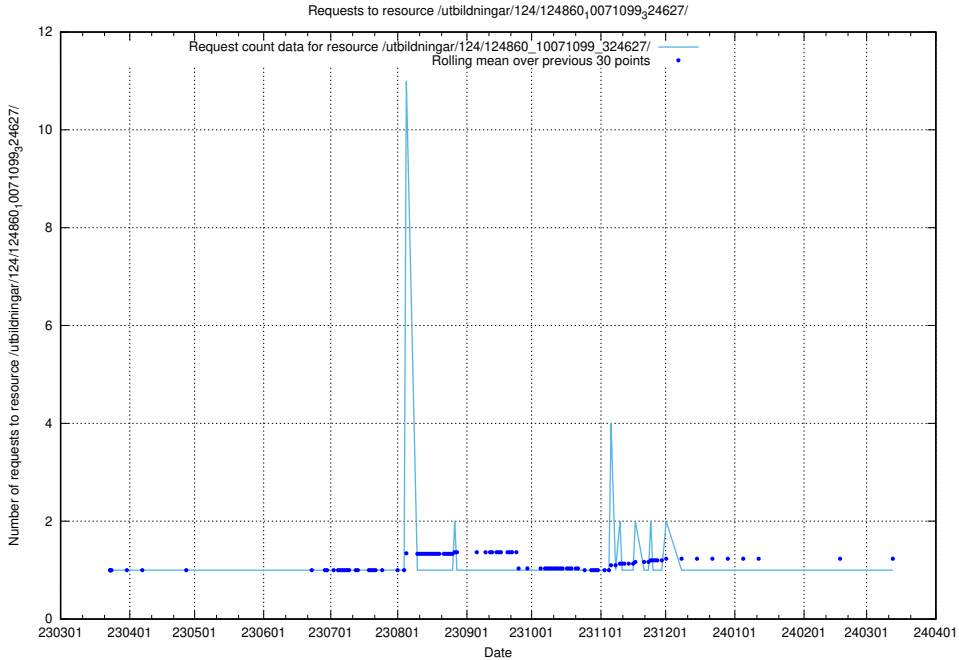

5.1202 Usage of /utbildningar/124/124860_10071099_324627/

Here, we count the number of requests to resource /utbildningar/124/124860_10071099_324627/.