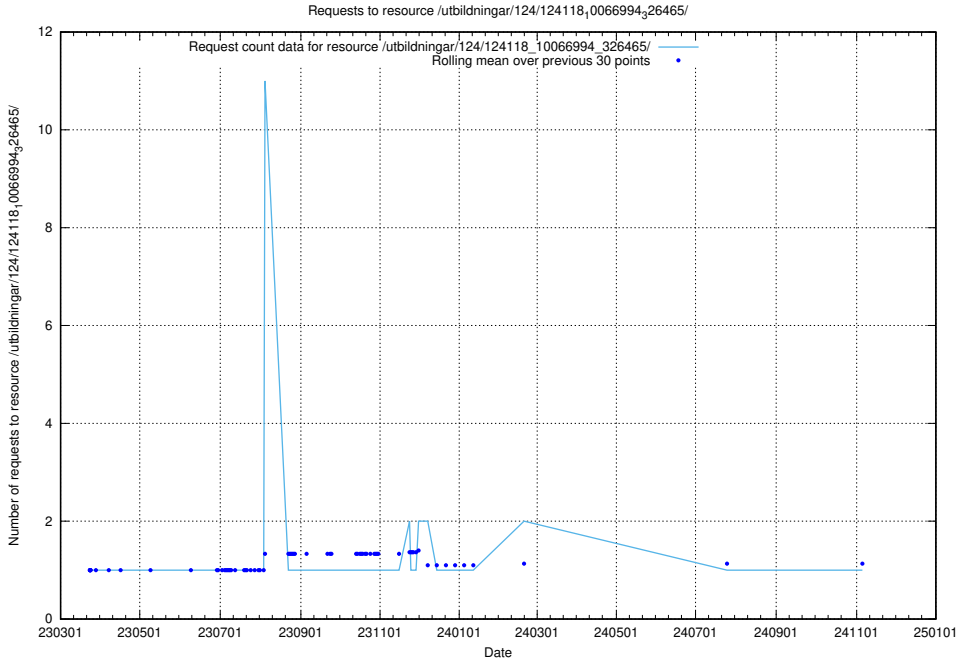

5.5262 Usage of /utbildningar/124/124118_10066994_326465/

Here, we count the number of requests to resource /utbildningar/124/124118_10066994_326465/.