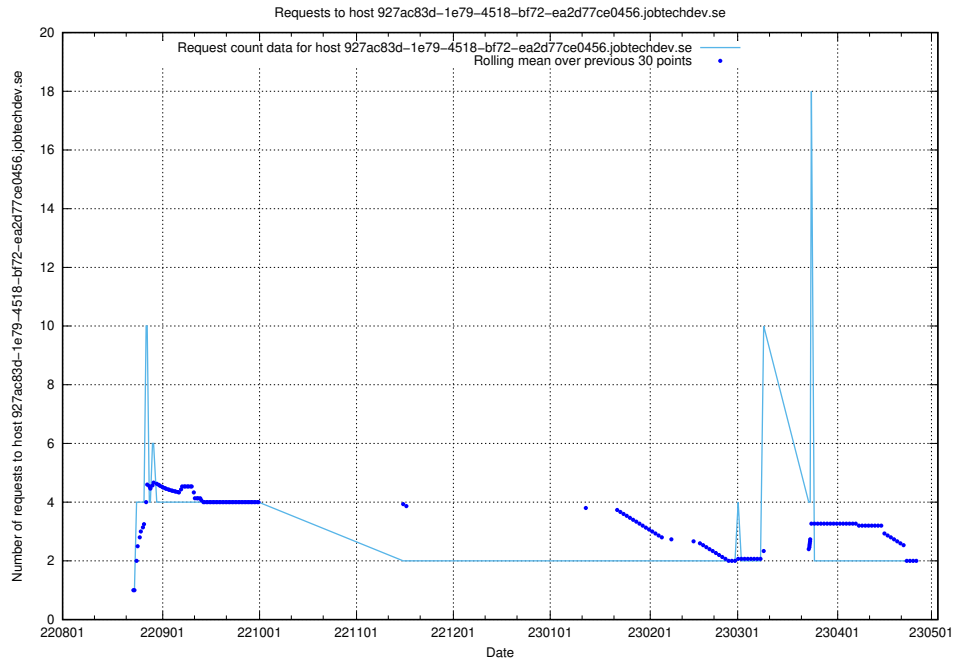

7.365 Usage of 927ac83d-1e79-4518-bf72-ea2d77ce0456.jobtechdev.se

Here, we count the number of requests to host 927ac83d-1e79-4518-bf72-ea2d77ce0456.jobtechdev.se.