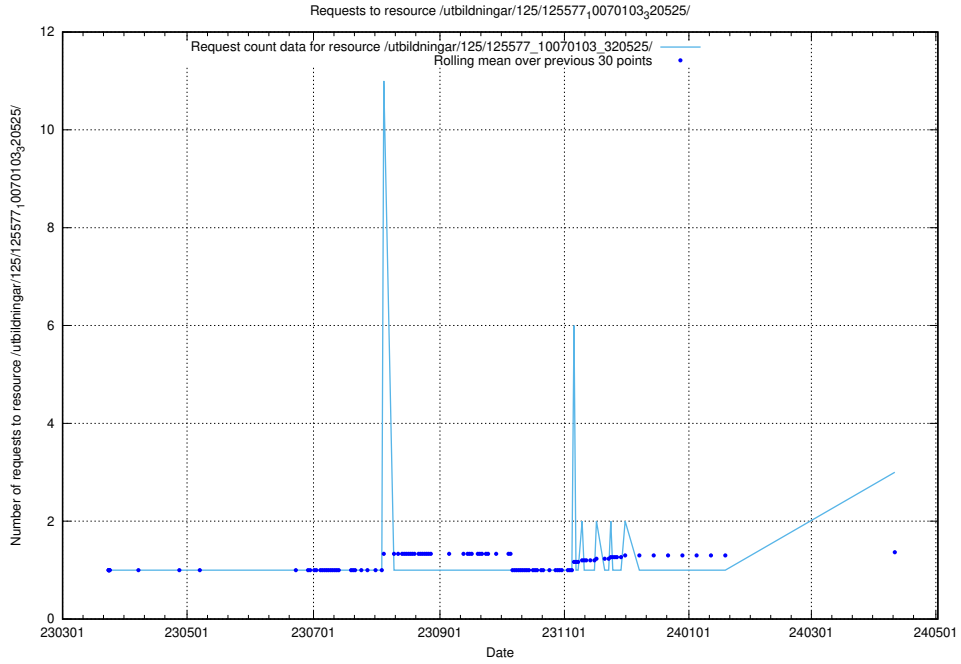

5.334 Usage of /utbildningar/125/125577_10070103_320525/

Here, we count the number of requests to resource /utbildningar/125/125577_10070103_320525/.