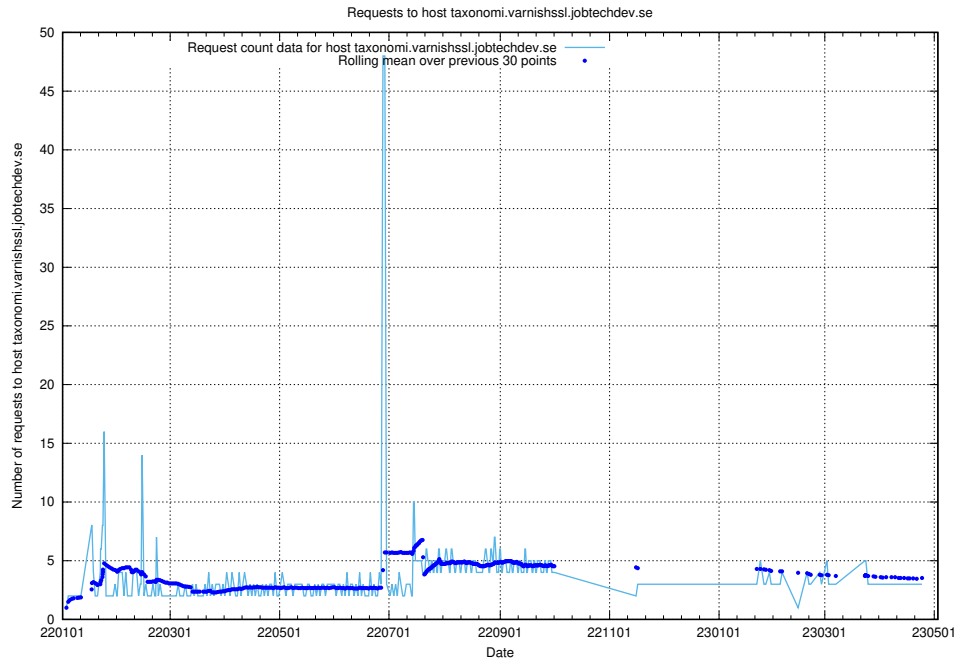

7.199 Usage of `taxonomi.varnishssl.jobtechdev.se`

Here, we count the number of requests to host `taxonomi.varnishssl.jobtechdev.se`.