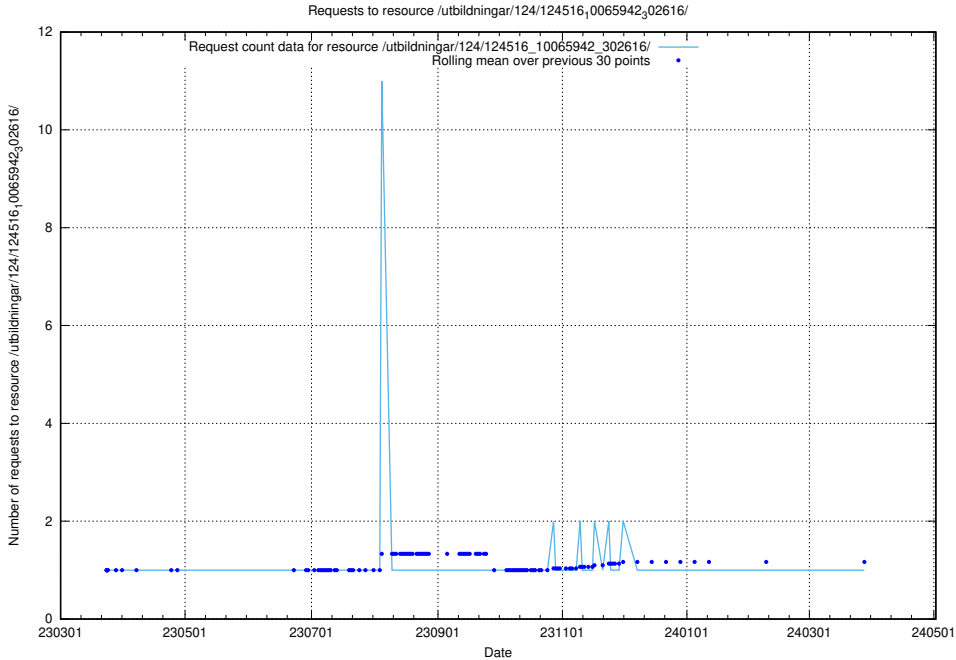

5.2493 Usage of /utbildningar/124/124516_10065942_302616/

Here, we count the number of requests to resource /utbildningar/124/124516_10065942_302616/.