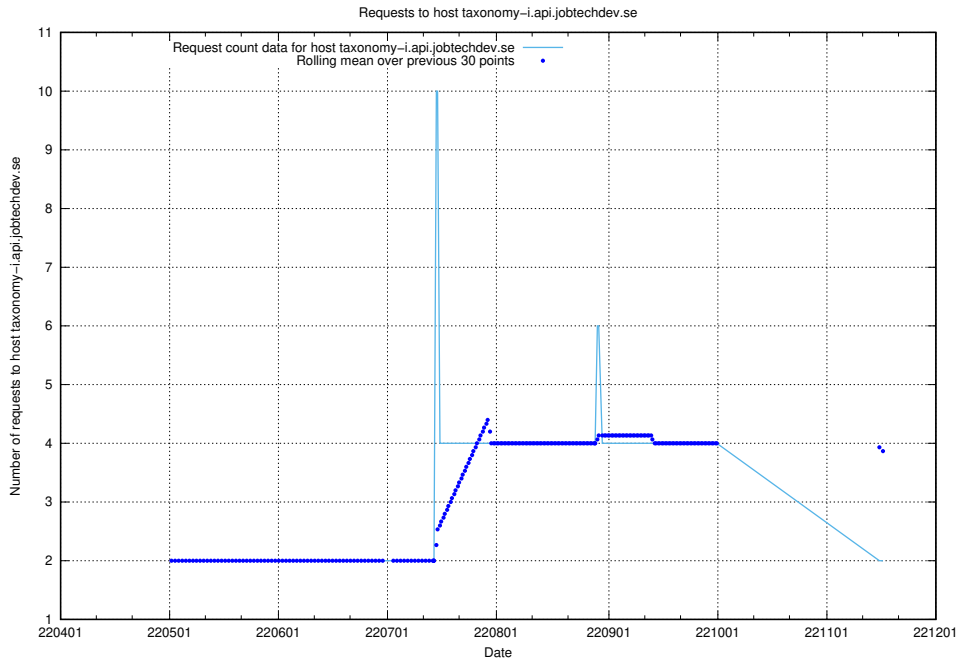

7.461 Usage of taxonomy-i.api.jobtechdev.se

Here, we count the number of requests to host taxonomy-i.api.jobtechdev.se.