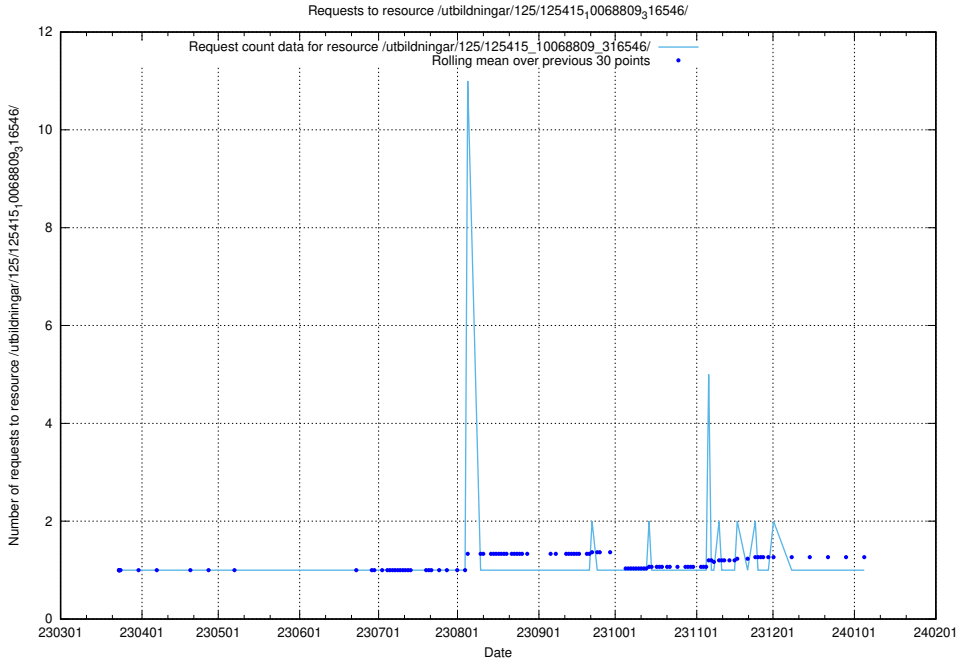

5.1088 Usage of /utbildningar/125/125415_10068809_316546/

Here, we count the number of requests to resource /utbildningar/125/125415_10068809_316546/.