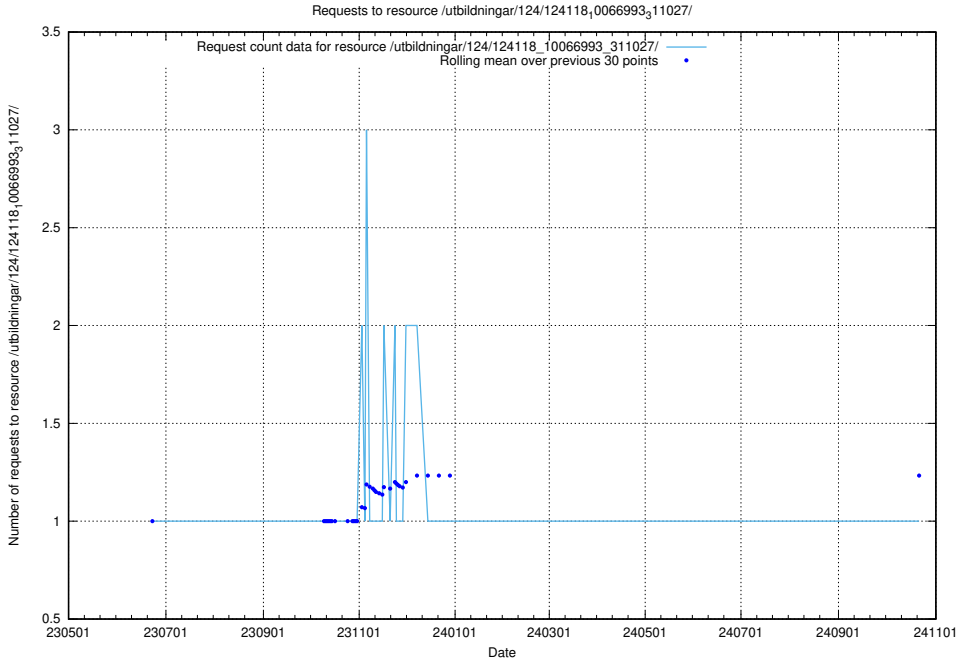

5.6898 Usage of /utbildningar/124/124118_10066993_311027/

Here, we count the number of requests to resource /utbildningar/124/124118_10066993_311027/.