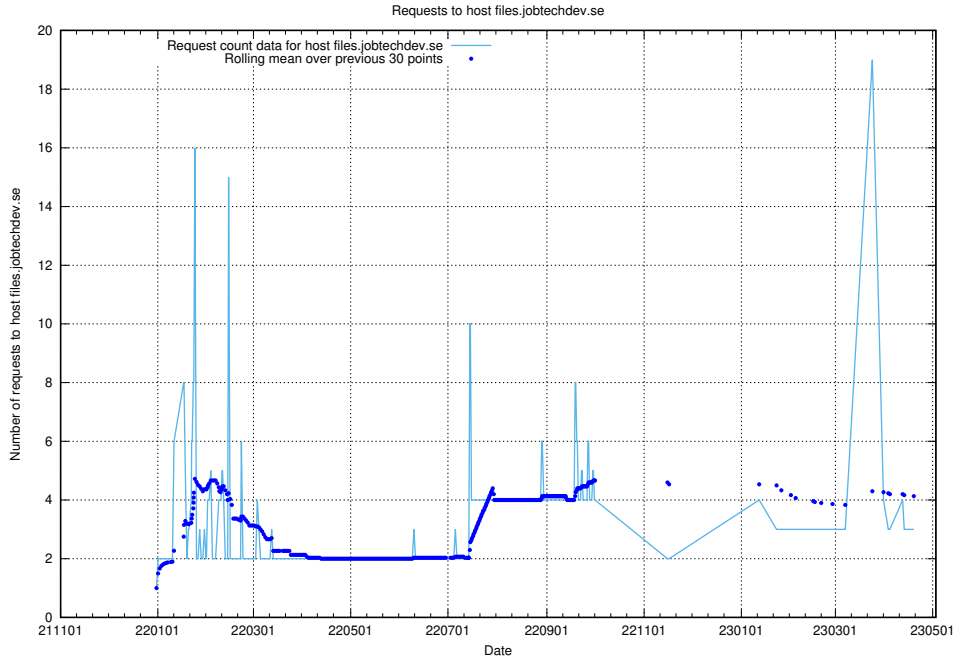

7.212 Usage of files.jobtechdev.se

Here, we count the number of requests to host files.jobtechdev.se.