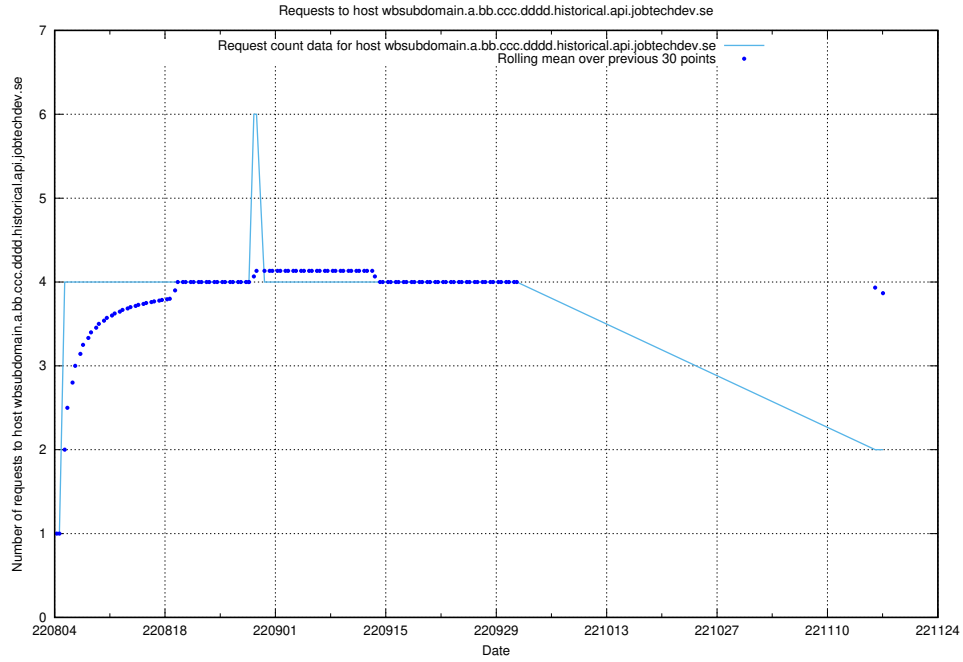

7.376 Usage of wbsubdomain.a.bb.ccc.dddd.historical.api.jobtechdev.se

Here, we count the number of requests to host wbsubdomain.a.bb.ccc.dddd.historical.api.jobtechdev.se.