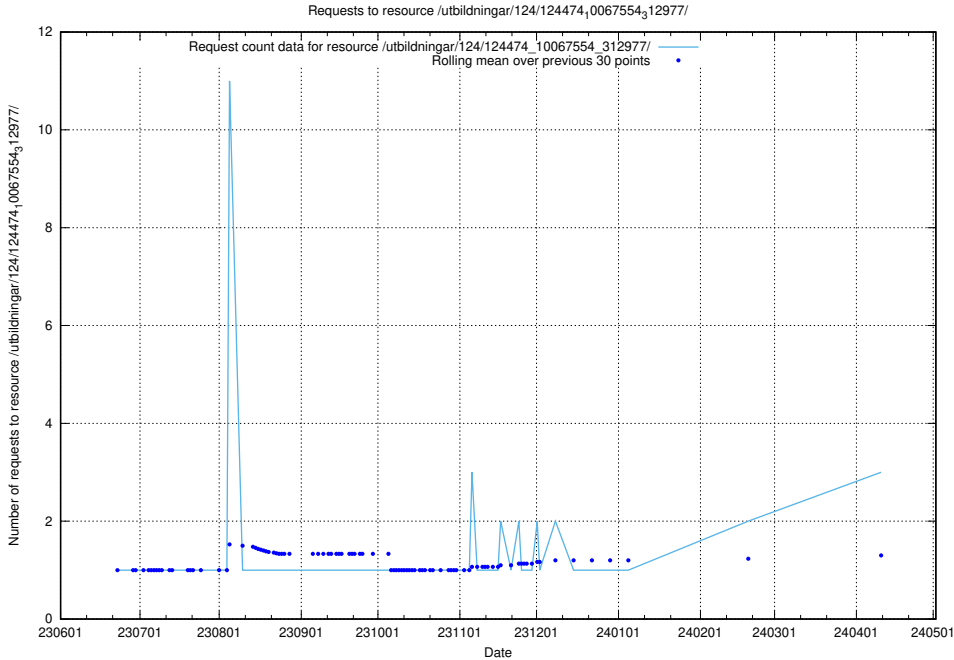

Here, we count the number of requests to resource /utbildningar/124/124482_10067554_312977/.

5.466 Usage of /utbildningar/124/124474_10067554_312977/

Here, we count the number of requests to resource /utbildningar/124/124474_10067554_312977/.