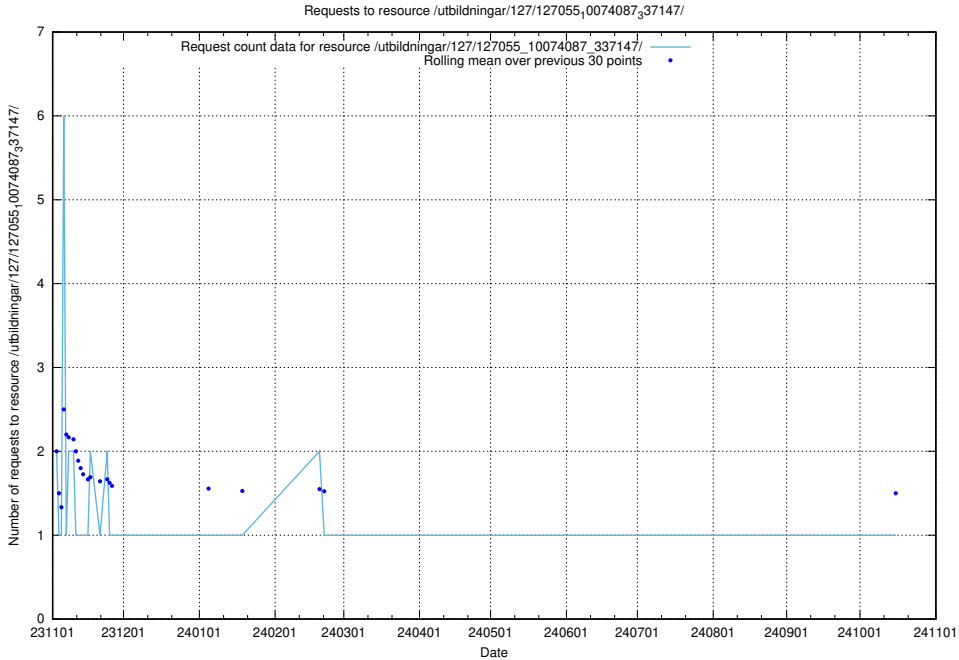

5.5190 Usage of /utbildningar/127/127055_10074087_337147/

Here, we count the number of requests to resource /utbildningar/127/127055_10074087_337147/.