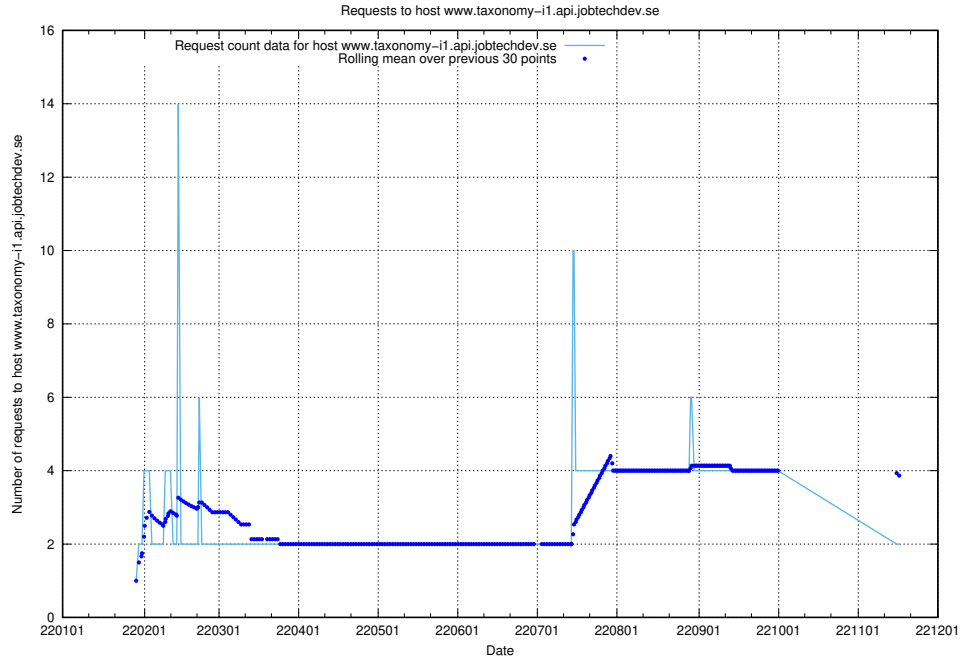

7.598 Usage of `www.taxonomy-i1.api.jobtechdev.se`

Here, we count the number of requests to host `www.taxonomy-i1.api.jobtechdev.se`.