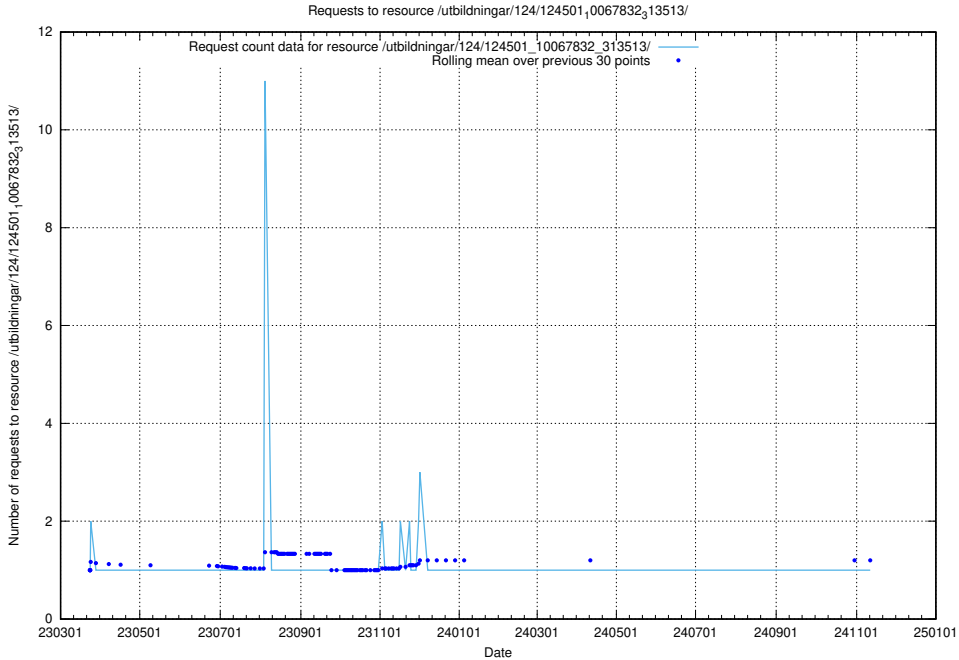

5.3266 Usage of /utbildningar/124/124501_10067832_313513/

Here, we count the number of requests to resource /utbildningar/124/124501_10067832_313513/.