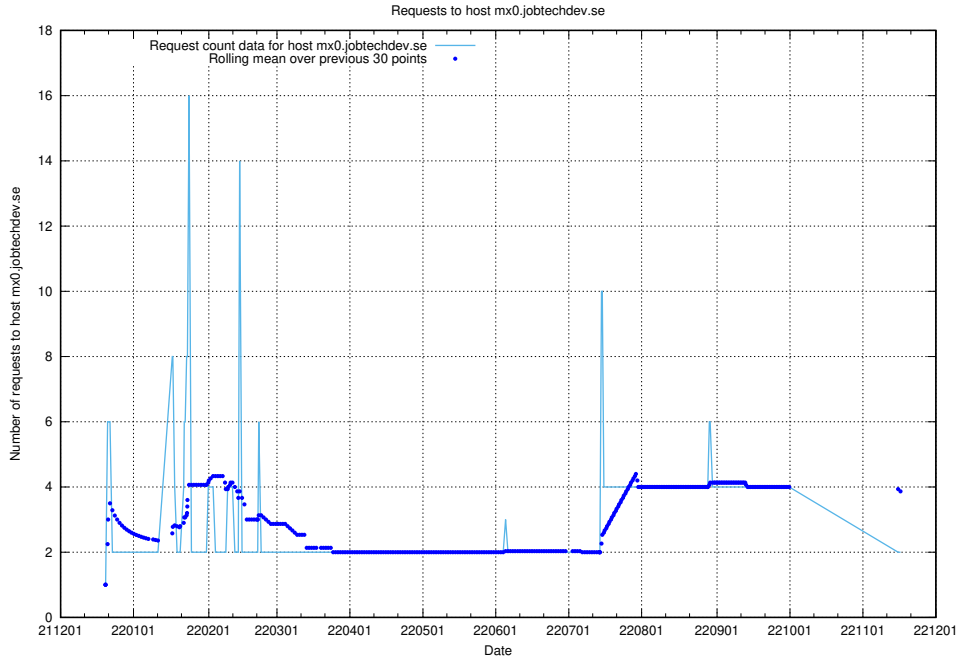

7.398 Usage of mx0.jobtechdev.se

Here, we count the number of requests to host mx0.jobtechdev.se.