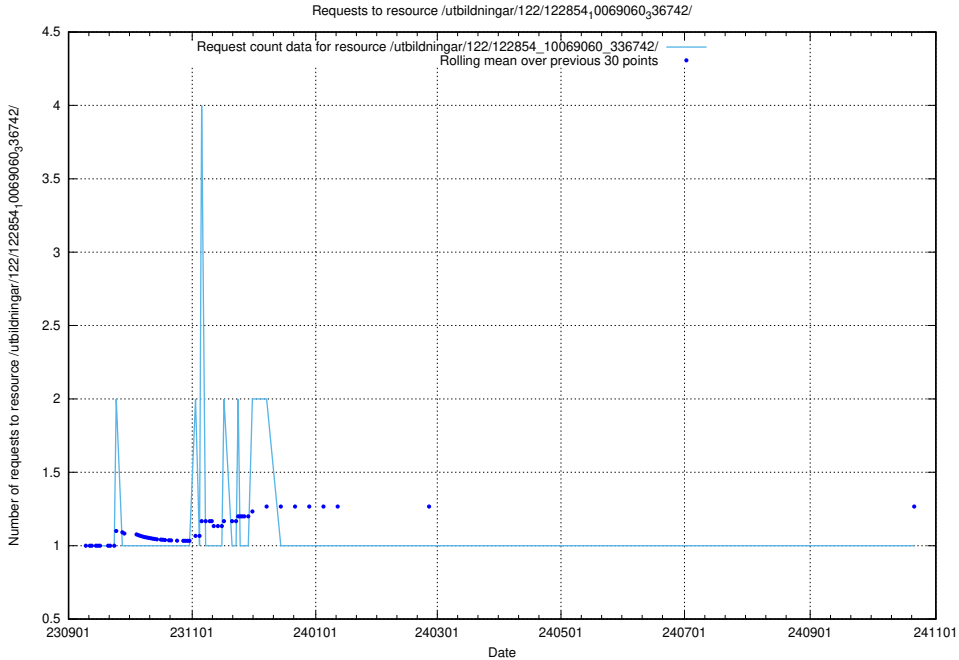

5.5687 Usage of /utbildningar/122/122854_10069060_336742/

Here, we count the number of requests to resource /utbildningar/122/122854_10069060_336742/.