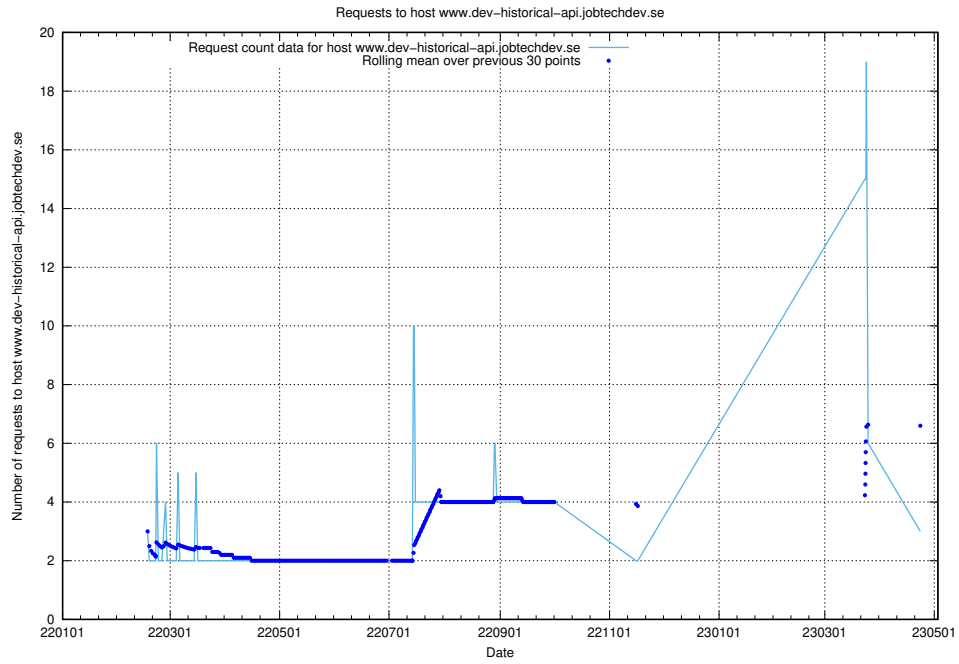

7.256 Usage of `www.dev-historical-api.jobtechdev.se`

Here, we count the number of requests to host `www.dev-historical-api.jobtechdev.se`.