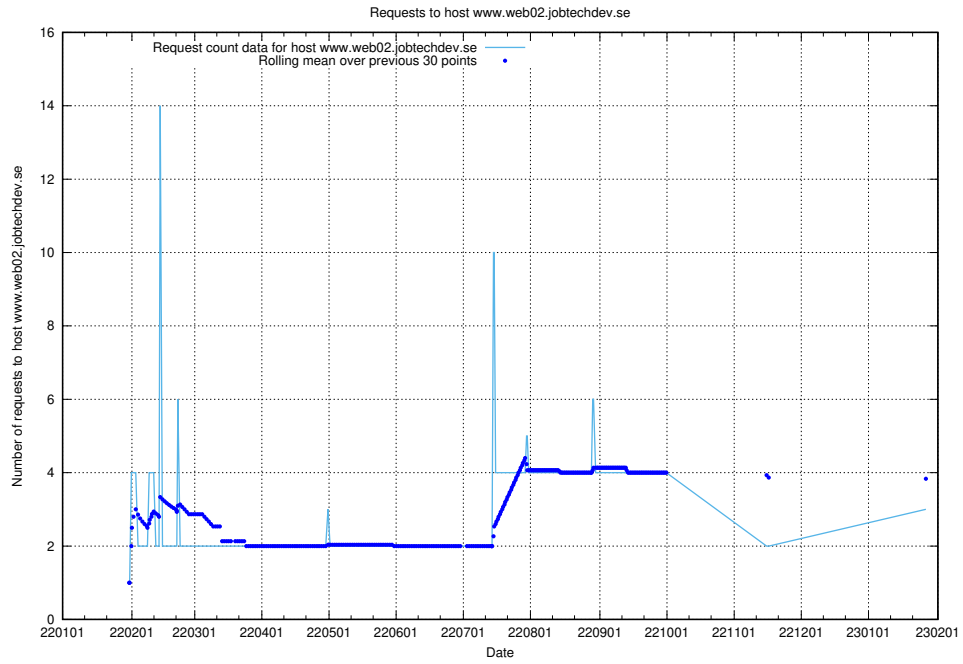

7.264 Usage of www.web02.jobtechdev.se

Here, we count the number of requests to host www.web02.jobtechdev.se.