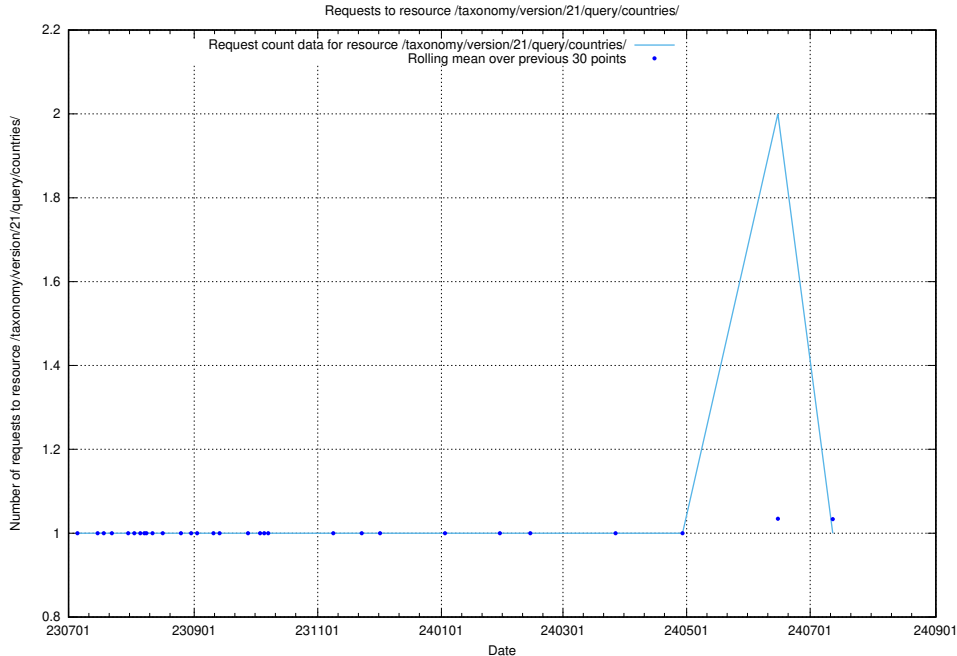

5.6402 Usage of /taxonomy/version/21/query/countries/

Here, we count the number of requests to resource /taxonomy/version/21/query/countries/.