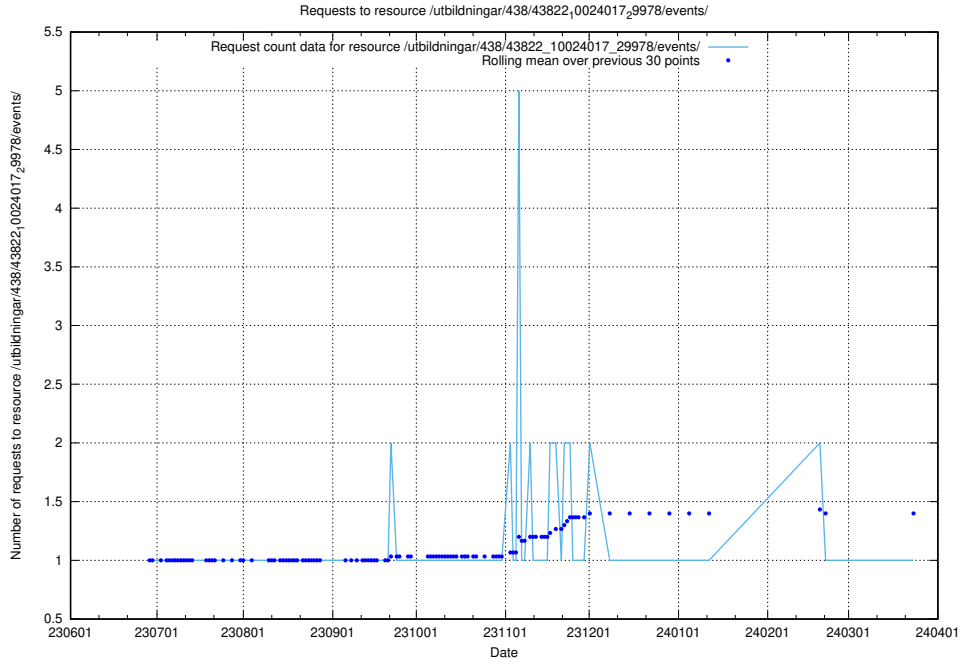

5.6489 Usage of /utbildningar/438/43822_10024017_29978/events/

Here, we count the number of requests to resource /utbildningar/438/43822_10024017_29978/events/.