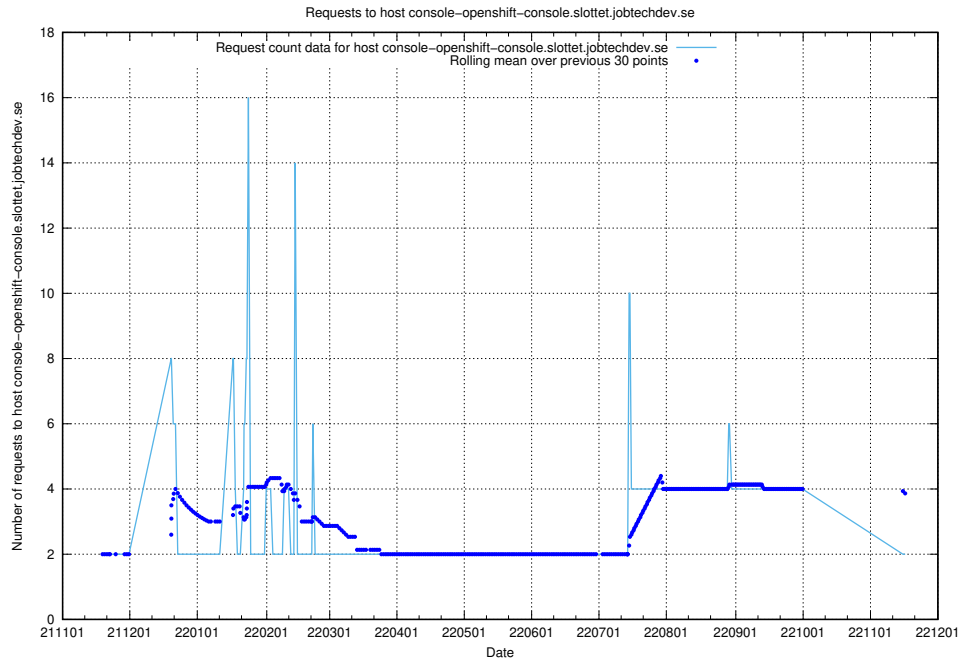

7.498 Usage of console-openshift-console.slottet.jobtechdev.se

Here, we count the number of requests to host console-openshift-console.slottet.jobtechdev.se.