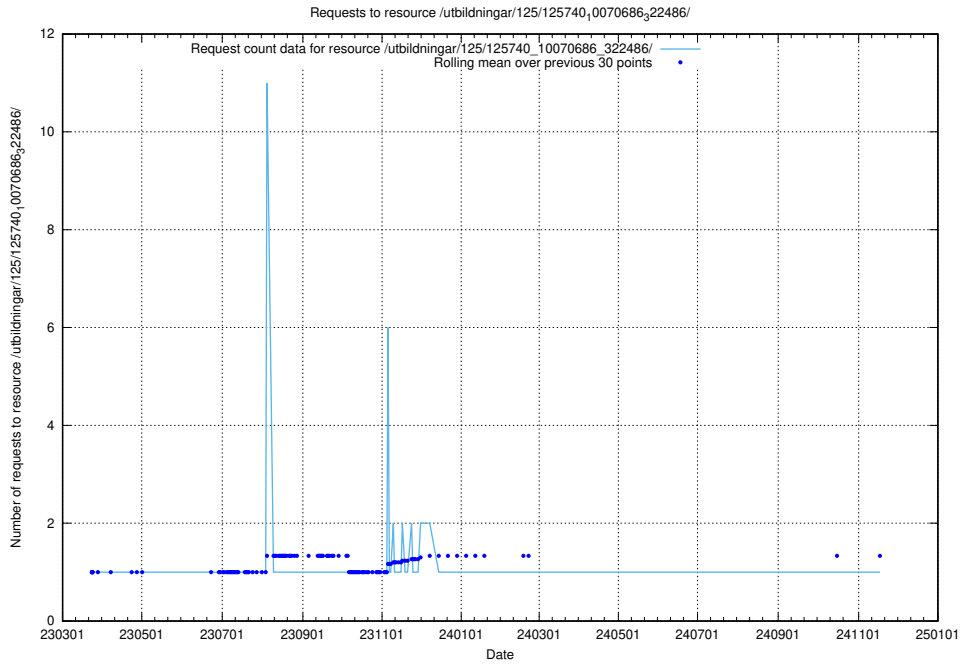

5.958 Usage of /utbildningar/125/125740_10070686_322486/

Here, we count the number of requests to resource /utbildningar/125/125740_10070686_322486/.