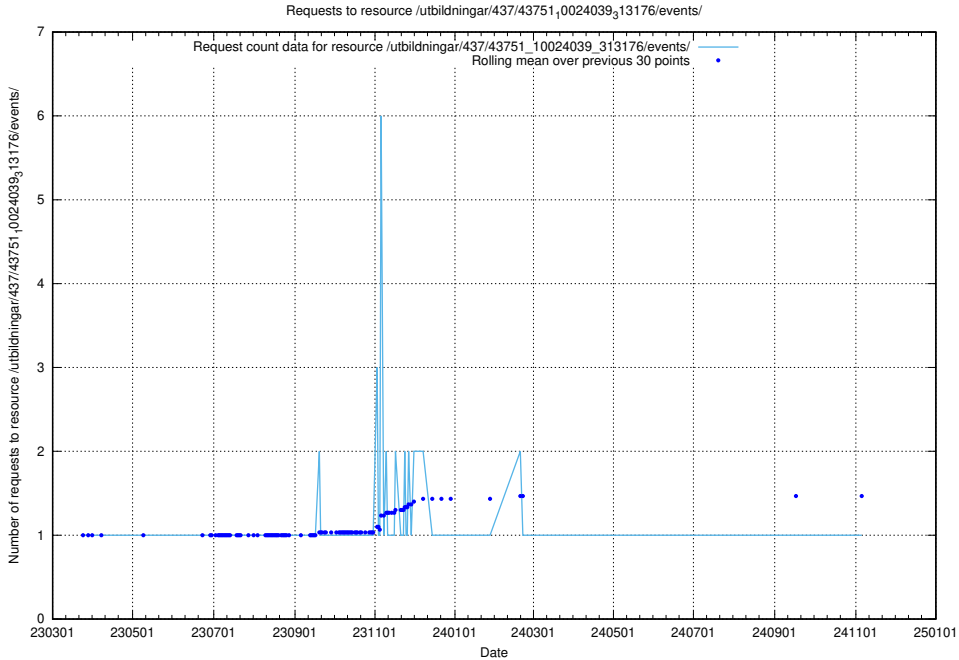

5.7313 Usage of /utbildningar/437/43751_10024039_313176/events/

Here, we count the number of requests to resource /utbildningar/437/43751_10024039_313176/events/.