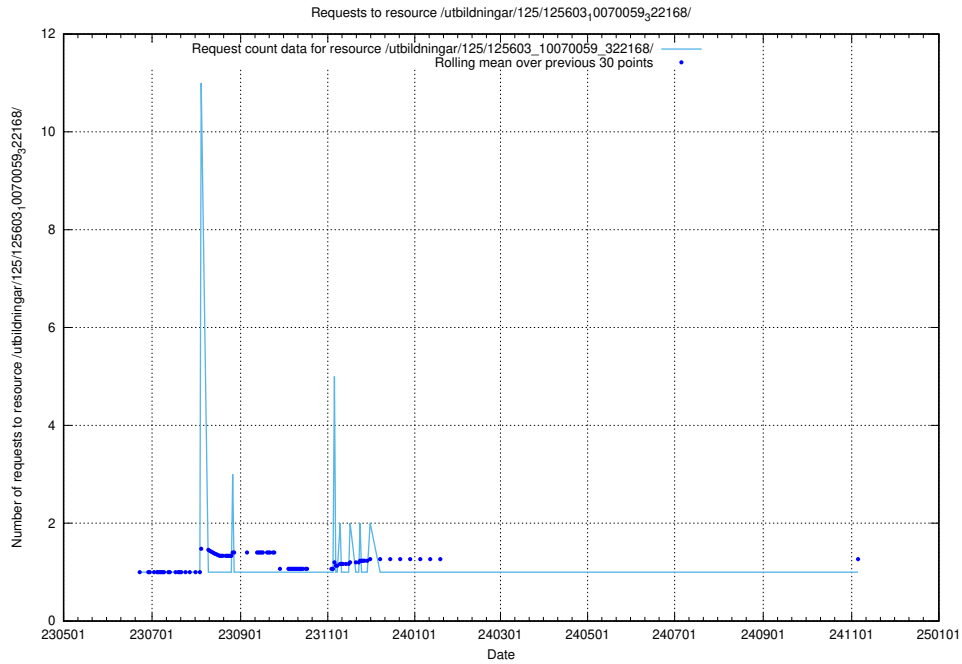

5.6778 Usage of /utbildningar/125/125603_10070059_322168/

Here, we count the number of requests to resource /utbildningar/125/125603_10070059_322168/.