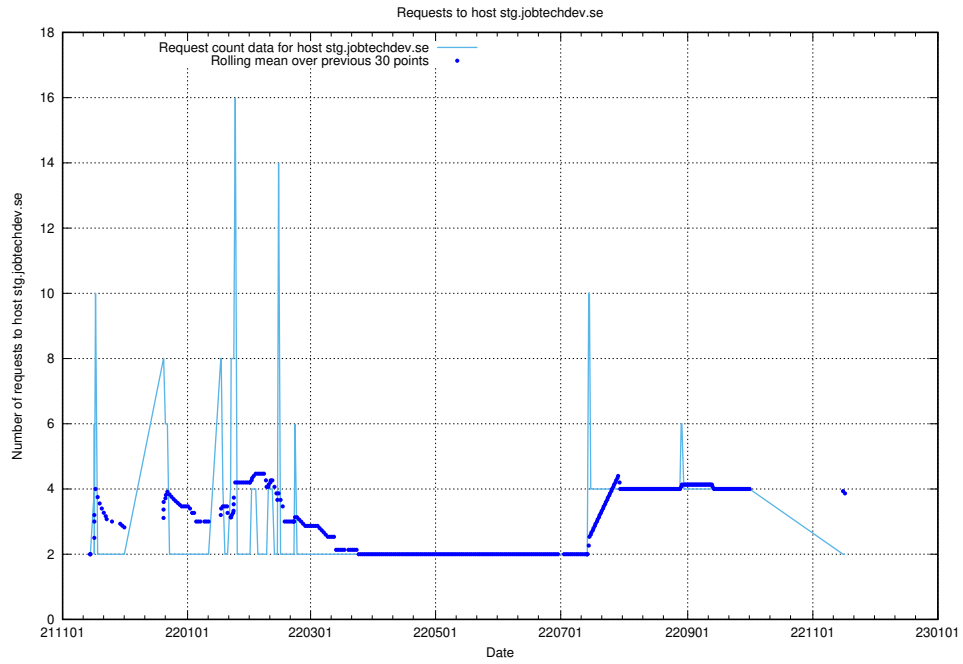

7.589 Usage of stg.jobtechdev.se

Here, we count the number of requests to host stg.jobtechdev.se.