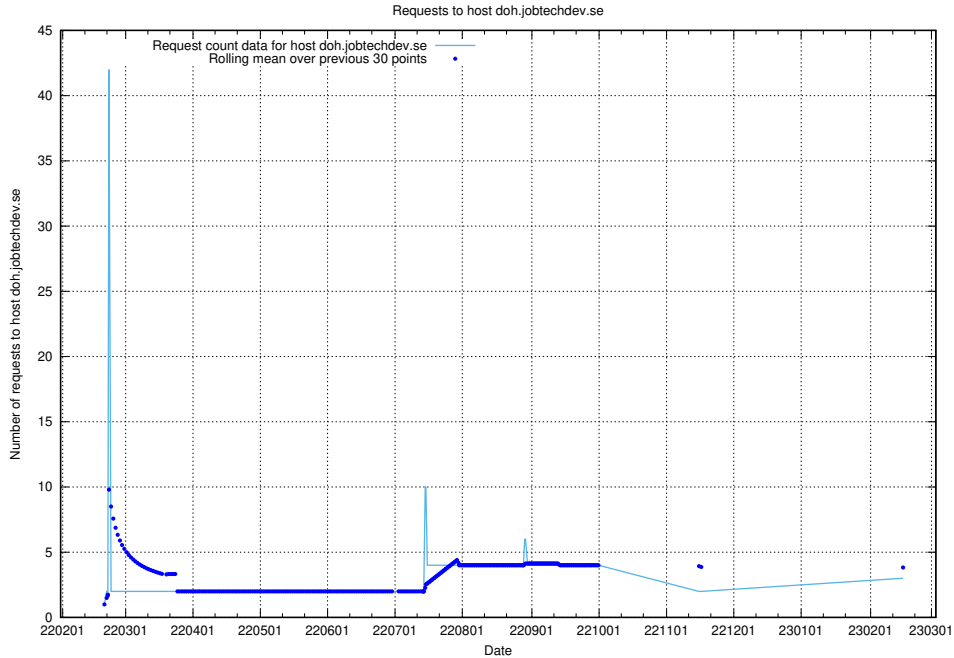

Here, we count the number of requests to host doh.jobtechdev.se.

7.253 Usage of ucenter.jobtechdev.se

Here, we count the number of requests to host ucenter.jobtechdev.se.

7.254 Usage of uc.jobtechdev.se

Here, we count the number of requests to host uc.jobtechdev.se.