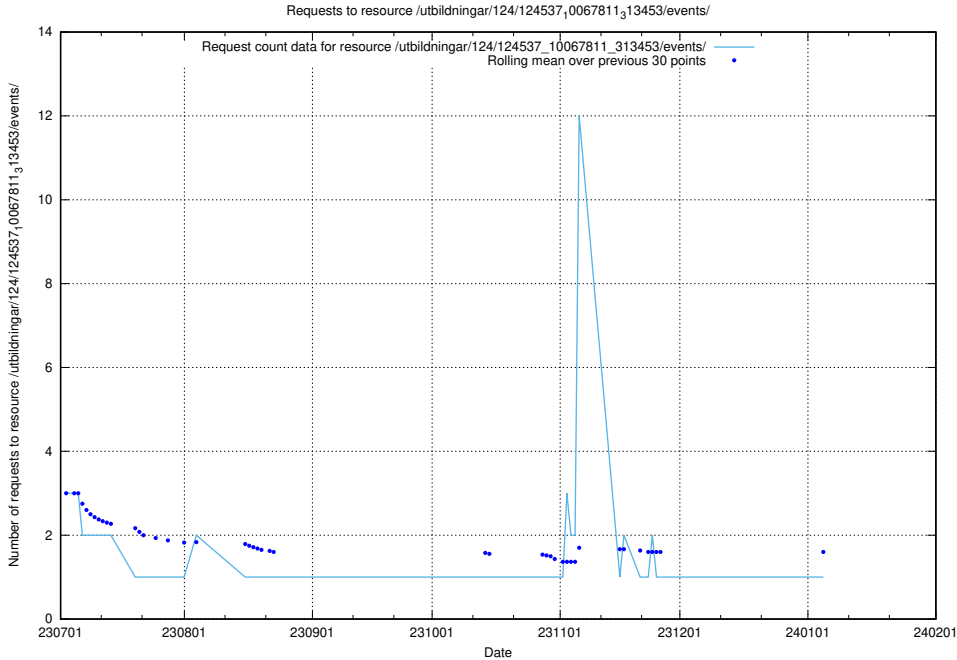

5.6423 Usage of /utbildningar/124/124537_10067811_313453/events/

Here, we count the number of requests to resource /utbildningar/124/124537_10067811_313453/events/