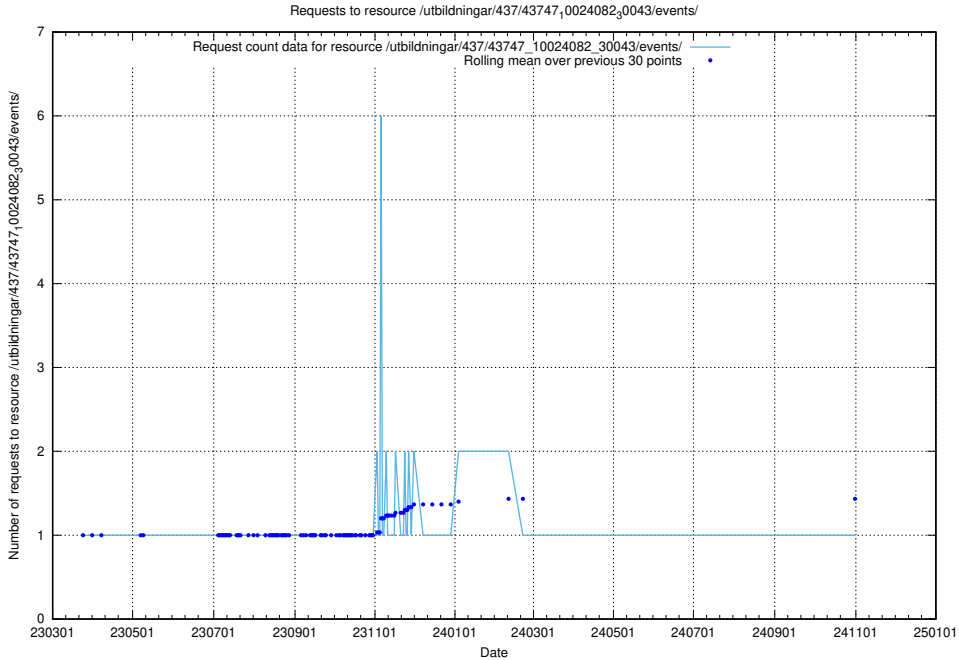

Here, we count the number of requests to resource /utbildningar/437/43750_10024057_30018/events/.

5.7315 Usage of /utbildningar/437/43747_10024082_30043/events/

Here, we count the number of requests to resource /utbildningar/437/43747_10024082_30043/events/.