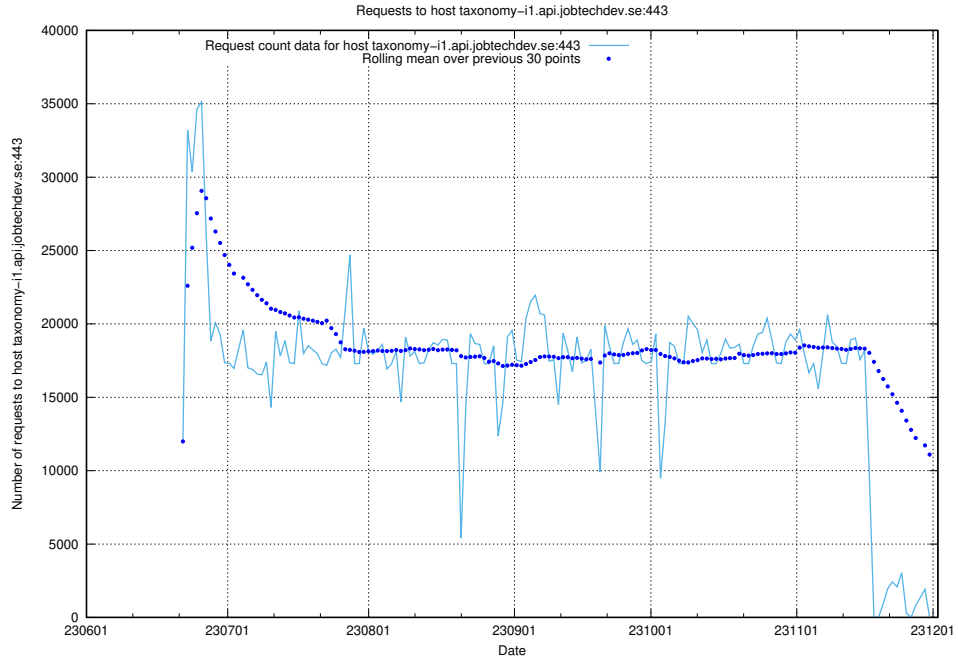

7.54 Usage of `jobed-connect-api-onprem.jobtechdev.se`

Here, we count the number of requests to host `jobed-connect-api-onprem.jobtechdev.se`.

7.55 Usage of taxonomy-i1.api.jobtechdev.se:443

Here, we count the number of requests to host taxonomy-i1.api.jobtechdev.se:443.