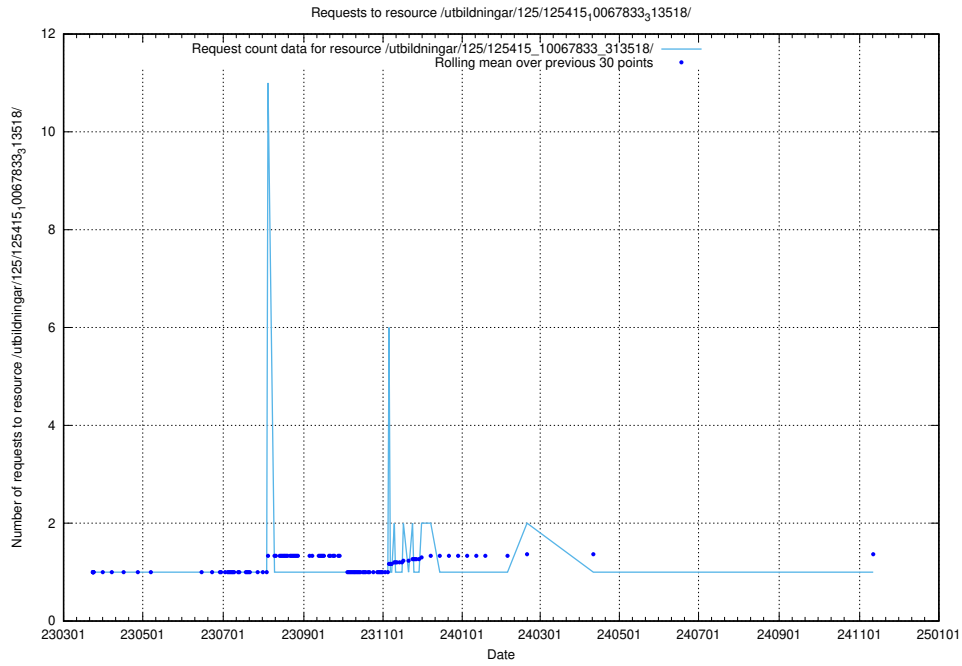

5.1092 Usage of /utbildningar/125/125415_10067833_313518/

Here, we count the number of requests to resource /utbildningar/125/125415_10067833_313518/.