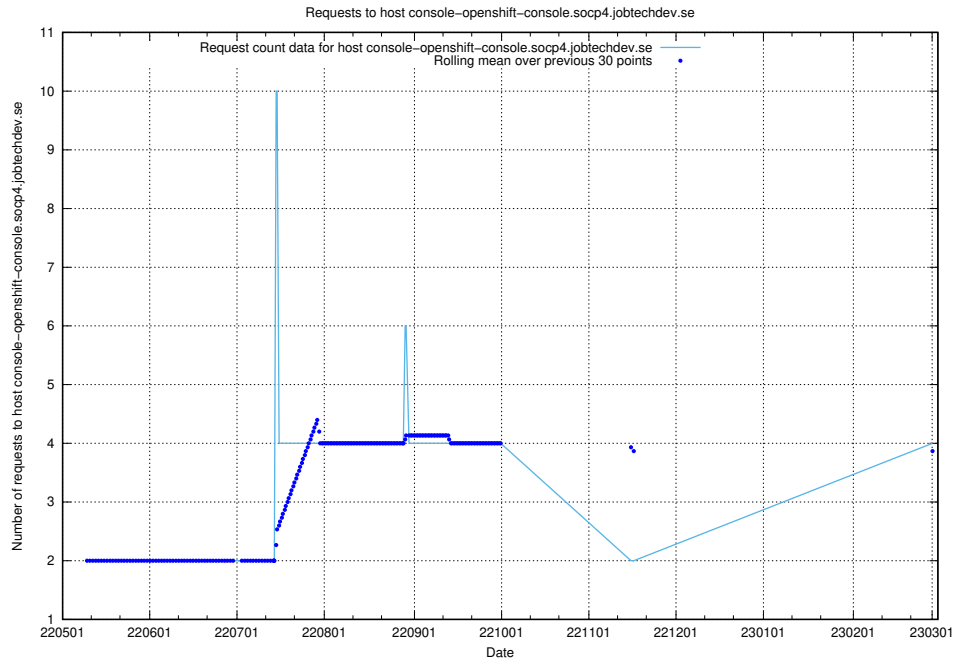

7.172 Usage of console-openshift-console.socp4.jobtechdev.se

Here, we count the number of requests to host console-openshift-console.socp4.jobtechdev.se.