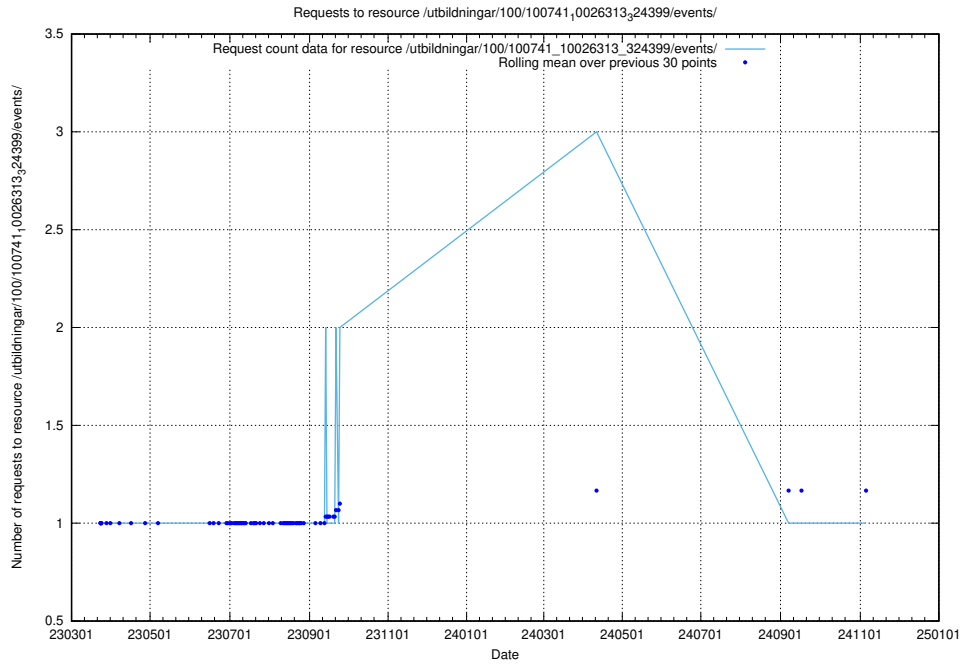

5.6715 Usage of /utbildningar/100/100741_10026313_324399/events/

Here, we count the number of requests to resource /utbildningar/100/100741_10026313_324399/events/