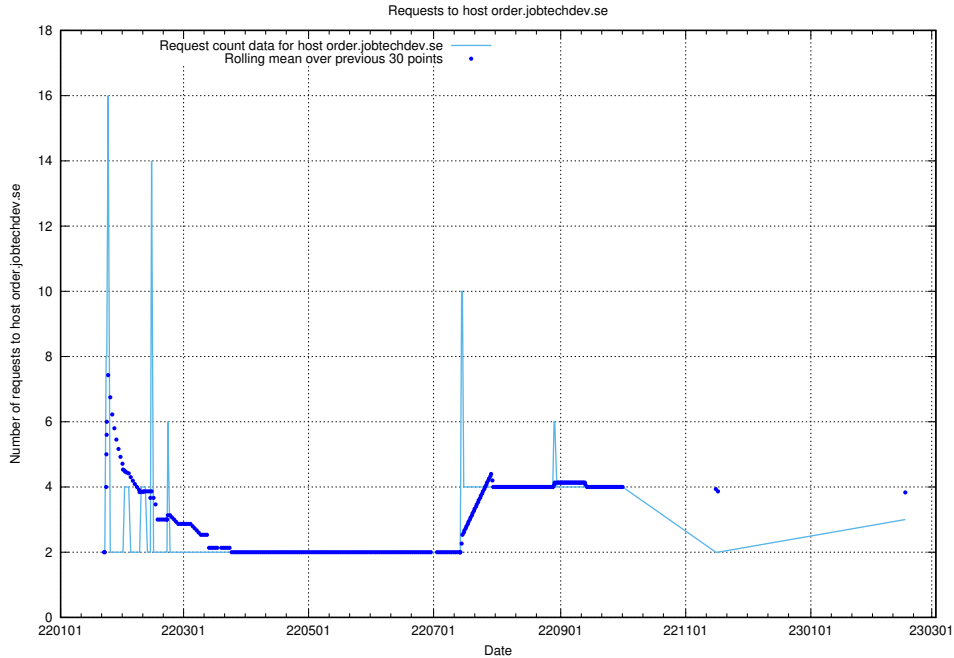

7.275 Usage of order.jobtechdev.se

Here, we count the number of requests to host order.jobtechdev.se.