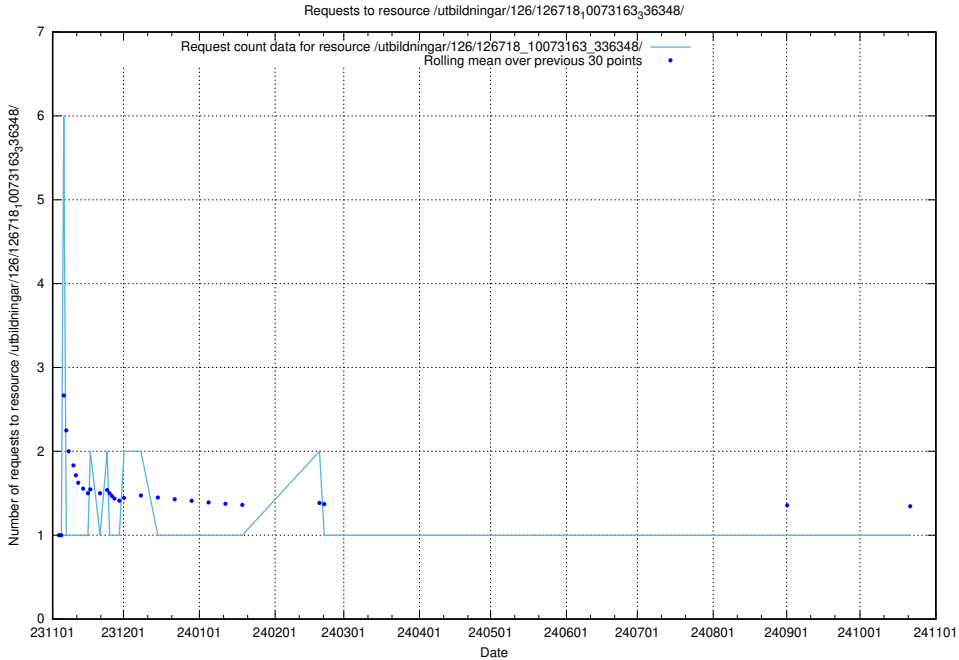

5.5180 Usage of /utbildningar/126/126718_10073163_336348/

Here, we count the number of requests to resource /utbildningar/126/126718_10073163_336348/.