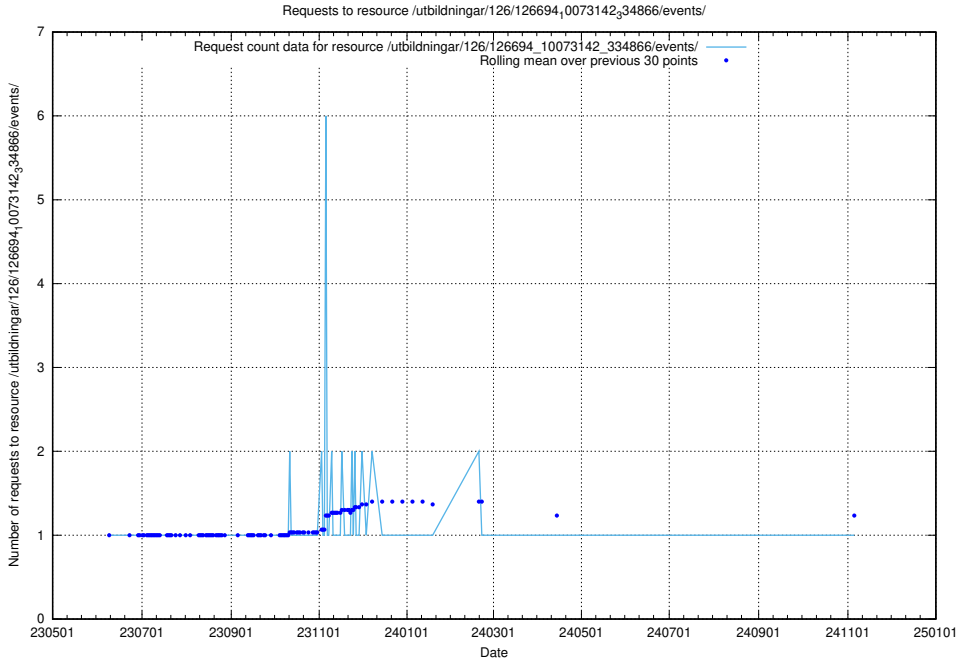

5.6967 Usage of /utbildningar/126/126694_10073142_334866/events/

Here, we count the number of requests to resource /utbildningar/126/126694_10073142_334866/events/