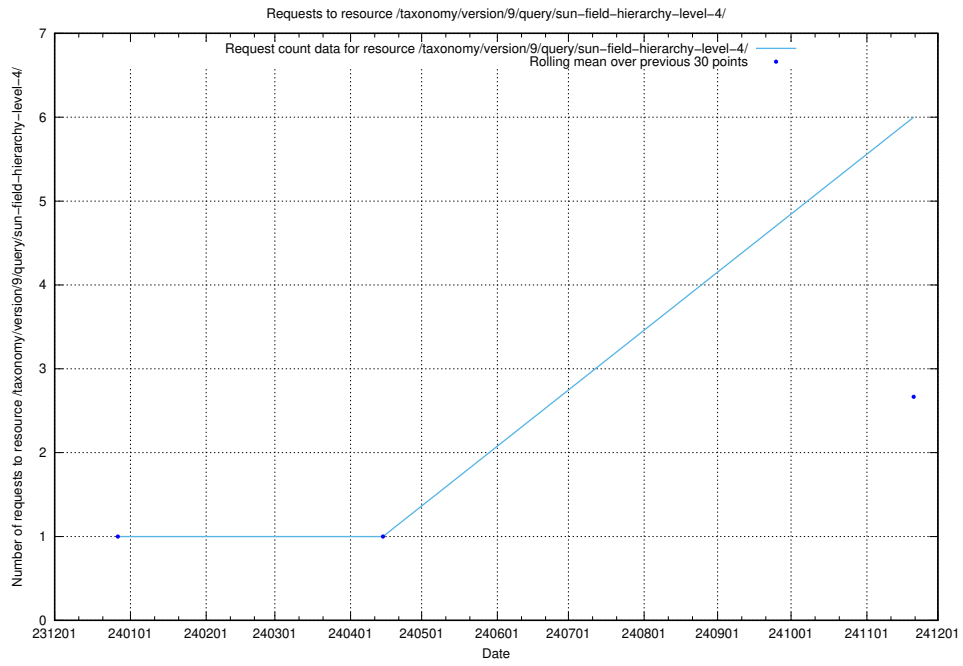

5.107 Usage of /taxonomy/version/9/query/sun-field-hierarchy-level-4/

Here, we count the number of requests to resource /taxonomy/version/9/query/sun-field-hierarchy-level-4/.