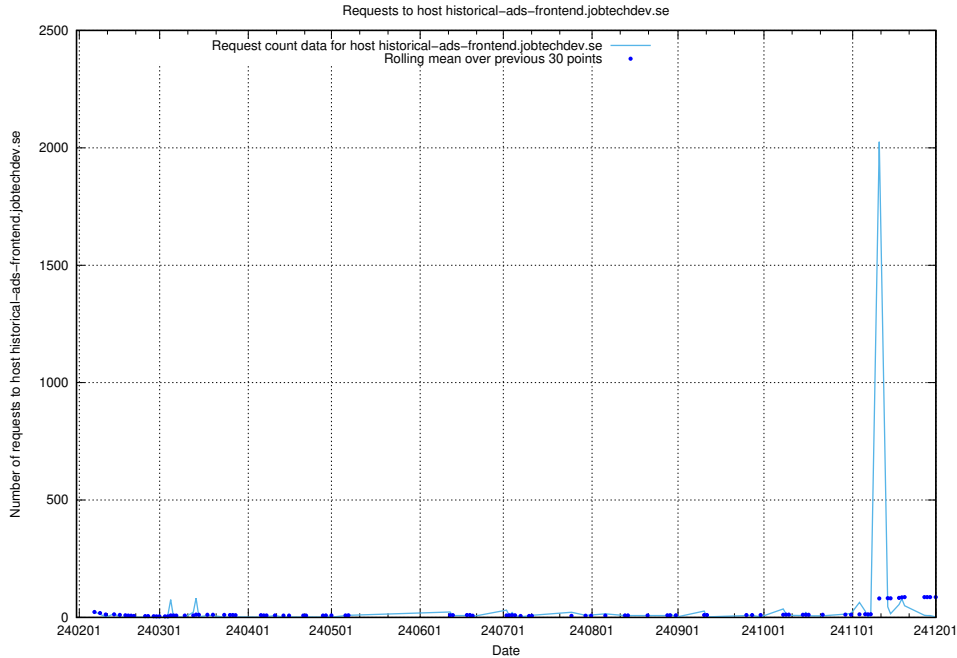

7.594 Usage of historical-ads-frontend.jobtechdev.se

Here, we count the number of requests to host historical-ads-frontend.jobtechdev.se.