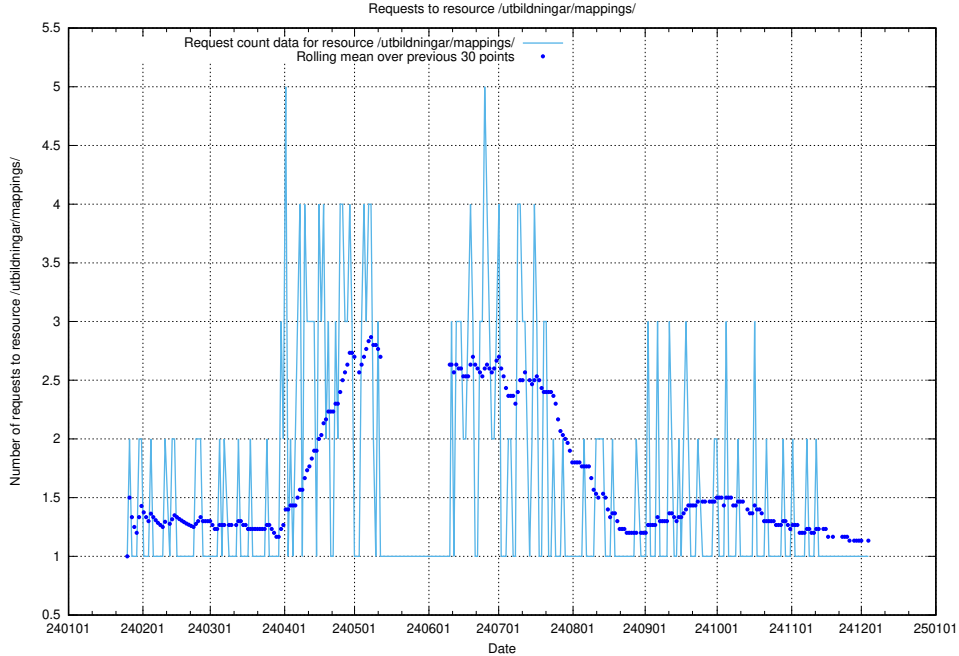

5.4769 Usage of /utbildningar/mappings/

Here, we count the number of requests to resource /utbildningar/mappings/.