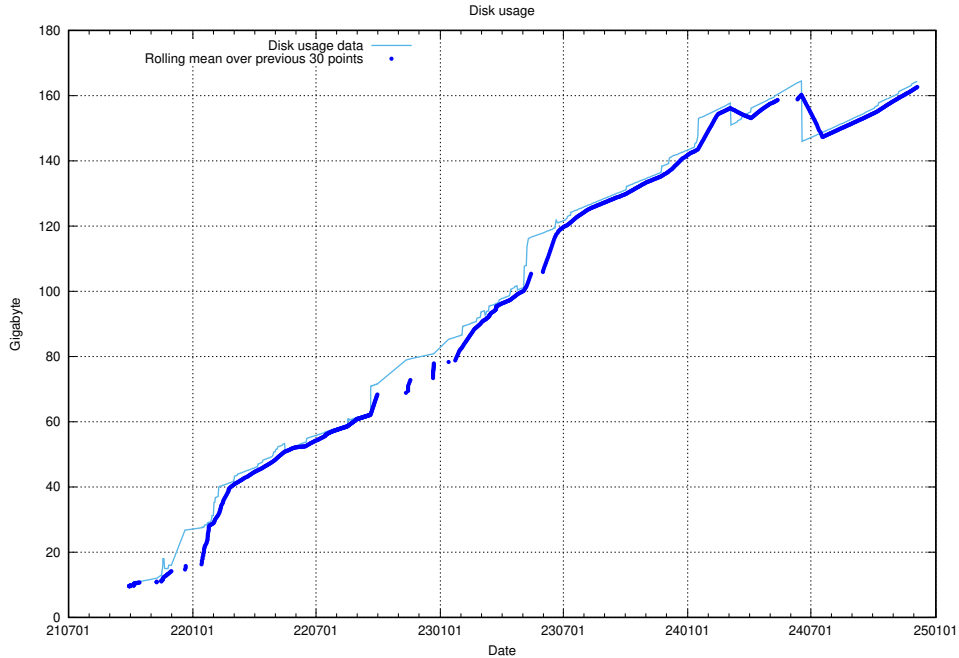

⁶<https://data.jobtechdev.se>

5.2 Disk space usage

A table showing the disk space usage on the data server.

5.3 Usage of /utbildningar/122/122546_10064499_255523/events/

Here, we count the number of requests to resource /utbildningar/122/122546_10064499_255523/events/