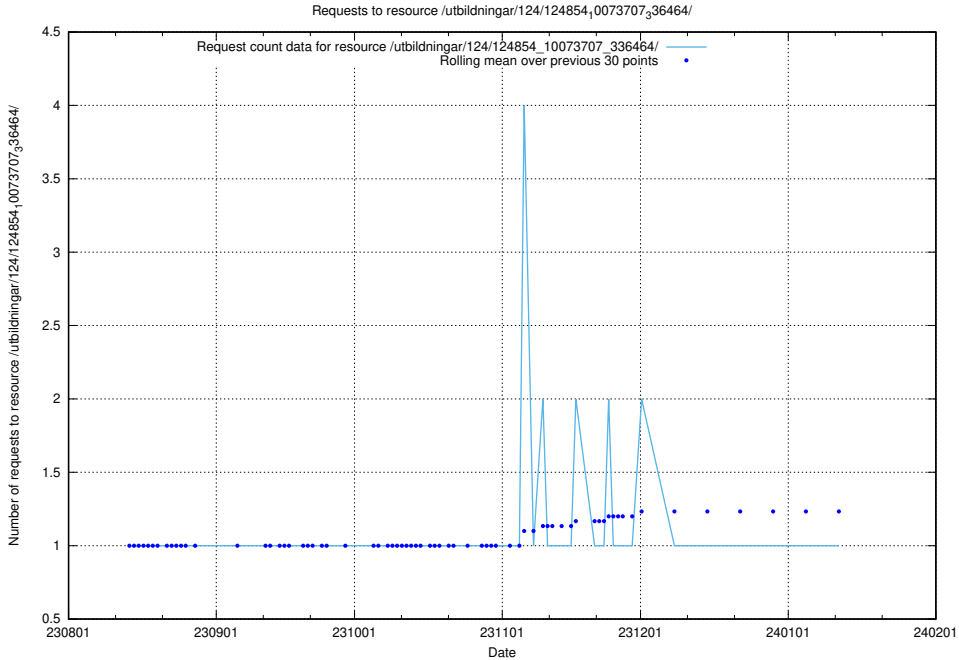

5.5858 Usage of /utbildningar/124/124854_10073707_336464/

Here, we count the number of requests to resource /utbildningar/124/124854_10073707_336464/.