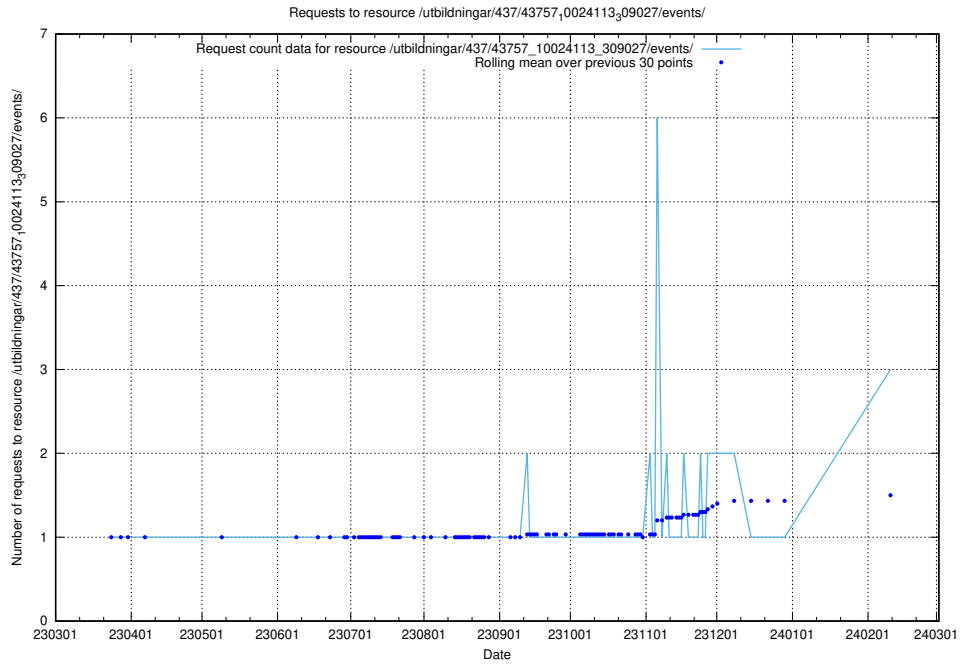

Here, we count the number of requests to resource /taxonomy/version/19/query/employment-variety-concepts/.

5.483 Usage of /utbildningar/437/43757_10024113_309027/events/

Here, we count the number of requests to resource /utbildningar/437/43757_10024113_309027/events/.