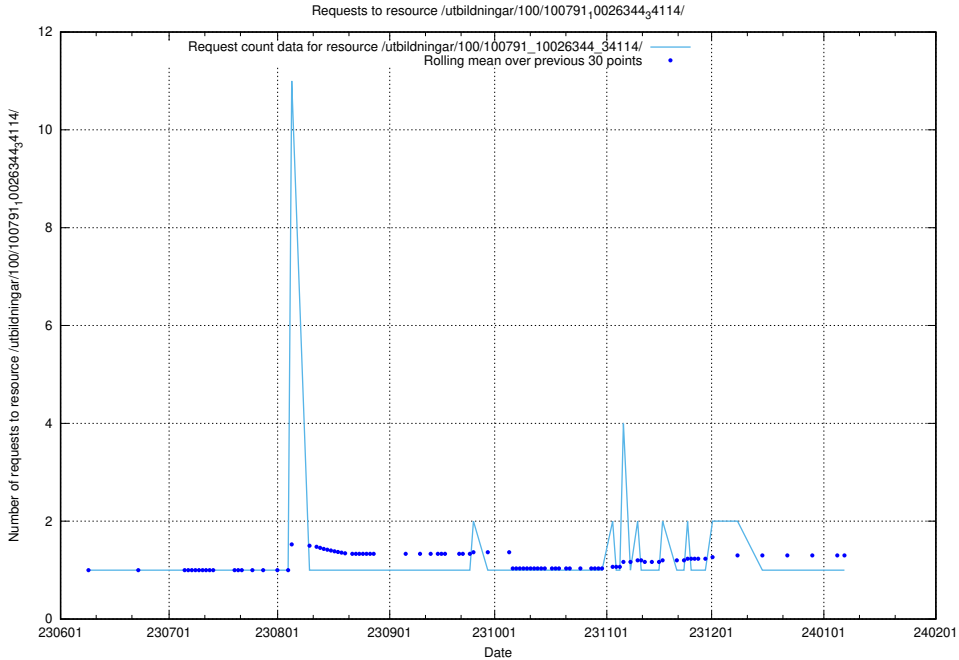

5.6985 Usage of /utbildningar/100/100791_10026344_34114/

Here, we count the number of requests to resource /utbildningar/100/100791_10026344_34114/.