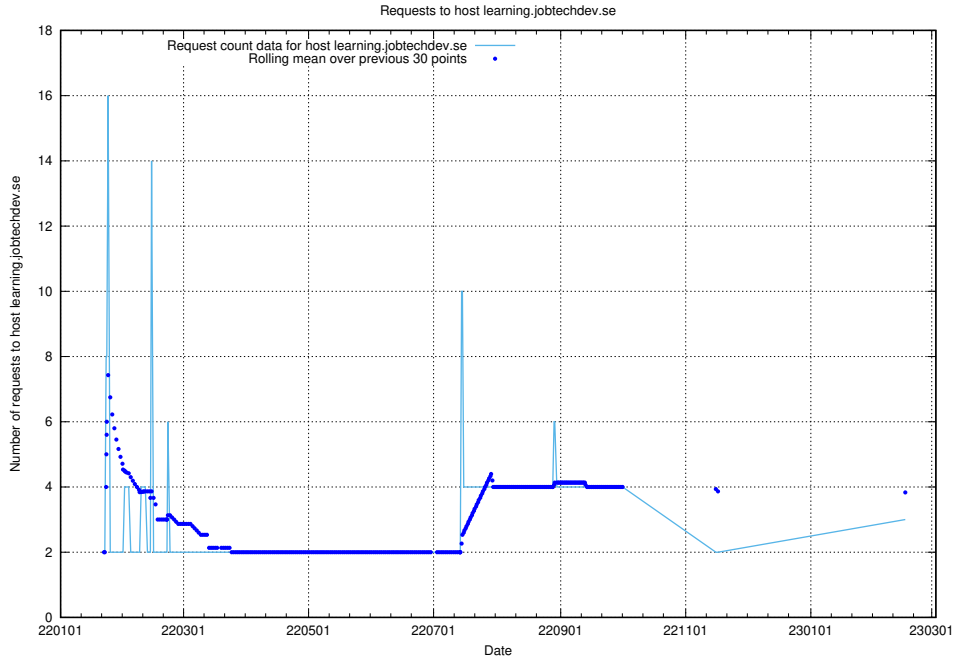

7.279 Usage of learning.jobtechdev.se

Here, we count the number of requests to host learning.jobtechdev.se.