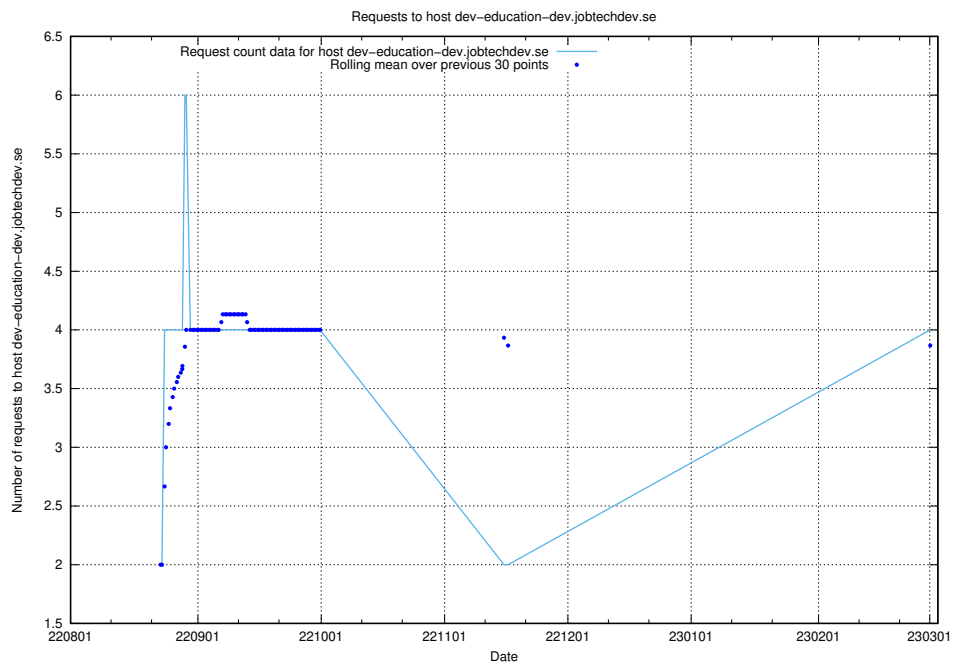

7.148 Usage of dev-education-dev.jobtechdev.se

Here, we count the number of requests to host dev-education-dev.jobtechdev.se.