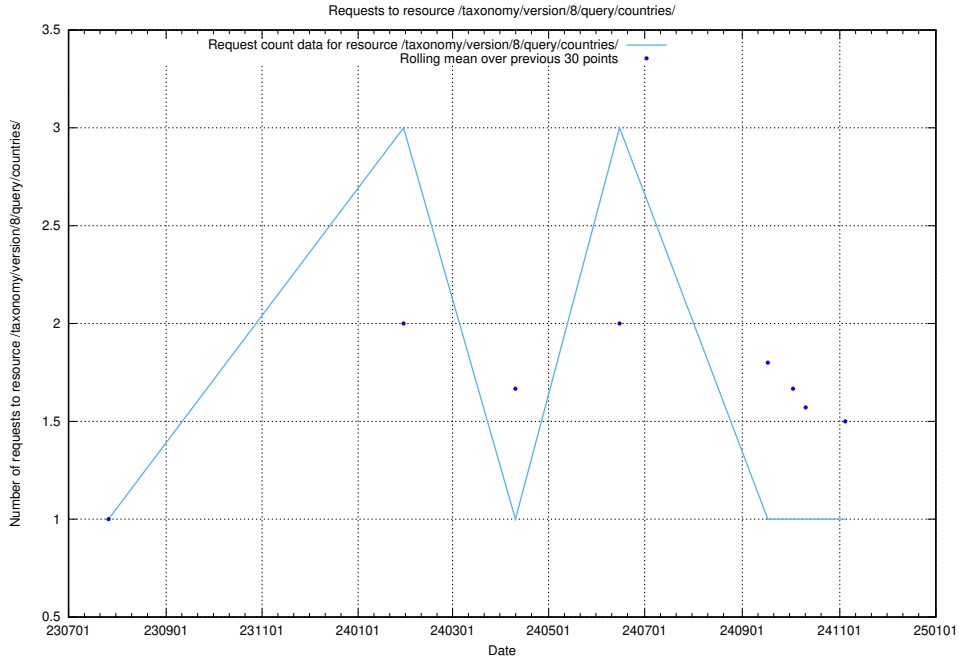

5.6000 Usage of /taxonomy/version/8/query/countries/

Here, we count the number of requests to resource /taxonomy/version/8/query/countries/.