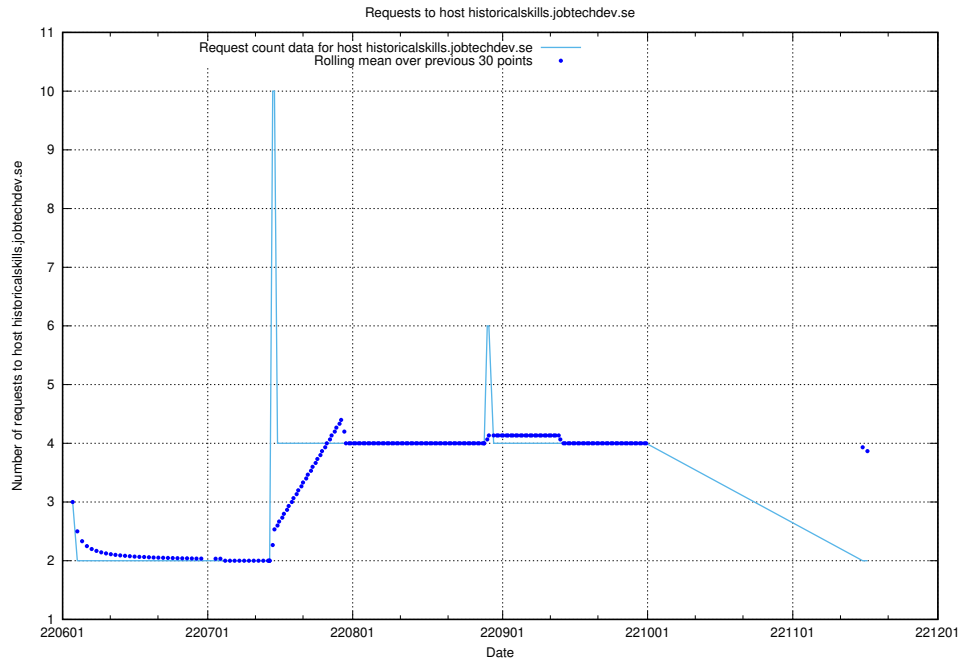

7.442 Usage of `historicalskills.jobtechdev.se`

Here, we count the number of requests to host `historicalskills.jobtechdev.se`.