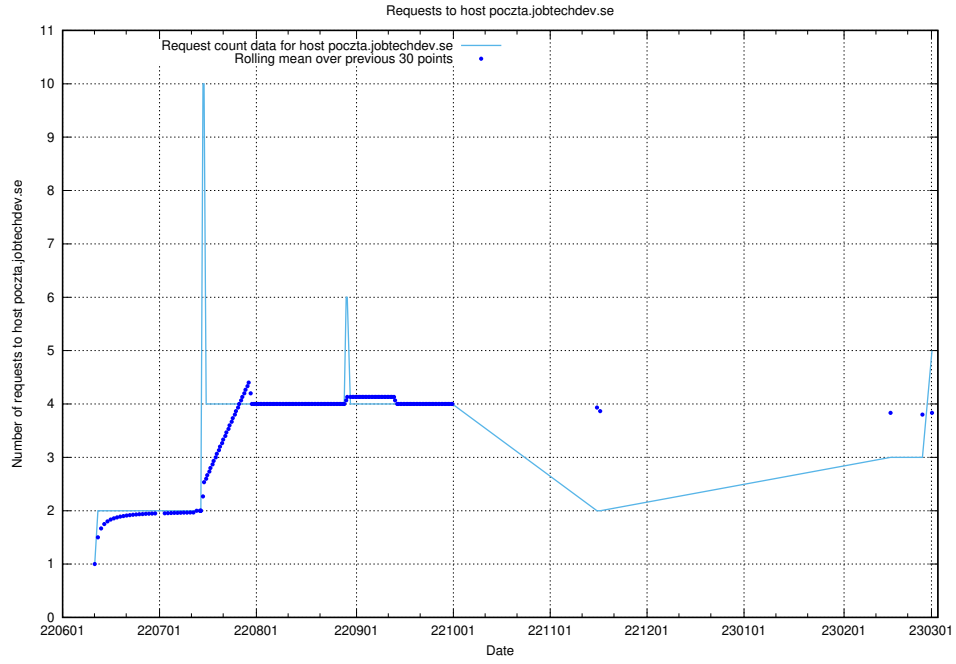

7.113 Usage of poczta.jobtechdev.se

Here, we count the number of requests to host poczta.jobtechdev.se.