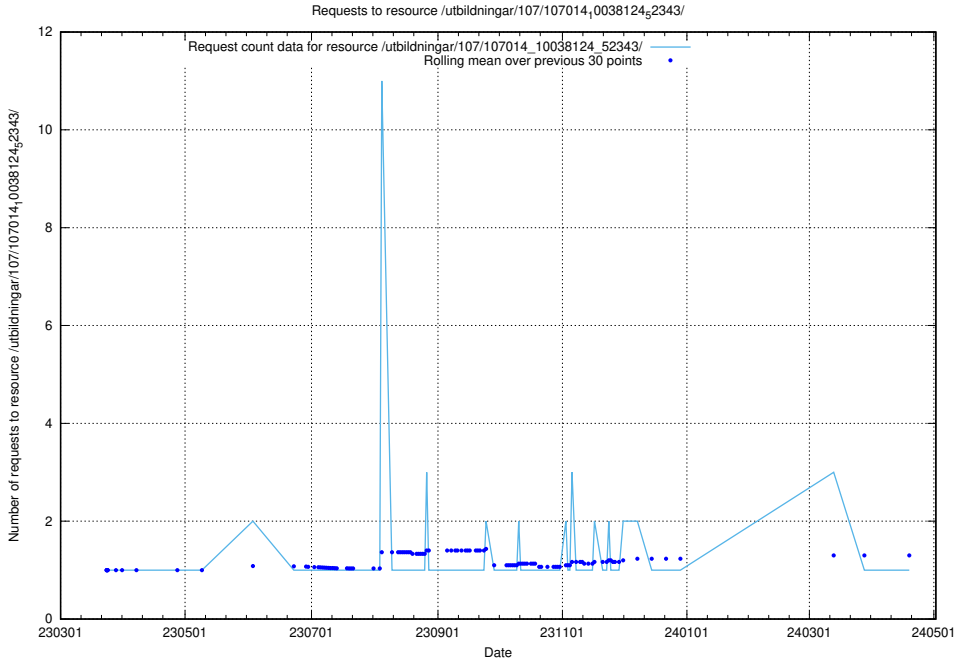

5.6458 Usage of /utbildningar/107/107014_10038124_52343/

Here, we count the number of requests to resource /utbildningar/107/107014_10038124_52343/.