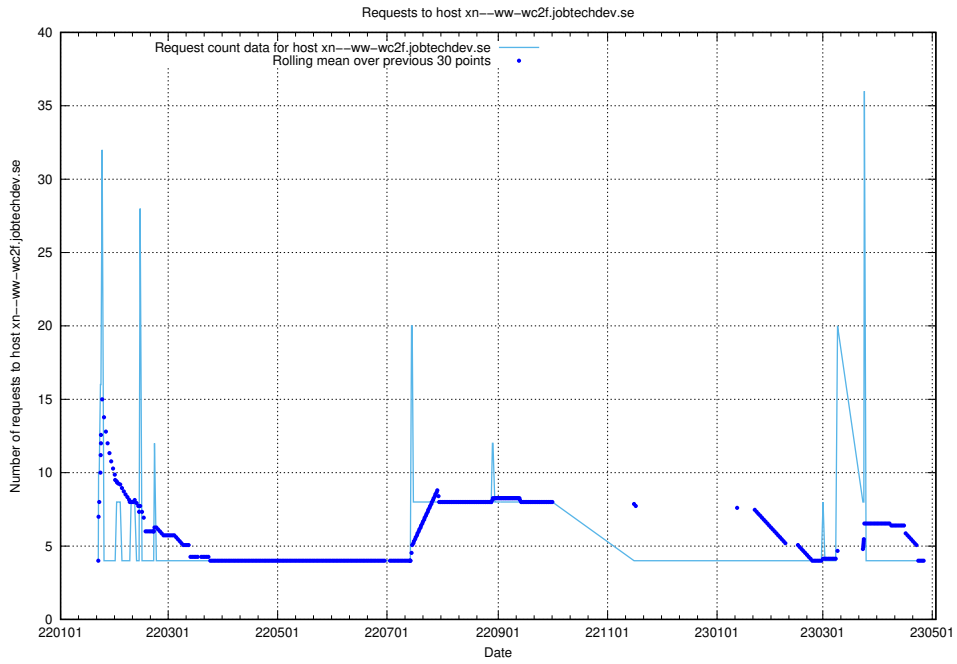

7.123 Usage of xn-ww-wc2f.jobtechdev.se

Here, we count the number of requests to host xn-ww-wc2f.jobtechdev.se.