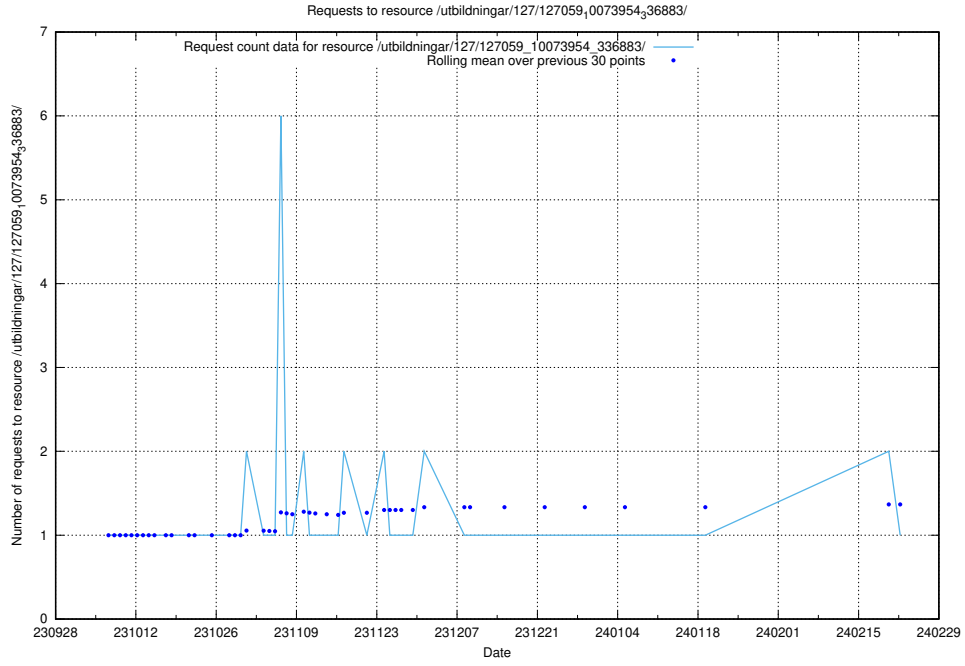

5.5434 Usage of /utbildningar/127/127059_10073954_336883/

Here, we count the number of requests to resource /utbildningar/127/127059_10073954_336883/.