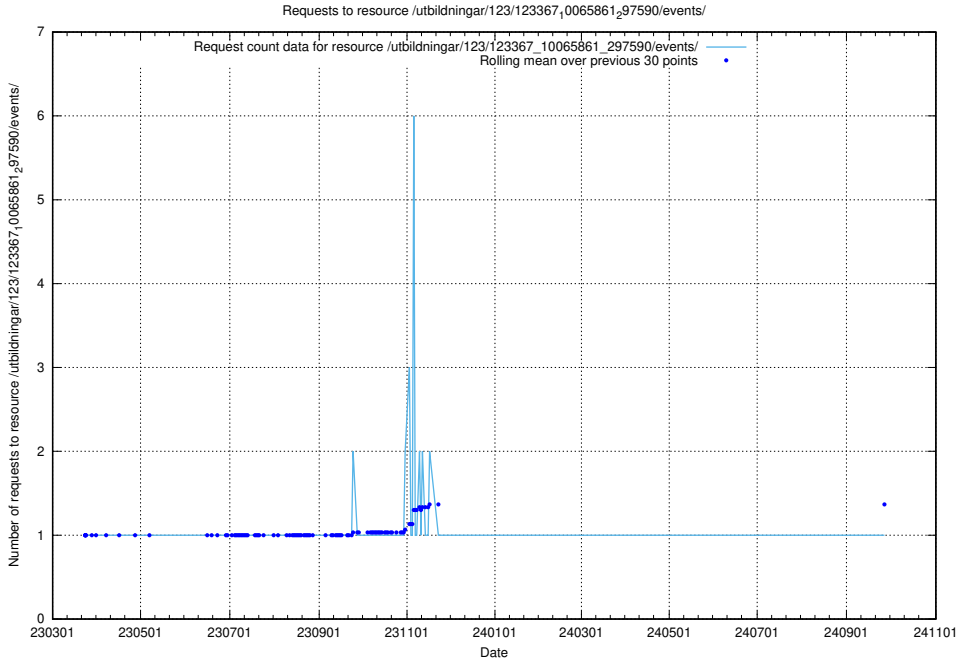

5.5863 Usage of /utbildningar/123/123367_10065861_297590/events/

Here, we count the number of requests to resource /utbildningar/123/123367_10065861_297590/events/

5.5864 Usage of /utbildningar/124/124519_10065858_297601/events/