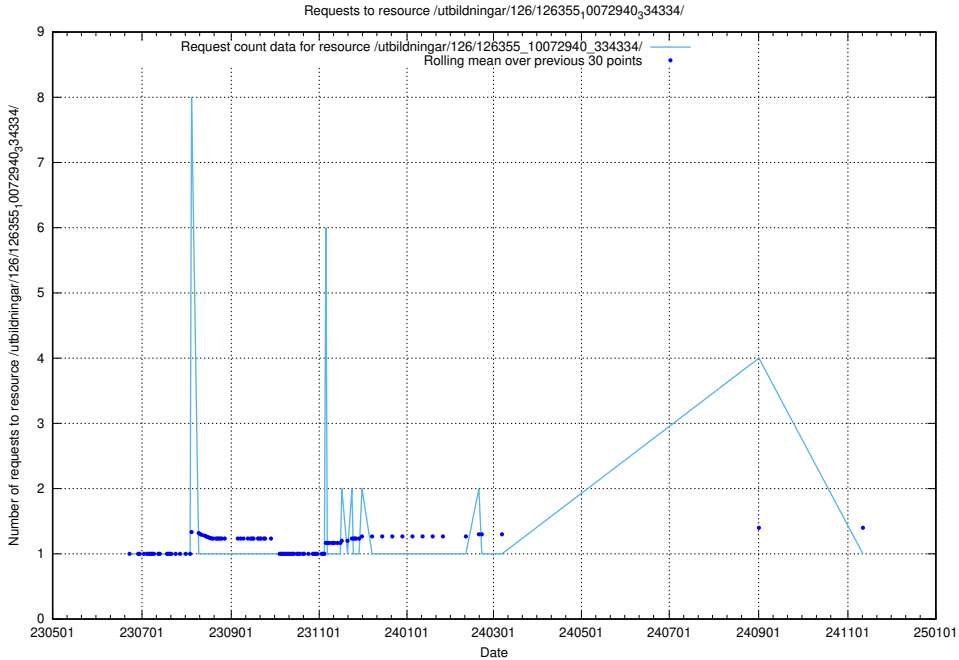

5.6712 Usage of /utbildningar/126/126355_10072940_334334/

Here, we count the number of requests to resource /utbildningar/126/126355_10072940_334334/.