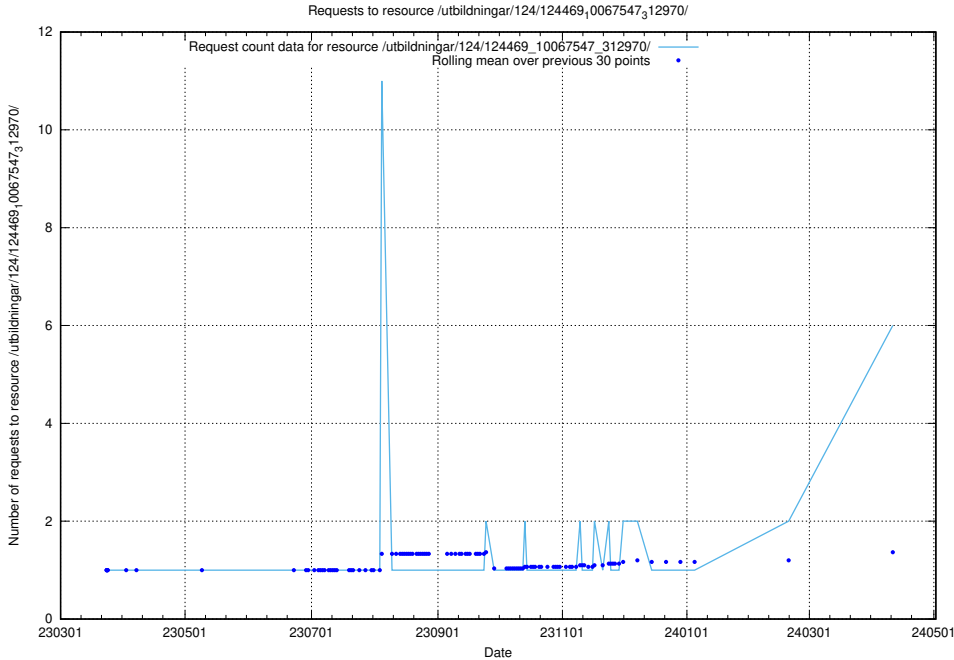

5.91 Usage of /utbildningar/124/124469_10067547_312970/

Here, we count the number of requests to resource /utbildningar/124/124469_10067547_312970/.