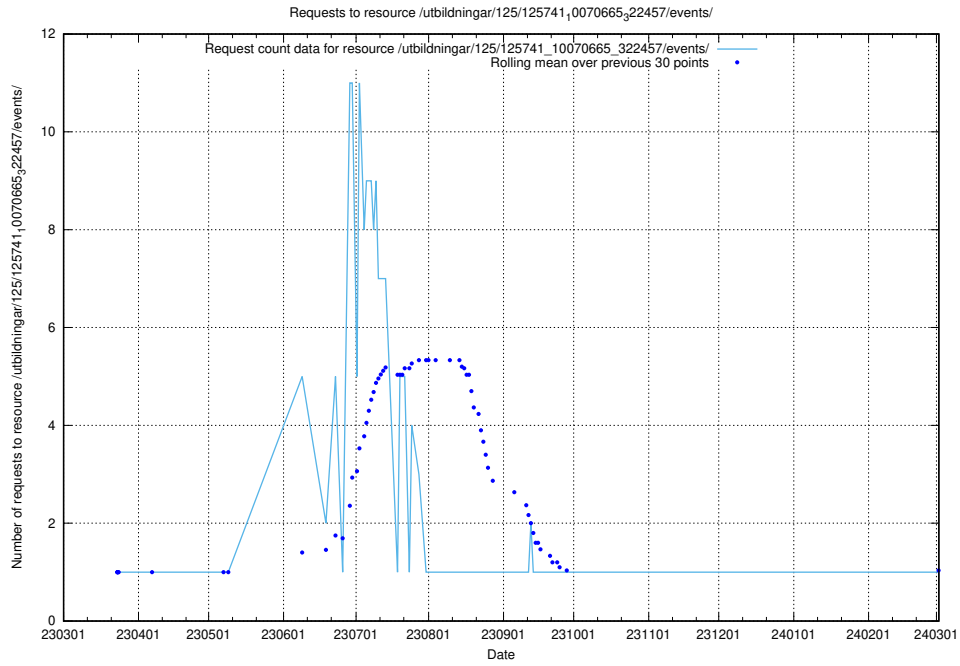

5.7625 Usage of /utbildningar/125/125741_10070665_322457/events/

Here, we count the number of requests to resource /utbildningar/125/125741_10070665_322457/events/