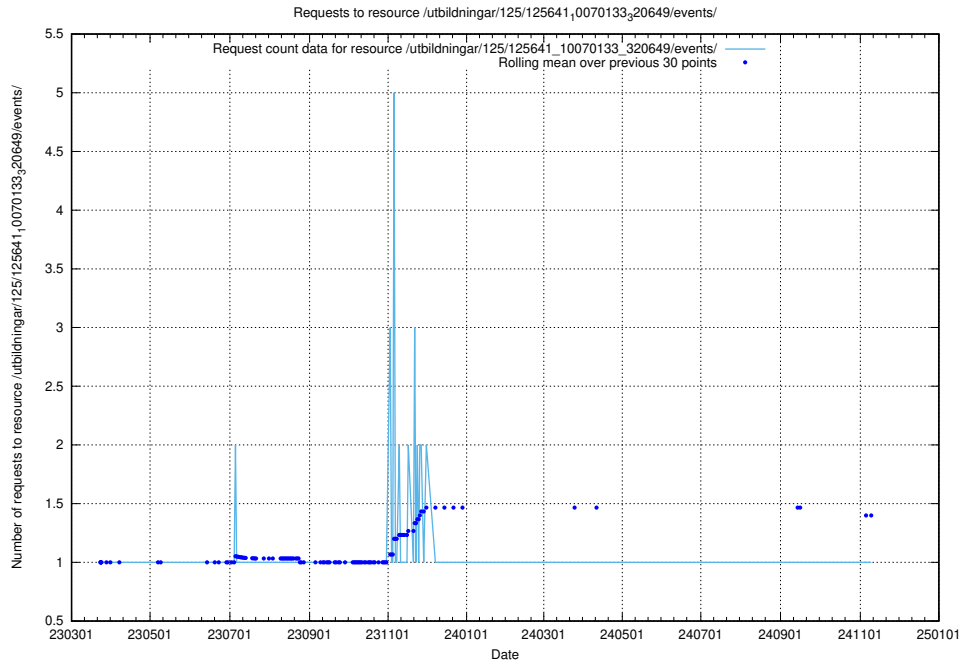

5.1029 Usage of /utbildningar/125/125641_10070133_320649/events/

Here, we count the number of requests to resource /utbildningar/125/125641_10070133_320649/events/