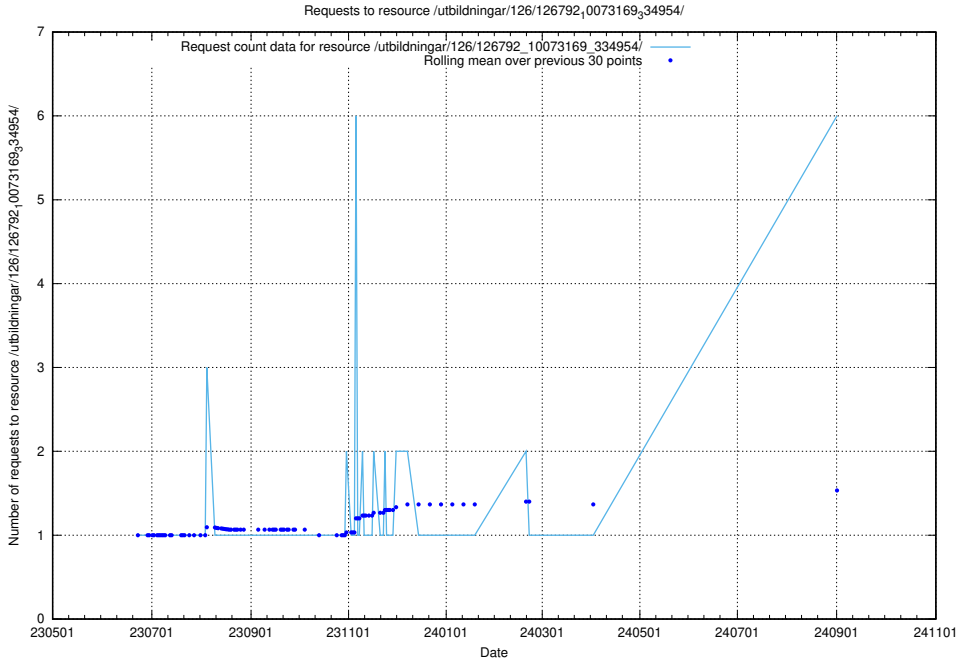

5.155 Usage of /utbildningar/126/126792_10073169_334954/

Here, we count the number of requests to resource /utbildningar/126/126792_10073169_334954/.