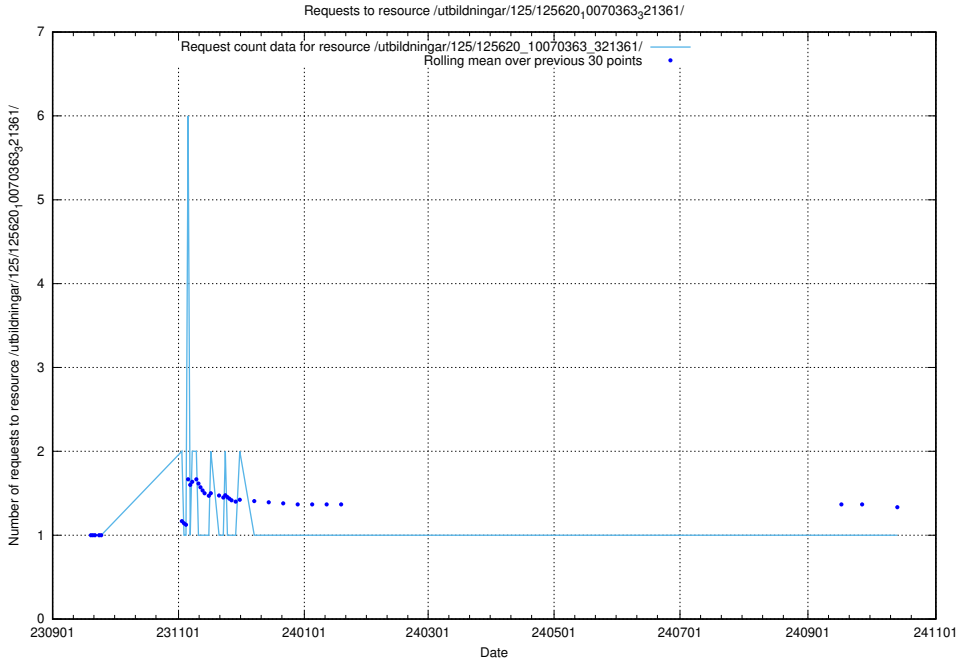

Here, we count the number of requests to resource /utbildningar/125/125620_10070363_321361/events/

5.5583 Usage of /utbildningar/125/125620_10070363_321361/

Here, we count the number of requests to resource /utbildningar/125/125620_10070363_321361/.