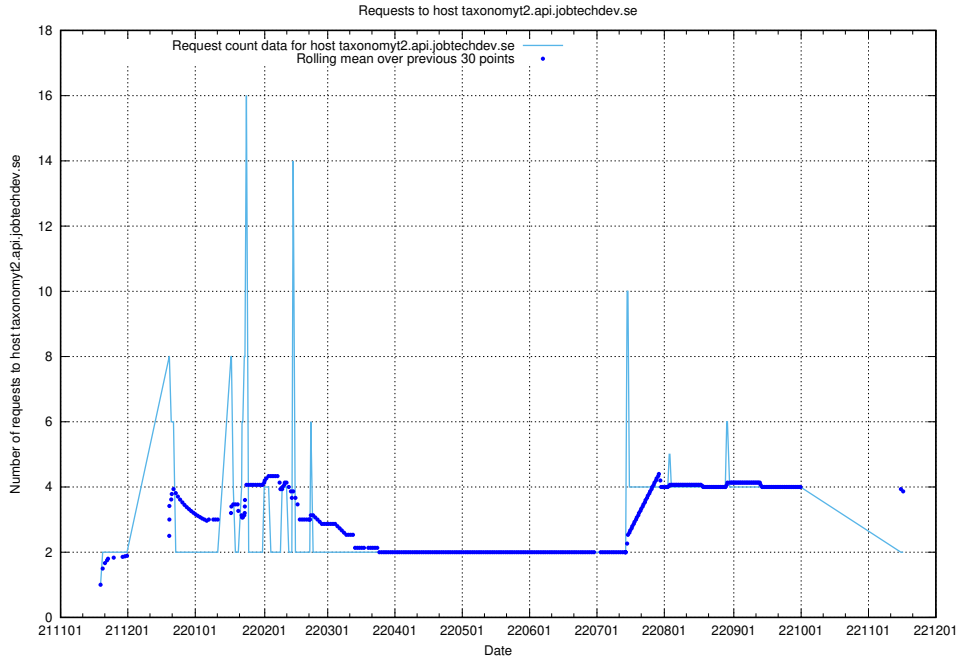

7.491 Usage of widget.jobtechdev.se

Here, we count the number of requests to host widget.jobtechdev.se.

7.492 Usage of taxonomyt1.api.jobtechdev.se

Here, we count the number of requests to host taxonomyt1.api.jobtechdev.se.