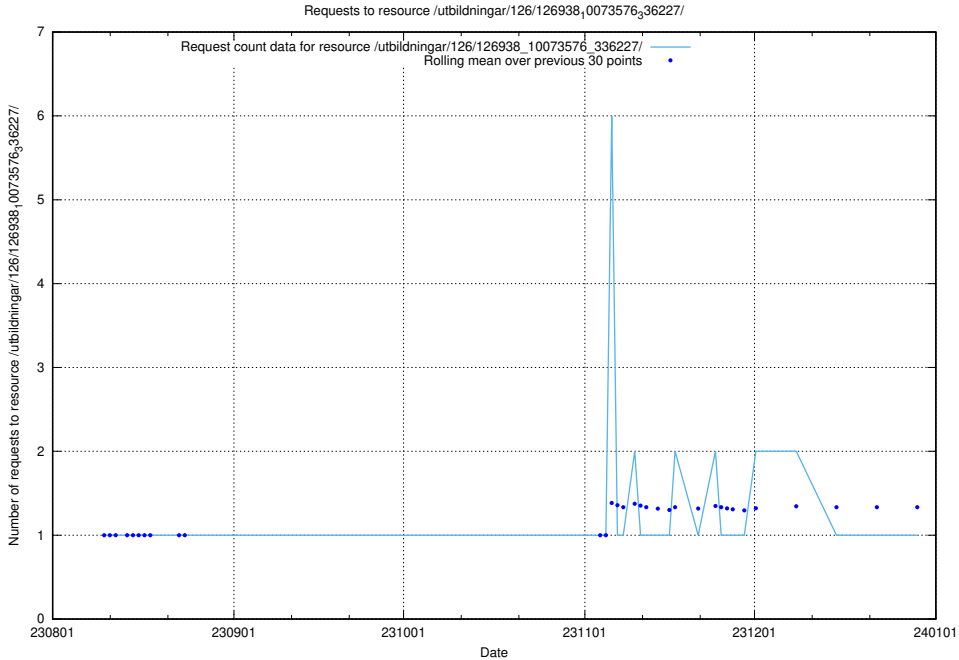

5.5879 Usage of /utbildningar/126/126938_10073576_336227/

Here, we count the number of requests to resource /utbildningar/126/126938_10073576_336227/.