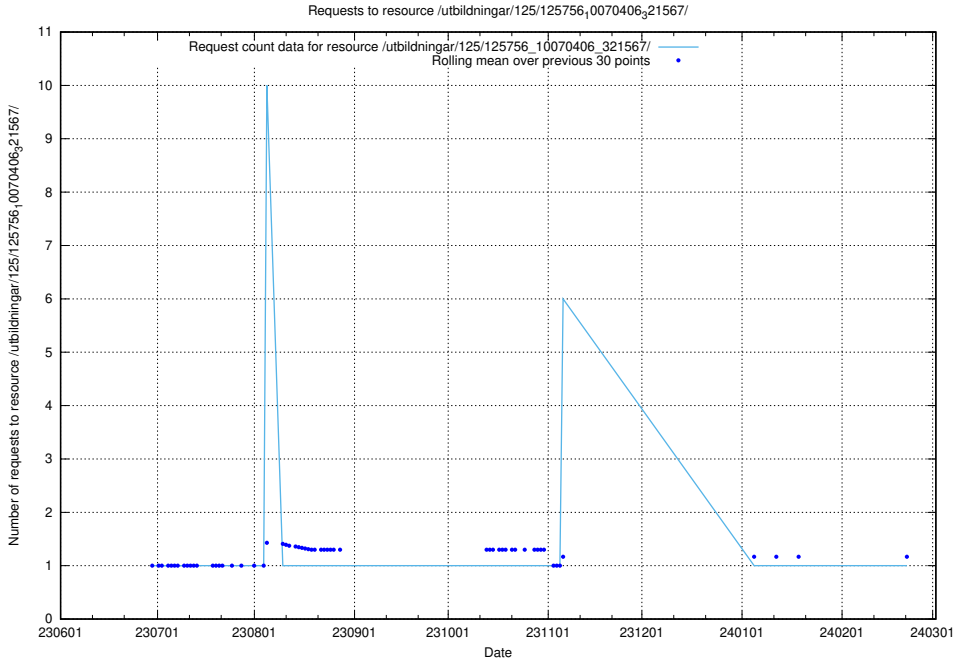

Here, we count the number of requests to resource /utbildningar/125/125756_10070406_321567/events/

5.6444 Usage of /utbildningar/125/125756_10070406_321567/

Here, we count the number of requests to resource /utbildningar/125/125756_10070406_321567/.