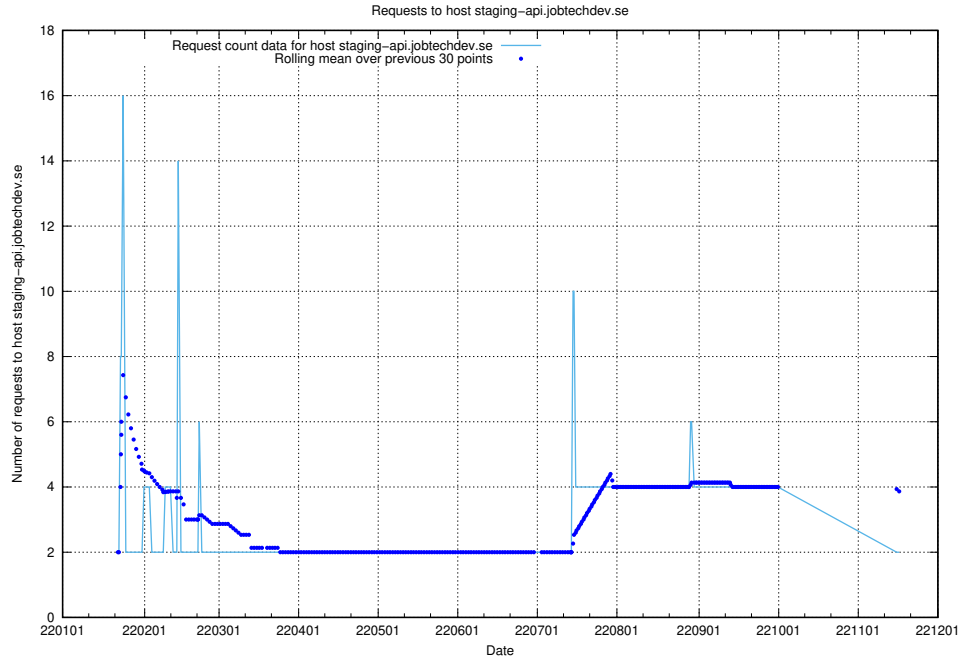

7.615 Usage of sms.jobtechdev.se

Here, we count the number of requests to host sms.jobtechdev.se.

7.616 Usage of sistema.jobtechdev.se

Here, we count the number of requests to host sistema.jobtechdev.se.