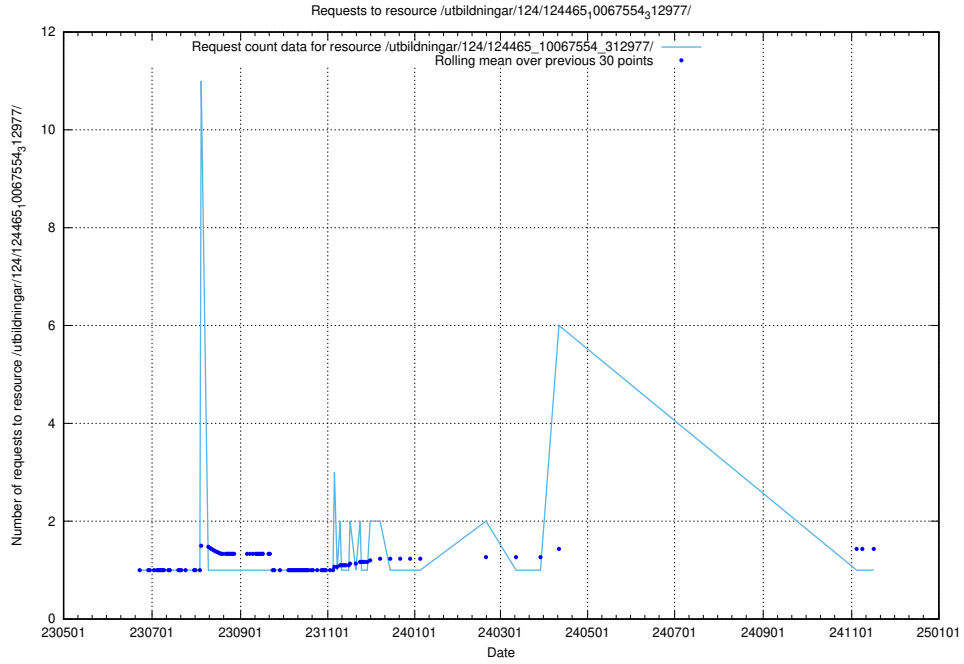

5.6886 Usage of /utbildningar/124/124465_10067554_312977/

Here, we count the number of requests to resource /utbildningar/124/124465_10067554_312977/.