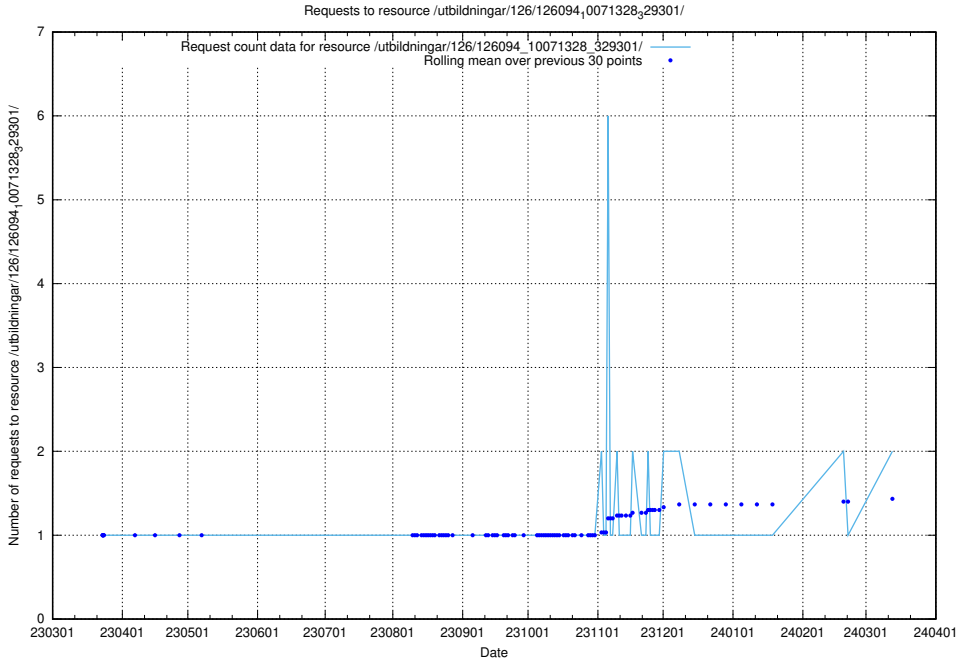

5.927 Usage of /utbildningar/126/126094_10071328_329301/

Here, we count the number of requests to resource /utbildningar/126/126094_10071328_329301/.