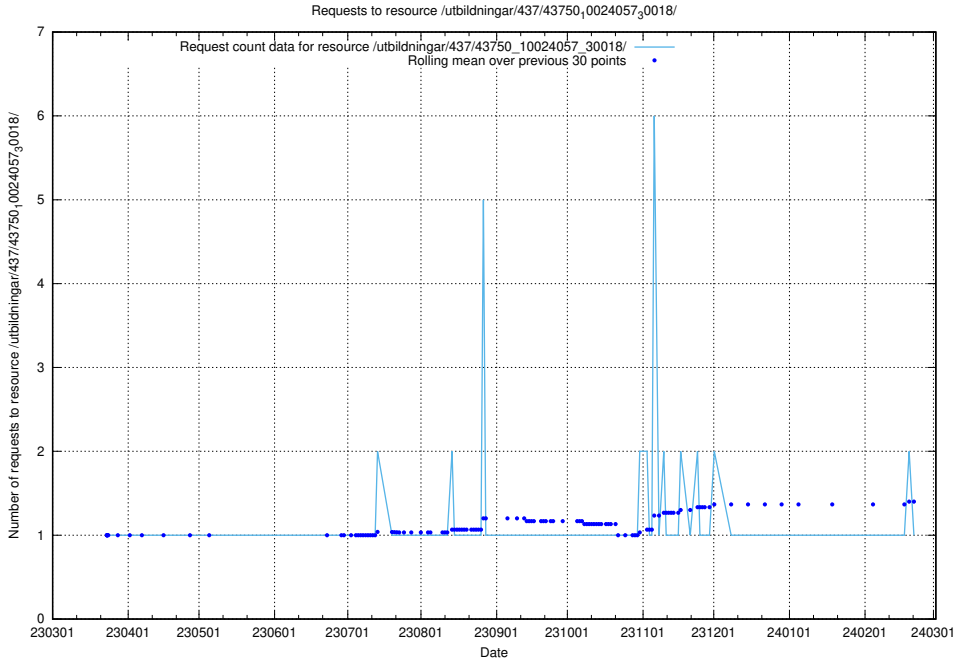

Here, we count the number of requests to resource /utbildningar/437/43750_10024057_30018/.

5.7509 Usage of /utbildningar/437/43749_10023979_29940/events/

Here, we count the number of requests to resource /utbildningar/437/43749_10023979_29940/events/.