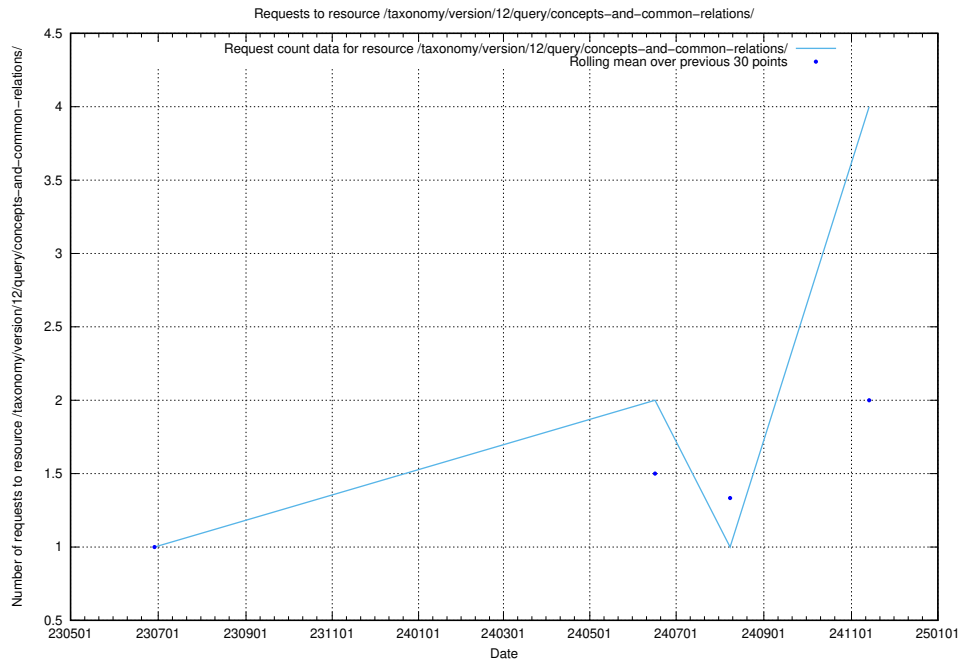

5.320 Usage of /taxonomy/version/12/query/concepts-and-common-relations/

Here, we count the number of requests to resource /taxonomy/version/12/query/concepts-and-common-relations/.