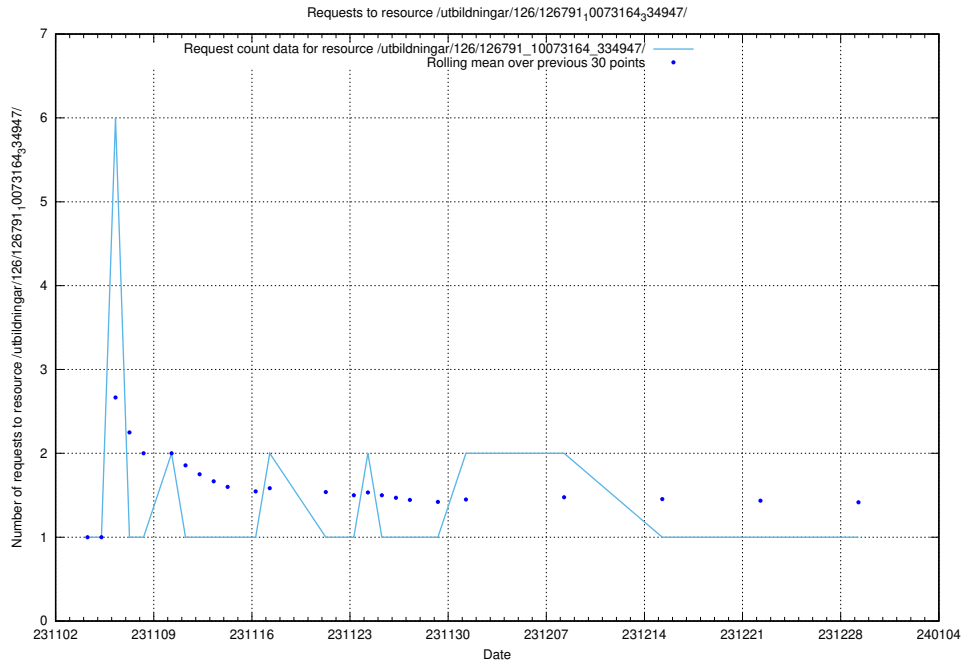

5.5179 Usage of /utbildningar/126/126791_10073164_334947/

Here, we count the number of requests to resource /utbildningar/126/126791_10073164_334947/.