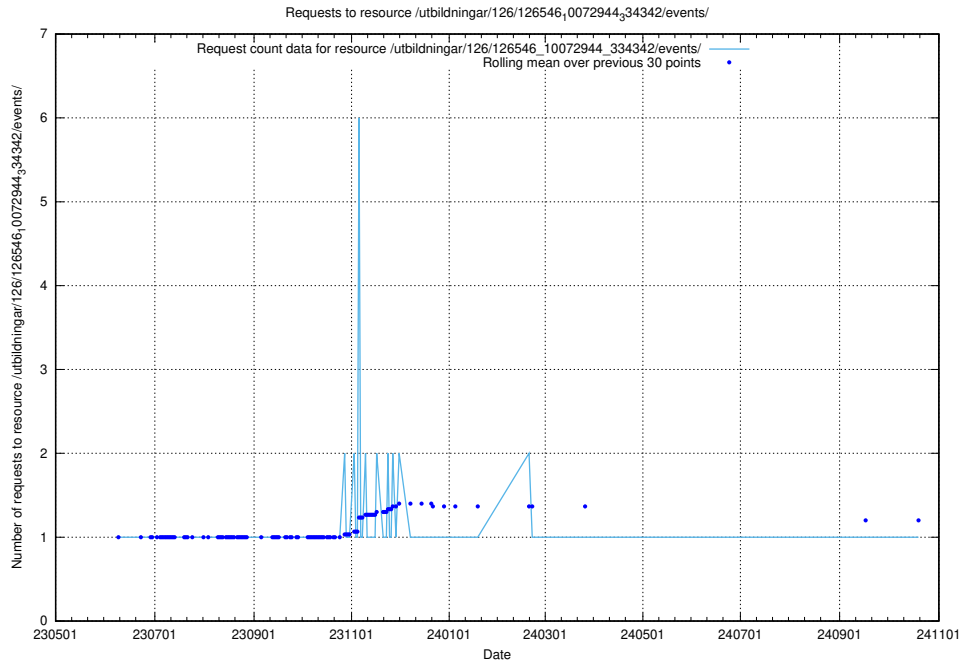

5.6969 Usage of /utbildningar/126/126546_10072944_334342/events/

Here, we count the number of requests to resource /utbildningar/126/126546_10072944_334342/events/