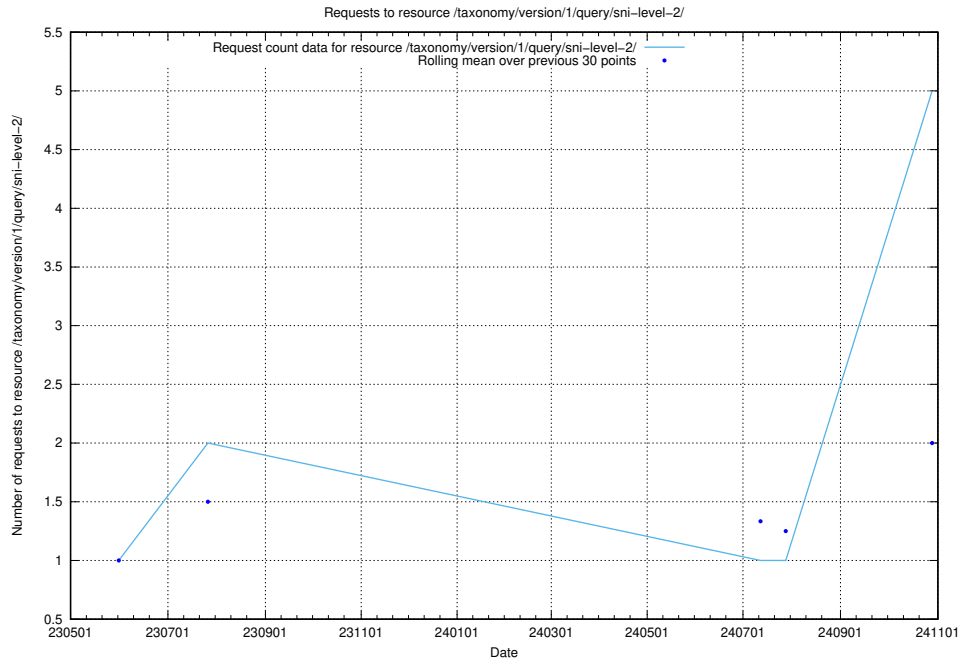

5.227 Usage of /taxonomy/version/1/query/sni-level-2/

Here, we count the number of requests to resource /taxonomy/version/1/query/sni-level-2/.