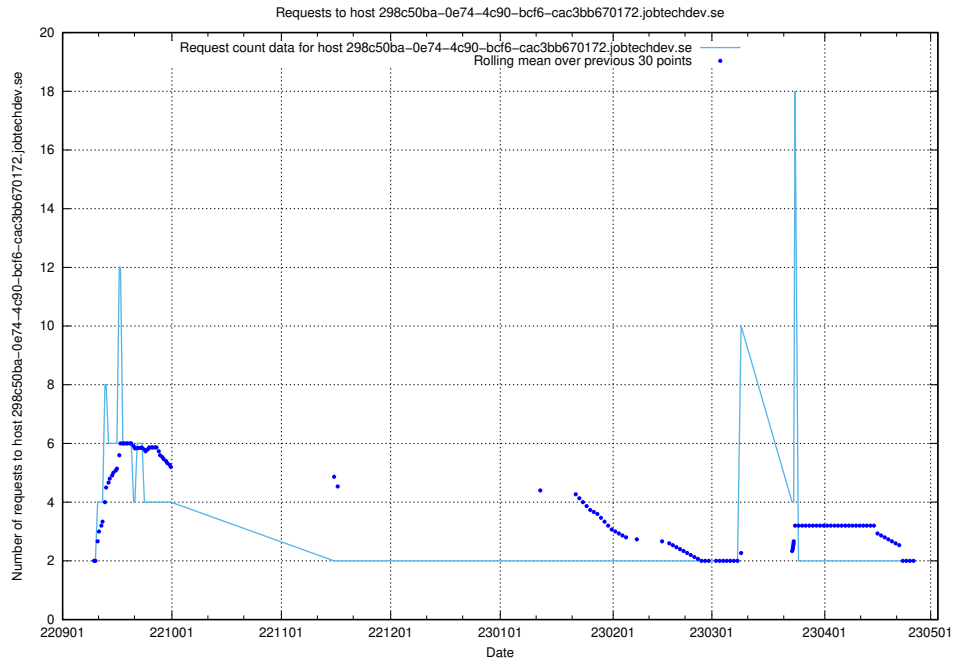

7.352 Usage of 298c50ba-0e74-4c90-bcf6-cac3bb670172.jobtechdev.se

Here, we count the number of requests to host 298c50ba-0e74-4c90-bcf6-cac3bb670172.jobtechdev.se.