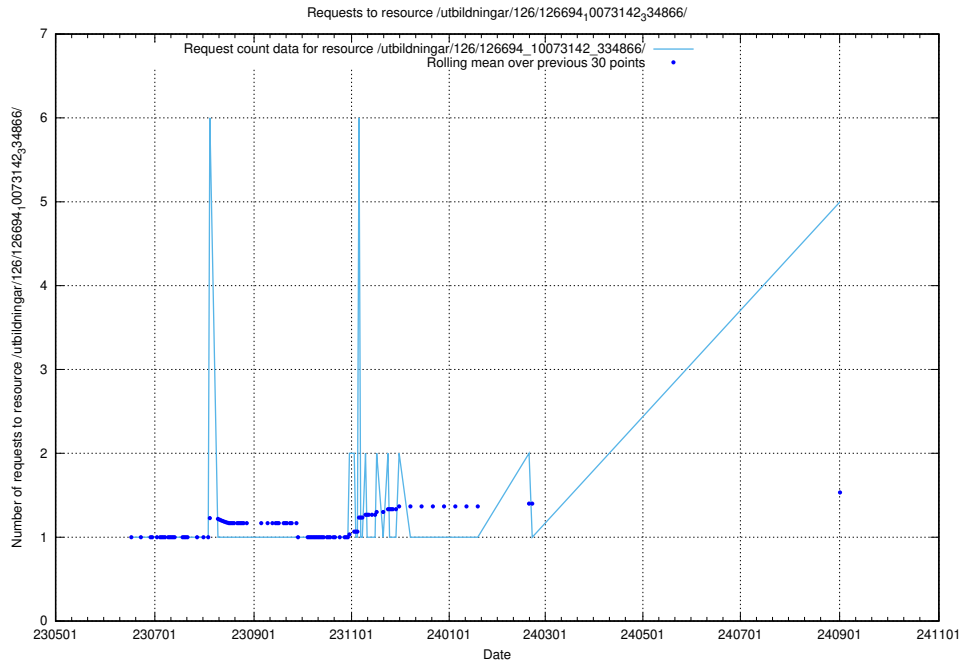

5.226 Usage of /utbildningar/126/126694_10073142_334866/

Here, we count the number of requests to resource /utbildningar/126/126694_10073142_334866/.