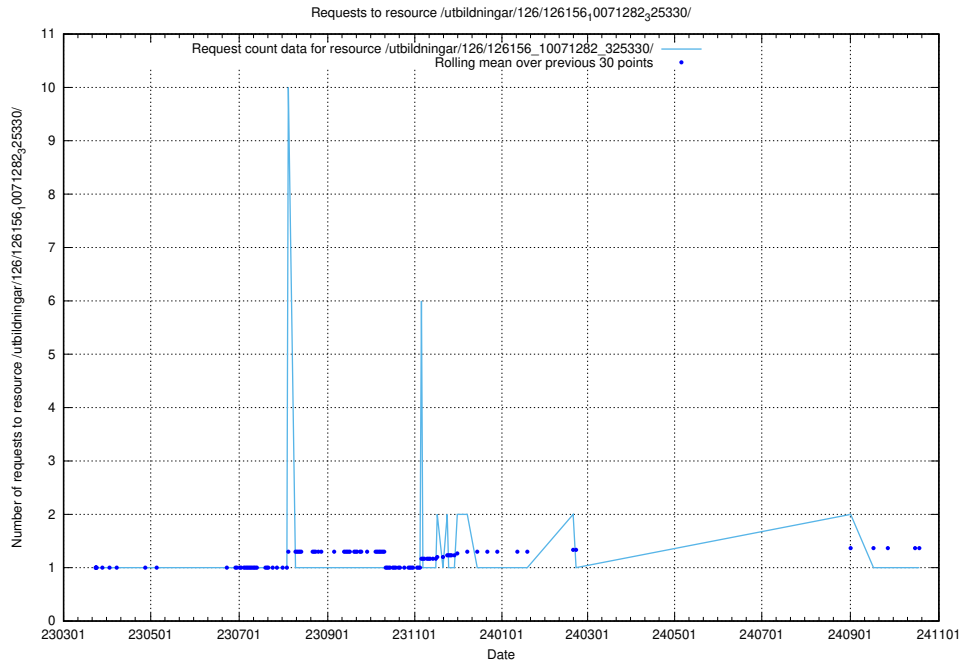

5.7560 Usage of /utbildningar/126/126156_10071282_325330/

Here, we count the number of requests to resource /utbildningar/126/126156_10071282_325330/.