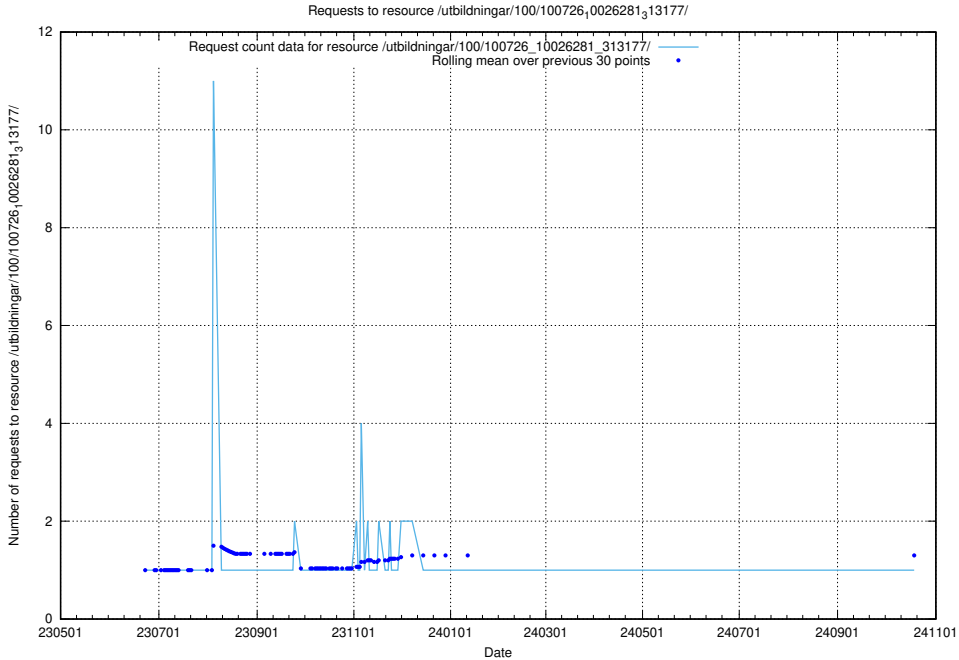

5.6920 Usage of /utbildningar/100/100726_10026281_313177/

Here, we count the number of requests to resource /utbildningar/100/100726_10026281_313177/.