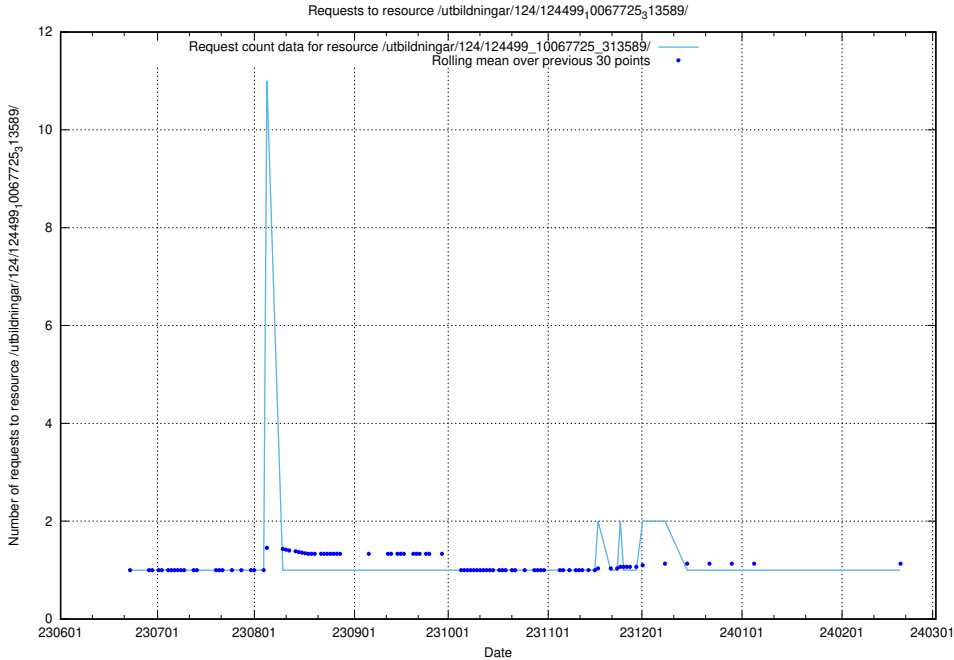

5.6850 Usage of /utbildningar/124/124499_10067725_313589/

Here, we count the number of requests to resource /utbildningar/124/124499_10067725_313589/.