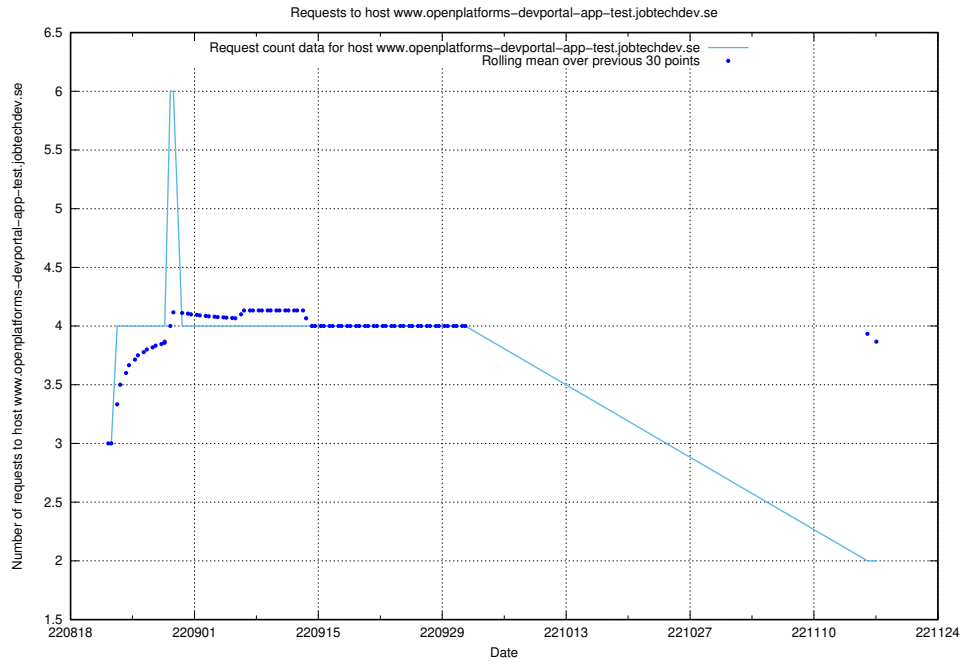

7.366 Usage of `www.openplatforms-devportal-app-test.jobtechdev.se`

Here, we count the number of requests to host `www.openplatforms-devportal-app-test.jobtechdev.se`.

7.367 Usage of taxonomy-soap-prod.jobtechdev.se:443