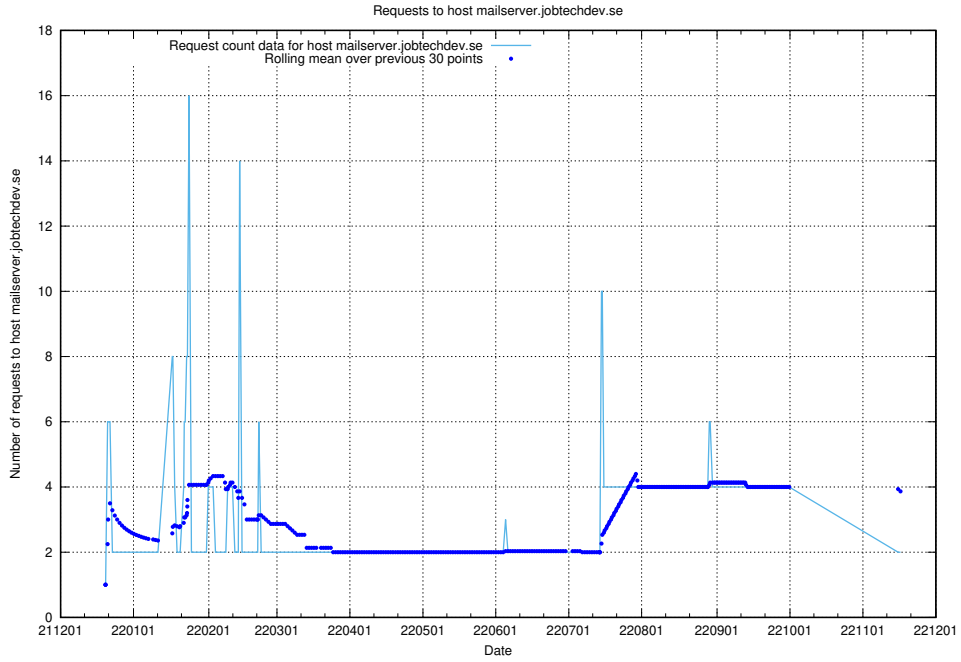

7.399 Usage of mailserver.jobtechdev.se

Here, we count the number of requests to host mailserver.jobtechdev.se.