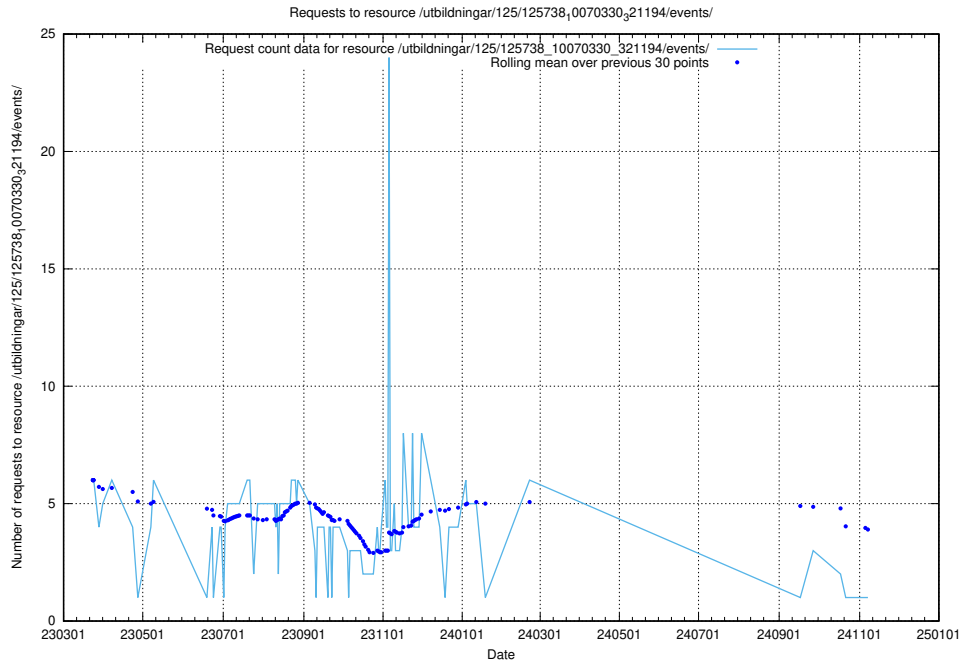

5.7374 Usage of /utbildningar/125/125738_10070330_321194/events/

Here, we count the number of requests to resource /utbildningar/125/125738_10070330_321194/events/