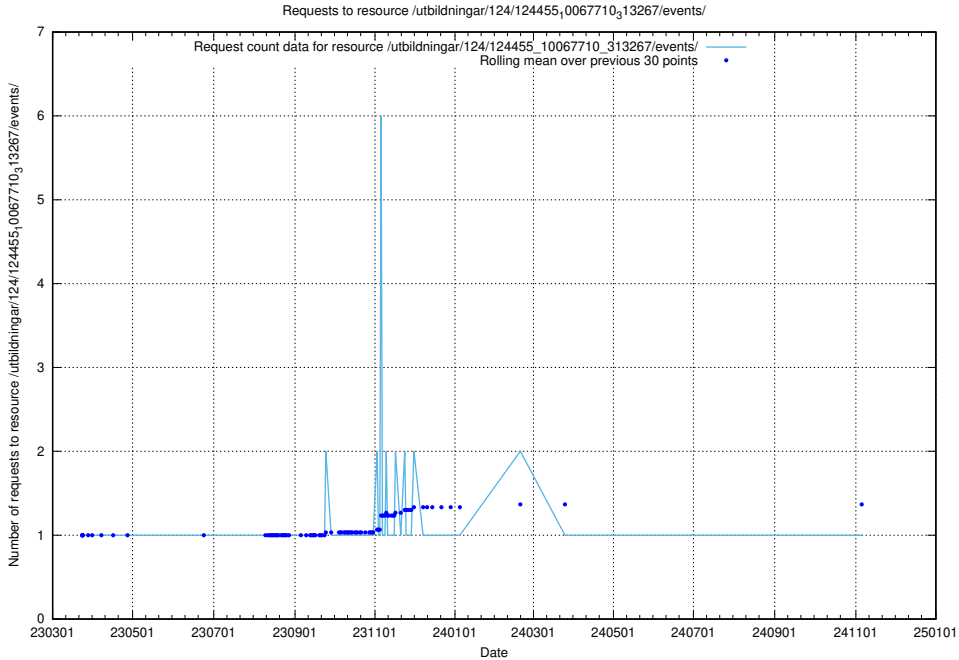

5.4487 Usage of /utbildningar/124/124455_10067710_313267/events/

Here, we count the number of requests to resource /utbildningar/124/124455_10067710_313267/events/