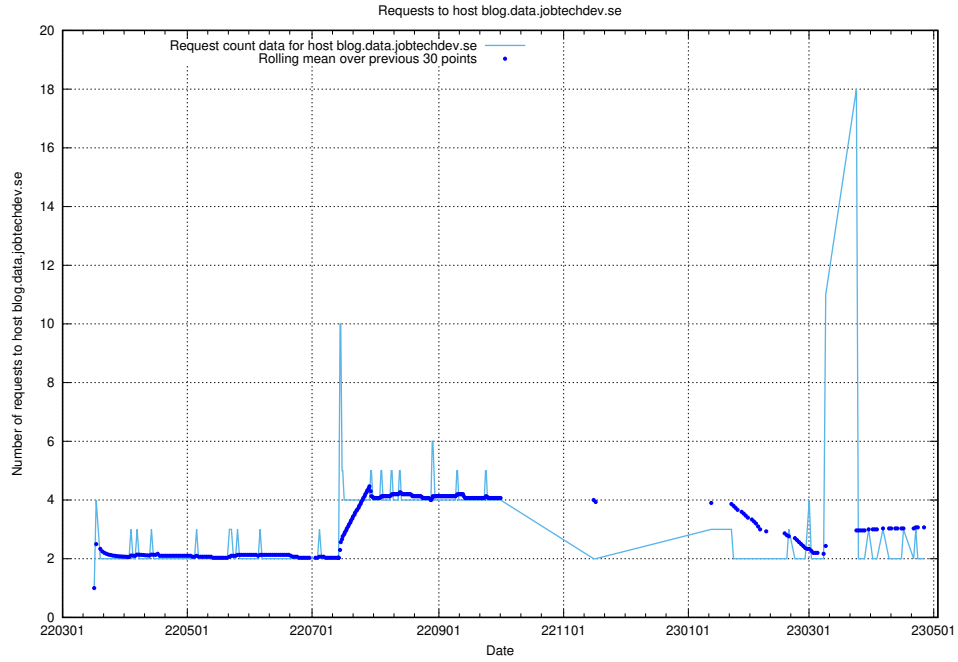

7.525 Usage of minioconsole.jobtechdev.se

Here, we count the number of requests to host minioconsole.jobtechdev.se.

7.526 Usage of minio-console.jobtechdev.se

Here, we count the number of requests to host minio-console.jobtechdev.se.