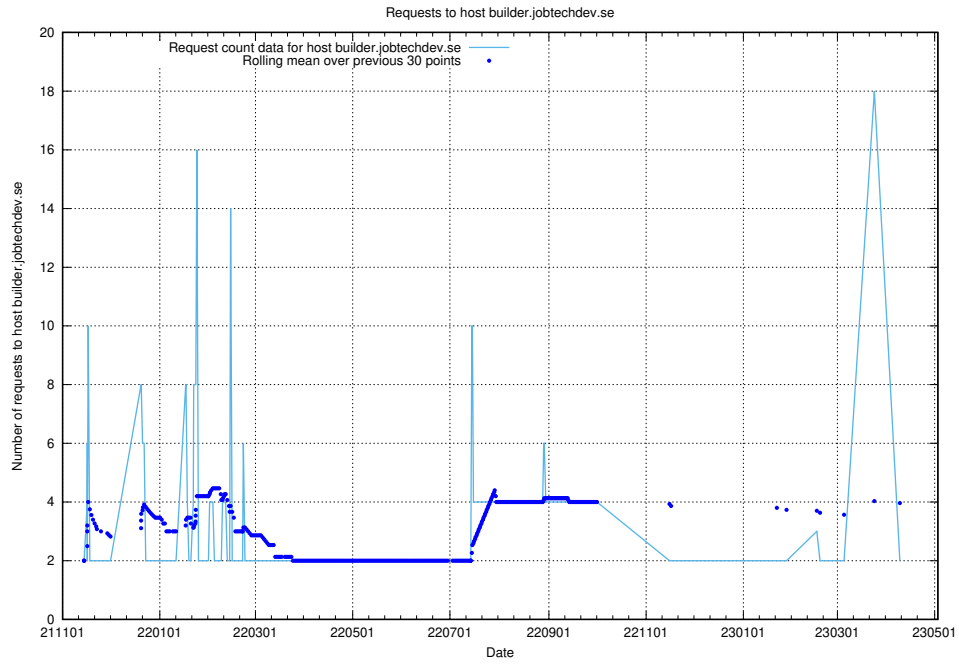

7.304 Usage of builder.jobtechdev.se

Here, we count the number of requests to host builder.jobtechdev.se.