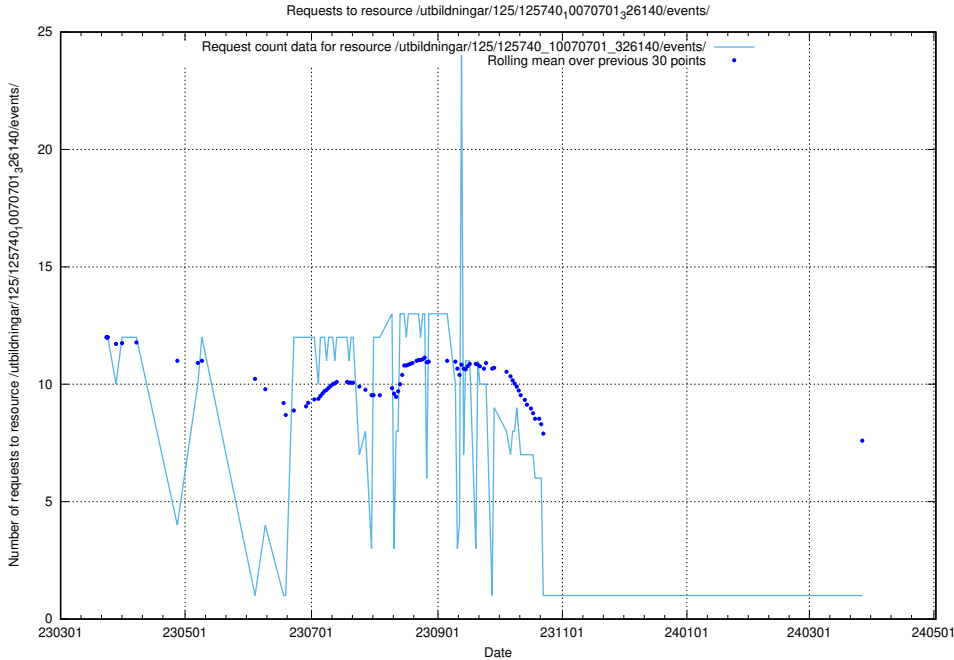

5.7371 Usage of /utbildningar/125/125740_10070701_326140/events/

Here, we count the number of requests to resource /utbildningar/125/125740_10070701_326140/events/