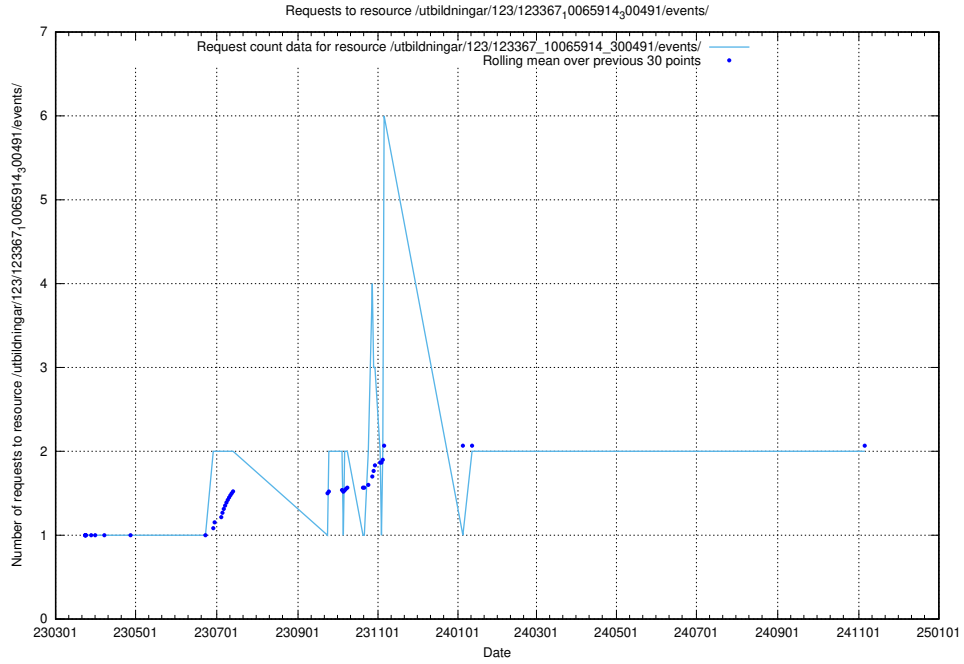

5.772 Usage of /utbildningar/123/123367_10065914_300491/events/

Here, we count the number of requests to resource /utbildningar/123/123367_10065914_300491/events/