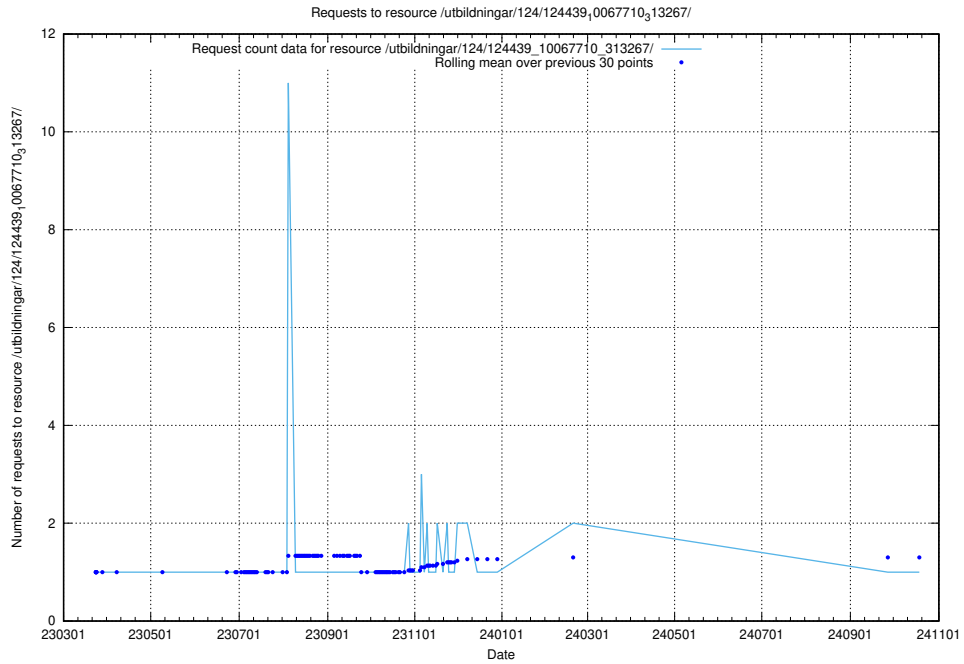

5.4680 Usage of /utbildningar/124/124439_10067710_313267/

Here, we count the number of requests to resource /utbildningar/124/124439_10067710_313267/.