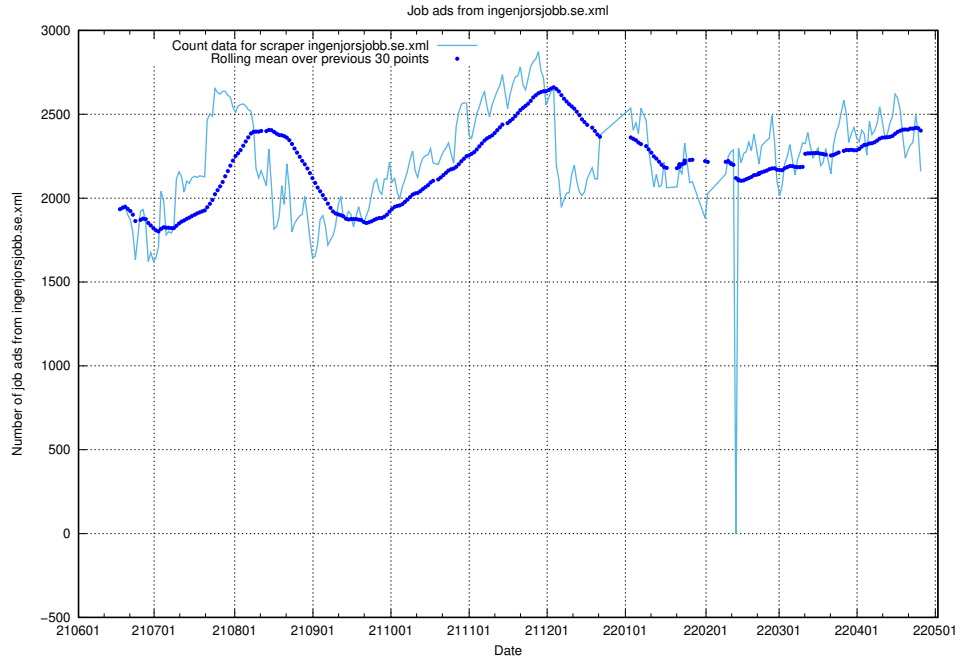

13.4 Number of ads by scraper ingenjorsjobb.se.xml

Here, we count the number of job ads scraped from ingenjorsjobb.se.xml.