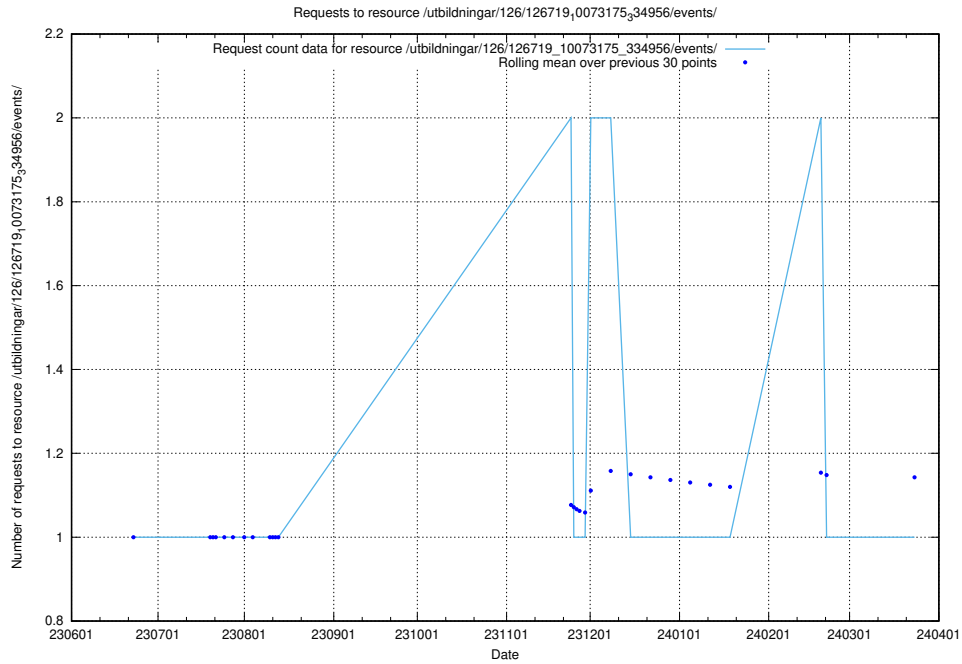

5.6671 Usage of /utbildningar/126/126719_10073175_334956/events/

Here, we count the number of requests to resource /utbildningar/126/126719_10073175_334956/events/