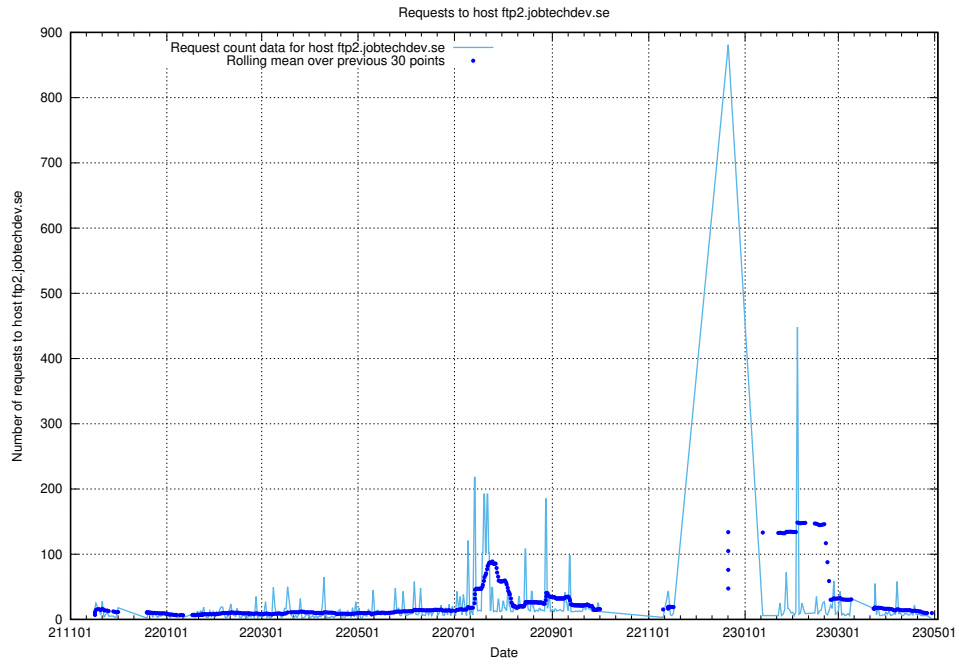

7.668 Usage of ftp2.jobtechdev.se

Here, we count the number of requests to host ftp2.jobtechdev.se.