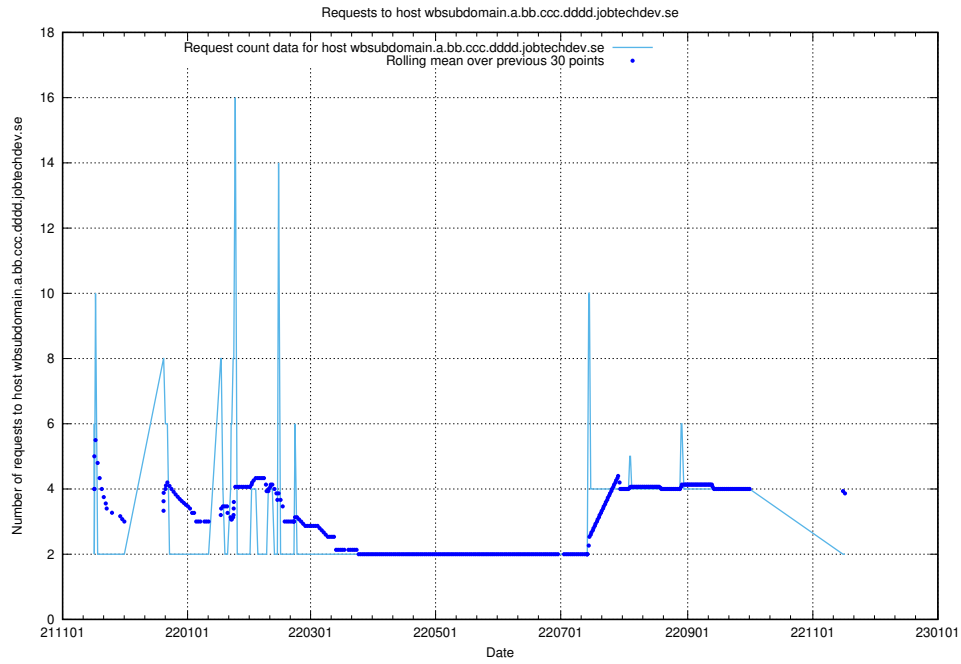

7.550 Usage of wbsubdomain.a.bb.ccc.dddd.jobtechdev.se

Here, we count the number of requests to host wbsubdomain.a.bb.ccc.dddd.jobtechdev.se.