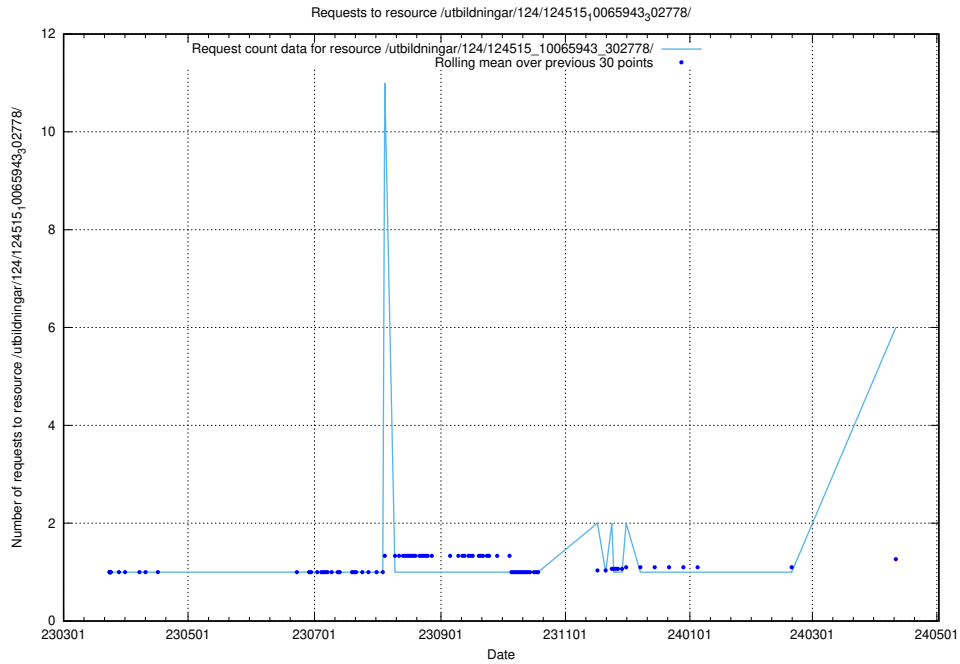

5.72 Usage of /utbildningar/124/124515_10065943_302778/

Here, we count the number of requests to resource /utbildningar/124/124515_10065943_302778/.