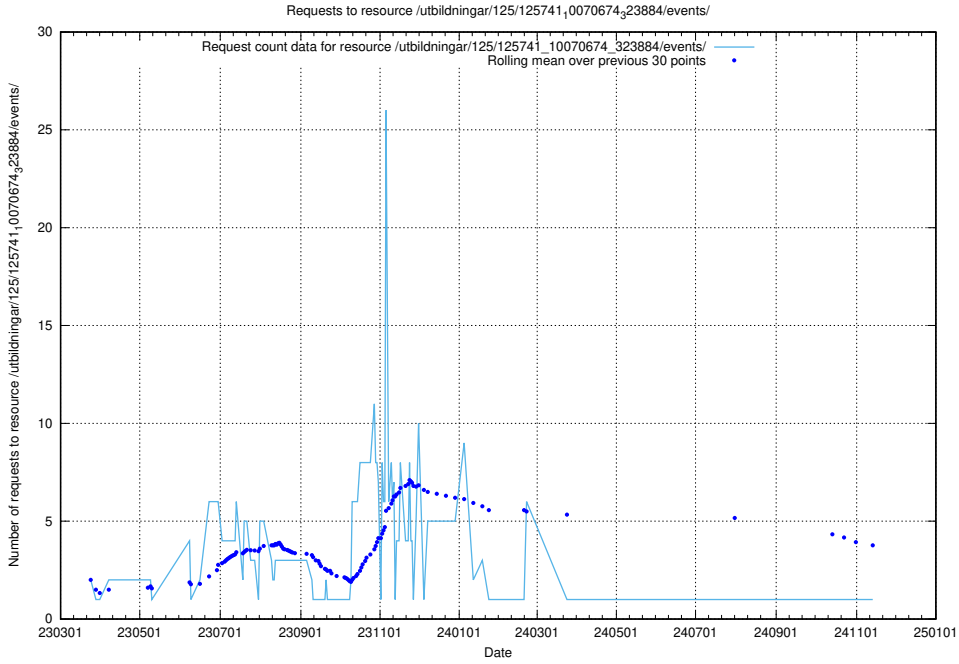

5.7279 Usage of /utbildningar/125/125741_10070674_323884/events/

Here, we count the number of requests to resource /utbildningar/125/125741_10070674_323884/events/