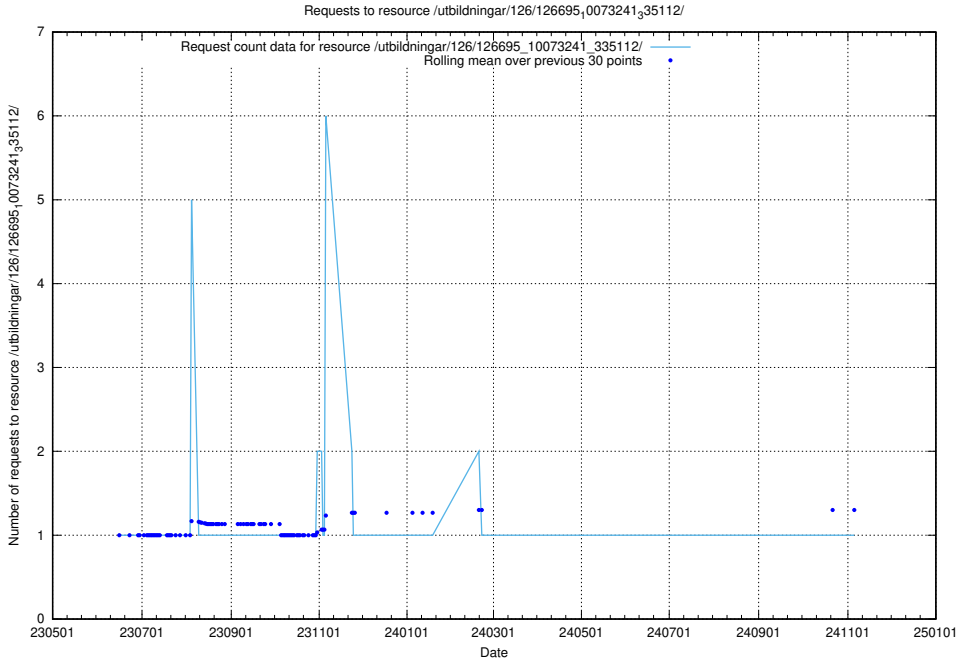

5.6951 Usage of /utbildningar/126/126695_10073241_335112/

Here, we count the number of requests to resource /utbildningar/126/126695_10073241_335112/.