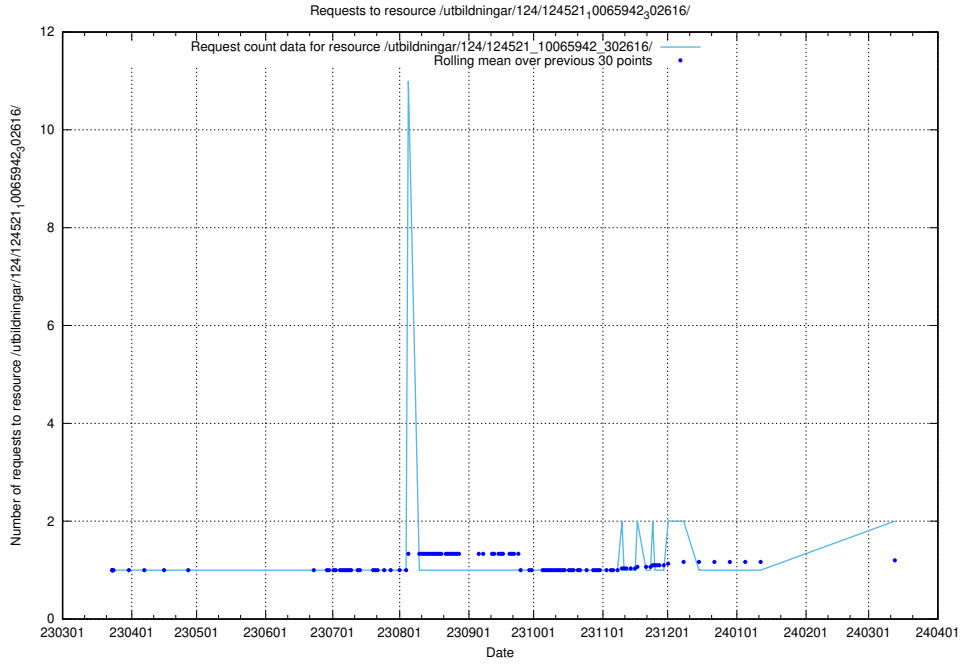

5.558 Usage of /utbildningar/124/124521_10065942_302616/

Here, we count the number of requests to resource /utbildningar/124/124521_10065942_302616/.