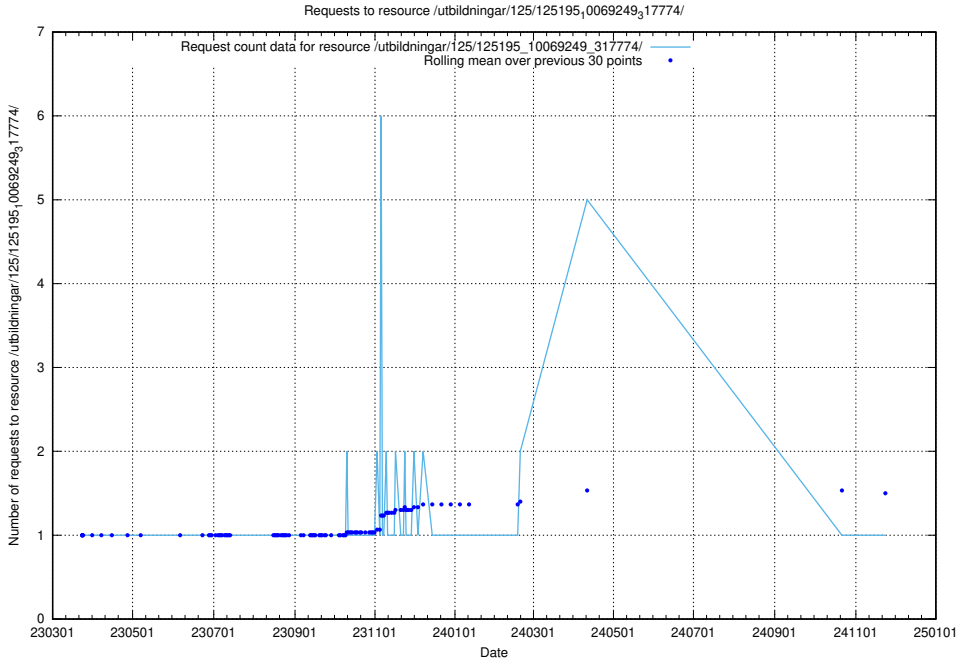

5.1120 Usage of /utbildningar/125/125195_10069249_317774/

Here, we count the number of requests to resource /utbildningar/125/125195_10069249_317774/.