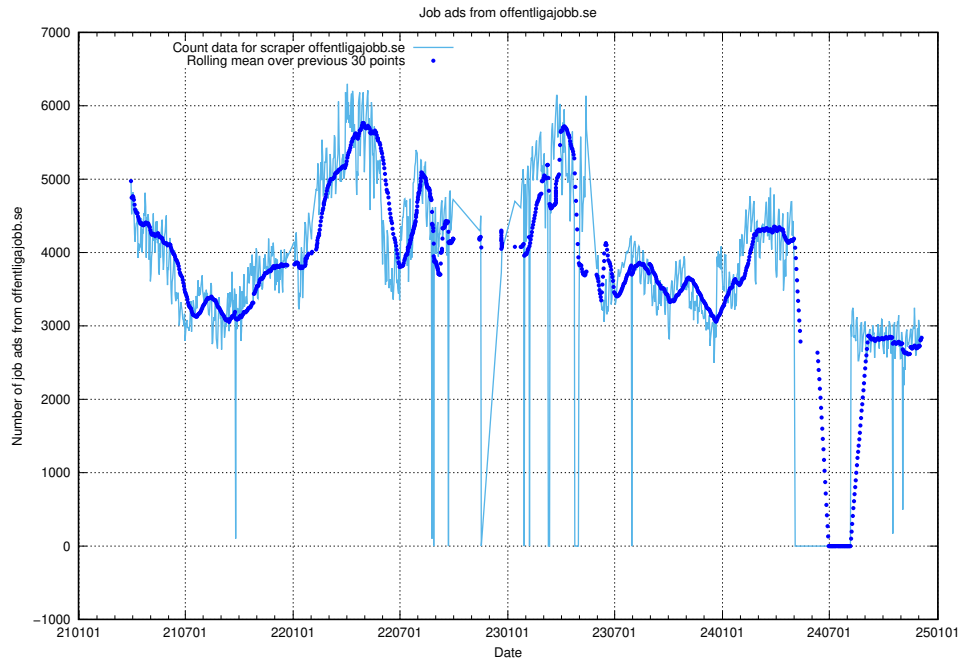

13.3 Number of ads by scraper offentligajobb.se

Here, we count the number of job ads scraped from offentligajobb.se.