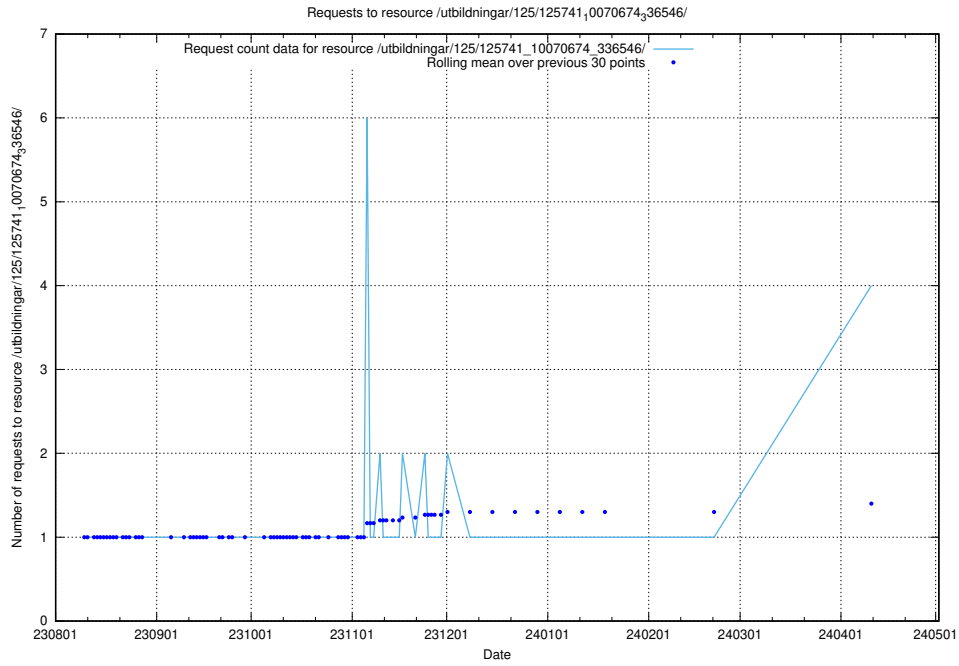

5.307 Usage of /utbildningar/125/125741_10070674_336546/

Here, we count the number of requests to resource /utbildningar/125/125741_10070674_336546/.