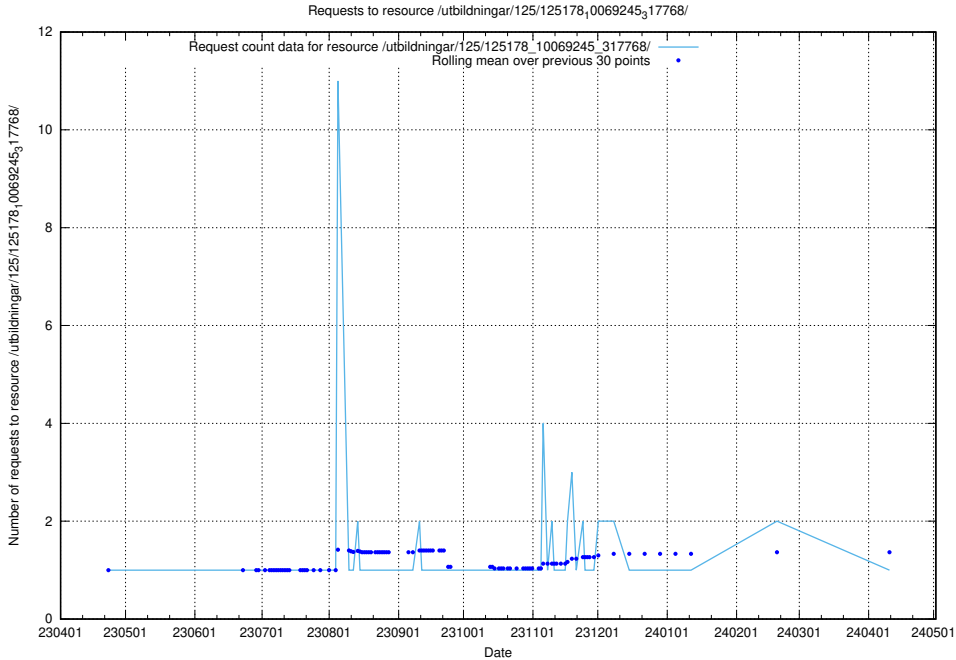

5.7118 Usage of /utbildningar/125/125178_10069245_317768/

Here, we count the number of requests to resource /utbildningar/125/125178_10069245_317768/.