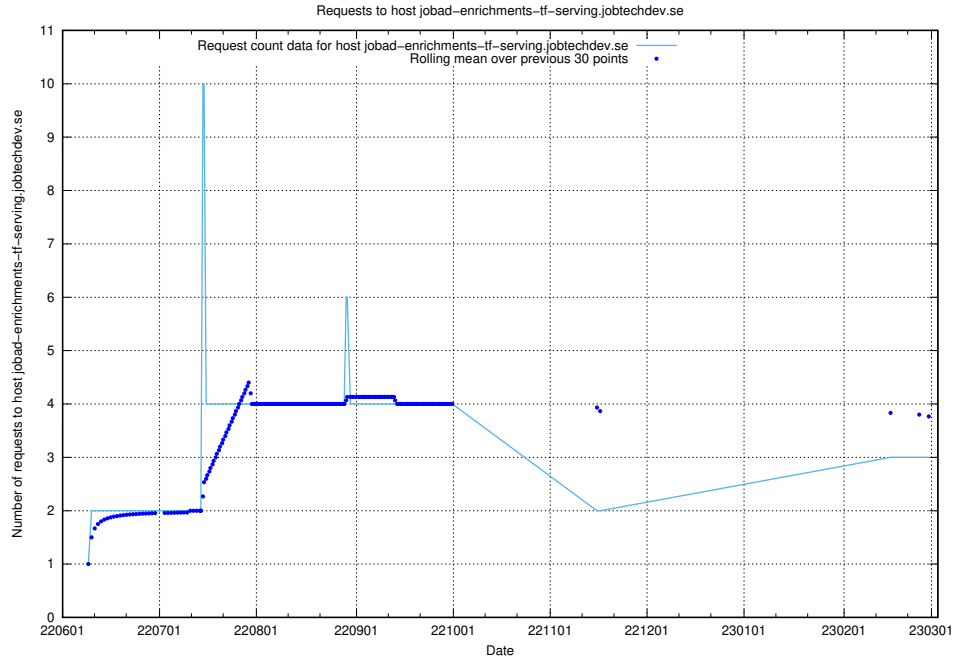

7.236 Usage of jobad-enrichments-tf-serving.jobtechdev.se

Here, we count the number of requests to host jobad-enrichments-tf-serving.jobtechdev.se.