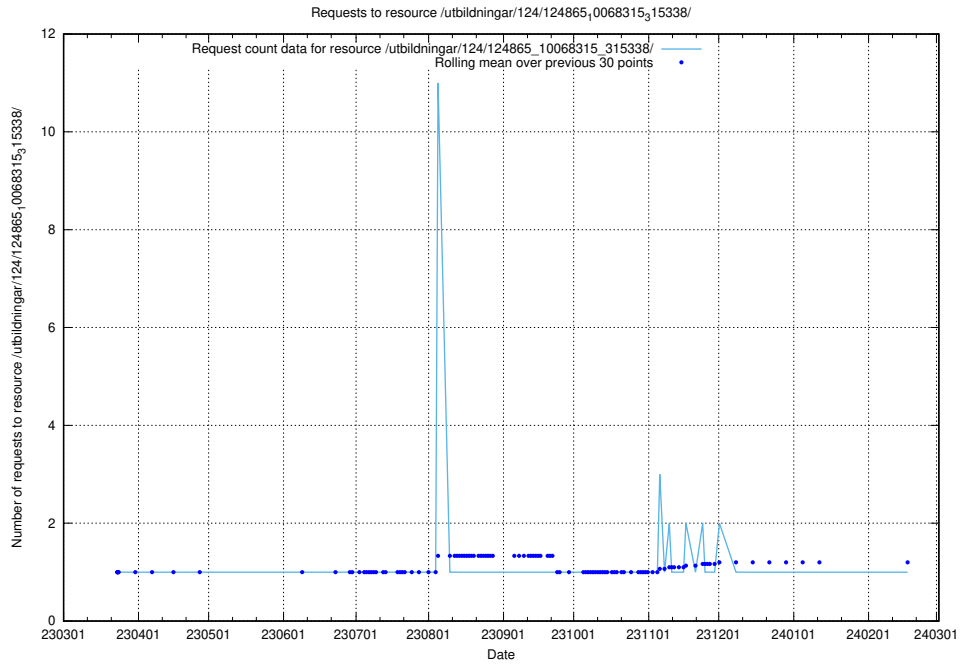

5.1154 Usage of /utbildningar/124/124865_10068315_315338/

Here, we count the number of requests to resource /utbildningar/124/124865_10068315_315338/.