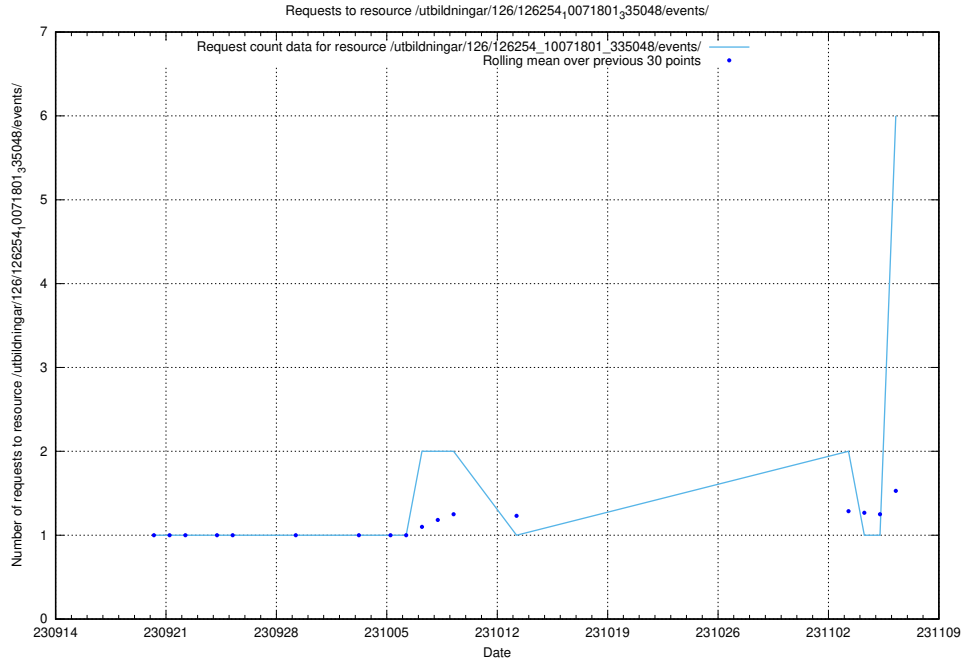

5.131 Usage of /utbildningar/126/126254_10071801_335048/events/

Here, we count the number of requests to resource /utbildningar/126/126254_10071801_335048/events/