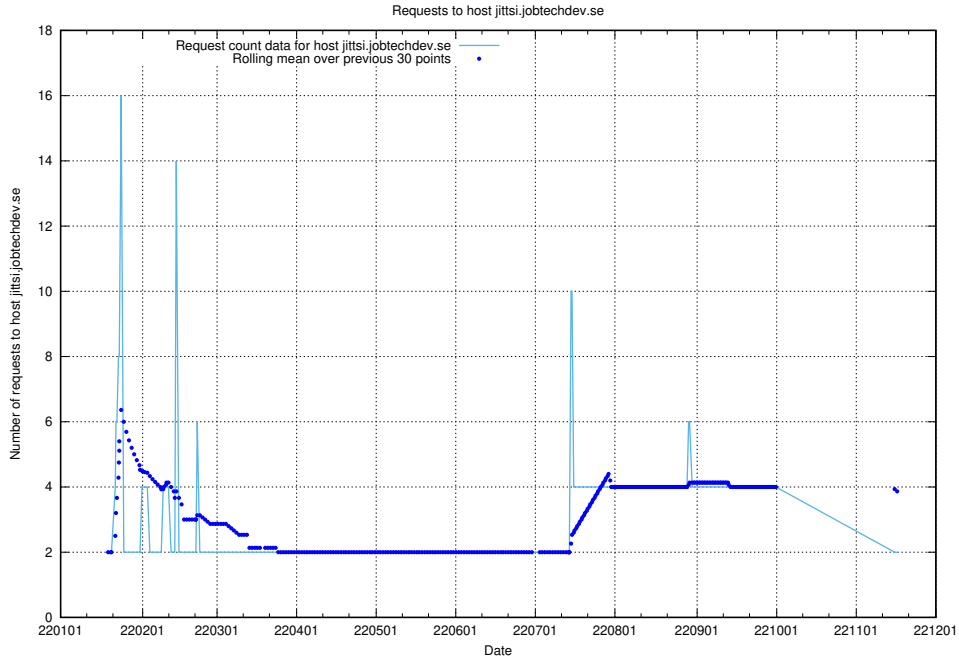

Here, we count the number of requests to host af-connect-mock.jobtechdev.se.

7.294 Usage of `jittsi.jobtechdev.se`

Here, we count the number of requests to host `jittsi.jobtechdev.se`.

7.295 Usage of console.jobtechdev.se