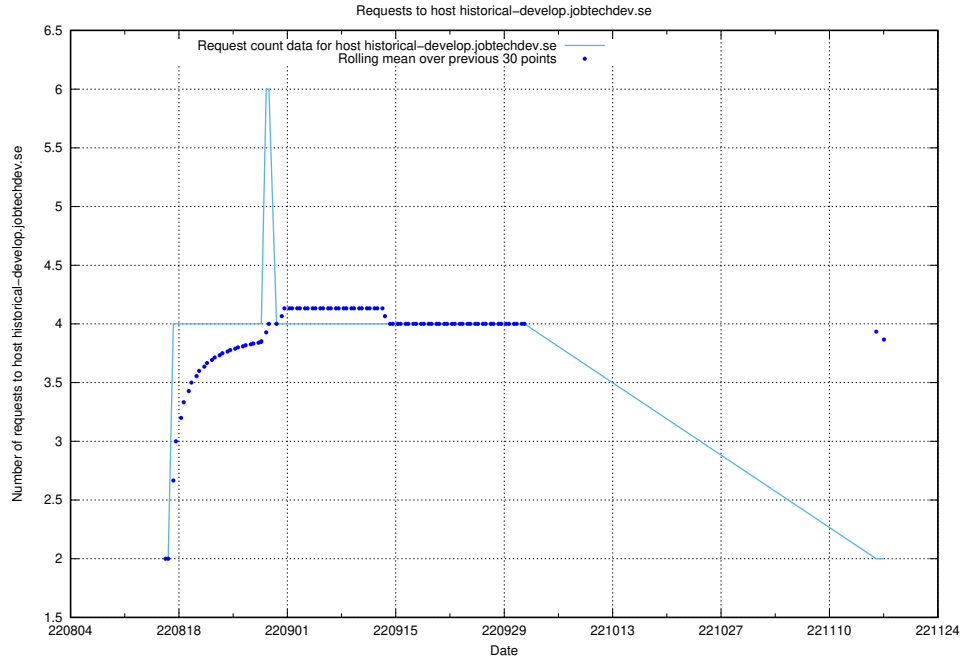

7.369 Usage of historical-develop.jobtechdev.se

Here, we count the number of requests to host historical-develop.jobtechdev.se.