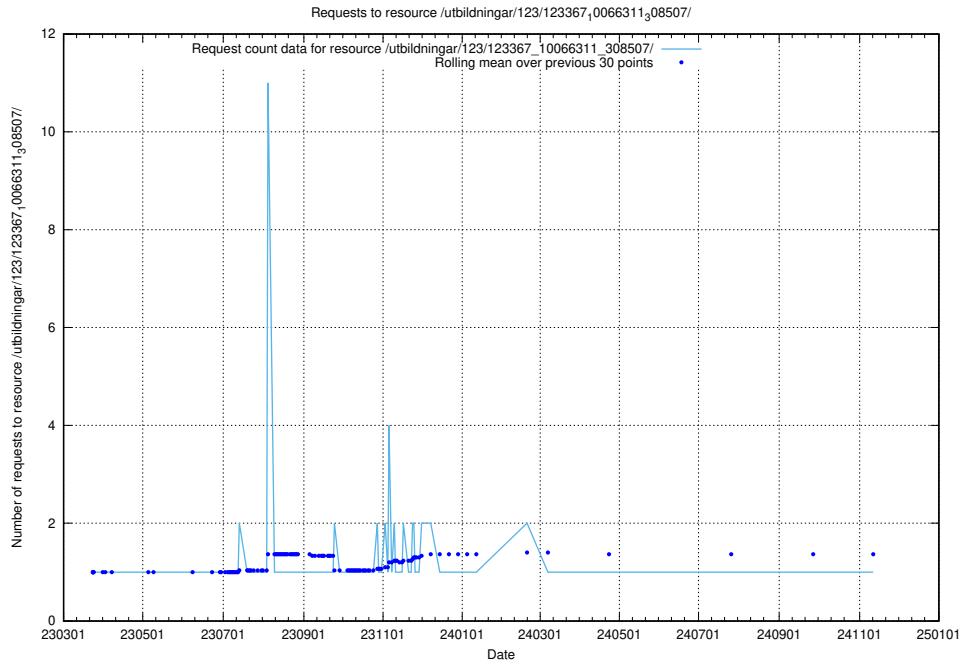

5.5569 Usage of /utbildningar/123/123367_10066311_308507/

Here, we count the number of requests to resource /utbildningar/123/123367_10066311_308507/.