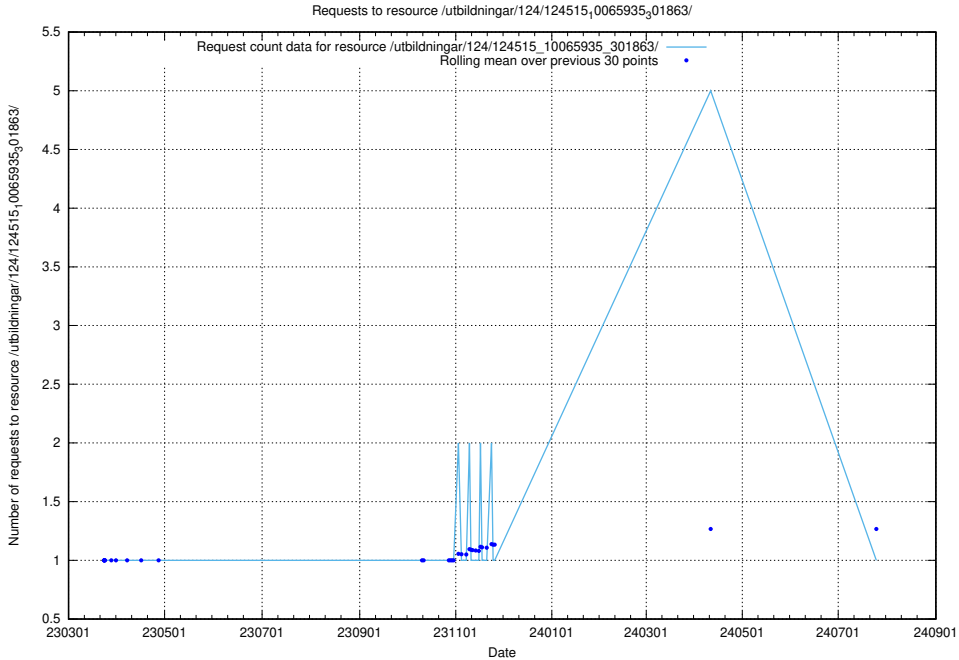

5.2598 Usage of /utbildningar/124/124515_10065935_301863/

Here, we count the number of requests to resource /utbildningar/124/124515_10065935_301863/.