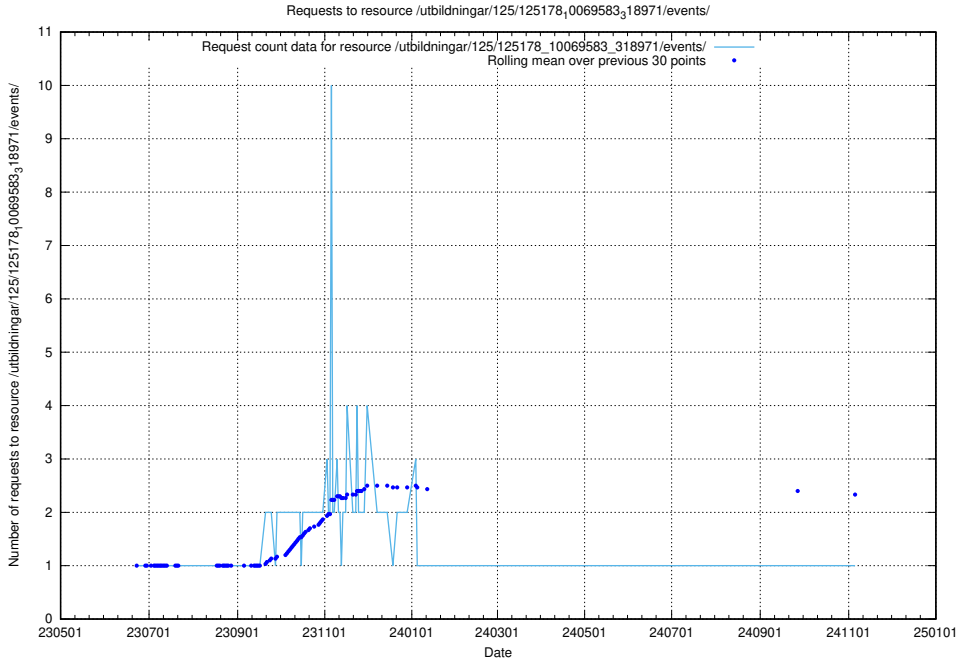

5.6789 Usage of /utbildningar/125/125178_10069583_318971/events/

Here, we count the number of requests to resource /utbildningar/125/125178_10069583_318971/events/