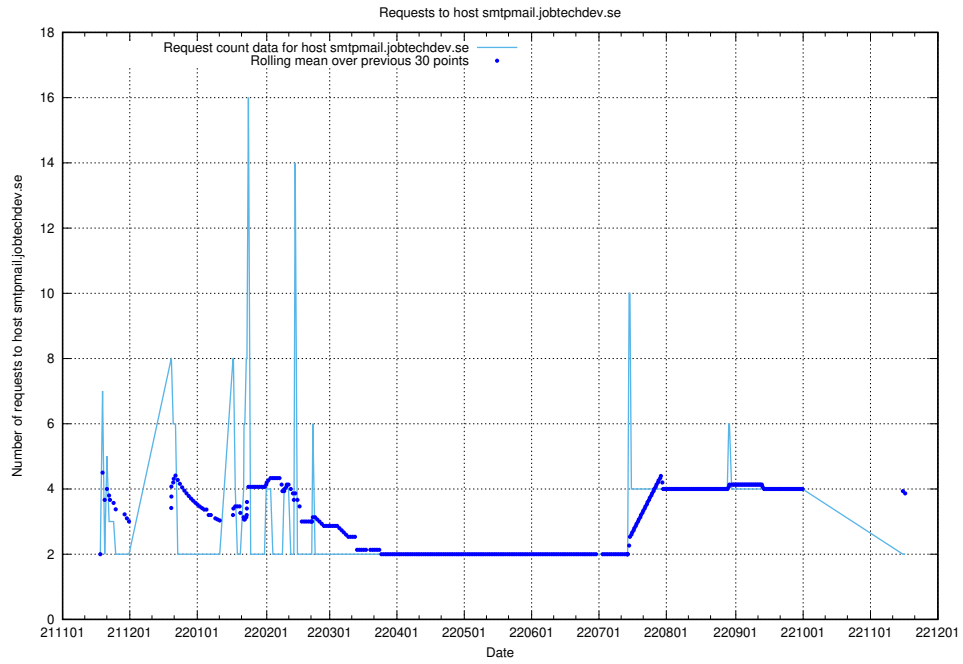

7.502 Usage of smtpmail.jobtechdev.se

Here, we count the number of requests to host smtpmail.jobtechdev.se.