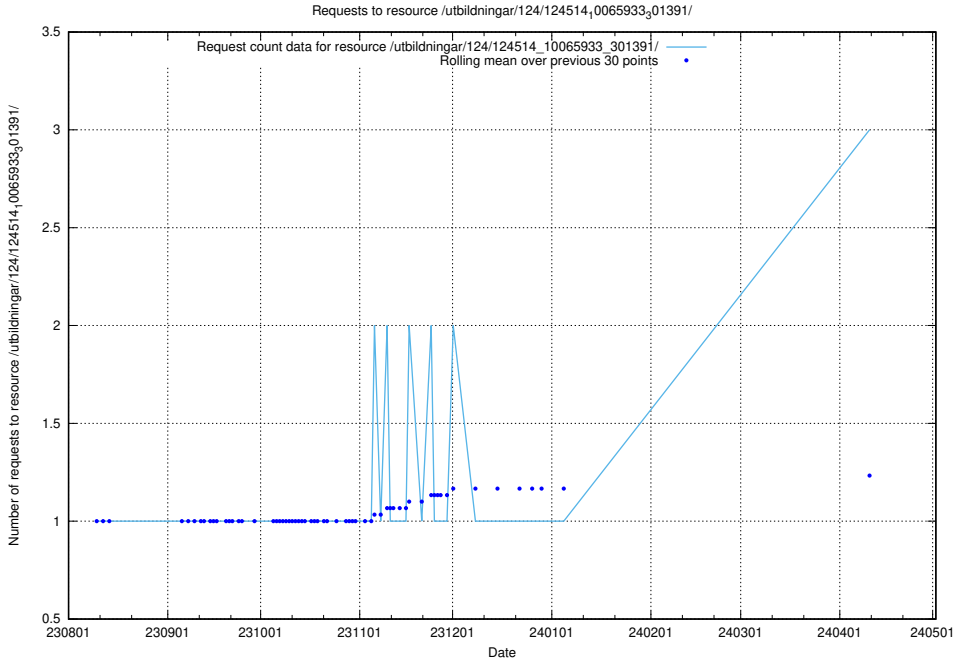

Here, we count the number of requests to resource /utbildningar/124/124514_10065914_300491/.

5.436 Usage of /utbildningar/124/124514_10065933_301391/

Here, we count the number of requests to resource /utbildningar/124/124514_10065933_301391/.