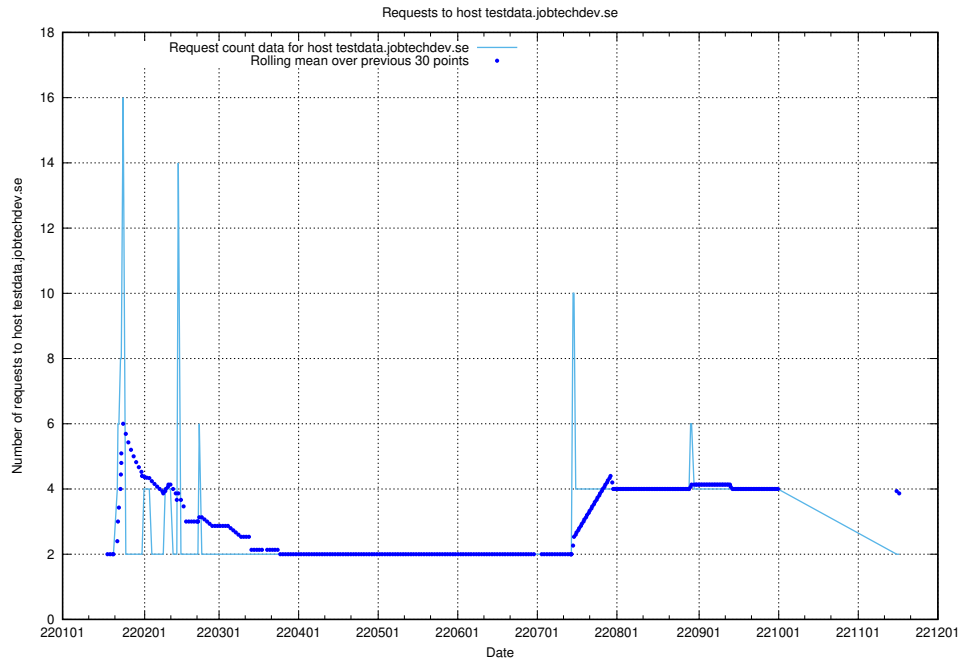

7.296 Usage of testdata.jobtechdev.se

Here, we count the number of requests to host testdata.jobtechdev.se.