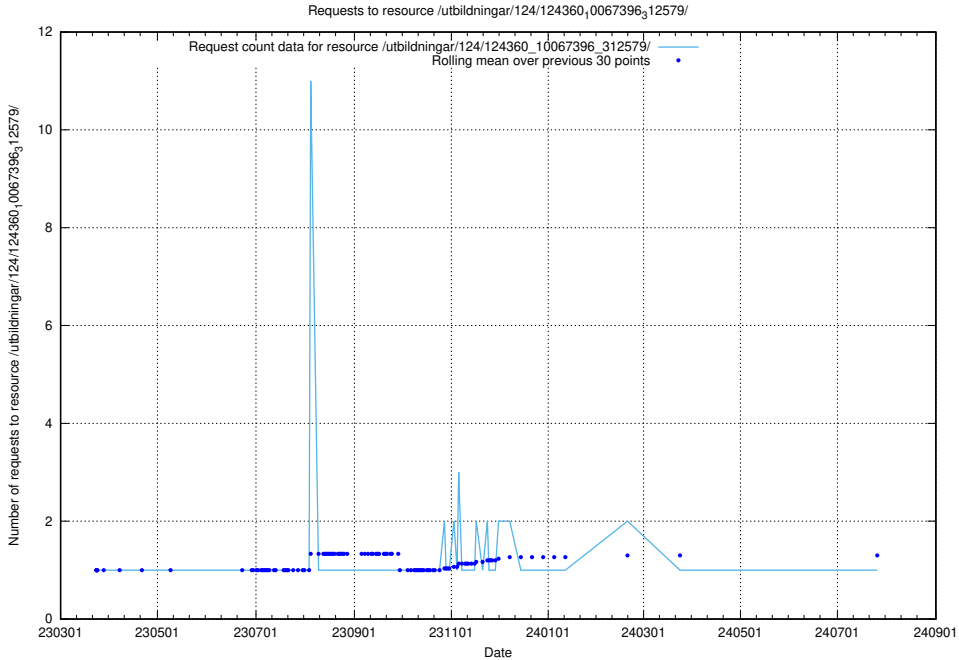

5.4835 Usage of /utbildningar/124/124360_10067396_312579/

Here, we count the number of requests to resource /utbildningar/124/124360_10067396_312579/.