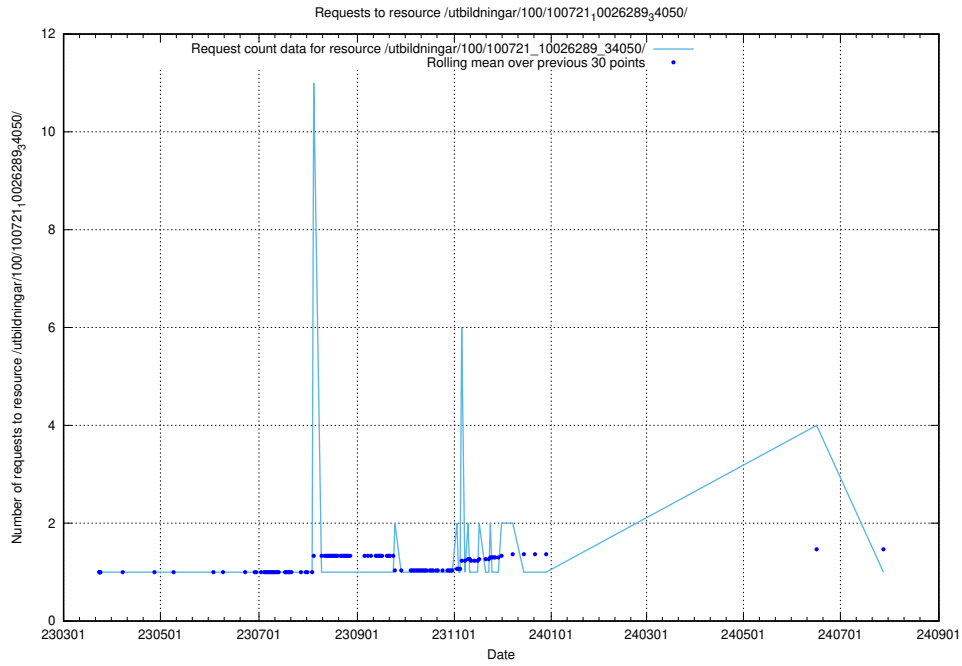

5.6760 Usage of /utbildningar/100/100721_10026289_34050/

Here, we count the number of requests to resource /utbildningar/100/100721_10026289_34050/.