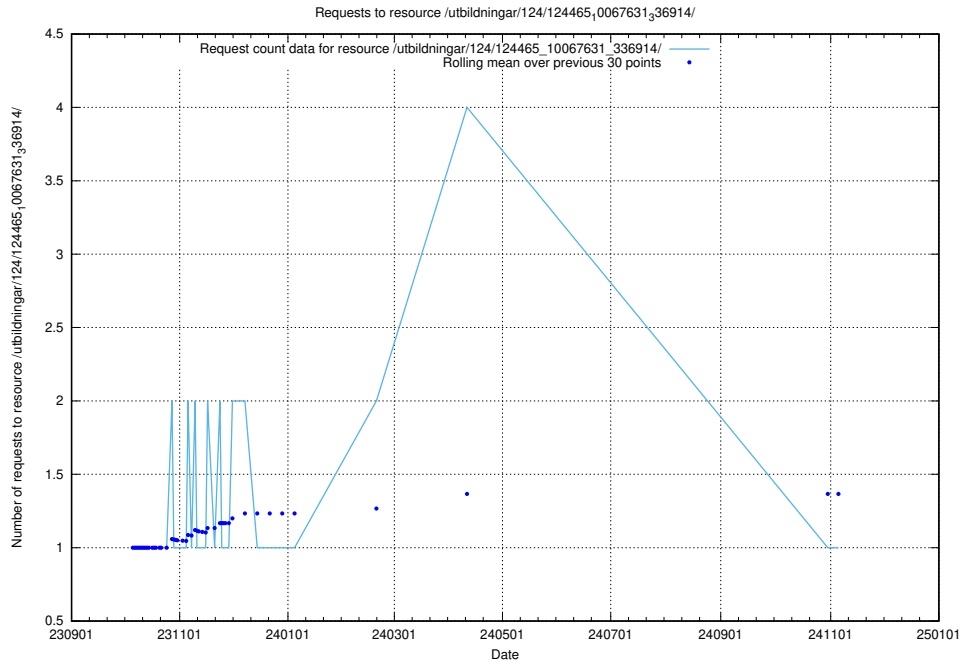

5.5448 Usage of /utbildningar/124/124465_10067631_336914/

Here, we count the number of requests to resource /utbildningar/124/124465_10067631_336914/.