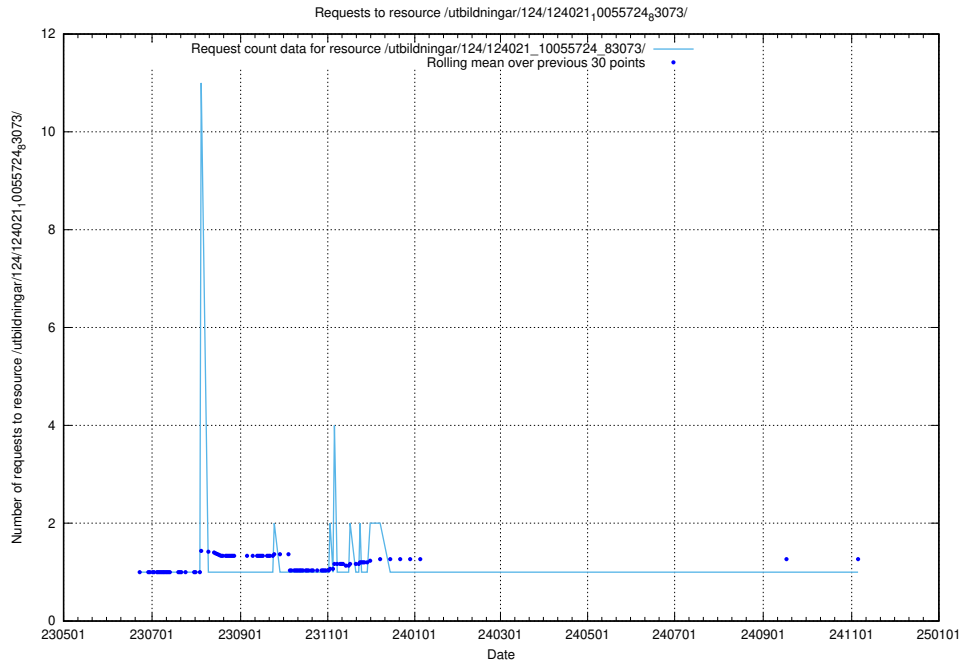

5.6900 Usage of /utbildningar/124/124021_10055724_83073/

Here, we count the number of requests to resource /utbildningar/124/124021_10055724_83073/.