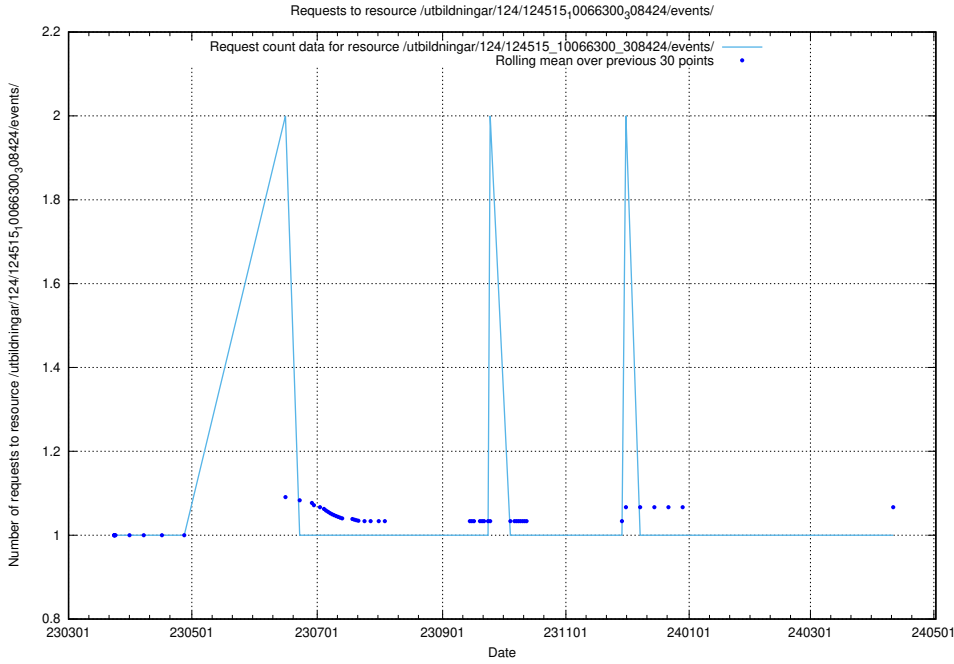

Here, we count the number of requests to resource /availability/kpi/20240409/.

5.2547 Usage of /utbildningar/124/124515_10066300_308424/events/

Here, we count the number of requests to resource /utbildningar/124/124515_10066300_308424/events/