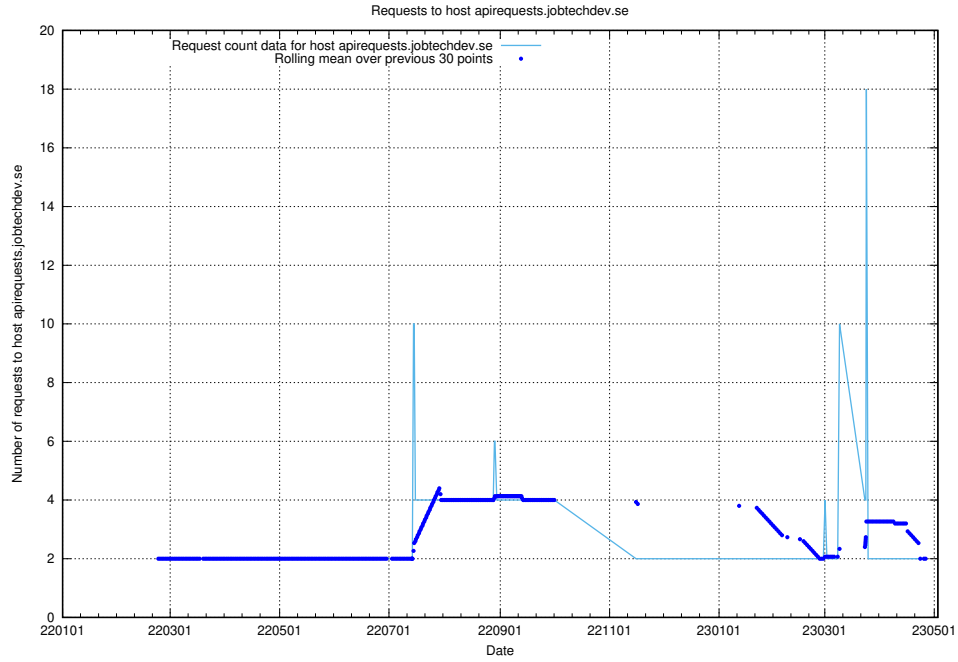

7.543 Usage of apirequests.jobtechdev.se

Here, we count the number of requests to host apirequests.jobtechdev.se.