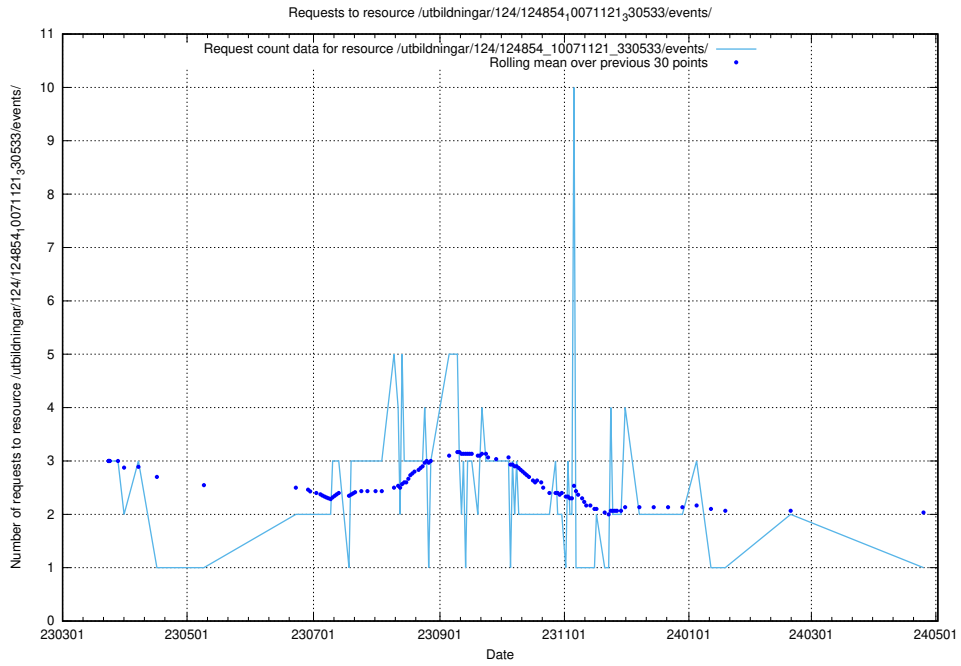

5.7385 Usage of /utbildningar/124/124854_10071121_330533/events/

Here, we count the number of requests to resource /utbildningar/124/124854_10071121_330533/events/