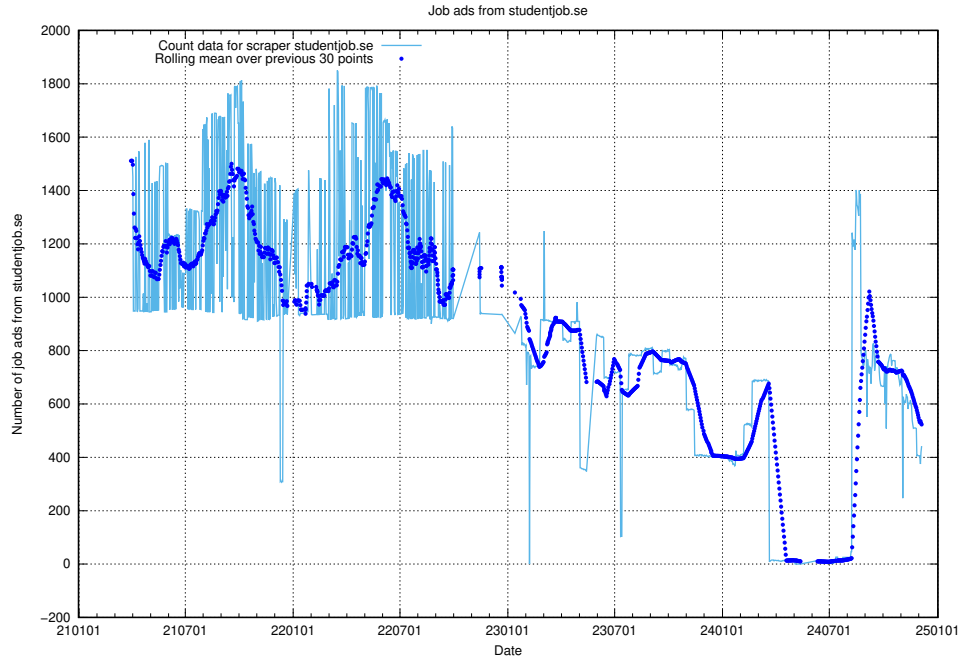

13.8 Number of ads by scraper studentjob.se

Here, we count the number of job ads scraped from studentjob.se.