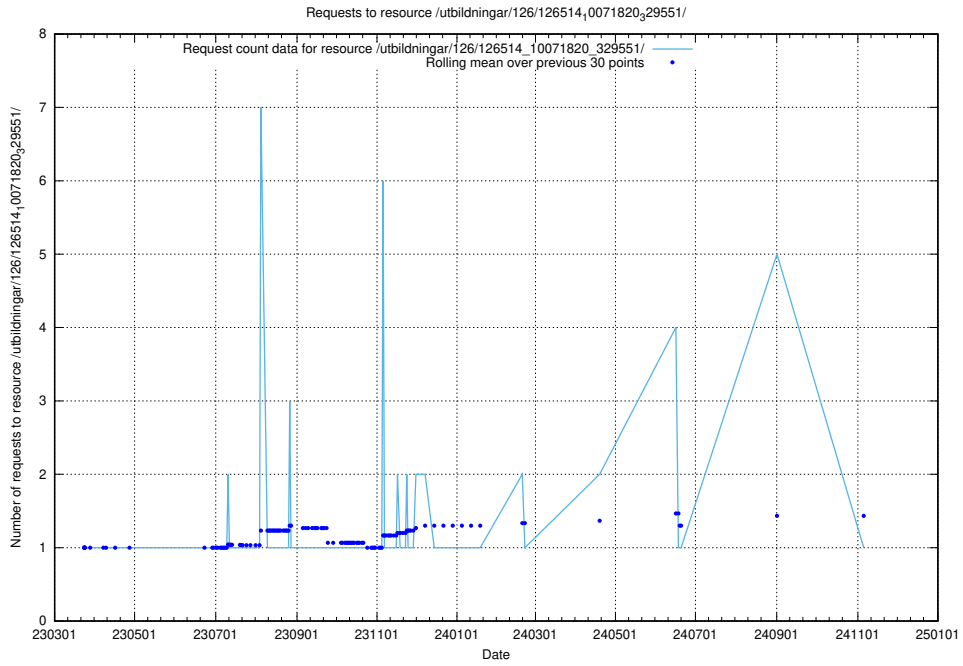

5.7539 Usage of /utbildningar/126/126514_10071820_329551/

Here, we count the number of requests to resource /utbildningar/126/126514_10071820_329551/.