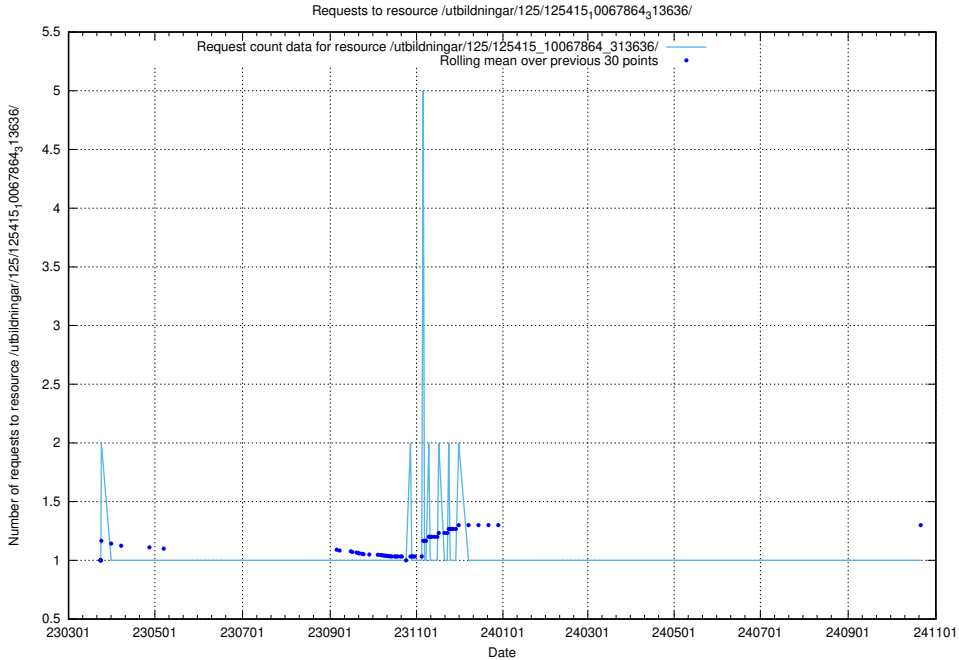

5.1091 Usage of /utbildningar/125/125415_10067864_313636/

Here, we count the number of requests to resource /utbildningar/125/125415_10067864_313636/.