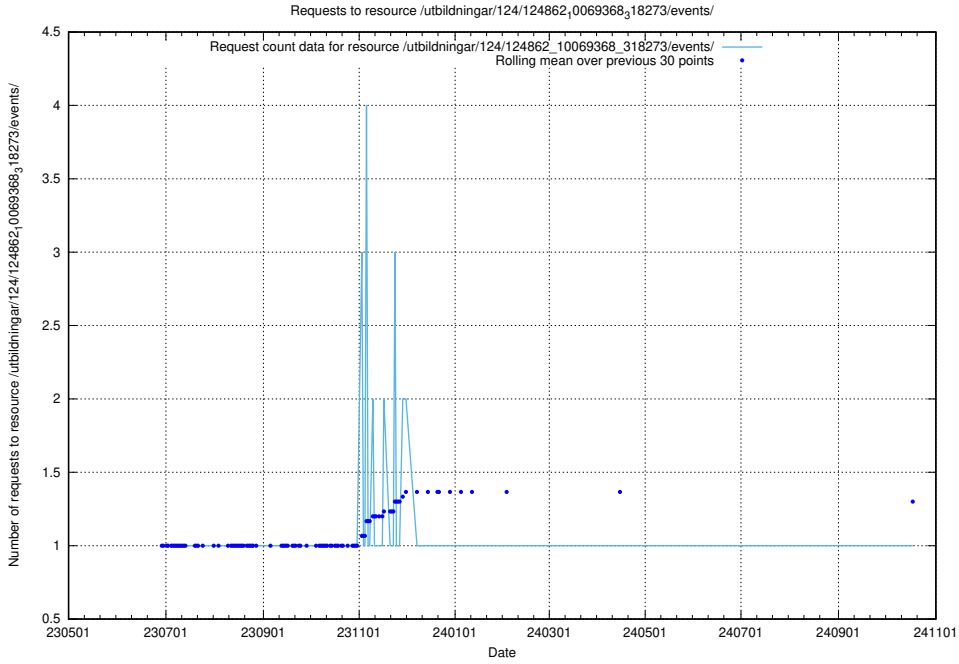

5.6538 Usage of /utbildningar/124/124862_10069368_318273/events/

Here, we count the number of requests to resource /utbildningar/124/124862_10069368_318273/events/