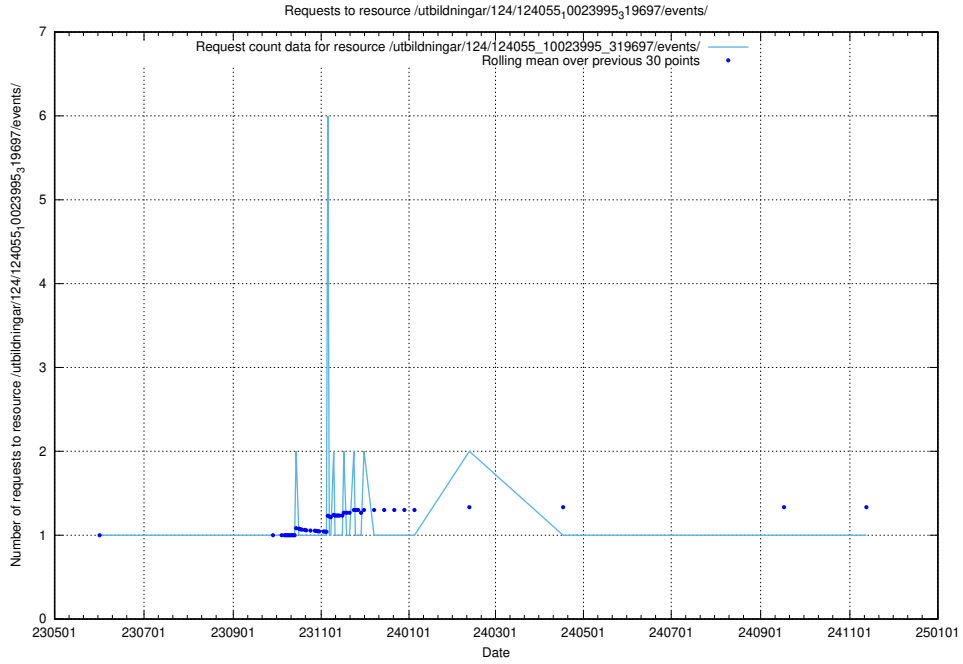

5.7008 Usage of /utbildningar/124/124055_10023995_319697/events/

Here, we count the number of requests to resource /utbildningar/124/124055_10023995_319697/events/

5.7009 Usage of /taxonomy/version/latest/