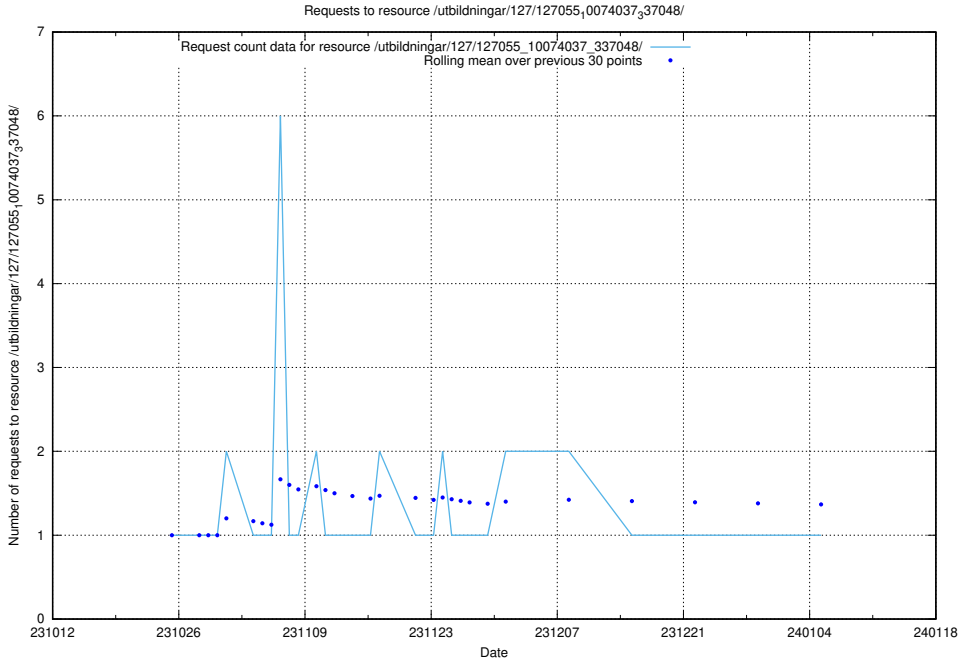

5.5258 Usage of /utbildningar/127/127055_10074037_337048/

Here, we count the number of requests to resource /utbildningar/127/127055_10074037_337048/.