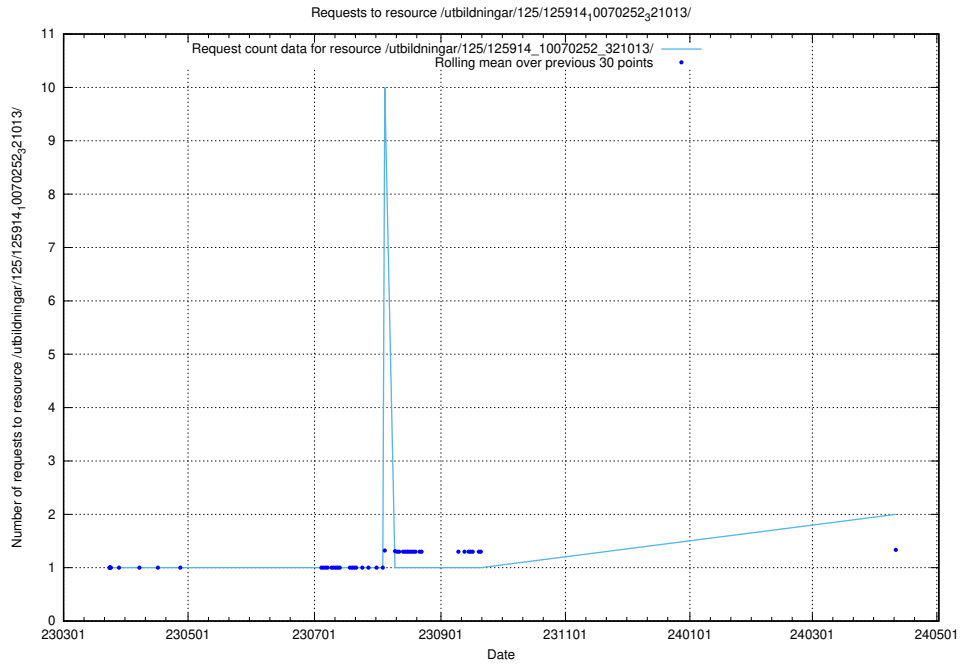

5.930 Usage of /utbildningar/125/125914_10070252_321013/

Here, we count the number of requests to resource /utbildningar/125/125914_10070252_321013/.