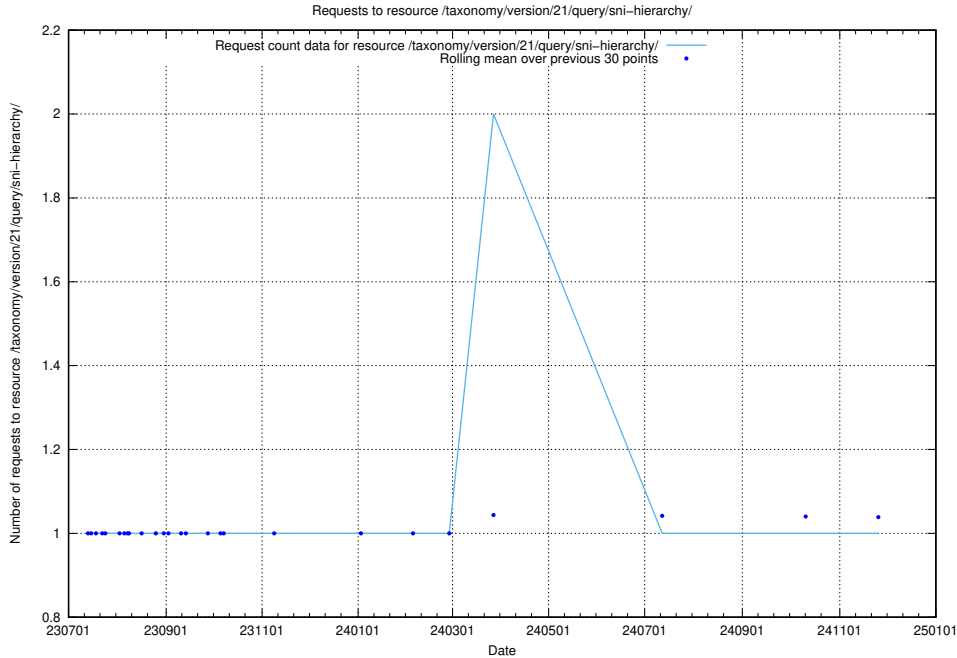

5.6162 Usage of /taxonomy/version/21/query/sni-hierarchy/

Here, we count the number of requests to resource /taxonomy/version/21/query/sni-hierarchy/.