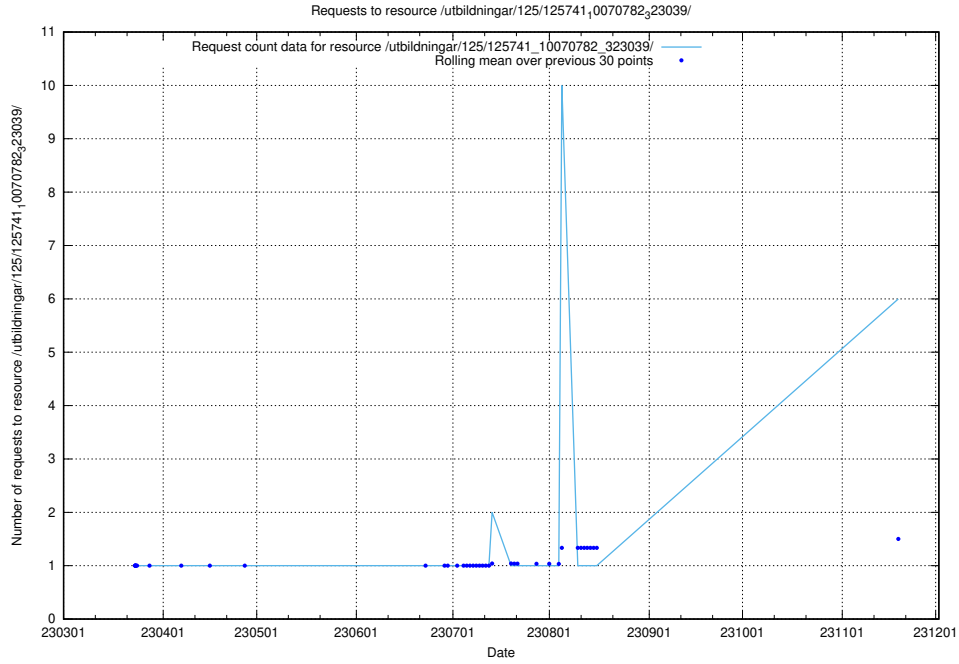

5.167 Usage of /utbildningar/125/125741_10070782_323039/

Here, we count the number of requests to resource /utbildningar/125/125741_10070782_323039/.