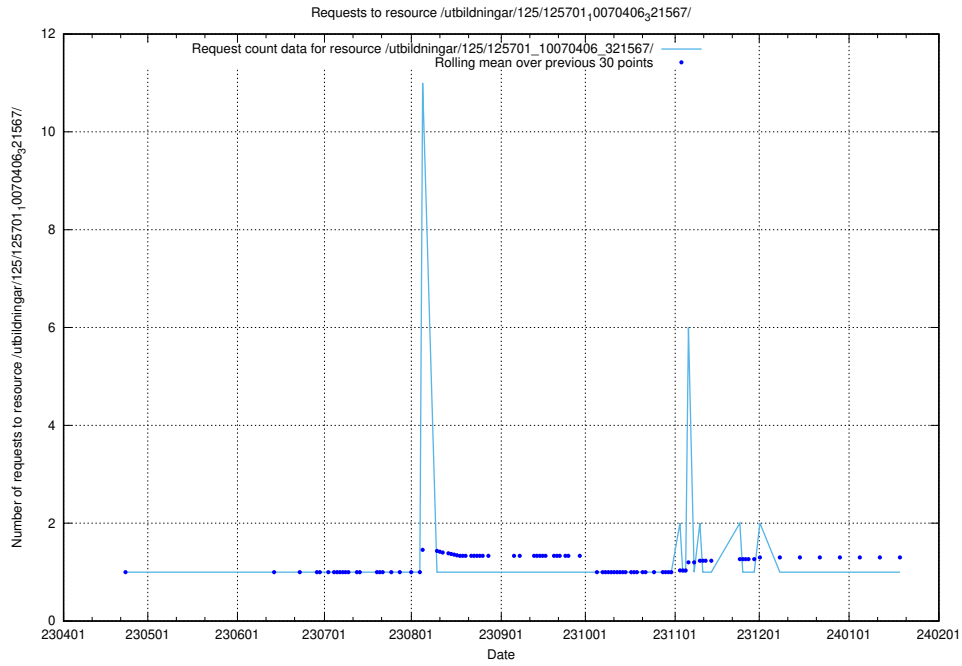

5.7113 Usage of /utbildningar/125/125701_10070406_321567/

Here, we count the number of requests to resource /utbildningar/125/125701_10070406_321567/.