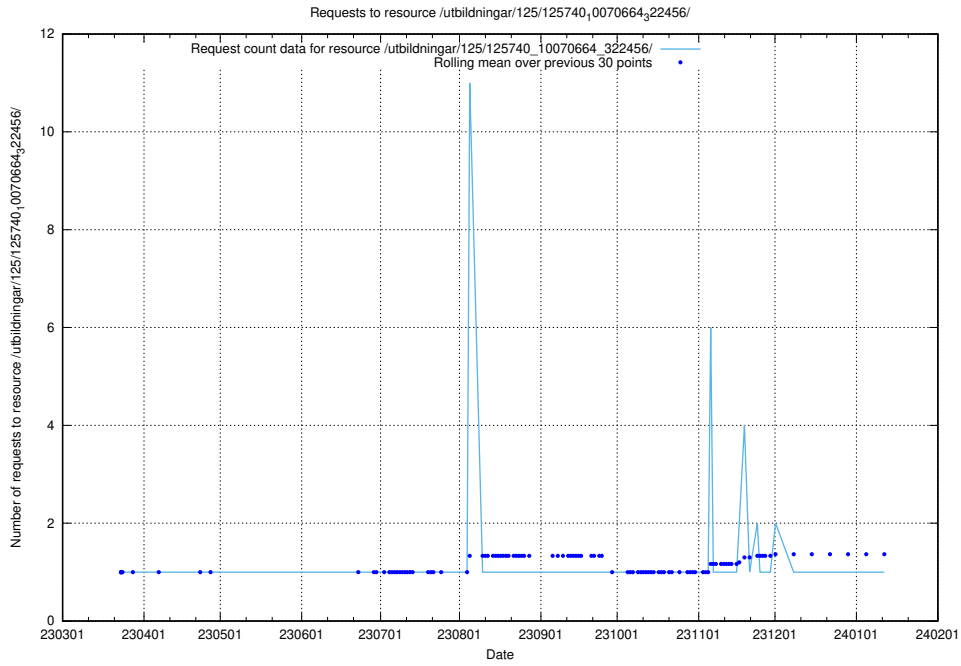

5.981 Usage of /utbildningar/125/125740_10070664_322456/

Here, we count the number of requests to resource /utbildningar/125/125740_10070664_322456/.