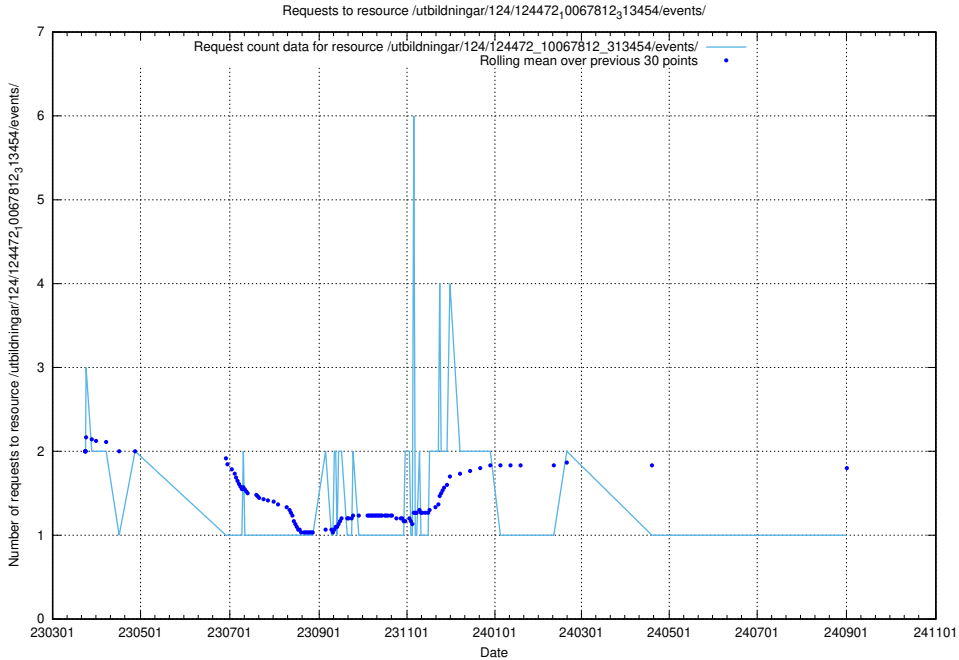

5.7430 Usage of /utbildningar/124/124472_10067812_313454/events/

Here, we count the number of requests to resource /utbildningar/124/124472_10067812_313454/events/