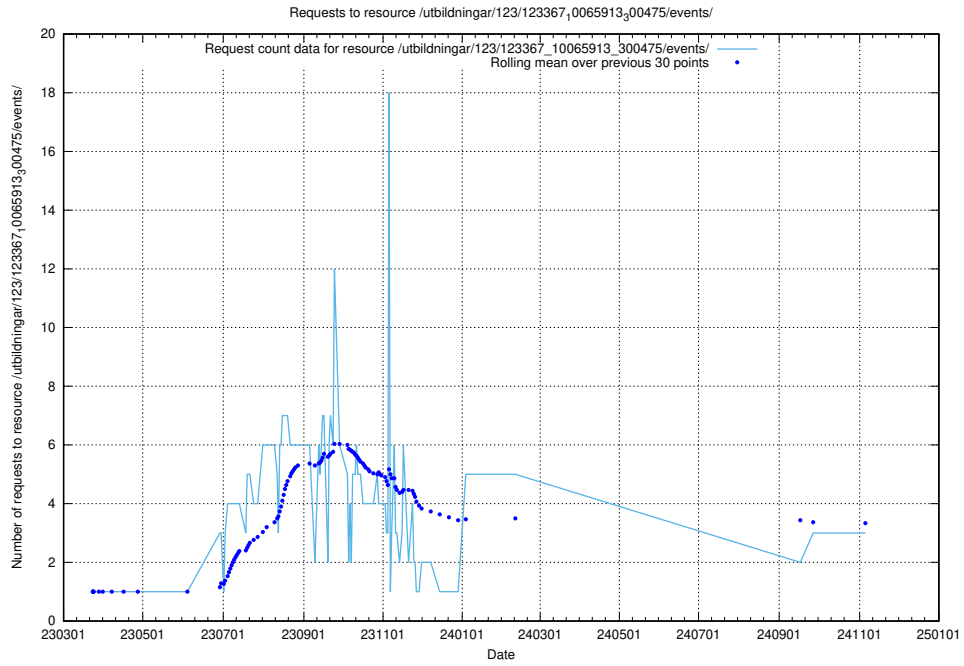

5.431 Usage of /utbildningar/123/123367_10065913_300475/events/

Here, we count the number of requests to resource /utbildningar/123/123367_10065913_300475/events/