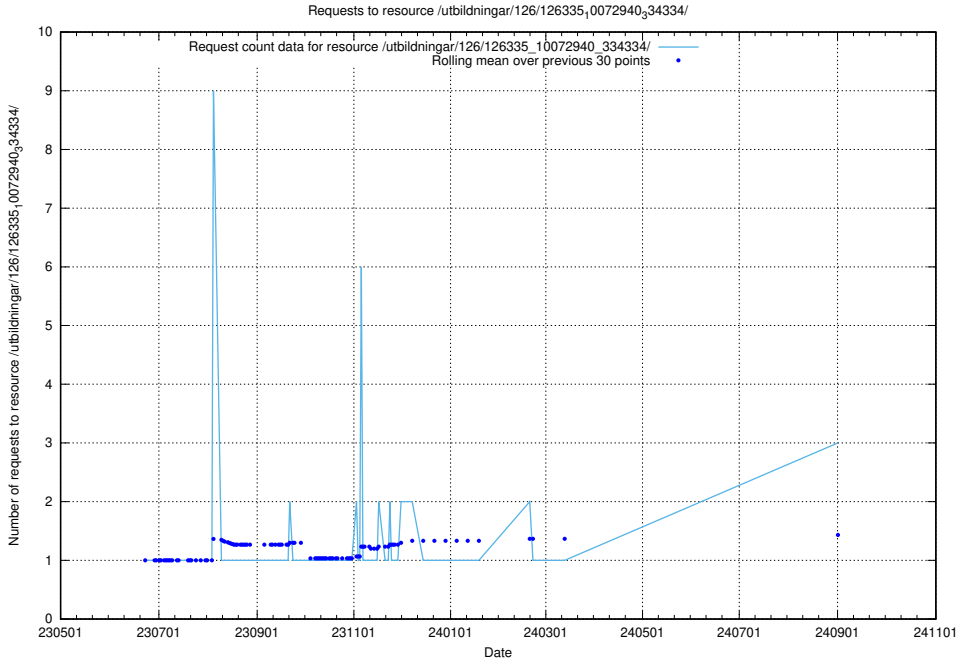

5.458 Usage of /utbildningar/126/126335_10072940_334334/

Here, we count the number of requests to resource /utbildningar/126/126335_10072940_334334/.