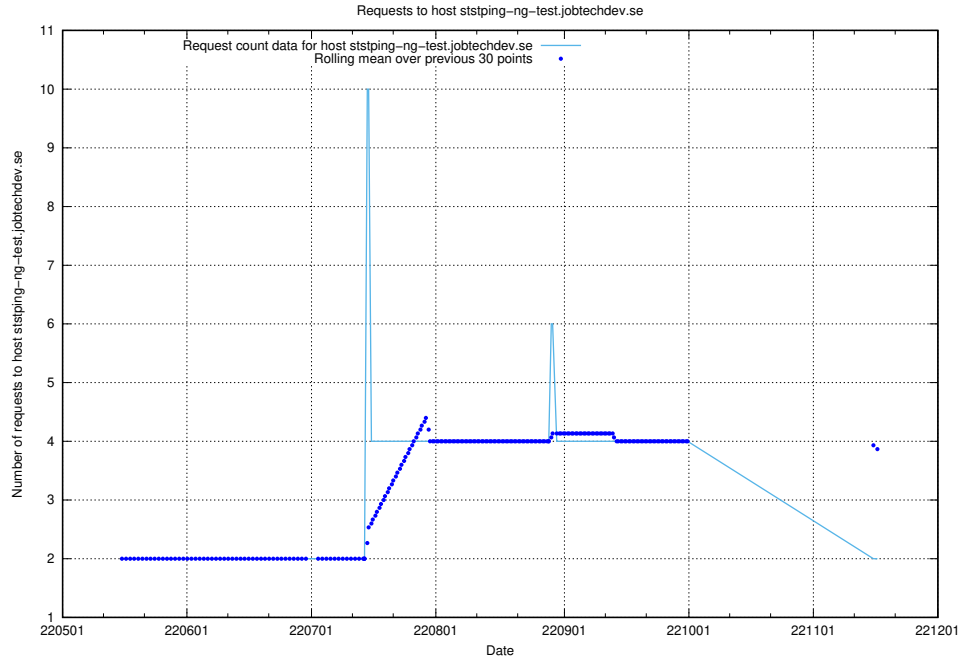

7.454 Usage of ststping-ng-test.jobtechdev.se

Here, we count the number of requests to host ststping-ng-test.jobtechdev.se.