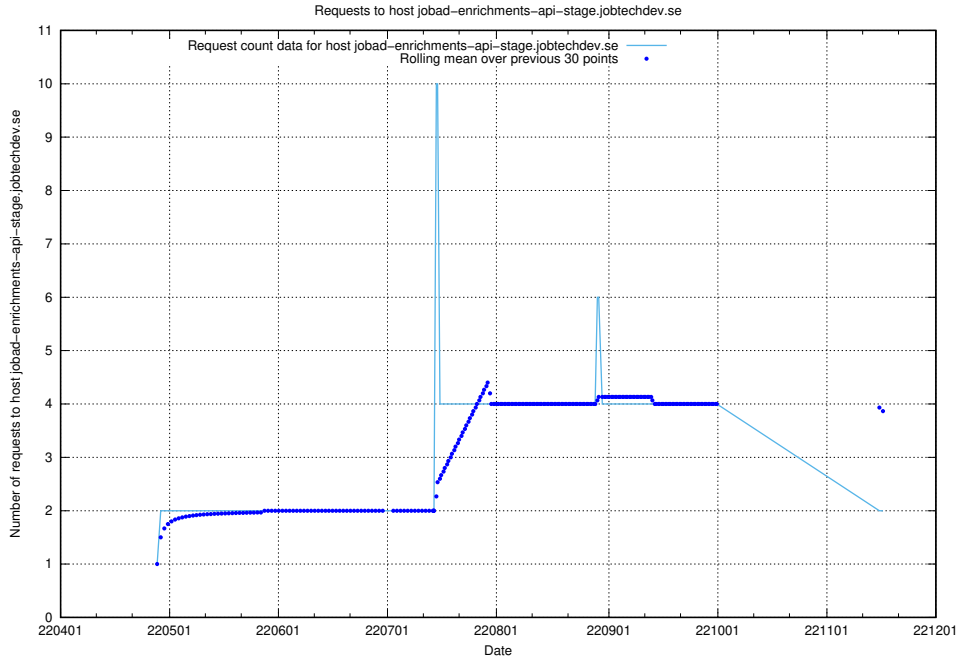

7.472 Usage of jobad-enrichments-api-stage.jobtechdev.se

Here, we count the number of requests to host jobad-enrichments-api-stage.jobtechdev.se.