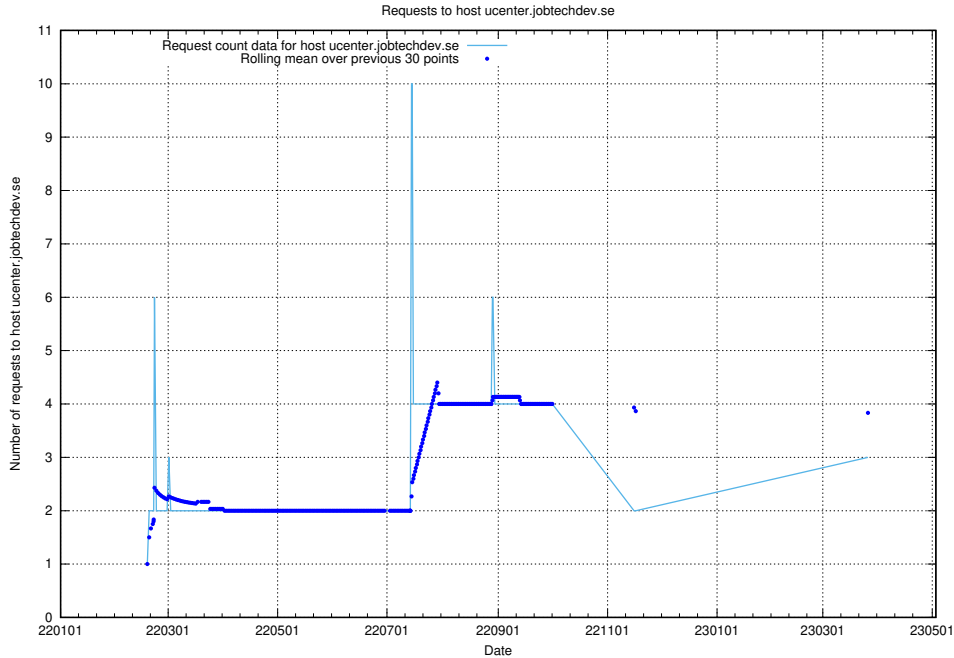

Here, we count the number of requests to host doh.jobtechdev.se.

7.253 Usage of ucenter.jobtechdev.se

Here, we count the number of requests to host ucenter.jobtechdev.se.

7.254 Usage of uc.jobtechdev.se

Here, we count the number of requests to host uc.jobtechdev.se.