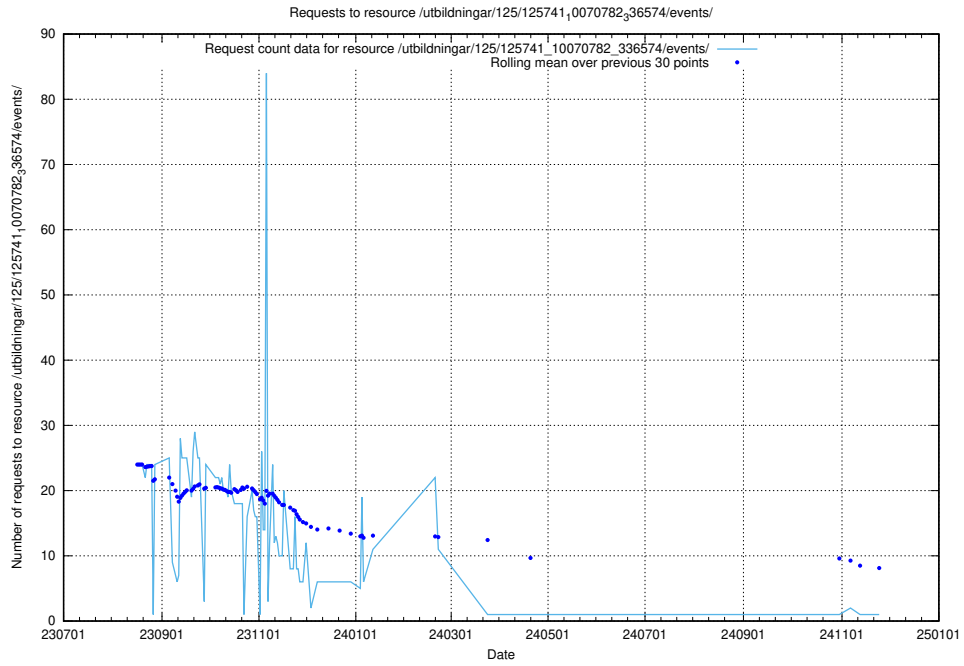

5.5831 Usage of /utbildningar/125/125741_10070782_336574/events/

Here, we count the number of requests to resource /utbildningar/125/125741_10070782_336574/events/