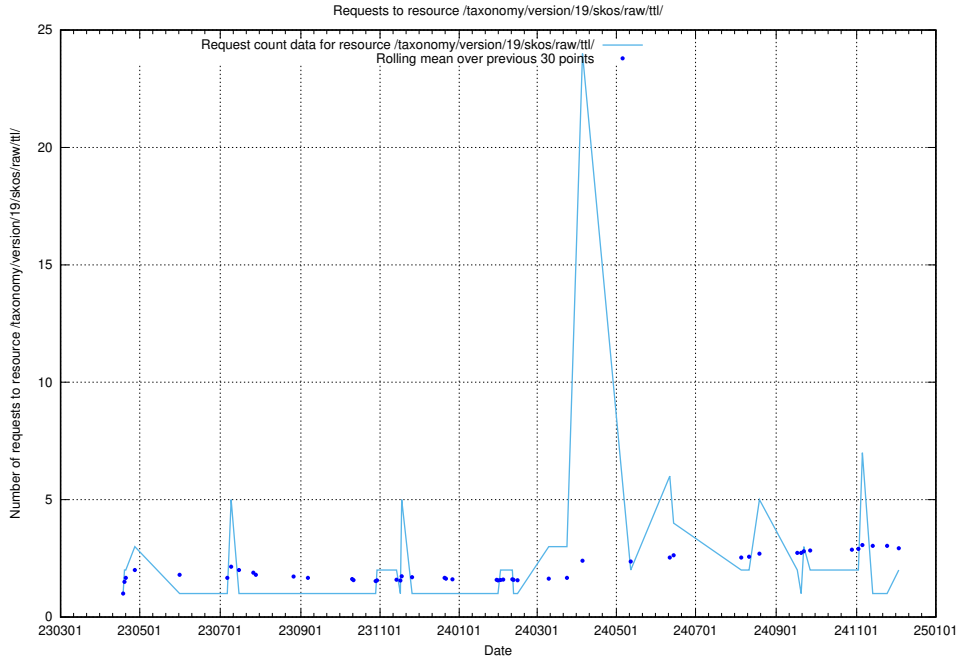

5.893 Usage of /taxonomy/version/19/skos/raw/ttl/

Here, we count the number of requests to resource /taxonomy/version/19/skos/raw/ttl/.