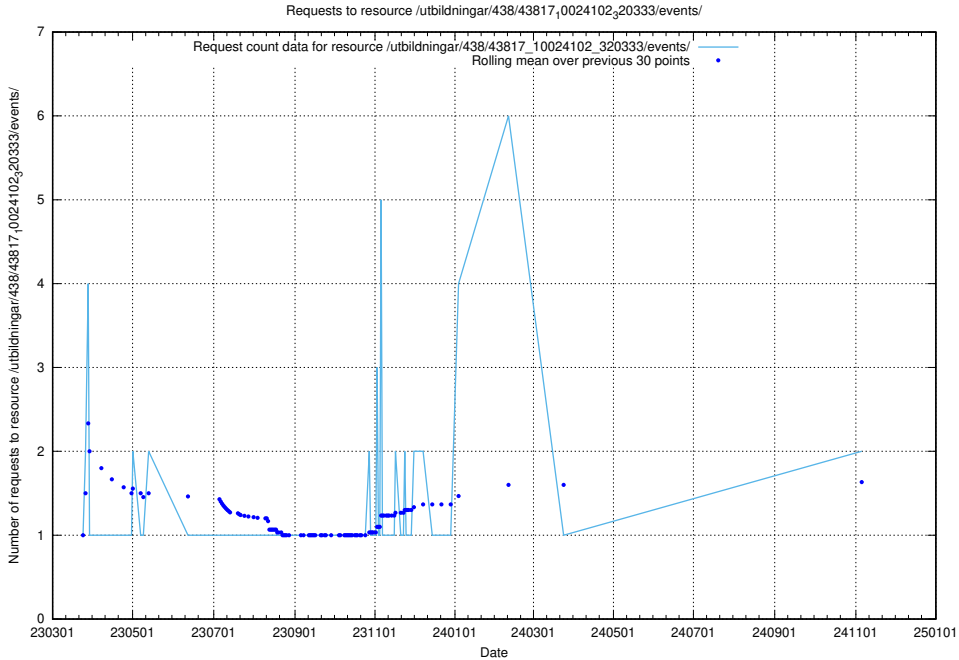

5.903 Usage of /utbildningar/438/43817_10024102_320333/events/

Here, we count the number of requests to resource /utbildningar/438/43817_10024102_320333/events/.