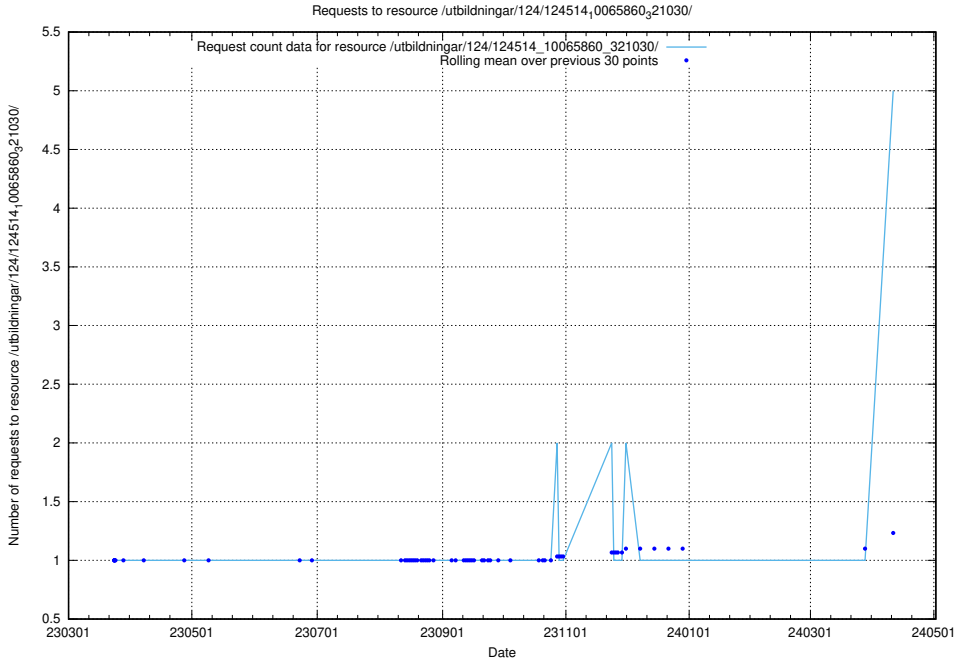

Here, we count the number of requests to resource /utbildningar/124/124514_10066301_308425/.

5.188 Usage of /utbildningar/124/124514_10065860_321030/

Here, we count the number of requests to resource /utbildningar/124/124514_10065860_321030/.