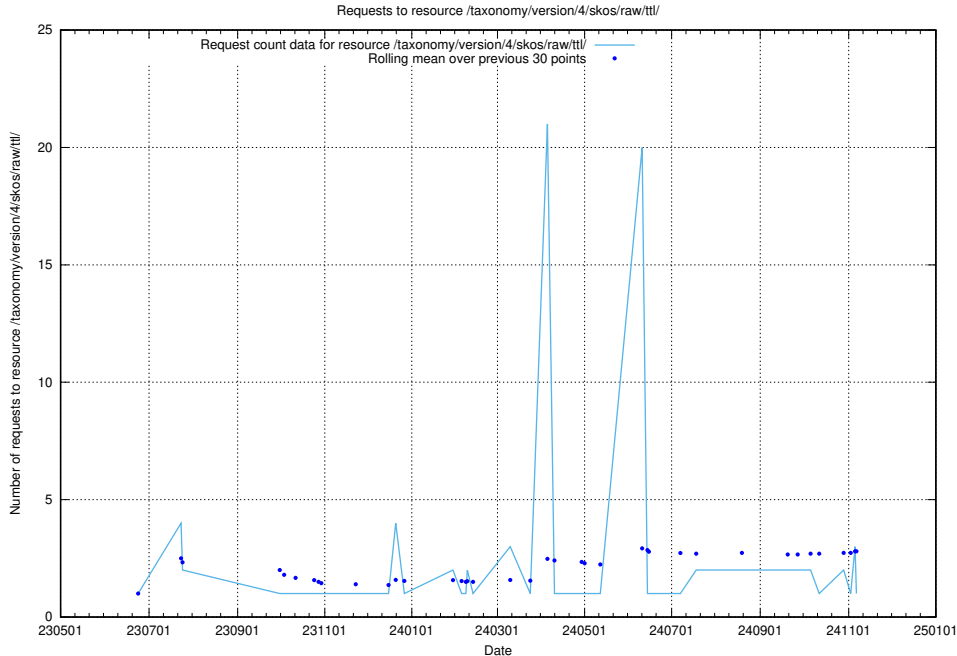

5.6622 Usage of /taxonomy/version/4/skos/raw/ttl/

Here, we count the number of requests to resource /taxonomy/version/4/skos/raw/ttl/.