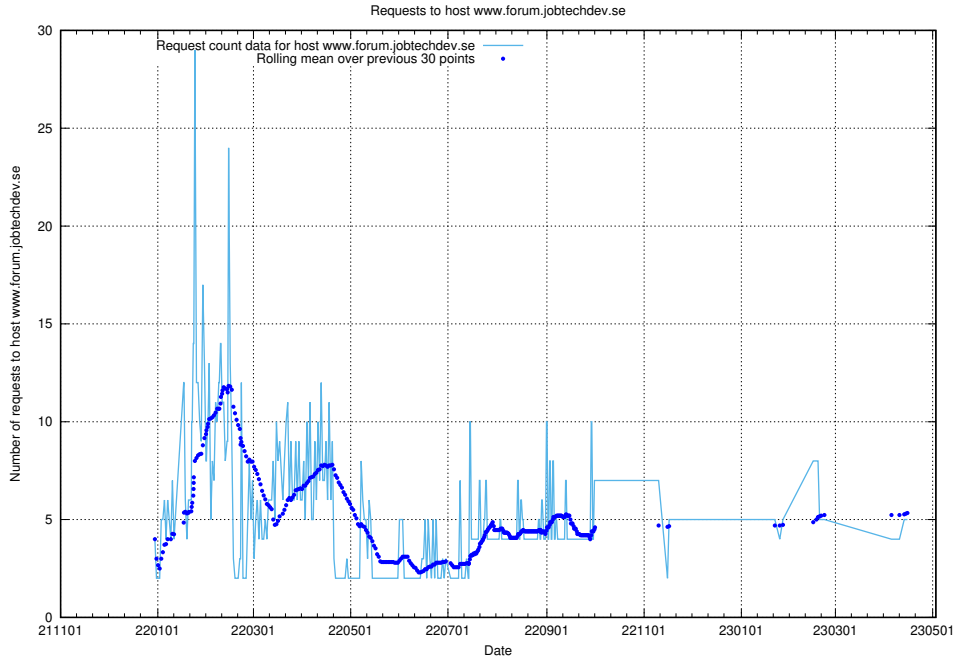

7.112 Usage of www.forum.jobtechdev.se

Here, we count the number of requests to host www.forum.jobtechdev.se.