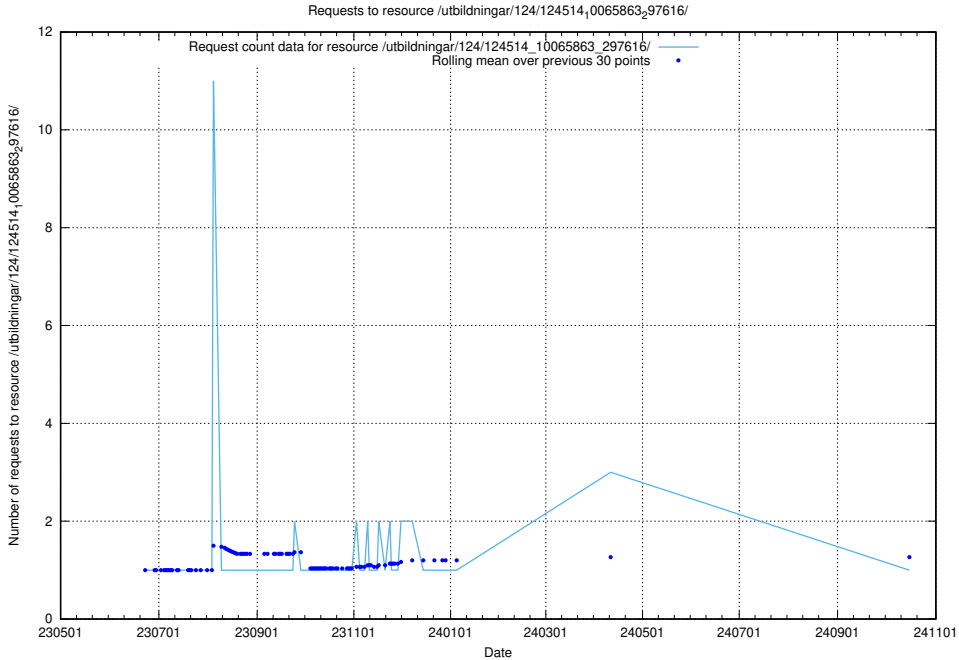

5.6841 Usage of /utbildningar/124/124514_10065863_297616/

Here, we count the number of requests to resource /utbildningar/124/124514_10065863_297616/.