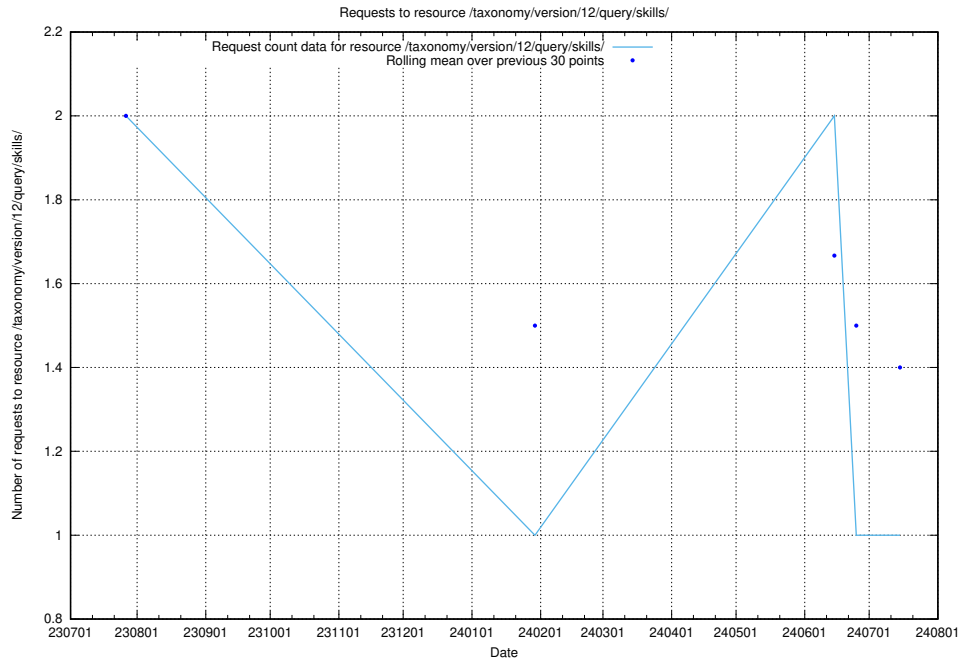

Here, we count the number of requests to resource /taxonomy/version/16/query/keyword-concepts-with-relations/.

5.5990 Usage of /taxonomy/version/12/query/skills/

Here, we count the number of requests to resource /taxonomy/version/12/query/skills/.