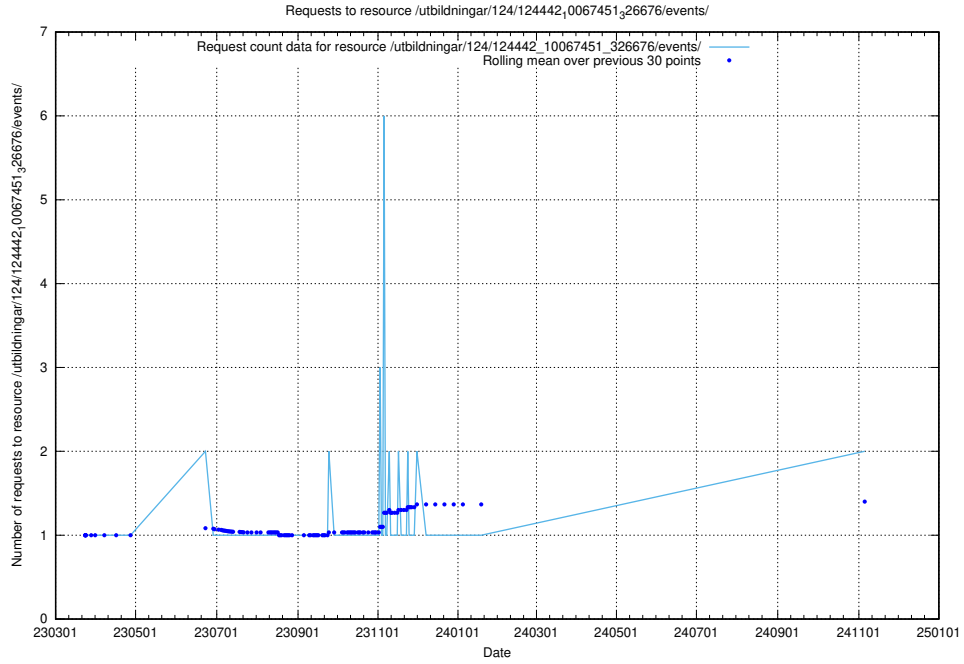

5.700 Usage of /utbildningar/124/124442_10067451_326676/events/

Here, we count the number of requests to resource /utbildningar/124/124442_10067451_326676/events/