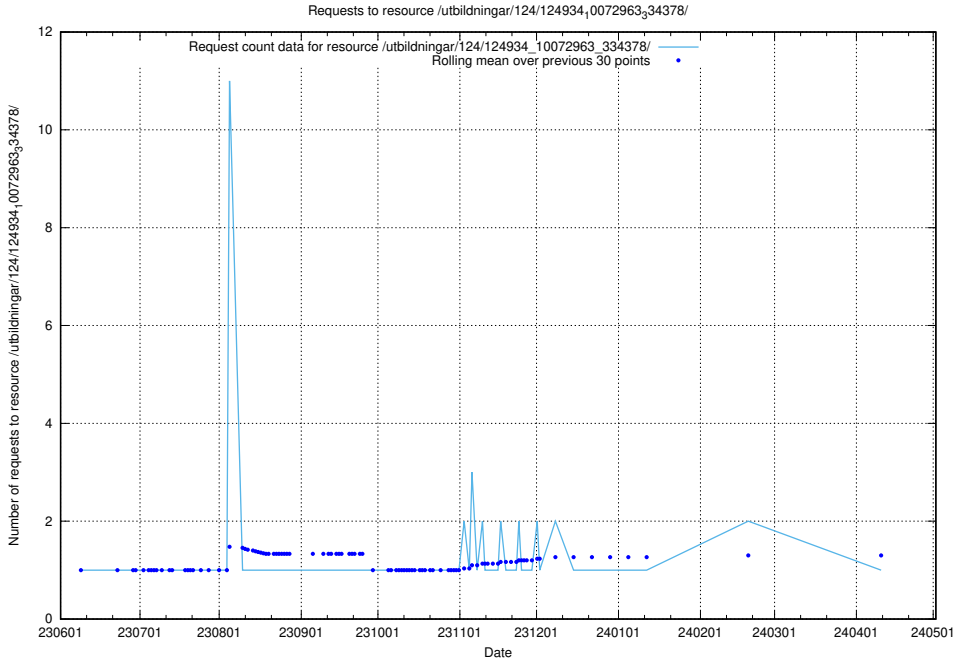

5.6971 Usage of /utbildningar/124/124934_10072963_334378/

Here, we count the number of requests to resource /utbildningar/124/124934_10072963_334378/.