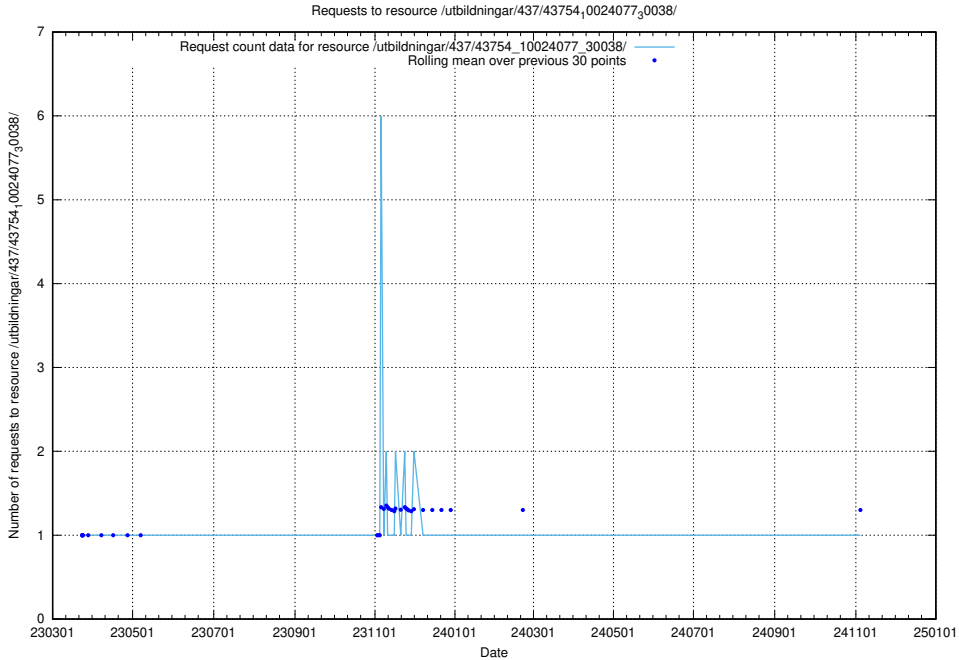

5.7505 Usage of /utbildningar/437/43754_10024077_30038/

Here, we count the number of requests to resource /utbildningar/437/43754_10024077_30038/.