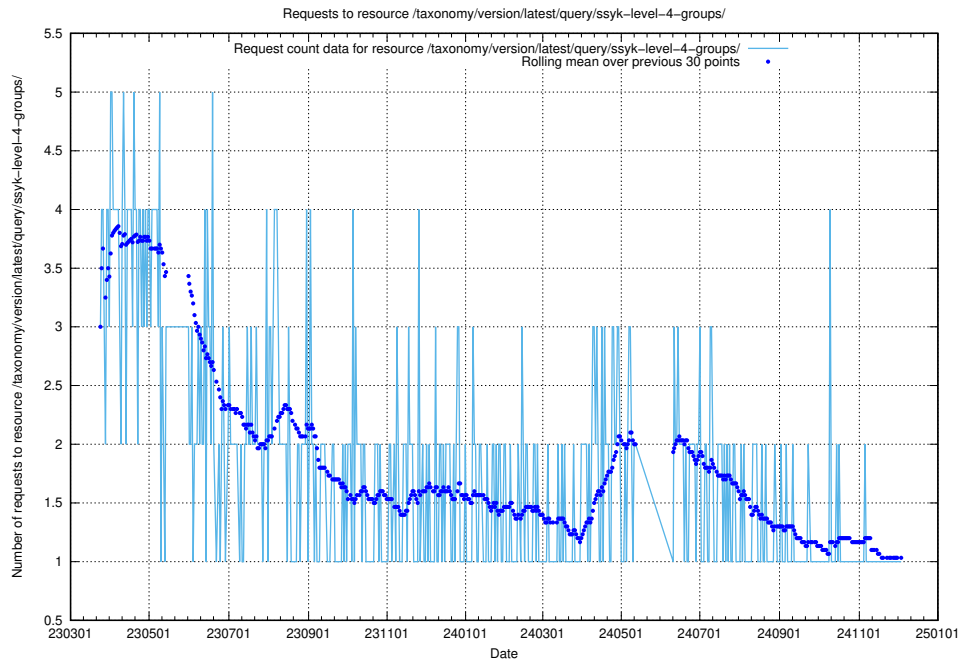

5.7186 Usage of /taxonomy/version/latest/query/ssyk-level-4-groups/

Here, we count the number of requests to resource /taxonomy/version/latest/query/ssyk-level-4-groups/.