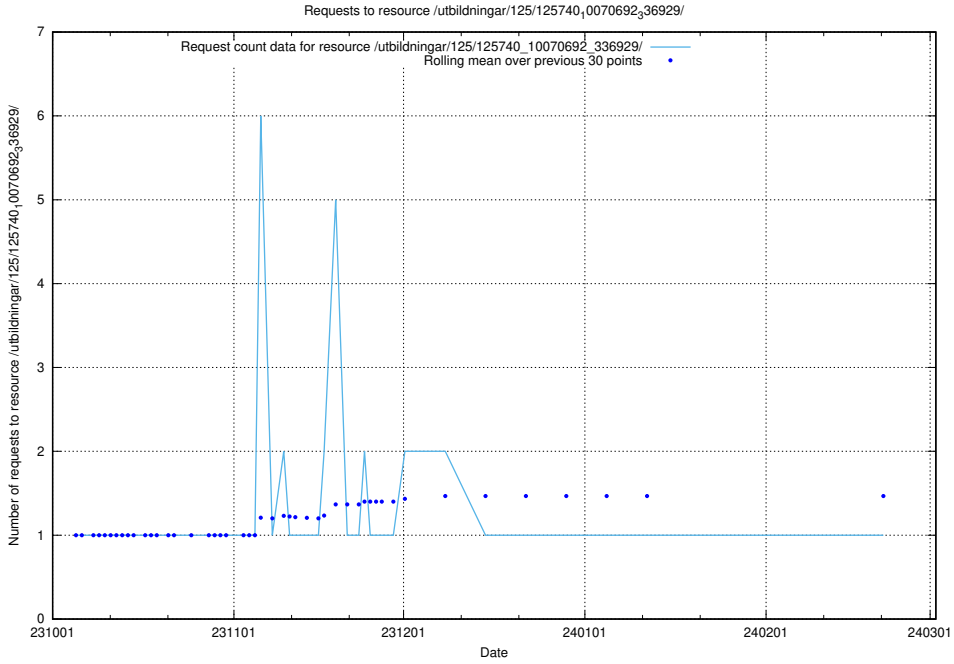

5.5461 Usage of /utbildningar/125/125740_10070692_336929/

Here, we count the number of requests to resource /utbildningar/125/125740_10070692_336929/.