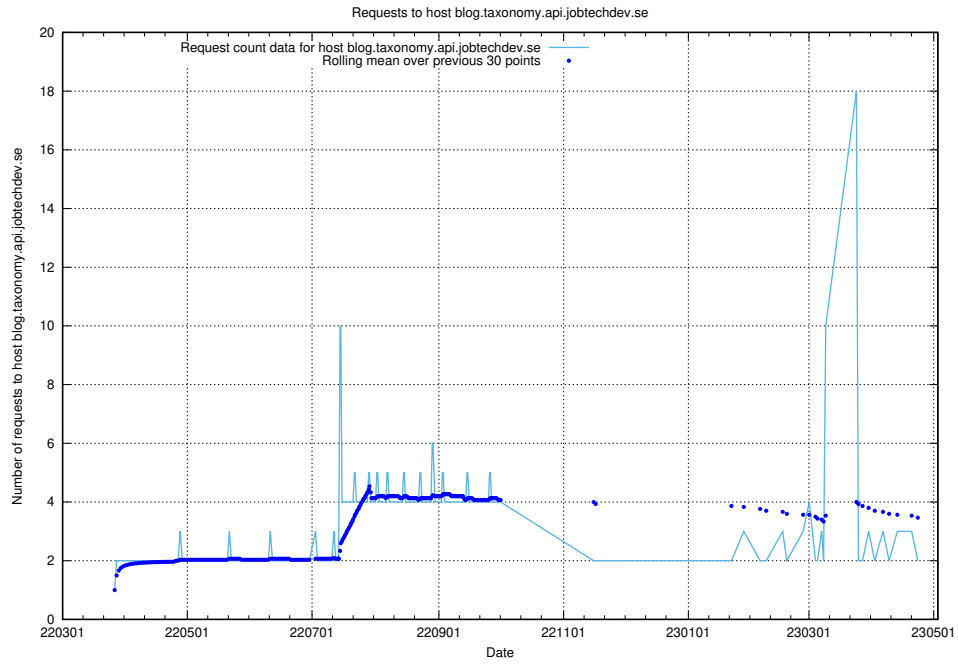

7.517 Usage of `blog.taxonomy.api.jobtechdev.se`

Here, we count the number of requests to host `blog.taxonomy.api.jobtechdev.se`.