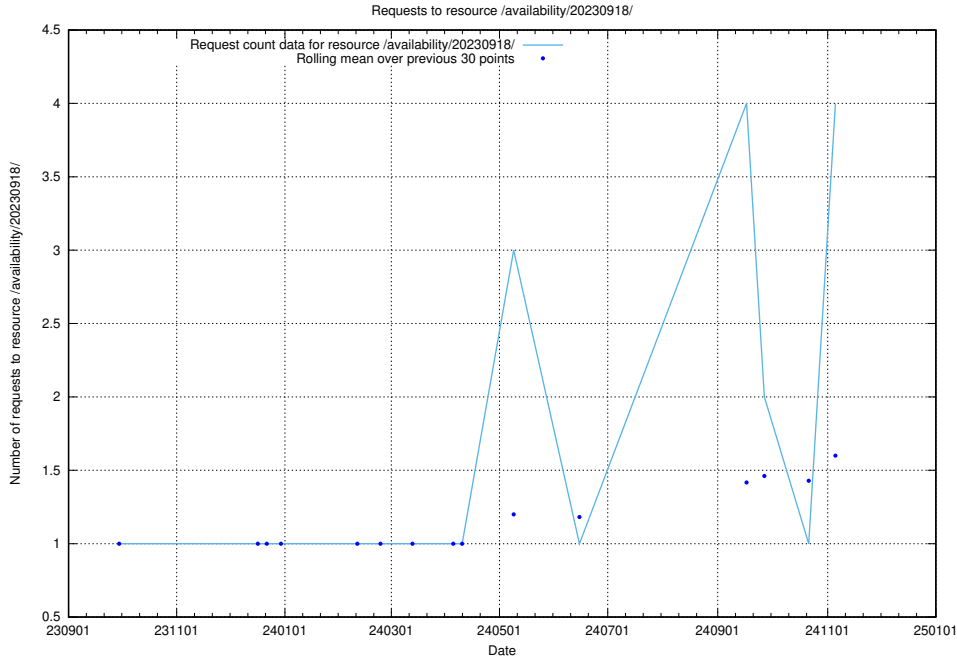

Here, we count the number of requests to resource /utbildningar/124/124501_10067722_313284/.

5.301 Usage of /availability/20230918/

Here, we count the number of requests to resource /availability/20230918/.