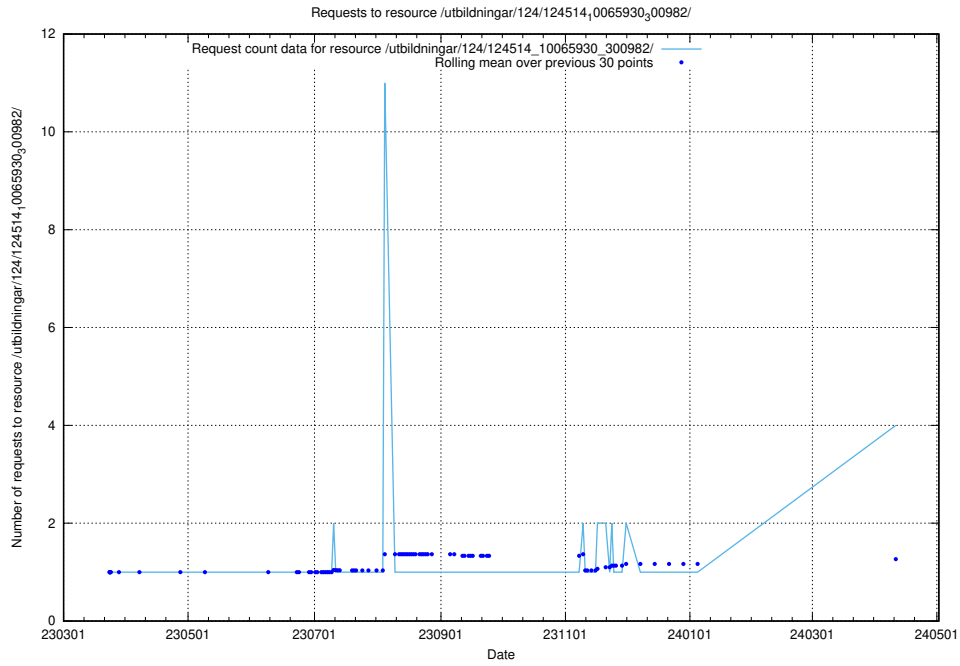

5.270 Usage of /utbildningar/124/124514_10065930_300982/

Here, we count the number of requests to resource /utbildningar/124/124514_10065930_300982/.