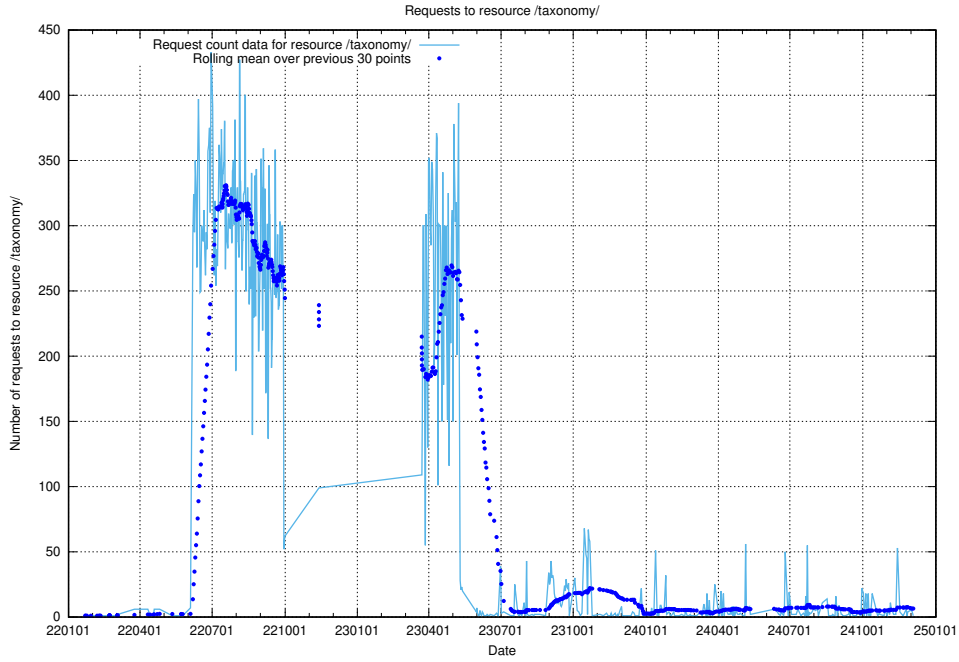

5.6314 Usage of /taxonomy/

Here, we count the number of requests to resource /taxonomy/.