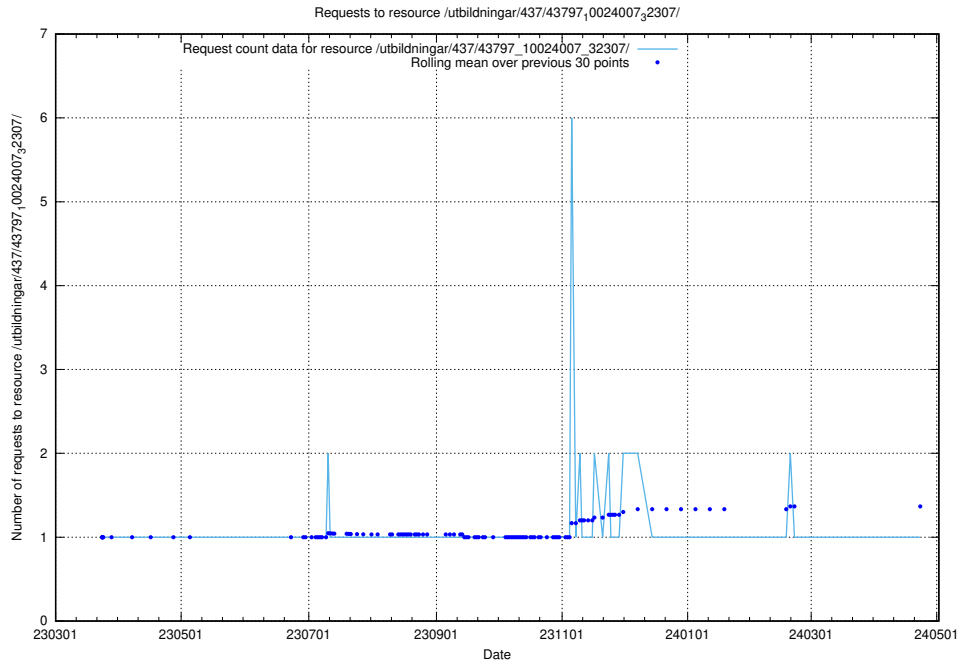

5.7479 Usage of /utbildningar/437/43797_10024007_32307/

Here, we count the number of requests to resource /utbildningar/437/43797_10024007_32307/.