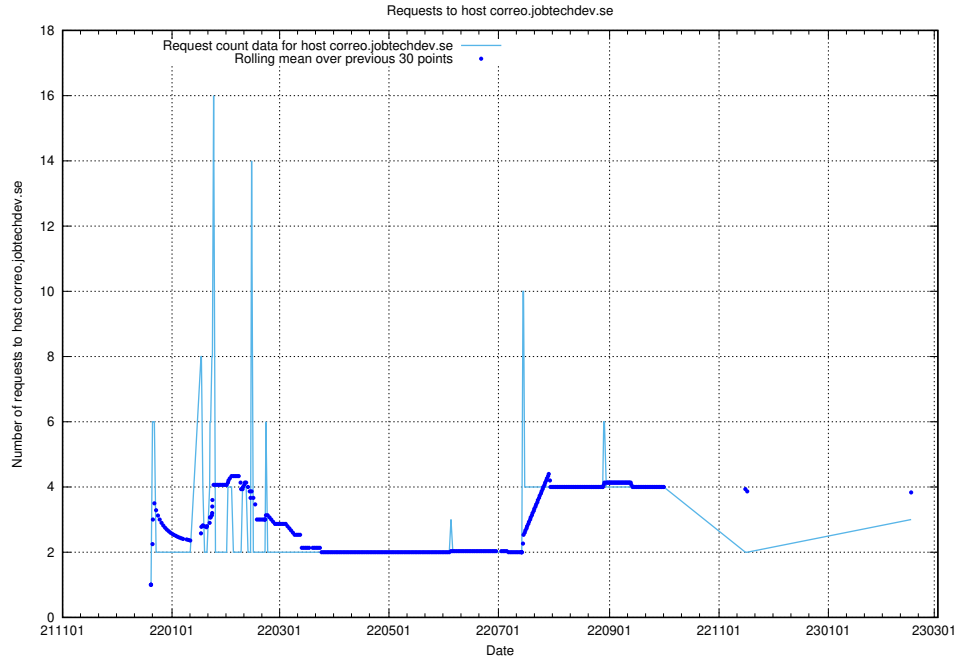

Here, we count the number of requests to host correo.jobtechdev.se.

7.226 Usage of app-yrkesinfo.jobtechdev.se:443

Here, we count the number of requests to host app-yrkesinfo.jobtechdev.se:443.

7.227 Usage of www.atlas.jobtechdev.se