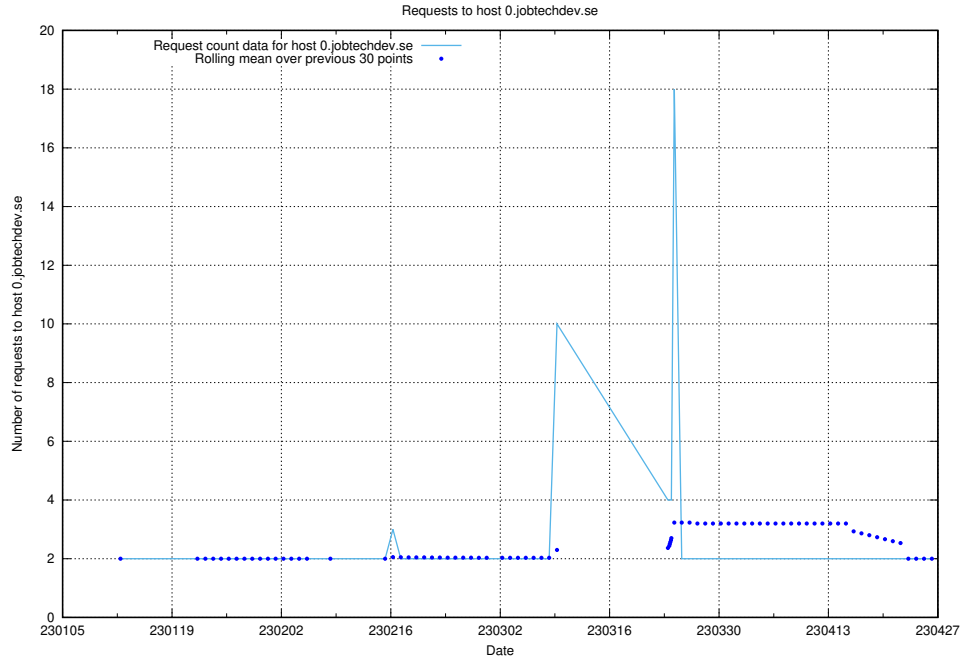

7.326 Usage of 0.jobtechdev.se

Here, we count the number of requests to host 0.jobtechdev.se.