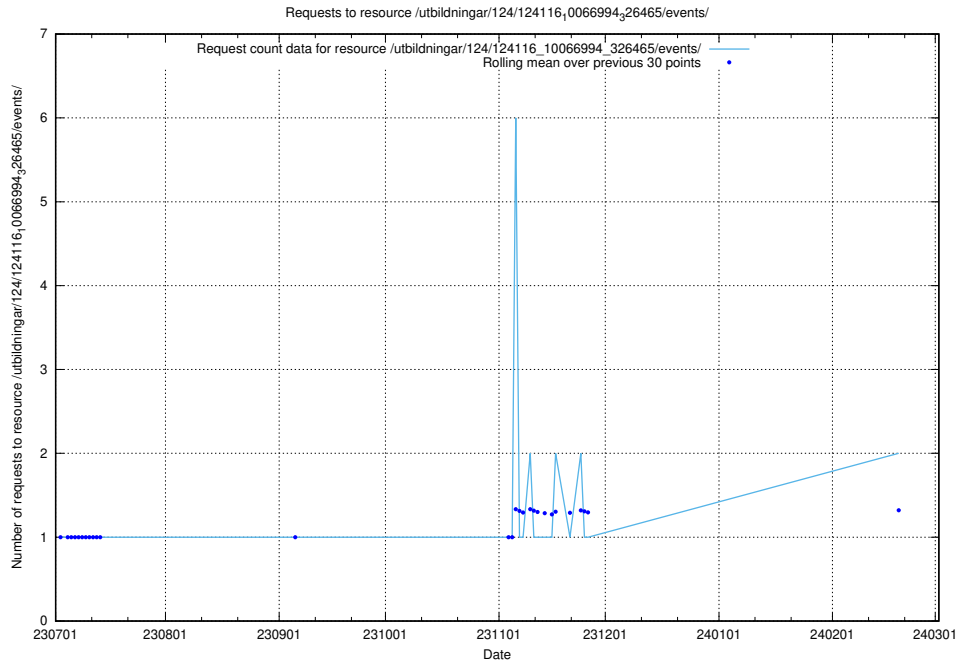

5.820 Usage of /utbildningar/124/124116_10066994_326465/events/

Here, we count the number of requests to resource /utbildningar/124/124116_10066994_326465/events/