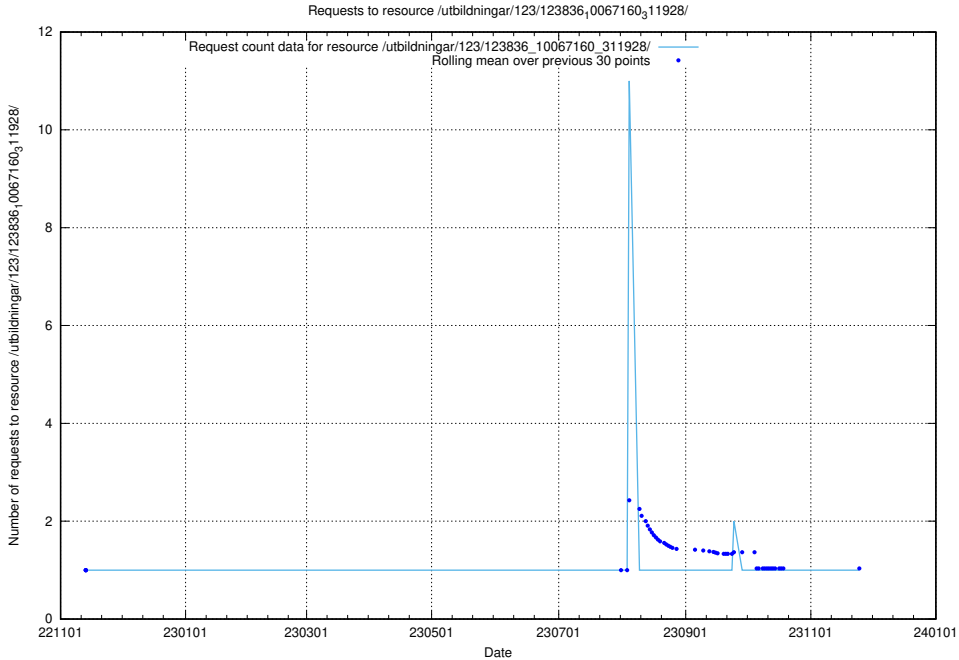

5.6976 Usage of /utbildningar/123/123836_10067160_311928/

Here, we count the number of requests to resource /utbildningar/123/123836_10067160_311928/.