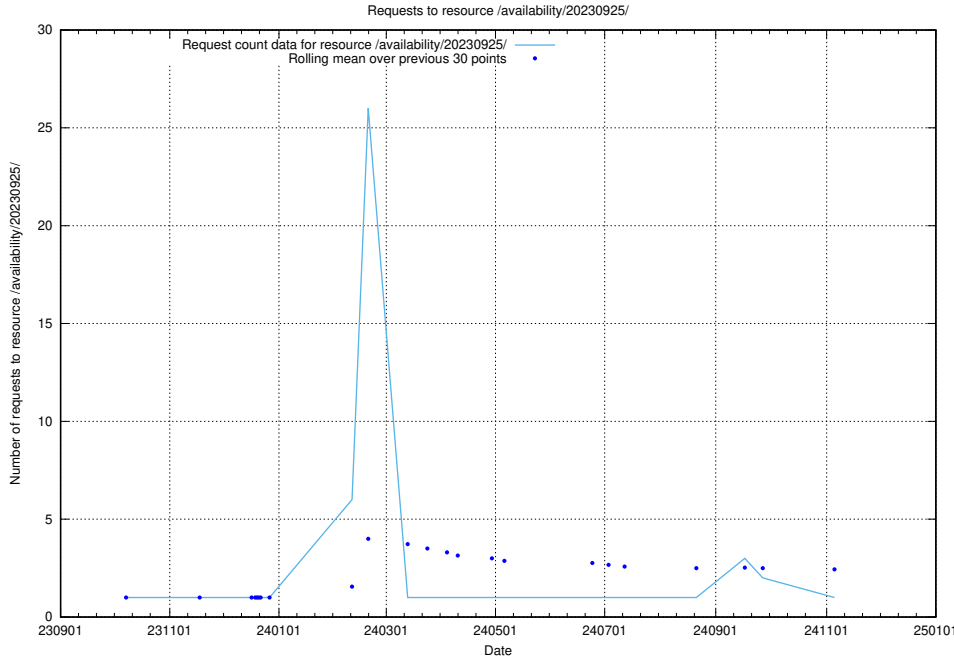

5.5433 Usage of /availability/20230925/

Here, we count the number of requests to resource /availability/20230925/.