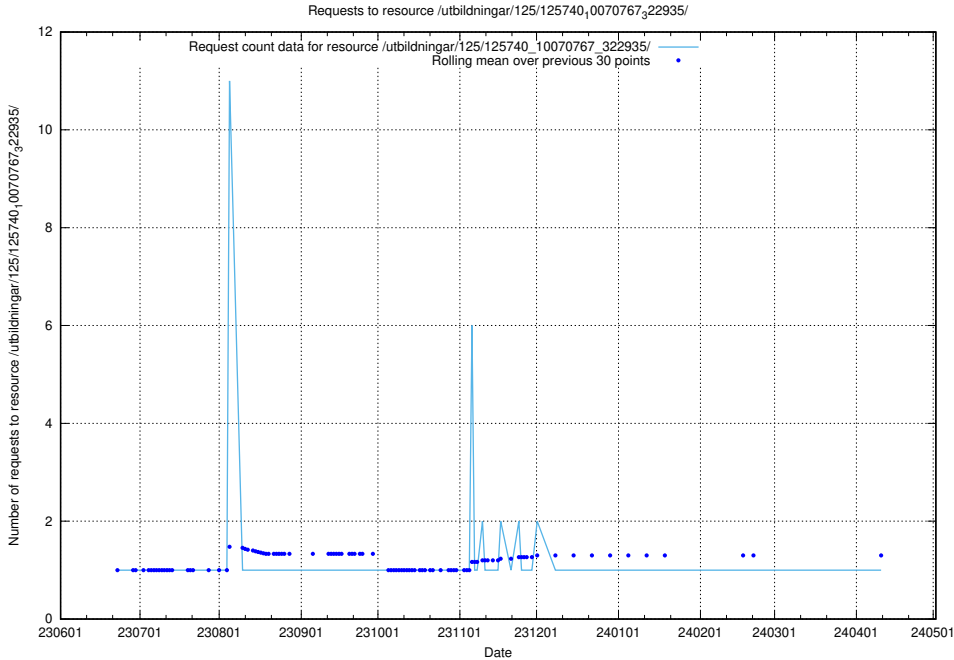

5.6755 Usage of /utbildningar/125/125740_10070767_322935/

Here, we count the number of requests to resource /utbildningar/125/125740_10070767_322935/.