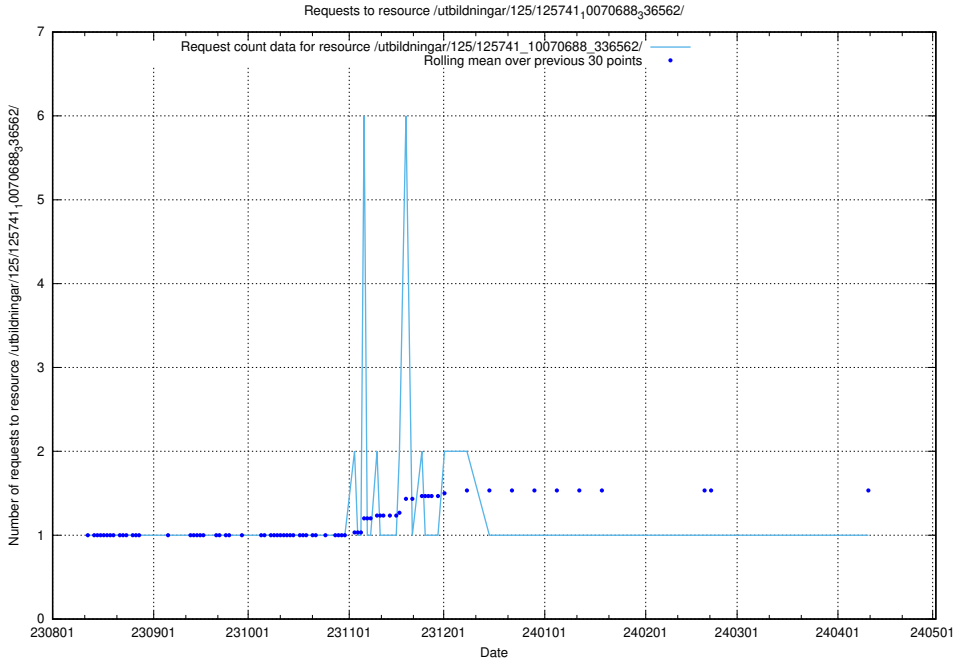

5.5867 Usage of /utbildningar/125/125741_10070688_336562/

Here, we count the number of requests to resource /utbildningar/125/125741_10070688_336562/.