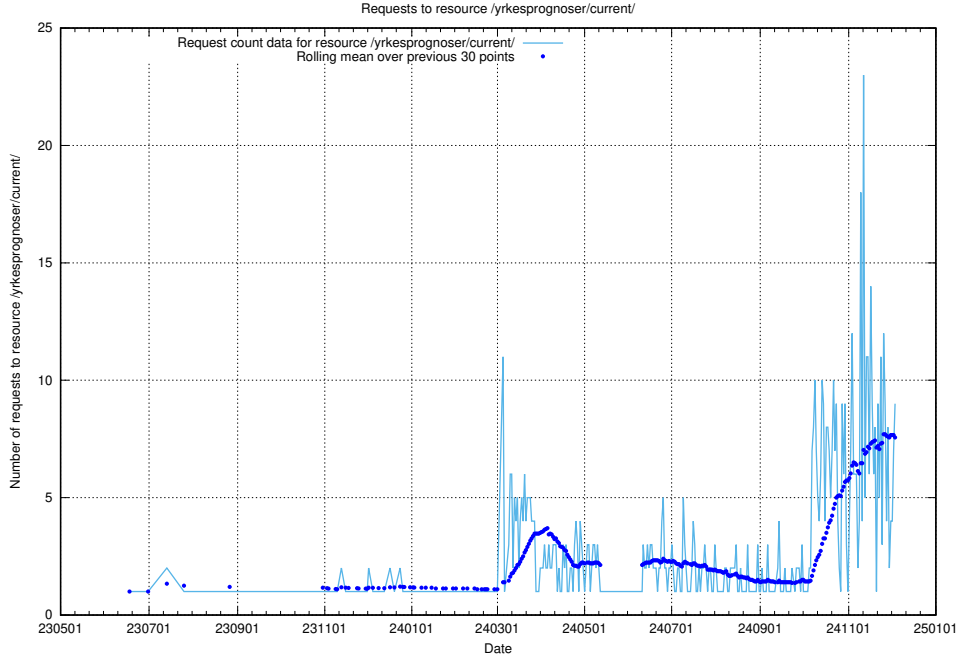

5.16 Usage of /yrkesprognoser/current/

Here, we count the number of requests to resource /yrkesprognoser/current/.