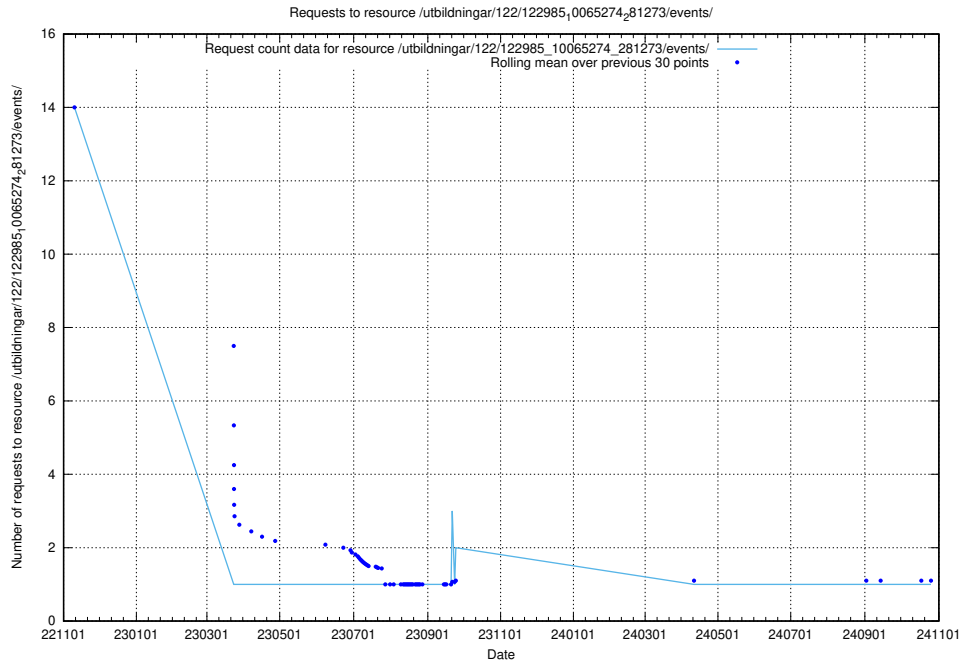

5.7341 Usage of /utbildningar/122/122985_10065274_281273/events/

Here, we count the number of requests to resource /utbildningar/122/122985_10065274_281273/events/