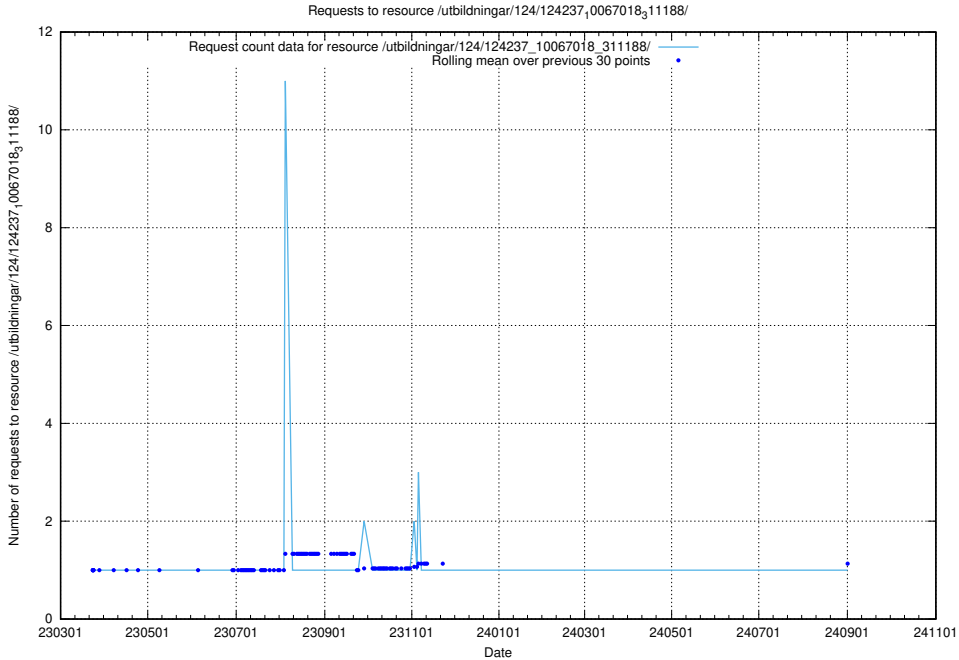

5.5061 Usage of /utbildningar/124/124237_10067018_311188/

Here, we count the number of requests to resource /utbildningar/124/124237_10067018_311188/.