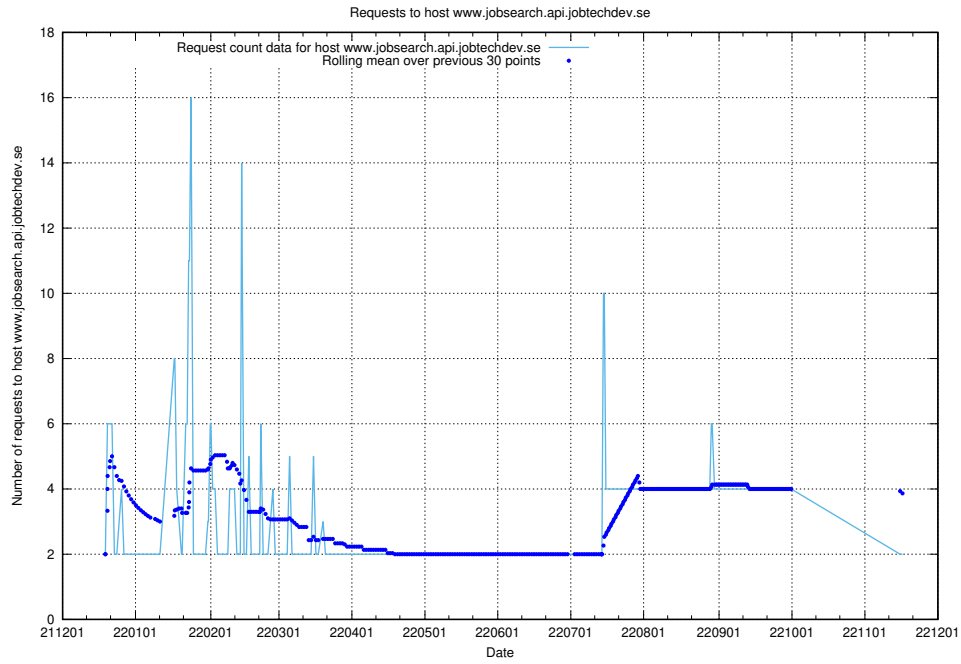

7.407 Usage of www.jobsearch.api.jobtechdev.se

Here, we count the number of requests to host www.jobsearch.api.jobtechdev.se.