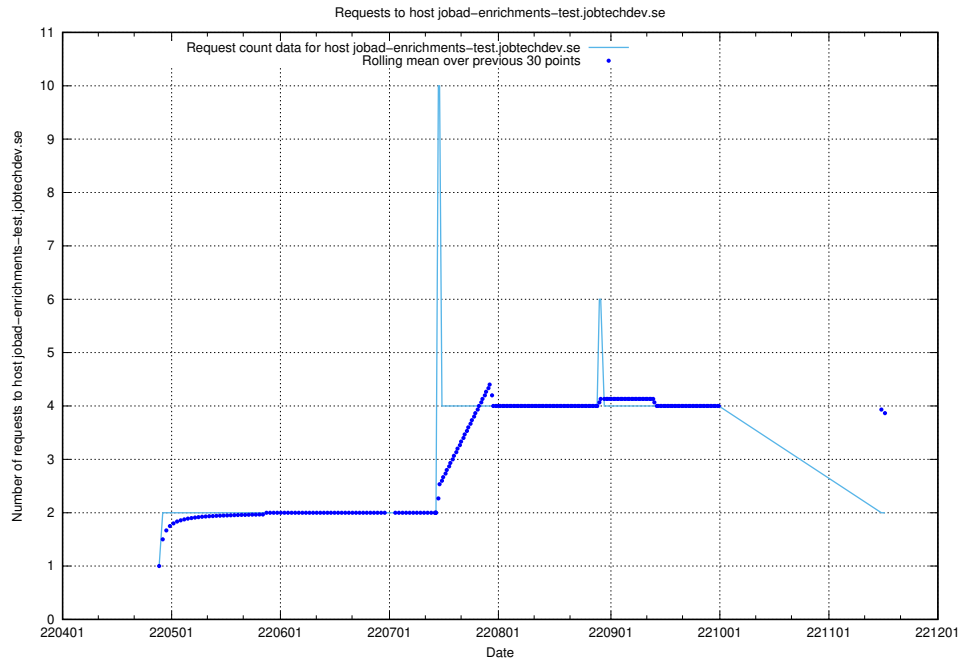

7.468 Usage of `jobad-enrichments-test.jobtechdev.se`

Here, we count the number of requests to host `jobad-enrichments-test.jobtechdev.se`.