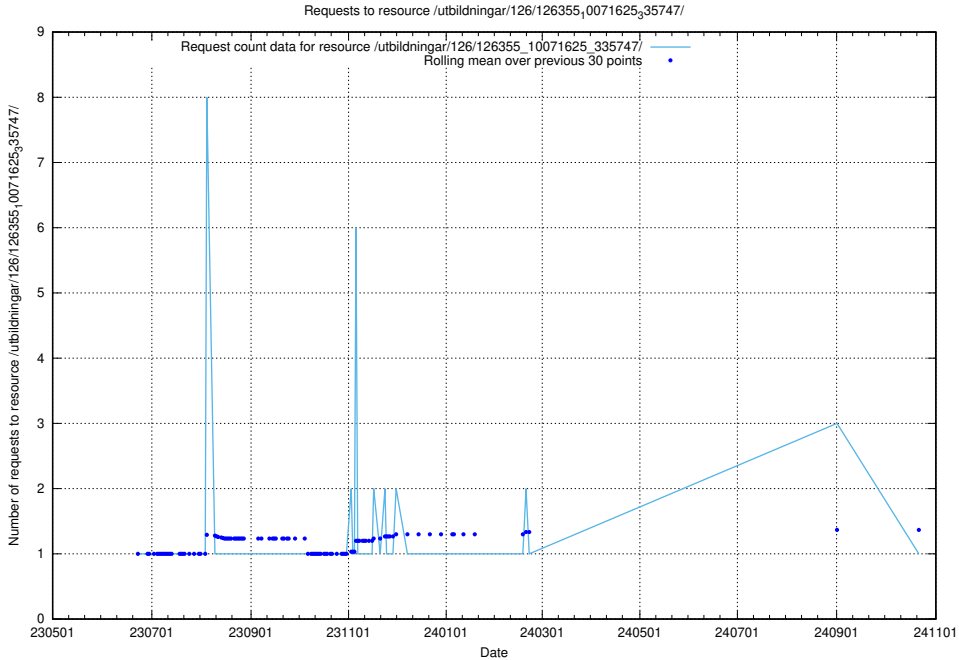

5.6714 Usage of /utbildningar/126/126355_10071625_335747/

Here, we count the number of requests to resource /utbildningar/126/126355_10071625_335747/.