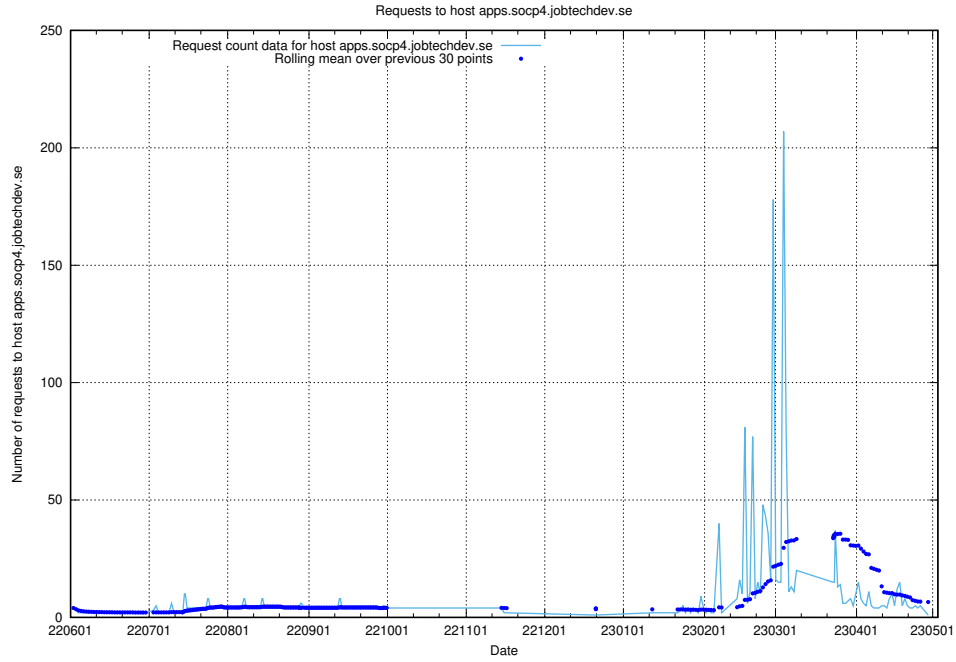

7.645 Usage of apps.socp4.jobtechdev.se

Here, we count the number of requests to host apps.socp4.jobtechdev.se.