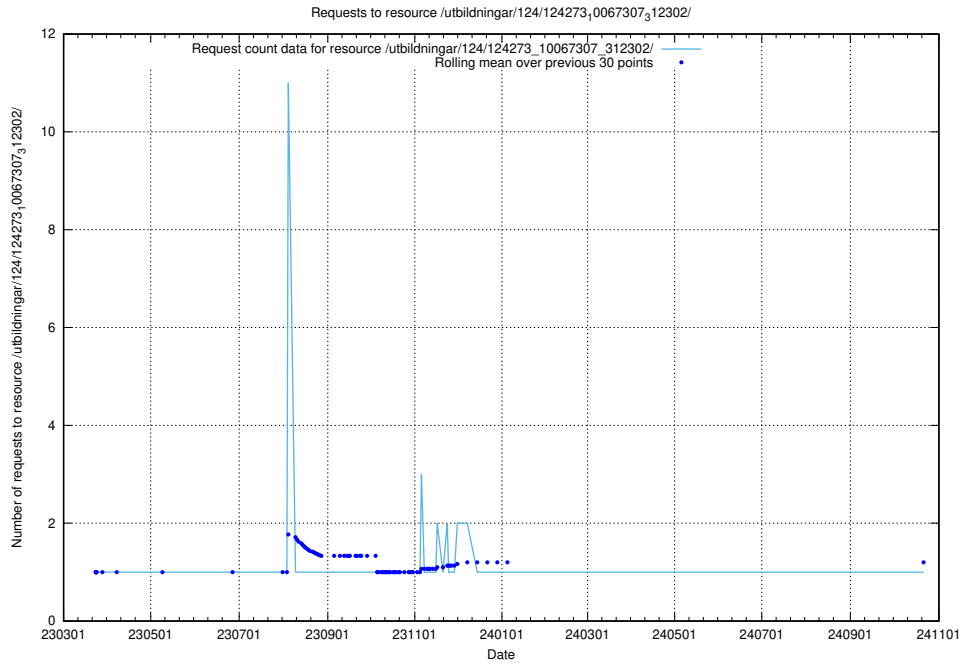

Here, we count the number of requests to resource /utbildningar/124/124273_10067307_312302/.

5.5030 Usage of /taxonomy/version/18/query/concepts-describing-working-hours/

Here, we count the number of requests to resource /taxonomy/version/18/query/concepts-describing-working-hours/.