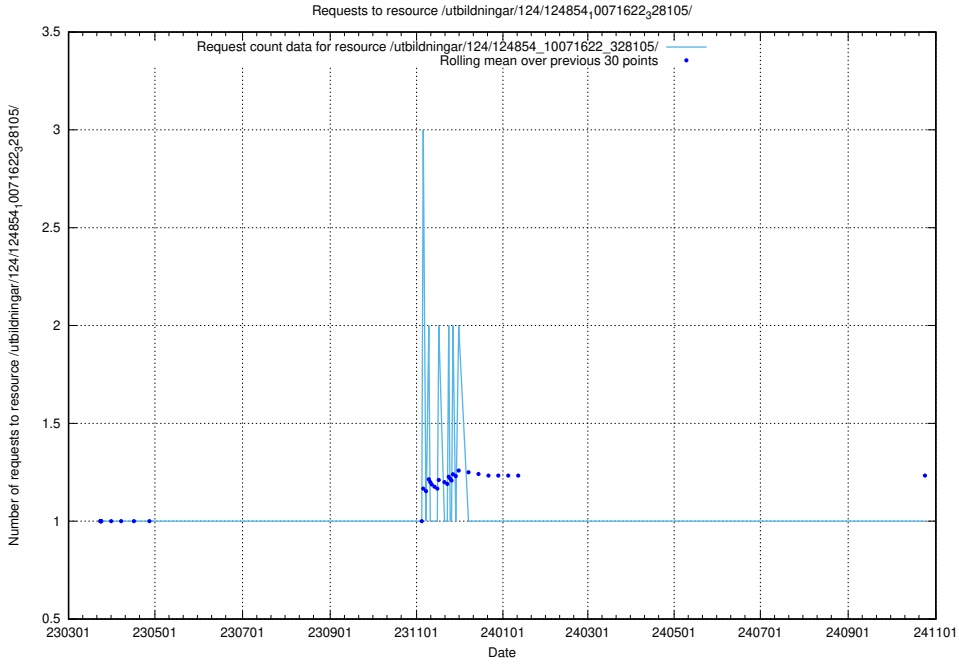

5.1475 Usage of /utbildningar/124/124854_10071622_328105/

Here, we count the number of requests to resource /utbildningar/124/124854_10071622_328105/.