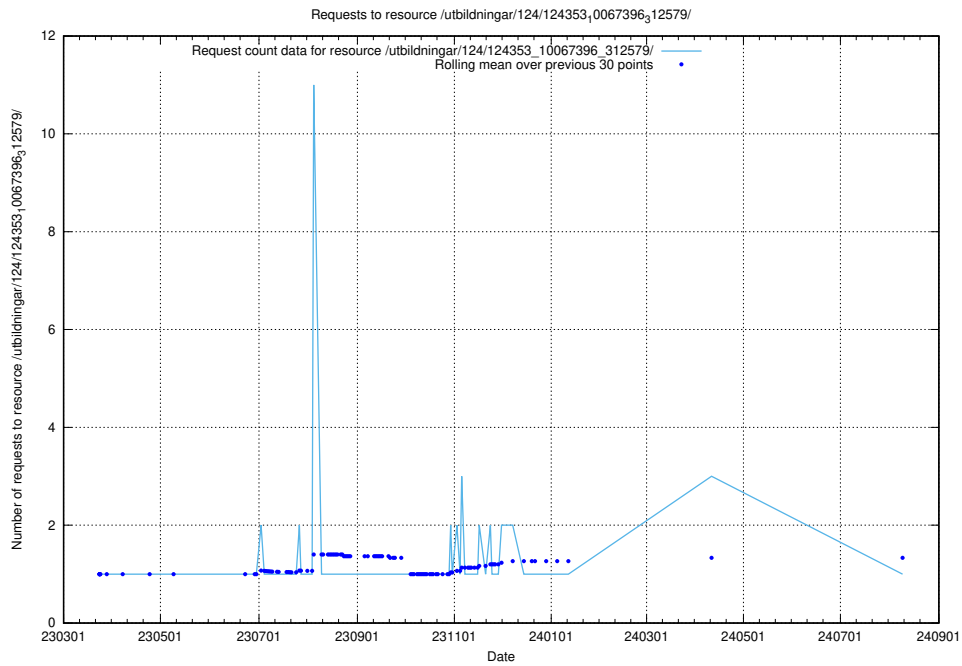

5.4978 Usage of /utbildningar/124/124353_10067396_312579/

Here, we count the number of requests to resource /utbildningar/124/124353_10067396_312579/.