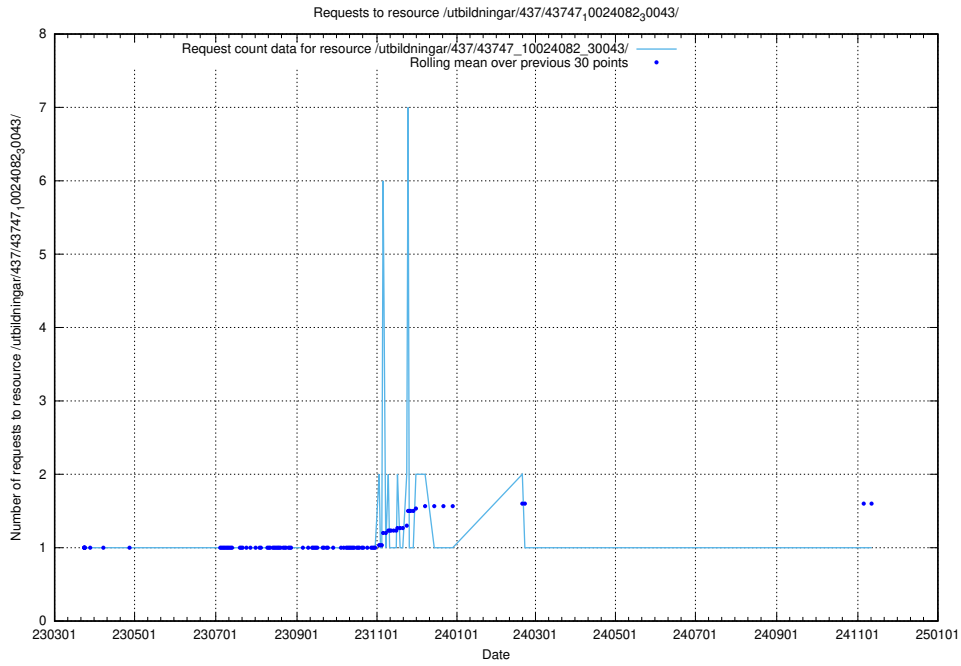

5.7512 Usage of /utbildningar/437/43747_10024082_30043/

Here, we count the number of requests to resource /utbildningar/437/43747_10024082_30043/.