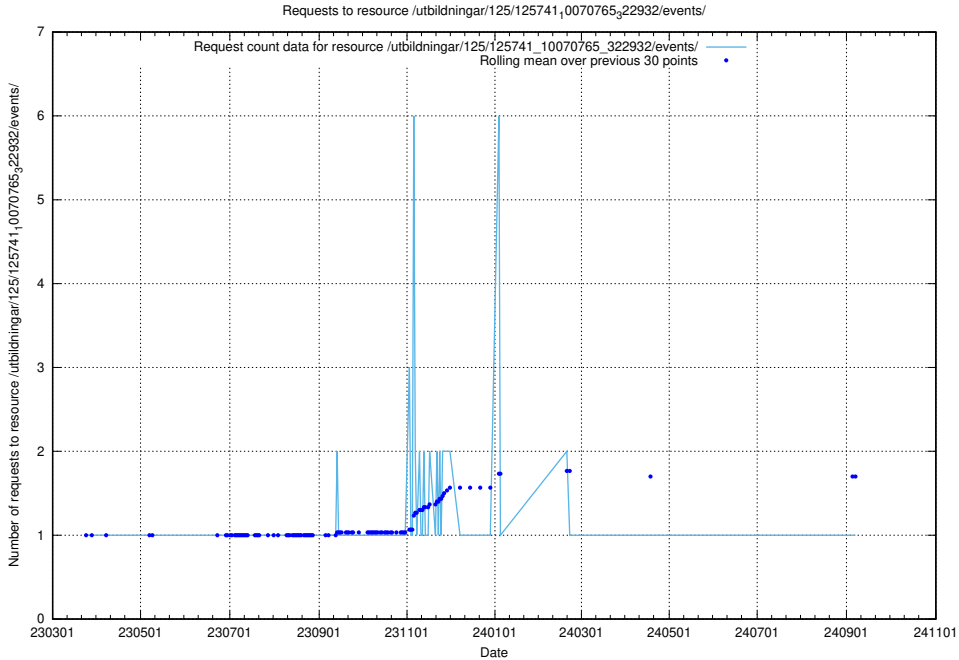

5.7346 Usage of /utbildningar/125/125741_10070765_322932/events/

Here, we count the number of requests to resource /utbildningar/125/125741_10070765_322932/events/