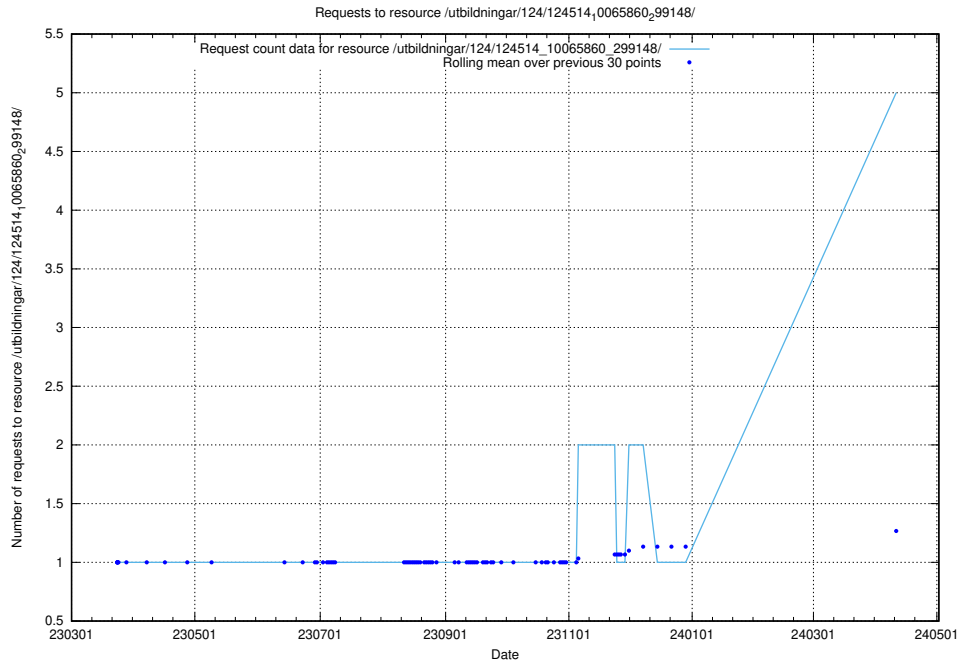

5.189 Usage of /utbildningar/124/124514_10065860_299148/

Here, we count the number of requests to resource /utbildningar/124/124514_10065860_299148/.