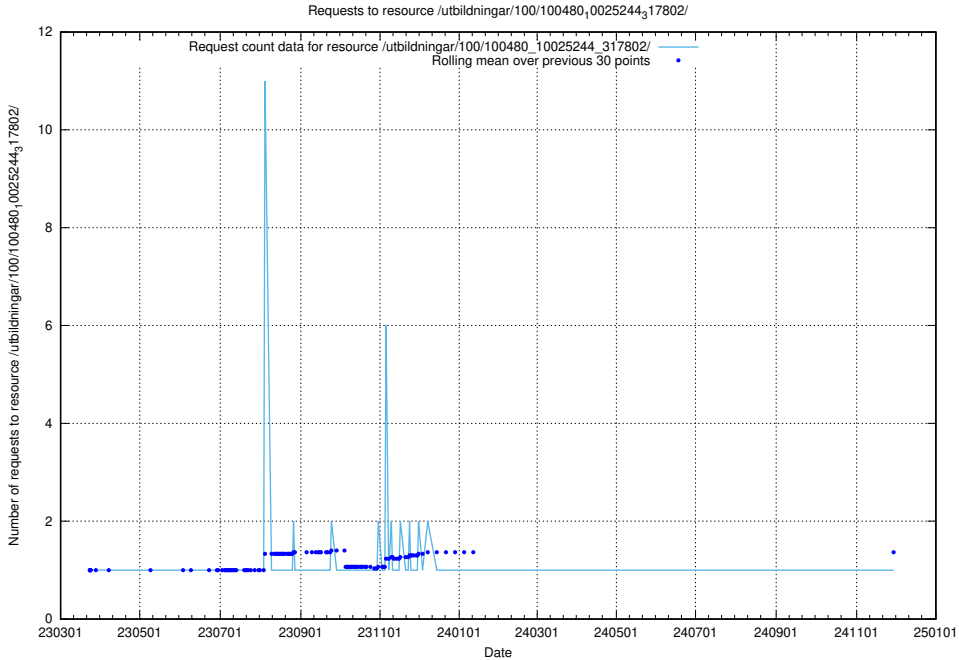

5.6771 Usage of /utbildningar/100/100480_10025244_317802/

Here, we count the number of requests to resource /utbildningar/100/100480_10025244_317802/.