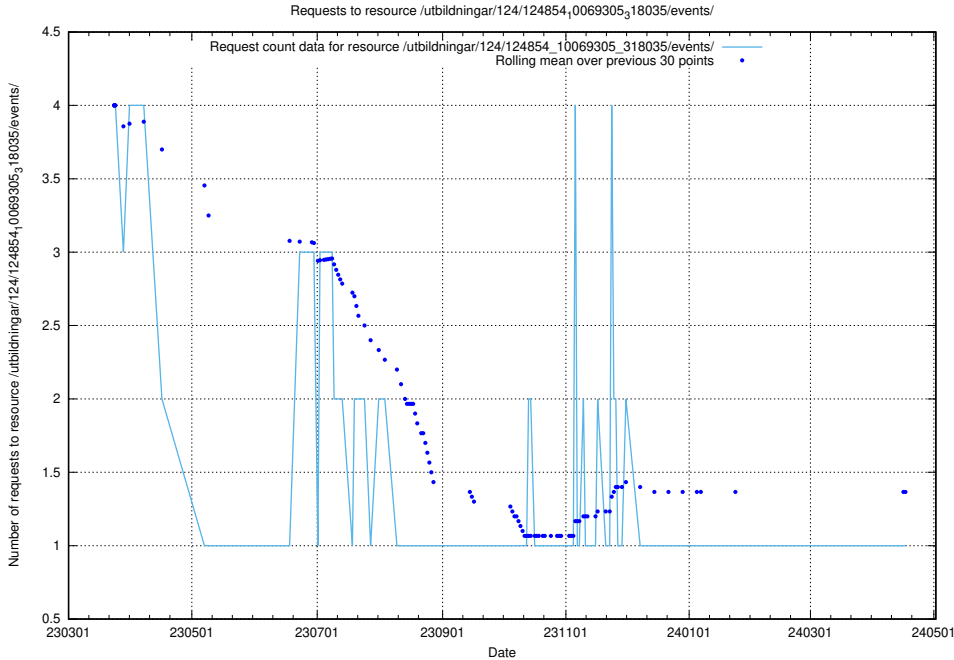

5.7378 Usage of /utbildningar/124/124854_10069305_318035/events/

Here, we count the number of requests to resource /utbildningar/124/124854_10069305_318035/events/