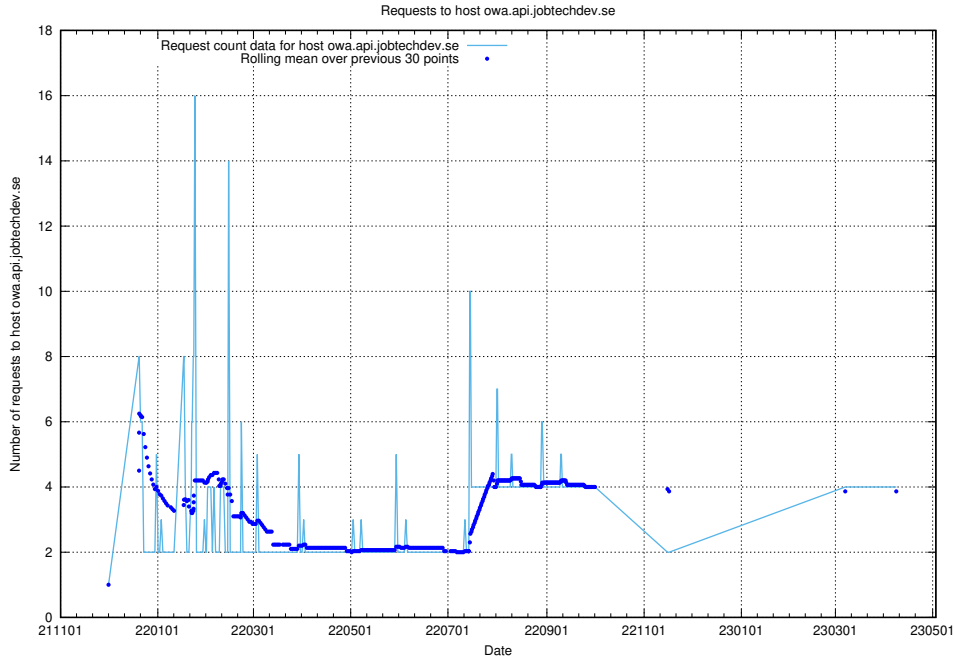

7.157 Usage of owa.api.jobtechdev.se

Here, we count the number of requests to host owa.api.jobtechdev.se.

7.158 Usage of www.widgets.jobtechdev.se

Here, we count the number of requests to host www.widgets.jobtechdev.se.