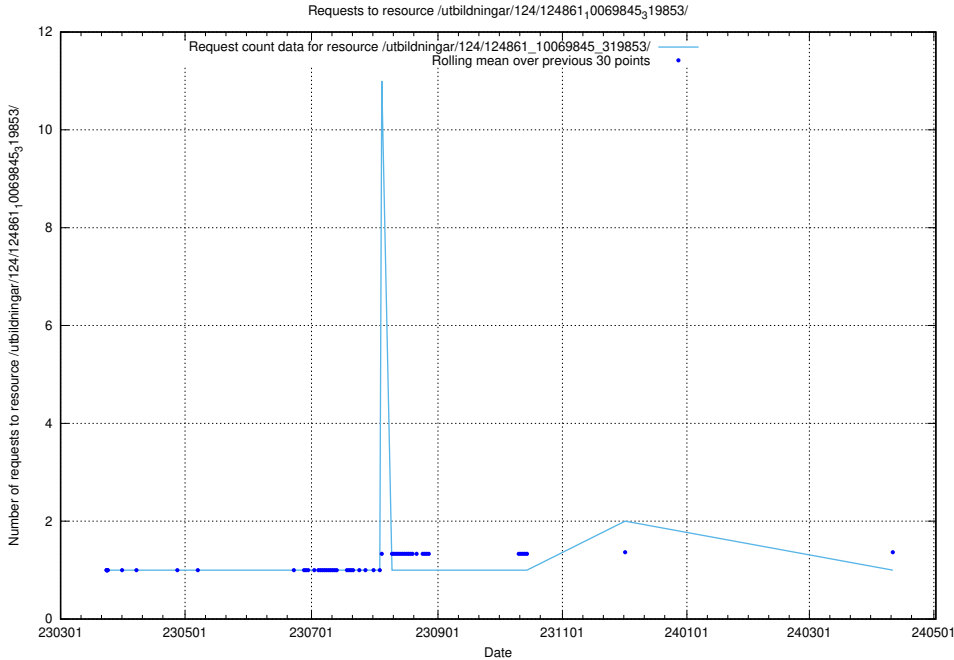

5.1161 Usage of /utbildningar/124/124861_10069845_319853/

Here, we count the number of requests to resource /utbildningar/124/124861_10069845_319853/.