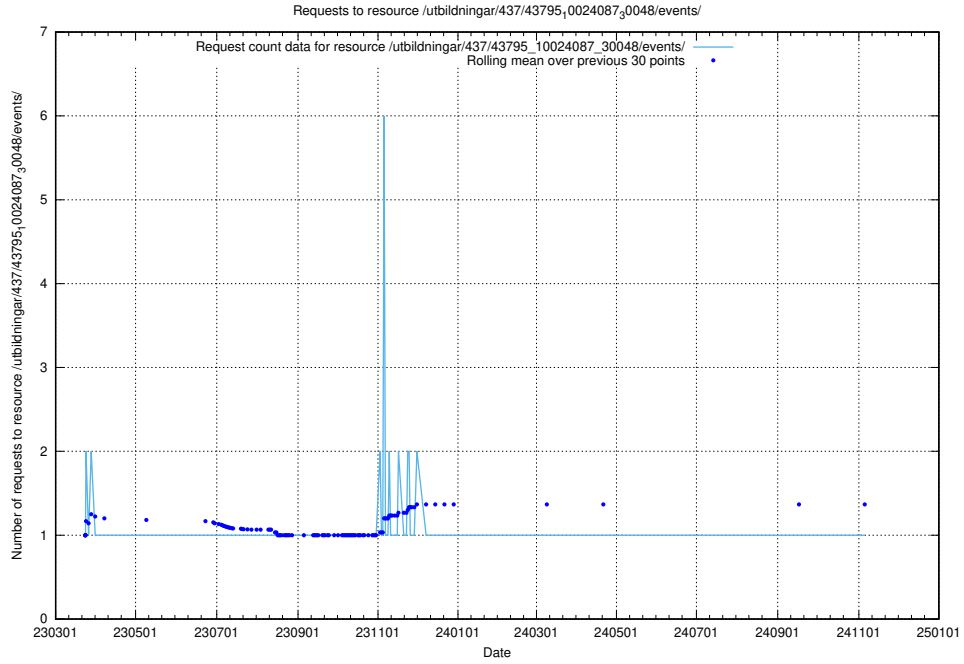

5.7486 Usage of /utbildningar/437/43795_10024087_30048/events/

Here, we count the number of requests to resource /utbildningar/437/43795_10024087_30048/events/.

5.7487 Usage of /utbildningar/437/43795_10024087_30048/