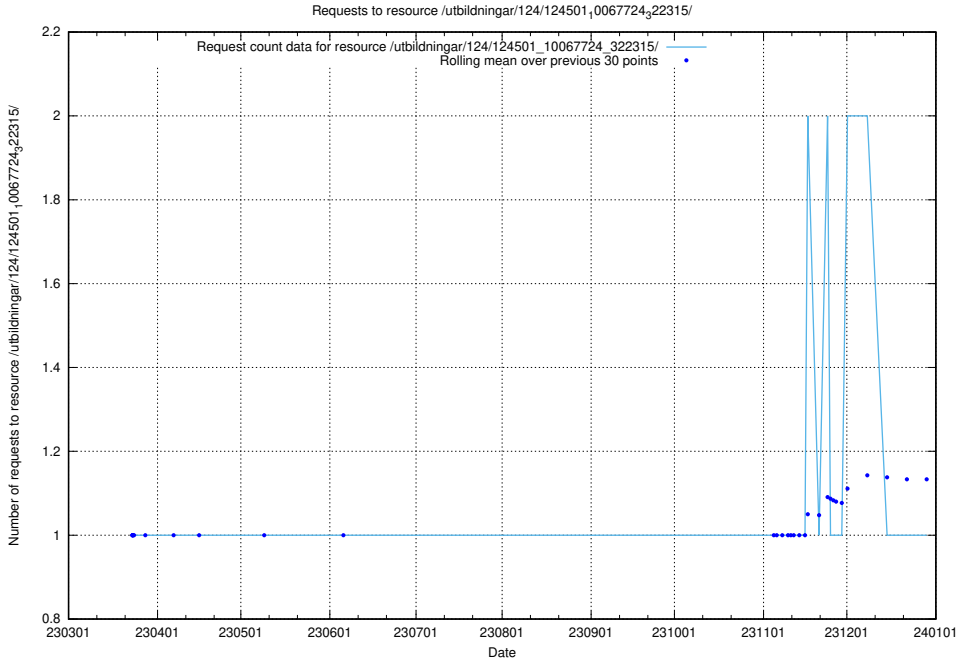

5.3296 Usage of /utbildningar/124/124501_10067724_322315/

Here, we count the number of requests to resource /utbildningar/124/124501_10067724_322315/.