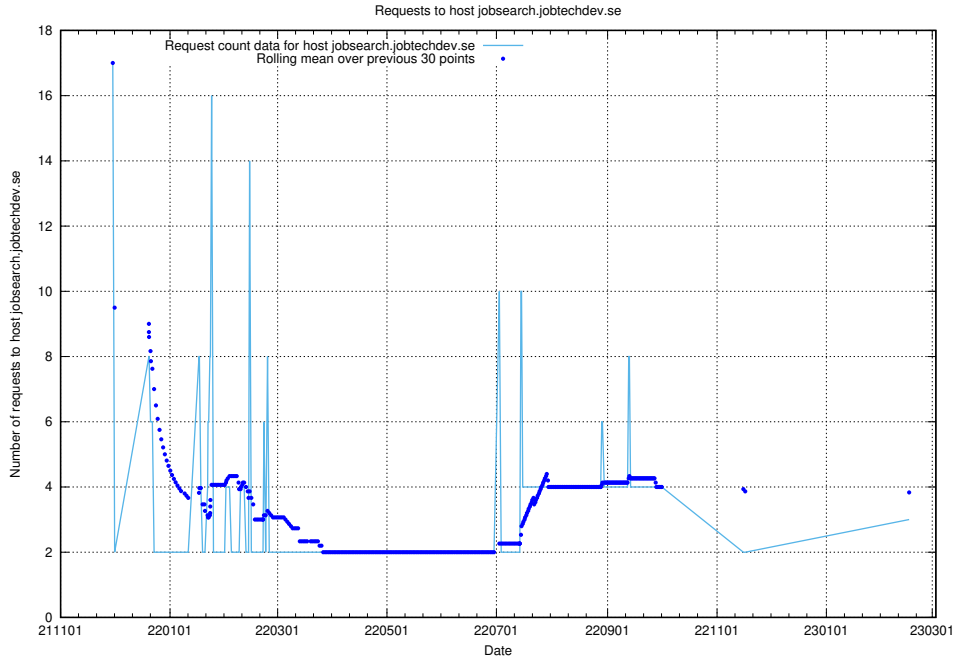

7.229 Usage of jobsearch.jobtechdev.se

Here, we count the number of requests to host jobsearch.jobtechdev.se.