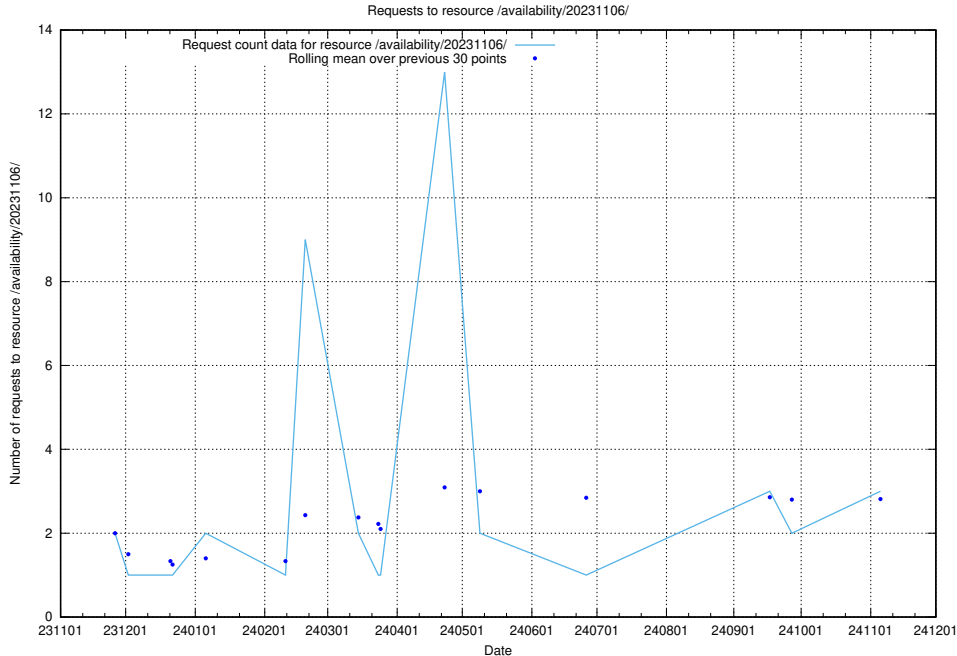

5.404 Usage of /availability/20231106/

Here, we count the number of requests to resource /availability/20231106/.