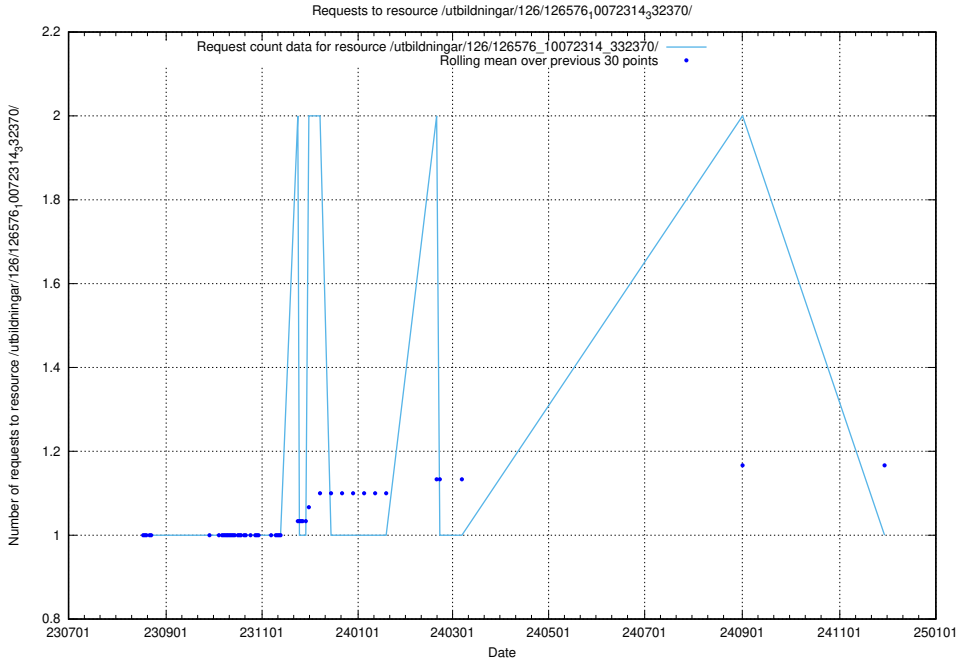

5.5825 Usage of /utbildningar/126/126576_10072314_332370/

Here, we count the number of requests to resource /utbildningar/126/126576_10072314_332370/.