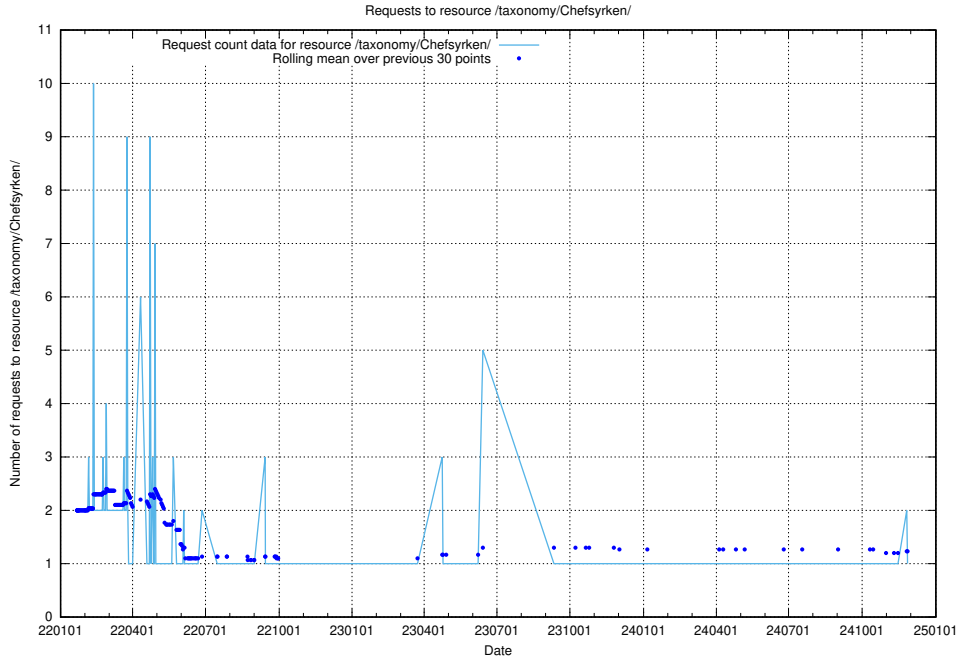

5.1752 Usage of /taxonomy/Chefsyrken/

Here, we count the number of requests to resource /taxonomy/Chefsyrken/.