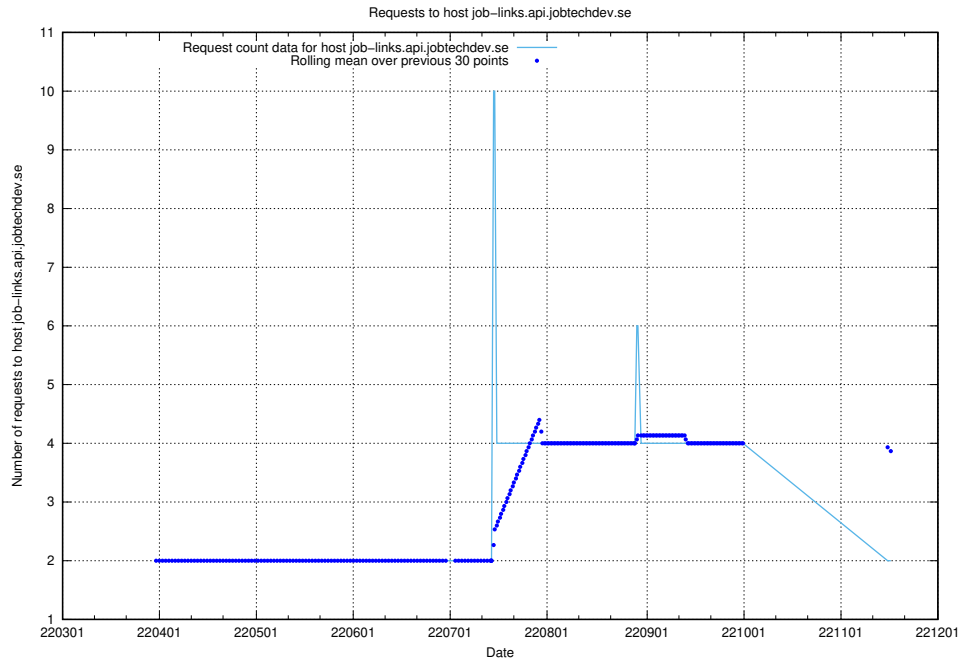

7.509 Usage of job-links.api.jobtechdev.se

Here, we count the number of requests to host job-links.api.jobtechdev.se.