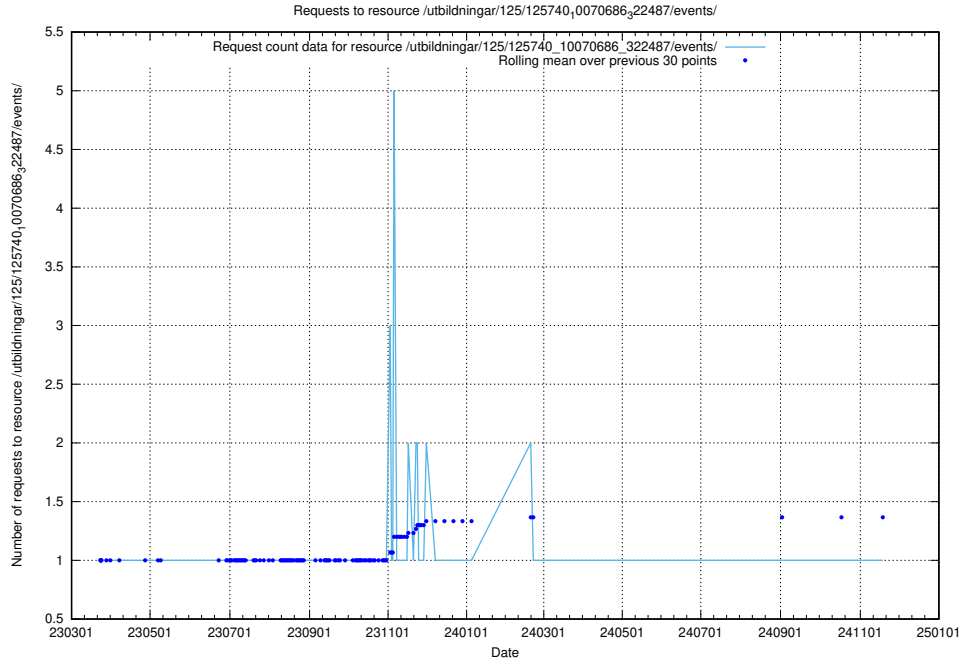

5.956 Usage of /utbildningar/125/125740_10070686_322487/events/

Here, we count the number of requests to resource /utbildningar/125/125740_10070686_322487/events/

5.957 Usage of /utbildningar/125/125740_10070686_322487/