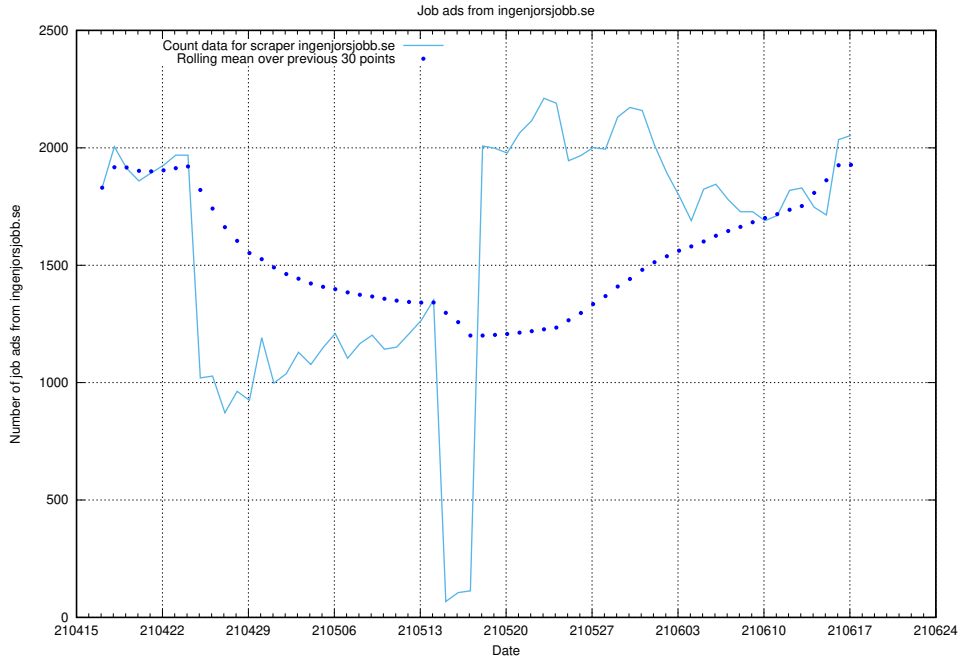

13.5 Number of ads by scraper ingenjorsjobb.se

Here, we count the number of job ads scraped from ingenjorsjobb.se.