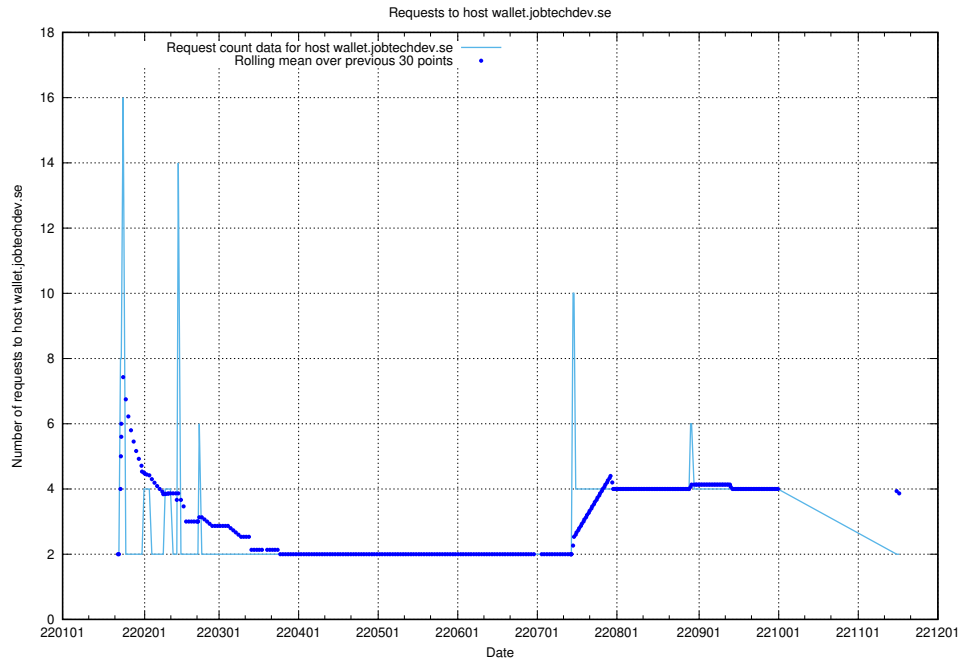

7.610 Usage of wallet.jobtechdev.se

Here, we count the number of requests to host wallet.jobtechdev.se.