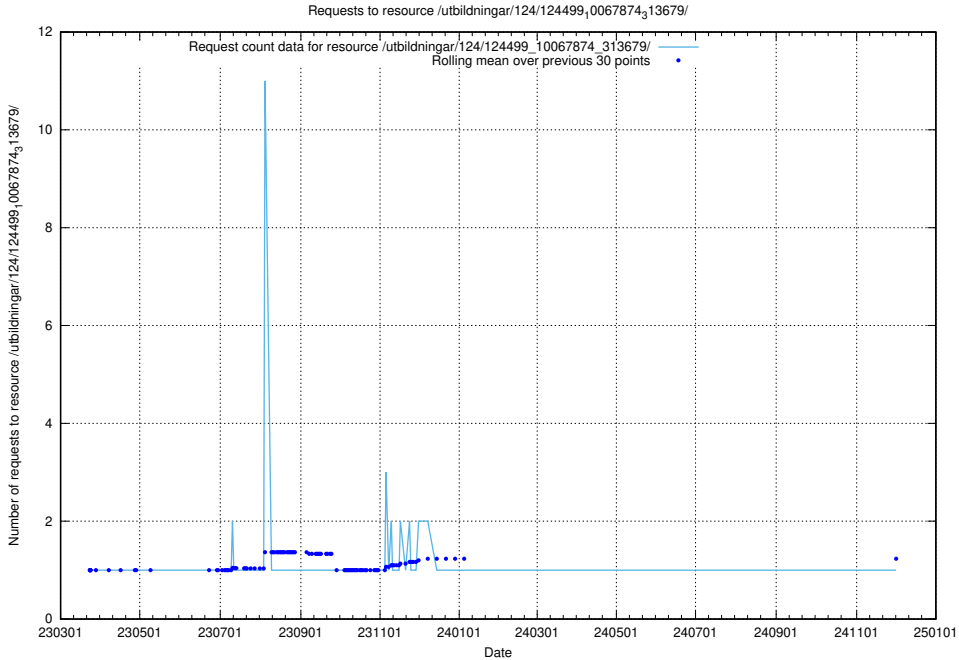

5.3387 Usage of /utbildningar/124/124499_10067874_313679/

Here, we count the number of requests to resource /utbildningar/124/124499_10067874_313679/.