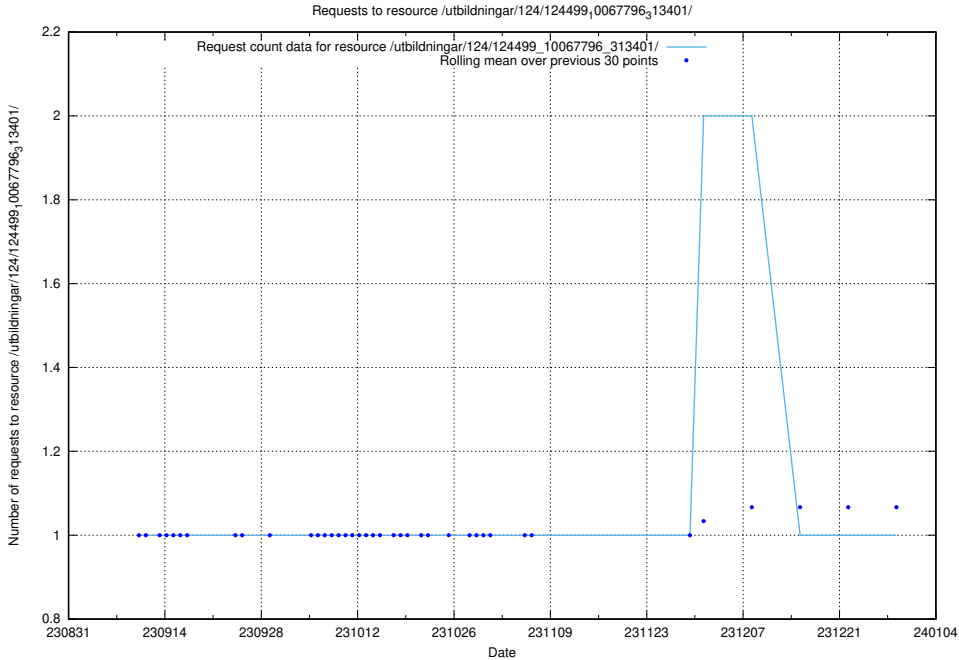

5.5674 Usage of /utbildningar/124/124499_10067796_313401/

Here, we count the number of requests to resource /utbildningar/124/124499_10067796_313401/.