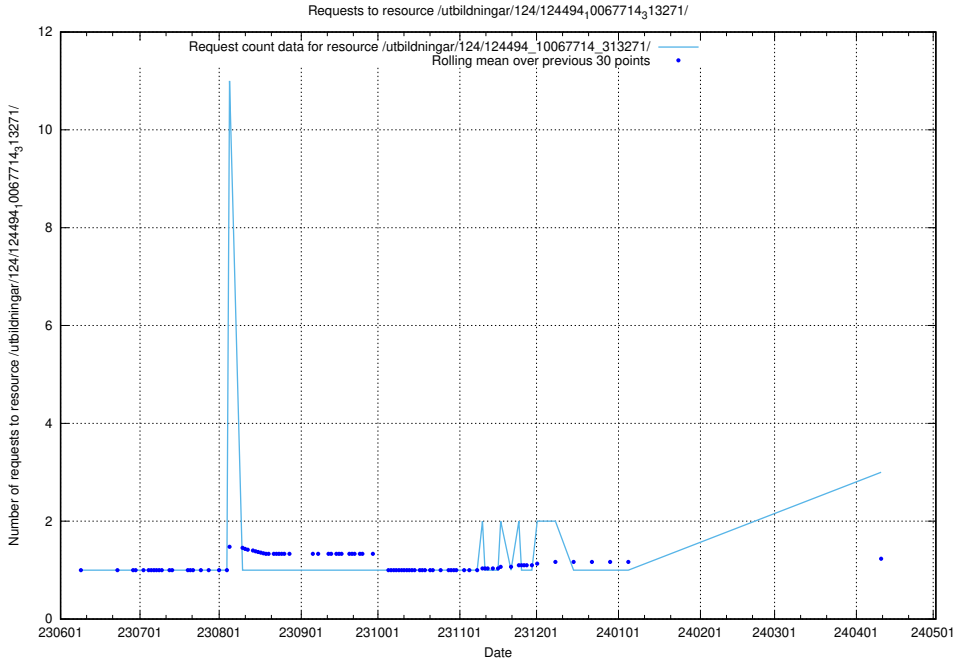

5.471 Usage of /utbildningar/124/124494_10067714_313271/

Here, we count the number of requests to resource /utbildningar/124/124494_10067714_313271/.