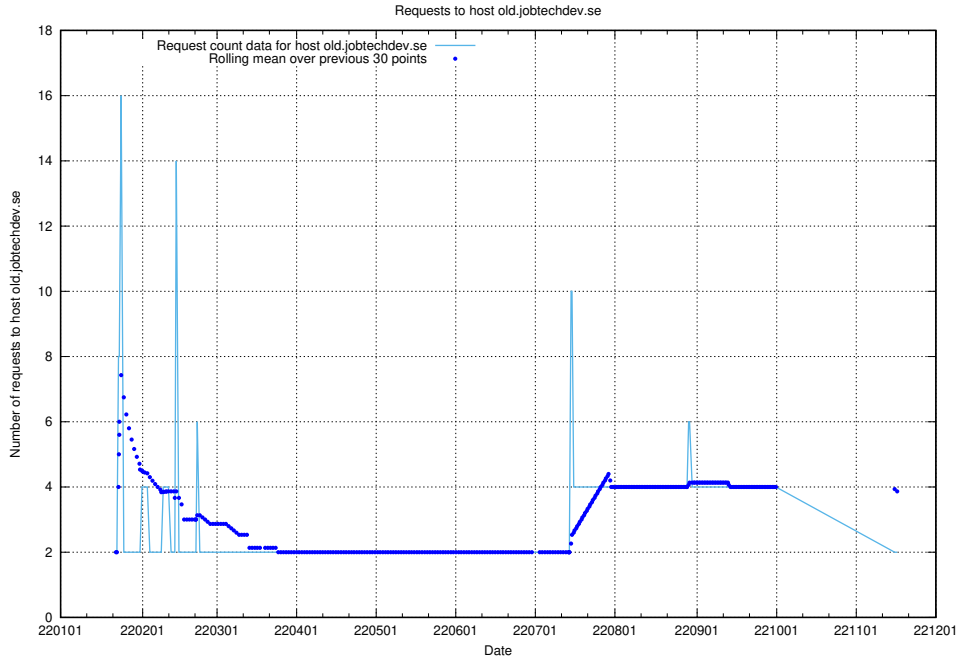

7.623 Usage of old.jobtechdev.se

Here, we count the number of requests to host old.jobtechdev.se.