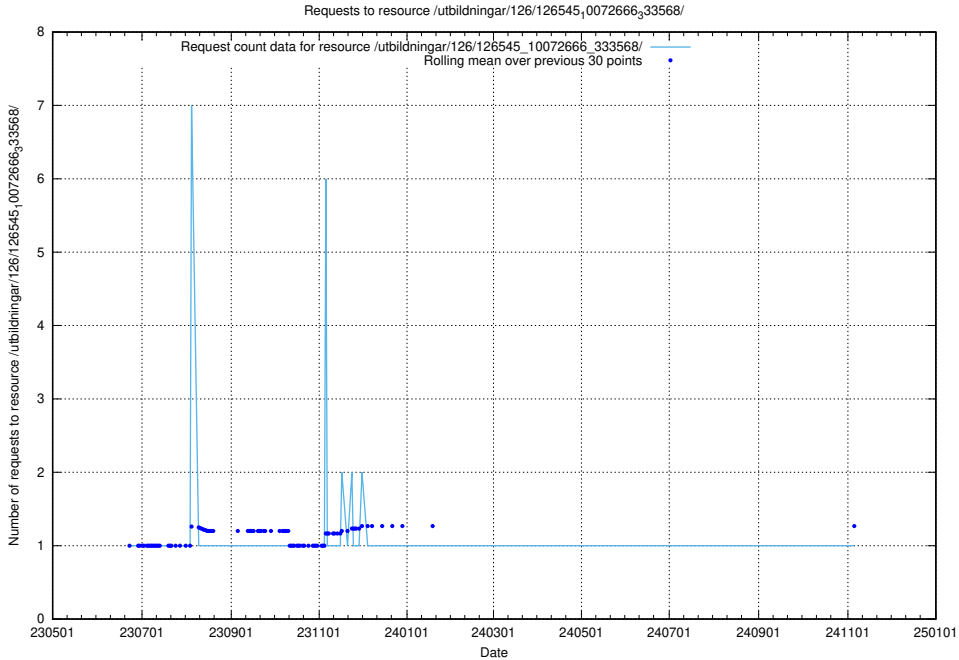

5.6707 Usage of /utbildningar/126/126545_10072666_333568/

Here, we count the number of requests to resource /utbildningar/126/126545_10072666_333568/.