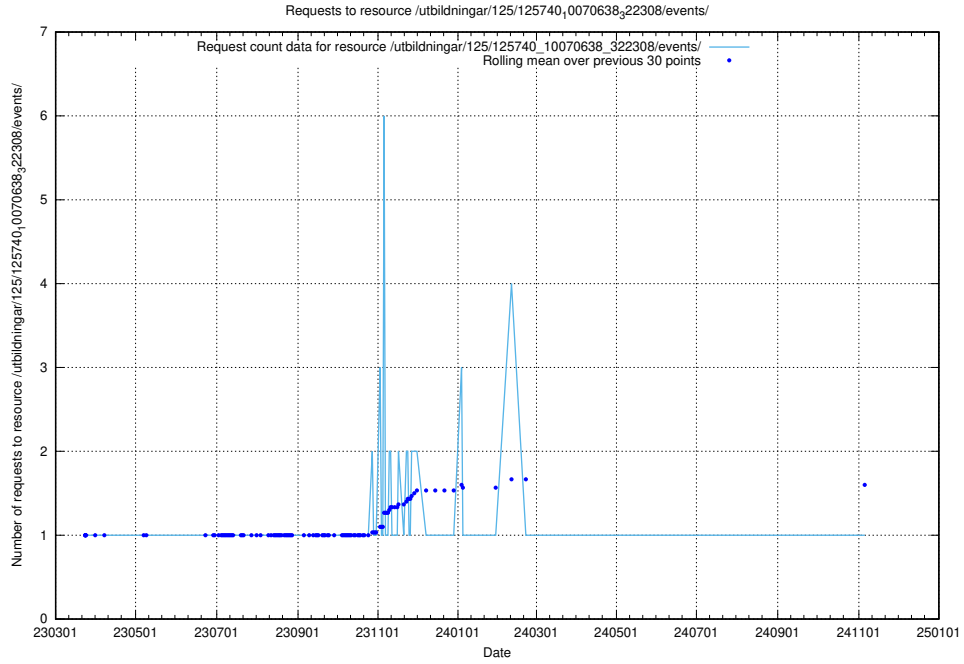

5.982 Usage of /utbildningar/125/125740_10070638_322308/events/

Here, we count the number of requests to resource /utbildningar/125/125740_10070638_322308/events/