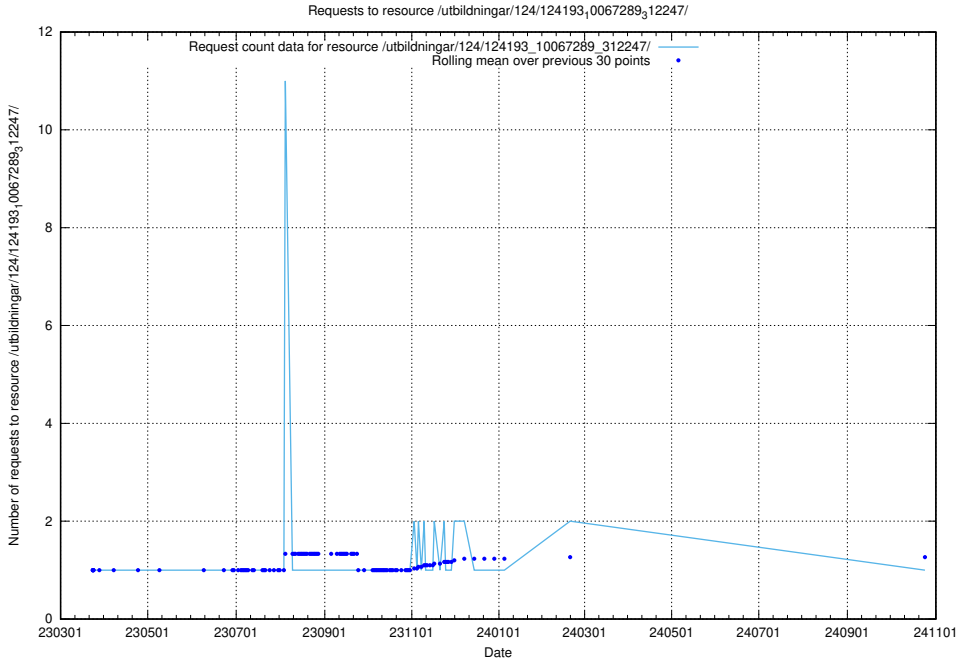

5.5070 Usage of /utbildningar/124/124193_10067289_312247/

Here, we count the number of requests to resource /utbildningar/124/124193_10067289_312247/.