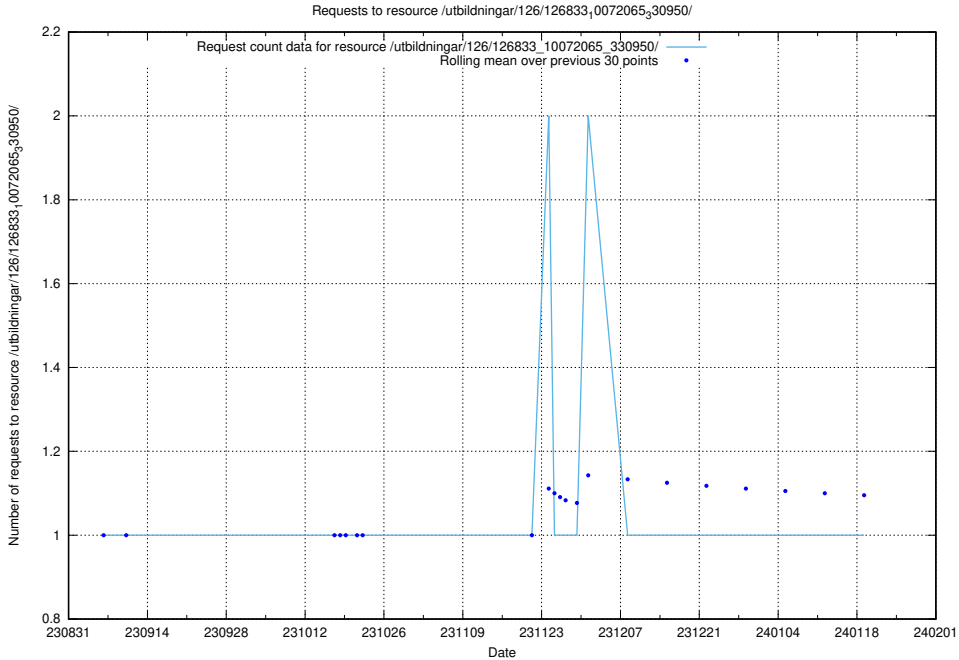

5.5720 Usage of /utbildningar/126/126833_10072065_330950/

Here, we count the number of requests to resource /utbildningar/126/126833_10072065_330950/.