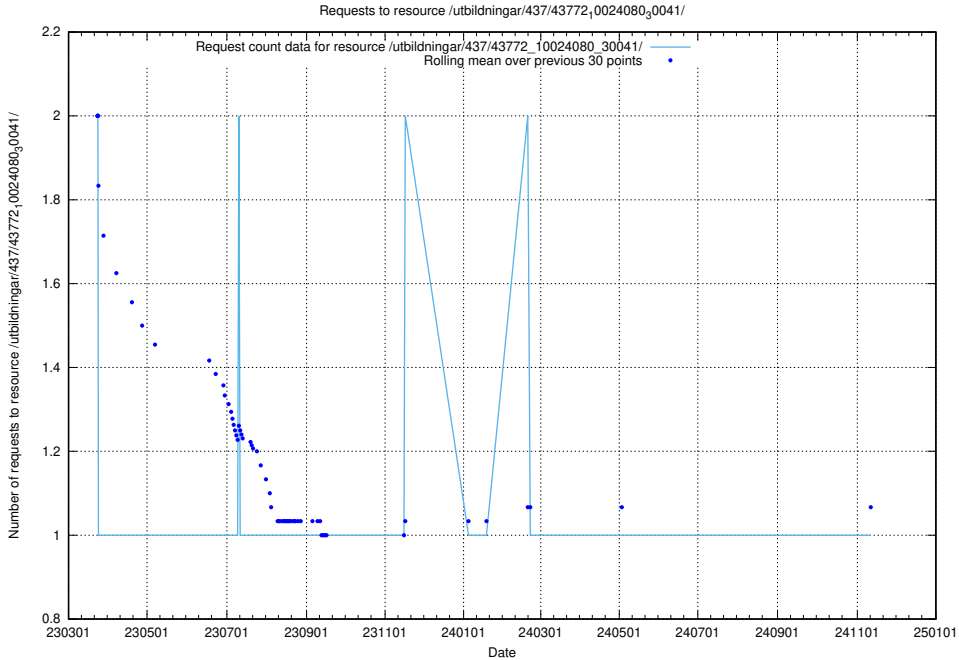

5.7394 Usage of /utbildningar/437/43772_10024080_30041/

Here, we count the number of requests to resource /utbildningar/437/43772_10024080_30041/.