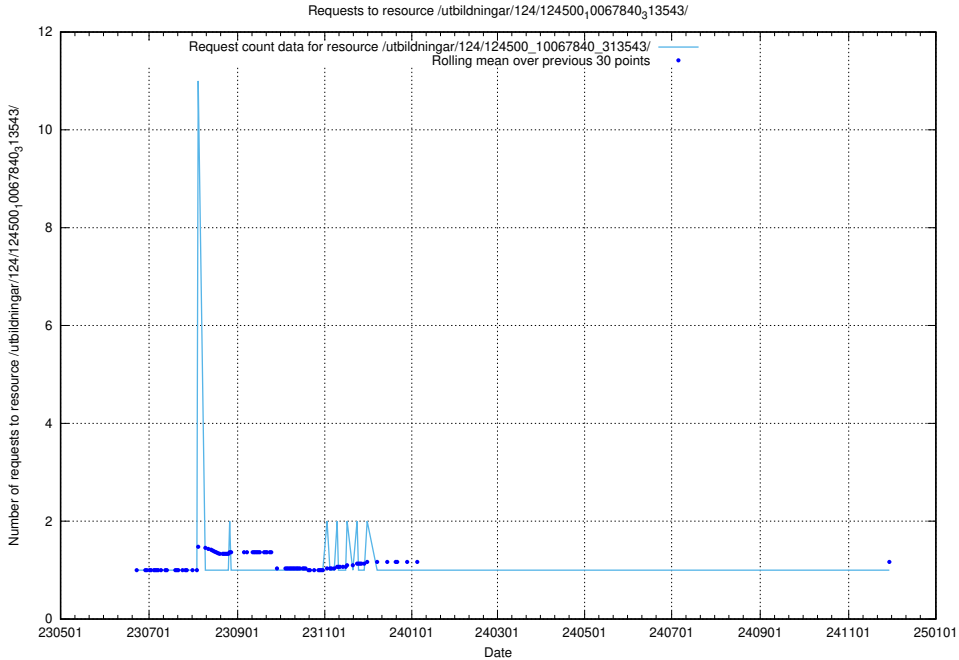

5.6843 Usage of /utbildningar/124/124500_10067840_313543/

Here, we count the number of requests to resource /utbildningar/124/124500_10067840_313543/.