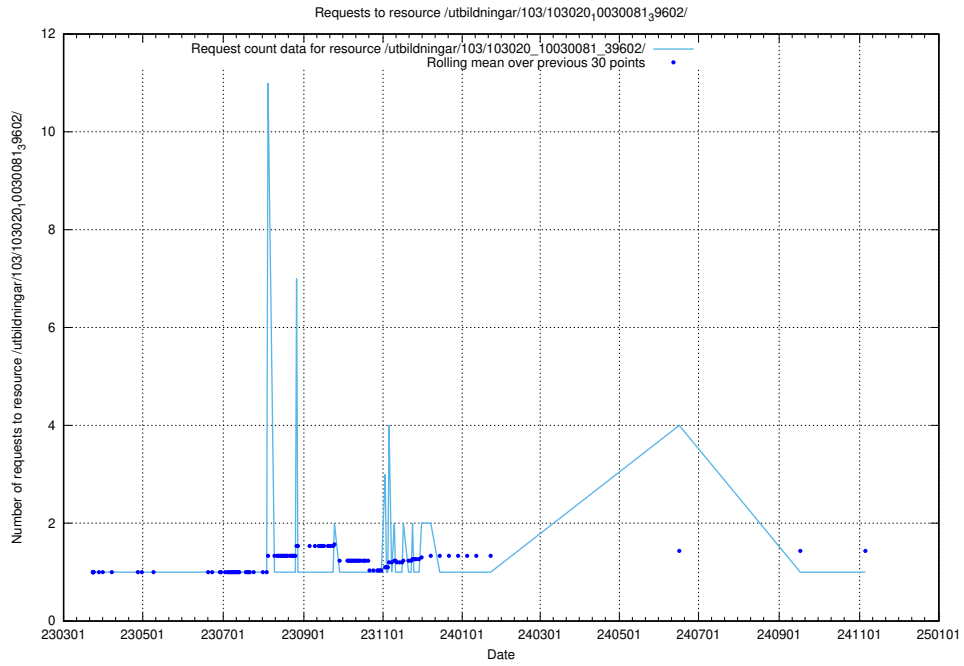

5.6572 Usage of /utbildningar/103/103020_10030081_39602/

Here, we count the number of requests to resource /utbildningar/103/103020_10030081_39602/.