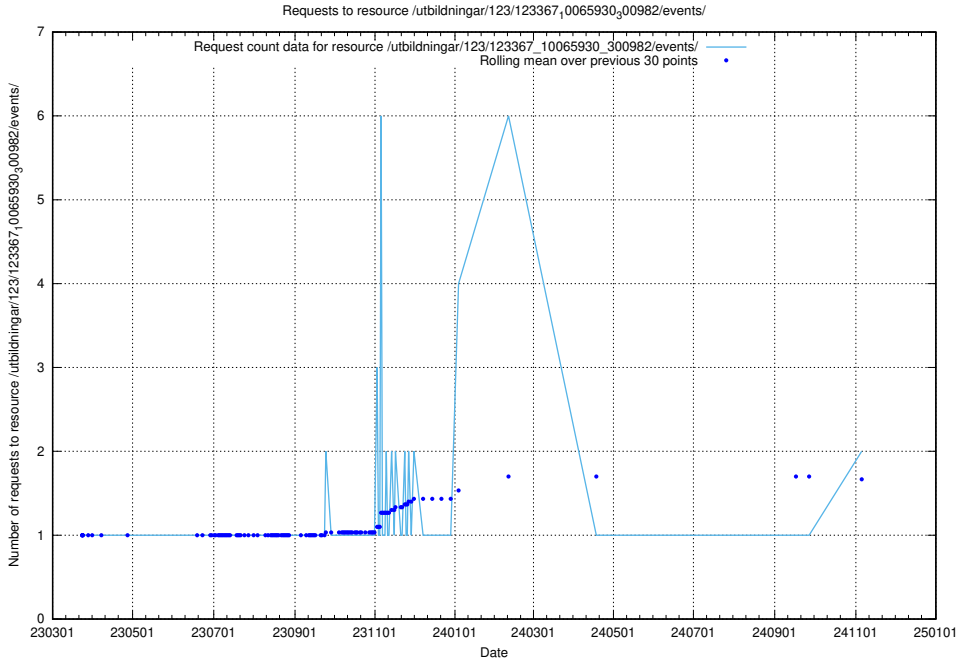

5.770 Usage of /utbildningar/123/123367_10065930_300982/events/

Here, we count the number of requests to resource /utbildningar/123/123367_10065930_300982/events/