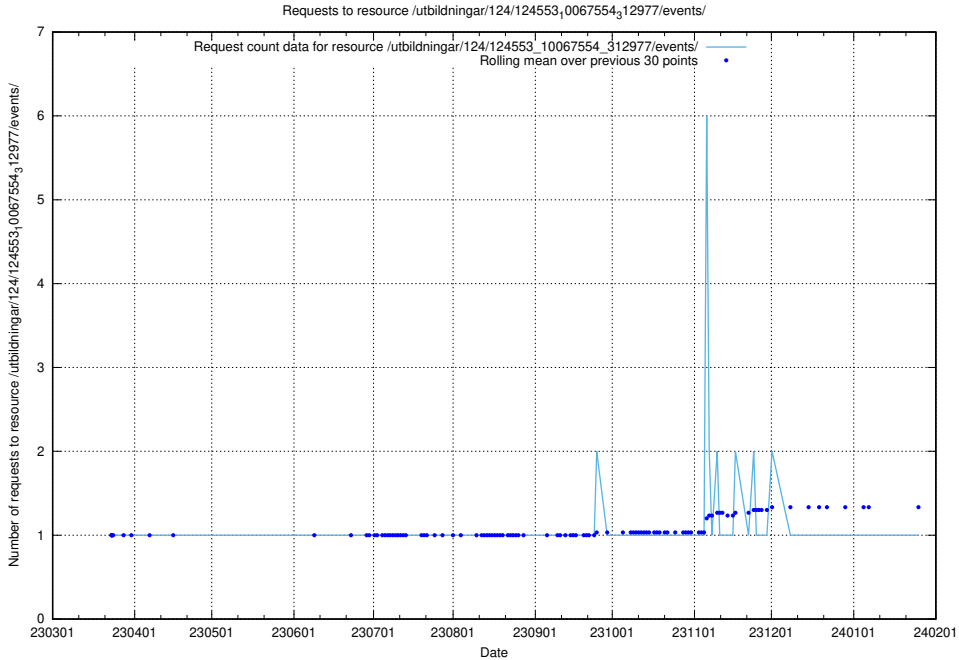

5.1650 Usage of /utbildningar/124/124553_10067554_312977/events/

Here, we count the number of requests to resource /utbildningar/124/124553_10067554_312977/events/