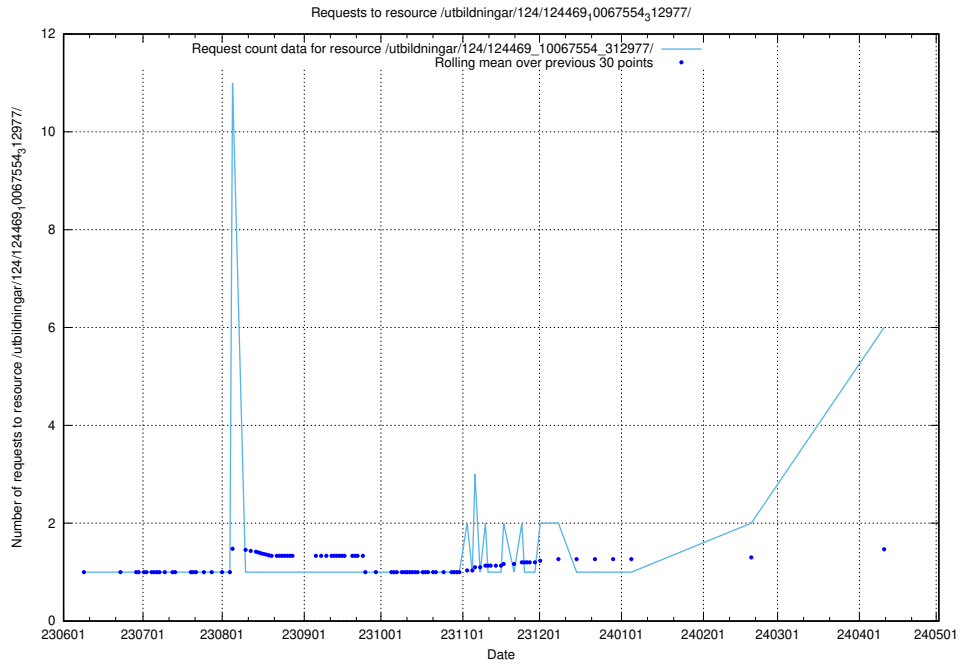

5.160 Usage of /utbildningar/124/124469_10067554_312977/

Here, we count the number of requests to resource /utbildningar/124/124469_10067554_312977/.