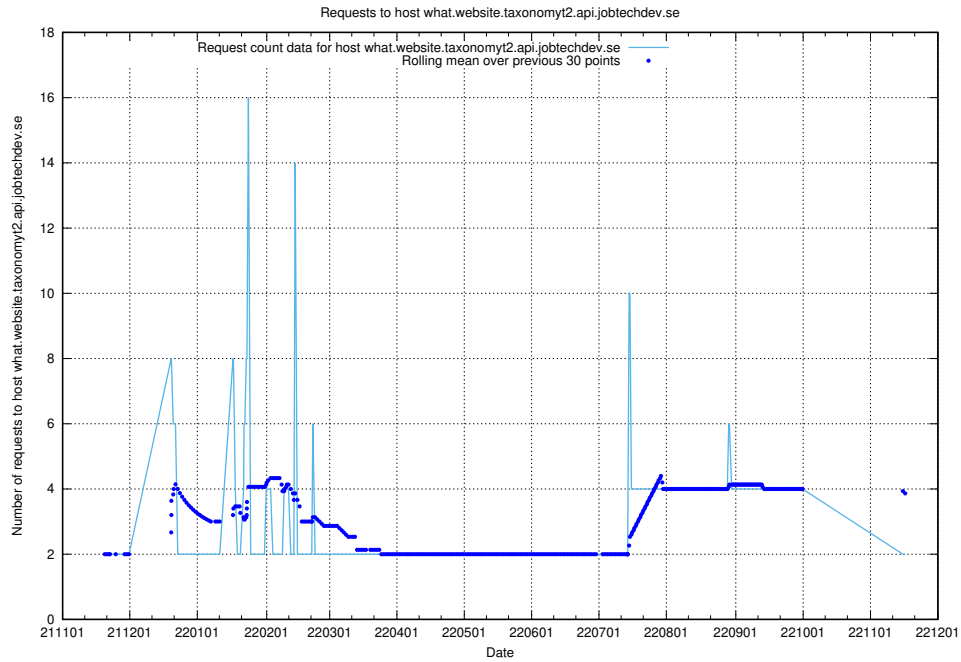

7.478 Usage of what.website.taxonomy2.api.jobtechdev.se

Here, we count the number of requests to host what.website.taxonomy2.api.jobtechdev.se.