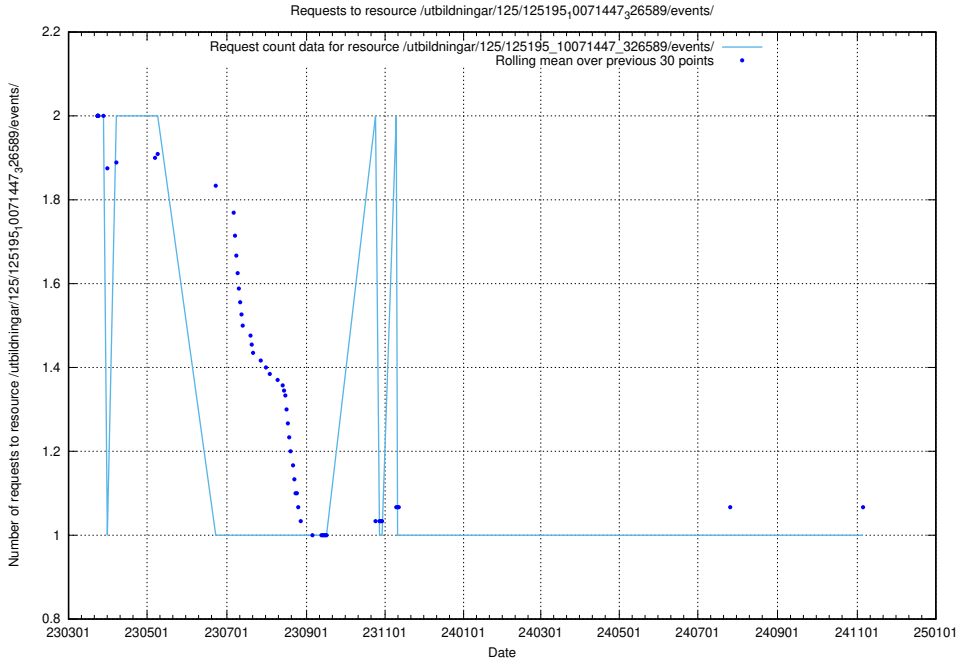

Here, we count the number of requests to resource /utbildningar/125/125415_10067868_313649/events/

5.7414 Usage of /utbildningar/125/125195_10071447_326589/events/

Here, we count the number of requests to resource /utbildningar/125/125195_10071447_326589/events/