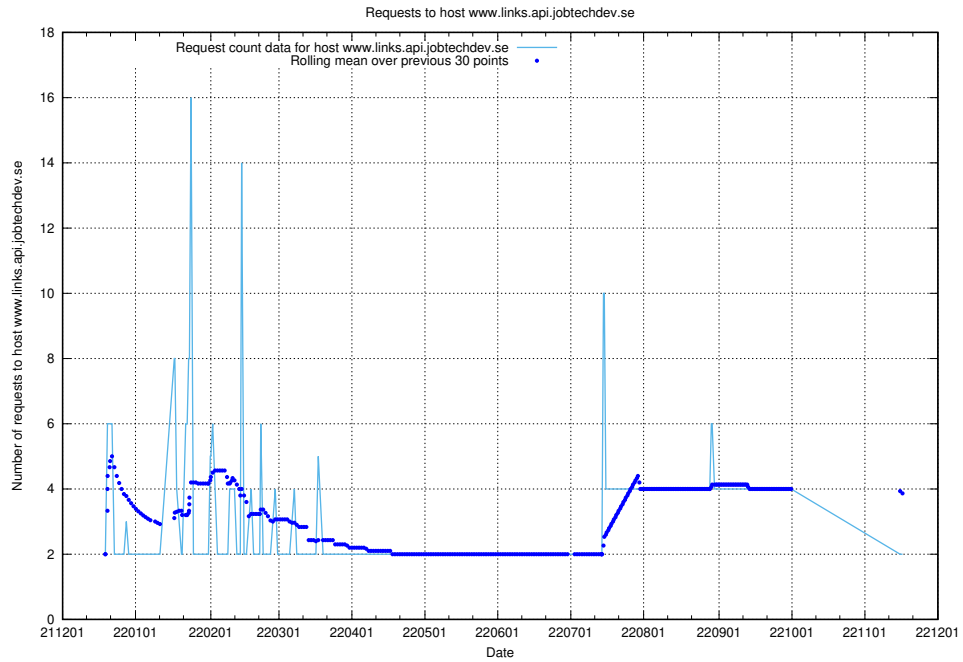

7.406 Usage of `www.links.api.jobtechdev.se`

Here, we count the number of requests to host `www.links.api.jobtechdev.se`.