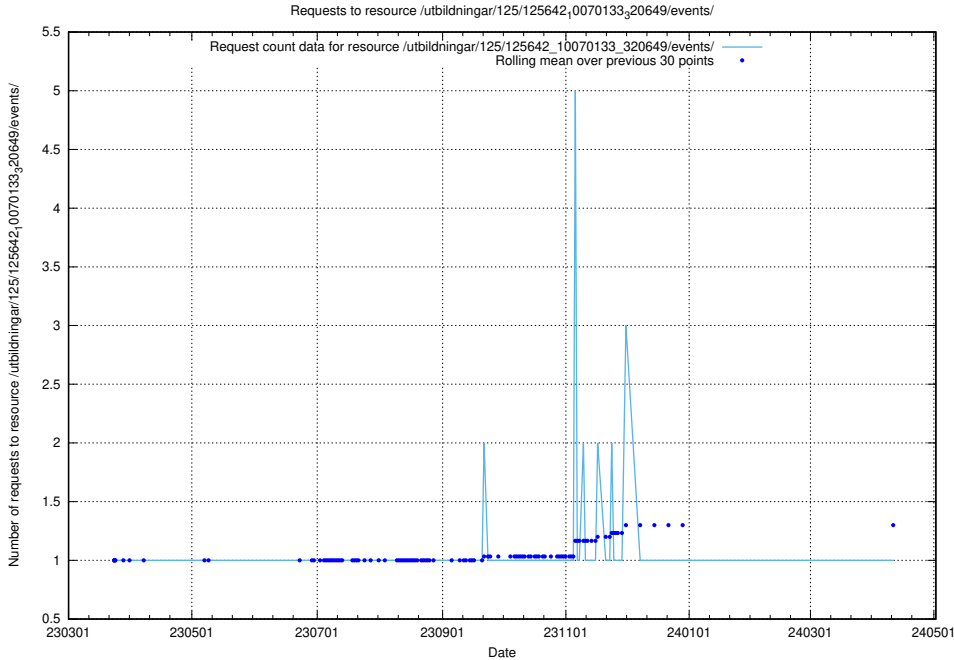

5.1025 Usage of /utbildningar/125/125642_10070133_320649/events/

Here, we count the number of requests to resource /utbildningar/125/125642_10070133_320649/events/