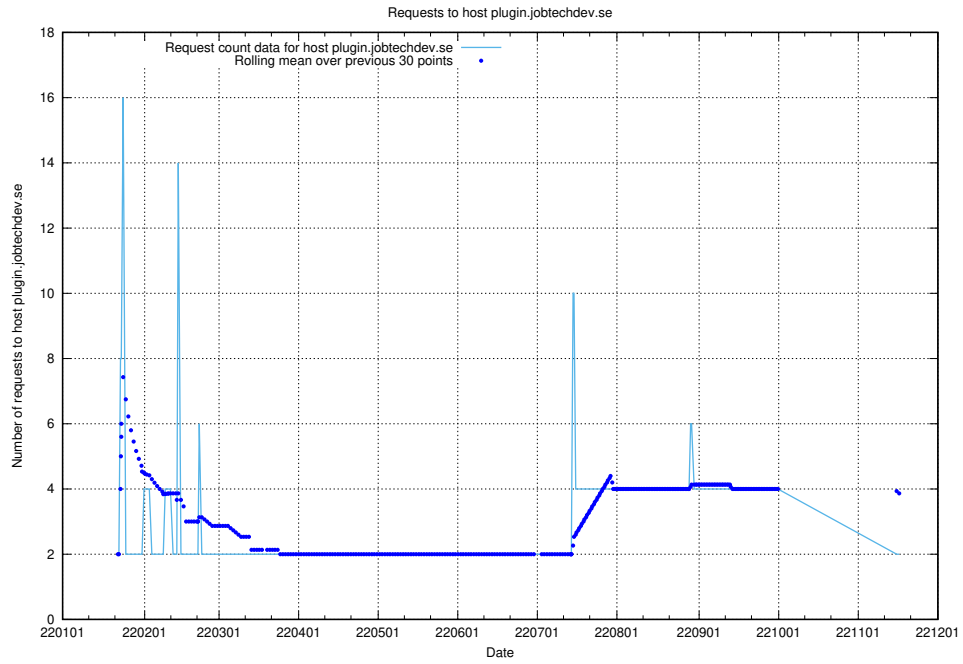

7.621 Usage of plugin.jobtechdev.se

Here, we count the number of requests to host plugin.jobtechdev.se.