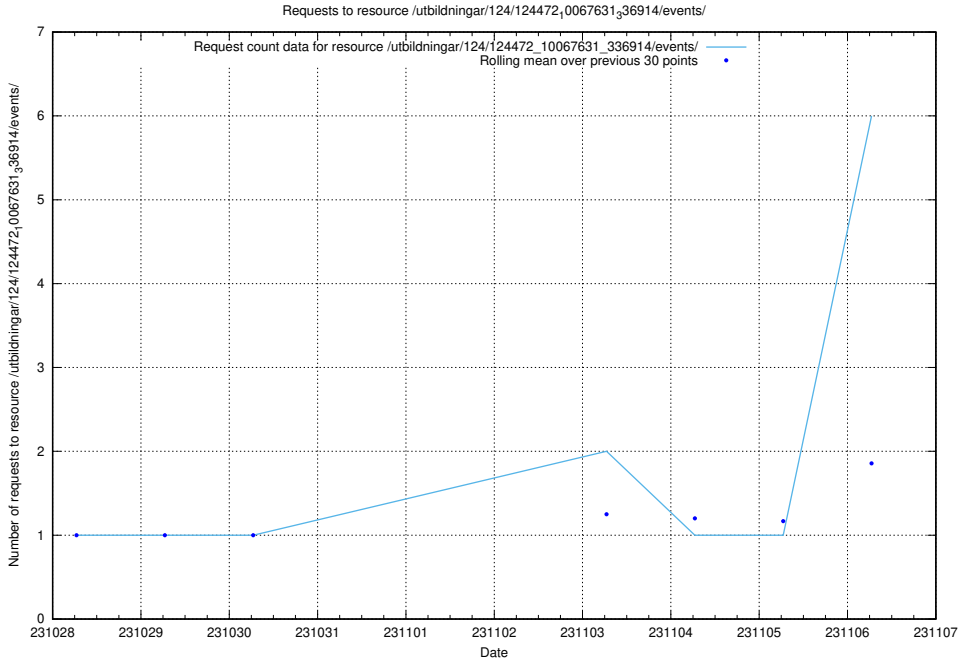

5.119 Usage of /utbildningar/124/124472_10067631_336914/events/

Here, we count the number of requests to resource /utbildningar/124/124472_10067631_336914/events/