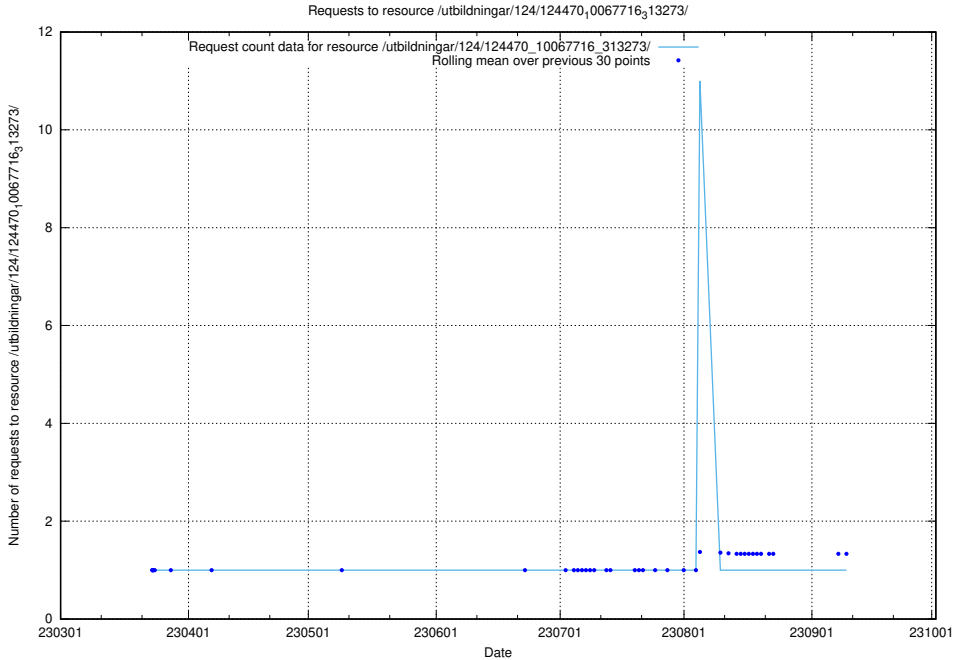

Here, we count the number of requests to resource /utbildningar/utb_emil/126/126514_10071820_329551/

5.4217 Usage of /utbildningar/124/124470_10067716_313273/

Here, we count the number of requests to resource /utbildningar/124/124470_10067716_313273/.