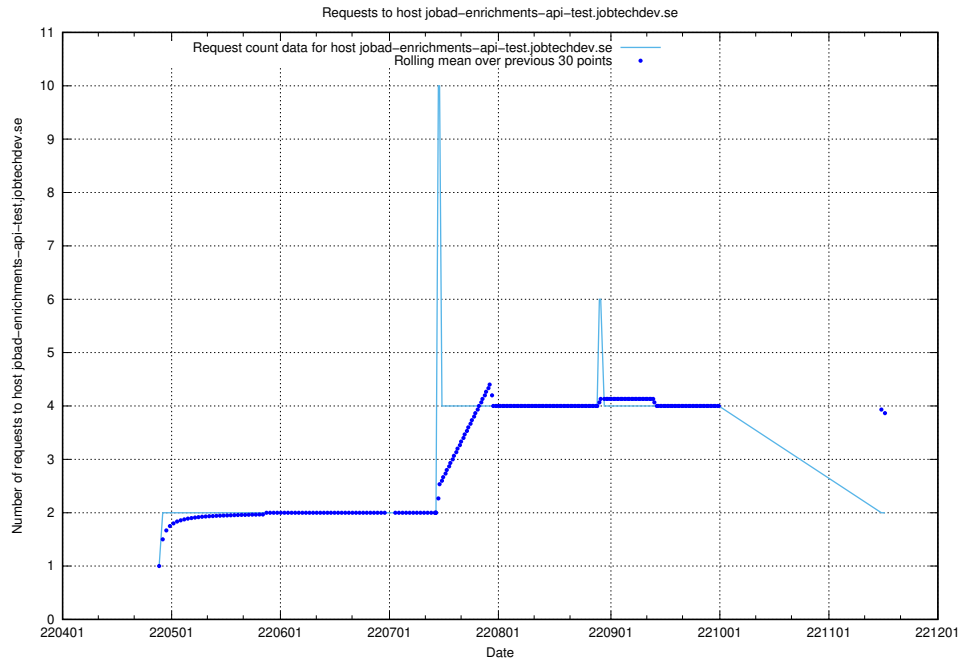

7.471 Usage of jobad-enrichments-api-test.jobtechdev.se

Here, we count the number of requests to host jobad-enrichments-api-test.jobtechdev.se.