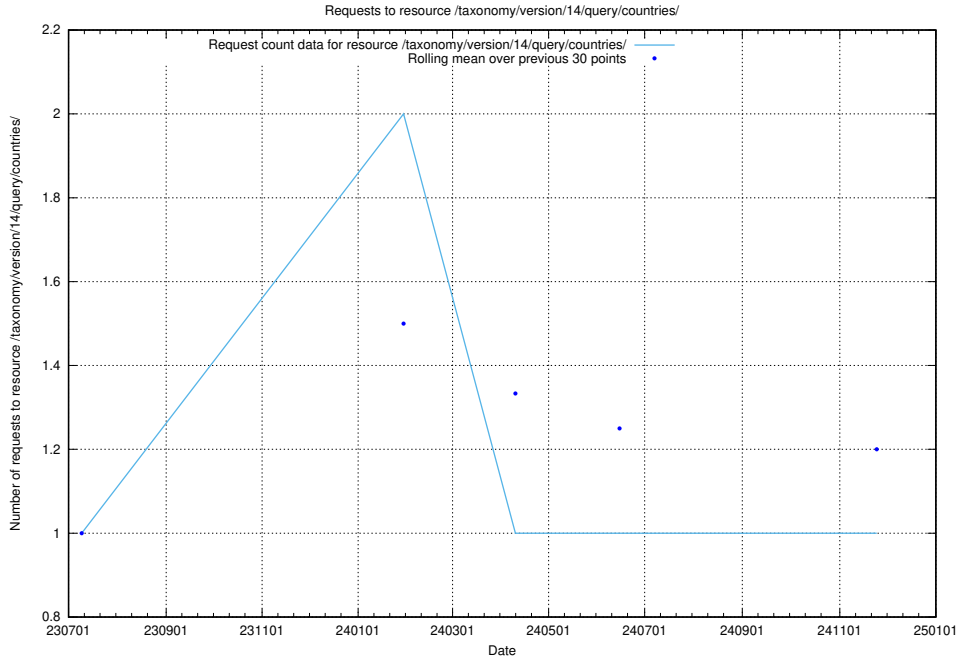

5.6214 Usage of /taxonomy/version/14/query/countries/

Here, we count the number of requests to resource /taxonomy/version/14/query/countries/.