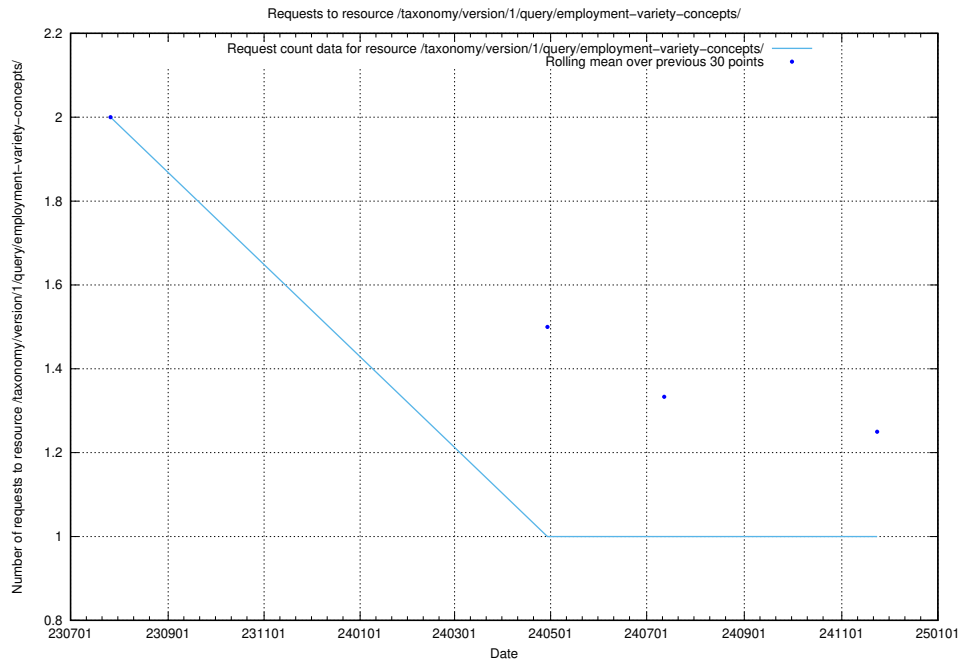

5.5999 Usage of /taxonomy/version/1/query/employment-variety-concepts/

Here, we count the number of requests to resource /taxonomy/version/1/query/employment-variety-concepts/.