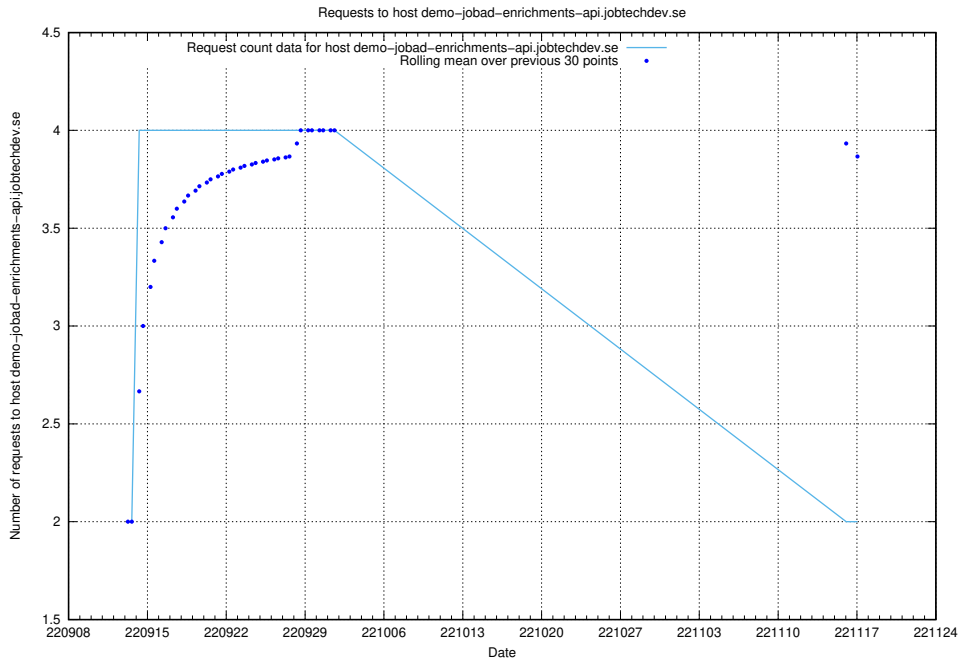

7.350 Usage of demo-jobad-enrichments-api.jobtechdev.se

Here, we count the number of requests to host demo-jobad-enrichments-api.jobtechdev.se.