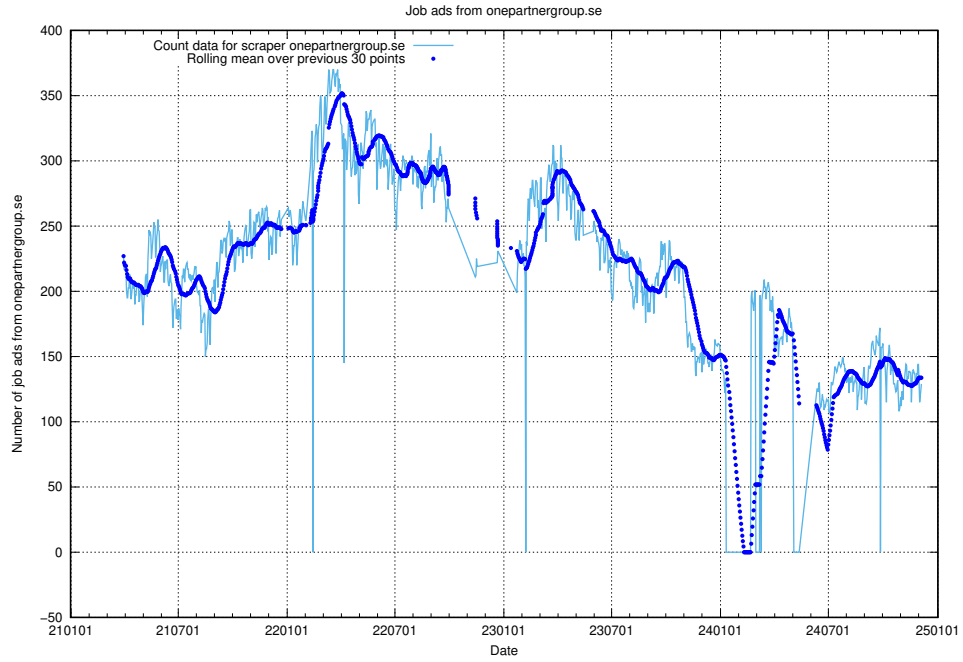

13.12 Number of ads by scraper thehub.io

Here, we count the number of job ads scraped from thehub.io.

13.13 Number of ads by scraper onepartnergroup.se

Here, we count the number of job ads scraped from onepartnergroup.se.