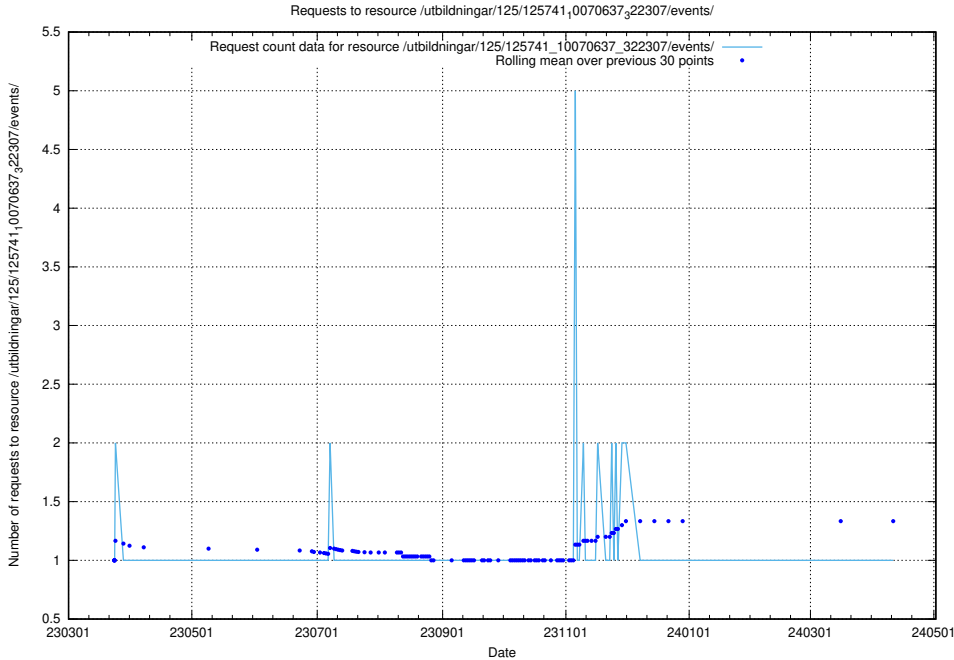

Here, we count the number of requests to resource /utbildningar/125/125741_10070638_322308/.

5.937 Usage of /utbildningar/125/125741_10070637_322307/events/

Here, we count the number of requests to resource /utbildningar/125/125741_10070637_322307/events/