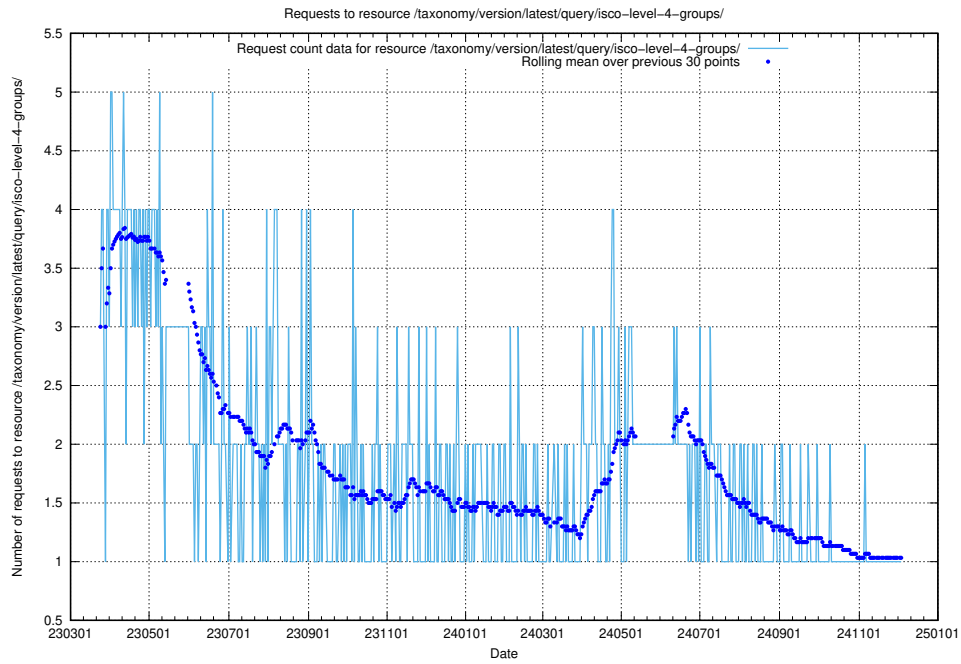

5.7210 Usage of /taxonomy/version/latest/query/isco-level-4-groups/

Here, we count the number of requests to resource /taxonomy/version/latest/query/isco-level-4-groups/.