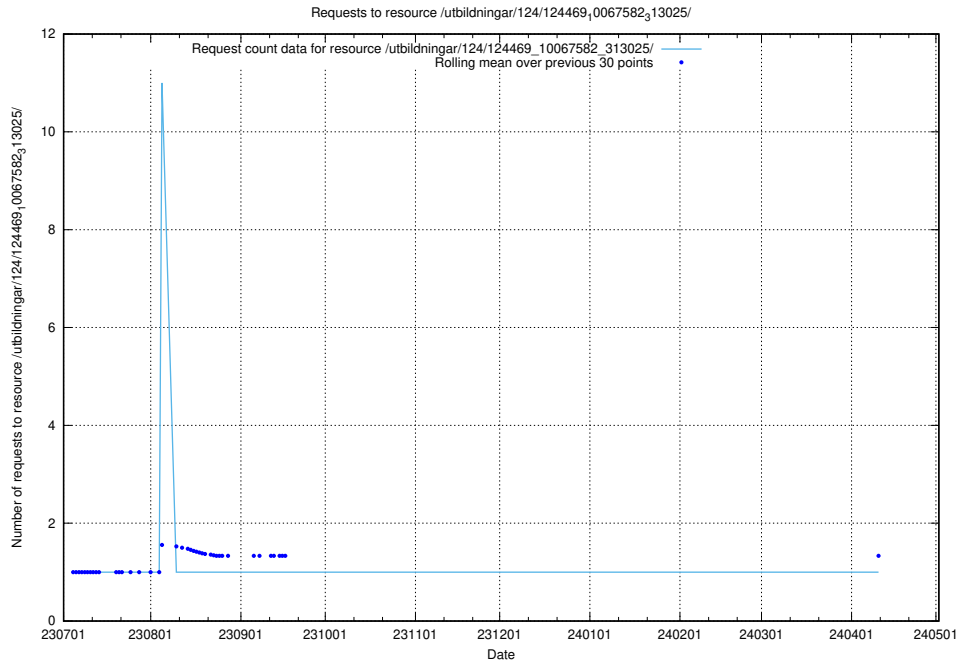

5.6418 Usage of /utbildningar/124/124469_10067582_313025/

Here, we count the number of requests to resource /utbildningar/124/124469_10067582_313025/.