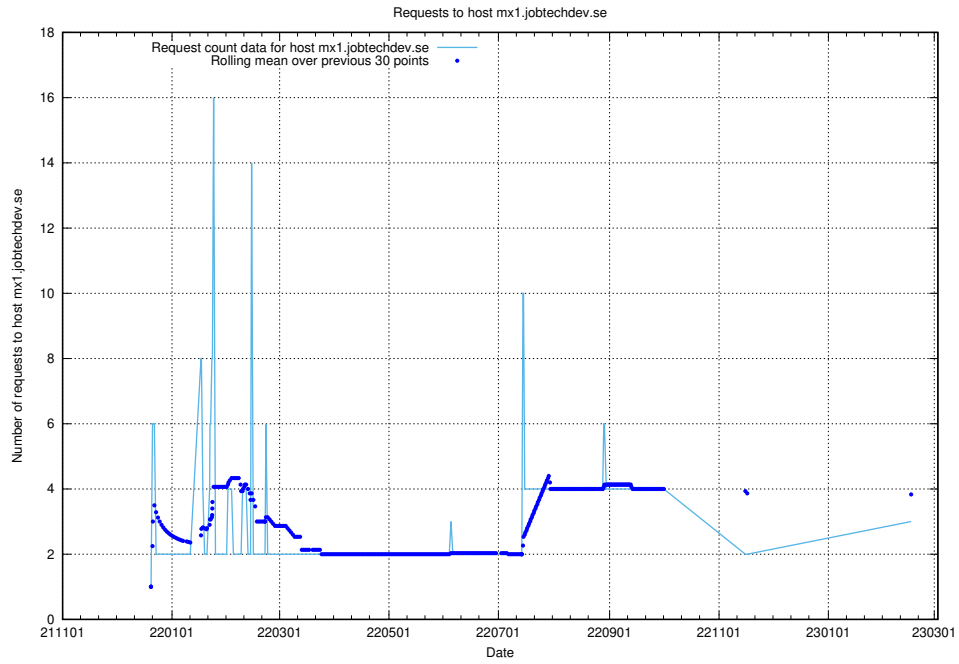

7.220 Usage of mx1.jobtechdev.se

Here, we count the number of requests to host mx1.jobtechdev.se.