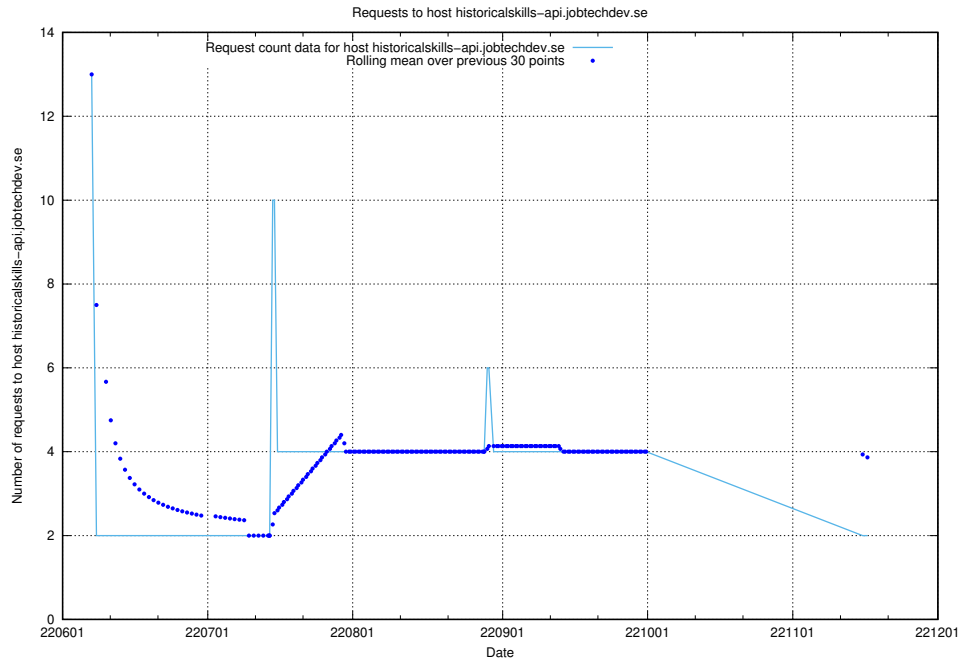

7.438 Usage of historicalskills-api.jobtechdev.se

Here, we count the number of requests to host historicalskills-api.jobtechdev.se.