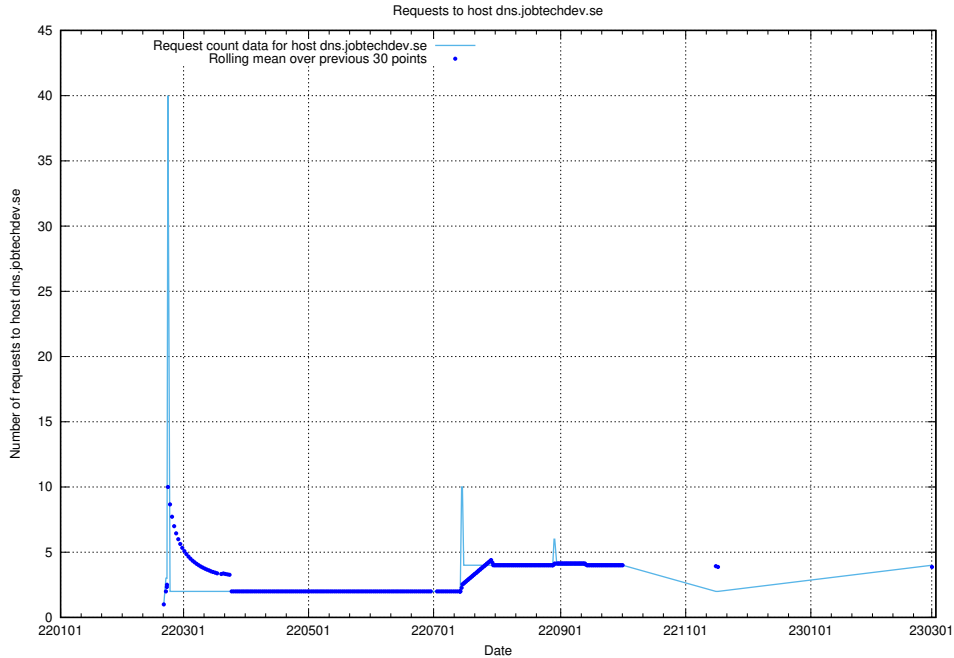

7.178 Usage of dns.jobtechdev.se

Here, we count the number of requests to host dns.jobtechdev.se.