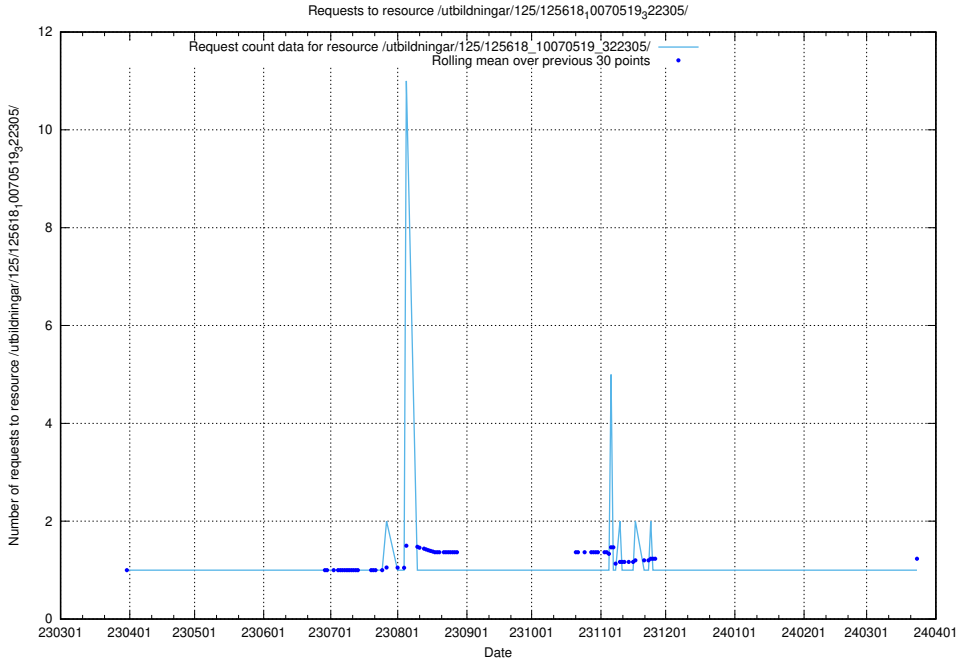

5.7144 Usage of /utbildningar/125/125618_10070519_322305/

Here, we count the number of requests to resource /utbildningar/125/125618_10070519_322305/.