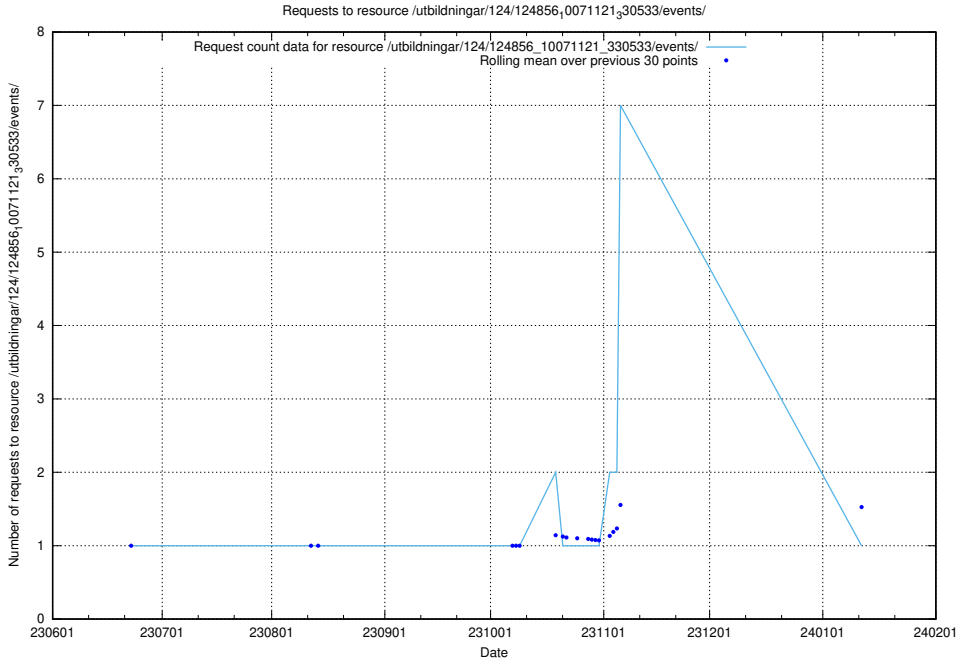

5.6802 Usage of /utbildningar/124/124856_10071121_330533/events/

Here, we count the number of requests to resource /utbildningar/124/124856_10071121_330533/events/