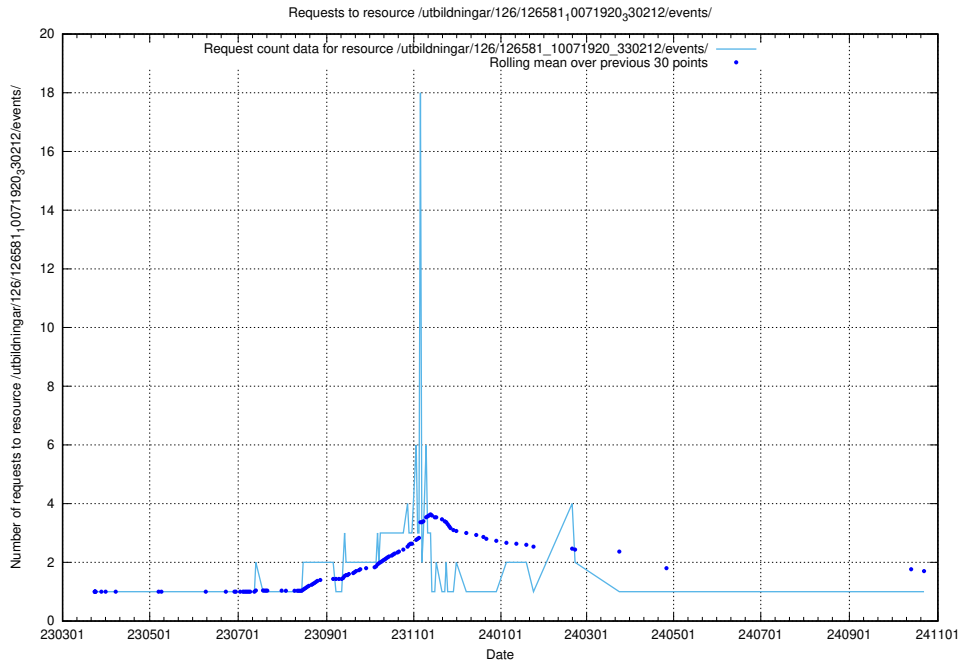

5.7530 Usage of /utbildningar/126/126581_10071920_330212/events/

Here, we count the number of requests to resource /utbildningar/126/126581_10071920_330212/events/