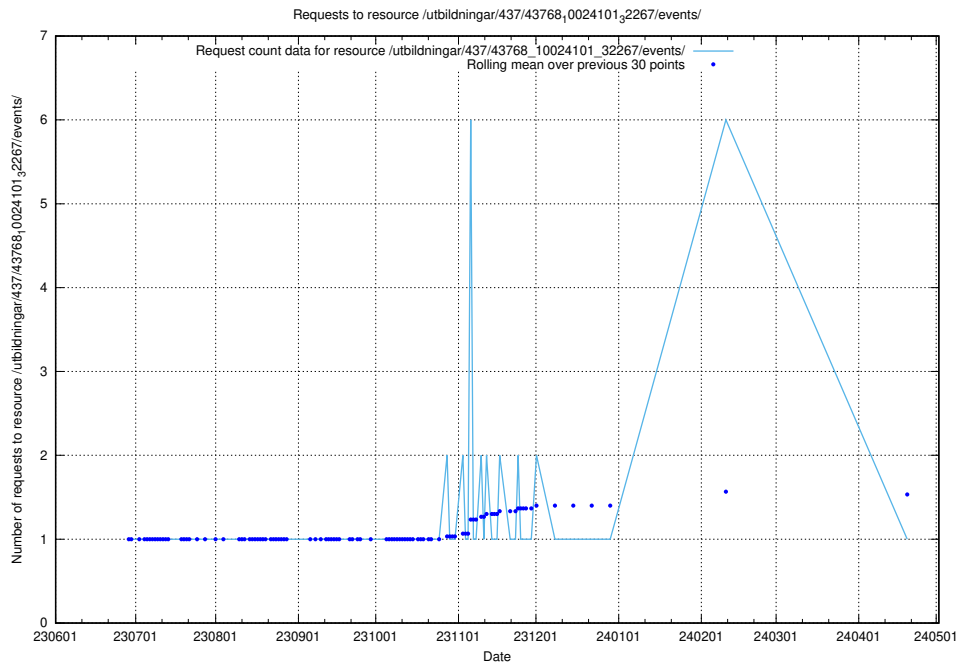

5.6491 Usage of /utbildningar/437/43768_10024101_32267/events/

Here, we count the number of requests to resource /utbildningar/437/43768_10024101_32267/events/.

5.6492 Usage of /utbildningar/437/43768_10024101_32267/