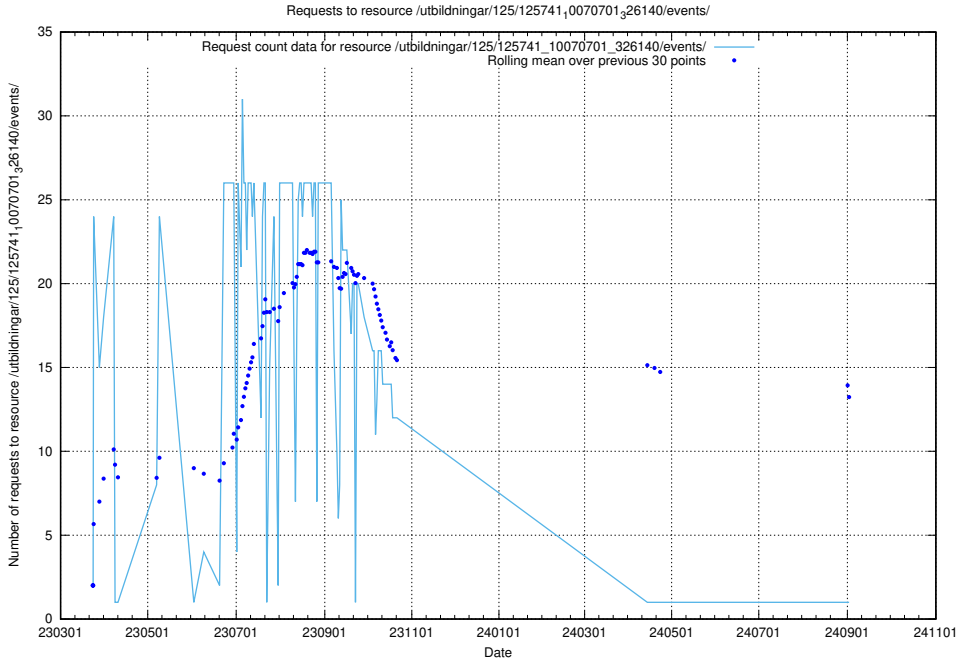

5.7400 Usage of /utbildningar/125/125741_10070701_326140/events/

Here, we count the number of requests to resource /utbildningar/125/125741_10070701_326140/events/