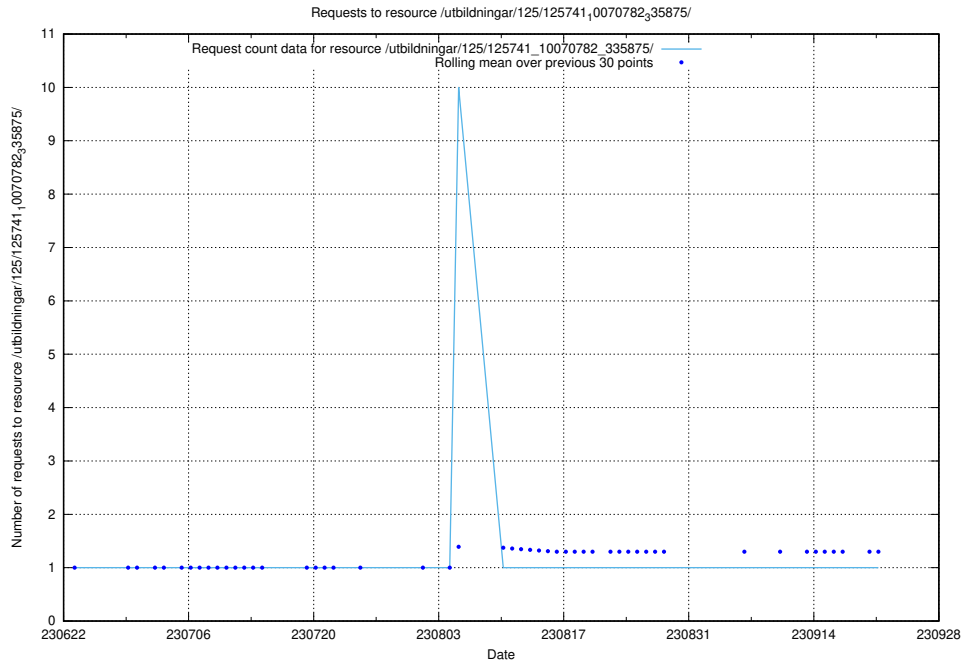

5.6749 Usage of /utbildningar/125/125741_10070782_335875/

Here, we count the number of requests to resource /utbildningar/125/125741_10070782_335875/.