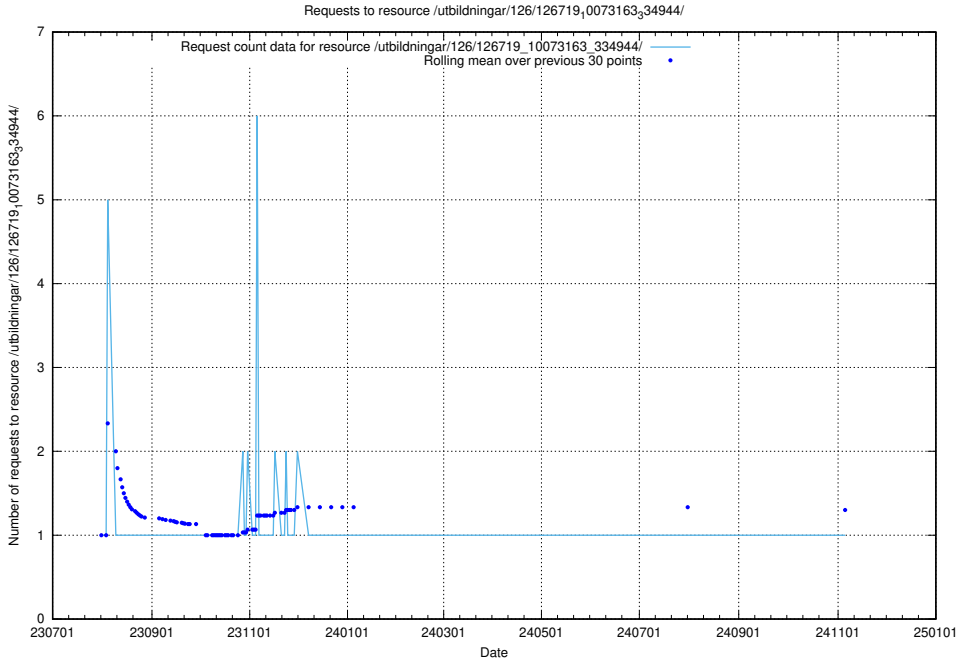

5.5953 Usage of /utbildningar/126/126719_10073163_334944/

Here, we count the number of requests to resource /utbildningar/126/126719_10073163_334944/.