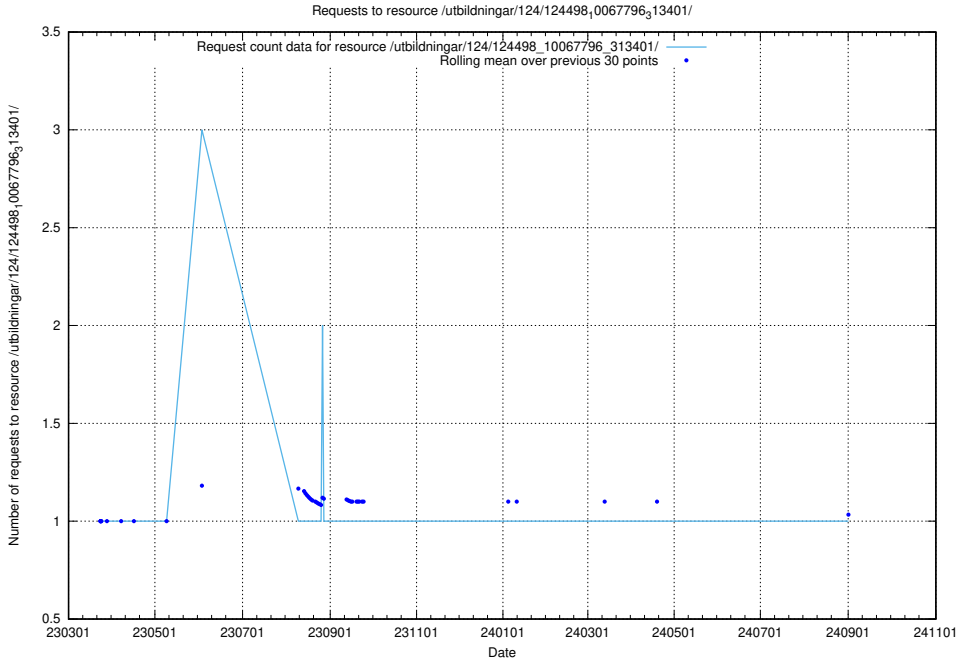

5.3732 Usage of /utbildningar/124/124498_10067796_313401/

Here, we count the number of requests to resource /utbildningar/124/124498_10067796_313401/.