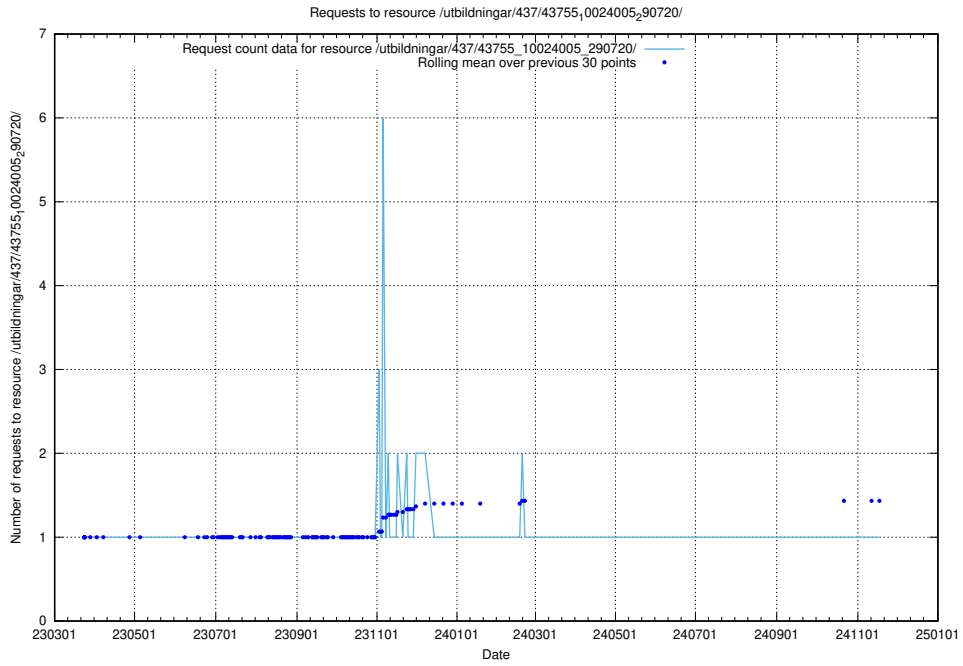

5.7503 Usage of /utbildningar/437/43755_10024005_290720/

Here, we count the number of requests to resource /utbildningar/437/43755_10024005_290720/.