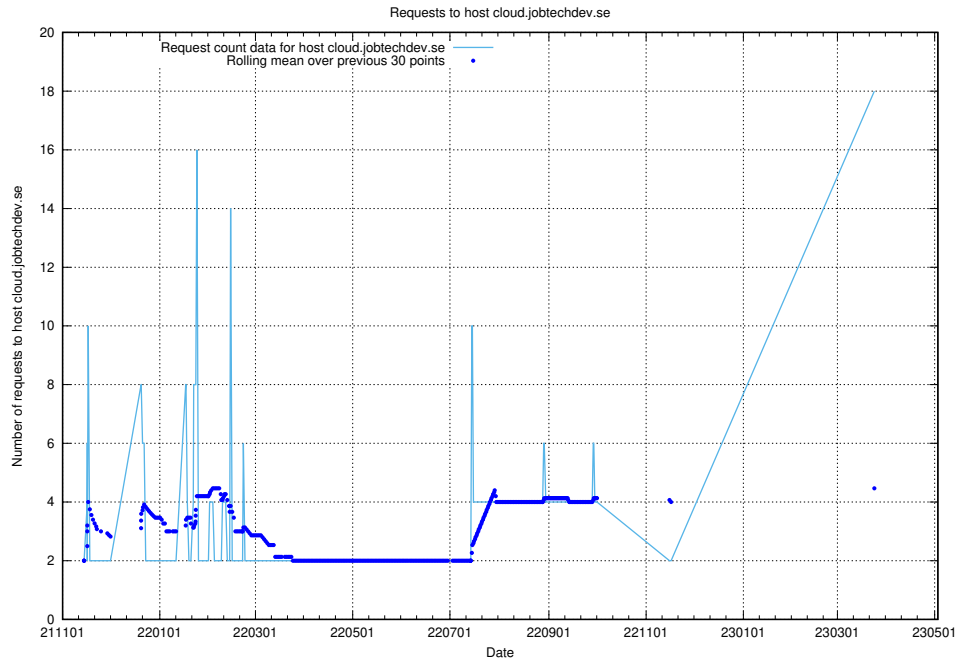

7.47 Usage of cloud.jobtechdev.se

Here, we count the number of requests to host cloud.jobtechdev.se.