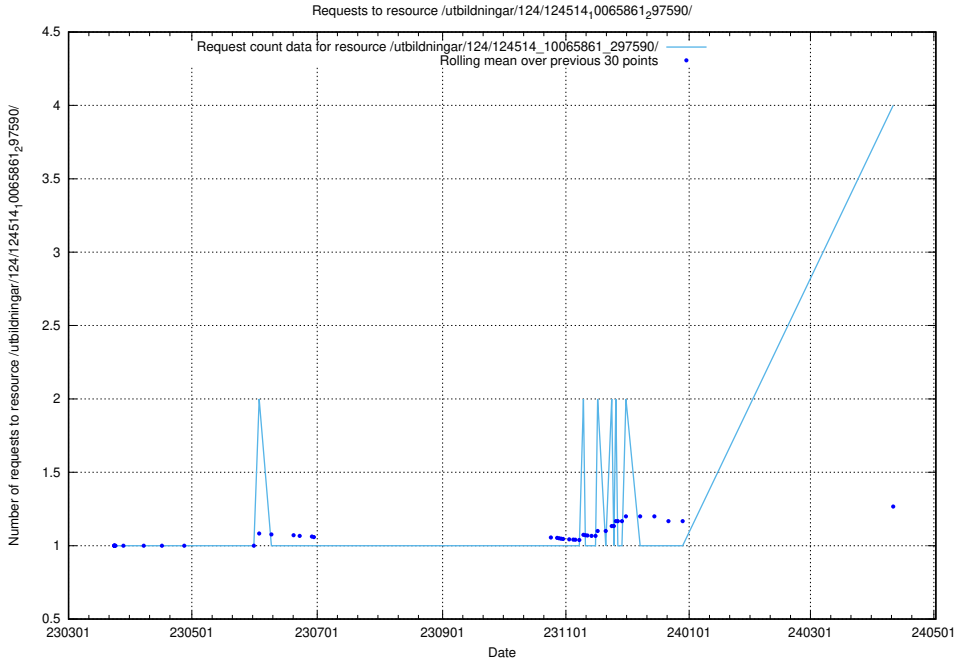

5.273 Usage of /utbildningar/124/124514_10065861_297590/

Here, we count the number of requests to resource /utbildningar/124/124514_10065861_297590/.