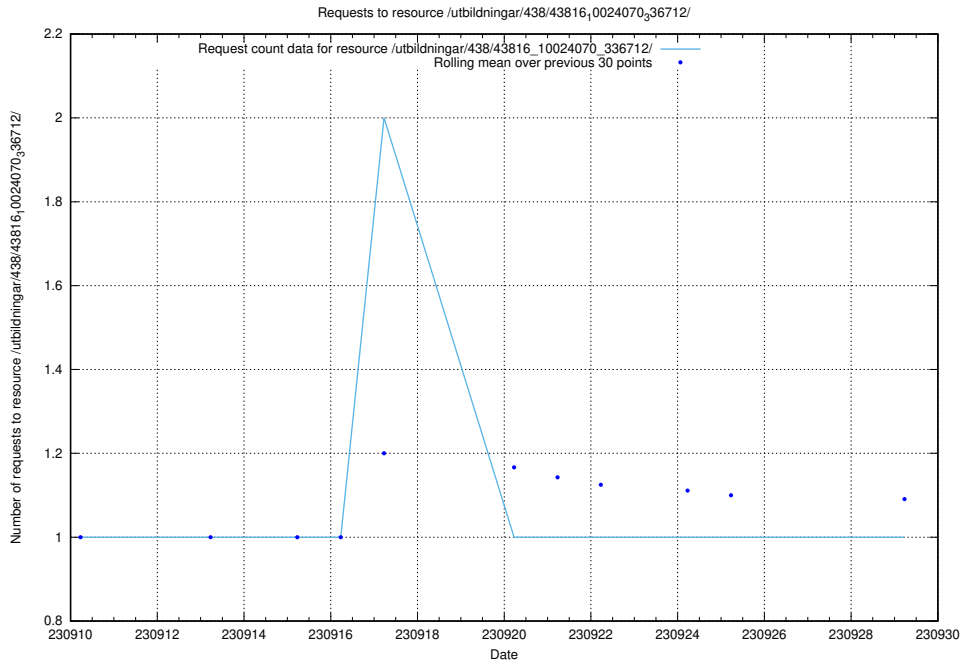

5.5661 Usage of /utbildningar/438/43816_10024070_336712/

Here, we count the number of requests to resource /utbildningar/438/43816_10024070_336712/.