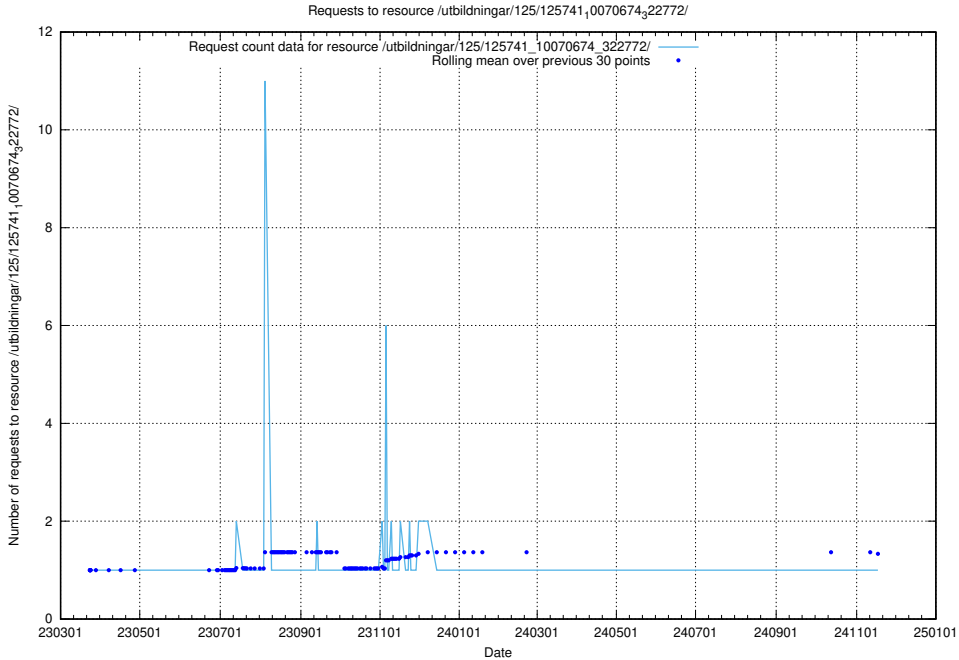

5.7618 Usage of /utbildningar/125/125741_10070674_322772/

Here, we count the number of requests to resource /utbildningar/125/125741_10070674_322772/.