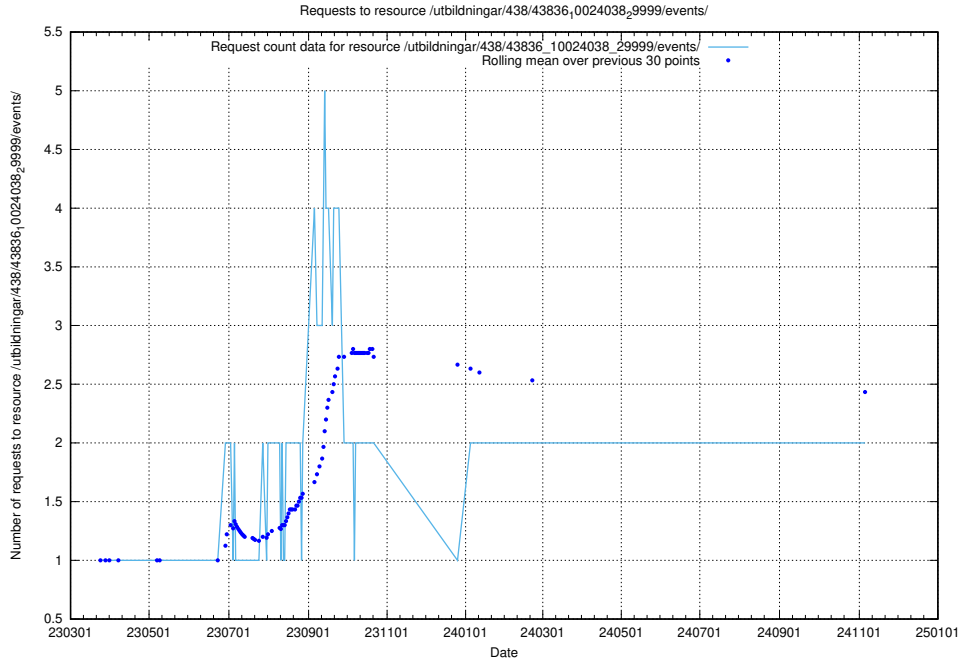

5.902 Usage of /utbildningar/438/43836_10024038_29999/events/

Here, we count the number of requests to resource /utbildningar/438/43836_10024038_29999/events/.