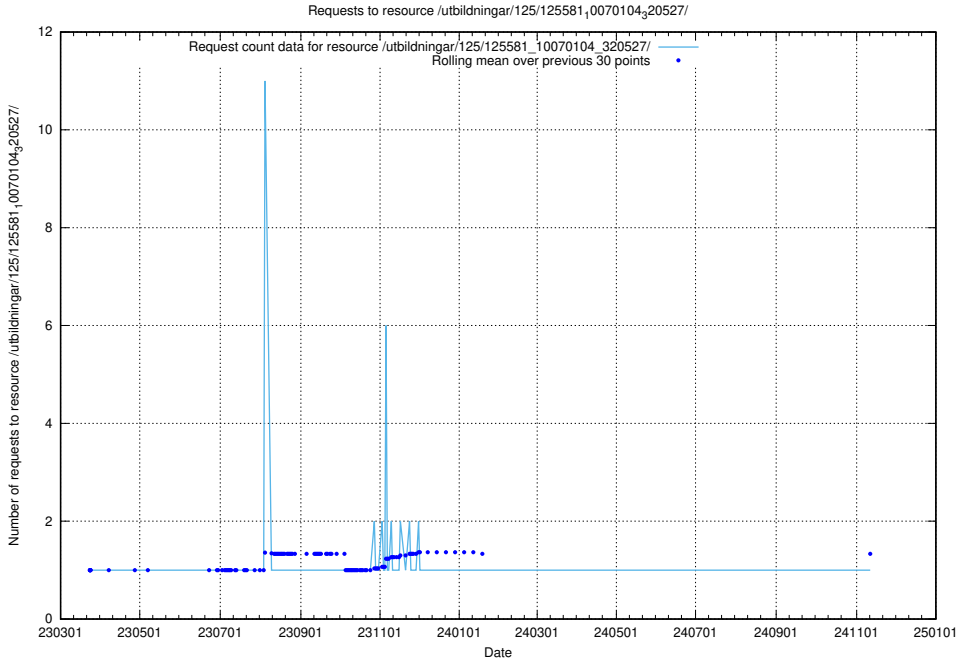

5.1075 Usage of /utbildningar/125/125581_10070104_320527/

Here, we count the number of requests to resource /utbildningar/125/125581_10070104_320527/.