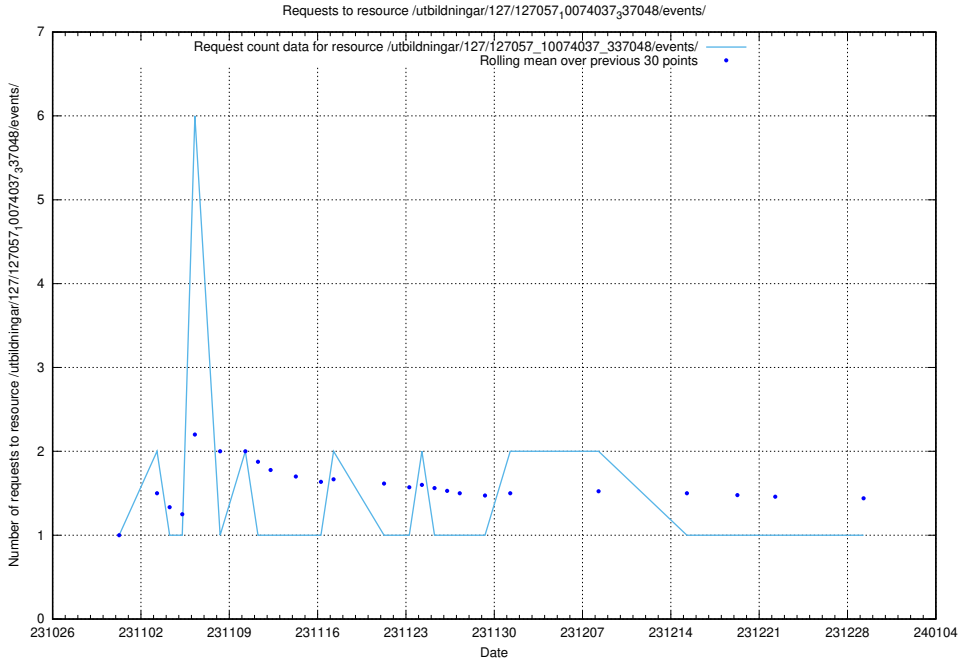

5.5209 Usage of /utbildningar/127/127057_10074037_337048/events/

Here, we count the number of requests to resource /utbildningar/127/127057_10074037_337048/events/