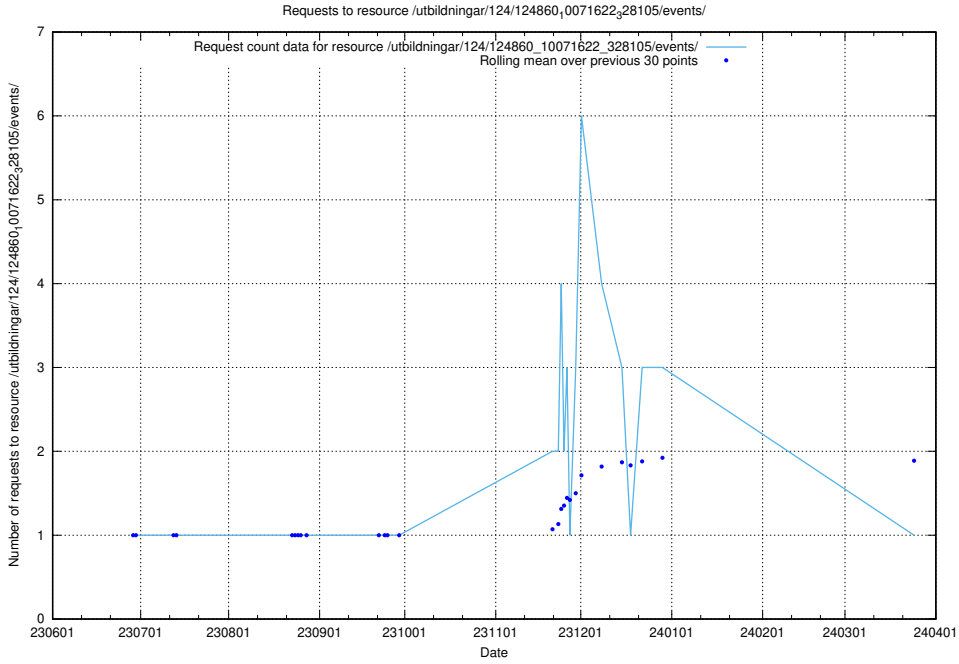

5.6543 Usage of /utbildningar/124/124860_10071622_328105/events/

Here, we count the number of requests to resource /utbildningar/124/124860_10071622_328105/events/