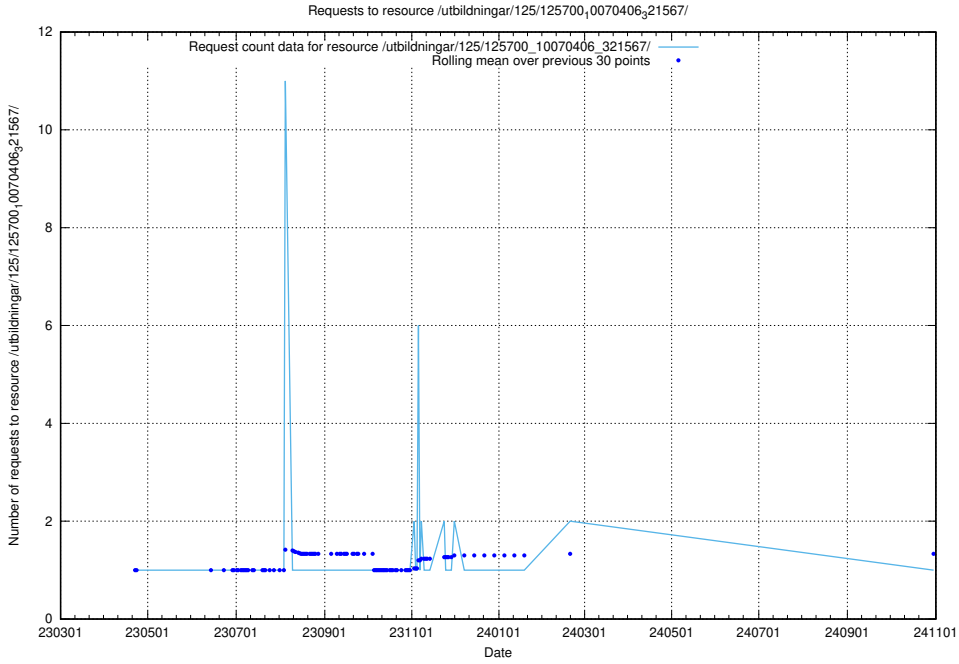

5.7130 Usage of /utbildningar/125/125700_10070406_321567/

Here, we count the number of requests to resource /utbildningar/125/125700_10070406_321567/.