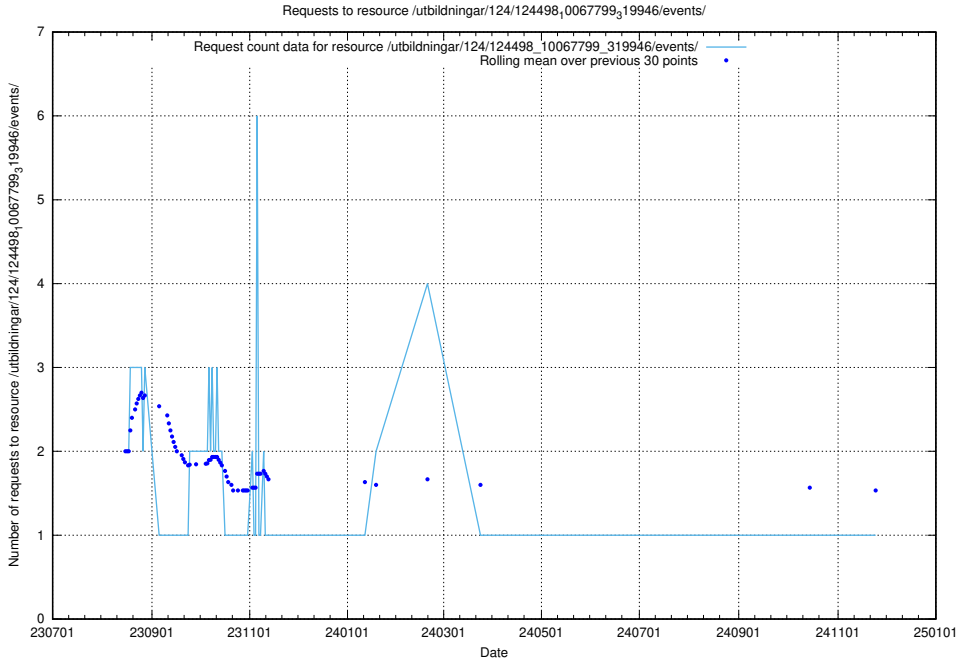

5.5849 Usage of /utbildningar/124/124498_10067799_319946/events/

Here, we count the number of requests to resource /utbildningar/124/124498_10067799_319946/events/