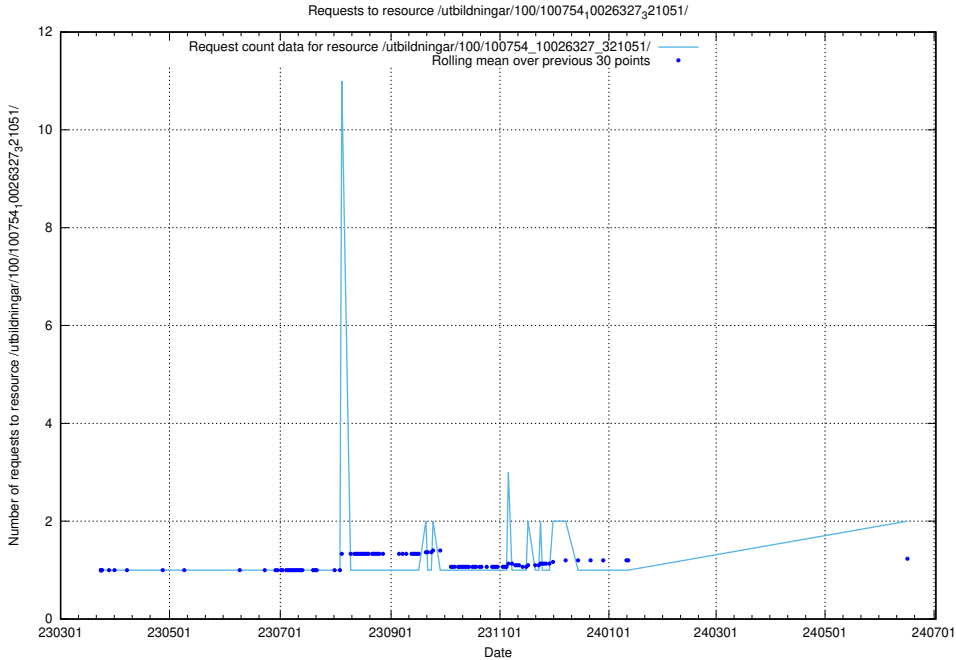

5.843 Usage of /utbildningar/100/100754_10026327_321051/

Here, we count the number of requests to resource /utbildningar/100/100754_10026327_321051/.