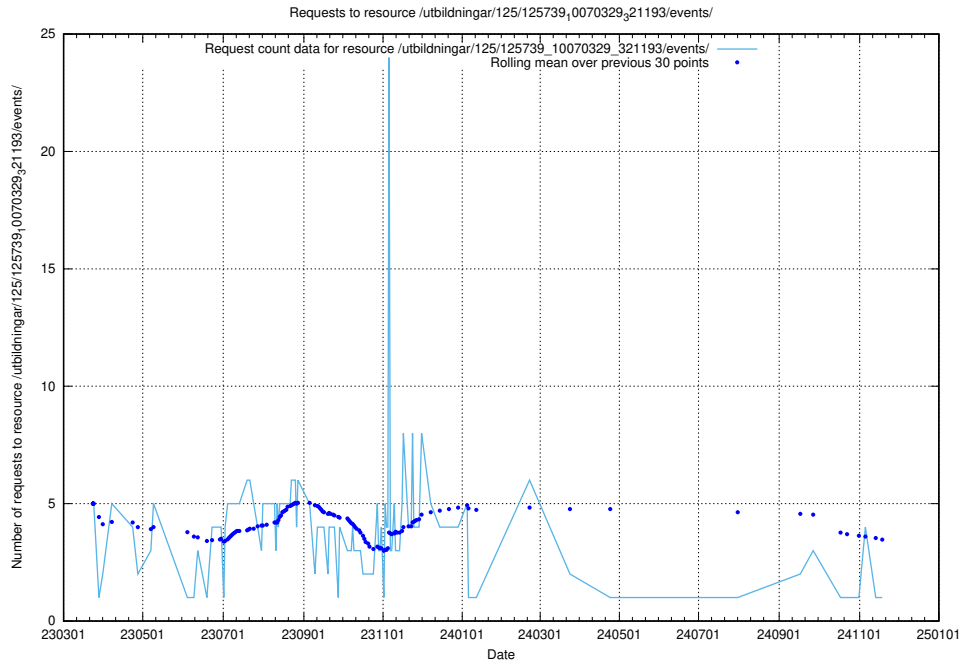

5.7375 Usage of /utbildningar/125/125739_10070329_321193/events/

Here, we count the number of requests to resource /utbildningar/125/125739_10070329_321193/events/