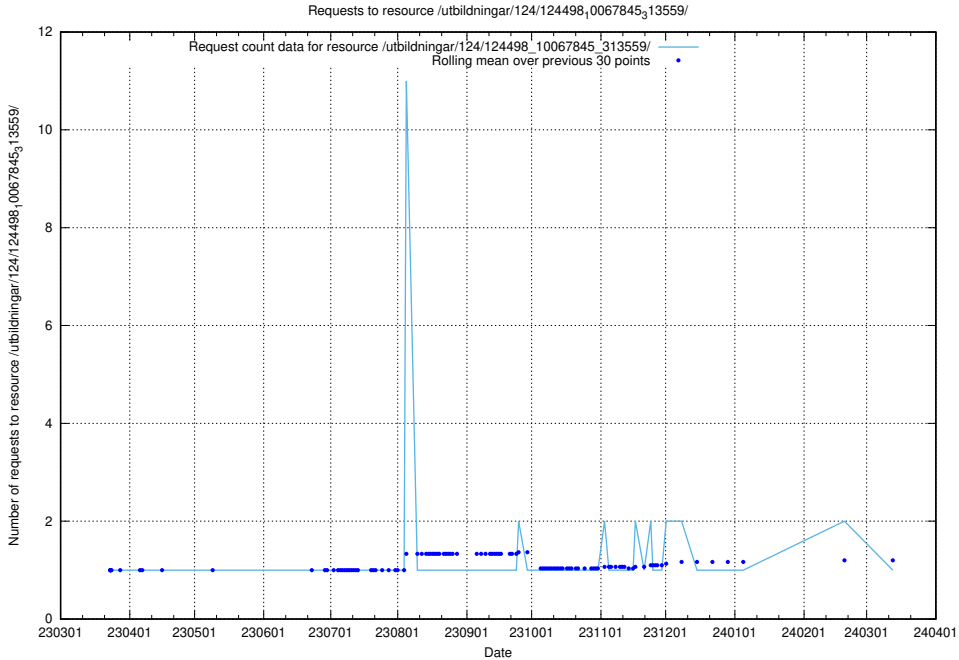

5.3718 Usage of /utbildningar/124/124498_10067845_313559/

Here, we count the number of requests to resource /utbildningar/124/124498_10067845_313559/.