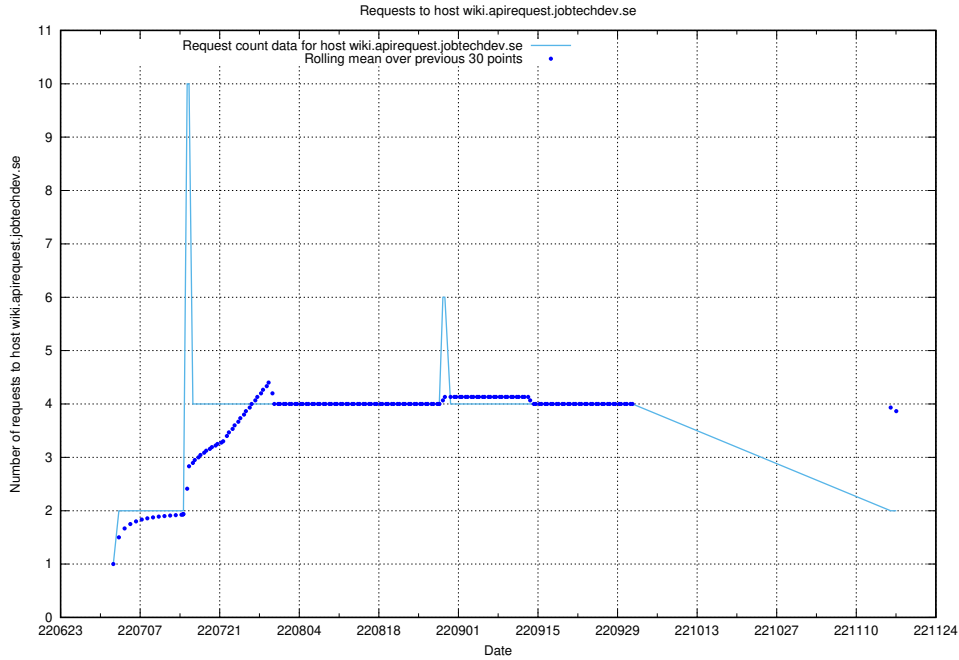

7.418 Usage of wiki.apirequest.jobtechdev.se

Here, we count the number of requests to host wiki.apirequest.jobtechdev.se.

7.419 Usage of wiki.api.jobtechdev.se

Here, we count the number of requests to host wiki.api.jobtechdev.se.