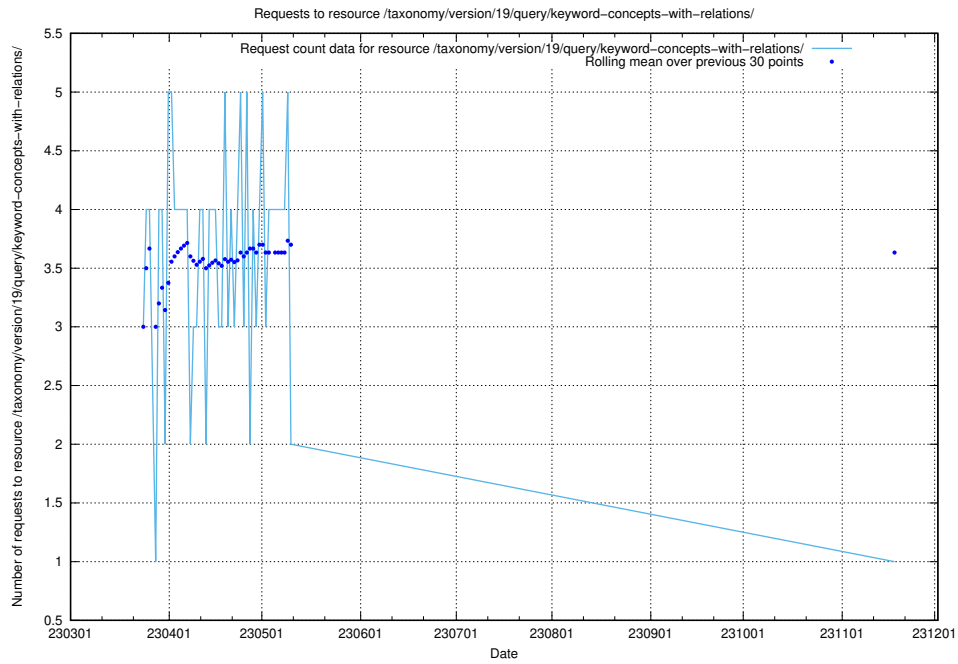

5.7261 Usage of /taxonomy/version/19/query/keyword-concepts-with-relations/

Here, we count the number of requests to resource /taxonomy/version/19/query/keyword-concepts-with-relations/.

5.7262 Usage of /taxonomy/version/19/query/isco-level-4-groups/