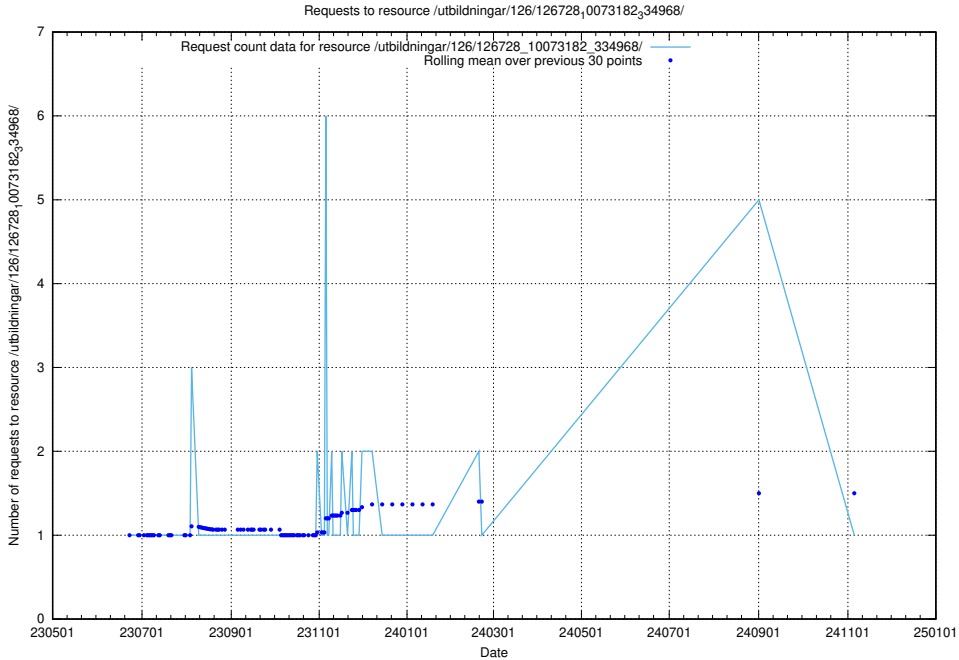

5.6660 Usage of /utbildningar/126/126728_10073182_334968/

Here, we count the number of requests to resource /utbildningar/126/126728_10073182_334968/.