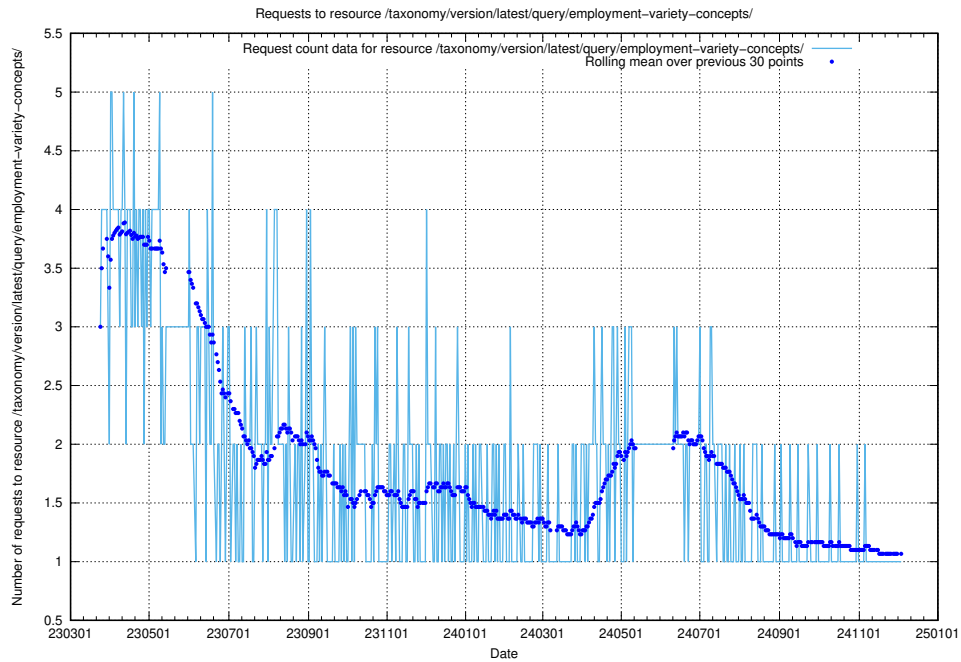

5.7212 Usage of /taxonomy/version/latest/query/employment-variety-concepts/

Here, we count the number of requests to resource /taxonomy/version/latest/query/employment-variety-concepts/.

5.7213 Usage of /utbildningar/122/122290_10066653_324707/