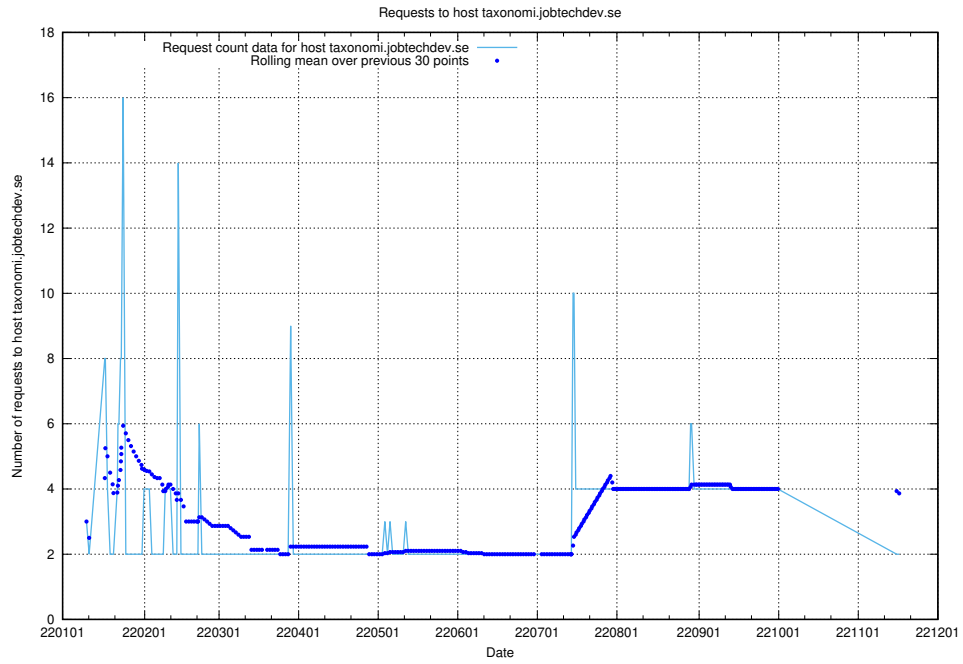

7.308 Usage of taxonomi.jobtechdev.se

Here, we count the number of requests to host taxonomi.jobtechdev.se.

7.309 Usage of jobad-enrichments-api.jobtechdev.se:80

Here, we count the number of requests to host jobad-enrichments-api.jobtechdev.se:80.