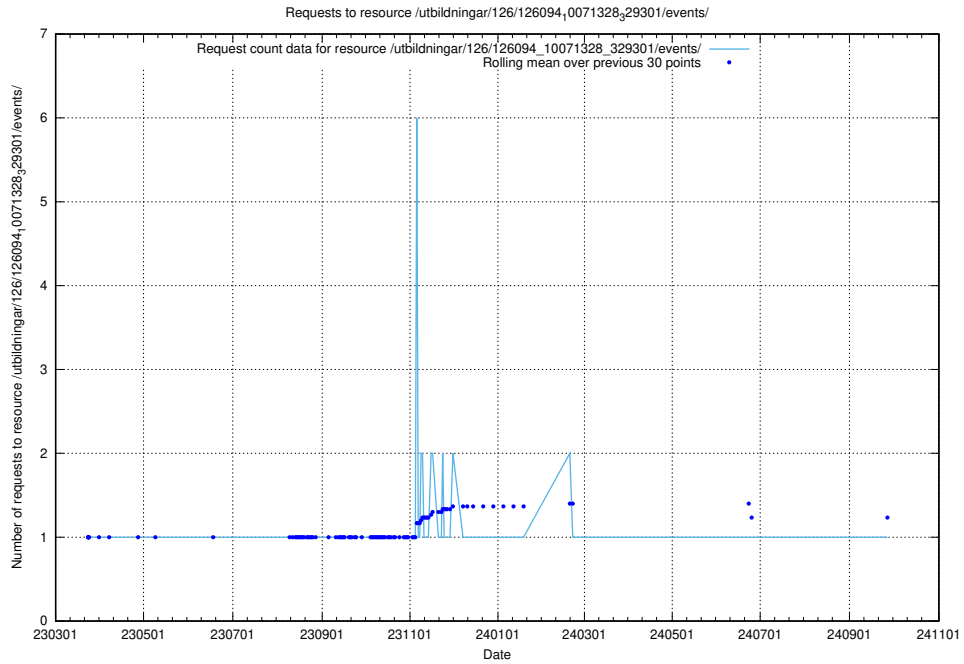

5.7562 Usage of /tst/

Here, we count the number of requests to resource /tst/.

5.7563 Usage of /utbildningar/126/126094_10071328_325707/events/

Here, we count the number of requests to resource /utbildningar/126/126094_10071328_325707/events/