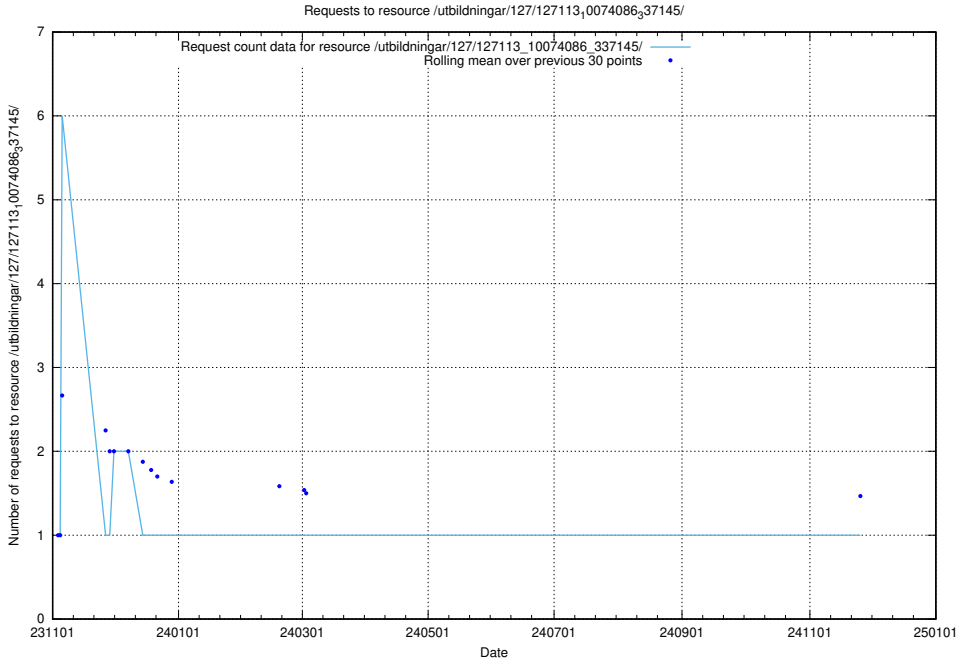

5.5171 Usage of /utbildningar/127/127113_10074086_337145/

Here, we count the number of requests to resource /utbildningar/127/127113_10074086_337145/.