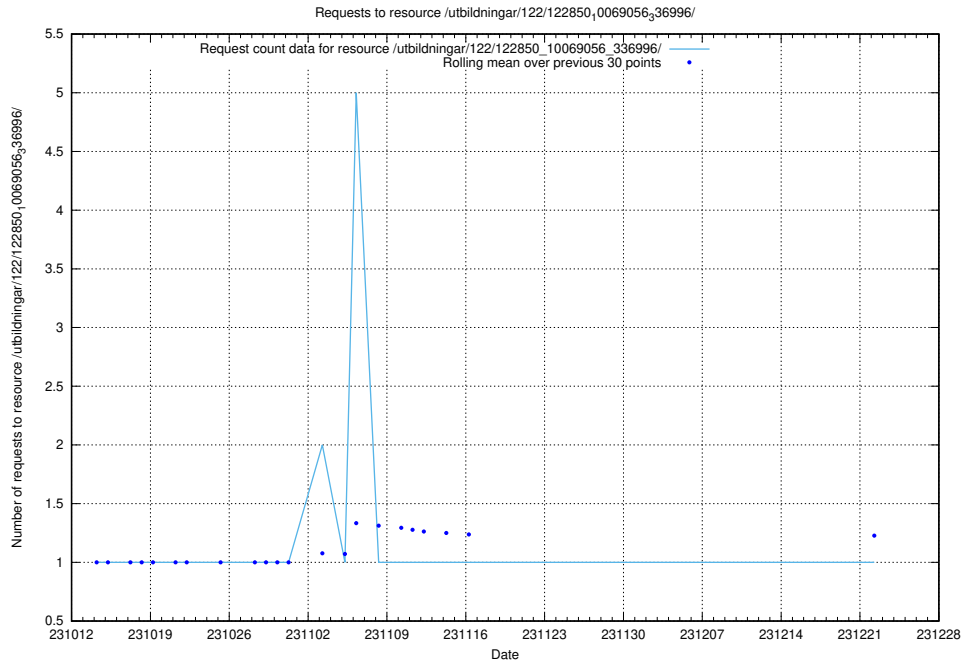

5.5391 Usage of /utbildningar/122/122850_10069056_336996/

Here, we count the number of requests to resource /utbildningar/122/122850_10069056_336996/.