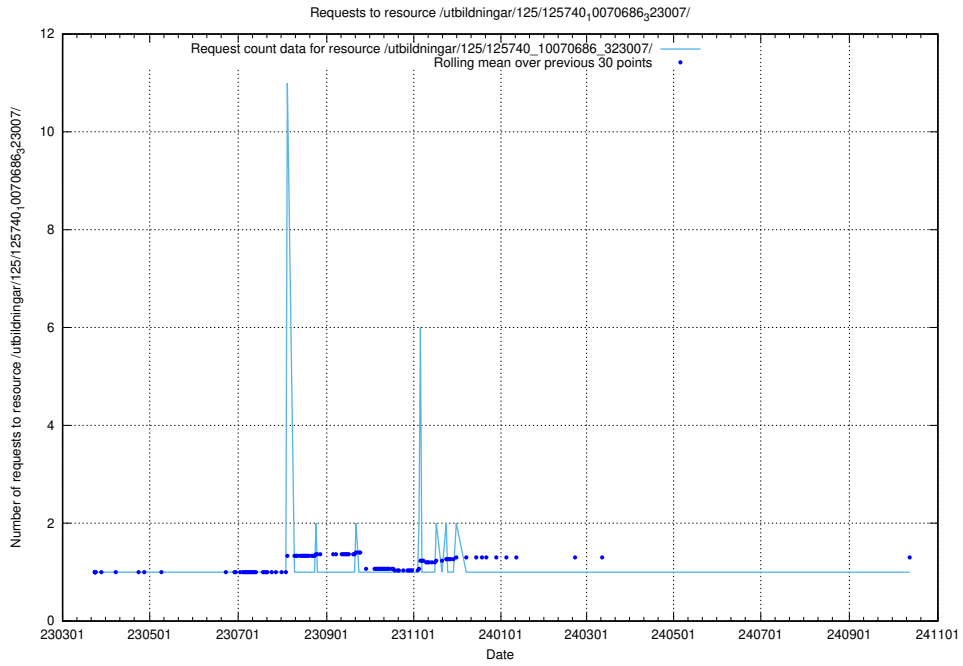

5.955 Usage of /utbildningar/125/125740_10070686_323007/

Here, we count the number of requests to resource /utbildningar/125/125740_10070686_323007/.