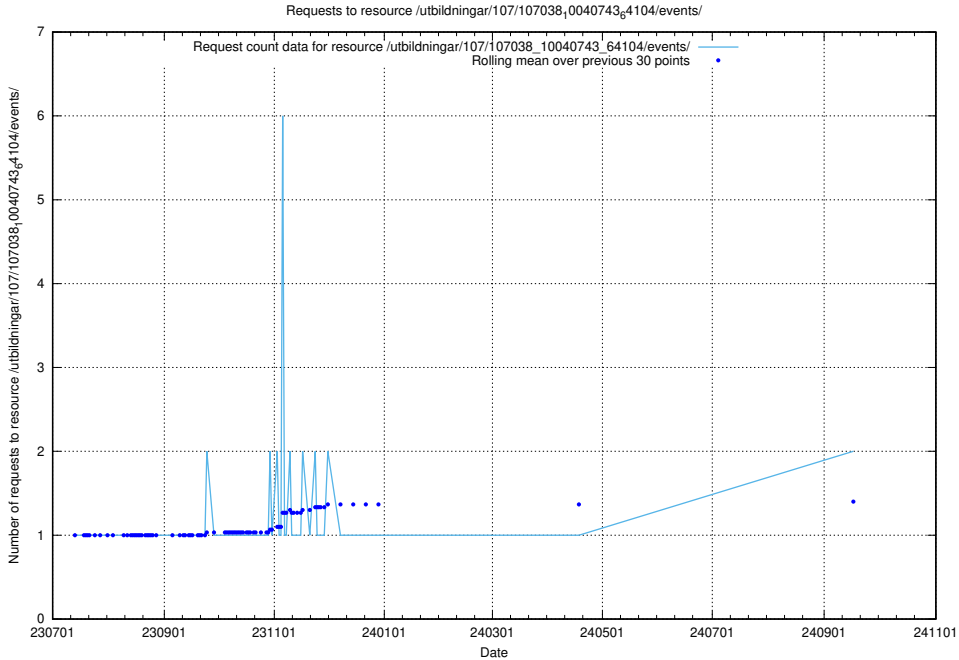

5.807 Usage of /utbildningar/107/107038_10040743_64104/events/

Here, we count the number of requests to resource /utbildningar/107/107038_10040743_64104/events/.