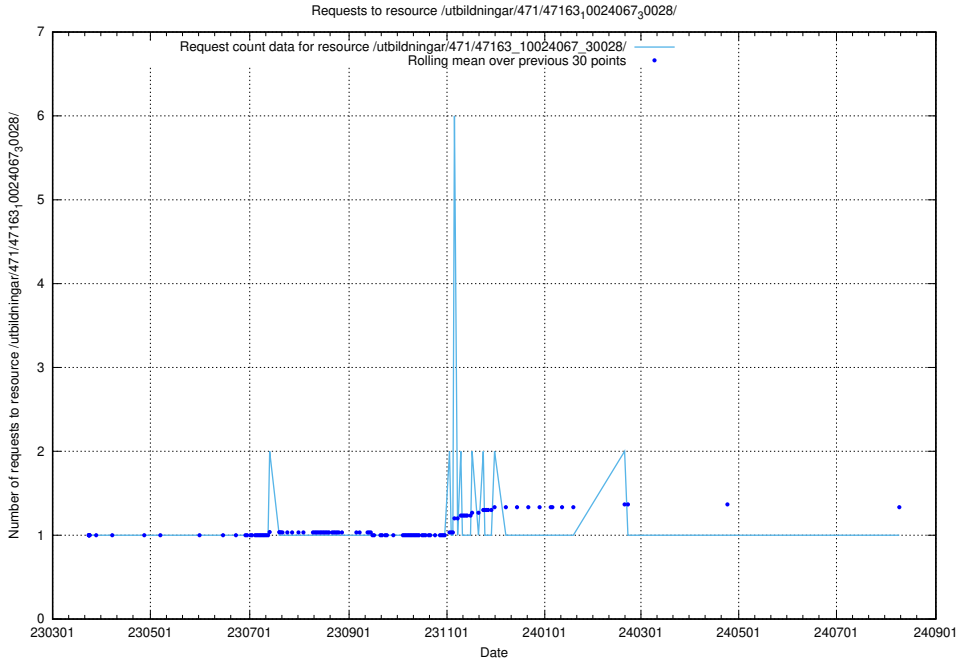

5.7442 Usage of /utbildningar/471/47163_10024067_30028/

Here, we count the number of requests to resource /utbildningar/471/47163_10024067_30028/.