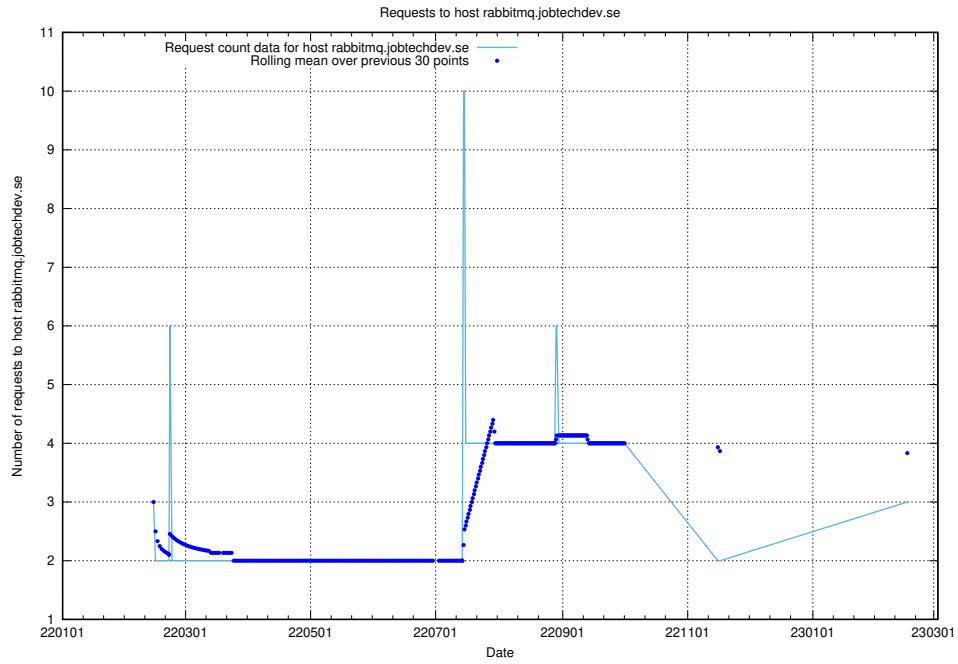

7.257 Usage of rabbitmq.jobtechdev.se

Here, we count the number of requests to host rabbitmq.jobtechdev.se.

7.258 Usage of app-yrkesinfo2.jobtechdev.se

Here, we count the number of requests to host app-yrkesinfo2.jobtechdev.se.