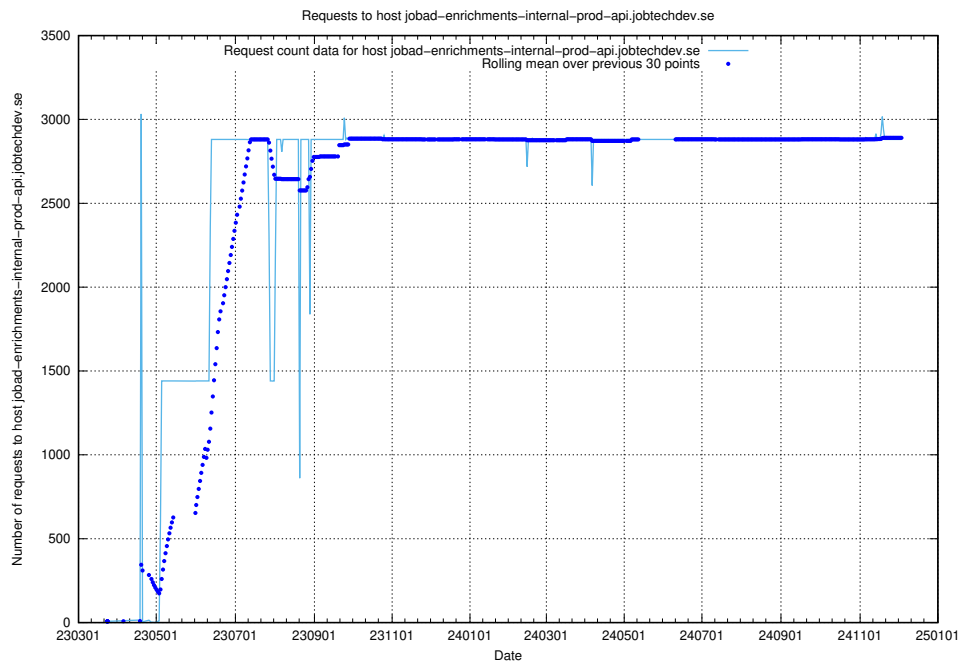

7.16 Usage of jobad-enrichments-internal-prod-api.jobtechdev.se

Here, we count the number of requests to host jobad-enrichments-internal-prod-api.jobtechdev.se.