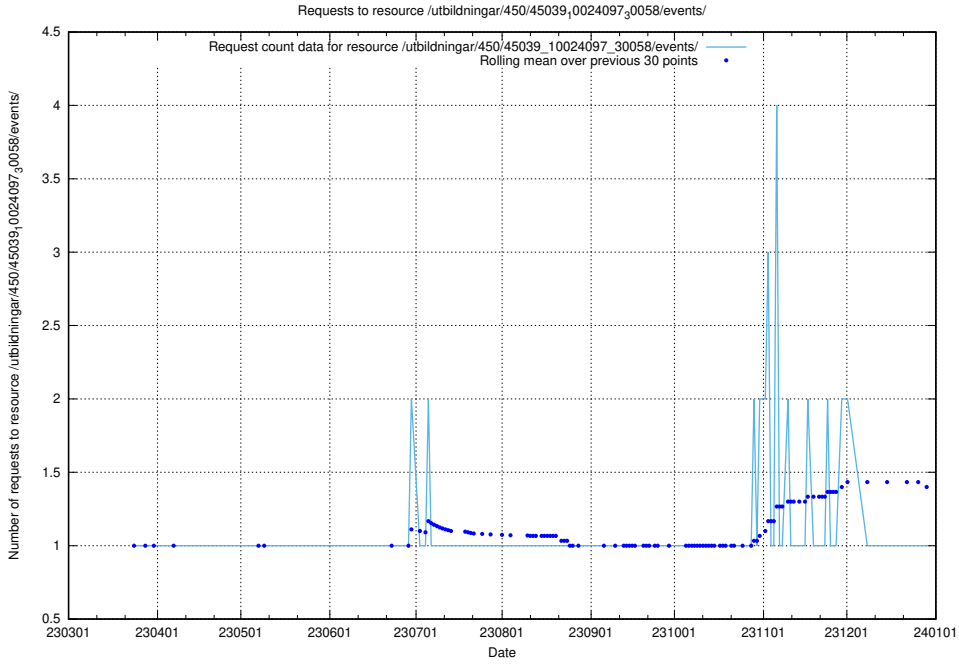

5.7281 Usage of /utbildningar/450/45039_10024097_30058/events/

Here, we count the number of requests to resource /utbildningar/450/45039_10024097_30058/events/.