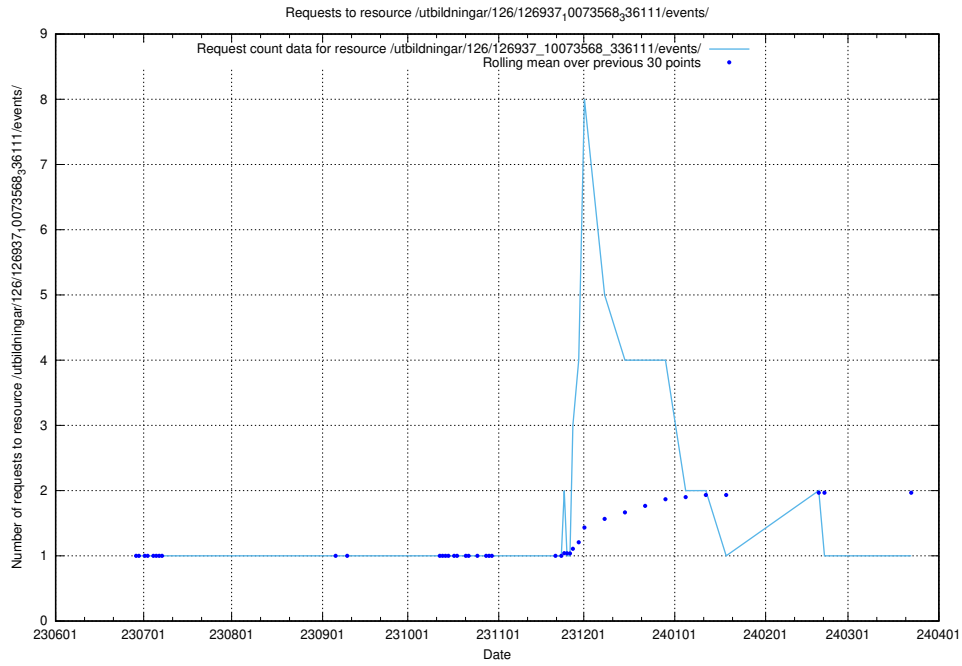

5.6498 Usage of /utbildningar/126/126937_10073568_336111/events/

Here, we count the number of requests to resource /utbildningar/126/126937_10073568_336111/events/