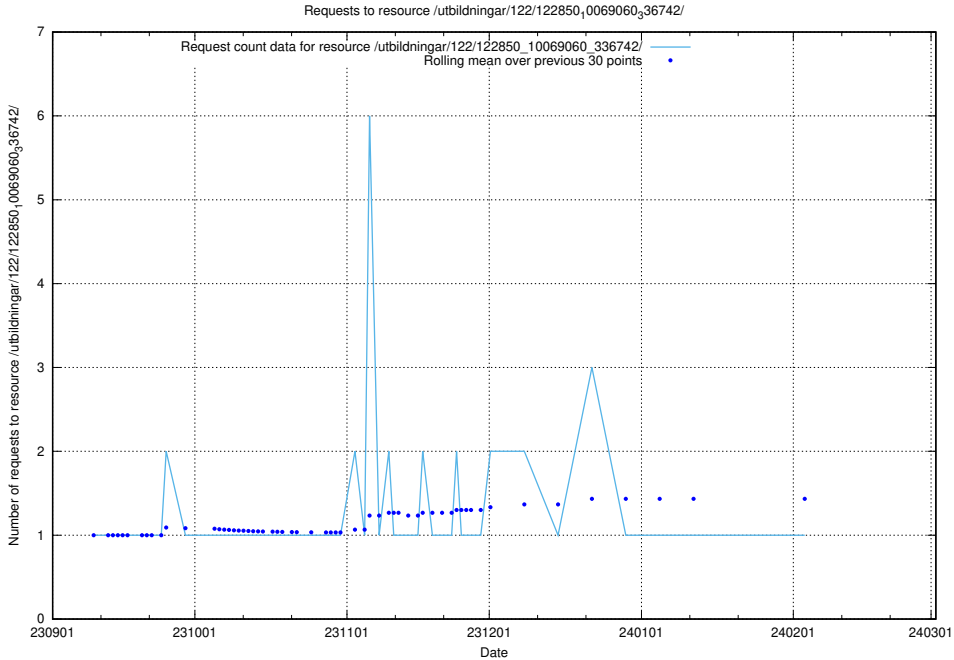

5.5688 Usage of /utbildningar/122/122850_10069060_336742/

Here, we count the number of requests to resource /utbildningar/122/122850_10069060_336742/.