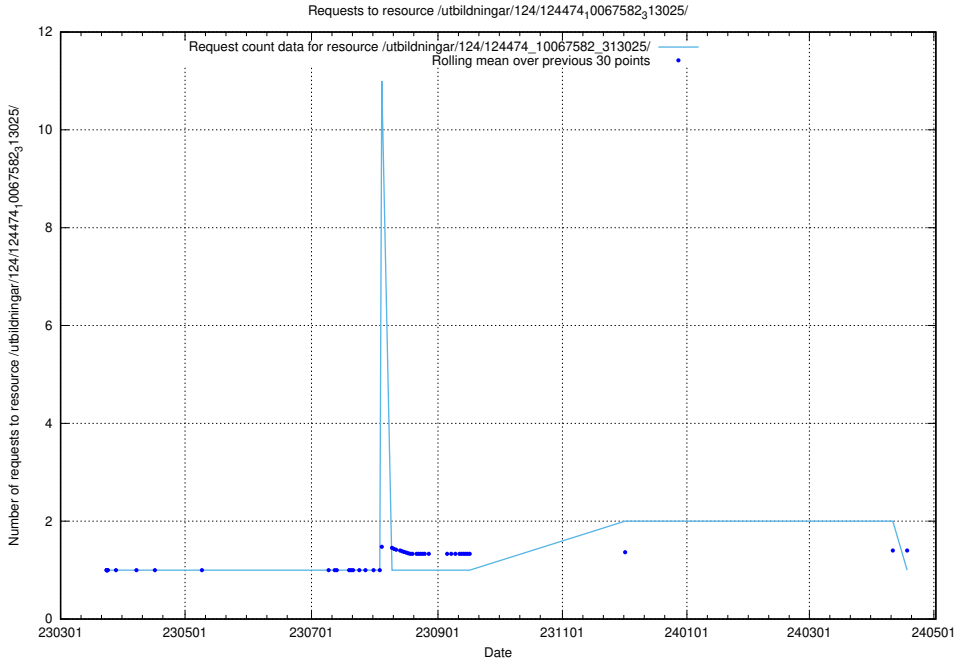

5.3939 Usage of /utbildningar/124/124474_10067582_313025/

Here, we count the number of requests to resource /utbildningar/124/124474_10067582_313025/.