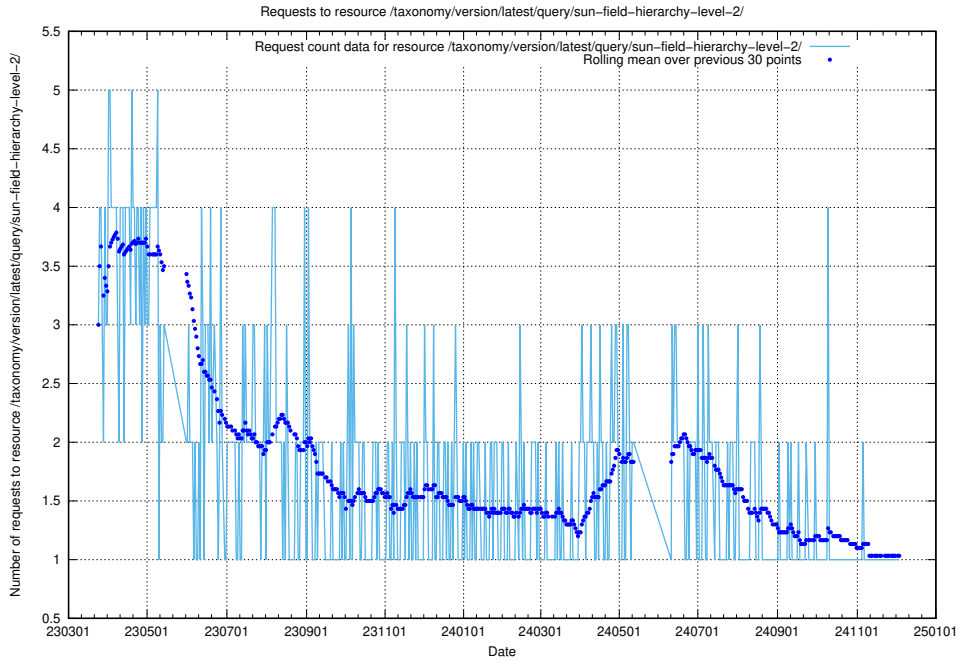

5.7180 Usage of /taxonomy/version/latest/query/sun-field-hierarchy-level-2/

Here, we count the number of requests to resource /taxonomy/version/latest/query/sun-field-hierarchy-level-2/.