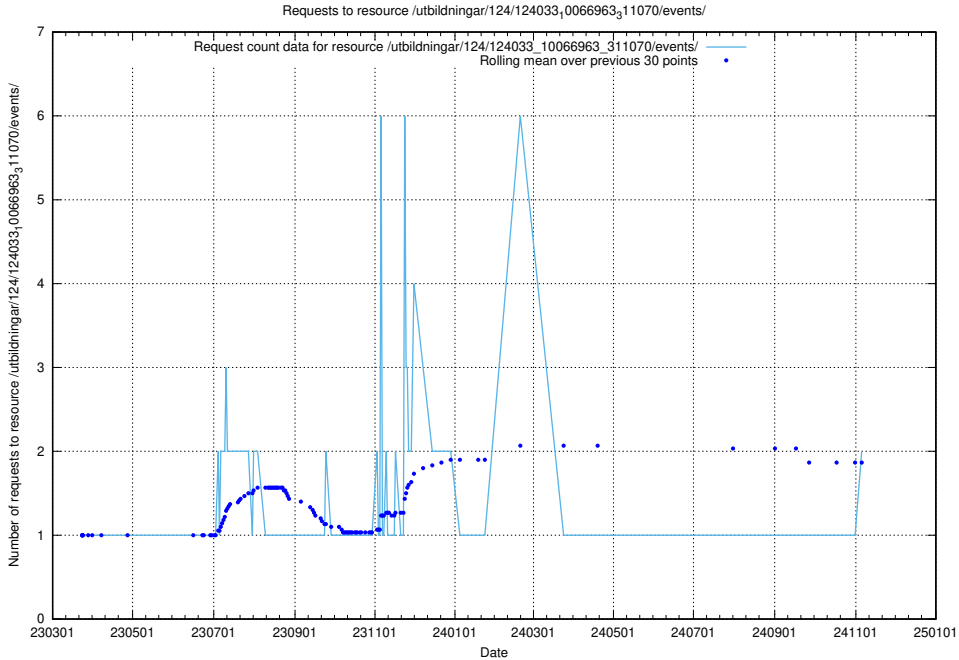

5.757 Usage of /utbildningar/124/124033_10066963_311070/events/

Here, we count the number of requests to resource /utbildningar/124/124033_10066963_311070/events/