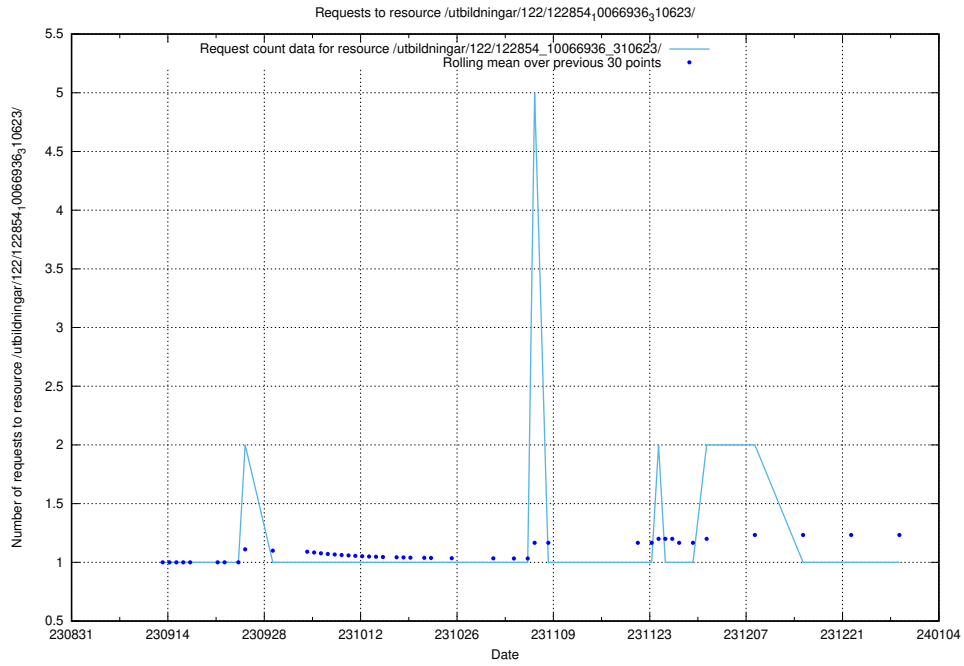

5.5650 Usage of /utbildningar/122/122854_10066936_310623/

Here, we count the number of requests to resource /utbildningar/122/122854_10066936_310623/.