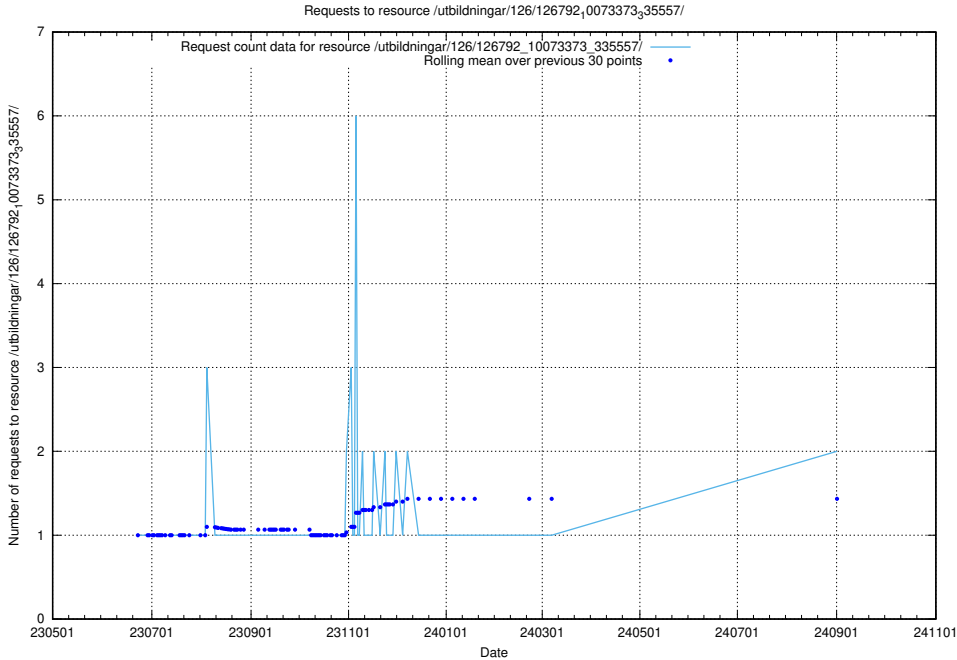

5.840 Usage of /utbildningar/126/126792_10073373_335557/

Here, we count the number of requests to resource /utbildningar/126/126792_10073373_335557/.