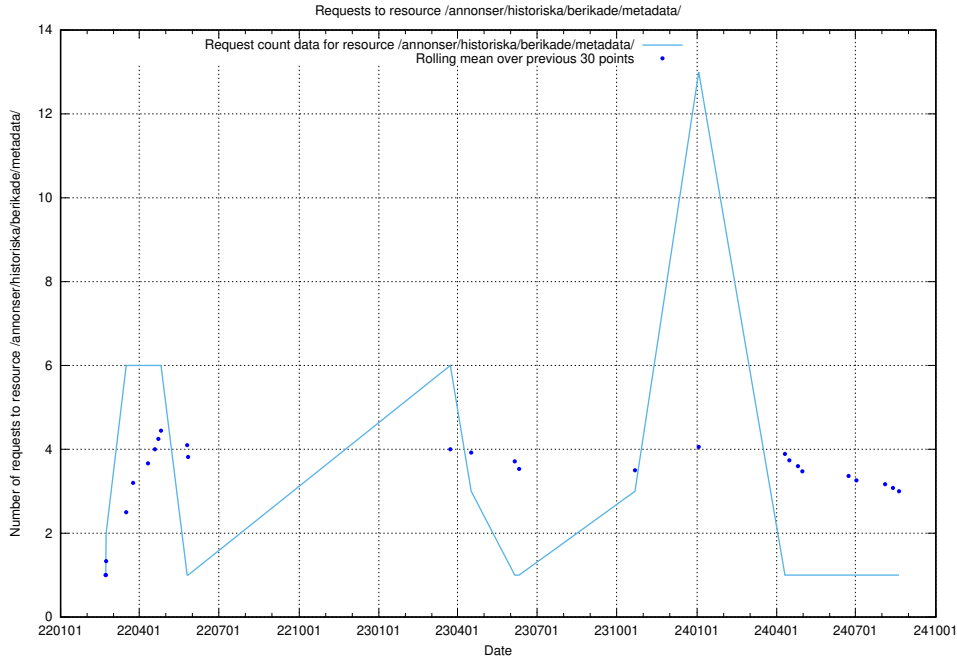

5.1944 Usage of /annonser/historiska/berikade/metadata/

Here, we count the number of requests to resource /annonser/historiska/berikade/metadata/.