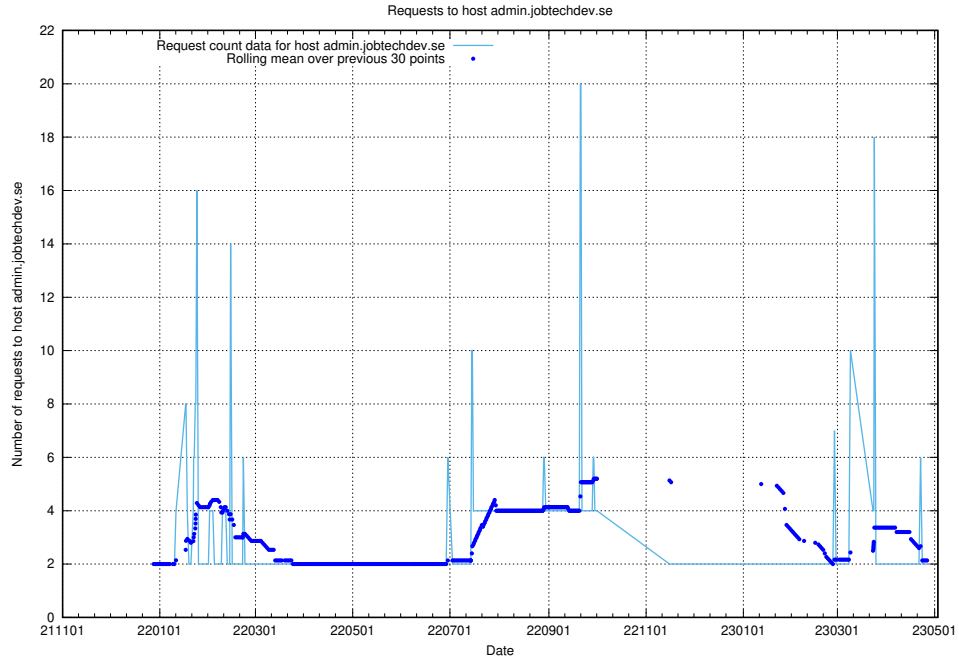

7.388 Usage of admin.jobtechdev.se

Here, we count the number of requests to host admin.jobtechdev.se.