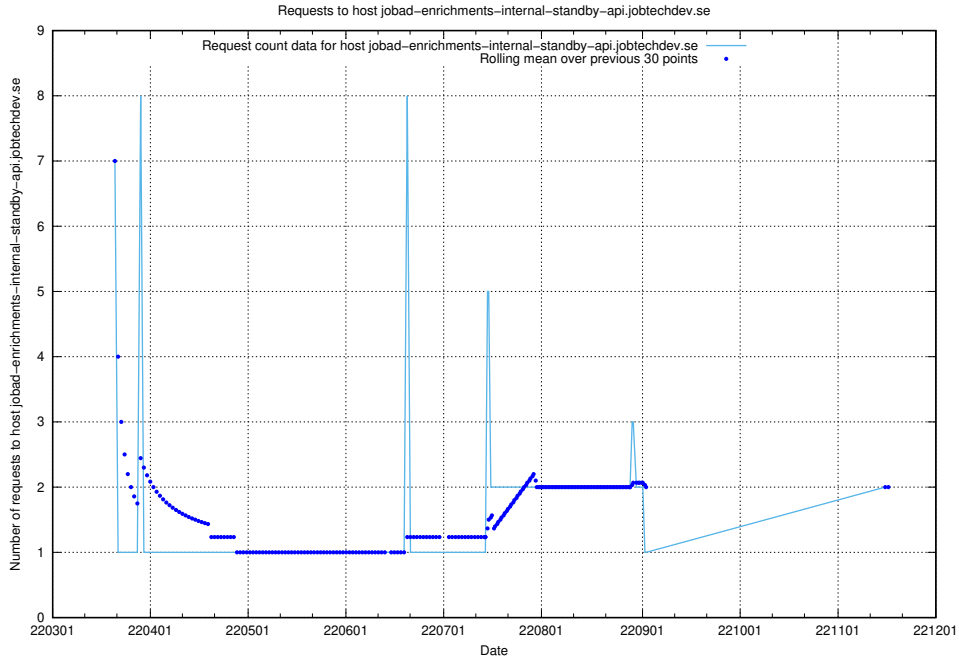

7.522 Usage of jobad-enrichments-internal-standby-api.jobtechdev.se

Here, we count the number of requests to host jobad-enrichments-internal-standby-api.jobtechdev.se.