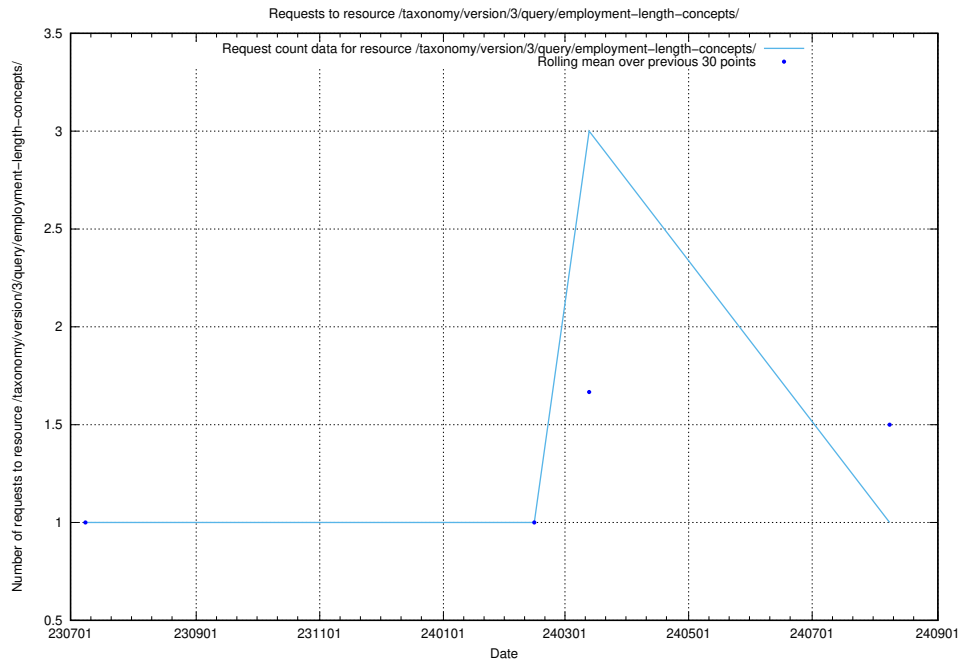

5.6345 Usage of /taxonomy/version/3/query/employment-length-concepts/

Here, we count the number of requests to resource /taxonomy/version/3/query/employment-length-concepts/.