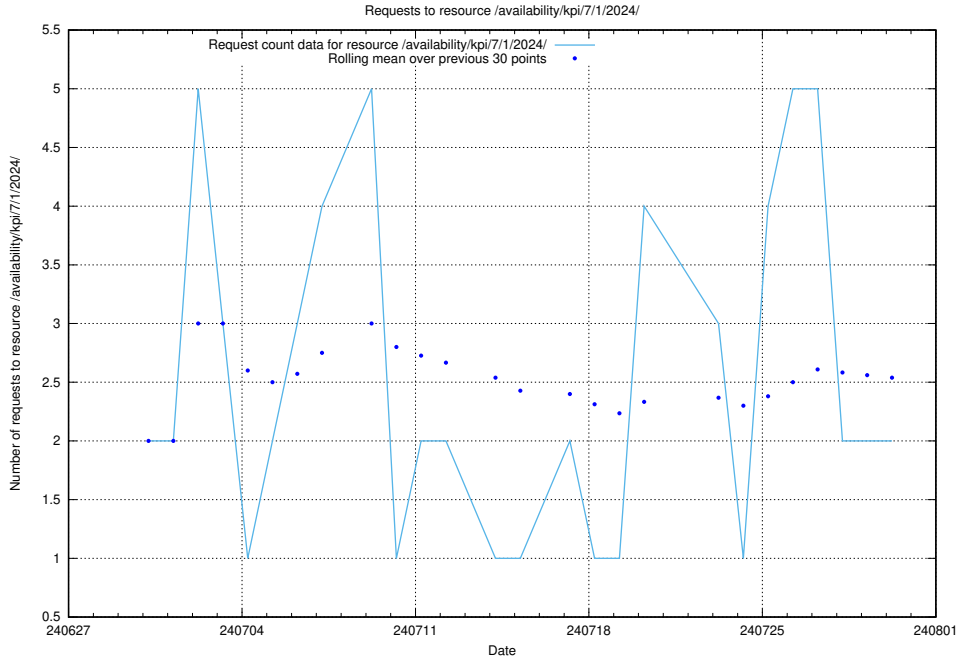

5.578 Usage of /availability/kpi/7/1/2024/

Here, we count the number of requests to resource /availability/kpi/7/1/2024/.