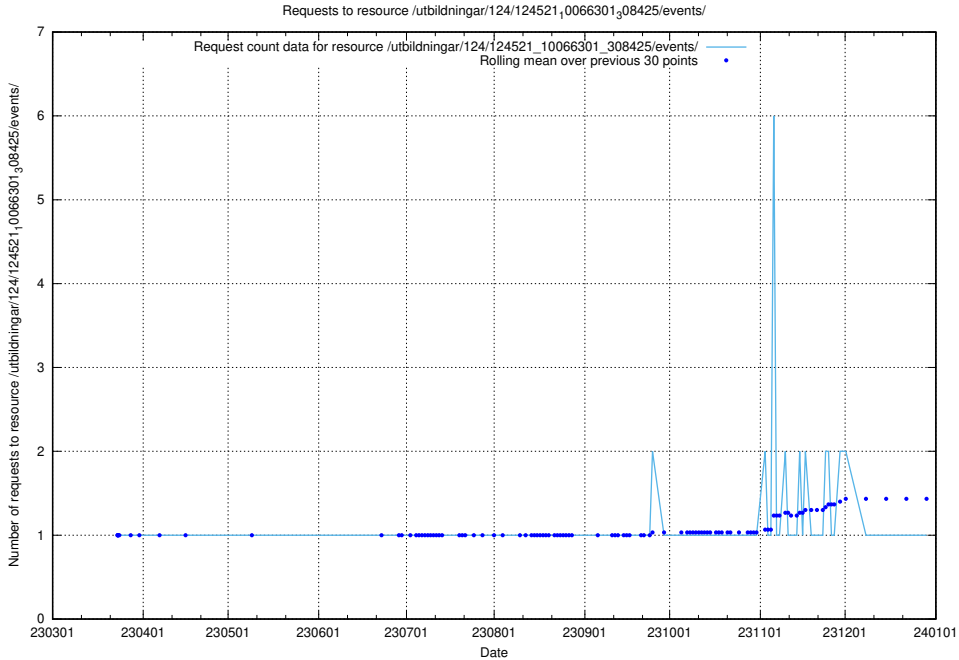

5.1762 Usage of /utbildningar/124/124521_10066301_308425/events/

Here, we count the number of requests to resource /utbildningar/124/124521_10066301_308425/events/