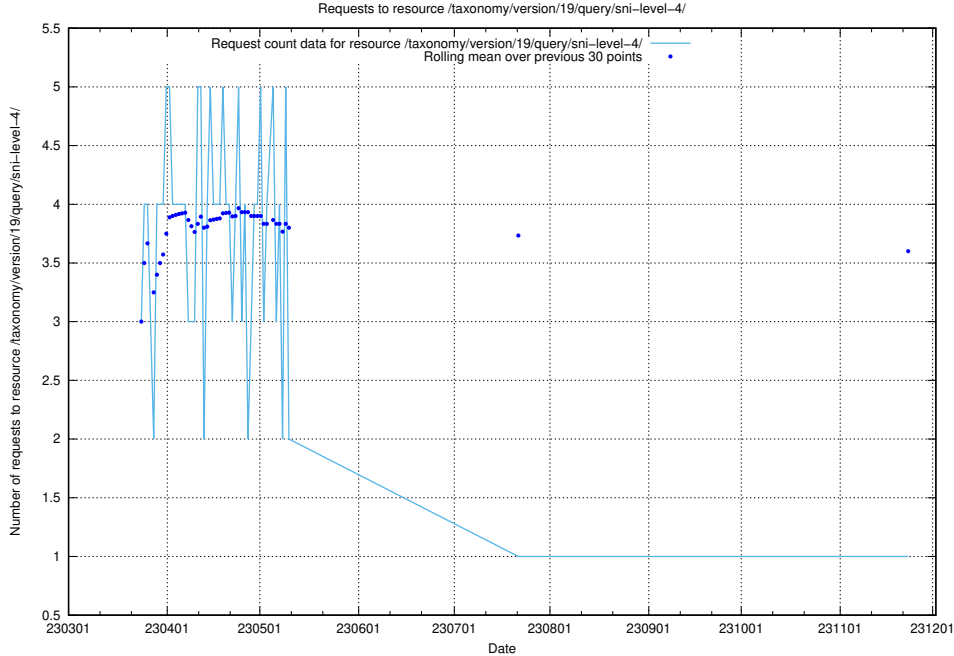

5.7246 Usage of /taxonomy/version/19/query/sni-level-4/

Here, we count the number of requests to resource /taxonomy/version/19/query/sni-level-4/.