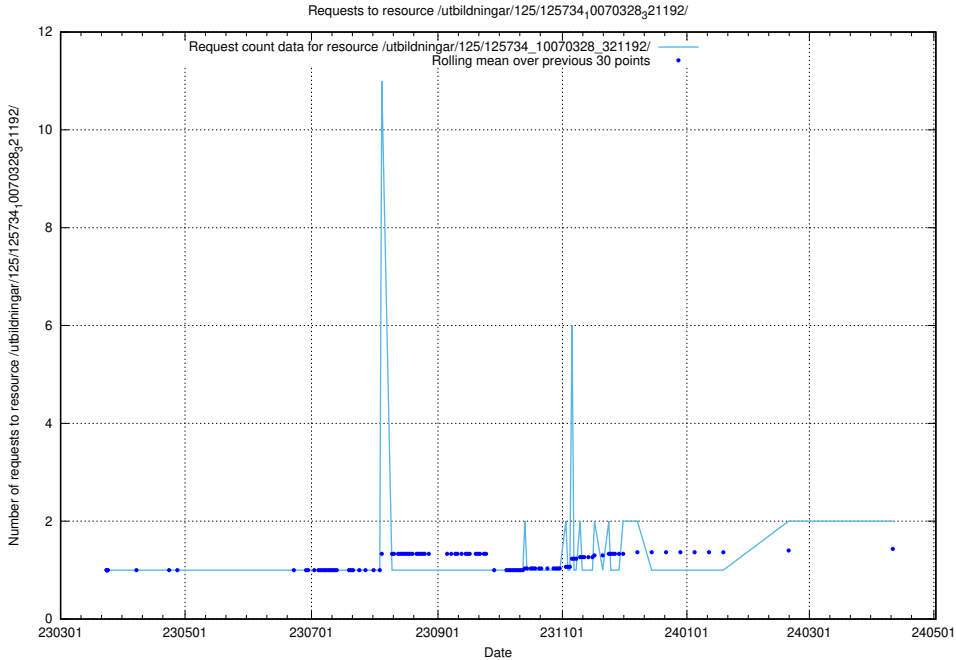

5.500 Usage of /utbildningar/125/125734_10070328_321192/

Here, we count the number of requests to resource /utbildningar/125/125734_10070328_321192/.