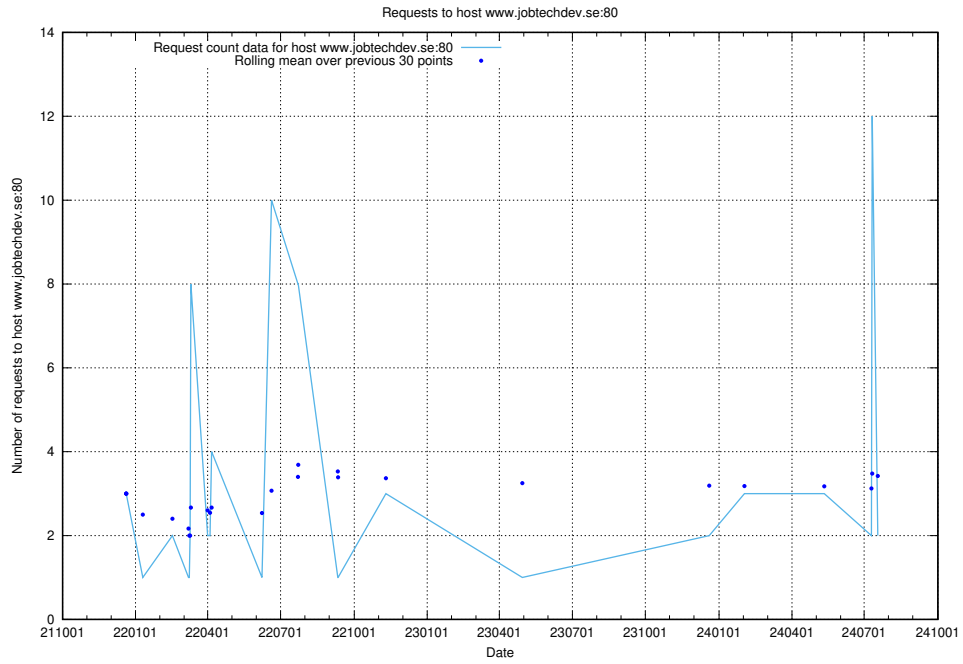

Here, we count the number of requests to host af-connect-int.jobtechdev.se.

7.394 Usage of www.jobtechdev.se:80

Here, we count the number of requests to host www.jobtechdev.se:80.

7.395 Usage of smtp.jobtechdev.se