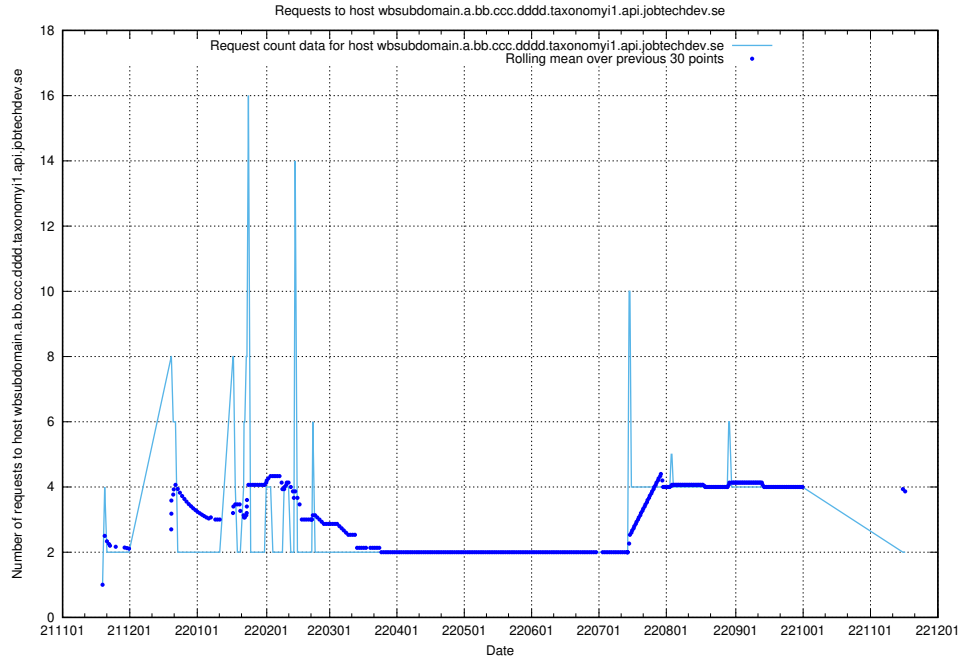

7.487 Usage of wbsubdomain.a.bb.ccc.dddd.taxonomy1.api.jobtechdev.se

Here, we count the number of requests to host wbsubdomain.a.bb.ccc.dddd.taxonomy1.api.jobtechdev.se