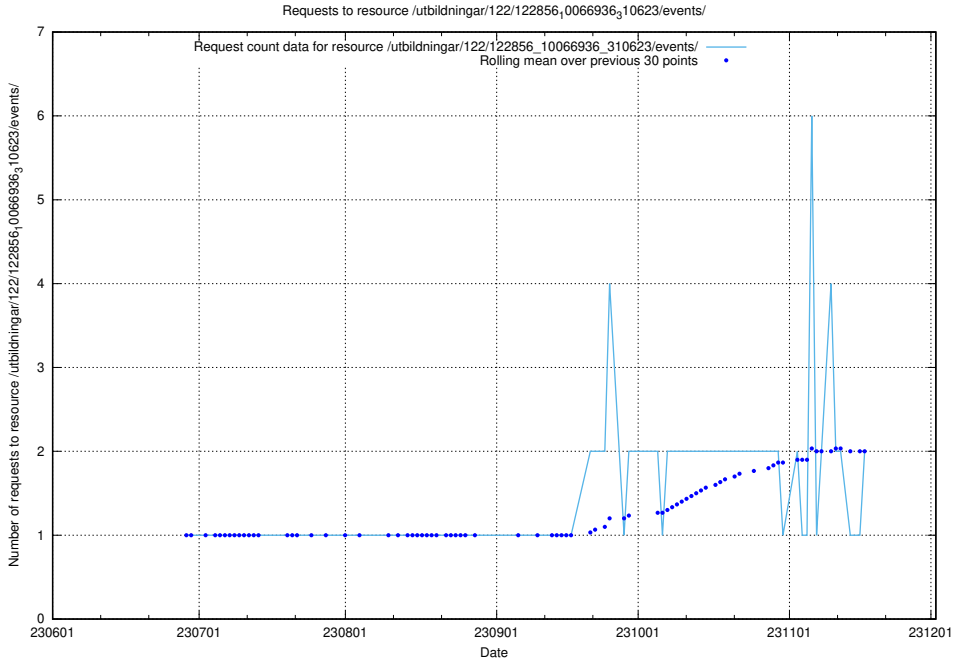

5.837 Usage of /utbildningar/122/122856_10066936_310623/events/

Here, we count the number of requests to resource /utbildningar/122/122856_10066936_310623/events/