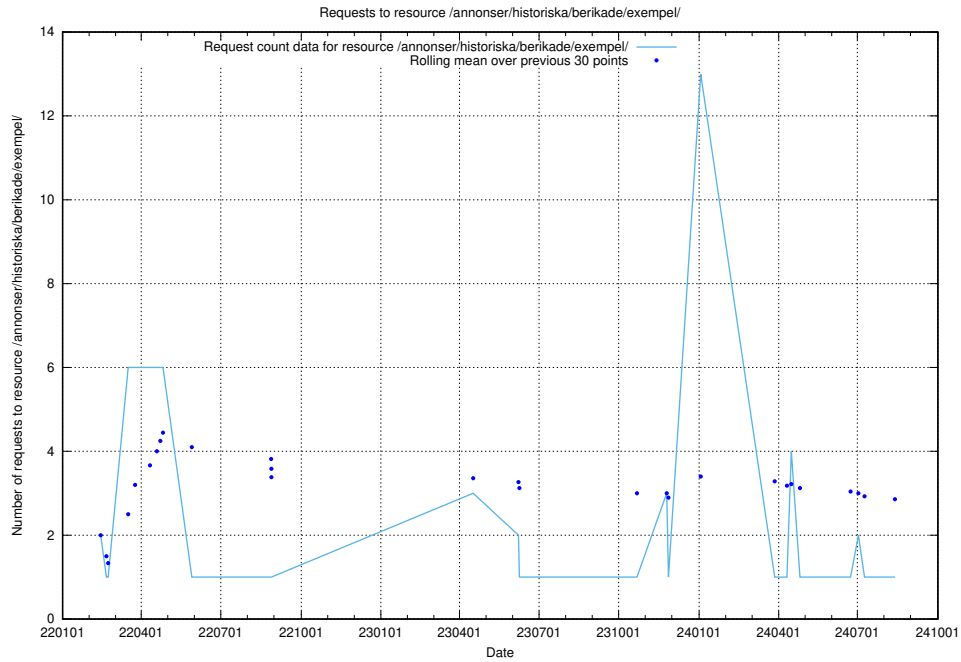

5.2242 Usage of /annonser/historiska/berikade/exempel/

Here, we count the number of requests to resource /annonser/historiska/berikade/exempel/.