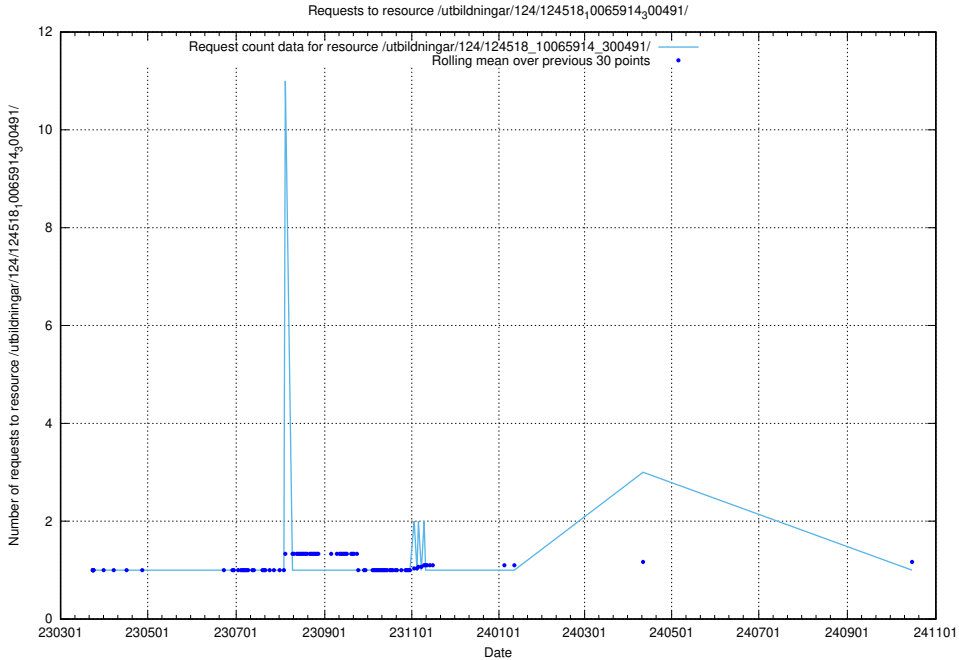

Here, we count the number of requests to resource /utbildningar/124/124518_10065914_300491/.

5.2430 Usage of /db/dbweb/

Here, we count the number of requests to resource /db/dbweb/.

5.2431 Usage of /db/dbadmin/