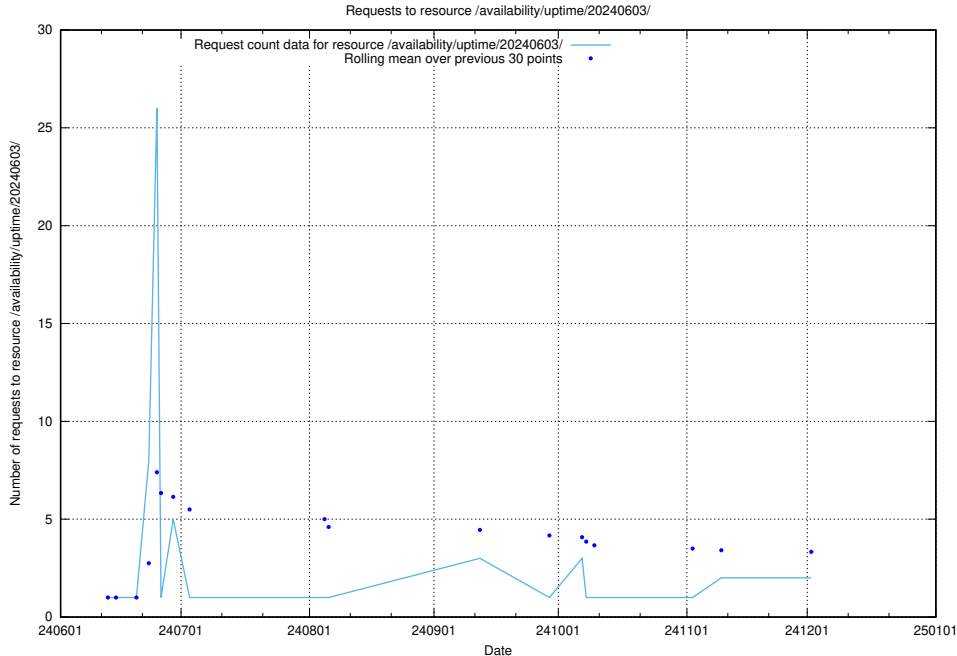

5.595 Usage of /availability/uptime/20240603/

Here, we count the number of requests to resource /availability/uptime/20240603/.