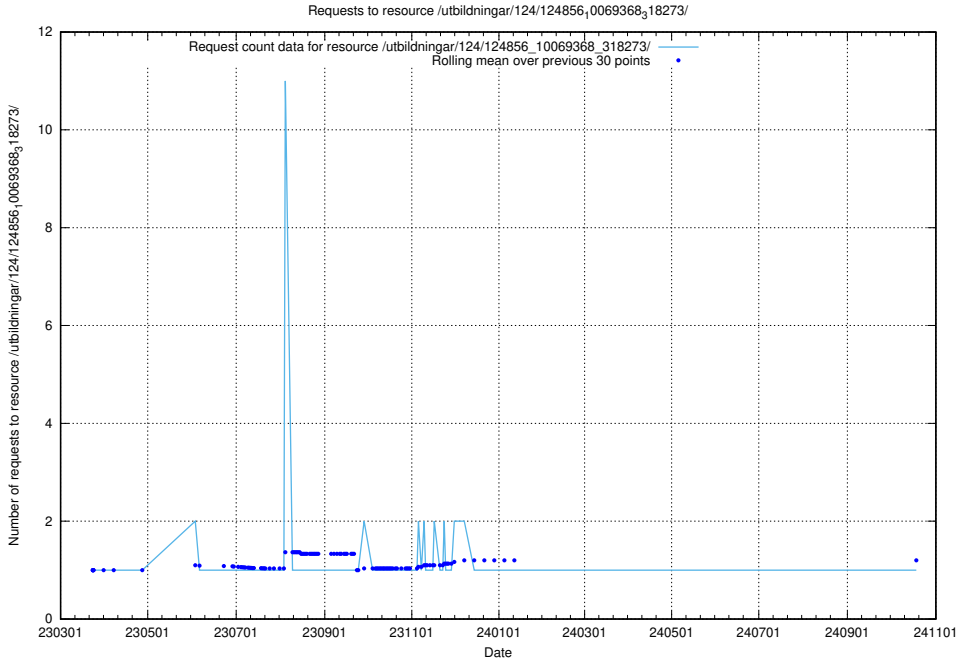

5.1348 Usage of /utbildningar/124/124856_10069368_318273/

Here, we count the number of requests to resource /utbildningar/124/124856_10069368_318273/.