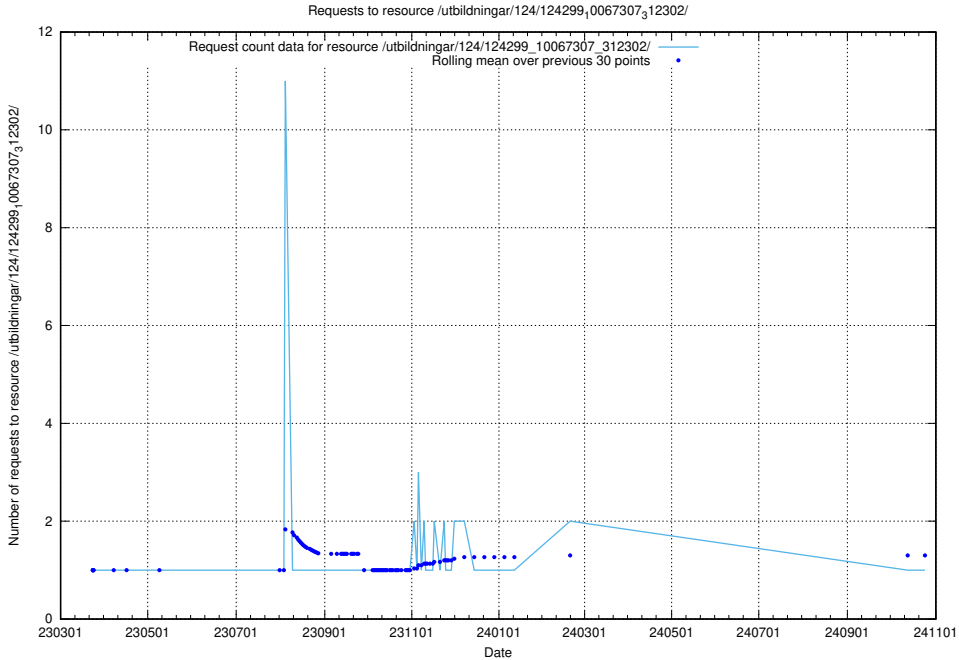

5.4999 Usage of /utbildningar/124/124299_10067307_312302/

Here, we count the number of requests to resource /utbildningar/124/124299_10067307_312302/.