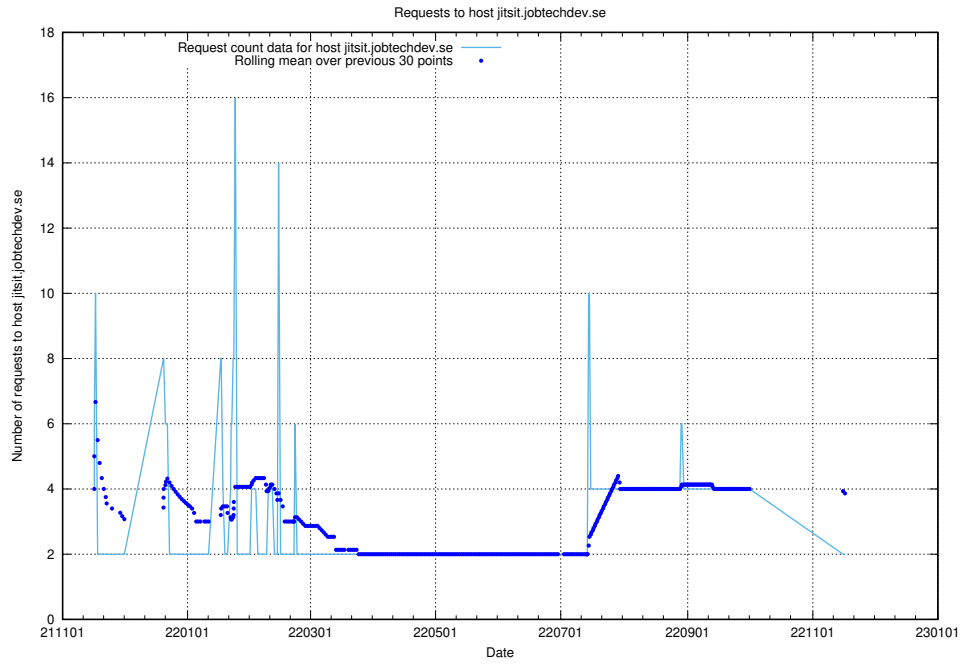

7.527 Usage of jitsit.jobtechdev.se

Here, we count the number of requests to host jitsit.jobtechdev.se.