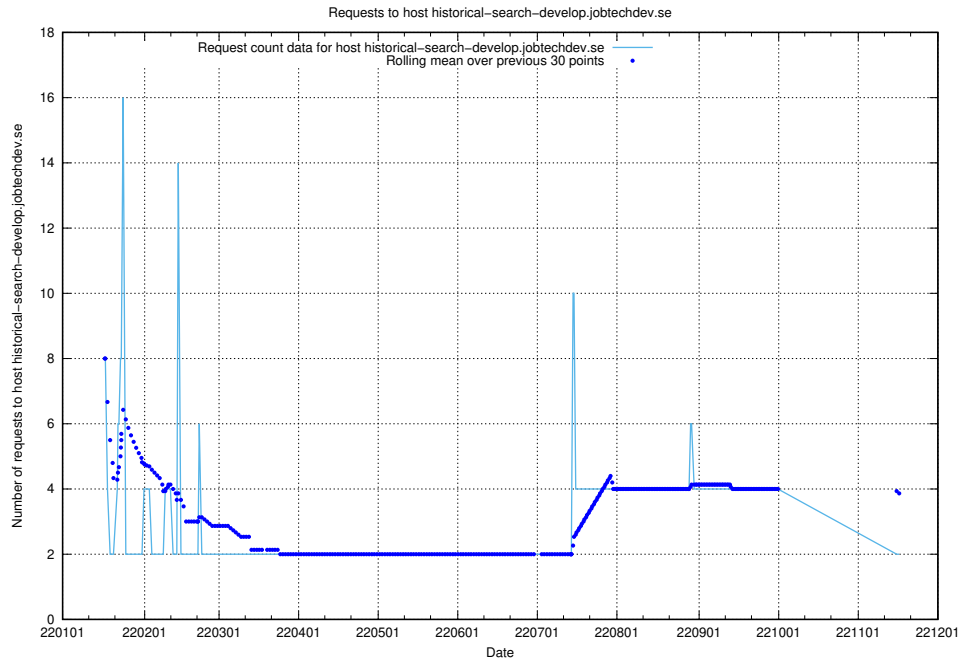

Here, we count the number of requests to host historical-search-frontend-develop.jobtechdev.se.

7.298 Usage of historical-search-develop.jobtechdev.se

Here, we count the number of requests to host historical-search-develop.jobtechdev.se.