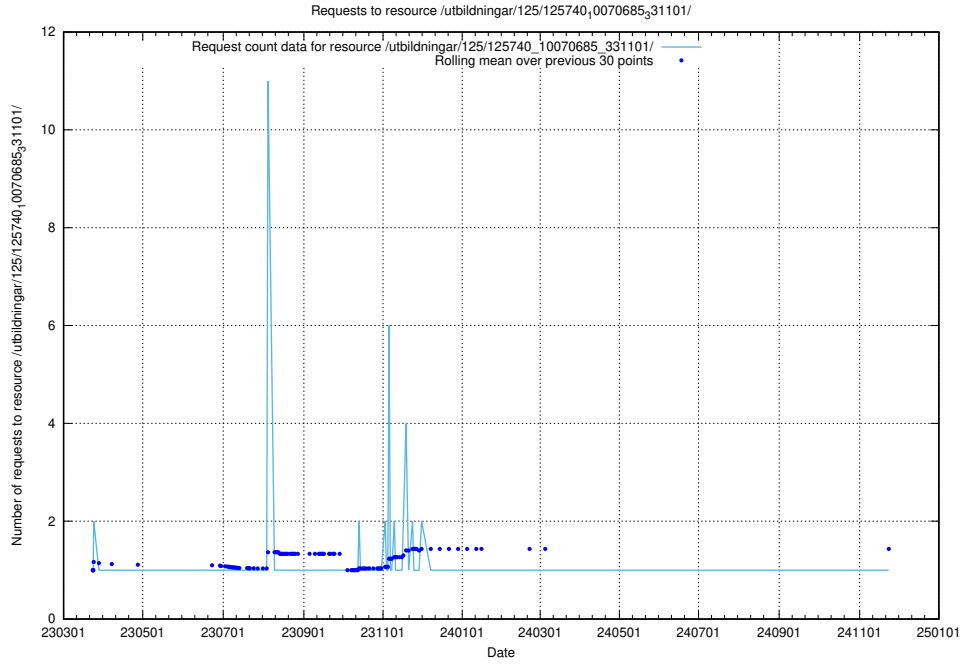

5.960 Usage of /utbildningar/125/125740_10070685_331101/

Here, we count the number of requests to resource /utbildningar/125/125740_10070685_331101/.