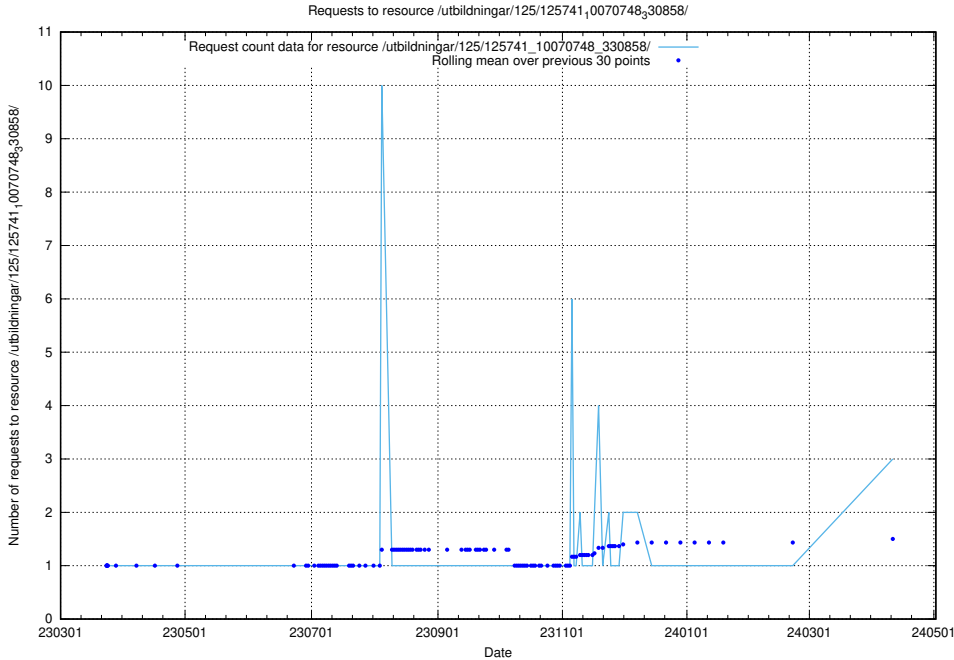

5.492 Usage of /utbildningar/125/125741_10070748_330858/

Here, we count the number of requests to resource /utbildningar/125/125741_10070748_330858/.