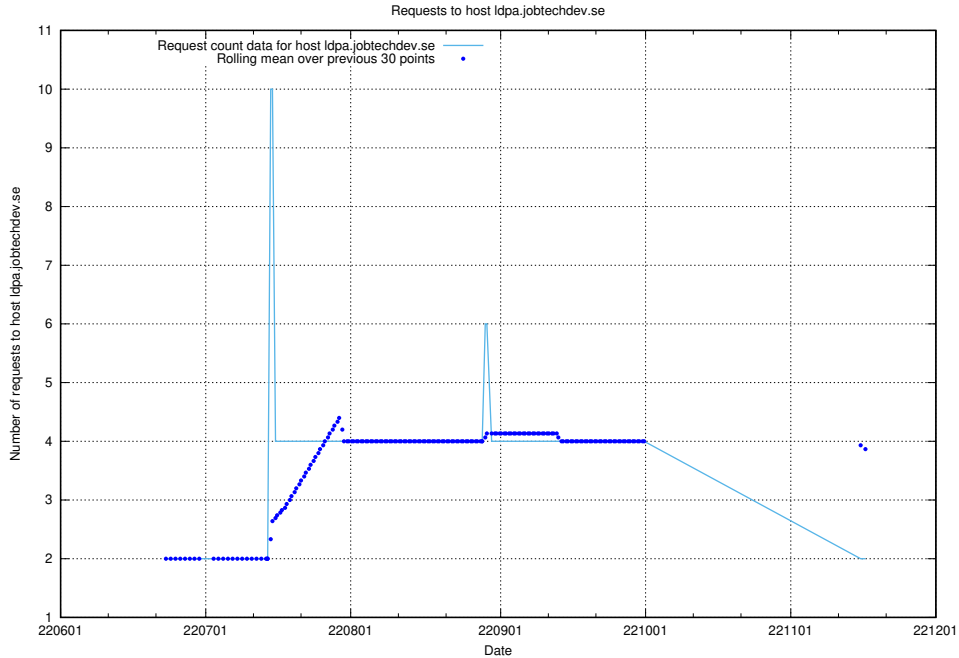

7.425 Usage of ldpa.jobtechdev.se

Here, we count the number of requests to host ldpa.jobtechdev.se.