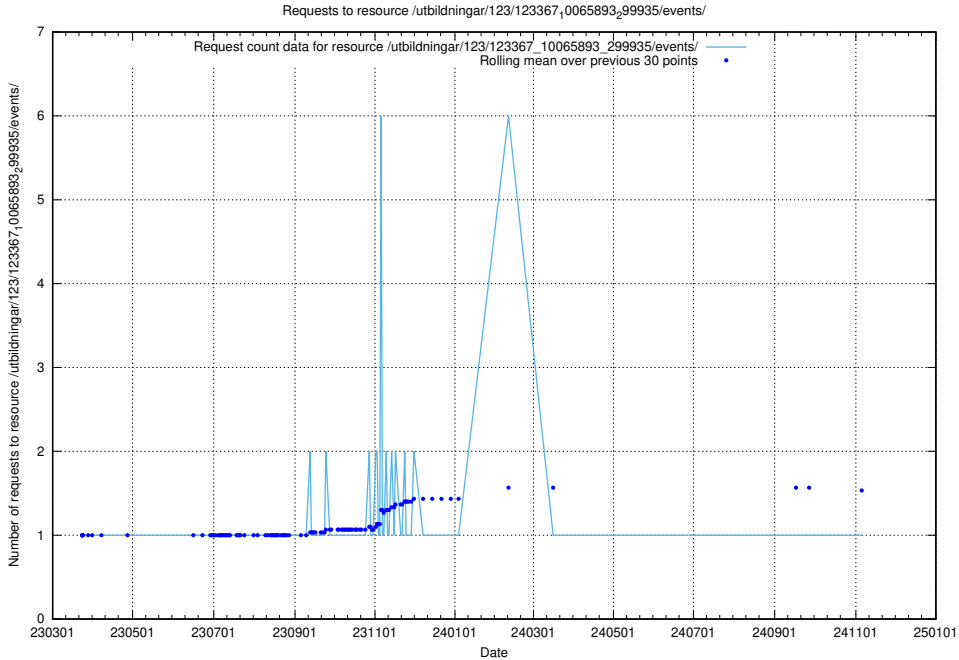

5.5790 Usage of /utbildningar/123/123367_10065893_299935/events/

Here, we count the number of requests to resource /utbildningar/123/123367_10065893_299935/events/