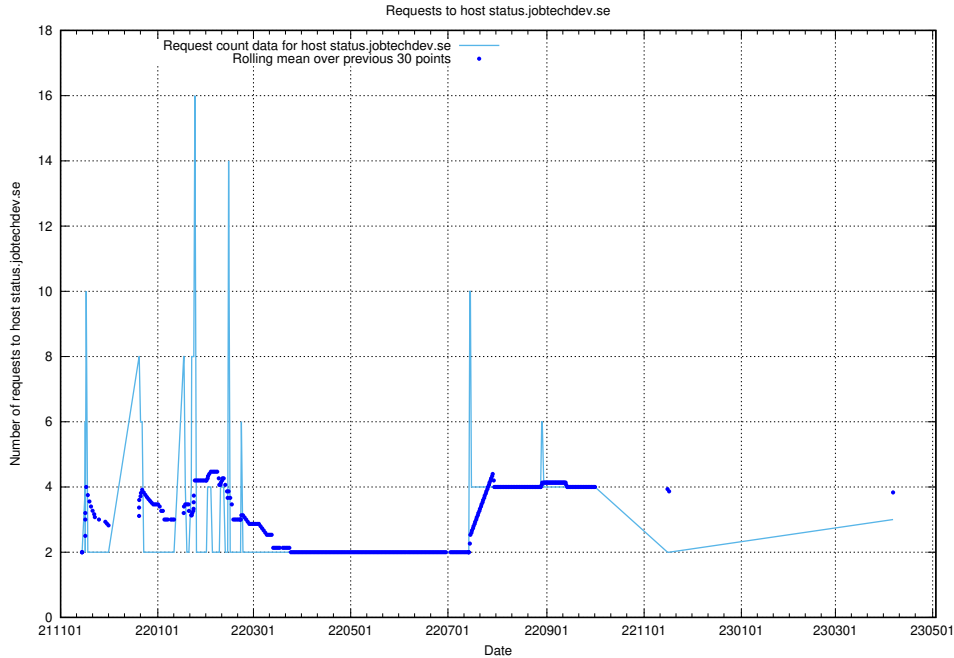

7.260 Usage of status.jobtechdev.se

Here, we count the number of requests to host status.jobtechdev.se.