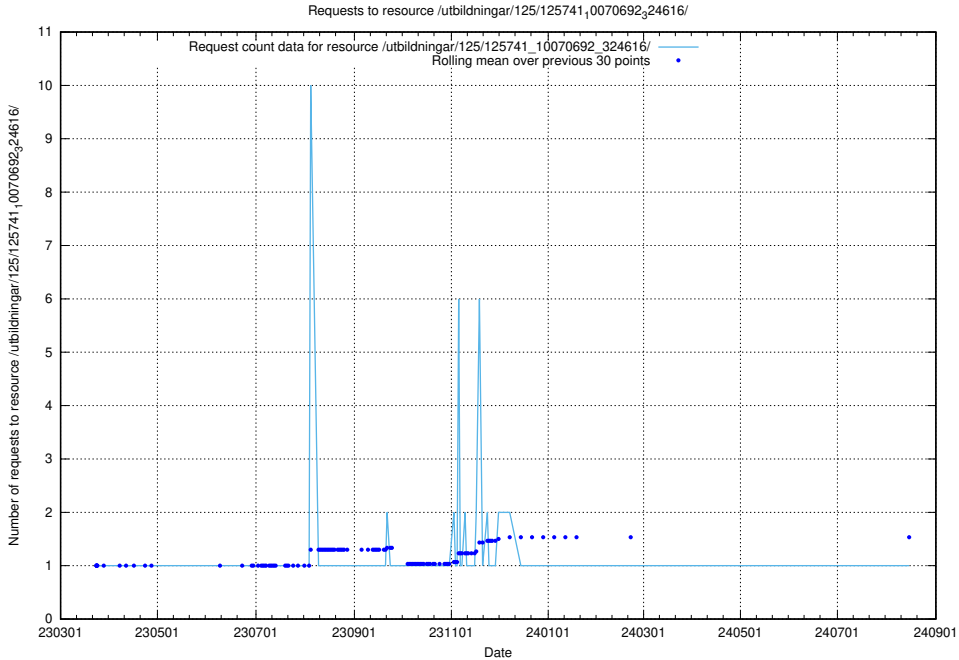

5.7600 Usage of /utbildningar/125/125741_10070692_324616/

Here, we count the number of requests to resource /utbildningar/125/125741_10070692_324616/.