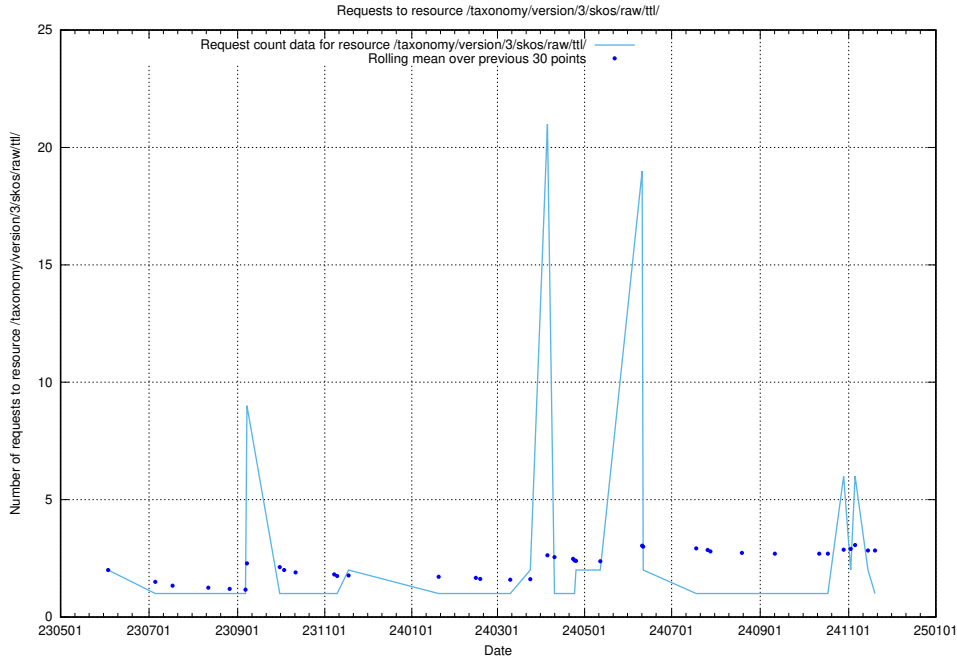

5.6998 Usage of /taxonomy/version/3/skos/raw/ttl/

Here, we count the number of requests to resource /taxonomy/version/3/skos/raw/ttl/.