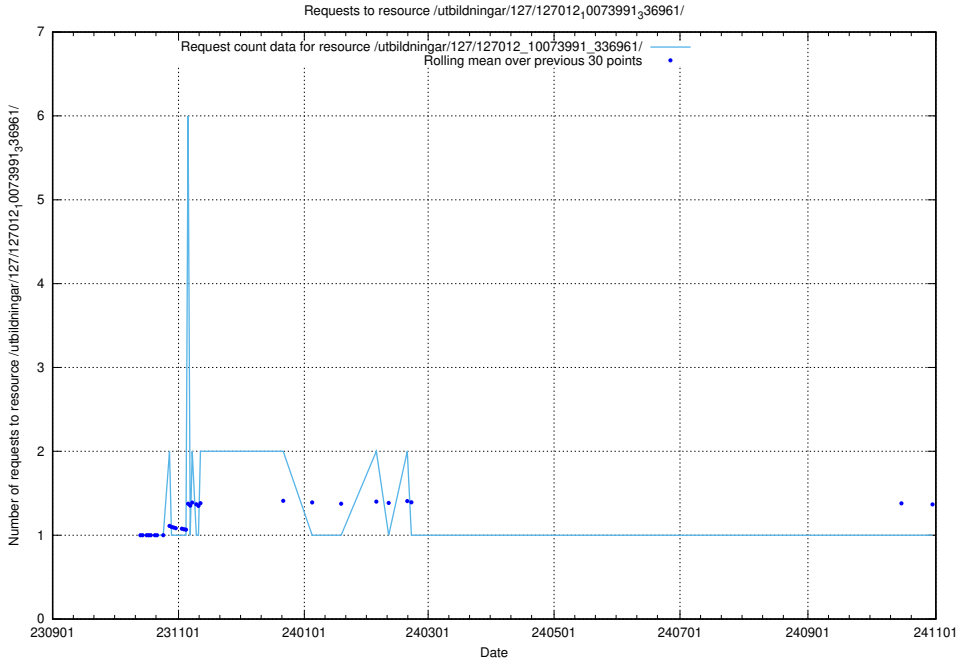

5.5375 Usage of /utbildningar/127/127012_10073991_336961/

Here, we count the number of requests to resource /utbildningar/127/127012_10073991_336961/.