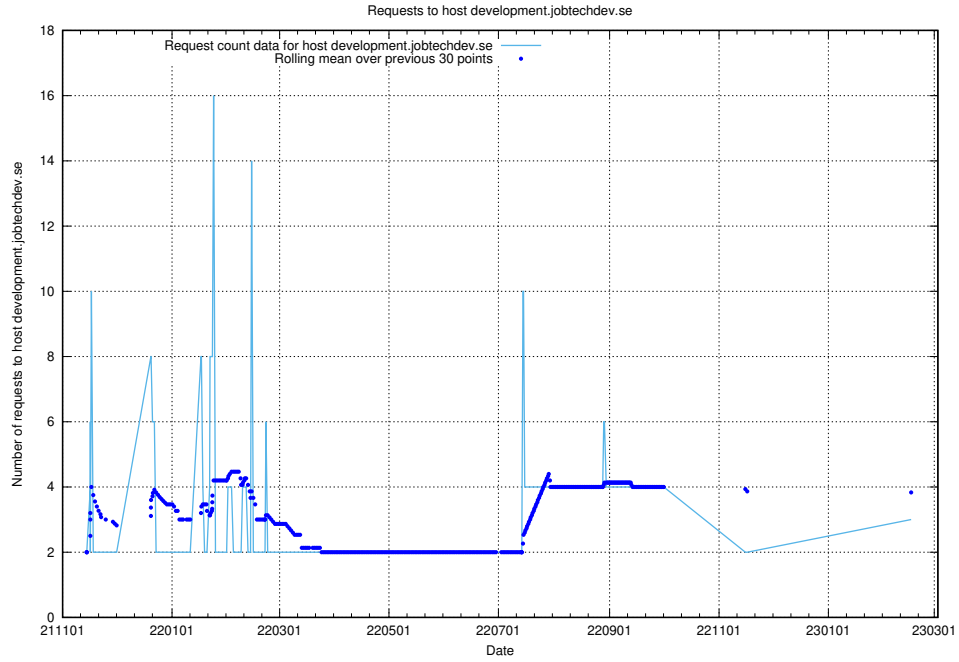

7.187 Usage of development.jobtechdev.se

Here, we count the number of requests to host development.jobtechdev.se.