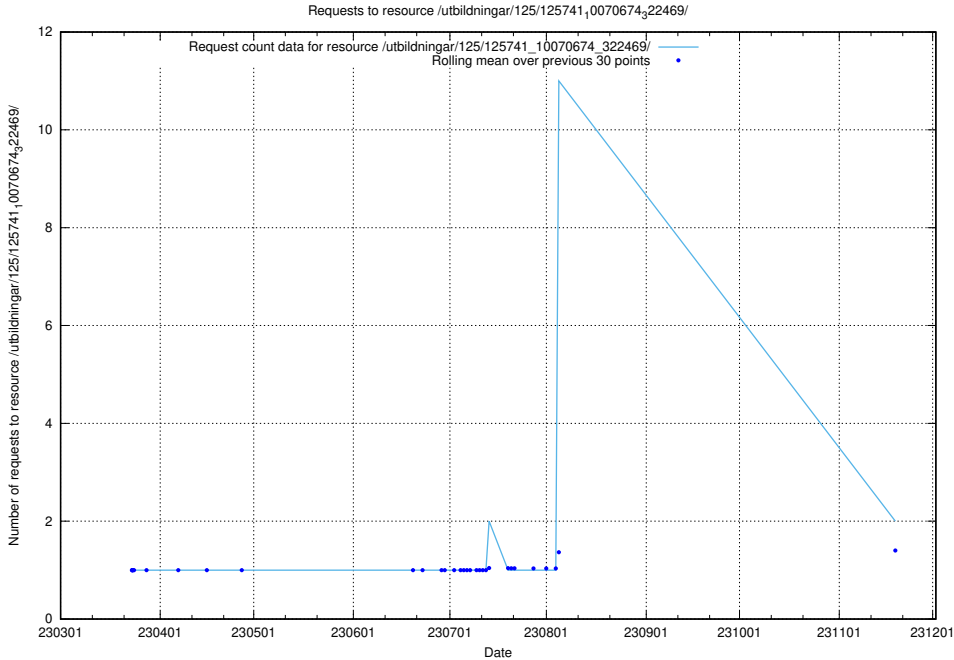

5.935 Usage of /utbildningar/125/125741_10070674_322469/

Here, we count the number of requests to resource /utbildningar/125/125741_10070674_322469/.