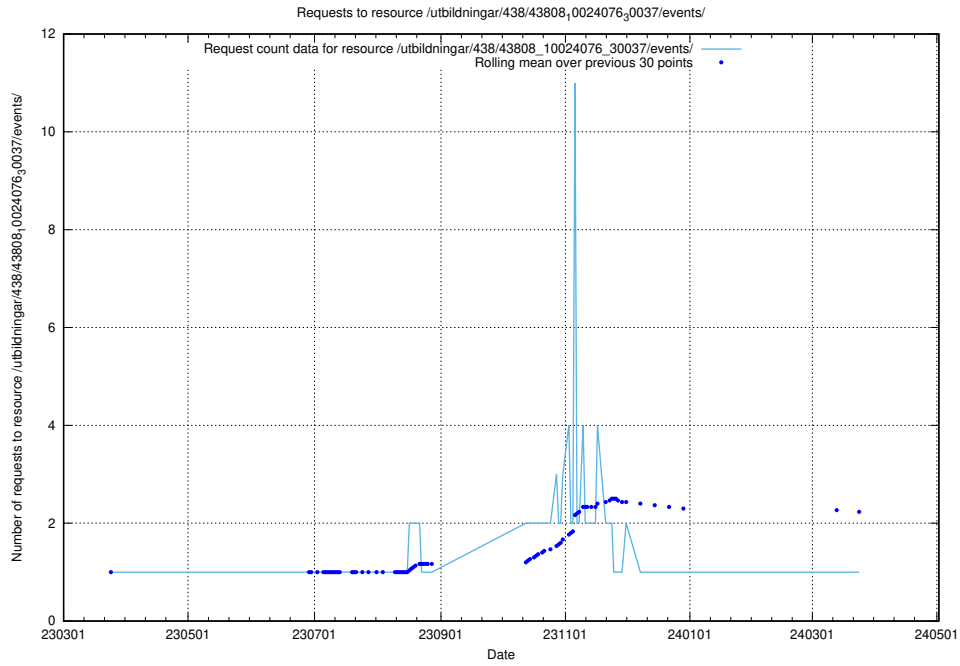

5.7293 Usage of /utbildningar/438/43808_10024076_30037/events/

Here, we count the number of requests to resource /utbildningar/438/43808_10024076_30037/events/.