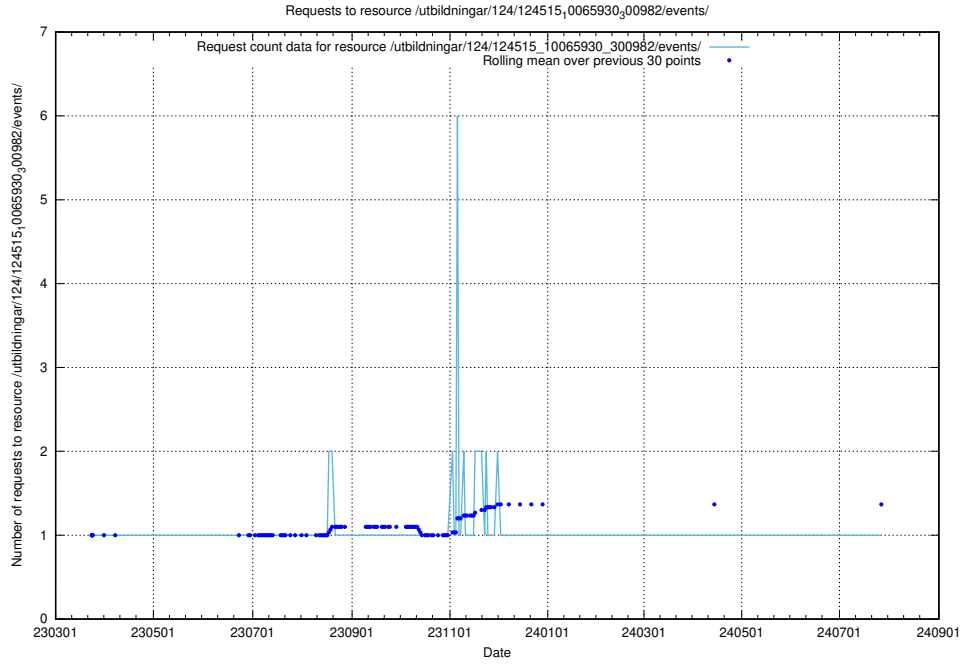

5.2609 Usage of /utbildningar/124/124515_10065930_300982/events/

Here, we count the number of requests to resource /utbildningar/124/124515_10065930_300982/events/

5.2610 Usage of /taxonomy/version/22/query/sun-field-hierarchy/