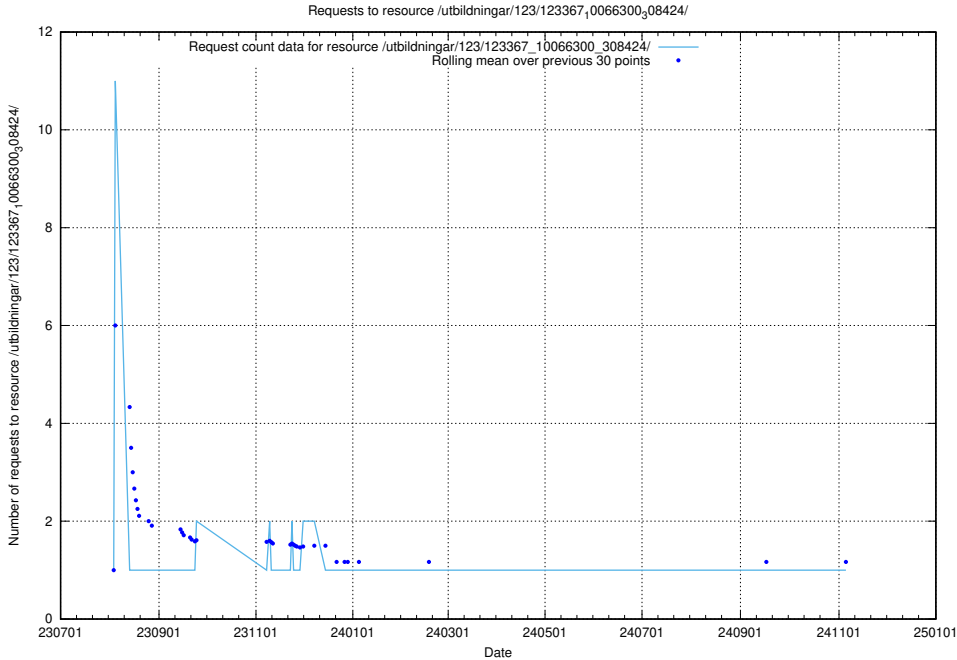

Here, we count the number of requests to resource /utbildningar/123/123367_10066300_308424/events/

5.5949 Usage of /utbildningar/123/123367_10066300_308424/

Here, we count the number of requests to resource /utbildningar/123/123367_10066300_308424/.