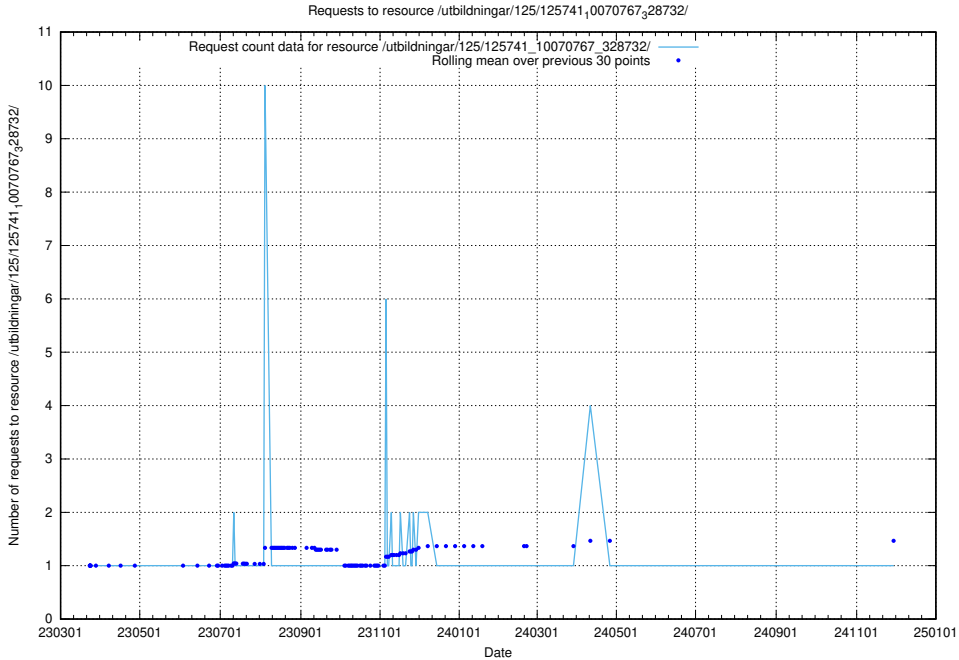

5.7597 Usage of /utbildningar/125/125741_10070767_328732/

Here, we count the number of requests to resource /utbildningar/125/125741_10070767_328732/.