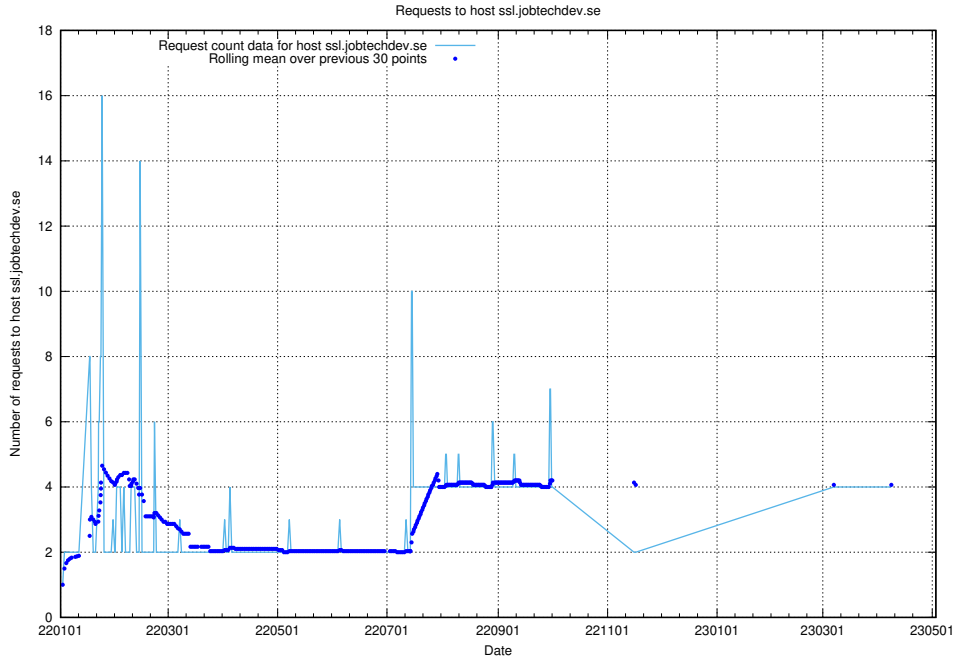

7.138 Usage of ssl.jobtechdev.se

Here, we count the number of requests to host ssl.jobtechdev.se.