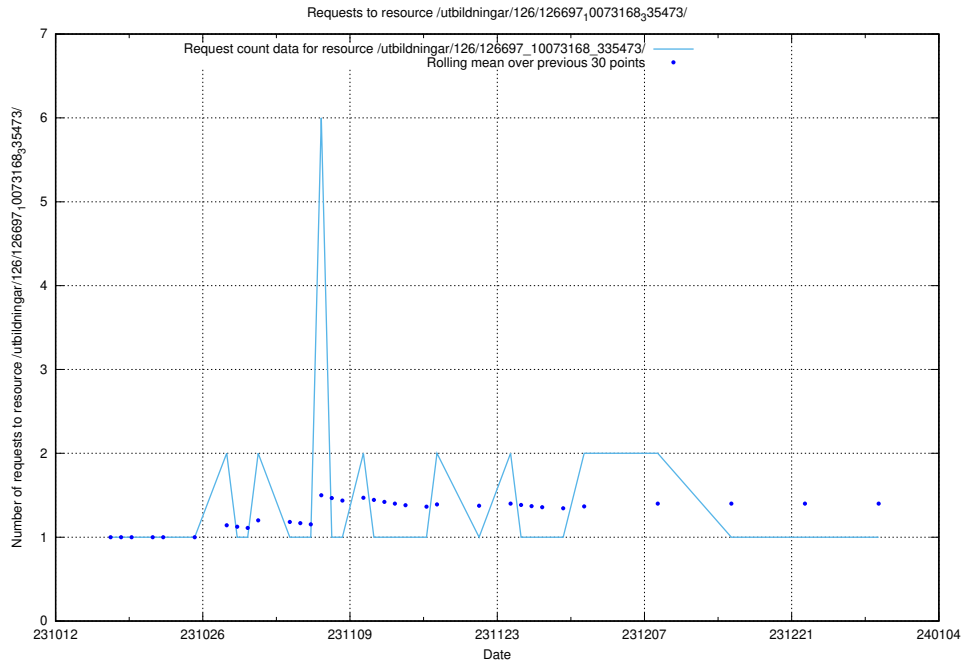

5.5344 Usage of /utbildningar/126/126697_10073168_335473/

Here, we count the number of requests to resource /utbildningar/126/126697_10073168_335473/.