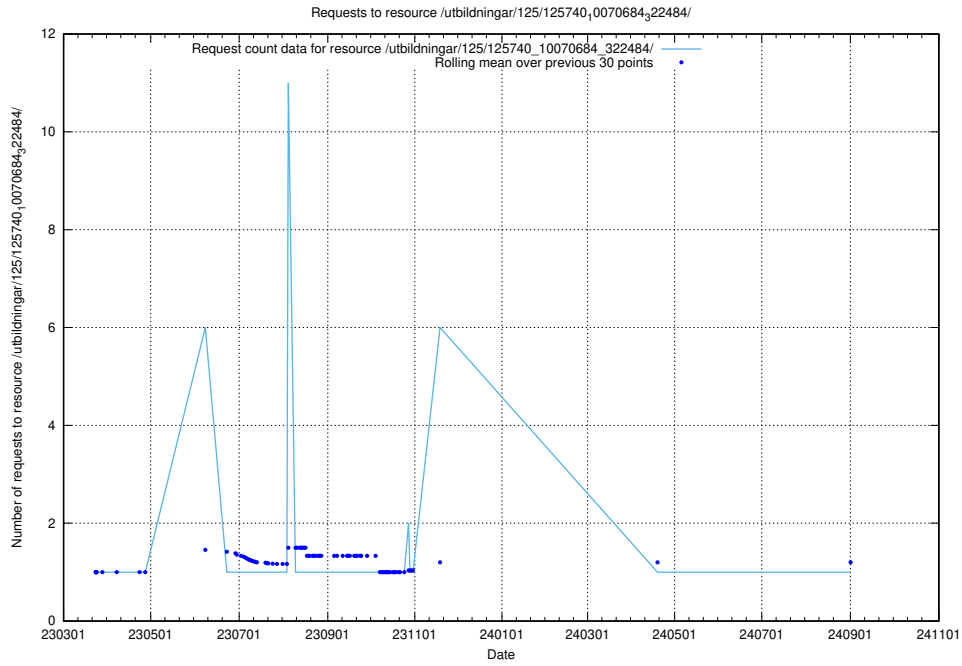

5.961 Usage of /utbildningar/125/125740_10070684_322484/

Here, we count the number of requests to resource /utbildningar/125/125740_10070684_322484/.