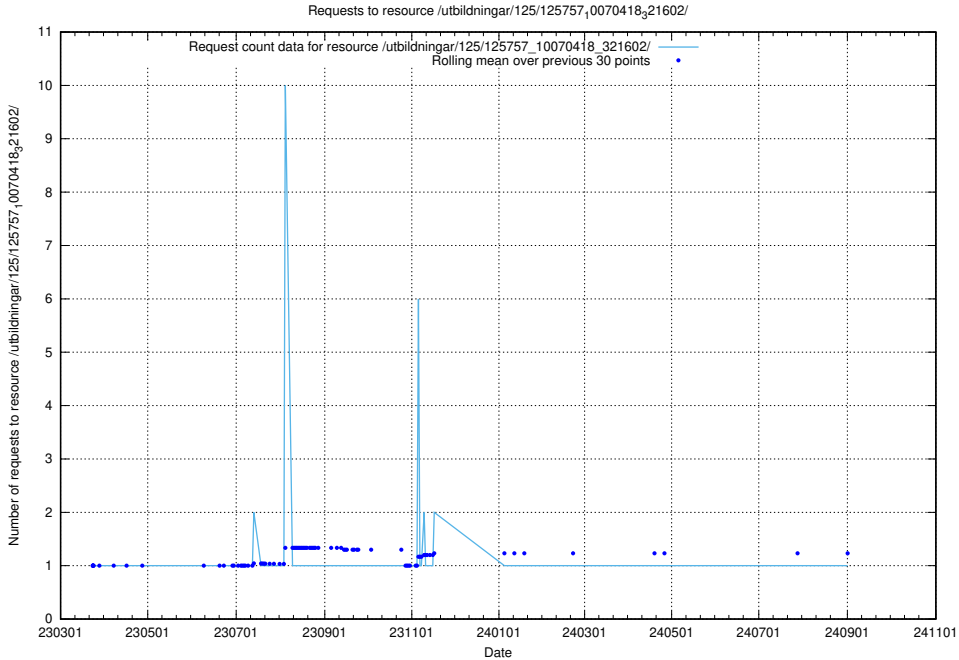

5.7583 Usage of /utbildningar/125/125757_10070418_321602/

Here, we count the number of requests to resource /utbildningar/125/125757_10070418_321602/.