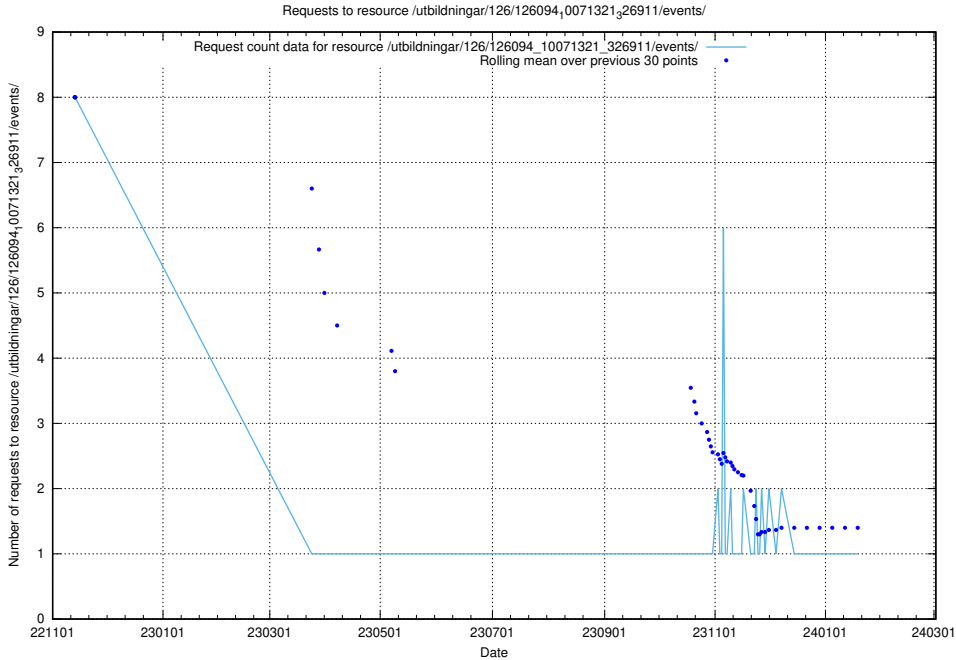

5.6832 Usage of /utbildningar/126/126094_10071321_326911/events/

Here, we count the number of requests to resource /utbildningar/126/126094_10071321_326911/events/