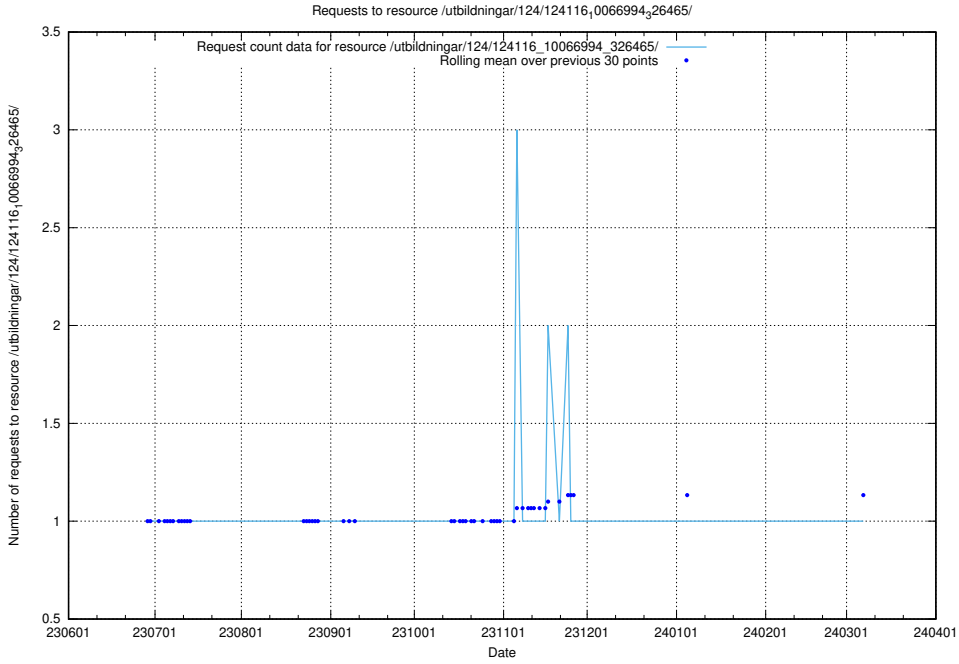

5.6590 Usage of /utbildningar/124/124116_10066994_326465/

Here, we count the number of requests to resource /utbildningar/124/124116_10066994_326465/.