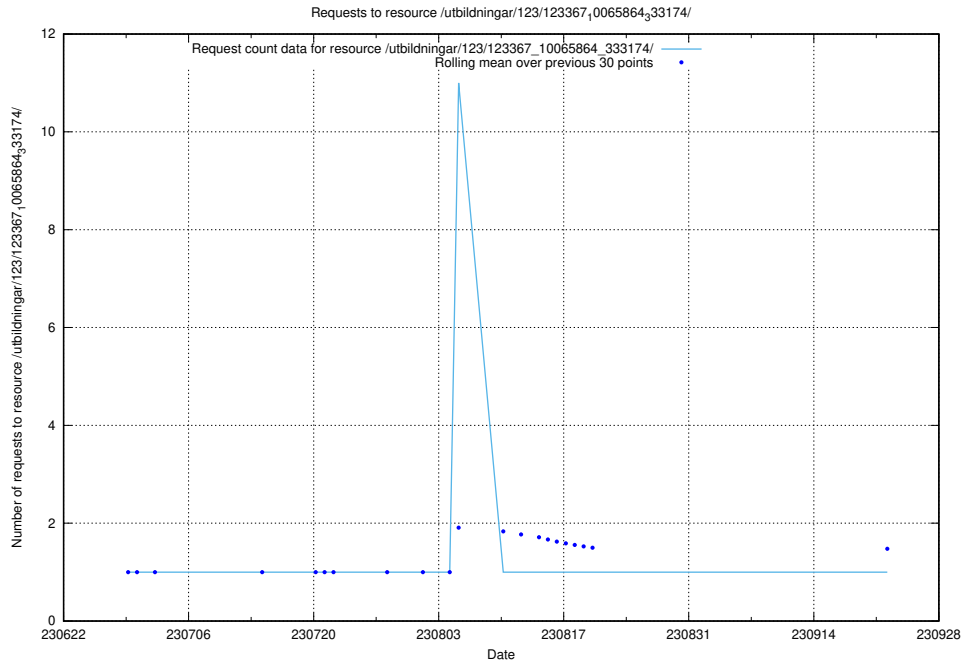

5.6597 Usage of /utbildningar/123/123367_10065864_333174/

Here, we count the number of requests to resource /utbildningar/123/123367_10065864_333174/.