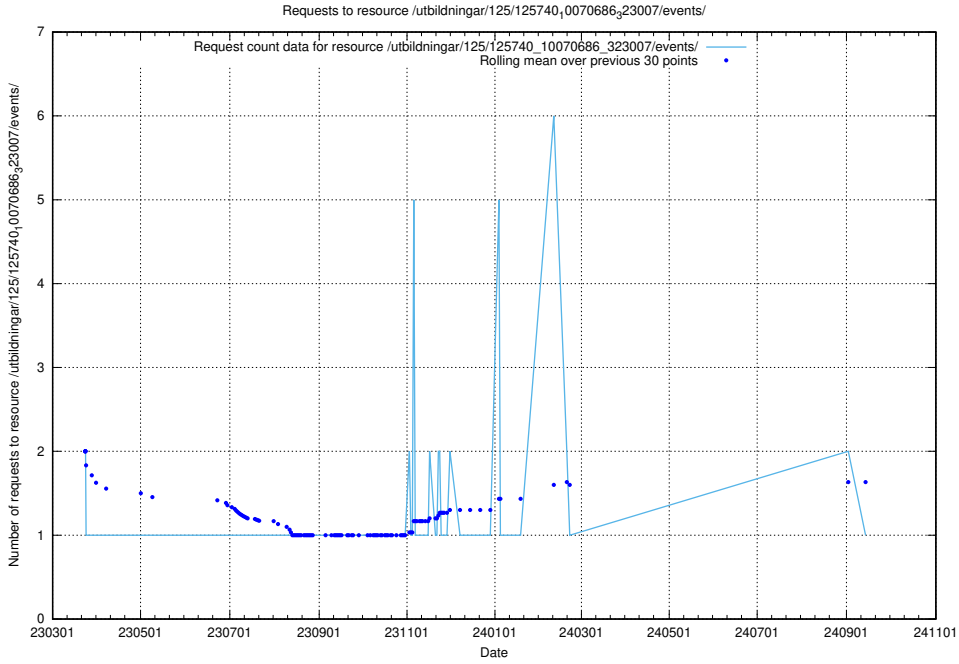

5.7404 Usage of /utbildningar/125/125740_10070686_323007/events/

Here, we count the number of requests to resource /utbildningar/125/125740_10070686_323007/events/