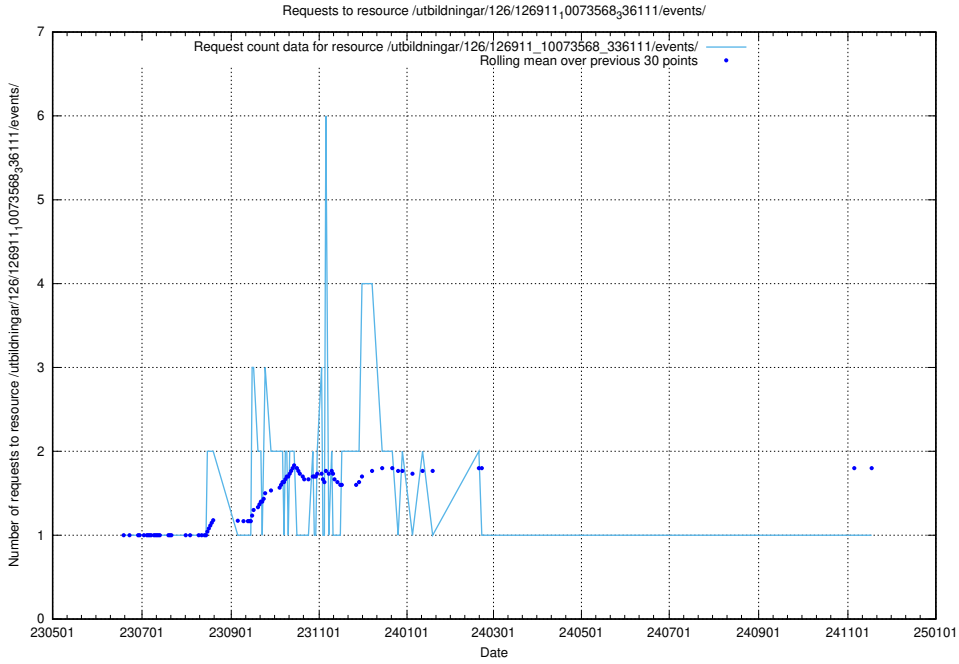

5.6926 Usage of /utbildningar/126/126911_10073568_336111/events/

Here, we count the number of requests to resource /utbildningar/126/126911_10073568_336111/events/