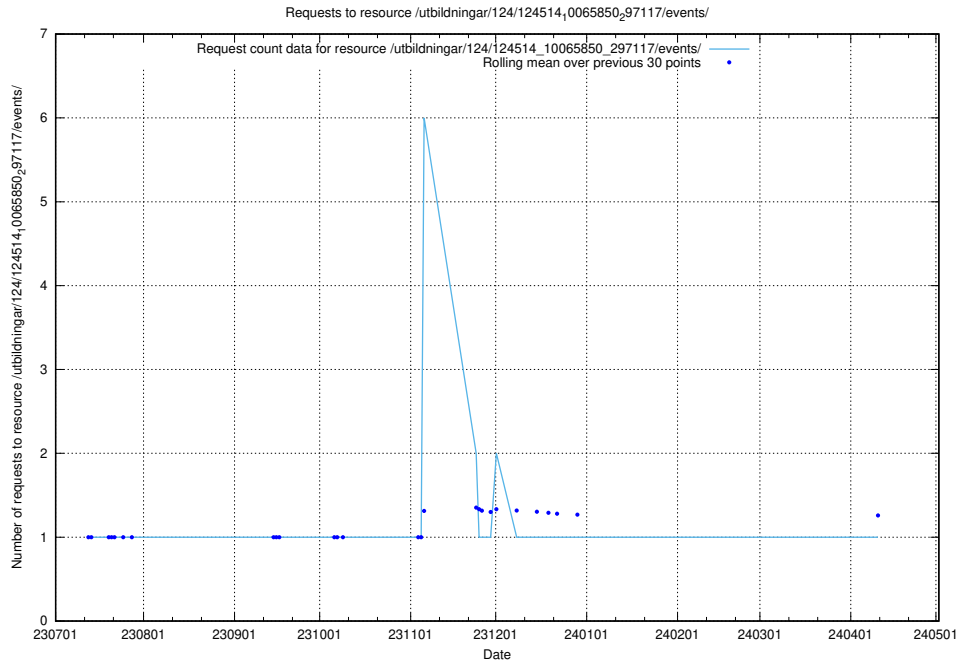

5.6179 Usage of /utbildningar/124/124514_10065850_297117/events/

Here, we count the number of requests to resource /utbildningar/124/124514_10065850_297117/events/

5.6180 Usage of /utbildningar/124/124514_10065850_297117/