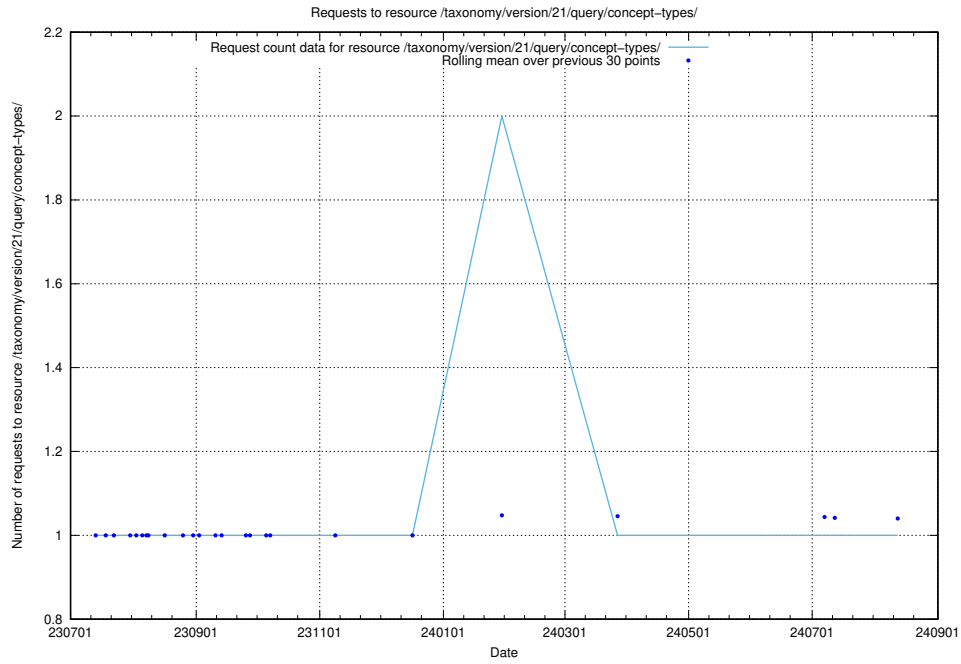

5.6170 Usage of /taxonomy/version/21/query/concept-types/

Here, we count the number of requests to resource /taxonomy/version/21/query/concept-types/.

5.6171 Usage of /taxonomy/version/21/query/all-concepts/