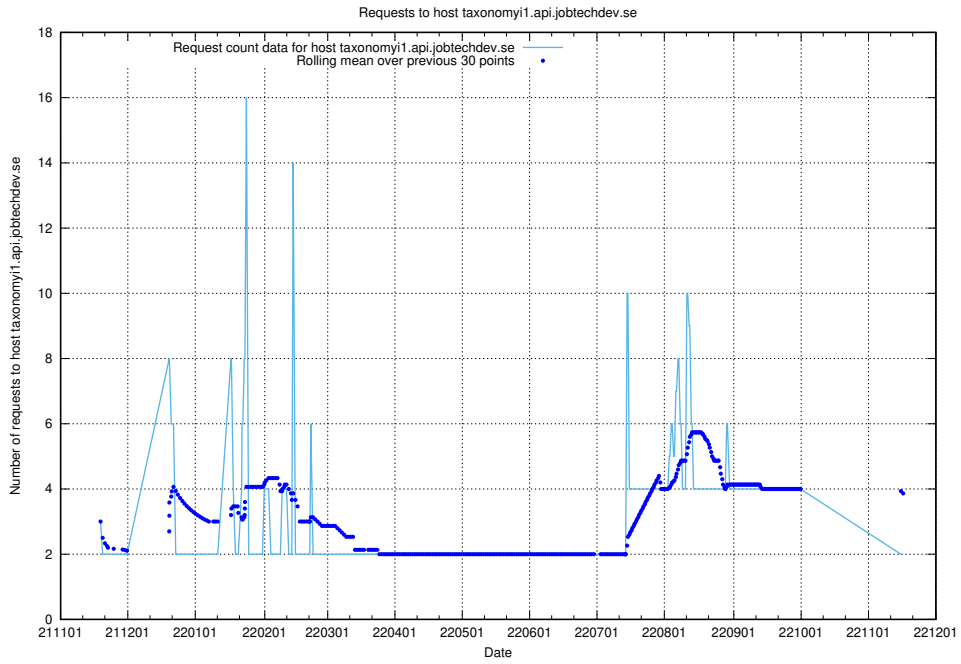

7.493 Usage of taxonomy1.api.jobtechdev.se

Here, we count the number of requests to host taxonomy1.api.jobtechdev.se.