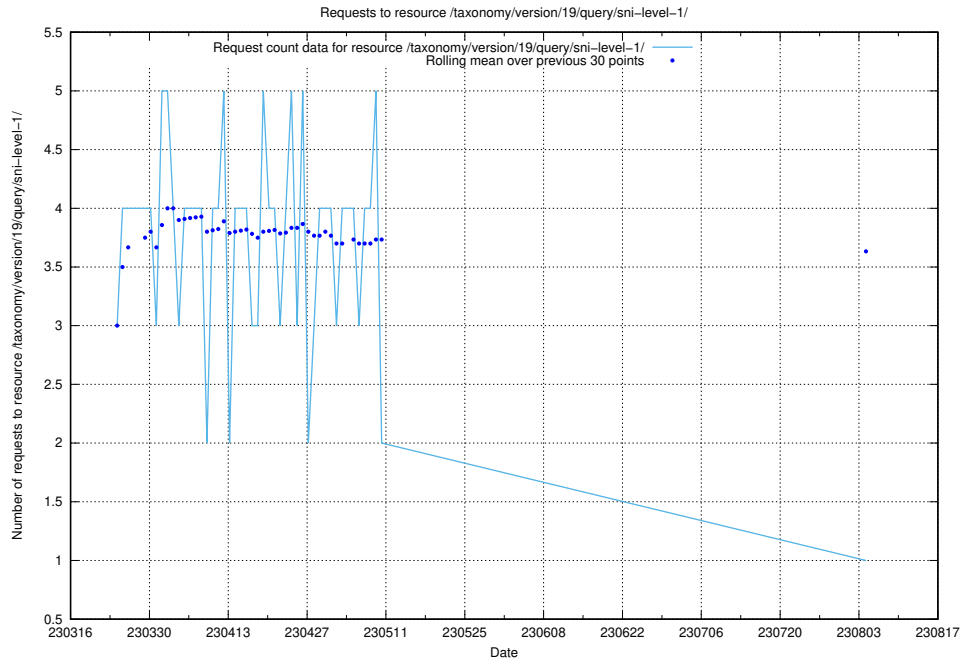

5.7248 Usage of /taxonomy/version/19/query/sni-level-1/

Here, we count the number of requests to resource /taxonomy/version/19/query/sni-level-1/.