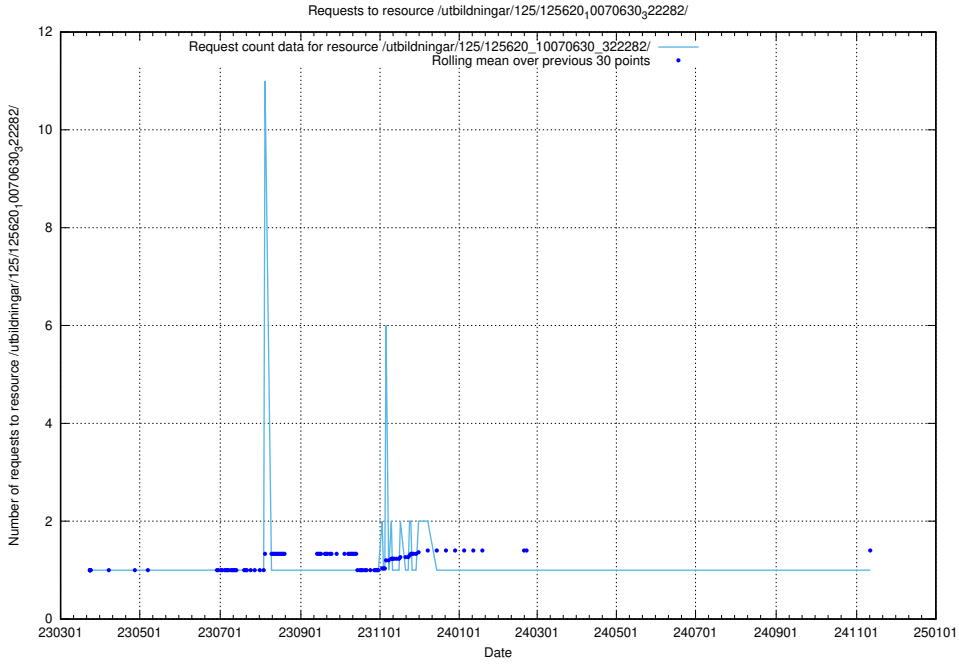

5.1038 Usage of /utbildningar/125/125620_10070630_322282/

Here, we count the number of requests to resource /utbildningar/125/125620_10070630_322282/.