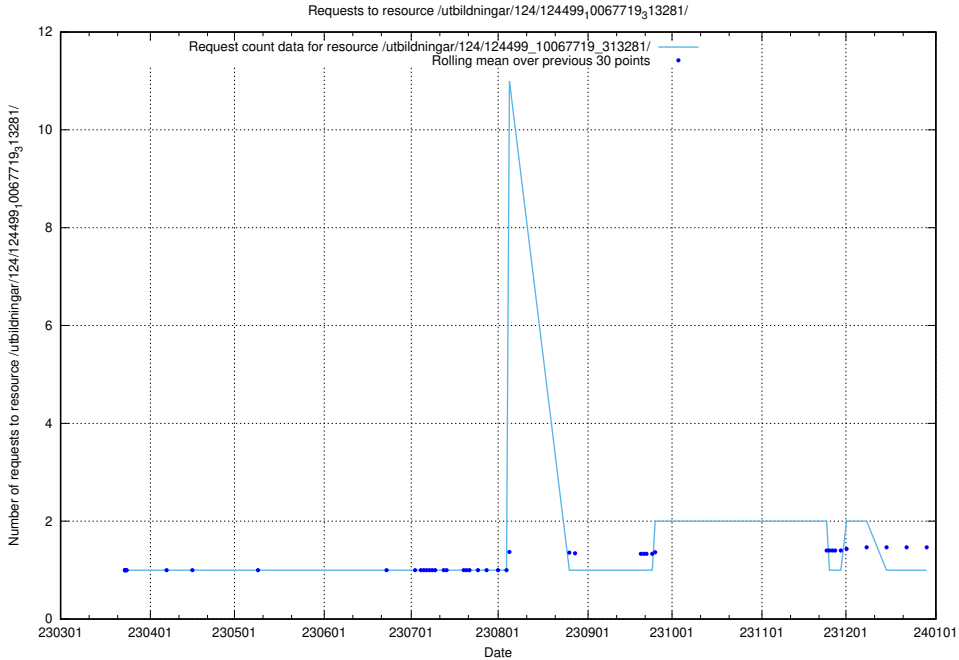

Here, we count the number of requests to resource /utbildningar/utb_emil/124/124055_10023995_331862/

5.3575 Usage of /utbildningar/124/124499_10067719_313281/

Here, we count the number of requests to resource /utbildningar/124/124499_10067719_313281/.