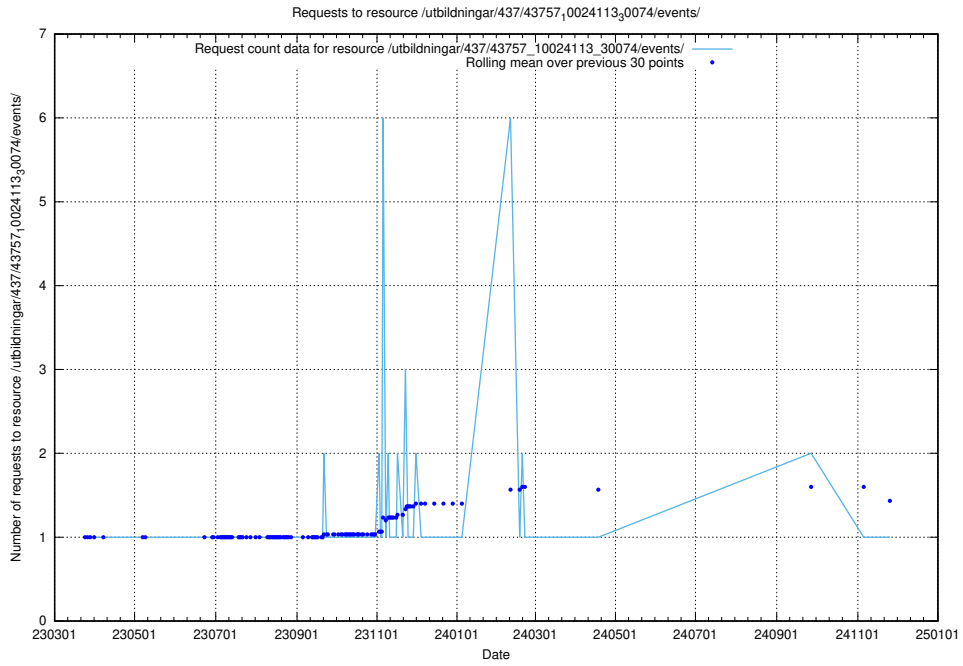

5.7307 Usage of /utbildningar/437/43757_10024113_30074/events/

Here, we count the number of requests to resource /utbildningar/437/43757_10024113_30074/events/.