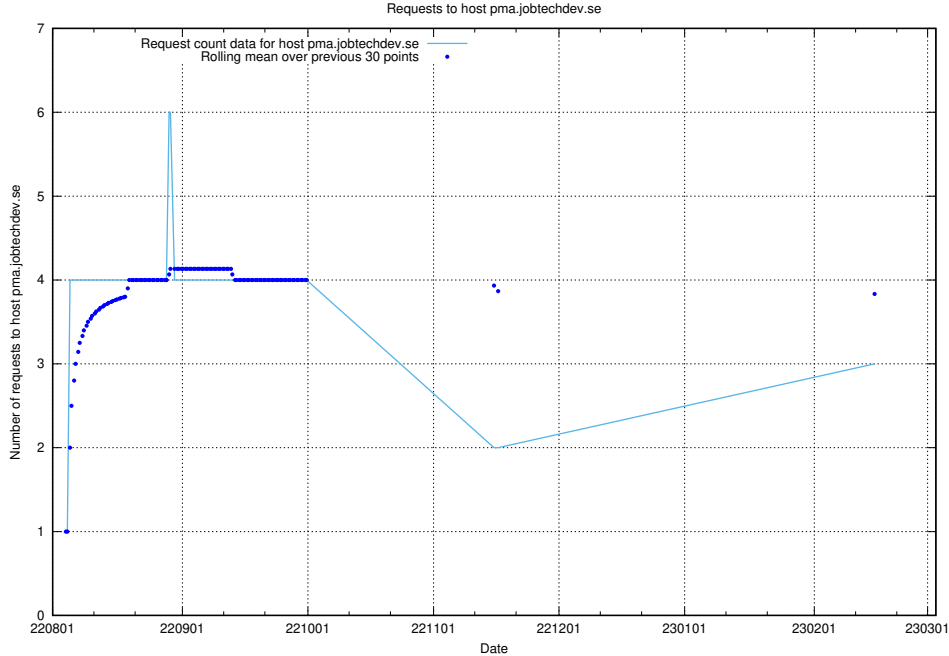

7.209 Usage of pma.jobtechdev.se

Here, we count the number of requests to host pma.jobtechdev.se.