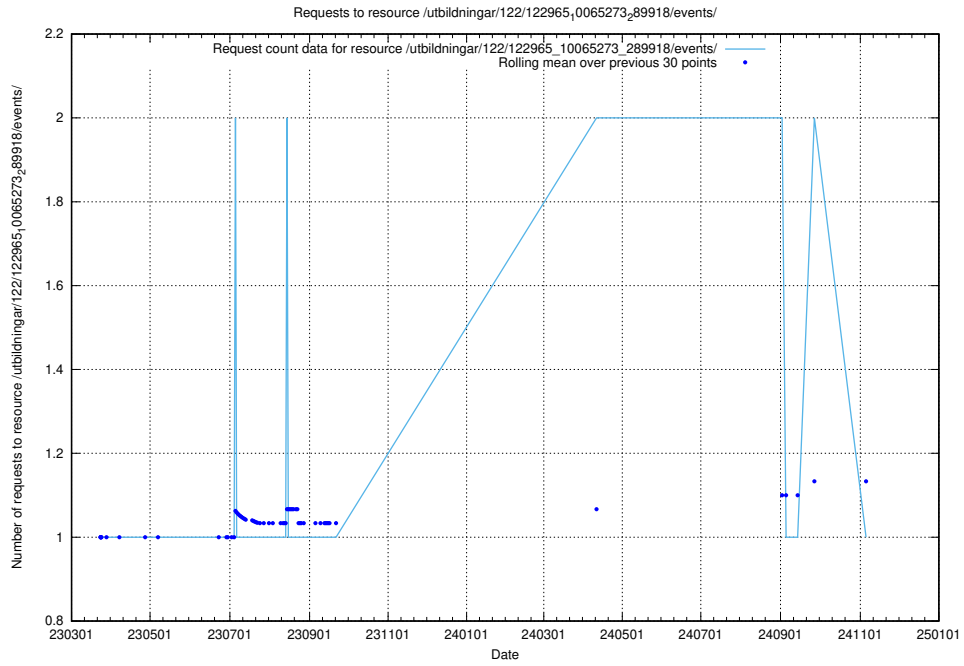

5.6198 Usage of /utbildningar/122/122965_10065273_289918/events/

Here, we count the number of requests to resource /utbildningar/122/122965_10065273_289918/events/