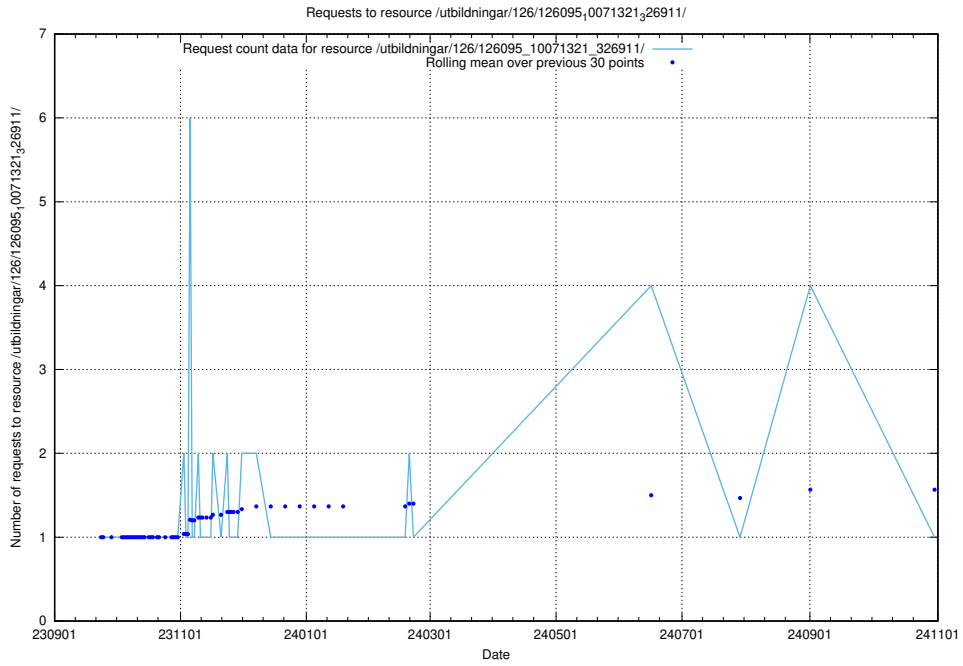

5.5533 Usage of /utbildningar/126/126095_10071321_326911/

Here, we count the number of requests to resource /utbildningar/126/126095_10071321_326911/.