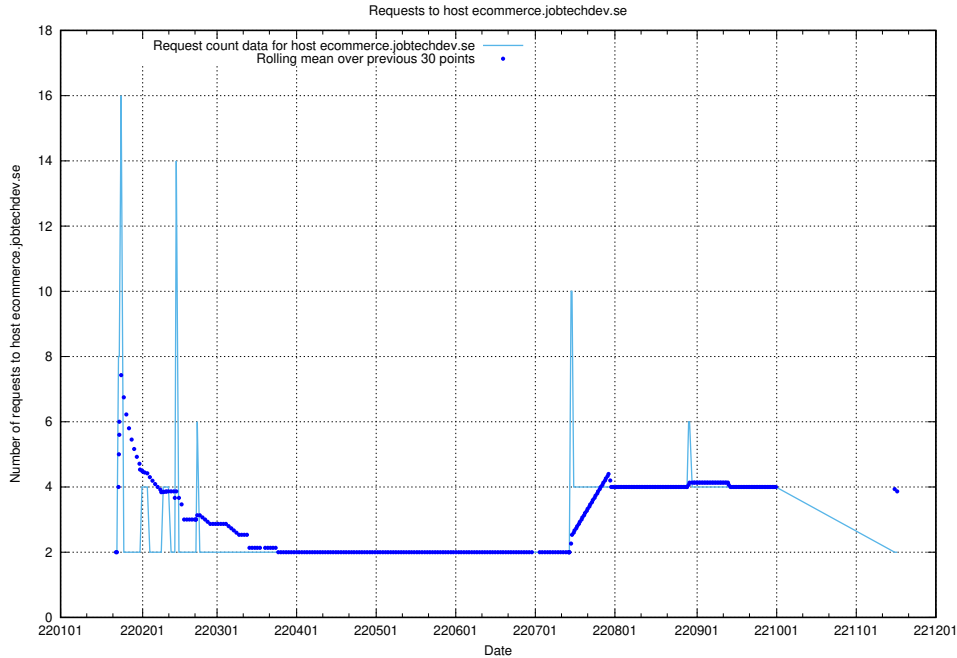

7.281 Usage of ecommerce.jobtechdev.se

Here, we count the number of requests to host ecommerce.jobtechdev.se.