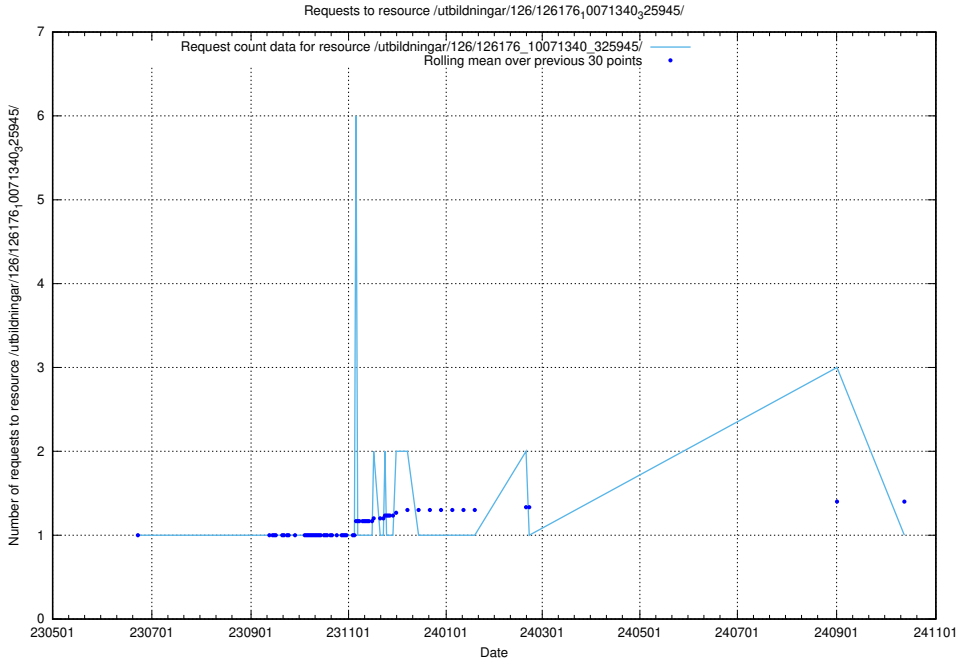

5.6734 Usage of /utbildningar/126/126176_10071340_325945/

Here, we count the number of requests to resource /utbildningar/126/126176_10071340_325945/.