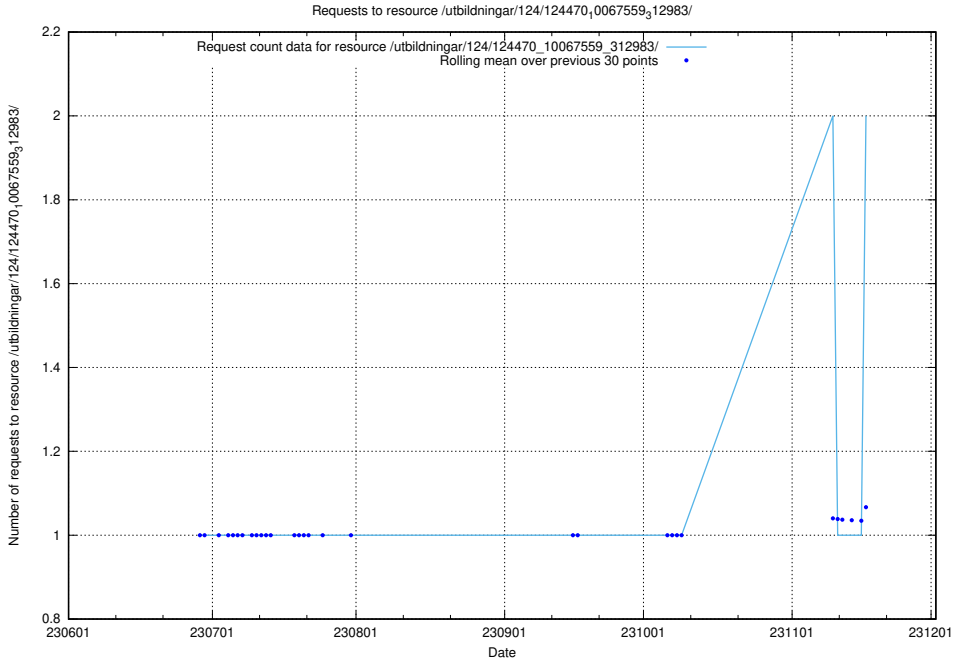

5.835 Usage of /utbildningar/124/124470_10067559_312983/

Here, we count the number of requests to resource /utbildningar/124/124470_10067559_312983/.