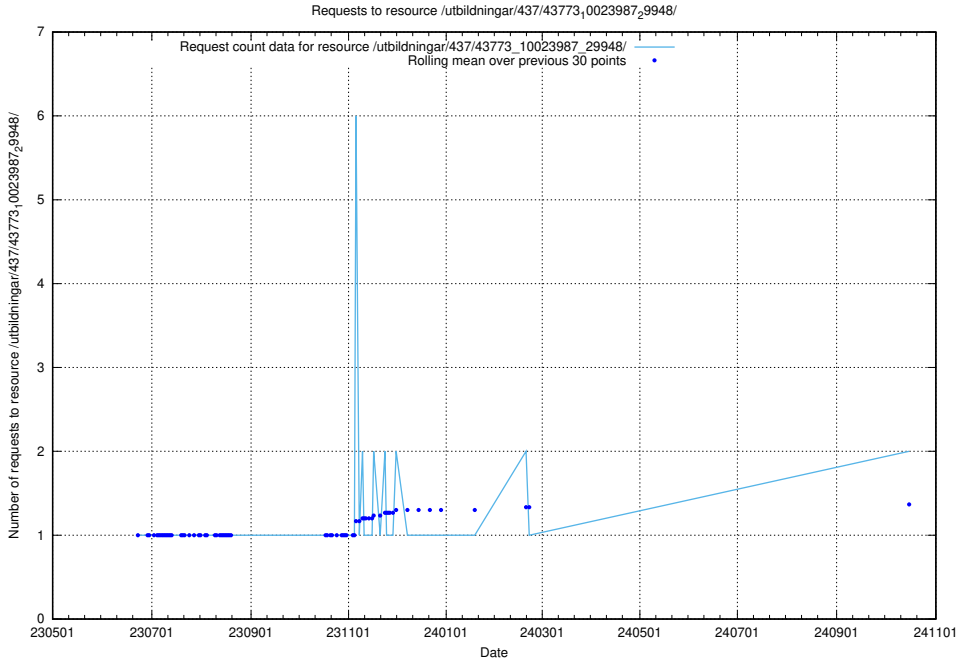

5.838 Usage of /utbildningar/437/43773_10023987_29948/

Here, we count the number of requests to resource /utbildningar/437/43773_10023987_29948/.