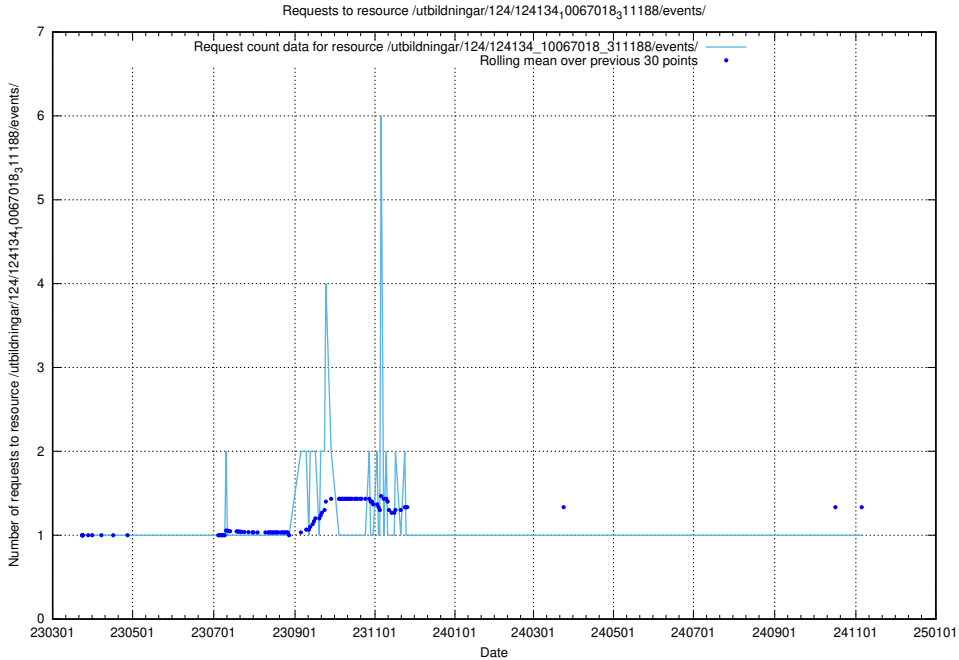

5.5127 Usage of /utbildningar/124/124134_10067018_311188/events/

Here, we count the number of requests to resource /utbildningar/124/124134_10067018_311188/events/