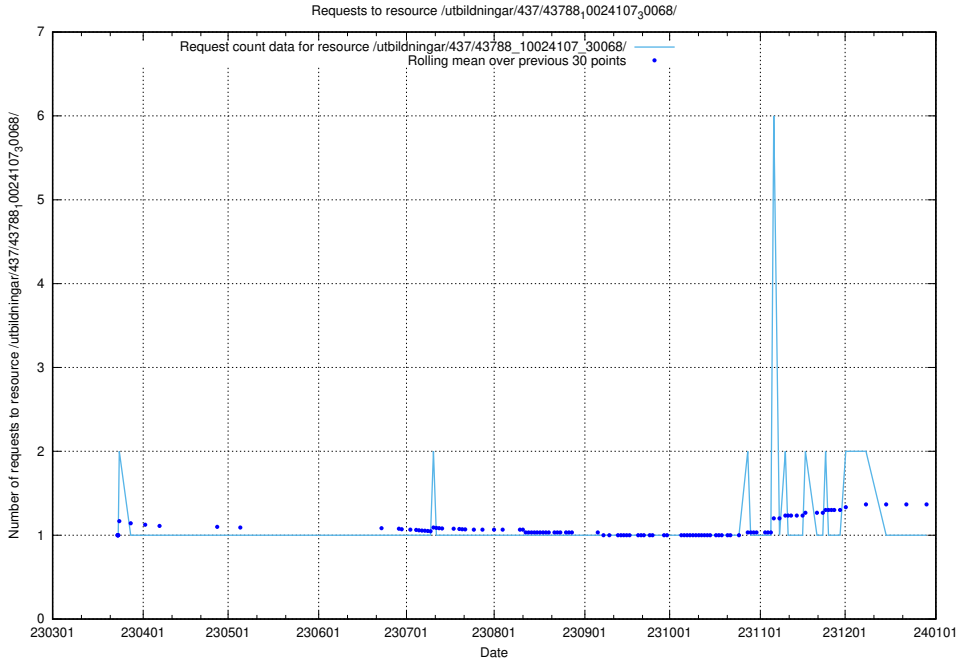

5.7489 Usage of /utbildningar/437/43788_10024107_30068/

Here, we count the number of requests to resource /utbildningar/437/43788_10024107_30068/.