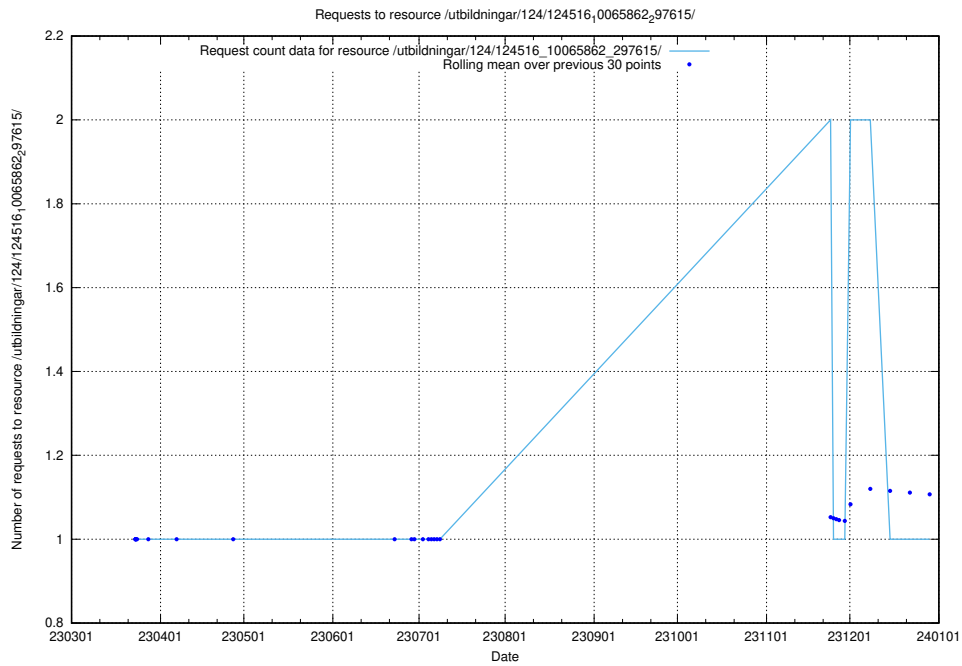

5.2505 Usage of /availability/uptime/20231113/

Here, we count the number of requests to resource /availability/uptime/20231113/.

5.2506 Usage of /utbildningar/124/124516_10065862_297615/

Here, we count the number of requests to resource /utbildningar/124/124516_10065862_297615/.