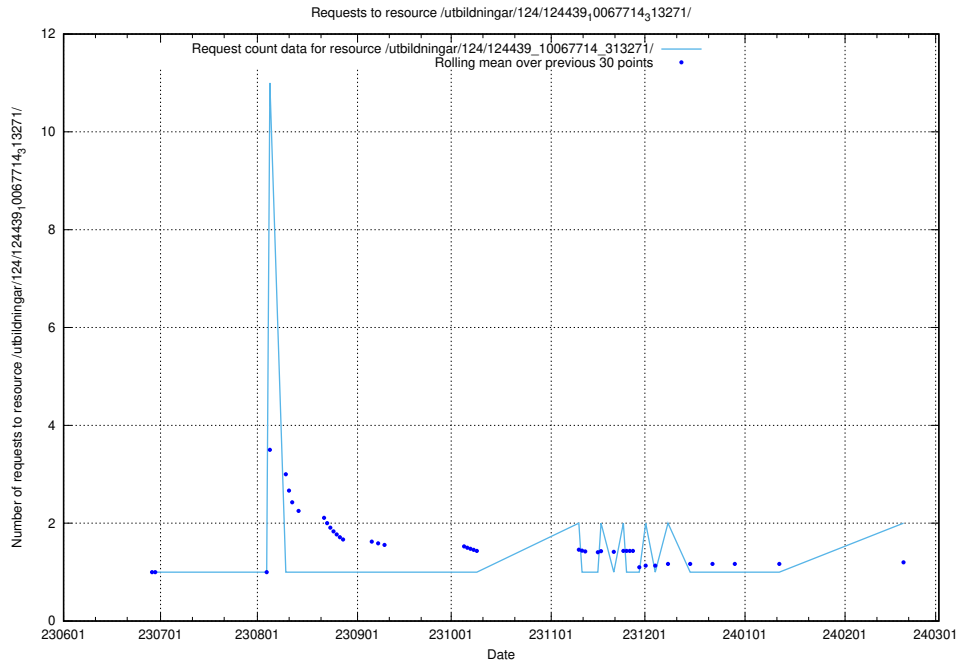

5.836 Usage of /utbildningar/124/124439_10067714_313271/

Here, we count the number of requests to resource /utbildningar/124/124439_10067714_313271/.