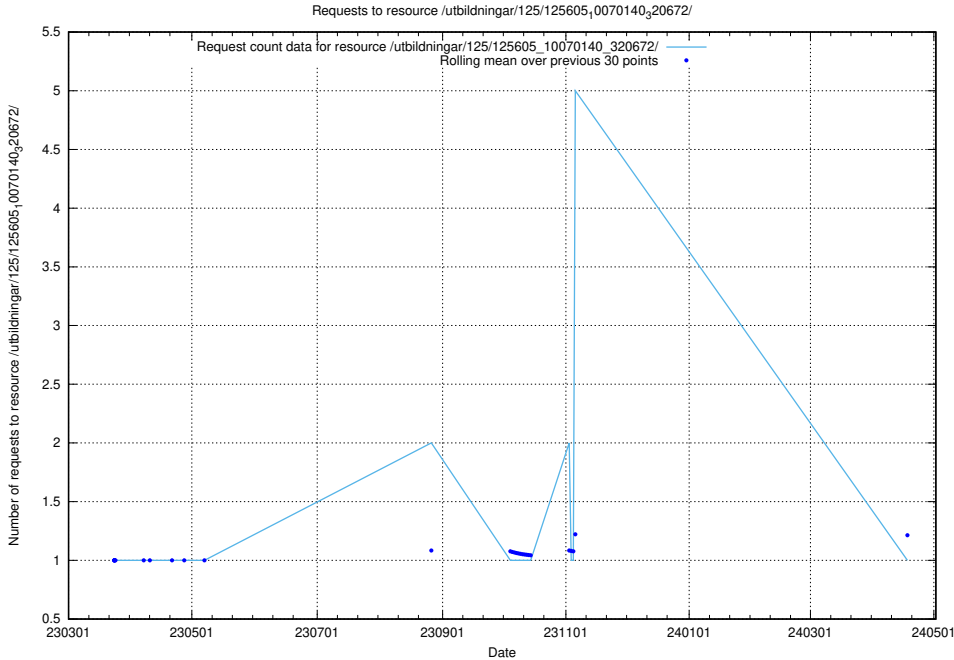

5.1055 Usage of /utbildningar/125/125605_10070140_320672/

Here, we count the number of requests to resource /utbildningar/125/125605_10070140_320672/.