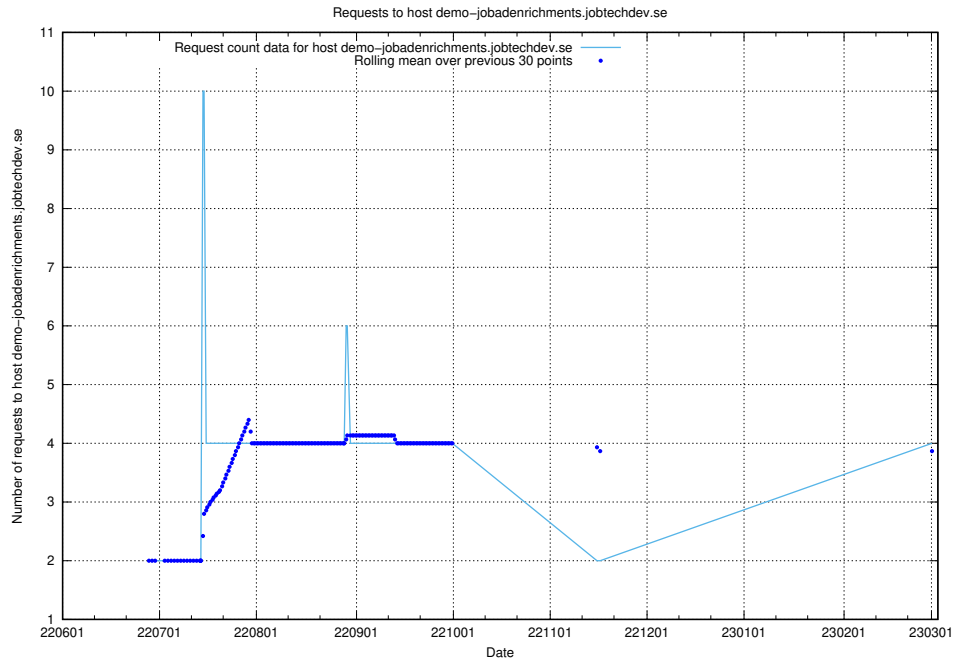

7.164 Usage of demo-jobadenrichments.jobtechdev.se

Here, we count the number of requests to host demo-jobadenrichments.jobtechdev.se.