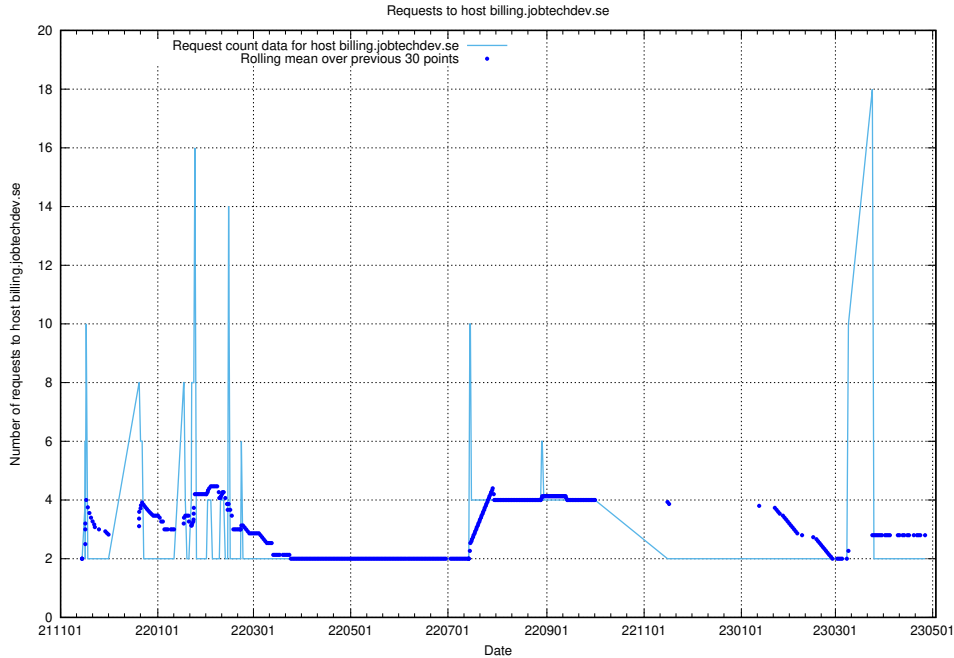

7.310 Usage of billing.jobtechdev.se

Here, we count the number of requests to host billing.jobtechdev.se.