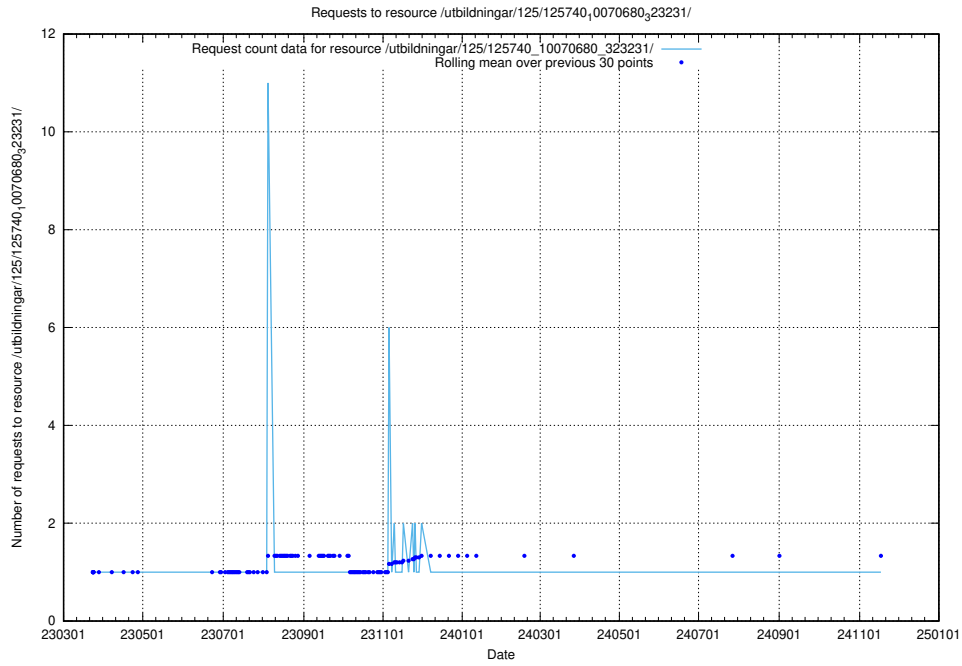

5.963 Usage of /utbildningar/125/125740_10070680_323231/

Here, we count the number of requests to resource /utbildningar/125/125740_10070680_323231/.