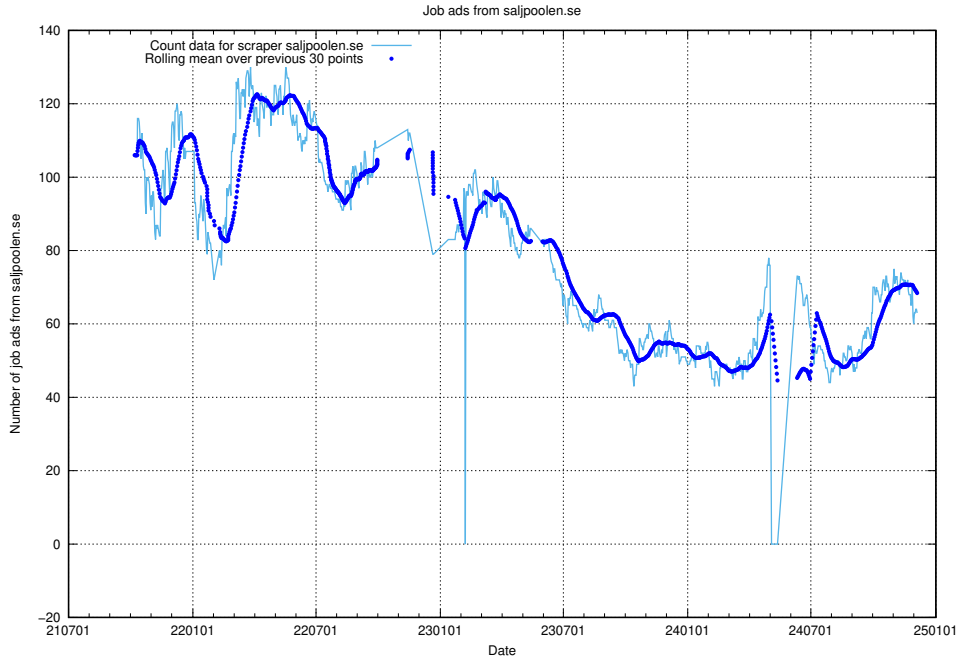

13.16 Number of ads by scraper saljpoolen.se

Here, we count the number of job ads scraped from saljpoolen.se.