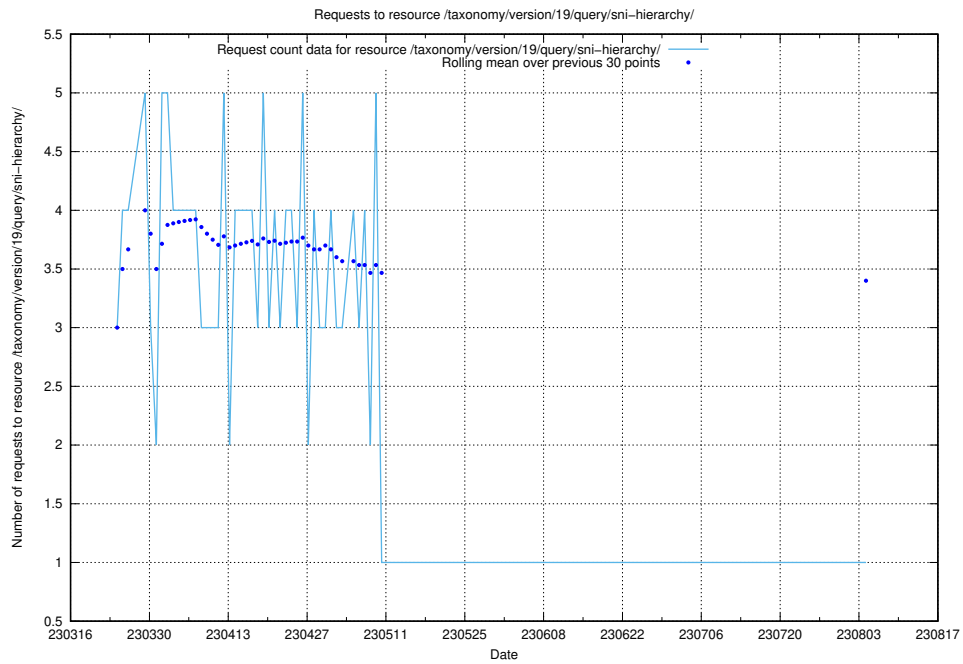

5.7249 Usage of /taxonomy/version/19/query/sni-hierarchy/

Here, we count the number of requests to resource /taxonomy/version/19/query/sni-hierarchy/.