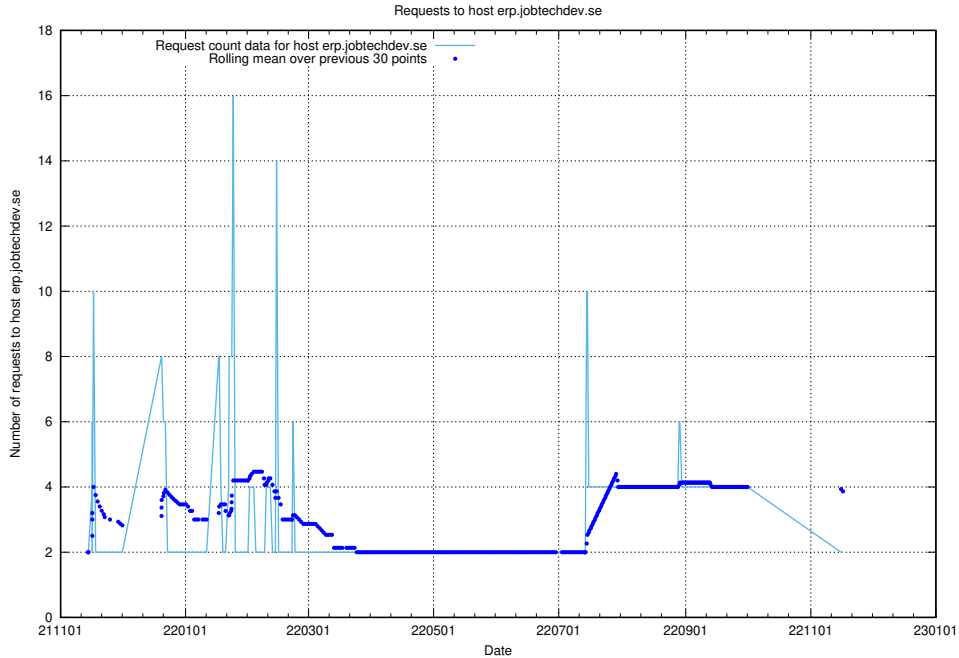

7.290 Usage of erp.jobtechdev.se

Here, we count the number of requests to host erp.jobtechdev.se.