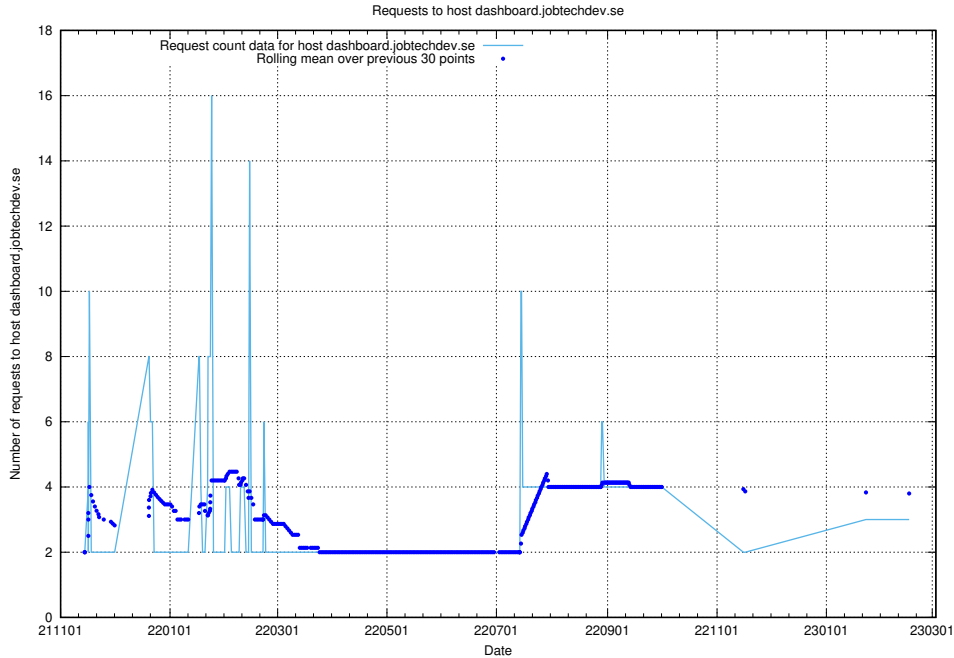

7.191 Usage of dashboard.jobtechdev.se

Here, we count the number of requests to host dashboard.jobtechdev.se.