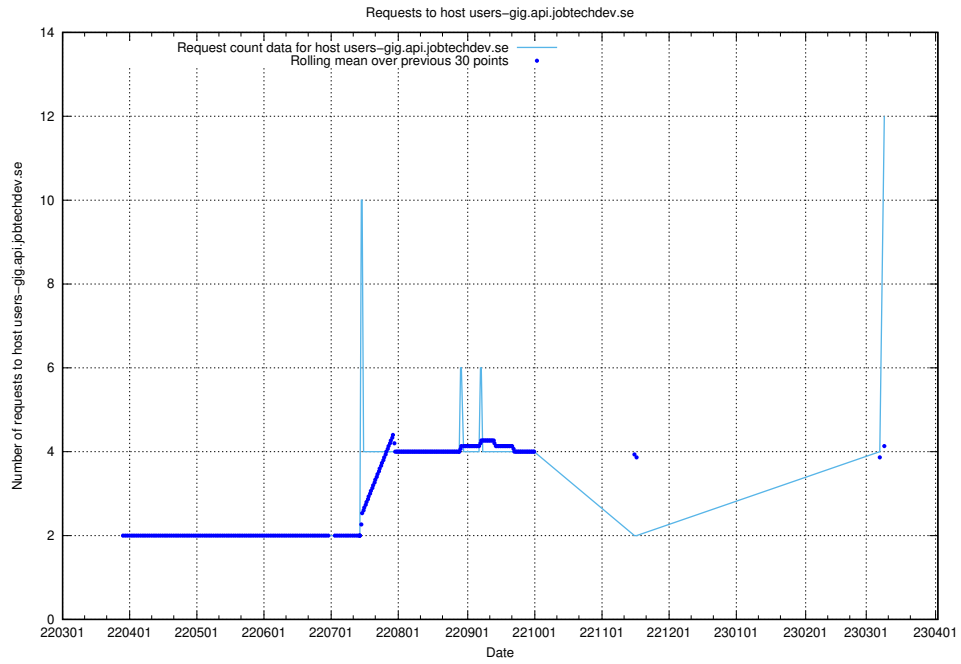

7.70 Usage of users-gig.api.jobtechdev.se

Here, we count the number of requests to host users-gig.api.jobtechdev.se.