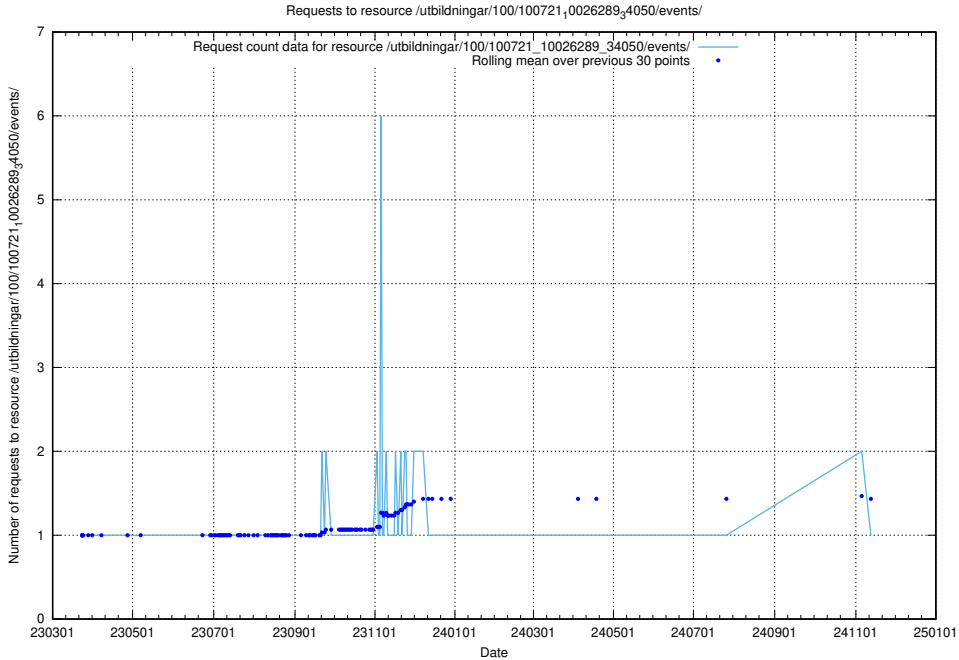

5.6750 Usage of /utbildningar/100/100721_10026289_34050/events/

Here, we count the number of requests to resource /utbildningar/100/100721_10026289_34050/events/.