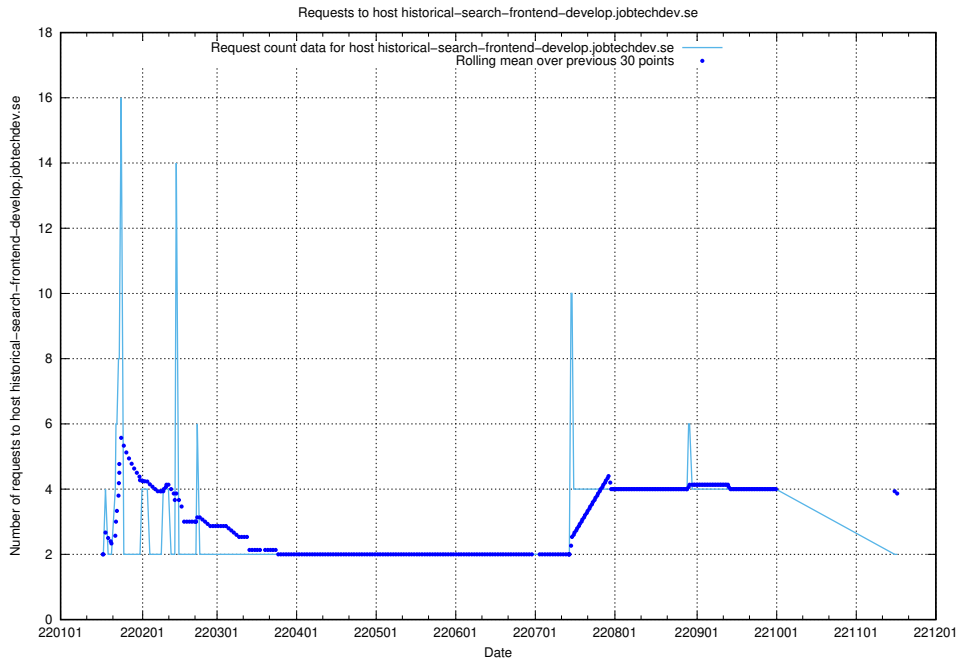

Here, we count the number of requests to host historical-search-frontend-develop.jobtechdev.se.

7.298 Usage of historical-search-develop.jobtechdev.se

Here, we count the number of requests to host historical-search-develop.jobtechdev.se.