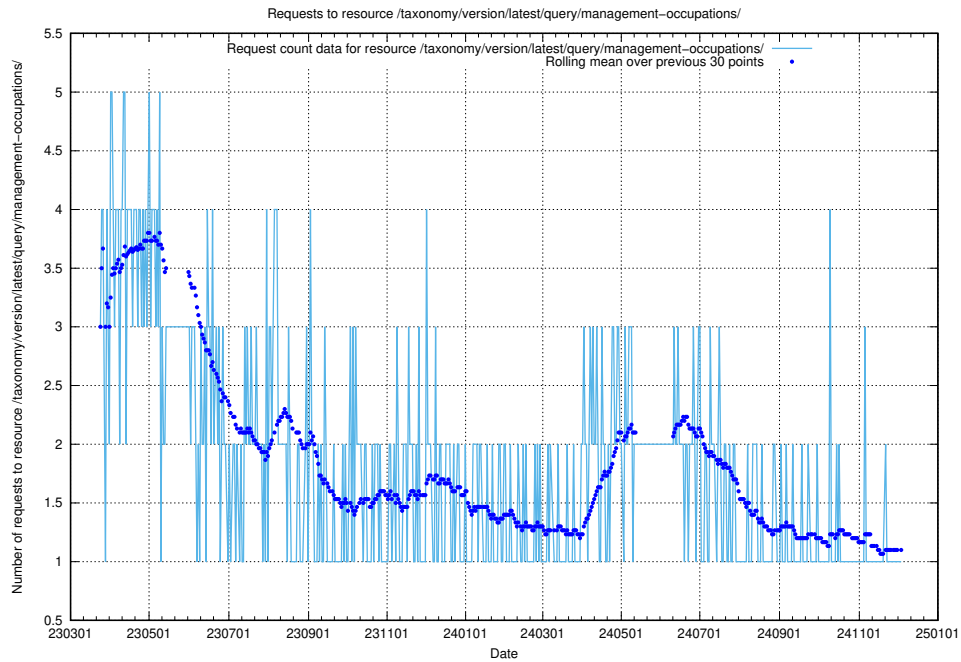

5.7206 Usage of /taxonomy/version/latest/query/management-occupations/

Here, we count the number of requests to resource /taxonomy/version/latest/query/management-occupations/.