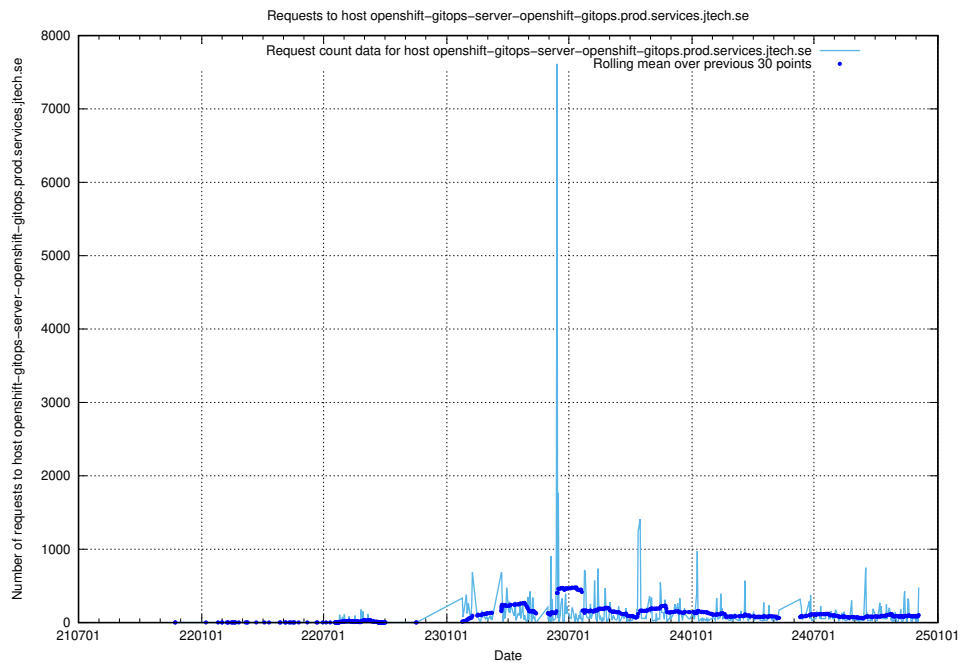

7.23 Usage of openshift-gitops-server-openshift-gitops.prod.services.jtech.se

Here, we count the number of requests to host openshift-gitops-server-openshift-gitops.prod.services.jtech.se.

7.24 Usage of www.jobtechdev.se