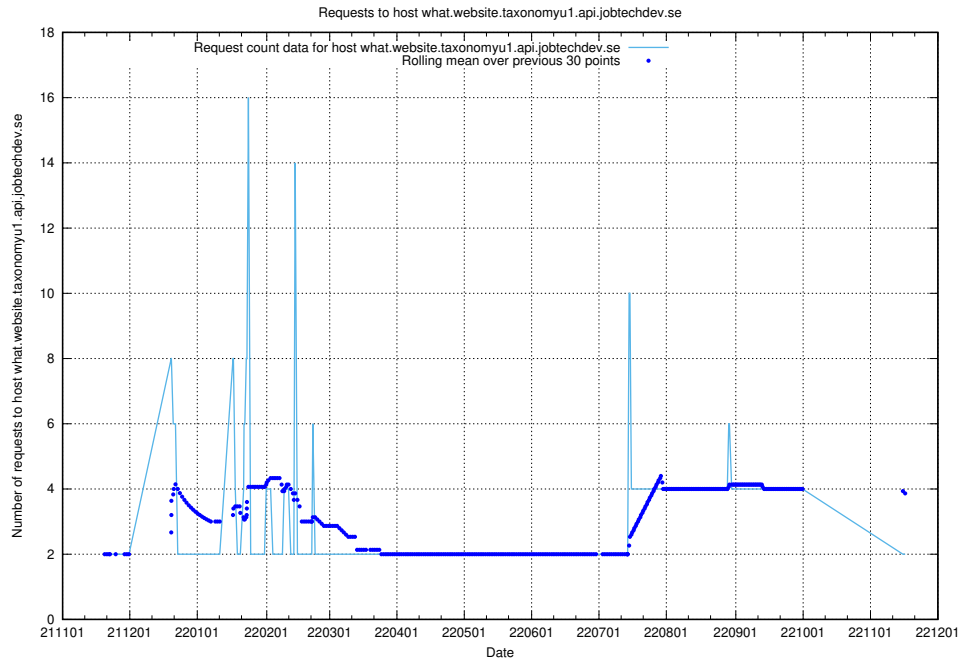

7.477 Usage of what.website.taxonomy1.api.jobtechdev.se

Here, we count the number of requests to host what.website.taxonomy1.api.jobtechdev.se.