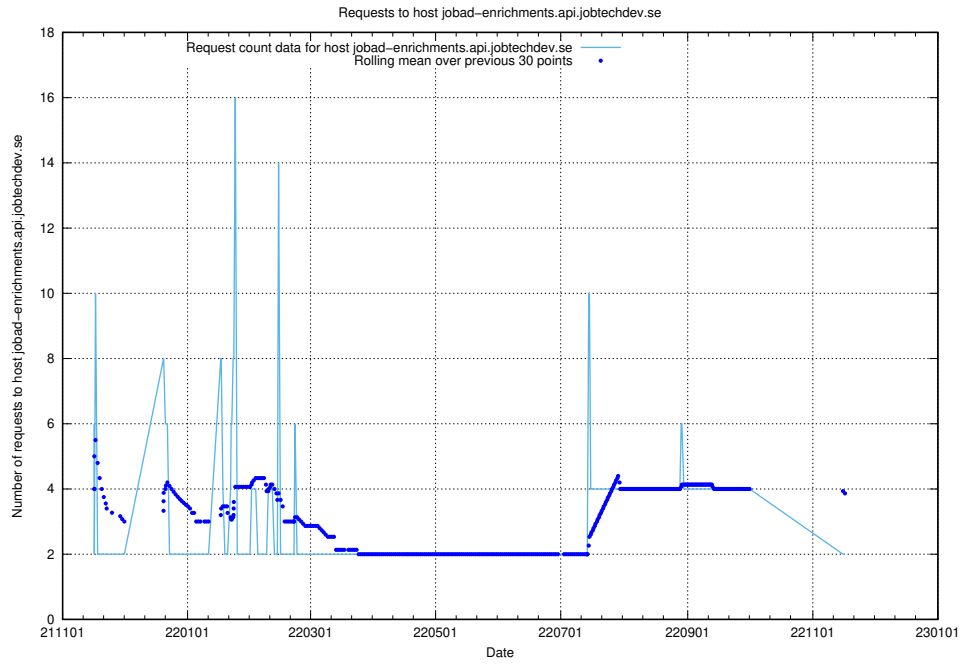

7.573 Usage of `jobad-enrichments.api.jobtechdev.se`

Here, we count the number of requests to host `jobad-enrichments.api.jobtechdev.se`.