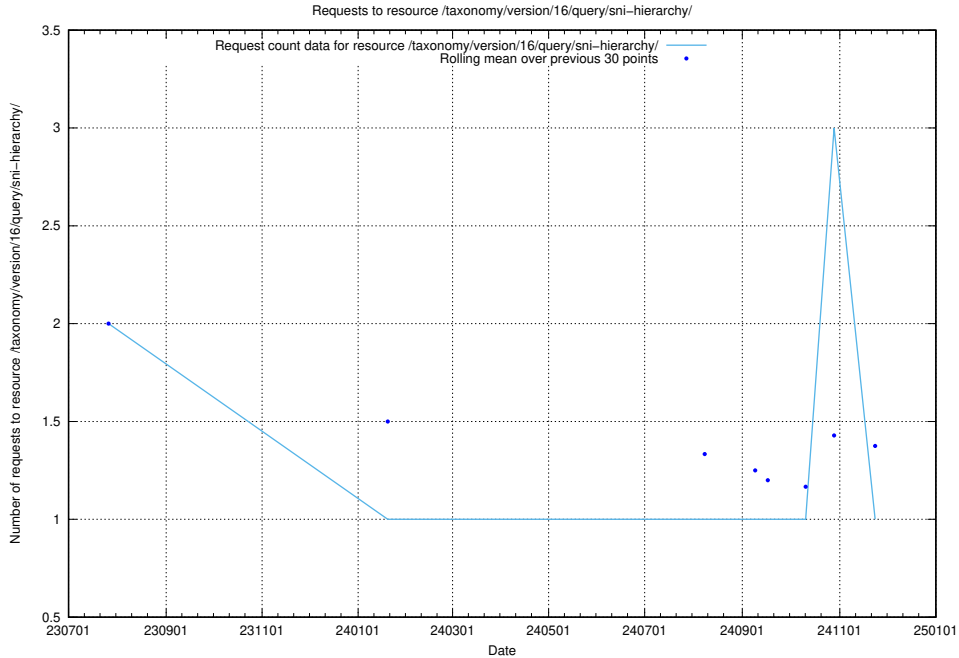

5.5988 Usage of /taxonomy/version/16/query/sni-hierarchy/

Here, we count the number of requests to resource /taxonomy/version/16/query/sni-hierarchy/.