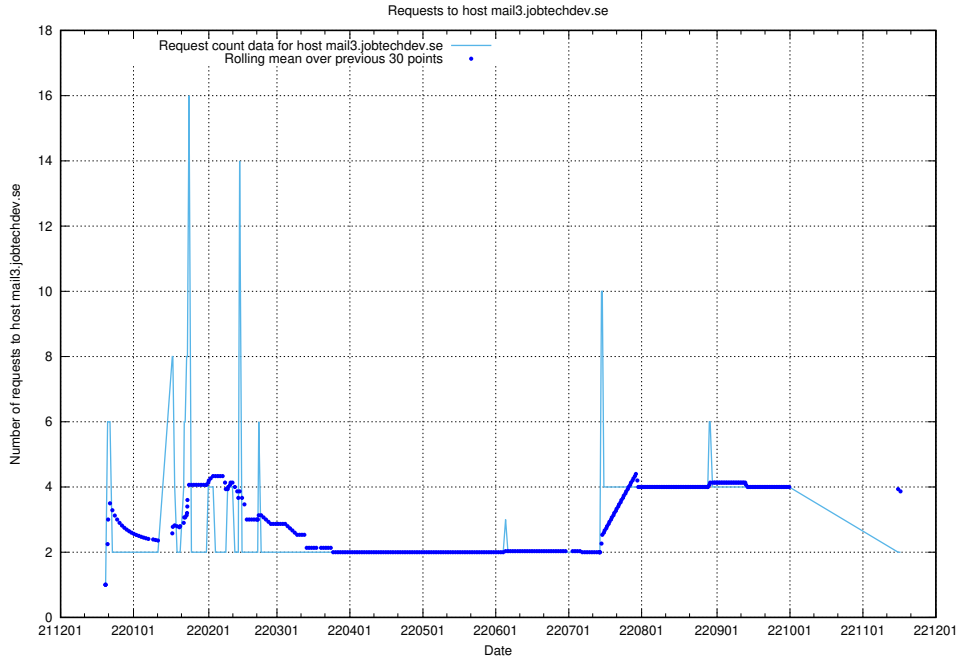

7.400 Usage of mail3.jobtechdev.se

Here, we count the number of requests to host mail3.jobtechdev.se.