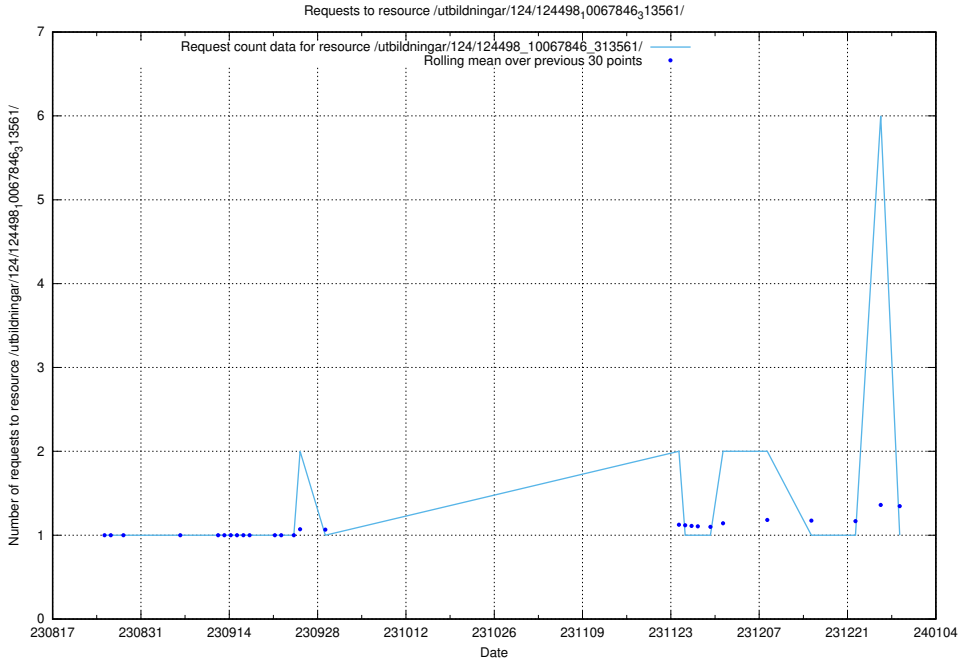

5.5775 Usage of /utbildningar/124/124498_10067846_313561/

Here, we count the number of requests to resource /utbildningar/124/124498_10067846_313561/.