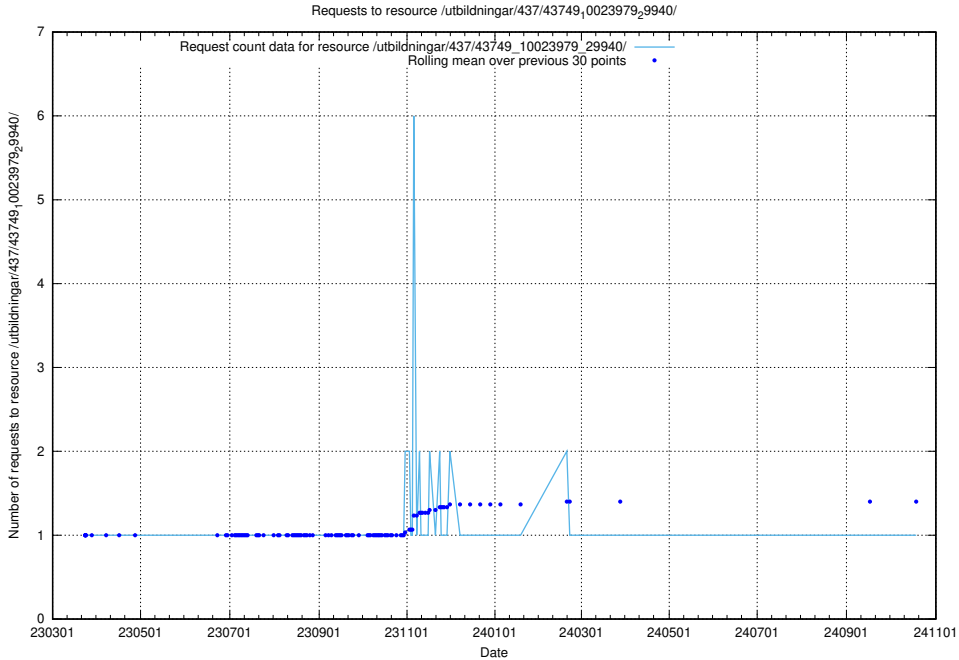

5.7511 Usage of /utbildningar/437/43749_10023979_29940/

Here, we count the number of requests to resource /utbildningar/437/43749_10023979_29940/.