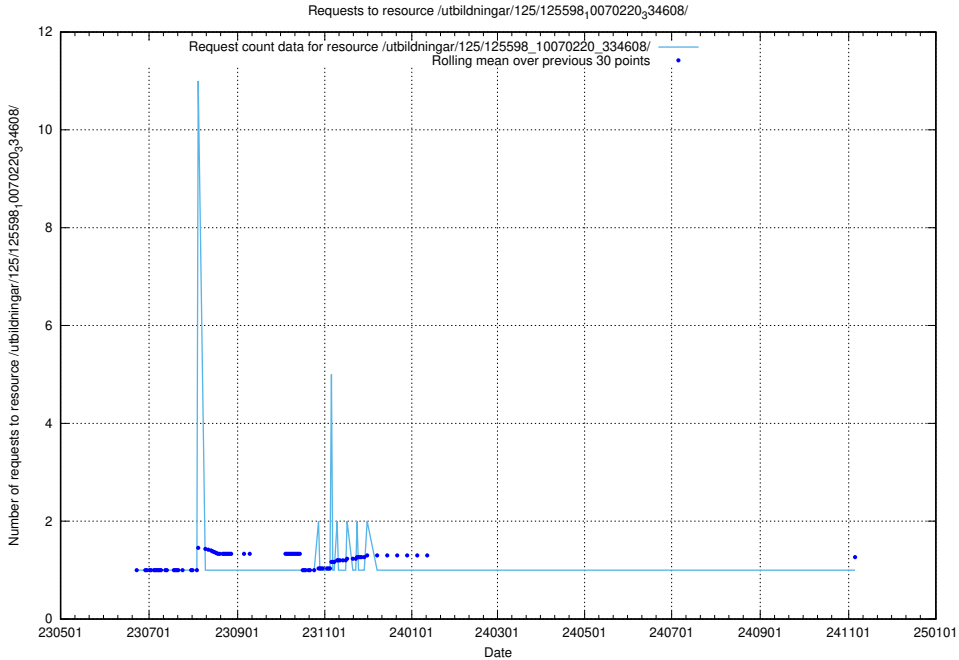

5.6779 Usage of /utbildningar/125/125598_10070220_334608/

Here, we count the number of requests to resource /utbildningar/125/125598_10070220_334608/.