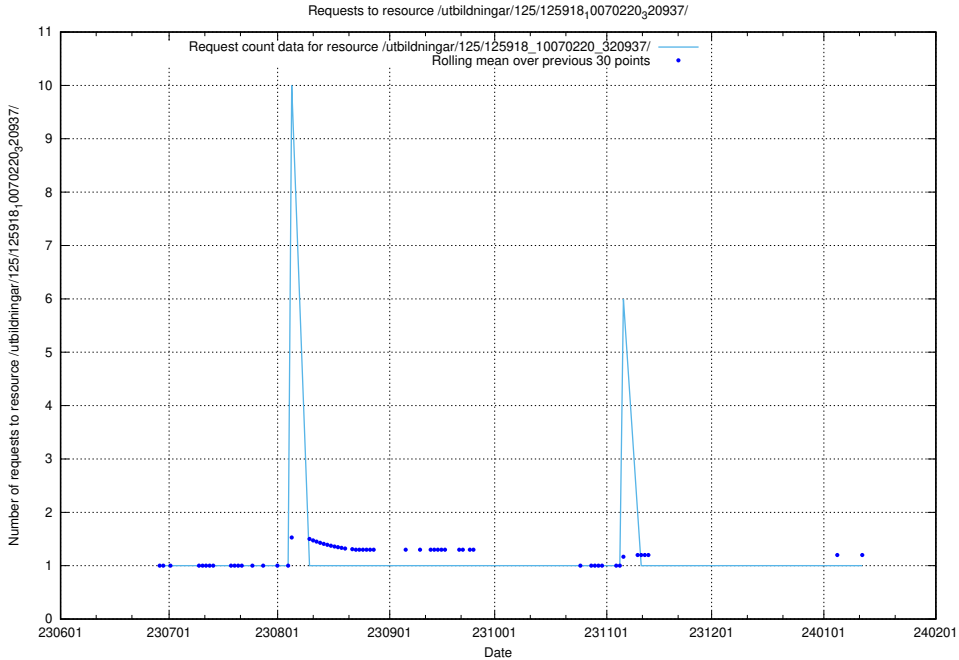

5.6523 Usage of /utbildningar/125/125918_10070220_320937/

Here, we count the number of requests to resource /utbildningar/125/125918_10070220_320937/.