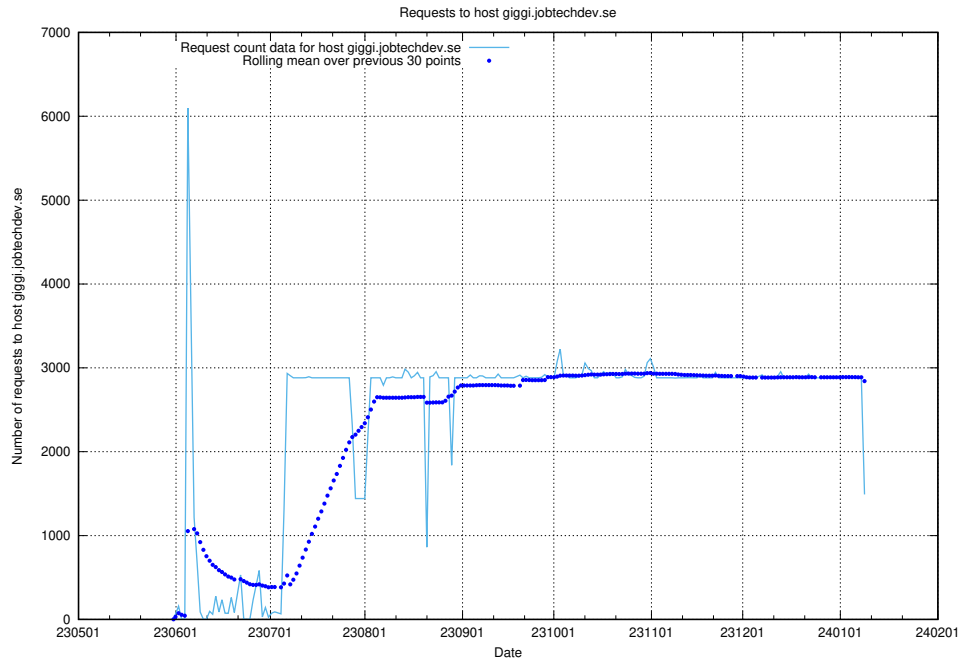

7.17 Usage of giggi.jobtechdev.se

Here, we count the number of requests to host giggi.jobtechdev.se.