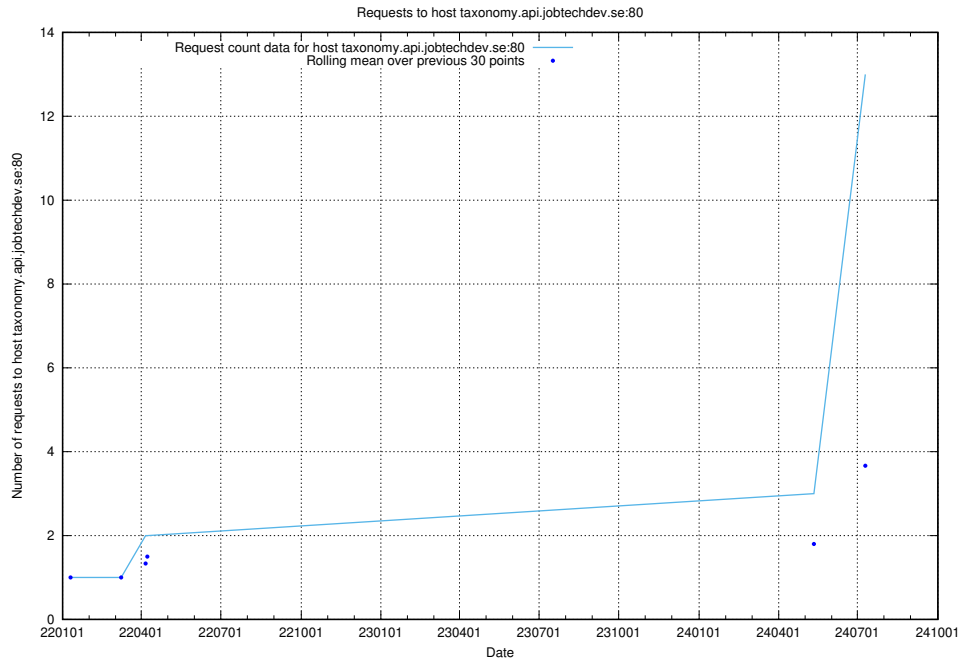

7.58 Usage of taxonomy.api.jobtechdev.se:80

Here, we count the number of requests to host taxonomy.api.jobtechdev.se:80.