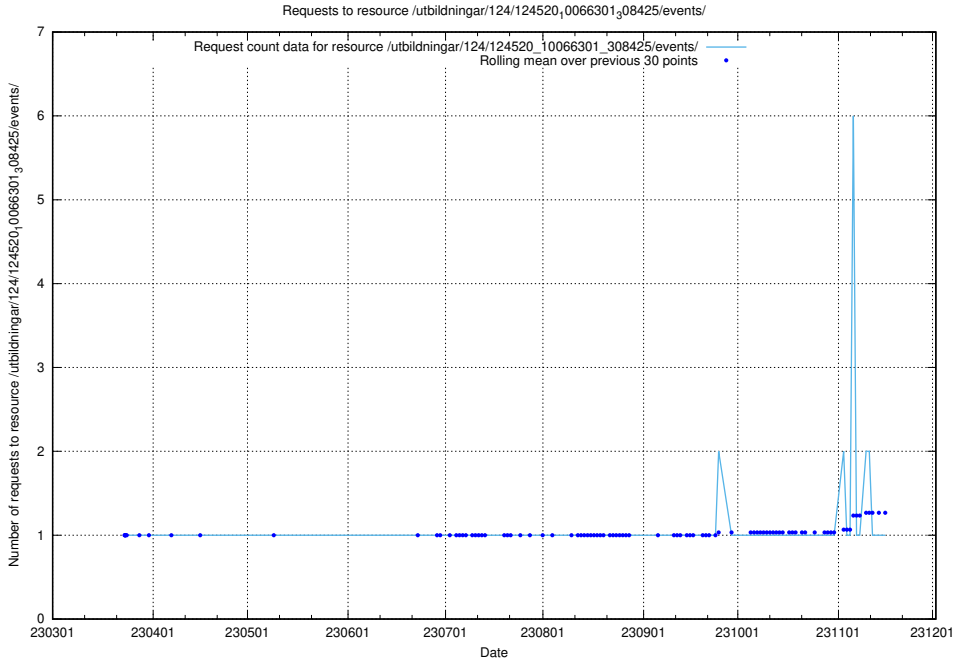

5.1985 Usage of /utbildningar/124/124520_10066301_308425/events/

Here, we count the number of requests to resource /utbildningar/124/124520_10066301_308425/events/