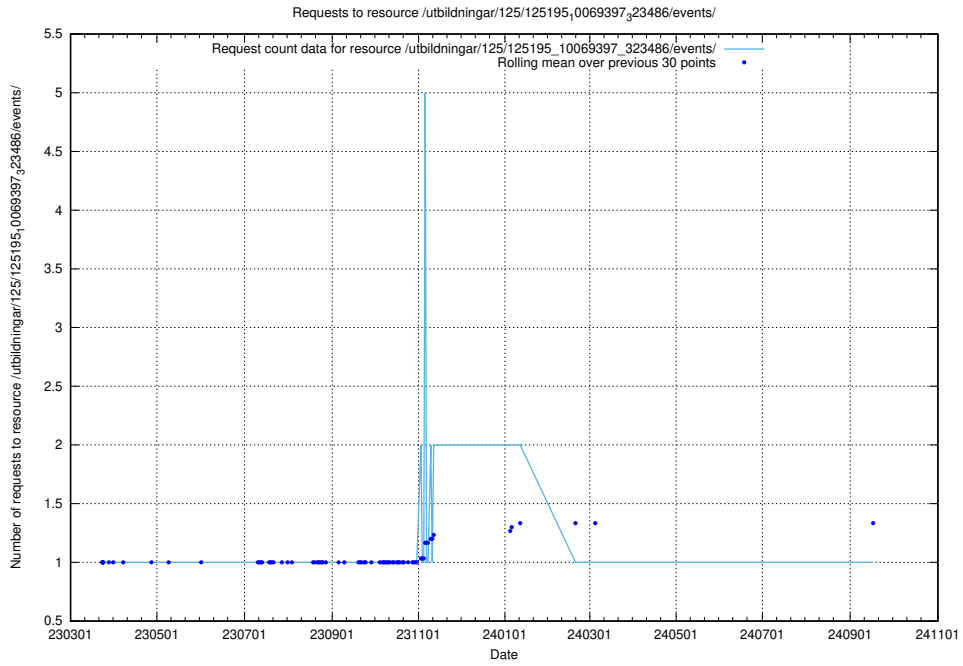

5.1116 Usage of /utbildningar/125/125195_10069397_323486/events/

Here, we count the number of requests to resource /utbildningar/125/125195_10069397_323486/events/