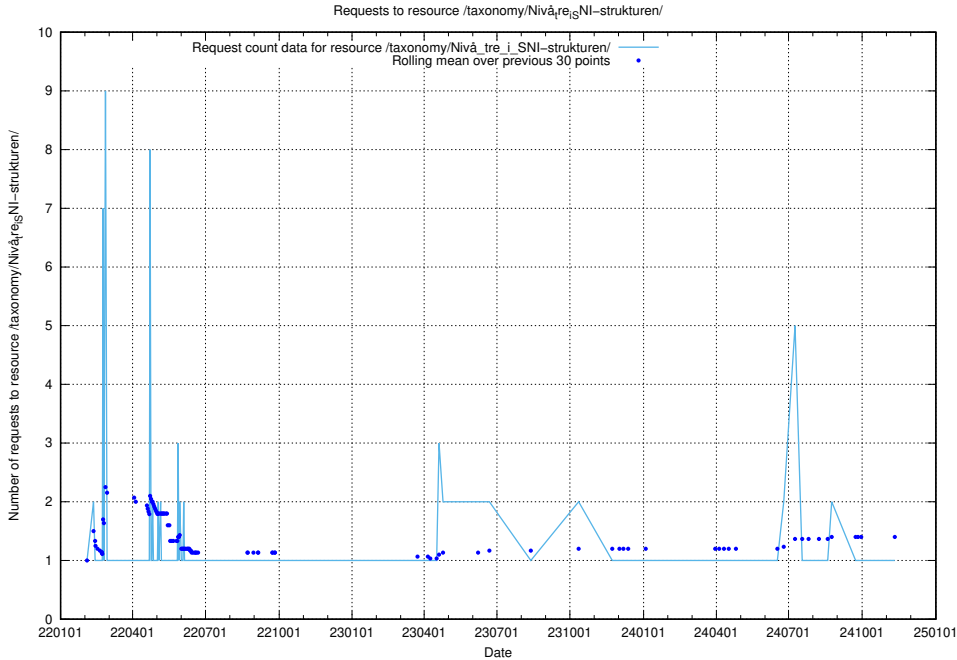

5.4073 Usage of /taxonomy/Nivå_tre_i_SNI-strukturen/

Here, we count the number of requests to resource /taxonomy/Nivå_tre_i_SNI-strukturen/.