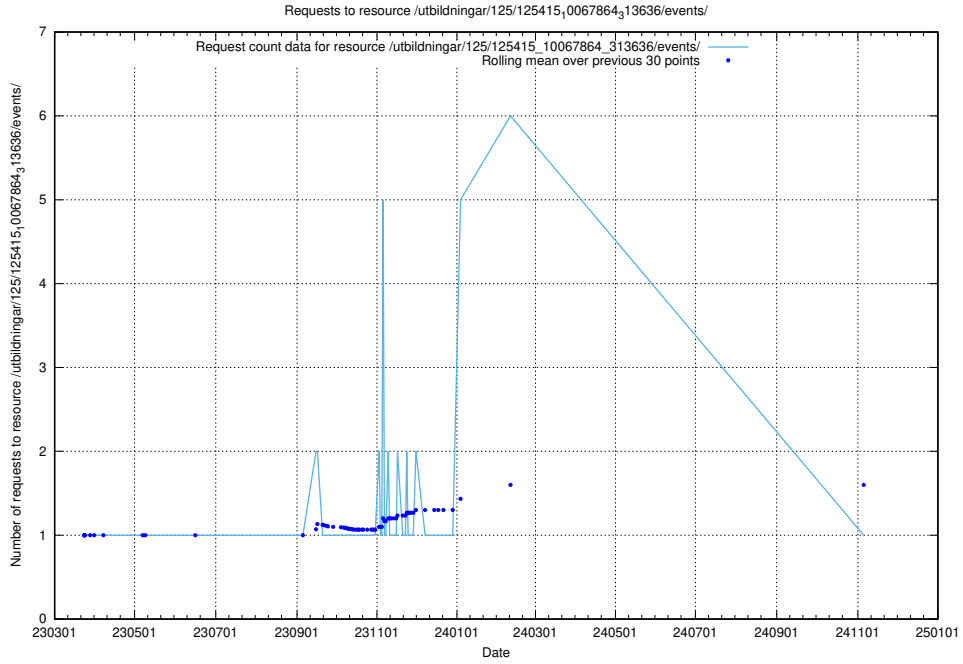

Here, we count the number of requests to resource /utbildningar/125/125415_10067868_313649/.

5.1090 Usage of /utbildningar/125/125415_10067864_313636/events/

Here, we count the number of requests to resource /utbildningar/125/125415_10067864_313636/events/