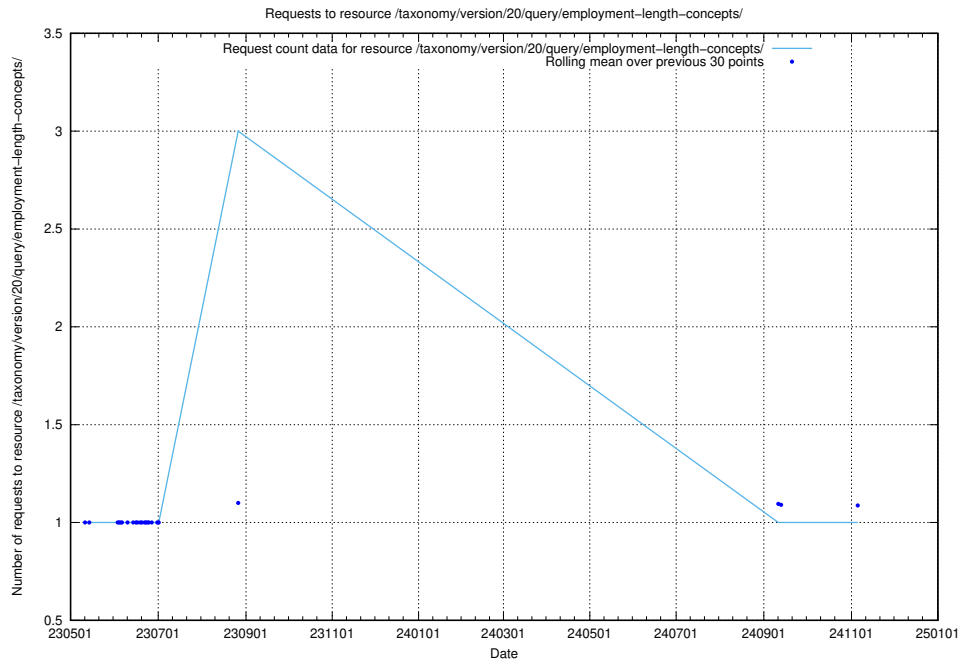

5.7066 Usage of /taxonomy/version/20/query/employment-length-concepts/

Here, we count the number of requests to resource /taxonomy/version/20/query/employment-length-concepts/.