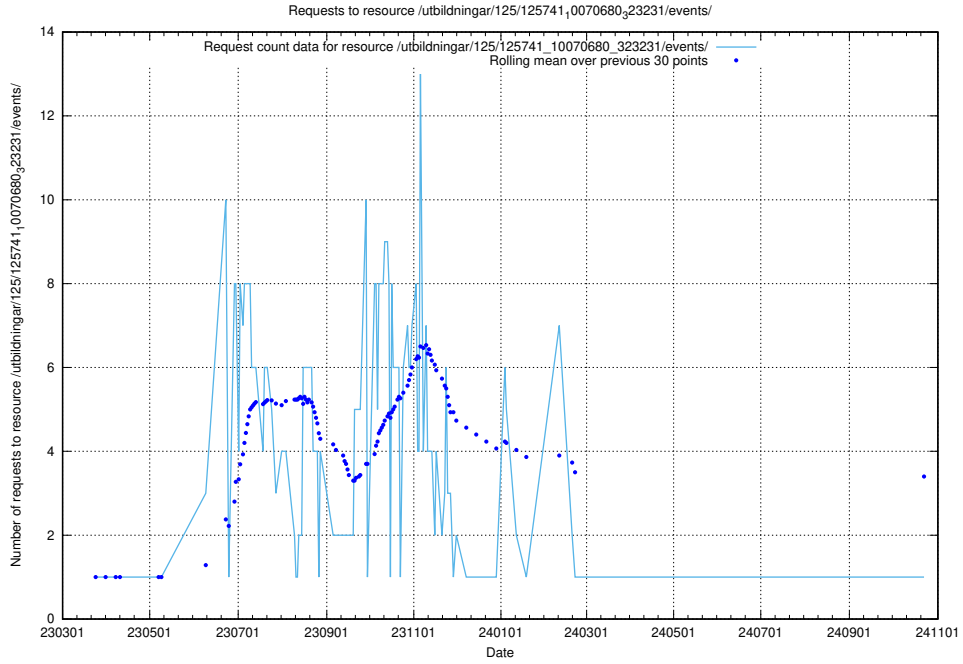

5.7353 Usage of /utbildningar/125/125741_10070680_323231/events/

Here, we count the number of requests to resource /utbildningar/125/125741_10070680_323231/events/