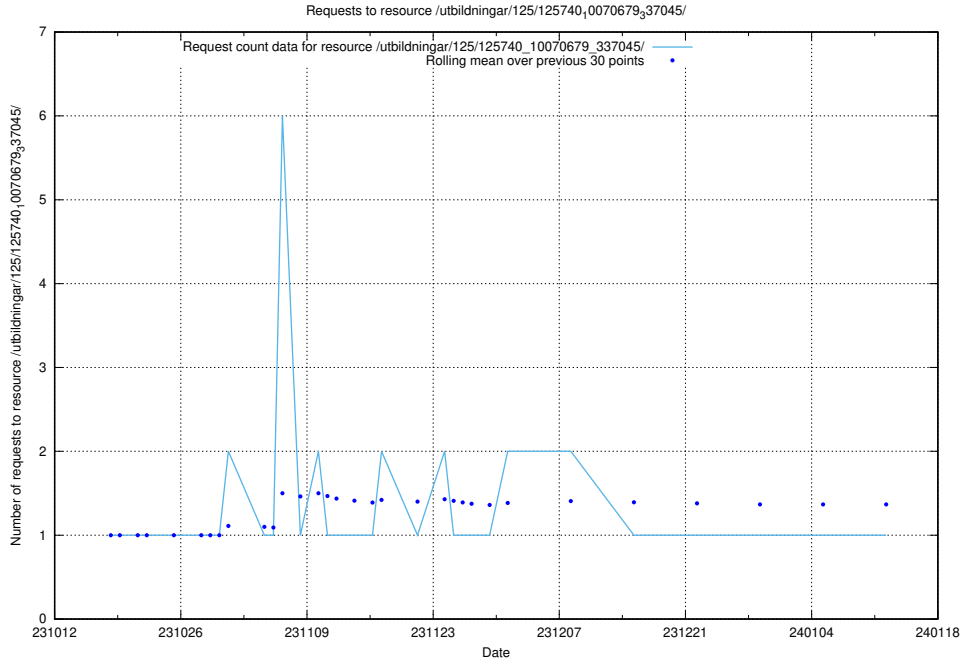

5.5325 Usage of /utbildningar/125/125740_10070679_337045/

Here, we count the number of requests to resource /utbildningar/125/125740_10070679_337045/.