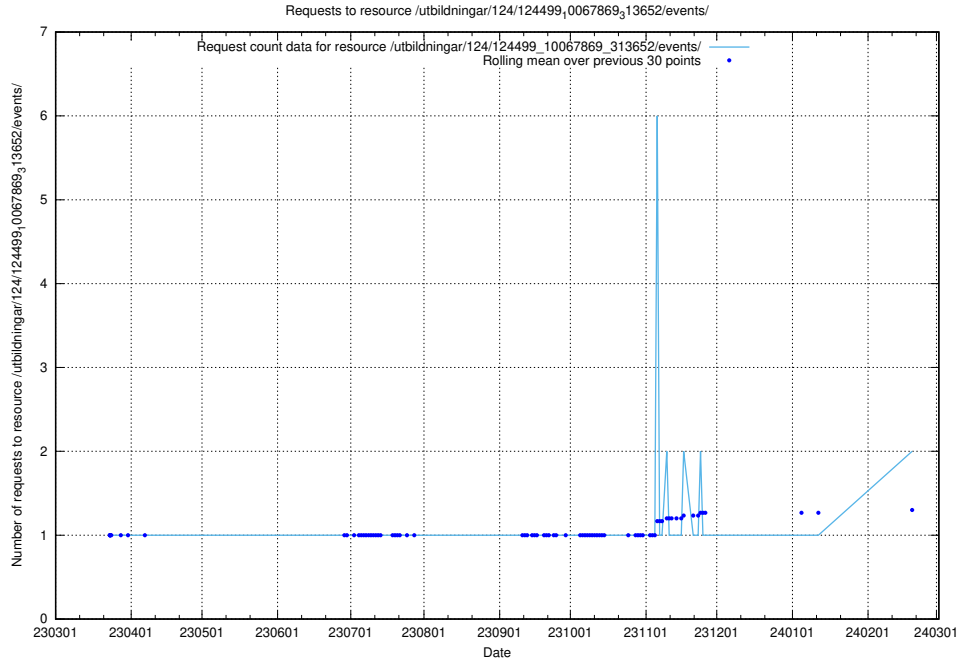

5.636 Usage of /utbildningar/124/124499_10067869_313652/events/

Here, we count the number of requests to resource /utbildningar/124/124499_10067869_313652/events/