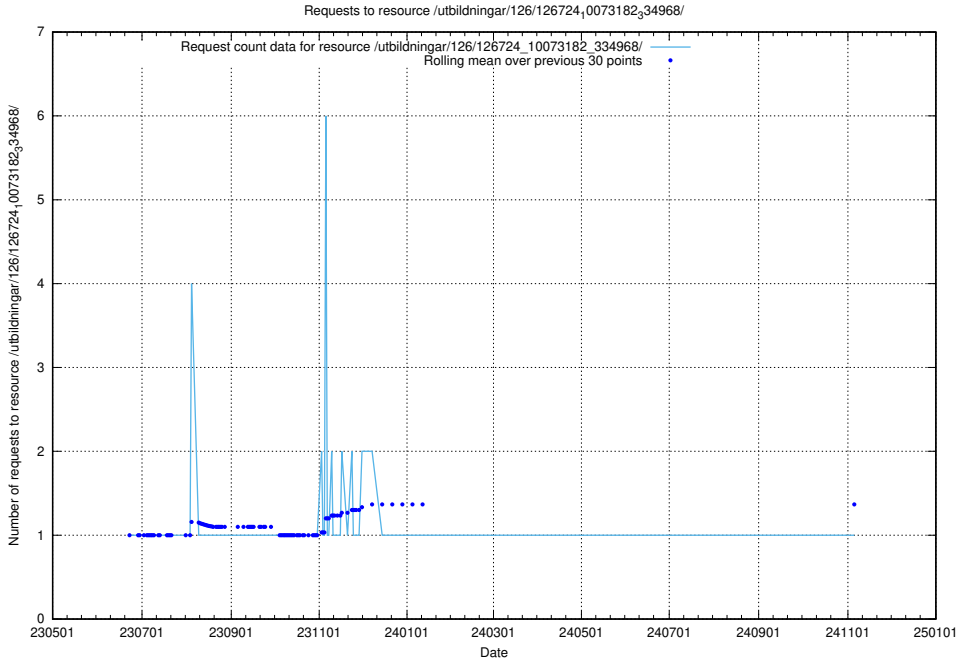

5.6662 Usage of /utbildningar/126/126724_10073182_334968/

Here, we count the number of requests to resource /utbildningar/126/126724_10073182_334968/.