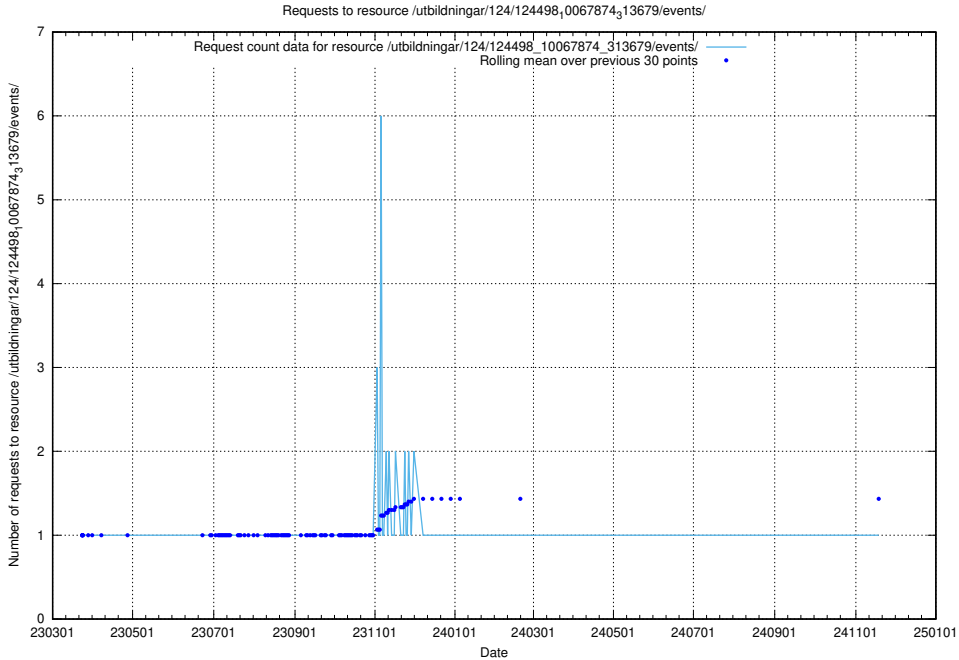

5.3667 Usage of /utbildningar/124/124498_10067874_313679/events/

Here, we count the number of requests to resource /utbildningar/124/124498_10067874_313679/events/