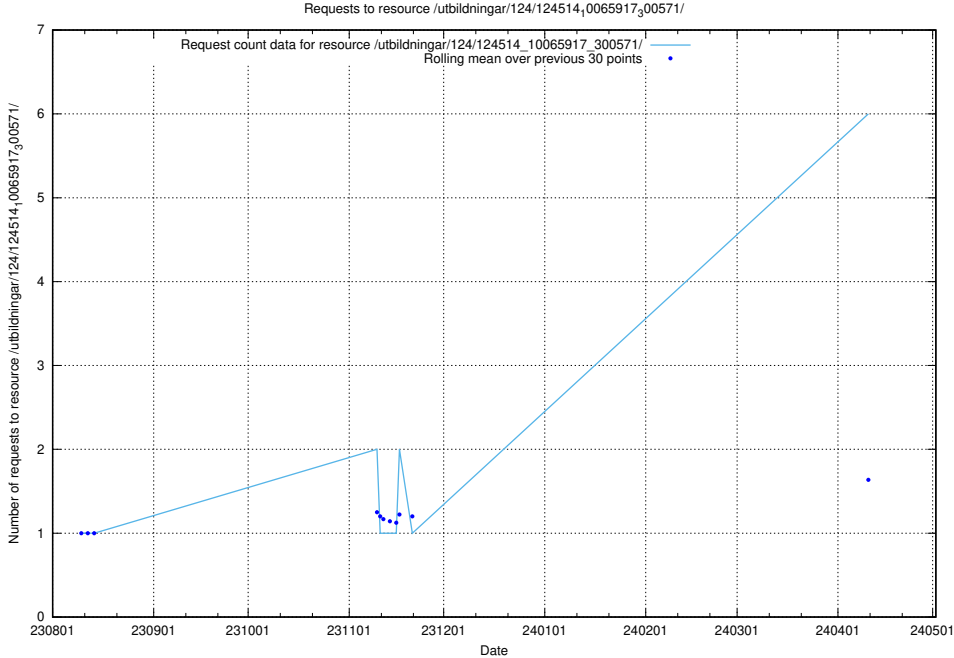

5.134 Usage of /utbildningar/124/124514_10065917_300571/

Here, we count the number of requests to resource /utbildningar/124/124514_10065917_300571/.