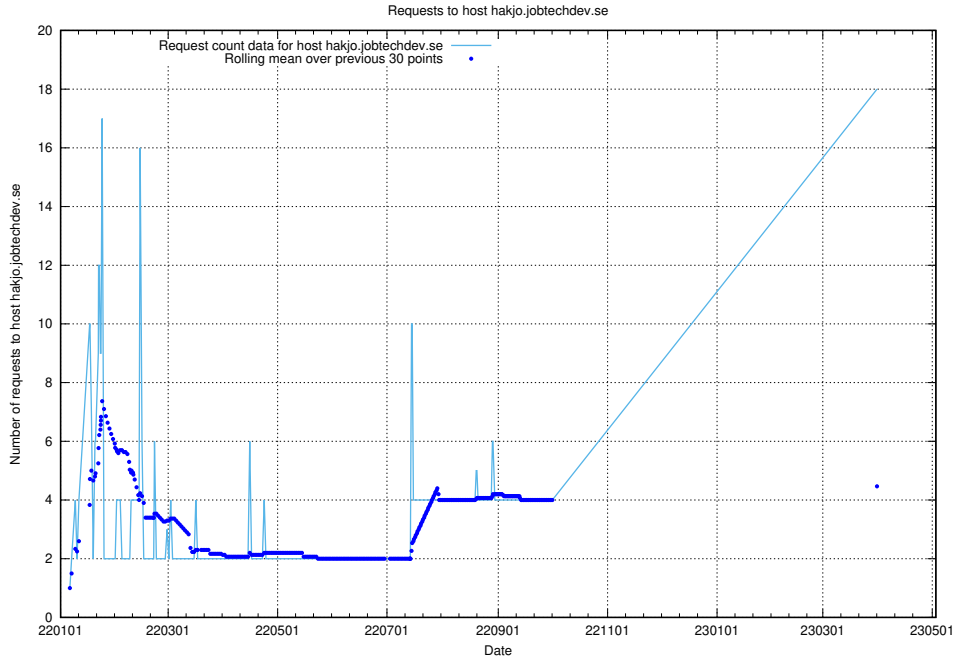

7.48 Usage of hakjo.jobtechdev.se

Here, we count the number of requests to host hakjo.jobtechdev.se.

7.49 Usage of cms.jobtechdev.se

Here, we count the number of requests to host cms.jobtechdev.se.

7.50 Usage of taxonomy-t2.api.jobtechdev.se