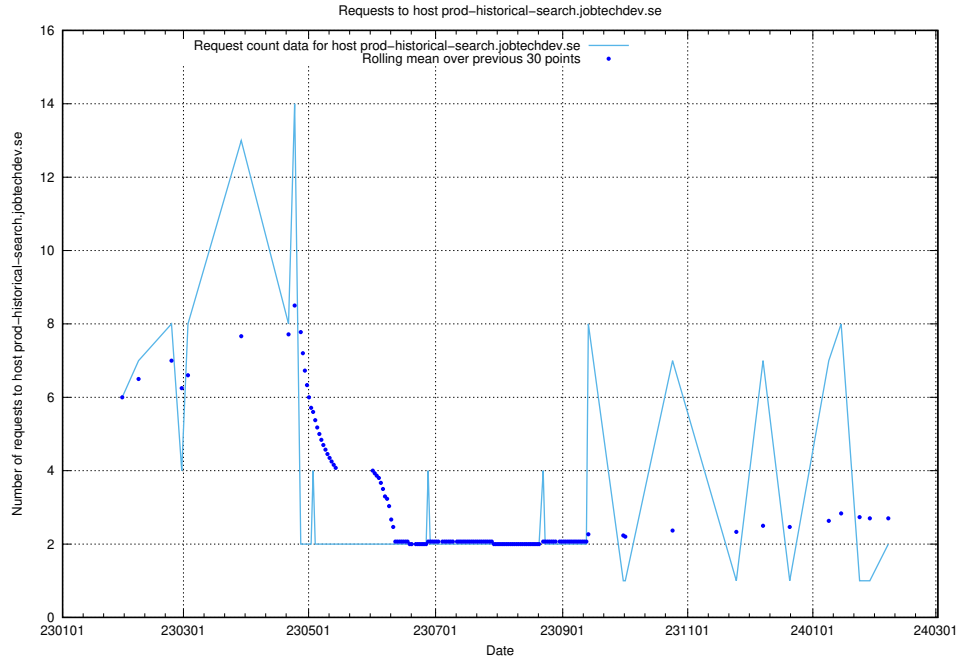

7.316 Usage of akaunting.jobtechdev.se

Here, we count the number of requests to host akaunting.jobtechdev.se.

7.317 Usage of prod-historical-search.jobtechdev.se

Here, we count the number of requests to host prod-historical-search.jobtechdev.se.