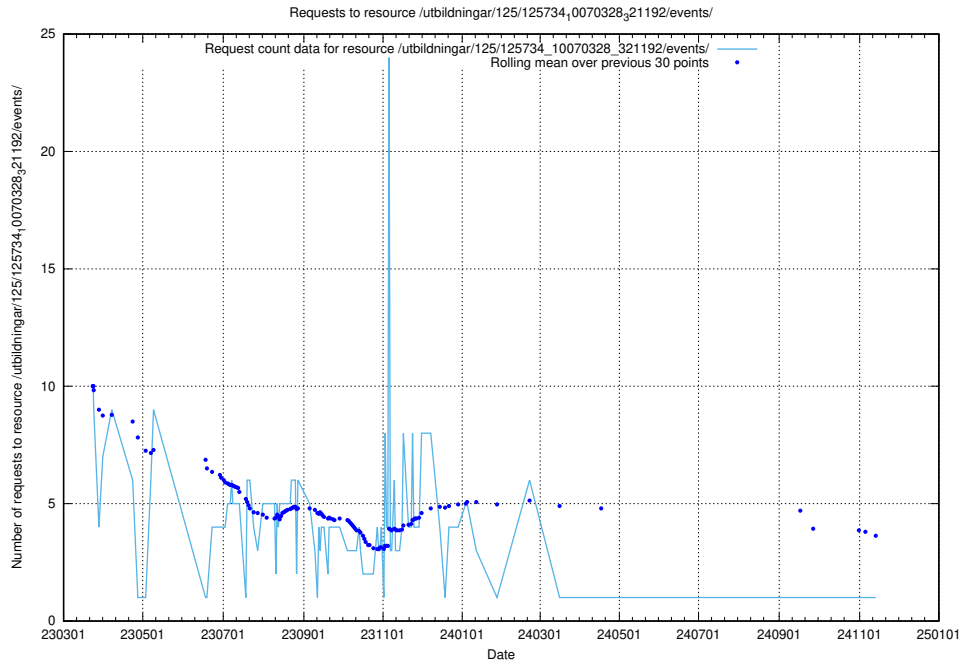

5.7373 Usage of /utbildningar/125/125734_10070328_321192/events/

Here, we count the number of requests to resource /utbildningar/125/125734_10070328_321192/events/