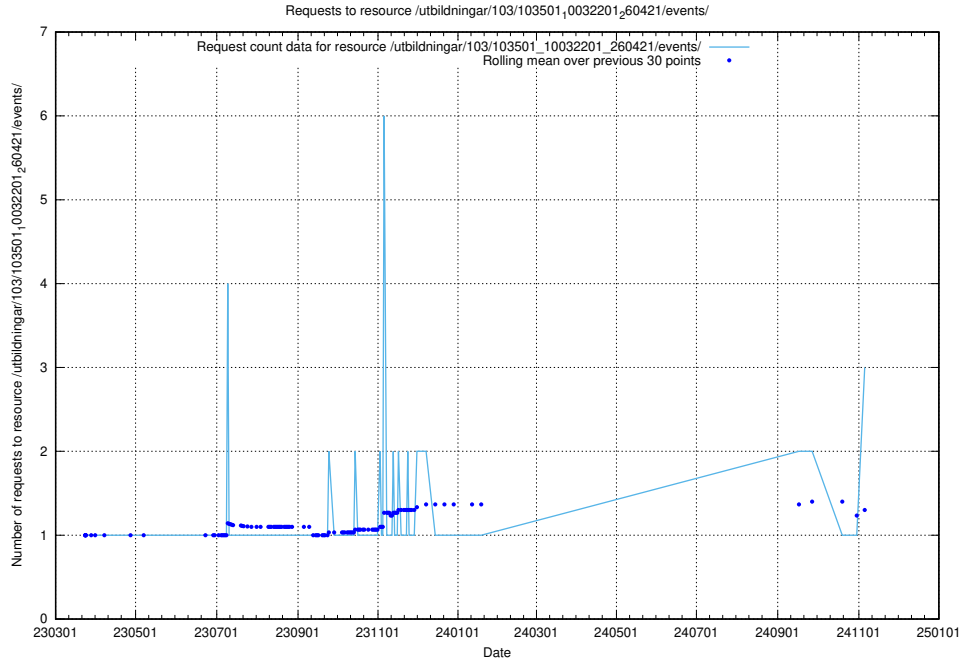

5.449 Usage of /utbildningar/103/103501_10032201_260421/events/

Here, we count the number of requests to resource /utbildningar/103/103501_10032201_260421/events/