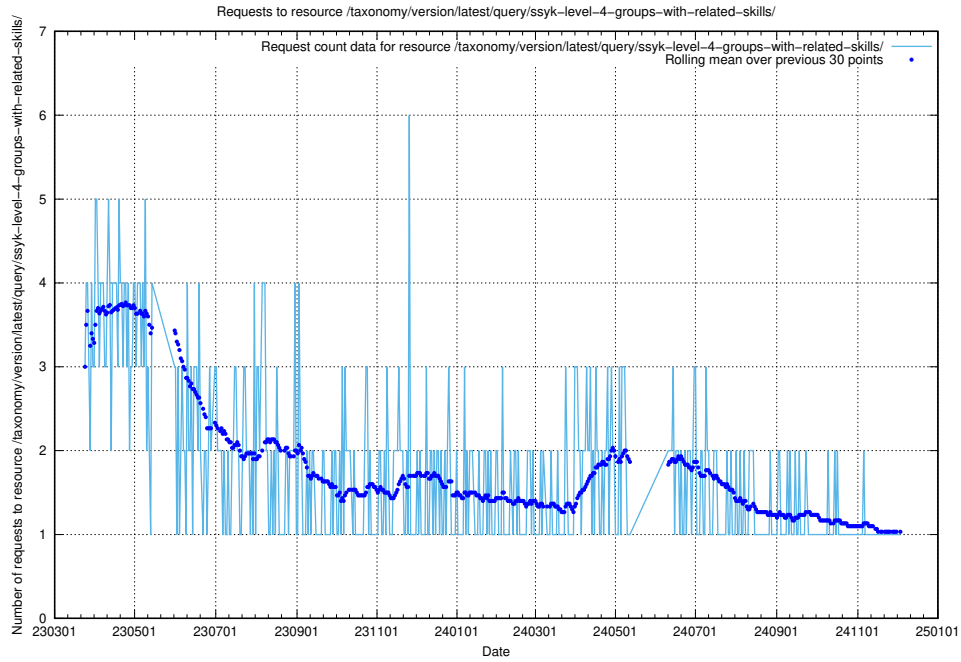

5.7187 Usage of /taxonomy/version/latest/query/ssyk-level-4-groups-with-related-skills/

Here, we count the number of requests to resource /taxonomy/version/latest/query/ssyk-level-4-groups-with-related-skills/.