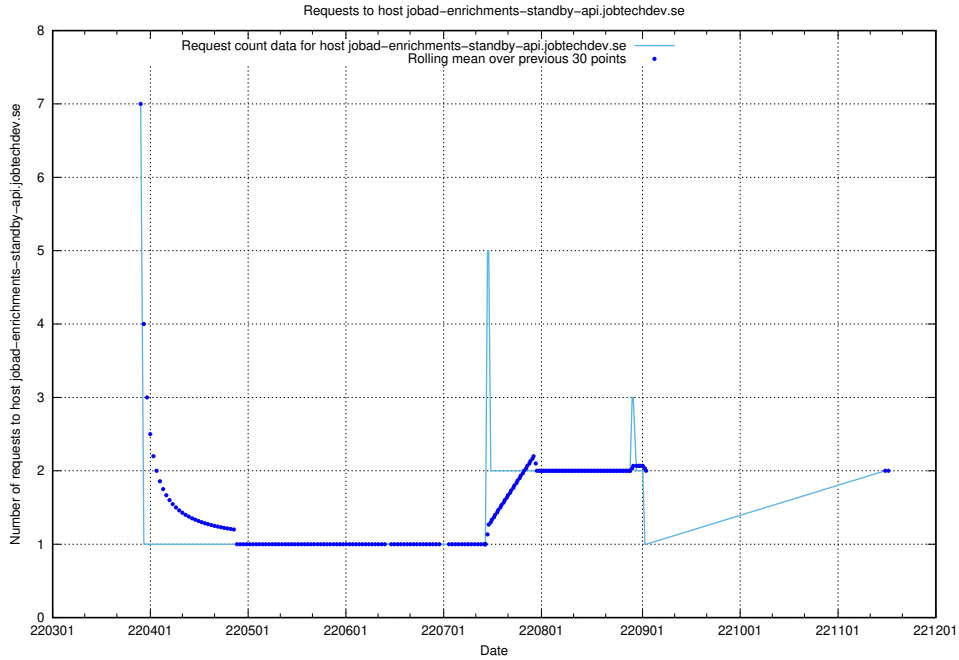

7.512 Usage of jobad-enrichments-standby-api.jobtechdev.se

Here, we count the number of requests to host jobad-enrichments-standby-api.jobtechdev.se.