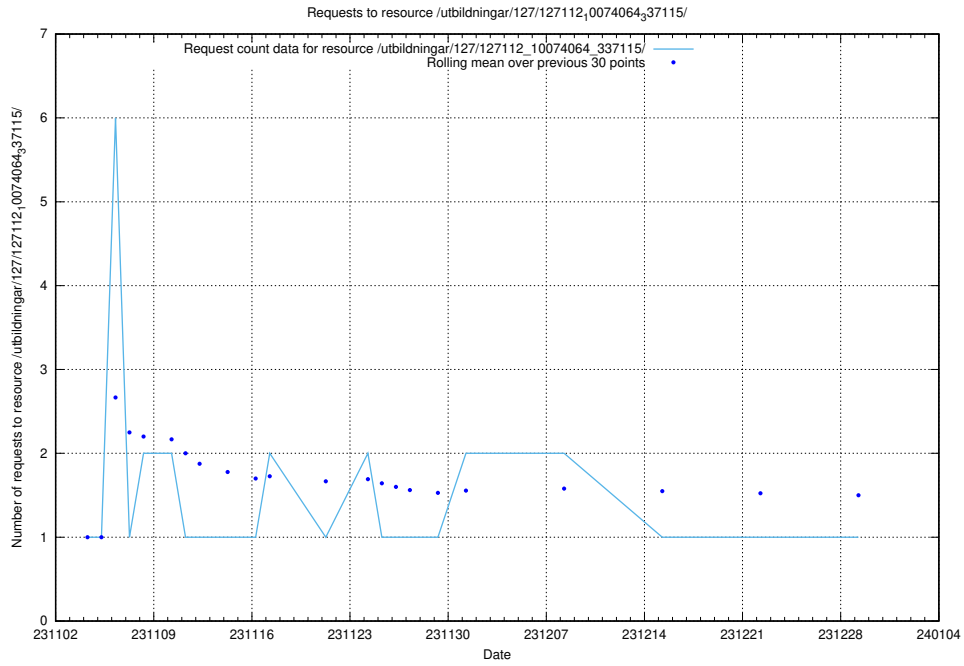

5.5177 Usage of /utbildningar/127/127112_10074064_337115/

Here, we count the number of requests to resource /utbildningar/127/127112_10074064_337115/.