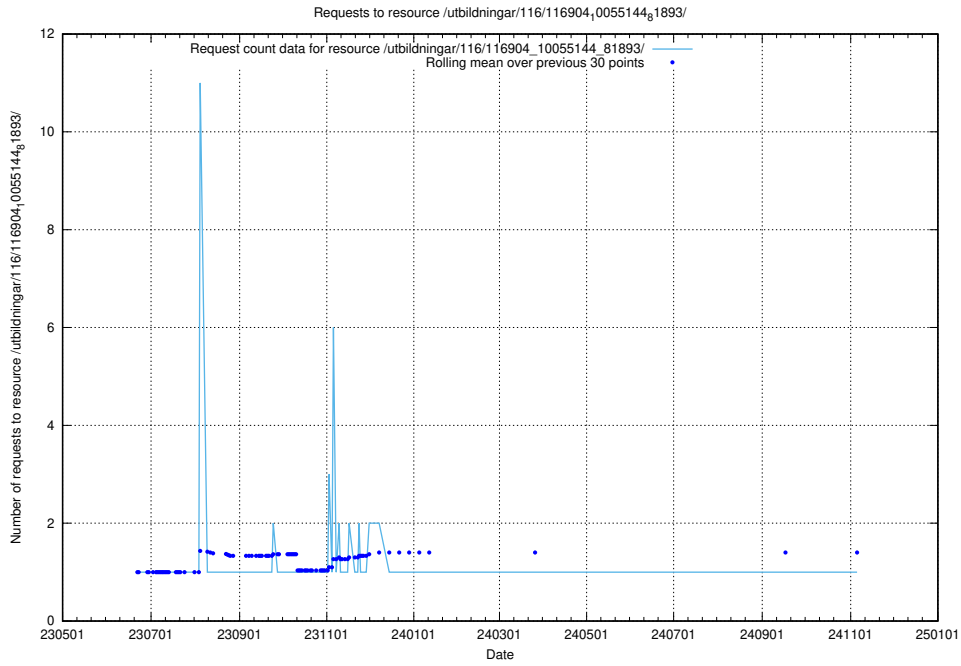

5.6922 Usage of /utbildningar/116/116904_10055144_81893/

Here, we count the number of requests to resource /utbildningar/116/116904_10055144_81893/.