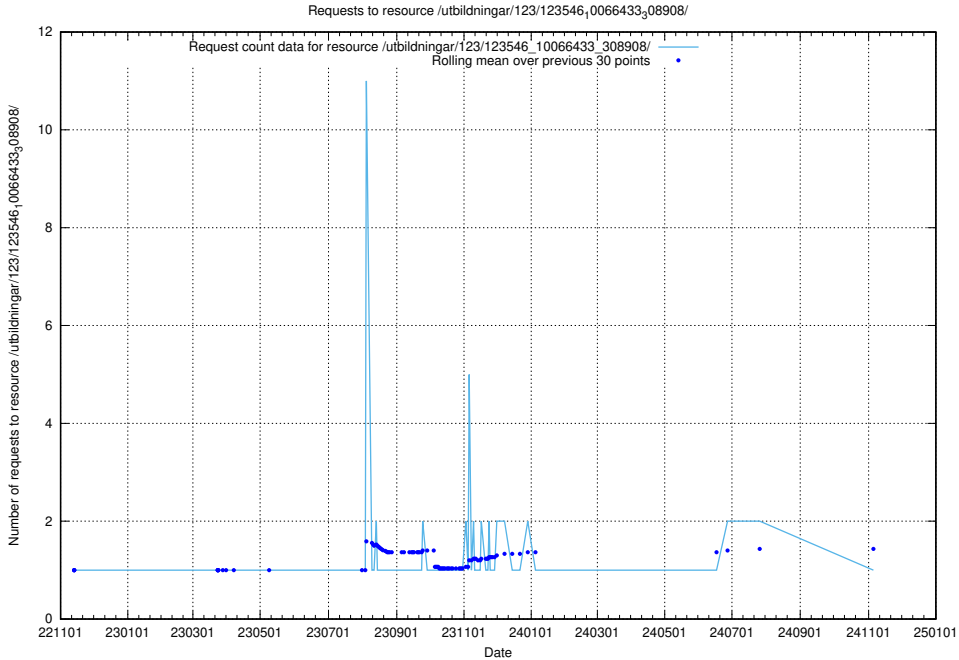

5.7029 Usage of /utbildningar/123/123546_10066433_308908/

Here, we count the number of requests to resource /utbildningar/123/123546_10066433_308908/.