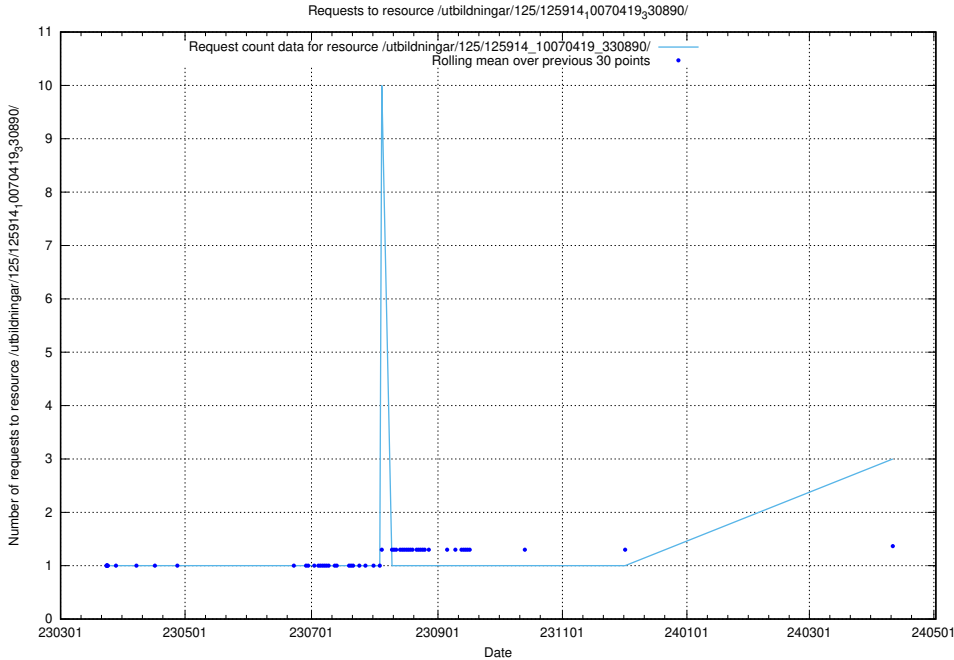

5.489 Usage of /utbildningar/125/125914_10070419_330890/

Here, we count the number of requests to resource /utbildningar/125/125914_10070419_330890/.