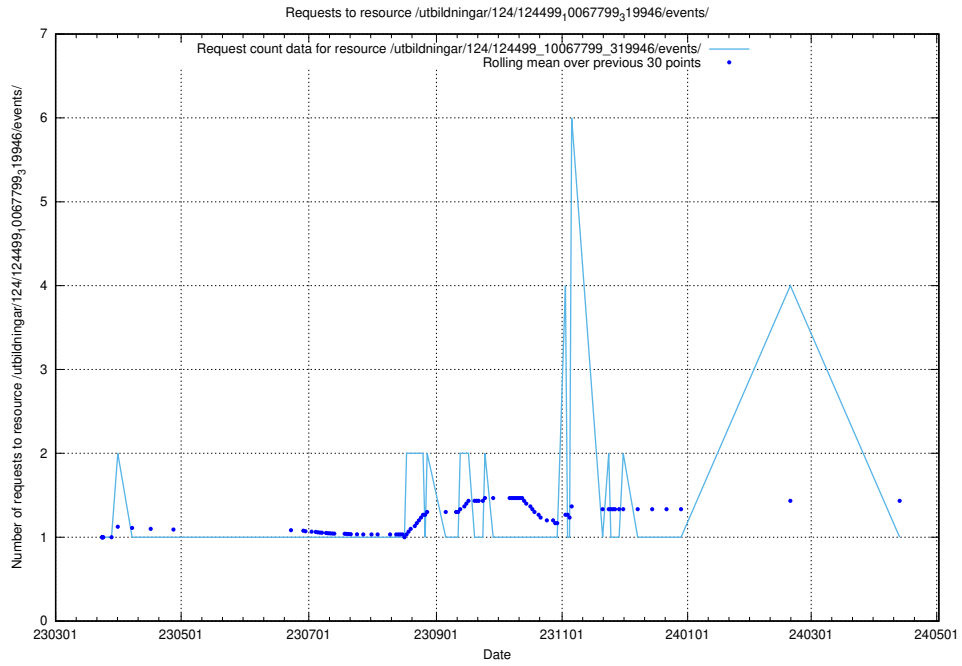

5.3493 Usage of /utbildningar/124/124499_10067799_319946/events/

Here, we count the number of requests to resource /utbildningar/124/124499_10067799_319946/events/