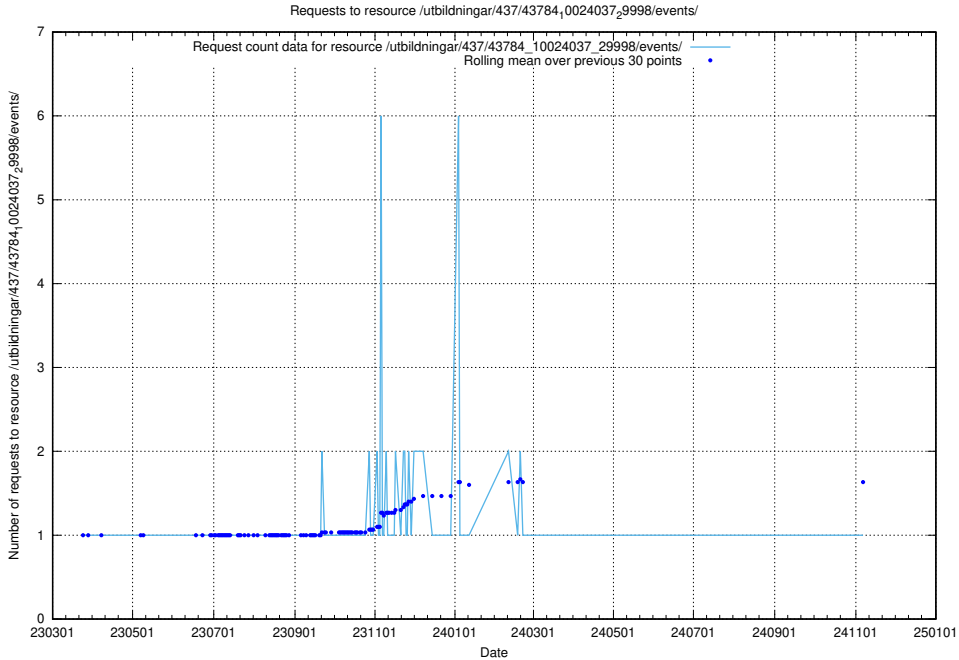

5.7303 Usage of /utbildningar/437/43784_10024037_29998/events/

Here, we count the number of requests to resource /utbildningar/437/43784_10024037_29998/events/.