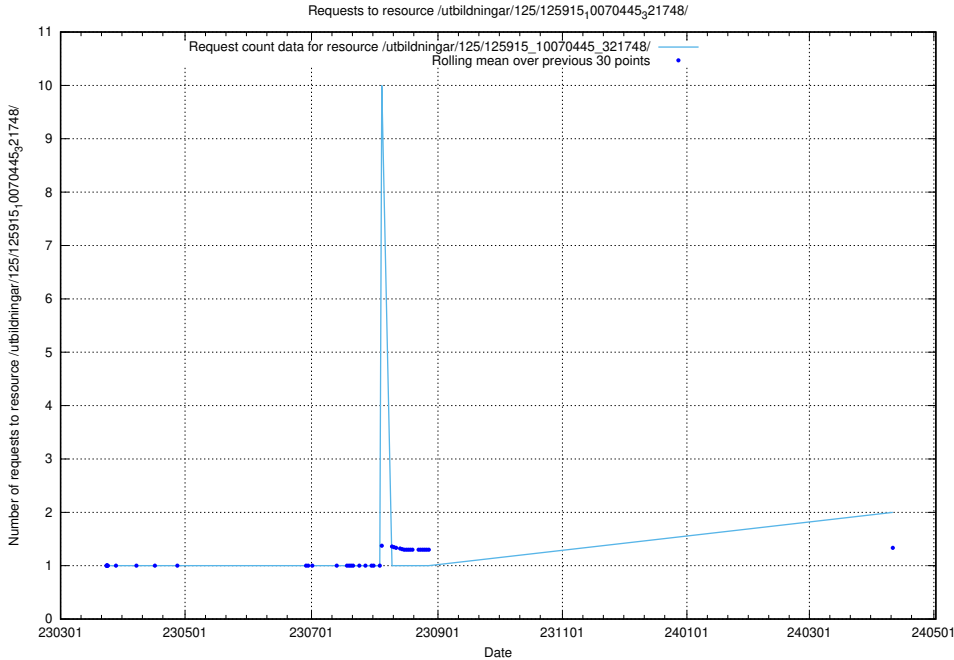

5.928 Usage of /utbildningar/125/125915_10070445_321748/

Here, we count the number of requests to resource /utbildningar/125/125915_10070445_321748/.