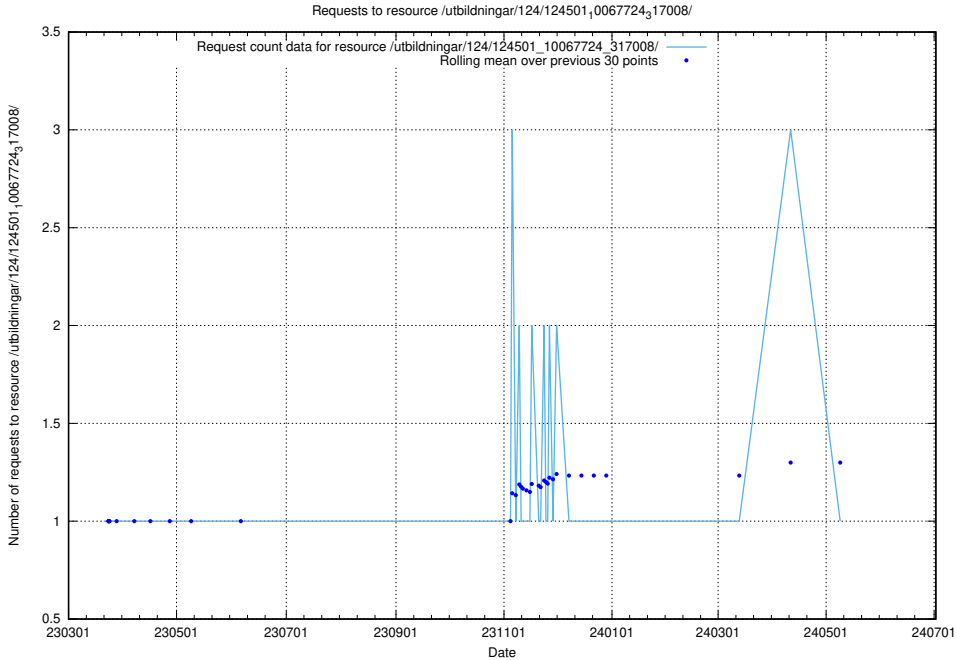

5.3305 Usage of /utbildningar/124/124501_10067724_317008/

Here, we count the number of requests to resource /utbildningar/124/124501_10067724_317008/.