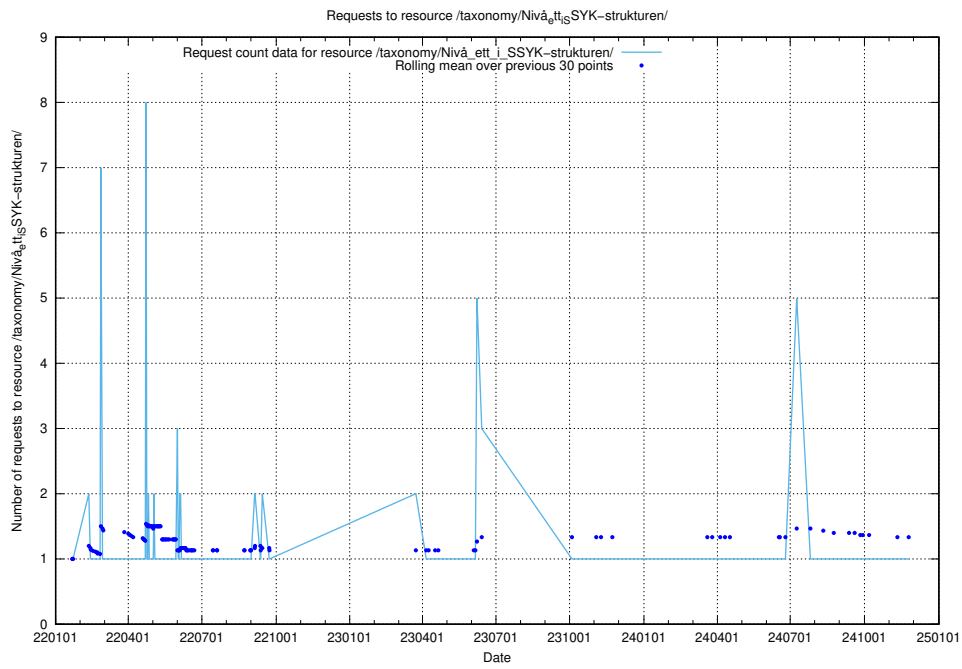

5.6694 Usage of /taxonomy/Nivå_ett_i_SSYK-strukturen/

Here, we count the number of requests to resource /taxonomy/Nivå_ett_i_SSYK-strukturen/.