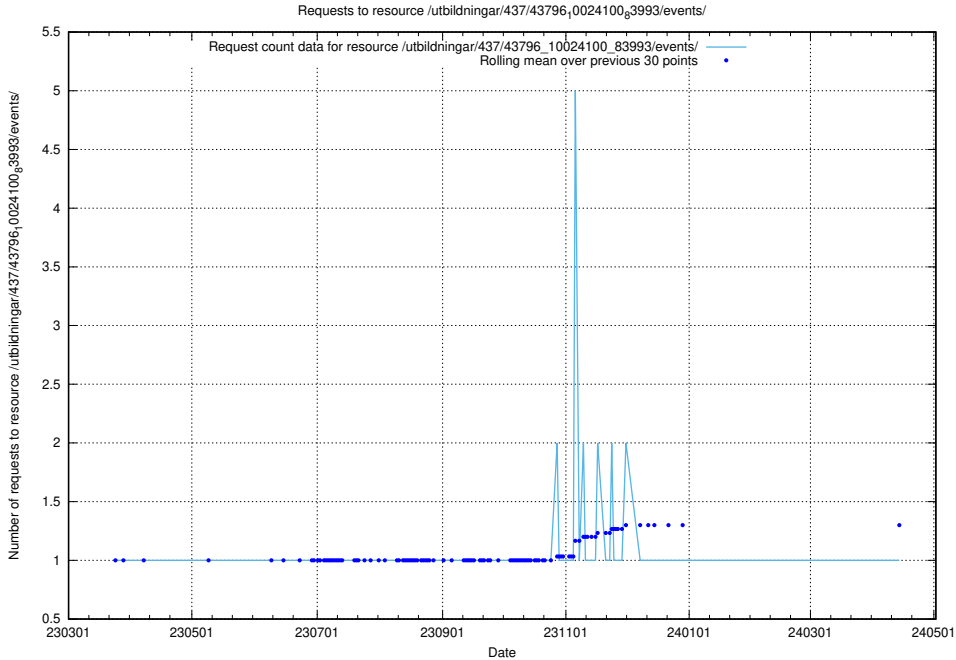

5.7297 Usage of /utbildningar/437/43796_10024100_83993/events/

Here, we count the number of requests to resource /utbildningar/437/43796_10024100_83993/events/.