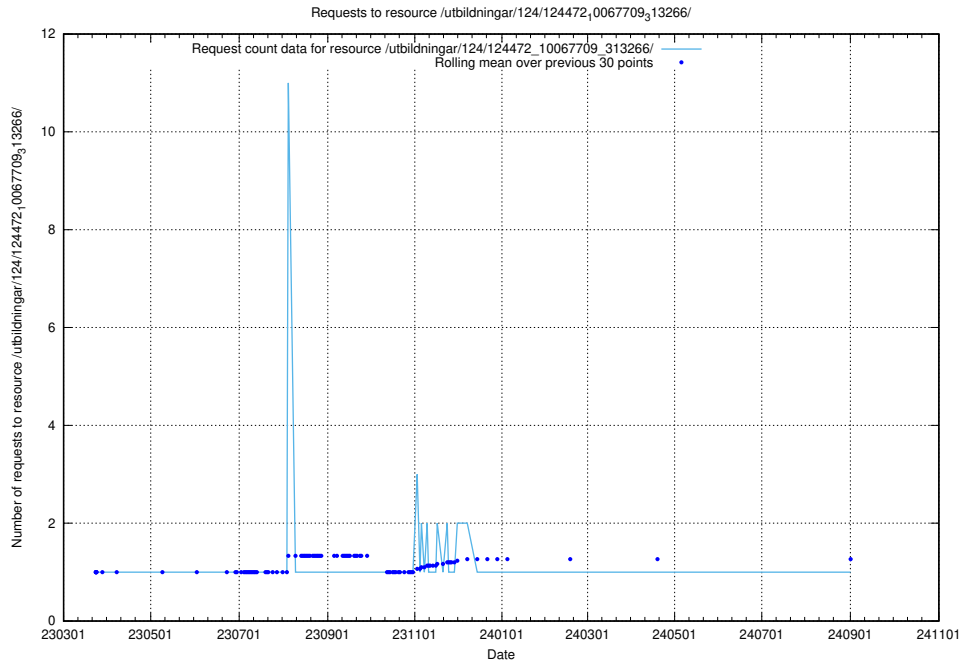

5.4099 Usage of /utbildningar/124/124472_10067709_313266/

Here, we count the number of requests to resource /utbildningar/124/124472_10067709_313266/.