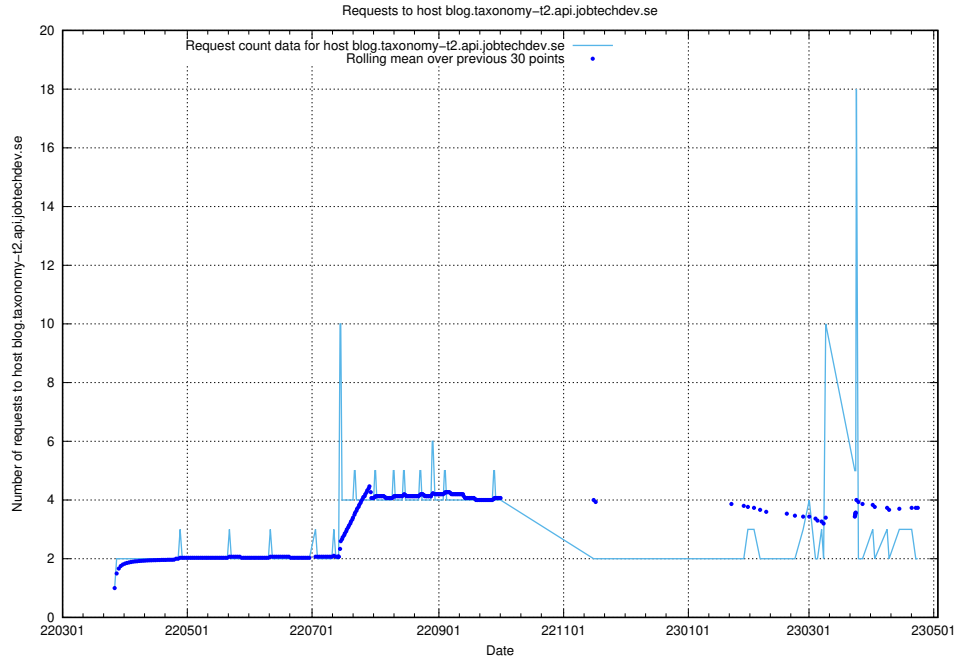

7.518 Usage of `blog.taxonomy-t2.api.jobtechdev.se`

Here, we count the number of requests to host `blog.taxonomy-t2.api.jobtechdev.se`.