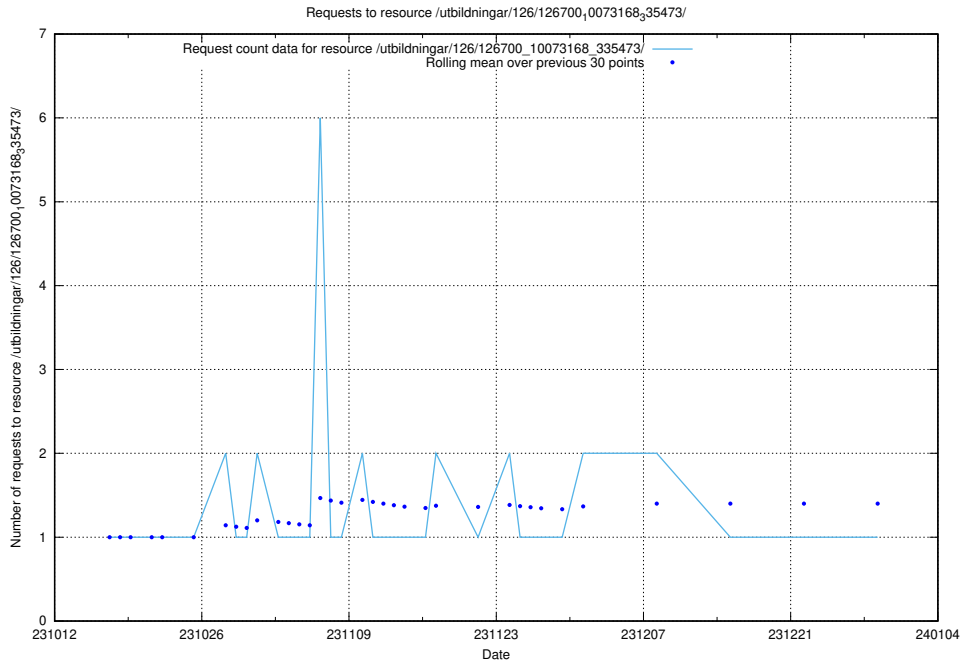

5.5340 Usage of /taxonomy/version/6/query/

Here, we count the number of requests to resource /taxonomy/version/6/query/.

5.5341 Usage of /utbildningar/126/126700_10073168_335473/

Here, we count the number of requests to resource /utbildningar/126/126700_10073168_335473/.