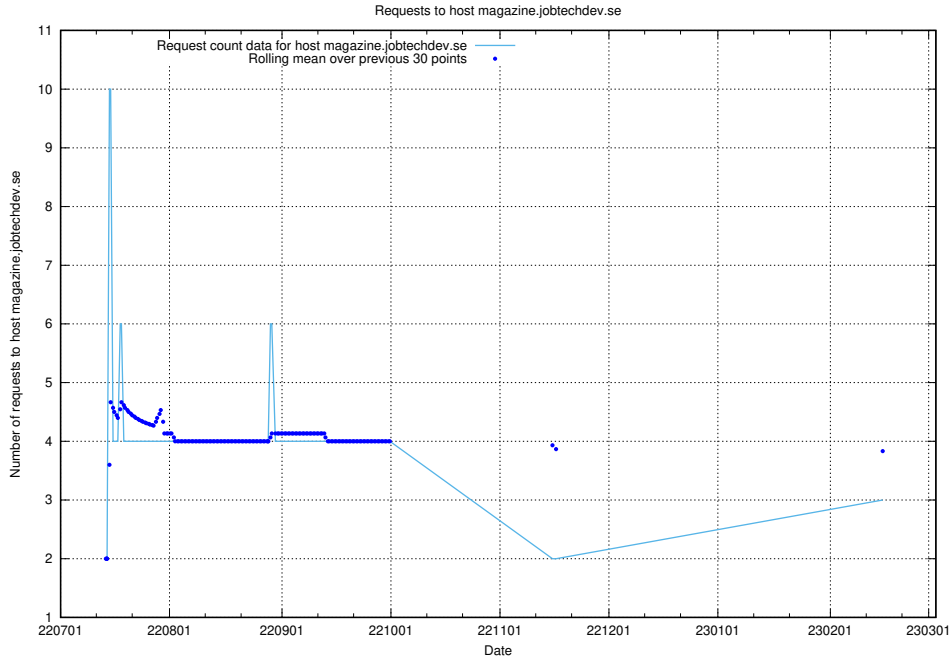

Here, we count the number of requests to host www.jobad-enrichments-api.jobtechdev.se.

7.232 Usage of magazine.jobtechdev.se

Here, we count the number of requests to host magazine.jobtechdev.se.

7.233 Usage of `blog.atlas.jobtechdev.se`