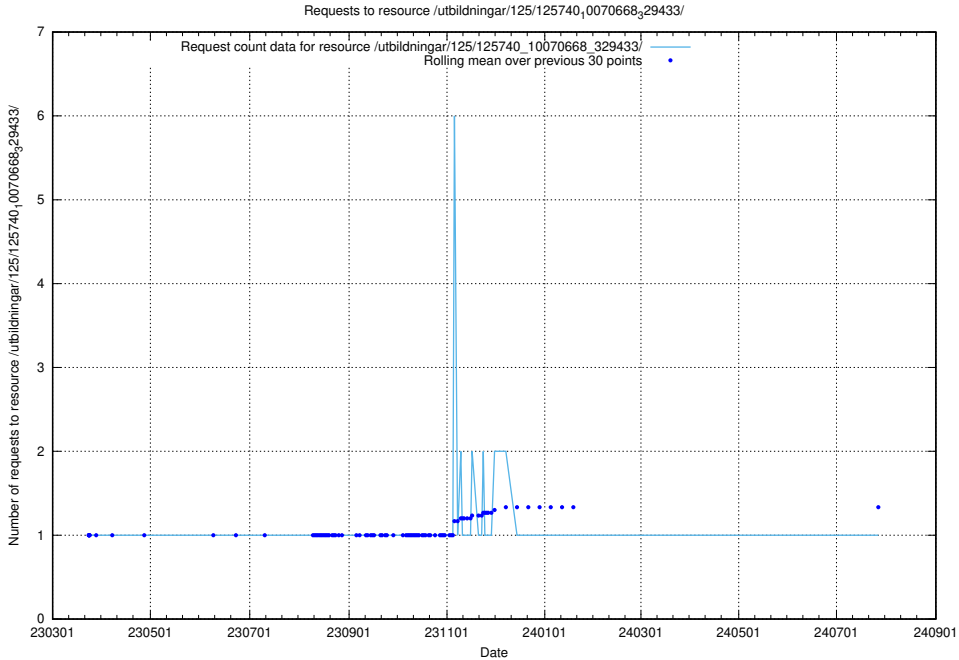

5.978 Usage of /utbildningar/125/125740_10070668_329433/

Here, we count the number of requests to resource /utbildningar/125/125740_10070668_329433/.