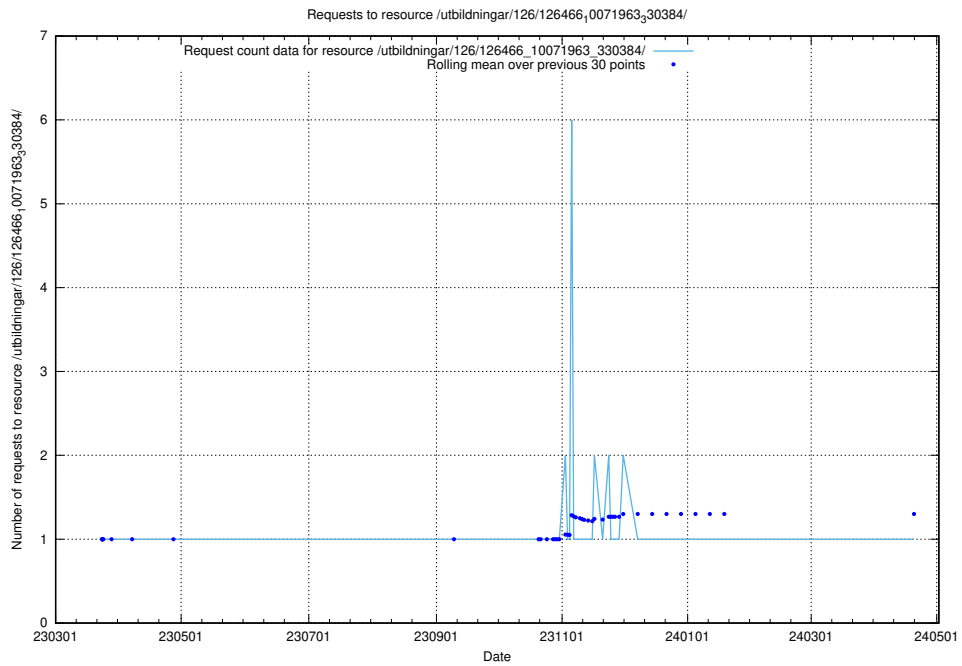

5.7543 Usage of /utbildningar/126/126466_10071963_330384/

Here, we count the number of requests to resource /utbildningar/126/126466_10071963_330384/.

5.7544 Usage of /utbildningar/126/126466_10071860_329840/events/