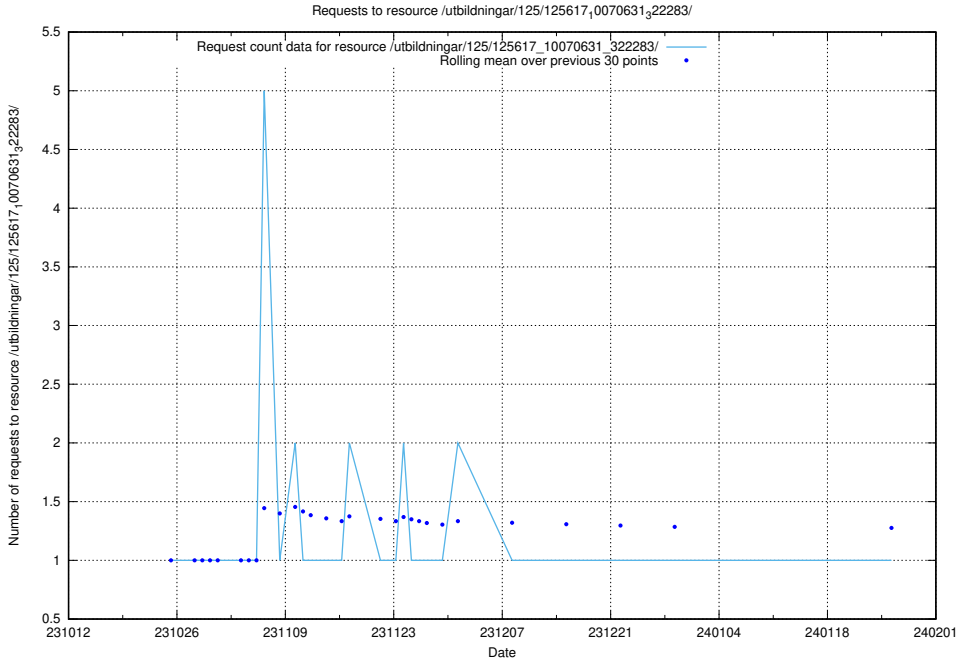

5.5263 Usage of /utbildningar/125/125617_10070631_322283/

Here, we count the number of requests to resource /utbildningar/125/125617_10070631_322283/.