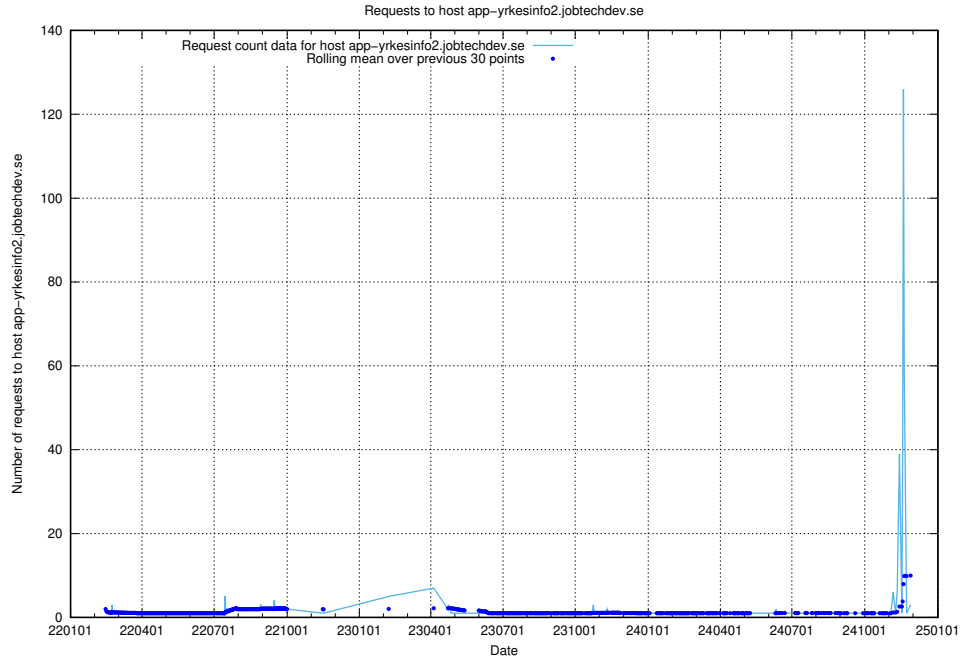

7.257 Usage of rabbitmq.jobtechdev.se

Here, we count the number of requests to host rabbitmq.jobtechdev.se.

7.258 Usage of app-yrkesinfo2.jobtechdev.se

Here, we count the number of requests to host app-yrkesinfo2.jobtechdev.se.