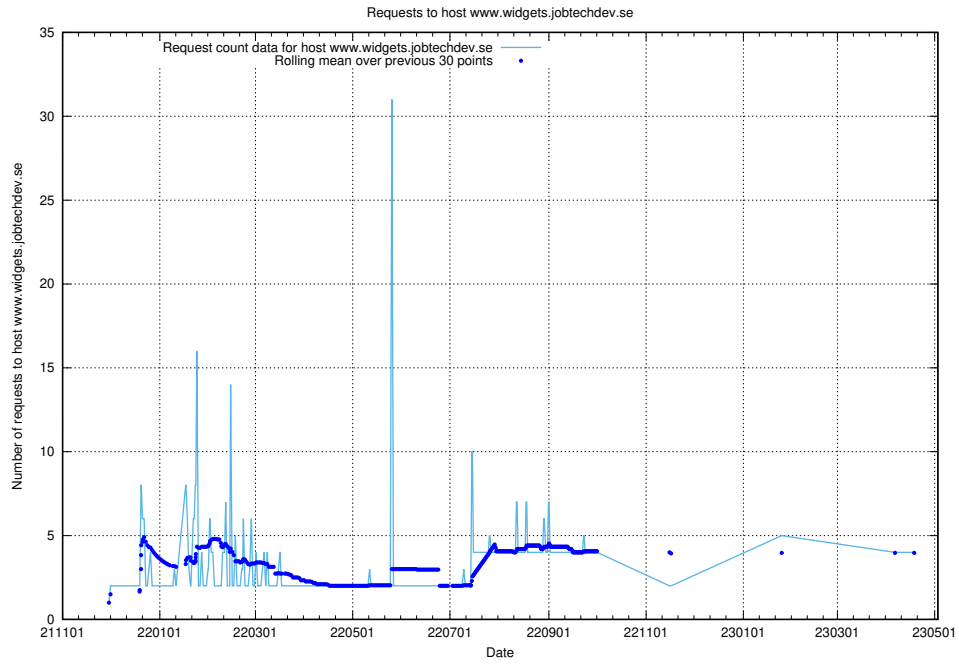

7.157 Usage of owa.api.jobtechdev.se

Here, we count the number of requests to host owa.api.jobtechdev.se.

7.158 Usage of www.widgets.jobtechdev.se

Here, we count the number of requests to host www.widgets.jobtechdev.se.