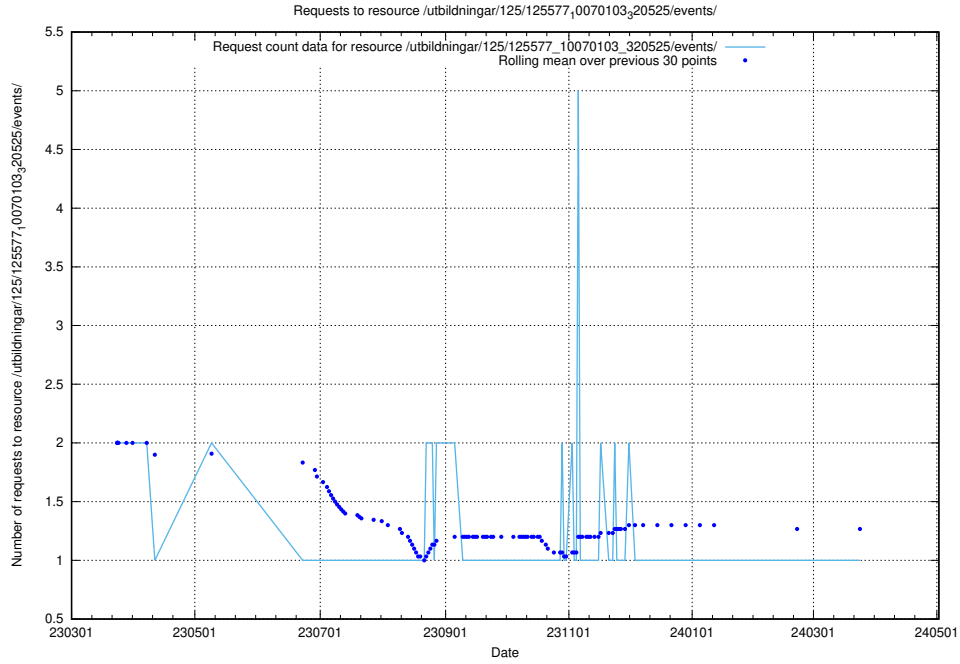

5.7412 Usage of /utbildningar/125/125577_10070103_320525/events/

Here, we count the number of requests to resource /utbildningar/125/125577_10070103_320525/events/