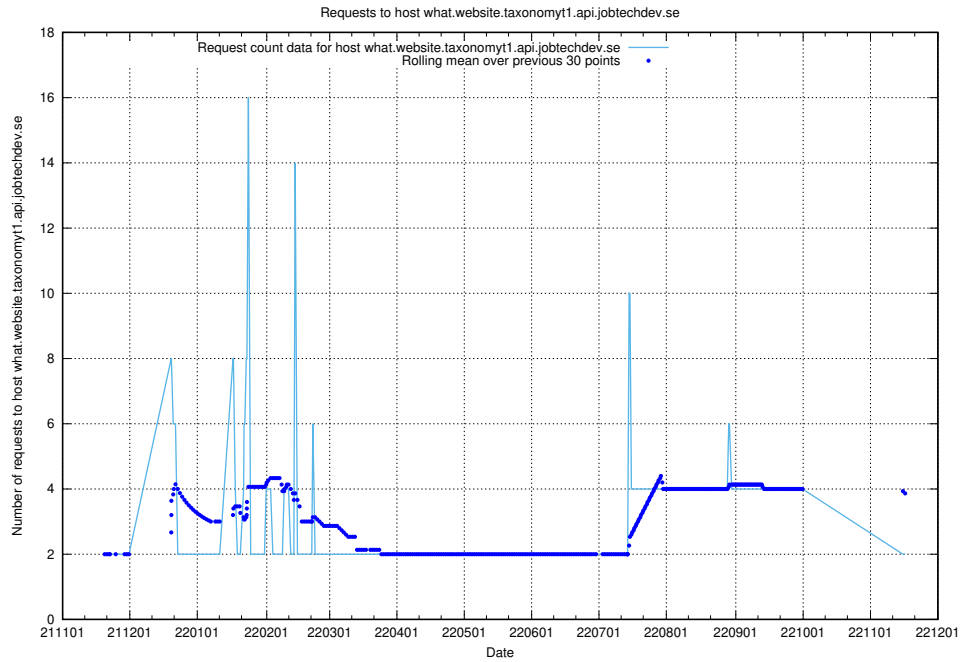

7.479 Usage of what.website.taxonomyt1.api.jobtechdev.se

Here, we count the number of requests to host what.website.taxonomyt1.api.jobtechdev.se.