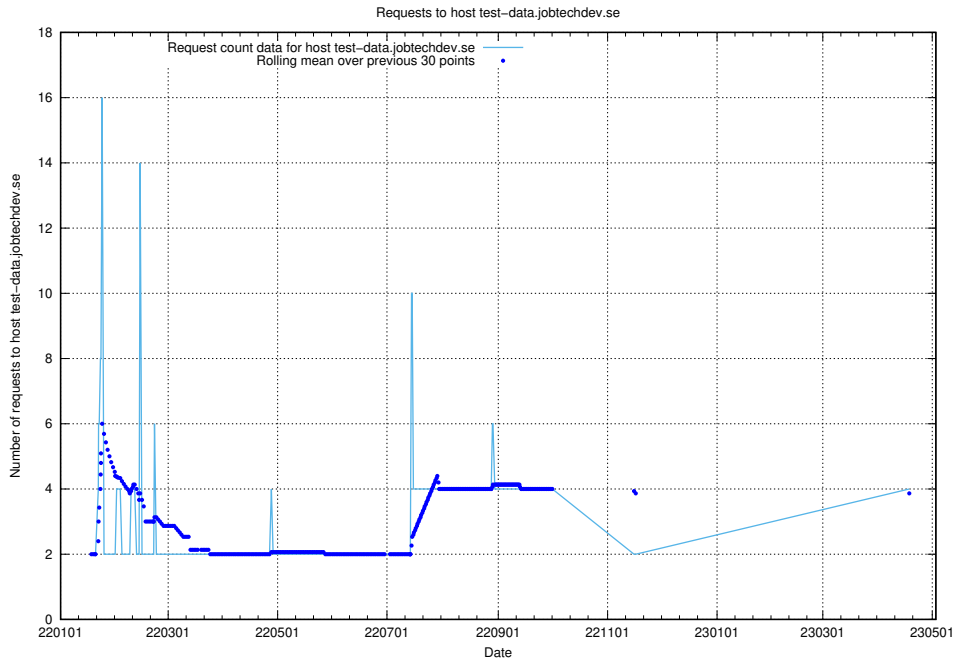

7.124 Usage of test-data.jobtechdev.se

Here, we count the number of requests to host test-data.jobtechdev.se.