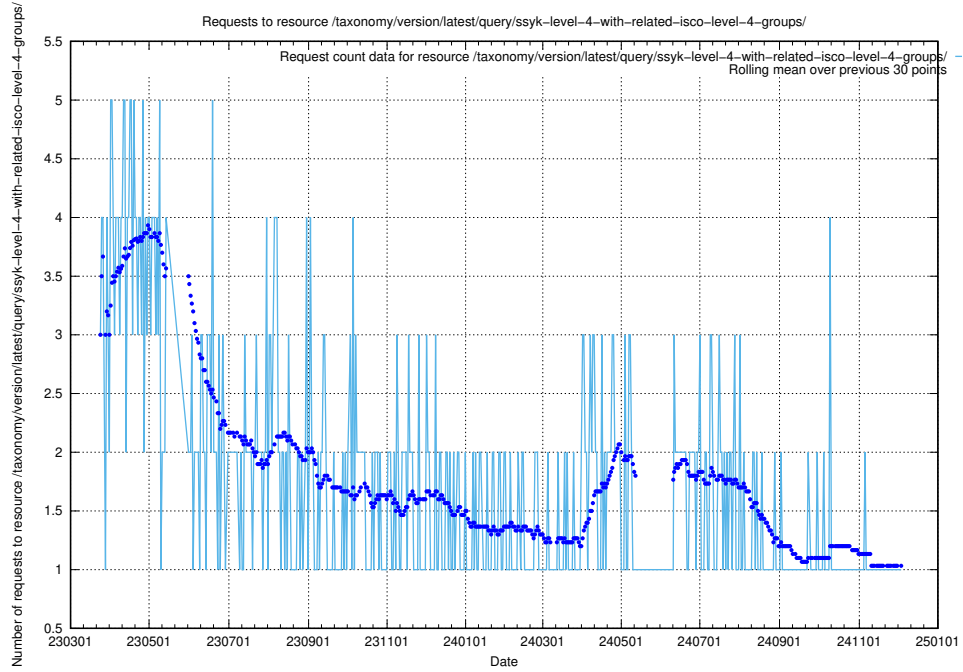

5.7185 Usage of /taxonomy/version/latest/query/ssyk-level-4-with-related-isco-level-4-groups/

Here, we count the number of requests to resource /taxonomy/version/latest/query/ssyk-level-4-with-related-isco-level-4-groups/.