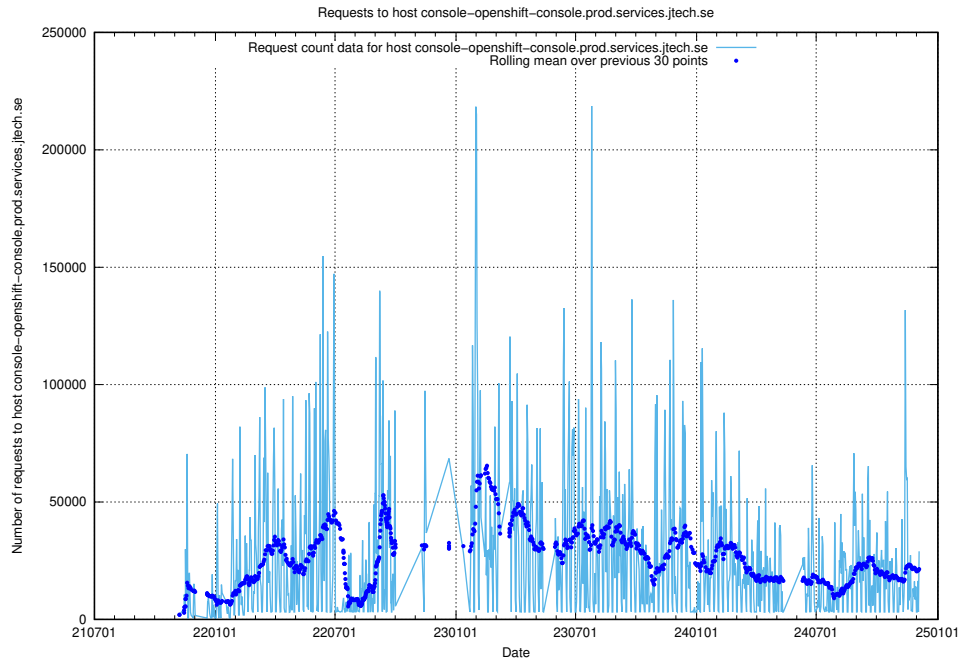

7.8 Usage of console-openshift-console.prod.services.jtech.se

Here, we count the number of requests to host console-openshift-console.prod.services.jtech.se.