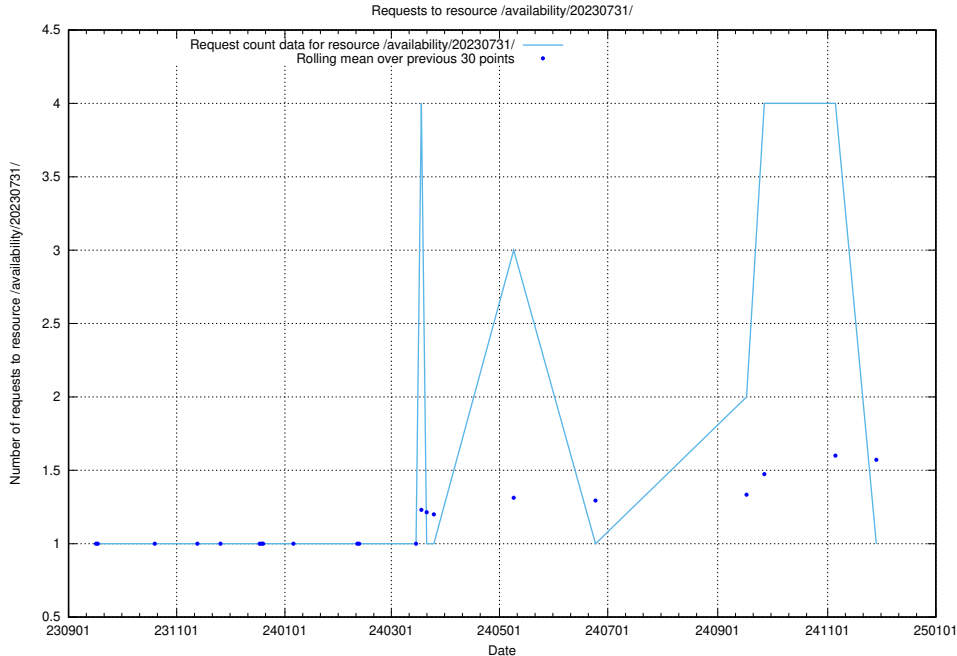

5.5589 Usage of /availability/20230731/

Here, we count the number of requests to resource /availability/20230731/.