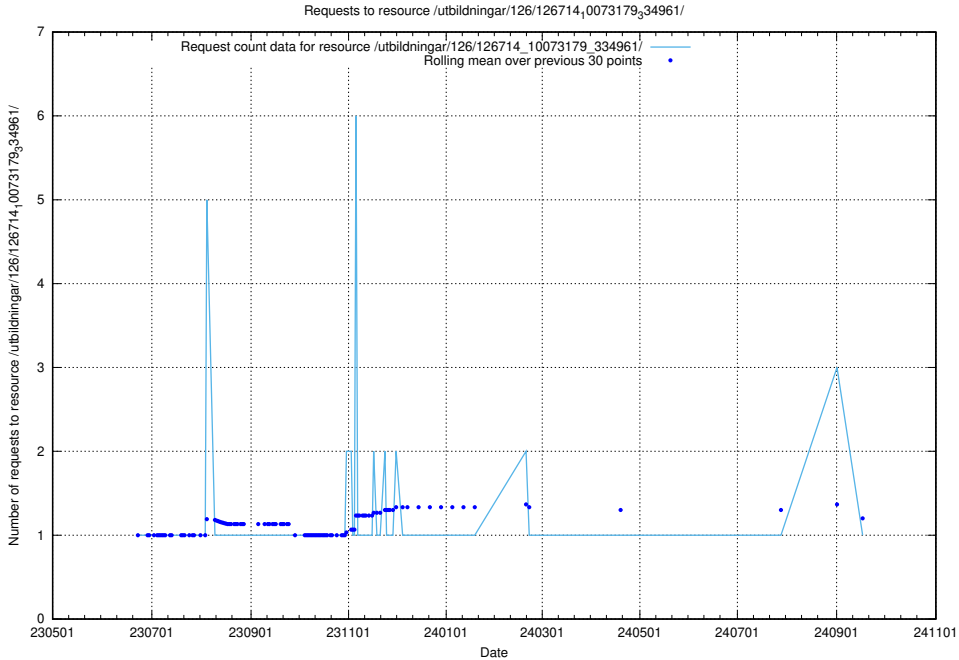

5.6677 Usage of /utbildningar/126/126714_10073179_334961/

Here, we count the number of requests to resource /utbildningar/126/126714_10073179_334961/.