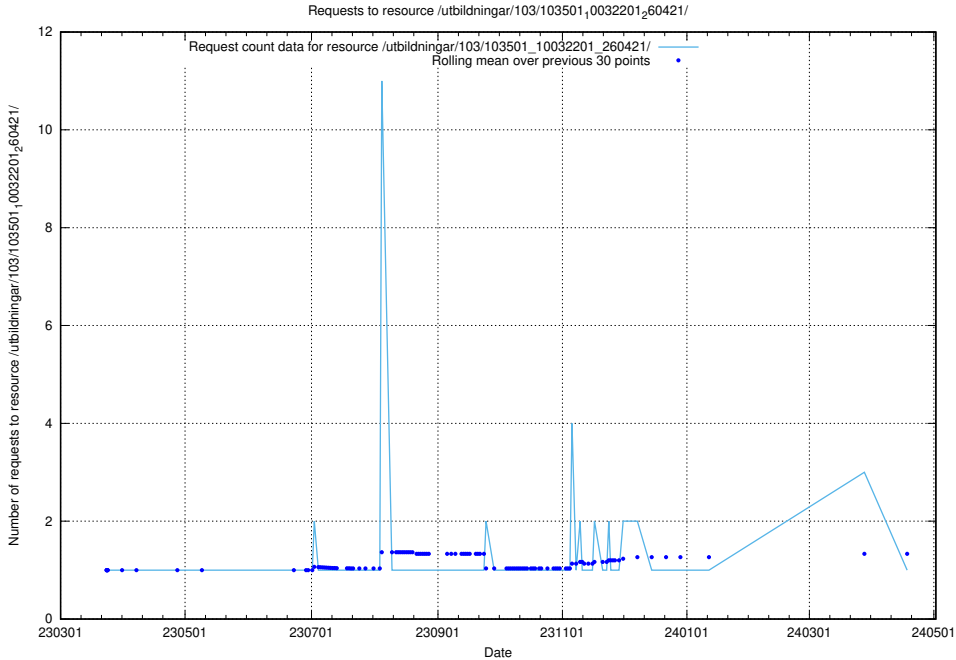

5.6533 Usage of /utbildningar/103/103501_10032201_260421/

Here, we count the number of requests to resource /utbildningar/103/103501_10032201_260421/.