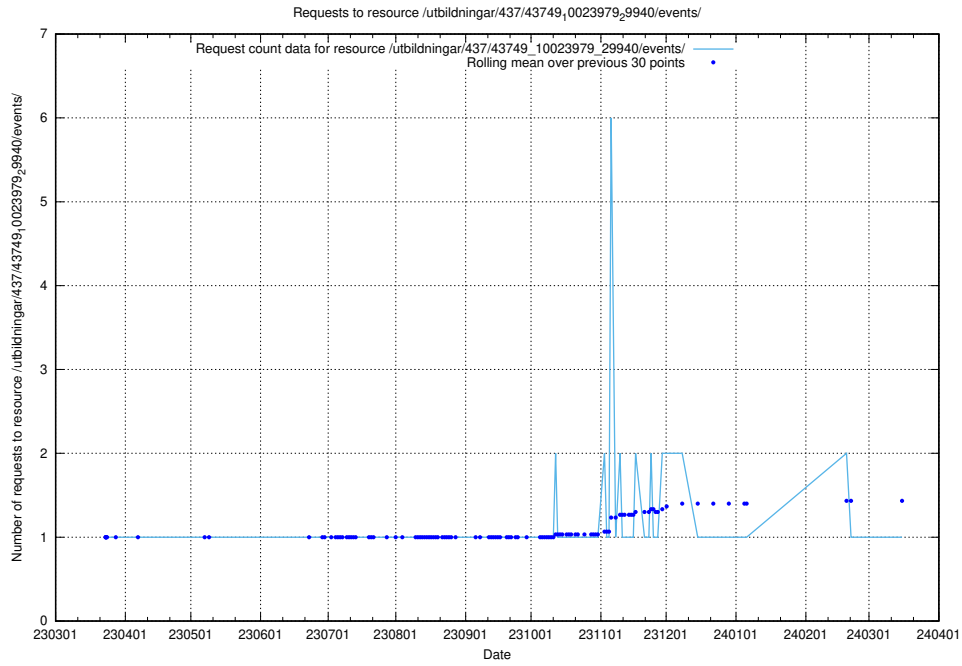

Here, we count the number of requests to resource /utbildningar/437/43750_10024057_30018/.

5.7509 Usage of /utbildningar/437/43749_10023979_29940/events/

Here, we count the number of requests to resource /utbildningar/437/43749_10023979_29940/events/.