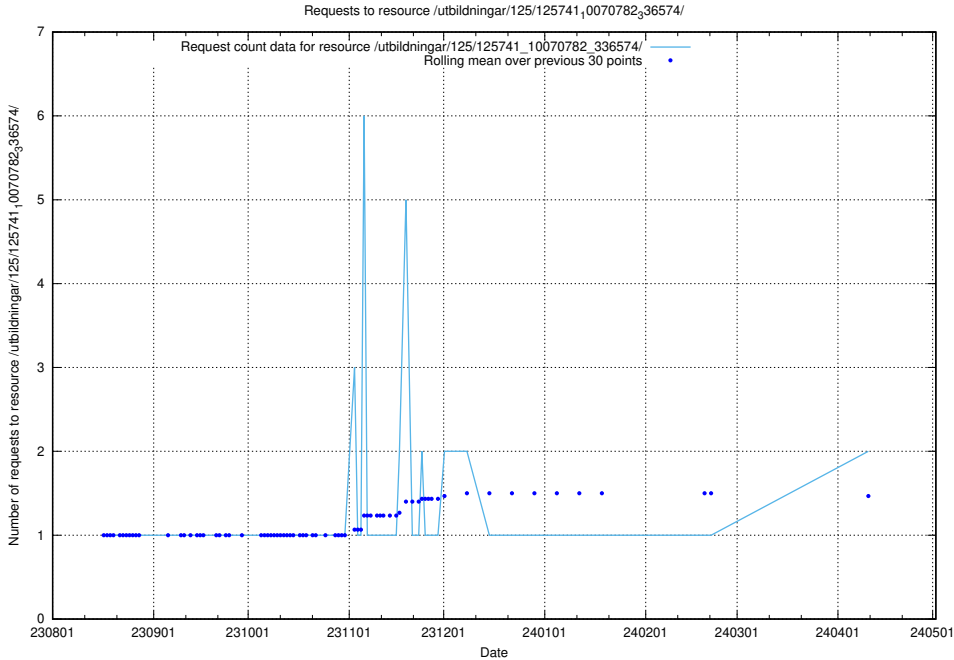

5.776 Usage of /utbildningar/125/125741_10070782_336574/

Here, we count the number of requests to resource /utbildningar/125/125741_10070782_336574/.