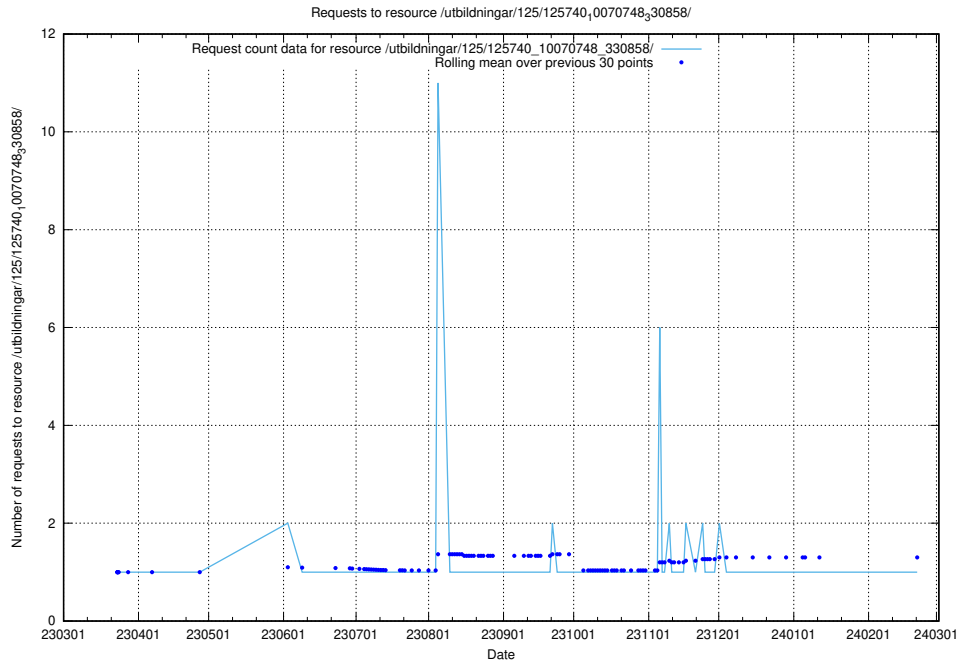

5.947 Usage of /utbildningar/125/125740_10070748_330858/

Here, we count the number of requests to resource /utbildningar/125/125740_10070748_330858/.