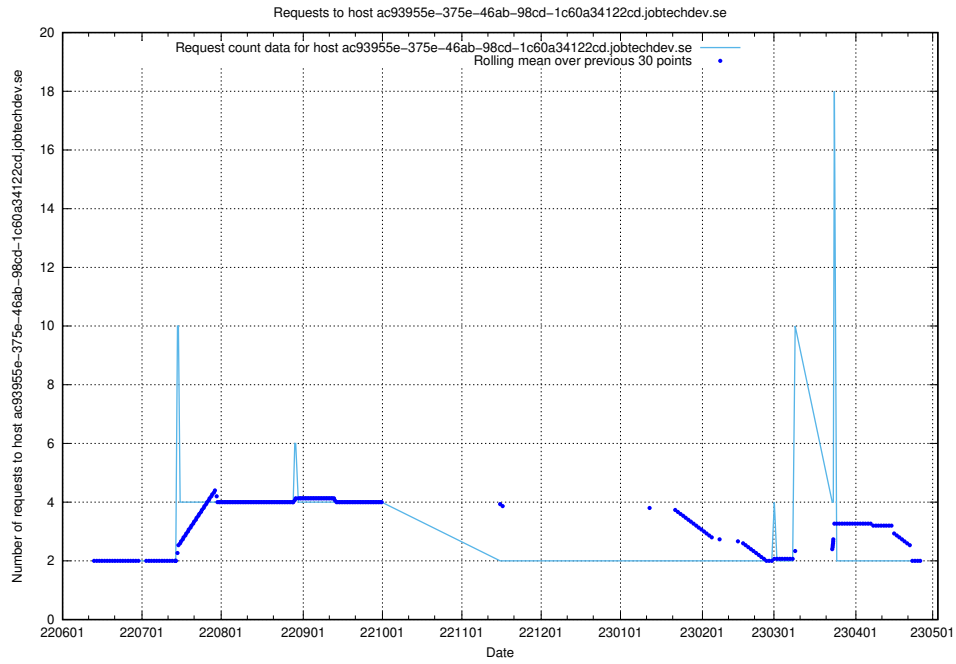

7.433 Usage of fourm.jobtechdev.se

Here, we count the number of requests to host fourm.jobtechdev.se.

7.434 Usage of ac93955e-375e-46ab-98cd-1c60a34122cd.jobtechdev.se

Here, we count the number of requests to host ac93955e-375e-46ab-98cd-1c60a34122cd.jobtechdev.se.