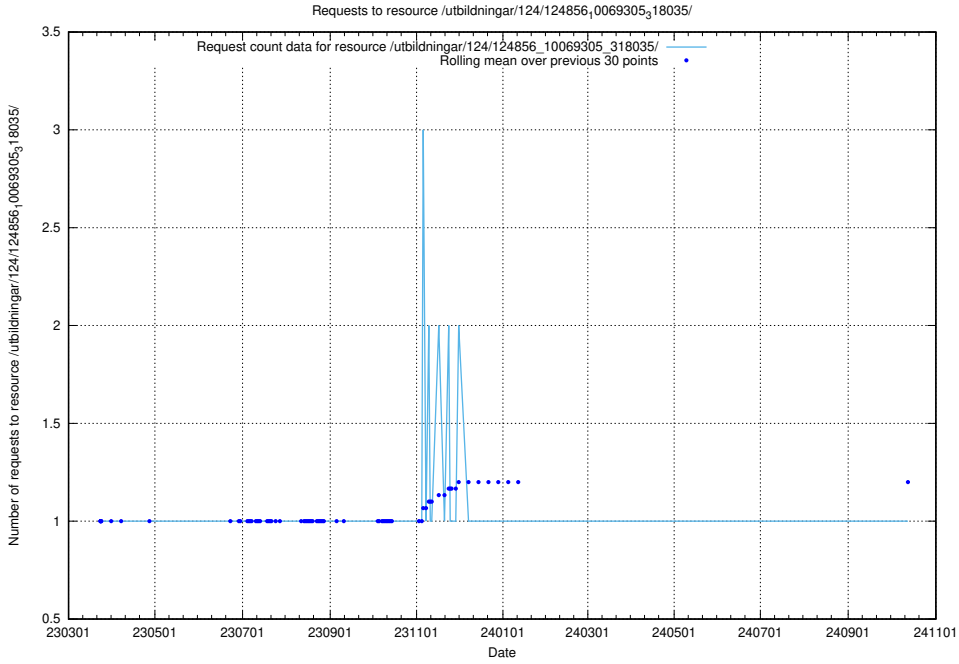

5.1358 Usage of /utbildningar/124/124856_10069305_318035/

Here, we count the number of requests to resource /utbildningar/124/124856_10069305_318035/.