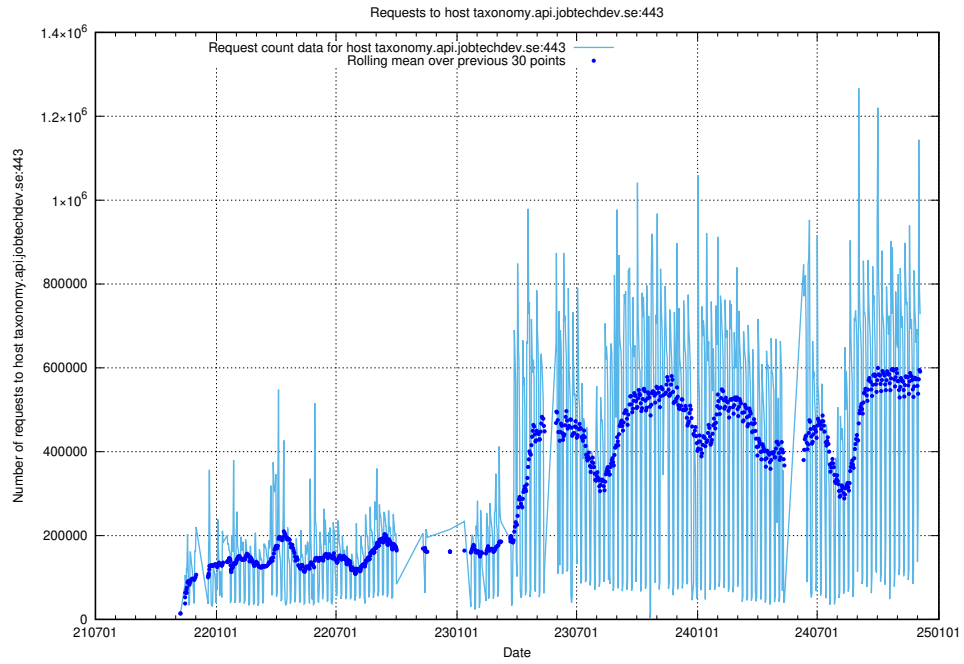

7.3 Usage of taxonomy.api.jobtechdev.se:443

Here, we count the number of requests to host taxonomy.api.jobtechdev.se:443.