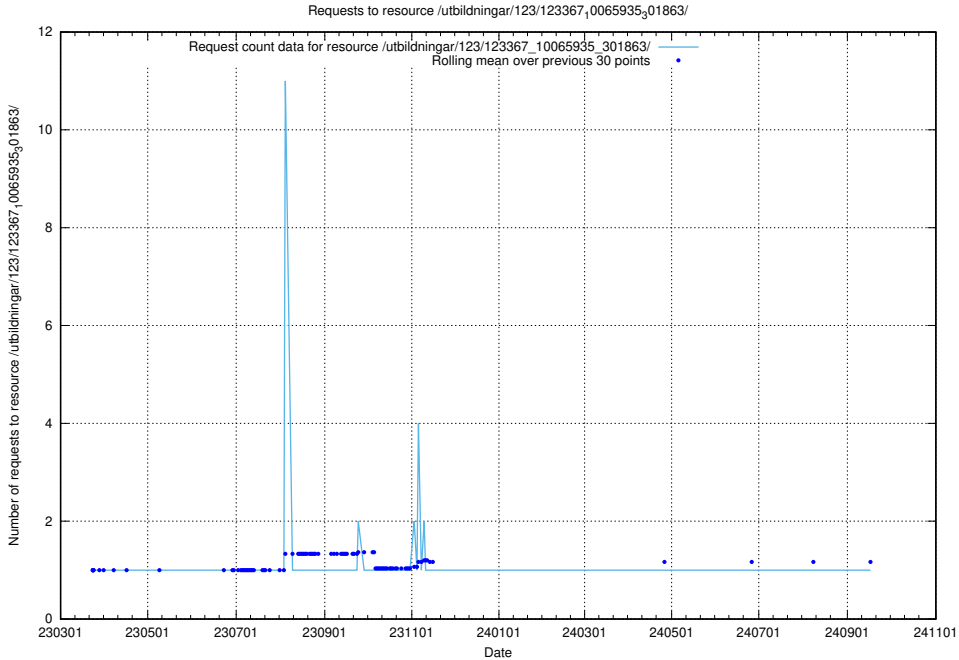

5.5669 Usage of /utbildningar/123/123367_10065935_301863/

Here, we count the number of requests to resource /utbildningar/123/123367_10065935_301863/.