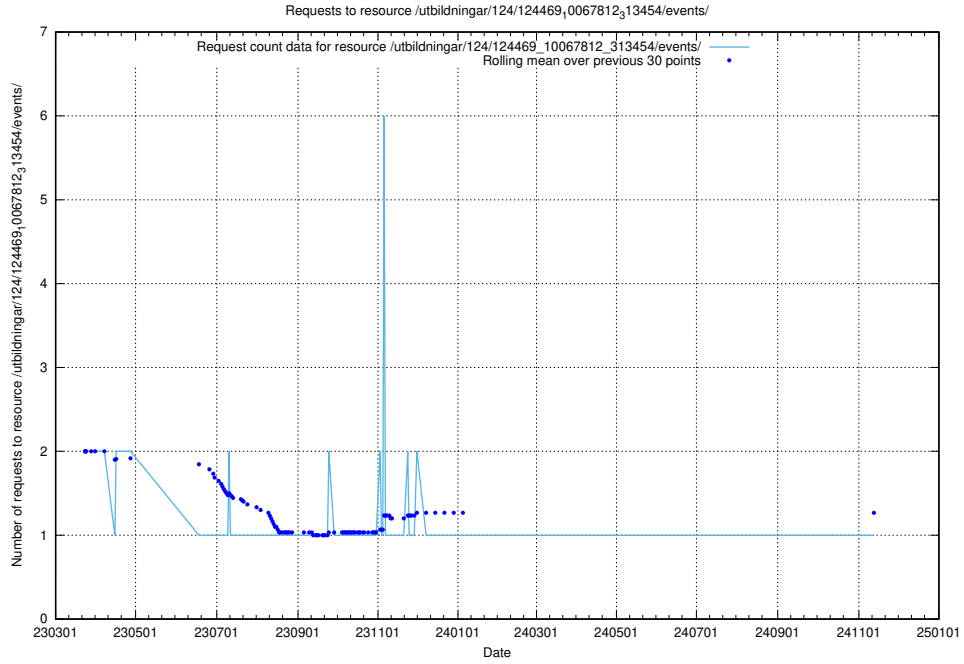

Here, we count the number of requests to resource /utbildningar/124/124472_10067812_313454/events/

5.7431 Usage of /utbildningar/124/124469_10067812_313454/events/

Here, we count the number of requests to resource /utbildningar/124/124469_10067812_313454/events/