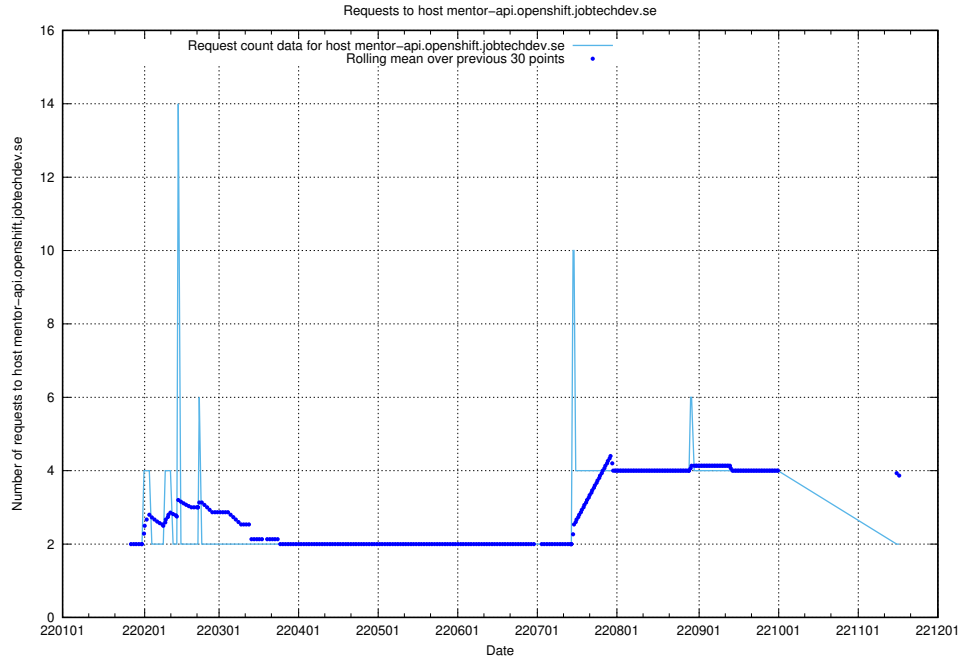

7.602 Usage of mentor-api.openshift.jobtechdev.se

Here, we count the number of requests to host mentor-api.openshift.jobtechdev.se.

7.603 Usage of mentor-api-4.openshift.jobtechdev.se

Here, we count the number of requests to host mentor-api-4.openshift.jobtechdev.se.