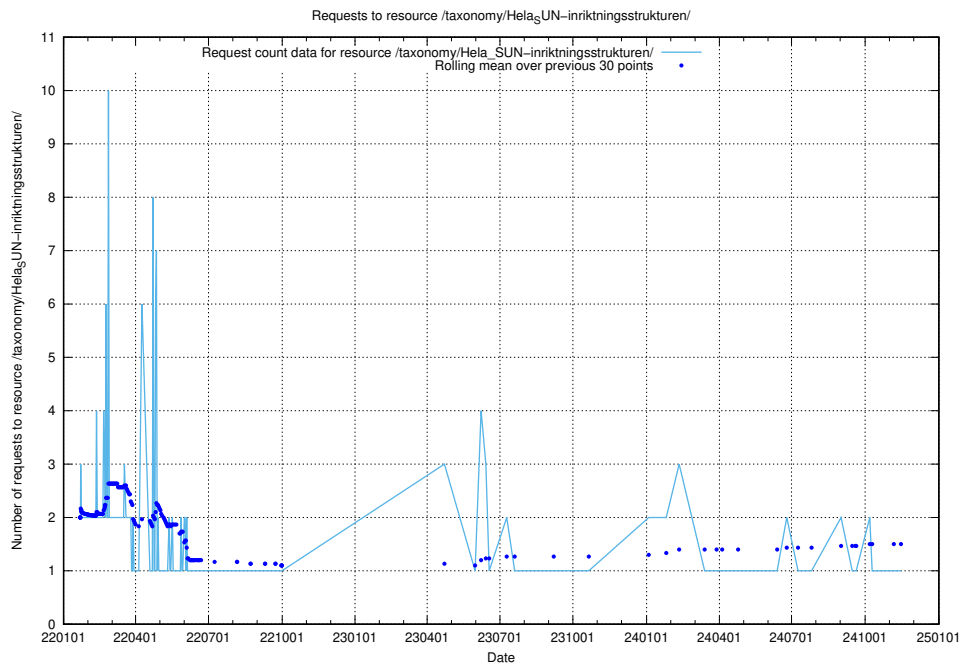

5.7630 Usage of /taxonomy/Hela_SUN-inriktningsstrukturen/

Here, we count the number of requests to resource /taxonomy/Hela_SUN-inriktningsstrukturen/.