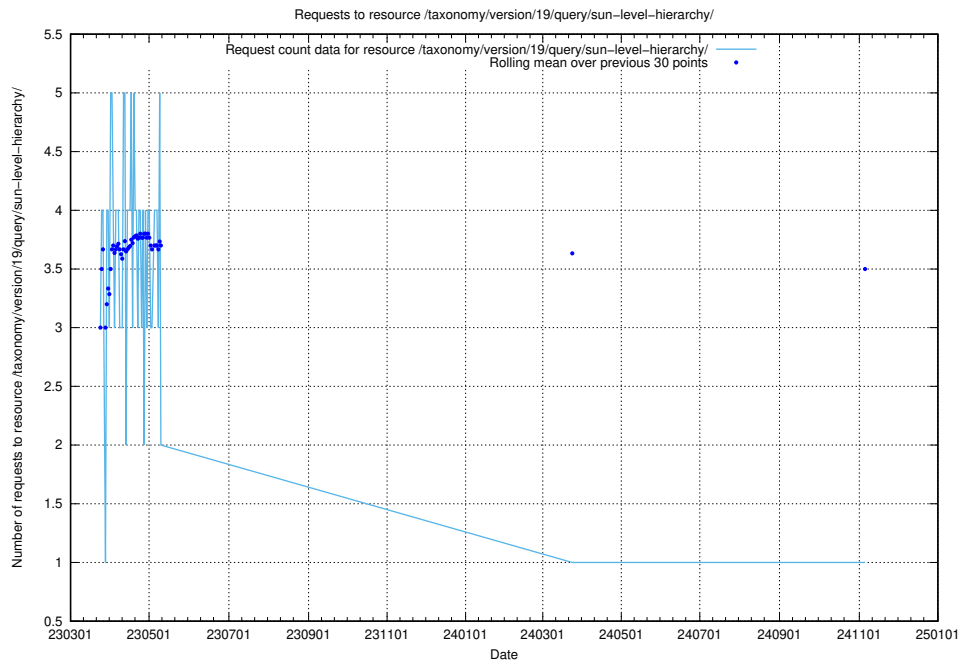

5.7226 Usage of /taxonomy/version/19/query/sun-level-hierarchy/

Here, we count the number of requests to resource /taxonomy/version/19/query/sun-level-hierarchy/.