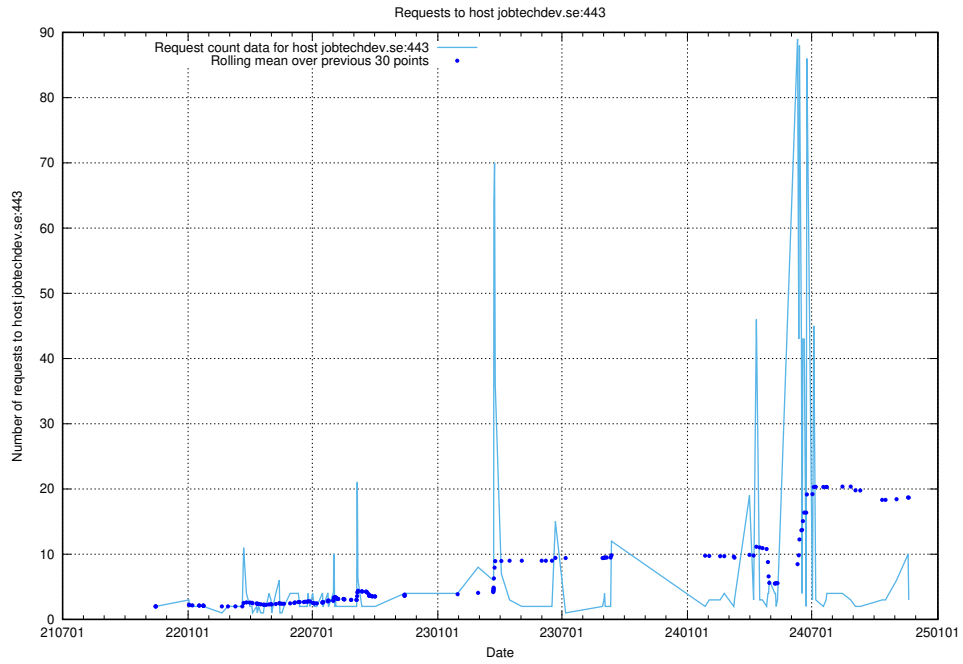

7.272 Usage of jobtechdev.se:443

Here, we count the number of requests to host jobtechdev.se:443.