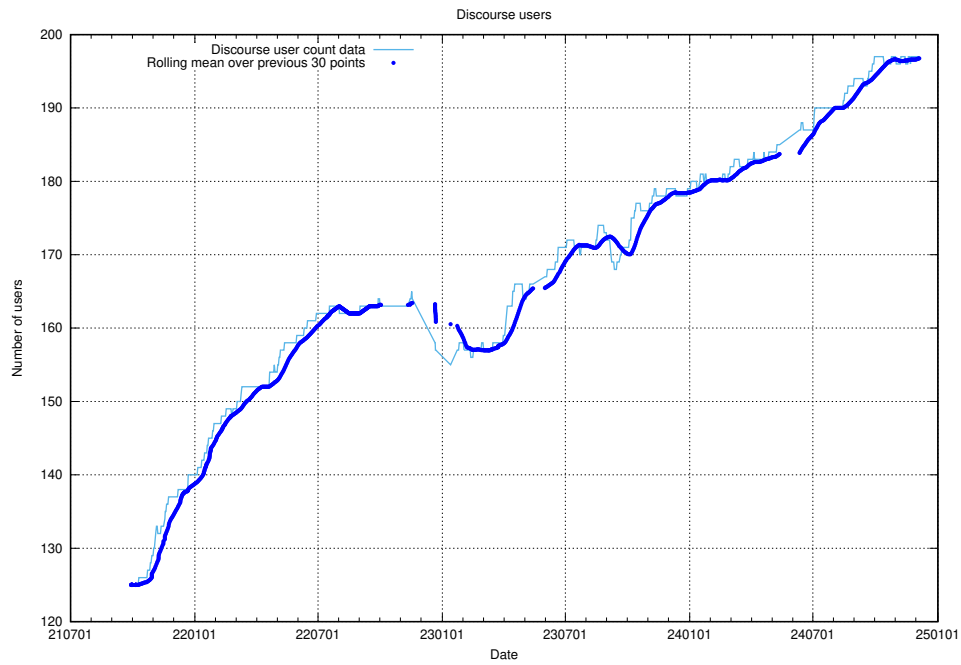

4 Discourse

This section summarises activities from the [JobTech Discourse Forum](https://forum.jobtechdev.se)⁵.

4.1 User count

A table of the number of users in Discourse.

---

⁵<https://forum.jobtechdev.se>