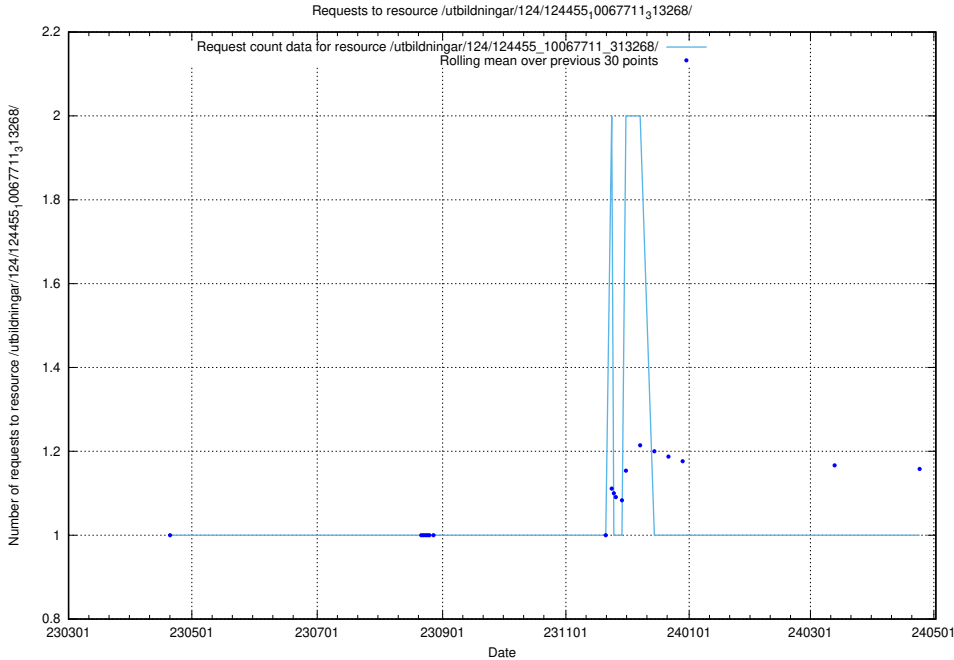

Here, we count the number of requests to resource /utbildningar/125/125700_10070406_321567/.

5.7131 Usage of /utbildningar/124/124455_10067711_313268/

Here, we count the number of requests to resource /utbildningar/124/124455_10067711_313268/.