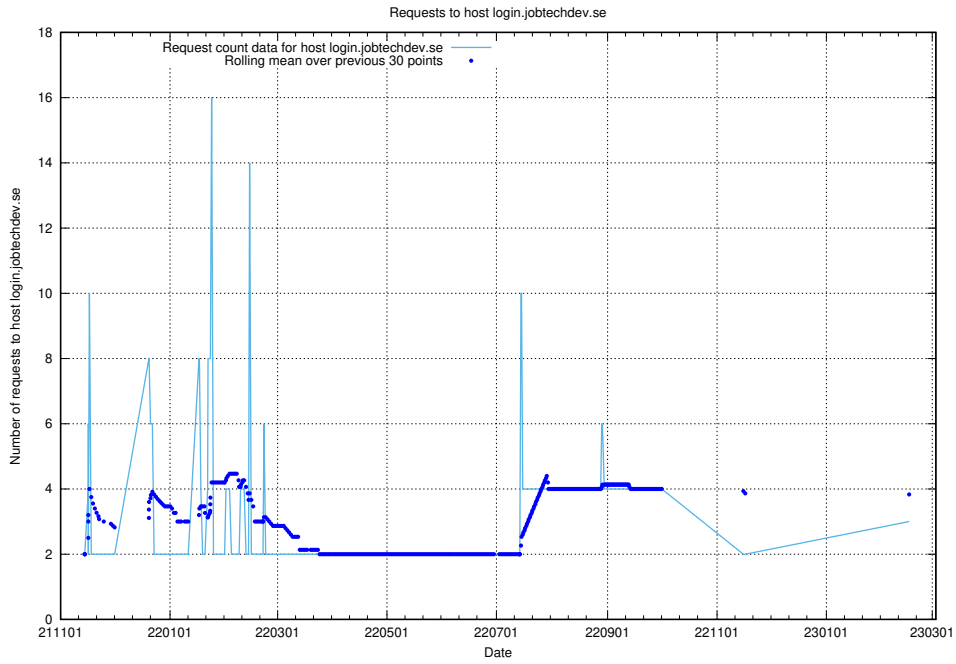

7.270 Usage of login.jobtechdev.se

Here, we count the number of requests to host login.jobtechdev.se.