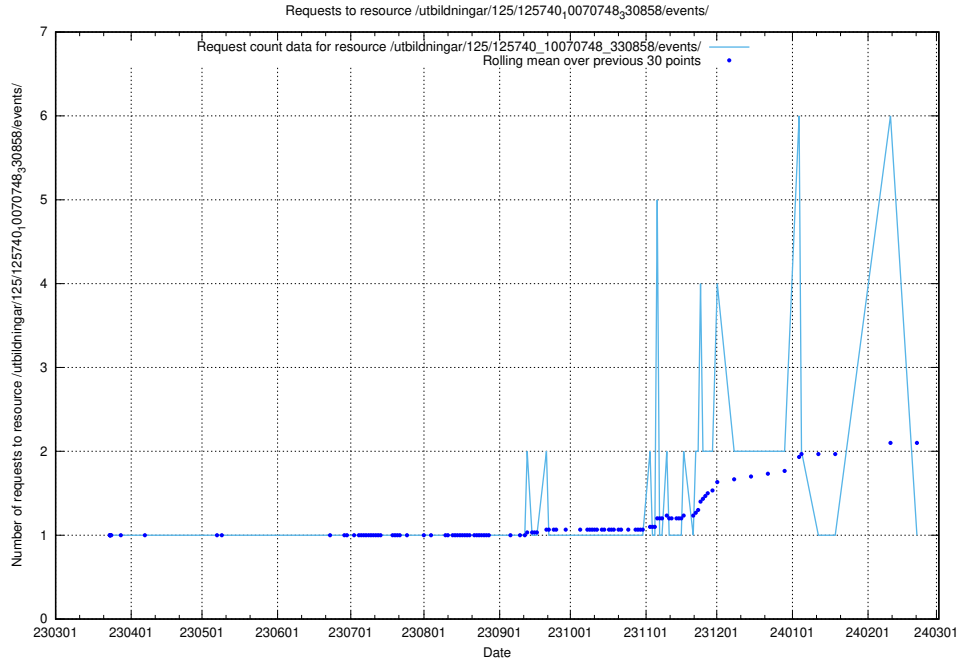

5.946 Usage of /utbildningar/125/125740_10070748_330858/events/

Here, we count the number of requests to resource /utbildningar/125/125740_10070748_330858/events/