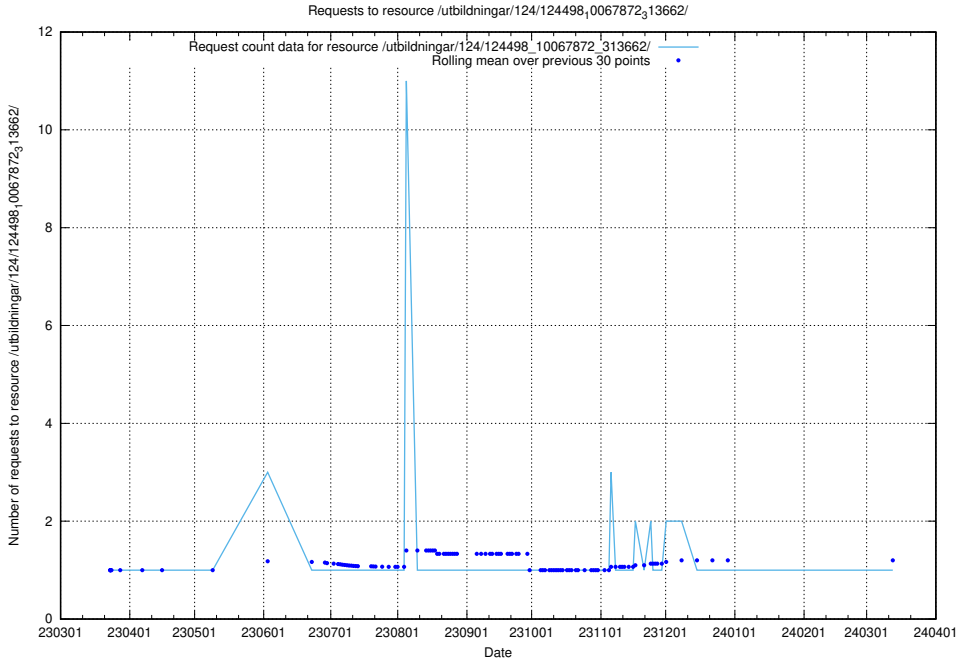

5.3687 Usage of /utbildningar/124/124498_10067872_313662/

Here, we count the number of requests to resource /utbildningar/124/124498_10067872_313662/.