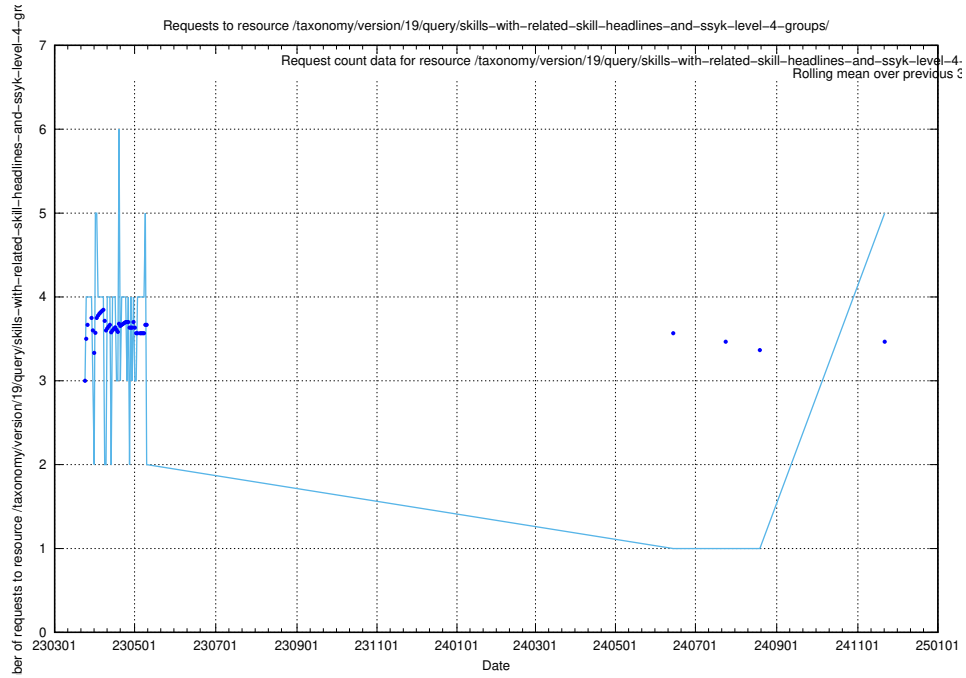

5.230 Usage of /taxonomy/version/19/query/skills-with-related-skill-headlines-and-ssyk-level-4-groups/

Here, we count the number of requests to resource /taxonomy/version/19/query/skills-with-related-skill-headlines-and-ssyk-level-4-groups/.