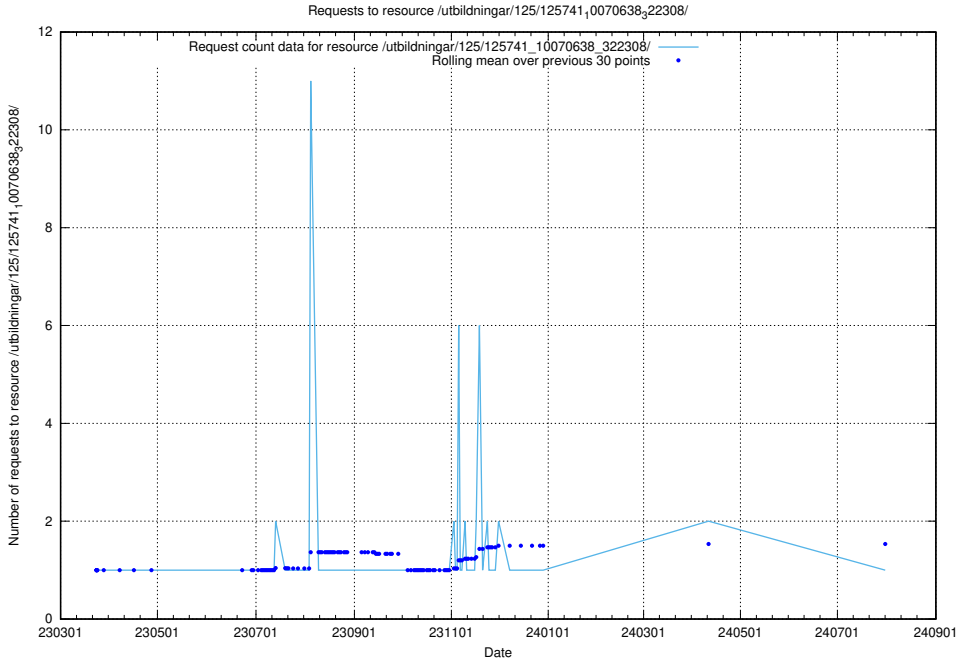

5.936 Usage of /utbildningar/125/125741_10070638_322308/

Here, we count the number of requests to resource /utbildningar/125/125741_10070638_322308/.