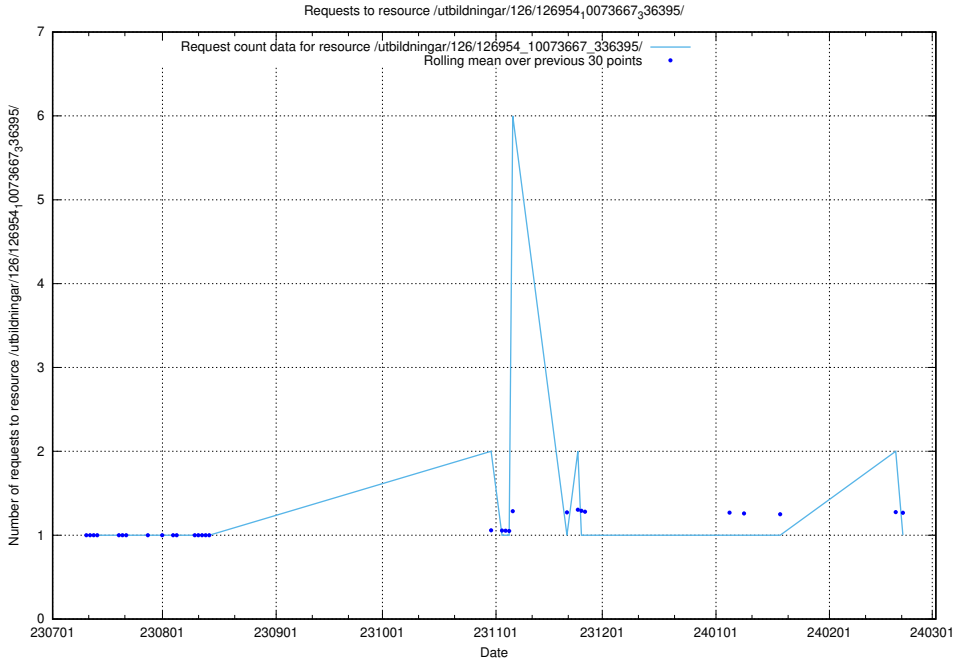

Here, we count the number of requests to resource /utbildningar/126/126954_10073667_336395/events/

5.6183 Usage of /utbildningar/126/126954_10073667_336395/

Here, we count the number of requests to resource /utbildningar/126/126954_10073667_336395/.