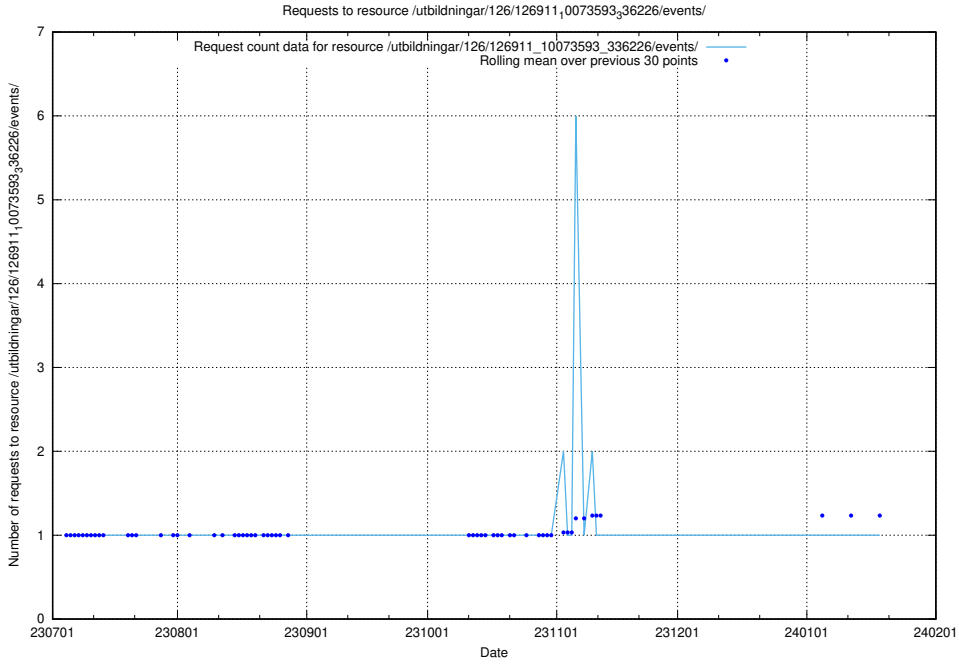

5.6405 Usage of /utbildningar/126/126911_10073593_336226/events/

Here, we count the number of requests to resource /utbildningar/126/126911_10073593_336226/events/