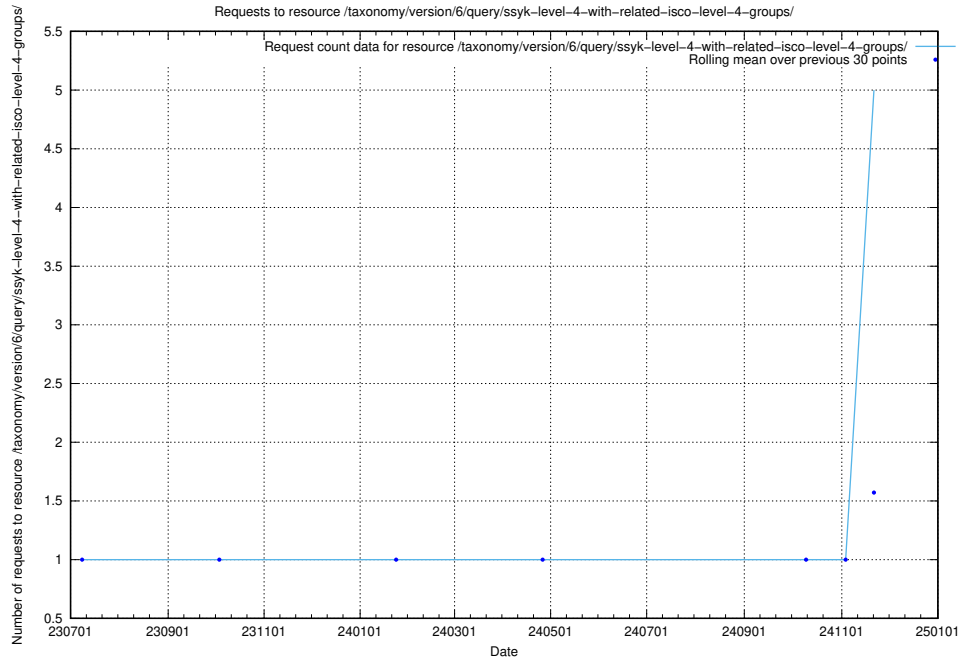

5.217 Usage of /taxonomy/version/6/query/ssyk-level-4-with-related-isco-level-4-groups/

Here, we count the number of requests to resource /taxonomy/version/6/query/ssyk-level-4-with-related-isco-level-4-groups/.