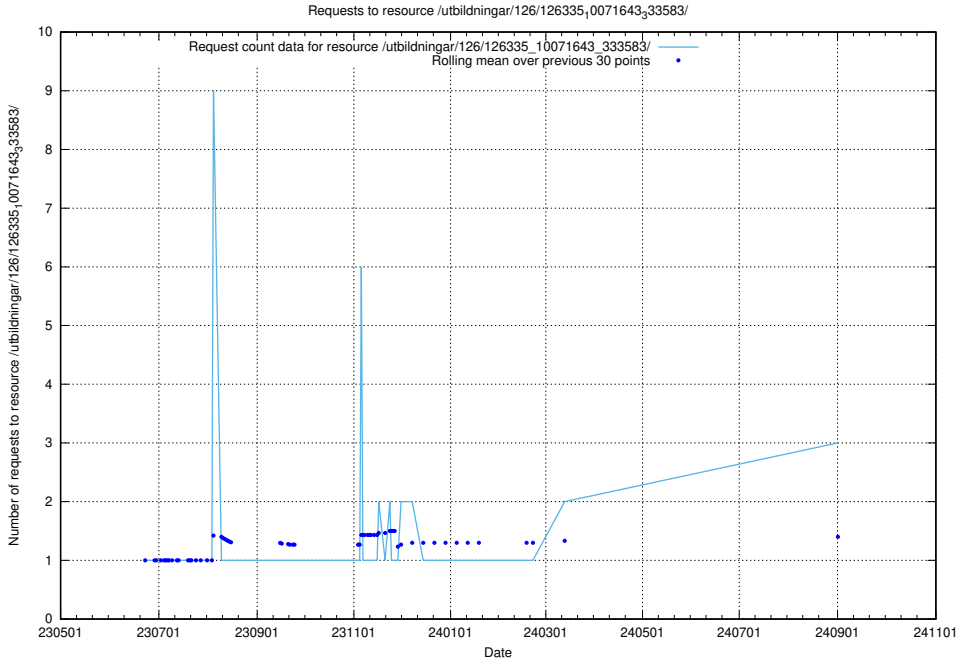

5.459 Usage of /utbildningar/126/126335_10071643_333583/

Here, we count the number of requests to resource /utbildningar/126/126335_10071643_333583/.