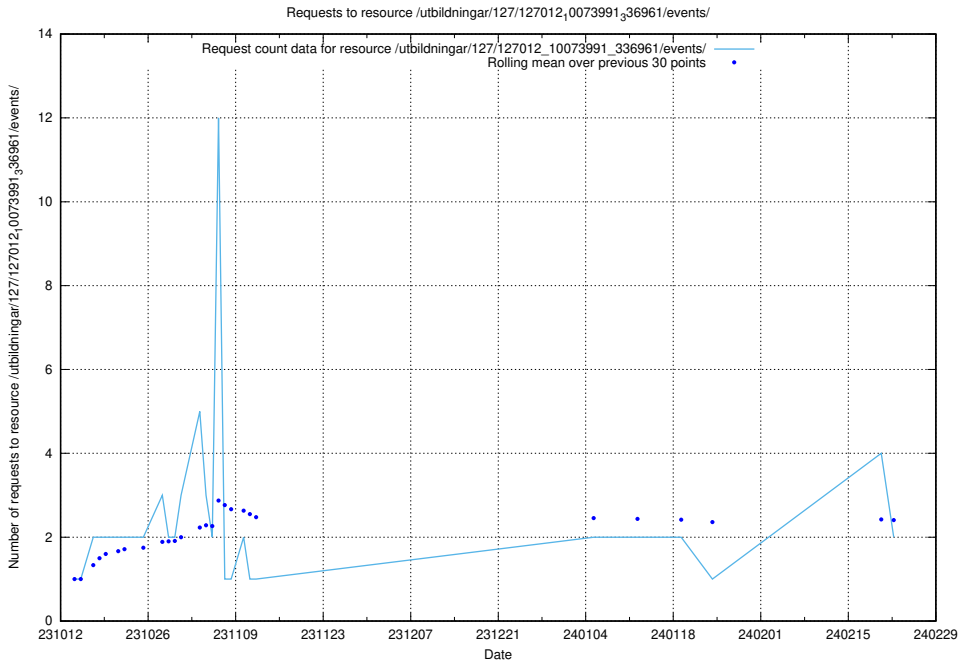

5.747 Usage of /utbildningar/127/127012_10073991_336961/events/

Here, we count the number of requests to resource /utbildningar/127/127012_10073991_336961/events/