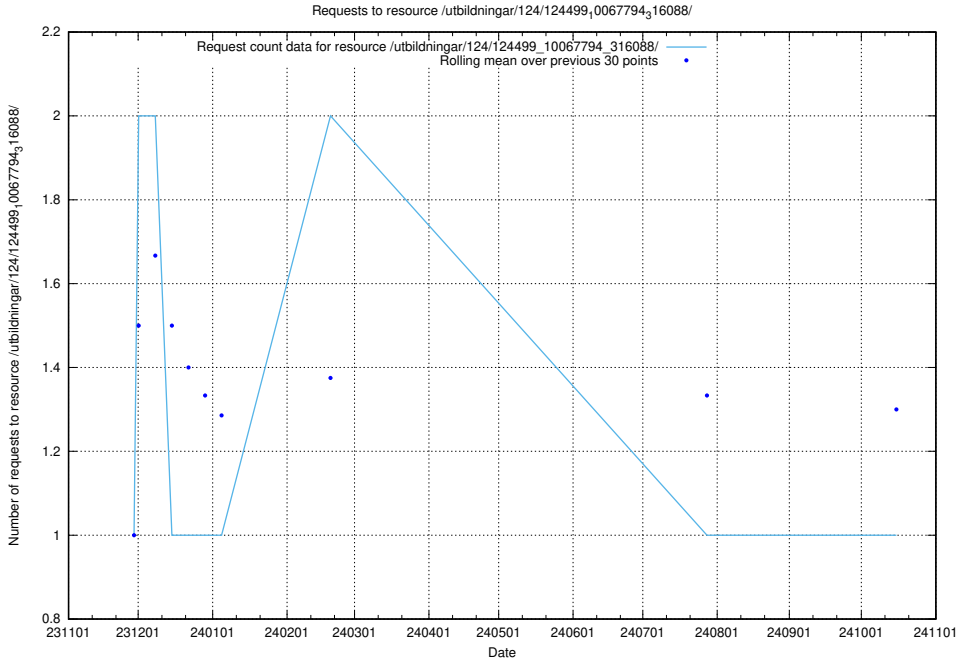

Here, we count the number of requests to resource /utbildningar/124/124499_10067794_316088/.

5.4982 Usage of /utbildningar/124/124494_10067712_313269/events/

Here, we count the number of requests to resource /utbildningar/124/124494_10067712_313269/events/