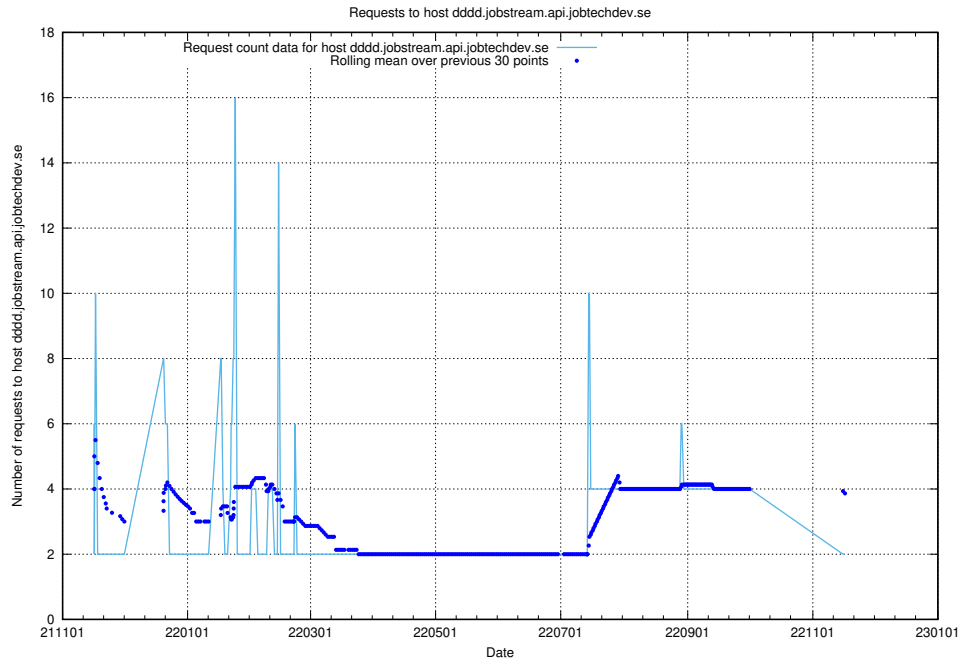

Here, we count the number of requests to host dddd.jobstream.api.jobtechdev.se.

7.555 Usage of doh.api.jobtechdev.se

Here, we count the number of requests to host doh.api.jobtechdev.se.

7.556 Usage of bb.ccc.dddd.atlas.jobtechdev.se