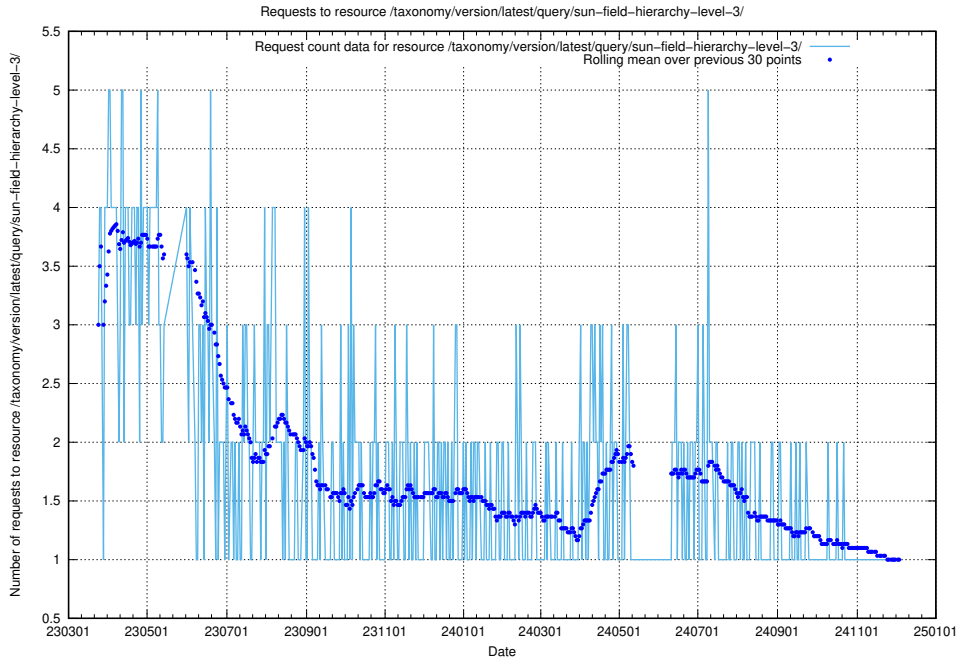

5.7179 Usage of /taxonomy/version/latest/query/sun-field-hierarchy-level-3/

Here, we count the number of requests to resource /taxonomy/version/latest/query/sun-field-hierarchy-level-3/.