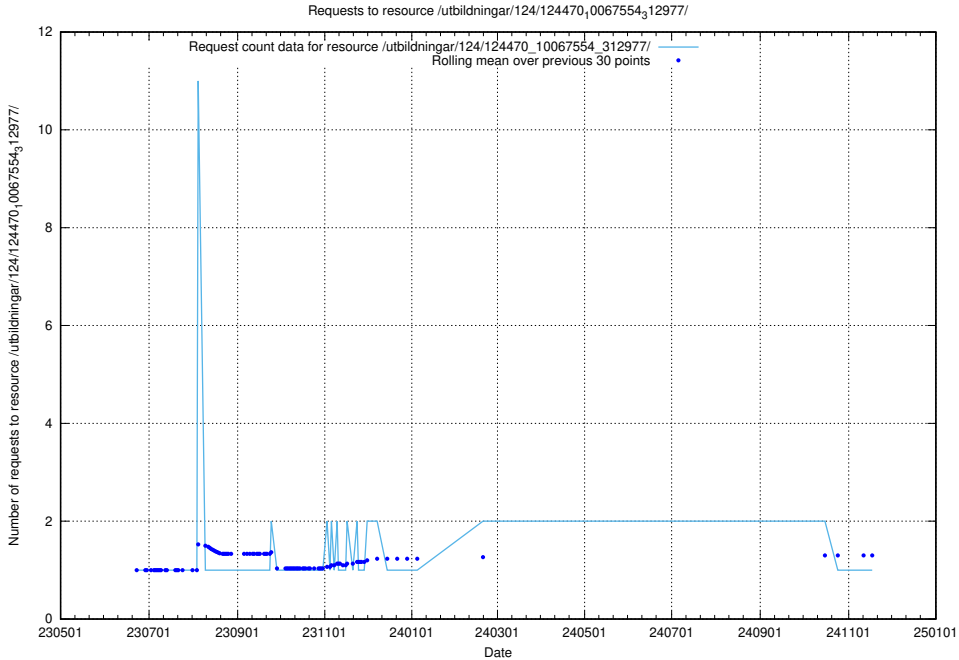

5.6881 Usage of /utbildningar/124/124470_10067554_312977/

Here, we count the number of requests to resource /utbildningar/124/124470_10067554_312977/.