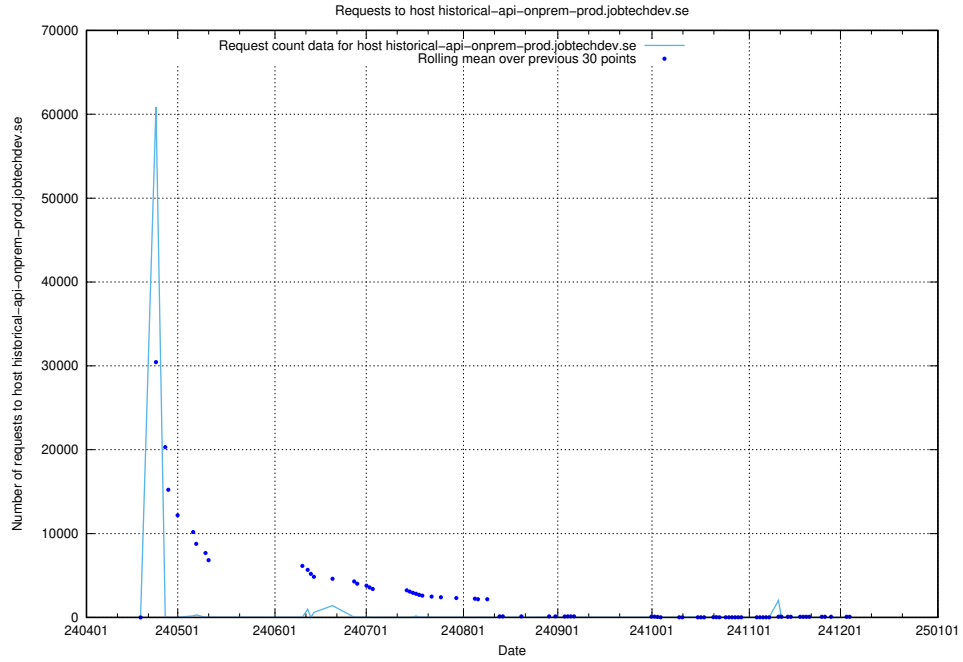

7.45 Usage of historical-api-onprem-prod.jobtechdev.se

Here, we count the number of requests to host historical-api-onprem-prod.jobtechdev.se.