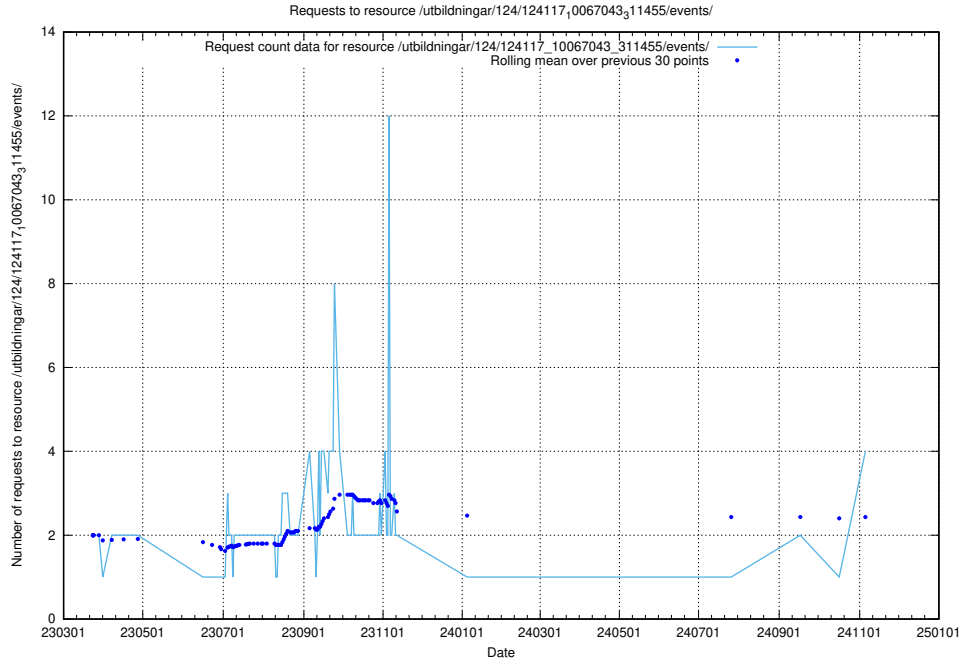

5.327 Usage of /utbildningar/124/124117_10067043_311455/events/

Here, we count the number of requests to resource /utbildningar/124/124117_10067043_311455/events/