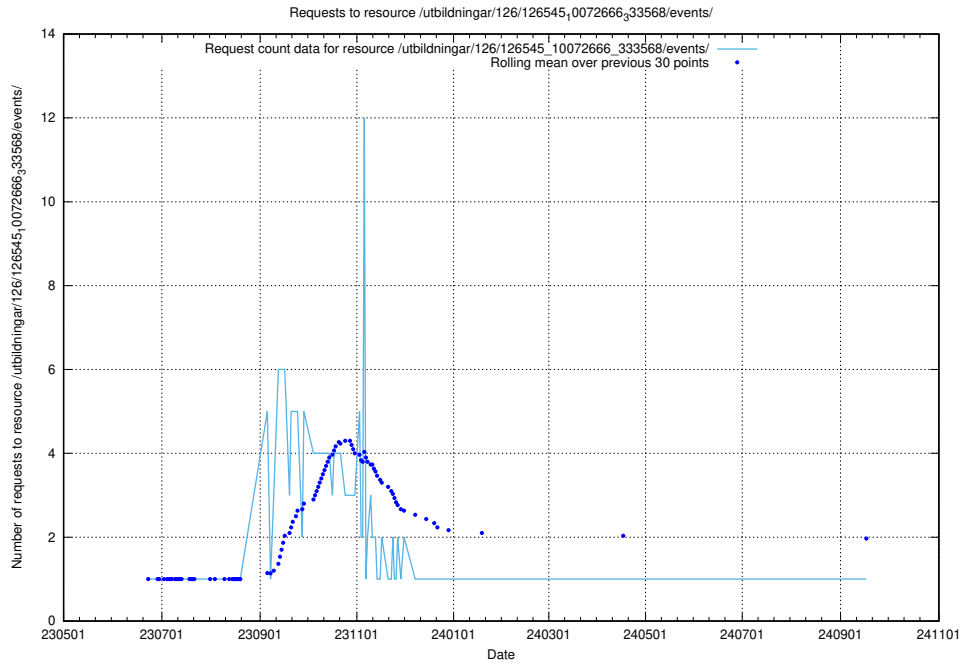

5.6705 Usage of /utbildningar/126/126545_10072666_333568/events/

Here, we count the number of requests to resource /utbildningar/126/126545_10072666_333568/events/