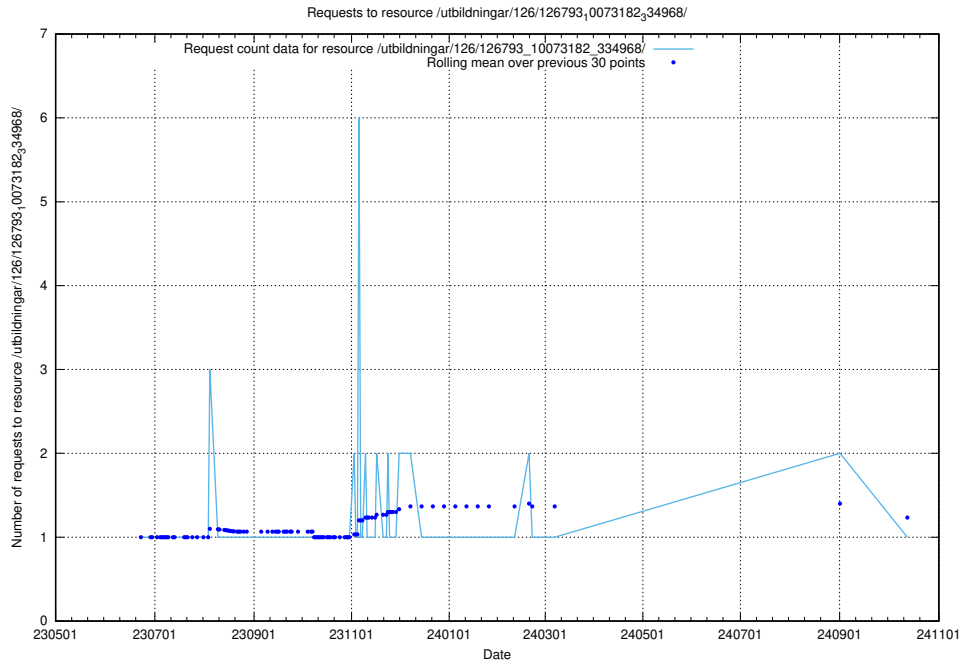

5.6656 Usage of /utbildningar/126/126793_10073182_334968/

Here, we count the number of requests to resource /utbildningar/126/126793_10073182_334968/.