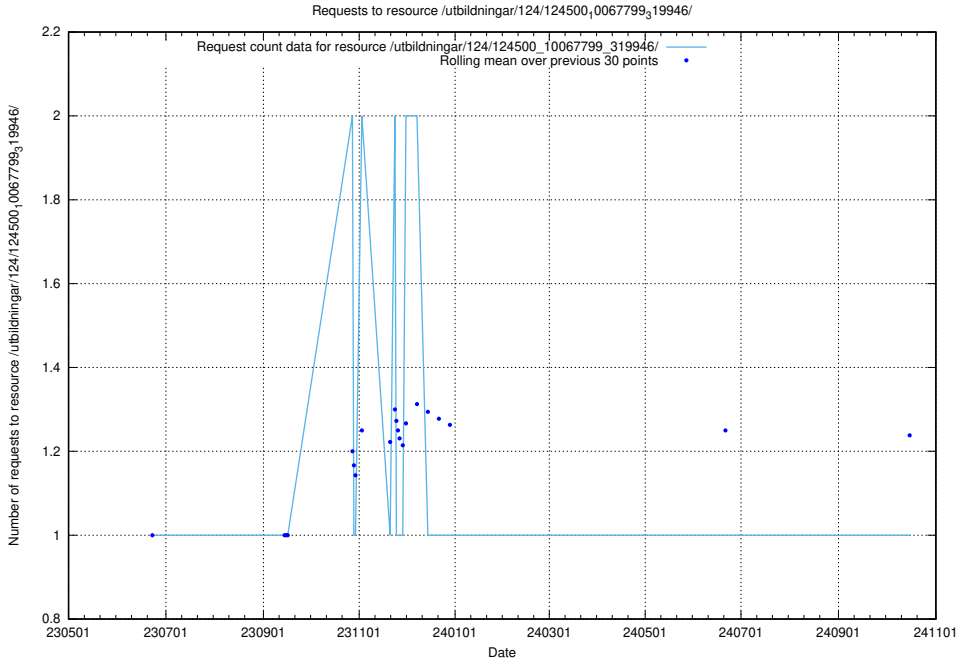

5.6844 Usage of /utbildningar/124/124500_10067799_319946/

Here, we count the number of requests to resource /utbildningar/124/124500_10067799_319946/.