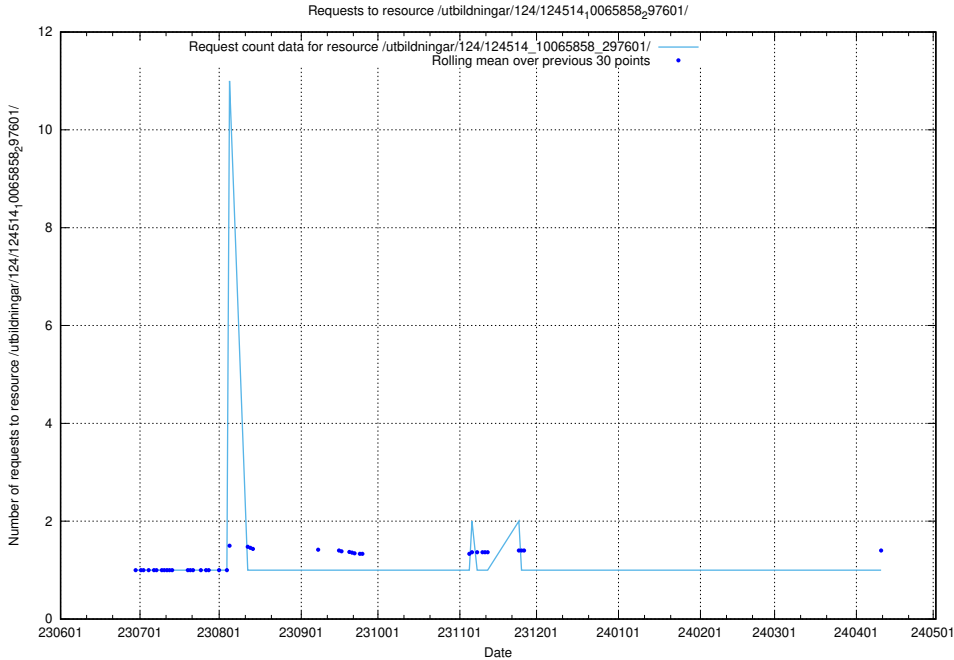

5.6456 Usage of /utbildningar/124/124514_10065858_297601/

Here, we count the number of requests to resource /utbildningar/124/124514_10065858_297601/.