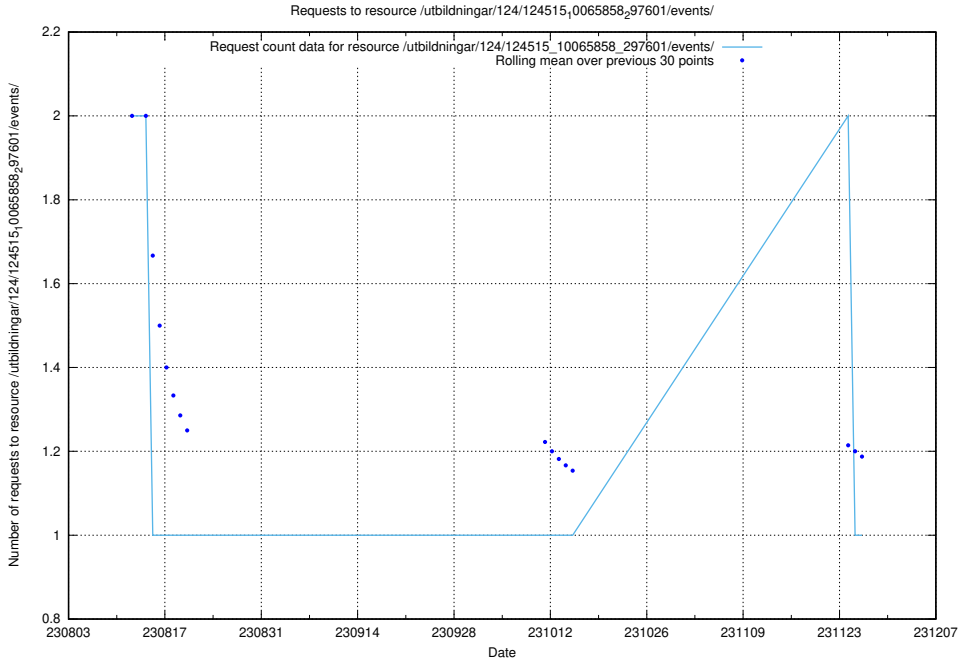

5.5865 Usage of /utbildningar/124/124515_10065858_297601/events/

Here, we count the number of requests to resource /utbildningar/124/124515_10065858_297601/events/