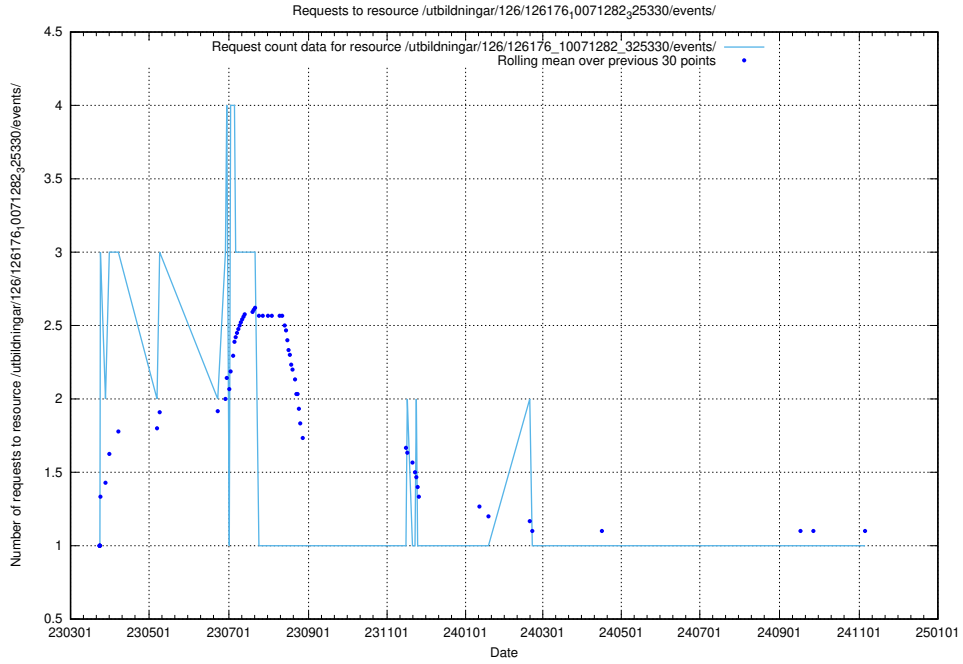

5.7557 Usage of /utbildningar/126/126176_10071282_325330/events/

Here, we count the number of requests to resource /utbildningar/126/126176_10071282_325330/events/