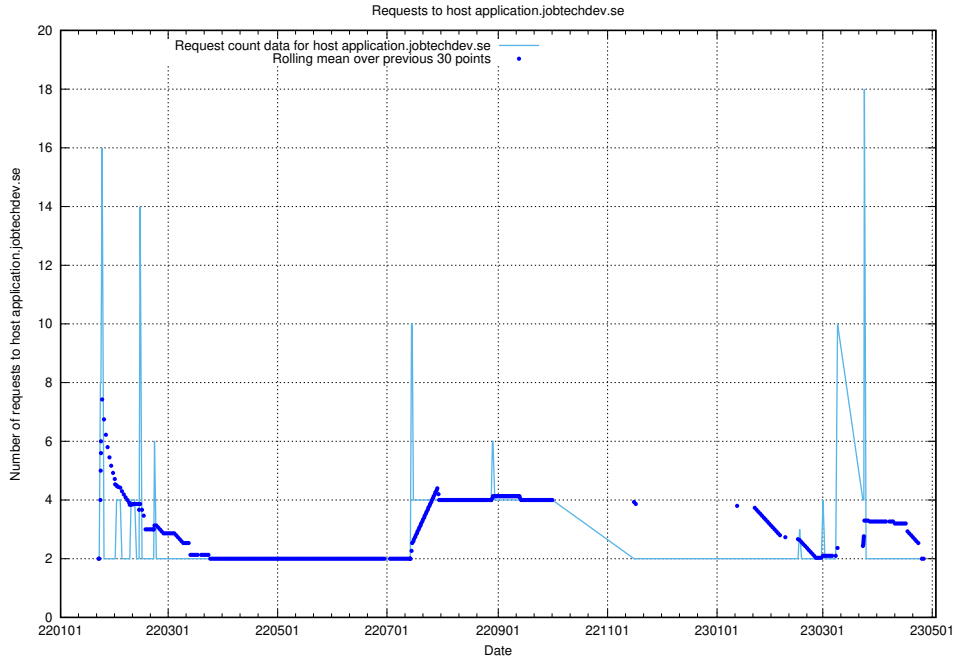

7.285 Usage of application.jobtechdev.se

Here, we count the number of requests to host application.jobtechdev.se.

7.286 Usage of adm.jobtechdev.se

Here, we count the number of requests to host adm.jobtechdev.se.