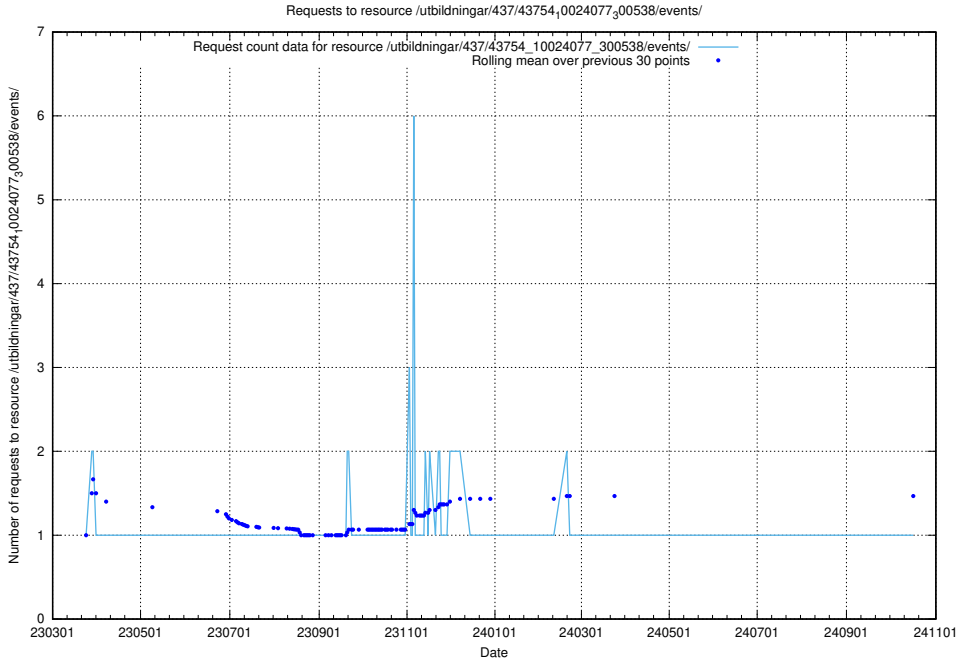

5.7310 Usage of /utbildningar/437/43754_10024077_300538/events/

Here, we count the number of requests to resource /utbildningar/437/43754_10024077_300538/events/.