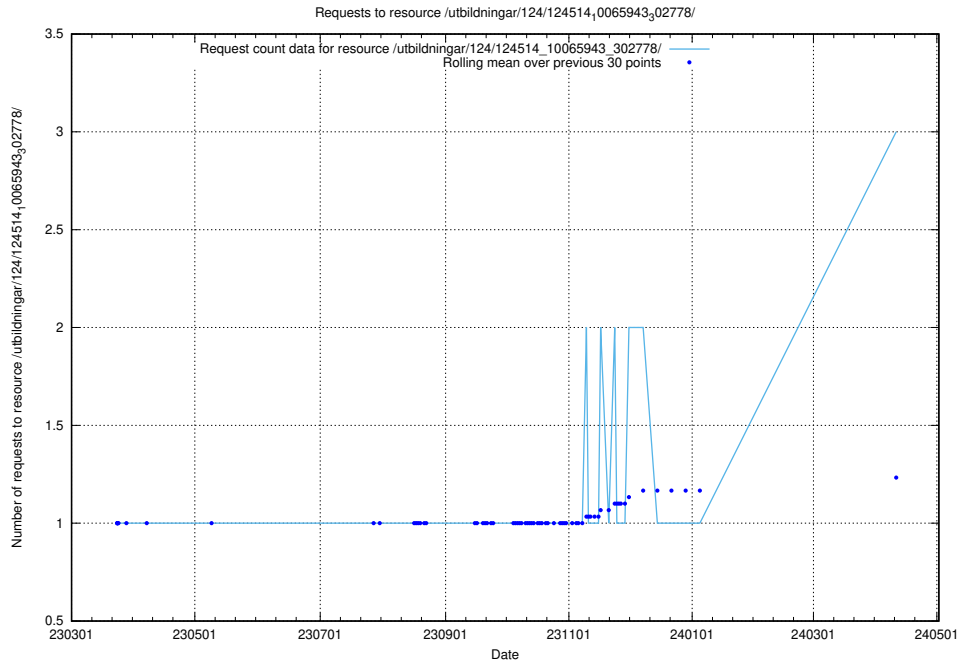

5.382 Usage of /utbildningar/124/124514_10065943_302778/

Here, we count the number of requests to resource /utbildningar/124/124514_10065943_302778/.