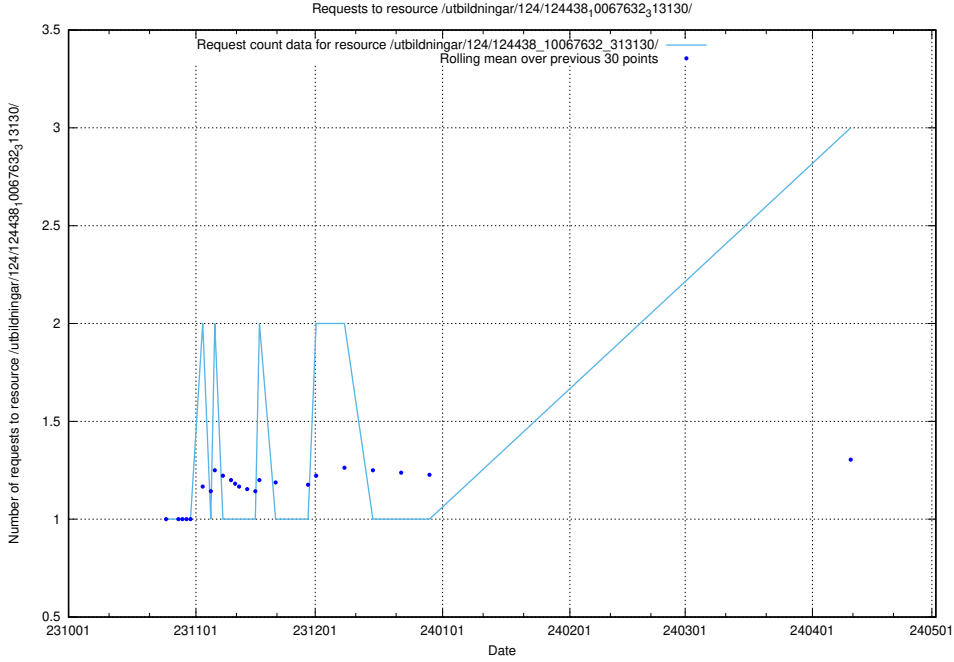

5.418 Usage of /utbildningar/124/124438_10067632_313130/

Here, we count the number of requests to resource /utbildningar/124/124438_10067632_313130/.