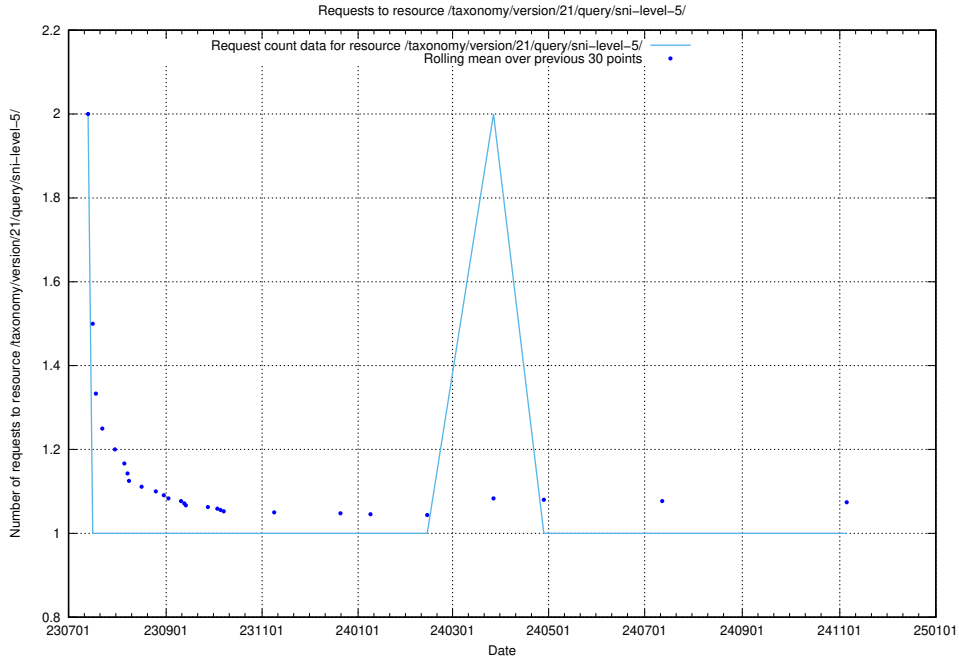

5.6137 Usage of /taxonomy/version/21/query/sni-level-5/

Here, we count the number of requests to resource /taxonomy/version/21/query/sni-level-5/.