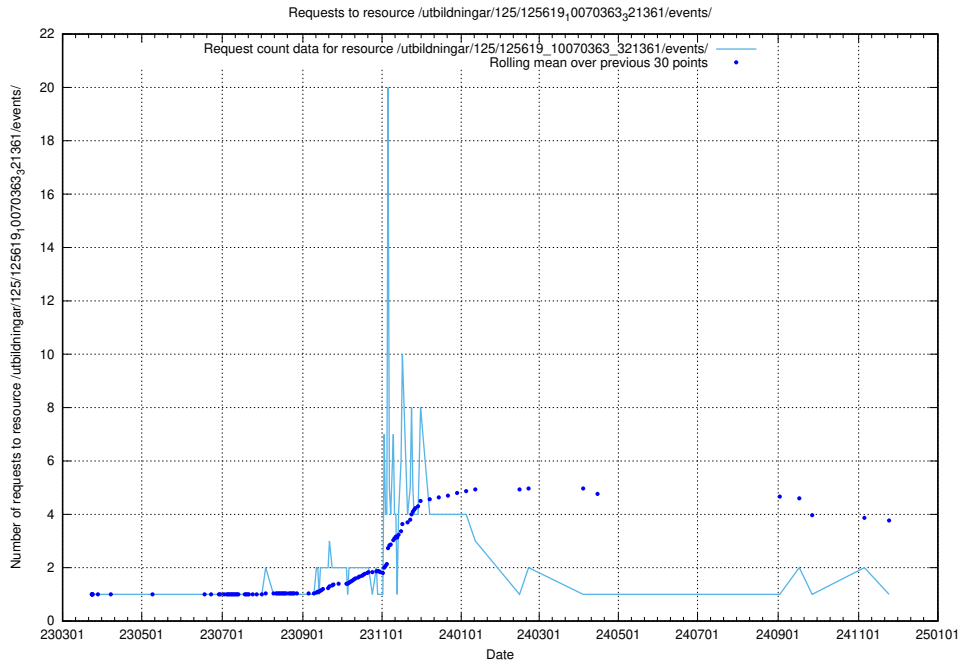

Here, we count the number of requests to resource /utbildningar/125/125619_10070363_321361/events/

5.1045 Usage of /utbildningar/125/125619_10070363_321361/

Here, we count the number of requests to resource /utbildningar/125/125619_10070363_321361/.