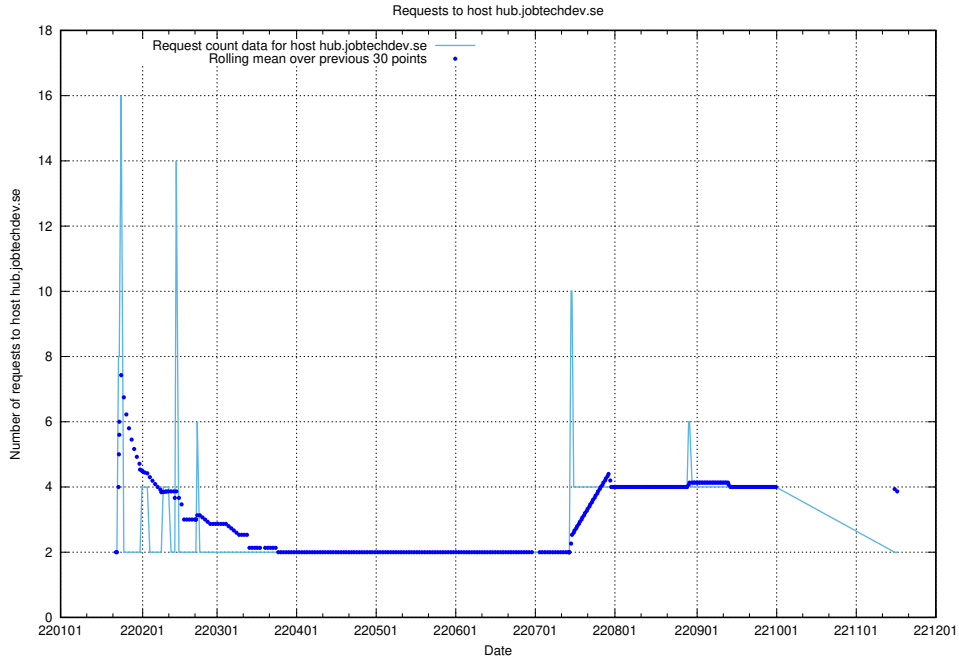

7.628 Usage of hub.jobtechdev.se

Here, we count the number of requests to host hub.jobtechdev.se.