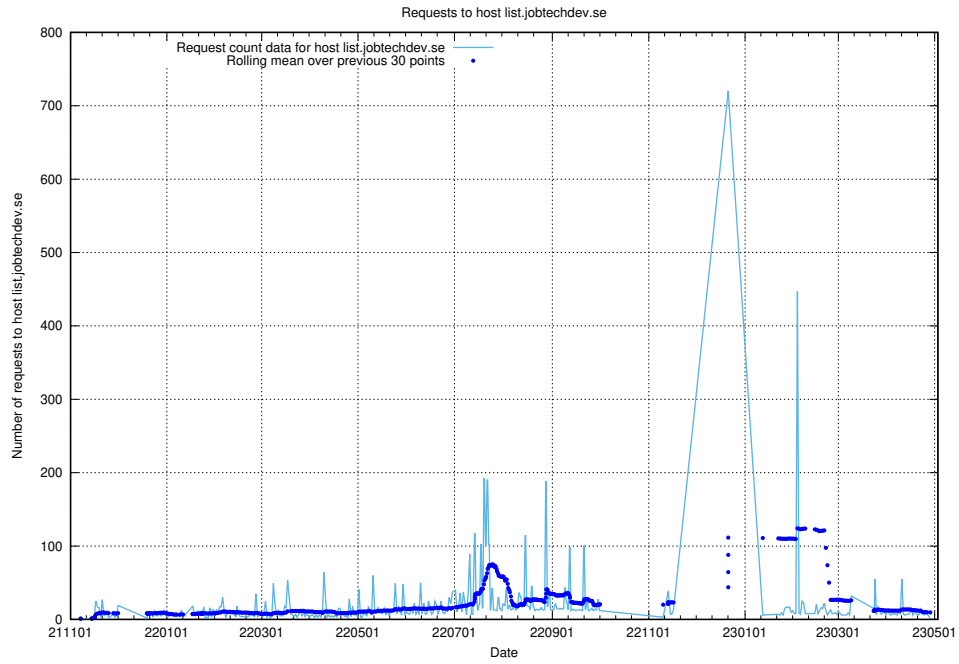

Here, we count the number of requests to host mc.jobtechdev.se.

7.642 Usage of list.jobtechdev.se

Here, we count the number of requests to host list.jobtechdev.se.

7.643 Usage of `oauth-openshift.apps.standby.services.jtech.se`