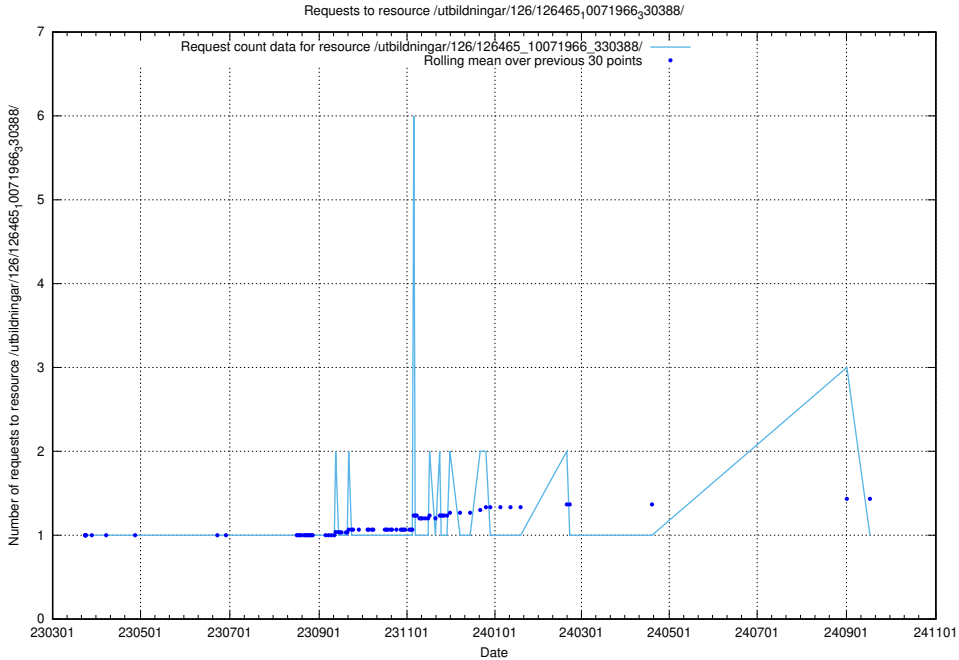

5.7547 Usage of /utbildningar/126/126465_10071966_330388/

Here, we count the number of requests to resource /utbildningar/126/126465_10071966_330388/.