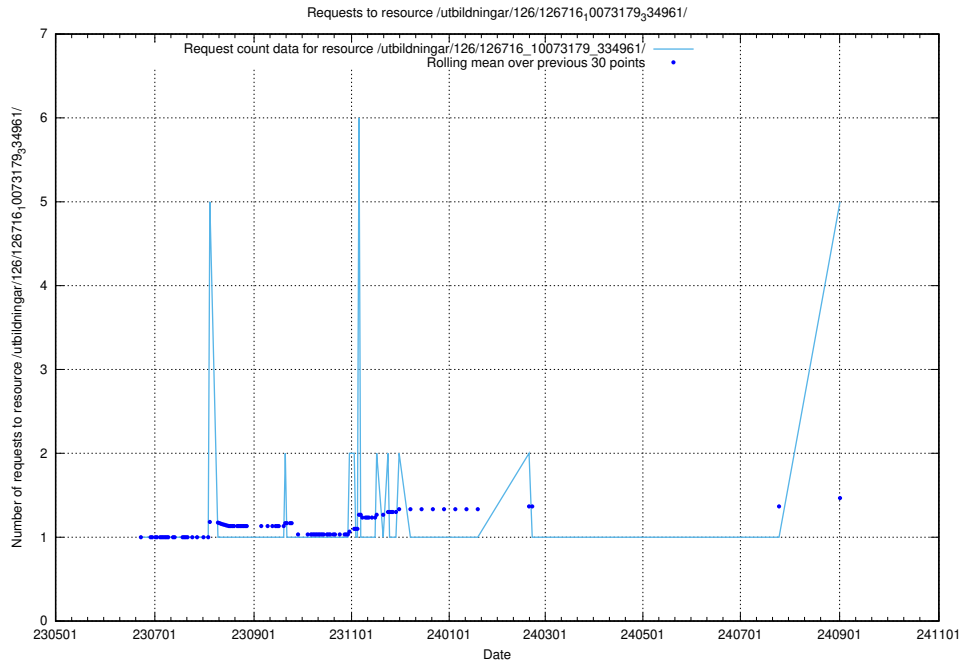

Here, we count the number of requests to resource /utbildningar/126/126716_10073179_334961/.

5.223 Usage of /utbildningar/126/126338_10072940_334334/

Here, we count the number of requests to resource /utbildningar/126/126338_10072940_334334/.