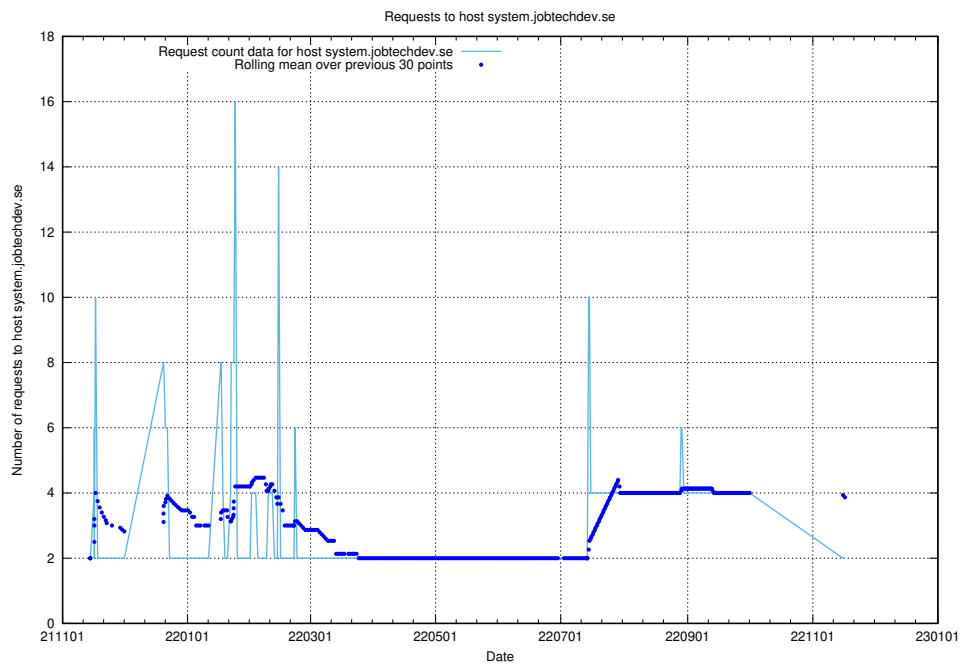

Here, we count the number of requests to host system.jobtechdev.se.

7.585 Usage of store.jobtechdev.se

Here, we count the number of requests to host store.jobtechdev.se.

7.586 Usage of jobtechlinks.api.jobtechdev.se