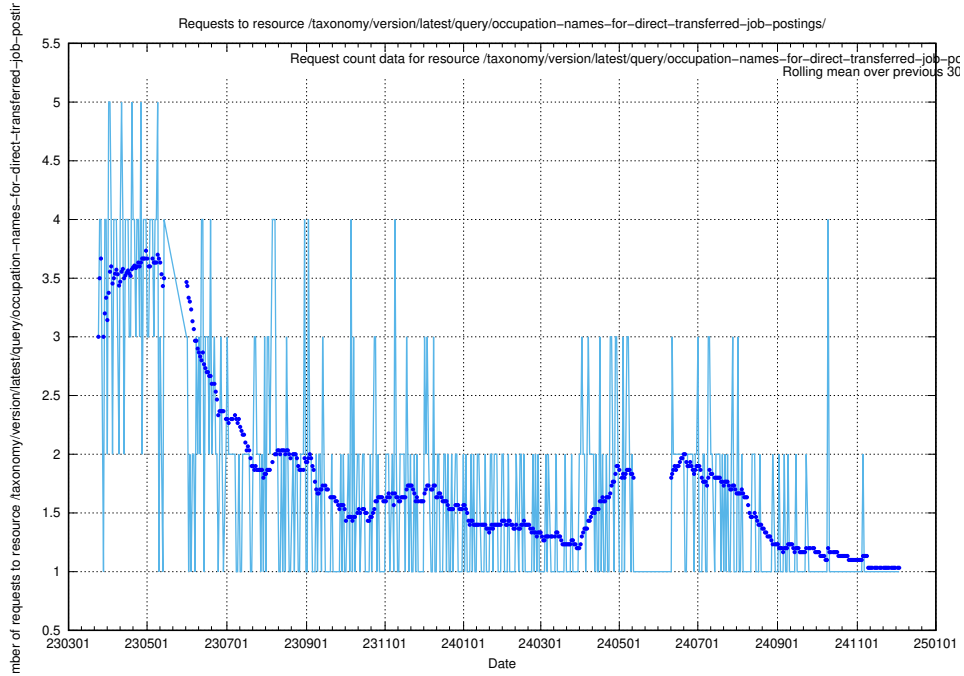

5.7204 Usage of /taxonomy/version/latest/query/occupation-names-for-direct-transferred-job-postings/

Here, we count the number of requests to resource /taxonomy/version/latest/query/occupation-names-for-direct-transferred-job-postings/.