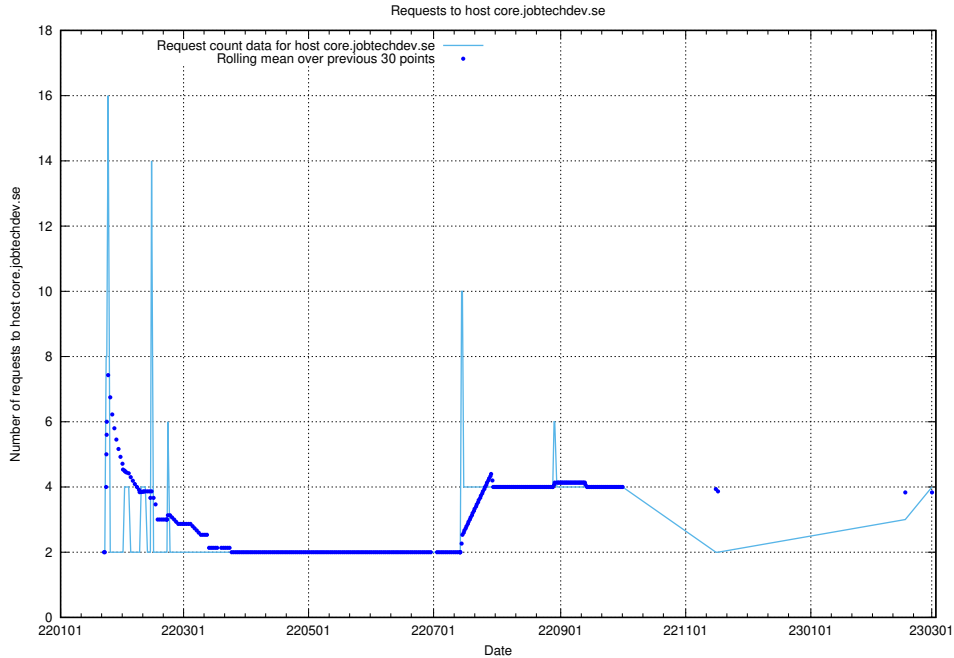

7.122 Usage of core.jobtechdev.se

Here, we count the number of requests to host core.jobtechdev.se.