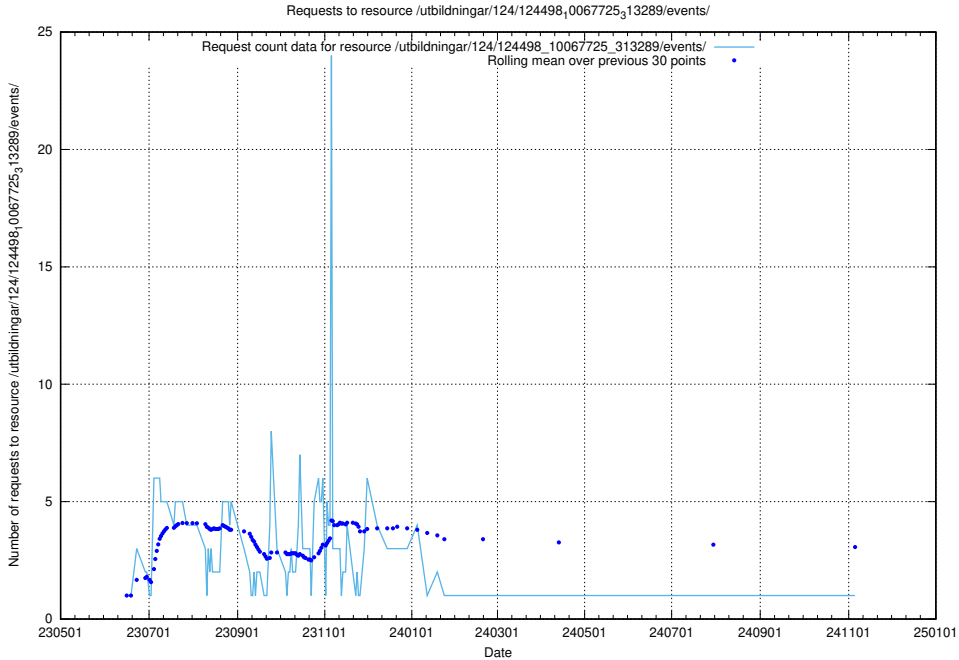

5.6960 Usage of /utbildningar/124/124498_10067725_313289/events/

Here, we count the number of requests to resource /utbildningar/124/124498_10067725_313289/events/