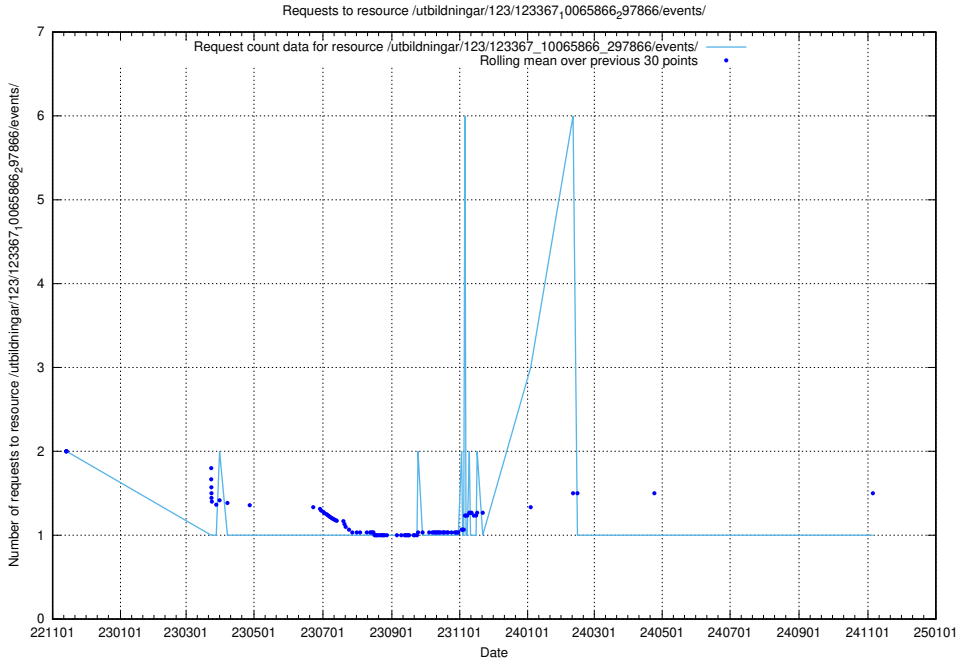

Here, we count the number of requests to resource /utbildningar/124/124020_10026315_34085/.

5.6908 Usage of /utbildningar/123/123367_10065866_297866/events/

Here, we count the number of requests to resource /utbildningar/123/123367_10065866_297866/events/