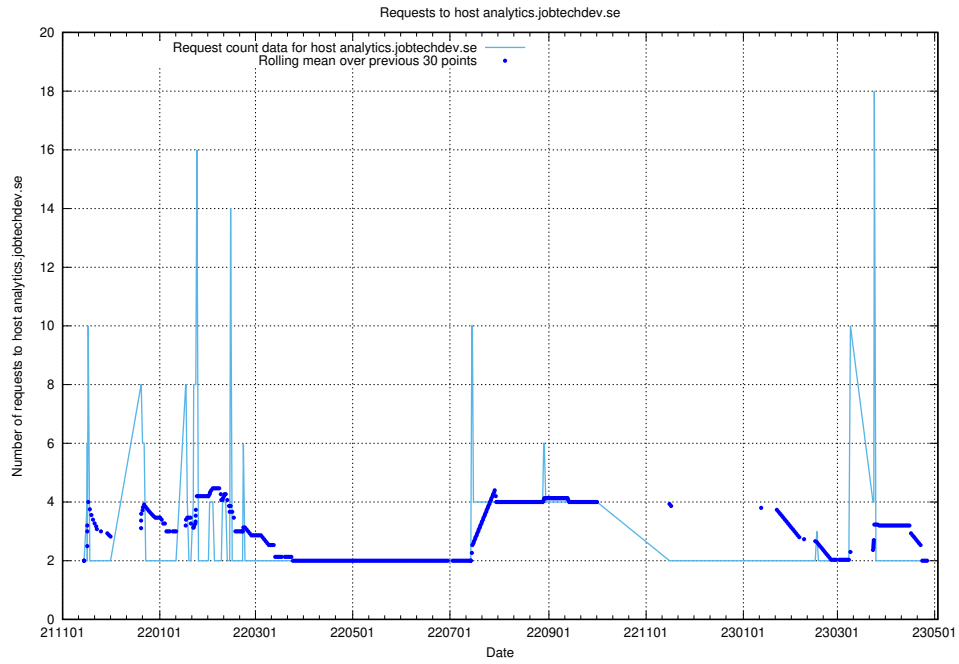

7.313 Usage of analytics.jobtechdev.se

Here, we count the number of requests to host analytics.jobtechdev.se.