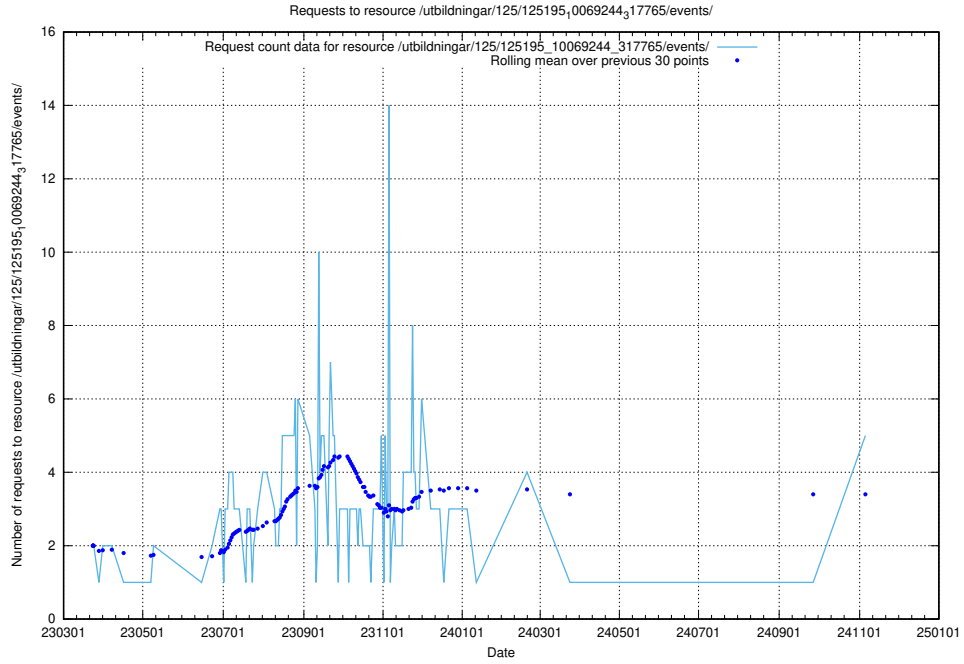

5.234 Usage of /utbildningar/125/125195_10069244_317765/events/

Here, we count the number of requests to resource /utbildningar/125/125195_10069244_317765/events/