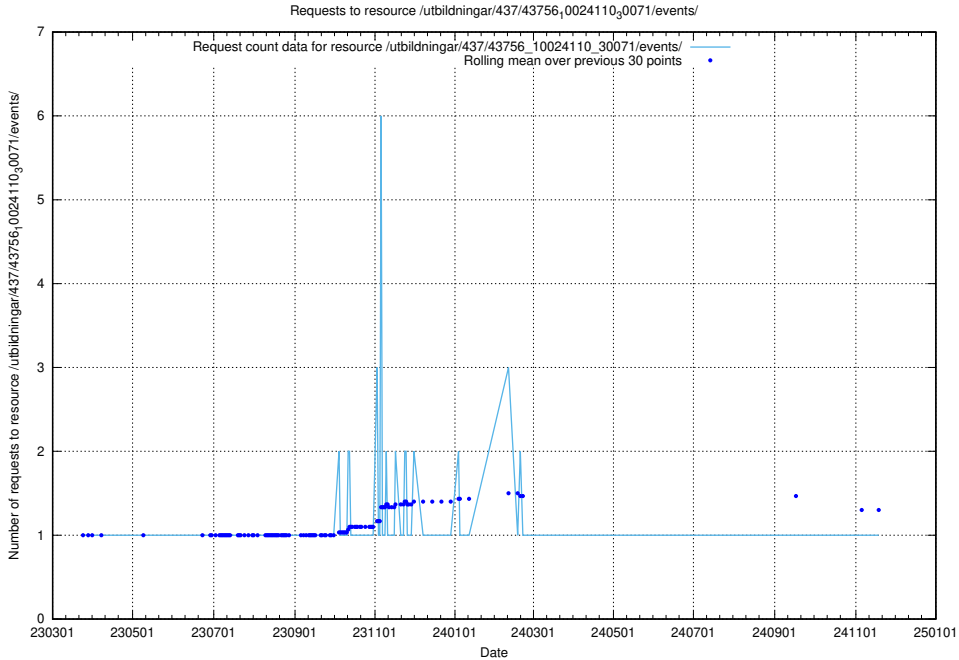

5.7308 Usage of /utbildningar/437/43756_10024110_30071/events/

Here, we count the number of requests to resource /utbildningar/437/43756_10024110_30071/events/.