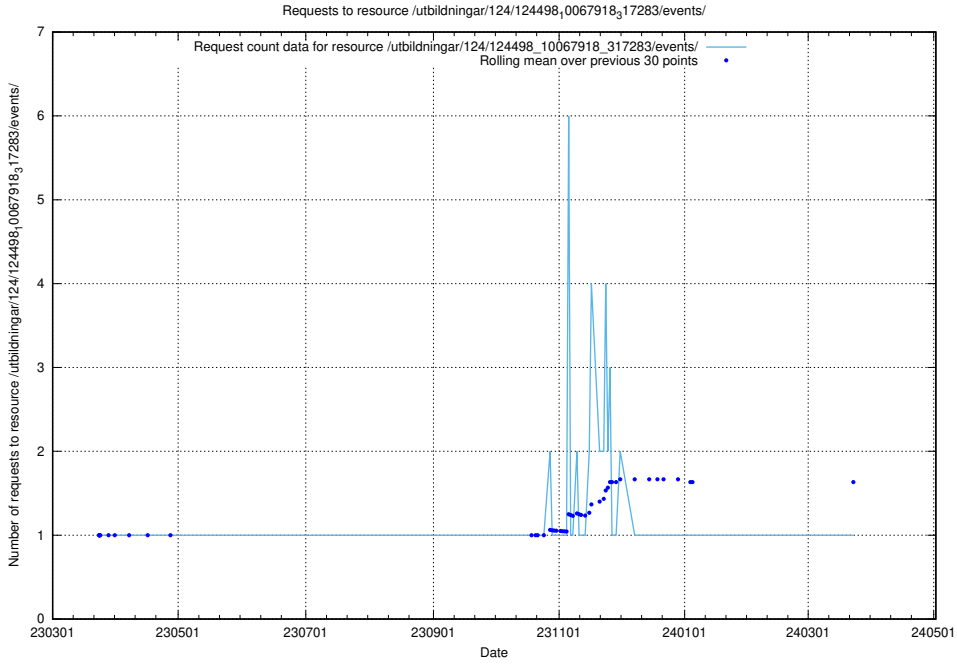

5.3628 Usage of /utbildningar/124/124498_10067918_317283/events/

Here, we count the number of requests to resource /utbildningar/124/124498_10067918_317283/events/