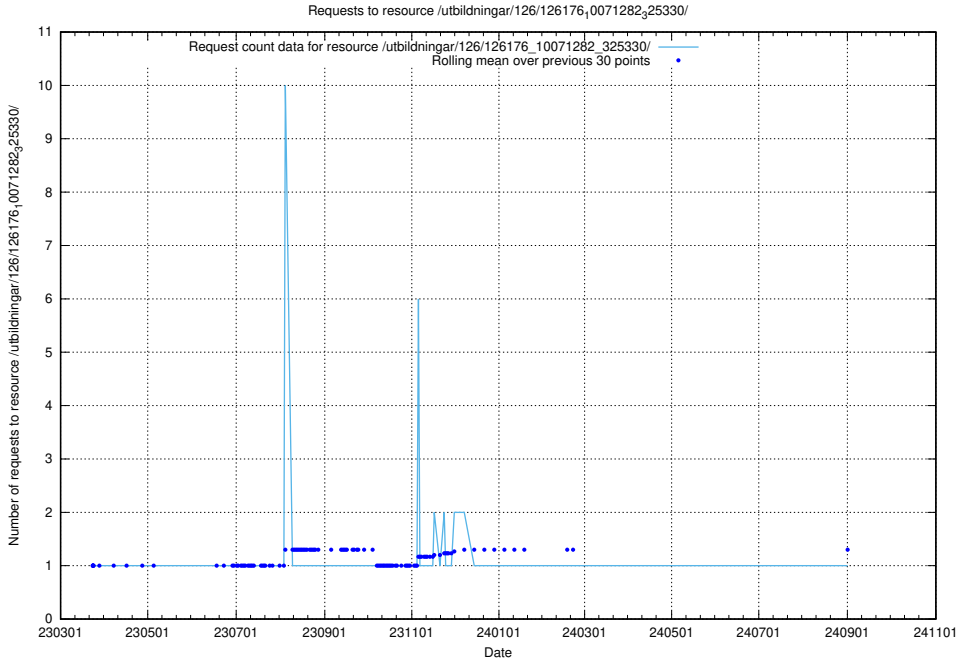

5.7558 Usage of /utbildningar/126/126176_10071282_325330/

Here, we count the number of requests to resource /utbildningar/126/126176_10071282_325330/.