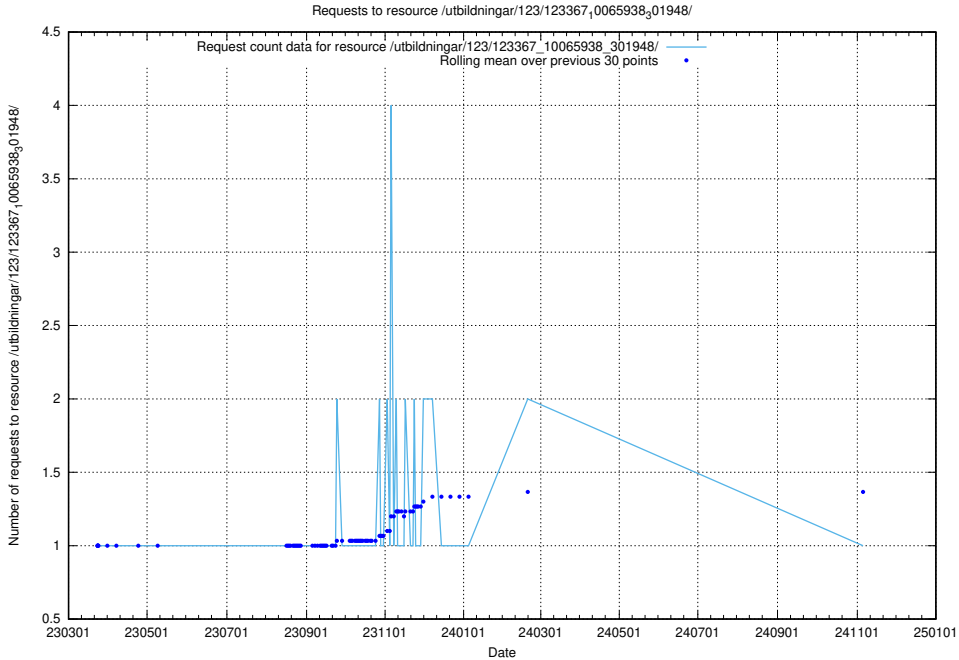

5.5648 Usage of /utbildningar/123/123367_10065938_301948/

Here, we count the number of requests to resource /utbildningar/123/123367_10065938_301948/.