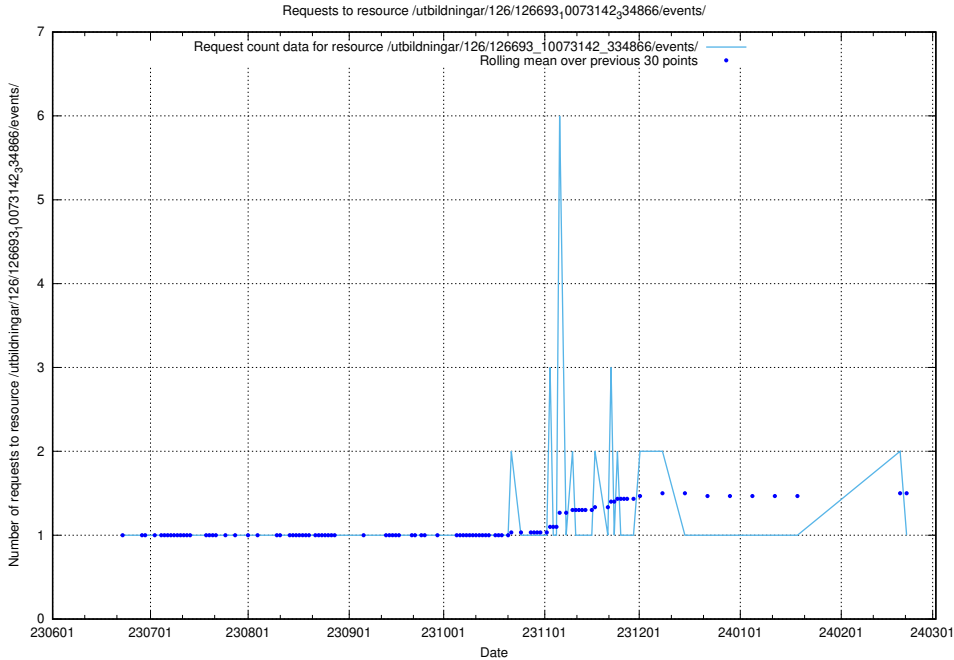

5.6701 Usage of /utbildningar/126/126693_10073142_334866/events/

Here, we count the number of requests to resource /utbildningar/126/126693_10073142_334866/events/