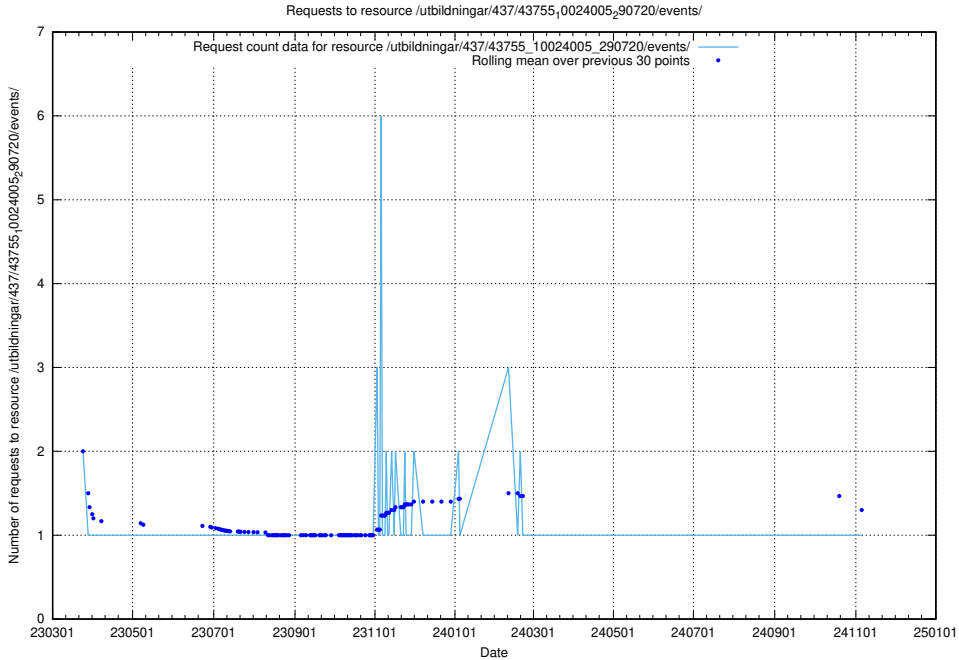

5.7274 Usage of /utbildningar/437/43755_10024005_290720/events/

Here, we count the number of requests to resource /utbildningar/437/43755_10024005_290720/events/.