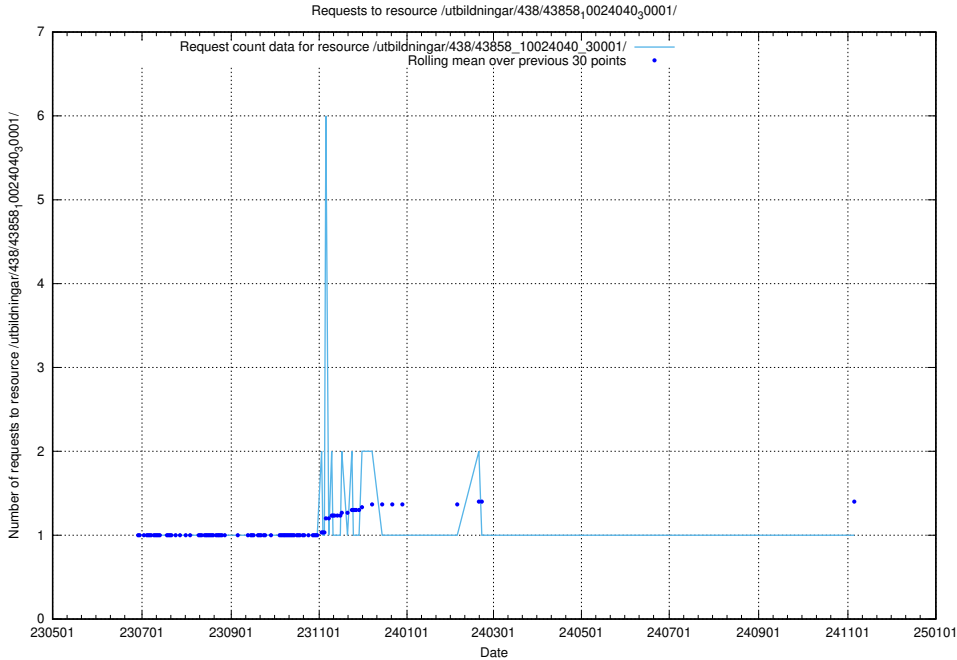

5.6483 Usage of /utbildningar/438/43858_10024040_30001/

Here, we count the number of requests to resource /utbildningar/438/43858_10024040_30001/.