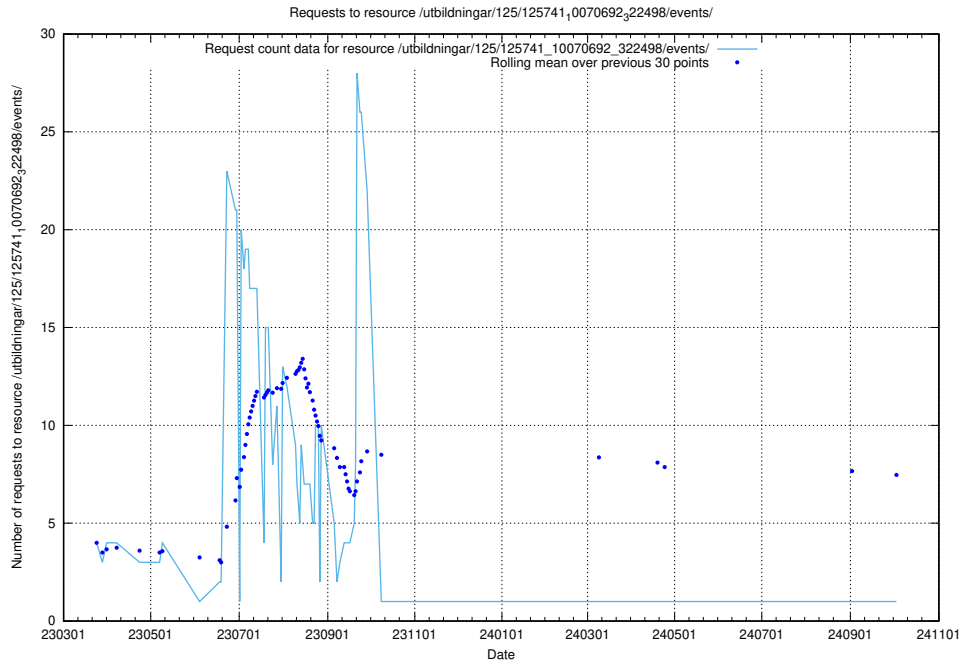

5.7167 Usage of /utbildningar/125/125741_10070692_322498/events/

Here, we count the number of requests to resource /utbildningar/125/125741_10070692_322498/events/