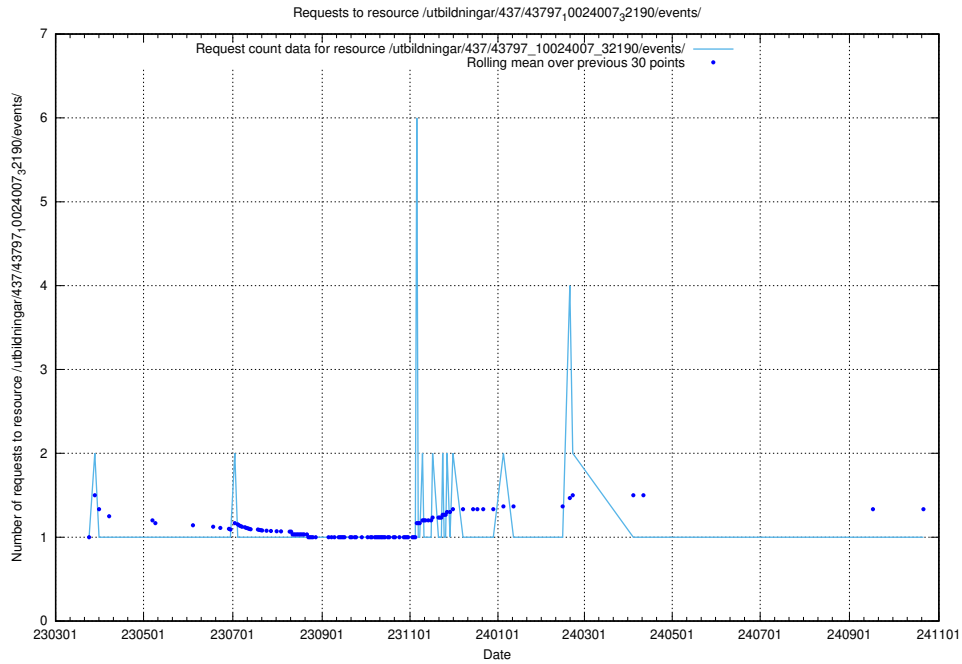

5.7296 Usage of /utbildningar/437/43797_10024007_32190/events/

Here, we count the number of requests to resource /utbildningar/437/43797_10024007_32190/events/.