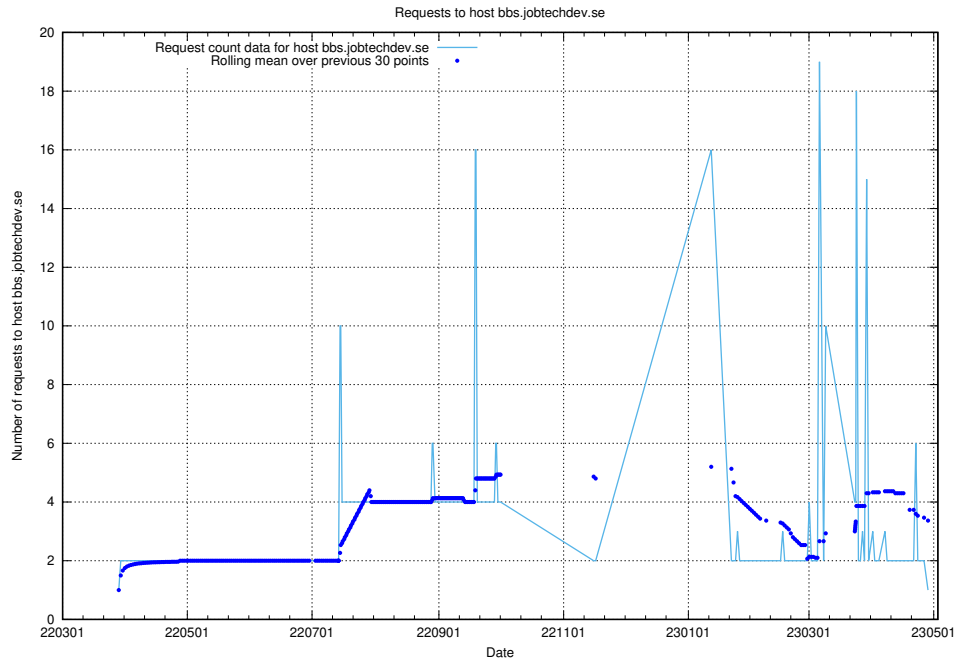

7.659 Usage of bbs.jobtechdev.se

Here, we count the number of requests to host bbs.jobtechdev.se.