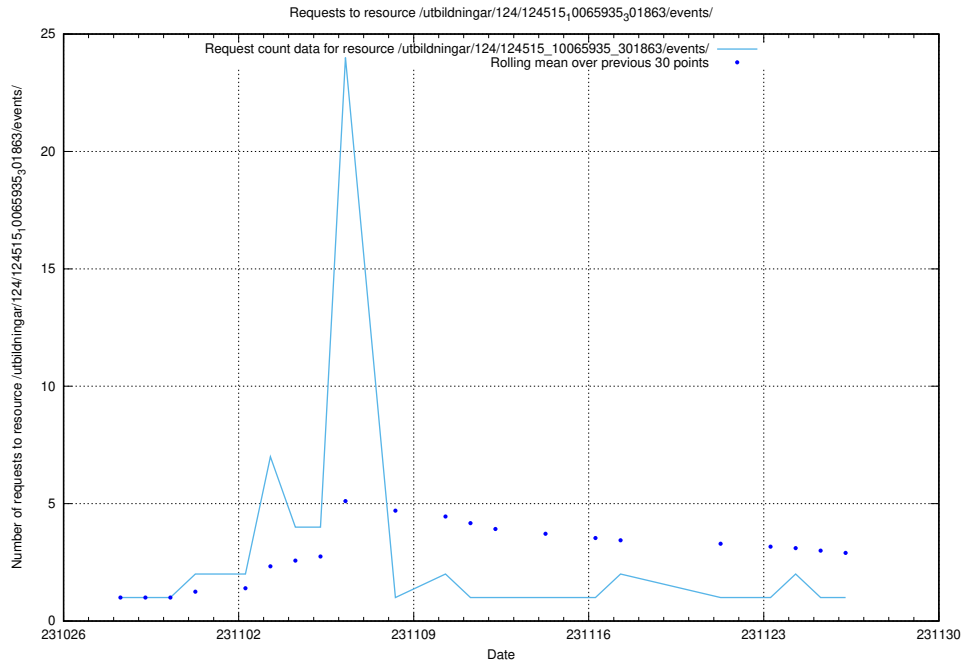

5.5240 Usage of /utbildningar/124/124515_10065935_301863/events/

Here, we count the number of requests to resource /utbildningar/124/124515_10065935_301863/events/