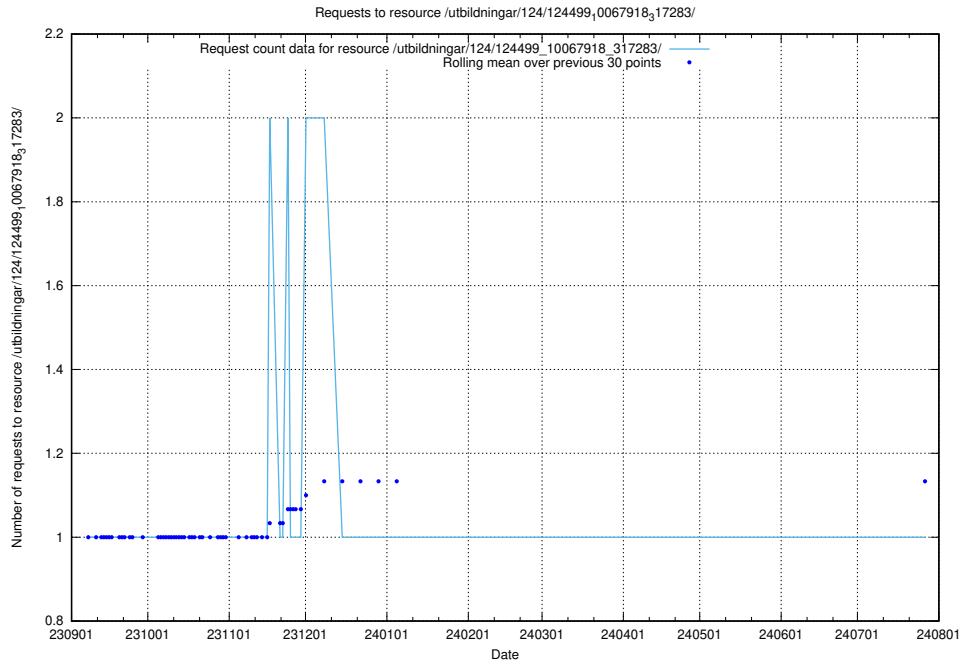

5.5695 Usage of /utbildningar/124/124499_10067918_317283/

Here, we count the number of requests to resource /utbildningar/124/124499_10067918_317283/.