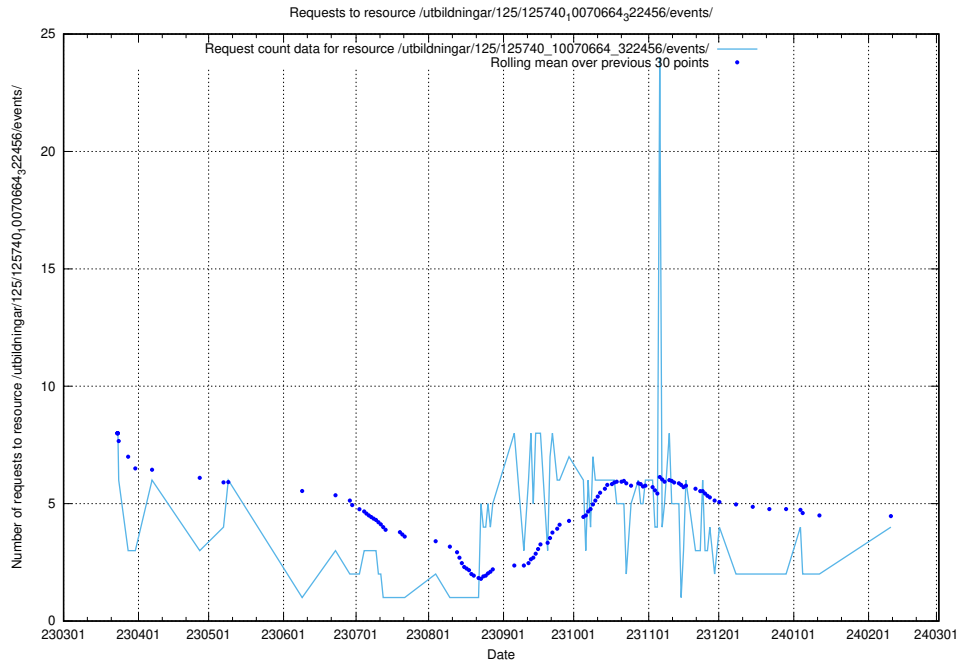

5.326 Usage of /utbildningar/125/125740_10070664_322456/events/

Here, we count the number of requests to resource /utbildningar/125/125740_10070664_322456/events/