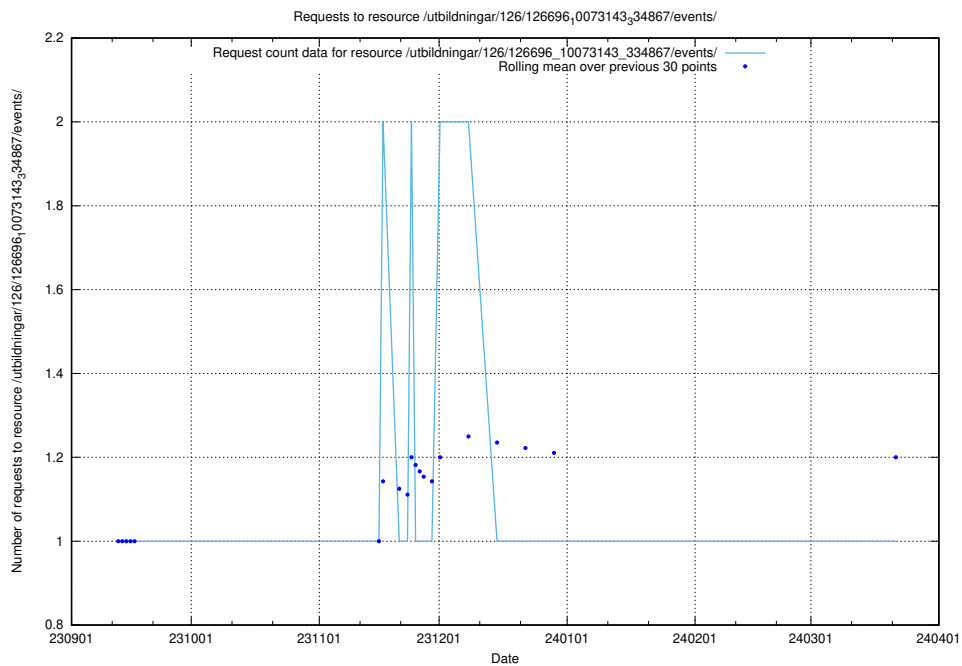

5.5642 Usage of /utbildningar/126/126696_10073143_334867/events/

Here, we count the number of requests to resource /utbildningar/126/126696_10073143_334867/events/