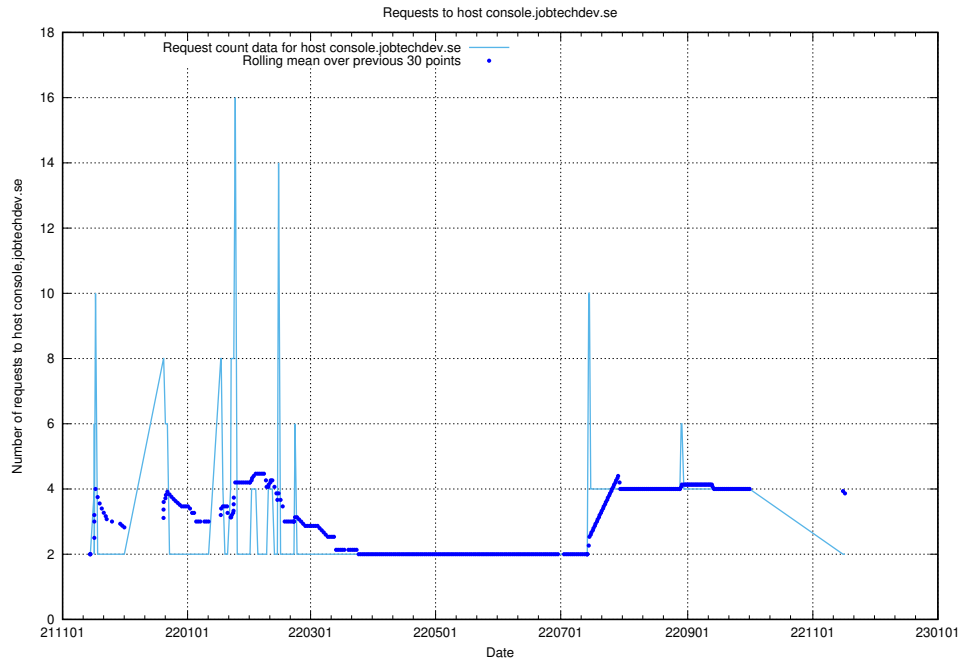

7.295 Usage of console.jobtechdev.se

Here, we count the number of requests to host console.jobtechdev.se.