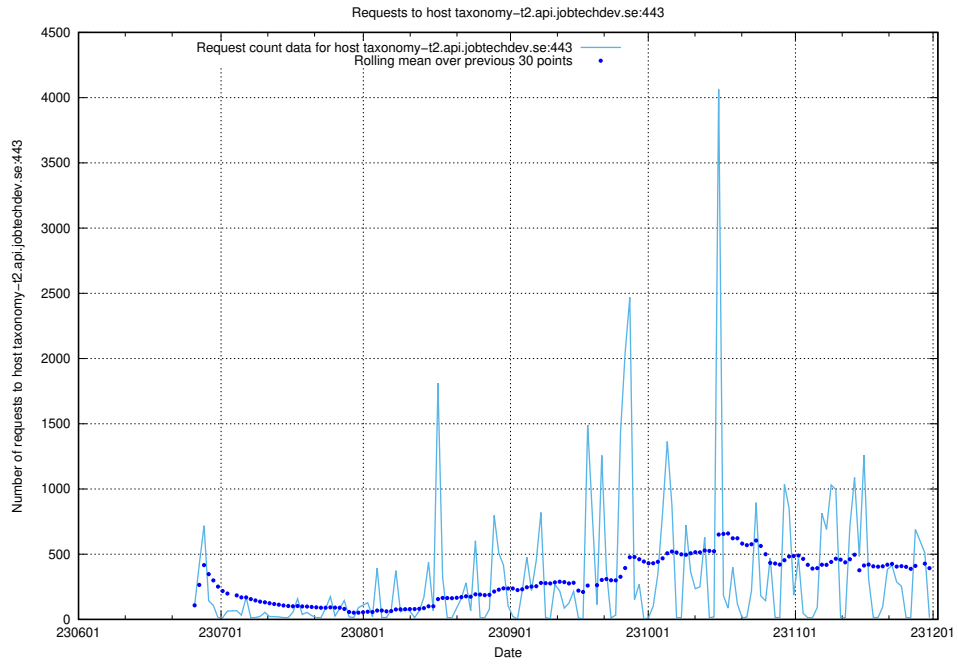

7.57 Usage of taxonomy-t2.api.jobtechdev.se:443

Here, we count the number of requests to host taxonomy-t2.api.jobtechdev.se:443.