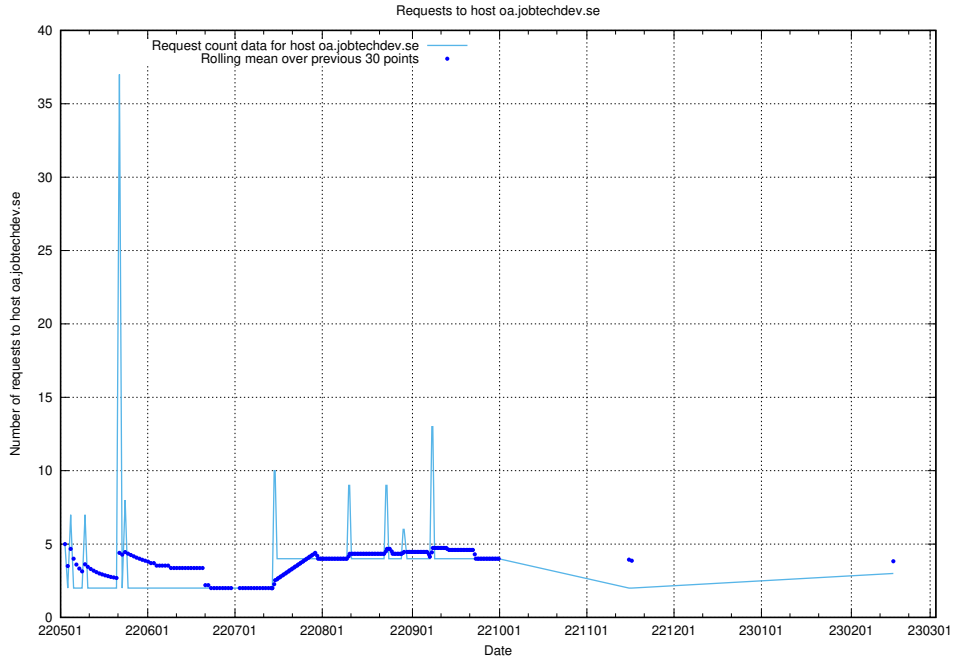

7.239 Usage of socp4.jobtechdev.se

Here, we count the number of requests to host socp4.jobtechdev.se.

7.240 Usage of oa.jobtechdev.se

Here, we count the number of requests to host oa.jobtechdev.se.

7.241 Usage of data.jobtechdev.se:80