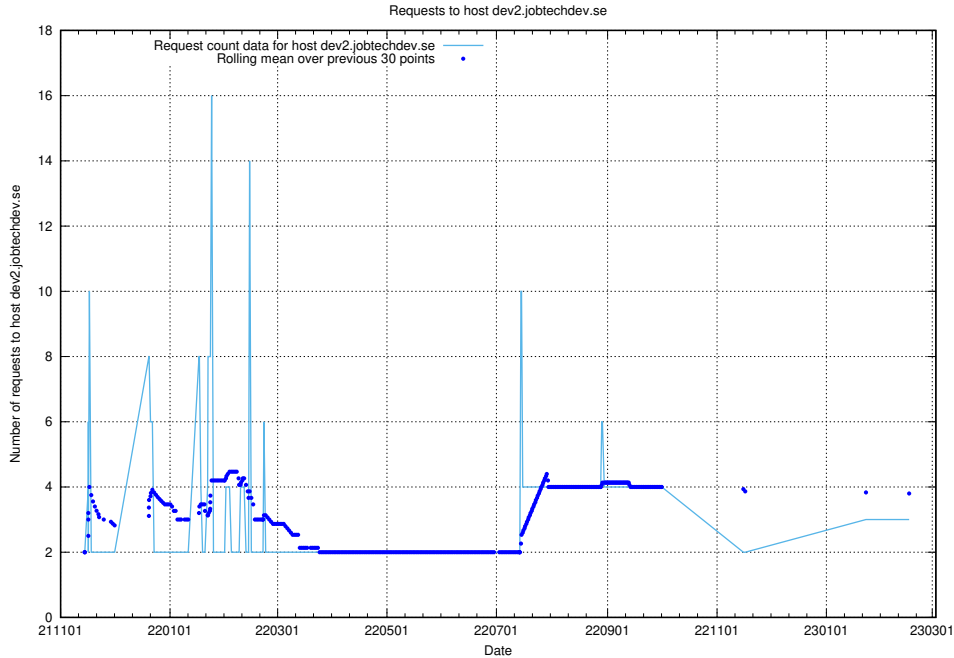

7.188 Usage of dev2.jobtechdev.se

Here, we count the number of requests to host dev2.jobtechdev.se.