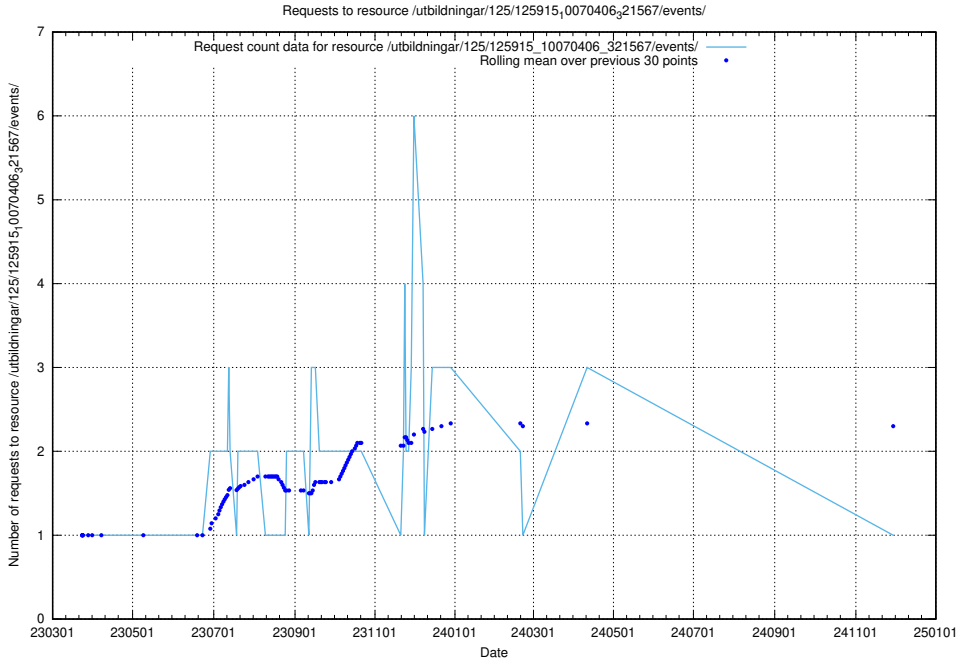

5.7575 Usage of /utbildningar/125/125915_10070406_321567/events/

Here, we count the number of requests to resource /utbildningar/125/125915_10070406_321567/events/

5.7576 Usage of /utbildningar/125/125915_10070406_321567/