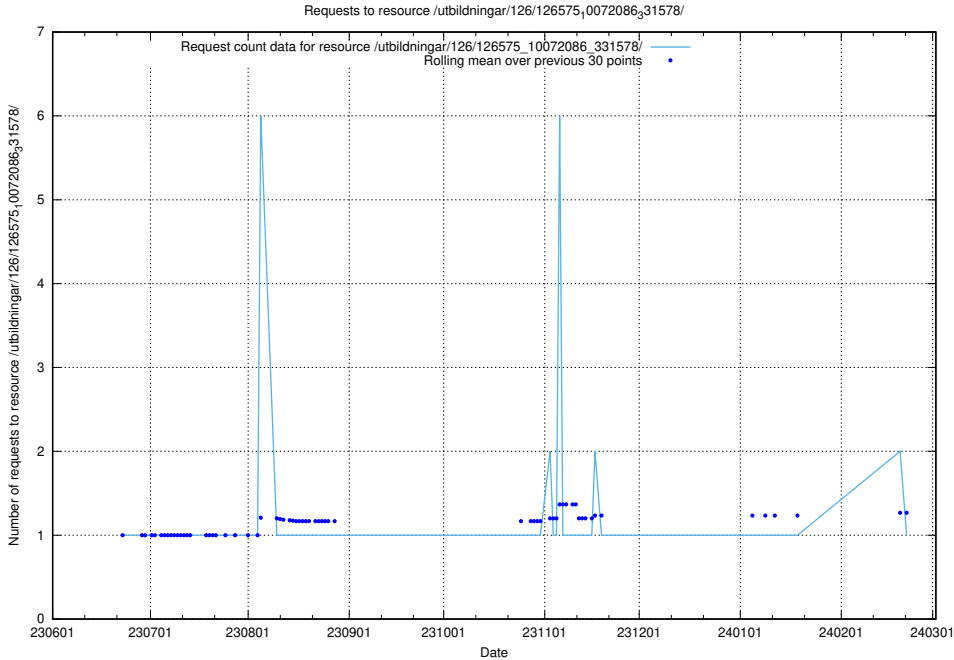

5.6703 Usage of /utbildningar/126/126575_10072086_331578/

Here, we count the number of requests to resource /utbildningar/126/126575_10072086_331578/.