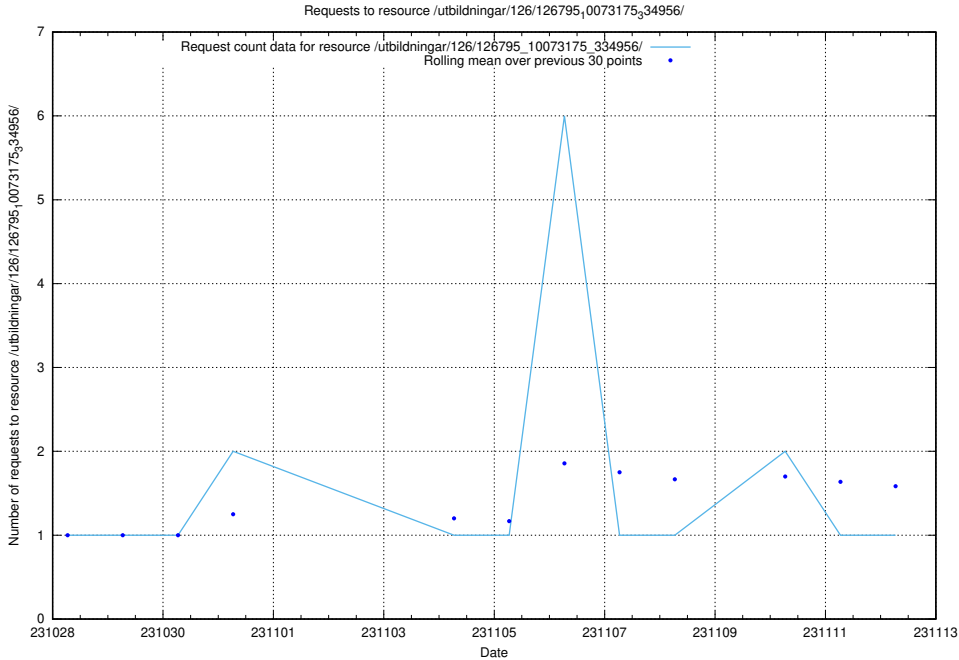

5.5234 Usage of /utbildningar/126/126795_10073175_334956/

Here, we count the number of requests to resource /utbildningar/126/126795_10073175_334956/.