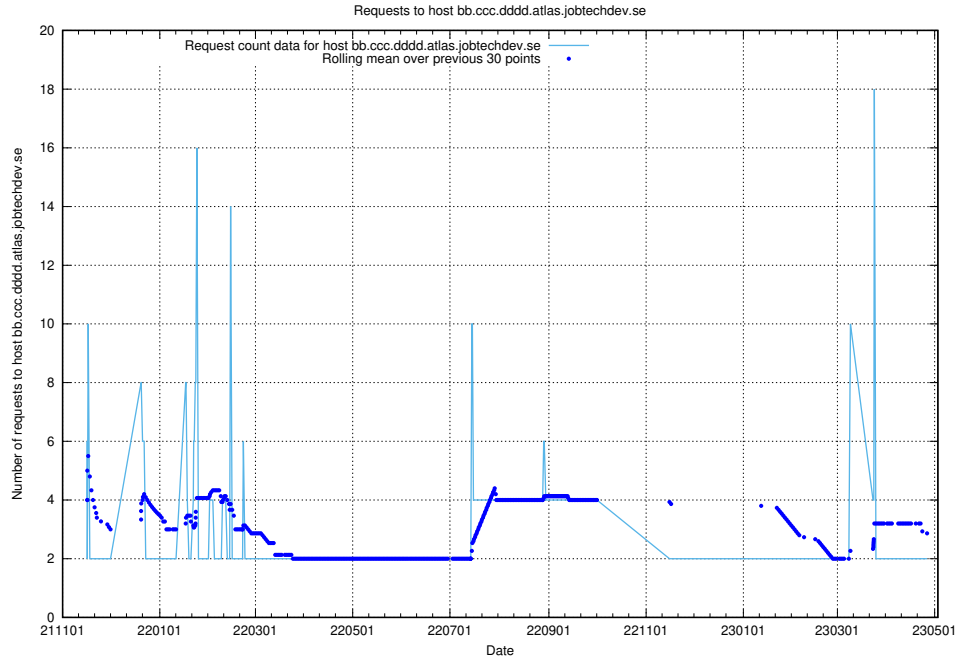

7.556 Usage of bb.ccc.dddd.atlas.jobtechdev.se

Here, we count the number of requests to host bb.ccc.dddd.atlas.jobtechdev.se.