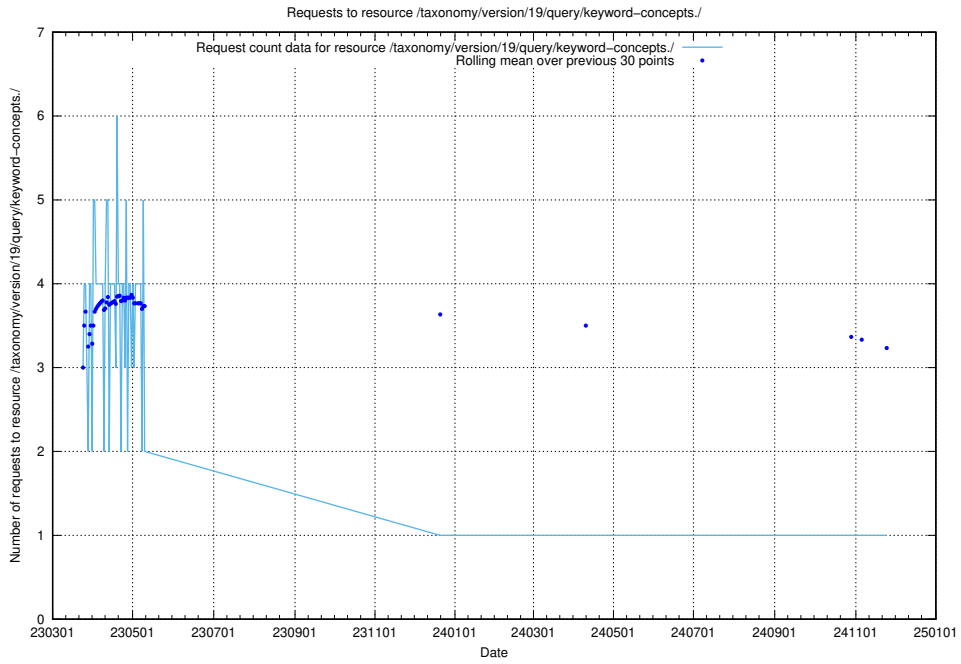

5.7261 Usage of /taxonomy/version/19/query/keyword-concepts-with-relations/

Here, we count the number of requests to resource /taxonomy/version/19/query/keyword-concepts-with-relations/.

5.7262 Usage of /taxonomy/version/19/query/isco-level-4-groups/