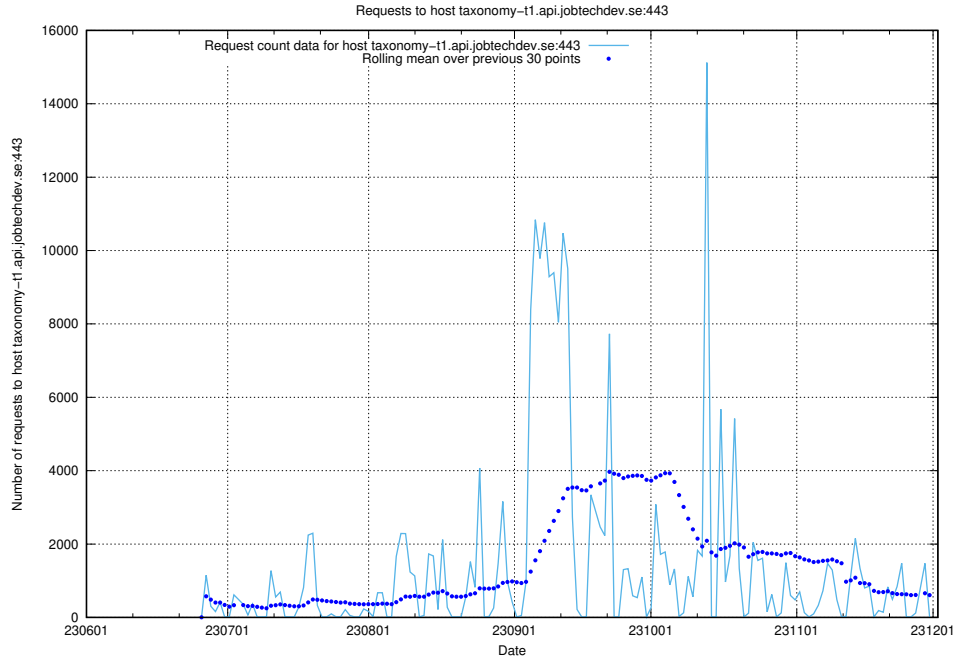

7.74 Usage of taxonomy-t1.api.jobtechdev.se:443

Here, we count the number of requests to host taxonomy-t1.api.jobtechdev.se:443.