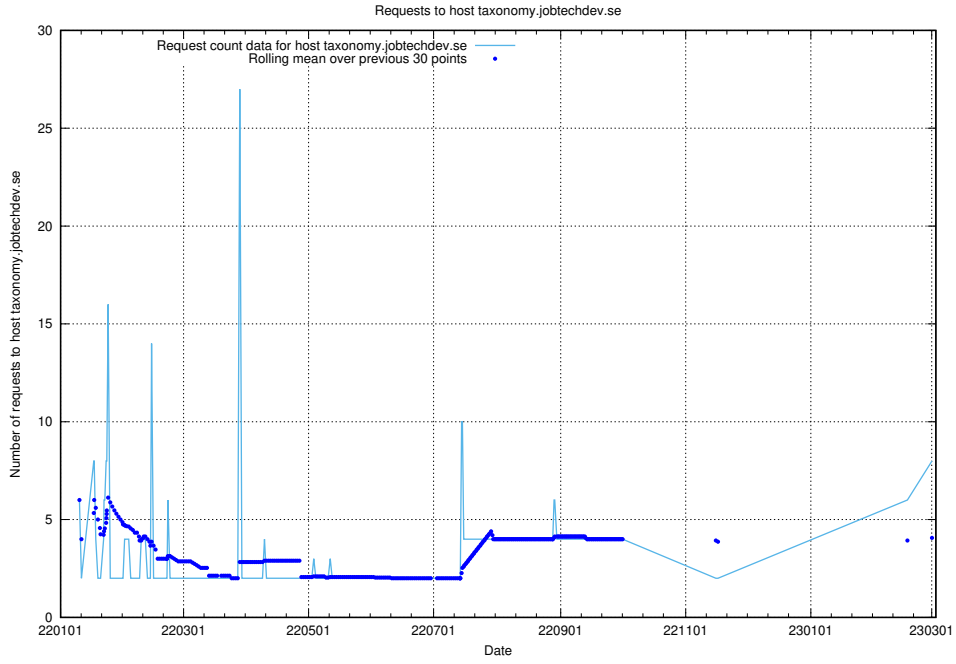

7.83 Usage of taxonomy.jobtechdev.se

Here, we count the number of requests to host taxonomy.jobtechdev.se.

7.84 Usage of enrichments-jobtech-jobad-enrichments-prod.prod.services.jtech.se

Here, we count the number of requests to host enrichments-jobtech-jobad-enrichments-prod.prod.services.jtech.se.