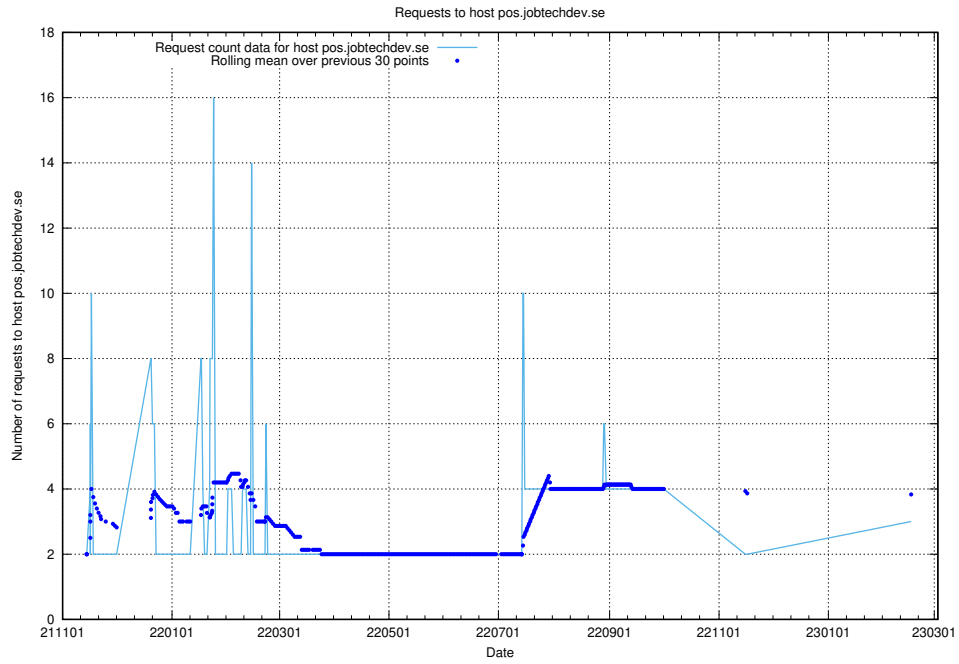

7.263 Usage of pos.jobtechdev.se

Here, we count the number of requests to host pos.jobtechdev.se.