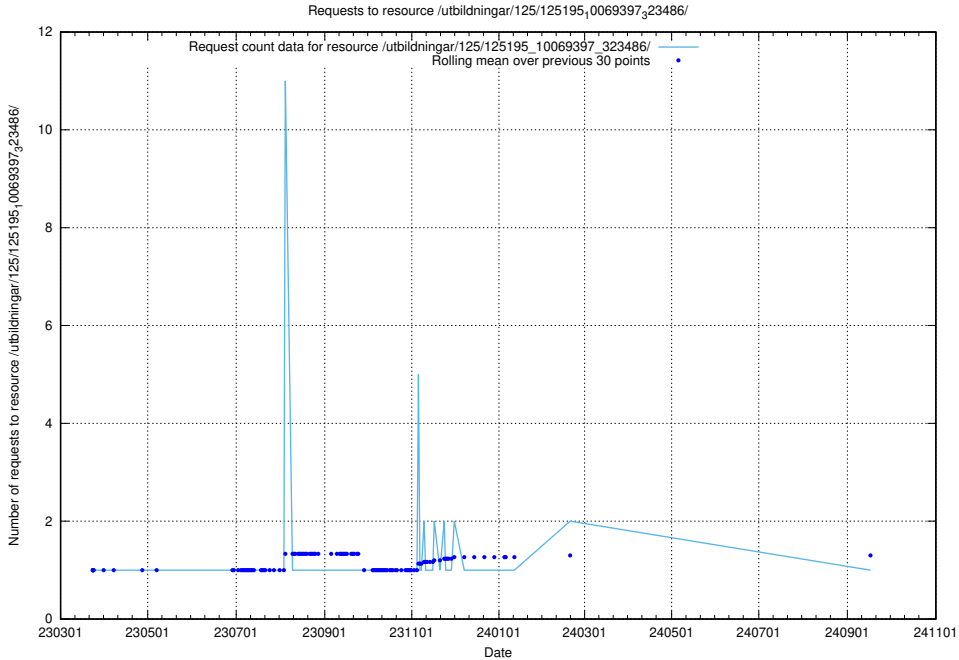

5.1117 Usage of /utbildningar/125/125195_10069397_323486/

Here, we count the number of requests to resource /utbildningar/125/125195_10069397_323486/.