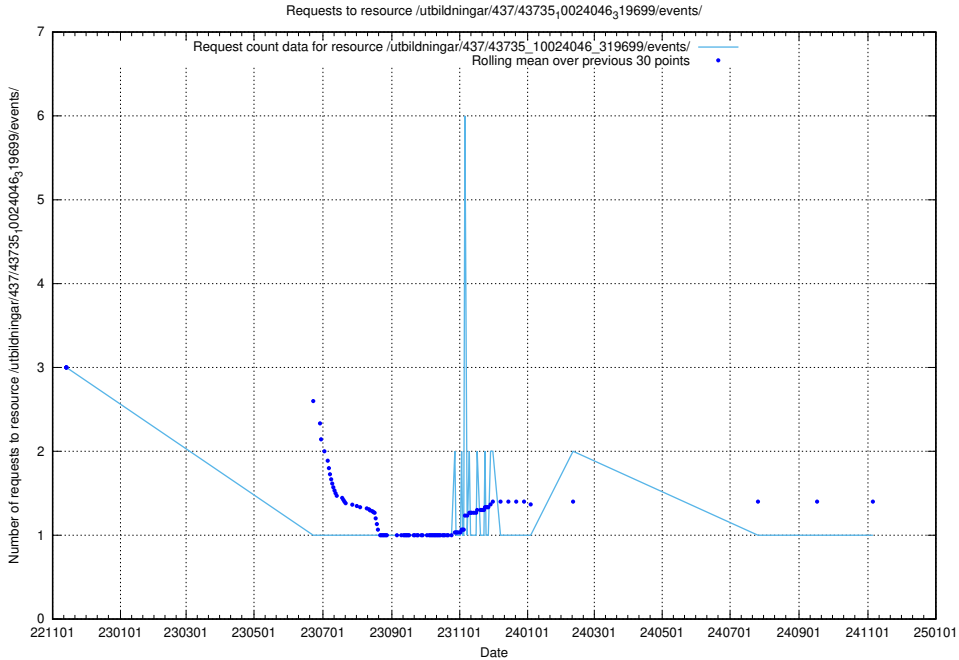

5.6884 Usage of /utbildningar/437/43735_10024046_319699/events/

Here, we count the number of requests to resource /utbildningar/437/43735_10024046_319699/events/.