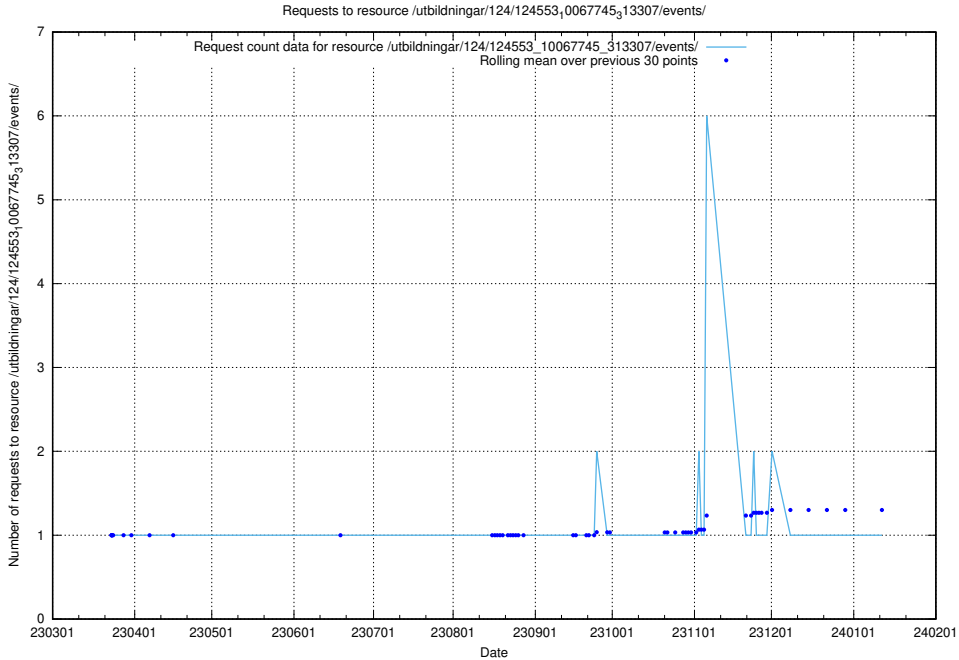

5.1630 Usage of /utbildningar/124/124553_10067745_313307/events/

Here, we count the number of requests to resource /utbildningar/124/124553_10067745_313307/events/