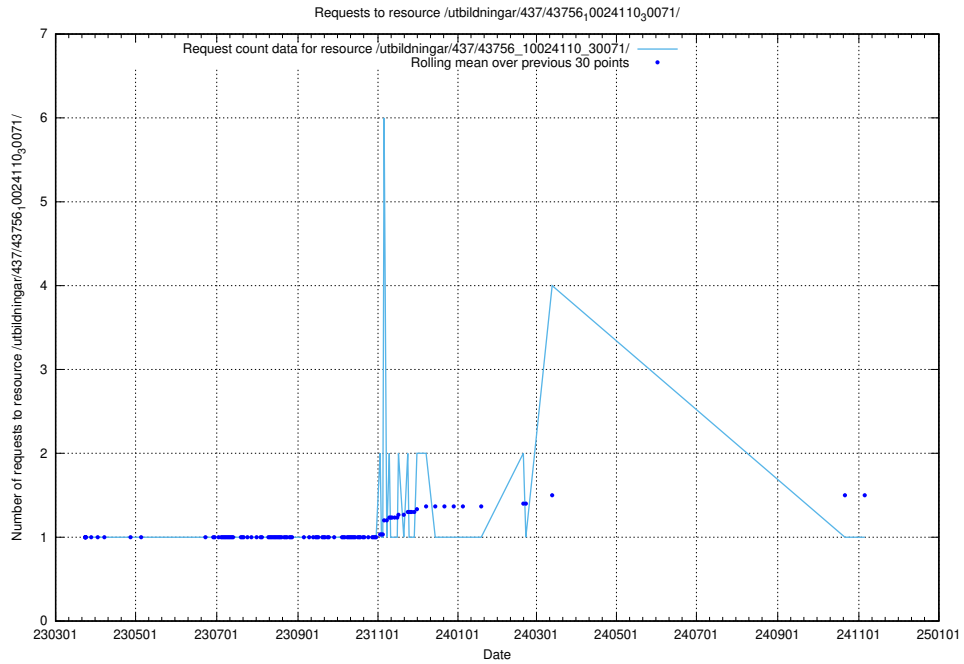

5.7502 Usage of /utbildningar/437/43756_10024110_30071/

Here, we count the number of requests to resource /utbildningar/437/43756_10024110_30071/.