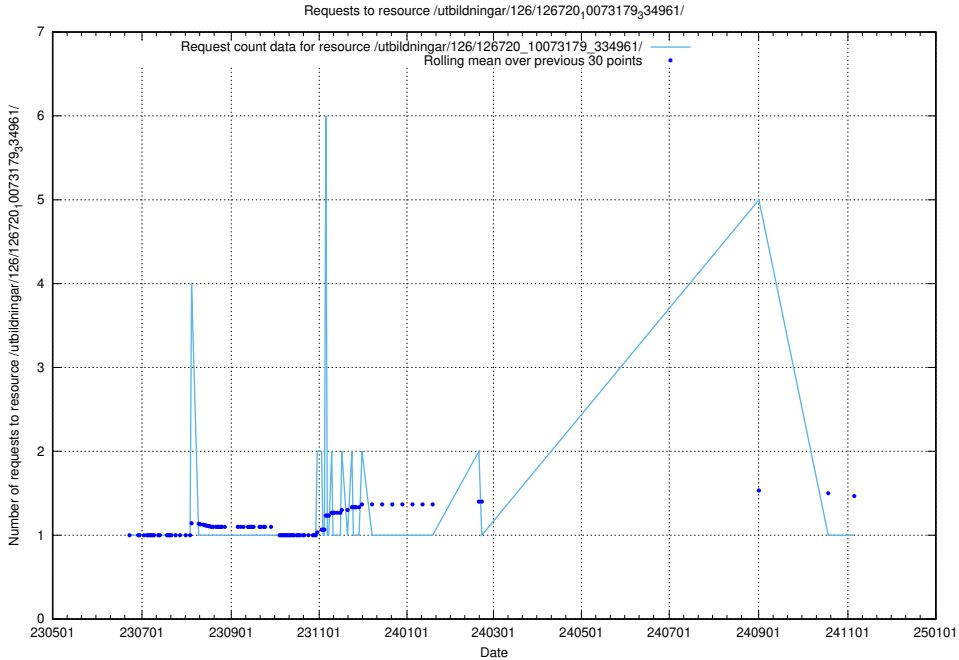

5.6667 Usage of /utbildningar/126/126720_10073179_334961/

Here, we count the number of requests to resource /utbildningar/126/126720_10073179_334961/.