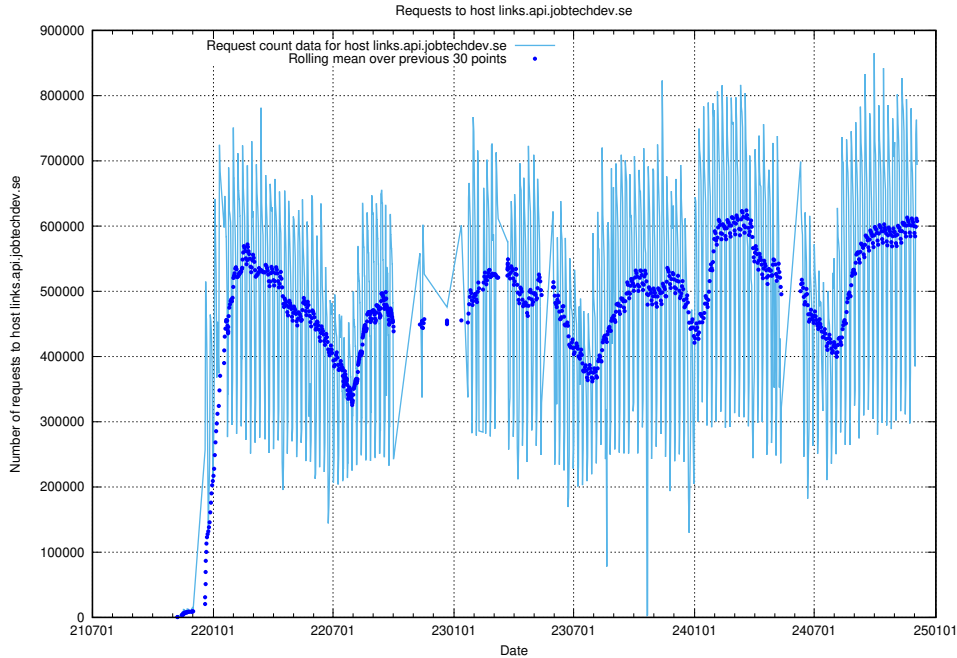

7.4 Usage of links.api.jobtechdev.se

Here, we count the number of requests to host links.api.jobtechdev.se.