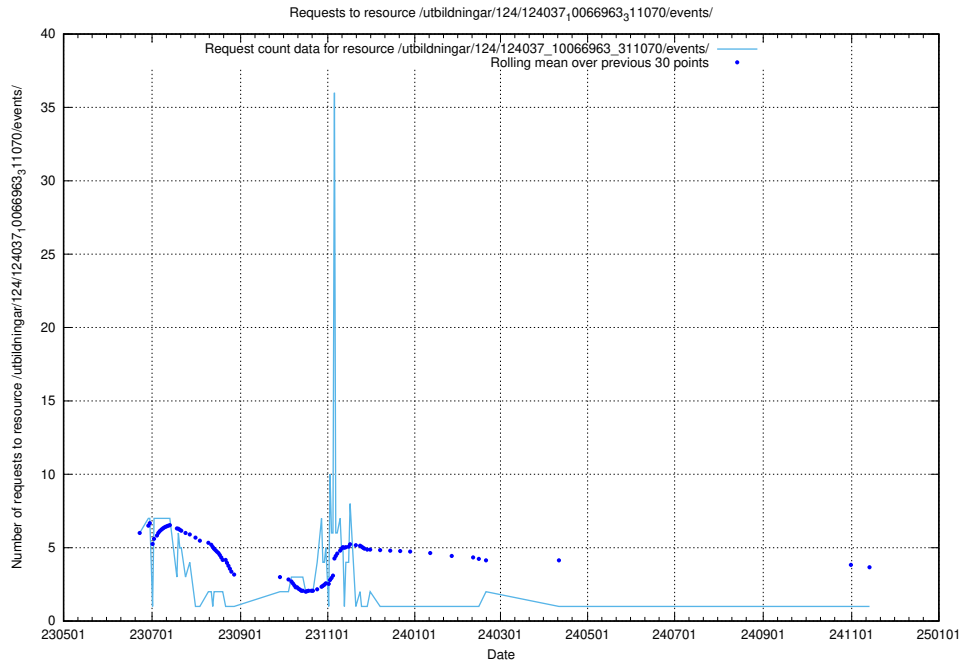

5.6625 Usage of /utbildningar/124/124037_10066963_311070/events/

Here, we count the number of requests to resource /utbildningar/124/124037_10066963_311070/events/