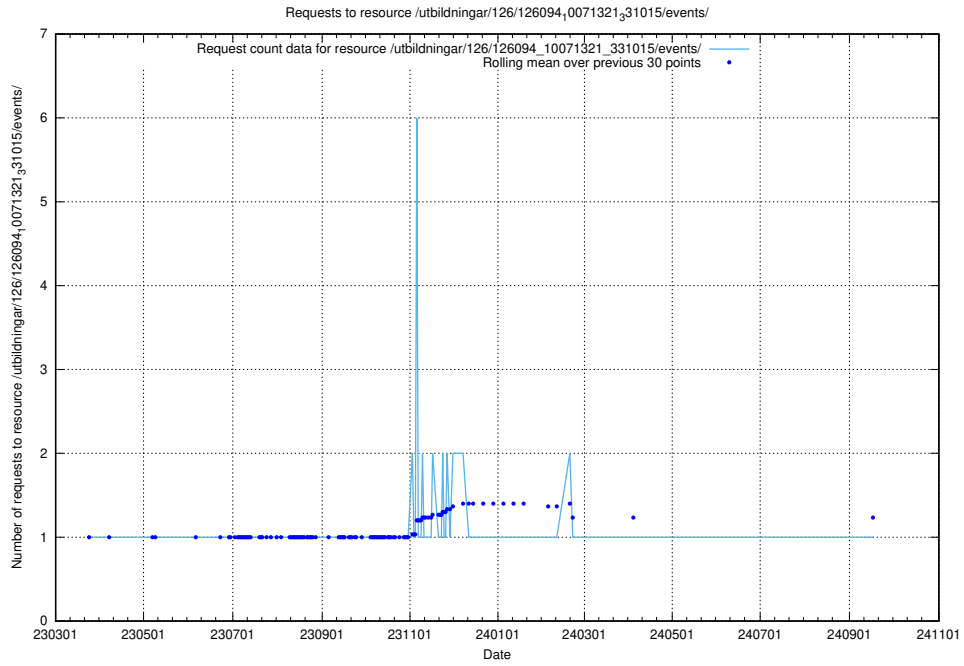

5.7327 Usage of /utbildningar/126/126094_10071321_331015/events/

Here, we count the number of requests to resource /utbildningar/126/126094_10071321_331015/events/