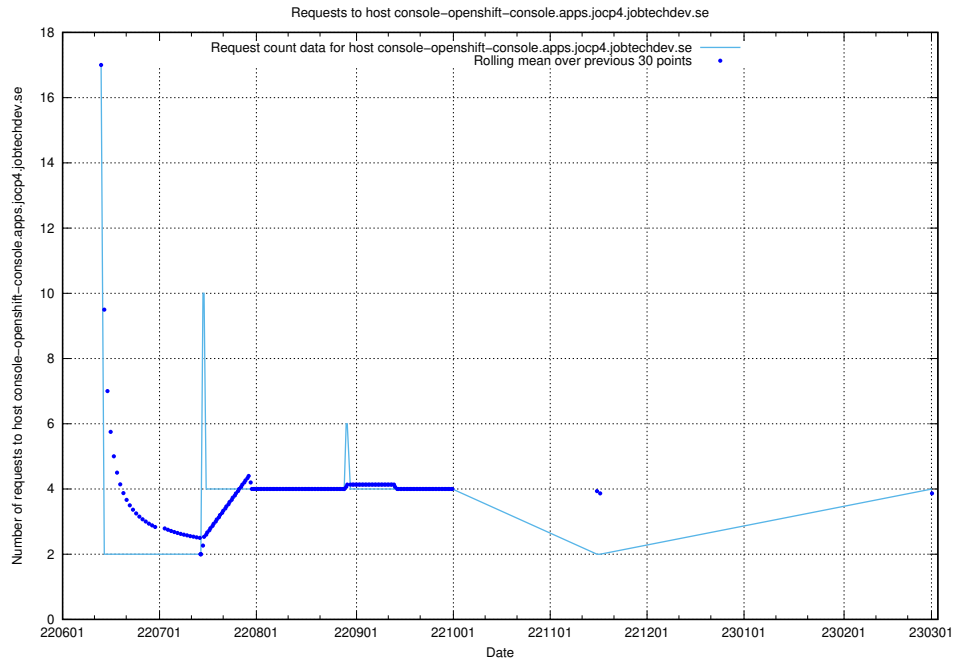

7.167 Usage of console-openshift-console.apps.jocp4.jobtechdev.se

Here, we count the number of requests to host console-openshift-console.apps.jocp4.jobtechdev.se.