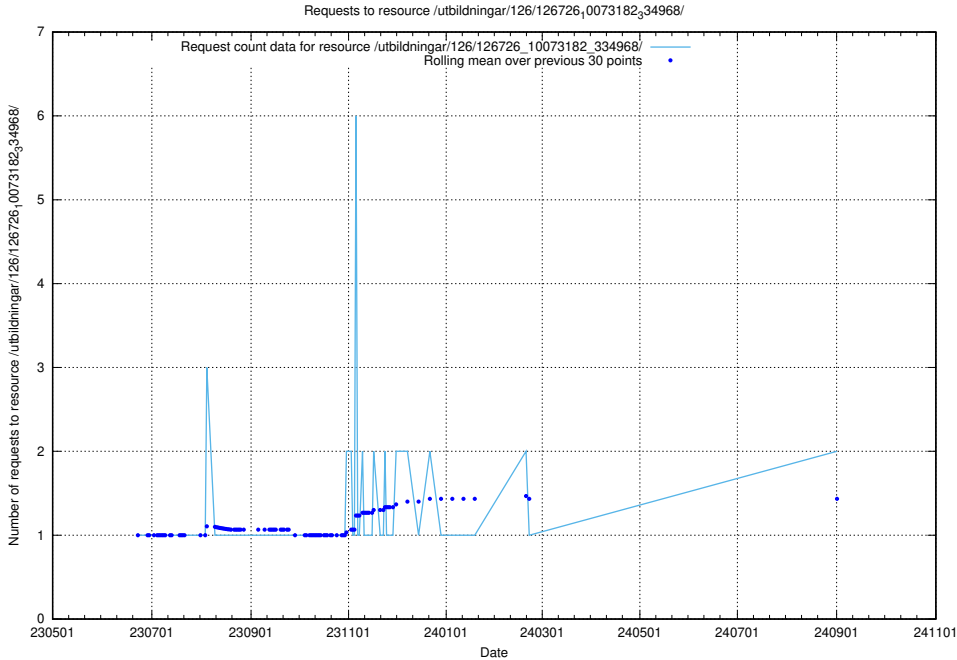

5.842 Usage of /utbildningar/126/126726_10073182_334968/

Here, we count the number of requests to resource /utbildningar/126/126726_10073182_334968/.