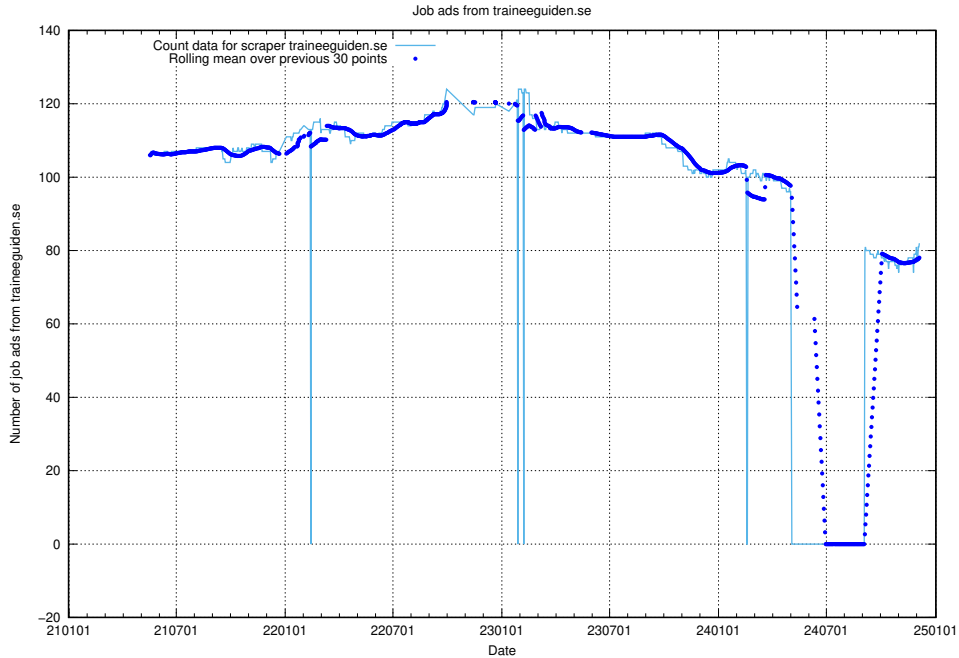

13.15 Number of ads by scraper traineeguiden.se

Here, we count the number of job ads scraped from traineeguiden.se.