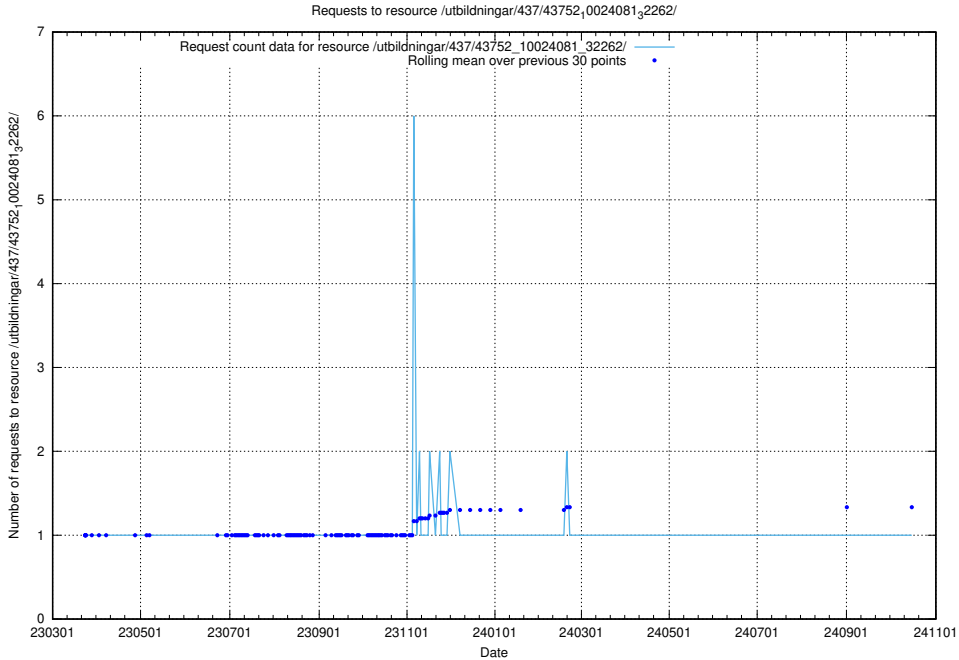

5.7506 Usage of /utbildningar/437/43752_10024081_32262/

Here, we count the number of requests to resource /utbildningar/437/43752_10024081_32262/.