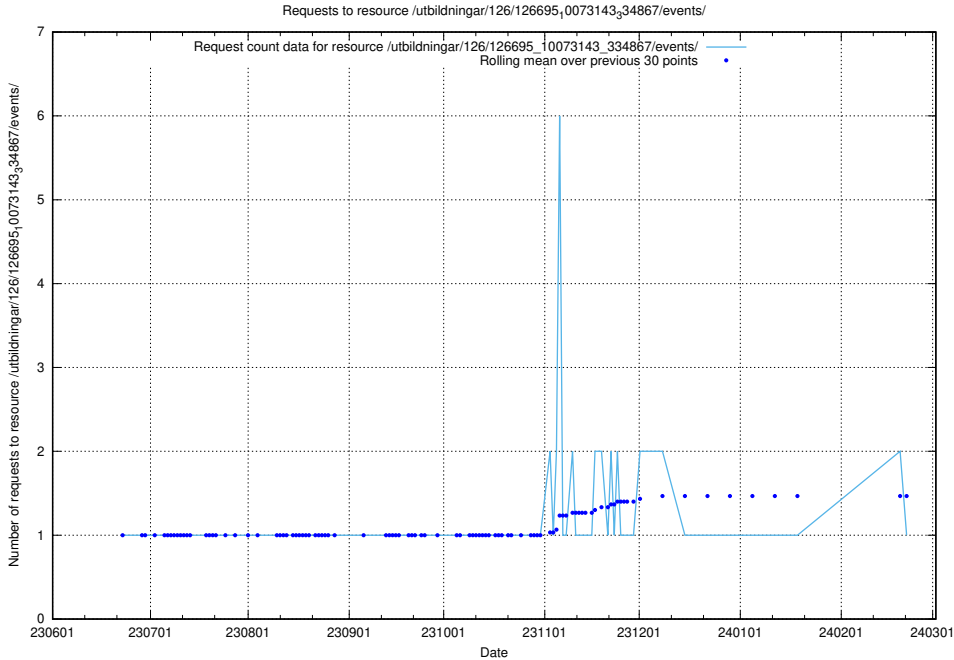

5.6685 Usage of /utbildningar/126/126695_10073143_334867/events/

Here, we count the number of requests to resource /utbildningar/126/126695_10073143_334867/events/