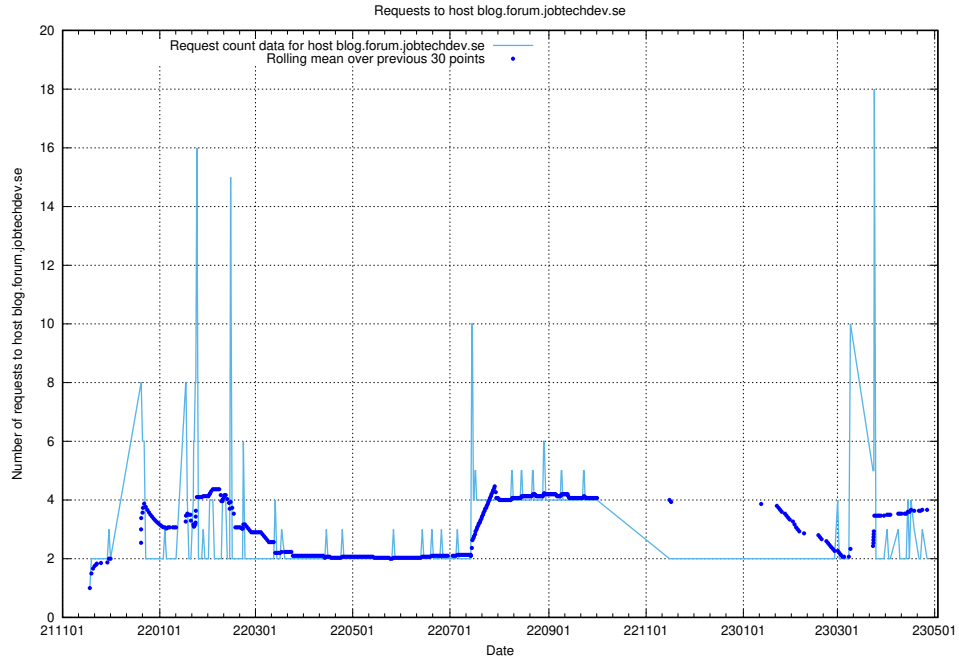

7.513 Usage of `blog.forum.jobtechdev.se`

Here, we count the number of requests to host `blog.forum.jobtechdev.se`.