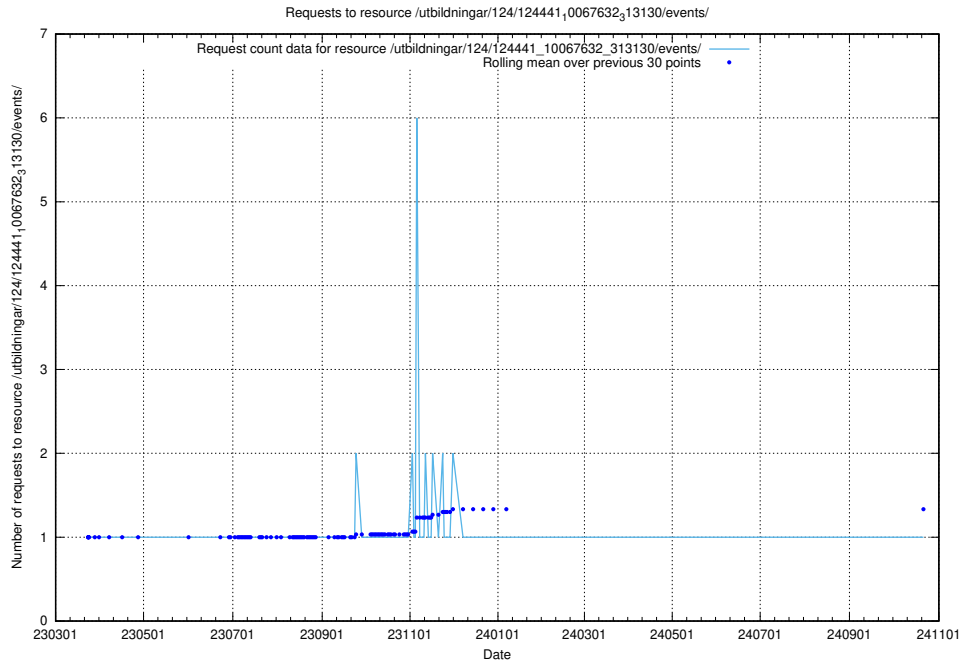

Here, we count the number of requests to resource /utbildningar/utb_emil/124/124520_10066301_308425/

5.4594 Usage of /utbildningar/124/124441_10067632_313130/events/

Here, we count the number of requests to resource /utbildningar/124/124441_10067632_313130/events/