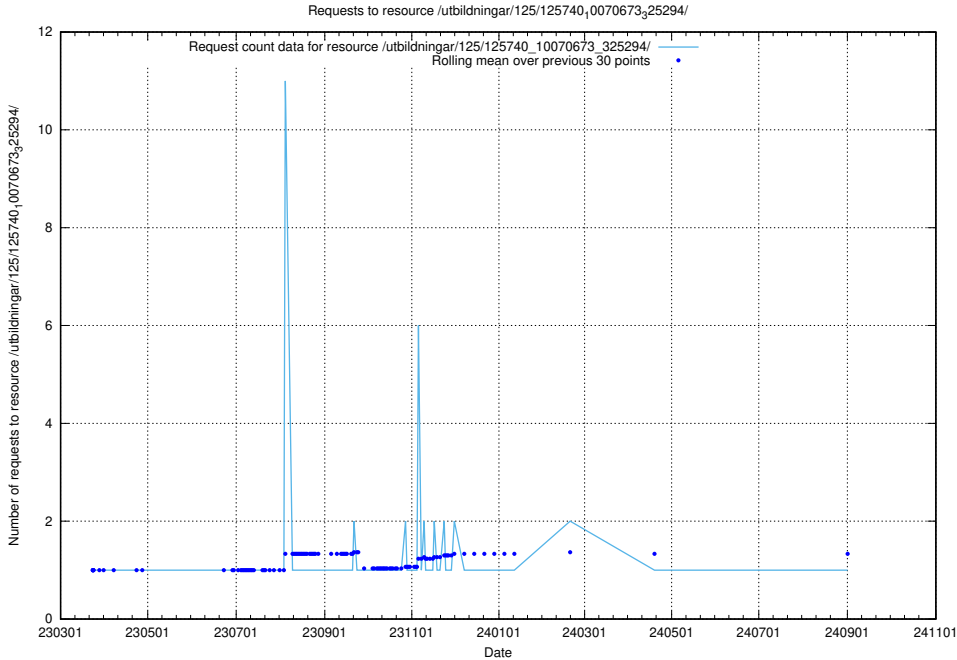

5.974 Usage of /utbildningar/125/125740_10070673_325294/

Here, we count the number of requests to resource /utbildningar/125/125740_10070673_325294/.