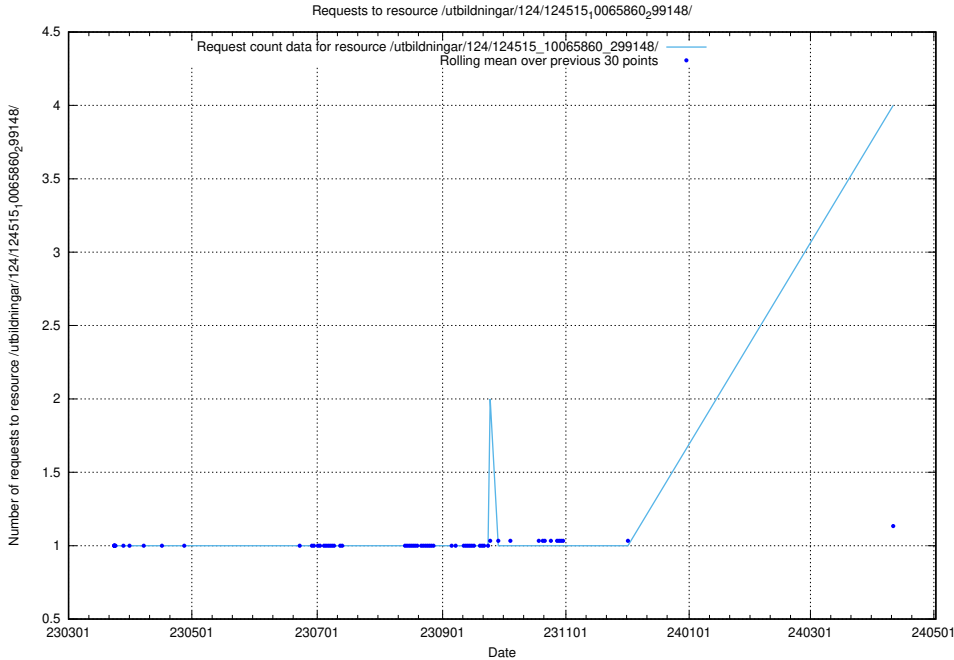

5.268 Usage of /utbildningar/124/124515_10065860_299148/

Here, we count the number of requests to resource /utbildningar/124/124515_10065860_299148/.

5.269 Usage of /utbildningar/utb_emil/125/125297_10069584_320465/