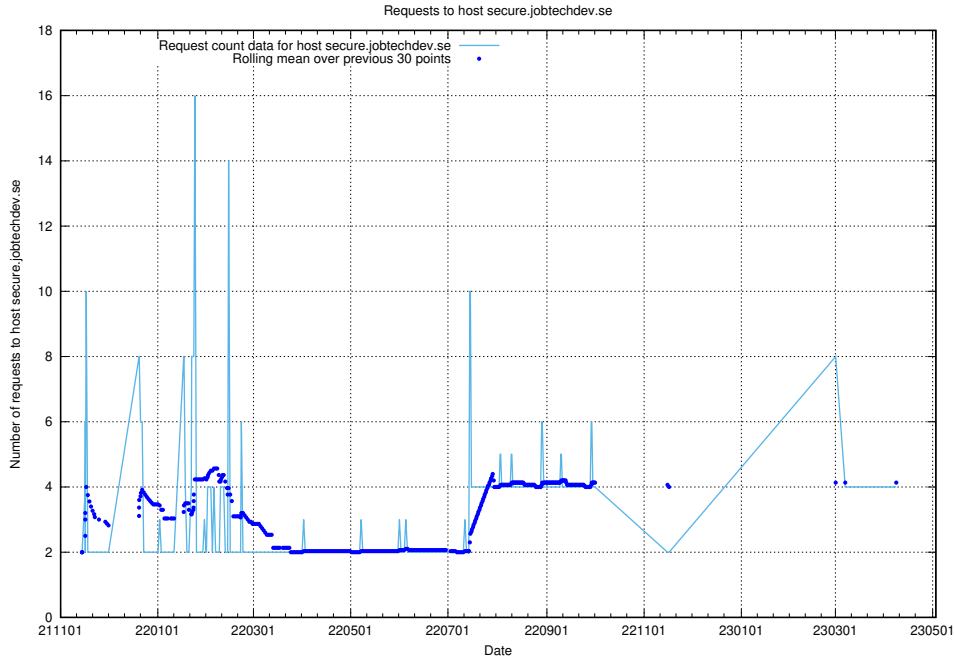

Here, we count the number of requests to host gitlab.jobtechdev.se.

7.182 Usage of secure.jobtechdev.se

Here, we count the number of requests to host secure.jobtechdev.se.

7.183 Usage of dex-test.jobtechdev.se