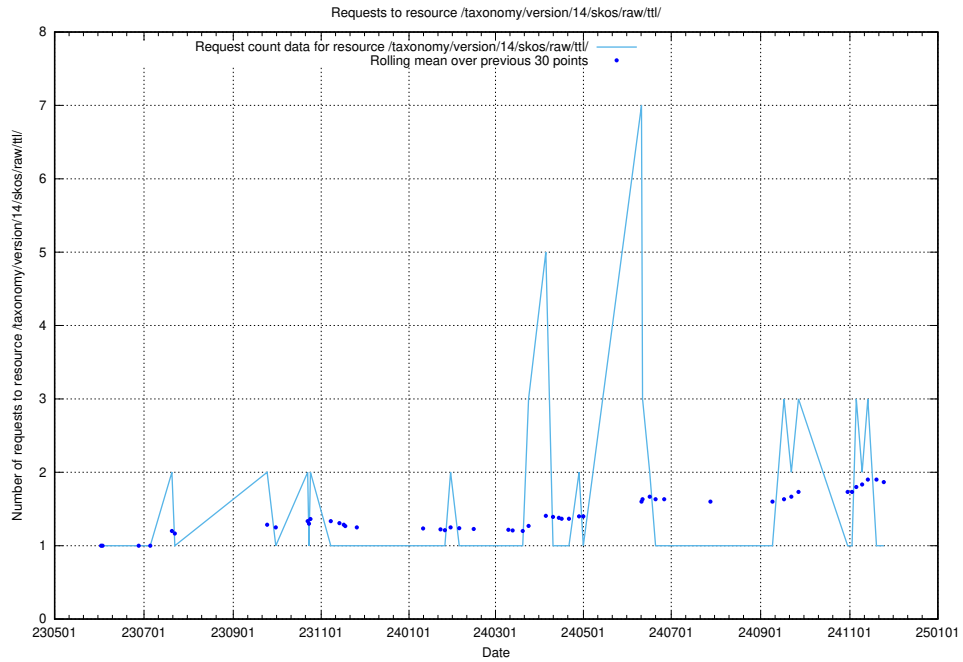

5.7006 Usage of /taxonomy/version/14/skos/raw/ttl/

Here, we count the number of requests to resource /taxonomy/version/14/skos/raw/ttl/.