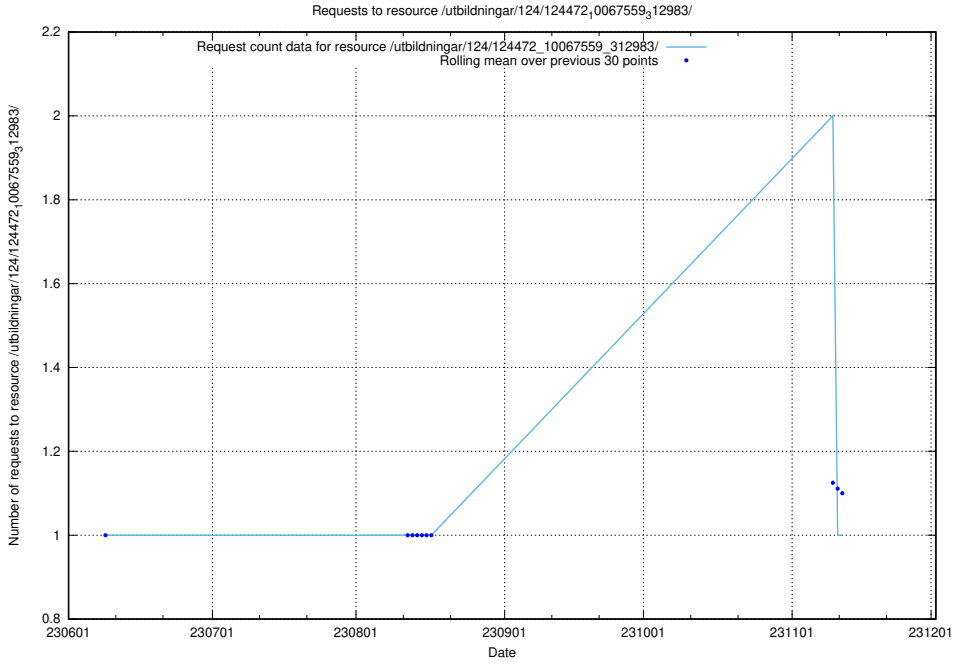

5.6980 Usage of /utbildningar/124/124472_10067559_312983/

Here, we count the number of requests to resource /utbildningar/124/124472_10067559_312983/.