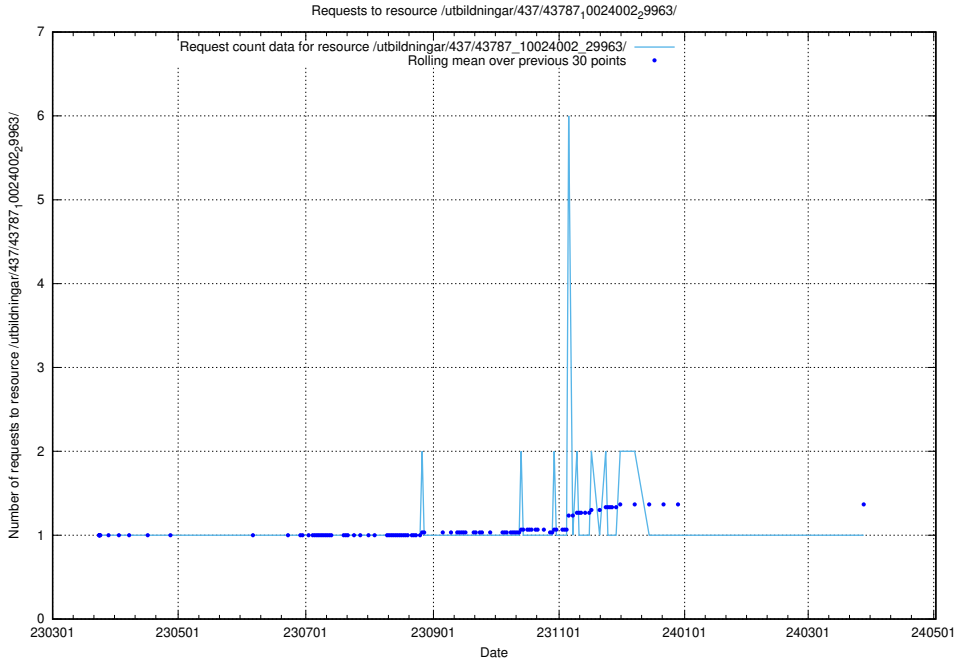

5.7490 Usage of /utbildningar/437/43787_10024002_29963/

Here, we count the number of requests to resource /utbildningar/437/43787_10024002_29963/.