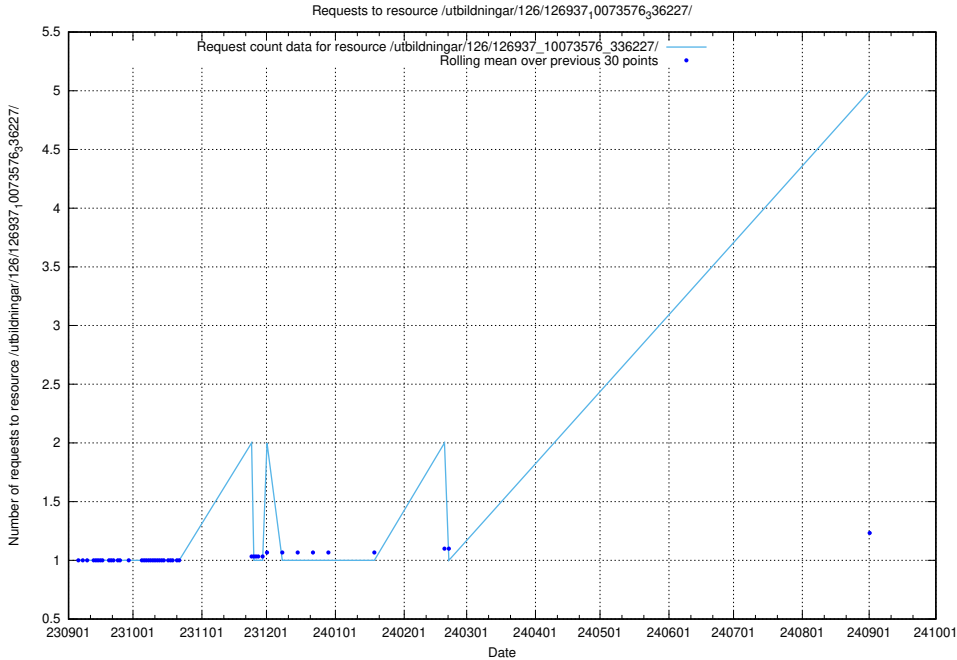

5.210 Usage of /utbildningar/126/126937_10073576_336227/

Here, we count the number of requests to resource /utbildningar/126/126937_10073576_336227/.