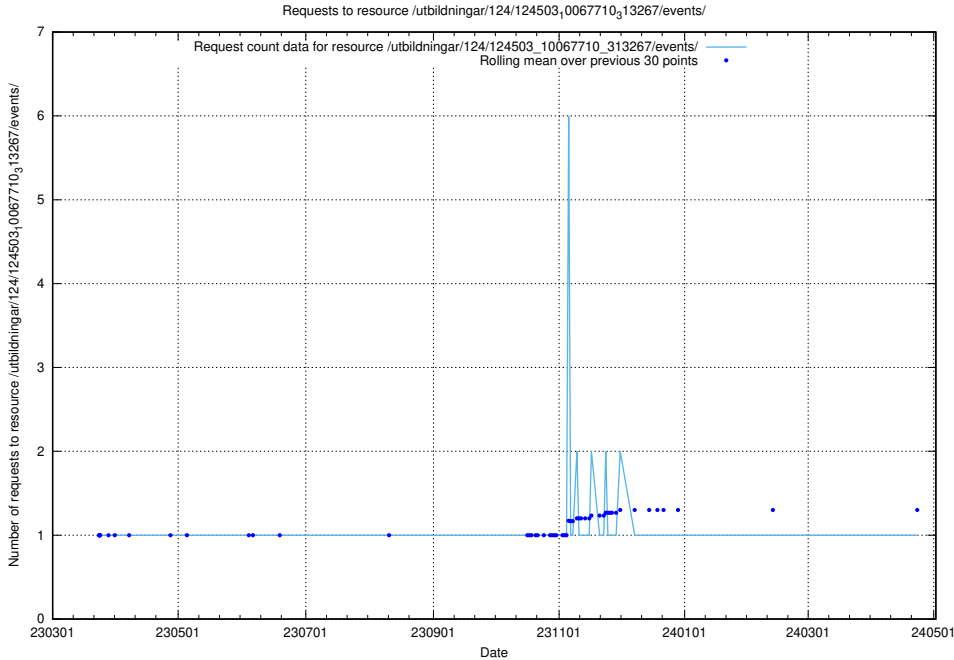

5.3164 Usage of /utbildningar/124/124503_10067710_313267/events/

Here, we count the number of requests to resource /utbildningar/124/124503_10067710_313267/events/