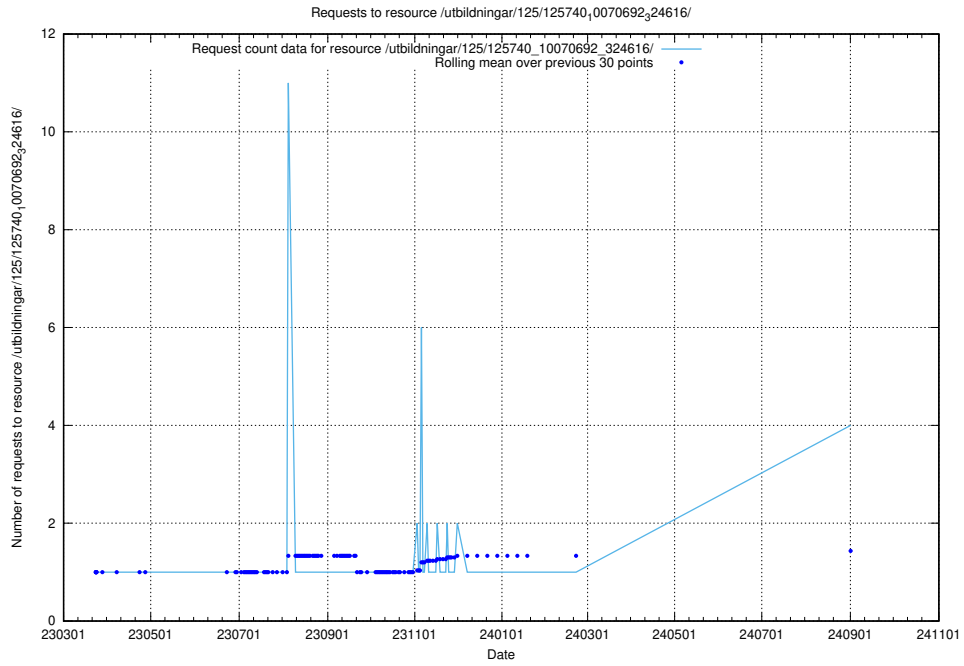

5.238 Usage of /utbildningar/125/125740_10070692_324616/

Here, we count the number of requests to resource /utbildningar/125/125740_10070692_324616/.