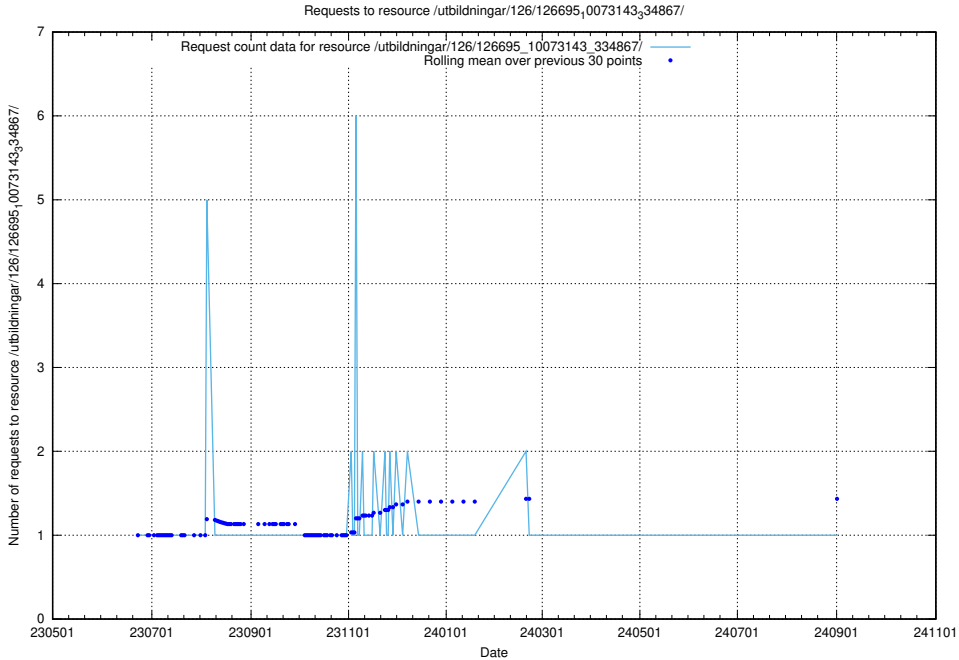

5.6686 Usage of /utbildningar/126/126695_10073143_334867/

Here, we count the number of requests to resource /utbildningar/126/126695_10073143_334867/.