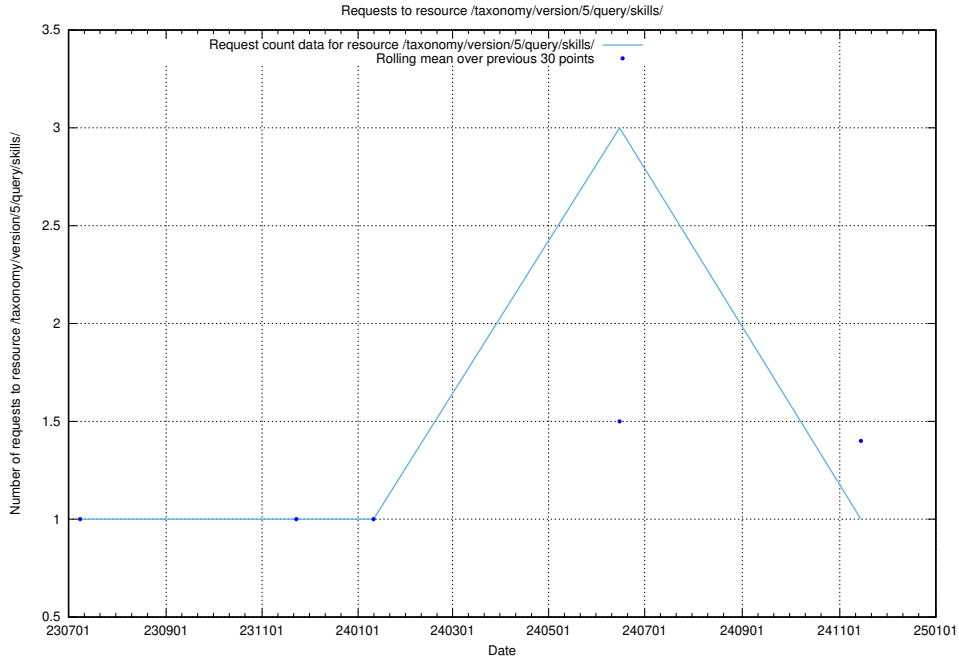

5.6334 Usage of /taxonomy/version/5/query/skills/

Here, we count the number of requests to resource /taxonomy/version/5/query/skills/.