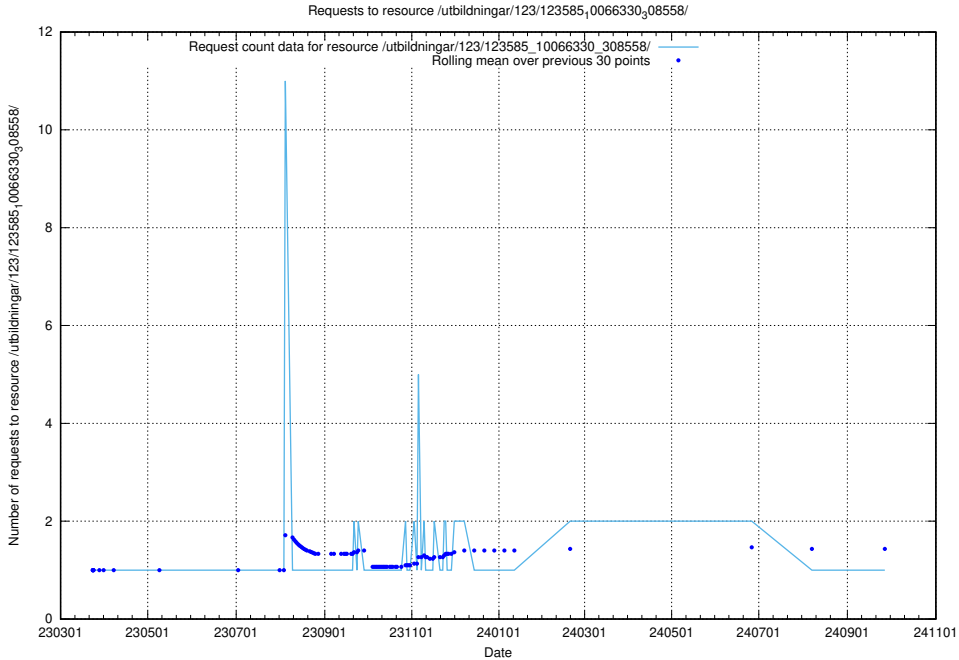

5.5521 Usage of /utbildningar/123/123585_10066330_308558/

Here, we count the number of requests to resource /utbildningar/123/123585_10066330_308558/.