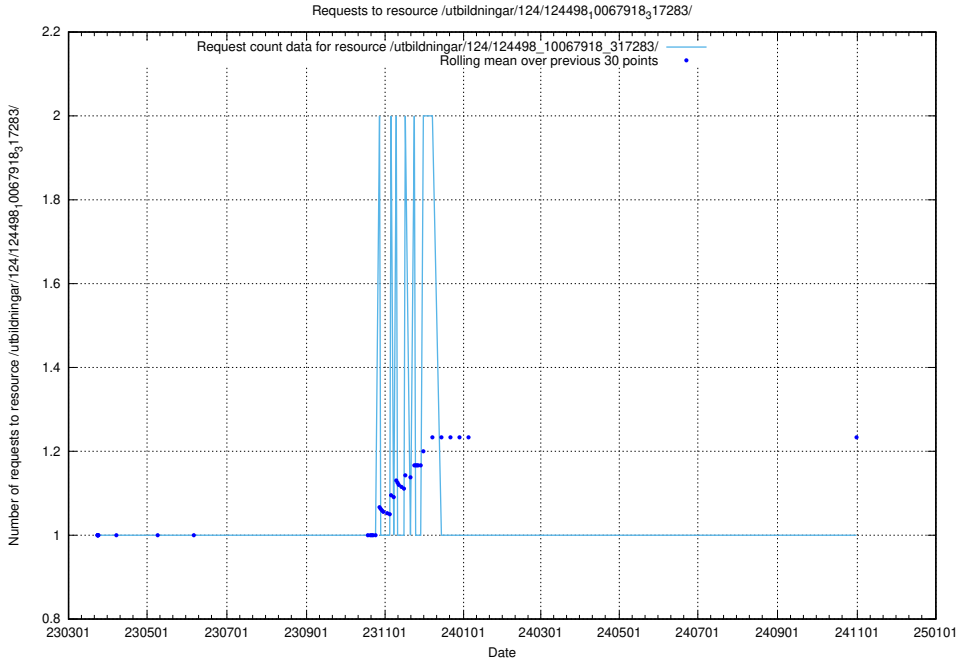

5.3639 Usage of /utbildningar/124/124498_10067918_317283/

Here, we count the number of requests to resource /utbildningar/124/124498_10067918_317283/.