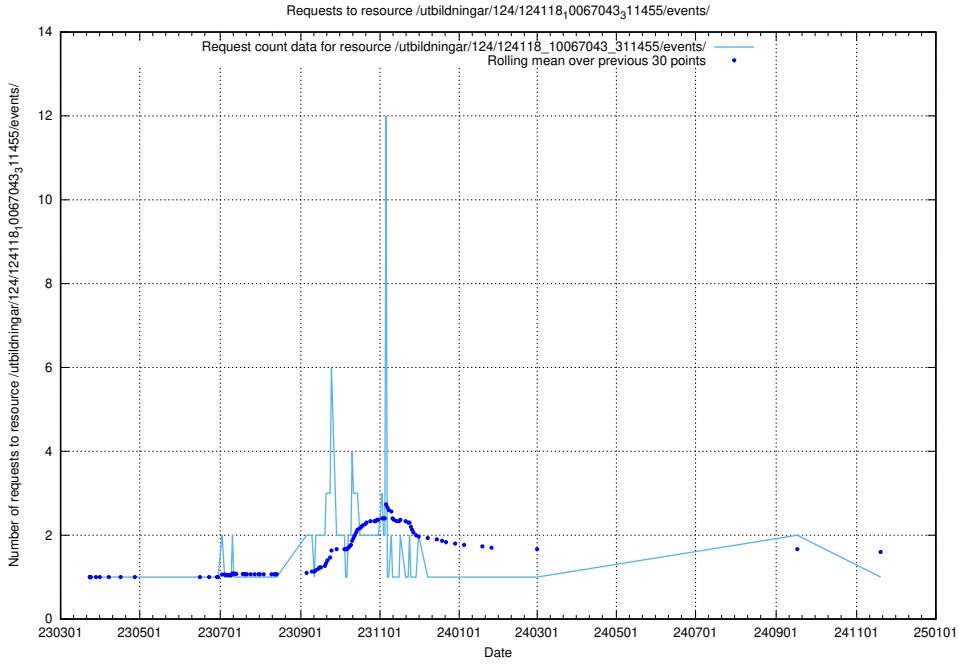

5.5216 Usage of /utbildningar/124/124118_10067043_311455/events/

Here, we count the number of requests to resource /utbildningar/124/124118_10067043_311455/events/