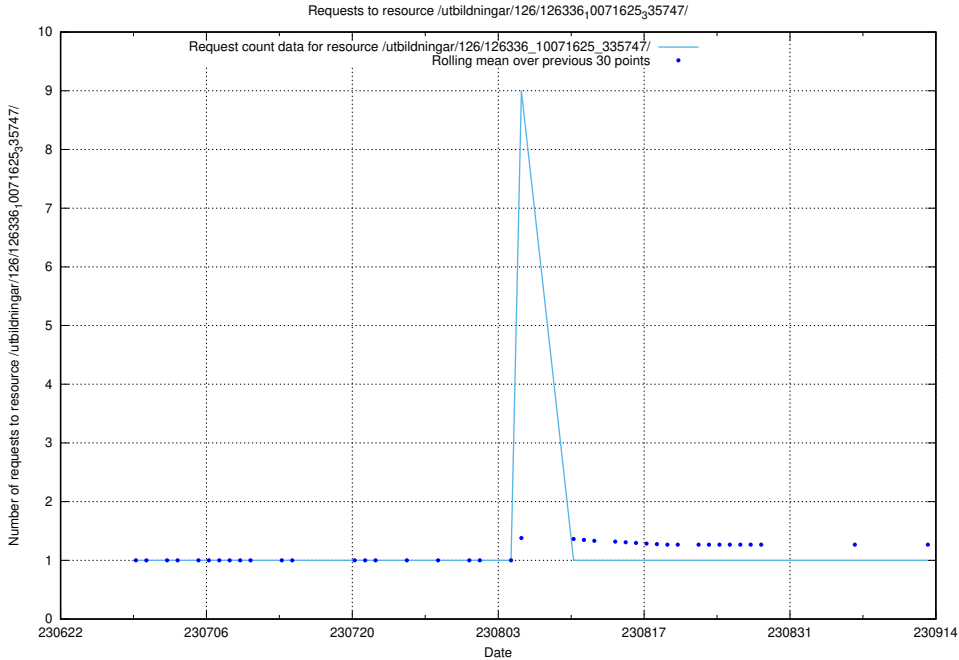

5.6515 Usage of /utbildningar/126/126336_10071625_335747/

Here, we count the number of requests to resource /utbildningar/126/126336_10071625_335747/.