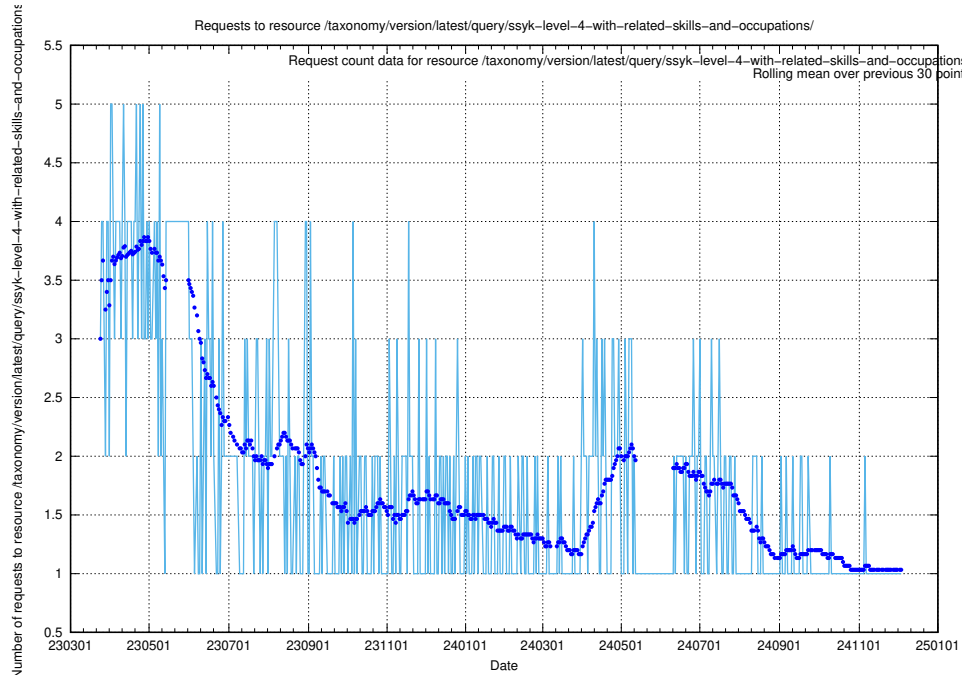

5.7185 Usage of /taxonomy/version/latest/query/ssyk-level-4-with-related-isco-level-4-groups/

Here, we count the number of requests to resource /taxonomy/version/latest/query/ssyk-level-4-with-related-isco-level-4-groups/.