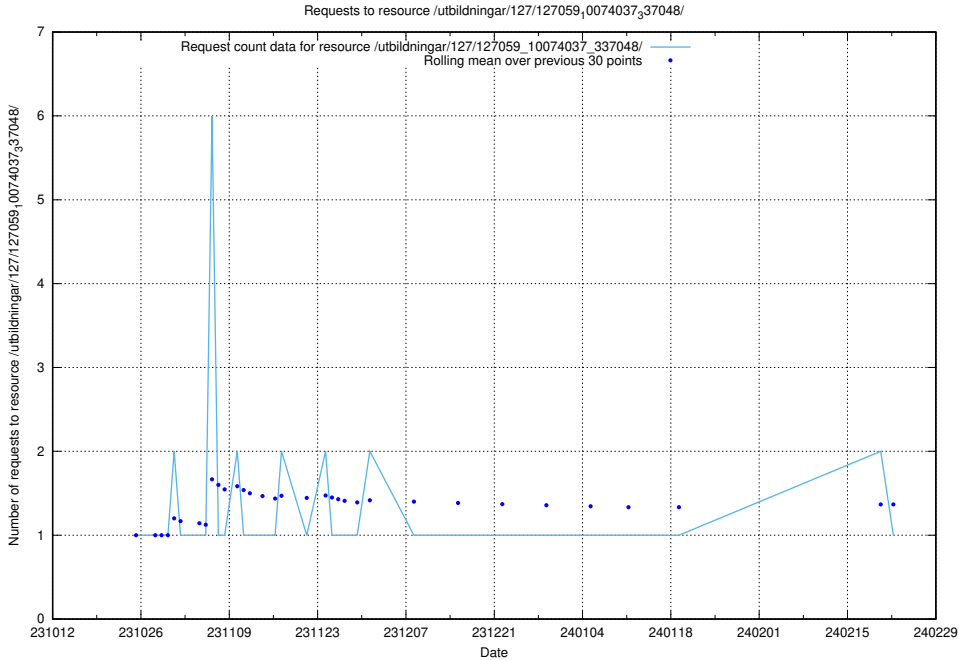

5.5250 Usage of /utbildningar/127/127059_10074037_337048/

Here, we count the number of requests to resource /utbildningar/127/127059_10074037_337048/.