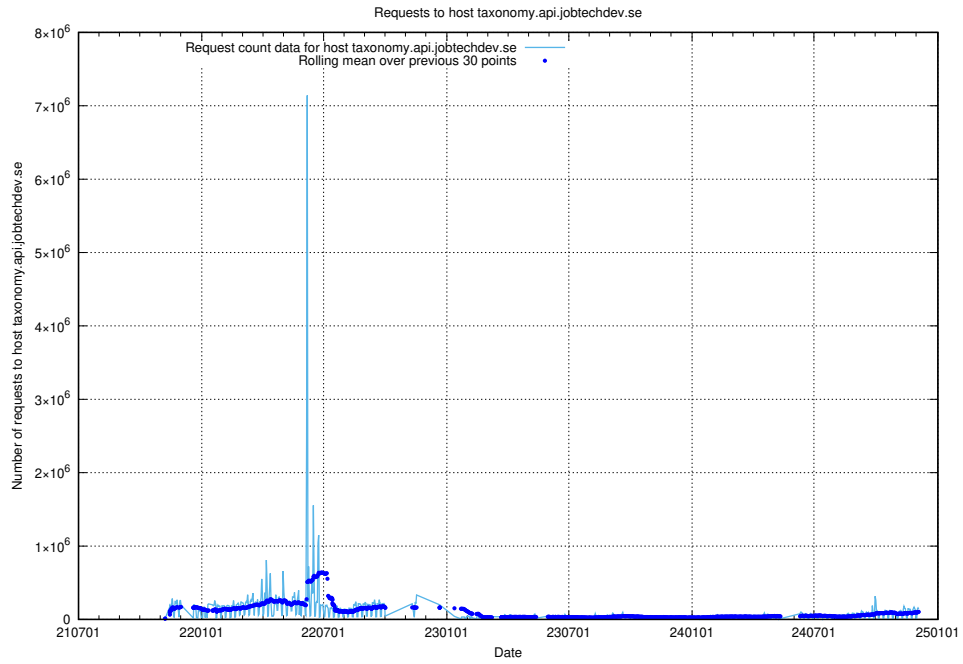

7.6 Usage of taxonomy.api.jobtechdev.se

Here, we count the number of requests to host taxonomy.api.jobtechdev.se.