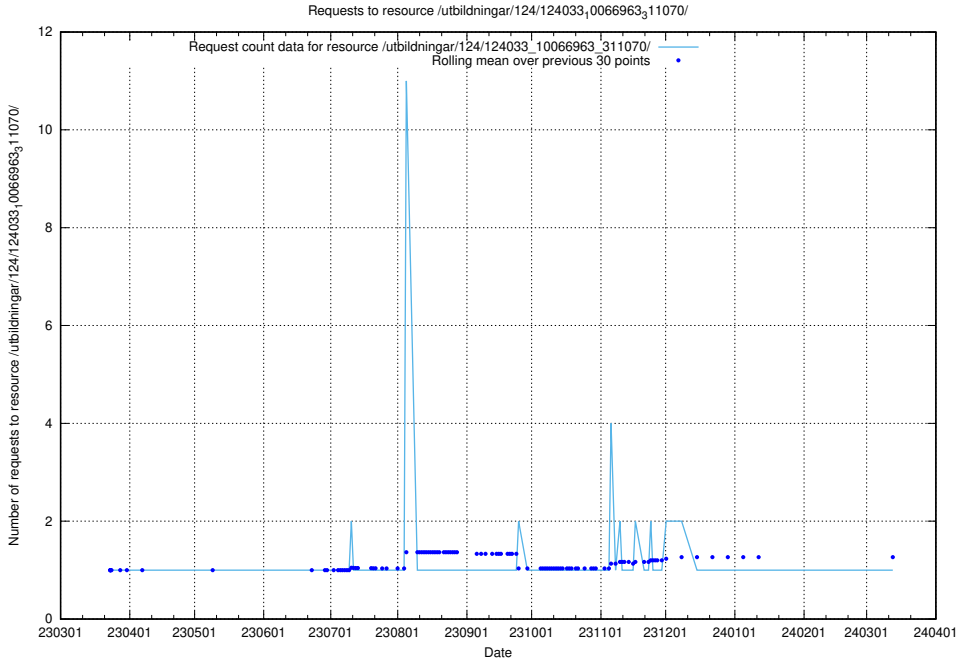

5.5501 Usage of /utbildningar/124/124033_10066963_311070/

Here, we count the number of requests to resource /utbildningar/124/124033_10066963_311070/.