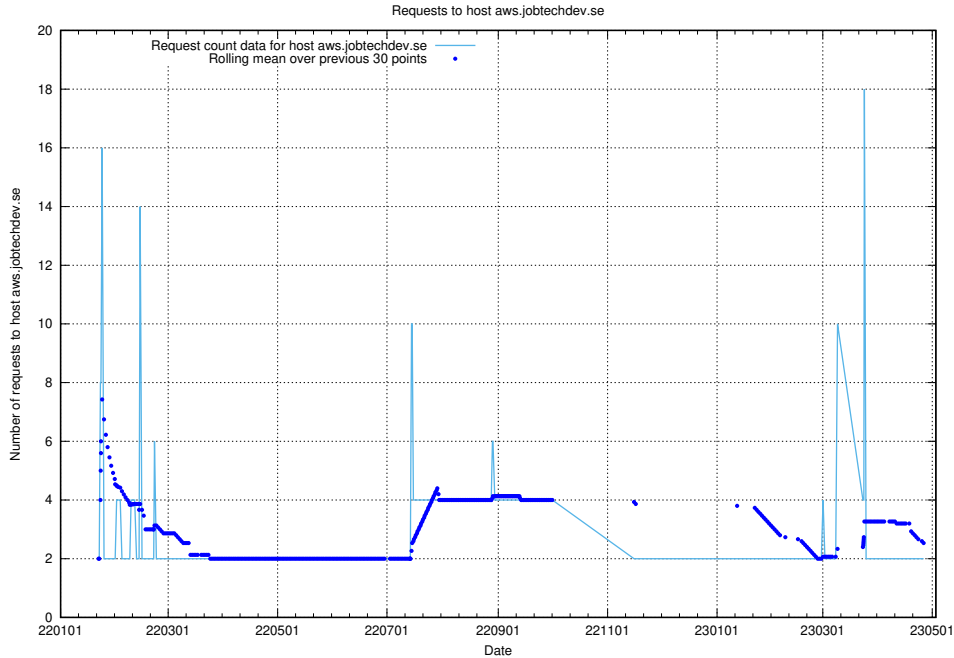

7.285 Usage of application.jobtechdev.se

Here, we count the number of requests to host application.jobtechdev.se.

7.286 Usage of adm.jobtechdev.se

Here, we count the number of requests to host adm.jobtechdev.se.