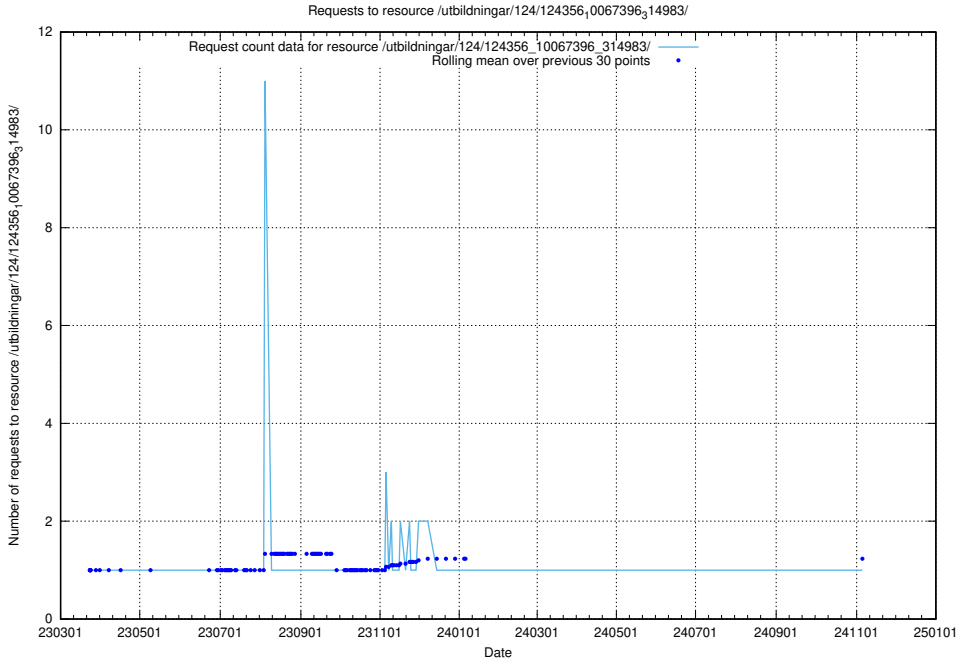

5.4909 Usage of /utbildningar/124/124356_10067396_314983/

Here, we count the number of requests to resource /utbildningar/124/124356_10067396_314983/.