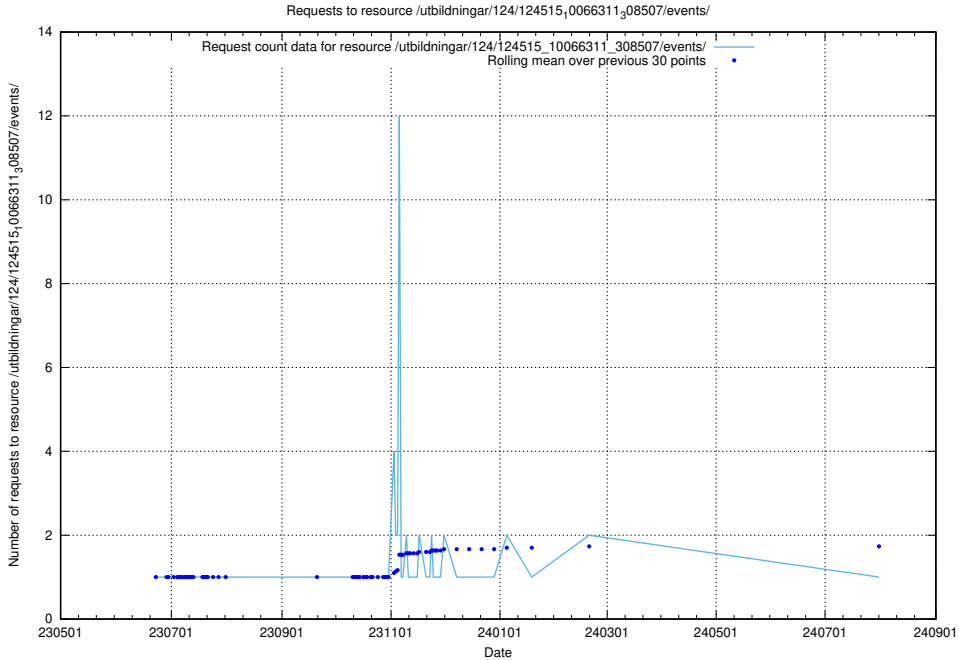

5.6834 Usage of /utbildningar/124/124515_10066311_308507/events/

Here, we count the number of requests to resource /utbildningar/124/124515_10066311_308507/events/