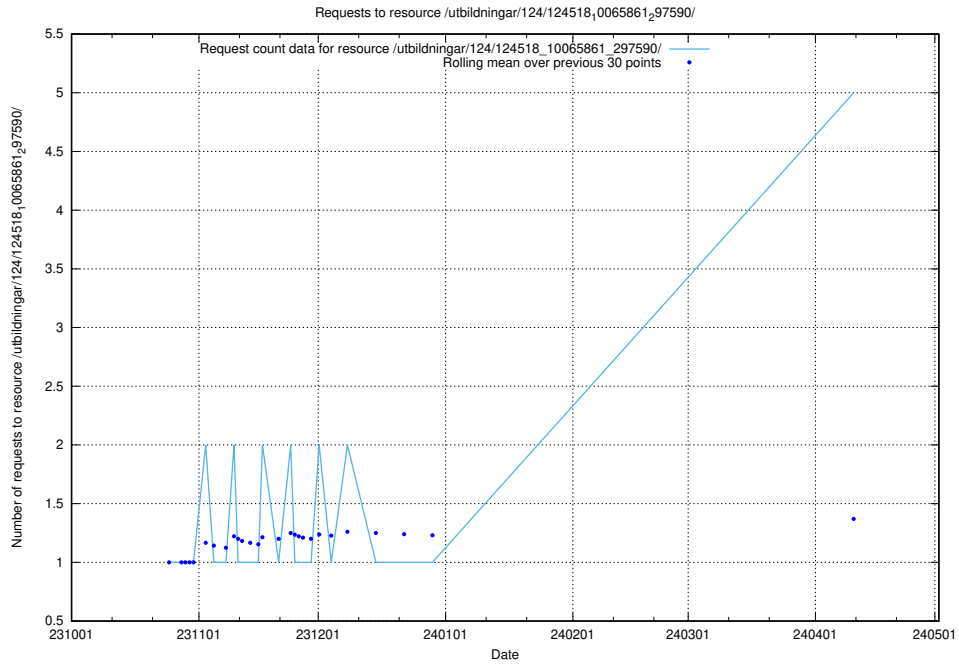

Here, we count the number of requests to resource /utbildningar/124/124934_10069056_336996/events/

5.206 Usage of /utbildningar/124/124518_10065861_297590/

Here, we count the number of requests to resource /utbildningar/124/124518_10065861_297590/.