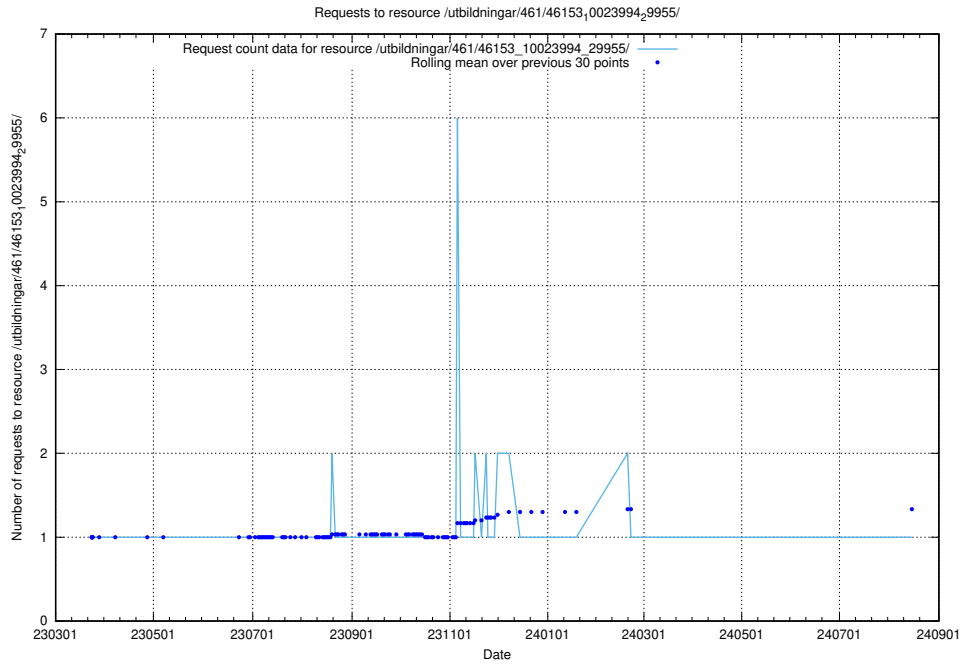

5.7444 Usage of /utbildningar/461/46153_10023994_29955/

Here, we count the number of requests to resource /utbildningar/461/46153_10023994_29955/.