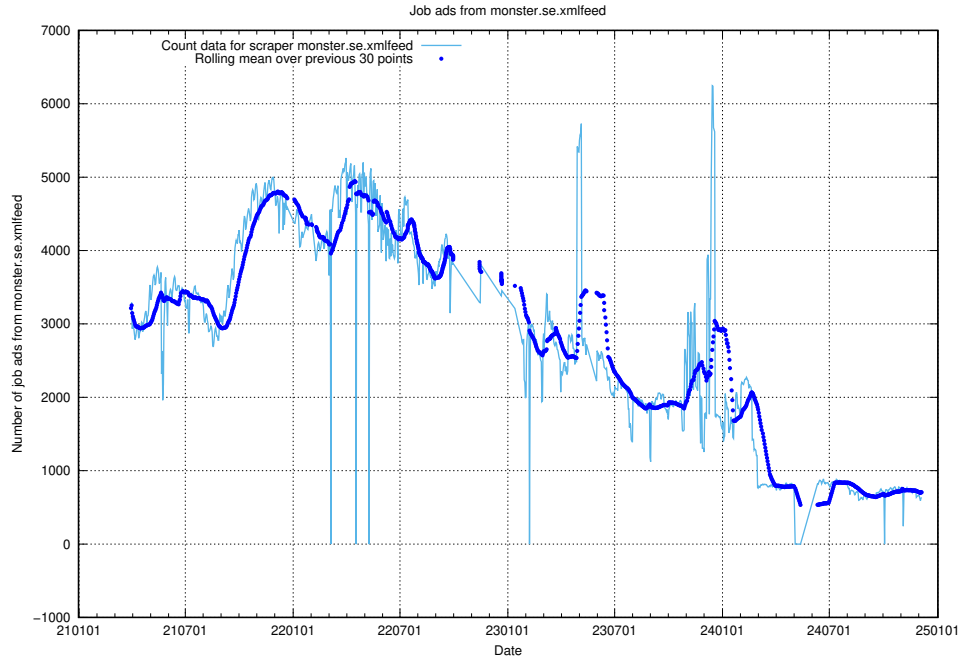

13.6 Number of ads by scraper monster.se.xmlfeed

Here, we count the number of job ads scraped from monster.se.xmlfeed.

13.7 Number of ads by scraper ledigajobb.se

Here, we count the number of job ads scraped from ledigajobb.se.