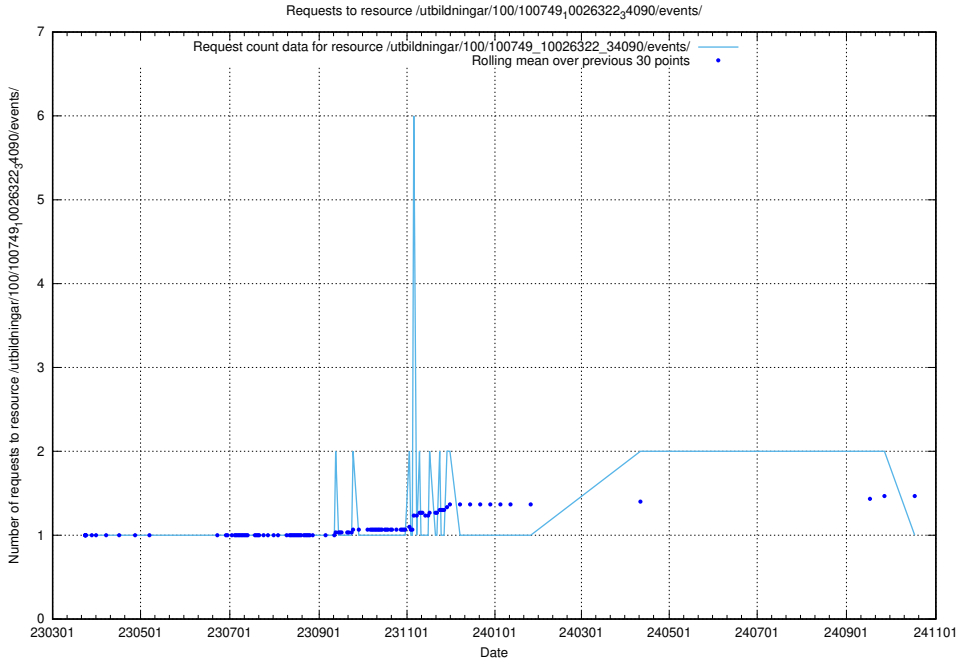

5.6675 Usage of /utbildningar/100/100749_10026322_34090/events/

Here, we count the number of requests to resource /utbildningar/100/100749_10026322_34090/events/.