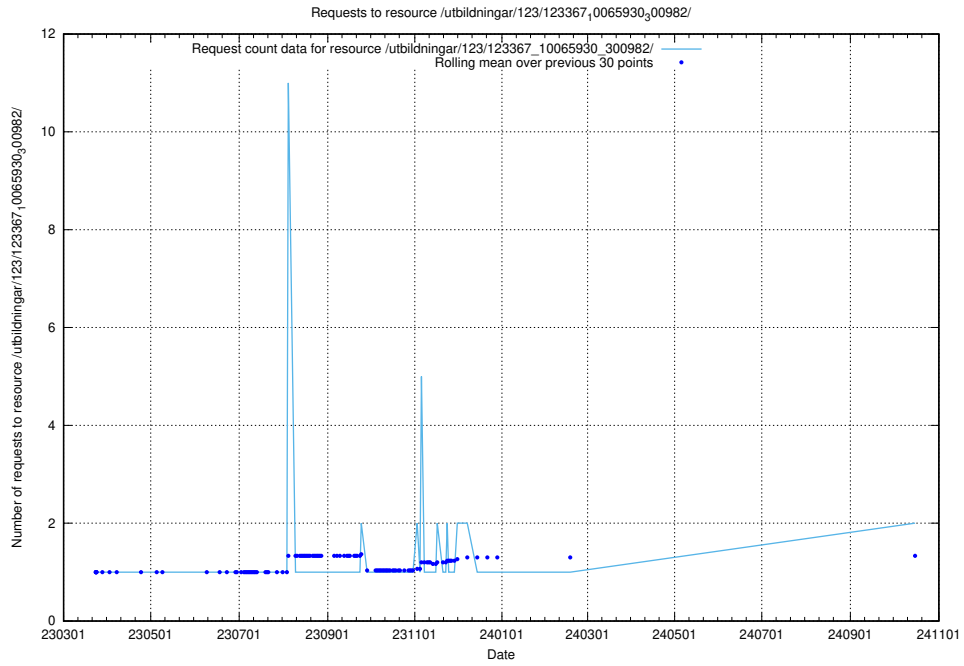

Here, we count the number of requests to resource /utbildningar/123/123367_10065930_300982/events/

5.771 Usage of /utbildningar/123/123367_10065930_300982/

Here, we count the number of requests to resource /utbildningar/123/123367_10065930_300982/.