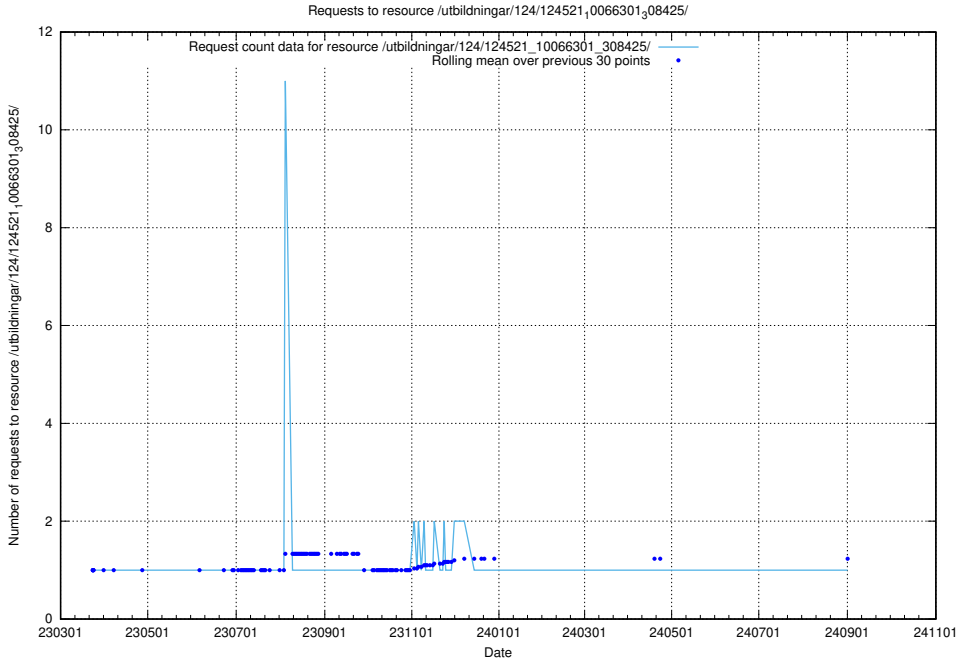

5.1772 Usage of /utbildningar/124/124521_10066301_308425/

Here, we count the number of requests to resource /utbildningar/124/124521_10066301_308425/.