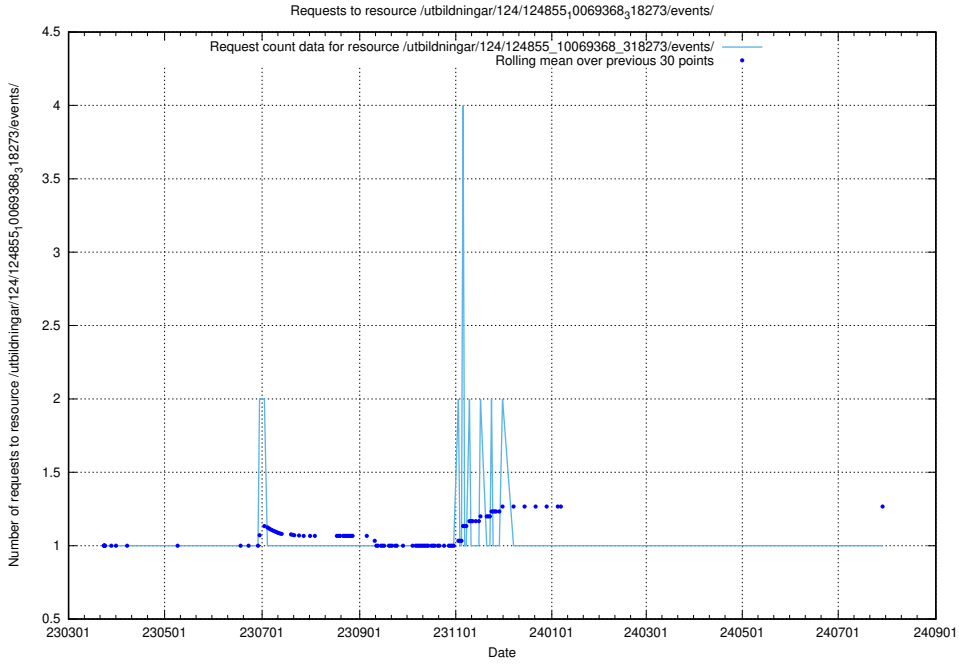

5.1427 Usage of /utbildningar/124/124855_10069368_318273/events/

Here, we count the number of requests to resource /utbildningar/124/124855_10069368_318273/events/

5.1428 Usage of /availability/kpi/20240927/