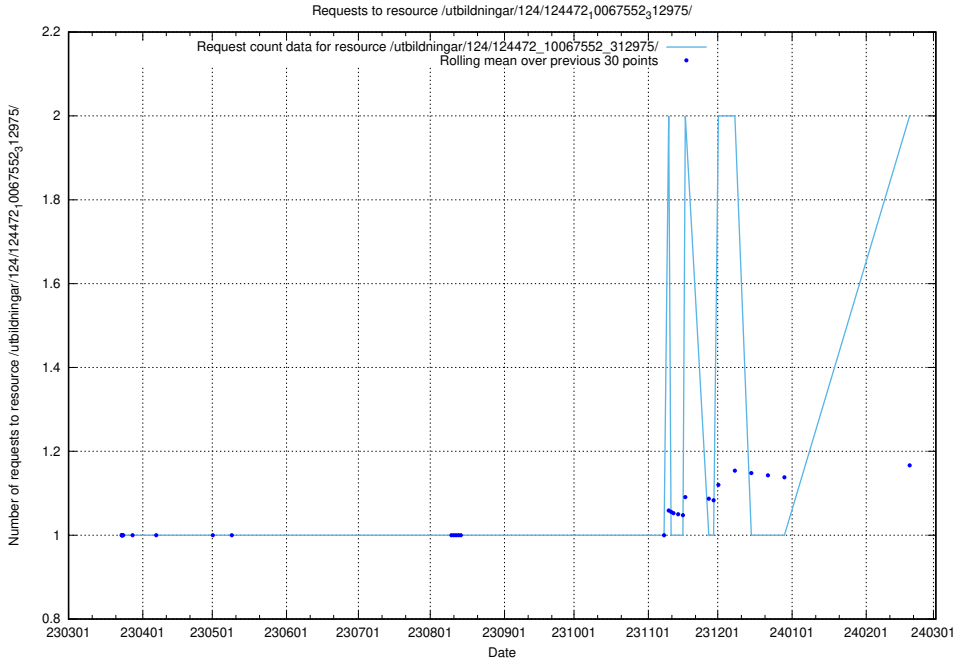

5.683 Usage of /utbildningar/124/124472_10067552_312975/

Here, we count the number of requests to resource /utbildningar/124/124472_10067552_312975/.