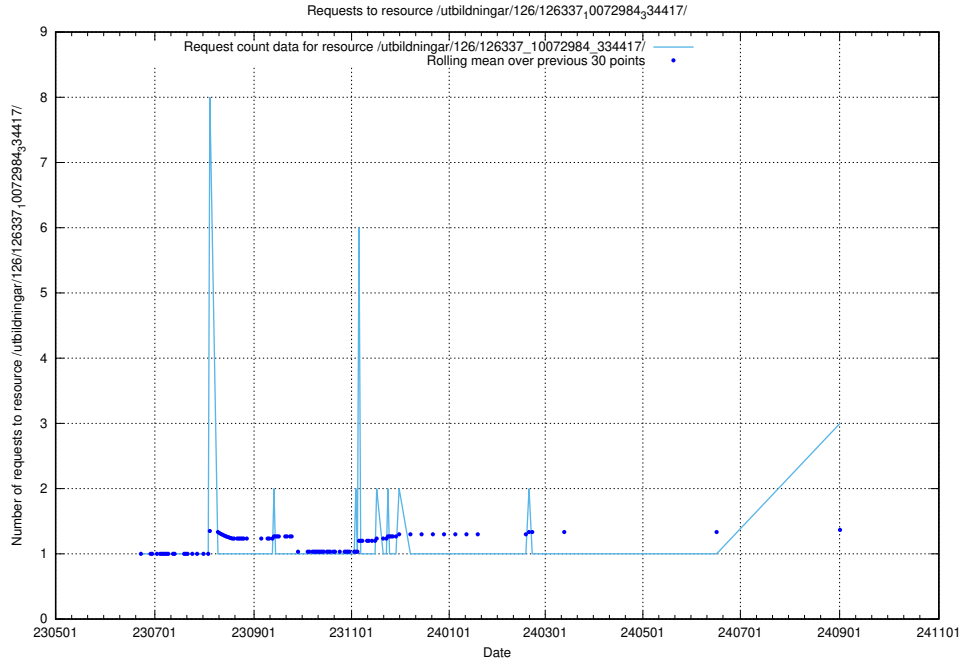

Here, we count the number of requests to resource /utbildningar/126/126718_10073163_334944/.

5.457 Usage of /utbildningar/126/126337_10072984_334417/

Here, we count the number of requests to resource /utbildningar/126/126337_10072984_334417/.