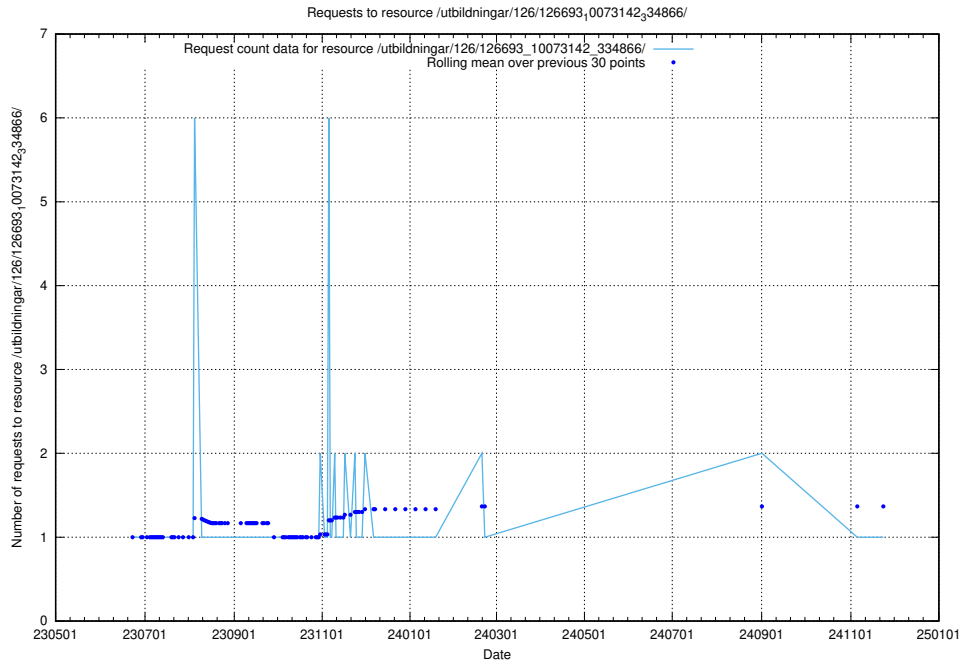

5.6702 Usage of /utbildningar/126/126693_10073142_334866/

Here, we count the number of requests to resource /utbildningar/126/126693_10073142_334866/.