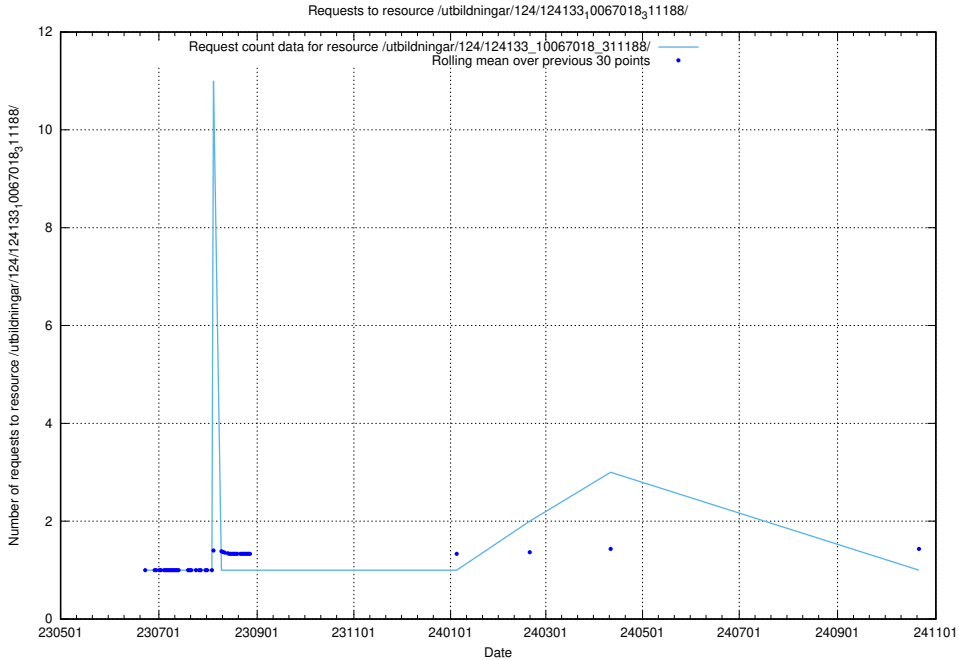

5.6894 Usage of /utbildningar/124/124133_10067018_311188/

Here, we count the number of requests to resource /utbildningar/124/124133_10067018_311188/.