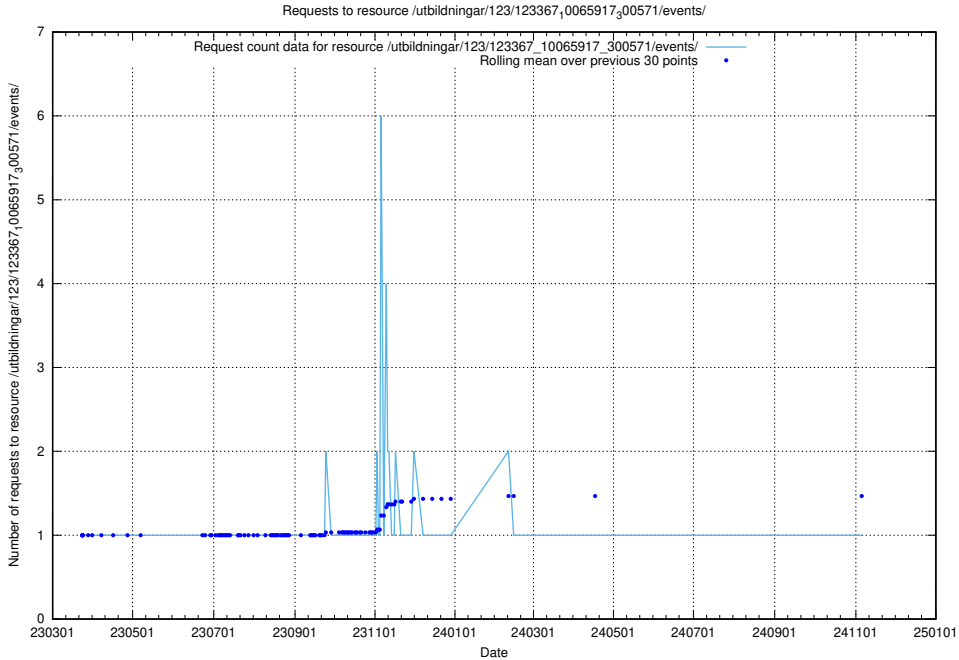

Here, we count the number of requests to resource /taxonomy/version/3/query/employment-type-concepts/.

5.5699 Usage of /utbildningar/123/123367_10065917_300571/events/

Here, we count the number of requests to resource /utbildningar/123/123367_10065917_300571/events/