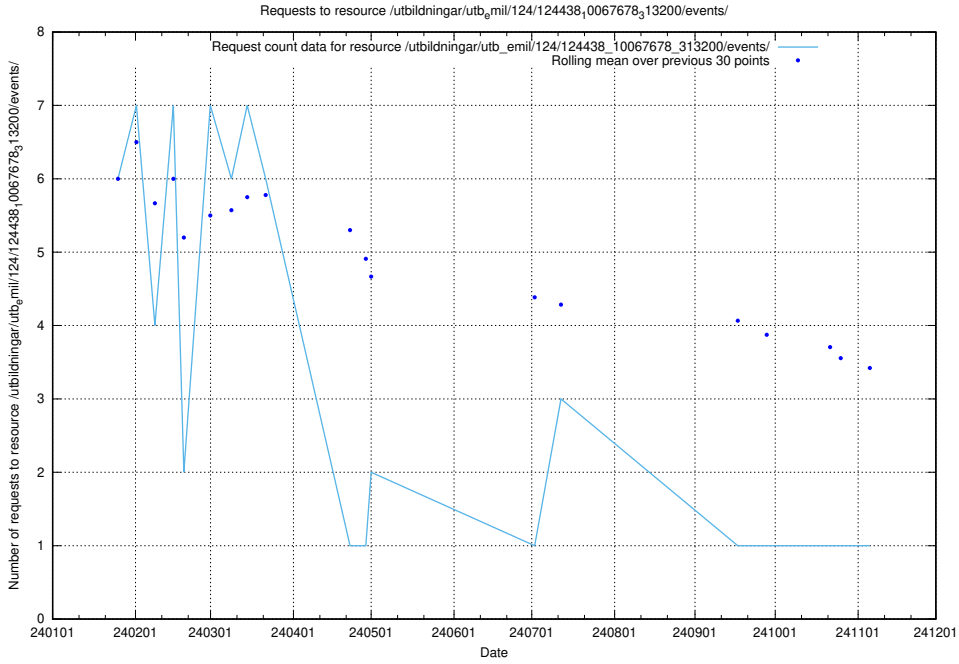

5.3706 Usage of /utbildningar/utb_emil/124/124438_10067678_313200/events/

Here, we count the number of requests to resource /utbildningar/utb_emil/124/124438_10067678_313200/events/