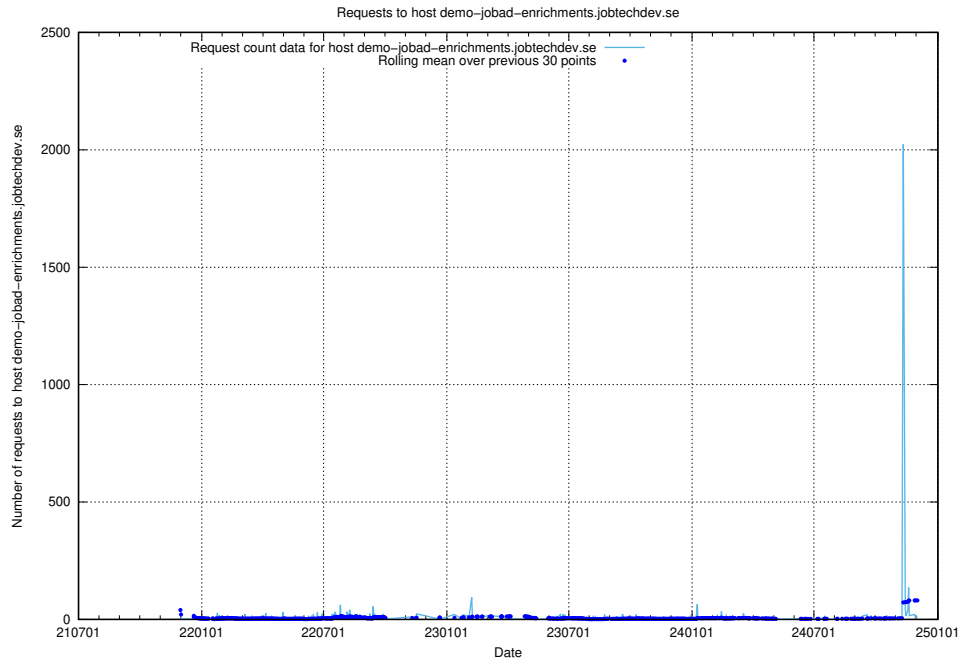

7.76 Usage of demo-jobad-enrichments.jobtechdev.se

Here, we count the number of requests to host demo-jobad-enrichments.jobtechdev.se.

7.77 Usage of staping.jobtechdev.se

Here, we count the number of requests to host staping.jobtechdev.se.