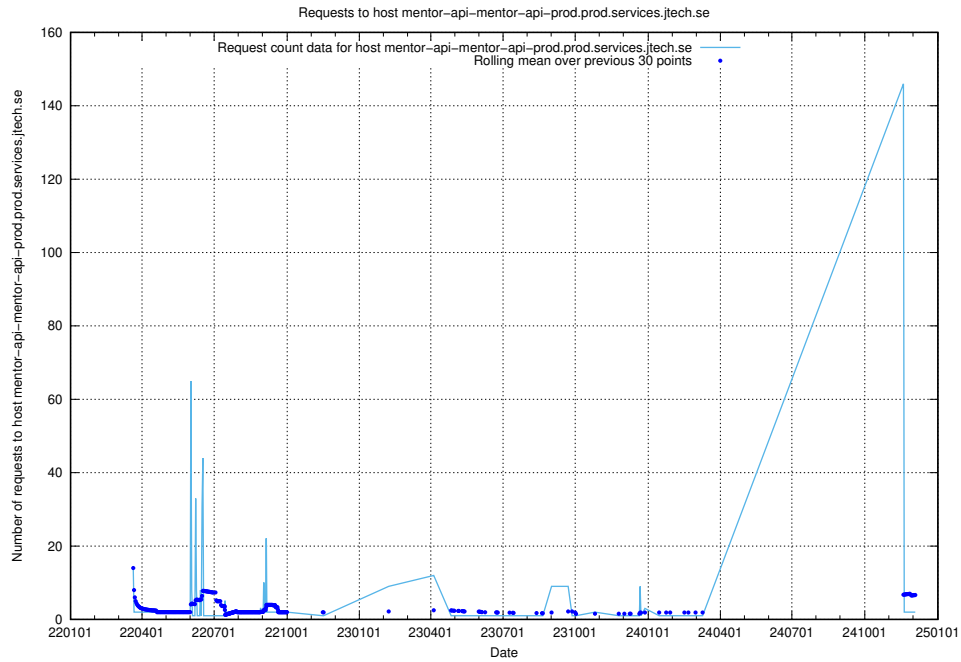

7.519 Usage of `jave.jobtechdev.se`

Here, we count the number of requests to host `jave.jobtechdev.se`.

7.520 Usage of mentor-api-mentor-api-prod.prod.services.jtech.se

Here, we count the number of requests to host mentor-api-mentor-api-prod.prod.services.jtech.se.