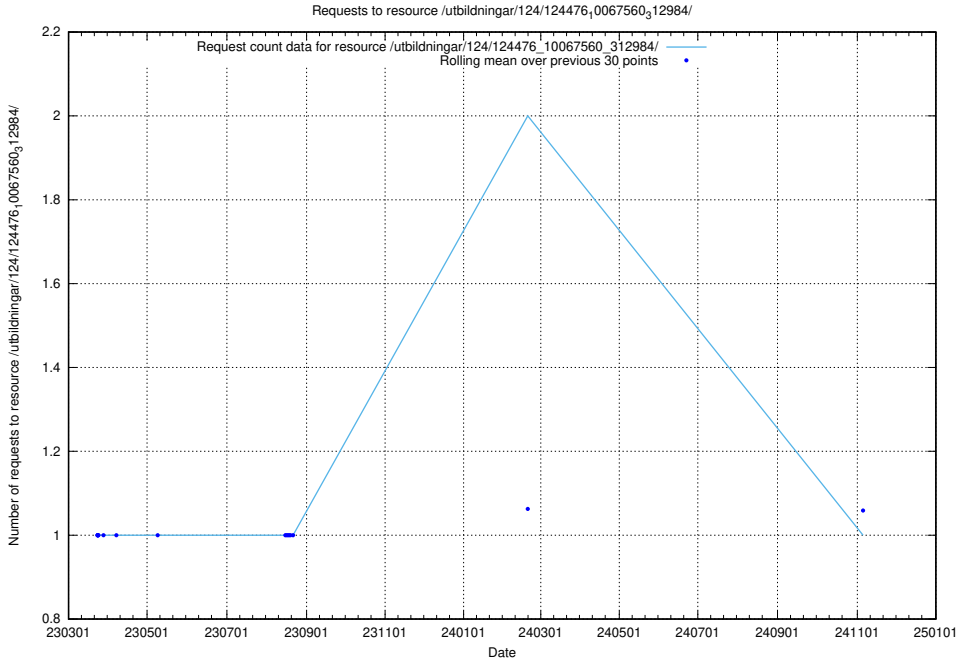

5.3906 Usage of /utbildningar/124/124476_10067560_312984/

Here, we count the number of requests to resource /utbildningar/124/124476_10067560_312984/.