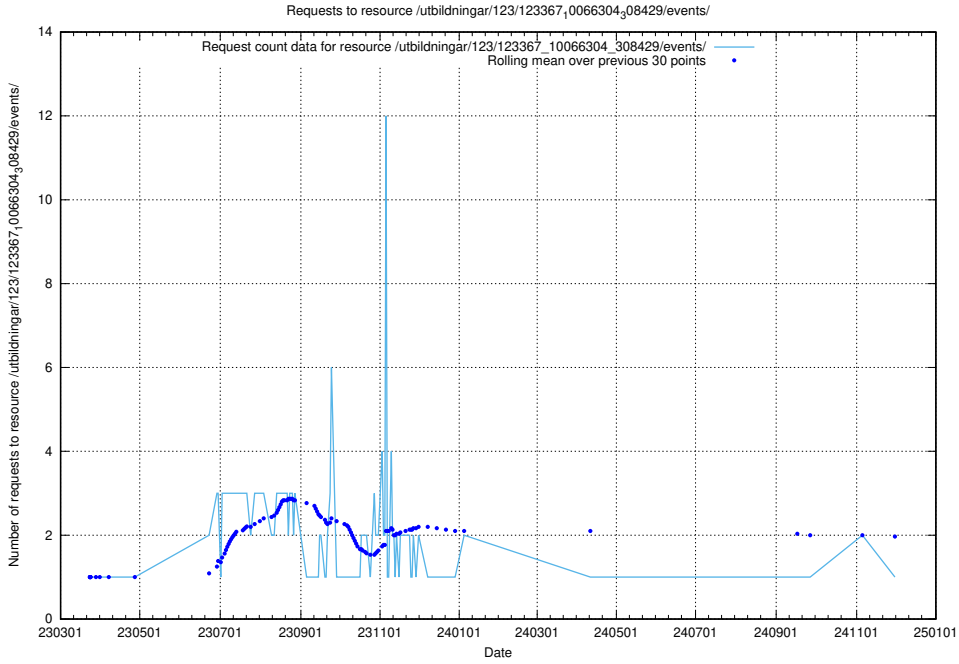

5.5577 Usage of /utbildningar/123/123367_10066304_308429/events/

Here, we count the number of requests to resource /utbildningar/123/123367_10066304_308429/events/