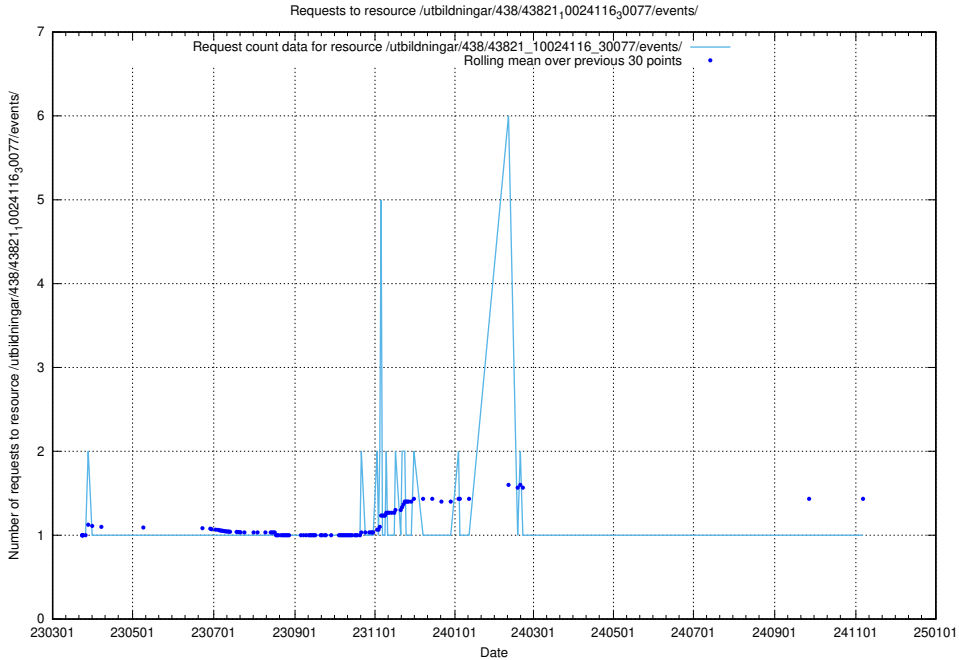

5.7467 Usage of /utbildningar/438/43821_10024116_30077/events/

Here, we count the number of requests to resource /utbildningar/438/43821_10024116_30077/events/.