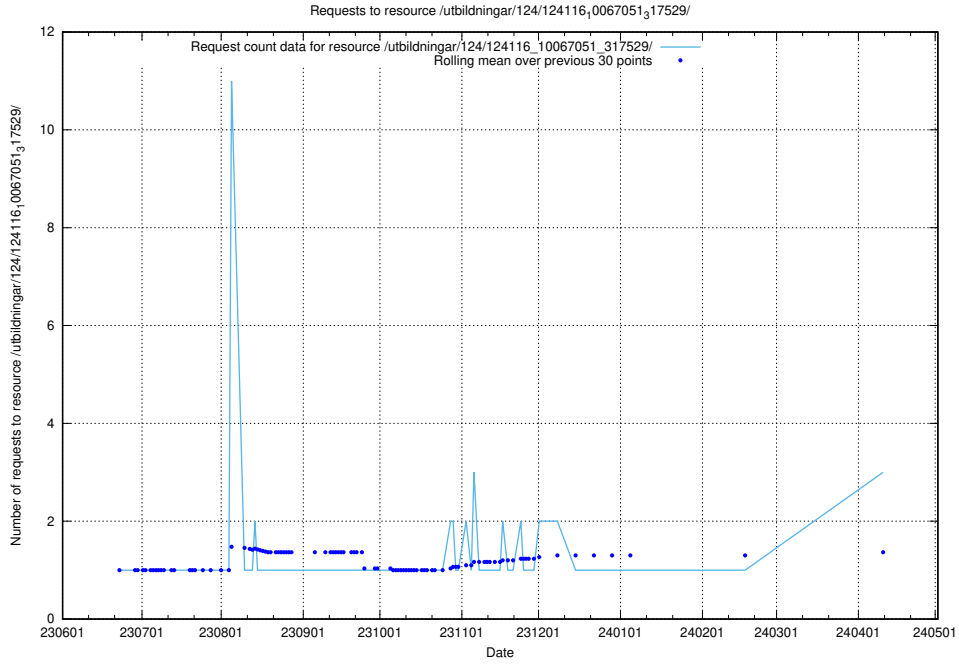

5.467 Usage of /utbildningar/124/124116_10067051_317529/

Here, we count the number of requests to resource /utbildningar/124/124116_10067051_317529/.