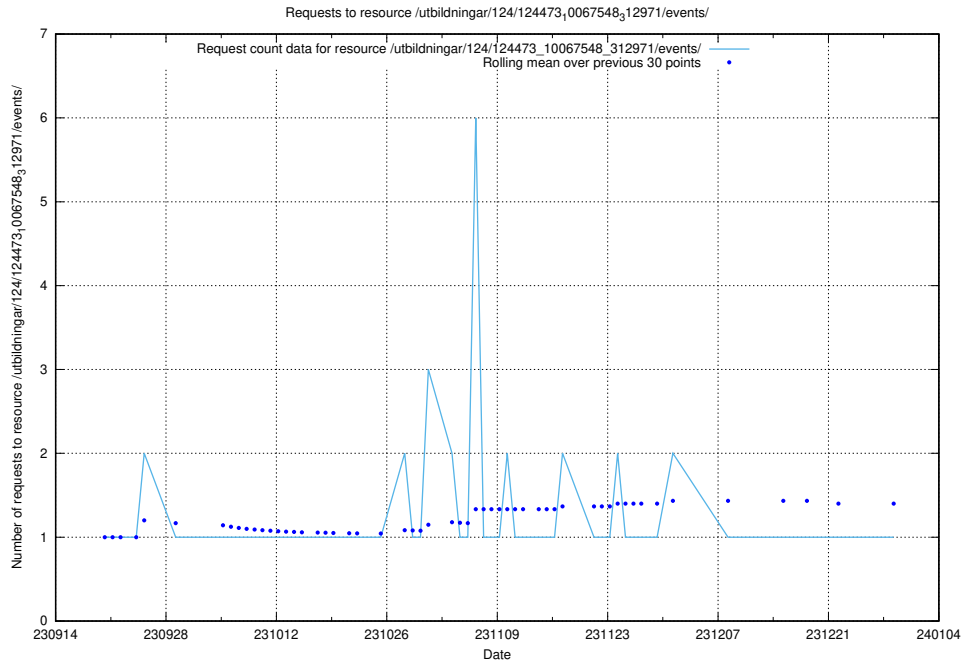

5.5585 Usage of /utbildningar/124/124473_10067548_312971/events/

Here, we count the number of requests to resource /utbildningar/124/124473_10067548_312971/events/