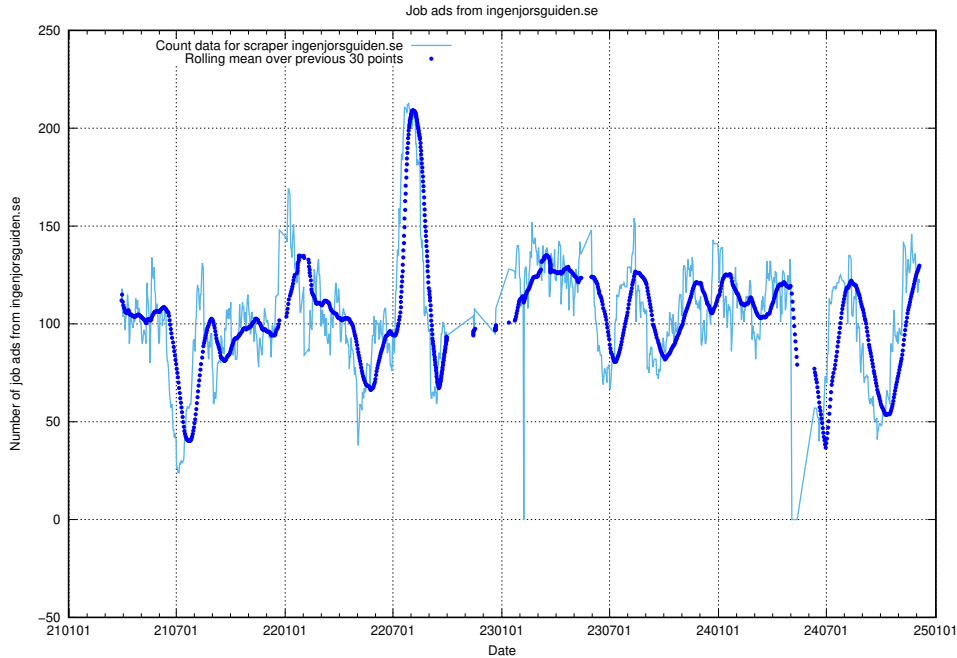

13.14 Number of ads by scraper ingenjorsguiden.se

Here, we count the number of job ads scraped from ingenjorsguiden.se.