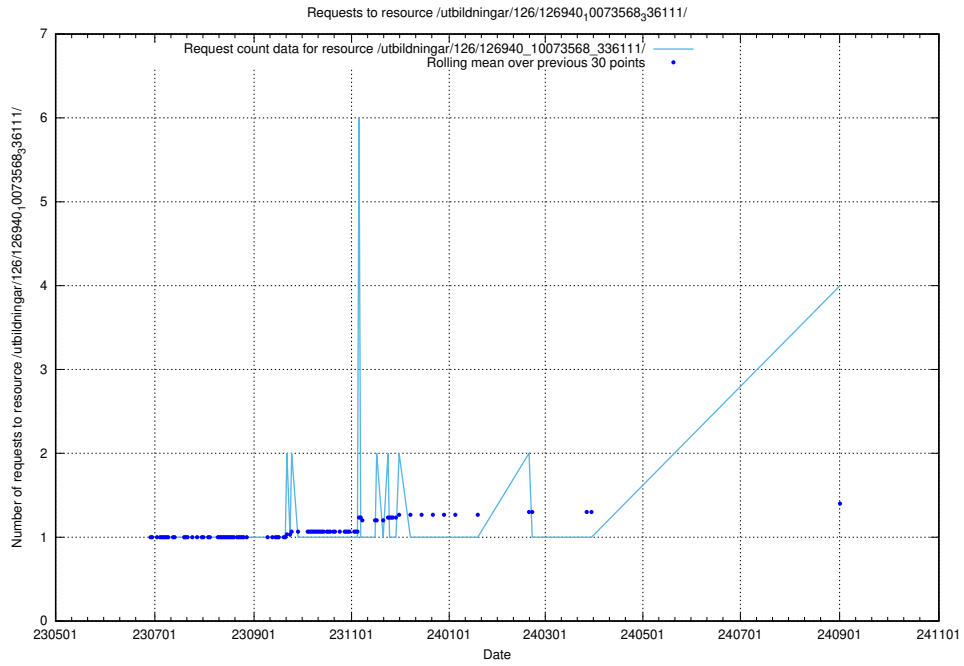

5.318 Usage of /utbildningar/126/126940_10073568_336111/

Here, we count the number of requests to resource /utbildningar/126/126940_10073568_336111/.