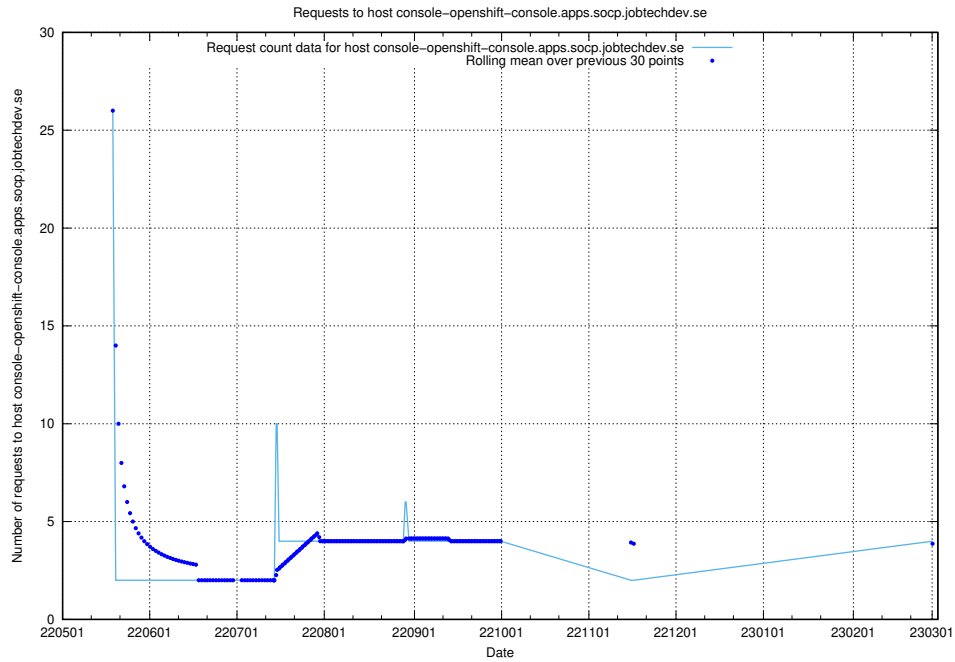

7.171 Usage of console-openshift-console.apps.socp.jobtechdev.se

Here, we count the number of requests to host console-openshift-console.apps.socp.jobtechdev.se.