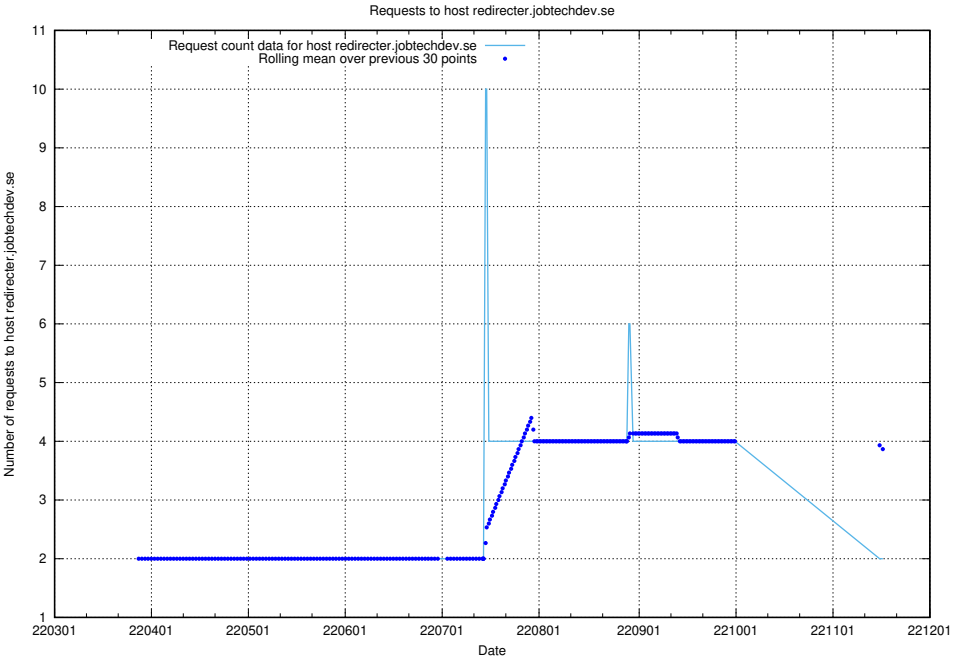

7.514 Usage of redirecter.jobtechdev.se

Here, we count the number of requests to host redirecter.jobtechdev.se.