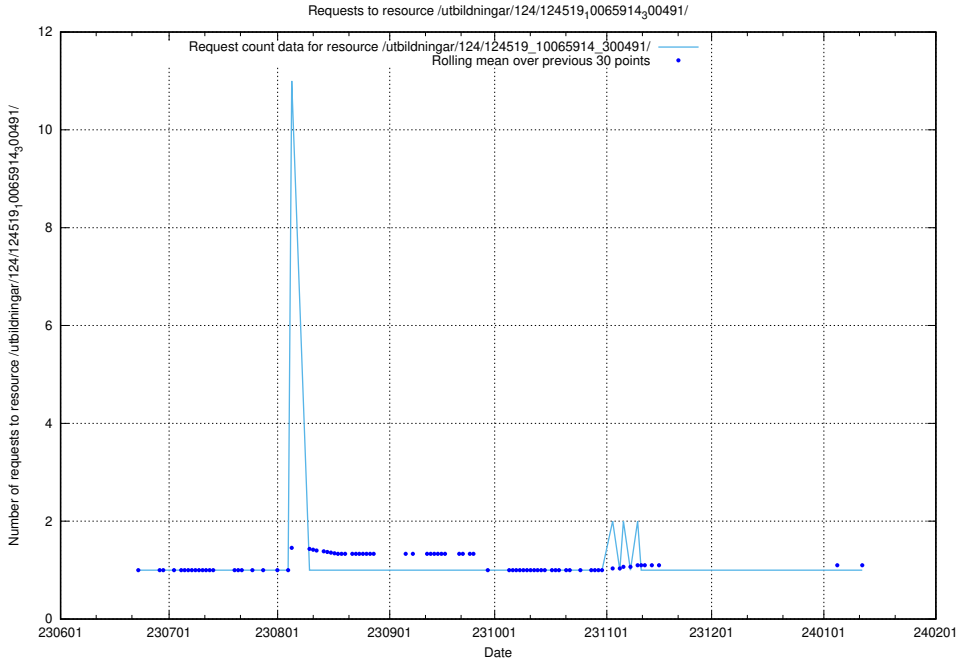

5.6825 Usage of /utbildningar/124/124519_10065914_300491/

Here, we count the number of requests to resource /utbildningar/124/124519_10065914_300491/.