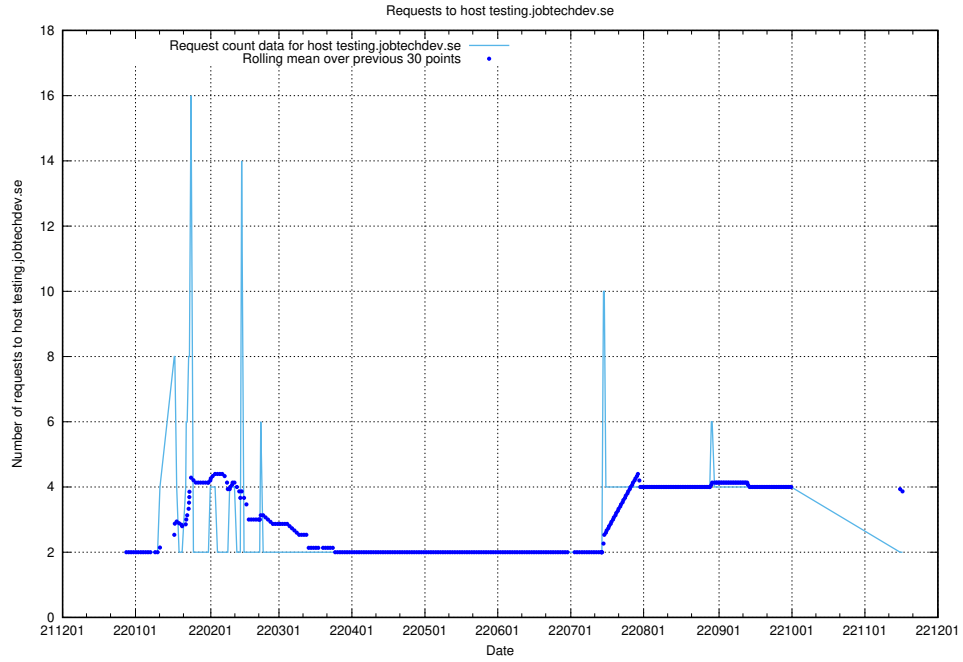

7.381 Usage of testing.jobtechdev.se

Here, we count the number of requests to host testing.jobtechdev.se.