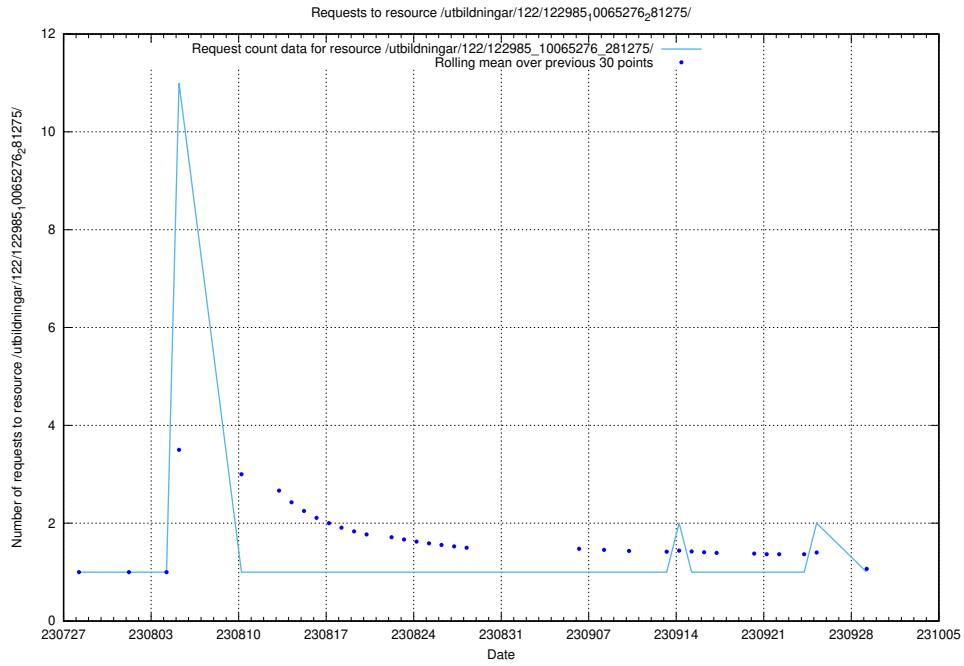

5.5972 Usage of /utbildningar/122/122985_10065276_281275/

Here, we count the number of requests to resource /utbildningar/122/122985_10065276_281275/.