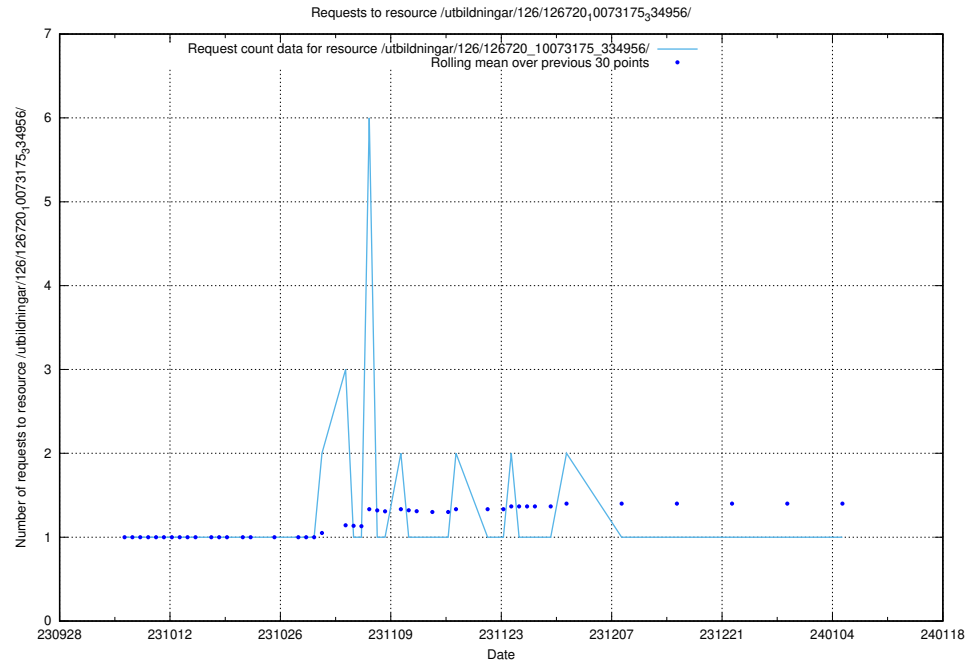

5.5444 Usage of /utbildningar/126/126720_10073175_334956/

Here, we count the number of requests to resource /utbildningar/126/126720_10073175_334956/.