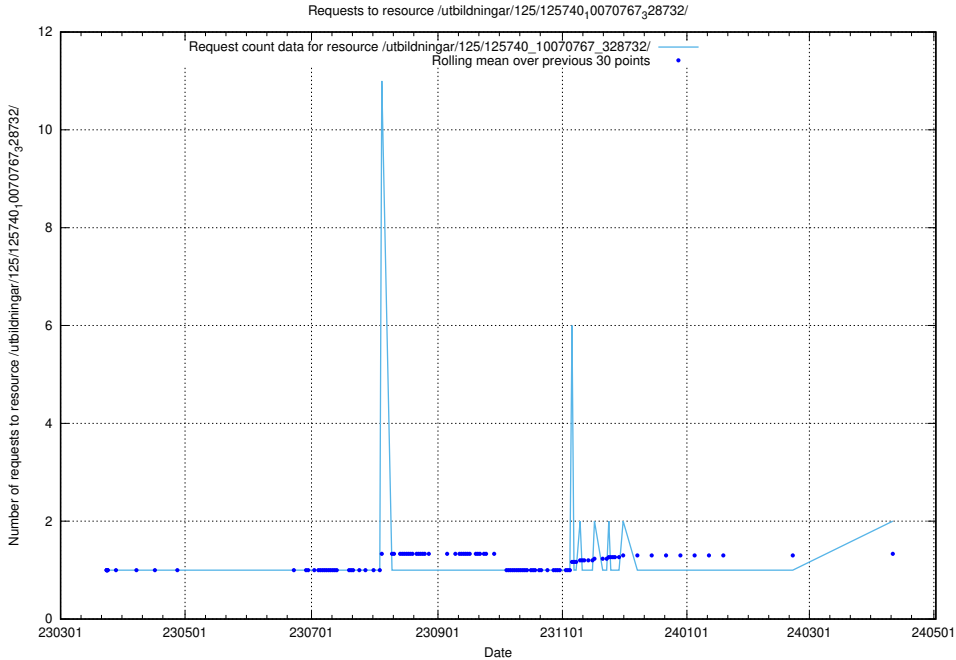

5.494 Usage of /utbildningar/125/125740_10070767_328732/

Here, we count the number of requests to resource /utbildningar/125/125740_10070767_328732/.