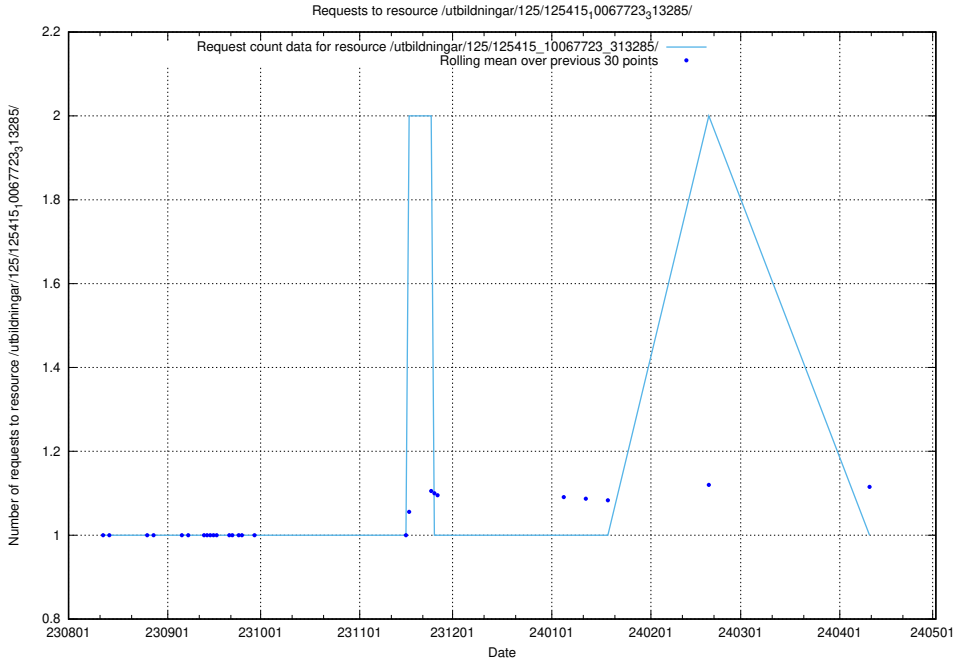

5.5872 Usage of /utbildningar/125/125415_10067723_313285/

Here, we count the number of requests to resource /utbildningar/125/125415_10067723_313285/.