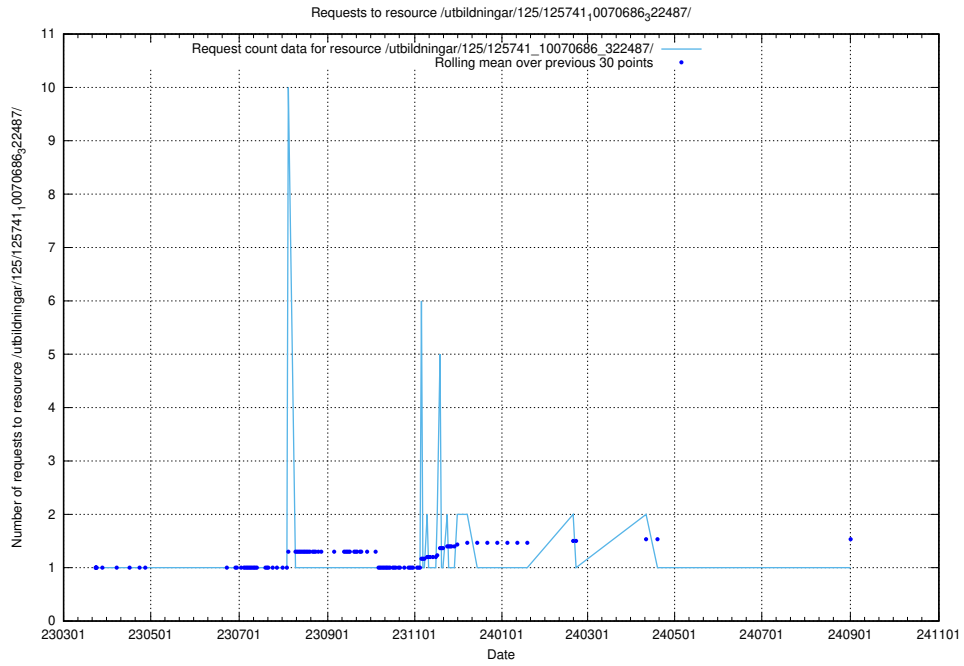

5.7607 Usage of /utbildningar/125/125741_10070686_322487/

Here, we count the number of requests to resource /utbildningar/125/125741_10070686_322487/.