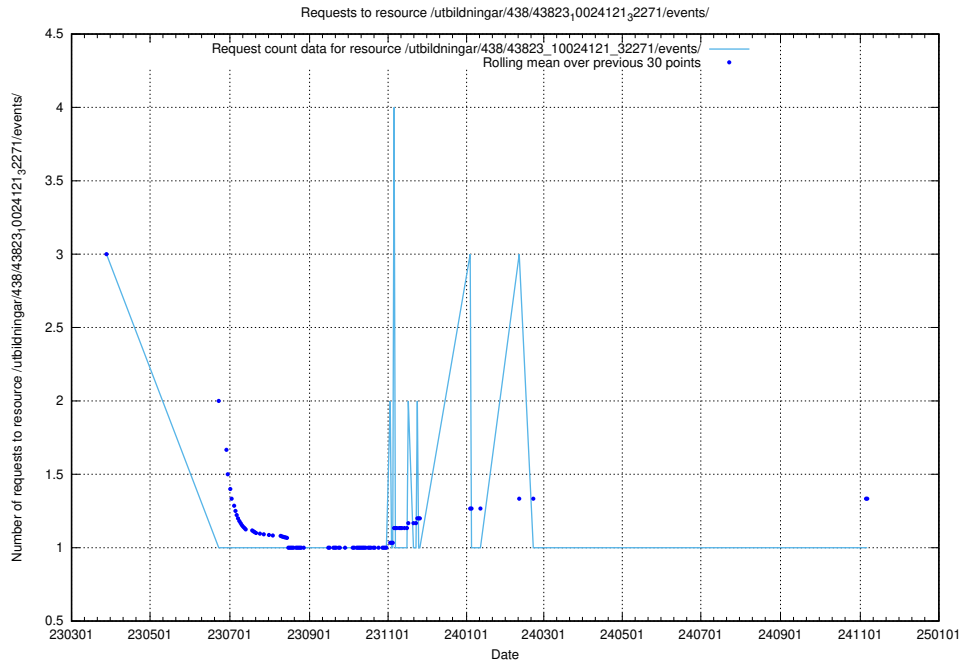

5.7154 Usage of /utbildningar/438/43823_10024121_32271/events/

Here, we count the number of requests to resource /utbildningar/438/43823_10024121_32271/events/.