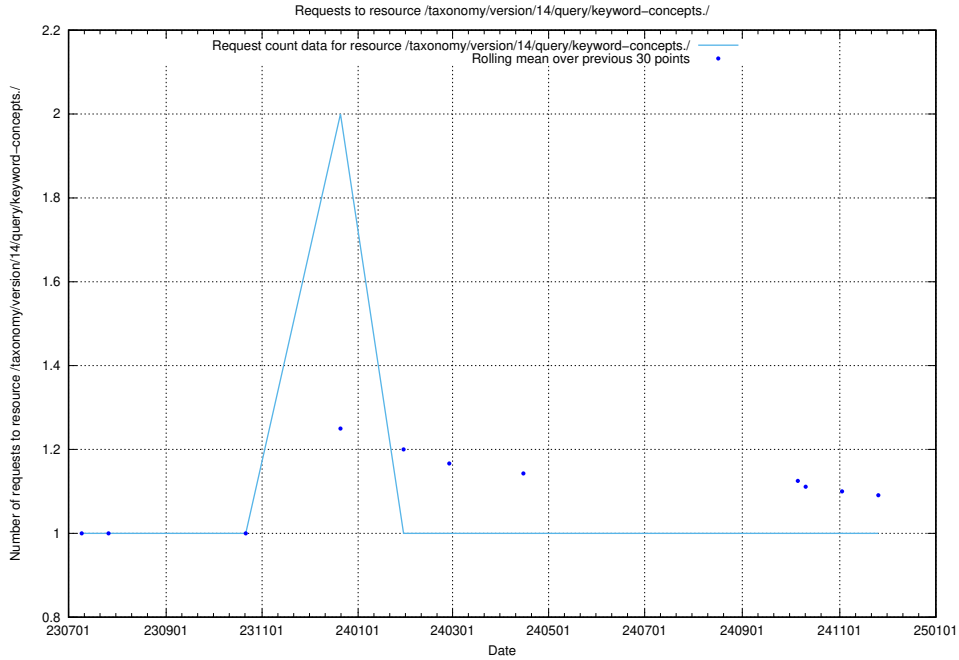

5.6206 Usage of /taxonomy/version/14/query/keyword-concepts./

Here, we count the number of requests to resource /taxonomy/version/14/query/keyword-concepts./.

5.6207 Usage of /taxonomy/version/14/query/isco-level-4-groups/