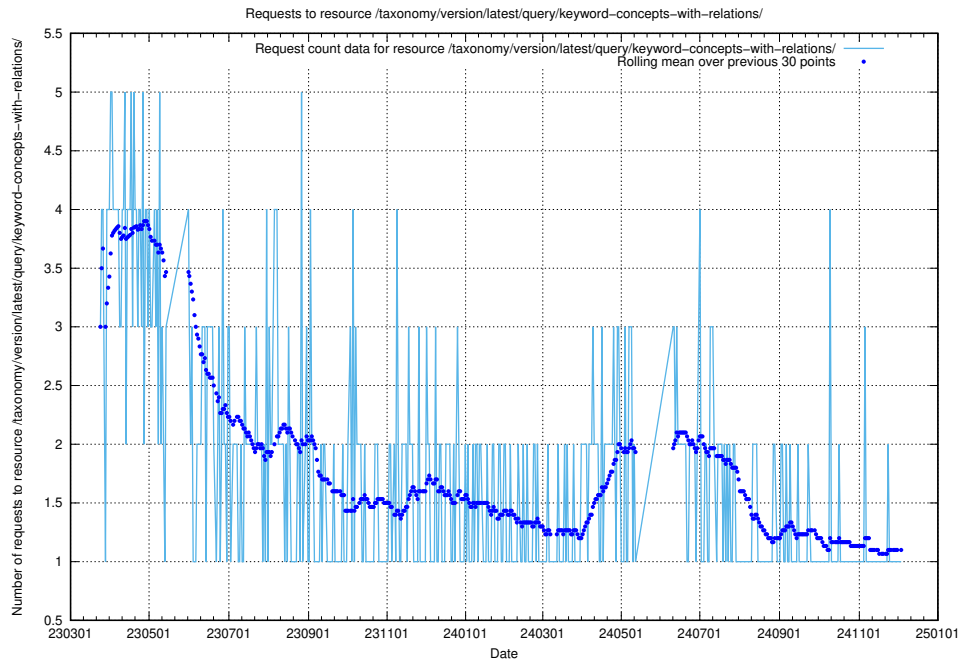

5.7209 Usage of /taxonomy/version/latest/query/keyword-concepts-with-relations/

Here, we count the number of requests to resource /taxonomy/version/latest/query/keyword-concepts-with-relations/.