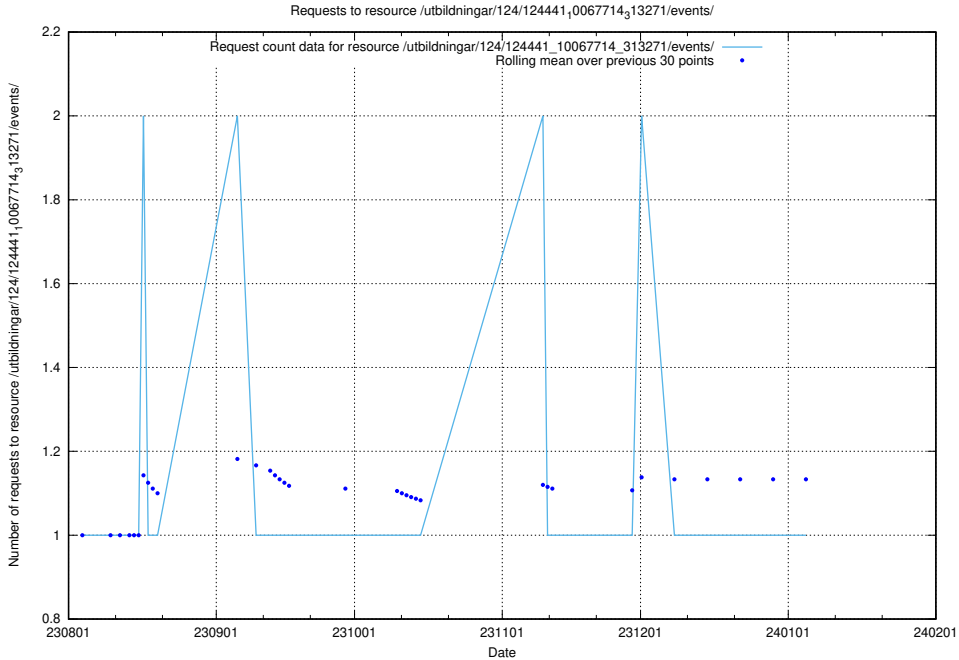

5.5946 Usage of /utbildningar/124/124441_10067714_313271/events/

Here, we count the number of requests to resource /utbildningar/124/124441_10067714_313271/events/