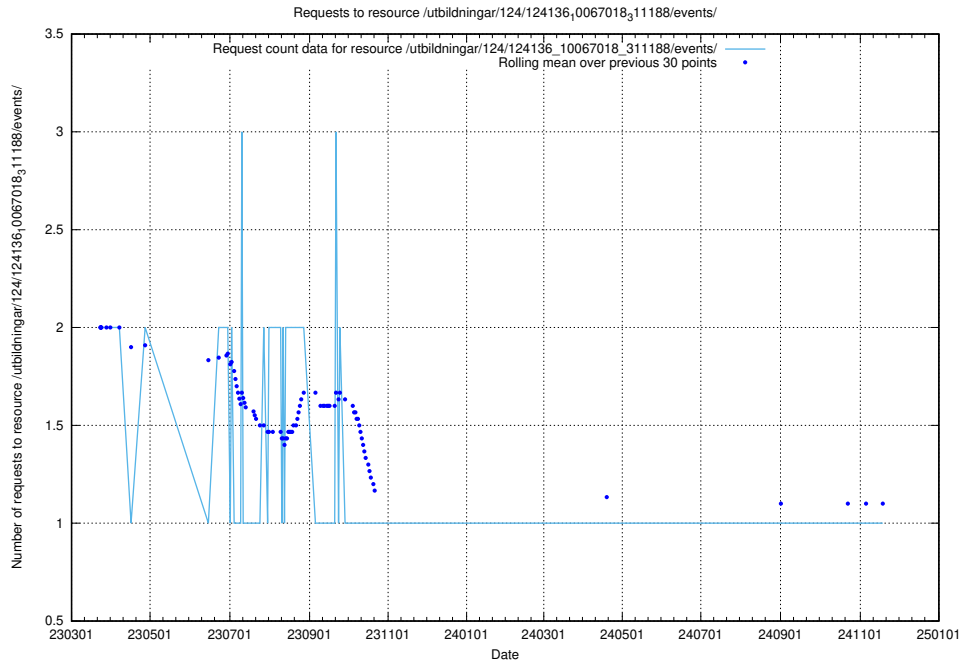

Here, we count the number of requests to resource /utbildningar/124/124361_10067396_312579/.

5.7434 Usage of /utbildningar/124/124136_10067018_311188/events/

Here, we count the number of requests to resource /utbildningar/124/124136_10067018_311188/events/