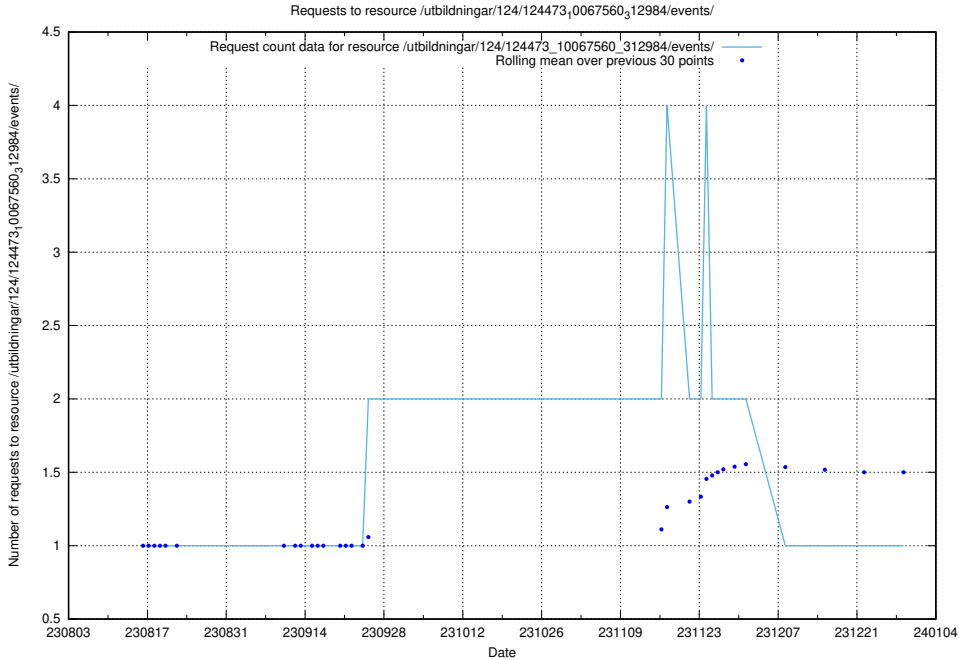

5.5851 Usage of /utbildningar/124/124473_10067560_312984/events/

Here, we count the number of requests to resource /utbildningar/124/124473_10067560_312984/events/