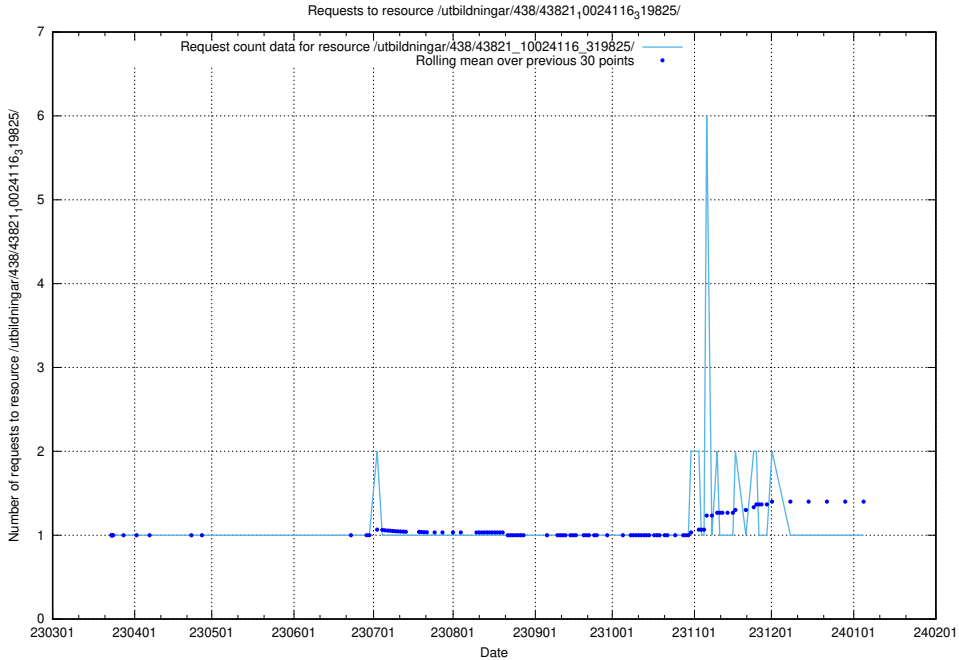

5.7466 Usage of /utbildningar/438/43821_10024116_319825/

Here, we count the number of requests to resource /utbildningar/438/43821_10024116_319825/.