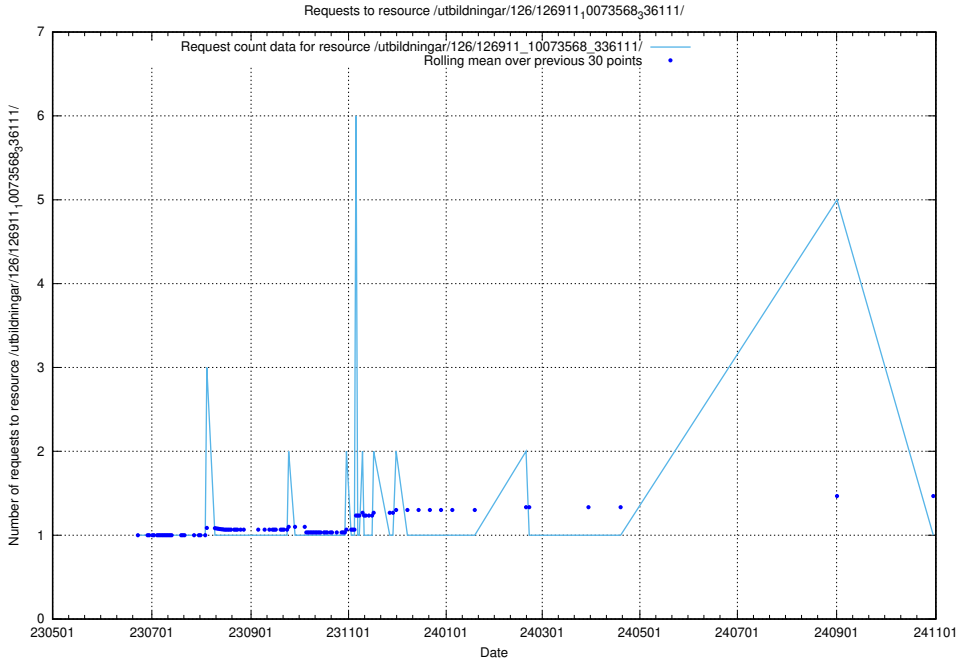

5.6647 Usage of /utbildningar/126/126911_10073568_336111/

Here, we count the number of requests to resource /utbildningar/126/126911_10073568_336111/.