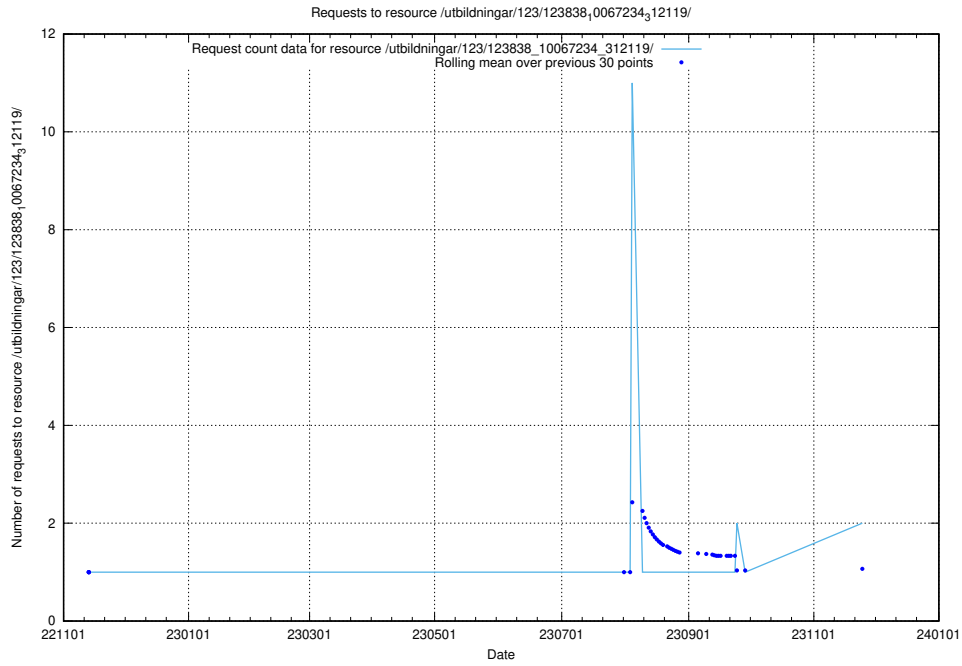

5.878 Usage of /utbildningar/123/123838_10067234_312119/

Here, we count the number of requests to resource /utbildningar/123/123838_10067234_312119/.