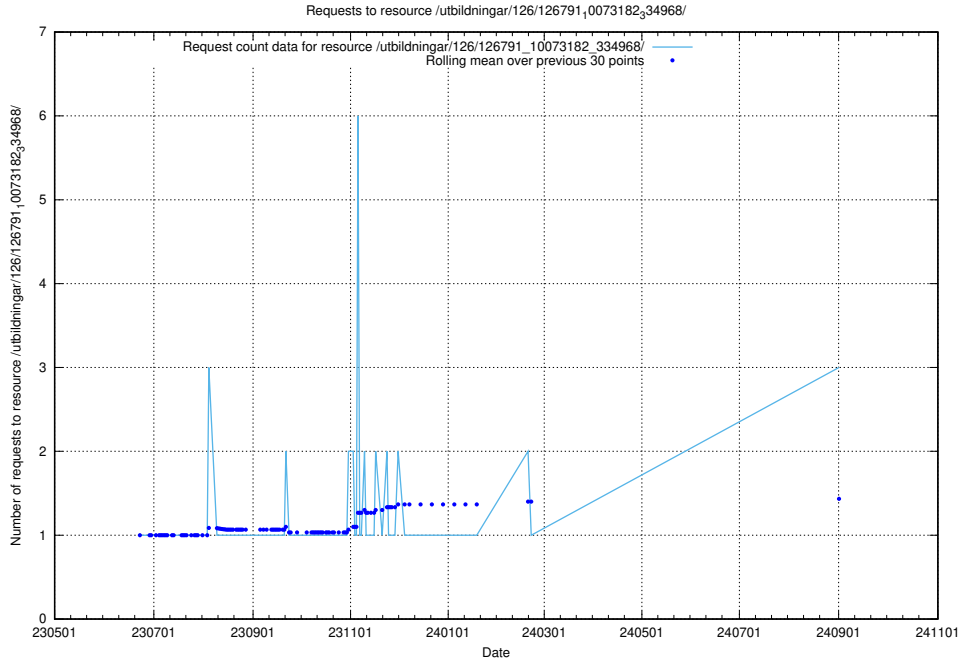

5.455 Usage of /utbildningar/126/126791_10073182_334968/

Here, we count the number of requests to resource /utbildningar/126/126791_10073182_334968/.