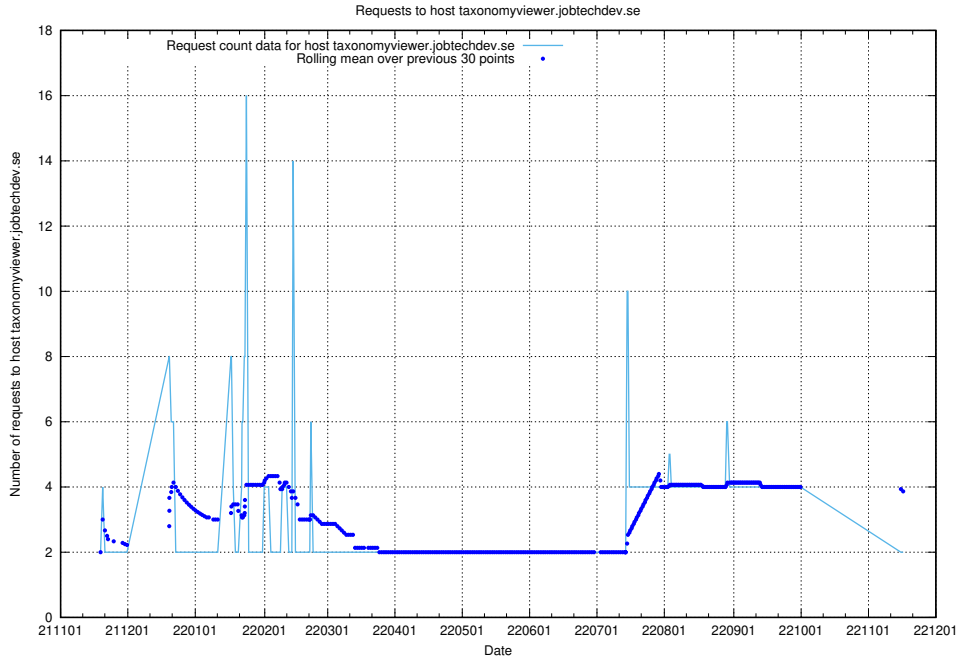

7.488 Usage of taxonomyviewer.jobtechdev.se

Here, we count the number of requests to host taxonomyviewer.jobtechdev.se.