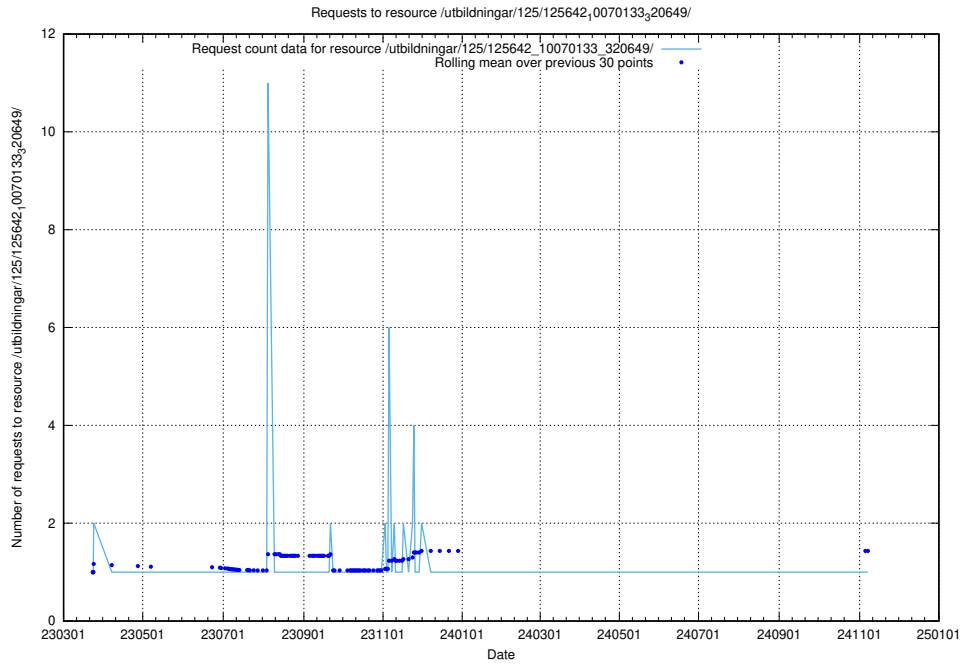

5.1026 Usage of /utbildningar/125/125642_10070133_320649/

Here, we count the number of requests to resource /utbildningar/125/125642_10070133_320649/.