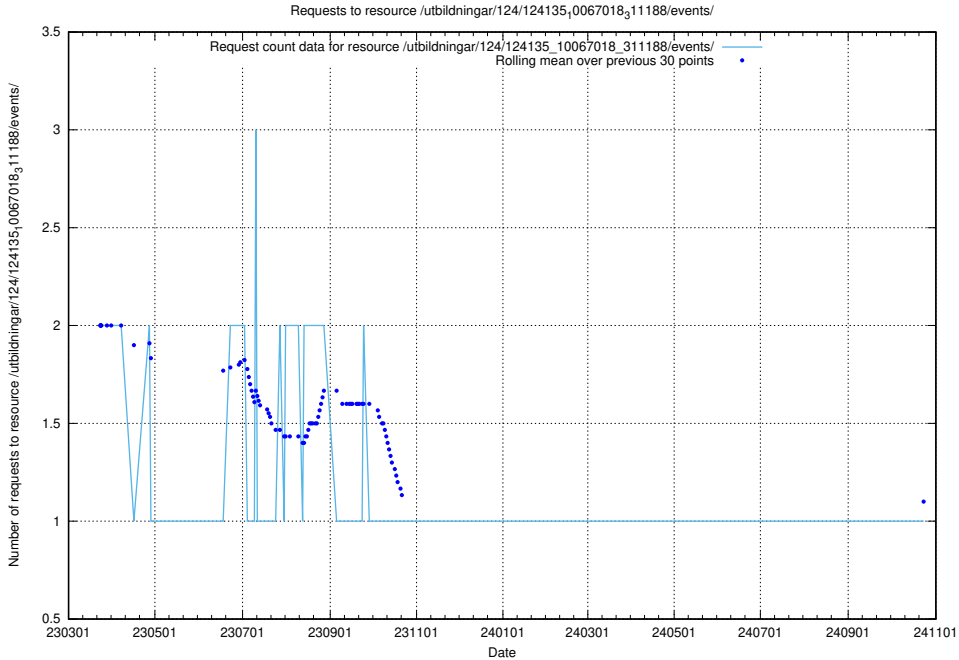

5.7435 Usage of /utbildningar/124/124135_10067018_311188/events/

Here, we count the number of requests to resource /utbildningar/124/124135_10067018_311188/events/