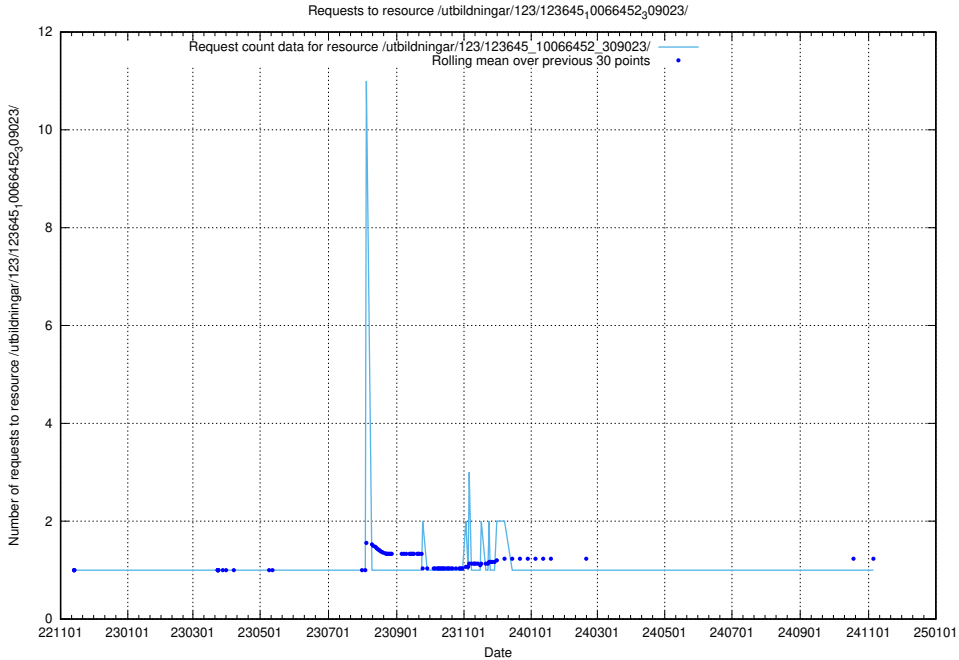

Here, we count the number of requests to resource /taxonomy/version/13/query/employment-variety-concepts/.

5.7021 Usage of /utbildningar/123/123645_10066452_309023/

Here, we count the number of requests to resource /utbildningar/123/123645_10066452_309023/.