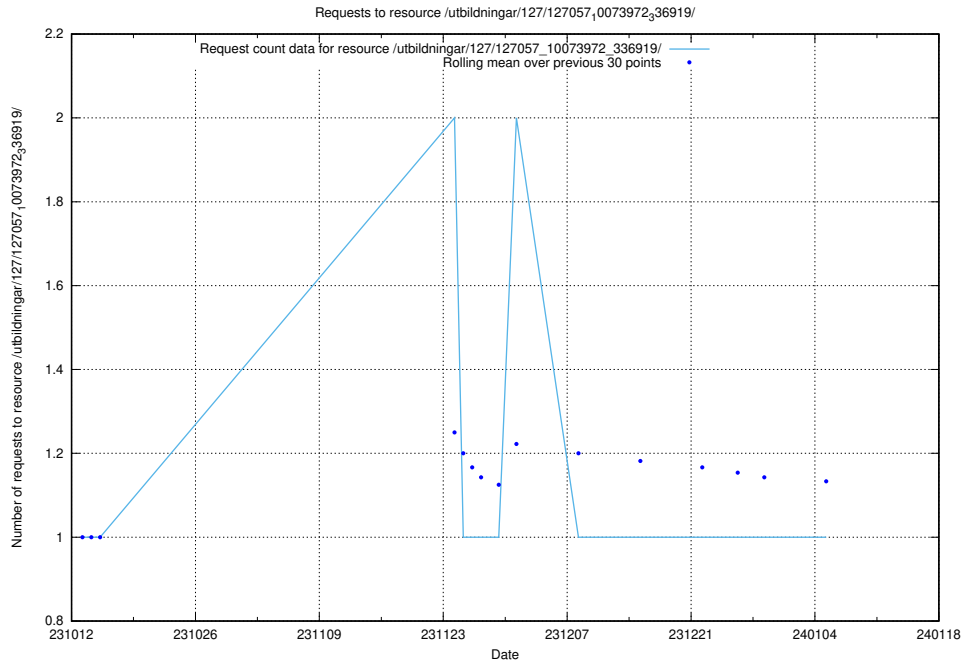

5.5395 Usage of /utbildningar/127/127057_10073972_336919/

Here, we count the number of requests to resource /utbildningar/127/127057_10073972_336919/.