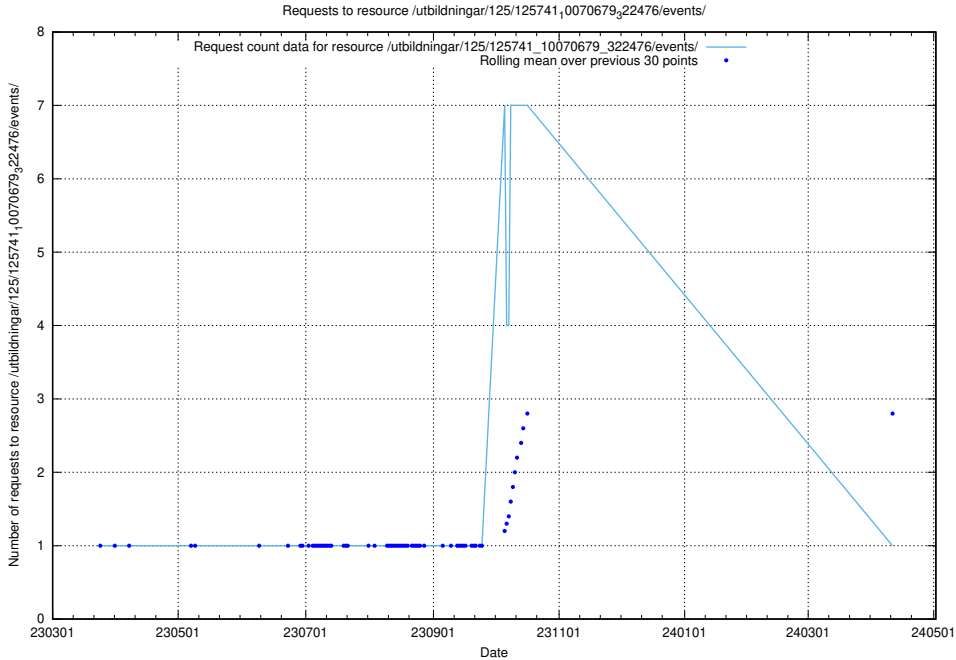

5.7355 Usage of /utbildningar/125/125741_10070679_322476/events/

Here, we count the number of requests to resource /utbildningar/125/125741_10070679_322476/events/