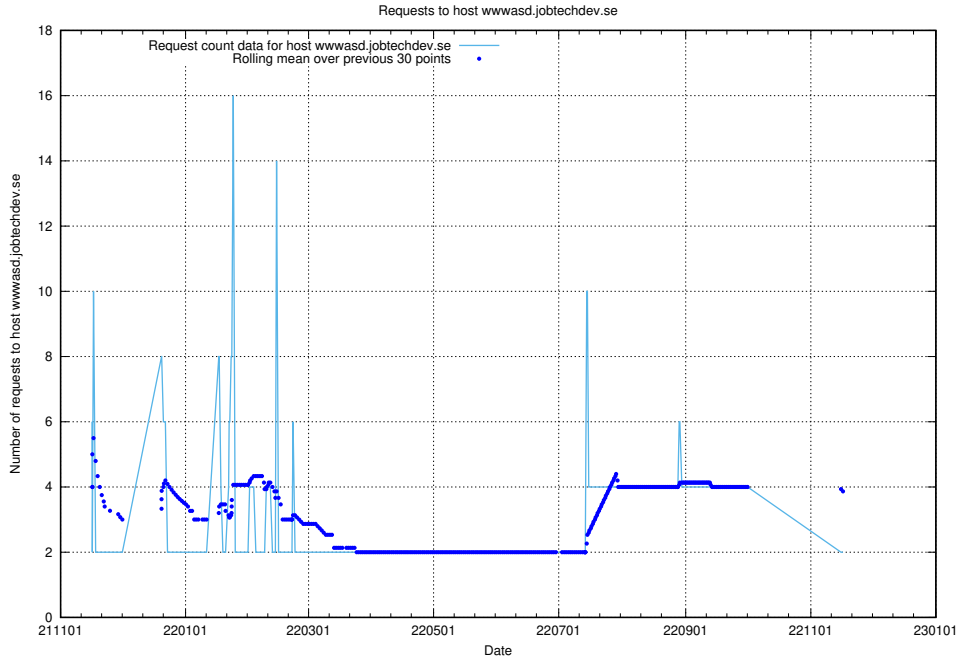

7.565 Usage of wwwasd.jobtechdev.se

Here, we count the number of requests to host wwwasd.jobtechdev.se.