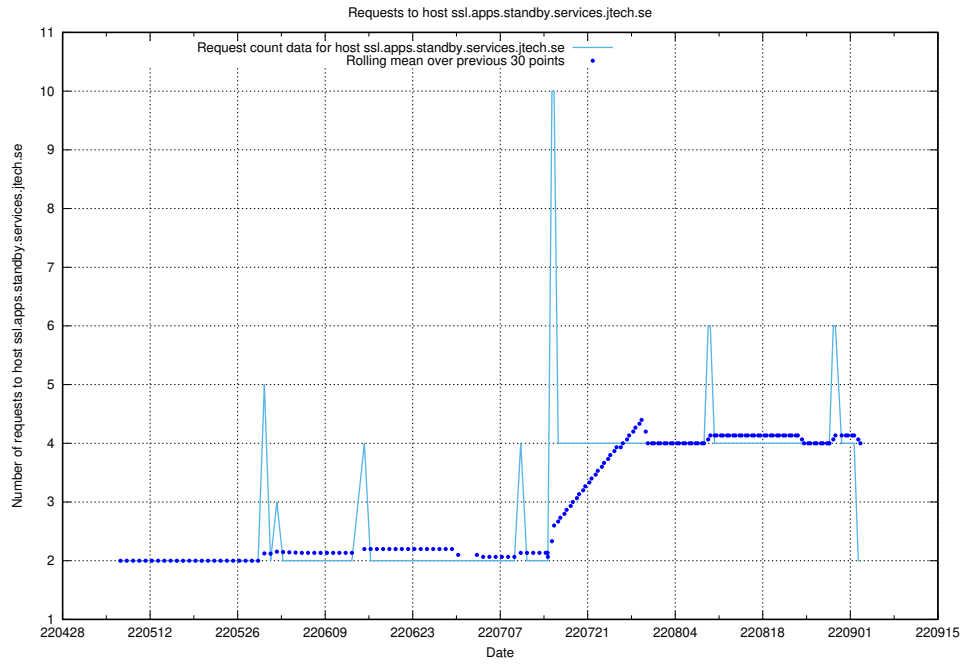

7.457 Usage of ssl.apps.standby.services.jtech.se

Here, we count the number of requests to host ssl.apps.standby.services.jtech.se.