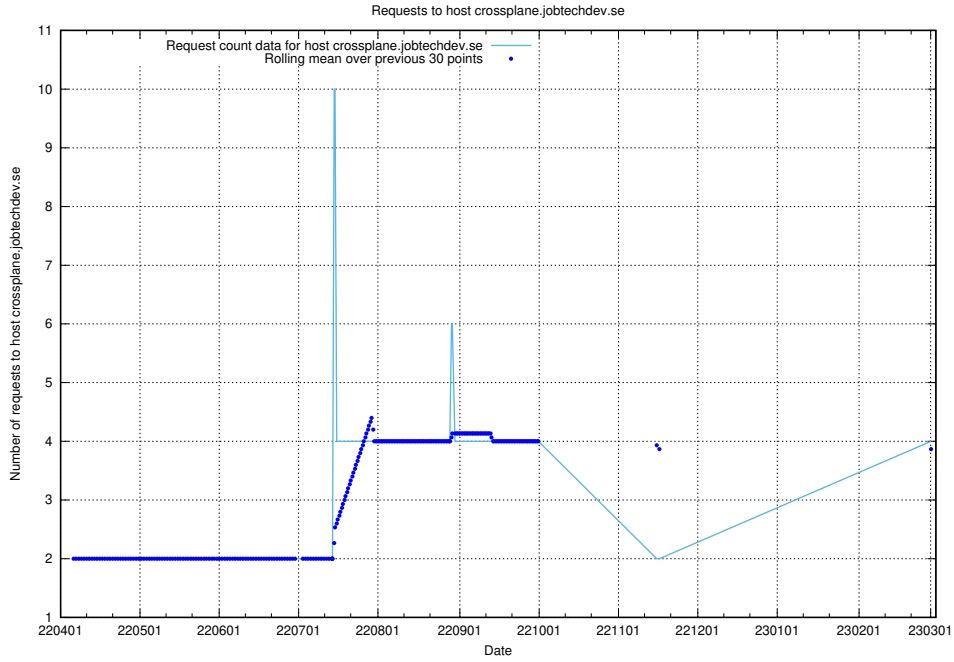

Here, we count the number of requests to host dev-jobad-enrichments-api.jobtechdev.se.

7.174 Usage of crossplane.jobtechdev.se

Here, we count the number of requests to host crossplane.jobtechdev.se.

7.175 Usage of taxonomi.api.jobtechdev.se