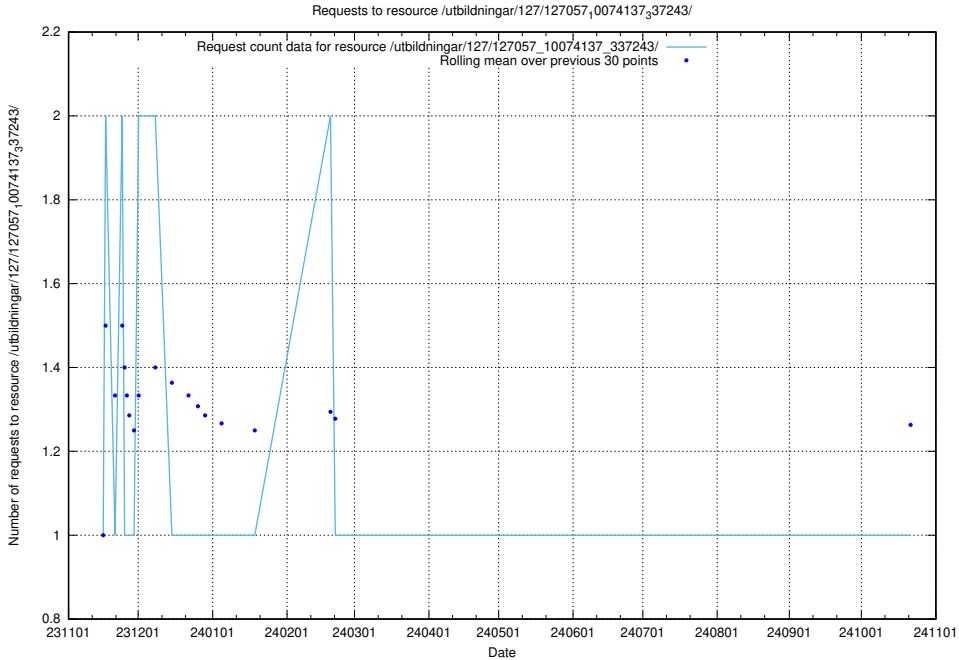

5.5125 Usage of /utbildningar/127/127057_10074137_337243/

Here, we count the number of requests to resource /utbildningar/127/127057_10074137_337243/.