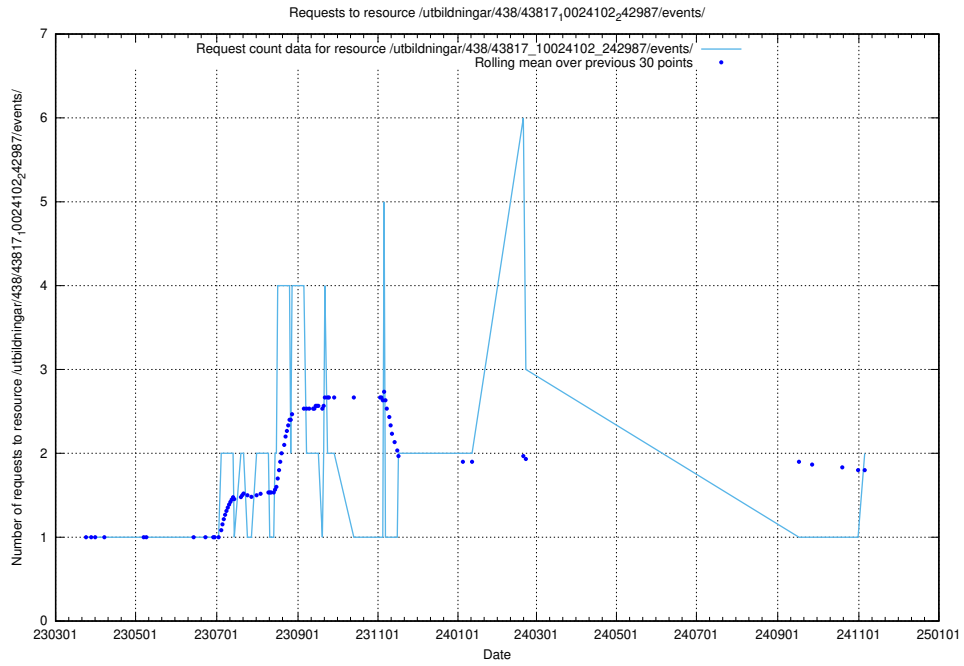

5.904 Usage of /utbildningar/438/43817_10024102_242987/events/

Here, we count the number of requests to resource /utbildningar/438/43817_10024102_242987/events/.