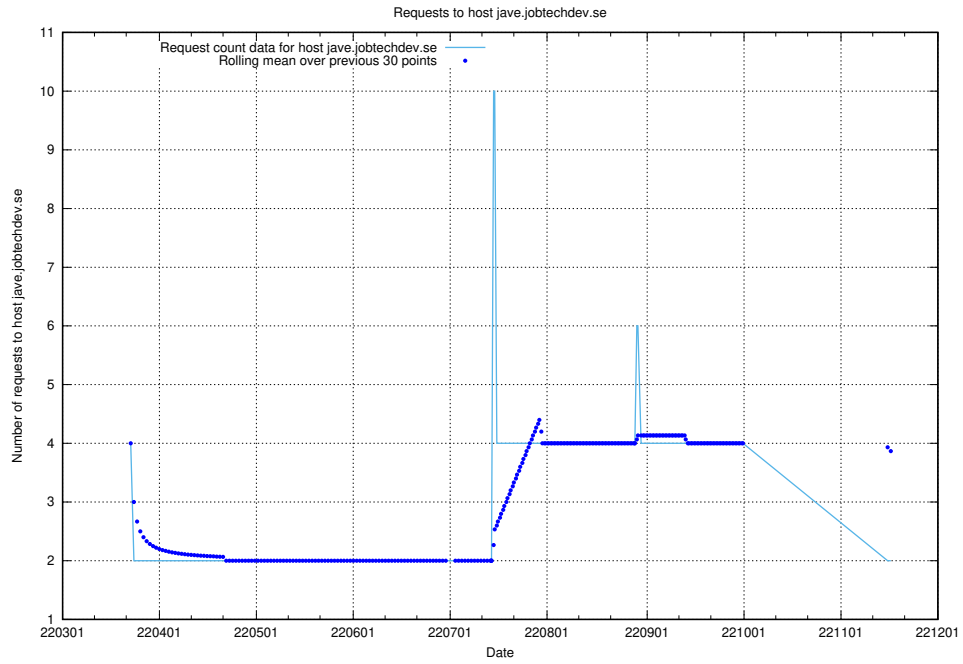

7.519 Usage of `jave.jobtechdev.se`

Here, we count the number of requests to host `jave.jobtechdev.se`.

7.520 Usage of mentor-api-mentor-api-prod.prod.services.jtech.se

Here, we count the number of requests to host mentor-api-mentor-api-prod.prod.services.jtech.se.