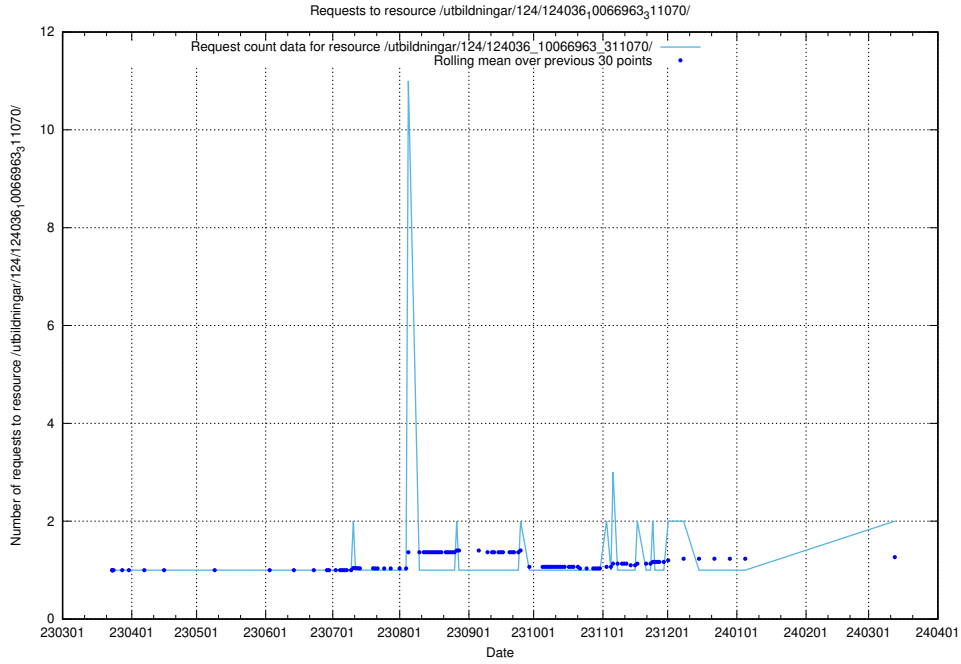

5.751 Usage of /utbildningar/124/124036_10066963_311070/

Here, we count the number of requests to resource /utbildningar/124/124036_10066963_311070/.