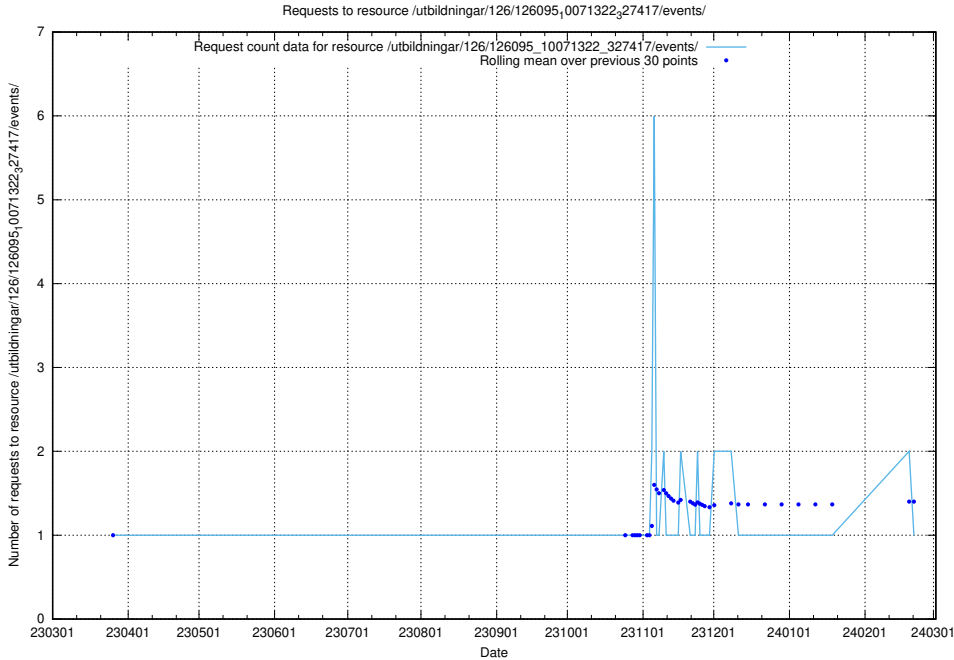

5.7162 Usage of /utbildningar/126/126095_10071322_327417/events/

Here, we count the number of requests to resource /utbildningar/126/126095_10071322_327417/events/