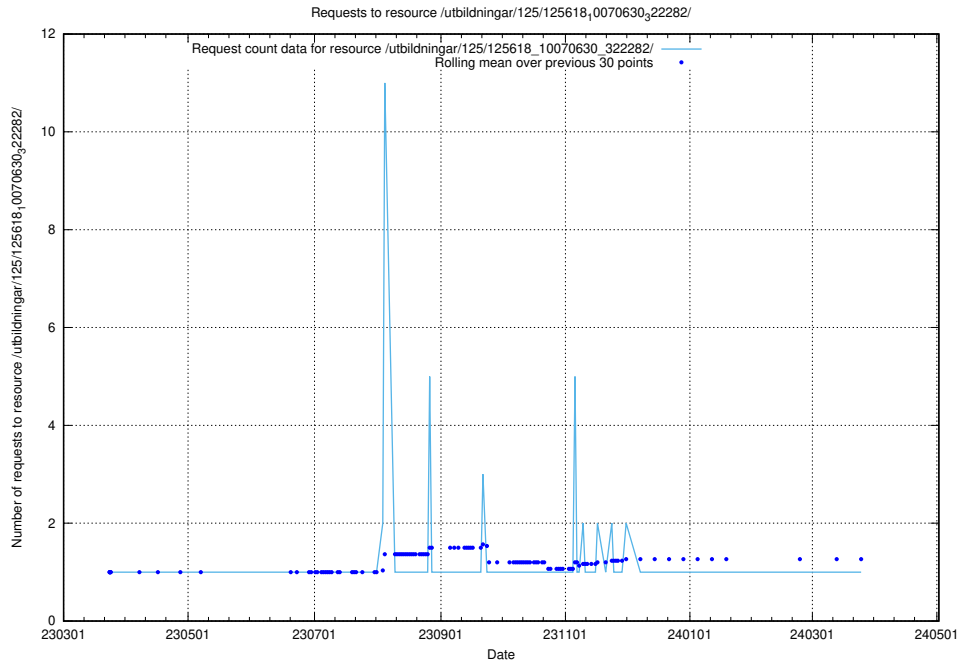

5.1050 Usage of /utbildningar/125/125618_10070630_322282/

Here, we count the number of requests to resource /utbildningar/125/125618_10070630_322282/.