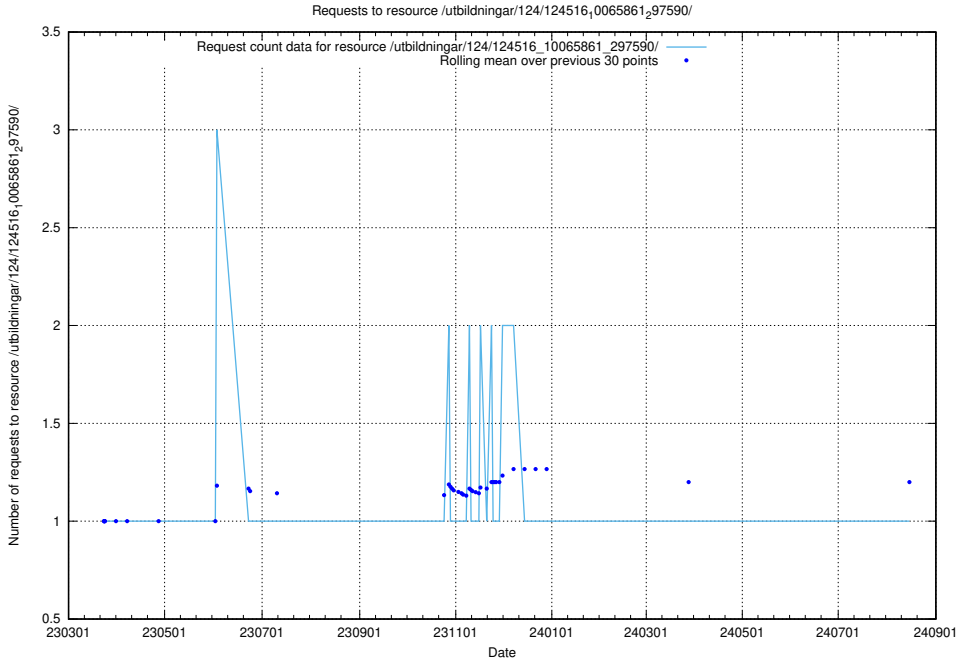

5.2515 Usage of /utbildningar/124/124516_10065861_297590/

Here, we count the number of requests to resource /utbildningar/124/124516_10065861_297590/.

5.2516 Usage of /availability/uptime/20240129/

Here, we count the number of requests to resource /availability/uptime/20240129/.