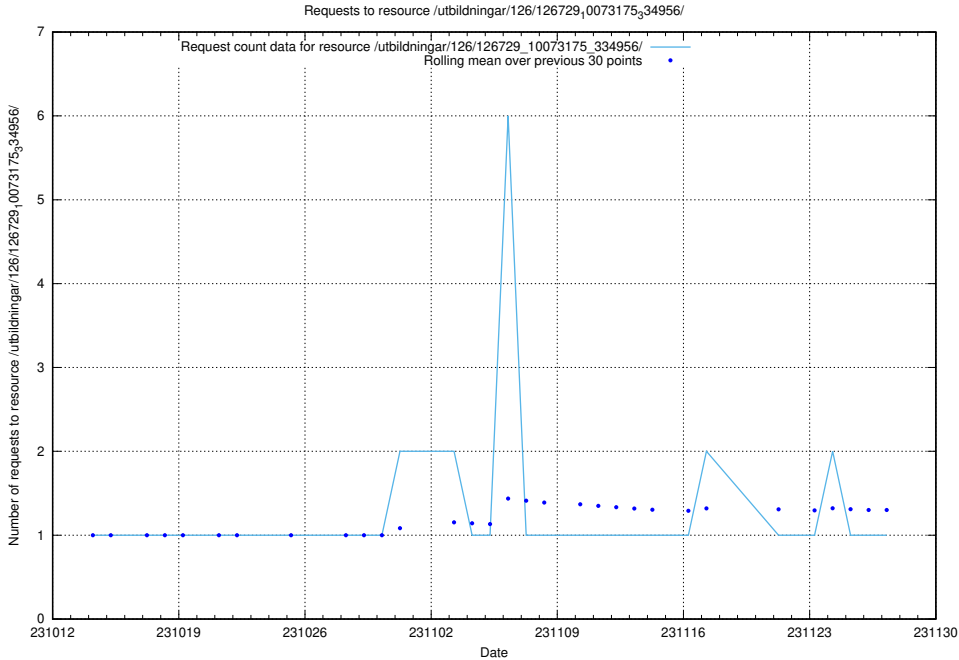

5.5378 Usage of /utbildningar/126/126729_10073175_334956/

Here, we count the number of requests to resource /utbildningar/126/126729_10073175_334956/.