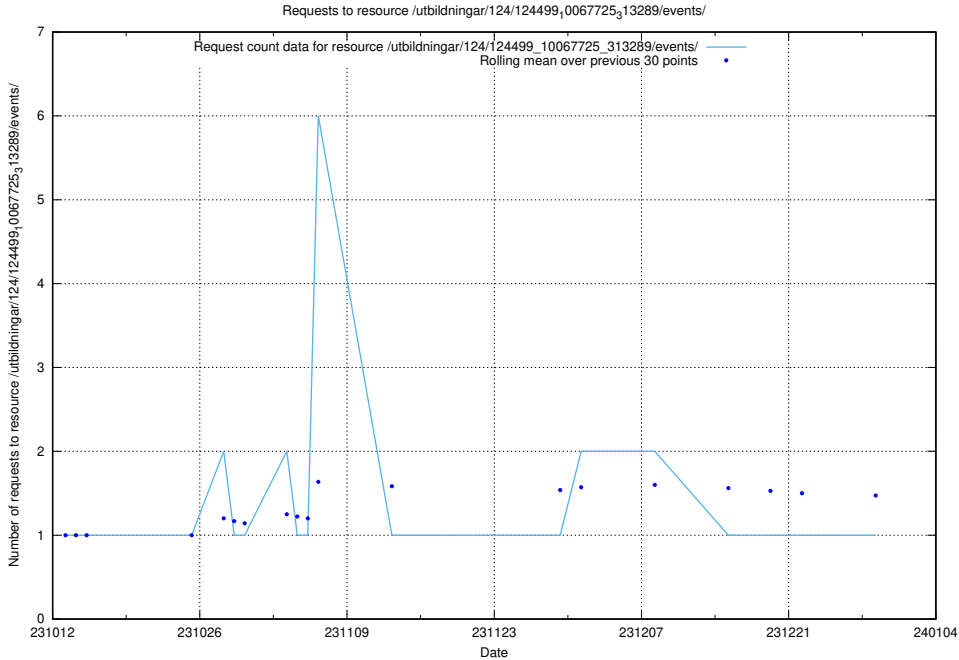

5.5404 Usage of /utbildningar/124/124499_10067725_313289/events/

Here, we count the number of requests to resource /utbildningar/124/124499_10067725_313289/events/