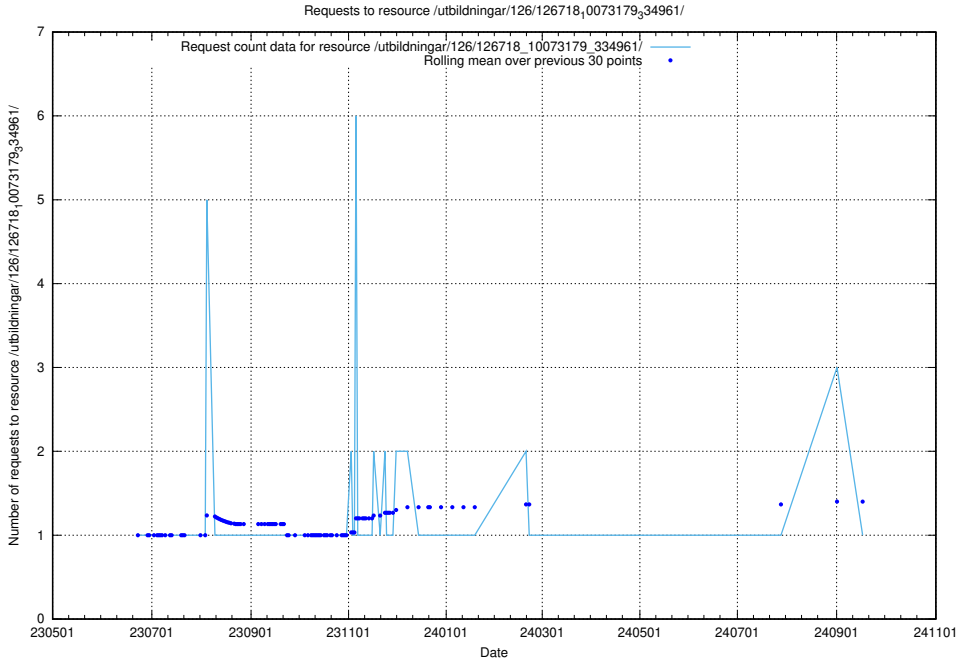

5.6673 Usage of /utbildningar/126/126718_10073179_334961/

Here, we count the number of requests to resource /utbildningar/126/126718_10073179_334961/.