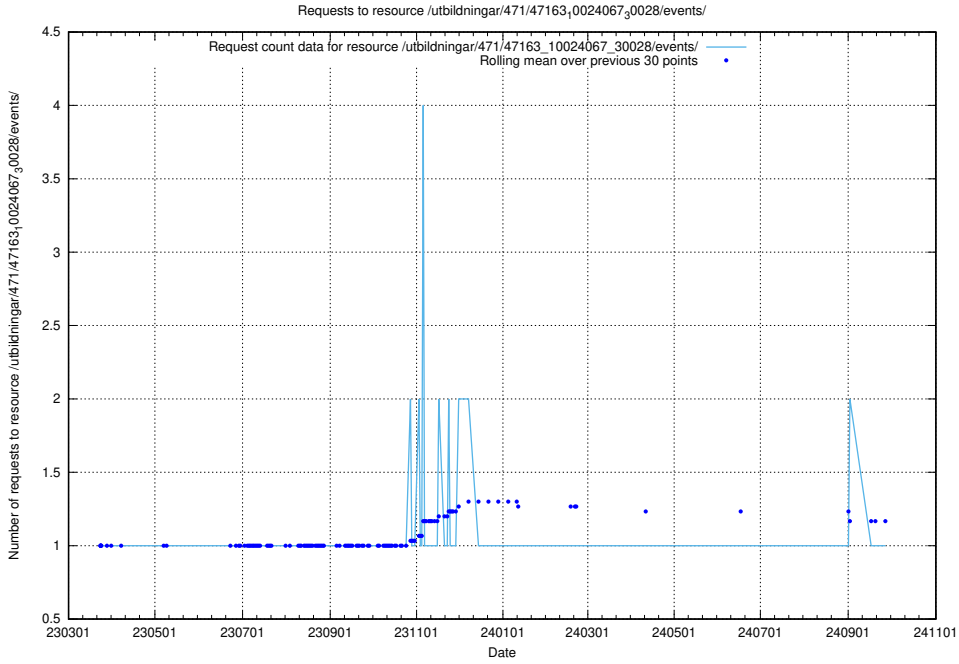

5.7441 Usage of /utbildningar/471/47163_10024067_30028/events/

Here, we count the number of requests to resource /utbildningar/471/47163_10024067_30028/events/.