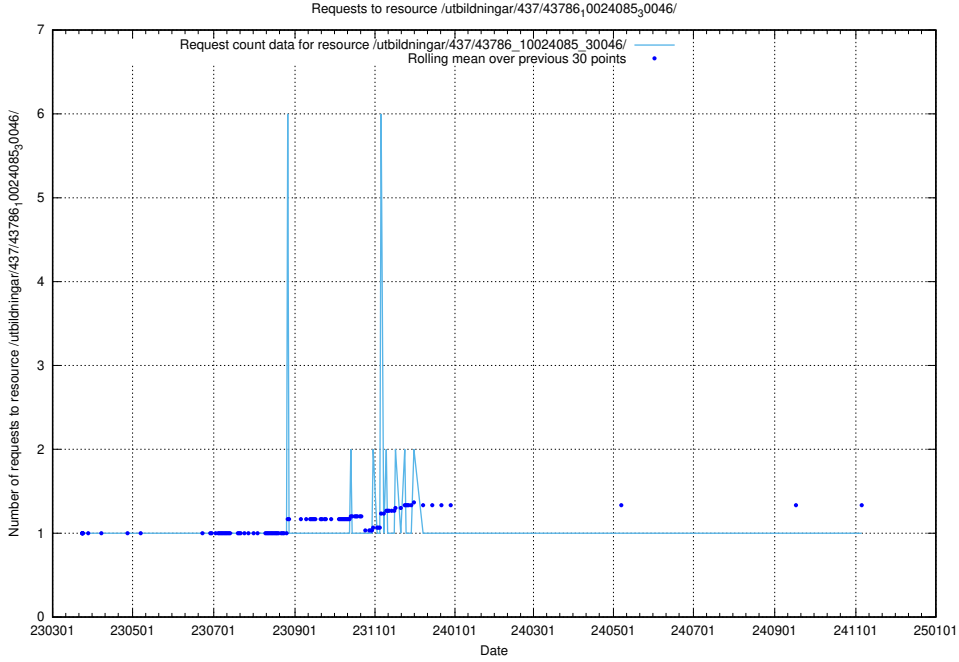

5.7491 Usage of /utbildningar/437/43786_10024085_30046/

Here, we count the number of requests to resource /utbildningar/437/43786_10024085_30046/.