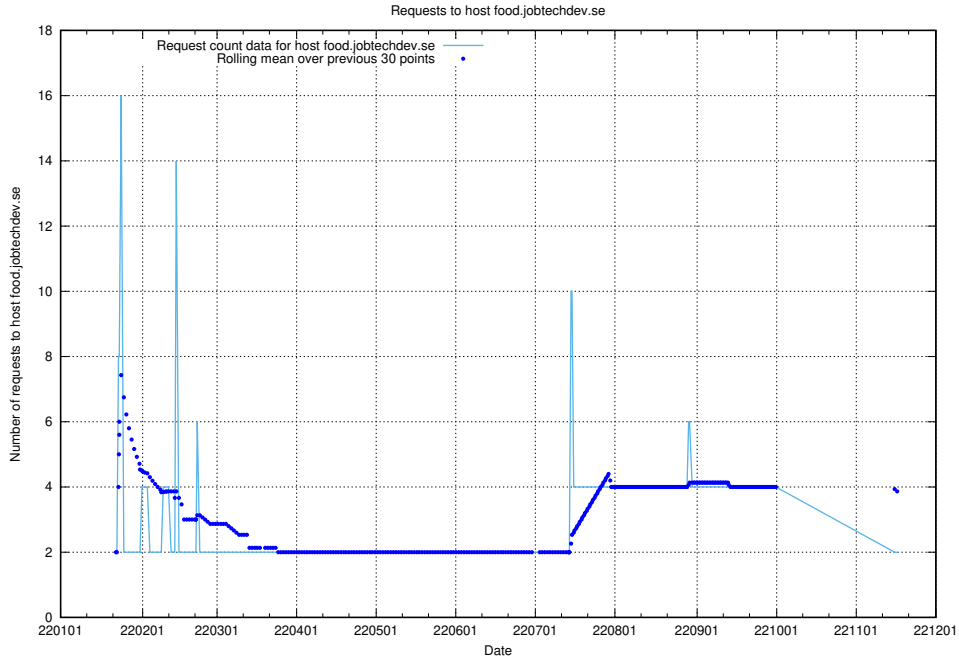

7.630 Usage of events.jobtechdev.se

Here, we count the number of requests to host events.jobtechdev.se.

7.631 Usage of hr.jobtechdev.se

Here, we count the number of requests to host hr.jobtechdev.se.

7.632 Usage of xn-ww-wc2f.jobtechdev.se:443