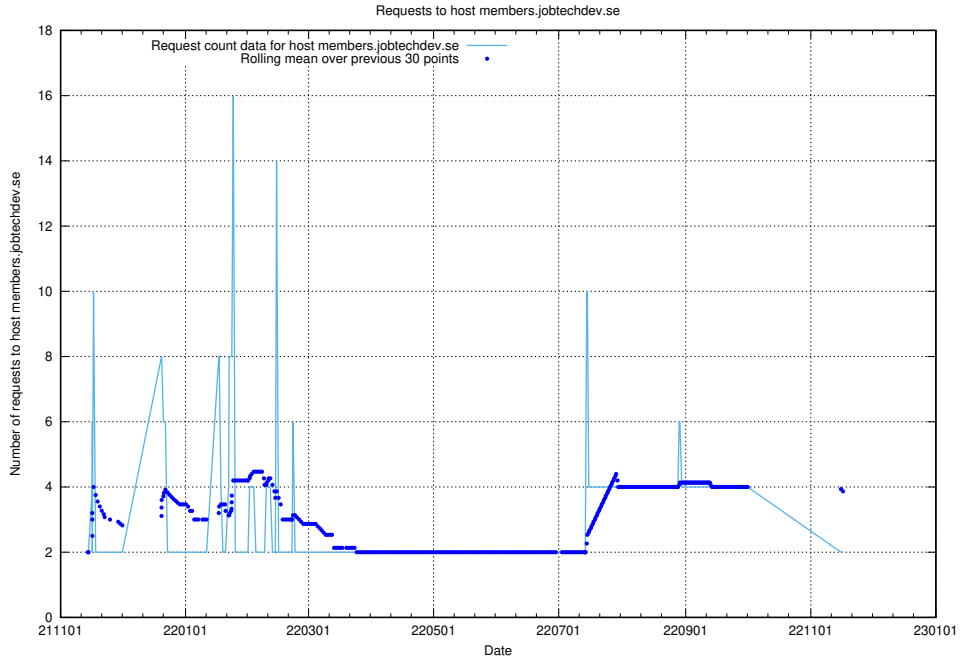

7.599 Usage of members.jobtechdev.se

Here, we count the number of requests to host members.jobtechdev.se.