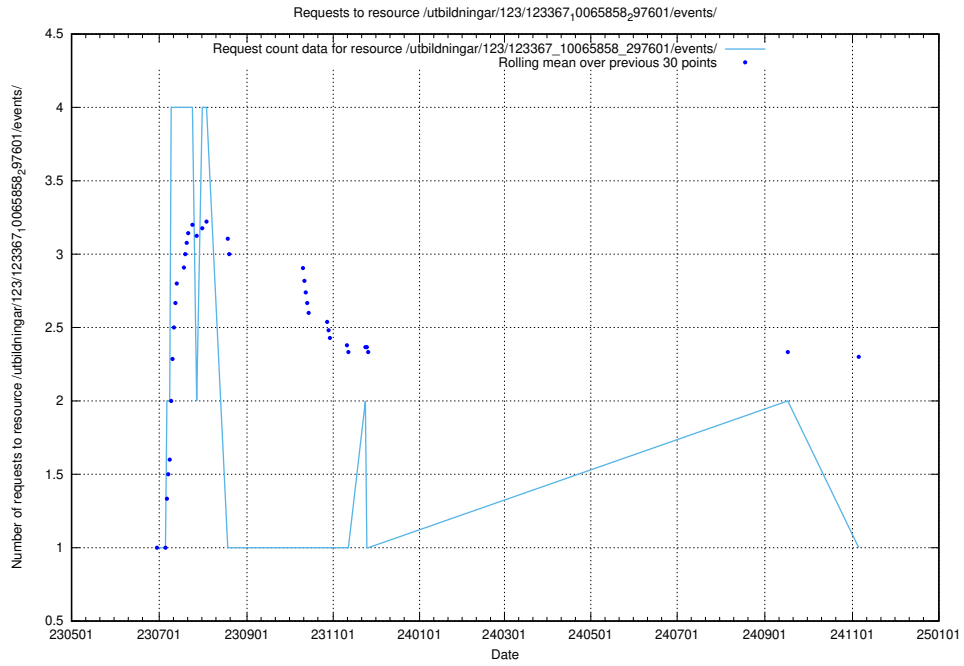

5.6461 Usage of /utbildningar/123/123367_10065858_297601/events/

Here, we count the number of requests to resource /utbildningar/123/123367_10065858_297601/events/