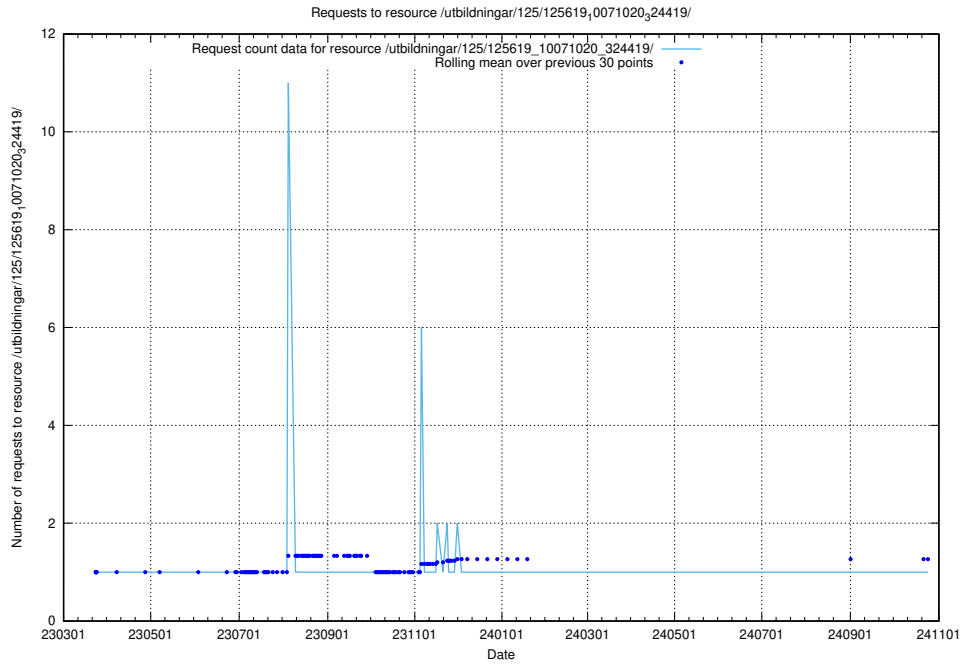

5.1041 Usage of /utbildningar/125/125619_10071020_324419/

Here, we count the number of requests to resource /utbildningar/125/125619_10071020_324419/.