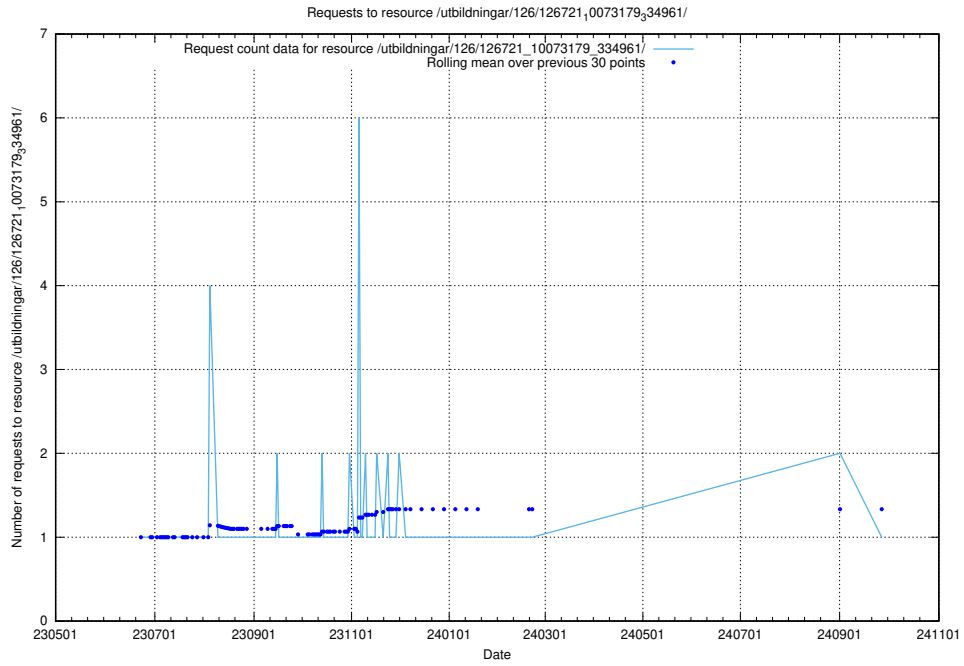

5.6666 Usage of /utbildningar/126/126721_10073179_334961/

Here, we count the number of requests to resource /utbildningar/126/126721_10073179_334961/.