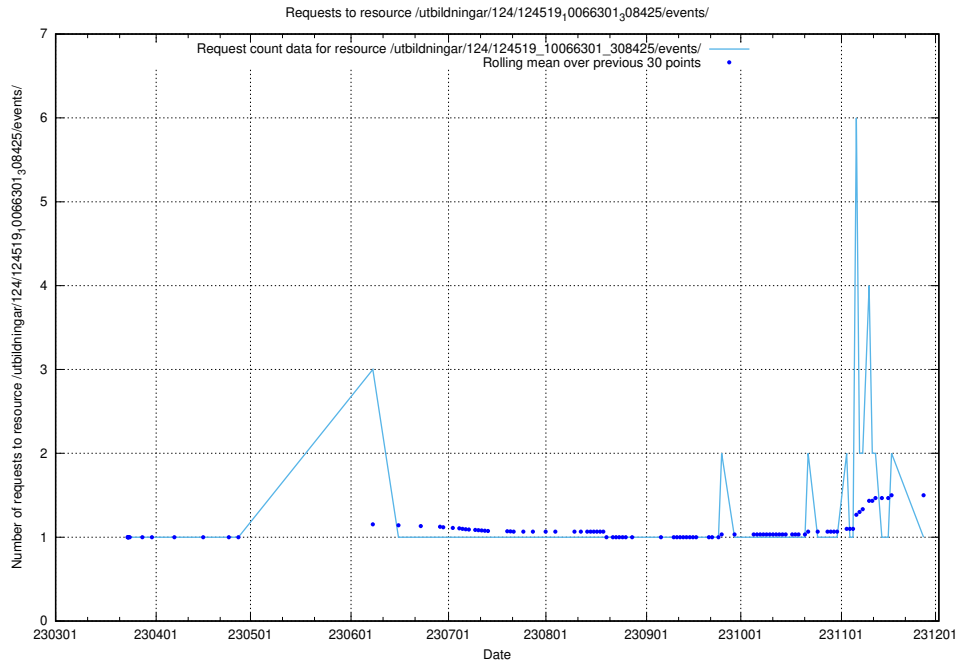

Here, we count the number of requests to resource /taxonomy/version/14/query/ssyk-level-4-with-related-isco-level-4-groups/.

5.2241 Usage of /utbildningar/124/124519_10066301_308425/events/

Here, we count the number of requests to resource /utbildningar/124/124519_10066301_308425/events/