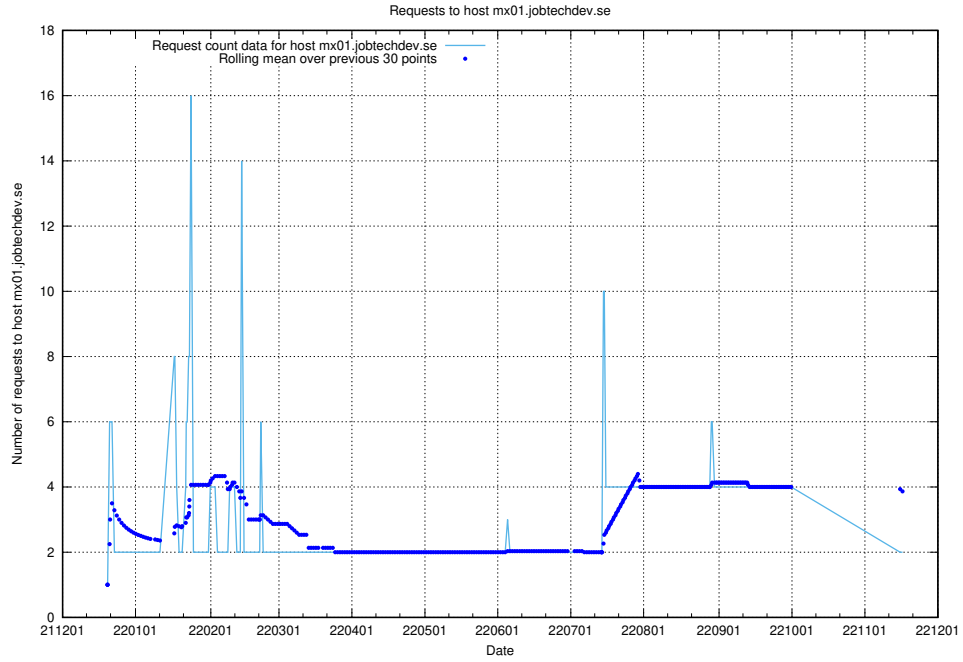

7.397 Usage of mx01.jobtechdev.se

Here, we count the number of requests to host mx01.jobtechdev.se.