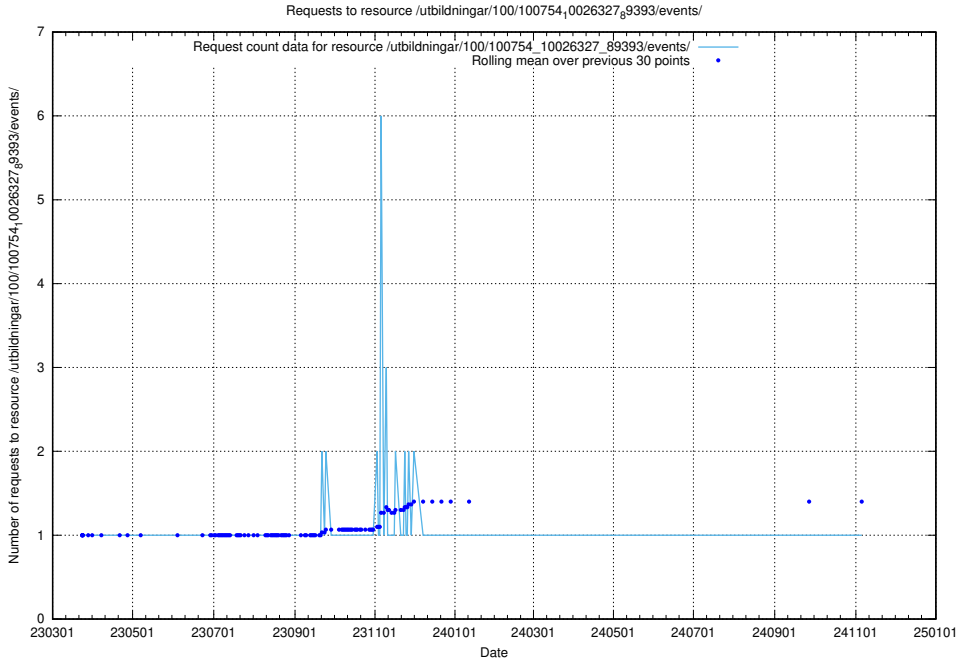

Here, we count the number of requests to resource /utbildningar/110/110069_10045703_318582/.

5.6621 Usage of /utbildningar/100/100754_10026327_89393/events/

Here, we count the number of requests to resource /utbildningar/100/100754_10026327_89393/events/.