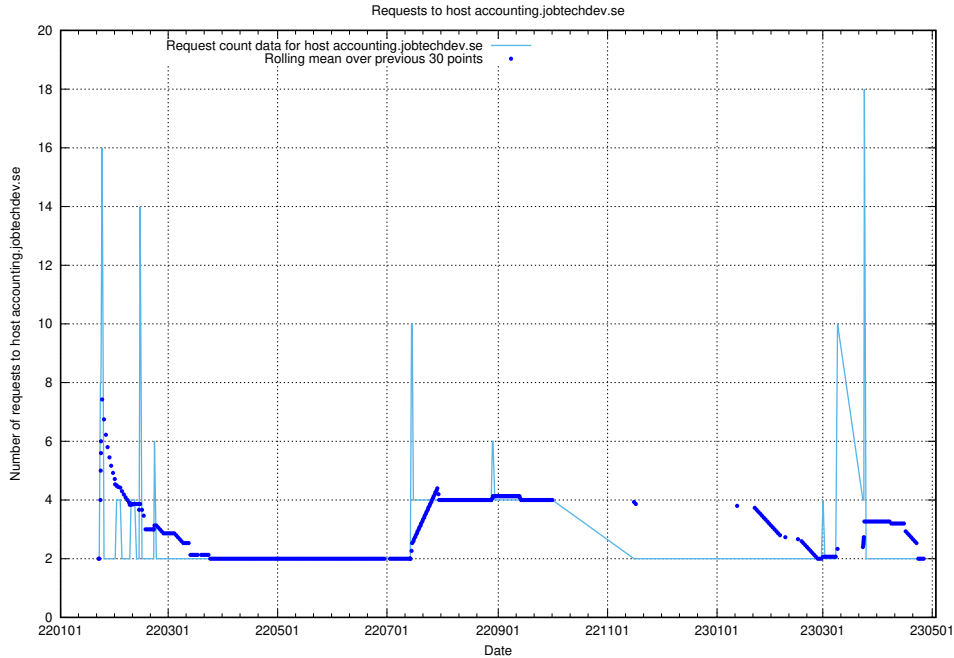

7.287 Usage of accounting.jobtechdev.se

Here, we count the number of requests to host accounting.jobtechdev.se.