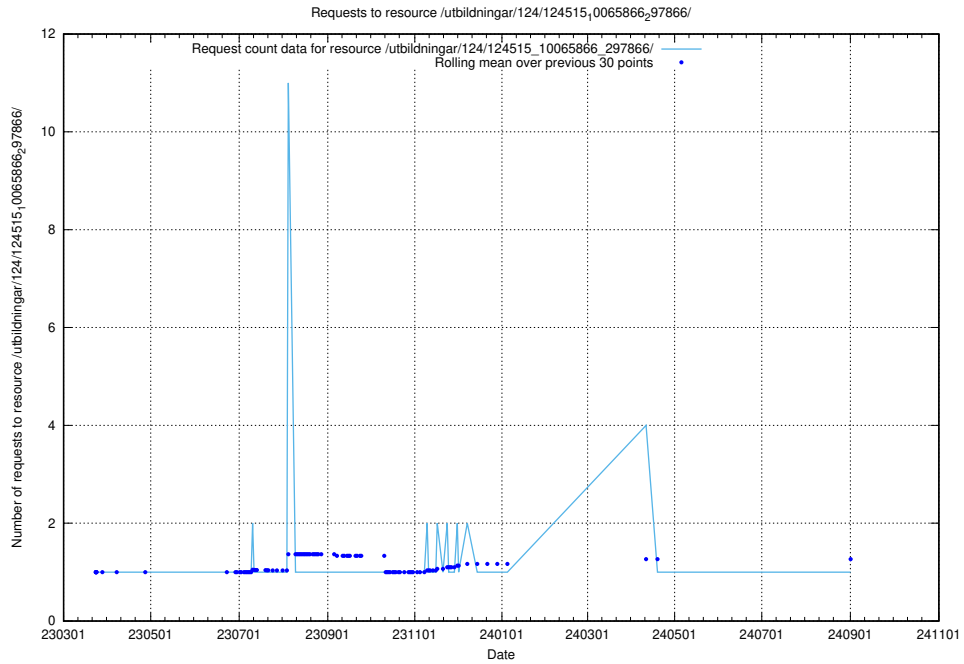

5.2738 Usage of /utbildningar/124/124515_10065866_297866/

Here, we count the number of requests to resource /utbildningar/124/124515_10065866_297866/.