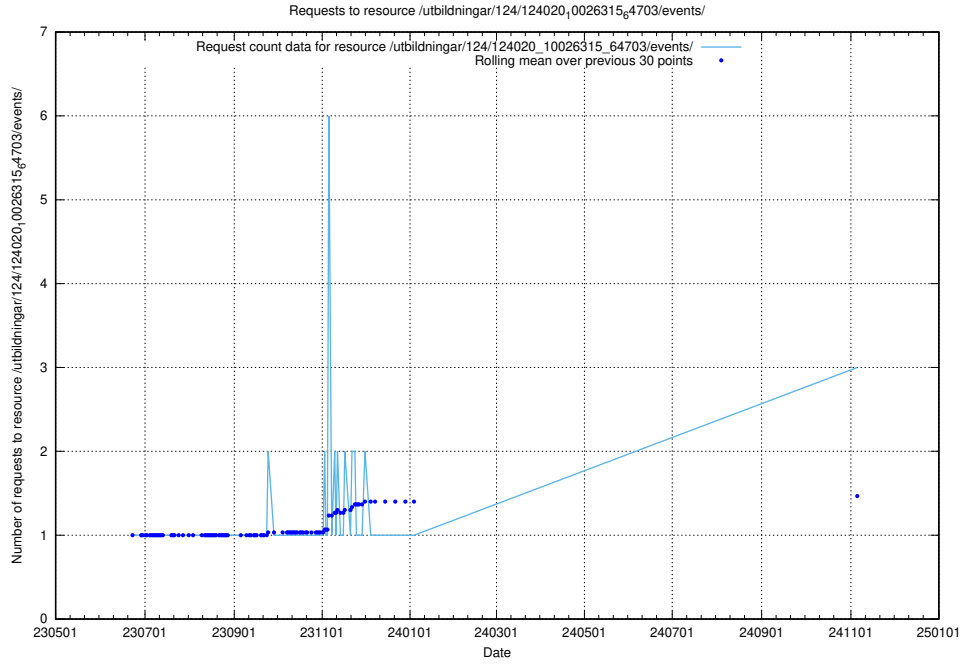

5.468 Usage of /utbildningar/124/124020_10026315_64703/events/

Here, we count the number of requests to resource /utbildningar/124/124020_10026315_64703/events/.