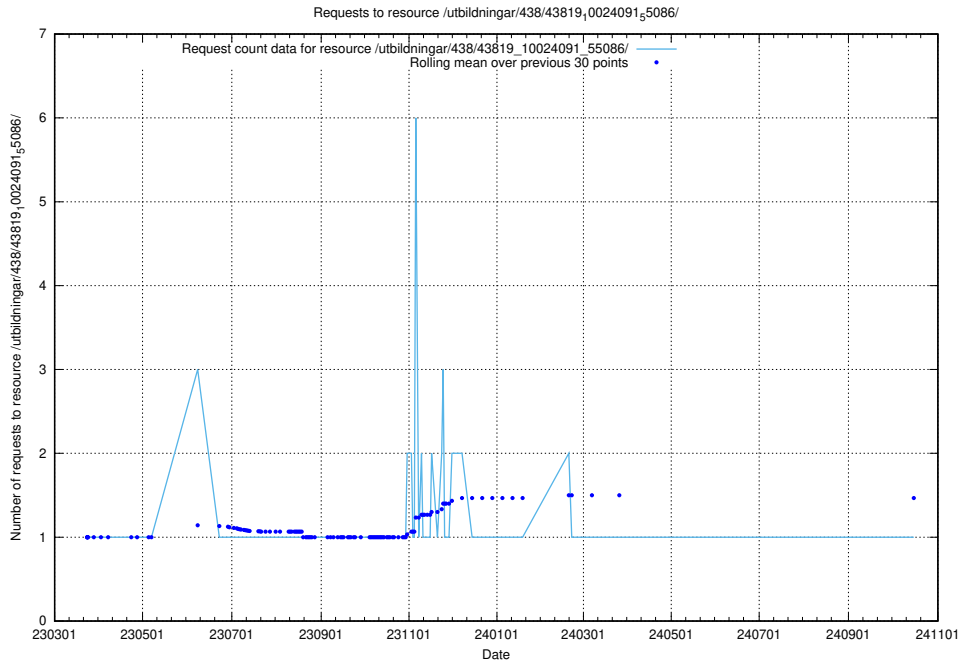

5.7470 Usage of /utbildningar/438/43819_10024091_55086/

Here, we count the number of requests to resource /utbildningar/438/43819_10024091_55086/.