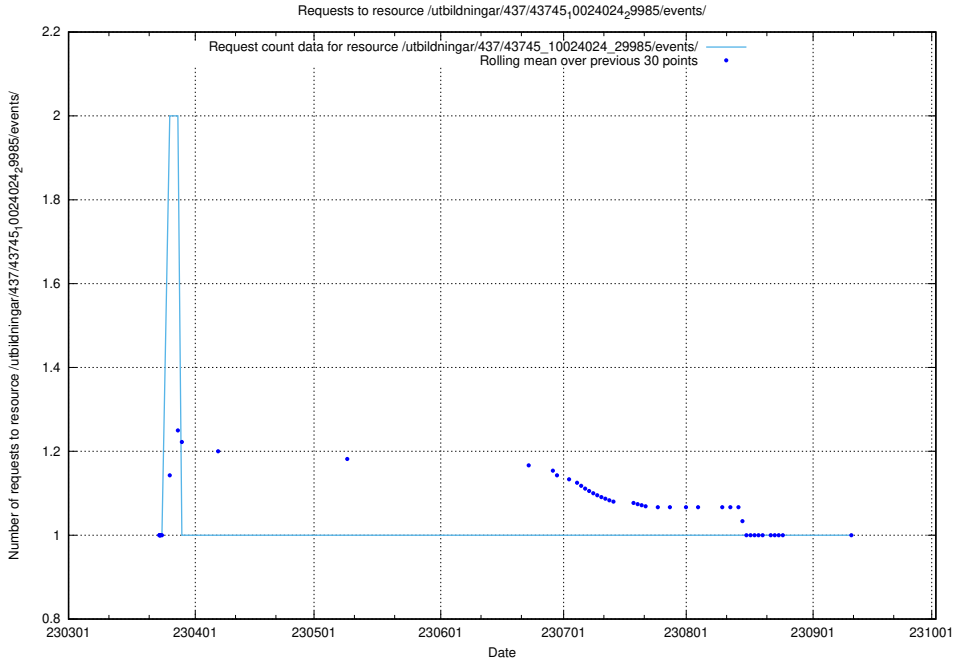

5.7515 Usage of /utbildningar/437/43745_10024024_29985/events/

Here, we count the number of requests to resource /utbildningar/437/43745_10024024_29985/events/.