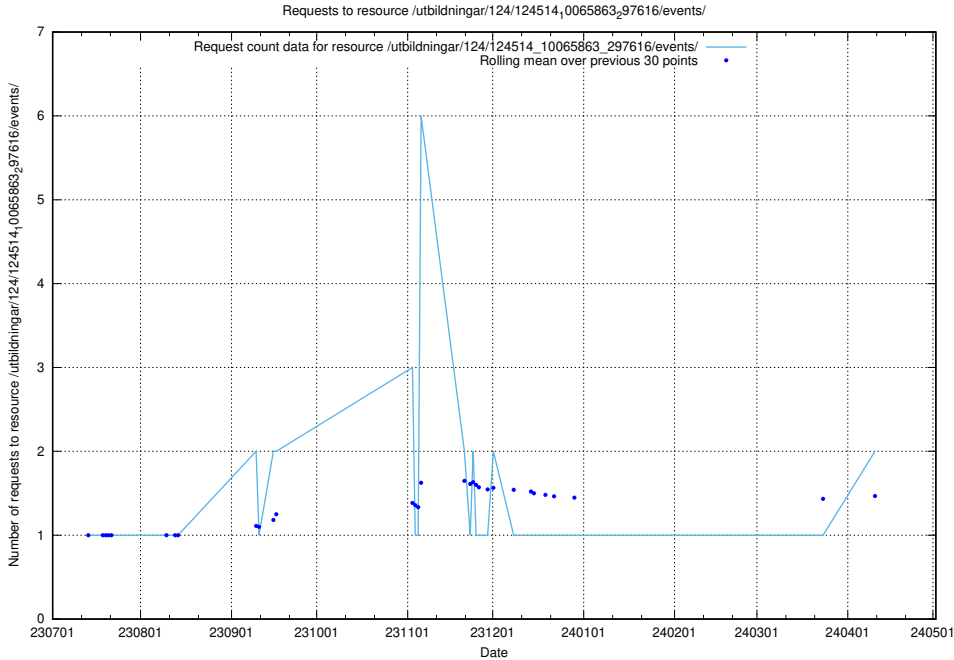

5.806 Usage of /utbildningar/124/124514_10065863_297616/events/

Here, we count the number of requests to resource /utbildningar/124/124514_10065863_297616/events/

5.807 Usage of /utbildningar/107/107038_10040743_64104/events/