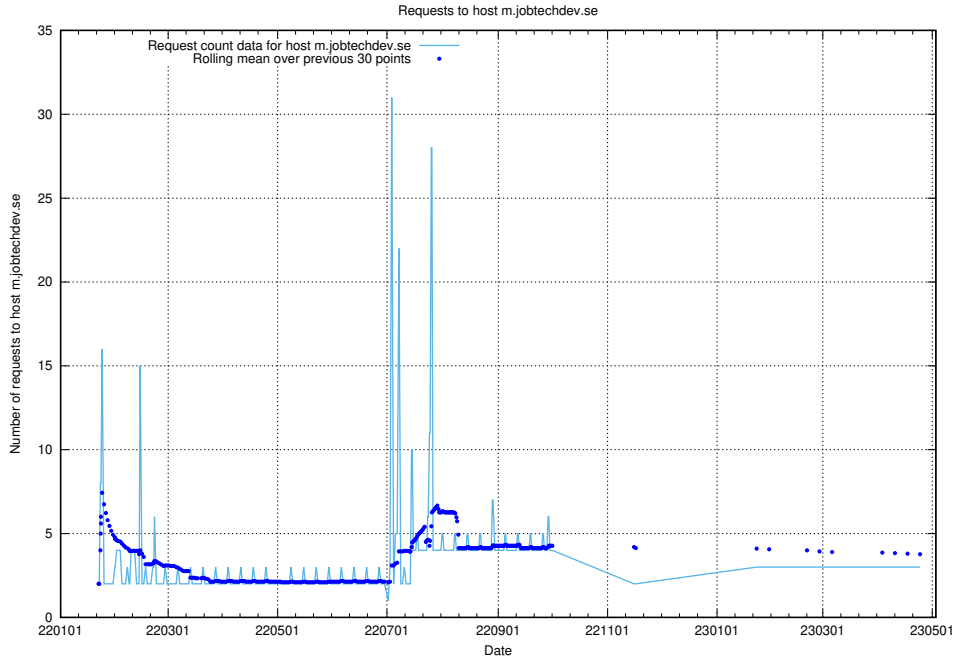

7.277 Usage of m.jobtechdev.se

Here, we count the number of requests to host m.jobtechdev.se.