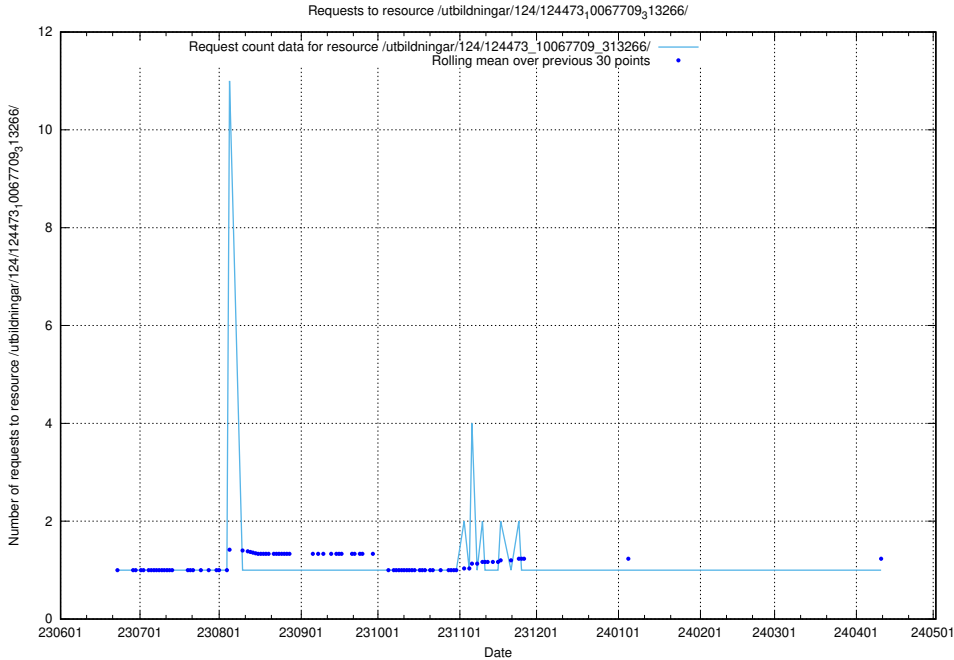

5.6874 Usage of /utbildningar/124/124473_10067709_313266/

Here, we count the number of requests to resource /utbildningar/124/124473_10067709_313266/.