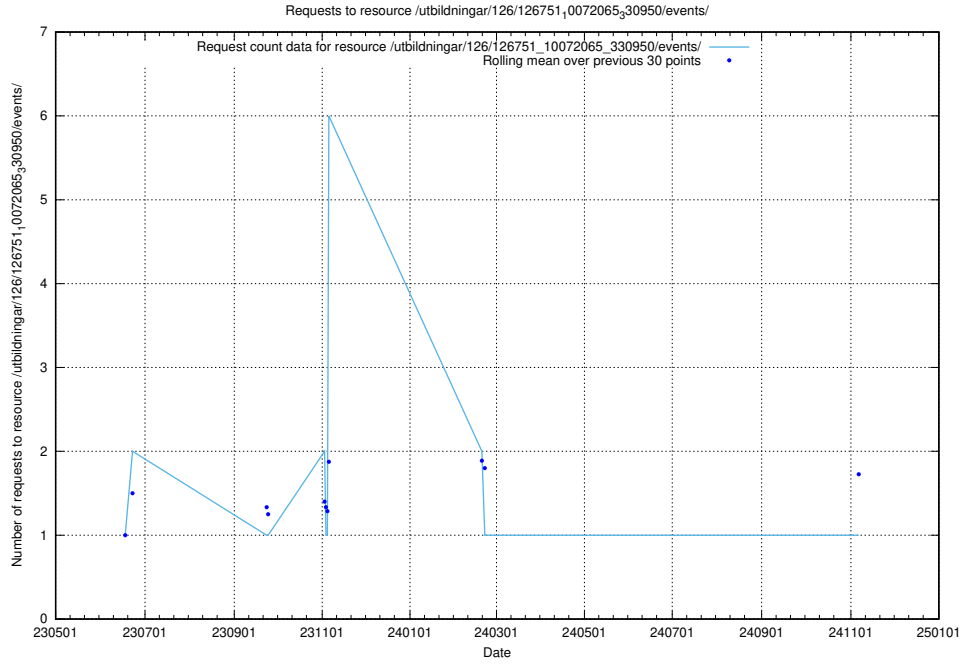

5.6932 Usage of /utbildningar/126/126751_10072065_330950/events/

Here, we count the number of requests to resource /utbildningar/126/126751_10072065_330950/events/