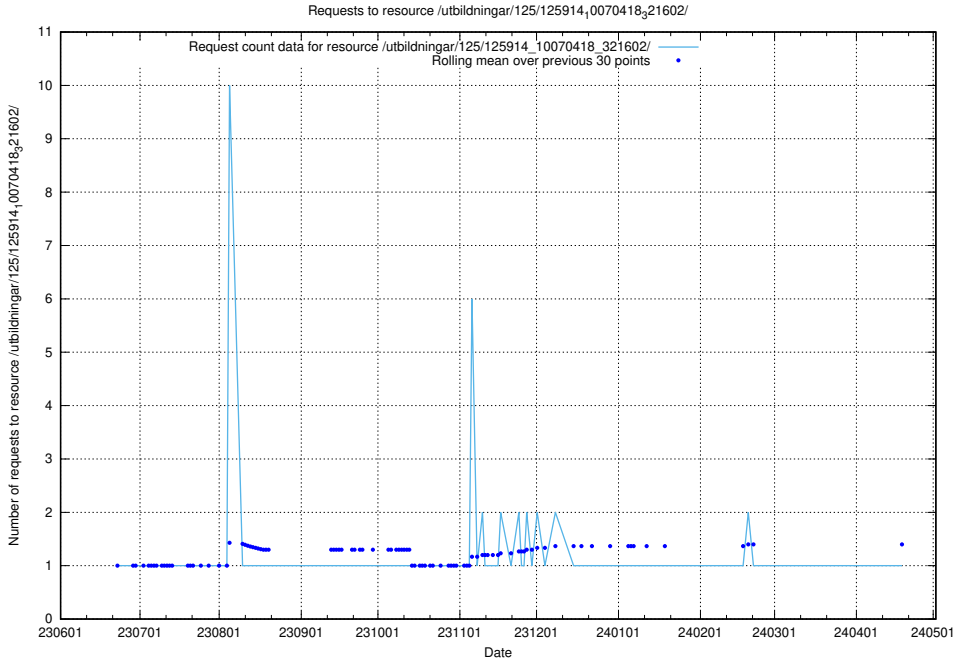

5.6745 Usage of /utbildningar/125/125914_10070418_321602/

Here, we count the number of requests to resource /utbildningar/125/125914_10070418_321602/.