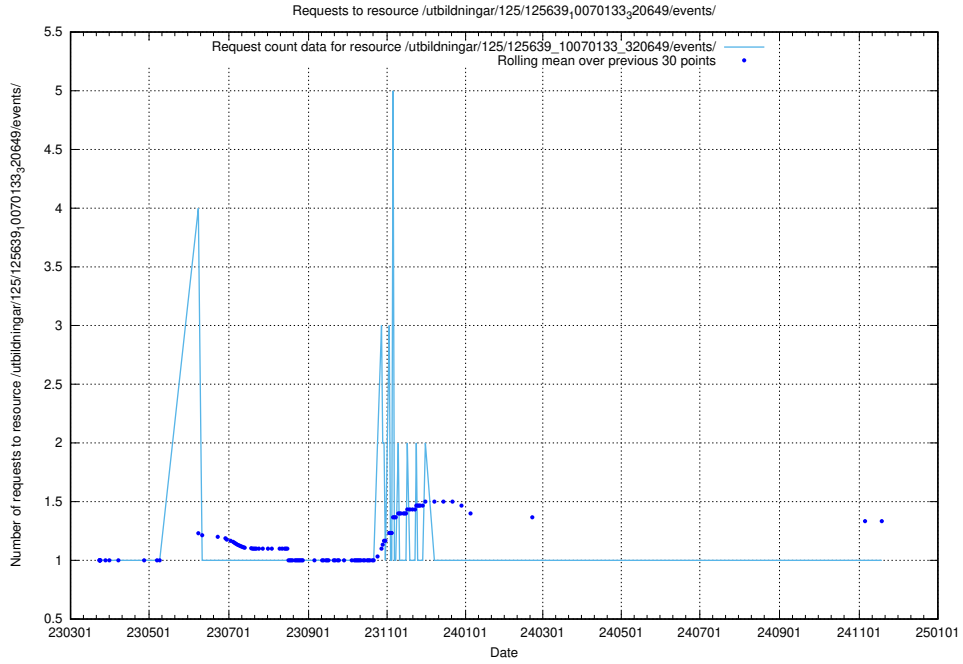

5.1033 Usage of /utbildningar/125/125639_10070133_320649/events/

Here, we count the number of requests to resource /utbildningar/125/125639_10070133_320649/events/