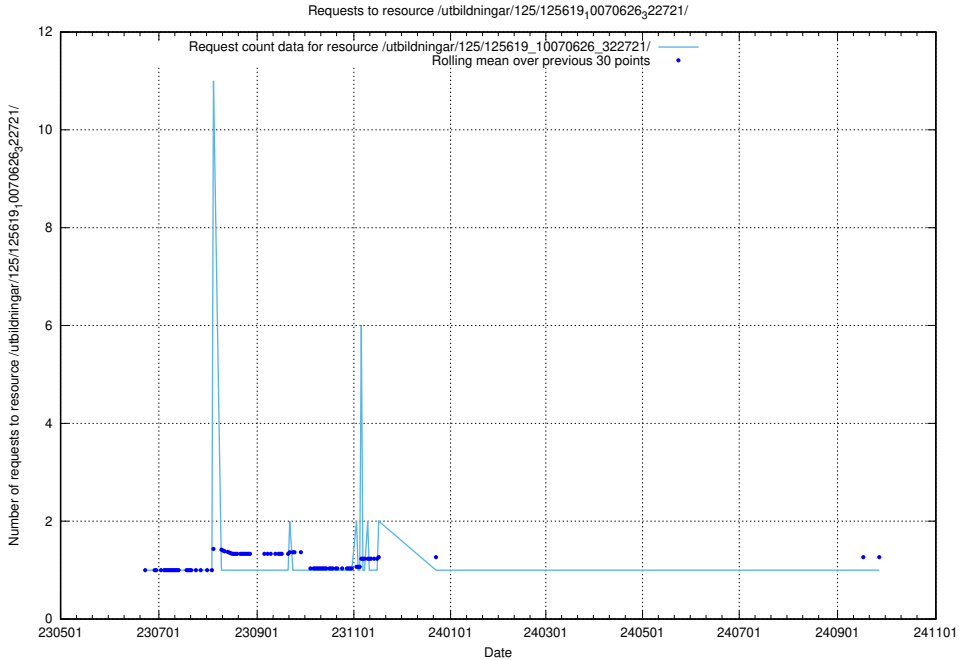

5.6776 Usage of /utbildningar/125/125619_10070626_322721/

Here, we count the number of requests to resource /utbildningar/125/125619_10070626_322721/.