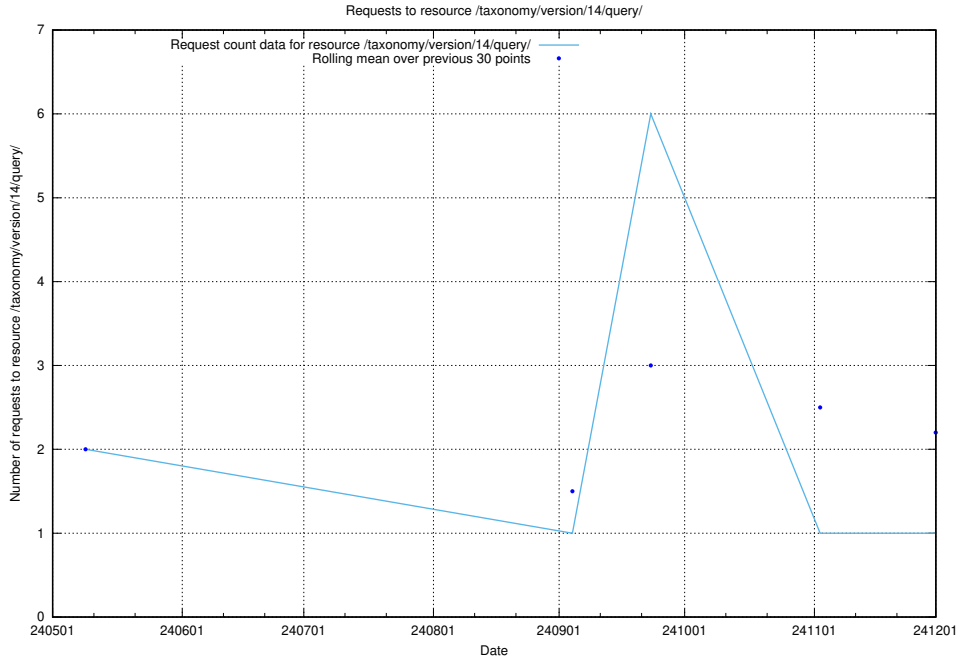

5.2249 Usage of /taxonomy/version/14/query/

Here, we count the number of requests to resource /taxonomy/version/14/query/.