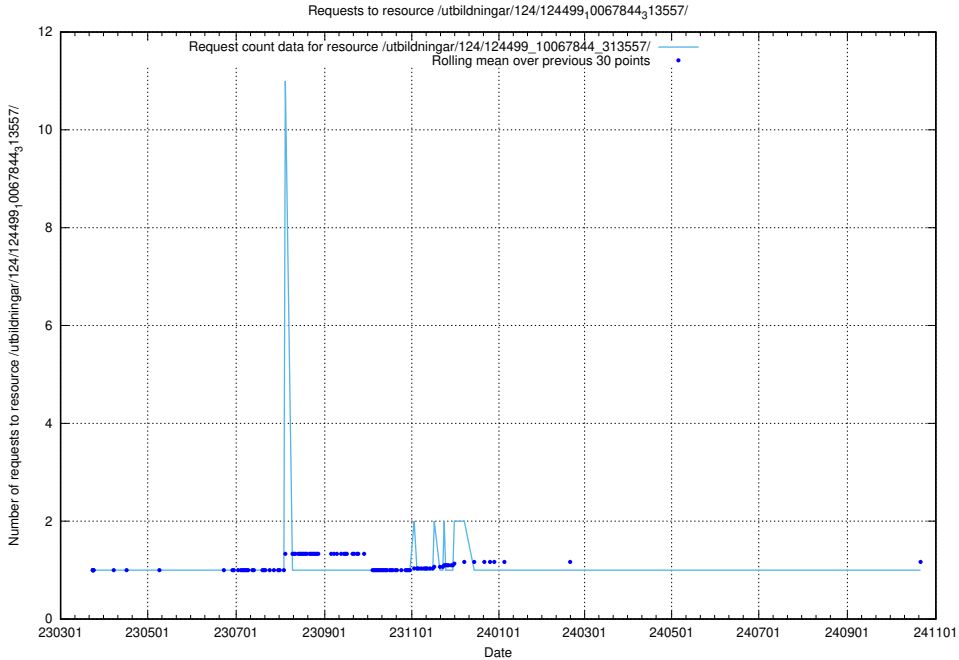

5.3461 Usage of /utbildningar/124/124499_10067844_313557/

Here, we count the number of requests to resource /utbildningar/124/124499_10067844_313557/.