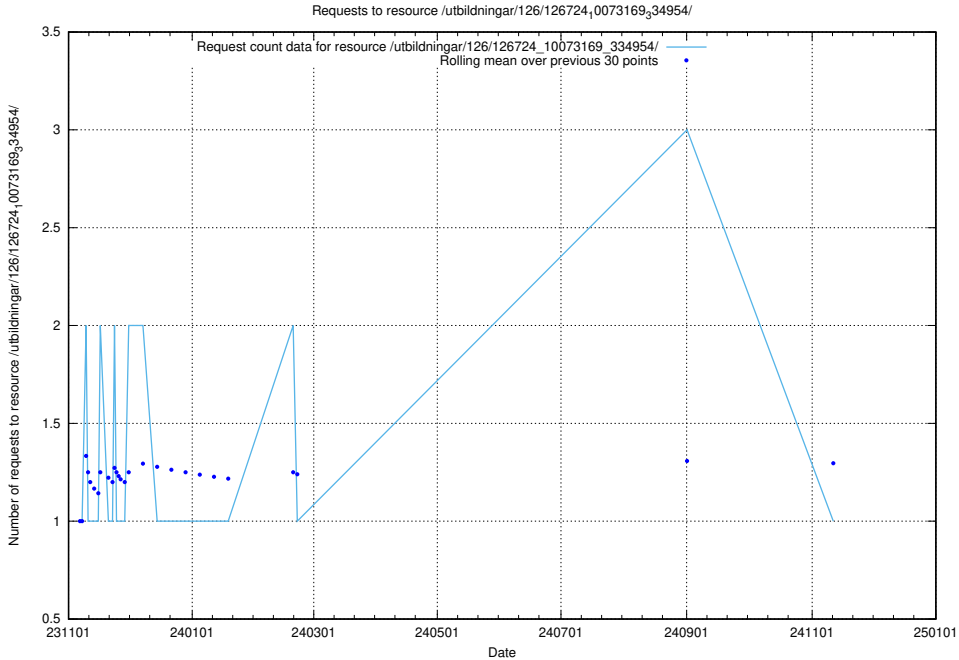

5.5167 Usage of /utbildningar/126/126724_10073169_334954/

Here, we count the number of requests to resource /utbildningar/126/126724_10073169_334954/.