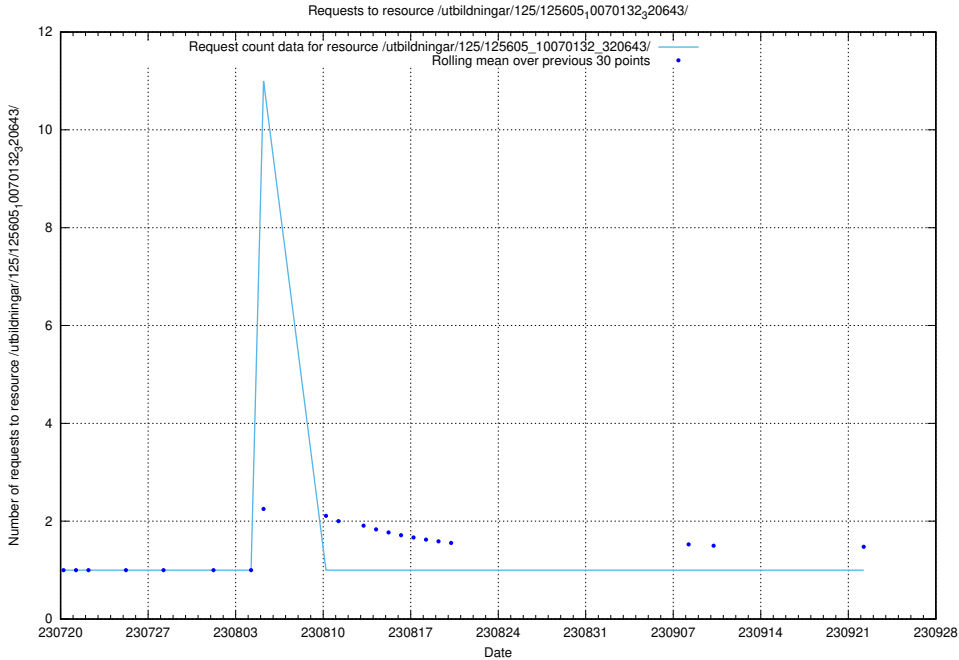

5.6066 Usage of /utbildningar/125/125605_10070132_320643/

Here, we count the number of requests to resource /utbildningar/125/125605_10070132_320643/.