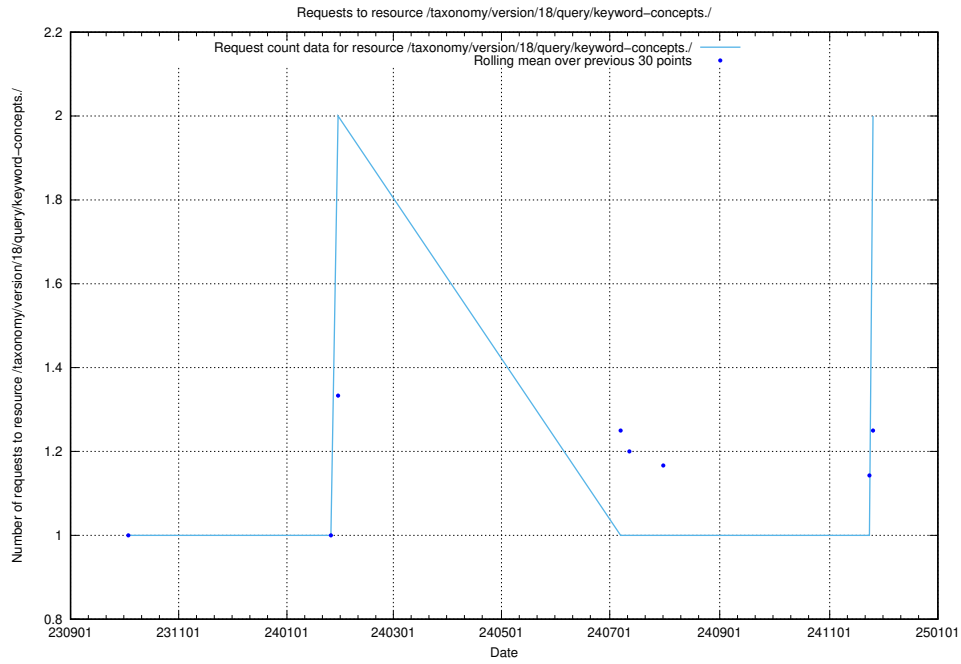

Here, we count the number of requests to resource /utbildningar/125/125297_10069584_320465/events/

5.754 Usage of /taxonomy/version/18/query/keyword-concepts./

Here, we count the number of requests to resource /taxonomy/version/18/query/keyword-concepts./.