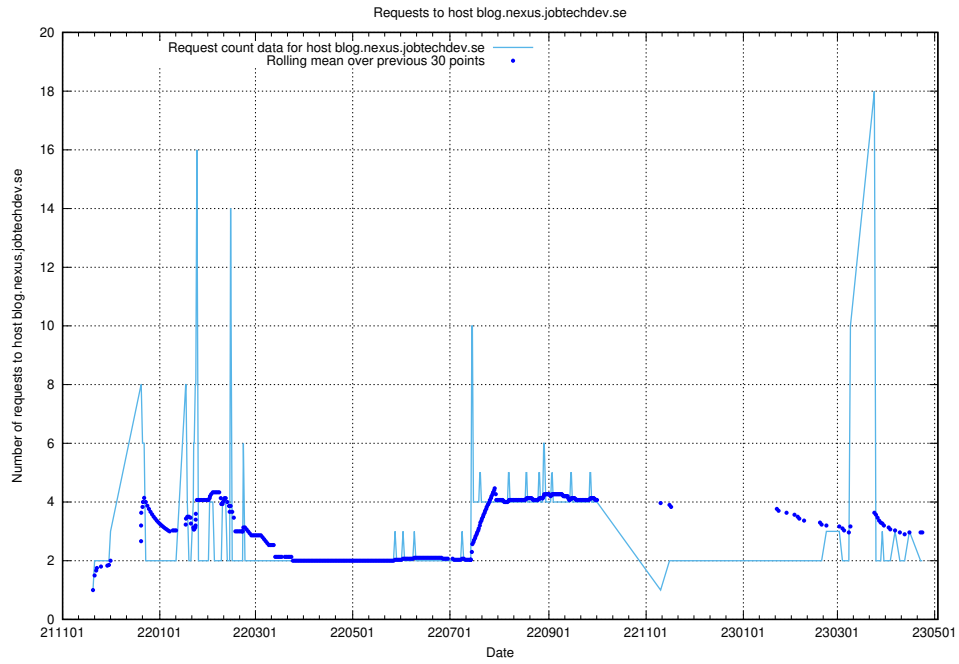

7.480 Usage of `blog.nexus.jobtechdev.se`

Here, we count the number of requests to host `blog.nexus.jobtechdev.se`.