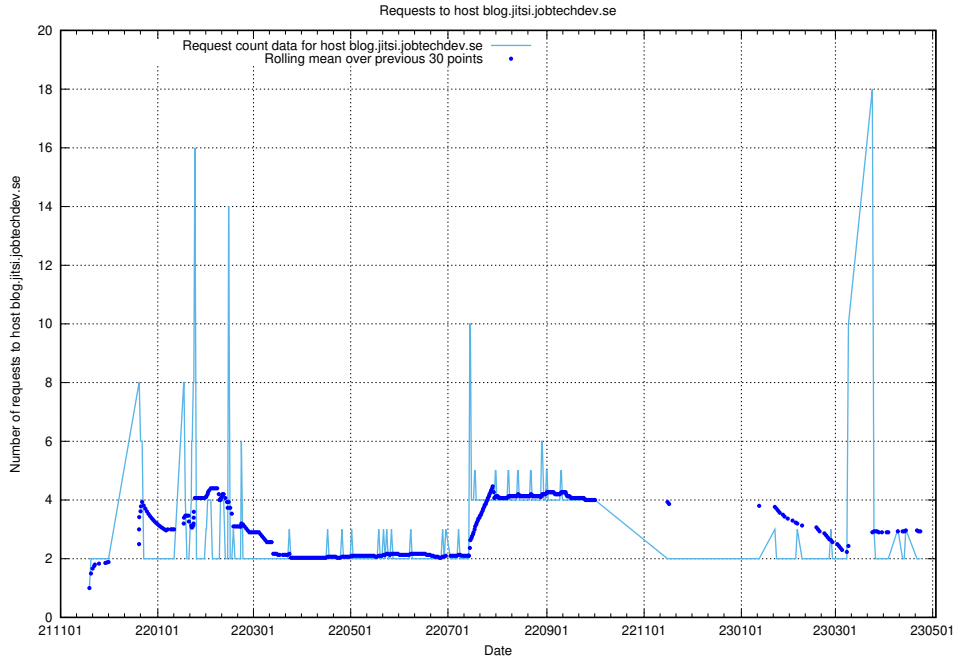

7.501 Usage of blog.jitsi.jobtechdev.se

Here, we count the number of requests to host blog.jitsi.jobtechdev.se.