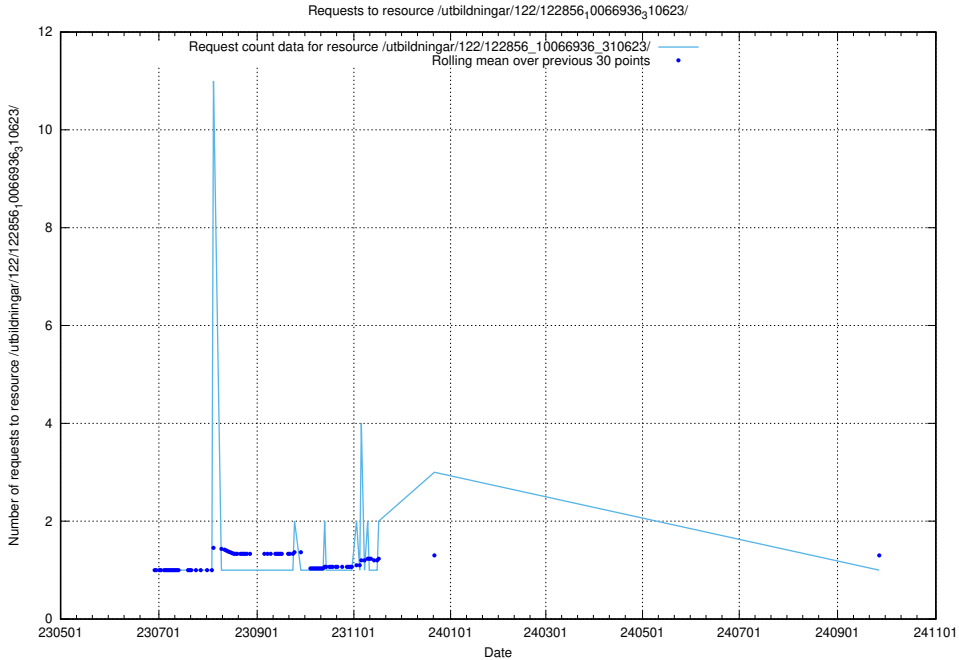

5.6598 Usage of /utbildningar/122/122856_10066936_310623/

Here, we count the number of requests to resource /utbildningar/122/122856_10066936_310623/.