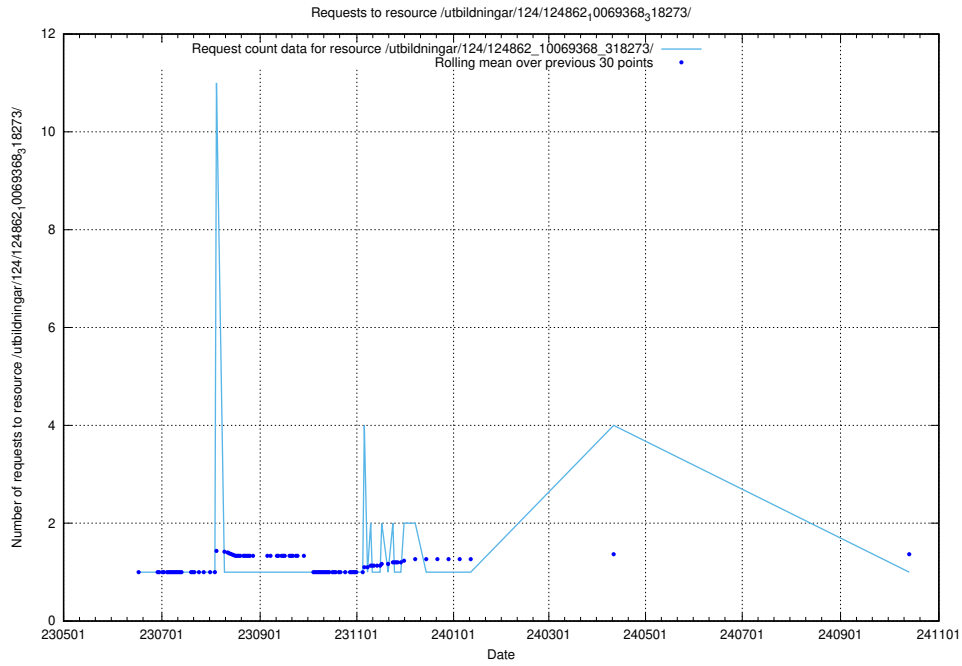

5.6948 Usage of /utbildningar/124/124862_10069368_318273/

Here, we count the number of requests to resource /utbildningar/124/124862_10069368_318273/.