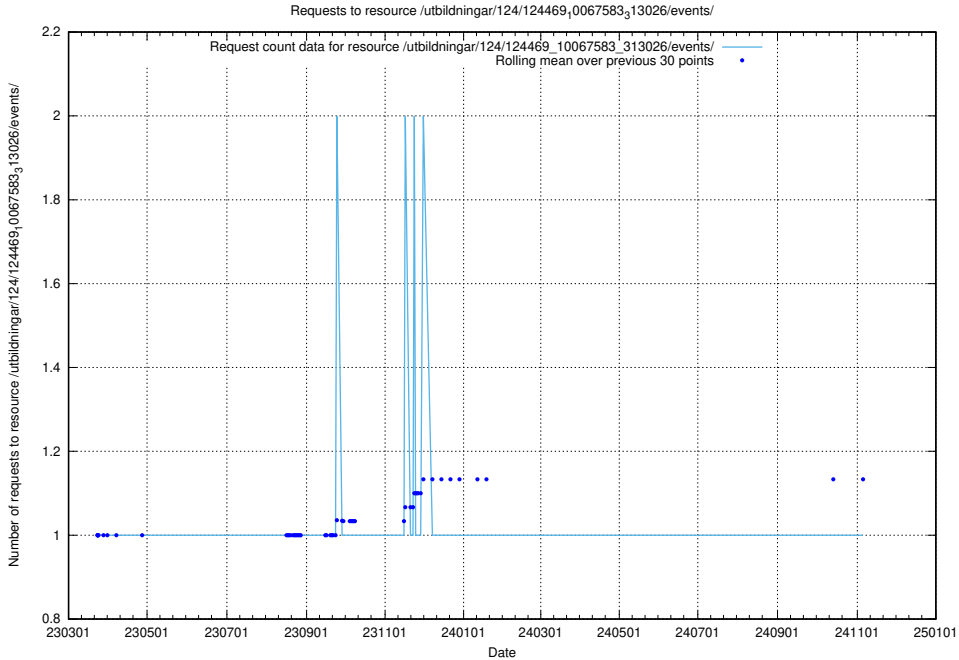

5.4333 Usage of /utbildningar/124/124469_10067583_313026/events/

Here, we count the number of requests to resource /utbildningar/124/124469_10067583_313026/events/