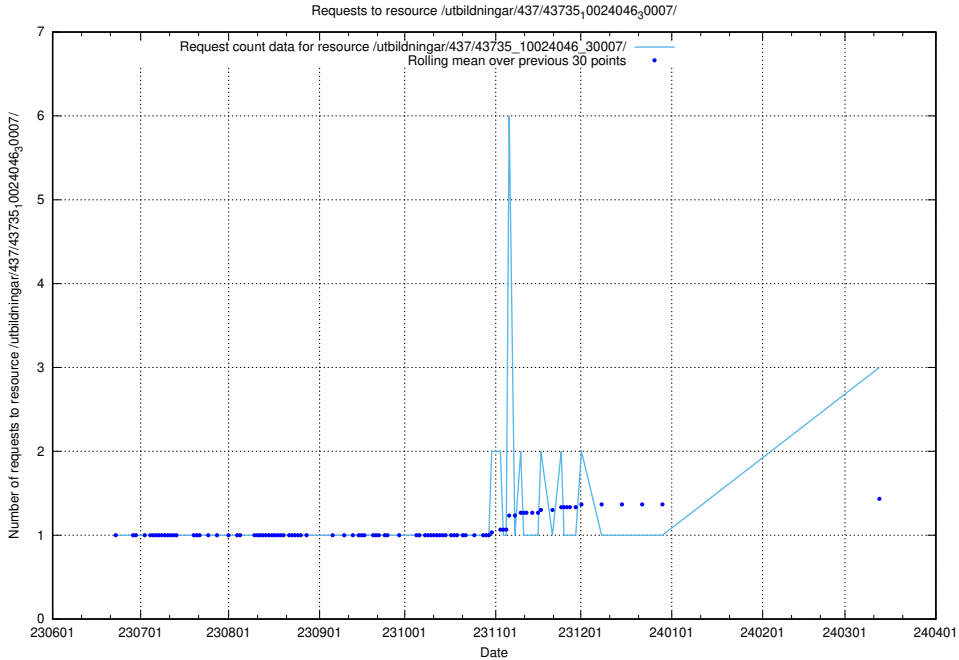

5.453 Usage of /utbildningar/437/43735_10024046_30007/

Here, we count the number of requests to resource /utbildningar/437/43735_10024046_30007/.