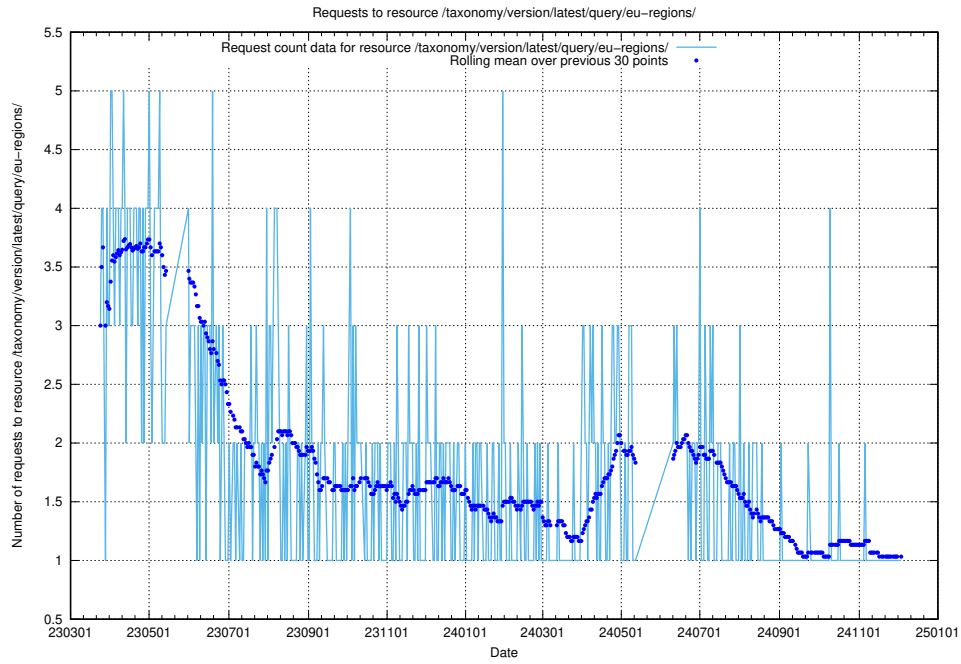

5.7211 Usage of /taxonomy/version/latest/query/eu-regions/

Here, we count the number of requests to resource /taxonomy/version/latest/query/eu-regions/.