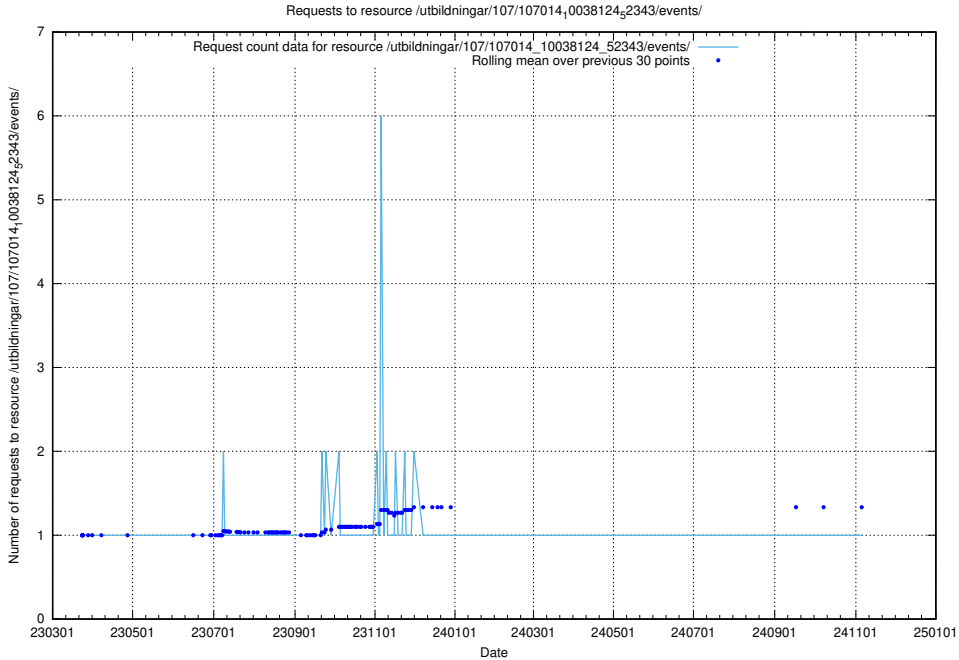

Here, we count the number of requests to resource /utbildningar/125/125603_10070220_320937/events/

5.6447 Usage of /utbildningar/107/107014_10038124_52343/events/

Here, we count the number of requests to resource /utbildningar/107/107014_10038124_52343/events/.