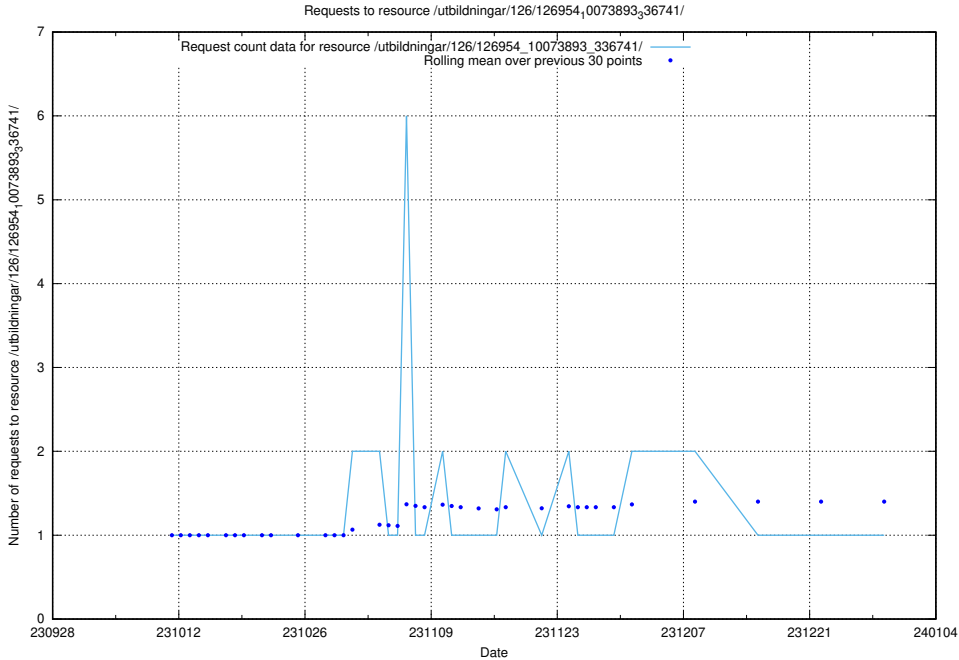

5.5413 Usage of /utbildningar/126/126954_10073893_336741/

Here, we count the number of requests to resource /utbildningar/126/126954_10073893_336741/.