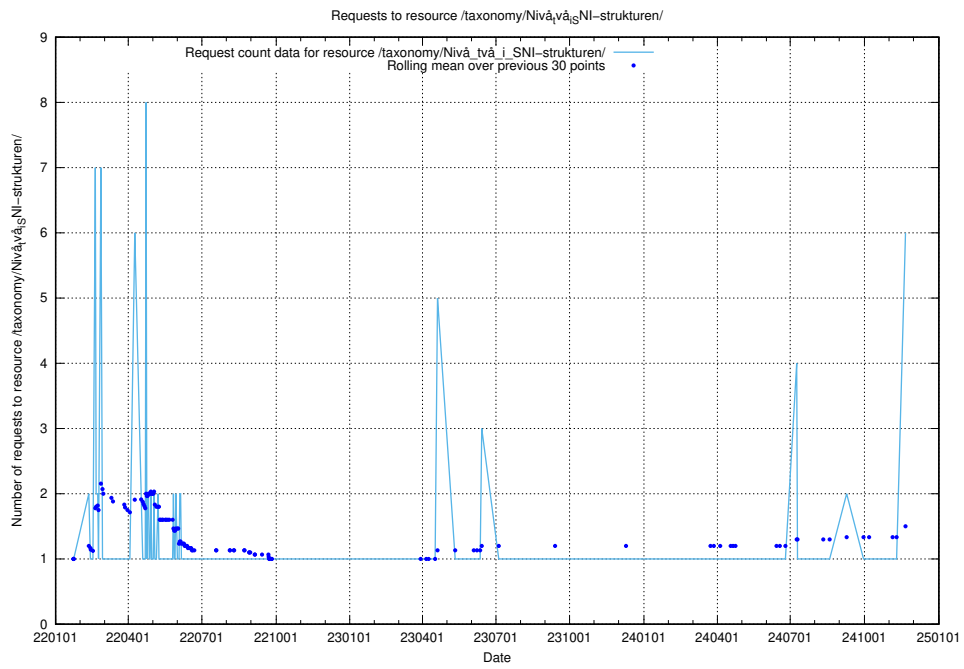

5.120 Usage of /taxonomy/Nivå_två_i_SNI-strukturen/

Here, we count the number of requests to resource /taxonomy/Nivå_två_i_SNI-strukturen/.