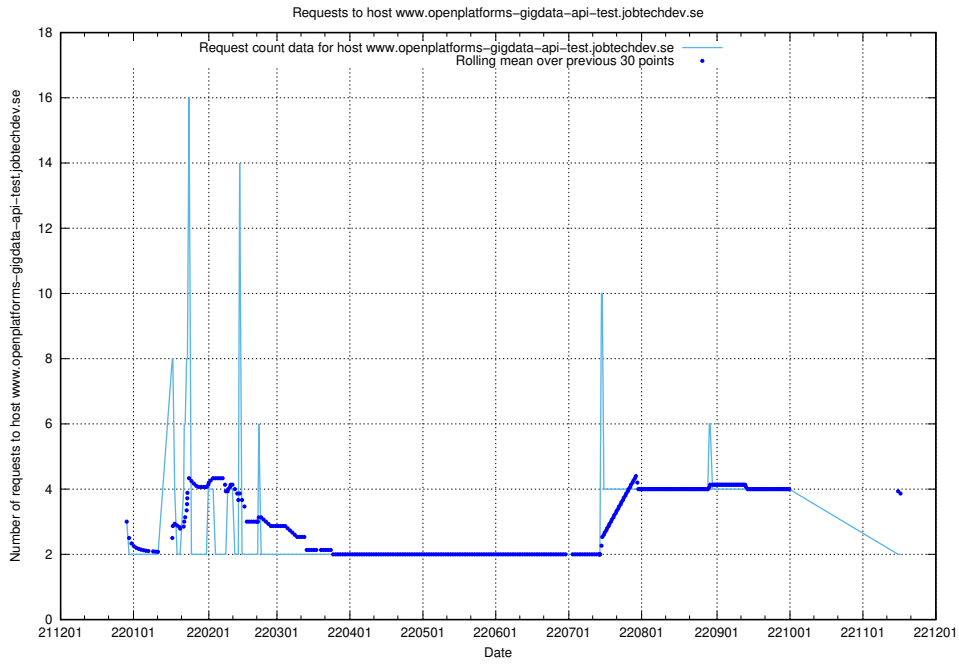

7.378 Usage of www.openplatforms-gigdata-api-test.jobtechdev.se

Here, we count the number of requests to host www.openplatforms-gigdata-api-test.jobtechdev.se.