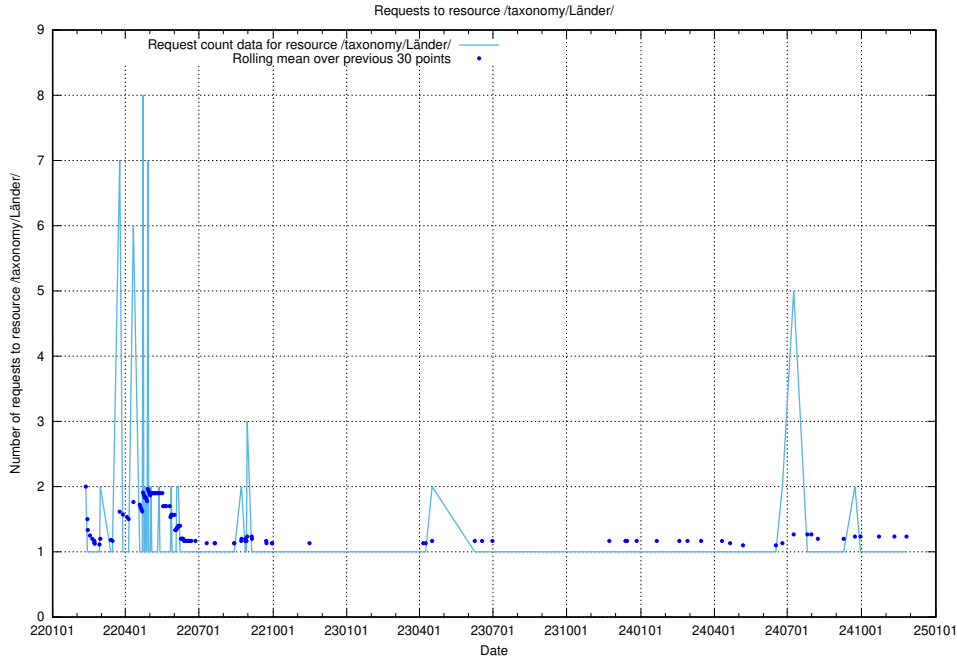

5.2652 Usage of /taxonomy/Länder/

Here, we count the number of requests to resource /taxonomy/Länder/.