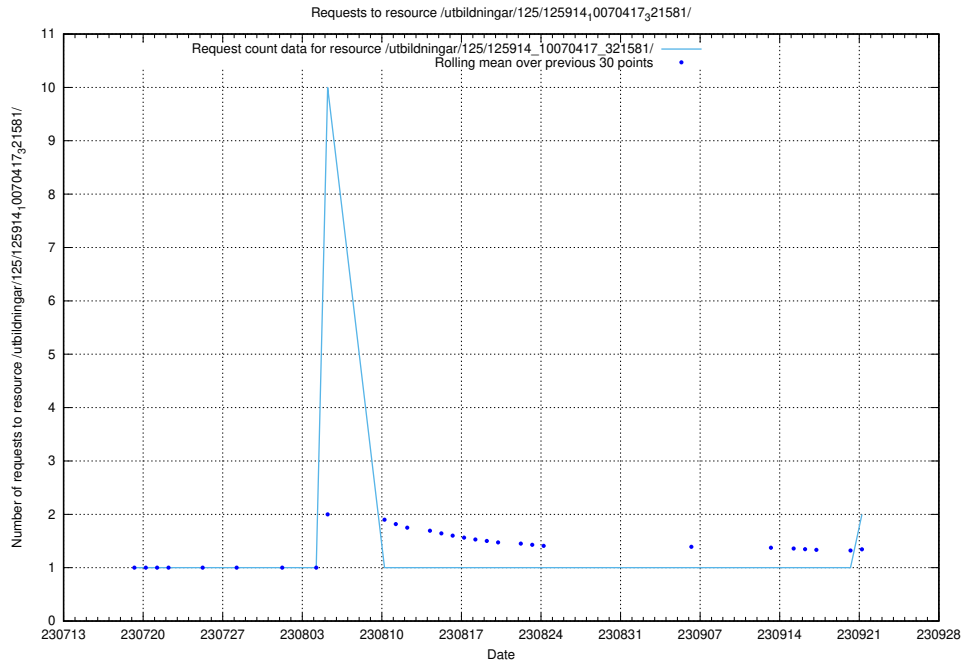

5.801 Usage of /utbildningar/125/125914_10070417_321581/

Here, we count the number of requests to resource /utbildningar/125/125914_10070417_321581/.