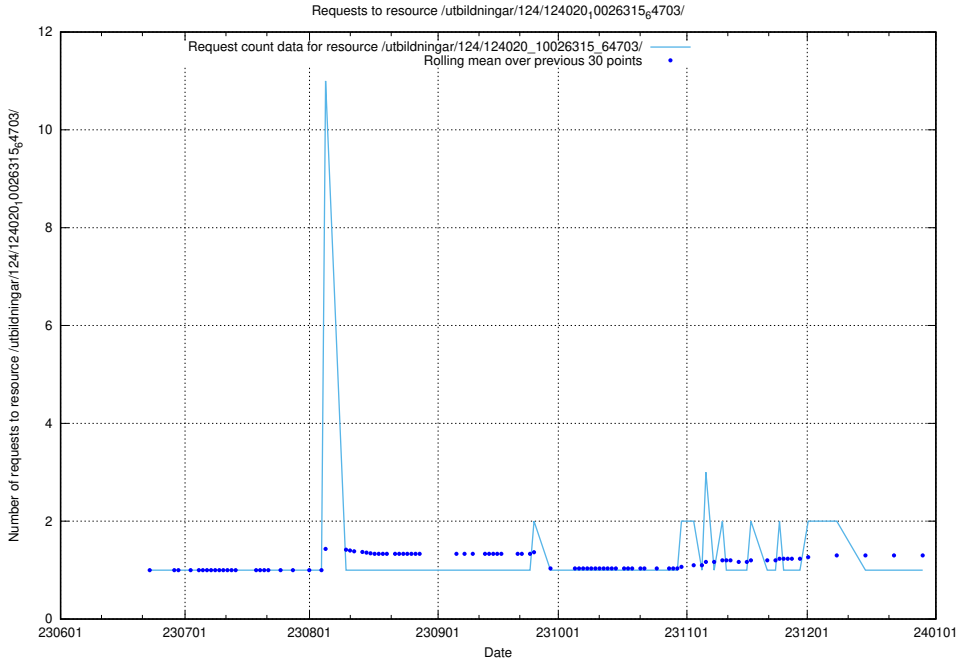

5.6905 Usage of /utbildningar/124/124020_10026315_64703/

Here, we count the number of requests to resource /utbildningar/124/124020_10026315_64703/.