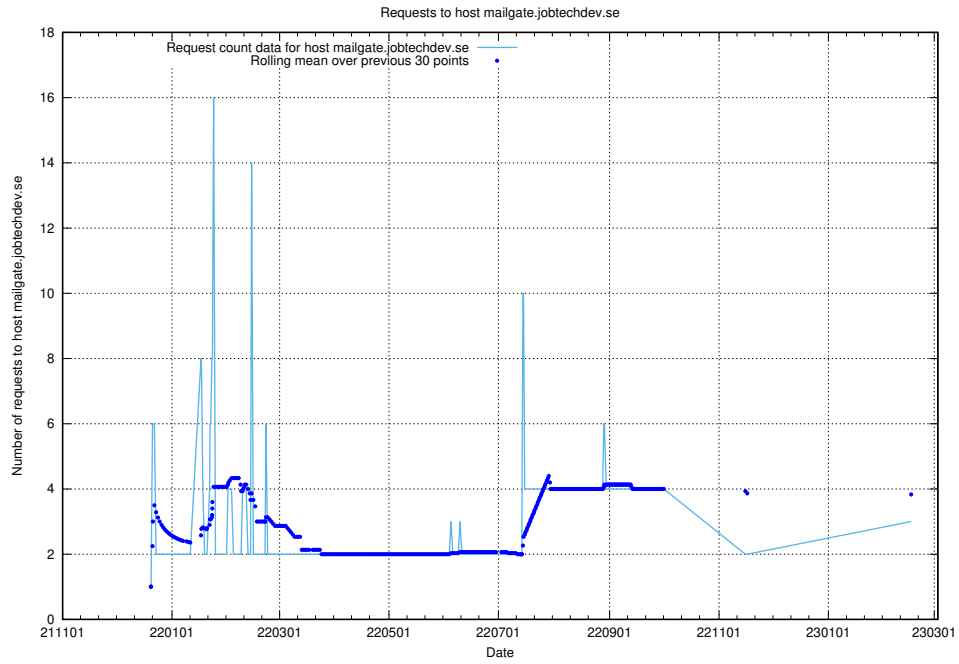

7.222 Usage of mailgate.jobtechdev.se

Here, we count the number of requests to host mailgate.jobtechdev.se.