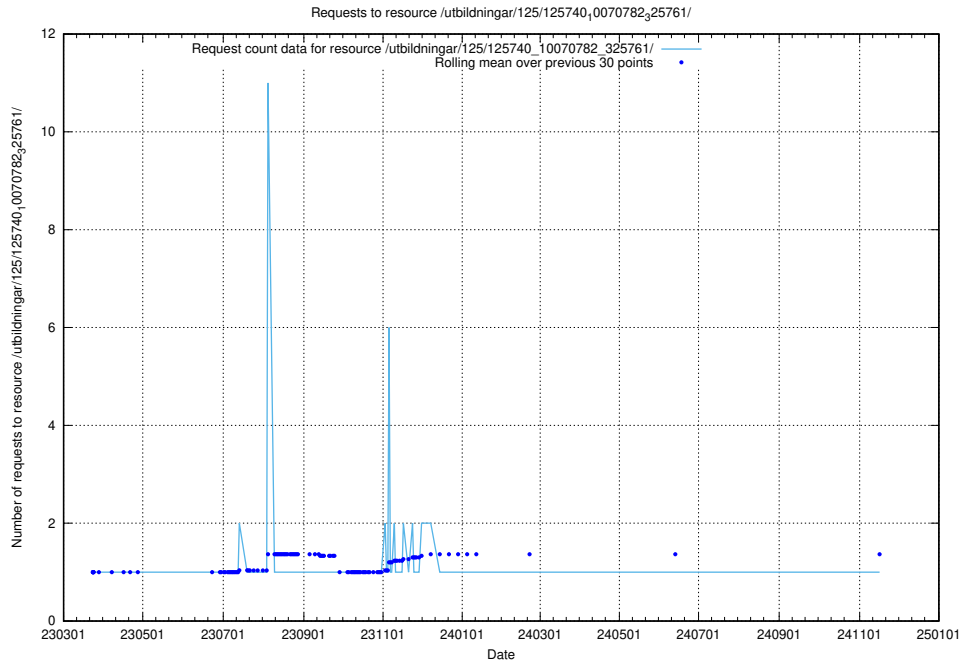

5.940 Usage of /utbildningar/125/125740_10070782_325761/

Here, we count the number of requests to resource /utbildningar/125/125740_10070782_325761/.