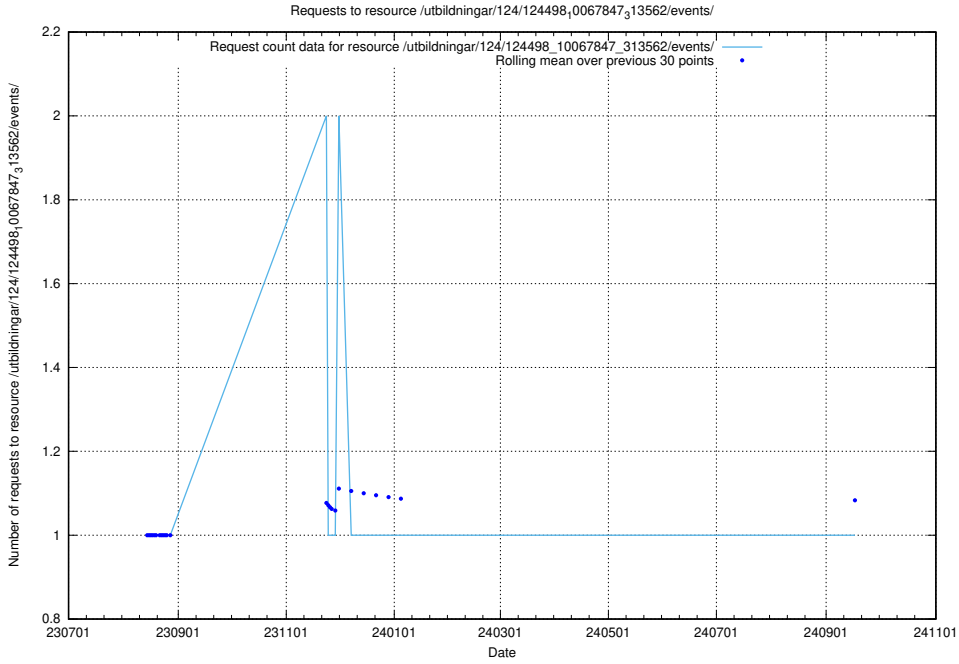

5.5855 Usage of /utbildningar/124/124498_10067847_313562/events/

Here, we count the number of requests to resource /utbildningar/124/124498_10067847_313562/events/