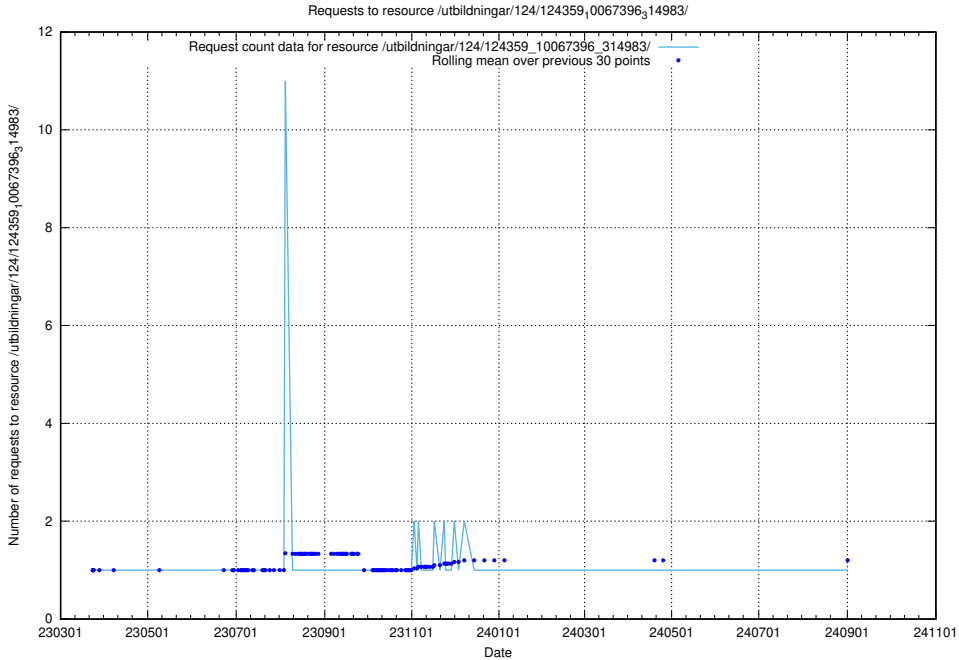

5.4846 Usage of /utbildningar/124/124359_10067396_314983/

Here, we count the number of requests to resource /utbildningar/124/124359_10067396_314983/.