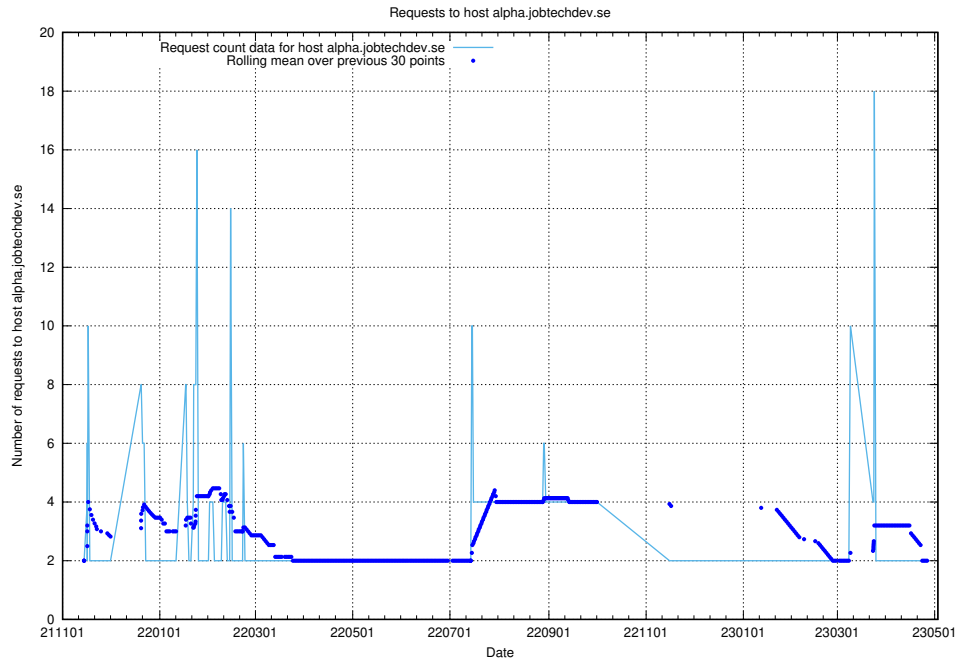

7.314 Usage of alpha.jobtechdev.se

Here, we count the number of requests to host alpha.jobtechdev.se.