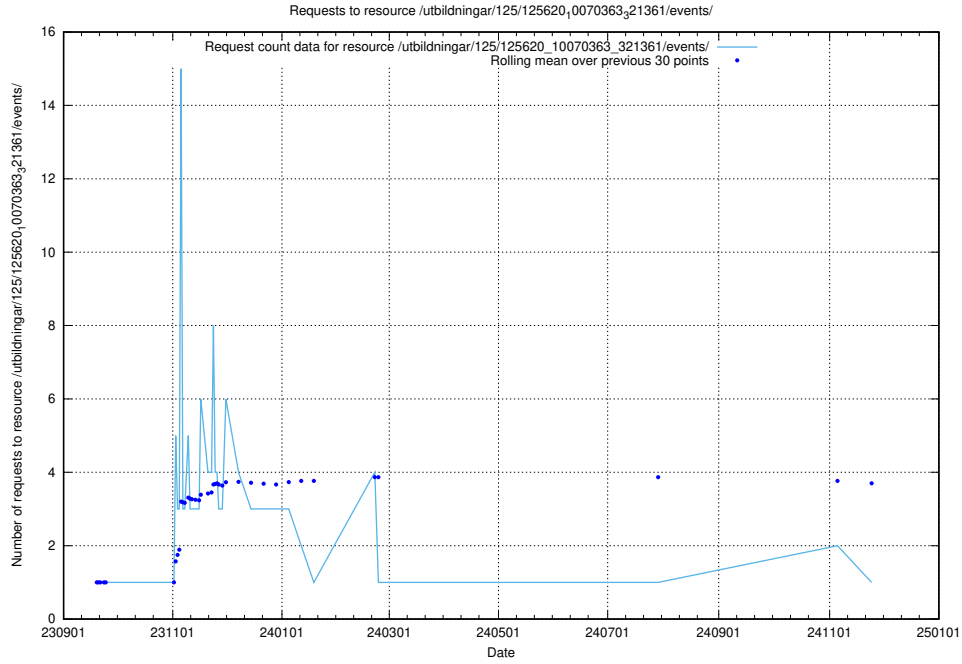

5.5582 Usage of /utbildningar/125/125620_10070363_321361/events/

Here, we count the number of requests to resource /utbildningar/125/125620_10070363_321361/events/