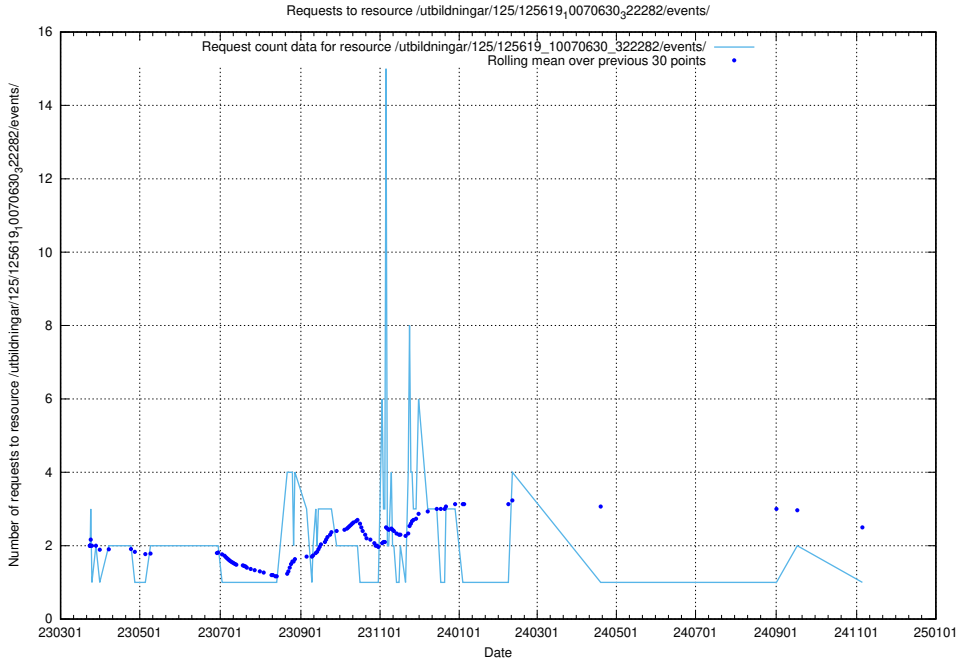

5.7410 Usage of /utbildningar/125/125619_10070630_322282/events/

Here, we count the number of requests to resource /utbildningar/125/125619_10070630_322282/events/