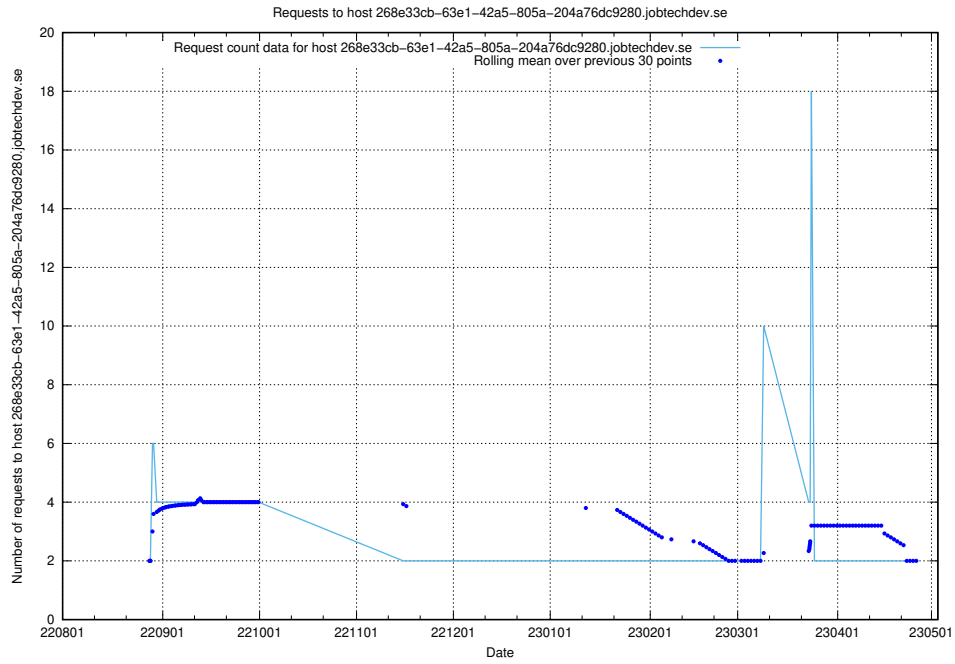

Here, we count the number of requests to host enrichment.api.jobtechdev.se.

7.363 Usage of 268e33cb-63e1-42a5-805a-204a76dc9280.jobtechdev.se

Here, we count the number of requests to host 268e33cb-63e1-42a5-805a-204a76dc9280.jobtechdev.se.