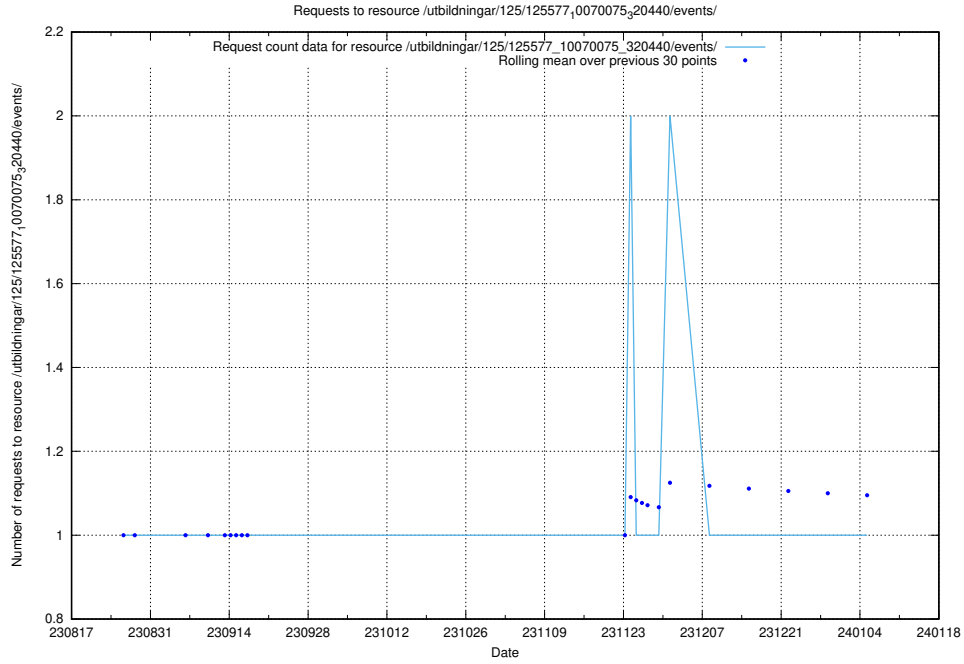

5.5762 Usage of /utbildningar/125/125577_10070075_320440/events/

Here, we count the number of requests to resource /utbildningar/125/125577_10070075_320440/events/