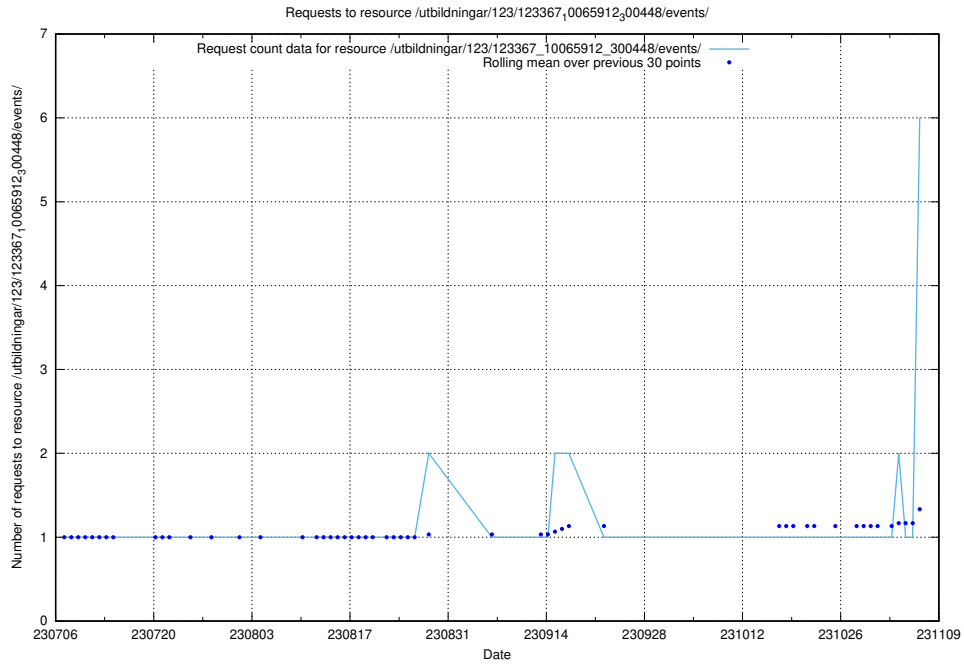

5.154 Usage of /utbildningar/123/123367_10065912_300448/events/

Here, we count the number of requests to resource /utbildningar/123/123367_10065912_300448/events/