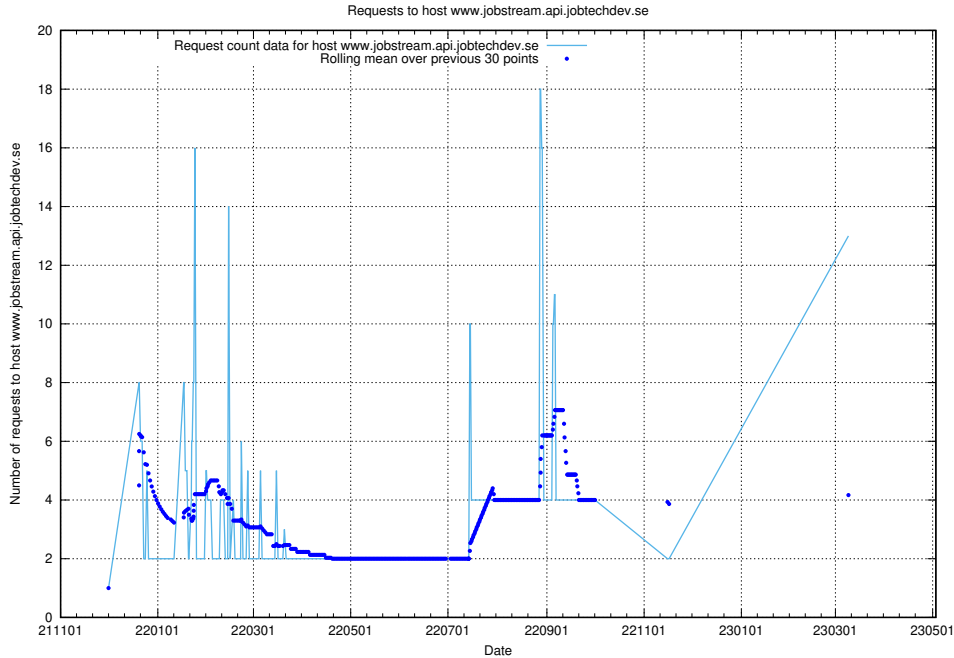

7.59 Usage of www.jobstream.api.jobtechdev.se

Here, we count the number of requests to host www.jobstream.api.jobtechdev.se.