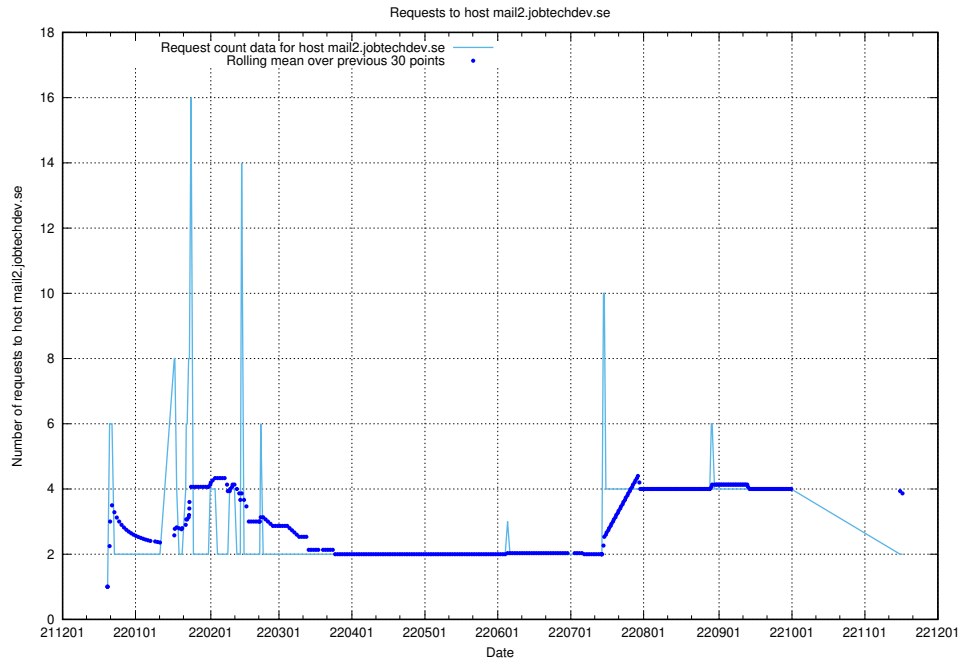

7.401 Usage of mail2.jobtechdev.se

Here, we count the number of requests to host mail2.jobtechdev.se.