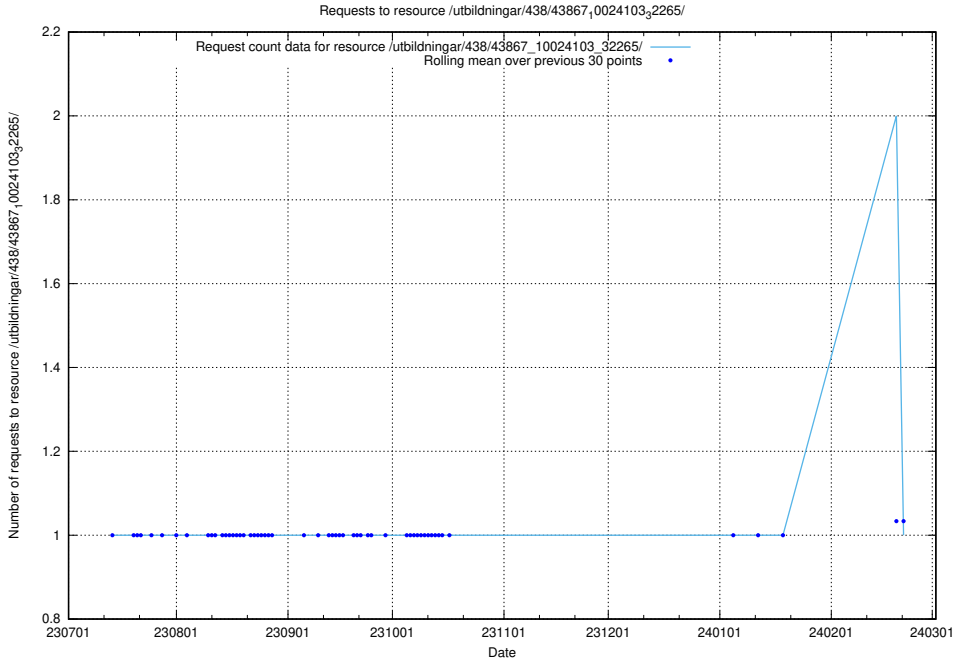

5.6138 Usage of /utbildningar/438/43867_10024103_32265/

Here, we count the number of requests to resource /utbildningar/438/43867_10024103_32265/.