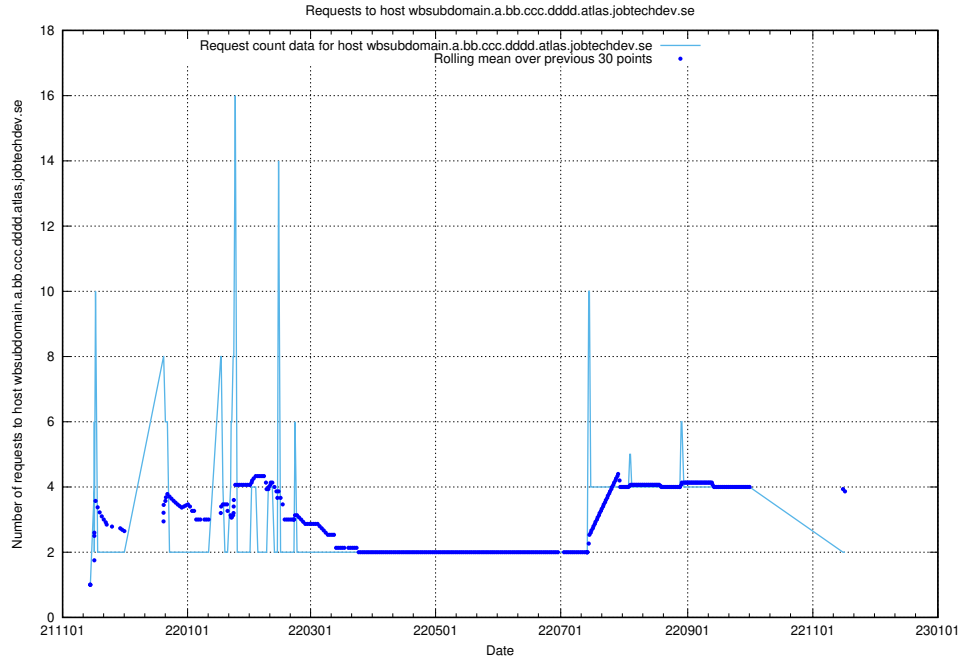

7.580 Usage of wbsubdomain.a.bb.ccc.dddd.atlas.jobtechdev.se

Here, we count the number of requests to host wbsubdomain.a.bb.ccc.dddd.atlas.jobtechdev.se.