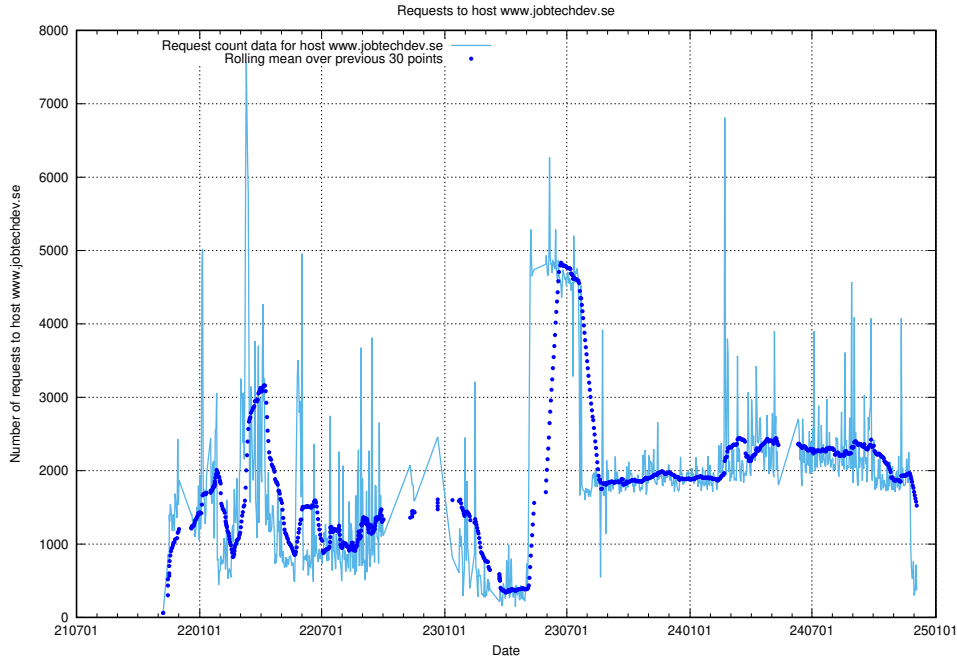

7.24 Usage of www.jobtechdev.se

Here, we count the number of requests to host www.jobtechdev.se.