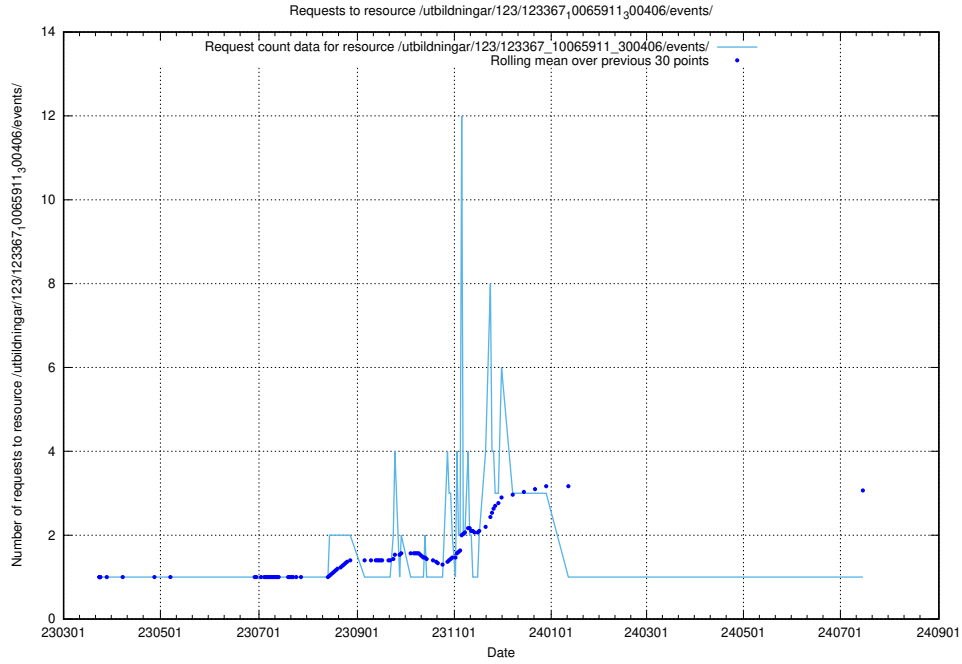

5.5768 Usage of /utbildningar/123/123367_10065911_300406/events/

Here, we count the number of requests to resource /utbildningar/123/123367_10065911_300406/events/