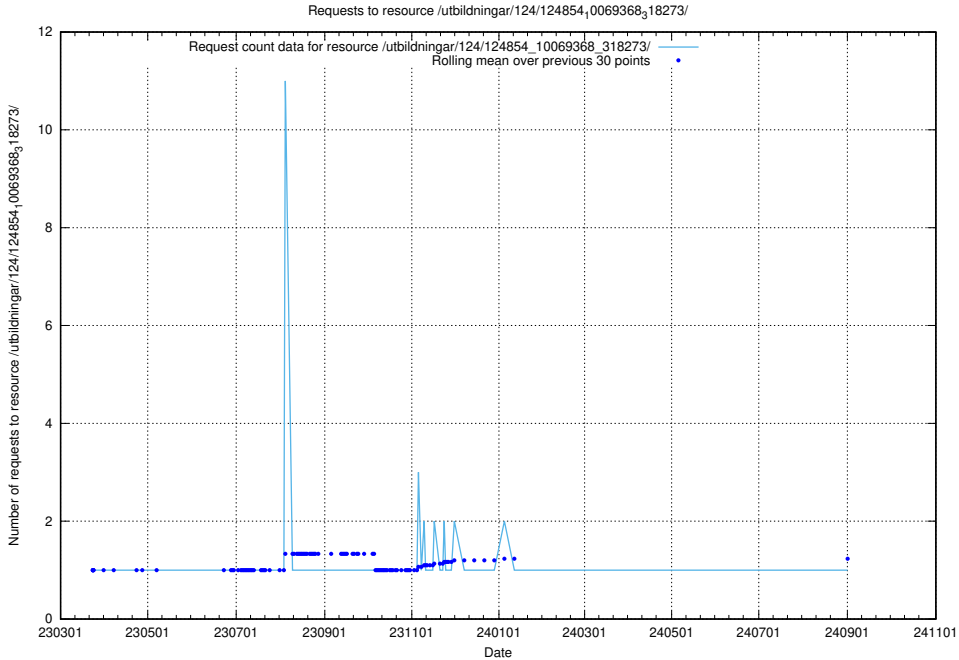

5.1558 Usage of /utbildningar/124/124854_10069368_318273/

Here, we count the number of requests to resource /utbildningar/124/124854_10069368_318273/.