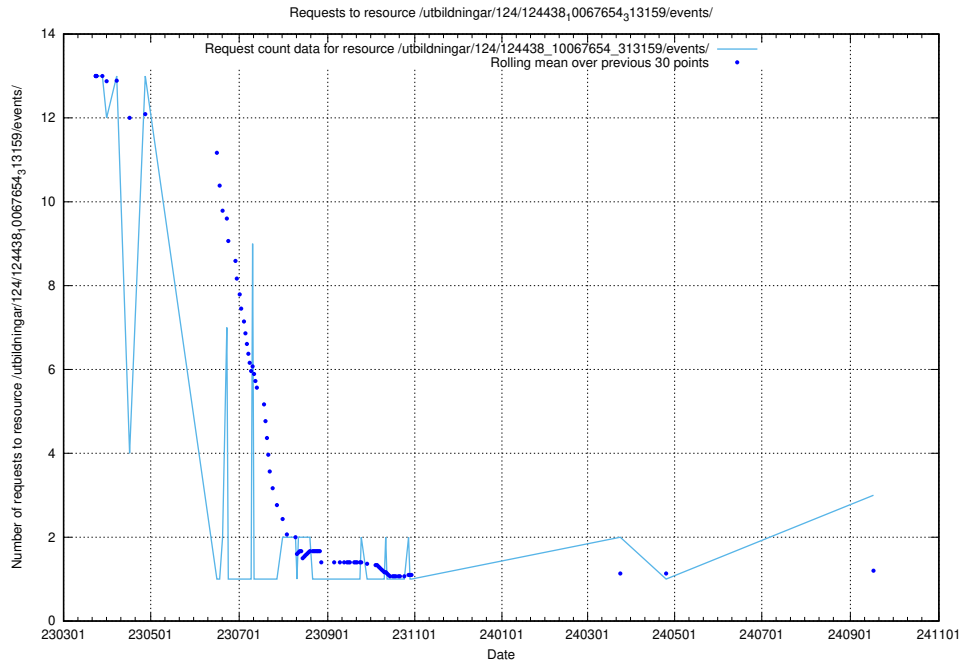

5.485 Usage of /utbildningar/124/124438_10067654_313159/events/

Here, we count the number of requests to resource /utbildningar/124/124438_10067654_313159/events/