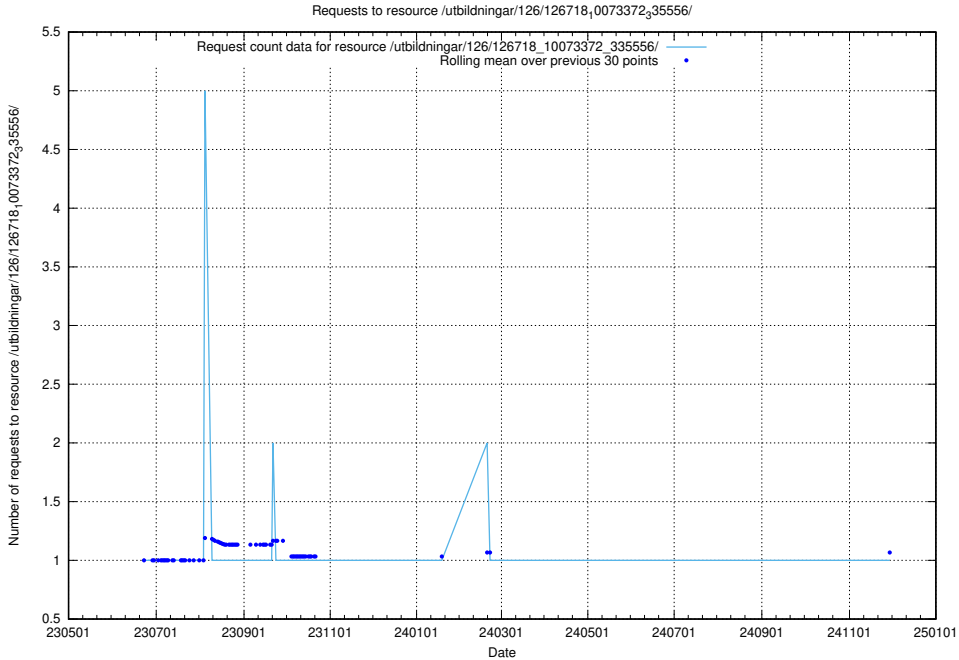

5.6672 Usage of /utbildningar/126/126718_10073372_335556/

Here, we count the number of requests to resource /utbildningar/126/126718_10073372_335556/.