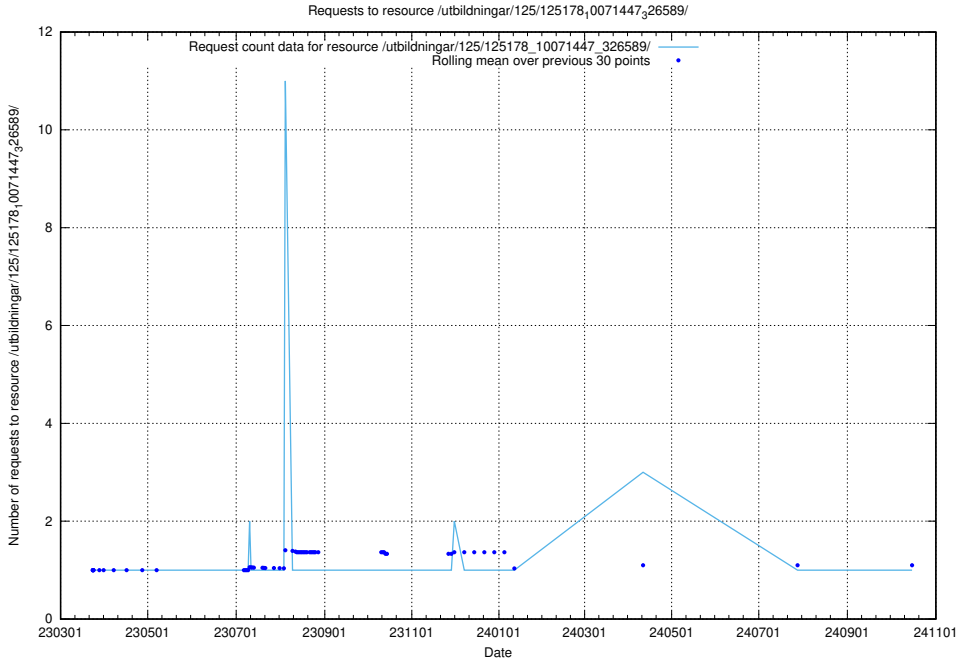

Here, we count the number of requests to resource /utbildningar/125/125178_10071447_326589/events/

5.1124 Usage of /utbildningar/125/125178_10071447_326589/

Here, we count the number of requests to resource /utbildningar/125/125178_10071447_326589/.