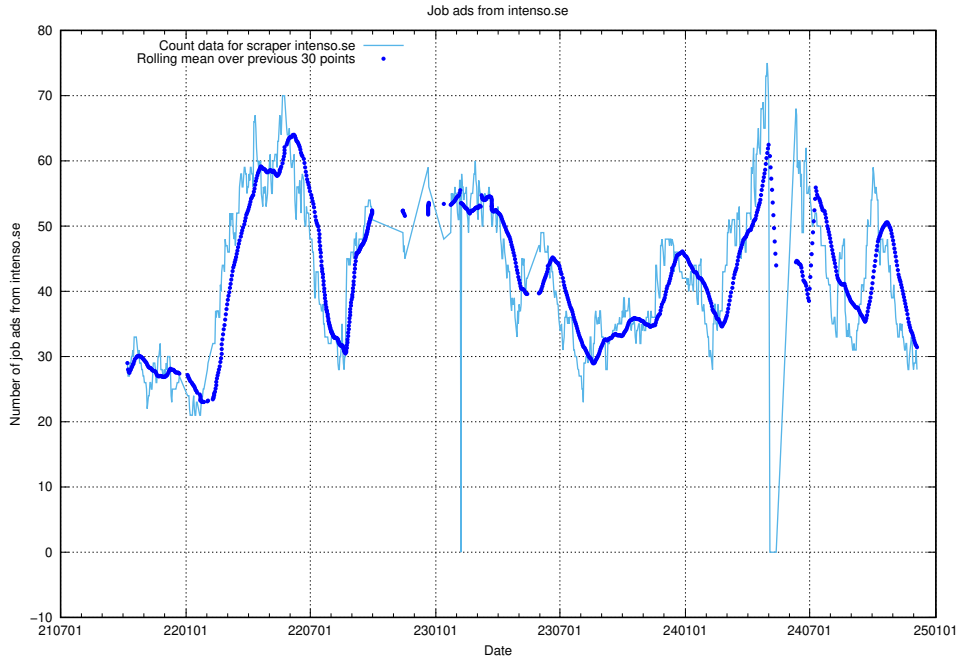

13.17 Number of ads by scraper intenso.se

Here, we count the number of job ads scraped from intenso.se.