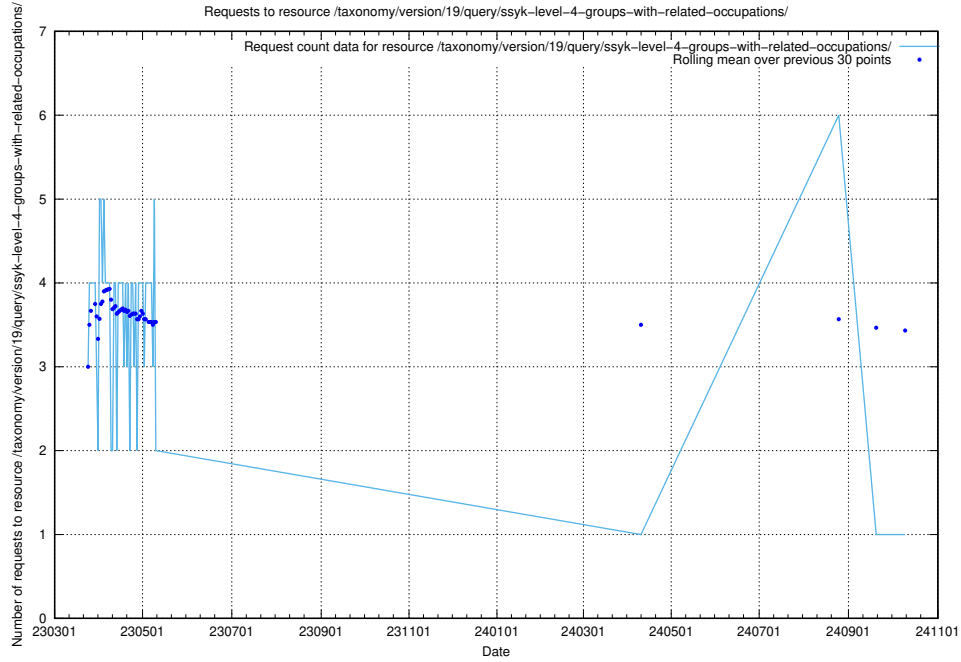

5.7240 Usage of /taxonomy/version/19/query/ssyk-level-4-groups-with-related-occupations/

Here, we count the number of requests to resource /taxonomy/version/19/query/ssyk-level-4-groups-with-related-occupations/.