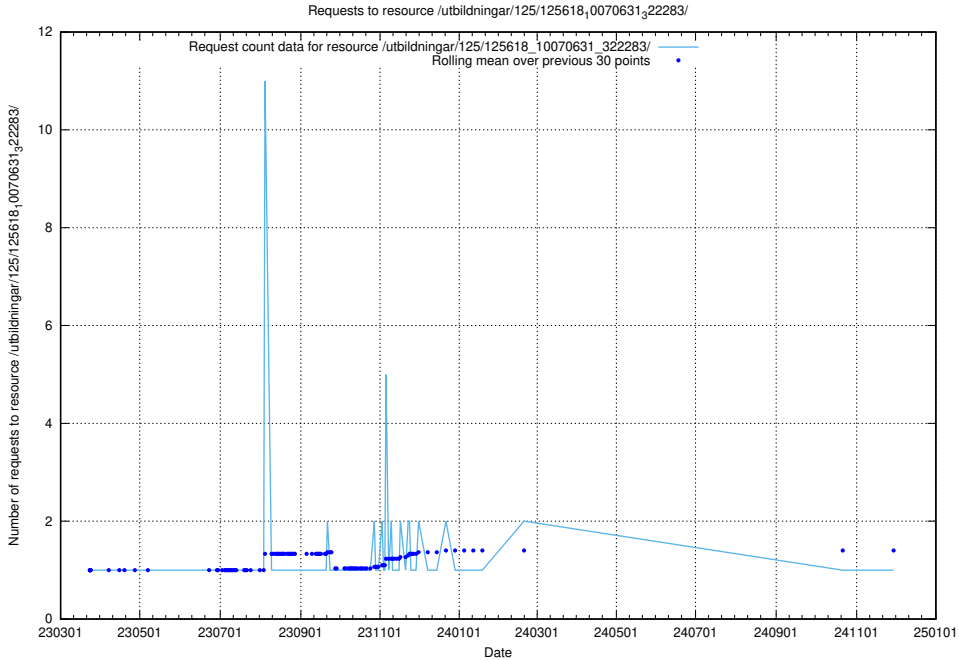

5.1049 Usage of /utbildningar/125/125618_10070631_322283/

Here, we count the number of requests to resource /utbildningar/125/125618_10070631_322283/.