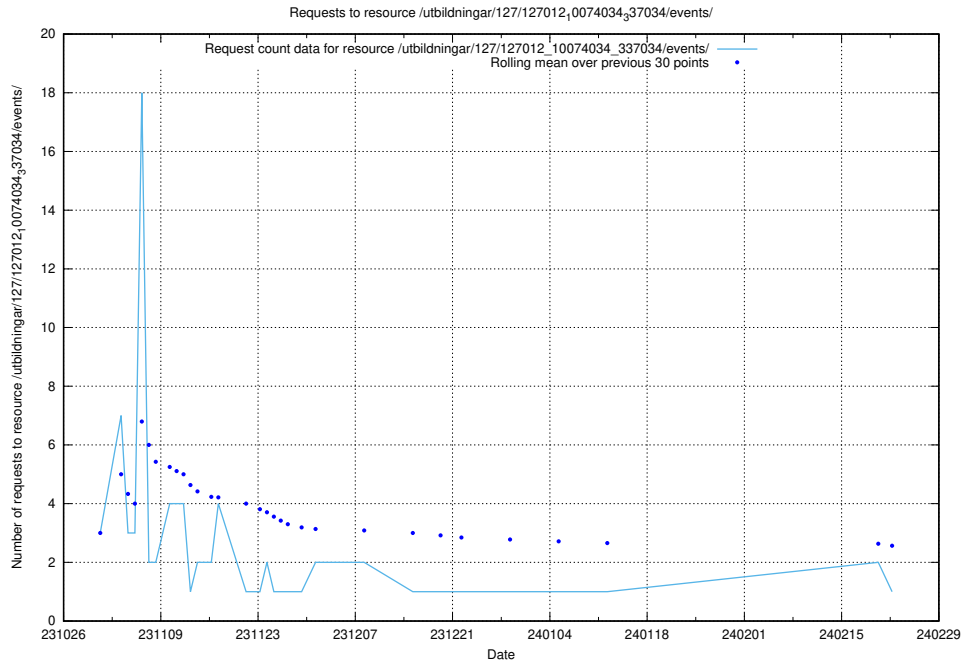

5.5207 Usage of /utbildningar/127/127012_10074034_337034/events/

Here, we count the number of requests to resource /utbildningar/127/127012_10074034_337034/events/