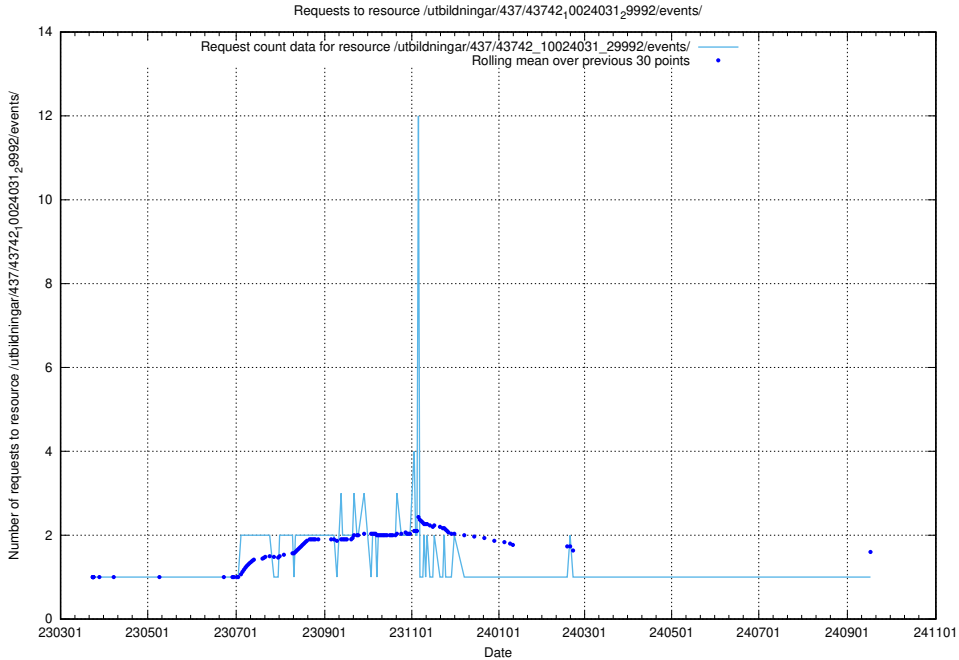

Here, we count the number of requests to resource /utbildningar/437/43745_10024024_29985/.

5.7517 Usage of /utbildningar/437/43742_10024031_29992/events/

Here, we count the number of requests to resource /utbildningar/437/43742_10024031_29992/events/.