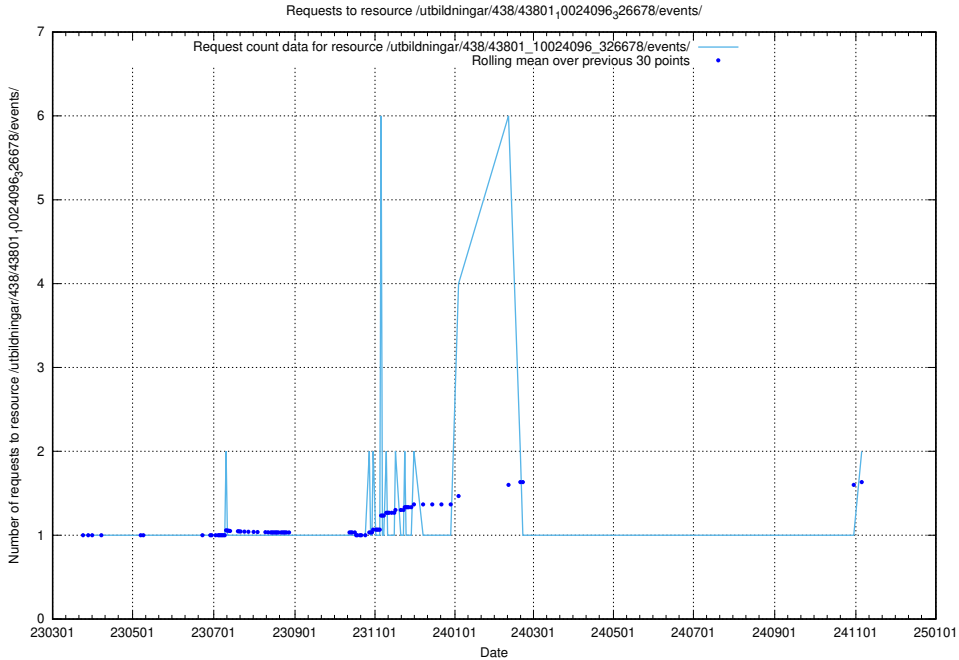

5.905 Usage of /utbildningar/438/43801_10024096_326678/events/

Here, we count the number of requests to resource /utbildningar/438/43801_10024096_326678/events/.