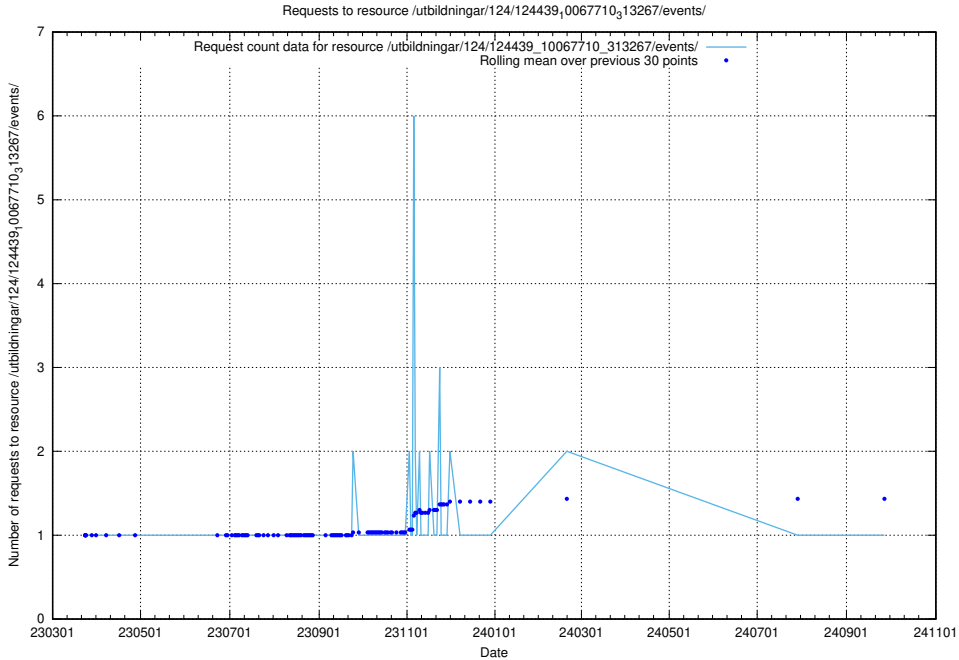

5.4671 Usage of /utbildningar/124/124439_10067710_313267/events/

Here, we count the number of requests to resource /utbildningar/124/124439_10067710_313267/events/