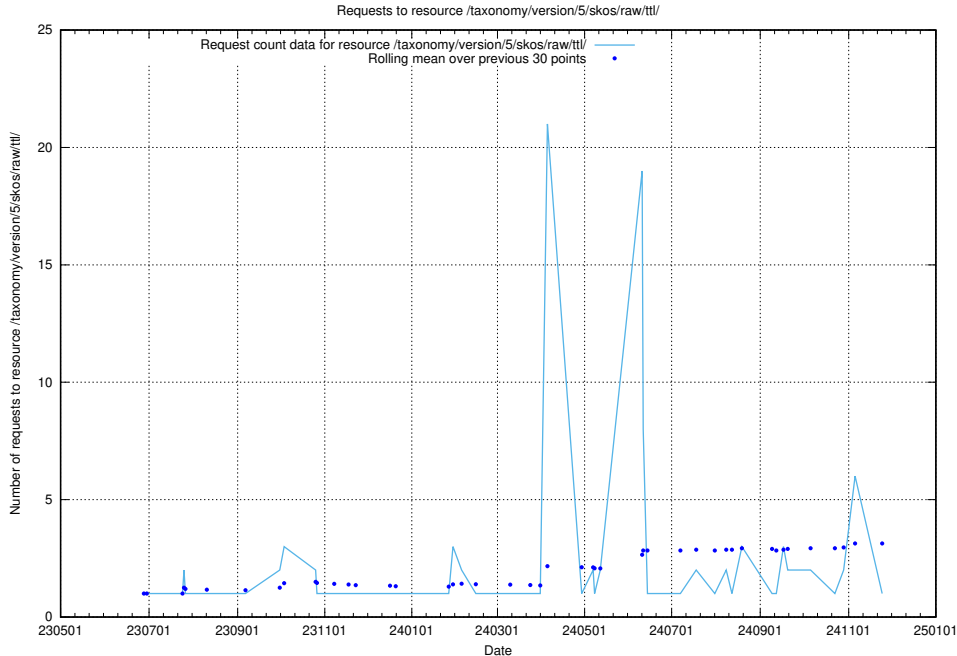

5.6610 Usage of /taxonomy/version/5/skos/raw/ttl/

Here, we count the number of requests to resource /taxonomy/version/5/skos/raw/ttl/.