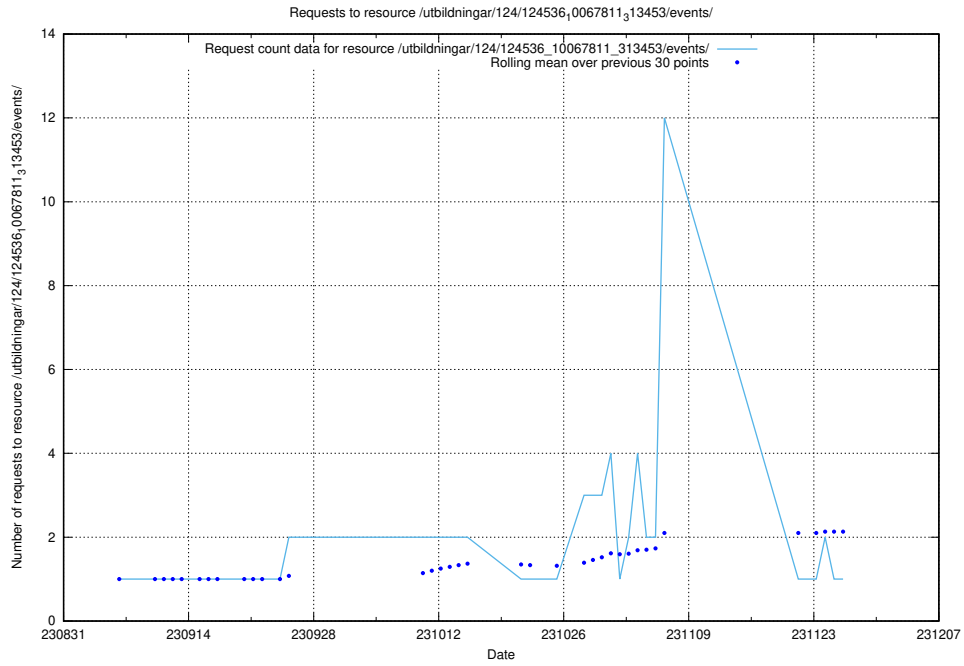

5.5742 Usage of /utbildningar/124/124536_10067811_313453/events/

Here, we count the number of requests to resource /utbildningar/124/124536_10067811_313453/events/