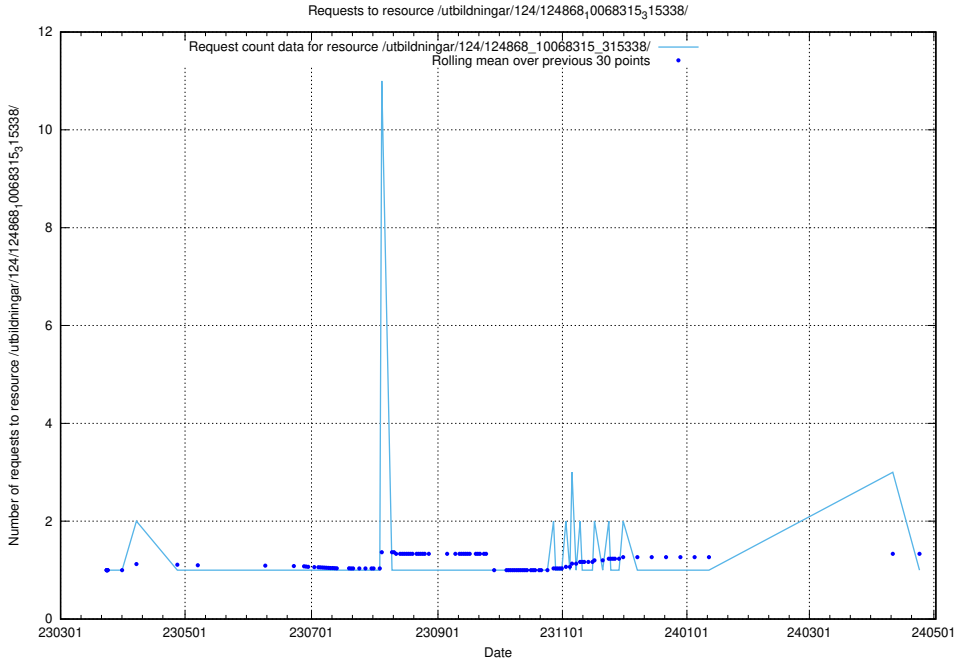

5.1153 Usage of /utbildningar/124/124868_10068315_315338/

Here, we count the number of requests to resource /utbildningar/124/124868_10068315_315338/.