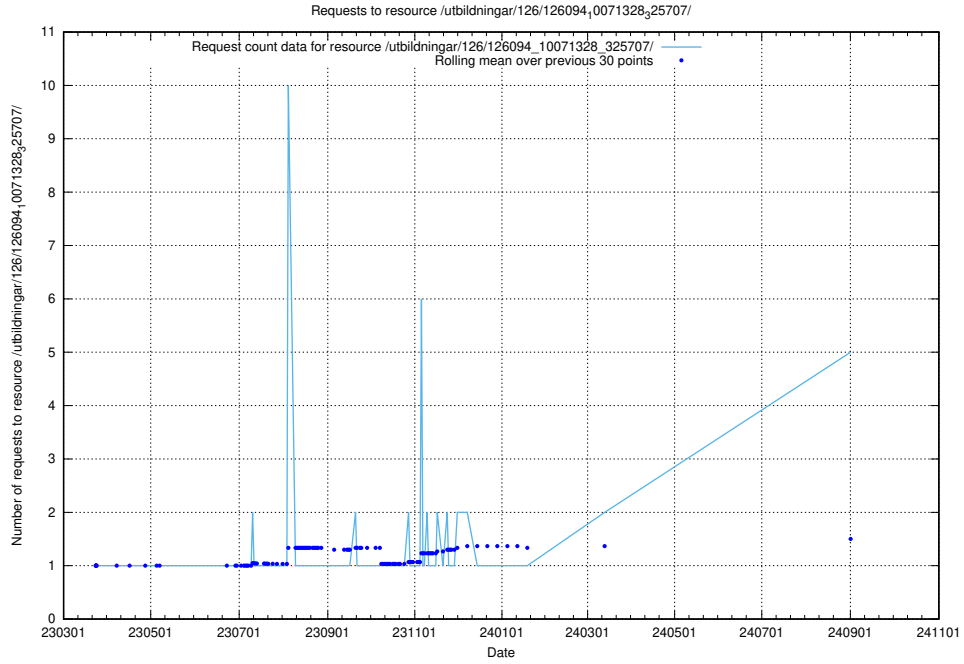

5.236 Usage of /utbildningar/126/126094_10071328_325707/

Here, we count the number of requests to resource /utbildningar/126/126094_10071328_325707/.