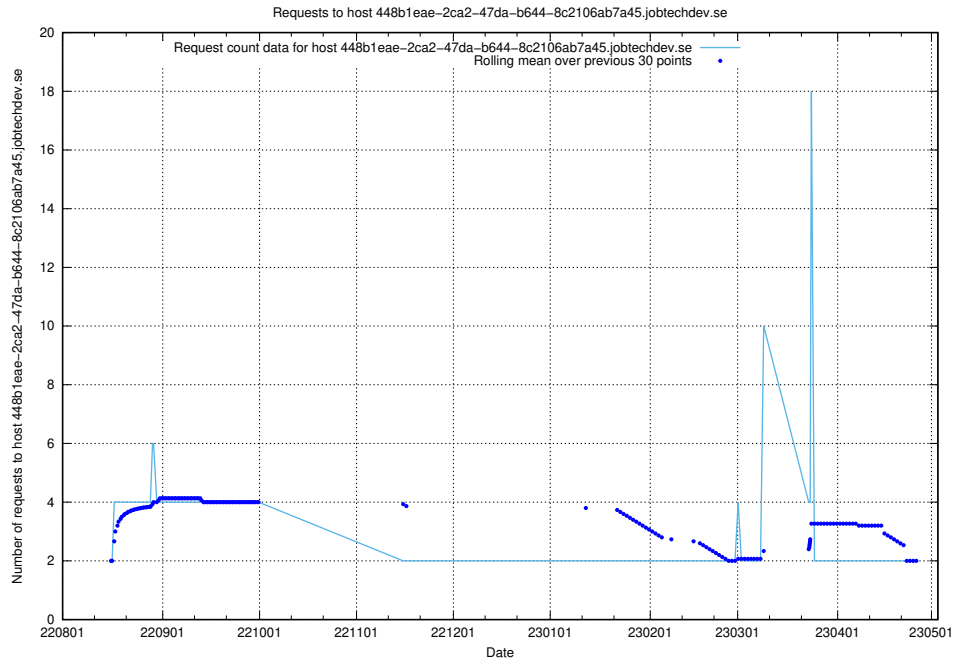

7.371 Usage of 448b1eae-2ca2-47da-b644-8c2106ab7a45.jobtechdev.se

Here, we count the number of requests to host 448b1eae-2ca2-47da-b644-8c2106ab7a45.jobtechdev.se.

7.372 Usage of se2.jobtechdev.se

Here, we count the number of requests to host se2.jobtechdev.se.