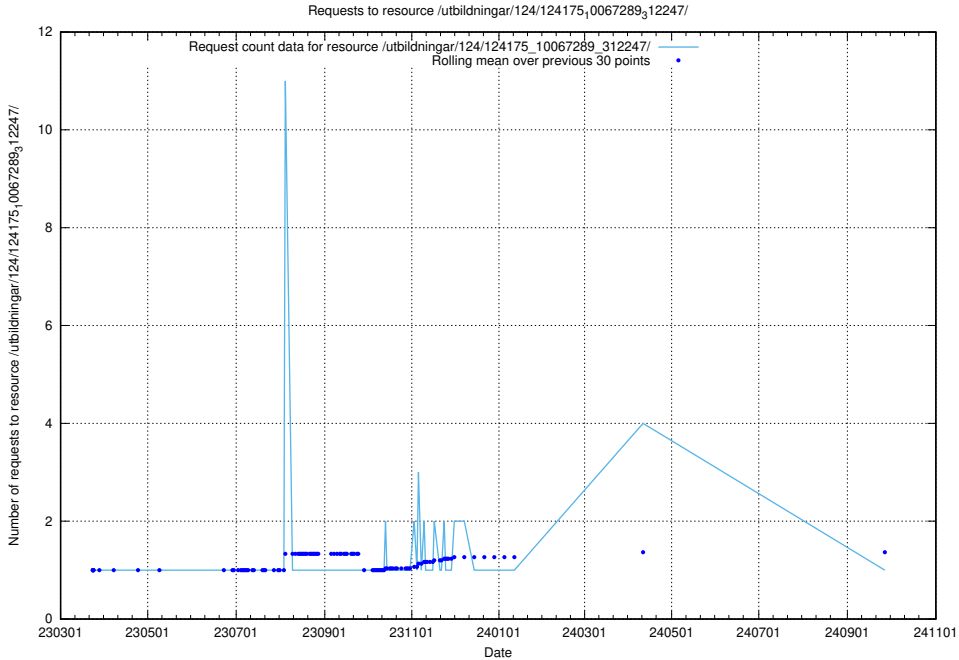

5.5089 Usage of /utbildningar/124/124175_10067289_312247/

Here, we count the number of requests to resource /utbildningar/124/124175_10067289_312247/.