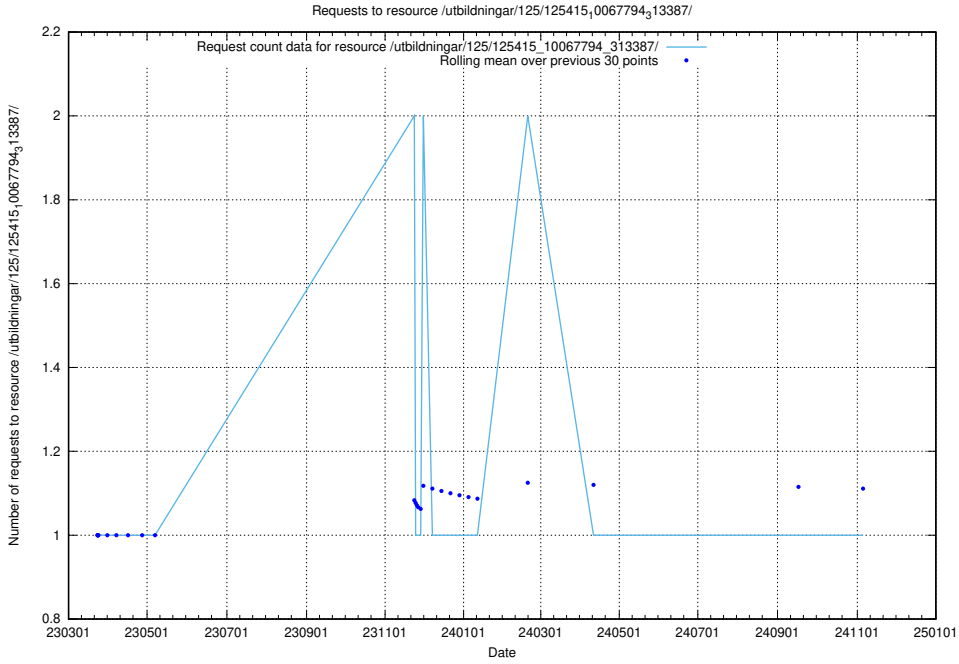

5.1093 Usage of /utbildningar/125/125415_10067794_313387/

Here, we count the number of requests to resource /utbildningar/125/125415_10067794_313387/.