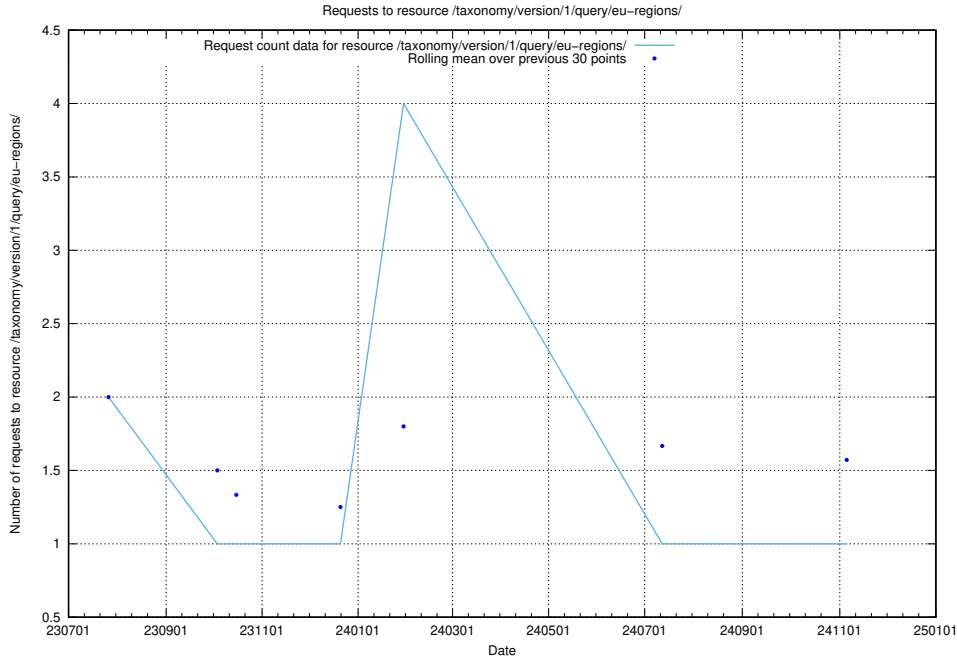

5.5998 Usage of /utbildningar/122/122985_10065249_314861/events/

Here, we count the number of requests to resource /utbildningar/122/122985_10065249_314861/events/

5.5999 Usage of /taxonomy/version/1/query/employment-variety-concepts/