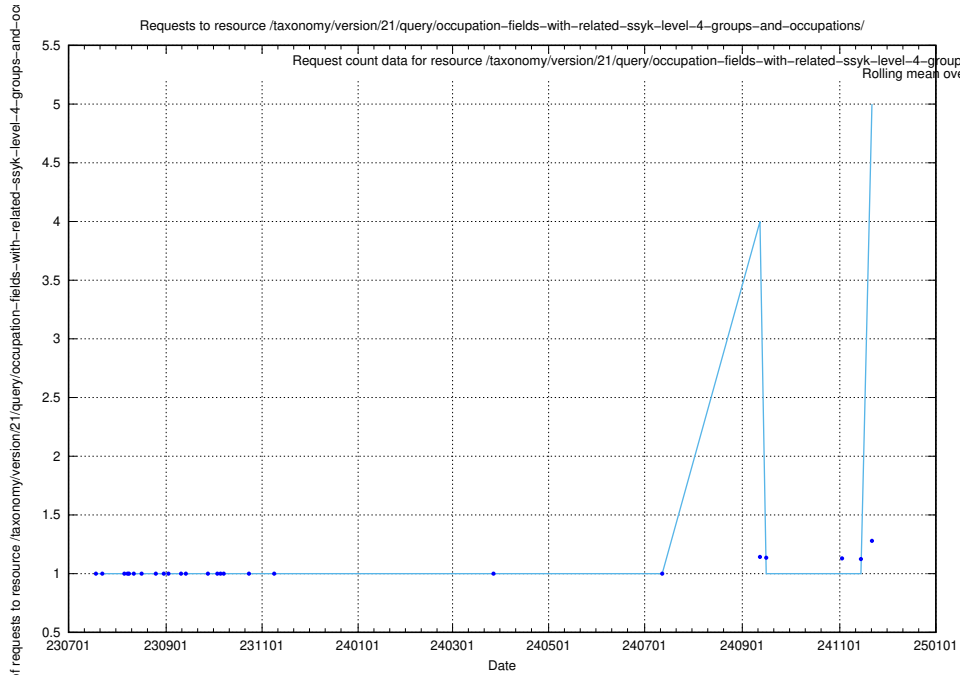

5.215 Usage of /taxonomy/version/21/query/occupation-fields-with-related-ssyk-level-4-groups-and-occupations/

Here, we count the number of requests to resource /taxonomy/version/21/query/occupation-fields-with-related-ssyk-level-4-groups-and-occupations/.