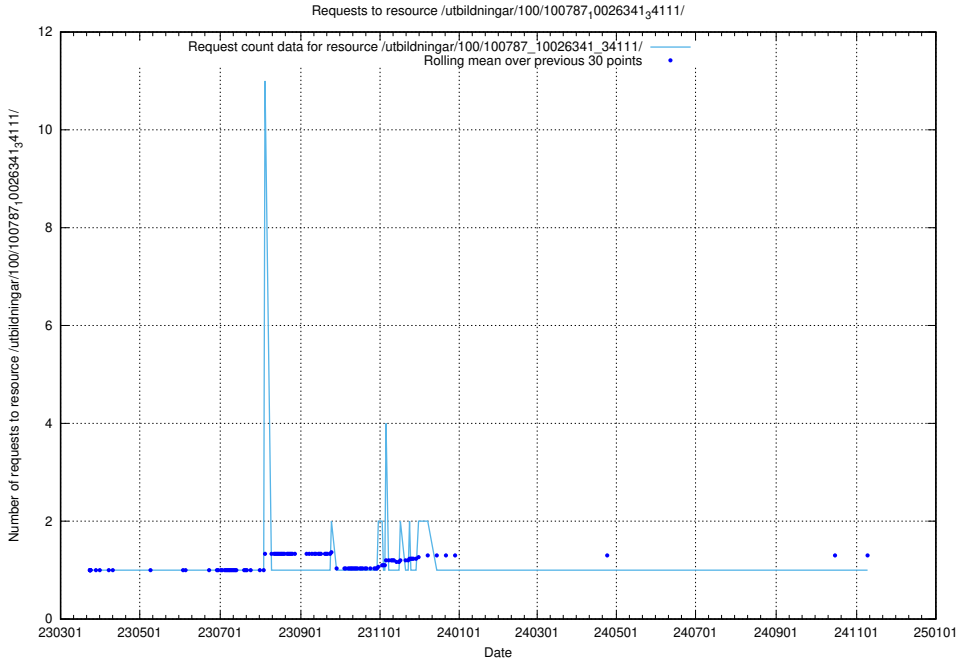

5.6591 Usage of /utbildningar/100/100787_10026341_34111/

Here, we count the number of requests to resource /utbildningar/100/100787_10026341_34111/.