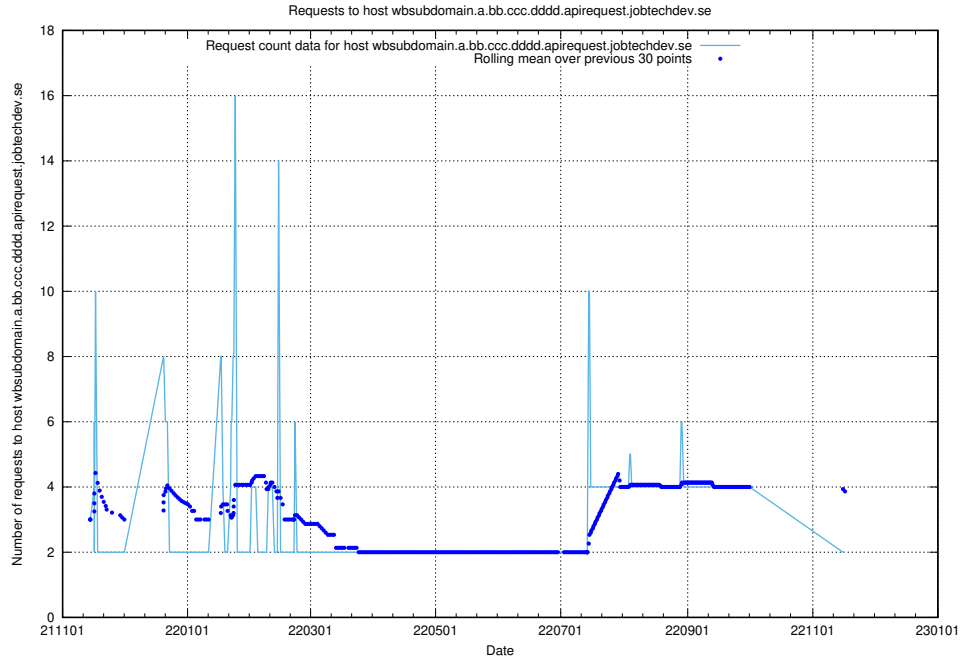

Here, we count the number of requests to host wbsubdomain.a.bb.ccc.dddd.atlas.jobtechdev.se.

7.581 Usage of wbsubdomain.a.bb.ccc.dddd.apirequest.jobtechdev.se

Here, we count the number of requests to host wbsubdomain.a.bb.ccc.dddd.apirequest.jobtechdev.se.