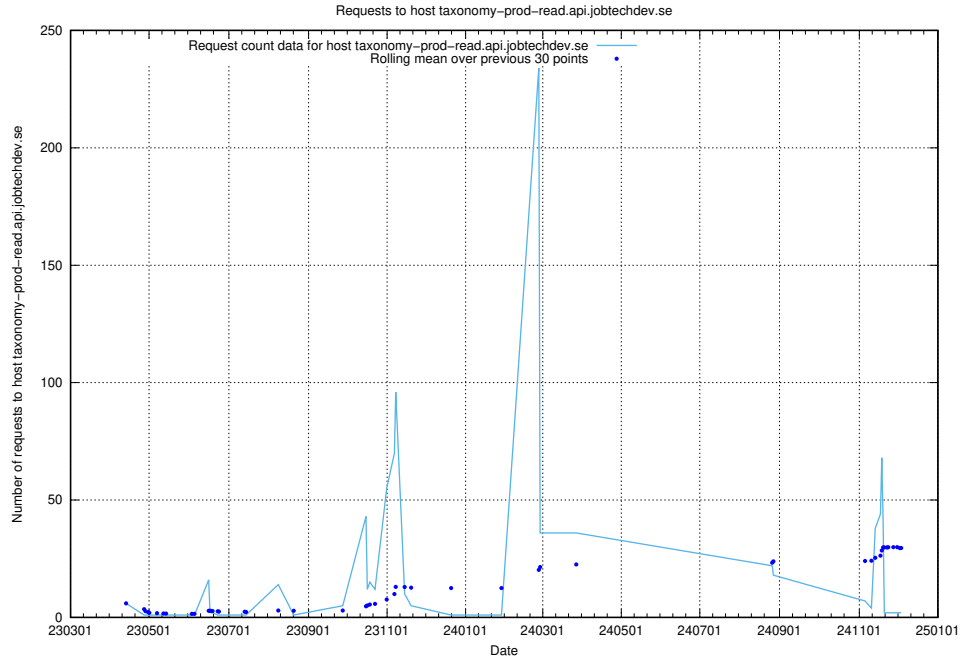

7.303 Usage of taxonomy-prod-read.api.jobtechdev.se

Here, we count the number of requests to host taxonomy-prod-read.api.jobtechdev.se.