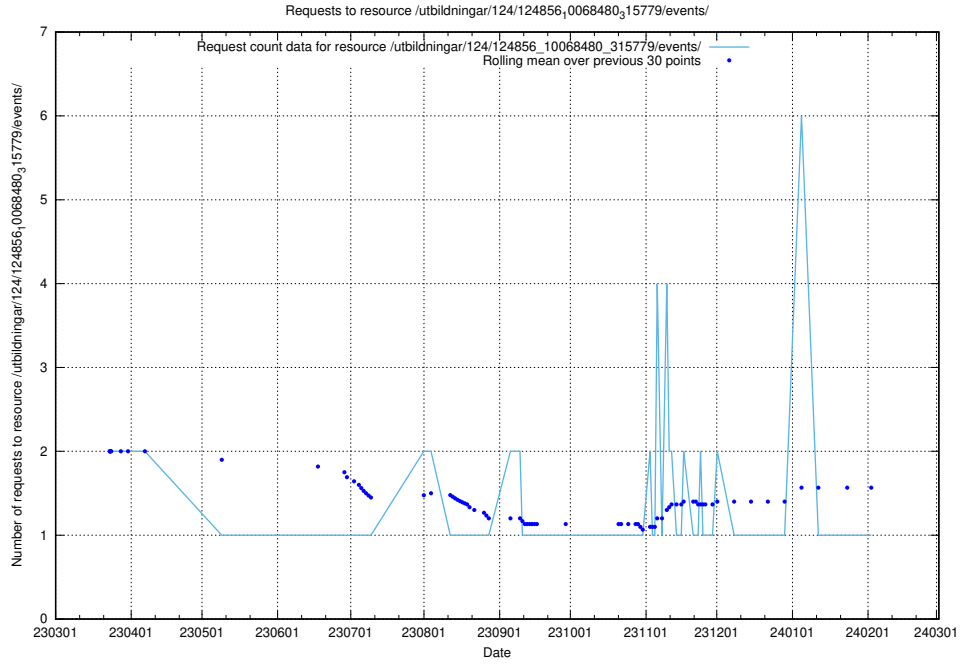

5.7418 Usage of /utbildningar/124/124856_10068480_315779/events/

Here, we count the number of requests to resource /utbildningar/124/124856_10068480_315779/events/