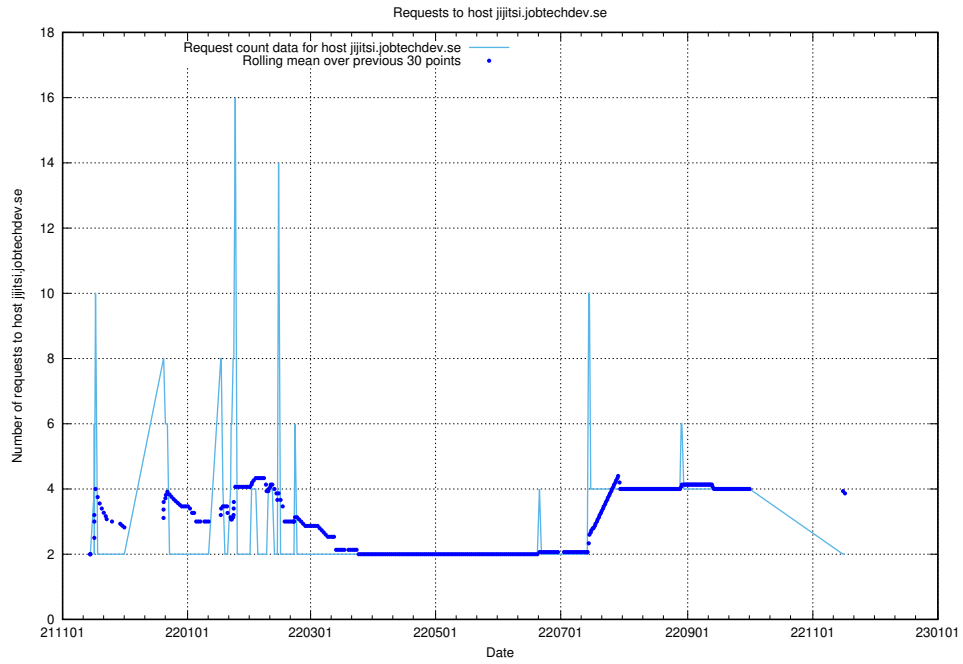

7.618 Usage of `jijitsi.jobtechdev.se`

Here, we count the number of requests to host `jijitsi.jobtechdev.se`.