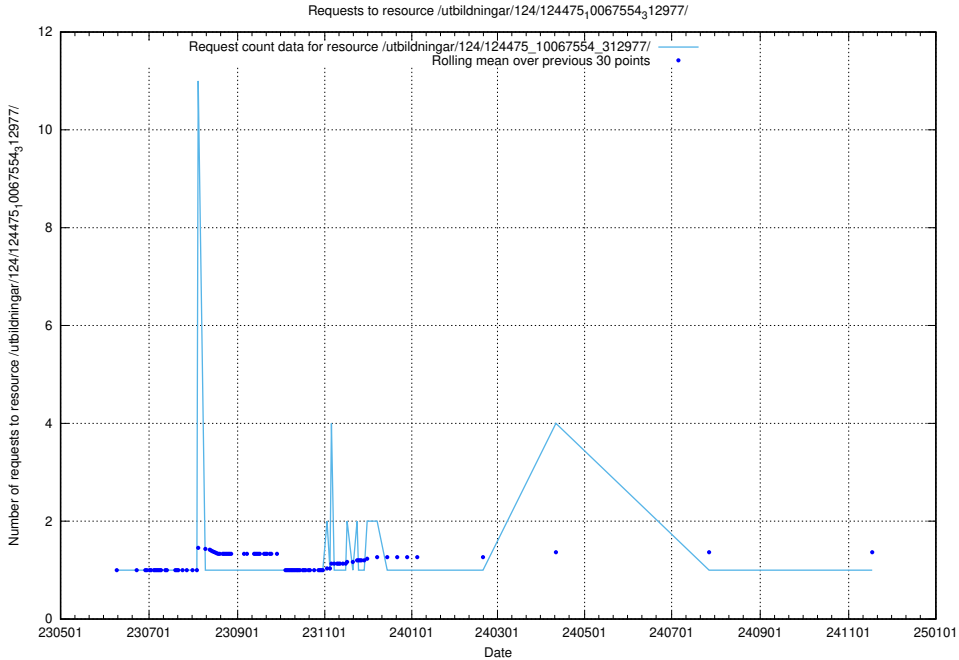

5.6978 Usage of /utbildningar/124/124473_10067812_313454/

Here, we count the number of requests to resource /utbildningar/124/124473_10067812_313454/.

5.6979 Usage of /utbildningar/124/124473_10067709_313266/events/