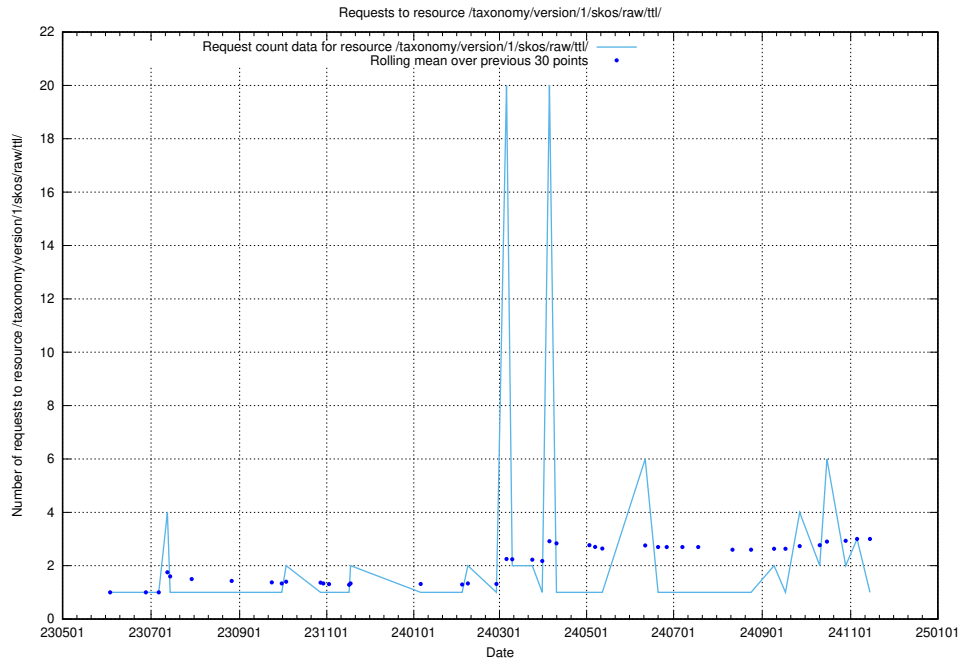

5.6999 Usage of /taxonomy/version/1/skos/raw/ttl/

Here, we count the number of requests to resource /taxonomy/version/1/skos/raw/ttl/.