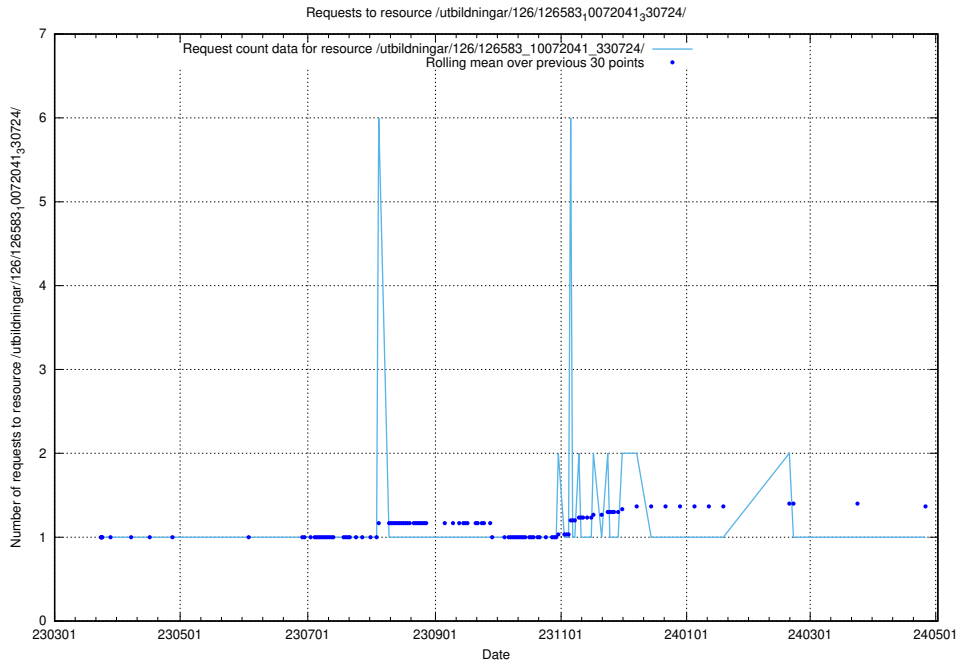

5.7529 Usage of /utbildningar/126/126583_10072041_330724/

Here, we count the number of requests to resource /utbildningar/126/126583_10072041_330724/.