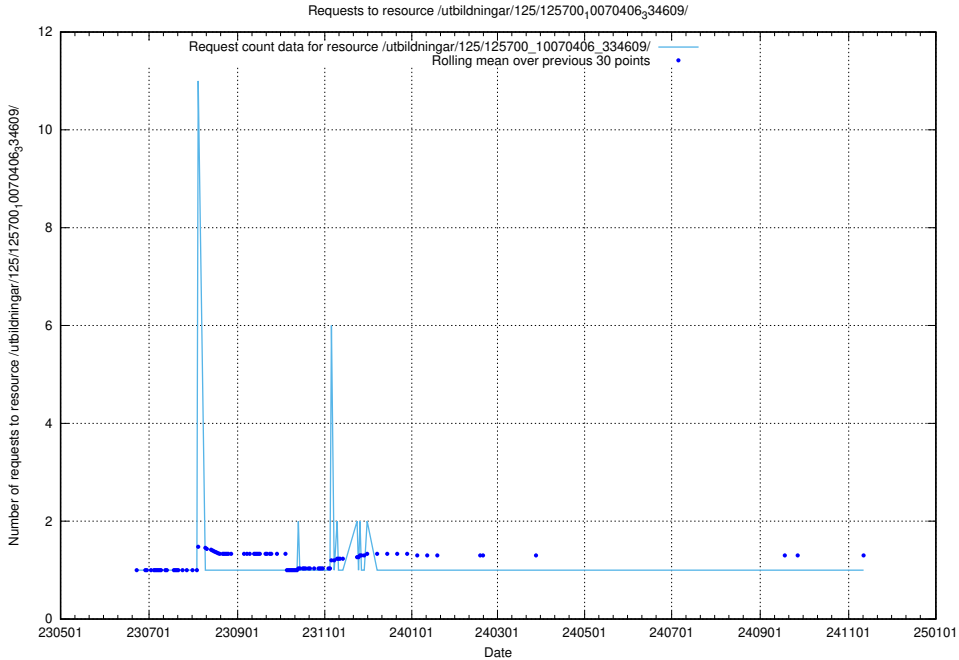

5.6767 Usage of /utbildningar/125/125700_10070406_334609/

Here, we count the number of requests to resource /utbildningar/125/125700_10070406_334609/.