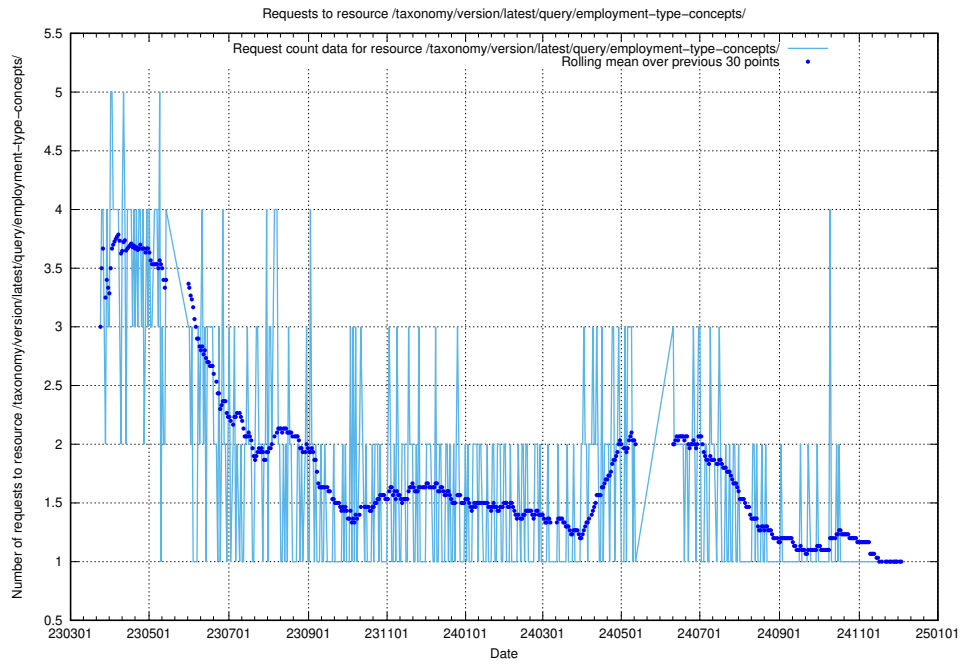

5.7214 Usage of /taxonomy/version/latest/query/employment-type-concepts/

Here, we count the number of requests to resource /taxonomy/version/latest/query/employment-type-concepts/.