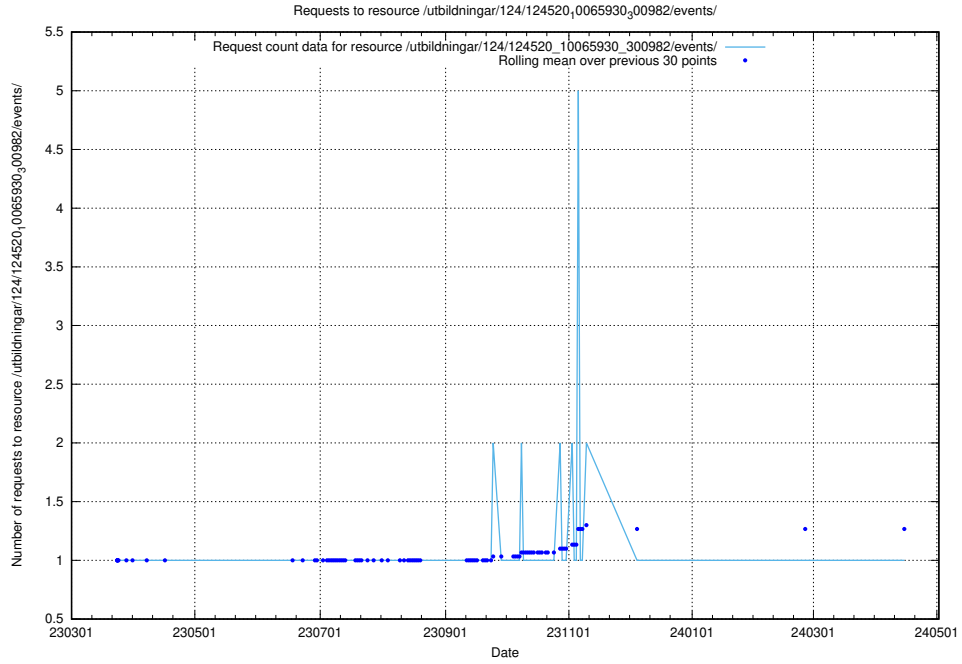

5.2016 Usage of /utbildningar/124/124520_10065930_300982/events/

Here, we count the number of requests to resource /utbildningar/124/124520_10065930_300982/events/