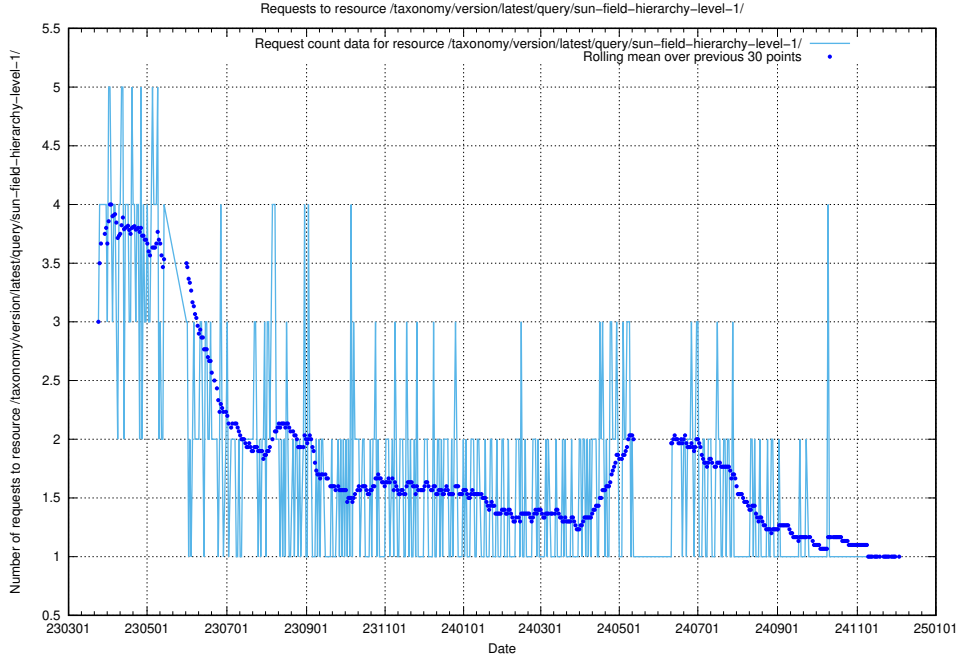

5.7182 Usage of /taxonomy/version/latest/query/sun-field-hierarchy-level-1/

Here, we count the number of requests to resource /taxonomy/version/latest/query/sun-field-hierarchy-level-1/.