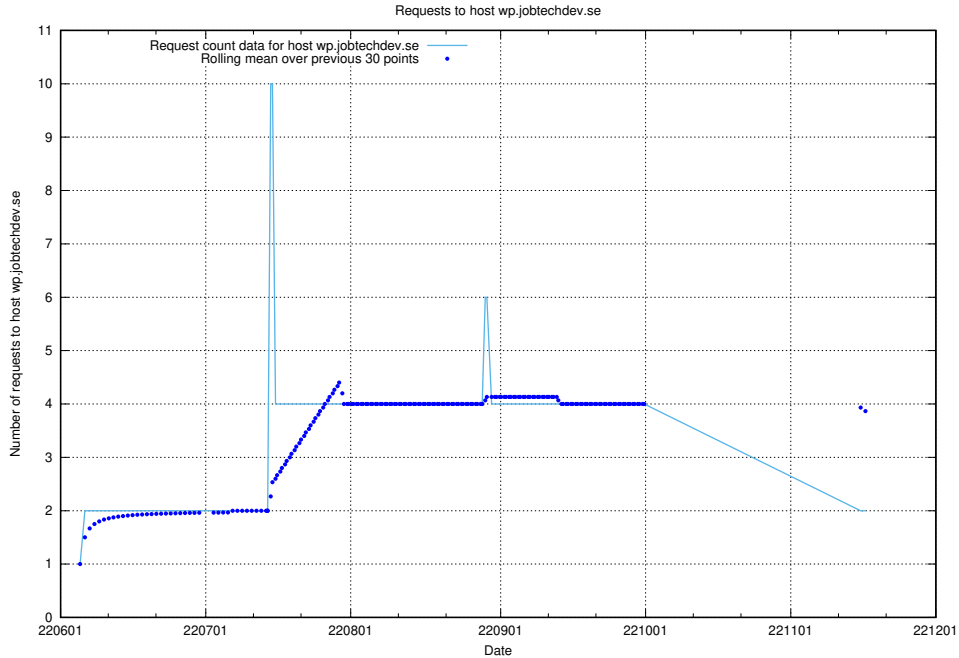

7.440 Usage of wp.jobtechdev.se

Here, we count the number of requests to host wp.jobtechdev.se.