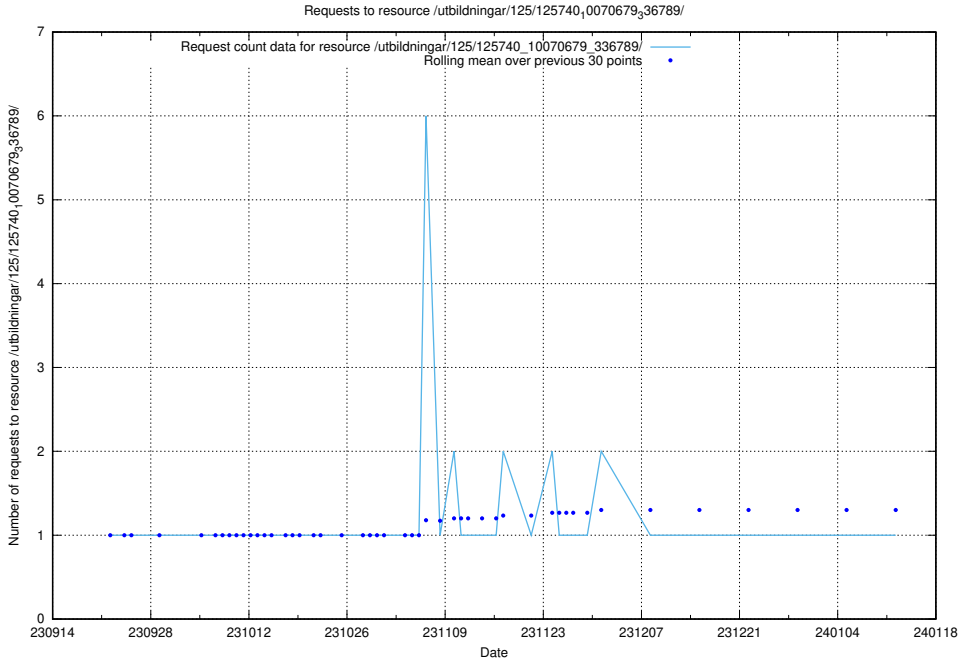

5.5560 Usage of /utbildningar/125/125740_10070679_336789/

Here, we count the number of requests to resource /utbildningar/125/125740_10070679_336789/.