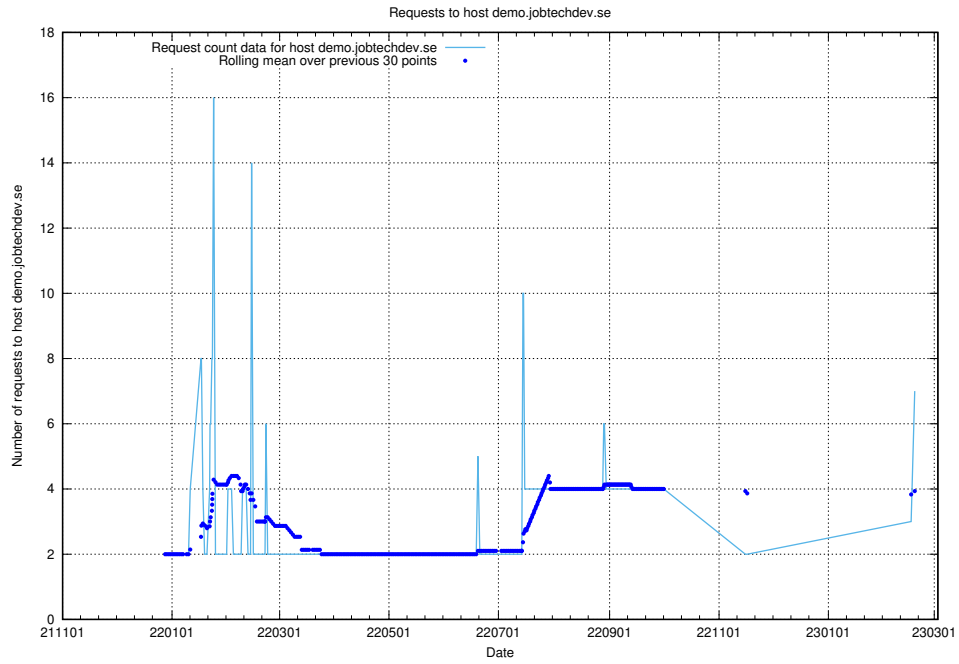

7.91 Usage of demo.jobtechdev.se

Here, we count the number of requests to host demo.jobtechdev.se.

7.92 Usage of taxonomy-viewer.jobtechdev.se

Here, we count the number of requests to host taxonomy-viewer.jobtechdev.se.