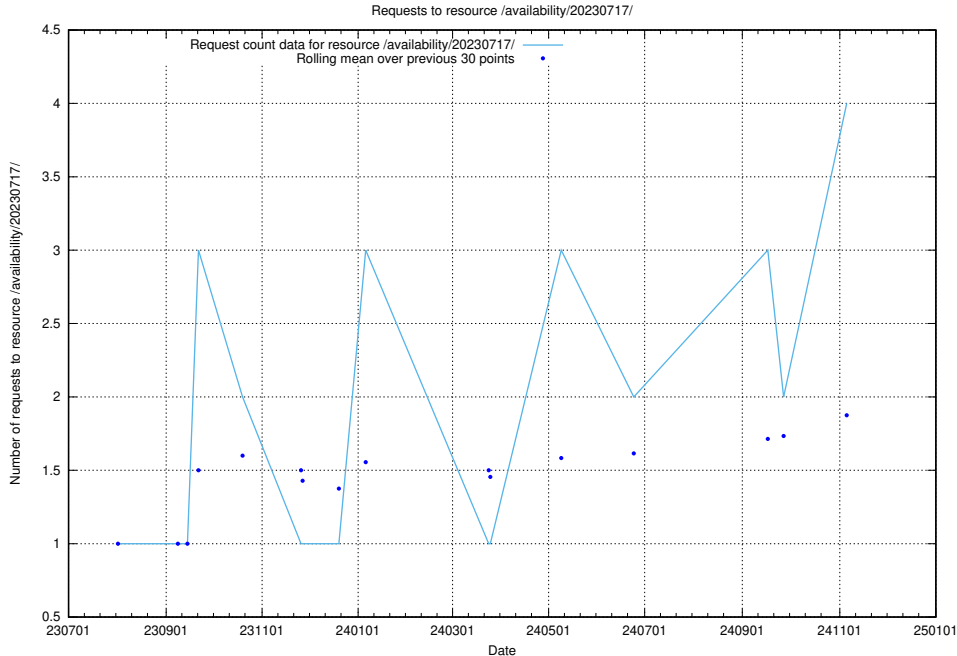

Here, we count the number of requests to resource /utbildningar/123/123367_10065857_297553/events/

5.309 Usage of /availability/20230717/

Here, we count the number of requests to resource /availability/20230717/.