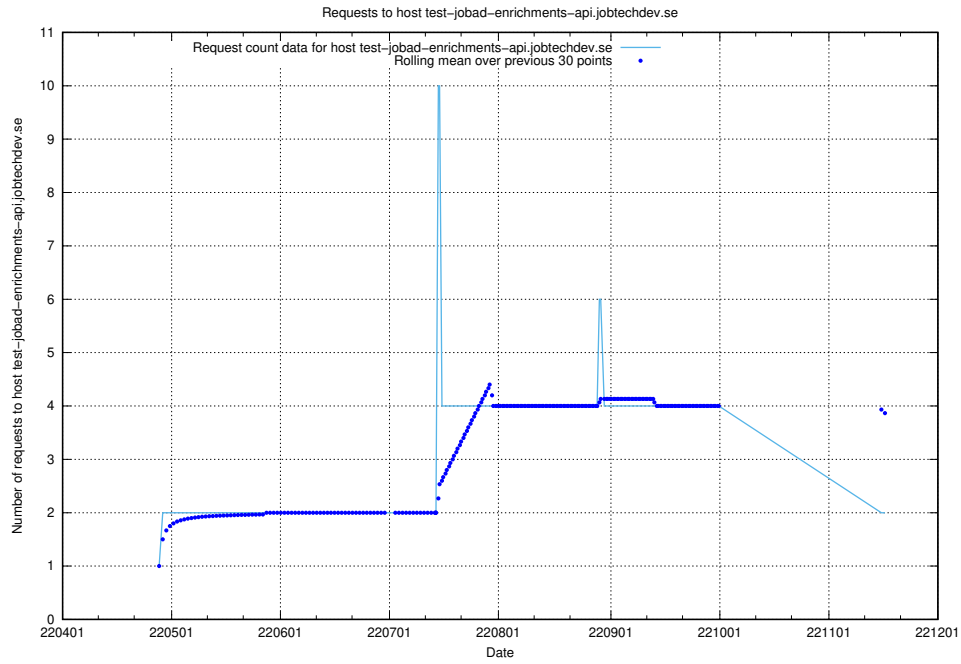

7.467 Usage of jobtech-jobad-enrichments-develop.jobtechdev.se

Here, we count the number of requests to host jobtech-jobad-enrichments-develop.jobtechdev.se.

7.468 Usage of `jobad-enrichments-test.jobtechdev.se`