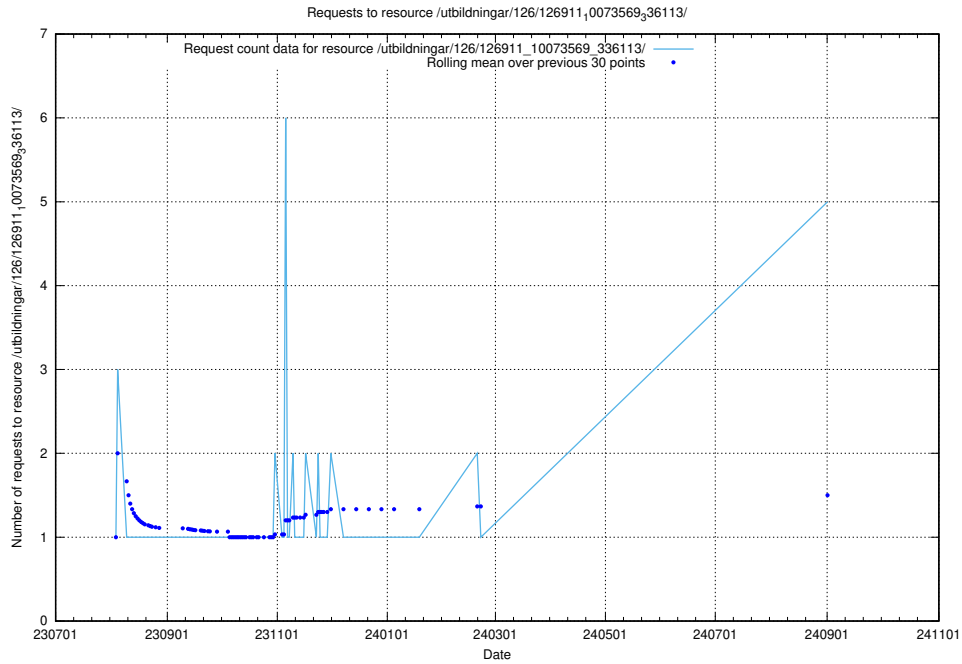

5.213 Usage of /utbildningar/126/126911_10073569_336113/

Here, we count the number of requests to resource /utbildningar/126/126911_10073569_336113/.