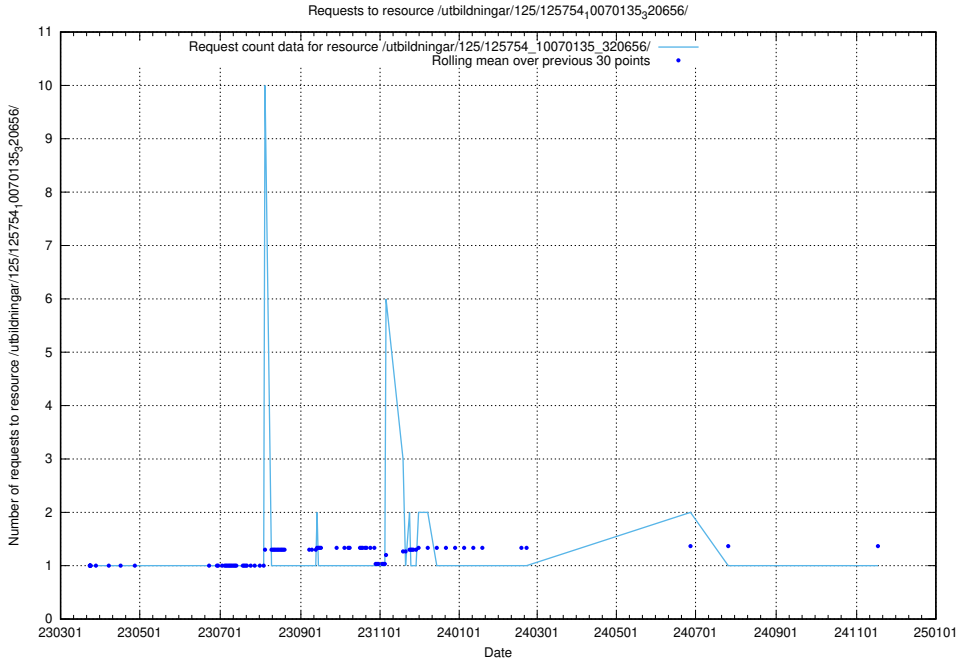

5.7594 Usage of /utbildningar/125/125754_10070135_320656/

Here, we count the number of requests to resource /utbildningar/125/125754_10070135_320656/.