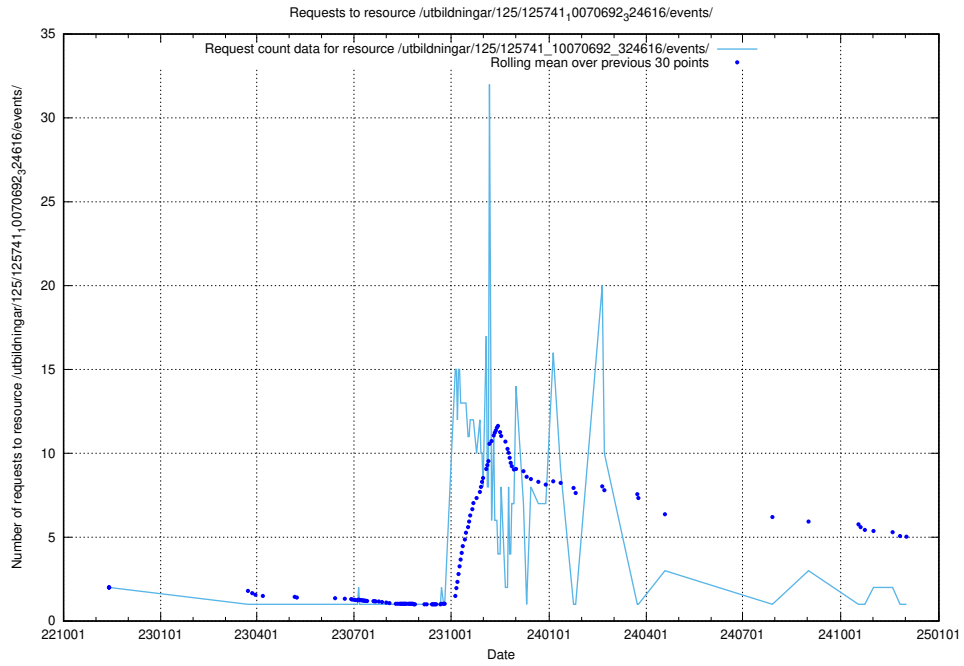

5.6895 Usage of /utbildningar/125/125741_10070692_324616/events/

Here, we count the number of requests to resource /utbildningar/125/125741_10070692_324616/events/