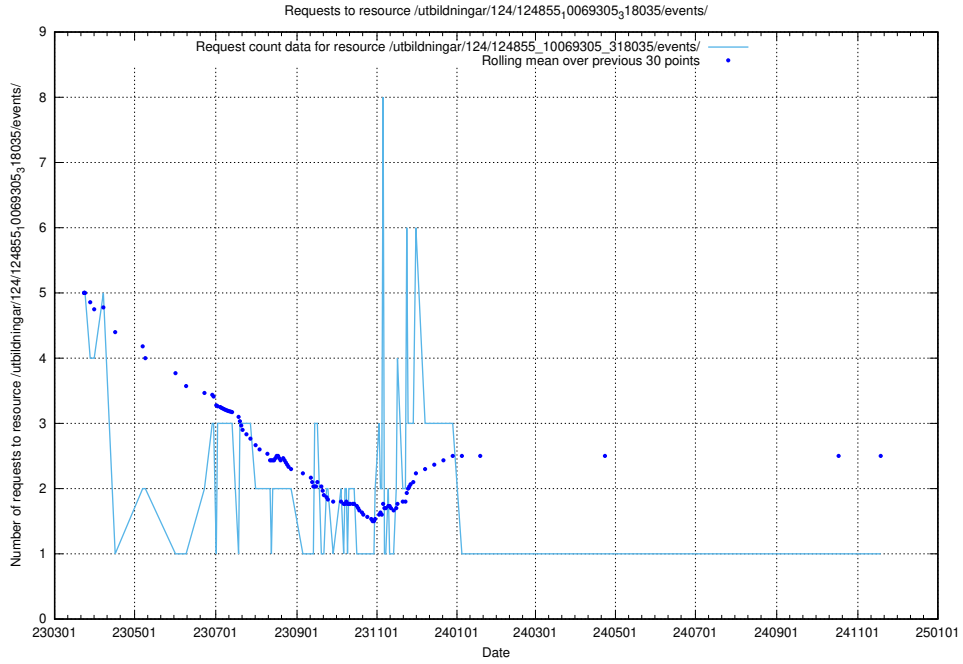

5.7376 Usage of /utbildningar/124/124855_10069305_318035/events/

Here, we count the number of requests to resource /utbildningar/124/124855_10069305_318035/events/