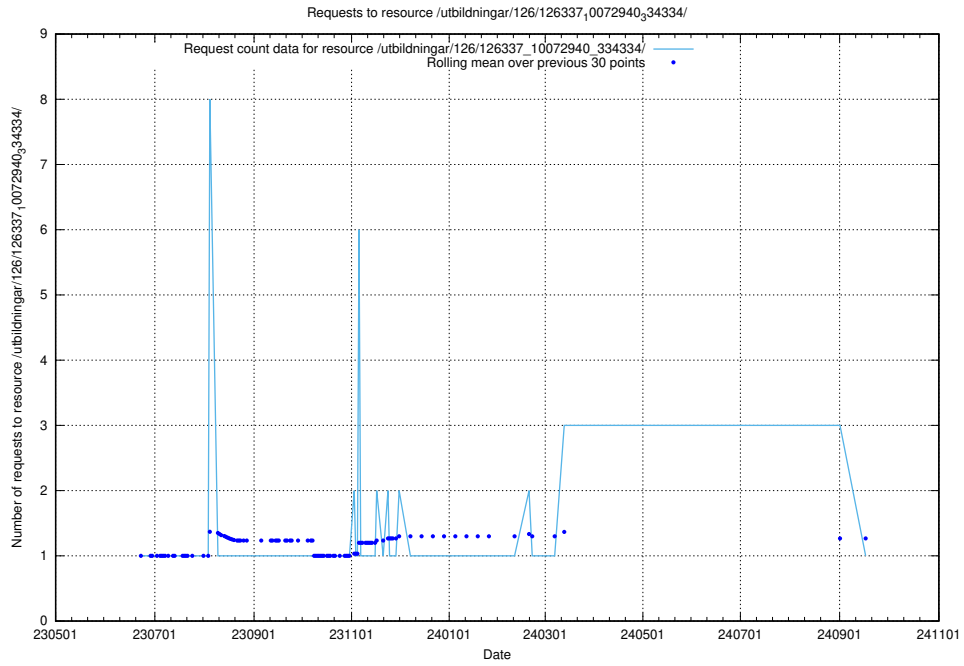

5.6719 Usage of /utbildningar/126/126337_10072940_334334/

Here, we count the number of requests to resource /utbildningar/126/126337_10072940_334334/.