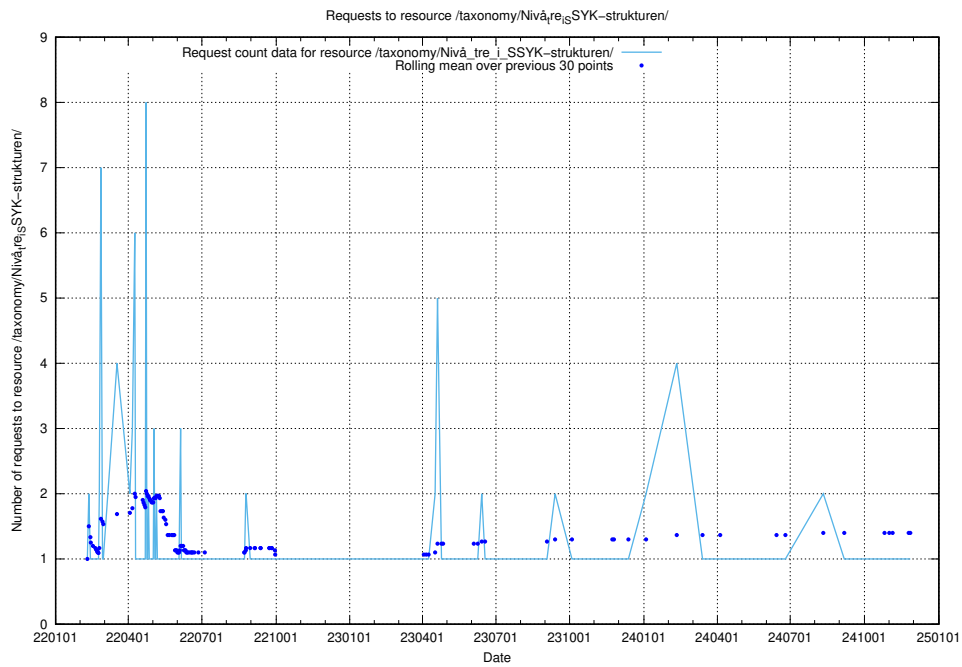

5.2963 Usage of /taxonomy/Nivå_tre_i_SSYK-strukturen/

Here, we count the number of requests to resource /taxonomy/Nivå_tre_i_SSYK-strukturen/.