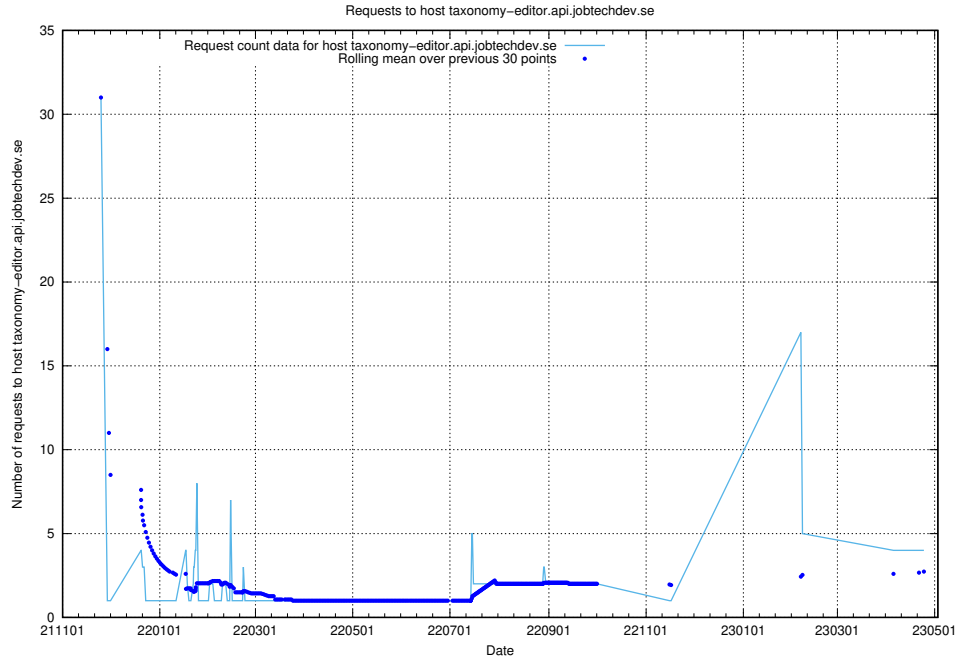

7.160 Usage of taxonomy-editor.api.jobtechdev.se

Here, we count the number of requests to host taxonomy-editor.api.jobtechdev.se.