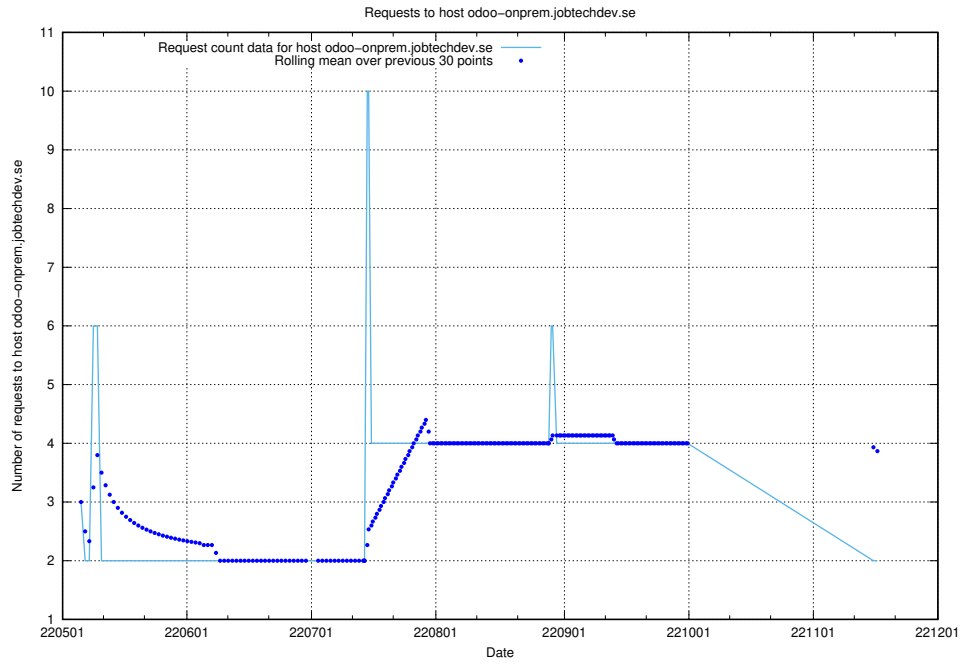

7.459 Usage of odoo-onprem.jobtechdev.se

Here, we count the number of requests to host odoo-onprem.jobtechdev.se.