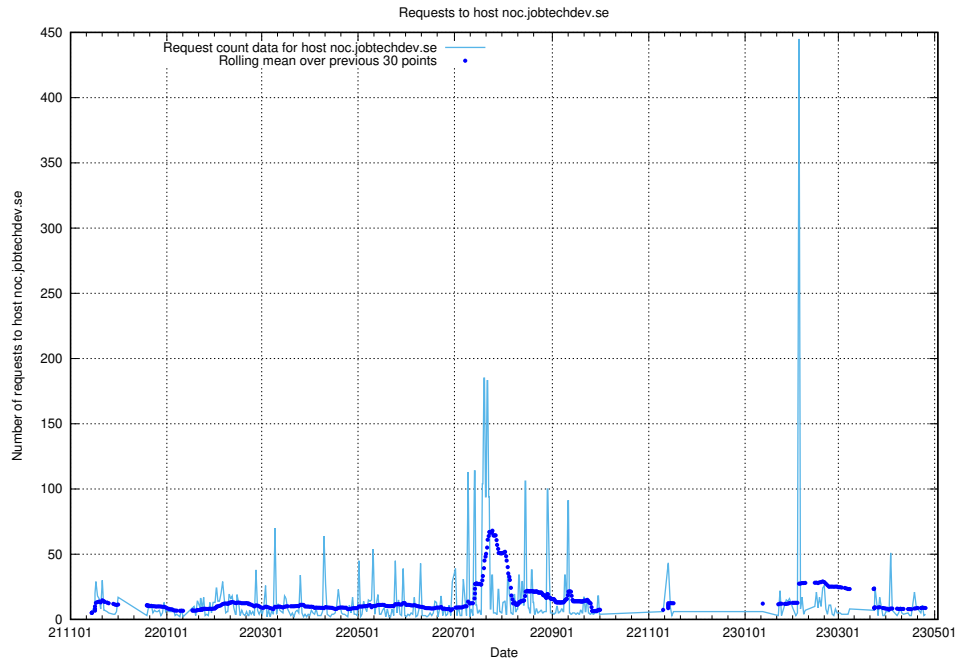

7.184 Usage of noc.jobtechdev.se

Here, we count the number of requests to host noc.jobtechdev.se.