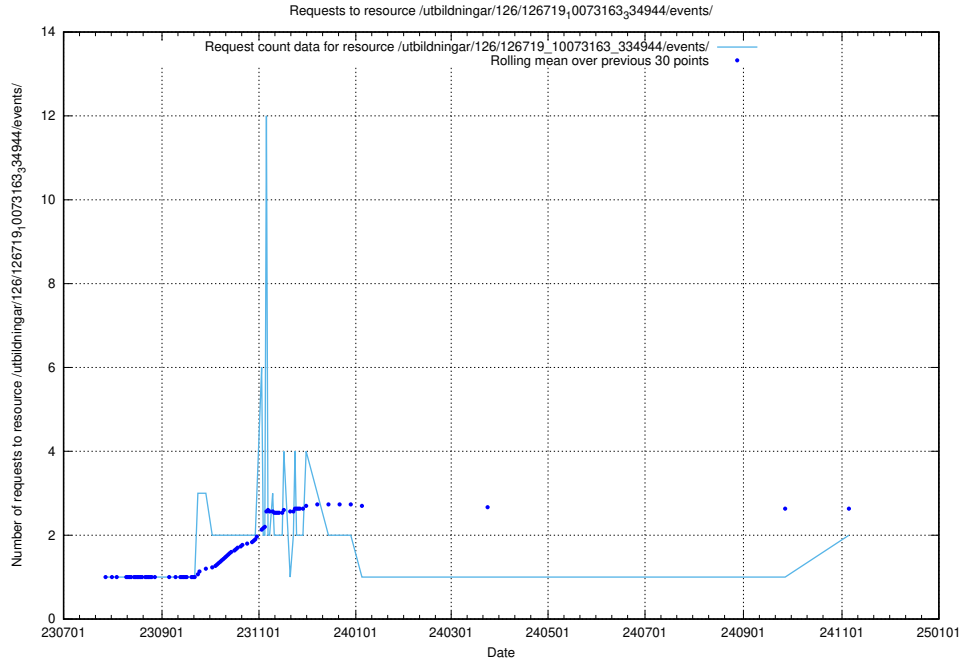

5.792 Usage of /utbildningar/126/126719_10073163_334944/events/

Here, we count the number of requests to resource /utbildningar/126/126719_10073163_334944/events/