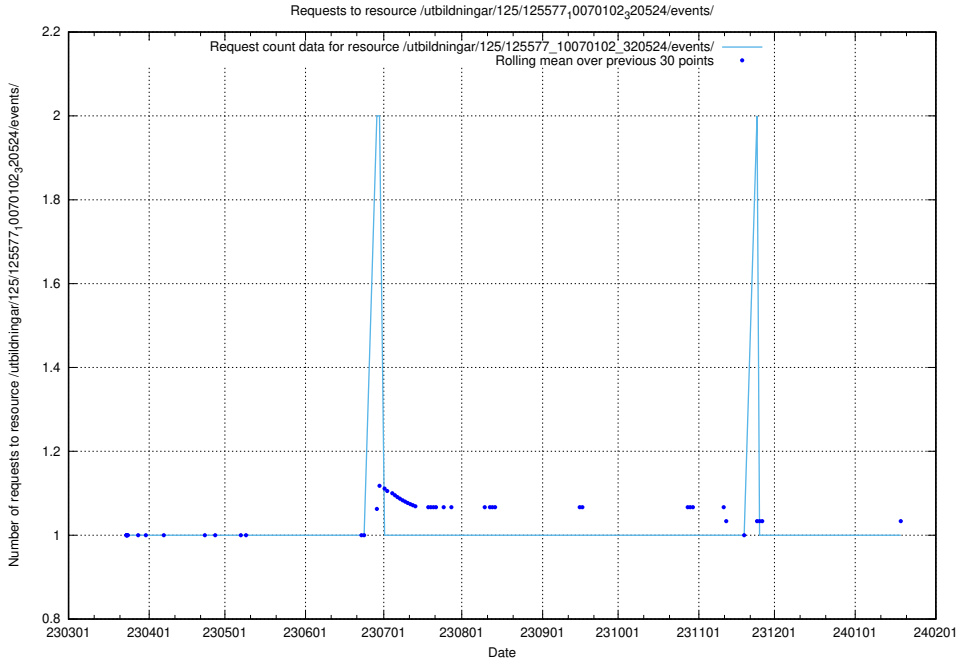

5.1082 Usage of /utbildningar/125/125577_10070102_320524/events/

Here, we count the number of requests to resource /utbildningar/125/125577_10070102_320524/events/