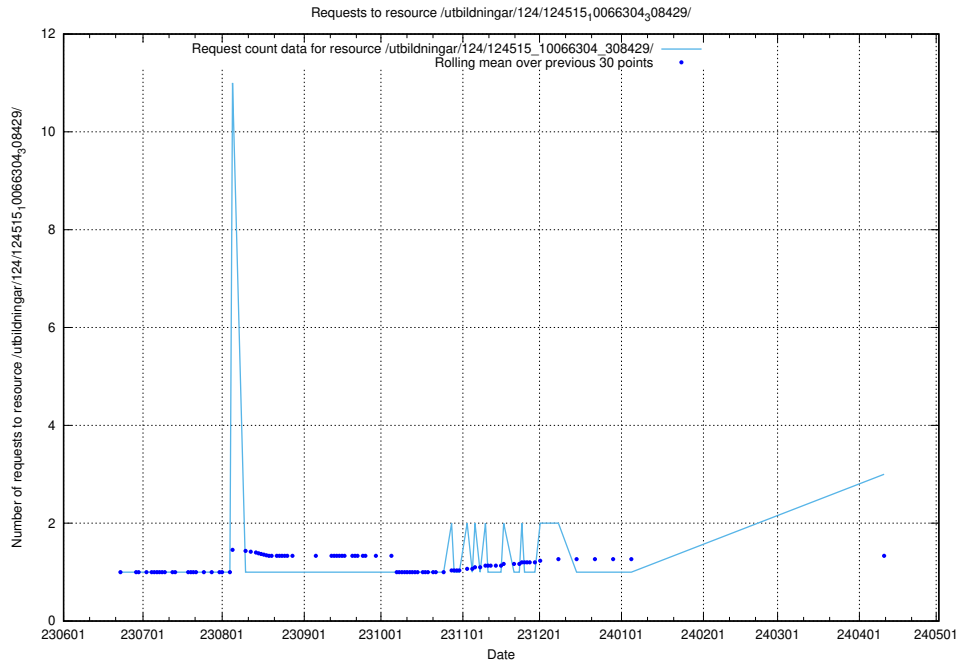

5.462 Usage of /utbildningar/124/124515_10066304_308429/

Here, we count the number of requests to resource /utbildningar/124/124515_10066304_308429/.