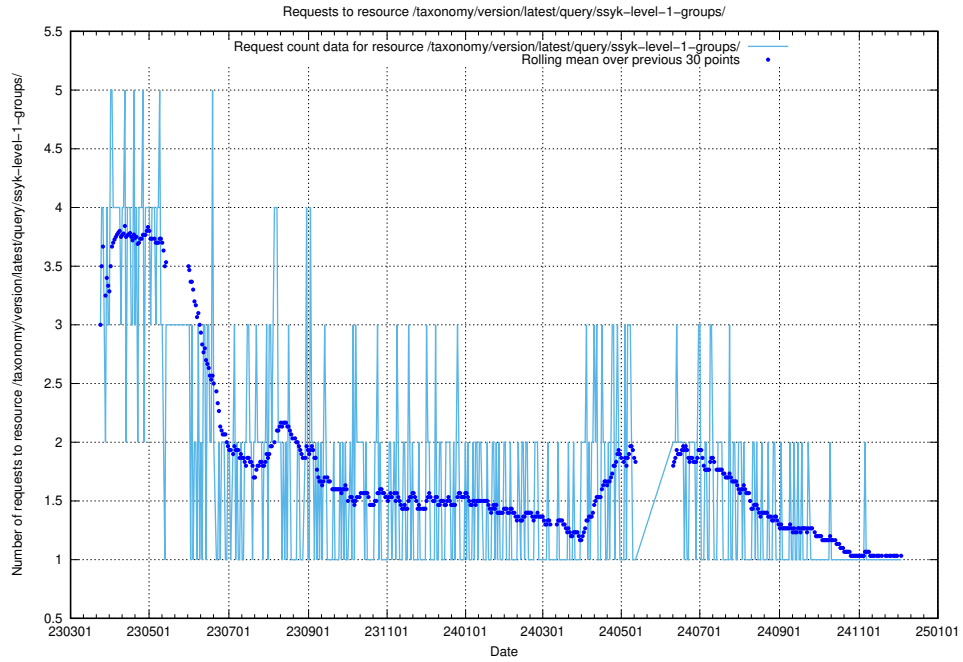

5.7191 Usage of /taxonomy/version/latest/query/ssyk-level-1-groups/

Here, we count the number of requests to resource /taxonomy/version/latest/query/ssyk-level-1-groups/.