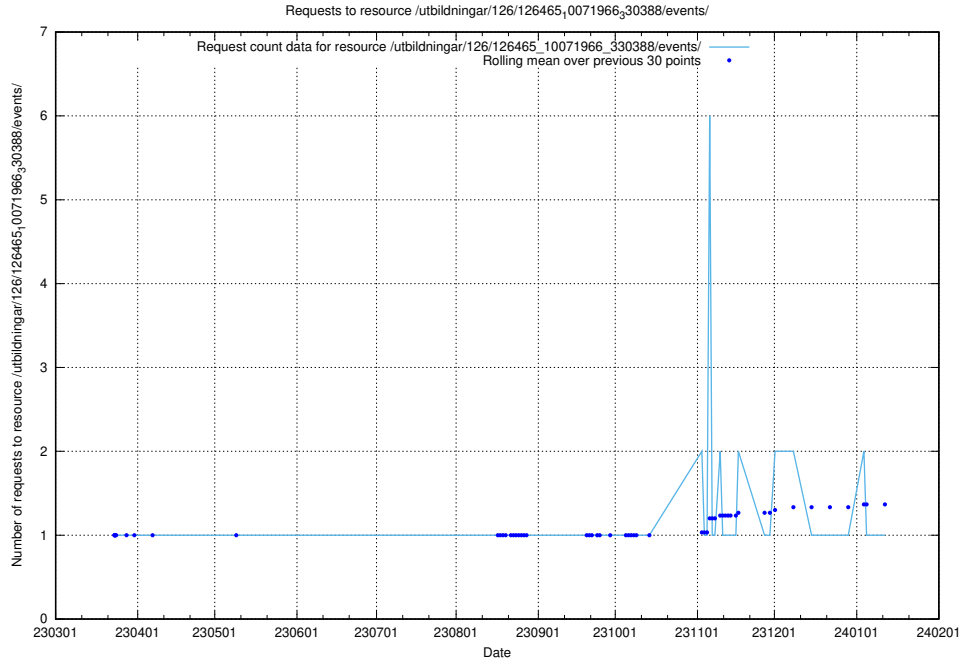

5.7546 Usage of /utbildningar/126/126465_10071966_330388/events/

Here, we count the number of requests to resource /utbildningar/126/126465_10071966_330388/events/