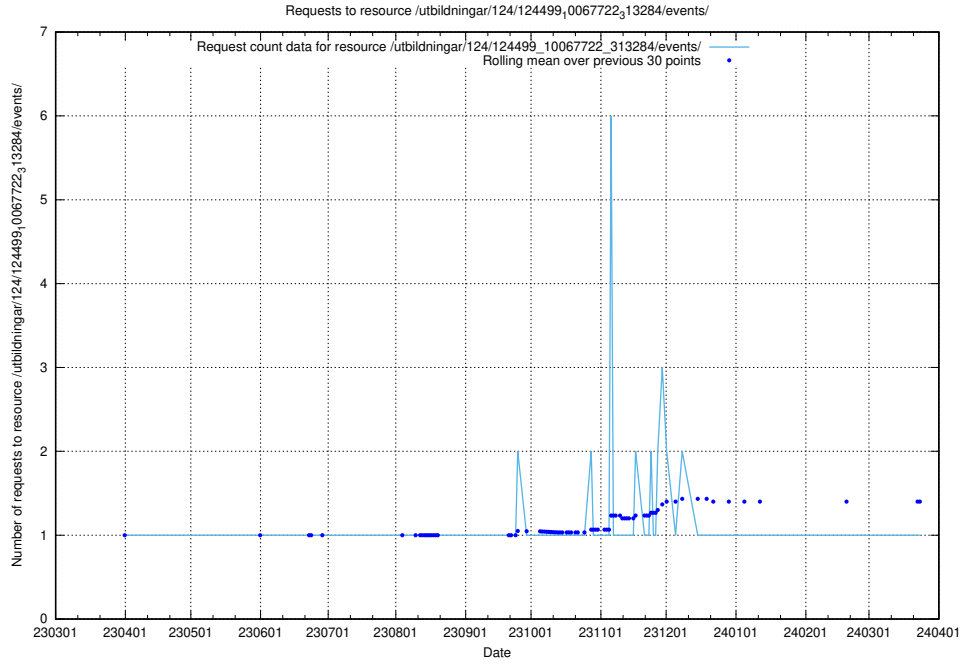

5.7141 Usage of /utbildningar/124/124499_10067722_313284/events/

Here, we count the number of requests to resource /utbildningar/124/124499_10067722_313284/events/