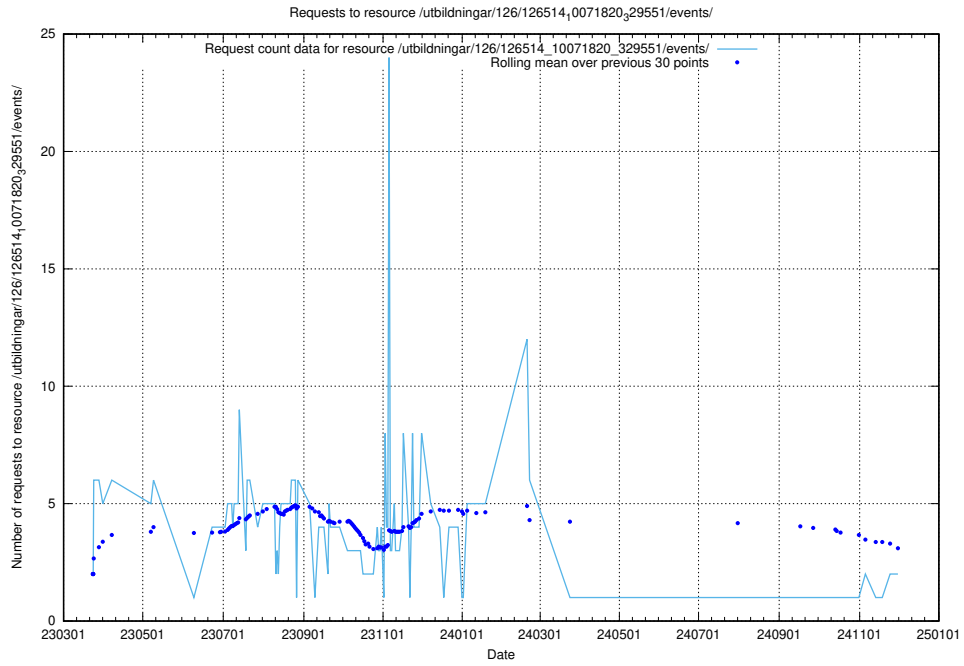

5.911 Usage of /utbildningar/126/126514_10071820_329551/events/

Here, we count the number of requests to resource /utbildningar/126/126514_10071820_329551/events/