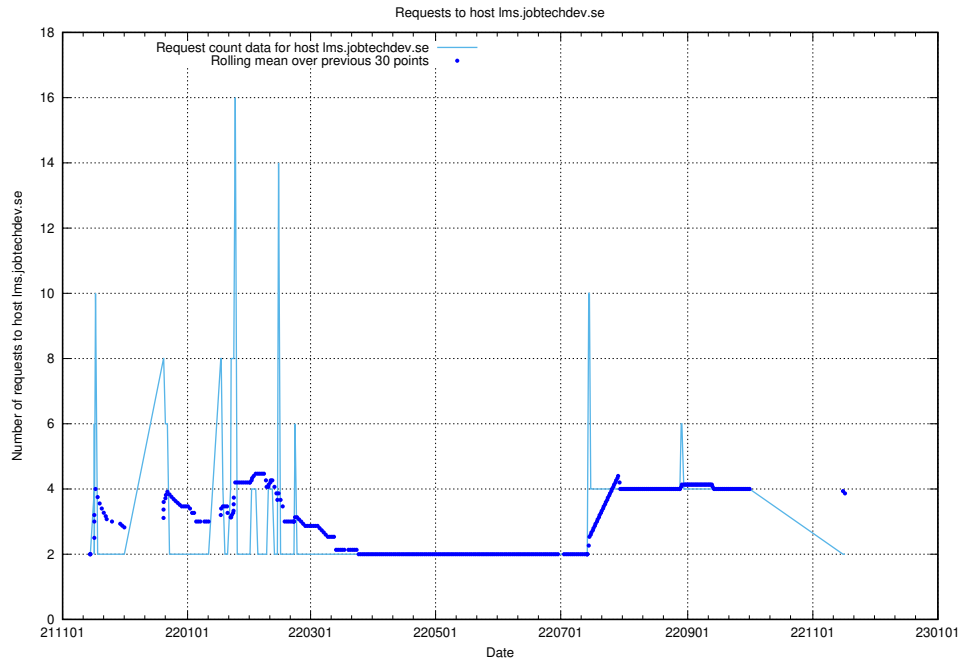

7.605 Usage of lms.jobtechdev.se

Here, we count the number of requests to host lms.jobtechdev.se.