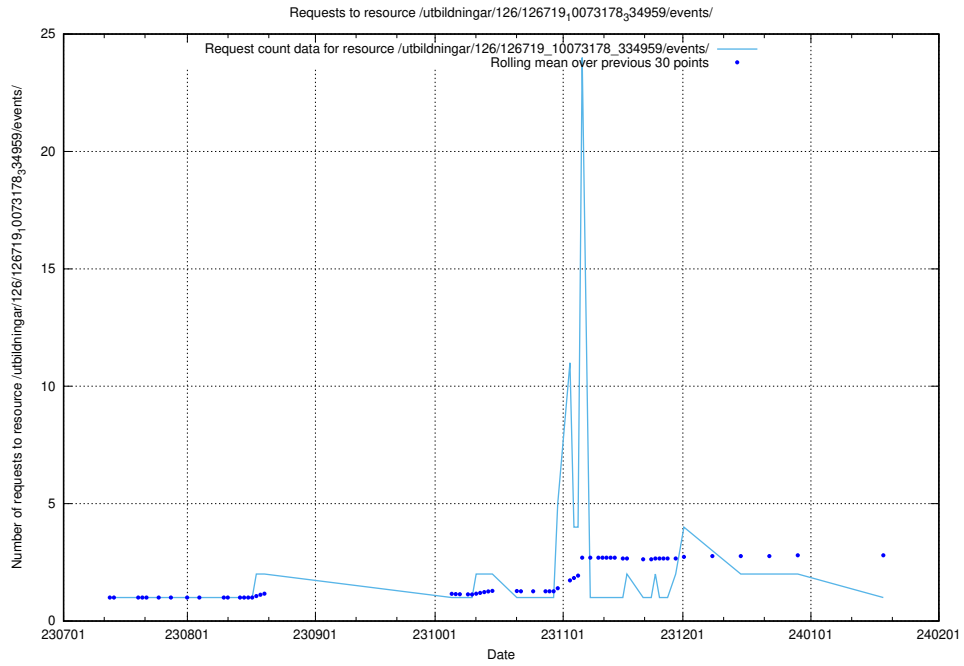

5.6175 Usage of /utbildningar/126/126719_10073178_334959/events/

Here, we count the number of requests to resource /utbildningar/126/126719_10073178_334959/events/