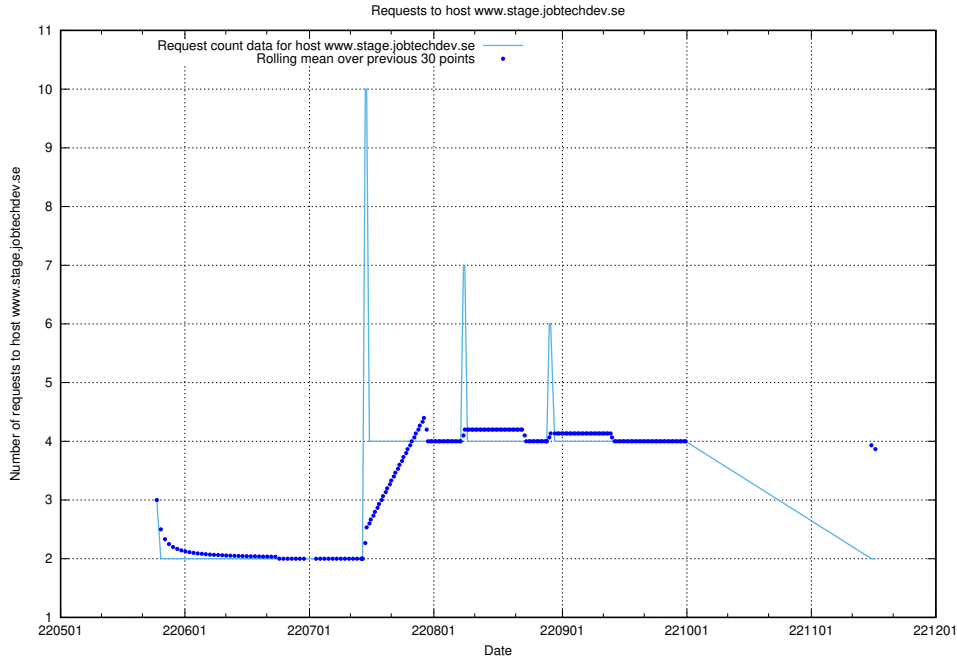

7.448 Usage of www.stage.jobtechdev.se

Here, we count the number of requests to host www.stage.jobtechdev.se.