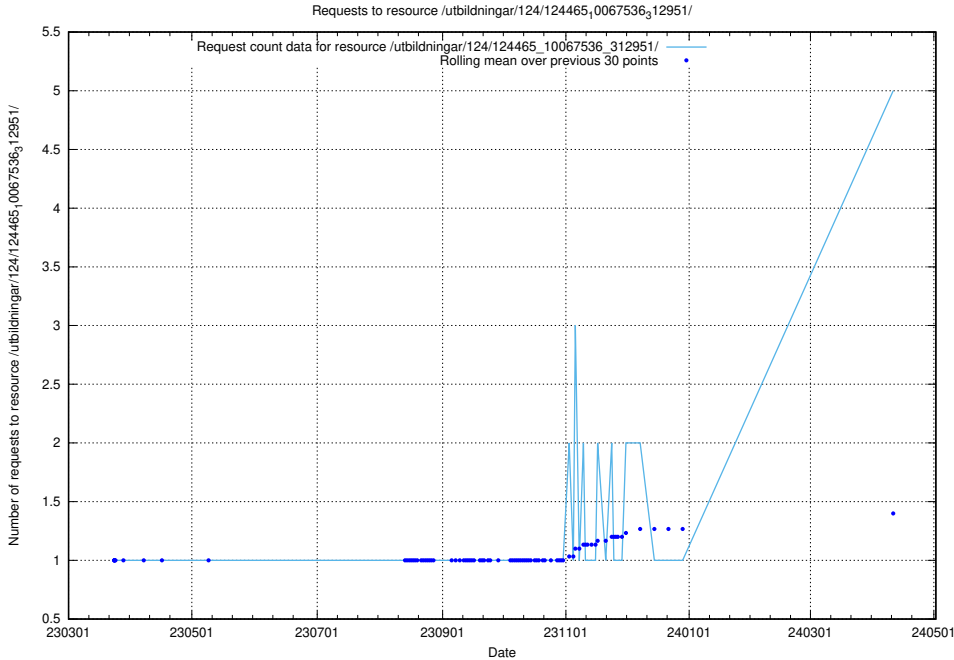

5.196 Usage of /utbildningar/124/124465_10067536_312951/

Here, we count the number of requests to resource /utbildningar/124/124465_10067536_312951/.