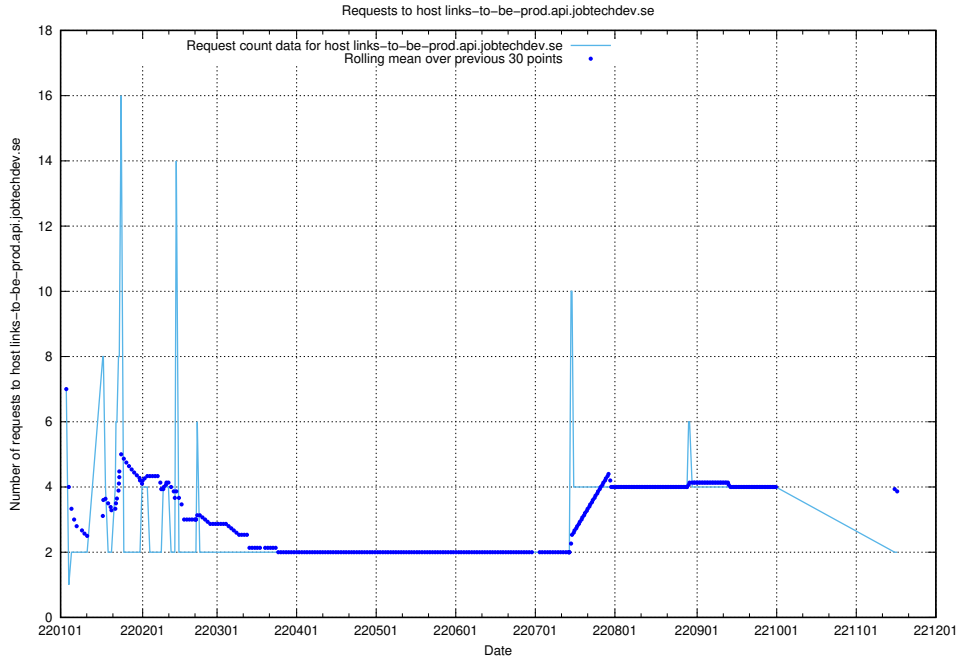

7.321 Usage of links-to-be-prod.api.jobtechdev.se

Here, we count the number of requests to host links-to-be-prod.api.jobtechdev.se.