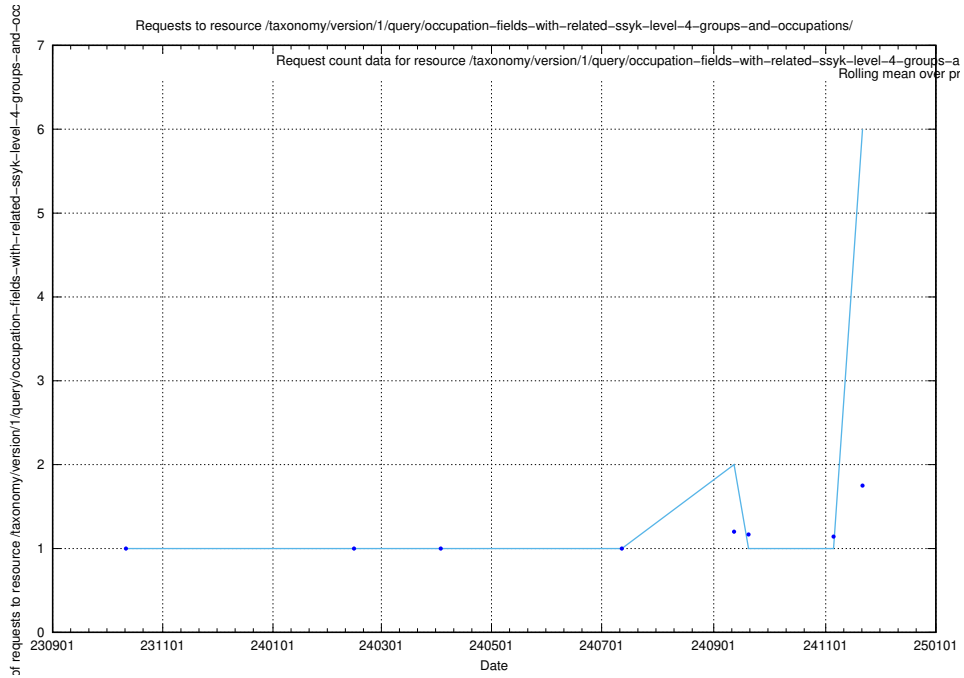

5.126 Usage of /taxonomy/version/1/query/occupation-fields-with-related-ssyk-level-4-groups-and-occupations/

Here, we count the number of requests to resource /taxonomy/version/1/query/occupation-fields-with-related-ssyk-level-4-groups-and-occupations/.