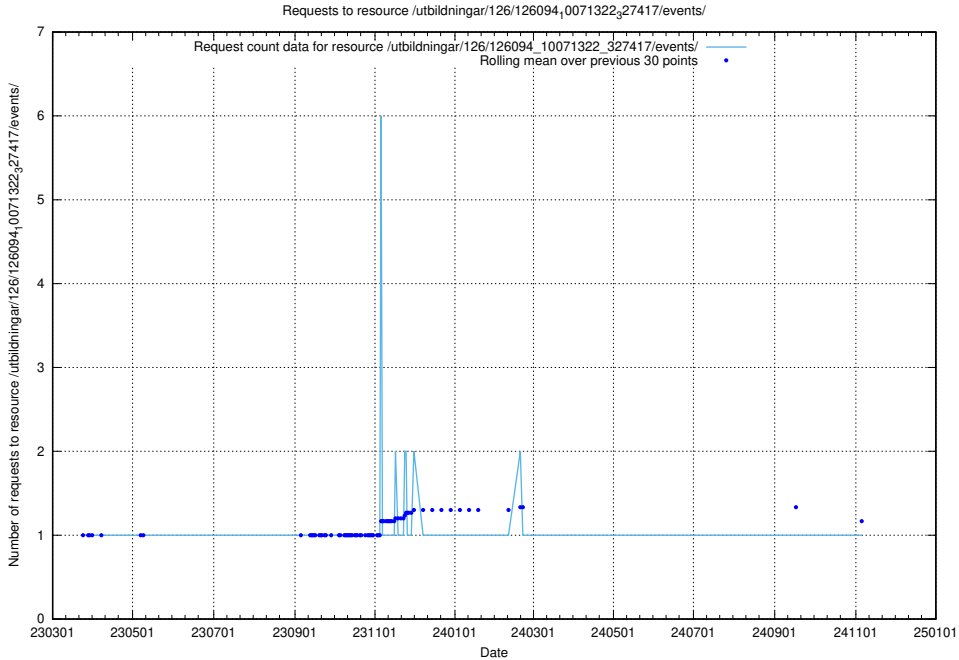

5.7325 Usage of /utbildningar/126/126094_10071322_327417/events/

Here, we count the number of requests to resource /utbildningar/126/126094_10071322_327417/events/