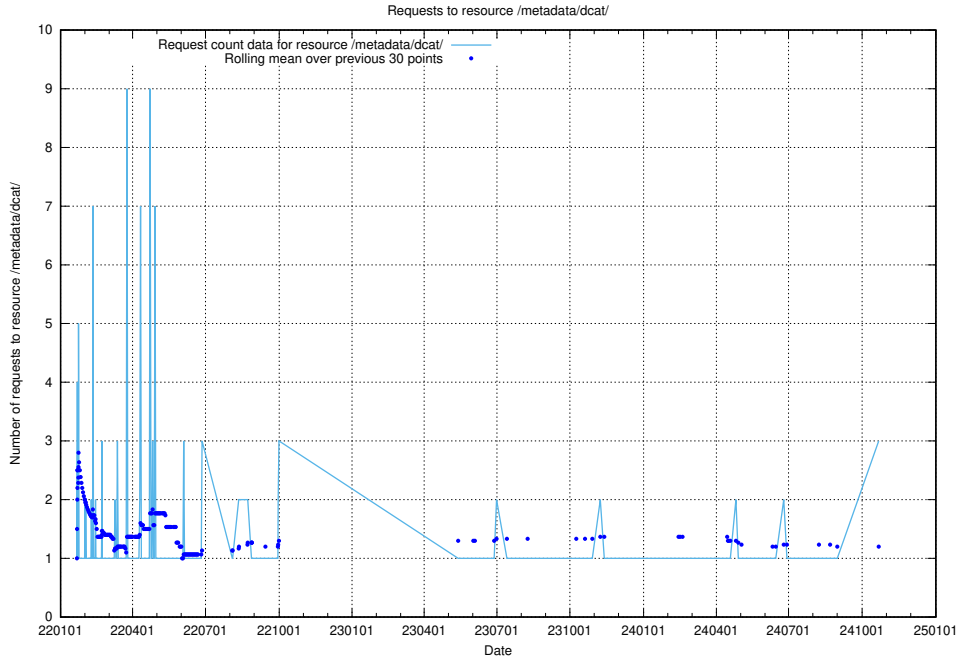

5.493 Usage of /metadata/dcat/

Here, we count the number of requests to resource /metadata/dcat/.