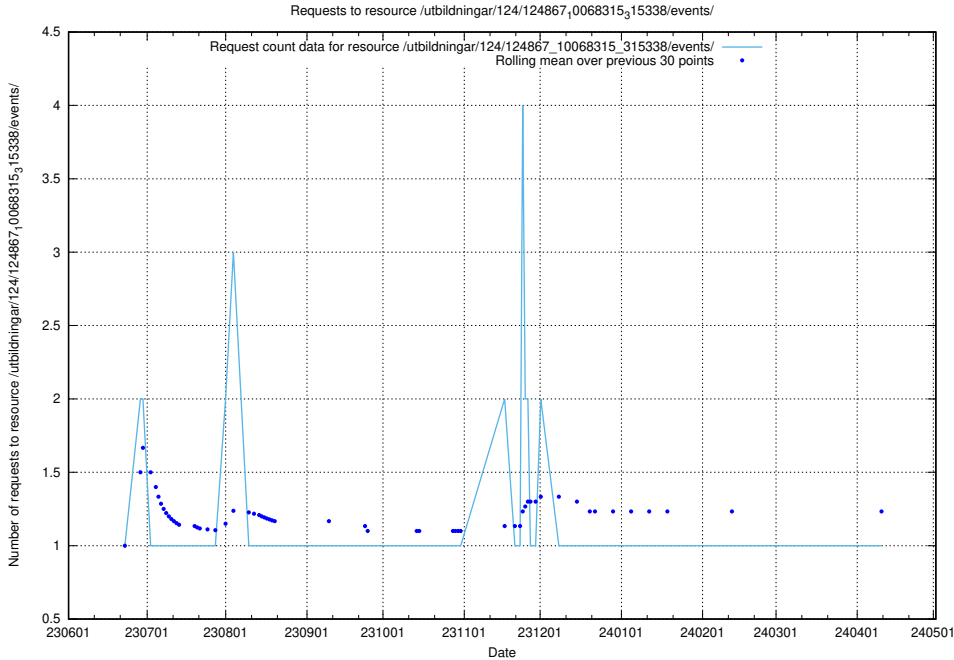

5.6798 Usage of /utbildningar/124/124867_10068315_315338/events/

Here, we count the number of requests to resource /utbildningar/124/124867_10068315_315338/events/