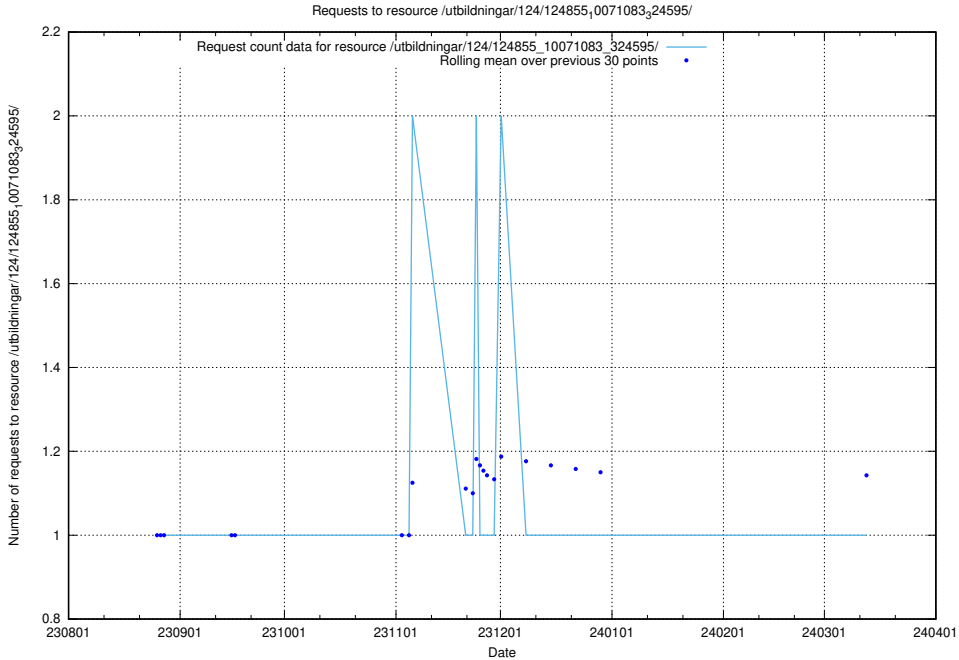

5.5765 Usage of /utbildningar/124/124855_10071083_324595/

Here, we count the number of requests to resource /utbildningar/124/124855_10071083_324595/.