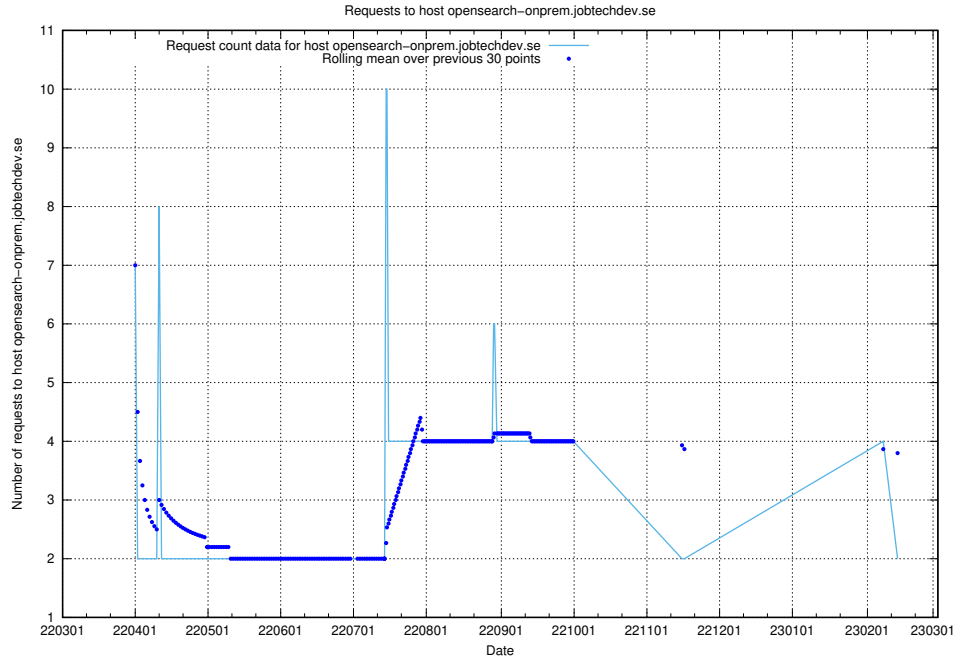

7.505 Usage of opensearch-onprem.jobtechdev.se

Here, we count the number of requests to host opensearch-onprem.jobtechdev.se.

7.506 Usage of gitlab.forum.jobtechdev.se

Here, we count the number of requests to host gitlab.forum.jobtechdev.se.