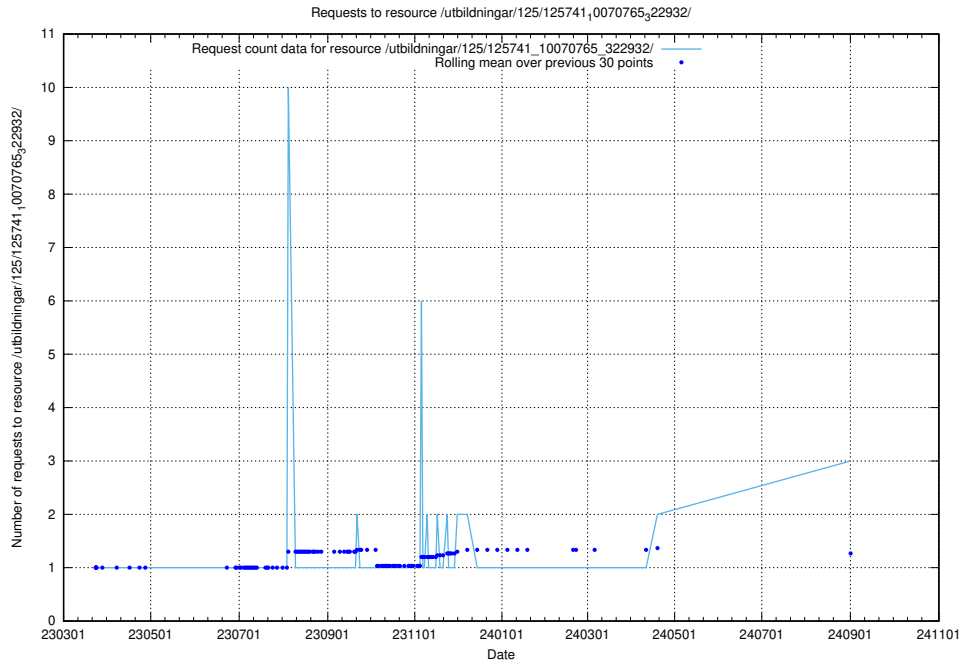

5.491 Usage of /utbildningar/125/125741_10070765_322932/

Here, we count the number of requests to resource /utbildningar/125/125741_10070765_322932/.