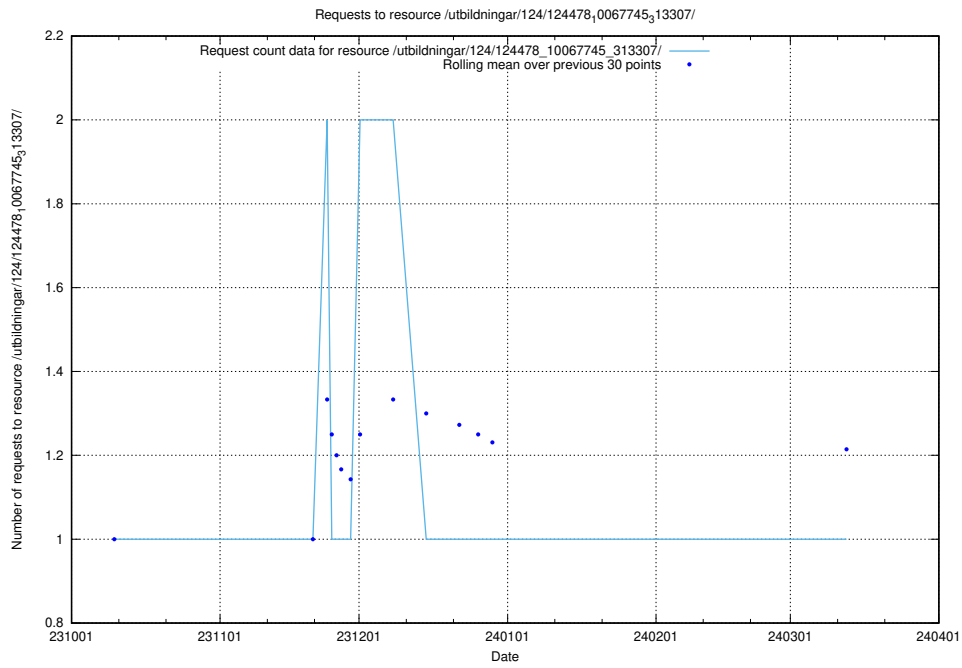

5.5427 Usage of /utbildningar/124/124478_10067745_313307/

Here, we count the number of requests to resource /utbildningar/124/124478_10067745_313307/.