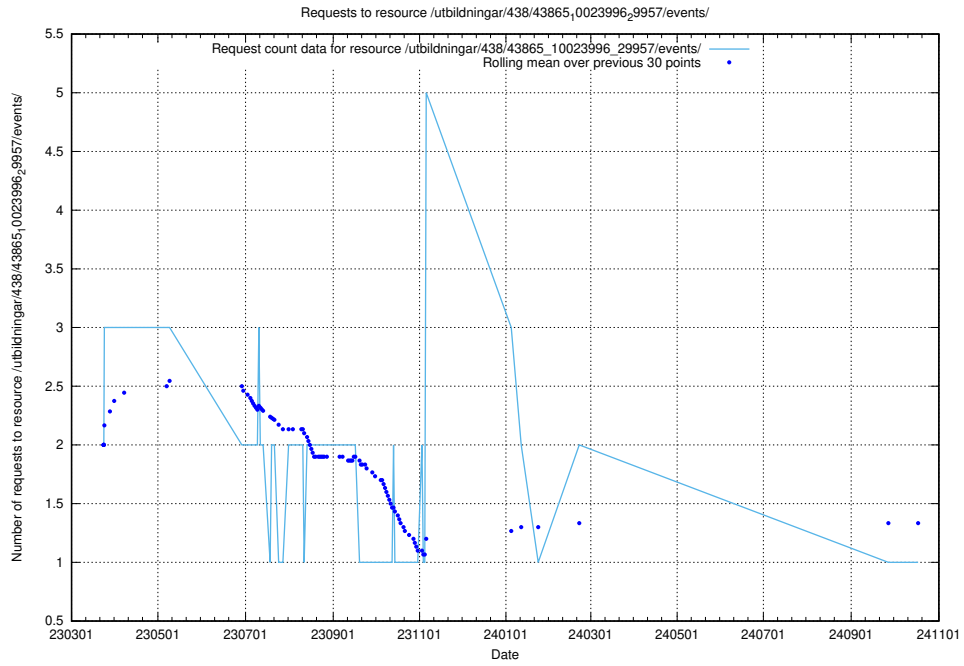

5.7392 Usage of /utbildningar/438/43865_10023996_29957/events/

Here, we count the number of requests to resource /utbildningar/438/43865_10023996_29957/events/.