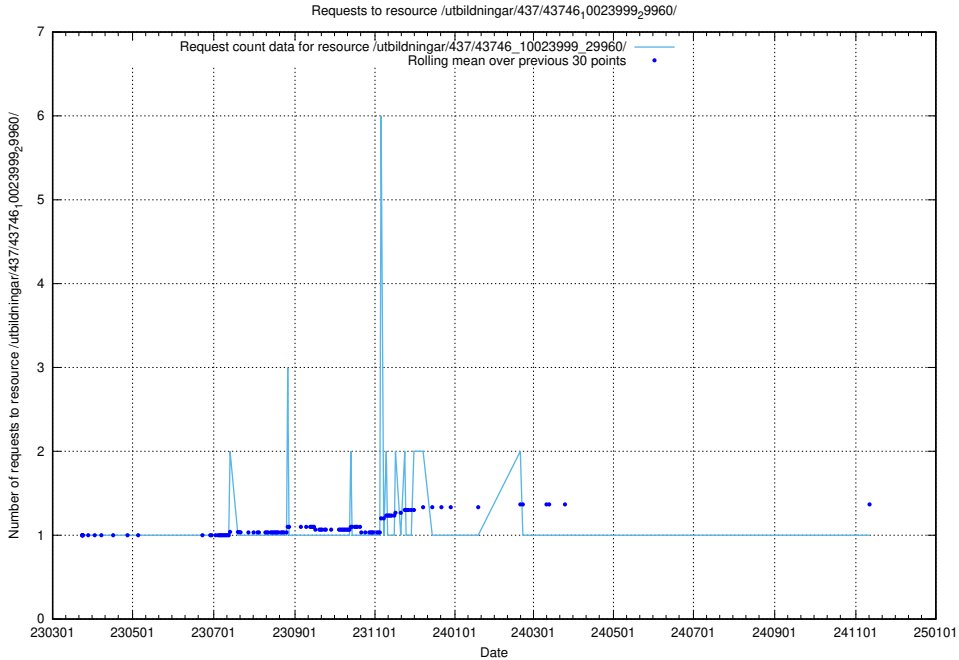

5.7513 Usage of /utbildningar/437/43746_10023999_29960/

Here, we count the number of requests to resource /utbildningar/437/43746_10023999_29960/.