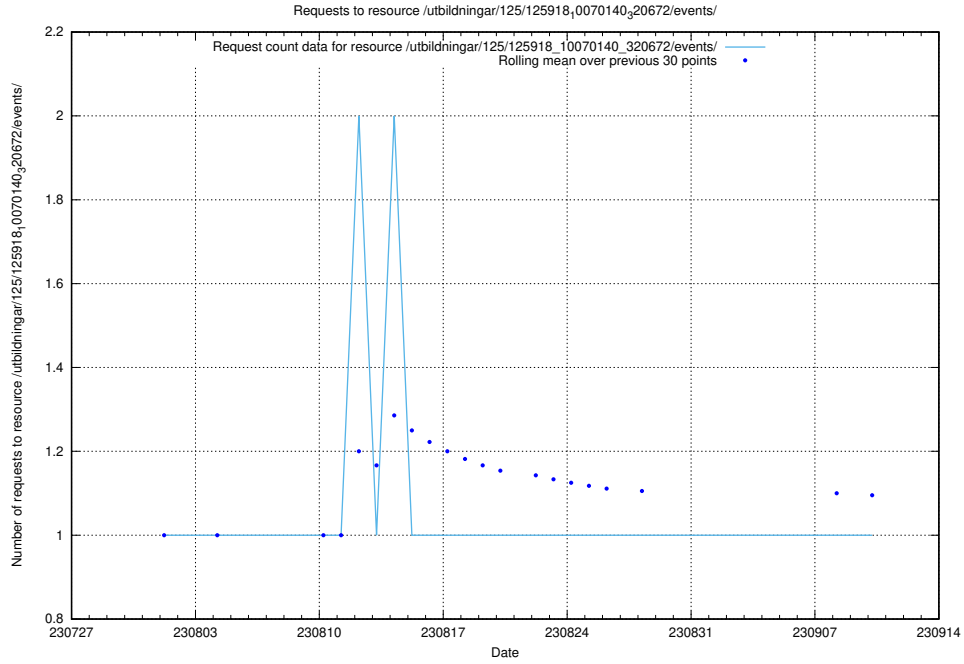

5.5954 Usage of /utbildningar/125/125918_10070140_320672/events/

Here, we count the number of requests to resource /utbildningar/125/125918_10070140_320672/events/