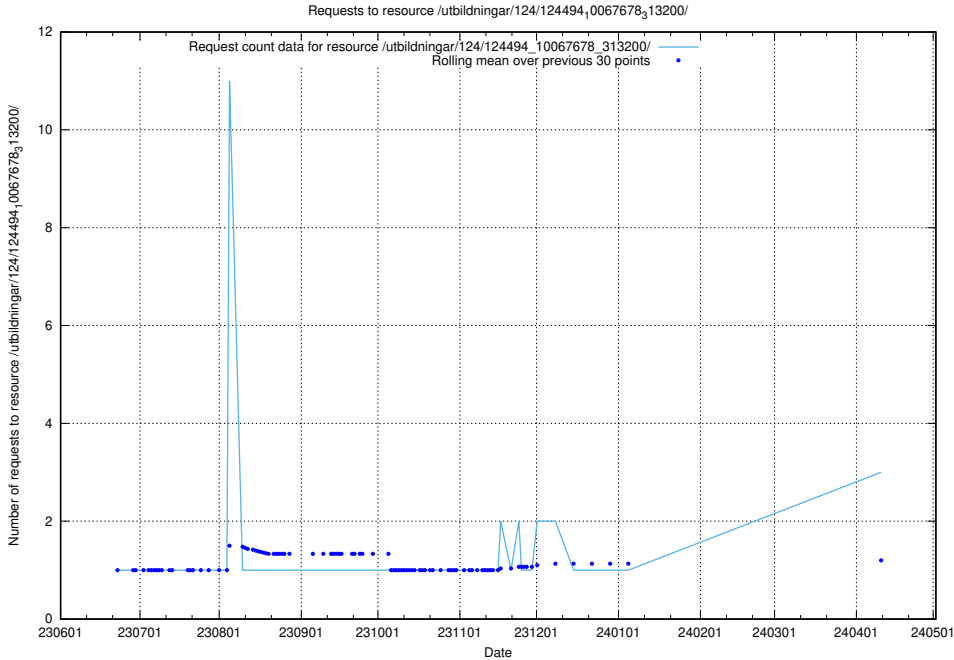

5.464 Usage of /utbildningar/124/124494_10067678_313200/

Here, we count the number of requests to resource /utbildningar/124/124494_10067678_313200/.