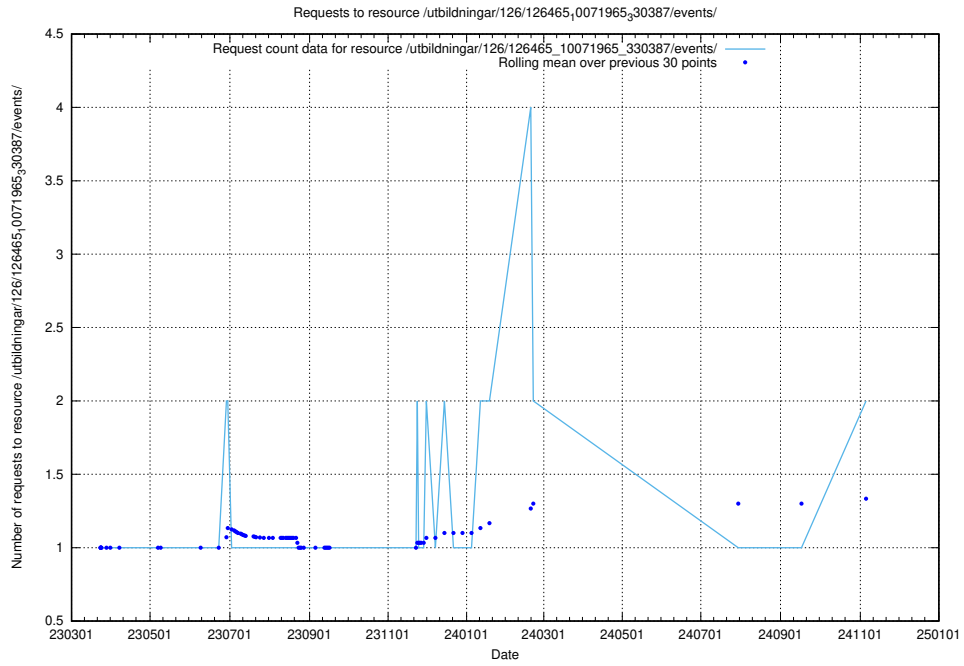

5.926 Usage of /utbildningar/126/126465_10071965_330387/events/

Here, we count the number of requests to resource /utbildningar/126/126465_10071965_330387/events/