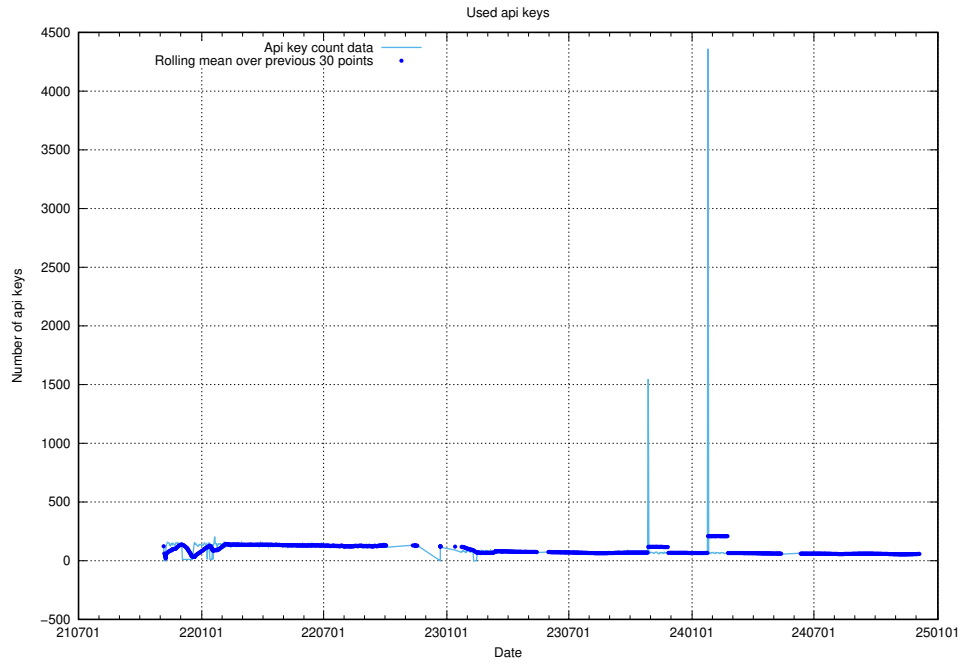

8.3 Number of used api keys

Here we extract the number of keys that were used for at least one request.