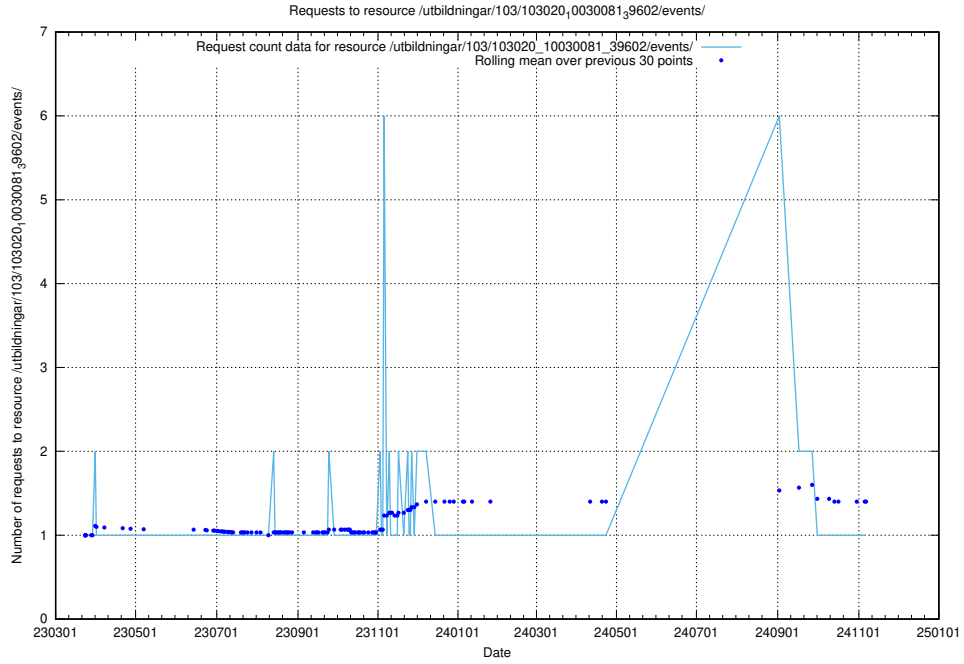

5.6563 Usage of /utbildningar/103/103020_10030081_39602/events/

Here, we count the number of requests to resource /utbildningar/103/103020_10030081_39602/events/.