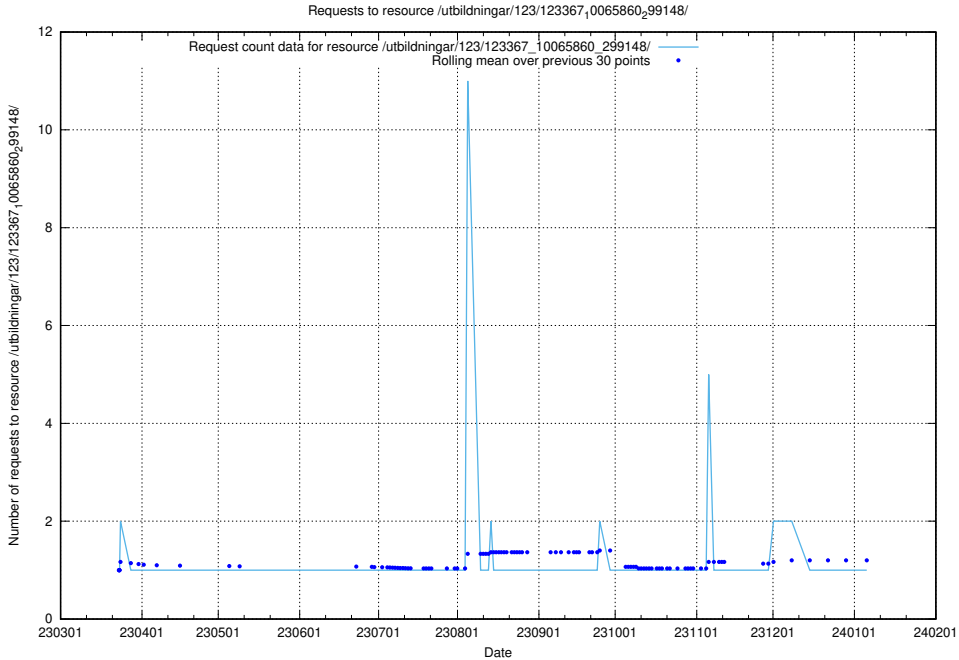

5.5888 Usage of /utbildningar/123/123367_10065860_299148/

Here, we count the number of requests to resource /utbildningar/123/123367_10065860_299148/.

5.5889 Usage of /utbildningar/126/126095_10071321_331015/events/