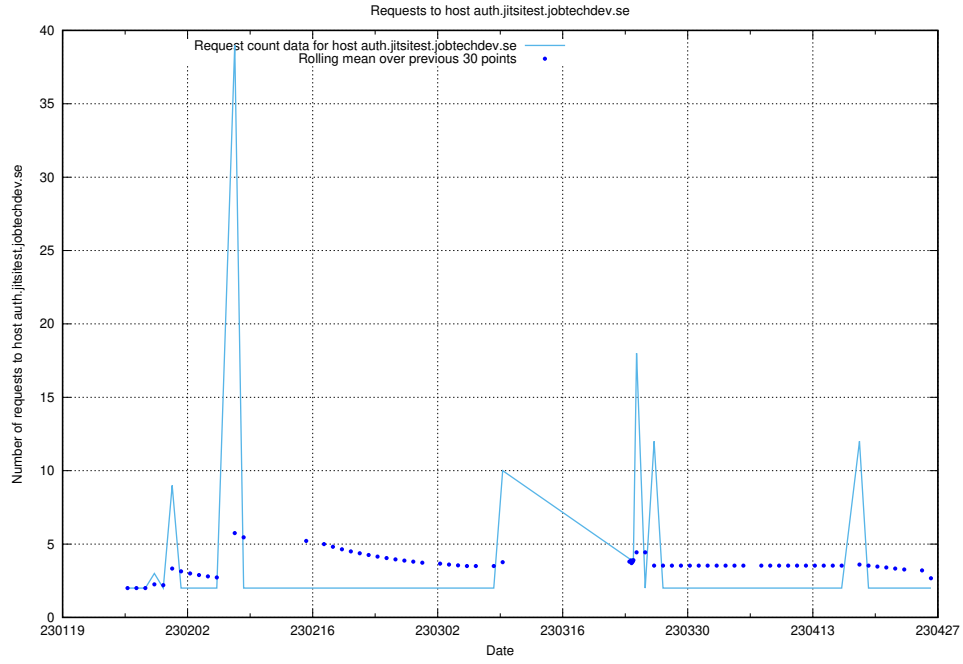

7.319 Usage of auth.jitsitest.jobtechdev.se

Here, we count the number of requests to host auth.jitsitest.jobtechdev.se.