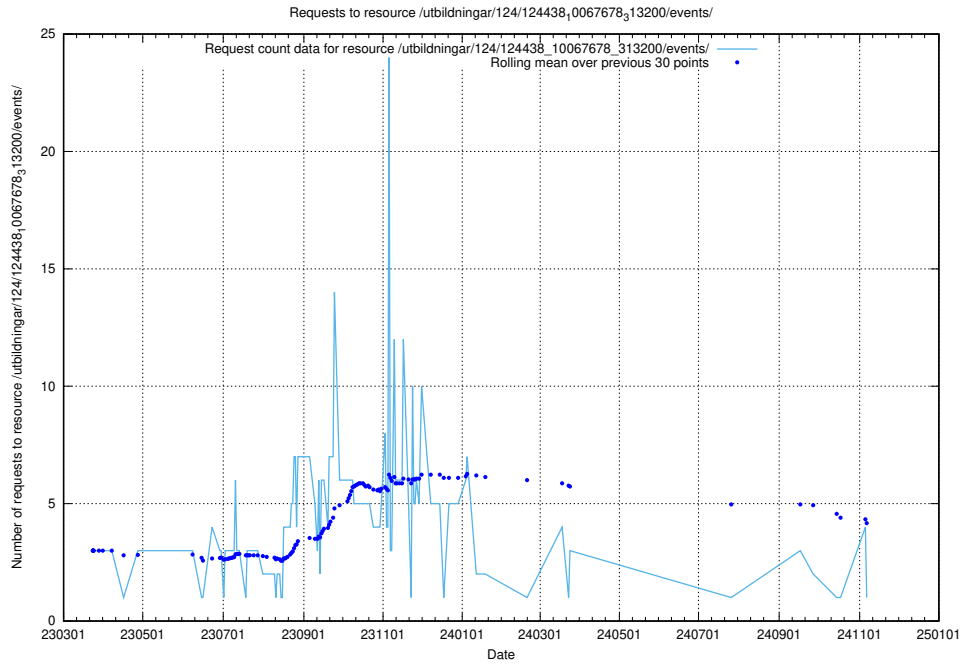

5.7390 Usage of /utbildningar/124/124438_10067678_313200/events/

Here, we count the number of requests to resource /utbildningar/124/124438_10067678_313200/events/