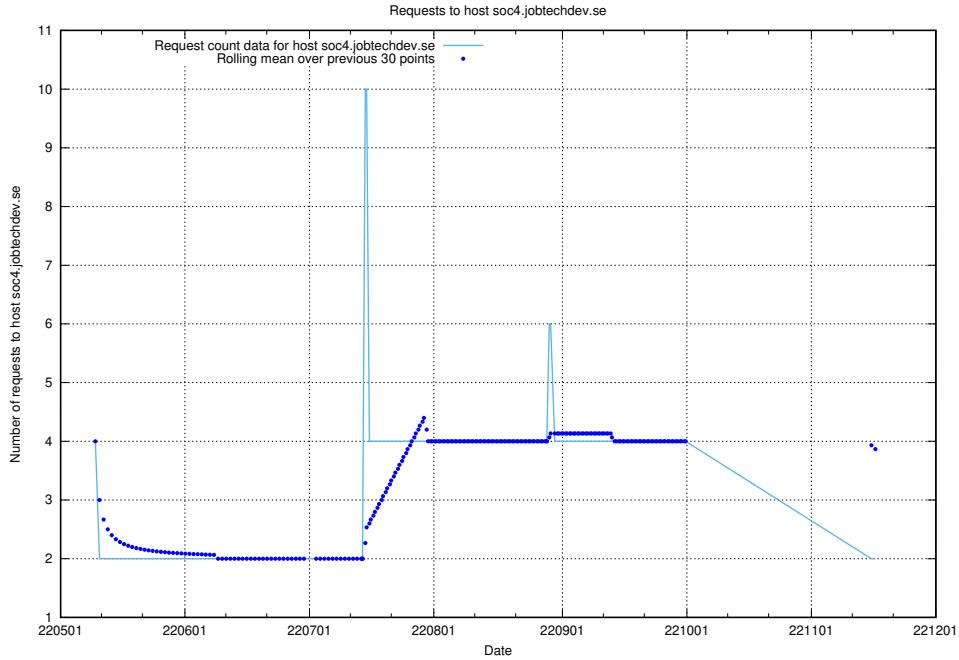

7.455 Usage of soc4.jobtechdev.se

Here, we count the number of requests to host soc4.jobtechdev.se.