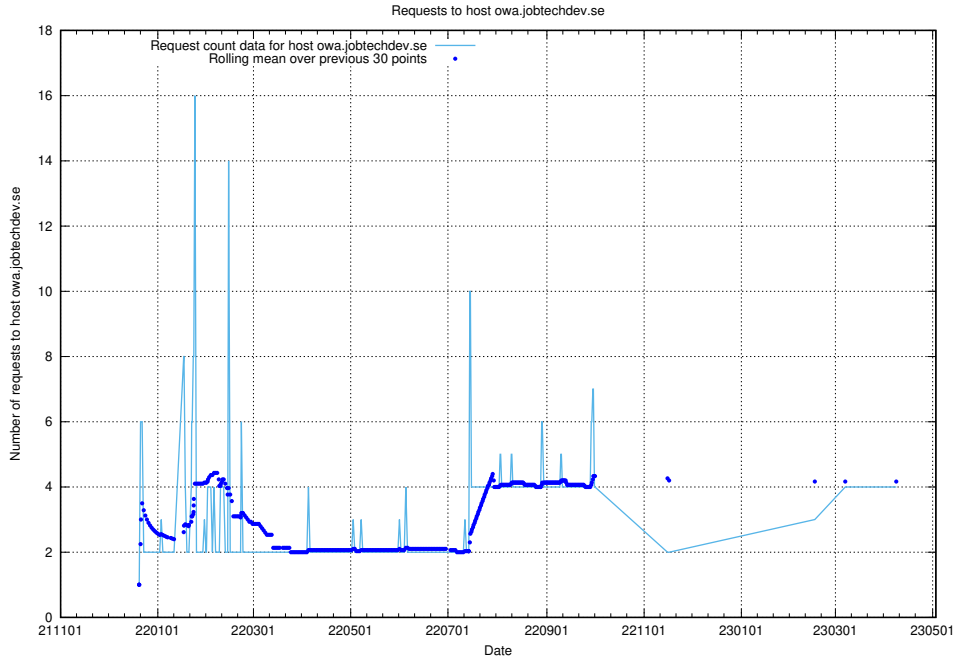

7.156 Usage of owa.jobtechdev.se

Here, we count the number of requests to host owa.jobtechdev.se.