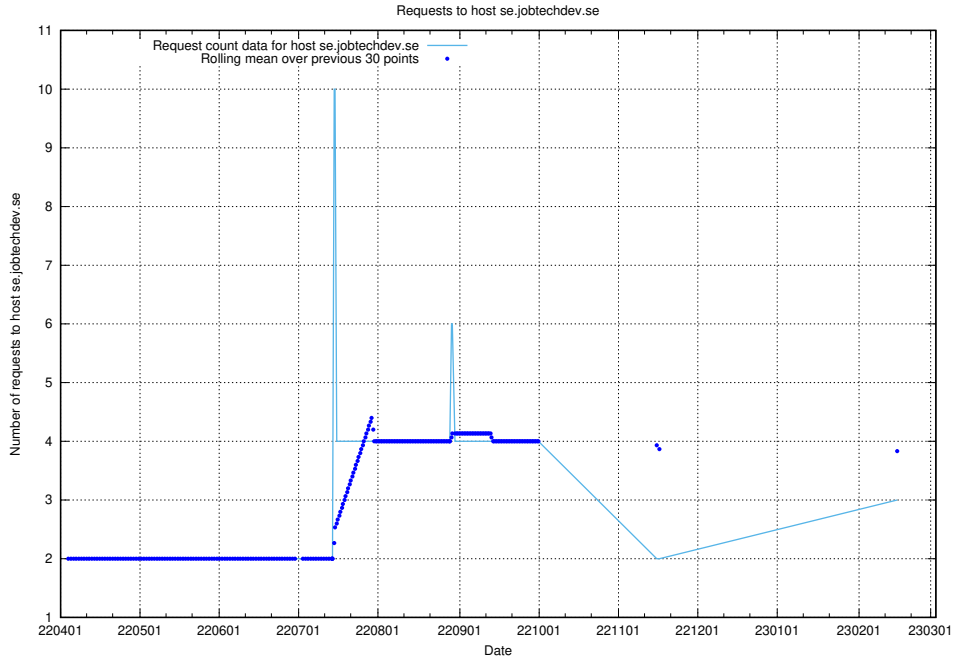

7.242 Usage of se.jobtechdev.se

Here, we count the number of requests to host se.jobtechdev.se.