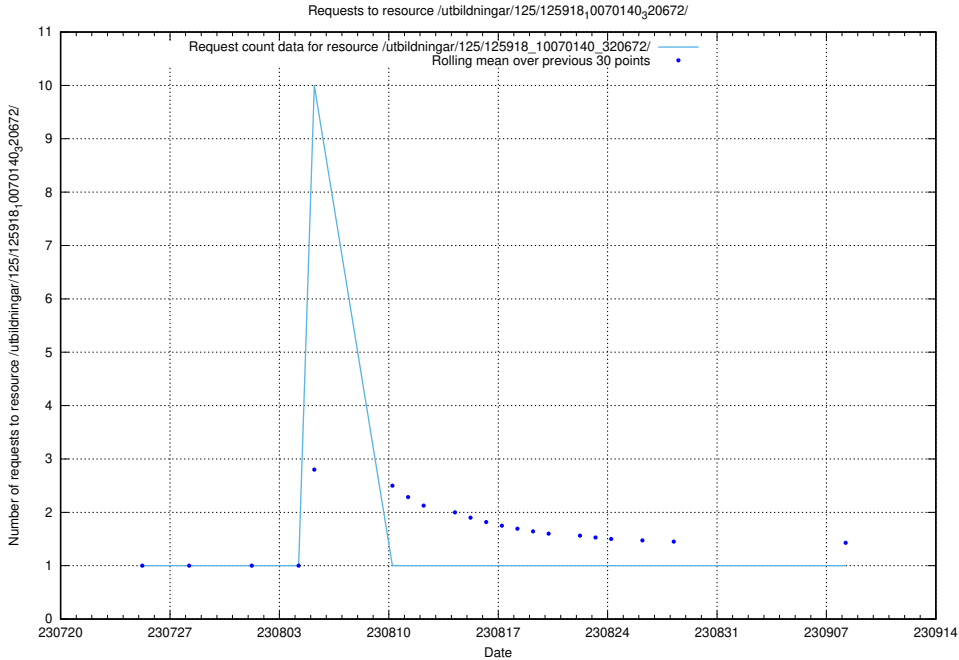

5.6016 Usage of /utbildningar/125/125918_10070140_320672/

Here, we count the number of requests to resource /utbildningar/125/125918_10070140_320672/.