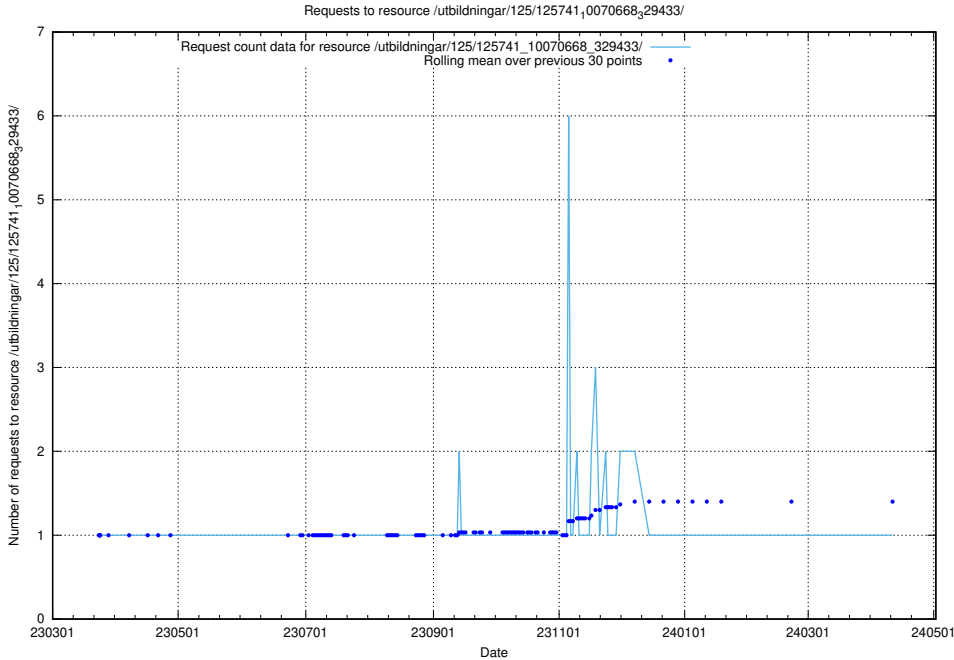

5.7624 Usage of /utbildningar/125/125741_10070668_329433/

Here, we count the number of requests to resource /utbildningar/125/125741_10070668_329433/.

5.7625 Usage of /utbildningar/125/125741_10070665_322457/events/