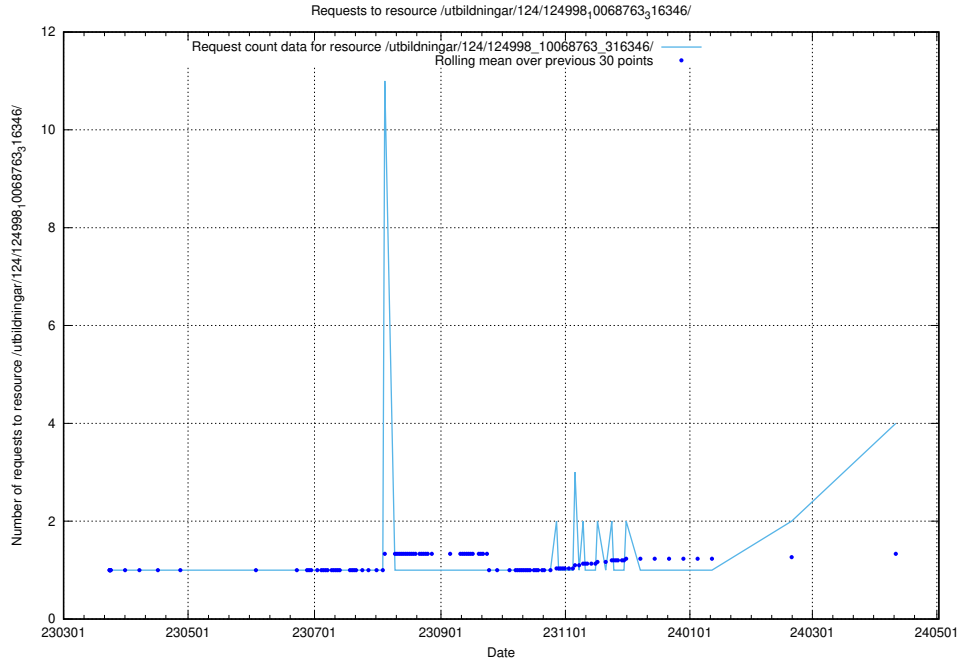

5.245 Usage of /utbildningar/124/124998_10068763_316346/

Here, we count the number of requests to resource /utbildningar/124/124998_10068763_316346/.