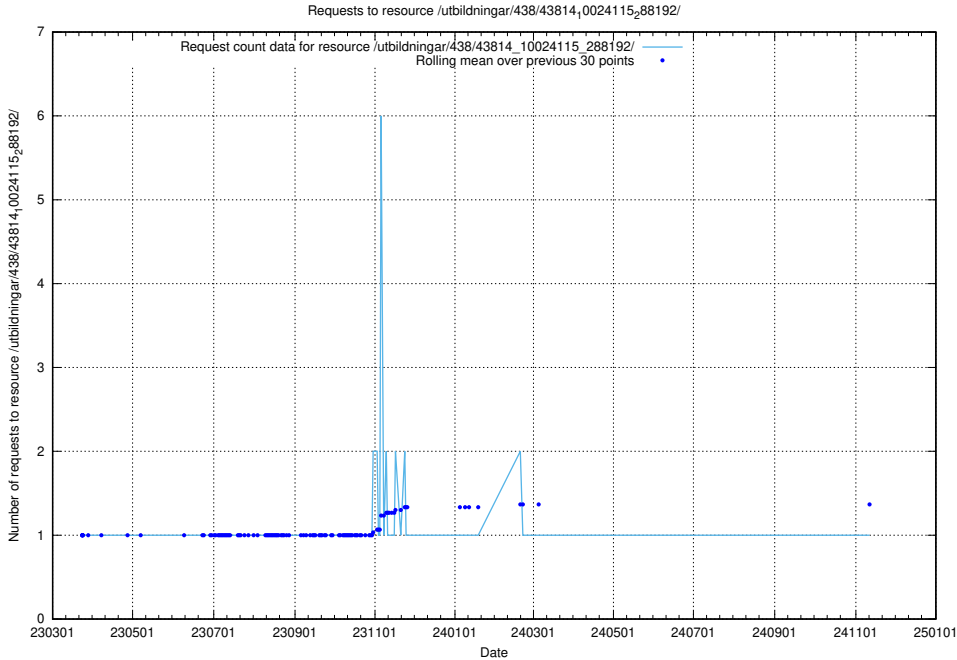

5.7474 Usage of /utbildningar/438/43814_10024115_288192/

Here, we count the number of requests to resource /utbildningar/438/43814_10024115_288192/.