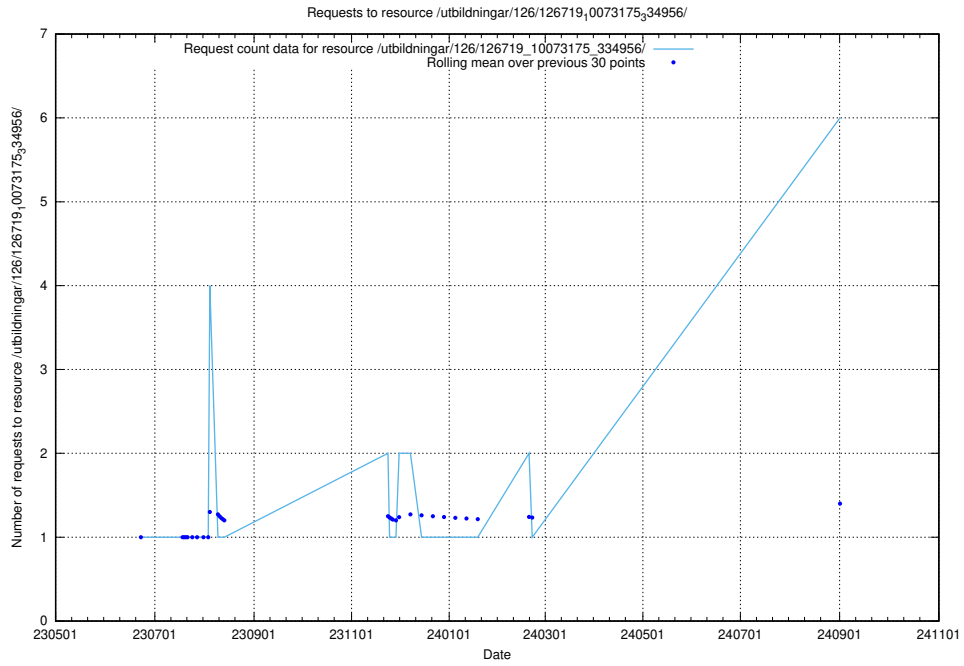

5.156 Usage of /utbildningar/126/126719_10073175_334956/

Here, we count the number of requests to resource /utbildningar/126/126719_10073175_334956/.