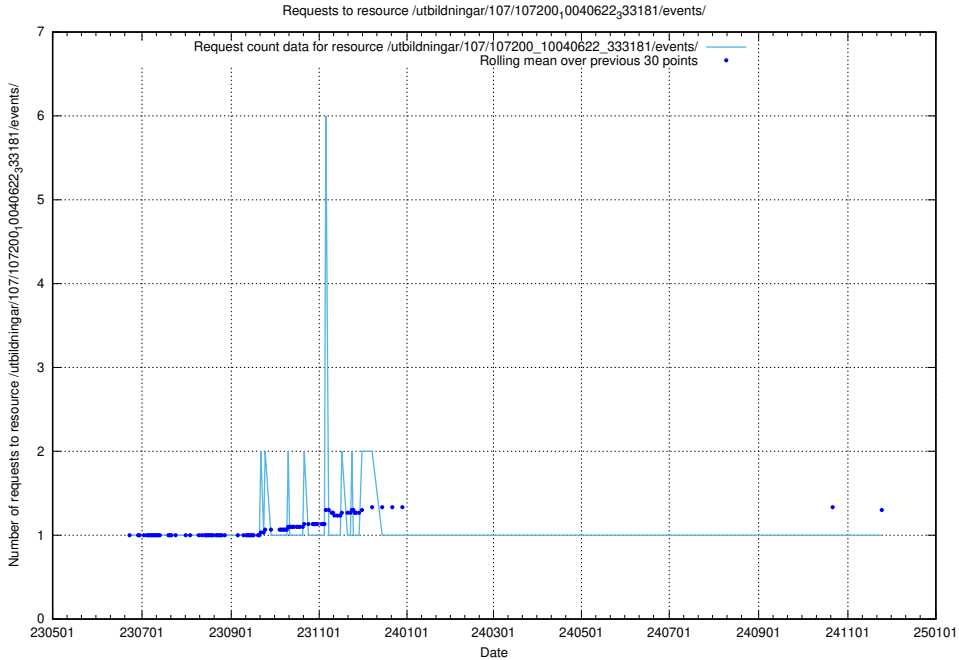

5.6917 Usage of /utbildningar/107/107200_10040622_333181/events/

Here, we count the number of requests to resource /utbildningar/107/107200_10040622_333181/events/