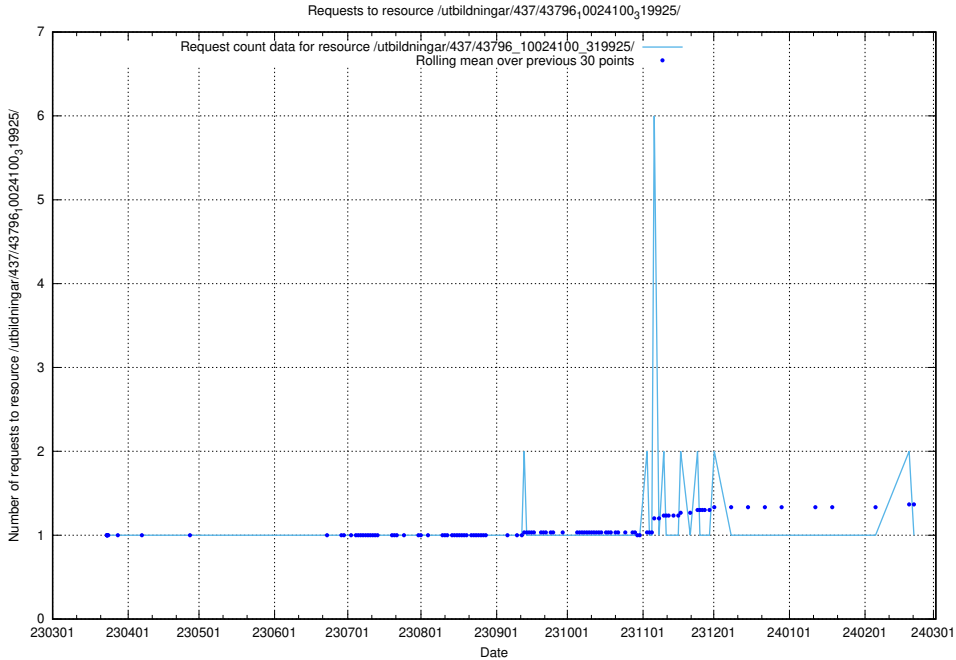

5.7483 Usage of /utbildningar/437/43796_10024100_319925/

Here, we count the number of requests to resource /utbildningar/437/43796_10024100_319925/.