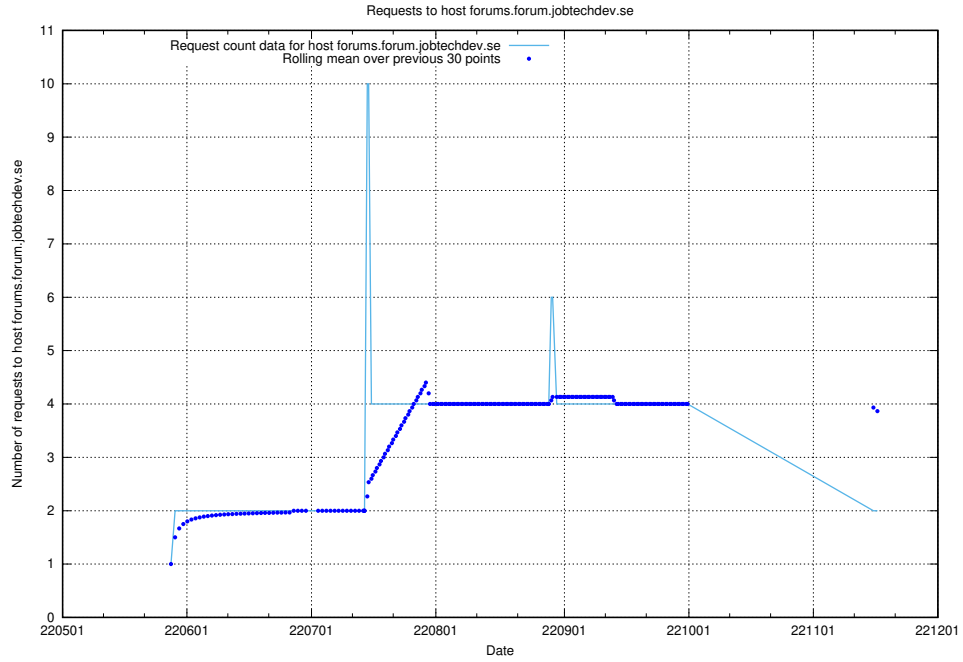

7.446 Usage of forums.forum.jobtechdev.se

Here, we count the number of requests to host forums.forum.jobtechdev.se.