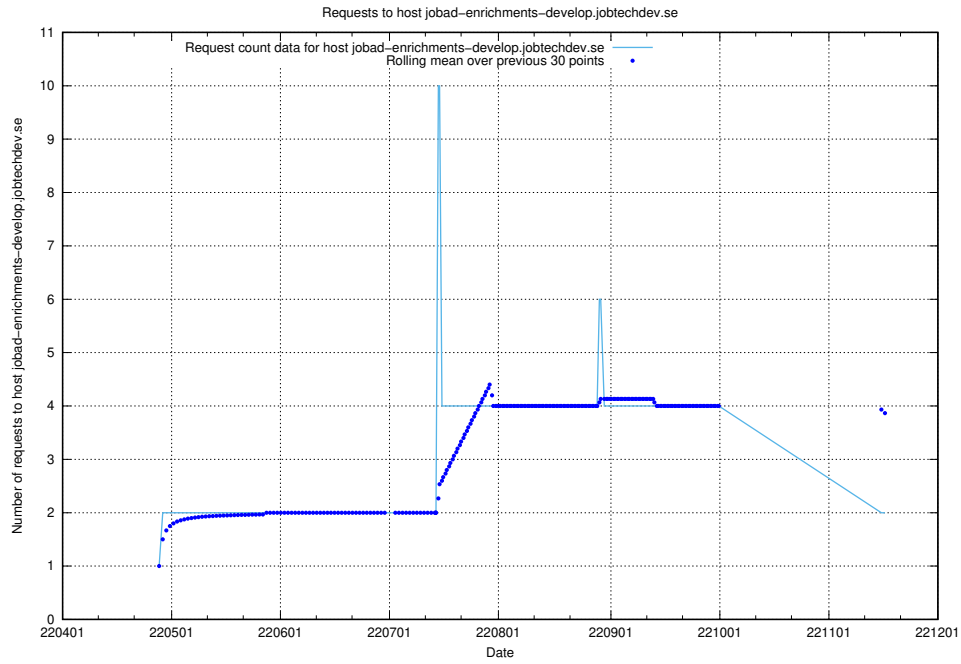

7.470 Usage of jobad-enrichments-develop.jobtechdev.se

Here, we count the number of requests to host jobad-enrichments-develop.jobtechdev.se.