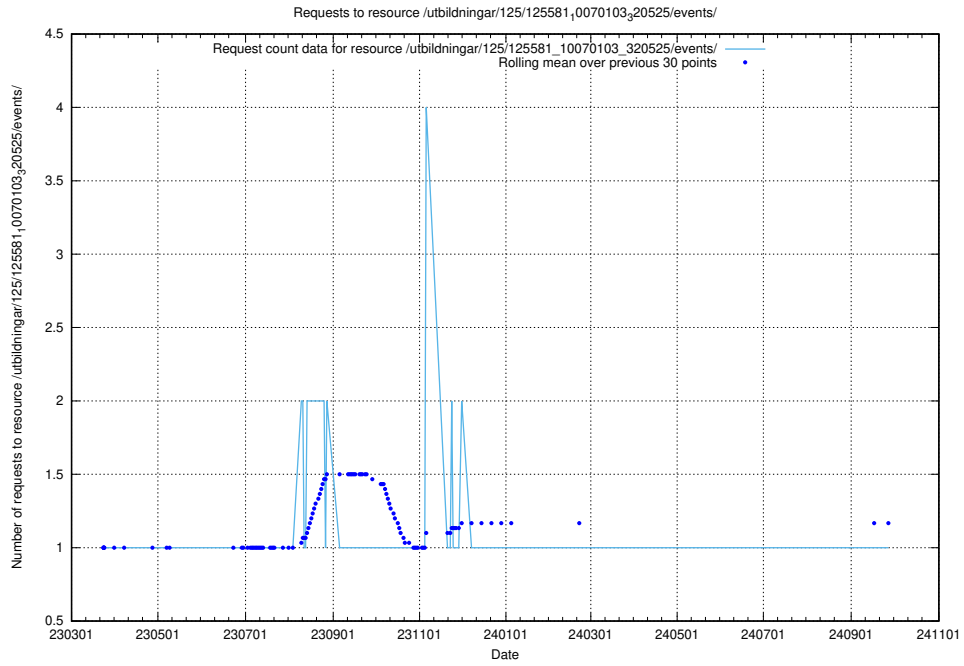

Here, we count the number of requests to resource /utbildningar/125/125581_10070104_320527/.

5.1076 Usage of /utbildningar/125/125581_10070103_320525/events/

Here, we count the number of requests to resource /utbildningar/125/125581_10070103_320525/events/