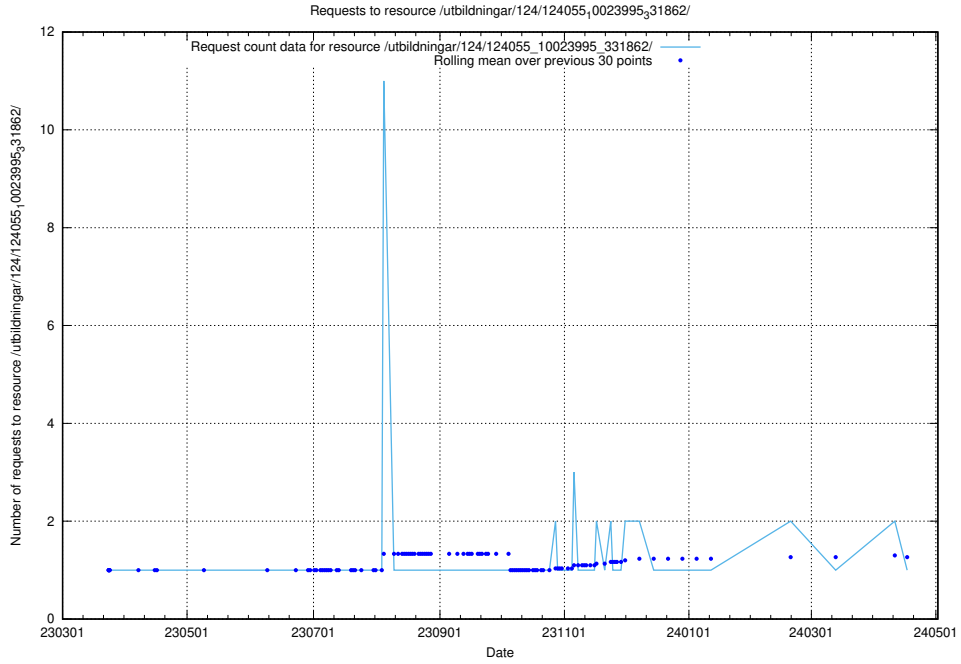

5.5332 Usage of /utbildningar/124/124055_10023995_331862/

Here, we count the number of requests to resource /utbildningar/124/124055_10023995_331862/.