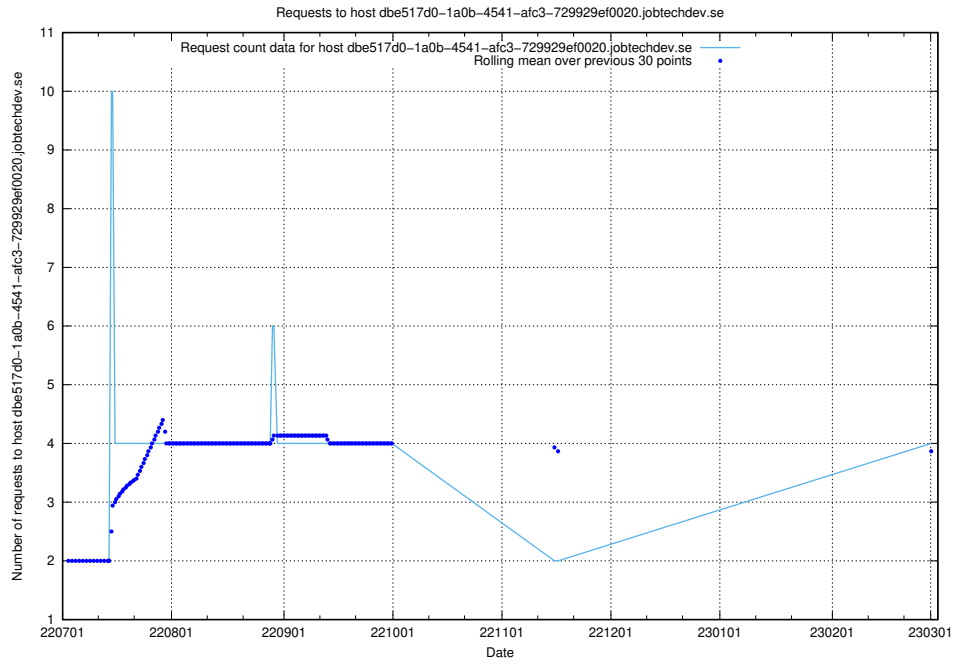

7.162 Usage of db517d0-1a0b-4541-afc3-729929ef0020.jobtechdev.se

Here, we count the number of requests to host db517d0-1a0b-4541-afc3-729929ef0020.jobtechdev.se.