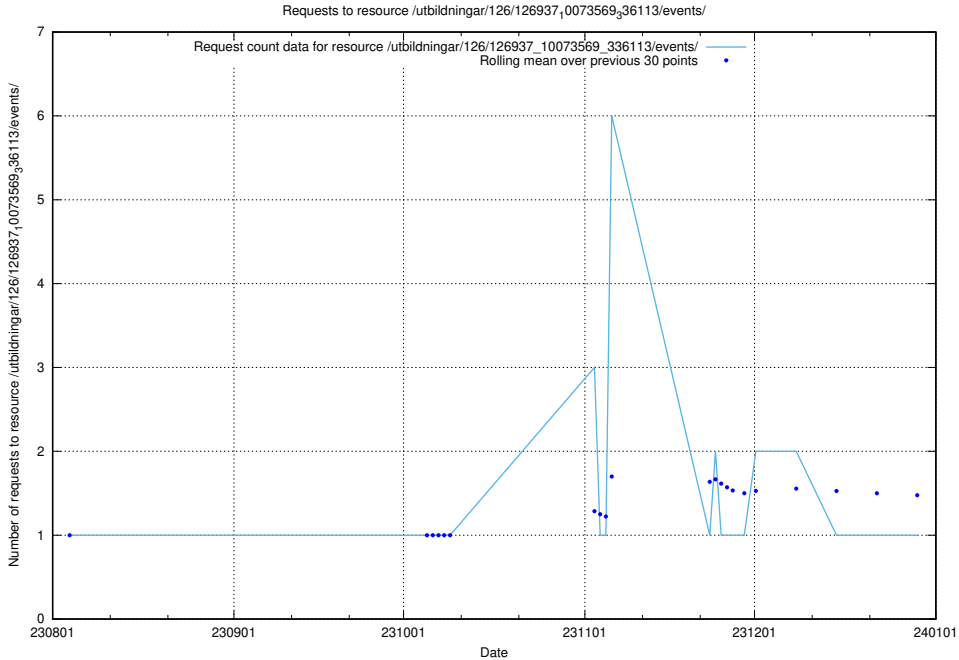

5.5927 Usage of /utbildningar/126/126937_10073569_336113/events/

Here, we count the number of requests to resource /utbildningar/126/126937_10073569_336113/events/