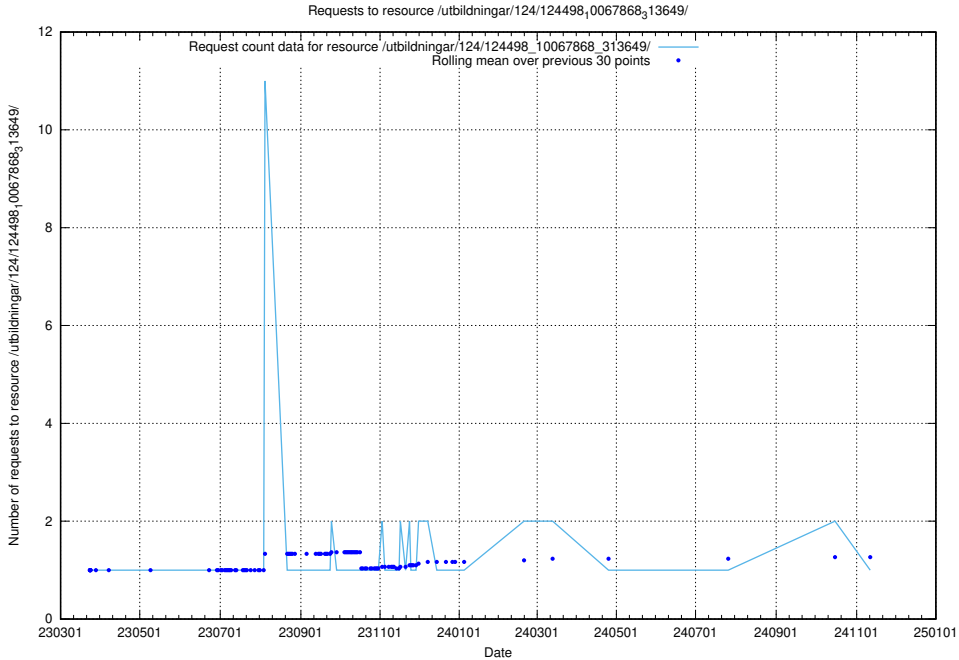

5.3701 Usage of /utbildningar/124/124498_10067868_313649/

Here, we count the number of requests to resource /utbildningar/124/124498_10067868_313649/.