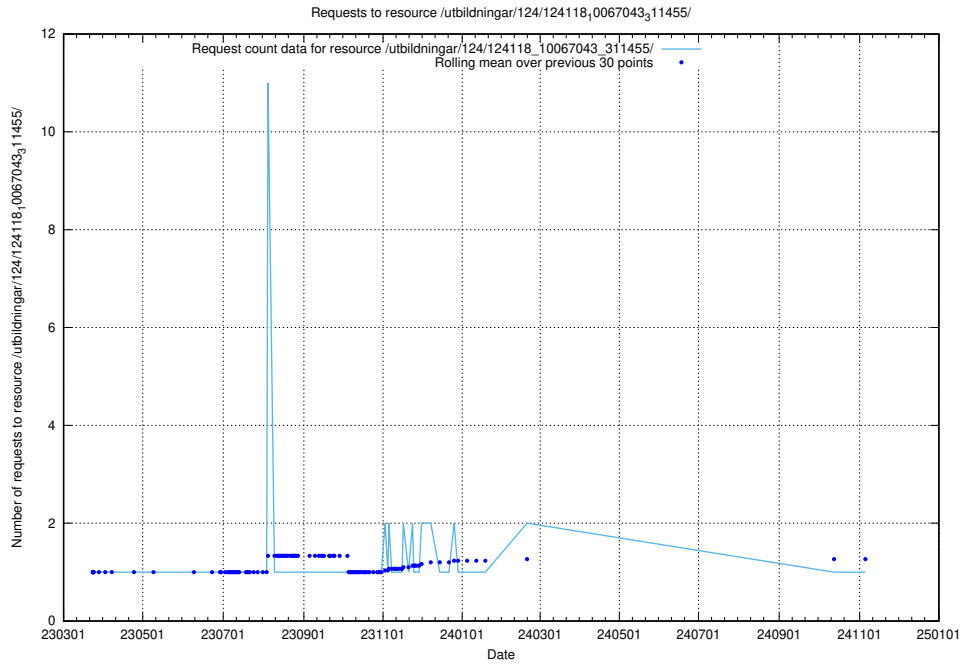

5.5225 Usage of /utbildningar/124/124118_10067043_311455/

Here, we count the number of requests to resource /utbildningar/124/124118_10067043_311455/.