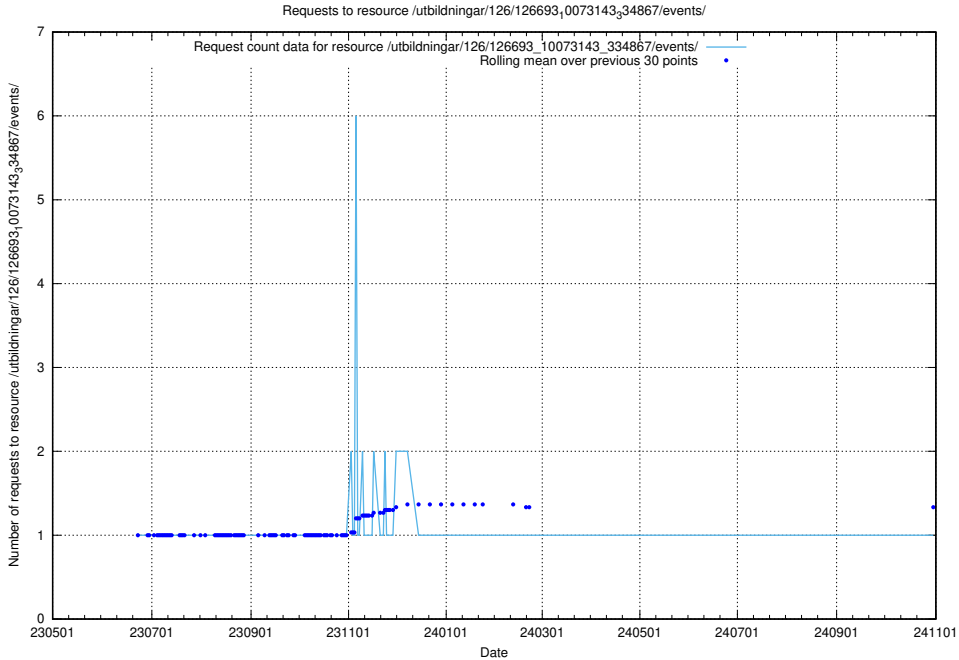

5.6699 Usage of /utbildningar/126/126693_10073143_334867/events/

Here, we count the number of requests to resource /utbildningar/126/126693_10073143_334867/events/