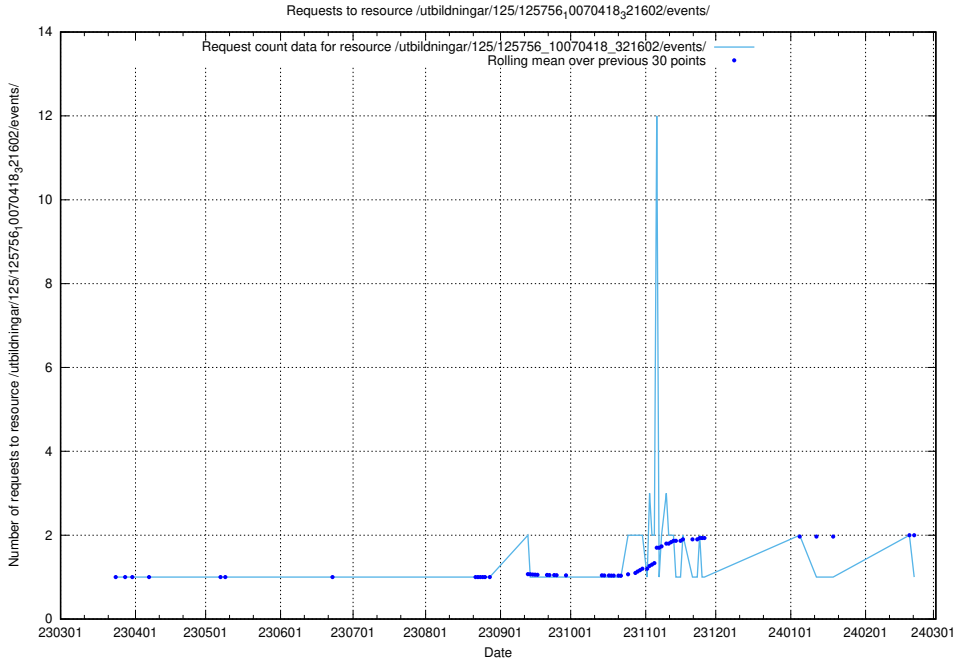

5.7339 Usage of /utbildningar/125/125756_10070418_321602/events/

Here, we count the number of requests to resource /utbildningar/125/125756_10070418_321602/events/