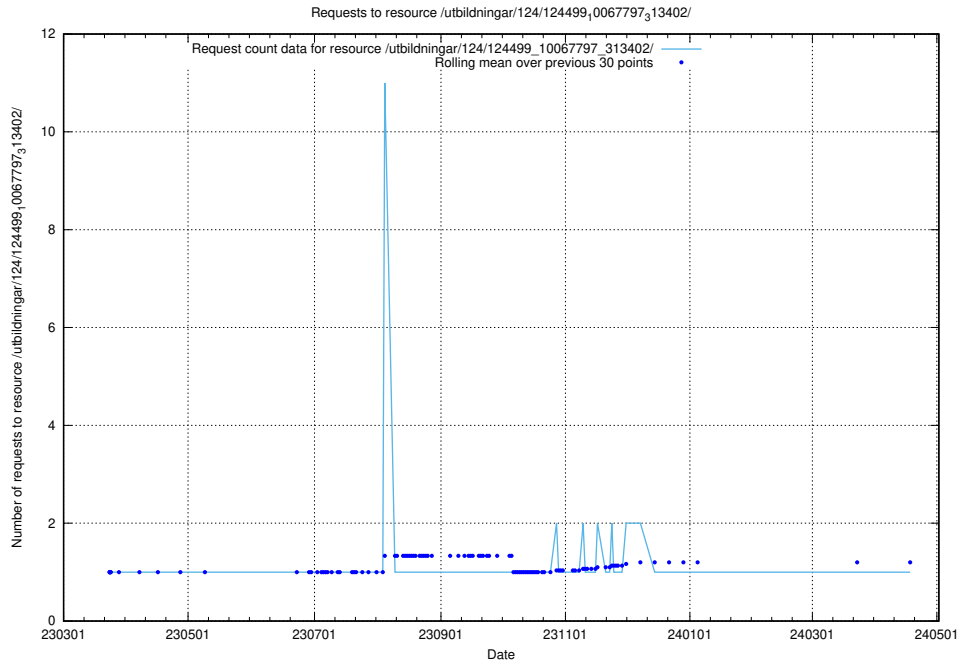

Here, we count the number of requests to resource /utbildningar/utb_emil/124/124469_10067554_312977/

5.3515 Usage of /utbildningar/124/124499_10067797_313402/

Here, we count the number of requests to resource /utbildningar/124/124499_10067797_313402/.