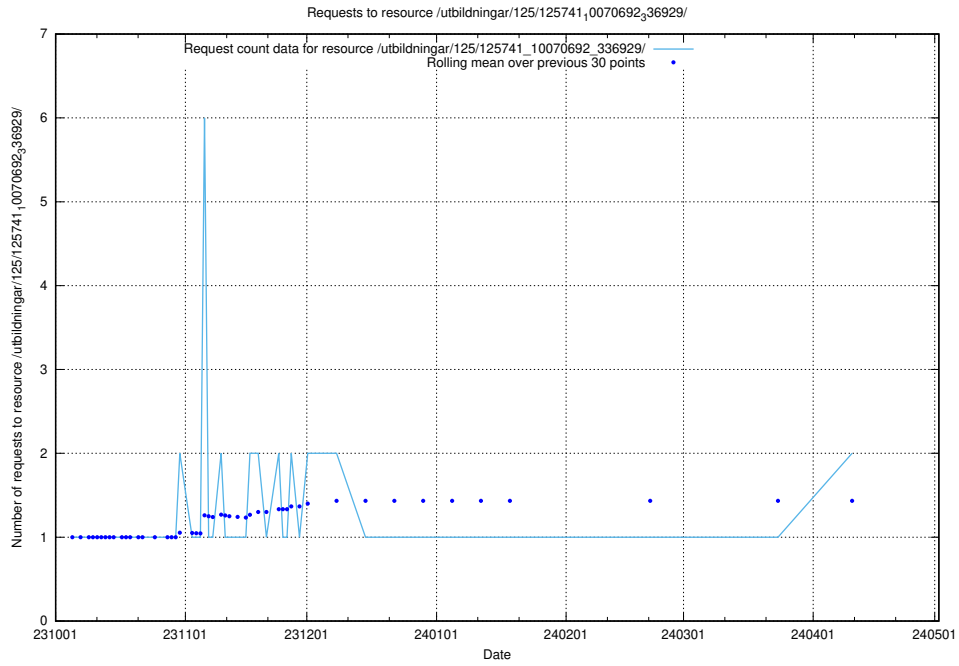

5.752 Usage of /utbildningar/125/125741_10070692_336929/

Here, we count the number of requests to resource /utbildningar/125/125741_10070692_336929/.