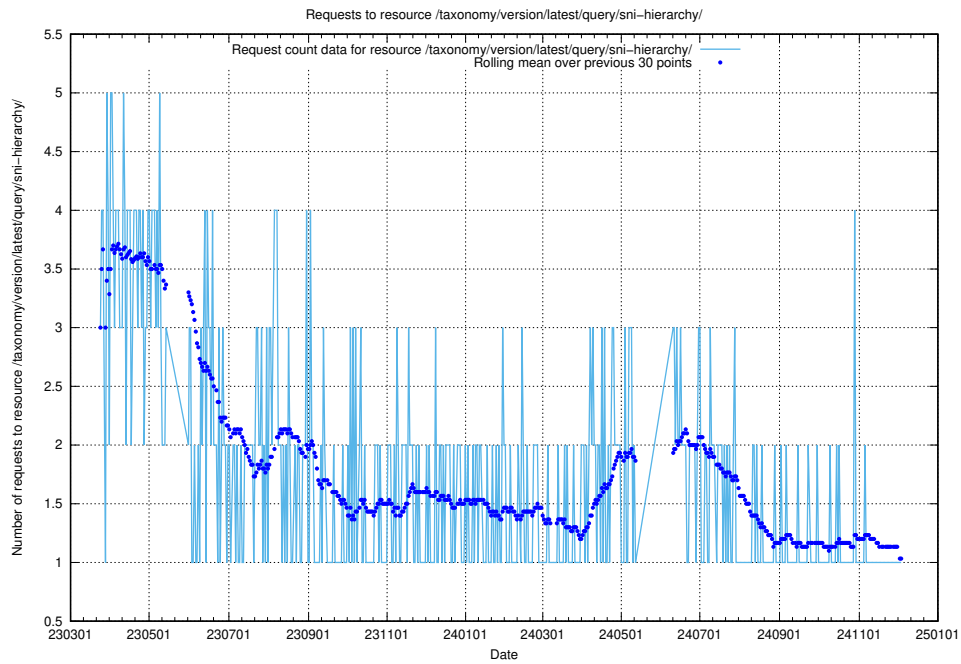

5.7197 Usage of /taxonomy/version/latest/query/sni-hierarchy/

Here, we count the number of requests to resource /taxonomy/version/latest/query/sni-hierarchy/.