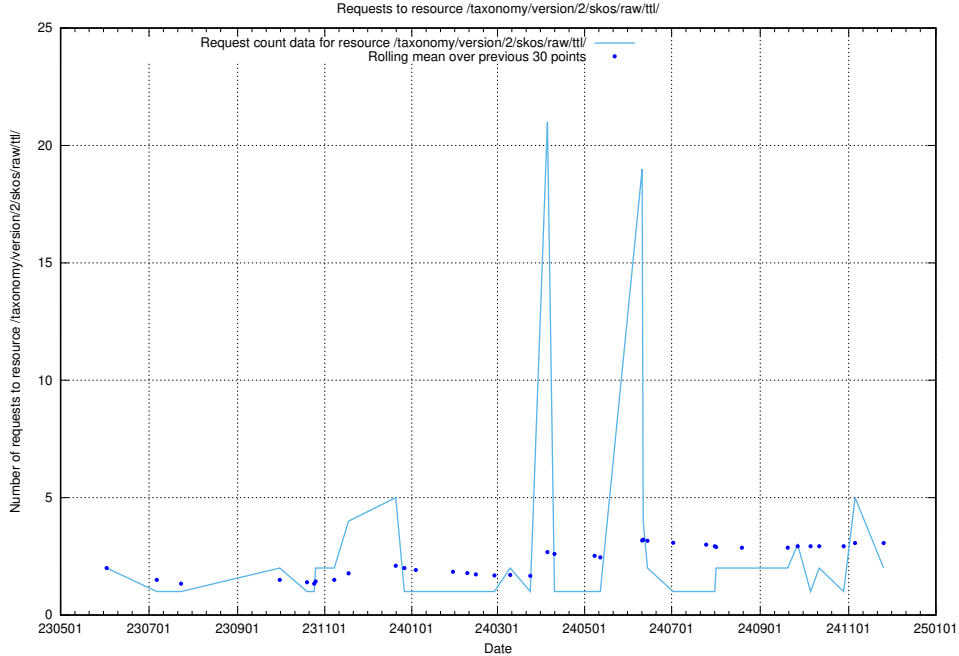

5.883 Usage of /taxonomy/version/2/skos/raw/ttl/

Here, we count the number of requests to resource /taxonomy/version/2/skos/raw/ttl/.