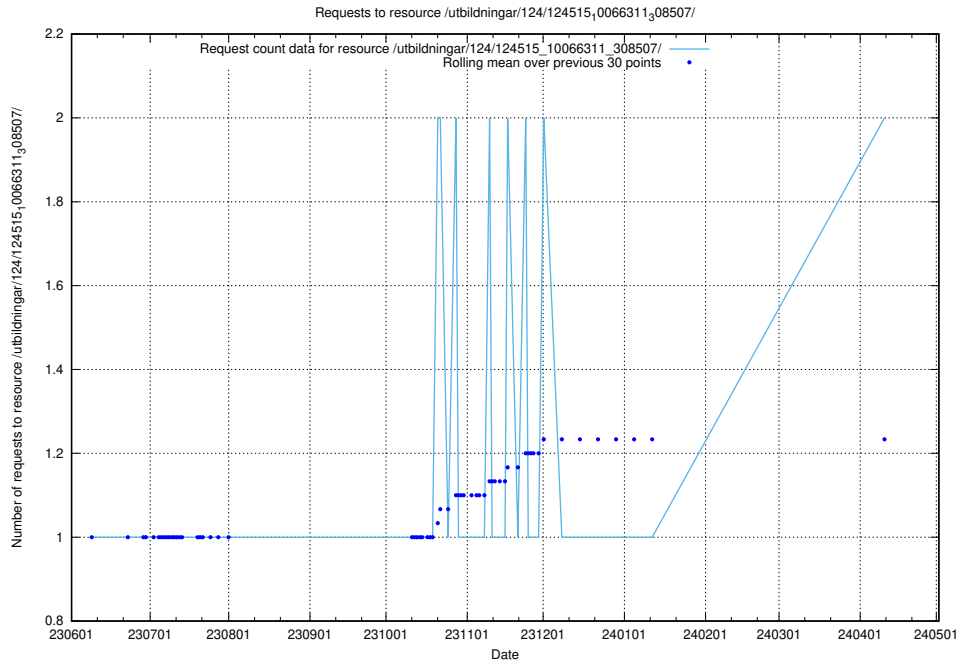

5.879 Usage of /utbildningar/124/124515_10066311_308507/

Here, we count the number of requests to resource /utbildningar/124/124515_10066311_308507/.