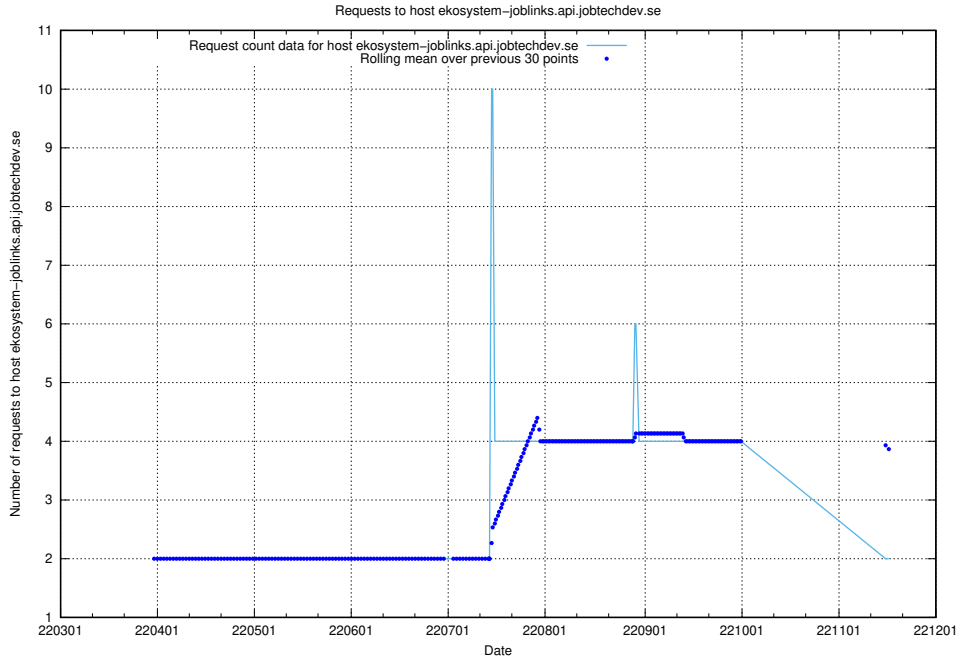

7.510 Usage of `ekosystem-joblinks.api.jobtechdev.se`

Here, we count the number of requests to host `ekosystem-joblinks.api.jobtechdev.se`.