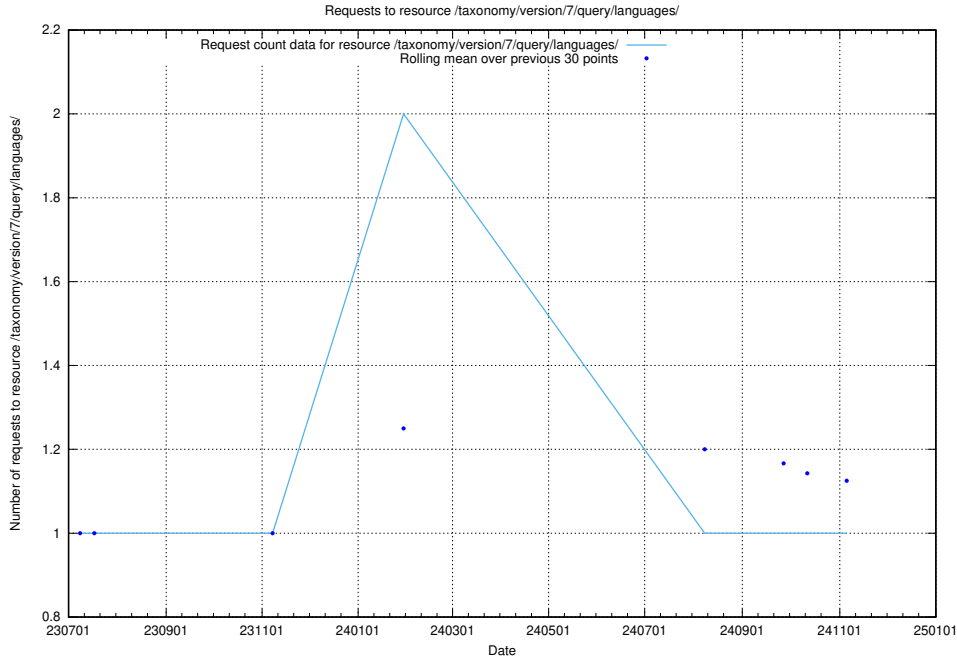

5.6266 Usage of /taxonomy/version/7/query/languages/

Here, we count the number of requests to resource /taxonomy/version/7/query/languages/.