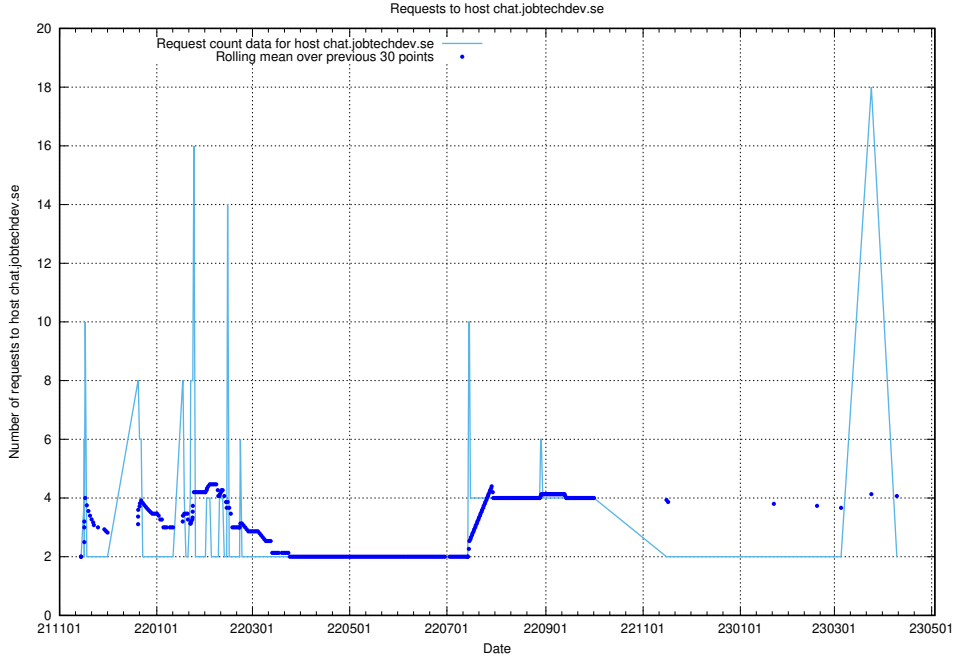

7.300 Usage of chat.jobtechdev.se

Here, we count the number of requests to host chat.jobtechdev.se.