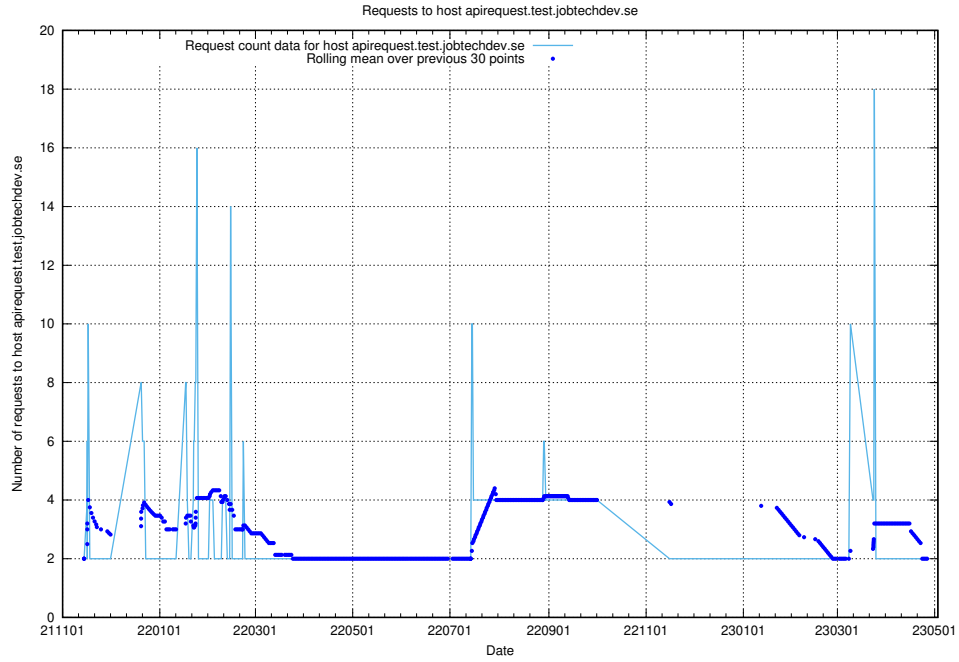

7.312 Usage of `apirequest.test.jobtechdev.se`

Here, we count the number of requests to host `apirequest.test.jobtechdev.se`.