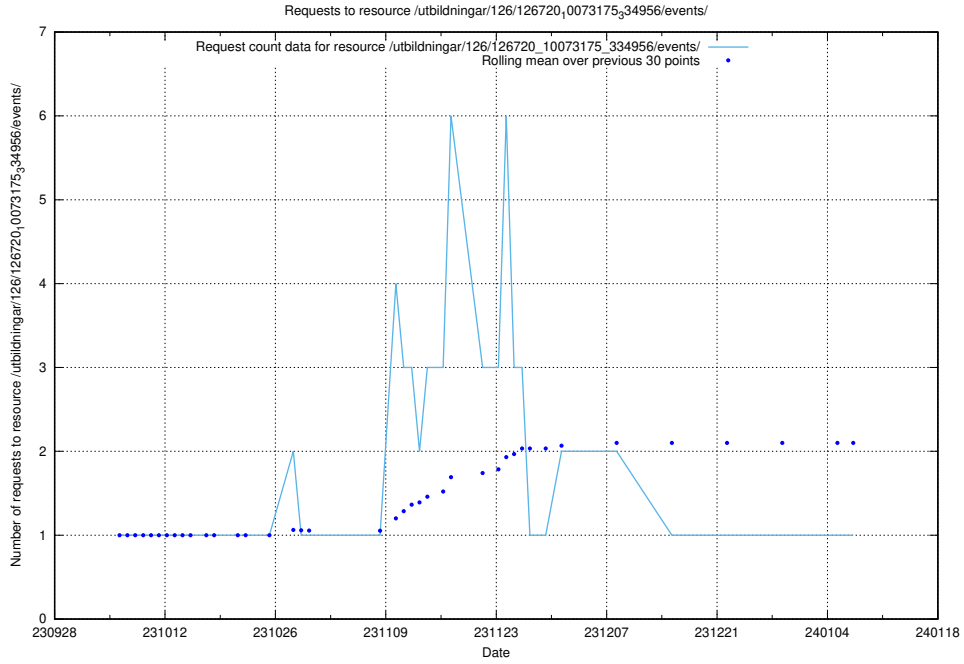

5.5443 Usage of /utbildningar/126/126720_10073175_334956/events/

Here, we count the number of requests to resource /utbildningar/126/126720_10073175_334956/events/