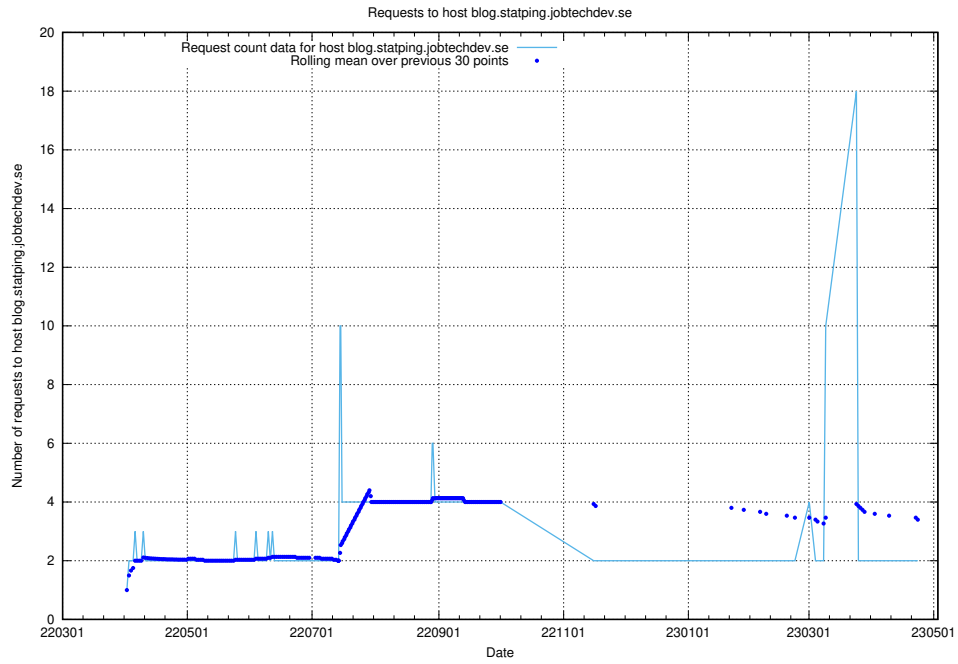

7.503 Usage of `blog.statping.jobtechdev.se`

Here, we count the number of requests to host `blog.statping.jobtechdev.se`.