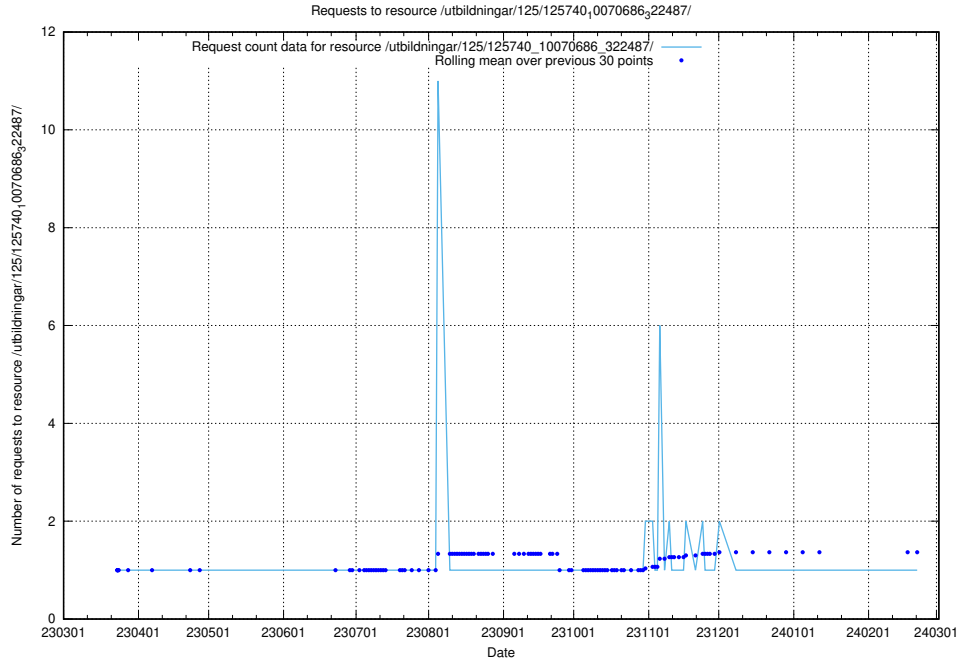

5.957 Usage of /utbildningar/125/125740_10070686_322487/

Here, we count the number of requests to resource /utbildningar/125/125740_10070686_322487/.