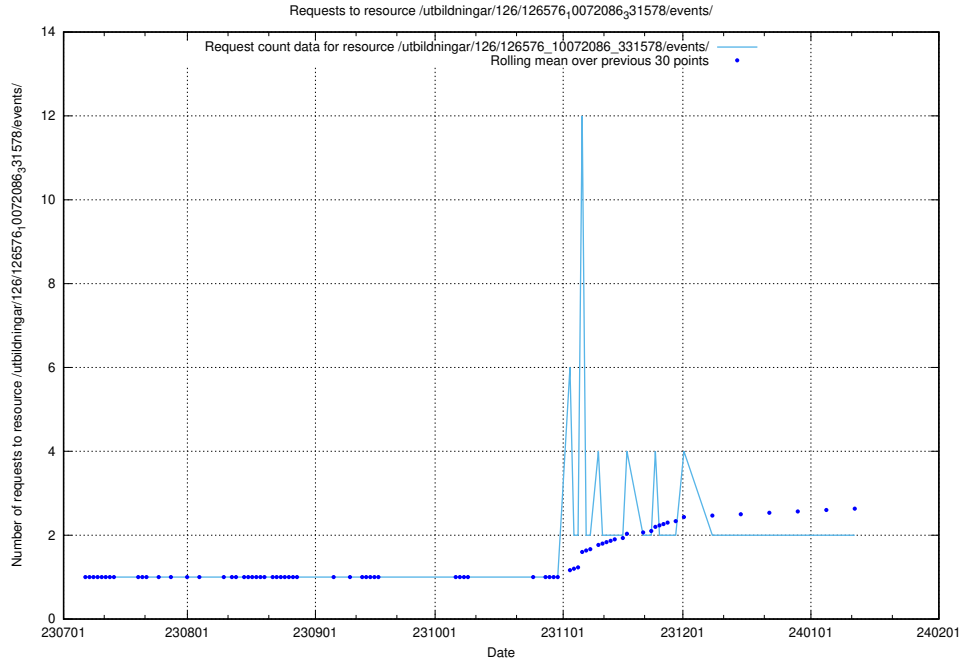

Here, we count the number of requests to resource /taxonomy/version/3/query/eu-regions/.

5.814 Usage of /utbildningar/126/126576_10072086_331578/events/

Here, we count the number of requests to resource /utbildningar/126/126576_10072086_331578/events/