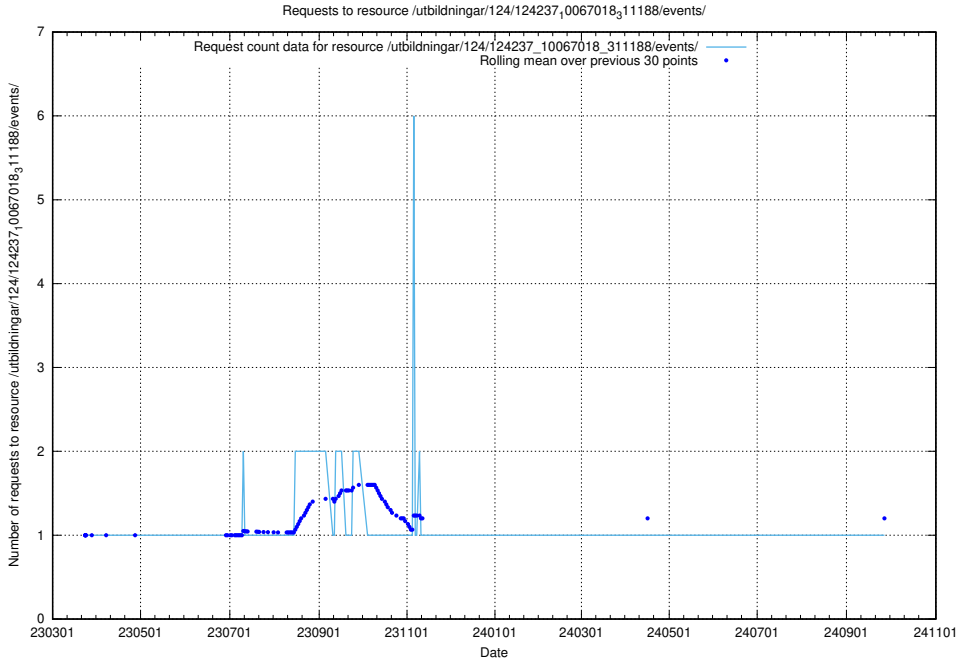

5.5050 Usage of /utbildningar/124/124237_10067018_311188/events/

Here, we count the number of requests to resource /utbildningar/124/124237_10067018_311188/events/