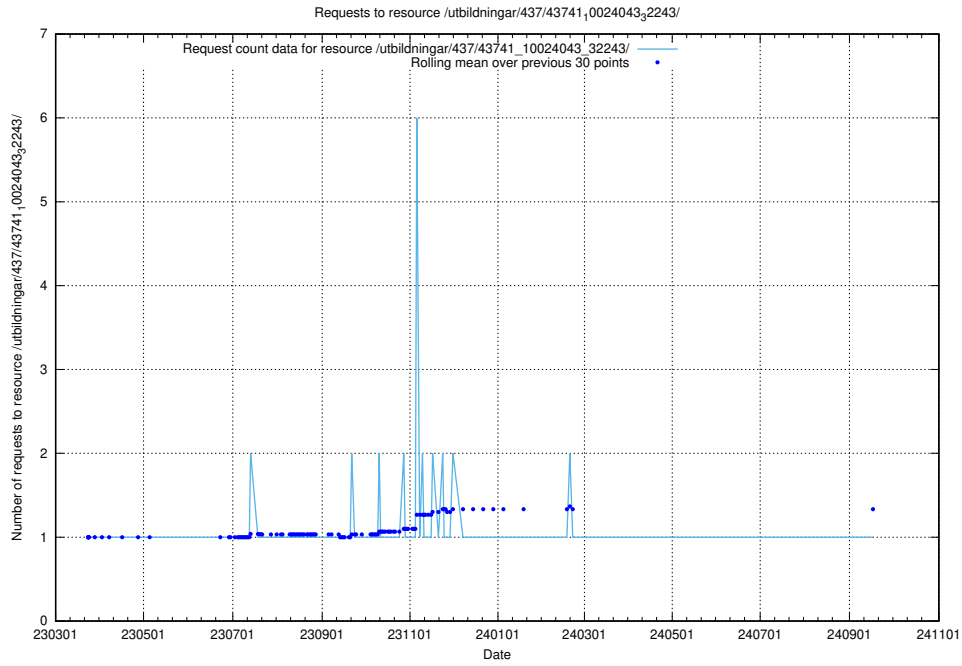

5.7519 Usage of /utbildningar/437/43741_10024043_32243/

Here, we count the number of requests to resource /utbildningar/437/43741_10024043_32243/.