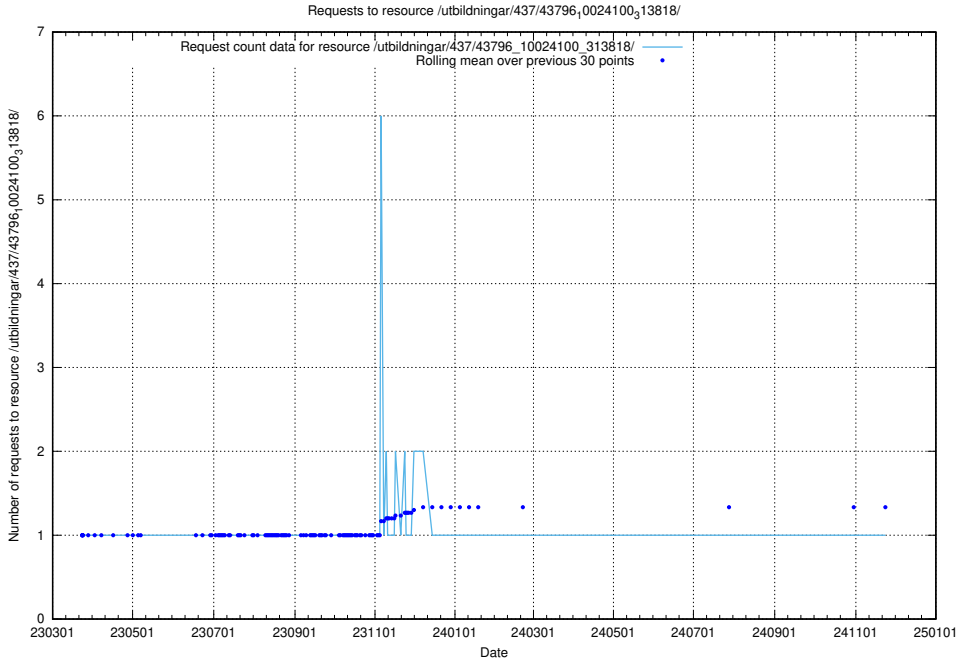

5.7485 Usage of /utbildningar/437/43796_10024100_313818/

Here, we count the number of requests to resource /utbildningar/437/43796_10024100_313818/.