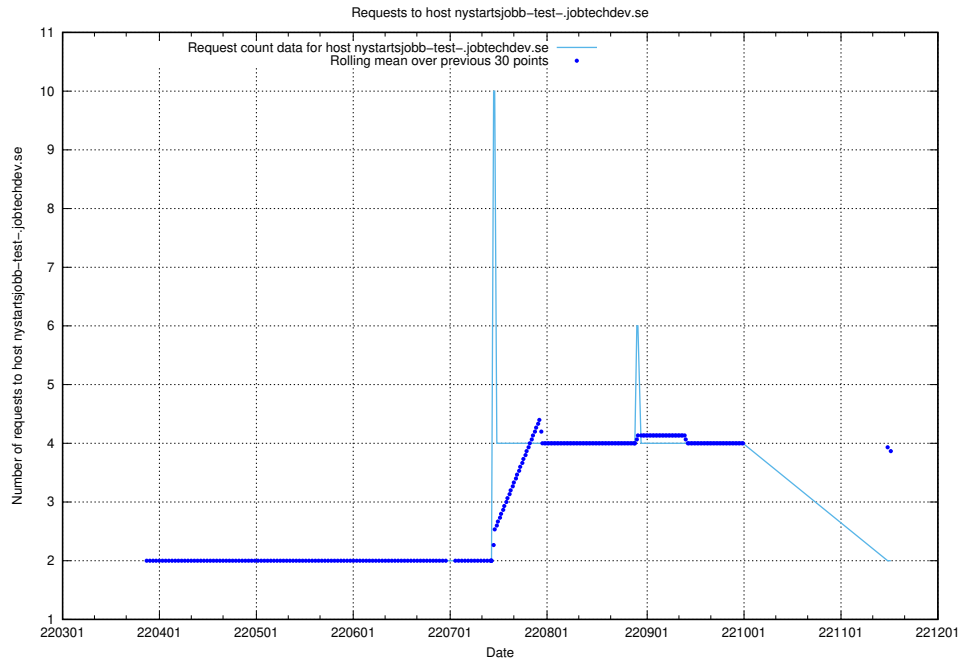

7.515 Usage of nystartsjobbtest.jobtechdev.se

Here, we count the number of requests to host nystartsjobbtest.jobtechdev.se.

7.516 Usage of nystartsjobb-test-.jobtechdev.se

Here, we count the number of requests to host nystartsjobb-test-.jobtechdev.se.