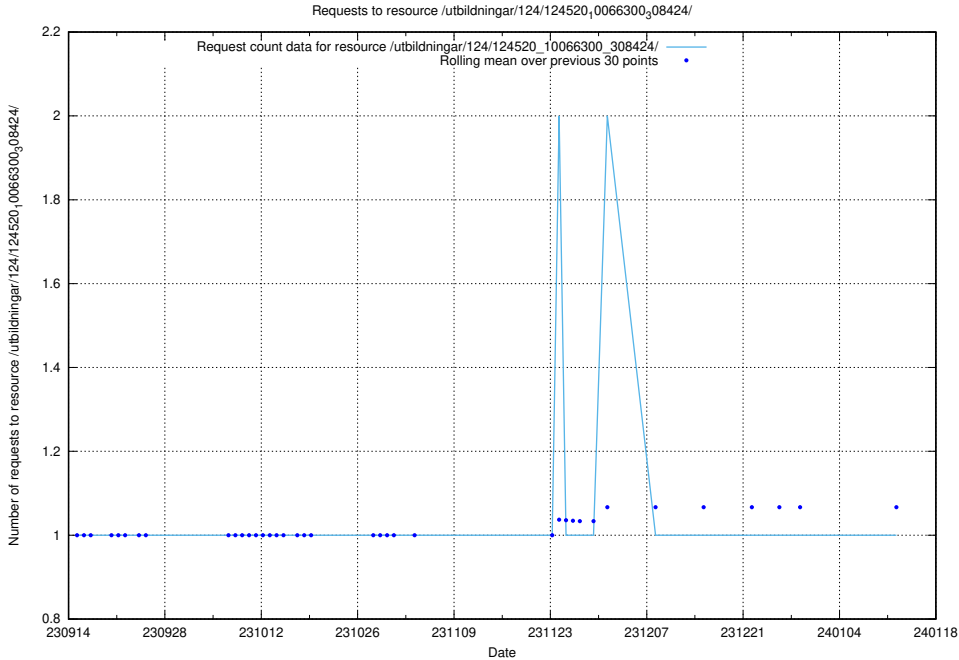

5.5629 Usage of /utbildningar/124/124520_10066300_308424/

Here, we count the number of requests to resource /utbildningar/124/124520_10066300_308424/.