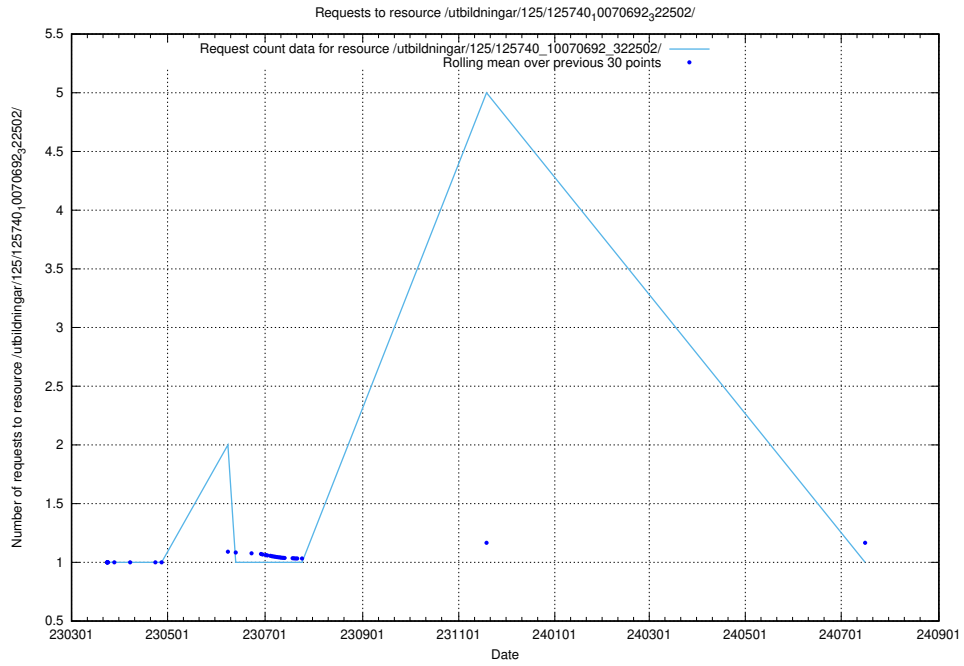

5.951 Usage of /utbildningar/125/125740_10070692_322502/

Here, we count the number of requests to resource /utbildningar/125/125740_10070692_322502/.