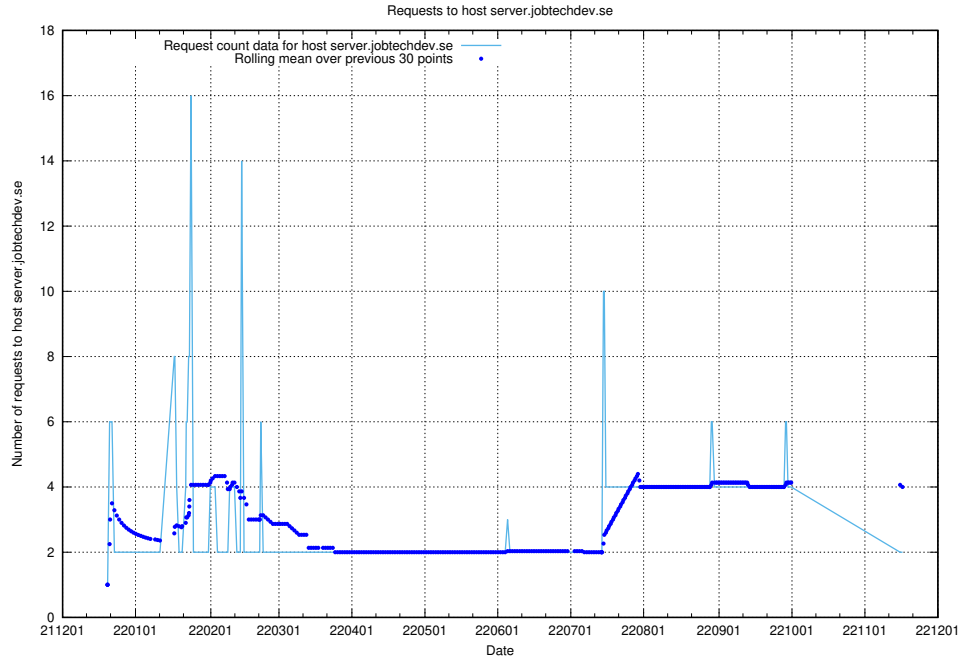

7.396 Usage of server.jobtechdev.se

Here, we count the number of requests to host server.jobtechdev.se.