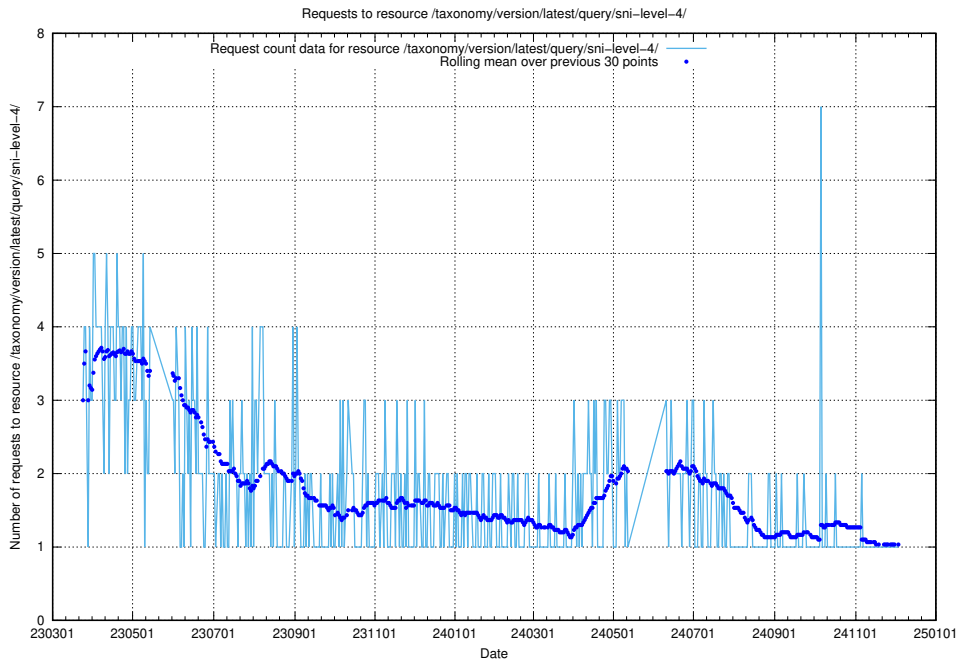

5.7194 Usage of /taxonomy/version/latest/query/sni-level-4/

Here, we count the number of requests to resource /taxonomy/version/latest/query/sni-level-4/.