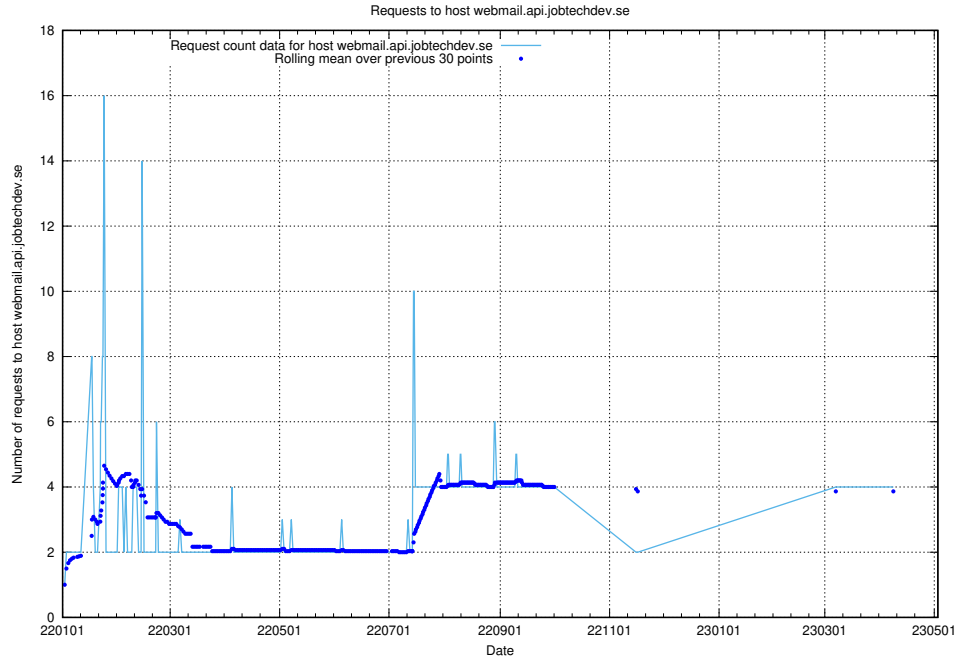

7.137 Usage of webmail.api.jobtechdev.se

Here, we count the number of requests to host webmail.api.jobtechdev.se.