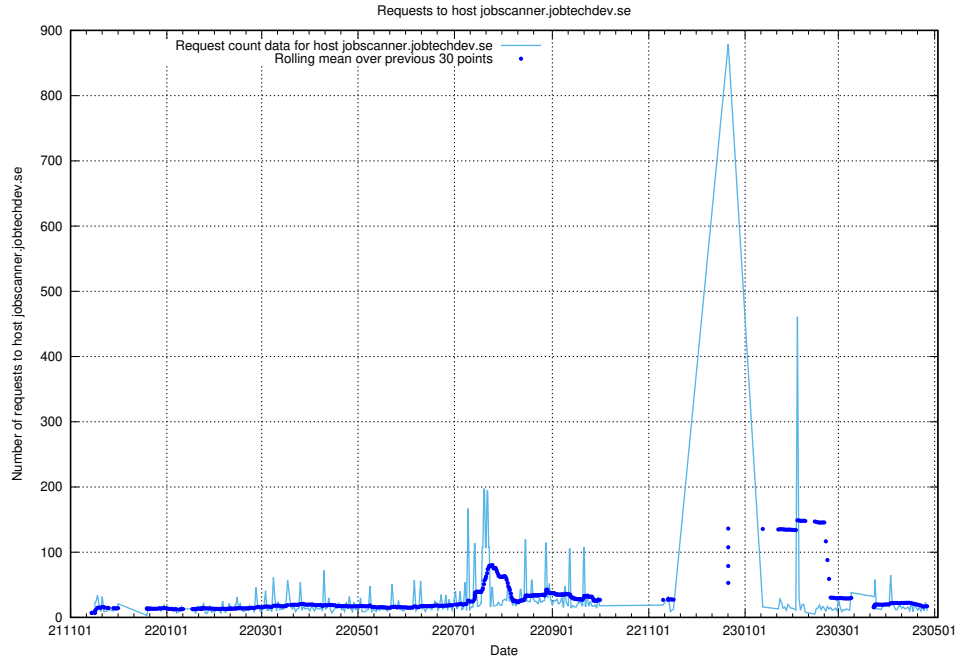

7.79 Usage of jobscanner.jobtechdev.se

Here, we count the number of requests to host jobscanner.jobtechdev.se.