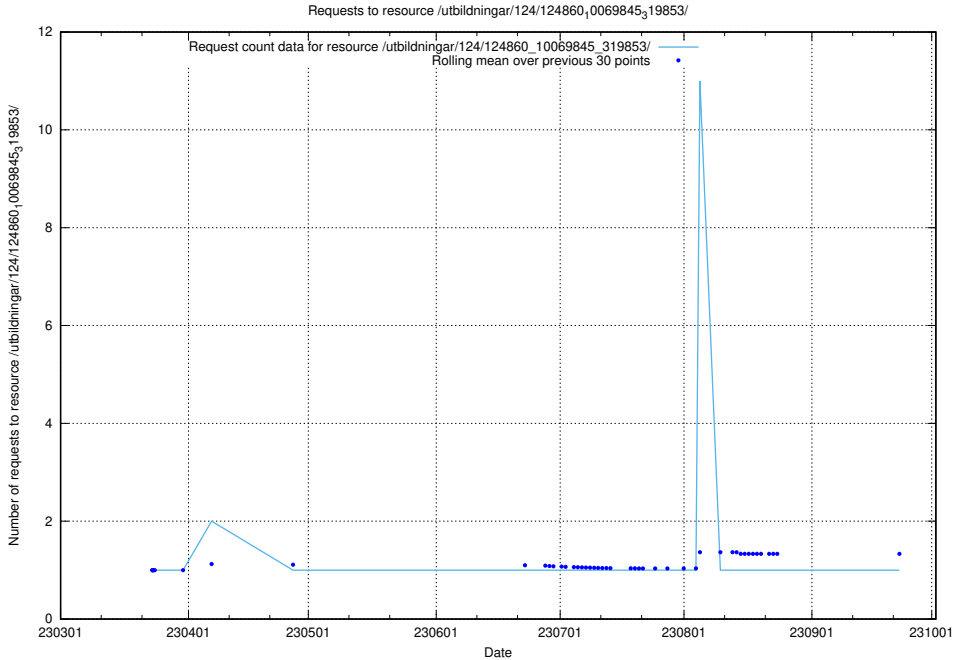

5.1217 Usage of /utbildningar/124/124860_10069845_319853/

Here, we count the number of requests to resource /utbildningar/124/124860_10069845_319853/.