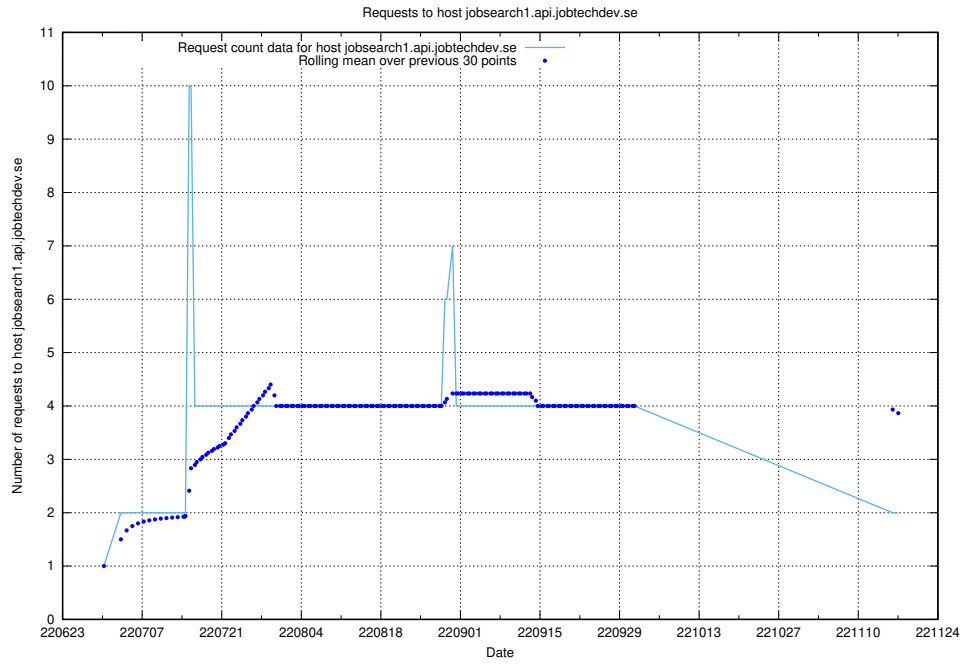

7.421 Usage of jobsearch1.api.jobtechdev.se

Here, we count the number of requests to host jobsearch1.api.jobtechdev.se.