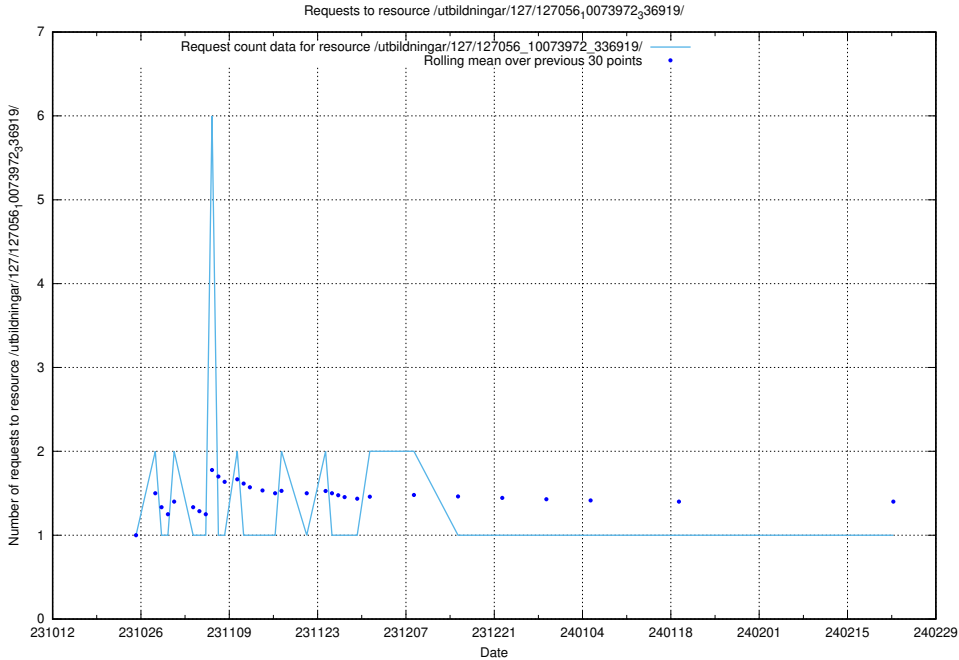

5.5257 Usage of /utbildningar/127/127056_10073972_336919/

Here, we count the number of requests to resource /utbildningar/127/127056_10073972_336919/.