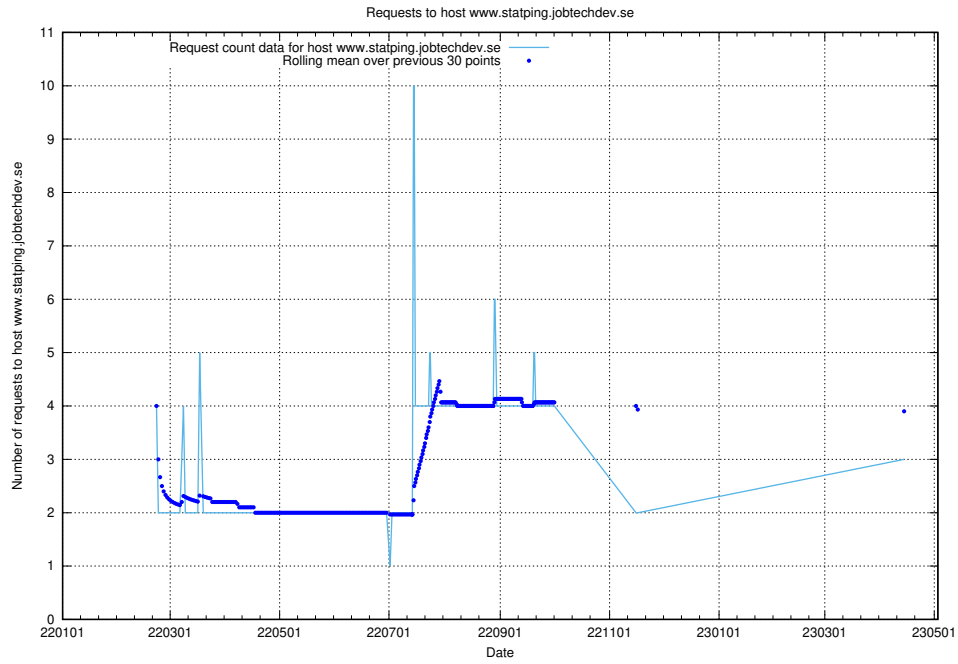

7.250 Usage of `www.statping.jobtechdev.se`

Here, we count the number of requests to host `www.statping.jobtechdev.se`.