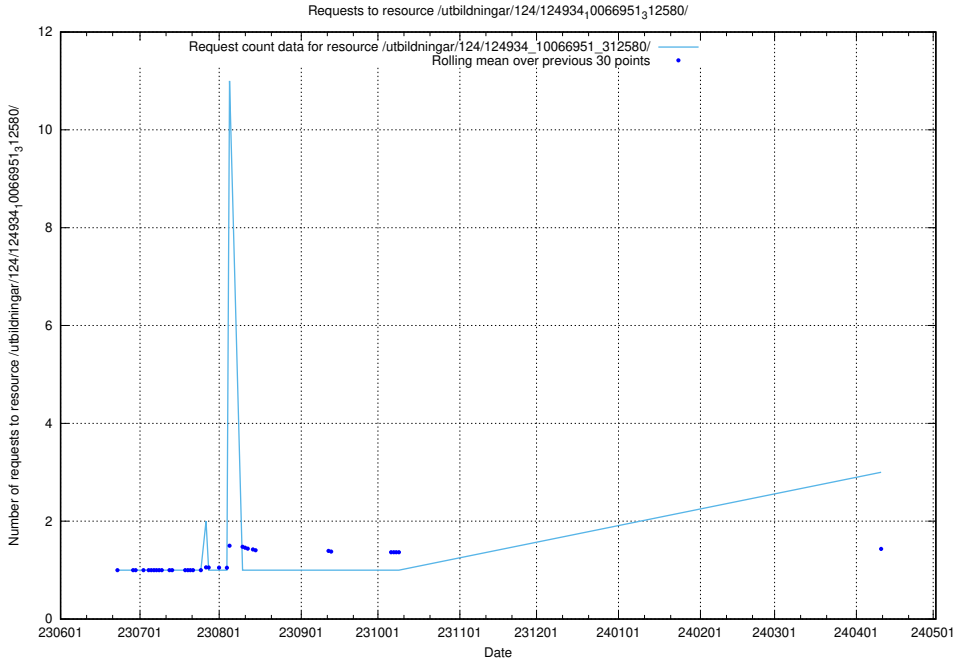

5.461 Usage of /utbildningar/124/124934_10066951_312580/

Here, we count the number of requests to resource /utbildningar/124/124934_10066951_312580/.