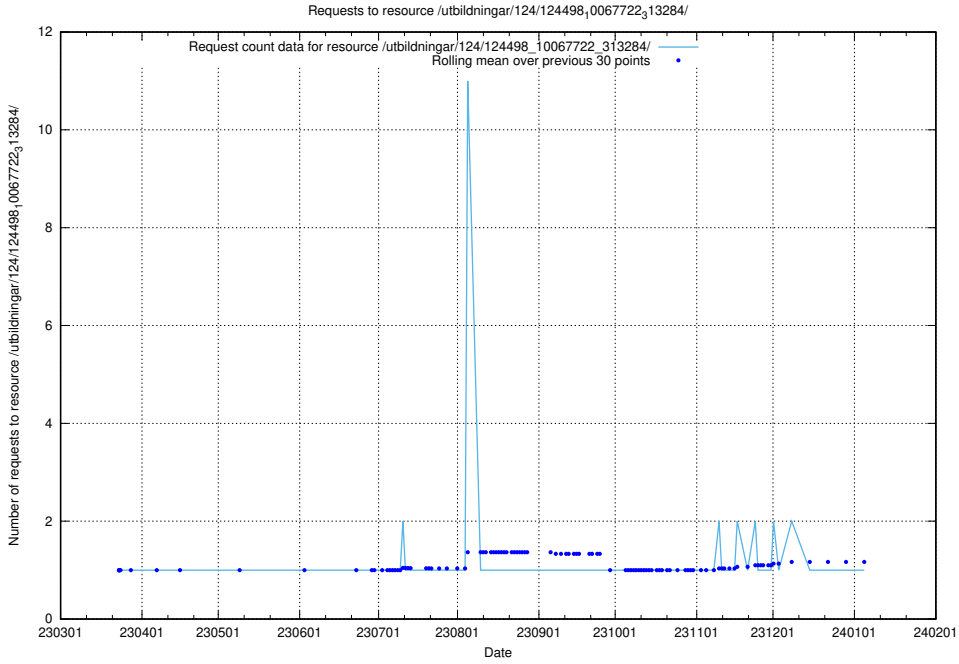

5.3751 Usage of /utbildningar/124/124498_10067722_313284/

Here, we count the number of requests to resource /utbildningar/124/124498_10067722_313284/.