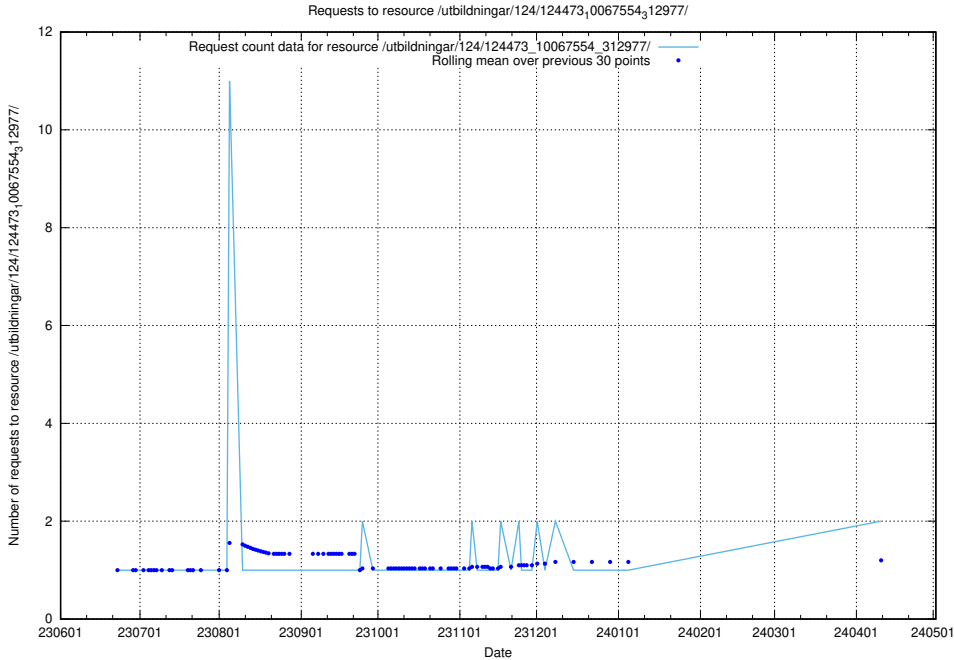

5.858 Usage of /utbildningar/124/124473_10067554_312977/

Here, we count the number of requests to resource /utbildningar/124/124473_10067554_312977/.