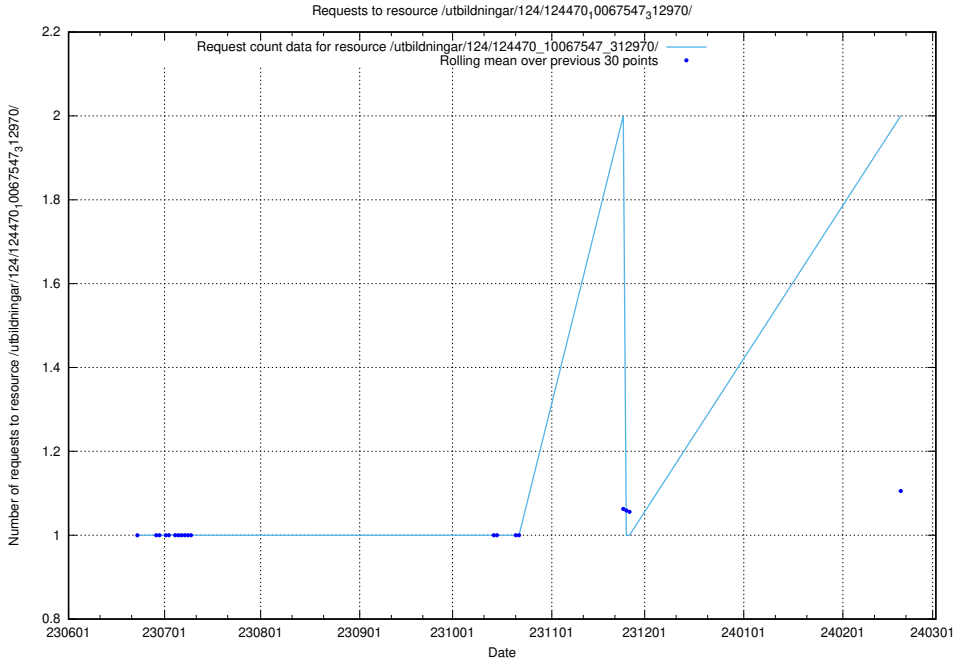

5.859 Usage of /utbildningar/124/124470_10067547_312970/

Here, we count the number of requests to resource /utbildningar/124/124470_10067547_312970/.