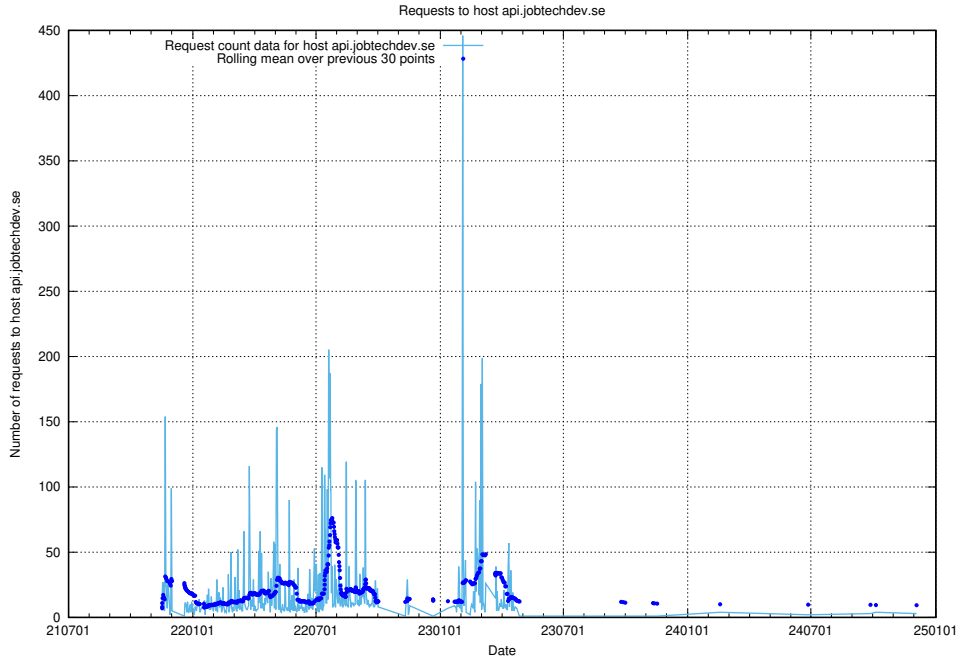

Here, we count the number of requests to host api.jobtechdev.se.

7.248 Usage of taxonomy-prod-read.api.jobtechdev.se:443

Here, we count the number of requests to host taxonomy-prod-read.api.jobtechdev.se:443.