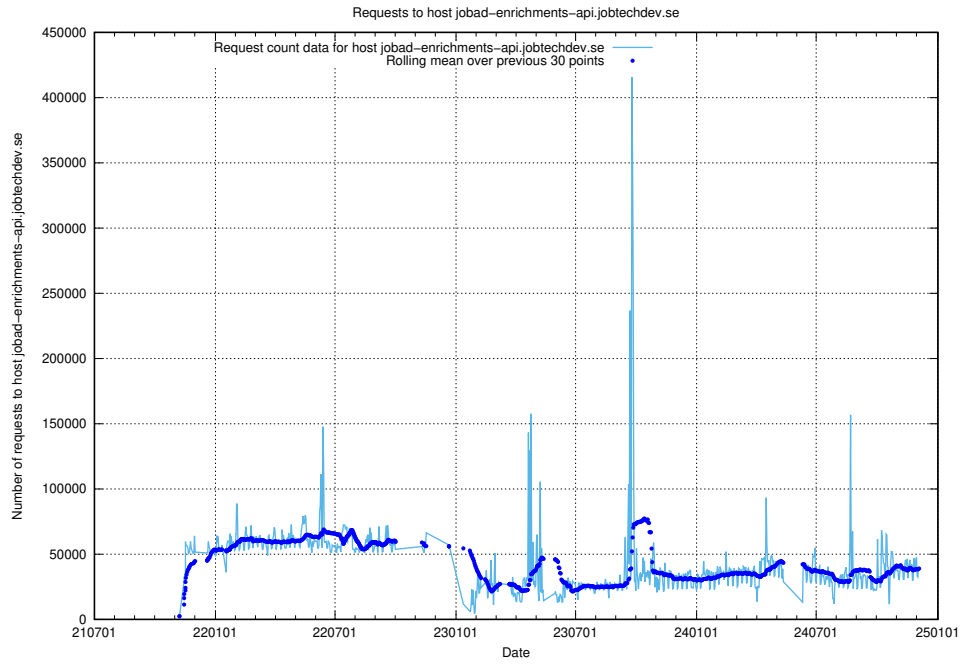

7.7 Usage of jobad-enrichments-api.jobtechdev.se

Here, we count the number of requests to host jobad-enrichments-api.jobtechdev.se.