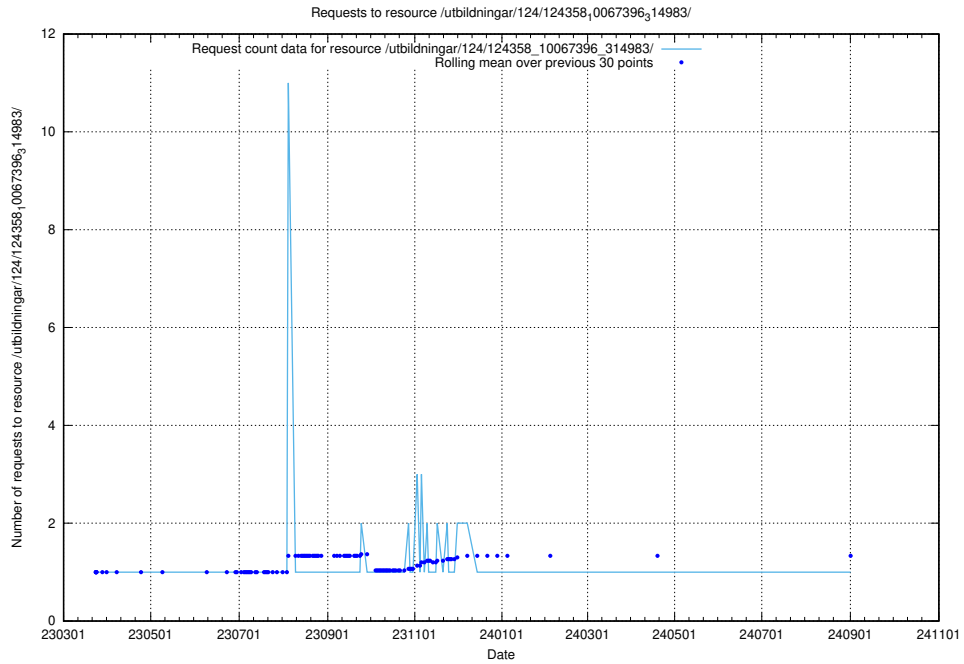

5.4867 Usage of /utbildningar/124/124358_10067396_314983/

Here, we count the number of requests to resource /utbildningar/124/124358_10067396_314983/.