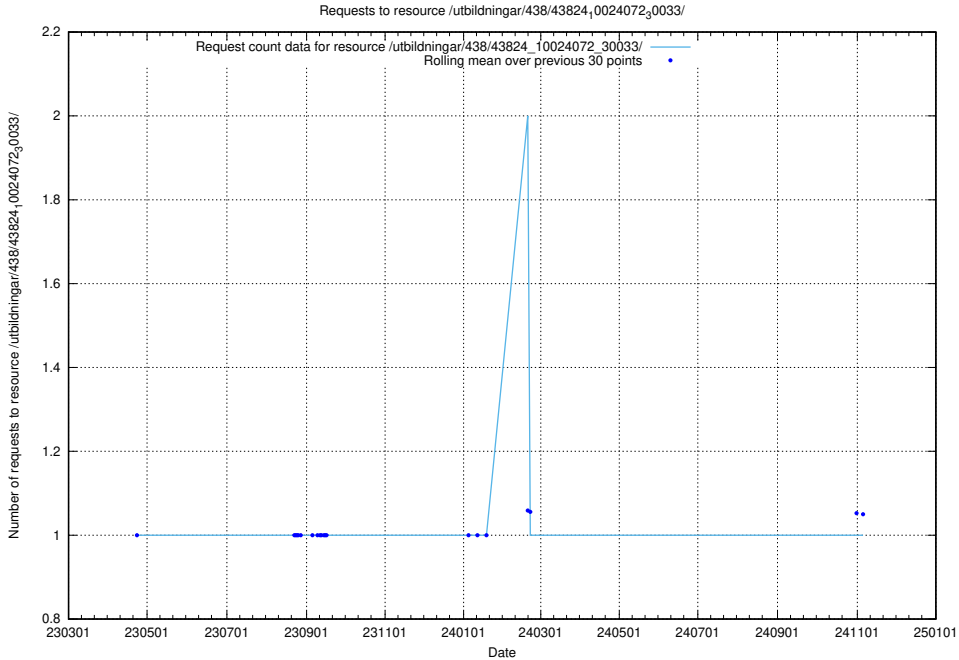

5.7105 Usage of /utbildningar/438/43824_10024072_30033/

Here, we count the number of requests to resource /utbildningar/438/43824_10024072_30033/.