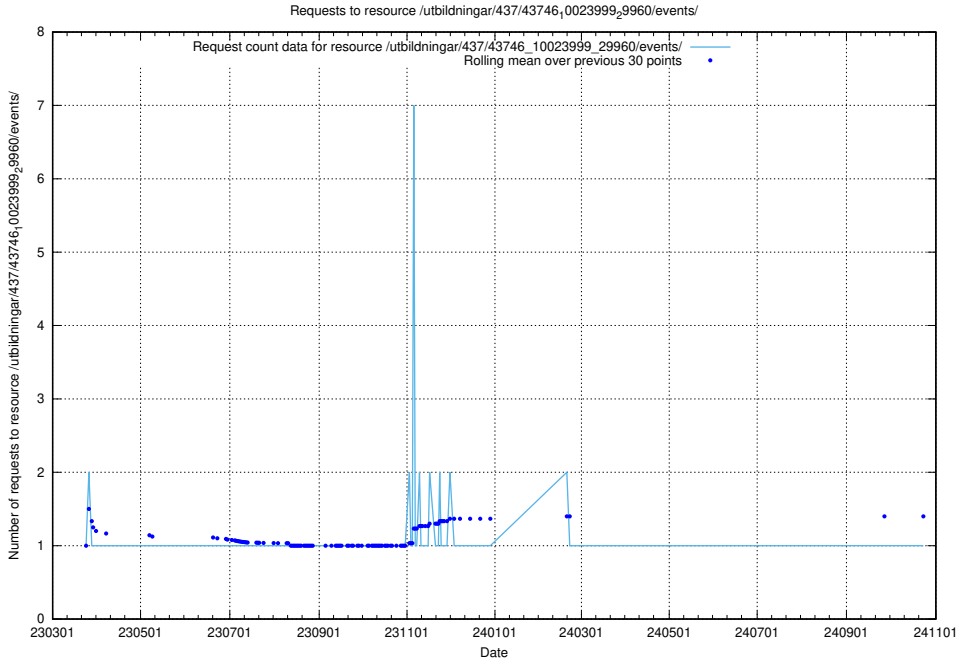

5.7316 Usage of /utbildningar/437/43746_10023999_29960/events/

Here, we count the number of requests to resource /utbildningar/437/43746_10023999_29960/events/.