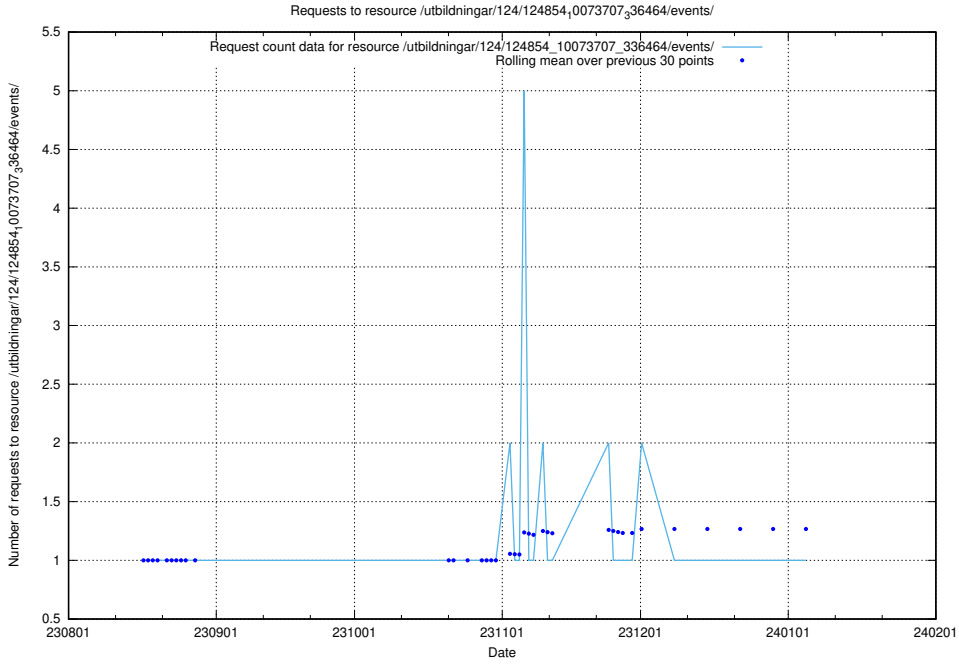

Here, we count the number of requests to resource /utbildningar/125/125740_10070782_336574/.

5.5841 Usage of /utbildningar/124/124854_10073707_336464/events/

Here, we count the number of requests to resource /utbildningar/124/124854_10073707_336464/events/