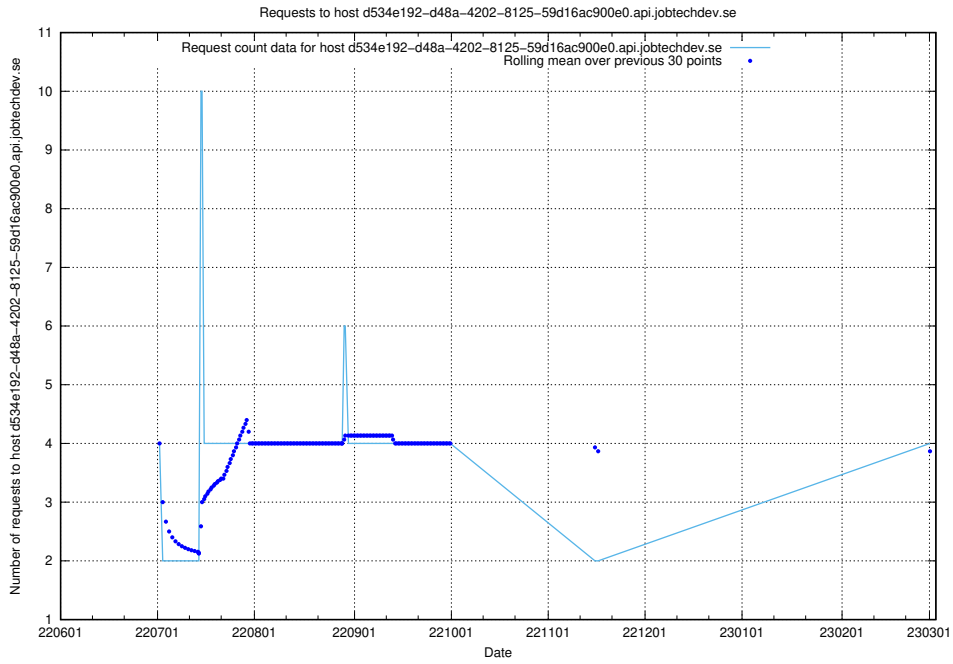

7.163 Usage of d534e192-d48a-4202-8125-59d16ac900e0.api.jobtechdev.se

Here, we count the number of requests to host d534e192-d48a-4202-8125-59d16ac900e0.api.jobtechdev.se.