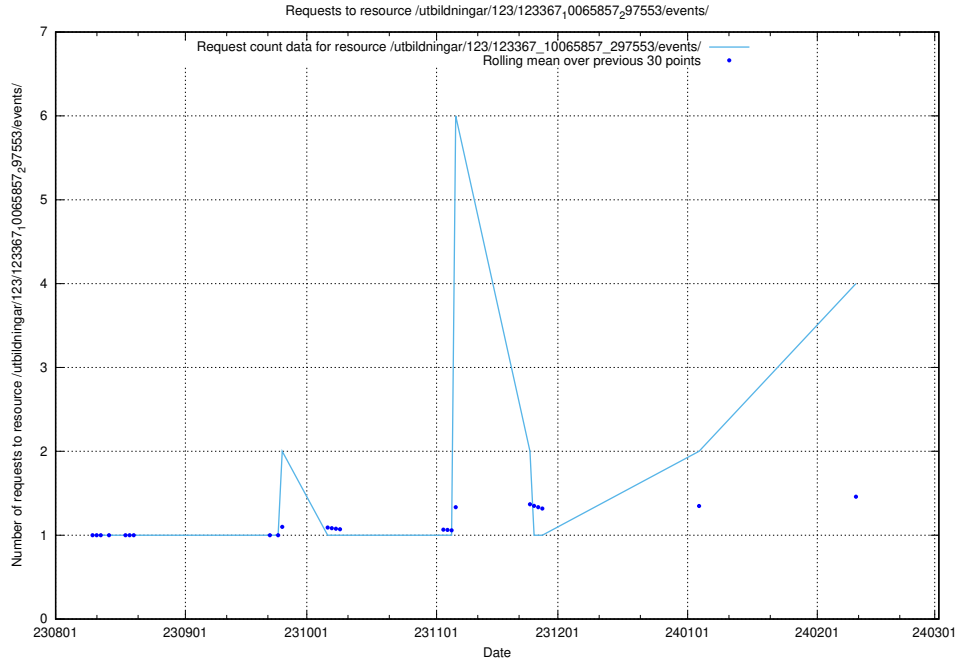

Here, we count the number of requests to resource /utbildningar/123/123367_10065857_297553/events/

5.309 Usage of /availability/20230717/

Here, we count the number of requests to resource /availability/20230717/.