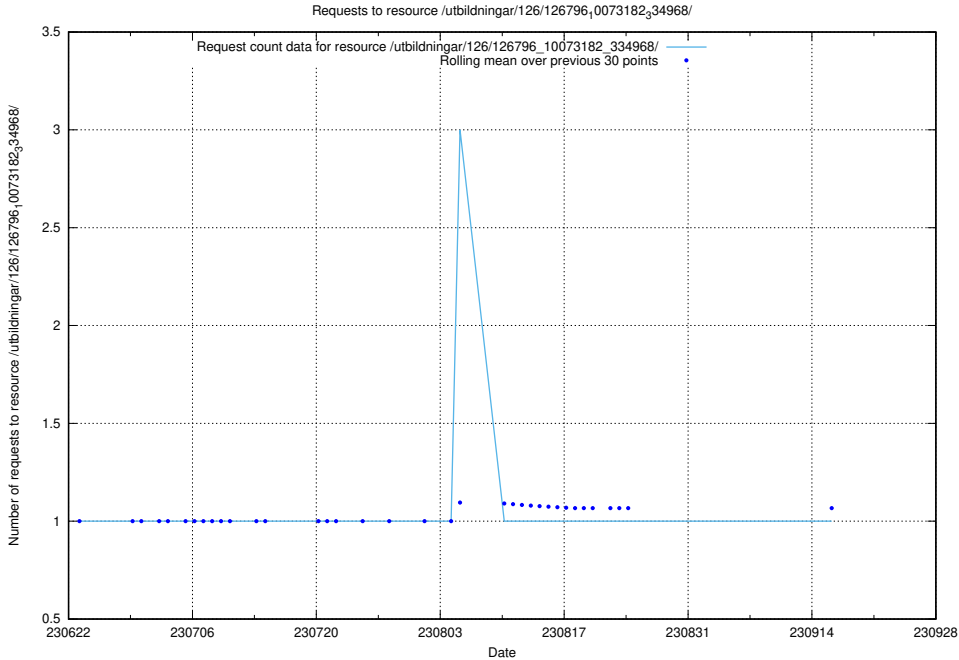

5.6651 Usage of /utbildningar/126/126796_10073182_334968/

Here, we count the number of requests to resource /utbildningar/126/126796_10073182_334968/.