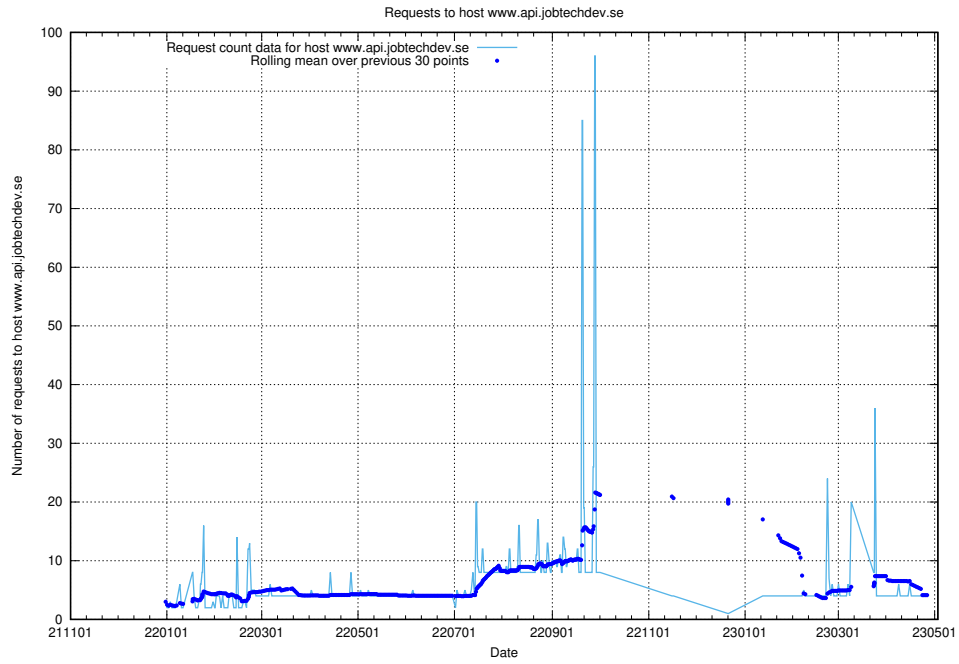

7.153 Usage of www.api.jobtechdev.se

Here, we count the number of requests to host www.api.jobtechdev.se.