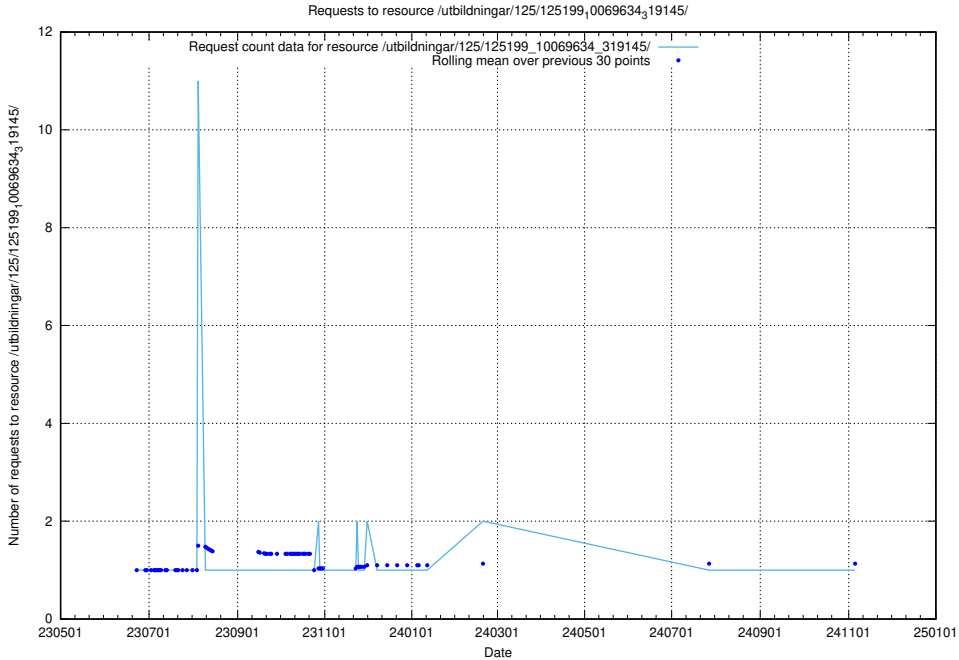

5.6784 Usage of /utbildningar/125/125199_10069634_319145/

Here, we count the number of requests to resource /utbildningar/125/125199_10069634_319145/.