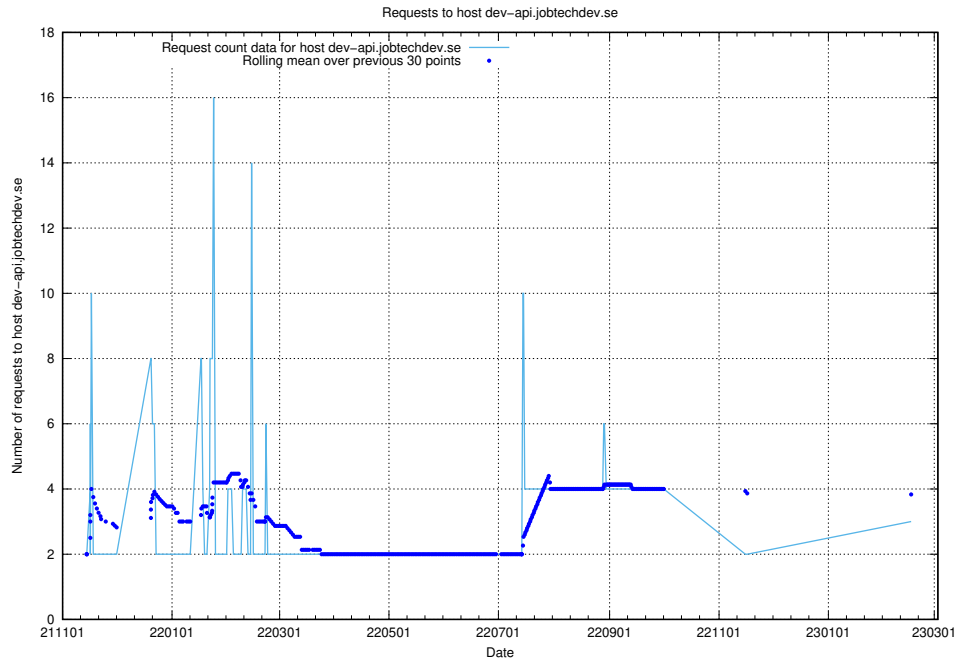

Here, we count the number of requests to host dev-api.jobtechdev.se.

7.190 Usage of taxonomy-t1.api.jobtechdev.se

Here, we count the number of requests to host taxonomy-t1.api.jobtechdev.se.

7.191 Usage of dashboard.jobtechdev.se