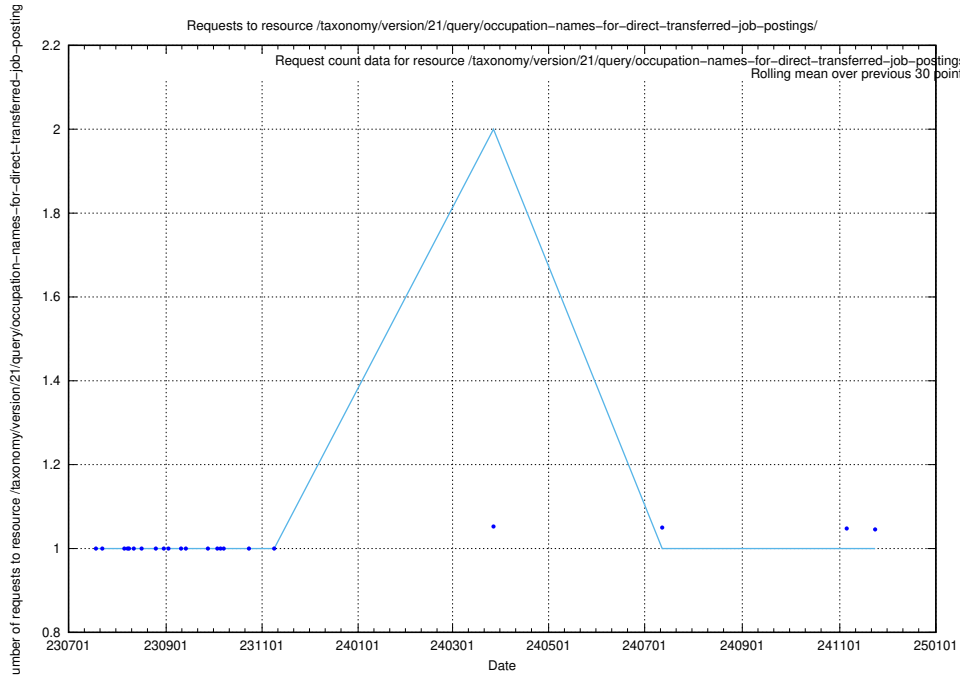

5.6099 Usage of /taxonomy/version/21/query/occupation-names-for-direct-transferred-job-postings/

Here, we count the number of requests to resource /taxonomy/version/21/query/occupation-names-for-direct-transferred-job-postings/.