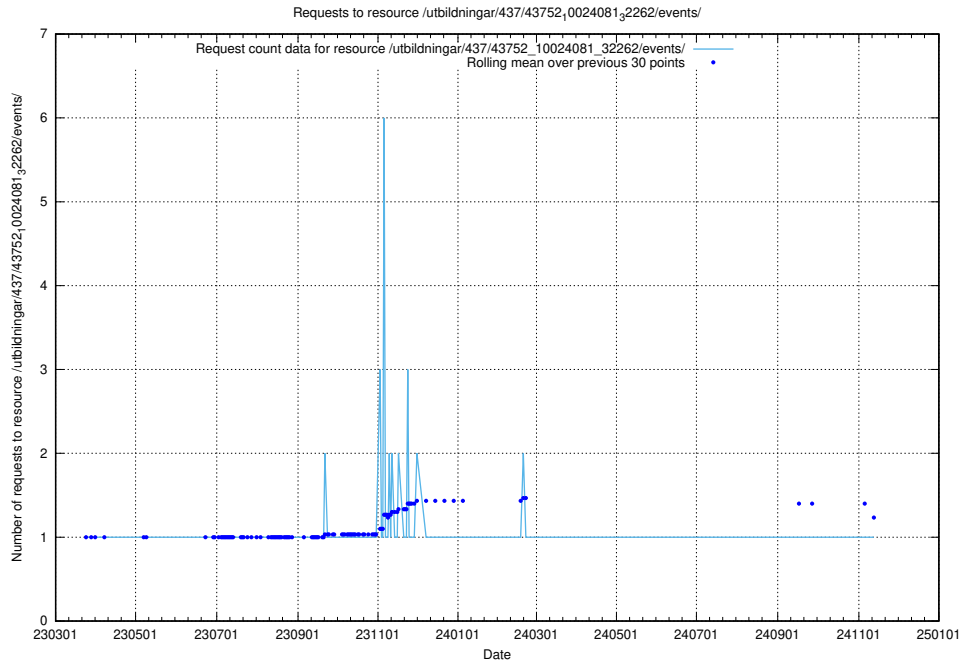

5.7312 Usage of /utbildningar/437/43752_10024081_32262/events/

Here, we count the number of requests to resource /utbildningar/437/43752_10024081_32262/events/.