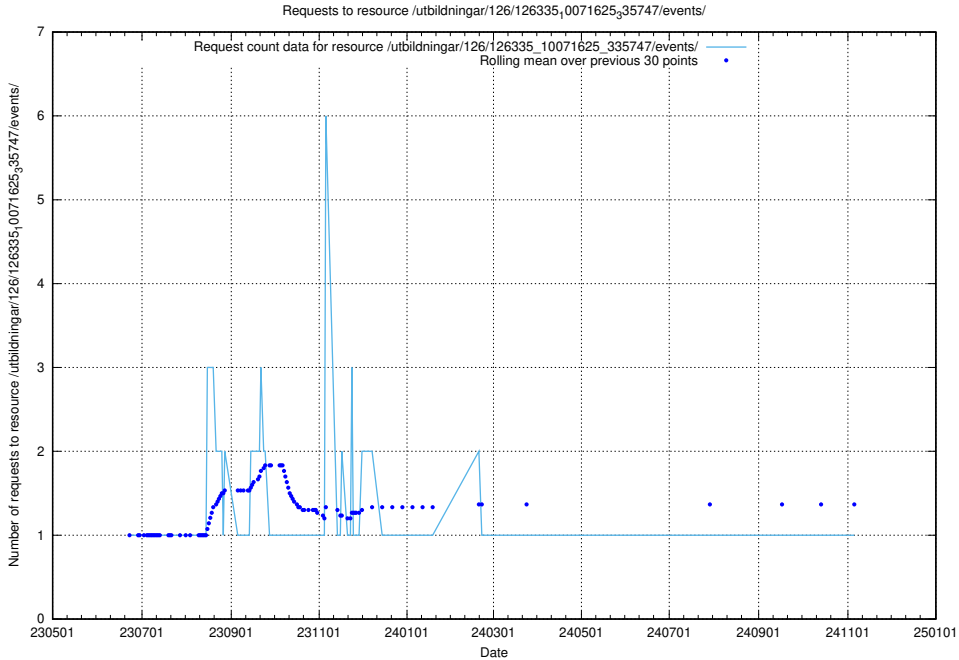

5.6729 Usage of /utbildningar/126/126335_10071625_335747/events/

Here, we count the number of requests to resource /utbildningar/126/126335_10071625_335747/events/