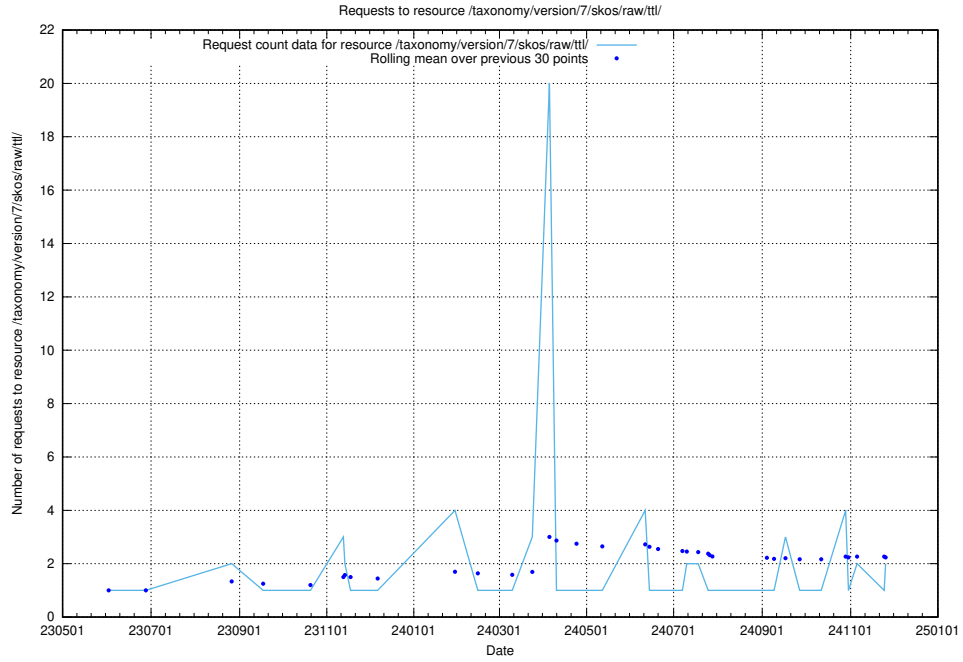

5.885 Usage of /taxonomy/version/7/skos/raw/ttl/

Here, we count the number of requests to resource /taxonomy/version/7/skos/raw/ttl/.