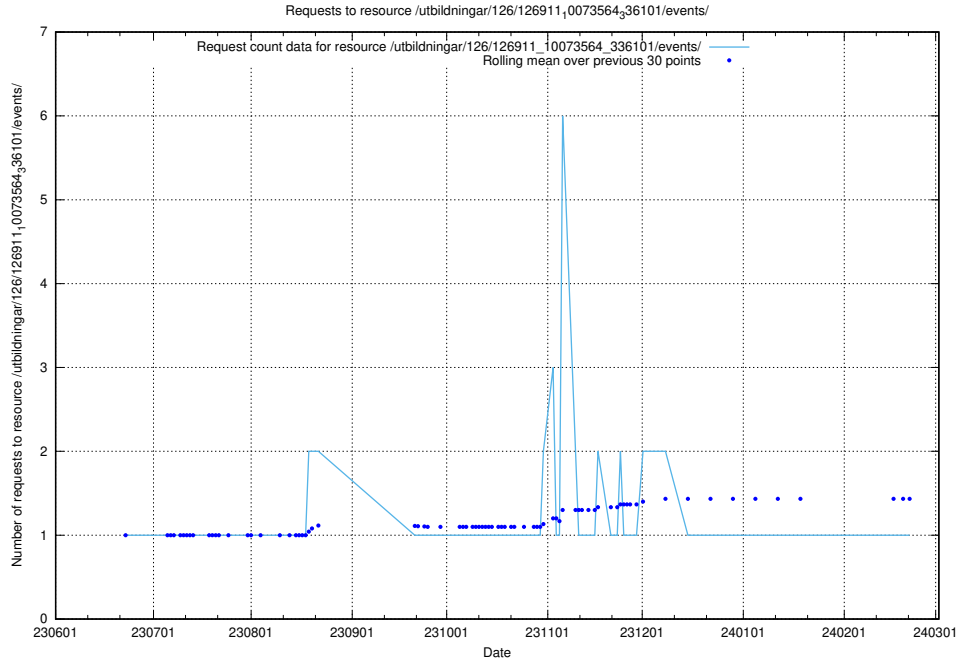

5.6648 Usage of /utbildningar/126/126911_10073564_336101/events/

Here, we count the number of requests to resource /utbildningar/126/126911_10073564_336101/events/