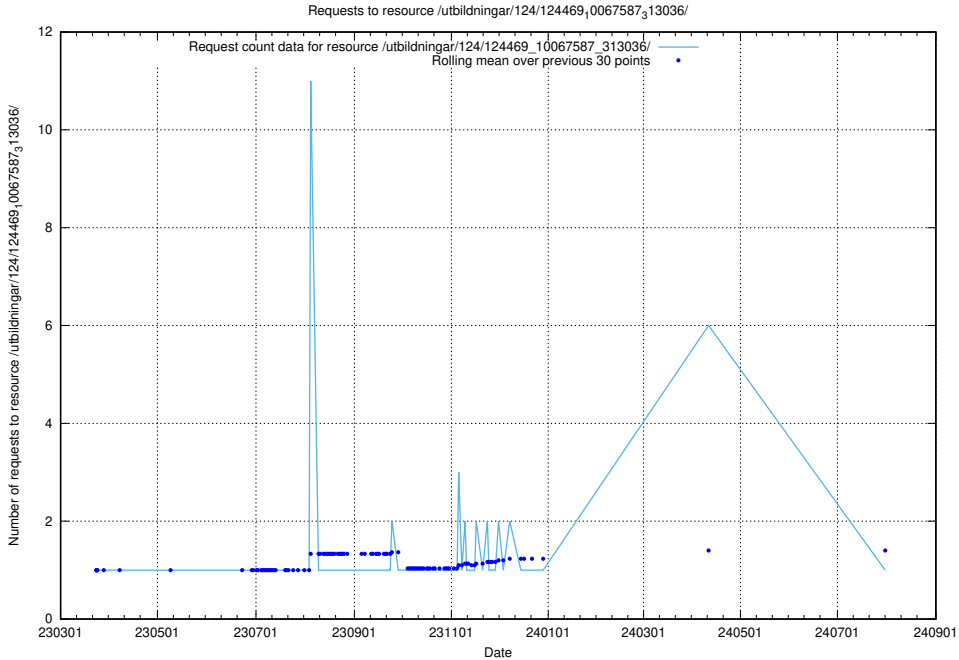

5.4322 Usage of /utbildningar/124/124469_10067587_313036/

Here, we count the number of requests to resource /utbildningar/124/124469_10067587_313036/.