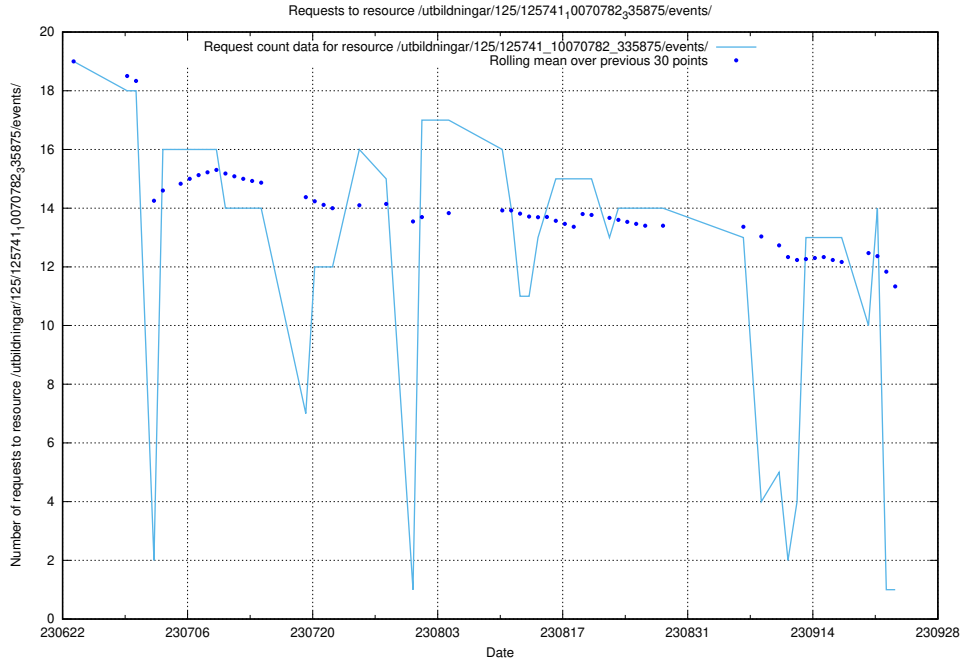

5.6623 Usage of /utbildningar/125/125741_10070782_335875/events/

Here, we count the number of requests to resource /utbildningar/125/125741_10070782_335875/events/