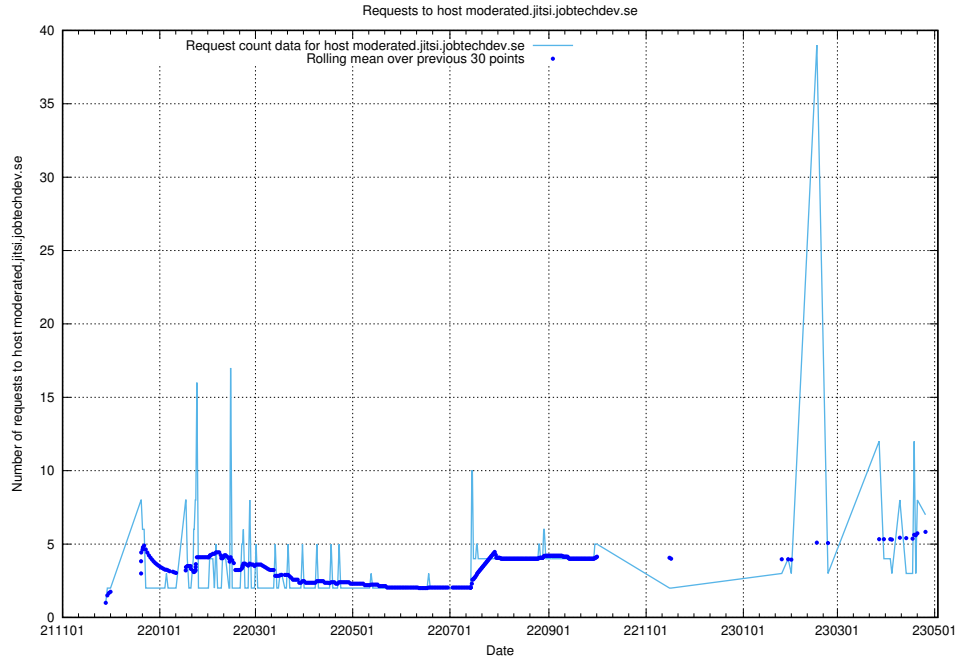

7.93 Usage of moderated.jitsi.jobtechdev.se

Here, we count the number of requests to host moderated.jitsi.jobtechdev.se.