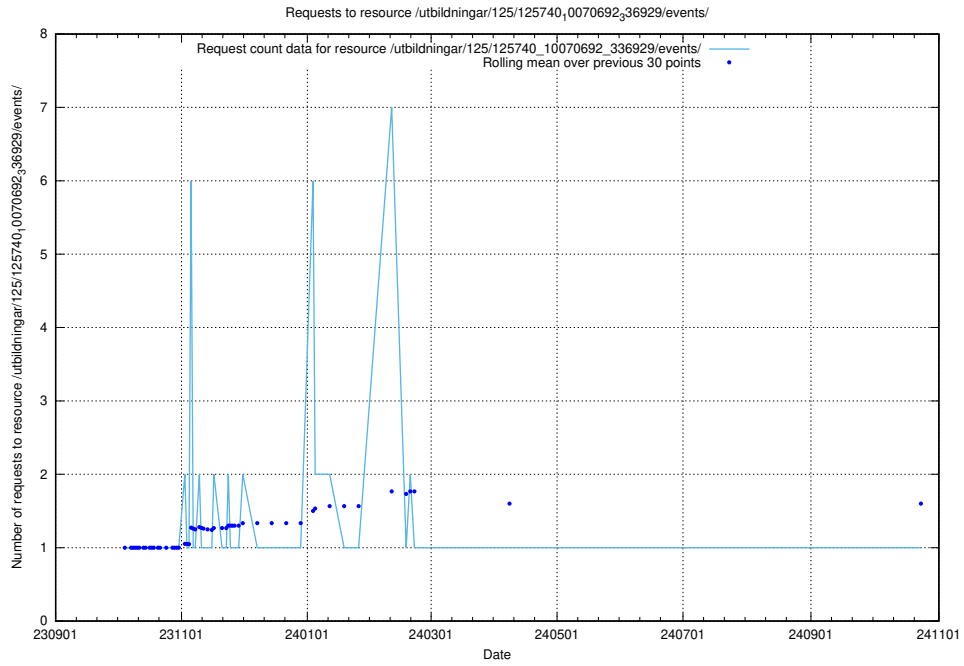

5.5460 Usage of /utbildningar/125/125740_10070692_336929/events/

Here, we count the number of requests to resource /utbildningar/125/125740_10070692_336929/events/