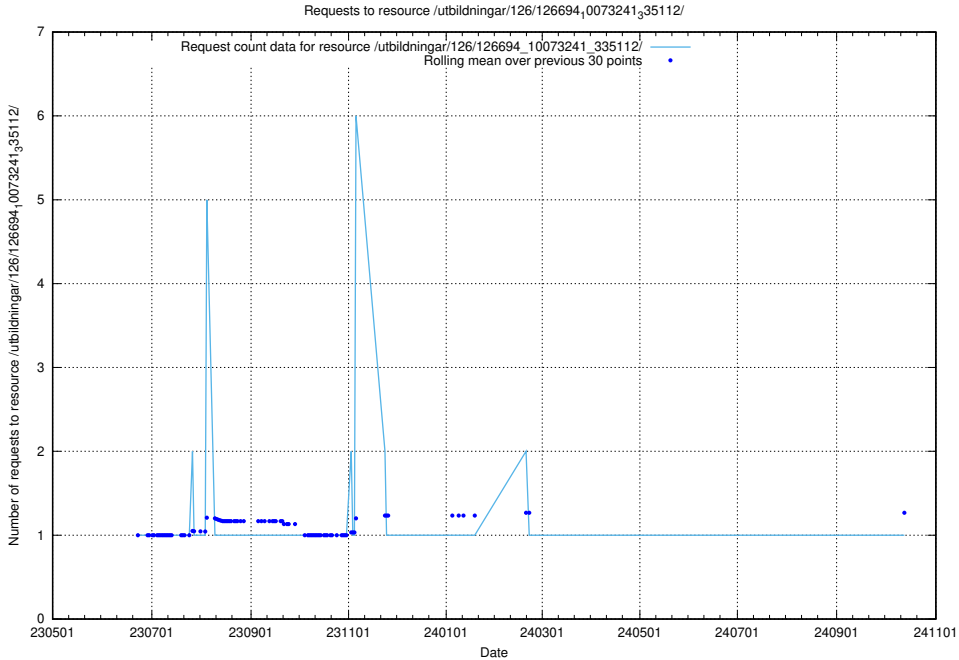

5.6690 Usage of /utbildningar/126/126694_10073241_335112/

Here, we count the number of requests to resource /utbildningar/126/126694_10073241_335112/.