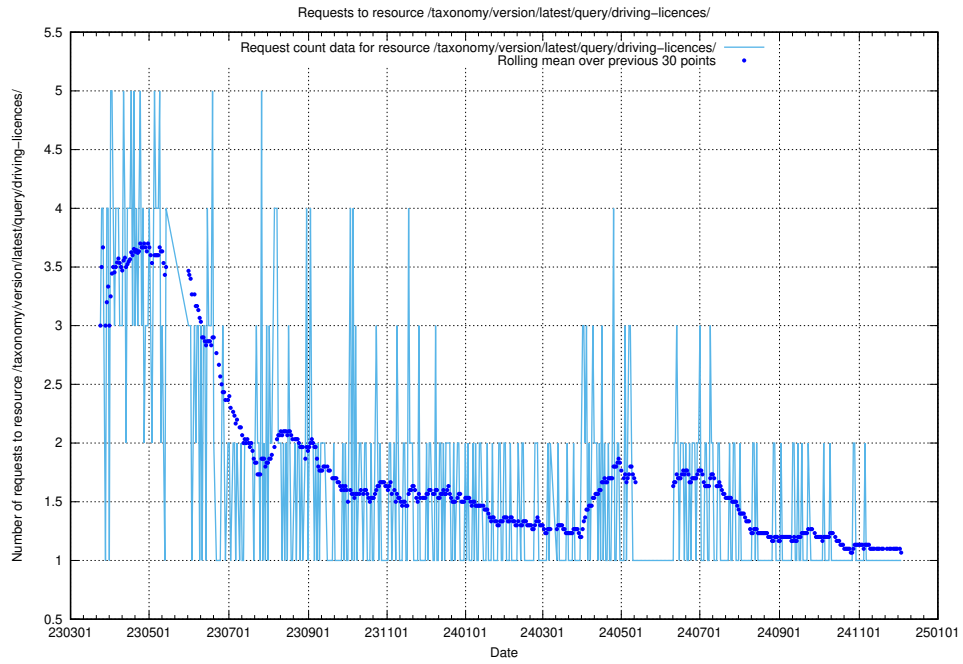

5.7216 Usage of /taxonomy/version/latest/query/driving-licences/

Here, we count the number of requests to resource /taxonomy/version/latest/query/driving-licences/.