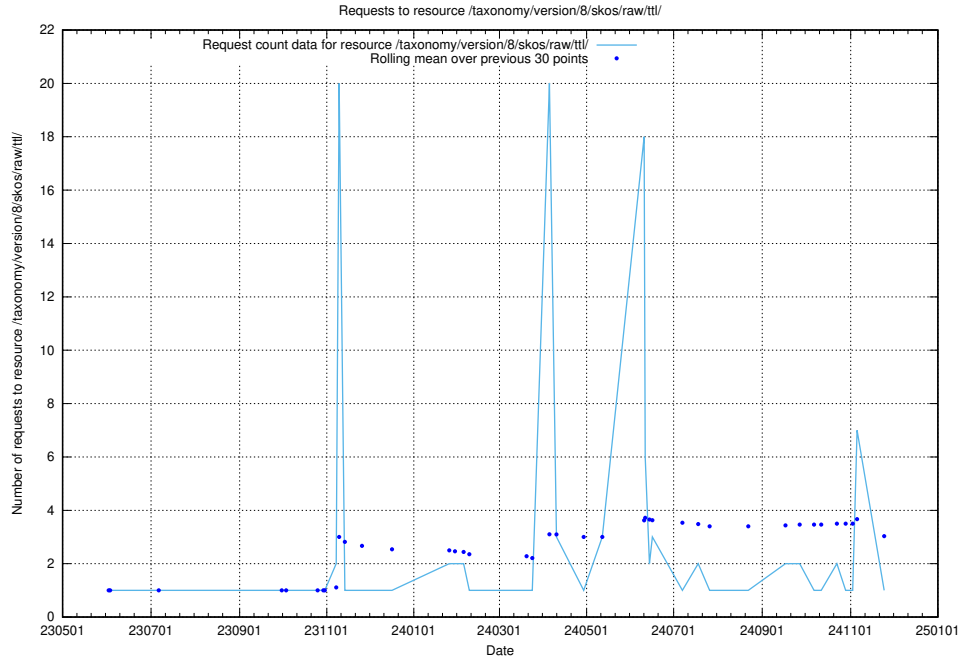

5.7001 Usage of /taxonomy/version/8/skos/raw/ttl/

Here, we count the number of requests to resource /taxonomy/version/8/skos/raw/ttl/.