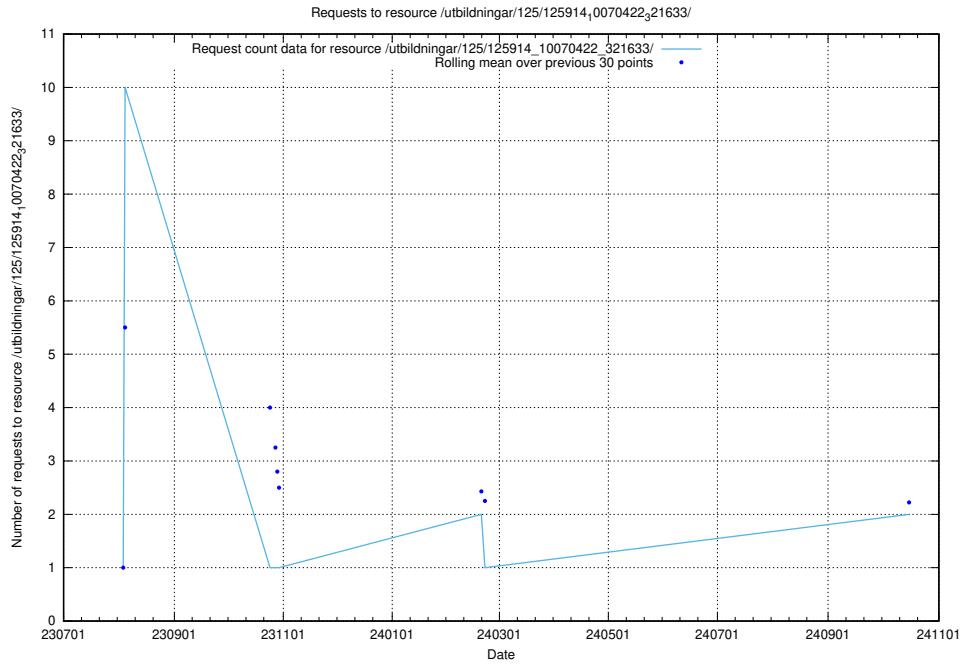

5.789 Usage of /utbildningar/125/125914_10070422_321633/

Here, we count the number of requests to resource /utbildningar/125/125914_10070422_321633/.