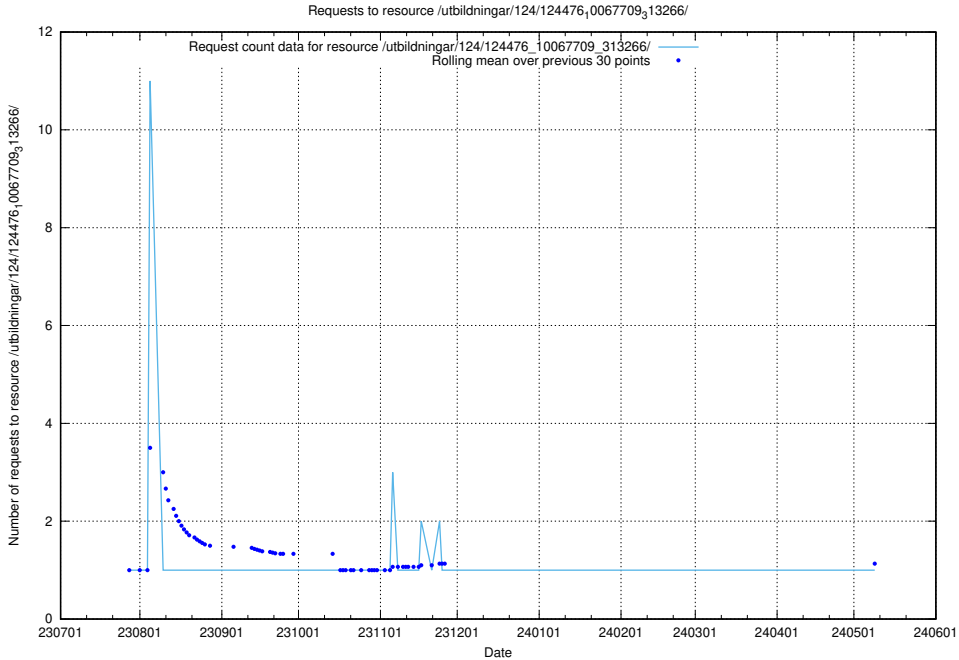

5.5969 Usage of /utbildningar/124/124476_10067709_313266/

Here, we count the number of requests to resource /utbildningar/124/124476_10067709_313266/.