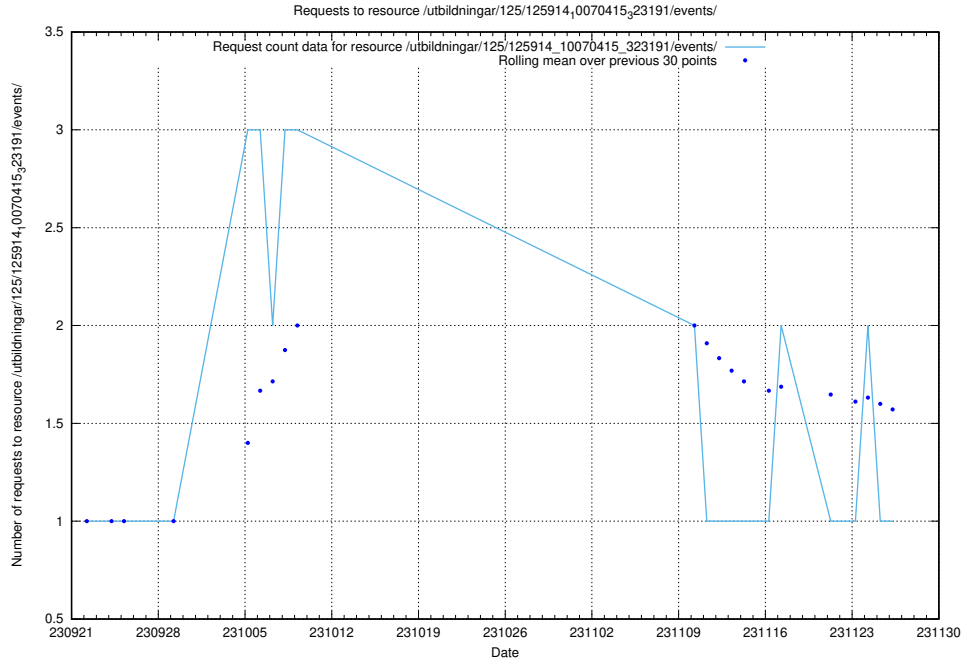

5.5555 Usage of /utbildningar/125/125914_10070415_323191/events/

Here, we count the number of requests to resource /utbildningar/125/125914_10070415_323191/events/