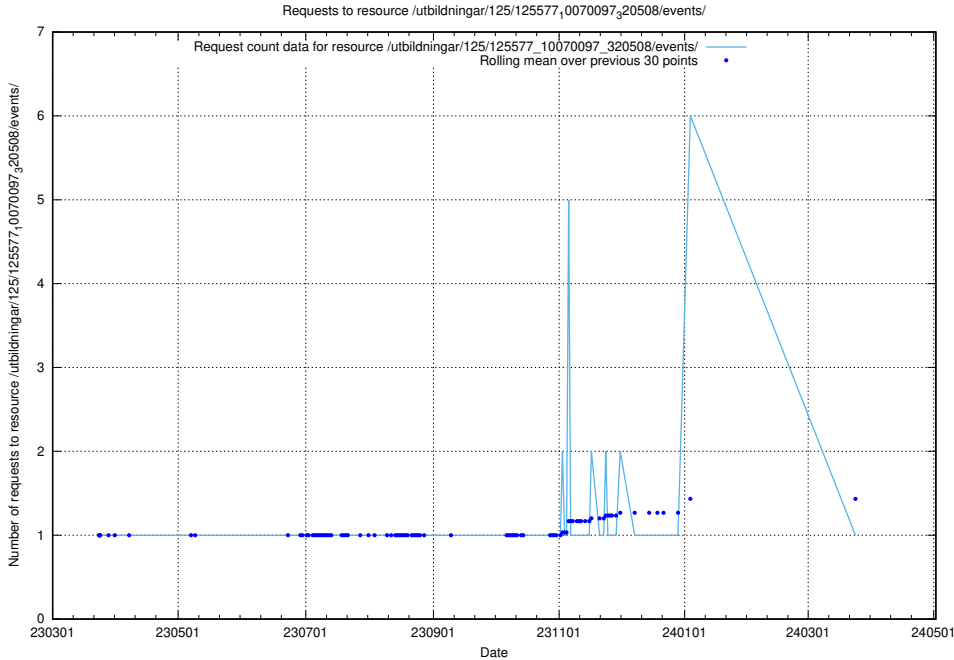

5.1083 Usage of /utbildningar/125/125577_10070097_320508/events/

Here, we count the number of requests to resource /utbildningar/125/125577_10070097_320508/events/