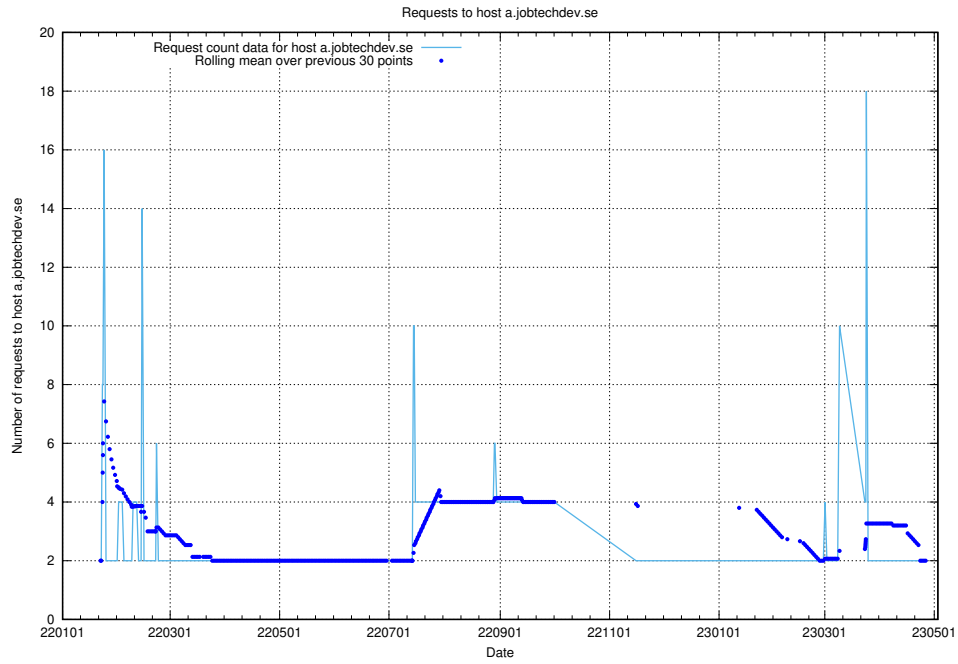

7.288 Usage of a.jobtechdev.se

Here, we count the number of requests to host a.jobtechdev.se.