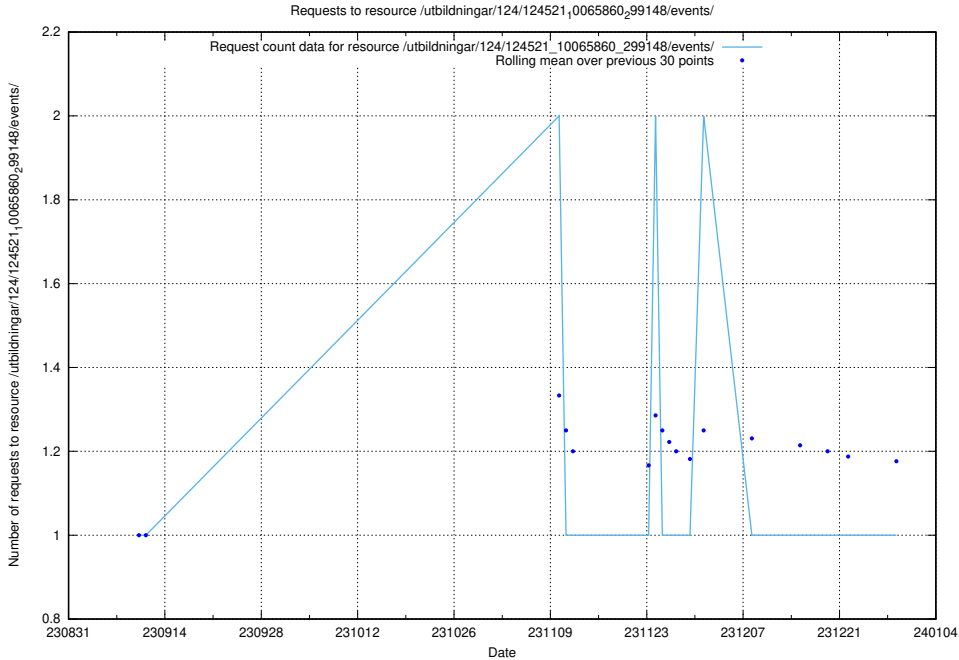

Here, we count the number of requests to resource /utbildningar/124/124855_10073707_336464/.

5.5671 Usage of /utbildningar/124/124521_10065860_299148/events/

Here, we count the number of requests to resource /utbildningar/124/124521_10065860_299148/events/