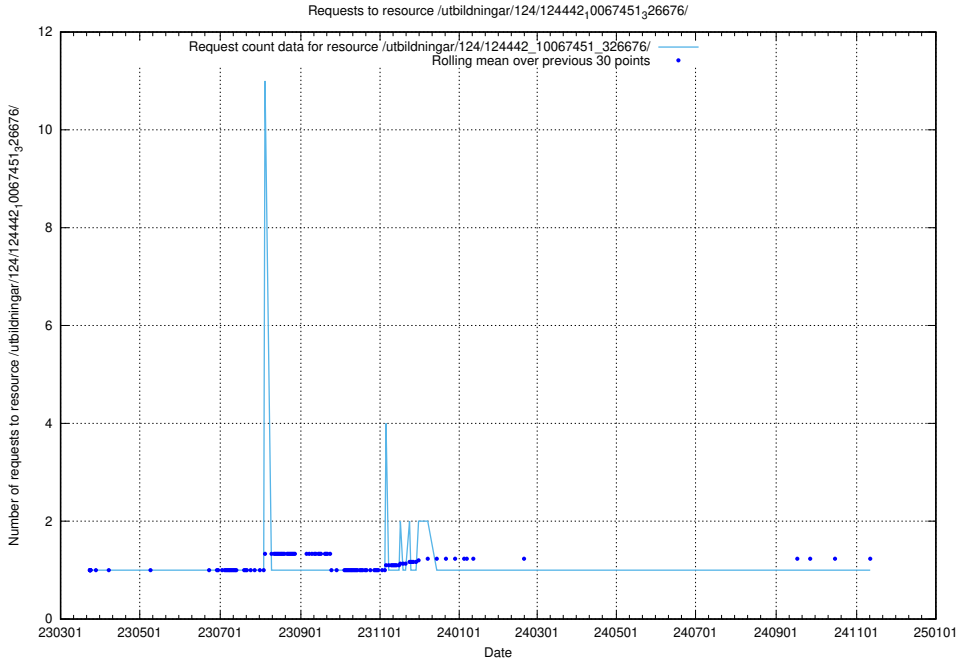

5.4555 Usage of /utbildningar/124/124442_10067451_326676/

Here, we count the number of requests to resource /utbildningar/124/124442_10067451_326676/.