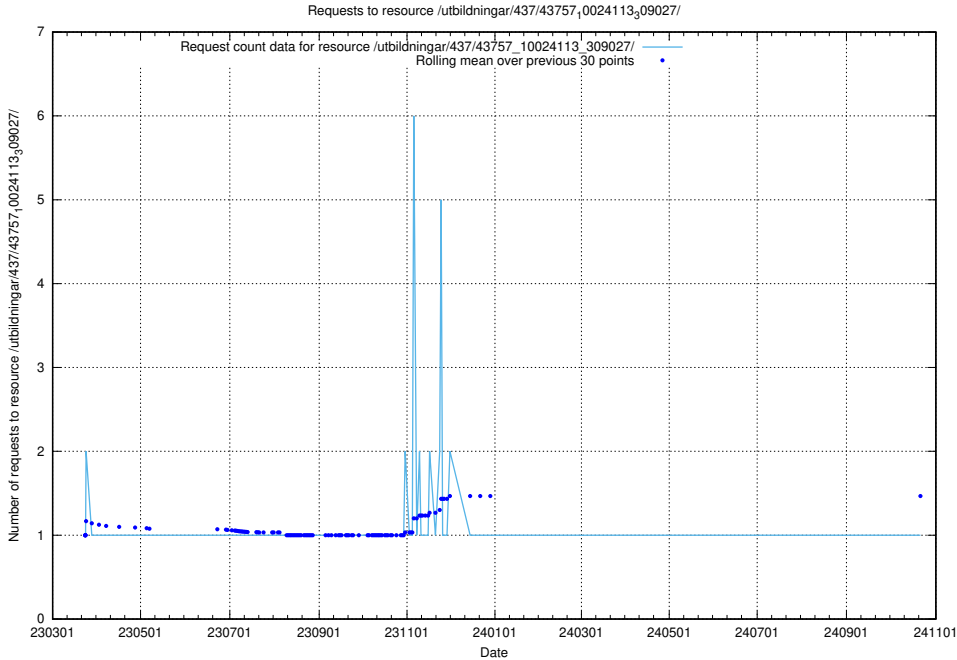

5.7500 Usage of /utbildningar/437/43757_10024113_309027/

Here, we count the number of requests to resource /utbildningar/437/43757_10024113_309027/.