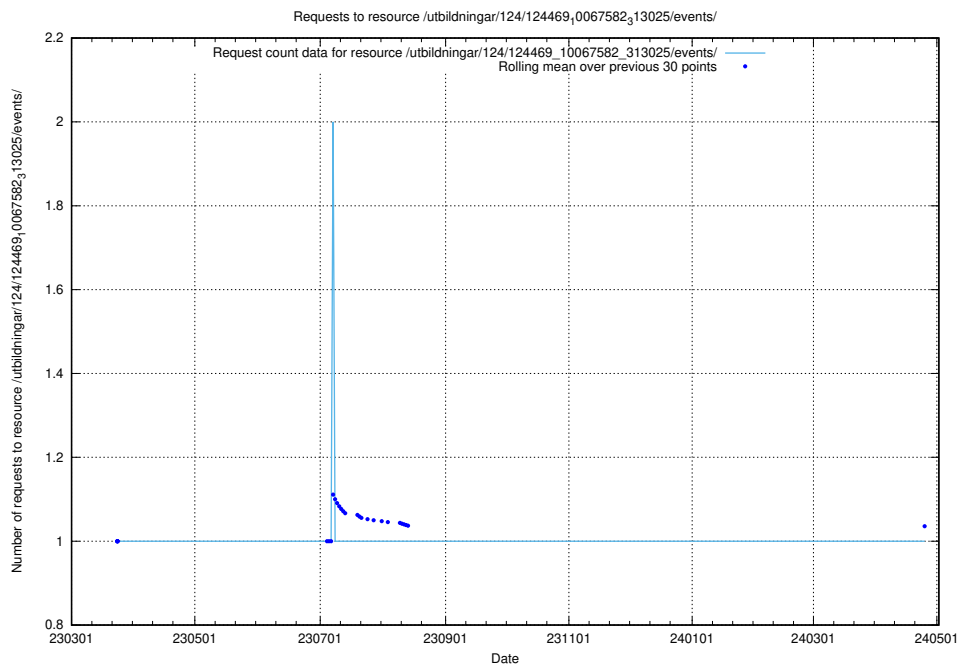

5.4353 Usage of /utbildningar/124/124469_10067582_313025/events/

Here, we count the number of requests to resource /utbildningar/124/124469_10067582_313025/events/