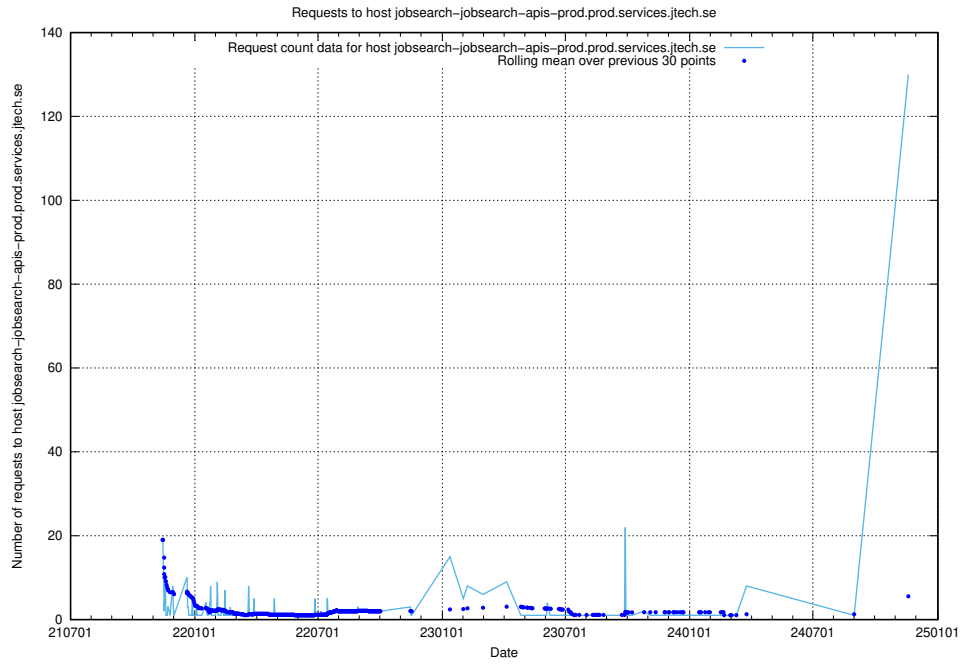

7.29 Usage of jobsearch-jobsearch-apis-prod.prod.services.jtech.se

Here, we count the number of requests to host jobsearch-jobsearch-apis-prod.prod.services.jtech.se.