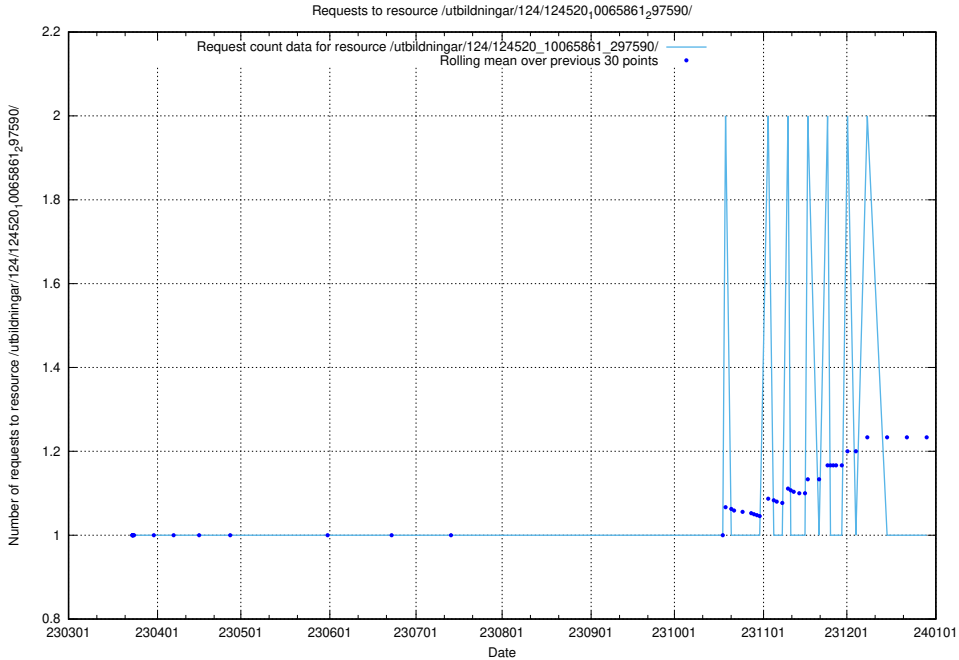

Here, we count the number of requests to resource /utbildningar/utb_emil/125/125754_10070220_334608/

5.2174 Usage of /utbildningar/124/124520_10065861_297590/

Here, we count the number of requests to resource /utbildningar/124/124520_10065861_297590/.