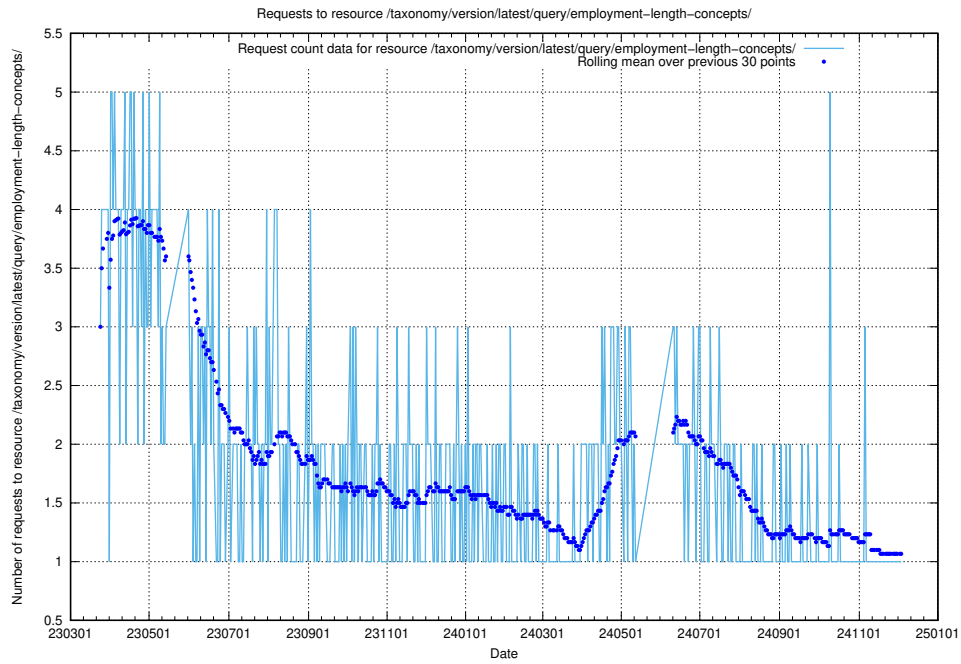

5.7215 Usage of /taxonomy/version/latest/query/employment-length-concepts/

Here, we count the number of requests to resource /taxonomy/version/latest/query/employment-length-concepts/.