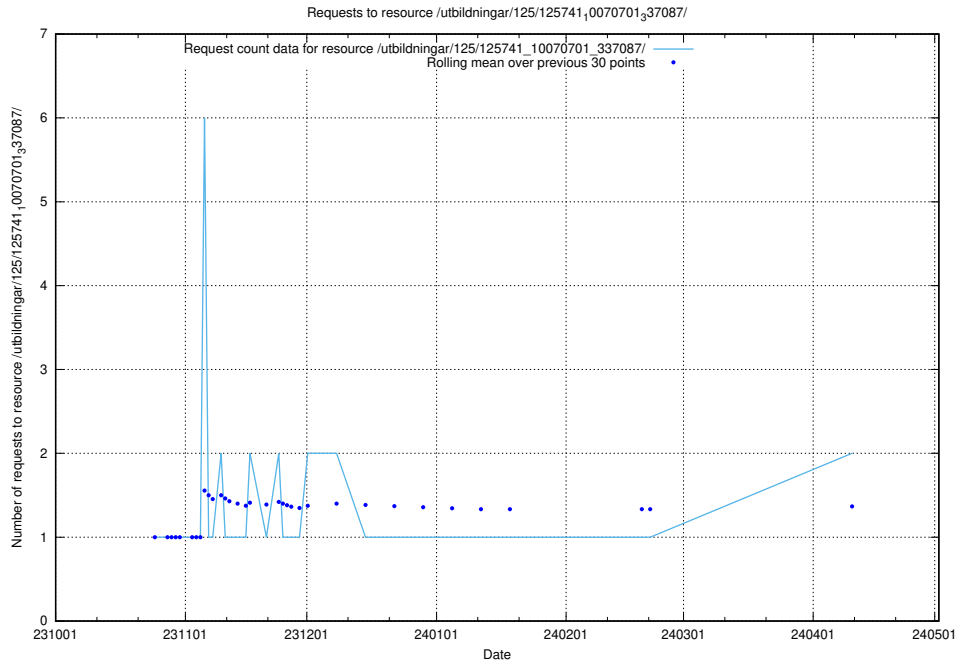

5.740 Usage of /utbildningar/125/125741_10070701_337087/

Here, we count the number of requests to resource /utbildningar/125/125741_10070701_337087/.