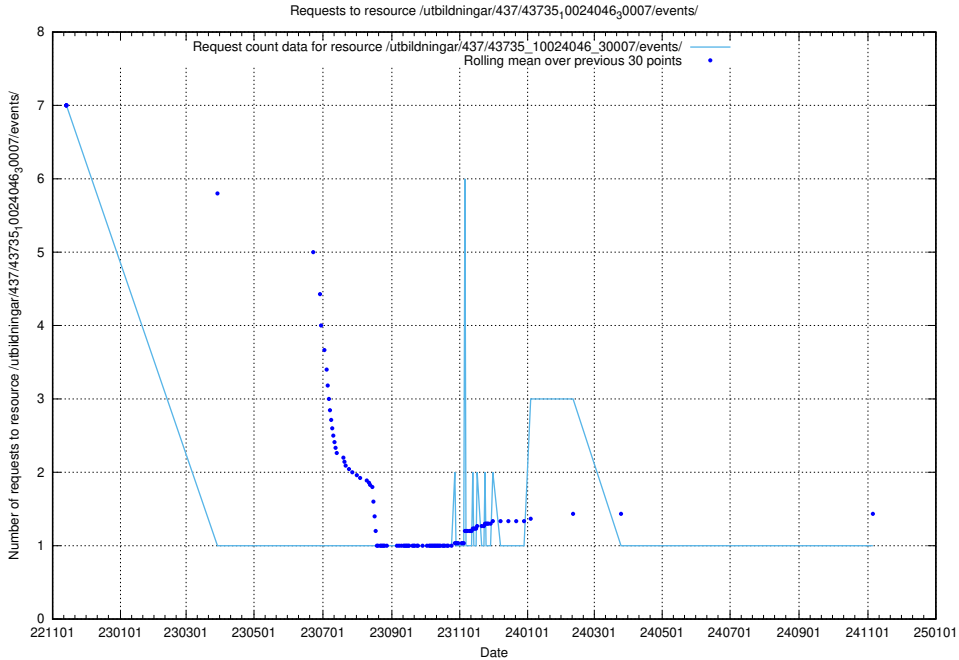

5.6866 Usage of /utbildningar/437/43735_10024046_30007/events/

Here, we count the number of requests to resource /utbildningar/437/43735_10024046_30007/events/.