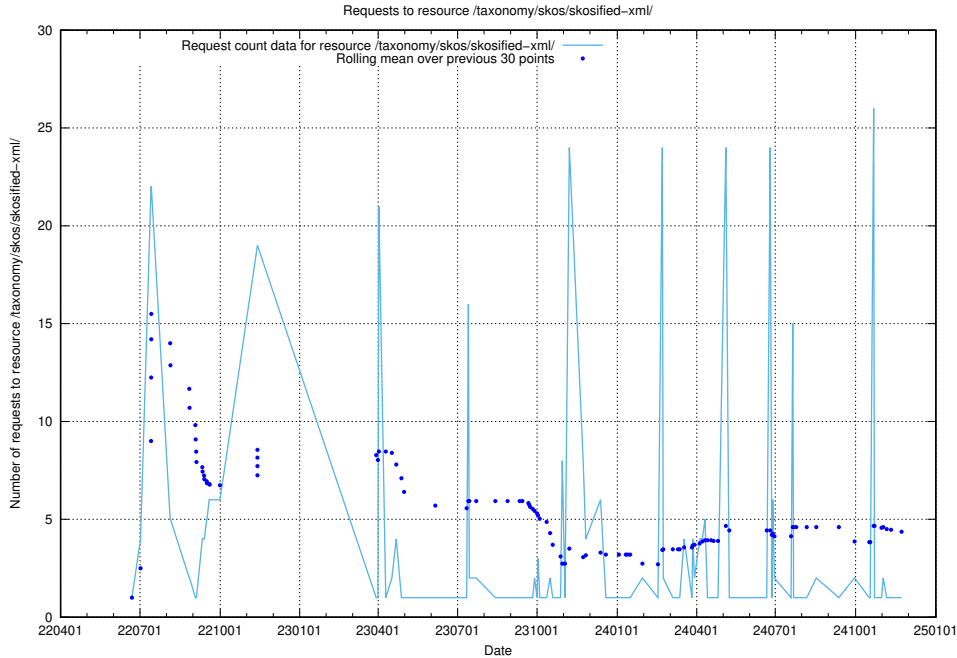

5.1007 Usage of /taxonomy/skos/skosified-xml/

Here, we count the number of requests to resource /taxonomy/skos/skosified-xml/.