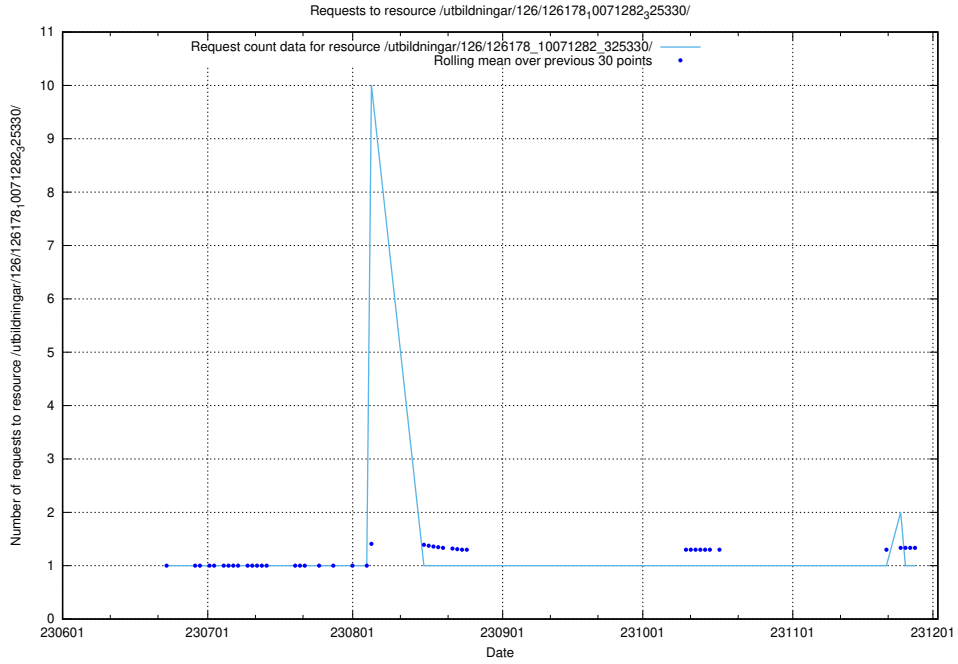

5.6733 Usage of /utbildningar/126/126178_10071282_325330/

Here, we count the number of requests to resource /utbildningar/126/126178_10071282_325330/.