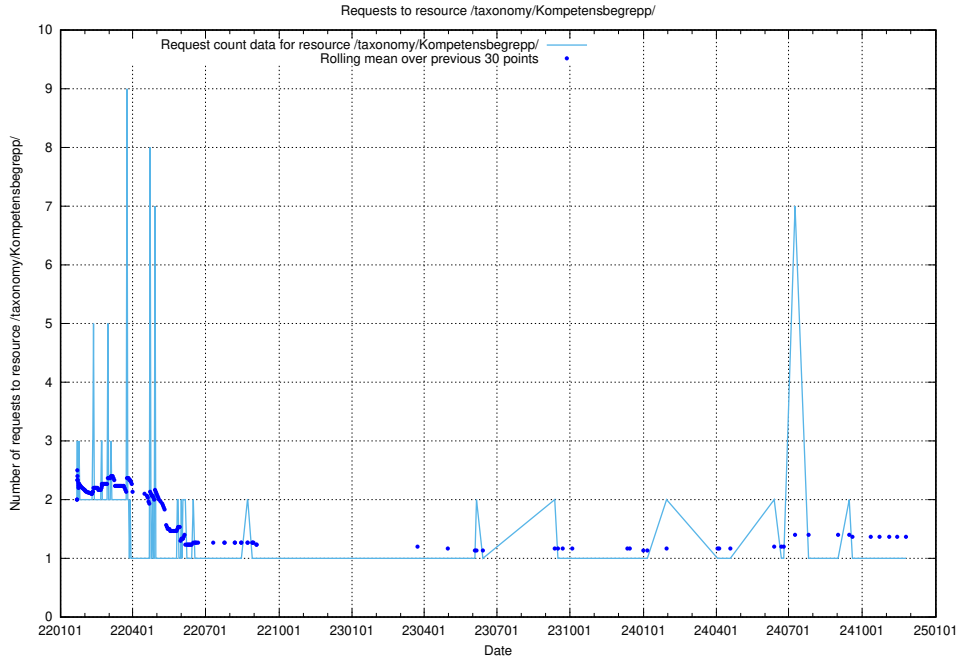

5.7543 Usage of /utbildningar/126/126466_10071963_330384/

Here, we count the number of requests to resource /utbildningar/126/126466_10071963_330384/.

5.7544 Usage of /utbildningar/126/126466_10071860_329840/events/