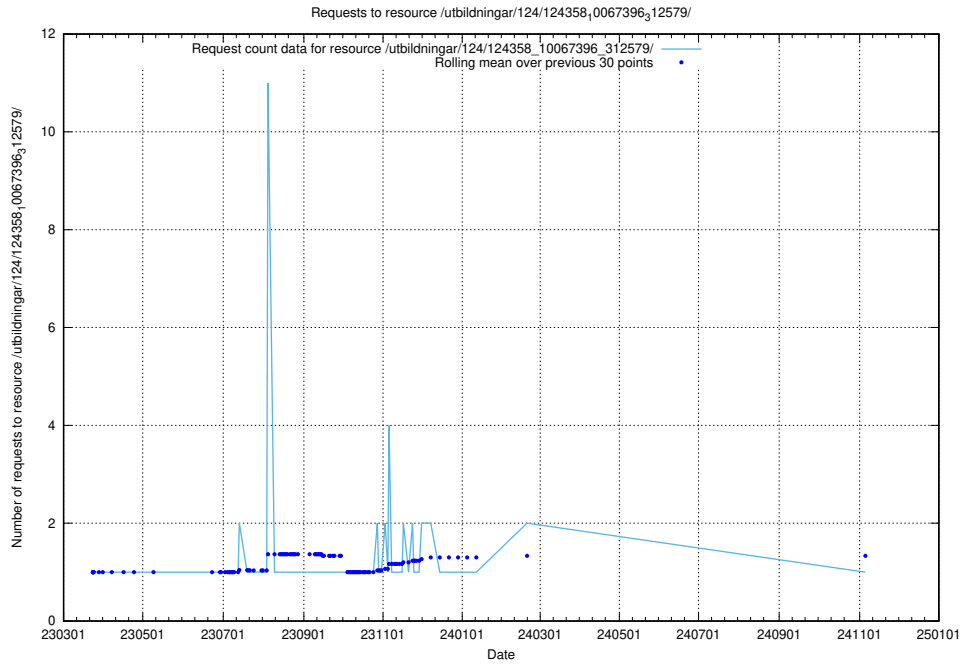

5.4875 Usage of /utbildningar/124/124358_10067396_312579/

Here, we count the number of requests to resource /utbildningar/124/124358_10067396_312579/.