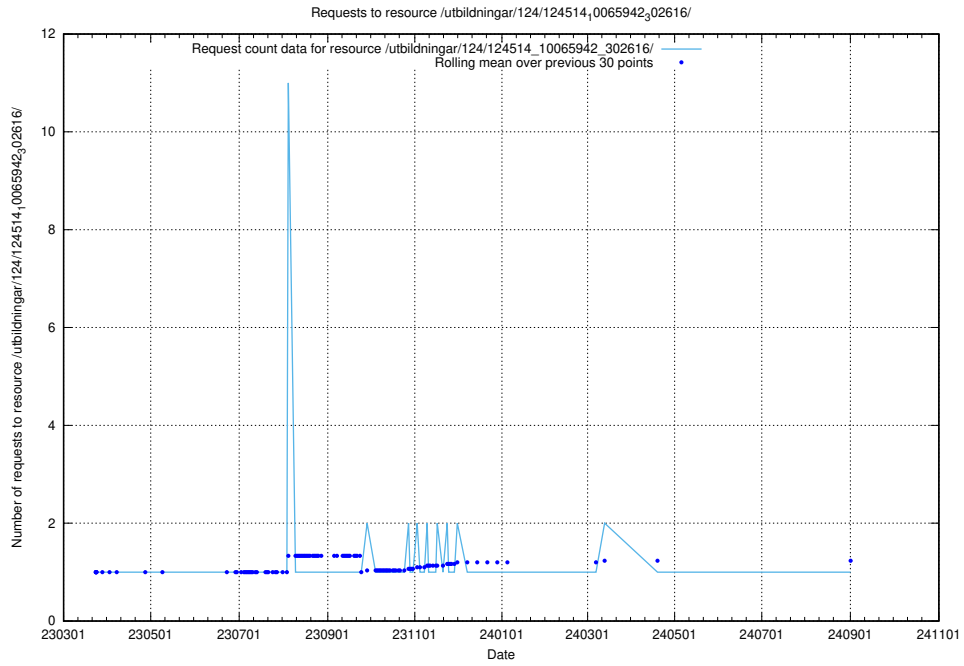

5.2902 Usage of /utbildningar/124/124514_10065942_302616/

Here, we count the number of requests to resource /utbildningar/124/124514_10065942_302616/.