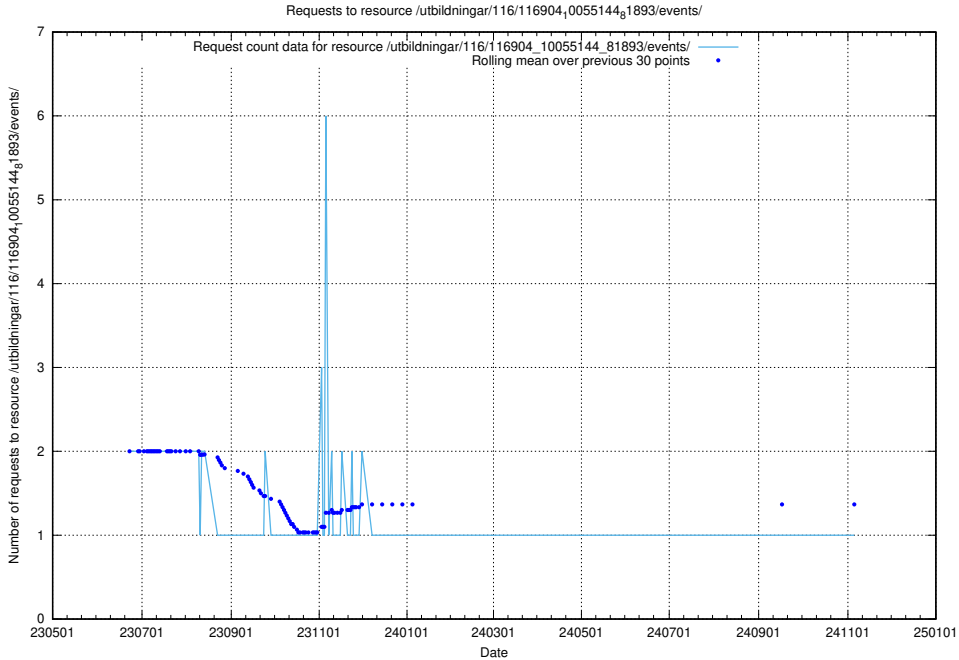

5.6636 Usage of /utbildningar/116/116904_10055144_81893/events/

Here, we count the number of requests to resource /utbildningar/116/116904_10055144_81893/events/.