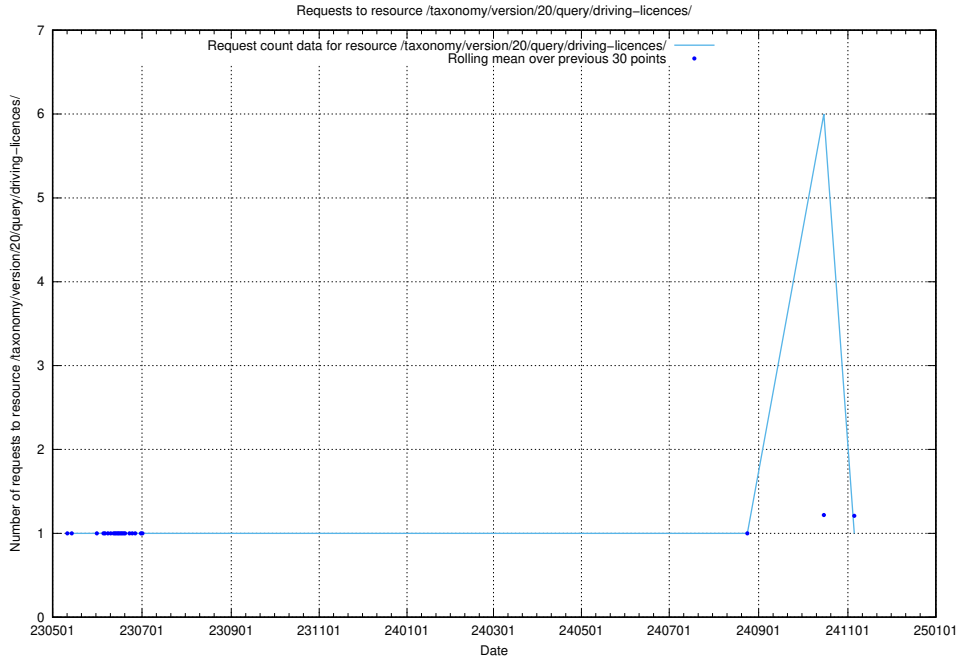

5.7067 Usage of /taxonomy/version/20/query/driving-licences/

Here, we count the number of requests to resource /taxonomy/version/20/query/driving-licences/.