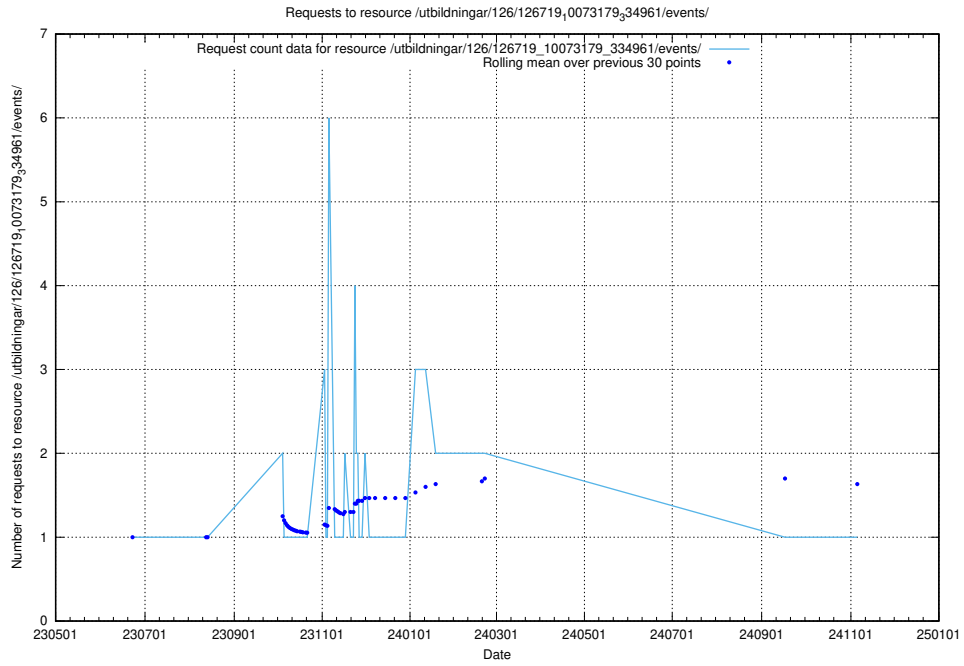

5.6670 Usage of /utbildningar/126/126719_10073179_334961/events/

Here, we count the number of requests to resource /utbildningar/126/126719_10073179_334961/events/