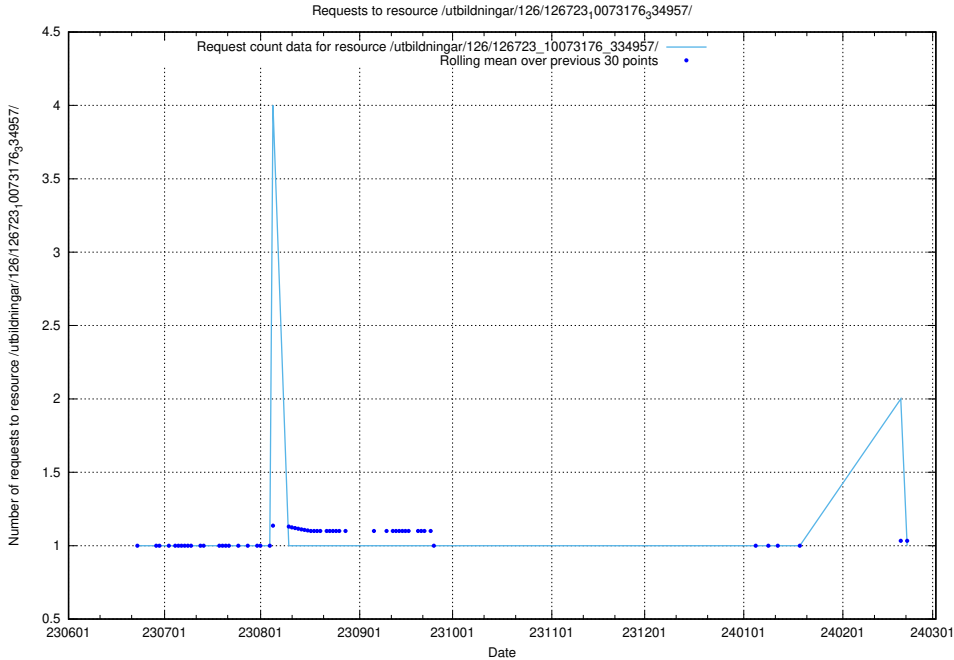

5.6664 Usage of /utbildningar/126/126723_10073176_334957/

Here, we count the number of requests to resource /utbildningar/126/126723_10073176_334957/.