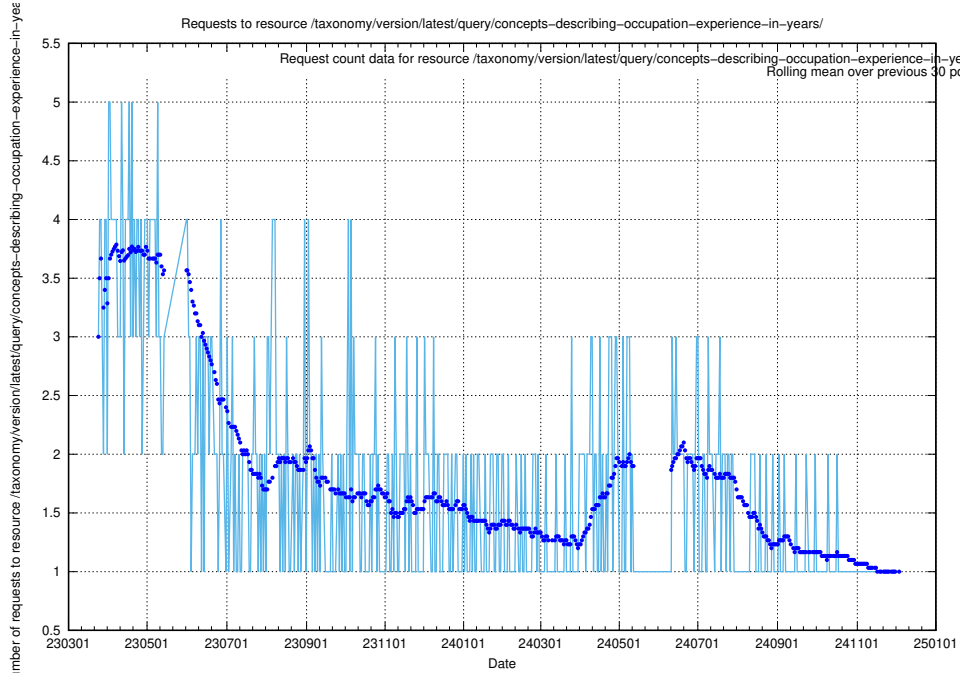

5.7219 Usage of /taxonomy/version/latest/query/concepts-describing-occupation-experience-in-years/

Here, we count the number of requests to resource /taxonomy/version/latest/query/concepts-describing-occupation-experience-in-years/.