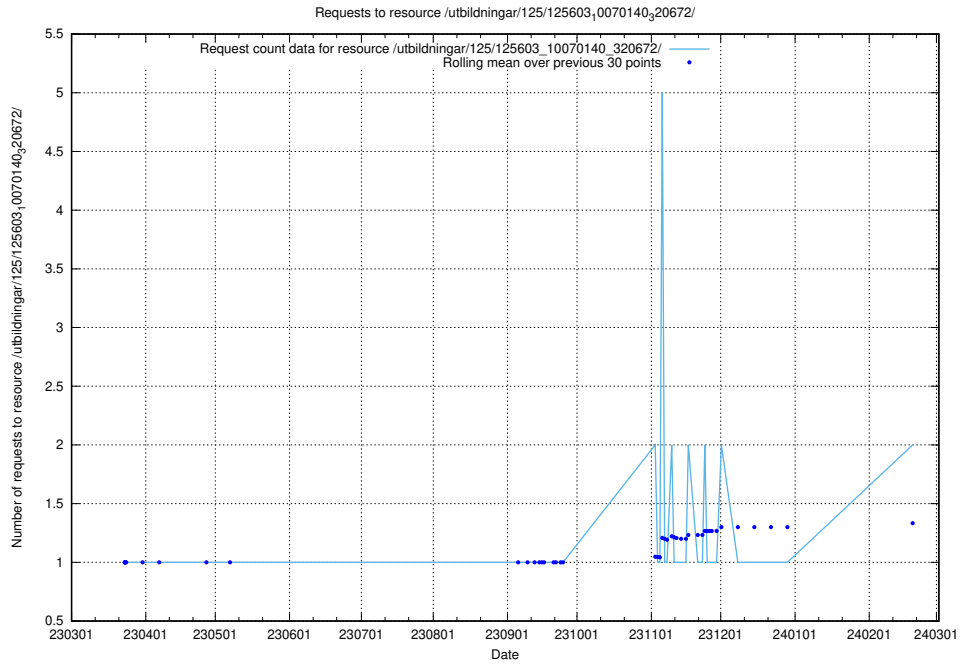

5.506 Usage of /utbildningar/125/125603_10070140_320672/

Here, we count the number of requests to resource /utbildningar/125/125603_10070140_320672/.