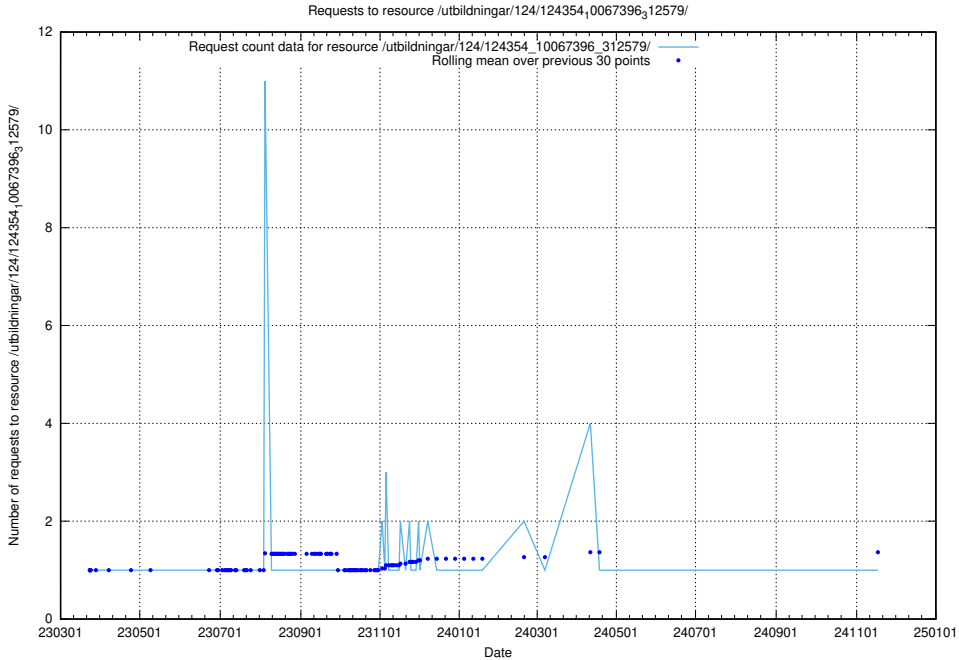

5.4953 Usage of /utbildningar/124/124354_10067396_312579/

Here, we count the number of requests to resource /utbildningar/124/124354_10067396_312579/.