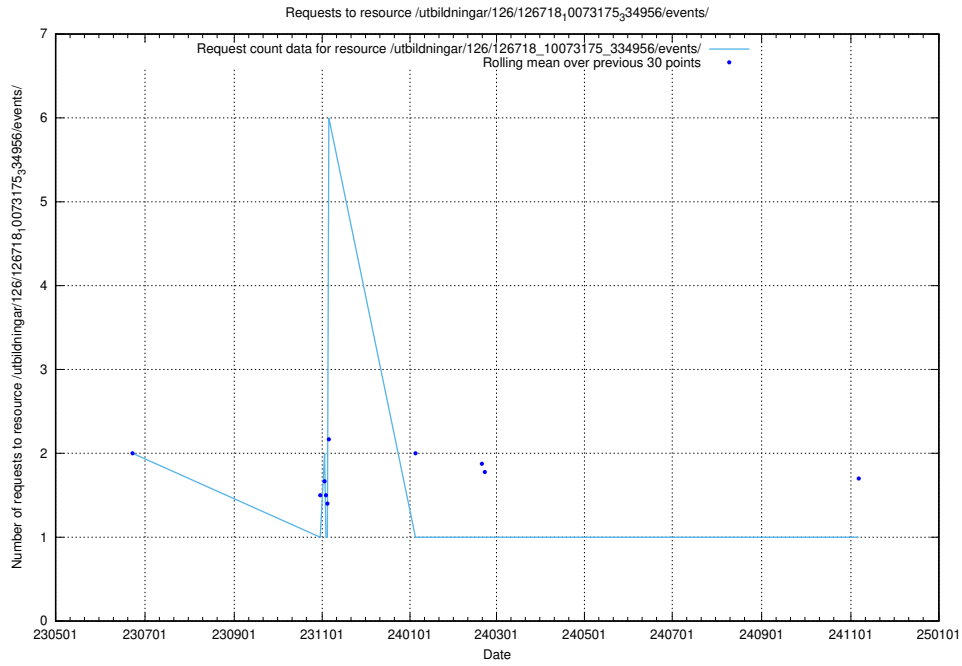

5.6628 Usage of /utbildningar/126/126718_10073175_334956/events/

Here, we count the number of requests to resource /utbildningar/126/126718_10073175_334956/events/