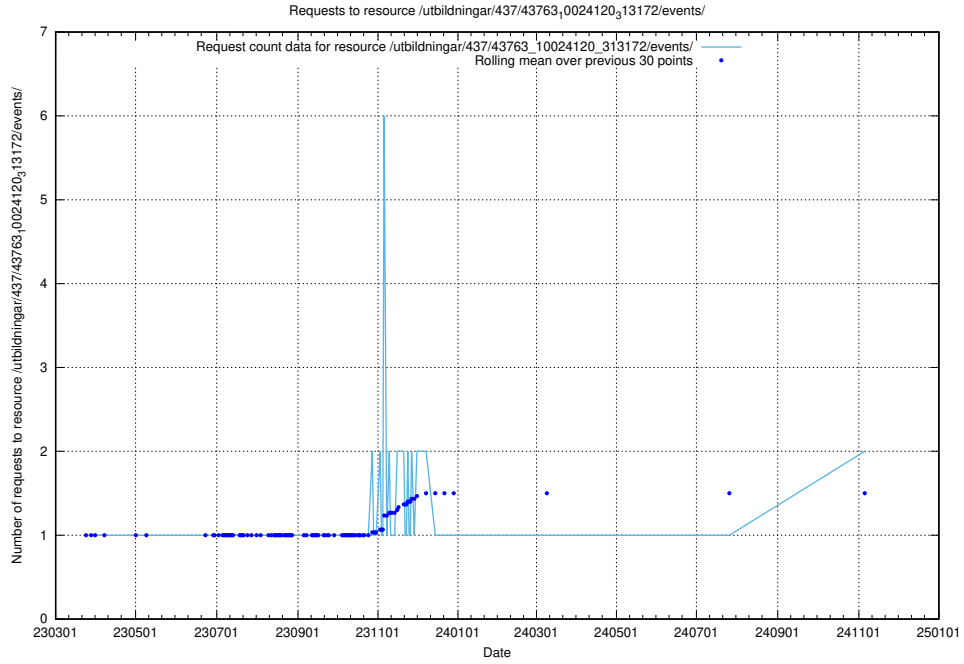

5.906 Usage of /utbildningar/437/43763_10024120_313172/events/

Here, we count the number of requests to resource /utbildningar/437/43763_10024120_313172/events/.