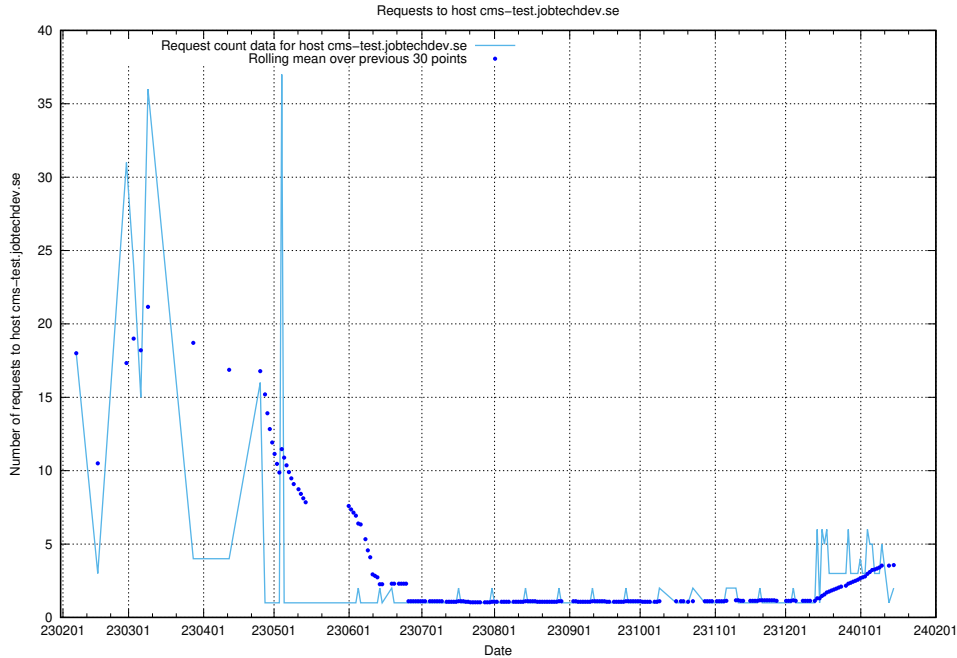

7.315 Usage of cms-test.jobtechdev.se

Here, we count the number of requests to host cms-test.jobtechdev.se.