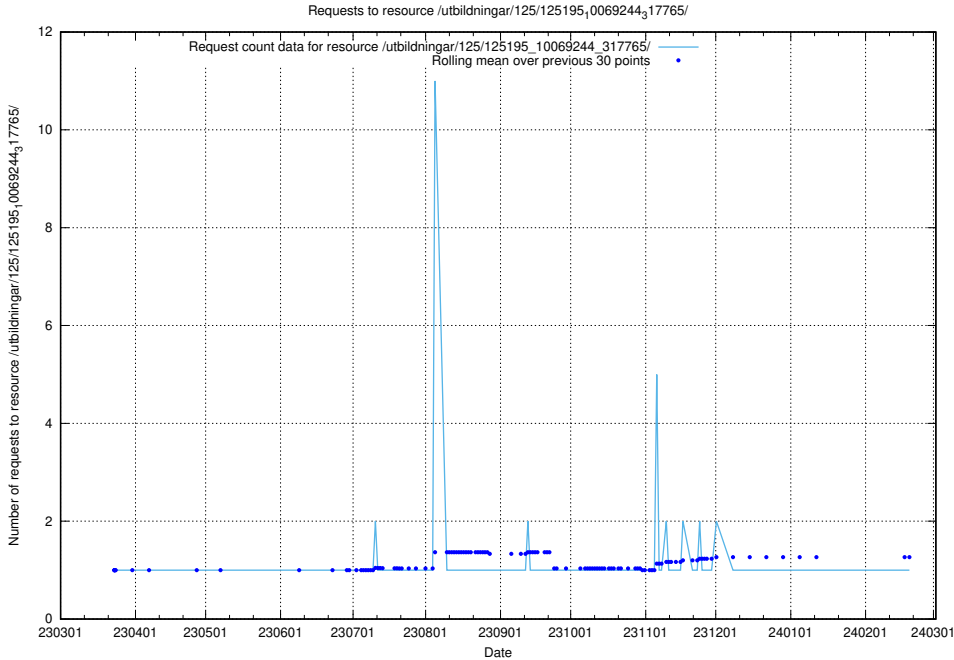

5.1122 Usage of /utbildningar/125/125195_10069244_317765/

Here, we count the number of requests to resource /utbildningar/125/125195_10069244_317765/.