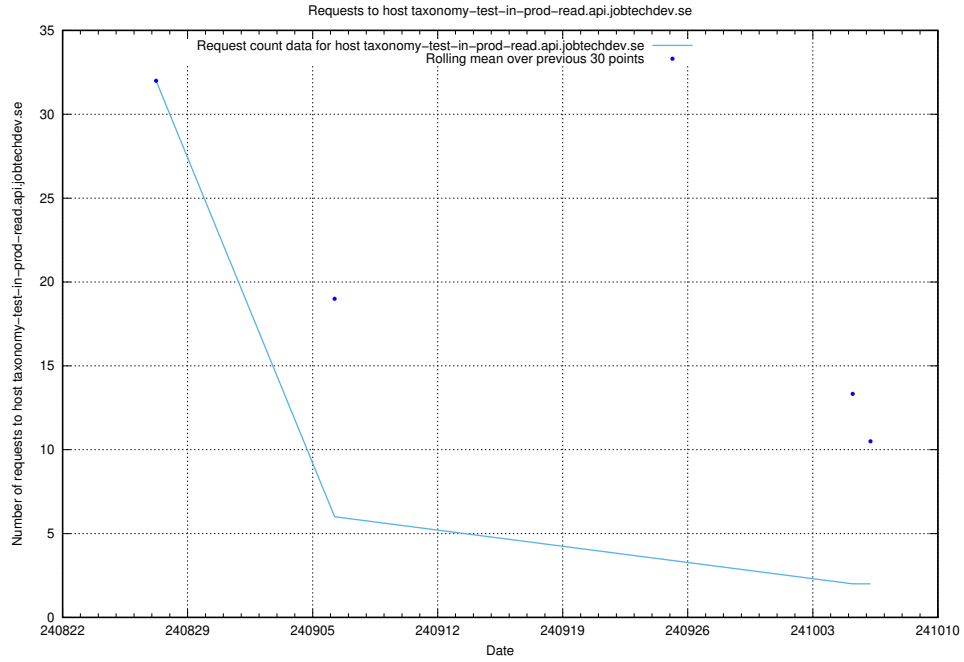

7.560 Usage of taxonomy-test-in-prod-read.api.jobtechdev.se

Here, we count the number of requests to host taxonomy-test-in-prod-read.api.jobtechdev.se.