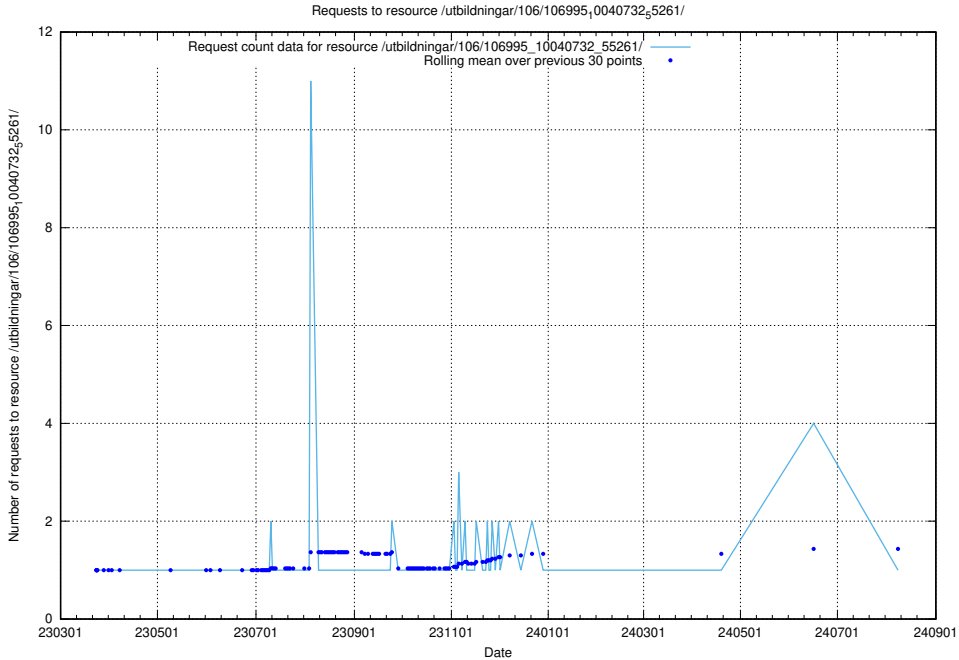

5.6497 Usage of /utbildningar/106/106995_10040732_55261/

Here, we count the number of requests to resource /utbildningar/106/106995_10040732_55261/.

5.6498 Usage of /utbildningar/126/126937_10073568_336111/events/