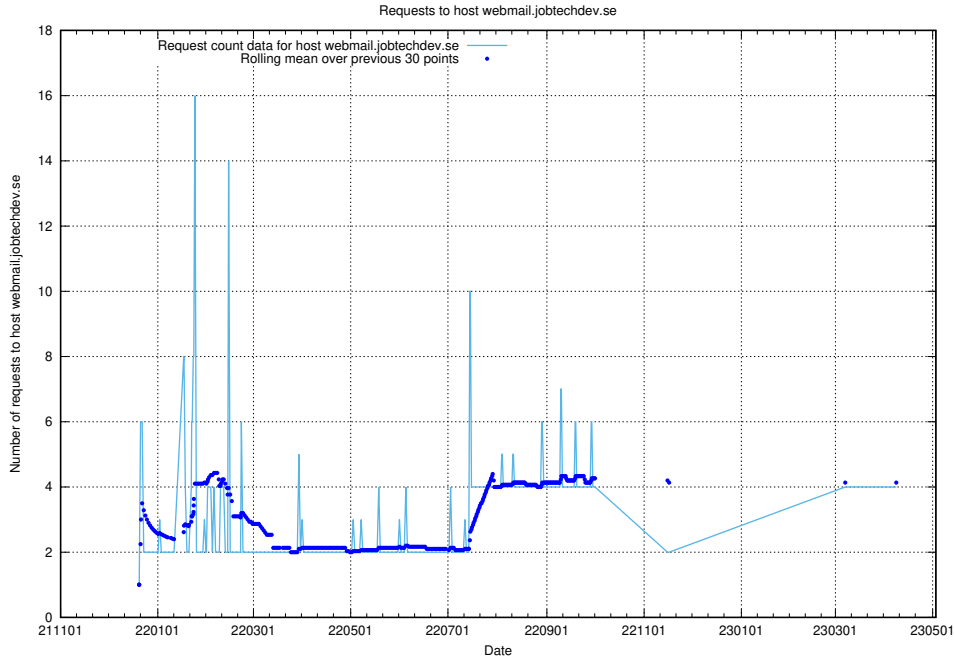

7.155 Usage of webmail.jobtechdev.se

Here, we count the number of requests to host webmail.jobtechdev.se.