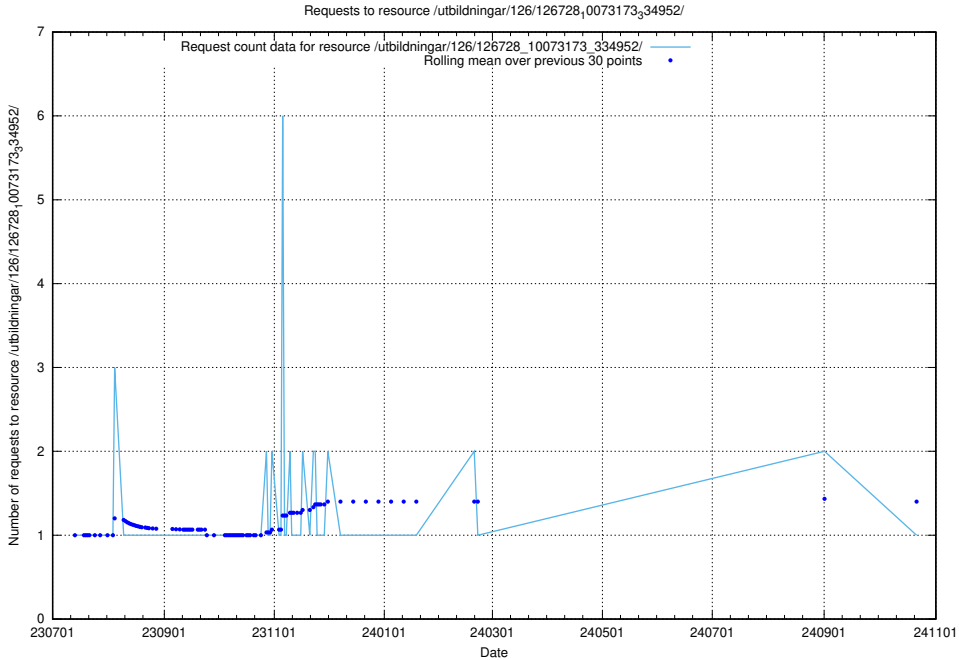

Here, we count the number of requests to resource /utbildningar/126/126728_10073173_334952/events/

5.6140 Usage of /utbildningar/126/126728_10073173_334952/

Here, we count the number of requests to resource /utbildningar/126/126728_10073173_334952/.