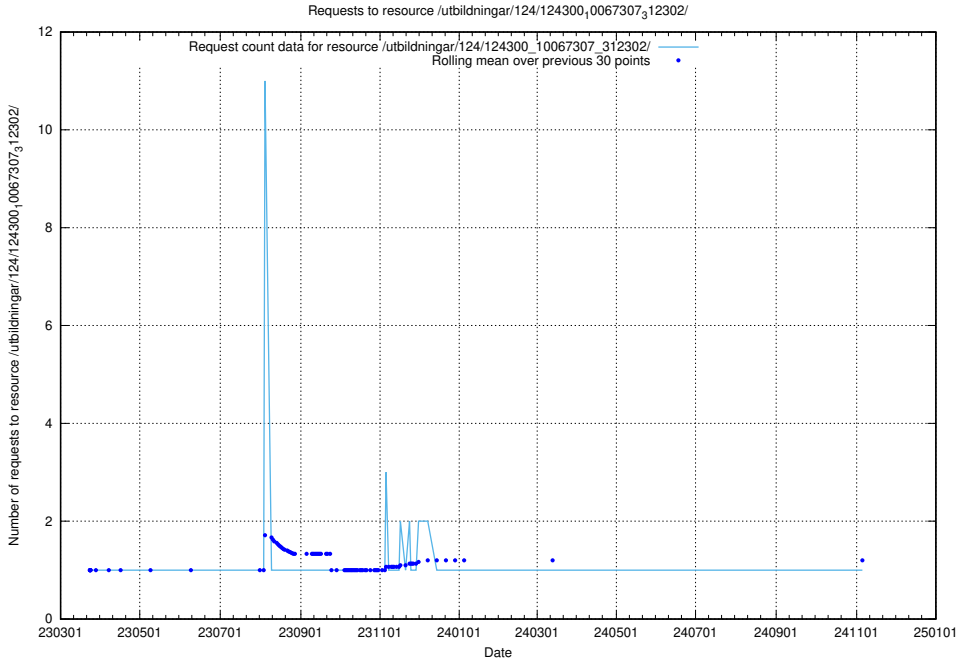

5.4988 Usage of /utbildningar/124/124300_10067307_312302/

Here, we count the number of requests to resource /utbildningar/124/124300_10067307_312302/.