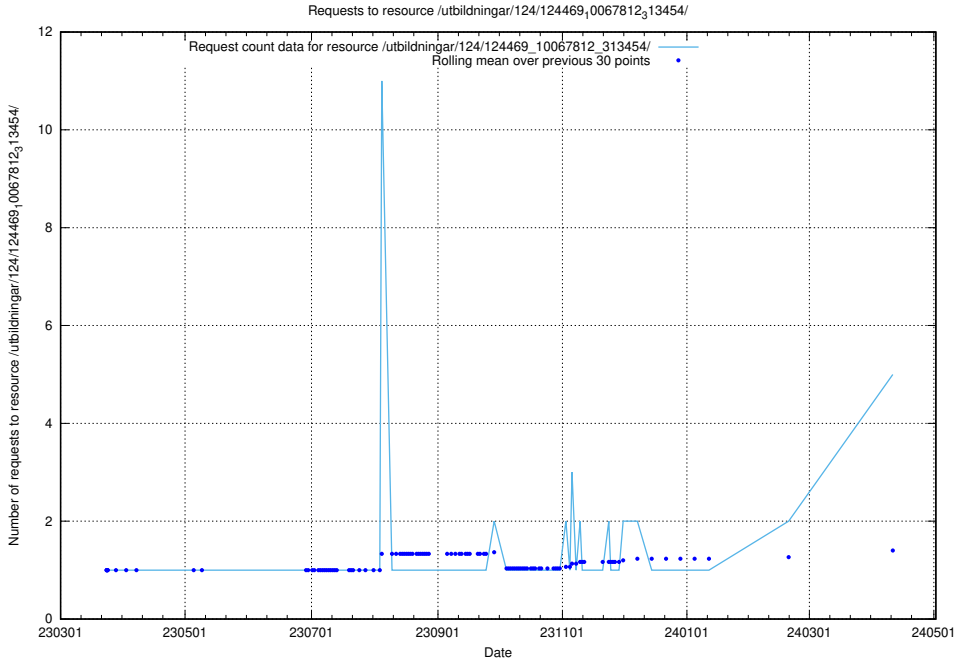

5.193 Usage of /utbildningar/124/124469_10067812_313454/

Here, we count the number of requests to resource /utbildningar/124/124469_10067812_313454/.