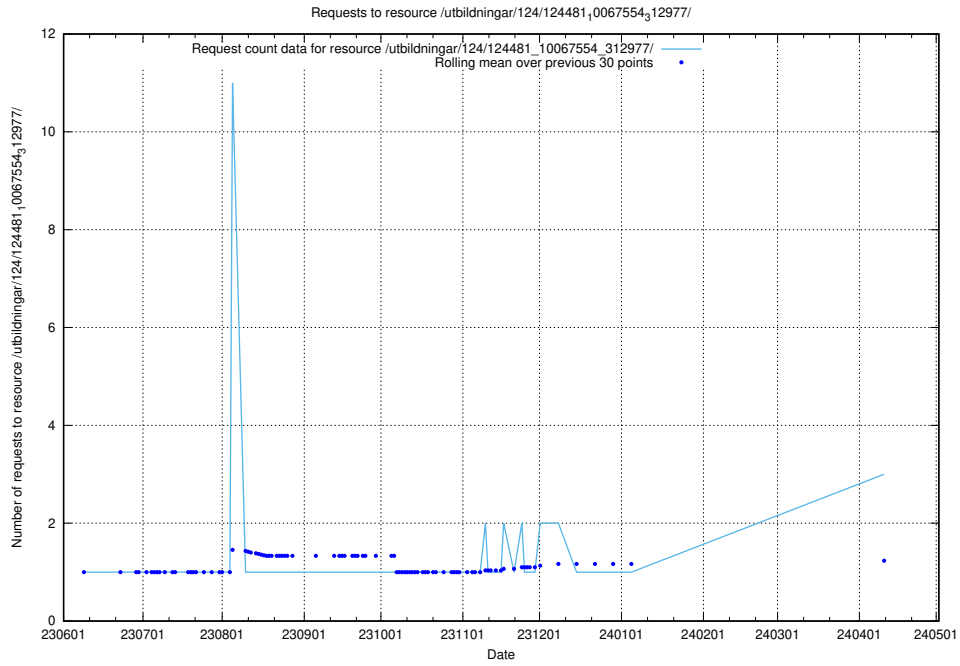

5.472 Usage of /utbildningar/124/124481_10067554_312977/

Here, we count the number of requests to resource /utbildningar/124/124481_10067554_312977/.