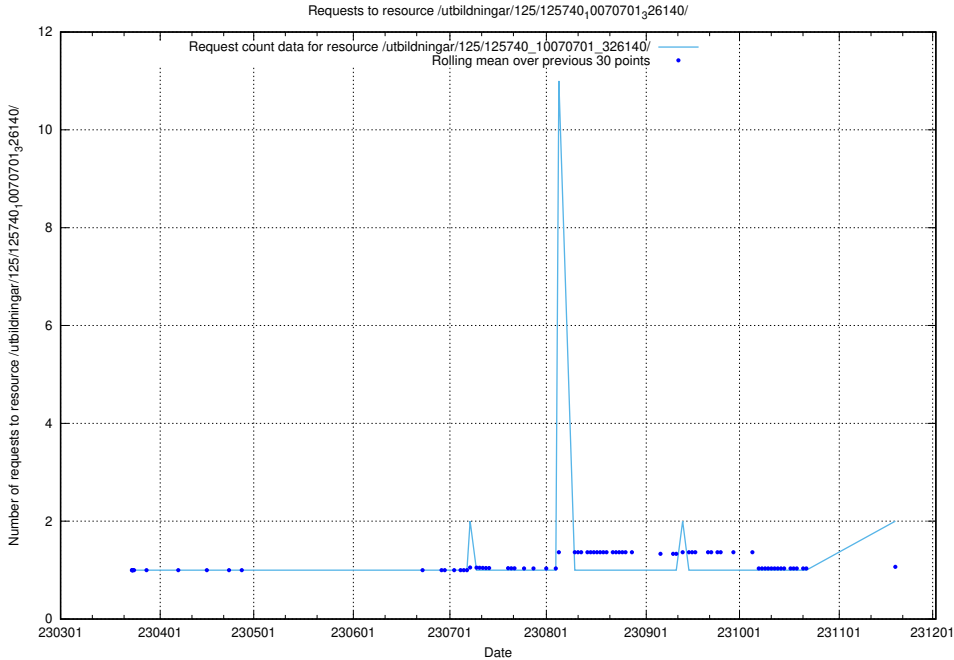

5.495 Usage of /utbildningar/125/125740_10070701_326140/

Here, we count the number of requests to resource /utbildningar/125/125740_10070701_326140/.