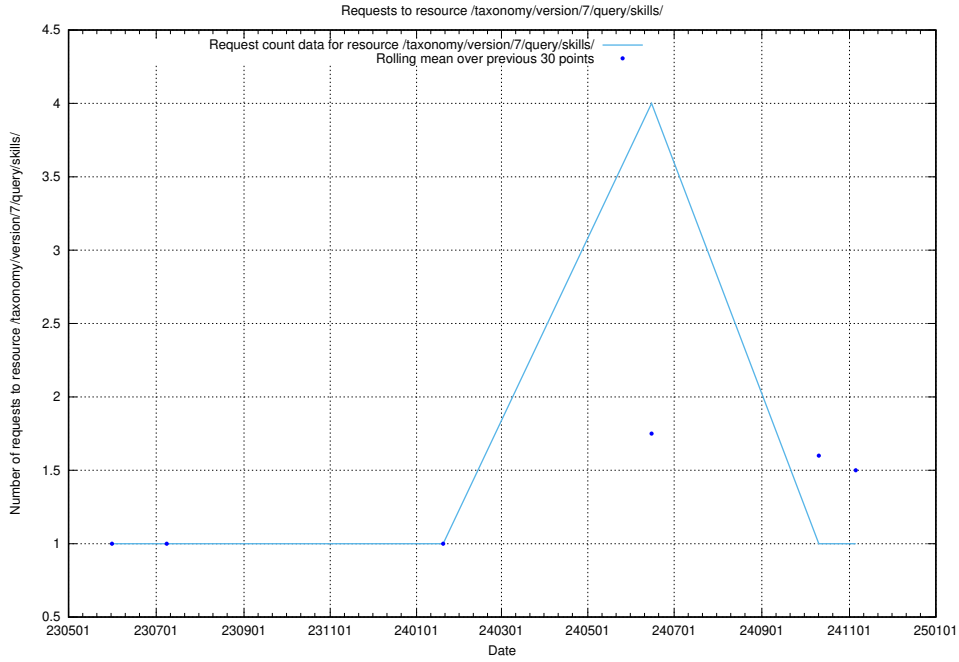

5.7012 Usage of /taxonomy/version/7/query/skills/

Here, we count the number of requests to resource /taxonomy/version/7/query/skills/.