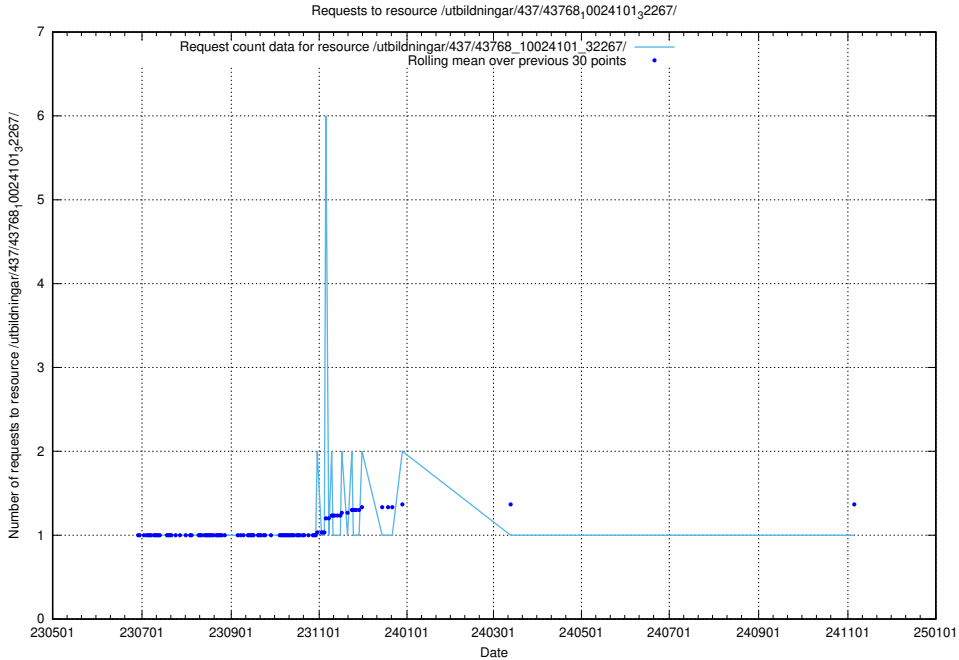

5.6492 Usage of /utbildningar/437/43768_10024101_32267/

Here, we count the number of requests to resource /utbildningar/437/43768_10024101_32267/.