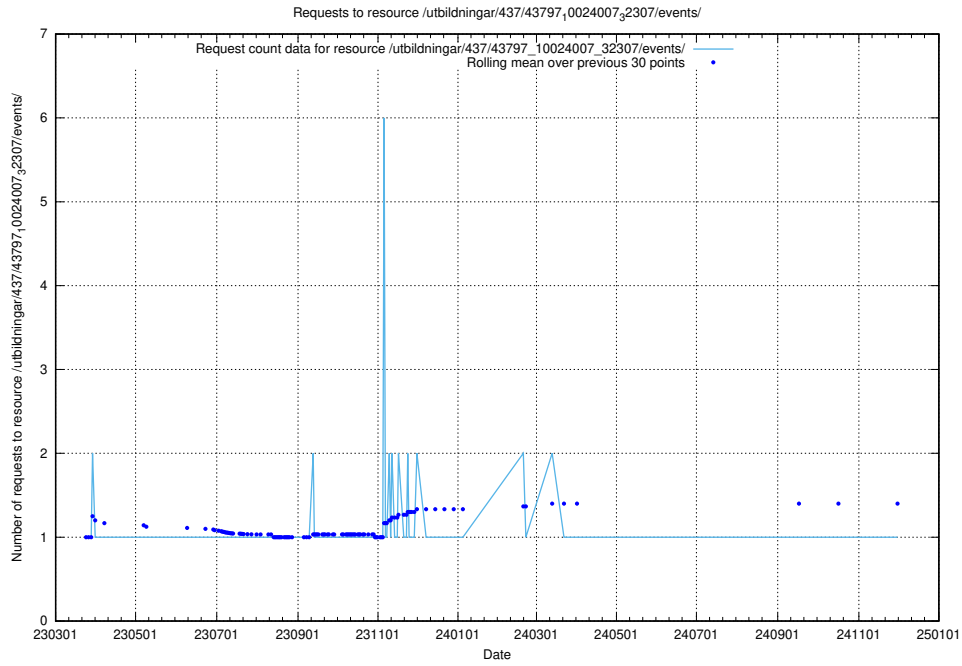

5.7295 Usage of /utbildningar/437/43797_10024007_32307/events/

Here, we count the number of requests to resource /utbildningar/437/43797_10024007_32307/events/.