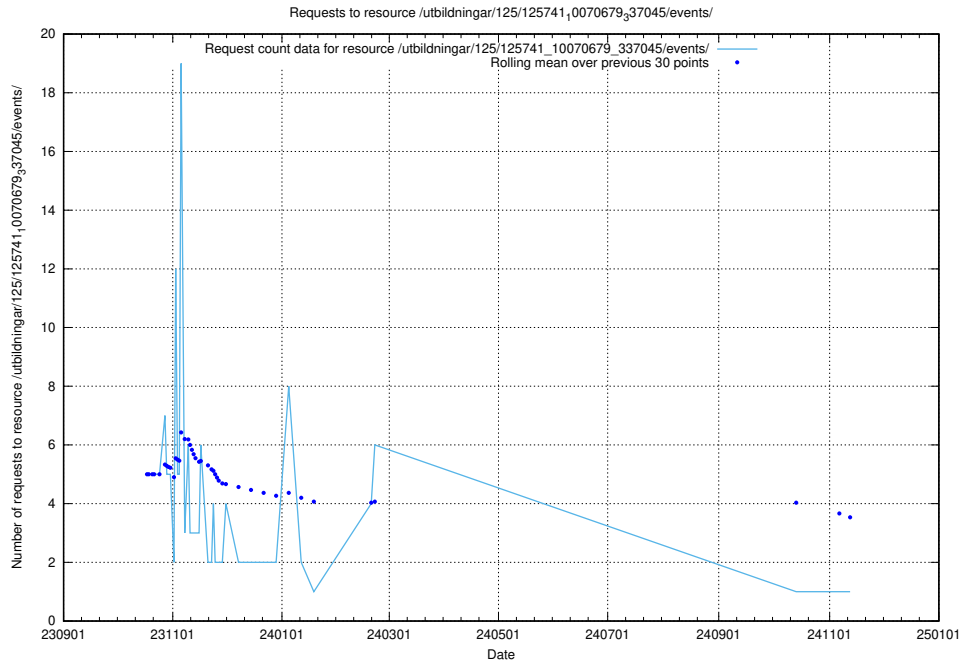

Here, we count the number of requests to resource /taxonomy/version/12/query/ssyk-level-4-groups-with-related-skills/.

5.5320 Usage of /utbildningar/125/125741_10070679_337045/events/

Here, we count the number of requests to resource /utbildningar/125/125741_10070679_337045/events/