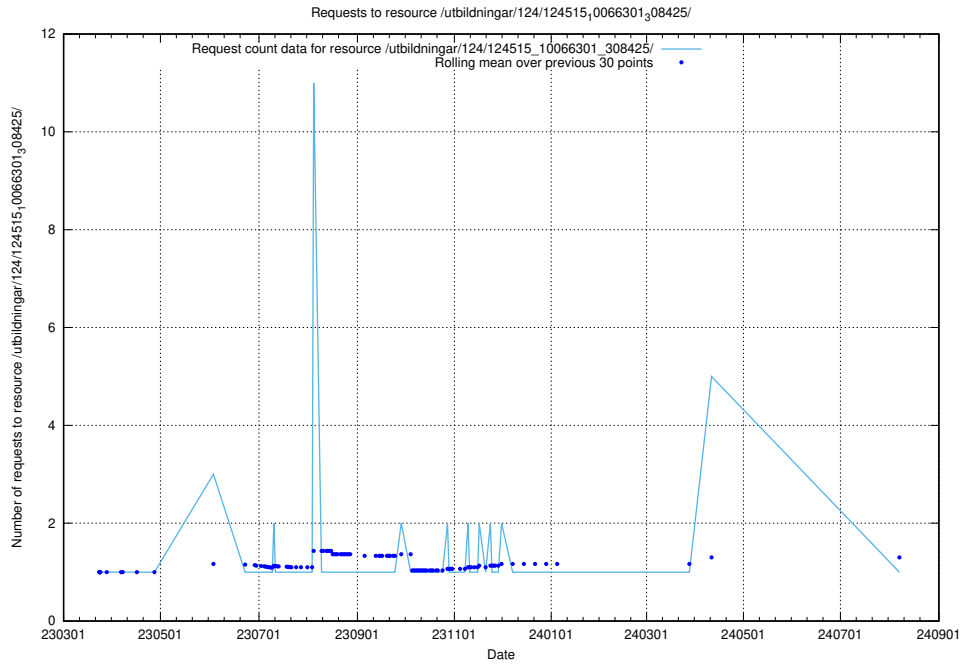

5.2536 Usage of /utbildningar/124/124515_10066301_308425/

Here, we count the number of requests to resource /utbildningar/124/124515_10066301_308425/.