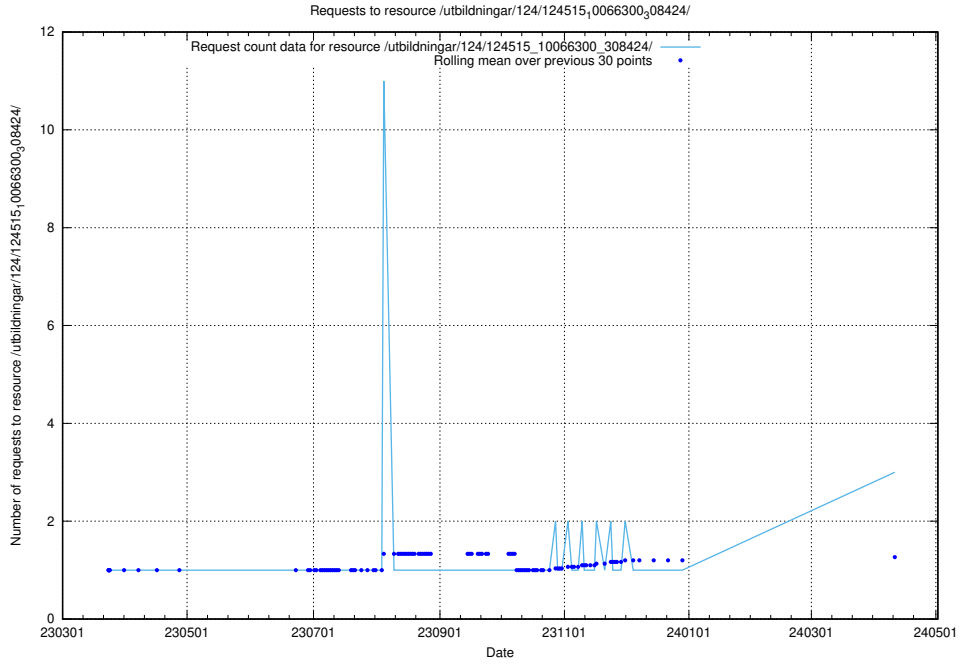

5.376 Usage of /utbildningar/124/124515_10066300_308424/

Here, we count the number of requests to resource /utbildningar/124/124515_10066300_308424/.