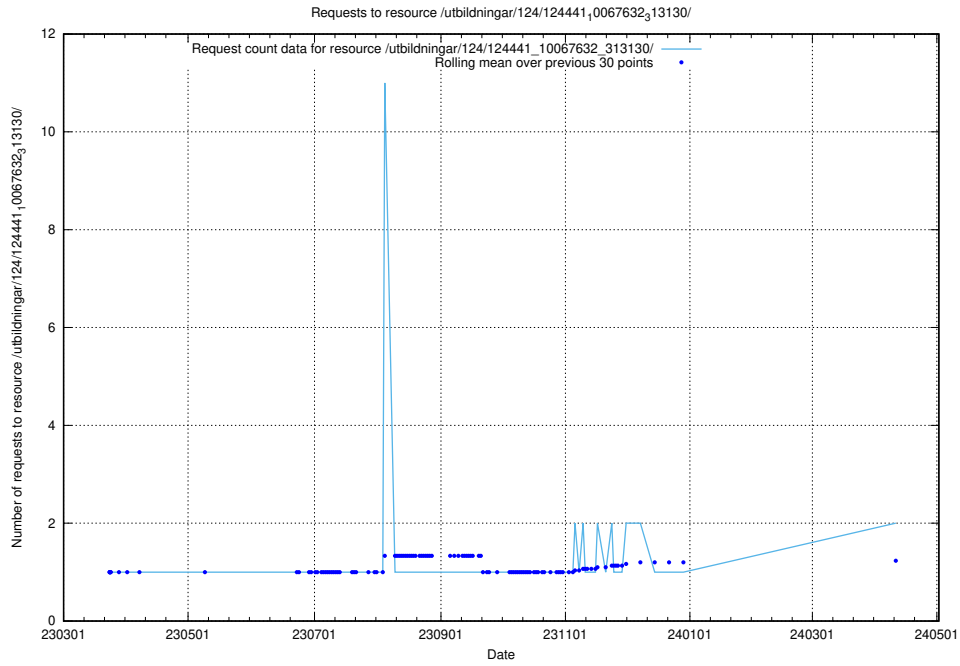

5.702 Usage of /utbildningar/124/124441_10067632_313130/

Here, we count the number of requests to resource /utbildningar/124/124441_10067632_313130/.