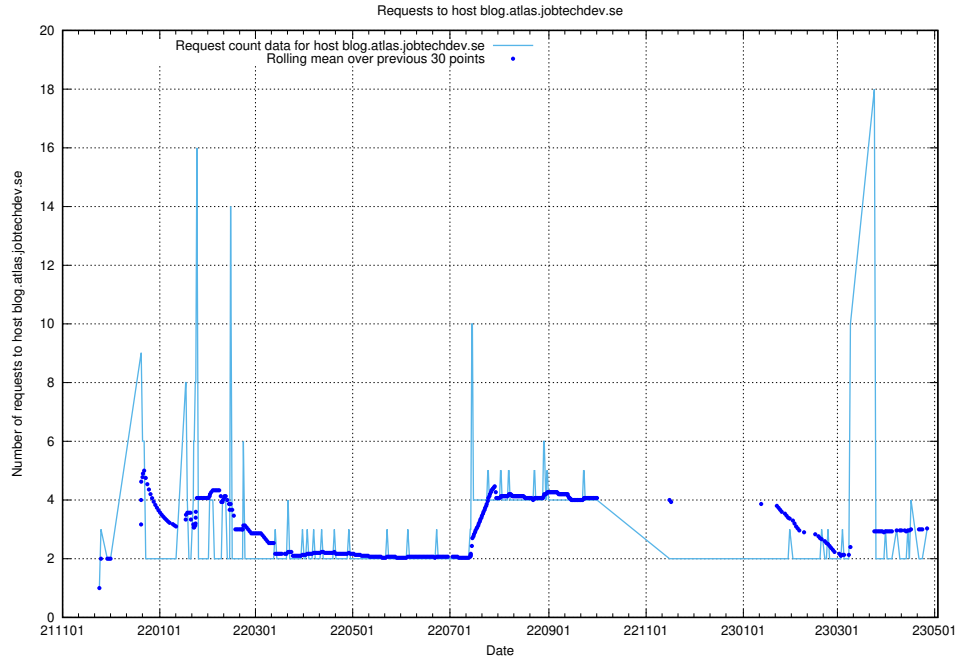

7.233 Usage of `blog.atlas.jobtechdev.se`

Here, we count the number of requests to host `blog.atlas.jobtechdev.se`.