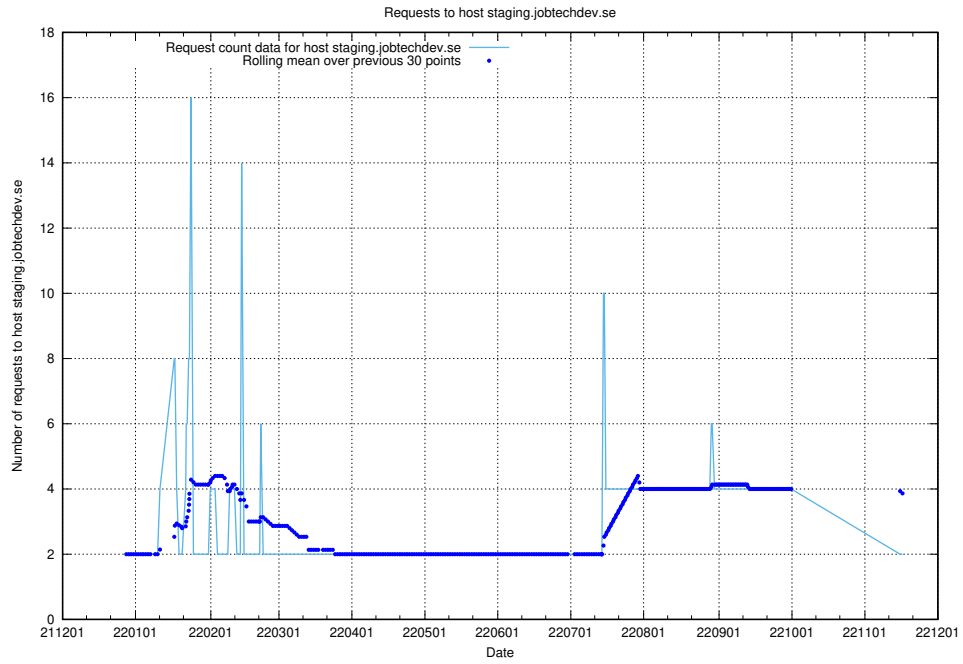

7.383 Usage of staging.jobtechdev.se

Here, we count the number of requests to host staging.jobtechdev.se.