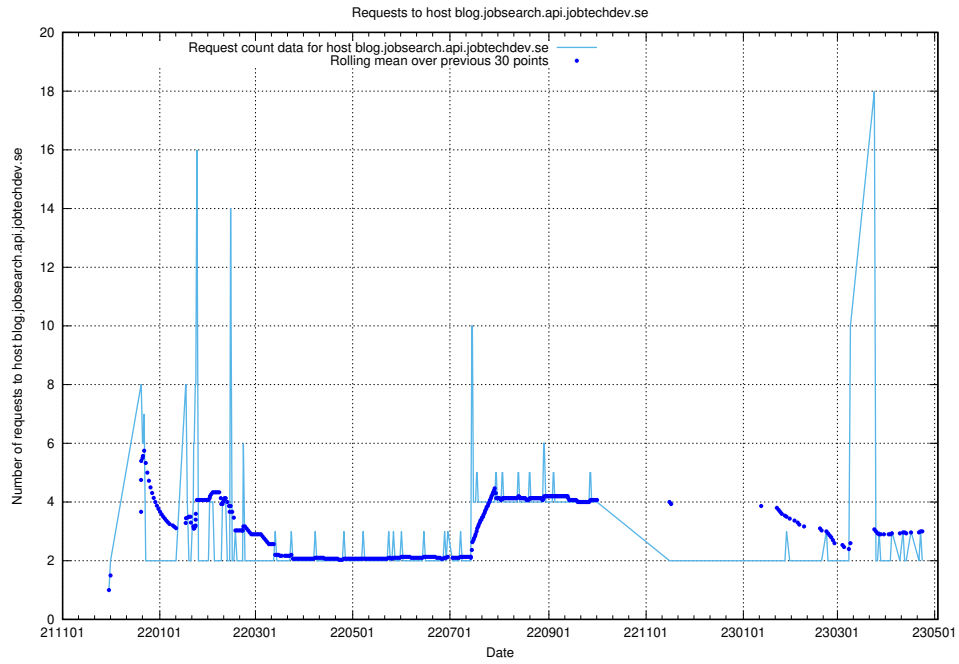

7.410 Usage of `blog.jobsearch.api.jobtechdev.se`

Here, we count the number of requests to host `blog.jobsearch.api.jobtechdev.se`.