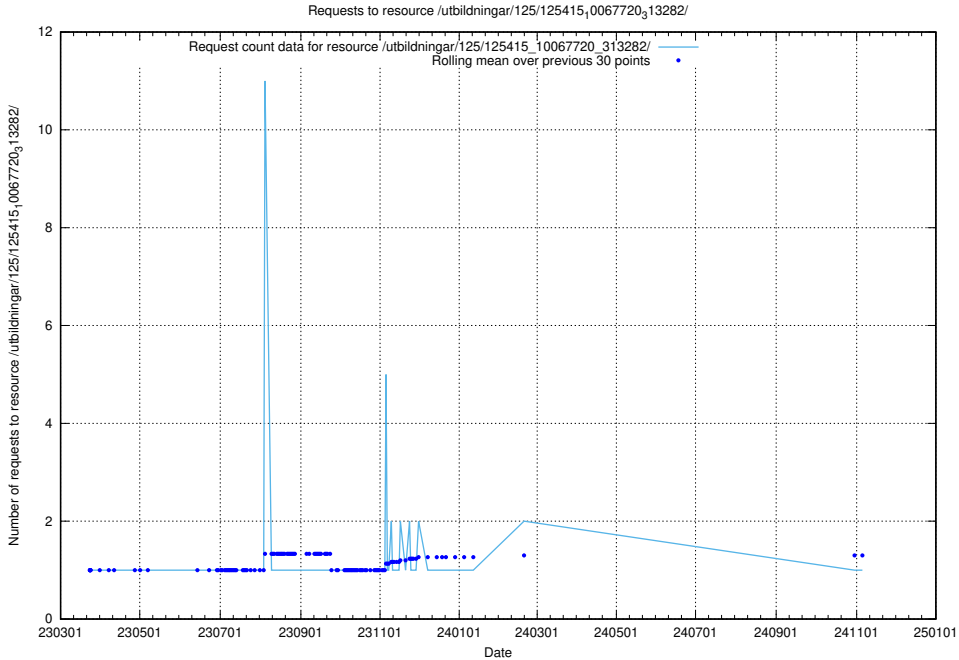

5.1094 Usage of /utbildningar/125/125415_10067720_313282/

Here, we count the number of requests to resource /utbildningar/125/125415_10067720_313282/.