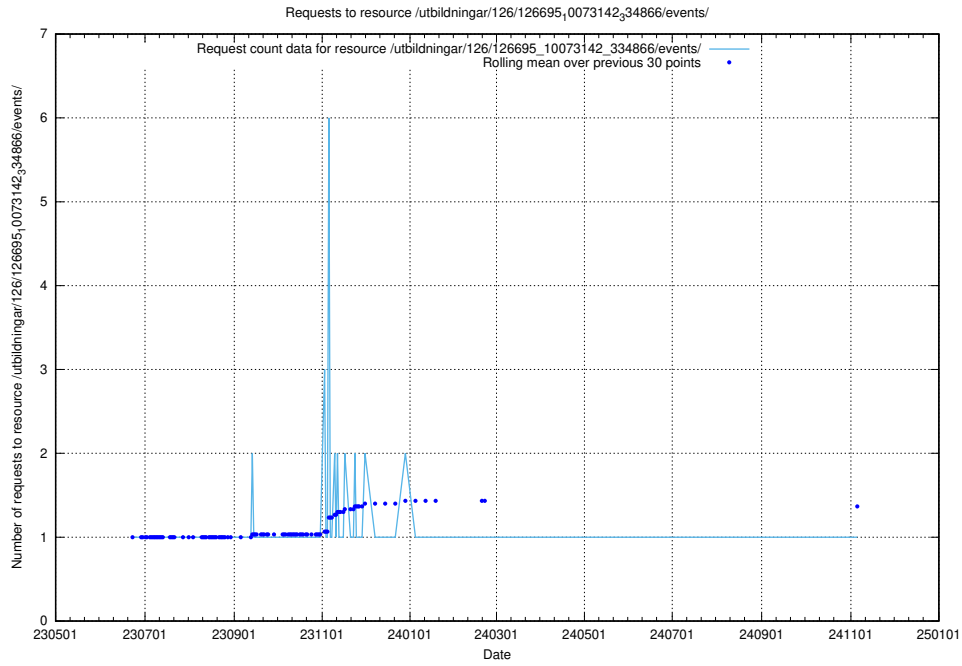

5.6687 Usage of /utbildningar/126/126695_10073142_334866/events/

Here, we count the number of requests to resource /utbildningar/126/126695_10073142_334866/events/