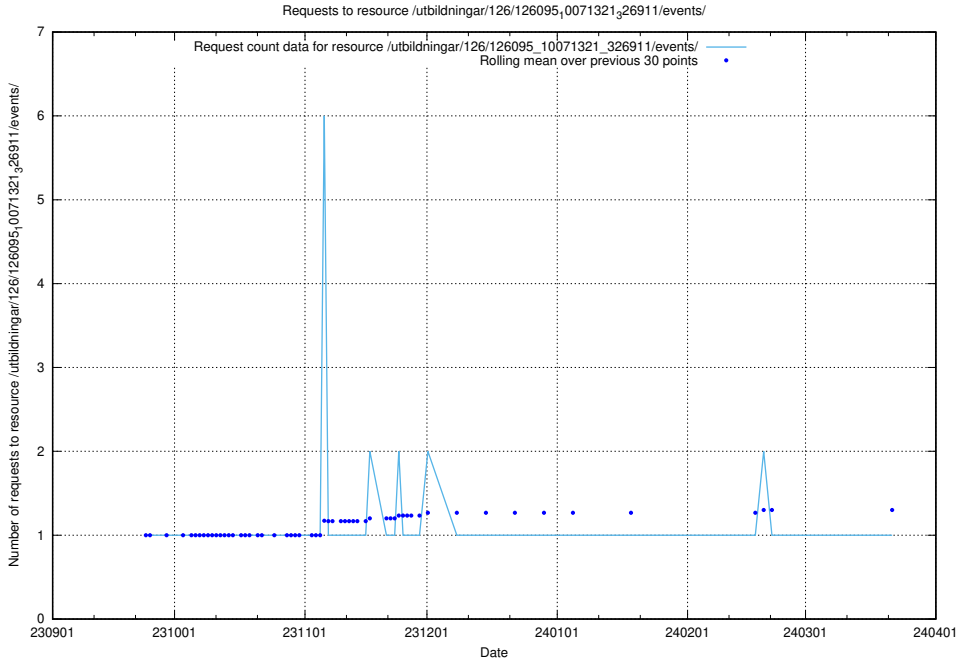

5.5532 Usage of /utbildningar/126/126095_10071321_326911/events/

Here, we count the number of requests to resource /utbildningar/126/126095_10071321_326911/events/