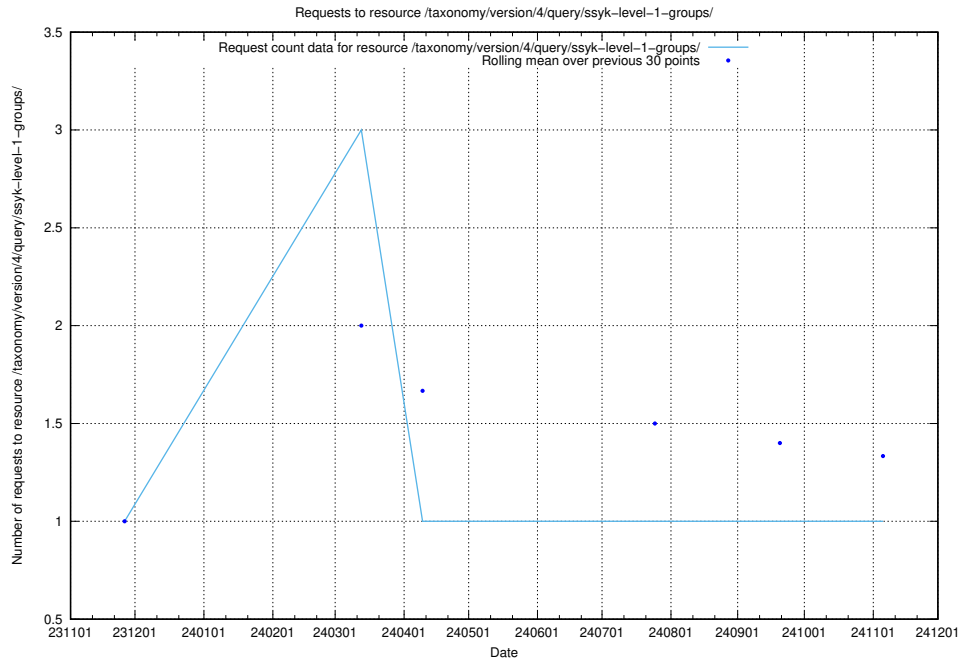

5.5025 Usage of /taxonomy/version/4/query/ssyk-level-1-groups/

Here, we count the number of requests to resource /taxonomy/version/4/query/ssyk-level-1-groups/.