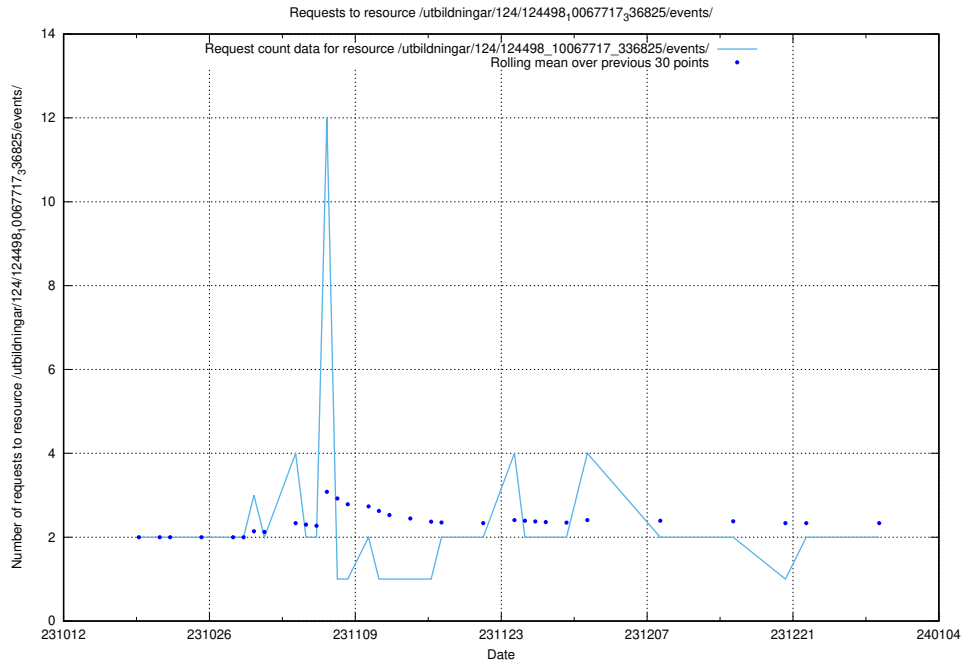

Here, we count the number of requests to resource /taxonomy/version/18/query/languages/.

5.745 Usage of /utbildningar/124/124498_10067717_336825/events/

Here, we count the number of requests to resource /utbildningar/124/124498_10067717_336825/events/