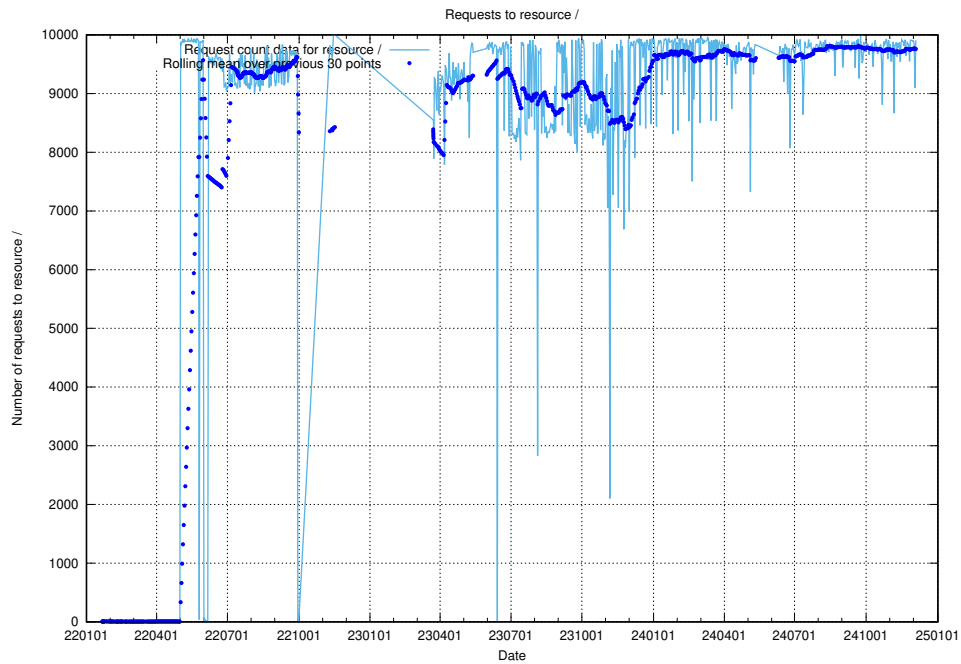

⁶<https://data.jobtechdev.se>

5.2 Disk space usage

A table showing the disk space usage on the data server.

5.3 Usage of /utbildningar/122/122546_10064499_255523/events/

Here, we count the number of requests to resource /utbildningar/122/122546_10064499_255523/events/