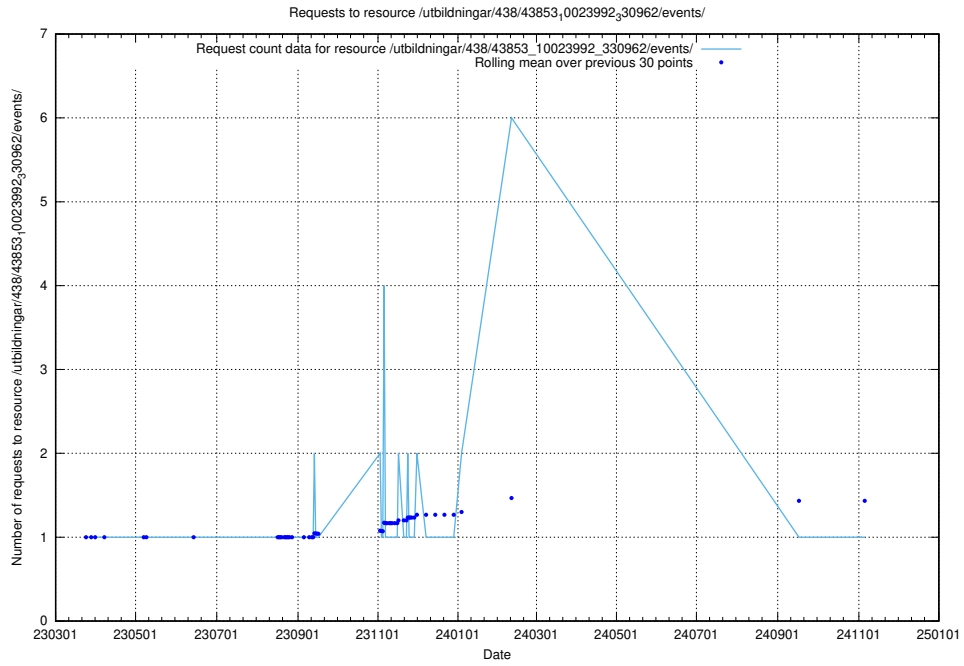

5.7282 Usage of /utbildningar/438/43853_10023992_330962/events/

Here, we count the number of requests to resource /utbildningar/438/43853_10023992_330962/events/.