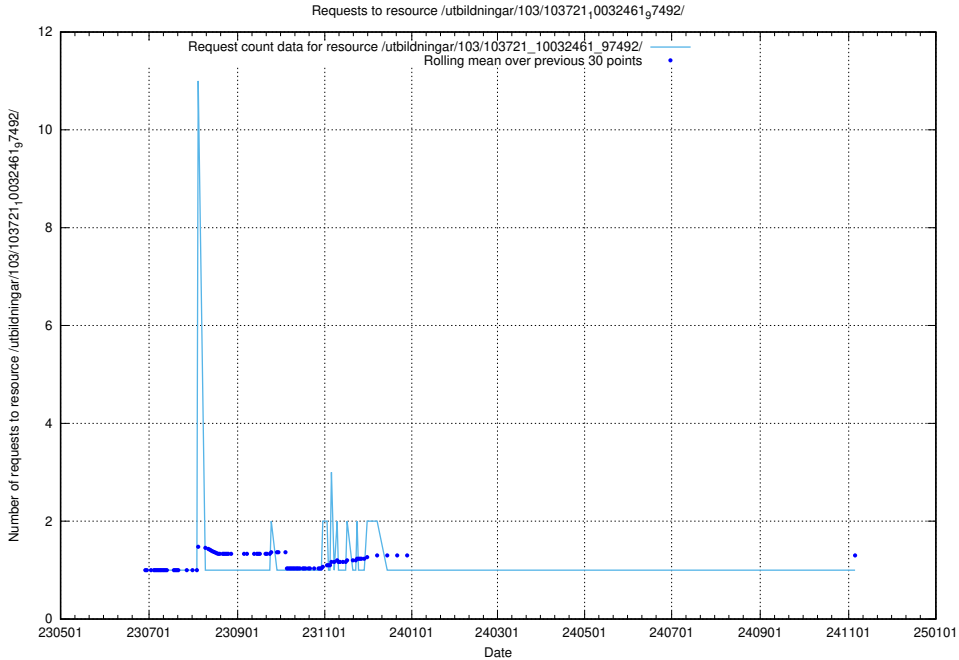

5.6600 Usage of /utbildningar/103/103721_10032461_97492/

Here, we count the number of requests to resource /utbildningar/103/103721_10032461_97492/.