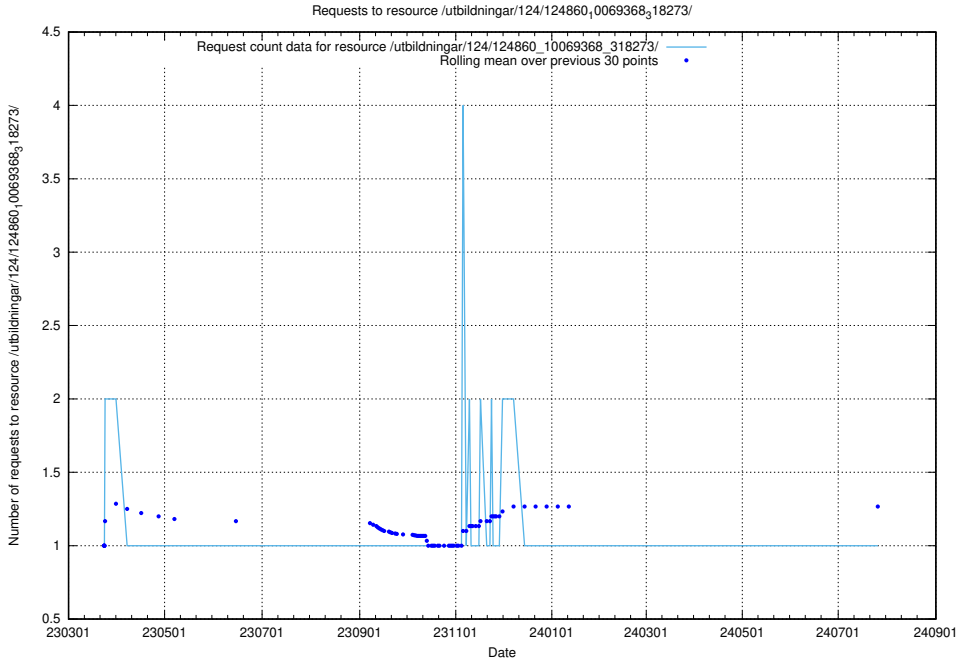

5.1235 Usage of /utbildningar/124/124860_10069368_318273/

Here, we count the number of requests to resource /utbildningar/124/124860_10069368_318273/.