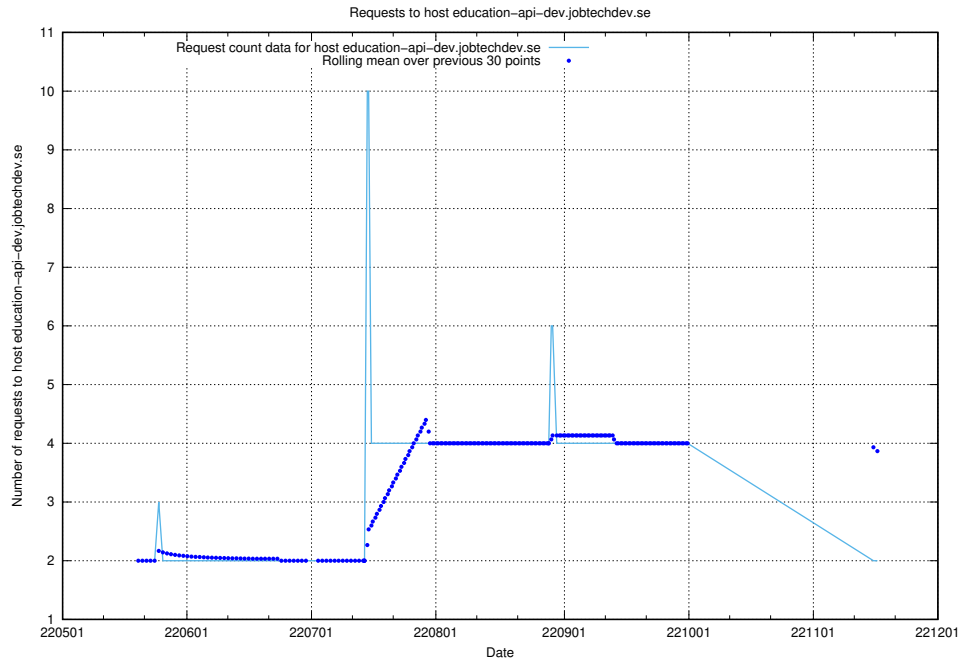

7.451 Usage of education-api-dev.jobtechdev.se

Here, we count the number of requests to host education-api-dev.jobtechdev.se.