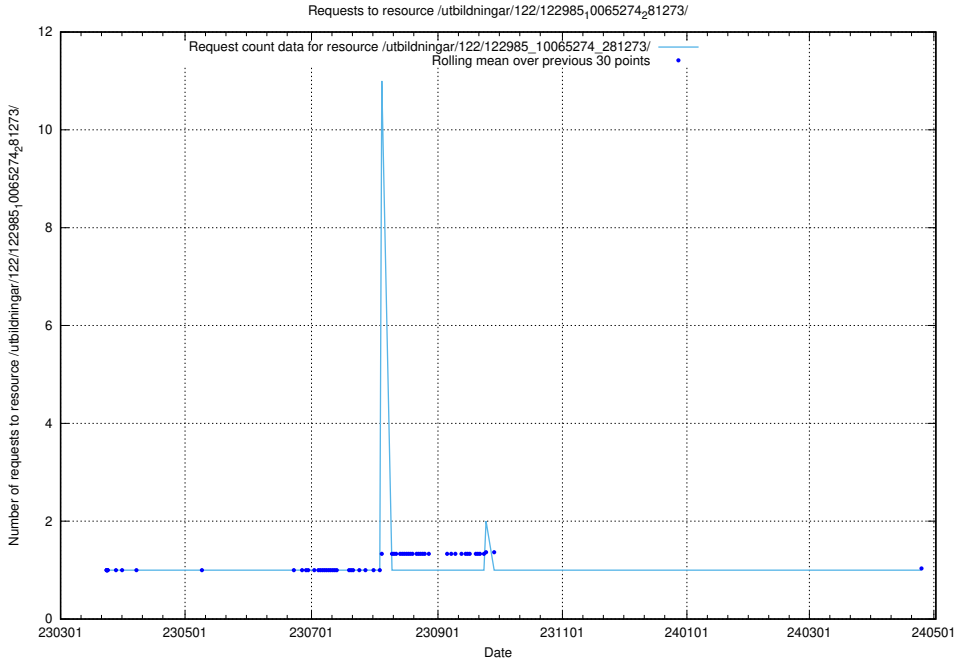

5.5987 Usage of /utbildningar/122/122985_10065274_281273/

Here, we count the number of requests to resource /utbildningar/122/122985_10065274_281273/.