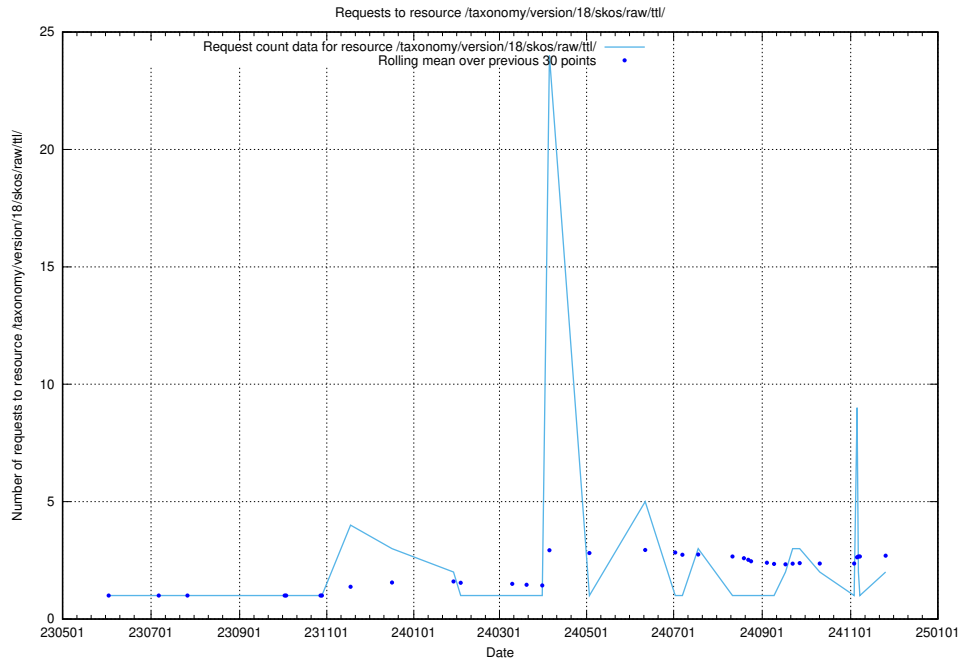

5.886 Usage of `/taxonomy/version/18/skos/raw/ttl/`

Here, we count the number of requests to resource `/taxonomy/version/18/skos/raw/ttl/`.