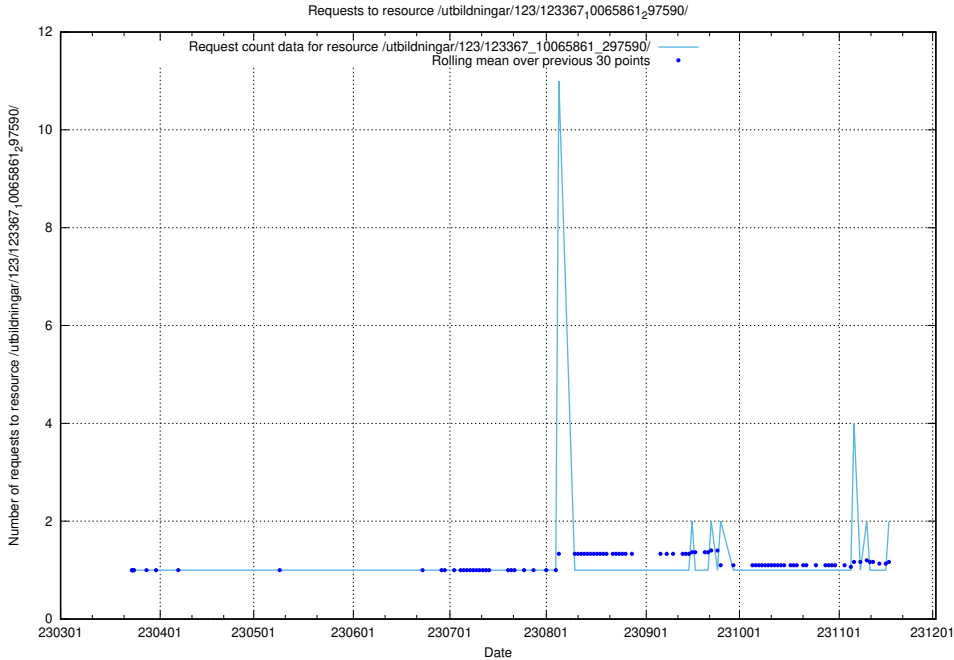

5.779 Usage of /utbildningar/123/123367_10065861_297590/

Here, we count the number of requests to resource /utbildningar/123/123367_10065861_297590/.