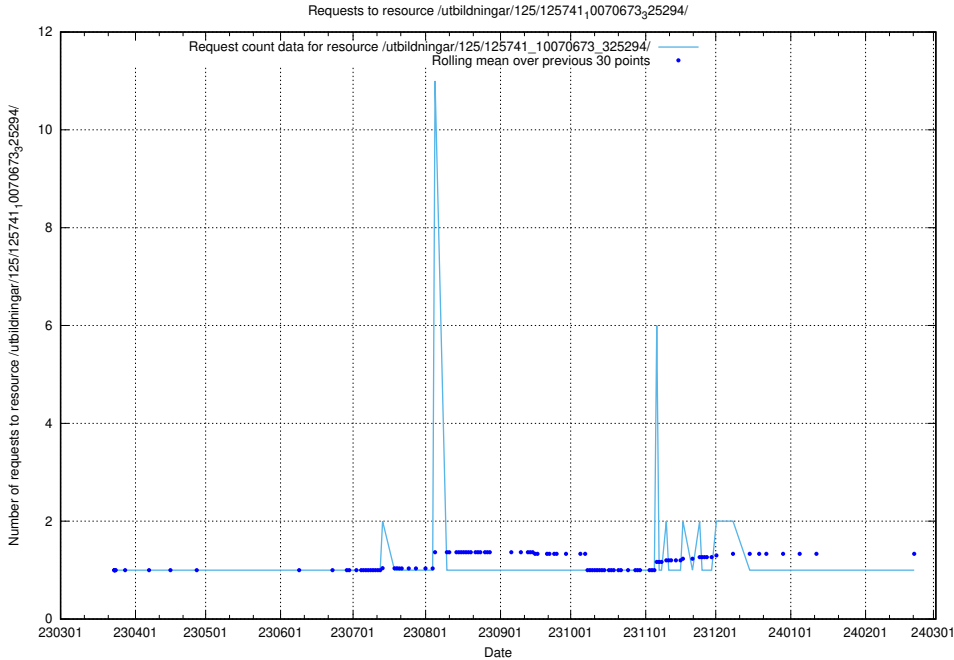

5.7622 Usage of /utbildningar/125/125741_10070673_325294/

Here, we count the number of requests to resource /utbildningar/125/125741_10070673_325294/.