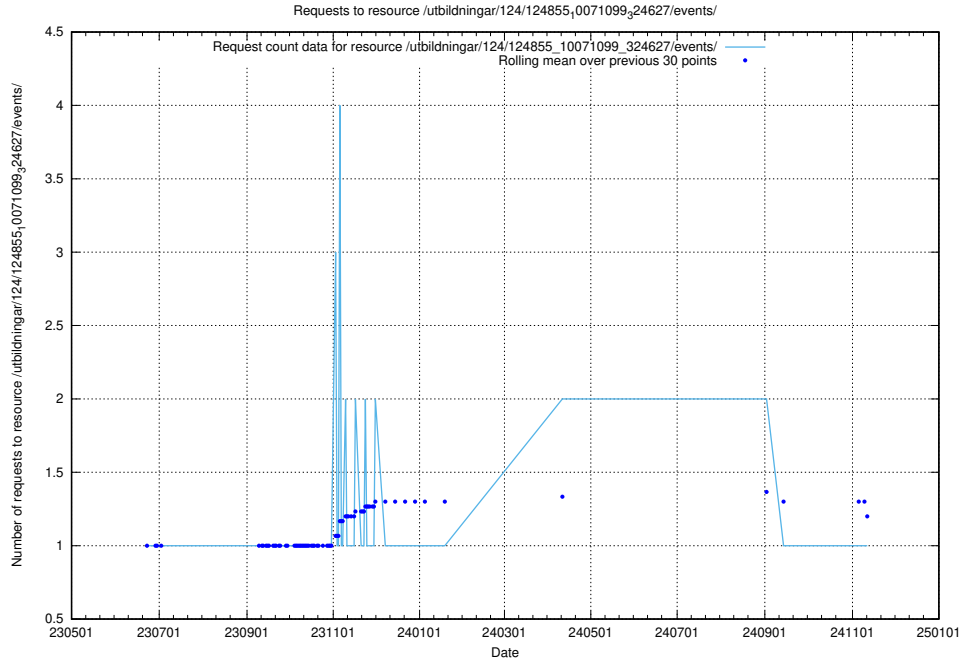

5.6807 Usage of /utbildningar/124/124855_10071099_324627/events/

Here, we count the number of requests to resource /utbildningar/124/124855_10071099_324627/events/