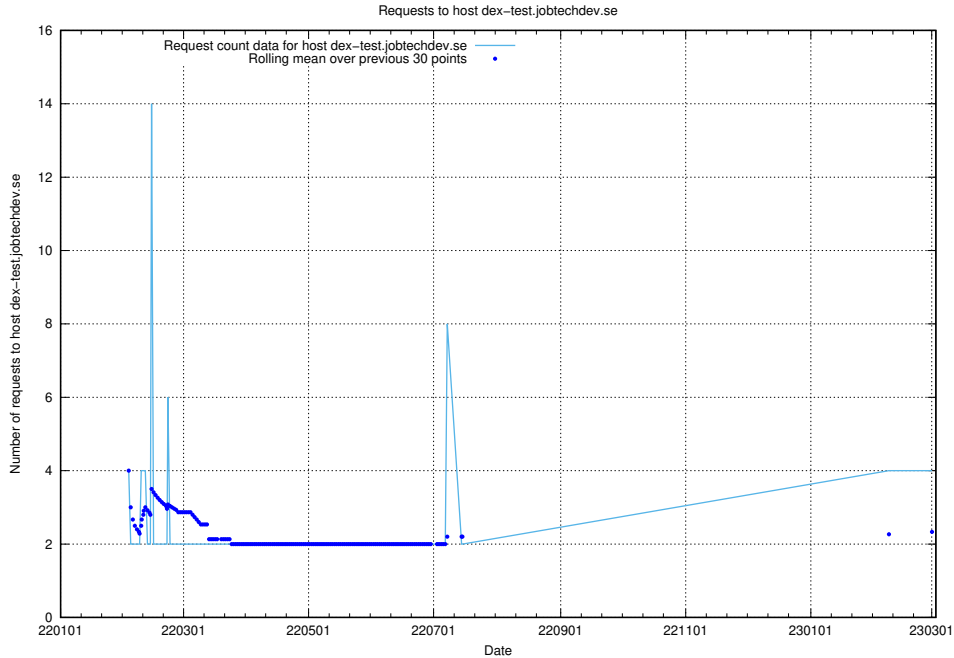

7.183 Usage of dex-test.jobtechdev.se

Here, we count the number of requests to host dex-test.jobtechdev.se.