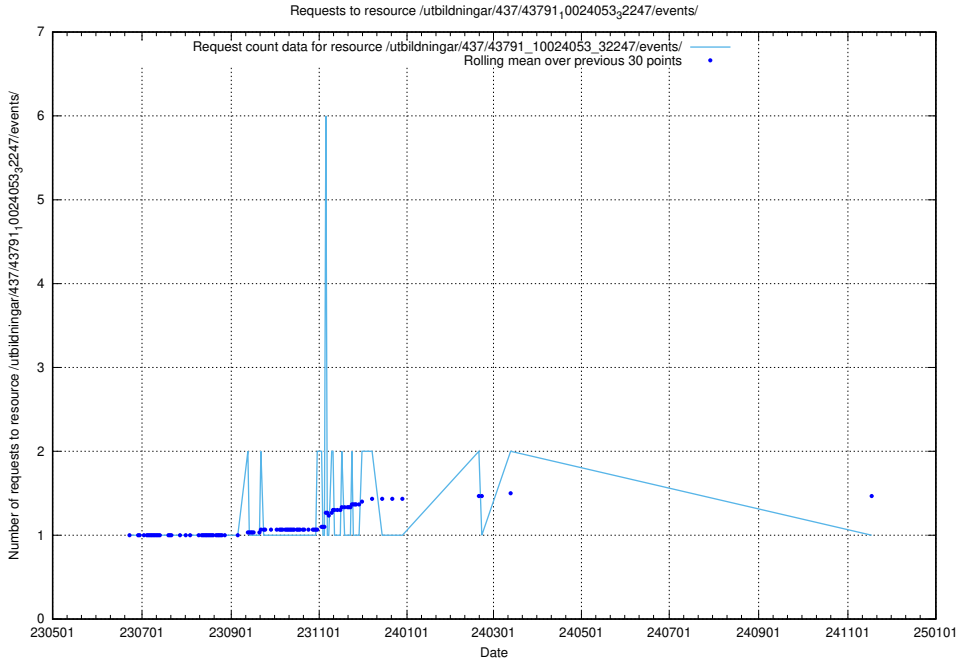

5.6640 Usage of /utbildningar/437/43791_10024053_32247/events/

Here, we count the number of requests to resource /utbildningar/437/43791_10024053_32247/events/.