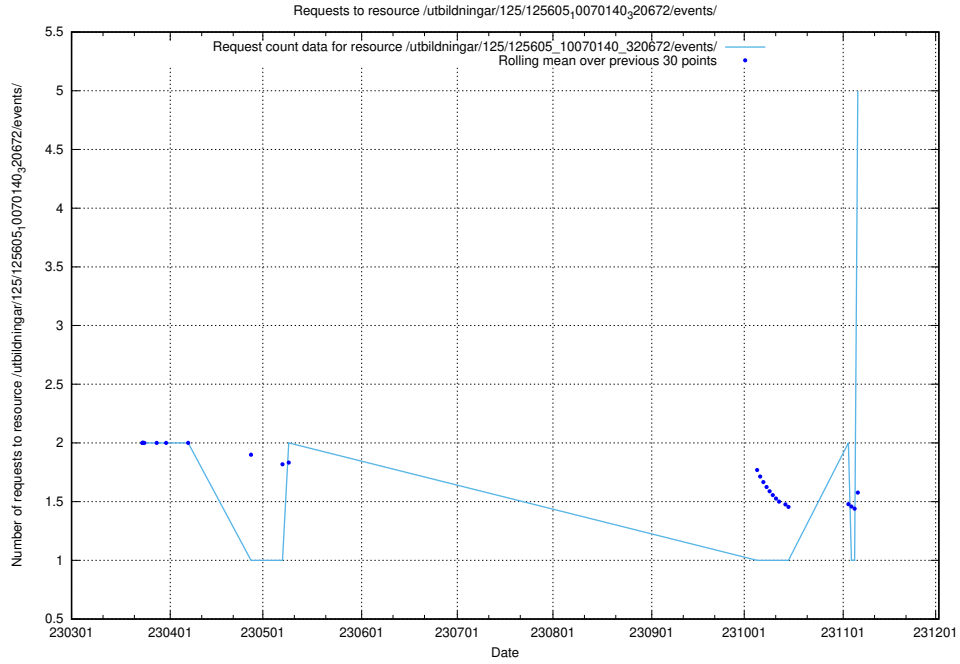

5.233 Usage of /utbildningar/125/125605_10070140_320672/events/

Here, we count the number of requests to resource /utbildningar/125/125605_10070140_320672/events/