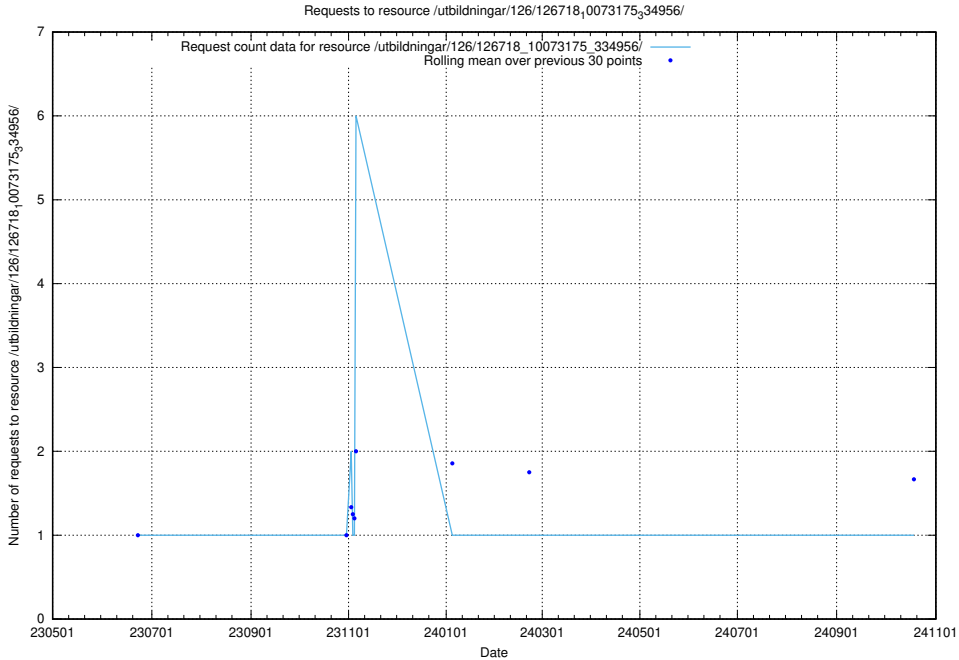

5.6674 Usage of /utbildningar/126/126718_10073175_334956/

Here, we count the number of requests to resource /utbildningar/126/126718_10073175_334956/.