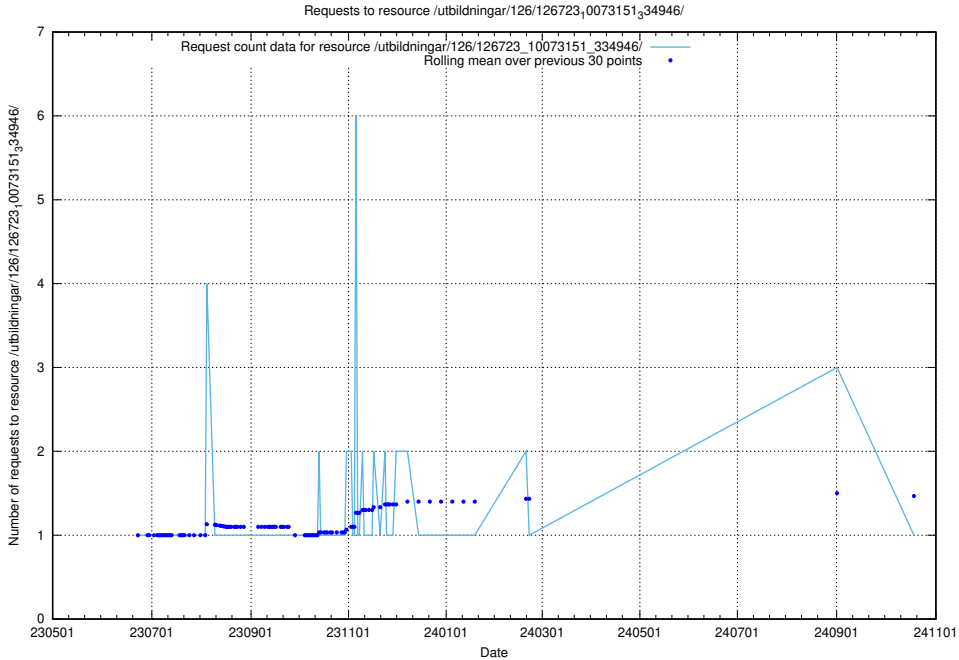

5.6665 Usage of /utbildningar/126/126723_10073151_334946/

Here, we count the number of requests to resource /utbildningar/126/126723_10073151_334946/.