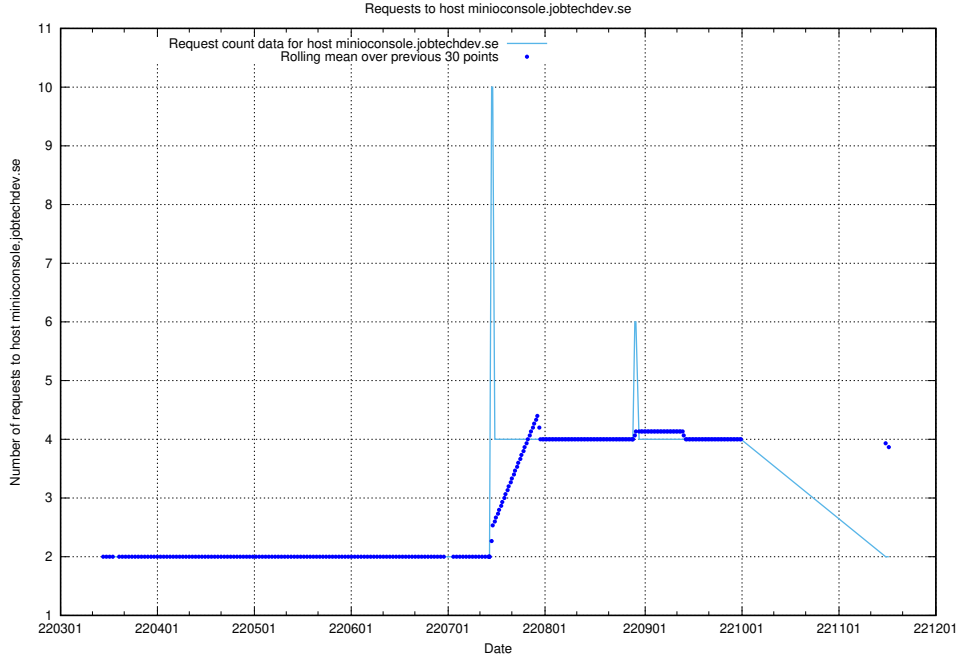

7.525 Usage of minioconsole.jobtechdev.se

Here, we count the number of requests to host minioconsole.jobtechdev.se.

7.526 Usage of minio-console.jobtechdev.se

Here, we count the number of requests to host minio-console.jobtechdev.se.