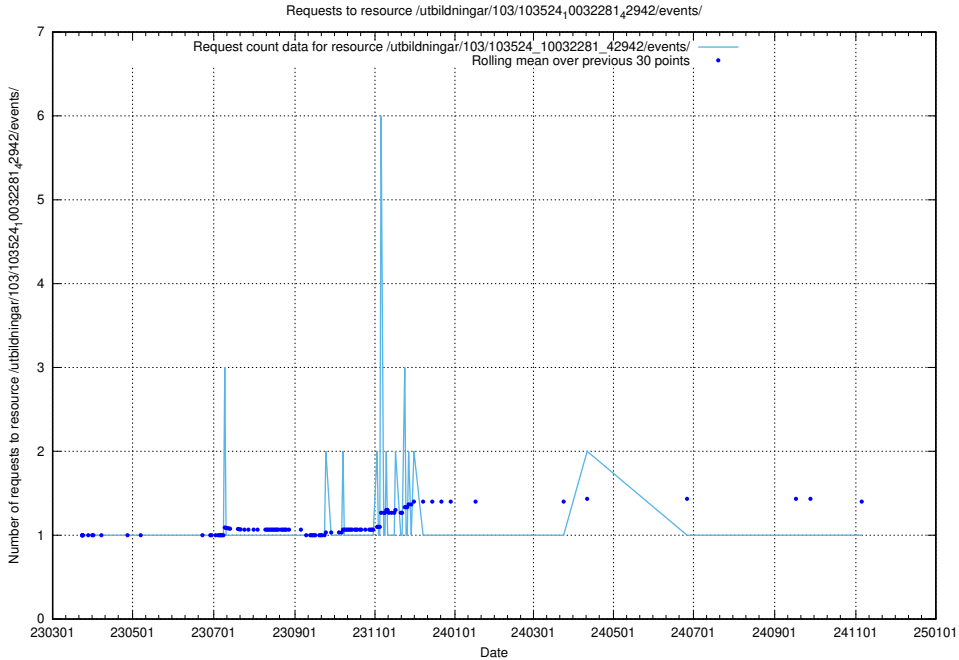

5.6505 Usage of /utbildningar/103/103524_10032281_42942/events/

Here, we count the number of requests to resource /utbildningar/103/103524_10032281_42942/events/.