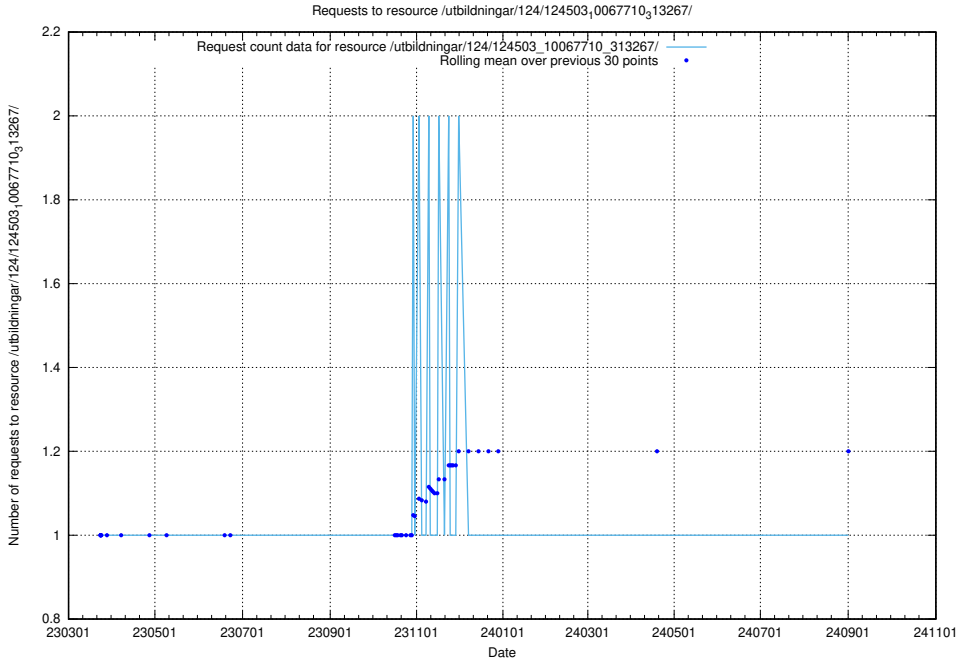

5.3175 Usage of /utbildningar/124/124503_10067710_313267/

Here, we count the number of requests to resource /utbildningar/124/124503_10067710_313267/.