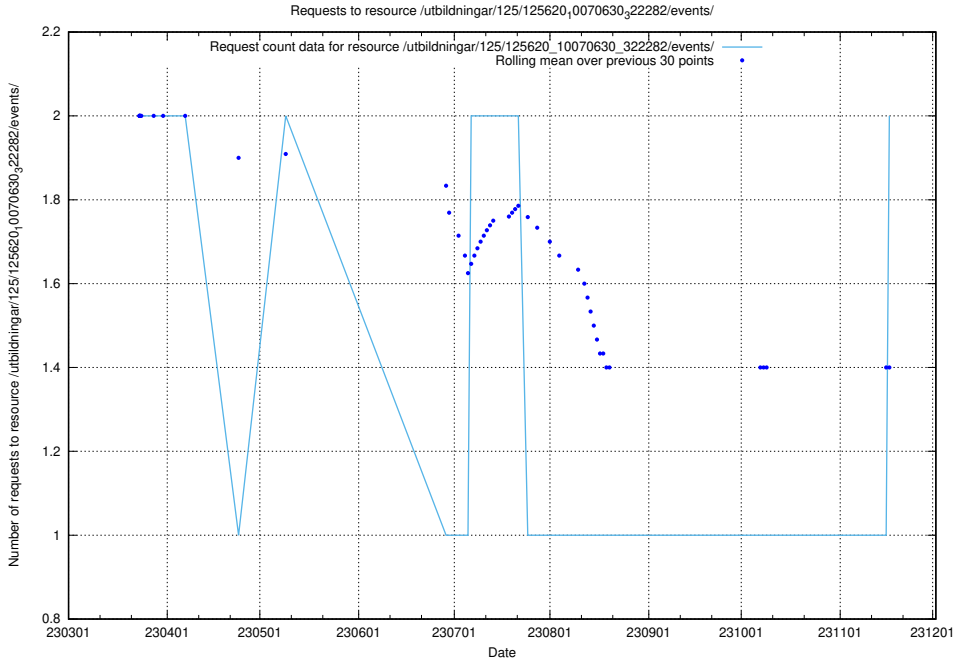

5.915 Usage of /utbildningar/125/125620_10070630_322282/events/

Here, we count the number of requests to resource /utbildningar/125/125620_10070630_322282/events/