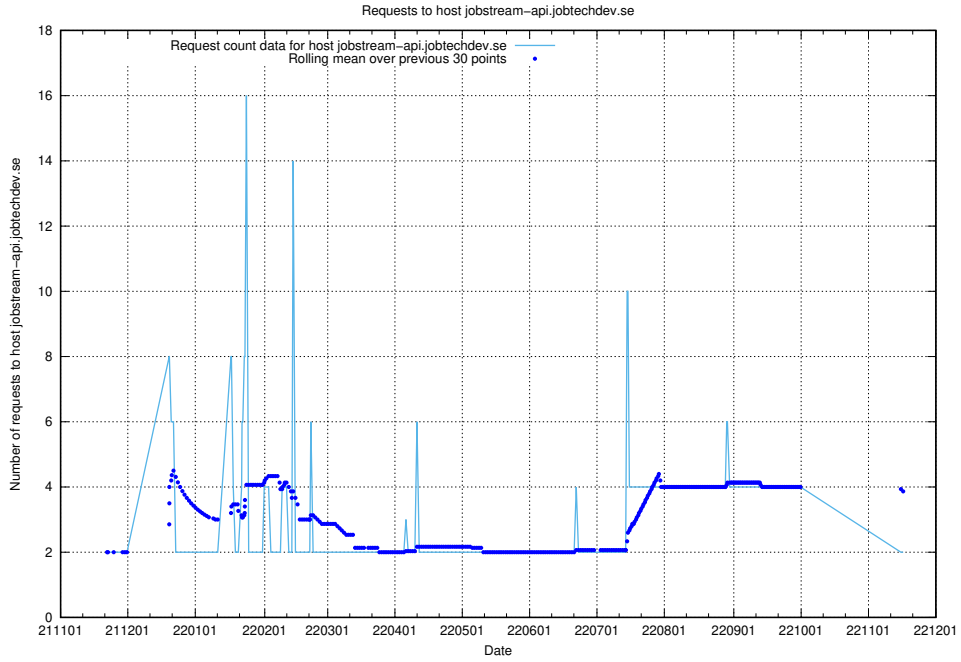

7.463 Usage of jobstream-api.jobtechdev.se

Here, we count the number of requests to host jobstream-api.jobtechdev.se.