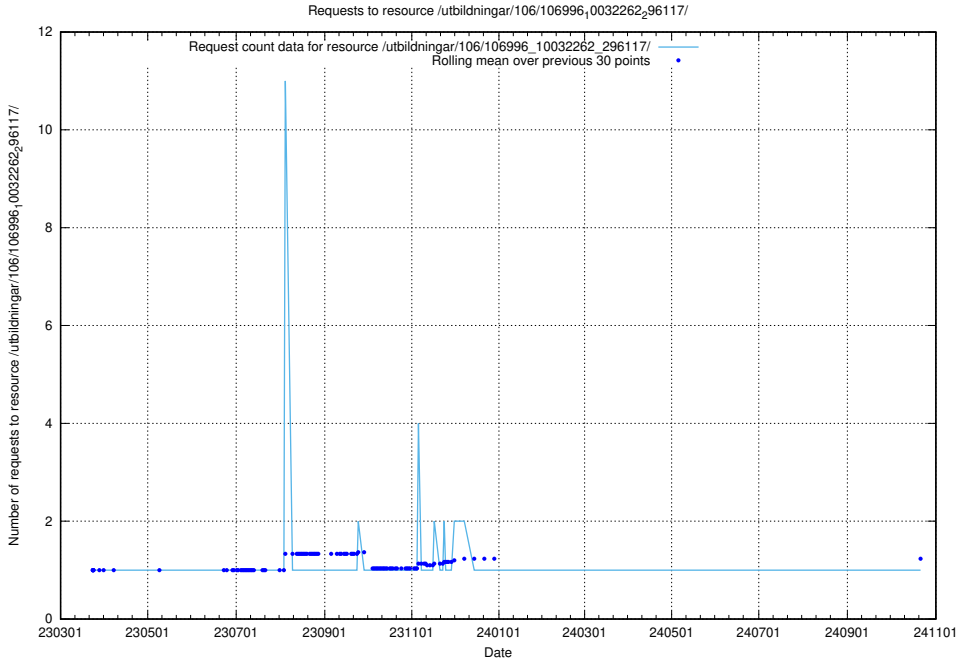

5.6477 Usage of /utbildningar/106/106996_10032262_296117/

Here, we count the number of requests to resource /utbildningar/106/106996_10032262_296117/.