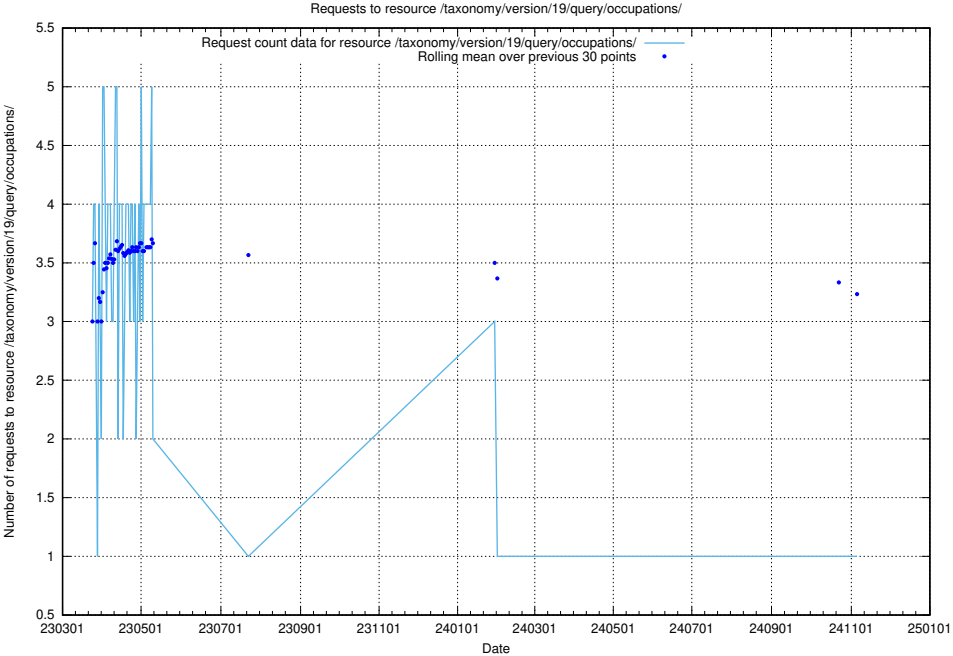

5.7252 Usage of /taxonomy/version/19/query/occupations/

Here, we count the number of requests to resource /taxonomy/version/19/query/occupations/.

5.7253 Usage of /utbildningar/122/122290_10064538_314862/