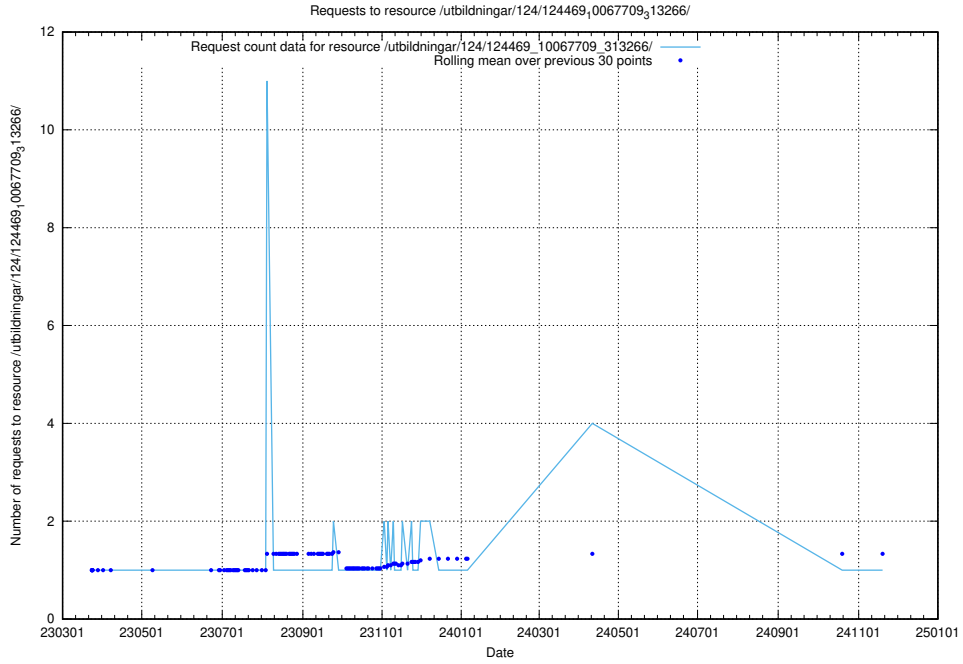

5.4300 Usage of /utbildningar/124/124469_10067709_313266/

Here, we count the number of requests to resource /utbildningar/124/124469_10067709_313266/.