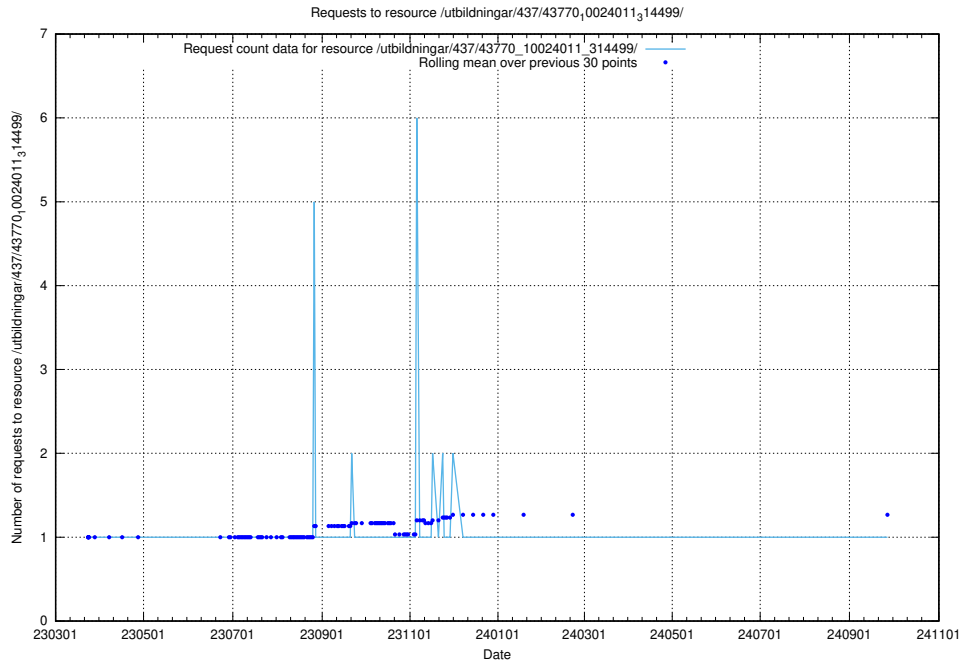

5.7496 Usage of /utbildningar/437/43770_10024011_314499/

Here, we count the number of requests to resource /utbildningar/437/43770_10024011_314499/.