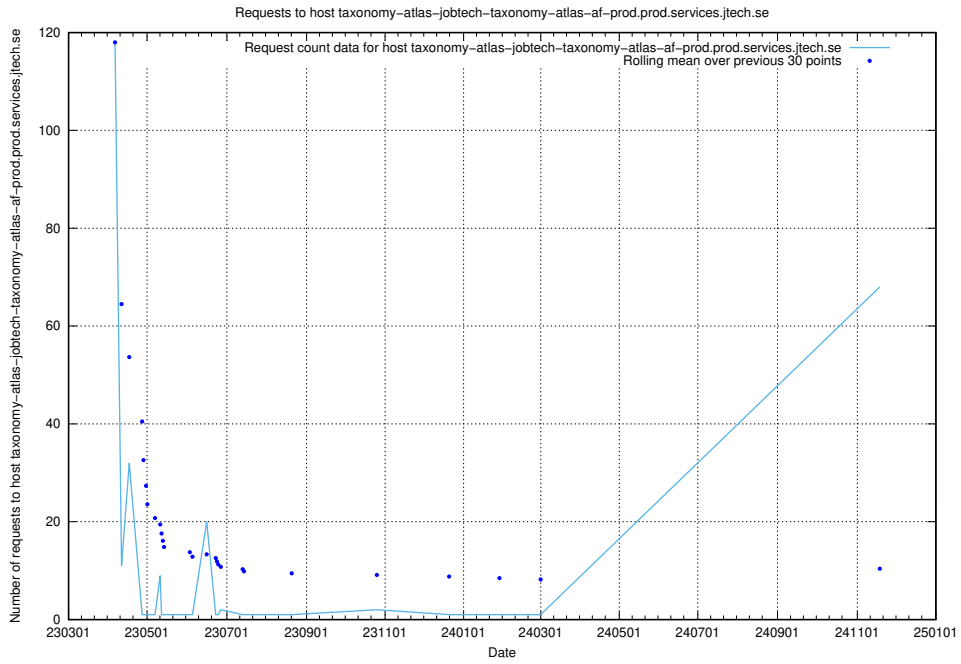

7.32 Usage of taxonomy-atlas-jobtech-taxonomy-atlas-af-prod.prod.services.jtech.se

Here, we count the number of requests to host taxonomy-atlas-jobtech-taxonomy-atlas-af-prod.prod.services.jtech.se.