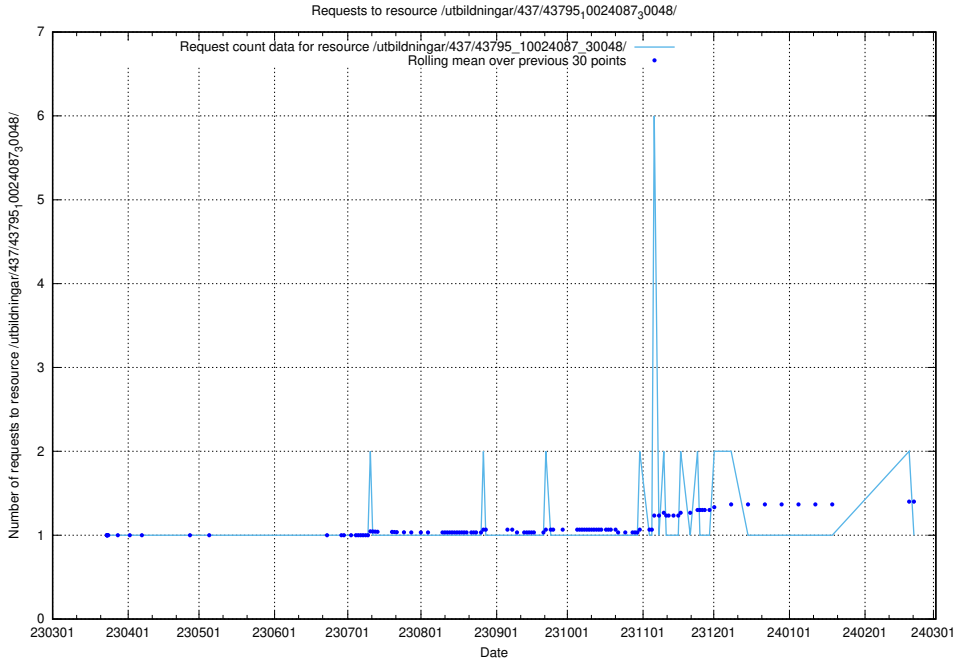

5.7487 Usage of /utbildningar/437/43795_10024087_30048/

Here, we count the number of requests to resource /utbildningar/437/43795_10024087_30048/.