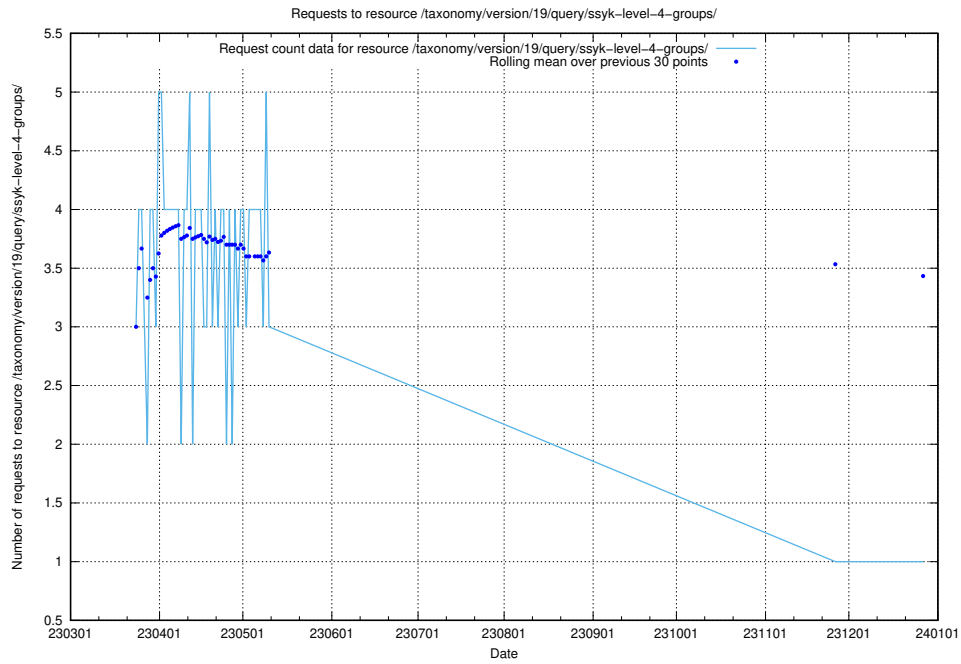

5.7238 Usage of /taxonomy/version/19/query/ssyk-level-4-groups/

Here, we count the number of requests to resource /taxonomy/version/19/query/ssyk-level-4-groups/.