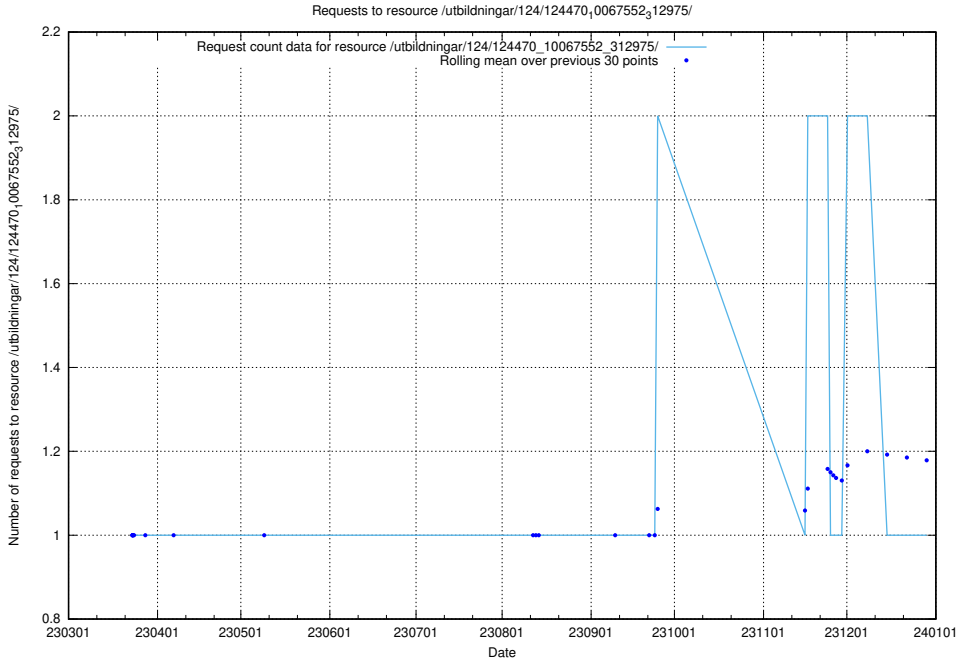

5.4238 Usage of /utbildningar/124/124470_10067552_312975/

Here, we count the number of requests to resource /utbildningar/124/124470_10067552_312975/.