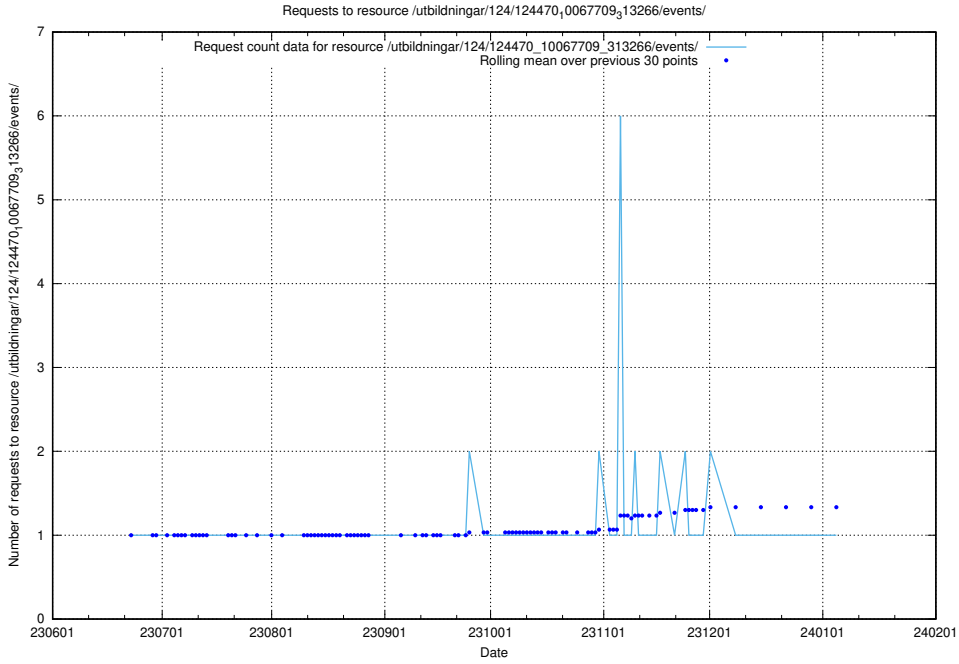

5.6877 Usage of /utbildningar/124/124470_10067709_313266/events/

Here, we count the number of requests to resource /utbildningar/124/124470_10067709_313266/events/