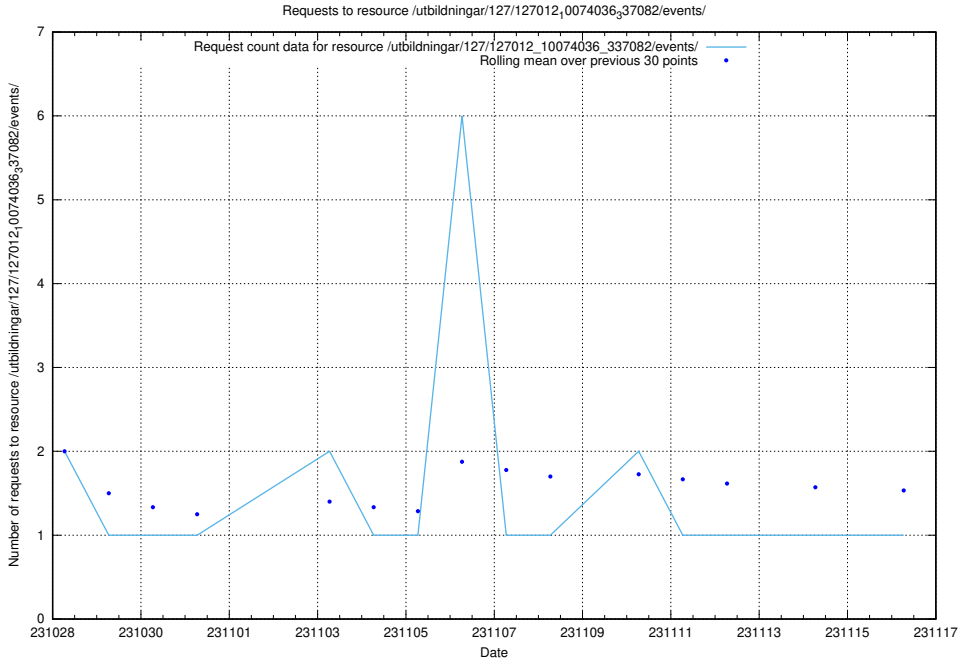

Here, we count the number of requests to resource /utbildningar/127/127012_10074036_337082/events/

5.5229 Usage of /utbildningar/126/126795_10073175_334956/events/

Here, we count the number of requests to resource /utbildningar/126/126795_10073175_334956/events/