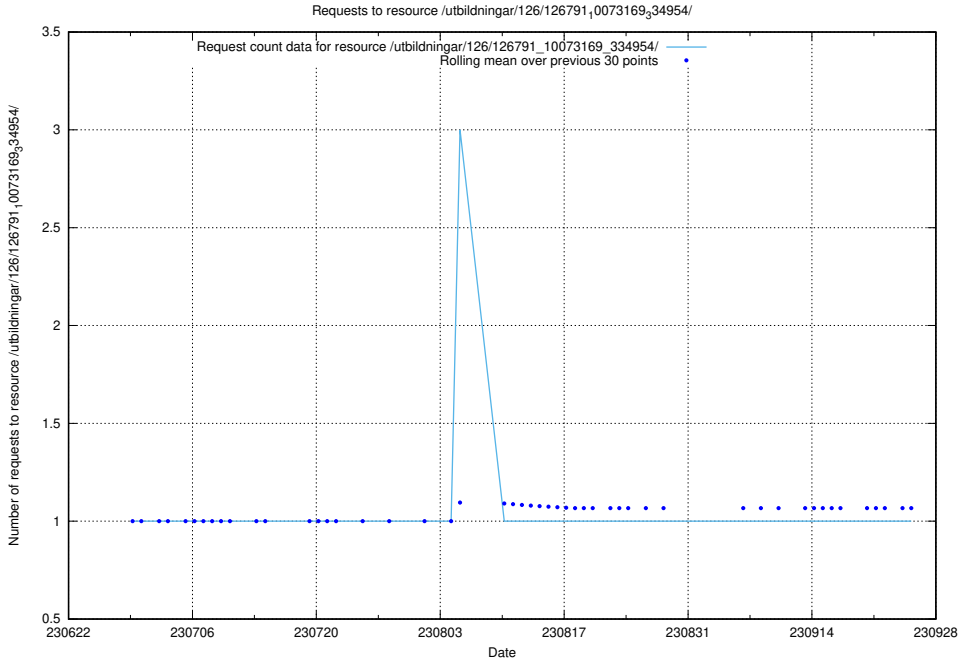

5.6504 Usage of /utbildningar/126/126791_10073169_334954/

Here, we count the number of requests to resource /utbildningar/126/126791_10073169_334954/.