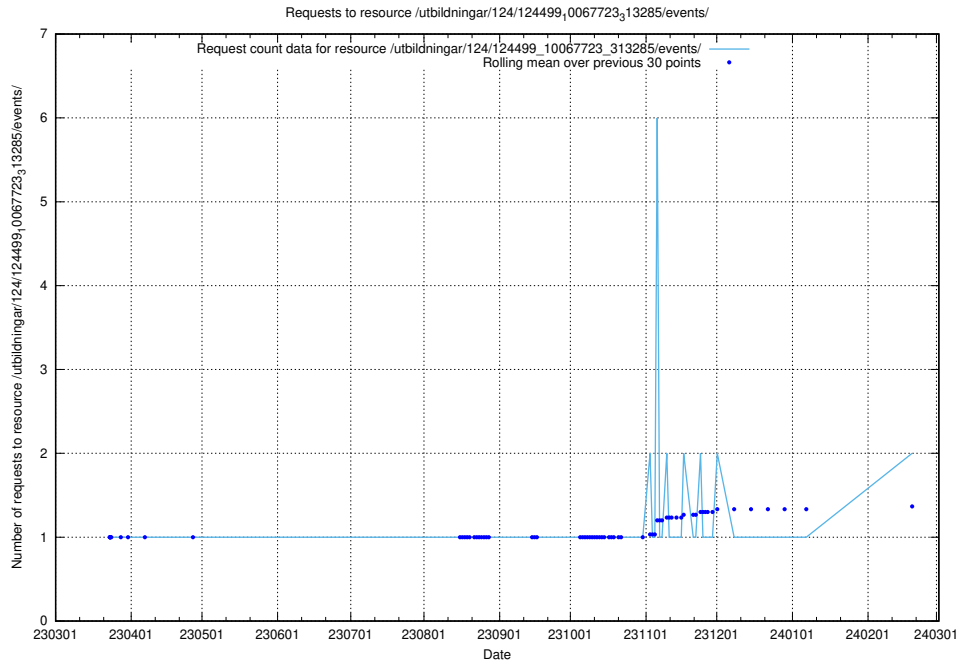

5.641 Usage of /utbildningar/124/124499_10067723_313285/events/

Here, we count the number of requests to resource /utbildningar/124/124499_10067723_313285/events/