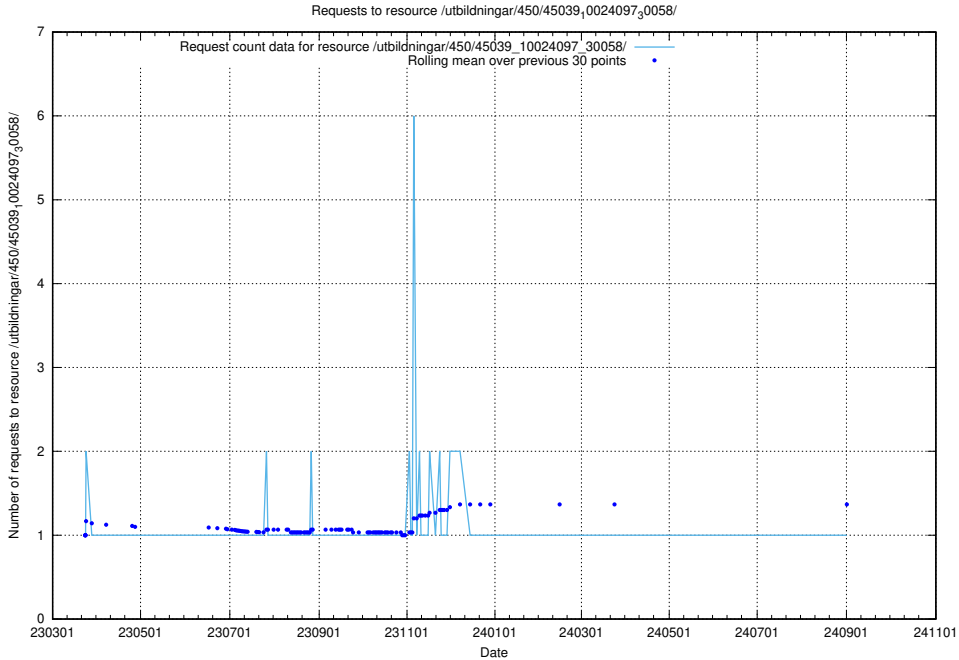

5.7449 Usage of /utbildningar/450/45039_10024097_30058/

Here, we count the number of requests to resource /utbildningar/450/45039_10024097_30058/.