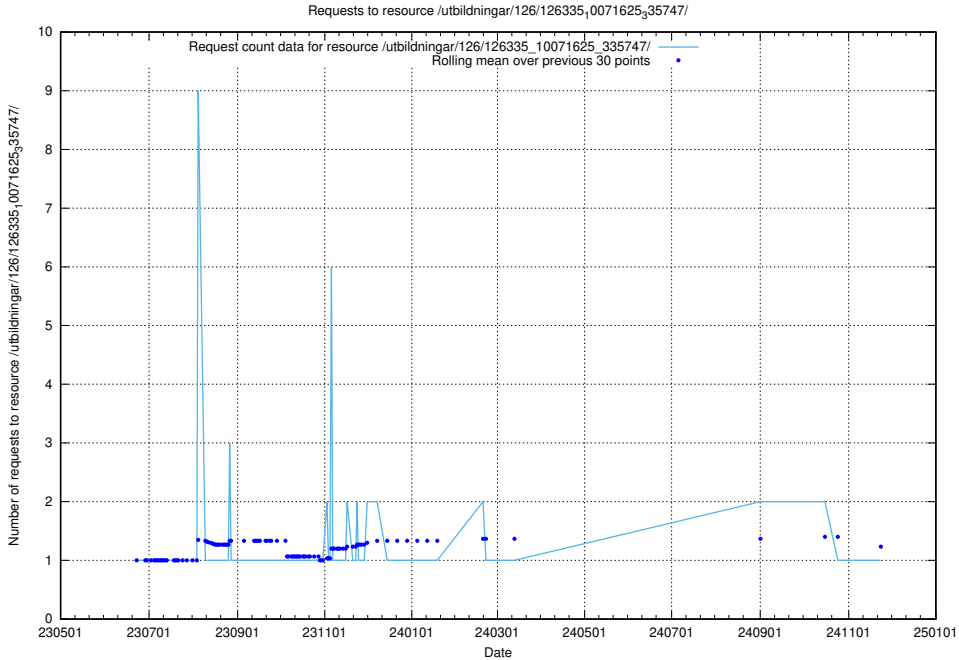

5.6730 Usage of /utbildningar/126/126335_10071625_335747/

Here, we count the number of requests to resource /utbildningar/126/126335_10071625_335747/.