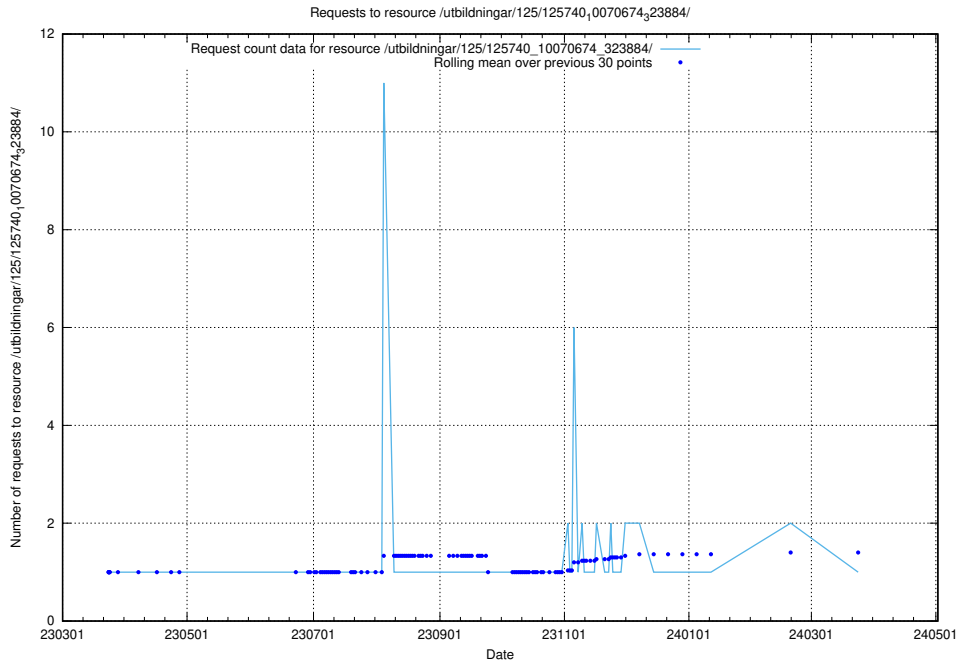

5.969 Usage of /utbildningar/125/125740_10070674_323884/

Here, we count the number of requests to resource /utbildningar/125/125740_10070674_323884/.