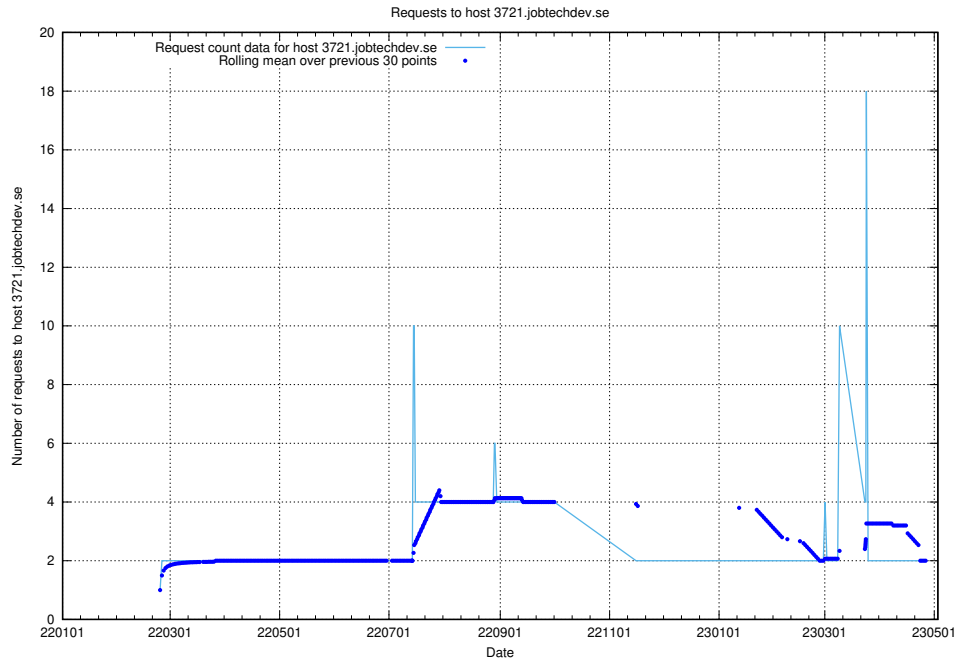

7.541 Usage of 3721.jobtechdev.se

Here, we count the number of requests to host 3721.jobtechdev.se.