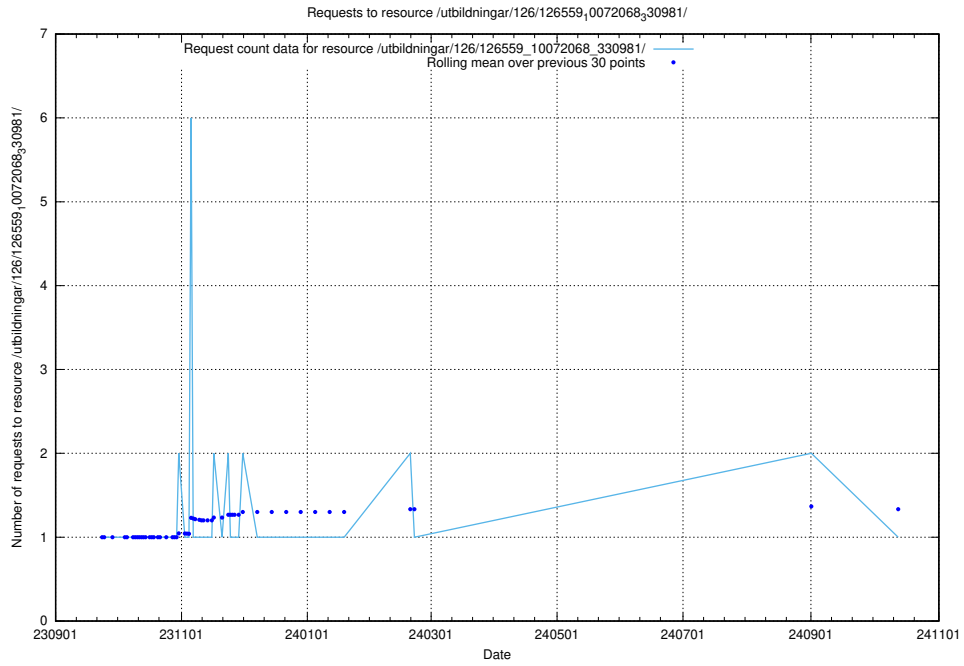

5.5530 Usage of /utbildningar/126/126559_10072068_330981/

Here, we count the number of requests to resource /utbildningar/126/126559_10072068_330981/.