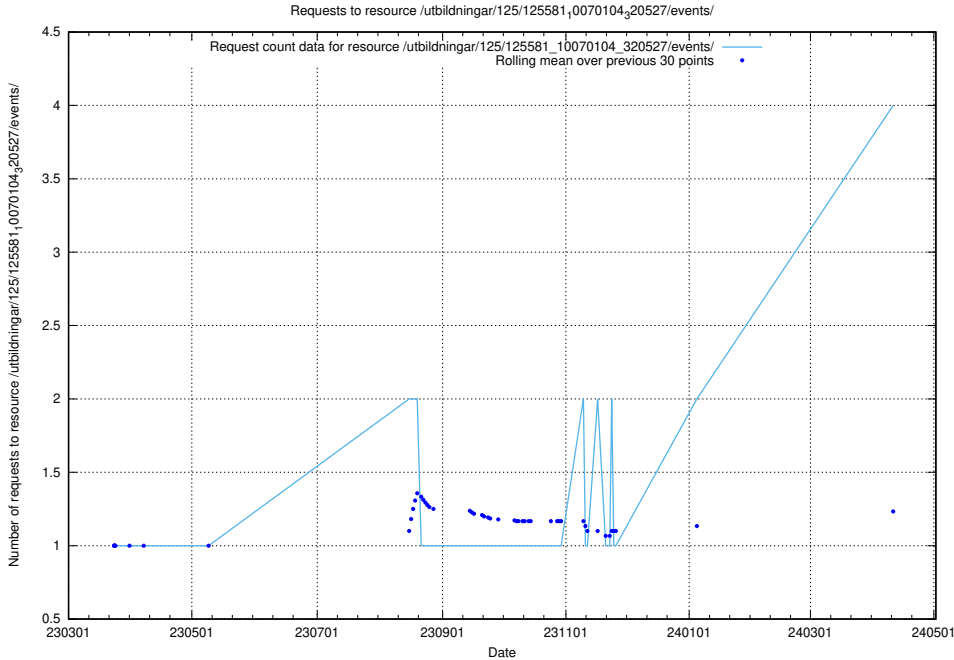

5.241 Usage of /utbildningar/125/125581_10070104_320527/events/

Here, we count the number of requests to resource /utbildningar/125/125581_10070104_320527/events/