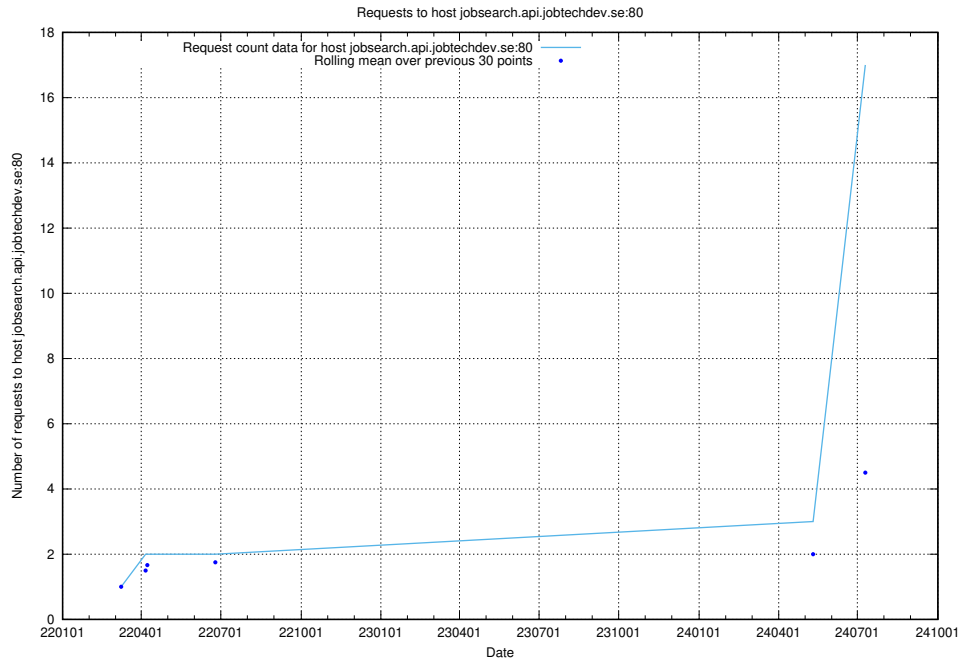

7.51 Usage of jobsearch.api.jobtechdev.se:80

Here, we count the number of requests to host jobsearch.api.jobtechdev.se:80.