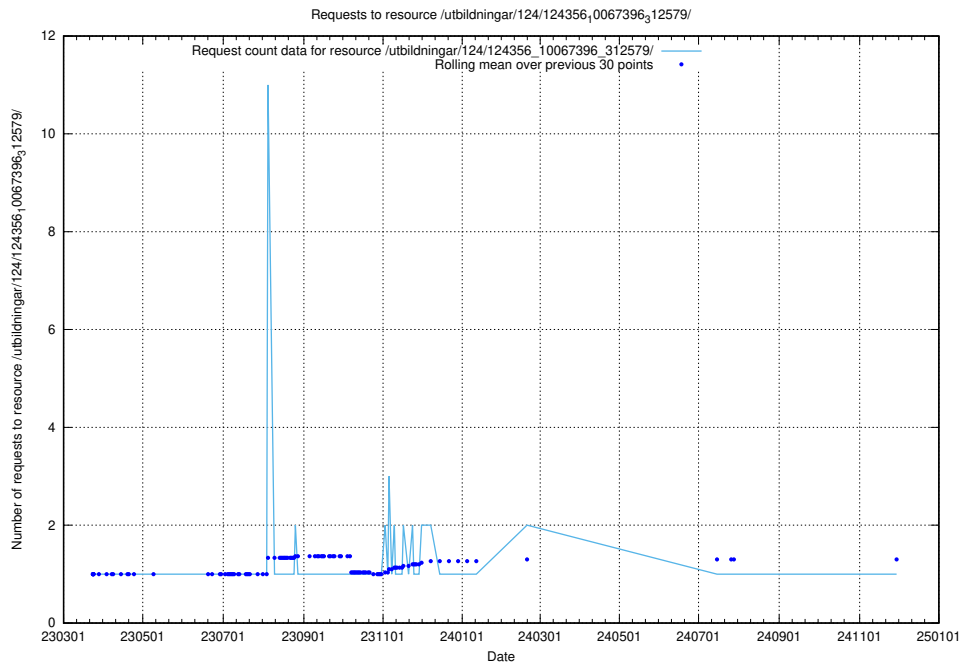

5.4918 Usage of /utbildningar/124/124356_10067396_312579/

Here, we count the number of requests to resource /utbildningar/124/124356_10067396_312579/.