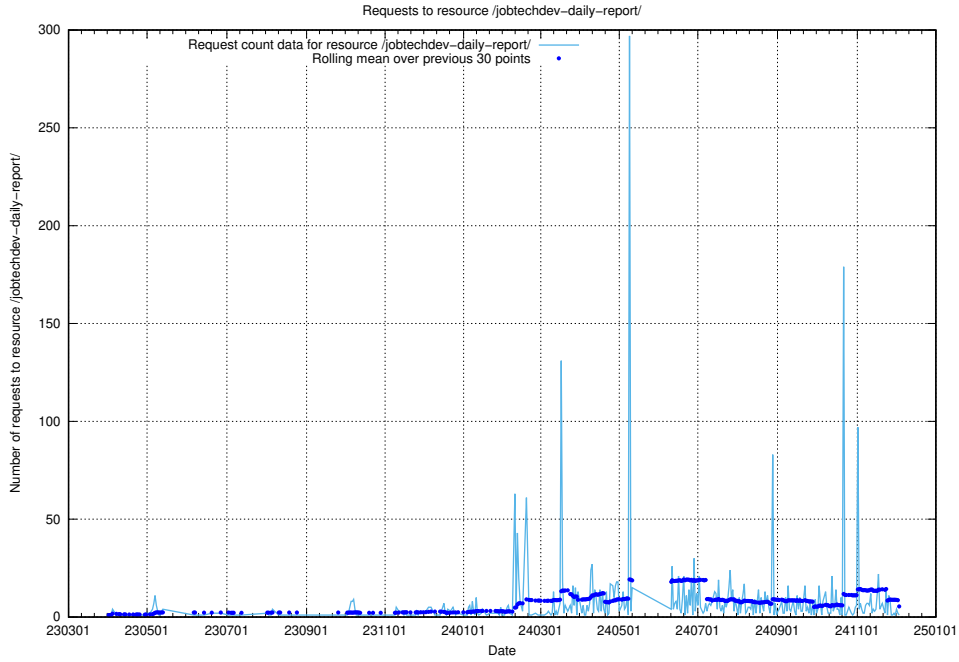

5.7142 Usage of /jobtechdev-daily-report/

Here, we count the number of requests to resource /jobtechdev-daily-report/.