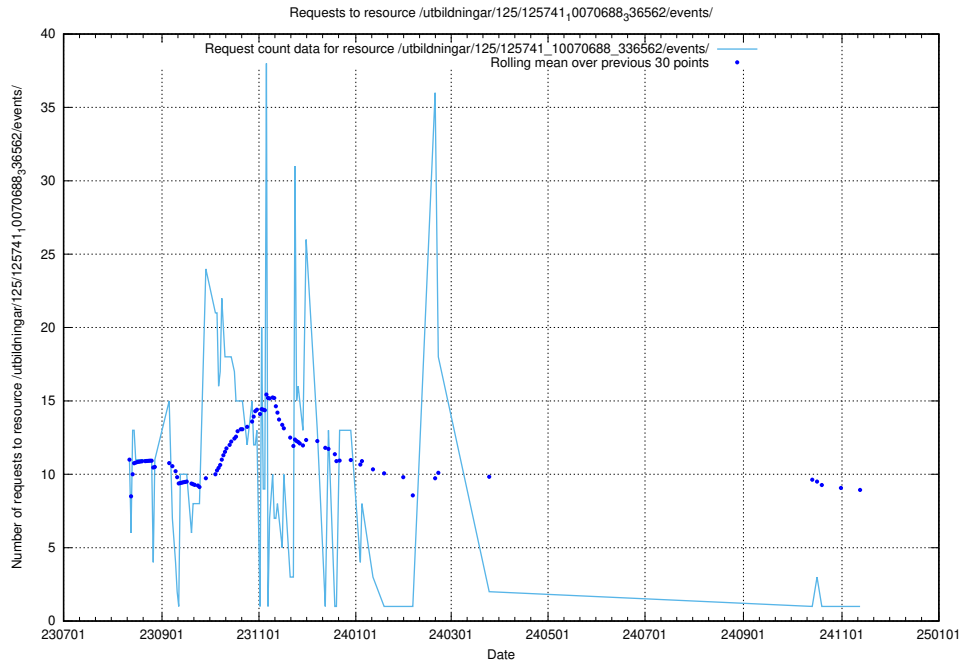

5.5861 Usage of /utbildningar/125/125741_10070688_336562/events/

Here, we count the number of requests to resource /utbildningar/125/125741_10070688_336562/events/