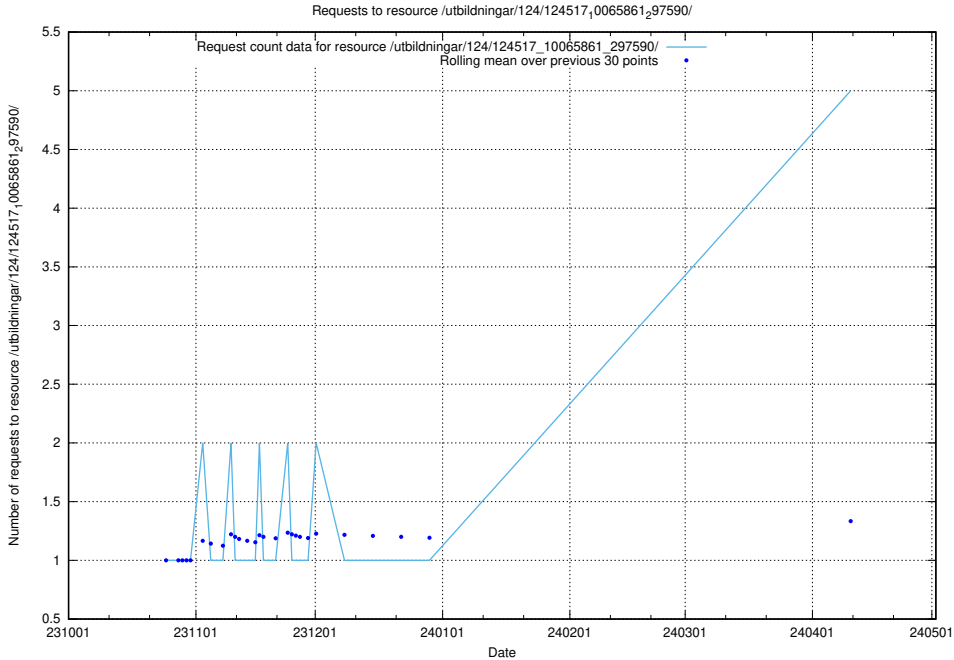

5.207 Usage of /utbildningar/124/124517_10065861_297590/

Here, we count the number of requests to resource /utbildningar/124/124517_10065861_297590/.