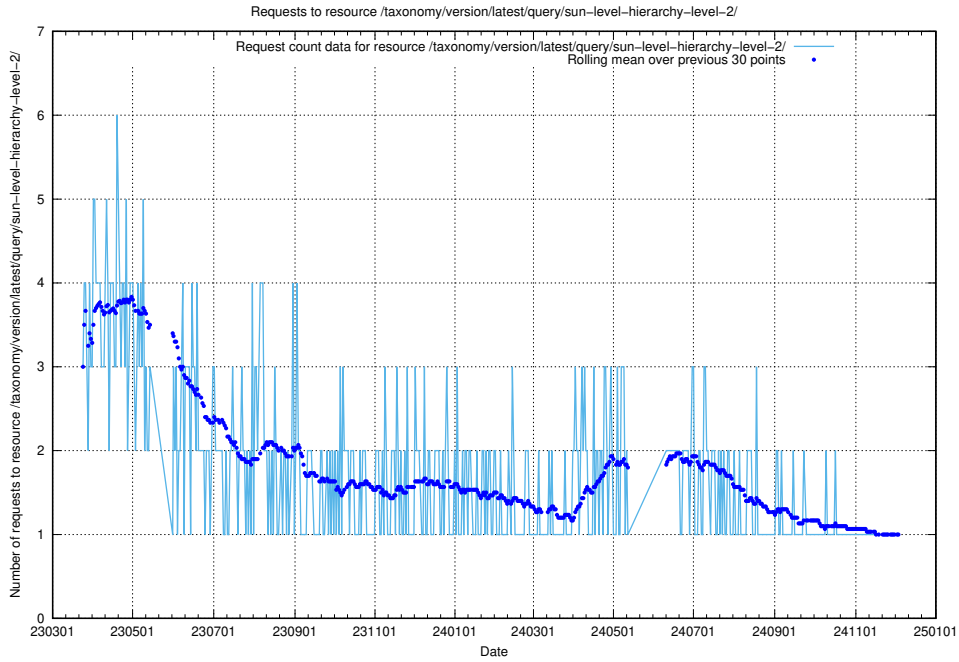

5.7175 Usage of /taxonomy/version/latest/query/sun-level-hierarchy-level-2/

Here, we count the number of requests to resource /taxonomy/version/latest/query/sun-level-hierarchy-level-2/.