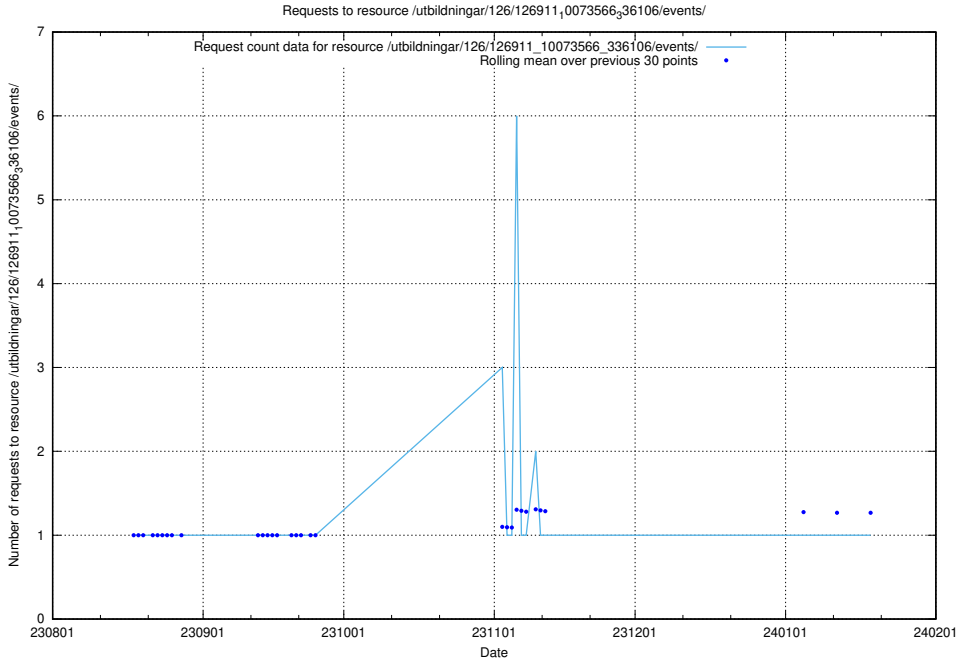

5.5823 Usage of /utbildningar/126/126911_10073566_336106/events/

Here, we count the number of requests to resource /utbildningar/126/126911_10073566_336106/events/