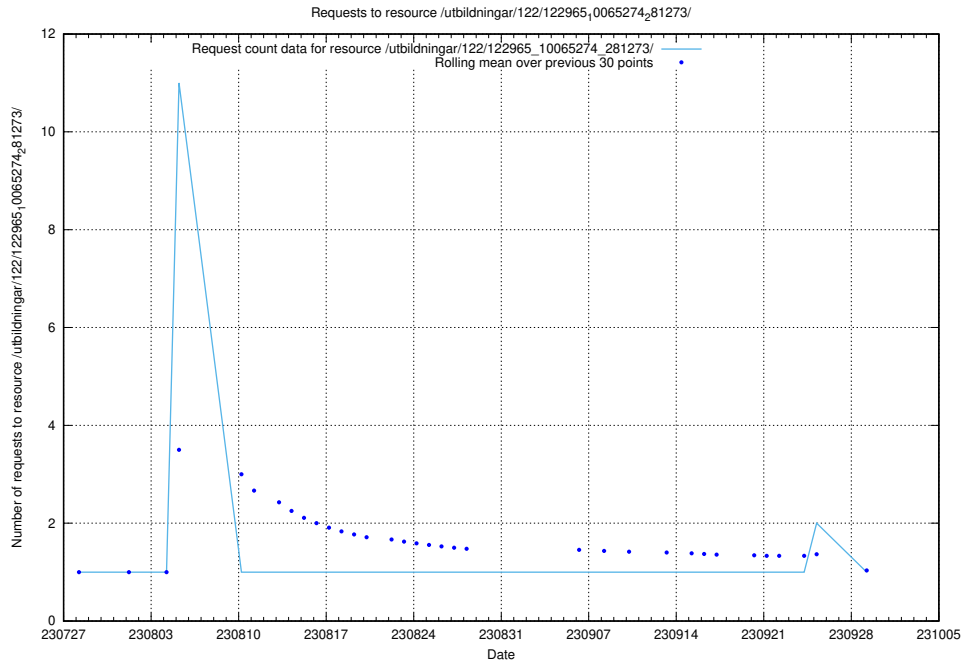

5.5974 Usage of /utbildningar/122/122965_10065274_281273/

Here, we count the number of requests to resource /utbildningar/122/122965_10065274_281273/.