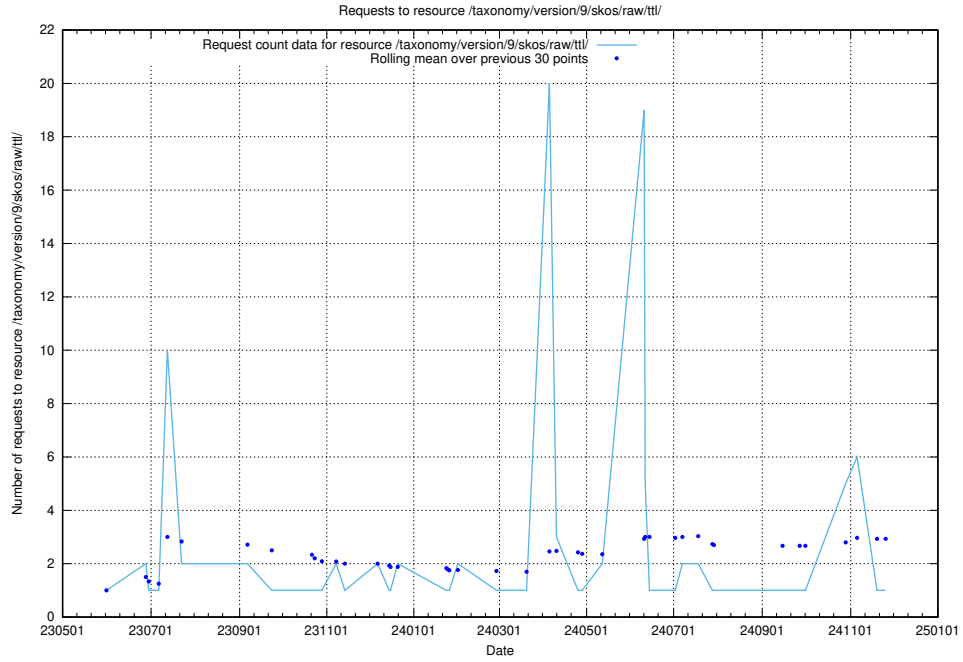

5.7011 Usage of /taxonomy/version/9/skos/raw/ttl/

Here, we count the number of requests to resource /taxonomy/version/9/skos/raw/ttl/.