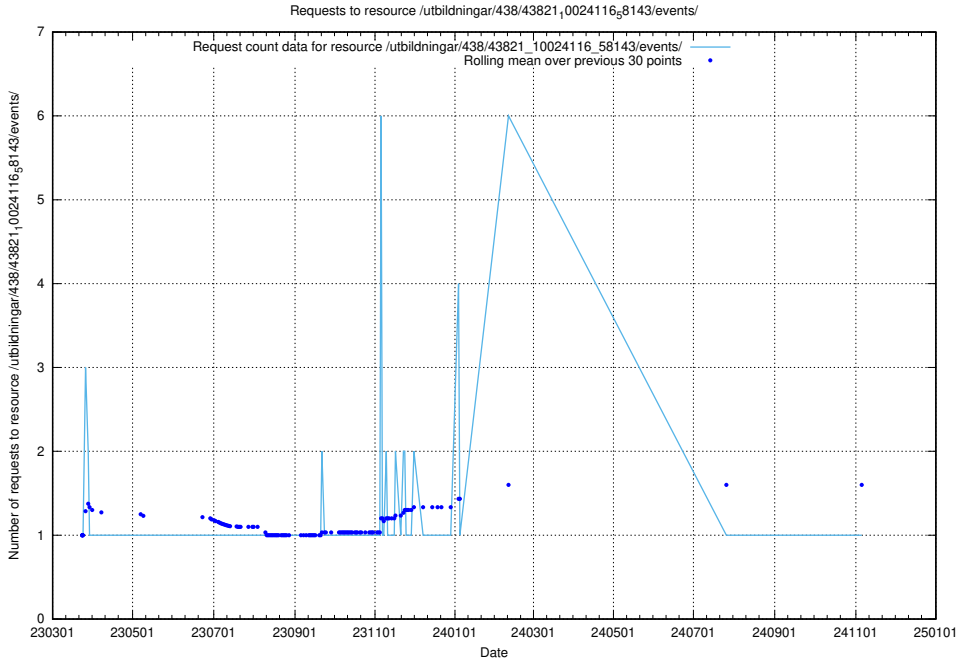

5.7464 Usage of /utbildningar/438/43821_10024116_58143/events/

Here, we count the number of requests to resource /utbildningar/438/43821_10024116_58143/events/.