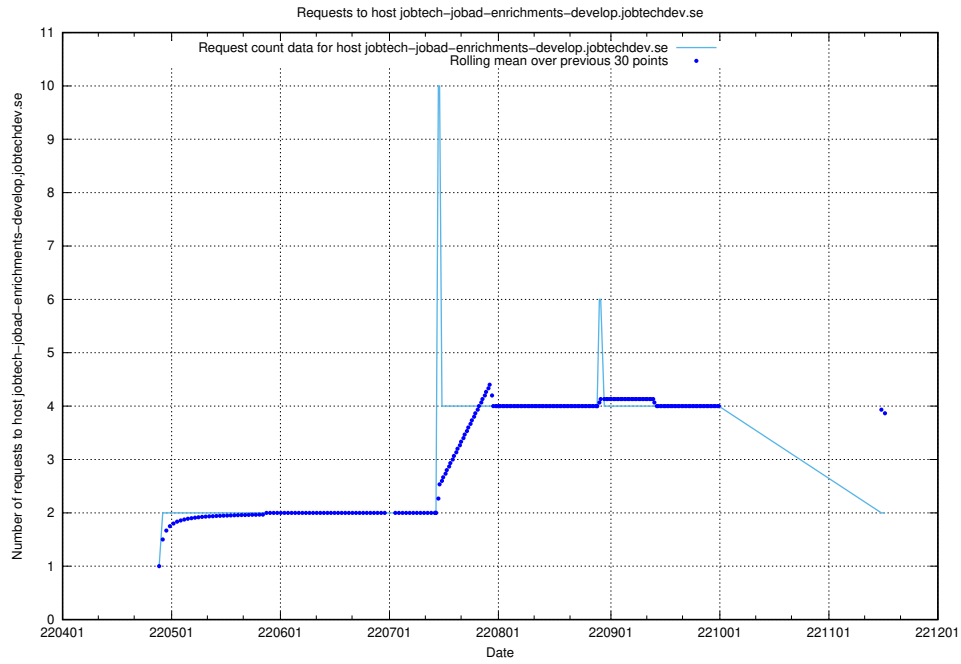

7.467 Usage of jobtech-jobad-enrichments-develop.jobtechdev.se

Here, we count the number of requests to host jobtech-jobad-enrichments-develop.jobtechdev.se.

7.468 Usage of `jobad-enrichments-test.jobtechdev.se`