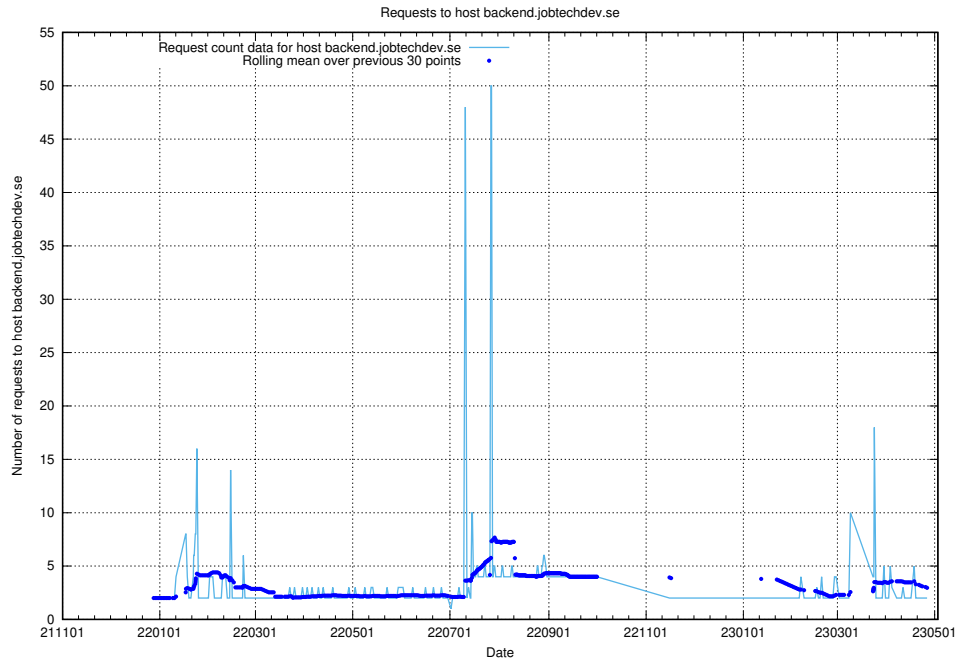

7.385 Usage of backend.jobtechdev.se

Here, we count the number of requests to host backend.jobtechdev.se.