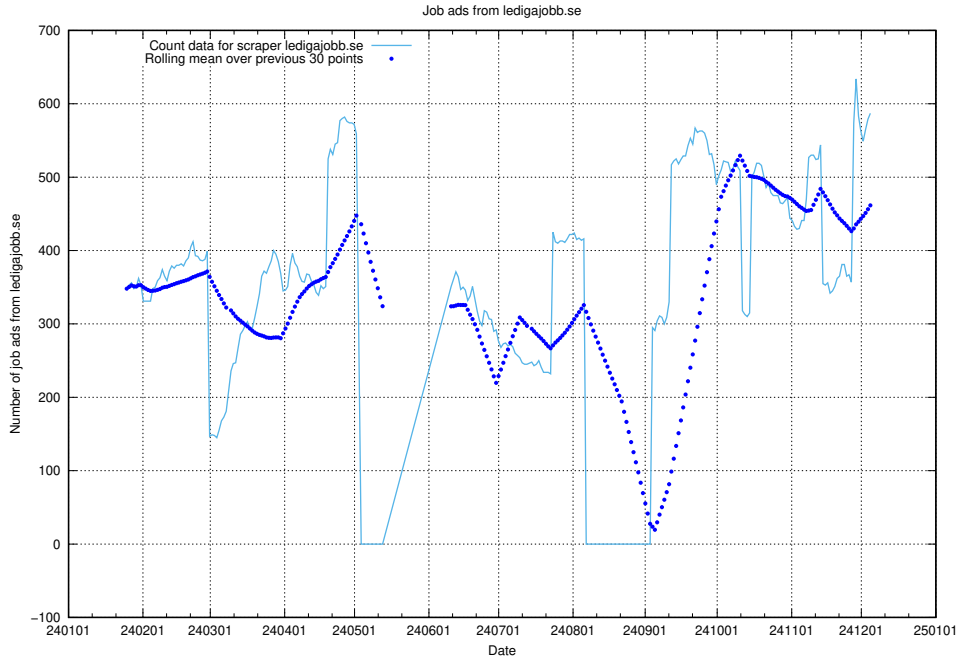

13.6 Number of ads by scraper monster.se.xmlfeed

Here, we count the number of job ads scraped from monster.se.xmlfeed.

13.7 Number of ads by scraper ledigajobb.se

Here, we count the number of job ads scraped from ledigajobb.se.