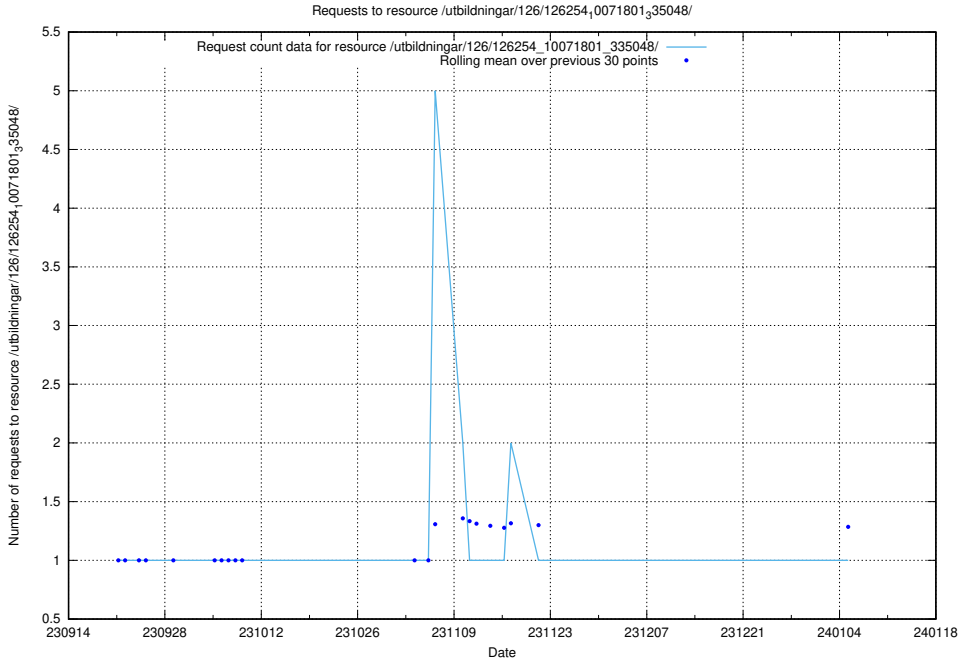

5.5573 Usage of /utbildningar/126/126254_10071801_335048/

Here, we count the number of requests to resource /utbildningar/126/126254_10071801_335048/.