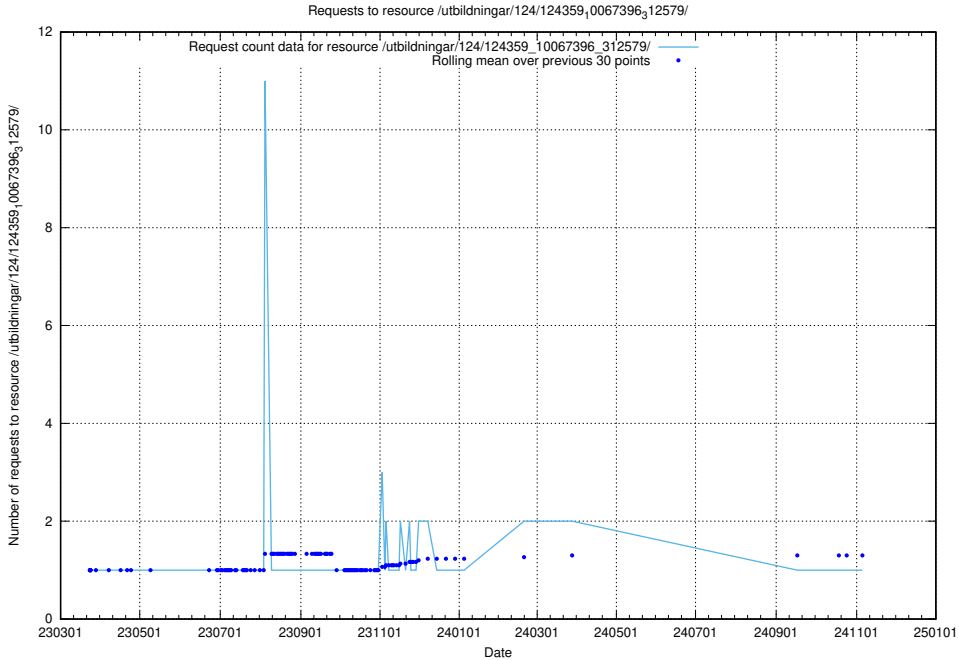

Here, we count the number of requests to resource /utbildningar/124/124359_10067396_312579/.

5.4858 Usage of /taxonomy/version/4/query/skills/

Here, we count the number of requests to resource /taxonomy/version/4/query/skills/.