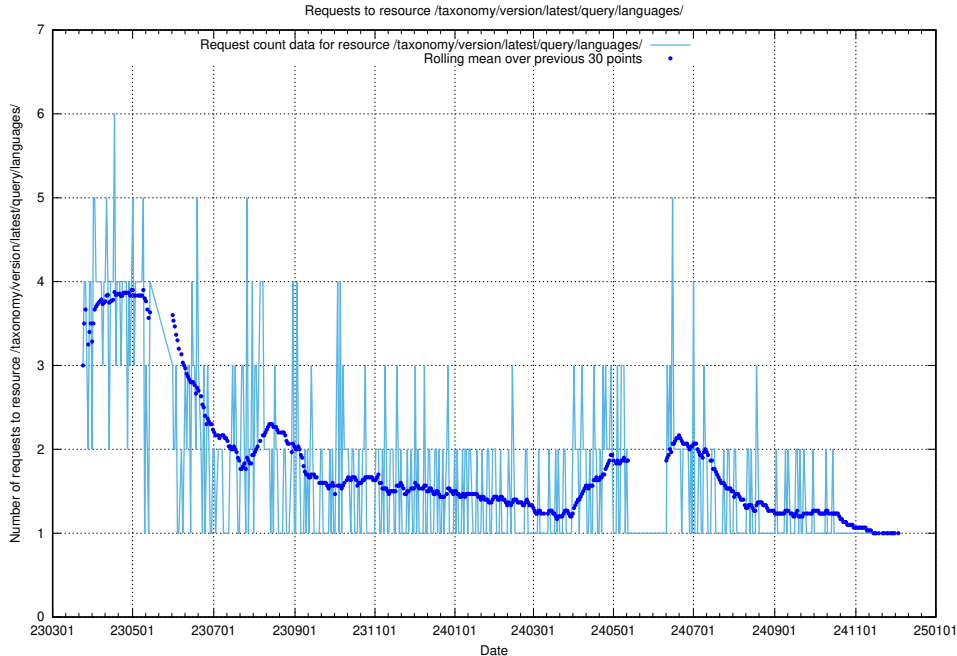

5.7207 Usage of /taxonomy/version/latest/query/languages/

Here, we count the number of requests to resource /taxonomy/version/latest/query/languages/.