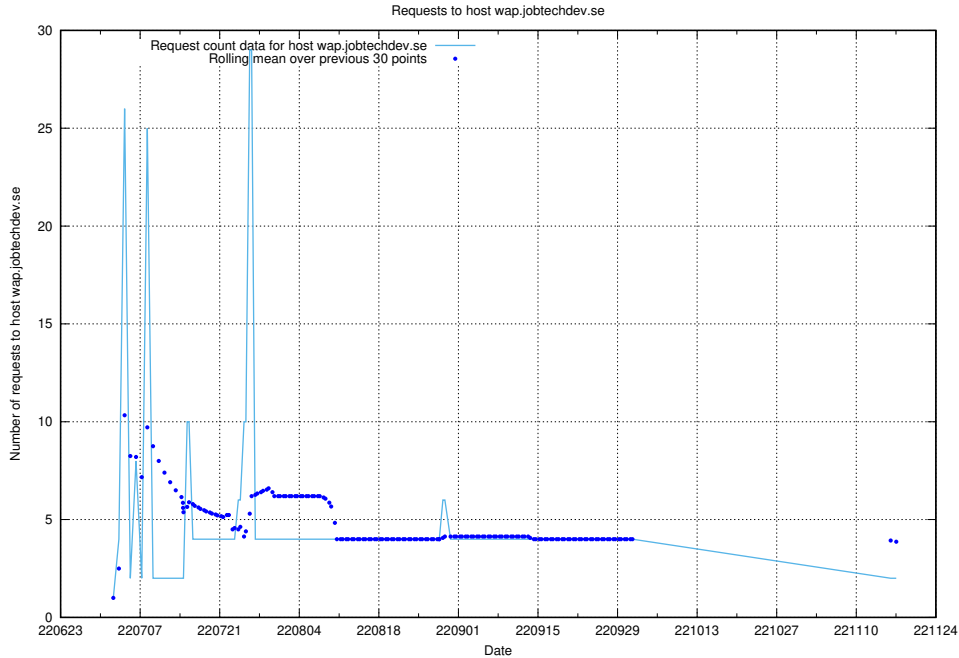

7.420 Usage of wap.jobtechdev.se

Here, we count the number of requests to host wap.jobtechdev.se.