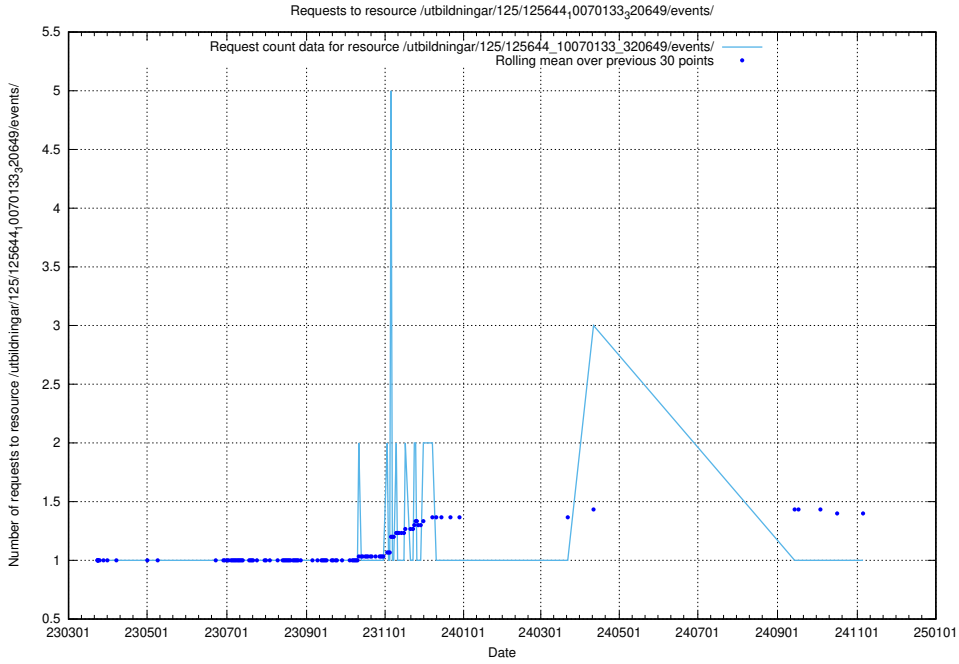

5.1022 Usage of /utbildningar/125/125644_10070133_320649/events/

Here, we count the number of requests to resource /utbildningar/125/125644_10070133_320649/events/