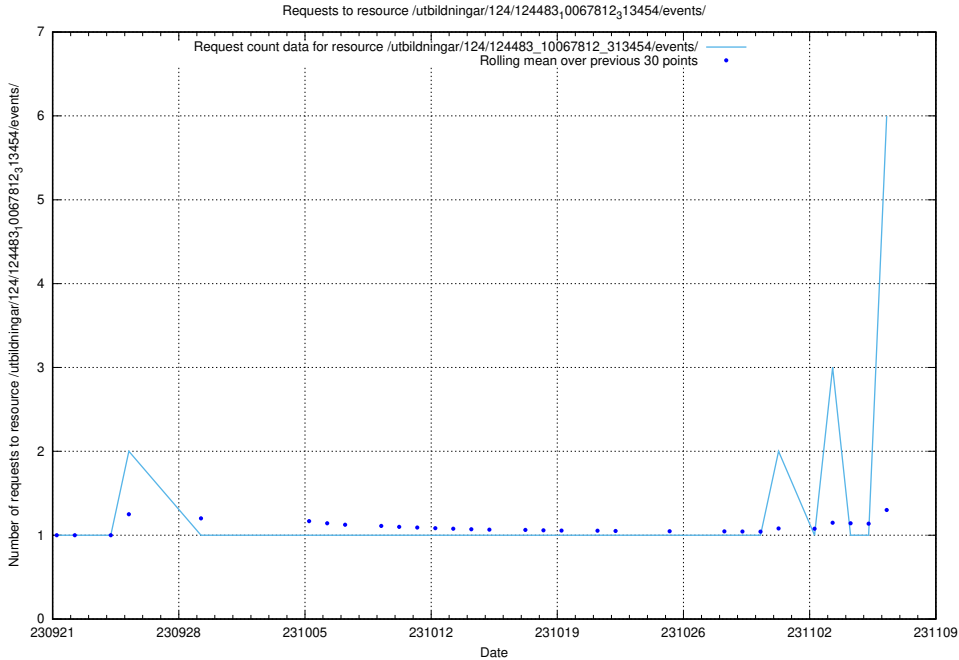

5.130 Usage of /utbildningar/124/124483_10067812_313454/events/

Here, we count the number of requests to resource /utbildningar/124/124483_10067812_313454/events/