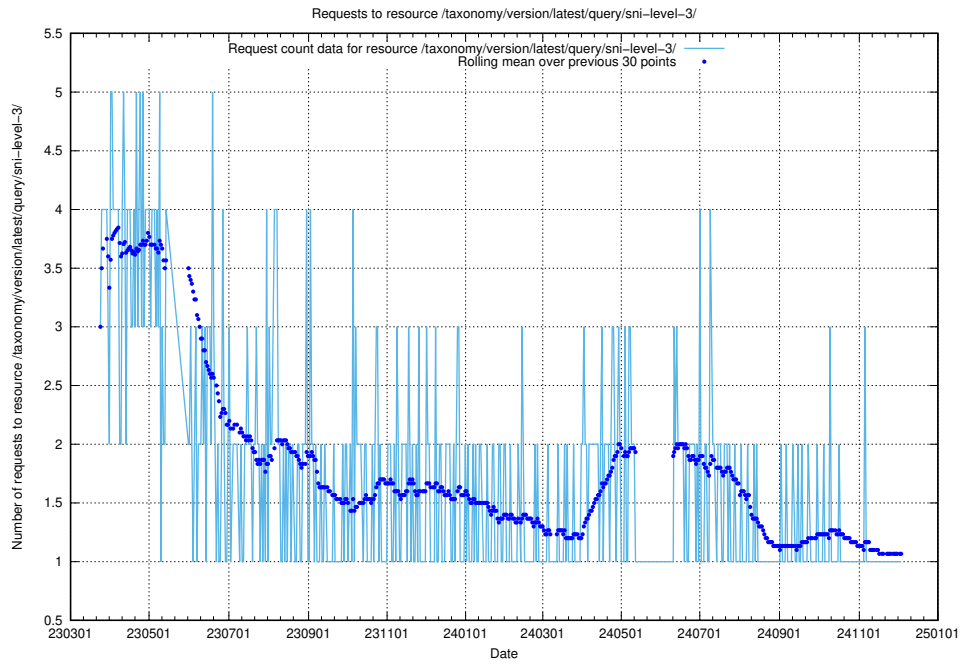

5.7195 Usage of /taxonomy/version/latest/query/sni-level-3/

Here, we count the number of requests to resource /taxonomy/version/latest/query/sni-level-3/.