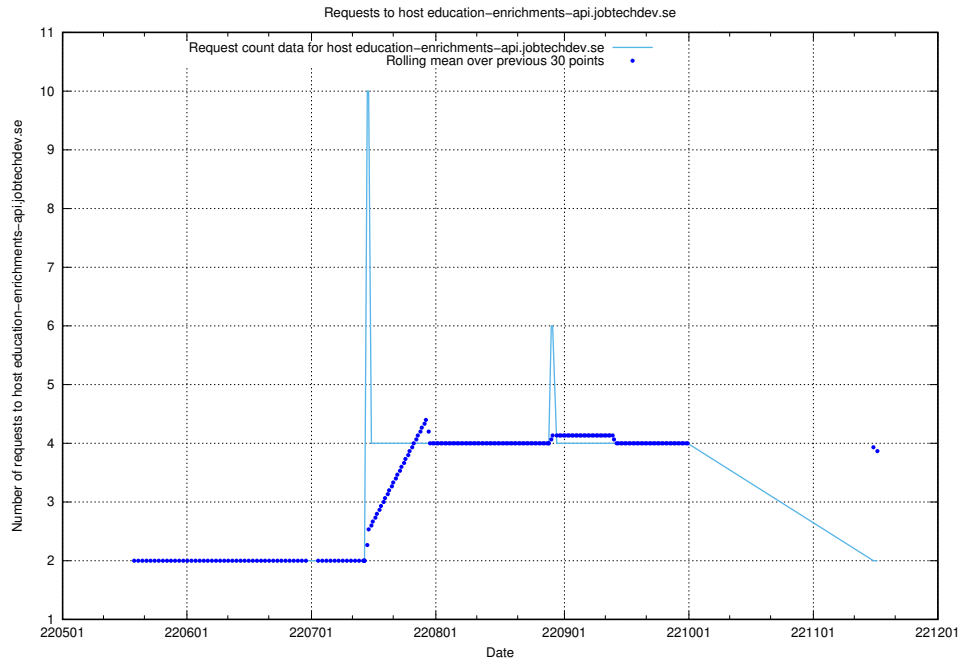

7.452 Usage of education-enrichments-api.jobtechdev.se

Here, we count the number of requests to host education-enrichments-api.jobtechdev.se.