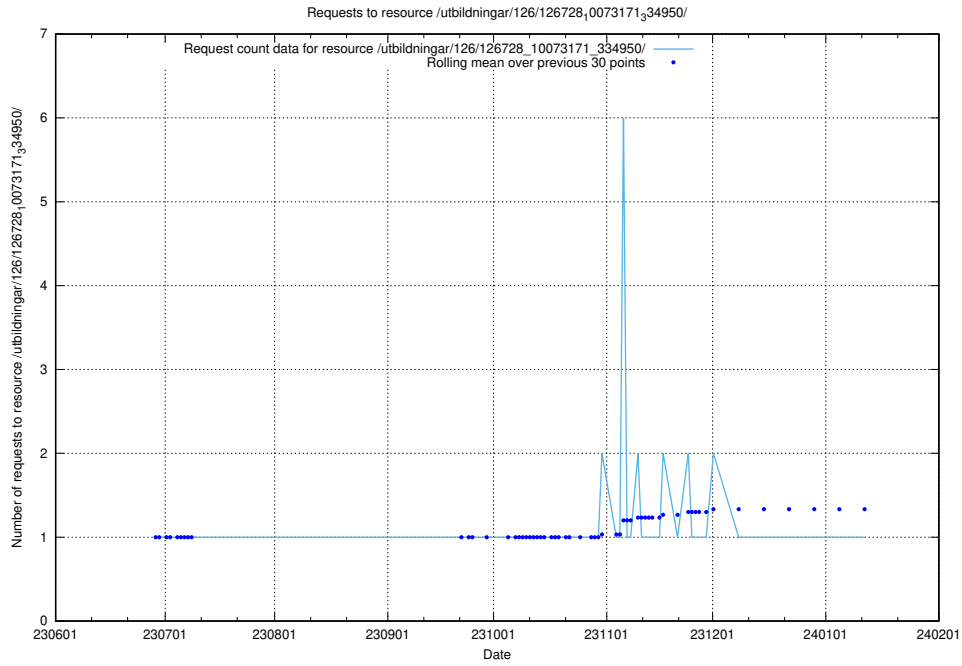

Here, we count the number of requests to resource /utbildningar/126/126728_10073171_334950/events/

5.6508 Usage of /utbildningar/126/126728_10073171_334950/

Here, we count the number of requests to resource /utbildningar/126/126728_10073171_334950/.