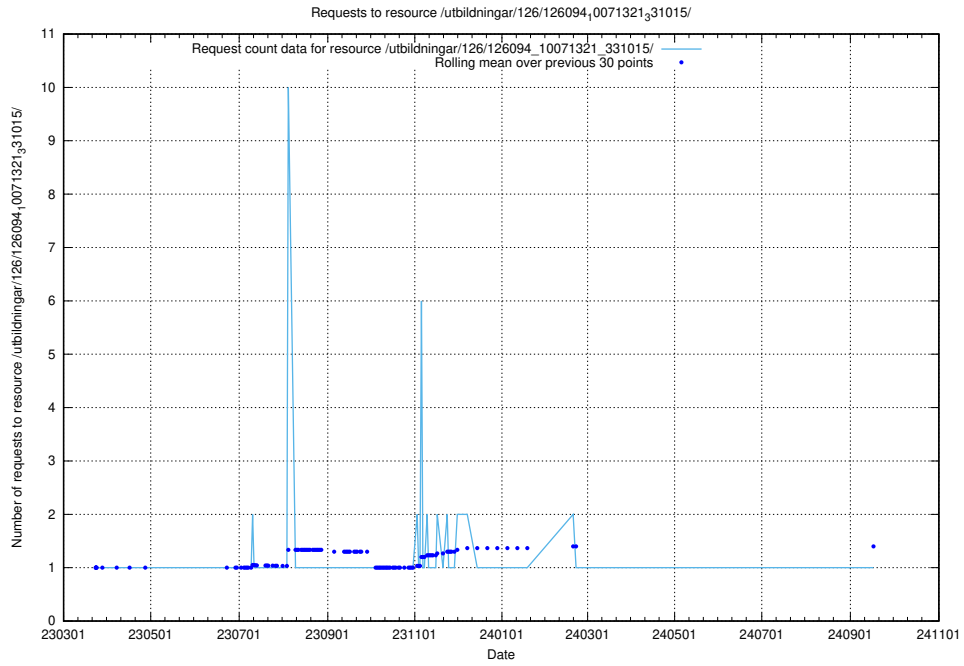

5.7566 Usage of /utbildningar/126/126094_10071321_331015/

Here, we count the number of requests to resource /utbildningar/126/126094_10071321_331015/.