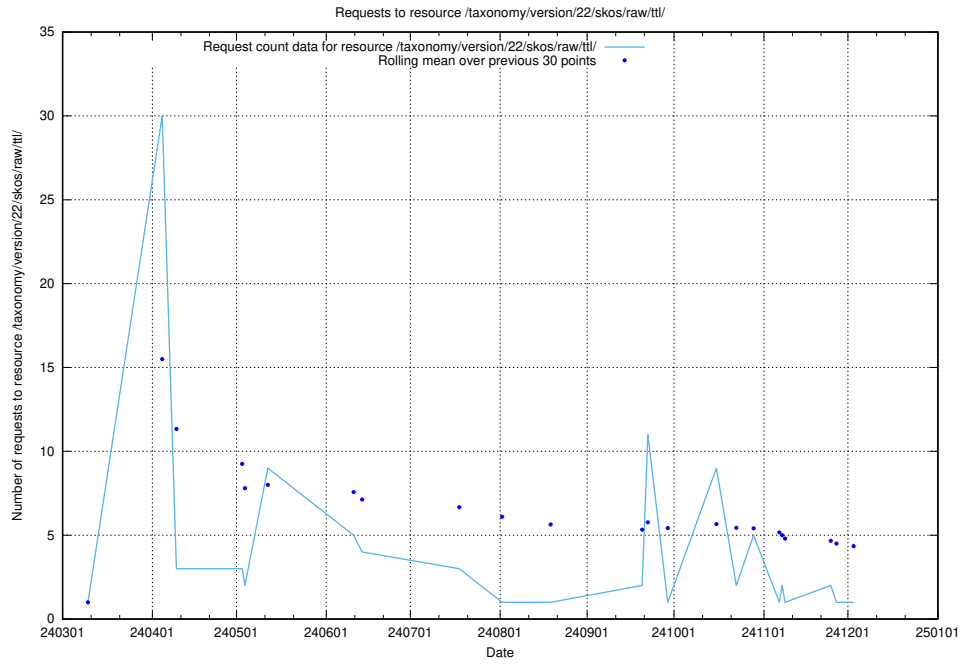

5.2917 Usage of `/taxonomy/version/22/skos/raw/ttl/`

Here, we count the number of requests to resource `/taxonomy/version/22/skos/raw/ttl/`.