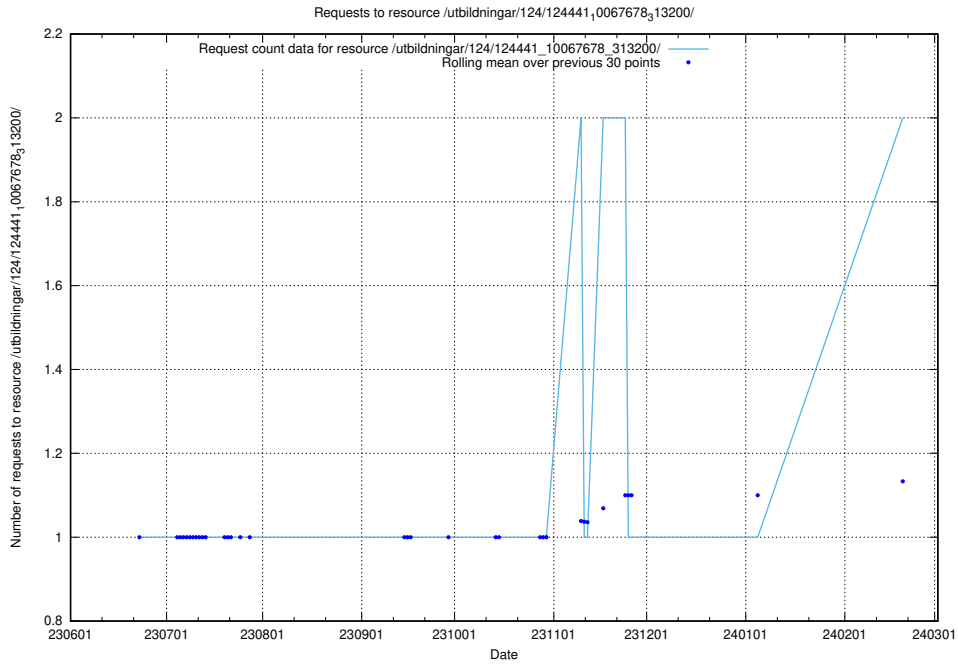

5.860 Usage of /utbildningar/124/124441_10067678_313200/

Here, we count the number of requests to resource /utbildningar/124/124441_10067678_313200/.