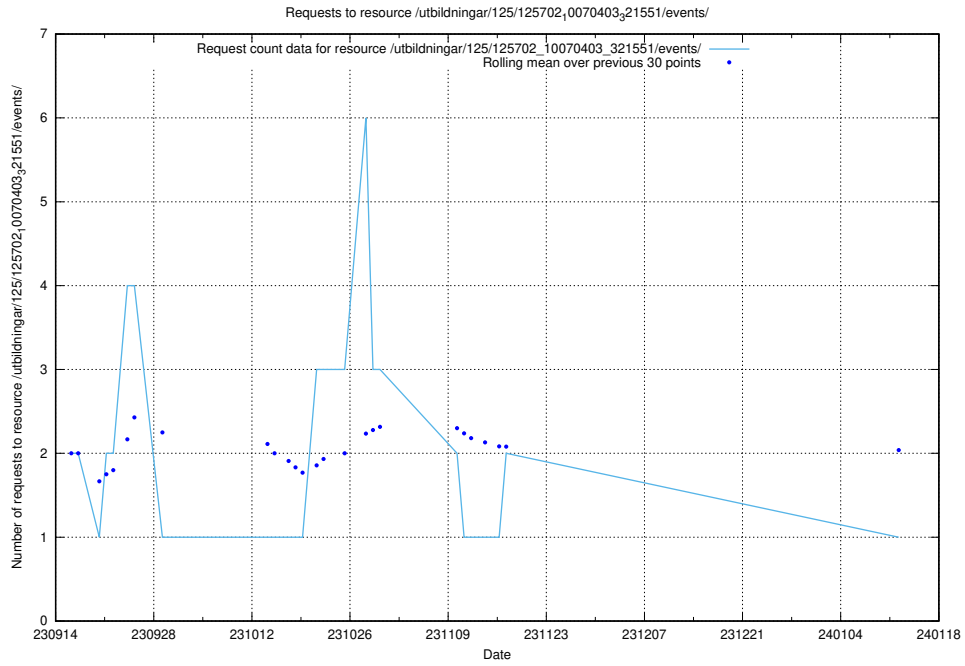

5.5590 Usage of /utbildningar/125/125702_10070403_321551/events/

Here, we count the number of requests to resource /utbildningar/125/125702_10070403_321551/events/