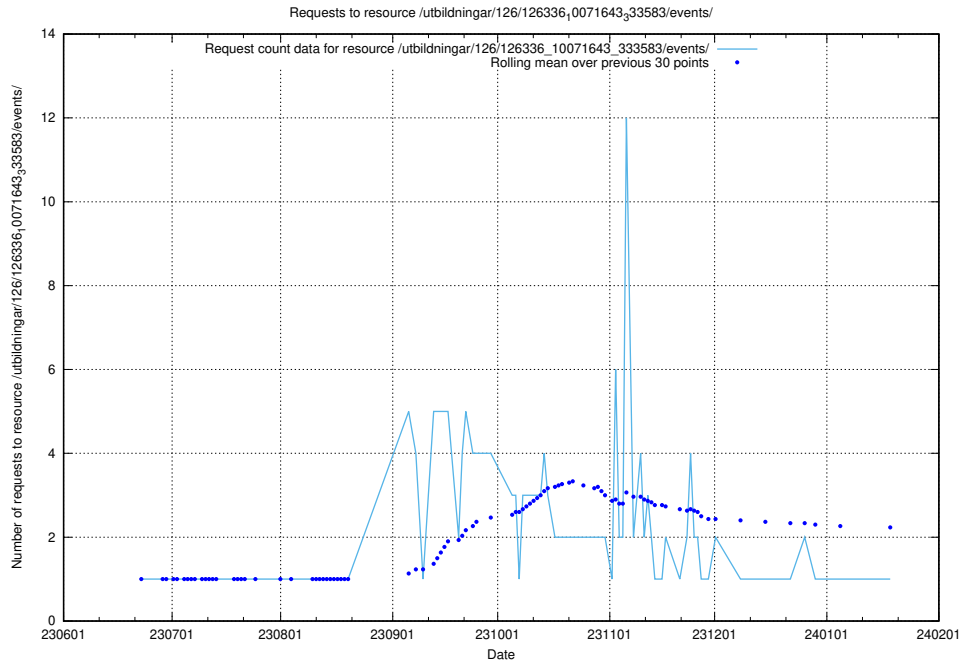

Here, we count the number of requests to resource /utbildningar/126/126336_10071644_334023/.

5.6725 Usage of /utbildningar/126/126336_10071643_333583/events/

Here, we count the number of requests to resource /utbildningar/126/126336_10071643_333583/events/