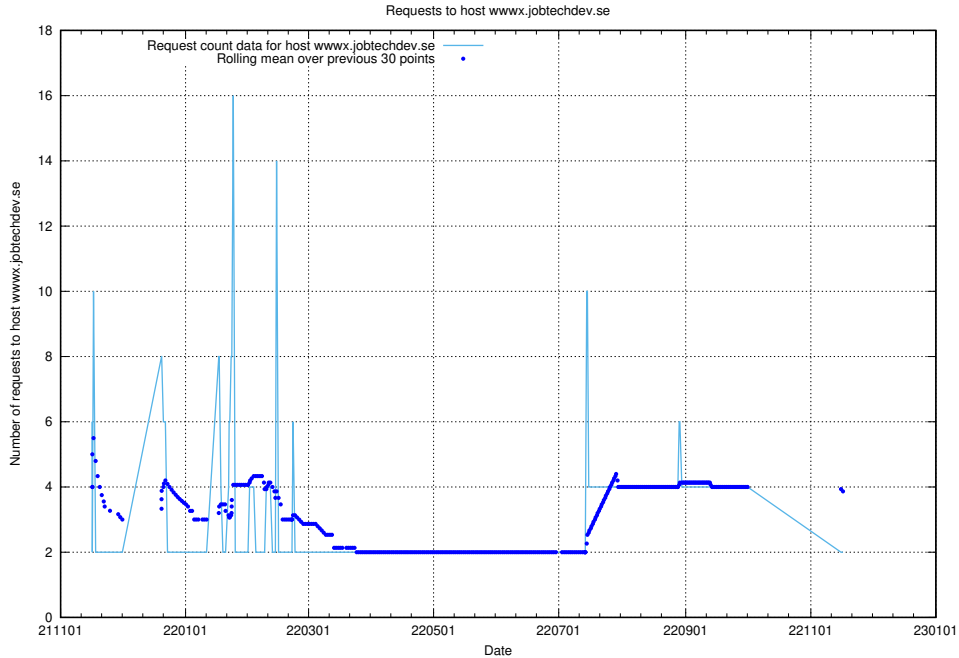

7.564 Usage of www.jobtechdev.se

Here, we count the number of requests to host www.jobtechdev.se.