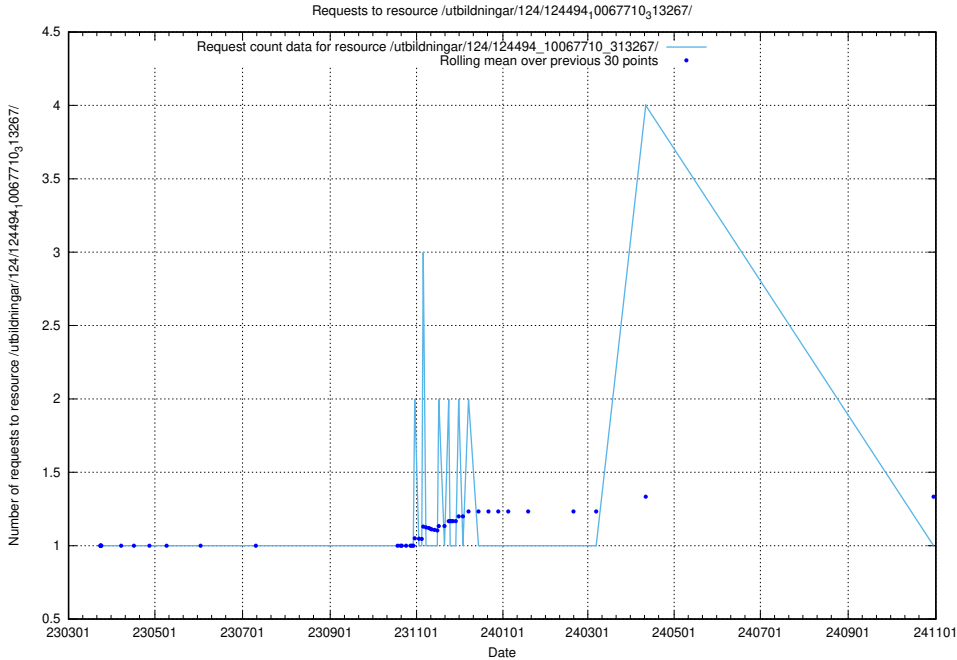

5.3791 Usage of /utbildningar/124/124494_10067710_313267/

Here, we count the number of requests to resource /utbildningar/124/124494_10067710_313267/.