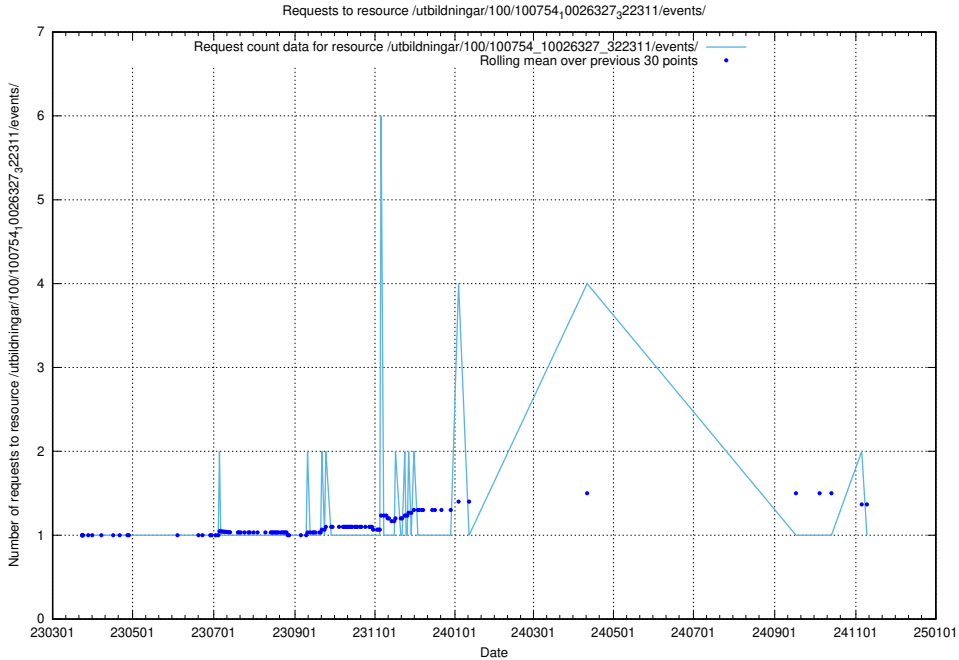

5.6643 Usage of /utbildningar/100/100754_10026327_322311/events/

Here, we count the number of requests to resource /utbildningar/100/100754_10026327_322311/events/