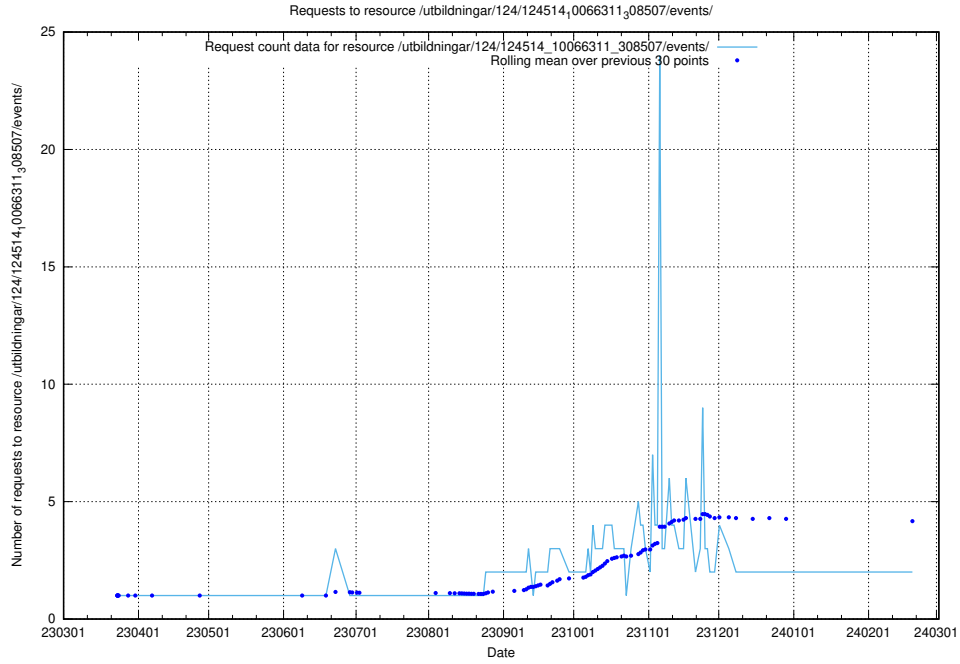

Here, we count the number of requests to resource /utbildningar/utb_emil/125/125198_10069245_317768/

5.609 Usage of /utbildningar/124/124514_10066311_308507/events/

Here, we count the number of requests to resource /utbildningar/124/124514_10066311_308507/events/