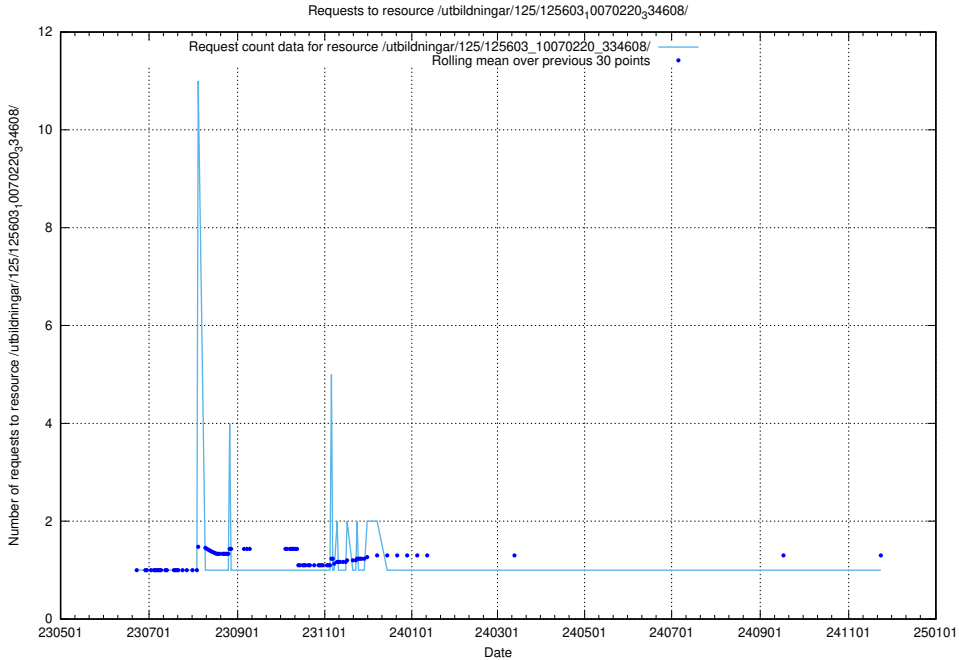

5.6777 Usage of /utbildningar/125/125603_10070220_334608/

Here, we count the number of requests to resource /utbildningar/125/125603_10070220_334608/.