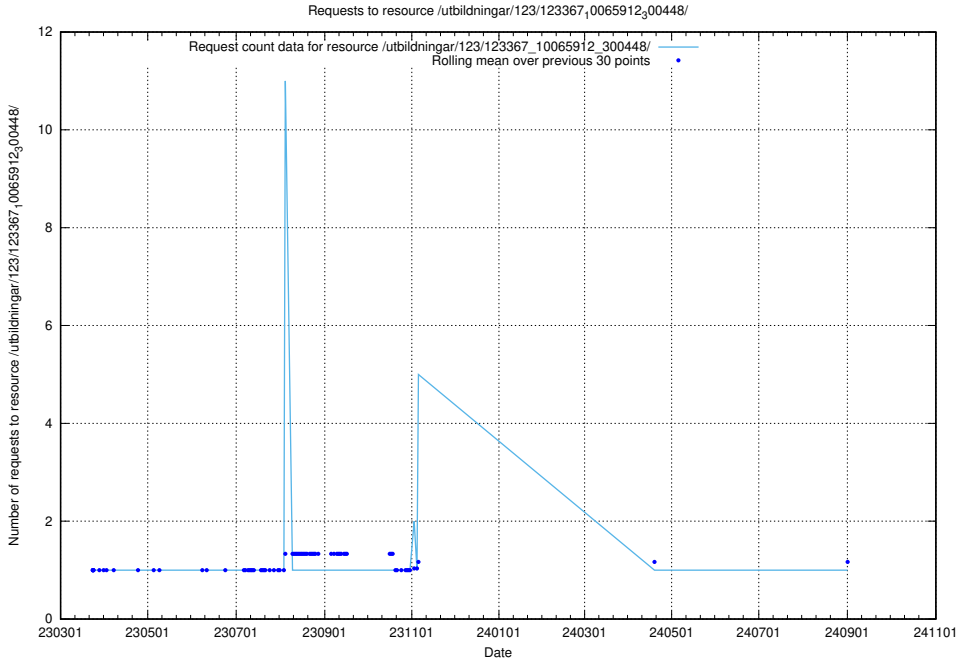

Here, we count the number of requests to resource /utbildningar/126/126237_10071454_326668/.

5.5757 Usage of /utbildningar/123/123367_10065912_300448/

Here, we count the number of requests to resource /utbildningar/123/123367_10065912_300448/.