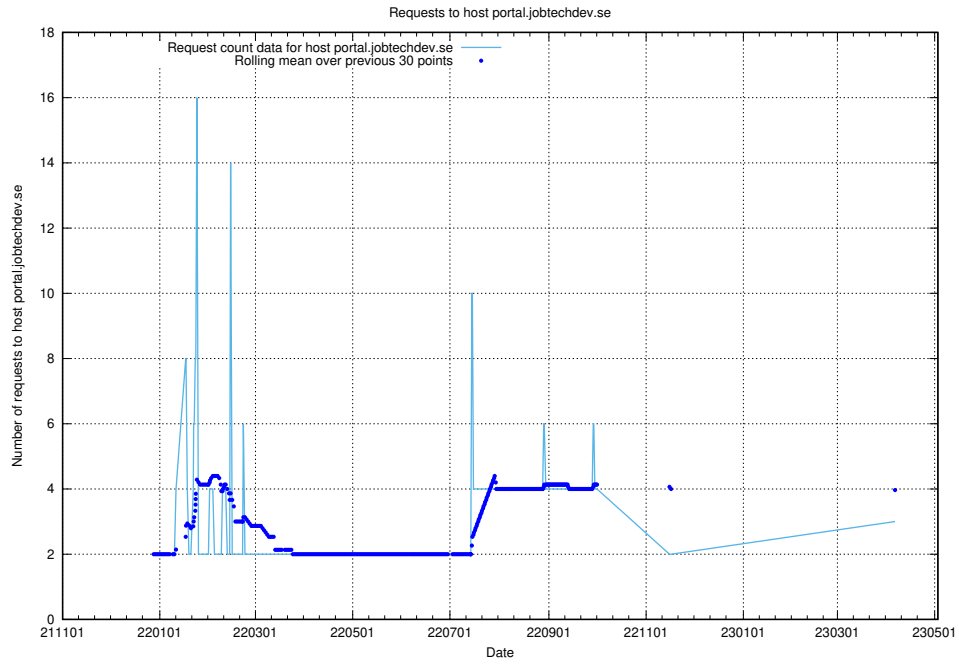

7.213 Usage of portal.jobtechdev.se

Here, we count the number of requests to host portal.jobtechdev.se.