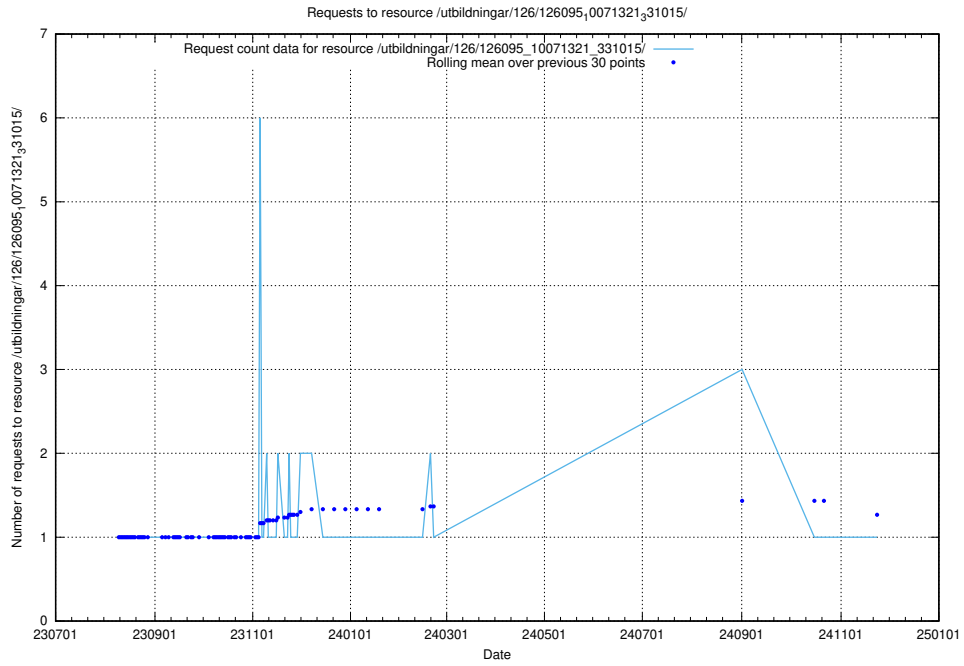

5.5890 Usage of /utbildningar/126/126095_10071321_331015/

Here, we count the number of requests to resource /utbildningar/126/126095_10071321_331015/.