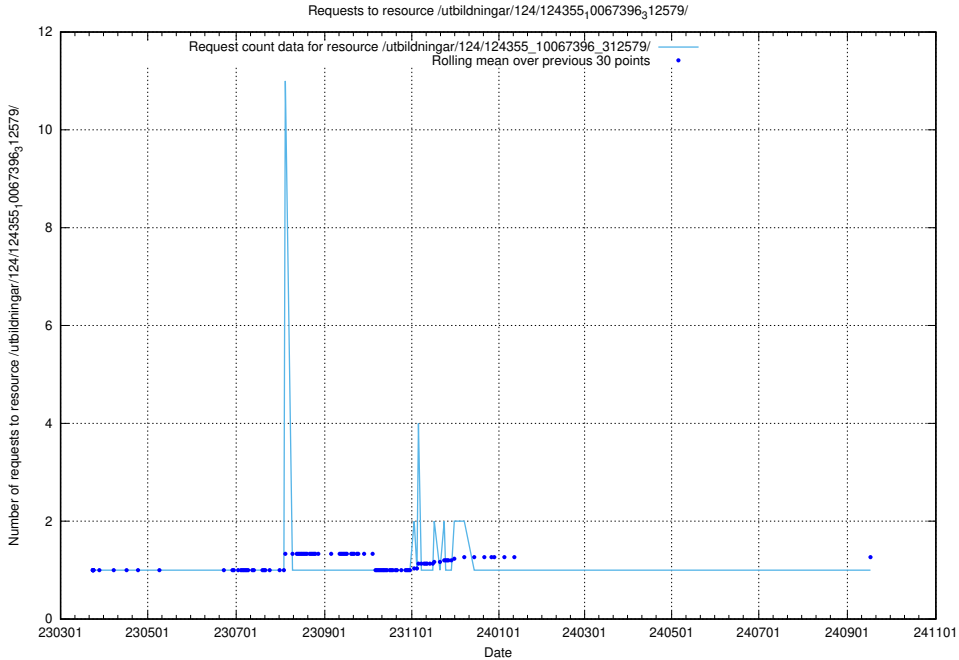

5.4936 Usage of /utbildningar/124/124355_10067396_312579/

Here, we count the number of requests to resource /utbildningar/124/124355_10067396_312579/.