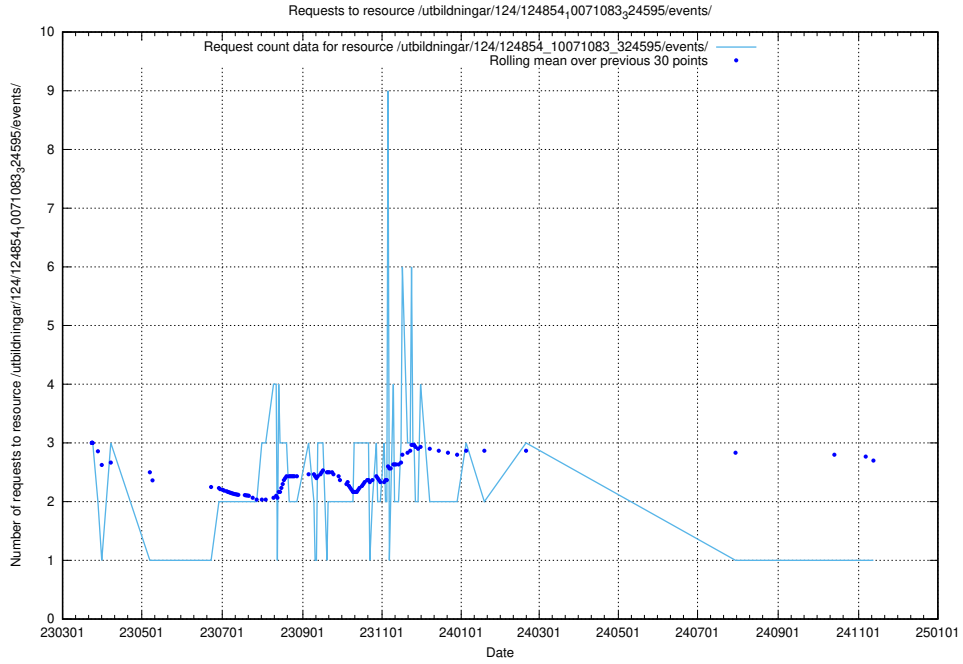

5.7386 Usage of /utbildningar/124/124854_10071083_324595/events/

Here, we count the number of requests to resource /utbildningar/124/124854_10071083_324595/events/