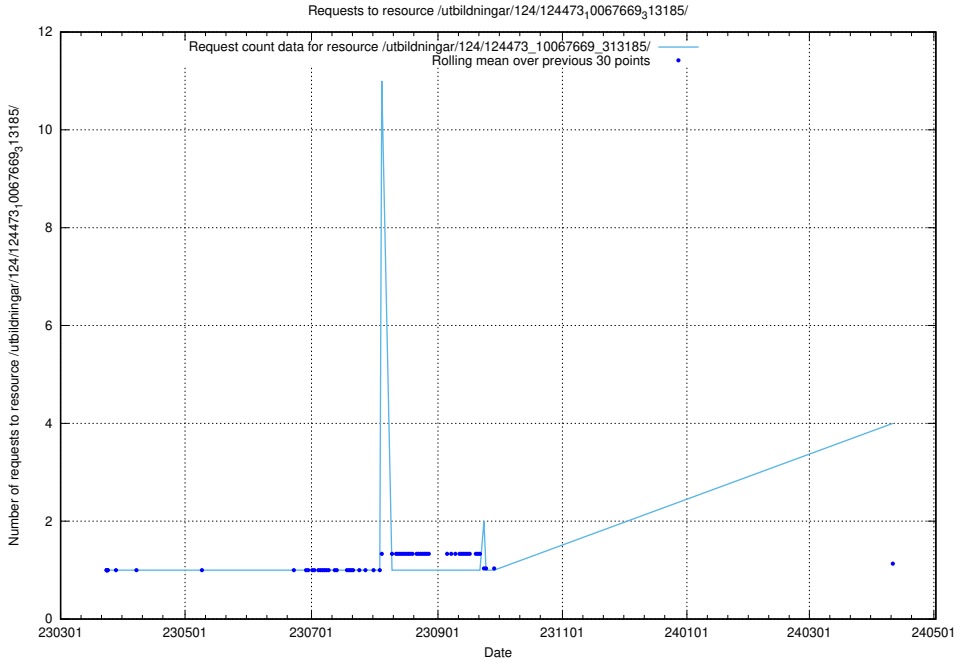

5.282 Usage of /utbildningar/124/124473_10067669_313185/

Here, we count the number of requests to resource /utbildningar/124/124473_10067669_313185/.