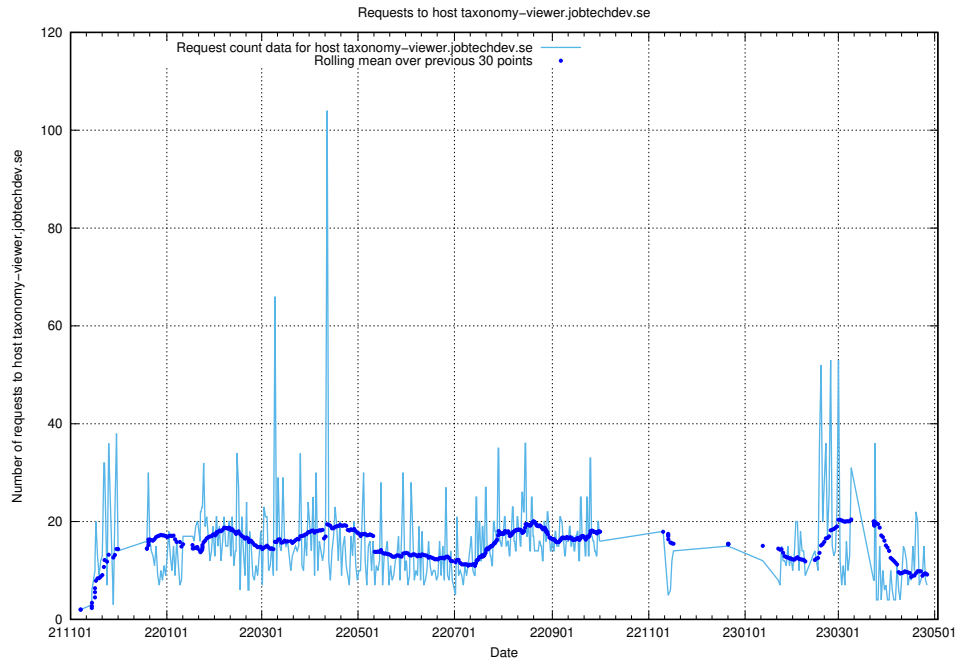

7.92 Usage of taxonomy-viewer.jobtechdev.se

Here, we count the number of requests to host taxonomy-viewer.jobtechdev.se.