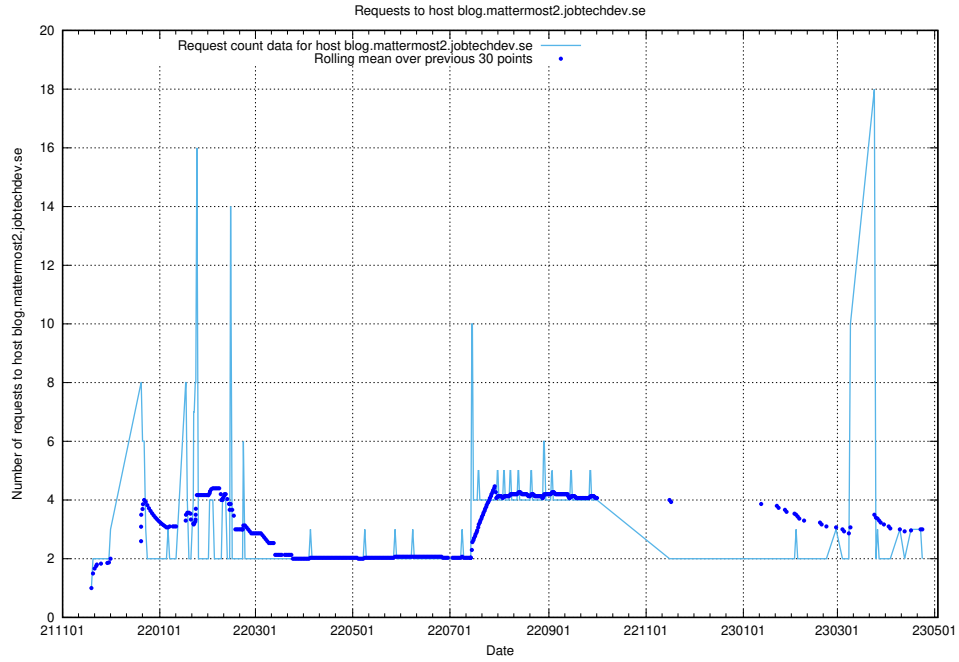

7.499 Usage of `blog.mattermost2.jobtechdev.se`

Here, we count the number of requests to host `blog.mattermost2.jobtechdev.se`.