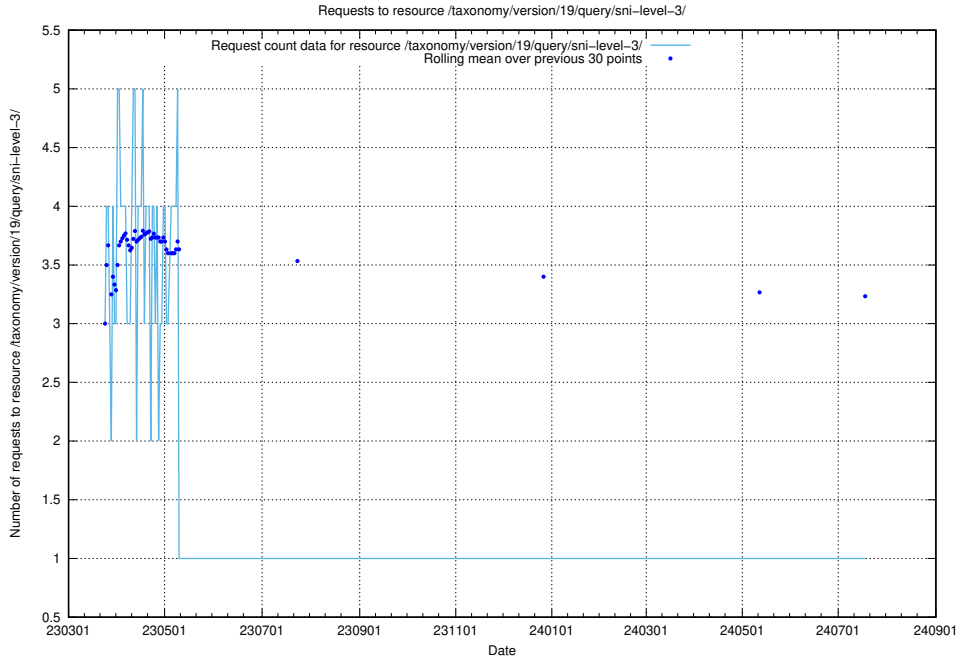

5.7247 Usage of /taxonomy/version/19/query/sni-level-3/

Here, we count the number of requests to resource /taxonomy/version/19/query/sni-level-3/.