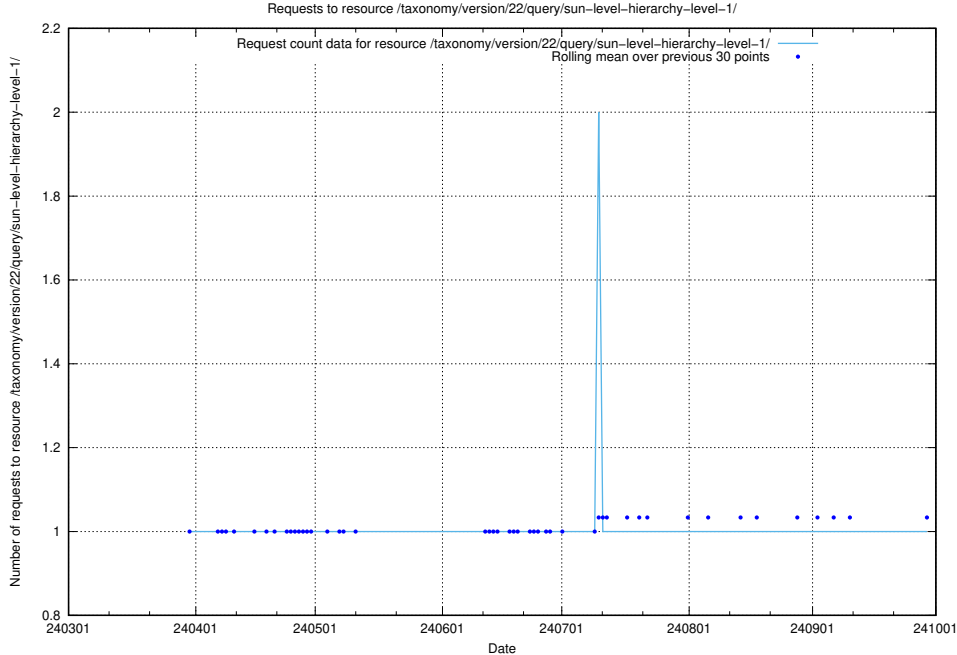

5.2608 Usage of /taxonomy/version/22/query/sun-level-hierarchy-level-1/

Here, we count the number of requests to resource /taxonomy/version/22/query/sun-level-hierarchy-level-1/.