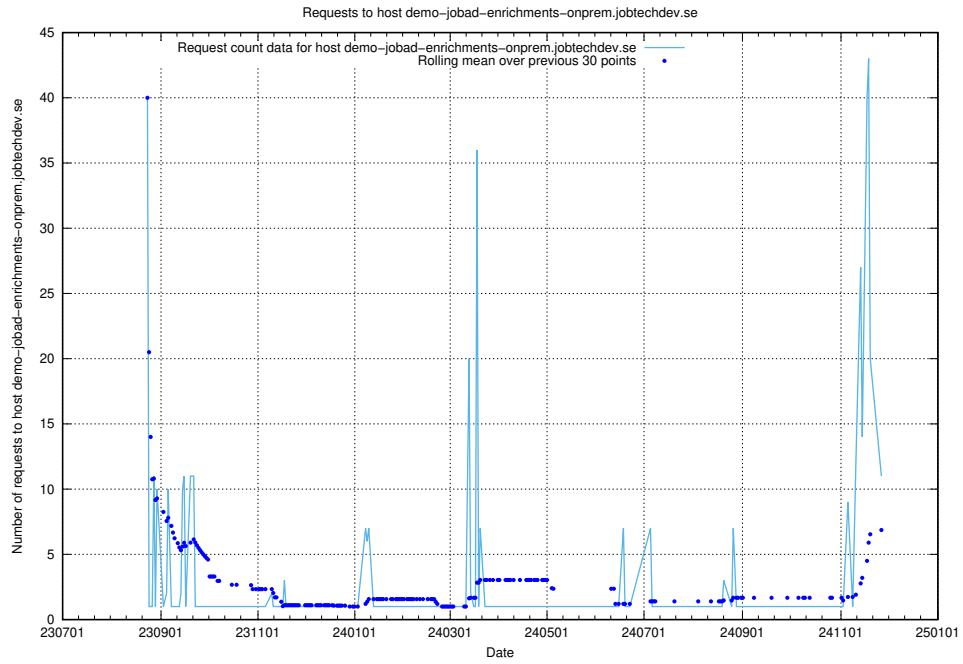

7.73 Usage of demo-jobad-enrichments-onprem.jobtechdev.se

Here, we count the number of requests to host demo-jobad-enrichments-onprem.jobtechdev.se.