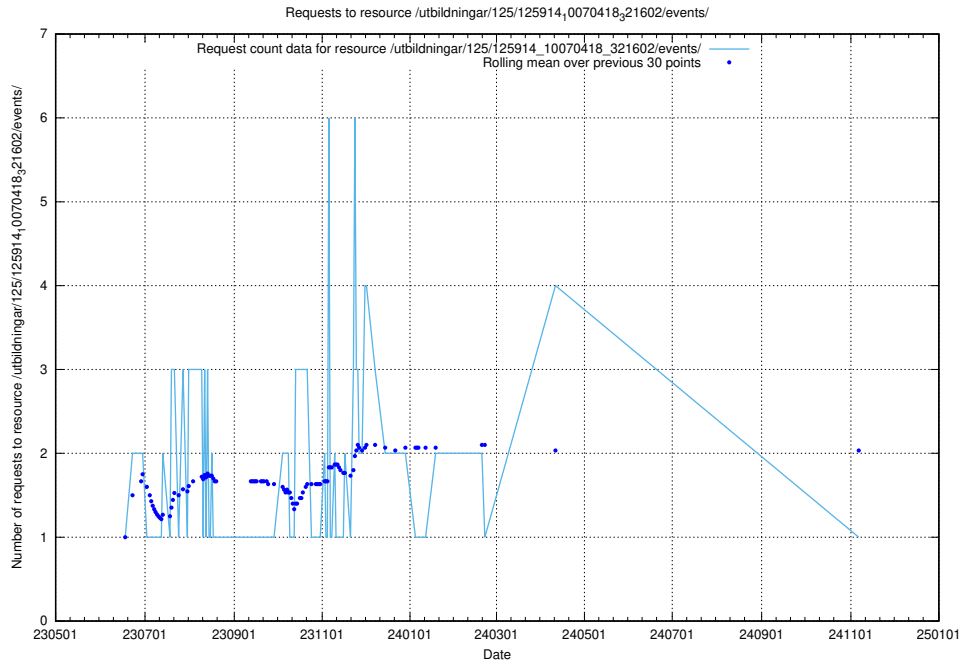

5.6937 Usage of /utbildningar/125/125914_10070418_321602/events/

Here, we count the number of requests to resource /utbildningar/125/125914_10070418_321602/events/