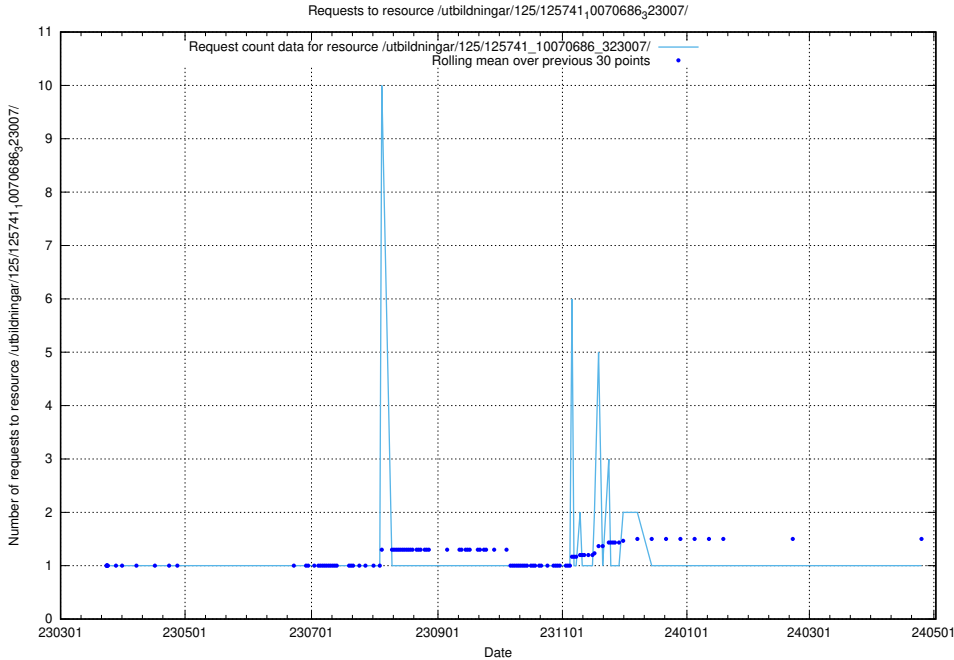

5.7606 Usage of /utbildningar/125/125741_10070686_323007/

Here, we count the number of requests to resource /utbildningar/125/125741_10070686_323007/.