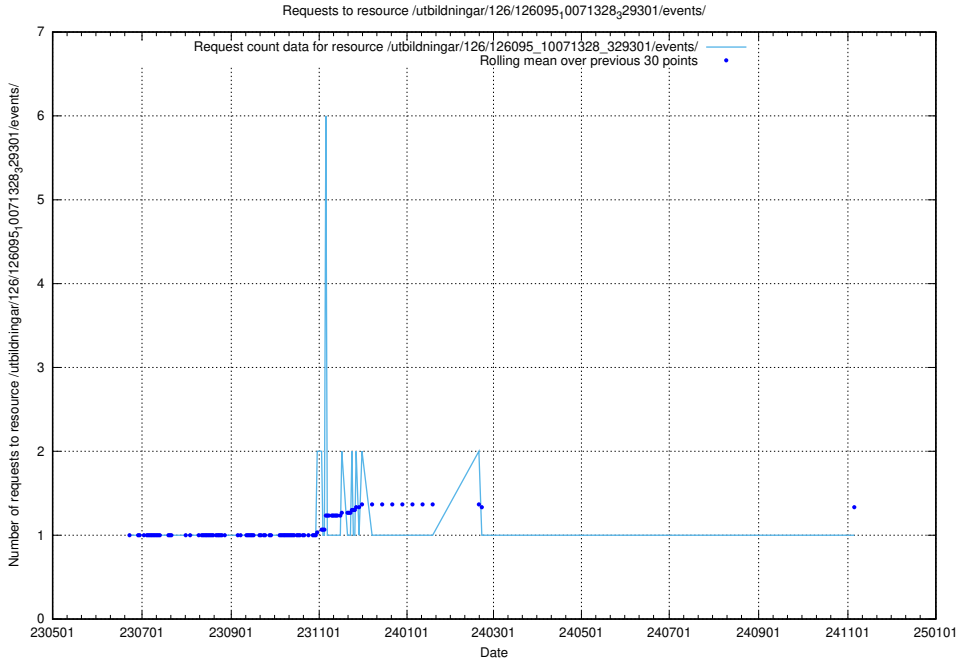

5.6735 Usage of /utbildningar/126/126095_10071328_329301/events/

Here, we count the number of requests to resource /utbildningar/126/126095_10071328_329301/events/