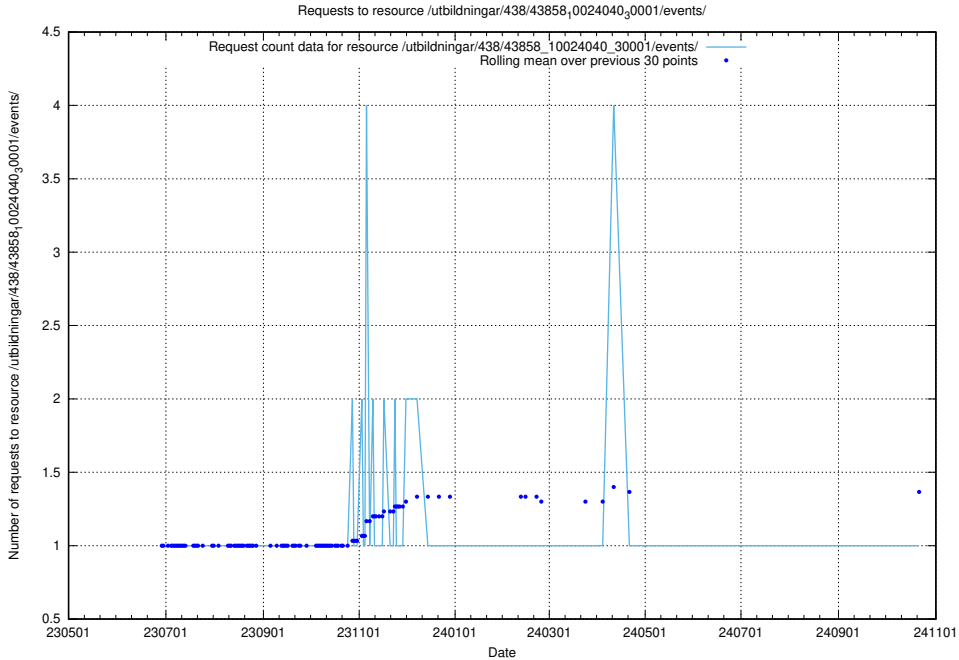

5.6482 Usage of /utbildningar/438/43858_10024040_30001/events/

Here, we count the number of requests to resource /utbildningar/438/43858_10024040_30001/events/.