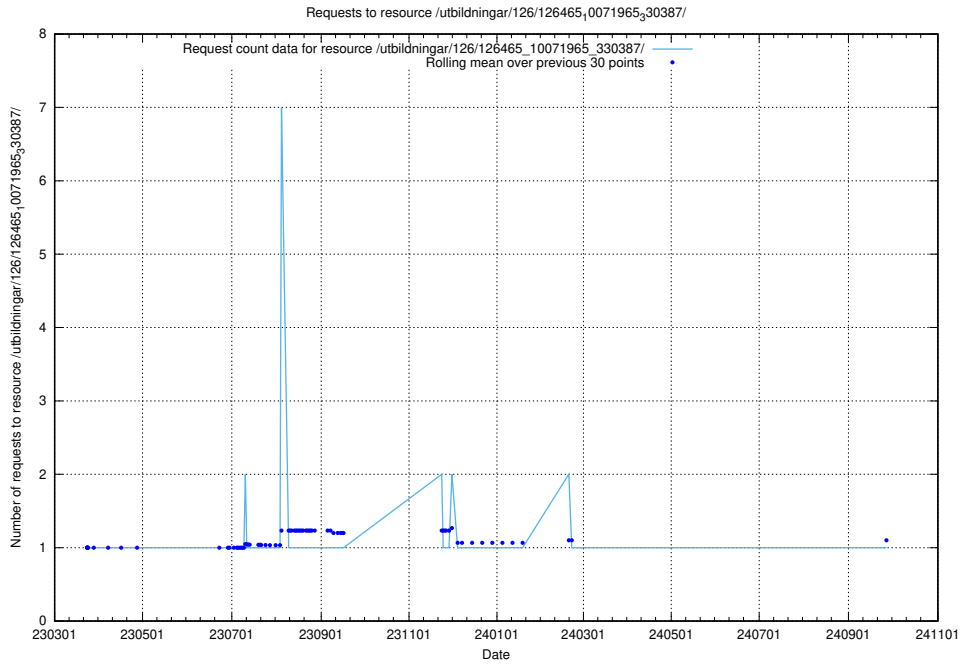

5.7548 Usage of /utbildningar/126/126465_10071965_330387/

Here, we count the number of requests to resource /utbildningar/126/126465_10071965_330387/.