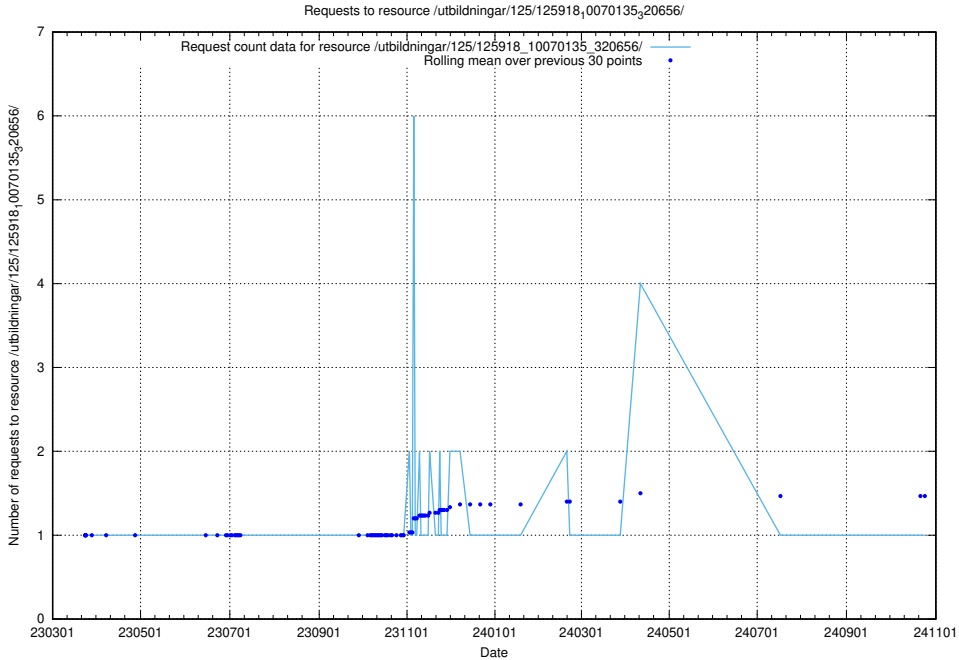

5.7572 Usage of /utbildningar/125/125918_10070135_320656/

Here, we count the number of requests to resource /utbildningar/125/125918_10070135_320656/.