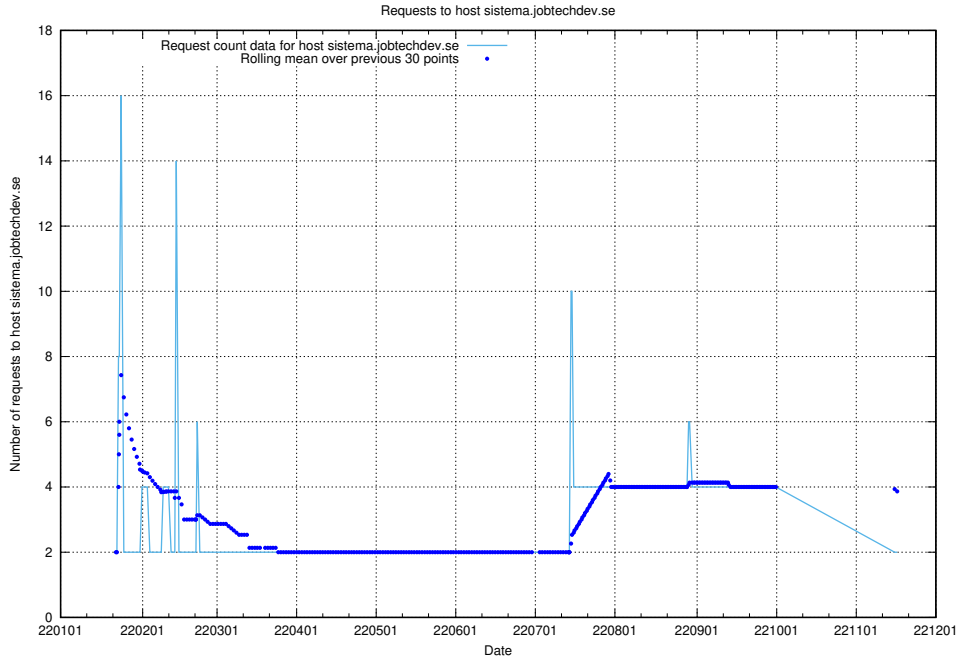

7.615 Usage of sms.jobtechdev.se

Here, we count the number of requests to host sms.jobtechdev.se.

7.616 Usage of sistema.jobtechdev.se

Here, we count the number of requests to host sistema.jobtechdev.se.