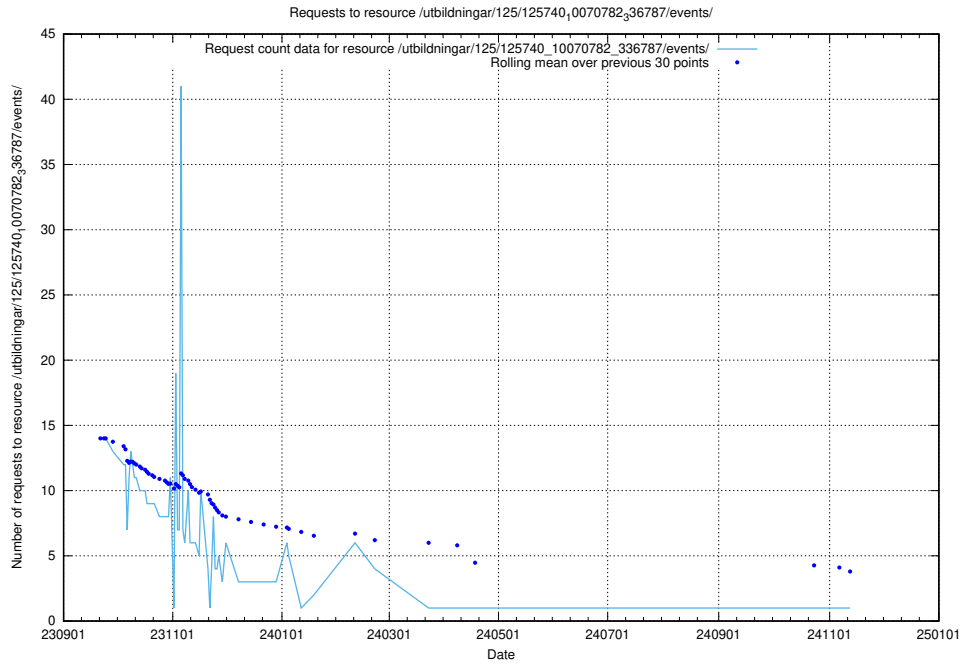

5.5547 Usage of /utbildningar/125/125740_10070782_336787/events/

Here, we count the number of requests to resource /utbildningar/125/125740_10070782_336787/events/