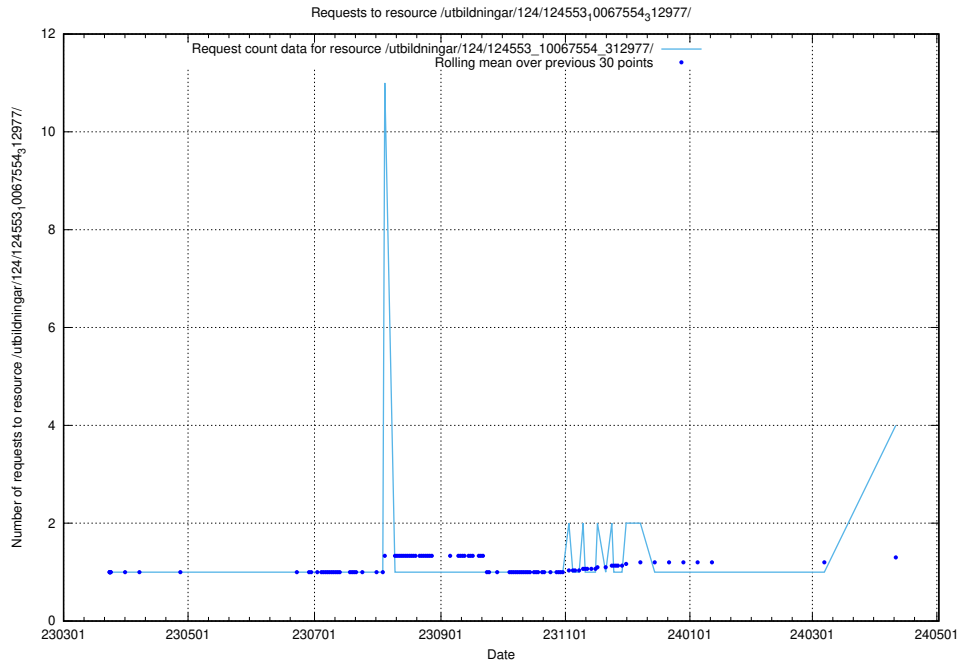

5.256 Usage of /availability/kpi/20240824/

Here, we count the number of requests to resource /availability/kpi/20240824/.

5.257 Usage of /utbildningar/124/124553_10067554_312977/

Here, we count the number of requests to resource /utbildningar/124/124553_10067554_312977/.