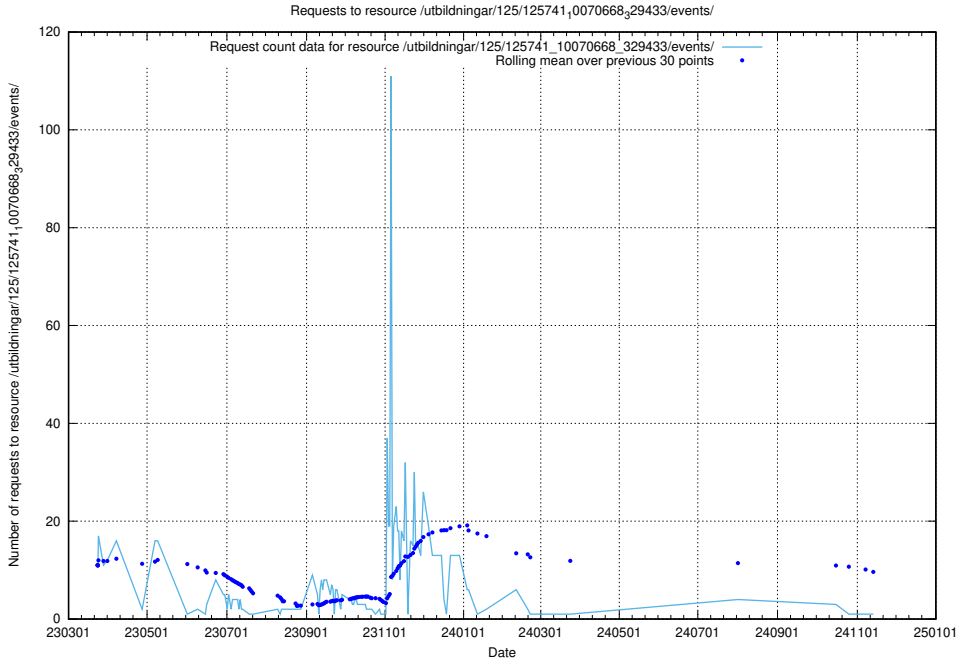

5.7372 Usage of /utbildningar/125/125741_10070668_329433/events/

Here, we count the number of requests to resource /utbildningar/125/125741_10070668_329433/events/