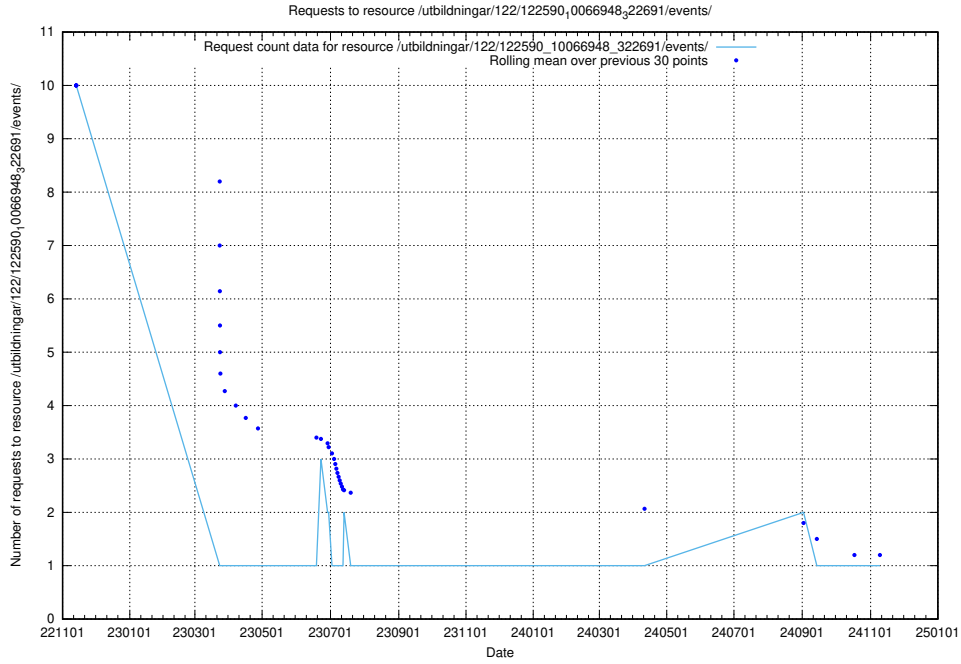

5.6812 Usage of /utbildningar/122/122590_10066948_322691/events/

Here, we count the number of requests to resource /utbildningar/122/122590_10066948_322691/events/