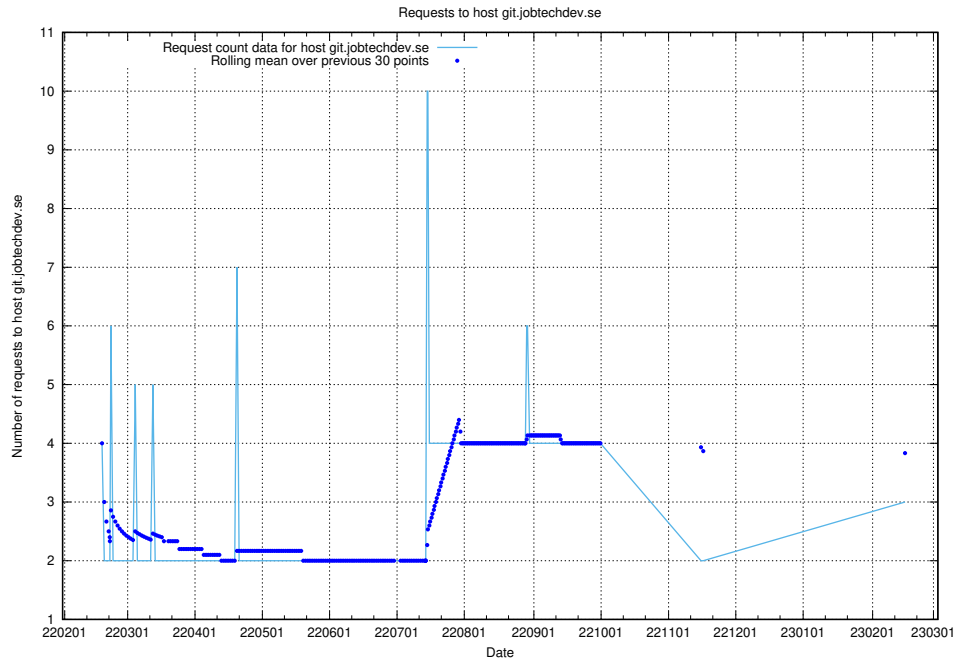

7.255 Usage of git.jobtechdev.se

Here, we count the number of requests to host git.jobtechdev.se.