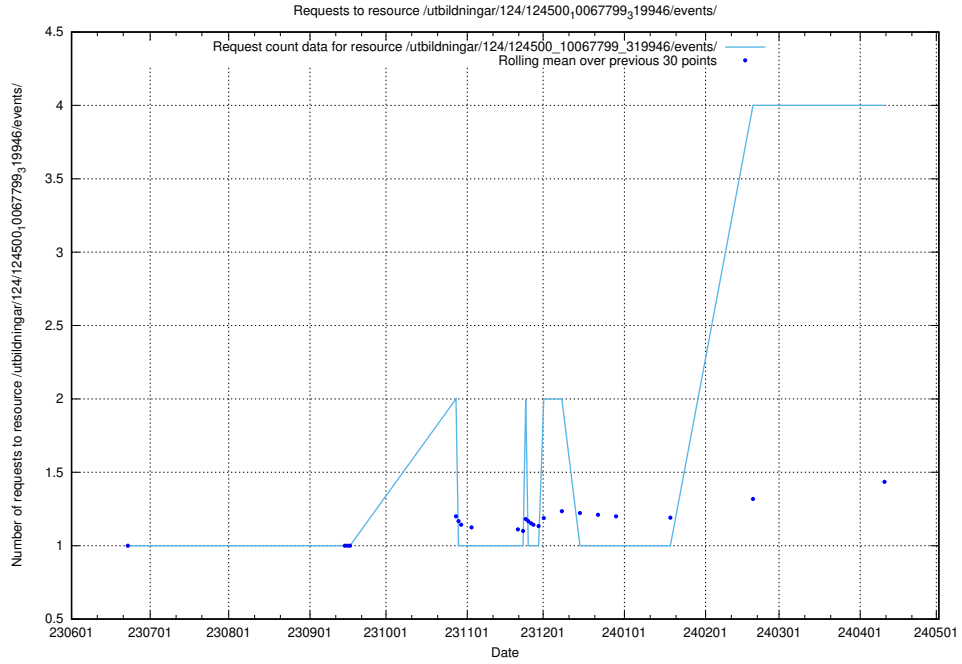

5.322 Usage of /utbildningar/124/124500_10067799_319946/events/

Here, we count the number of requests to resource /utbildningar/124/124500_10067799_319946/events/