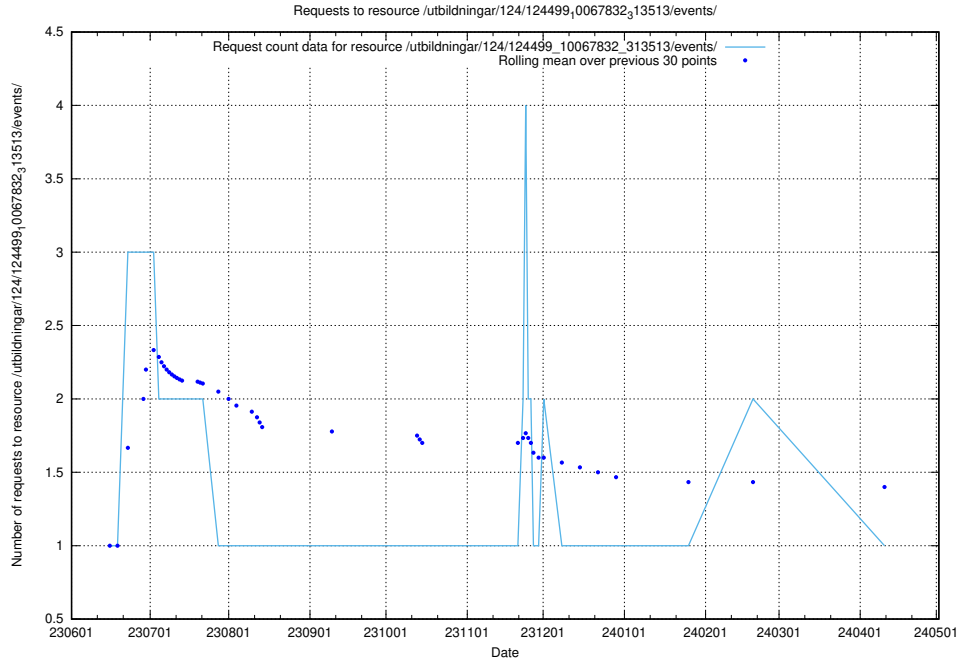

5.6959 Usage of /utbildningar/124/124499_10067832_313513/events/

Here, we count the number of requests to resource /utbildningar/124/124499_10067832_313513/events/