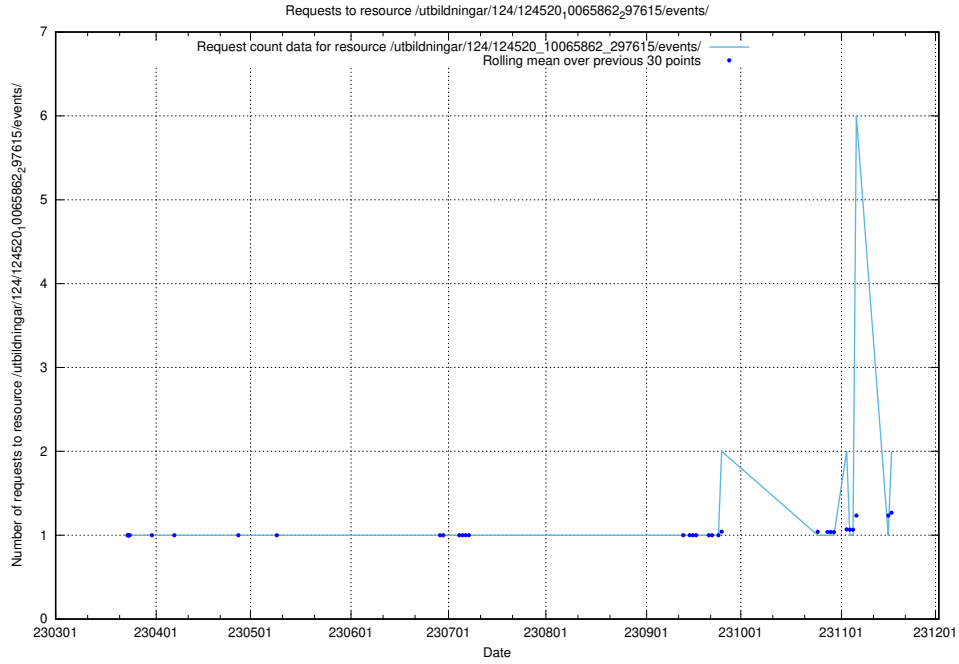

5.590 Usage of /utbildningar/124/124520_10065862_297615/events/

Here, we count the number of requests to resource /utbildningar/124/124520_10065862_297615/events/