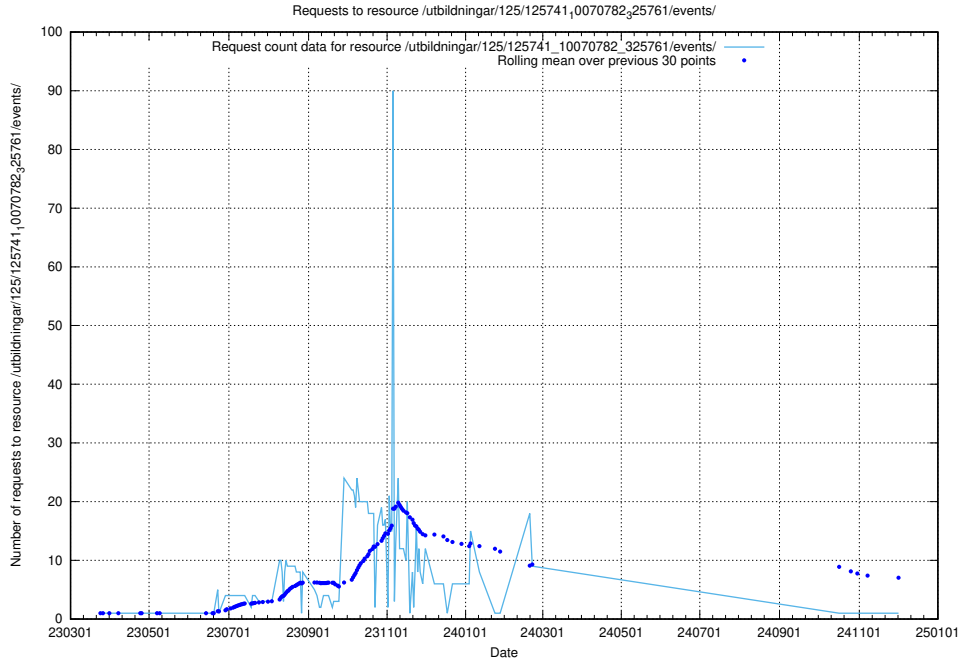

Here, we count the number of requests to resource /utbildningar/122/122985_10065274_281273/events/

5.7343 Usage of /utbildningar/125/125741_10070782_325761/events/

Here, we count the number of requests to resource /utbildningar/125/125741_10070782_325761/events/