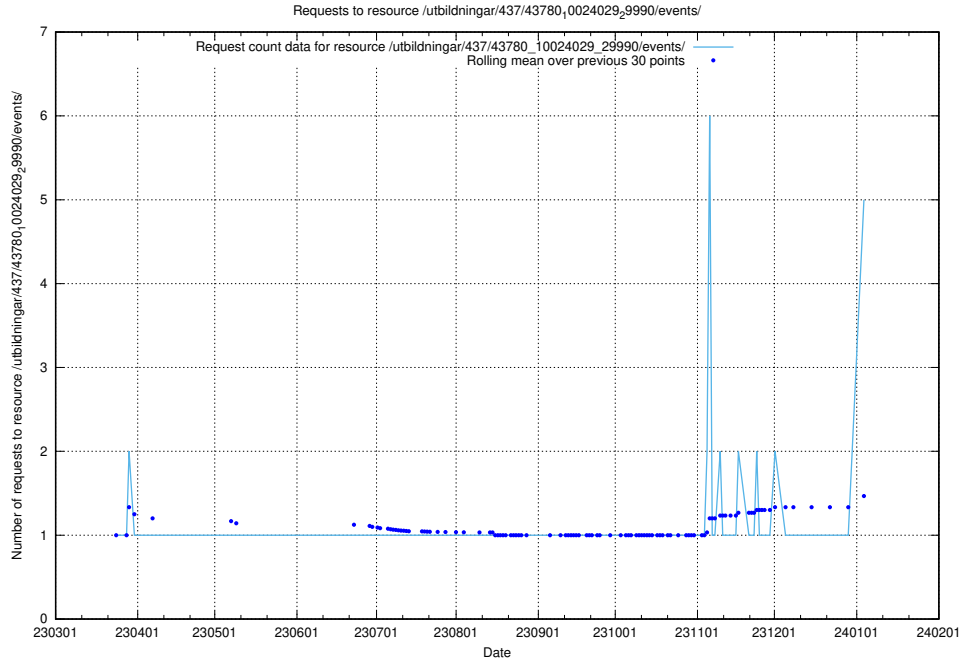

5.231 Usage of /utbildningar/437/43780_10024029_29990/events/

Here, we count the number of requests to resource /utbildningar/437/43780_10024029_29990/events/.