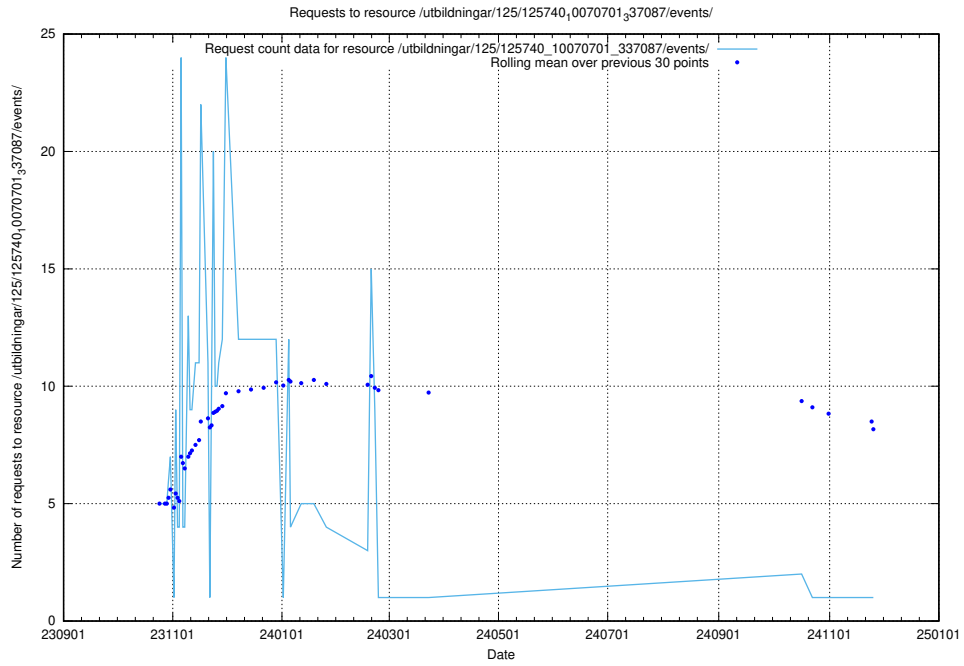

5.5247 Usage of /utbildningar/125/125740_10070701_337087/events/

Here, we count the number of requests to resource /utbildningar/125/125740_10070701_337087/events/