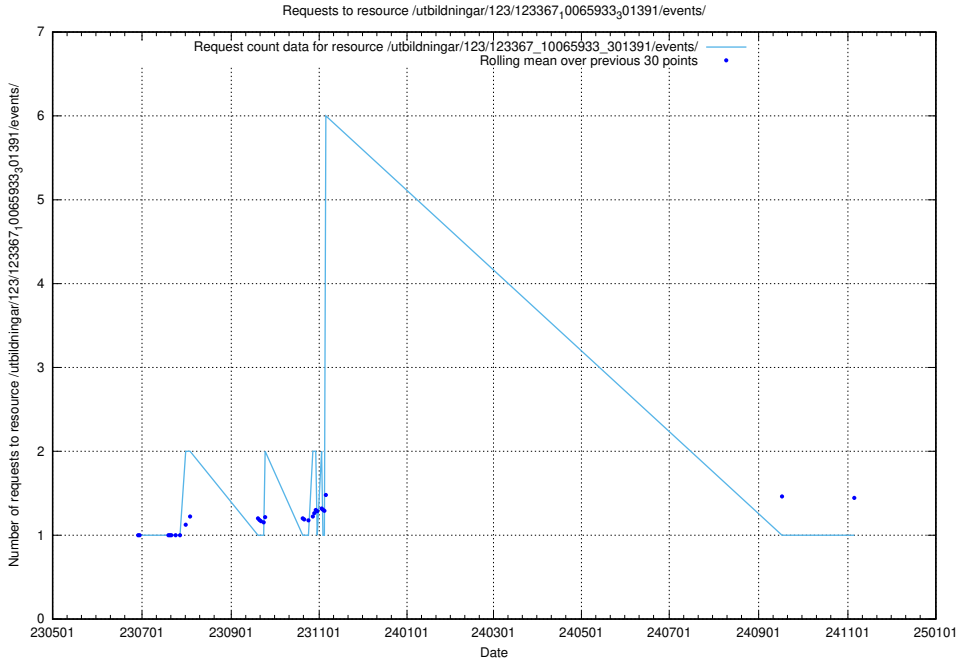

5.6595 Usage of /utbildningar/123/123367_10065933_301391/events/

Here, we count the number of requests to resource /utbildningar/123/123367_10065933_301391/events/