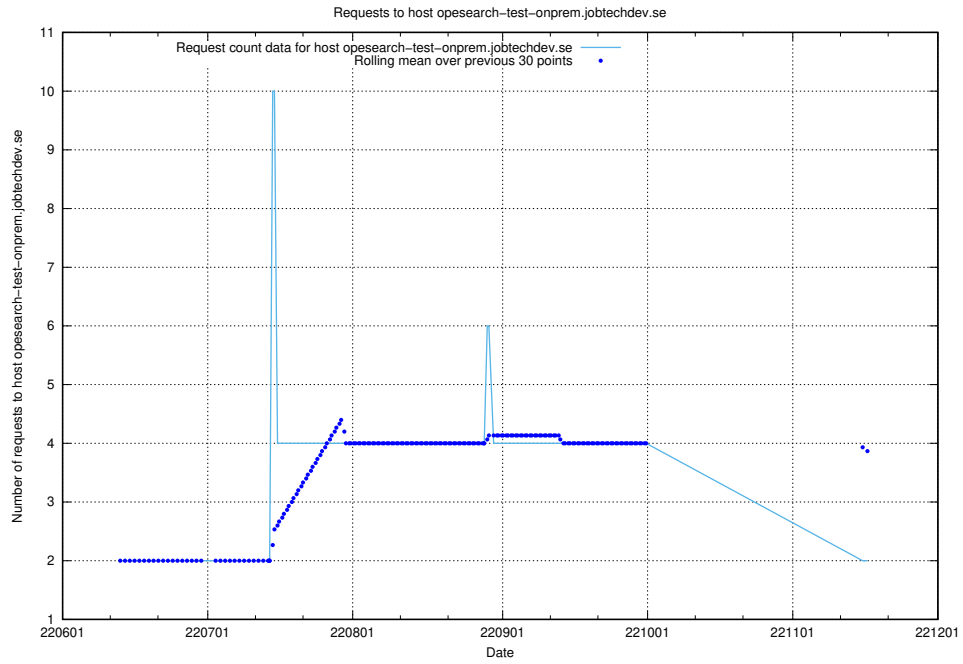

7.431 Usage of opesearch-test-onprem.jobtechdev.se

Here, we count the number of requests to host opesearch-test-onprem.jobtechdev.se.