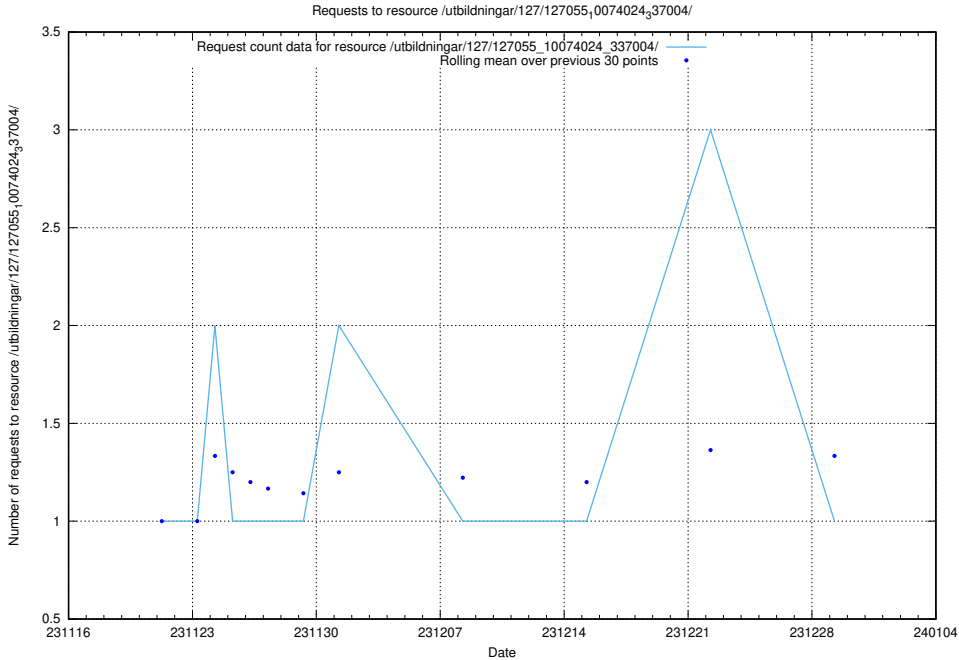

Here, we count the number of requests to resource /utbildningar/124/124478_10067631_336914/events/

5.5095 Usage of /utbildningar/127/127055_10074024_337004/

Here, we count the number of requests to resource /utbildningar/127/127055_10074024_337004/.