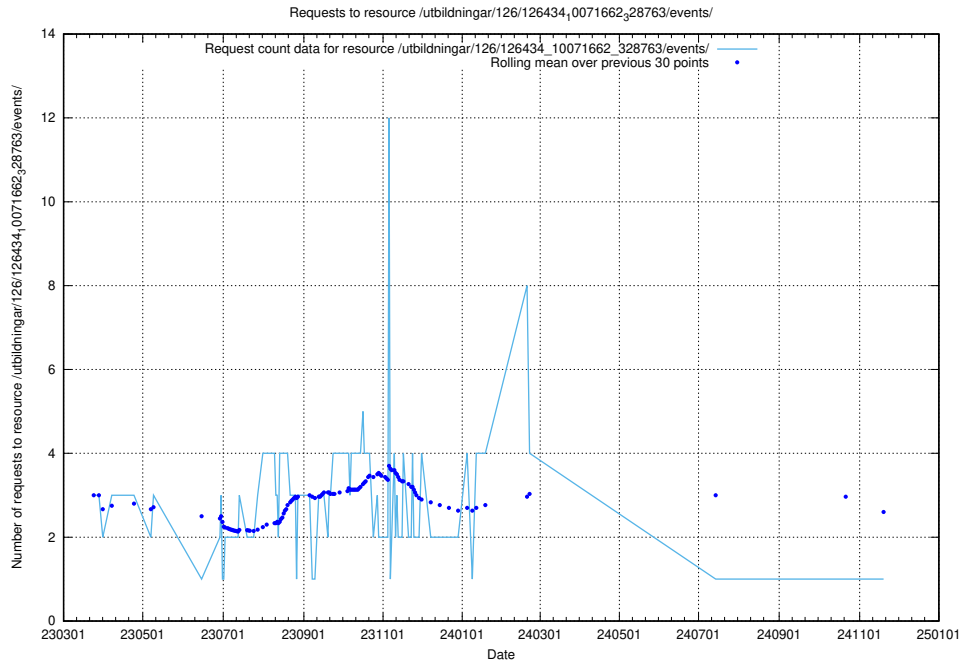

5.7168 Usage of /utbildningar/126/126434_10071662_328763/events/

Here, we count the number of requests to resource /utbildningar/126/126434_10071662_328763/events/