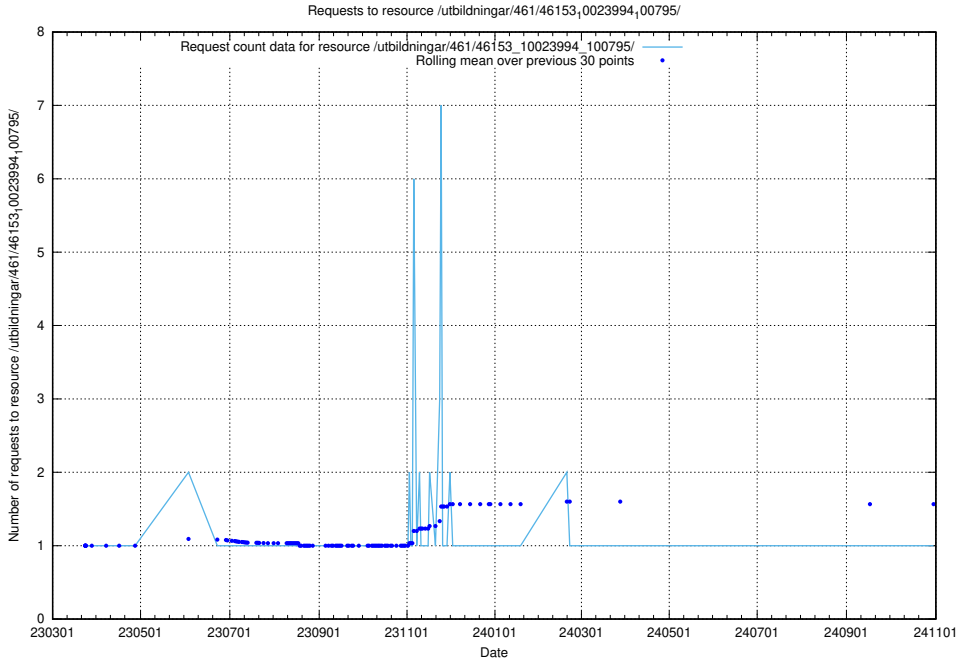

5.7445 Usage of /utbildningar/461/46153_10023994_100795/

Here, we count the number of requests to resource /utbildningar/461/46153_10023994_100795/.