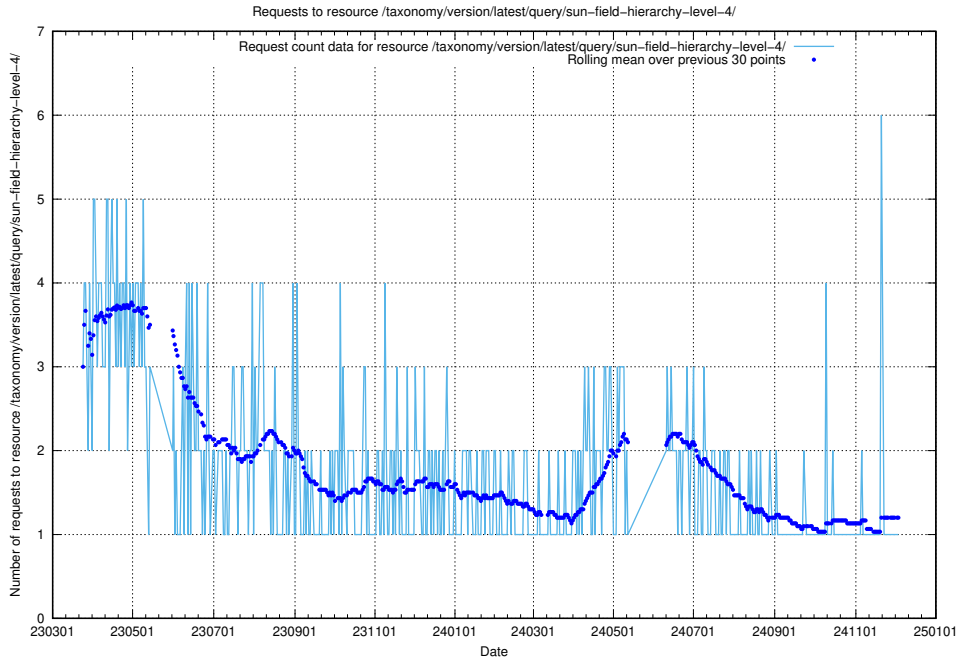

5.7178 Usage of /taxonomy/version/latest/query/sun-field-hierarchy-level-4/

Here, we count the number of requests to resource /taxonomy/version/latest/query/sun-field-hierarchy-level-4/.