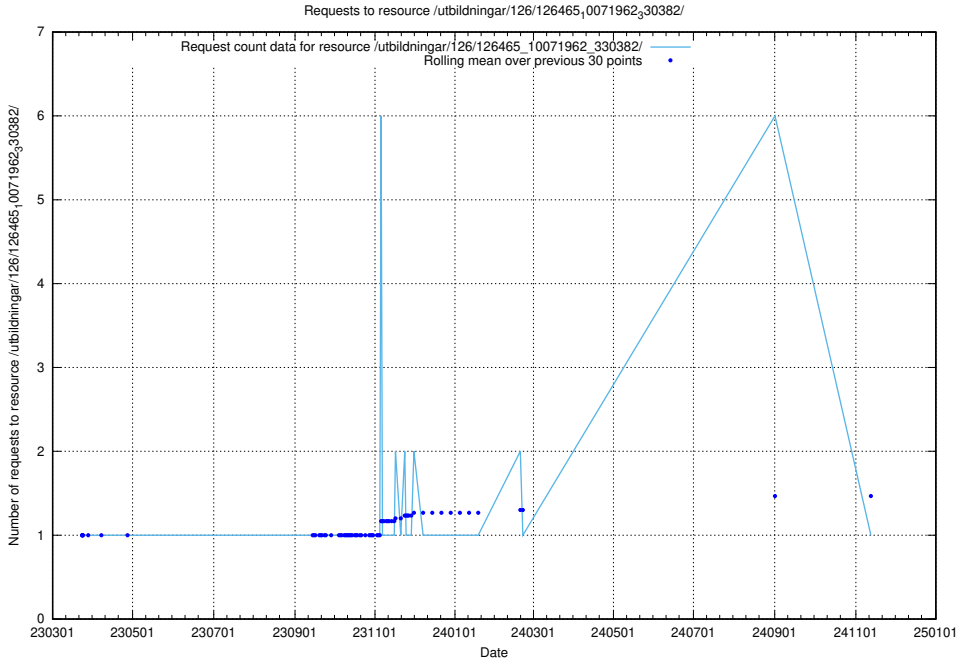

5.7550 Usage of /utbildningar/126/126465_10071962_330382/

Here, we count the number of requests to resource /utbildningar/126/126465_10071962_330382/.