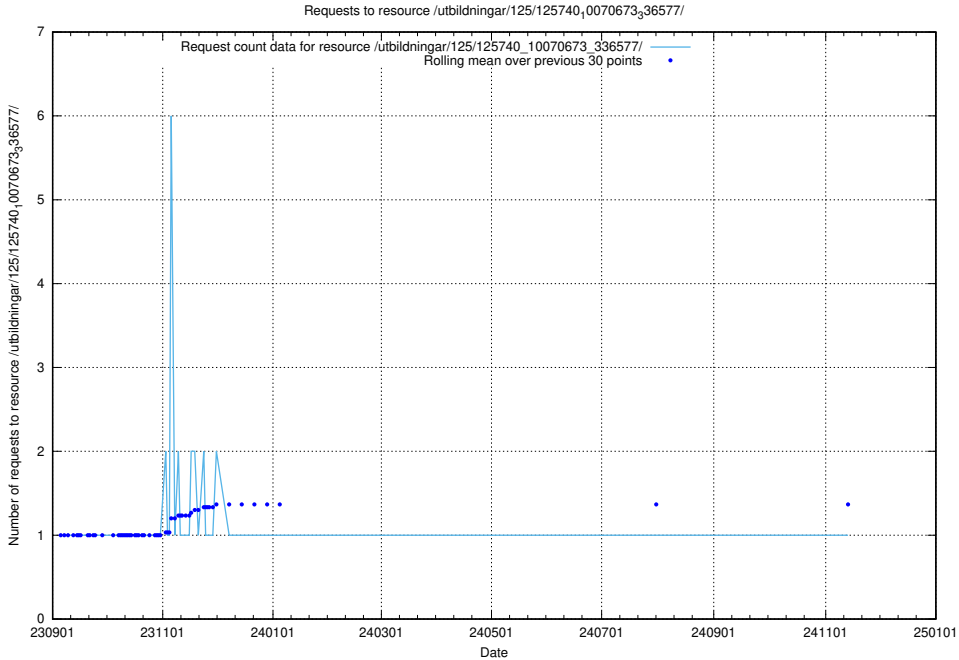

5.5731 Usage of /utbildningar/125/125740_10070673_336577/

Here, we count the number of requests to resource /utbildningar/125/125740_10070673_336577/.