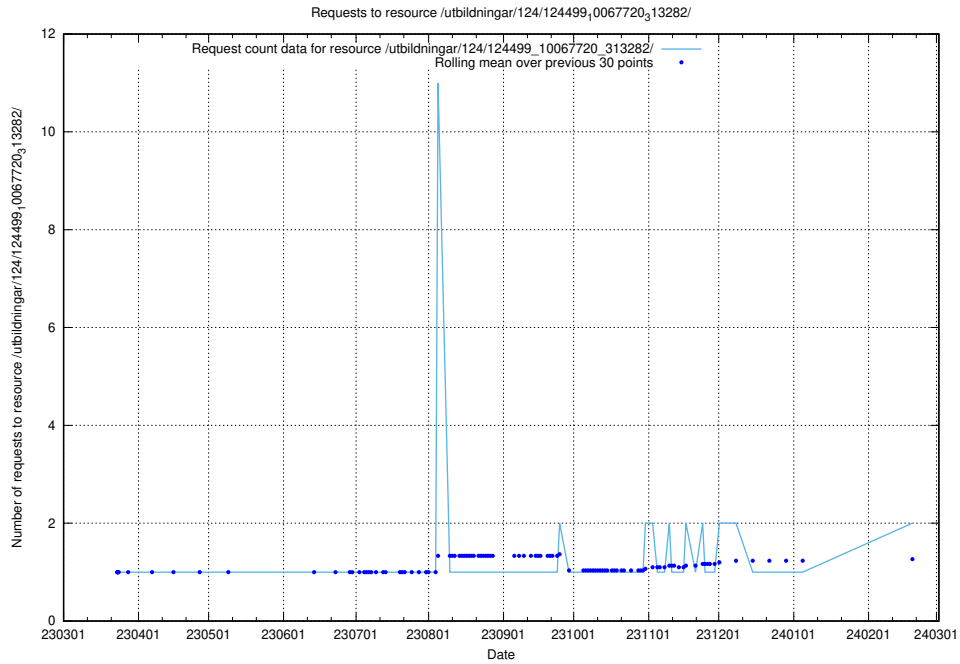

5.642 Usage of /utbildningar/124/124499_10067720_313282/

Here, we count the number of requests to resource /utbildningar/124/124499_10067720_313282/.