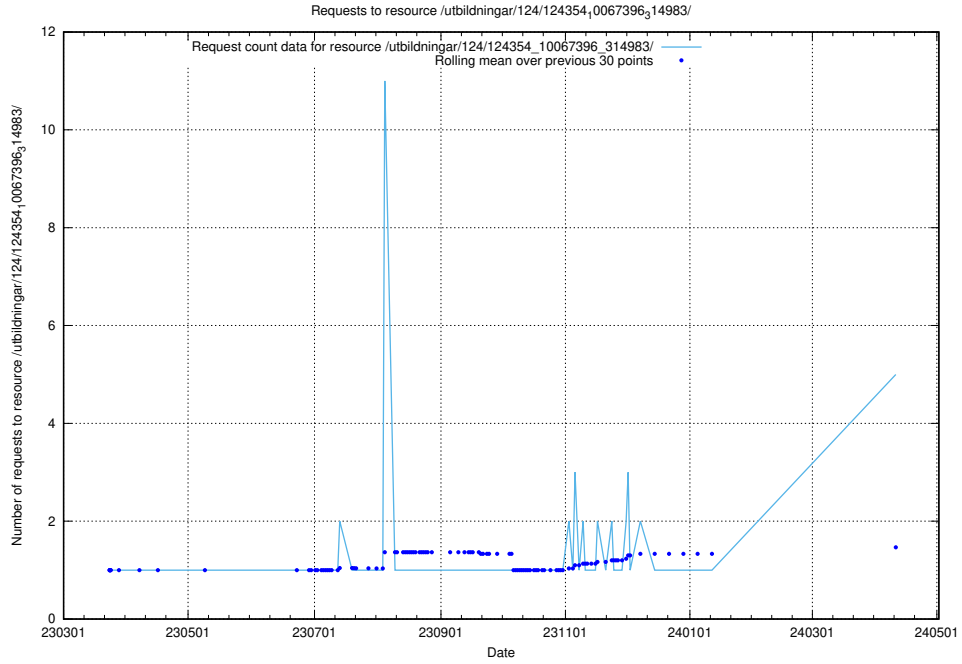

5.199 Usage of /utbildningar/124/124354_10067396_314983/

Here, we count the number of requests to resource /utbildningar/124/124354_10067396_314983/.