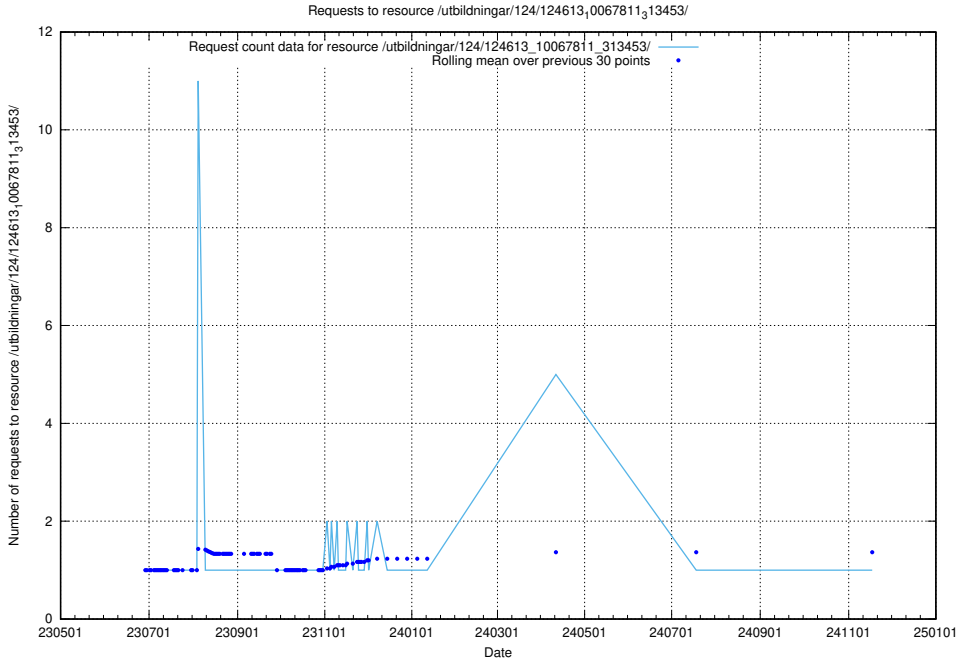

5.6549 Usage of /utbildningar/124/124613_10067811_313453/

Here, we count the number of requests to resource /utbildningar/124/124613_10067811_313453/.