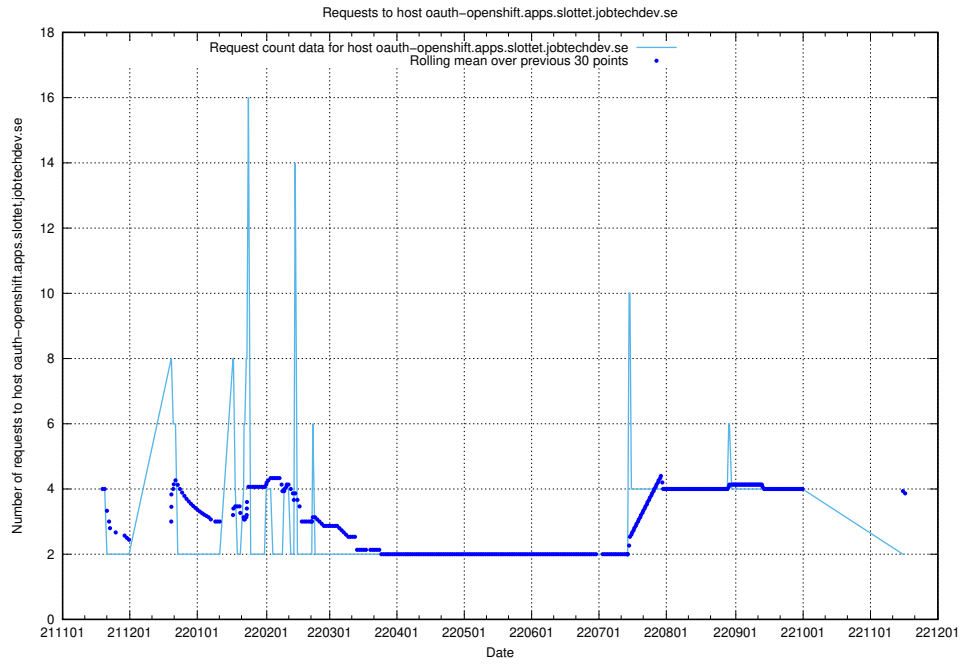

7.495 Usage of `oauth-openshift.apps.slottet.jobtechdev.se`

Here, we count the number of requests to host `oauth-openshift.apps.slottet.jobtechdev.se`.