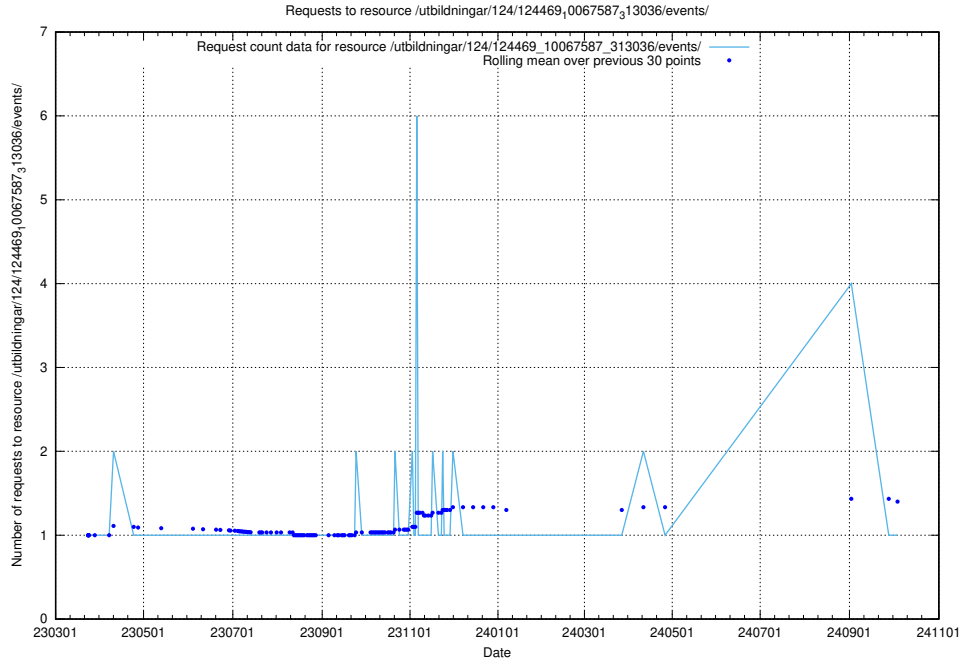

5.4311 Usage of /utbildningar/124/124469_10067587_313036/events/

Here, we count the number of requests to resource /utbildningar/124/124469_10067587_313036/events/