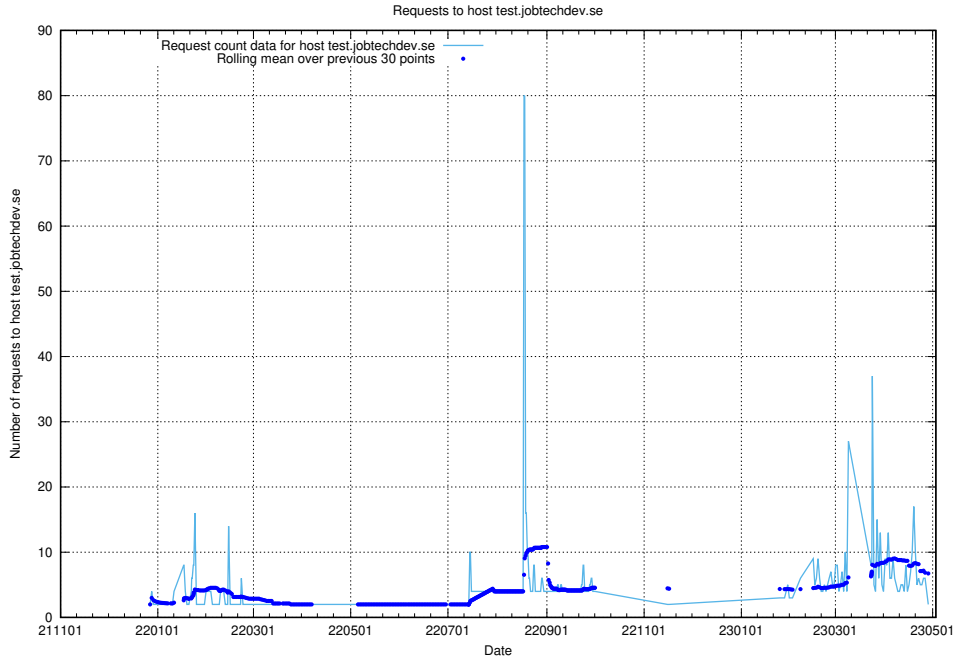

7.389 Usage of test.jobtechdev.se

Here, we count the number of requests to host test.jobtechdev.se.