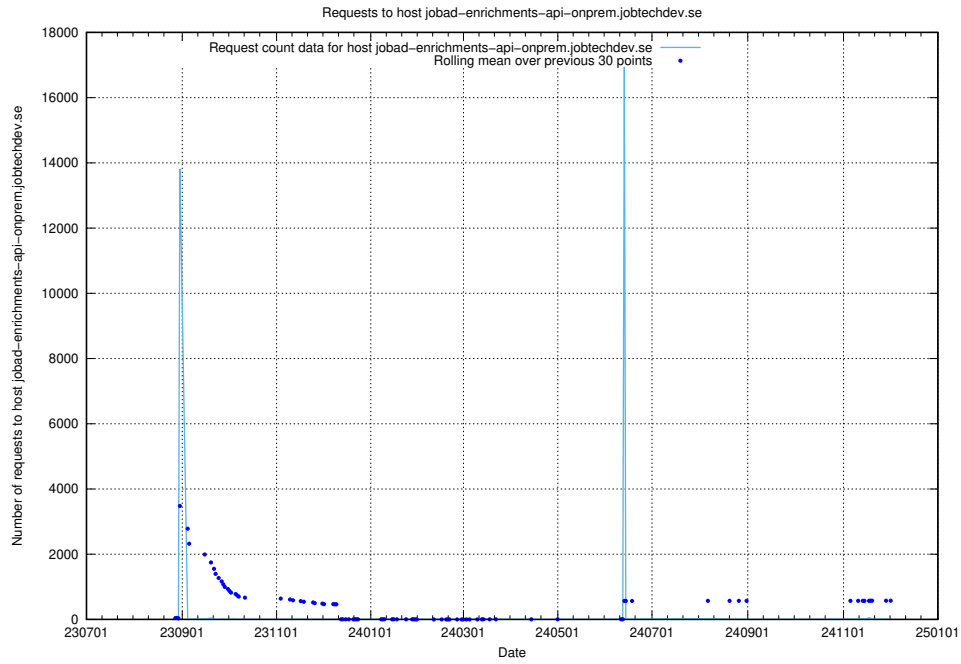

7.291 Usage of jobad-enrichments-api-onprem.jobtechdev.se

Here, we count the number of requests to host jobad-enrichments-api-onprem.jobtechdev.se.