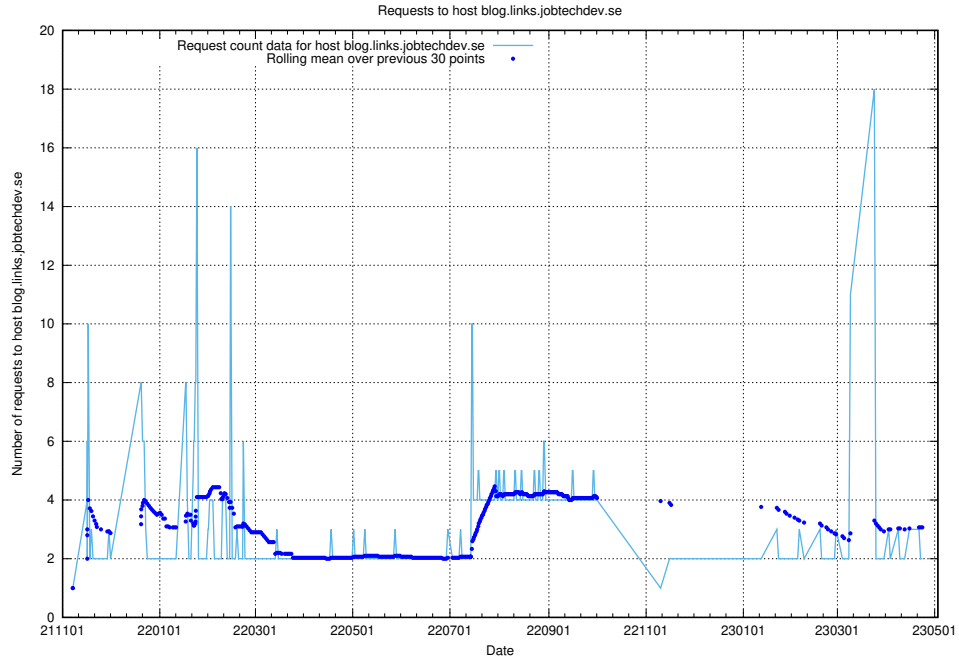

7.458 Usage of `blog.links.jobtechdev.se`

Here, we count the number of requests to host `blog.links.jobtechdev.se`.