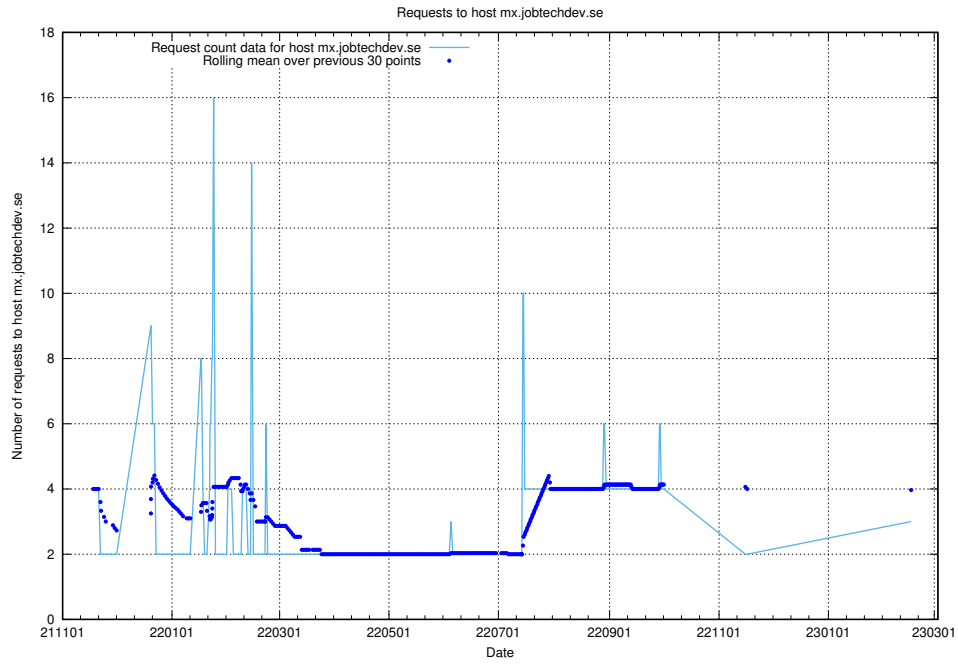

Here, we count the number of requests to host data.jobtechdev.se:80.

7.242 Usage of se.jobtechdev.se

Here, we count the number of requests to host se.jobtechdev.se.

7.243 Usage of mx.jobtechdev.se

Here, we count the number of requests to host mx.jobtechdev.se.