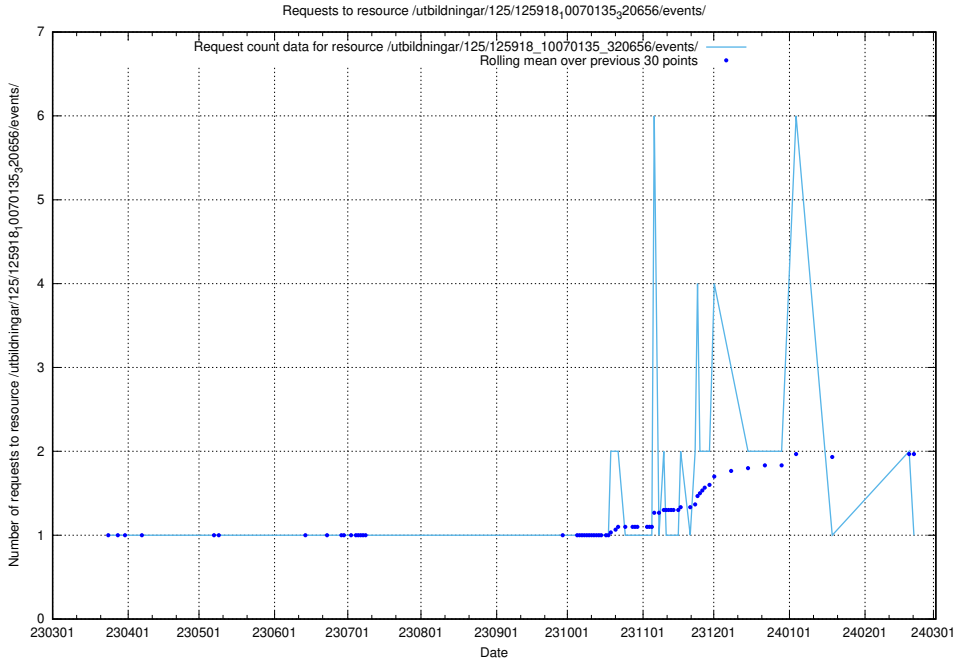

5.7329 Usage of /utbildningar/125/125918_10070135_320656/events/

Here, we count the number of requests to resource /utbildningar/125/125918_10070135_320656/events/