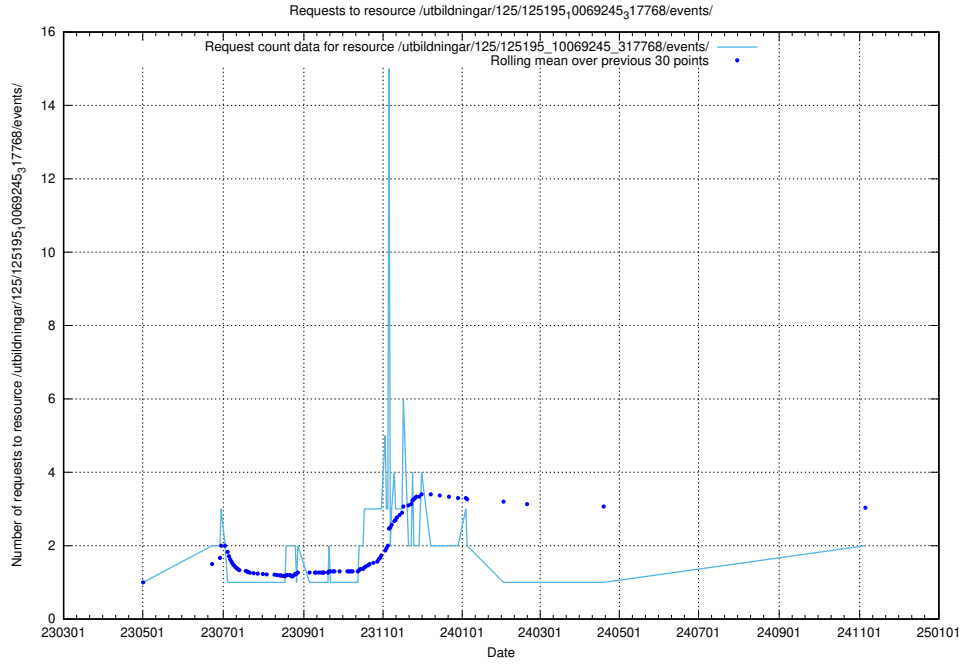

5.892 Usage of /utbildningar/125/125195_10069245_317768/events/

Here, we count the number of requests to resource /utbildningar/125/125195_10069245_317768/events/