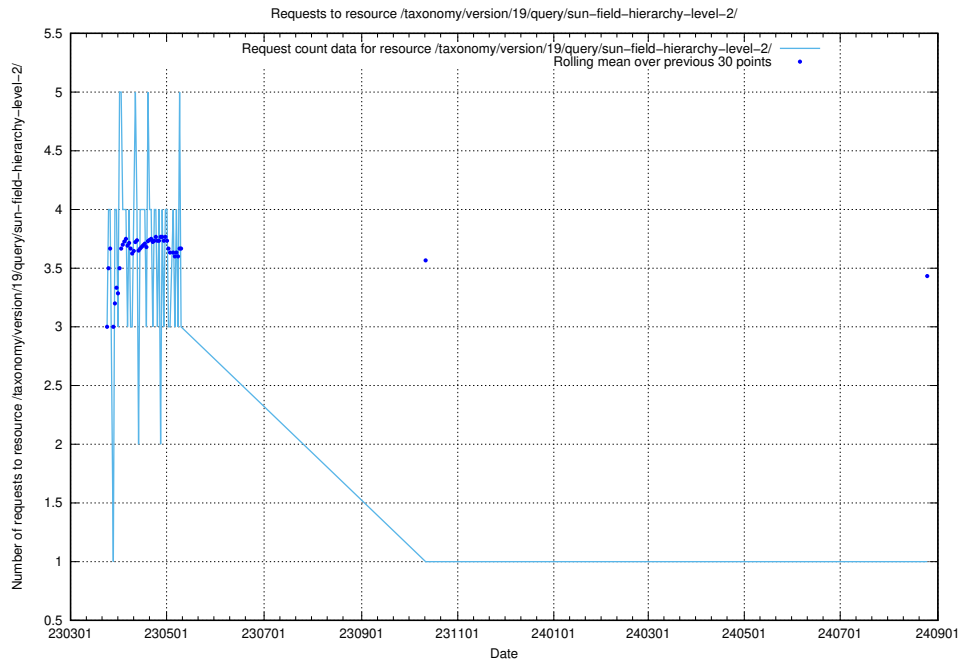

5.7233 Usage of /taxonomy/version/19/query/sun-field-hierarchy-level-2/

Here, we count the number of requests to resource /taxonomy/version/19/query/sun-field-hierarchy-level-2/.