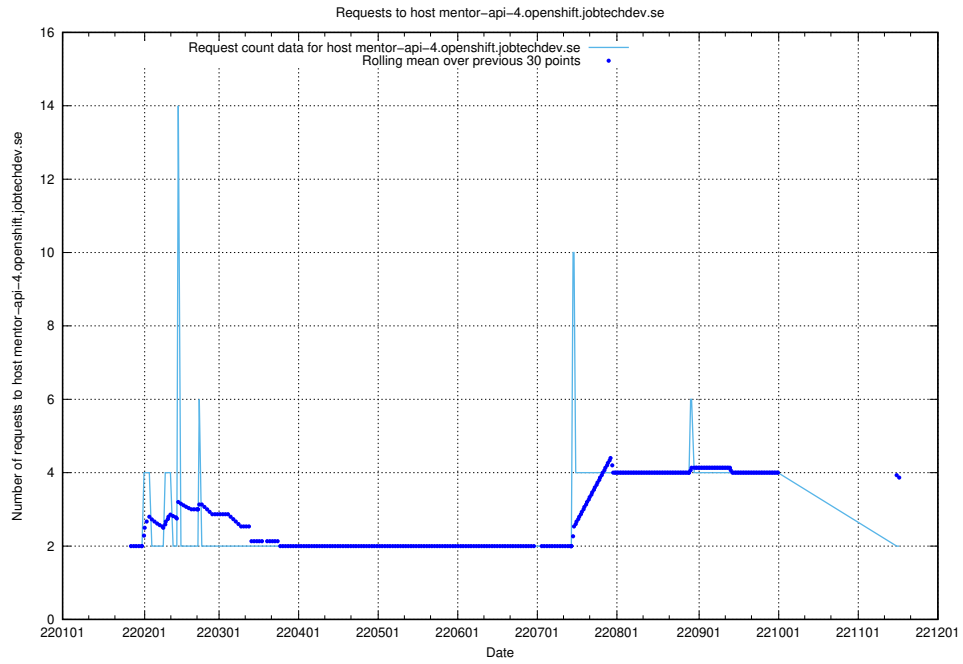

7.602 Usage of mentor-api.openshift.jobtechdev.se

Here, we count the number of requests to host mentor-api.openshift.jobtechdev.se.

7.603 Usage of mentor-api-4.openshift.jobtechdev.se

Here, we count the number of requests to host mentor-api-4.openshift.jobtechdev.se.