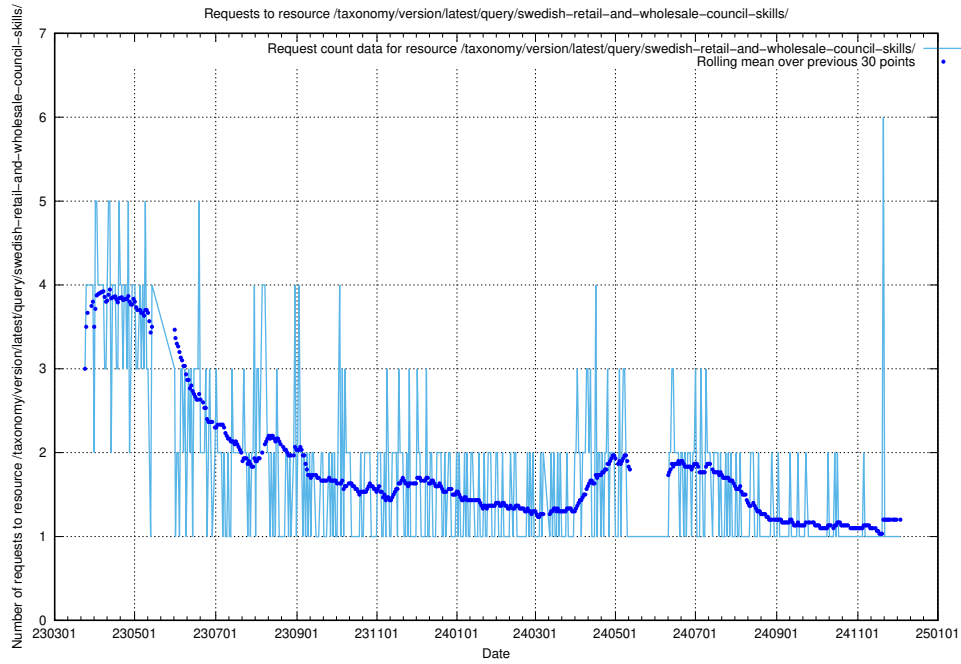

5.7172 Usage of /taxonomy/version/latest/query/swedish-retail-and-wholesale-council-skills/

Here, we count the number of requests to resource /taxonomy/version/latest/query/swedish-retail-and-wholesale-council-skills/.