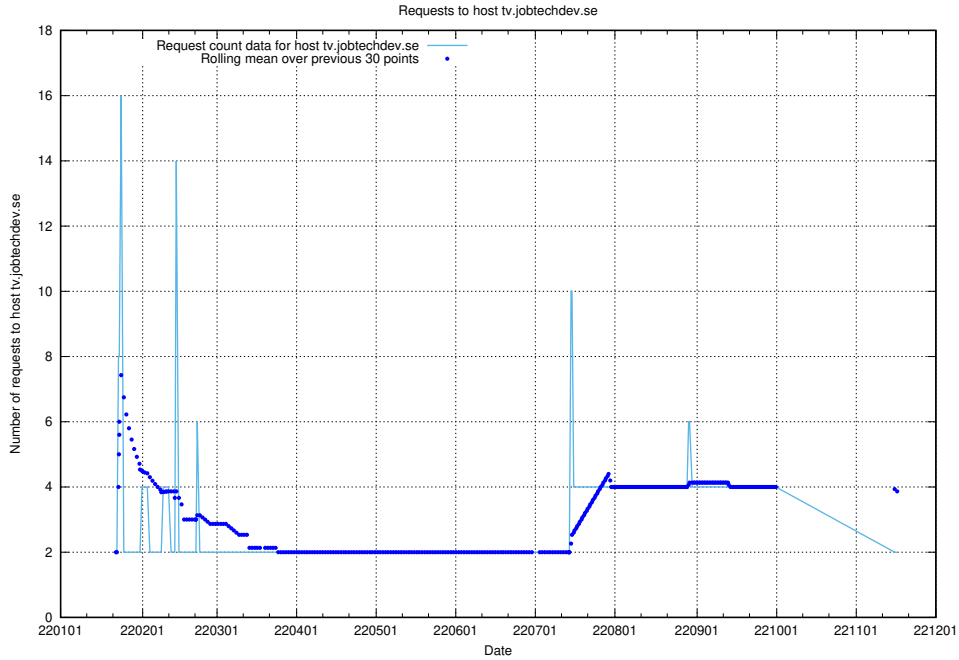

7.613 Usage of tv.jobtechdev.se

Here, we count the number of requests to host tv.jobtechdev.se.