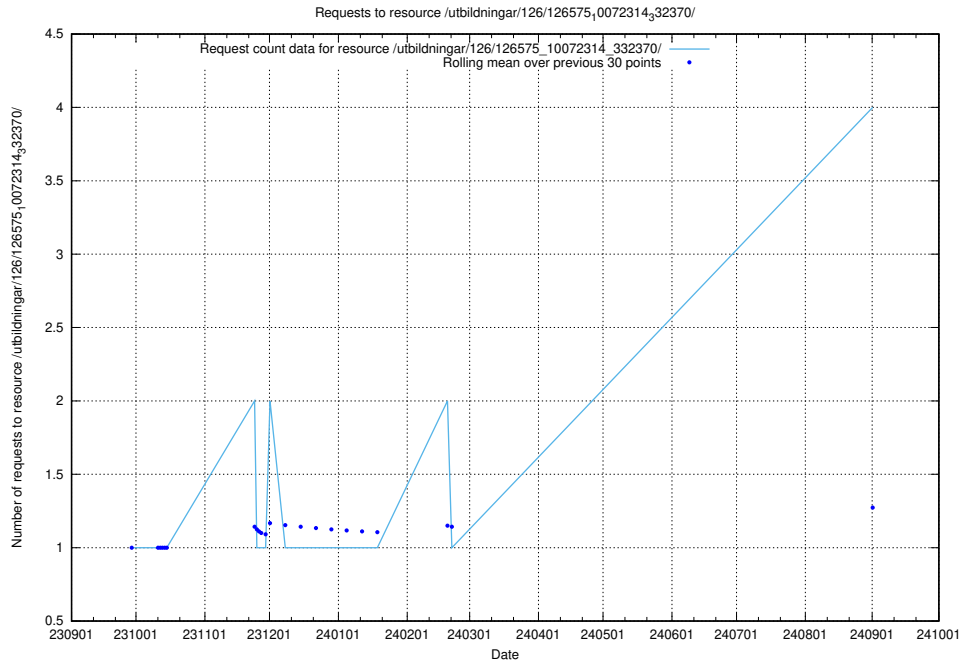

5.302 Usage of /utbildningar/126/126575_10072314_332370/

Here, we count the number of requests to resource /utbildningar/126/126575_10072314_332370/.