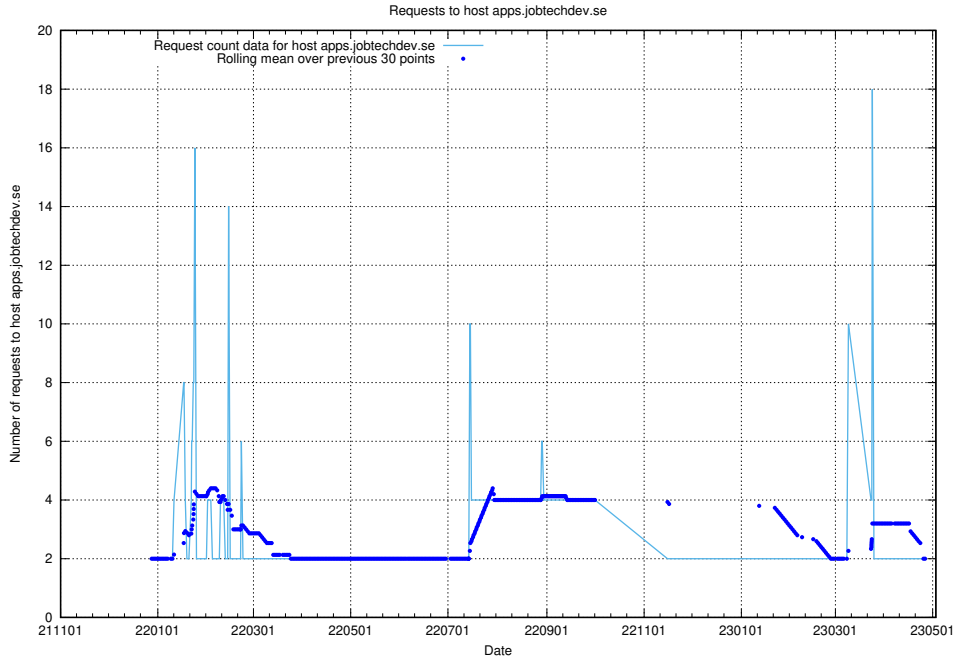

7.386 Usage of apps.jobtechdev.se

Here, we count the number of requests to host apps.jobtechdev.se.