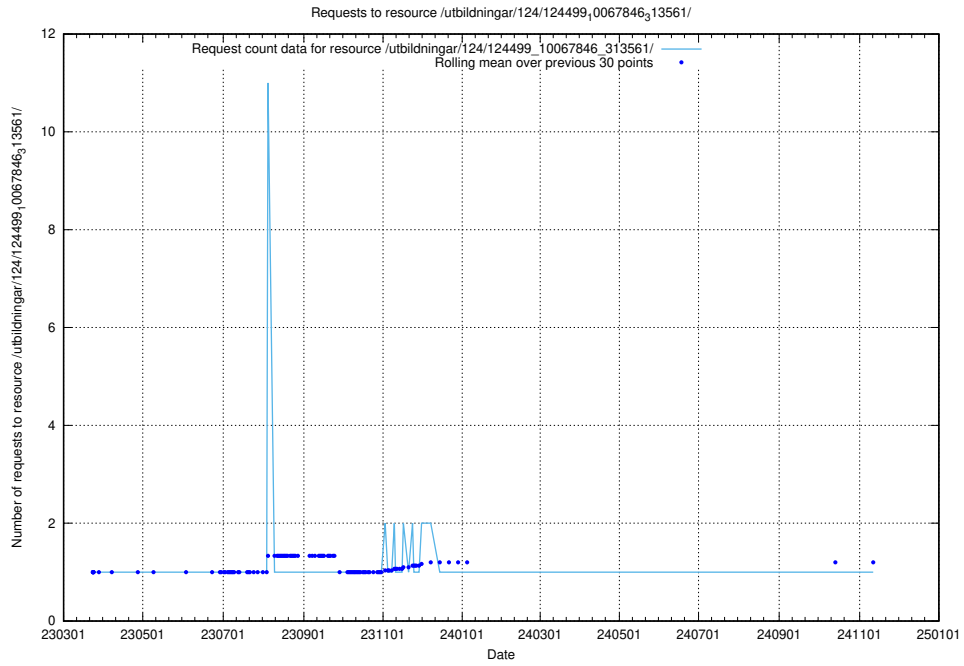

5.3439 Usage of /utbildningar/124/124499_10067846_313561/

Here, we count the number of requests to resource /utbildningar/124/124499_10067846_313561/.