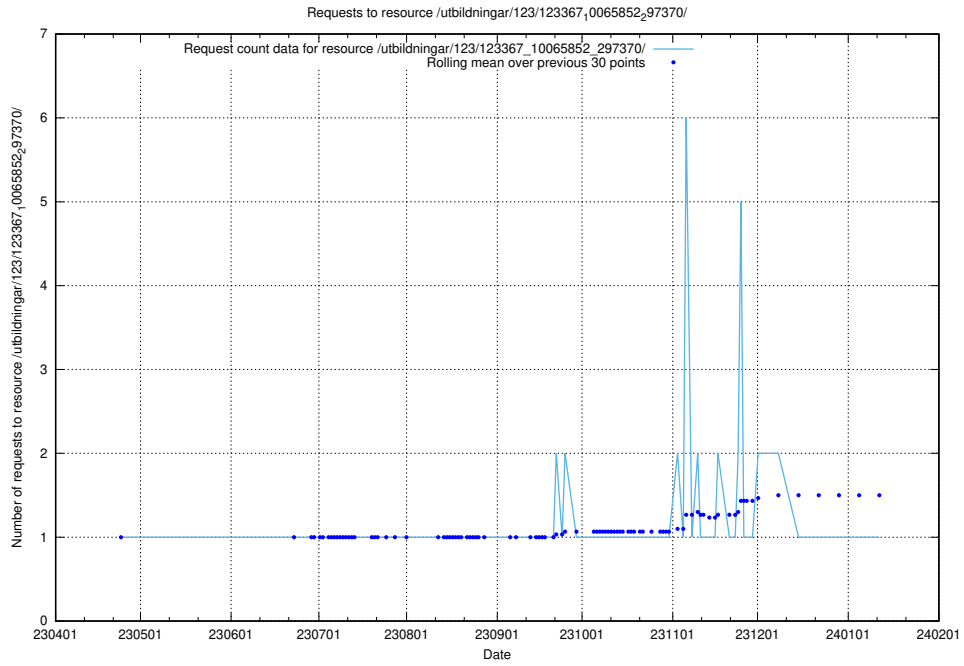

5.7091 Usage of /utbildningar/123/123367_10065852_297370/

Here, we count the number of requests to resource /utbildningar/123/123367_10065852_297370/.