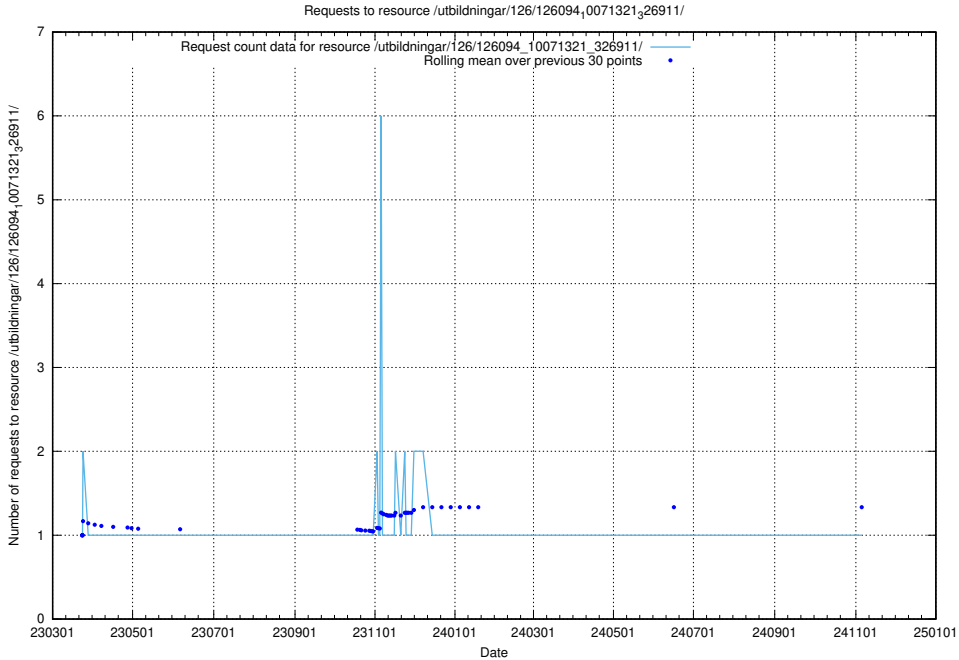

5.7567 Usage of /utbildningar/126/126094_10071321_326911/

Here, we count the number of requests to resource /utbildningar/126/126094_10071321_326911/.