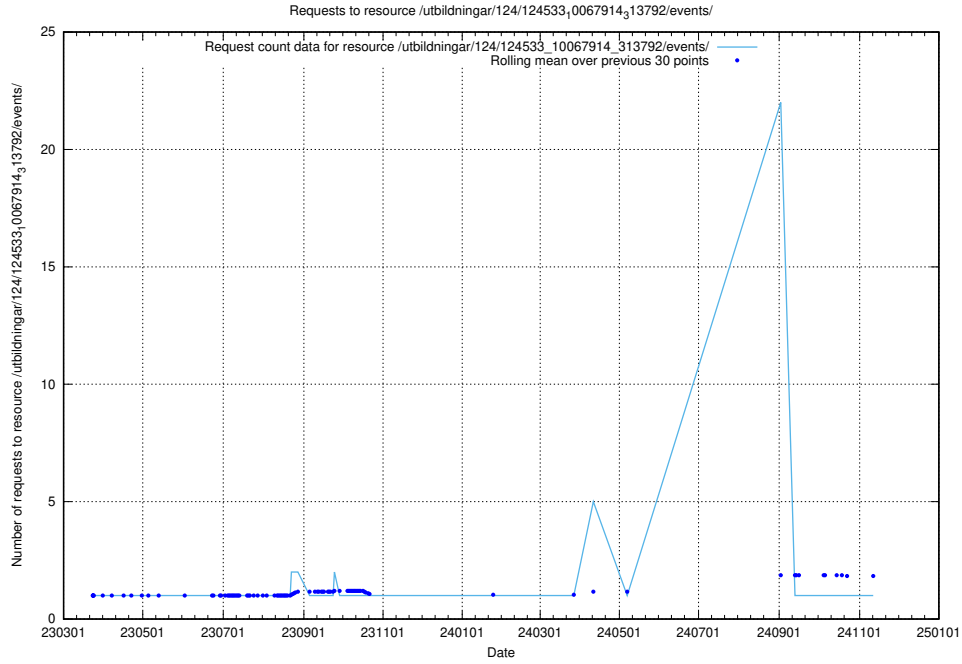

5.1711 Usage of /utbildningar/124/124533_10067914_313792/events/

Here, we count the number of requests to resource /utbildningar/124/124533_10067914_313792/events/