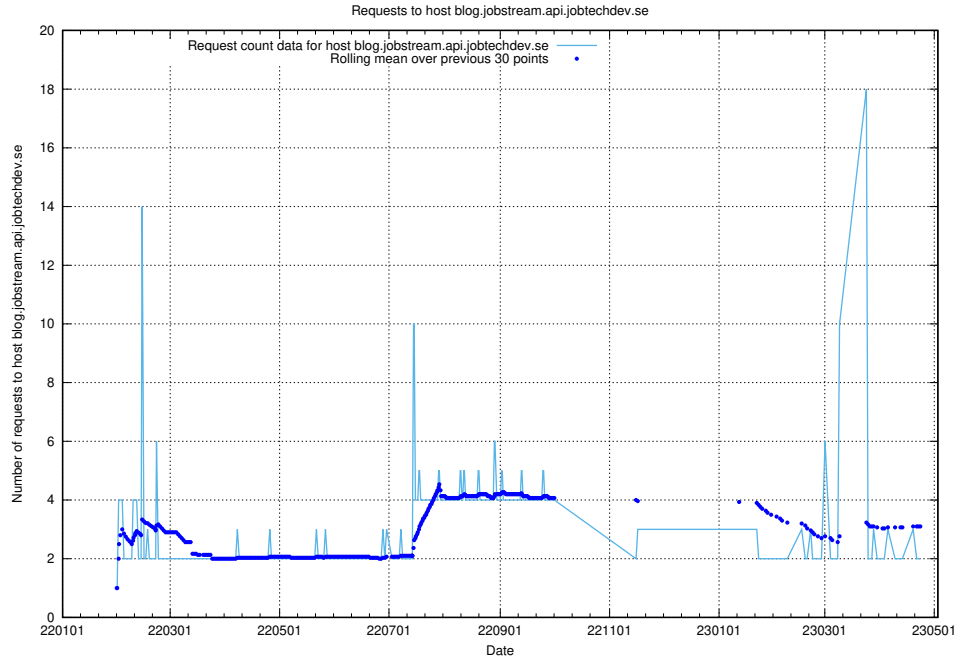

7.596 Usage of `blog.jobstream.api.jobtechdev.se`

Here, we count the number of requests to host `blog.jobstream.api.jobtechdev.se`.