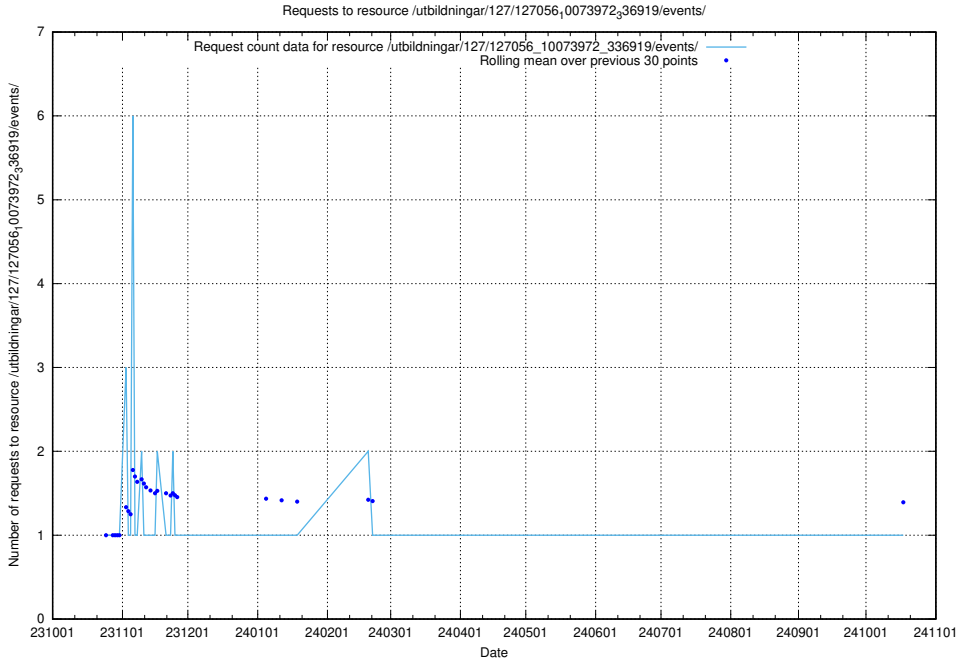

5.5256 Usage of /utbildningar/127/127056_10073972_336919/events/

Here, we count the number of requests to resource /utbildningar/127/127056_10073972_336919/events/