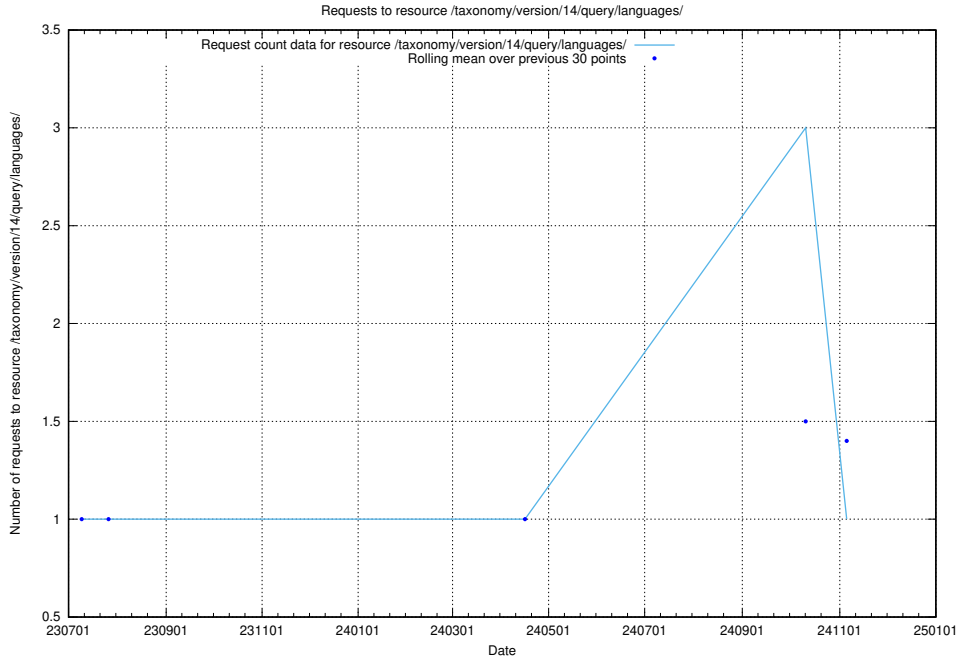

5.6206 Usage of /taxonomy/version/14/query/keyword-concepts./

Here, we count the number of requests to resource /taxonomy/version/14/query/keyword-concepts./.

5.6207 Usage of /taxonomy/version/14/query/isco-level-4-groups/