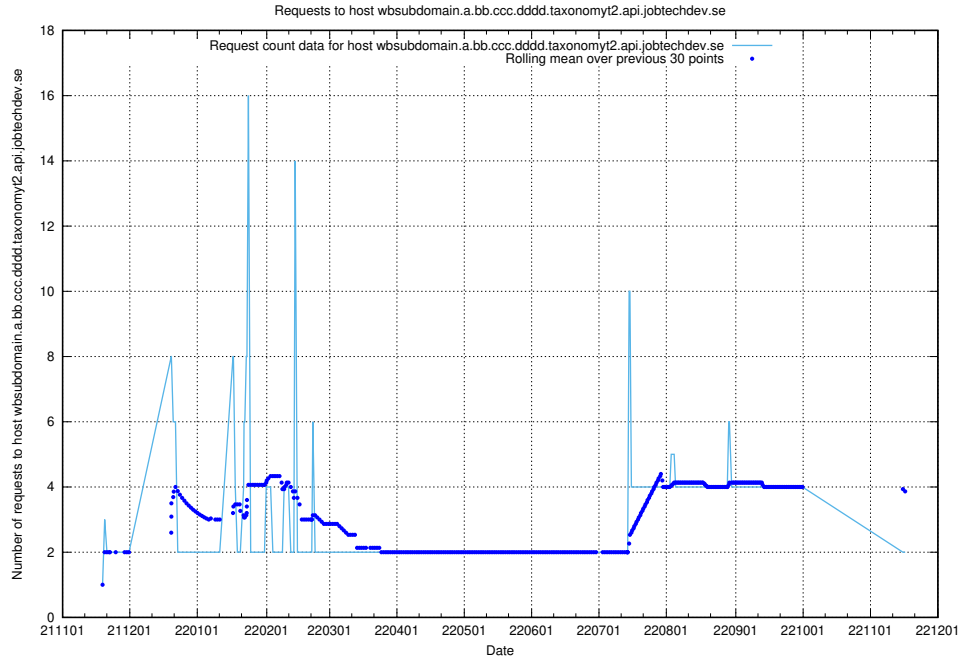

7.485 Usage of wbsubdomain.a.bb.ccc.dddd.taxonomyt2.api.jobtechdev.se

Here, we count the number of requests to host wbsubdomain.a.bb.ccc.dddd.taxonomyt2.api.jobtechdev.se