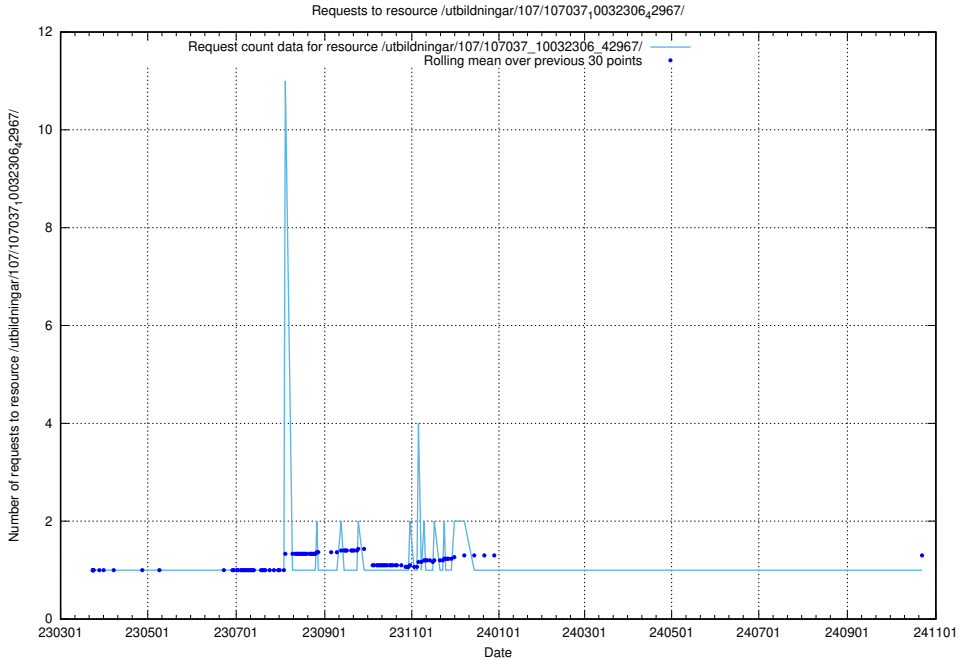

5.6436 Usage of /utbildningar/107/107037_10032306_42967/

Here, we count the number of requests to resource /utbildningar/107/107037_10032306_42967/.