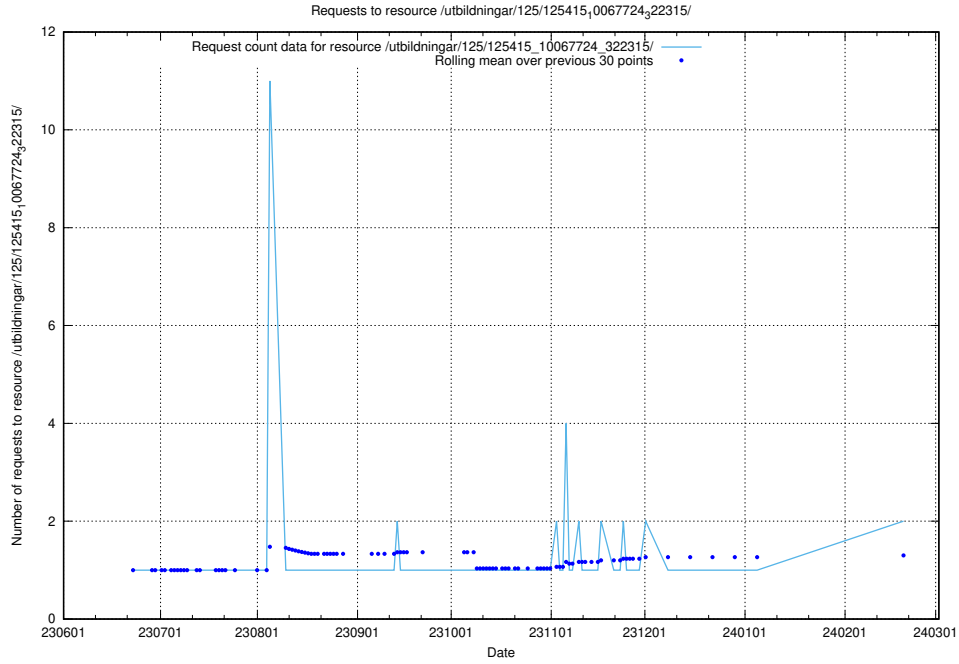

5.851 Usage of /utbildningar/125/125415_10067724_322315/

Here, we count the number of requests to resource /utbildningar/125/125415_10067724_322315/.