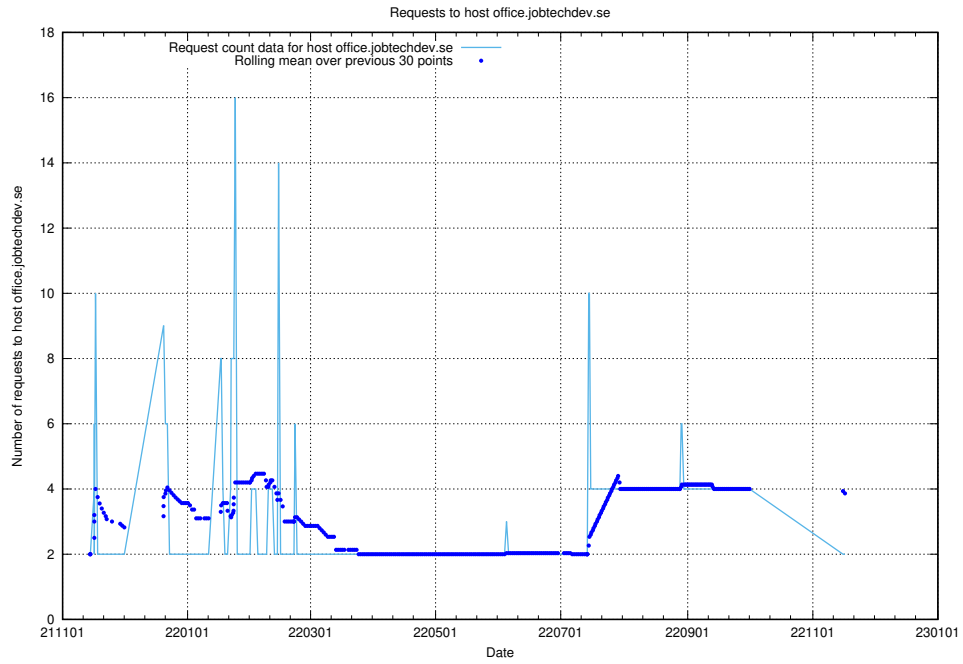

7.592 Usage of shop.jobtechdev.se

Here, we count the number of requests to host shop.jobtechdev.se.

7.593 Usage of office.jobtechdev.se

Here, we count the number of requests to host office.jobtechdev.se.