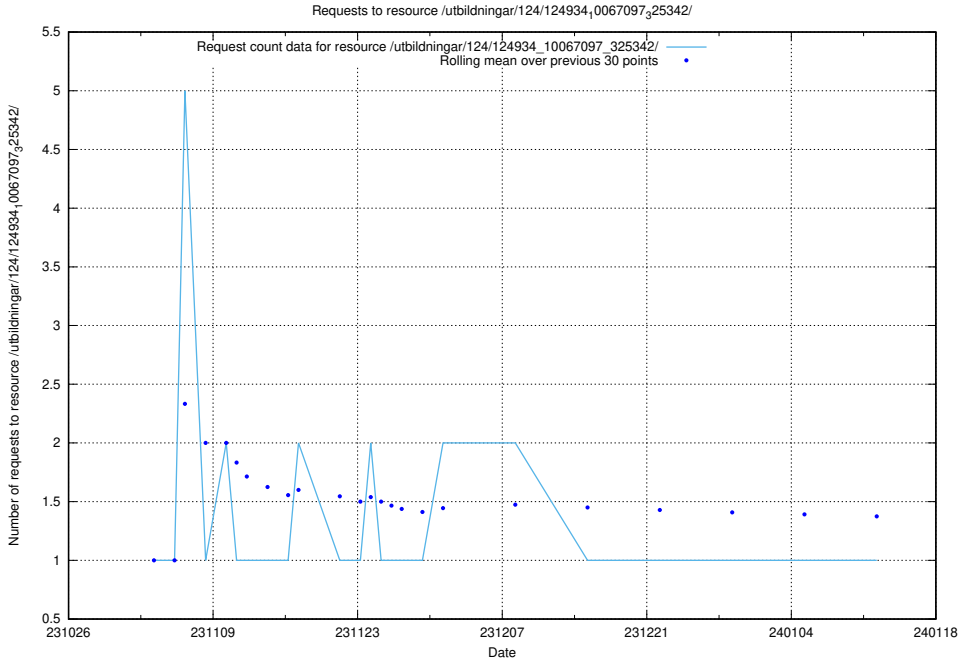

5.5202 Usage of /utbildningar/124/124934_10067097_325342/

Here, we count the number of requests to resource /utbildningar/124/124934_10067097_325342/.