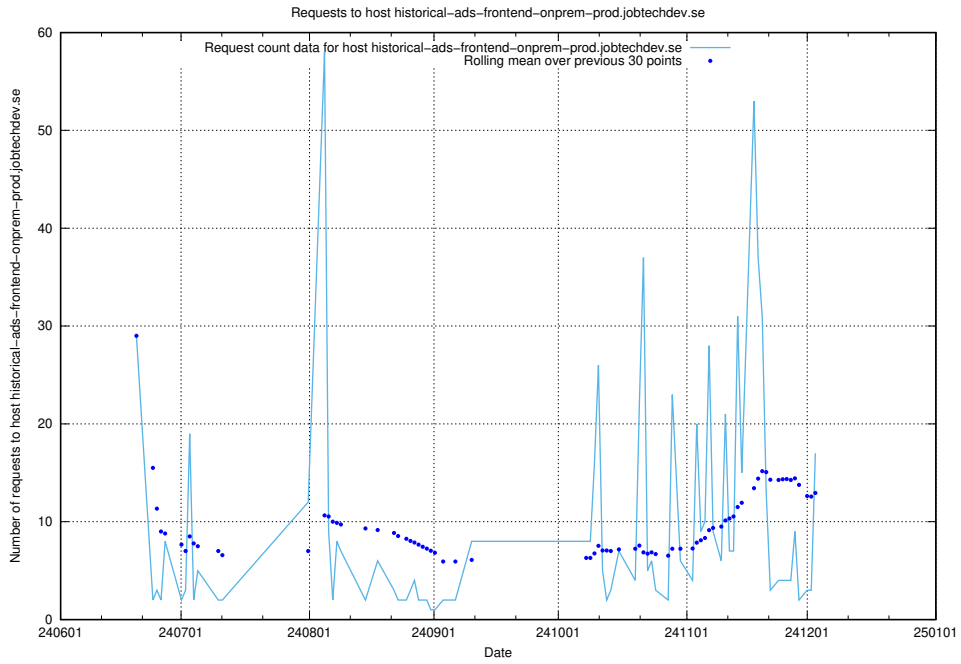

7.52 Usage of `historical-ads-frontend-onprem-prod.jobtechdev.se`

Here, we count the number of requests to host `historical-ads-frontend-onprem-prod.jobtechdev.se`.