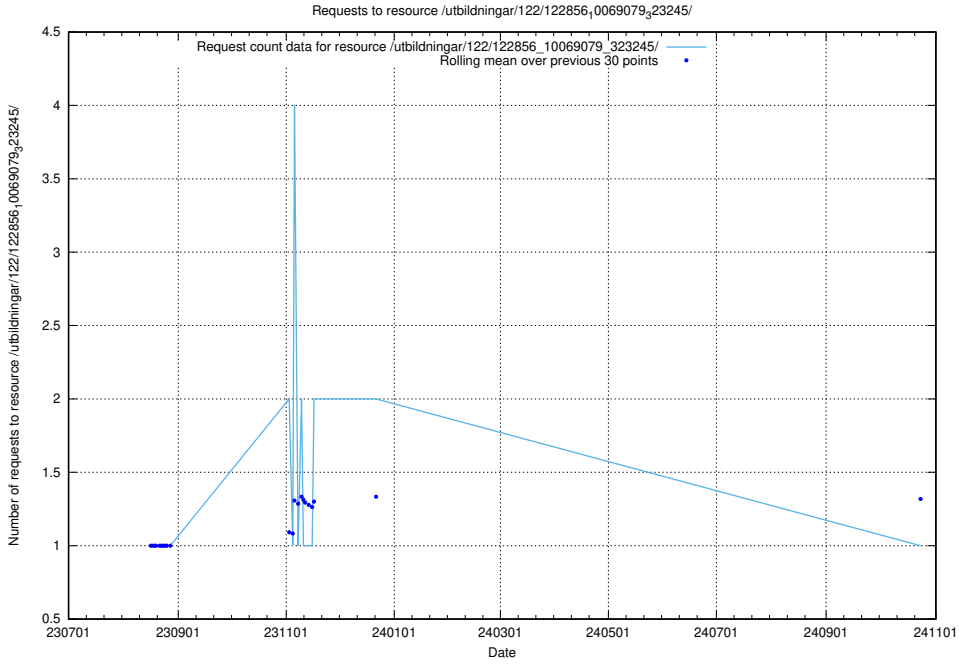

5.5848 Usage of /utbildningar/122/122856_10069079_323245/

Here, we count the number of requests to resource /utbildningar/122/122856_10069079_323245/.