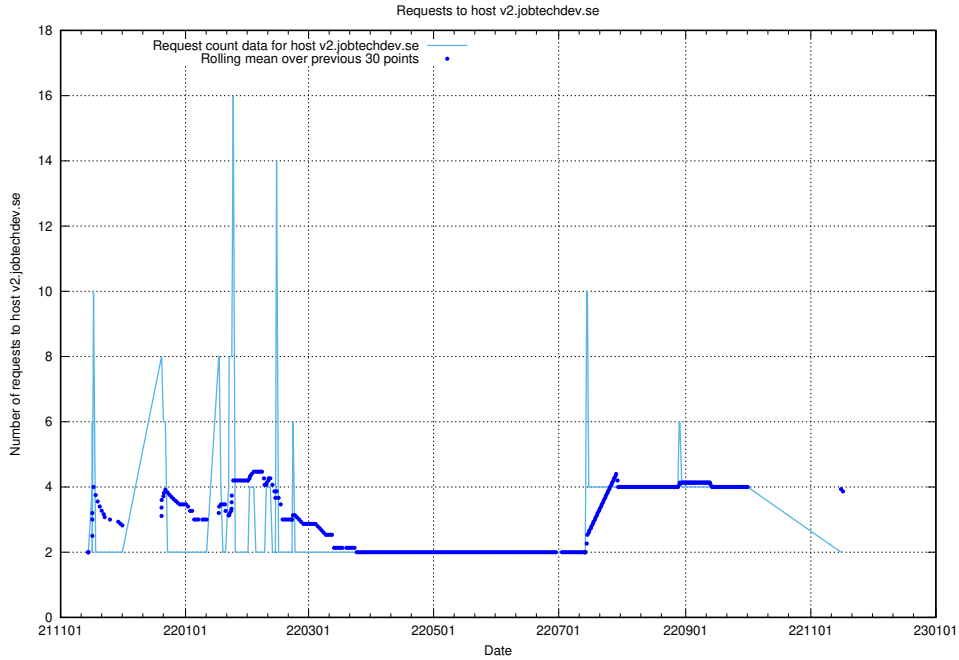

7.582 Usage of v2.jobtechdev.se

Here, we count the number of requests to host v2.jobtechdev.se.