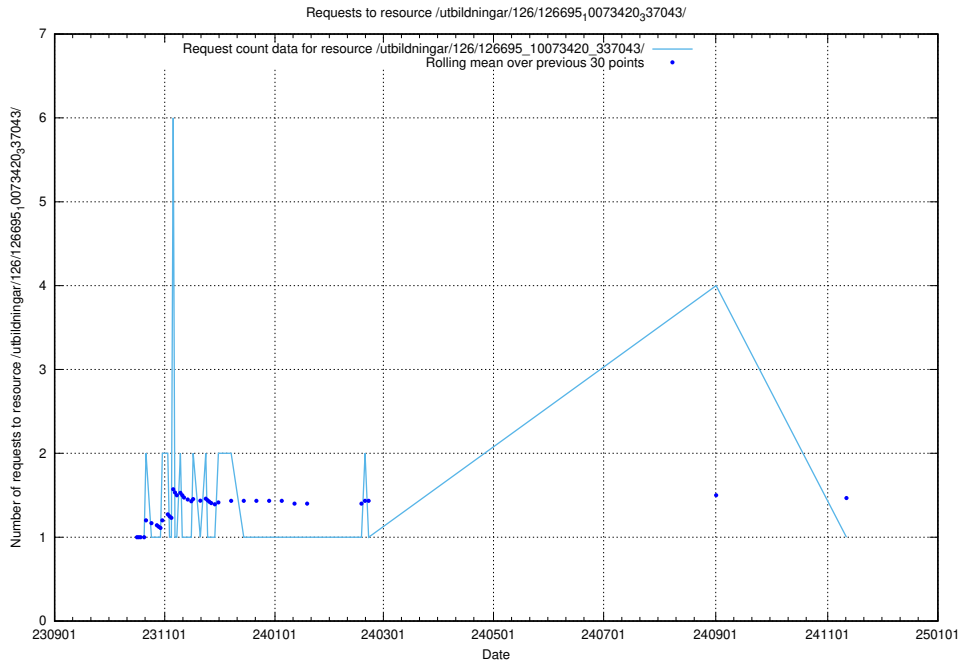

5.5347 Usage of /utbildningar/126/126695_10073420_337043/

Here, we count the number of requests to resource /utbildningar/126/126695_10073420_337043/.