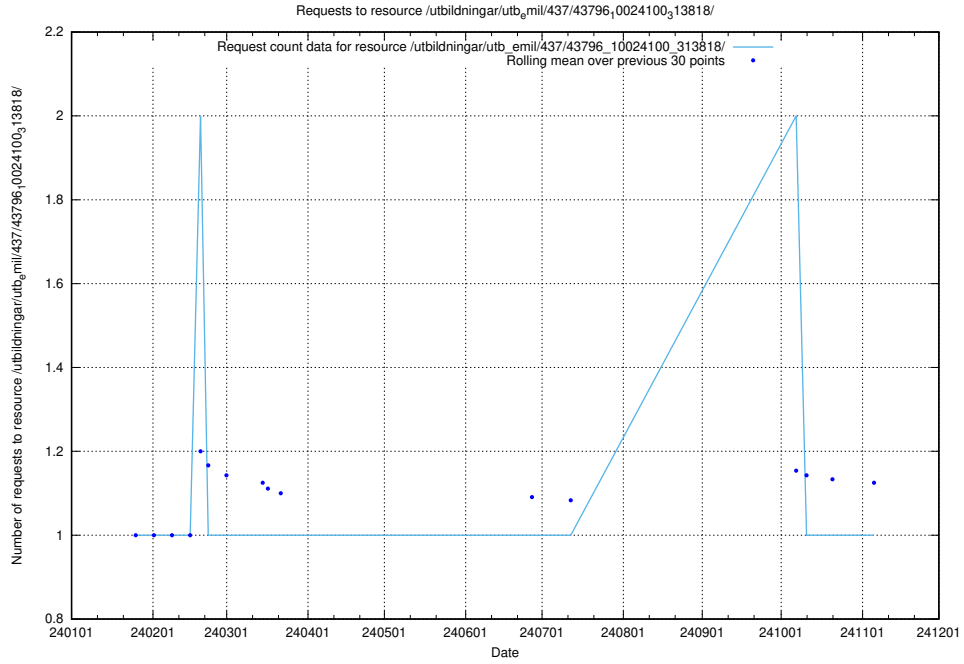

5.3849 Usage of /utbildningar/utb_emil/437/43796_10024100_313818/

Here, we count the number of requests to resource /utbildningar/utb_emil/437/43796_10024100_313818/