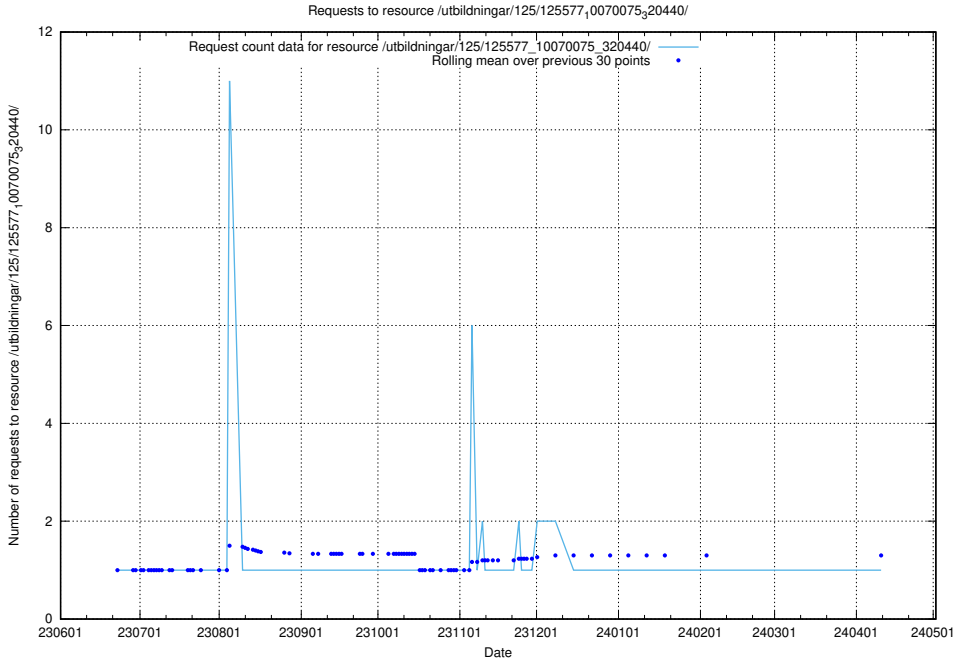

5.6780 Usage of /utbildningar/125/125577_10070075_320440/

Here, we count the number of requests to resource /utbildningar/125/125577_10070075_320440/.