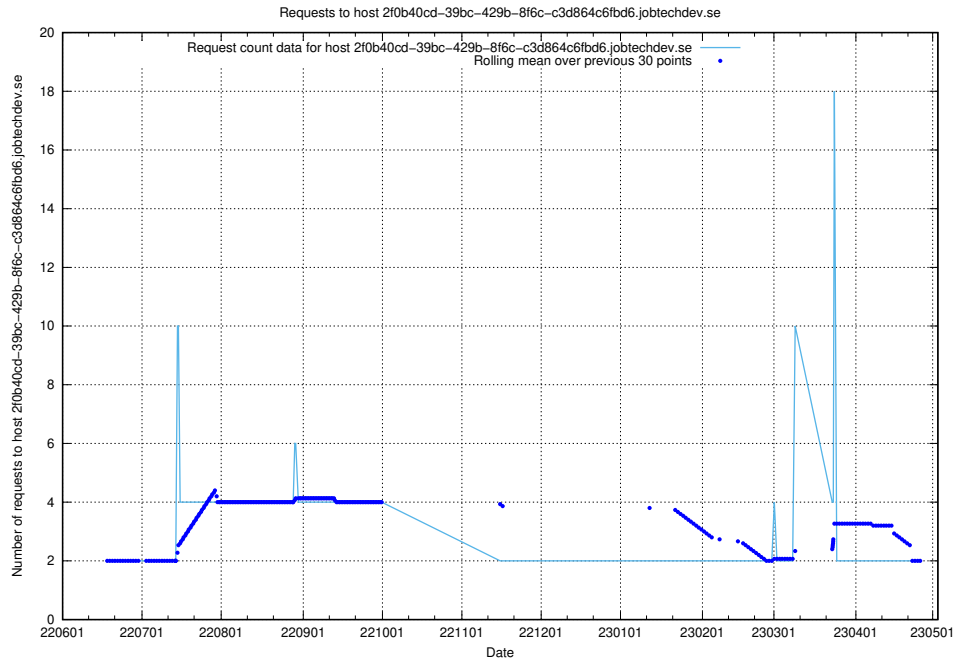

Here, we count the number of requests to host 2f0b40cd-39bc-429b-8f6c-c3d864c6fbd6.jobtechdev.se.

7.428 Usage of openserch-test.jobtechdev.se

Here, we count the number of requests to host openserch-test.jobtechdev.se.