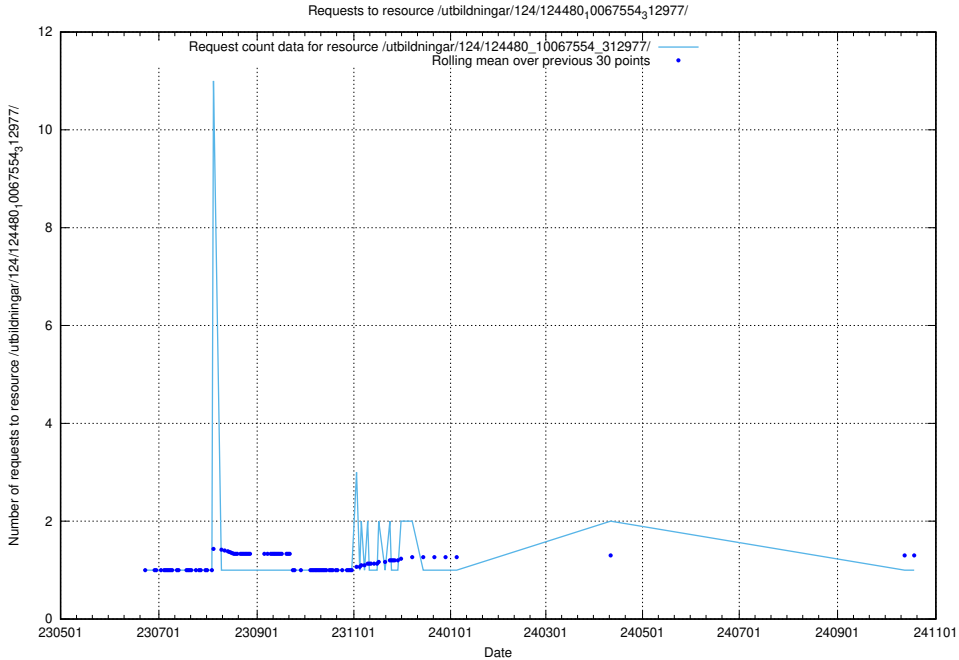

5.6863 Usage of /utbildningar/124/124480_10067554_312977/

Here, we count the number of requests to resource /utbildningar/124/124480_10067554_312977/.