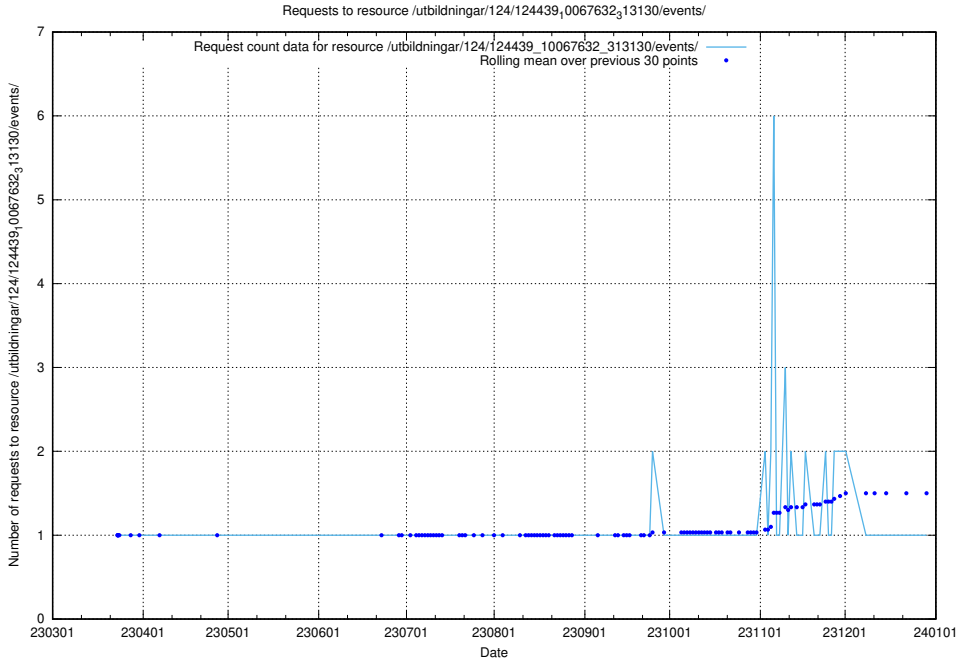

5.4689 Usage of /utbildningar/124/124439_10067632_313130/events/

Here, we count the number of requests to resource /utbildningar/124/124439_10067632_313130/events/