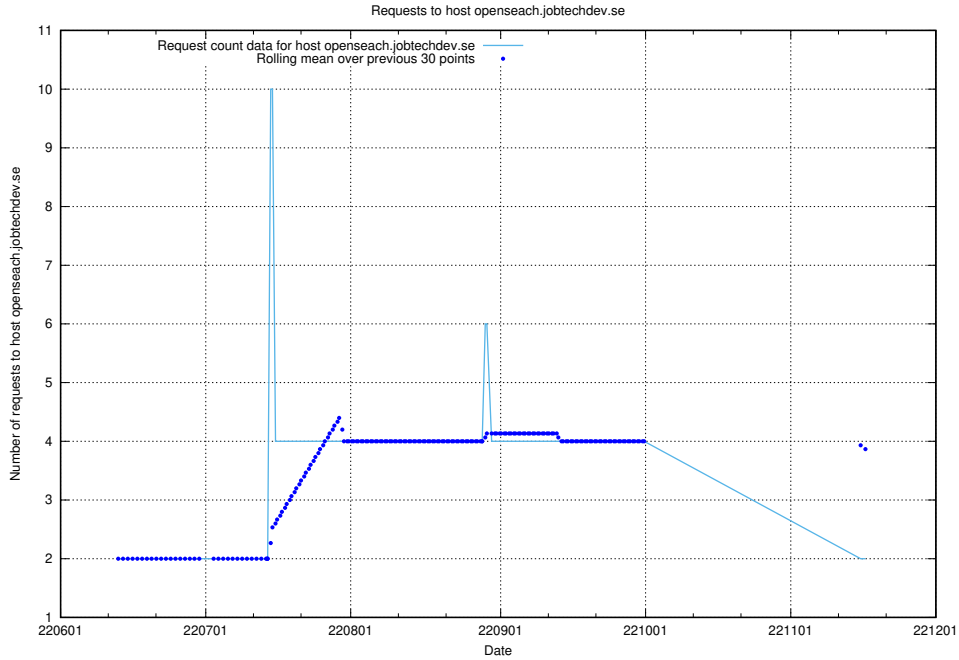

7.433 Usage of fourm.jobtechdev.se

Here, we count the number of requests to host fourm.jobtechdev.se.

7.434 Usage of ac93955e-375e-46ab-98cd-1c60a34122cd.jobtechdev.se

Here, we count the number of requests to host ac93955e-375e-46ab-98cd-1c60a34122cd.jobtechdev.se.