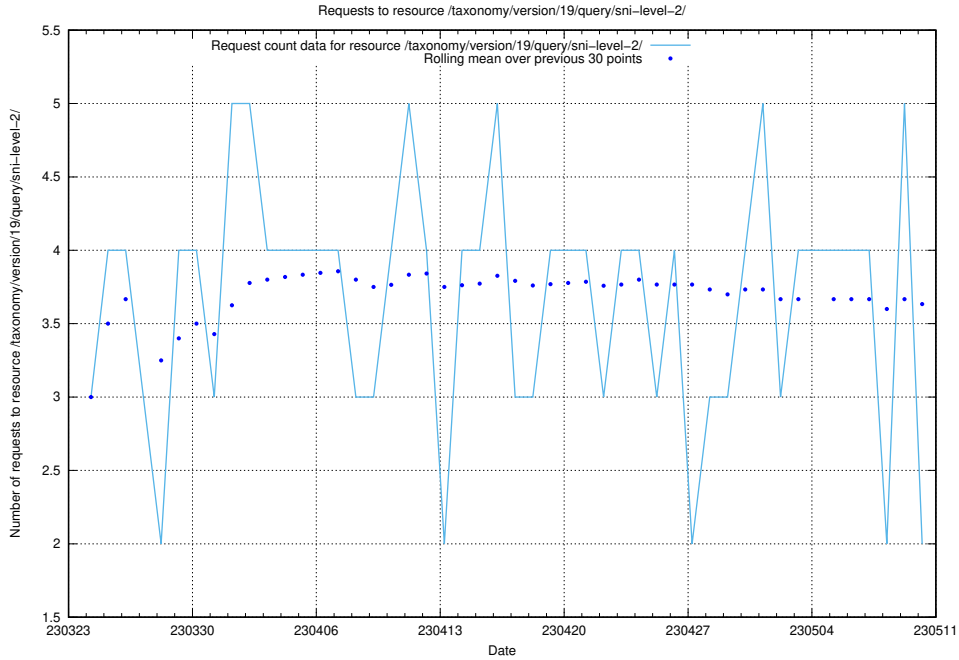

5.899 Usage of /taxonomy/version/19/query/sni-level-2/

Here, we count the number of requests to resource /taxonomy/version/19/query/sni-level-2/.