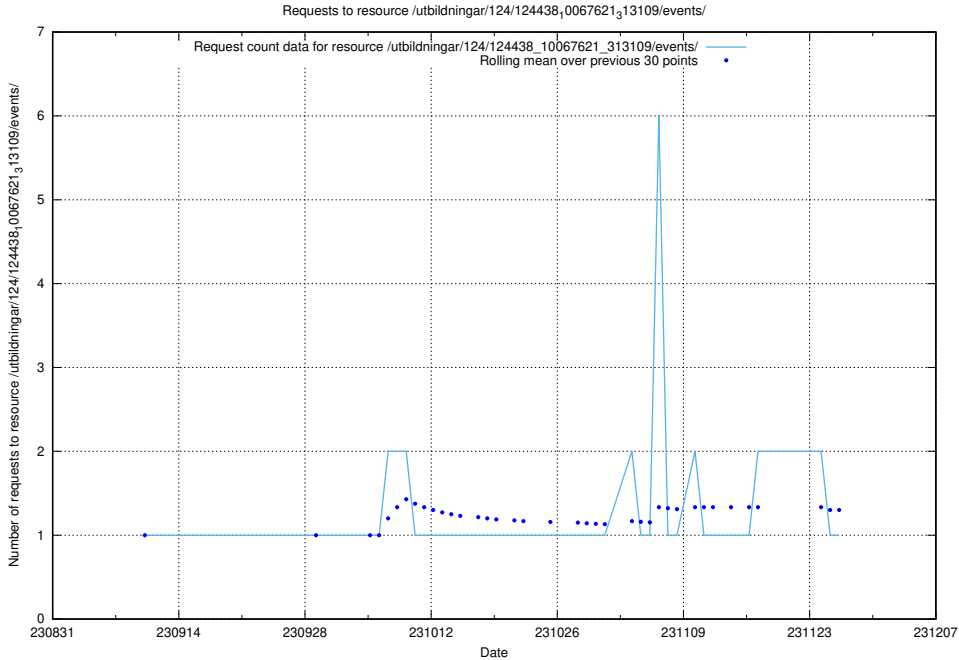

5.5680 Usage of /utbildningar/124/124438_10067621_313109/events/

Here, we count the number of requests to resource /utbildningar/124/124438_10067621_313109/events/