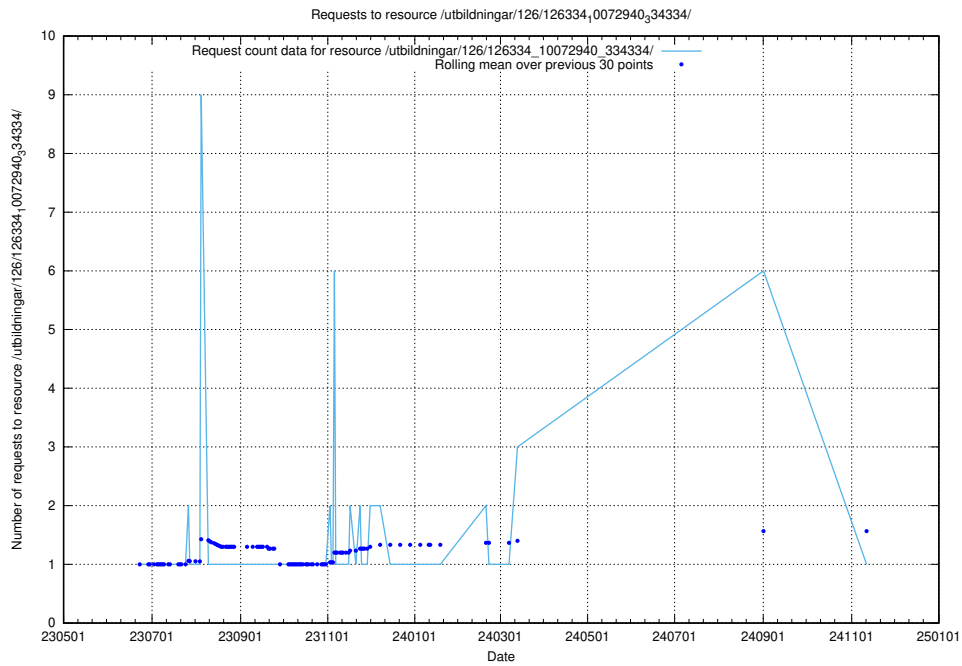

5.6731 Usage of /utbildningar/126/126334_10072940_334334/

Here, we count the number of requests to resource /utbildningar/126/126334_10072940_334334/.