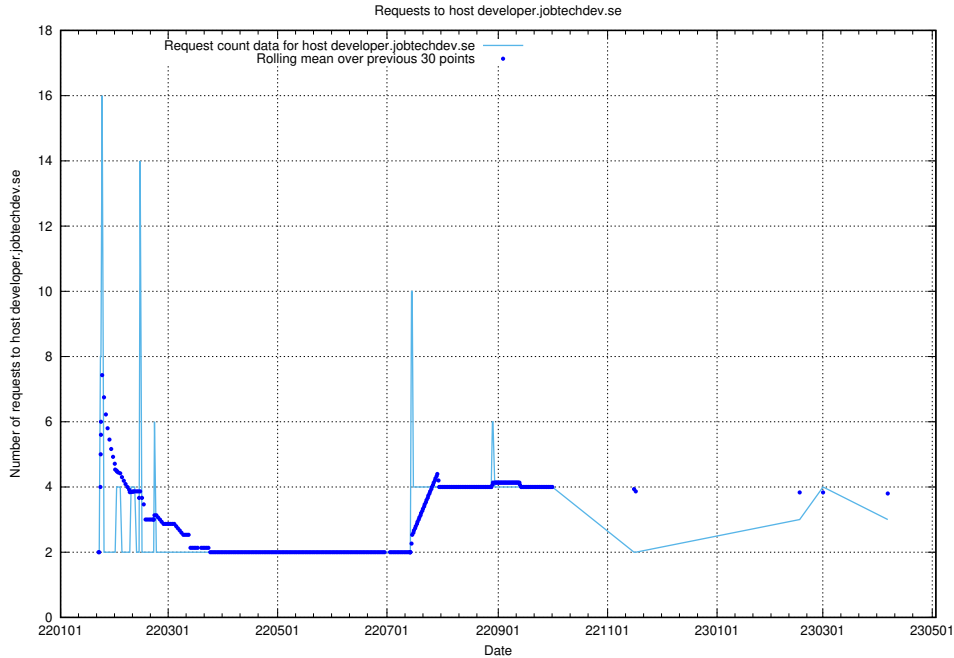

7.185 Usage of developer.jobtechdev.se

Here, we count the number of requests to host developer.jobtechdev.se.