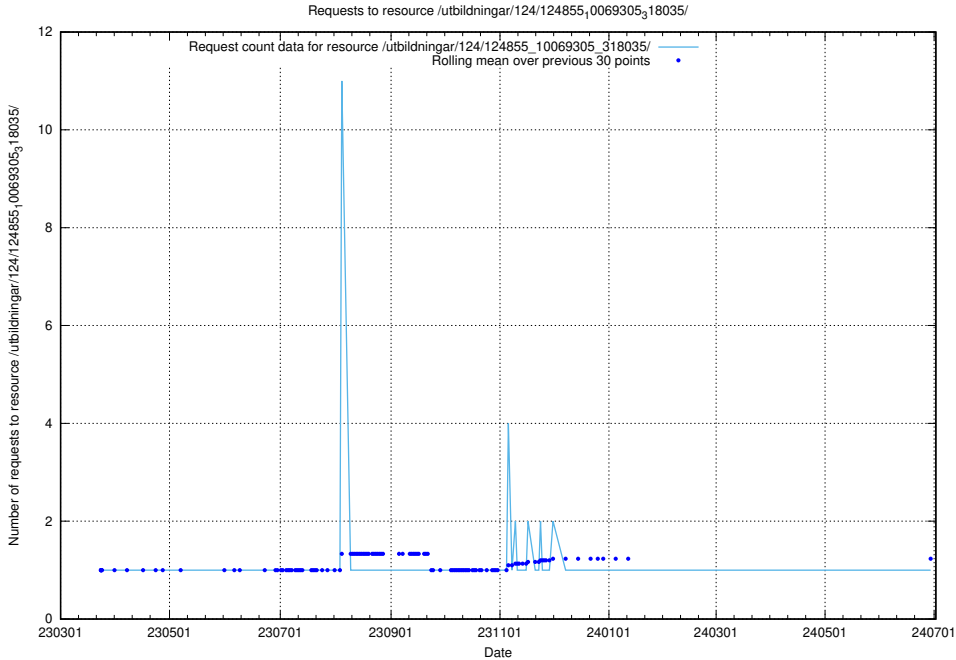

5.1446 Usage of /utbildningar/124/124855_10069305_318035/

Here, we count the number of requests to resource /utbildningar/124/124855_10069305_318035/.