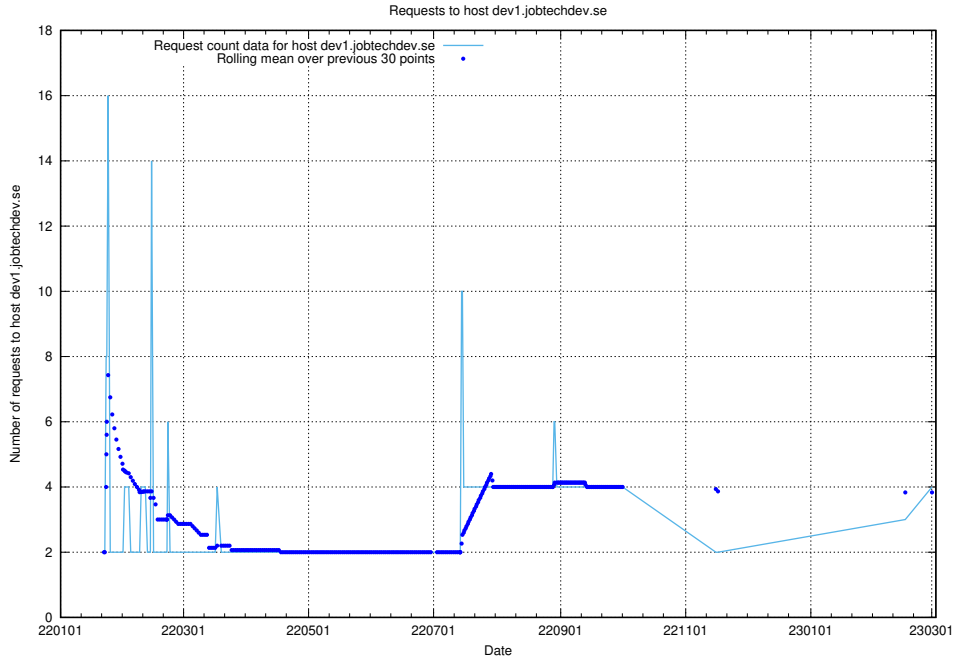

7.120 Usage of dev1.jobtechdev.se

Here, we count the number of requests to host dev1.jobtechdev.se.