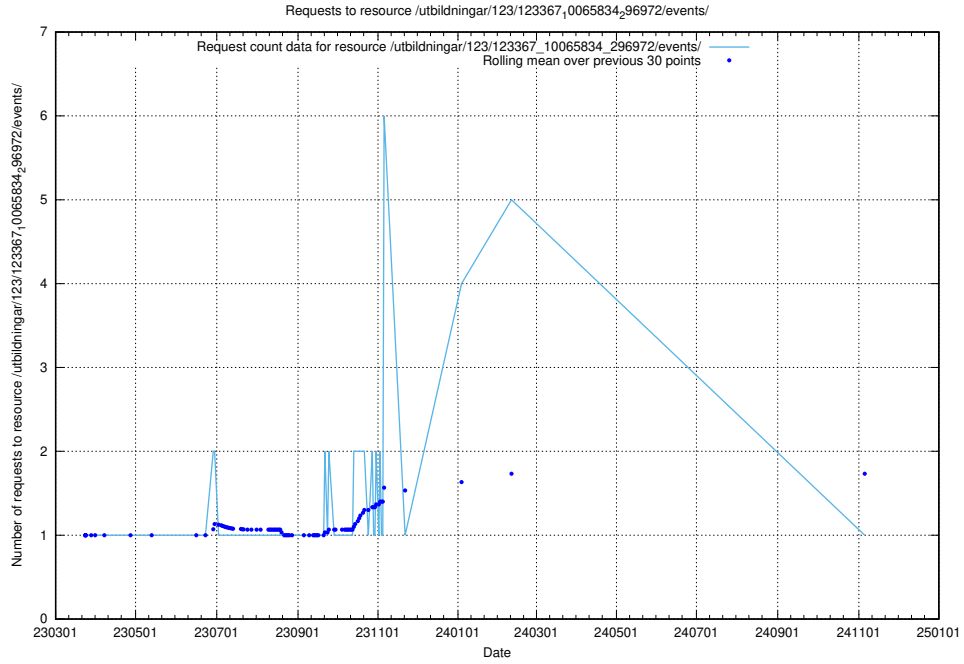

Here, we count the number of requests to resource /utbildningar/123/123367_10065834_296972/events/

5.5924 Usage of /taxonomy/version/2/query/

Here, we count the number of requests to resource /taxonomy/version/2/query/.