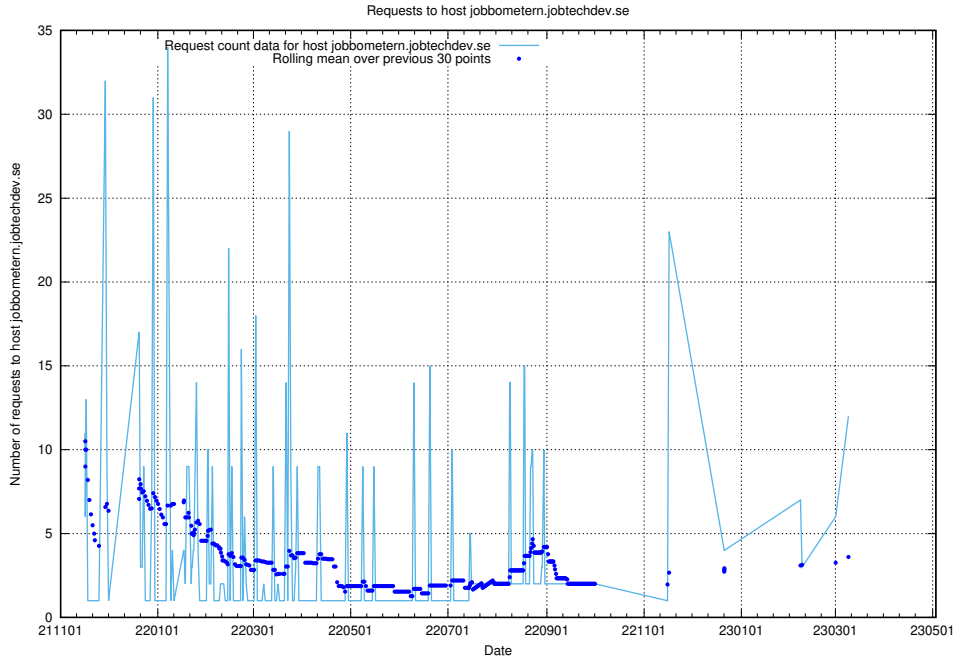

7.71 Usage of jobbometern.jobtechdev.se

Here, we count the number of requests to host jobbometern.jobtechdev.se.