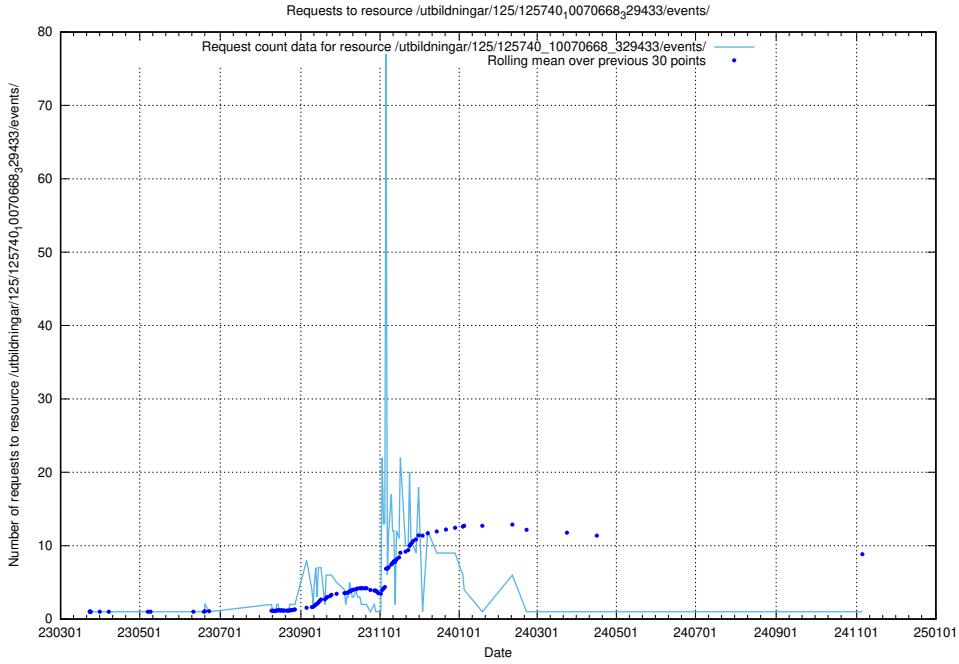

5.977 Usage of /utbildningar/125/125740_10070668_329433/events/

Here, we count the number of requests to resource /utbildningar/125/125740_10070668_329433/events/