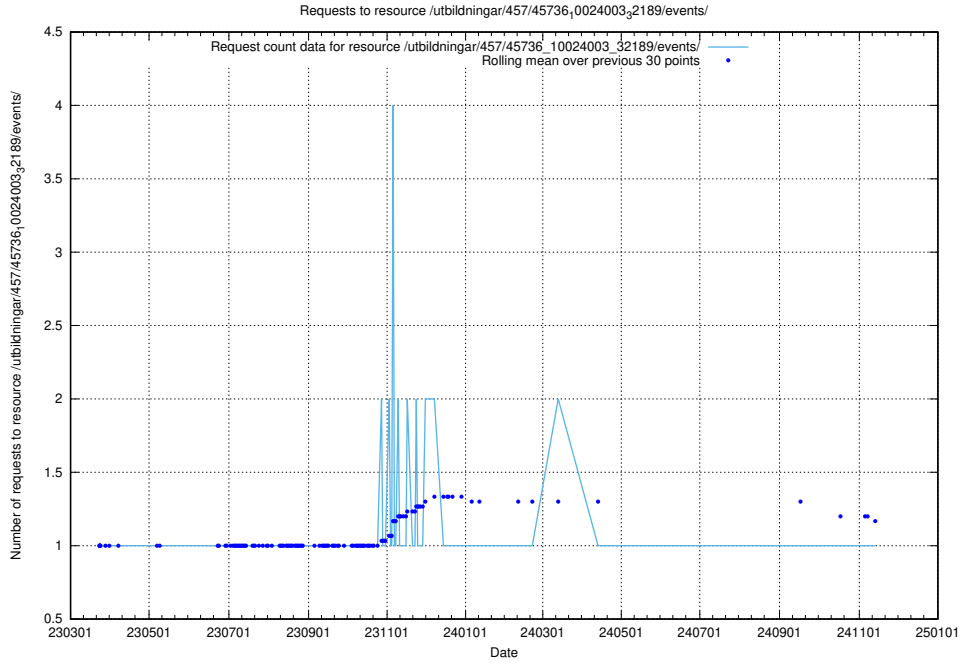

Here, we count the number of requests to resource /utbildningar/461/46153_10023994_100795/.

5.7446 Usage of /utbildningar/457/45736_10024003_32189/events/

Here, we count the number of requests to resource /utbildningar/457/45736_10024003_32189/events/.