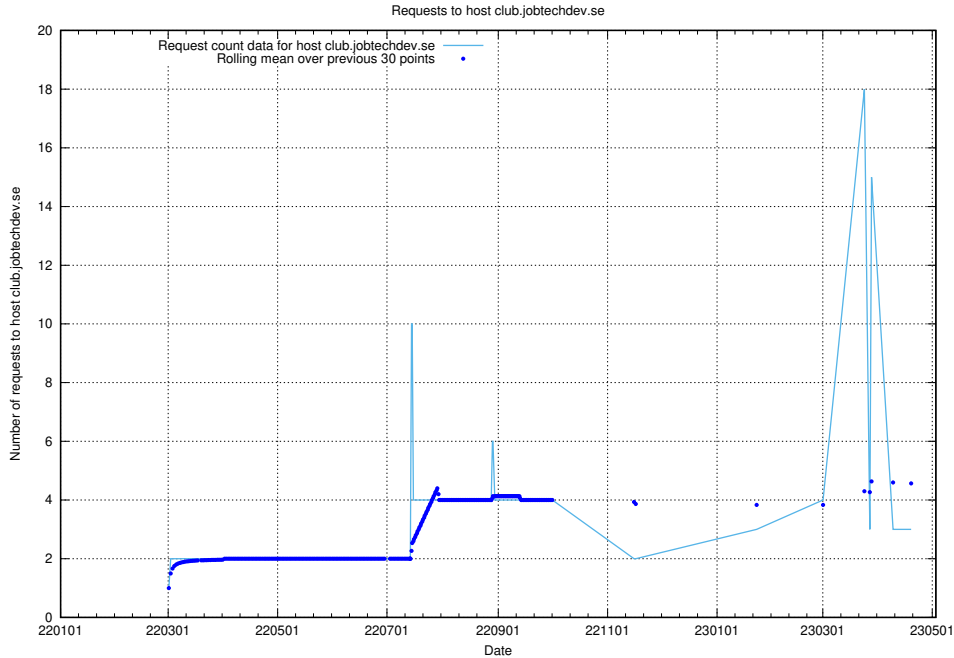

7.246 Usage of club.jobtechdev.se

Here, we count the number of requests to host club.jobtechdev.se.