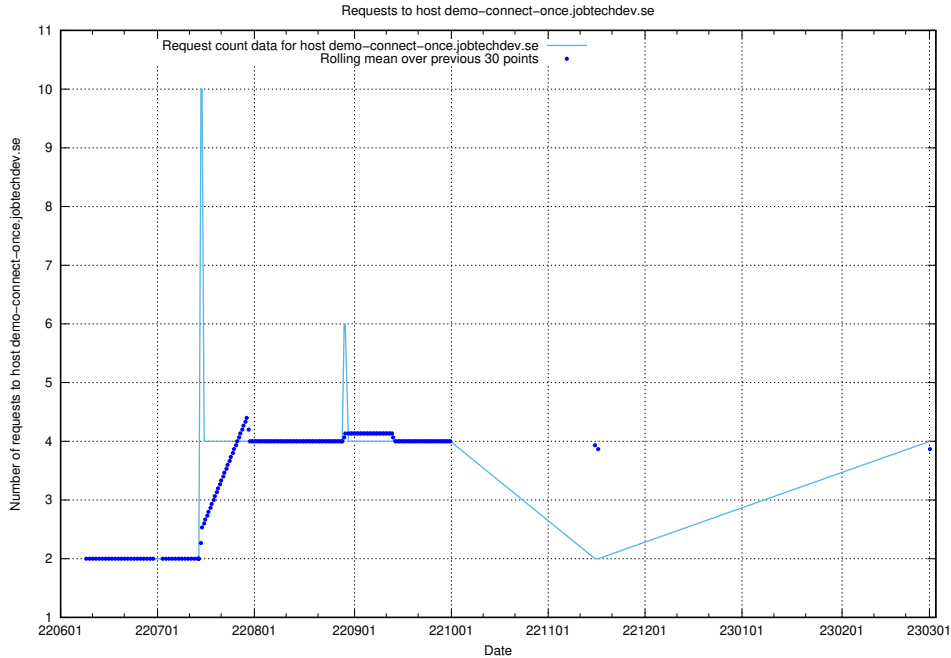

7.168 Usage of demo-connect-once.jobtechdev.se

Here, we count the number of requests to host demo-connect-once.jobtechdev.se.