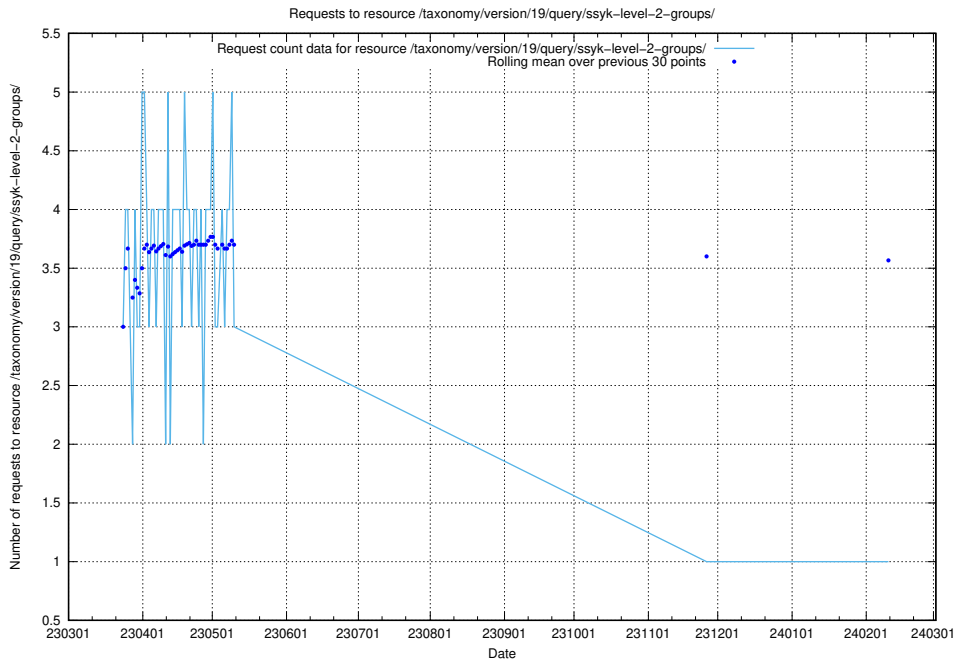

5.7242 Usage of /taxonomy/version/19/query/ssyk-level-2-groups/

Here, we count the number of requests to resource /taxonomy/version/19/query/ssyk-level-2-groups/.