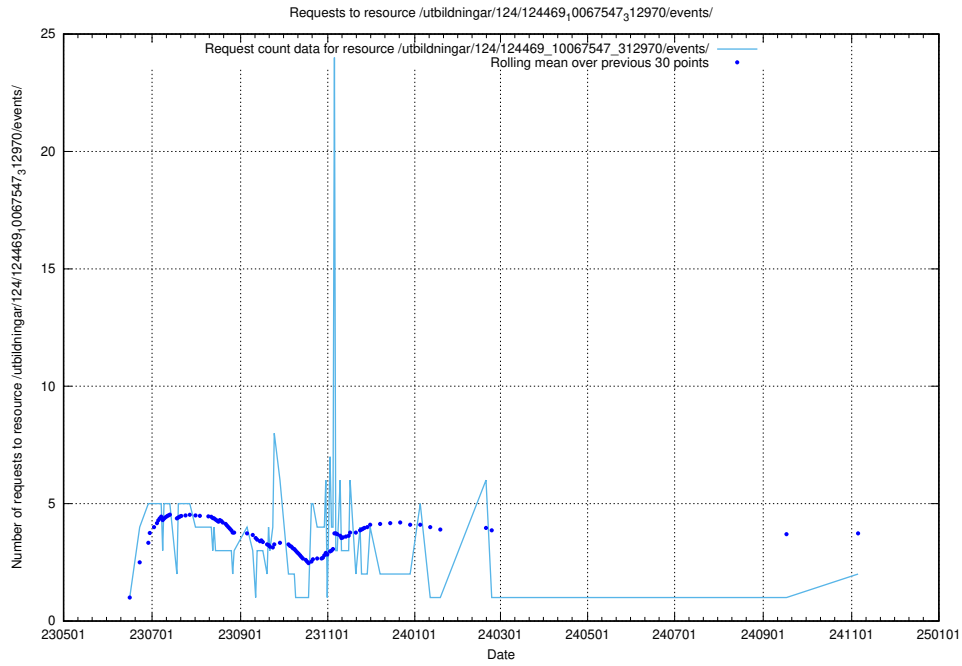

5.875 Usage of /utbildningar/124/124469_10067547_312970/events/

Here, we count the number of requests to resource /utbildningar/124/124469_10067547_312970/events/