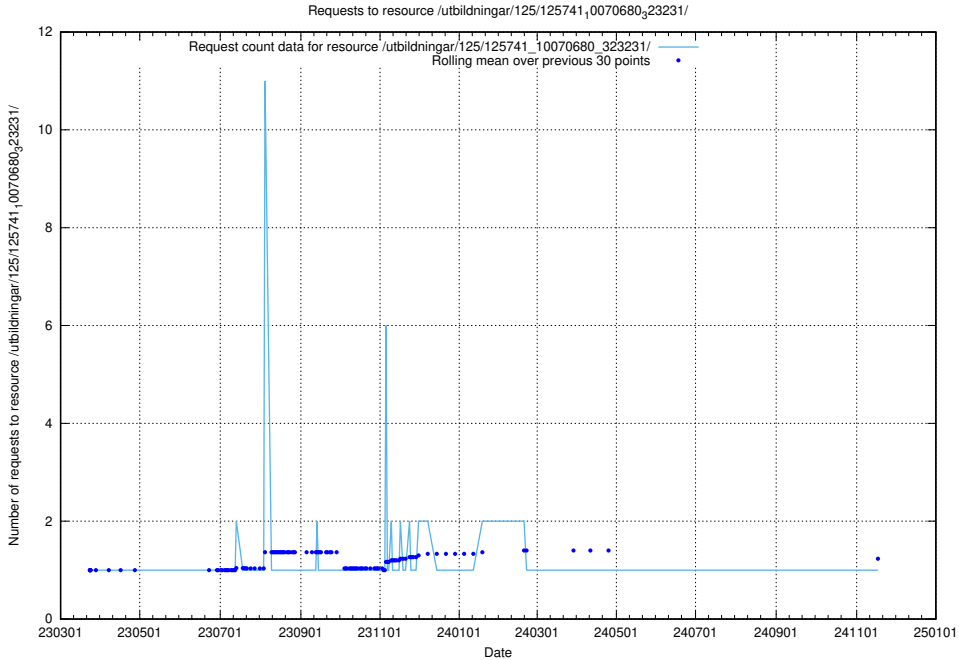

5.7609 Usage of /utbildningar/125/125741_10070680_323231/

Here, we count the number of requests to resource /utbildningar/125/125741_10070680_323231/.