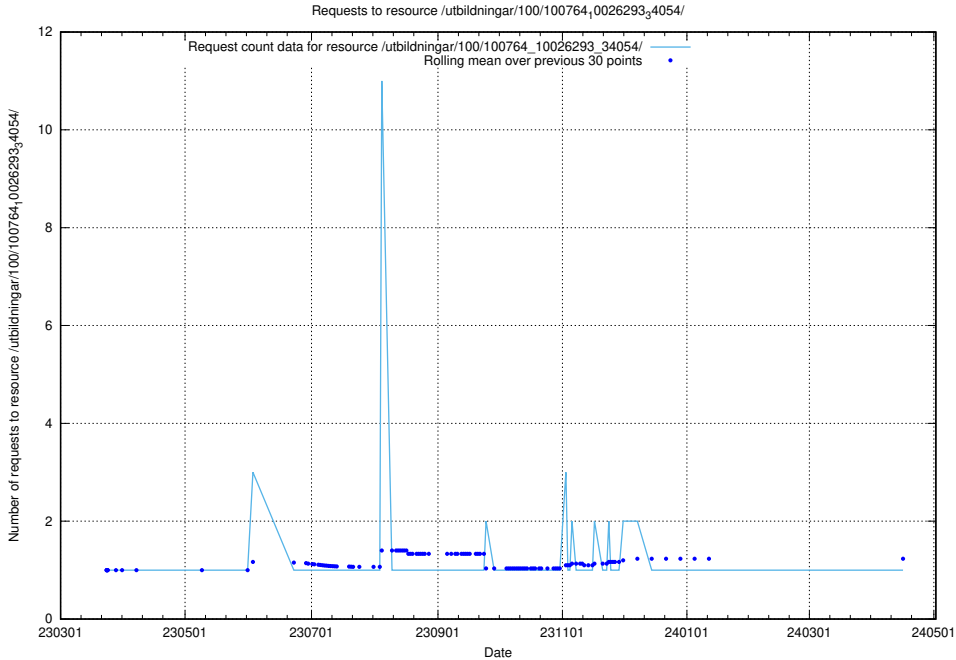

5.6612 Usage of /utbildningar/100/100764_10026293_34054/

Here, we count the number of requests to resource /utbildningar/100/100764_10026293_34054/.