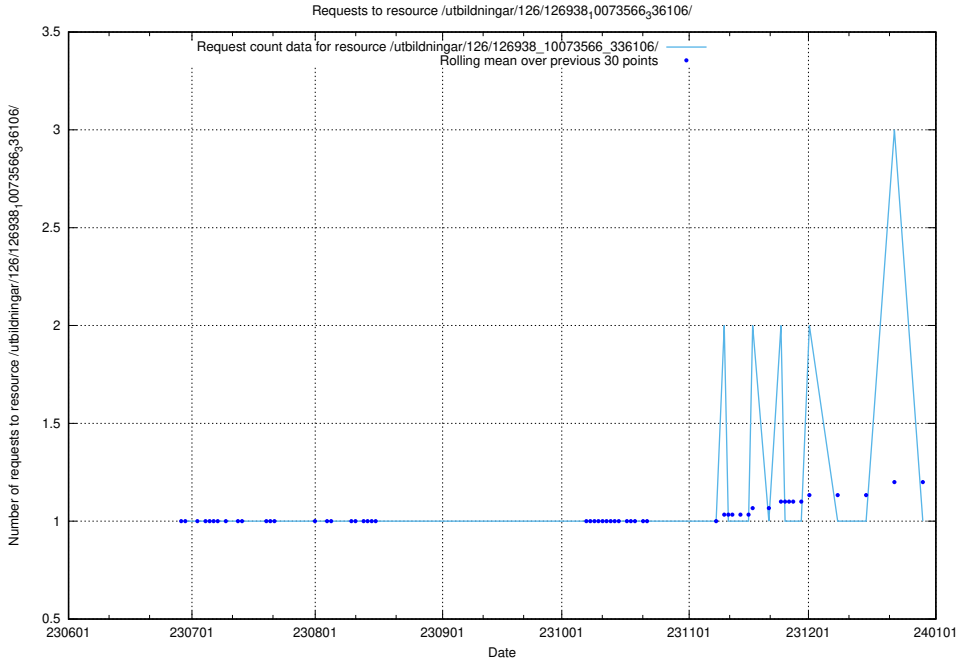

5.6496 Usage of /utbildningar/126/126938_10073566_336106/

Here, we count the number of requests to resource /utbildningar/126/126938_10073566_336106/.