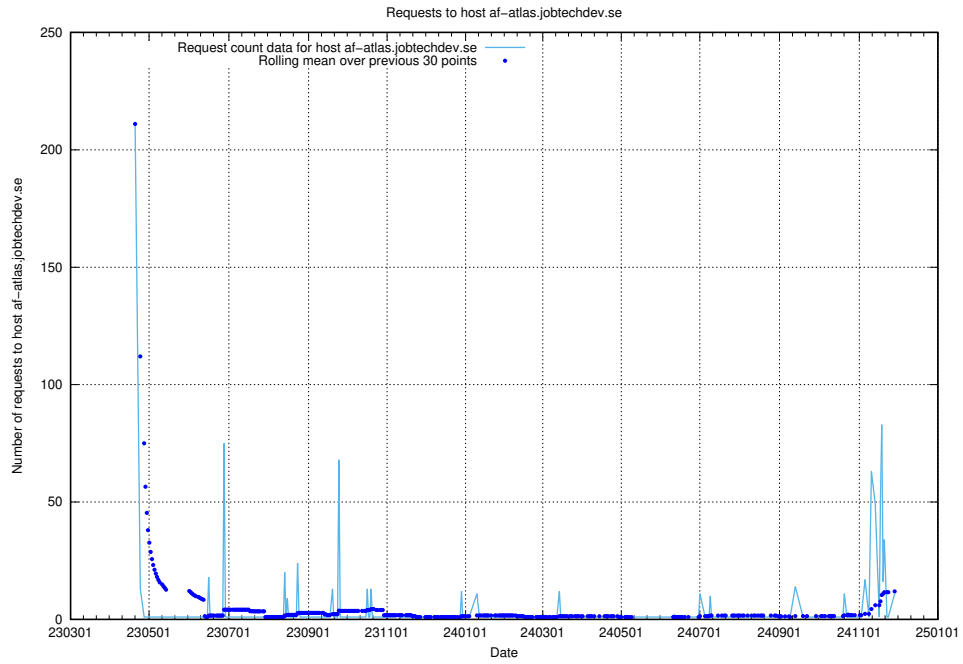

7.76 Usage of demo-jobad-enrichments.jobtechdev.se

Here, we count the number of requests to host demo-jobad-enrichments.jobtechdev.se.

7.77 Usage of staping.jobtechdev.se

Here, we count the number of requests to host staping.jobtechdev.se.