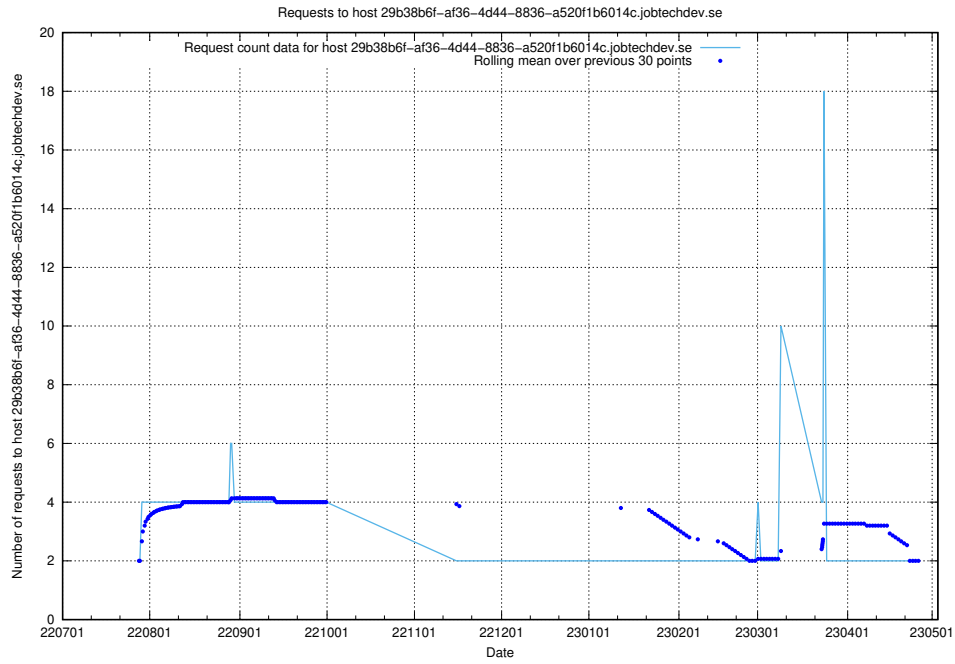

7.411 Usage of 29b38b6f-af36-4d44-8836-a520f1b6014c.jobtechdev.se

Here, we count the number of requests to host 29b38b6f-af36-4d44-8836-a520f1b6014c.jobtechdev.se.