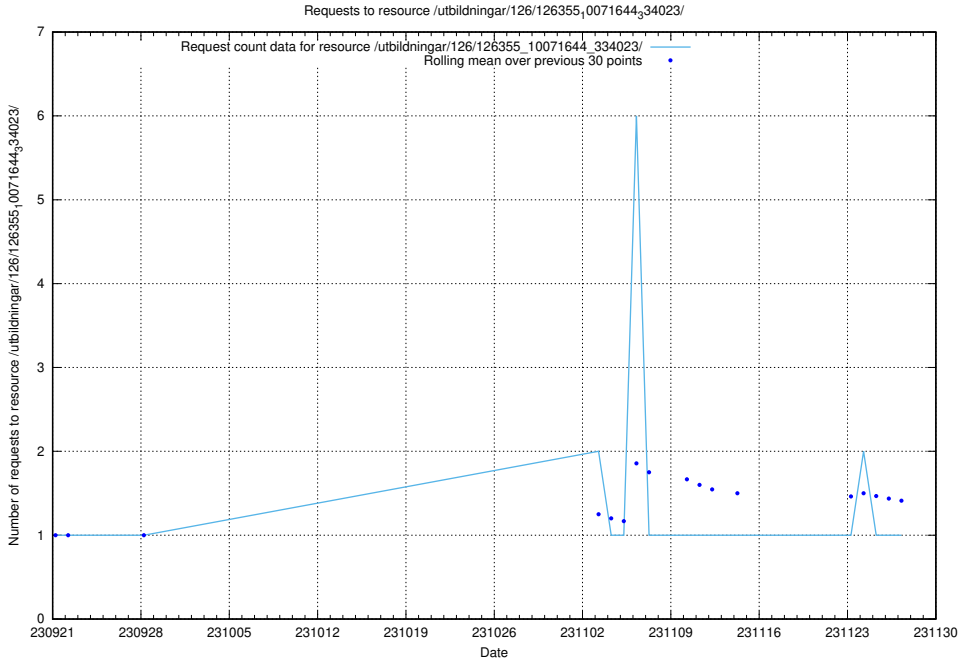

5.5572 Usage of /utbildningar/126/126355_10071644_334023/

Here, we count the number of requests to resource /utbildningar/126/126355_10071644_334023/.