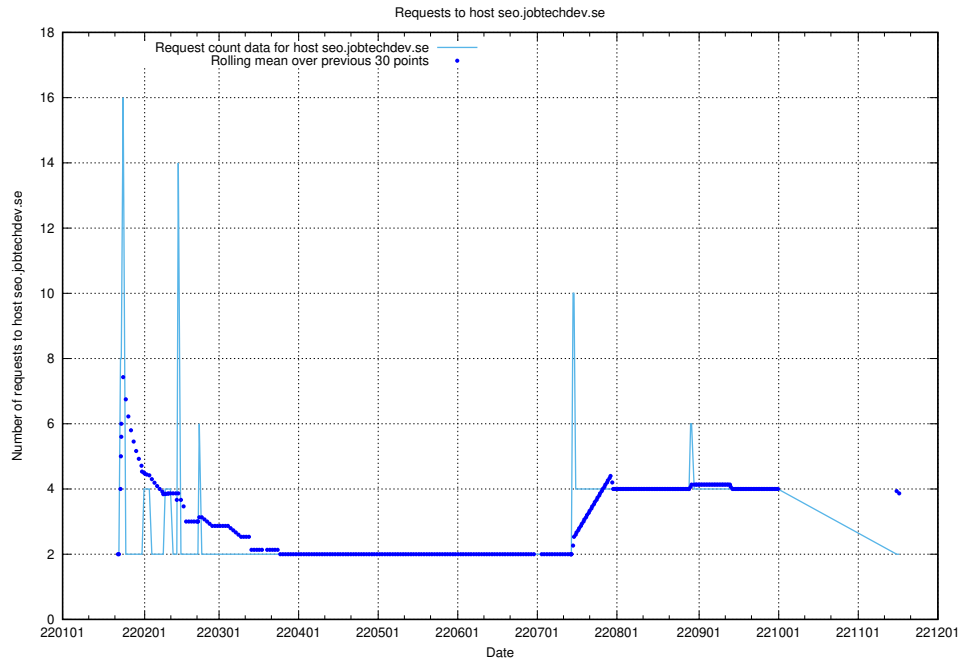

7.620 Usage of seo.jobtechdev.se

Here, we count the number of requests to host seo.jobtechdev.se.