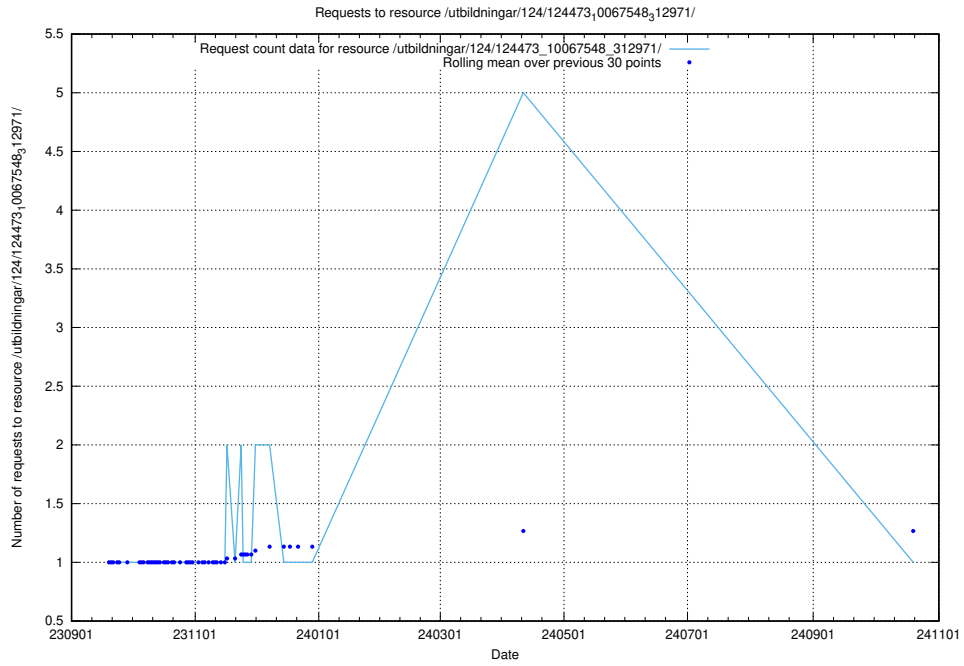

5.5587 Usage of /utbildningar/124/124473_10067548_312971/

Here, we count the number of requests to resource /utbildningar/124/124473_10067548_312971/.