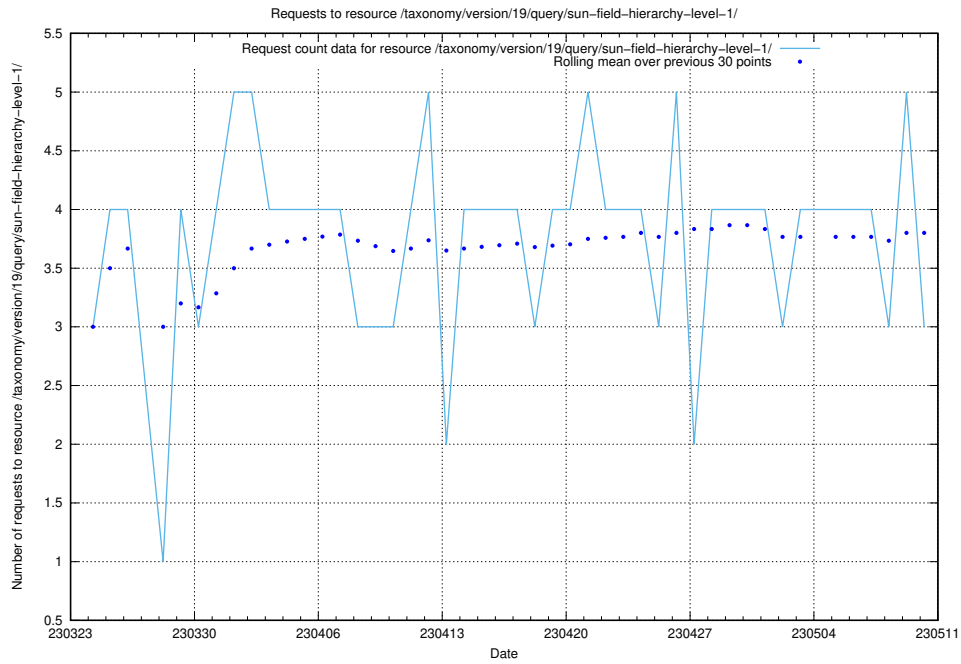

5.481 Usage of /taxonomy/version/19/query/sun-field-hierarchy-level-1/

Here, we count the number of requests to resource /taxonomy/version/19/query/sun-field-hierarchy-level-1/.