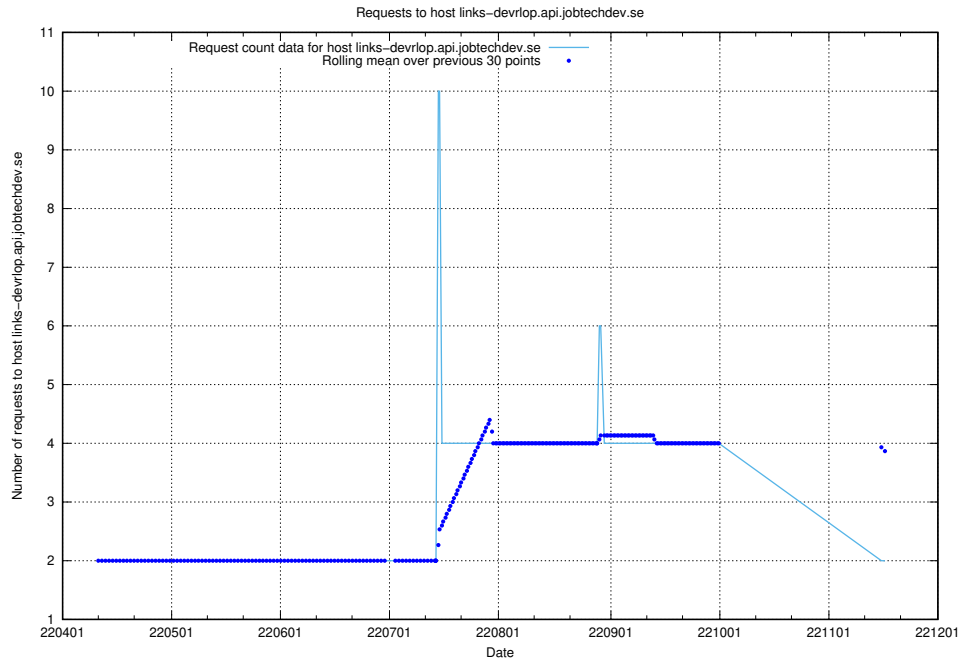

7.494 Usage of links-devrlop.api.jobtechdev.se

Here, we count the number of requests to host links-devrlop.api.jobtechdev.se.