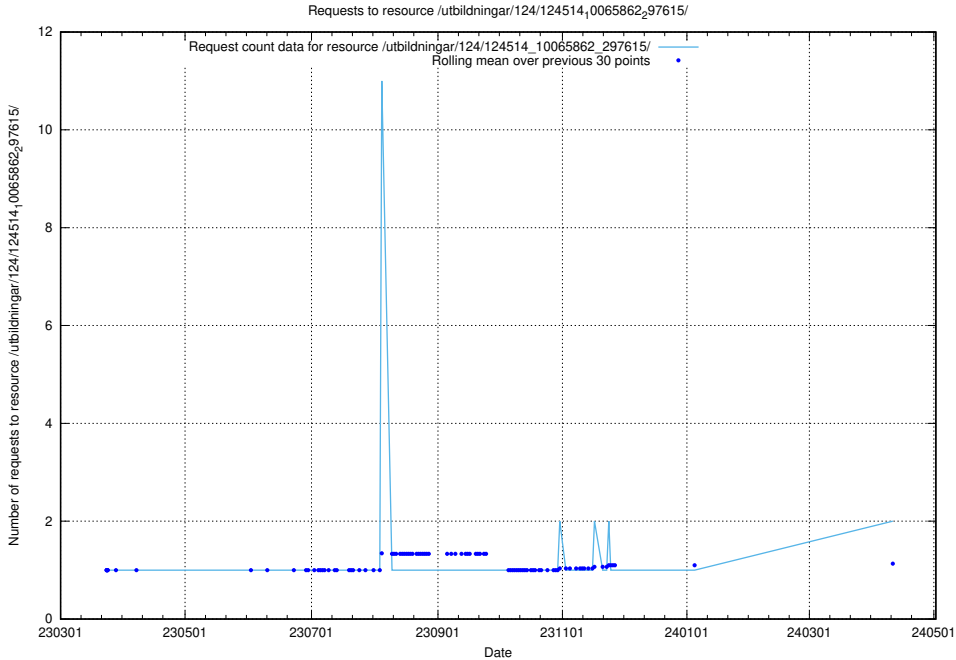

5.618 Usage of /utbildningar/124/124514_10065862_297615/

Here, we count the number of requests to resource /utbildningar/124/124514_10065862_297615/.