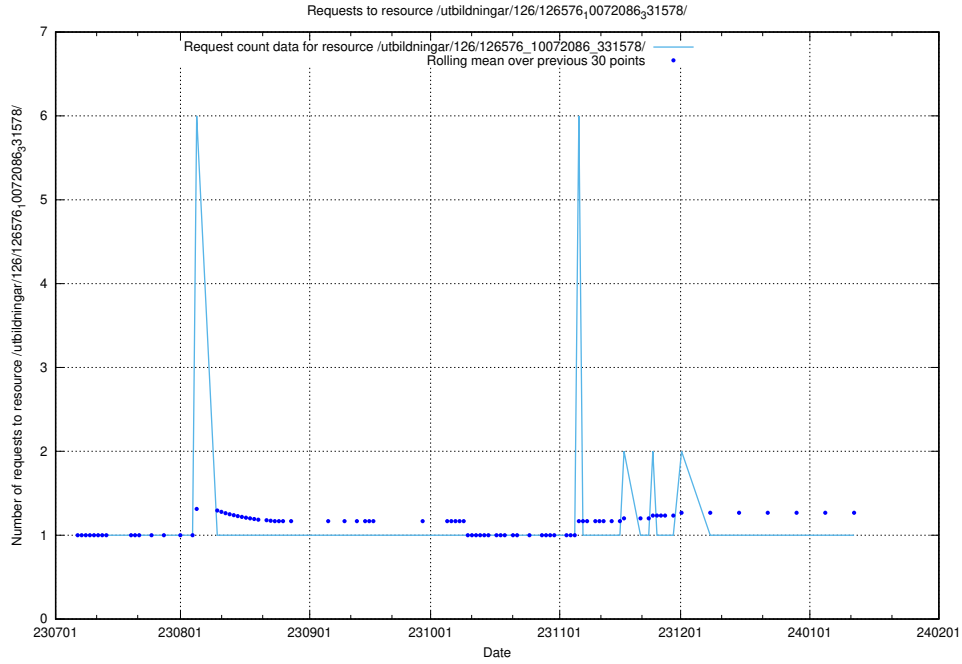

5.6356 Usage of /utbildningar/126/126576_10072086_331578/

Here, we count the number of requests to resource /utbildningar/126/126576_10072086_331578/.