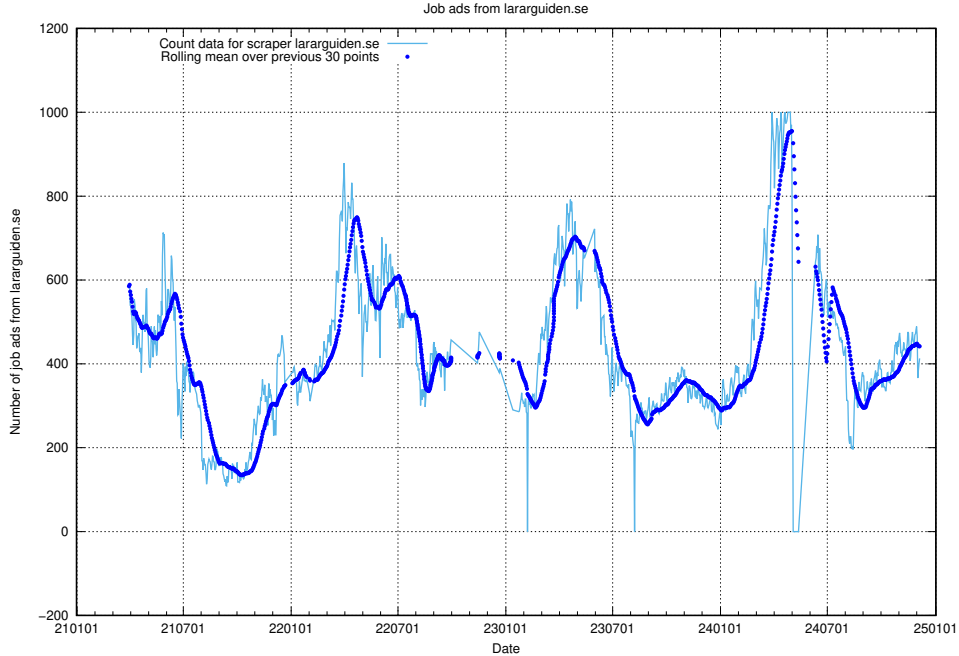

13.10 Number of ads by scraper lararguiden.se

Here, we count the number of job ads scraped from lararguiden.se.