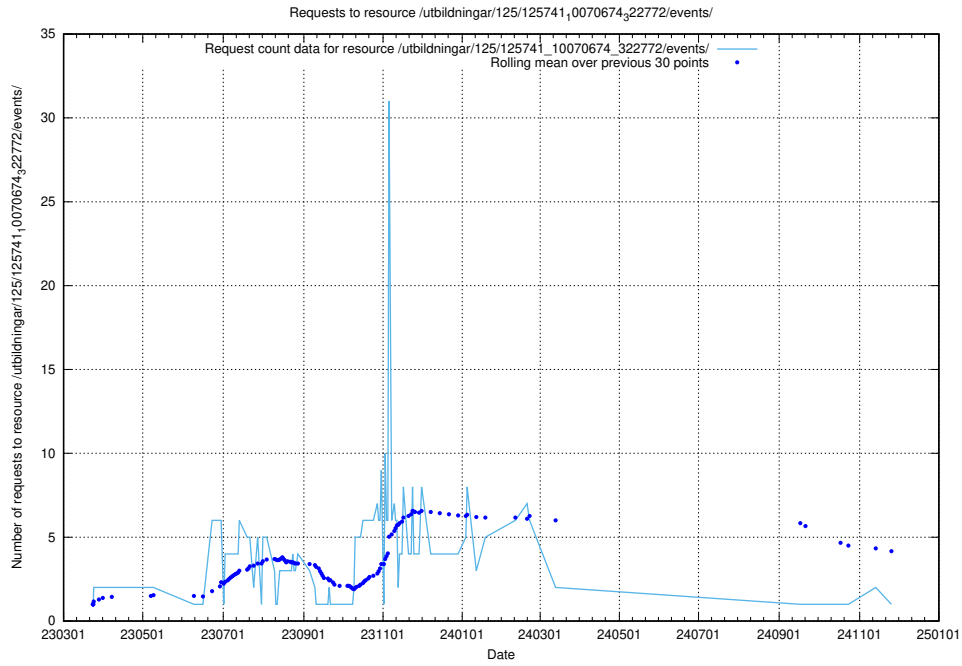

5.7617 Usage of /utbildningar/125/125741_10070674_322772/events/

Here, we count the number of requests to resource /utbildningar/125/125741_10070674_322772/events/