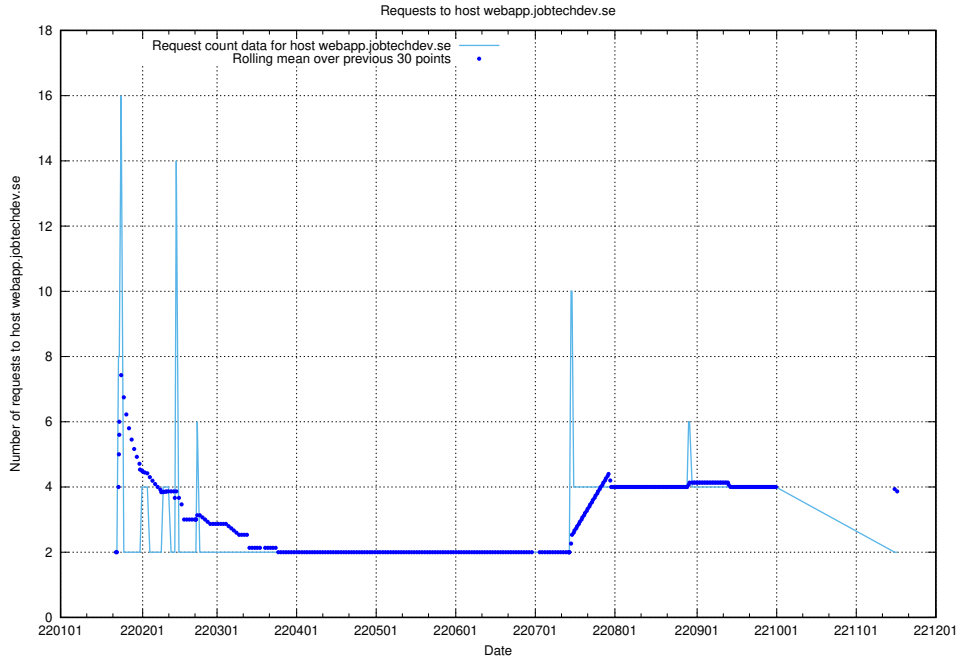

7.609 Usage of webapp.jobtechdev.se

Here, we count the number of requests to host webapp.jobtechdev.se.