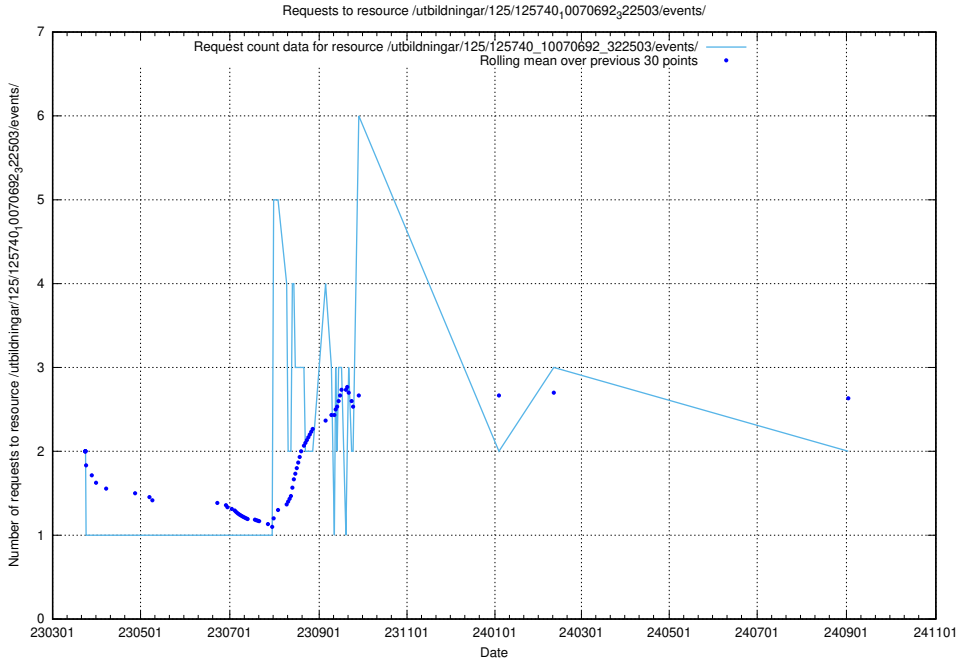

Here, we count the number of requests to resource /utbildningar/122/122985_10065248_280012/events/

5.913 Usage of /utbildningar/125/125740_10070692_322503/events/

Here, we count the number of requests to resource /utbildningar/125/125740_10070692_322503/events/