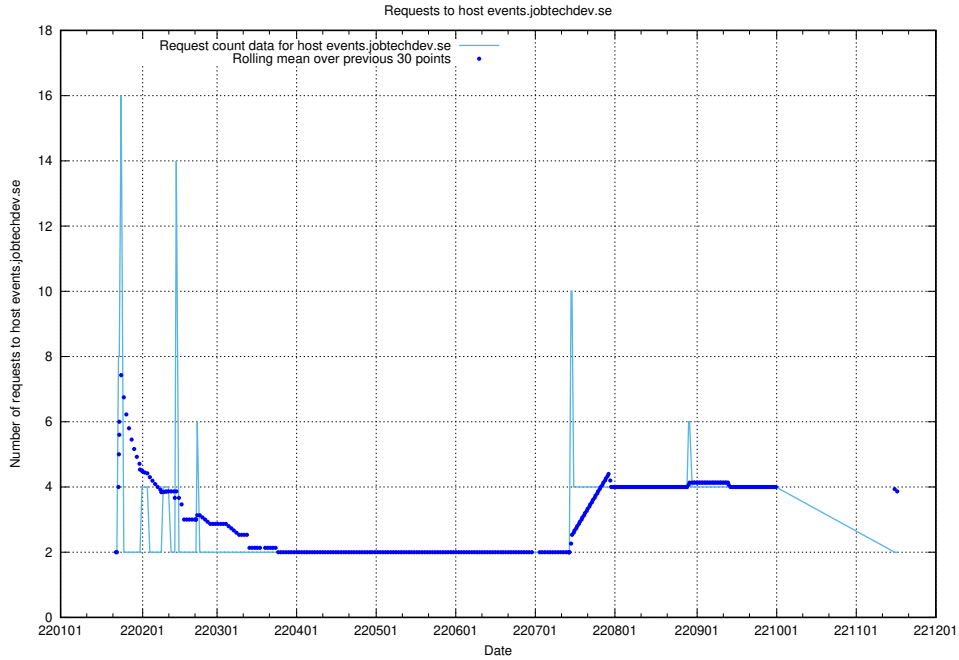

7.630 Usage of events.jobtechdev.se

Here, we count the number of requests to host events.jobtechdev.se.

7.631 Usage of hr.jobtechdev.se

Here, we count the number of requests to host hr.jobtechdev.se.

7.632 Usage of xn-ww-wc2f.jobtechdev.se:443