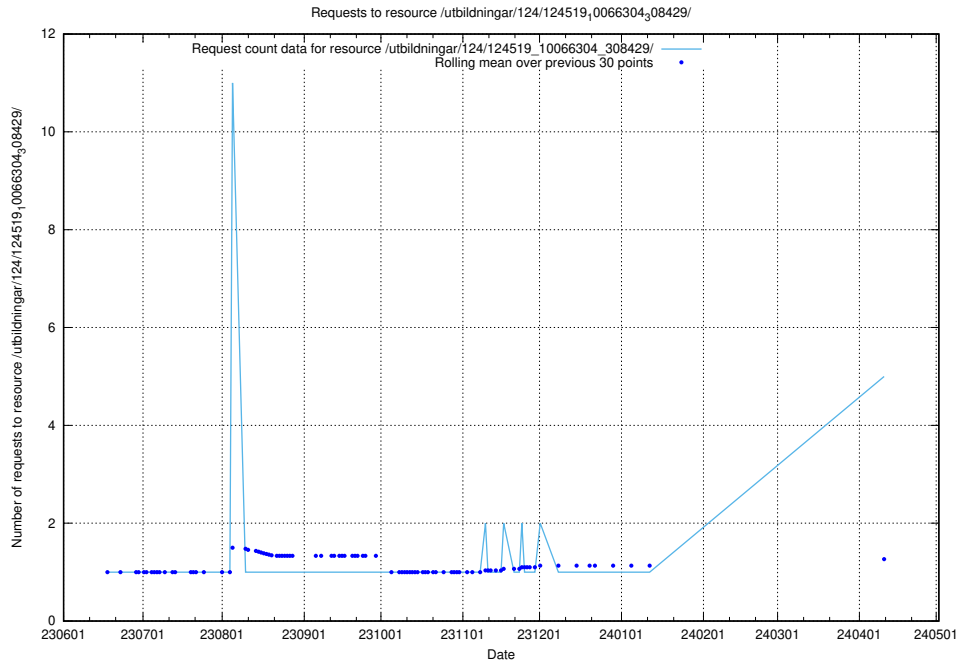

5.224 Usage of /utbildningar/124/124519_10066304_308429/

Here, we count the number of requests to resource /utbildningar/124/124519_10066304_308429/.