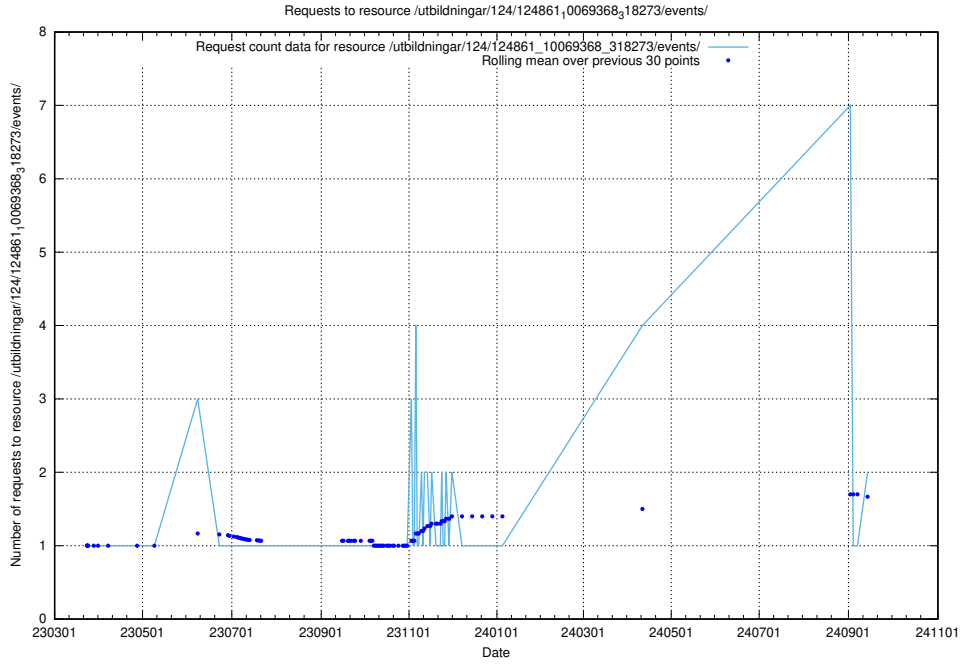

Here, we count the number of requests to resource /utbildningar/124/124861_10069368_318273/events/

5.519 Usage of /availability/kpi/20241008/

Here, we count the number of requests to resource /availability/kpi/20241008/.