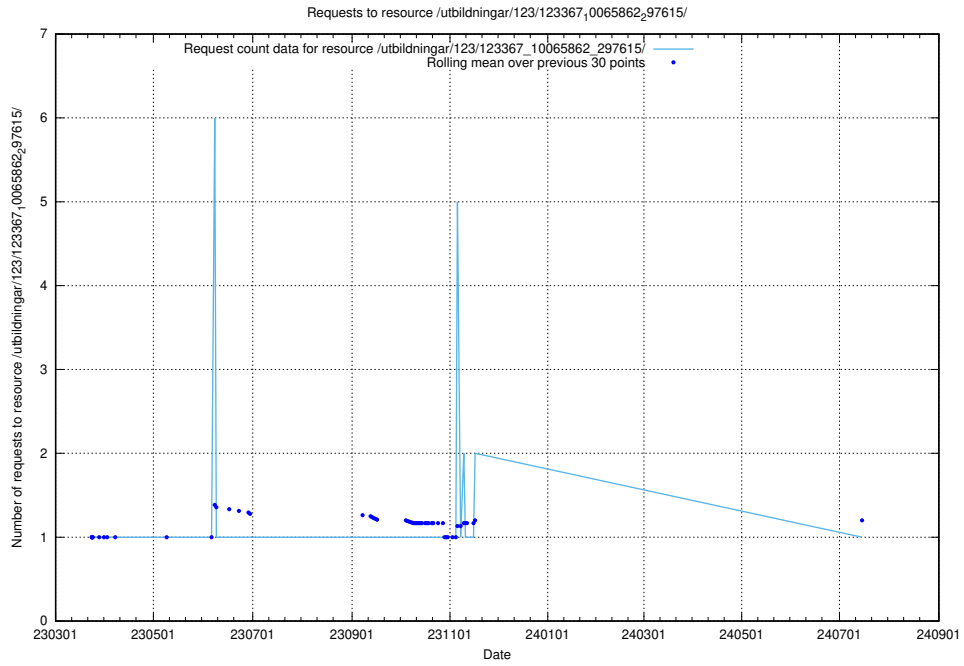

5.5852 Usage of /utbildningar/123/123367_10065862_297615/

Here, we count the number of requests to resource /utbildningar/123/123367_10065862_297615/.