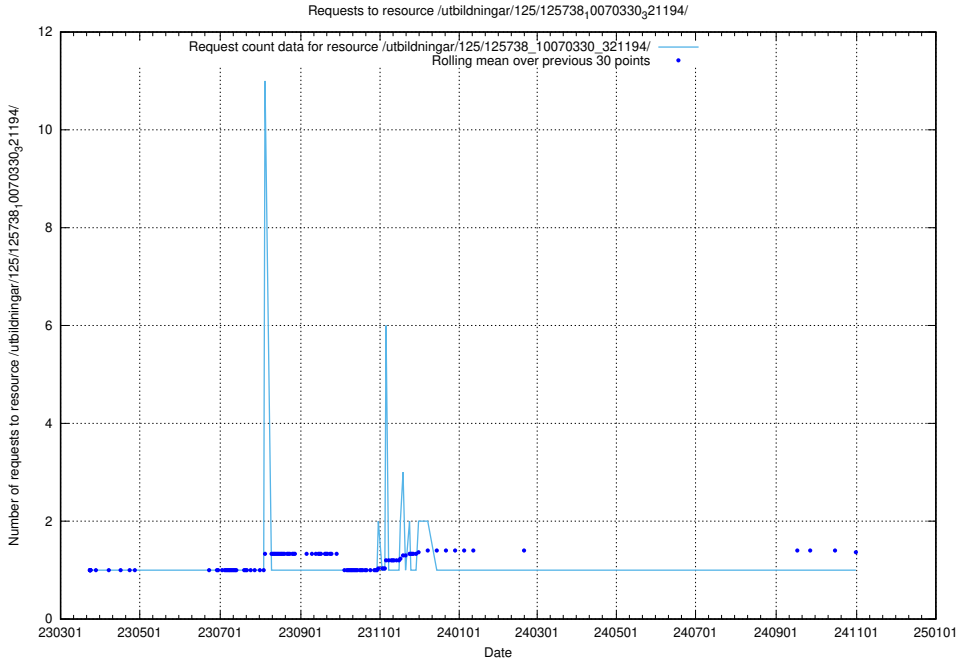

5.987 Usage of /utbildningar/125/125738_10070330_321194/

Here, we count the number of requests to resource /utbildningar/125/125738_10070330_321194/.