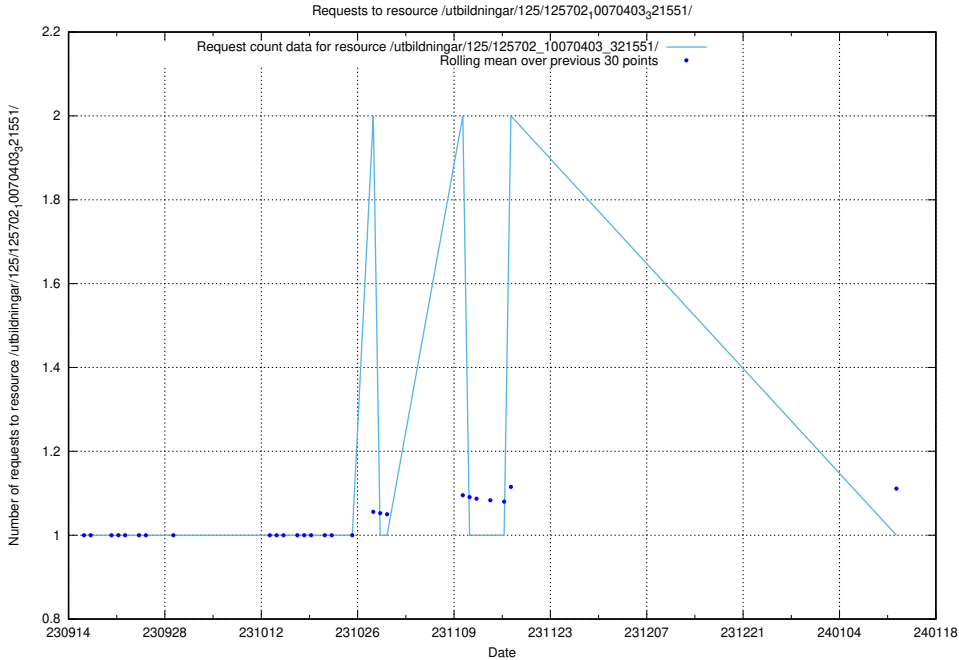

5.5605 Usage of /utbildningar/125/125702_10070403_321551/

Here, we count the number of requests to resource /utbildningar/125/125702_10070403_321551/.