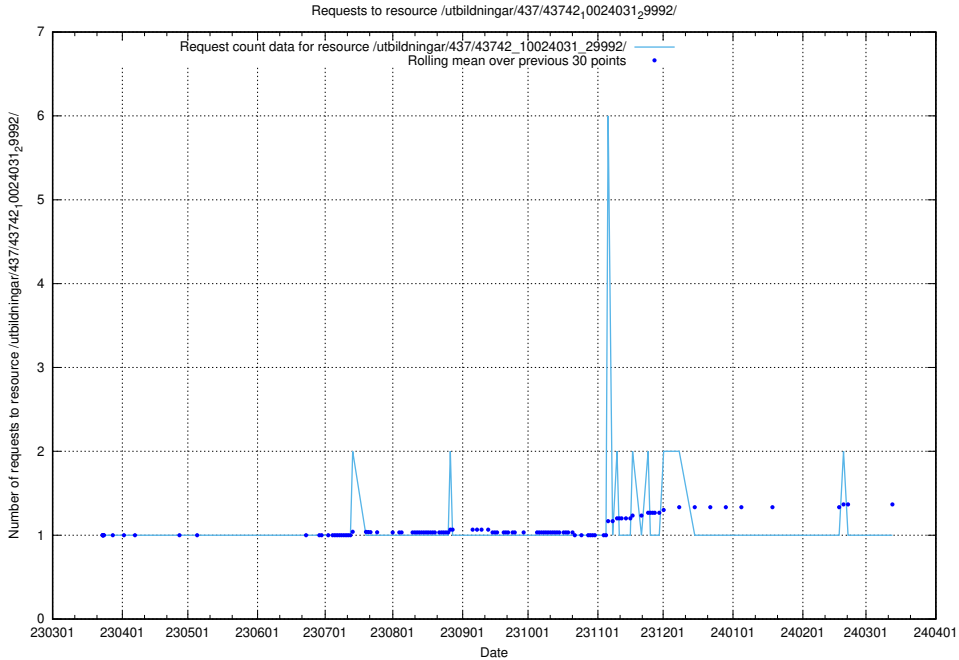

5.7518 Usage of /utbildningar/437/43742_10024031_29992/

Here, we count the number of requests to resource /utbildningar/437/43742_10024031_29992/.