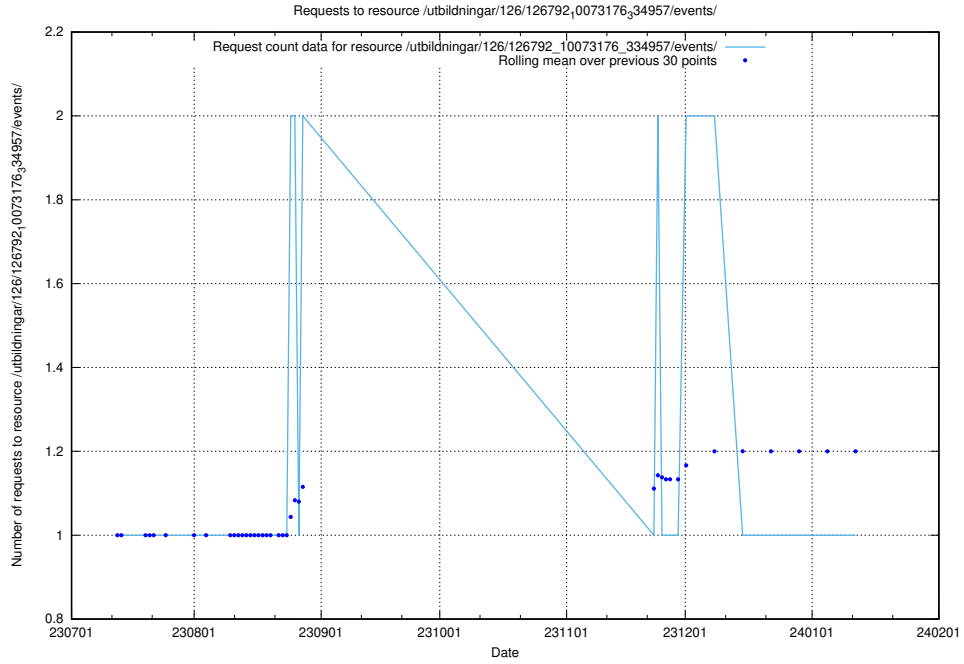

5.6173 Usage of /utbildningar/126/126792_10073176_334957/events/

Here, we count the number of requests to resource /utbildningar/126/126792_10073176_334957/events/