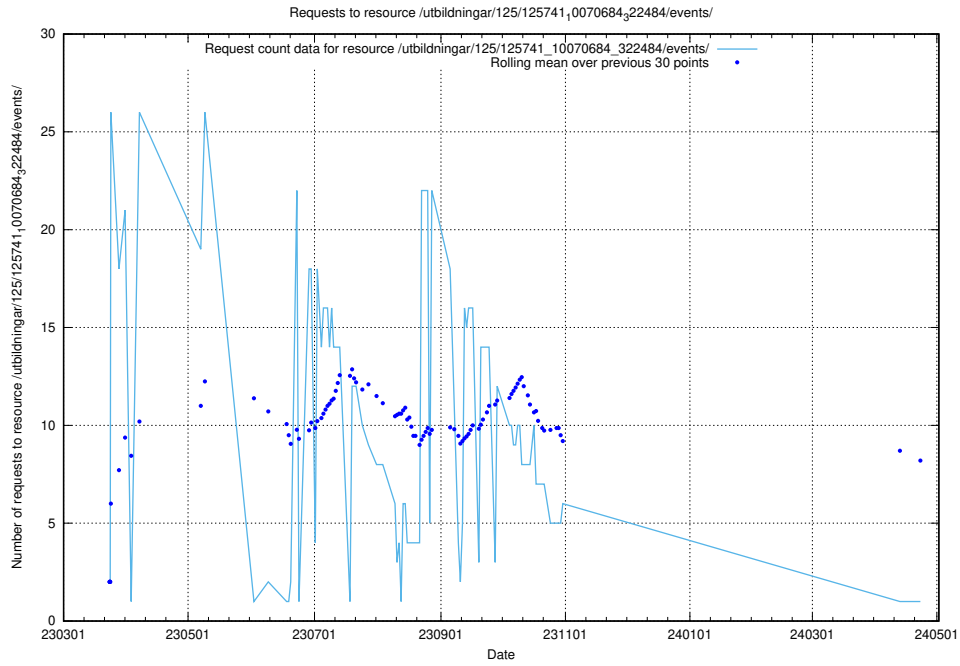

5.7401 Usage of /utbildningar/125/125741_10070684_322484/events/

Here, we count the number of requests to resource /utbildningar/125/125741_10070684_322484/events/