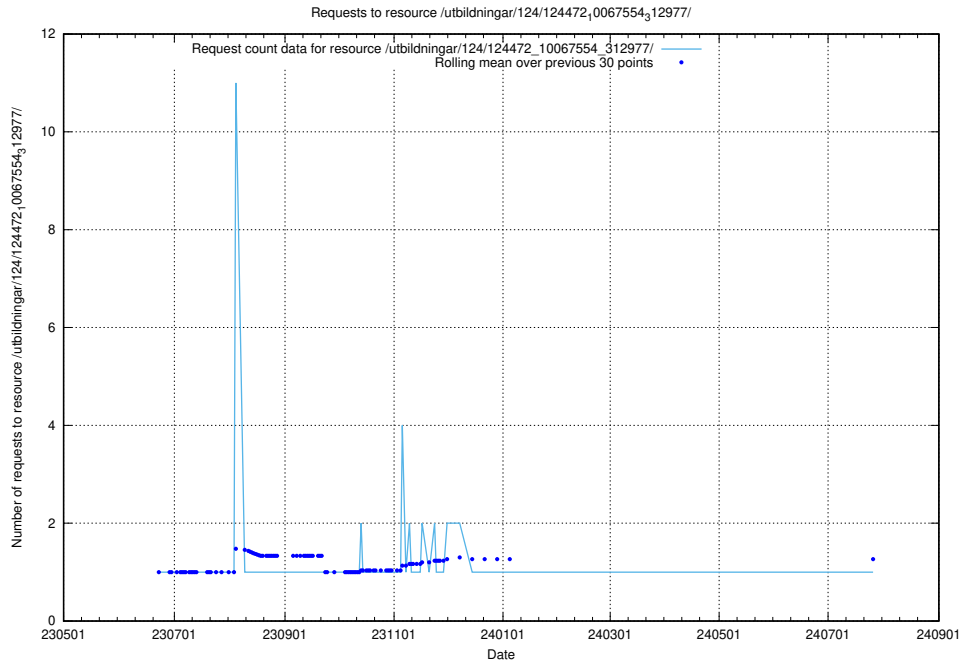

5.6876 Usage of /utbildningar/124/124472_10067554_312977/

Here, we count the number of requests to resource /utbildningar/124/124472_10067554_312977/.