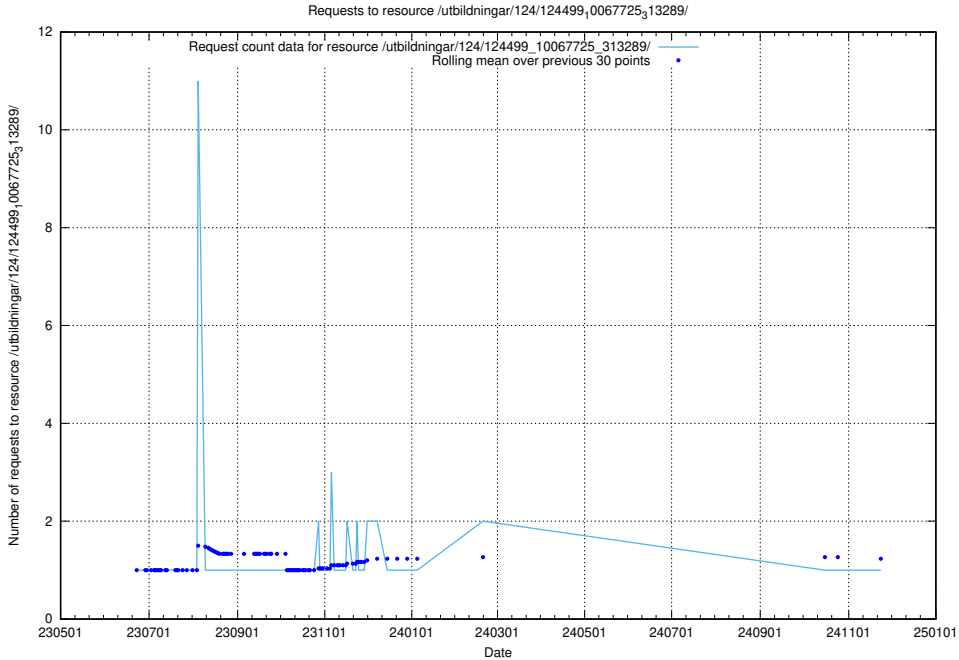

5.6851 Usage of /utbildningar/124/124499_10067725_313289/

Here, we count the number of requests to resource /utbildningar/124/124499_10067725_313289/.