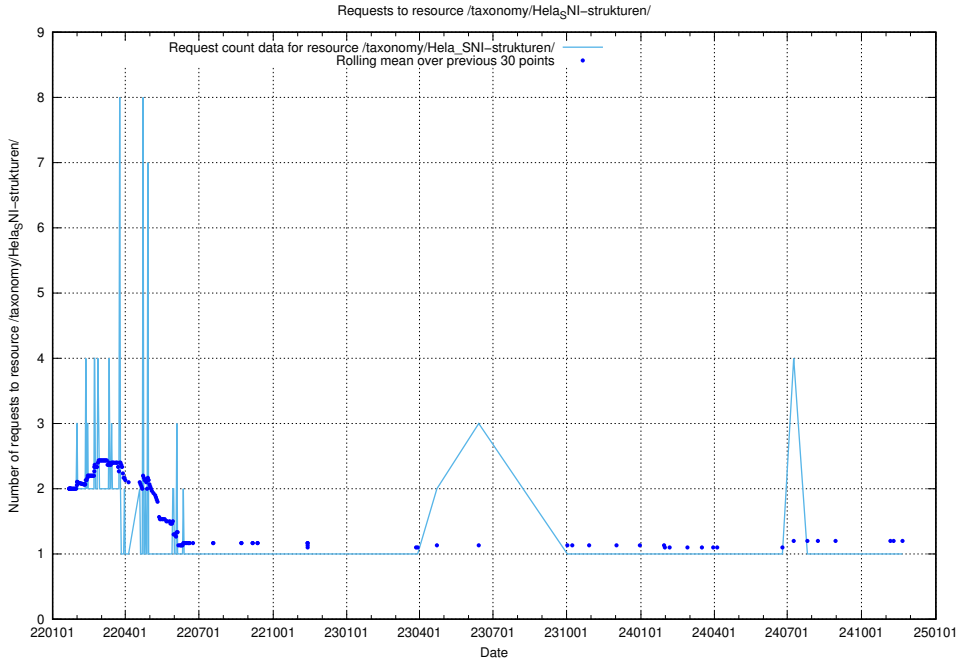

5.1028 Usage of /taxonomy/Hela_SNI-strukturen/

Here, we count the number of requests to resource /taxonomy/Hela_SNI-strukturen/.