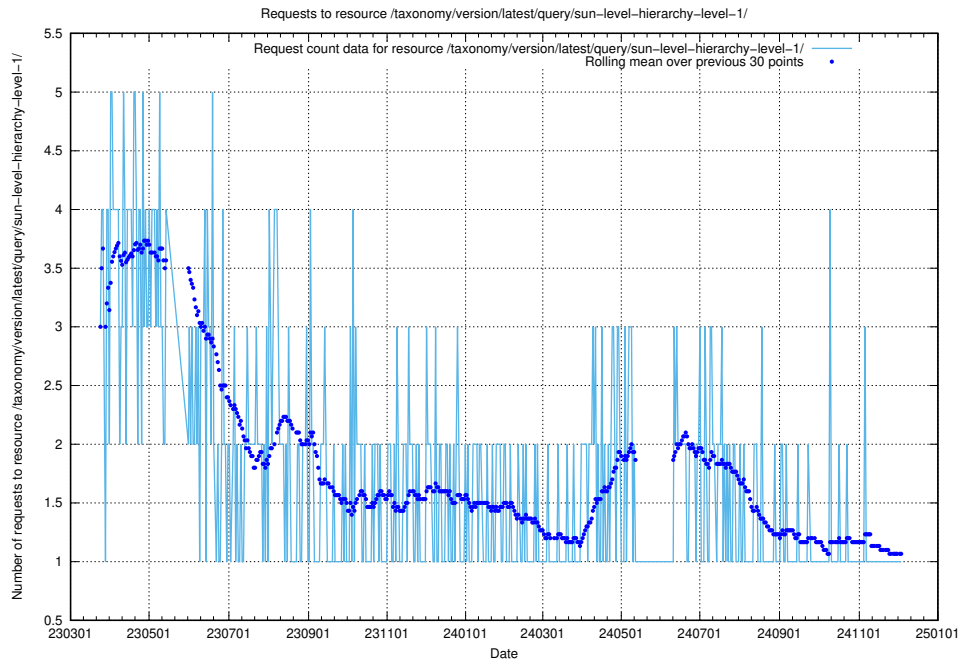

5.7176 Usage of /taxonomy/version/latest/query/sun-level-hierarchy-level-1/

Here, we count the number of requests to resource /taxonomy/version/latest/query/sun-level-hierarchy-level-1/.