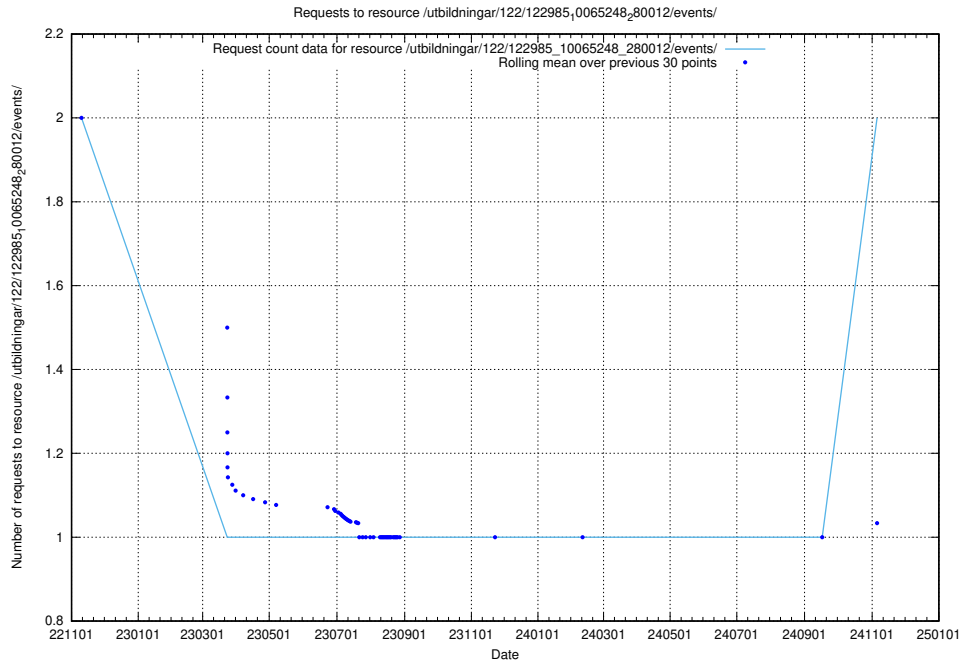

5.912 Usage of /utbildningar/122/122985_10065248_280012/events/

Here, we count the number of requests to resource /utbildningar/122/122985_10065248_280012/events/