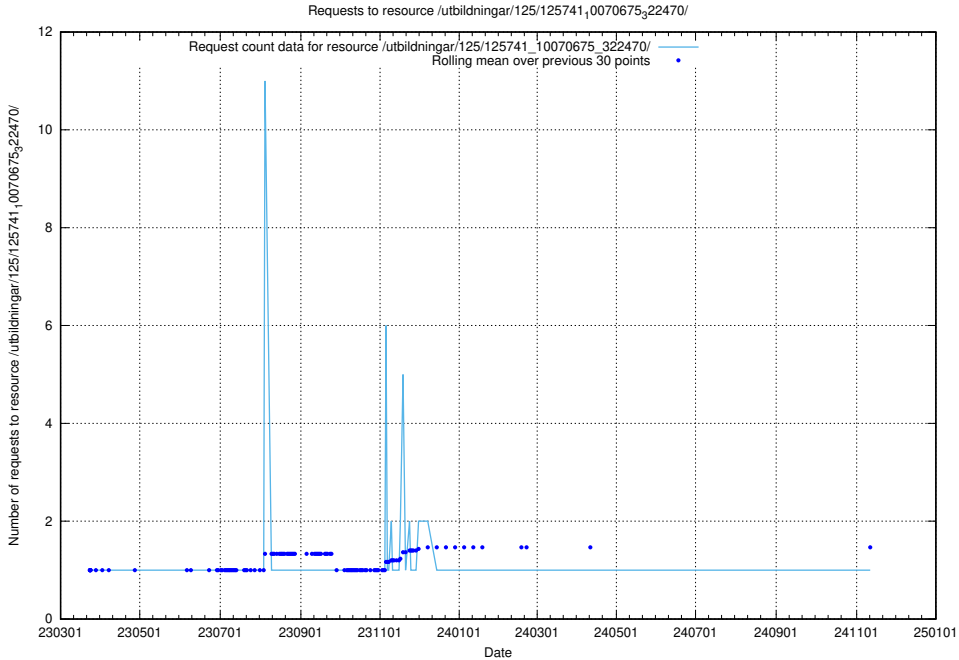

5.7615 Usage of /utbildningar/125/125741_10070675_322470/

Here, we count the number of requests to resource /utbildningar/125/125741_10070675_322470/.