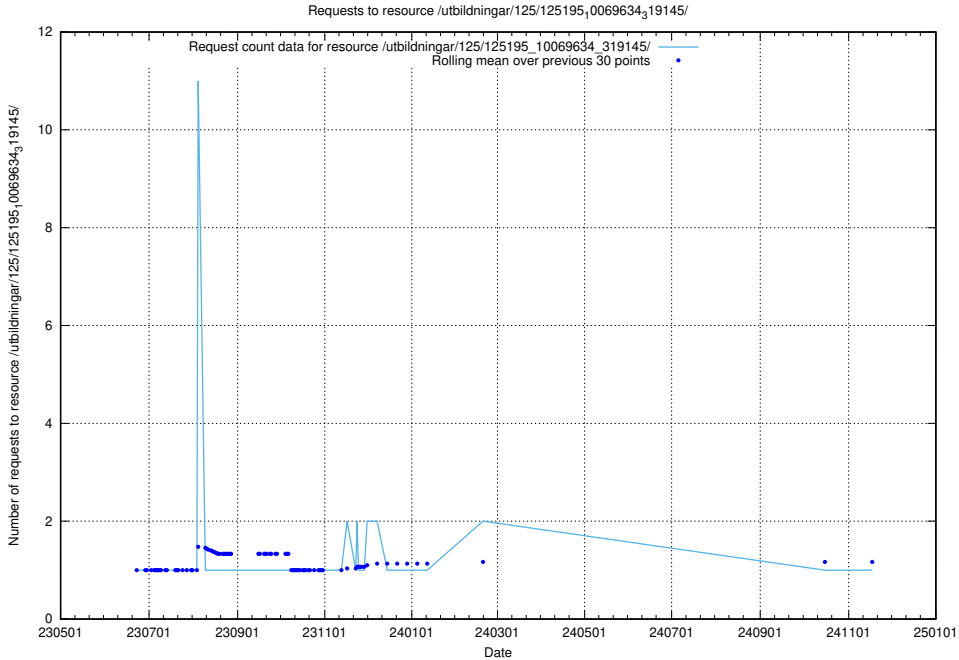

Here, we count the number of requests to resource /utbildningar/125/125195_10069634_319145/.

5.6788 Usage of /utbildningar/125/125195_10069583_318971/events/

Here, we count the number of requests to resource /utbildningar/125/125195_10069583_318971/events/