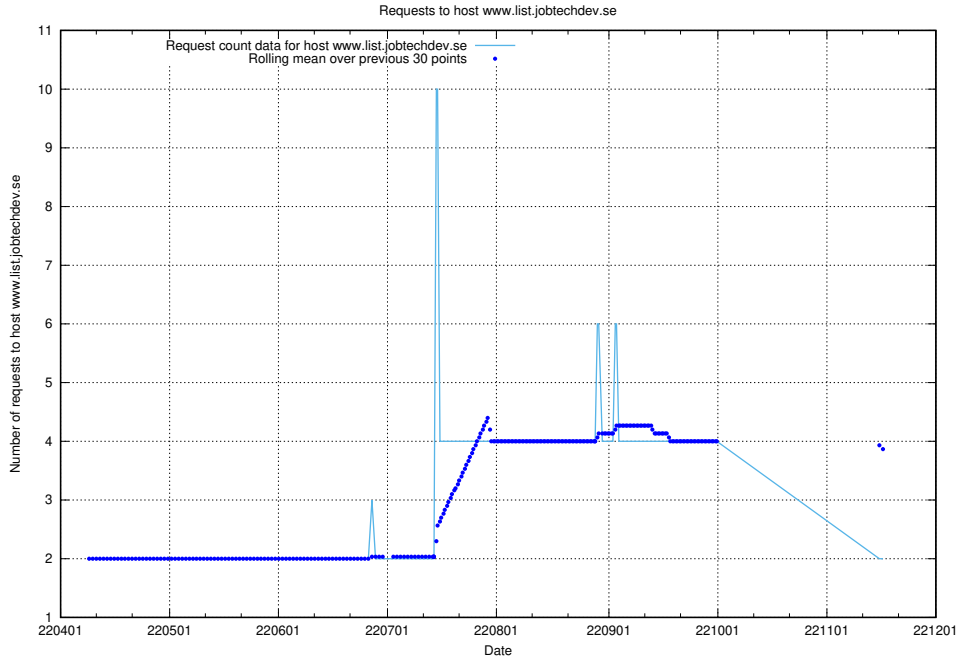

7.496 Usage of `www.list.jobtechdev.se`

Here, we count the number of requests to host `www.list.jobtechdev.se`.