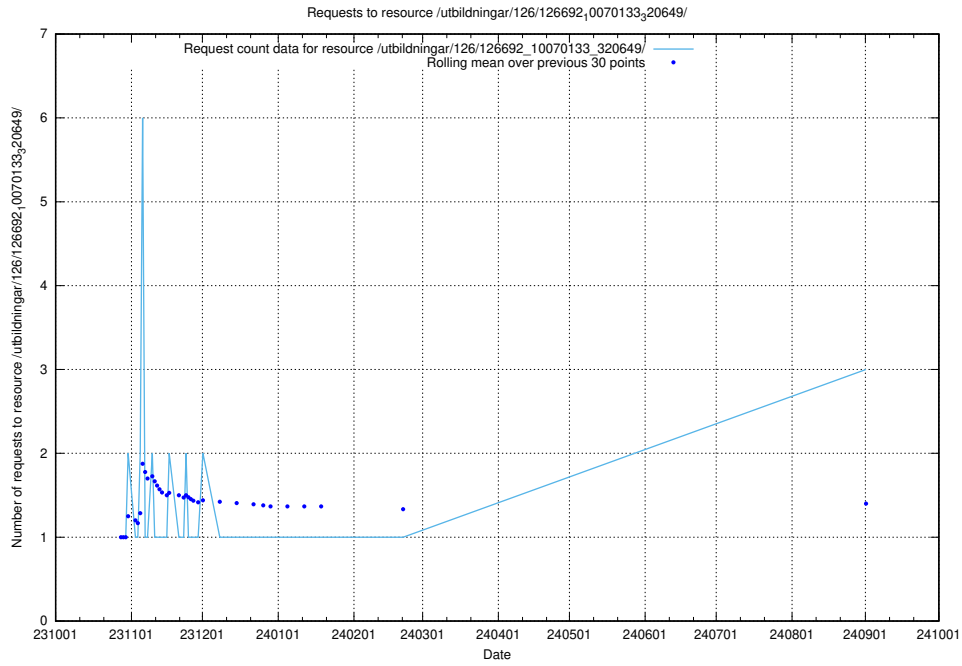

5.414 Usage of /utbildningar/126/126692_10070133_320649/

Here, we count the number of requests to resource /utbildningar/126/126692_10070133_320649/.