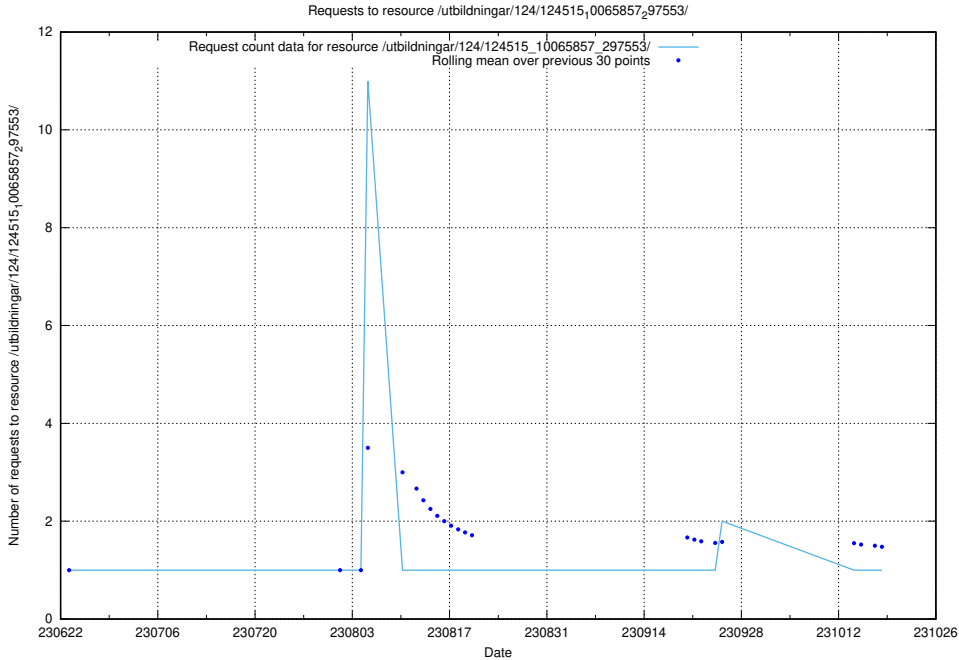

5.6835 Usage of /utbildningar/124/124515_10065857_297553/

Here, we count the number of requests to resource /utbildningar/124/124515_10065857_297553/.