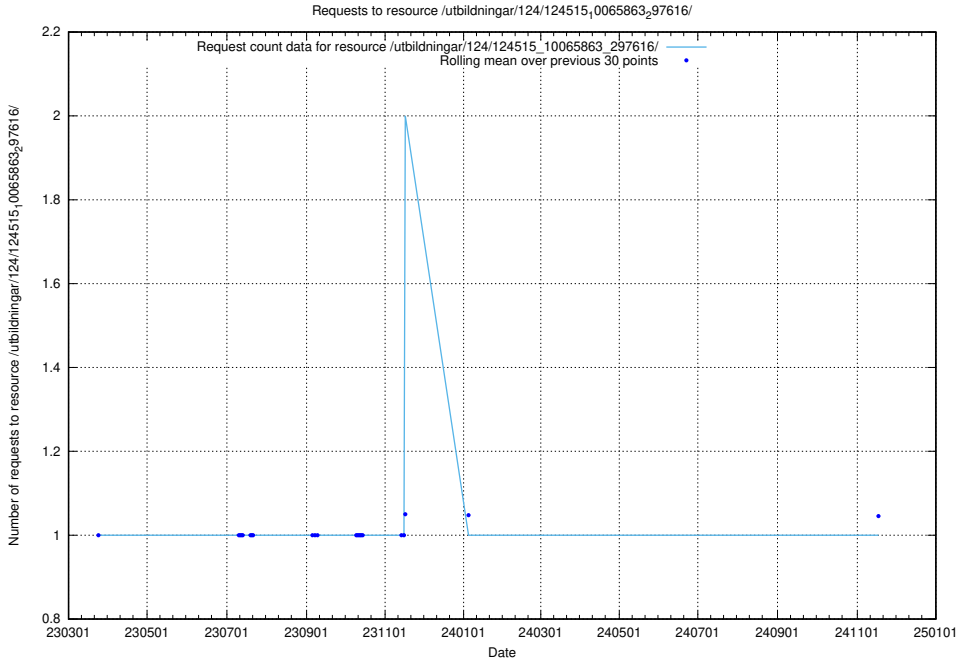

5.7359 Usage of /utbildningar/124/124515_10065863_297616/

Here, we count the number of requests to resource /utbildningar/124/124515_10065863_297616/.