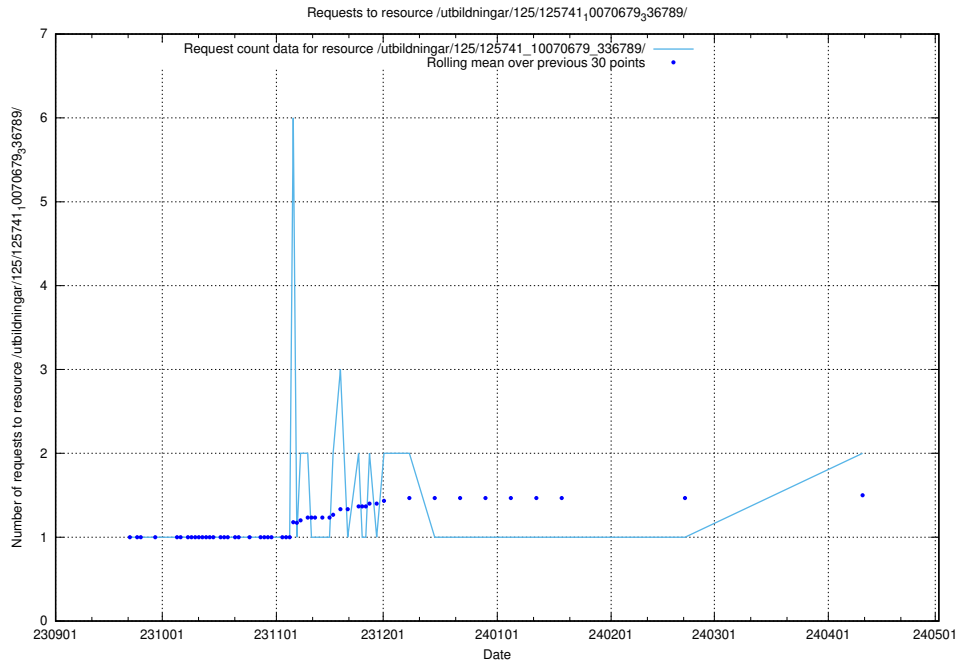

5.763 Usage of /utbildningar/125/125741_10070679_336789/

Here, we count the number of requests to resource /utbildningar/125/125741_10070679_336789/.