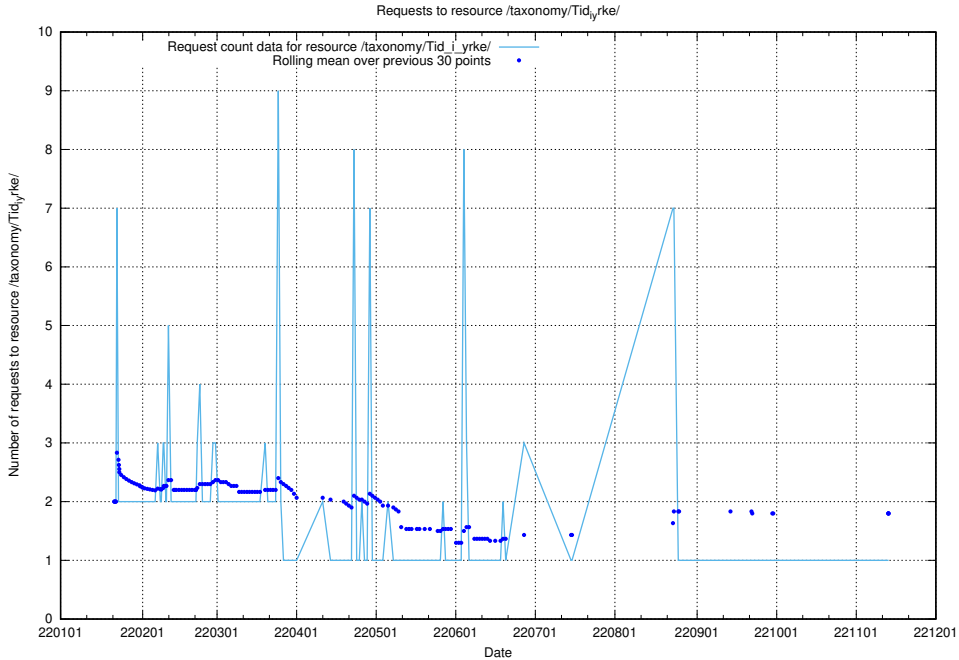

5.7439 Usage of /taxonomy/Tid_i_yrke/

Here, we count the number of requests to resource /taxonomy/Tid_i_yrke/.