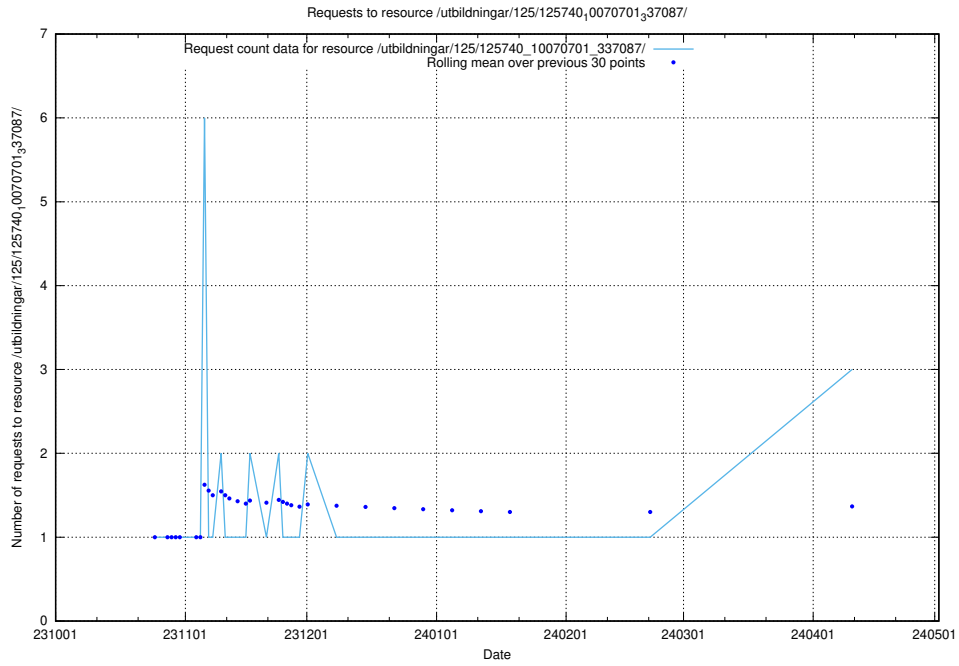

5.417 Usage of /utbildningar/125/125740_10070701_337087/

Here, we count the number of requests to resource /utbildningar/125/125740_10070701_337087/.