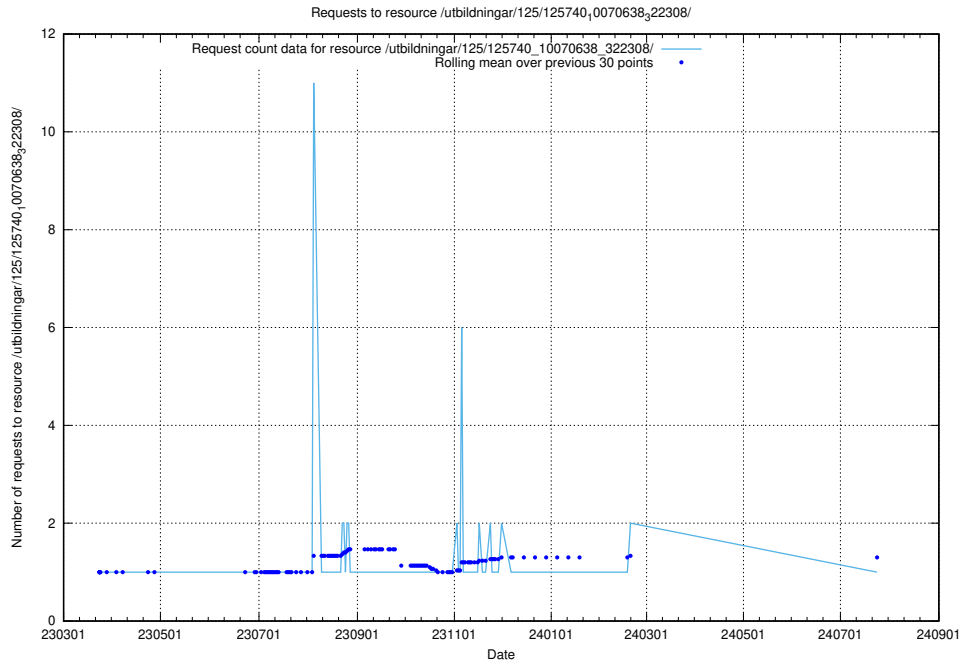

5.983 Usage of /utbildningar/125/125740_10070638_322308/

Here, we count the number of requests to resource /utbildningar/125/125740_10070638_322308/.