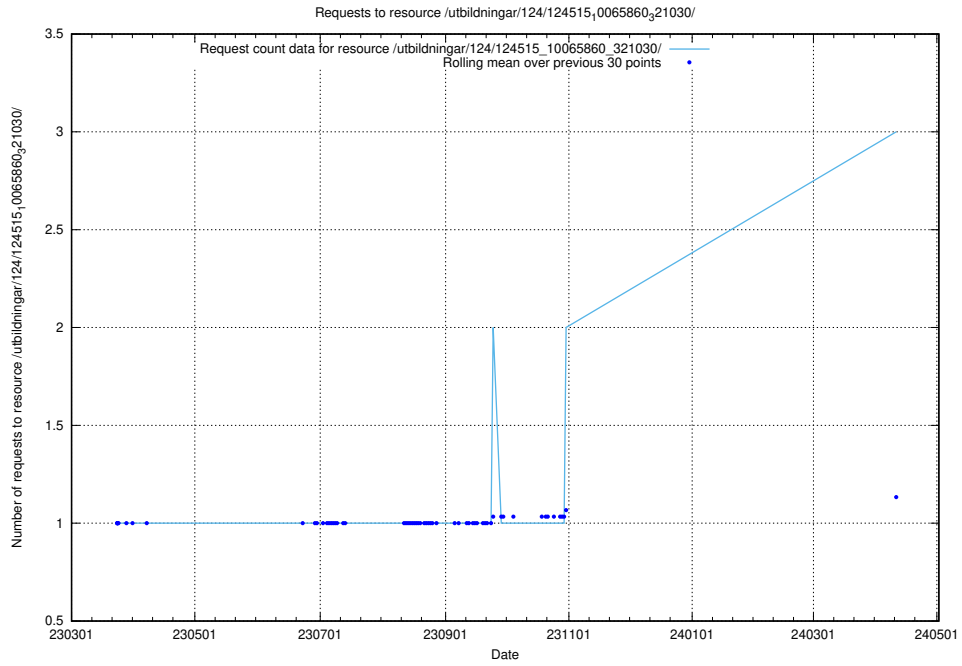

5.380 Usage of /utbildningar/124/124515_10065860_321030/

Here, we count the number of requests to resource /utbildningar/124/124515_10065860_321030/.