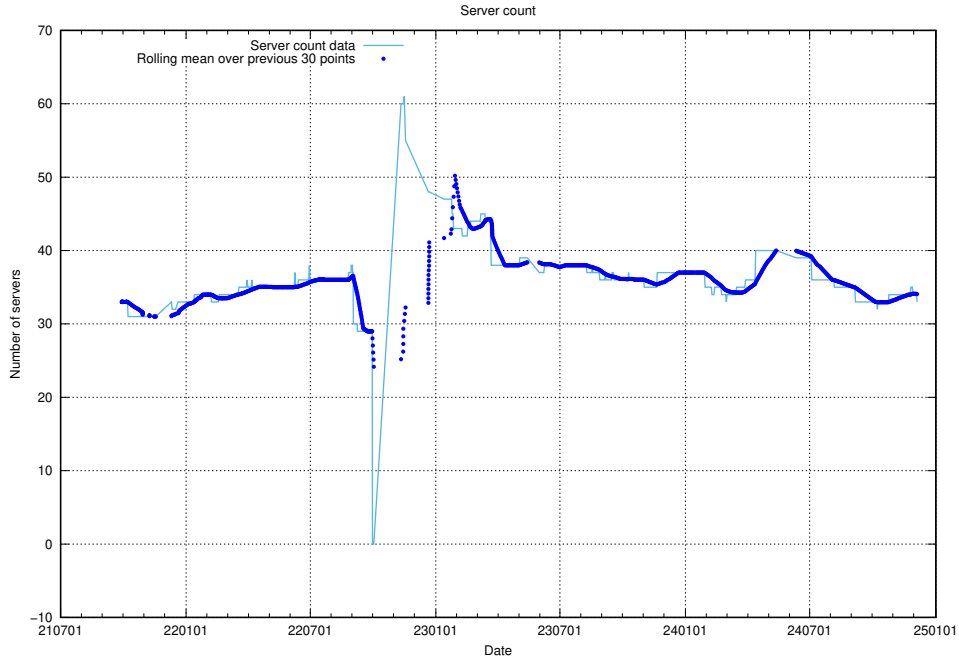

2.2 Number of servers in the JobTech production region

A graph of the servers in AWS region eu-north-1.