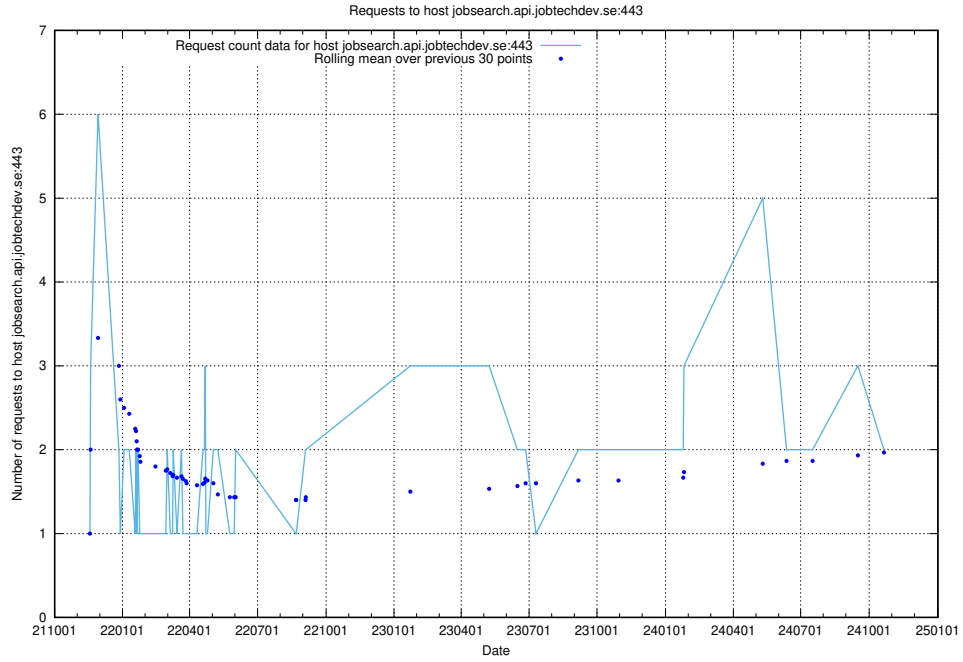

7.505 Usage of opensearch-onprem.jobtechdev.se

Here, we count the number of requests to host opensearch-onprem.jobtechdev.se.

7.506 Usage of gitlab.forum.jobtechdev.se

Here, we count the number of requests to host gitlab.forum.jobtechdev.se.