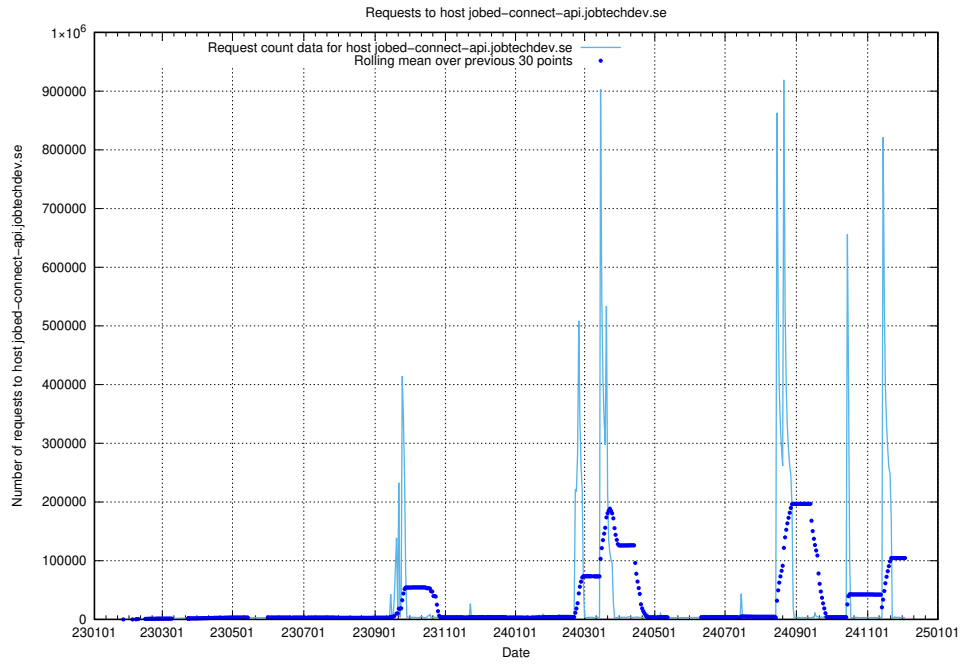

Here, we count the number of requests to host `jobed-connect-api.jobtechdev.se`.

7.15 Usage of `historical.api.jobtechdev.se`

Here, we count the number of requests to host `historical.api.jobtechdev.se`.