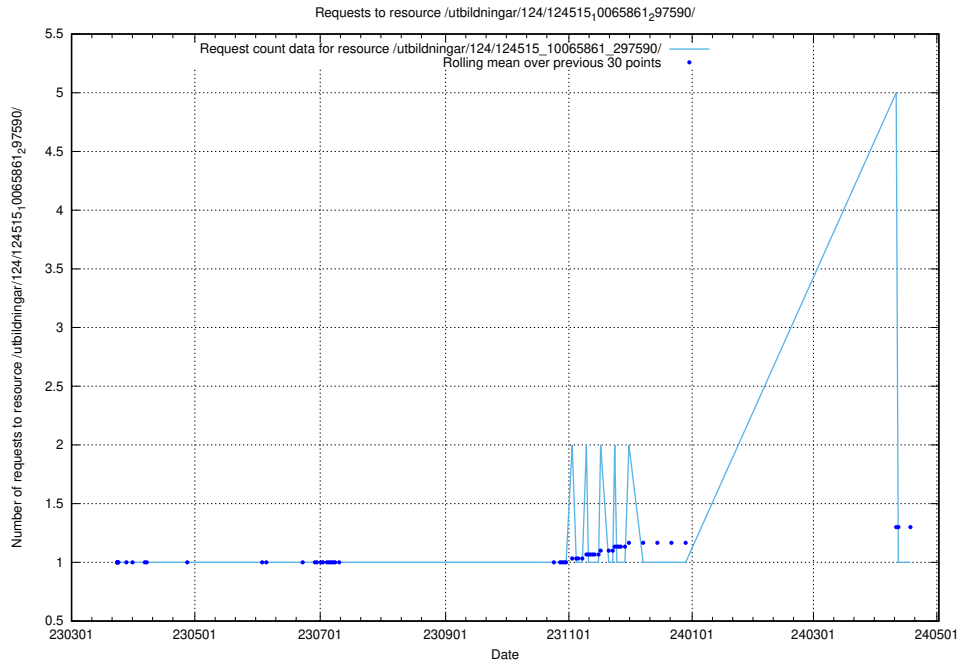

5.2770 Usage of /utbildningar/124/124515_10065861_297590/

Here, we count the number of requests to resource /utbildningar/124/124515_10065861_297590/.