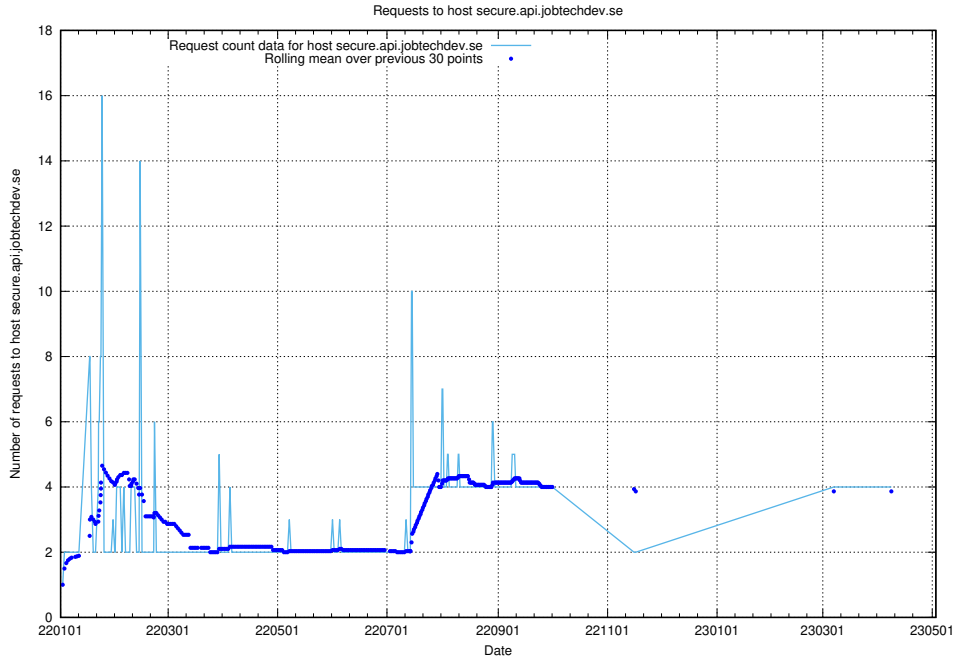

7.139 Usage of secure.api.jobtechdev.se

Here, we count the number of requests to host secure.api.jobtechdev.se.