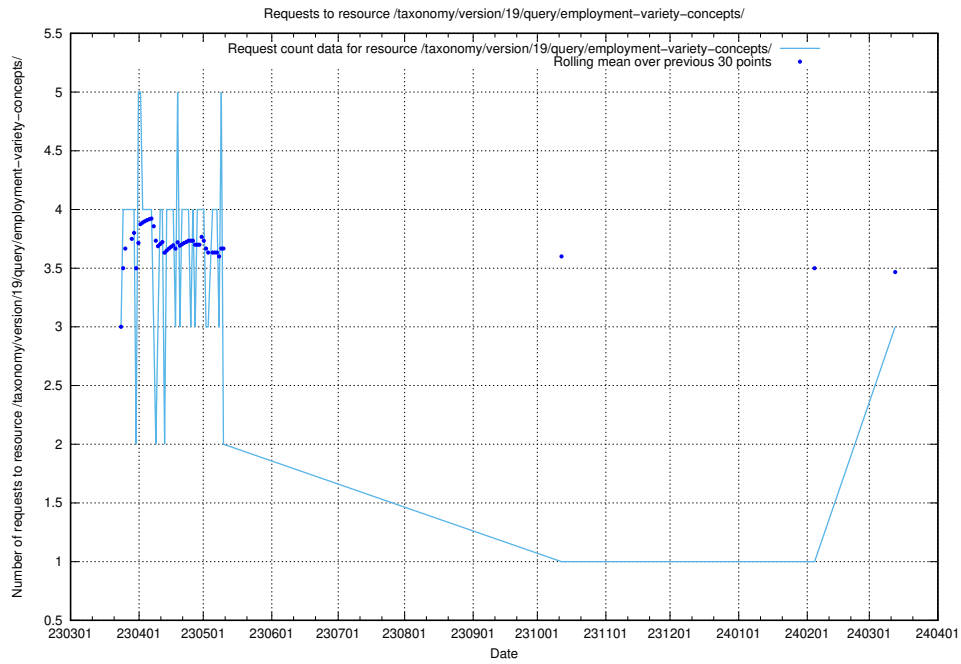

Here, we count the number of requests to resource /taxonomy/version/19/query/employment-variety-concepts/.

5.483 Usage of /utbildningar/437/43757_10024113_309027/events/

Here, we count the number of requests to resource /utbildningar/437/43757_10024113_309027/events/.