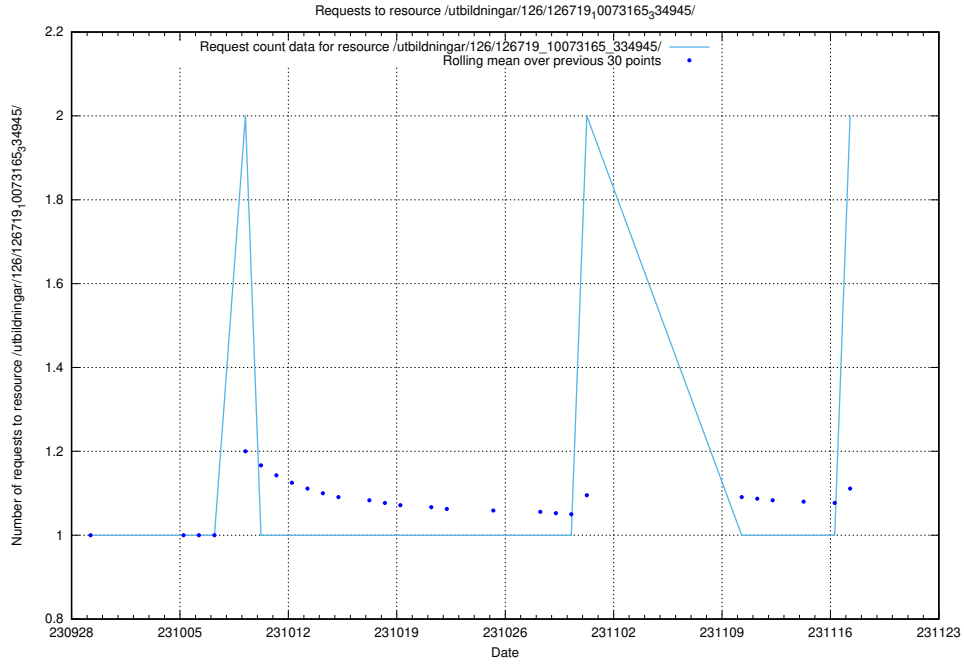

5.759 Usage of /utbildningar/126/126719_10073165_334945/

Here, we count the number of requests to resource /utbildningar/126/126719_10073165_334945/.