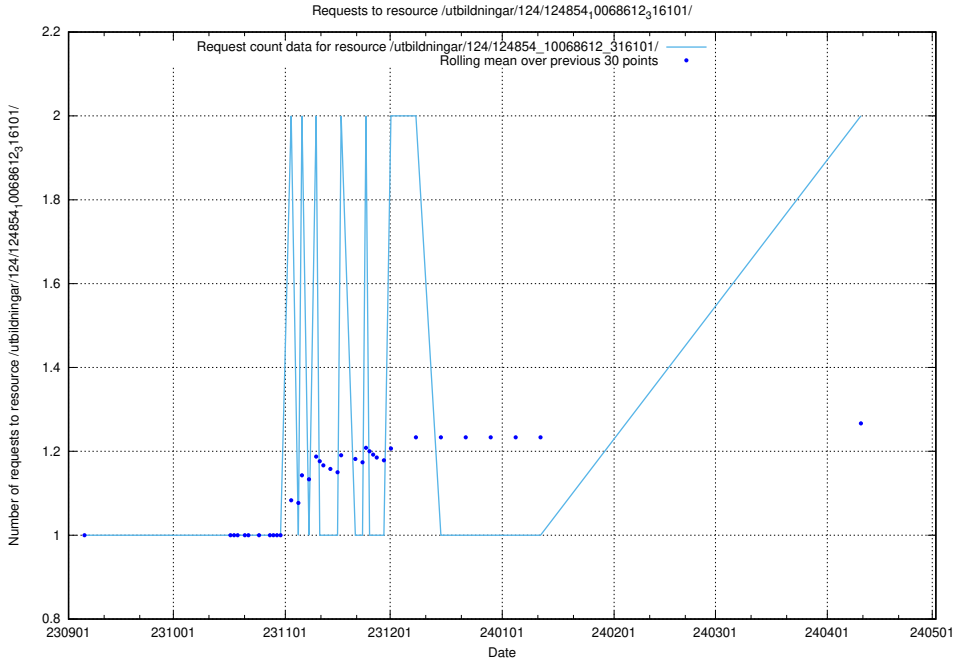

5.773 Usage of /utbildningar/124/124854_10068612_316101/

Here, we count the number of requests to resource /utbildningar/124/124854_10068612_316101/.