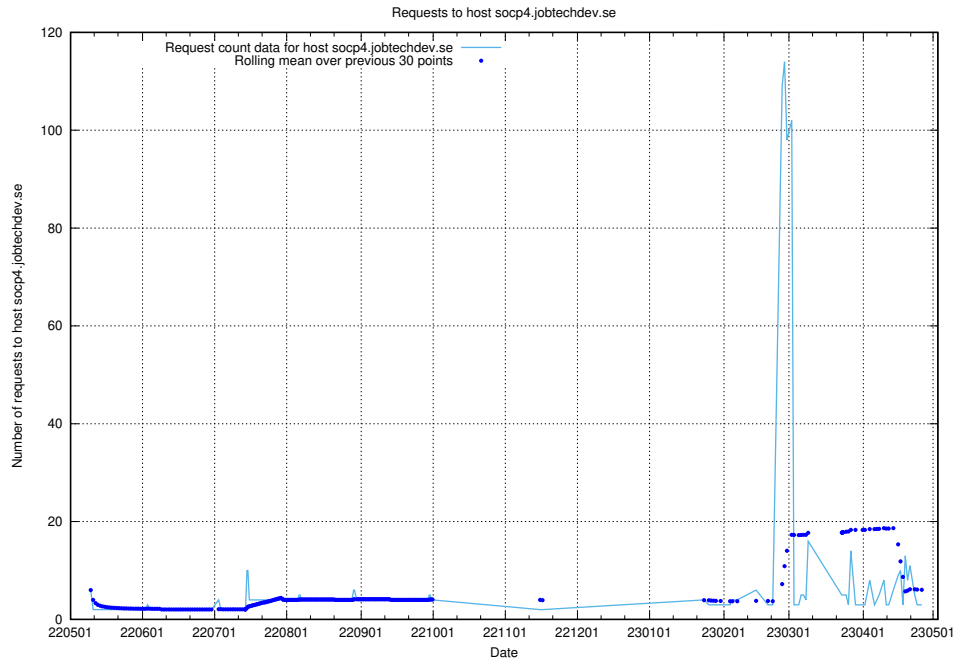

7.239 Usage of socp4.jobtechdev.se

Here, we count the number of requests to host socp4.jobtechdev.se.

7.240 Usage of oa.jobtechdev.se

Here, we count the number of requests to host oa.jobtechdev.se.

7.241 Usage of data.jobtechdev.se:80