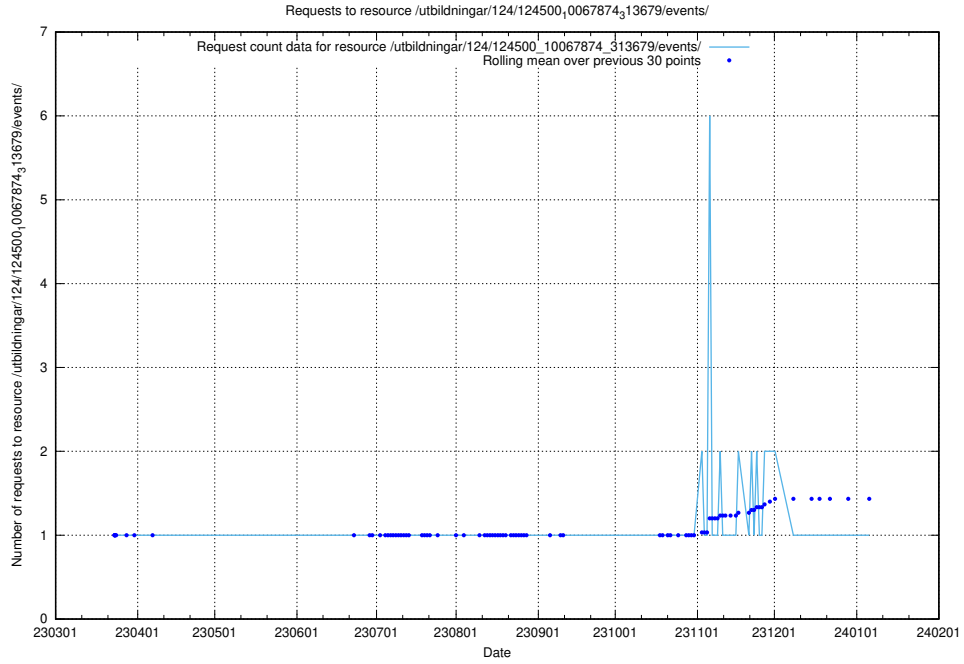

5.3315 Usage of /utbildningar/124/124500_10067874_313679/events/

Here, we count the number of requests to resource /utbildningar/124/124500_10067874_313679/events/

5.3316 Usage of /taxonomy/version/10/query/employment-length-concepts/