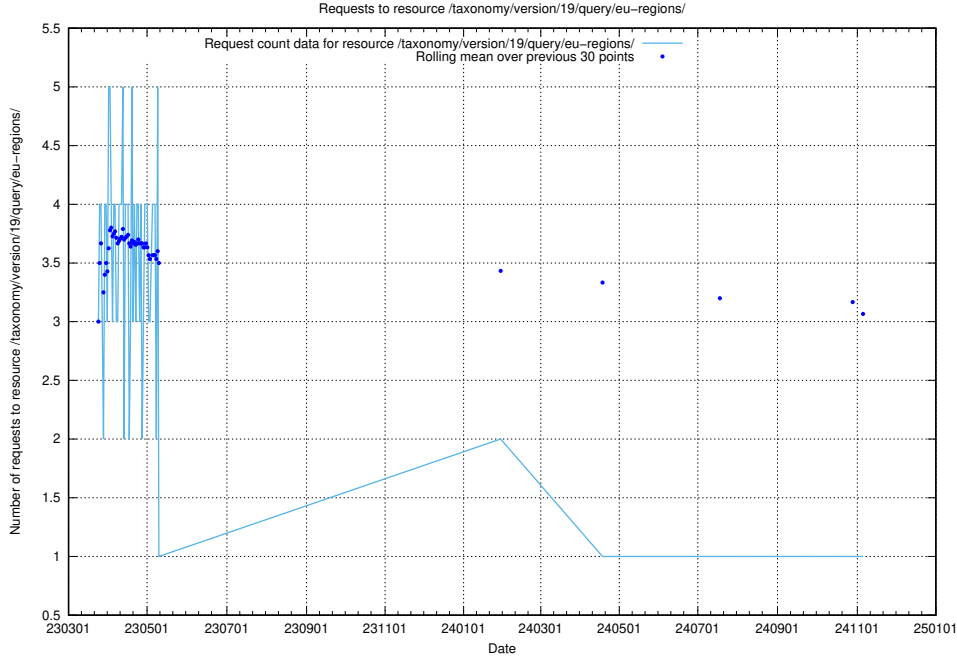

5.7263 Usage of /taxonomy/version/19/query/eu-regions/

Here, we count the number of requests to resource /taxonomy/version/19/query/eu-regions/.