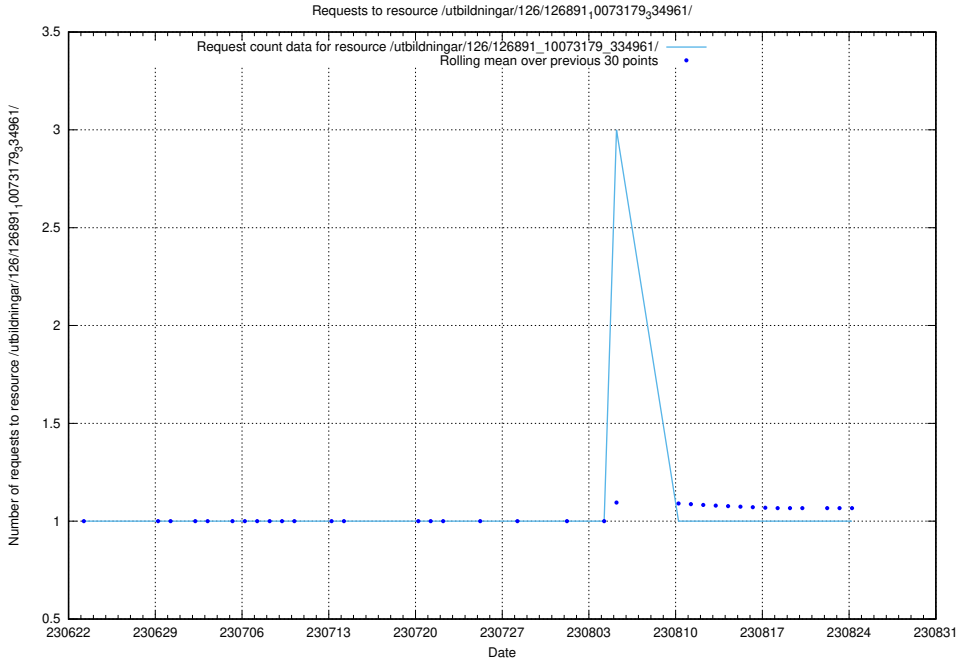

5.6650 Usage of /utbildningar/126/126891_10073179_334961/

Here, we count the number of requests to resource /utbildningar/126/126891_10073179_334961/.