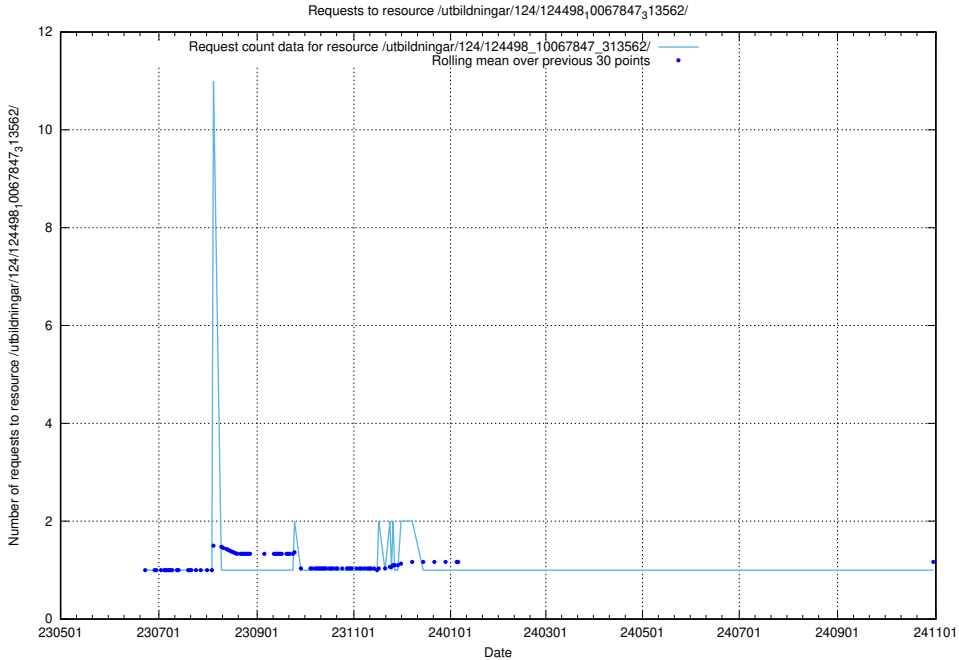

5.6856 Usage of /utbildningar/124/124498_10067847_313562/

Here, we count the number of requests to resource /utbildningar/124/124498_10067847_313562/.