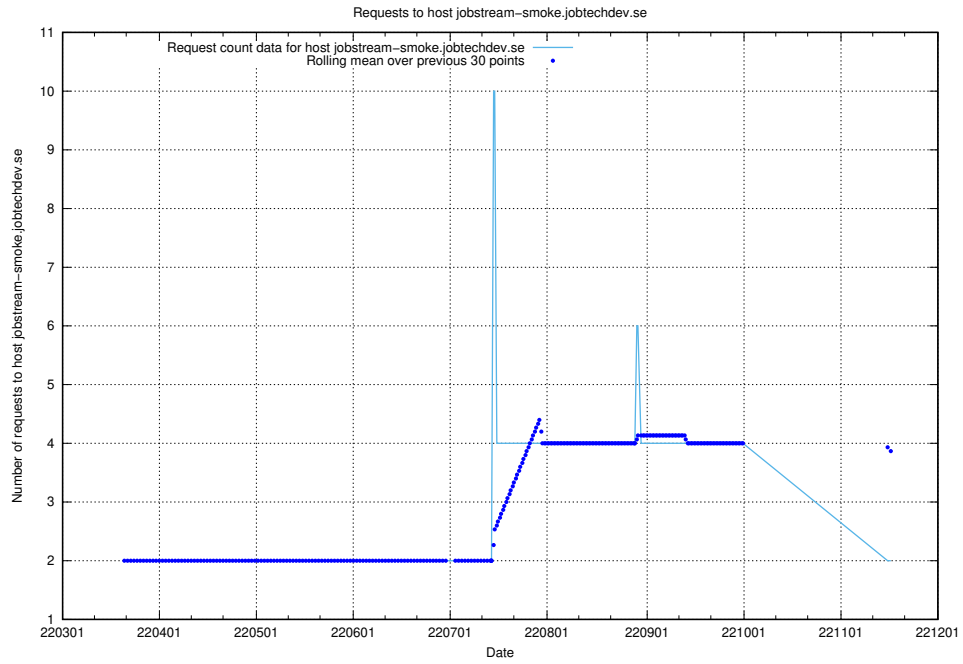

7.521 Usage of `jobstream-smoke.jobtechdev.se`

Here, we count the number of requests to host `jobstream-smoke.jobtechdev.se`.