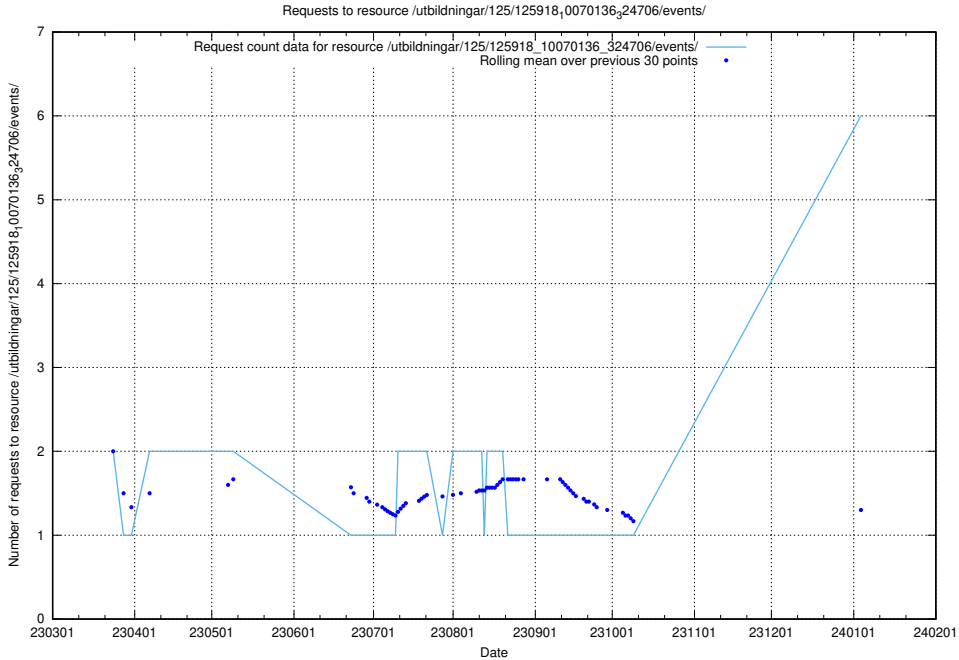

5.165 Usage of /utbildningar/125/125918_10070136_324706/events/

Here, we count the number of requests to resource /utbildningar/125/125918_10070136_324706/events/