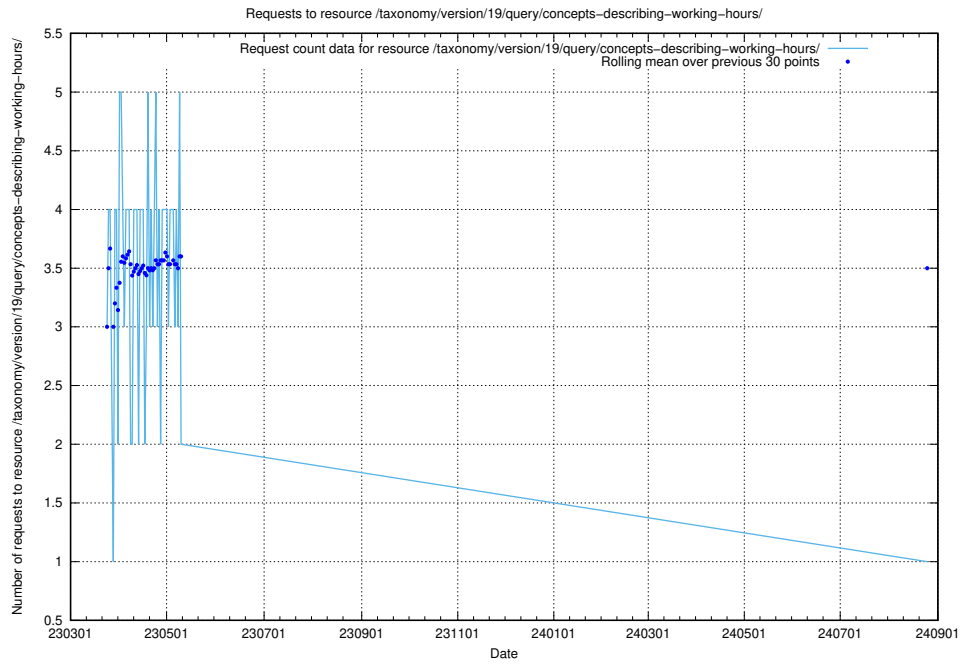

5.7269 Usage of /taxonomy/version/19/query/concepts-describing-working-hours/

Here, we count the number of requests to resource /taxonomy/version/19/query/concepts-describing-working-hours/.