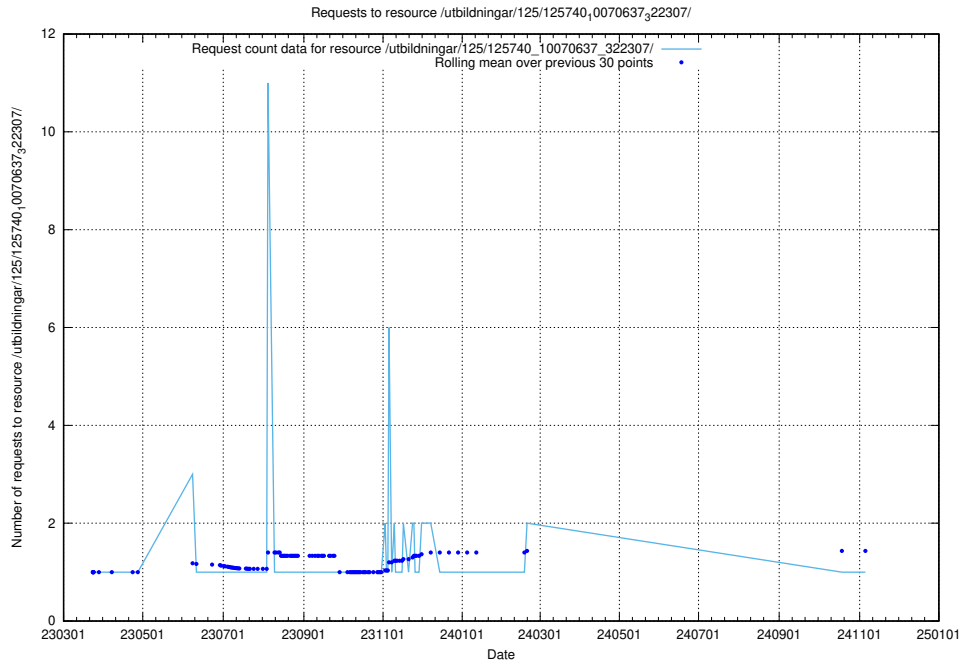

5.985 Usage of /utbildningar/125/125740_10070637_322307/

Here, we count the number of requests to resource /utbildningar/125/125740_10070637_322307/.