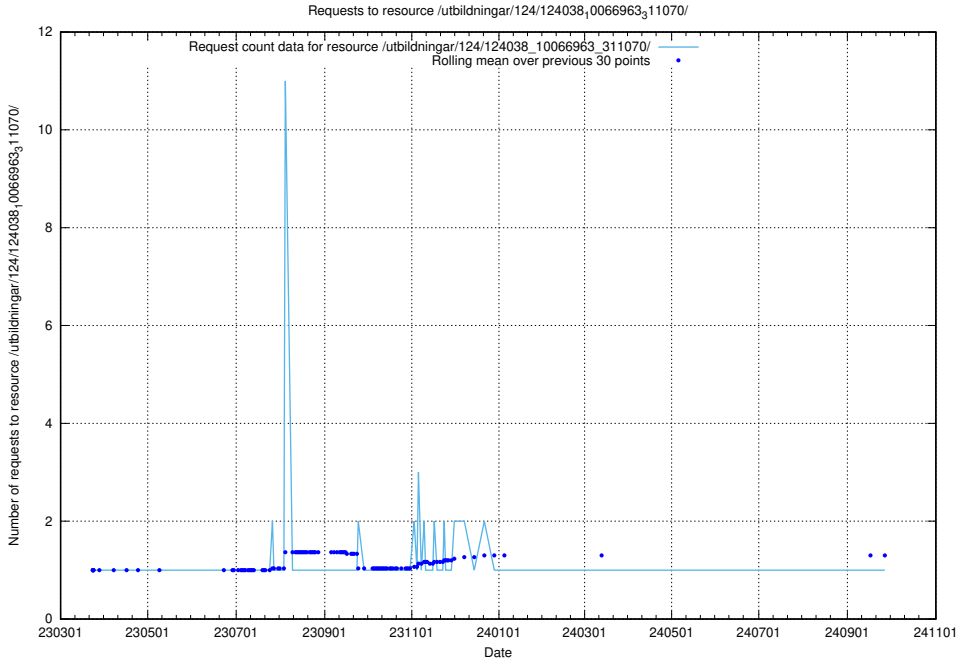

5.5409 Usage of /utbildningar/124/124038_10066963_311070/

Here, we count the number of requests to resource /utbildningar/124/124038_10066963_311070/.