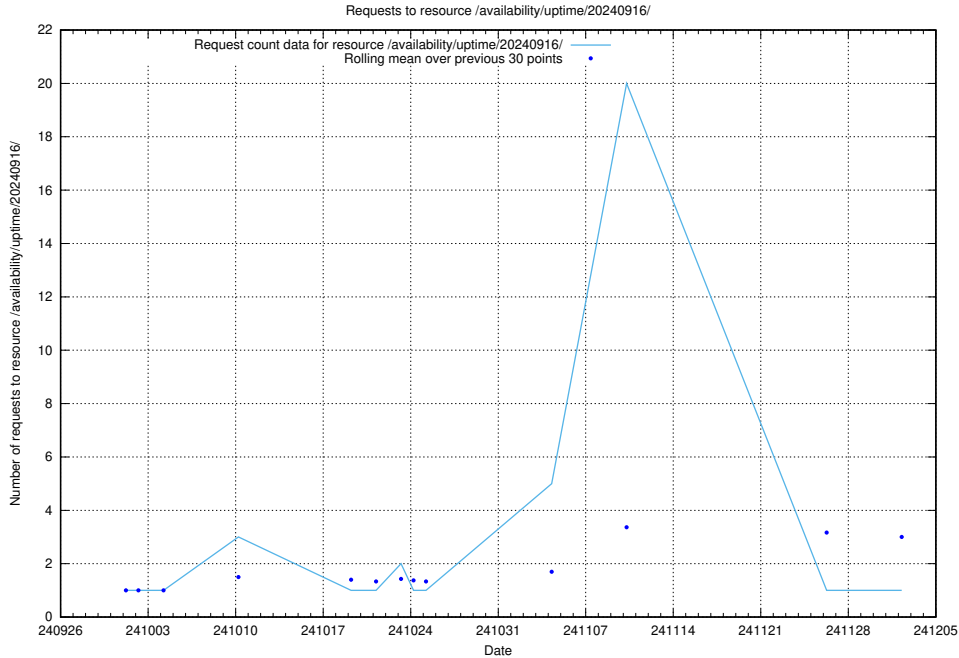

5.1453 Usage of /availability/uptime/20240916/

Here, we count the number of requests to resource /availability/uptime/20240916/.