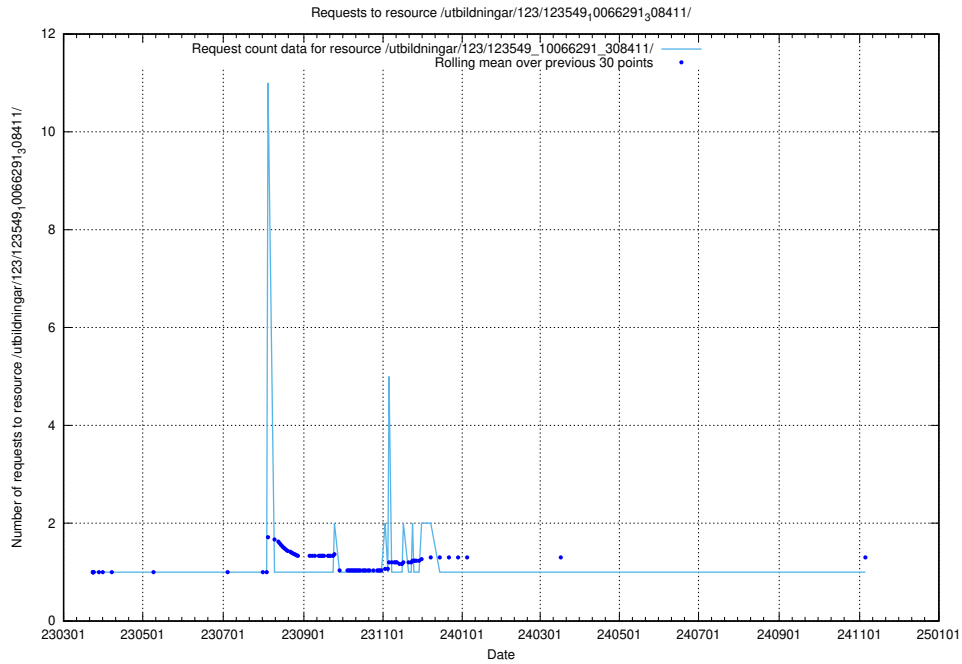

5.5562 Usage of /utbildningar/123/123549_10066291_308411/

Here, we count the number of requests to resource /utbildningar/123/123549_10066291_308411/.