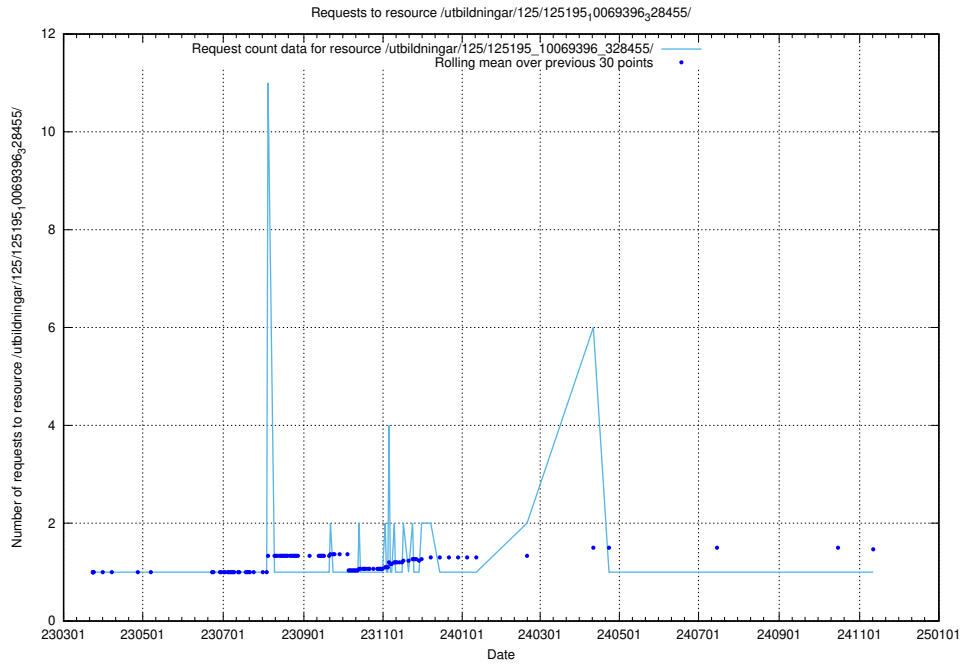

5.1118 Usage of /utbildningar/125/125195_10069396_328455/

Here, we count the number of requests to resource /utbildningar/125/125195_10069396_328455/.