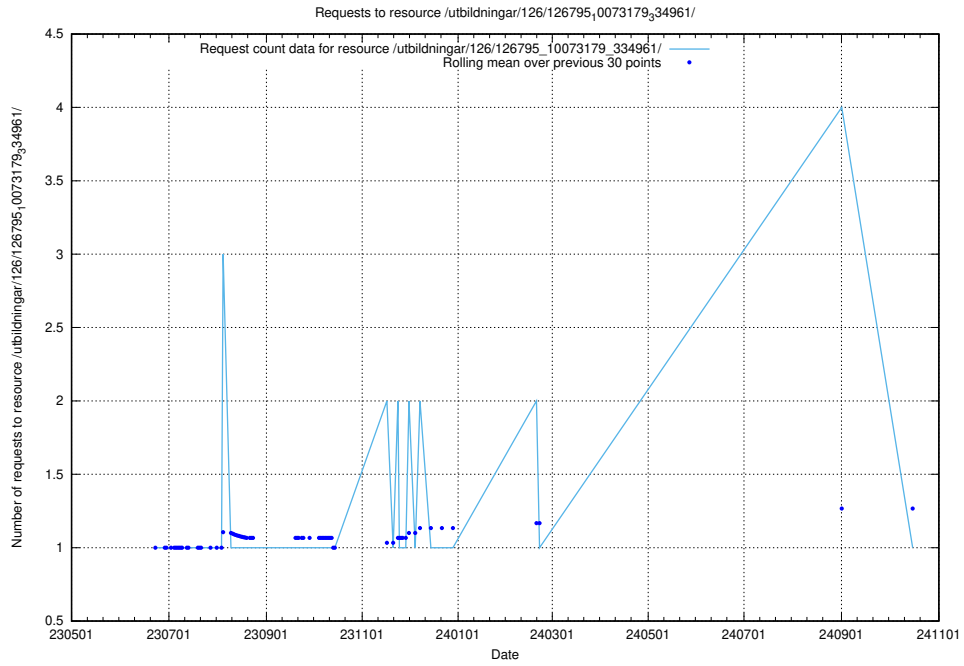

5.6652 Usage of /utbildningar/126/126795_10073179_334961/

Here, we count the number of requests to resource /utbildningar/126/126795_10073179_334961/.