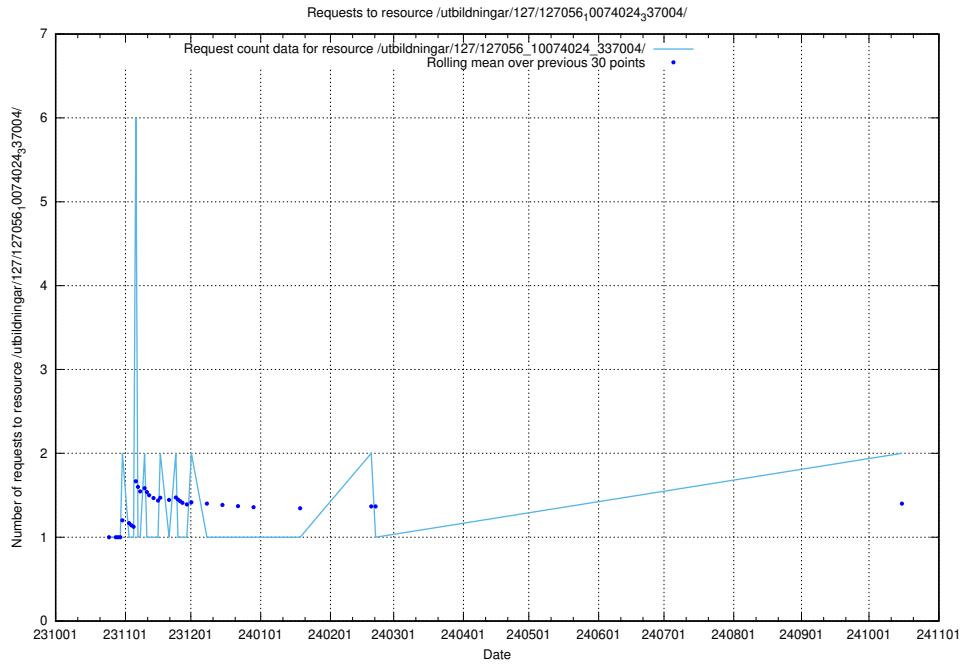

5.739 Usage of /utbildningar/127/127056_10074024_337004/

Here, we count the number of requests to resource /utbildningar/127/127056_10074024_337004/.