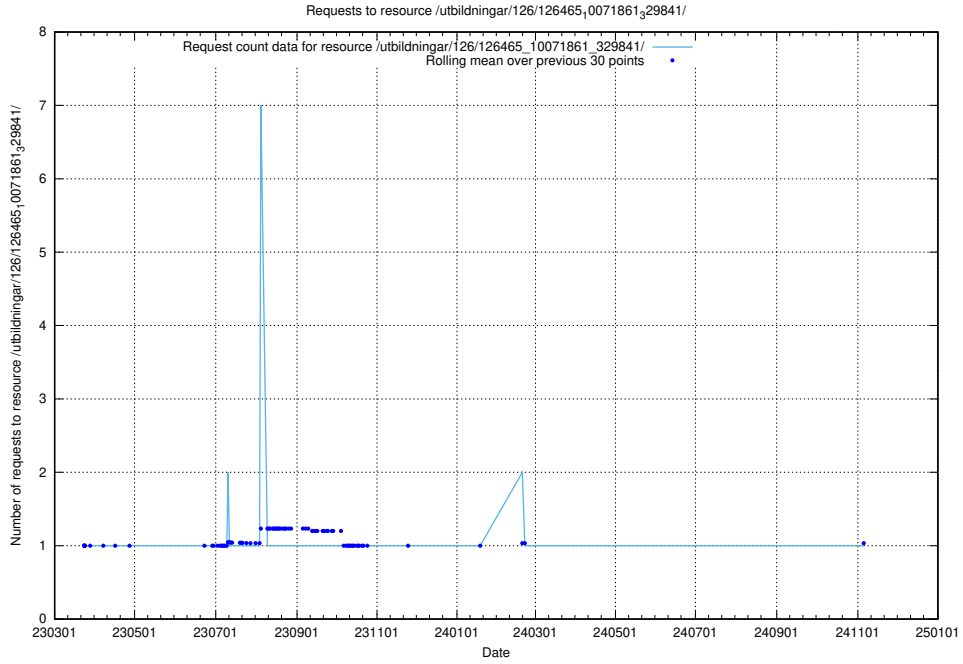

5.7551 Usage of /utbildningar/126/126465_10071861_329841/

Here, we count the number of requests to resource /utbildningar/126/126465_10071861_329841/.