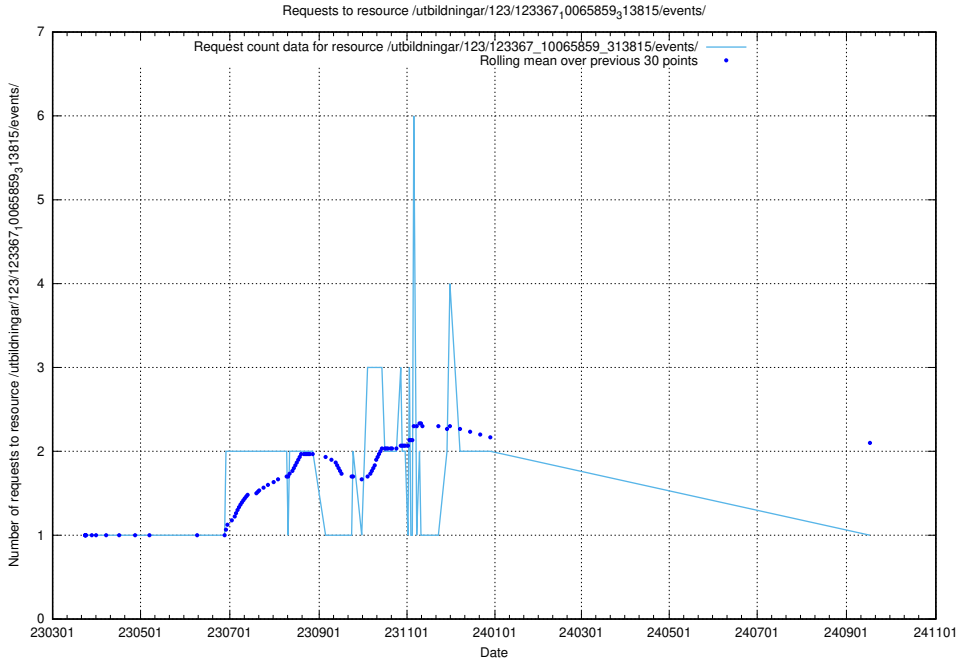

5.5896 Usage of /utbildningar/123/123367_10065859_313815/events/

Here, we count the number of requests to resource /utbildningar/123/123367_10065859_313815/events/