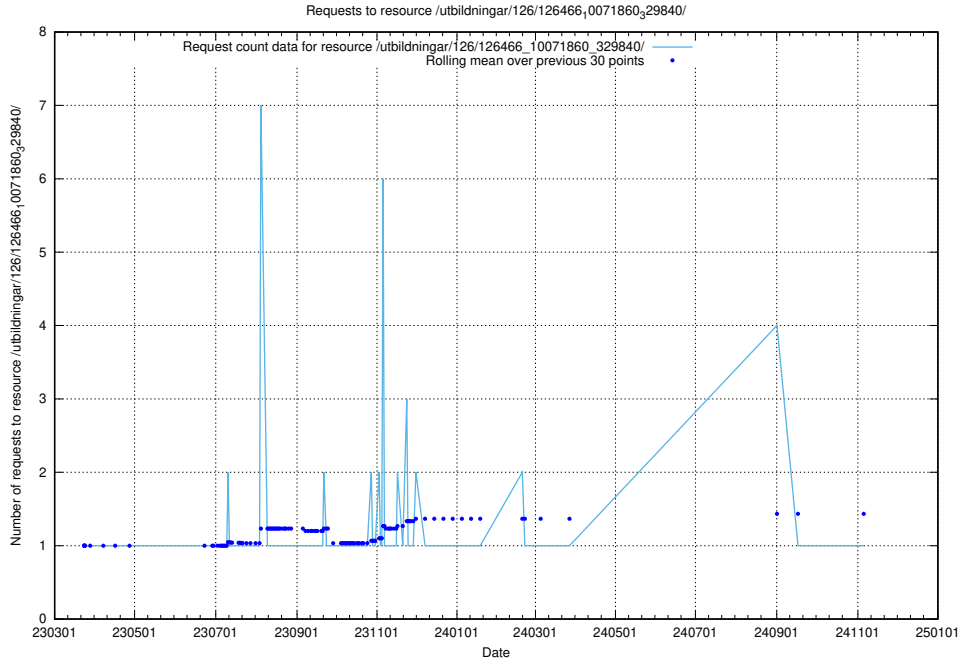

5.7545 Usage of /utbildningar/126/126466_10071860_329840/

Here, we count the number of requests to resource /utbildningar/126/126466_10071860_329840/.