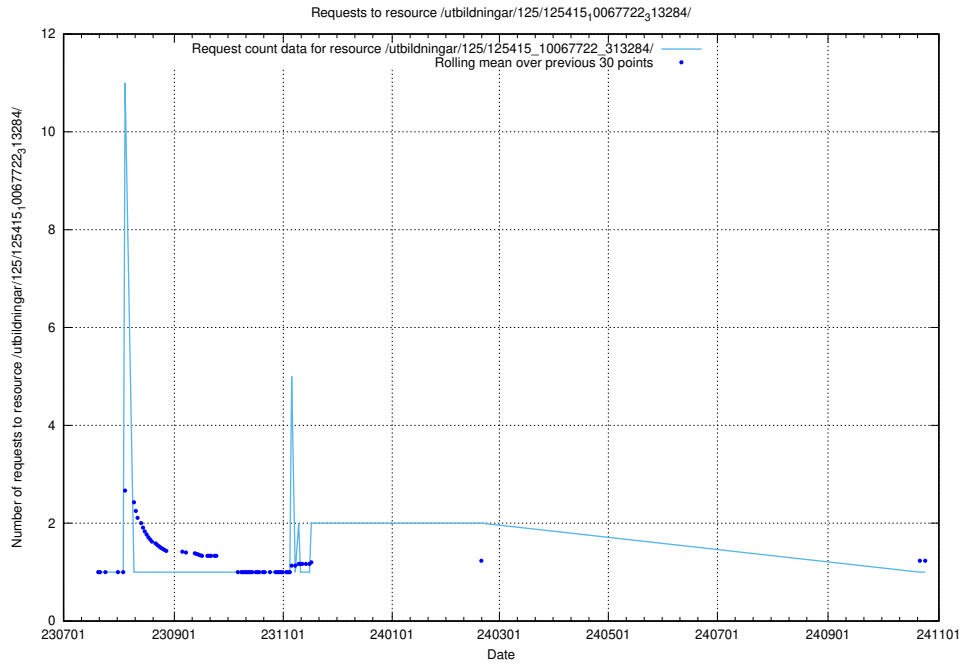

5.6050 Usage of /utbildningar/125/125415_10067722_313284/

Here, we count the number of requests to resource /utbildningar/125/125415_10067722_313284/.