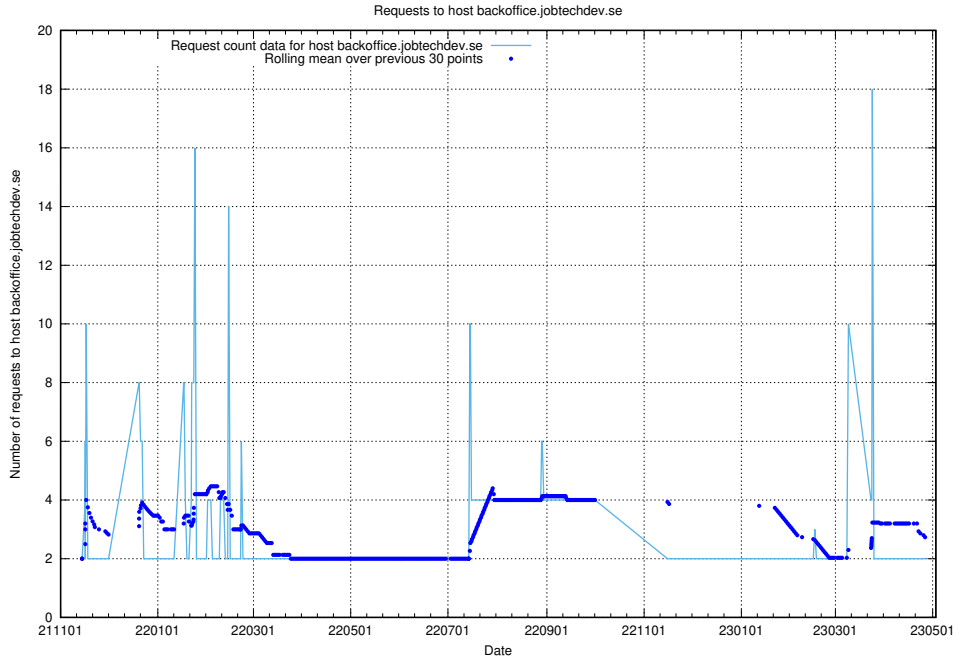

7.311 Usage of backoffice.jobtechdev.se

Here, we count the number of requests to host backoffice.jobtechdev.se.