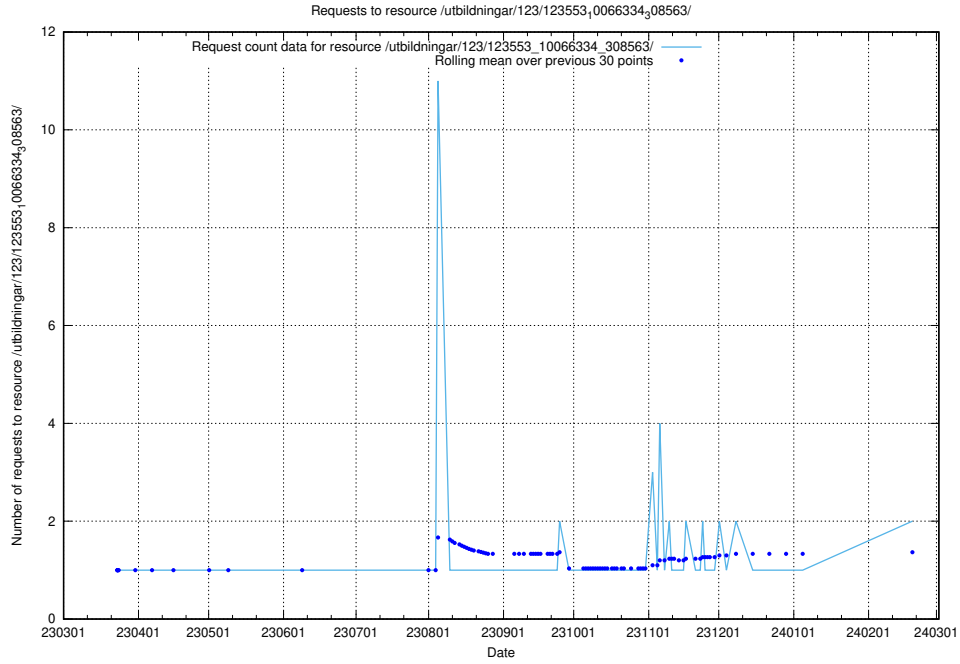

5.761 Usage of /utbildningar/123/123553_10066334_308563/

Here, we count the number of requests to resource /utbildningar/123/123553_10066334_308563/.