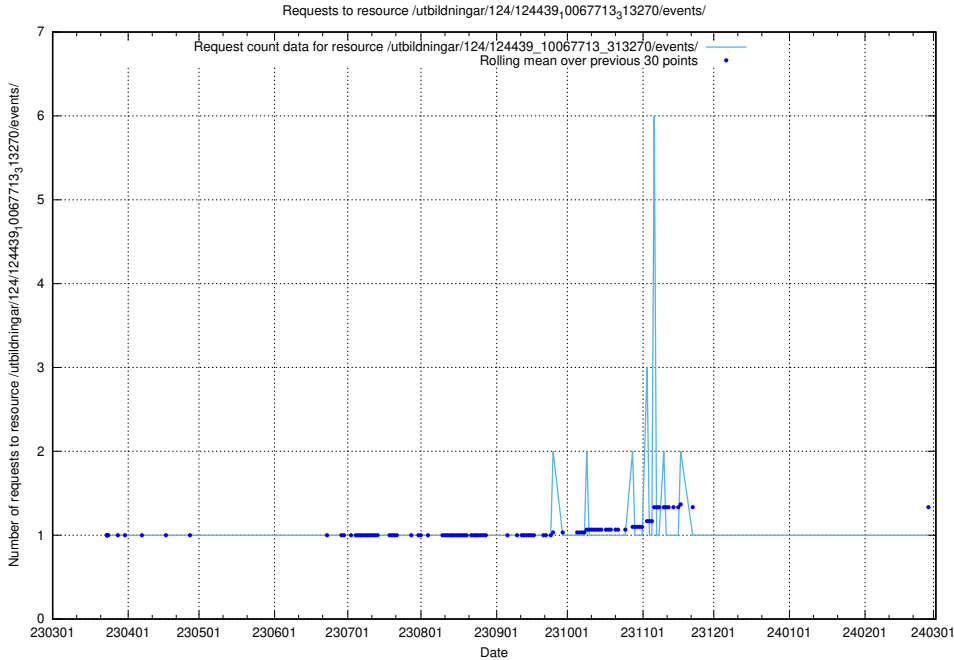

Here, we count the number of requests to resource /utbildningar/utb_emil/124/124515_10066304_308429/

5.4615 Usage of /utbildningar/124/124439_10067713_313270/events/

Here, we count the number of requests to resource /utbildningar/124/124439_10067713_313270/events/