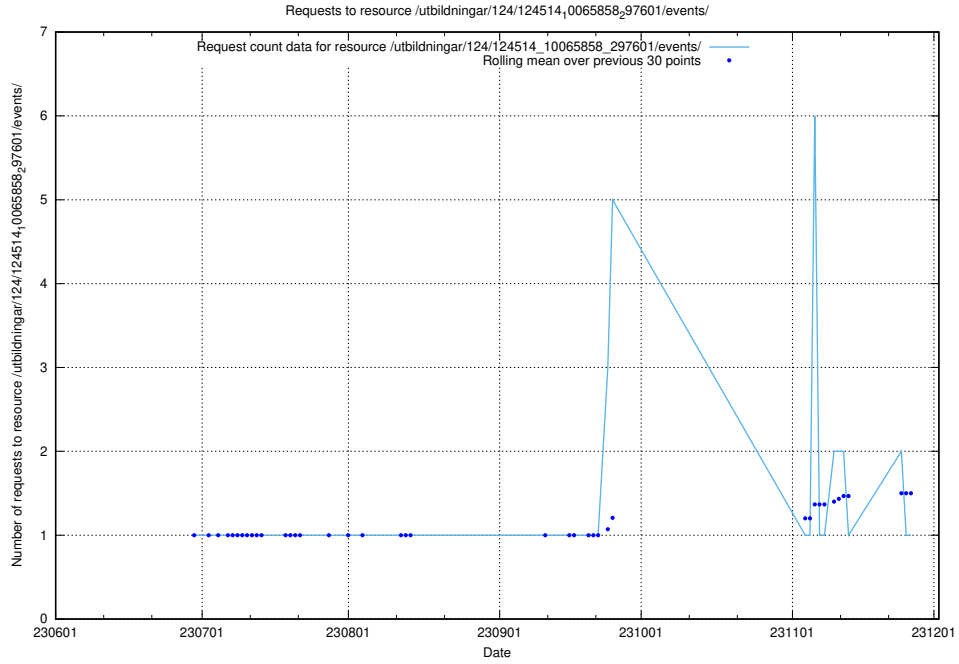

5.6455 Usage of /utbildningar/124/124514_10065858_297601/events/

Here, we count the number of requests to resource /utbildningar/124/124514_10065858_297601/events/