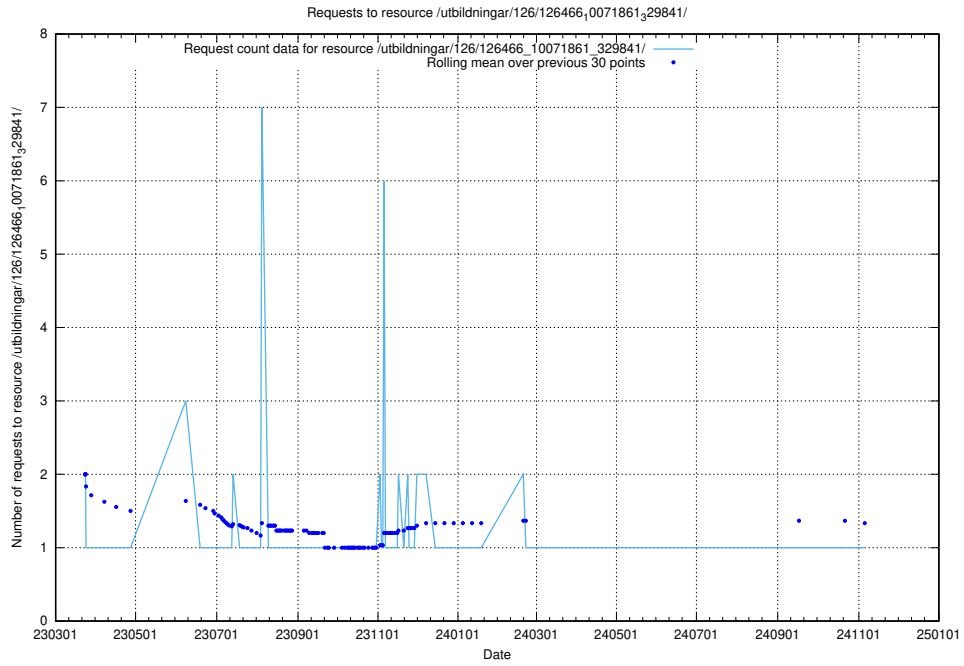

5.7396 Usage of /utbildningar/126/126466_10071861_329841/

Here, we count the number of requests to resource /utbildningar/126/126466_10071861_329841/.