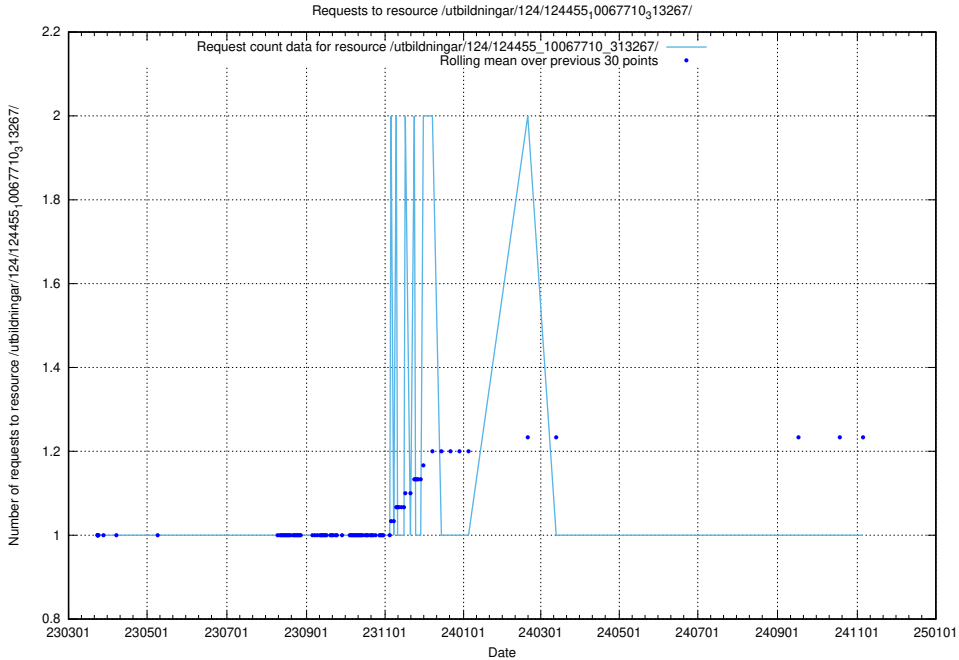

5.4499 Usage of /utbildningar/124/124455_10067710_313267/

Here, we count the number of requests to resource /utbildningar/124/124455_10067710_313267/.