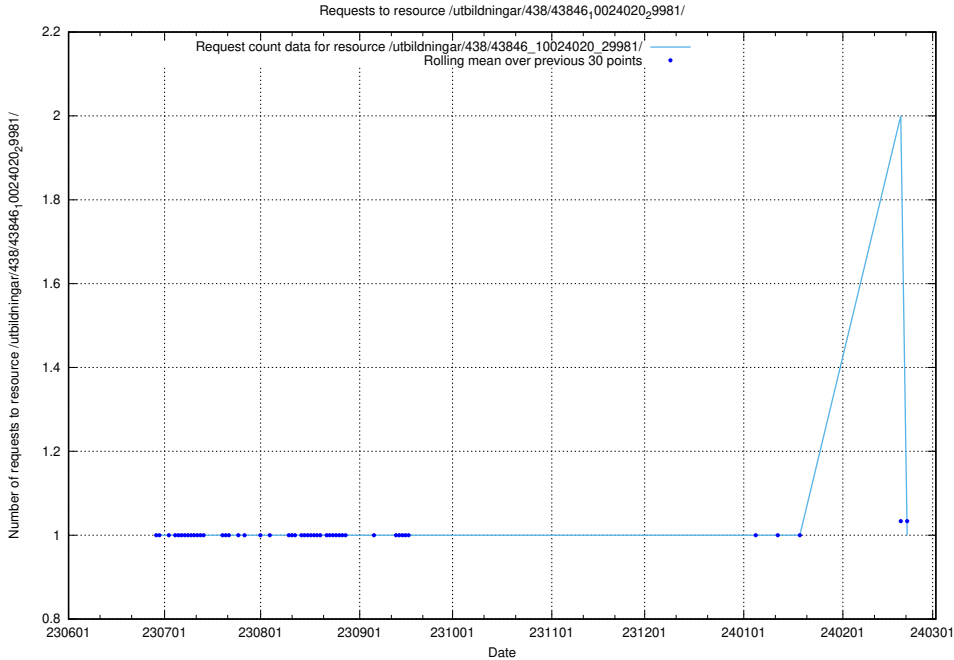

5.6485 Usage of /utbildningar/438/43846_10024020_29981/

Here, we count the number of requests to resource /utbildningar/438/43846_10024020_29981/.