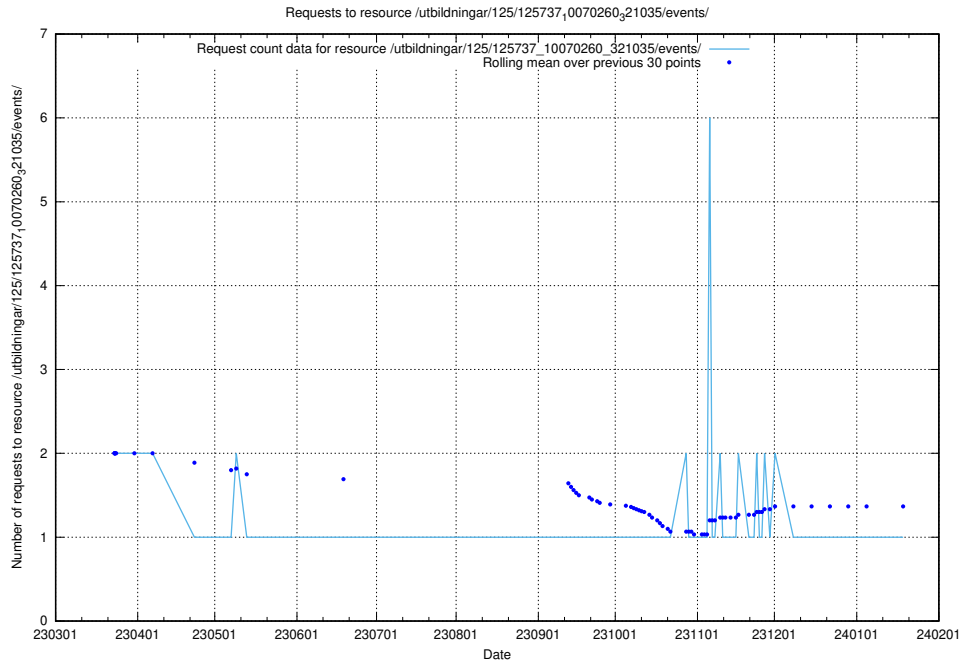

5.7407 Usage of /utbildningar/125/125737_10070260_321035/events/

Here, we count the number of requests to resource /utbildningar/125/125737_10070260_321035/events/