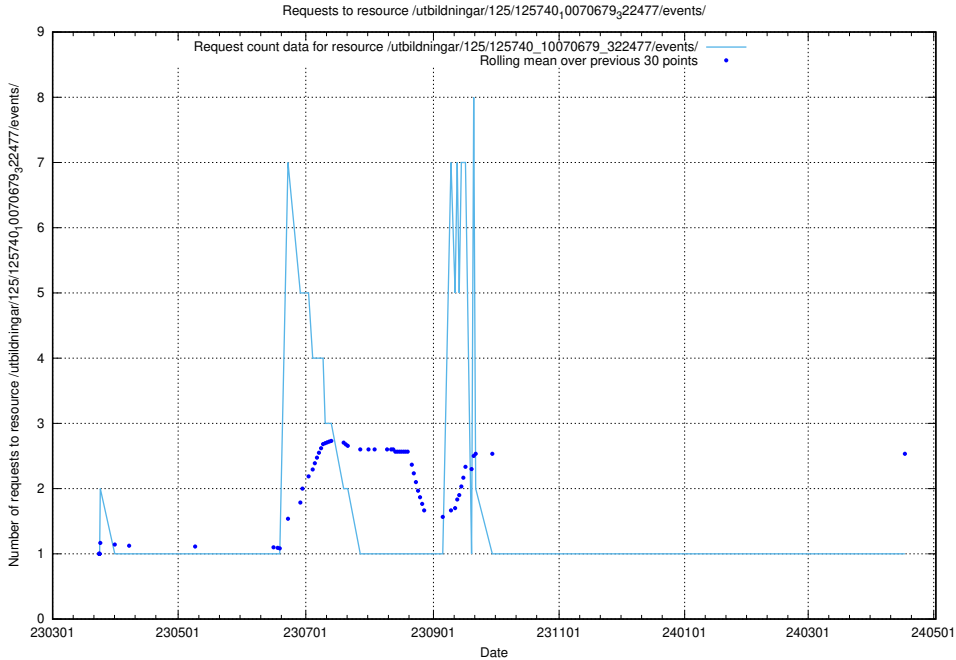

5.964 Usage of /utbildningar/125/125740_10070679_322477/events/

Here, we count the number of requests to resource /utbildningar/125/125740_10070679_322477/events/