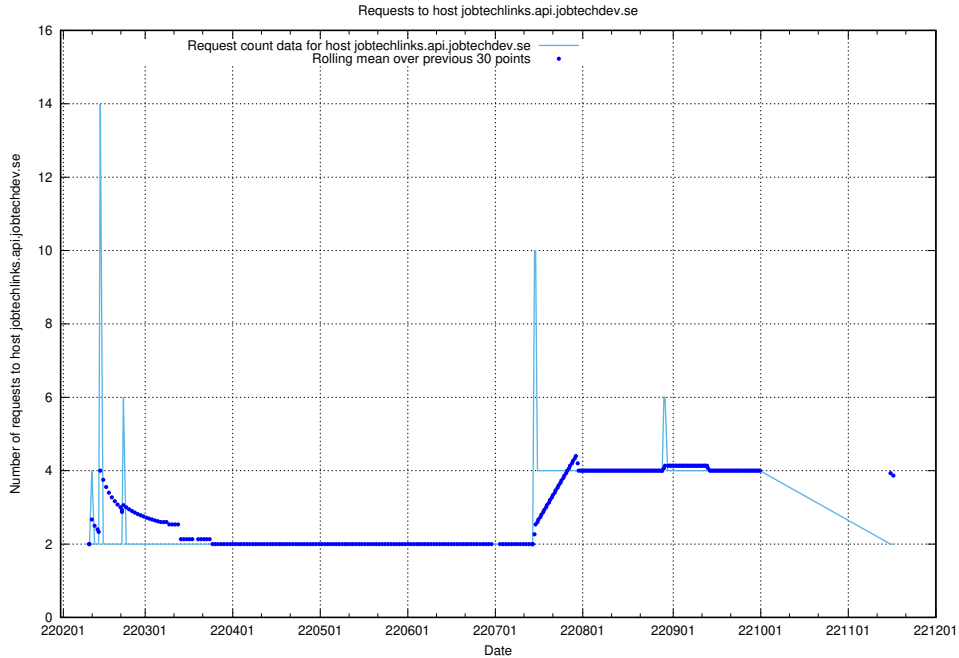

7.586 Usage of jobtechlinks.api.jobtechdev.se

Here, we count the number of requests to host jobtechlinks.api.jobtechdev.se.