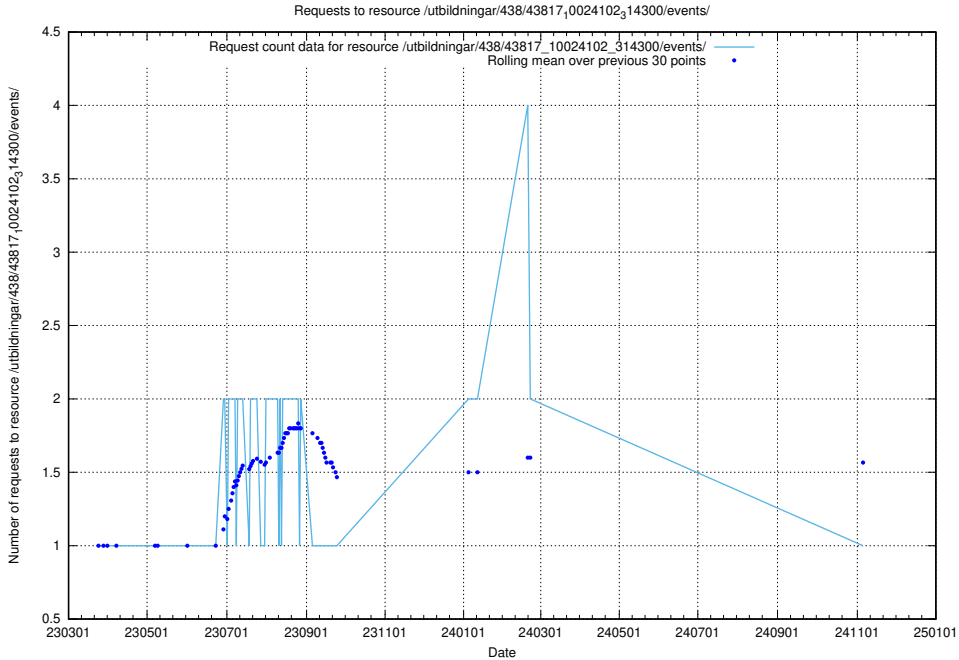

5.7289 Usage of /utbildningar/438/43817_10024102_314300/events/

Here, we count the number of requests to resource /utbildningar/438/43817_10024102_314300/events/.