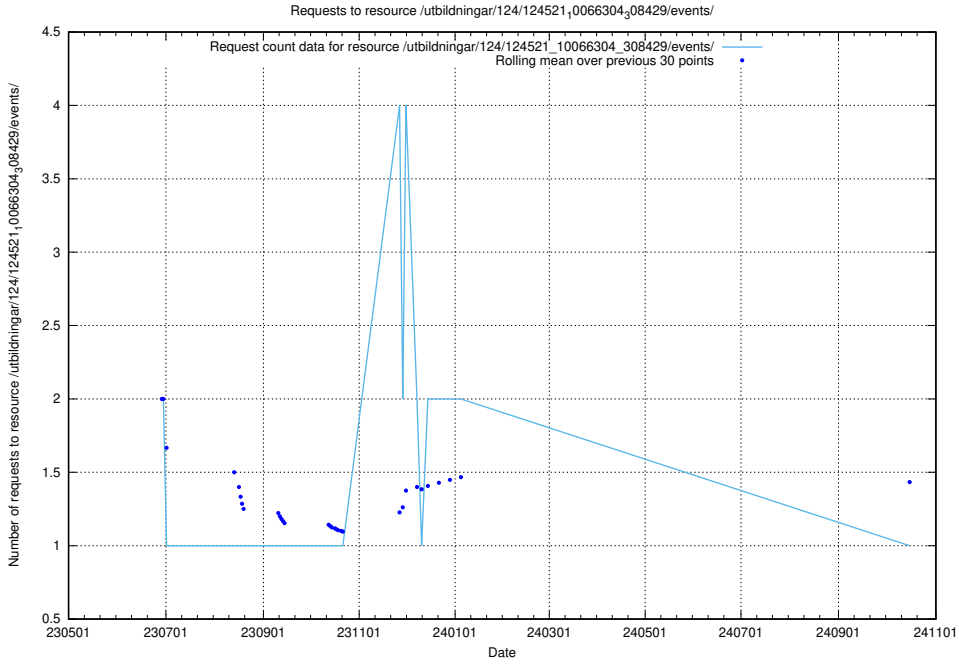

5.6476 Usage of /utbildningar/124/124521_10066304_308429/events/

Here, we count the number of requests to resource /utbildningar/124/124521_10066304_308429/events/