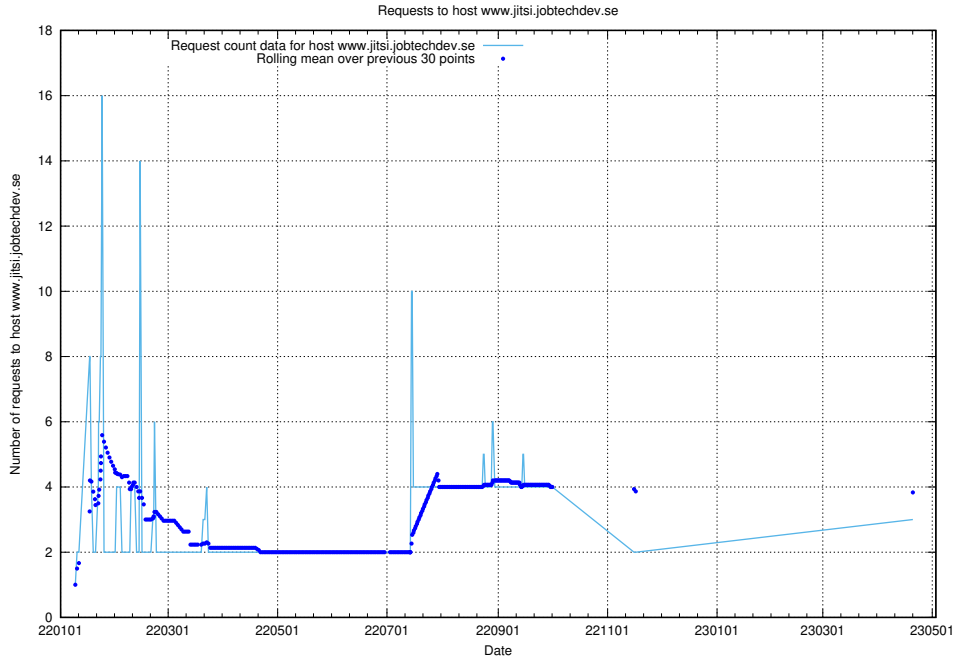

7.198 Usage of www.jitsi.jobtechdev.se

Here, we count the number of requests to host www.jitsi.jobtechdev.se.