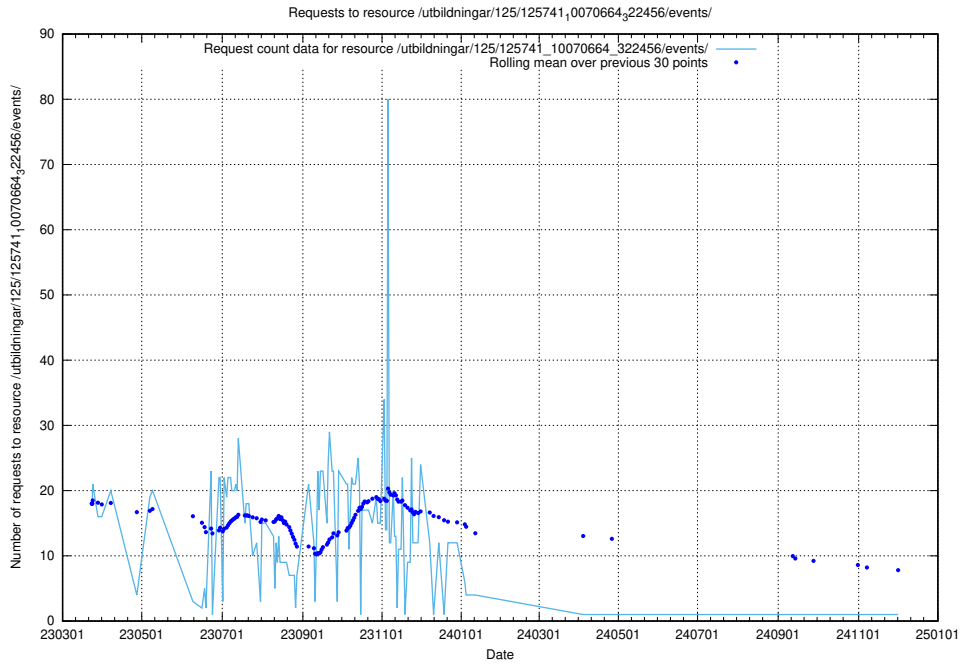

5.7367 Usage of /utbildningar/125/125741_10070664_322456/events/

Here, we count the number of requests to resource /utbildningar/125/125741_10070664_322456/events/

5.7368 Usage of /utbildningar/125/125740_10070782_323040/events/