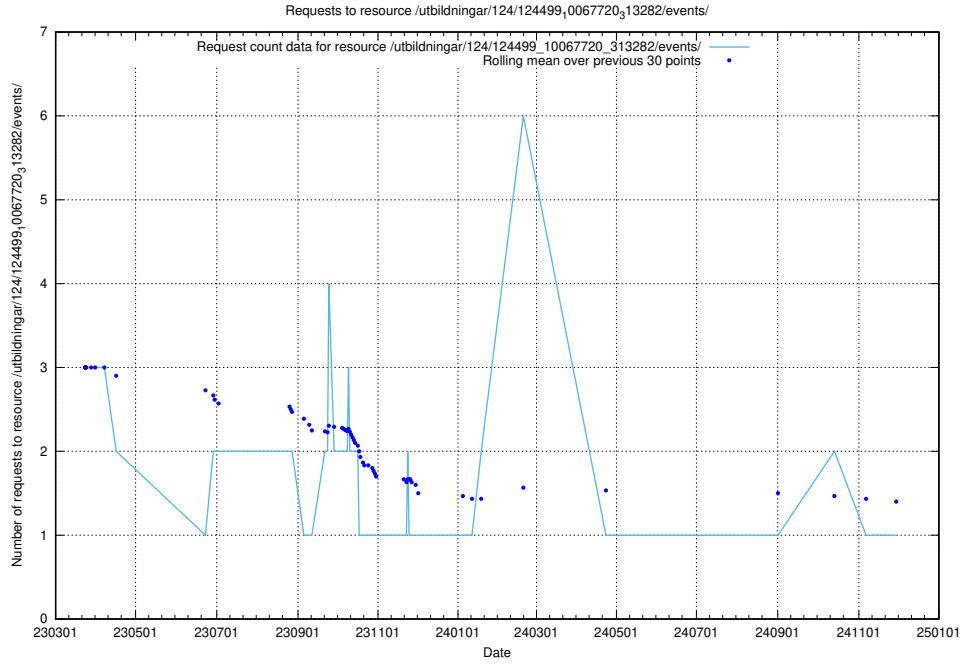

5.7389 Usage of /utbildningar/124/124499_10067720_313282/events/

Here, we count the number of requests to resource /utbildningar/124/124499_10067720_313282/events/