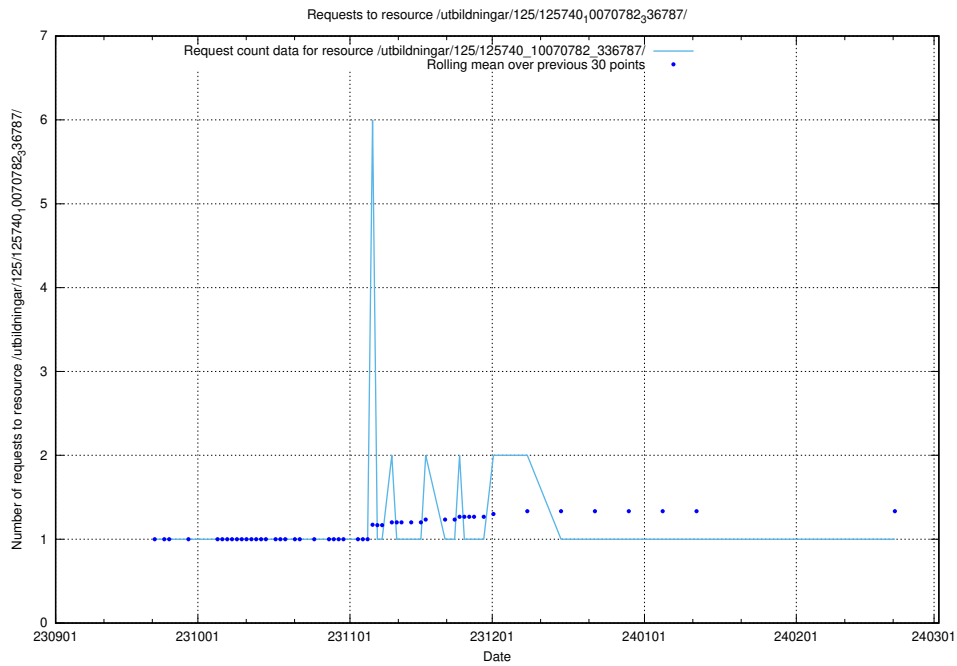

5.5559 Usage of /utbildningar/125/125740_10070782_336787/

Here, we count the number of requests to resource /utbildningar/125/125740_10070782_336787/.