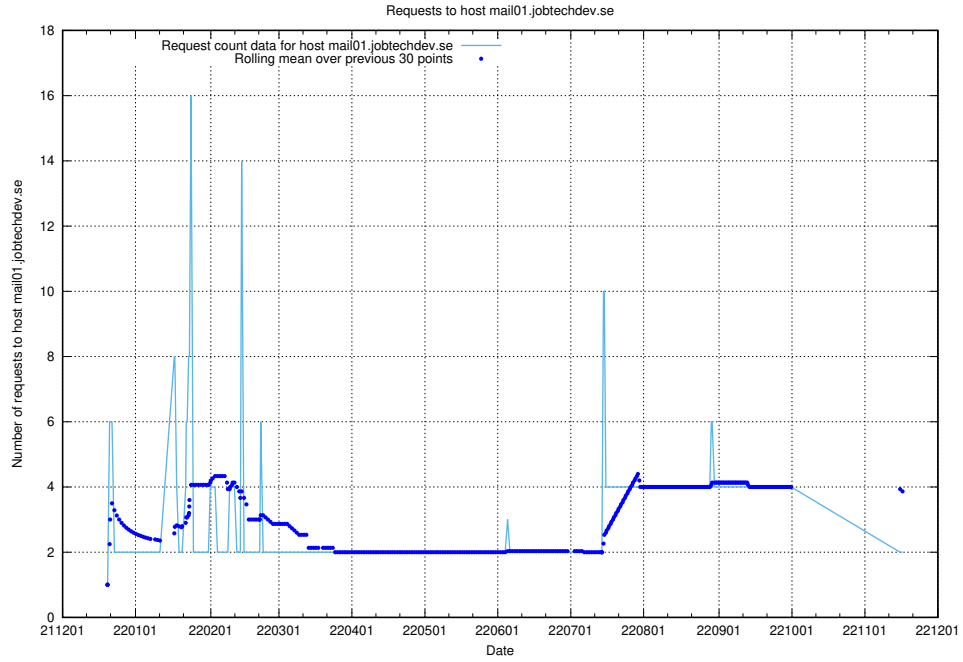

Here, we count the number of requests to host mail01.jobtechdev.se.

7.404 Usage of exchange.jobtechdev.se

Here, we count the number of requests to host exchange.jobtechdev.se.

7.405 Usage of autodiscover.jobtechdev.se