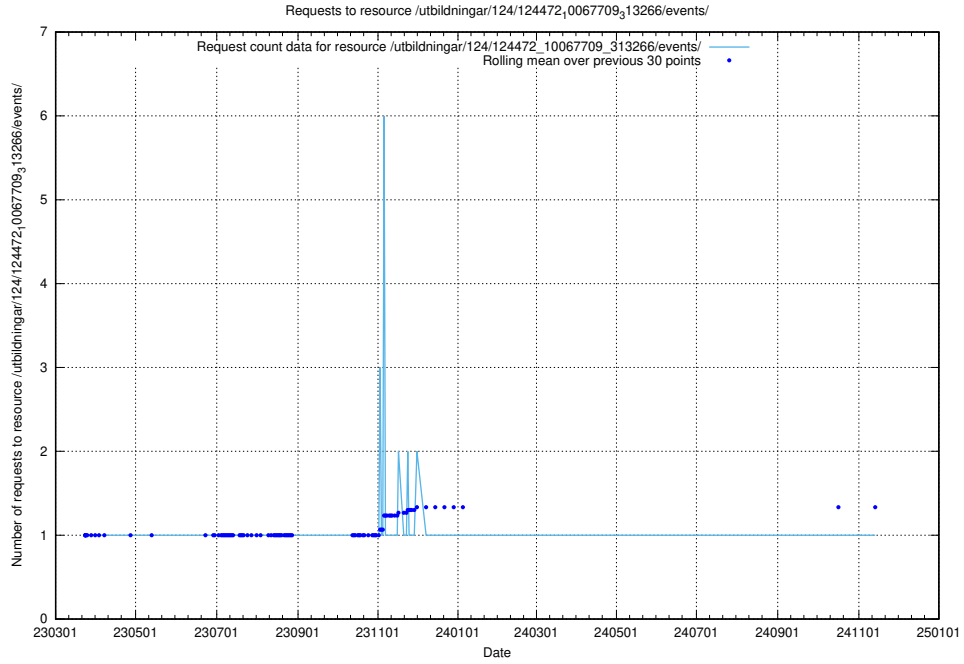

5.4089 Usage of /utbildningar/124/124472_10067709_313266/events/

Here, we count the number of requests to resource /utbildningar/124/124472_10067709_313266/events/