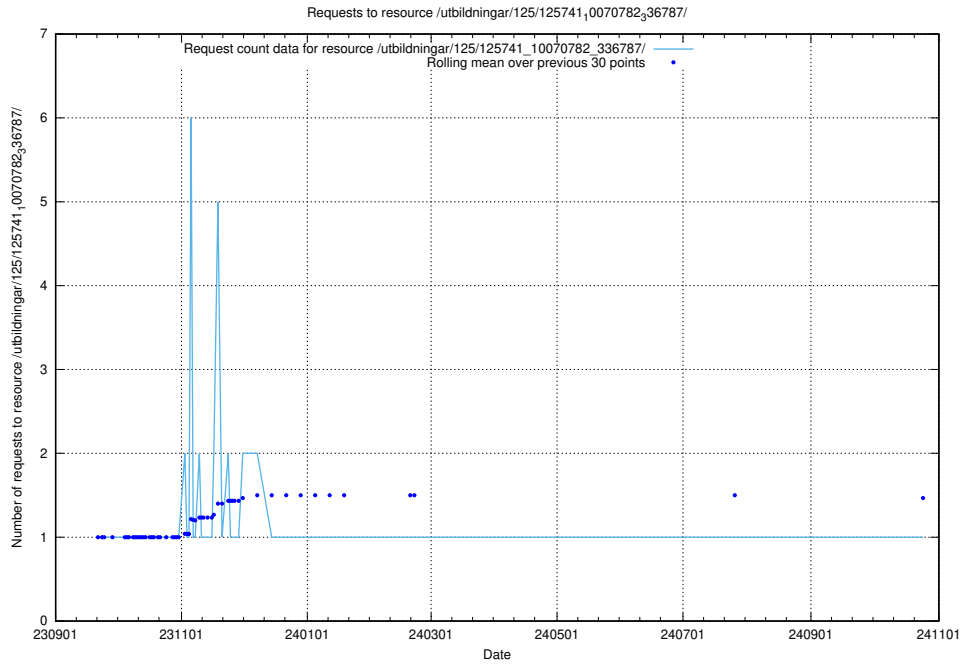

5.5557 Usage of /utbildningar/125/125741_10070782_336787/

Here, we count the number of requests to resource /utbildningar/125/125741_10070782_336787/.