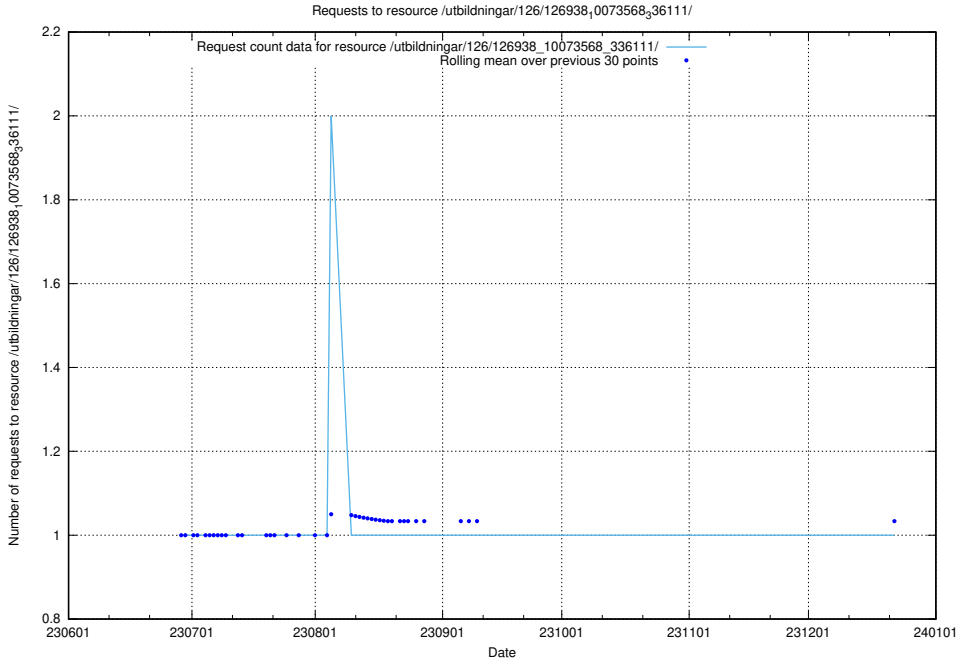

5.6495 Usage of /utbildningar/126/126938_10073568_336111/

Here, we count the number of requests to resource /utbildningar/126/126938_10073568_336111/.