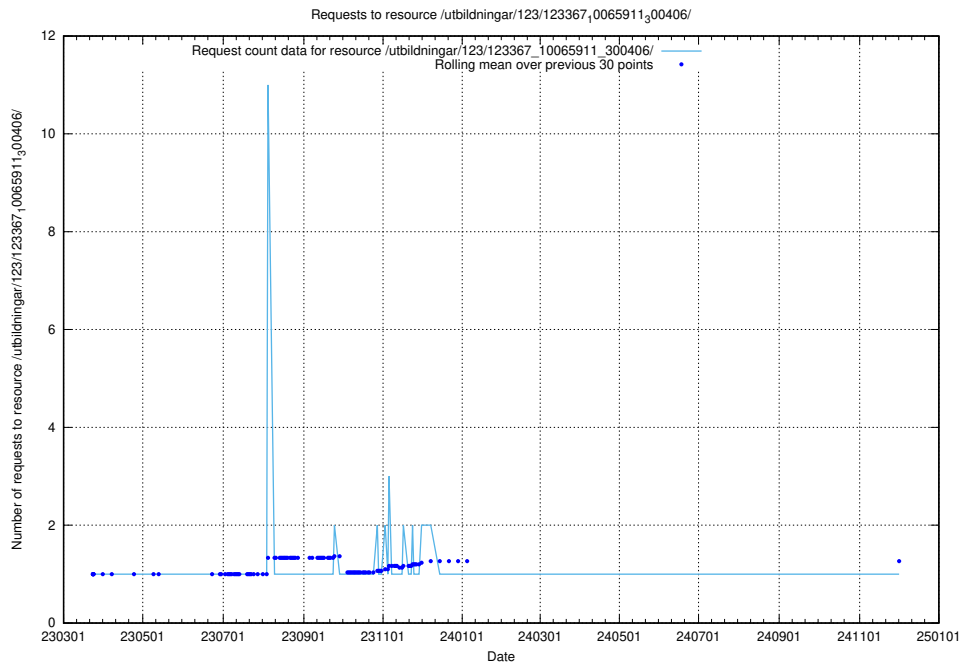

5.5779 Usage of /utbildningar/123/123367_10065911_300406/

Here, we count the number of requests to resource /utbildningar/123/123367_10065911_300406/.