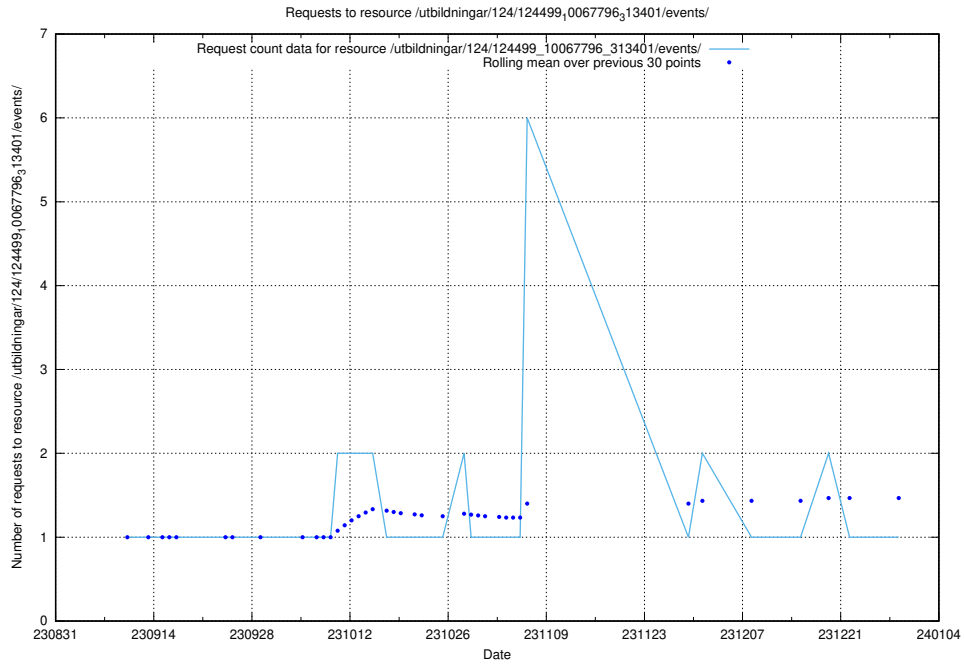

5.5673 Usage of /utbildningar/124/124499_10067796_313401/events/

Here, we count the number of requests to resource /utbildningar/124/124499_10067796_313401/events/