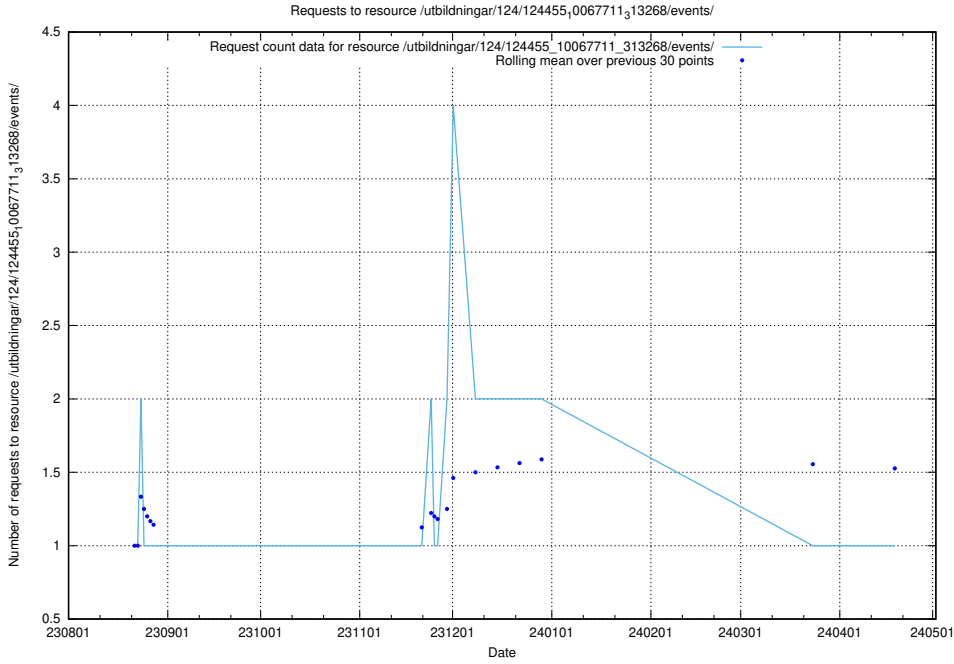

Here, we count the number of requests to resource /utbildningar/124/124455_10067711_313268/events/

5.5803 Usage of /taxonomy/version/17/query/concepts-and-common-relations/

Here, we count the number of requests to resource /taxonomy/version/17/query/concepts-and-common-relations/.