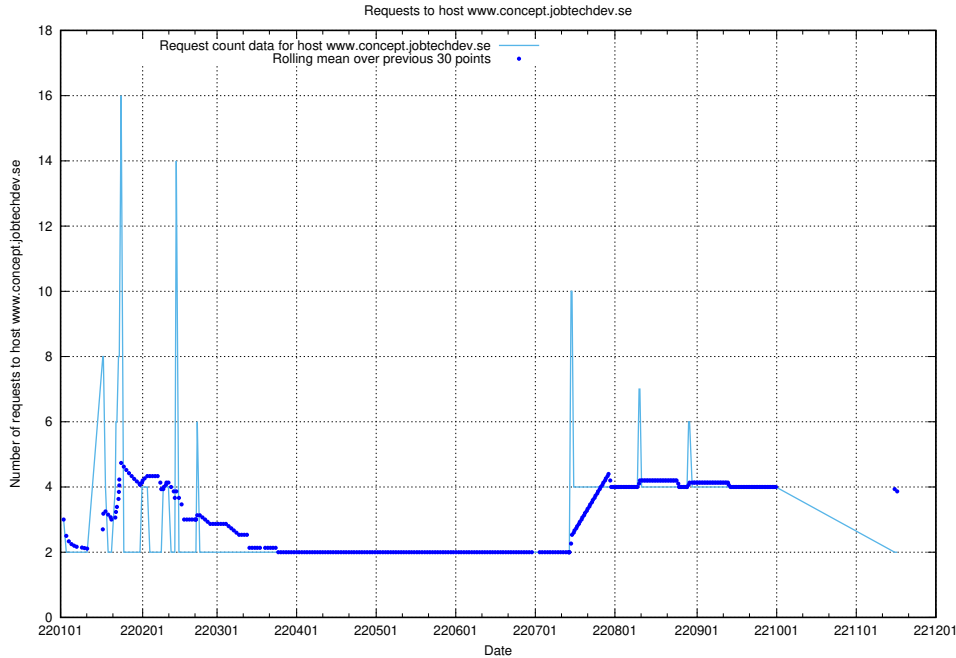

7.332 Usage of `www.concept.jobtechdev.se`

Here, we count the number of requests to host `www.concept.jobtechdev.se`.