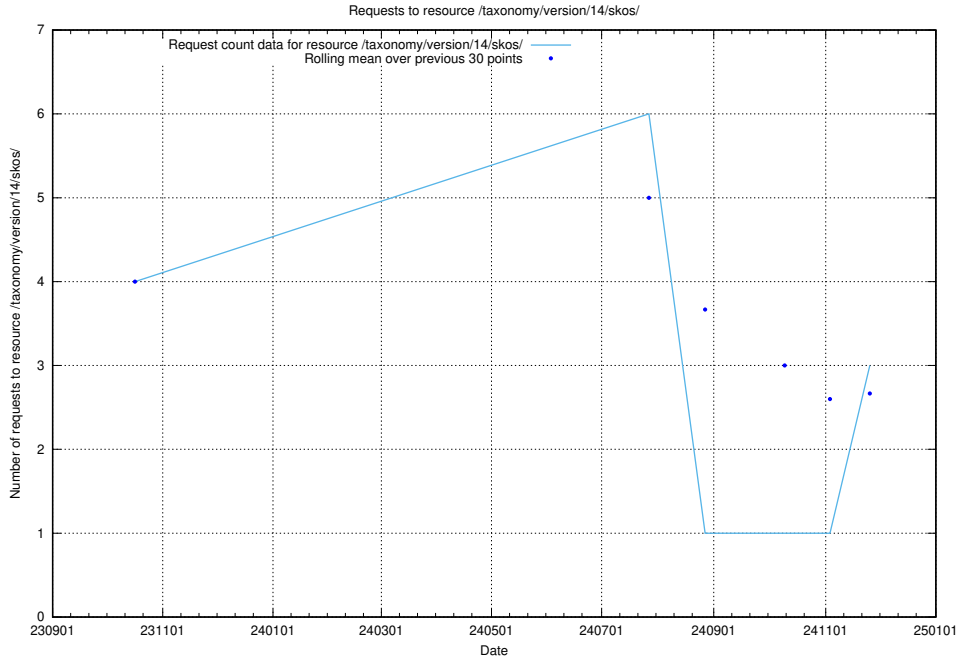

5.421 Usage of /taxonomy/version/14/skos/

Here, we count the number of requests to resource /taxonomy/version/14/skos/.