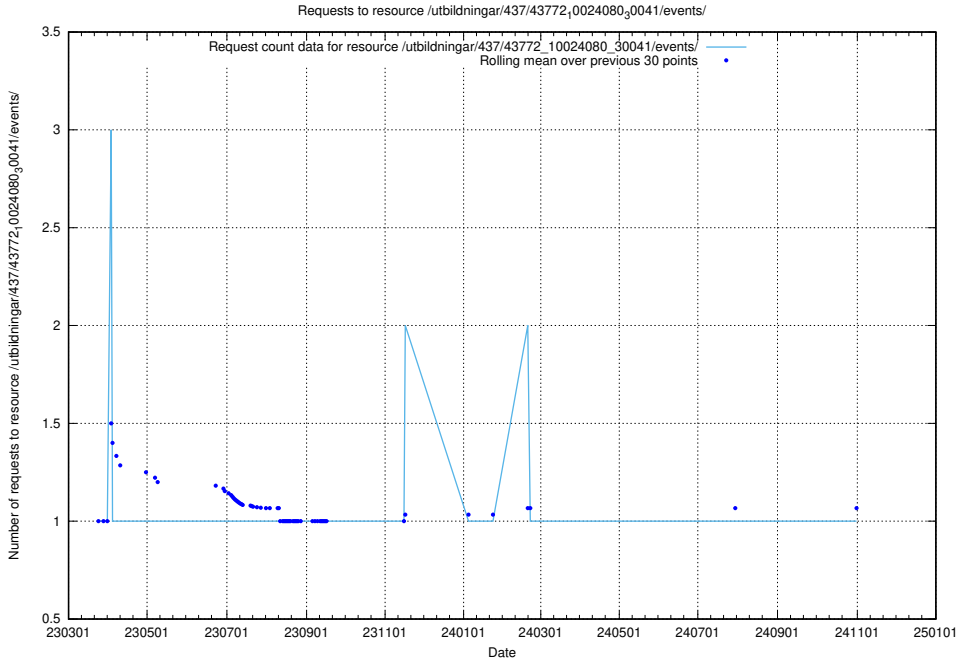

5.7304 Usage of /utbildningar/437/43772_10024080_30041/events/

Here, we count the number of requests to resource /utbildningar/437/43772_10024080_30041/events/.