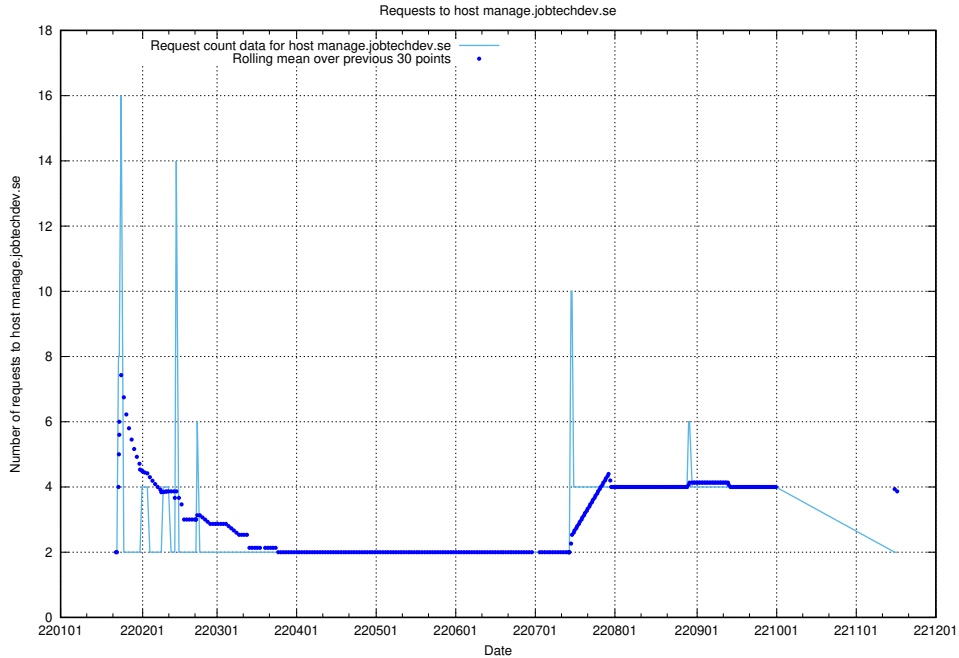

7.626 Usage of manage.jobtechdev.se

Here, we count the number of requests to host manage.jobtechdev.se.