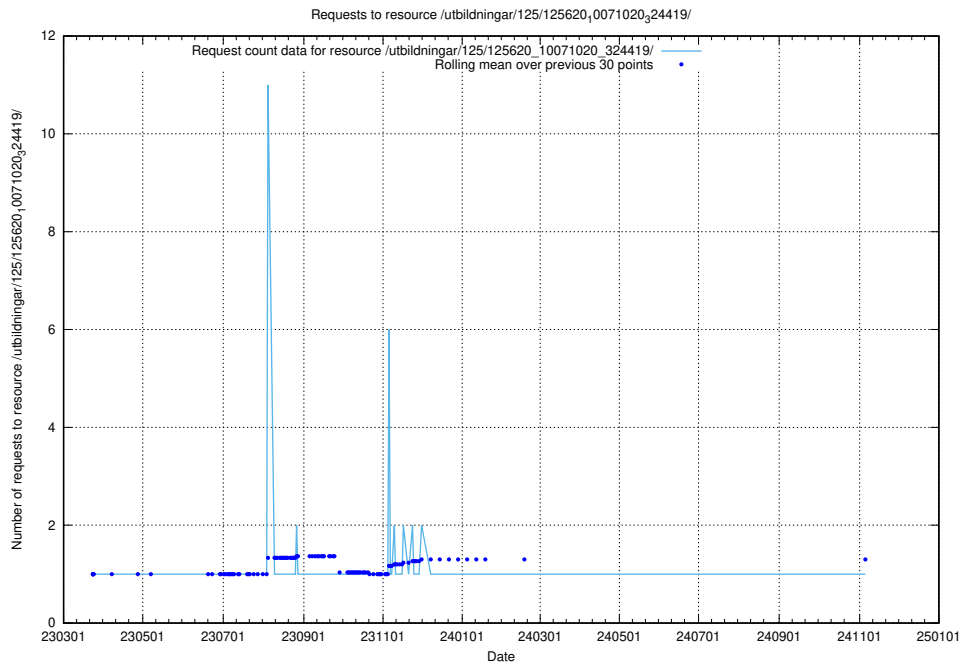

5.1035 Usage of /utbildningar/125/125620_10071020_324419/

Here, we count the number of requests to resource /utbildningar/125/125620_10071020_324419/.