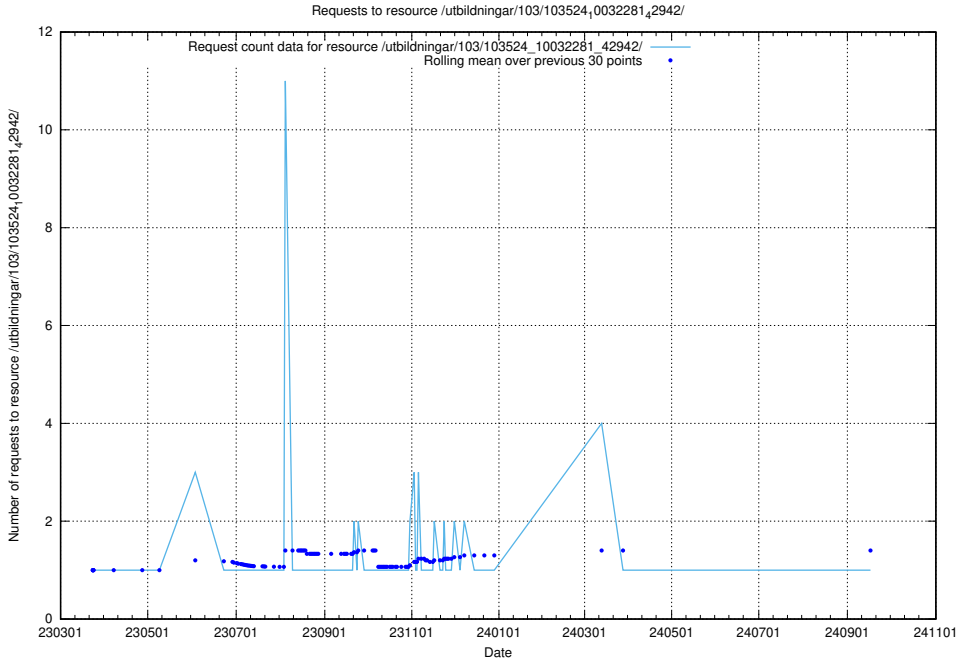

5.6517 Usage of /utbildningar/103/103524_10032281_42942/

Here, we count the number of requests to resource /utbildningar/103/103524_10032281_42942/.