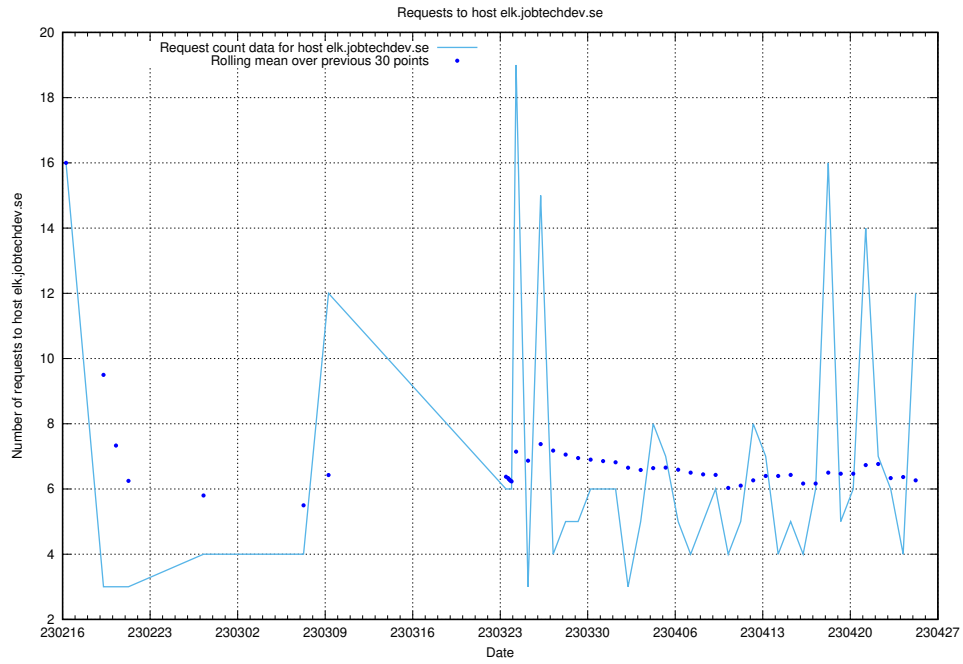

7.61 Usage of elk.jobtechdev.se

Here, we count the number of requests to host elk.jobtechdev.se.