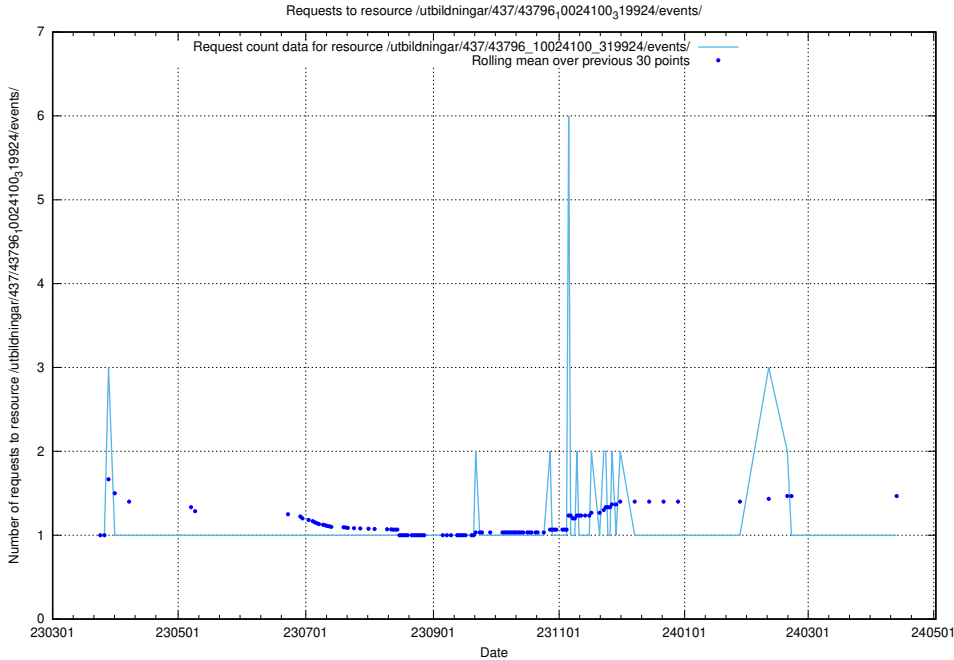

5.7298 Usage of /utbildningar/437/43796_10024100_319924/events/

Here, we count the number of requests to resource /utbildningar/437/43796_10024100_319924/events/.