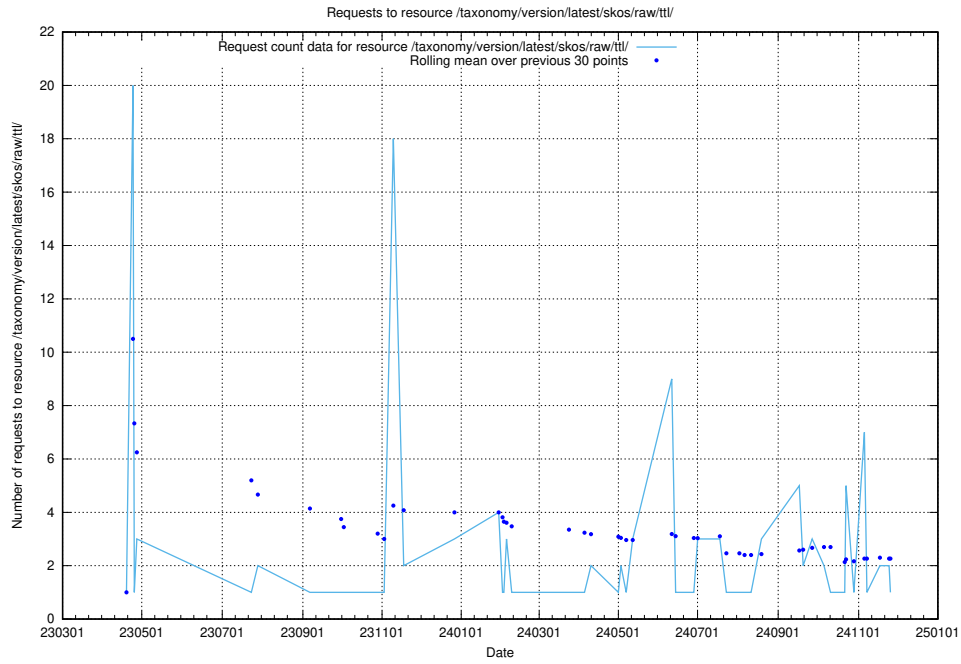

5.7132 Usage of /taxonomy/version/latest/skos/raw/ttl/

Here, we count the number of requests to resource /taxonomy/version/latest/skos/raw/ttl/.