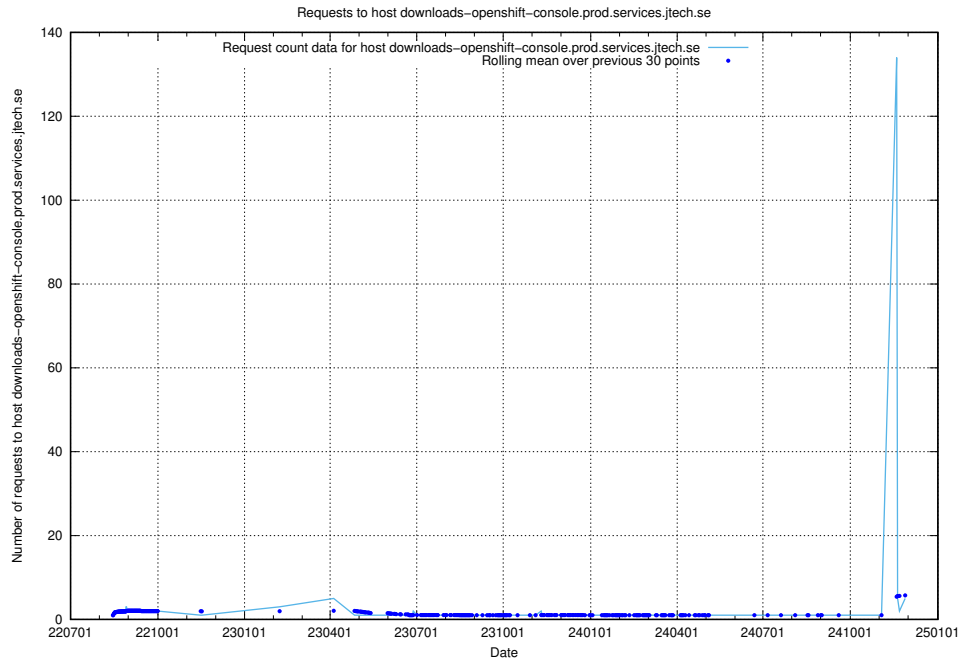

7.111 Usage of downloads-openshift-console.prod.services.jtech.se

Here, we count the number of requests to host downloads-openshift-console.prod.services.jtech.se.