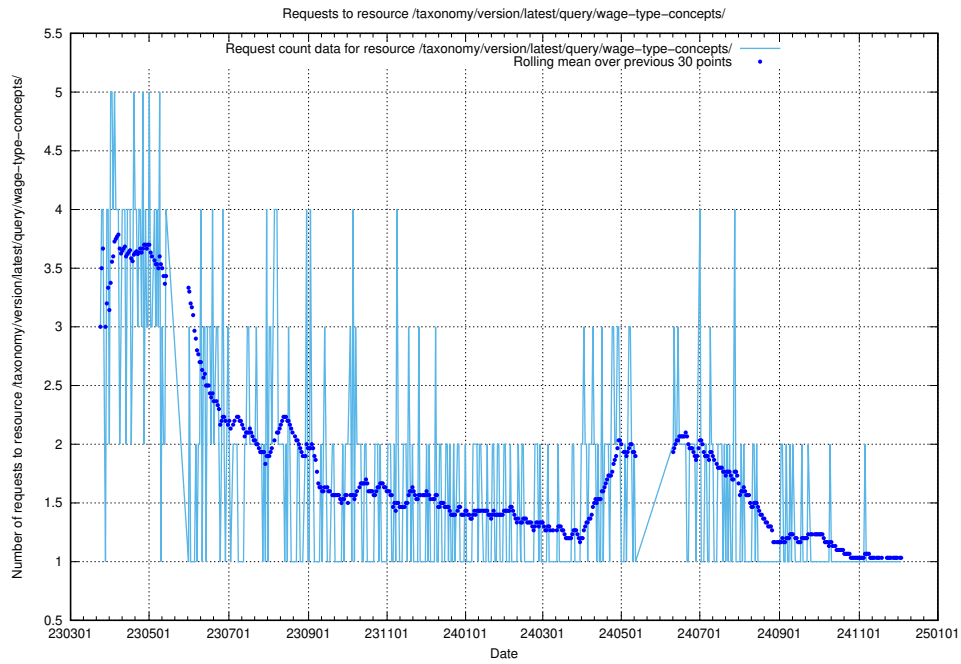

Here, we count the number of requests to resource /utbildningar/126/126434_10071662_328763/events/

5.7169 Usage of /taxonomy/version/latest/query/wage-type-concepts/

Here, we count the number of requests to resource /taxonomy/version/latest/query/wage-type-concepts/.