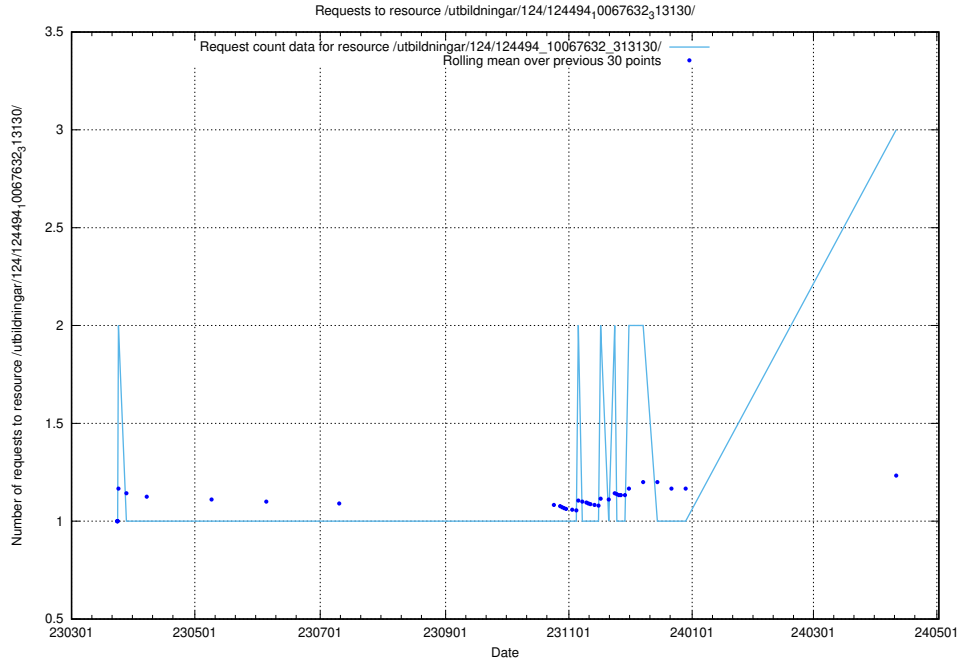

5.397 Usage of /utbildningar/124/124494_10067632_313130/

Here, we count the number of requests to resource /utbildningar/124/124494_10067632_313130/.