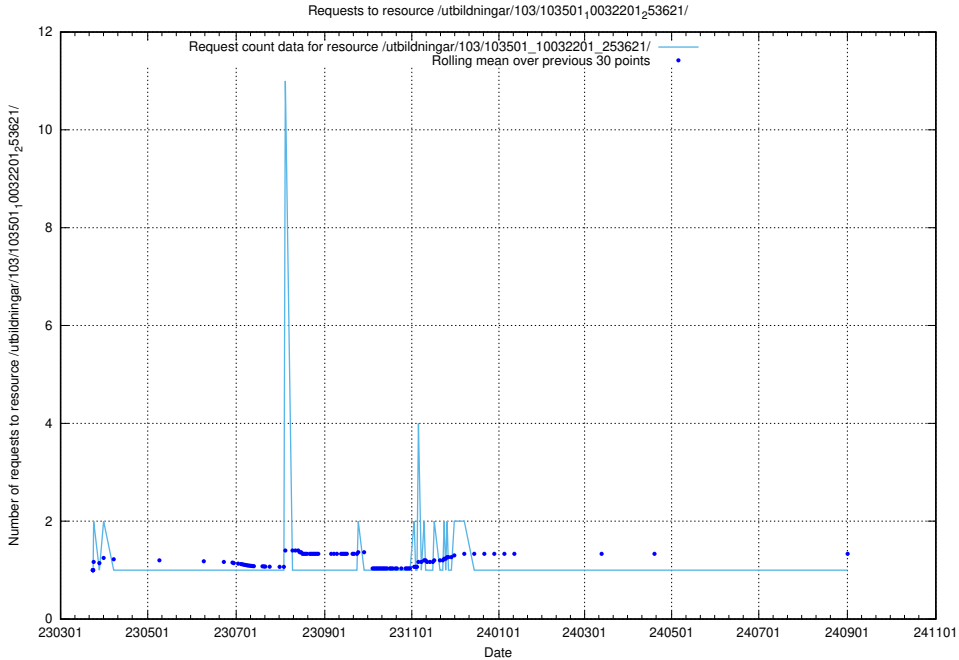

5.6552 Usage of /utbildningar/103/103501_10032201_253621/

Here, we count the number of requests to resource /utbildningar/103/103501_10032201_253621/.