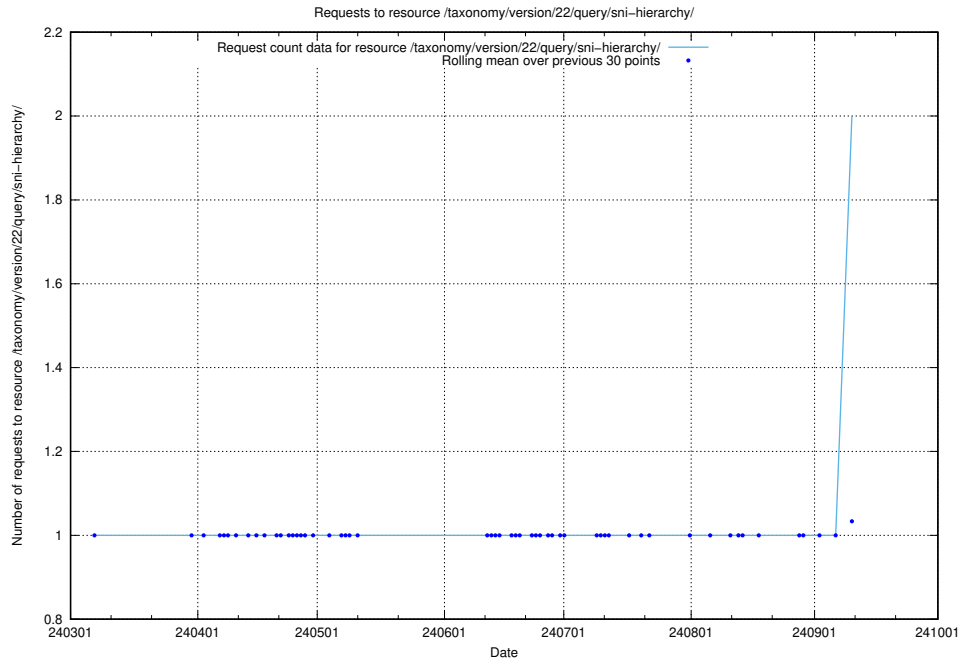

5.613 Usage of /taxonomy/version/22/query/sni-hierarchy/

Here, we count the number of requests to resource /taxonomy/version/22/query/sni-hierarchy/.