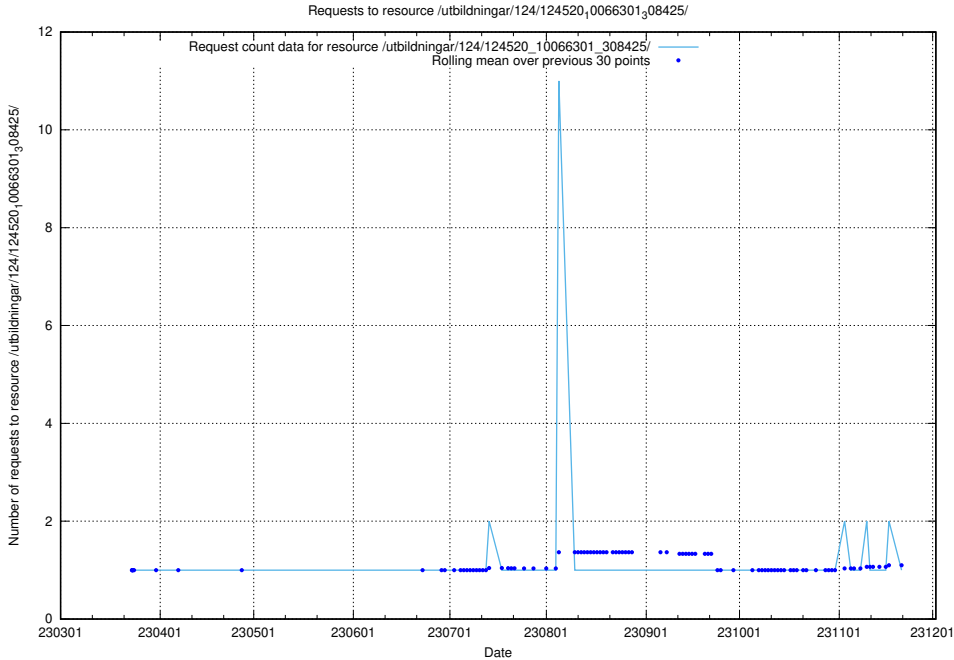

5.1995 Usage of /utbildningar/124/124520_10066301_308425/

Here, we count the number of requests to resource /utbildningar/124/124520_10066301_308425/.