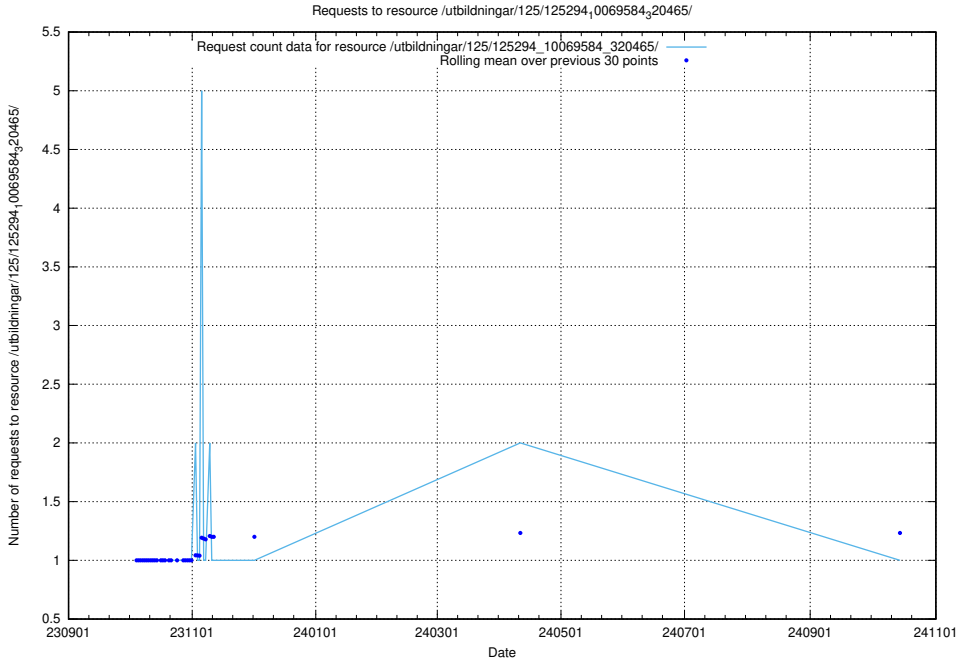

5.5471 Usage of /utbildningar/125/125294_10069584_320465/

Here, we count the number of requests to resource /utbildningar/125/125294_10069584_320465/.