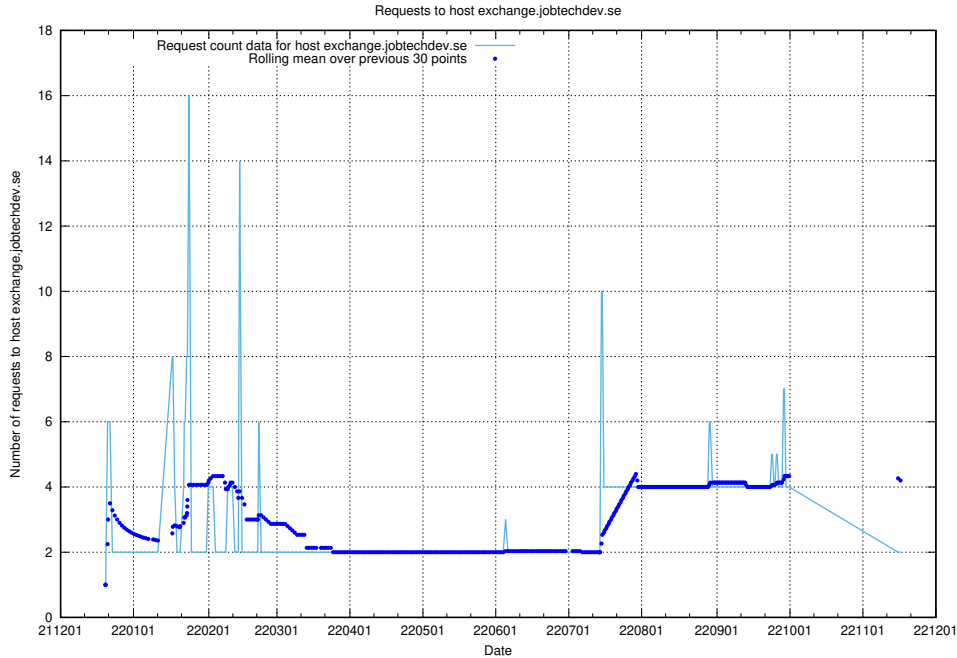

Here, we count the number of requests to host mail01.jobtechdev.se.

7.404 Usage of exchange.jobtechdev.se

Here, we count the number of requests to host exchange.jobtechdev.se.

7.405 Usage of autodiscover.jobtechdev.se