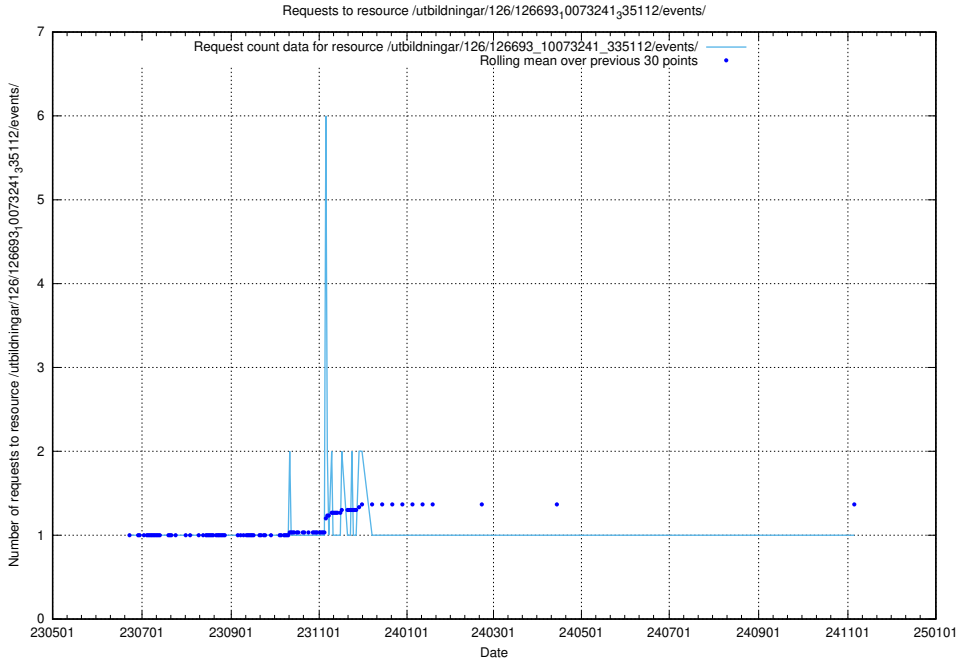

5.6698 Usage of /utbildningar/126/126693_10073241_335112/events/

Here, we count the number of requests to resource /utbildningar/126/126693_10073241_335112/events/