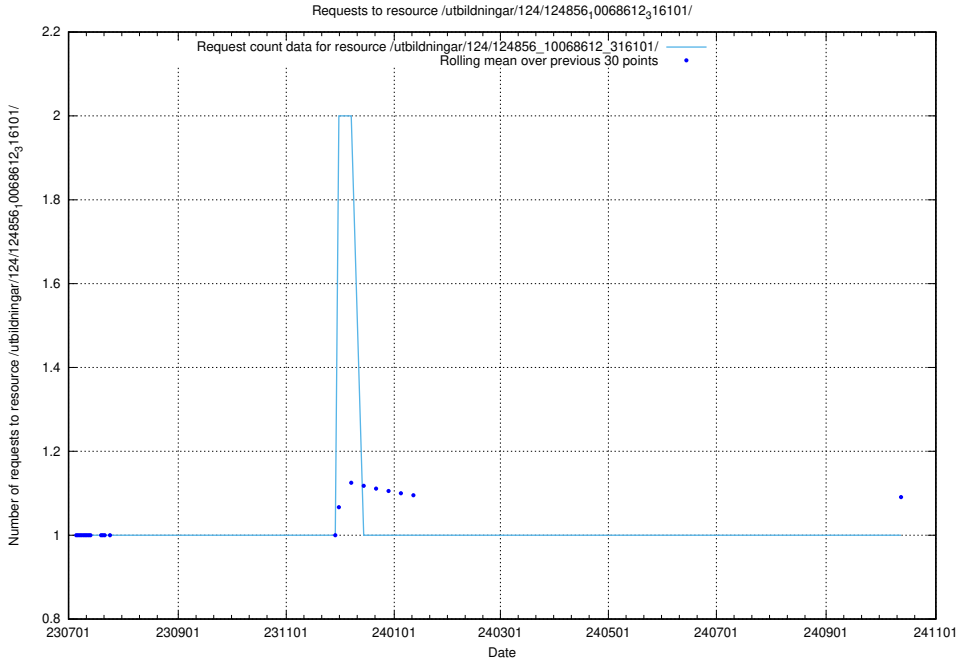

5.6391 Usage of /utbildningar/124/124515_10065914_300491/events/

Here, we count the number of requests to resource /utbildningar/124/124515_10065914_300491/events/

5.6392 Usage of /utbildningar/124/124483_10067536_312951/events/