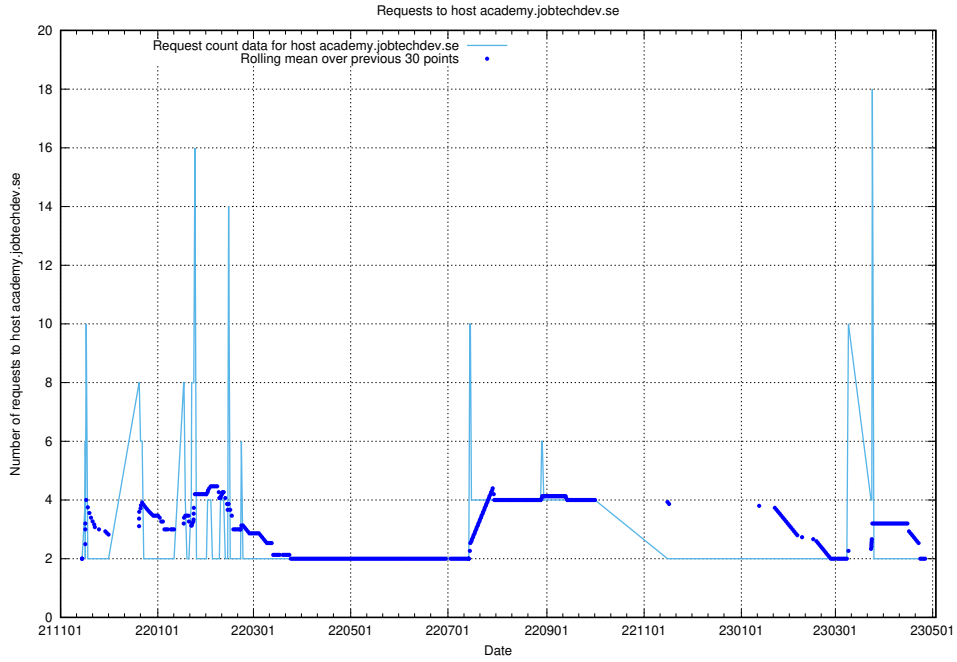

7.330 Usage of academy.jobtechdev.se

Here, we count the number of requests to host academy.jobtechdev.se.