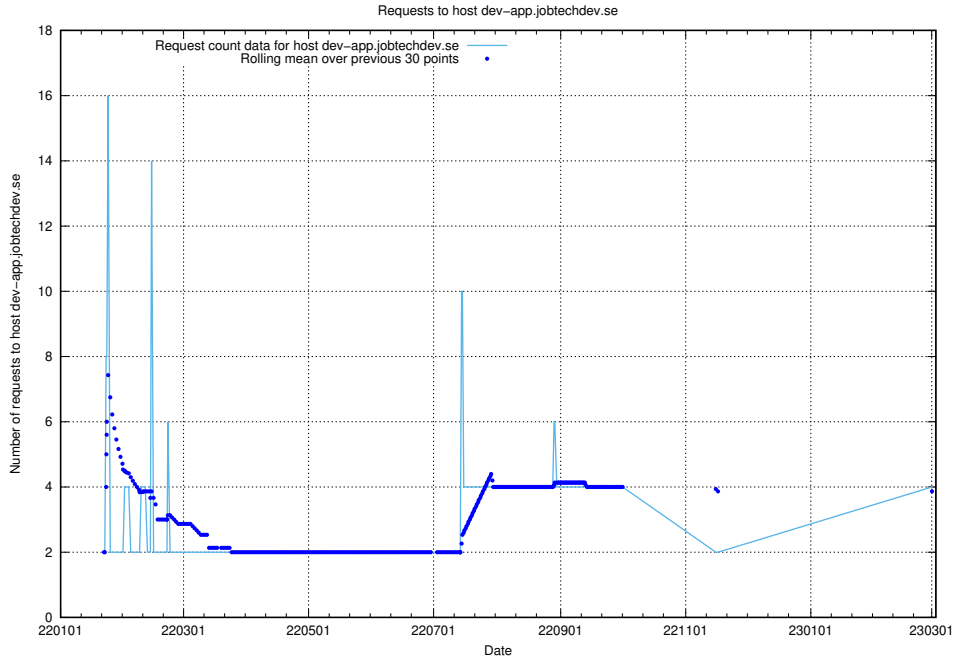

7.121 Usage of dev-app.jobtechdev.se

Here, we count the number of requests to host dev-app.jobtechdev.se.