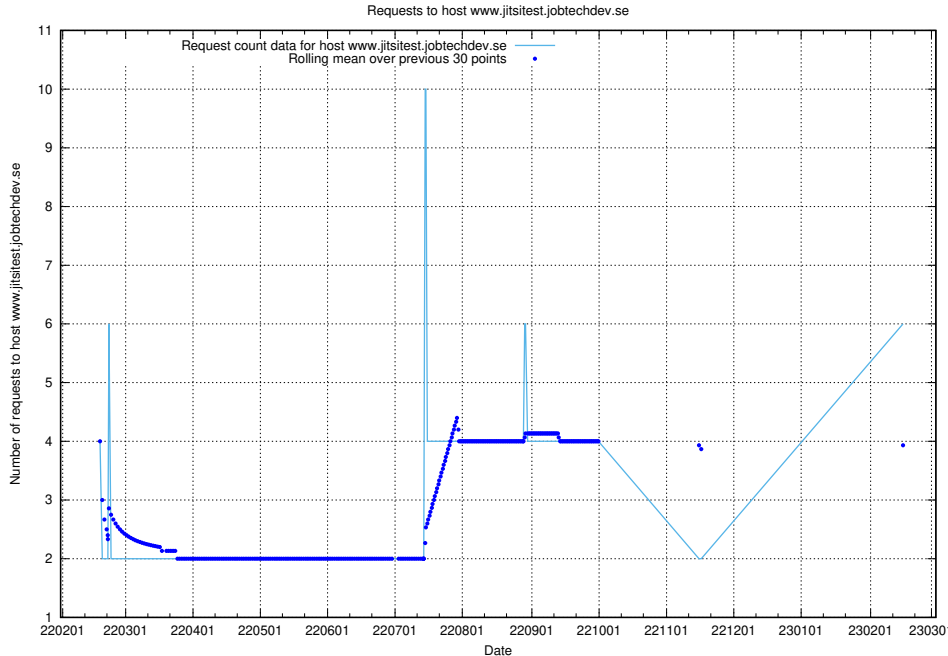

7.103 Usage of www.jitsitest.jobtechdev.se

Here, we count the number of requests to host www.jitsitest.jobtechdev.se.