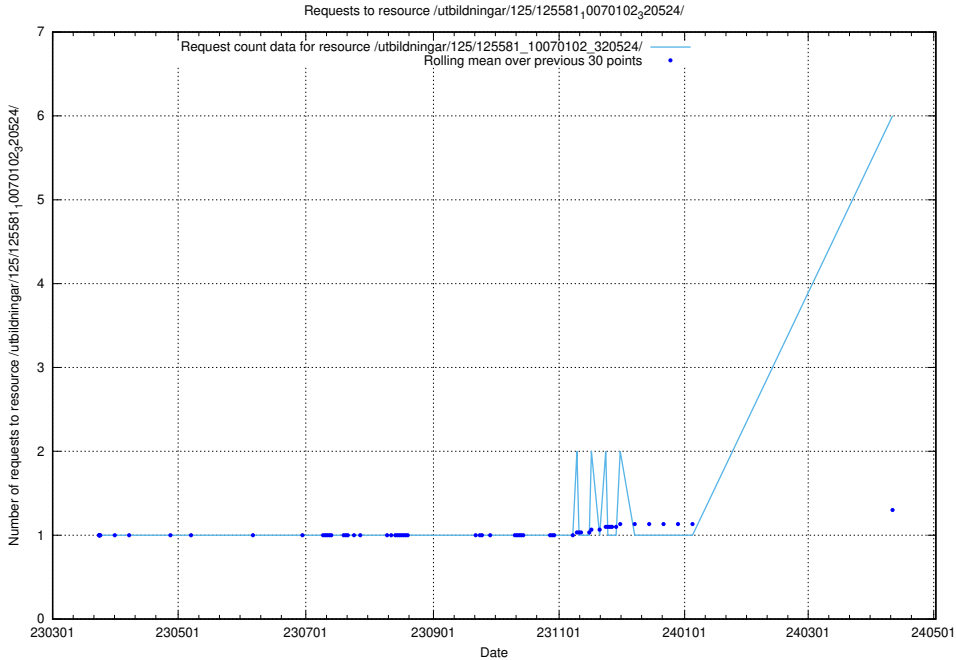

5.41 Usage of /utbildningar/125/125581_10070102_320524/

Here, we count the number of requests to resource /utbildningar/125/125581_10070102_320524/.