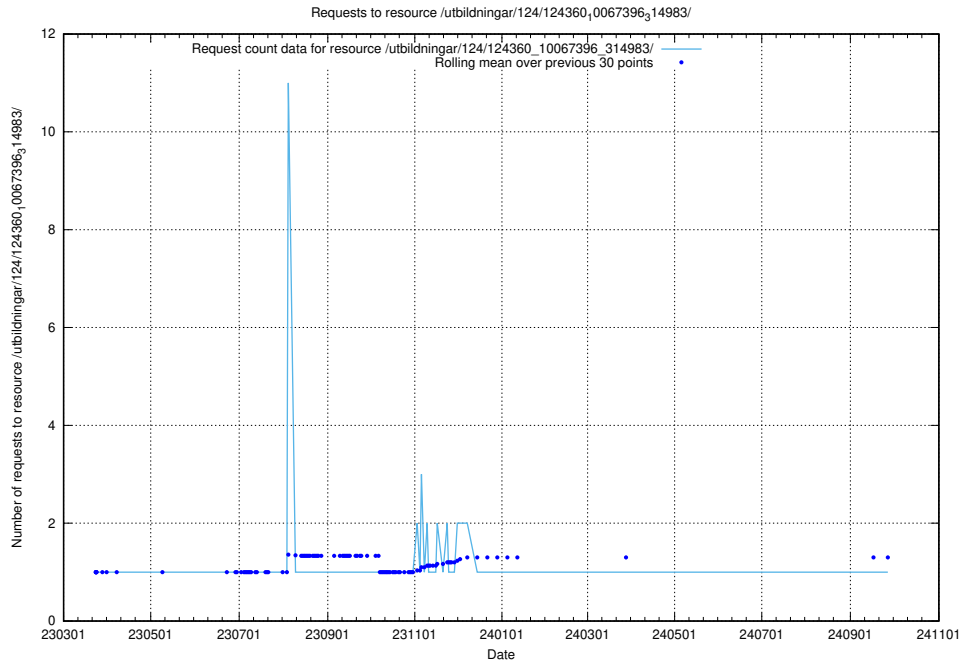

5.4824 Usage of /utbildningar/124/124360_10067396_314983/

Here, we count the number of requests to resource /utbildningar/124/124360_10067396_314983/.