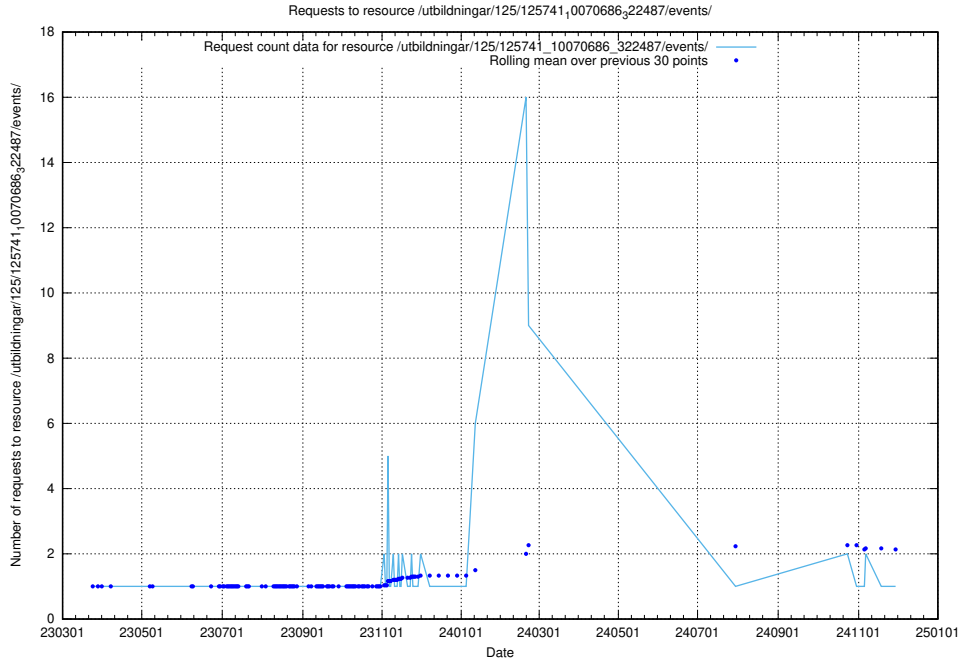

5.7349 Usage of /utbildningar/125/125741_10070686_322487/events/

Here, we count the number of requests to resource /utbildningar/125/125741_10070686_322487/events/