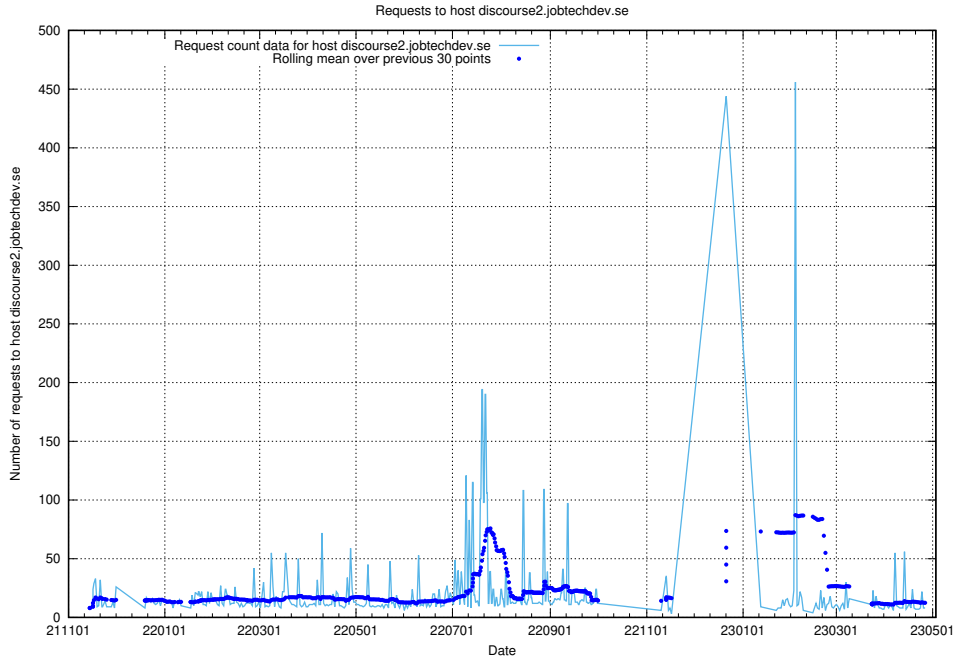

7.82 Usage of discourse2.jobtechdev.se

Here, we count the number of requests to host discourse2.jobtechdev.se.