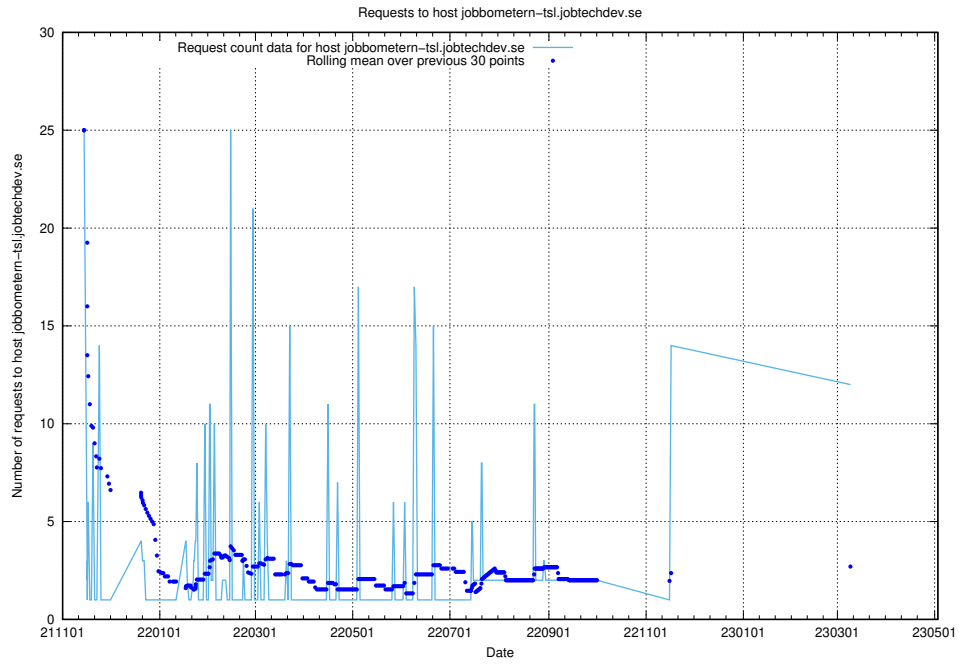

7.72 Usage of `jobbometern-tsl.jobtechdev.se`

Here, we count the number of requests to host `jobbometern-tsl.jobtechdev.se`.