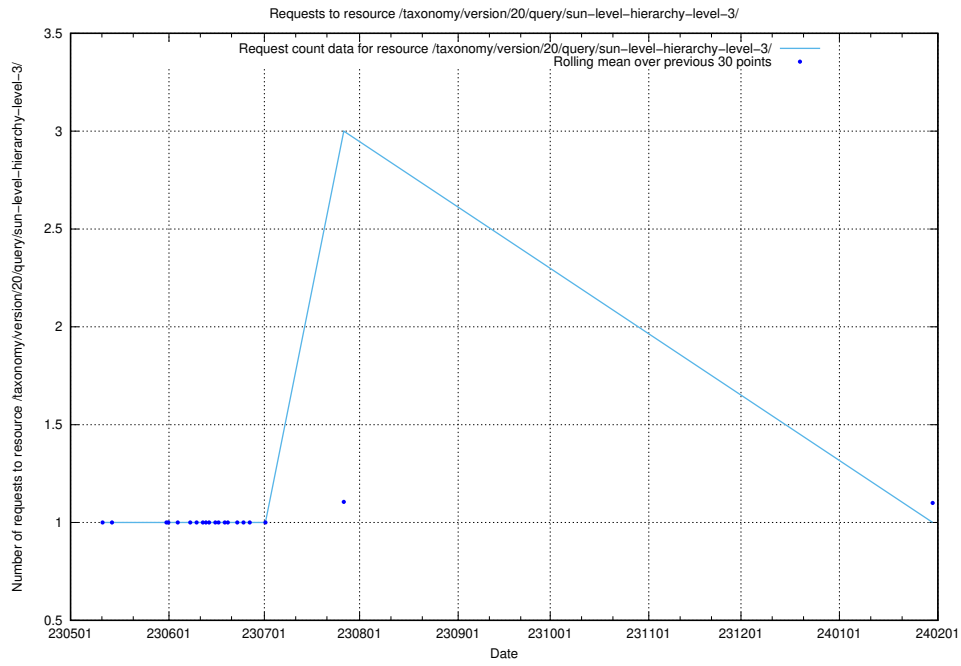

5.7032 Usage of /taxonomy/version/20/query/sun-level-hierarchy-level-3/

Here, we count the number of requests to resource /taxonomy/version/20/query/sun-level-hierarchy-level-3/.