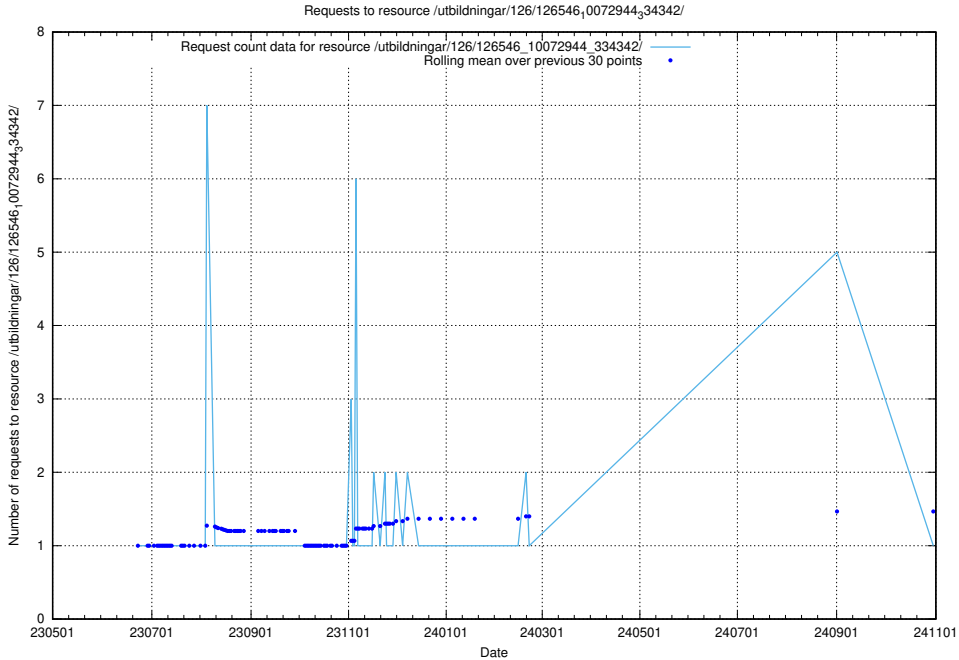

5.6704 Usage of /utbildningar/126/126546_10072944_334342/

Here, we count the number of requests to resource /utbildningar/126/126546_10072944_334342/.