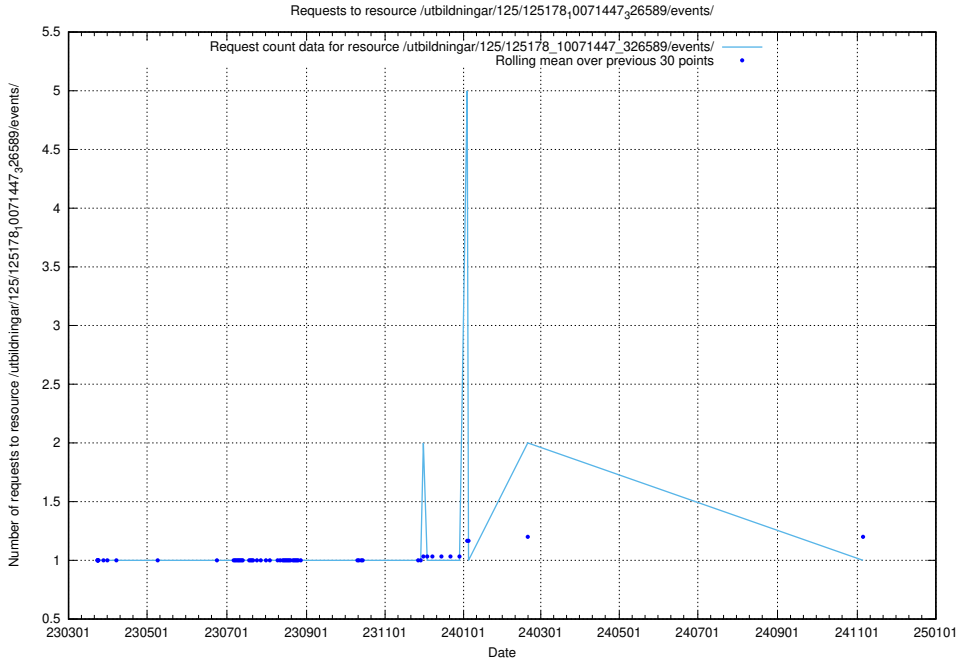

5.1123 Usage of /utbildningar/125/125178_10071447_326589/events/

Here, we count the number of requests to resource /utbildningar/125/125178_10071447_326589/events/