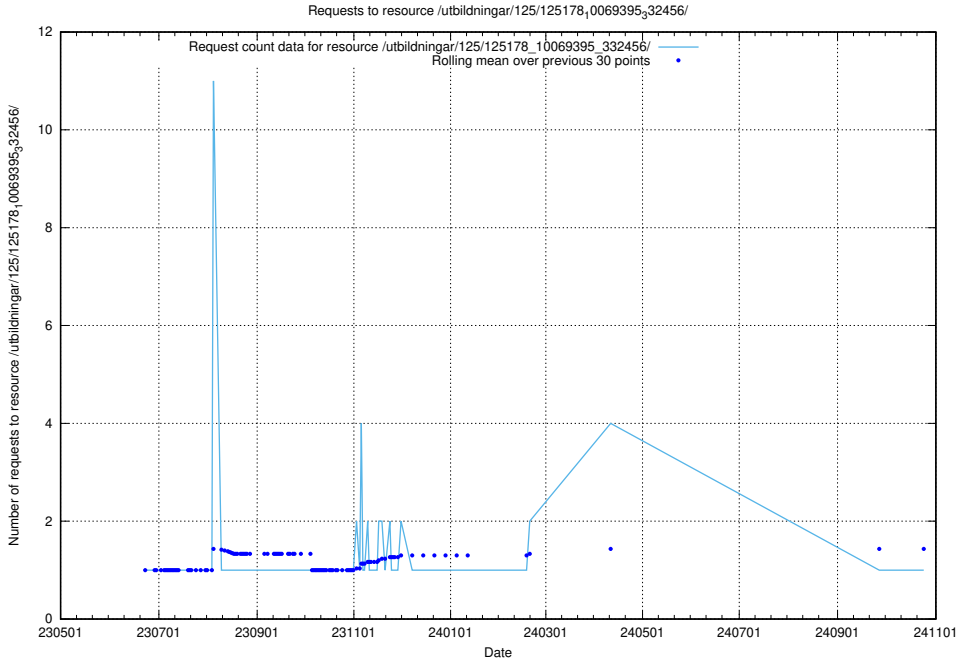

5.6791 Usage of /utbildningar/125/125178_10069395_332456/

Here, we count the number of requests to resource /utbildningar/125/125178_10069395_332456/.