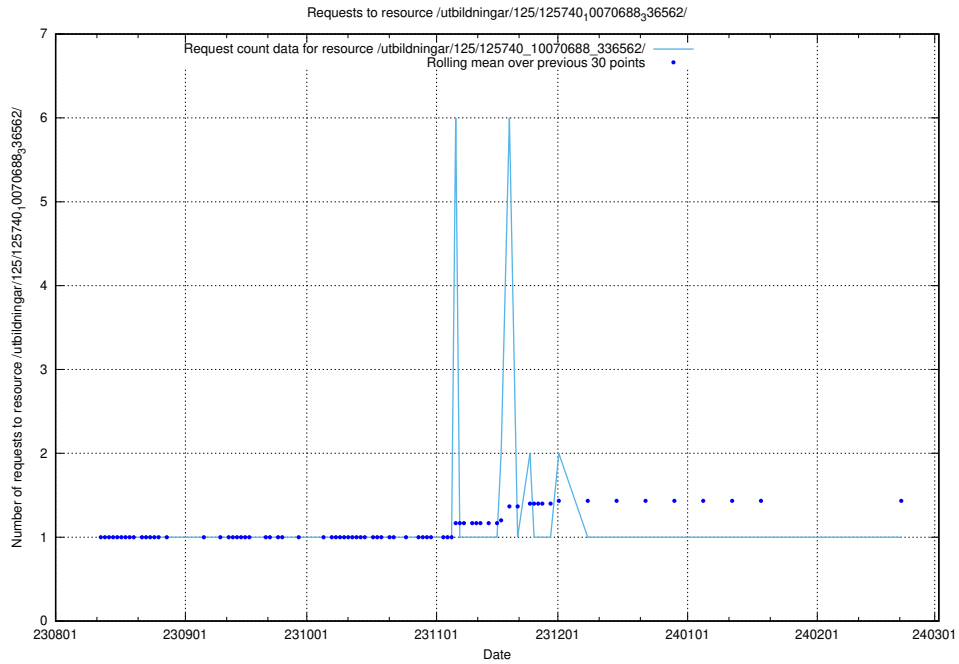

5.5868 Usage of /utbildningar/125/125740_10070688_336562/

Here, we count the number of requests to resource /utbildningar/125/125740_10070688_336562/.