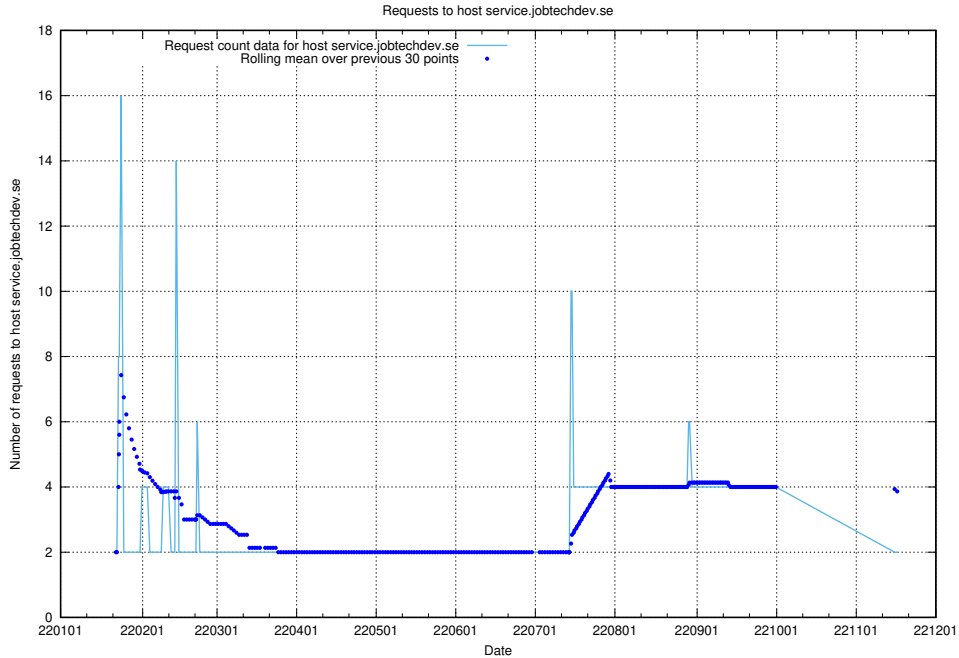

7.619 Usage of service.jobtechdev.se

Here, we count the number of requests to host service.jobtechdev.se.