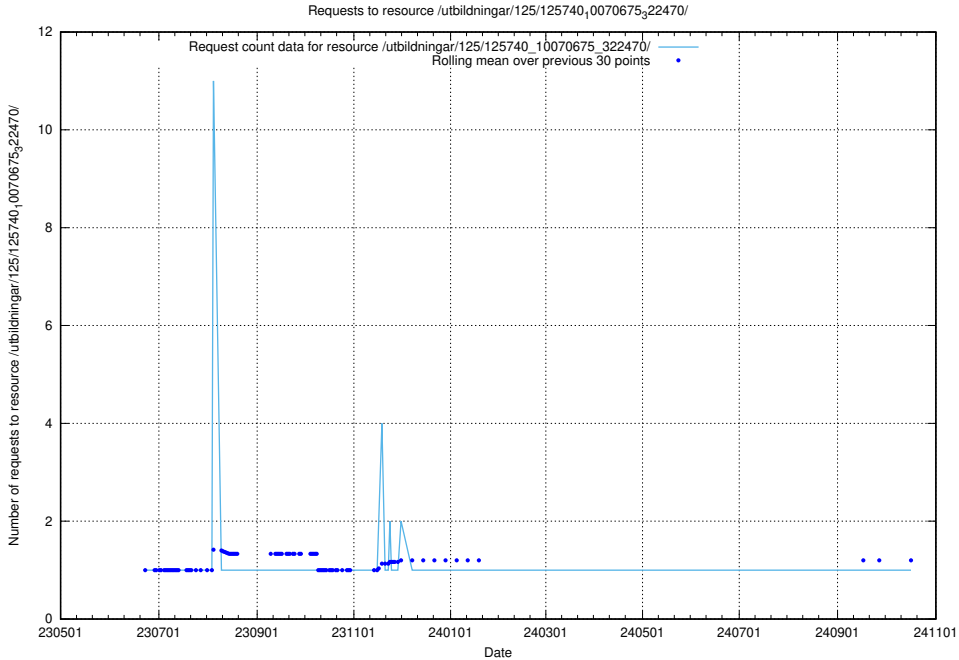

5.6756 Usage of /utbildningar/125/125740_10070675_322470/

Here, we count the number of requests to resource /utbildningar/125/125740_10070675_322470/.