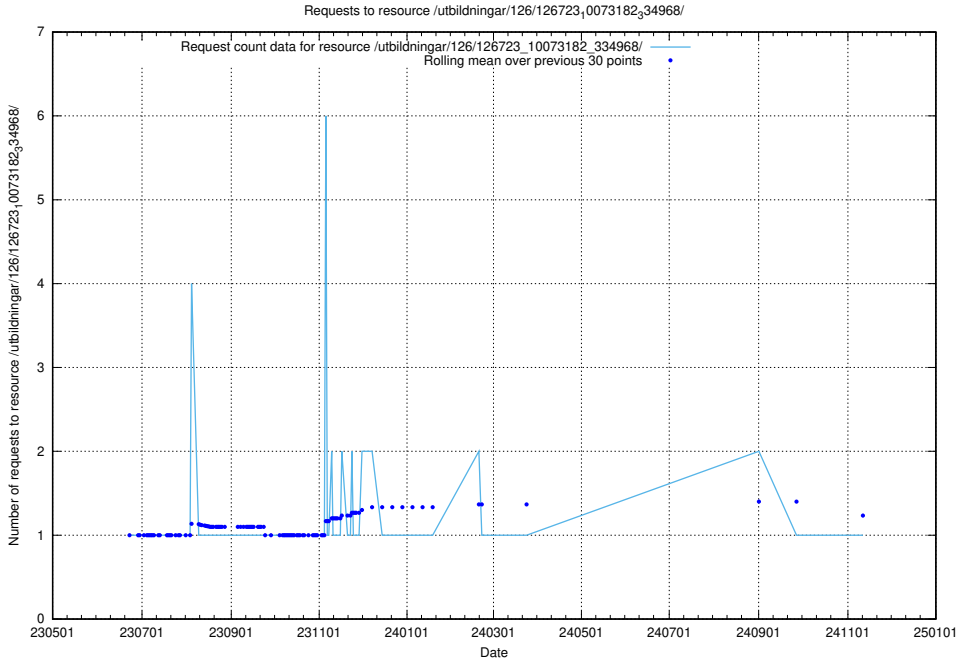

5.6663 Usage of /utbildningar/126/126723_10073182_334968/

Here, we count the number of requests to resource /utbildningar/126/126723_10073182_334968/.