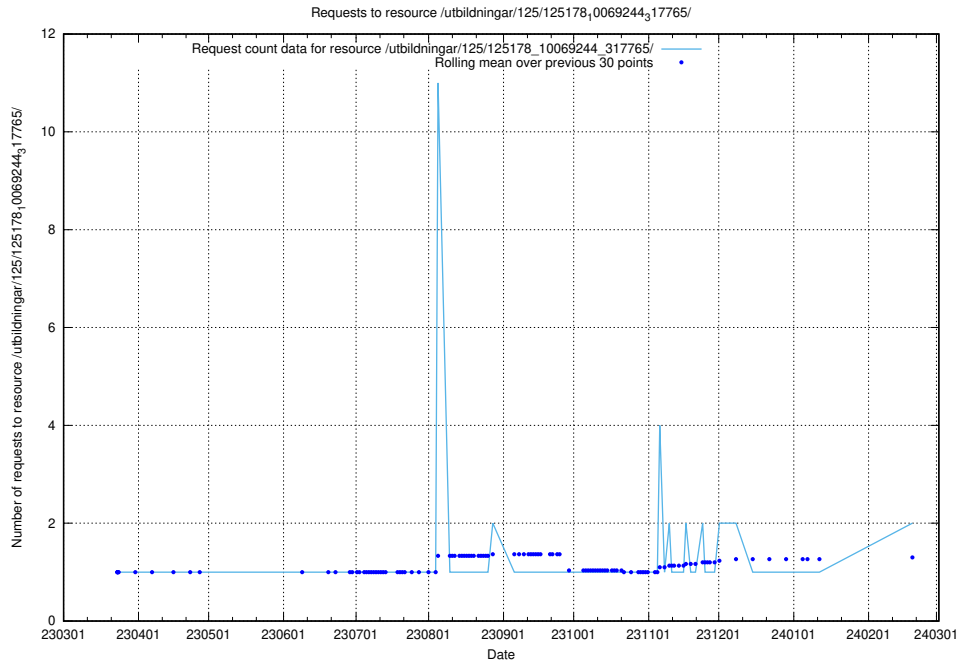

5.510 Usage of /utbildningar/125/125178_10069244_317765/

Here, we count the number of requests to resource /utbildningar/125/125178_10069244_317765/.