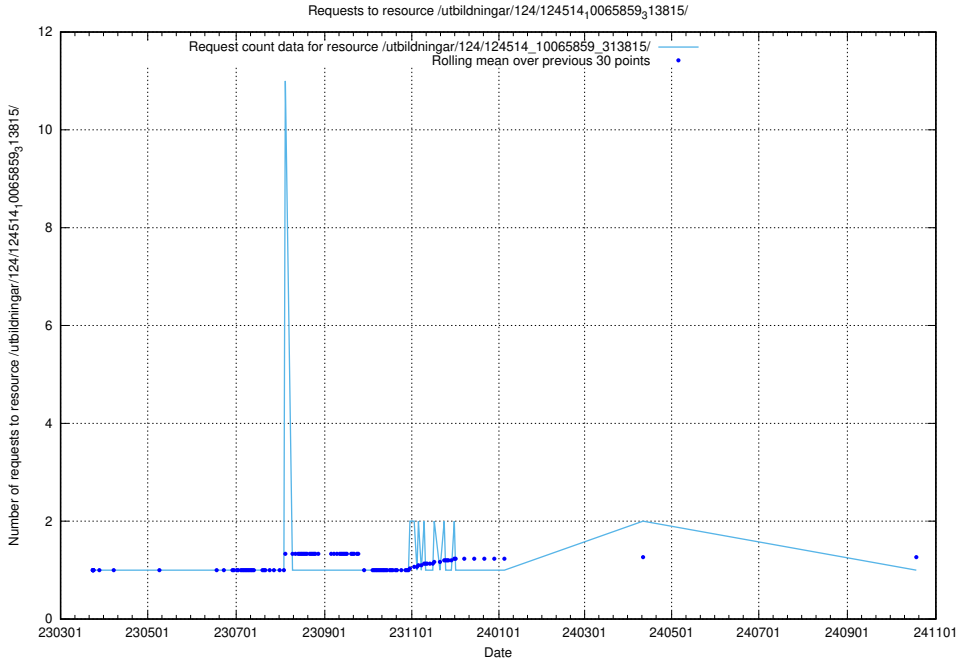

5.3102 Usage of /utbildningar/124/124514_10065859_313815/

Here, we count the number of requests to resource /utbildningar/124/124514_10065859_313815/.