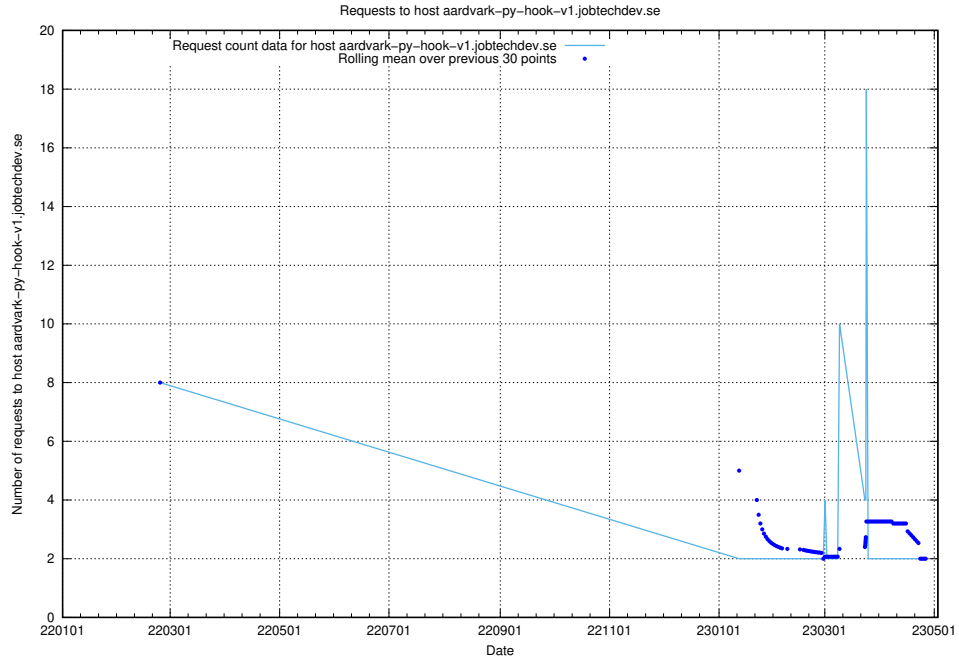

7.540 Usage of aardvark-py-hook-v1.jobtechdev.se

Here, we count the number of requests to host aardvark-py-hook-v1.jobtechdev.se.