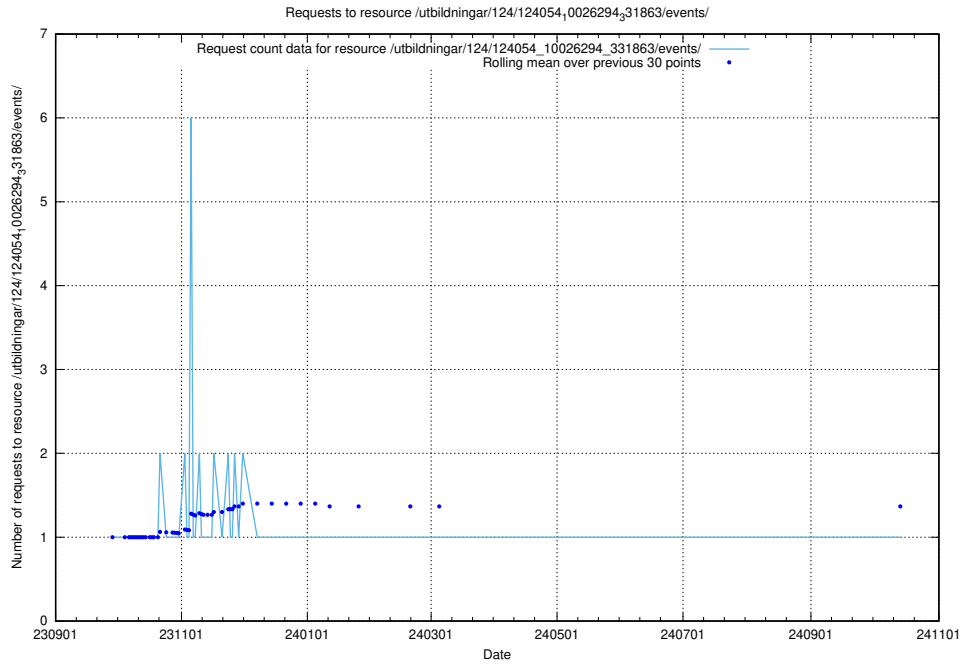

5.5519 Usage of /utbildningar/124/124054_10026294_331863/events/

Here, we count the number of requests to resource /utbildningar/124/124054_10026294_331863/events/