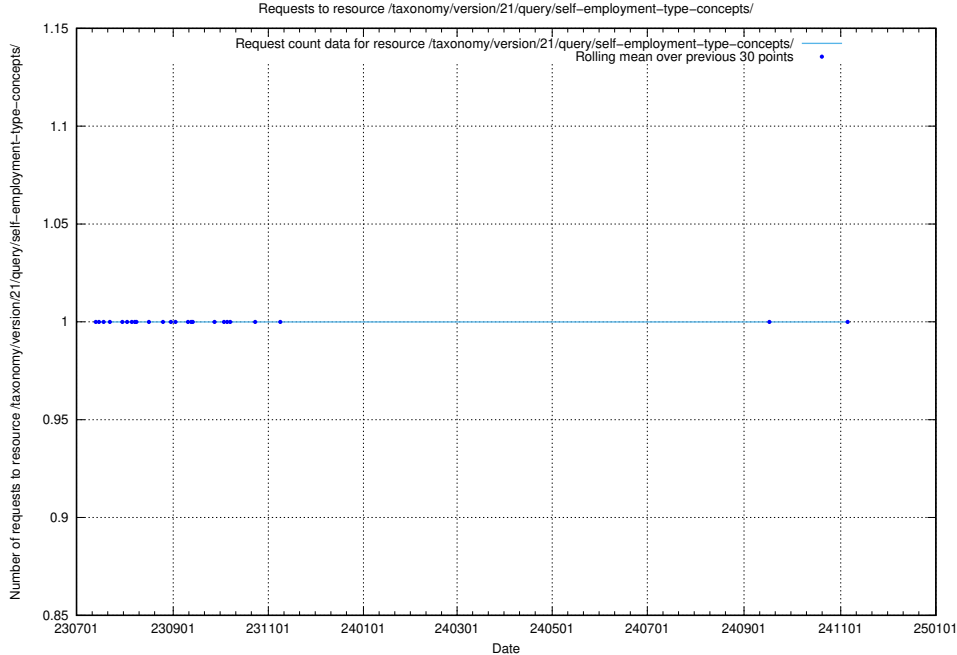

5.6164 Usage of /taxonomy/version/21/query/self-employment-type-concepts/

Here, we count the number of requests to resource /taxonomy/version/21/query/self-employment-type-concepts/.