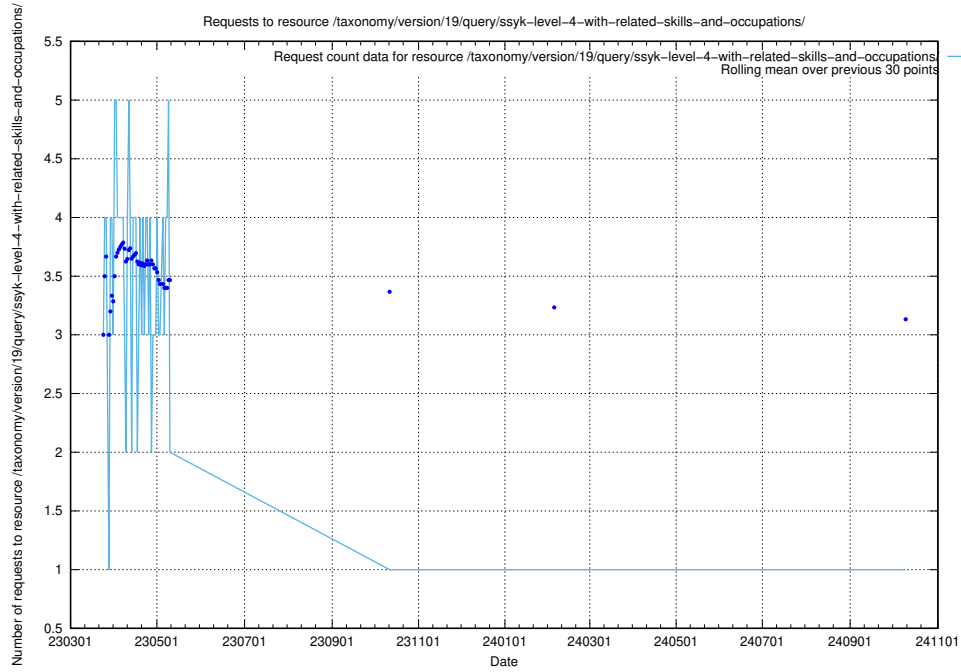

5.7237 Usage of /taxonomy/version/19/query/ssyk-level-4-with-related-isco-level-4-groups/

Here, we count the number of requests to resource /taxonomy/version/19/query/ssyk-level-4-with-related-isco-level-4-groups/.