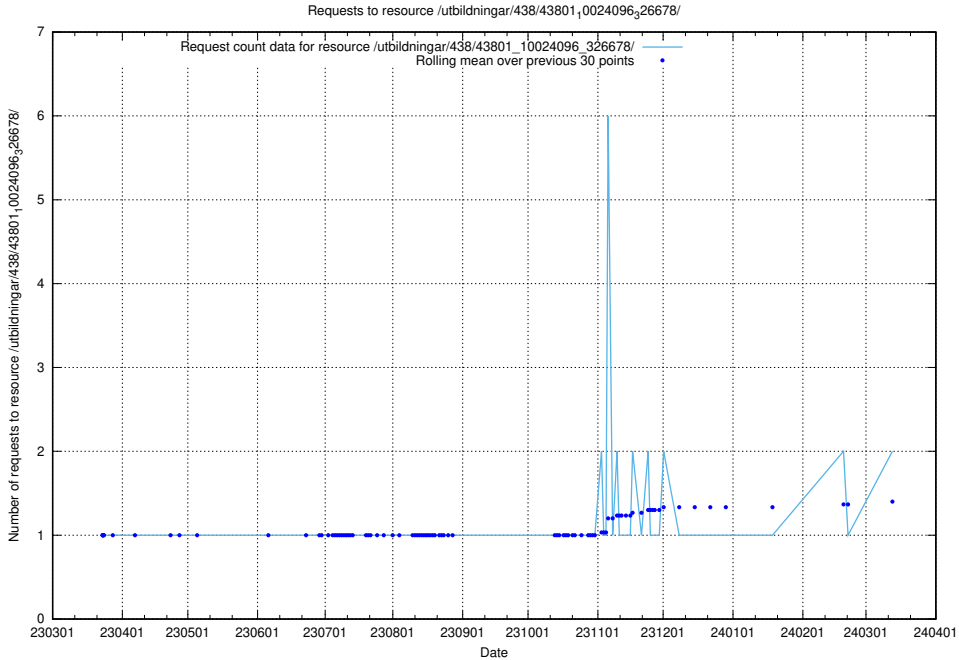

5.924 Usage of /utbildningar/438/43801_10024096_326678/

Here, we count the number of requests to resource /utbildningar/438/43801_10024096_326678/.