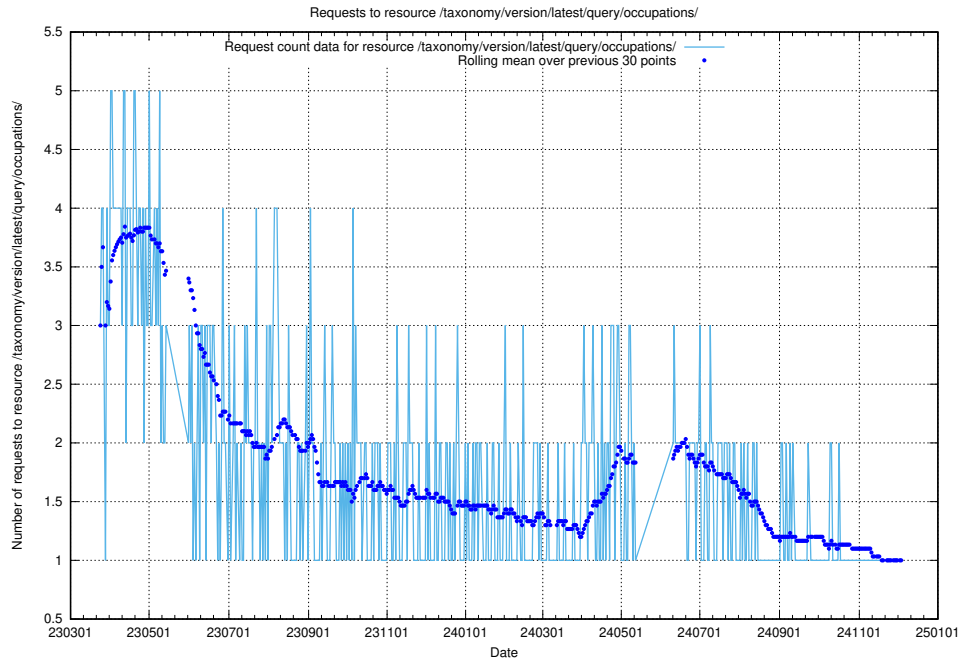

5.7201 Usage of /taxonomy/version/latest/query/occupations/

Here, we count the number of requests to resource /taxonomy/version/latest/query/occupations/.