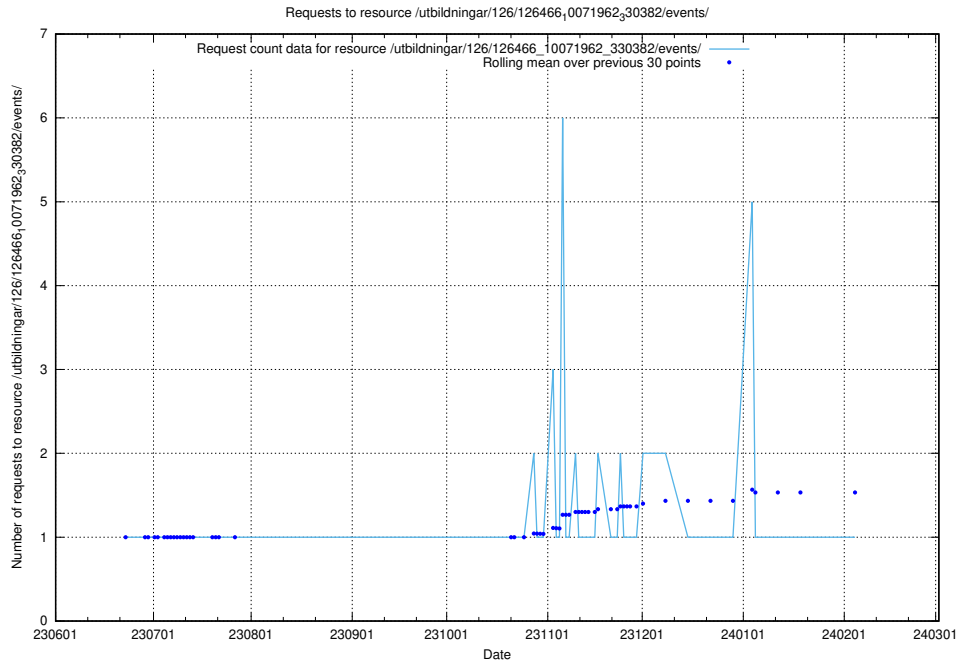

5.6709 Usage of /utbildningar/126/126466_10071962_330382/events/

Here, we count the number of requests to resource /utbildningar/126/126466_10071962_330382/events/