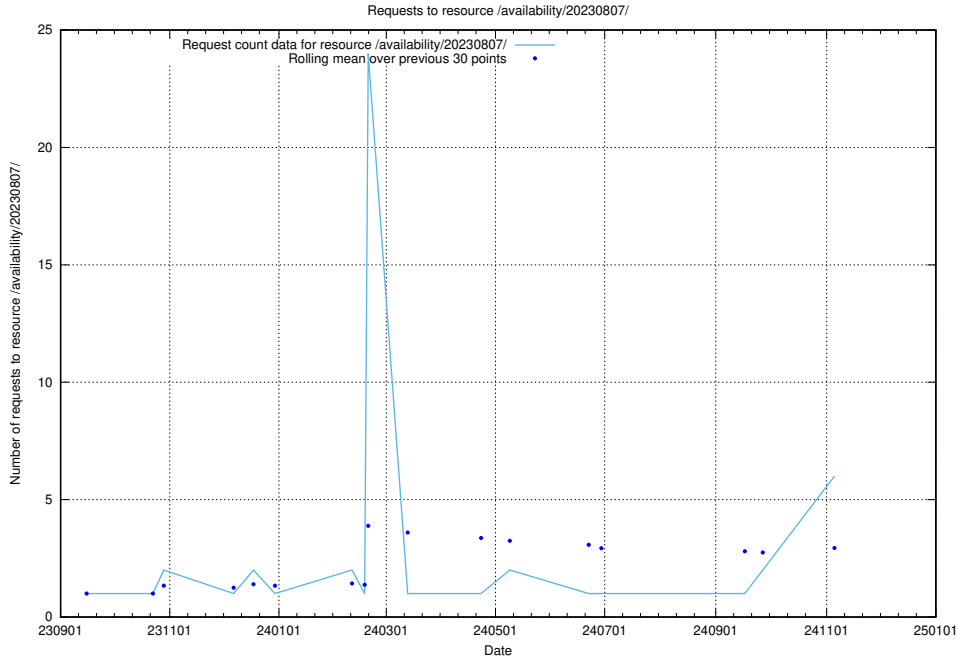

5.132 Usage of /availability/20230807/

Here, we count the number of requests to resource /availability/20230807/.