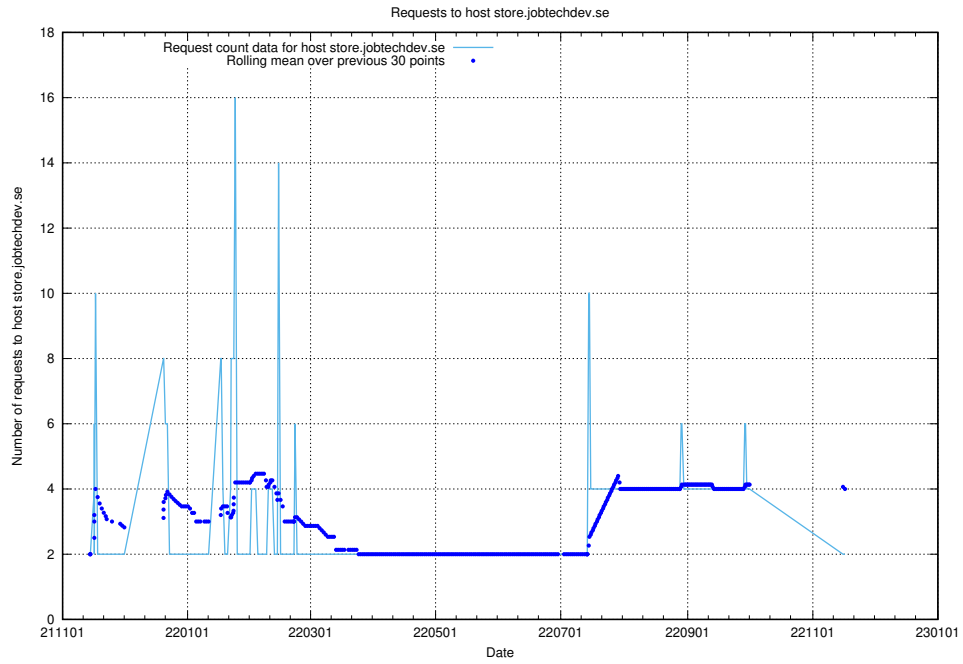

7.585 Usage of store.jobtechdev.se

Here, we count the number of requests to host store.jobtechdev.se.