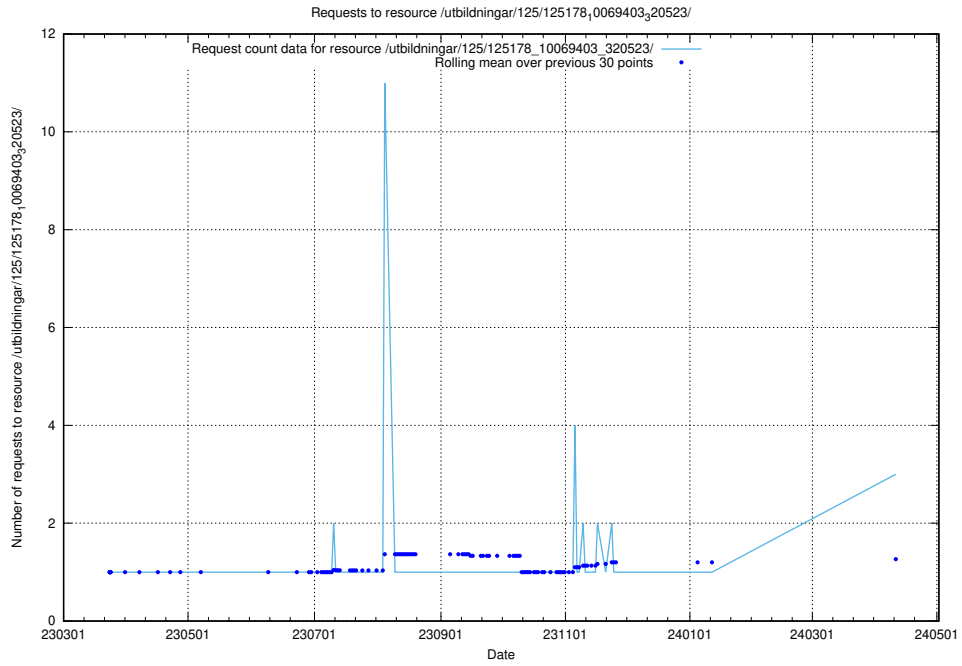

5.336 Usage of /utbildningar/125/125178_10069403_320523/

Here, we count the number of requests to resource /utbildningar/125/125178_10069403_320523/.