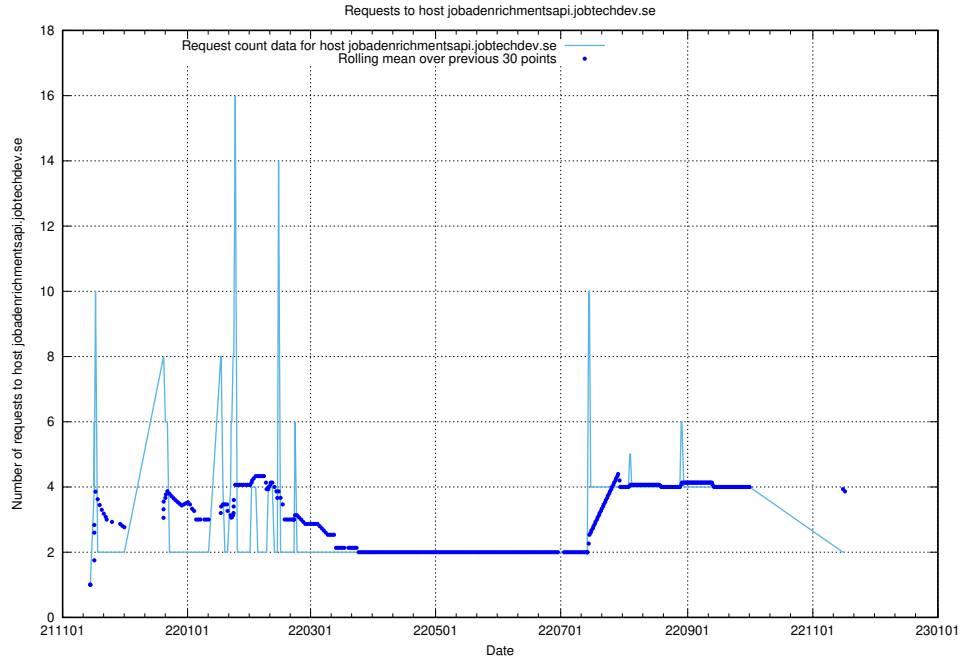

7.607 Usage of jobadenrichmentsapi.jobtechdev.se

Here, we count the number of requests to host jobadenrichmentsapi.jobtechdev.se.