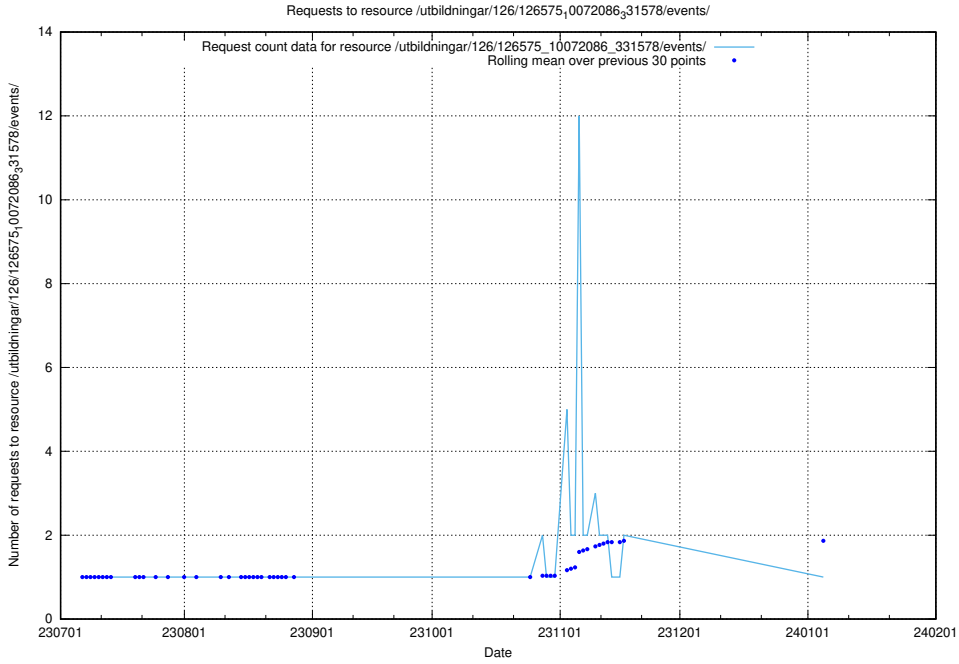

5.6357 Usage of /utbildningar/126/126575_10072086_331578/events/

Here, we count the number of requests to resource /utbildningar/126/126575_10072086_331578/events/