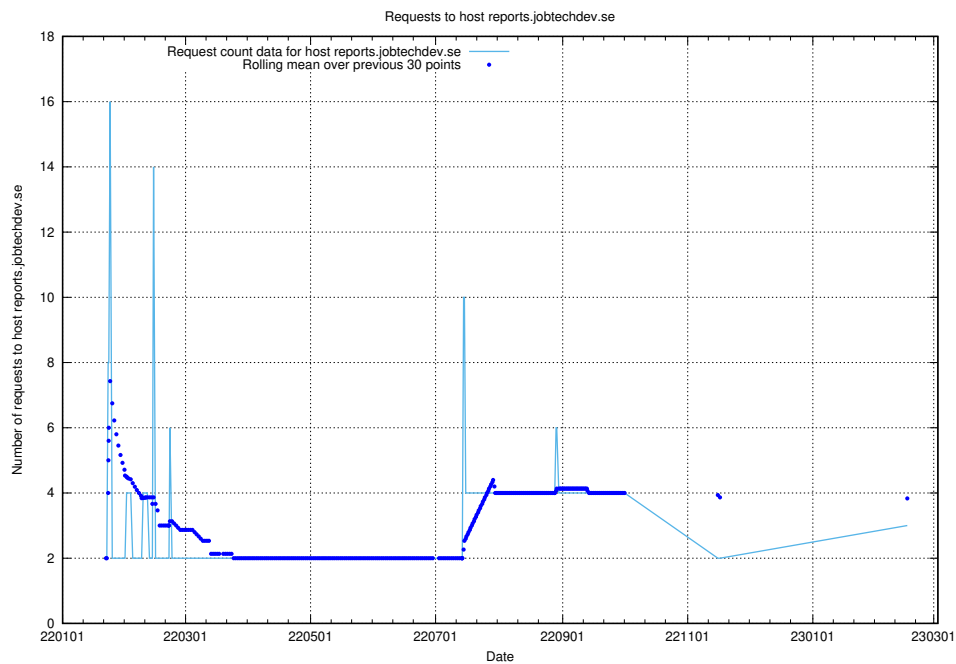

7.273 Usage of reports.jobtechdev.se

Here, we count the number of requests to host reports.jobtechdev.se.