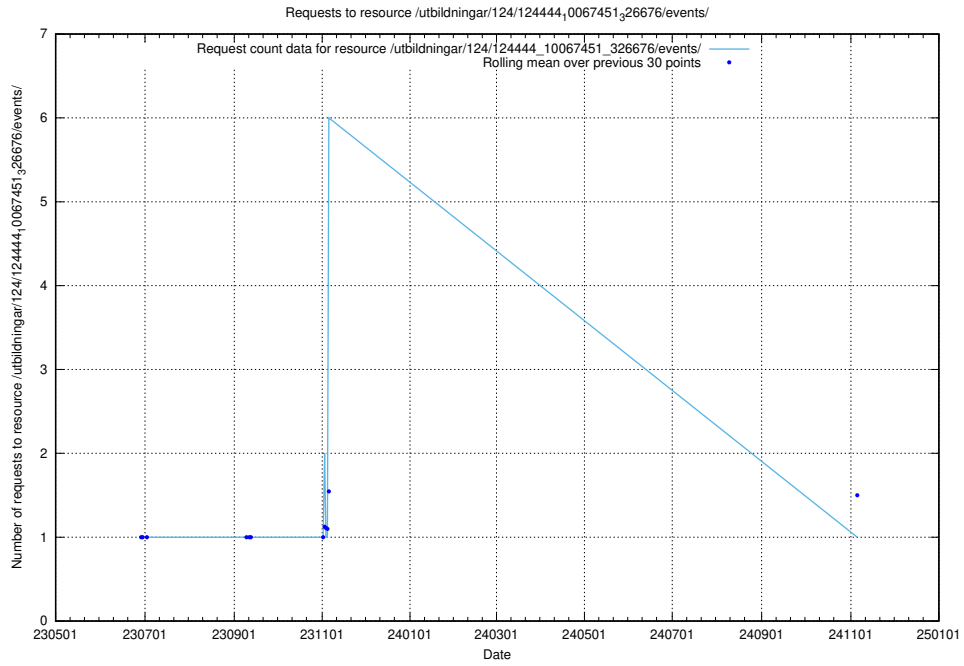

5.6585 Usage of /utbildningar/124/124444_10067451_326676/events/

Here, we count the number of requests to resource /utbildningar/124/124444_10067451_326676/events/