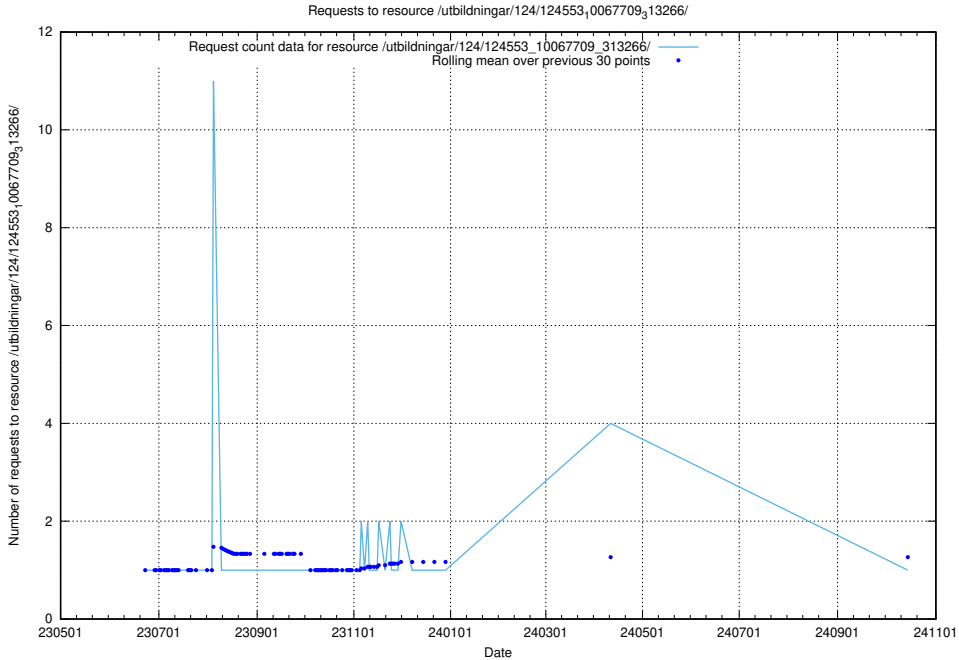

5.6810 Usage of /utbildningar/124/124553_10067709_313266/

Here, we count the number of requests to resource /utbildningar/124/124553_10067709_313266/.