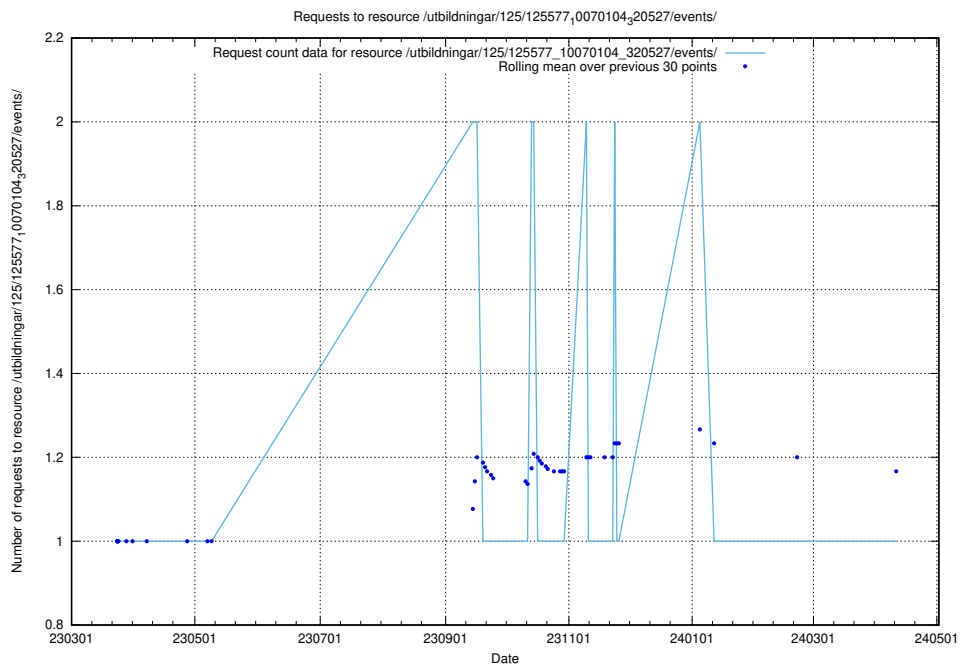

5.1081 Usage of /utbildningar/125/125577_10070104_320527/events/

Here, we count the number of requests to resource /utbildningar/125/125577_10070104_320527/events/