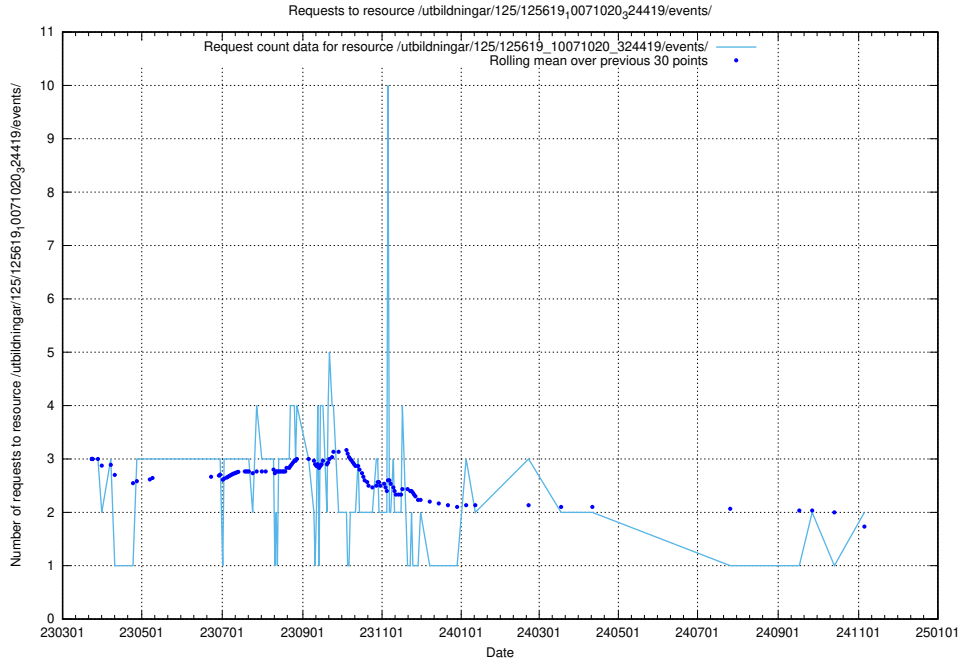

5.910 Usage of /utbildningar/125/125619_10071020_324419/events/

Here, we count the number of requests to resource /utbildningar/125/125619_10071020_324419/events/