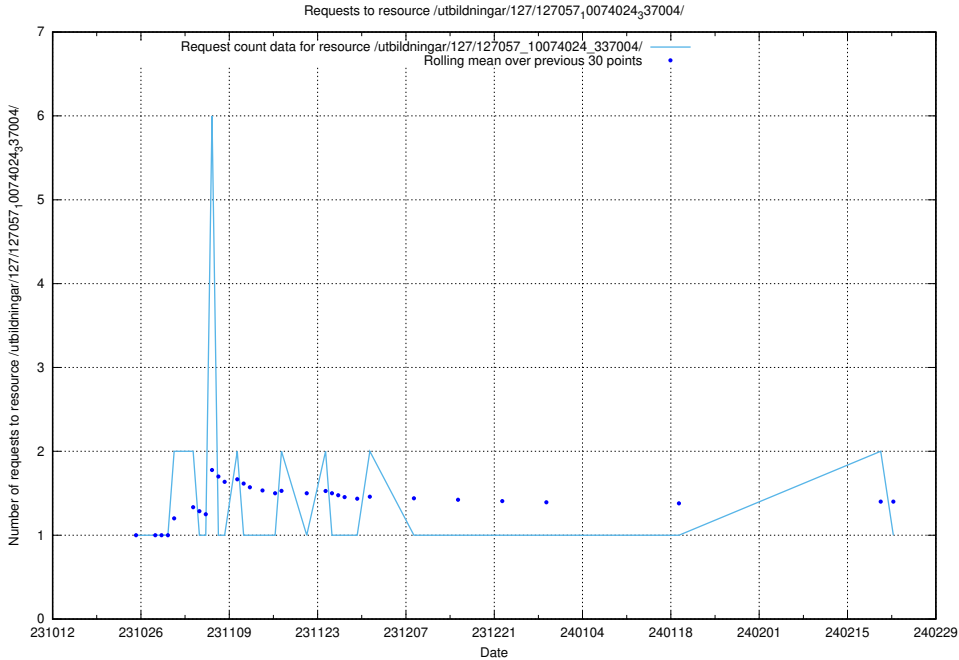

Here, we count the number of requests to resource /utbildningar/127/127057_10074037_337048/.

5.5254 Usage of /utbildningar/127/127057_10074024_337004/

Here, we count the number of requests to resource /utbildningar/127/127057_10074024_337004/.