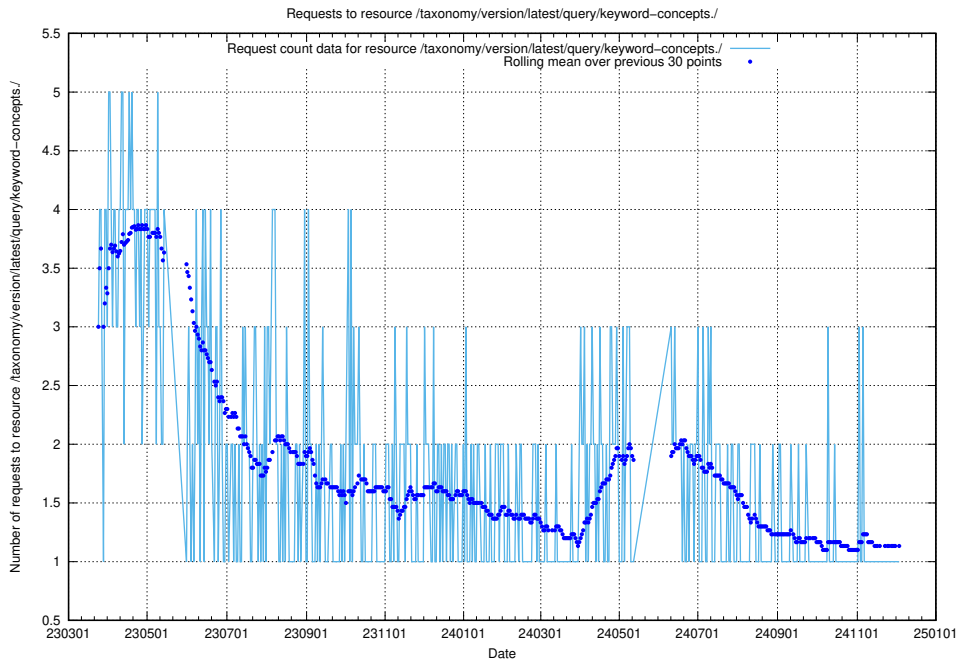

Here, we count the number of requests to resource /taxonomy/version/latest/query/languages/.

5.7208 Usage of /taxonomy/version/latest/query/keyword-concepts./

Here, we count the number of requests to resource /taxonomy/version/latest/query/keyword-concepts./.