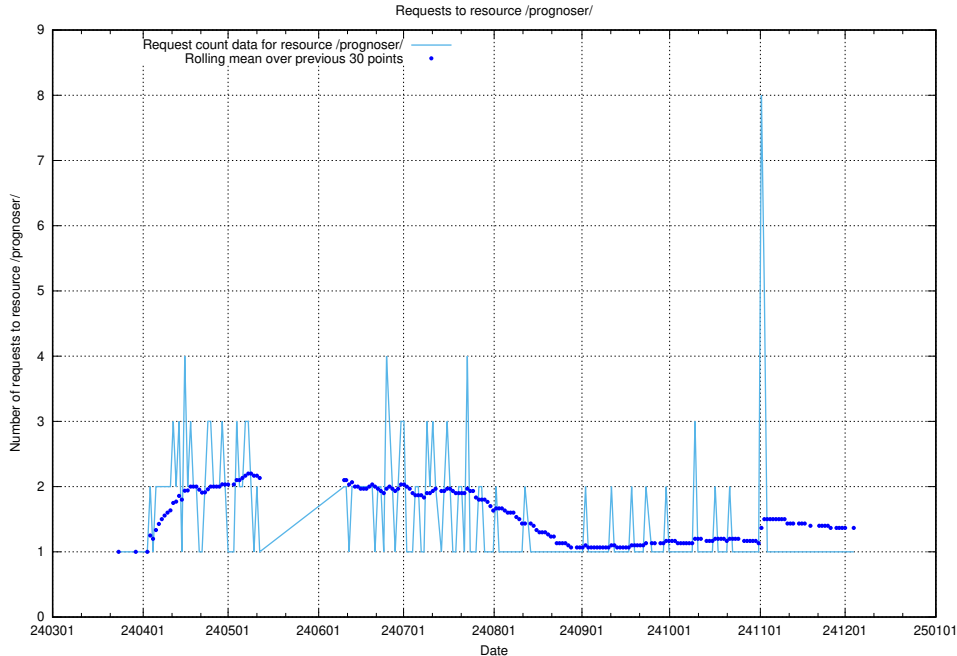

5.2671 Usage of /utbildningar/utb_emil/127/127633_10074551_337972/events/

Here, we count the number of requests to resource /utbildningar/utb_emil/127/127633_10074551_337972/events/

5.2672 Usage of /utbildningar/utb_emil/127/127632_10074551_337972/events/