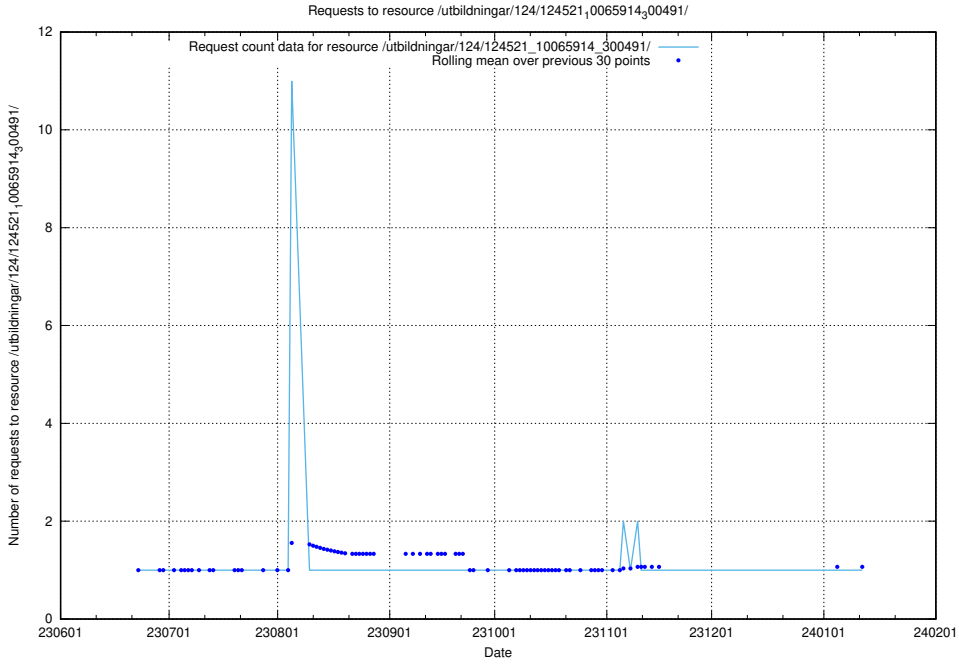

5.6814 Usage of /utbildningar/124/124521_10065914_300491/

Here, we count the number of requests to resource /utbildningar/124/124521_10065914_300491/.