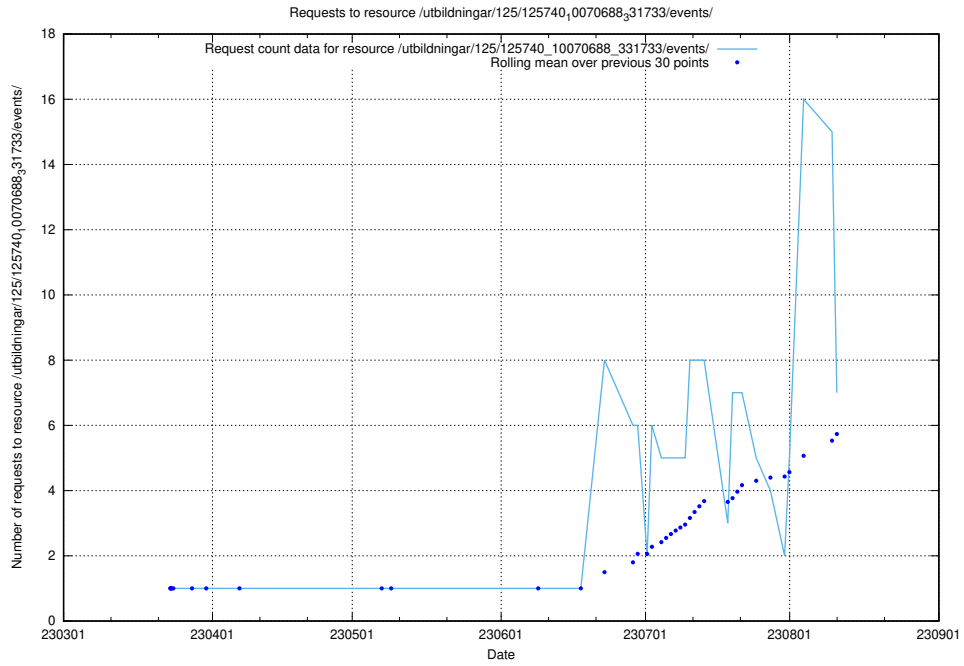

5.30 Usage of /utbildningar/125/125740_10070688_331733/events/

Here, we count the number of requests to resource /utbildningar/125/125740_10070688_331733/events/