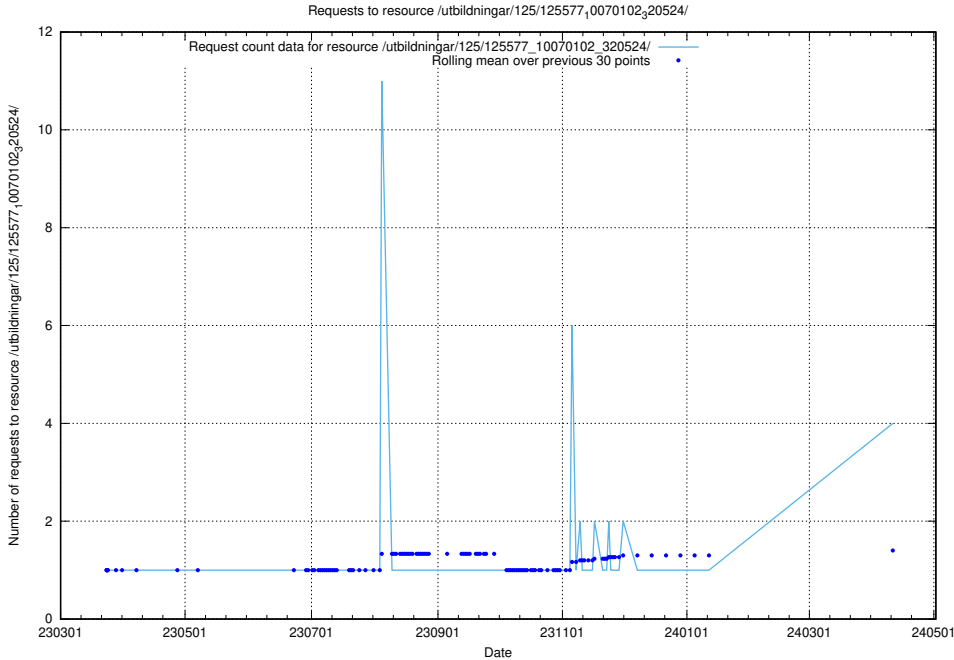

5.242 Usage of /utbildningar/125/125577_10070102_320524/

Here, we count the number of requests to resource /utbildningar/125/125577_10070102_320524/.