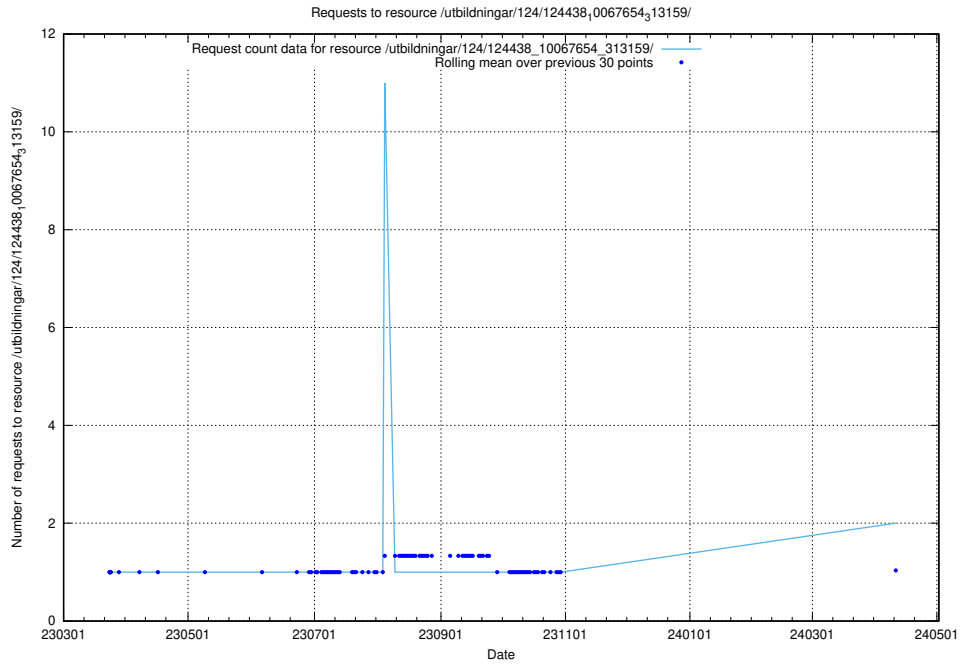

5.712 Usage of /utbildningar/124/124438_10067654_313159/

Here, we count the number of requests to resource /utbildningar/124/124438_10067654_313159/.