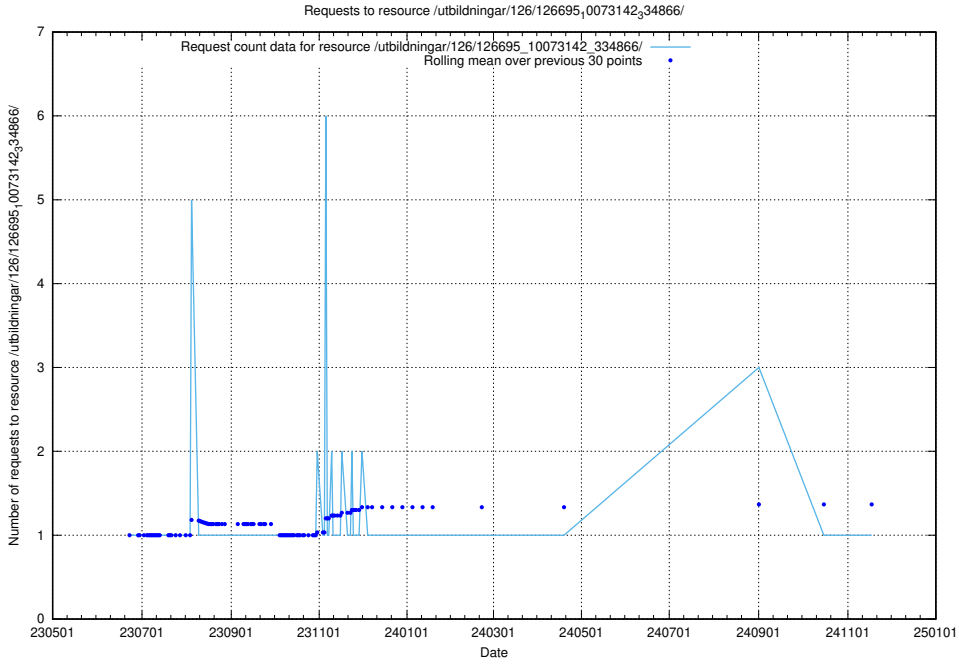

5.6688 Usage of /utbildningar/126/126695_10073142_334866/

Here, we count the number of requests to resource /utbildningar/126/126695_10073142_334866/.