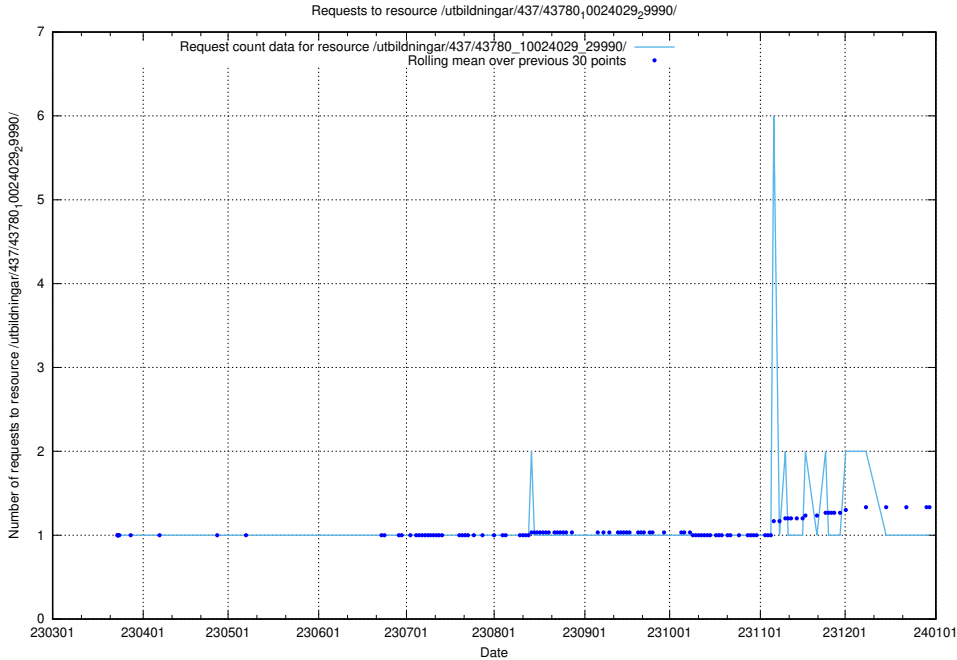

5.7495 Usage of /utbildningar/437/43780_10024029_29990/

Here, we count the number of requests to resource /utbildningar/437/43780_10024029_29990/.