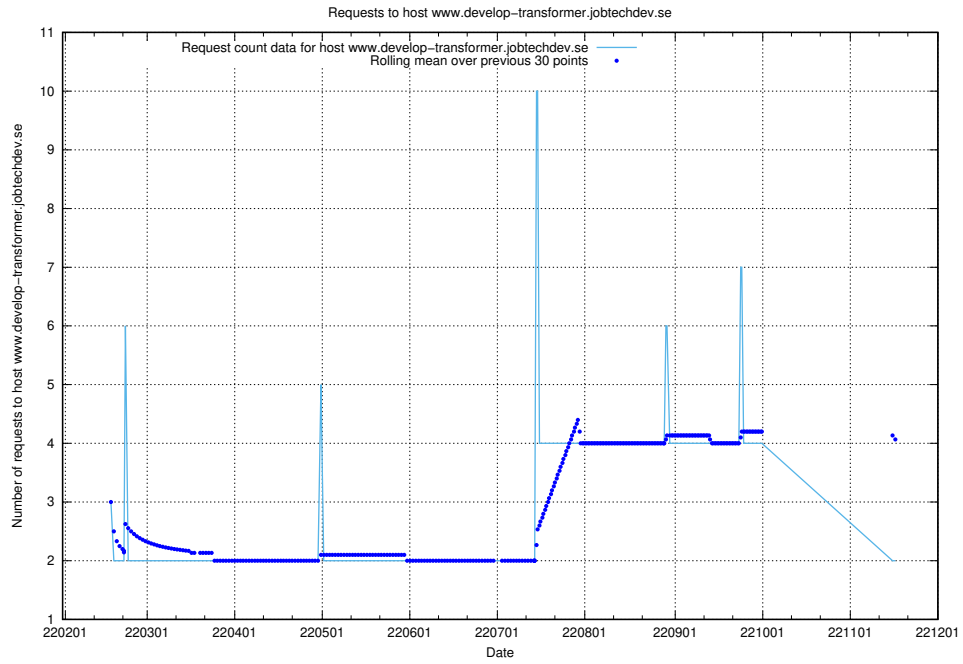

7.568 Usage of www.develop-transformer.jobtechdev.se

Here, we count the number of requests to host www.develop-transformer.jobtechdev.se.