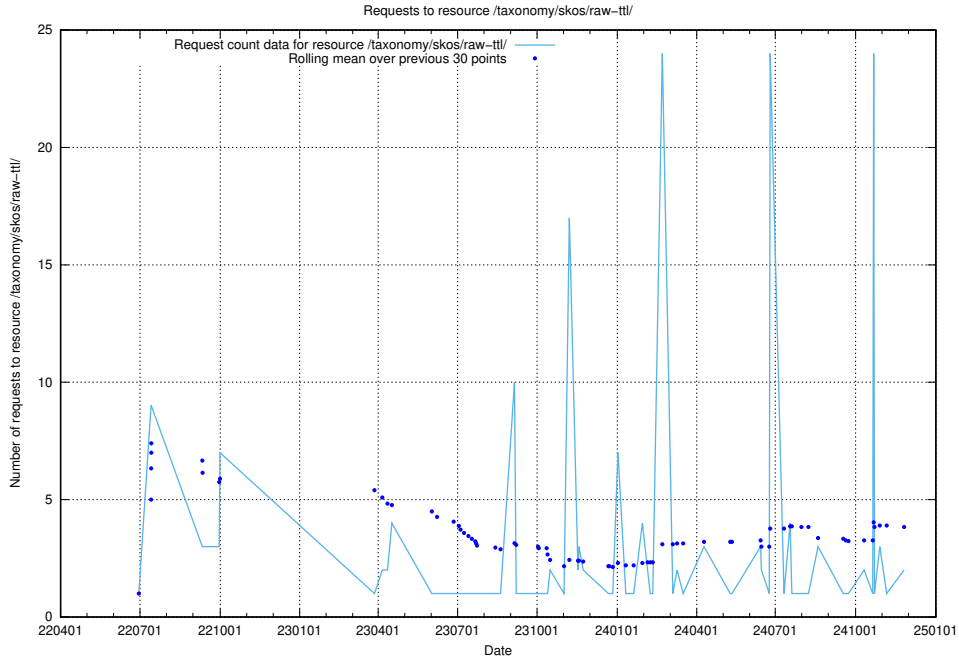

5.499 Usage of /taxonomy/skos/raw-ttl/

Here, we count the number of requests to resource /taxonomy/skos/raw-ttl/.