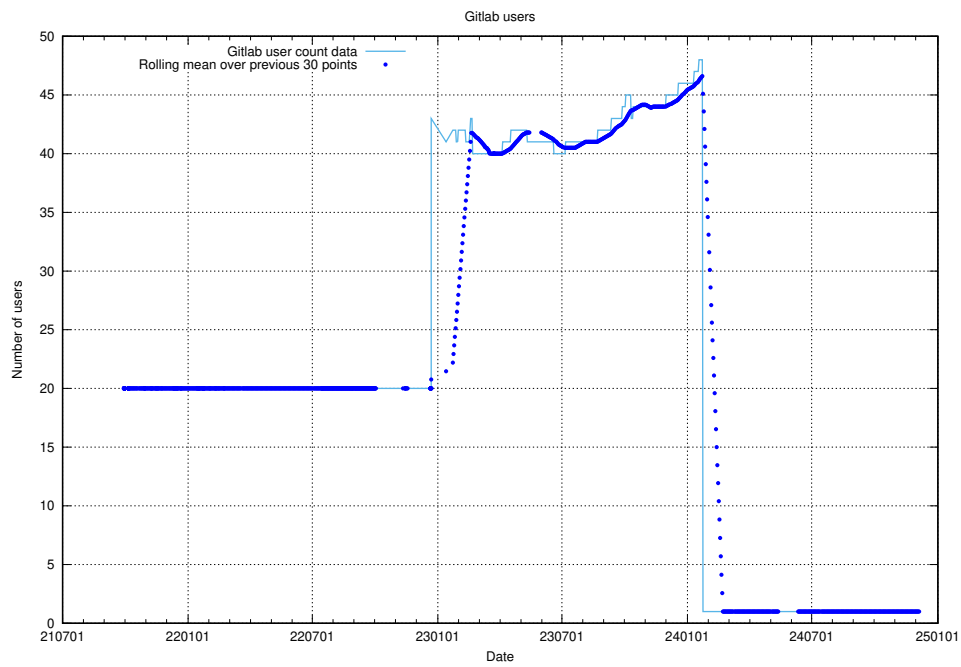

6 Gitlab

This section summarises the state of [JobTech's code repositories](https://gitlab.com/arbetsformedlingen)⁷.

6.1 User count

A graph of users in JobTech's official code repository.

⁷<https://gitlab.com/arbetsformedlingen>