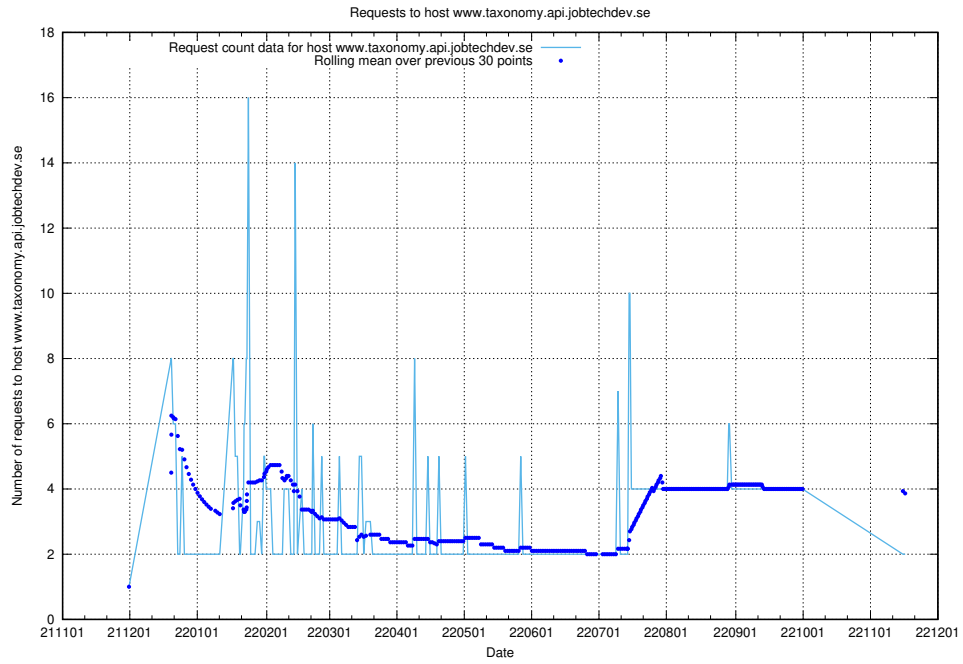

7.409 Usage of `www.taxonomy.api.jobtechdev.se`

Here, we count the number of requests to host `www.taxonomy.api.jobtechdev.se`.