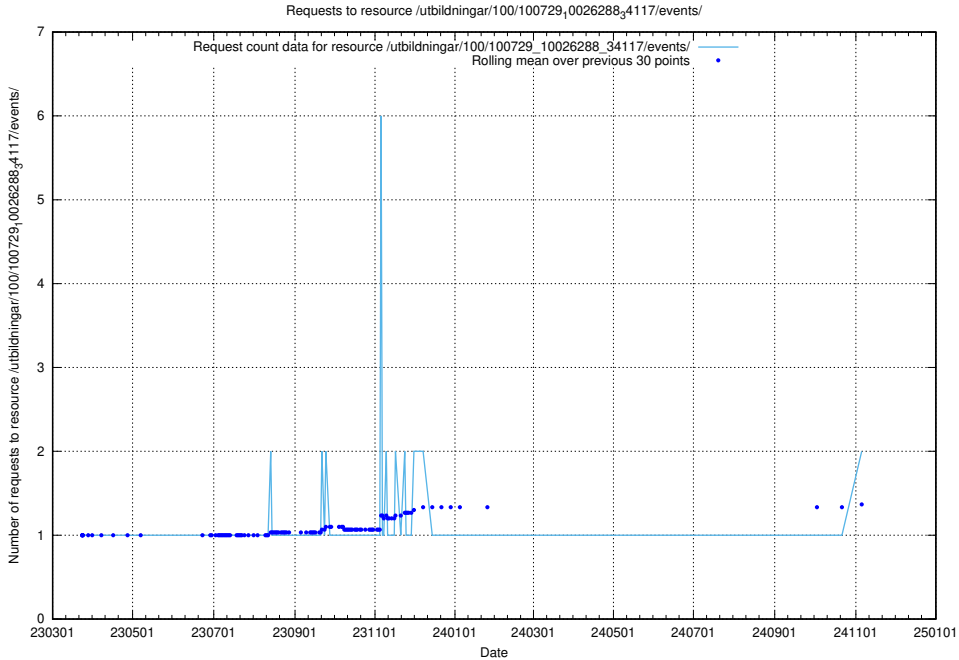

5.848 Usage of /utbildningar/100/100729_10026288_34117/events/

Here, we count the number of requests to resource /utbildningar/100/100729_10026288_34117/events/.