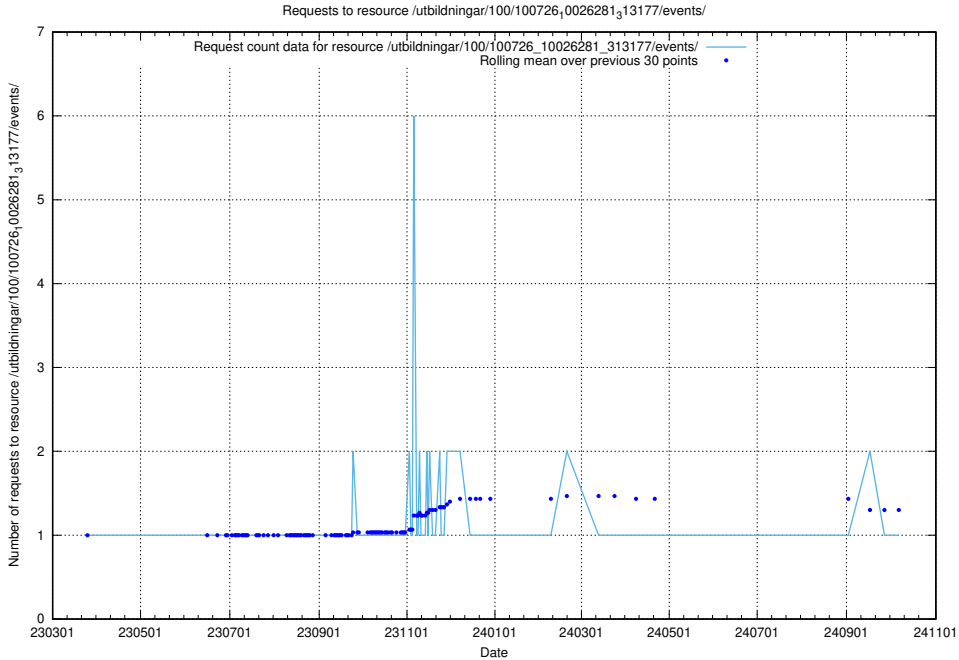

5.7163 Usage of /utbildningar/100/100726_10026281_313177/events/

Here, we count the number of requests to resource /utbildningar/100/100726_10026281_313177/events/