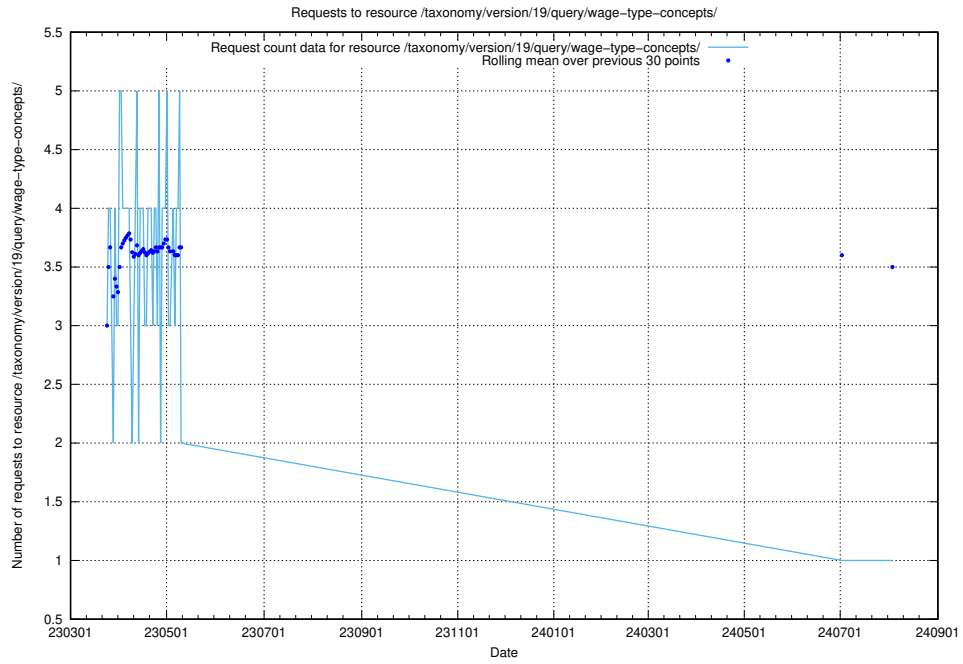

5.7223 Usage of /taxonomy/version/19/query/wage-type-concepts/

Here, we count the number of requests to resource /taxonomy/version/19/query/wage-type-concepts/.