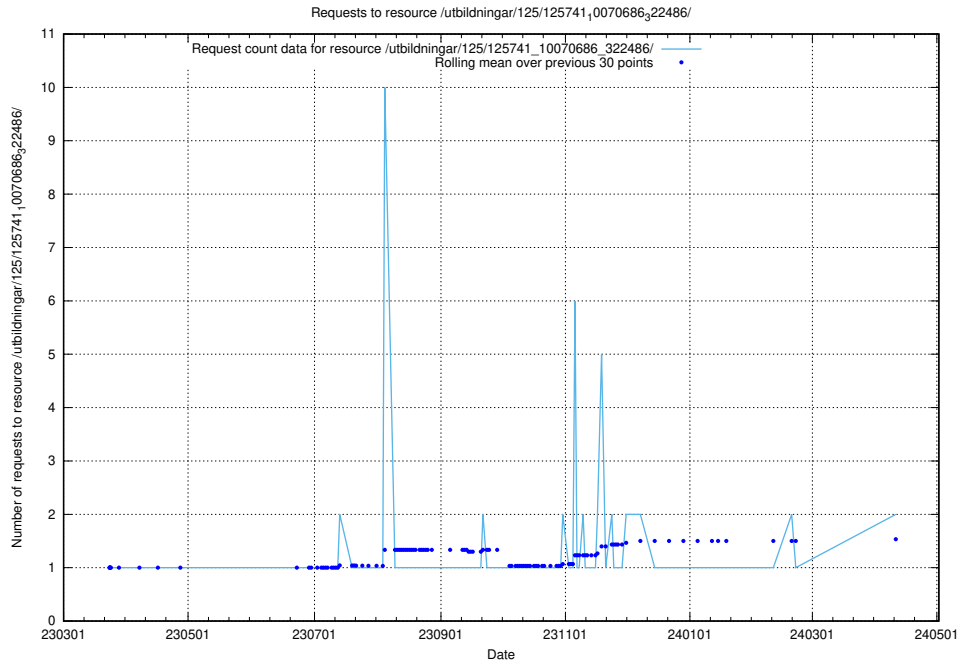

Here, we count the number of requests to resource /utbildningar/125/125741_10070686_322486/.

5.934 Usage of /utbildningar/125/125741_10070684_322484/

Here, we count the number of requests to resource /utbildningar/125/125741_10070684_322484/.