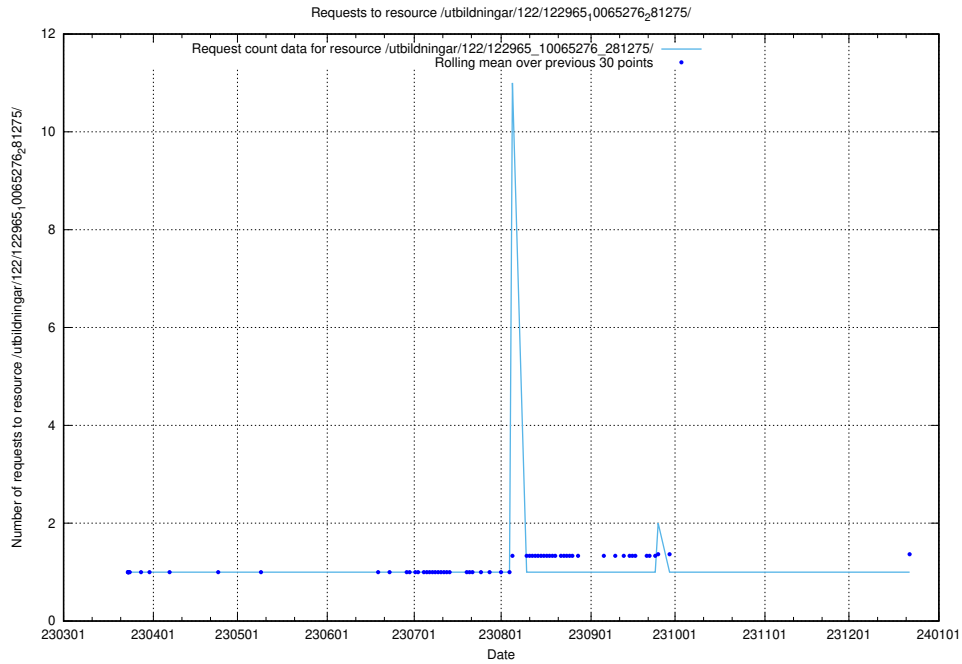

5.6190 Usage of /utbildningar/122/122965_10065276_281275/

Here, we count the number of requests to resource /utbildningar/122/122965_10065276_281275/.