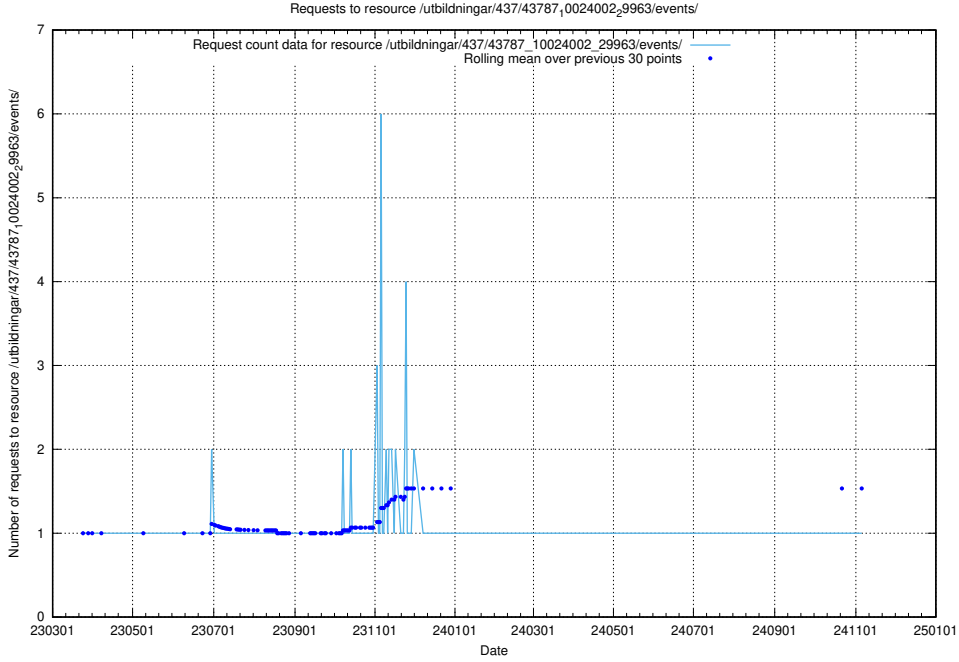

5.7300 Usage of /utbildningar/437/43787_10024002_29963/events/

Here, we count the number of requests to resource /utbildningar/437/43787_10024002_29963/events/.