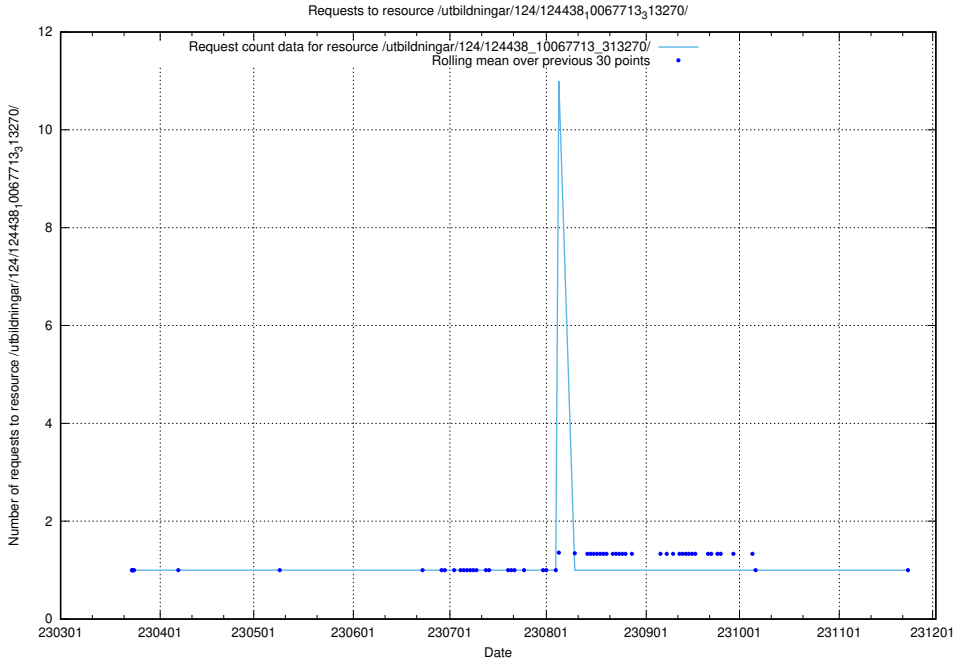

5.4718 Usage of /utbildningar/124/124438_10067713_313270/

Here, we count the number of requests to resource /utbildningar/124/124438_10067713_313270/.