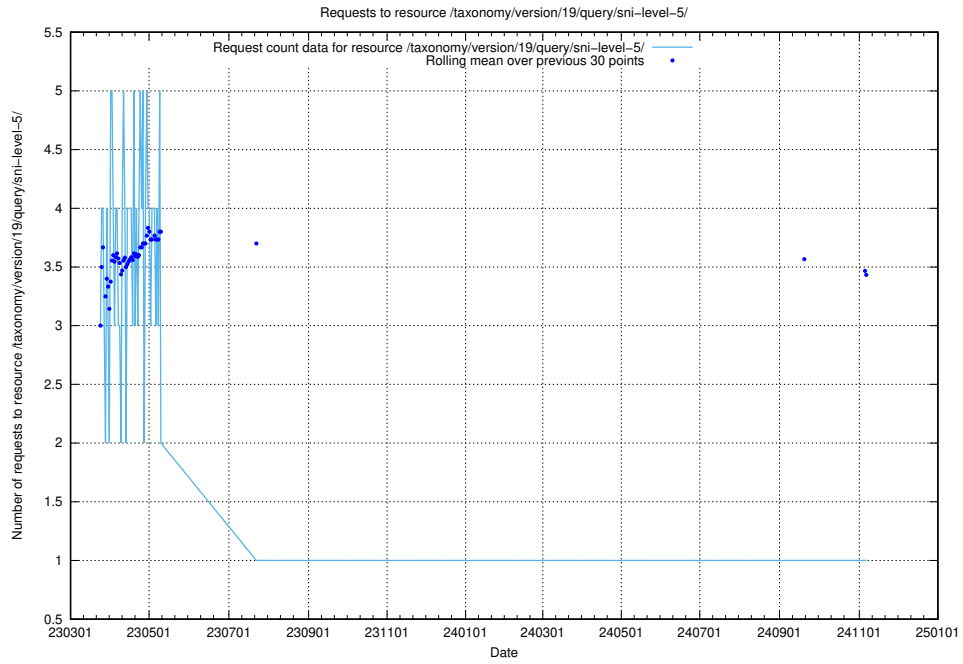

5.7245 Usage of /taxonomy/version/19/query/sni-level-5/

Here, we count the number of requests to resource /taxonomy/version/19/query/sni-level-5/.