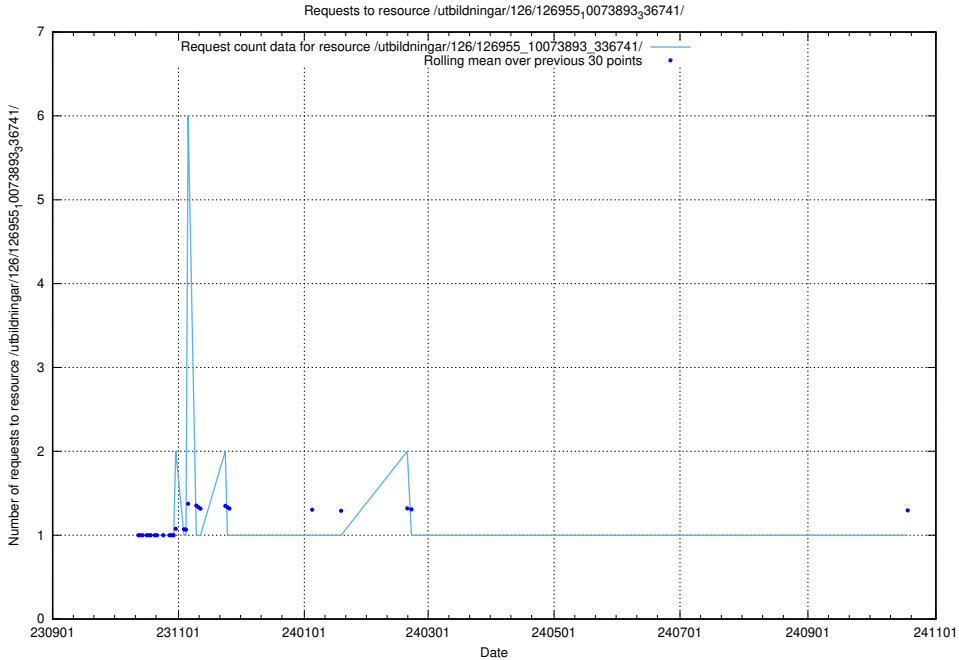

5.5397 Usage of /utbildningar/126/126955_10073893_336741/

Here, we count the number of requests to resource /utbildningar/126/126955_10073893_336741/.