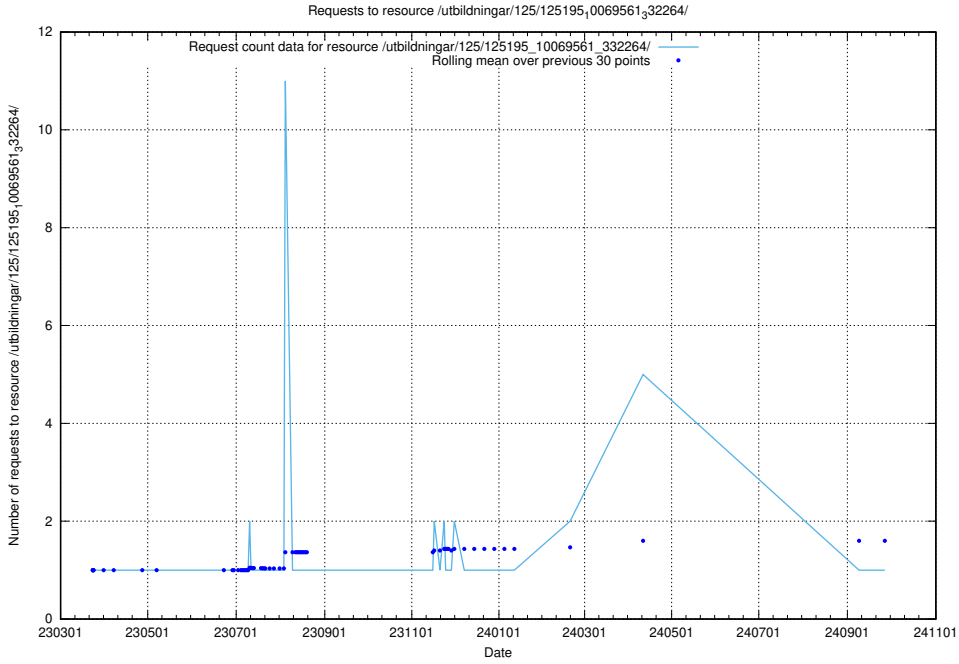

5.1111 Usage of /utbildningar/125/125195_10069561_332264/

Here, we count the number of requests to resource /utbildningar/125/125195_10069561_332264/.