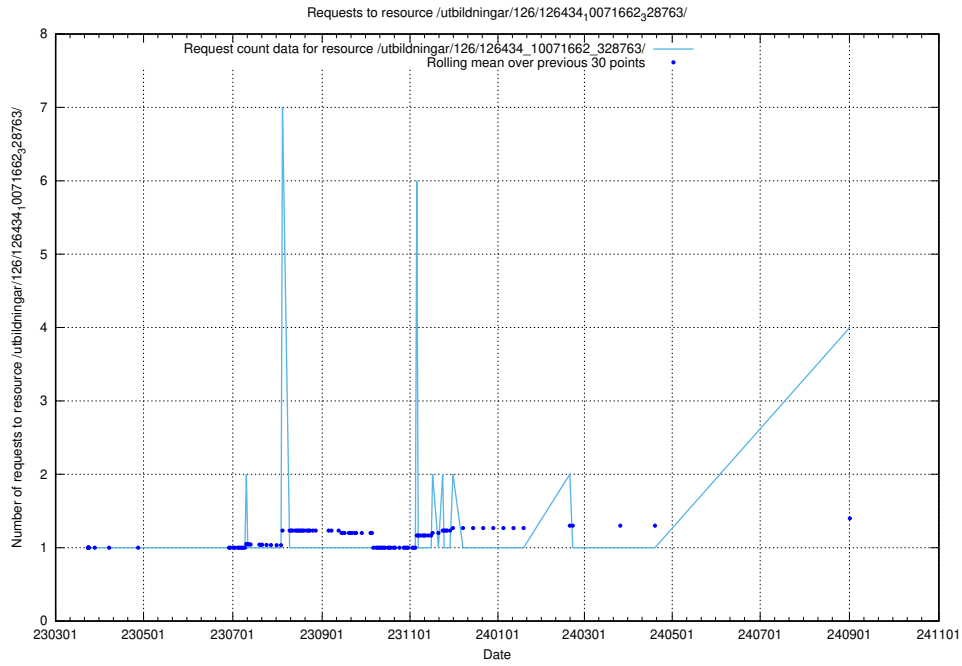

5.329 Usage of /utbildningar/126/126434_10071662_328763/

Here, we count the number of requests to resource /utbildningar/126/126434_10071662_328763/.