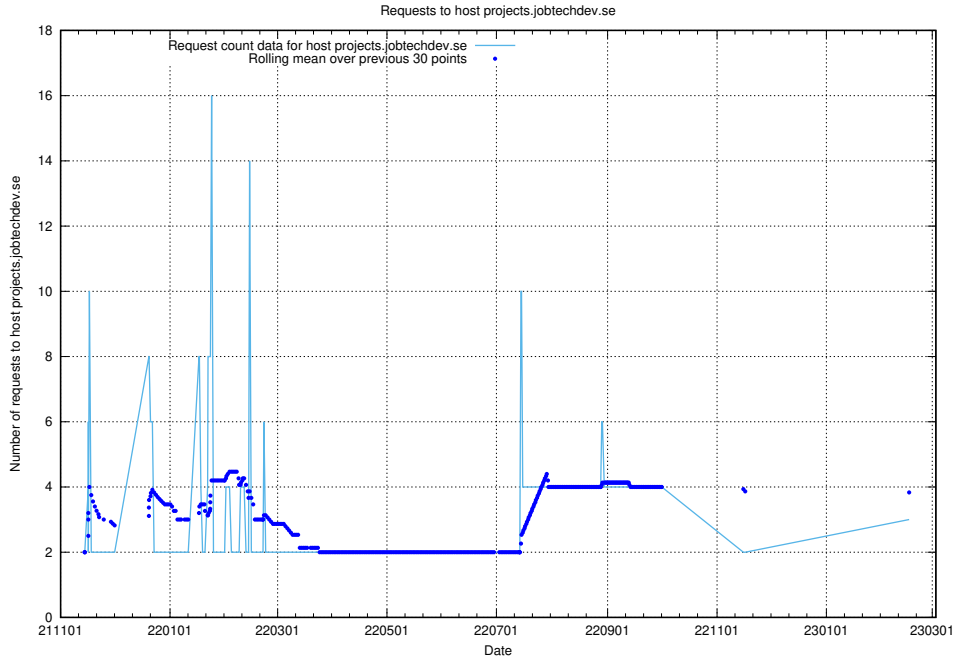

7.262 Usage of projects.jobtechdev.se

Here, we count the number of requests to host projects.jobtechdev.se.