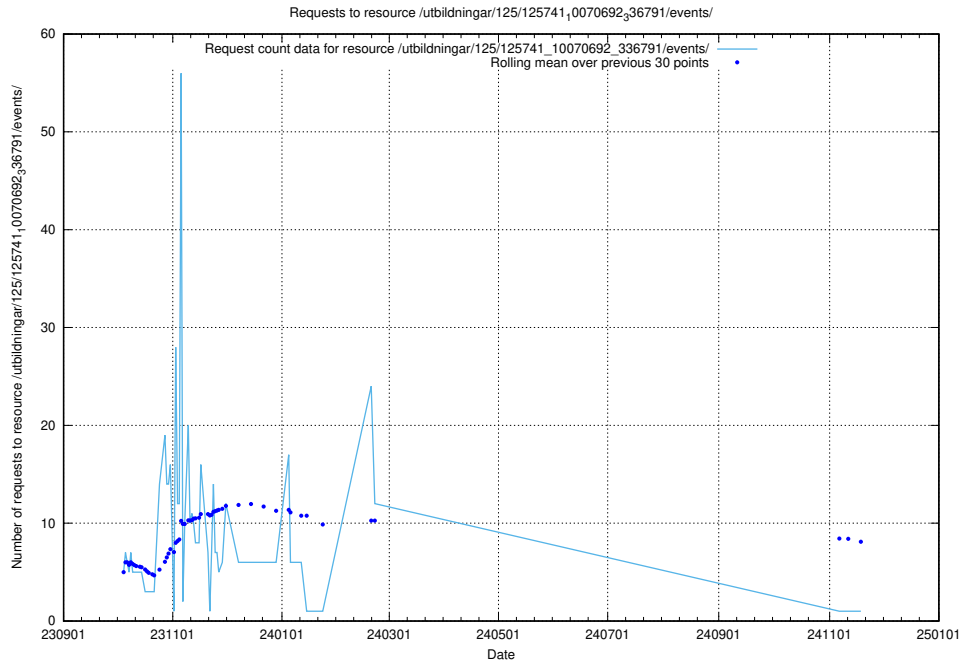

5.5450 Usage of /utbildningar/125/125741_10070692_336791/events/

Here, we count the number of requests to resource /utbildningar/125/125741_10070692_336791/events/