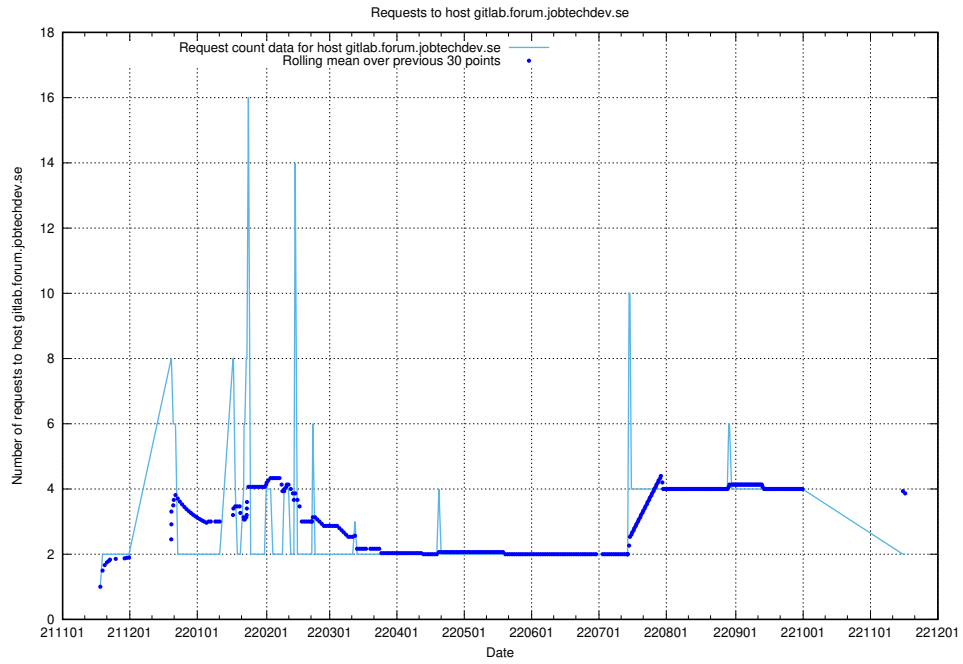

7.505 Usage of opensearch-onprem.jobtechdev.se

Here, we count the number of requests to host opensearch-onprem.jobtechdev.se.

7.506 Usage of gitlab.forum.jobtechdev.se

Here, we count the number of requests to host gitlab.forum.jobtechdev.se.