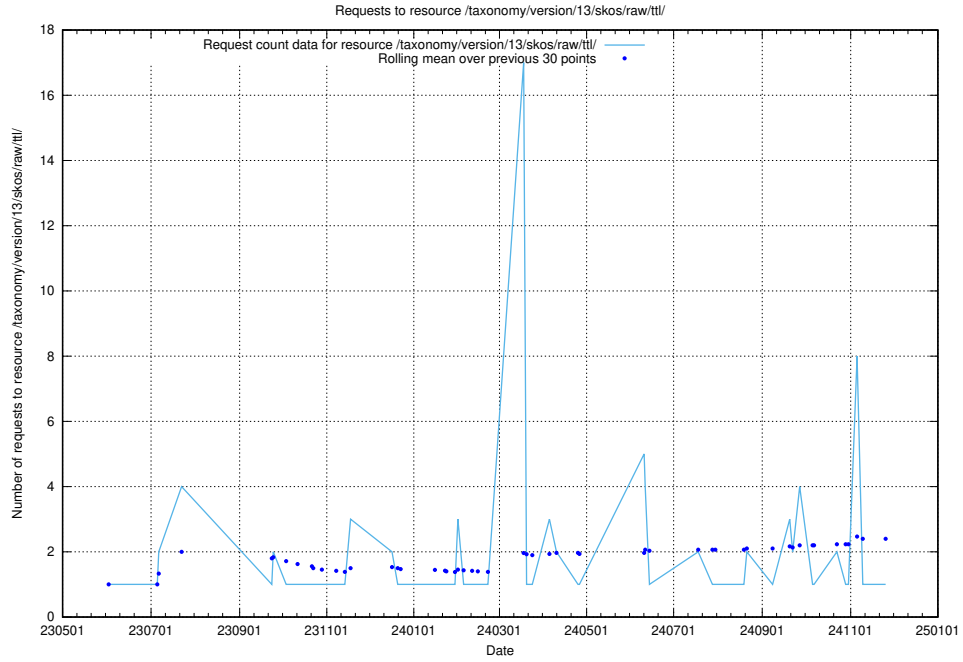

5.7007 Usage of /taxonomy/version/13/skos/raw/ttl/

Here, we count the number of requests to resource /taxonomy/version/13/skos/raw/ttl/.