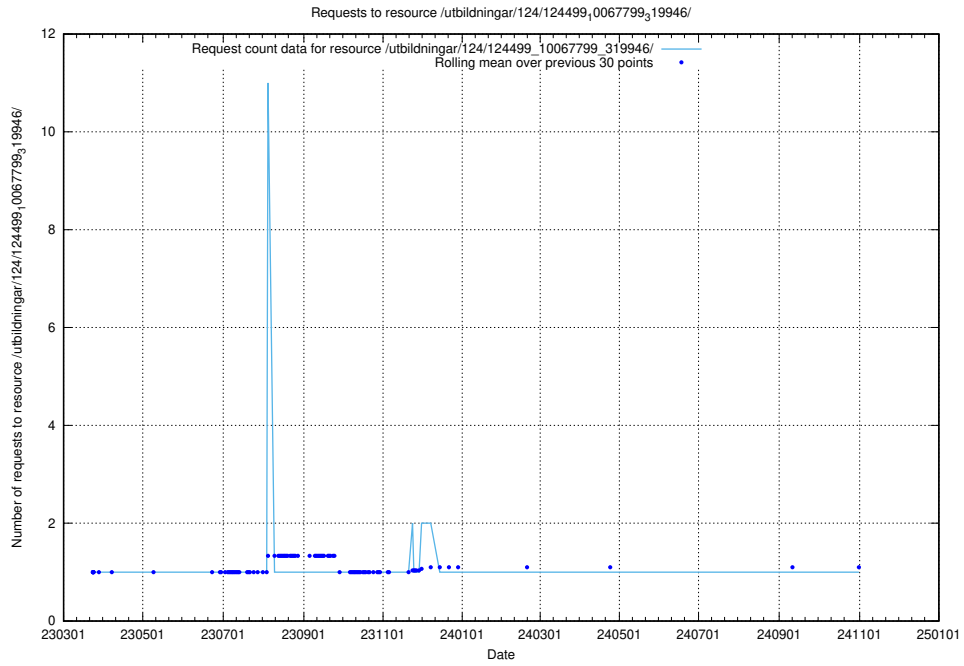

5.3504 Usage of /utbildningar/124/124499_10067799_319946/

Here, we count the number of requests to resource /utbildningar/124/124499_10067799_319946/.