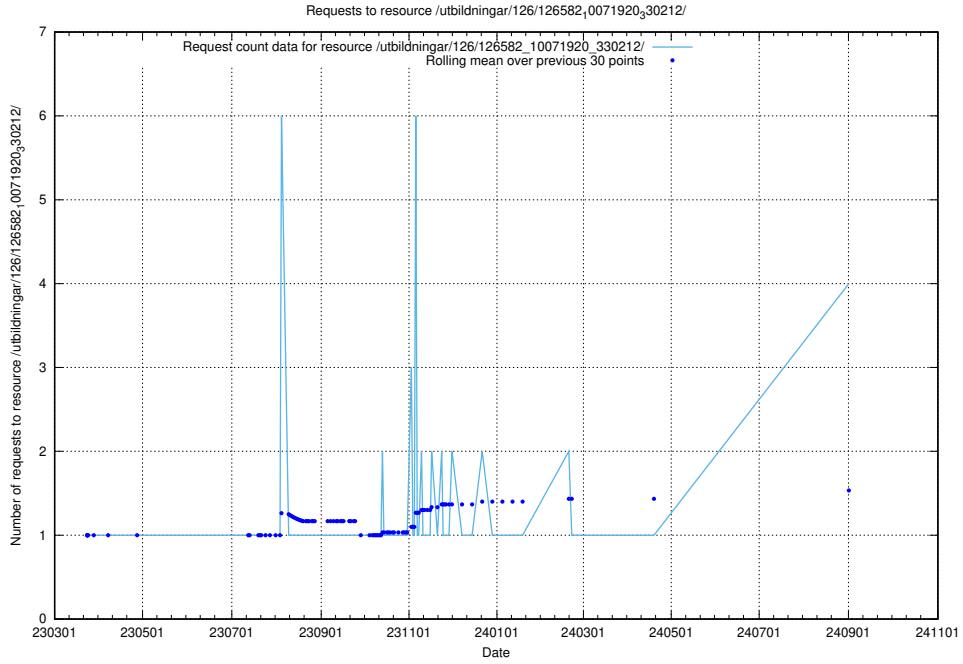

5.328 Usage of /utbildningar/126/126582_10071920_330212/

Here, we count the number of requests to resource /utbildningar/126/126582_10071920_330212/.