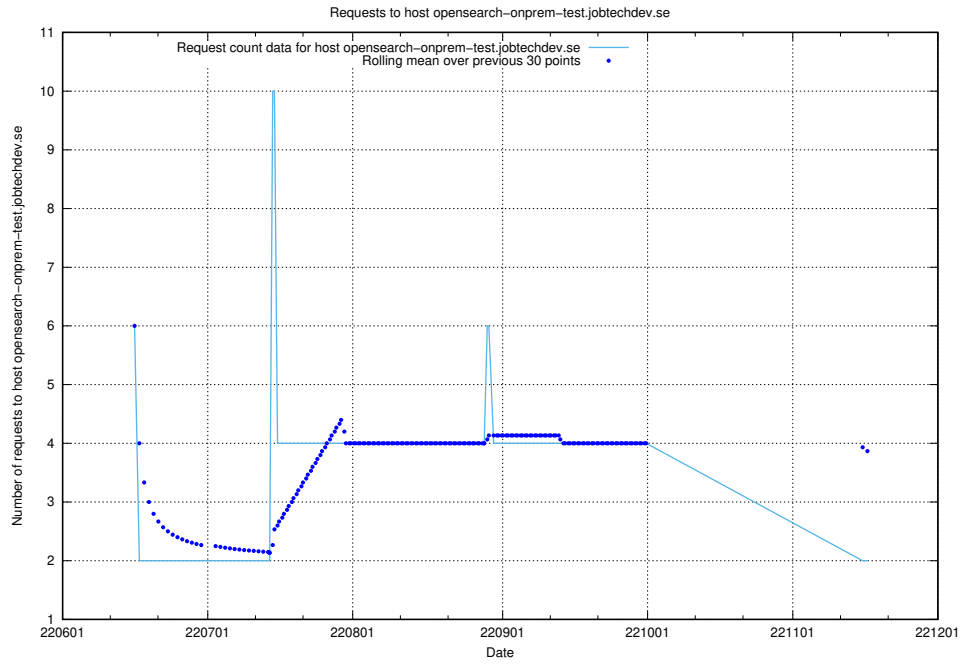

7.429 Usage of opensearch-onprem-test.jobtechdev.se

Here, we count the number of requests to host opensearch-onprem-test.jobtechdev.se.