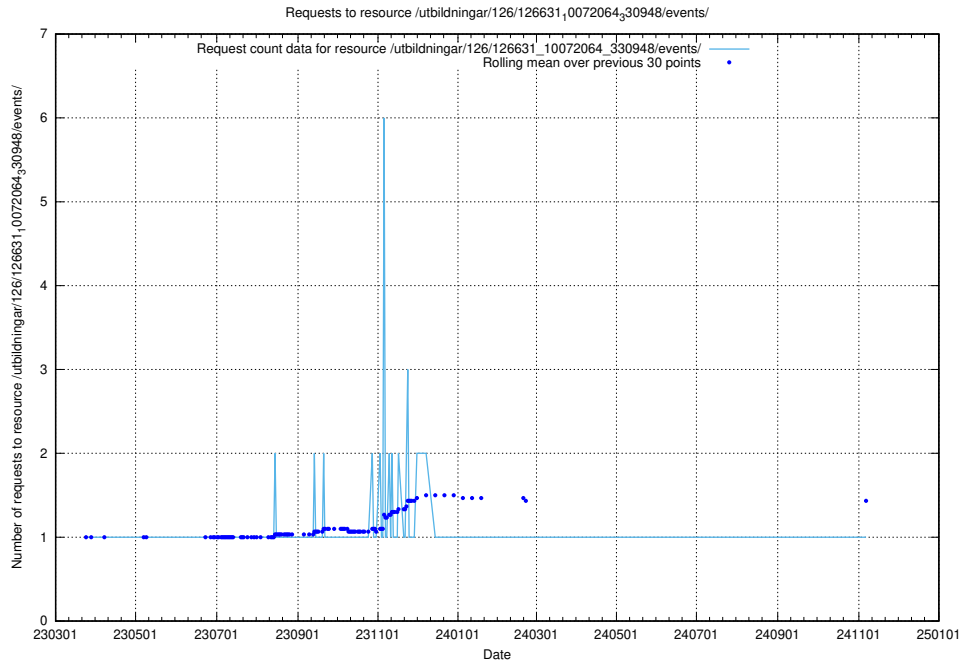

5.7319 Usage of /utbildningar/126/126631_10072064_330948/events/

Here, we count the number of requests to resource /utbildningar/126/126631_10072064_330948/events/