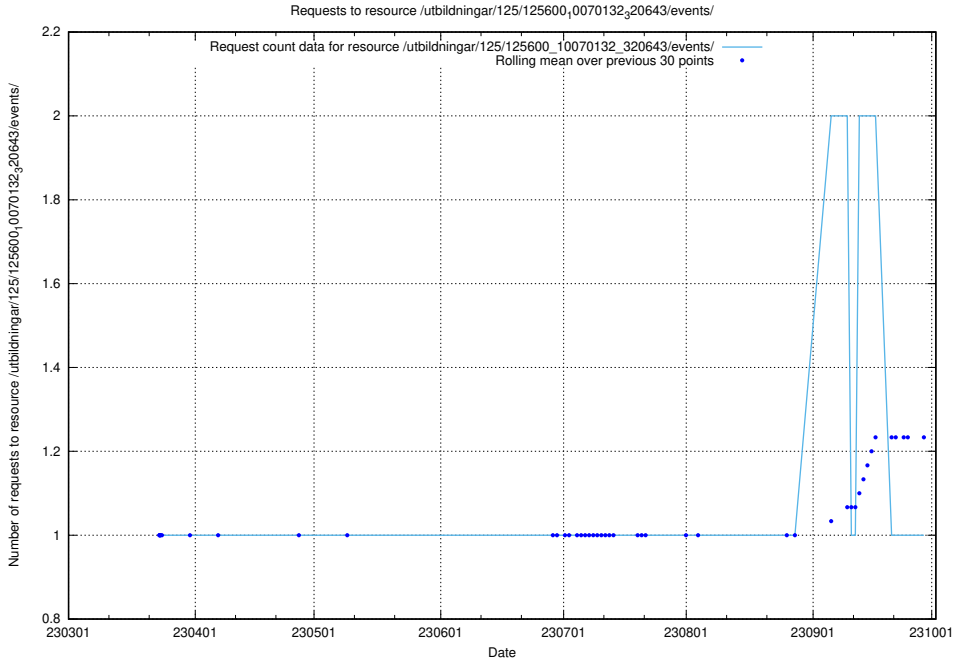

5.1064 Usage of /utbildningar/125/125600_10070132_320643/events/

Here, we count the number of requests to resource /utbildningar/125/125600_10070132_320643/events/