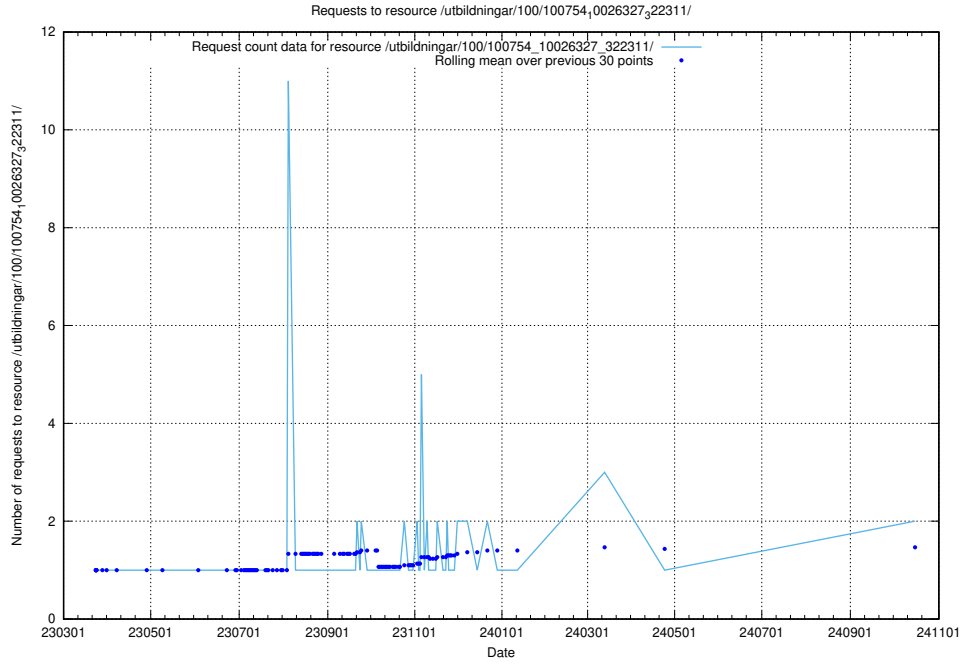

5.839 Usage of /utbildningar/100/100754_10026327_322311/

Here, we count the number of requests to resource /utbildningar/100/100754_10026327_322311/.