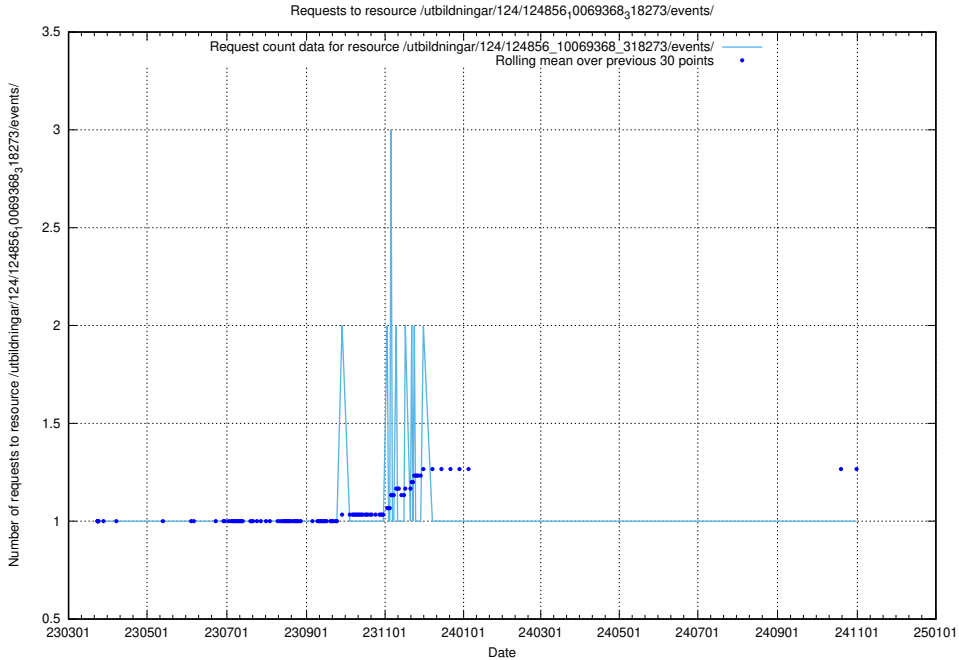

Here, we count the number of requests to resource /utbildningar/utb_emil/127/127059_10074047_337076/

5.1339 Usage of /utbildningar/124/124856_10069368_318273/events/

Here, we count the number of requests to resource /utbildningar/124/124856_10069368_318273/events/