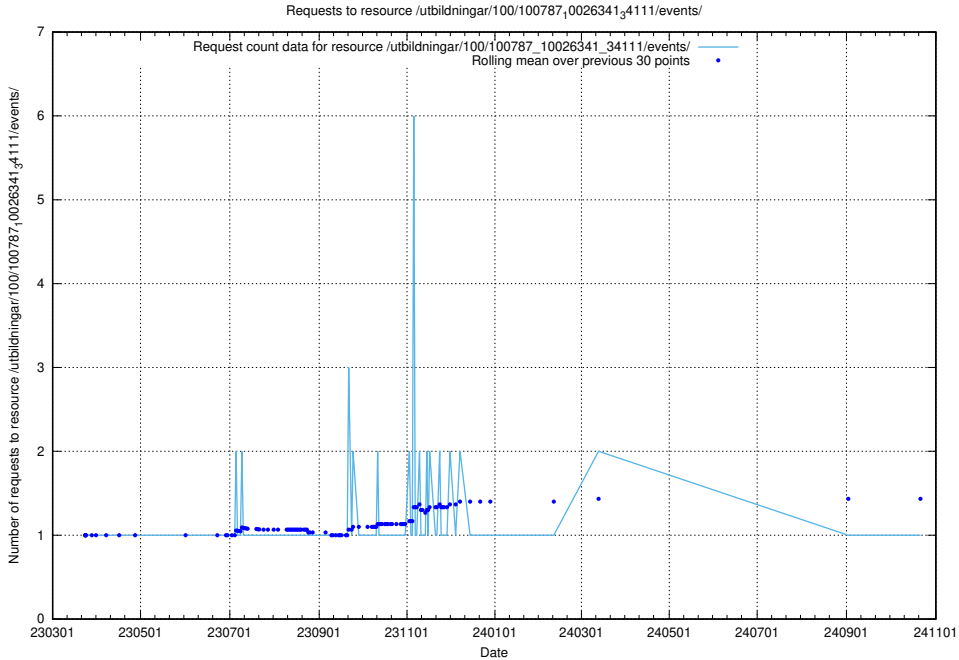

5.6581 Usage of /utbildningar/100/100787_10026341_34111/events/

Here, we count the number of requests to resource /utbildningar/100/100787_10026341_34111/events/.