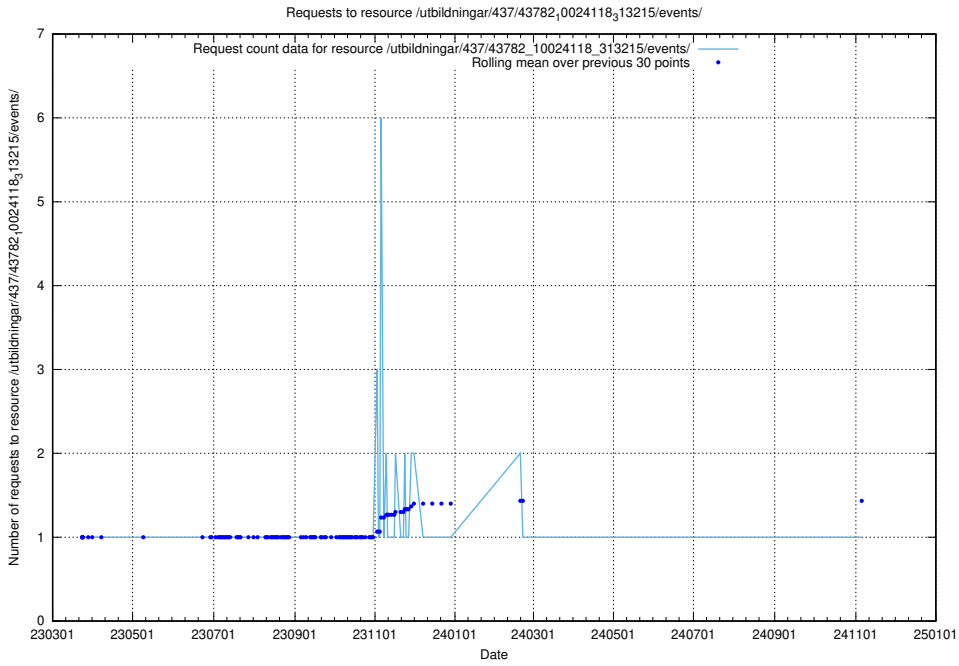

5.7493 Usage of /utbildningar/437/43782_10024118_313215/events/

Here, we count the number of requests to resource /utbildningar/437/43782_10024118_313215/events/.