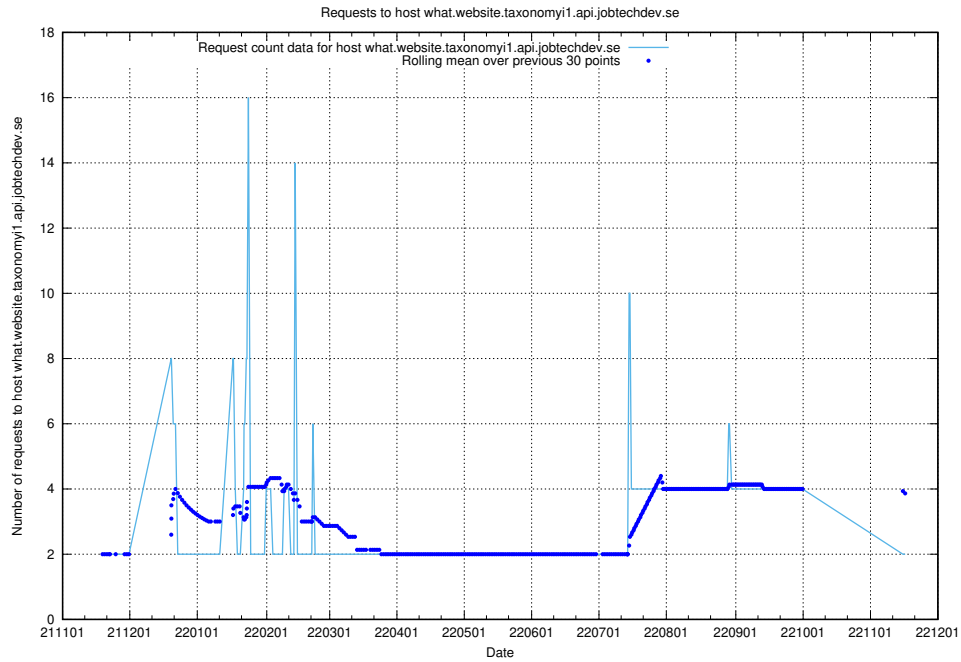

7.482 Usage of what.website.taxonomy1.api.jobtechdev.se

Here, we count the number of requests to host what.website.taxonomy1.api.jobtechdev.se.