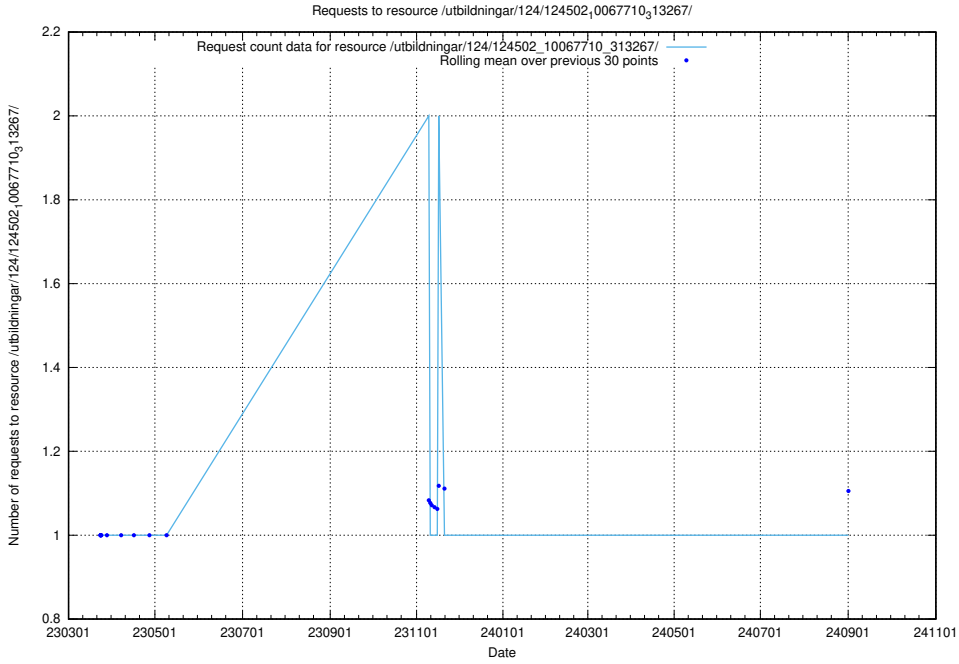

5.3204 Usage of /utbildningar/124/124502_10067710_313267/

Here, we count the number of requests to resource /utbildningar/124/124502_10067710_313267/.