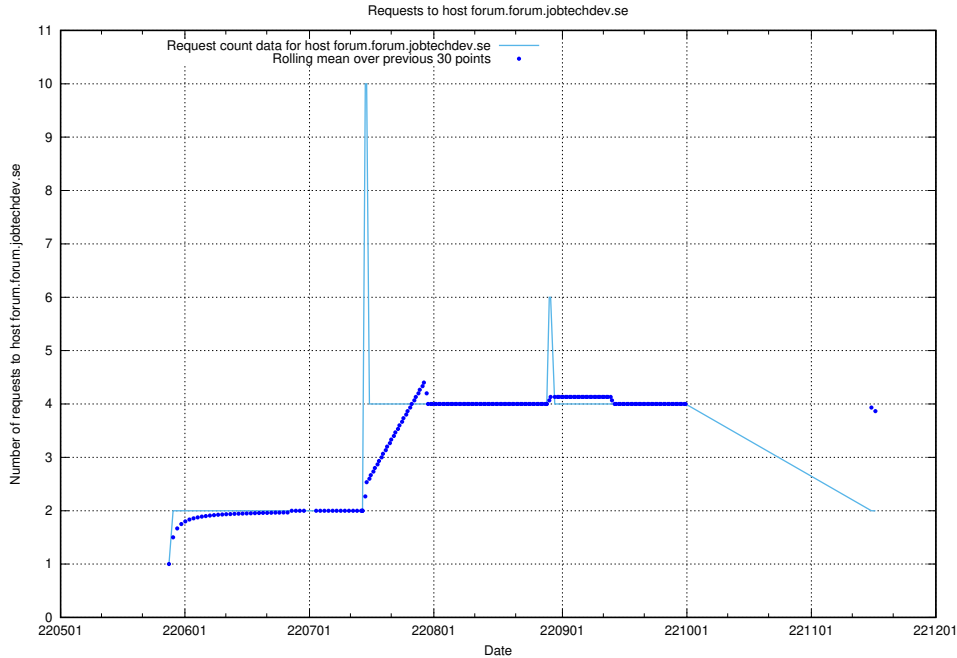

7.447 Usage of forum.forum.jobtechdev.se

Here, we count the number of requests to host forum.forum.jobtechdev.se.