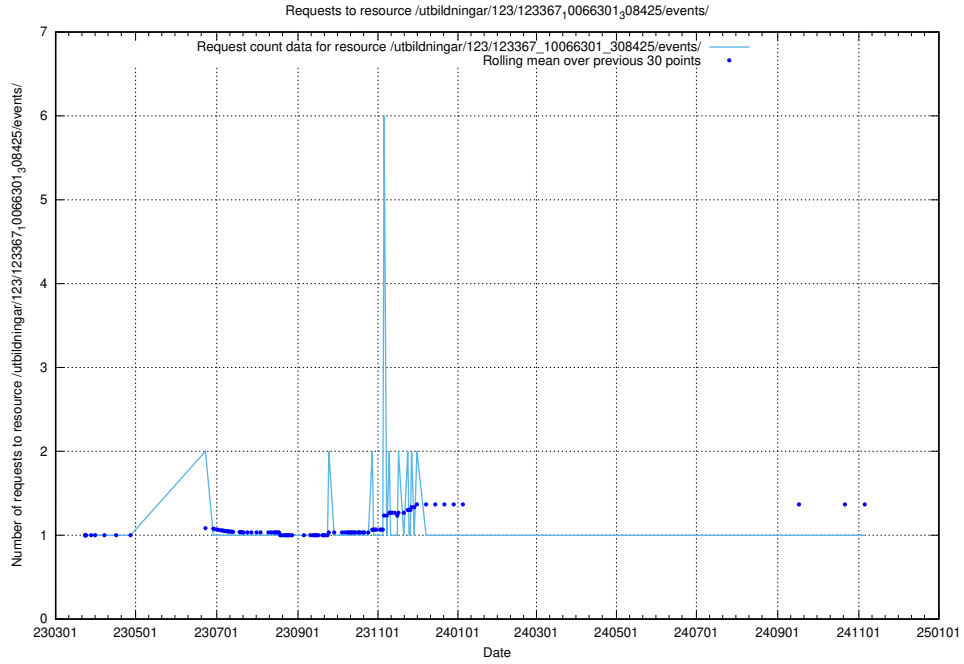

Here, we count the number of requests to resource /utbildningar/126/126254_10071449_329487/.

5.5596 Usage of /utbildningar/123/123367_10066301_308425/events/

Here, we count the number of requests to resource /utbildningar/123/123367_10066301_308425/events/