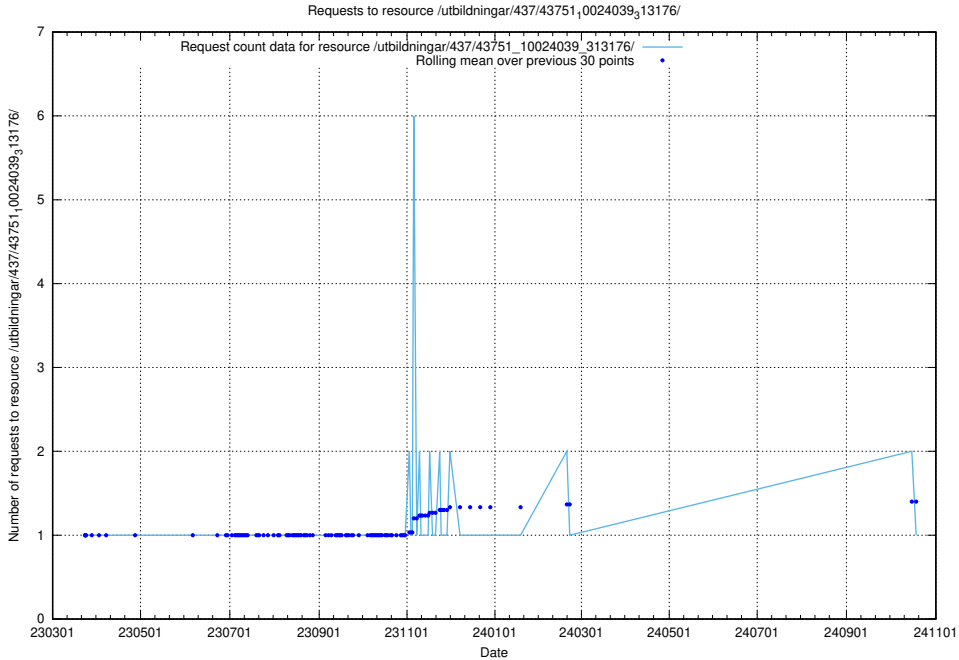

5.7507 Usage of /utbildningar/437/43751_10024039_313176/

Here, we count the number of requests to resource /utbildningar/437/43751_10024039_313176/.