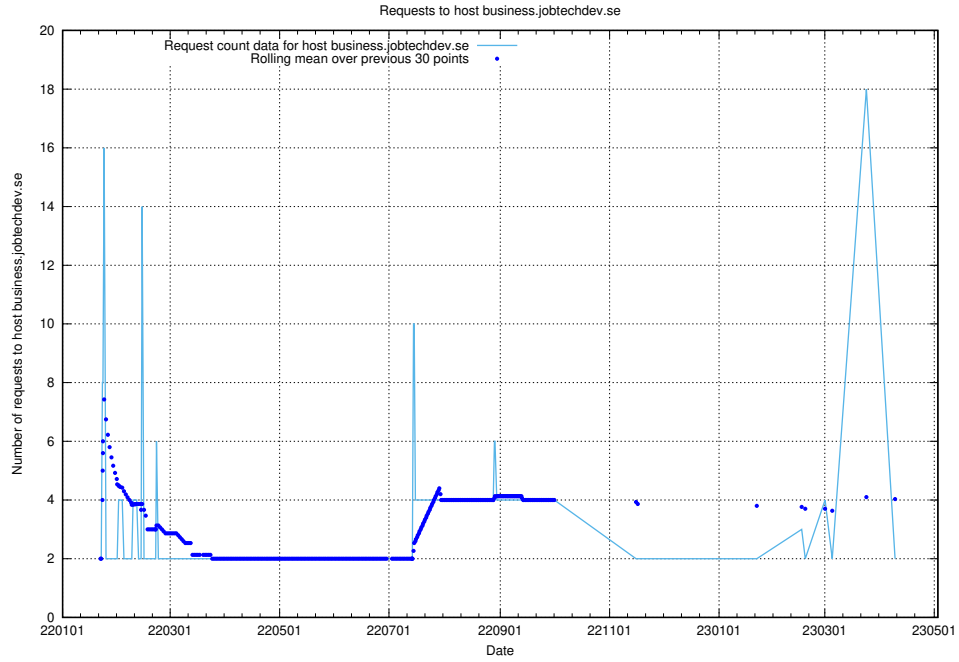

7.282 Usage of business.jobtechdev.se

Here, we count the number of requests to host business.jobtechdev.se.