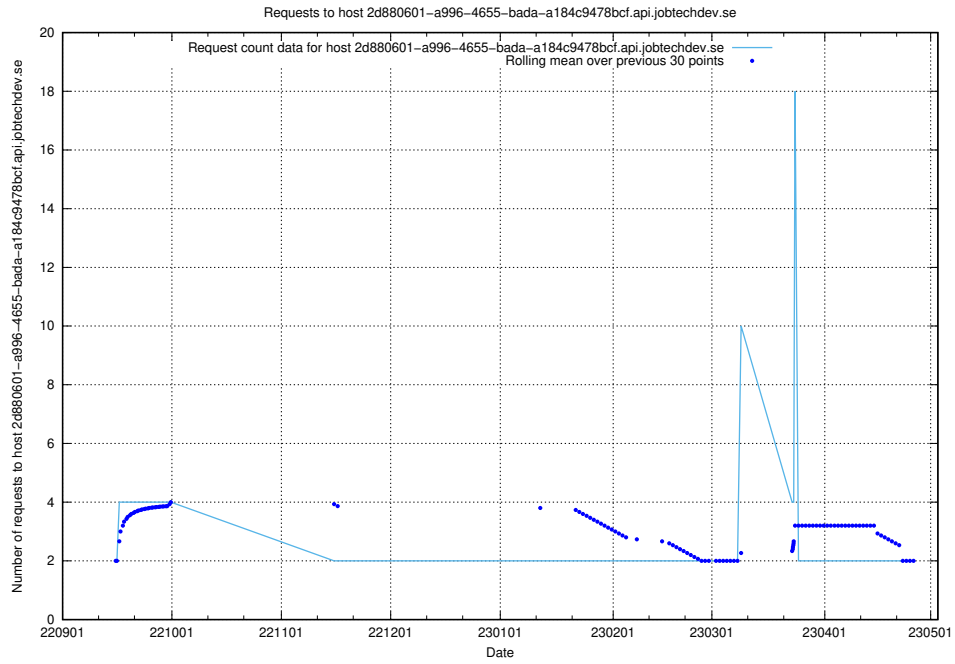

7.348 Usage of 2d880601-a996-4655-bada-a184c9478bcf.api.jobtechdev.se

Here, we count the number of requests to host 2d880601-a996-4655-bada-a184c9478bcf.api.jobtechdev.se.