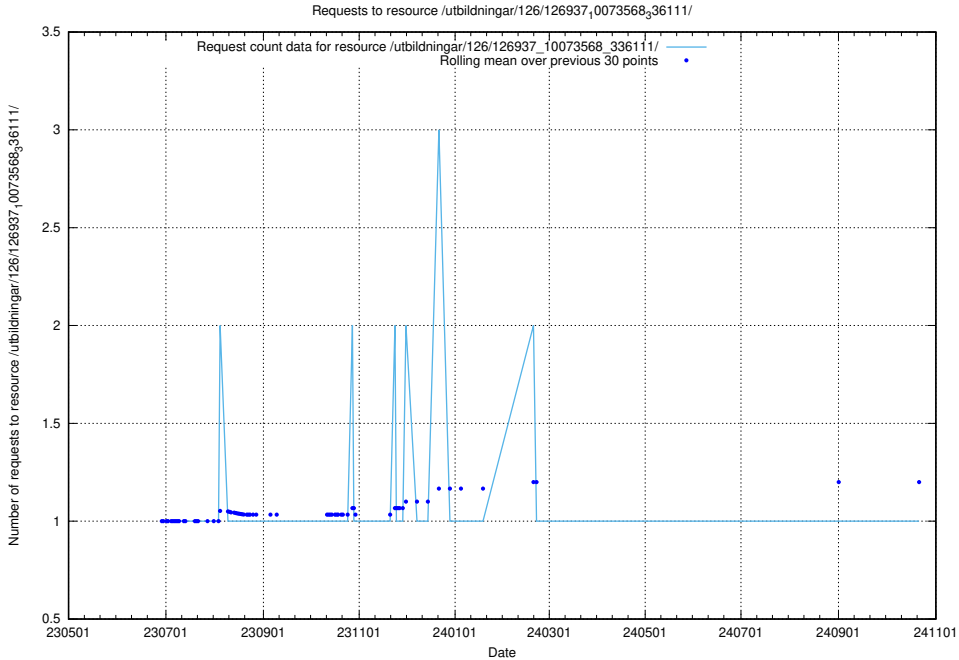

5.6499 Usage of /utbildningar/126/126937_10073568_336111/

Here, we count the number of requests to resource /utbildningar/126/126937_10073568_336111/.