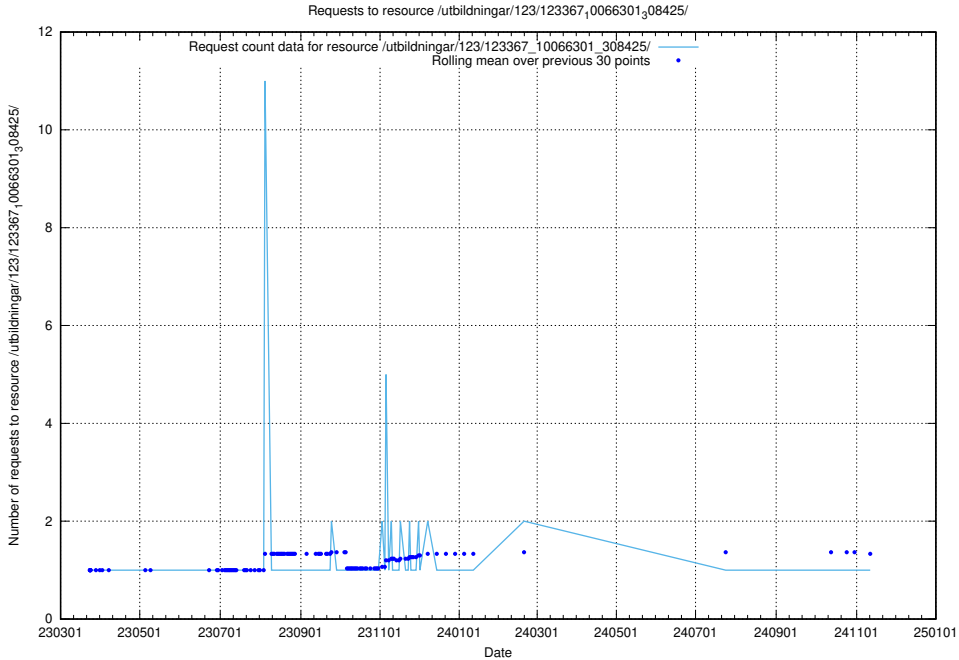

5.5607 Usage of /utbildningar/123/123367_10066301_308425/

Here, we count the number of requests to resource /utbildningar/123/123367_10066301_308425/.