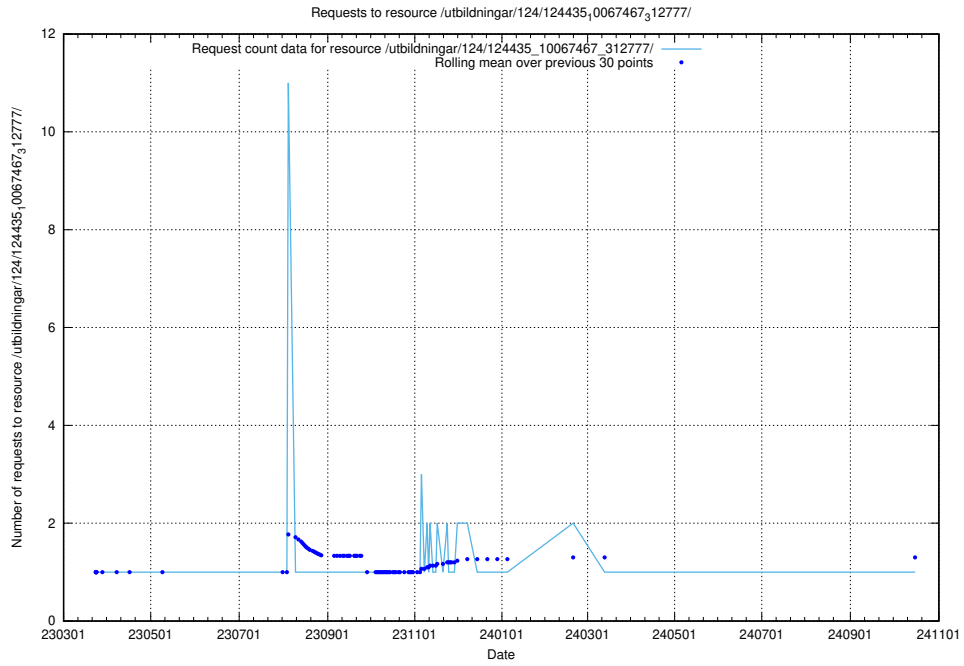

5.4793 Usage of /utbildningar/124/124435_10067467_312777/

Here, we count the number of requests to resource /utbildningar/124/124435_10067467_312777/.