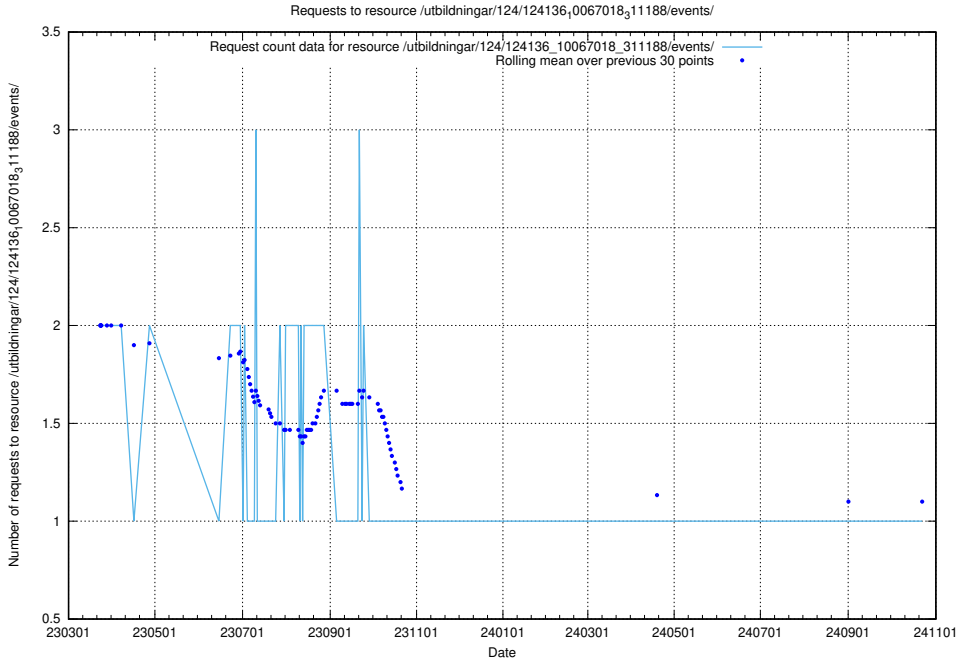

5.7335 Usage of /utbildningar/124/124136_10067018_311188/events/

Here, we count the number of requests to resource /utbildningar/124/124136_10067018_311188/events/