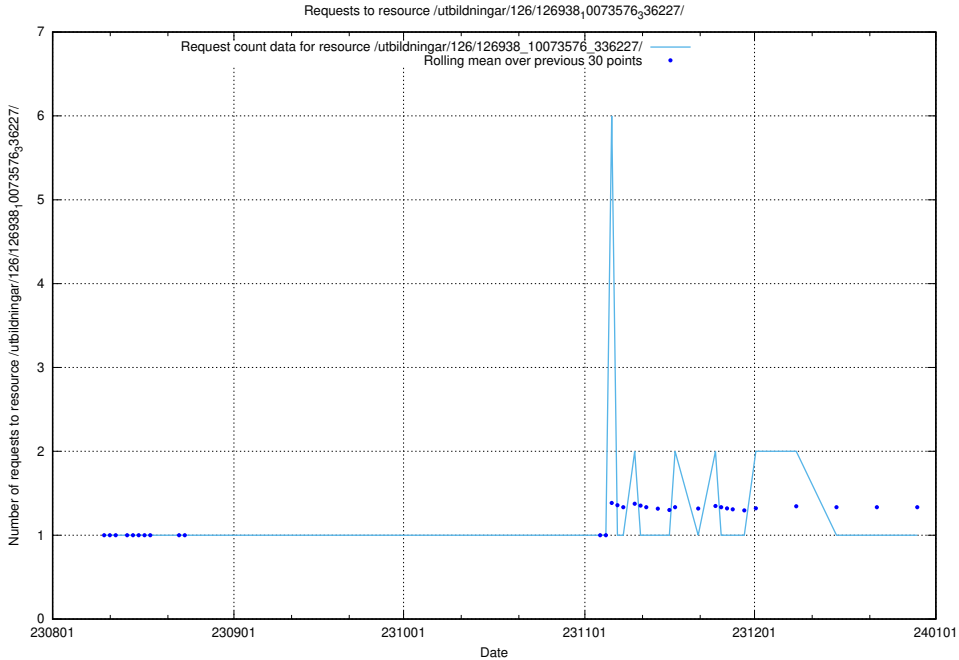

5.5809 Usage of /utbildningar/126/126938_10073576_336227/

Here, we count the number of requests to resource /utbildningar/126/126938_10073576_336227/.