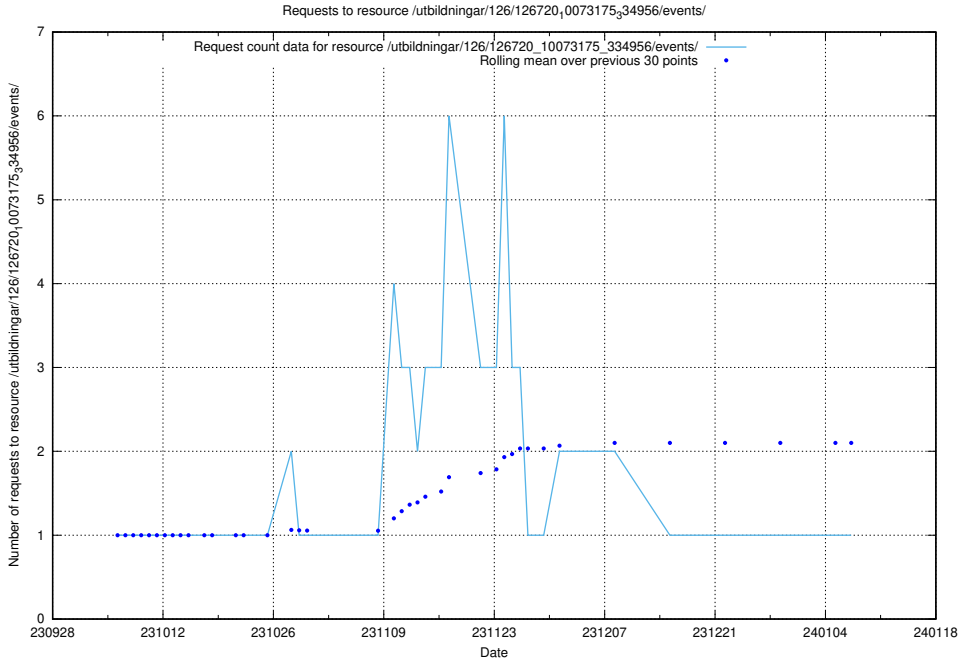

5.5383 Usage of /utbildningar/126/126720_10073175_334956/events/

Here, we count the number of requests to resource /utbildningar/126/126720_10073175_334956/events/