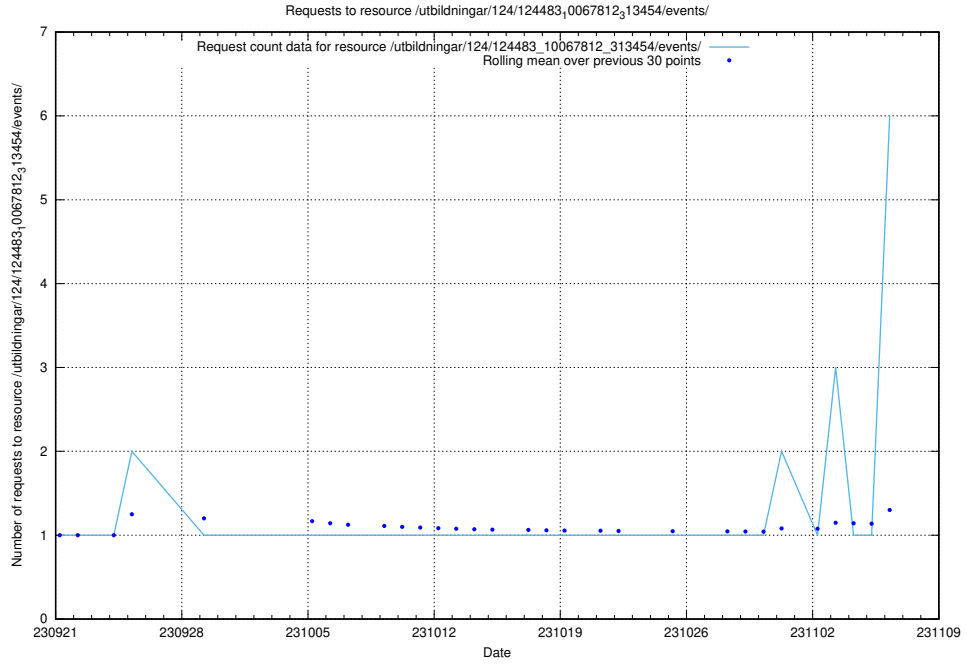

5.127 Usage of /utbildningar/124/124483_10067812_313454/events/

Here, we count the number of requests to resource /utbildningar/124/124483_10067812_313454/events/