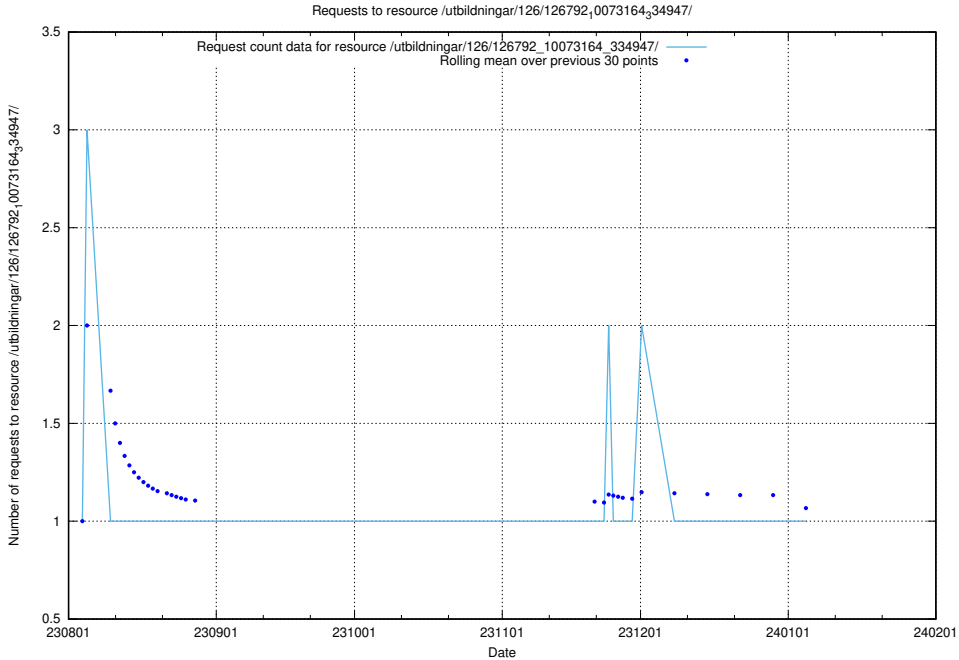

Here, we count the number of requests to resource /utbildningar/126/126792_10073164_334947/events/

5.5859 Usage of /utbildningar/126/126792_10073164_334947/

Here, we count the number of requests to resource /utbildningar/126/126792_10073164_334947/.