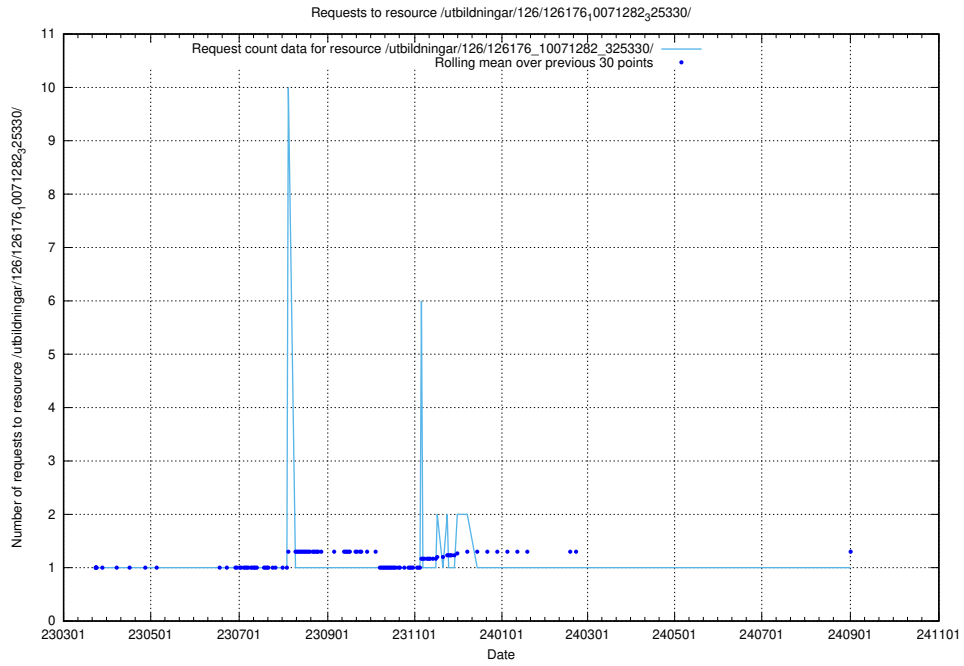

5.7461 Usage of /utbildningar/126/126176_10071282_325330/

Here, we count the number of requests to resource /utbildningar/126/126176_10071282_325330/.