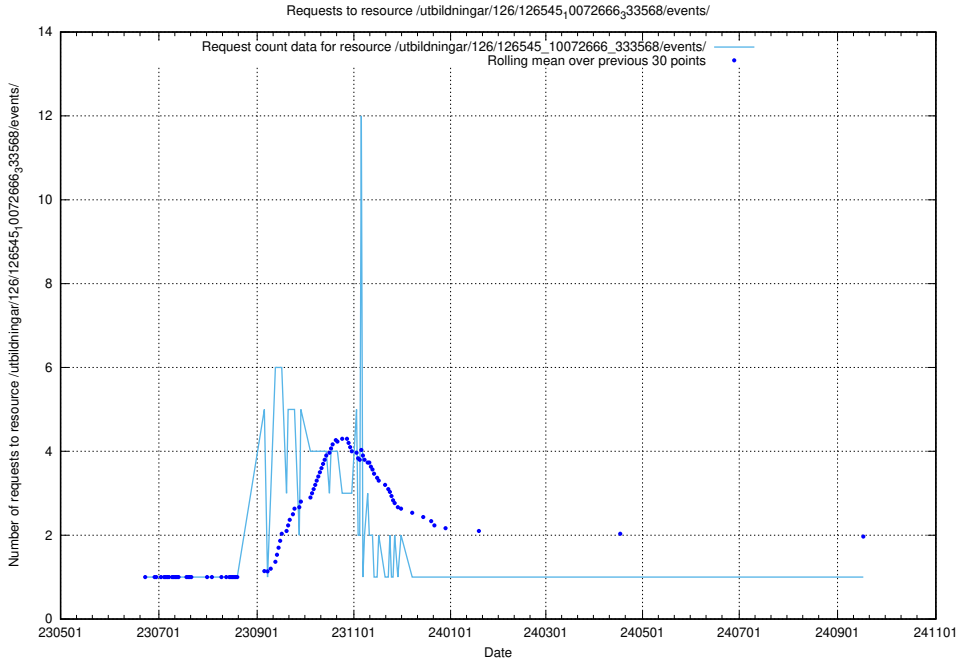

5.6616 Usage of /utbildningar/126/126545_10072666_333568/events/

Here, we count the number of requests to resource /utbildningar/126/126545_10072666_333568/events/