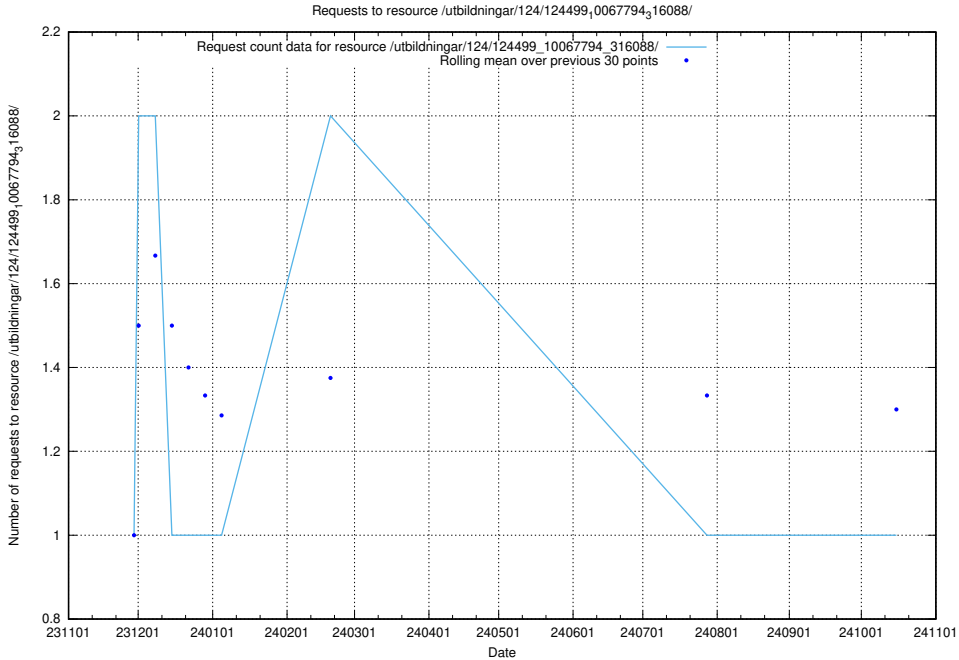

5.4920 Usage of /utbildningar/124/124499_10067794_316088/

Here, we count the number of requests to resource /utbildningar/124/124499_10067794_316088/.