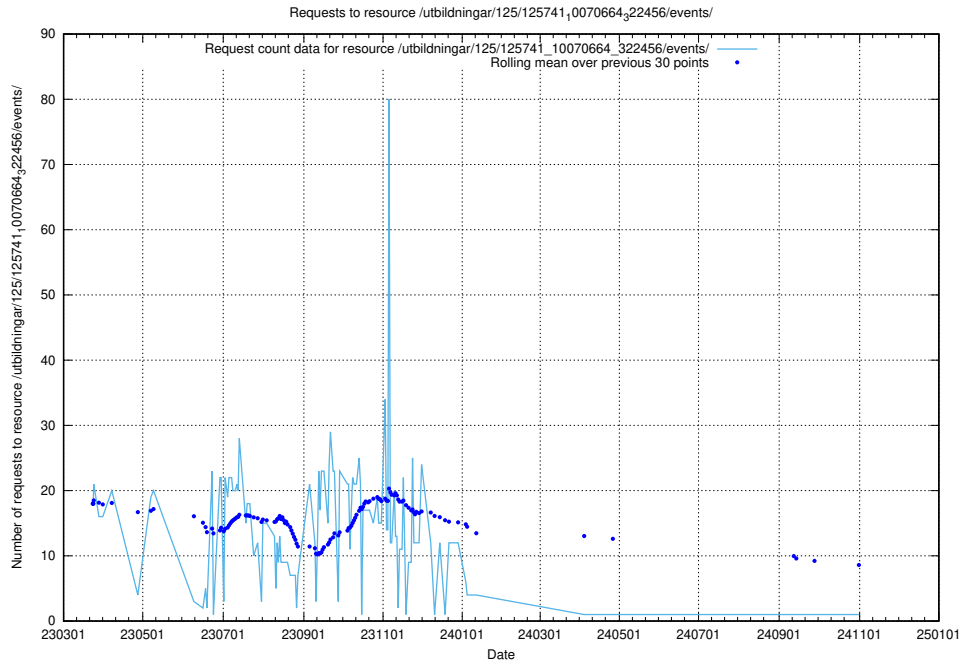

5.7266 Usage of /utbildningar/125/125741_10070664_322456/events/

Here, we count the number of requests to resource /utbildningar/125/125741_10070664_322456/events/