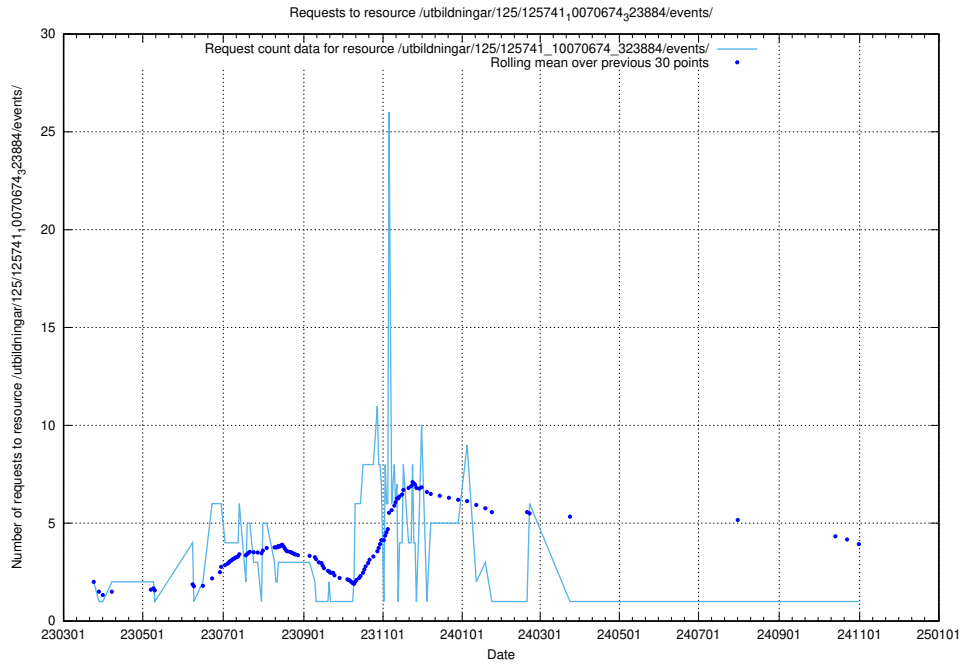

5.7176 Usage of /utbildningar/125/125741_10070674_323884/events/

Here, we count the number of requests to resource /utbildningar/125/125741_10070674_323884/events/