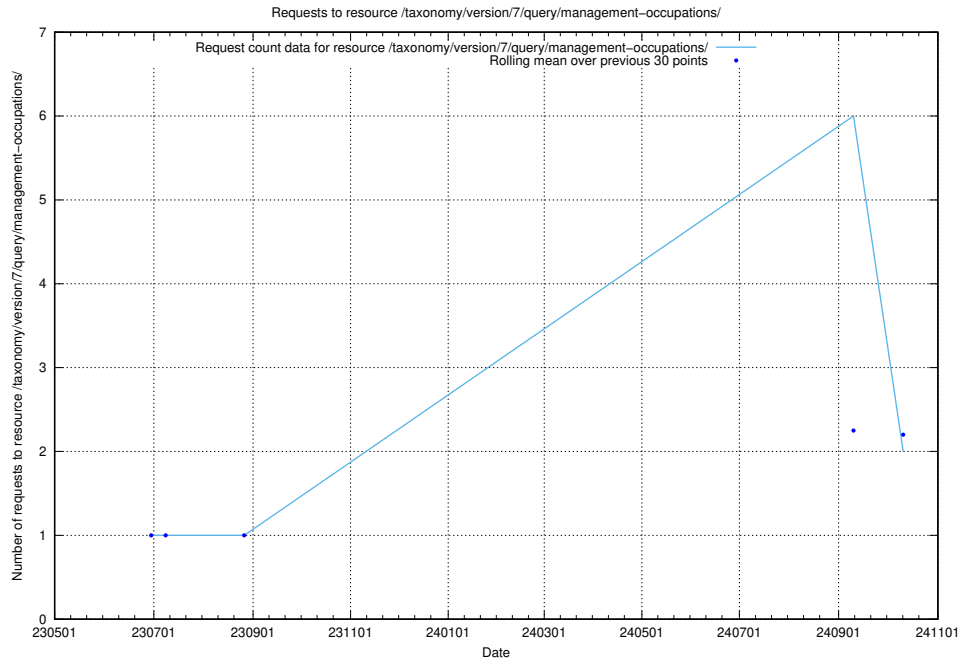

5.905 Usage of /taxonomy/version/7/query/management-occupations/

Here, we count the number of requests to resource /taxonomy/version/7/query/management-occupations/.