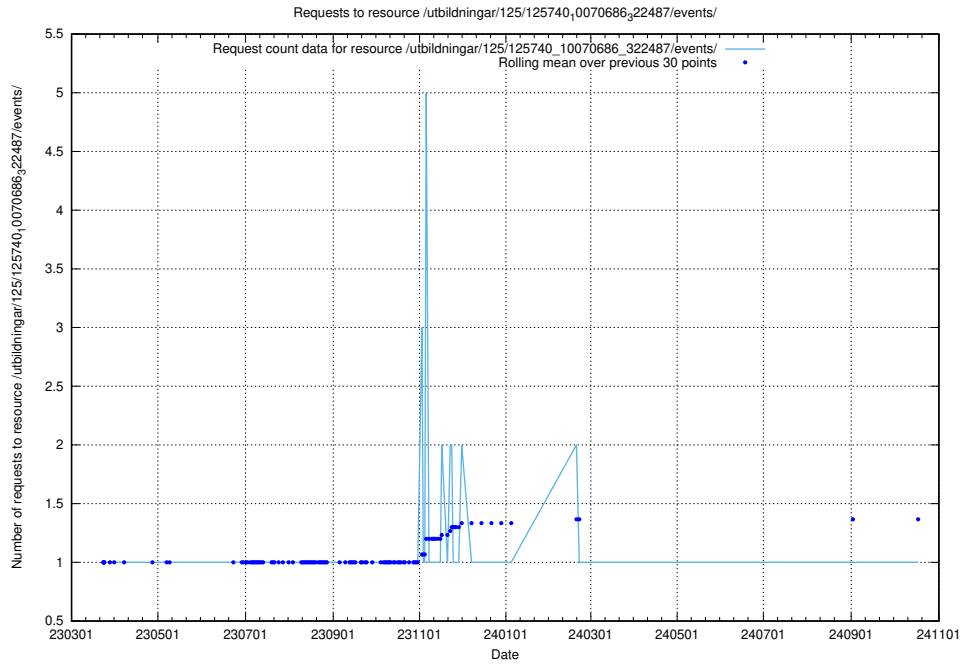

5.1036 Usage of /utbildningar/125/125740_10070686_322487/events/

Here, we count the number of requests to resource /utbildningar/125/125740_10070686_322487/events/