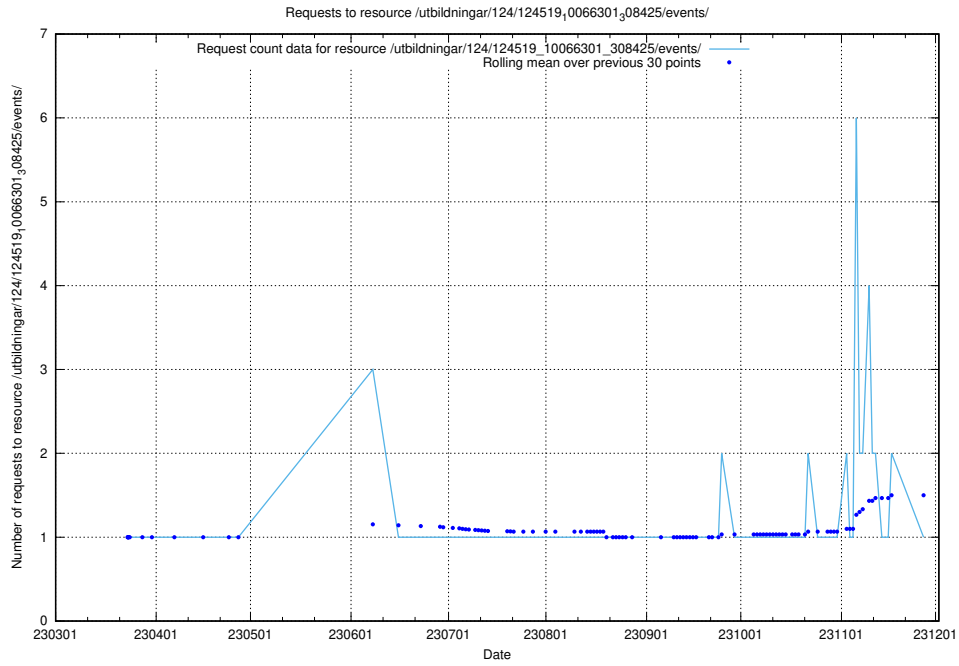

Here, we count the number of requests to resource /taxonomy/version/14/query/ssyk-level-4-with-related-isco-level-4-groups/.

5.2205 Usage of /utbildningar/124/124519_10066301_308425/events/

Here, we count the number of requests to resource /utbildningar/124/124519_10066301_308425/events/