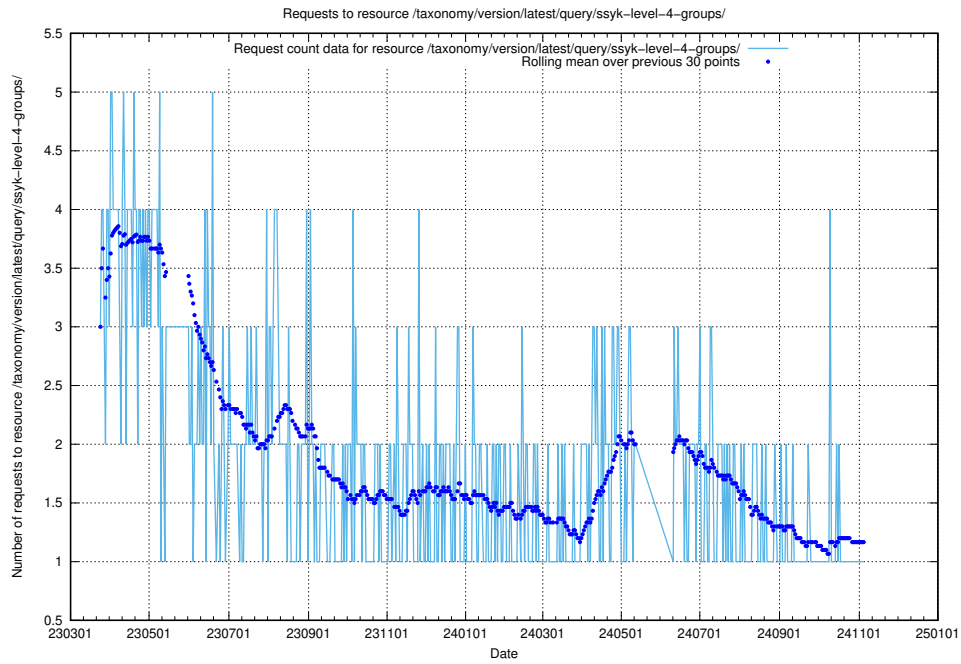

5.7081 Usage of /taxonomy/version/latest/query/ssyk-level-4-groups/

Here, we count the number of requests to resource /taxonomy/version/latest/query/ssyk-level-4-groups/.