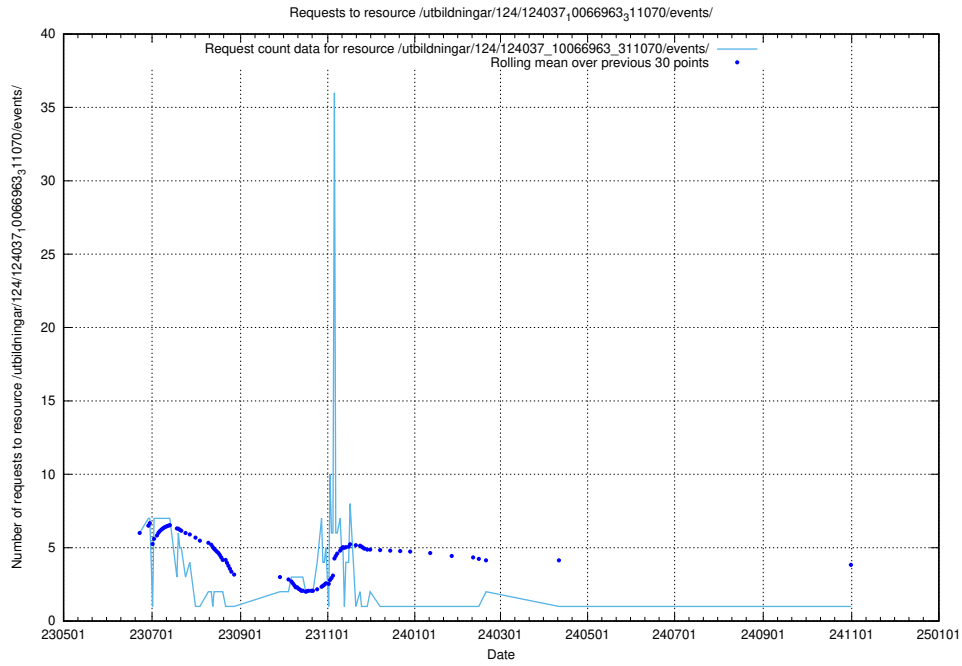

5.6543 Usage of /utbildningar/124/124037_10066963_311070/events/

Here, we count the number of requests to resource /utbildningar/124/124037_10066963_311070/events/

5.6544 Usage of /utbildningar/124/124520_10066311_308507/events/