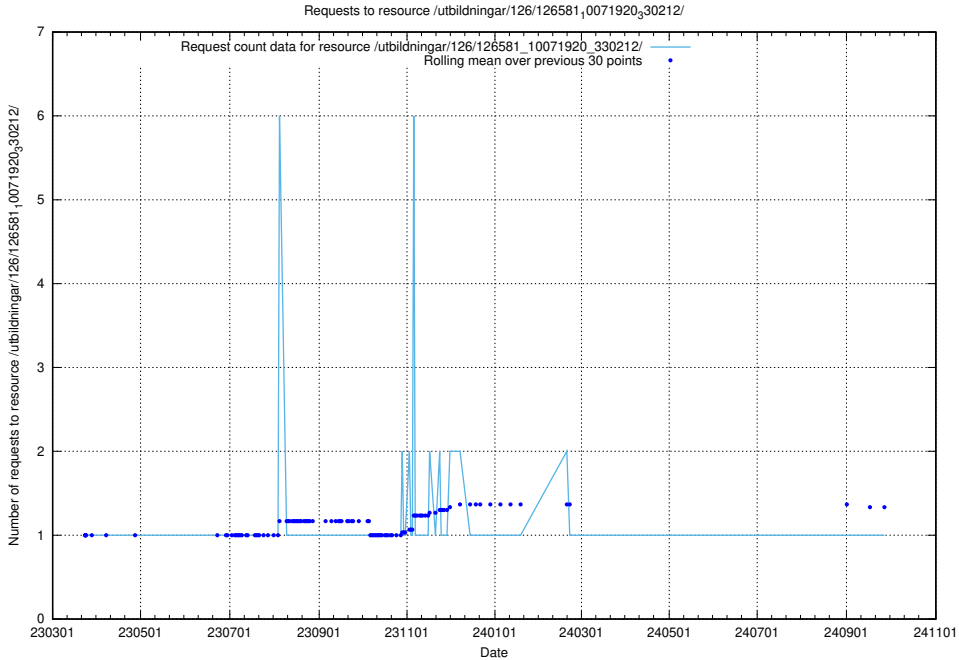

5.7435 Usage of /utbildningar/126/126581_10071920_330212/

Here, we count the number of requests to resource /utbildningar/126/126581_10071920_330212/.