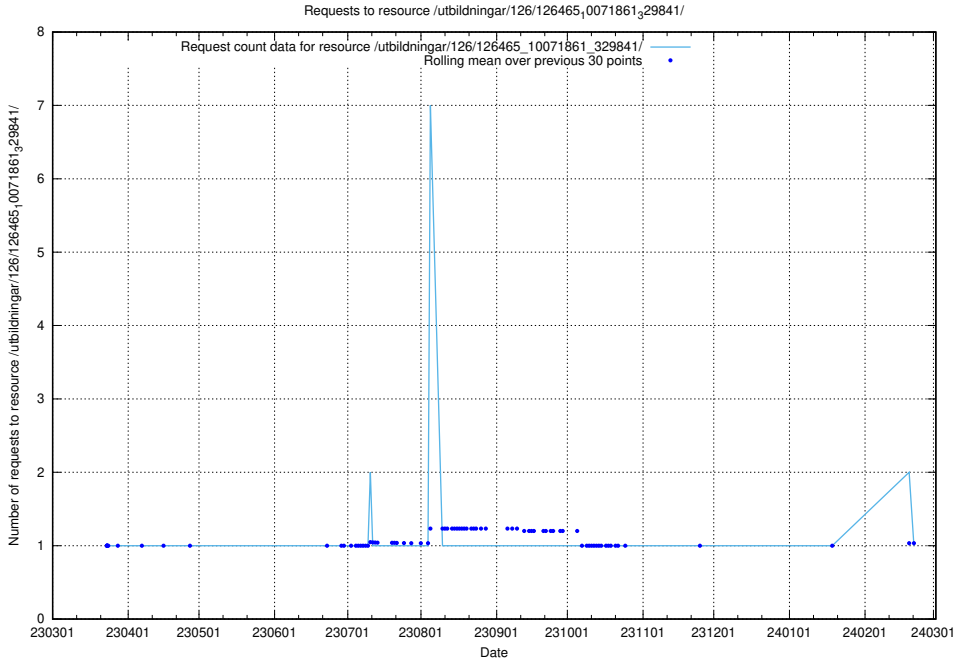

Here, we count the number of requests to resource /utbildningar/126/126465_10071963_330384/.

5.7454 Usage of /utbildningar/126/126465_10071861_329841/

Here, we count the number of requests to resource /utbildningar/126/126465_10071861_329841/.