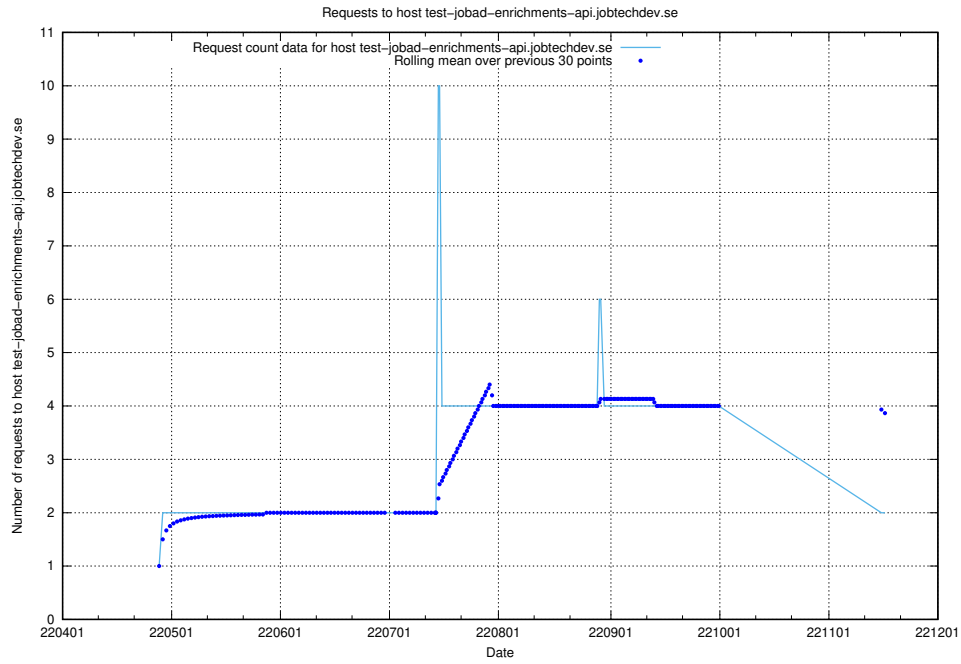

7.444 Usage of test-jobad-enrichments-api.jobtechdev.se

Here, we count the number of requests to host test-jobad-enrichments-api.jobtechdev.se.