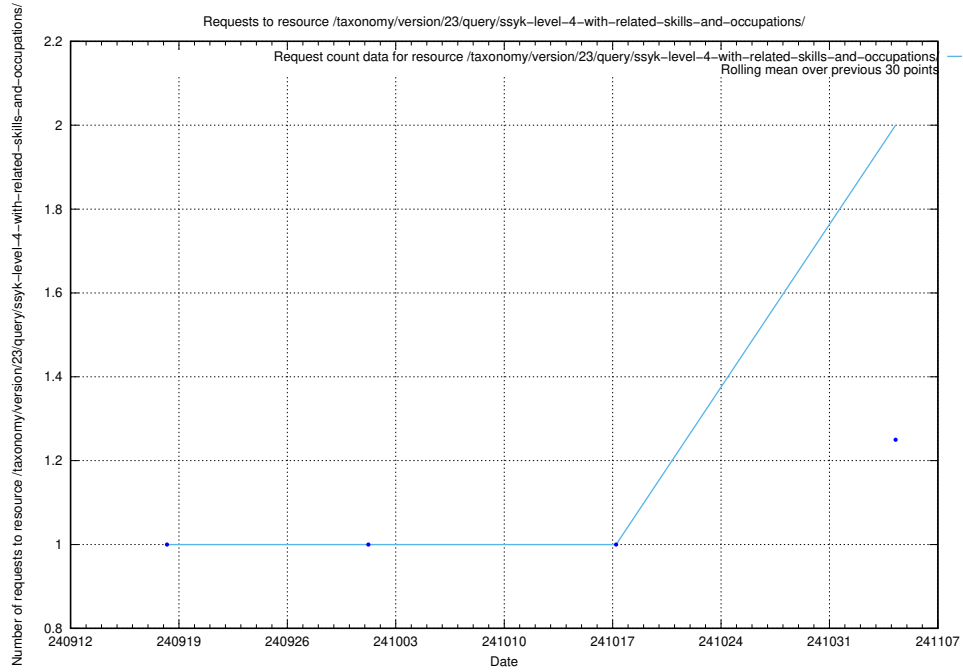

5.590 Usage of /taxonomy/version/23/query/ssyk-level-4-with-related-skills-and-occupations/

Here, we count the number of requests to resource /taxonomy/version/23/query/ssyk-level-4-with-related-skills-and-occupations/.