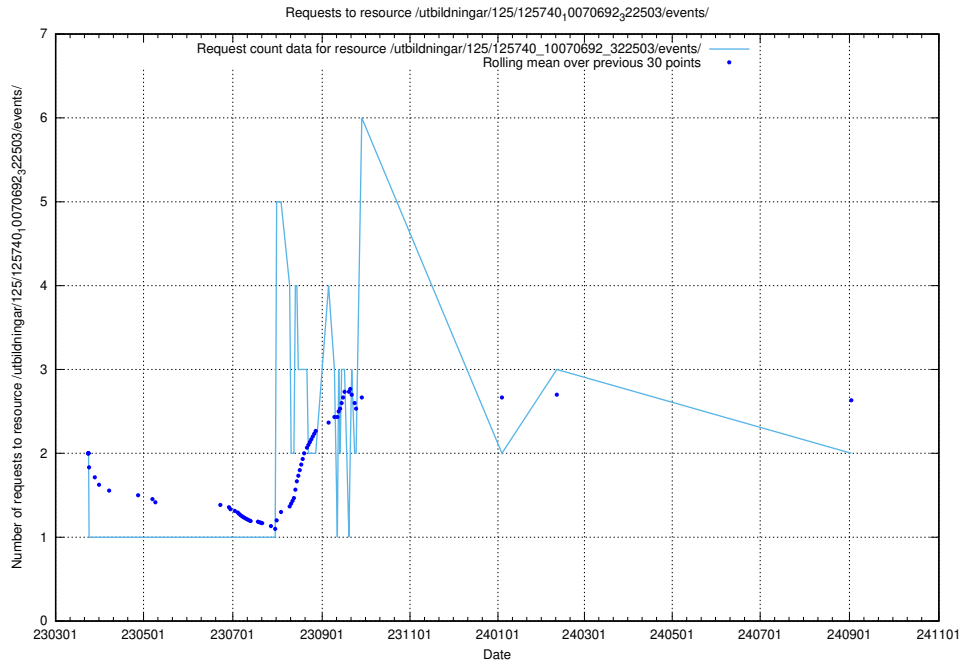

5.998 Usage of /utbildningar/125/125740_10070692_322503/events/

Here, we count the number of requests to resource /utbildningar/125/125740_10070692_322503/events/