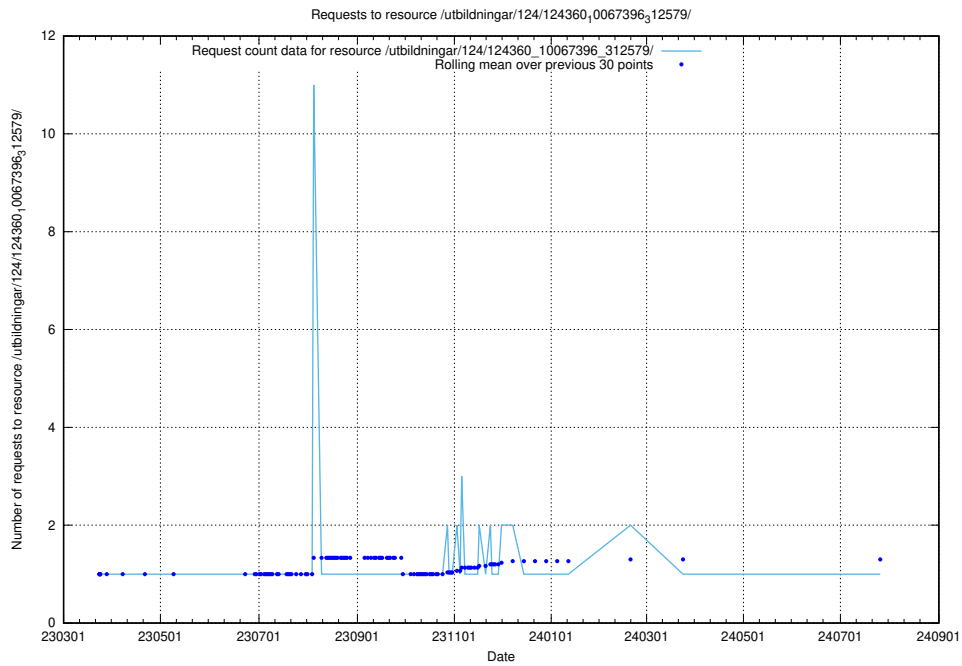

5.4773 Usage of /utbildningar/124/124360_10067396_312579/

Here, we count the number of requests to resource /utbildningar/124/124360_10067396_312579/.