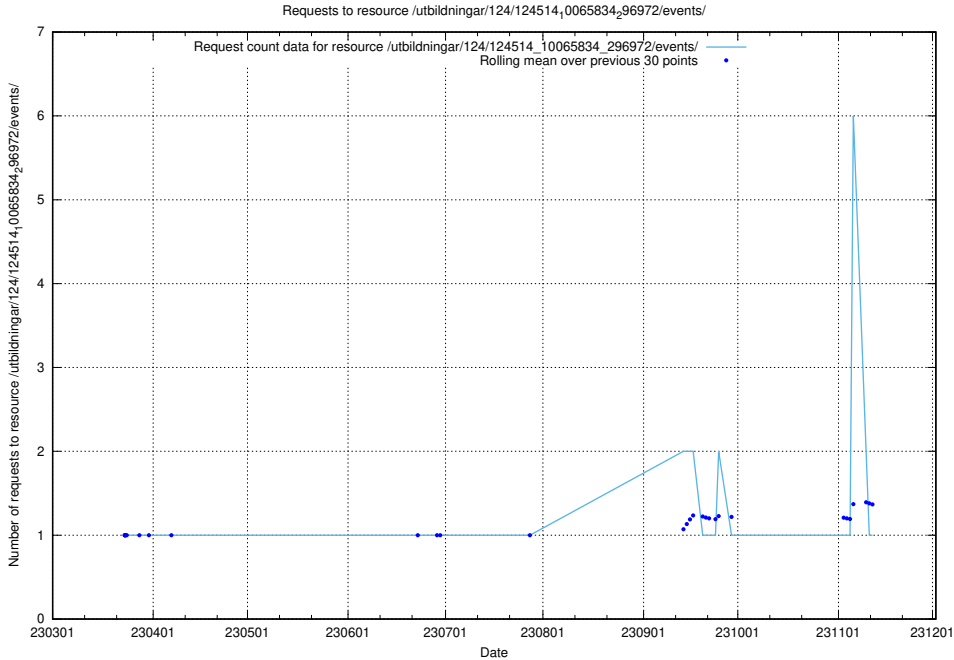

5.3091 Usage of /utbildningar/124/124514_10065834_296972/events/

Here, we count the number of requests to resource /utbildningar/124/124514_10065834_296972/events/