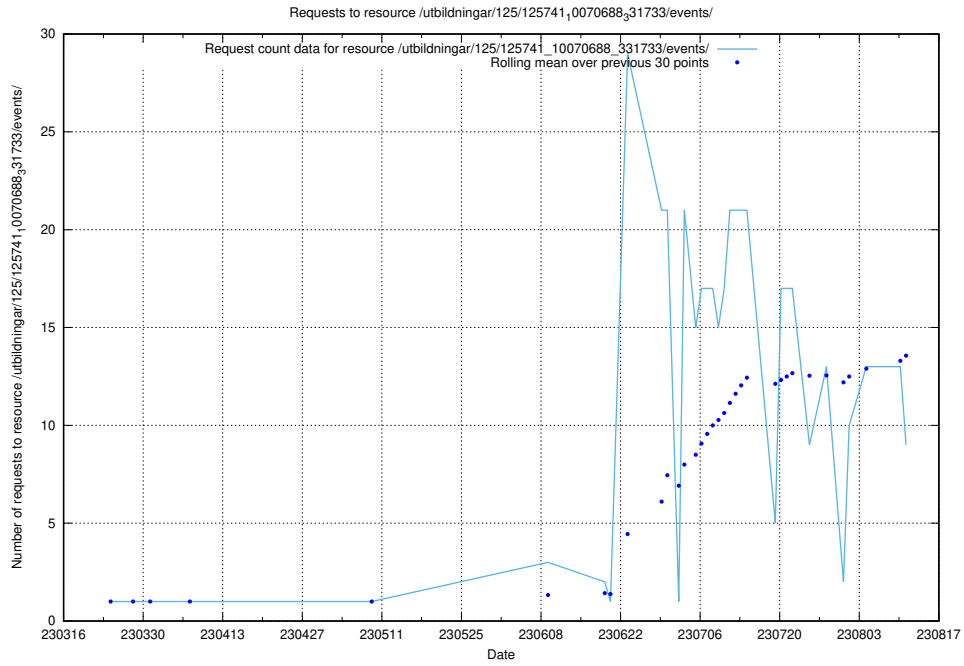

5.28 Usage of /utbildningar/125/125741_10070688_331733/events/

Here, we count the number of requests to resource /utbildningar/125/125741_10070688_331733/events/