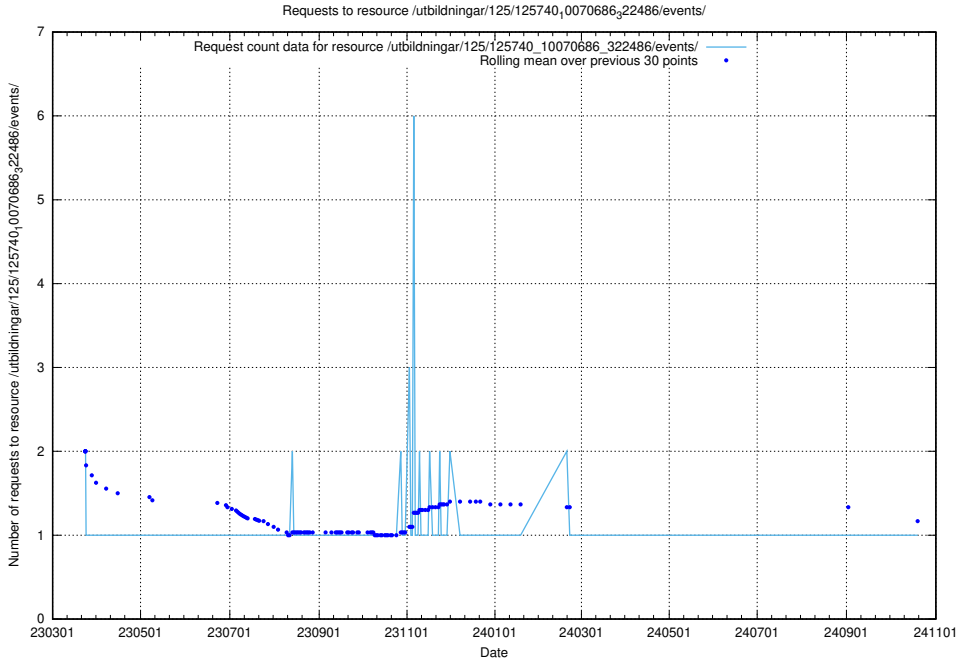

5.7306 Usage of /utbildningar/125/125740_10070686_322486/events/

Here, we count the number of requests to resource /utbildningar/125/125740_10070686_322486/events/