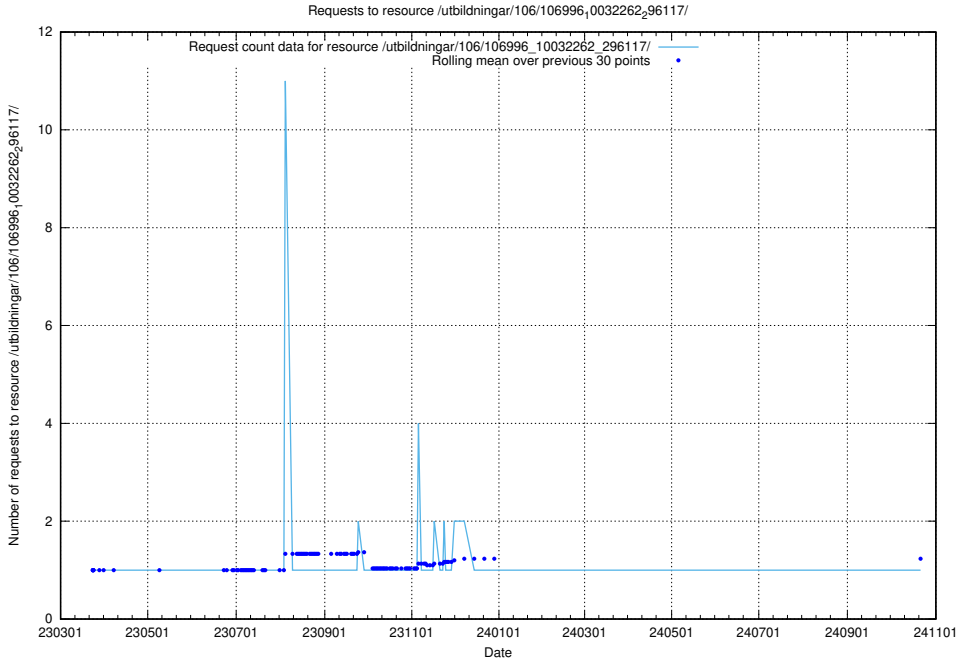

5.6395 Usage of /utbildningar/106/106996_10032262_296117/

Here, we count the number of requests to resource /utbildningar/106/106996_10032262_296117/.