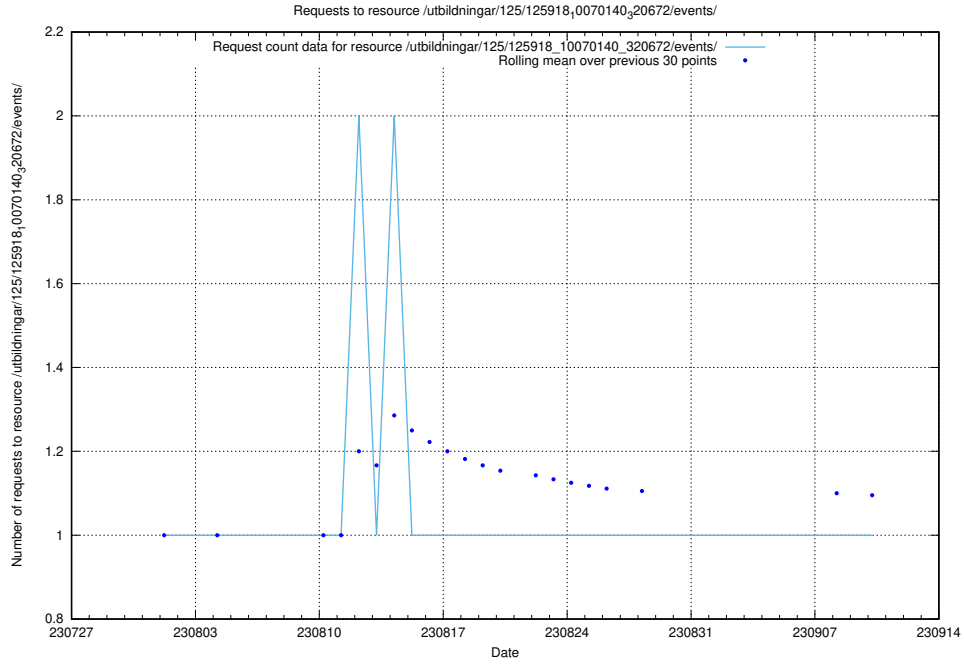

5.5882 Usage of /utbildningar/125/125918_10070140_320672/events/

Here, we count the number of requests to resource /utbildningar/125/125918_10070140_320672/events/