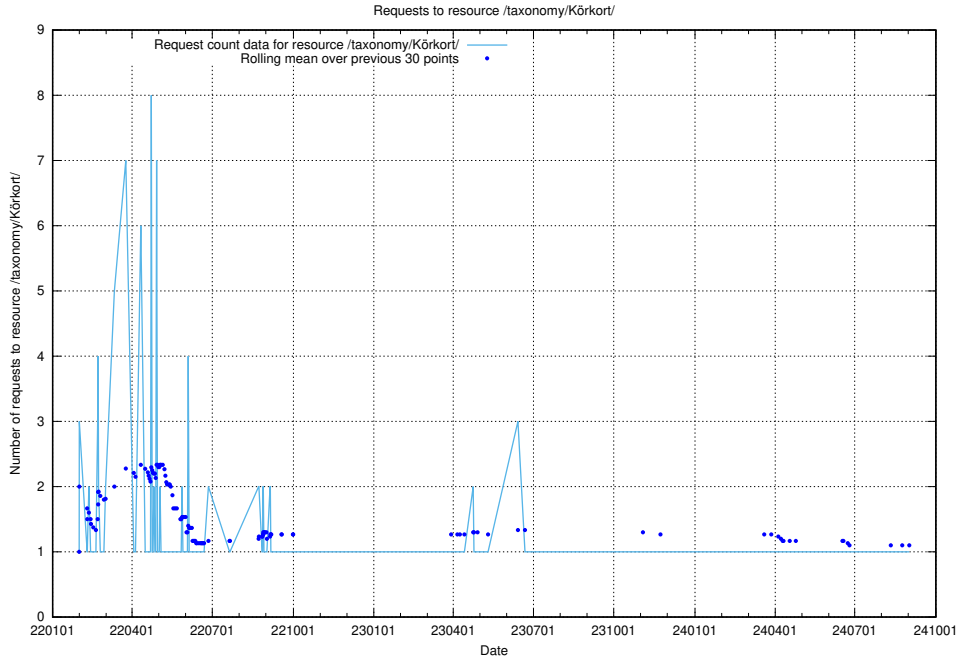

5.4432 Usage of /taxonomy/Körkort/

Here, we count the number of requests to resource /taxonomy/Körkort/.