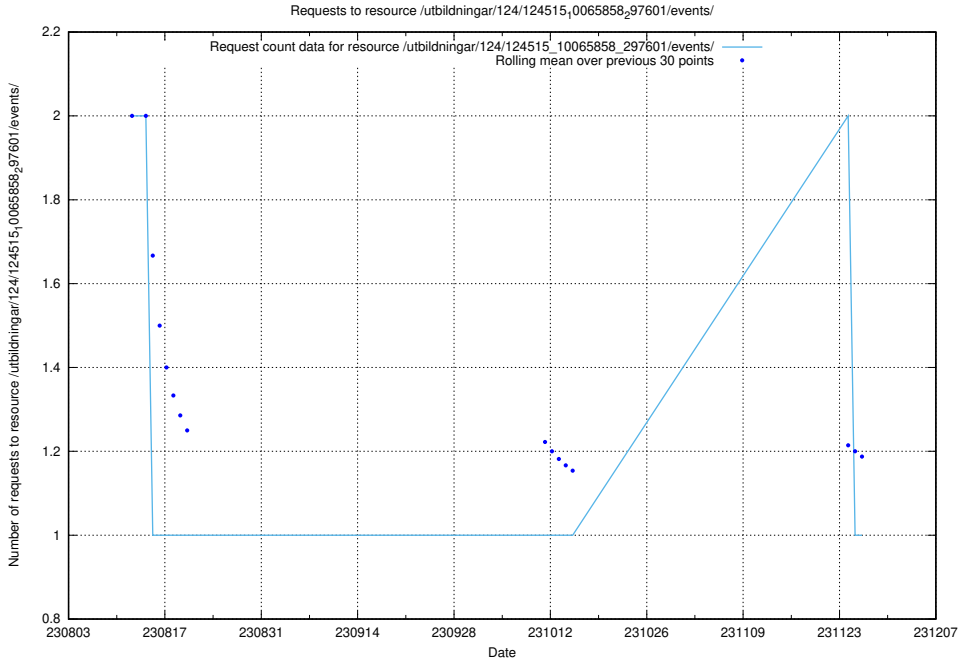

5.5795 Usage of /utbildningar/124/124515_10065858_297601/events/

Here, we count the number of requests to resource /utbildningar/124/124515_10065858_297601/events/