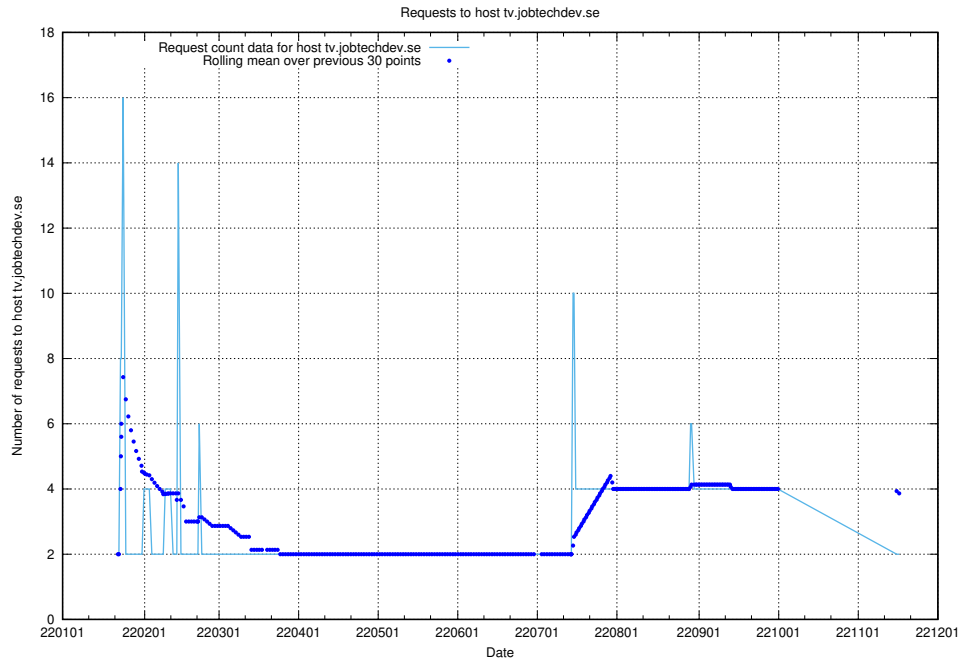

7.590 Usage of tv.jobtechdev.se

Here, we count the number of requests to host tv.jobtechdev.se.