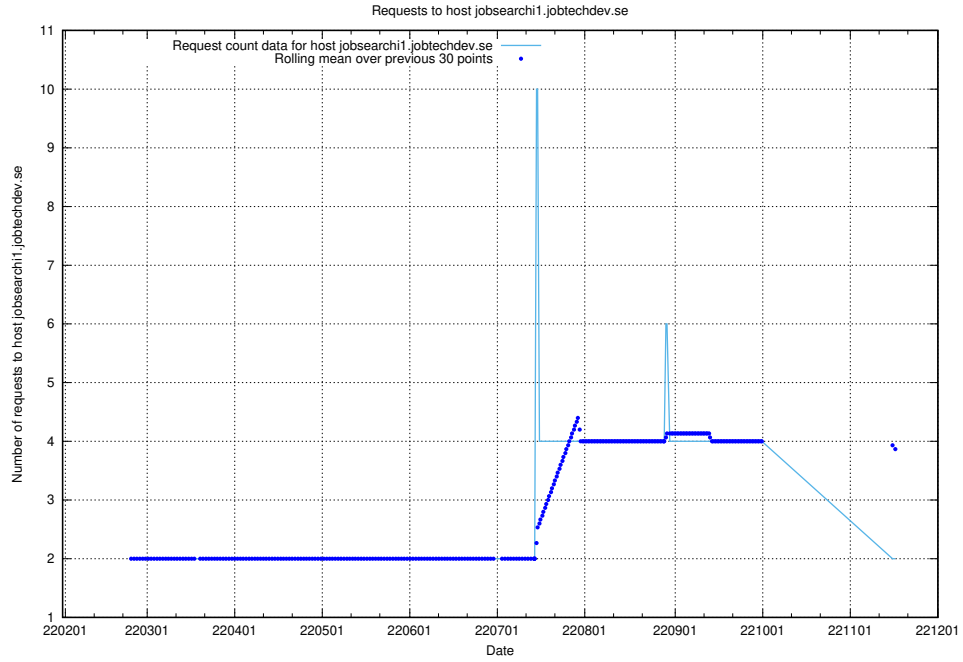

7.515 Usage of jobsearchi1.jobtechdev.se

Here, we count the number of requests to host jobsearchi1.jobtechdev.se.