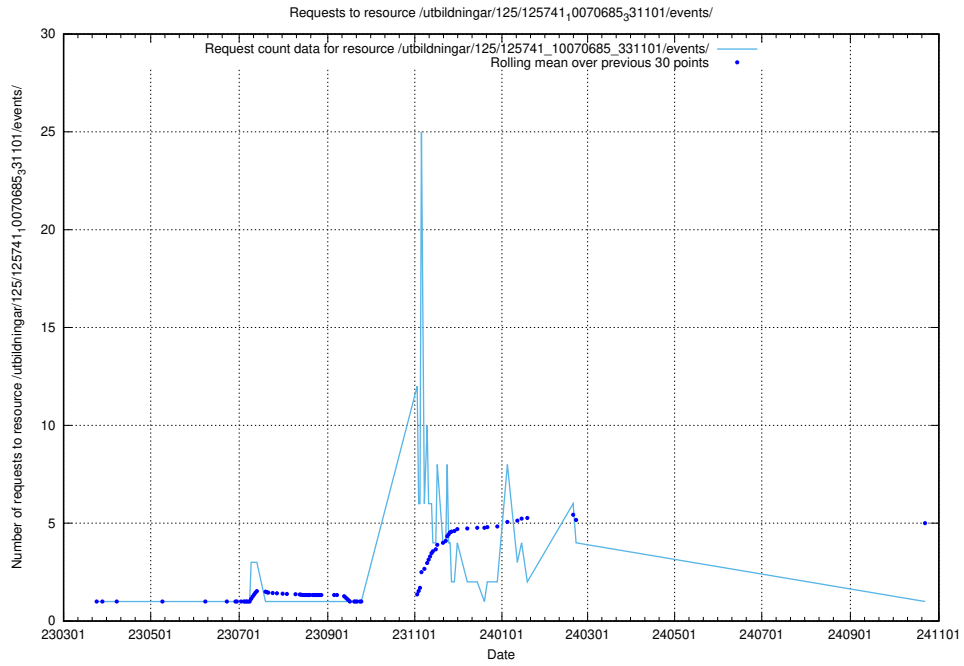

5.7251 Usage of /utbildningar/125/125741_10070685_331101/events/

Here, we count the number of requests to resource /utbildningar/125/125741_10070685_331101/events/