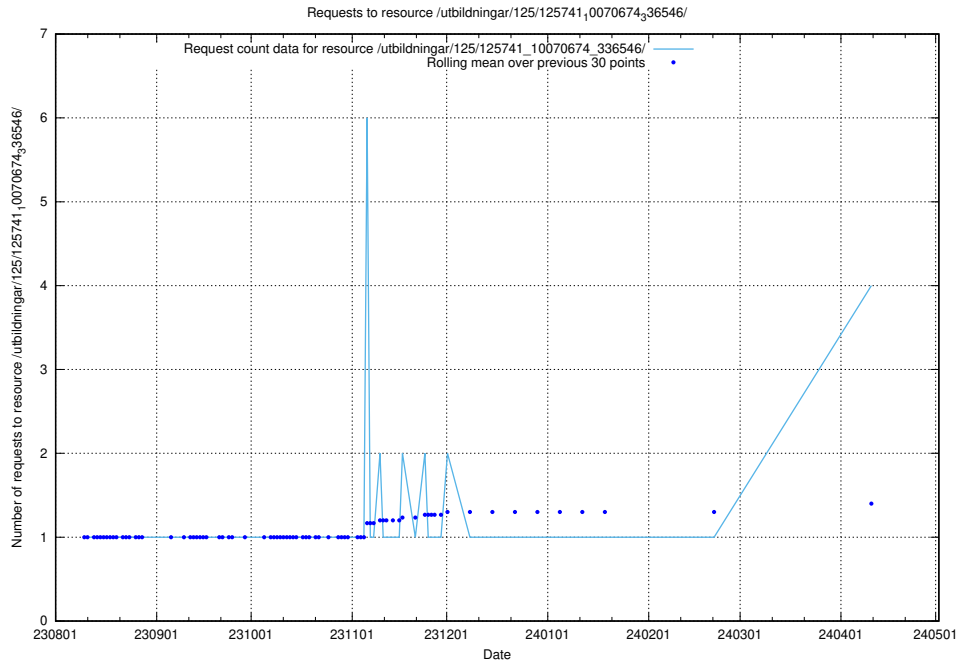

5.327 Usage of /utbildningar/125/125741_10070674_336546/

Here, we count the number of requests to resource /utbildningar/125/125741_10070674_336546/.