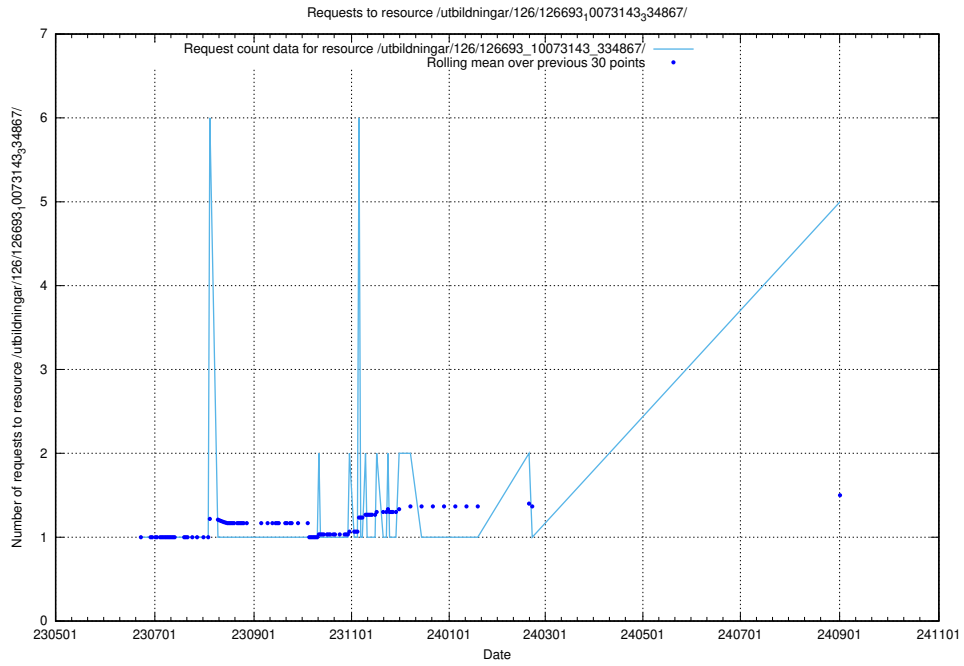

5.234 Usage of /utbildningar/126/126693_10073143_334867/

Here, we count the number of requests to resource /utbildningar/126/126693_10073143_334867/.