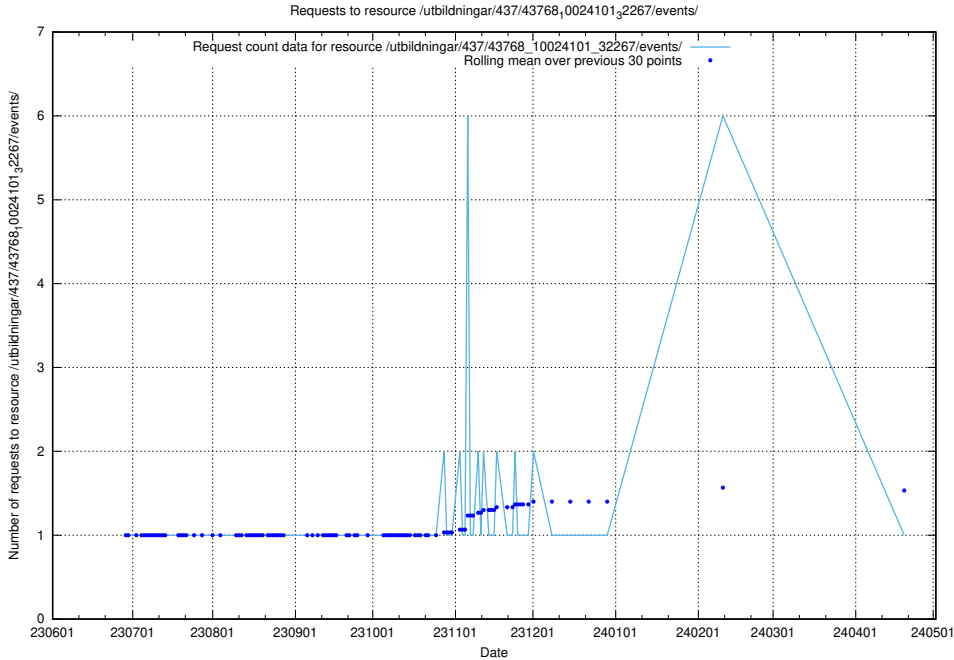

Here, we count the number of requests to resource /utbildningar/438/43808_10024076_30037/.

5.6409 Usage of /utbildningar/437/43768_10024101_32267/events/

Here, we count the number of requests to resource /utbildningar/437/43768_10024101_32267/events/.