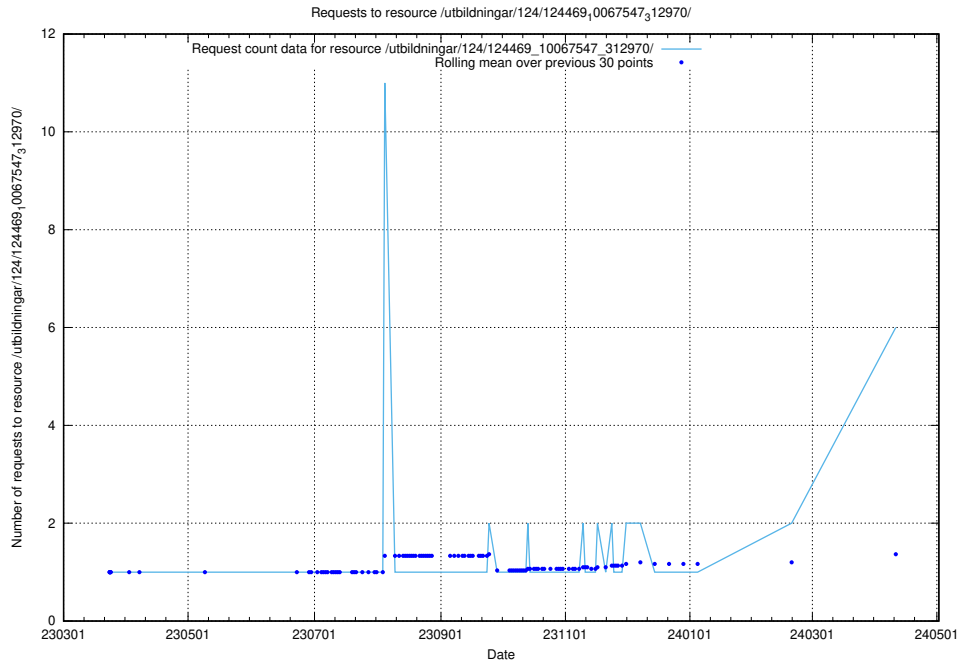

5.94 Usage of /utbildningar/124/124469_10067547_312970/

Here, we count the number of requests to resource /utbildningar/124/124469_10067547_312970/.