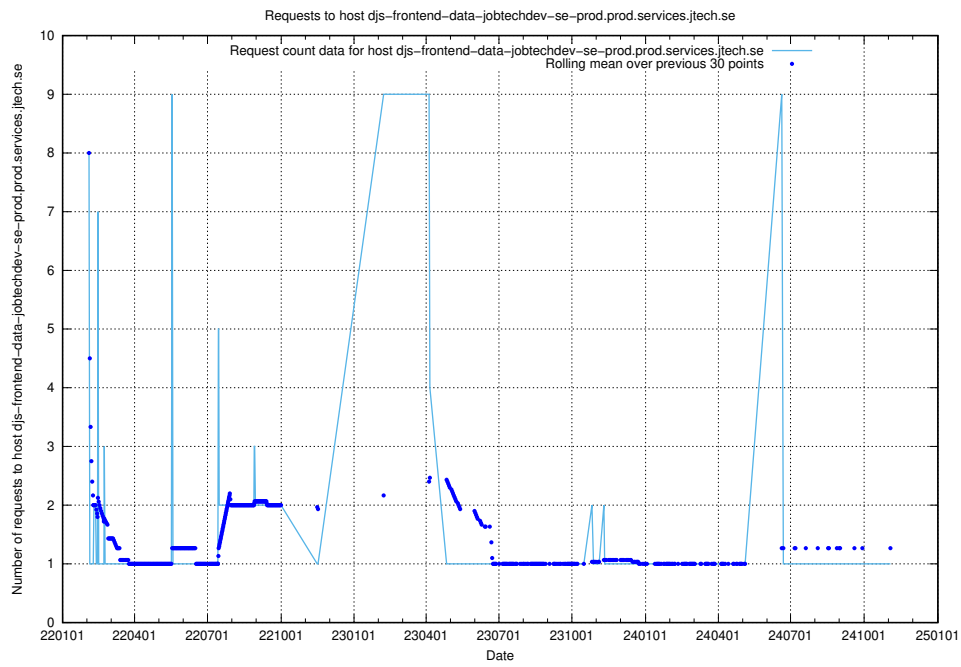

Here, we count the number of requests to host djs-frontend-data-jobtechdev-se-prod.prod.services.jtech.se.

7.663 Usage of lw.jobtechdev.se

Here, we count the number of requests to host lw.jobtechdev.se.