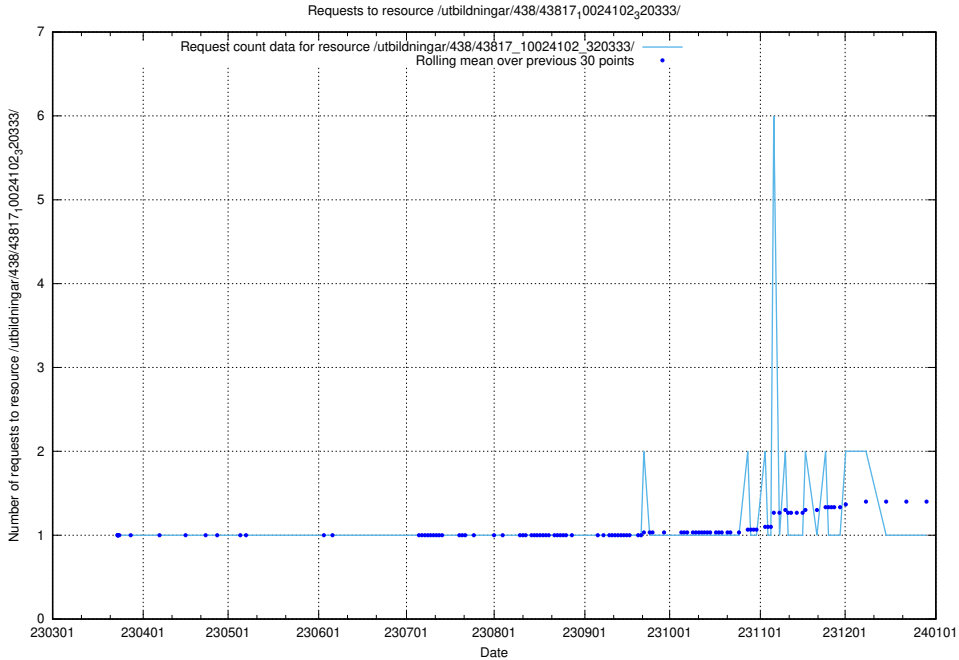

5.7374 Usage of /utbildningar/438/43817_10024102_320333/

Here, we count the number of requests to resource /utbildningar/438/43817_10024102_320333/.