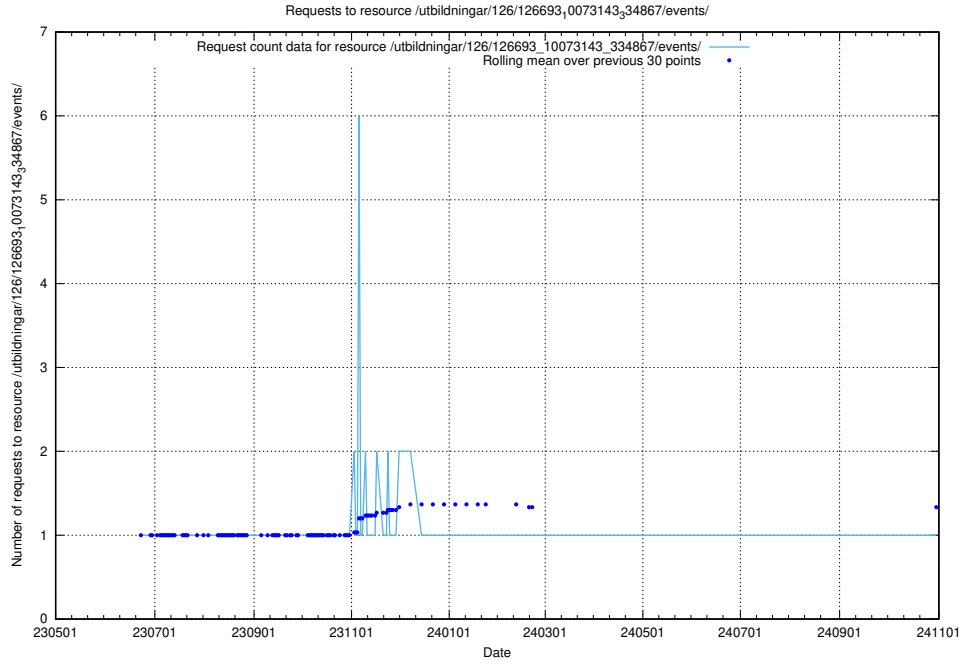

5.6612 Usage of /utbildningar/126/126693_10073143_334867/events/

Here, we count the number of requests to resource /utbildningar/126/126693_10073143_334867/events/