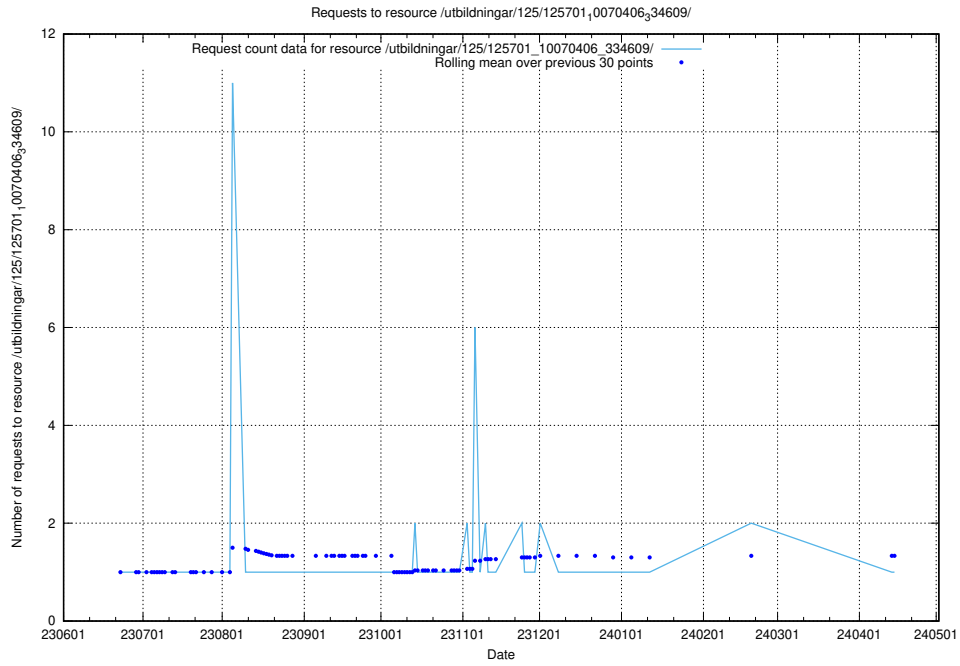

5.6667 Usage of /utbildningar/125/125701_10070406_334609/

Here, we count the number of requests to resource /utbildningar/125/125701_10070406_334609/.