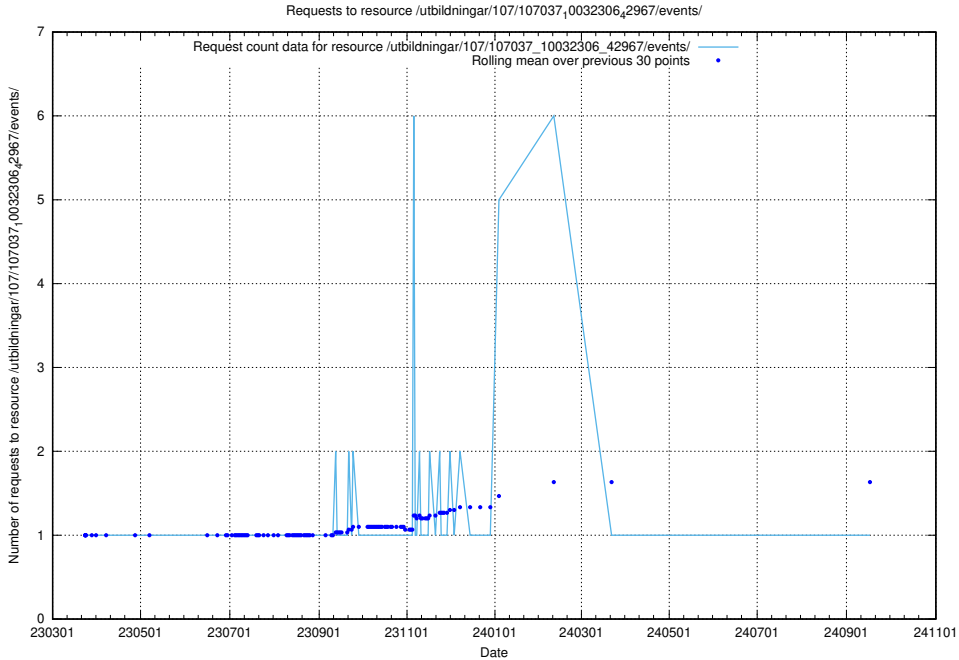

5.6349 Usage of /utbildningar/107/107037_10032306_42967/events/

Here, we count the number of requests to resource /utbildningar/107/107037_10032306_42967/events/.