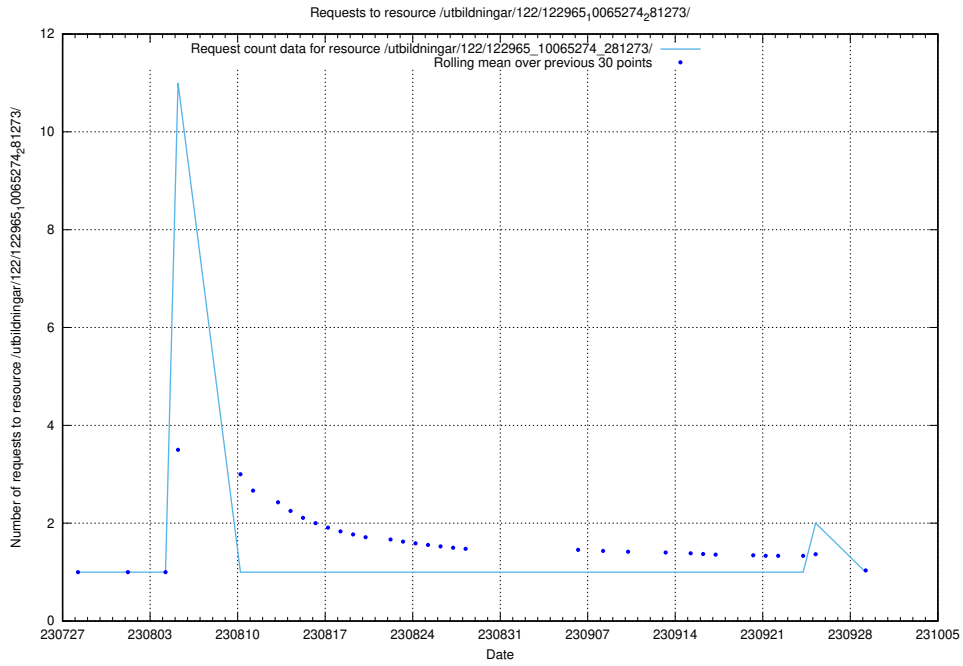

5.5903 Usage of /utbildningar/122/122965_10065274_281273/

Here, we count the number of requests to resource /utbildningar/122/122965_10065274_281273/.