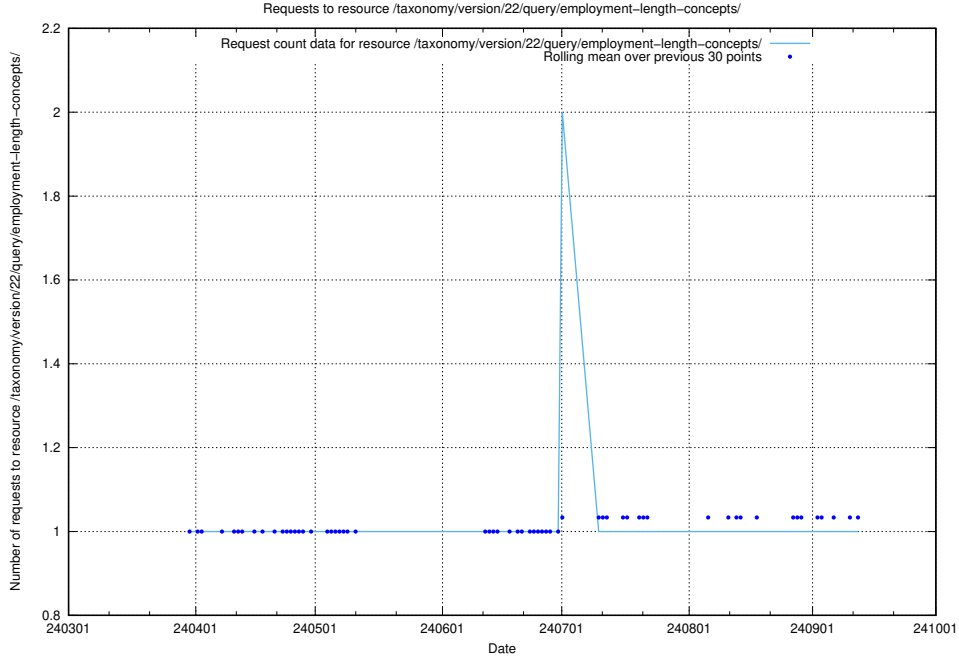

5.2604 Usage of /taxonomy/version/22/query/employment-length-concepts/

Here, we count the number of requests to resource /taxonomy/version/22/query/employment-length-concepts/.