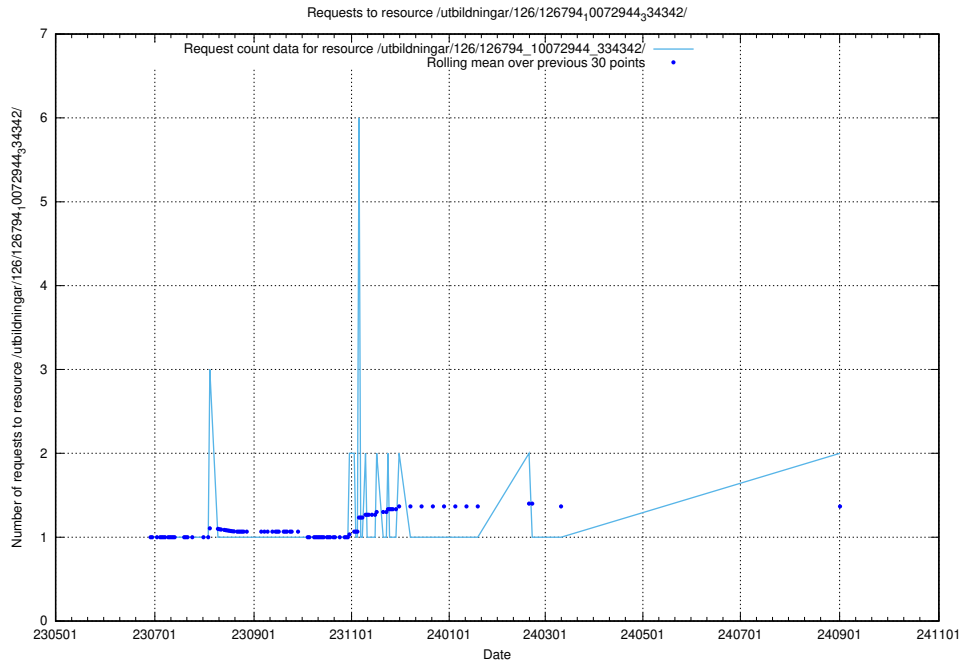

5.907 Usage of /utbildningar/126/126794_10072944_334342/

Here, we count the number of requests to resource /utbildningar/126/126794_10072944_334342/.