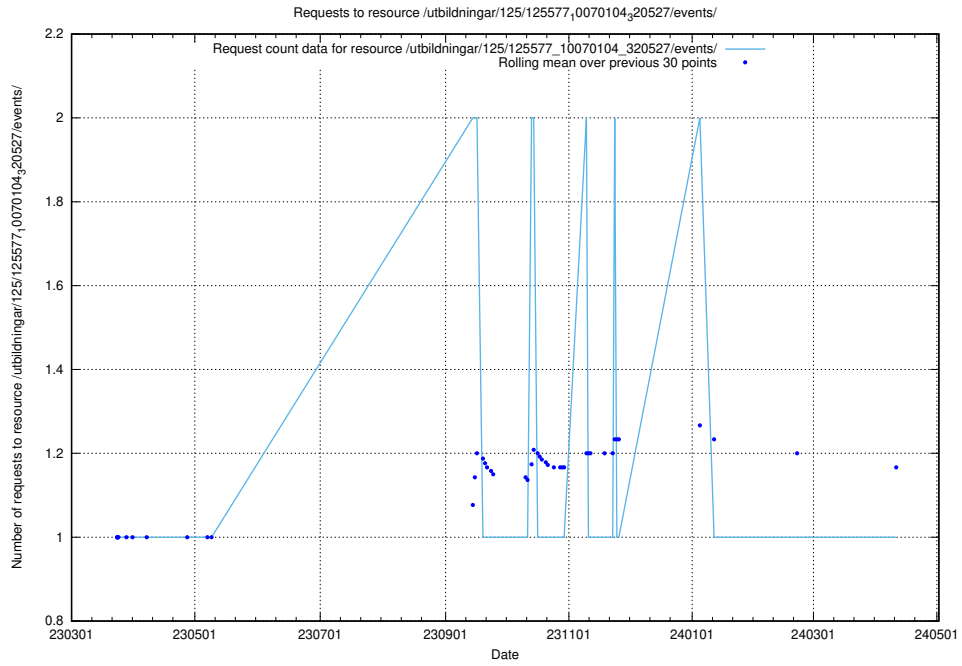

5.1160 Usage of /utbildningar/125/125577_10070104_320527/events/

Here, we count the number of requests to resource /utbildningar/125/125577_10070104_320527/events/