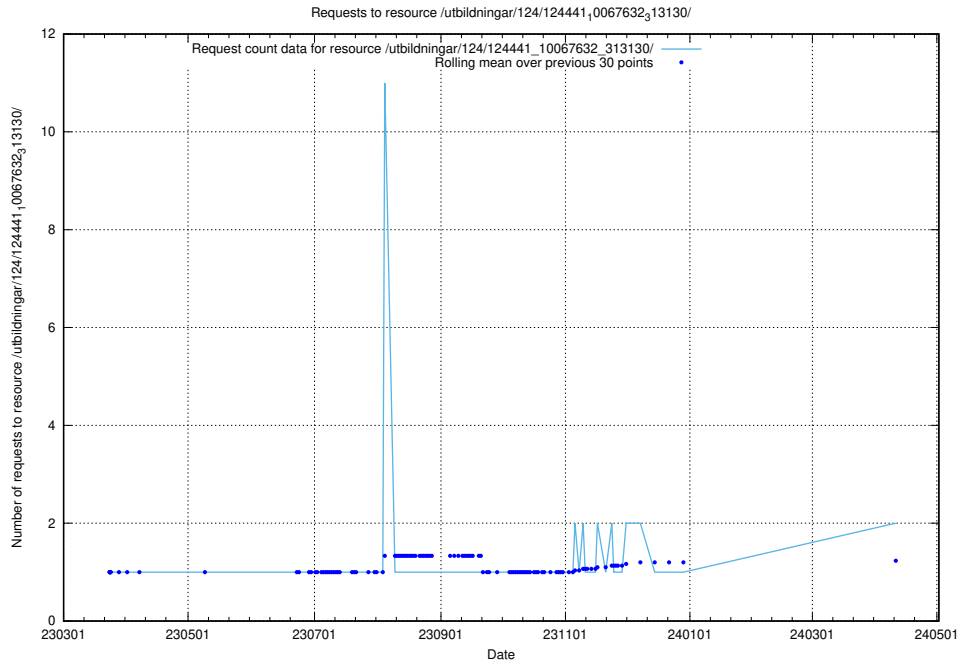

Here, we count the number of requests to resource /utbildningar/utb_emil/124/124521_10066304_308429/events/

5.763 Usage of /utbildningar/124/124441_10067632_313130/

Here, we count the number of requests to resource /utbildningar/124/124441_10067632_313130/.