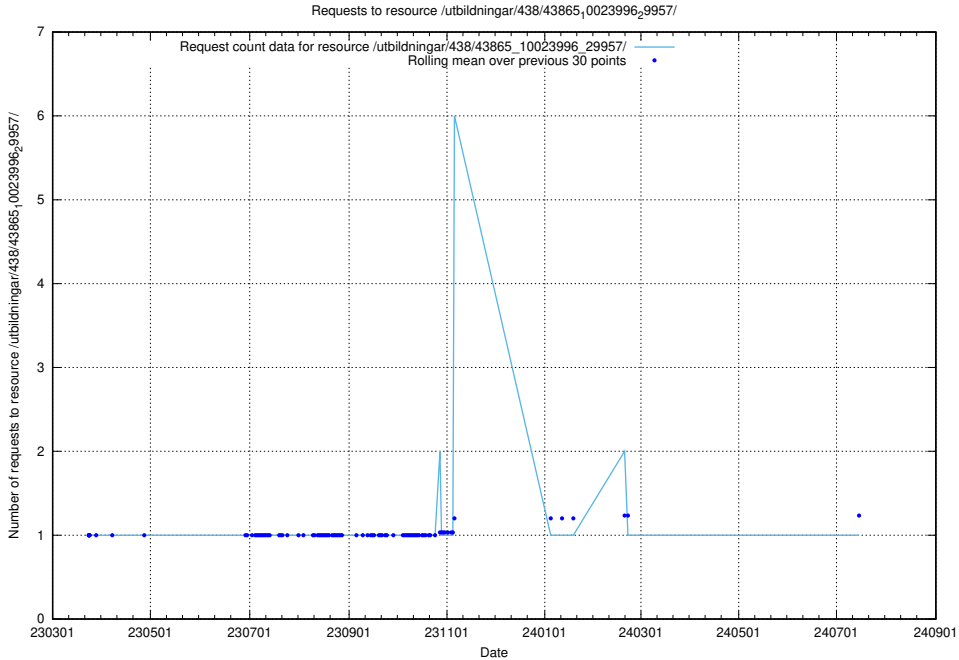

5.7353 Usage of /utbildningar/438/43865_10023996_29957/

Here, we count the number of requests to resource /utbildningar/438/43865_10023996_29957/.