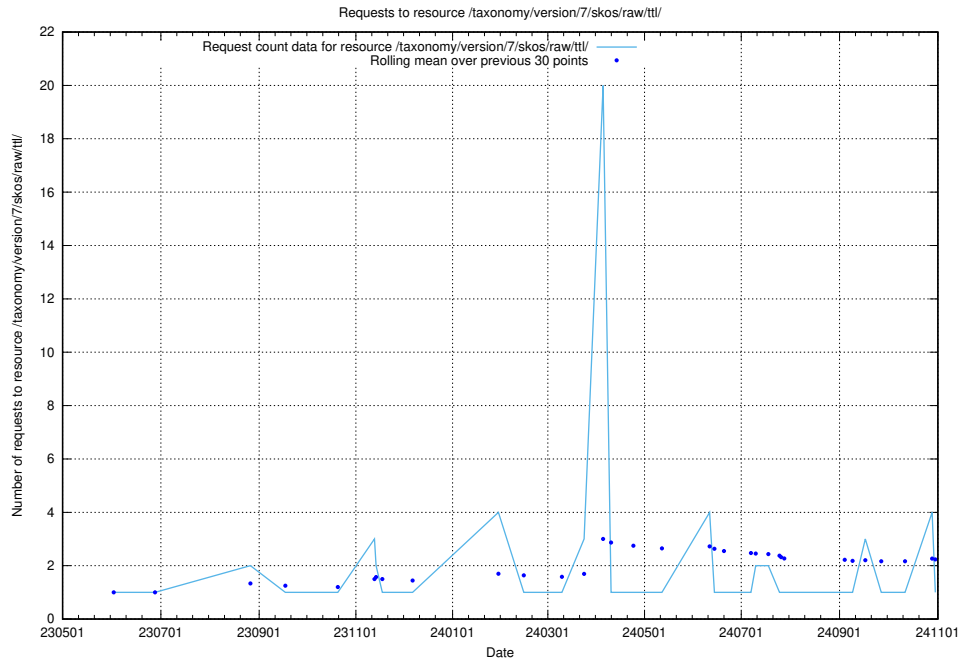

5.6900 Usage of /taxonomy/version/7/skos/raw/ttl/

Here, we count the number of requests to resource /taxonomy/version/7/skos/raw/ttl/.