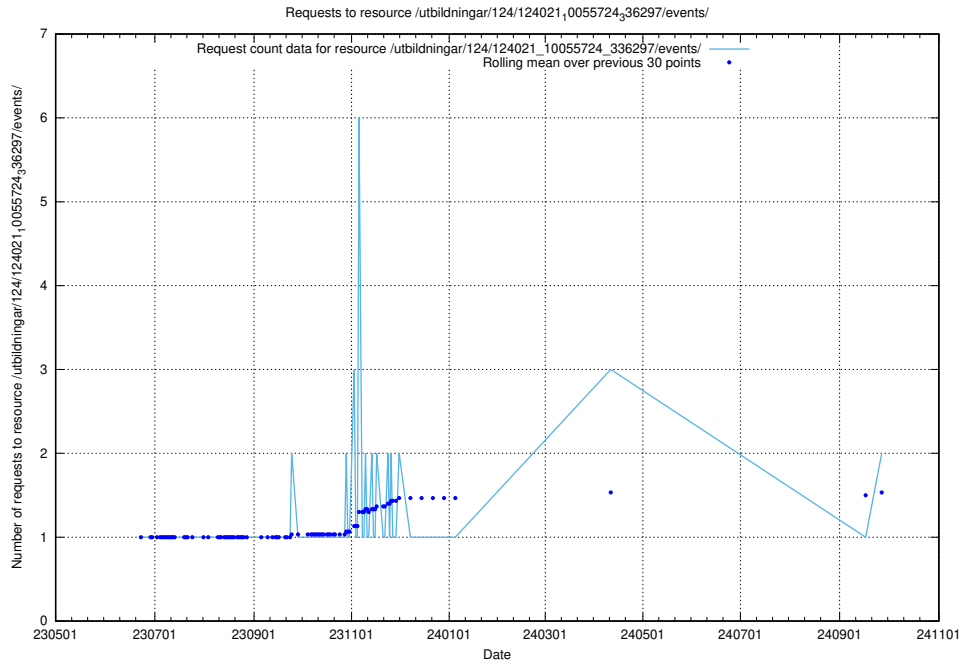

5.951 Usage of /utbildningar/124/124021_10055724_336297/events/

Here, we count the number of requests to resource /utbildningar/124/124021_10055724_336297/events/