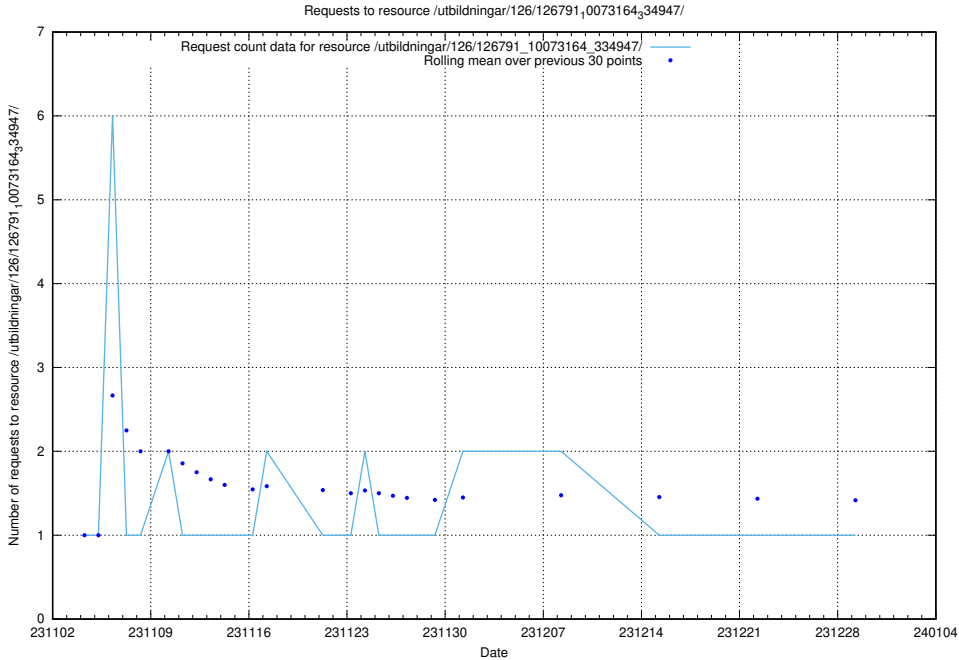

5.5119 Usage of /utbildningar/126/126791_10073164_334947/

Here, we count the number of requests to resource /utbildningar/126/126791_10073164_334947/.