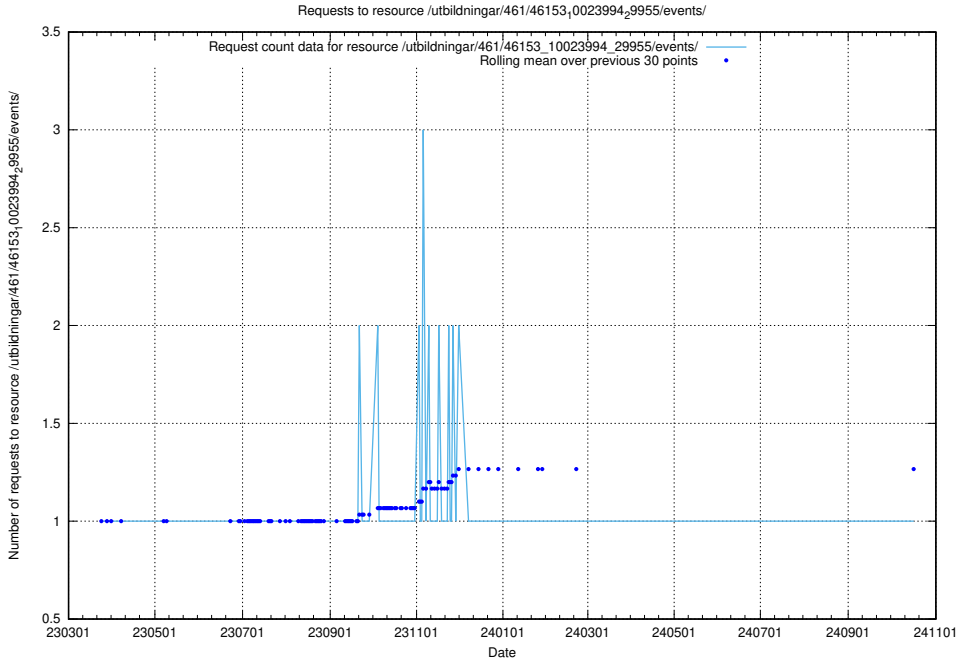

5.7177 Usage of /utbildningar/461/46153_10023994_29955/events/

Here, we count the number of requests to resource /utbildningar/461/46153_10023994_29955/events/.