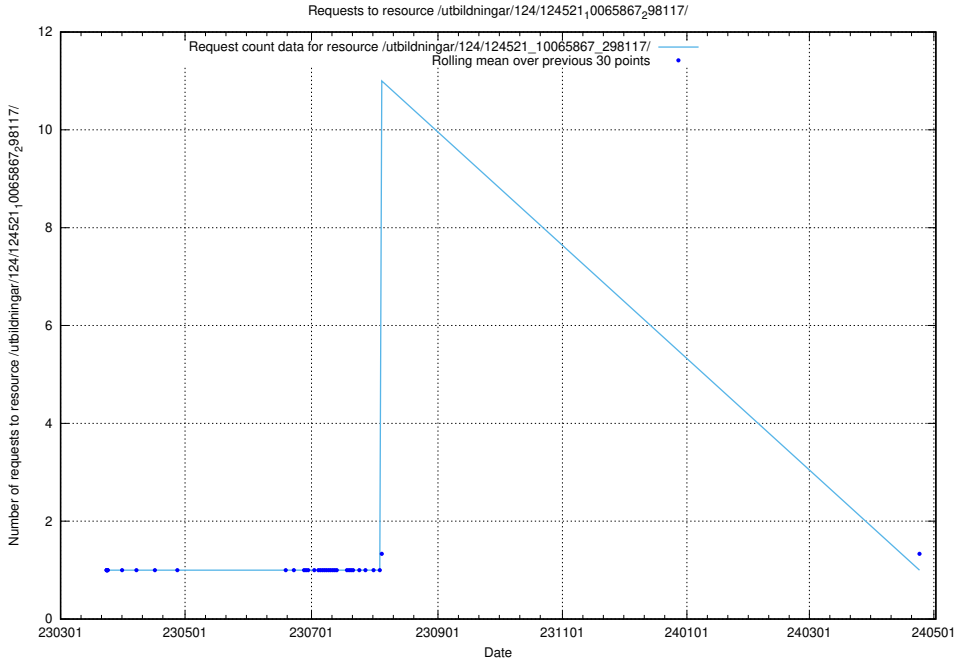

5.1820 Usage of /utbildningar/124/124521_10065867_298117/

Here, we count the number of requests to resource /utbildningar/124/124521_10065867_298117/.