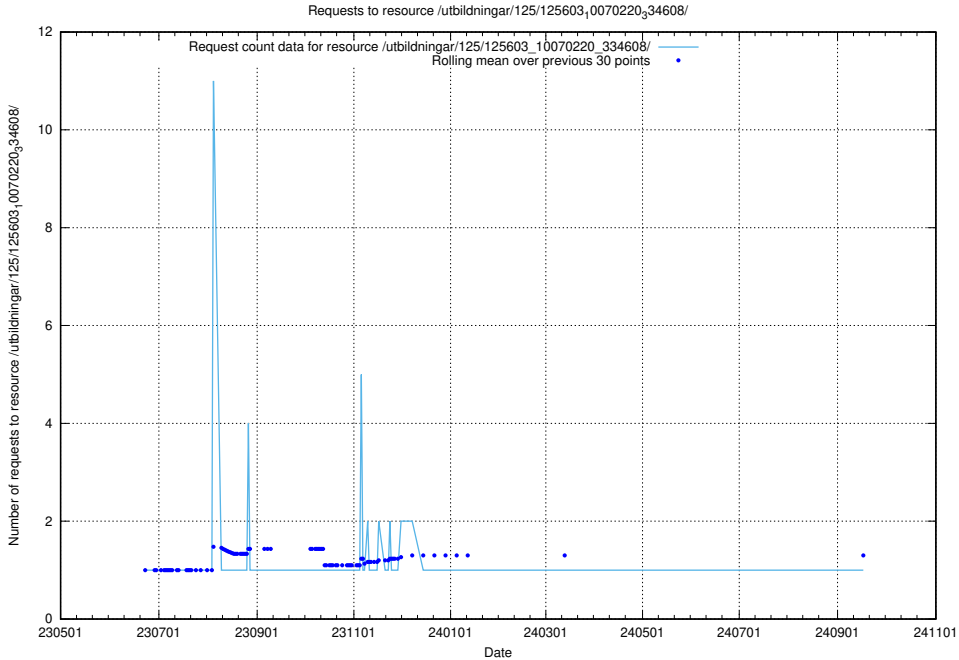

5.6682 Usage of /utbildningar/125/125603_10070220_334608/

Here, we count the number of requests to resource /utbildningar/125/125603_10070220_334608/.