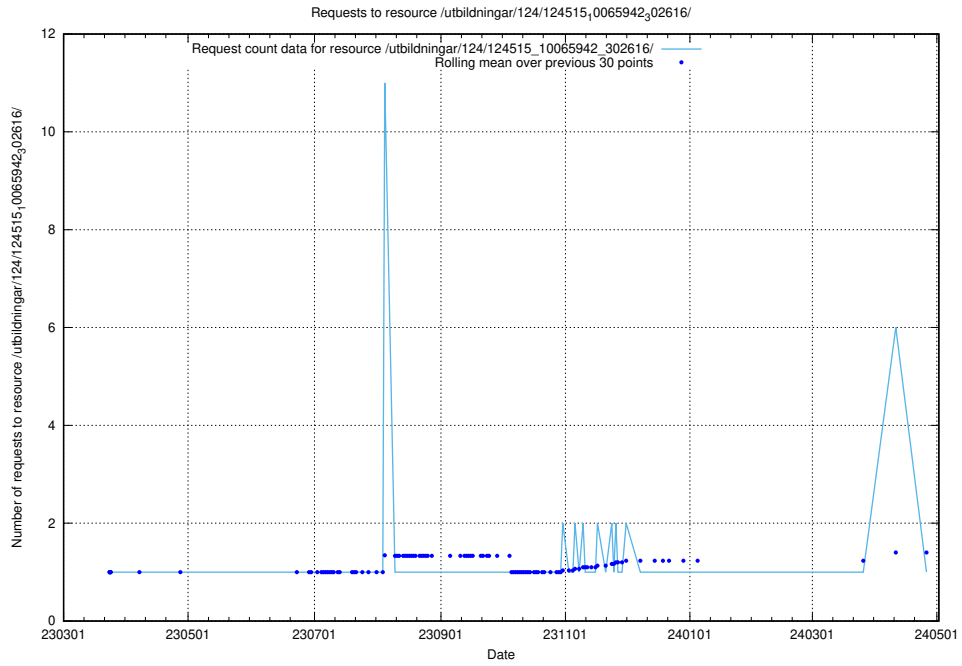

5.2549 Usage of /utbildningar/124/124515_10065942_302616/

Here, we count the number of requests to resource /utbildningar/124/124515_10065942_302616/.