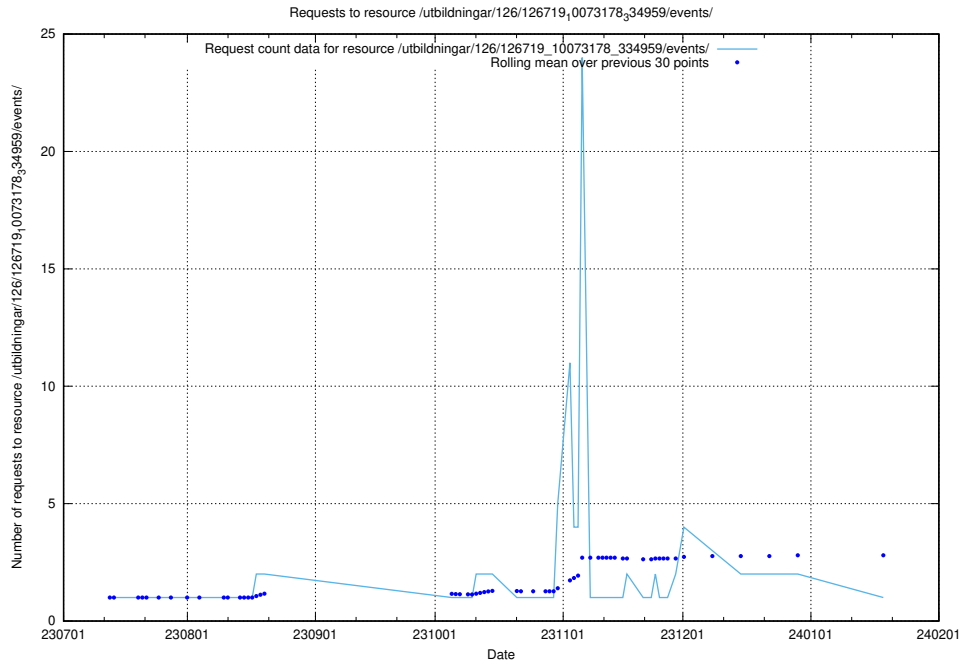

5.6103 Usage of /utbildningar/126/126719_10073178_334959/events/

Here, we count the number of requests to resource /utbildningar/126/126719_10073178_334959/events/