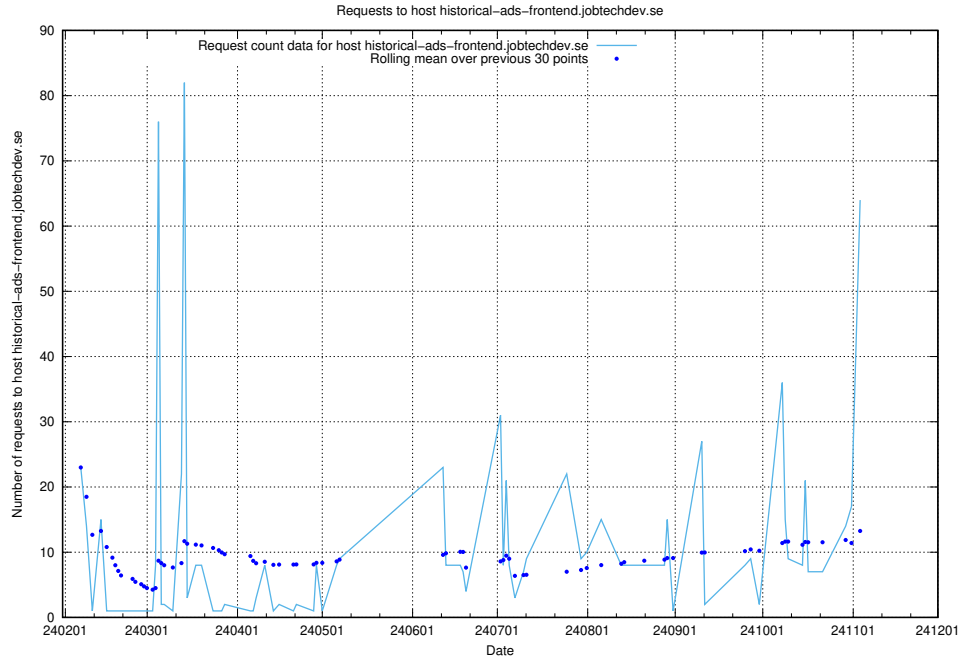

7.25 Usage of historical-ads-frontend.jobtechdev.se

Here, we count the number of requests to host historical-ads-frontend.jobtechdev.se.