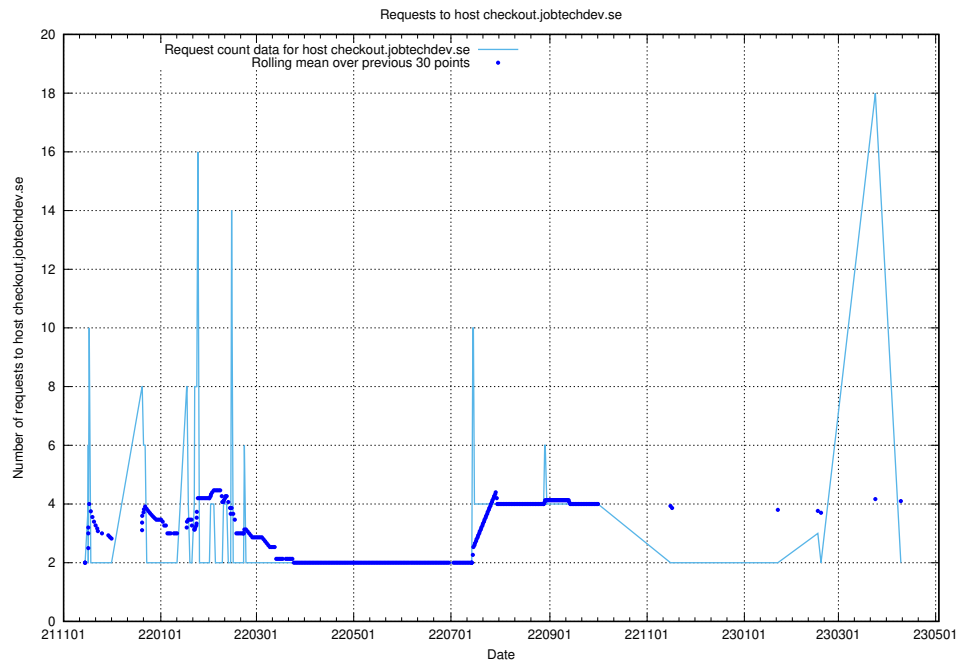

7.279 Usage of checkout.jobtechdev.se

Here, we count the number of requests to host checkout.jobtechdev.se.