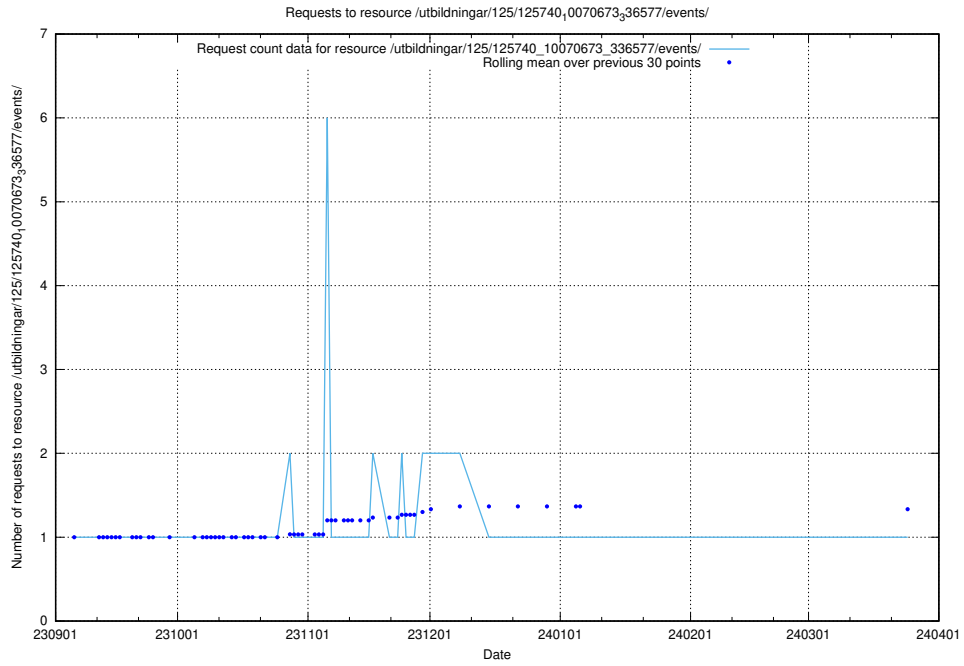

5.5660 Usage of /utbildningar/125/125740_10070673_336577/events/

Here, we count the number of requests to resource /utbildningar/125/125740_10070673_336577/events/