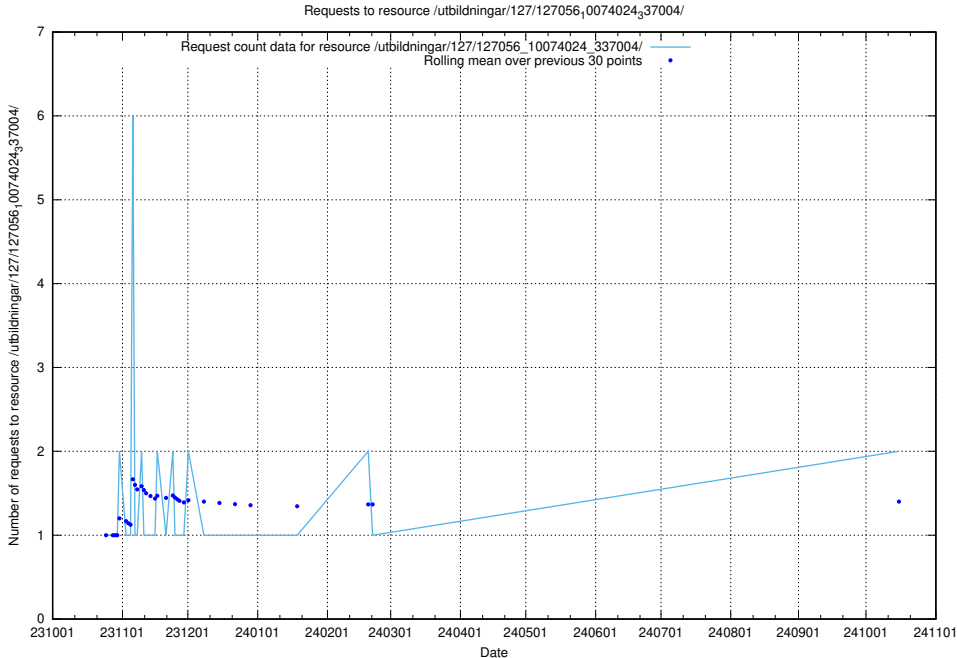

5.808 Usage of /utbildningar/127/127056_10074024_337004/

Here, we count the number of requests to resource /utbildningar/127/127056_10074024_337004/.