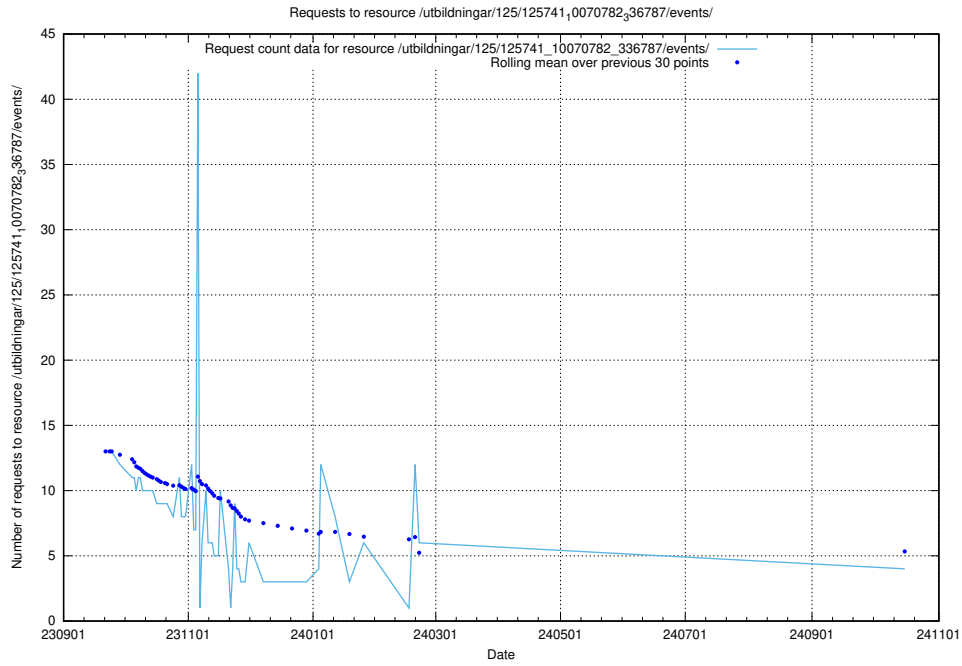

5.321 Usage of /utbildningar/125/125741_10070782_336787/events/

Here, we count the number of requests to resource /utbildningar/125/125741_10070782_336787/events/

5.322 Usage of /availability/20230726/

Here, we count the number of requests to resource /availability/20230726/.