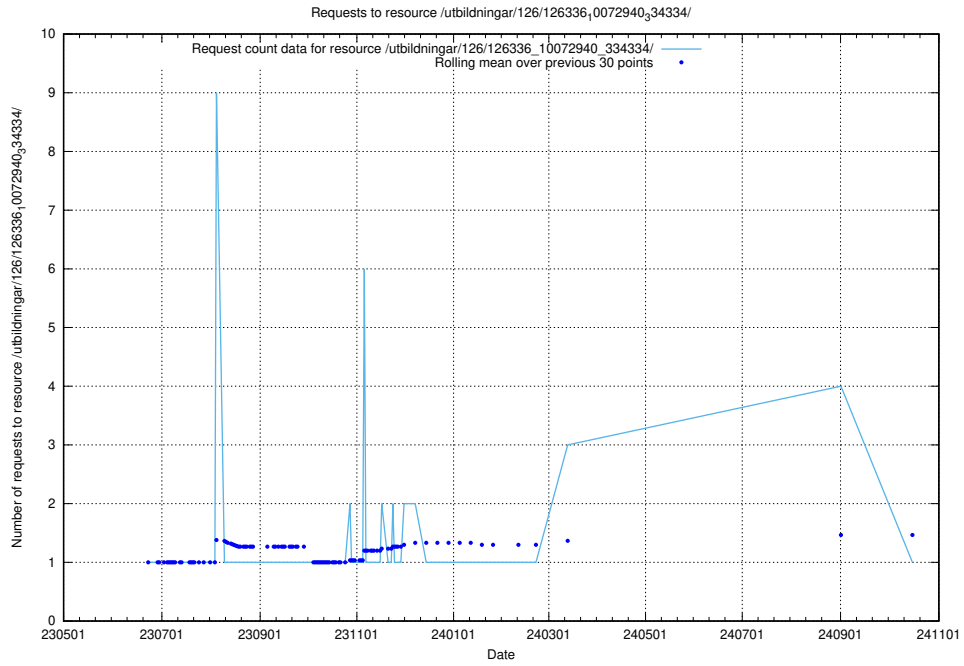

5.6630 Usage of /utbildningar/126/126336_10072940_334334/

Here, we count the number of requests to resource /utbildningar/126/126336_10072940_334334/.