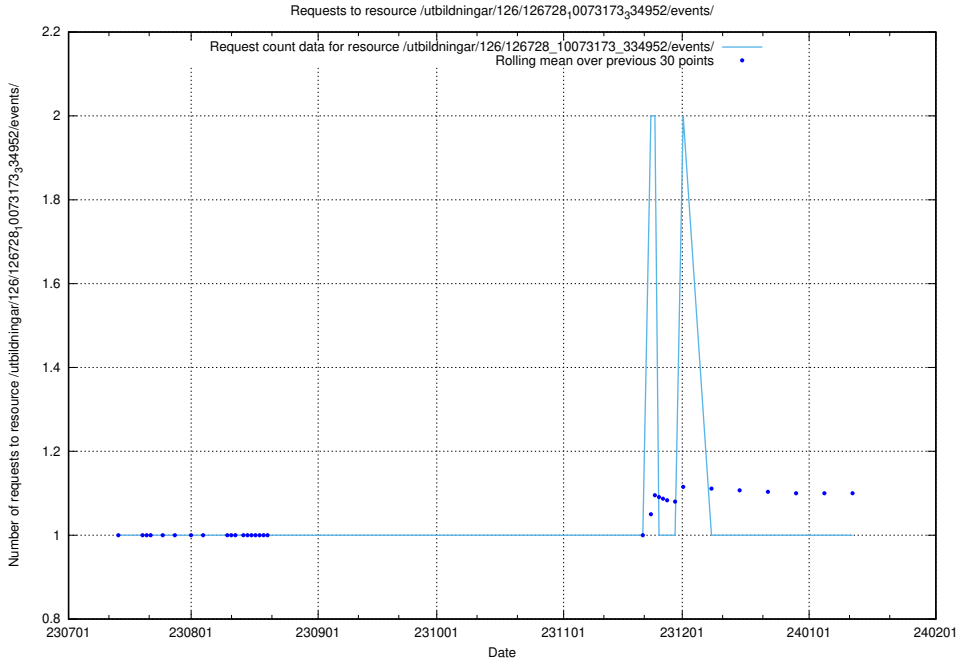

Here, we count the number of requests to resource /utbildningar/126/126728_10073173_334952/events/

5.6066 Usage of /utbildningar/126/126728_10073173_334952/

Here, we count the number of requests to resource /utbildningar/126/126728_10073173_334952/.