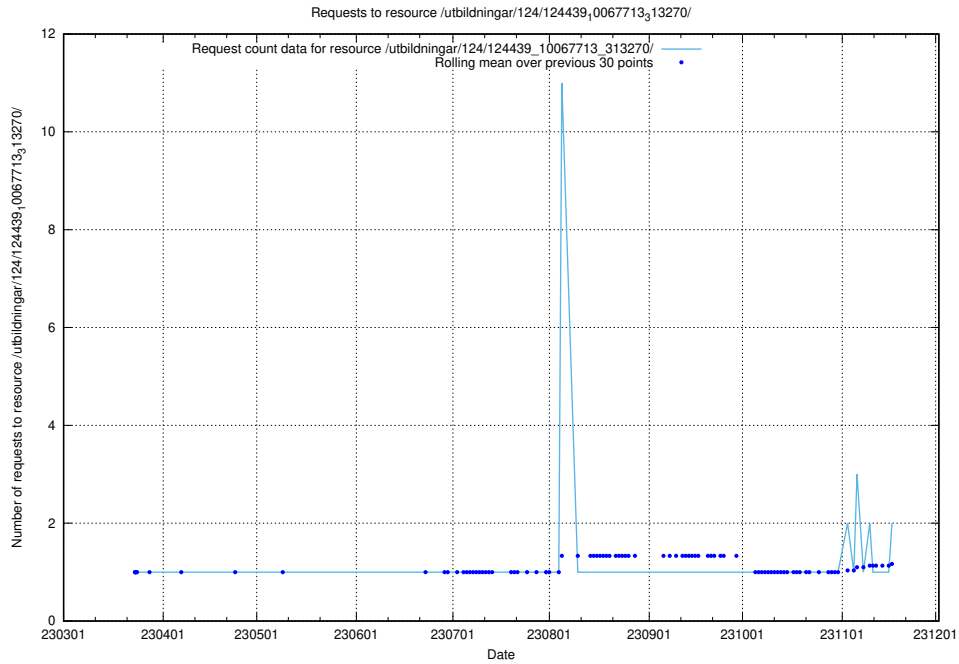

5.764 Usage of /utbildningar/124/124439_10067713_313270/

Here, we count the number of requests to resource /utbildningar/124/124439_10067713_313270/.