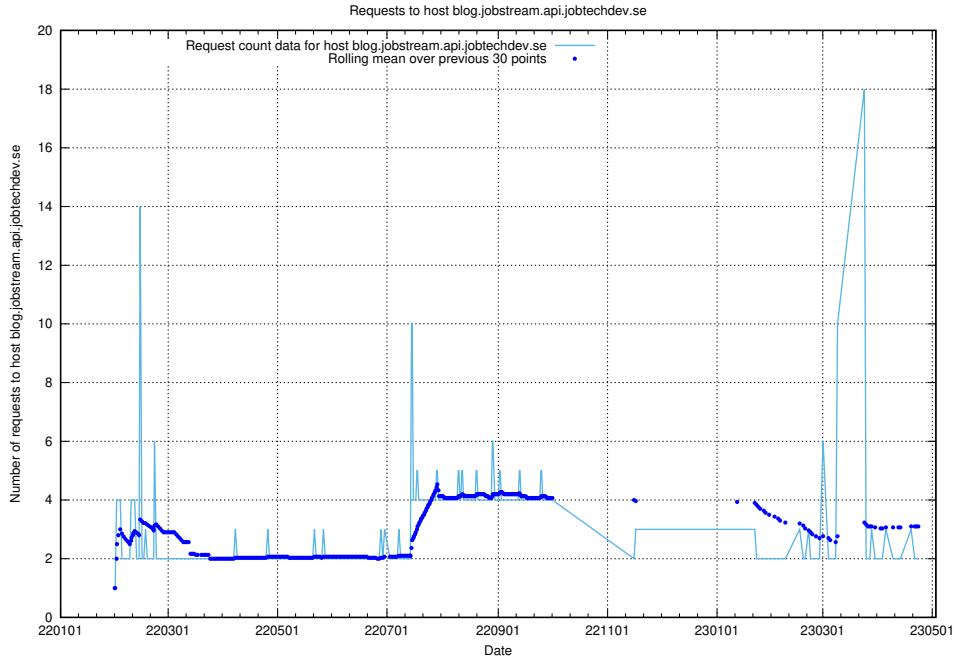

7.573 Usage of `blog.jobstream.api.jobtechdev.se`

Here, we count the number of requests to host `blog.jobstream.api.jobtechdev.se`.