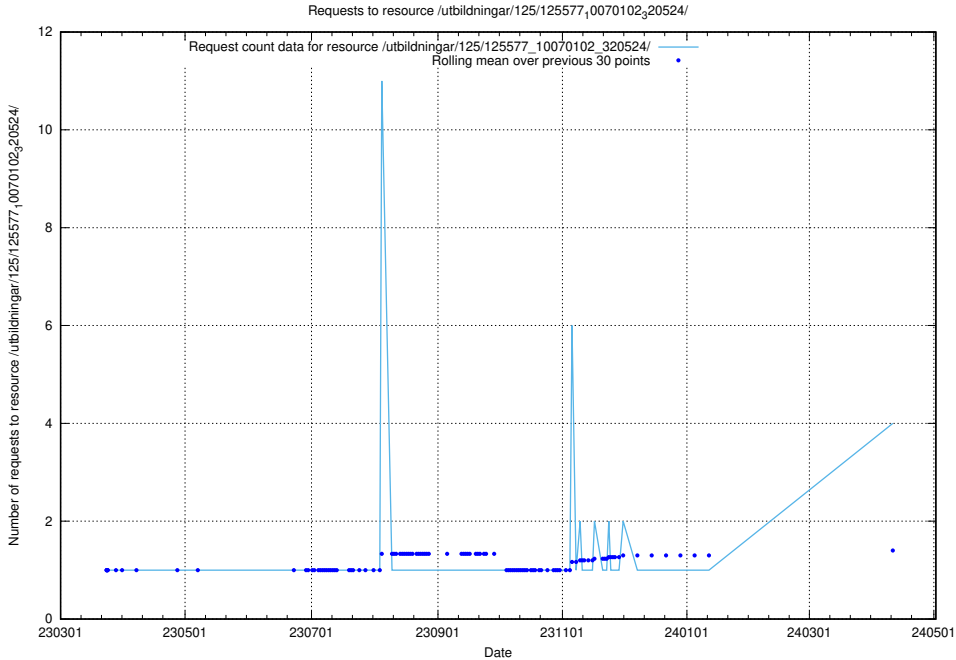

5.259 Usage of /utbildningar/125/125577_10070102_320524/

Here, we count the number of requests to resource /utbildningar/125/125577_10070102_320524/.