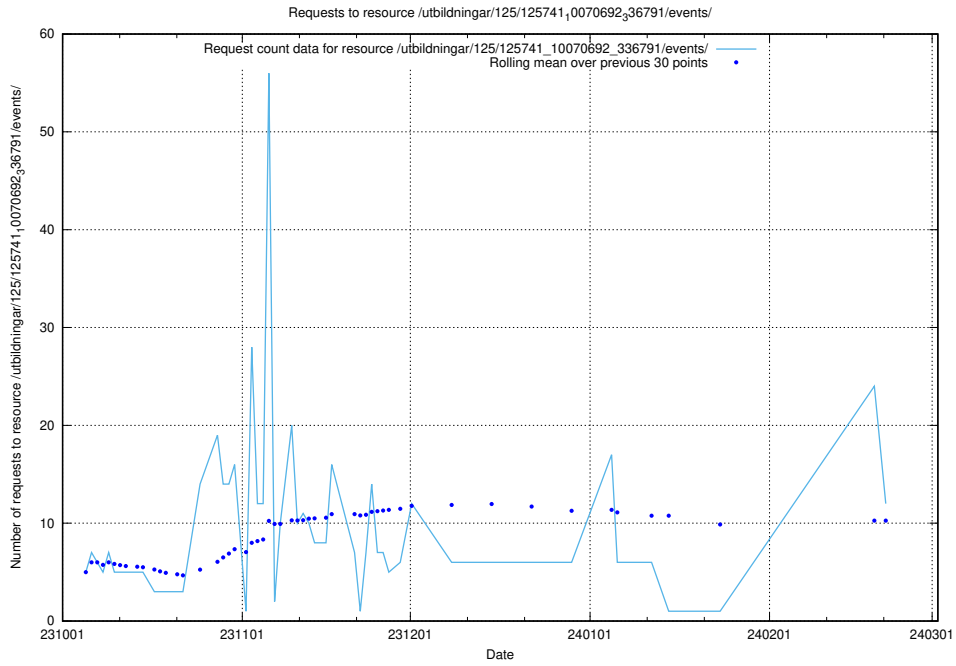

5.14 Usage of /utbildningar/125/125741_10070692_336791/events/

Here, we count the number of requests to resource /utbildningar/125/125741_10070692_336791/events/