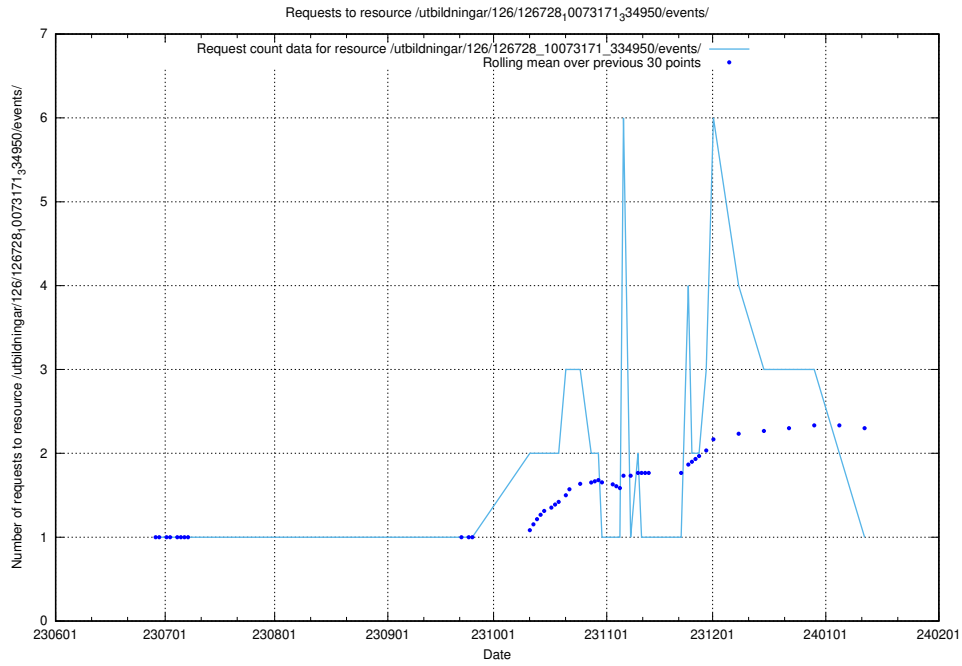

5.6425 Usage of /utbildningar/126/126728_10073171_334950/events/

Here, we count the number of requests to resource /utbildningar/126/126728_10073171_334950/events/