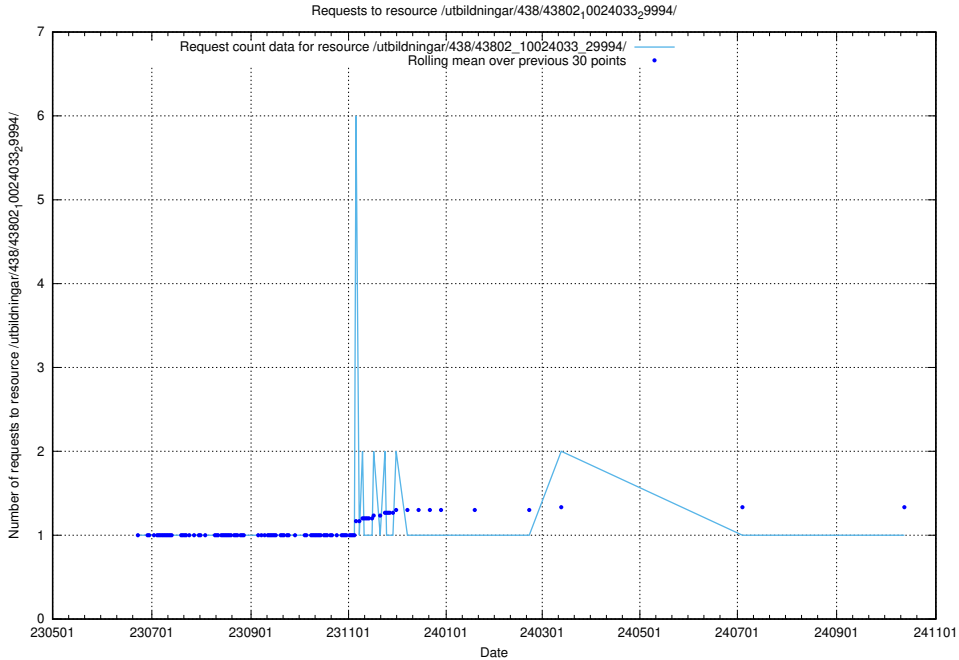

5.6557 Usage of /utbildningar/438/43802_10024033_29994/

Here, we count the number of requests to resource /utbildningar/438/43802_10024033_29994/.