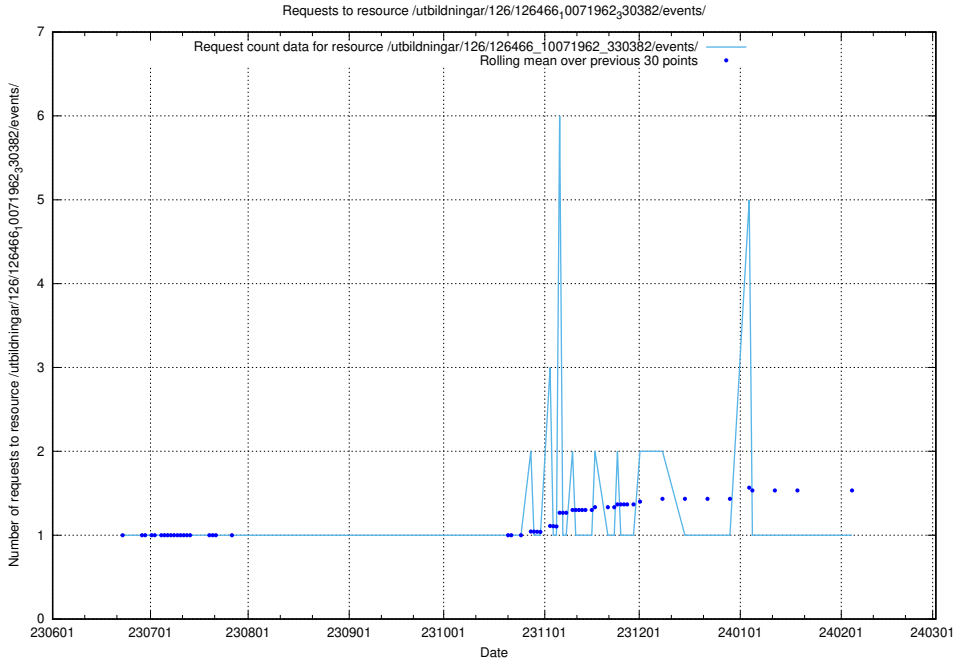

5.6619 Usage of /utbildningar/126/126466_10071962_330382/events/

Here, we count the number of requests to resource /utbildningar/126/126466_10071962_330382/events/

5.6620 Usage of /utbildningar/126/126465_10071860_329840/events/