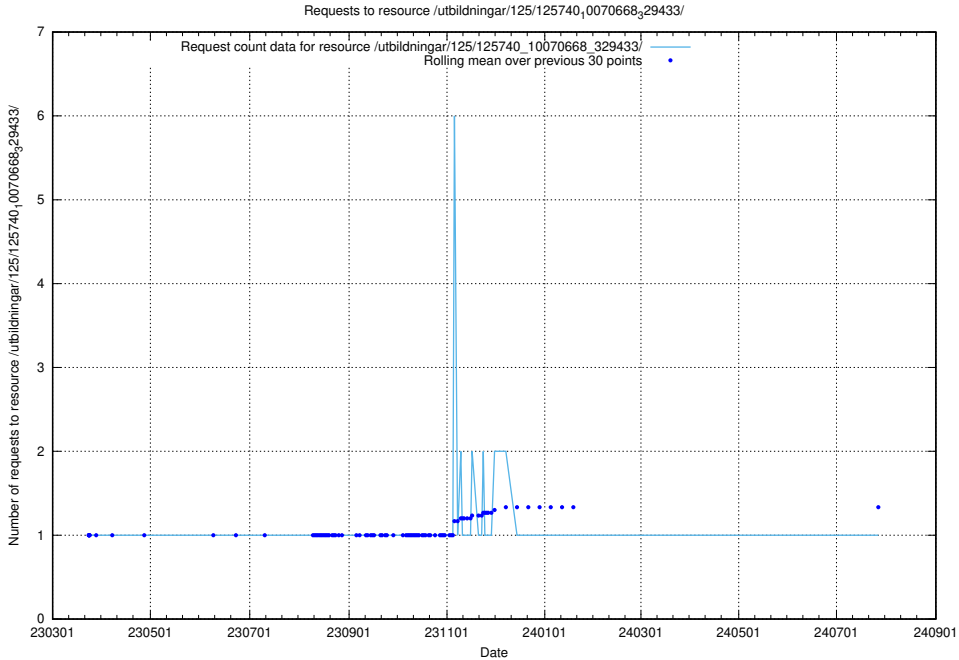

5.1059 Usage of /utbildningar/125/125740_10070668_329433/

Here, we count the number of requests to resource /utbildningar/125/125740_10070668_329433/.