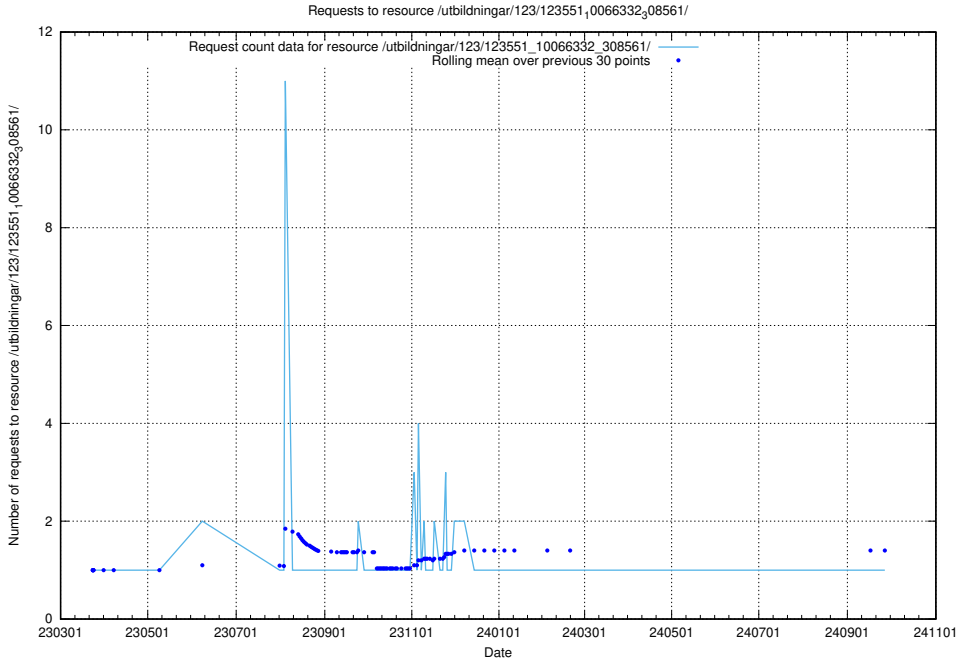

Here, we count the number of requests to resource /utbildningar/124/124499_10067840_313543/events/

5.5481 Usage of /utbildningar/123/123551_10066332_308561/

Here, we count the number of requests to resource /utbildningar/123/123551_10066332_308561/.