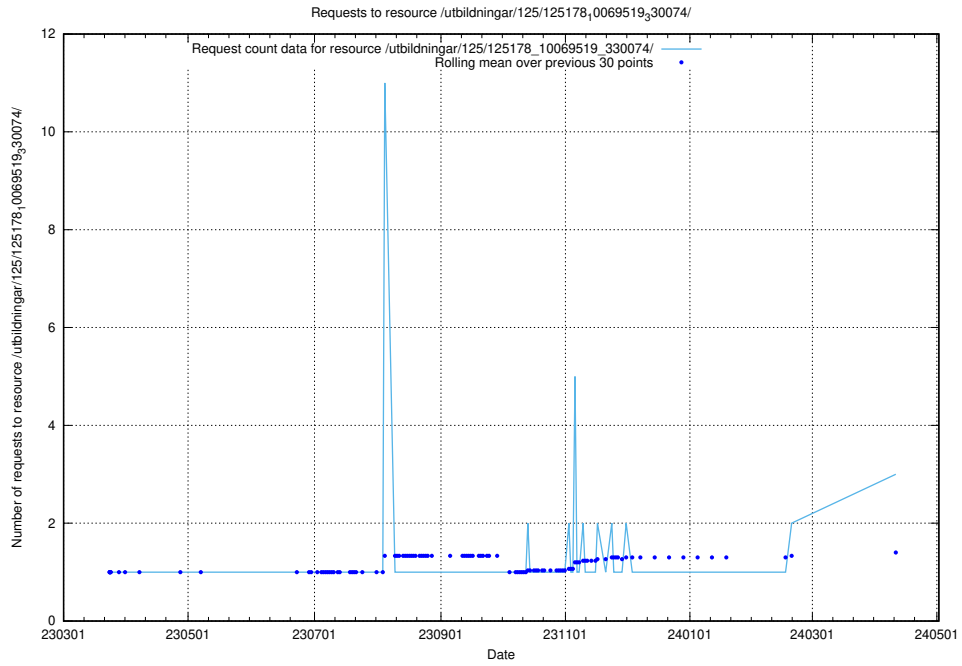

5.361 Usage of /utbildningar/125/125178_10069519_330074/

Here, we count the number of requests to resource /utbildningar/125/125178_10069519_330074/.