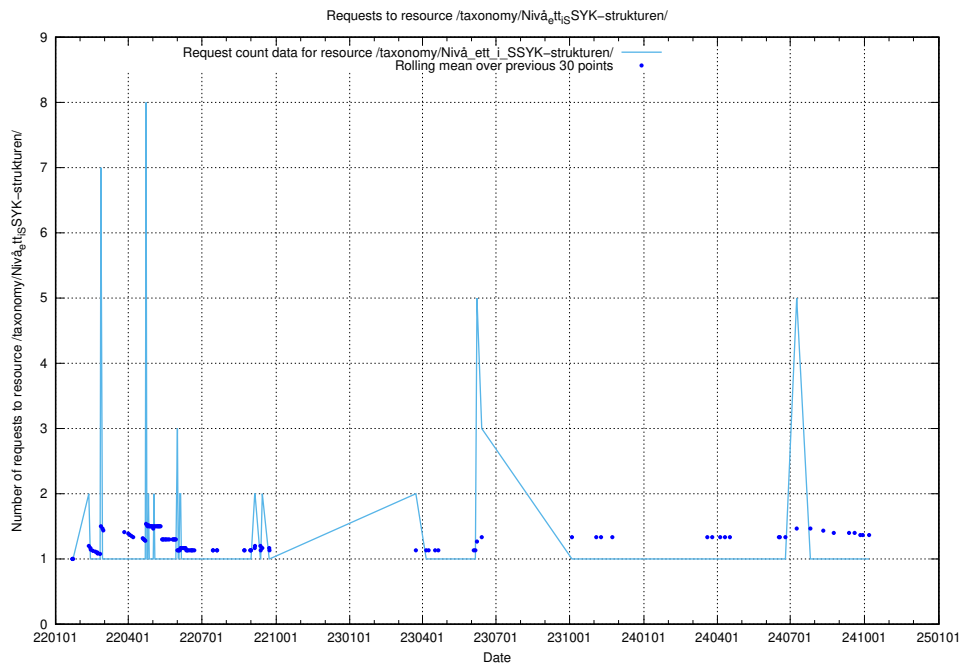

5.6607 Usage of /taxonomy/Nivå_ett_i_SSYK-strukturen/

Here, we count the number of requests to resource /taxonomy/Nivå_ett_i_SSYK-strukturen/.