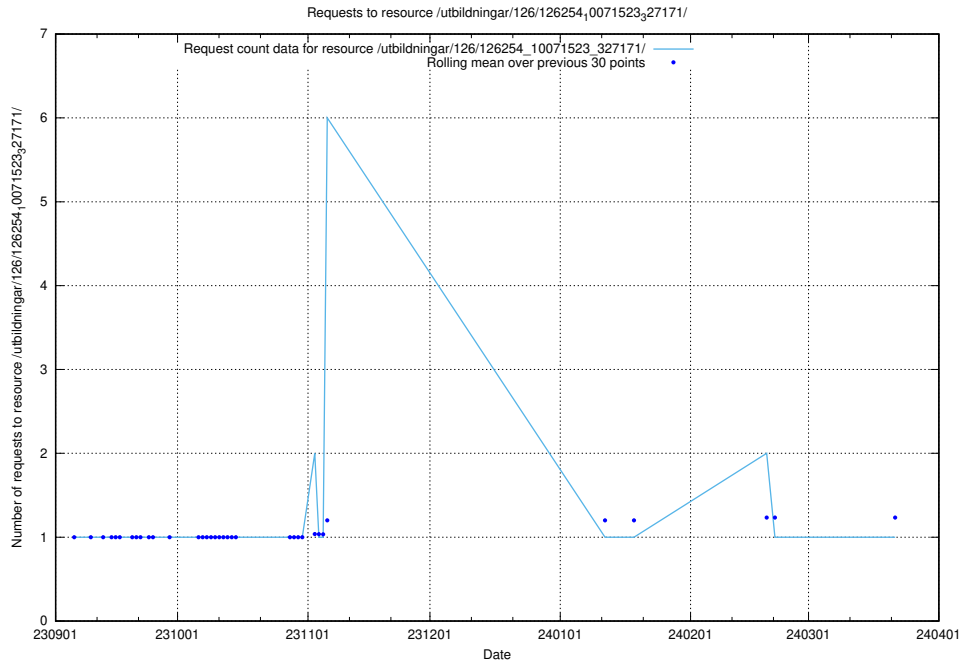

5.5655 Usage of /utbildningar/126/126254_10071523_327171/

Here, we count the number of requests to resource /utbildningar/126/126254_10071523_327171/.