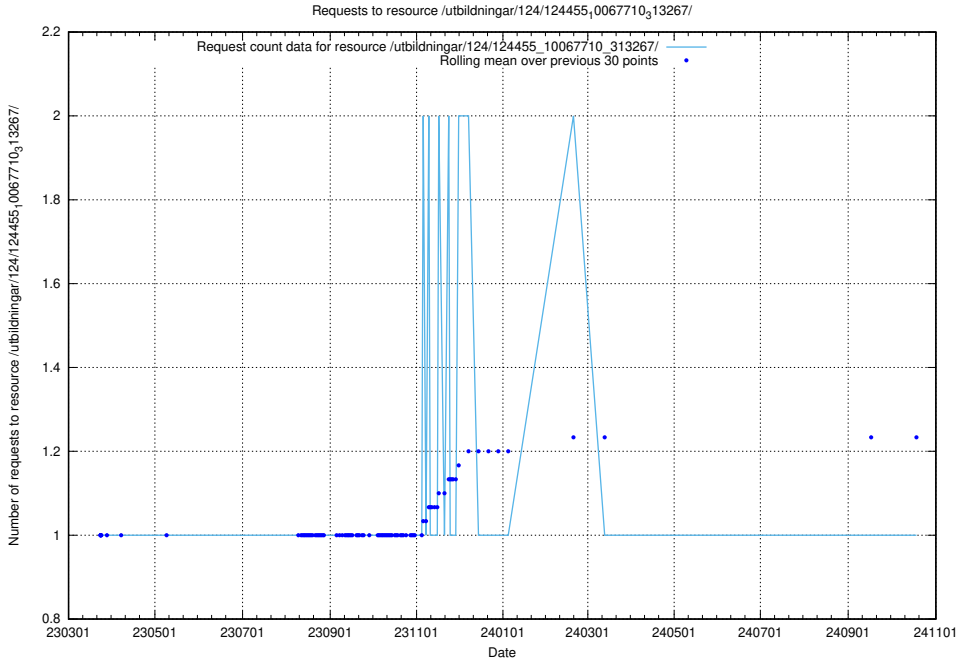

5.4443 Usage of /utbildningar/124/124455_10067710_313267/

Here, we count the number of requests to resource /utbildningar/124/124455_10067710_313267/.