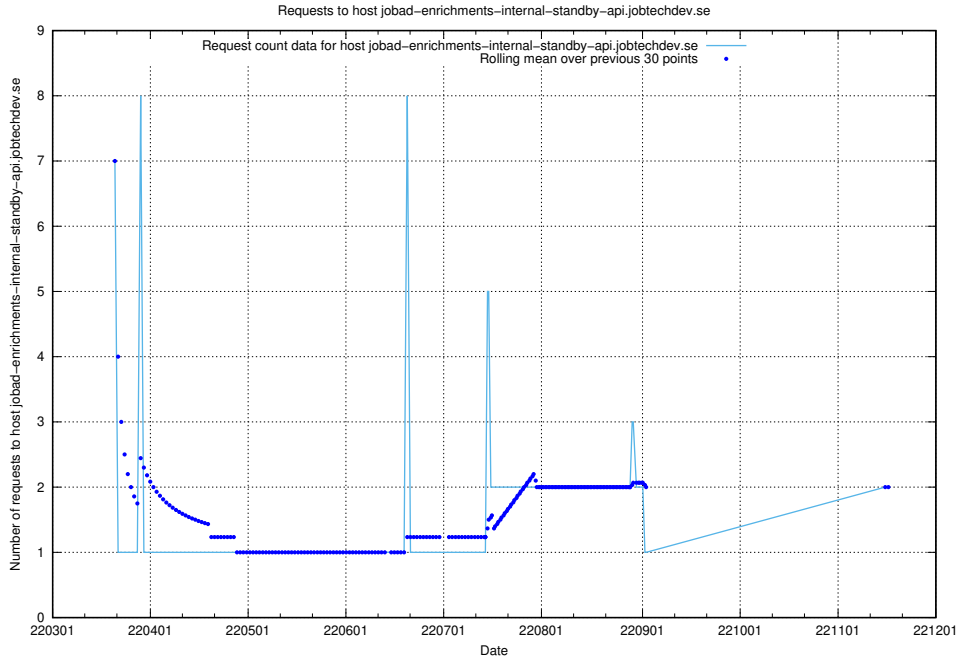

7.499 Usage of jobad-enrichments-internal-standby-api.jobtechdev.se

Here, we count the number of requests to host jobad-enrichments-internal-standby-api.jobtechdev.se.