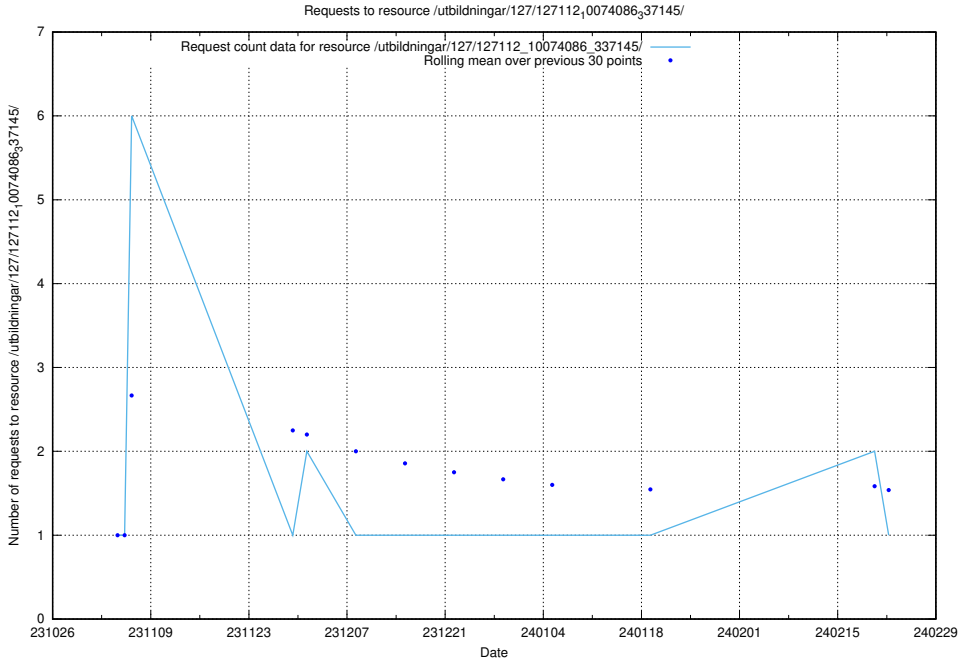

Here, we count the number of requests to resource /utbildningar/127/127112_10074105_337160/.

5.5115 Usage of /utbildningar/127/127112_10074086_337145/

Here, we count the number of requests to resource /utbildningar/127/127112_10074086_337145/.