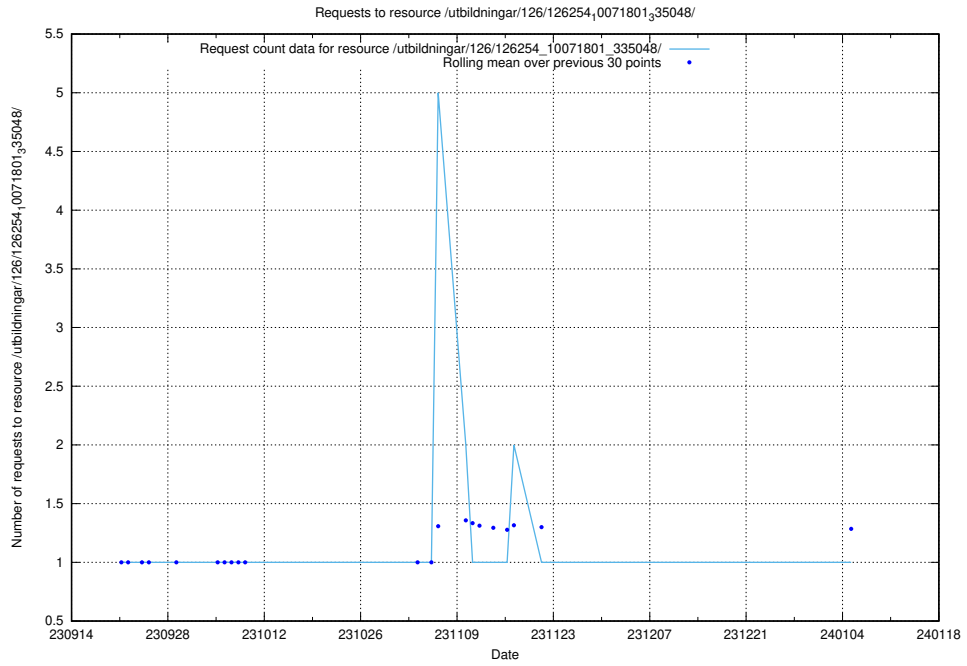

5.5514 Usage of /taxonomy/version/11/query/keyword-concepts-with-relations/

Here, we count the number of requests to resource /taxonomy/version/11/query/keyword-concepts-with-relations/.

5.5515 Usage of /utbildningar/126/126795_10073179_334961/events/