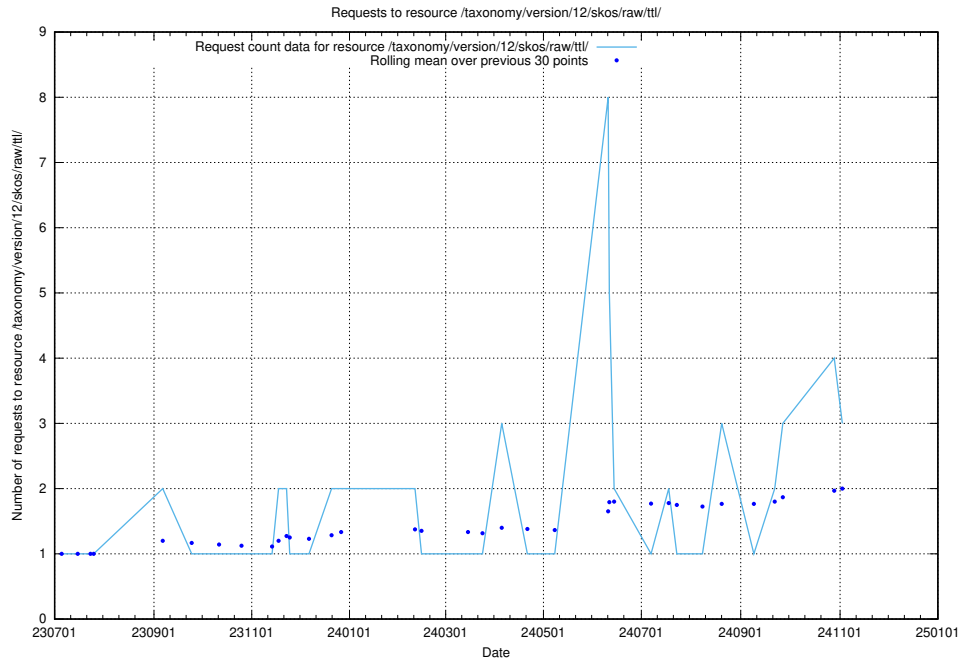

5.485 Usage of `/taxonomy/version/12/skos/raw/ttl/`

Here, we count the number of requests to resource `/taxonomy/version/12/skos/raw/ttl/`.