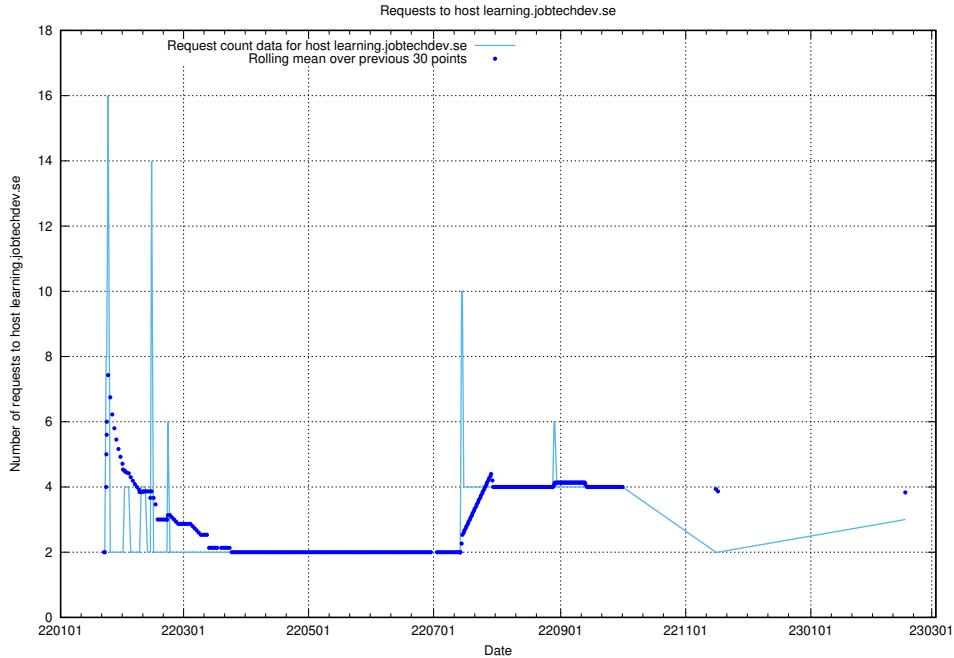

Here, we count the number of requests to host learning.jobtechdev.se.

7.260 Usage of intranet.jobtechdev.se

Here, we count the number of requests to host intranet.jobtechdev.se.

7.261 Usage of ecommerce.jobtechdev.se