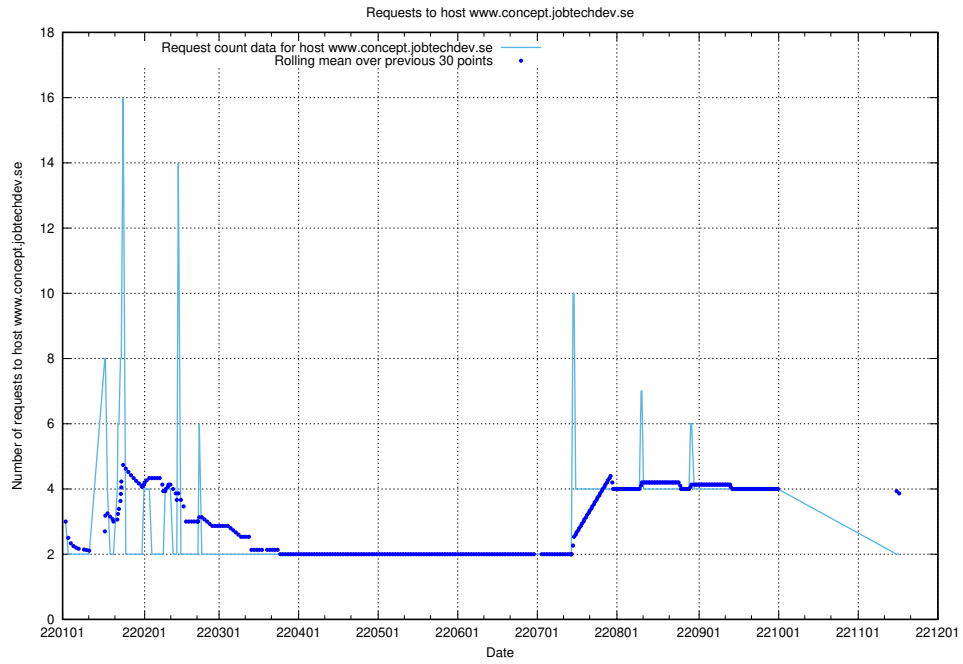

7.312 Usage of www.concept.jobtechdev.se

Here, we count the number of requests to host www.concept.jobtechdev.se.