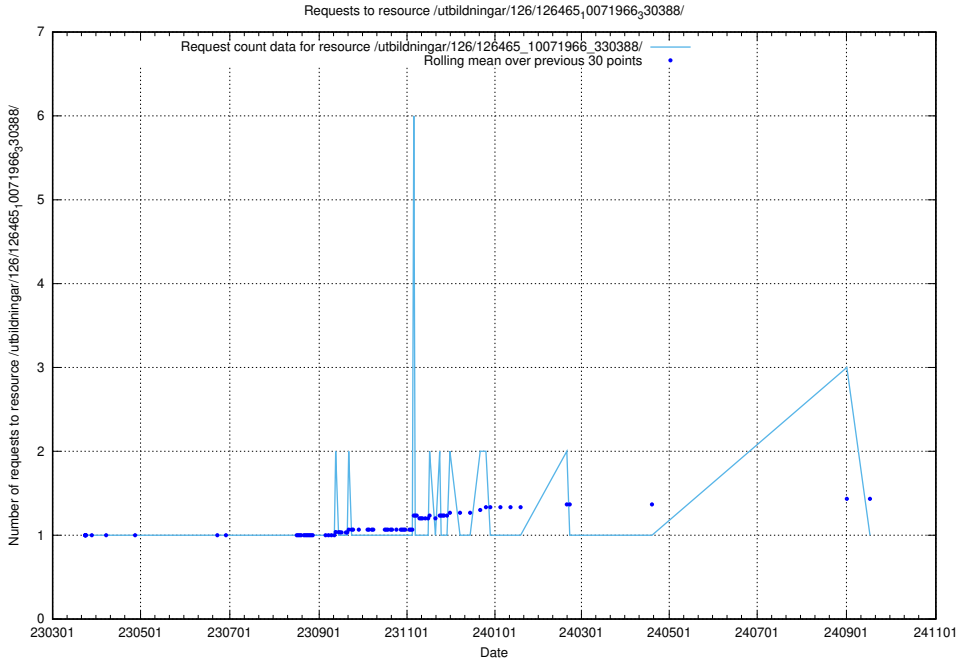

5.7450 Usage of /utbildningar/126/126465_10071966_330388/

Here, we count the number of requests to resource /utbildningar/126/126465_10071966_330388/.