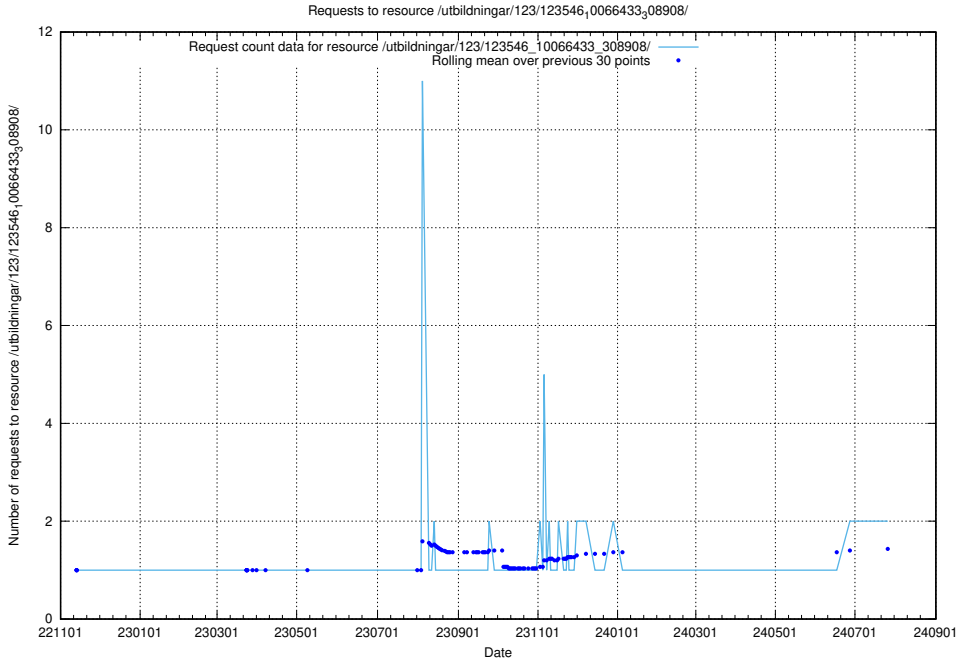

5.979 Usage of /utbildningar/123/123546_10066433_308908/

Here, we count the number of requests to resource /utbildningar/123/123546_10066433_308908/.