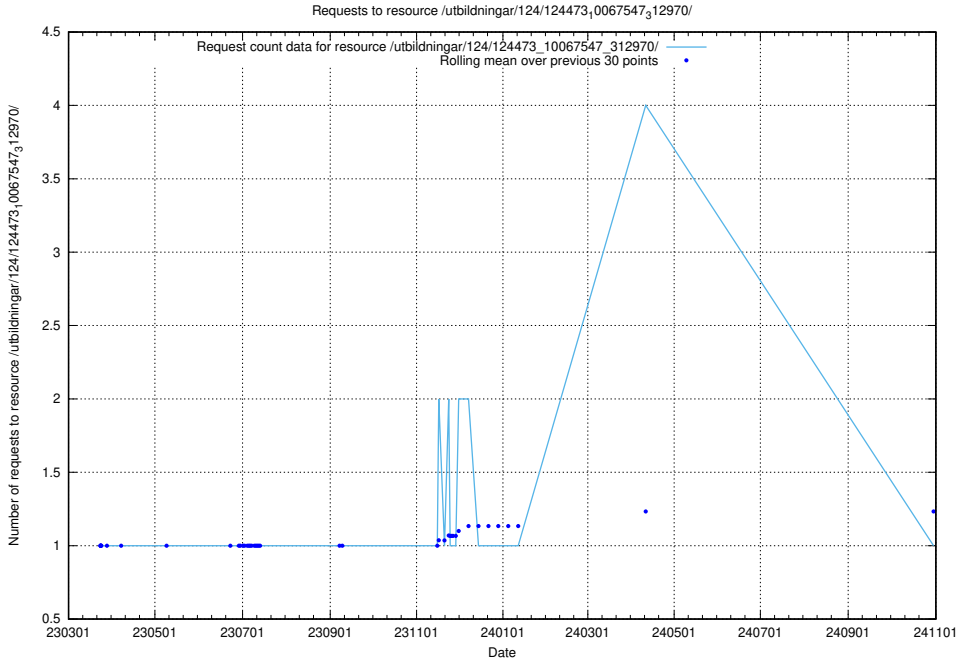

5.3969 Usage of /utbildningar/124/124473_10067547_312970/

Here, we count the number of requests to resource /utbildningar/124/124473_10067547_312970/.