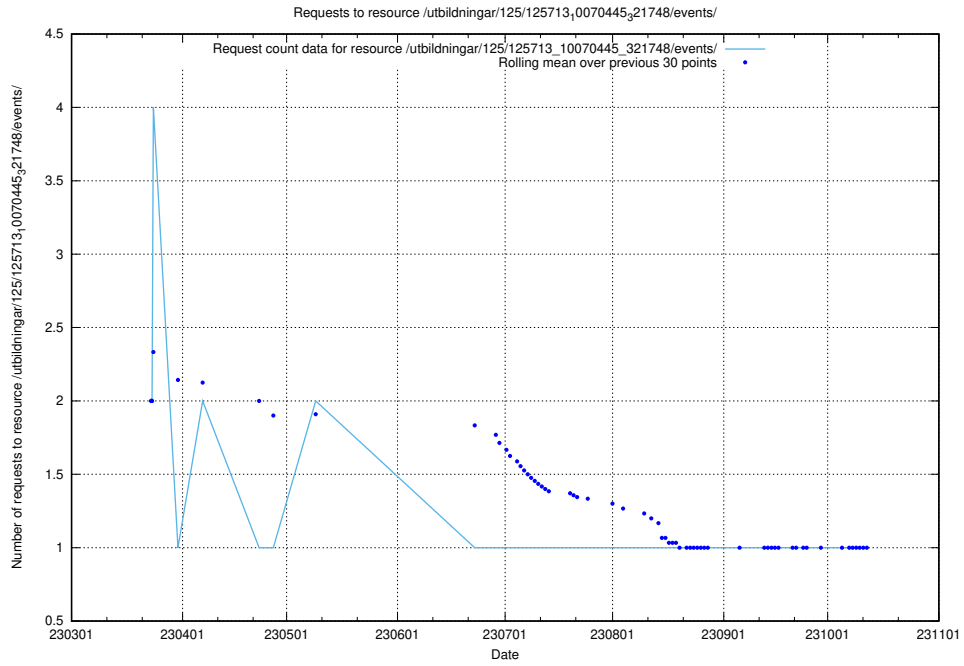

5.7309 Usage of /utbildningar/125/125713_10070445_321748/events/

Here, we count the number of requests to resource /utbildningar/125/125713_10070445_321748/events/