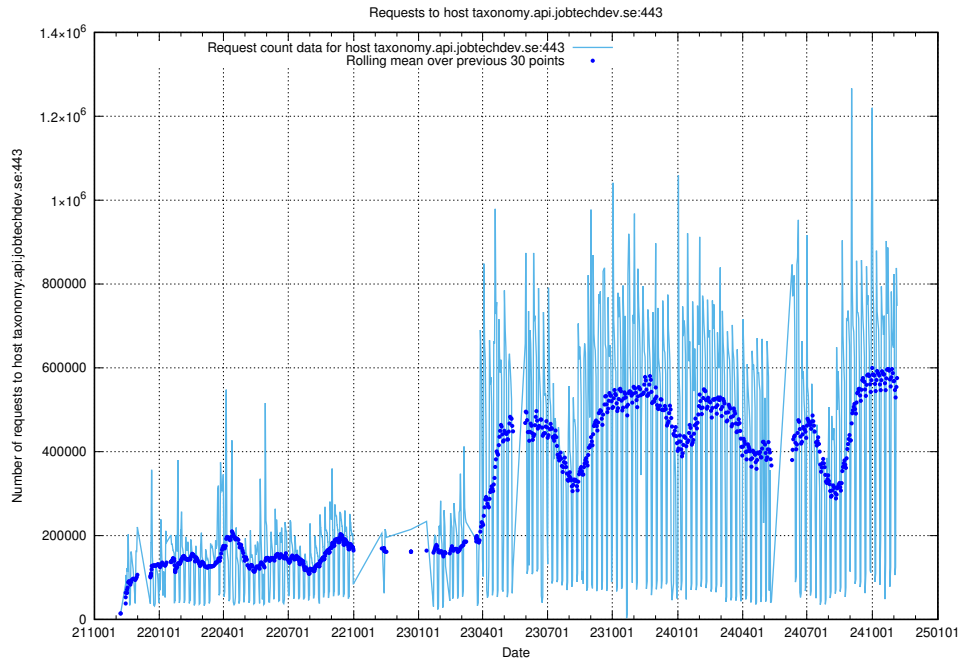

7.2 Usage of taxonomy.api.jobtechdev.se:443

Here, we count the number of requests to host taxonomy.api.jobtechdev.se:443.