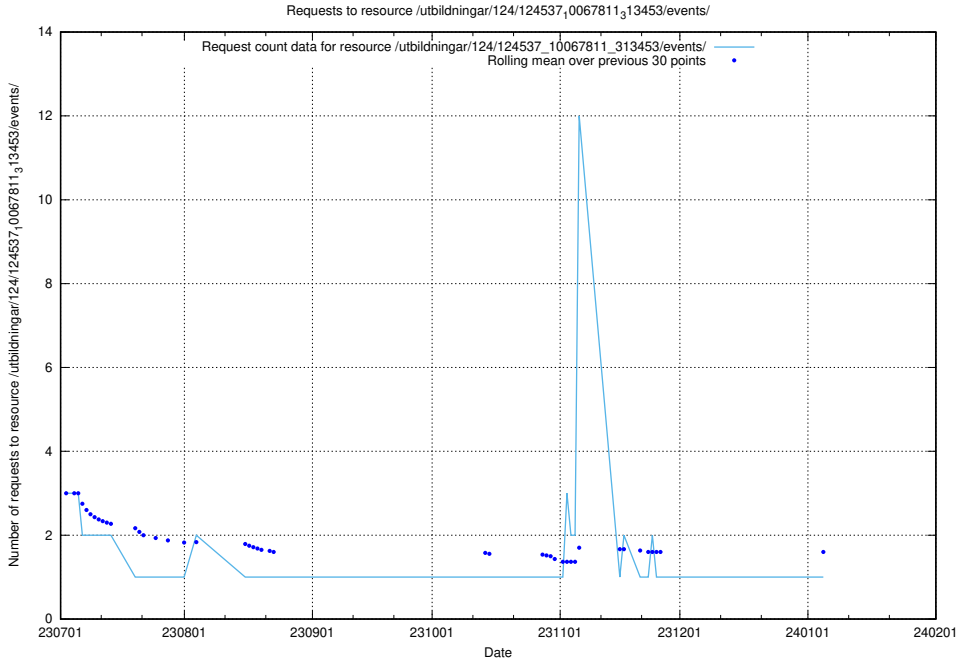

5.6341 Usage of /utbildningar/124/124537_10067811_313453/events/

Here, we count the number of requests to resource /utbildningar/124/124537_10067811_313453/events/