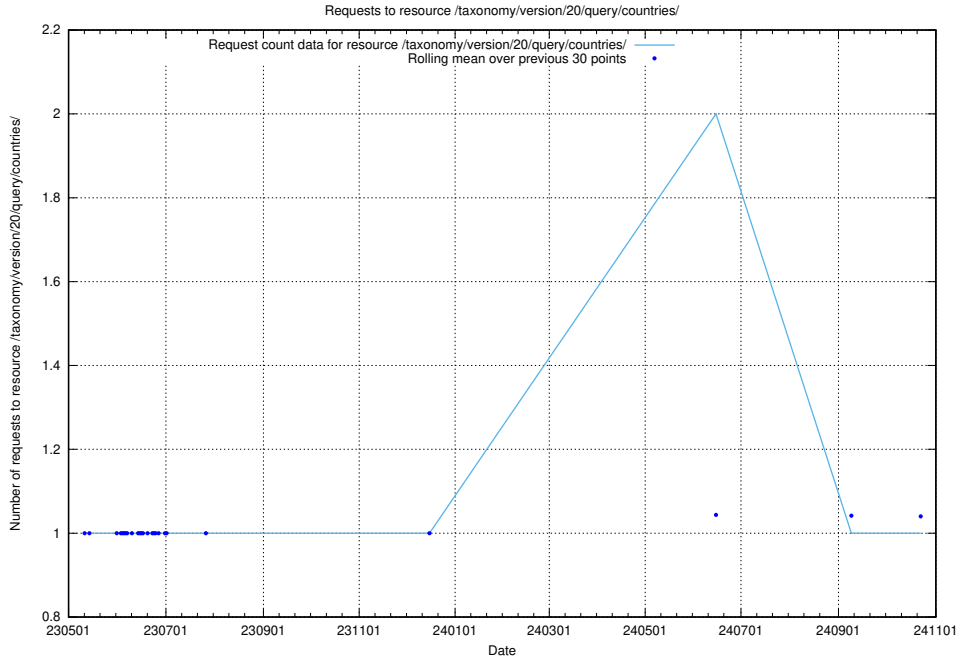

5.6964 Usage of /taxonomy/version/20/query/countries/

Here, we count the number of requests to resource /taxonomy/version/20/query/countries/.