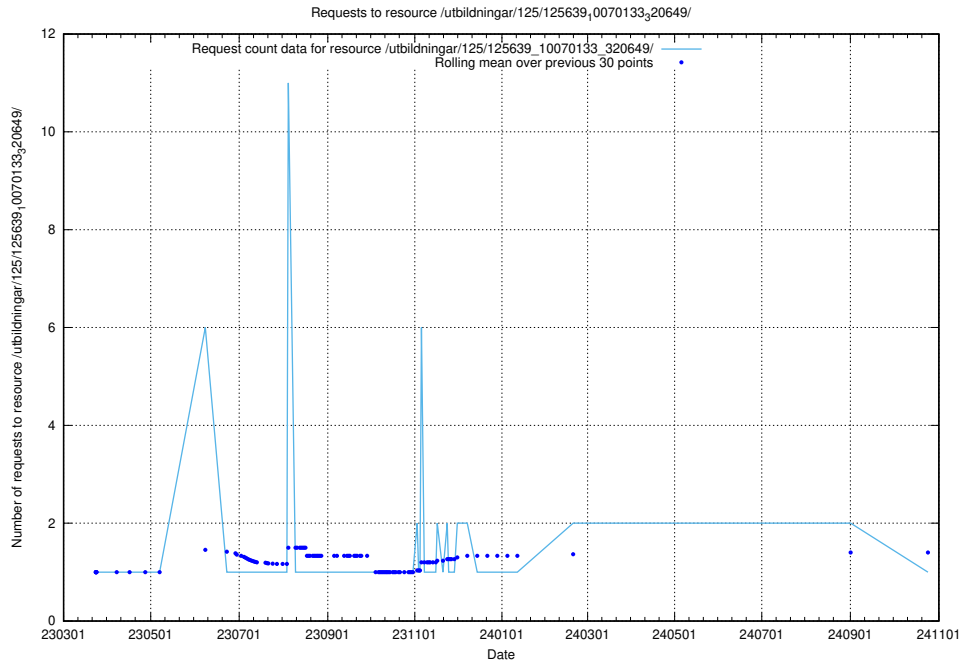

5.1115 Usage of /utbildningar/125/125639_10070133_320649/

Here, we count the number of requests to resource /utbildningar/125/125639_10070133_320649/.