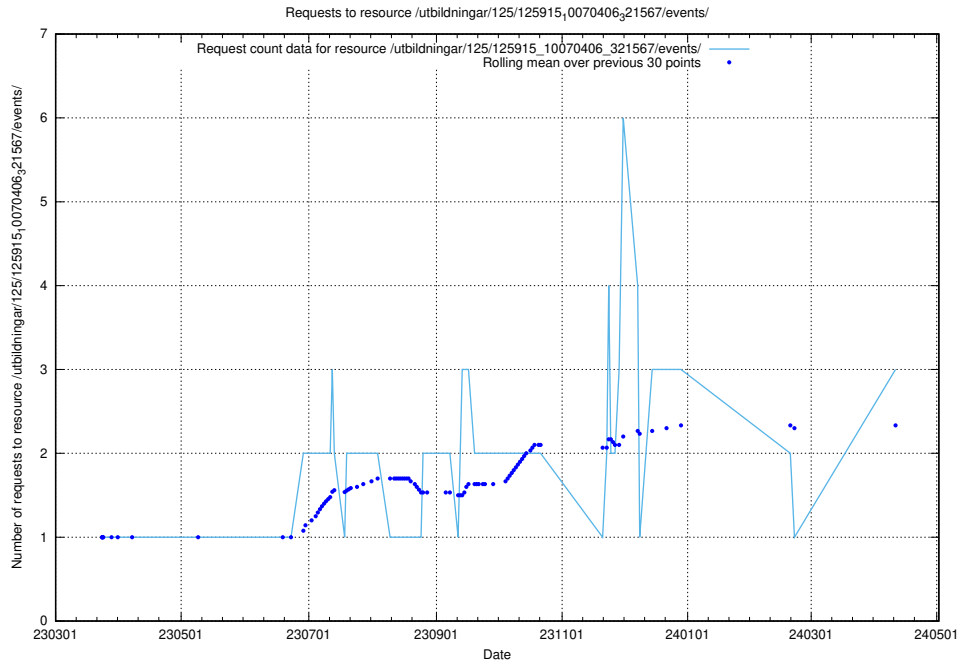

5.530 Usage of /utbildningar/125/125915_10070406_321567/events/

Here, we count the number of requests to resource /utbildningar/125/125915_10070406_321567/events/