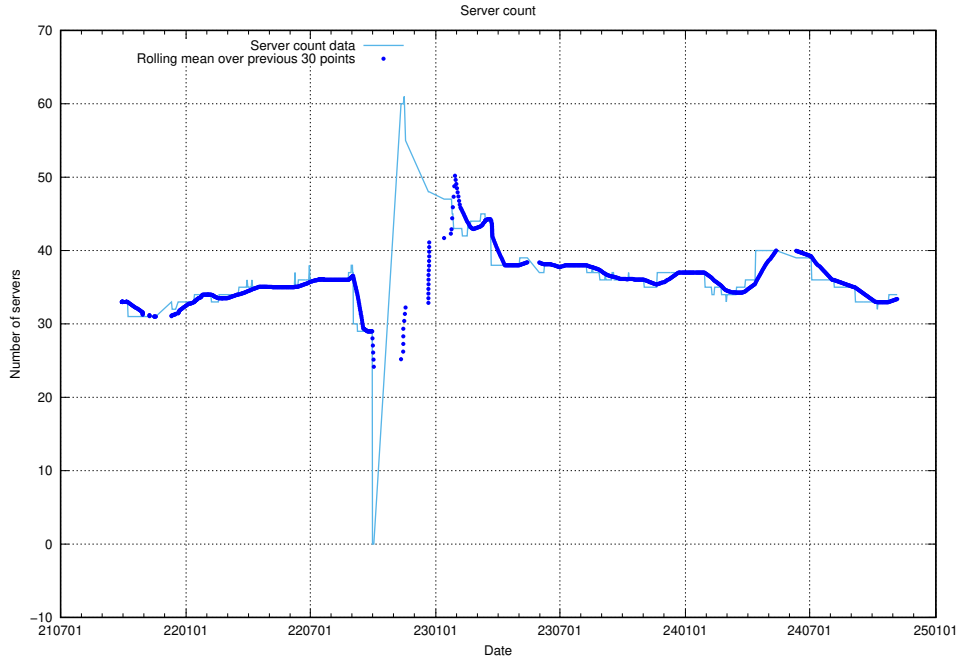

2.2 Number of servers in the JobTech production region

A graph of the servers in AWS region eu-north-1.