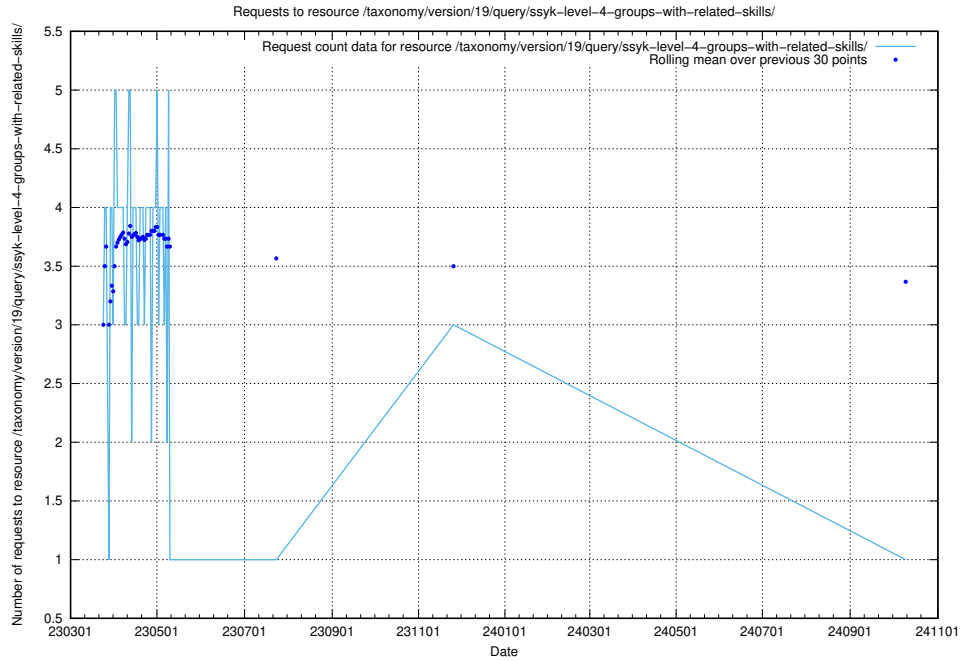

5.7136 Usage of /taxonomy/version/19/query/ssyk-level-4-groups-with-related-skills/

Here, we count the number of requests to resource /taxonomy/version/19/query/ssyk-level-4-groups-with-related-skills/.