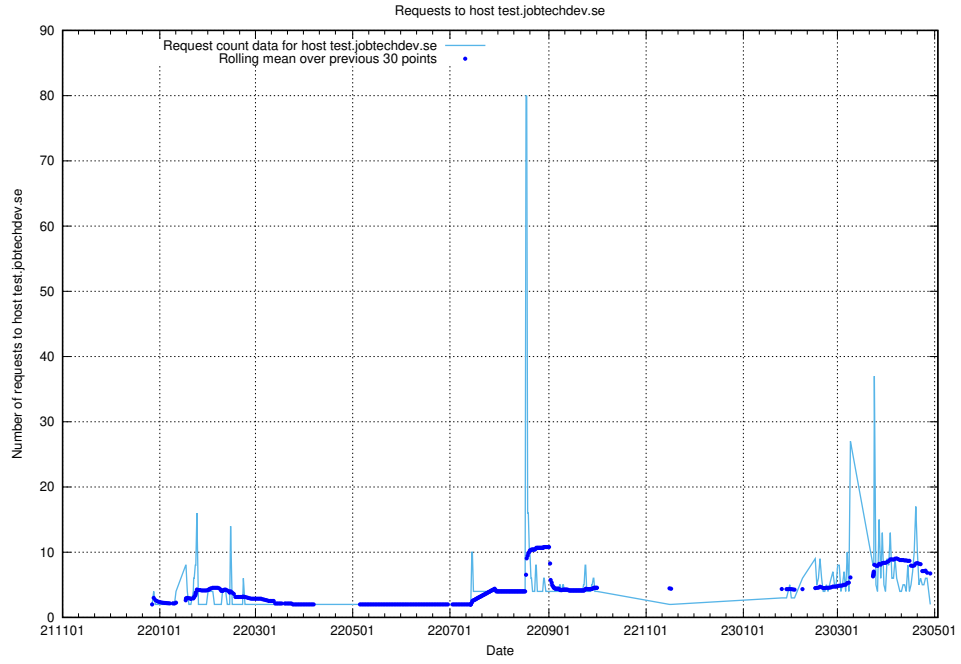

7.367 Usage of test.jobtechdev.se

Here, we count the number of requests to host test.jobtechdev.se.