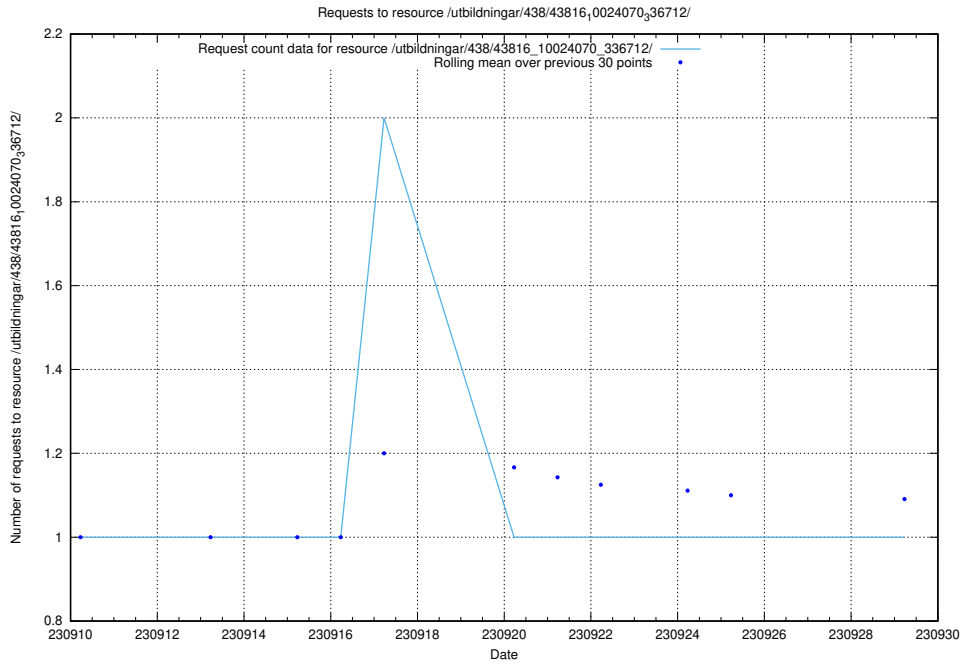

5.5594 Usage of /utbildningar/438/43816_10024070_336712/

Here, we count the number of requests to resource /utbildningar/438/43816_10024070_336712/.