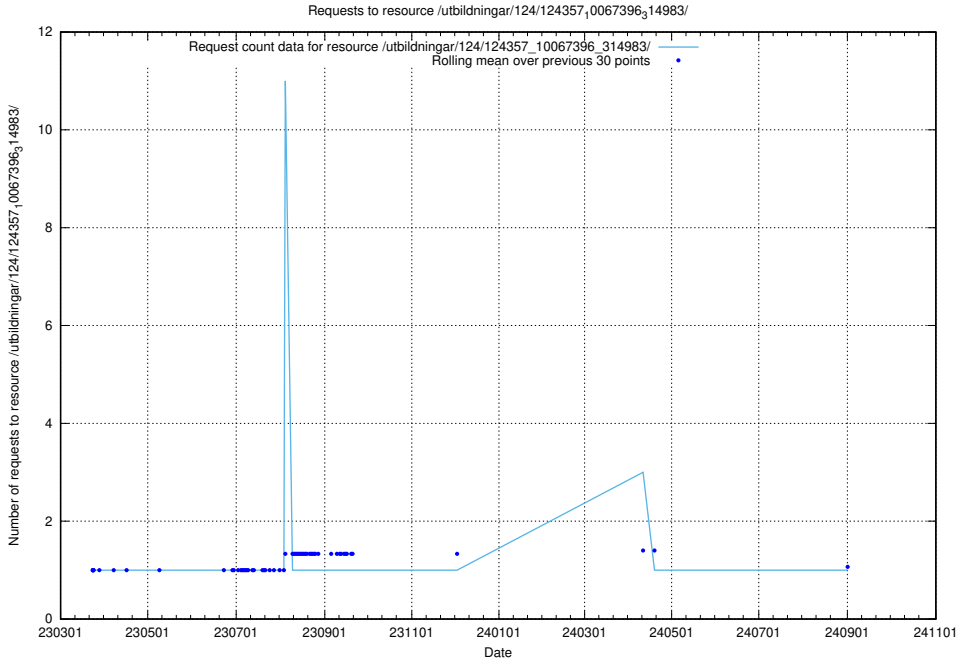

5.4821 Usage of /utbildningar/124/124357_10067396_314983/

Here, we count the number of requests to resource /utbildningar/124/124357_10067396_314983/.