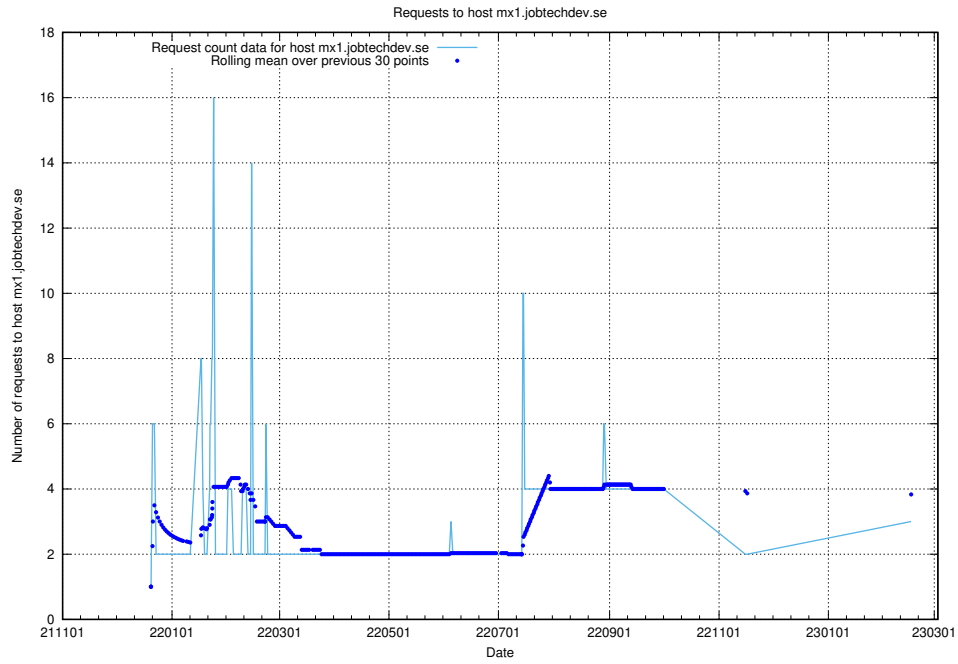

7.206 Usage of mx1.jobtechdev.se

Here, we count the number of requests to host mx1.jobtechdev.se.