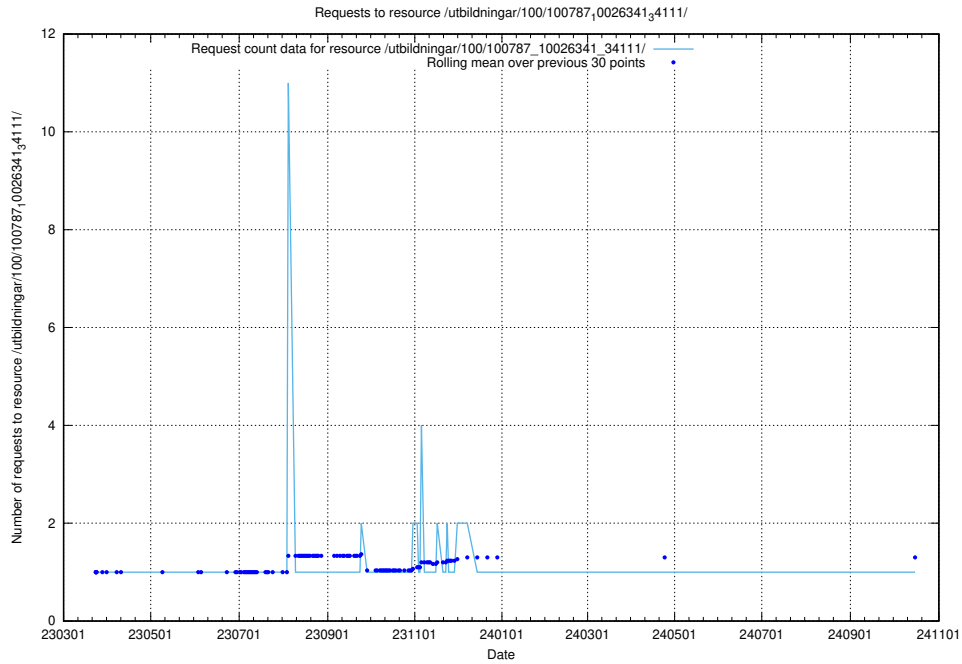

5.6509 Usage of /utbildningar/100/100787_10026341_34111/

Here, we count the number of requests to resource /utbildningar/100/100787_10026341_34111/.