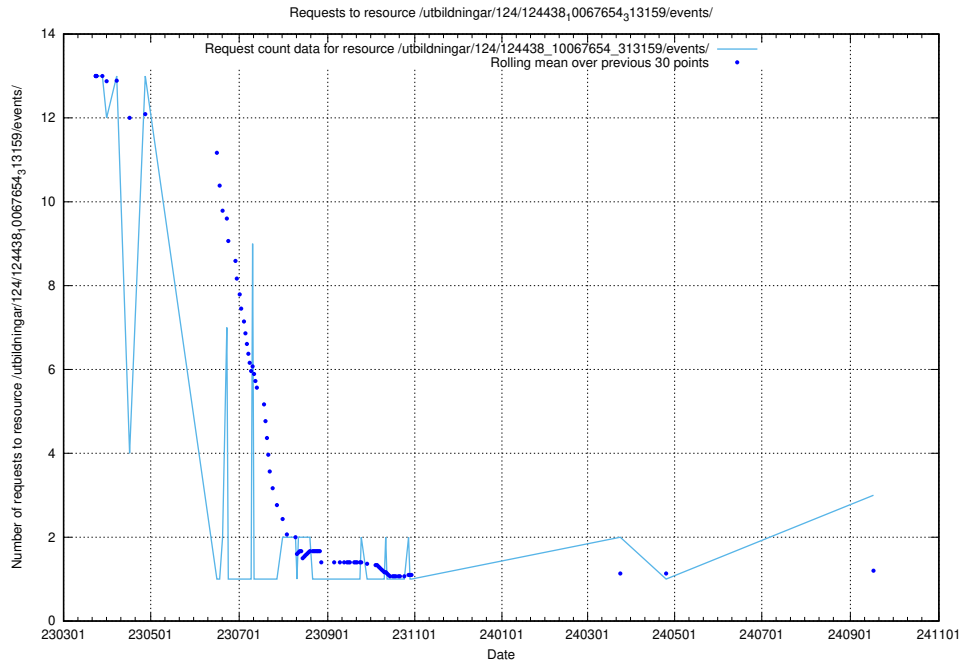

5.526 Usage of /utbildningar/124/124438_10067654_313159/events/

Here, we count the number of requests to resource /utbildningar/124/124438_10067654_313159/events/