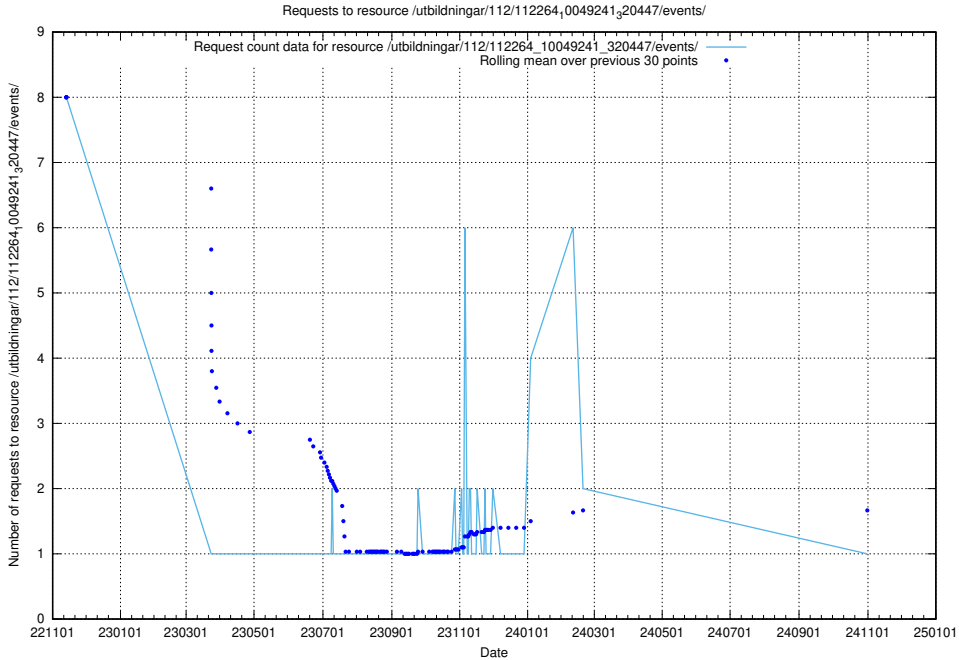

5.6750 Usage of /utbildningar/112/112264_10049241_320447/events/

Here, we count the number of requests to resource /utbildningar/112/112264_10049241_320447/events/