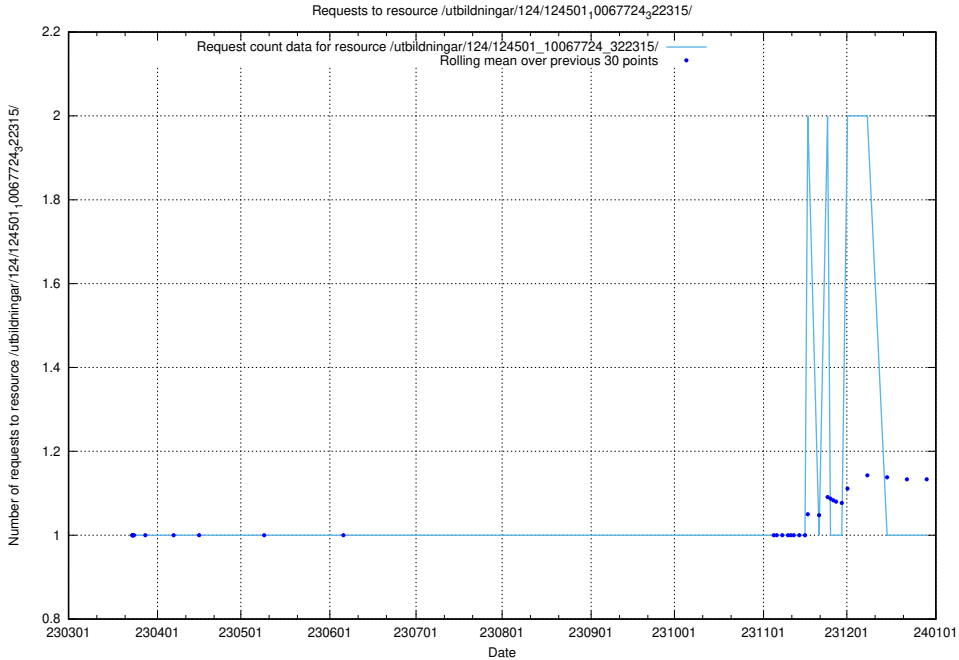

5.3253 Usage of /utbildningar/124/124501_10067724_322315/

Here, we count the number of requests to resource /utbildningar/124/124501_10067724_322315/.