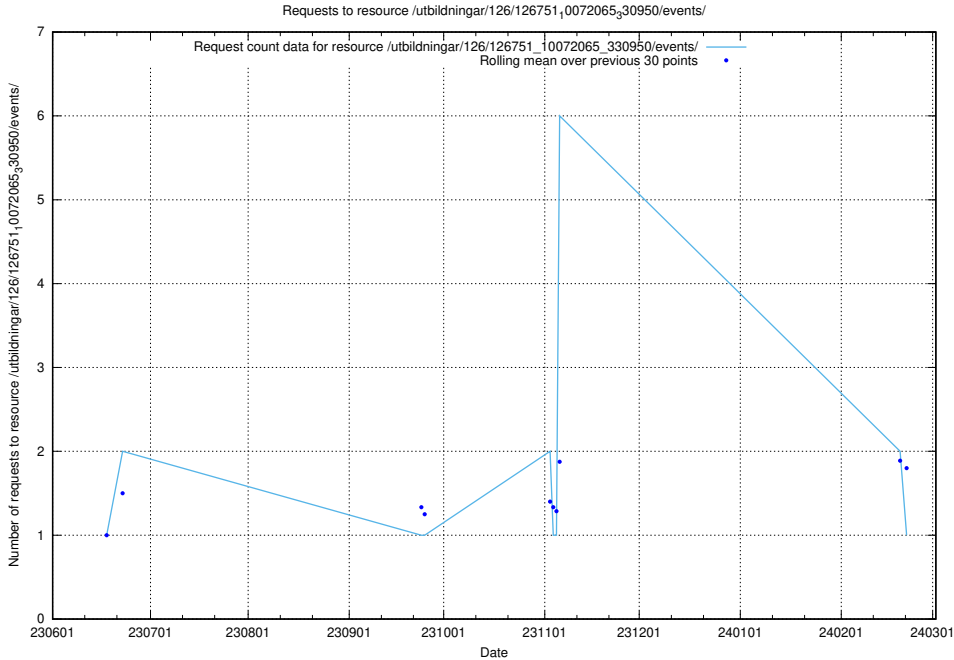

5.6832 Usage of /utbildningar/126/126751_10072065_330950/events/

Here, we count the number of requests to resource /utbildningar/126/126751_10072065_330950/events/