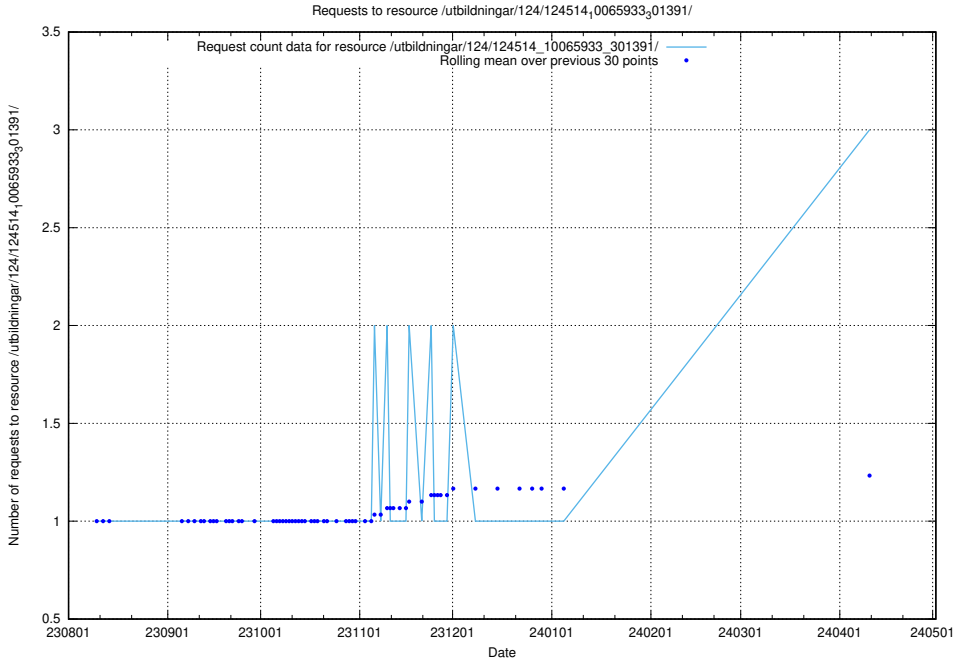

5.471 Usage of /utbildningar/124/124514_10065933_301391/

Here, we count the number of requests to resource /utbildningar/124/124514_10065933_301391/.