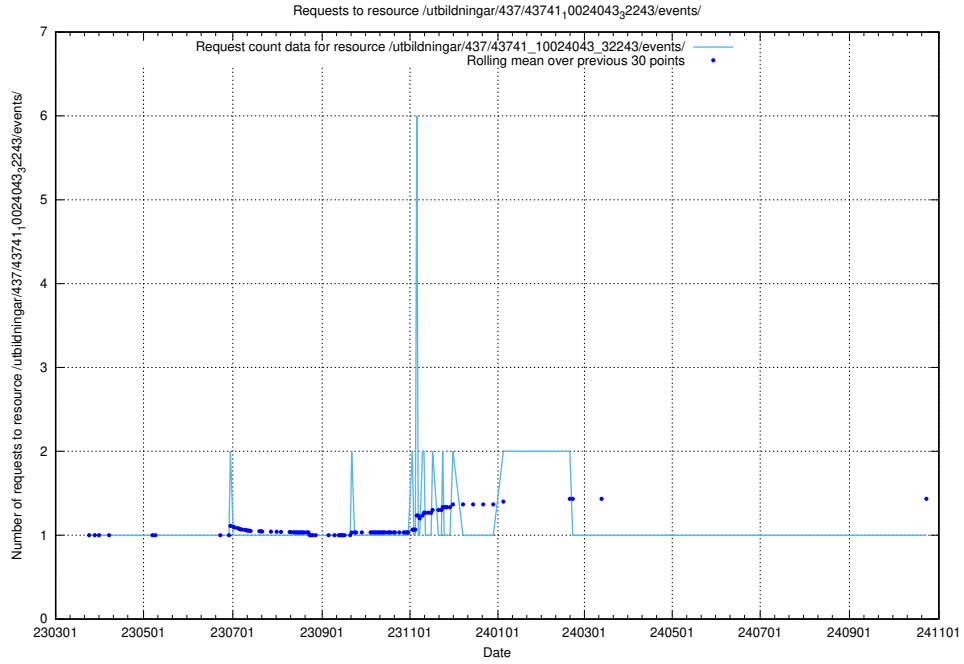

5.7218 Usage of /utbildningar/437/43741_10024043_32243/events/

Here, we count the number of requests to resource /utbildningar/437/43741_10024043_32243/events/.