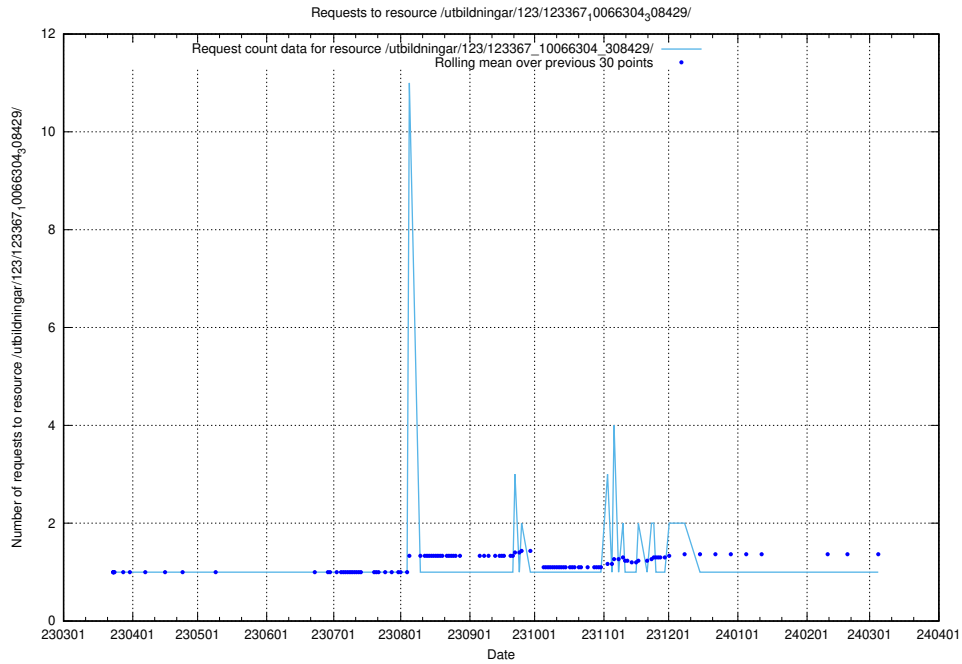

5.5525 Usage of /utbildningar/123/123367_10066304_308429/

Here, we count the number of requests to resource /utbildningar/123/123367_10066304_308429/.