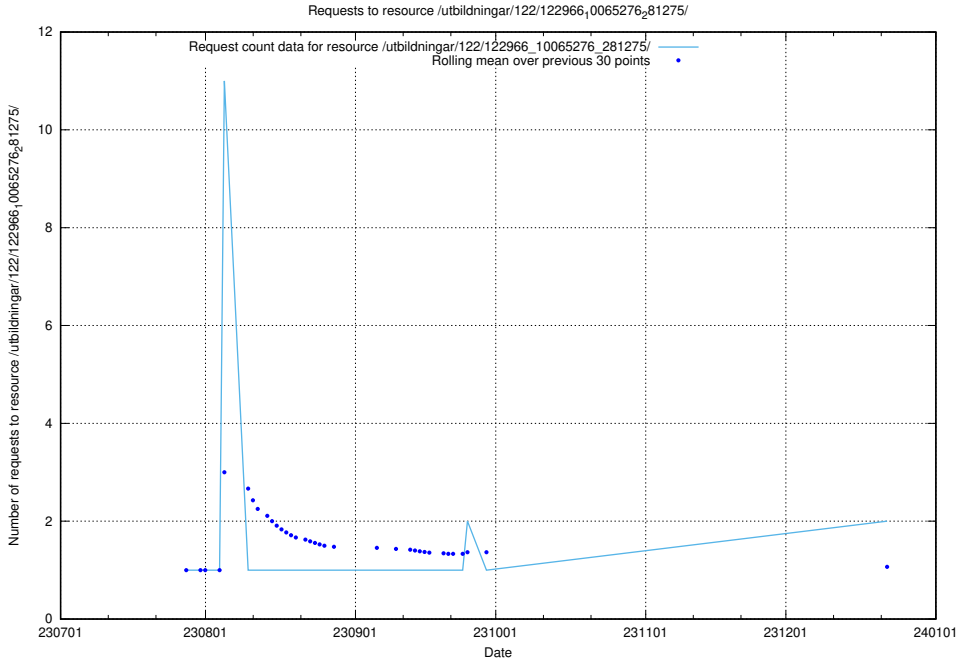

5.873 Usage of /utbildningar/122/122966_10065276_281275/

Here, we count the number of requests to resource /utbildningar/122/122966_10065276_281275/.