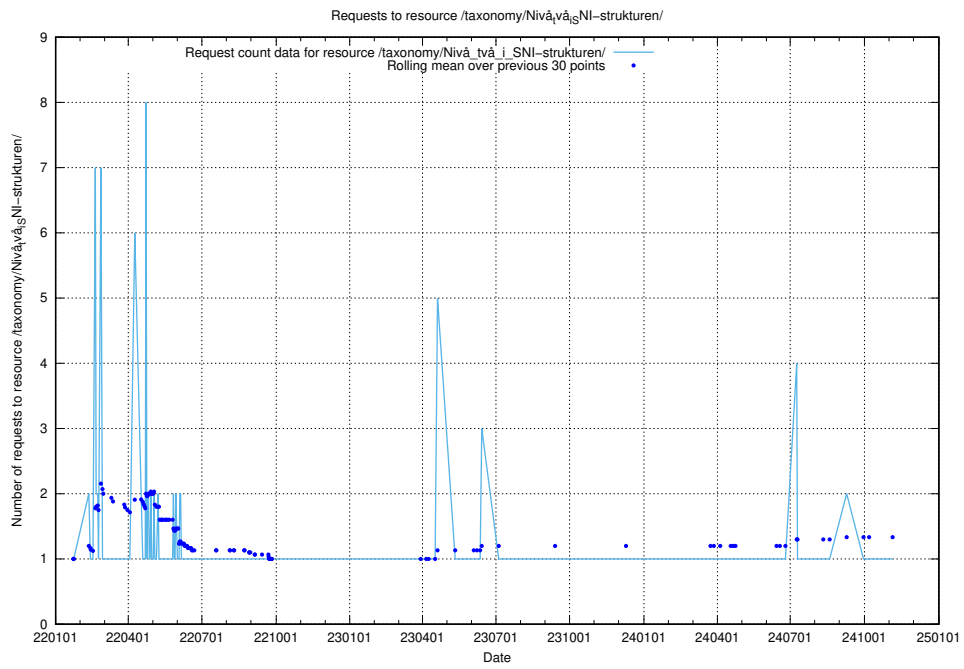

5.5201 Usage of /taxonomy/Nivå_två_i_SNI-strukturen/

Here, we count the number of requests to resource /taxonomy/Nivå_två_i_SNI-strukturen/.