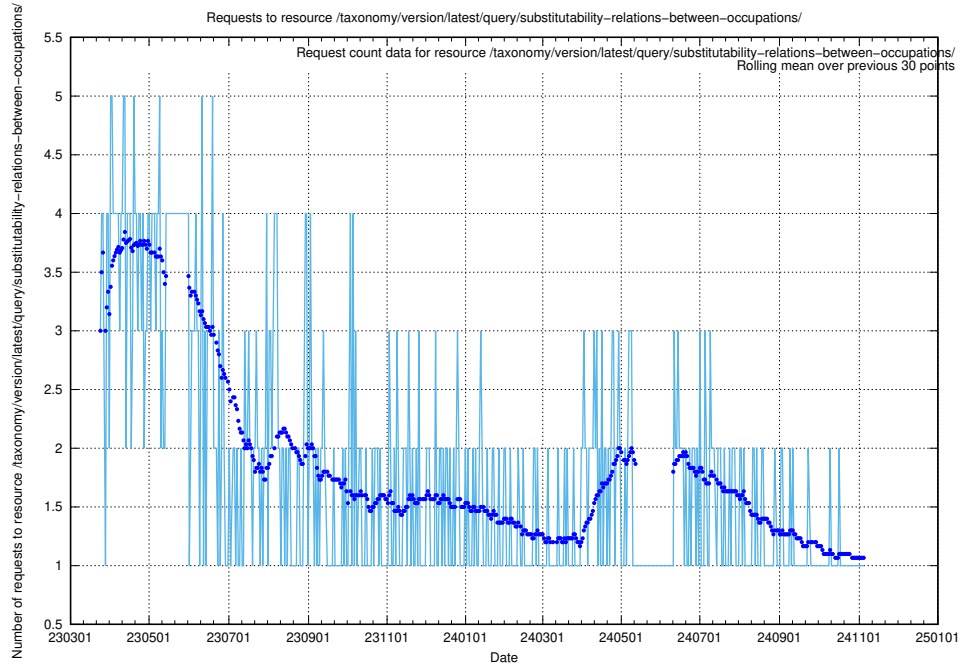

5.7078 Usage of /taxonomy/version/latest/query/substitutability-relations-between-occupations/

Here, we count the number of requests to resource /taxonomy/version/latest/query/substitutability-relations-between-occupations/.