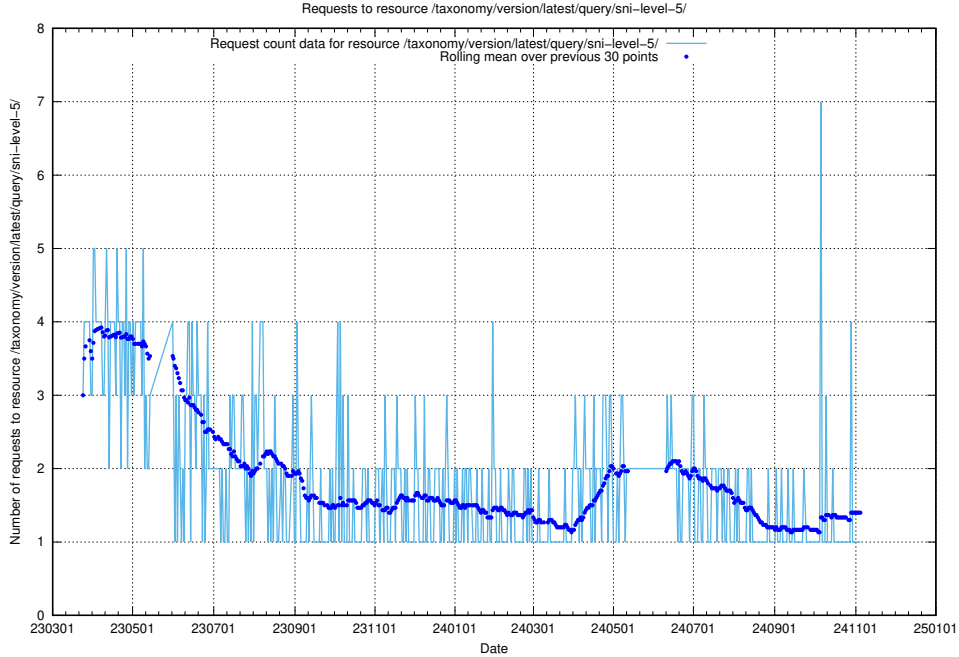

5.7088 Usage of /taxonomy/version/latest/query/sni-level-5/

Here, we count the number of requests to resource /taxonomy/version/latest/query/sni-level-5/.