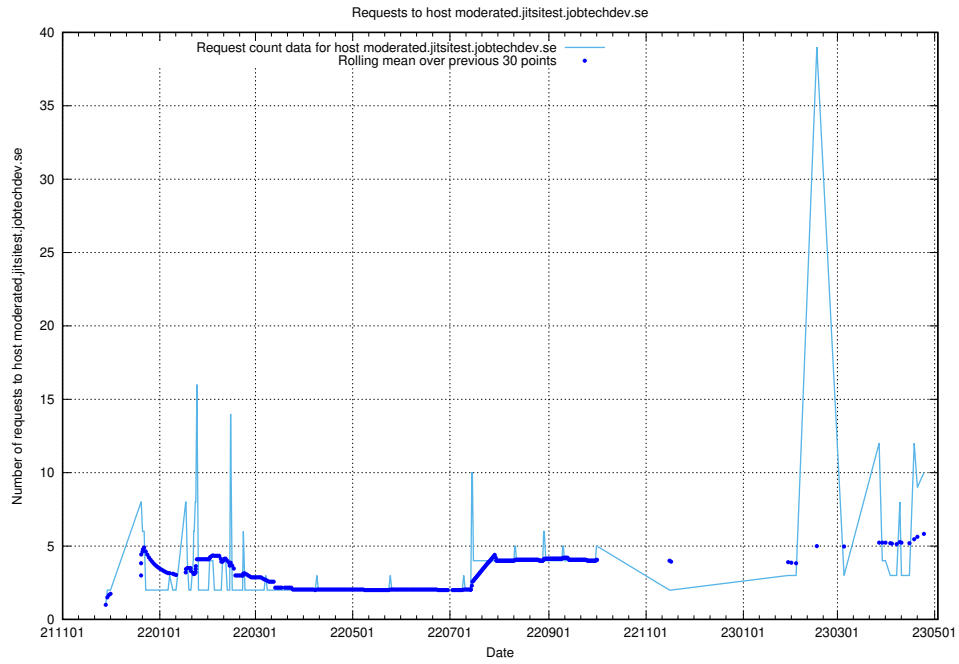

7.65 Usage of staping.jobtechdev.se

Here, we count the number of requests to host staping.jobtechdev.se.

7.66 Usage of moderated.jitsitest.jobtechdev.se

Here, we count the number of requests to host moderated.jitsitest.jobtechdev.se.