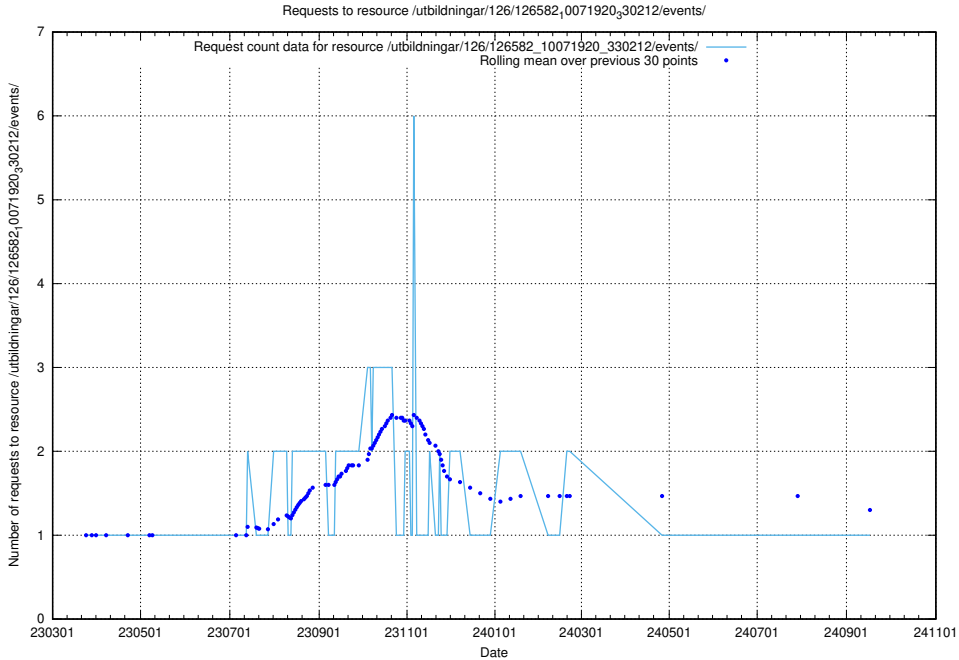

5.7220 Usage of /utbildningar/126/126582_10071920_330212/events/

Here, we count the number of requests to resource /utbildningar/126/126582_10071920_330212/events/