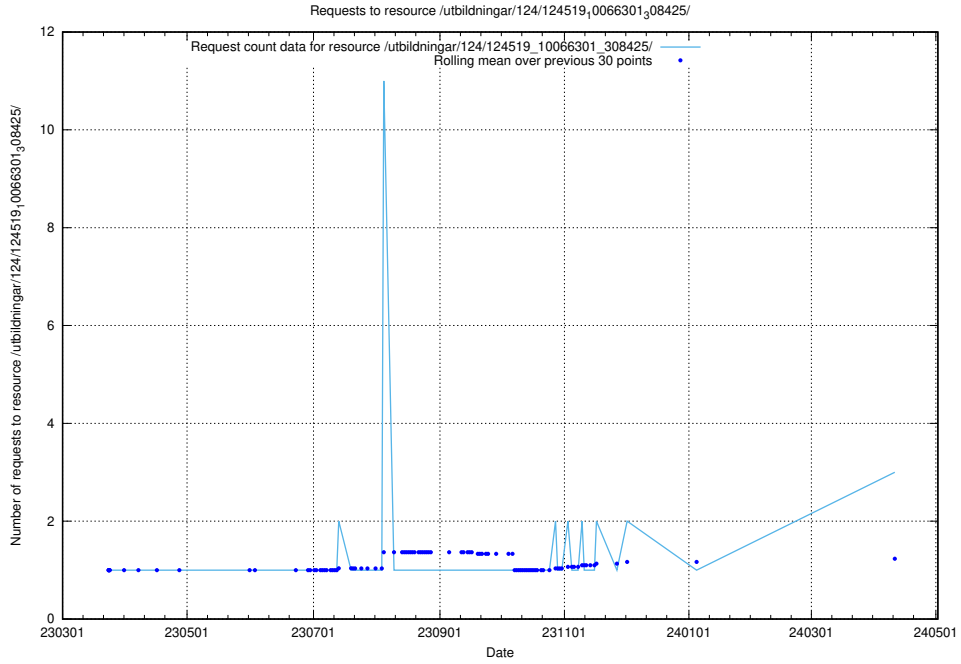

Here, we count the number of requests to resource /utbildningar/124/124519_10066301_308425/.

5.398 Usage of /availability/kpi/20240509/

Here, we count the number of requests to resource /availability/kpi/20240509/.