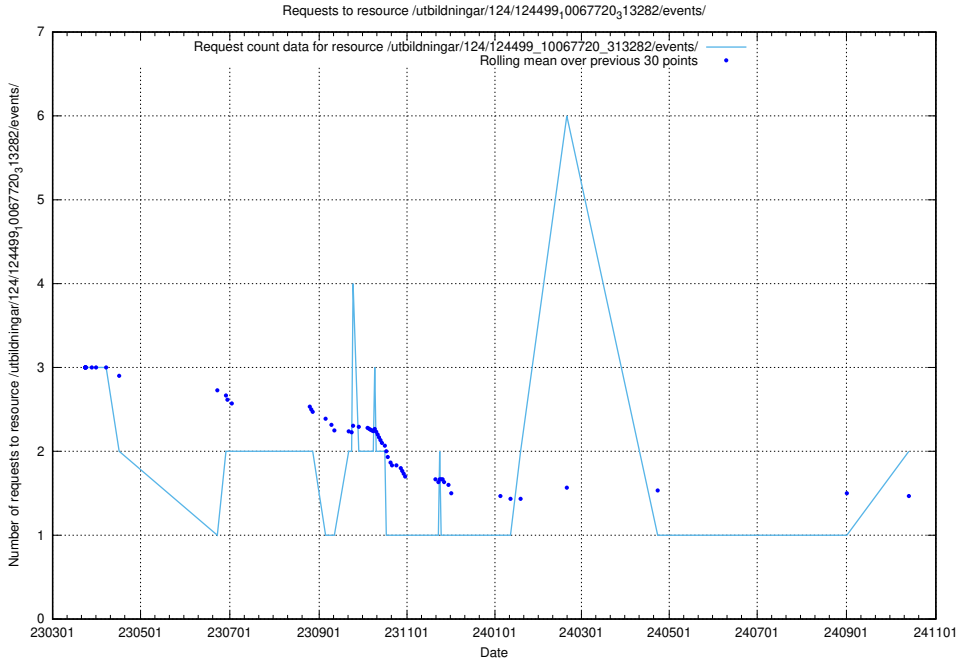

5.997 Usage of /utbildningar/124/124499_10067720_313282/events/

Here, we count the number of requests to resource /utbildningar/124/124499_10067720_313282/events/