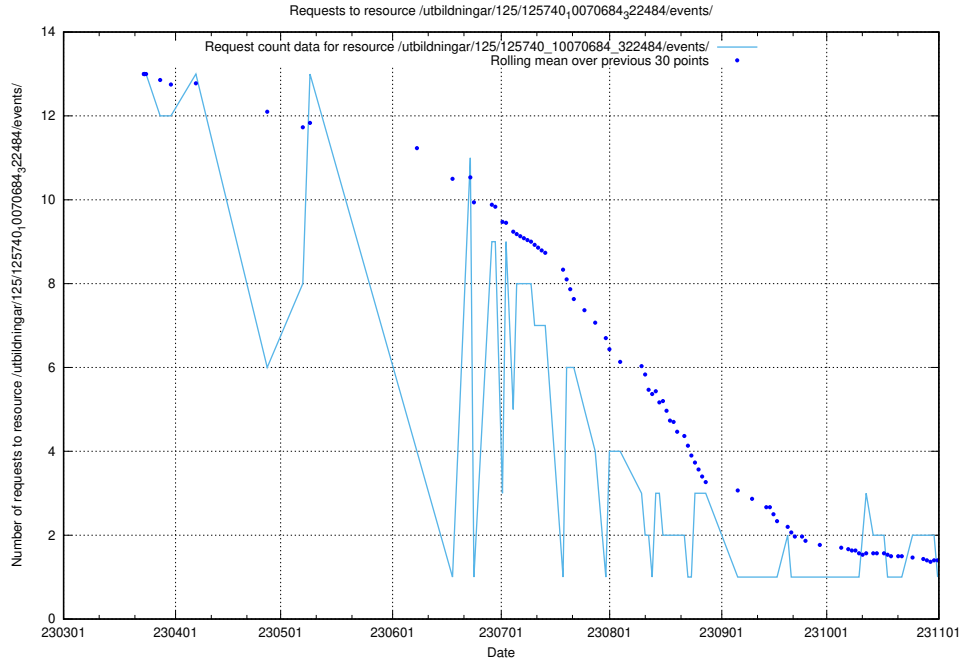

5.7268 Usage of /utbildningar/125/125740_10070684_322484/events/

Here, we count the number of requests to resource /utbildningar/125/125740_10070684_322484/events/