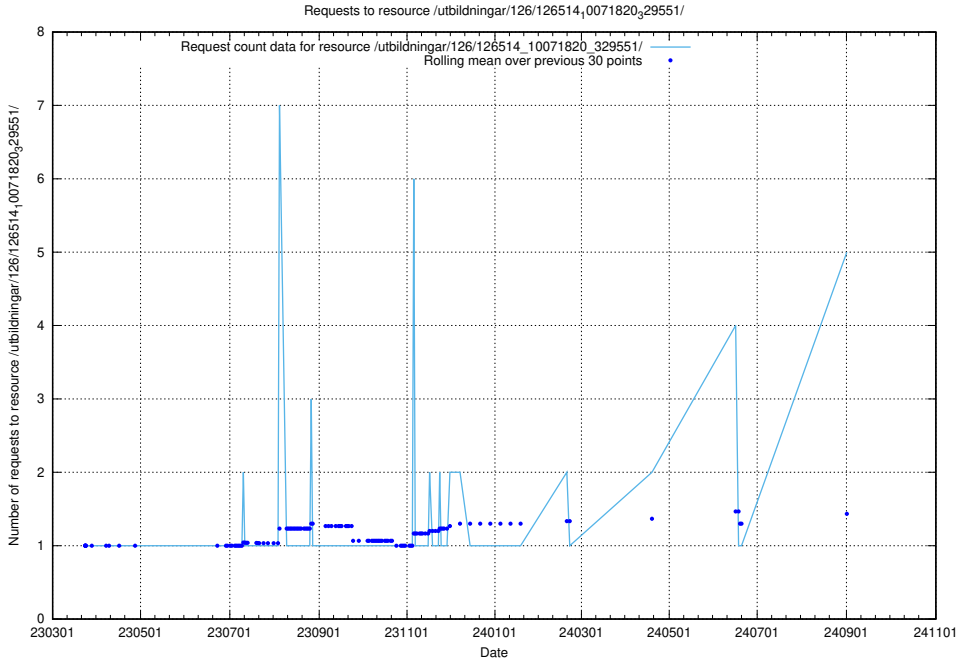

5.251 Usage of /utbildningar/126/126514_10071820_329551/

Here, we count the number of requests to resource /utbildningar/126/126514_10071820_329551/.