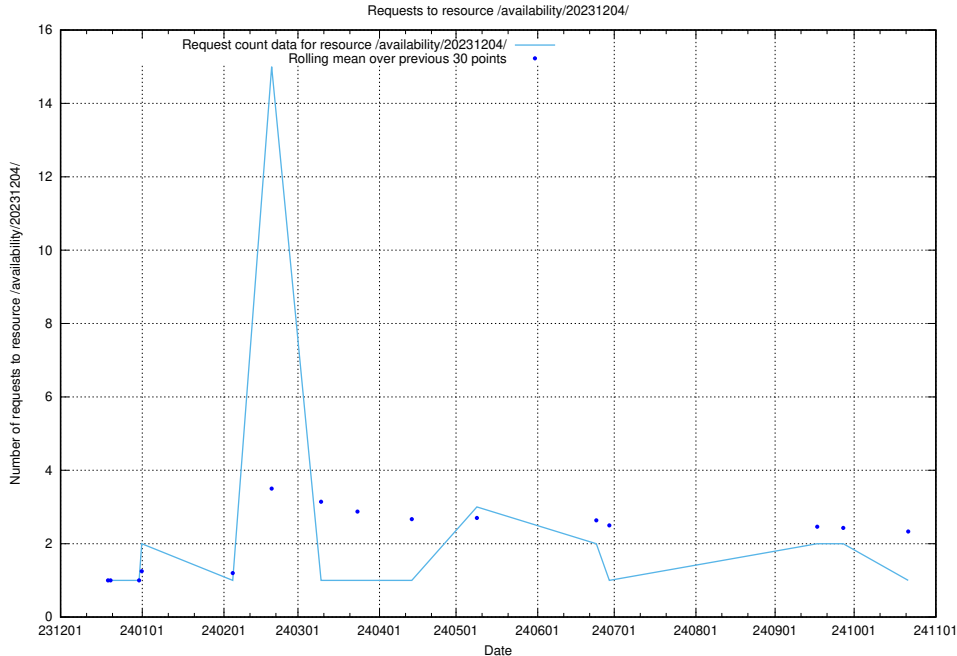

5.4889 Usage of /availability/20231204/

Here, we count the number of requests to resource /availability/20231204/.