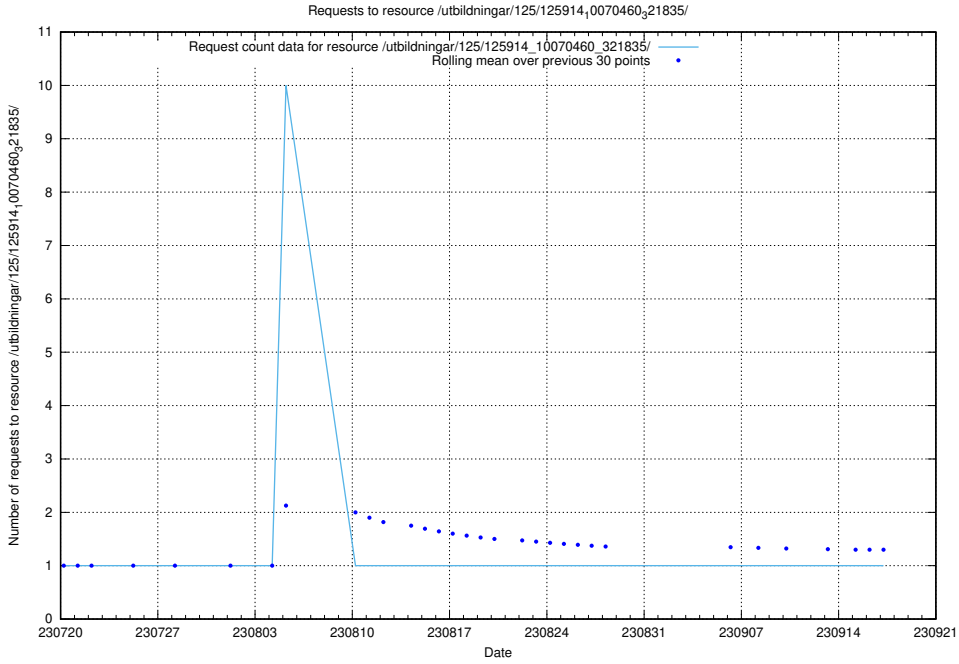

5.5985 Usage of /utbildningar/125/125914_10070460_321835/

Here, we count the number of requests to resource /utbildningar/125/125914_10070460_321835/.