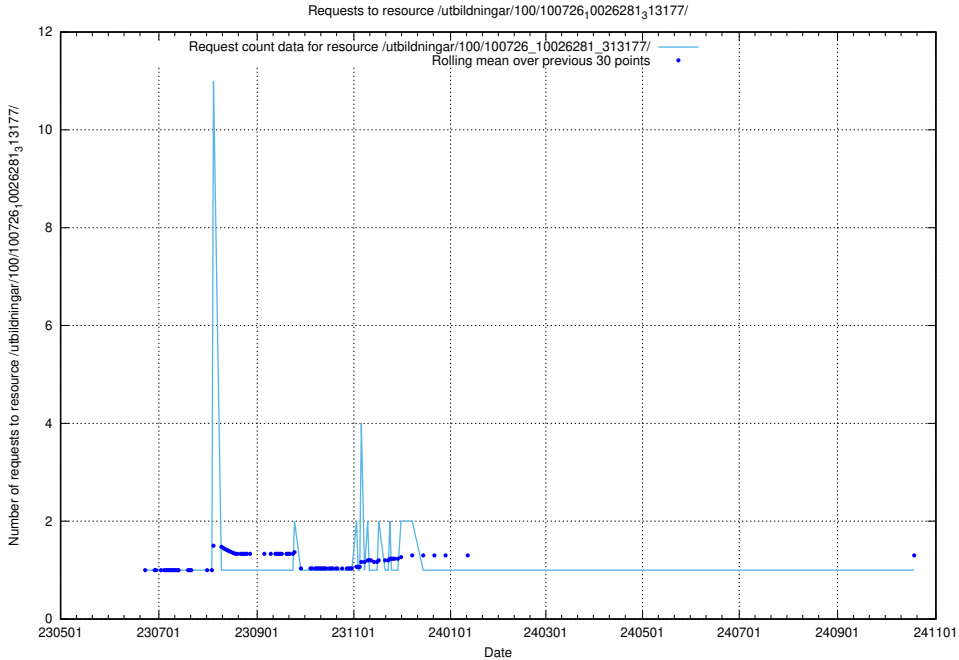

5.6821 Usage of /utbildningar/100/100726_10026281_313177/

Here, we count the number of requests to resource /utbildningar/100/100726_10026281_313177/.