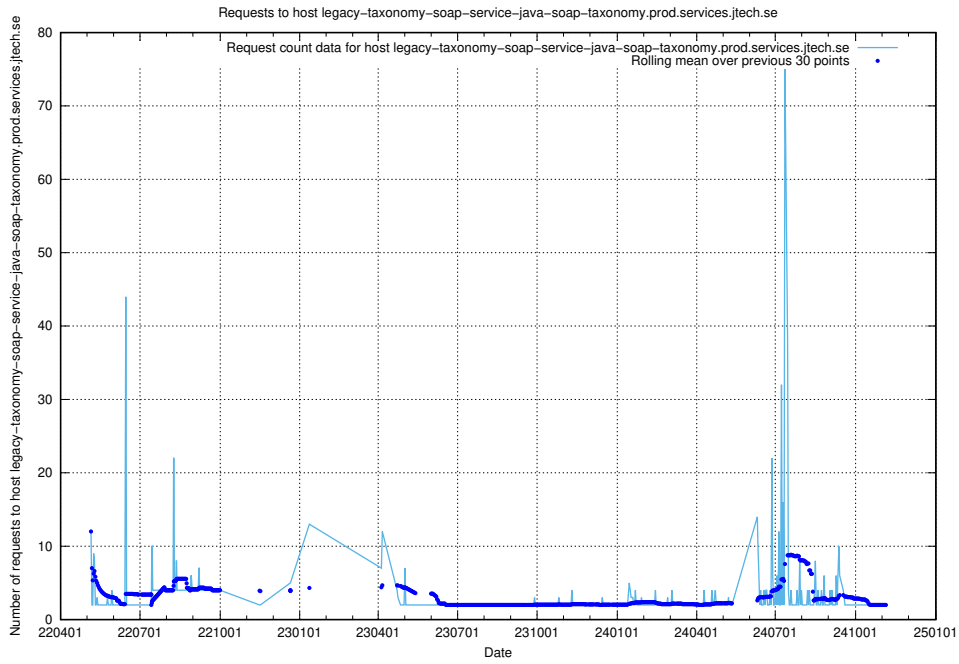

7.436 Usage of odoo-onprem.jobtechdev.se

Here, we count the number of requests to host odoo-onprem.jobtechdev.se.

7.437 Usage of legacy-taxonomy-soap-service-java-soap-taxonomy.prod.services.jtech.se

Here, we count the number of requests to host legacy-taxonomy-soap-service-java-soap-taxonomy.prod.services.jtech.se.