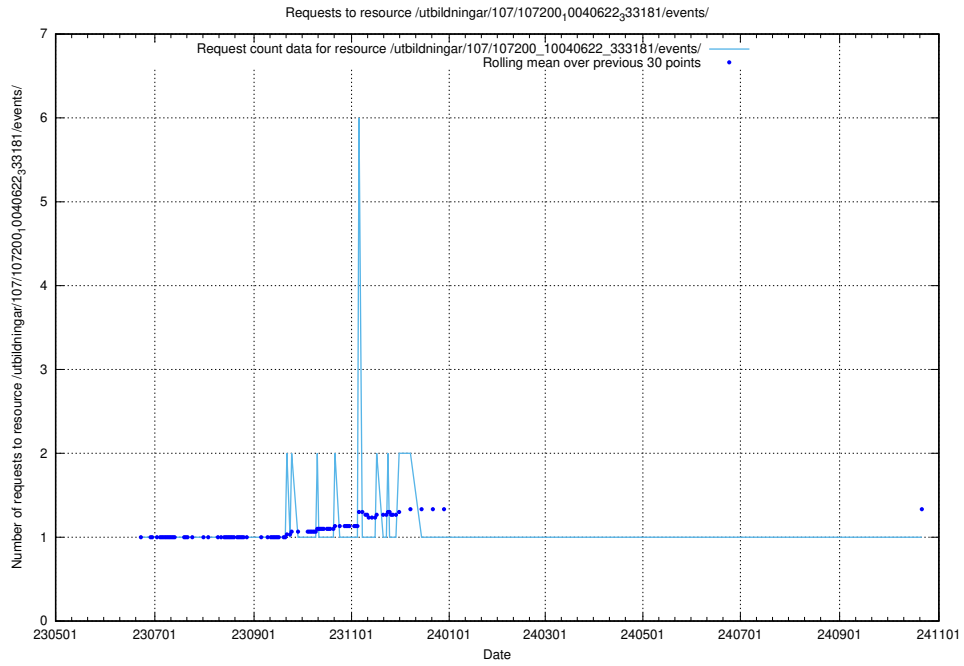

5.6818 Usage of /utbildningar/107/107200_10040622_333181/events/

Here, we count the number of requests to resource /utbildningar/107/107200_10040622_333181/events/