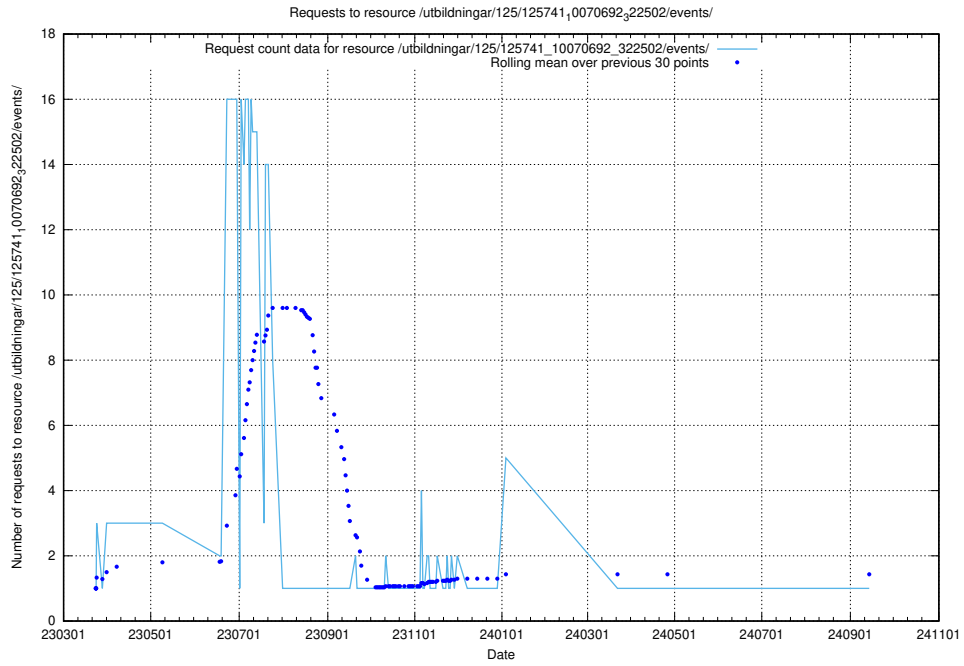

Here, we count the number of requests to resource /utbildningar/125/125741_10070692_324616/.

5.7505 Usage of /utbildningar/125/125741_10070692_322502/events/

Here, we count the number of requests to resource /utbildningar/125/125741_10070692_322502/events/