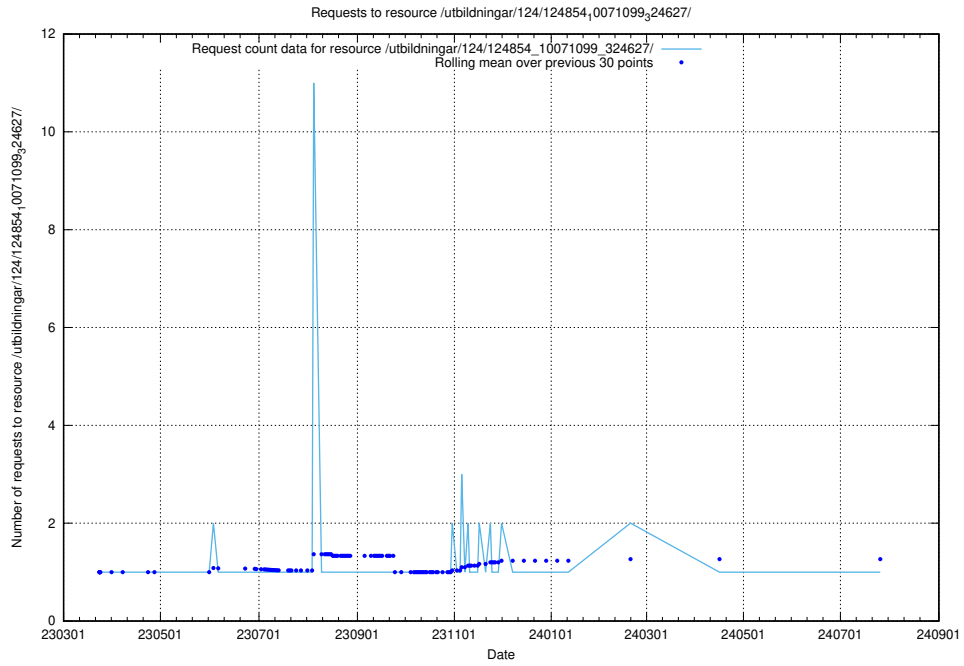

5.1507 Usage of /utbildningar/124/124854_10071099_324627/

Here, we count the number of requests to resource /utbildningar/124/124854_10071099_324627/.