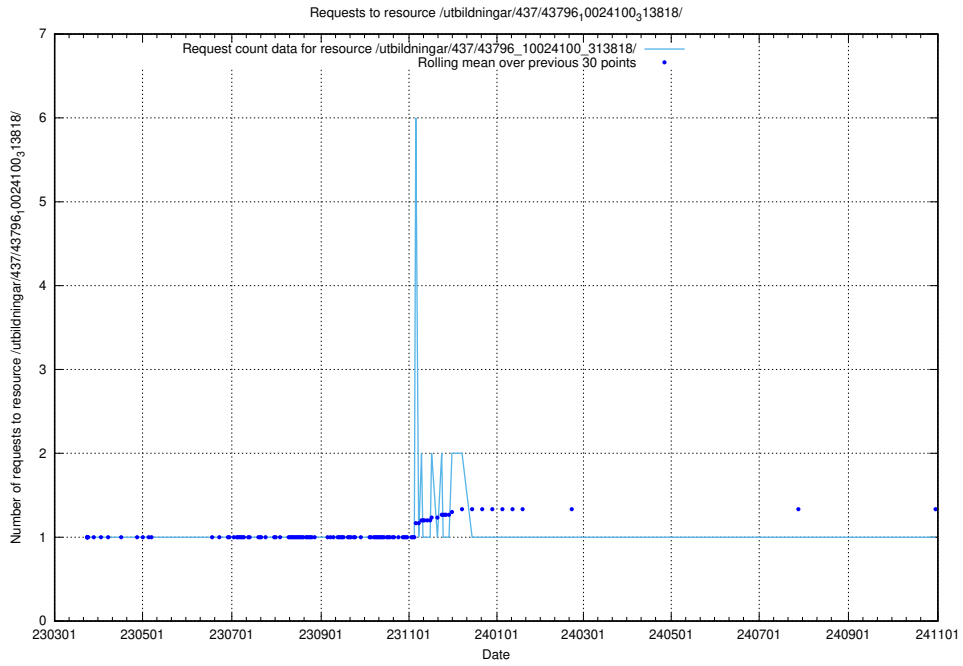

5.7389 Usage of /utbildningar/437/43796_10024100_313818/

Here, we count the number of requests to resource /utbildningar/437/43796_10024100_313818/.