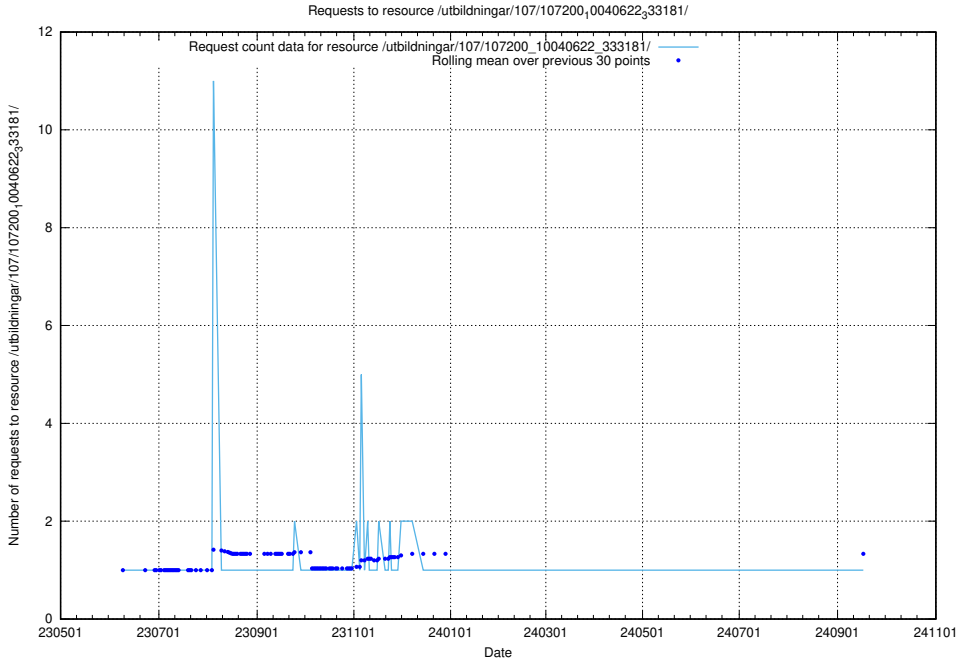

5.6882 Usage of /utbildningar/107/107200_10040622_333181/

Here, we count the number of requests to resource /utbildningar/107/107200_10040622_333181/.