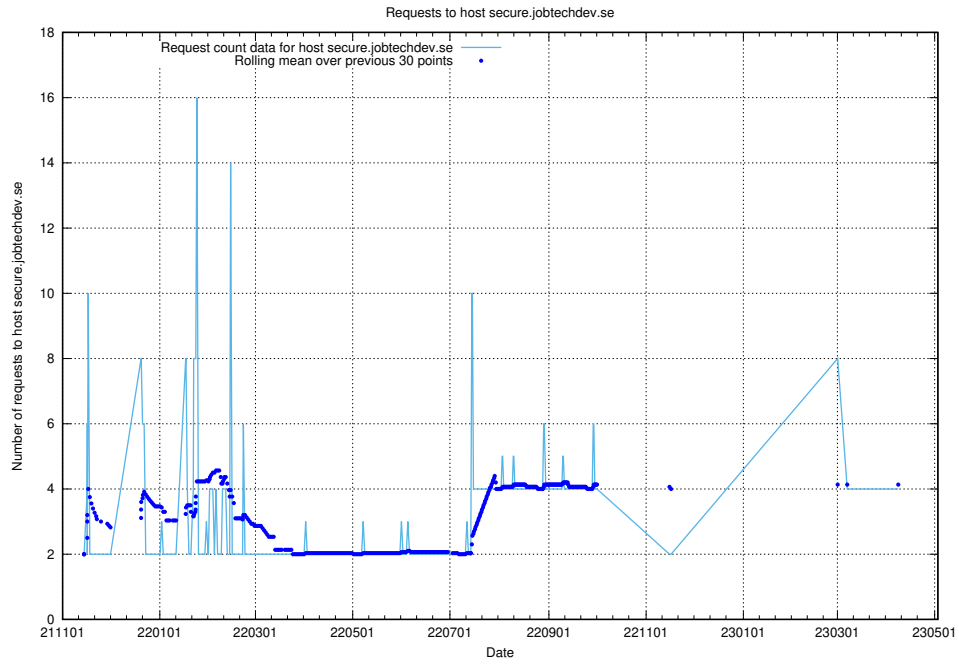

Here, we count the number of requests to host secure.jobtechdev.se.

7.169 Usage of dex-test.jobtechdev.se

Here, we count the number of requests to host dex-test.jobtechdev.se.

7.170 Usage of noc.jobtechdev.se