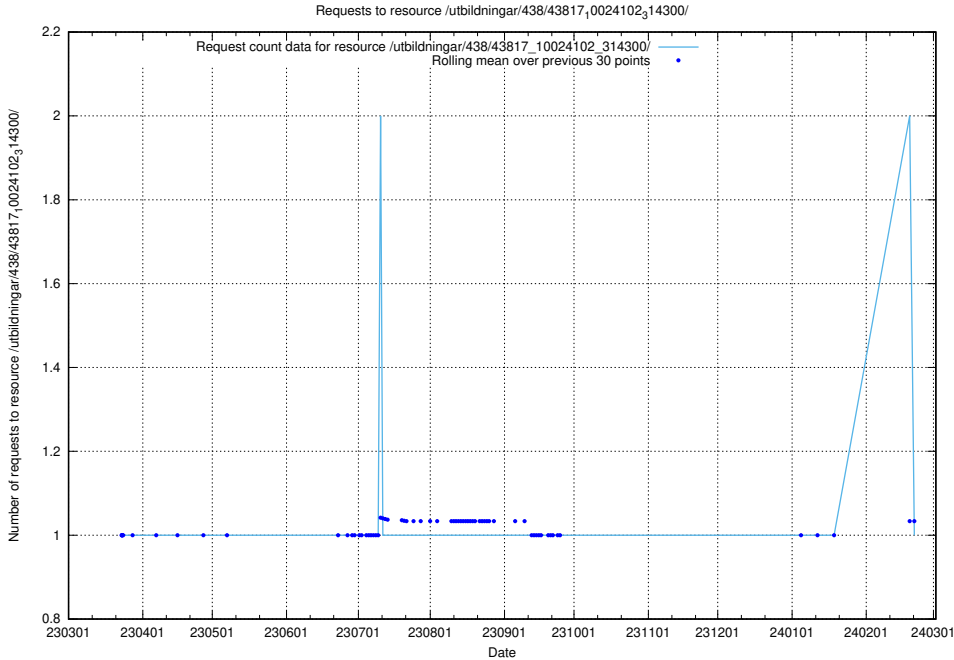

5.7375 Usage of /utbildningar/438/43817_10024102_314300/

Here, we count the number of requests to resource /utbildningar/438/43817_10024102_314300/.