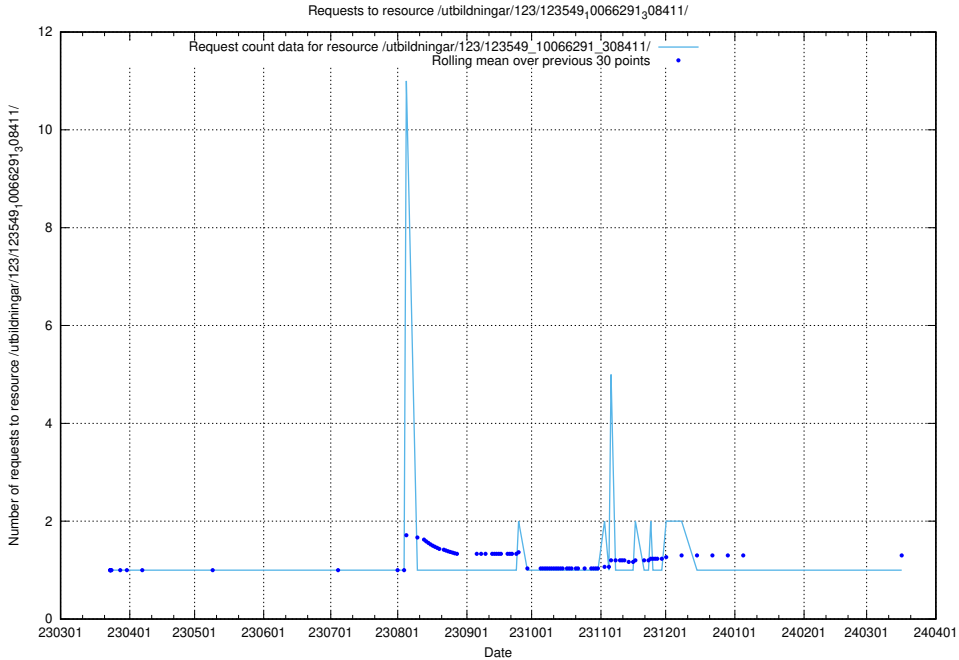

5.5501 Usage of /utbildningar/123/123549_10066291_308411/

Here, we count the number of requests to resource /utbildningar/123/123549_10066291_308411/.