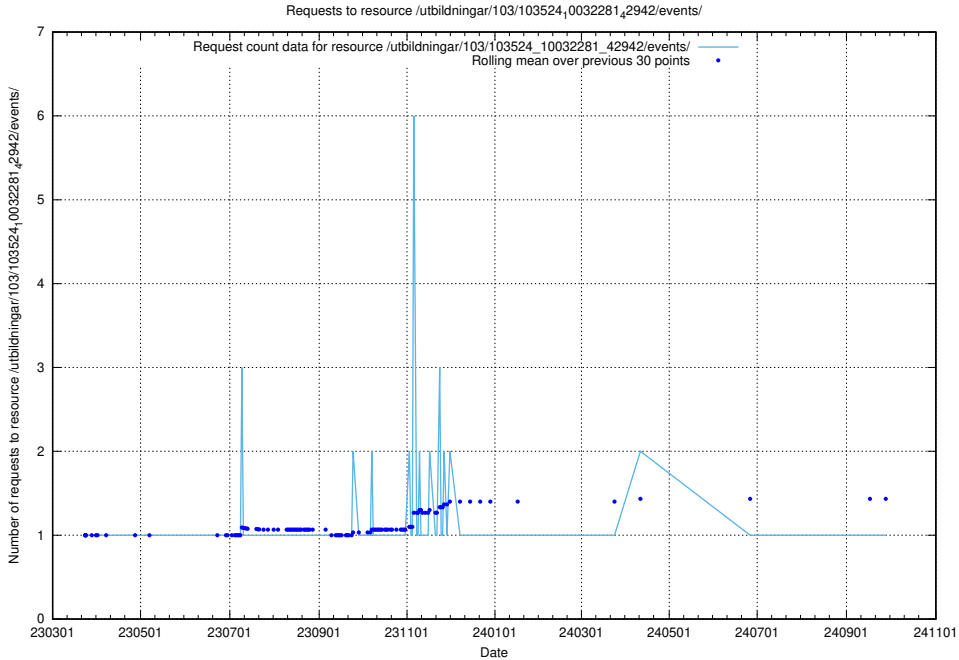

5.6423 Usage of /utbildningar/103/103524_10032281_42942/events/

Here, we count the number of requests to resource /utbildningar/103/103524_10032281_42942/events/.