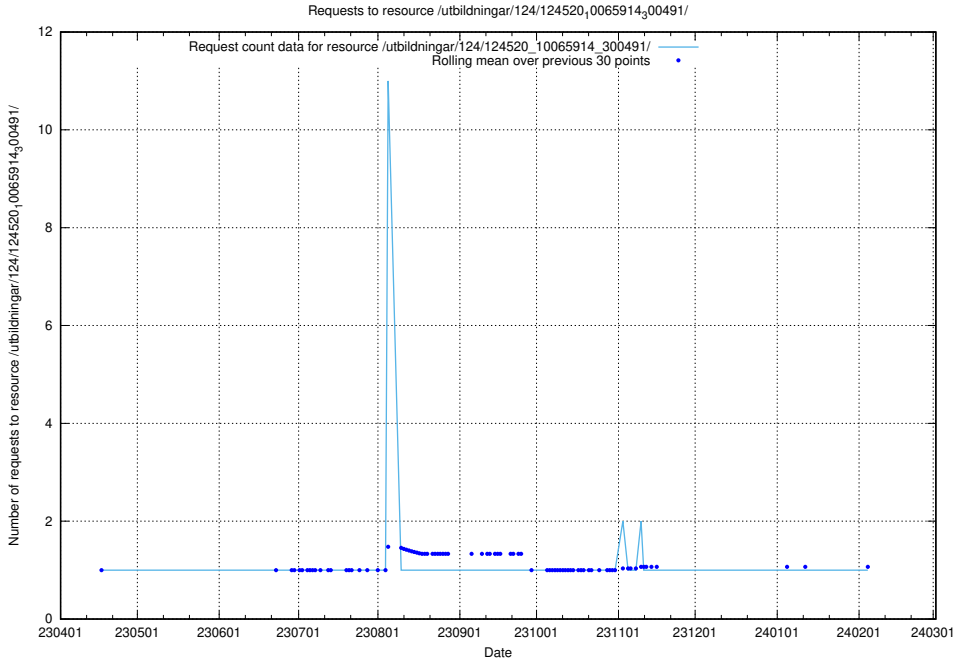

5.7030 Usage of /utbildningar/124/124520_10065914_300491/

Here, we count the number of requests to resource /utbildningar/124/124520_10065914_300491/.