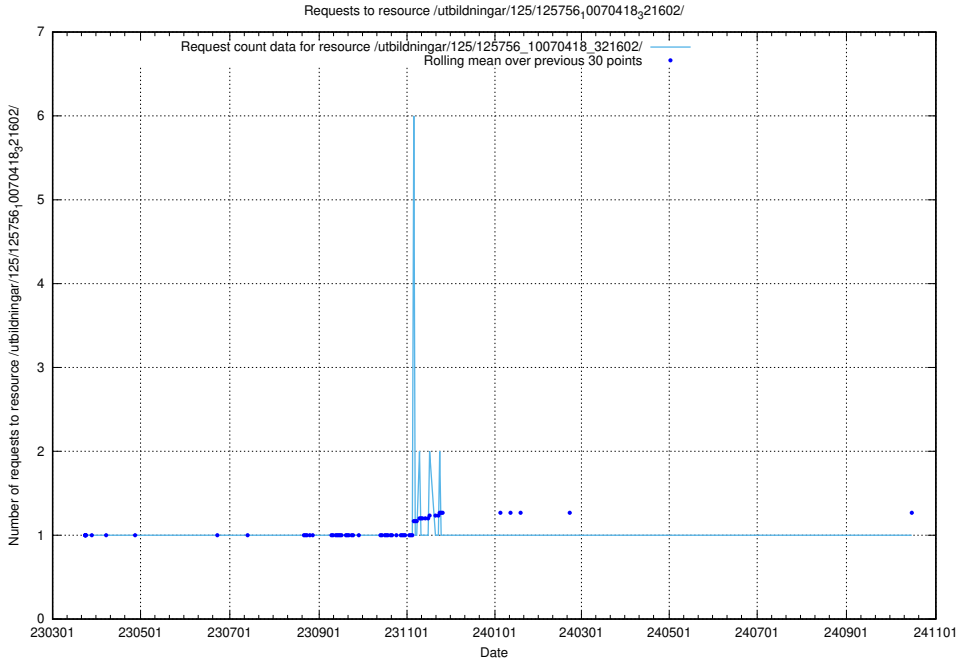

5.7488 Usage of /utbildningar/125/125756_10070418_321602/

Here, we count the number of requests to resource /utbildningar/125/125756_10070418_321602/.