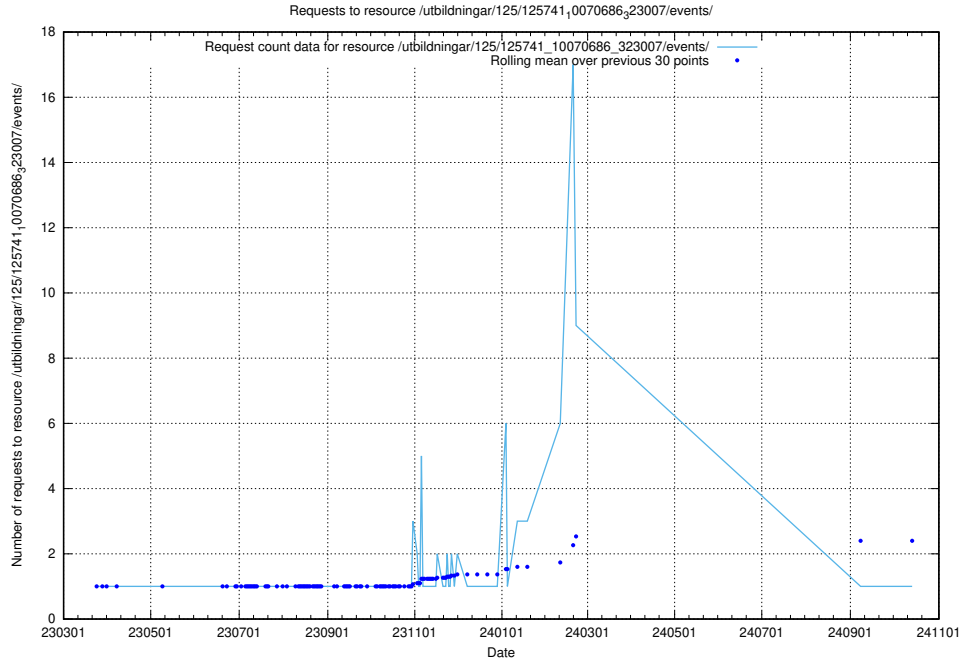

5.7247 Usage of /utbildningar/125/125741_10070686_323007/events/

Here, we count the number of requests to resource /utbildningar/125/125741_10070686_323007/events/