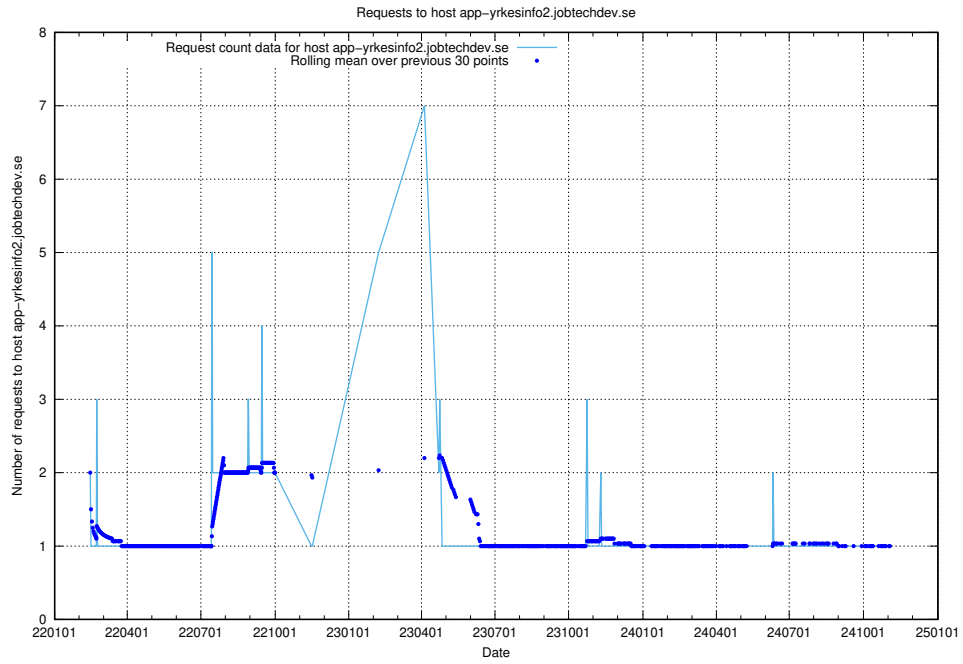

7.661 Usage of app-yrkesinfo2.jobtechdev.se

Here, we count the number of requests to host app-yrkesinfo2.jobtechdev.se.