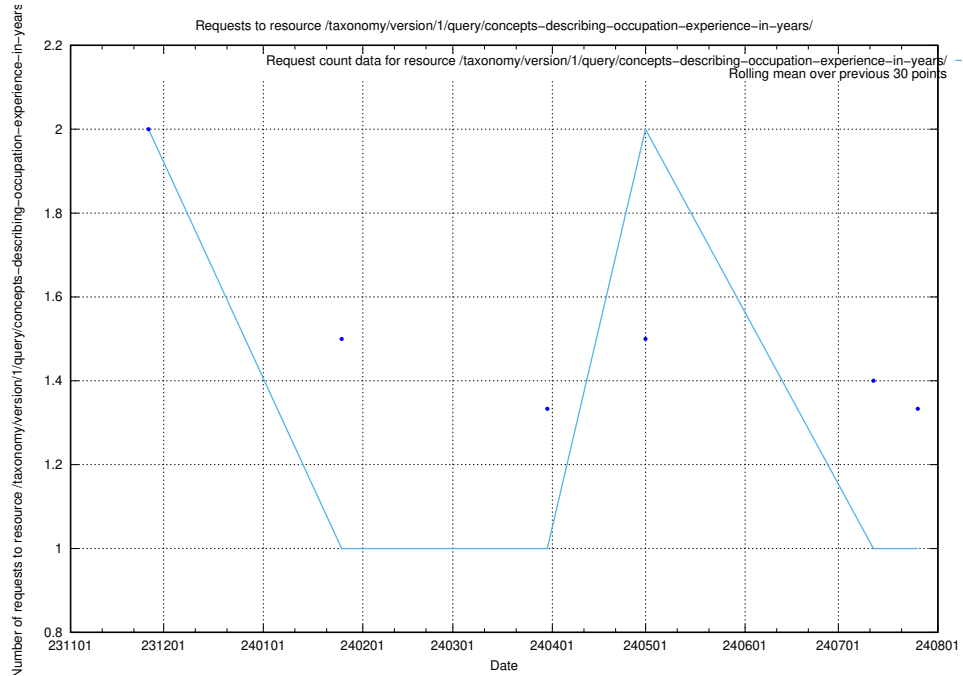

Here, we count the number of requests to resource /taxonomy/version/1/query/concepts-describing-occupation-experience-in-years/.

5.4957 Usage of /availability/20231030/

Here, we count the number of requests to resource /availability/20231030/.