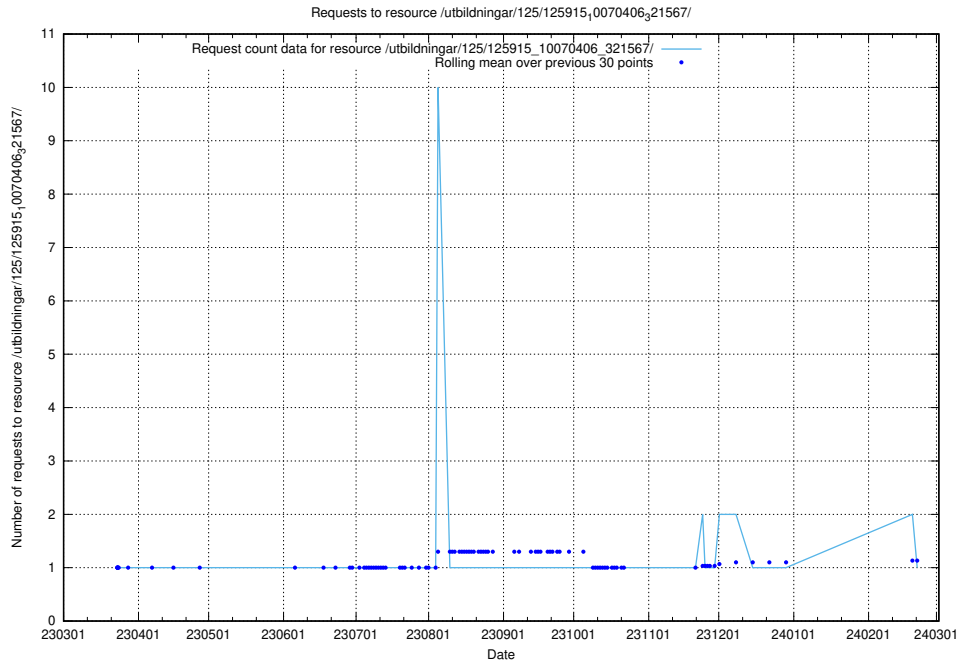

5.7478 Usage of /utbildningar/125/125915_10070406_321567/

Here, we count the number of requests to resource /utbildningar/125/125915_10070406_321567/.