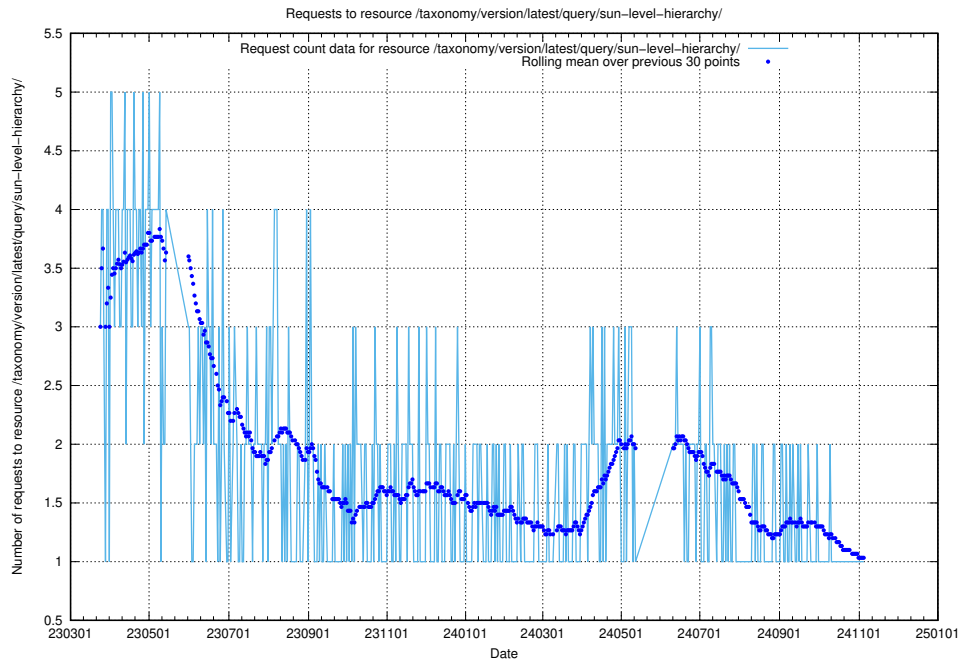

5.7068 Usage of /taxonomy/version/latest/query/sun-level-hierarchy/

Here, we count the number of requests to resource /taxonomy/version/latest/query/sun-level-hierarchy/.