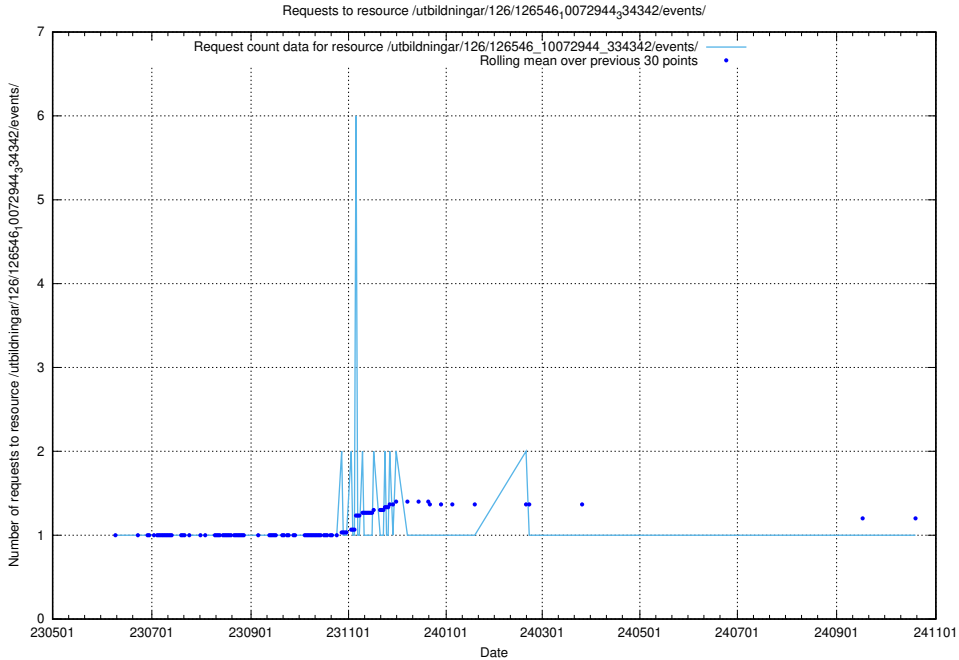

5.6868 Usage of /utbildningar/126/126546_10072944_334342/events/

Here, we count the number of requests to resource /utbildningar/126/126546_10072944_334342/events/