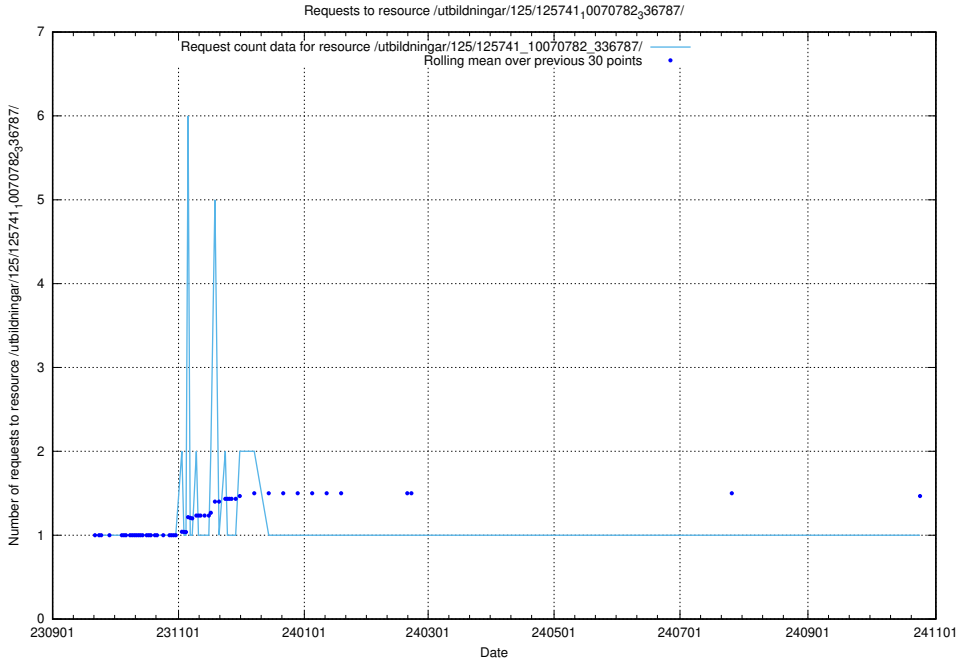

5.5496 Usage of /utbildningar/125/125741_10070782_336787/

Here, we count the number of requests to resource /utbildningar/125/125741_10070782_336787/.