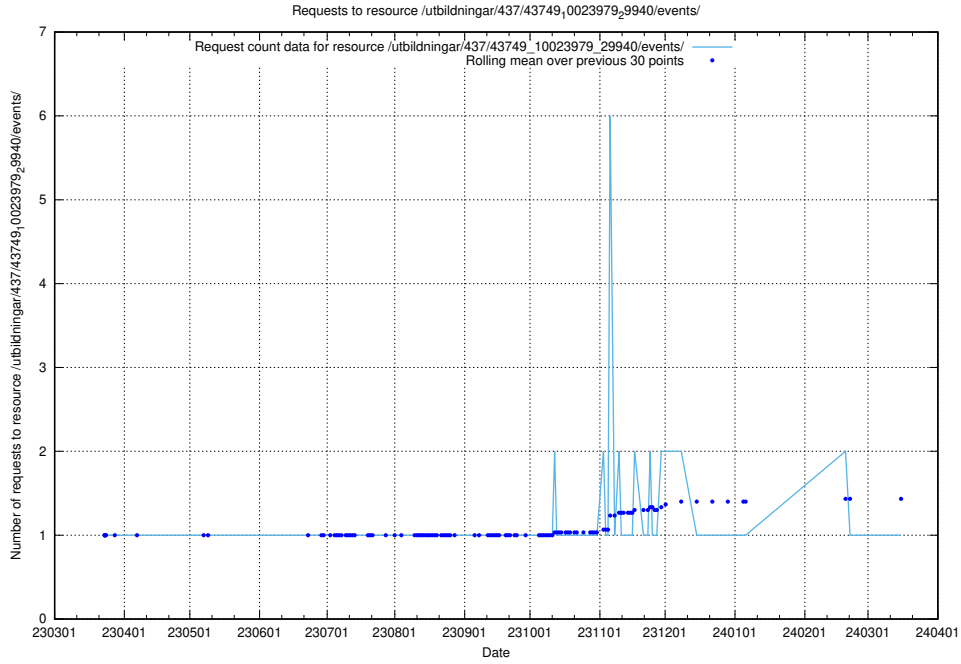

5.7413 Usage of /utbildningar/437/43749_10023979_29940/events/

Here, we count the number of requests to resource /utbildningar/437/43749_10023979_29940/events/.