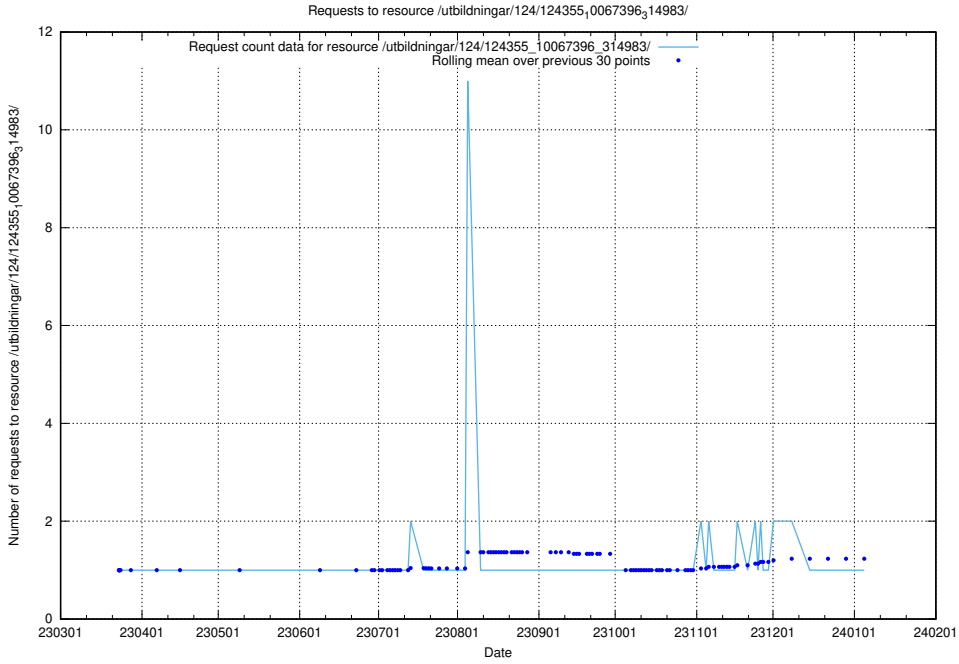

5.4863 Usage of /utbildningar/124/124355_10067396_314983/

Here, we count the number of requests to resource /utbildningar/124/124355_10067396_314983/.