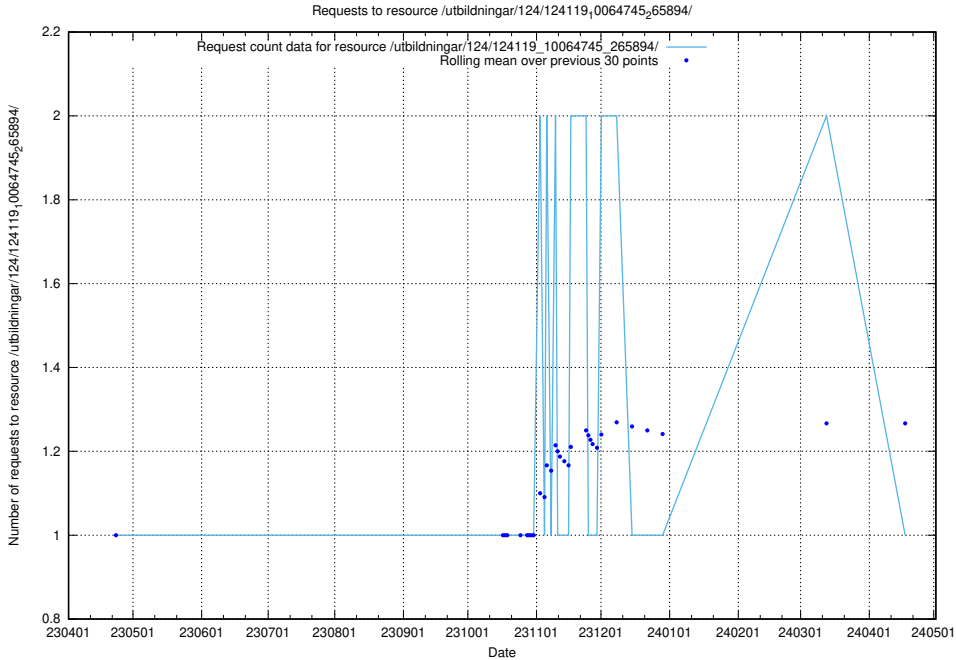

5.7017 Usage of /utbildningar/124/124119_10064745_265894/

Here, we count the number of requests to resource /utbildningar/124/124119_10064745_265894/.