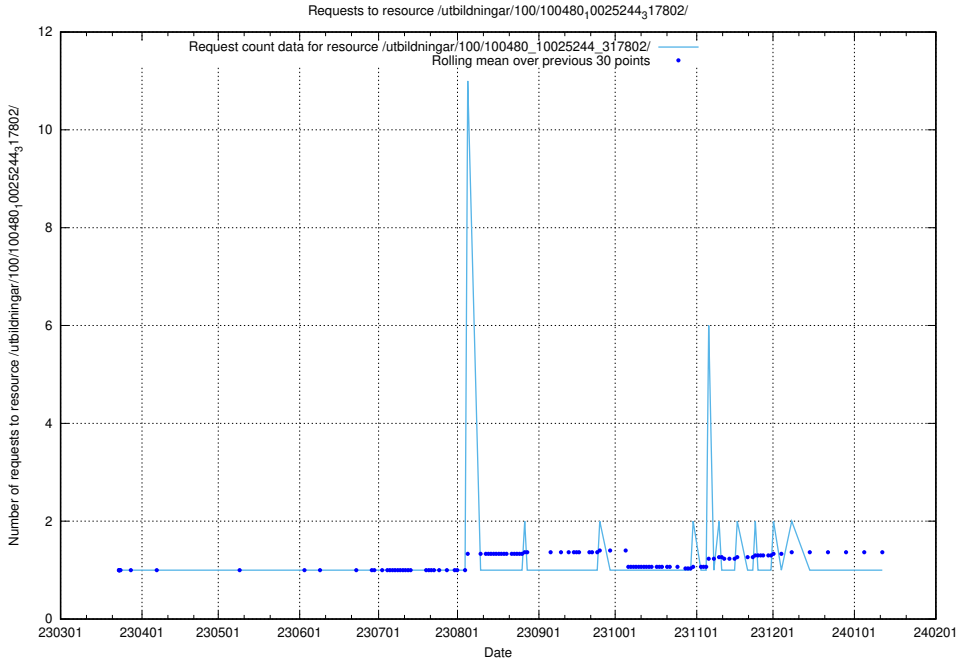

5.6676 Usage of /utbildningar/100/100480_10025244_317802/

Here, we count the number of requests to resource /utbildningar/100/100480_10025244_317802/.