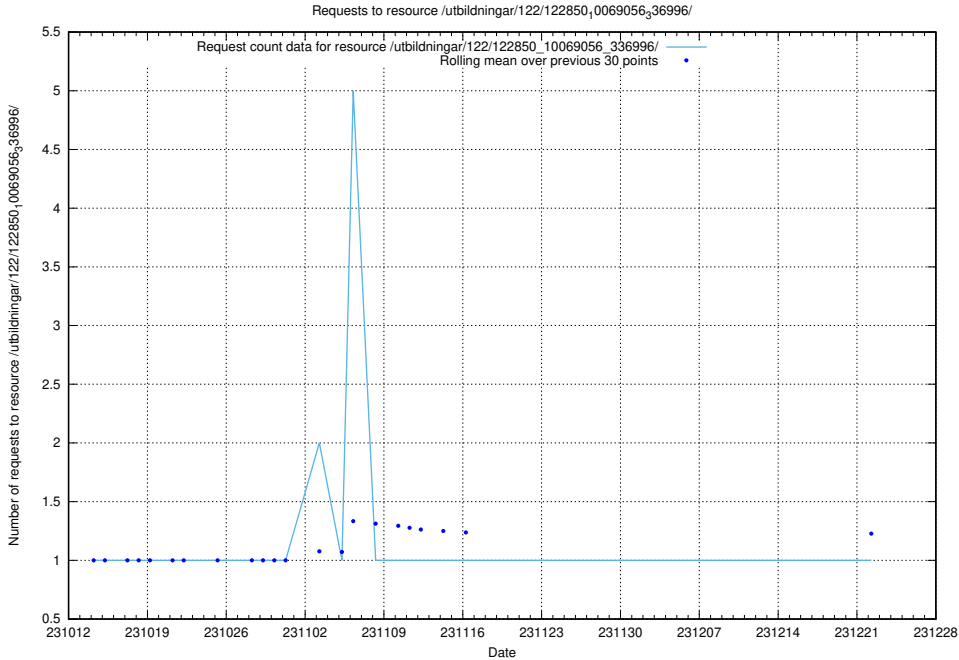

5.5331 Usage of /utbildningar/122/122850_10069056_336996/

Here, we count the number of requests to resource /utbildningar/122/122850_10069056_336996/.