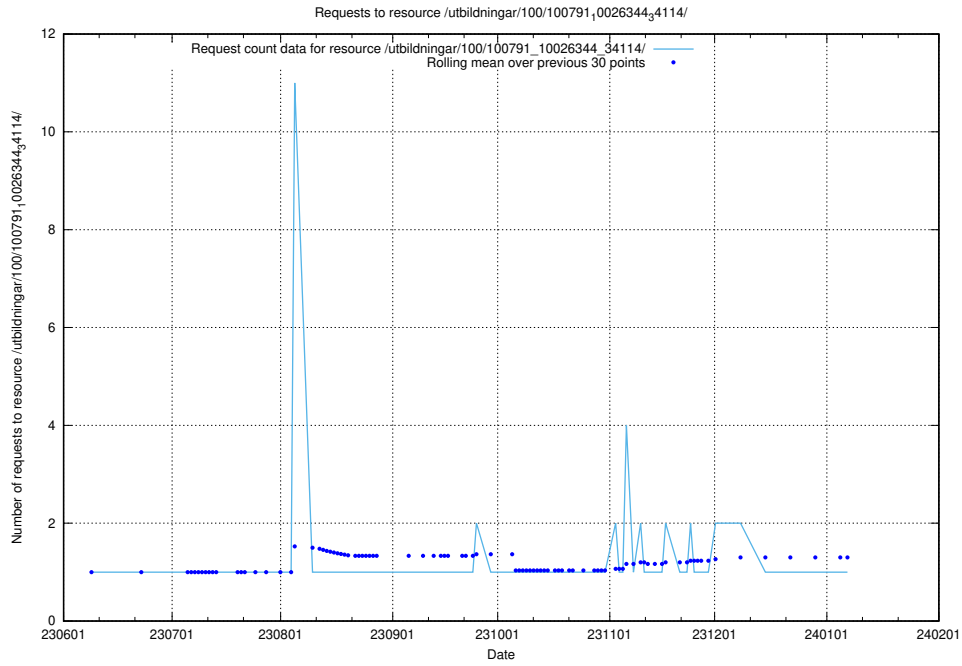

5.6884 Usage of /utbildningar/100/100791_10026344_34114/

Here, we count the number of requests to resource /utbildningar/100/100791_10026344_34114/.