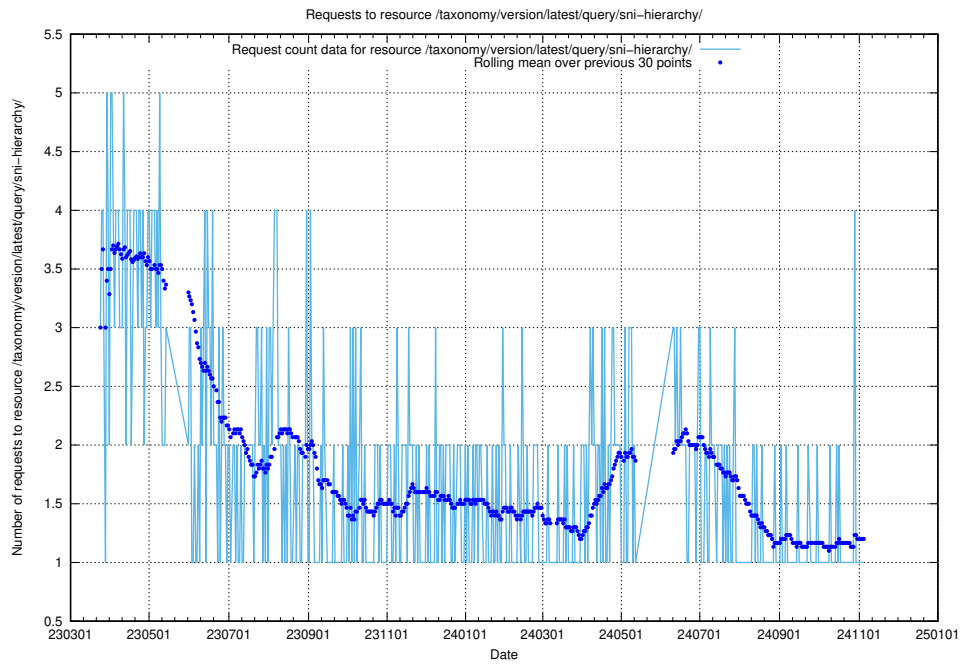

5.7093 Usage of /taxonomy/version/latest/query/sni-hierarchy/

Here, we count the number of requests to resource /taxonomy/version/latest/query/sni-hierarchy/.