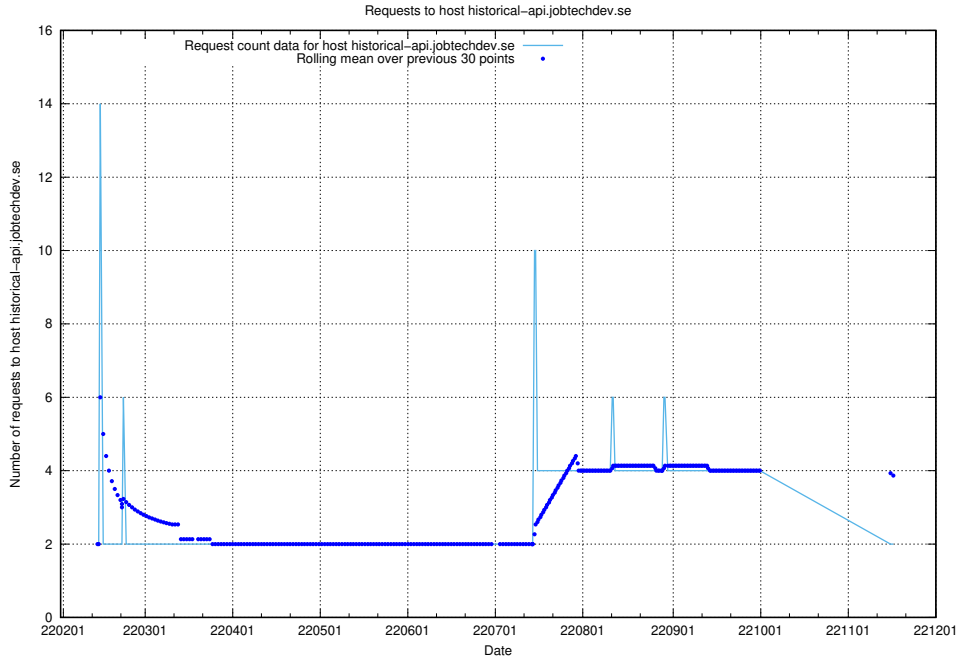

7.551 Usage of historical-api.jobtechdev.se

Here, we count the number of requests to host historical-api.jobtechdev.se.