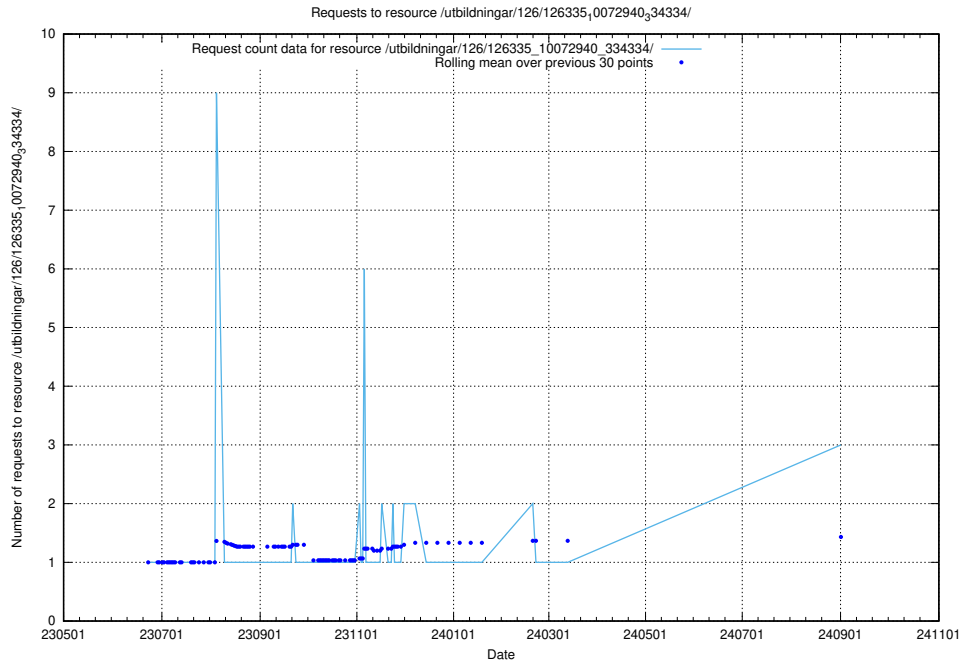

5.497 Usage of /utbildningar/126/126335_10072940_334334/

Here, we count the number of requests to resource /utbildningar/126/126335_10072940_334334/.