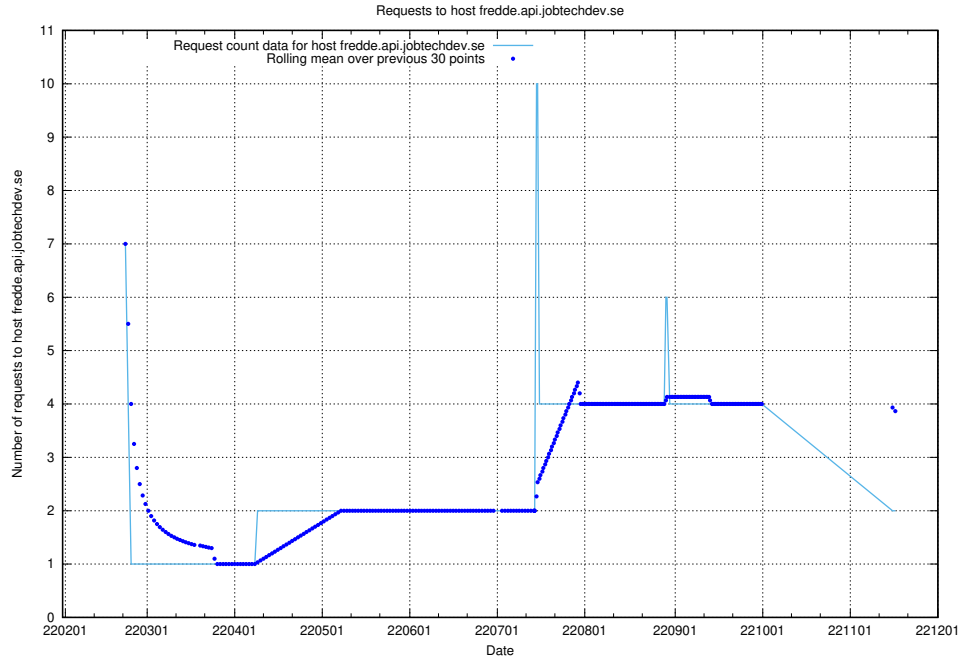

7.522 Usage of fredde.jobtechdev.se

Here, we count the number of requests to host fredde.jobtechdev.se.

7.523 Usage of fredde.api.jobtechdev.se

Here, we count the number of requests to host fredde.api.jobtechdev.se.