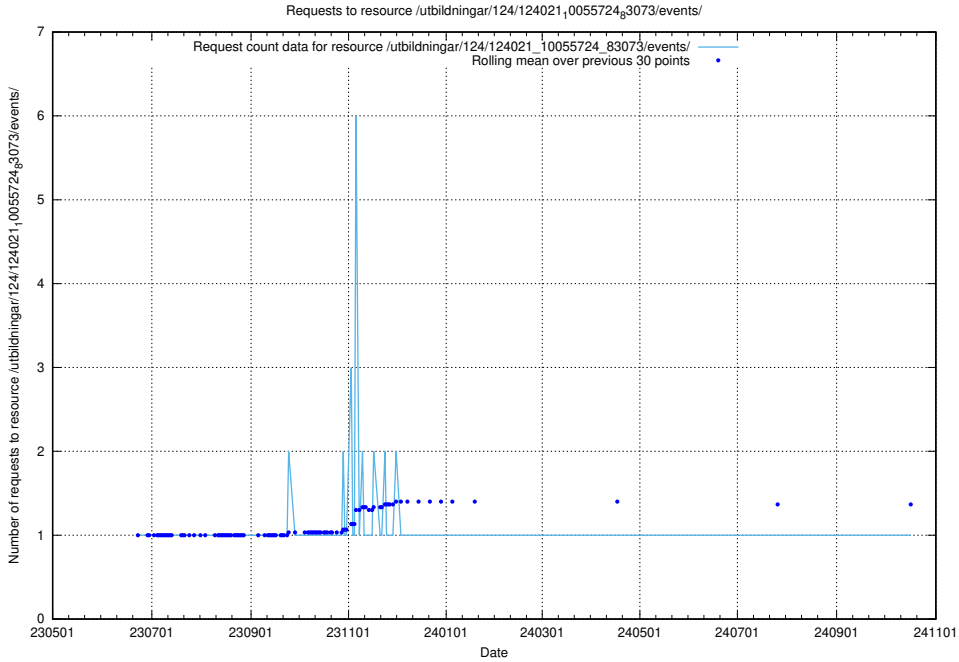

5.6800 Usage of /utbildningar/124/124021_10055724_83073/events/

Here, we count the number of requests to resource /utbildningar/124/124021_10055724_83073/events/.