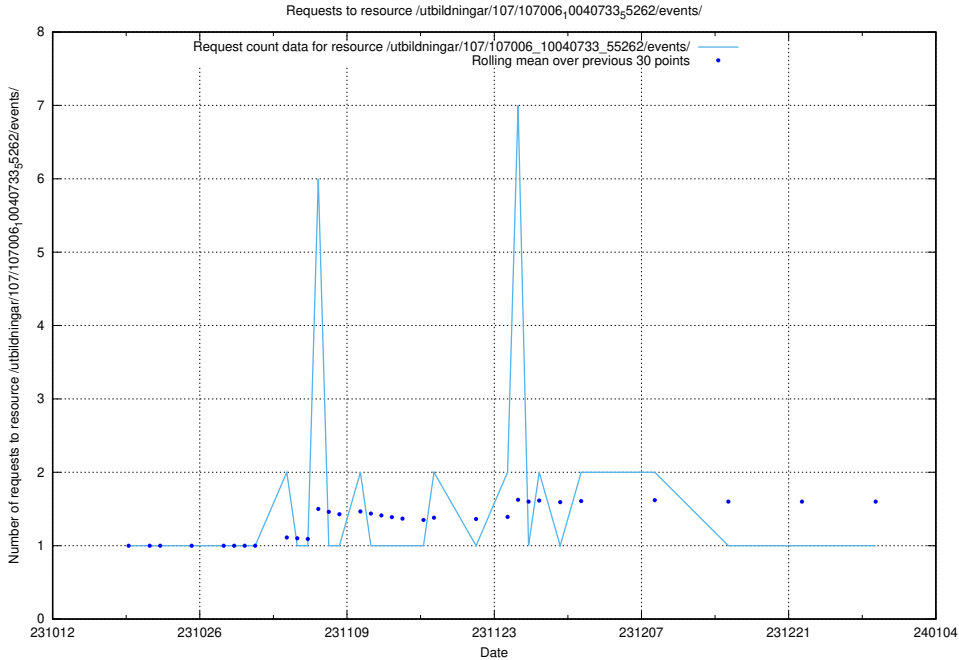

5.5252 Usage of /utbildningar/107/107006_10040733_55262/events/

Here, we count the number of requests to resource /utbildningar/107/107006_10040733_55262/events/.