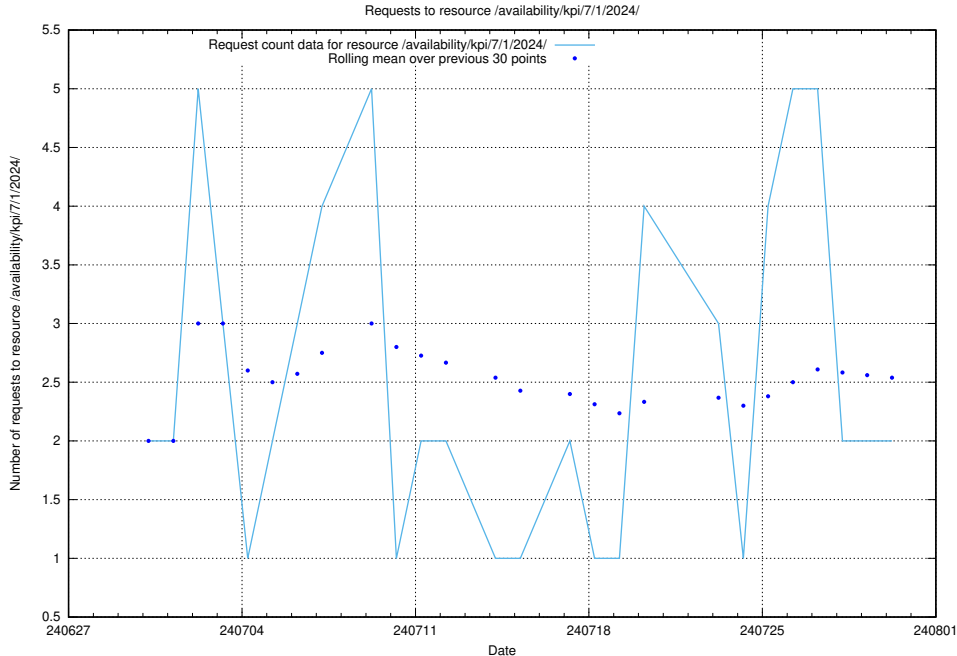

5.625 Usage of /availability/kpi/7/1/2024/

Here, we count the number of requests to resource /availability/kpi/7/1/2024/.