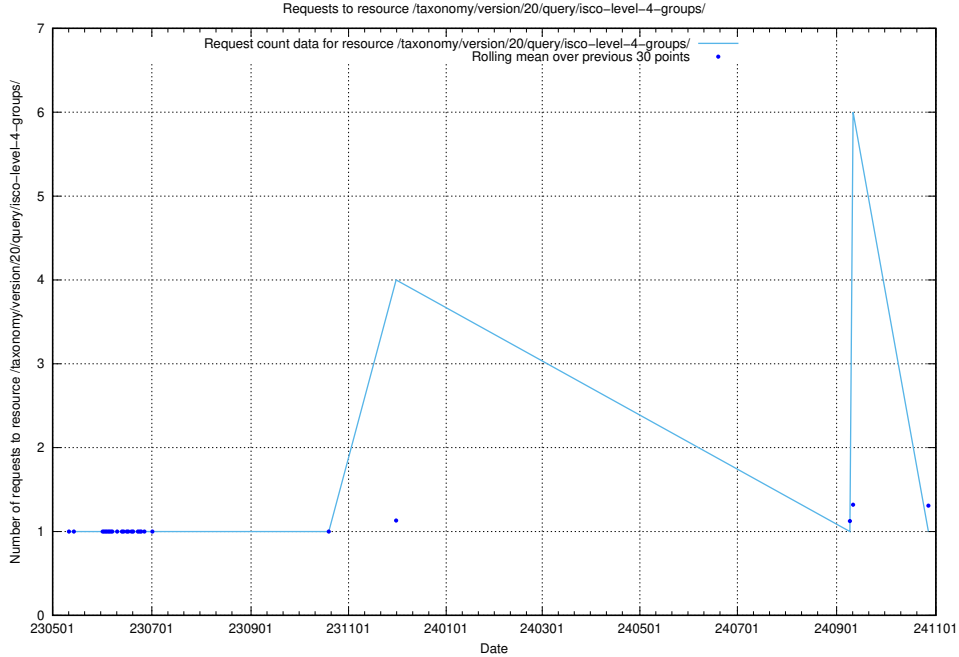

Here, we count the number of requests to resource /taxonomy/version/20/query/keyword-concepts-with-relations/.

5.6959 Usage of /taxonomy/version/20/query/isco-level-4-groups/

Here, we count the number of requests to resource /taxonomy/version/20/query/isco-level-4-groups/.