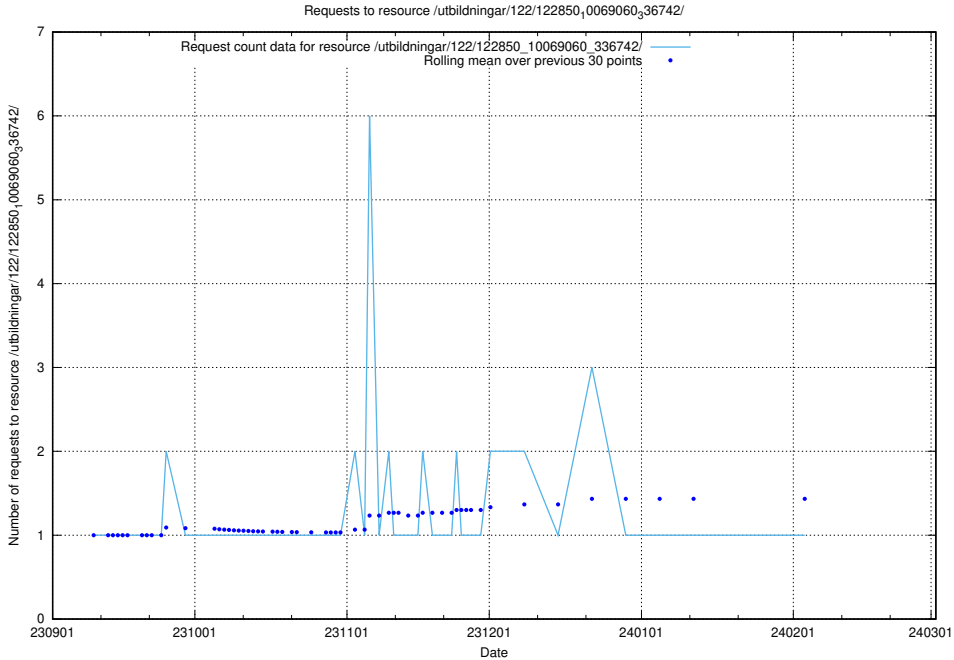

5.5620 Usage of /utbildningar/122/122850_10069060_336742/

Here, we count the number of requests to resource /utbildningar/122/122850_10069060_336742/.