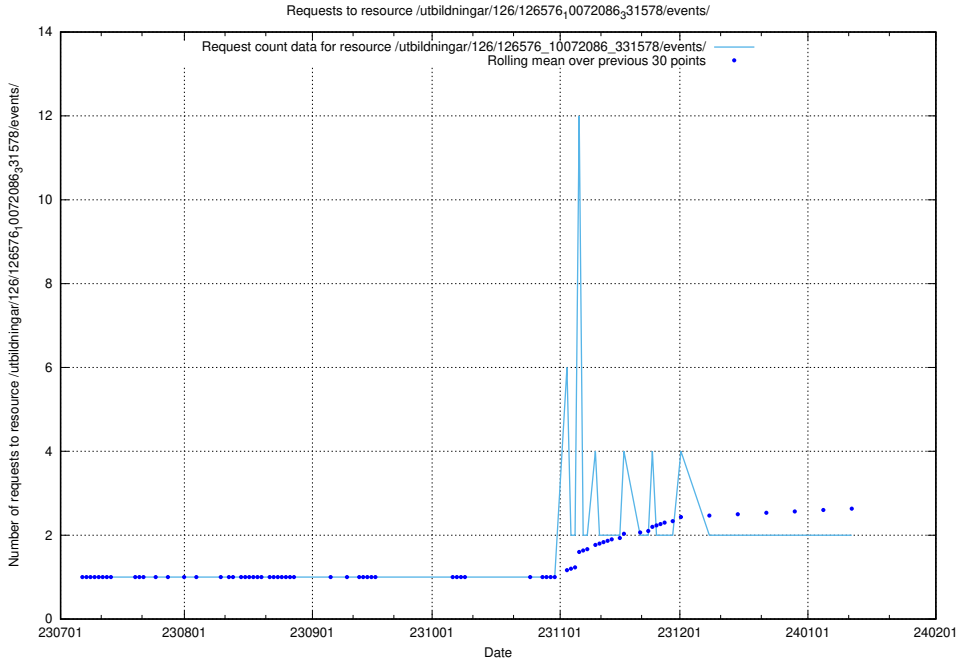

Here, we count the number of requests to resource /taxonomy/version/3/query/eu-regions/.

5.897 Usage of /utbildningar/126/126576_10072086_331578/events/

Here, we count the number of requests to resource /utbildningar/126/126576_10072086_331578/events/