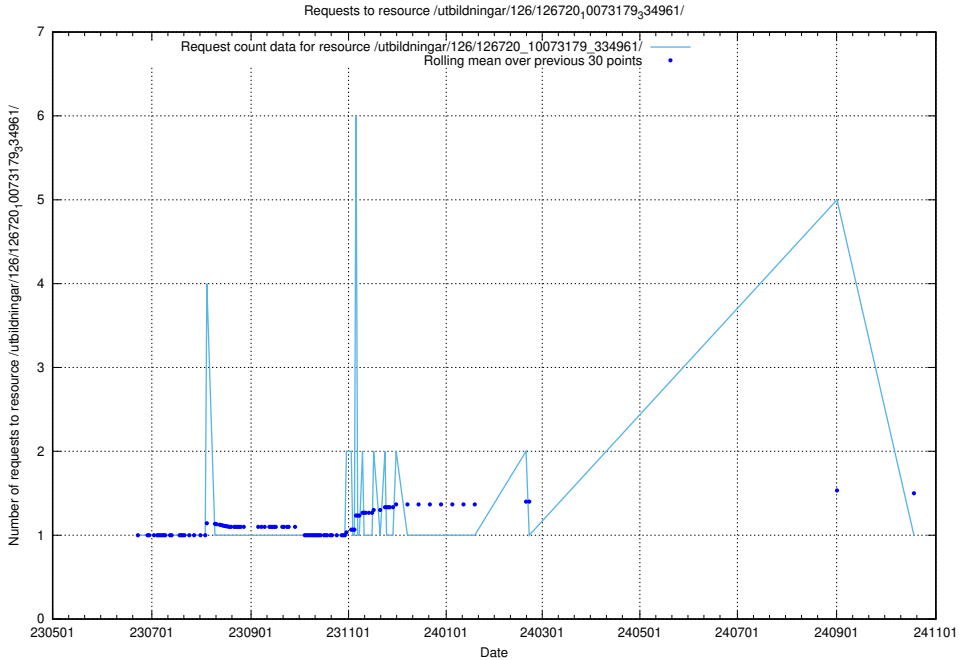

5.6582 Usage of /utbildningar/126/126720_10073179_334961/

Here, we count the number of requests to resource /utbildningar/126/126720_10073179_334961/.