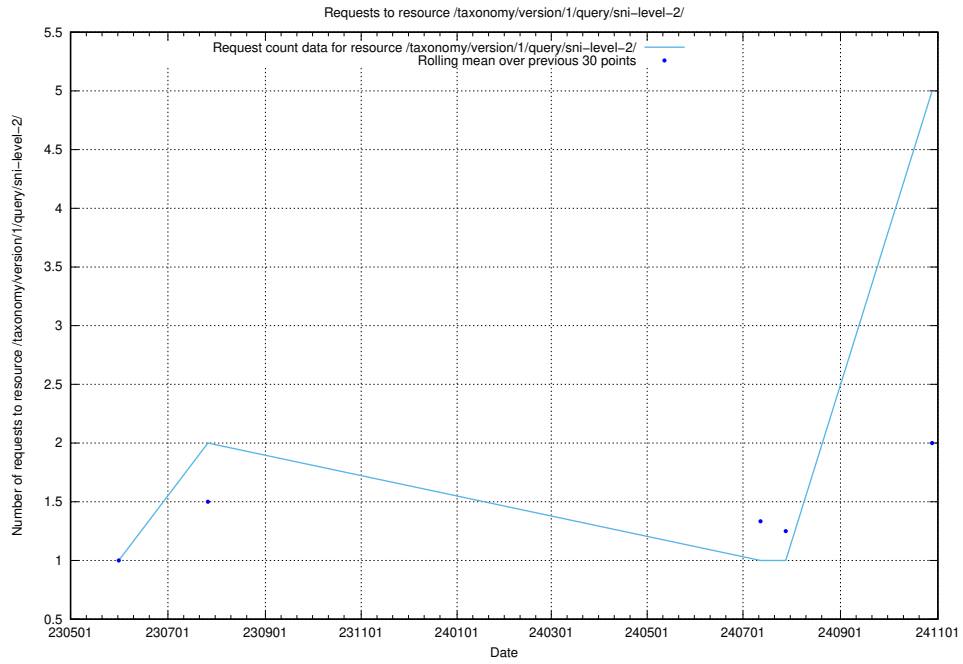

5.245 Usage of /taxonomy/version/1/query/sni-level-2/

Here, we count the number of requests to resource /taxonomy/version/1/query/sni-level-2/.