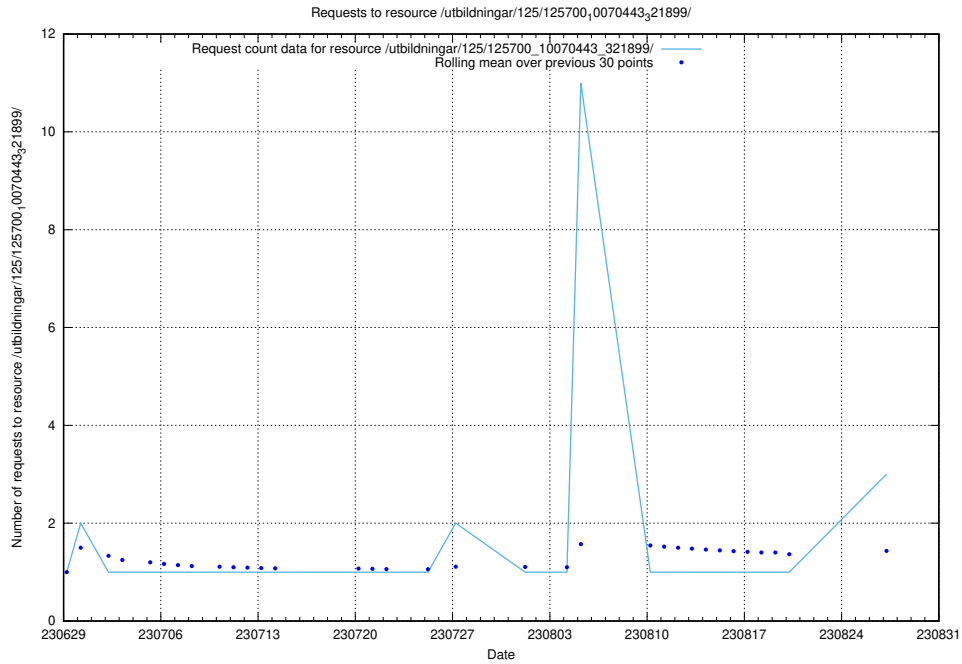

5.488 Usage of /utbildningar/125/125700_10070443_321899/

Here, we count the number of requests to resource /utbildningar/125/125700_10070443_321899/.