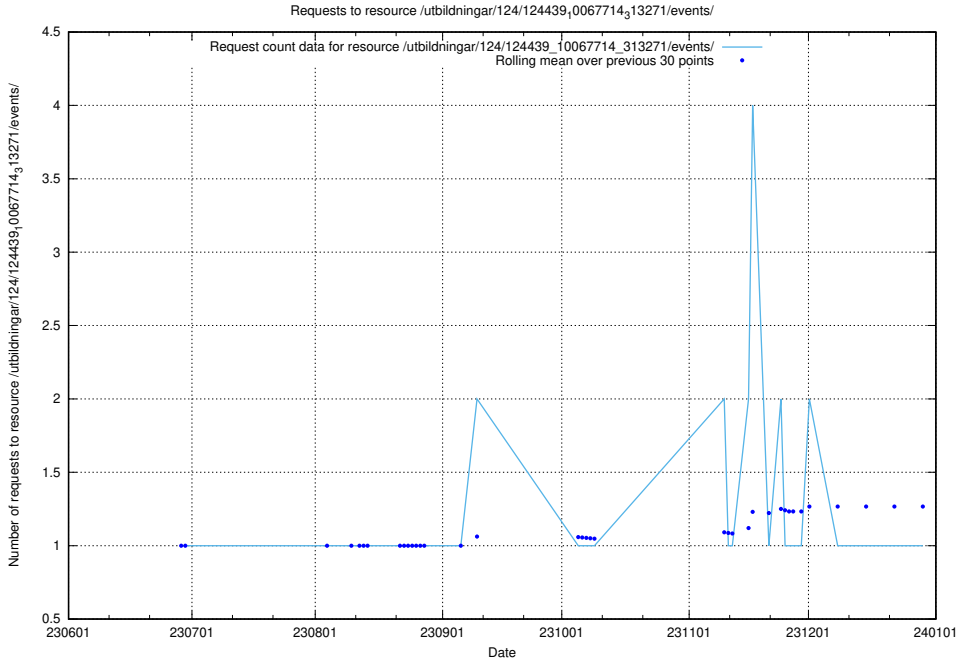

5.6505 Usage of /utbildningar/124/124439_10067714_313271/events/

Here, we count the number of requests to resource /utbildningar/124/124439_10067714_313271/events/