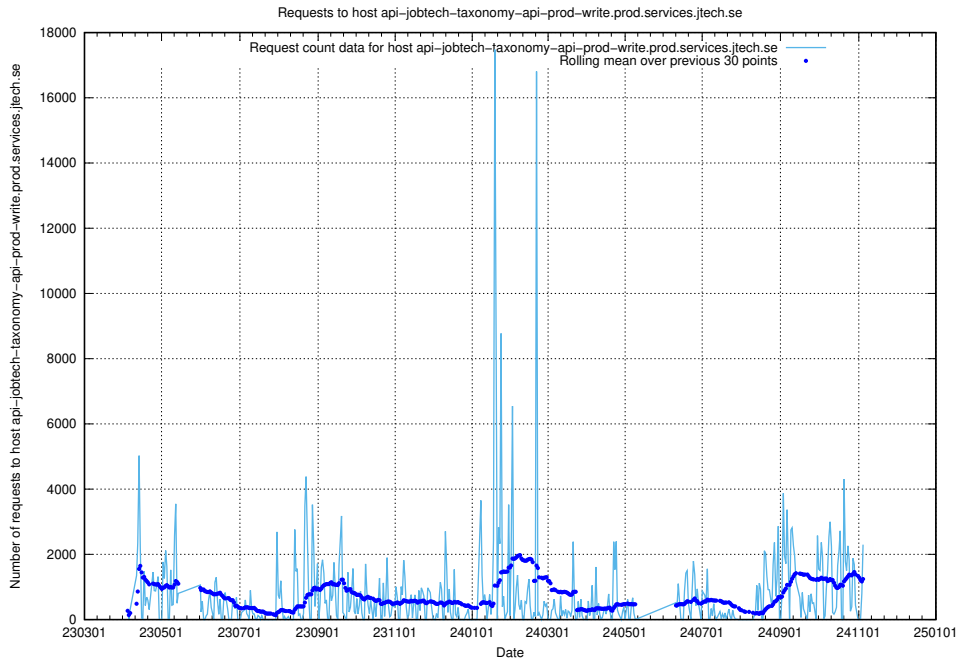

7.16 Usage of api-jobtech-taxonomy-api-prod-write.prod.services.jtech.se

Here, we count the number of requests to host api-jobtech-taxonomy-api-prod-write.prod.services.jtech.se.