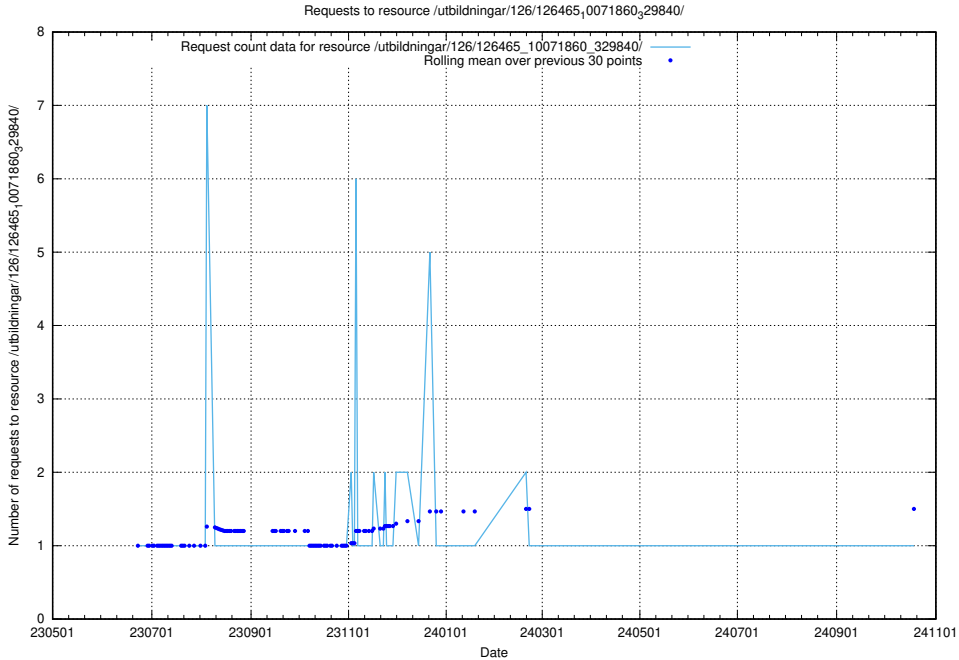

5.6621 Usage of /utbildningar/126/126465_10071860_329840/

Here, we count the number of requests to resource /utbildningar/126/126465_10071860_329840/.