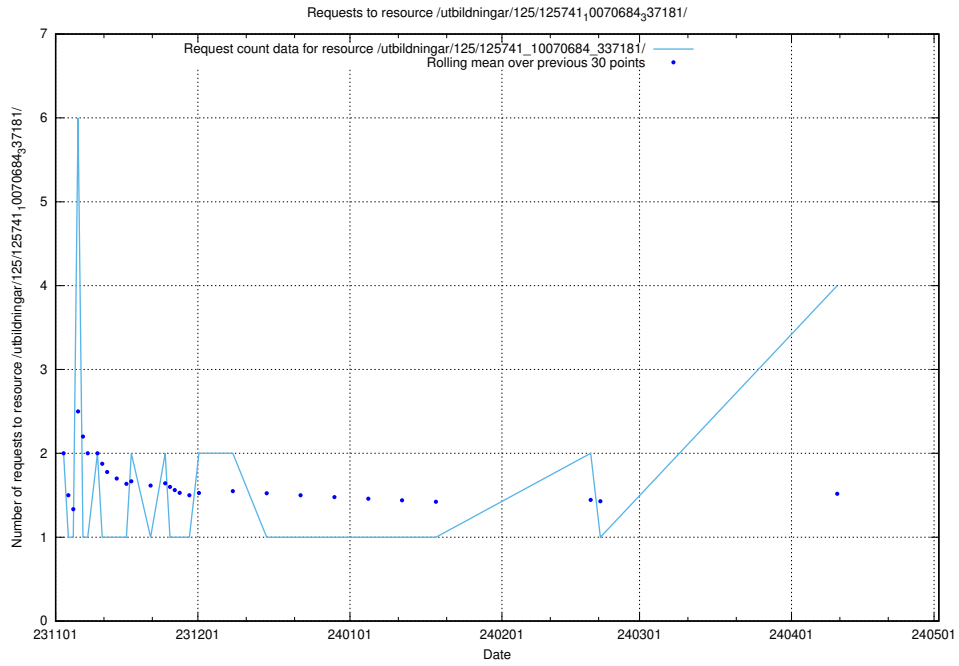

5.312 Usage of /utbildningar/125/125741_10070684_337181/

Here, we count the number of requests to resource /utbildningar/125/125741_10070684_337181/.