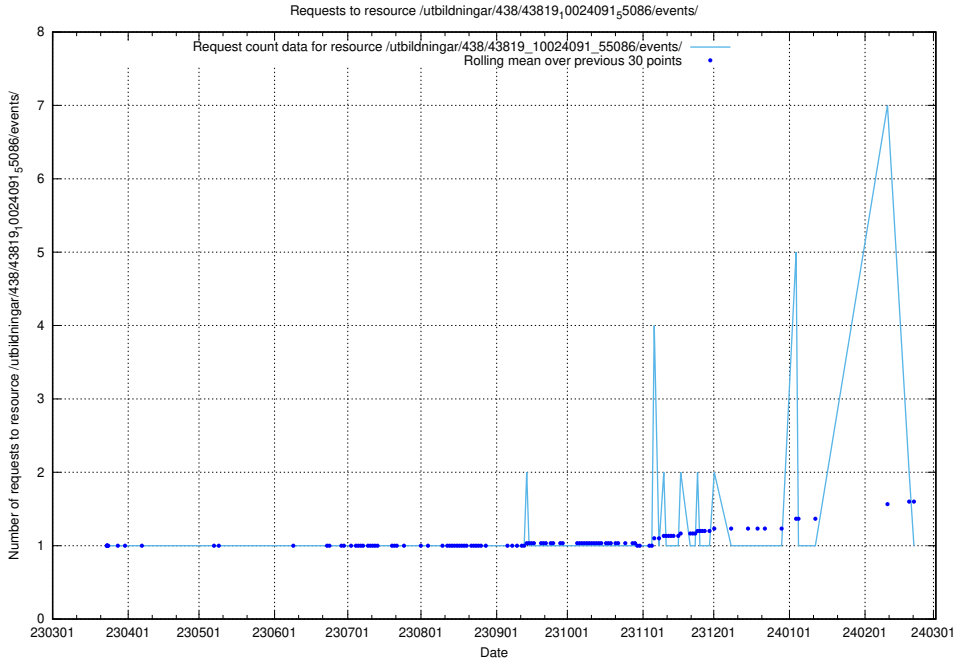

5.7372 Usage of /utbildningar/438/43819_10024091_55086/events/

Here, we count the number of requests to resource /utbildningar/438/43819_10024091_55086/events/.