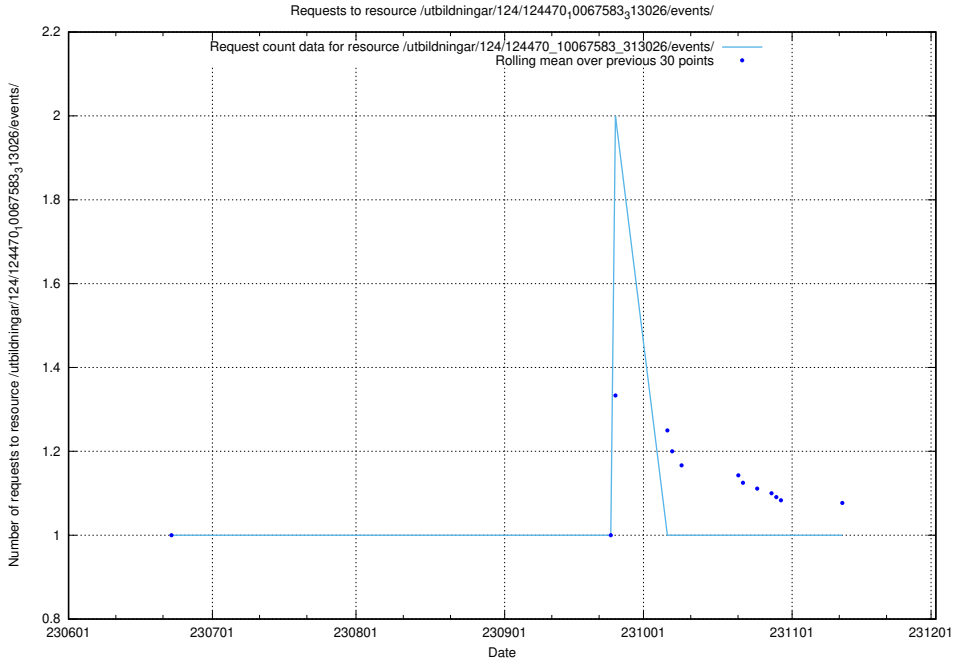

5.6781 Usage of /utbildningar/124/124470_10067583_313026/events/

Here, we count the number of requests to resource /utbildningar/124/124470_10067583_313026/events/