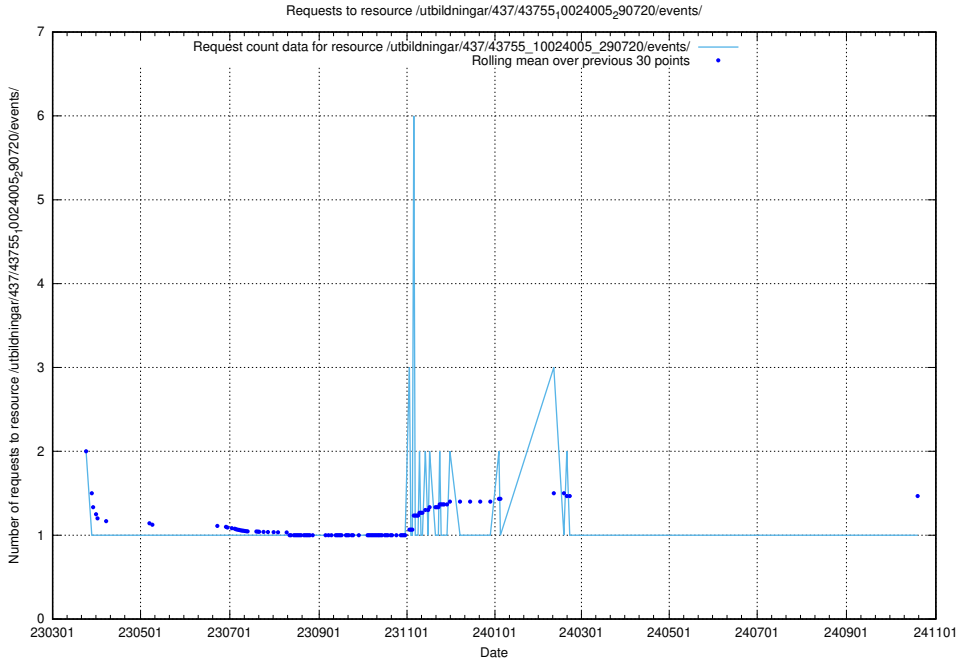

Here, we count the number of requests to resource /taxonomy/version/19/query/concept-types/.

5.7171 Usage of /utbildningar/437/43755_10024005_290720/events/

Here, we count the number of requests to resource /utbildningar/437/43755_10024005_290720/events/.