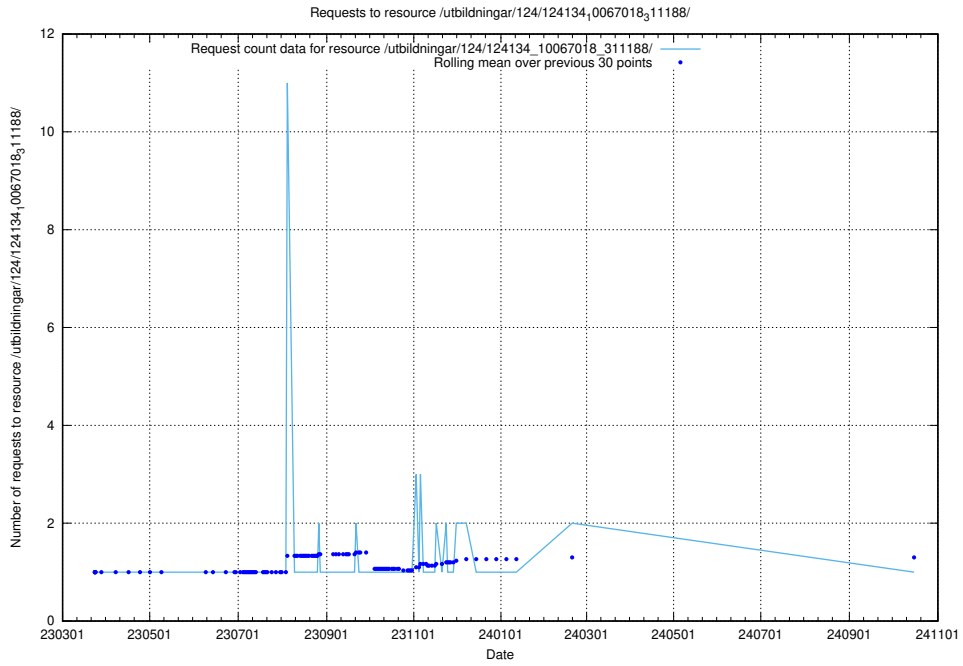

5.5079 Usage of /utbildningar/124/124134_10067018_311188/

Here, we count the number of requests to resource /utbildningar/124/124134_10067018_311188/.