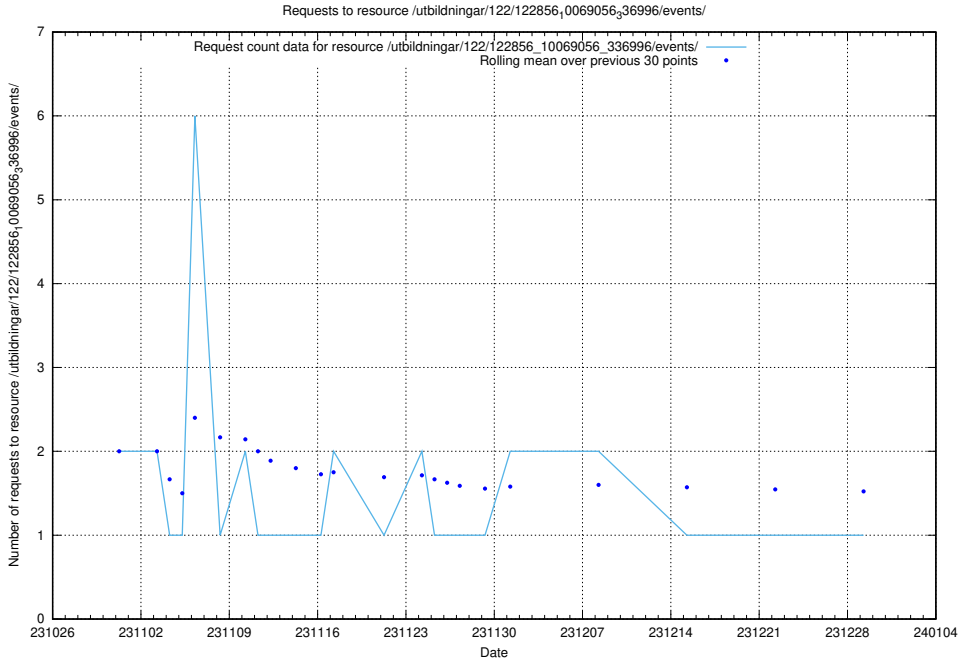

Here, we count the number of requests to resource /utbildningar/127/127012_10074034_337034/events/

5.5148 Usage of /utbildningar/122/122856_10069056_336996/events/

Here, we count the number of requests to resource /utbildningar/122/122856_10069056_336996/events/