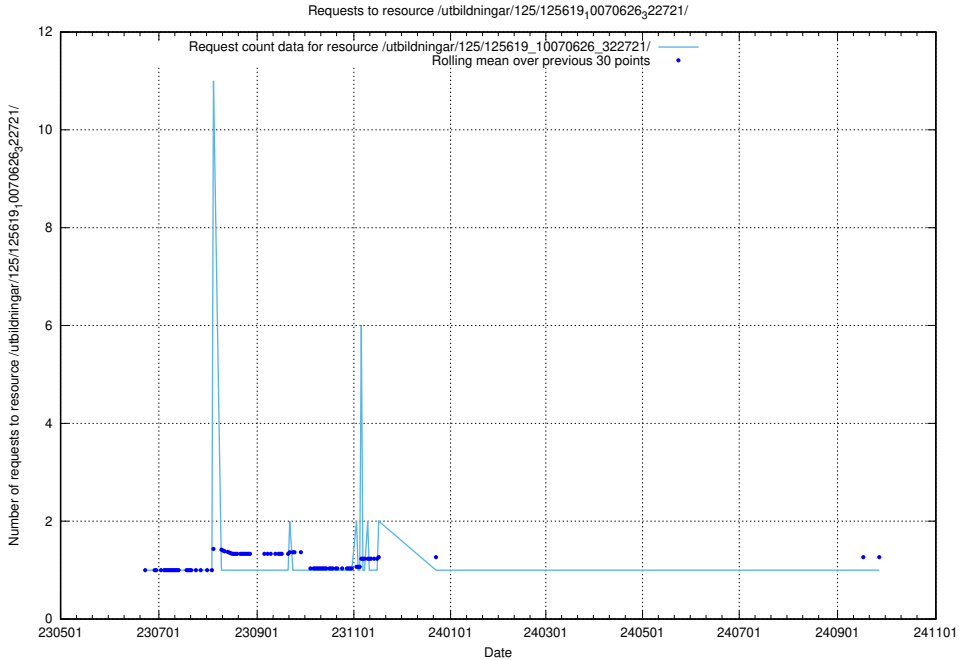

5.6681 Usage of /utbildningar/125/125619_10070626_322721/

Here, we count the number of requests to resource /utbildningar/125/125619_10070626_322721/.