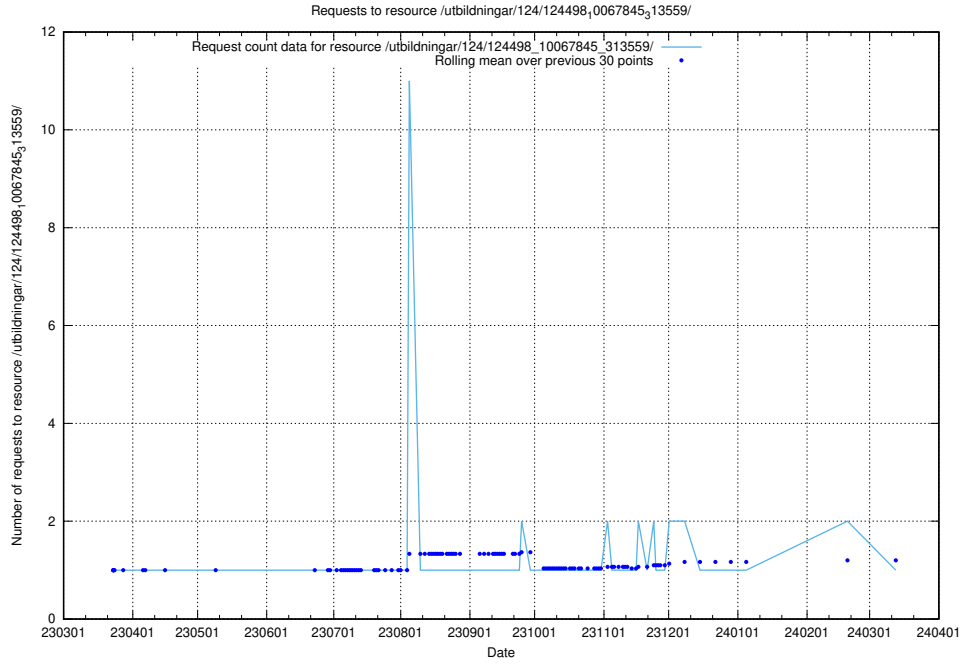

5.3669 Usage of /utbildningar/124/124498_10067845_313559/

Here, we count the number of requests to resource /utbildningar/124/124498_10067845_313559/.