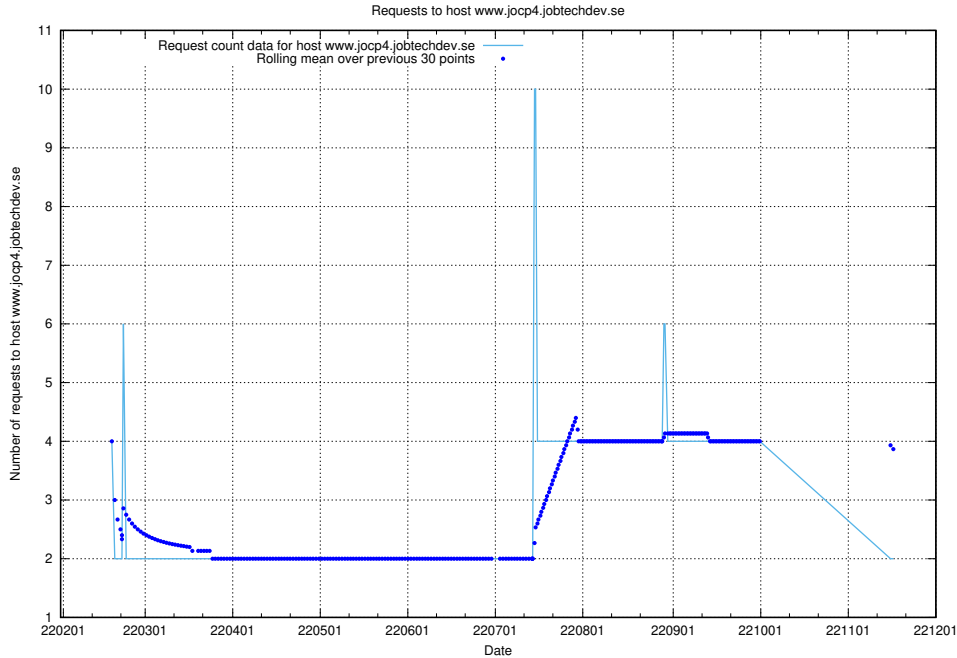

7.536 Usage of www.jocp4.jobtechdev.se

Here, we count the number of requests to host www.jocp4.jobtechdev.se.