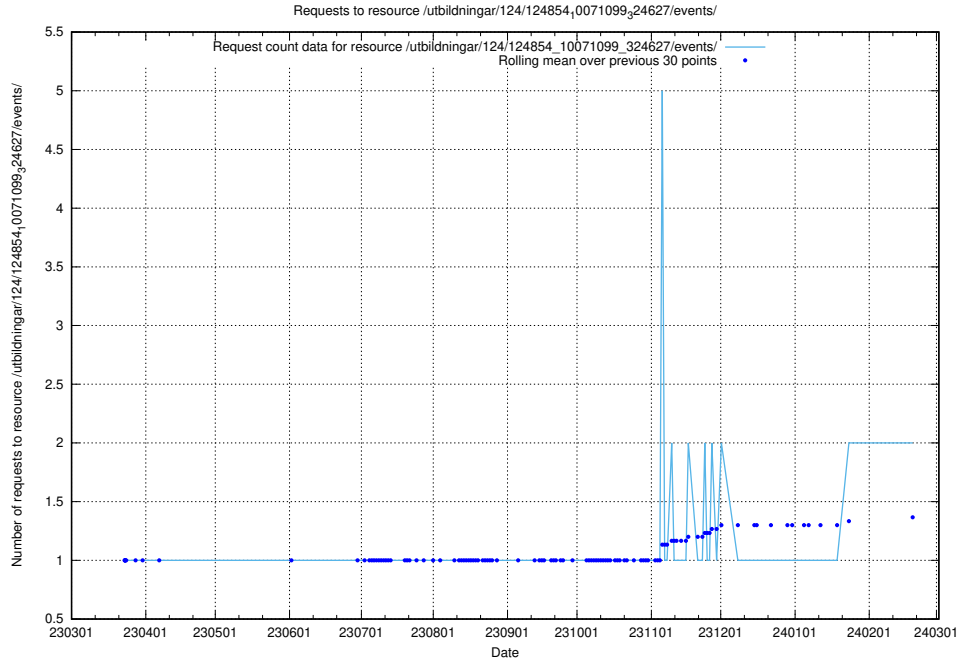

5.589 Usage of /utbildningar/124/124854_10071099_324627/events/

Here, we count the number of requests to resource /utbildningar/124/124854_10071099_324627/events/