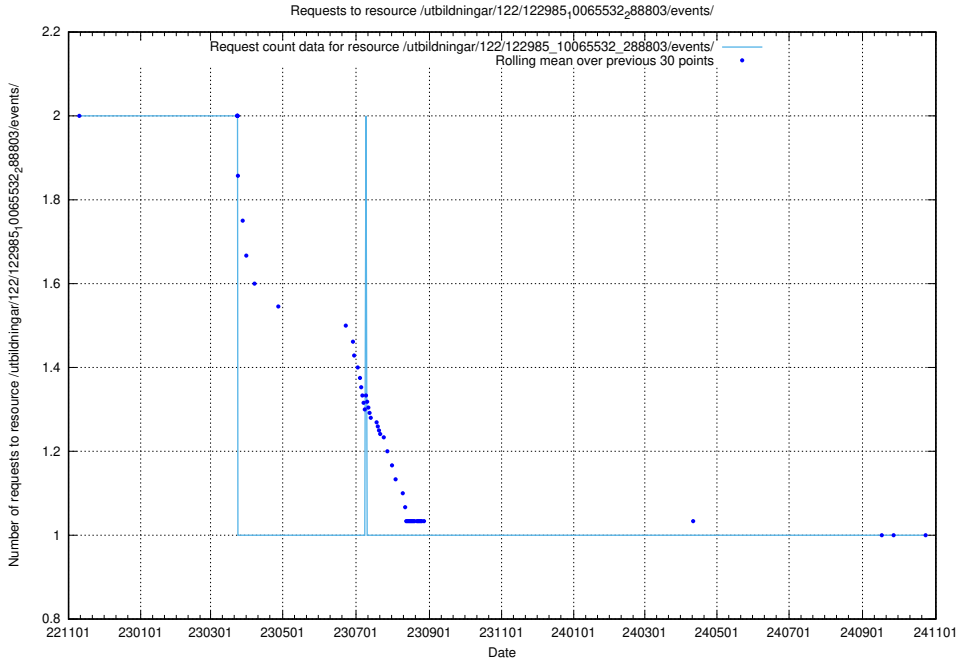

5.7287 Usage of /utbildningar/122/122985_10065532_288803/events/

Here, we count the number of requests to resource /utbildningar/122/122985_10065532_288803/events/