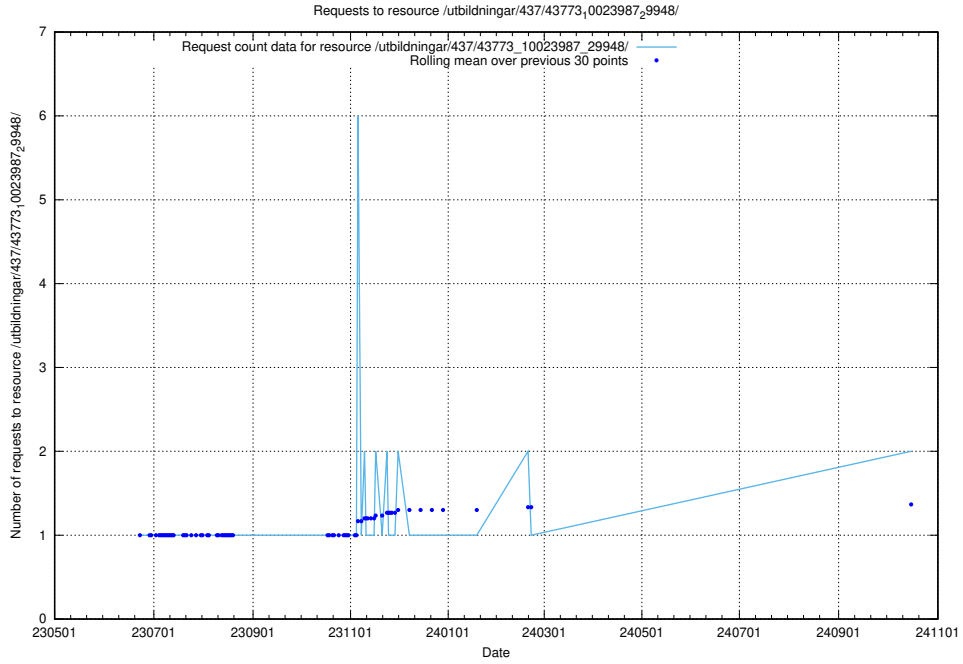

5.923 Usage of /utbildningar/437/43773_10023987_29948/

Here, we count the number of requests to resource /utbildningar/437/43773_10023987_29948/.