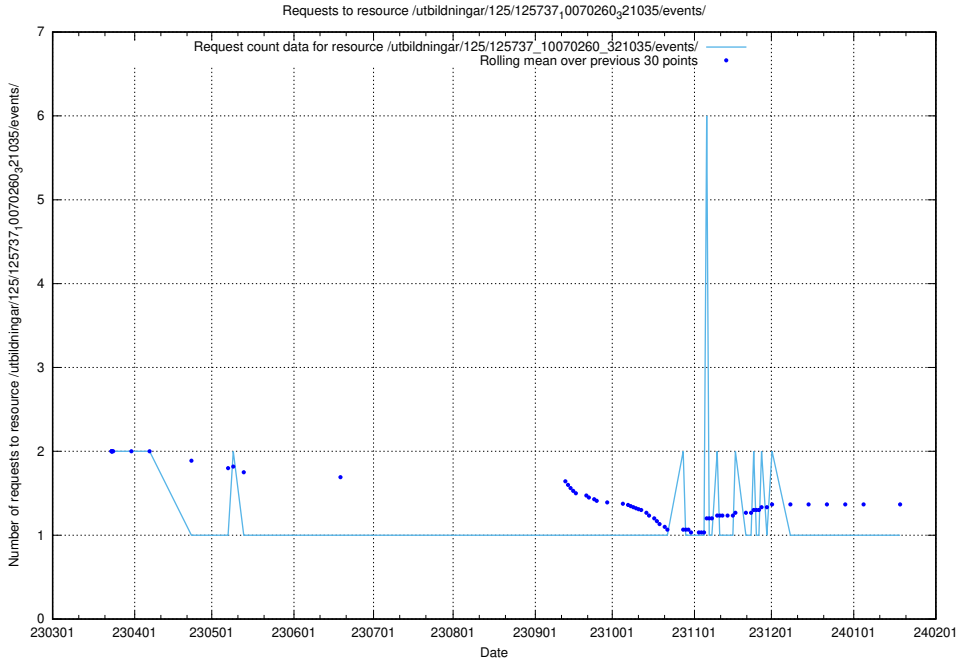

5.7308 Usage of /utbildningar/125/125737_10070260_321035/events/

Here, we count the number of requests to resource /utbildningar/125/125737_10070260_321035/events/