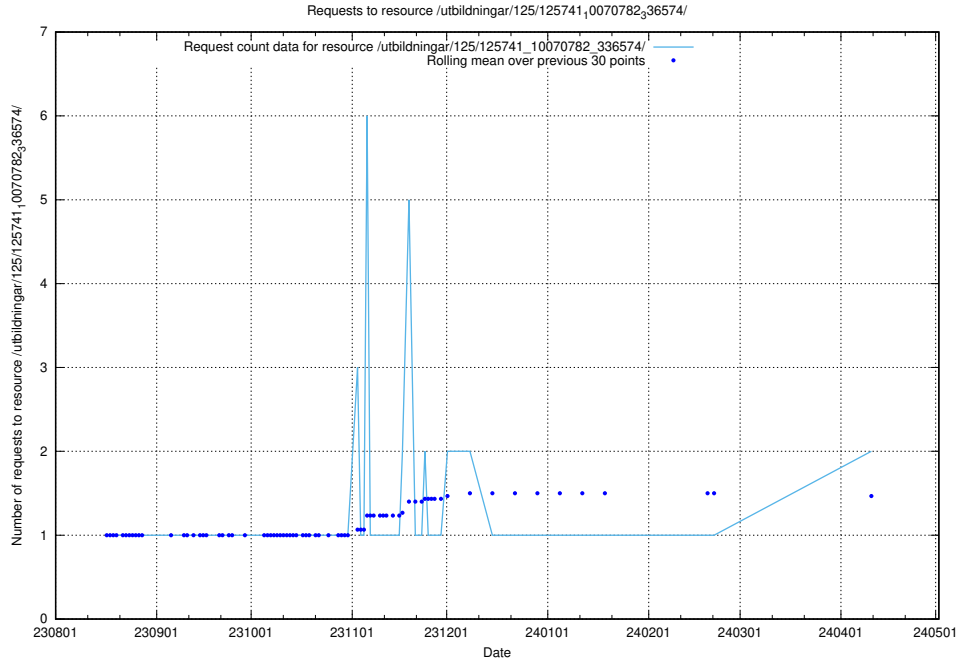

5.856 Usage of /utbildningar/125/125741_10070782_336574/

Here, we count the number of requests to resource /utbildningar/125/125741_10070782_336574/.