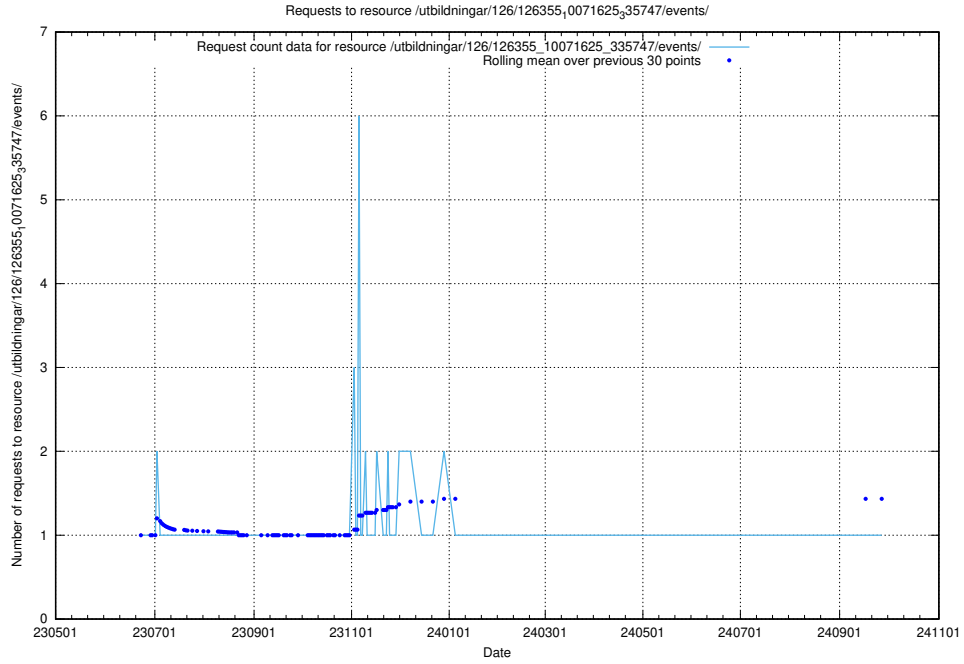

5.6622 Usage of /utbildningar/126/126355_10071625_335747/events/

Here, we count the number of requests to resource /utbildningar/126/126355_10071625_335747/events/