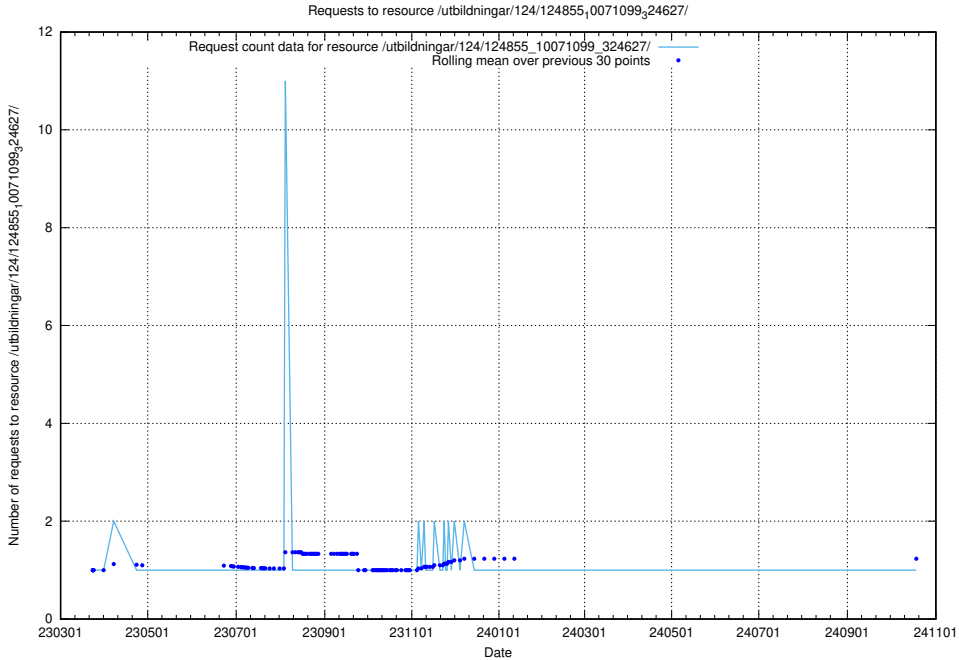

5.1392 Usage of /utbildningar/124/124855_10071099_324627/

Here, we count the number of requests to resource /utbildningar/124/124855_10071099_324627/.