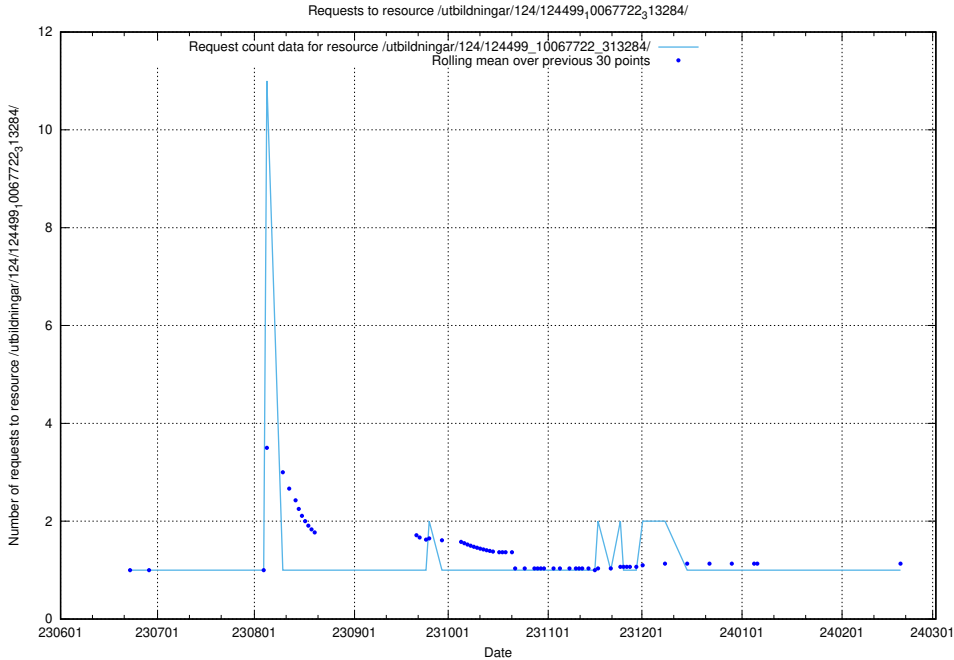

5.6757 Usage of /utbildningar/124/124499_10067722_313284/

Here, we count the number of requests to resource /utbildningar/124/124499_10067722_313284/.