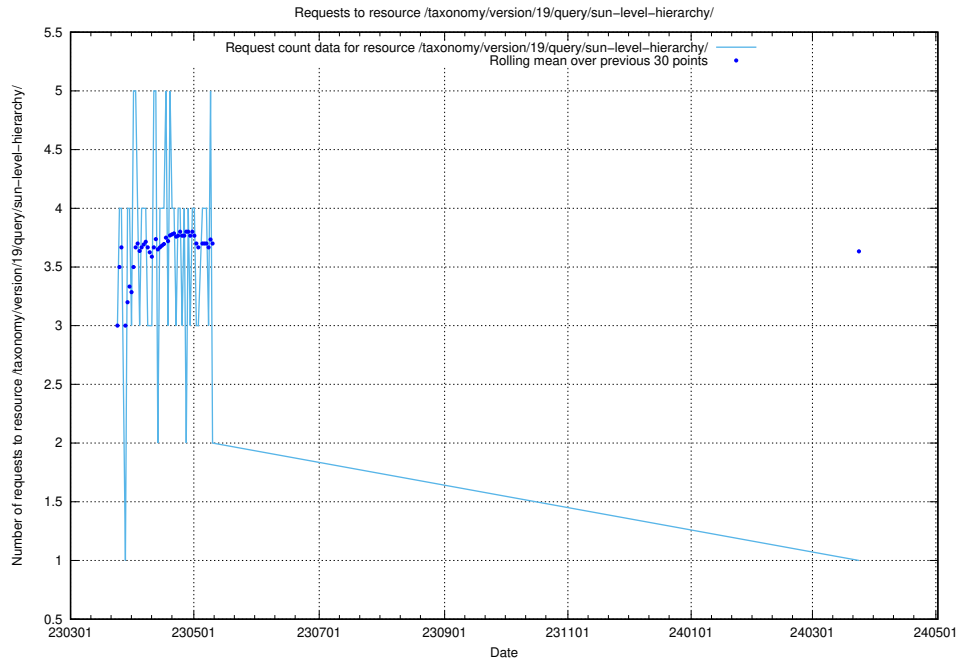

5.7123 Usage of /taxonomy/version/19/query/sun-level-hierarchy/

Here, we count the number of requests to resource /taxonomy/version/19/query/sun-level-hierarchy/.