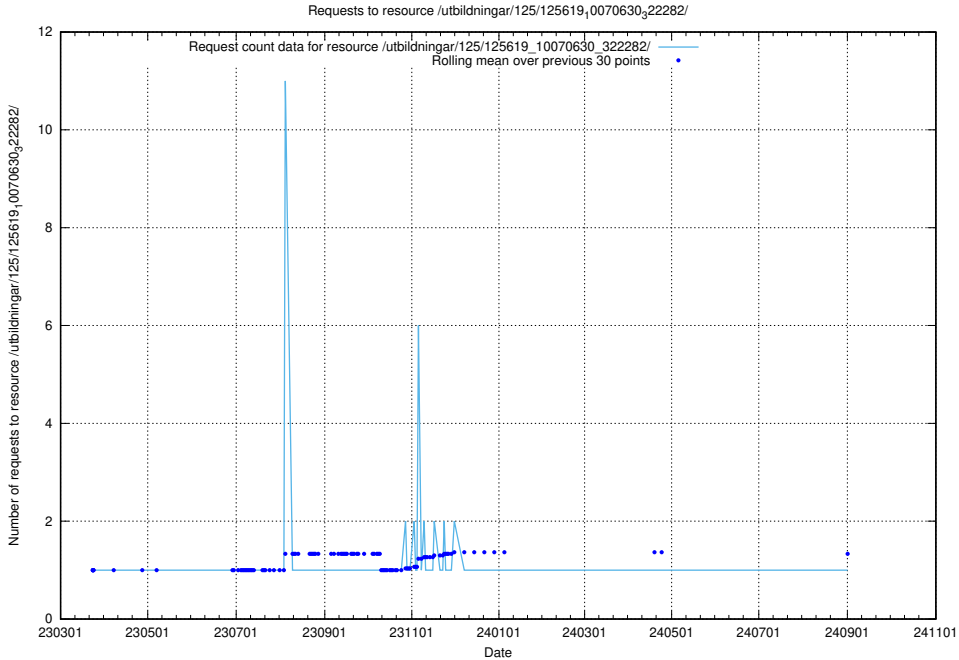

Here, we count the number of requests to resource /utbildningar/125/125619_10070636_322304/.

5.1124 Usage of /utbildningar/125/125619_10070630_322282/

Here, we count the number of requests to resource /utbildningar/125/125619_10070630_322282/.