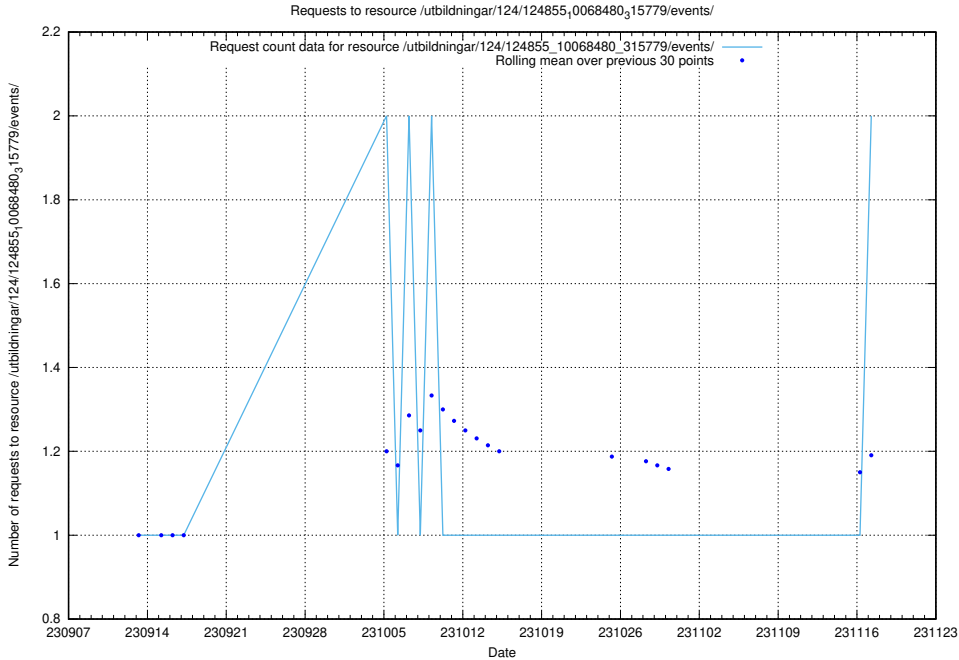

5.844 Usage of /utbildningar/124/124855_10068480_315779/events/

Here, we count the number of requests to resource /utbildningar/124/124855_10068480_315779/events/