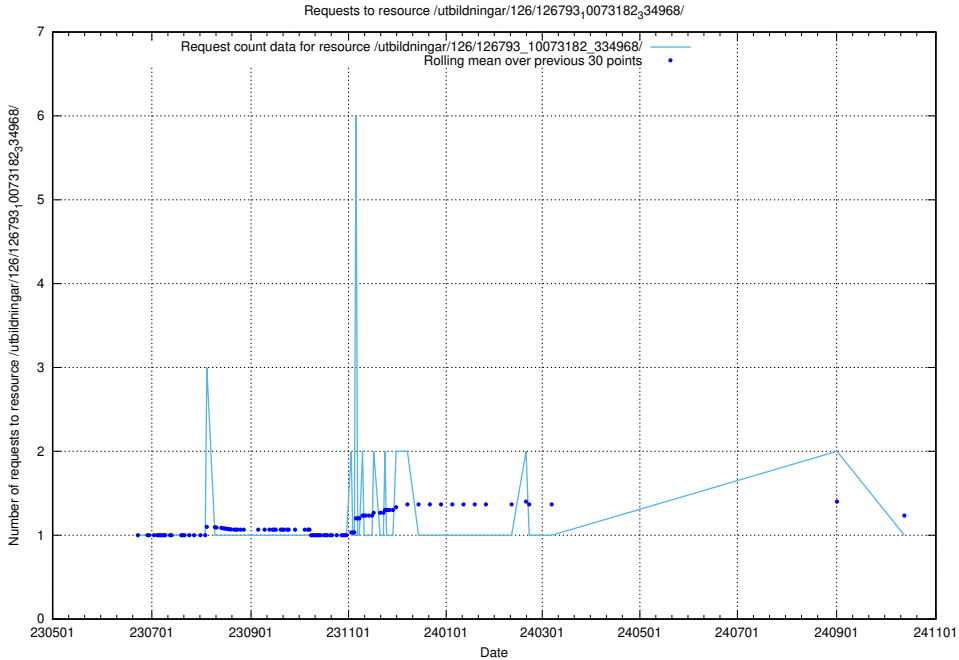

5.6572 Usage of /utbildningar/126/126793_10073182_334968/

Here, we count the number of requests to resource /utbildningar/126/126793_10073182_334968/.