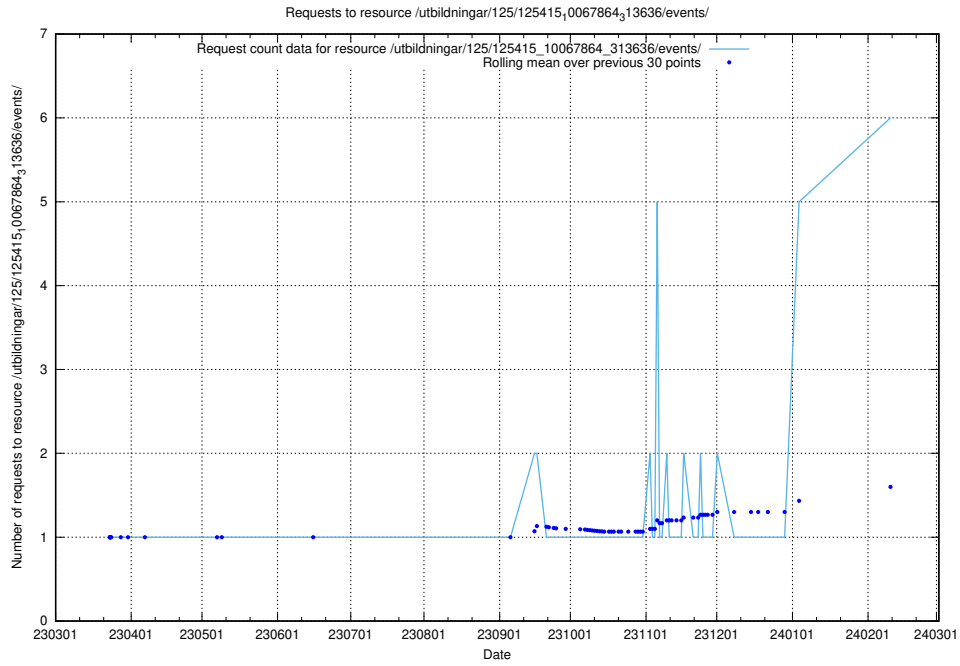

5.42 Usage of /utbildningar/125/125415_10067864_313636/events/

Here, we count the number of requests to resource /utbildningar/125/125415_10067864_313636/events/