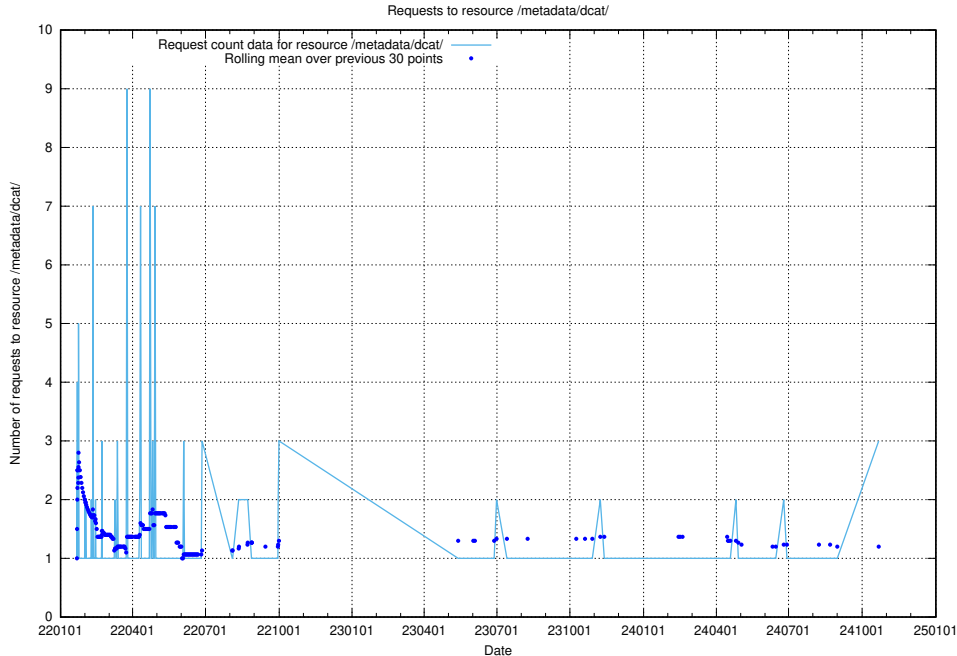

5.535 Usage of /metadata/dcat/

Here, we count the number of requests to resource /metadata/dcat/.