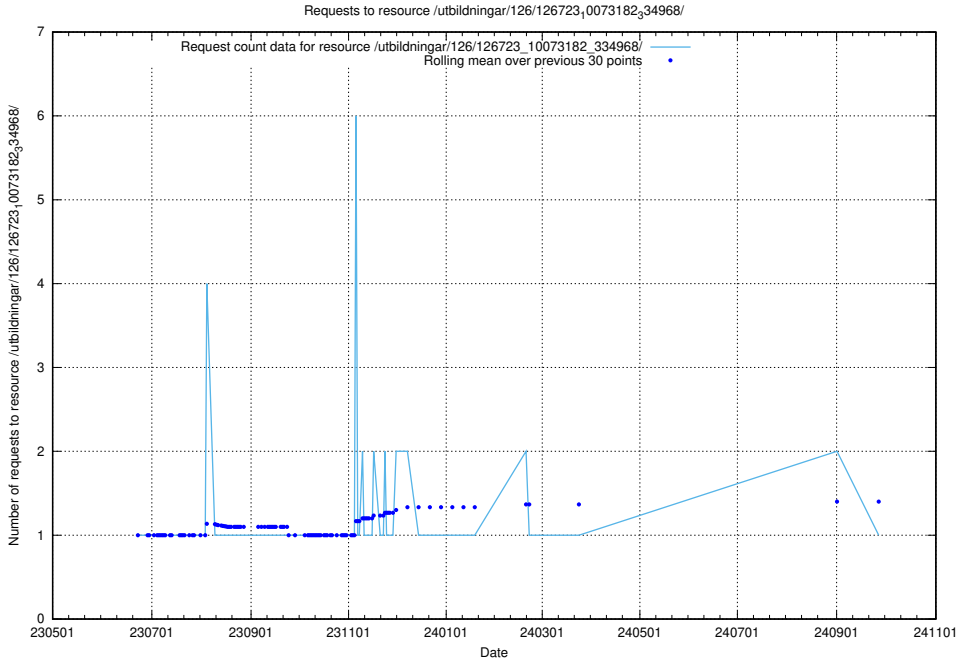

5.6578 Usage of /utbildningar/126/126723_10073182_334968/

Here, we count the number of requests to resource /utbildningar/126/126723_10073182_334968/.