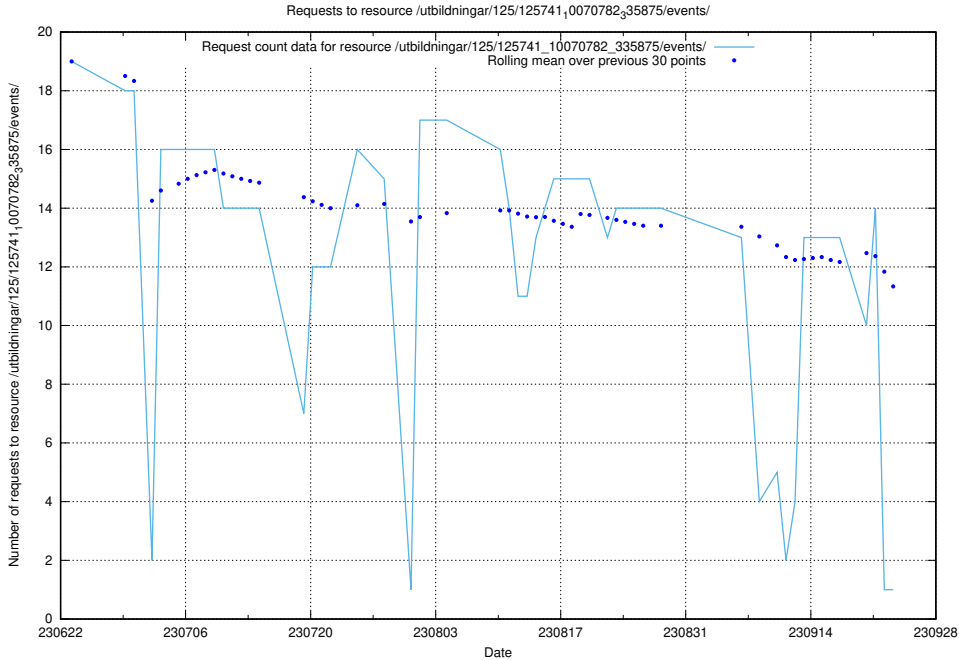

5.6543 Usage of /utbildningar/124/124037_10066963_311070/events/

Here, we count the number of requests to resource /utbildningar/124/124037_10066963_311070/events/

5.6544 Usage of /utbildningar/124/124520_10066311_308507/events/