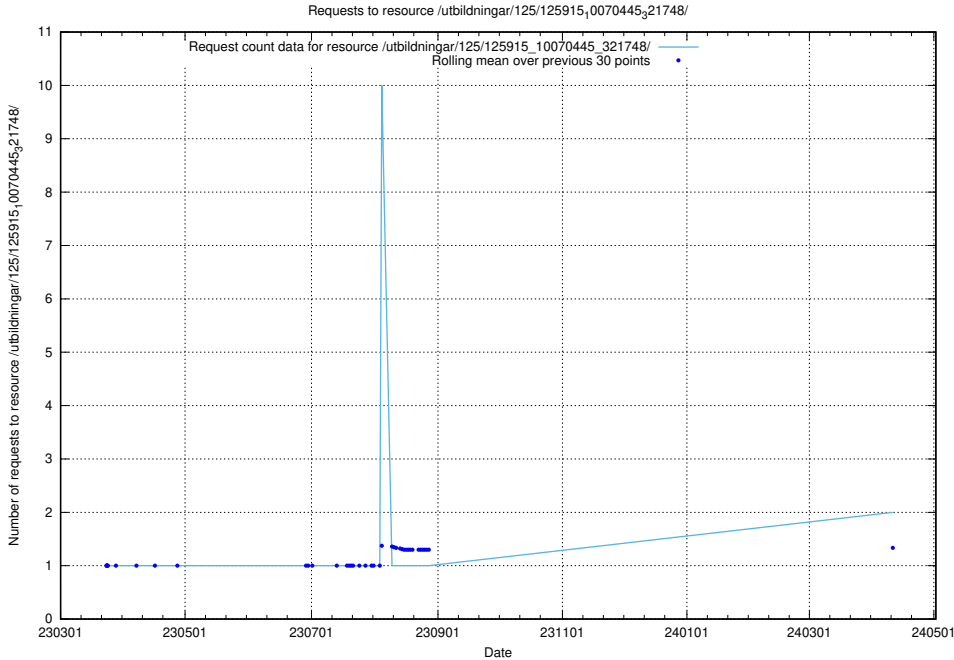

5.1011 Usage of /utbildningar/125/125915_10070445_321748/

Here, we count the number of requests to resource /utbildningar/125/125915_10070445_321748/.