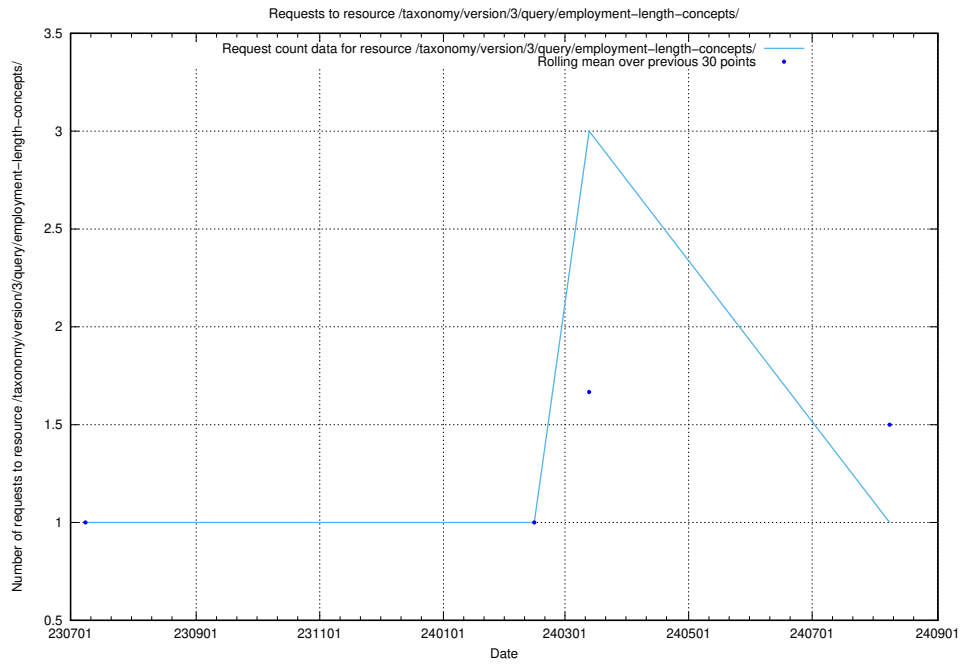

5.6267 Usage of /taxonomy/version/3/query/employment-length-concepts/

Here, we count the number of requests to resource /taxonomy/version/3/query/employment-length-concepts/.