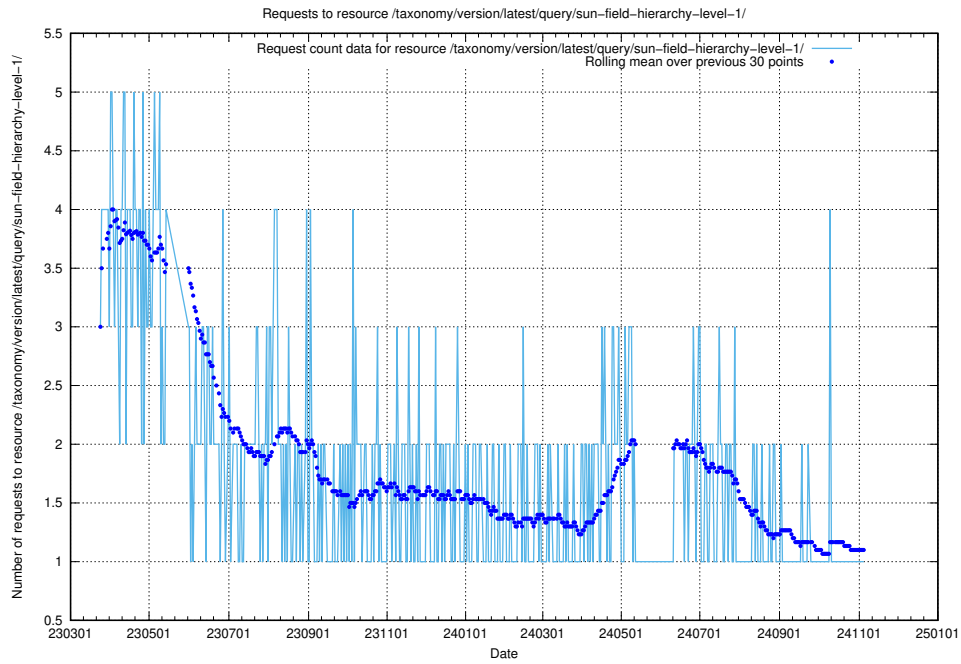

5.7077 Usage of /taxonomy/version/latest/query/sun-field-hierarchy-level-1/

Here, we count the number of requests to resource /taxonomy/version/latest/query/sun-field-hierarchy-level-1/.