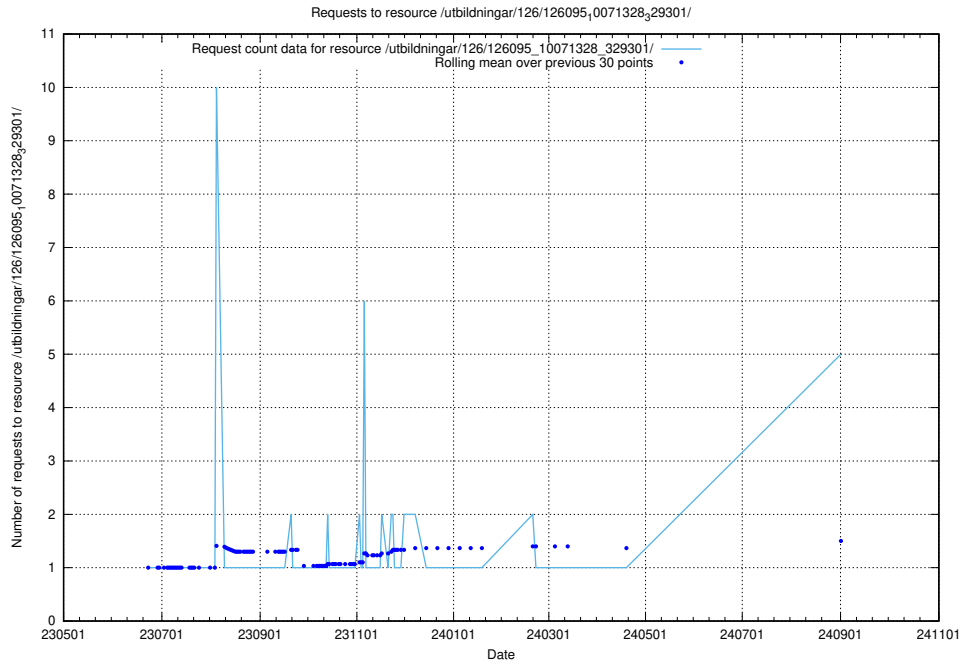

5.237 Usage of /utbildningar/126/126095_10071328_329301/

Here, we count the number of requests to resource /utbildningar/126/126095_10071328_329301/.