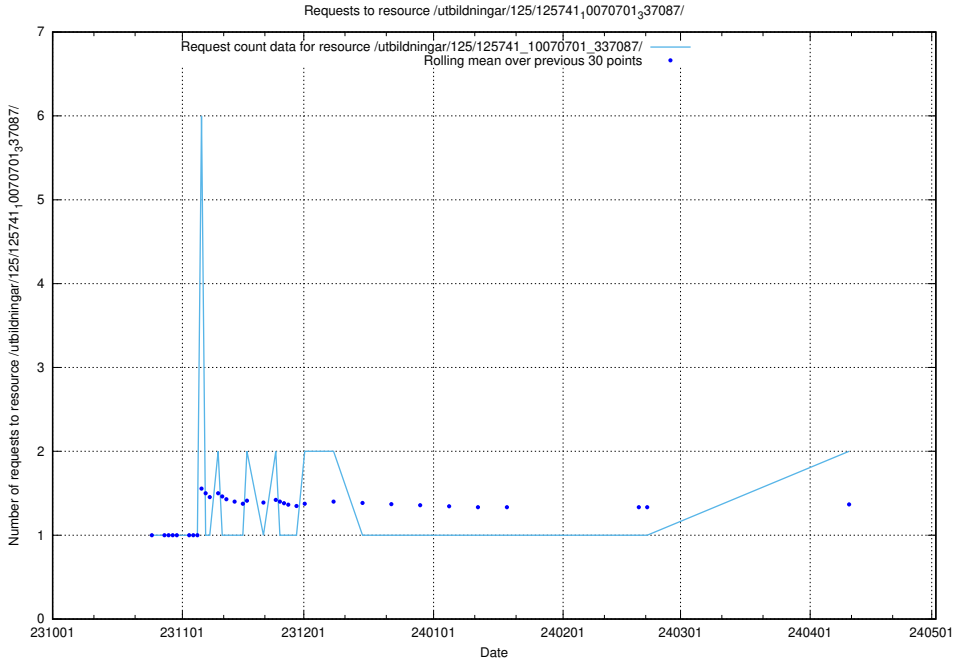

5.809 Usage of /utbildningar/125/125741_10070701_337087/

Here, we count the number of requests to resource /utbildningar/125/125741_10070701_337087/.