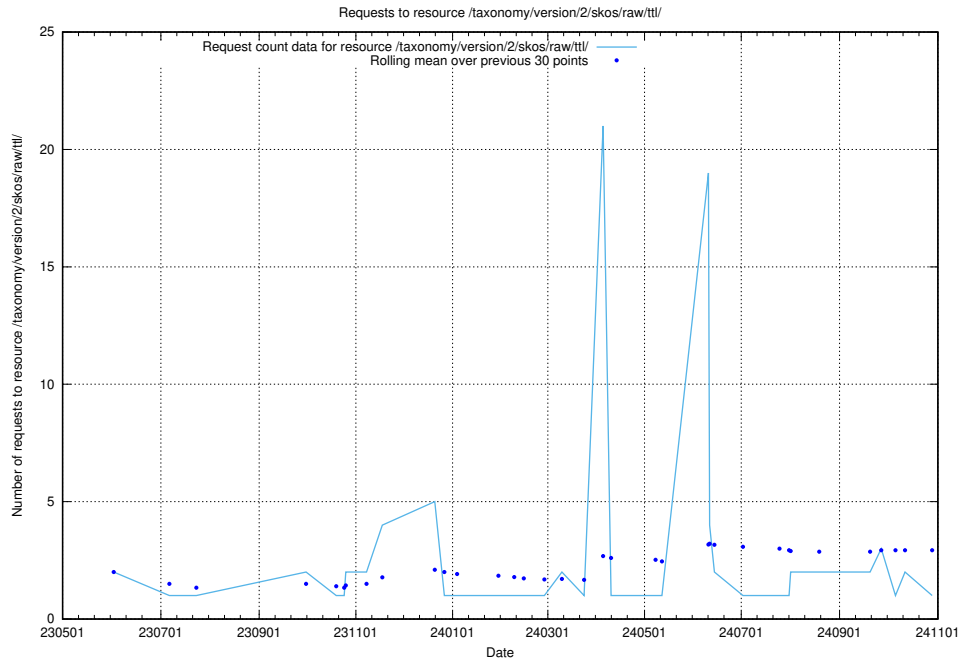

5.6895 Usage of /taxonomy/version/2/skos/raw/ttl/

Here, we count the number of requests to resource /taxonomy/version/2/skos/raw/ttl/.