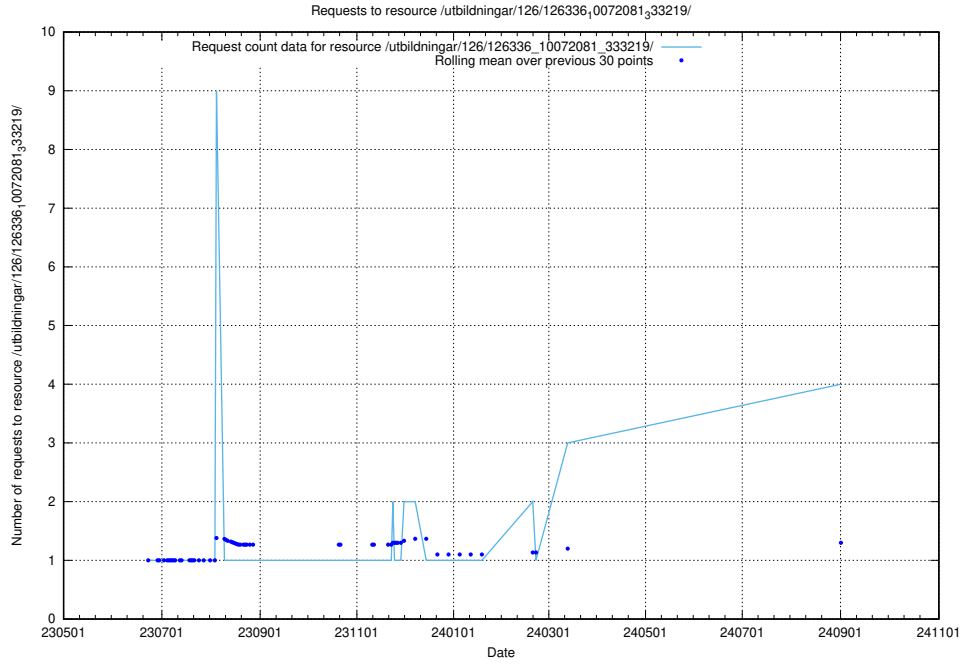

5.346 Usage of /utbildningar/126/126336_10072081_333219/

Here, we count the number of requests to resource /utbildningar/126/126336_10072081_333219/.