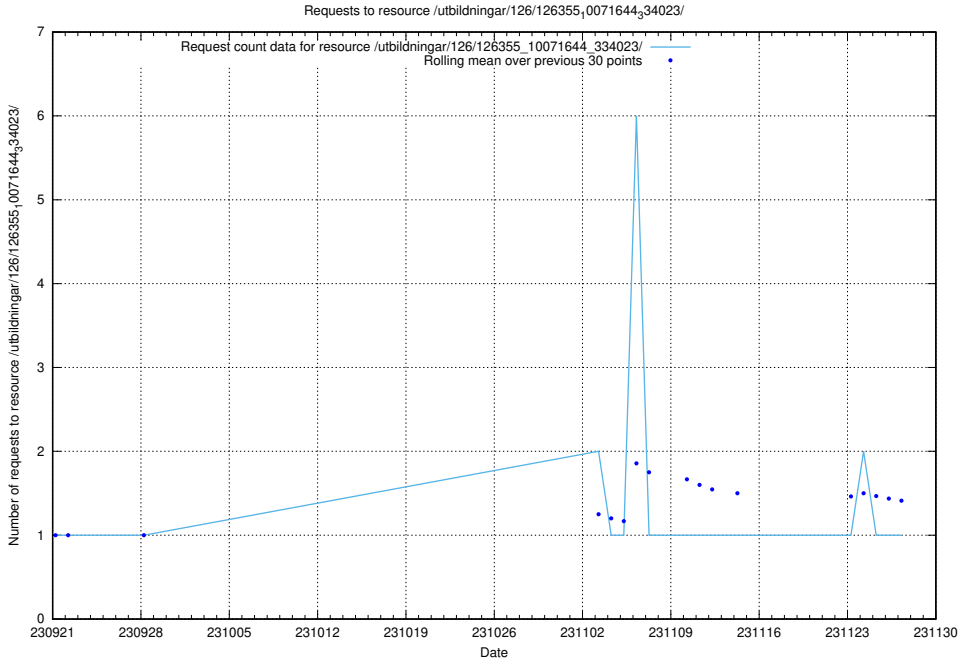

5.5512 Usage of /utbildningar/126/126355_10071644_334023/

Here, we count the number of requests to resource /utbildningar/126/126355_10071644_334023/.