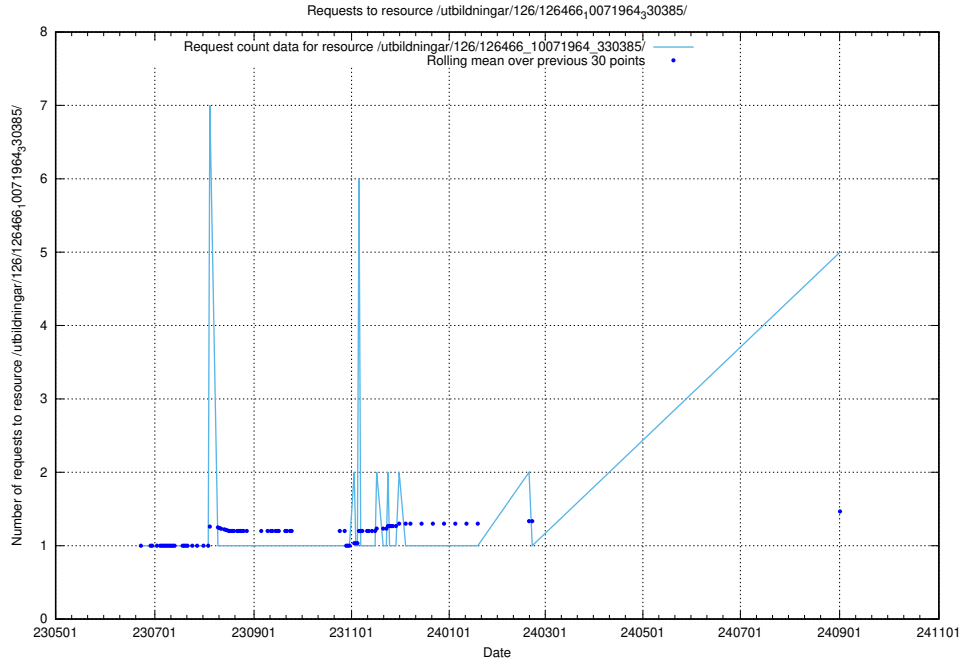

Here, we count the number of requests to resource /utbildningar/126/126693_10073143_334867/.

5.235 Usage of /utbildningar/126/126466_10071964_330385/

Here, we count the number of requests to resource /utbildningar/126/126466_10071964_330385/.