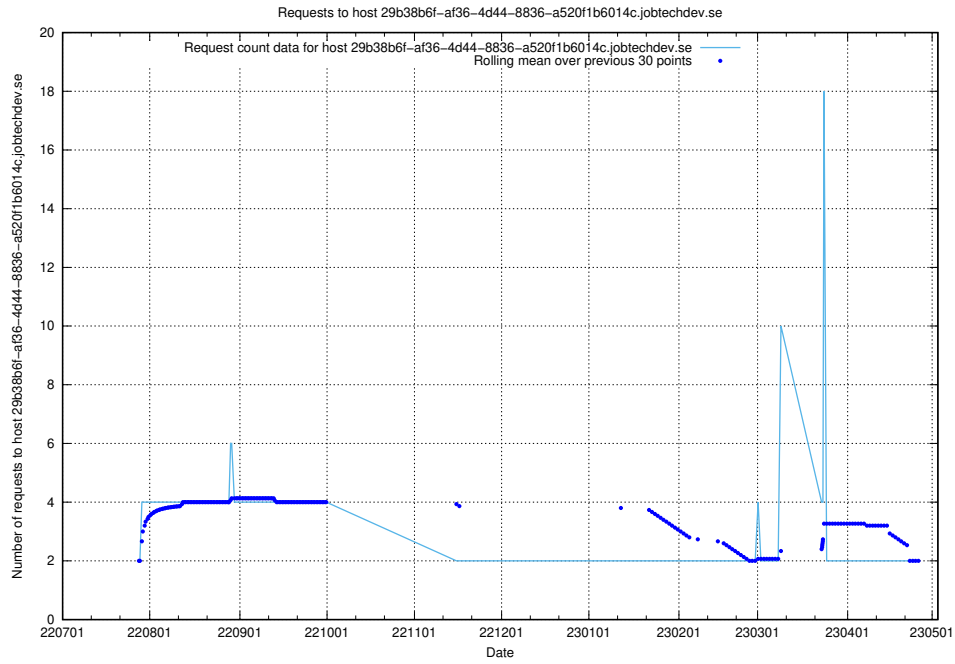

7.389 Usage of 29b38b6f-af36-4d44-8836-a520f1b6014c.jobtechdev.se

Here, we count the number of requests to host 29b38b6f-af36-4d44-8836-a520f1b6014c.jobtechdev.se.