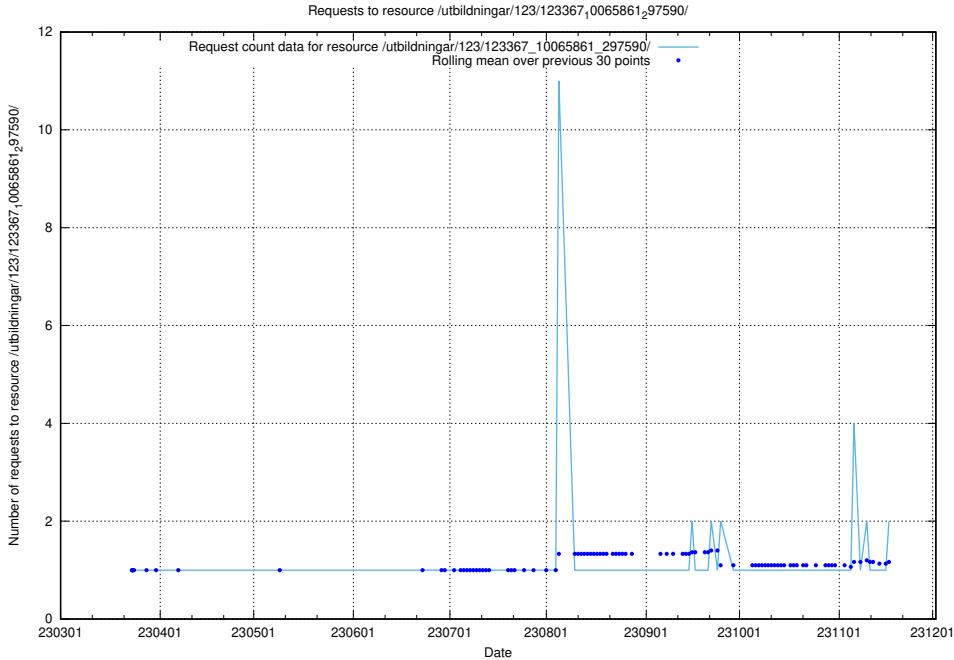

5.859 Usage of /utbildningar/123/123367_10065861_297590/

Here, we count the number of requests to resource /utbildningar/123/123367_10065861_297590/.