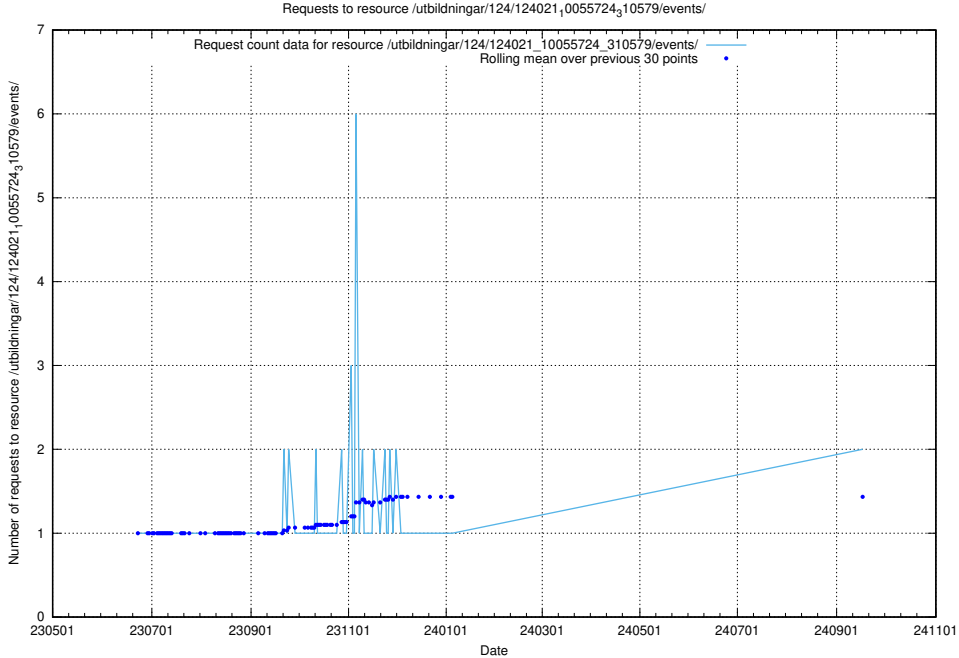

5.953 Usage of /utbildningar/124/124021_10055724_310579/events/

Here, we count the number of requests to resource /utbildningar/124/124021_10055724_310579/events/