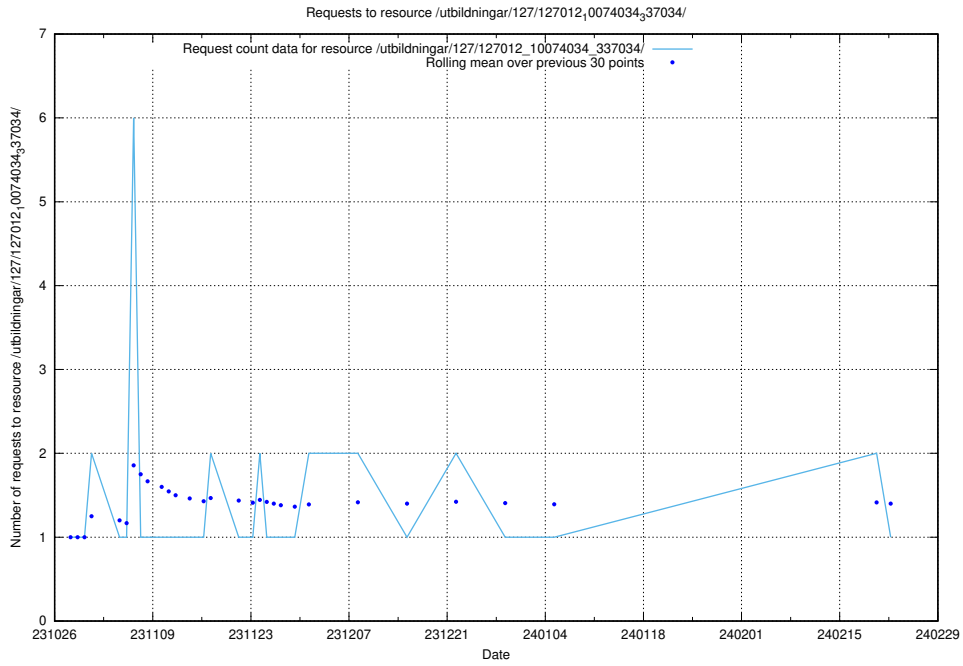

5.5172 Usage of /utbildningar/127/127012_10074034_337034/

Here, we count the number of requests to resource /utbildningar/127/127012_10074034_337034/.