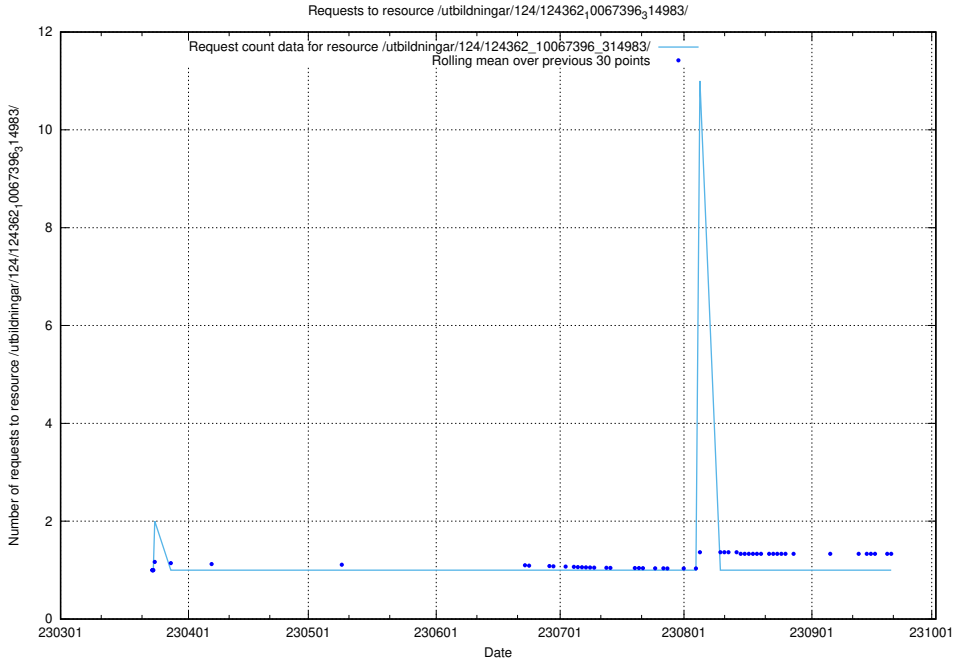

5.4753 Usage of /utbildningar/124/124362_10067396_314983/

Here, we count the number of requests to resource /utbildningar/124/124362_10067396_314983/.