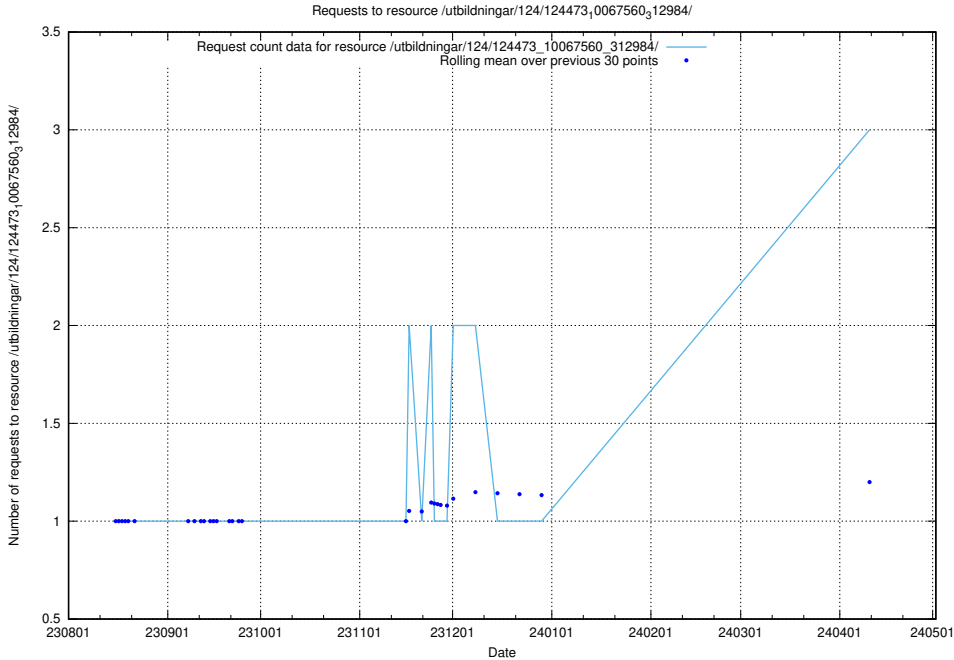

5.469 Usage of /utbildningar/124/124473_10067560_312984/

Here, we count the number of requests to resource /utbildningar/124/124473_10067560_312984/.