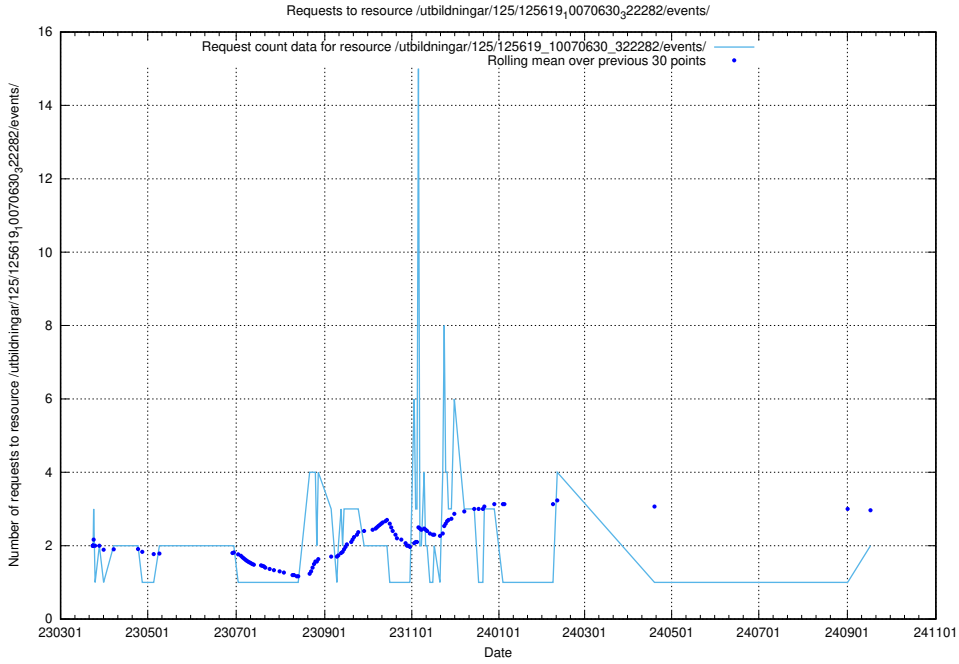

5.1001 Usage of /utbildningar/125/125619_10070630_322282/events/

Here, we count the number of requests to resource /utbildningar/125/125619_10070630_322282/events/