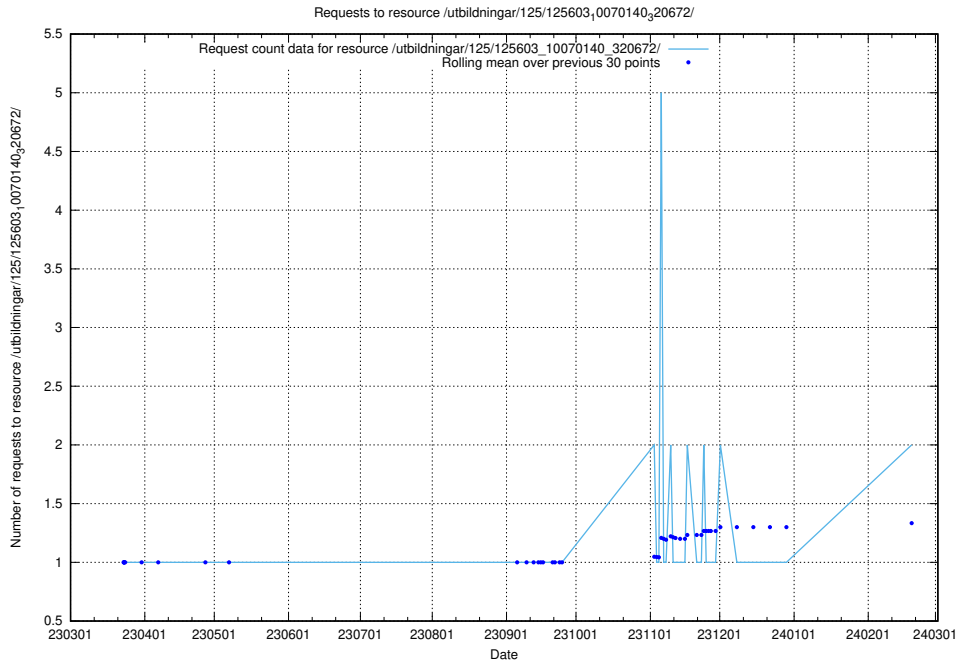

5.548 Usage of /utbildningar/125/125603_10070140_320672/

Here, we count the number of requests to resource /utbildningar/125/125603_10070140_320672/.