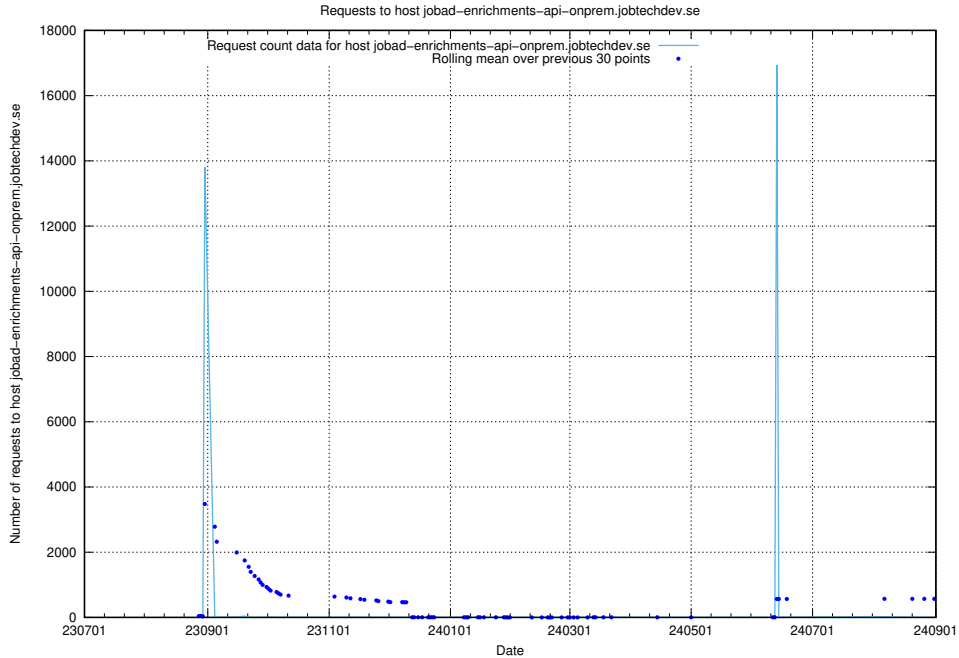

7.610 Usage of jobad-enrichments-api-onprem.jobtechdev.se

Here, we count the number of requests to host jobad-enrichments-api-onprem.jobtechdev.se.