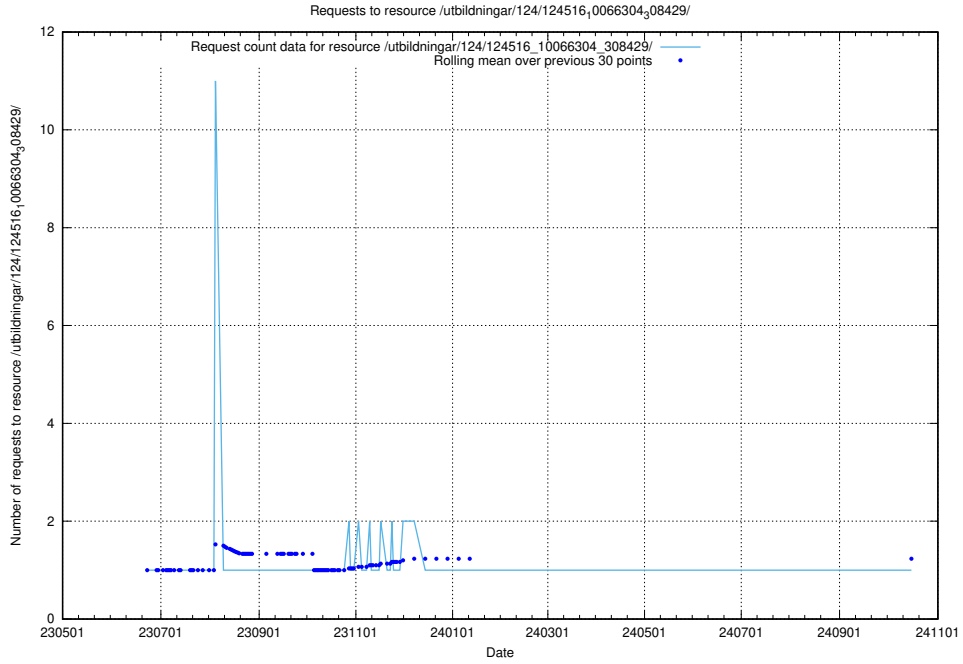

5.6735 Usage of /utbildningar/124/124516_10066304_308429/

Here, we count the number of requests to resource /utbildningar/124/124516_10066304_308429/.