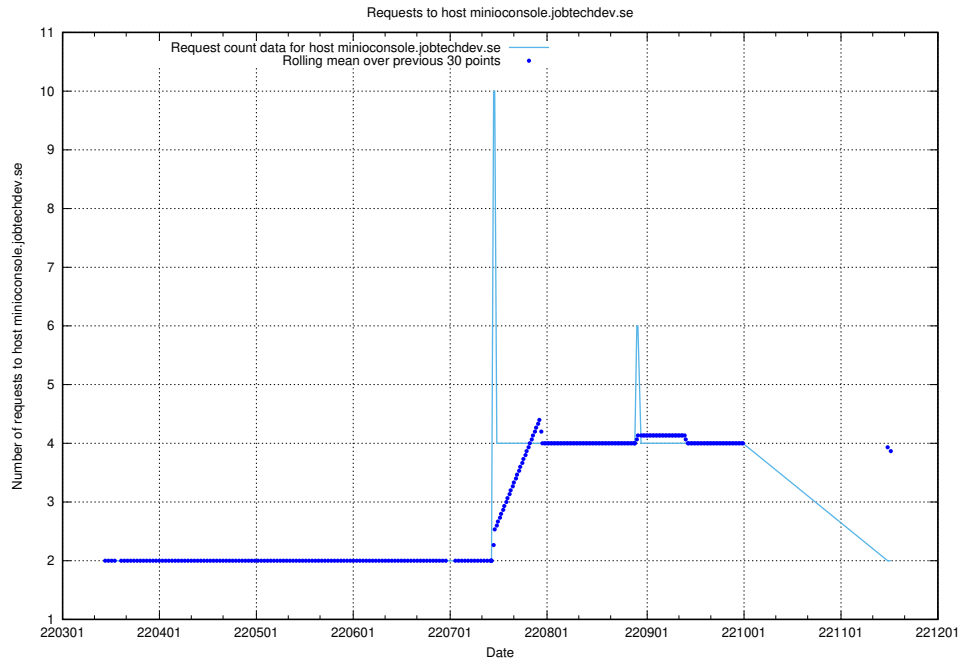

Here, we count the number of requests to host minioconsole.jobtechdev.se.

7.503 Usage of minio-console.jobtechdev.se

Here, we count the number of requests to host minio-console.jobtechdev.se.

7.504 Usage of jitsit.jobtechdev.se