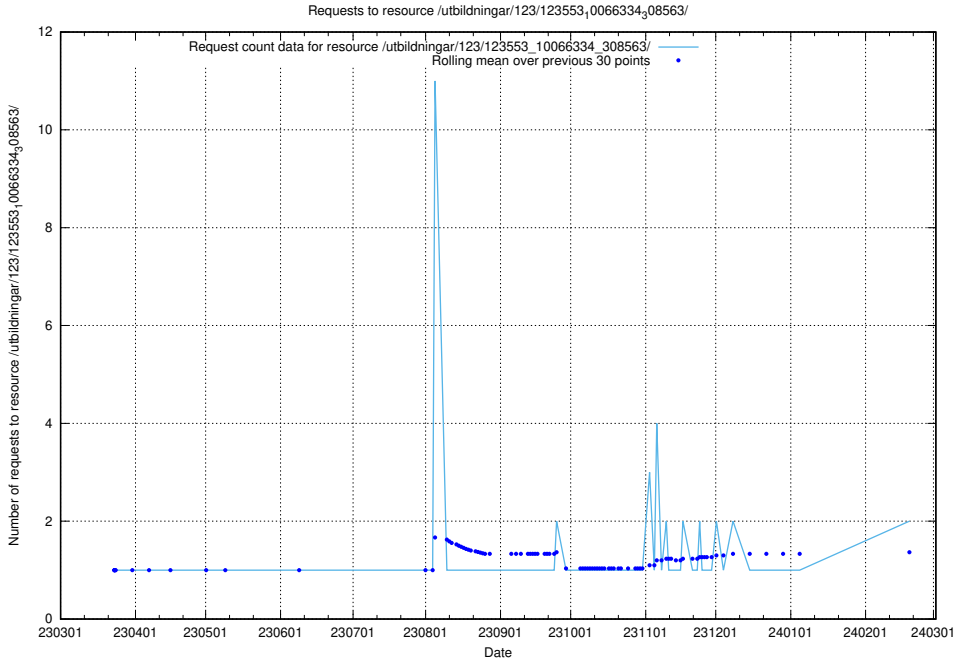

5.832 Usage of /utbildningar/123/123553_10066334_308563/

Here, we count the number of requests to resource /utbildningar/123/123553_10066334_308563/.