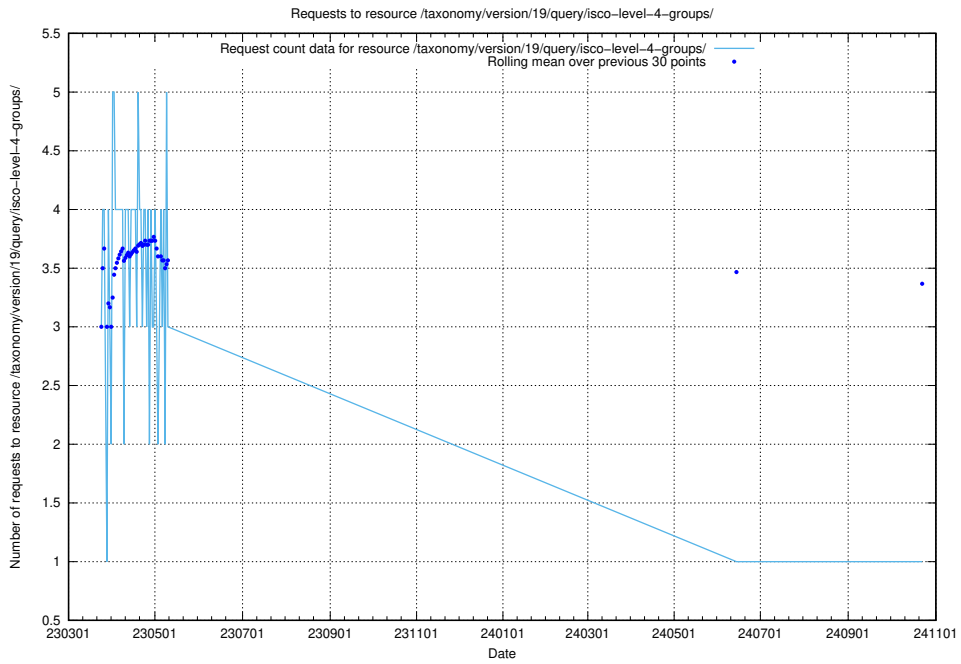

5.7160 Usage of /taxonomy/version/19/query/isco-level-4-groups/

Here, we count the number of requests to resource /taxonomy/version/19/query/isco-level-4-groups/.