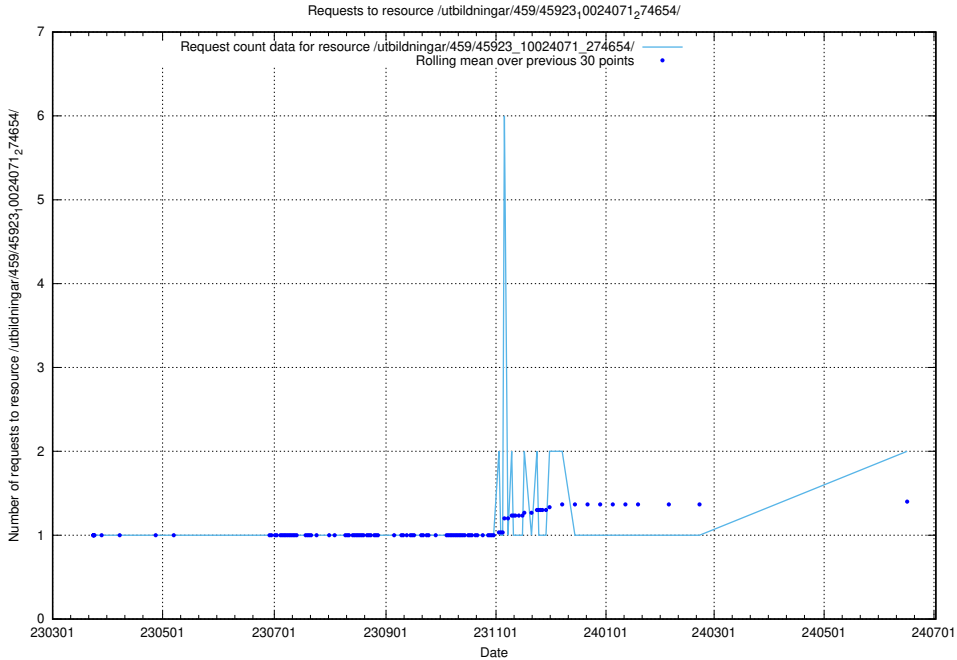

5.1008 Usage of /utbildningar/459/45923_10024071_274654/

Here, we count the number of requests to resource /utbildningar/459/45923_10024071_274654/.