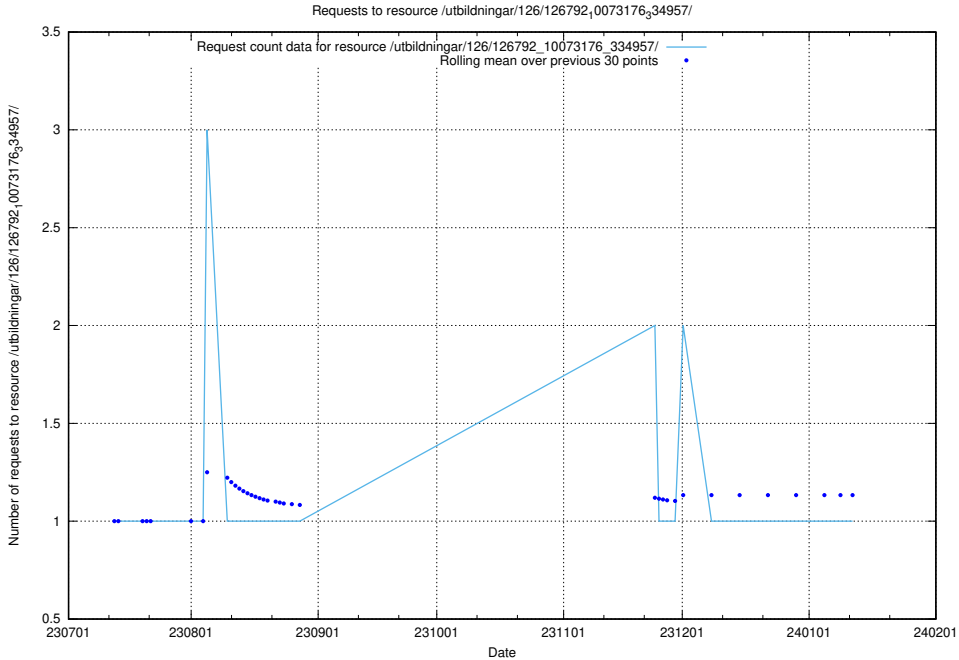

5.6102 Usage of /utbildningar/126/126792_10073176_334957/

Here, we count the number of requests to resource /utbildningar/126/126792_10073176_334957/.