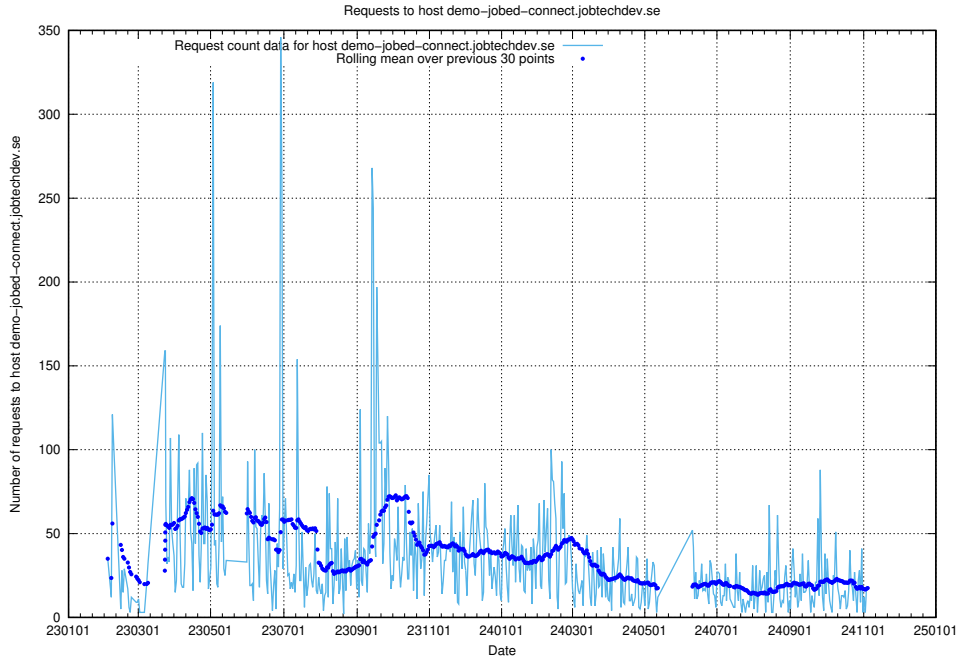

Here, we count the number of requests to host taxonomy-t2.api.jobtechdev.se.

7.42 Usage of demo-jobed-connect.jobtechdev.se

Here, we count the number of requests to host demo-jobed-connect.jobtechdev.se.