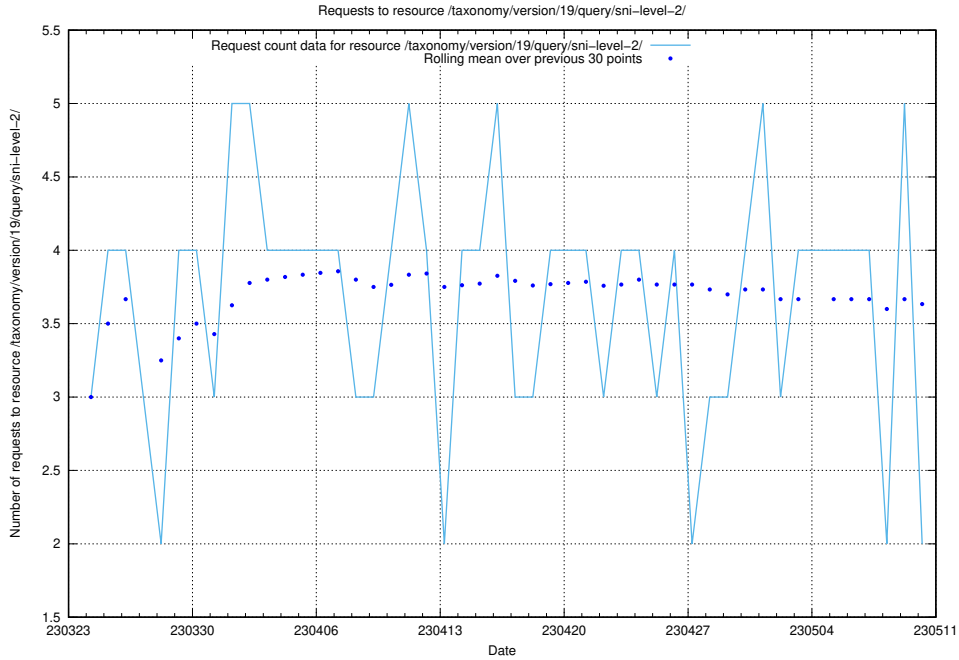

5.989 Usage of /taxonomy/version/19/query/sni-level-2/

Here, we count the number of requests to resource /taxonomy/version/19/query/sni-level-2/.