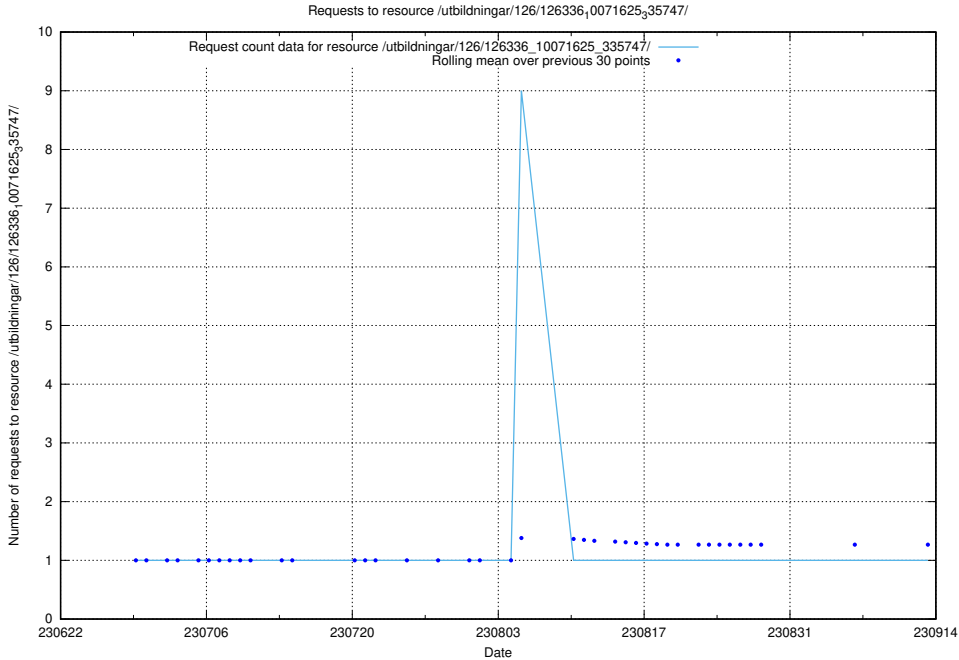

5.6433 Usage of /utbildningar/126/126336_10071625_335747/

Here, we count the number of requests to resource /utbildningar/126/126336_10071625_335747/.