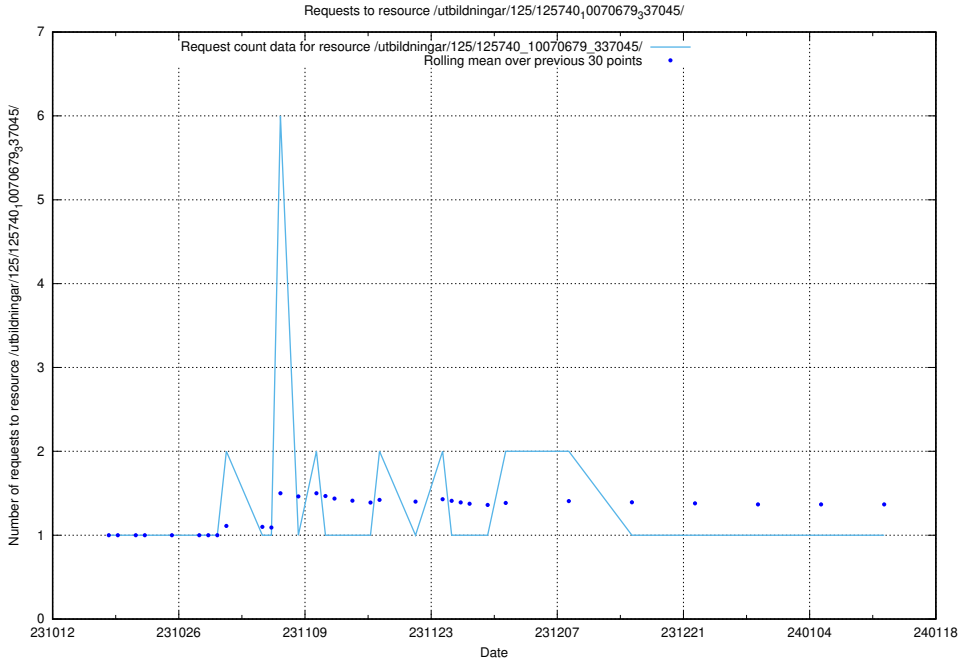

5.5268 Usage of /utbildningar/125/125740_10070679_337045/

Here, we count the number of requests to resource /utbildningar/125/125740_10070679_337045/.