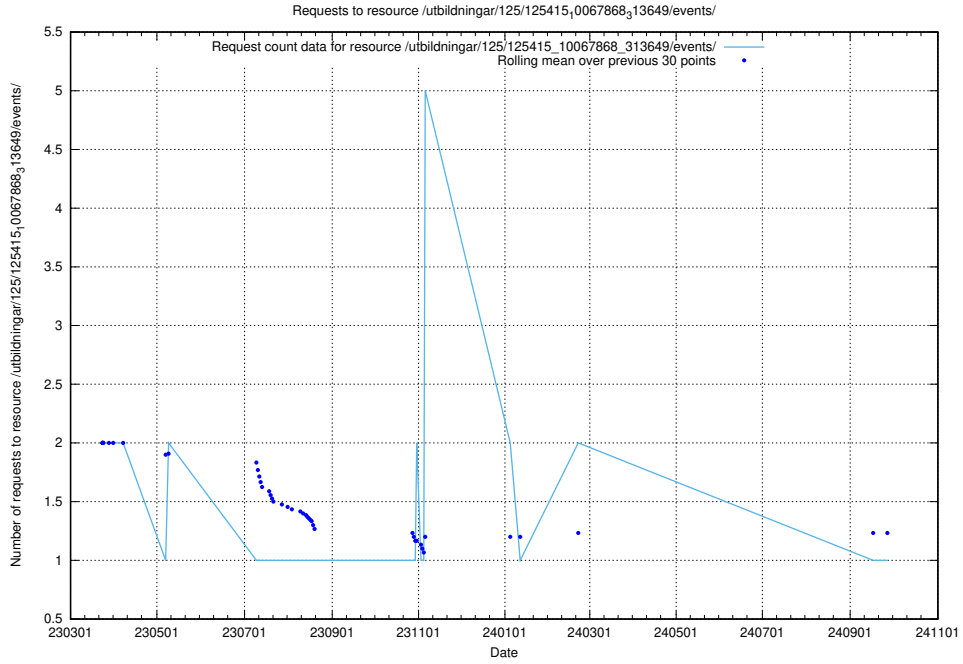

5.7314 Usage of /utbildningar/125/125415_10067868_313649/events/

Here, we count the number of requests to resource /utbildningar/125/125415_10067868_313649/events/