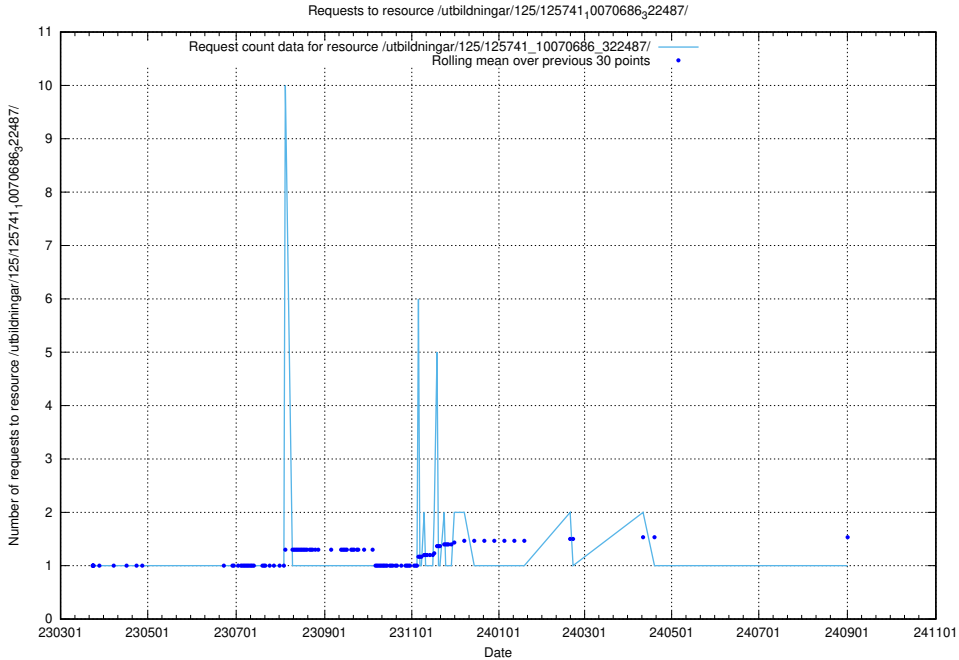

5.7510 Usage of /utbildningar/125/125741_10070686_322487/

Here, we count the number of requests to resource /utbildningar/125/125741_10070686_322487/.