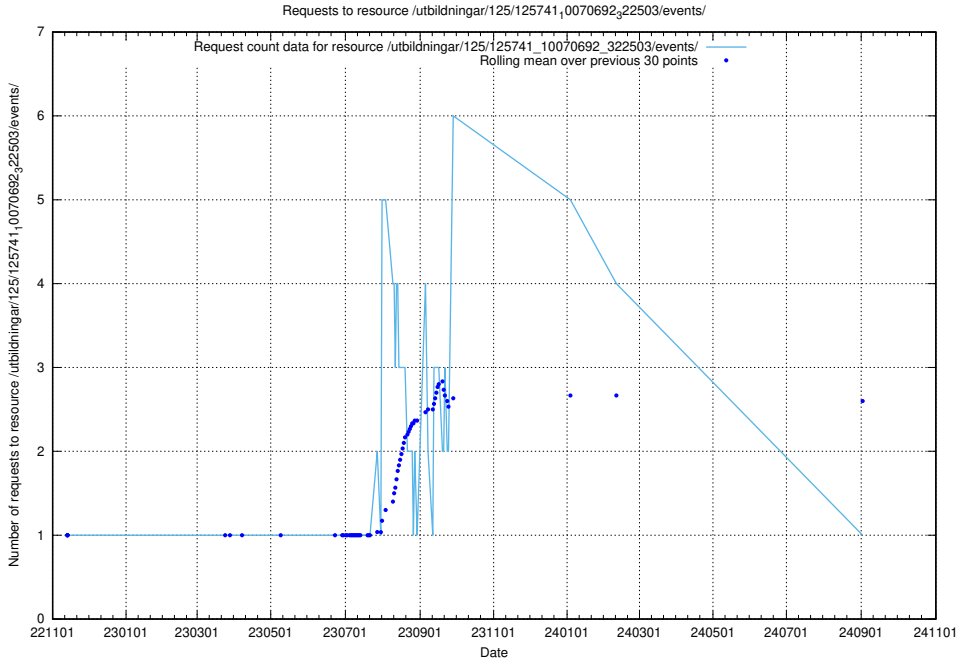

5.6843 Usage of /utbildningar/125/125741_10070692_322503/events/

Here, we count the number of requests to resource /utbildningar/125/125741_10070692_322503/events/