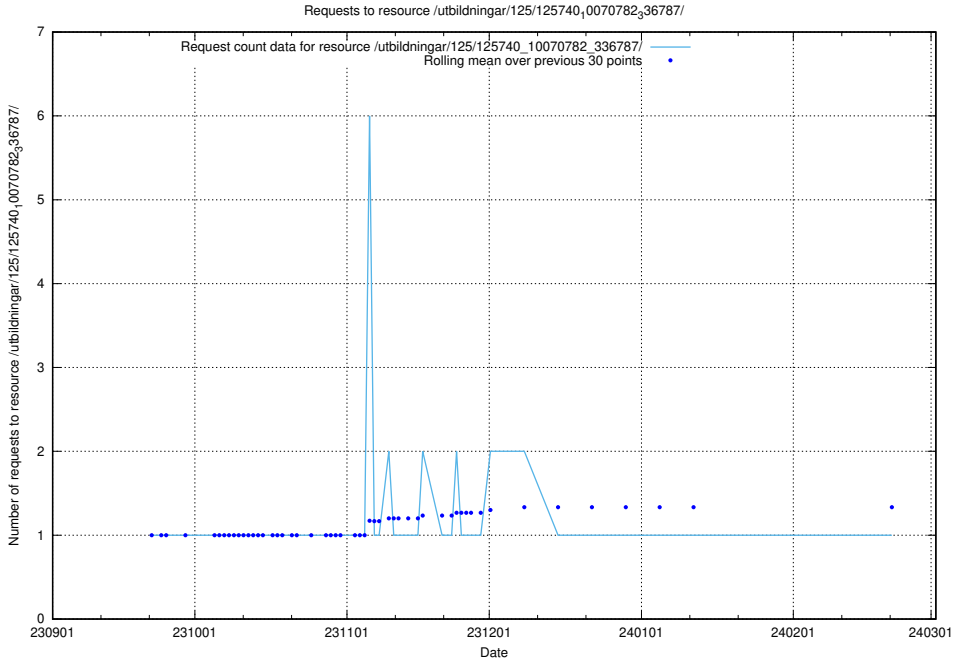

5.5498 Usage of /utbildningar/125/125740_10070782_336787/

Here, we count the number of requests to resource /utbildningar/125/125740_10070782_336787/.