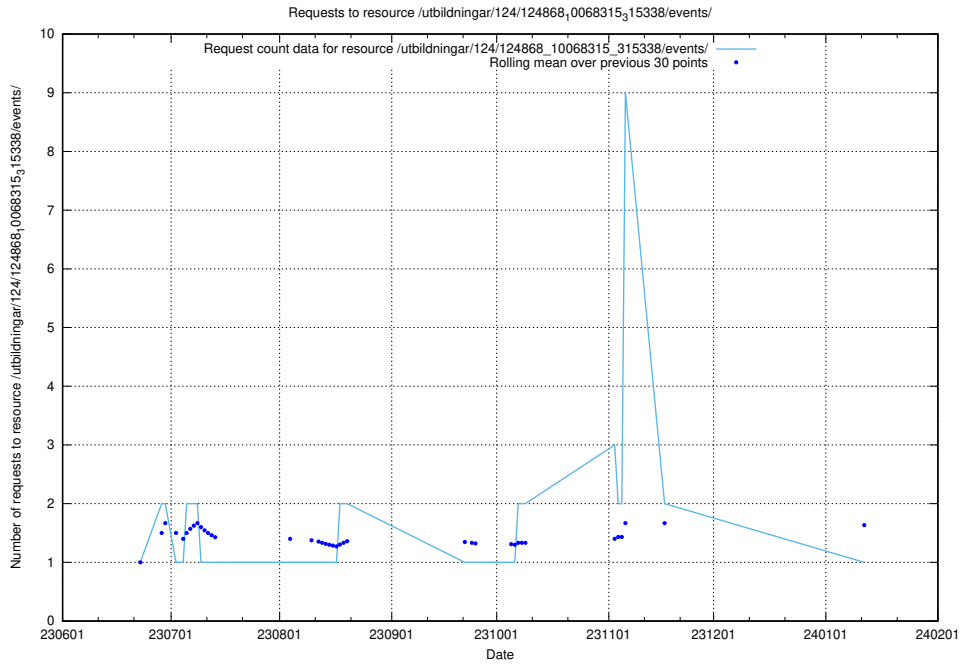

5.6702 Usage of /utbildningar/124/124868_10068315_315338/events/

Here, we count the number of requests to resource /utbildningar/124/124868_10068315_315338/events/