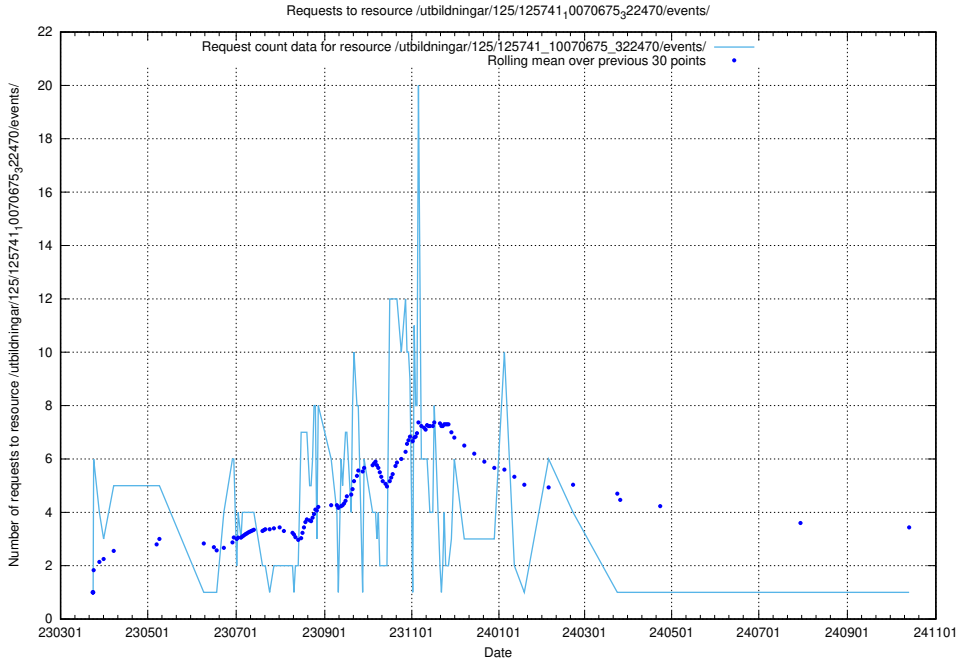

Here, we count the number of requests to resource /utbildningar/125/125741_10070679_322474/.

5.7517 Usage of /utbildningar/125/125741_10070675_322470/events/

Here, we count the number of requests to resource /utbildningar/125/125741_10070675_322470/events/