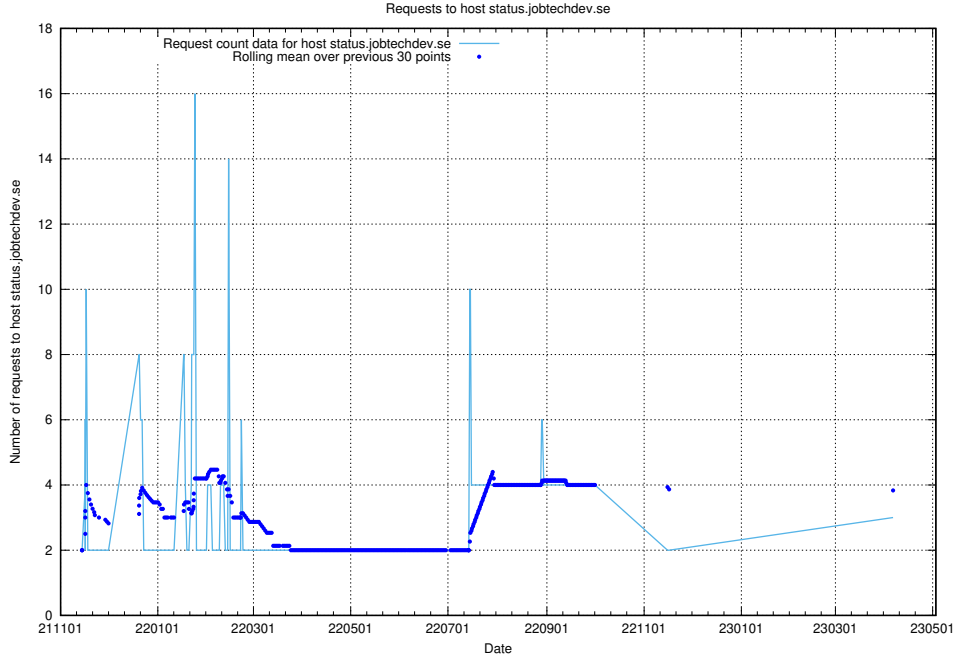

7.241 Usage of status.jobtechdev.se

Here, we count the number of requests to host status.jobtechdev.se.