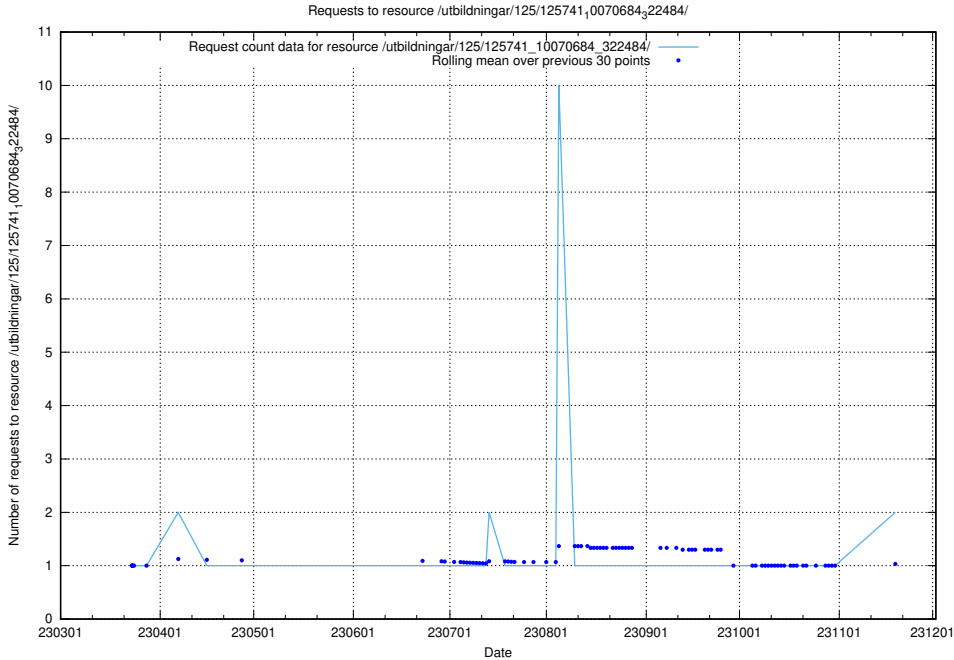

5.1016 Usage of /utbildningar/125/125741_10070684_322484/

Here, we count the number of requests to resource /utbildningar/125/125741_10070684_322484/.