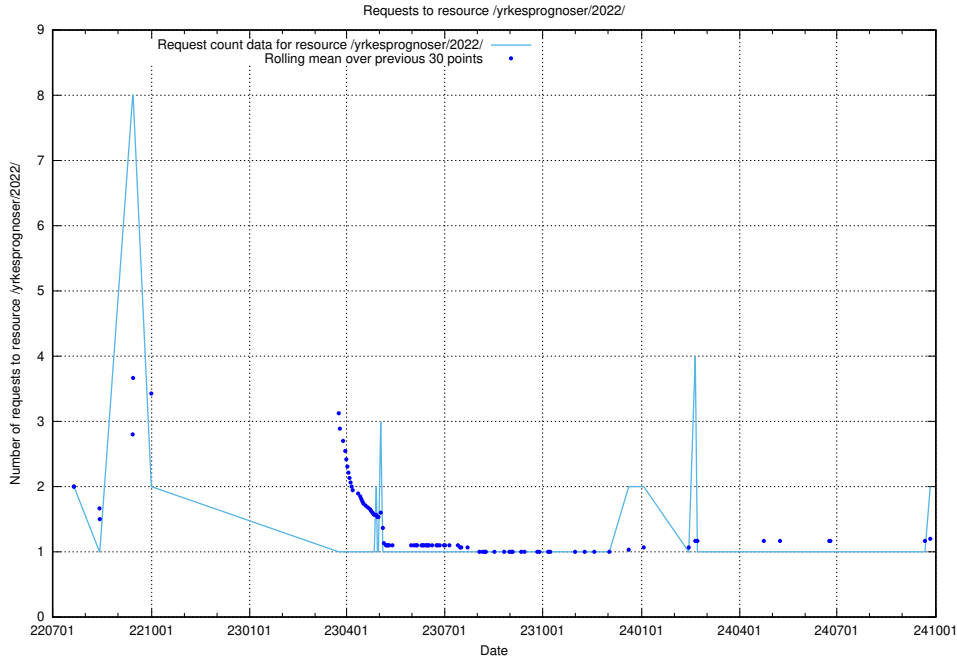

5.541 Usage of /yrkesprognoser/2022/

Here, we count the number of requests to resource /yrkesprognoser/2022/.