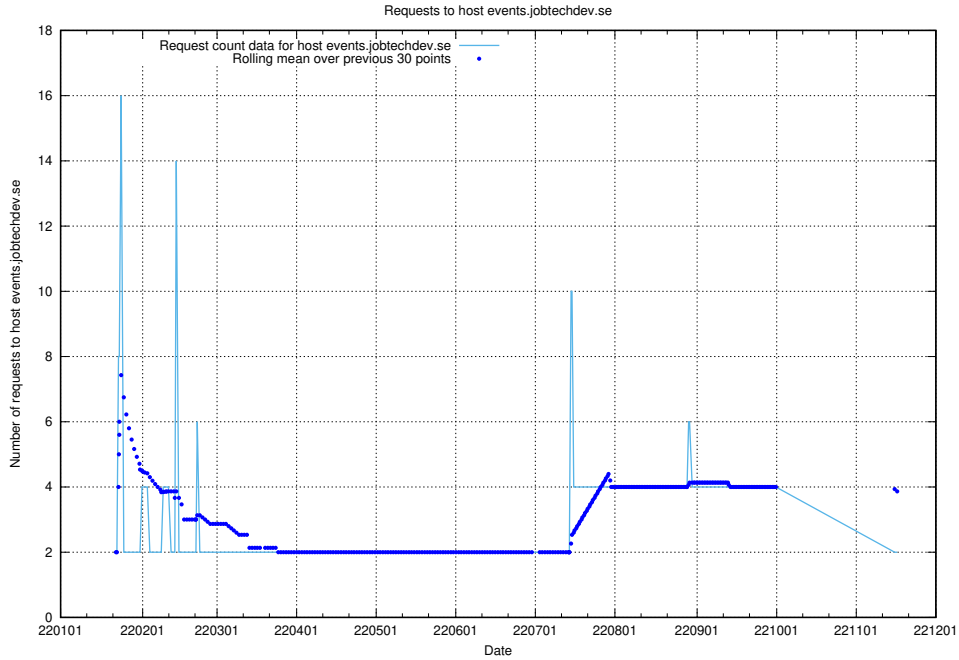

7.607 Usage of events.jobtechdev.se

Here, we count the number of requests to host events.jobtechdev.se.

7.608 Usage of hr.jobtechdev.se

Here, we count the number of requests to host hr.jobtechdev.se.

7.609 Usage of demo-jobed-connect-onprem.jobtechdev.se