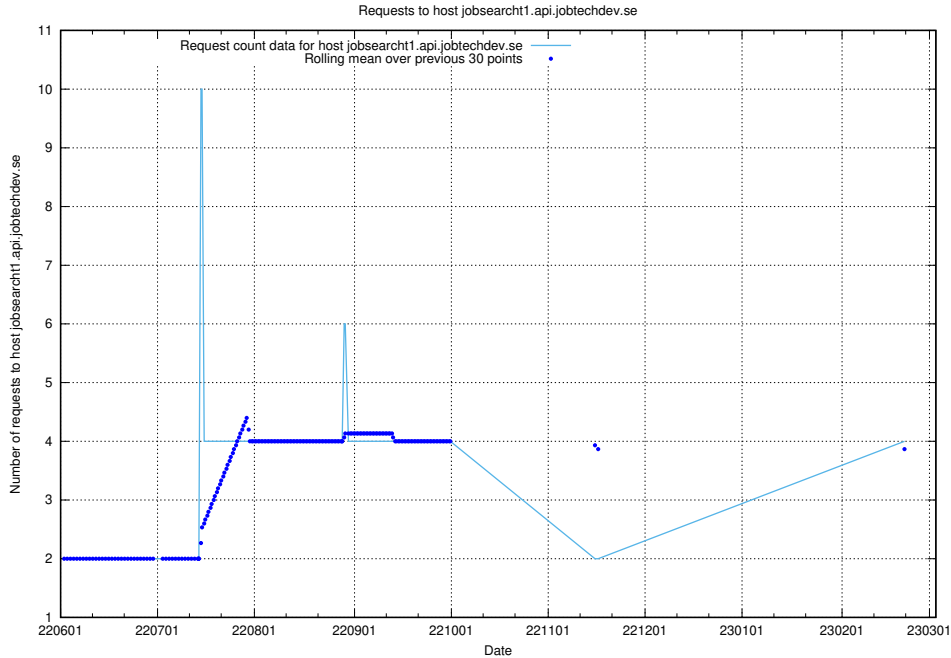

7.154 Usage of jobsearcht1.api.jobtechdev.se

Here, we count the number of requests to host jobsearcht1.api.jobtechdev.se.