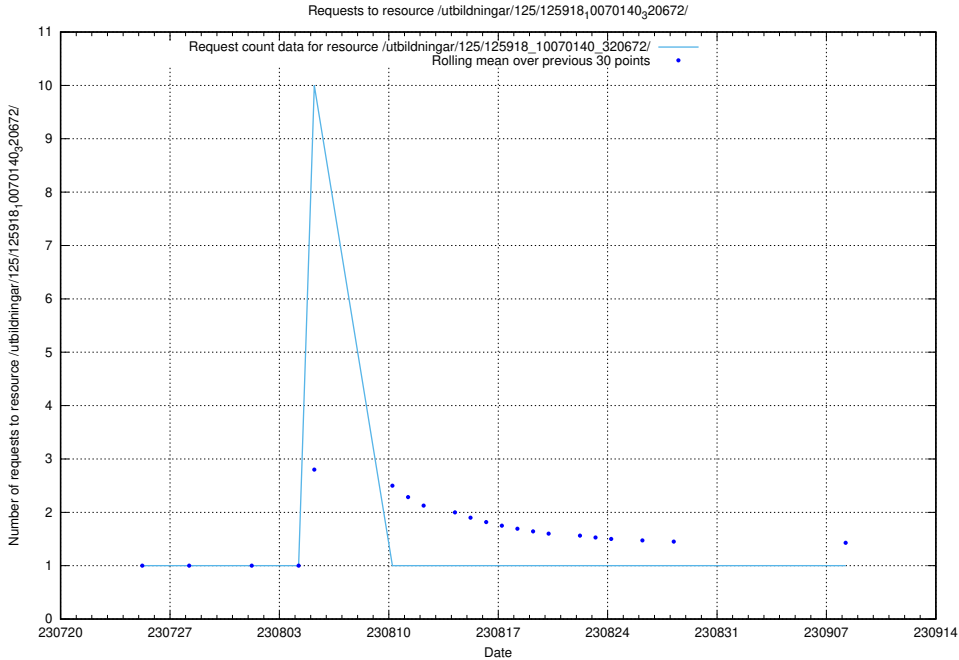

5.5941 Usage of /utbildningar/125/125918_10070140_320672/

Here, we count the number of requests to resource /utbildningar/125/125918_10070140_320672/.