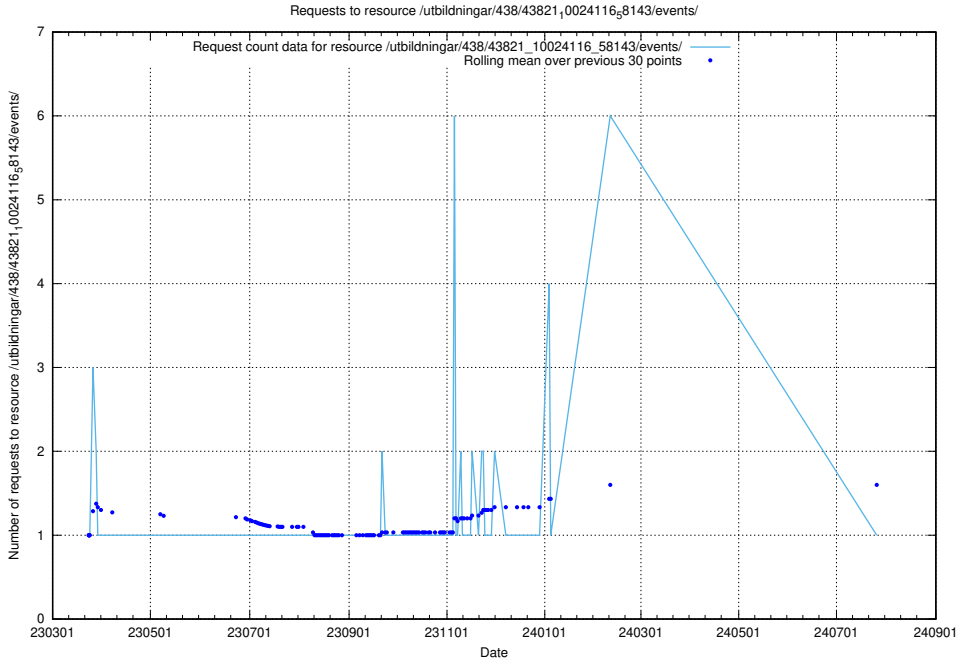

5.7367 Usage of /utbildningar/438/43821_10024116_58143/events/

Here, we count the number of requests to resource /utbildningar/438/43821_10024116_58143/events/.