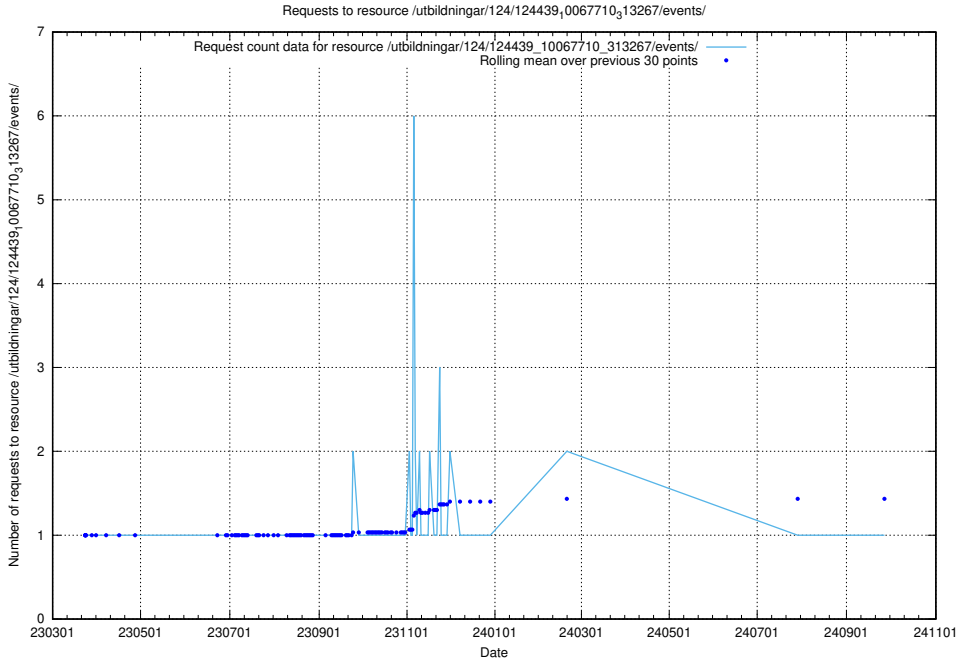

5.4613 Usage of /utbildningar/124/124439_10067710_313267/events/

Here, we count the number of requests to resource /utbildningar/124/124439_10067710_313267/events/