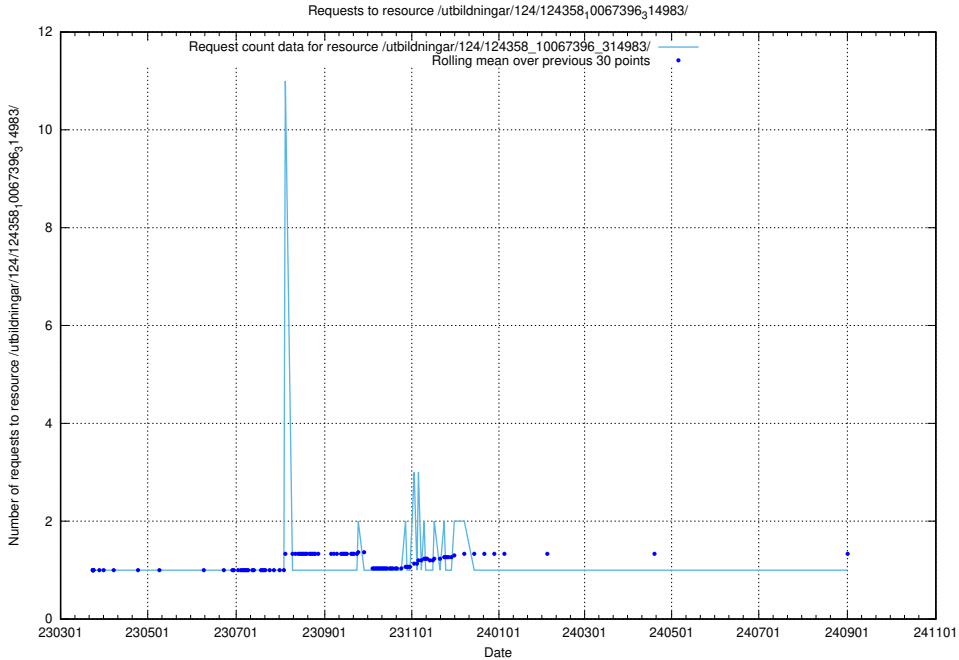

5.4804 Usage of /utbildningar/124/124358_10067396_314983/

Here, we count the number of requests to resource /utbildningar/124/124358_10067396_314983/.