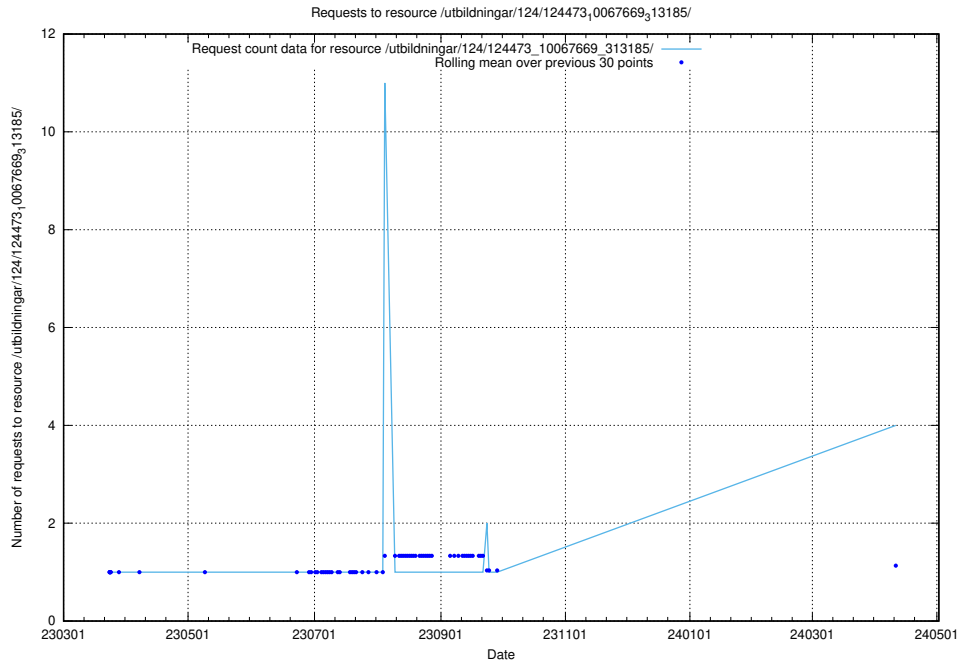

5.300 Usage of /utbildningar/124/124473_10067669_313185/

Here, we count the number of requests to resource /utbildningar/124/124473_10067669_313185/.