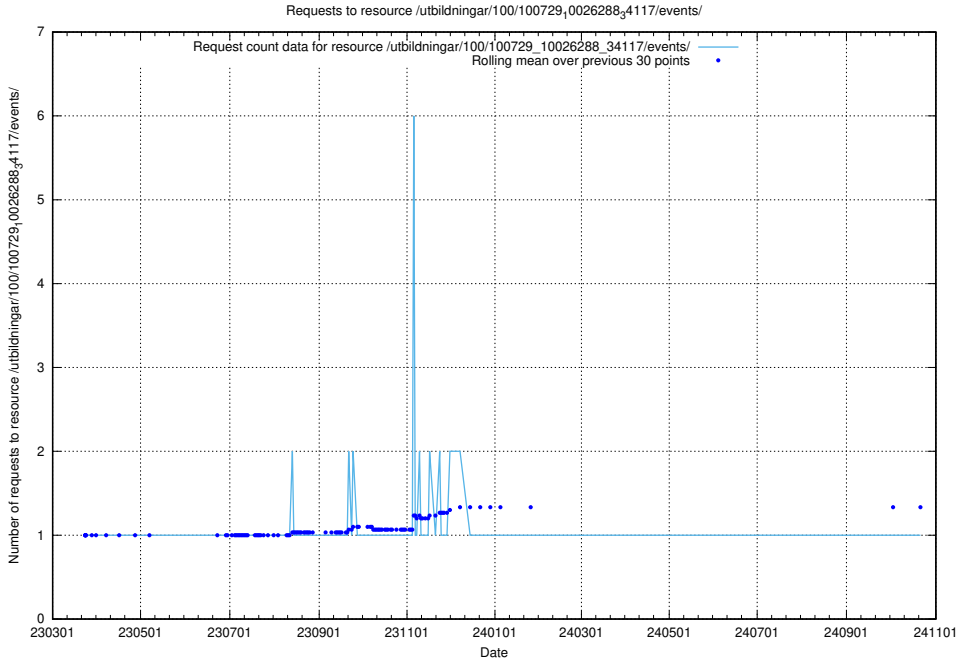

5.6637 Usage of /utbildningar/100/100729_10026288_34117/events/

Here, we count the number of requests to resource /utbildningar/100/100729_10026288_34117/events/.