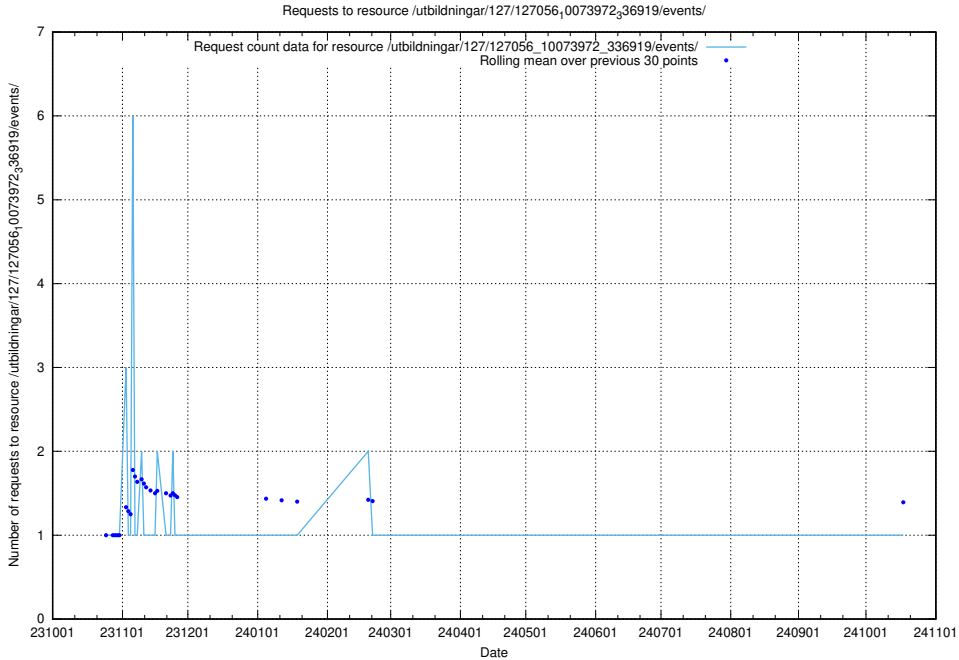

5.5194 Usage of /utbildningar/127/127056_10073972_336919/events/

Here, we count the number of requests to resource /utbildningar/127/127056_10073972_336919/events/