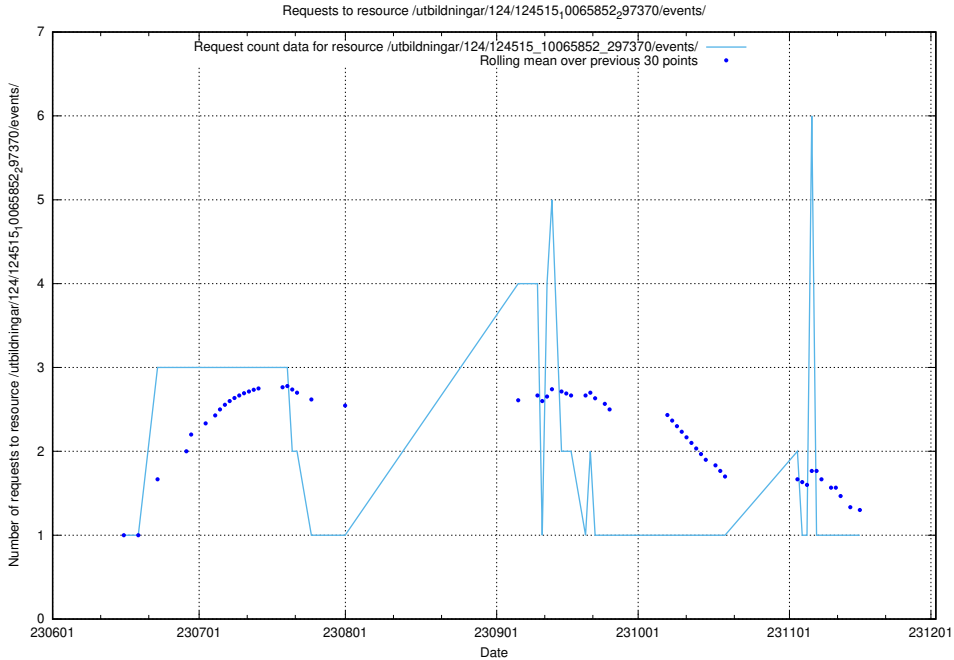

Here, we count the number of requests to resource /utbildningar/124/124521_10065864_333174/.

5.6855 Usage of /utbildningar/124/124515_10065852_297370/events/

Here, we count the number of requests to resource /utbildningar/124/124515_10065852_297370/events/