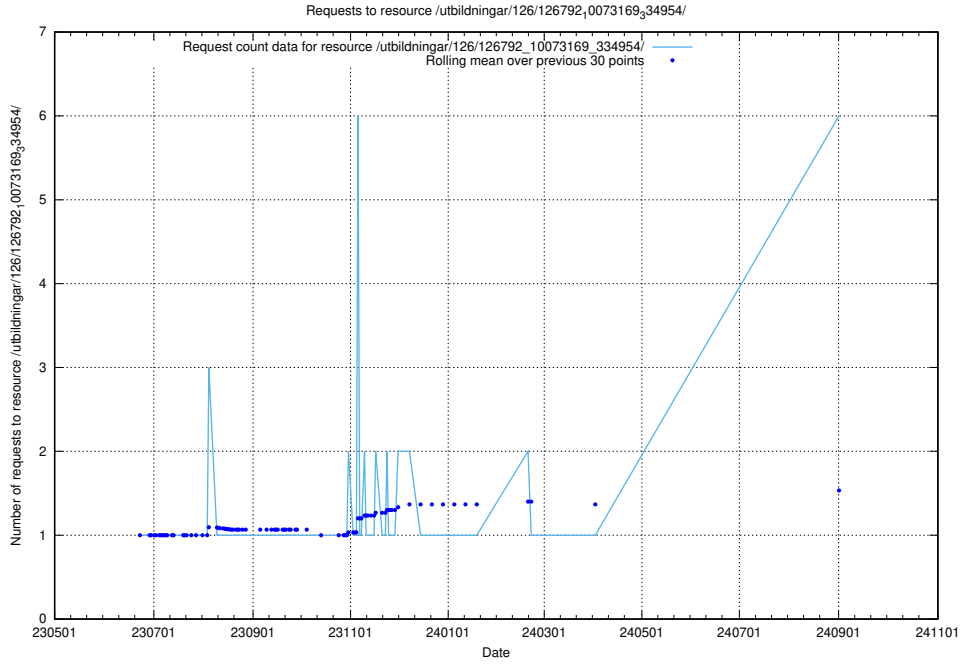

5.154 Usage of /utbildningar/126/126792_10073169_334954/

Here, we count the number of requests to resource /utbildningar/126/126792_10073169_334954/.