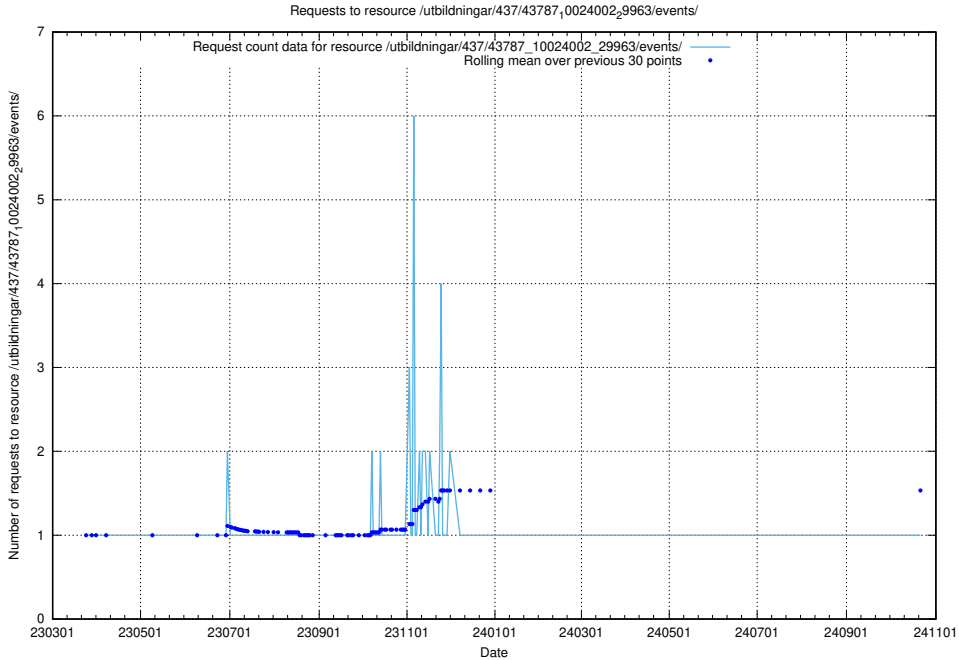

5.7200 Usage of /utbildningar/437/43787_10024002_29963/events/

Here, we count the number of requests to resource /utbildningar/437/43787_10024002_29963/events/.