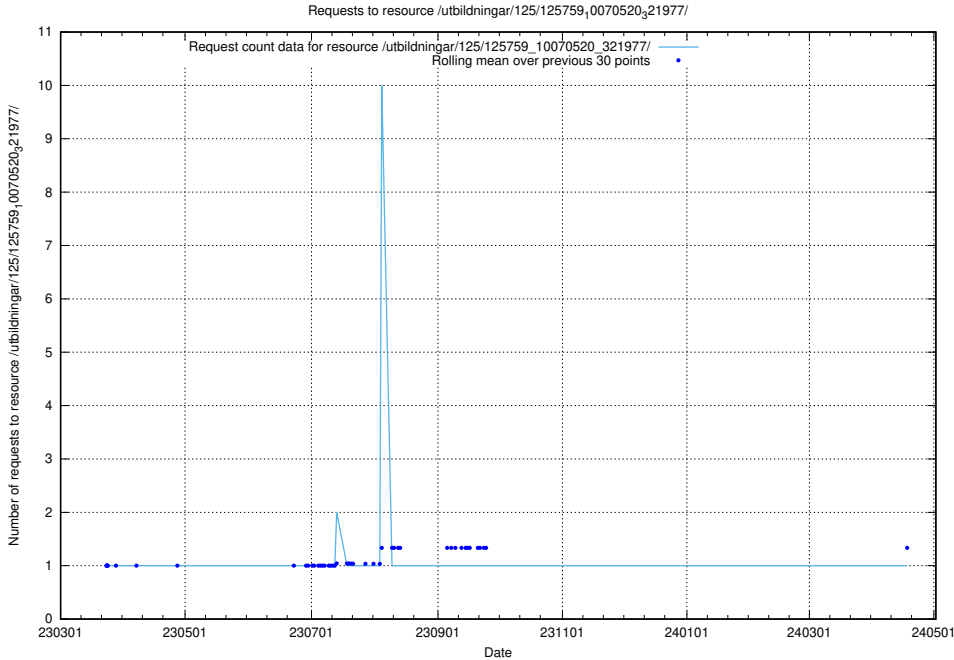

Here, we count the number of requests to resource /utbildningar/125/125897_10069843_319848/.

5.7484 Usage of /utbildningar/125/125759_10070520_321977/

Here, we count the number of requests to resource /utbildningar/125/125759_10070520_321977/.