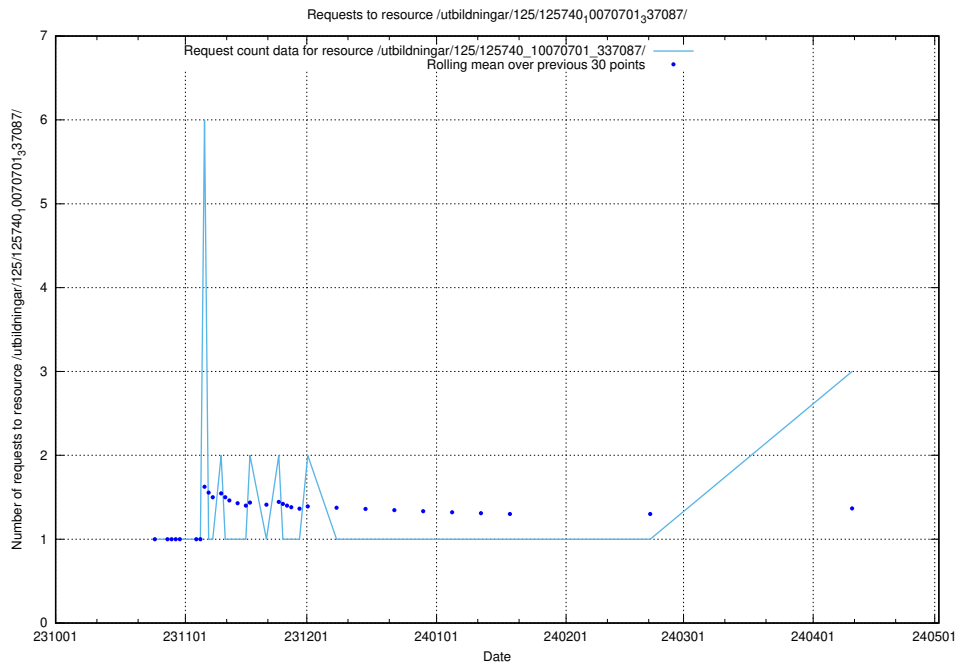

5.453 Usage of /utbildningar/125/125740_10070701_337087/

Here, we count the number of requests to resource /utbildningar/125/125740_10070701_337087/.