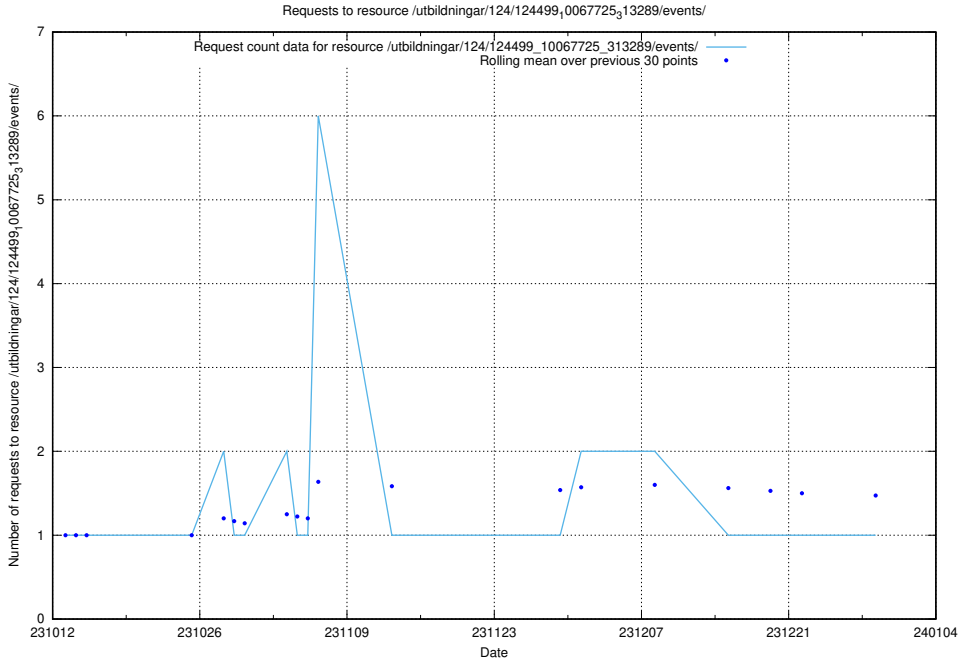

5.5344 Usage of /utbildningar/124/124499_10067725_313289/events/

Here, we count the number of requests to resource /utbildningar/124/124499_10067725_313289/events/