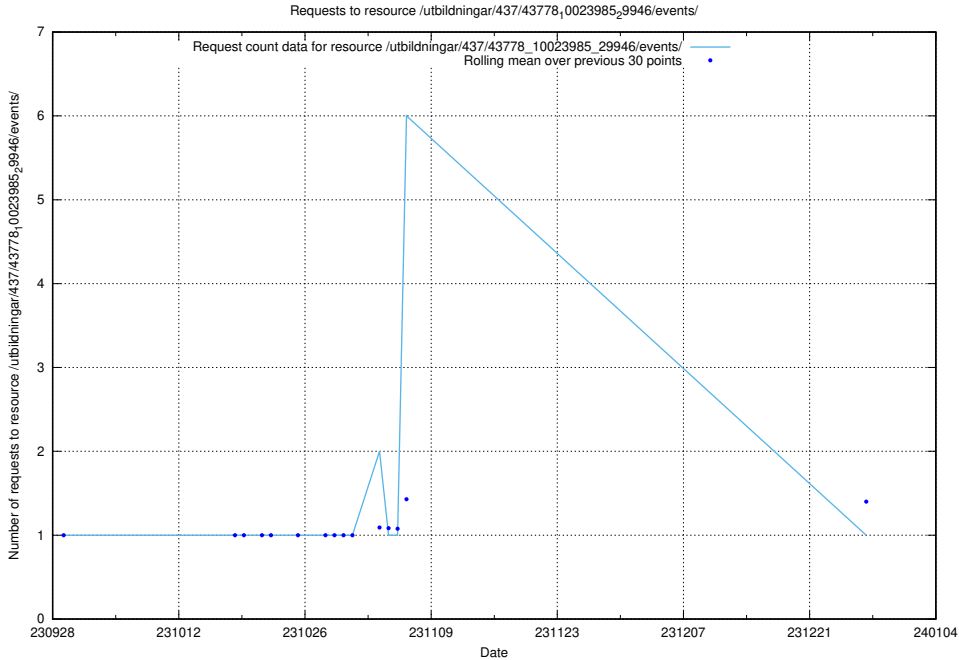

5.5435 Usage of /utbildningar/437/43778_10023985_29946/events/

Here, we count the number of requests to resource /utbildningar/437/43778_10023985_29946/events/.