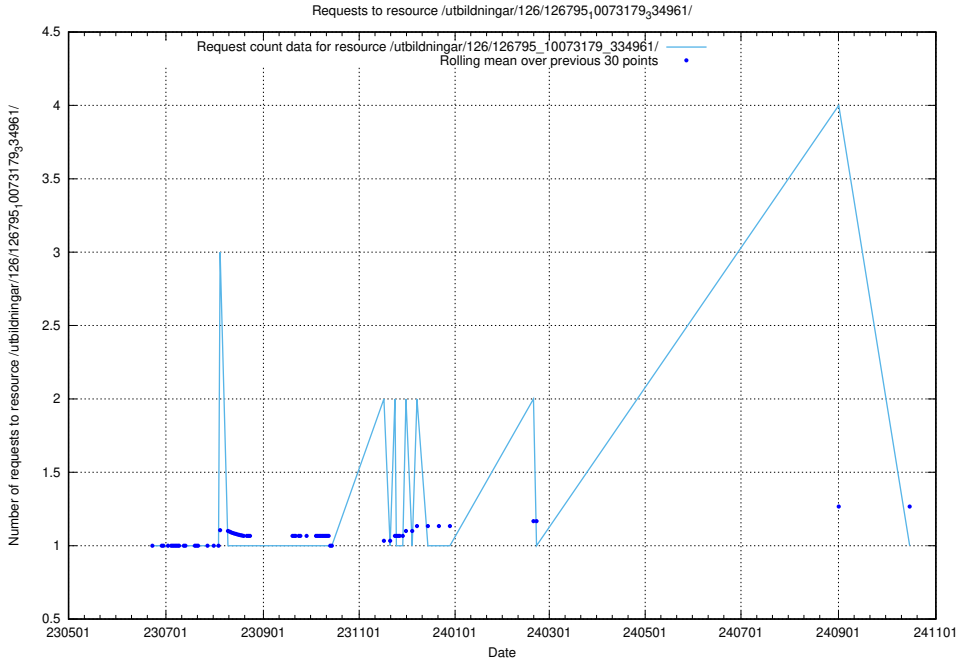

5.6568 Usage of /utbildningar/126/126795_10073179_334961/

Here, we count the number of requests to resource /utbildningar/126/126795_10073179_334961/.