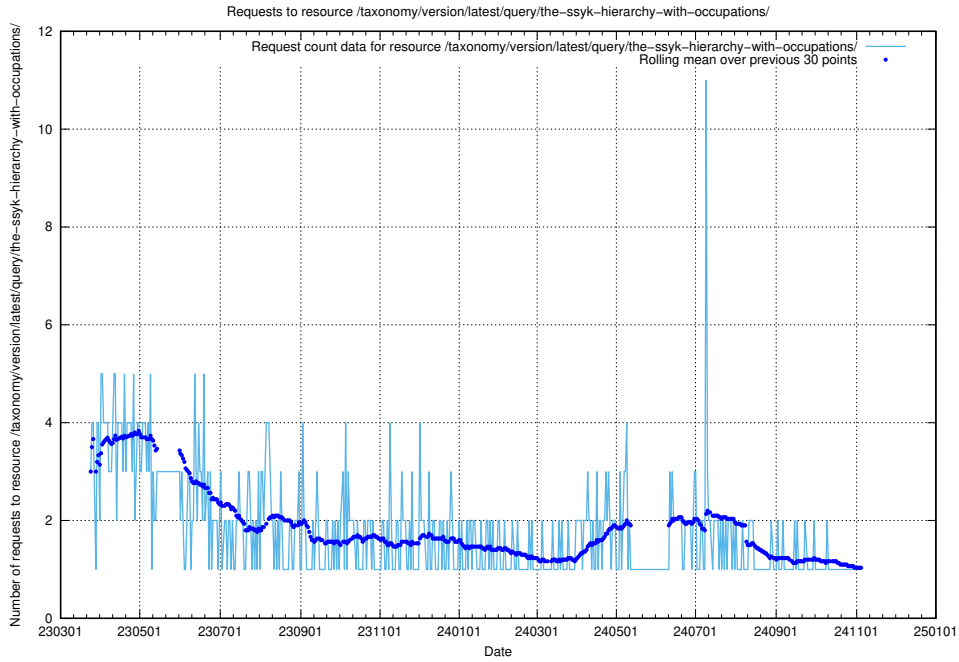

5.7066 Usage of /taxonomy/version/latest/query/the-ssyk-hierarchy-with-occupations/

Here, we count the number of requests to resource /taxonomy/version/latest/query/the-ssyk-hierarchy-with-occupations/.