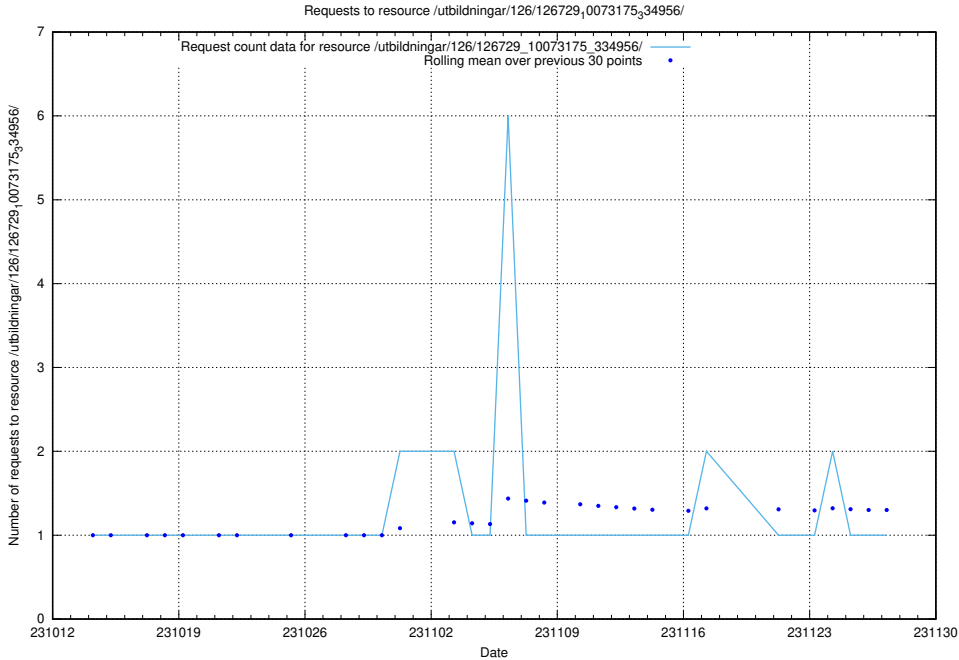

5.5318 Usage of /utbildningar/126/126729_10073175_334956/

Here, we count the number of requests to resource /utbildningar/126/126729_10073175_334956/.