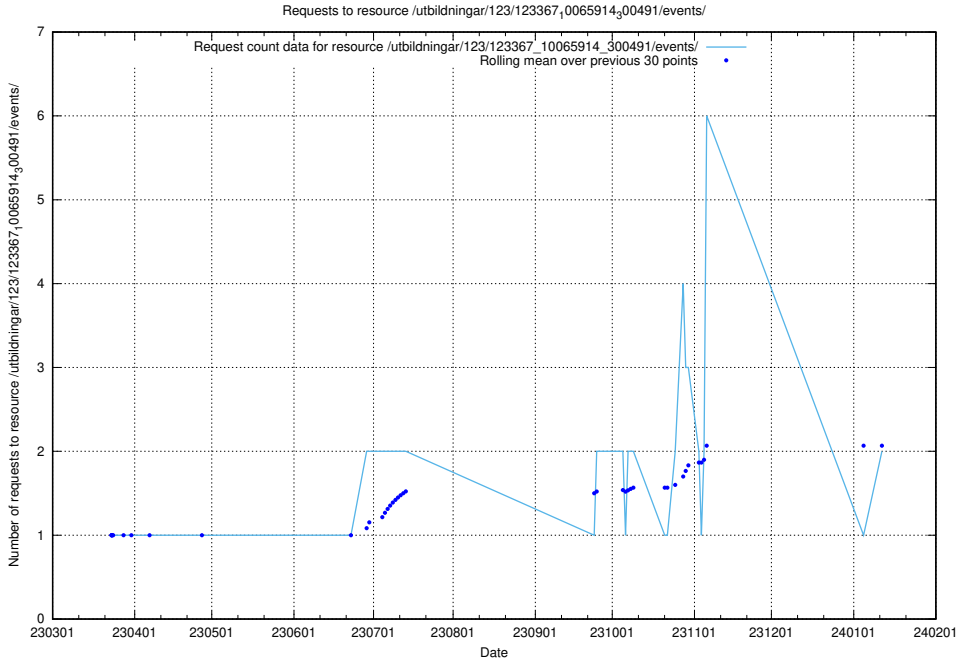

5.851 Usage of /utbildningar/123/123367_10065914_300491/events/

Here, we count the number of requests to resource /utbildningar/123/123367_10065914_300491/events/