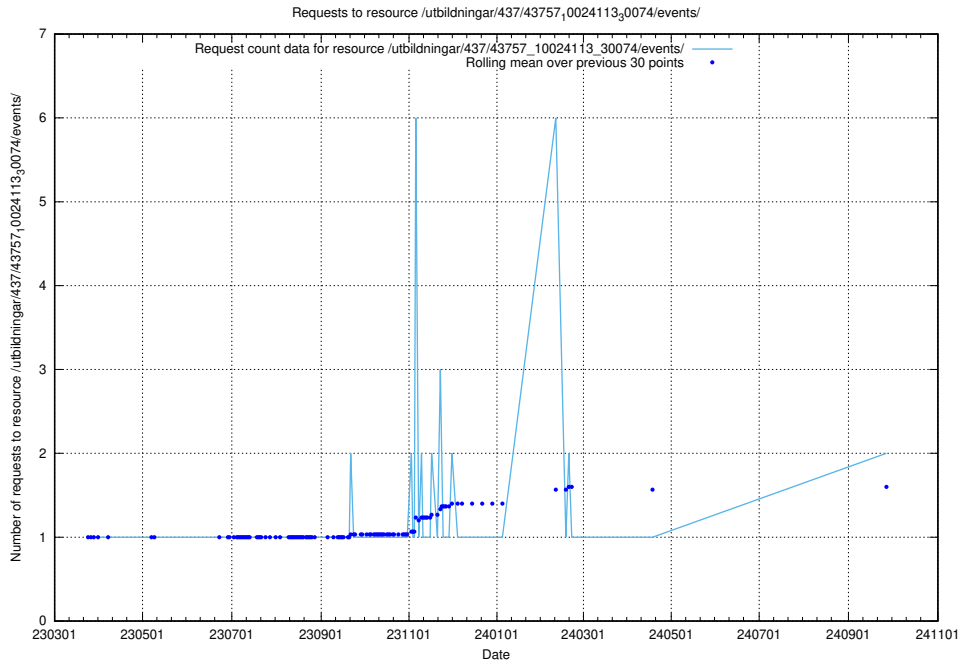

5.993 Usage of /utbildningar/437/43757_10024113_30074/events/

Here, we count the number of requests to resource /utbildningar/437/43757_10024113_30074/events/.