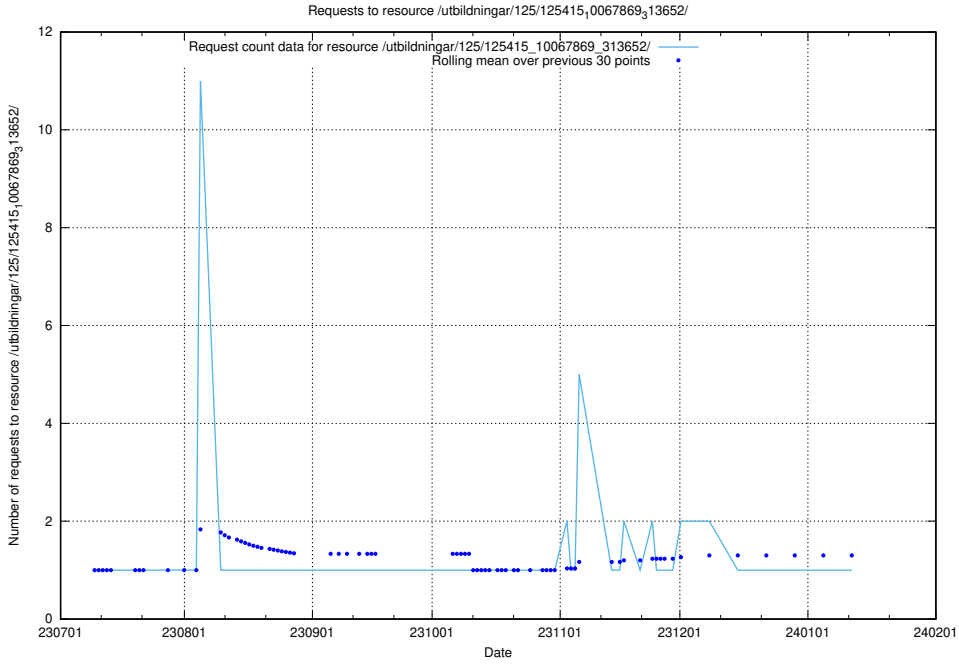

5.6119 Usage of /utbildningar/125/125415_10067869_313652/

Here, we count the number of requests to resource /utbildningar/125/125415_10067869_313652/.