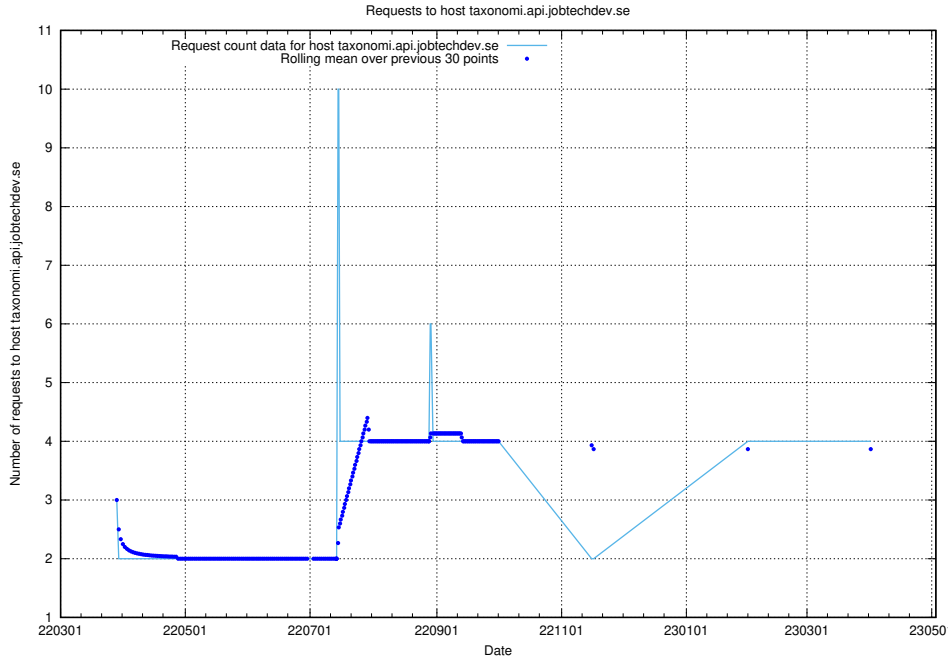

7.160 Usage of taxonomi.api.jobtechdev.se

Here, we count the number of requests to host taxonomi.api.jobtechdev.se.