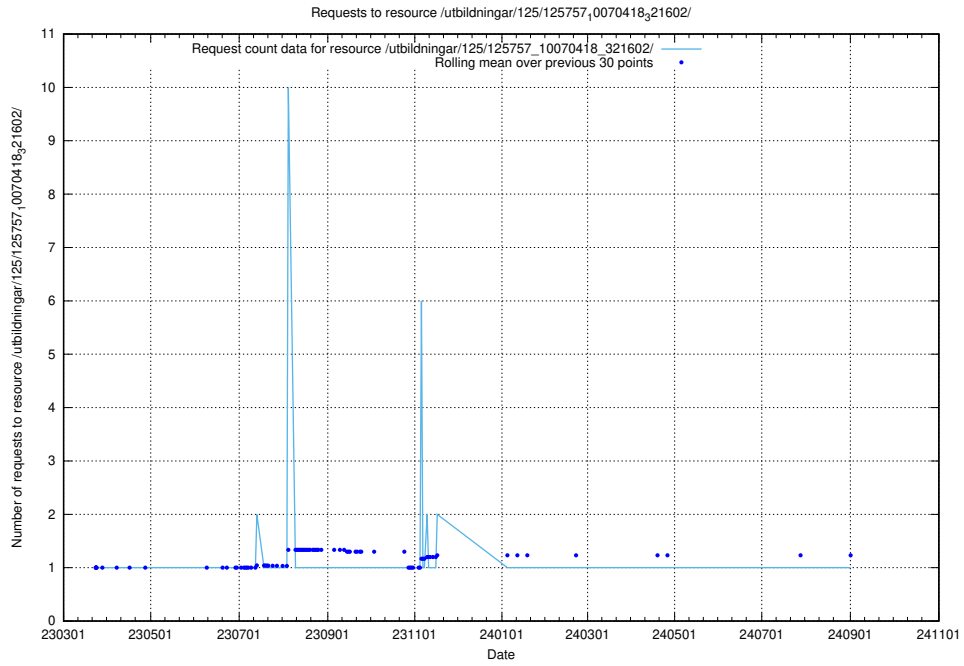

5.7485 Usage of /utbildningar/125/125757_10070418_321602/

Here, we count the number of requests to resource /utbildningar/125/125757_10070418_321602/.