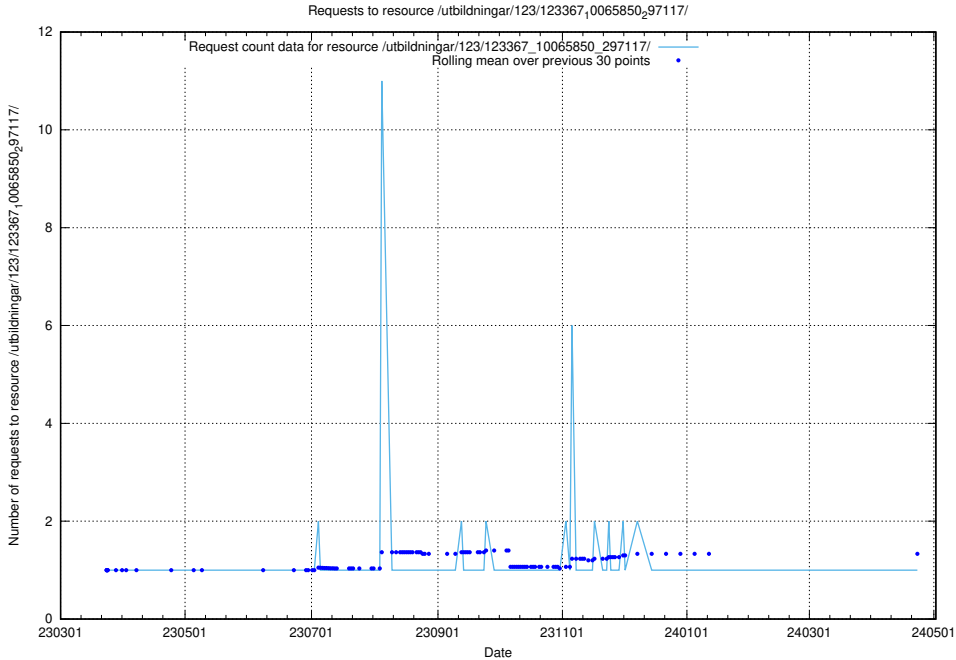

5.5843 Usage of /utbildningar/123/123367_10065850_297117/

Here, we count the number of requests to resource /utbildningar/123/123367_10065850_297117/.