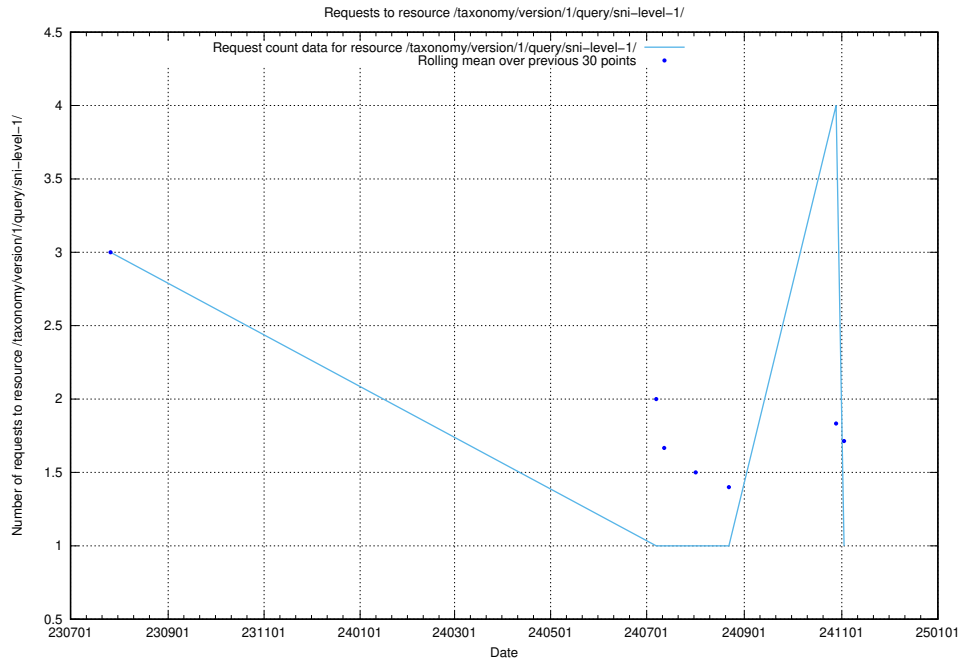

5.5913 Usage of /taxonomy/version/1/query/sni-level-1/

Here, we count the number of requests to resource /taxonomy/version/1/query/sni-level-1/.