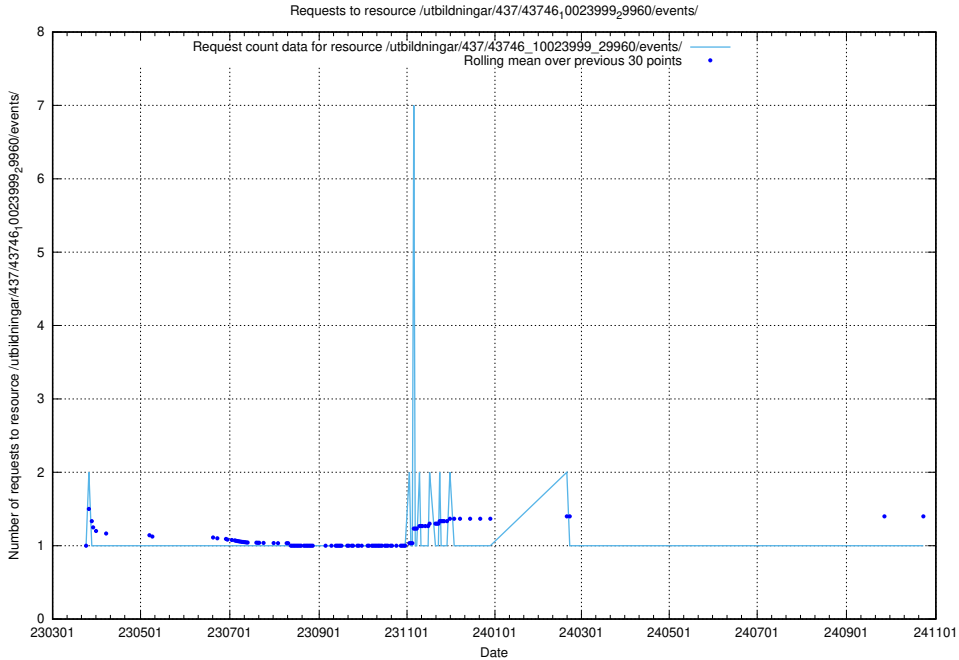

5.7216 Usage of /utbildningar/437/43746_10023999_29960/events/

Here, we count the number of requests to resource /utbildningar/437/43746_10023999_29960/events/.