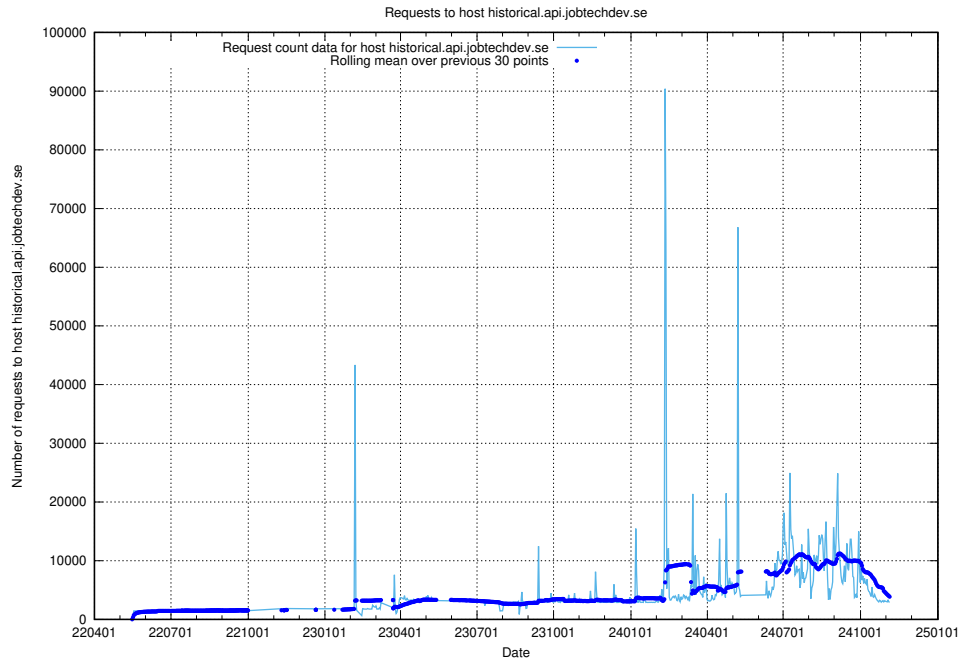

Here, we count the number of requests to host `jobed-connect-api.jobtechdev.se`.

7.14 Usage of `historical.api.jobtechdev.se`

Here, we count the number of requests to host `historical.api.jobtechdev.se`.