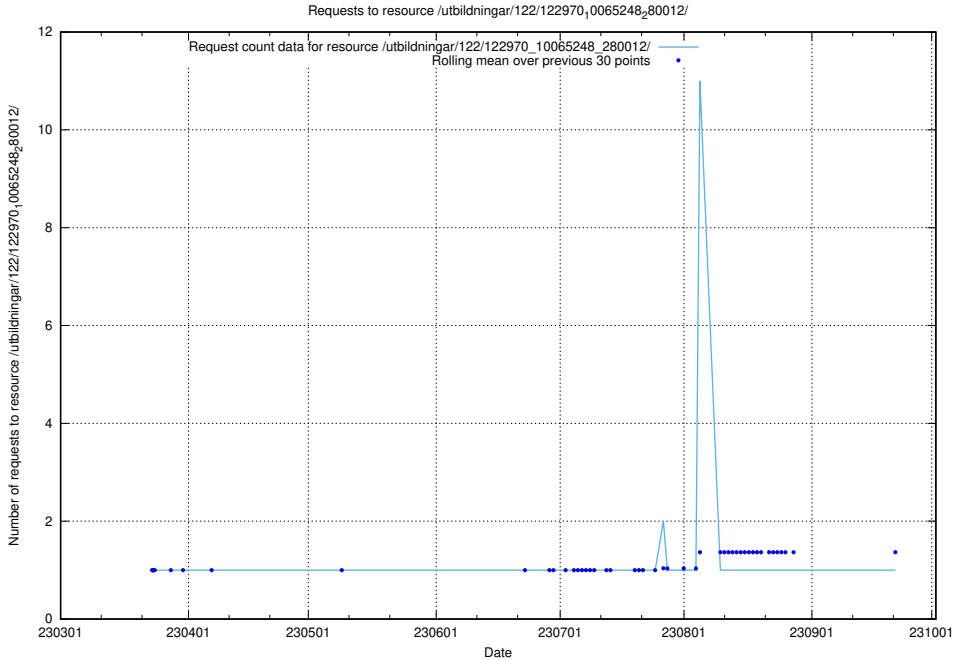

5.5969 Usage of /utbildningar/122/122970_10065248_280012/

Here, we count the number of requests to resource /utbildningar/122/122970_10065248_280012/.