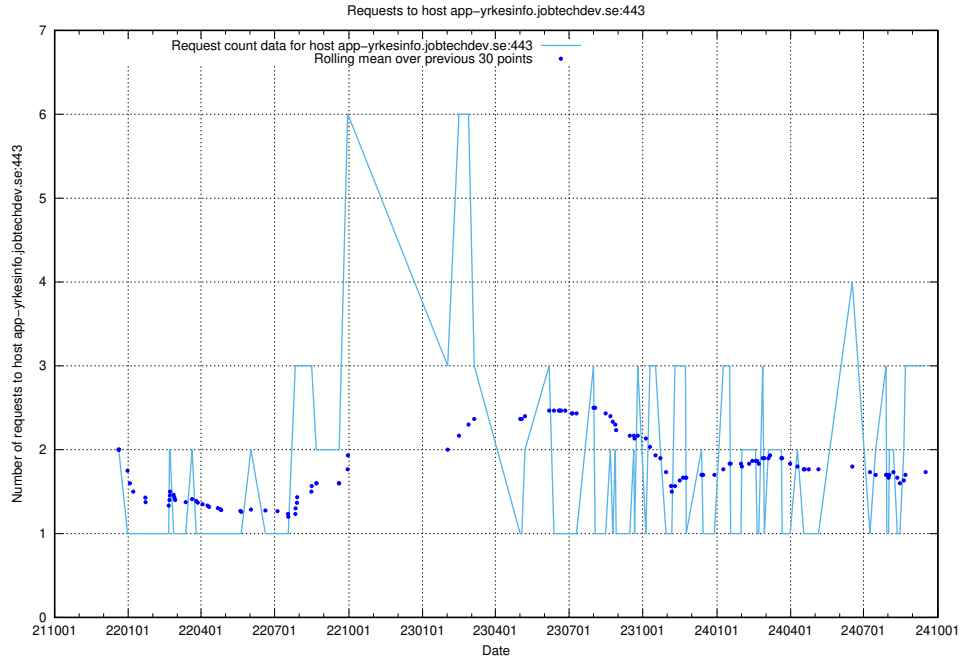

7.212 Usage of app-yrkesinfo.jobtechdev.se:443

Here, we count the number of requests to host app-yrkesinfo.jobtechdev.se:443.