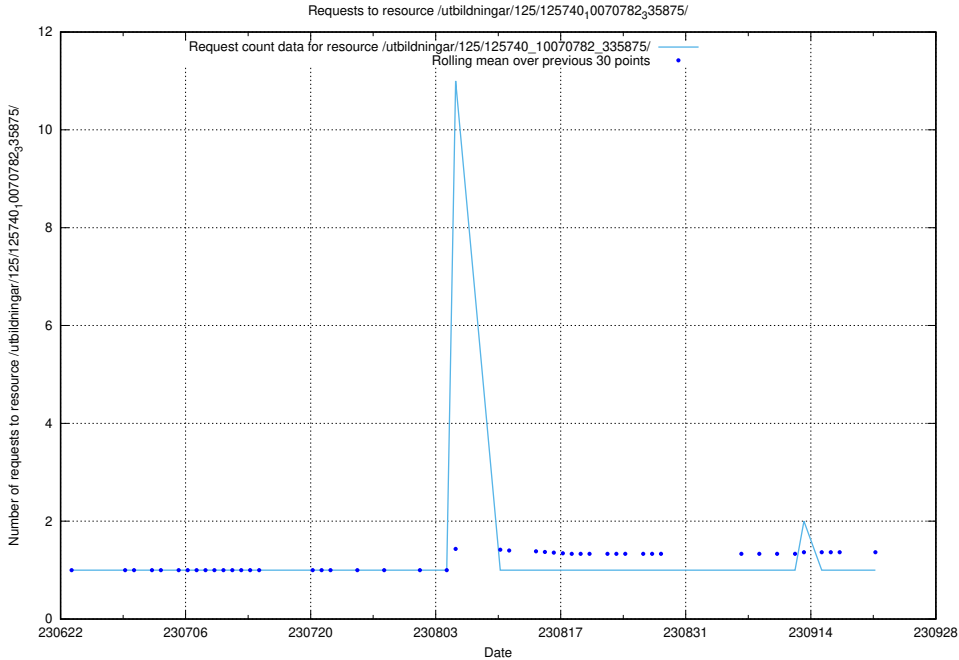

5.6658 Usage of /utbildningar/125/125740_10070782_335875/

Here, we count the number of requests to resource /utbildningar/125/125740_10070782_335875/.