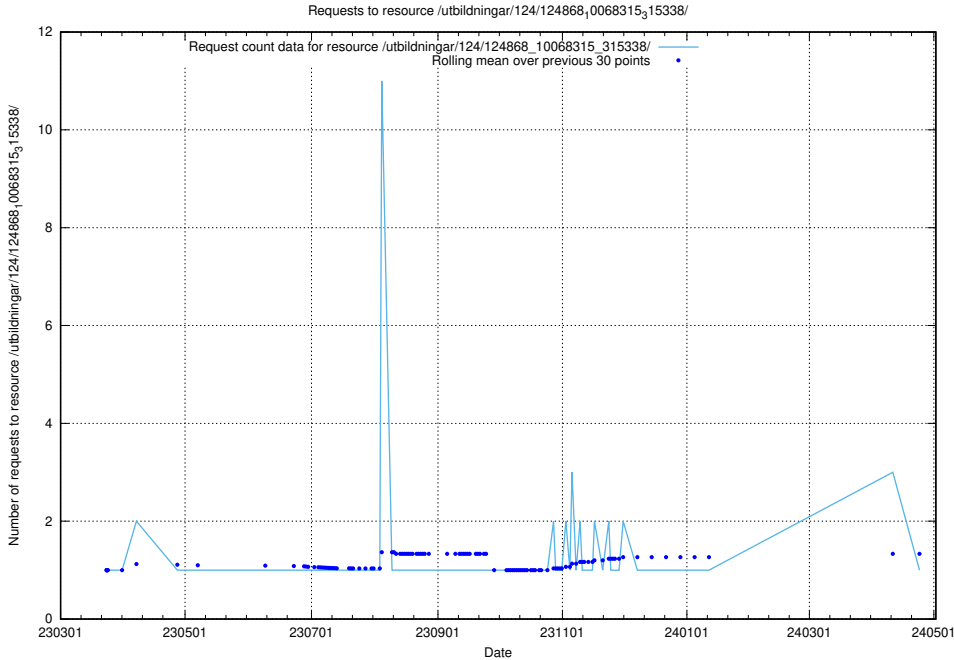

5.1229 Usage of /utbildningar/124/124868_10068315_315338/

Here, we count the number of requests to resource /utbildningar/124/124868_10068315_315338/.