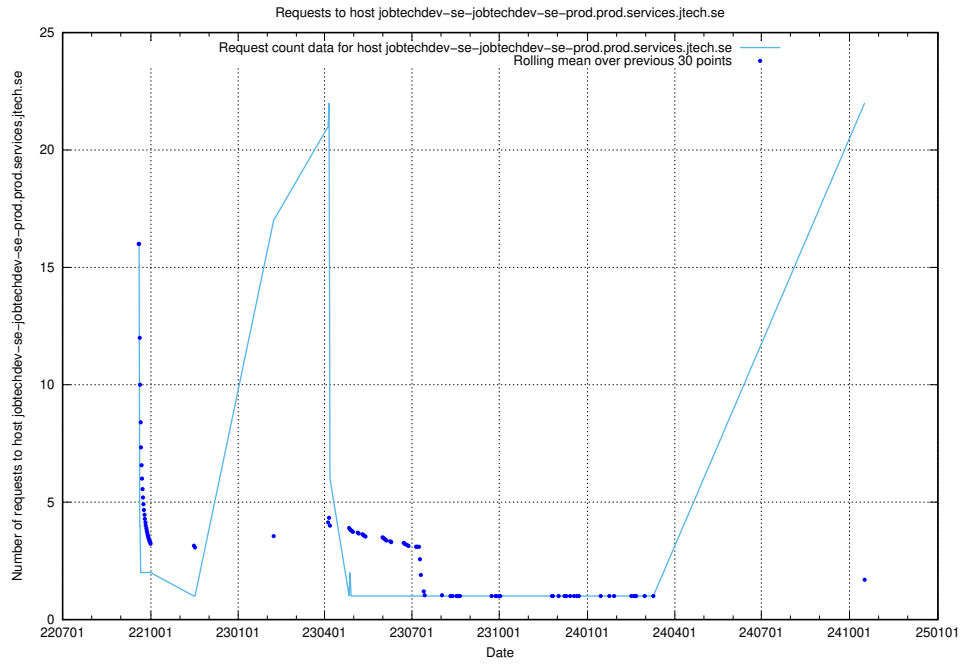

Here, we count the number of requests to host jobtechdev-se-jobtechdev-se-prod.prod.services.jtech.se.

7.36 Usage of client.jobtechdev.se

Here, we count the number of requests to host client.jobtechdev.se.