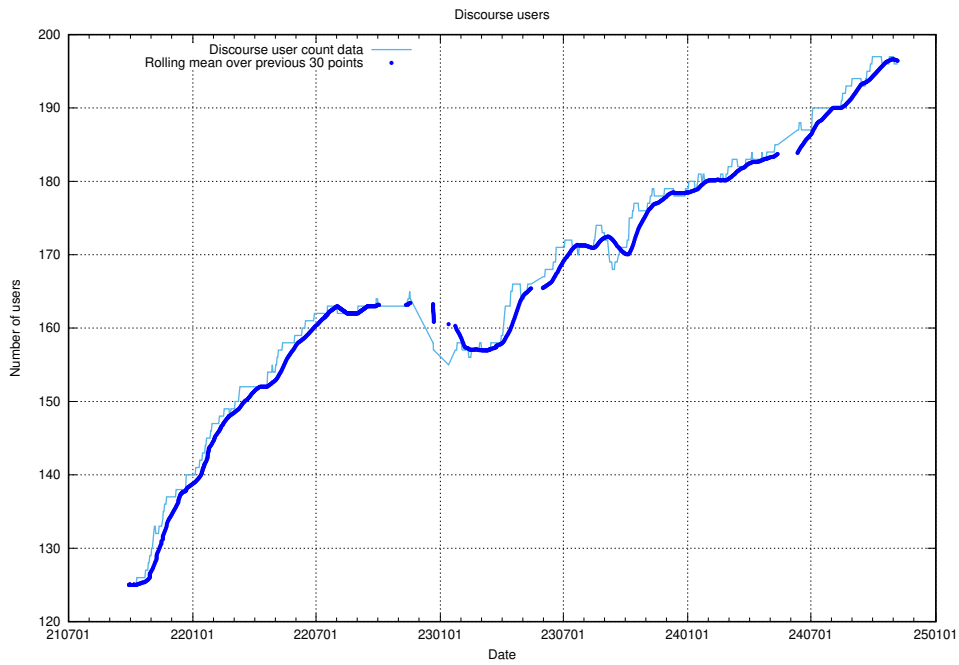

4 Discourse

This section summarises activities from the [JobTech Discourse Forum](https://forum.jobtechdev.se)⁵.

4.1 User count

A table of the number of users in Discourse.

---

⁵<https://forum.jobtechdev.se>