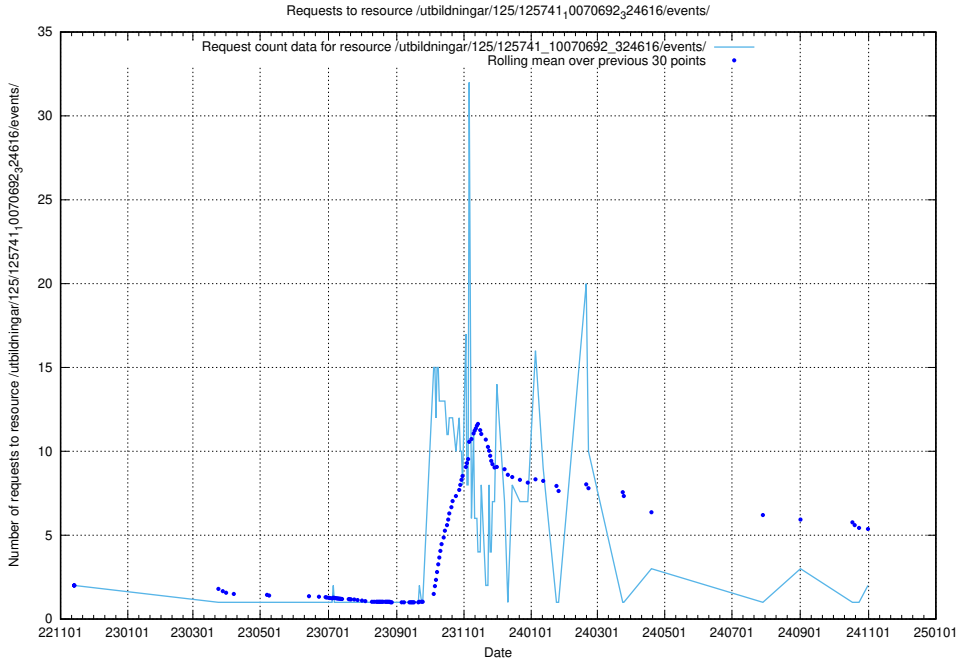

5.950 Usage of /utbildningar/125/125741_10070692_324616/events/

Here, we count the number of requests to resource /utbildningar/125/125741_10070692_324616/events/