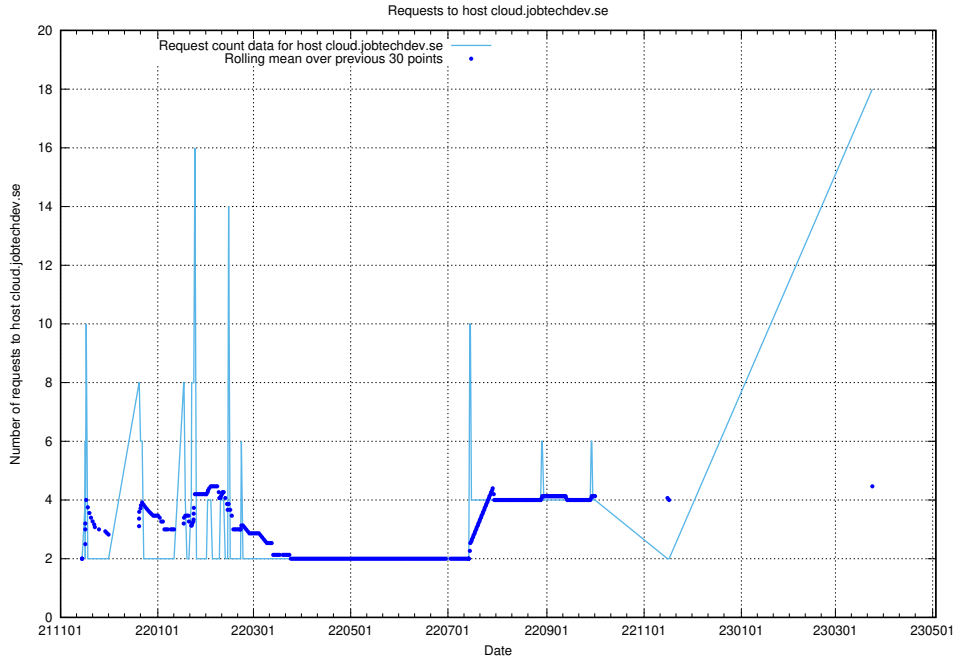

7.37 Usage of cloud.jobtechdev.se

Here, we count the number of requests to host cloud.jobtechdev.se.