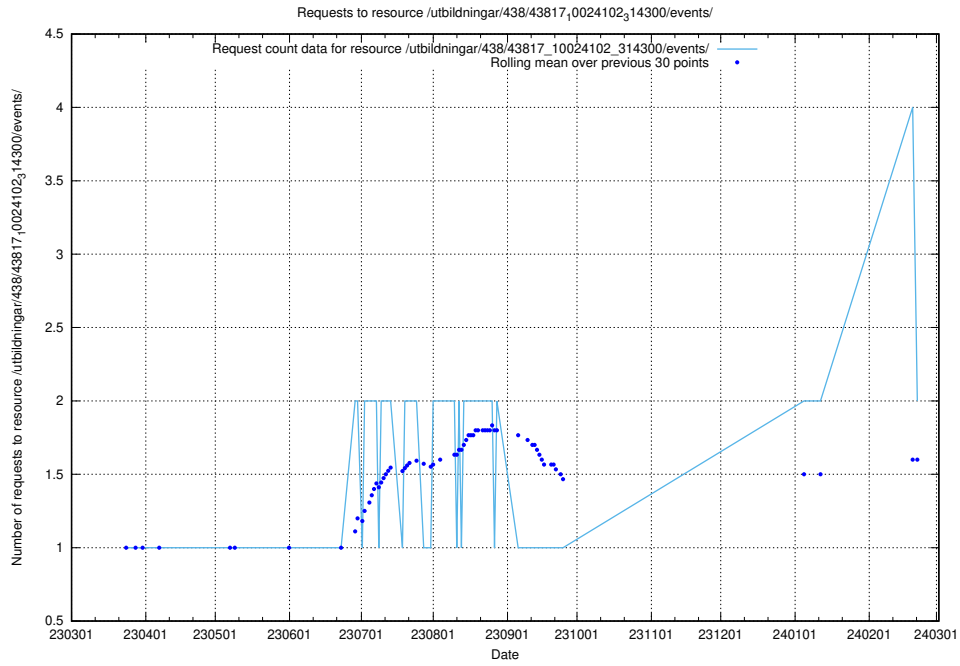

5.992 Usage of /utbildningar/438/43817_10024102_314300/events/

Here, we count the number of requests to resource /utbildningar/438/43817_10024102_314300/events/.