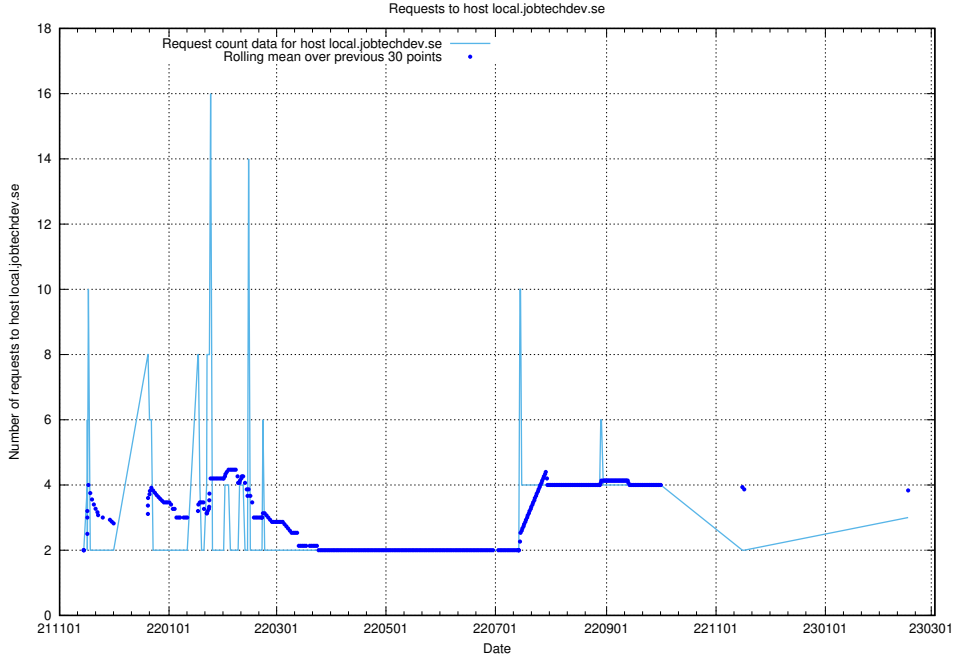

7.252 Usage of local.jobtechdev.se

Here, we count the number of requests to host local.jobtechdev.se.