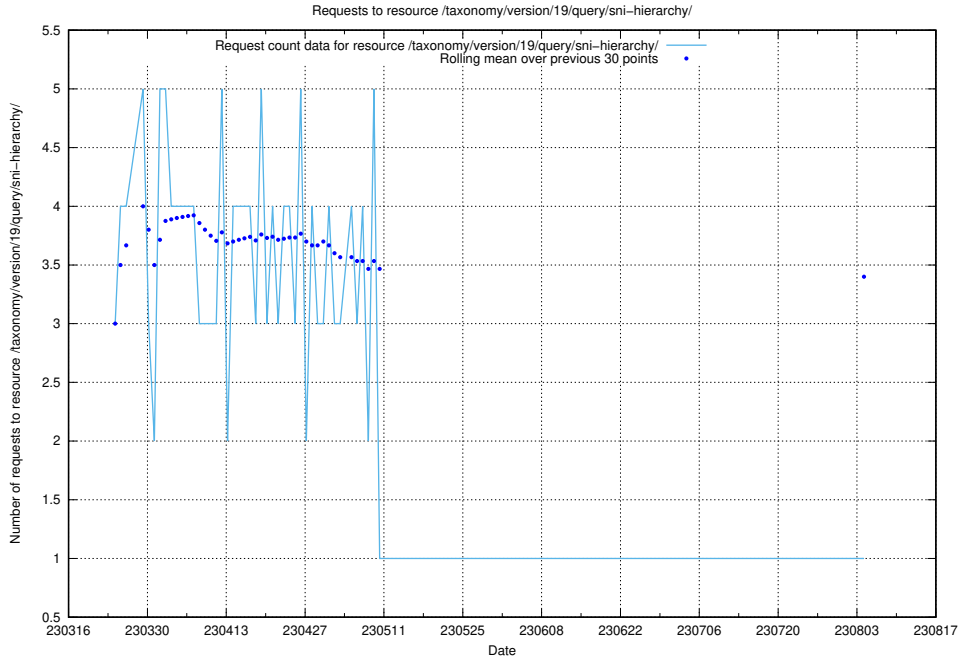

5.7147 Usage of /taxonomy/version/19/query/skills/

Here, we count the number of requests to resource /taxonomy/version/19/query/skills/.

5.7148 Usage of /taxonomy/version/19/query/skills-with-related-skill-headlines-and-ssyk-level-4-groups/