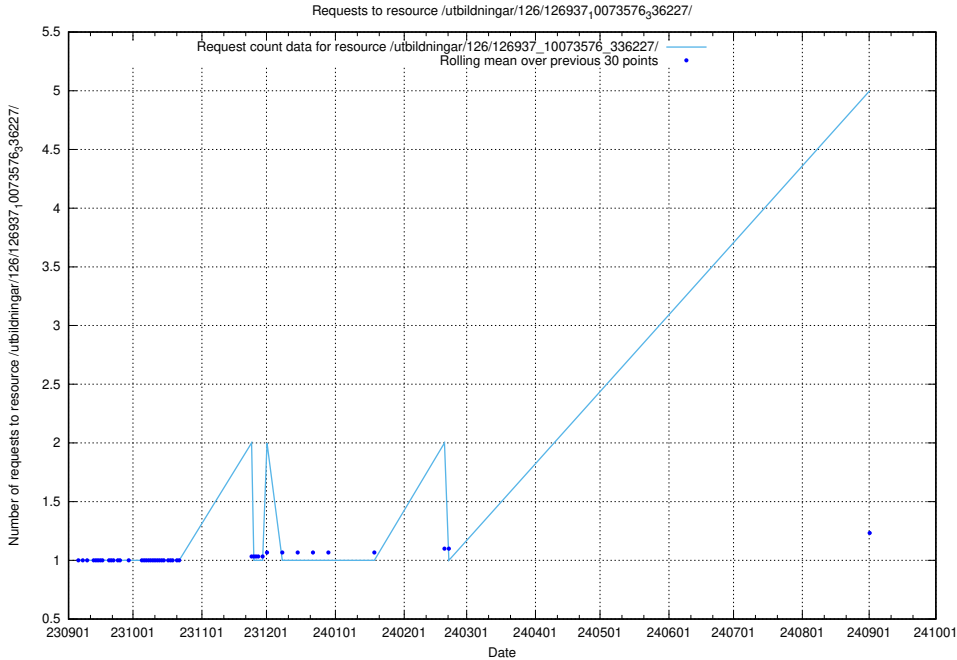

5.221 Usage of /utbildningar/126/126937_10073576_336227/

Here, we count the number of requests to resource /utbildningar/126/126937_10073576_336227/.