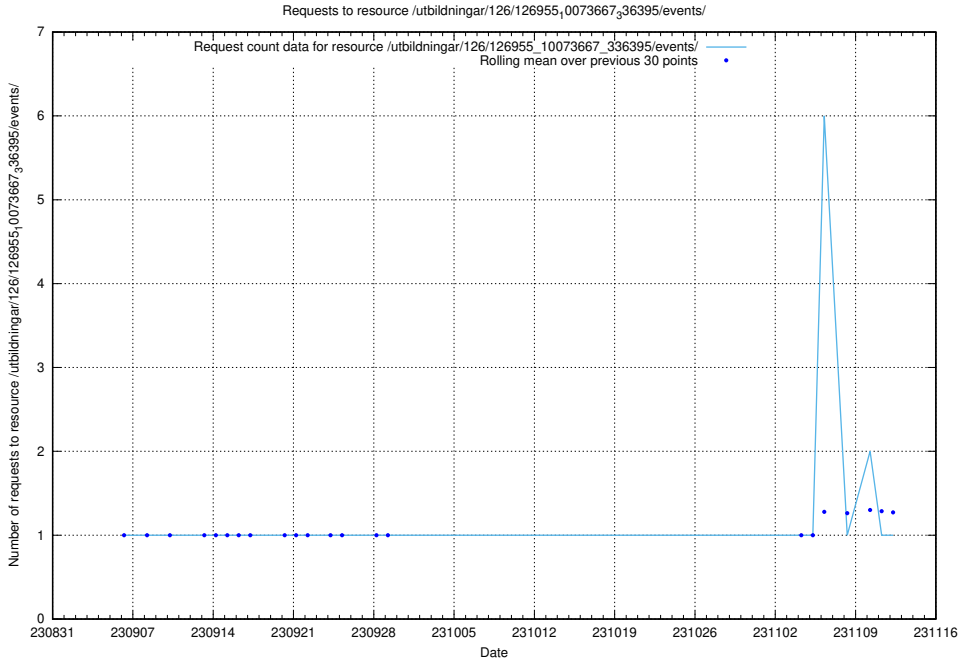

5.5643 Usage of /utbildningar/126/126955_10073667_336395/events/

Here, we count the number of requests to resource /utbildningar/126/126955_10073667_336395/events/