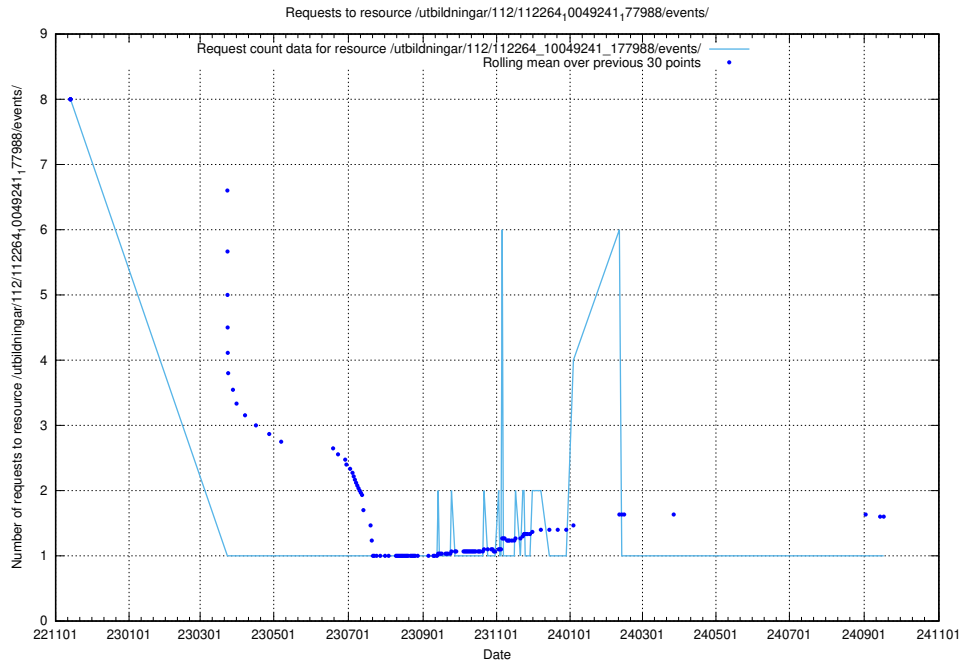

5.6761 Usage of /utbildningar/112/112264_10049241_177988/events/

Here, we count the number of requests to resource /utbildningar/112/112264_10049241_177988/events/