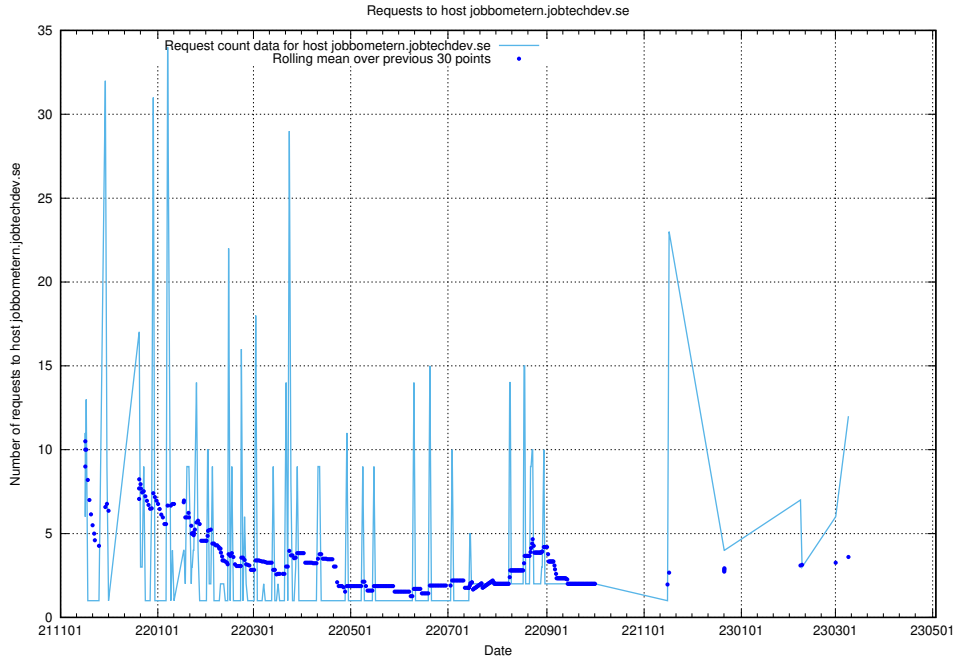

7.62 Usage of `jobbometern.jobtechdev.se`

Here, we count the number of requests to host `jobbometern.jobtechdev.se`.