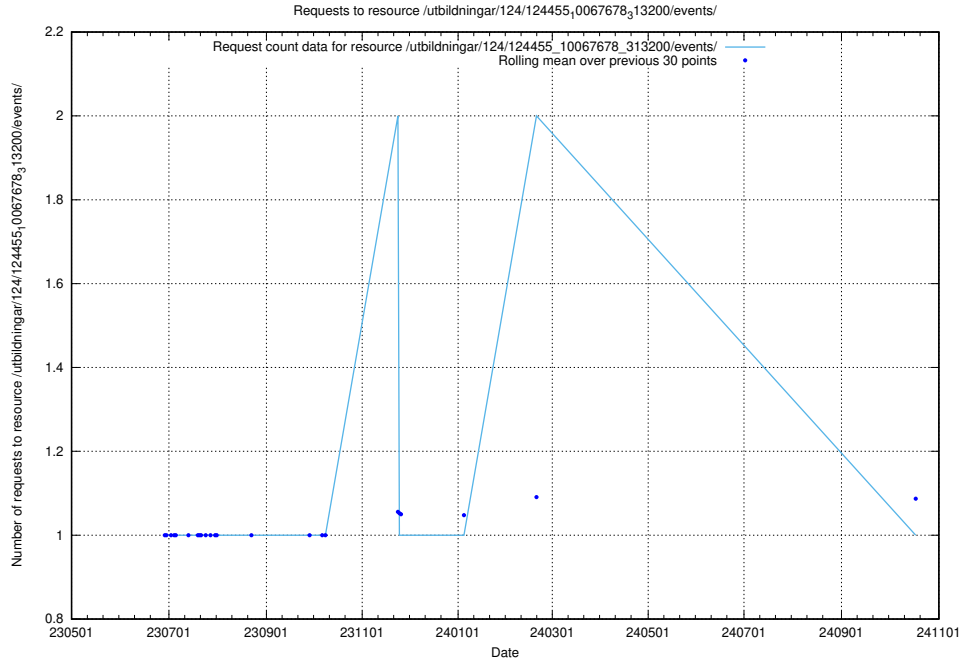

5.6499 Usage of /utbildningar/124/124455_10067678_313200/events/

Here, we count the number of requests to resource /utbildningar/124/124455_10067678_313200/events/