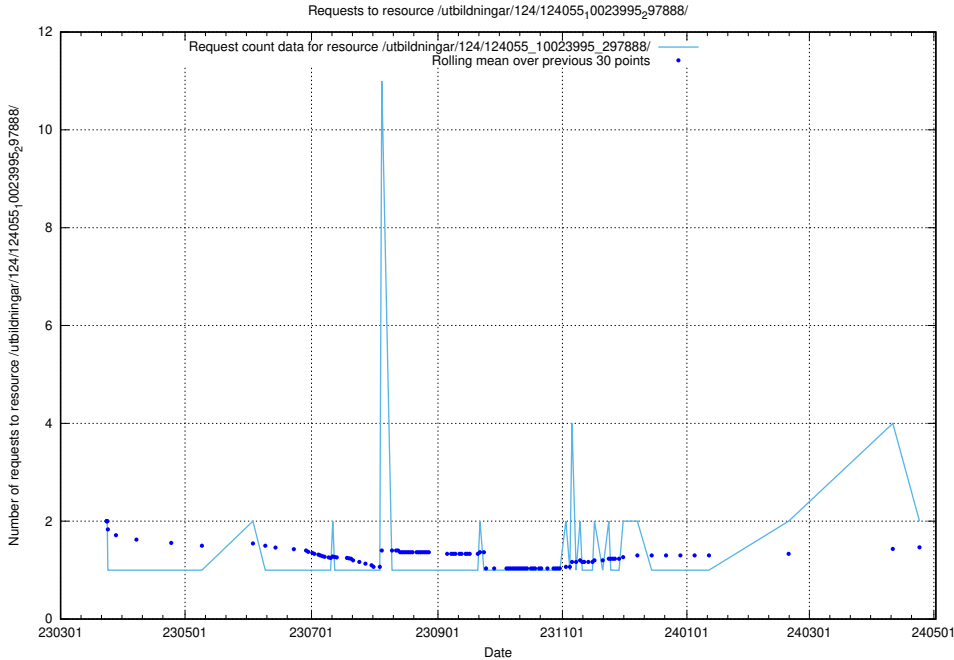

5.1007 Usage of /utbildningar/124/124055_10023995_297888/

Here, we count the number of requests to resource /utbildningar/124/124055_10023995_297888/.