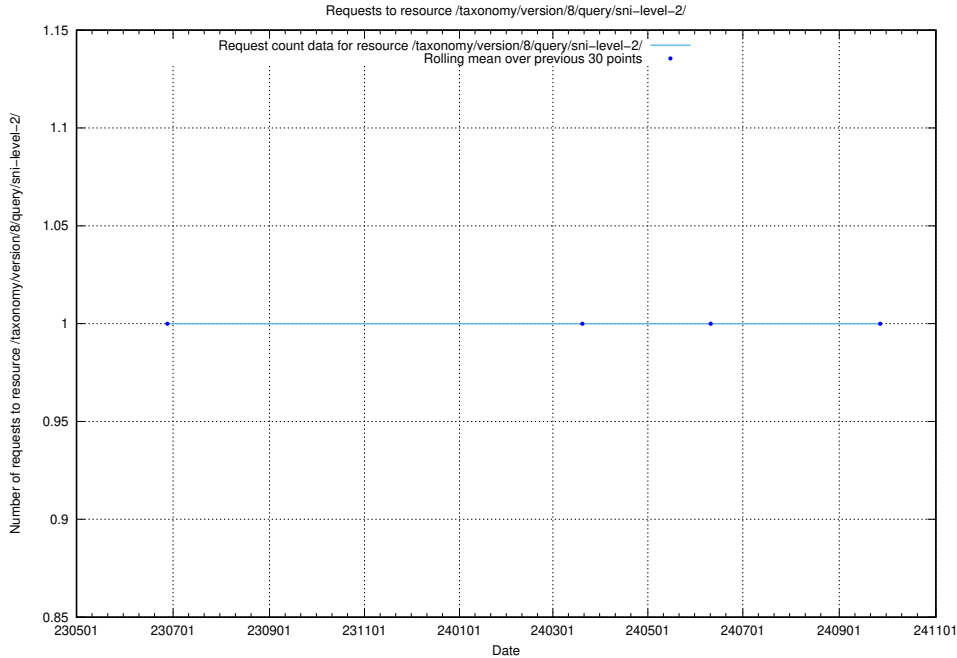

5.6527 Usage of /taxonomy/version/8/query/sni-level-2/

Here, we count the number of requests to resource /taxonomy/version/8/query/sni-level-2/.