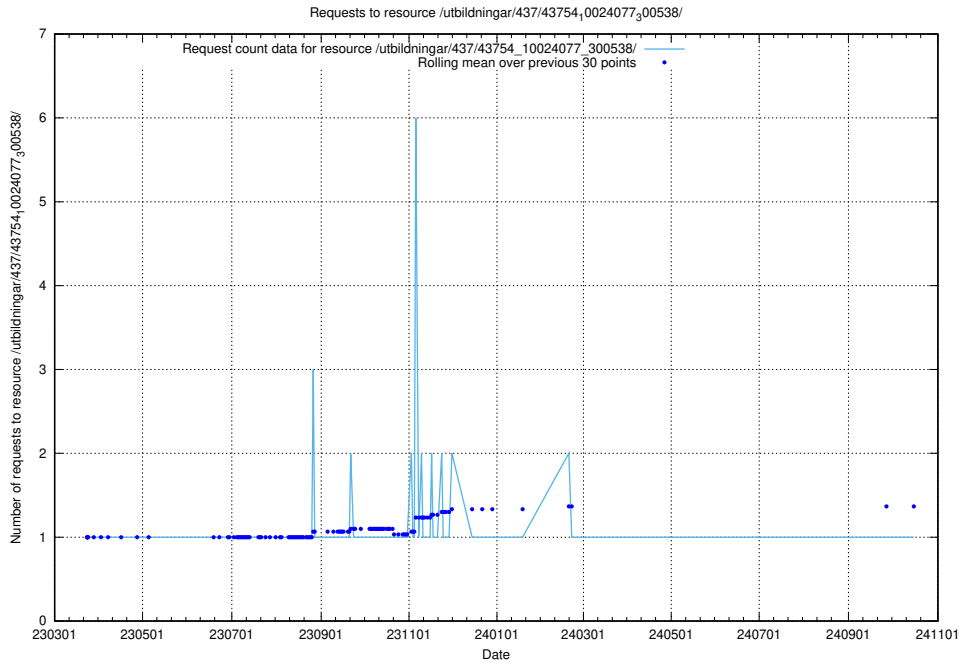

5.7408 Usage of /utbildningar/437/43754_10024077_300538/

Here, we count the number of requests to resource /utbildningar/437/43754_10024077_300538/.