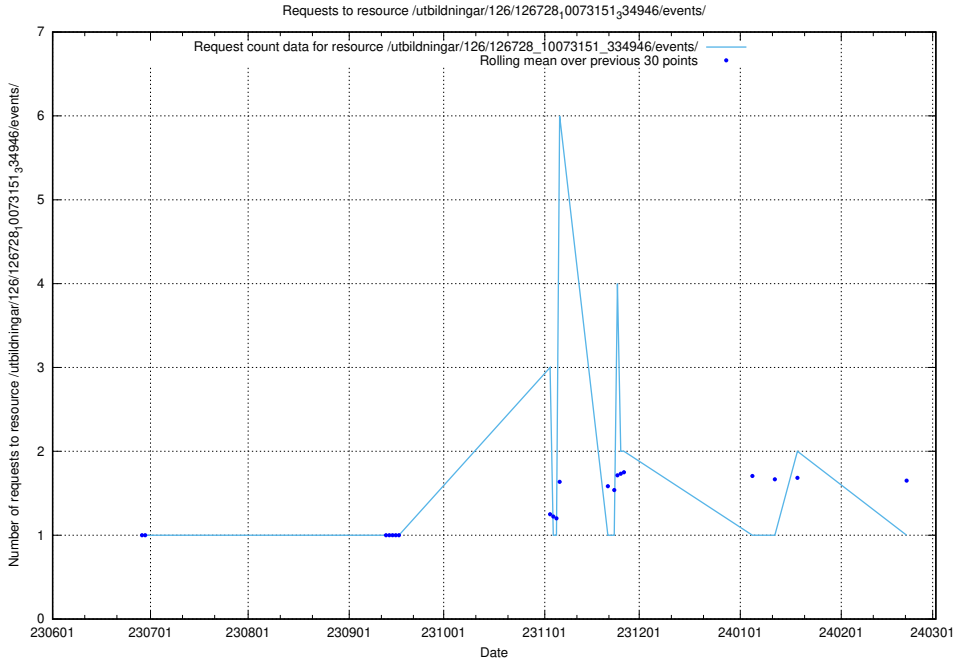

5.6427 Usage of /utbildningar/126/126728_10073151_334946/events/

Here, we count the number of requests to resource /utbildningar/126/126728_10073151_334946/events/