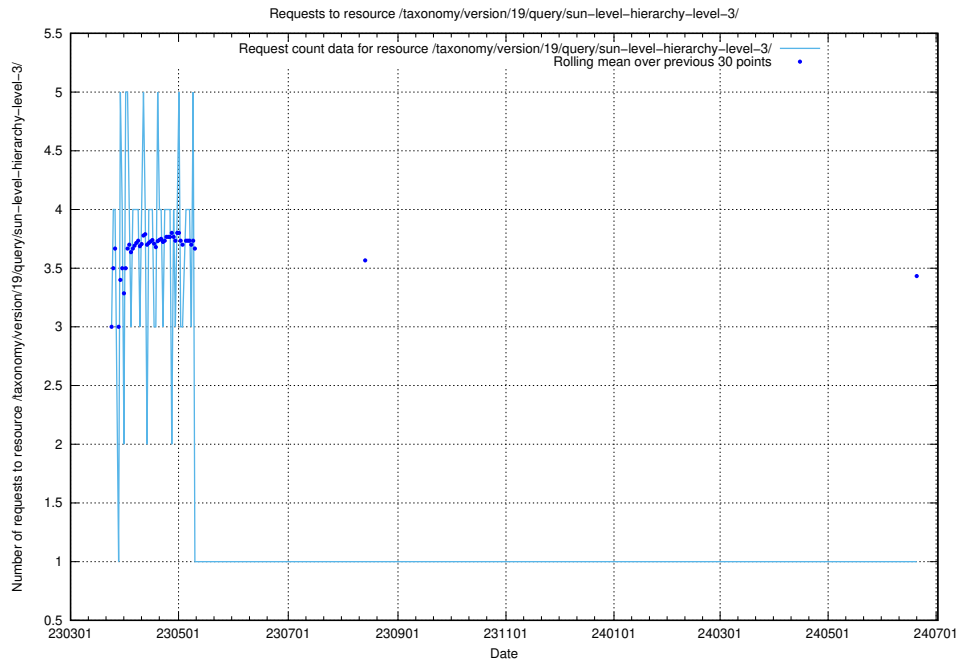

5.7124 Usage of /taxonomy/version/19/query/sun-level-hierarchy-level-3/

Here, we count the number of requests to resource /taxonomy/version/19/query/sun-level-hierarchy-level-3/.