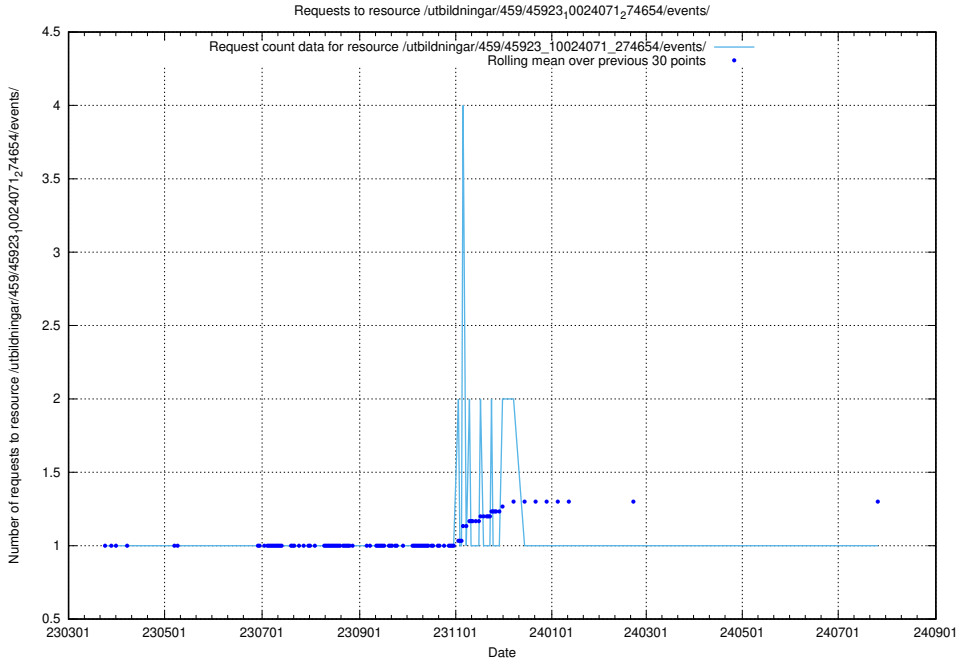

5.7179 Usage of /utbildningar/459/45923_10024071_274654/events/

Here, we count the number of requests to resource /utbildningar/459/45923_10024071_274654/events/.