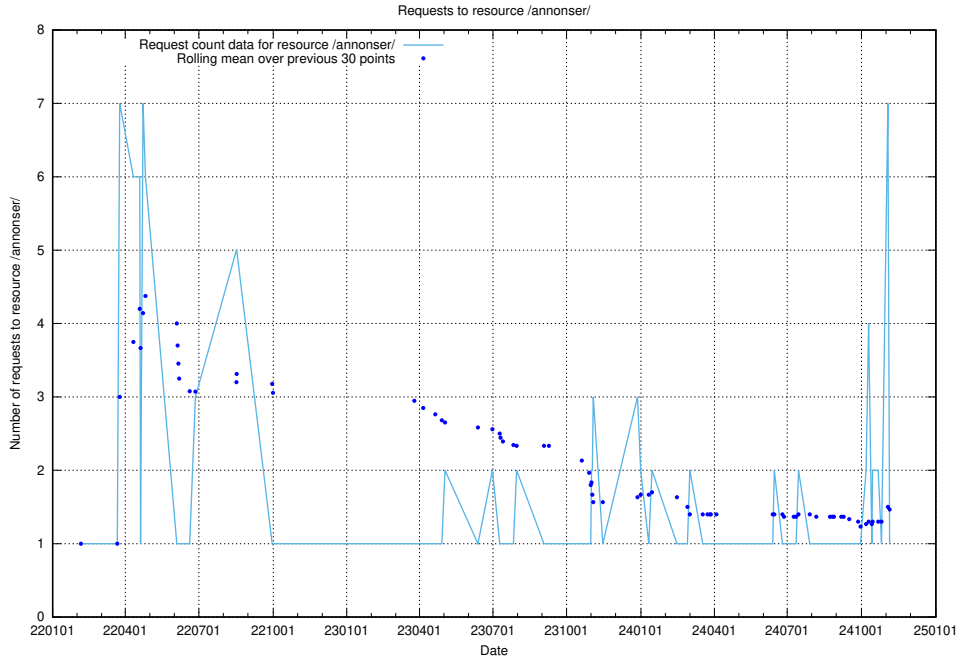

5.3536 Usage of /annonser/

Here, we count the number of requests to resource /annonser/.