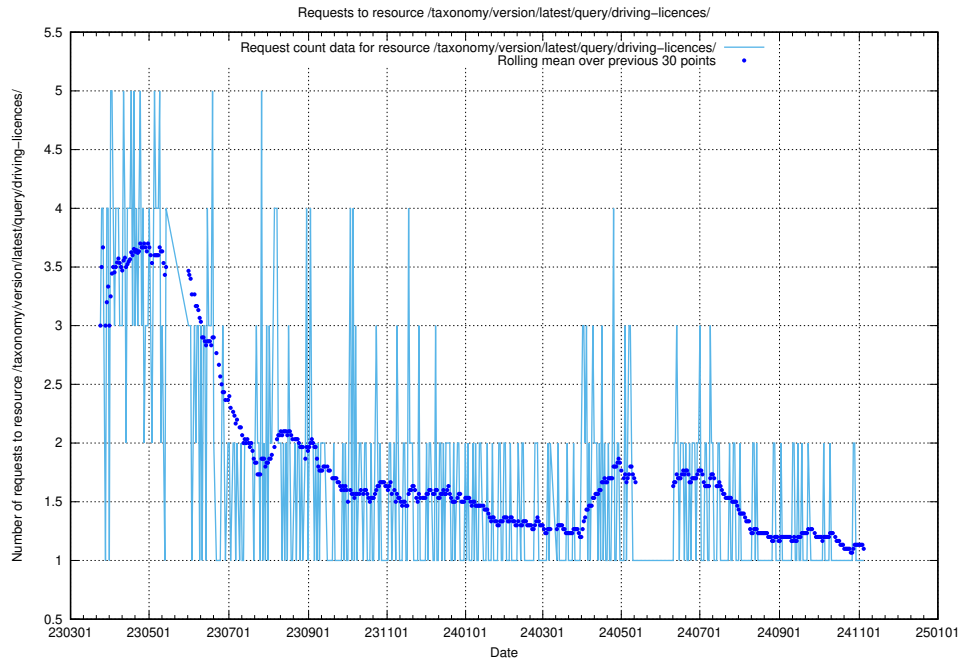

5.7112 Usage of /taxonomy/version/latest/query/driving-licences/

Here, we count the number of requests to resource /taxonomy/version/latest/query/driving-licences/.