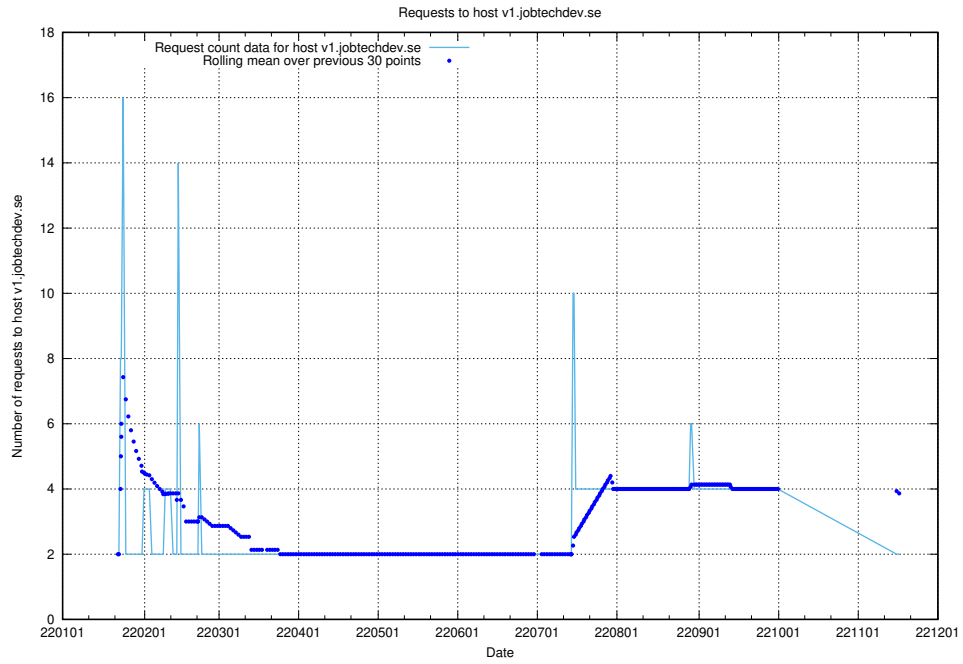

7.588 Usage of v1.jobtechdev.se

Here, we count the number of requests to host v1.jobtechdev.se.