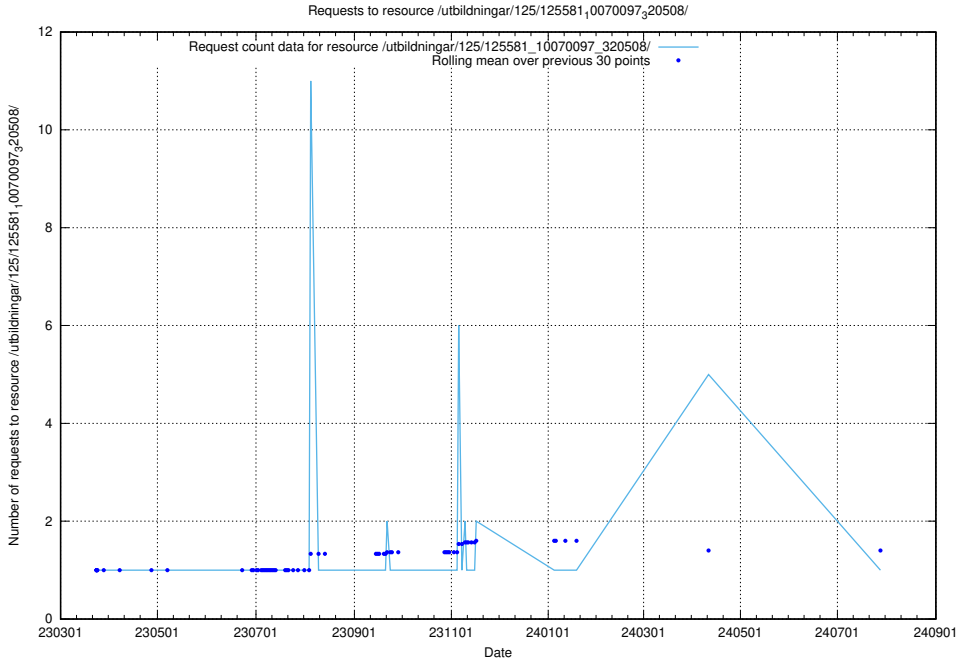

5.1159 Usage of /utbildningar/125/125581_10070097_320508/

Here, we count the number of requests to resource /utbildningar/125/125581_10070097_320508/.