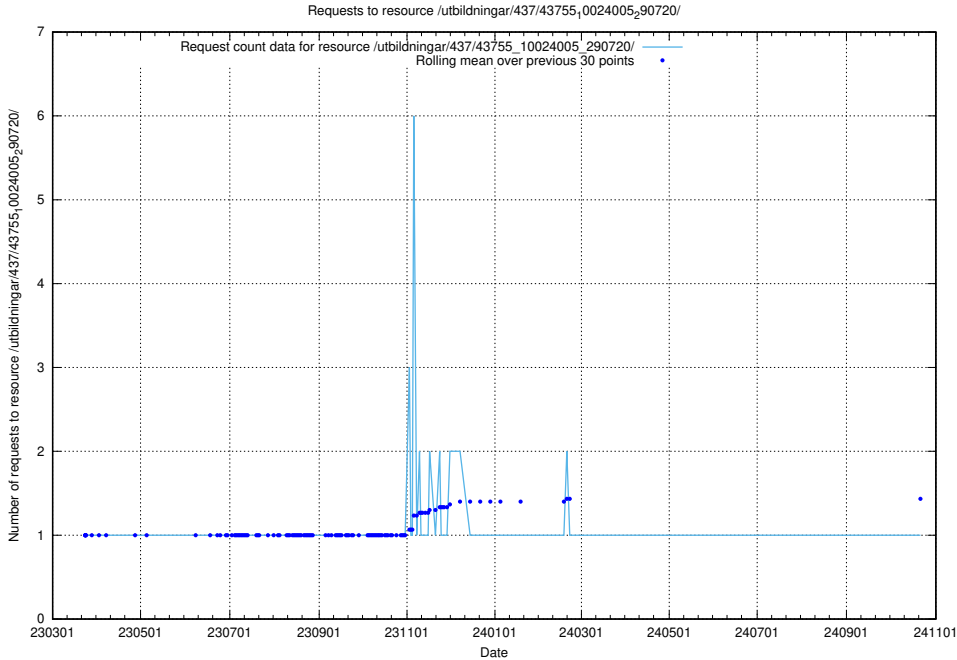

5.7407 Usage of /utbildningar/437/43755_10024005_290720/

Here, we count the number of requests to resource /utbildningar/437/43755_10024005_290720/.