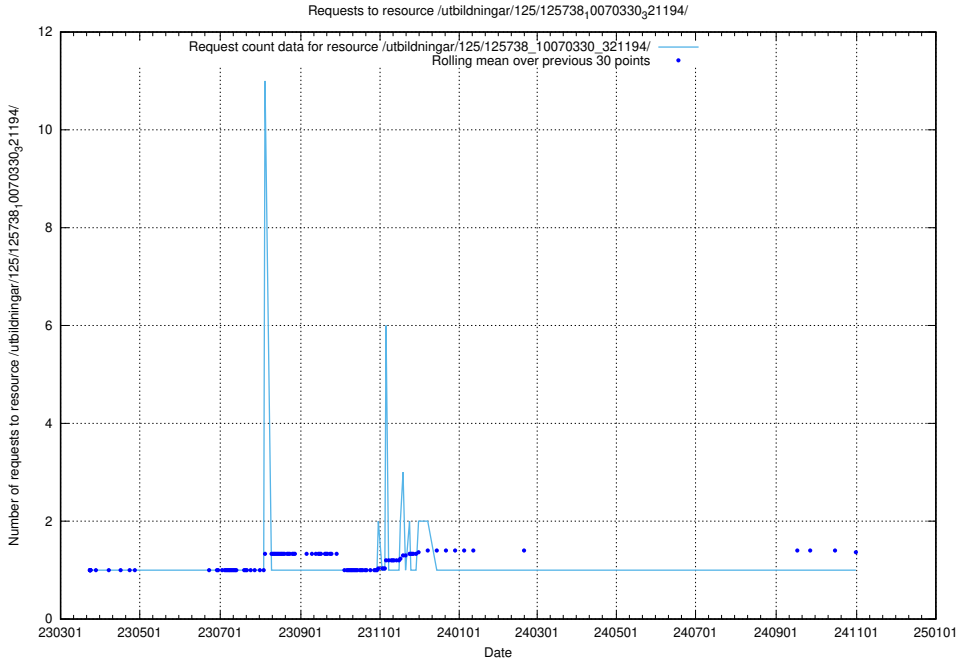

5.1068 Usage of /utbildningar/125/125738_10070330_321194/

Here, we count the number of requests to resource /utbildningar/125/125738_10070330_321194/.