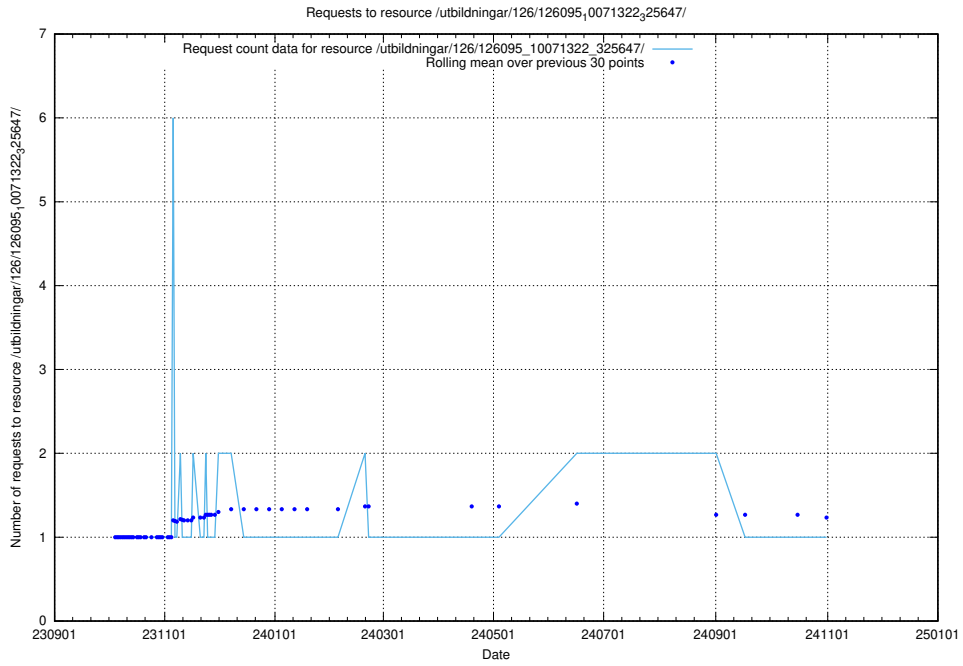

5.5395 Usage of /utbildningar/126/126095_10071322_325647/

Here, we count the number of requests to resource /utbildningar/126/126095_10071322_325647/.