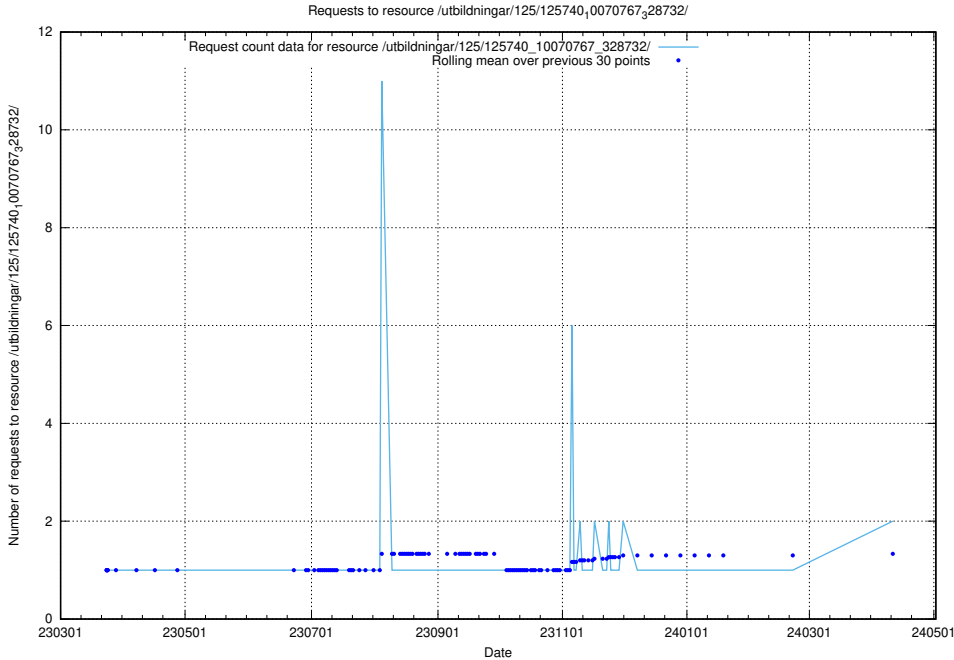

5.537 Usage of /utbildningar/125/125740_10070767_328732/

Here, we count the number of requests to resource /utbildningar/125/125740_10070767_328732/.