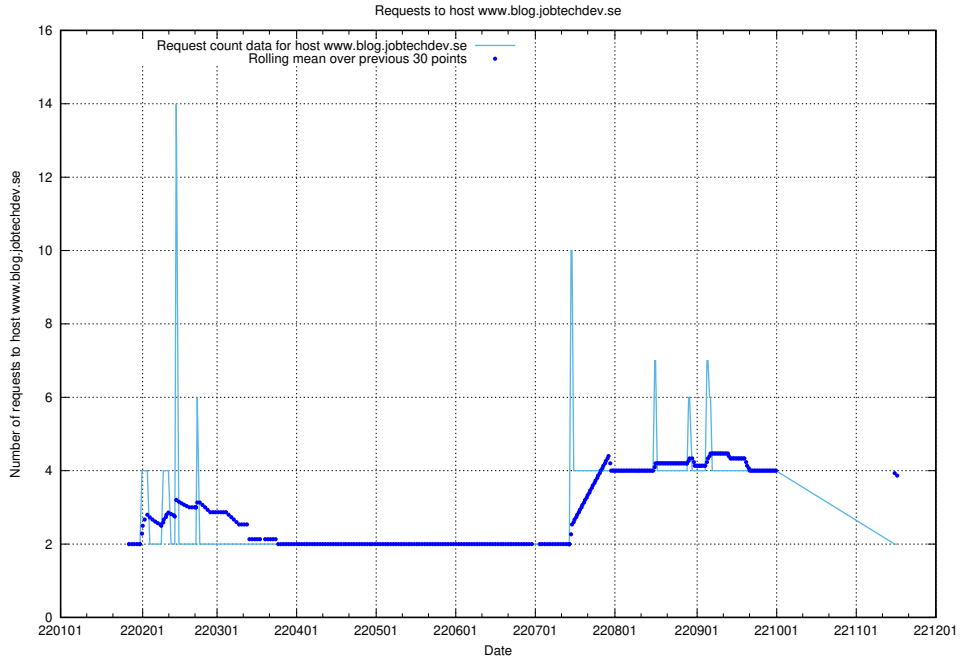

7.577 Usage of www.blog.jobtechdev.se

Here, we count the number of requests to host www.blog.jobtechdev.se.