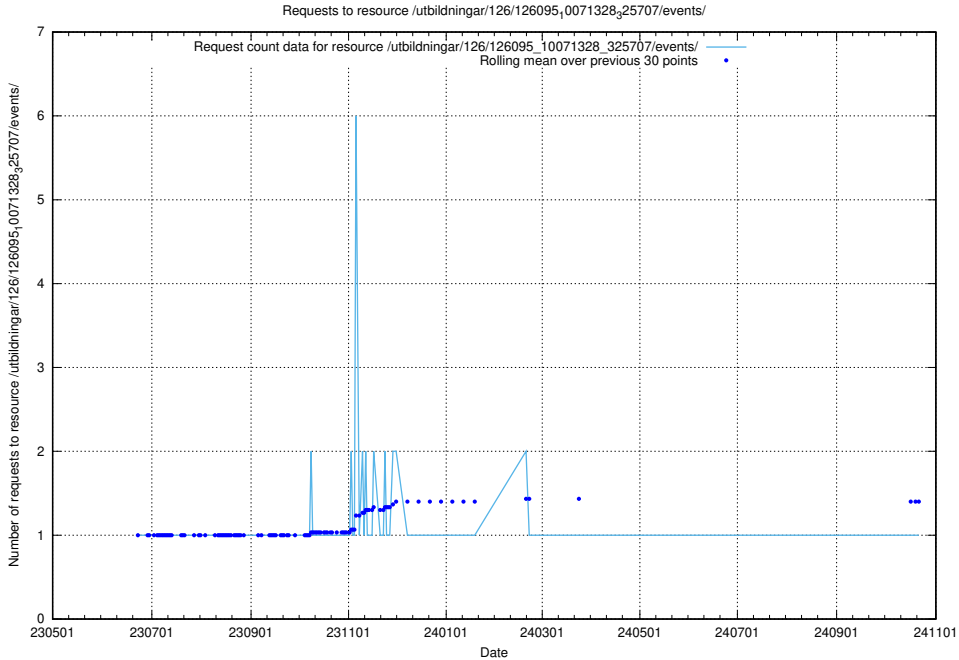

Here, we count the number of requests to resource /utbildningar/126/126095_10071328_325707/events/

5.6643 Usage of /utbildningar/126/126095_10071328_325707/

Here, we count the number of requests to resource /utbildningar/126/126095_10071328_325707/.