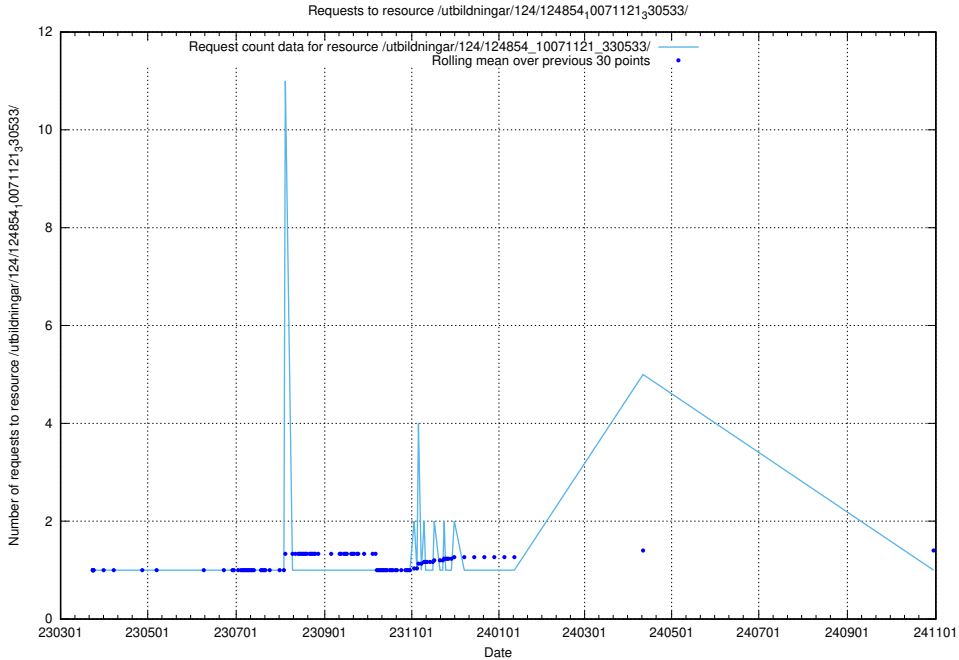

5.1486 Usage of /utbildningar/124/124854_10071121_330533/

Here, we count the number of requests to resource /utbildningar/124/124854_10071121_330533/.