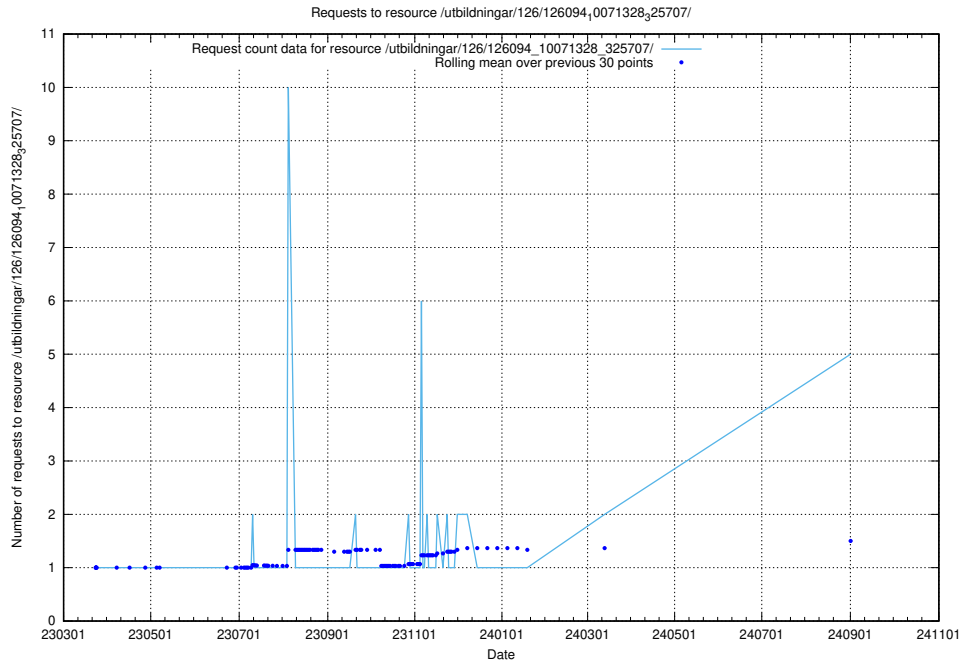

5.252 Usage of /utbildningar/126/126094_10071328_325707/

Here, we count the number of requests to resource /utbildningar/126/126094_10071328_325707/.