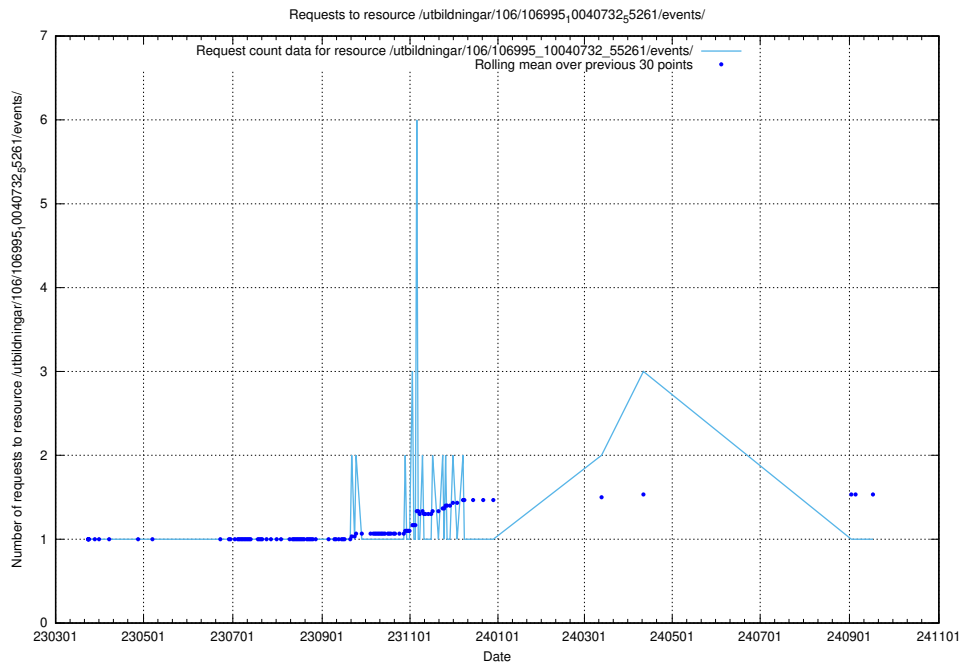

5.6405 Usage of /utbildningar/106/106995_10040732_55261/events/

Here, we count the number of requests to resource /utbildningar/106/106995_10040732_55261/events/.