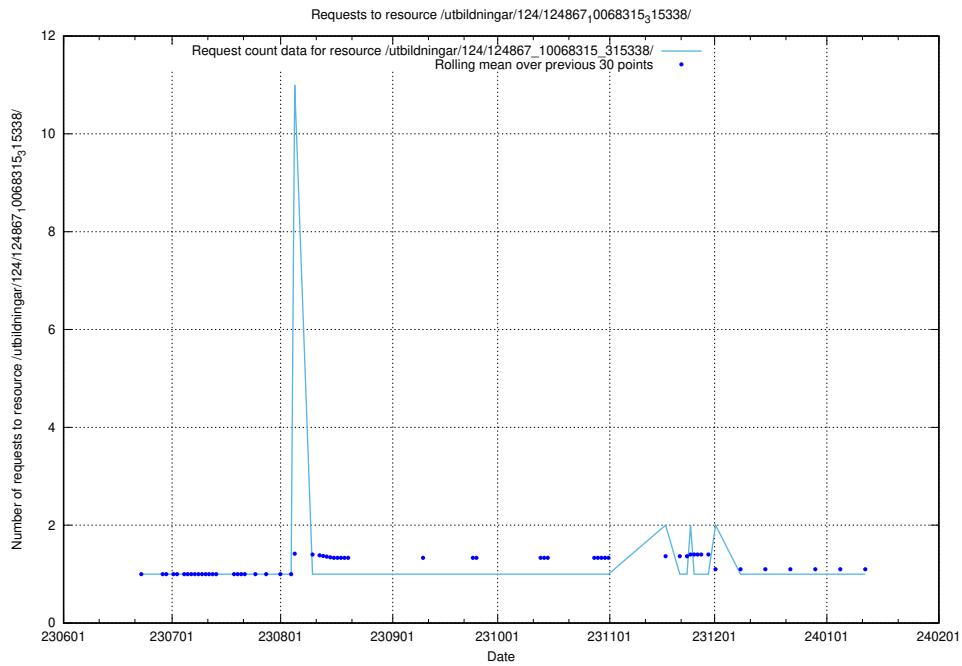

5.6704 Usage of /utbildningar/124/124867_10068315_315338/

Here, we count the number of requests to resource /utbildningar/124/124867_10068315_315338/.