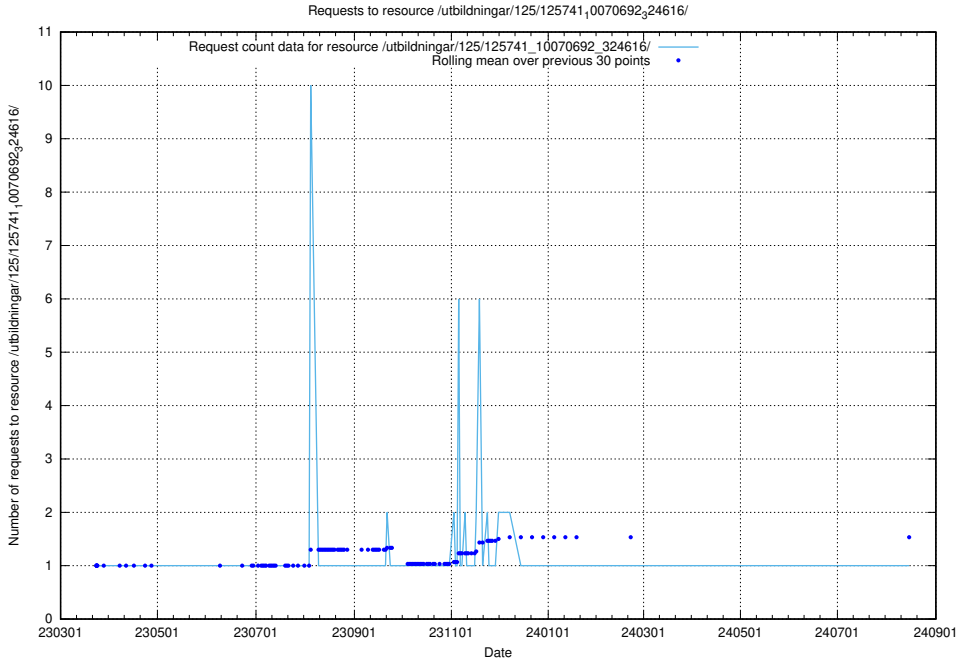

5.7503 Usage of /utbildningar/125/125741_10070692_324616/

Here, we count the number of requests to resource /utbildningar/125/125741_10070692_324616/.