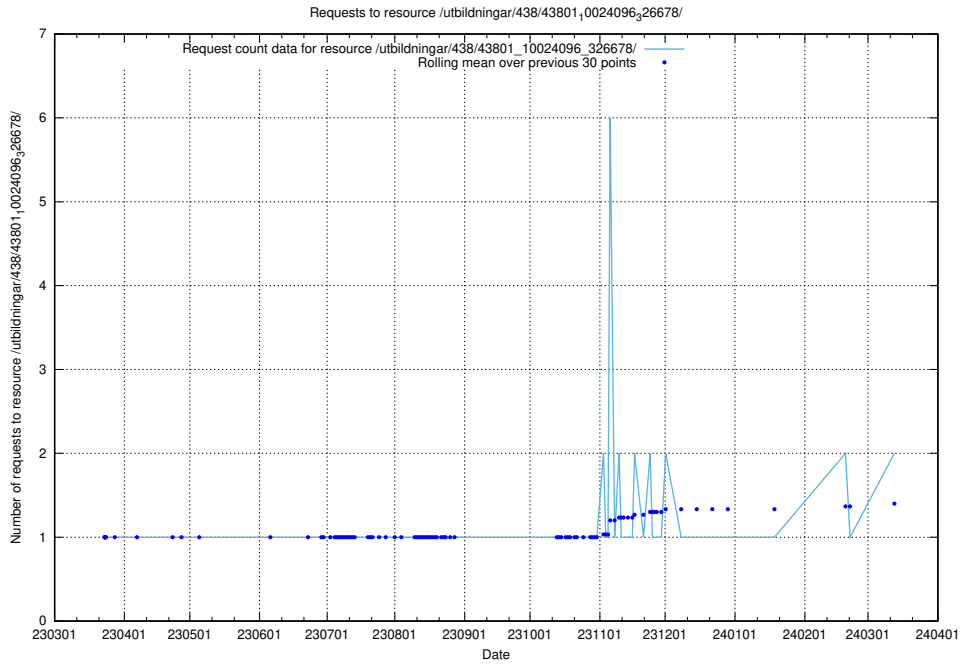

5.1009 Usage of /utbildningar/438/43801_10024096_326678/

Here, we count the number of requests to resource /utbildningar/438/43801_10024096_326678/.