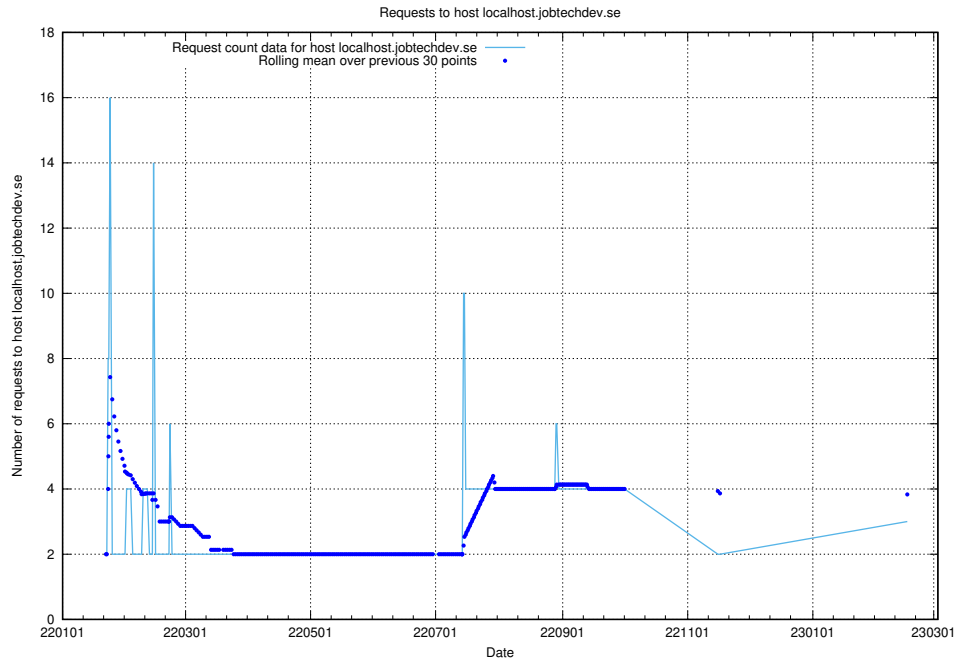

7.258 Usage of localhost.jobtechdev.se

Here, we count the number of requests to host localhost.jobtechdev.se.