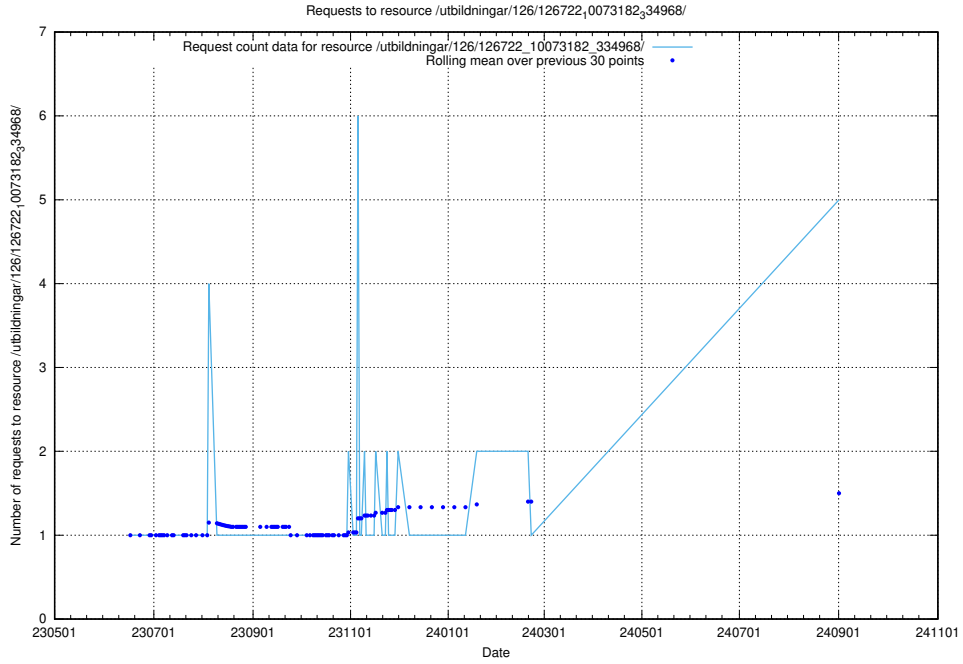

5.241 Usage of /utbildningar/126/126722_10073182_334968/

Here, we count the number of requests to resource /utbildningar/126/126722_10073182_334968/.