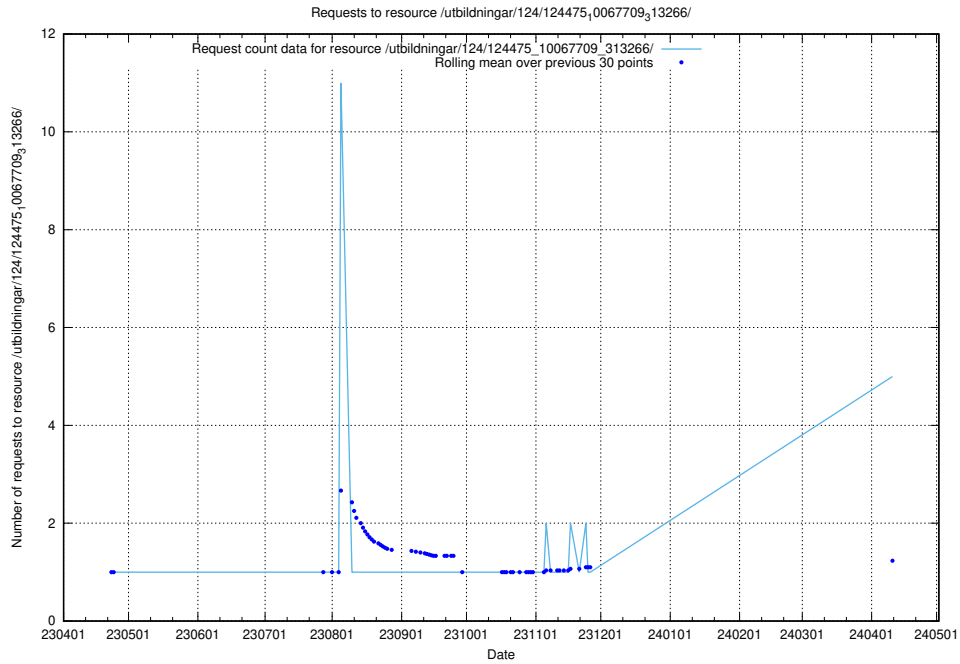

5.246 Usage of /utbildningar/124/124475_10067709_313266/

Here, we count the number of requests to resource /utbildningar/124/124475_10067709_313266/.