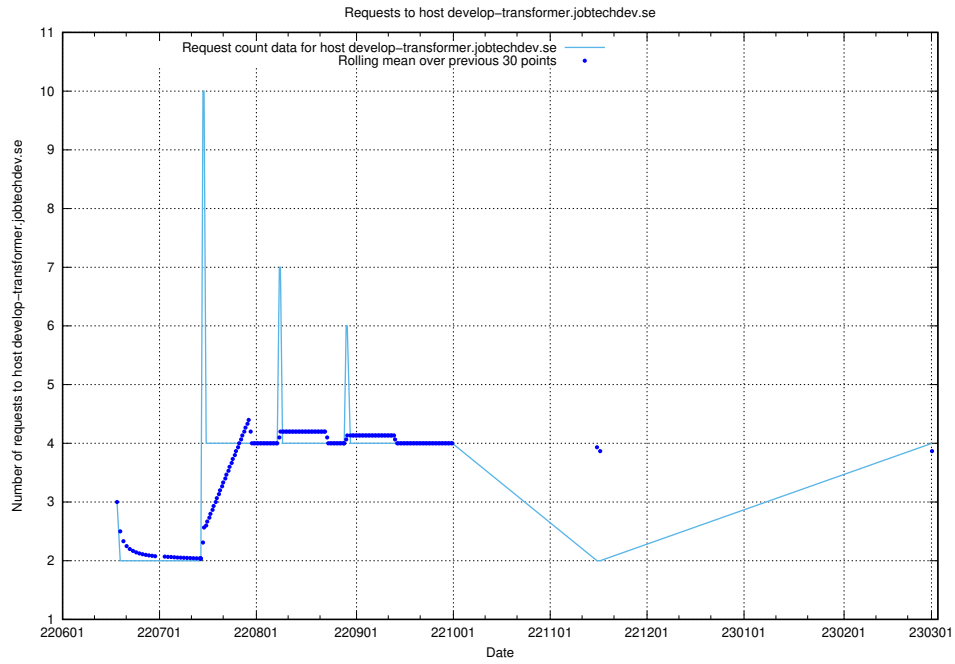

7.150 Usage of develop-transformer.jobtechdev.se

Here, we count the number of requests to host develop-transformer.jobtechdev.se.