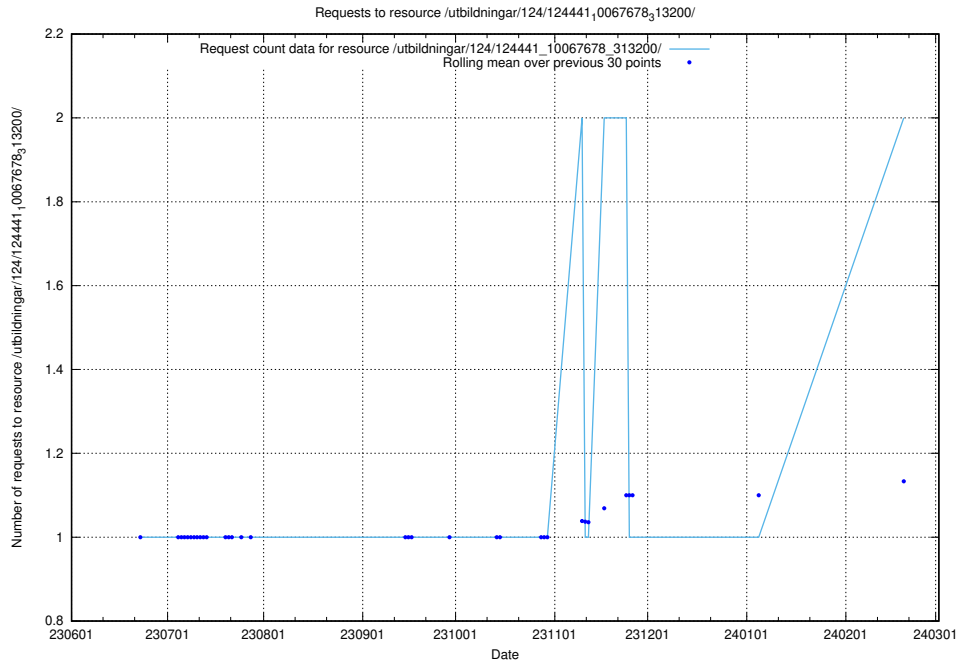

5.949 Usage of /utbildningar/124/124441_10067678_313200/

Here, we count the number of requests to resource /utbildningar/124/124441_10067678_313200/.