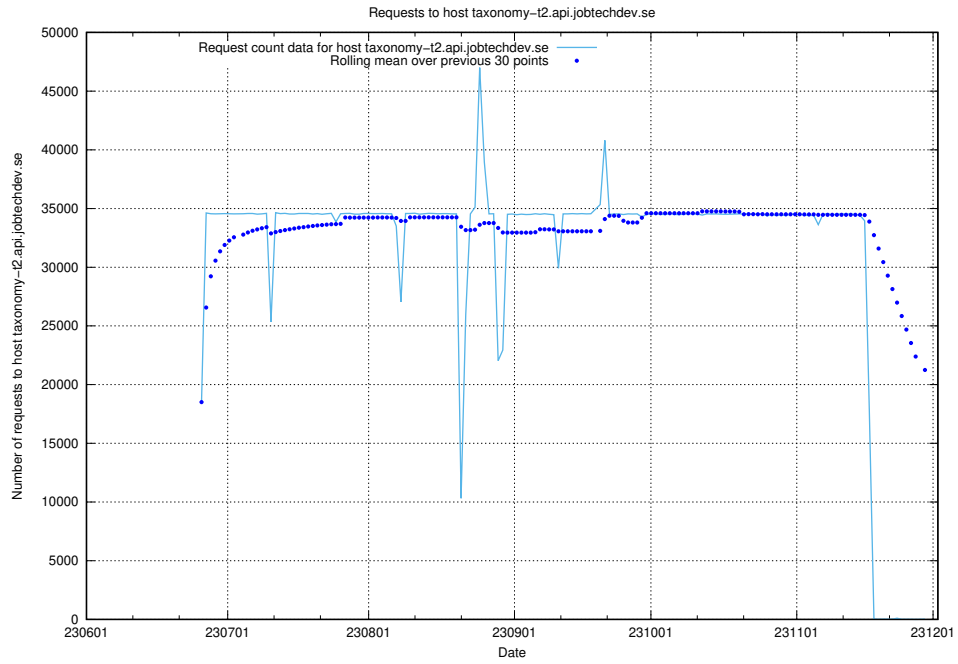

Here, we count the number of requests to host taxonomy-t2.api.jobtechdev.se.

7.42 Usage of demo-jobed-connect.jobtechdev.se

Here, we count the number of requests to host demo-jobed-connect.jobtechdev.se.