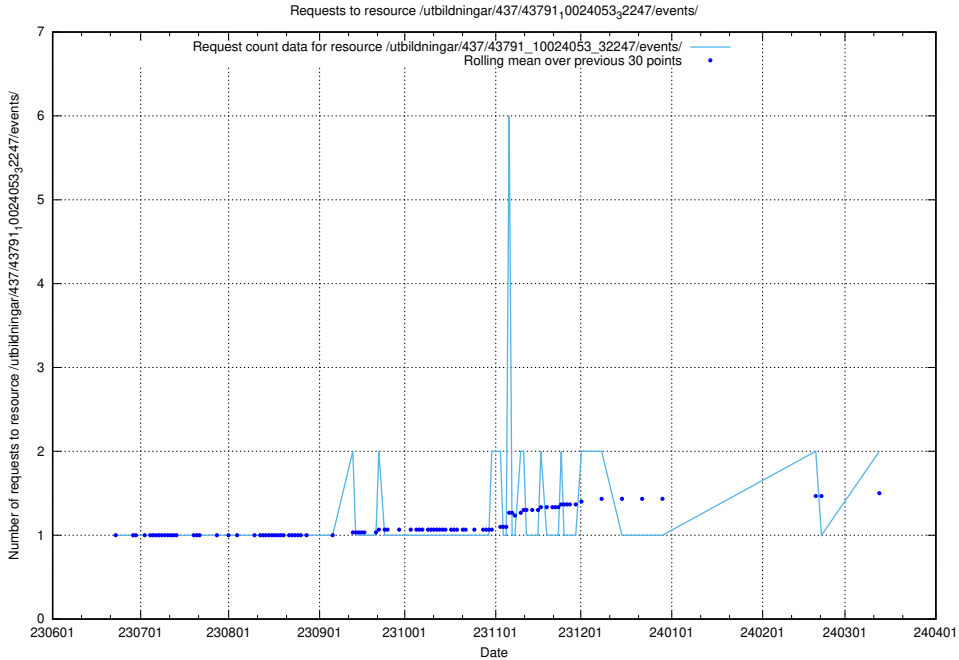

5.922 Usage of /utbildningar/437/43791_10024053_32247/events/

Here, we count the number of requests to resource /utbildningar/437/43791_10024053_32247/events/.