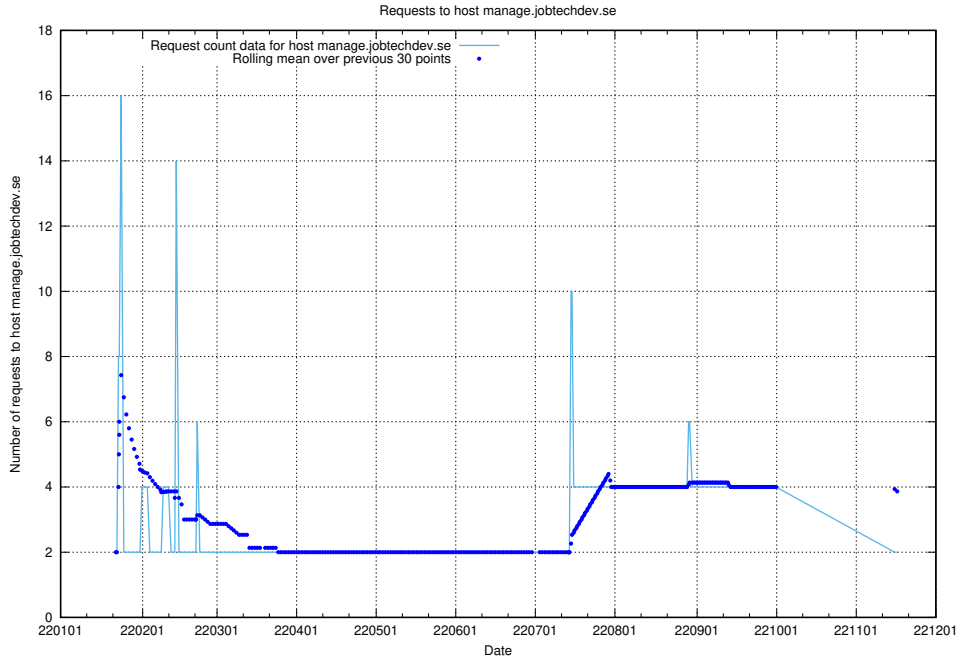

7.603 Usage of manage.jobtechdev.se

Here, we count the number of requests to host manage.jobtechdev.se.