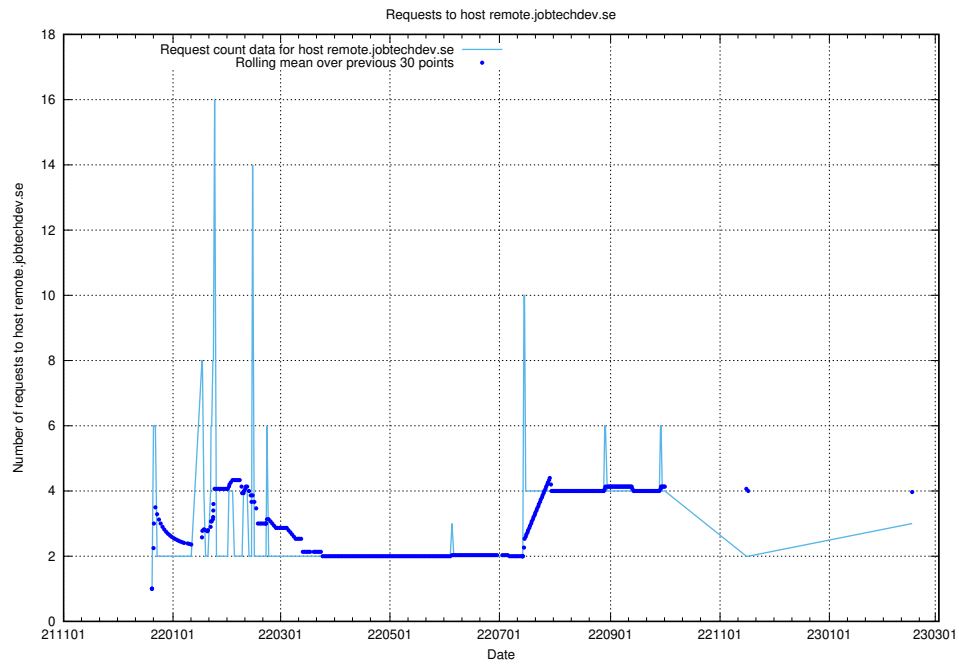

7.203 Usage of remote.jobtechdev.se

Here, we count the number of requests to host remote.jobtechdev.se.