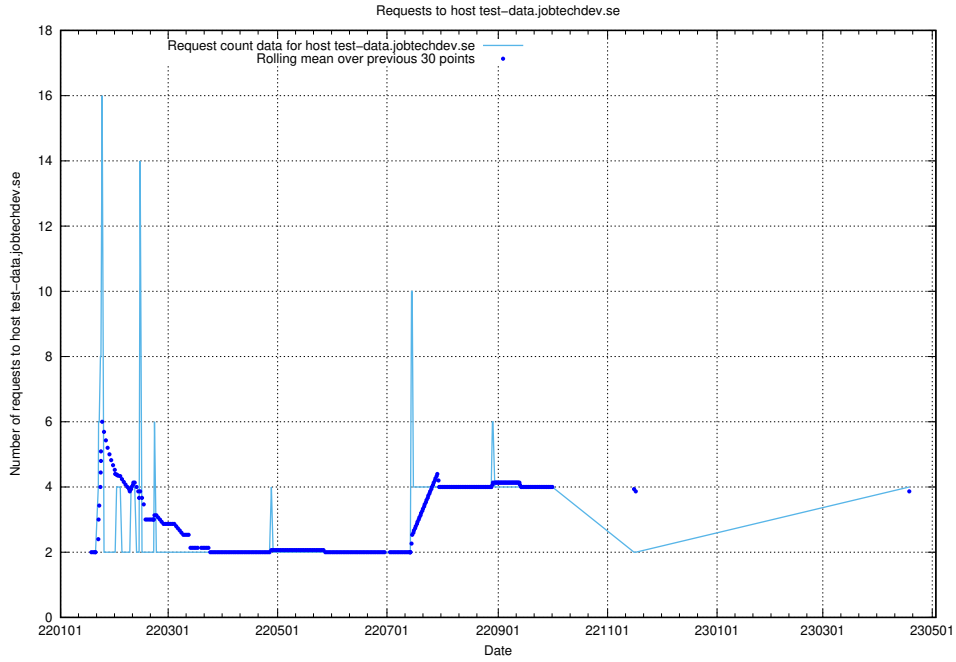

7.109 Usage of test-data.jobtechdev.se

Here, we count the number of requests to host test-data.jobtechdev.se.