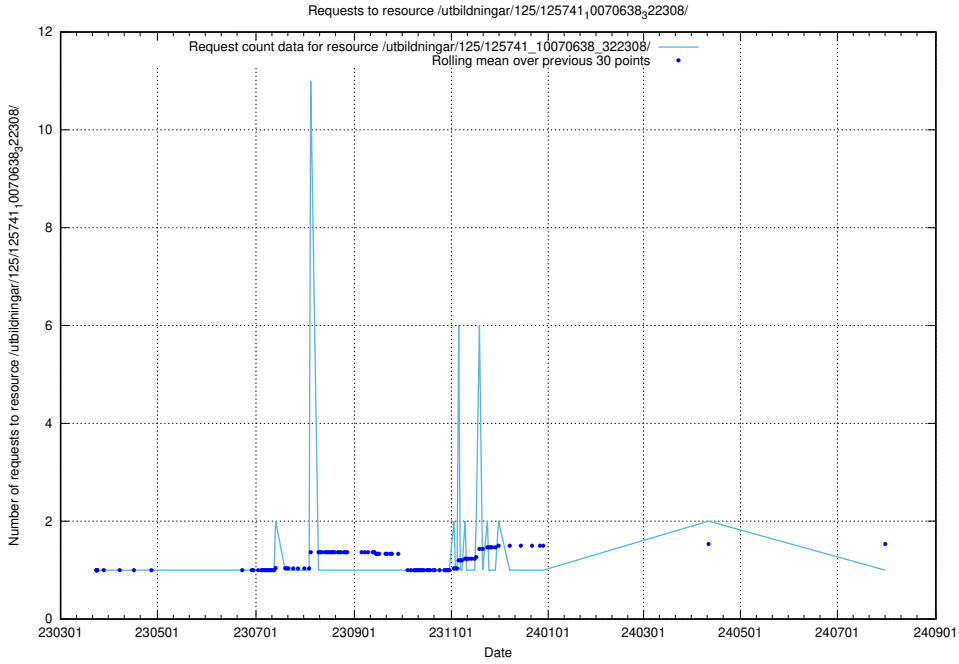

5.1018 Usage of /utbildningar/125/125741_10070638_322308/

Here, we count the number of requests to resource /utbildningar/125/125741_10070638_322308/.