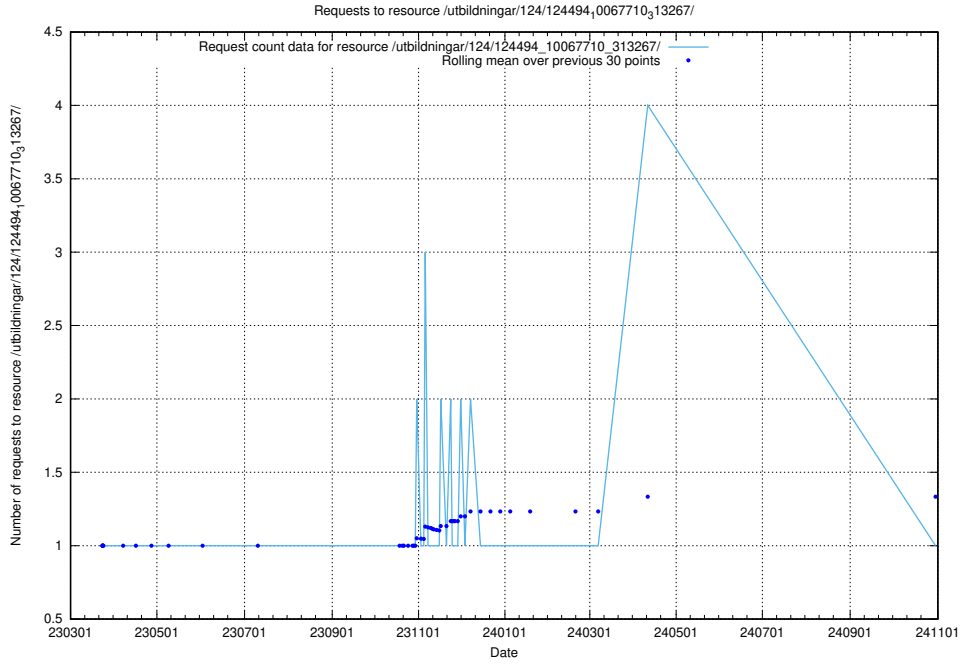

5.3741 Usage of /utbildningar/124/124494_10067710_313267/

Here, we count the number of requests to resource /utbildningar/124/124494_10067710_313267/.