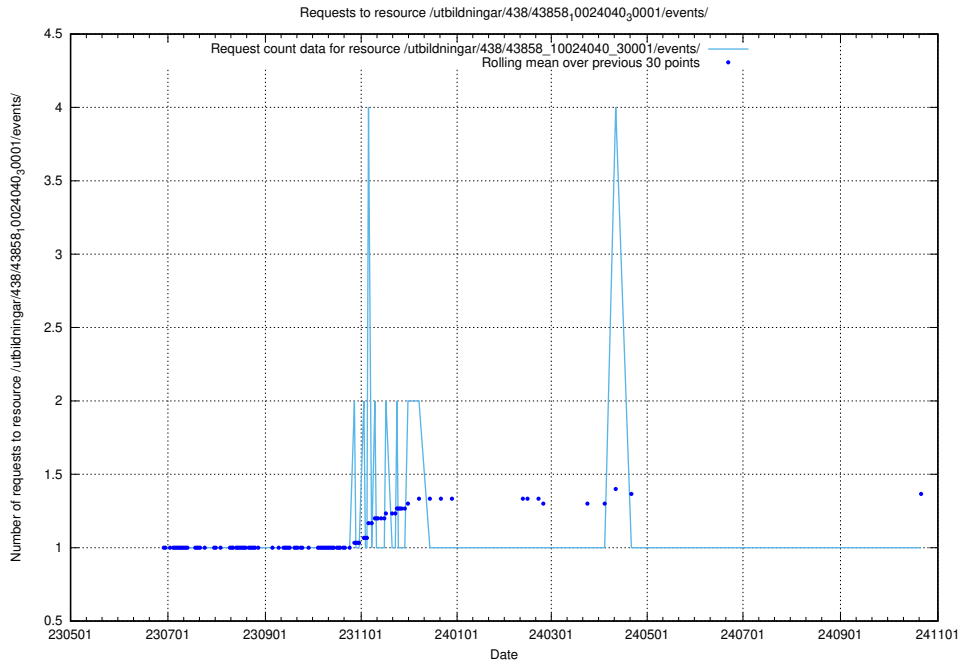

5.6400 Usage of /utbildningar/438/43858_10024040_30001/events/

Here, we count the number of requests to resource /utbildningar/438/43858_10024040_30001/events/.