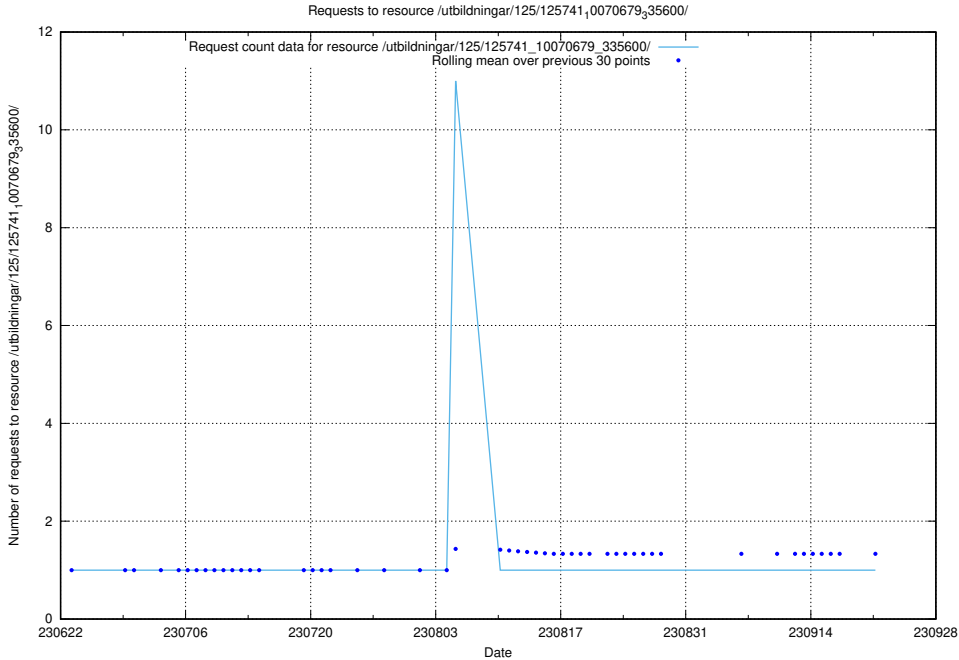

5.6657 Usage of /utbildningar/125/125741_10070679_335600/

Here, we count the number of requests to resource /utbildningar/125/125741_10070679_335600/.