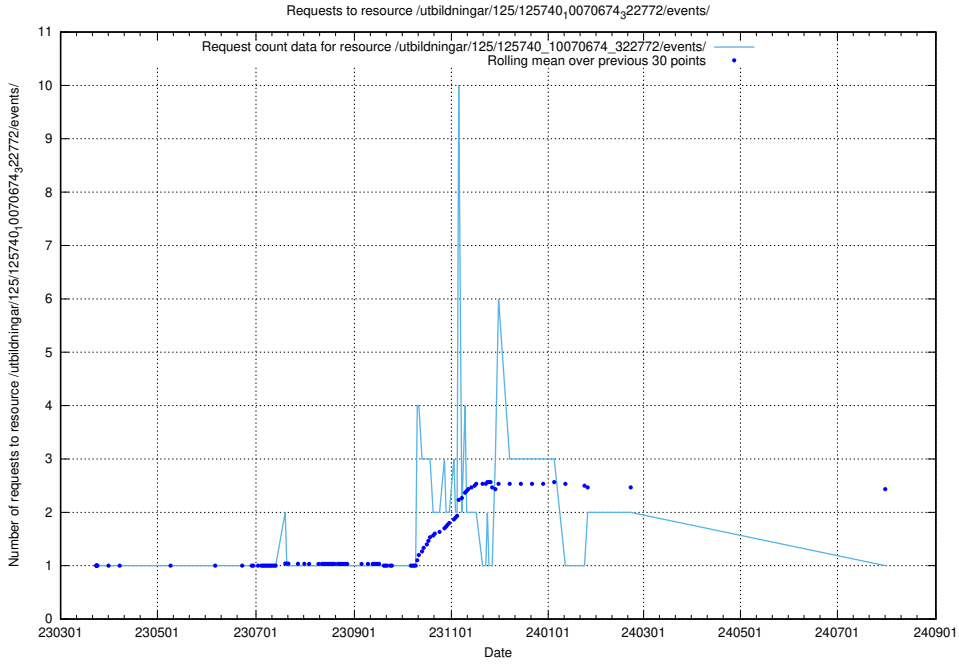

5.1051 Usage of /utbildningar/125/125740_10070674_322772/events/

Here, we count the number of requests to resource /utbildningar/125/125740_10070674_322772/events/