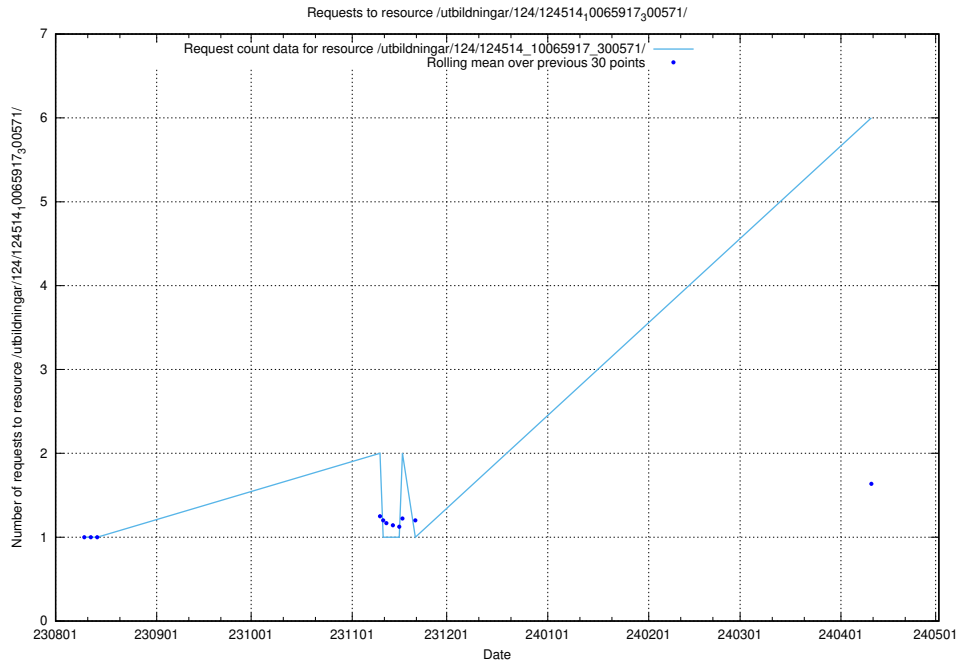

5.130 Usage of /utbildningar/124/124514_10065917_300571/

Here, we count the number of requests to resource /utbildningar/124/124514_10065917_300571/.