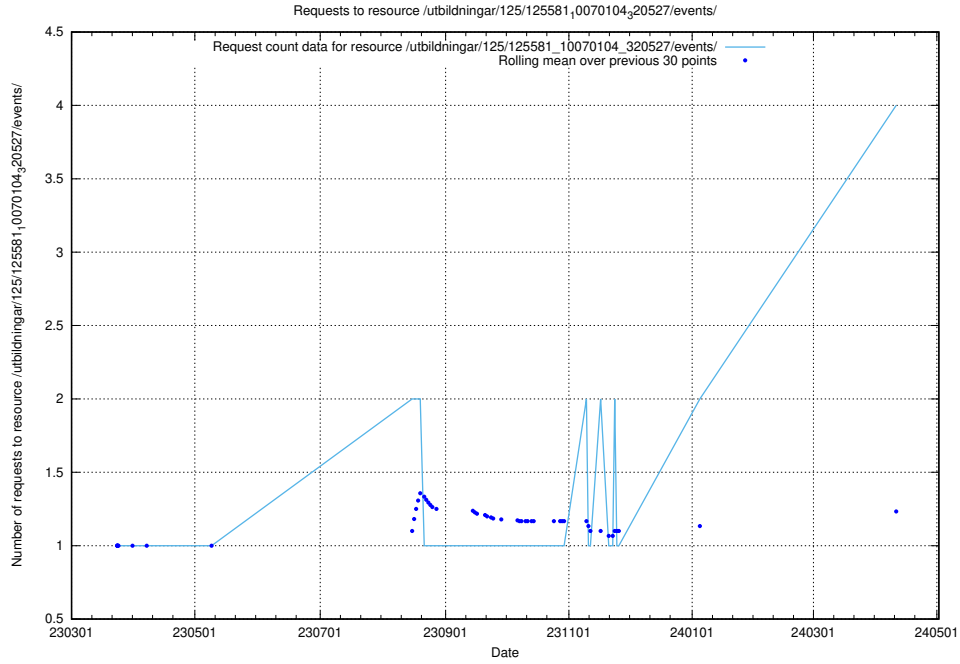

5.258 Usage of /utbildningar/125/125581_10070104_320527/events/

Here, we count the number of requests to resource /utbildningar/125/125581_10070104_320527/events/