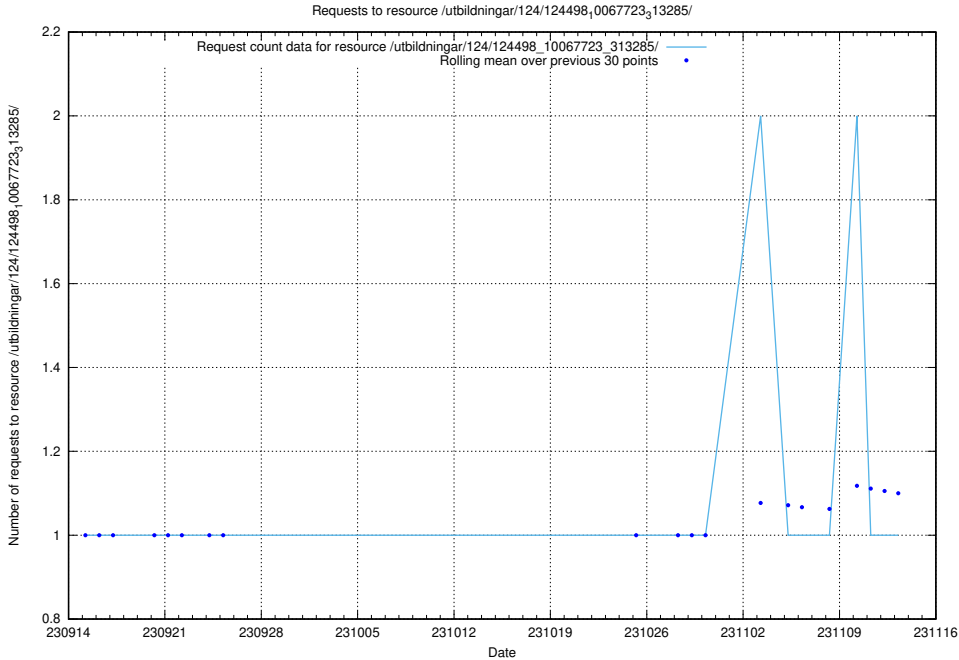

5.5569 Usage of /utbildningar/124/124498_10067723_313285/

Here, we count the number of requests to resource /utbildningar/124/124498_10067723_313285/.