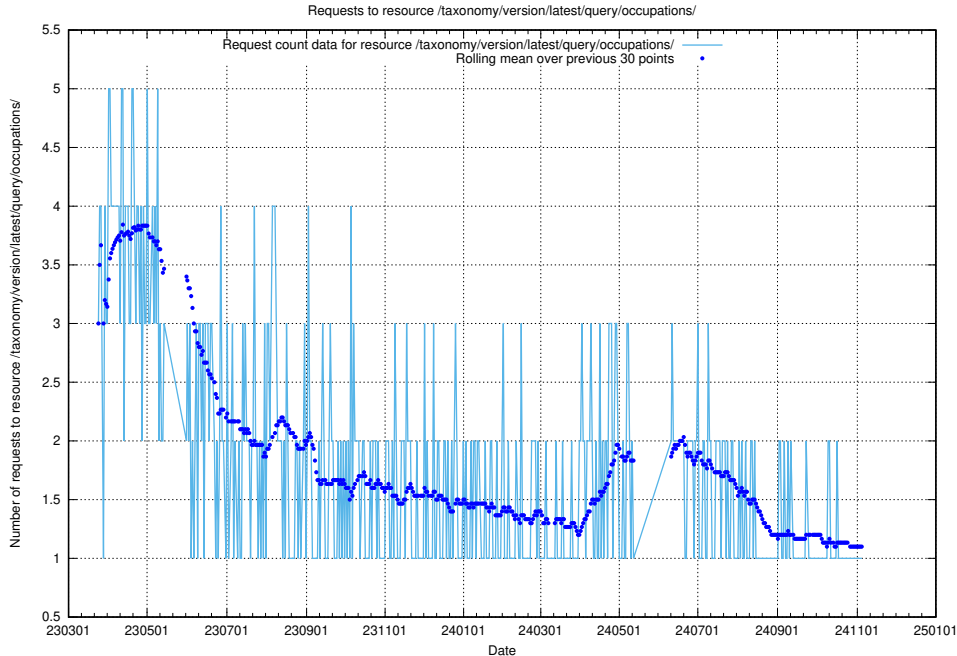

5.7097 Usage of /taxonomy/version/latest/query/occupations/

Here, we count the number of requests to resource /taxonomy/version/latest/query/occupations/.