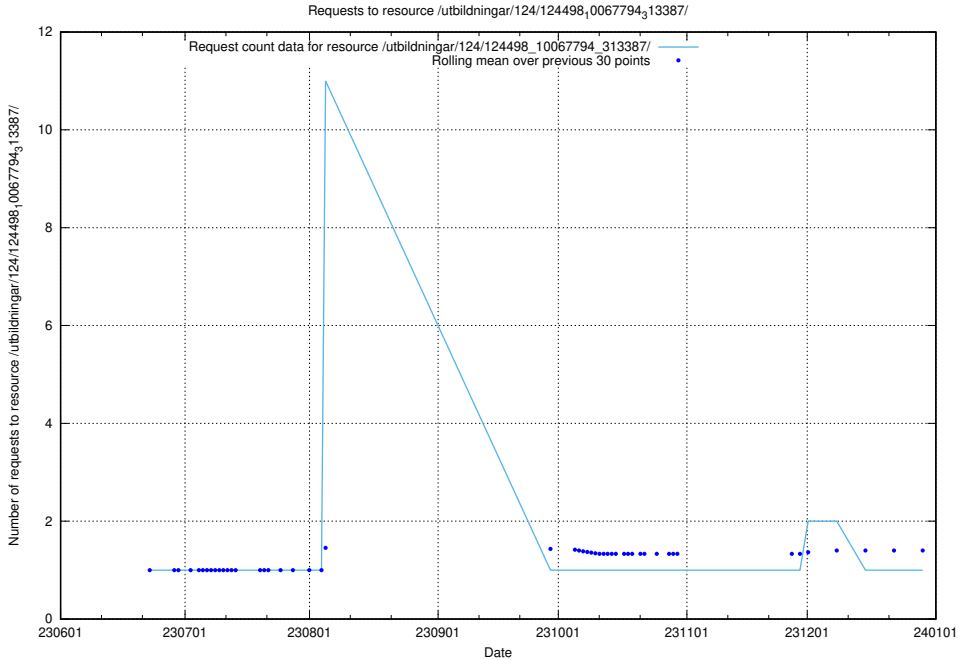

5.6763 Usage of /utbildningar/124/124498_10067794_313387/

Here, we count the number of requests to resource /utbildningar/124/124498_10067794_313387/.