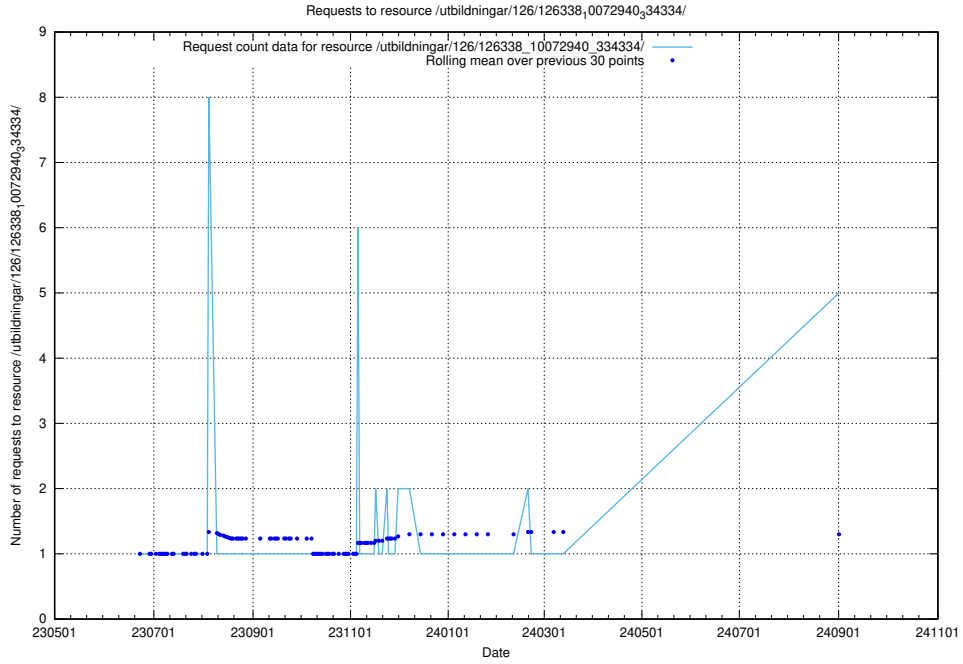

5.236 Usage of /utbildningar/126/126338_10072940_334334/

Here, we count the number of requests to resource /utbildningar/126/126338_10072940_334334/.