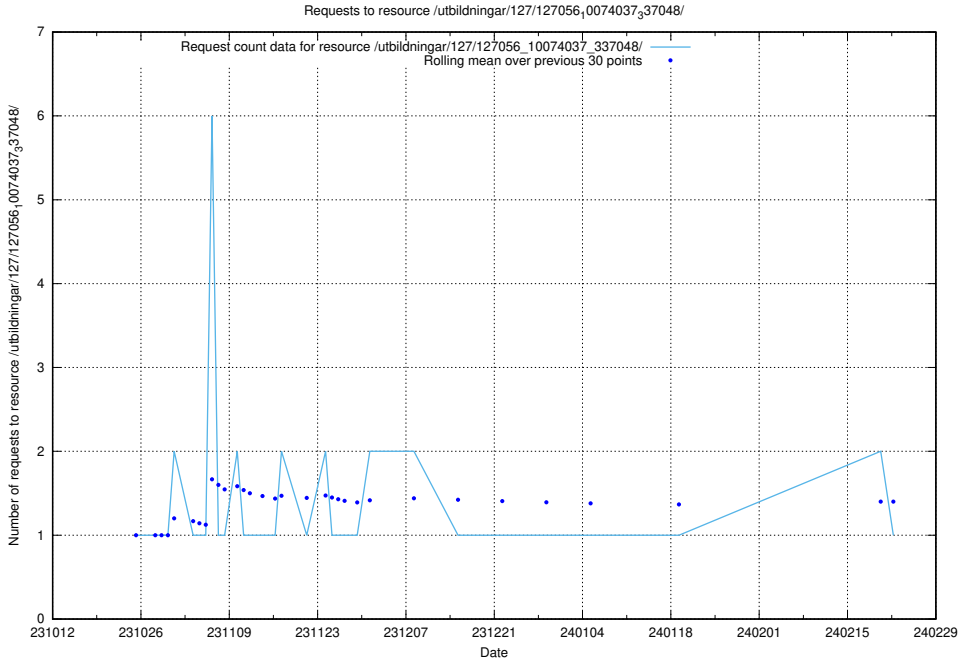

Here, we count the number of requests to resource /utbildningar/127/127057_10074024_337004/.

5.5193 Usage of /utbildningar/127/127056_10074037_337048/

Here, we count the number of requests to resource /utbildningar/127/127056_10074037_337048/.