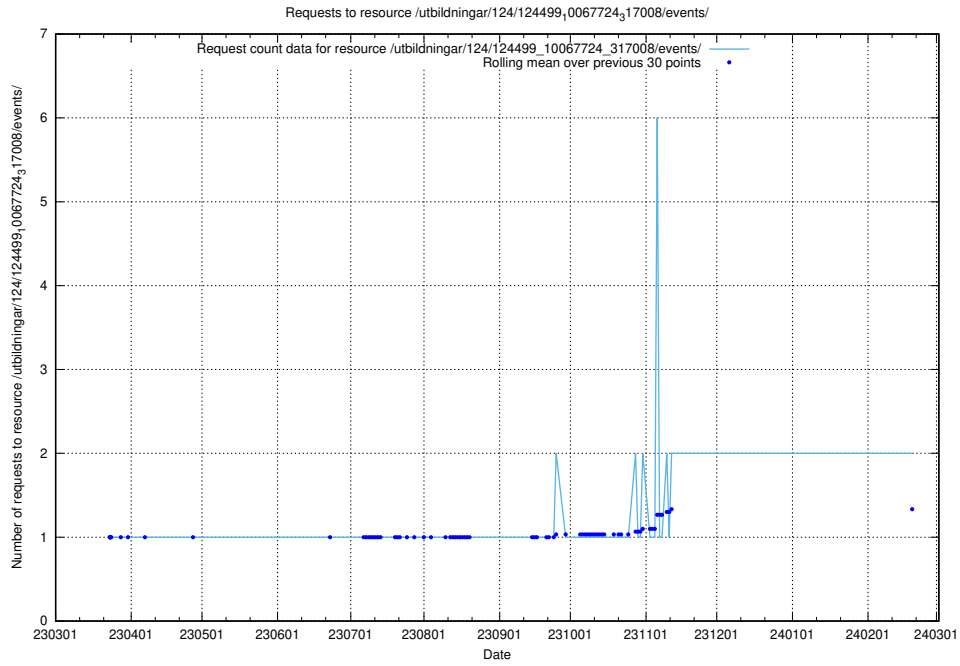

5.692 Usage of /utbildningar/124/124499_10067724_317008/events/

Here, we count the number of requests to resource /utbildningar/124/124499_10067724_317008/events/