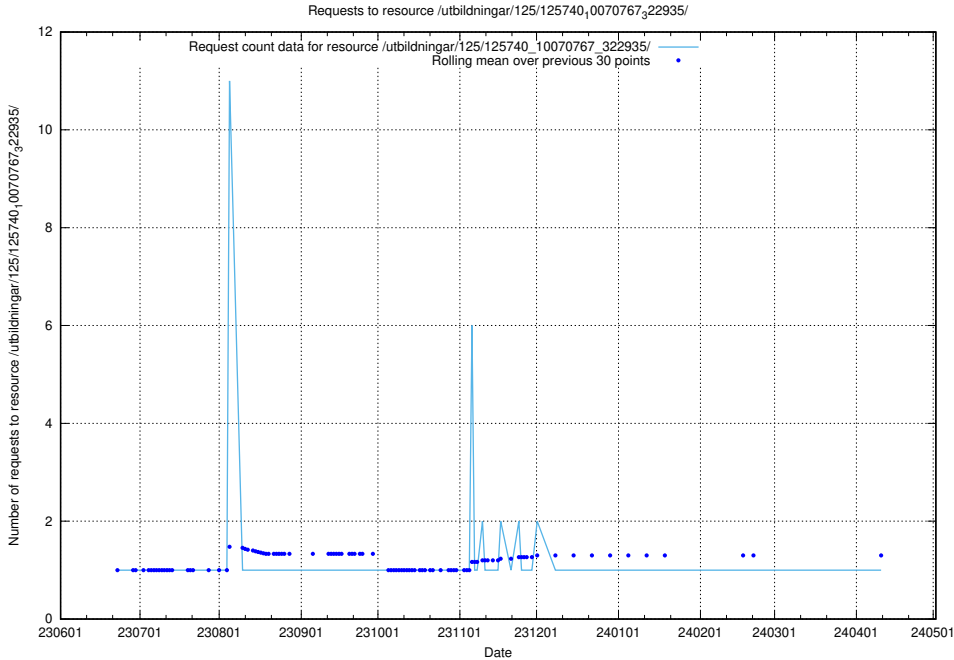

5.6660 Usage of /utbildningar/125/125740_10070767_322935/

Here, we count the number of requests to resource /utbildningar/125/125740_10070767_322935/.