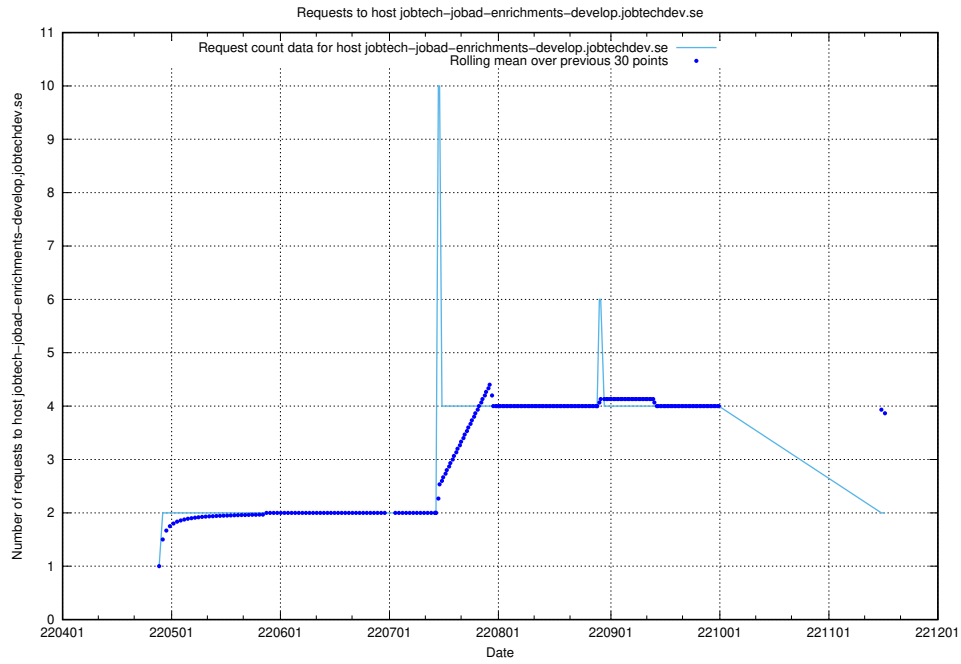

Here, we count the number of requests to host `jobtech-jobad-enrichments-develop.jobtechdev.se`.

7.446 Usage of `jobad-enrichments-test.jobtechdev.se`

Here, we count the number of requests to host `jobad-enrichments-test.jobtechdev.se`.