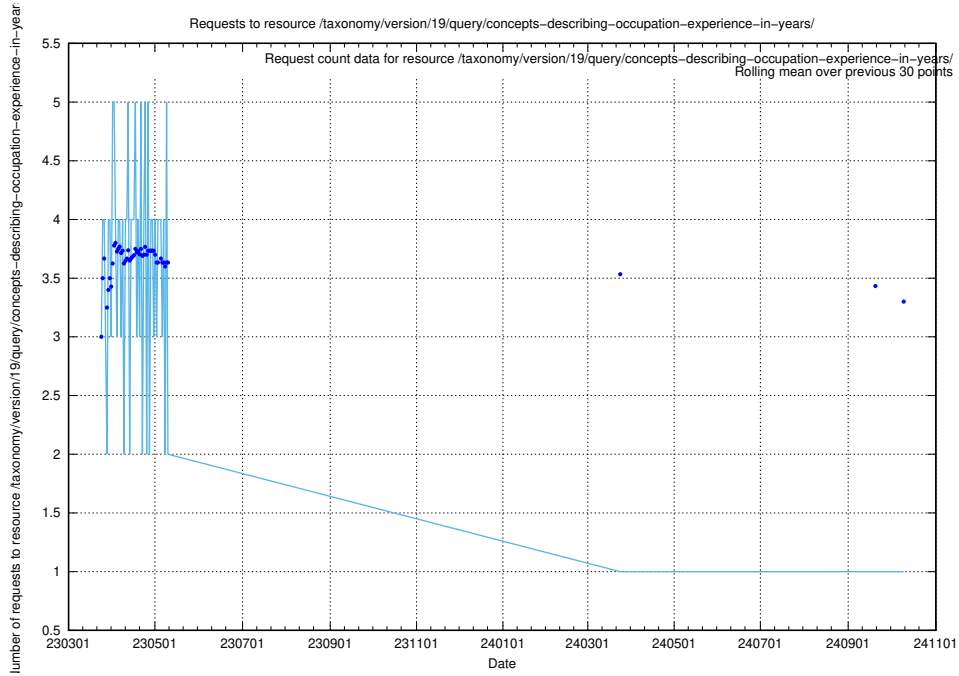

5.7168 Usage of /taxonomy/version/19/query/concepts-describing-occupation-experience-in-years/

Here, we count the number of requests to resource /taxonomy/version/19/query/concepts-describing-occupation-experience-in-years/.