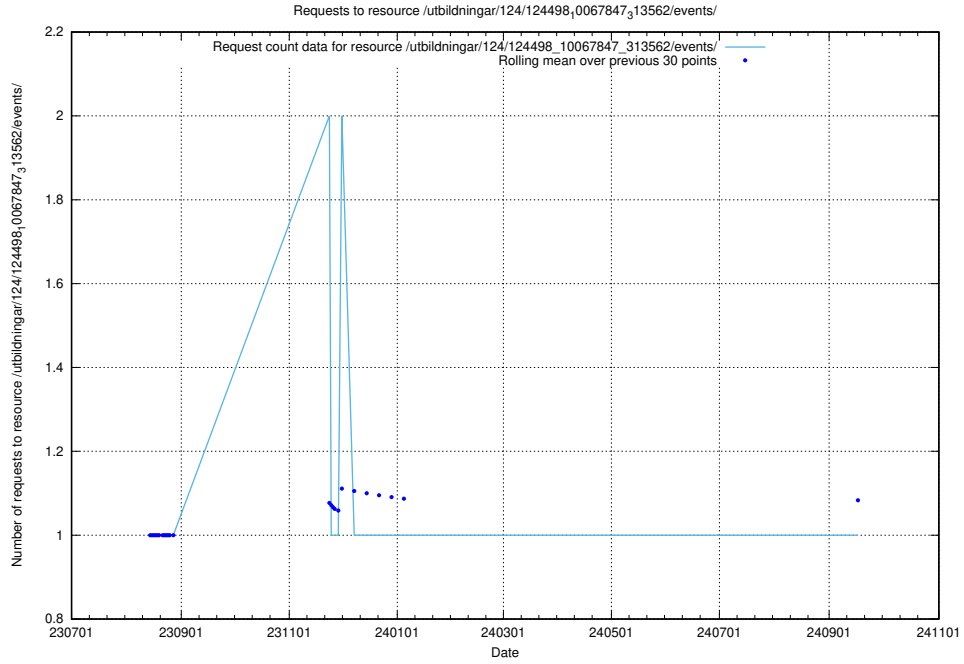

5.5785 Usage of /utbildningar/124/124498_10067847_313562/events/

Here, we count the number of requests to resource /utbildningar/124/124498_10067847_313562/events/