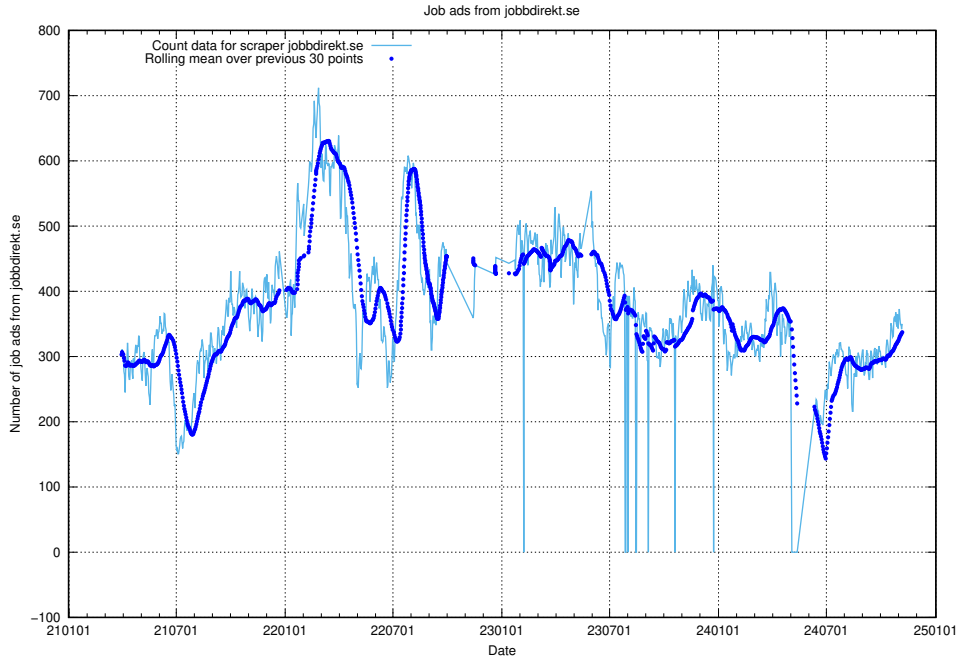

13.11 Number of ads by scraper jobbdirekt.se

Here, we count the number of job ads scraped from jobbdirekt.se.