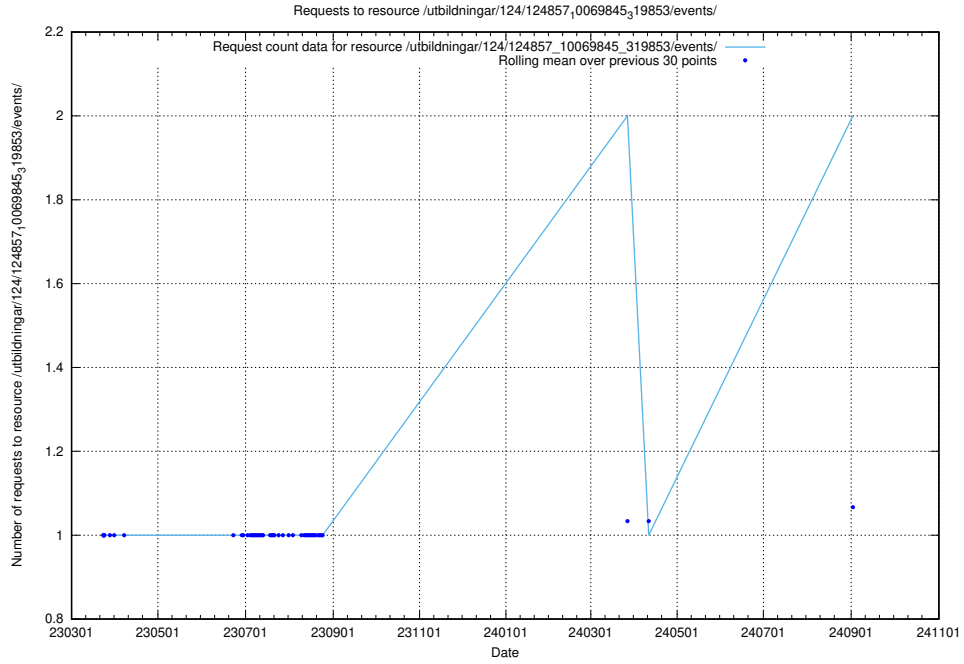

5.568 Usage of /utbildningar/124/124857_10069845_319853/events/

Here, we count the number of requests to resource /utbildningar/124/124857_10069845_319853/events/