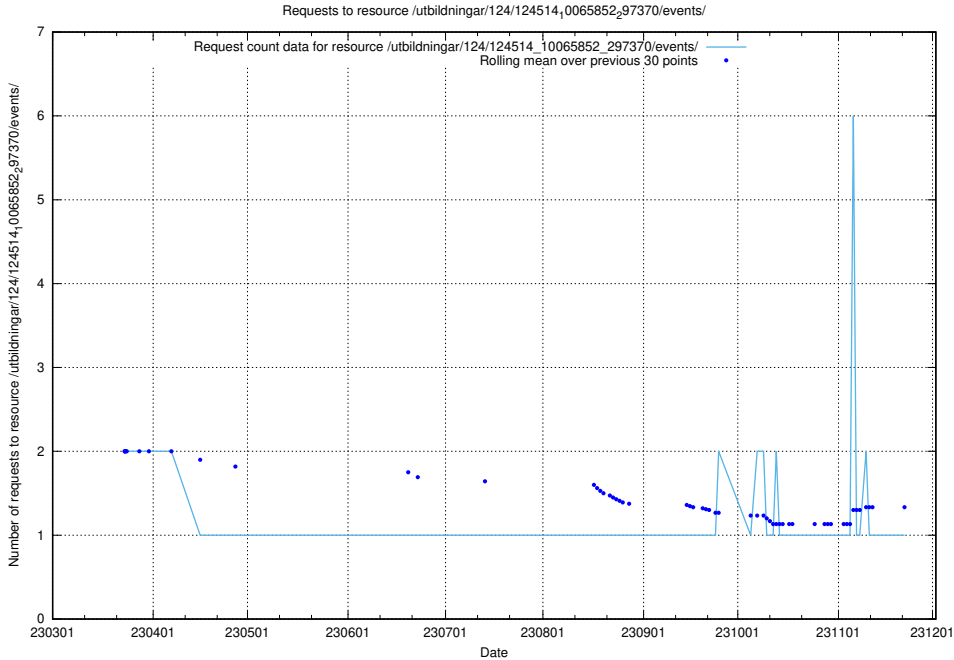

5.7325 Usage of /utbildningar/124/124514_10065852_297370/events/

Here, we count the number of requests to resource /utbildningar/124/124514_10065852_297370/events/