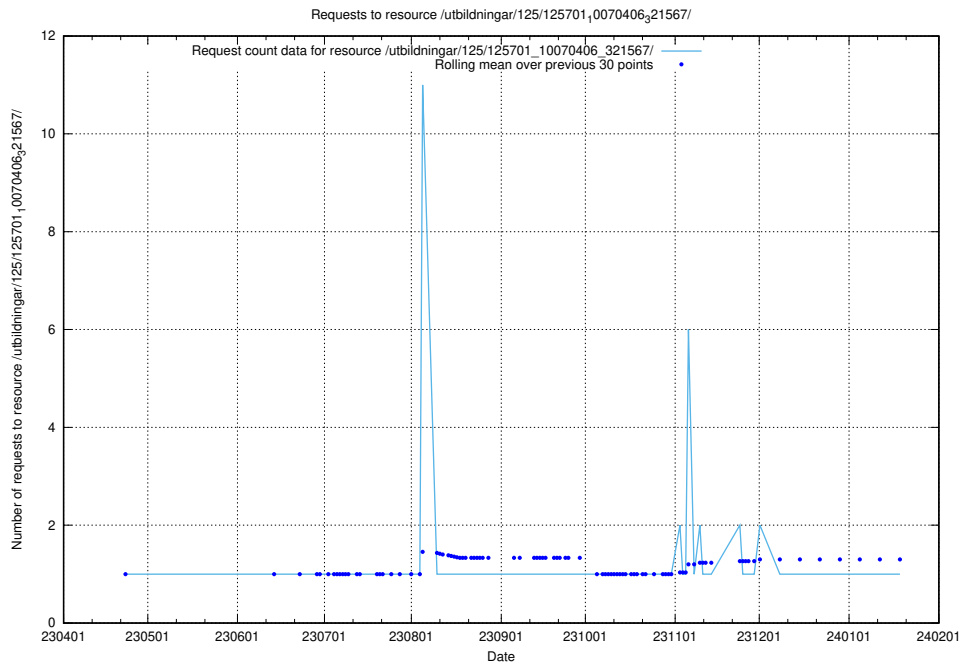

5.7010 Usage of /utbildningar/125/125701_10070406_321567/

Here, we count the number of requests to resource /utbildningar/125/125701_10070406_321567/.