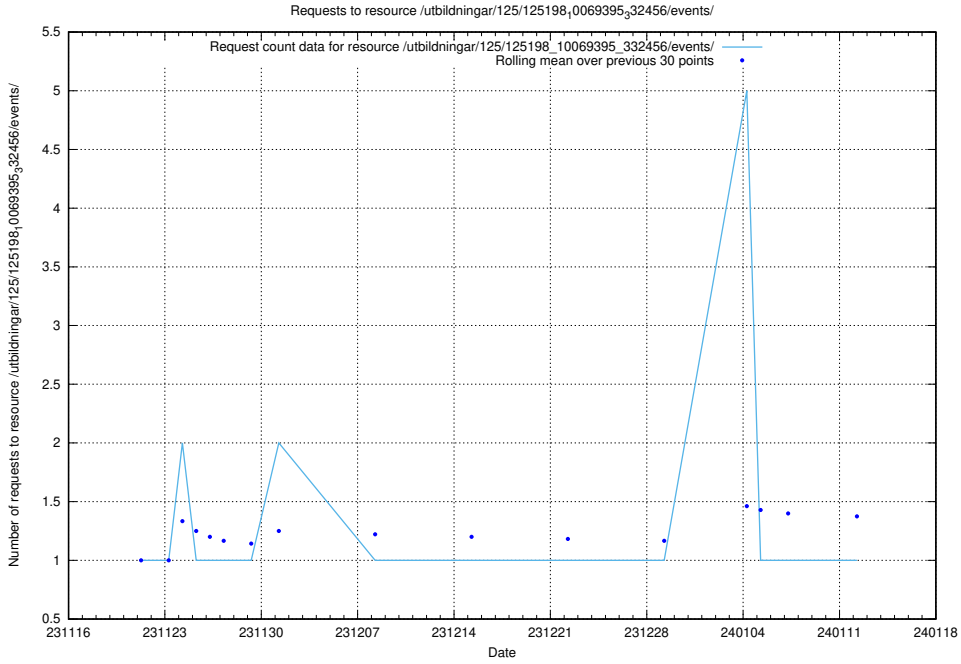

5.5040 Usage of /utbildningar/125/125198_10069395_332456/events/

Here, we count the number of requests to resource /utbildningar/125/125198_10069395_332456/events/