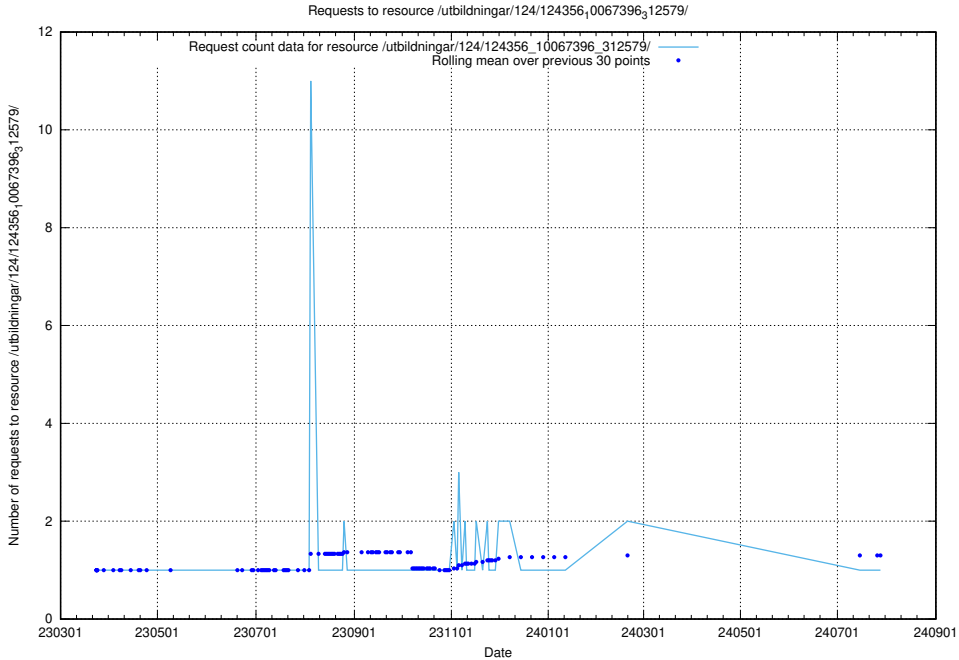

5.4853 Usage of /utbildningar/124/124356_10067396_312579/

Here, we count the number of requests to resource /utbildningar/124/124356_10067396_312579/.