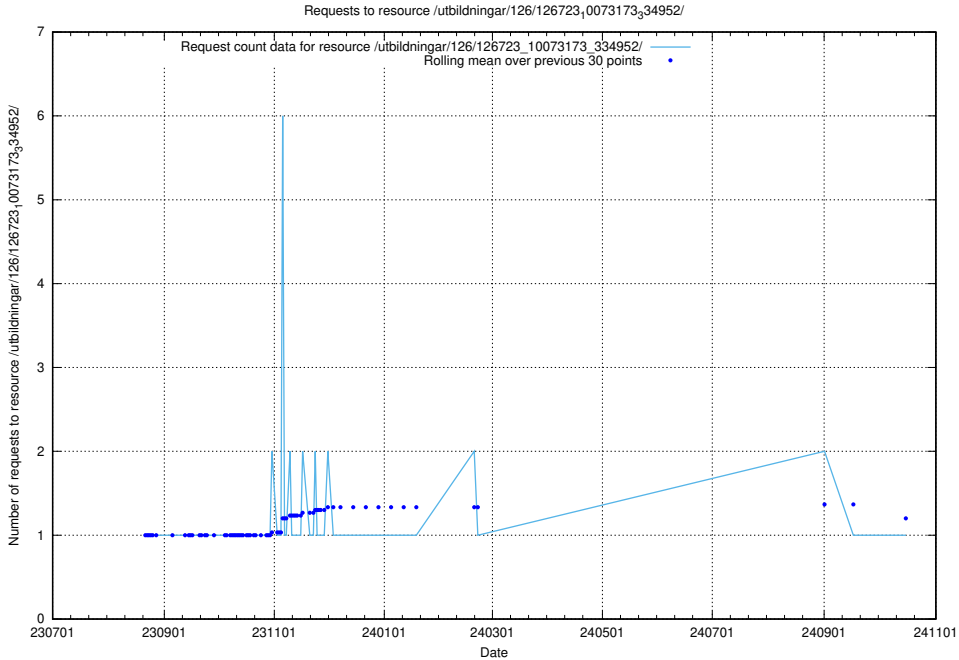

5.5727 Usage of /utbildningar/126/126723_10073173_334952/

Here, we count the number of requests to resource /utbildningar/126/126723_10073173_334952/.