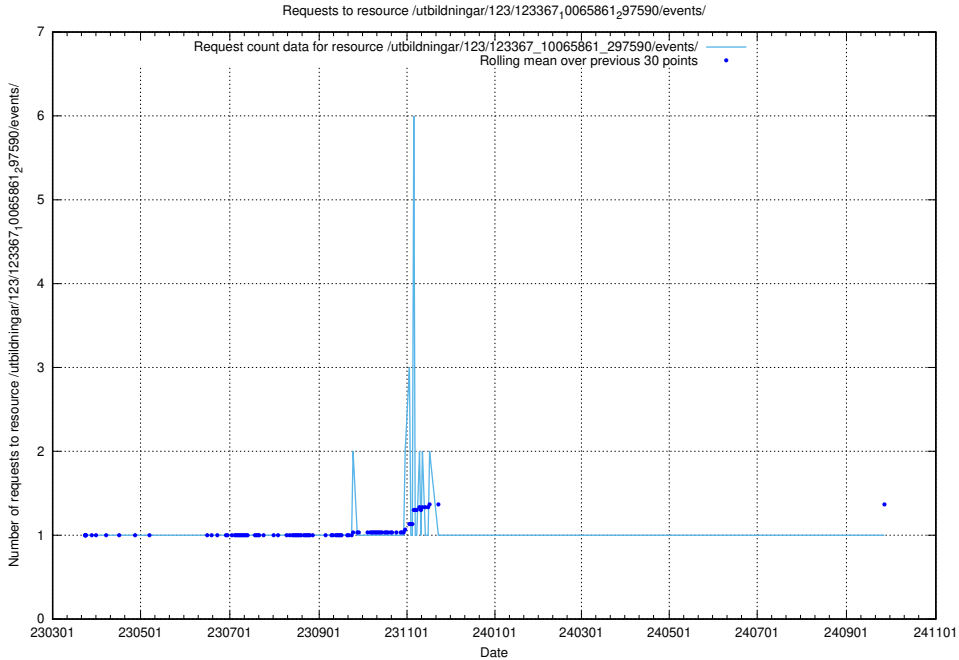

5.5793 Usage of /utbildningar/123/123367_10065861_297590/events/

Here, we count the number of requests to resource /utbildningar/123/123367_10065861_297590/events/