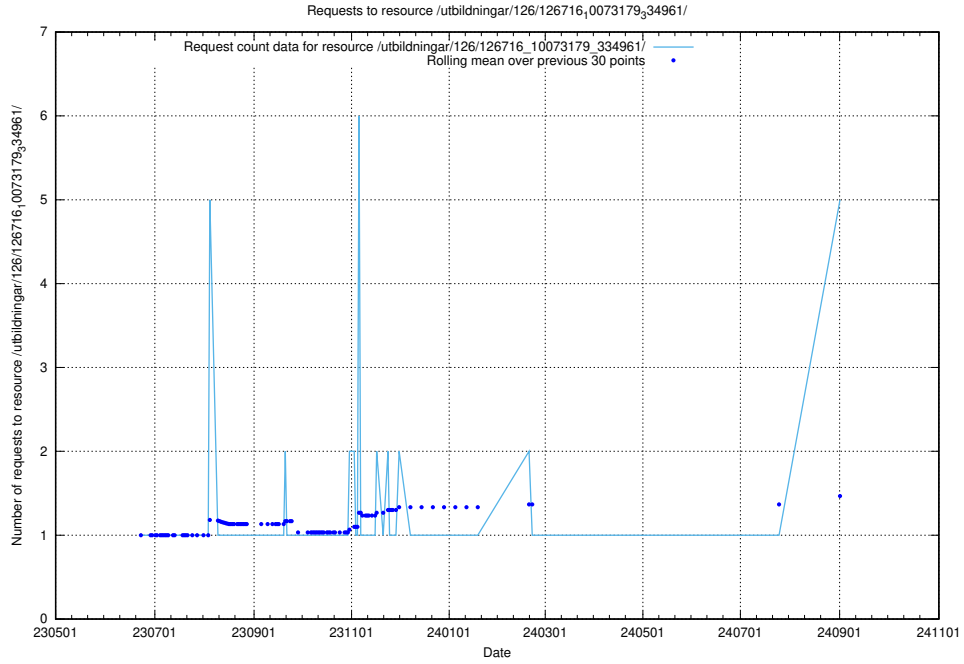

5.233 Usage of /utbildningar/126/126716_10073179_334961/

Here, we count the number of requests to resource /utbildningar/126/126716_10073179_334961/.