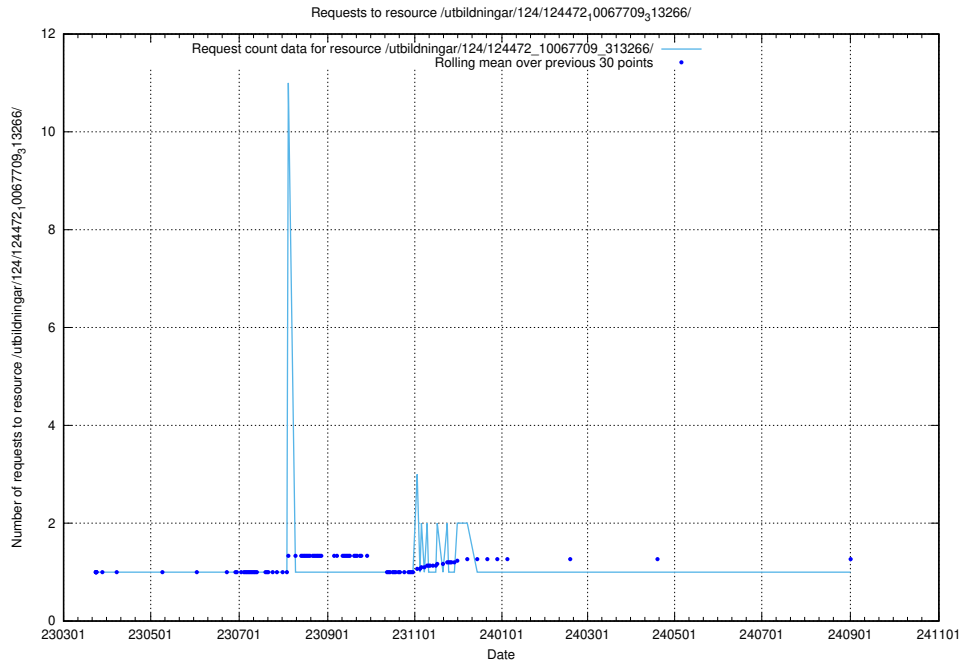

5.4045 Usage of /utbildningar/124/124472_10067709_313266/

Here, we count the number of requests to resource /utbildningar/124/124472_10067709_313266/.