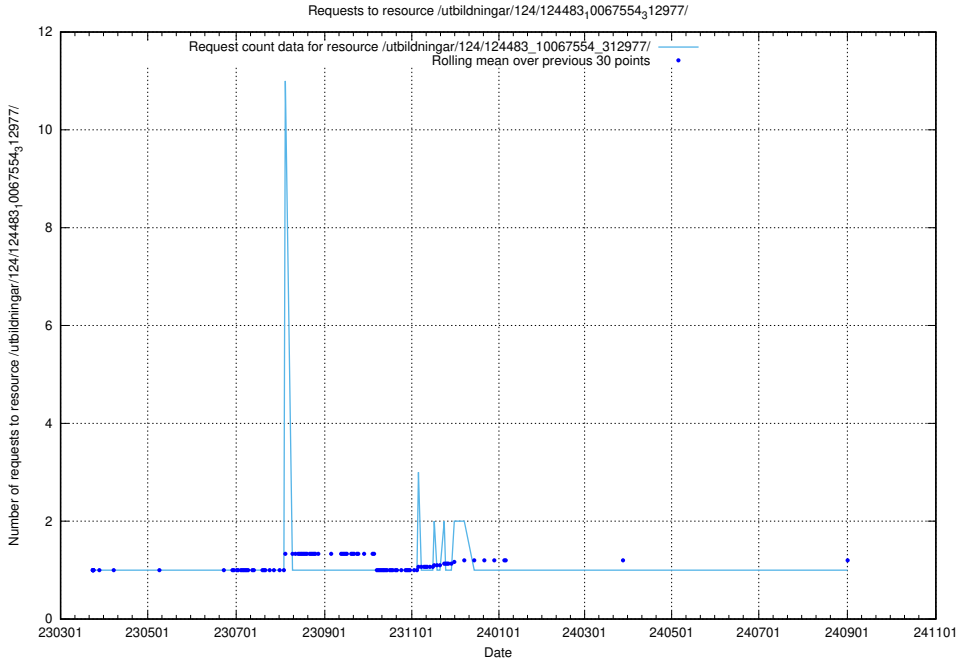

5.3793 Usage of /utbildningar/124/124483_10067554_312977/

Here, we count the number of requests to resource /utbildningar/124/124483_10067554_312977/.