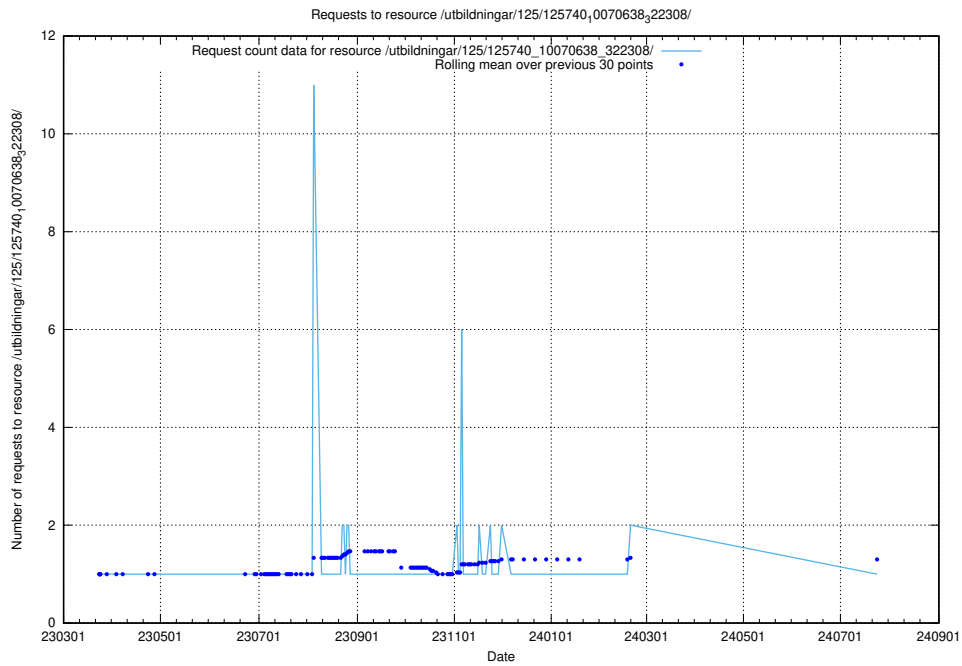

5.1064 Usage of /utbildningar/125/125740_10070638_322308/

Here, we count the number of requests to resource /utbildningar/125/125740_10070638_322308/.