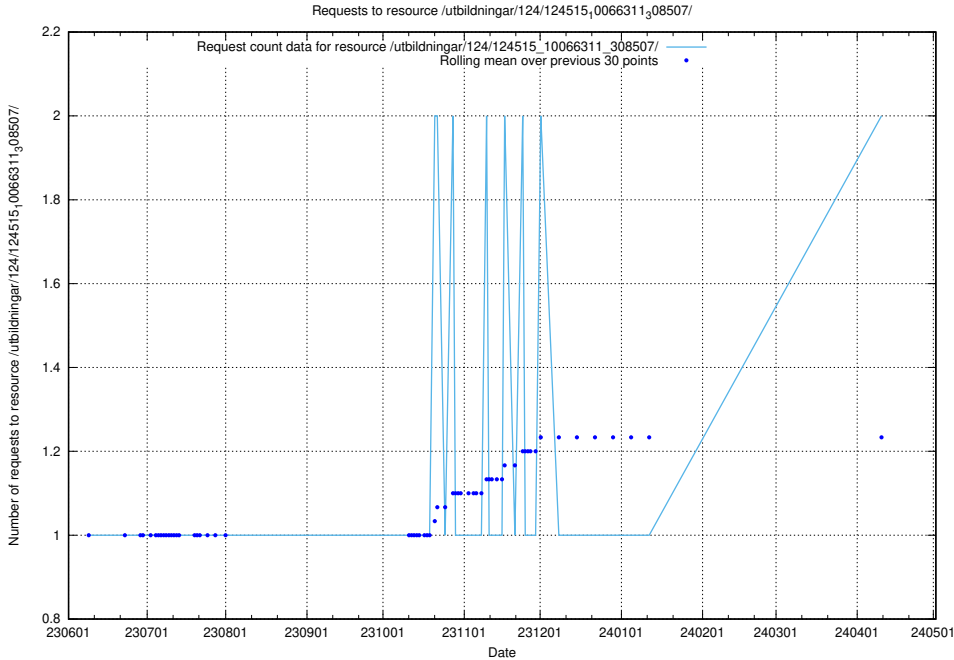

5.969 Usage of /utbildningar/124/124515_10066311_308507/

Here, we count the number of requests to resource /utbildningar/124/124515_10066311_308507/.