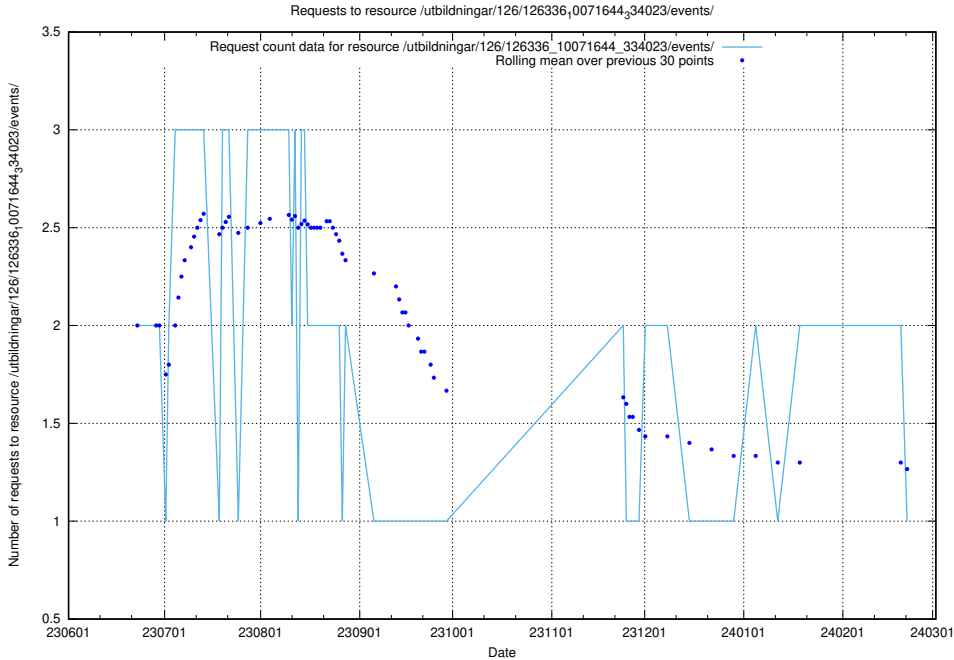

5.6549 Usage of /utbildningar/126/126336_10071644_334023/events/

Here, we count the number of requests to resource /utbildningar/126/126336_10071644_334023/events/