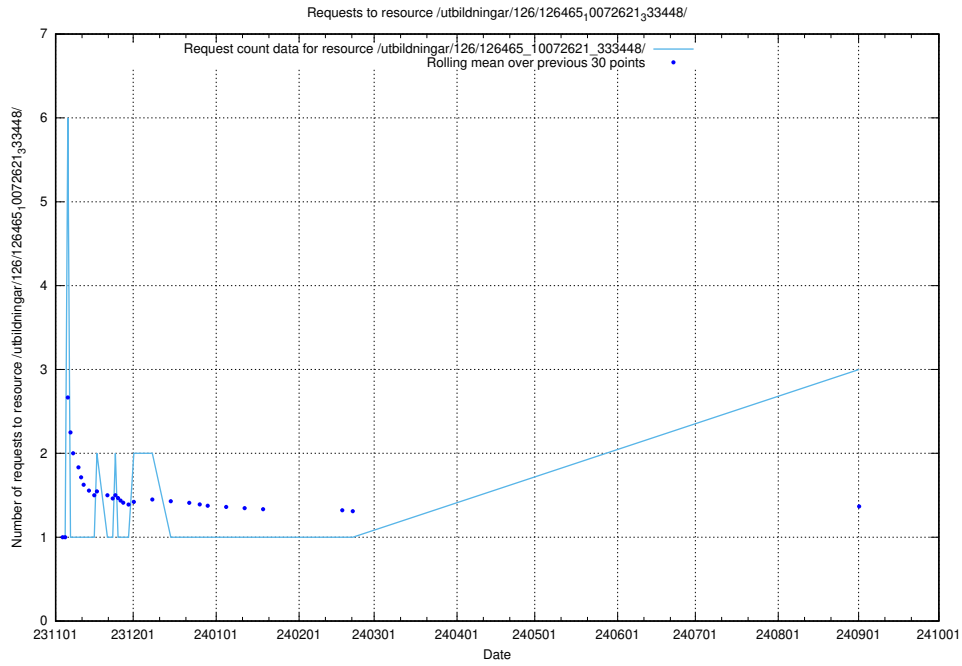

5.446 Usage of /utbildningar/126/126465_10072621_333448/

Here, we count the number of requests to resource /utbildningar/126/126465_10072621_333448/.