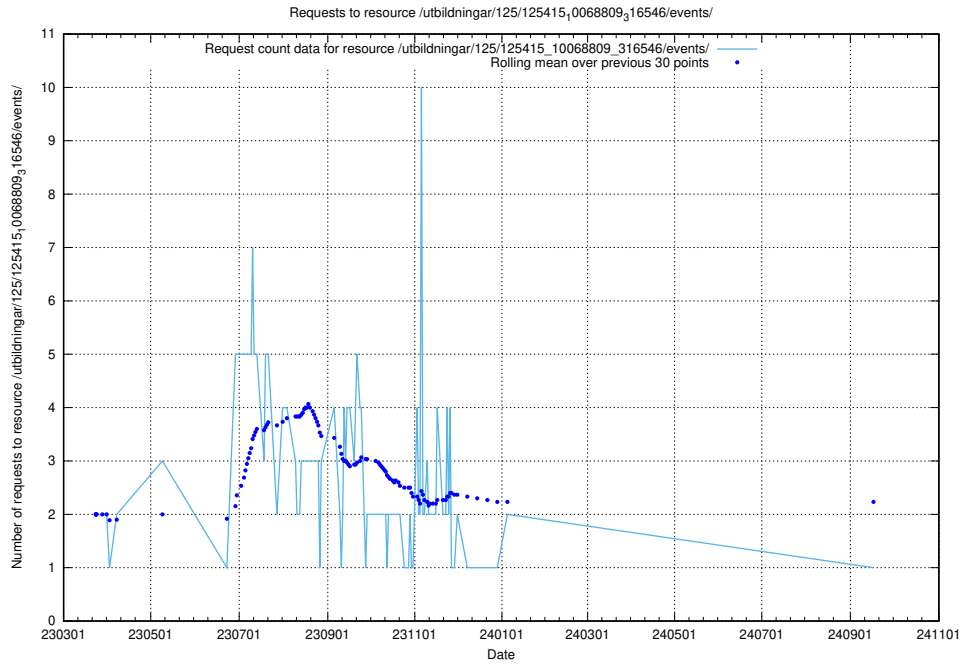

5.7313 Usage of /utbildningar/125/125415_10068809_316546/events/

Here, we count the number of requests to resource /utbildningar/125/125415_10068809_316546/events/