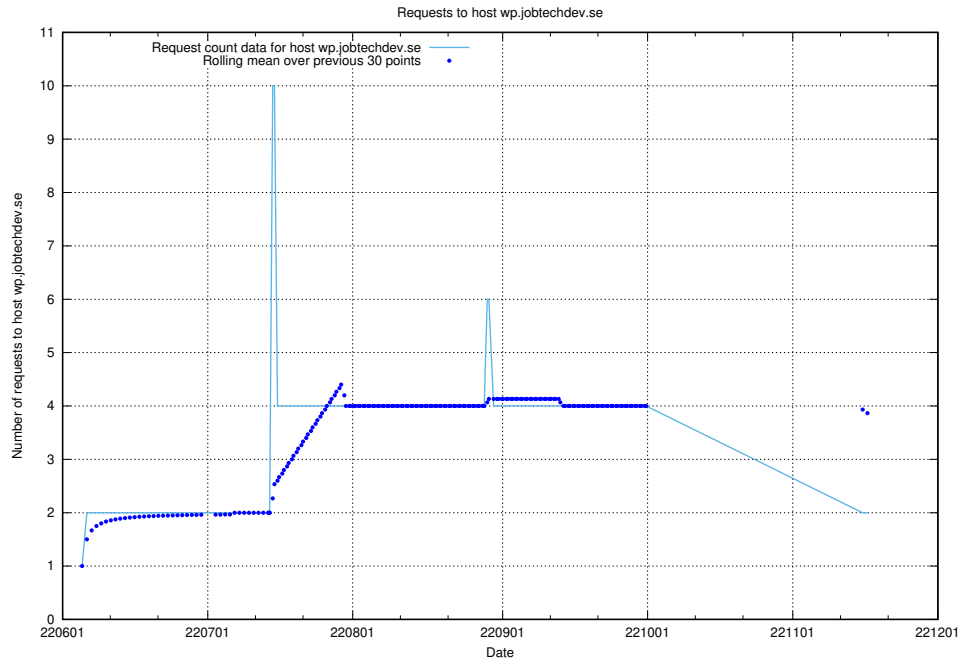

7.417 Usage of wp.jobtechdev.se

Here, we count the number of requests to host wp.jobtechdev.se.