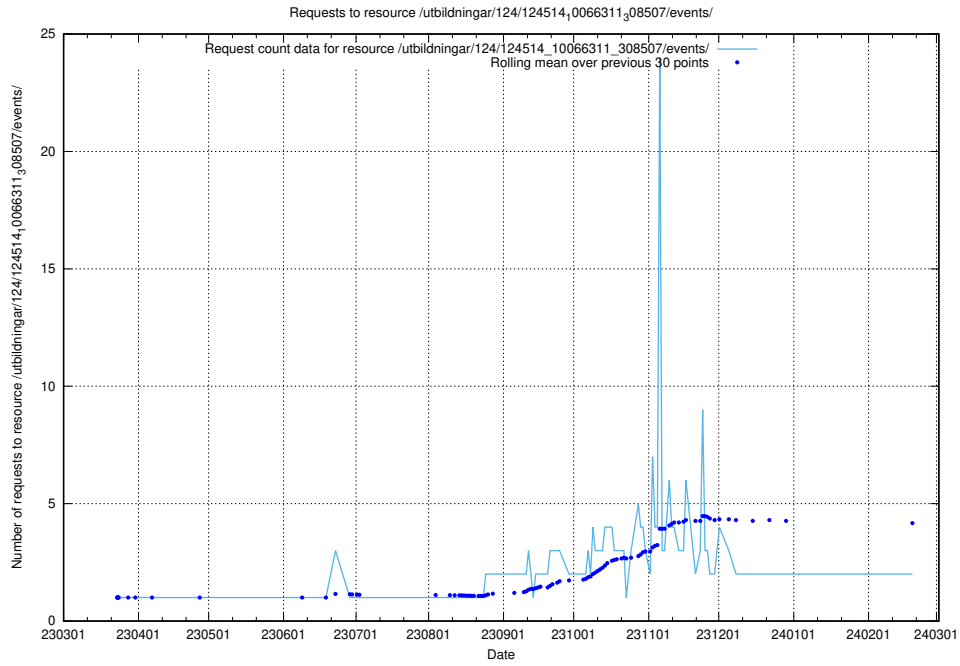

5.662 Usage of /utbildningar/124/124514_10066311_308507/events/

Here, we count the number of requests to resource /utbildningar/124/124514_10066311_308507/events/