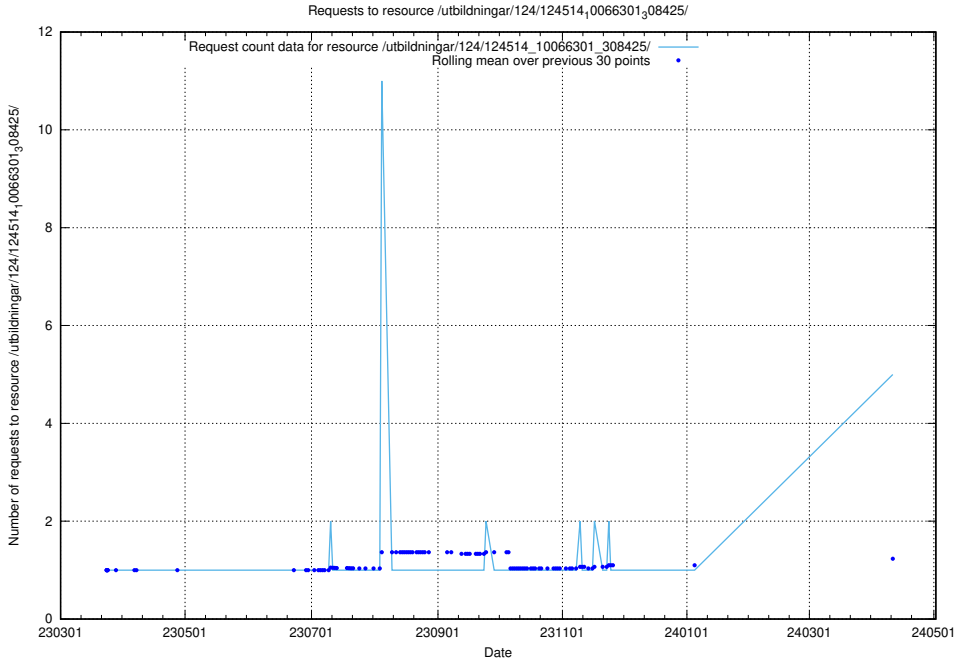

5.198 Usage of /utbildningar/124/124514_10066301_308425/

Here, we count the number of requests to resource /utbildningar/124/124514_10066301_308425/.