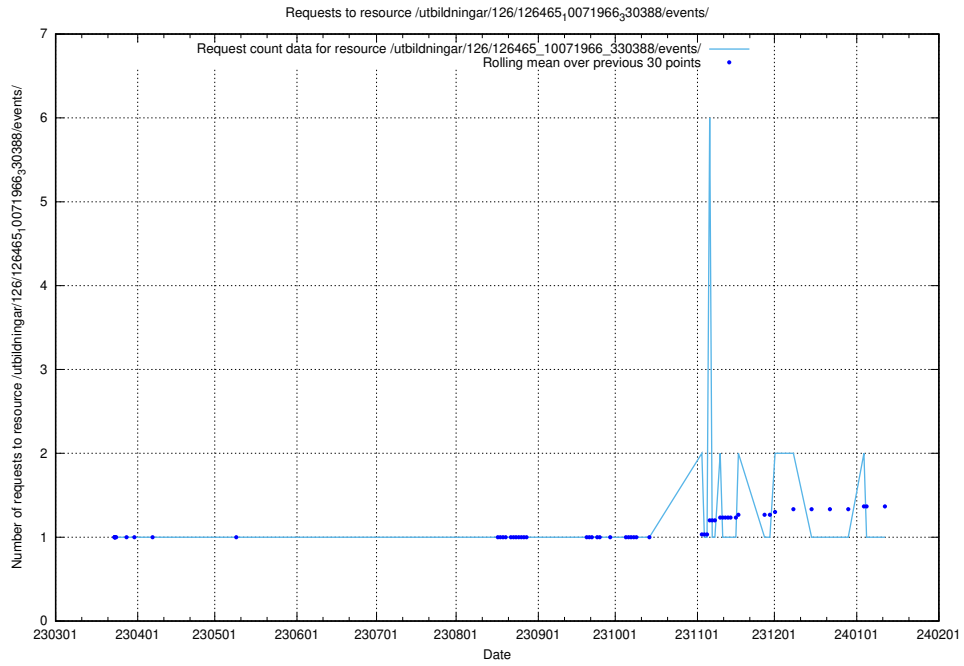

5.7449 Usage of /utbildningar/126/126465_10071966_330388/events/

Here, we count the number of requests to resource /utbildningar/126/126465_10071966_330388/events/