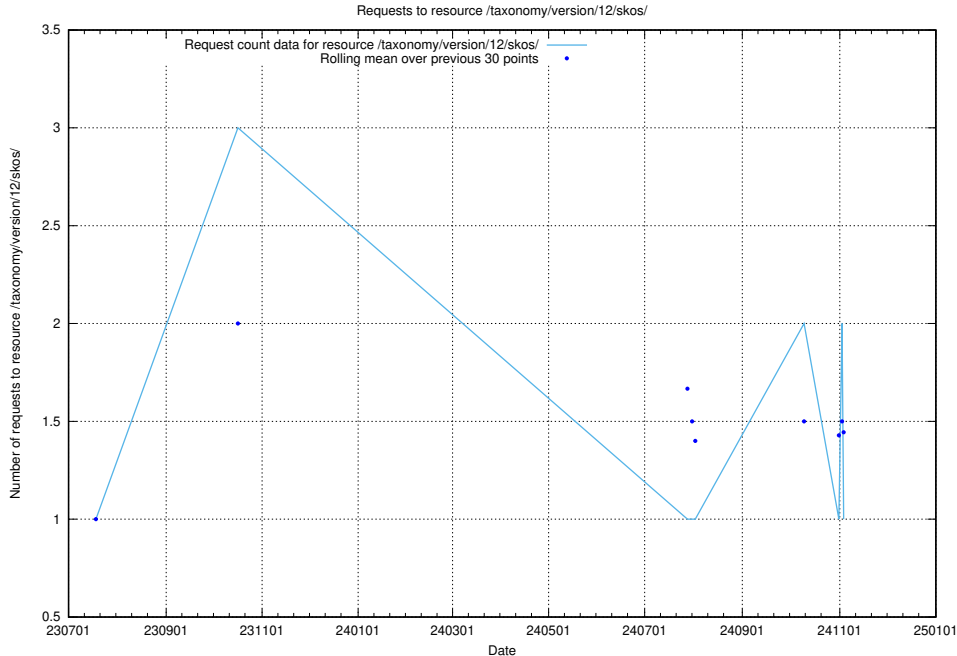

5.6027 Usage of /taxonomy/version/12/skos/

Here, we count the number of requests to resource /taxonomy/version/12/skos/.