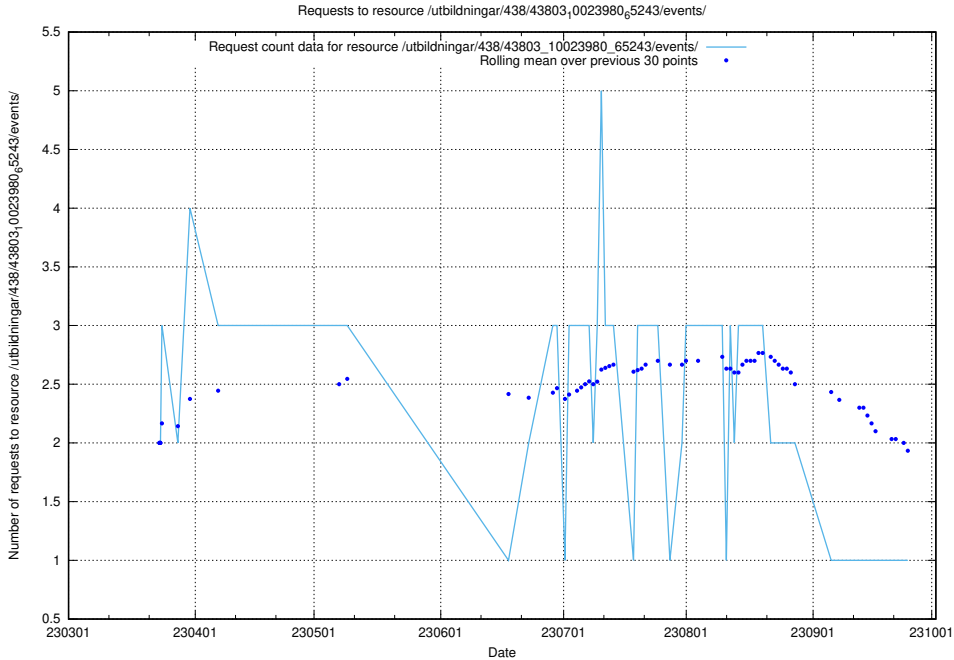

5.7292 Usage of /utbildningar/438/43803_10023980_65243/events/

Here, we count the number of requests to resource /utbildningar/438/43803_10023980_65243/events/.