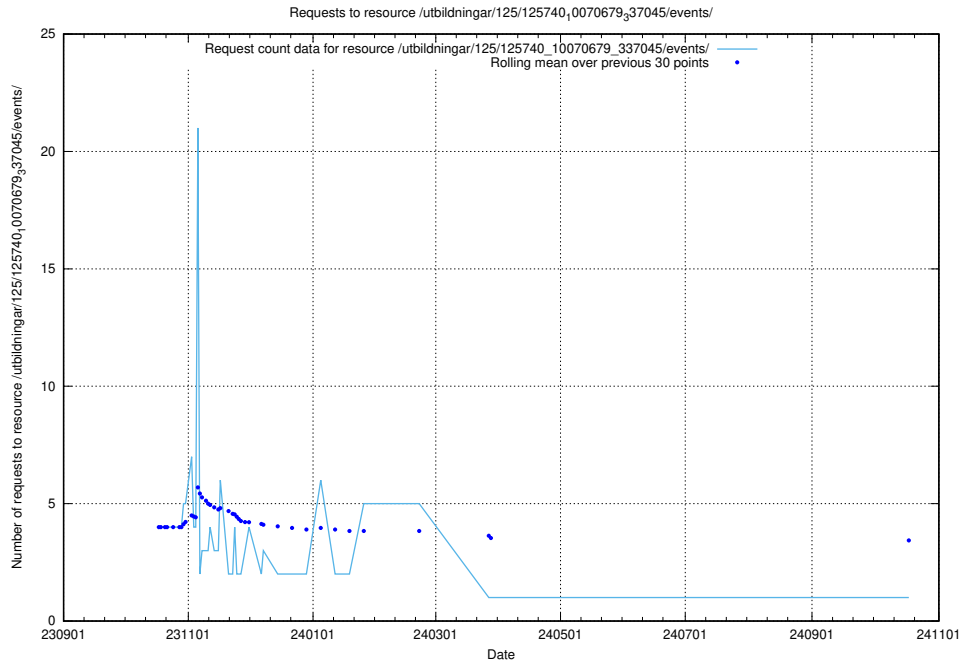

5.5264 Usage of /utbildningar/125/125740_10070679_337045/events/

Here, we count the number of requests to resource /utbildningar/125/125740_10070679_337045/events/