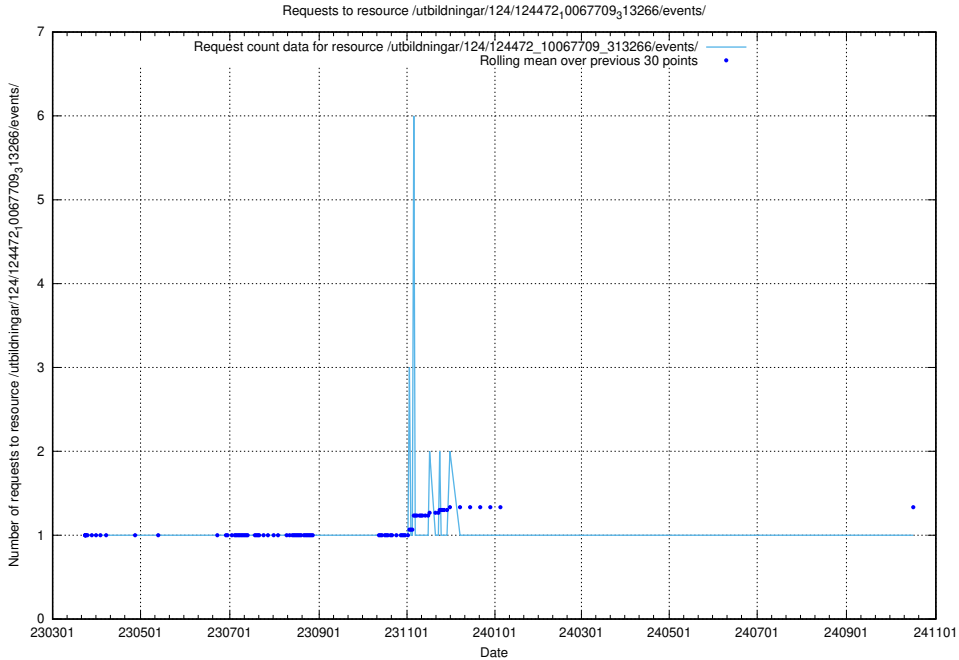

5.4035 Usage of /utbildningar/124/124472_10067709_313266/events/

Here, we count the number of requests to resource /utbildningar/124/124472_10067709_313266/events/