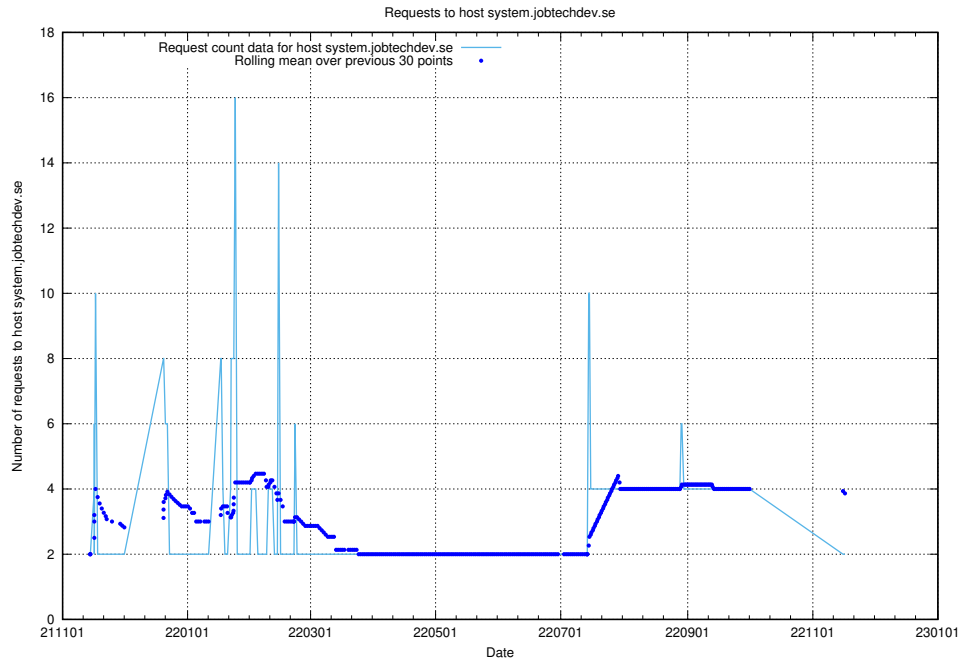

7.562 Usage of system.jobtechdev.se

Here, we count the number of requests to host system.jobtechdev.se.