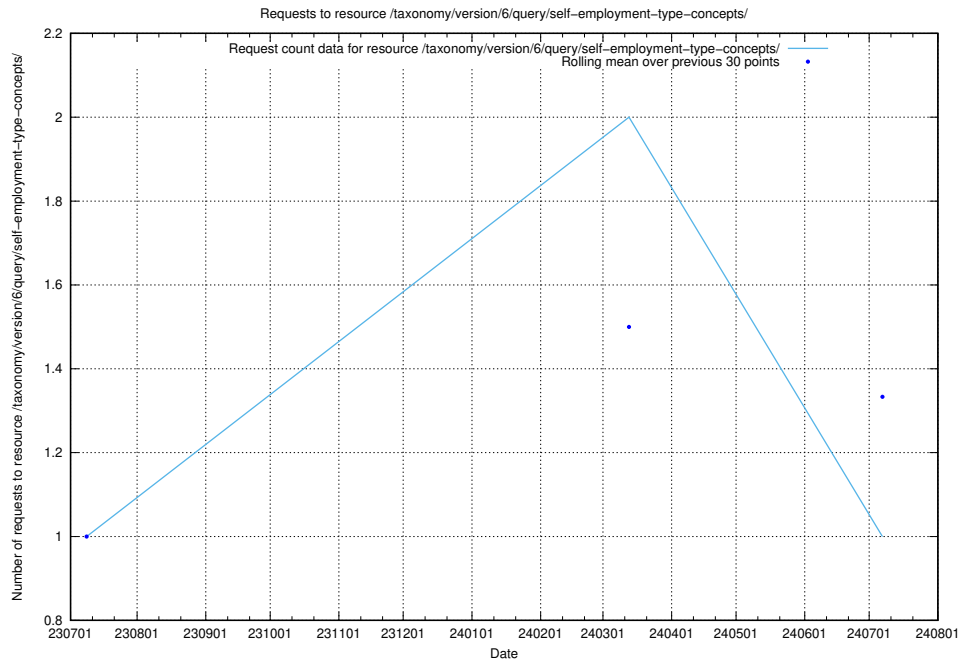

5.6223 Usage of /taxonomy/version/6/query/self-employment-type-concepts/

Here, we count the number of requests to resource /taxonomy/version/6/query/self-employment-type-concepts/.