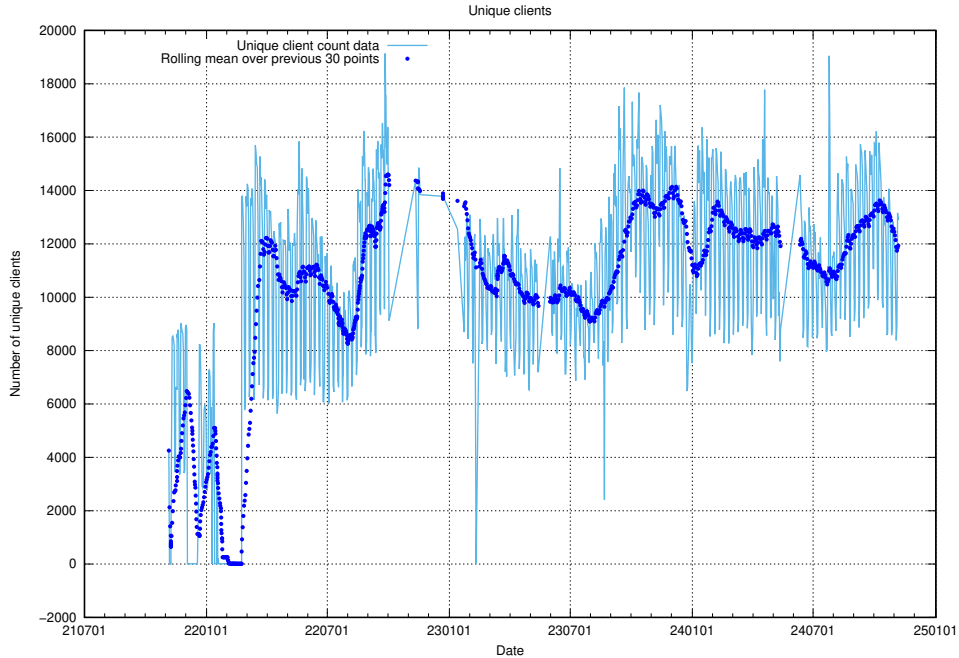

8.2 Number of unique clients

Here we extract the number of unique clients that have used our APIs.