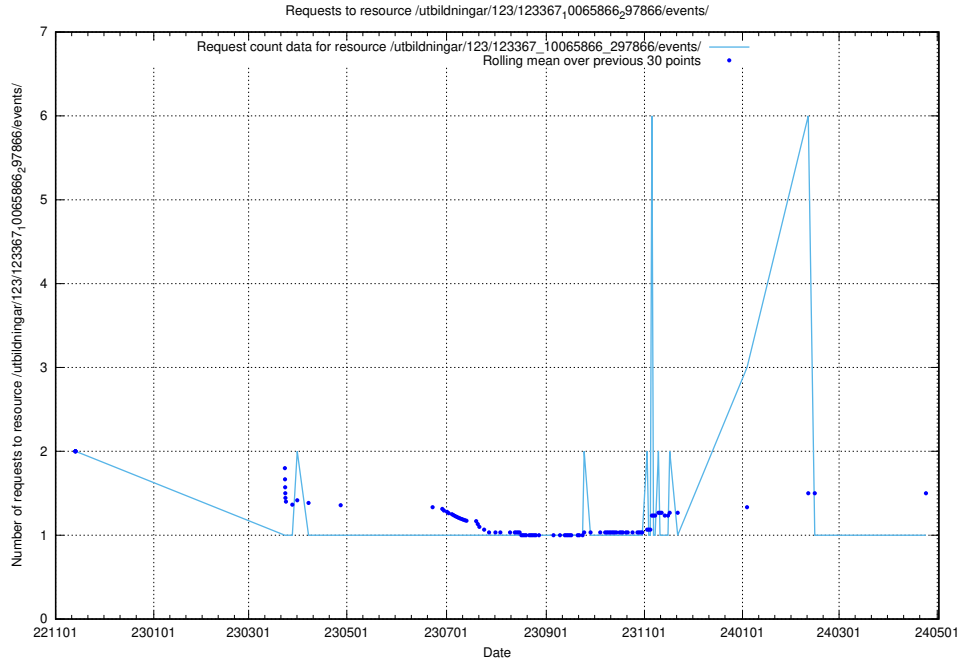

Here, we count the number of requests to resource /utbildningar/124/124020_10026315_34085/.

5.6809 Usage of /utbildningar/123/123367_10065866_297866/events/

Here, we count the number of requests to resource /utbildningar/123/123367_10065866_297866/events/