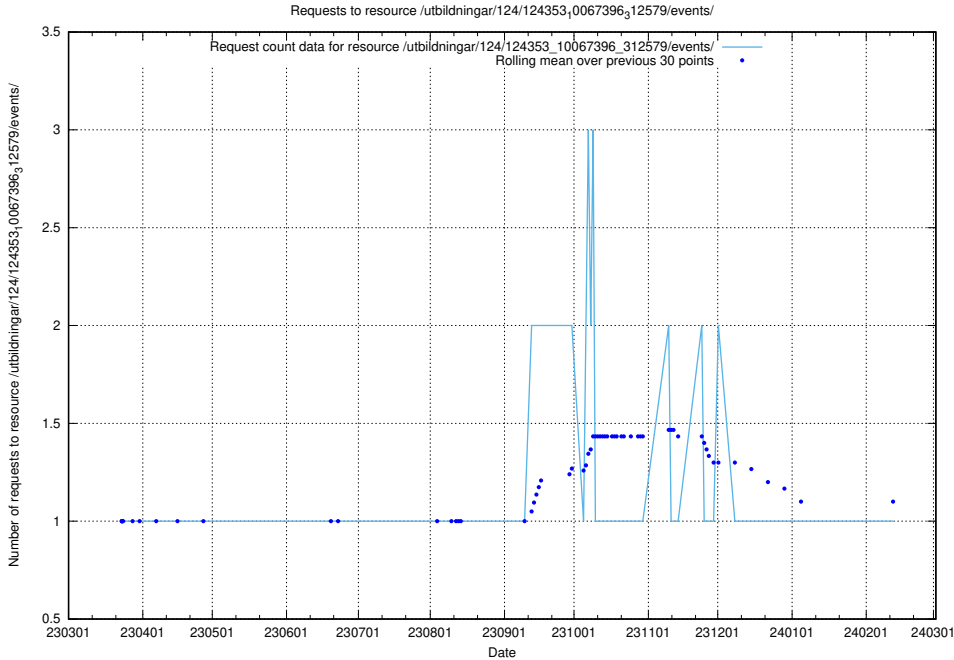

5.4909 Usage of /utbildningar/124/124353_10067396_312579/events/

Here, we count the number of requests to resource /utbildningar/124/124353_10067396_312579/events/