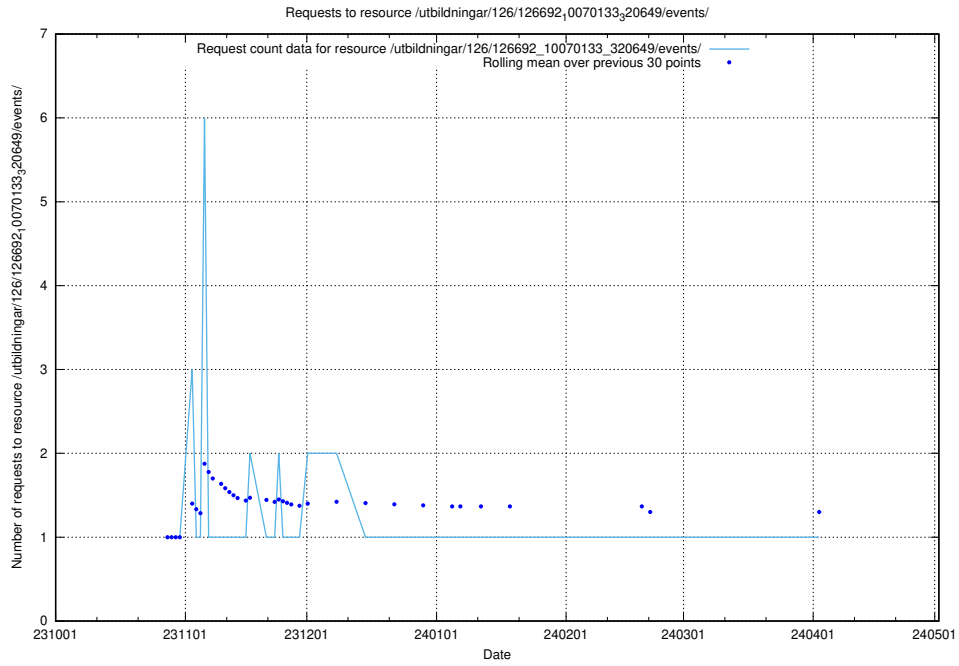

5.5176 Usage of /utbildningar/126/126692_10070133_320649/events/

Here, we count the number of requests to resource /utbildningar/126/126692_10070133_320649/events/