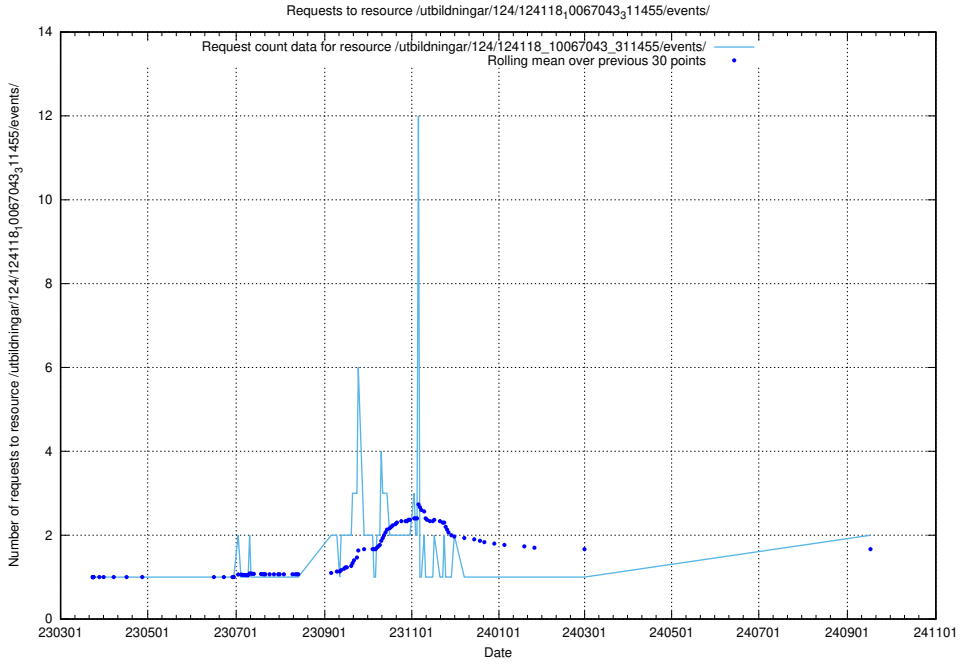

5.804 Usage of /utbildningar/124/124118_10067043_311455/events/

Here, we count the number of requests to resource /utbildningar/124/124118_10067043_311455/events/