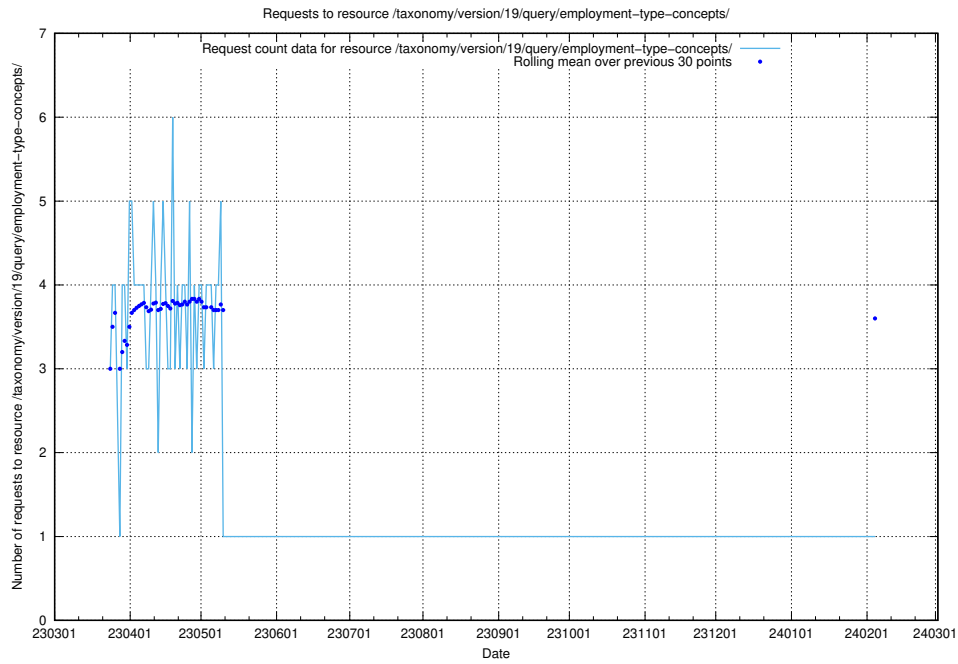

5.7163 Usage of /taxonomy/version/19/query/employment-type-concepts/

Here, we count the number of requests to resource /taxonomy/version/19/query/employment-type-concepts/.