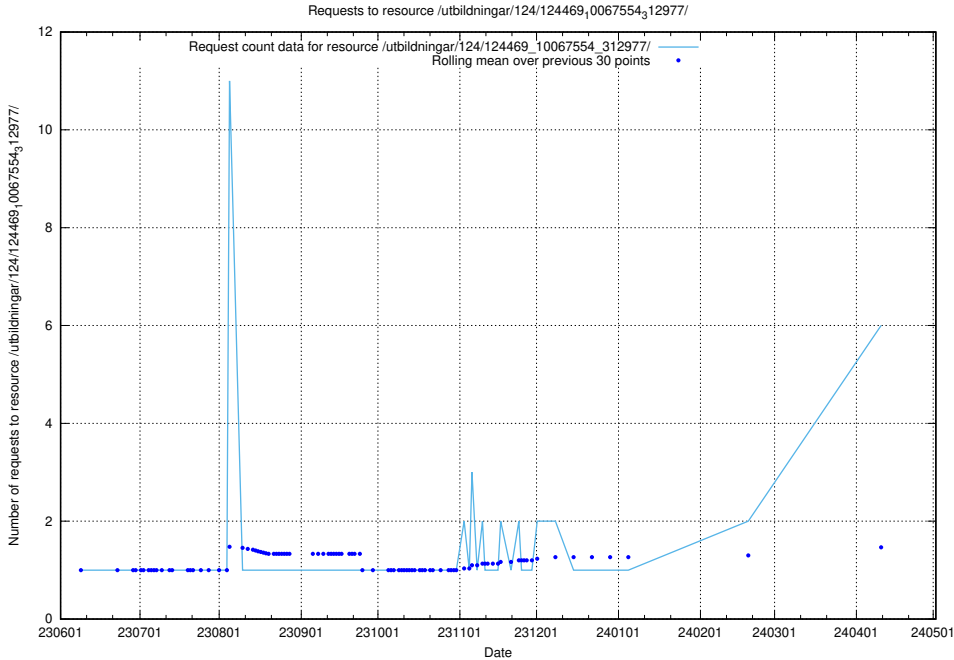

5.161 Usage of /utbildningar/124/124469_10067554_312977/

Here, we count the number of requests to resource /utbildningar/124/124469_10067554_312977/.