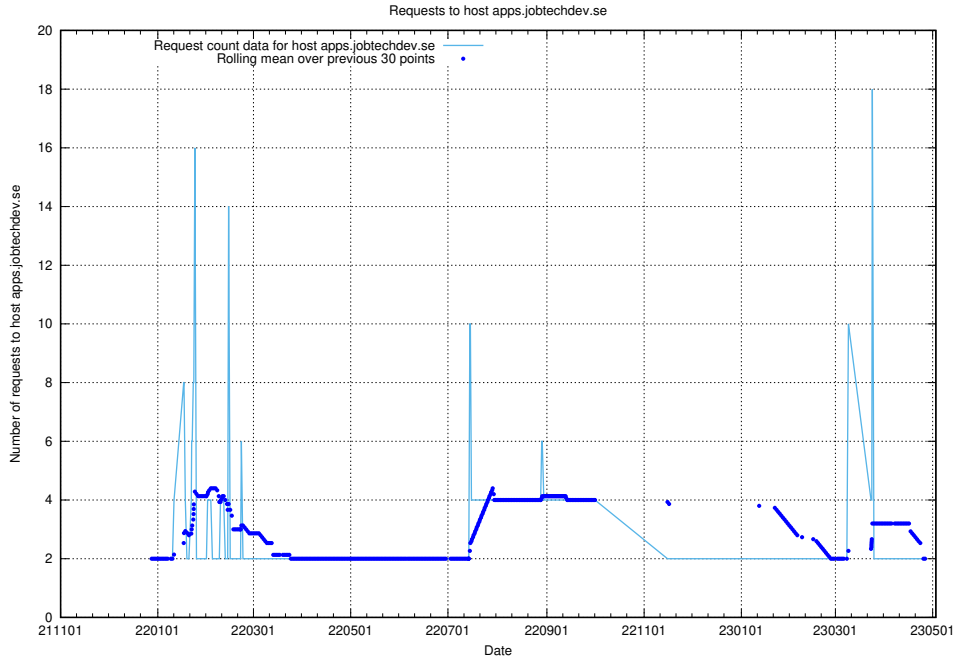

7.364 Usage of apps.jobtechdev.se

Here, we count the number of requests to host apps.jobtechdev.se.