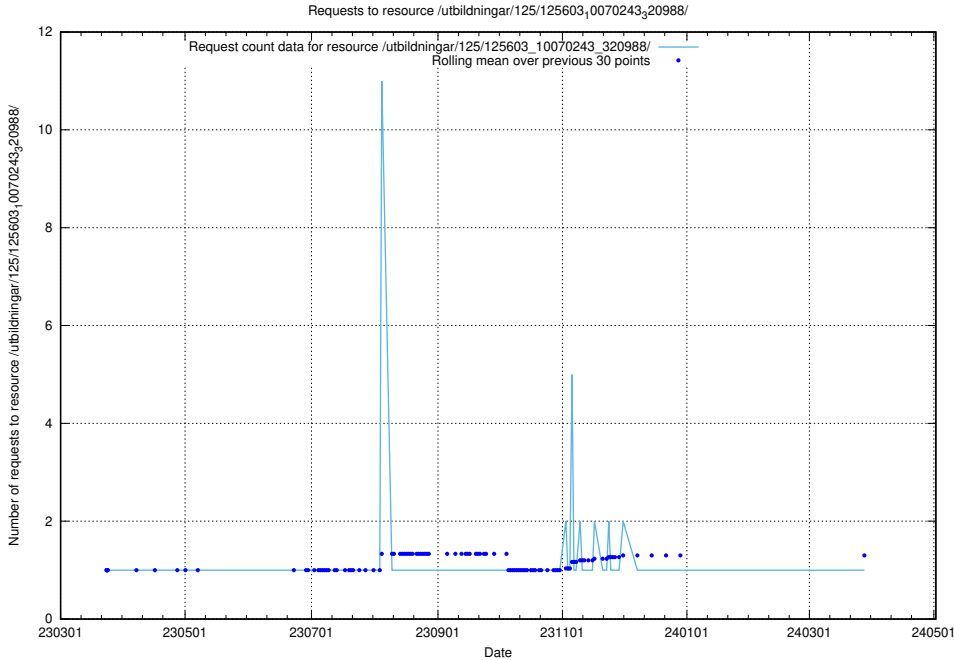

5.1141 Usage of /utbildningar/125/125603_10070243_320988/

Here, we count the number of requests to resource /utbildningar/125/125603_10070243_320988/.