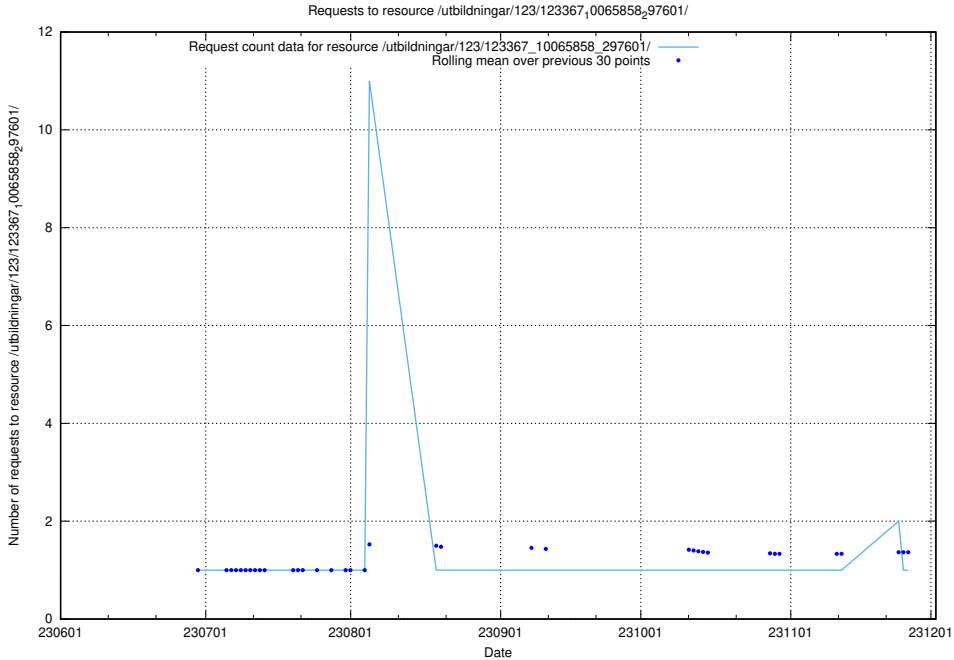

5.6380 Usage of /utbildningar/123/123367_10065858_297601/

Here, we count the number of requests to resource /utbildningar/123/123367_10065858_297601/.

5.6381 Usage of /utbildningar/122/122965_10065275_281274/events/