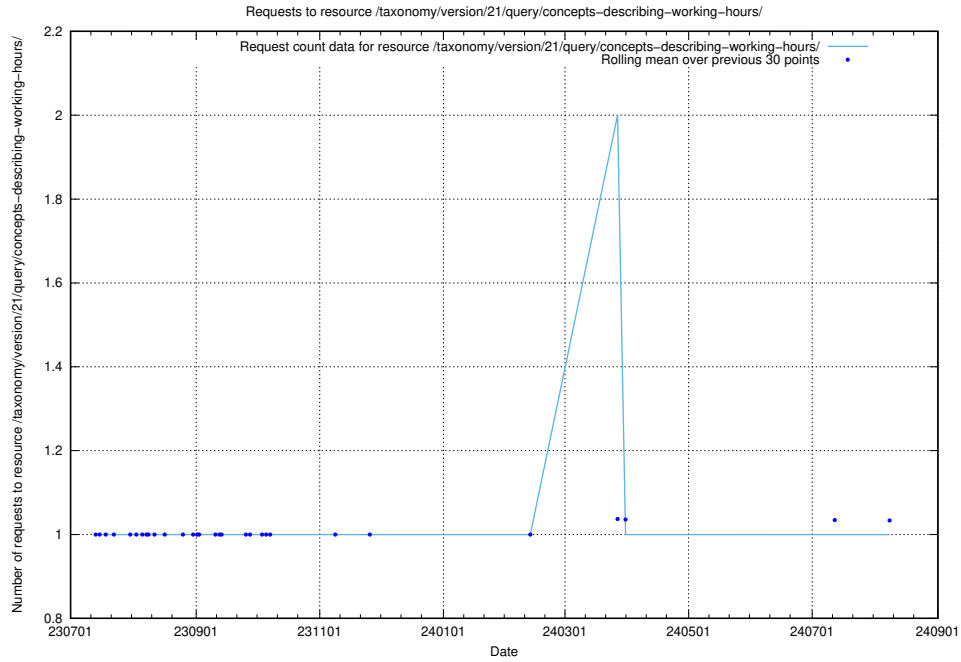

5.6096 Usage of /taxonomy/version/21/query/concepts-describing-working-hours/

Here, we count the number of requests to resource /taxonomy/version/21/query/concepts-describing-working-hours/.