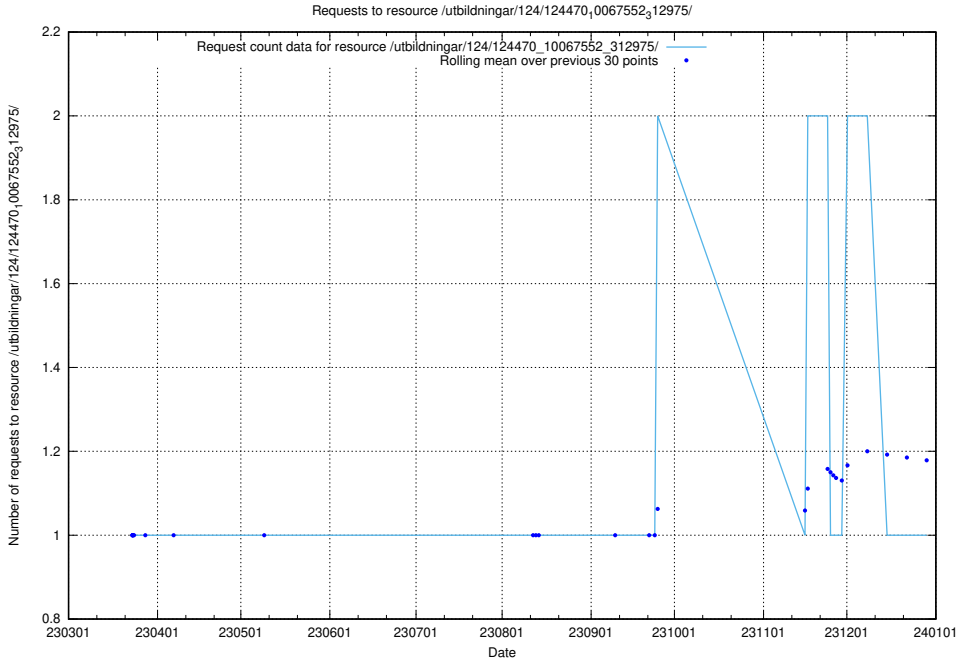

5.4183 Usage of /utbildningar/124/124470_10067552_312975/

Here, we count the number of requests to resource /utbildningar/124/124470_10067552_312975/.