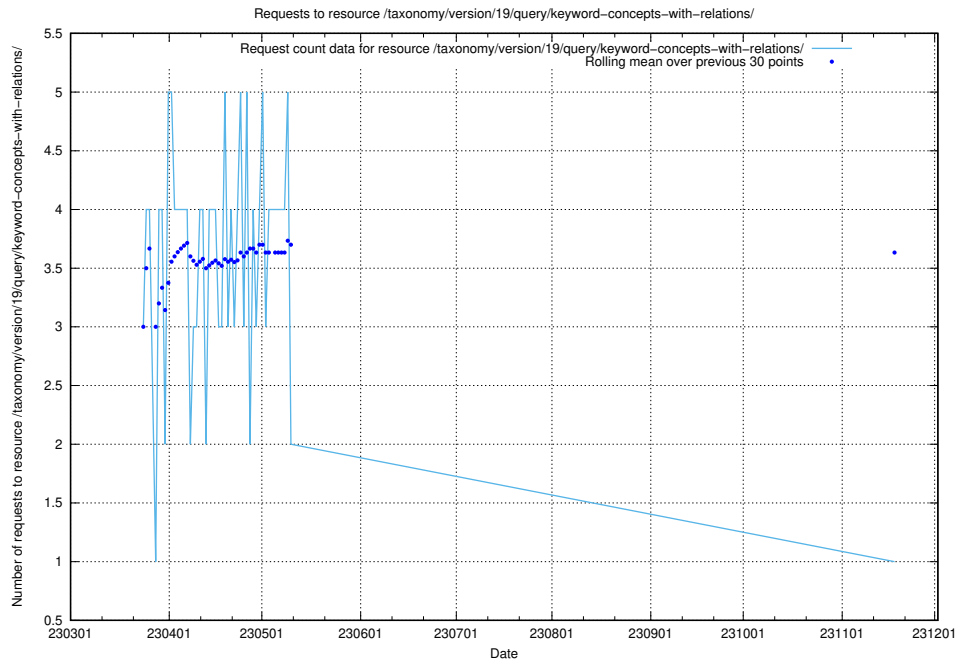

5.7159 Usage of /taxonomy/version/19/query/keyword-concepts-with-relations/

Here, we count the number of requests to resource /taxonomy/version/19/query/keyword-concepts-with-relations/.

5.7160 Usage of /taxonomy/version/19/query/isco-level-4-groups/