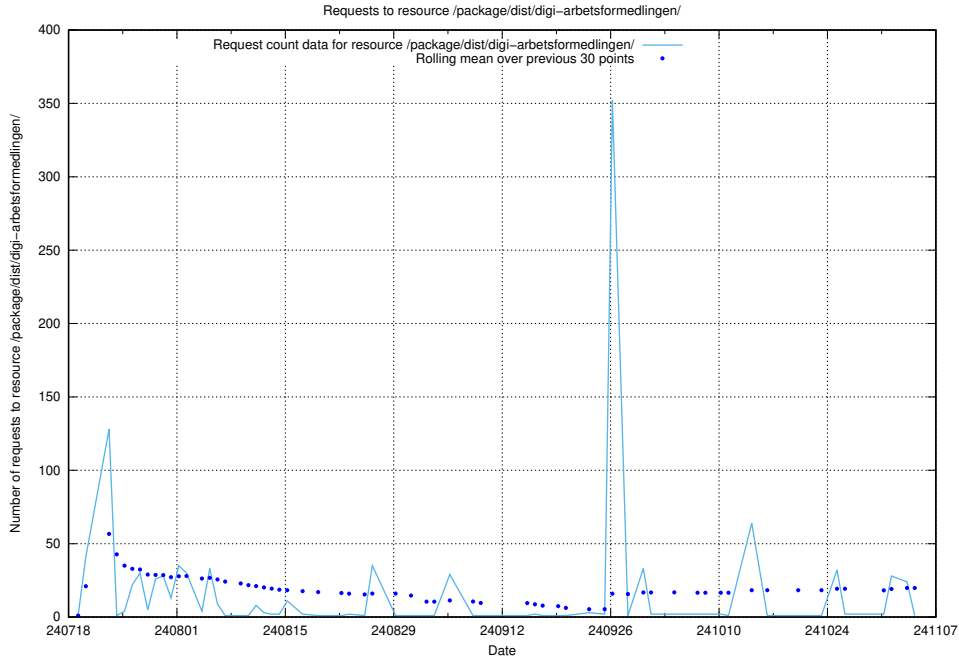

5.1829 Usage of /package/dist/digi-arbetsformedlingen/

Here, we count the number of requests to resource /package/dist/digi-arbetsformedlingen/.