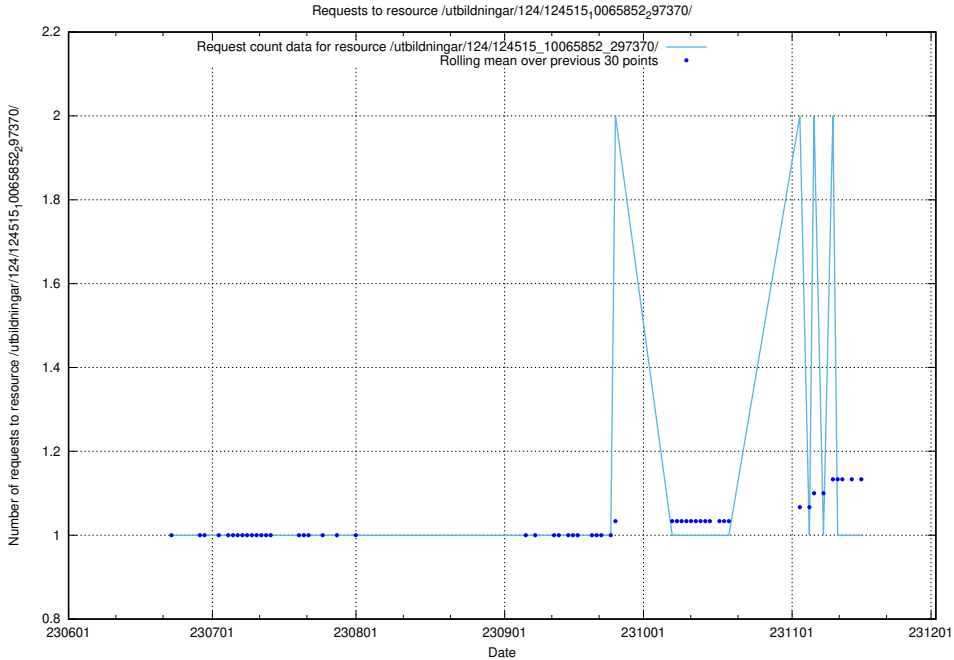

5.6740 Usage of /utbildningar/124/124515_10065852_297370/

Here, we count the number of requests to resource /utbildningar/124/124515_10065852_297370/.