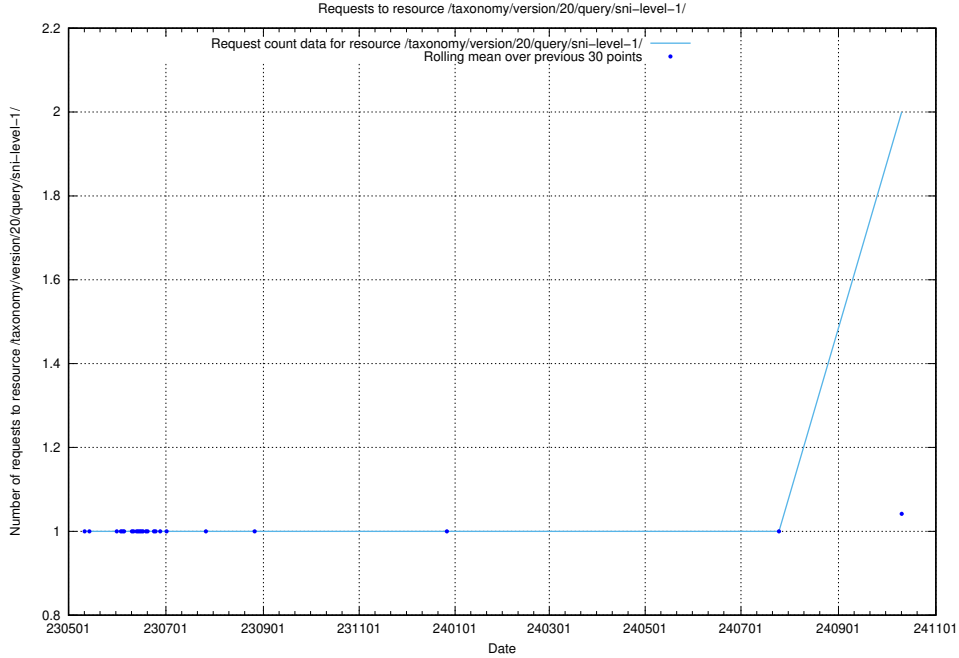

5.980 Usage of /taxonomy/version/20/query/sni-level-1/

Here, we count the number of requests to resource /taxonomy/version/20/query/sni-level-1/.