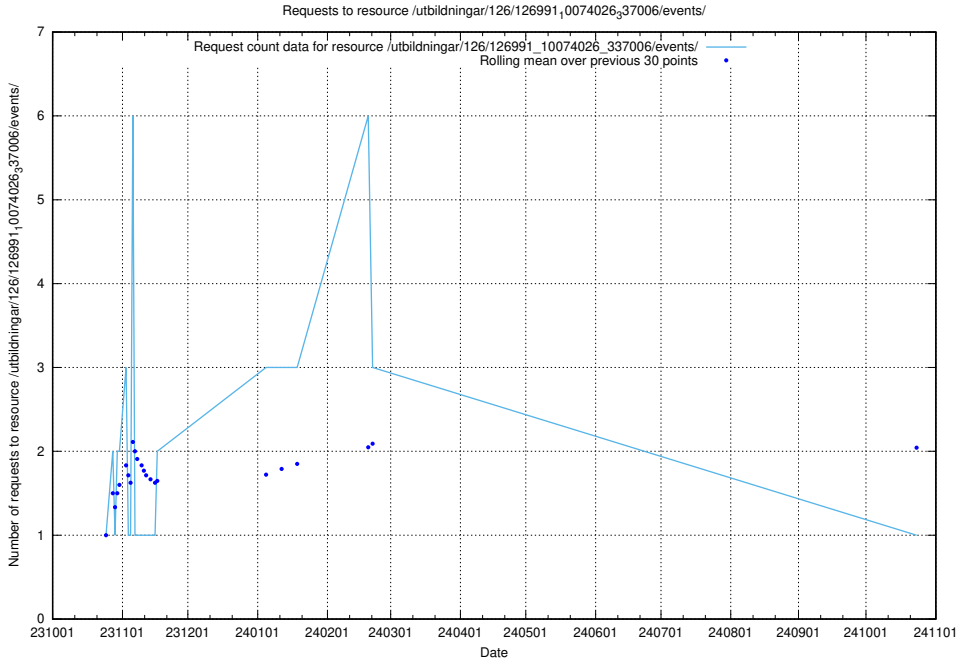

Here, we count the number of requests to resource /utbildningar/126/126991_10074026_337006/events/

5.5199 Usage of /utbildningar/126/126991_10074026_337006/

Here, we count the number of requests to resource /utbildningar/126/126991_10074026_337006/.