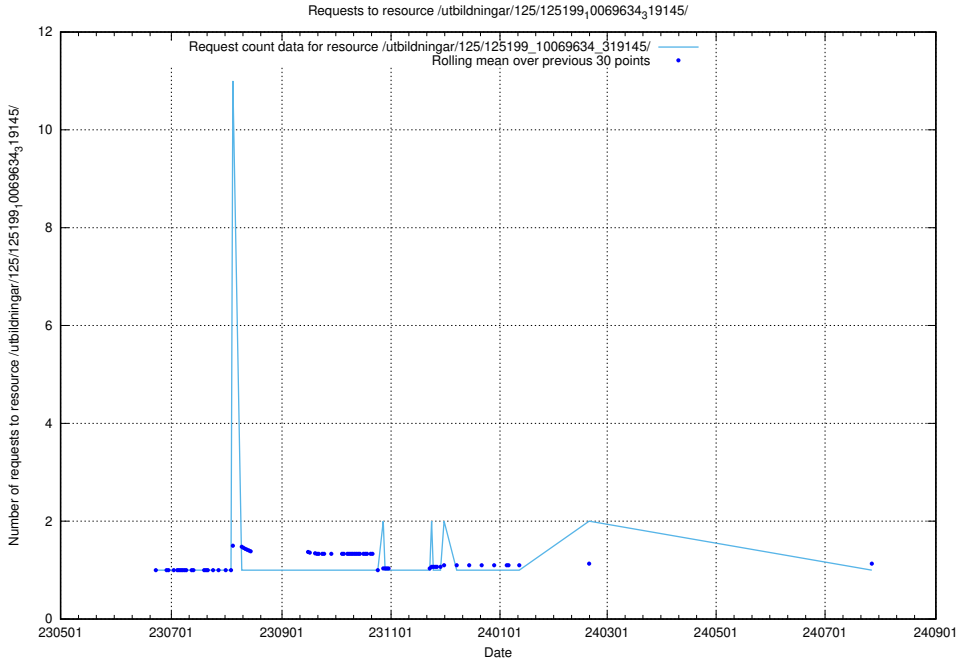

5.6689 Usage of /utbildningar/125/125199_10069634_319145/

Here, we count the number of requests to resource /utbildningar/125/125199_10069634_319145/.