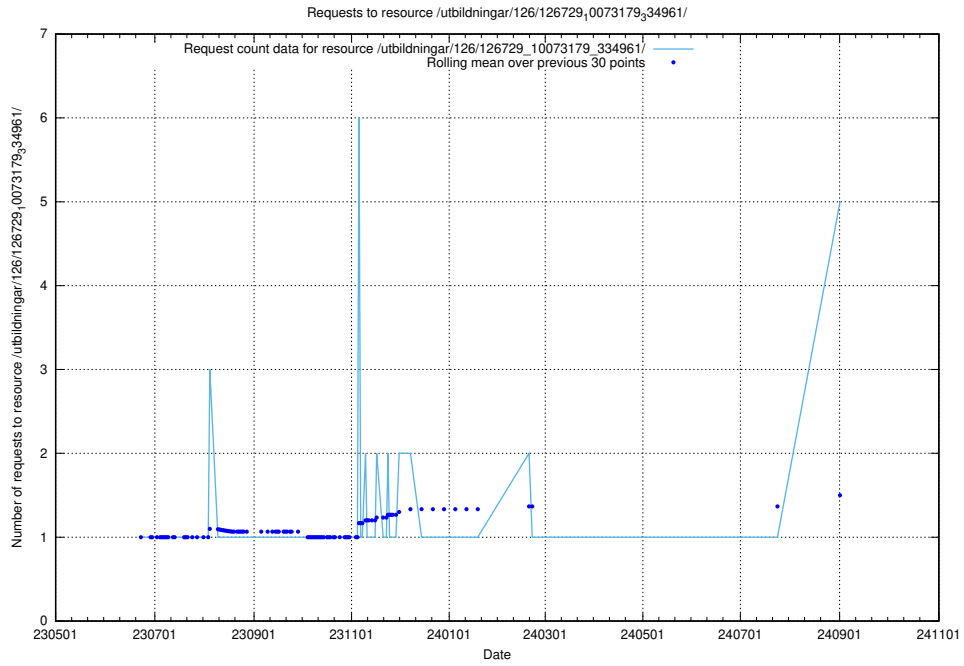

5.230 Usage of /utbildningar/126/126729_10073179_334961/

Here, we count the number of requests to resource /utbildningar/126/126729_10073179_334961/.