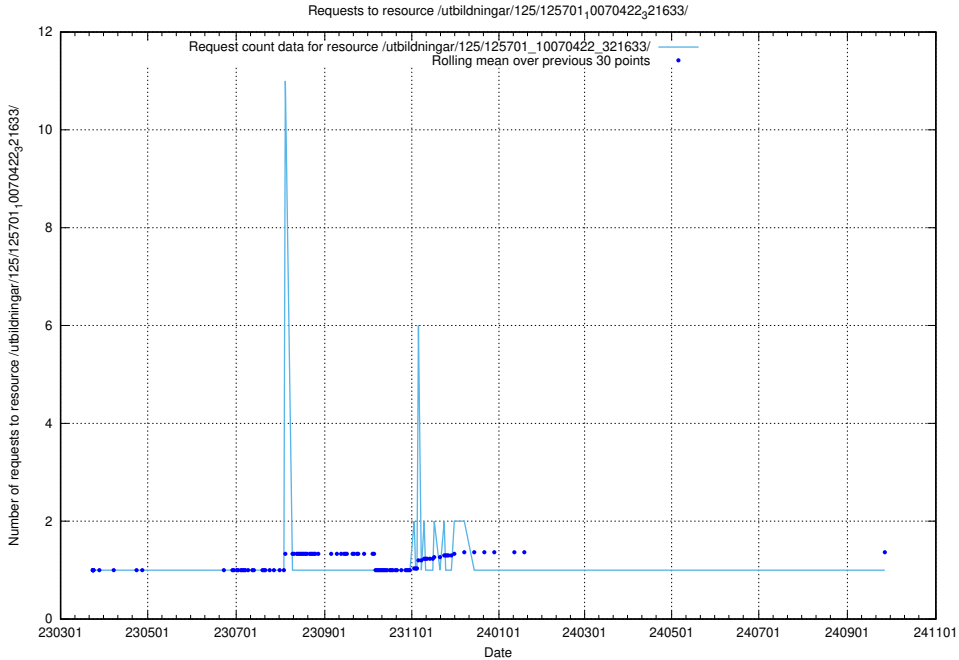

5.1081 Usage of /utbildningar/125/125701_10070422_321633/

Here, we count the number of requests to resource /utbildningar/125/125701_10070422_321633/.