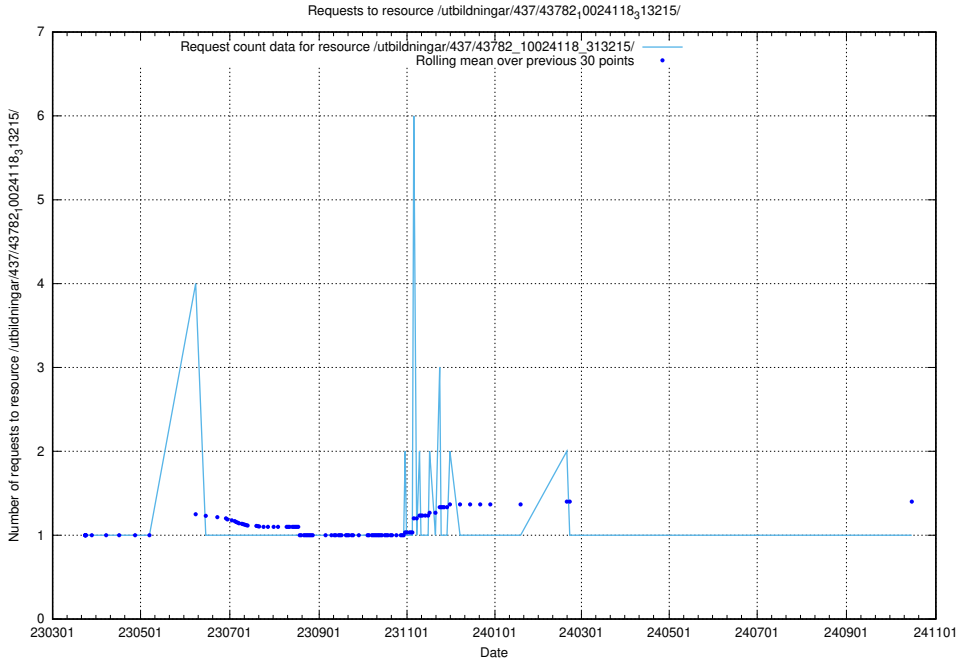

5.7398 Usage of /utbildningar/437/43782_10024118_313215/

Here, we count the number of requests to resource /utbildningar/437/43782_10024118_313215/.