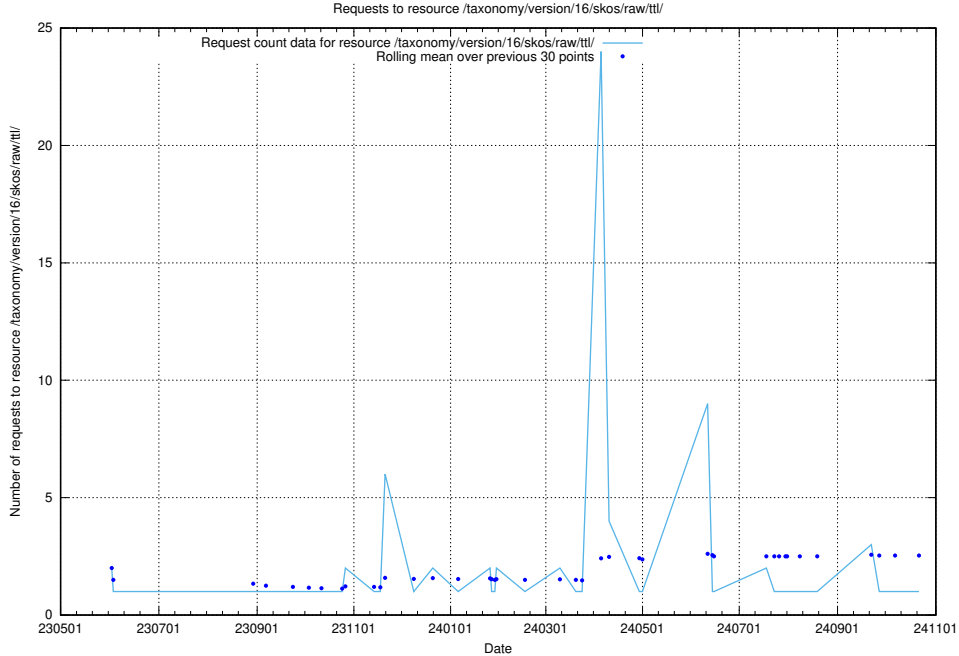

5.6896 Usage of /taxonomy/version/16/skos/raw/ttl/

Here, we count the number of requests to resource /taxonomy/version/16/skos/raw/ttl/.