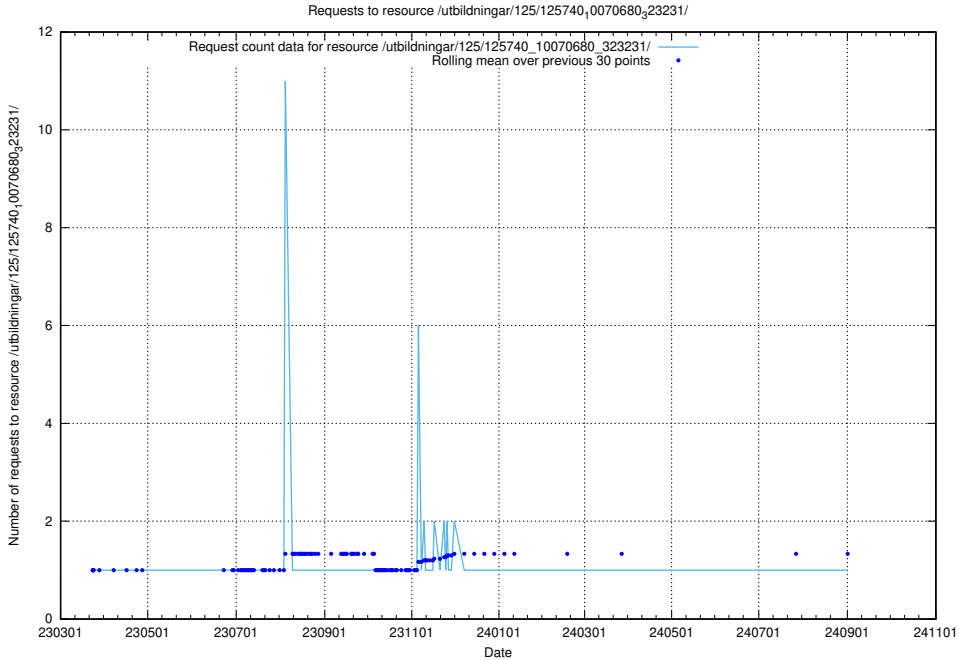

5.1043 Usage of /utbildningar/125/125740_10070680_323231/

Here, we count the number of requests to resource /utbildningar/125/125740_10070680_323231/.