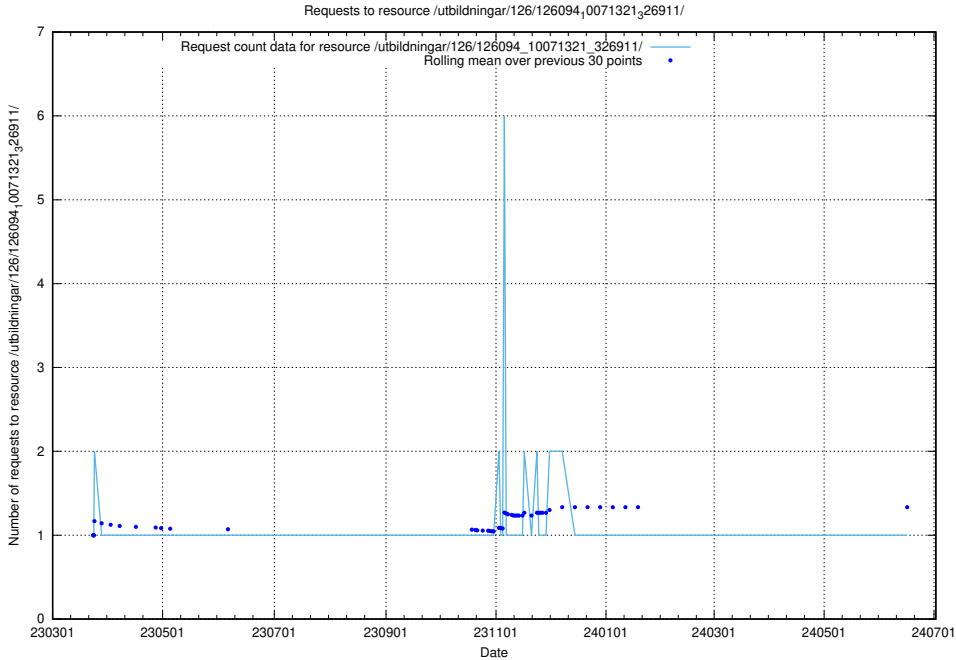

5.7470 Usage of /utbildningar/126/126094_10071321_326911/

Here, we count the number of requests to resource /utbildningar/126/126094_10071321_326911/.