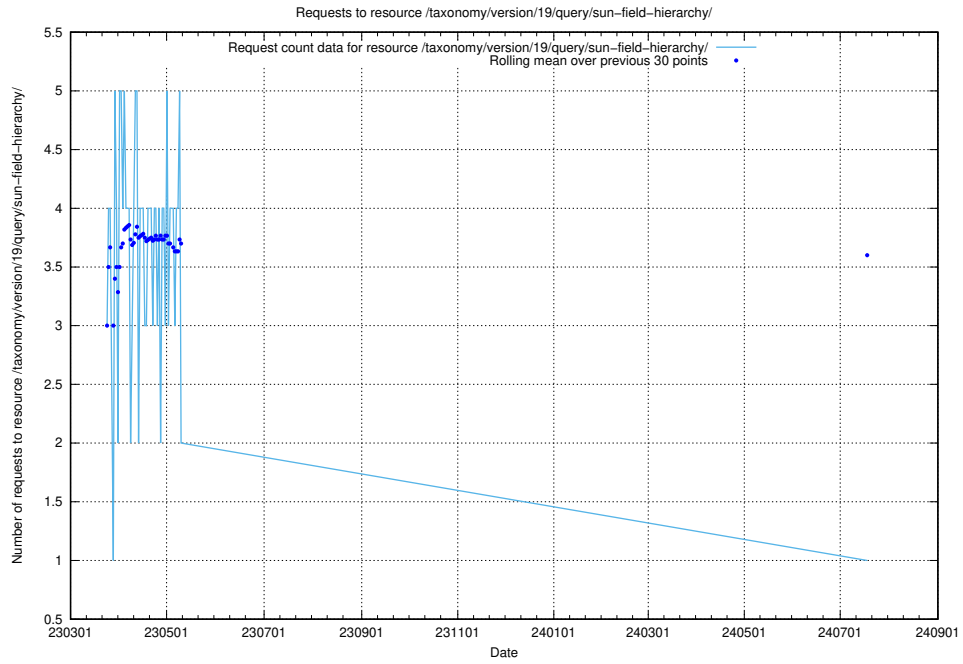

5.7127 Usage of /taxonomy/version/19/query/sun-field-hierarchy/

Here, we count the number of requests to resource /taxonomy/version/19/query/sun-field-hierarchy/.