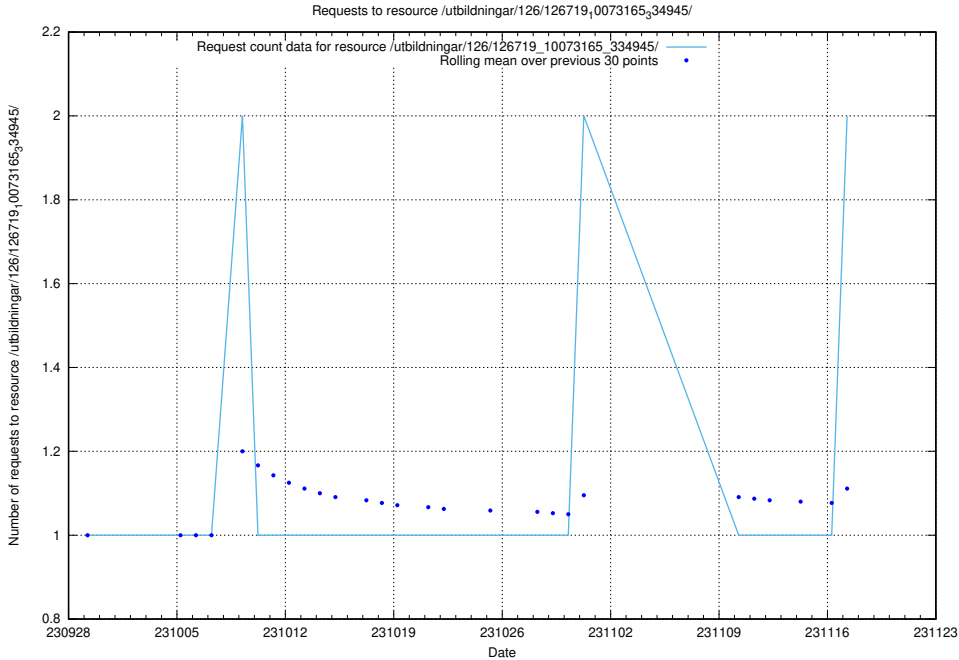

5.829 Usage of /utbildningar/126/126719_10073165_334945/

Here, we count the number of requests to resource /utbildningar/126/126719_10073165_334945/.