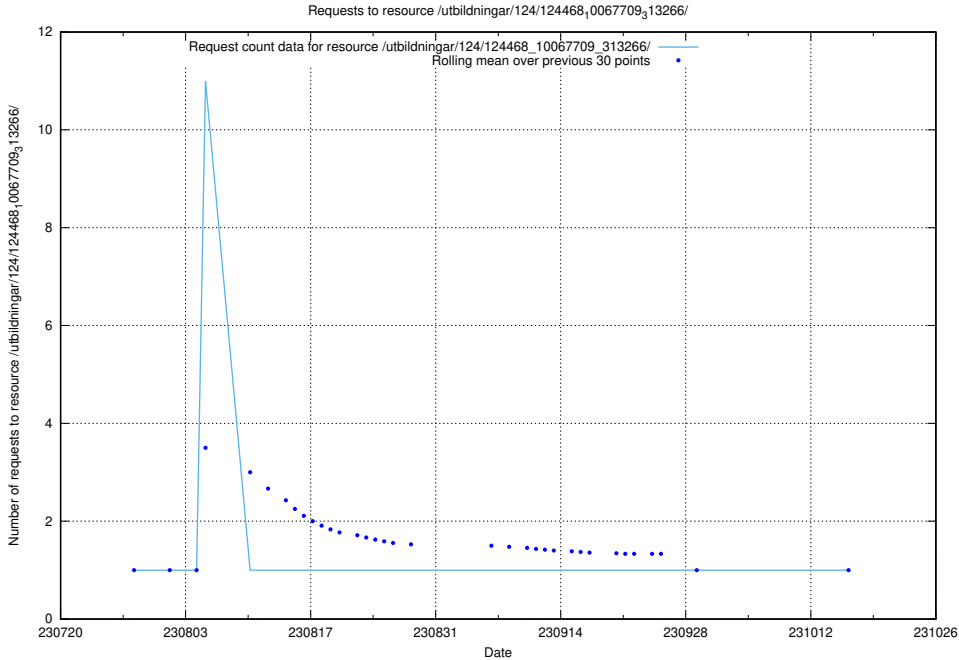

5.5900 Usage of /utbildningar/124/124468_10067709_313266/

Here, we count the number of requests to resource /utbildningar/124/124468_10067709_313266/.