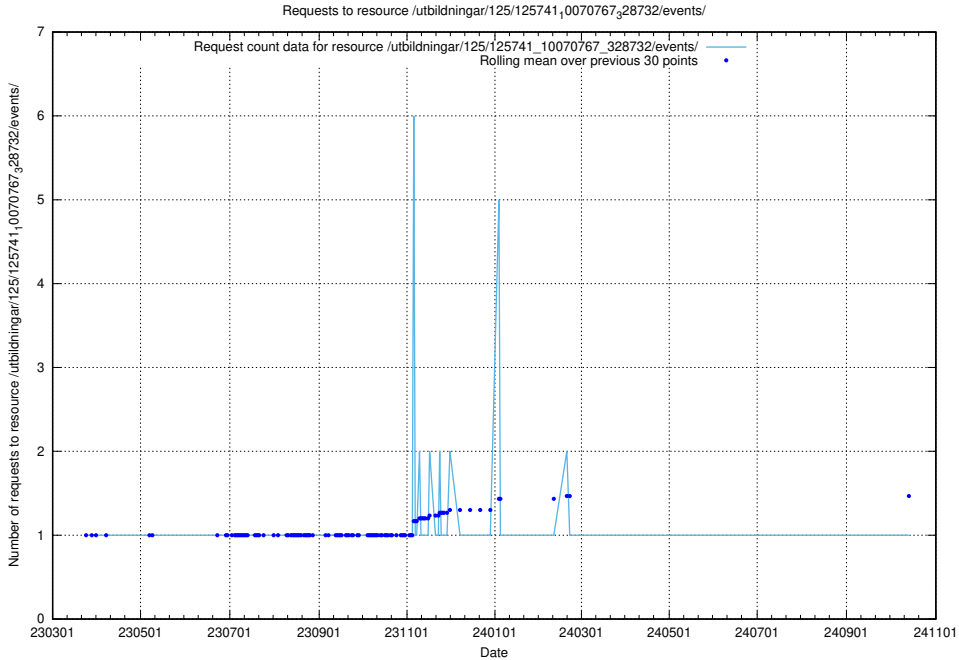

5.7243 Usage of /utbildningar/125/125741_10070767_328732/events/

Here, we count the number of requests to resource /utbildningar/125/125741_10070767_328732/events/