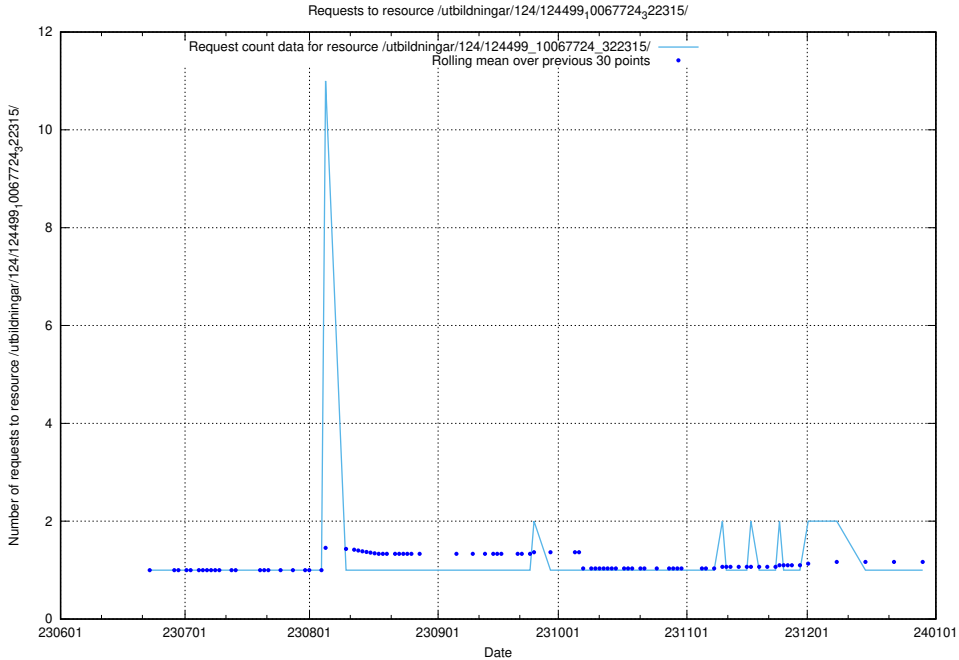

5.6756 Usage of /utbildningar/124/124499_10067724_322315/

Here, we count the number of requests to resource /utbildningar/124/124499_10067724_322315/.