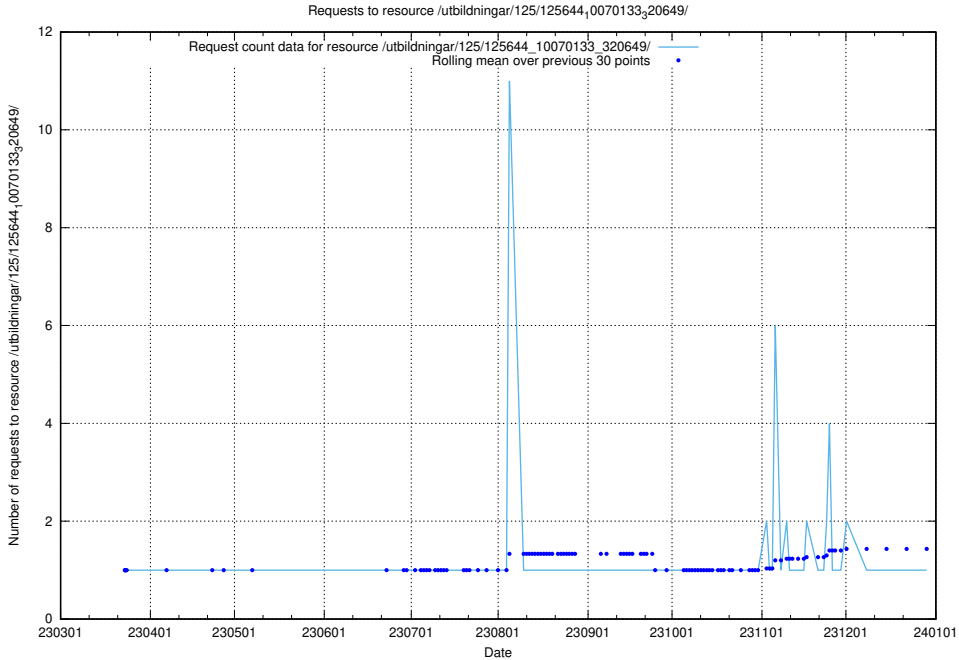

5.1103 Usage of /utbildningar/125/125644_10070133_320649/

Here, we count the number of requests to resource /utbildningar/125/125644_10070133_320649/.