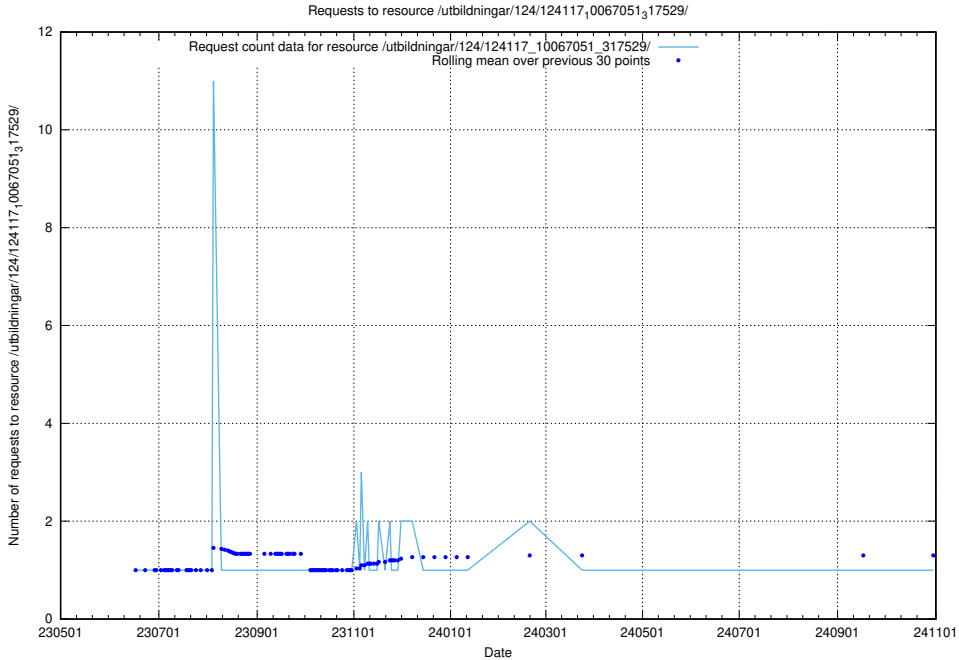

5.6848 Usage of /utbildningar/124/124117_10067051_317529/

Here, we count the number of requests to resource /utbildningar/124/124117_10067051_317529/.