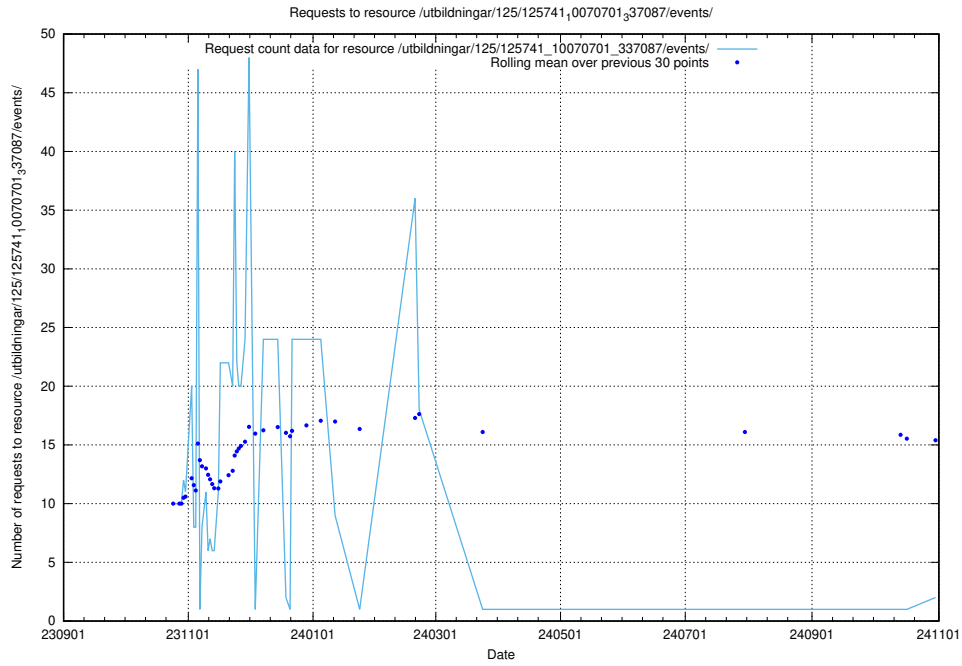

5.807 Usage of /utbildningar/125/125741_10070701_337087/events/

Here, we count the number of requests to resource /utbildningar/125/125741_10070701_337087/events/