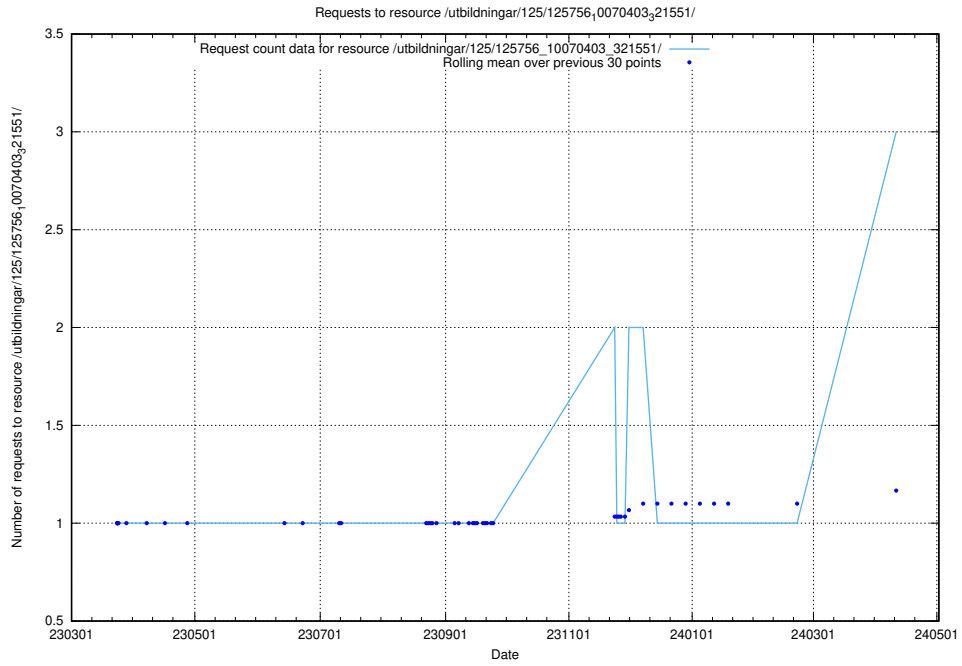

5.532 Usage of /utbildningar/125/125756_10070403_321551/

Here, we count the number of requests to resource /utbildningar/125/125756_10070403_321551/.