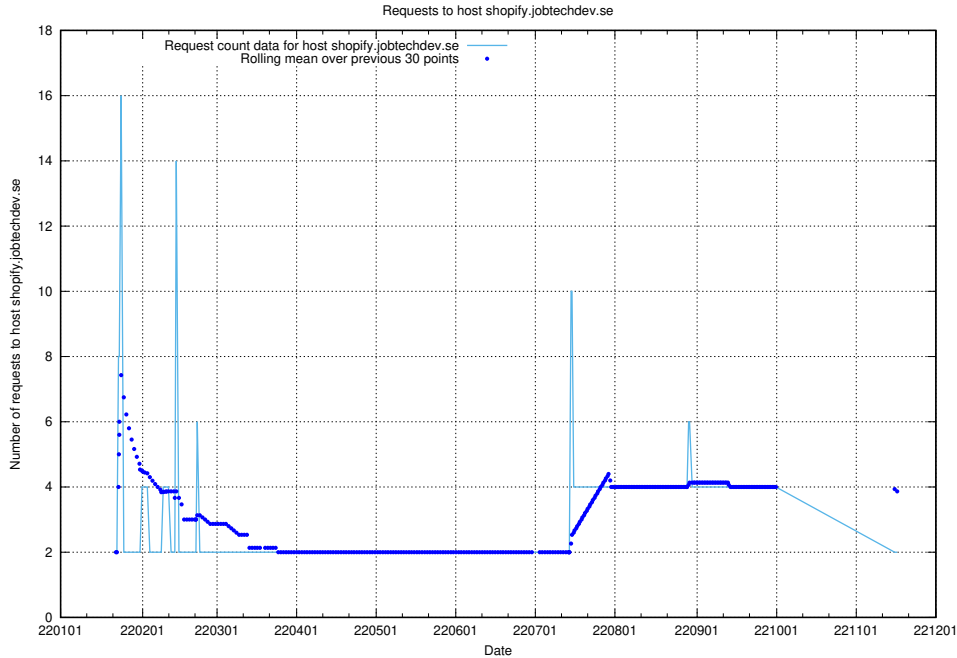

7.594 Usage of shopify.jobtechdev.se

Here, we count the number of requests to host shopify.jobtechdev.se.

7.595 Usage of jijitsi.jobtechdev.se

Here, we count the number of requests to host jijitsi.jobtechdev.se.