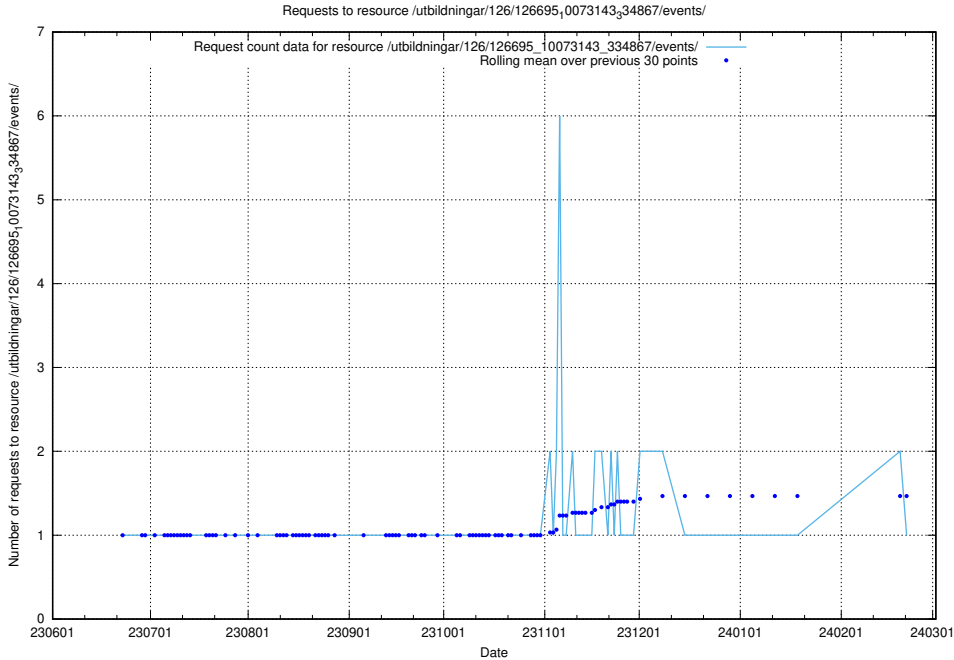

5.6599 Usage of /utbildningar/126/126695_10073143_334867/events/

Here, we count the number of requests to resource /utbildningar/126/126695_10073143_334867/events/