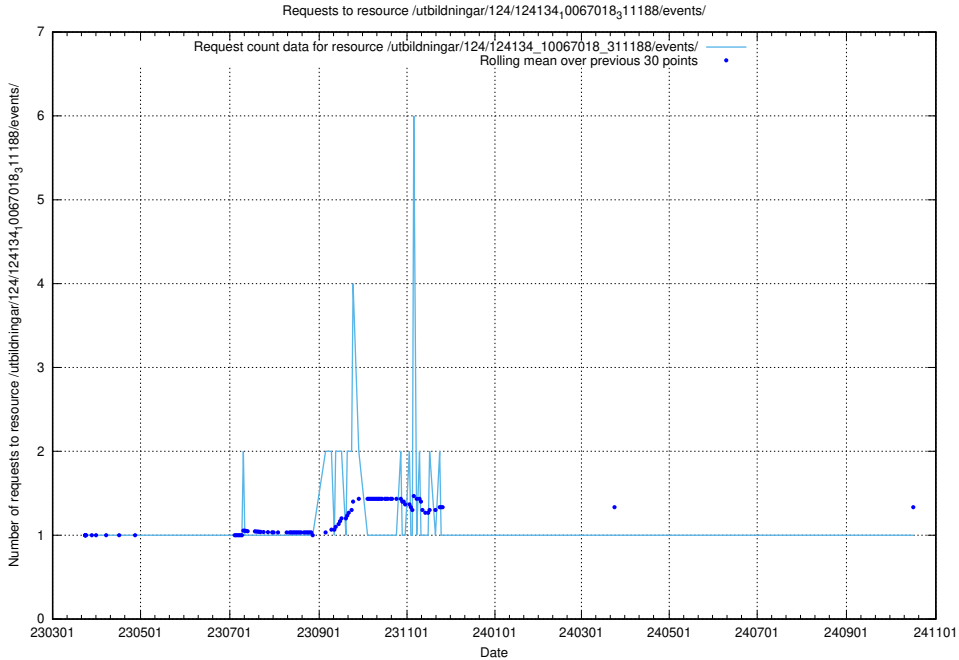

5.5068 Usage of /utbildningar/124/124134_10067018_311188/events/

Here, we count the number of requests to resource /utbildningar/124/124134_10067018_311188/events/