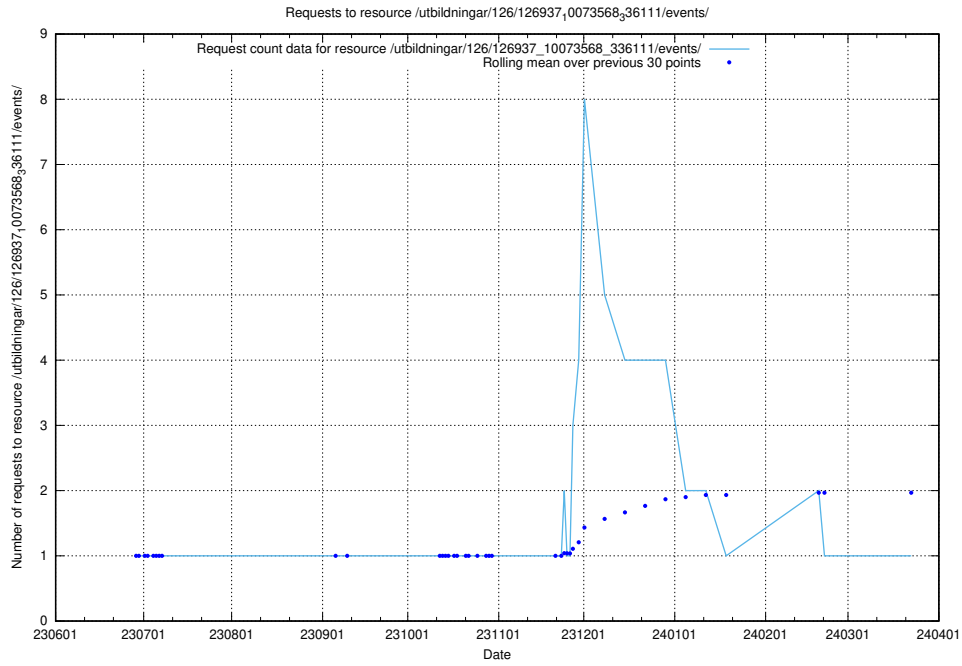

5.6416 Usage of /utbildningar/126/126937_10073568_336111/events/

Here, we count the number of requests to resource /utbildningar/126/126937_10073568_336111/events/