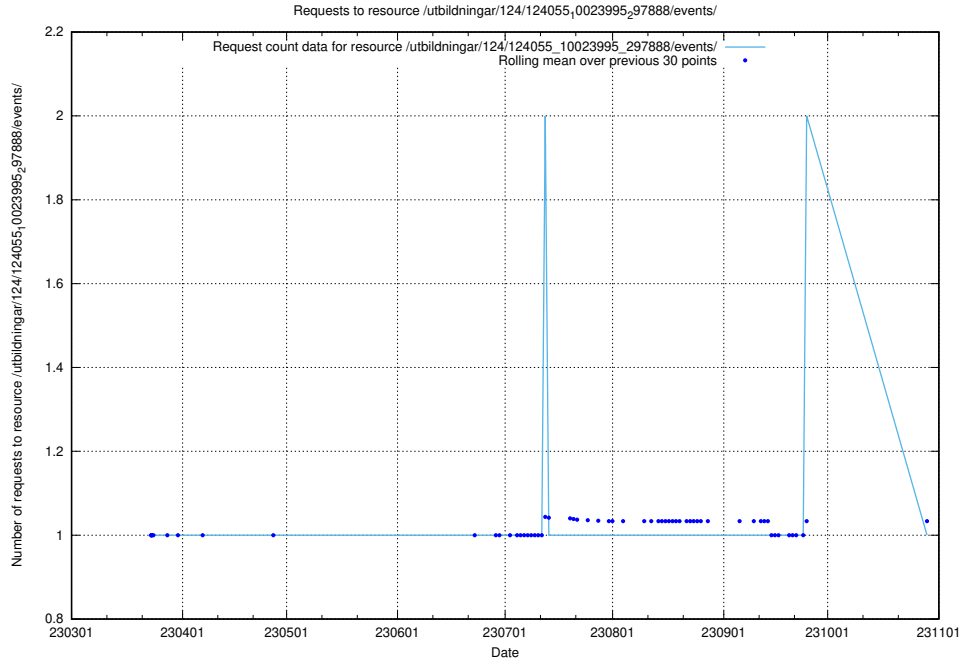

5.5313 Usage of /utbildningar/124/124055_10023995_297888/events/

Here, we count the number of requests to resource /utbildningar/124/124055_10023995_297888/events/