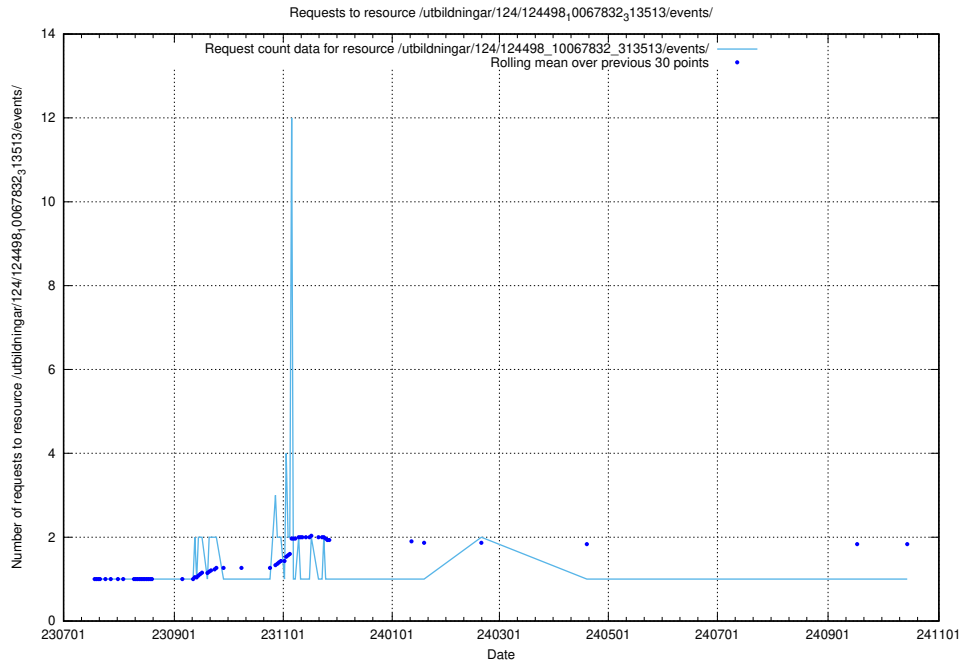

5.6015 Usage of /utbildningar/124/124498_10067832_313513/events/

Here, we count the number of requests to resource /utbildningar/124/124498_10067832_313513/events/