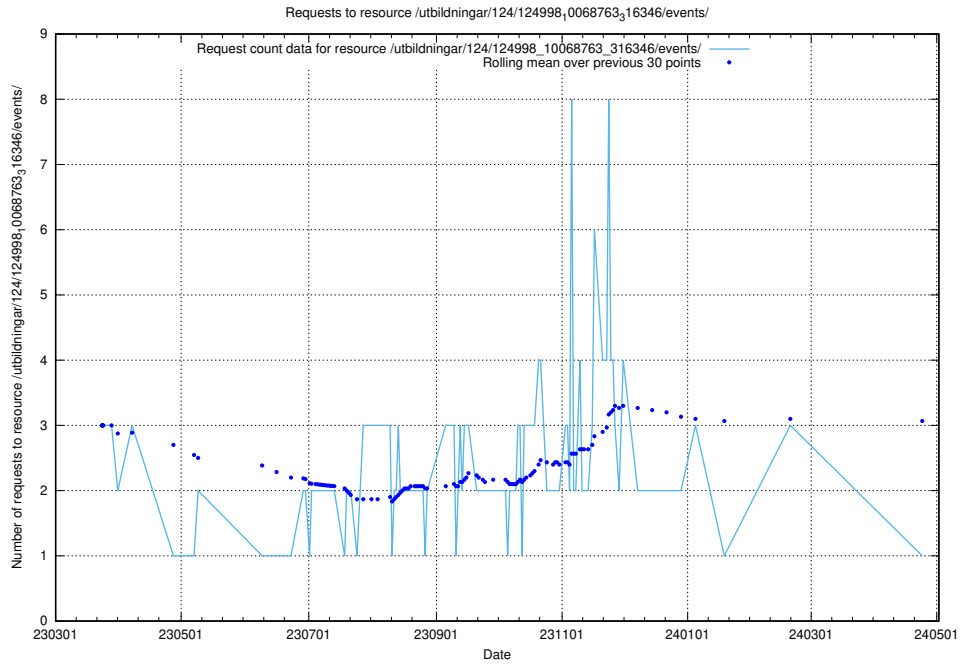

5.7283 Usage of /utbildningar/124/124998_10068763_316346/events/

Here, we count the number of requests to resource /utbildningar/124/124998_10068763_316346/events/

5.7284 Usage of /utbildningar/124/124854_10071121_330533/events/