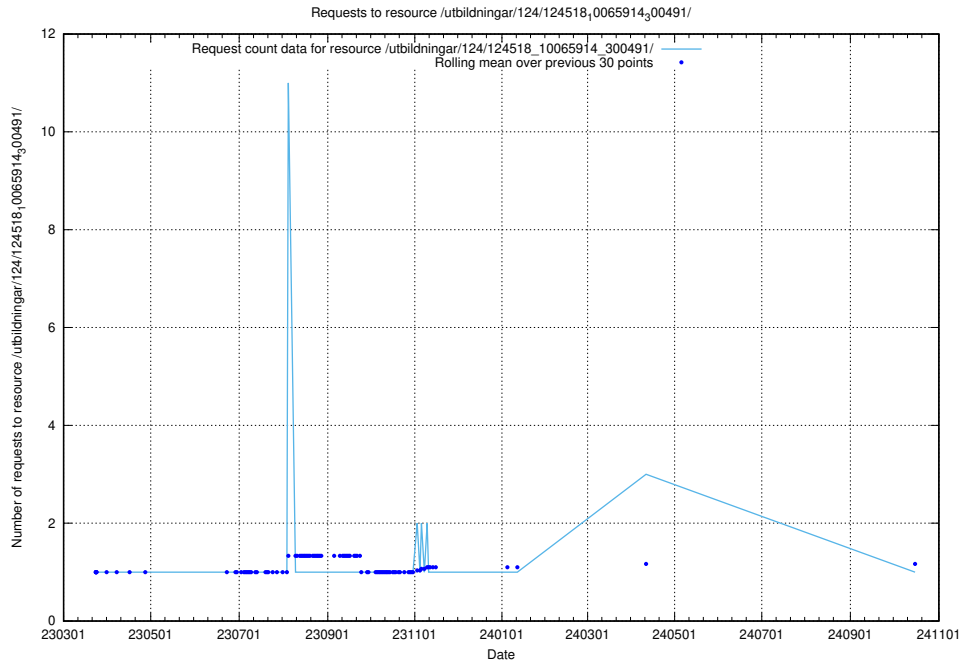

Here, we count the number of requests to resource /utbildningar/124/124518_10065914_300491/.

5.2391 Usage of /db/dbweb/

Here, we count the number of requests to resource /db/dbweb/.

5.2392 Usage of /db/dbadmin/