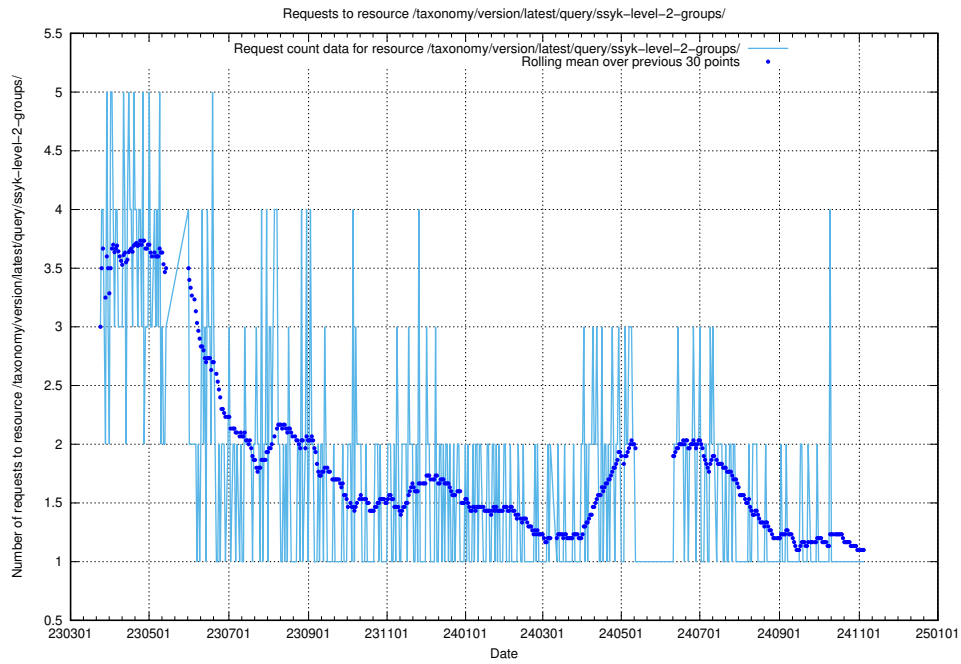

5.7085 Usage of /taxonomy/version/latest/query/ssyk-level-2-groups/

Here, we count the number of requests to resource /taxonomy/version/latest/query/ssyk-level-2-groups/.