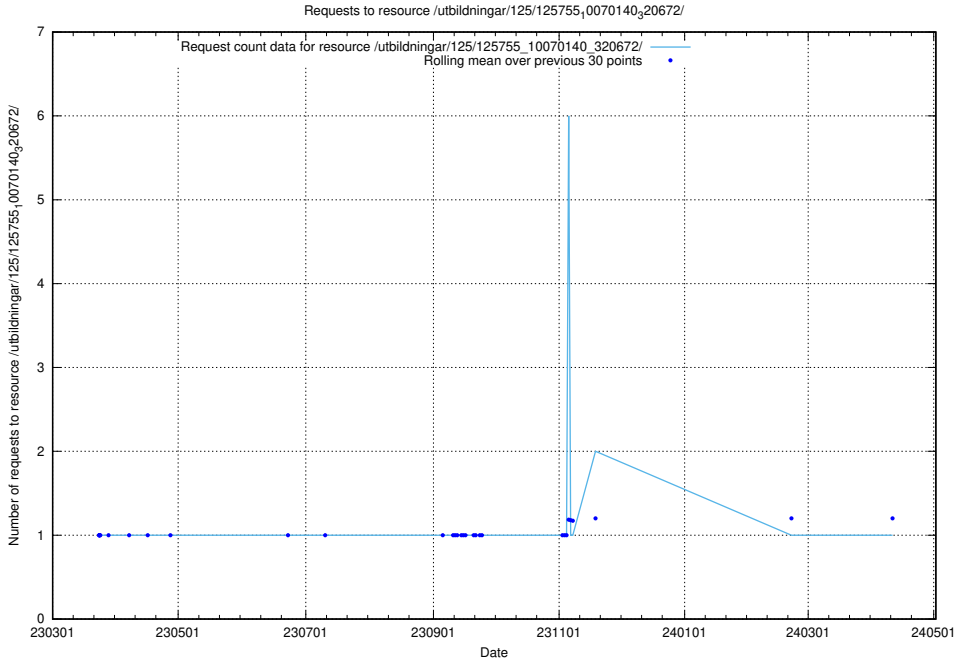

5.7493 Usage of /utbildningar/125/125755_10070140_320672/

Here, we count the number of requests to resource /utbildningar/125/125755_10070140_320672/.