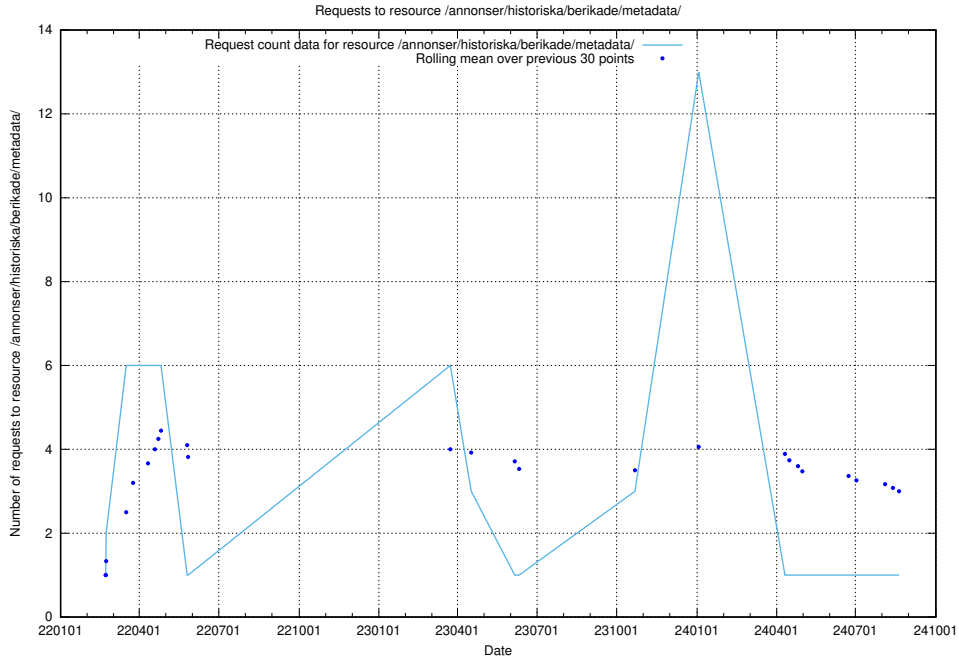

5.1920 Usage of /annonser/historiska/berikade/metadata/

Here, we count the number of requests to resource /annonser/historiska/berikade/metadata/.