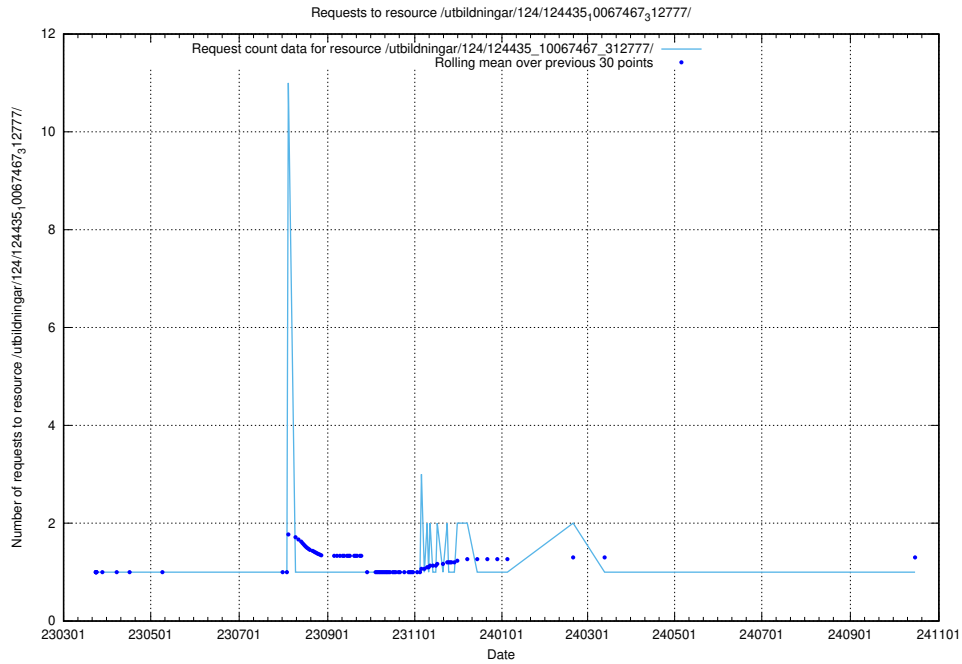

5.4731 Usage of /utbildningar/124/124435_10067467_312777/

Here, we count the number of requests to resource /utbildningar/124/124435_10067467_312777/.