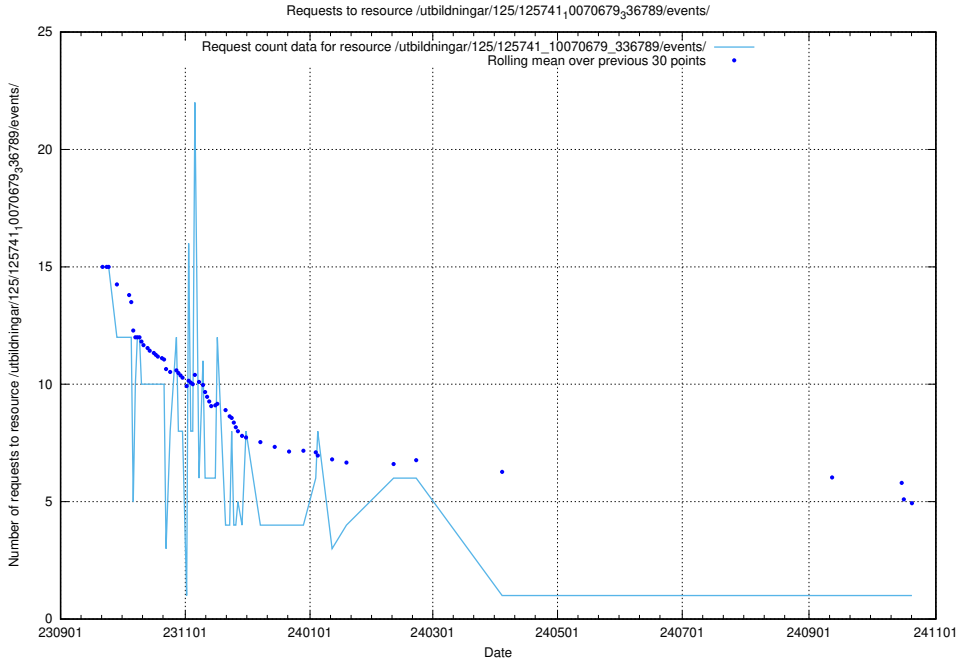

5.5484 Usage of /utbildningar/125/125741_10070679_336789/events/

Here, we count the number of requests to resource /utbildningar/125/125741_10070679_336789/events/