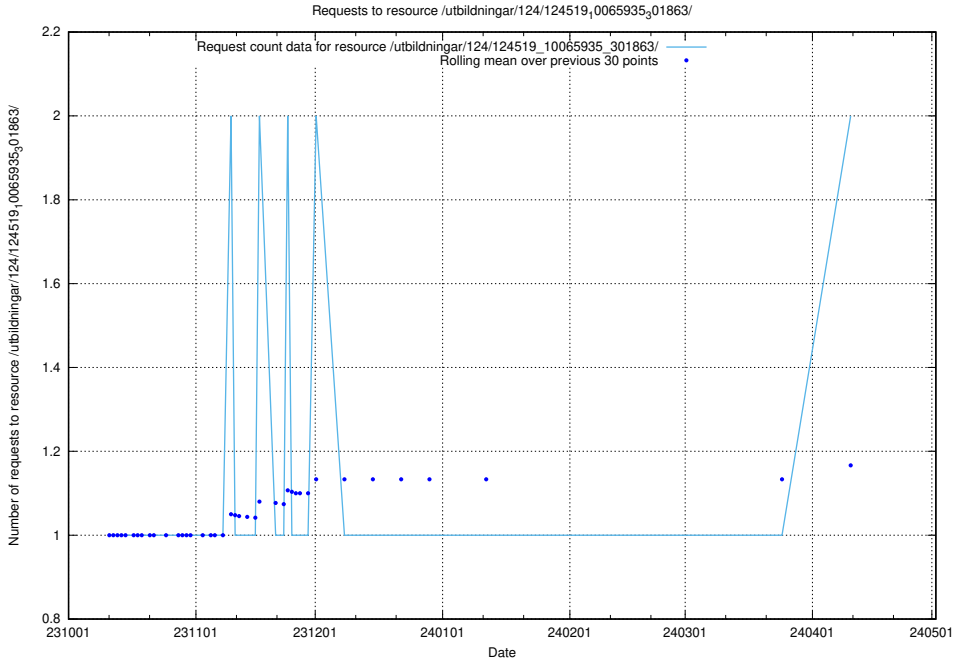

5.820 Usage of /utbildningar/124/124519_10065935_301863/

Here, we count the number of requests to resource /utbildningar/124/124519_10065935_301863/.