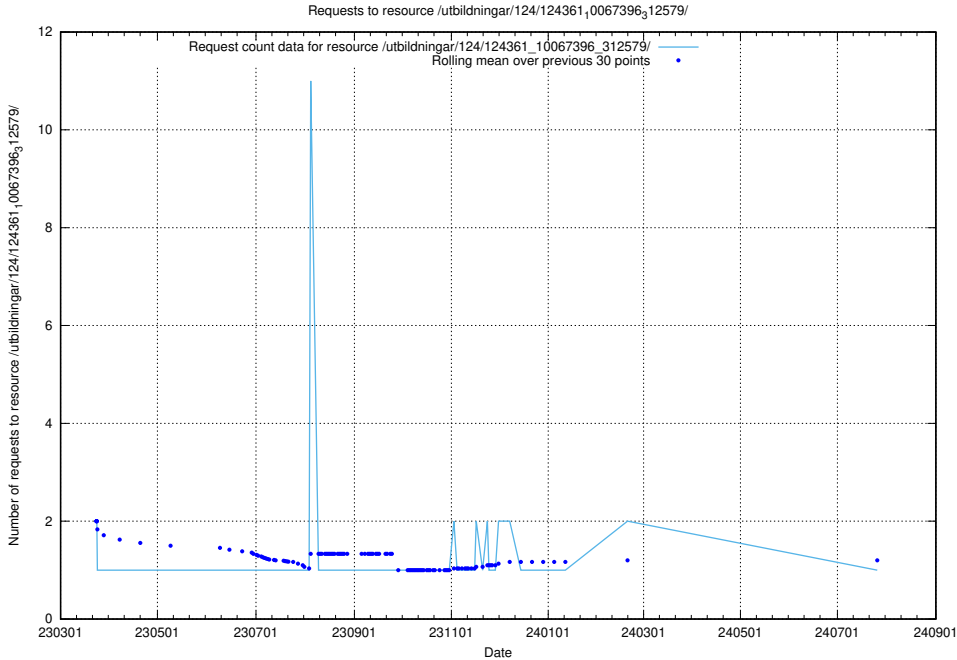

5.7334 Usage of /utbildningar/124/124361_10067396_312579/

Here, we count the number of requests to resource /utbildningar/124/124361_10067396_312579/.