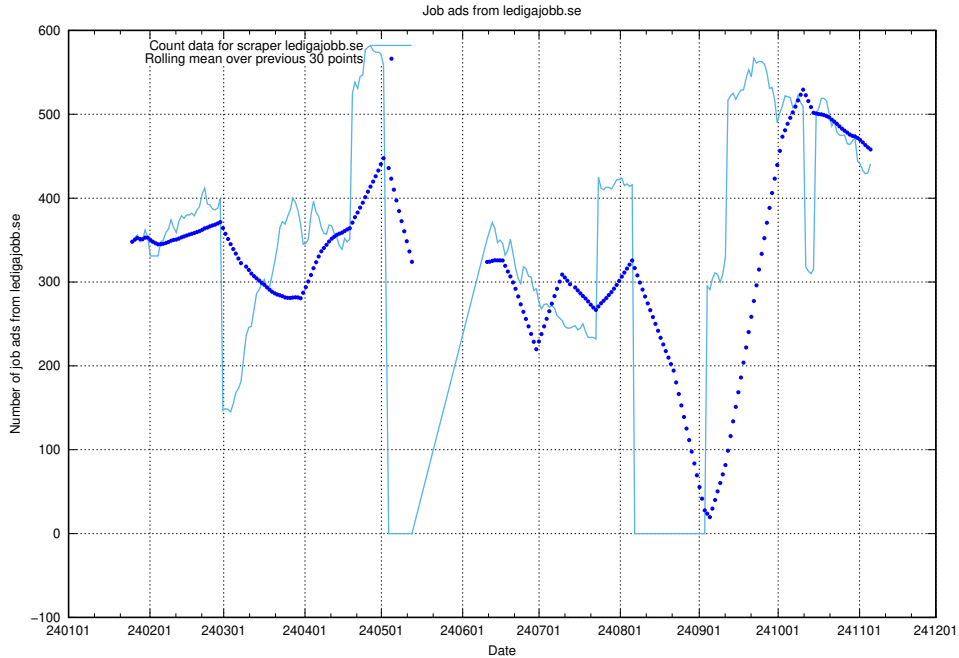

13.9 Number of ads by scraper ledigajobb.se

Here, we count the number of job ads scraped from ledigajobb.se.