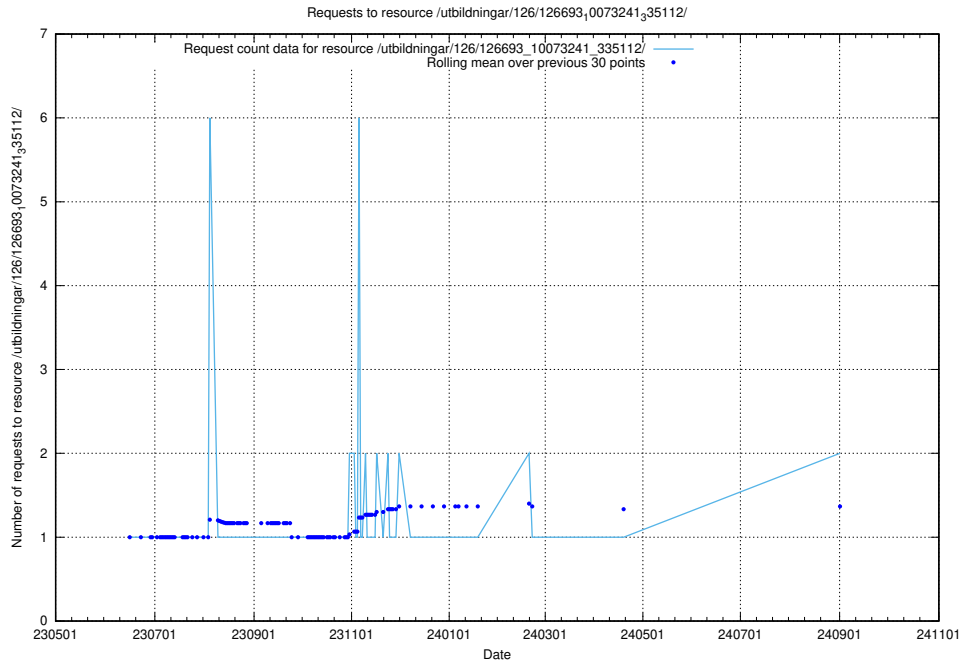

5.964 Usage of /utbildningar/126/126693_10073241_335112/

Here, we count the number of requests to resource /utbildningar/126/126693_10073241_335112/.