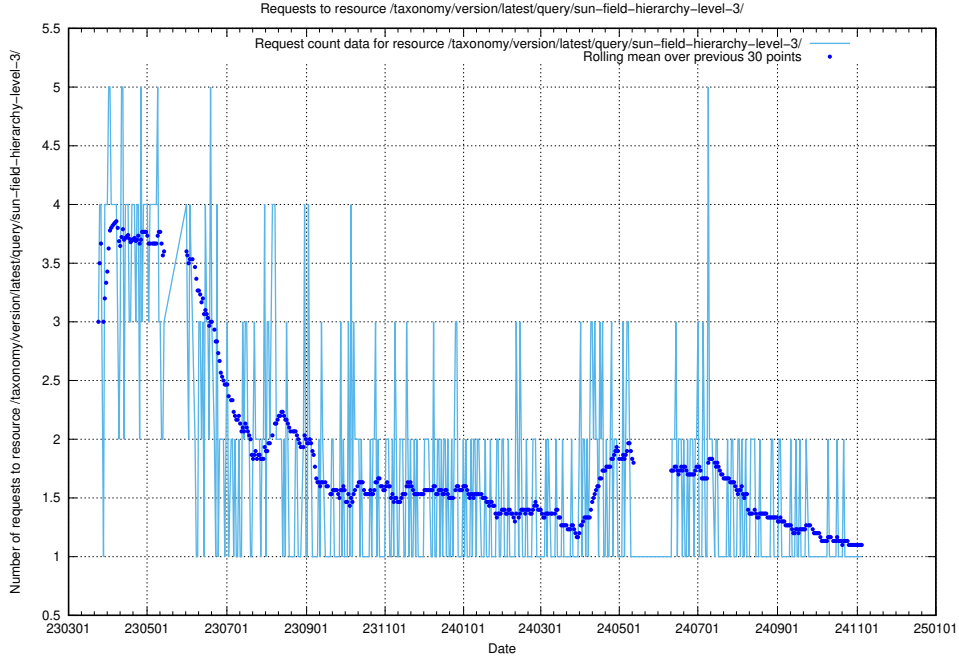

5.7074 Usage of /taxonomy/version/latest/query/sun-field-hierarchy-level-3/

Here, we count the number of requests to resource /taxonomy/version/latest/query/sun-field-hierarchy-level-3/.