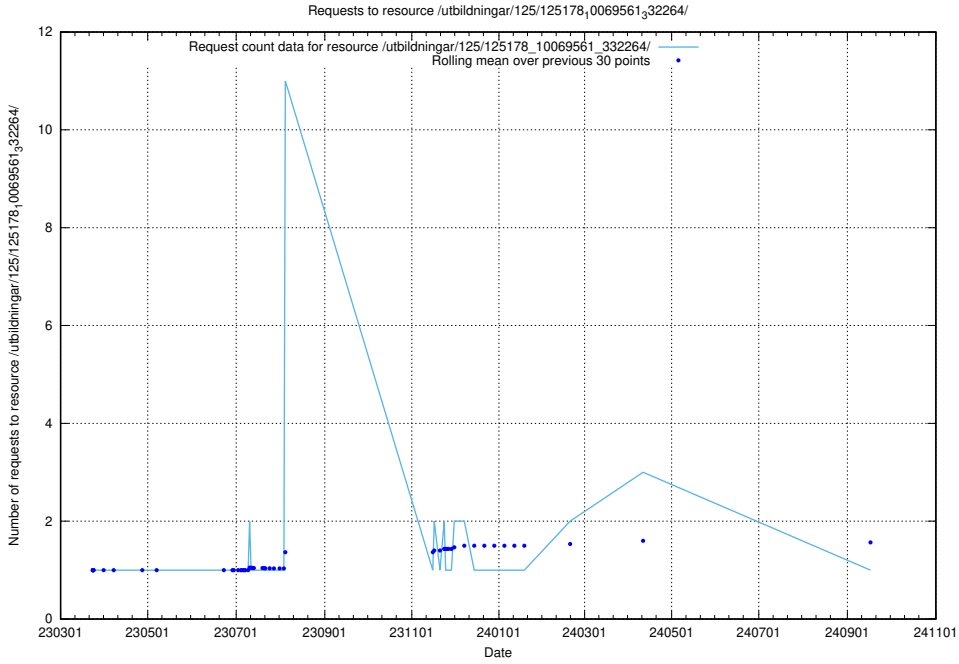

5.1204 Usage of /utbildningar/125/125178_10069561_332264/

Here, we count the number of requests to resource /utbildningar/125/125178_10069561_332264/.