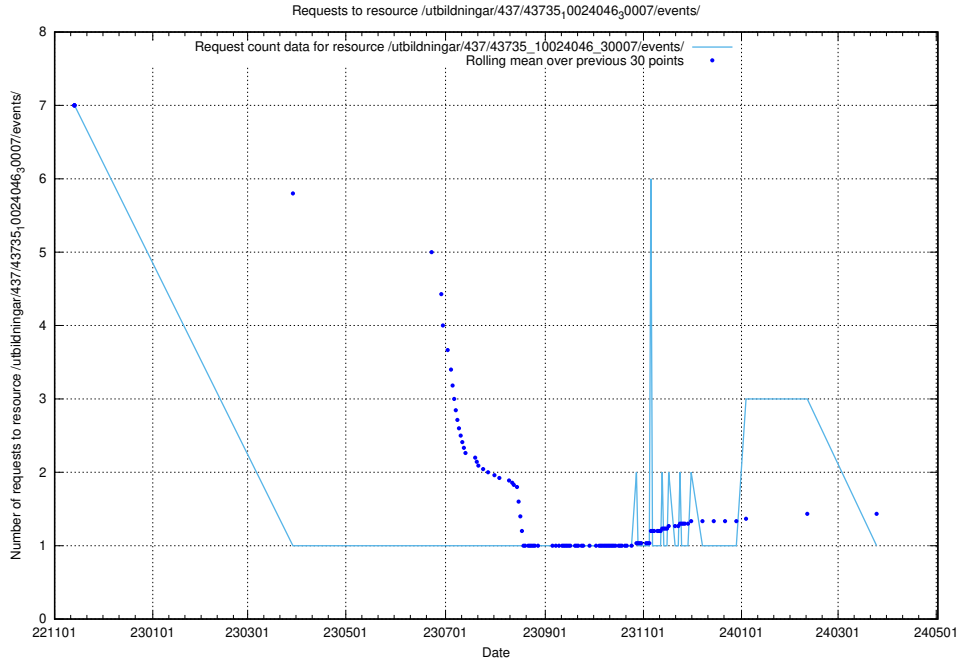

5.6770 Usage of /utbildningar/437/43735_10024046_30007/events/

Here, we count the number of requests to resource /utbildningar/437/43735_10024046_30007/events/.