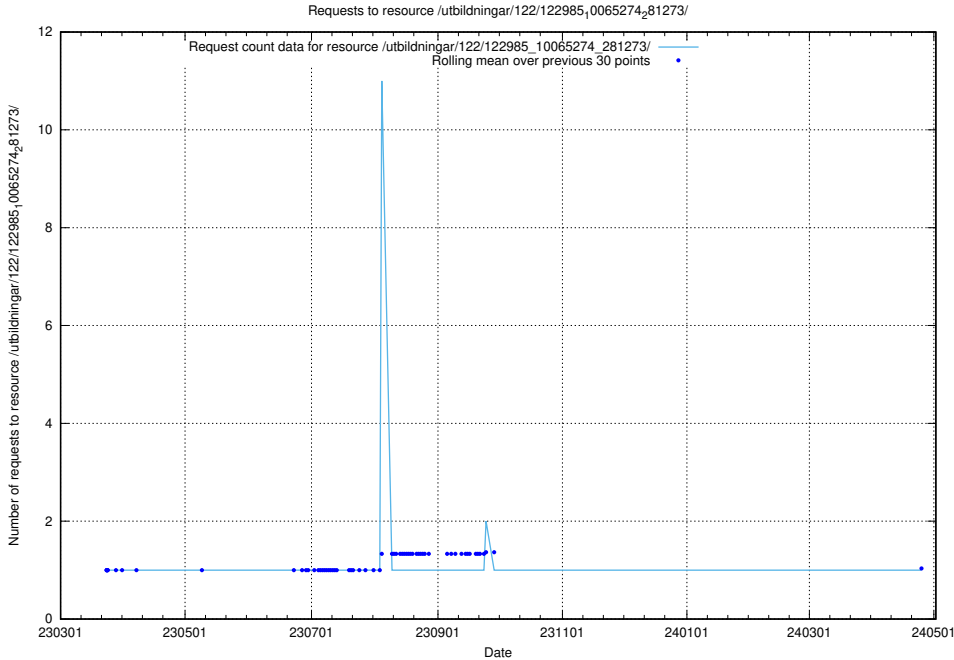

Here, we count the number of requests to resource /utbildningar/122/122985_10065274_281273/.

5.5917 Usage of /taxonomy/version/16/query/keyword-concepts-with-relations/

Here, we count the number of requests to resource /taxonomy/version/16/query/keyword-concepts-with-relations/.