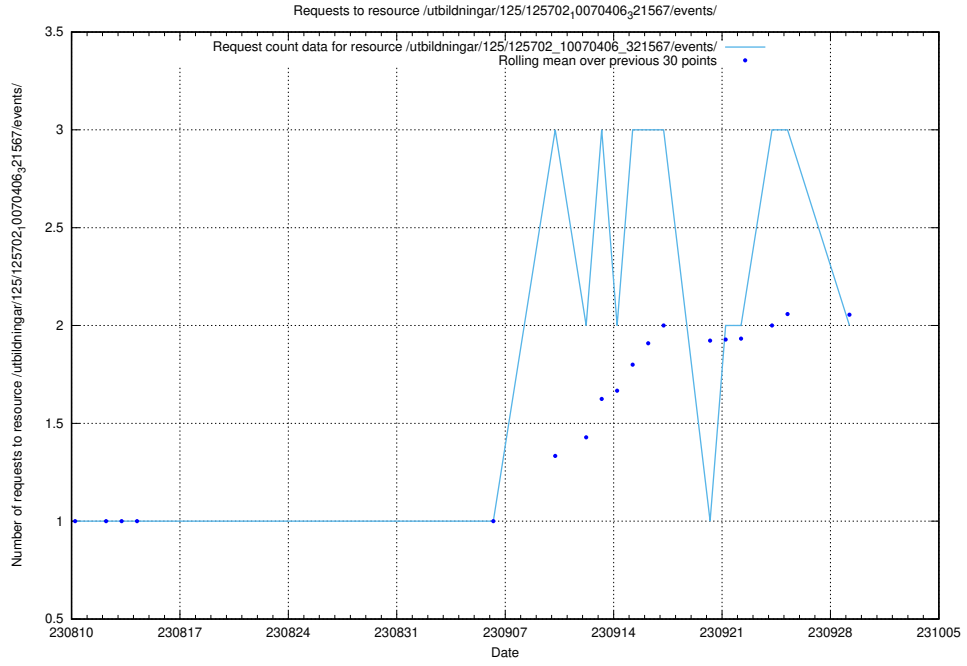

5.865 Usage of /utbildningar/125/125702_10070406_321567/events/

Here, we count the number of requests to resource /utbildningar/125/125702_10070406_321567/events/