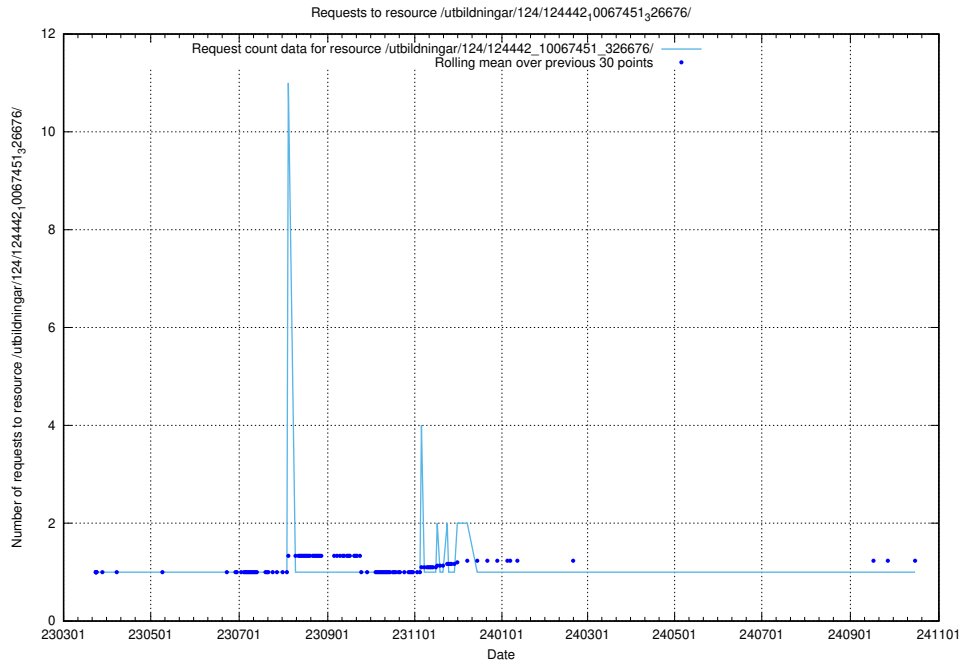

5.4500 Usage of /utbildningar/124/124442_10067451_326676/

Here, we count the number of requests to resource /utbildningar/124/124442_10067451_326676/.