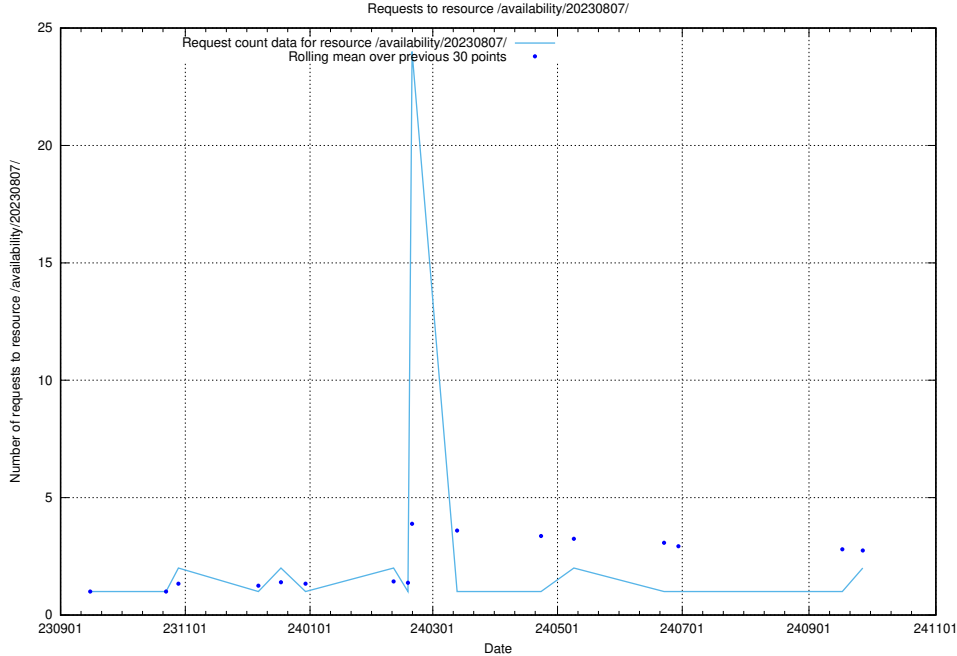

5.842 Usage of /availability/20230807/

Here, we count the number of requests to resource /availability/20230807/.