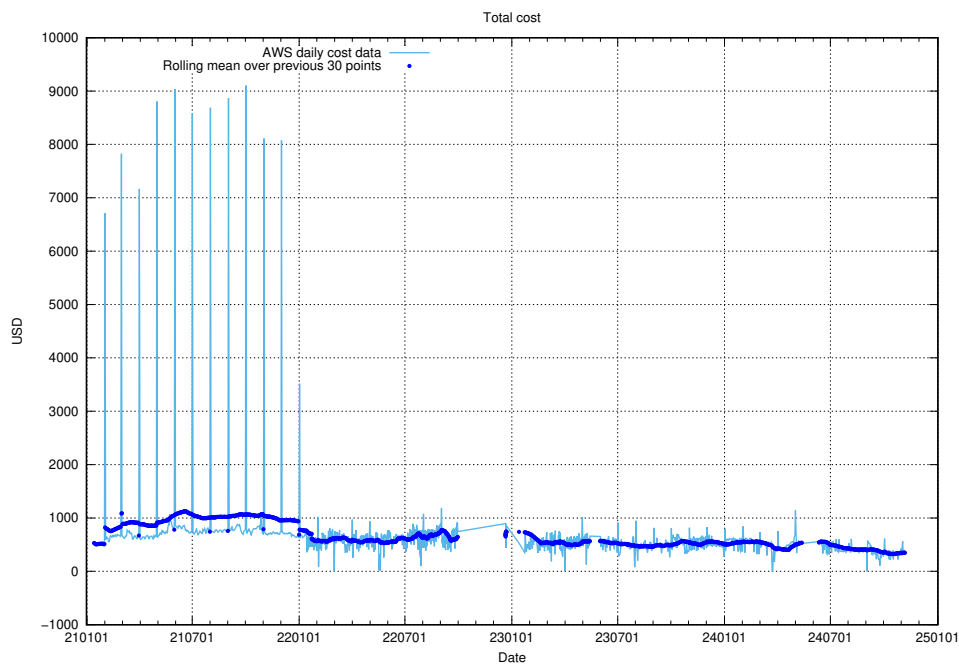

1.1.20 2021-11-15 0.4.0

- Add request counts to our hosts.

1.1.21 2021-10-29 0.3.0

- Change the statistics for JobTech Log Stack / ELK. The new number indicates the number of api keys that has been in use.

2 Amazon Web Services

This section contains aggregated data from [AWS³](https://aws.amazon.com).

2.1 Total daily cost of AWS

This graph tracks the total daily cost of AWS.

³<https://aws.amazon.com>