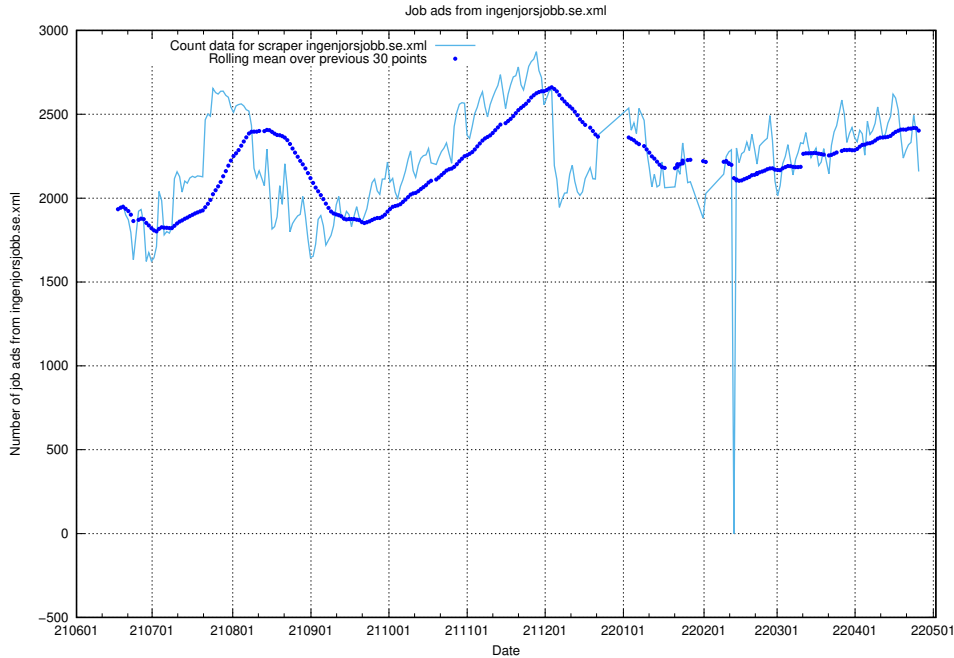

13.4 Number of ads by scraper ingenjorsjobb.se.xml

Here, we count the number of job ads scraped from ingenjorsjobb.se.xml.