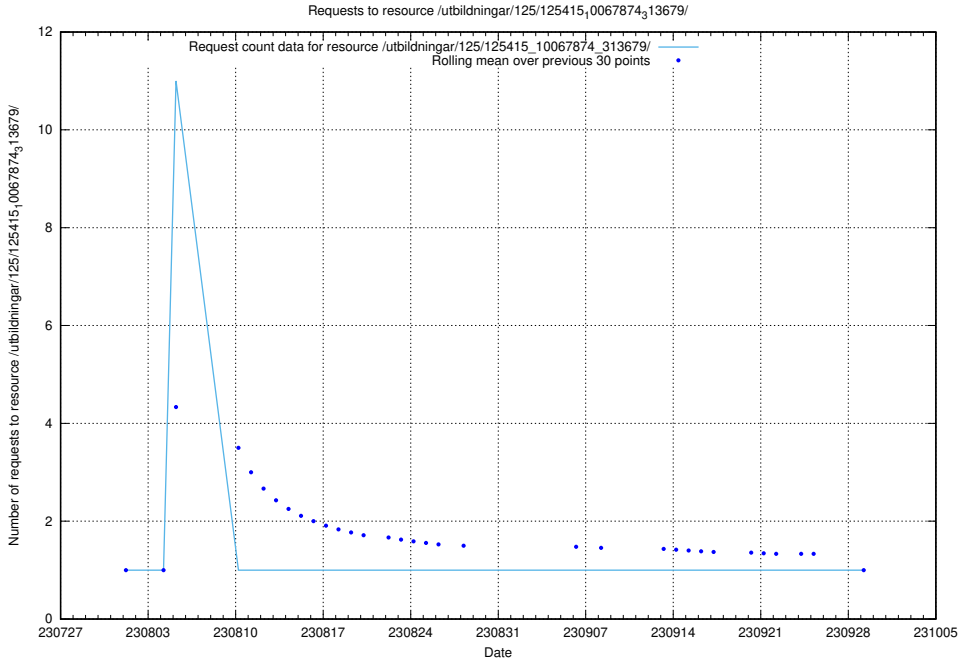

5.5885 Usage of /utbildningar/125/125415_10067874_313679/

Here, we count the number of requests to resource /utbildningar/125/125415_10067874_313679/.