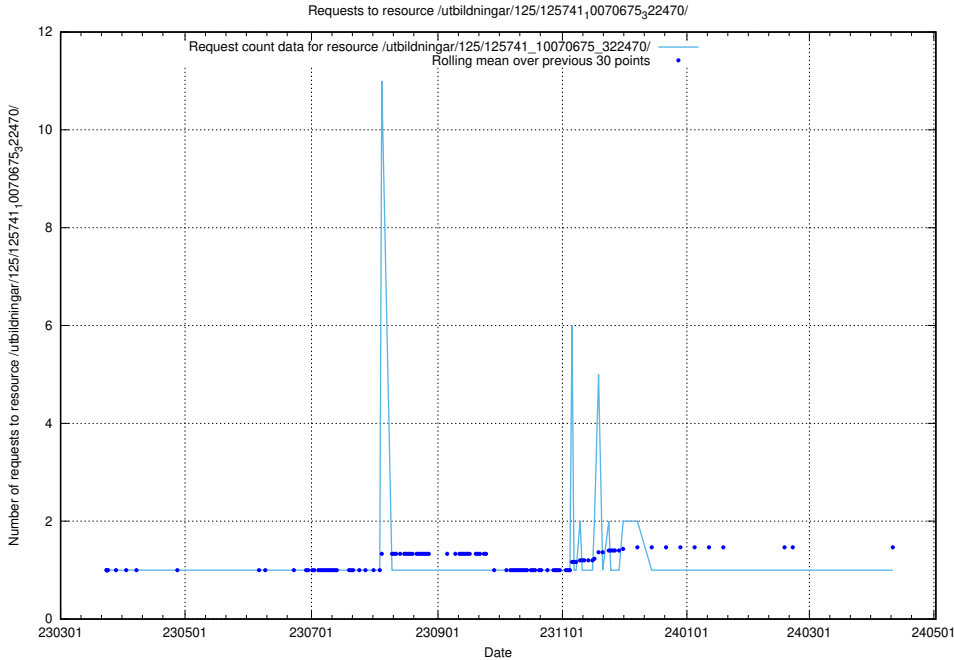

5.7518 Usage of /utbildningar/125/125741_10070675_322470/

Here, we count the number of requests to resource /utbildningar/125/125741_10070675_322470/.