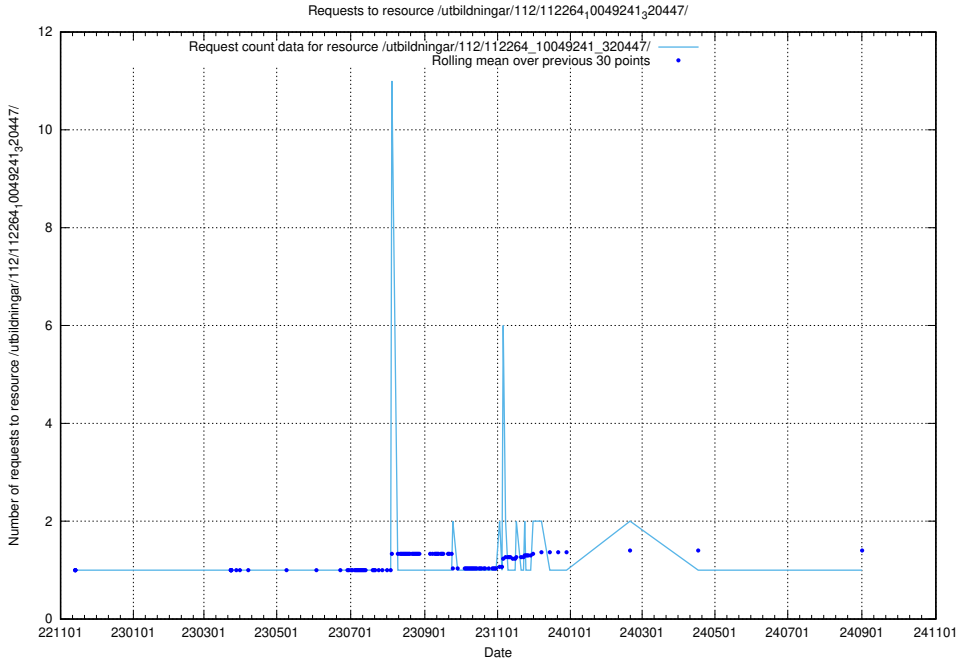

5.7201 Usage of /utbildningar/112/112264_10049241_320447/

Here, we count the number of requests to resource /utbildningar/112/112264_10049241_320447/.