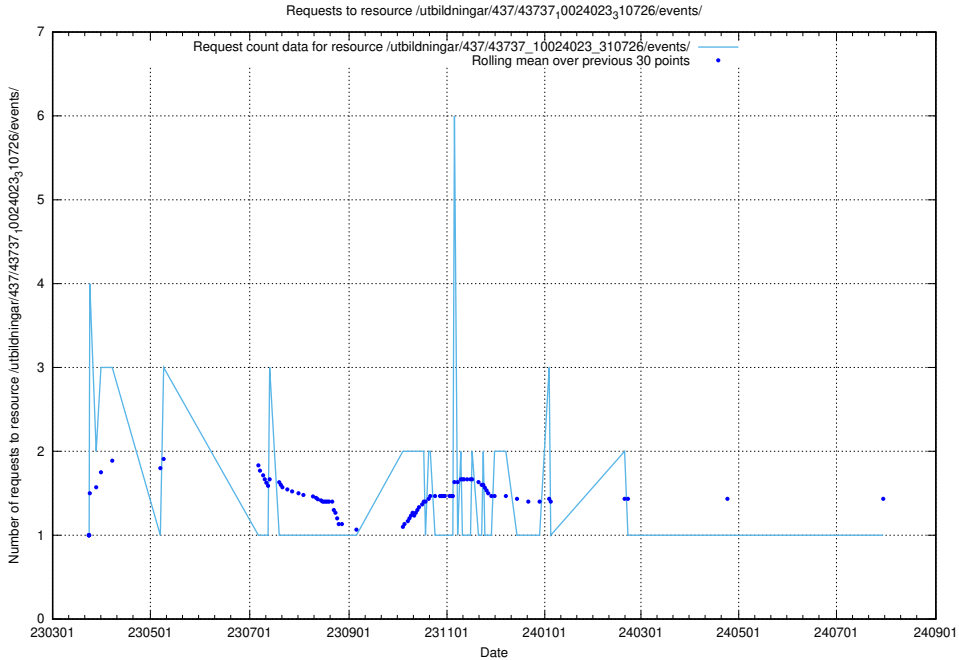

5.7429 Usage of /utbildningar/437/43737_10024023_310726/events/

Here, we count the number of requests to resource /utbildningar/437/43737_10024023_310726/events/.