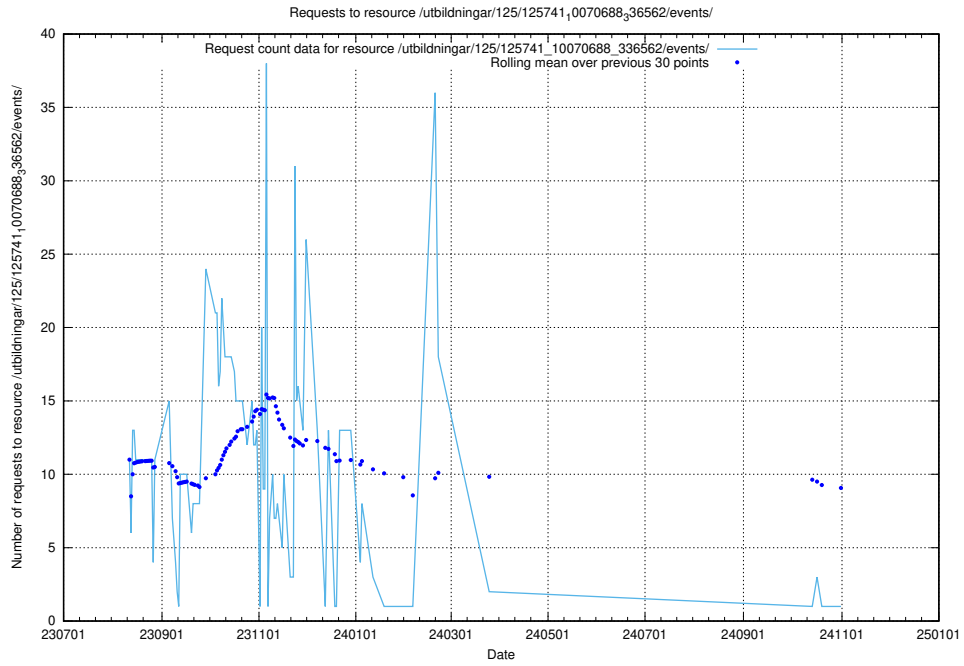

5.5791 Usage of /utbildningar/125/125741_10070688_336562/events/

Here, we count the number of requests to resource /utbildningar/125/125741_10070688_336562/events/