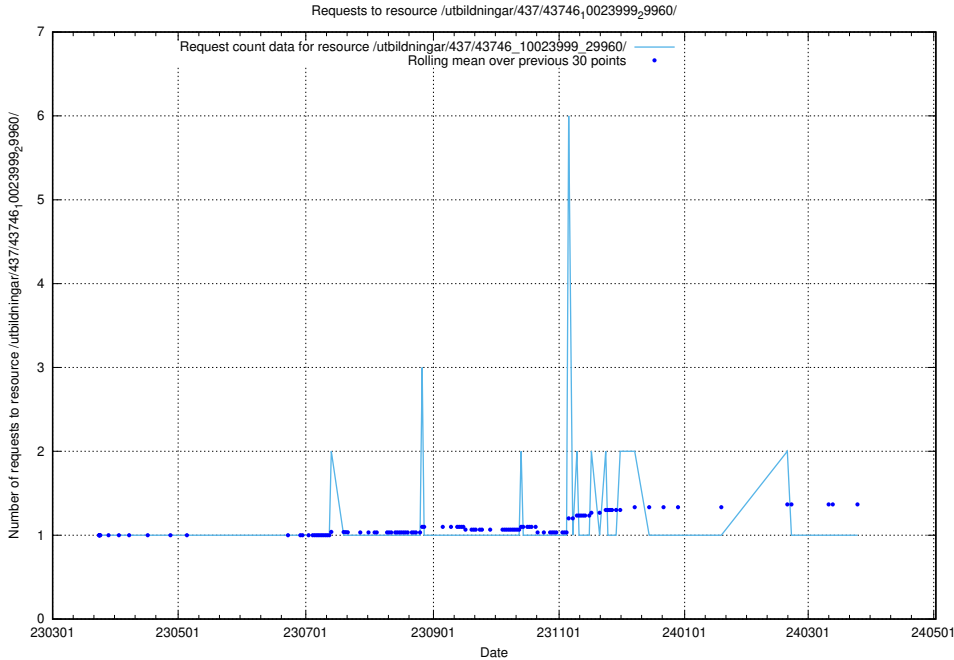

5.7417 Usage of /utbildningar/437/43746_10023999_29960/

Here, we count the number of requests to resource /utbildningar/437/43746_10023999_29960/.