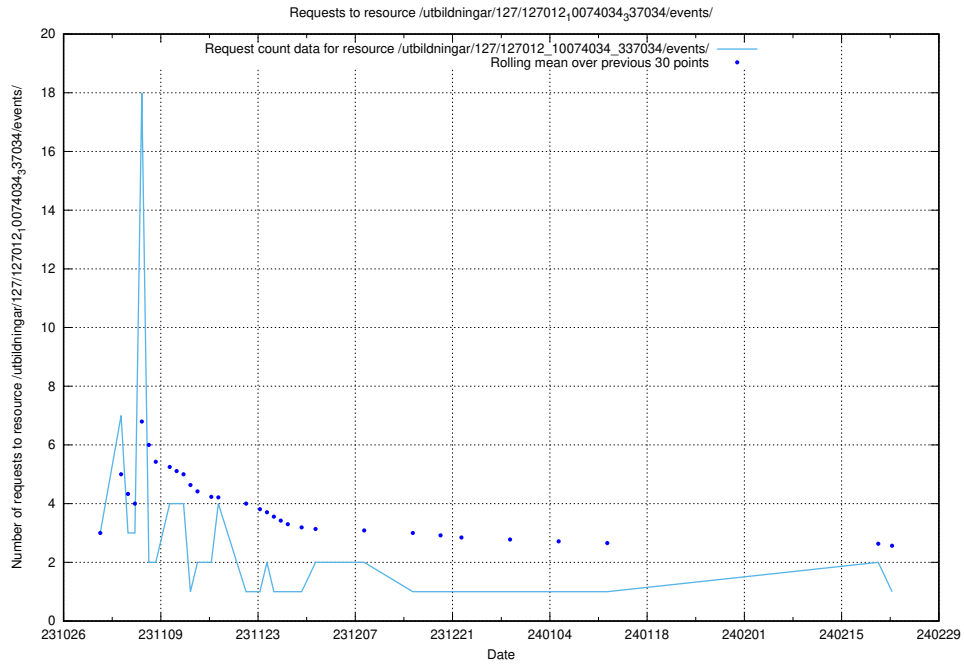

5.5147 Usage of /utbildningar/127/127012_10074034_337034/events/

Here, we count the number of requests to resource /utbildningar/127/127012_10074034_337034/events/