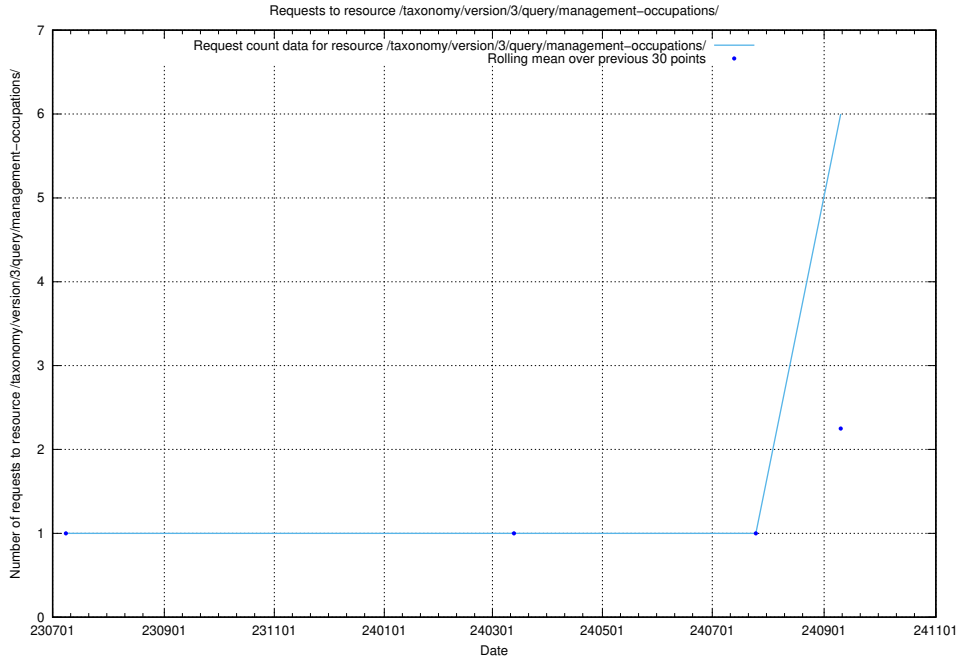

Here, we count the number of requests to resource /taxonomy/version/3/query/management-occupations/.

5.151 Usage of /utbildningar/123/123367_10065912_300448/events/

Here, we count the number of requests to resource /utbildningar/123/123367_10065912_300448/events/