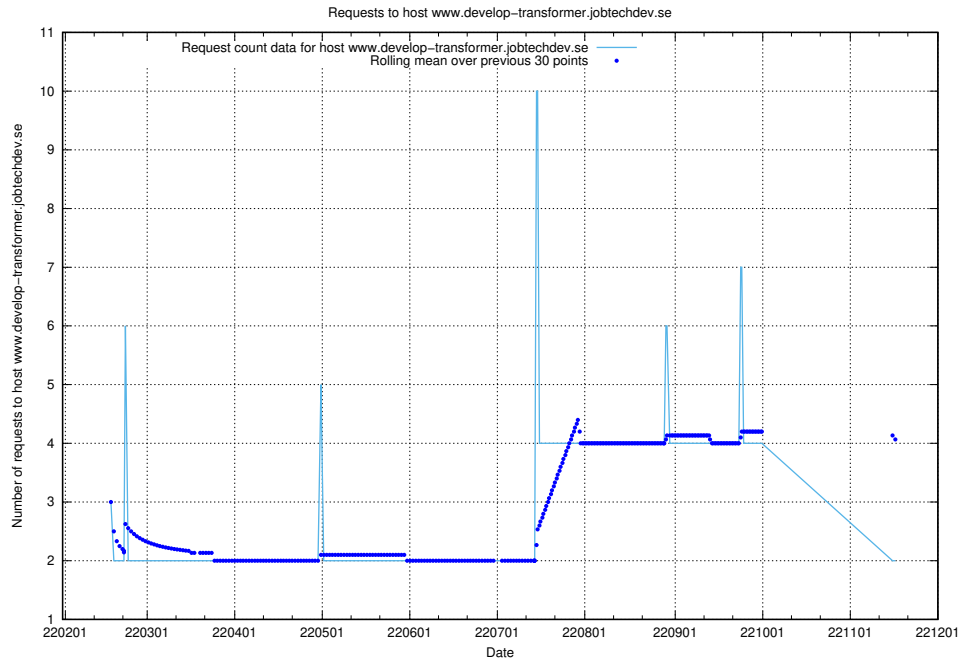

7.545 Usage of `www.develop-transformer.jobtechdev.se`

Here, we count the number of requests to host `www.develop-transformer.jobtechdev.se`.