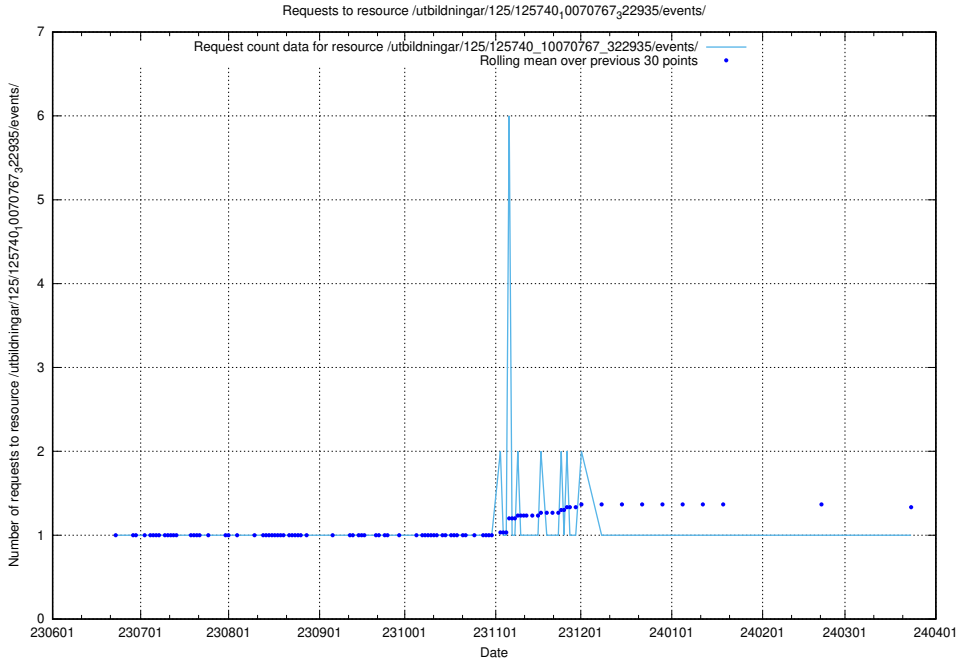

5.6659 Usage of /utbildningar/125/125740_10070767_322935/events/

Here, we count the number of requests to resource /utbildningar/125/125740_10070767_322935/events/

5.6660 Usage of /utbildningar/125/125740_10070767_322935/