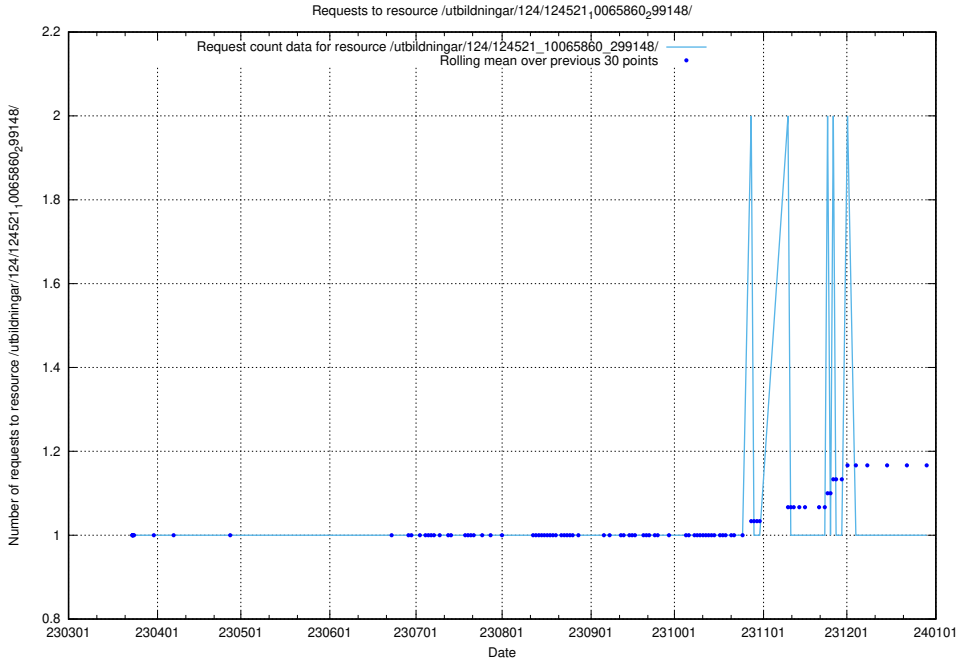

5.1908 Usage of /utbildningar/124/124521_10065860_299148/

Here, we count the number of requests to resource /utbildningar/124/124521_10065860_299148/.