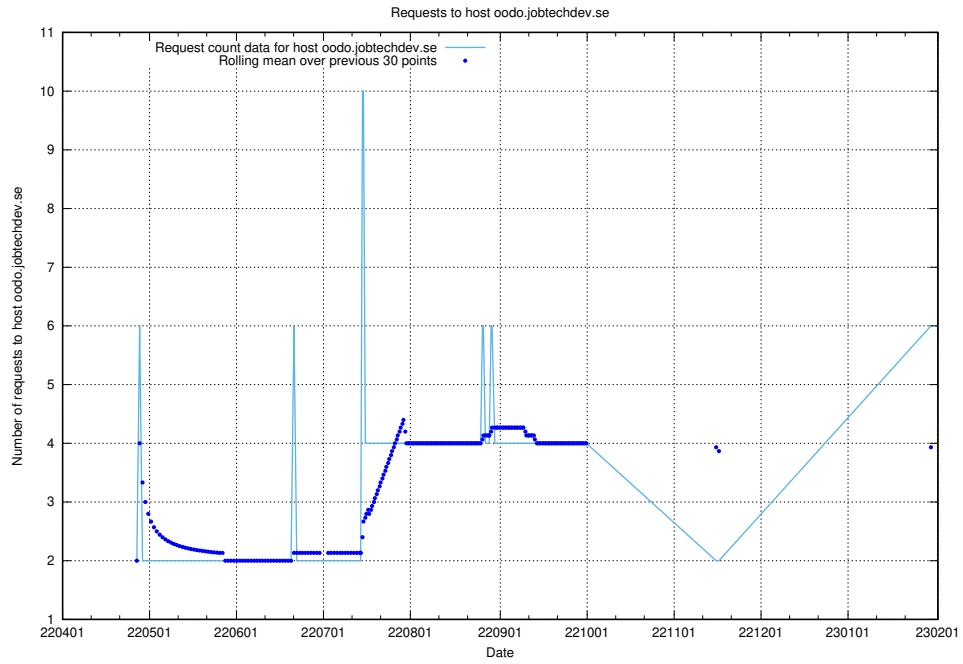

7.88 Usage of openshift-gitops-server-openshift-gitops.prod.services.jtech.se:443

Here, we count the number of requests to host openshift-gitops-server-openshift-gitops.prod.services.jtech.se:443.

7.89 Usage of www.jitsitest.jobtechdev.se