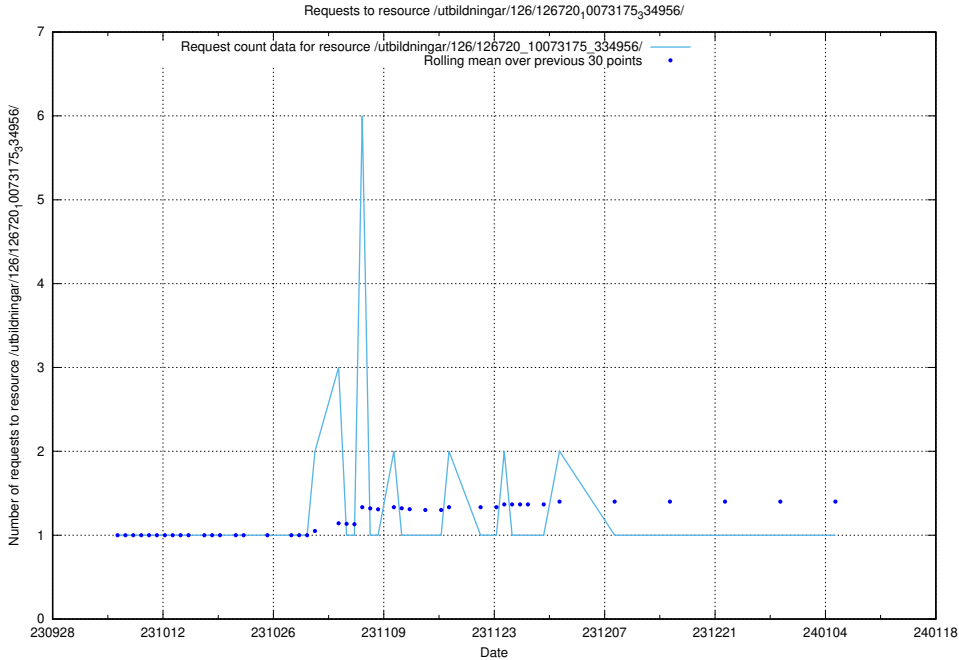

5.5384 Usage of /utbildningar/126/126720_10073175_334956/

Here, we count the number of requests to resource /utbildningar/126/126720_10073175_334956/.