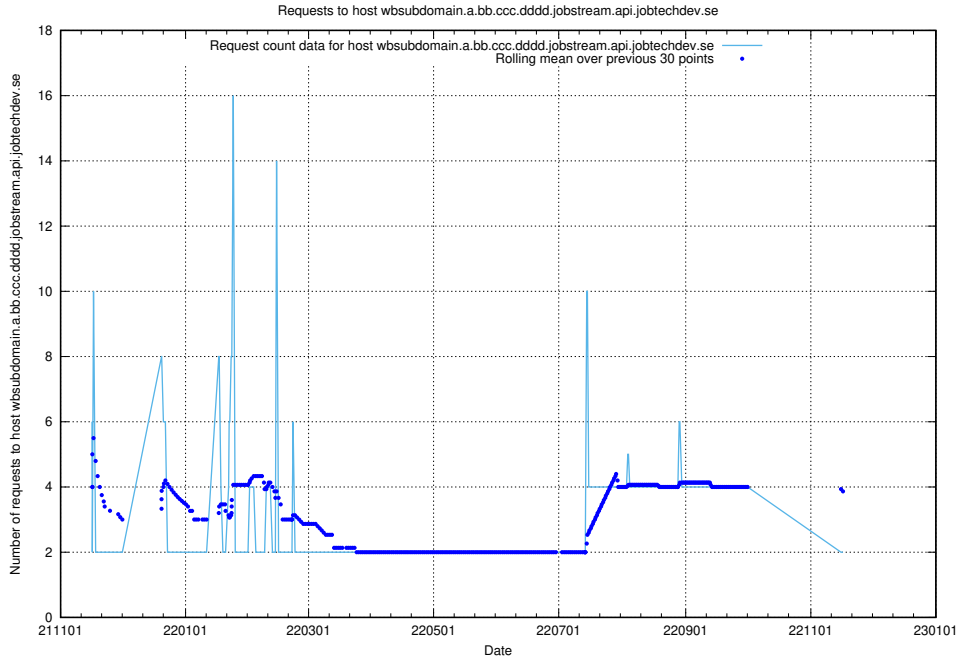

7.528 Usage of wbsubdomain.a.bb.ccc.dddd.jobstream.api.jobtechdev.se

Here, we count the number of requests to host wbsubdomain.a.bb.ccc.dddd.jobstream.api.jobtechdev.se.