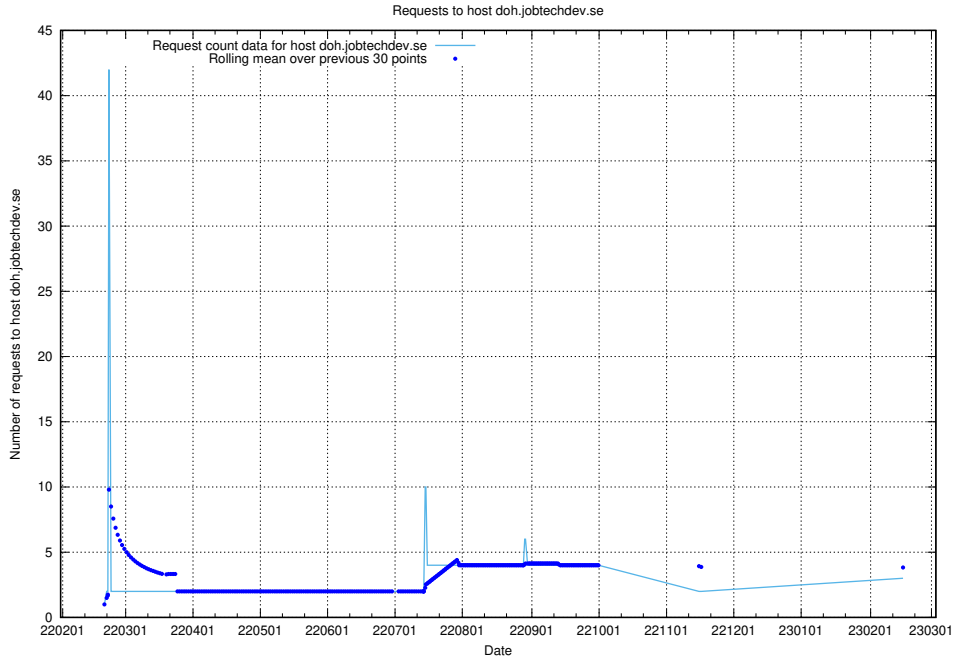

7.233 Usage of doh.jobtechdev.se

Here, we count the number of requests to host doh.jobtechdev.se.