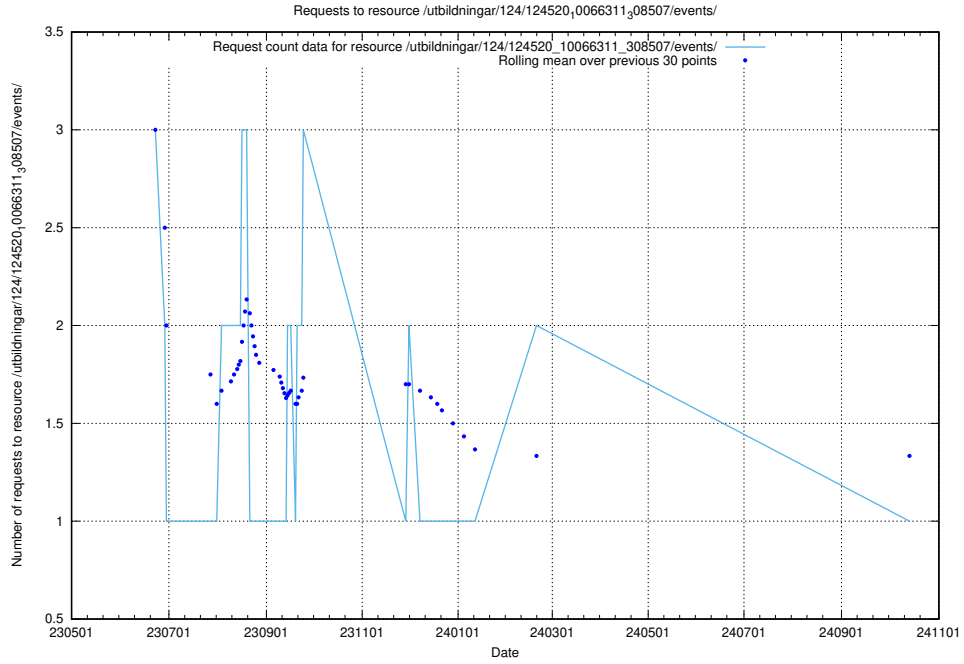

5.6544 Usage of /utbildningar/124/124520_10066311_308507/events/

Here, we count the number of requests to resource /utbildningar/124/124520_10066311_308507/events/