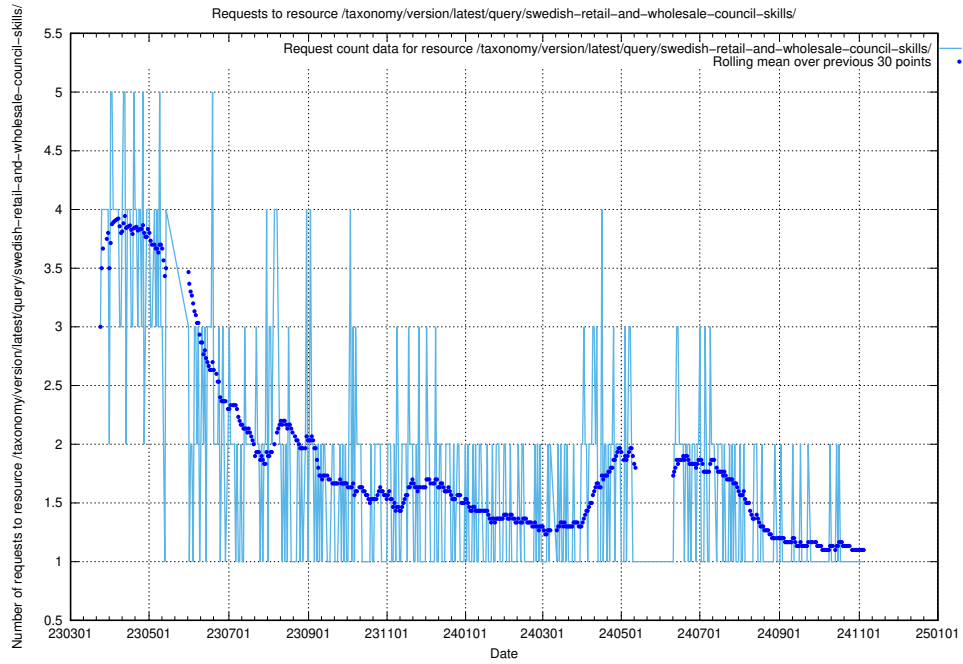

5.7067 Usage of /taxonomy/version/latest/query/swedish-retail-and-wholesale-council-skills/

Here, we count the number of requests to resource /taxonomy/version/latest/query/swedish-retail-and-wholesale-council-skills/.