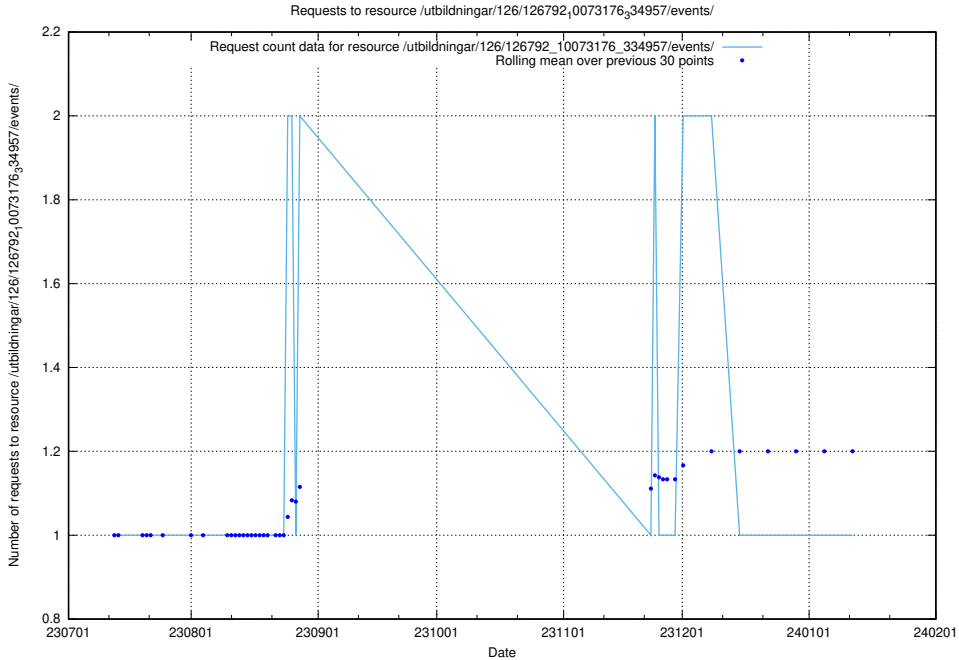

5.6101 Usage of /utbildningar/126/126792_10073176_334957/events/

Here, we count the number of requests to resource /utbildningar/126/126792_10073176_334957/events/