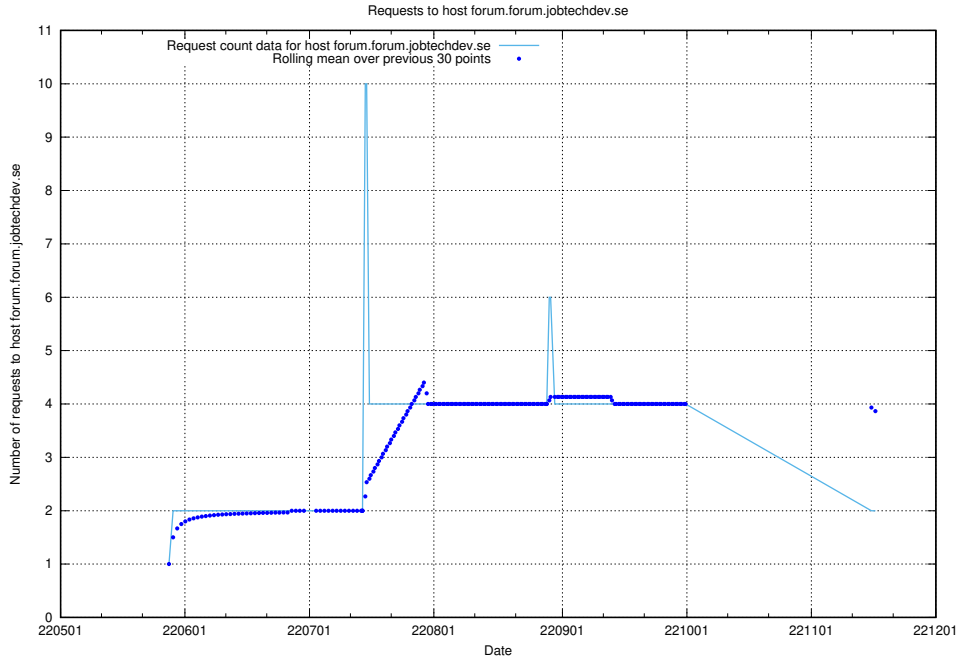

7.424 Usage of forum.forum.jobtechdev.se

Here, we count the number of requests to host forum.forum.jobtechdev.se.