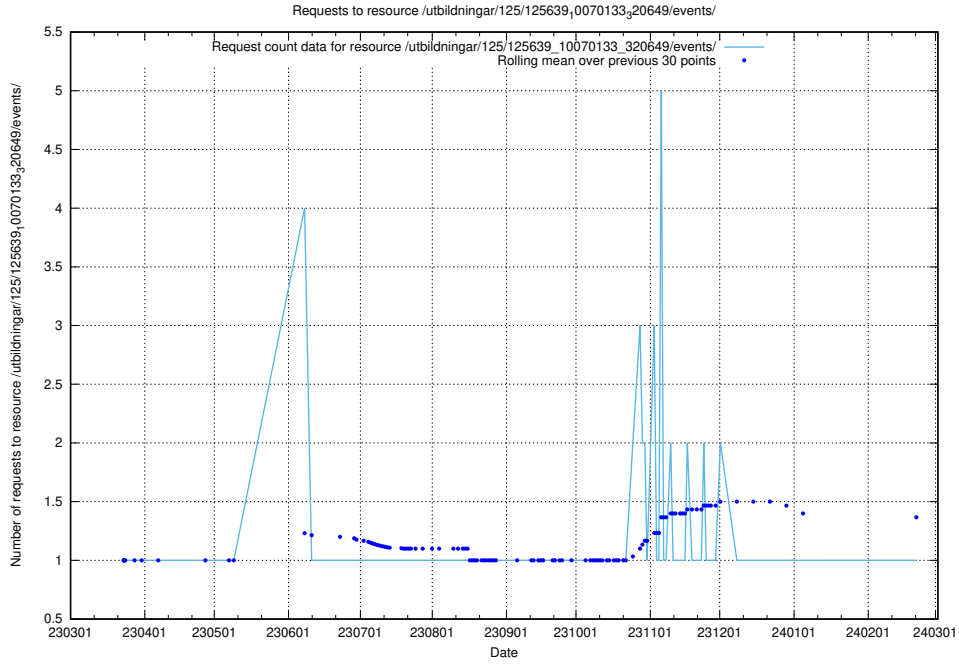

5.1114 Usage of /utbildningar/125/125639_10070133_320649/events/

Here, we count the number of requests to resource /utbildningar/125/125639_10070133_320649/events/