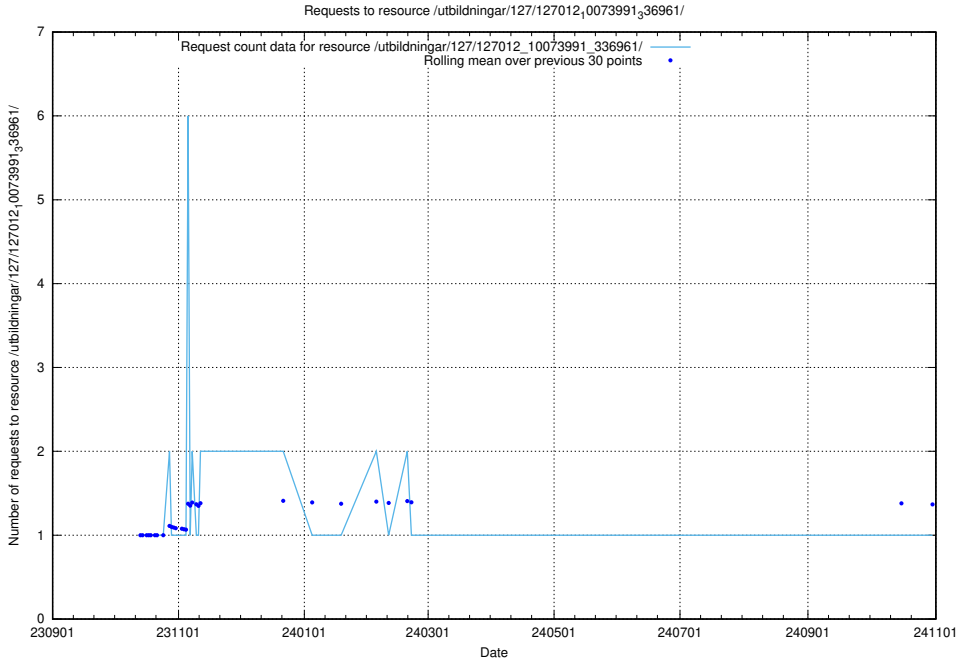

5.5315 Usage of /utbildningar/127/127012_10073991_336961/

Here, we count the number of requests to resource /utbildningar/127/127012_10073991_336961/.