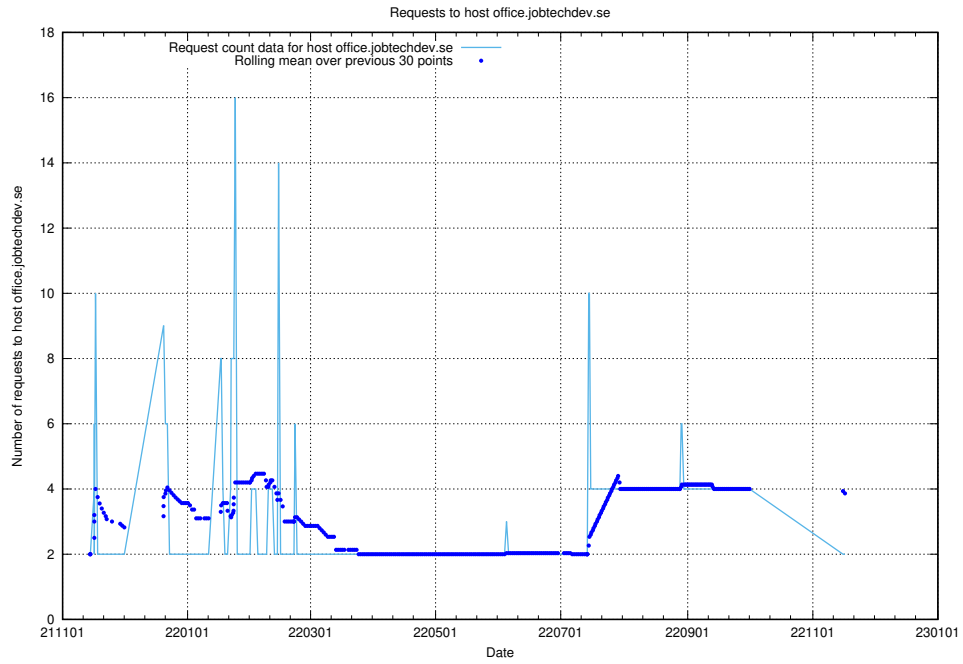

7.571 Usage of office.jobtechdev.se

Here, we count the number of requests to host office.jobtechdev.se.