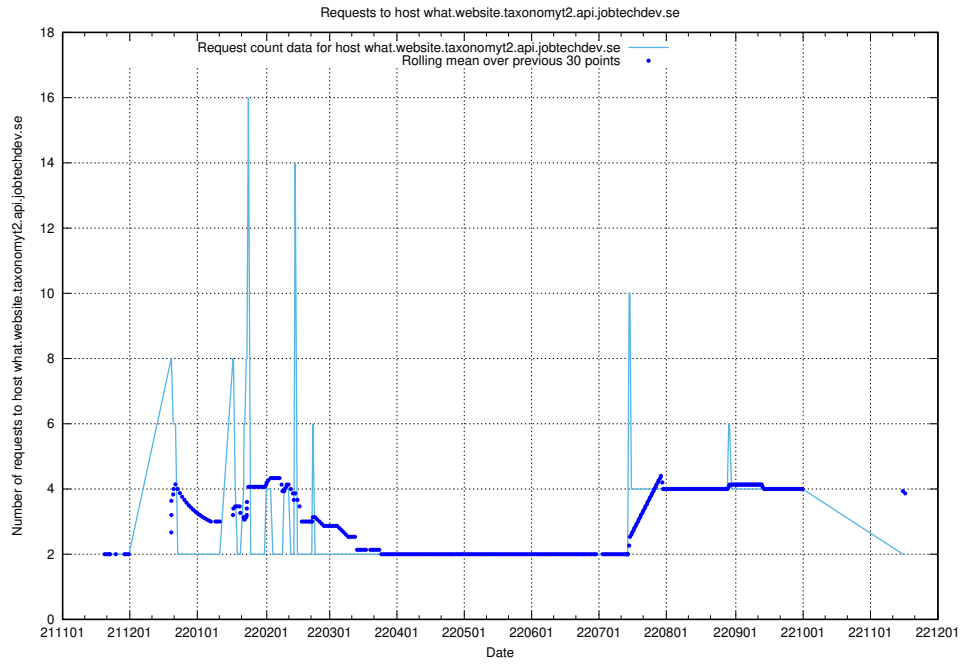

7.456 Usage of what.website.taxonomy2.api.jobtechdev.se

Here, we count the number of requests to host what.website.taxonomy2.api.jobtechdev.se.