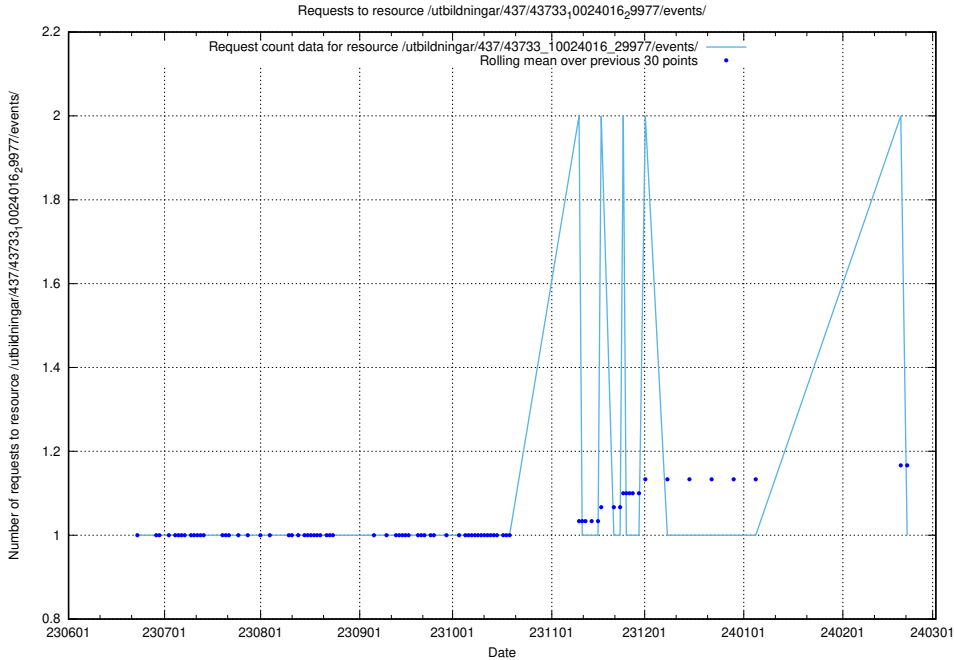

5.6562 Usage of /utbildningar/437/43733_10024016_29977/events/

Here, we count the number of requests to resource /utbildningar/437/43733_10024016_29977/events/.