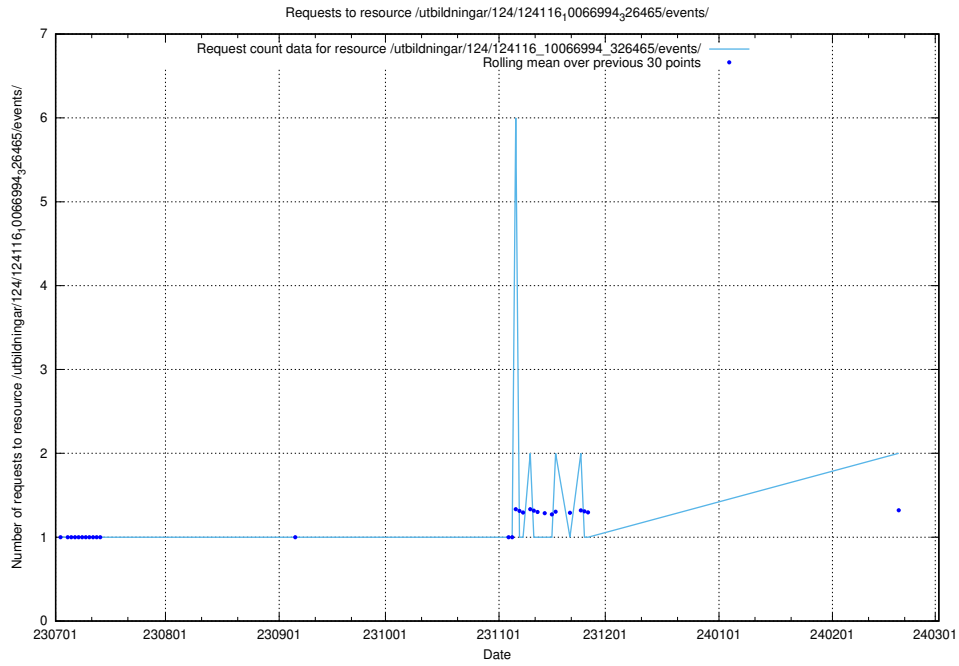

5.902 Usage of /utbildningar/124/124116_10066994_326465/events/

Here, we count the number of requests to resource /utbildningar/124/124116_10066994_326465/events/