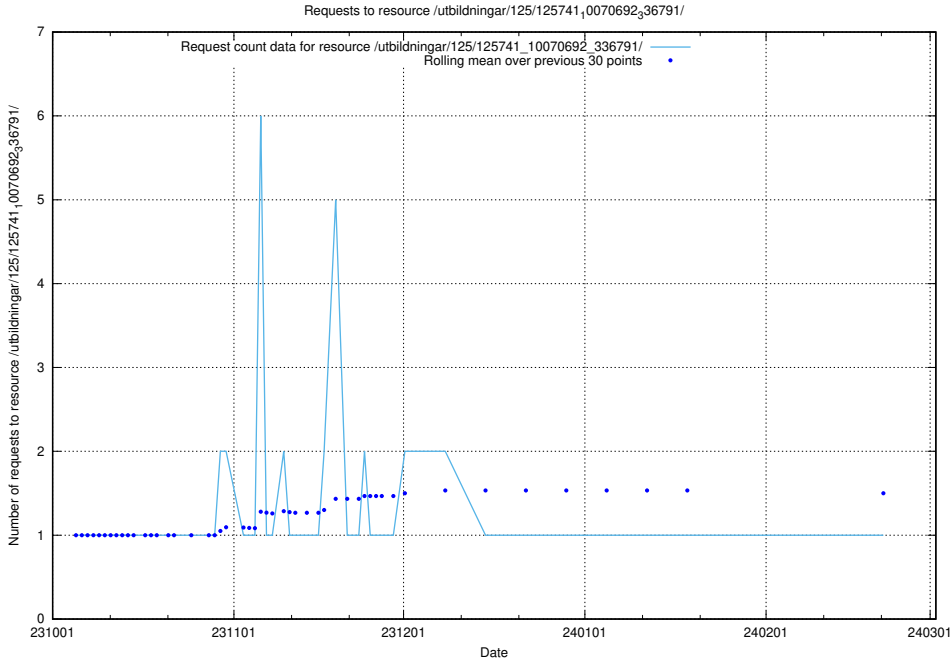

5.5397 Usage of /utbildningar/125/125741_10070692_336791/

Here, we count the number of requests to resource /utbildningar/125/125741_10070692_336791/.