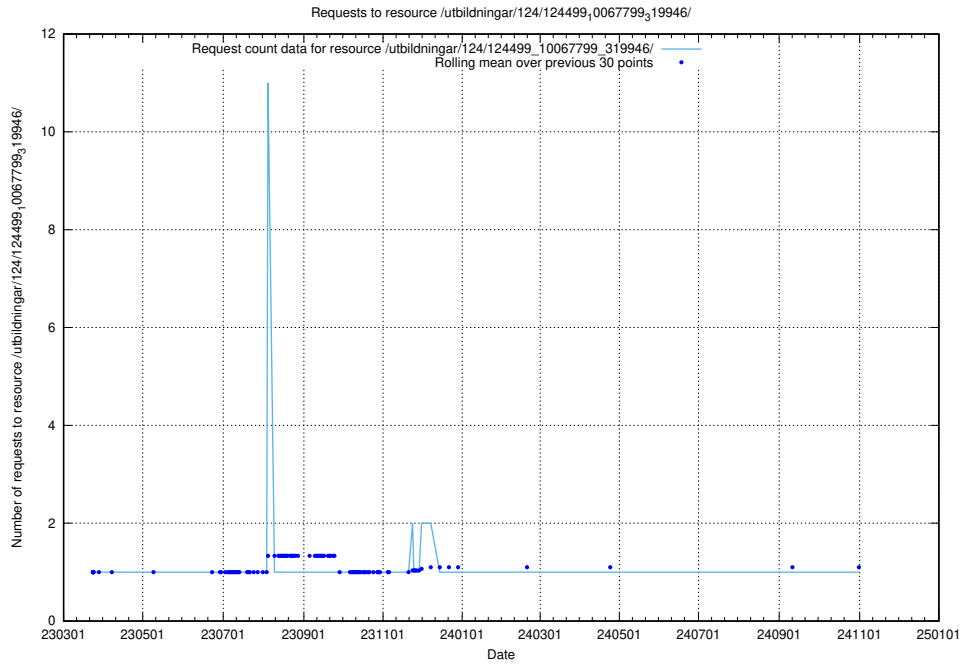

5.3463 Usage of /utbildningar/124/124499_10067799_319946/

Here, we count the number of requests to resource /utbildningar/124/124499_10067799_319946/.