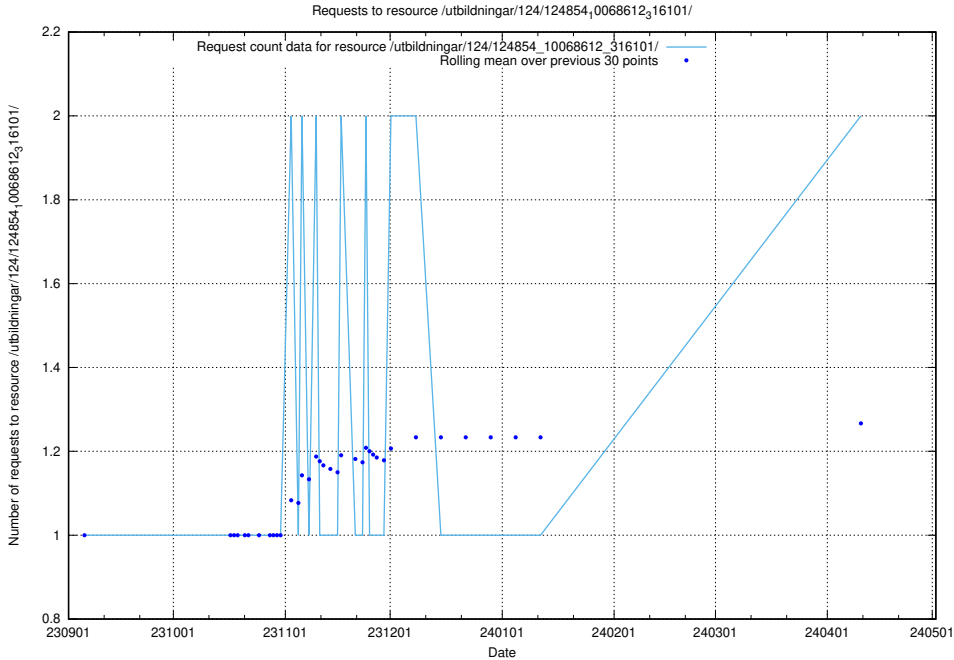

5.852 Usage of /utbildningar/124/124854_10068612_316101/

Here, we count the number of requests to resource /utbildningar/124/124854_10068612_316101/.