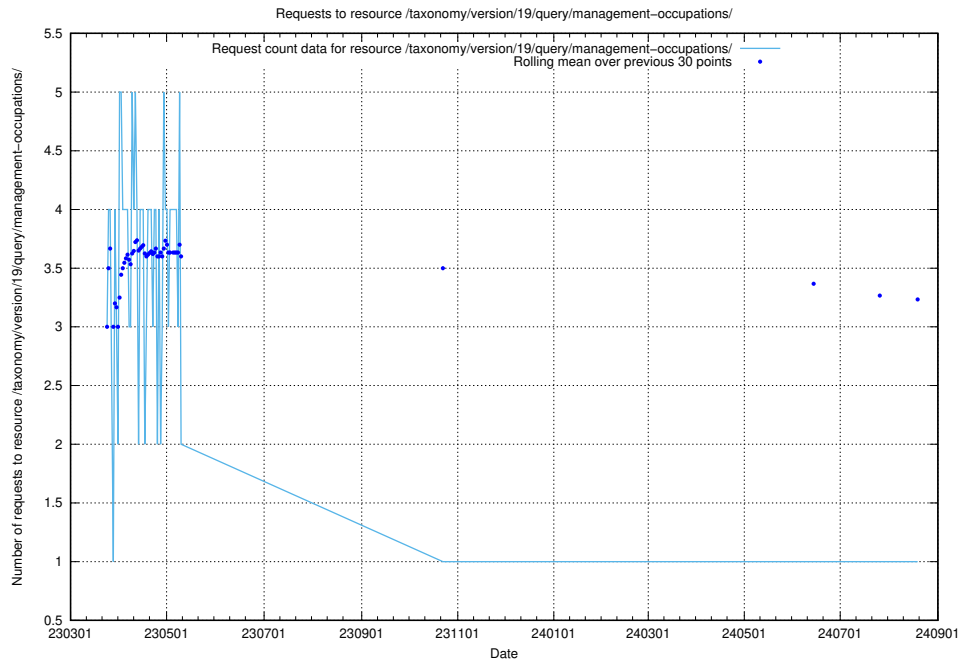

5.7156 Usage of /taxonomy/version/19/query/management-occupations/

Here, we count the number of requests to resource /taxonomy/version/19/query/management-occupations/.