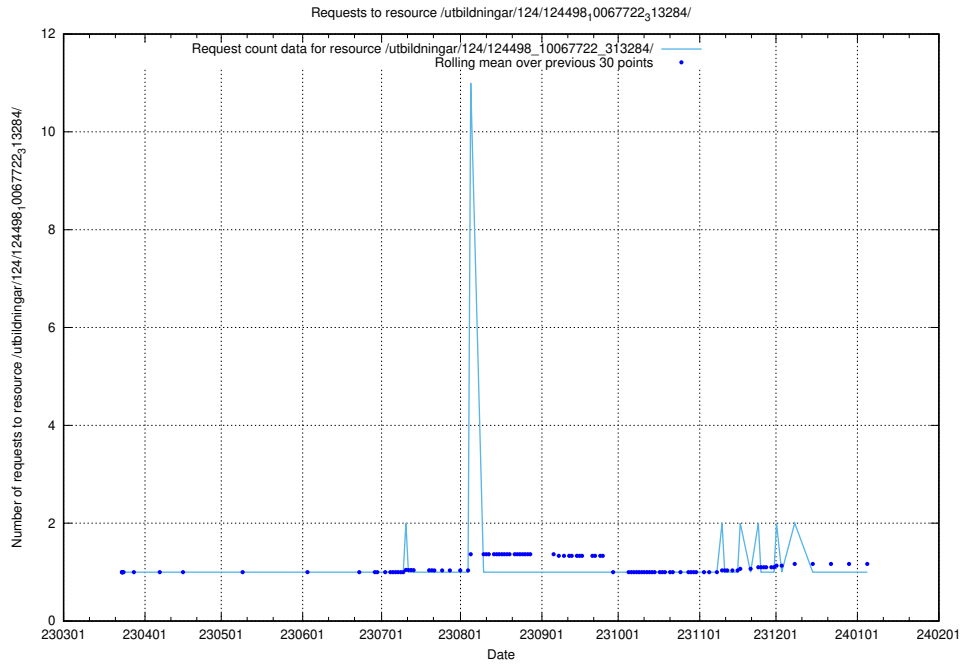

5.3700 Usage of /utbildningar/124/124498_10067722_313284/

Here, we count the number of requests to resource /utbildningar/124/124498_10067722_313284/.