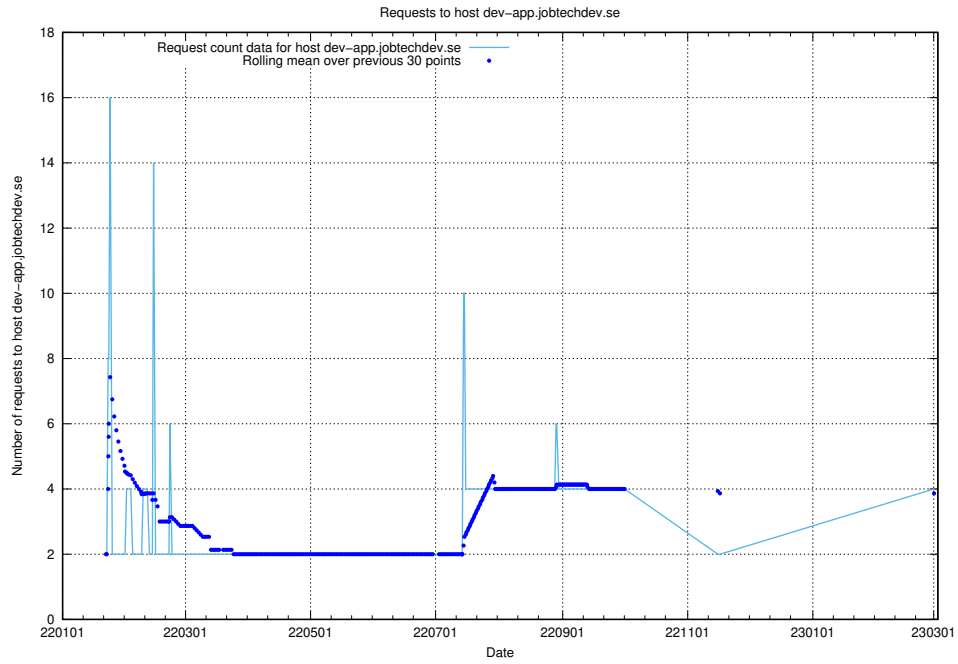

7.106 Usage of dev-app.jobtechdev.se

Here, we count the number of requests to host dev-app.jobtechdev.se.