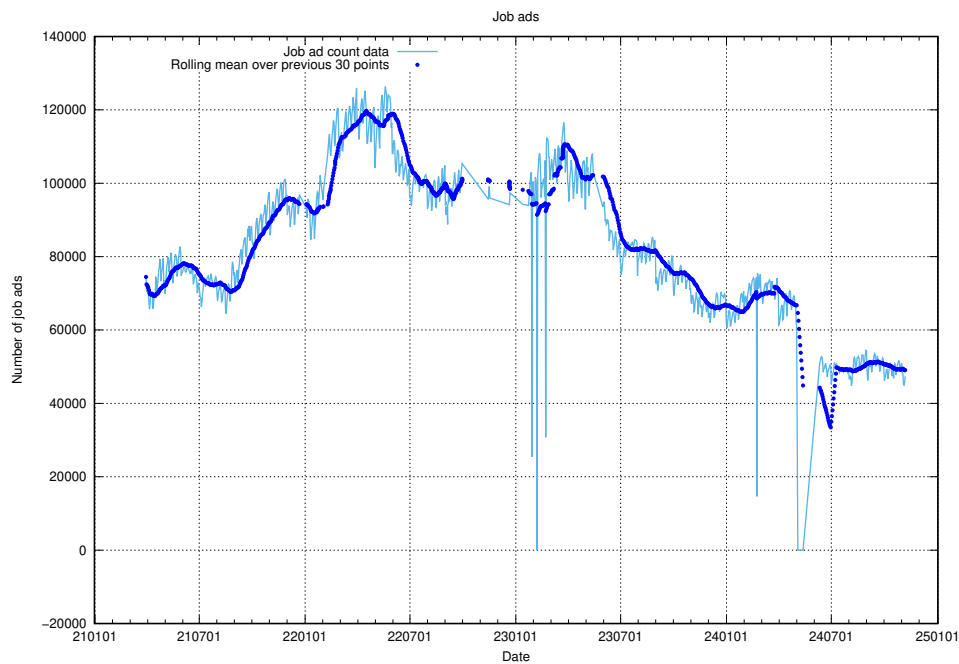

13 JobTechLinks Pipeline

This section contains a summary of last night's job ad processing in the [JobTech Links pipeline](#)¹³.

For a detailed statistical summary, please see [14.1](#).

13.1 Number of job ads

Here, we count the number of job ads processed by the pipeline each night.

¹³<https://gitlab.com/arbetsformedlingen/joblinks/wiki/-/wikis/home>