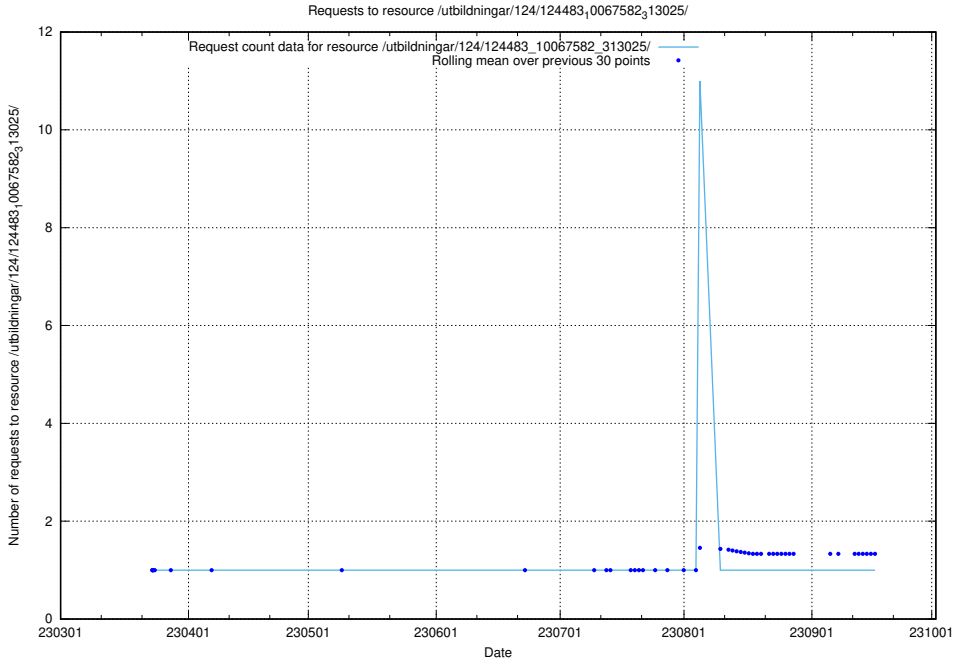

5.3782 Usage of /utbildningar/124/124483_10067582_313025/

Here, we count the number of requests to resource /utbildningar/124/124483_10067582_313025/.