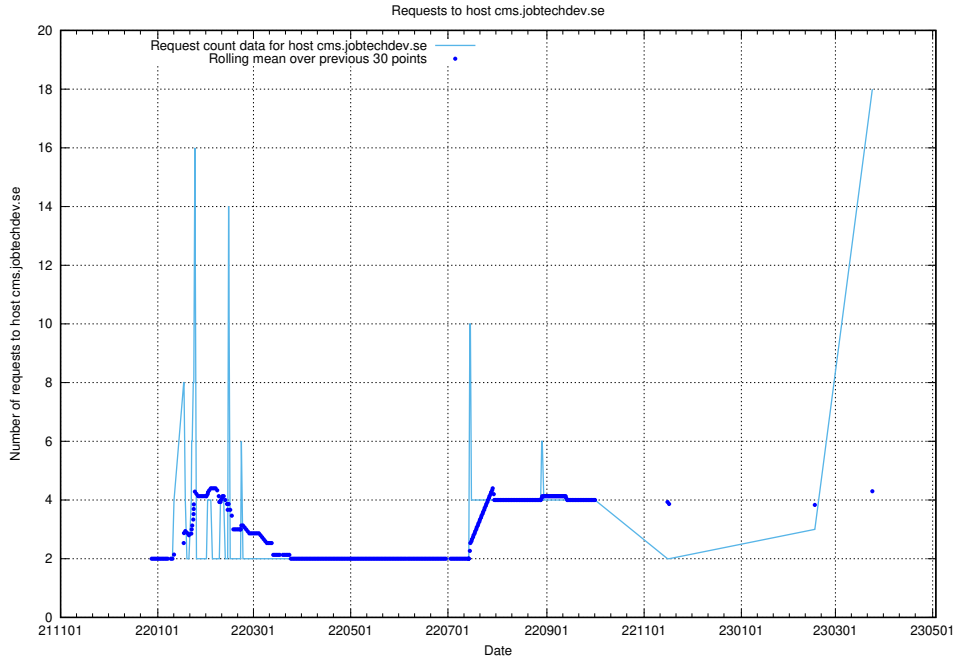

7.40 Usage of cms.jobtechdev.se

Here, we count the number of requests to host cms.jobtechdev.se.