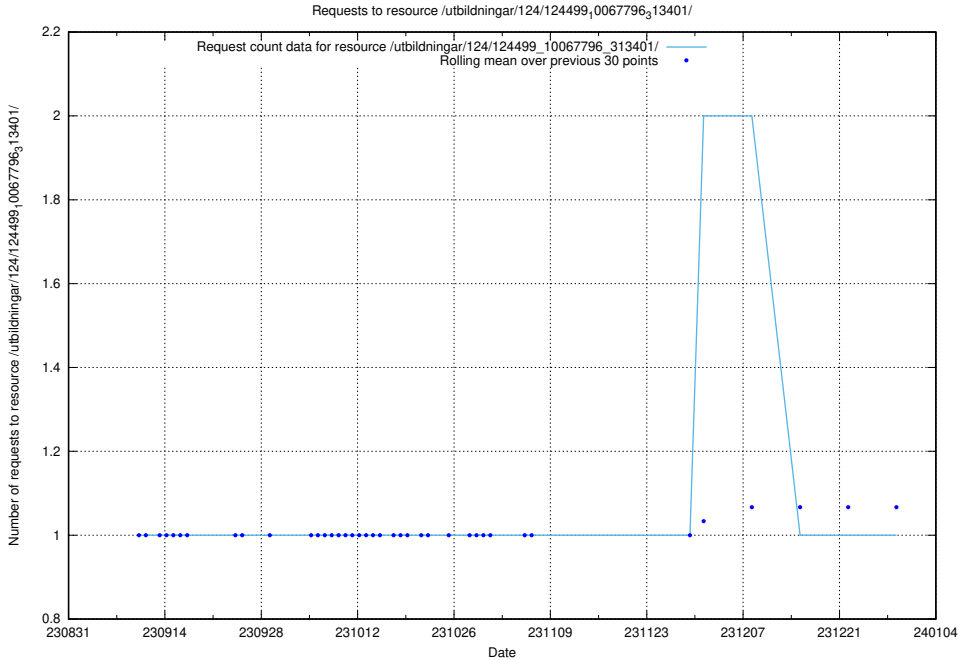

5.5605 Usage of /utbildningar/124/124499_10067796_313401/

Here, we count the number of requests to resource /utbildningar/124/124499_10067796_313401/.