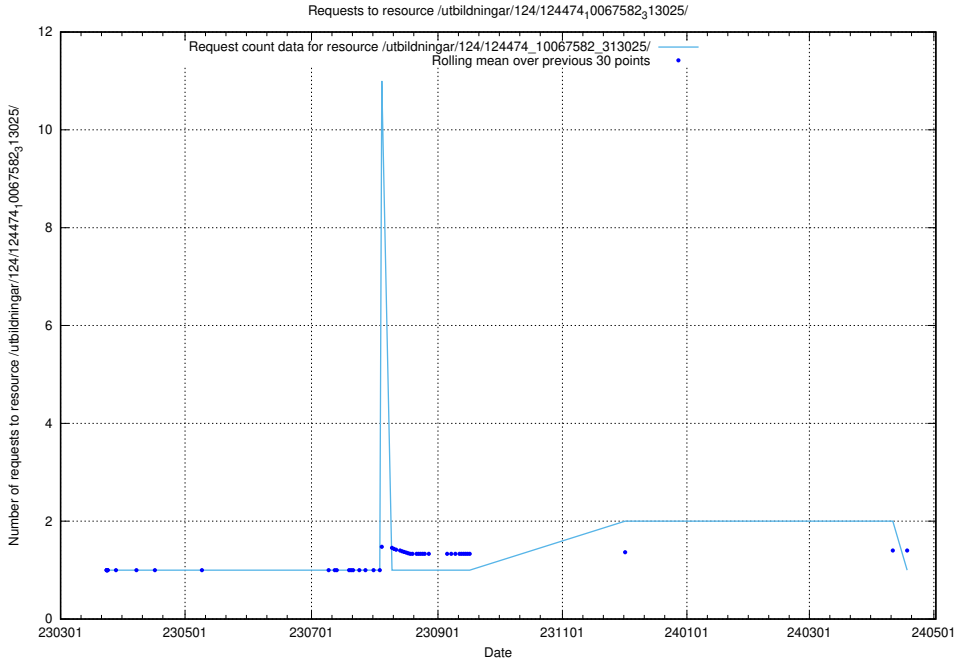

5.3886 Usage of /utbildningar/124/124474_10067582_313025/

Here, we count the number of requests to resource /utbildningar/124/124474_10067582_313025/.