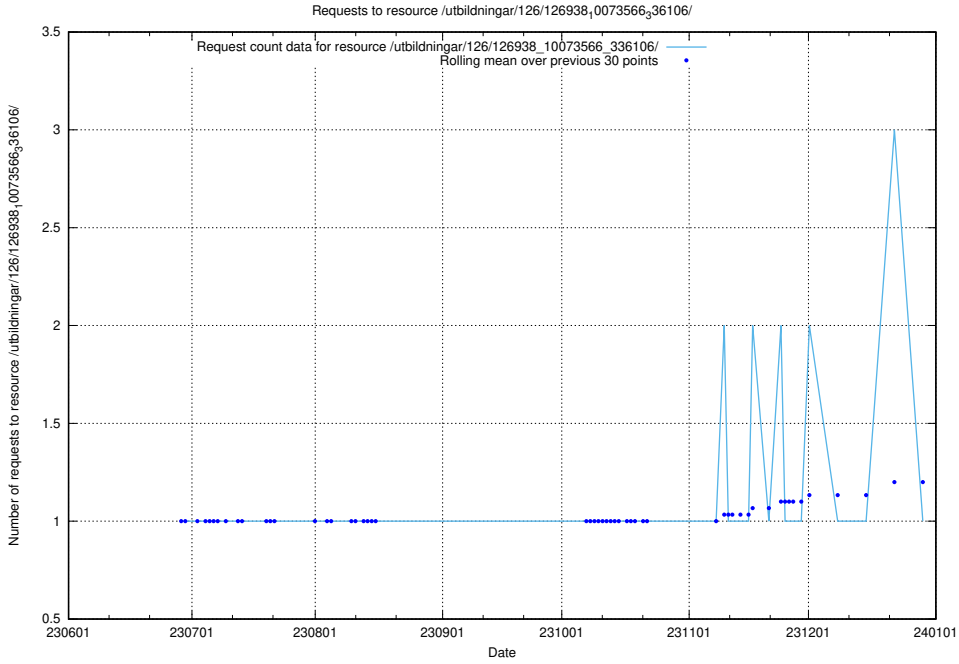

5.6414 Usage of /utbildningar/126/126938_10073566_336106/

Here, we count the number of requests to resource /utbildningar/126/126938_10073566_336106/.