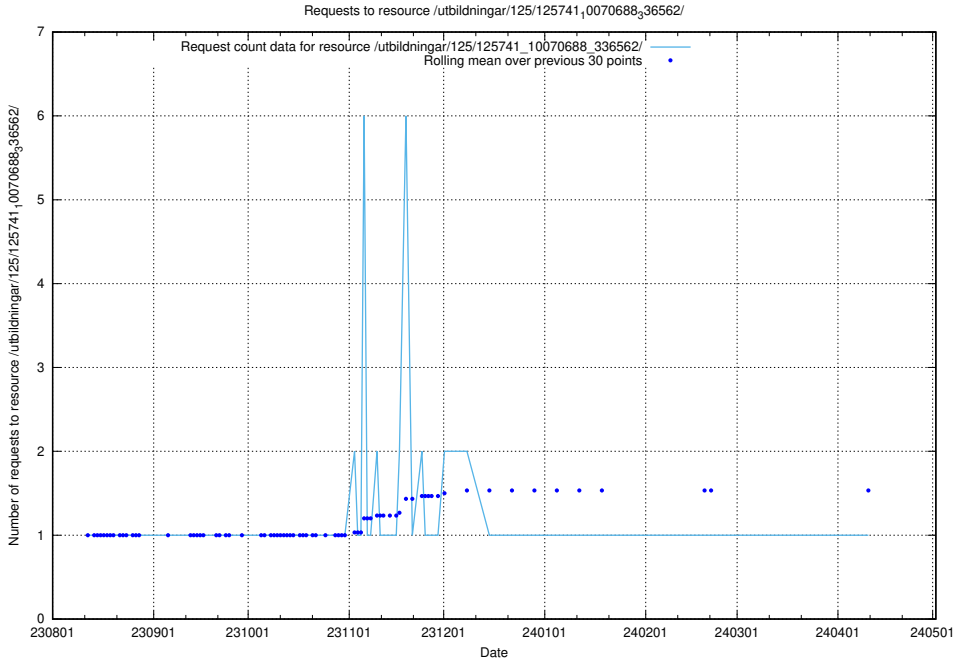

5.5797 Usage of /utbildningar/125/125741_10070688_336562/

Here, we count the number of requests to resource /utbildningar/125/125741_10070688_336562/.