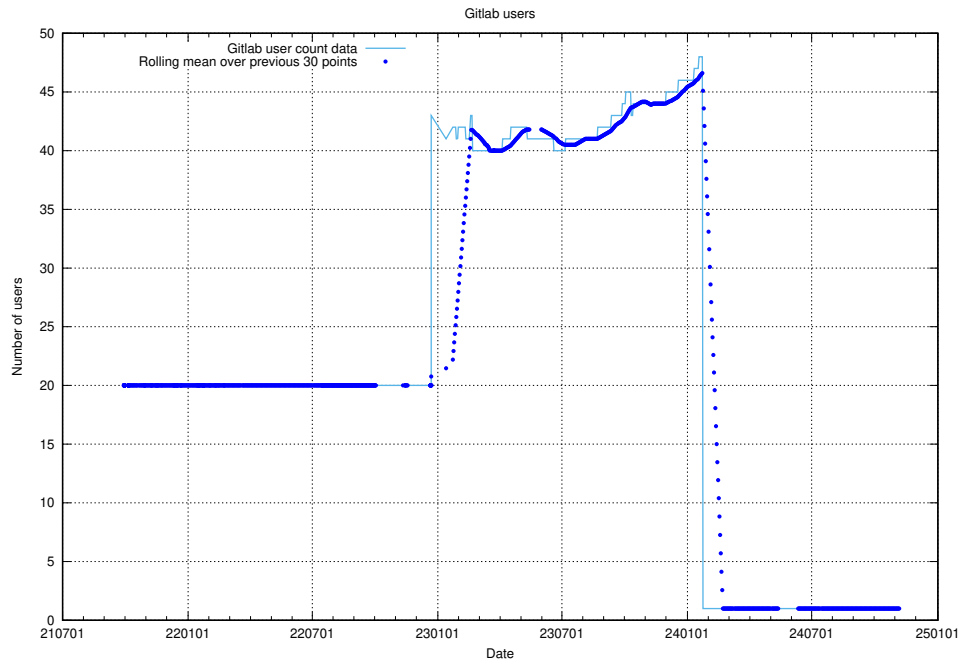

6 Gitlab

This section summarises the state of [JobTech's code repositories](https://gitlab.com/arbetsformedlingen)⁷.

6.1 User count

A graph of users in JobTech's official code repository.

⁷<https://gitlab.com/arbetsformedlingen>