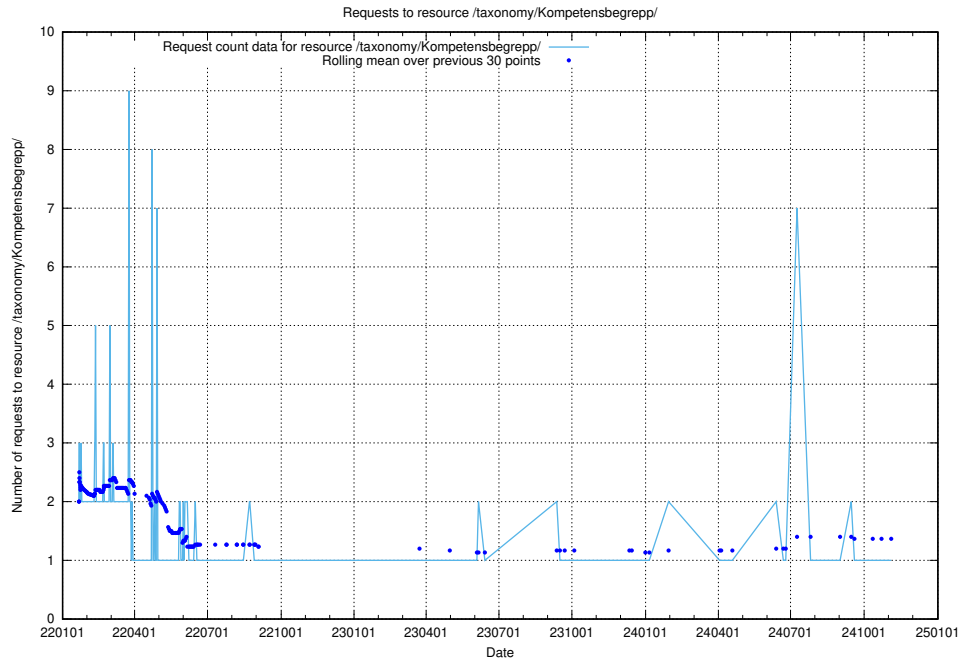

Here, we count the number of requests to resource /utbildningar/126/126466_10071966_330388/.

5.7445 Usage of /taxonomy/Kompetensbegrepp/

Here, we count the number of requests to resource /taxonomy/Kompetensbegrepp/.