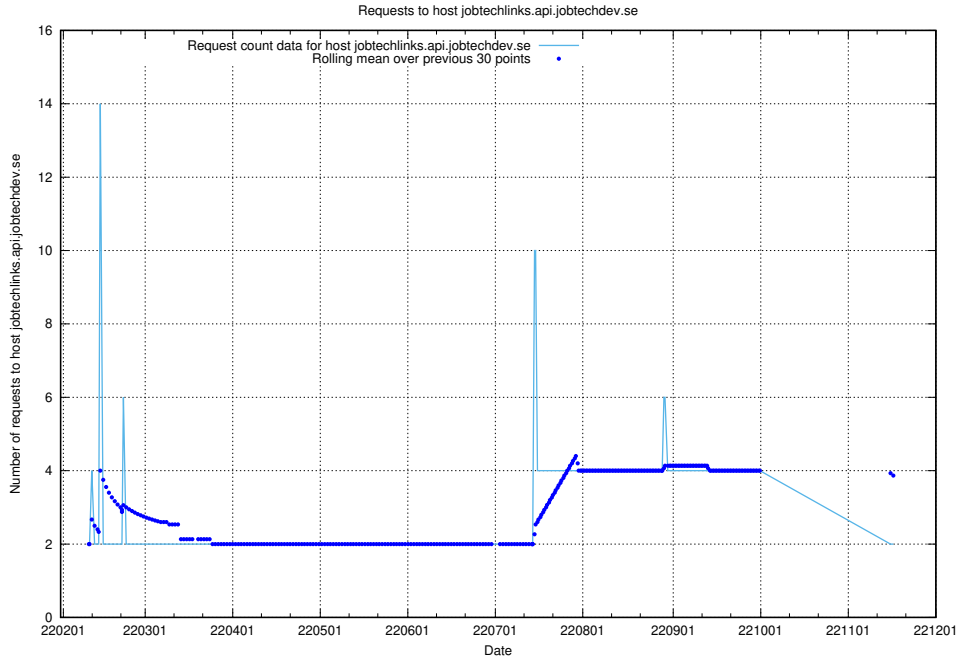

7.564 Usage of `jobtechlinks.api.jobtechdev.se`

Here, we count the number of requests to host `jobtechlinks.api.jobtechdev.se`.