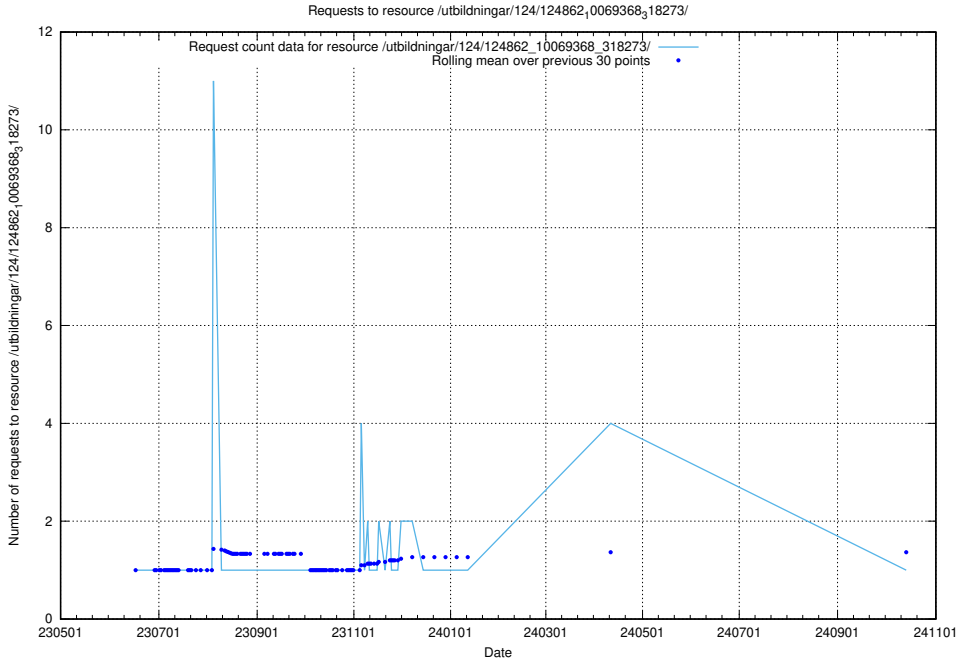

5.6847 Usage of /utbildningar/124/124862_10069368_318273/

Here, we count the number of requests to resource /utbildningar/124/124862_10069368_318273/.