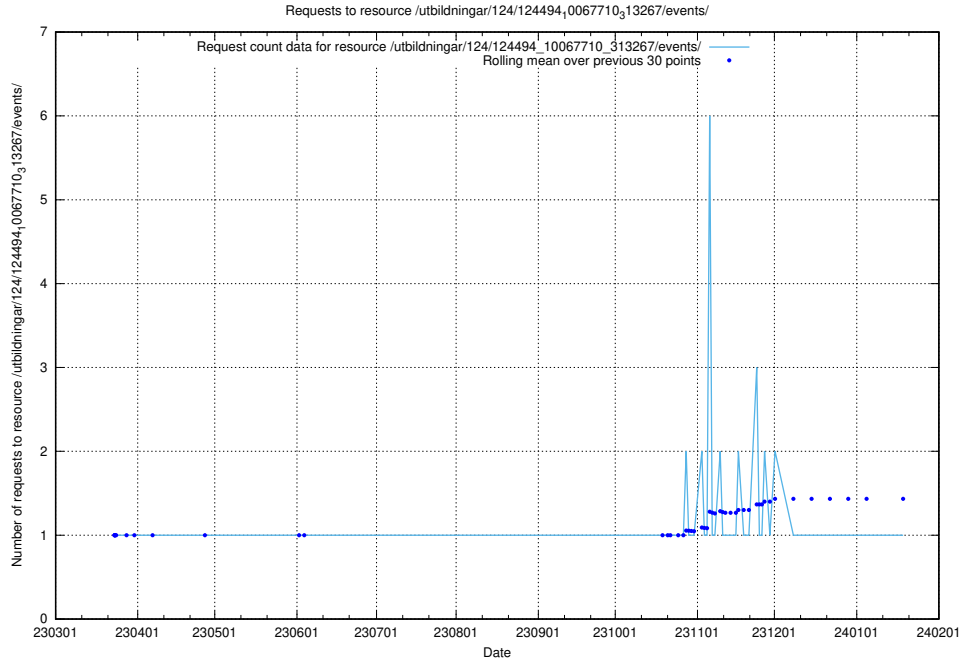

5.3731 Usage of /utbildningar/124/124494_10067710_313267/events/

Here, we count the number of requests to resource /utbildningar/124/124494_10067710_313267/events/