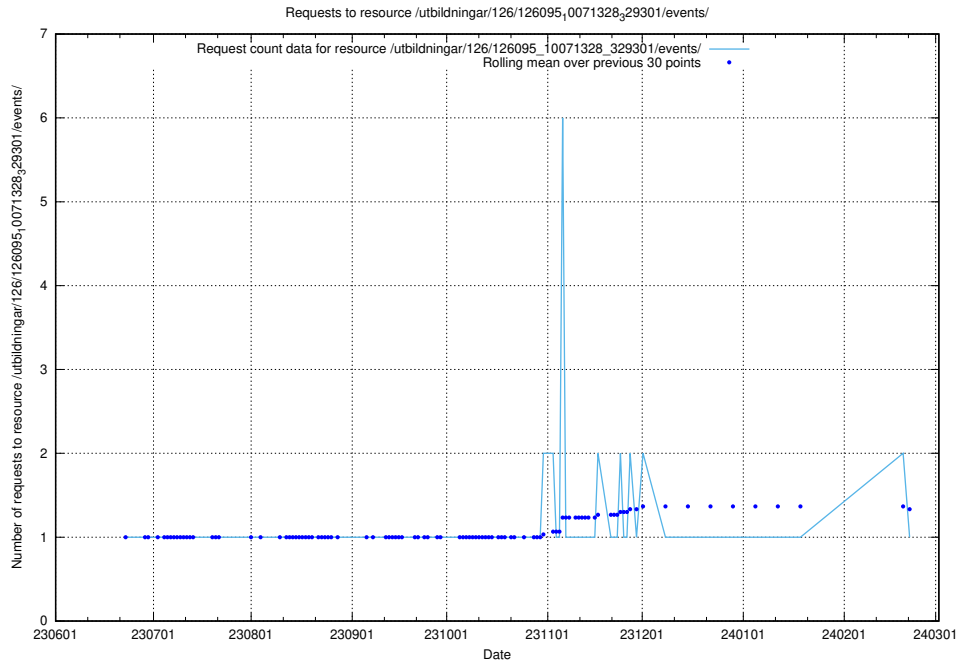

5.6641 Usage of /utbildningar/126/126095_10071328_329301/events/

Here, we count the number of requests to resource /utbildningar/126/126095_10071328_329301/events/