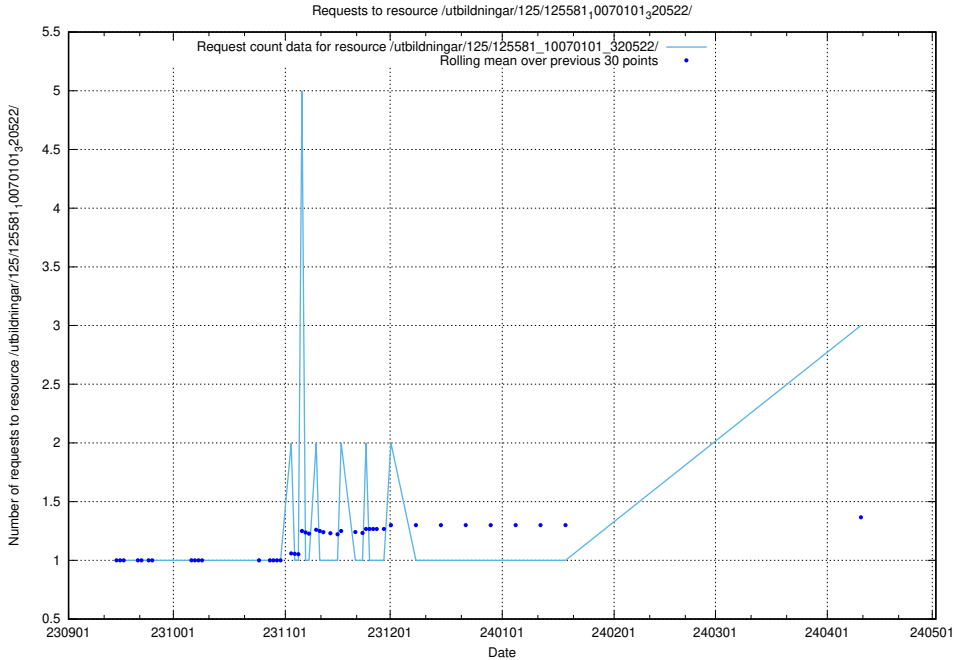

5.463 Usage of /utbildningar/125/125581_10070101_320522/

Here, we count the number of requests to resource /utbildningar/125/125581_10070101_320522/.