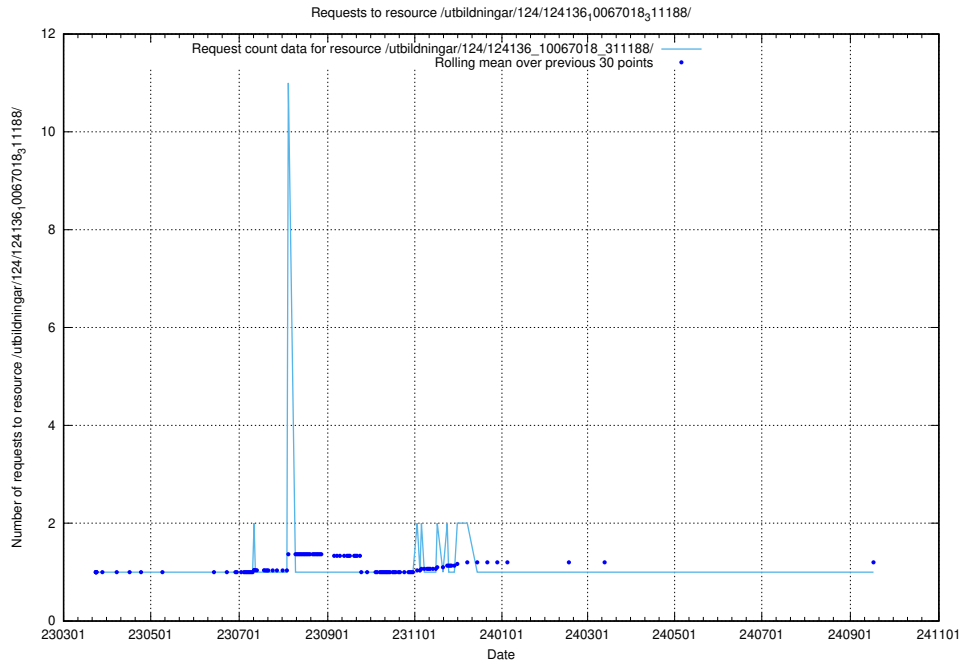

5.5049 Usage of /utbildningar/124/124136_10067018_311188/

Here, we count the number of requests to resource /utbildningar/124/124136_10067018_311188/.