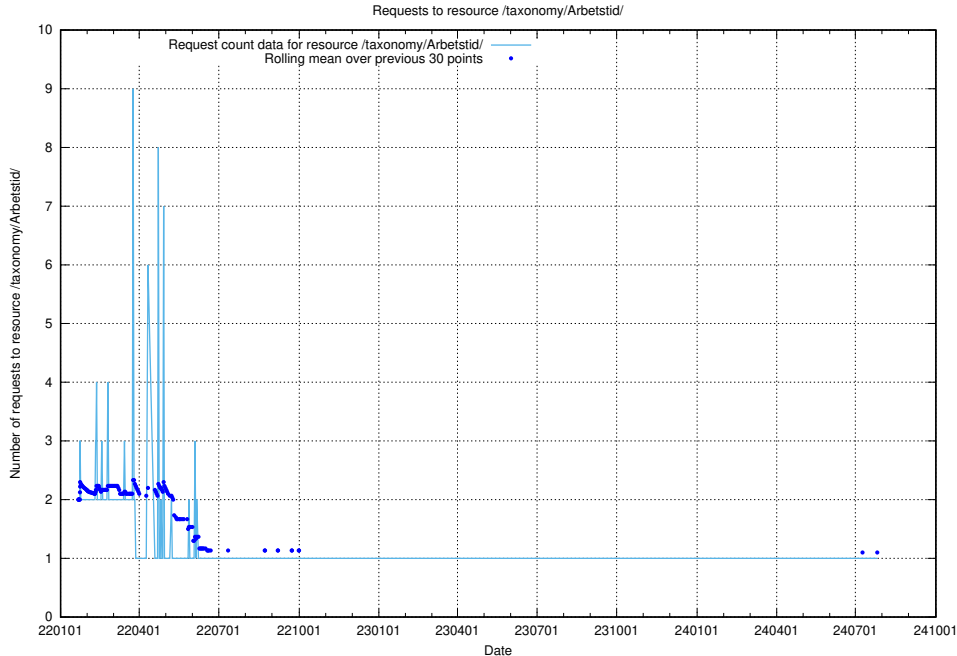

5.2719 Usage of /taxonomy/Arbetstid/

Here, we count the number of requests to resource /taxonomy/Arbetstid/.