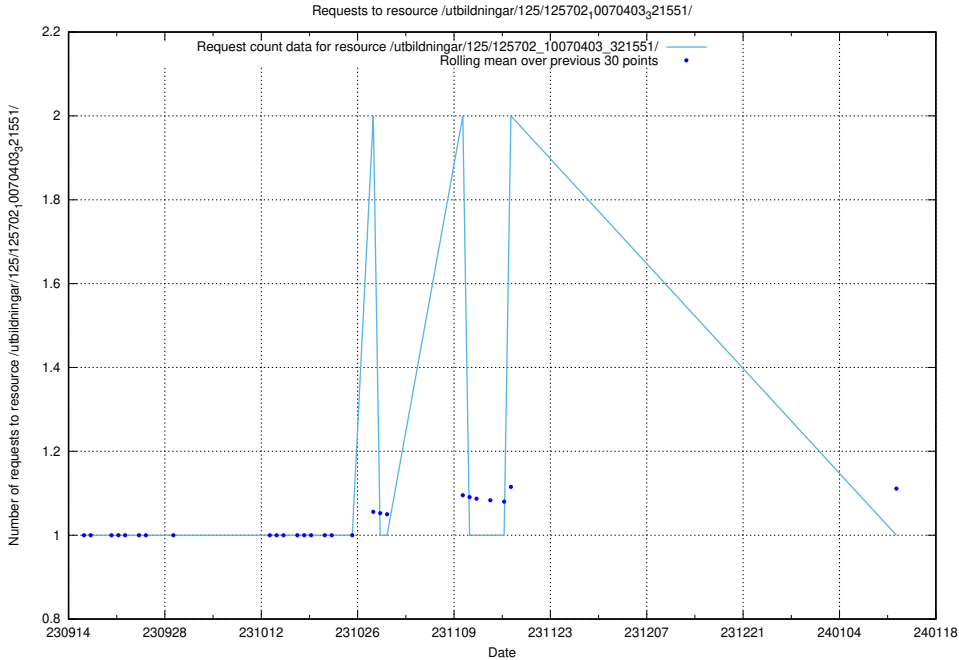

5.5542 Usage of /utbildningar/125/125702_10070403_321551/

Here, we count the number of requests to resource /utbildningar/125/125702_10070403_321551/.