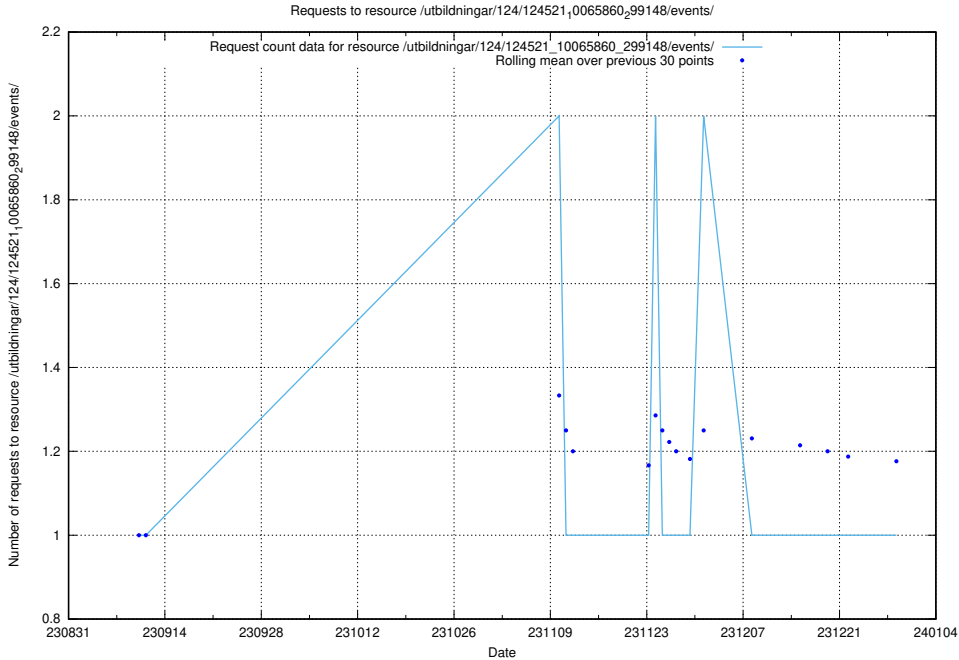

Here, we count the number of requests to resource /utbildningar/124/124855_10073707_336464/.

5.5602 Usage of /utbildningar/124/124521_10065860_299148/events/

Here, we count the number of requests to resource /utbildningar/124/124521_10065860_299148/events/