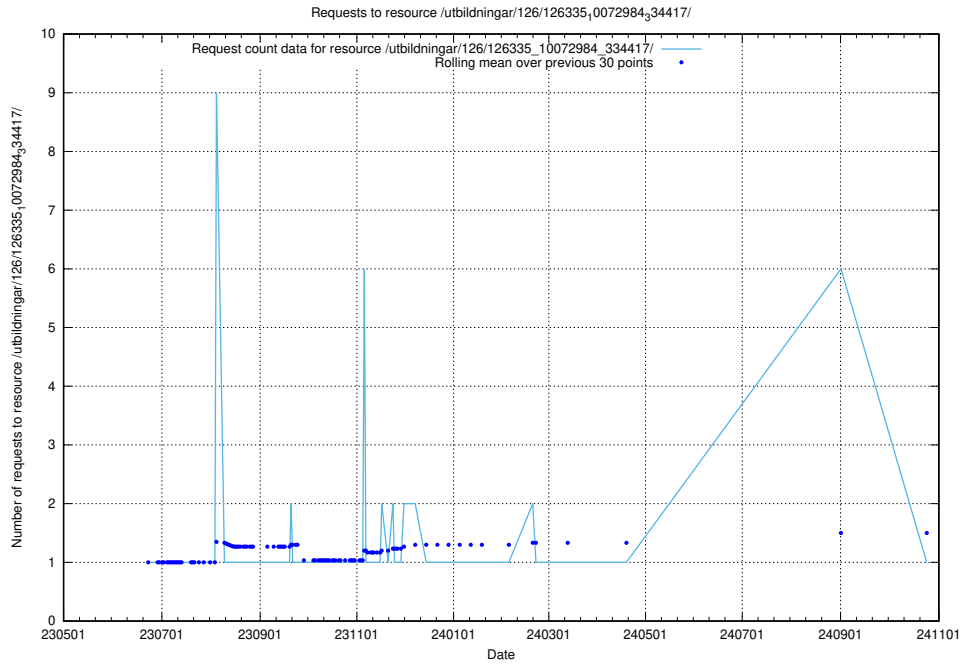

5.6634 Usage of /utbildningar/126/126335_10072984_334417/

Here, we count the number of requests to resource /utbildningar/126/126335_10072984_334417/.