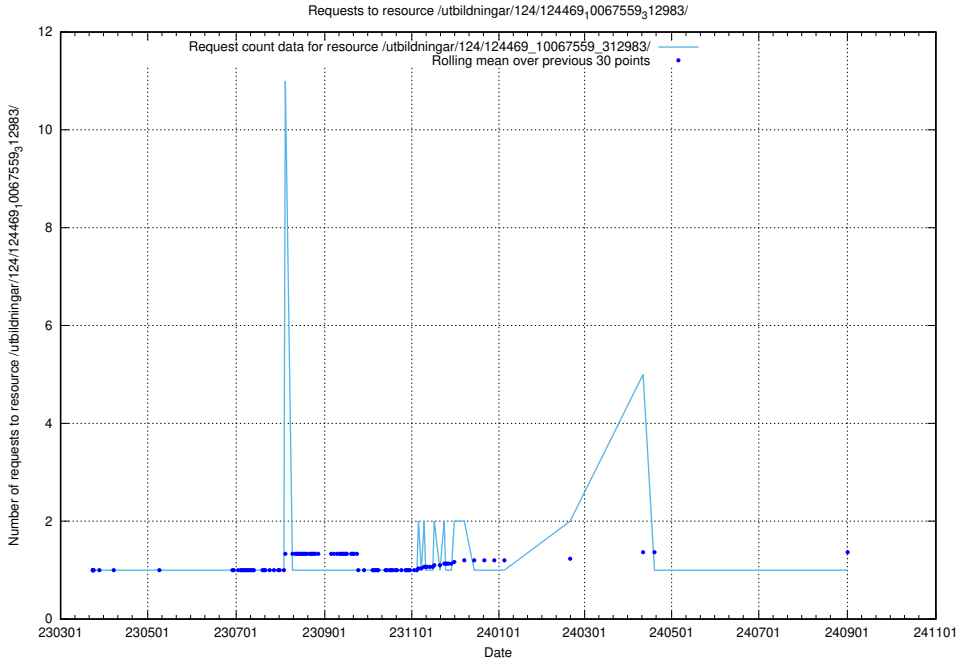

5.4309 Usage of /utbildningar/124/124469_10067559_312983/

Here, we count the number of requests to resource /utbildningar/124/124469_10067559_312983/.