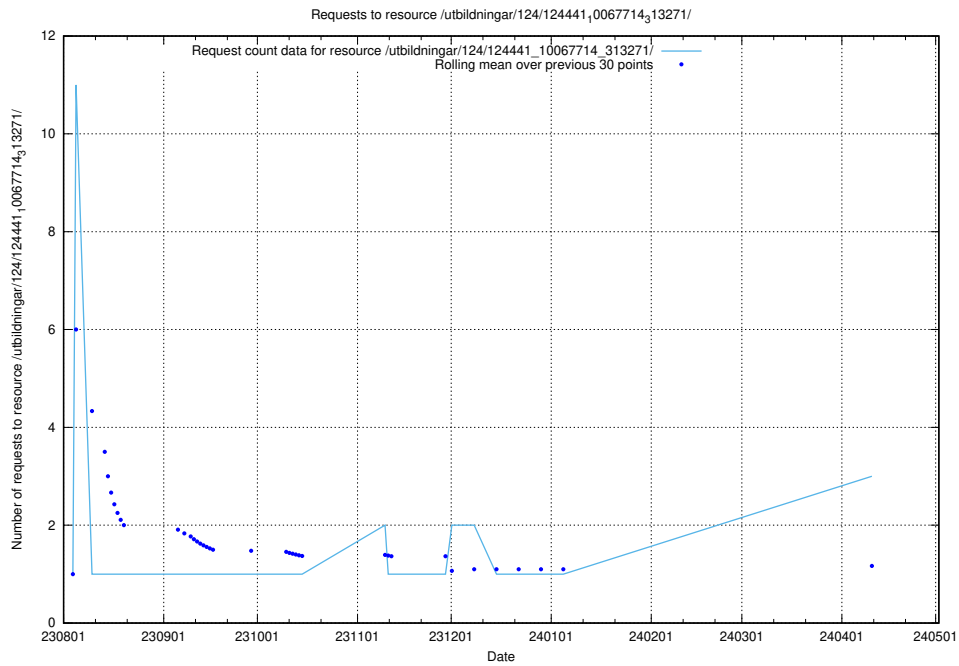

5.472 Usage of /utbildningar/124/124441_10067714_313271/

Here, we count the number of requests to resource /utbildningar/124/124441_10067714_313271/.