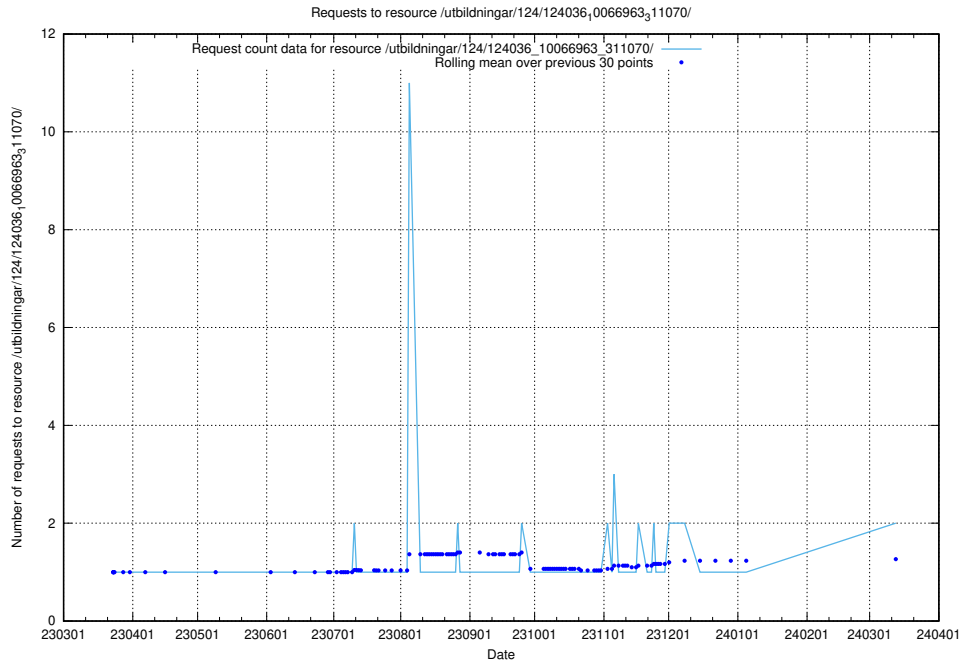

5.822 Usage of /utbildningar/124/124036_10066963_311070/

Here, we count the number of requests to resource /utbildningar/124/124036_10066963_311070/.