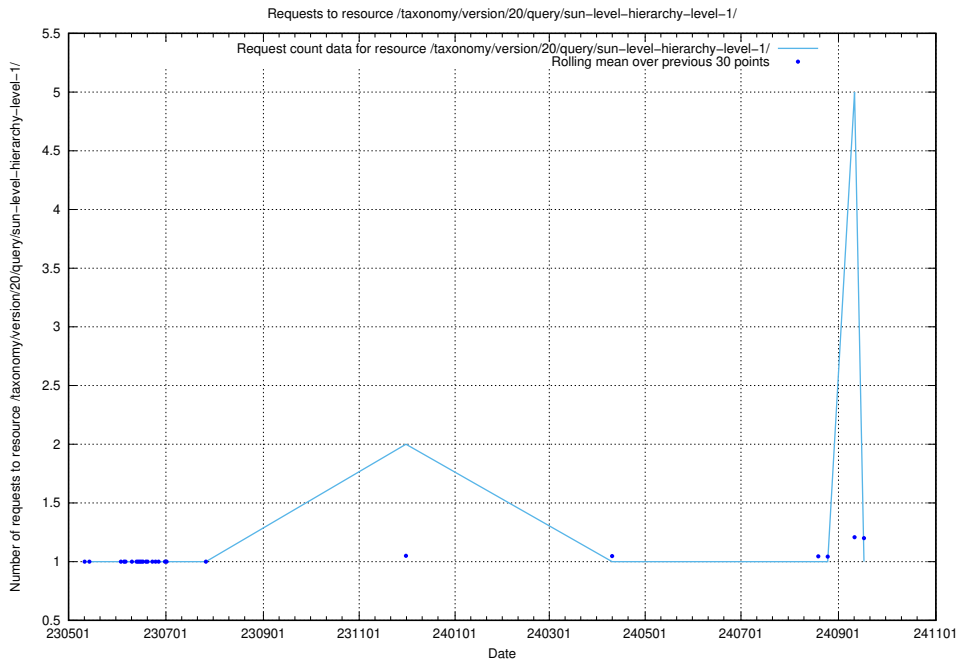

5.6931 Usage of /taxonomy/version/20/query/sun-level-hierarchy-level-1/

Here, we count the number of requests to resource /taxonomy/version/20/query/sun-level-hierarchy-level-1/.