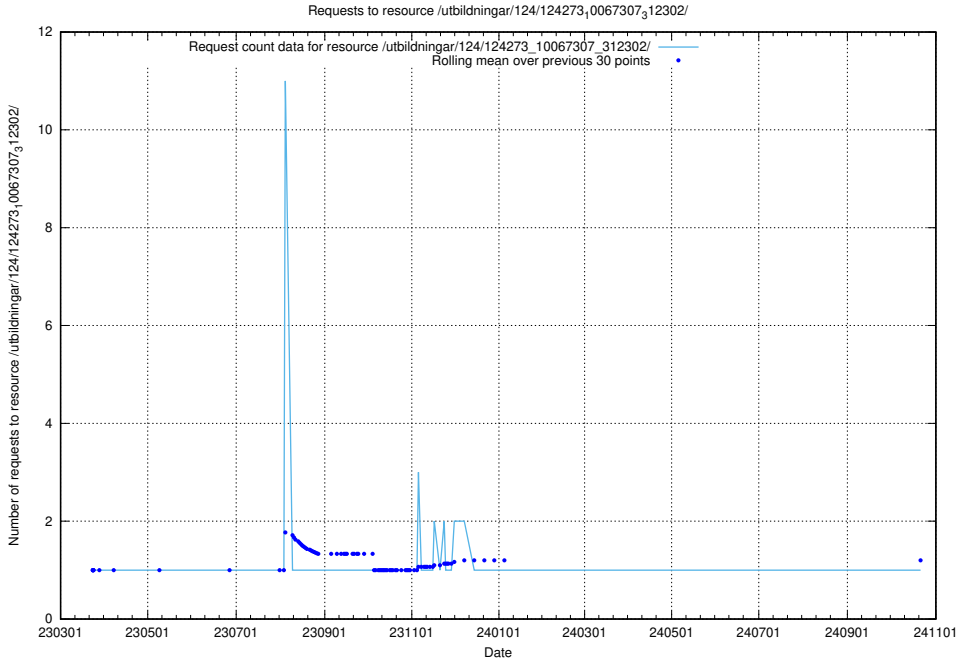

5.4969 Usage of /utbildningar/124/124273_10067307_312302/

Here, we count the number of requests to resource /utbildningar/124/124273_10067307_312302/.