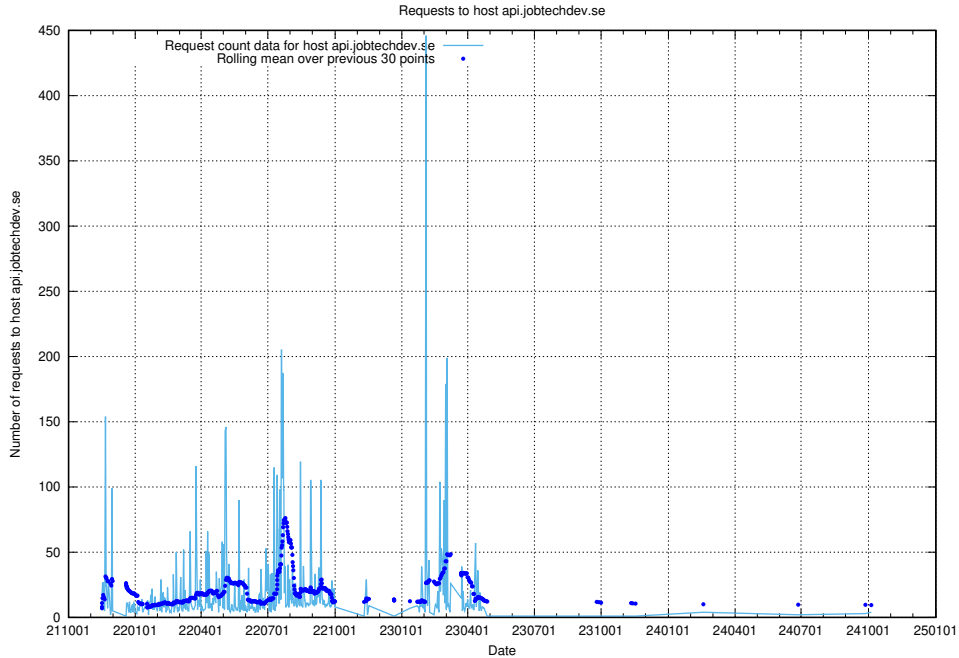

7.162 Usage of api.jobtechdev.se

Here, we count the number of requests to host api.jobtechdev.se.