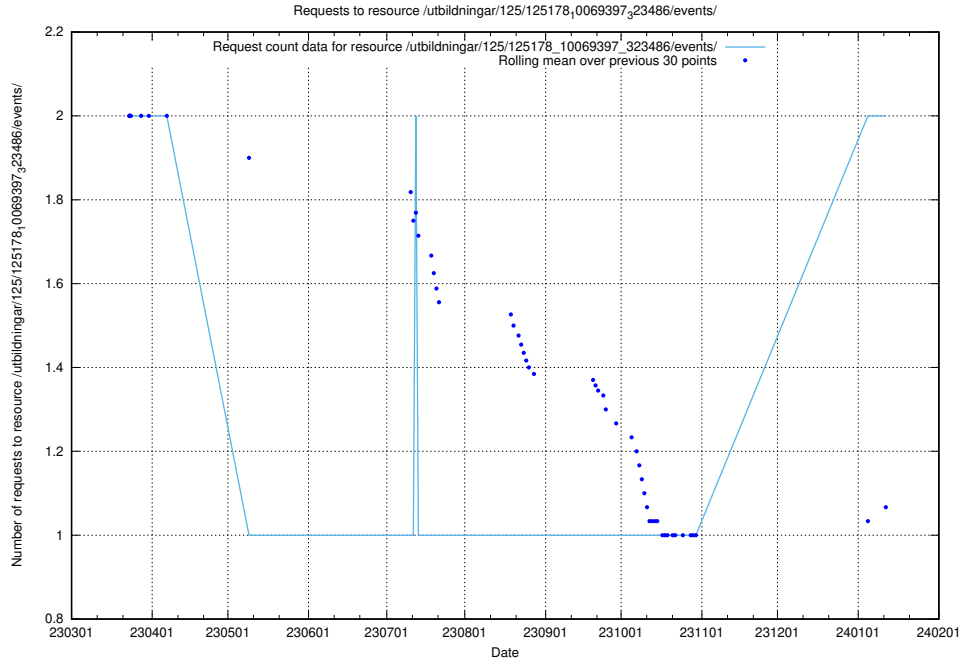

5.1004 Usage of /utbildningar/125/125178_10069397_323486/events/

Here, we count the number of requests to resource /utbildningar/125/125178_10069397_323486/events/