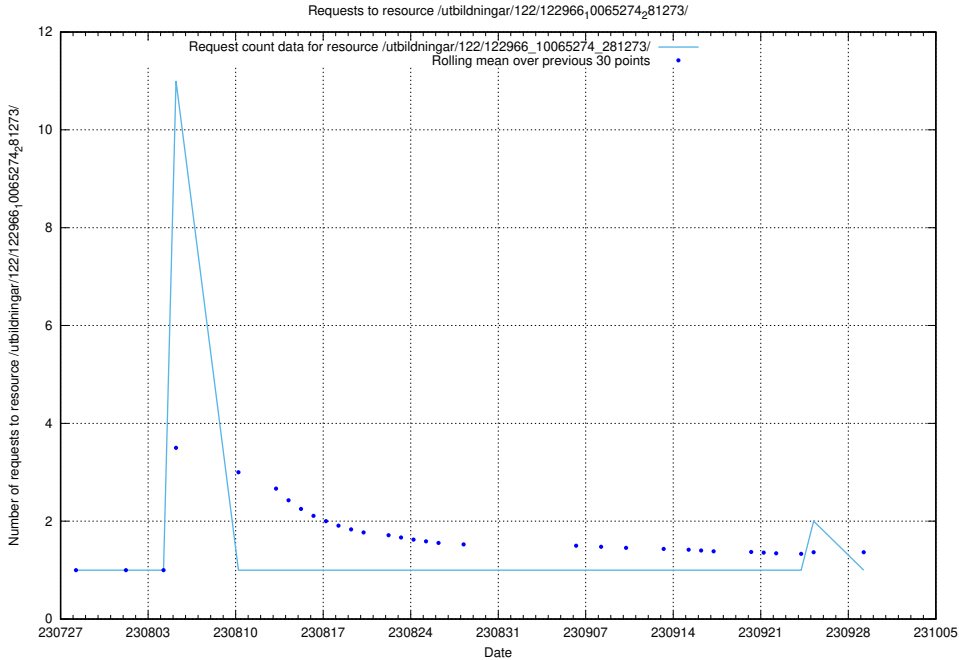

5.5902 Usage of /utbildningar/122/122966_10065274_281273/

Here, we count the number of requests to resource /utbildningar/122/122966_10065274_281273/.