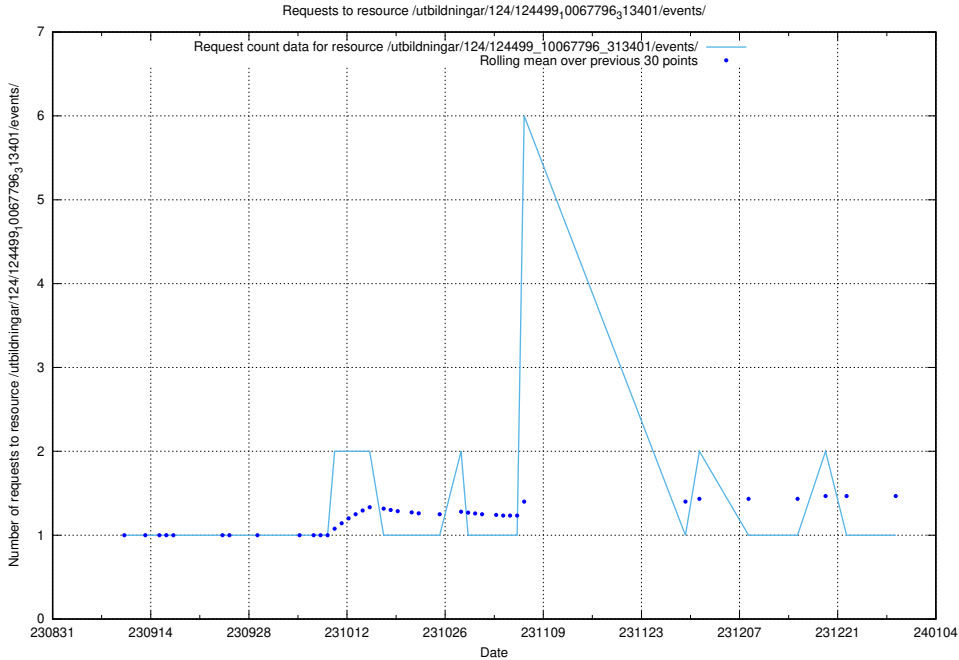

5.5604 Usage of /utbildningar/124/124499_10067796_313401/events/

Here, we count the number of requests to resource /utbildningar/124/124499_10067796_313401/events/