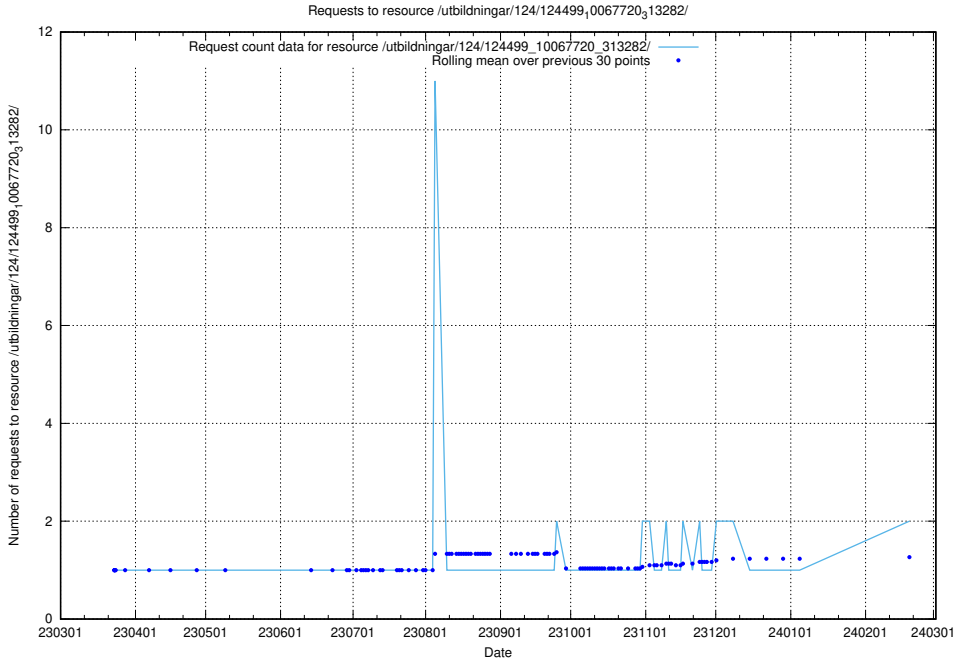

5.694 Usage of /utbildningar/124/124499_10067720_313282/

Here, we count the number of requests to resource /utbildningar/124/124499_10067720_313282/.