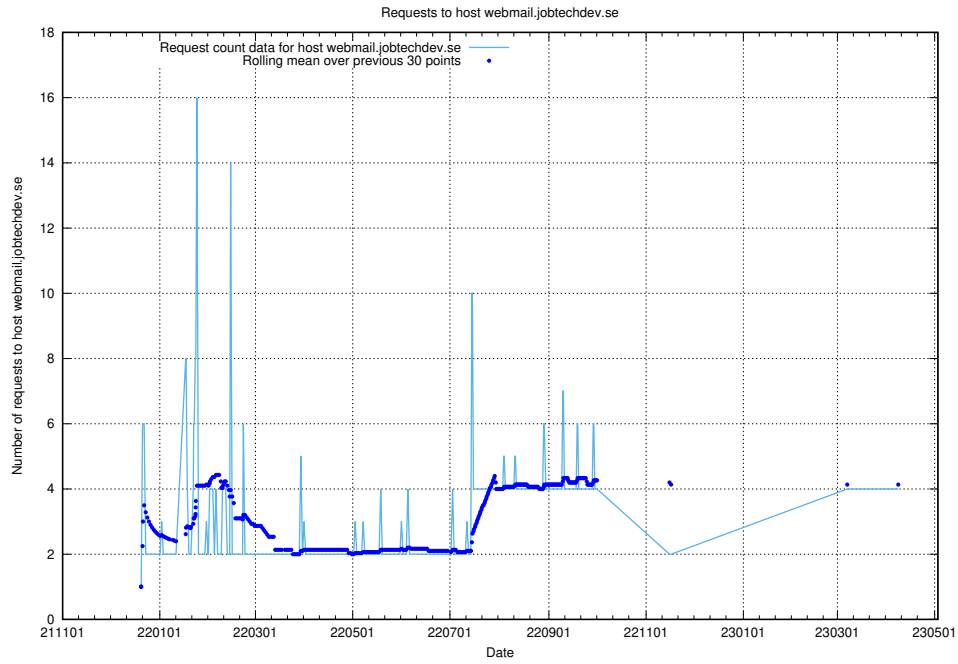

7.140 Usage of webmail.jobtechdev.se

Here, we count the number of requests to host webmail.jobtechdev.se.