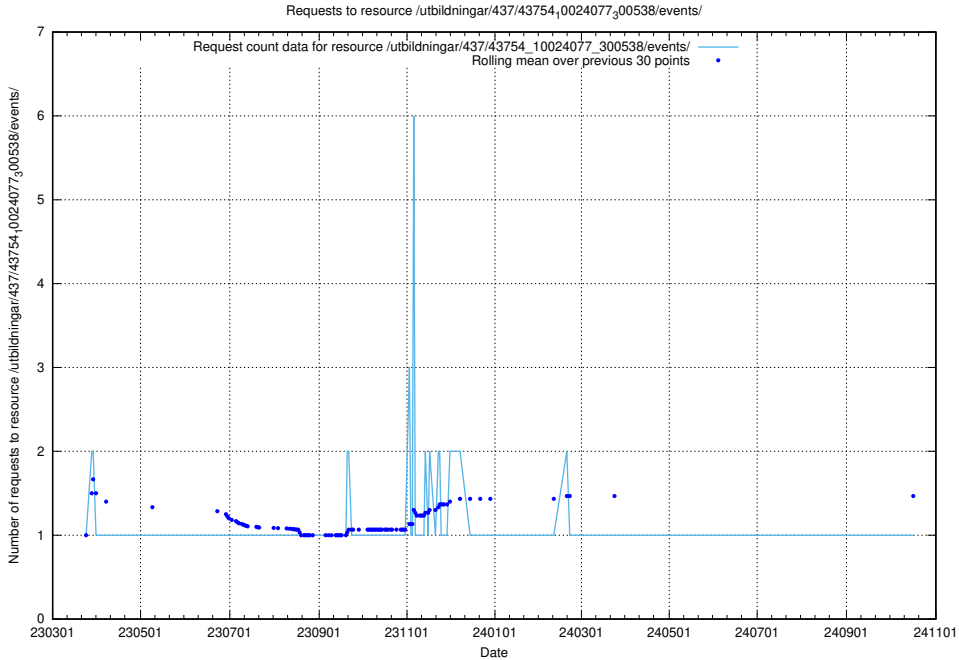

5.7210 Usage of /utbildningar/437/43754_10024077_300538/events/

Here, we count the number of requests to resource /utbildningar/437/43754_10024077_300538/events/.