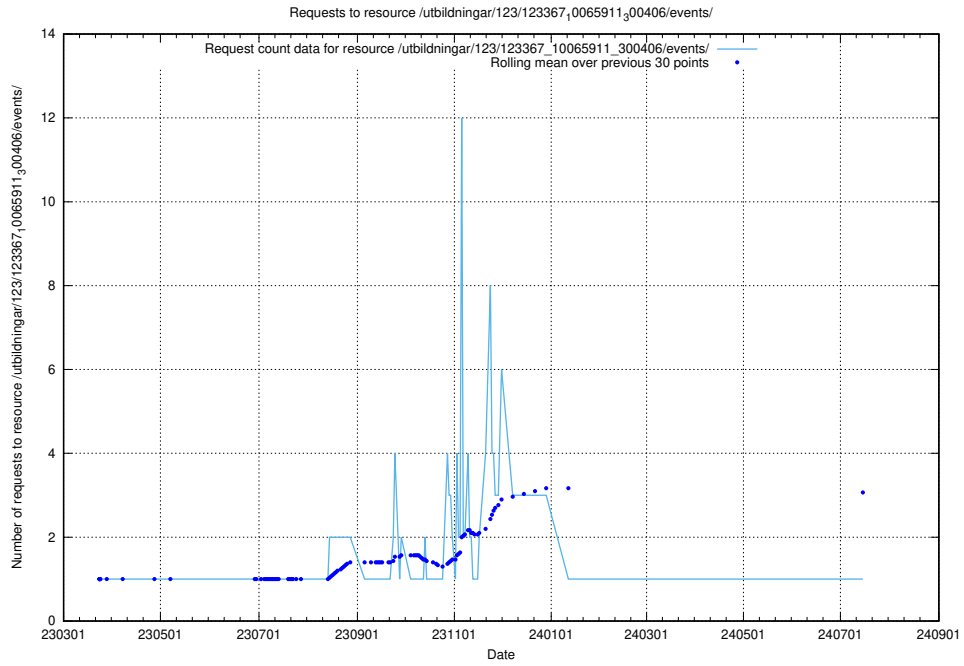

5.5700 Usage of /utbildningar/123/123367_10065911_300406/events/

Here, we count the number of requests to resource /utbildningar/123/123367_10065911_300406/events/