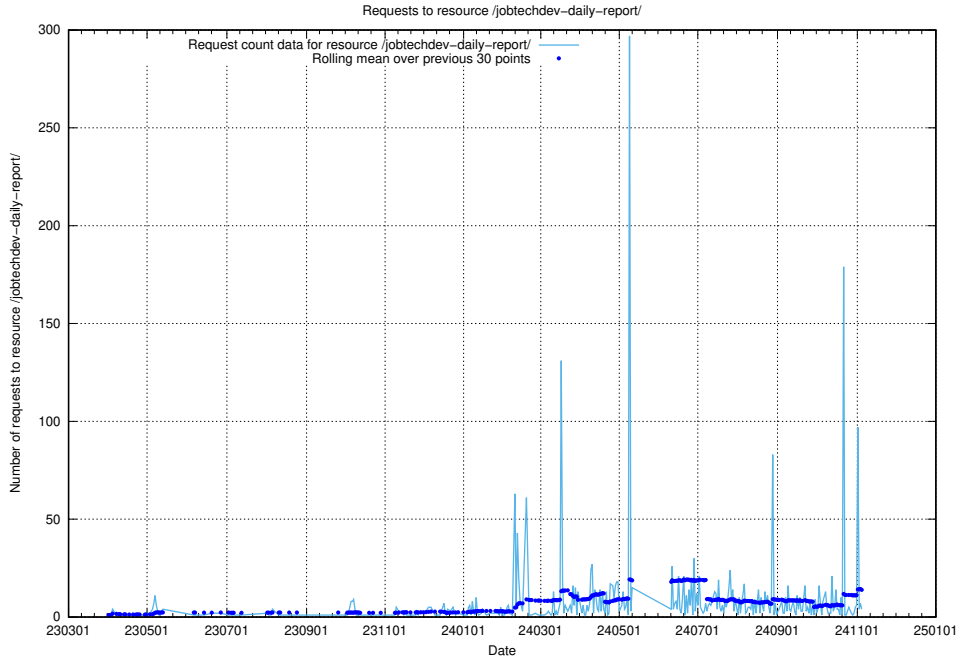

5.350 Usage of /jobtechdev-daily-report/

Here, we count the number of requests to resource /jobtechdev-daily-report/.