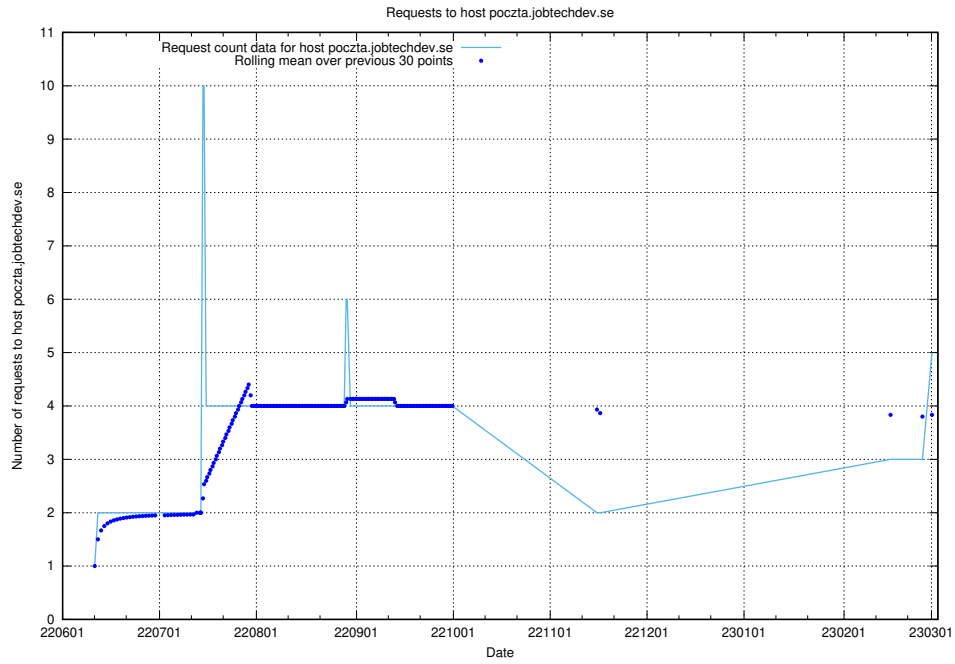

7.98 Usage of poczta.jobtechdev.se

Here, we count the number of requests to host poczta.jobtechdev.se.