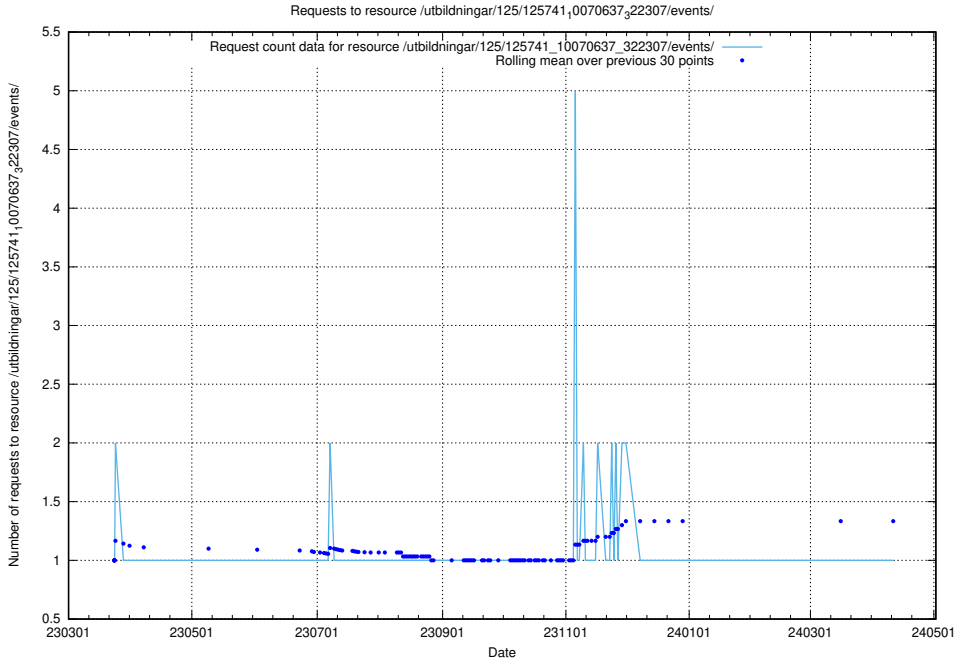

5.1019 Usage of /utbildningar/125/125741_10070637_322307/events/

Here, we count the number of requests to resource /utbildningar/125/125741_10070637_322307/events/