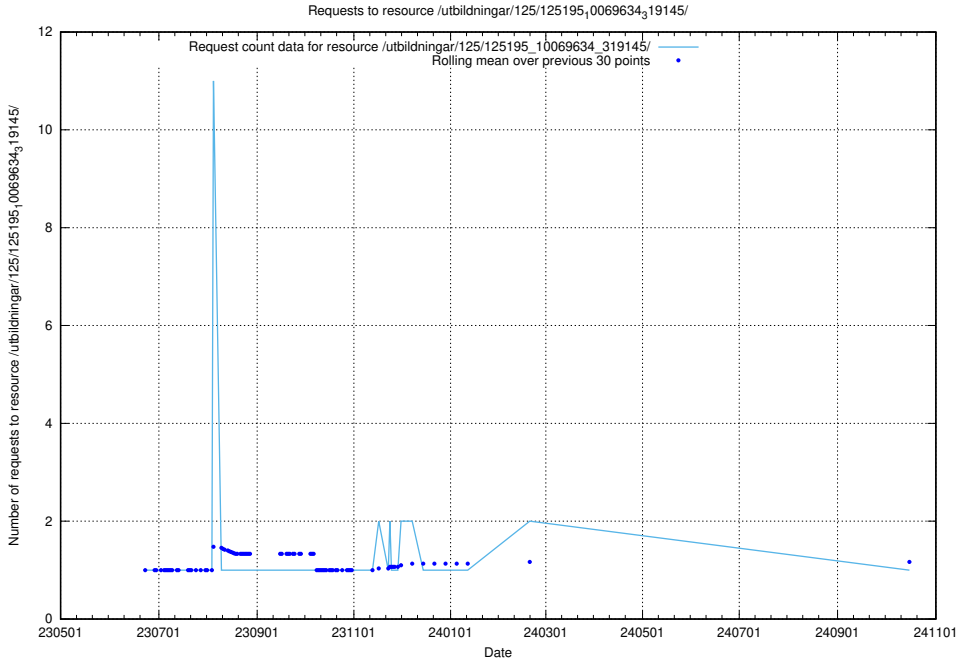

5.6692 Usage of /utbildningar/125/125195_10069634_319145/

Here, we count the number of requests to resource /utbildningar/125/125195_10069634_319145/.