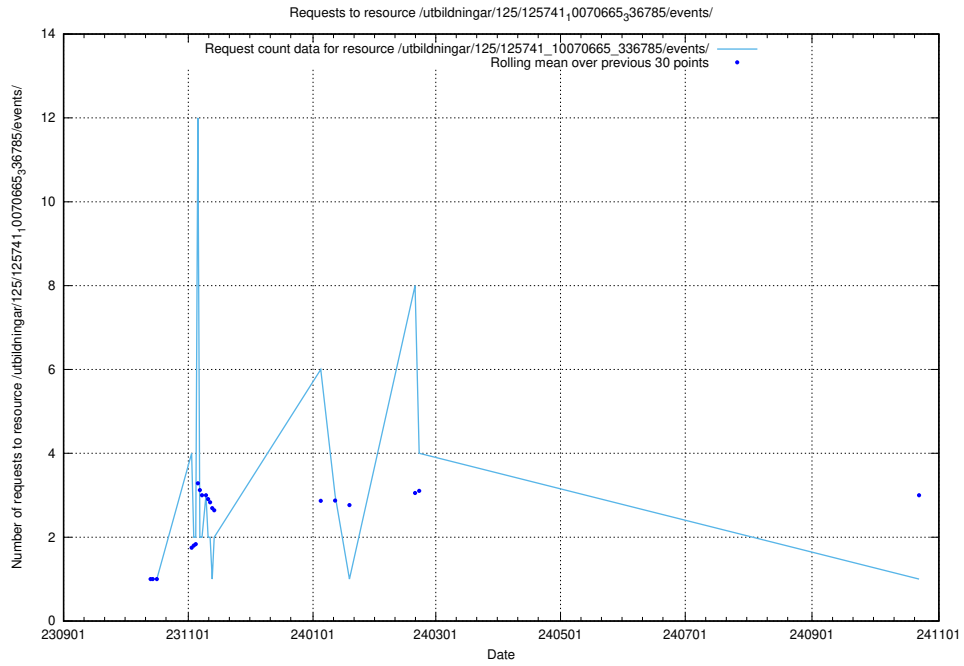

5.5319 Usage of /utbildningar/125/125741_10070665_336785/events/

Here, we count the number of requests to resource /utbildningar/125/125741_10070665_336785/events/