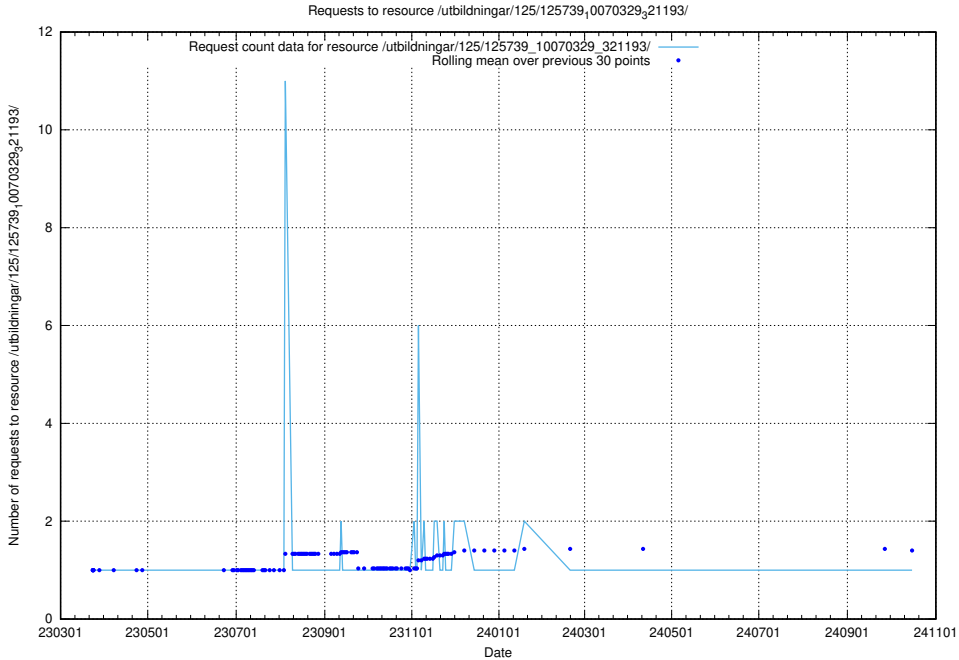

5.1067 Usage of /utbildningar/125/125739_10070329_321193/

Here, we count the number of requests to resource /utbildningar/125/125739_10070329_321193/.