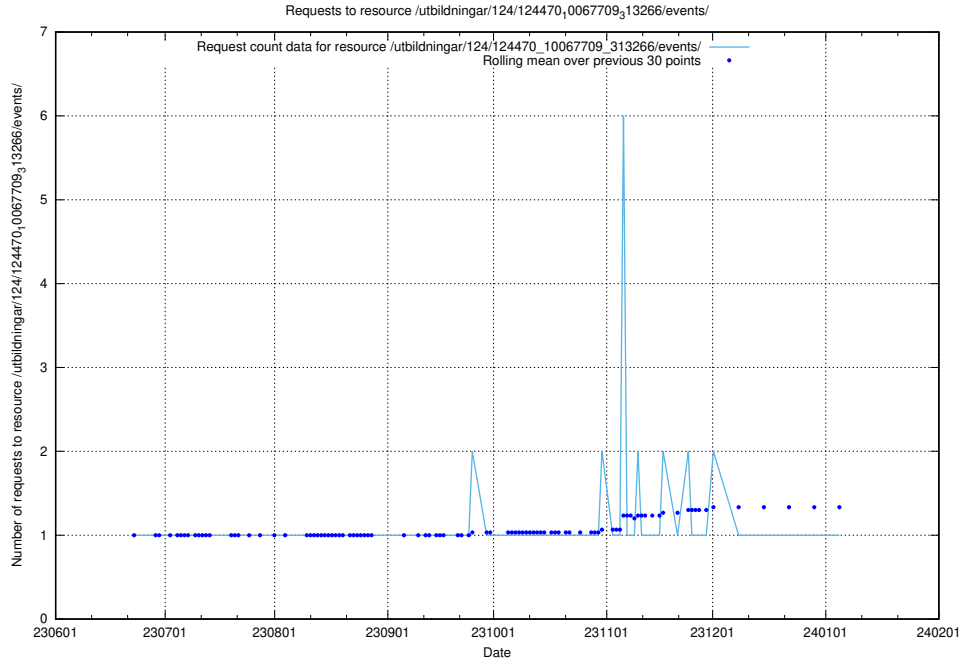

5.6779 Usage of /utbildningar/124/124470_10067709_313266/events/

Here, we count the number of requests to resource /utbildningar/124/124470_10067709_313266/events/