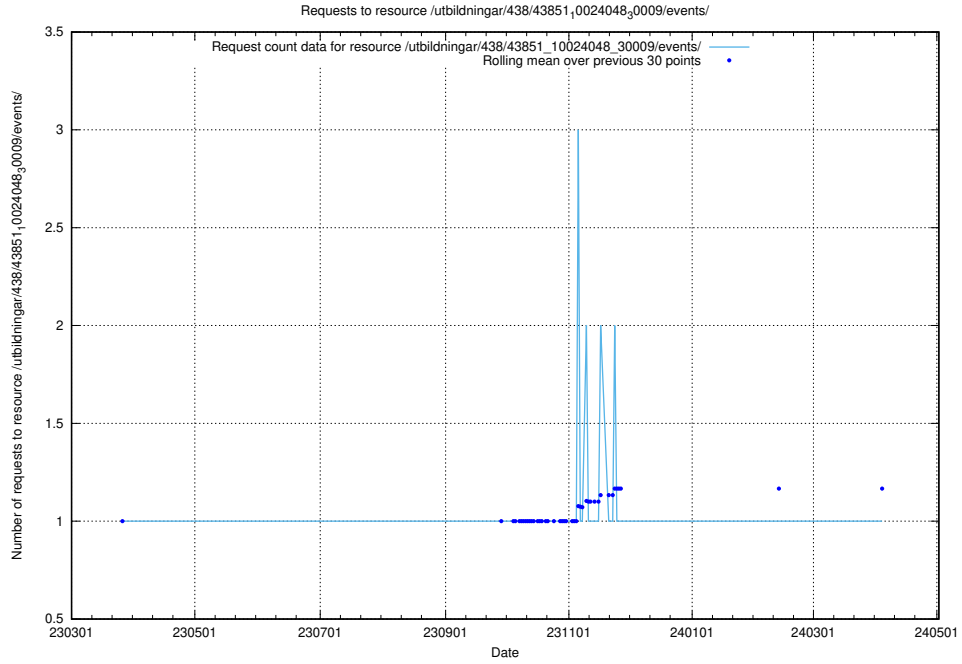

5.7051 Usage of /utbildningar/438/43851_10024048_30009/events/

Here, we count the number of requests to resource /utbildningar/438/43851_10024048_30009/events/.