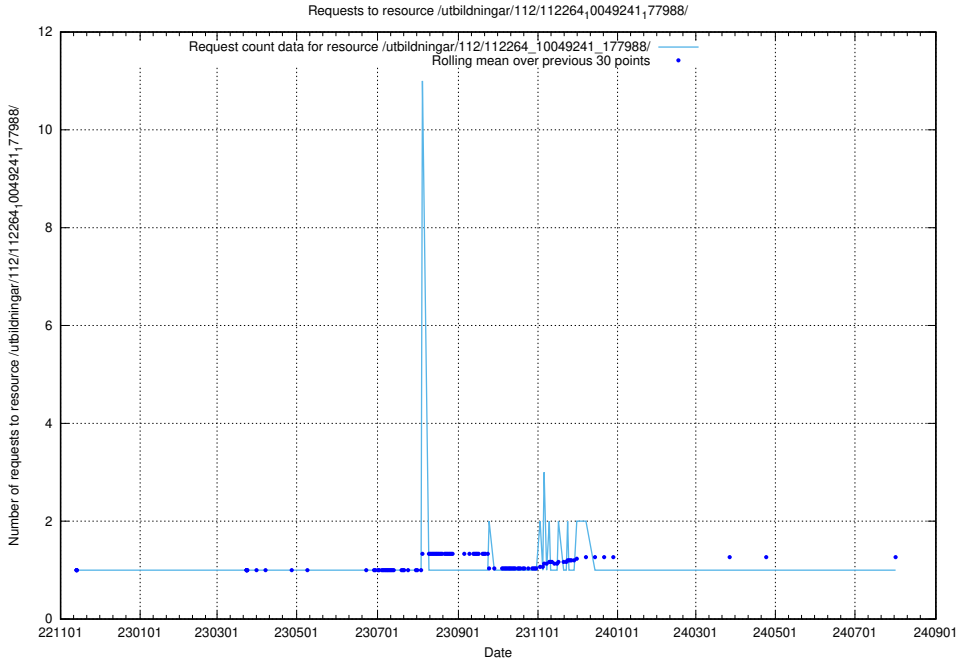

5.7209 Usage of /utbildningar/112/112264_10049241_177988/

Here, we count the number of requests to resource /utbildningar/112/112264_10049241_177988/.