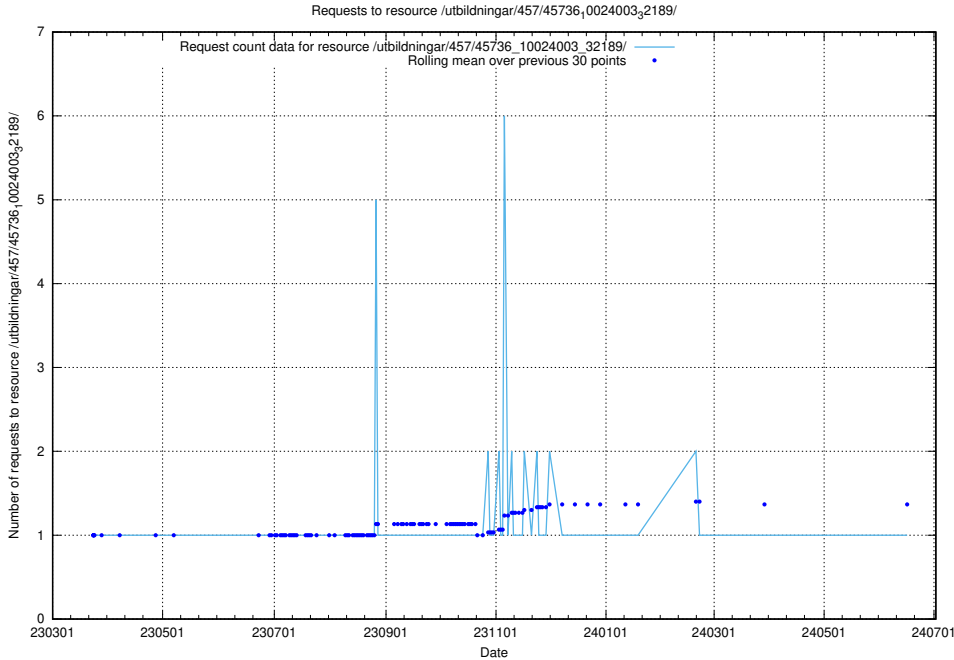

5.7351 Usage of /utbildningar/457/45736_10024003_32189/

Here, we count the number of requests to resource /utbildningar/457/45736_10024003_32189/.