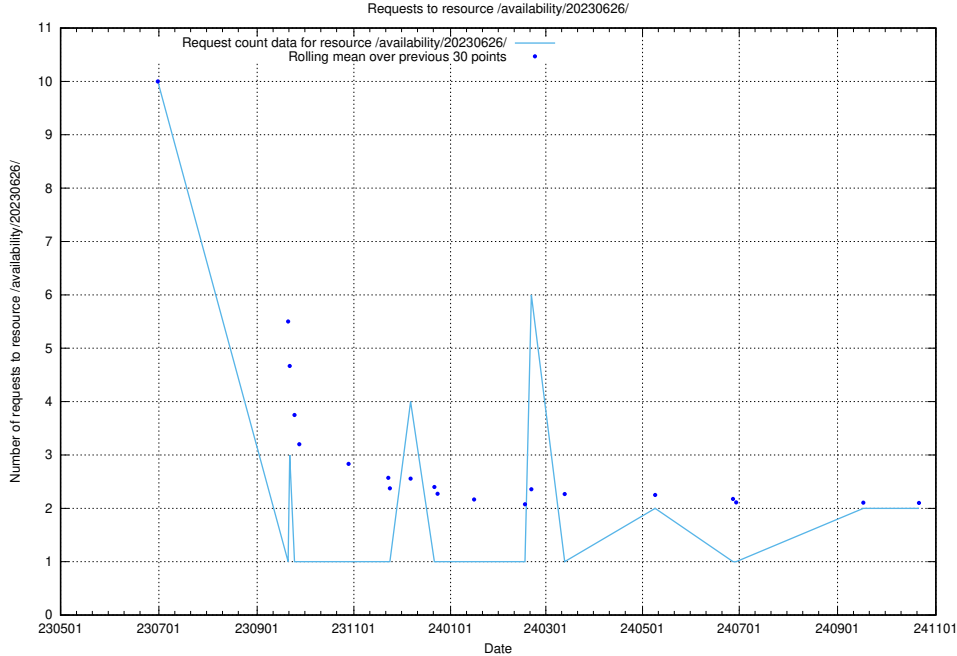

Here, we count the number of requests to resource /utbildningar/124/124116_10066994_326465/events/

5.903 Usage of /availability/20230626/

Here, we count the number of requests to resource /availability/20230626/.