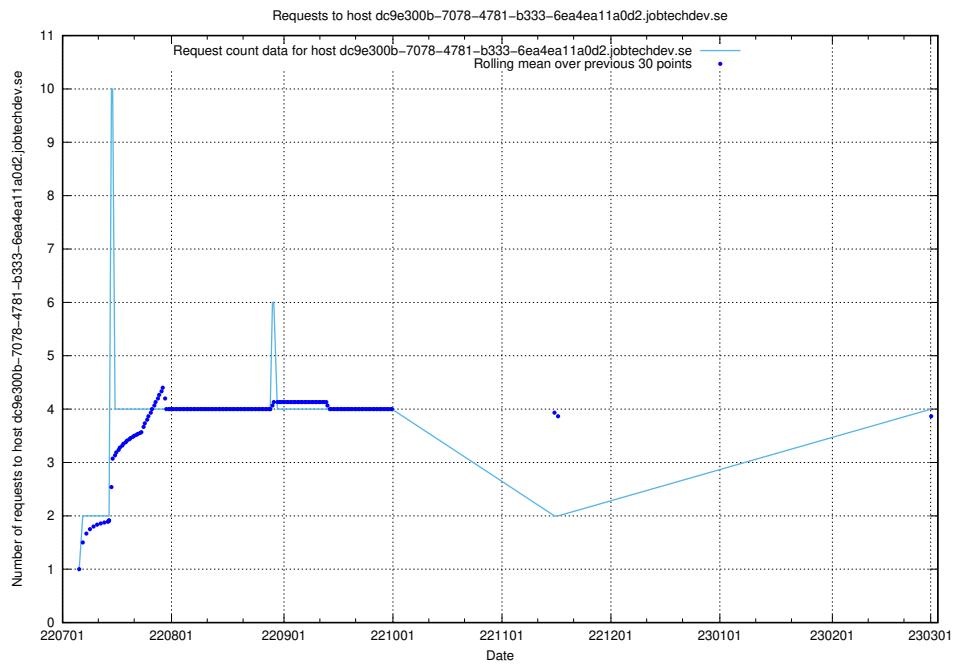

7.146 Usage of dc9e300b-7078-4781-b333-6ea4ea11a0d2.jobtechdev.se

Here, we count the number of requests to host dc9e300b-7078-4781-b333-6ea4ea11a0d2.jobtechdev.se.

7.147 Usage of db517d0-1a0b-4541-afc3-729929ef0020.jobtechdev.se