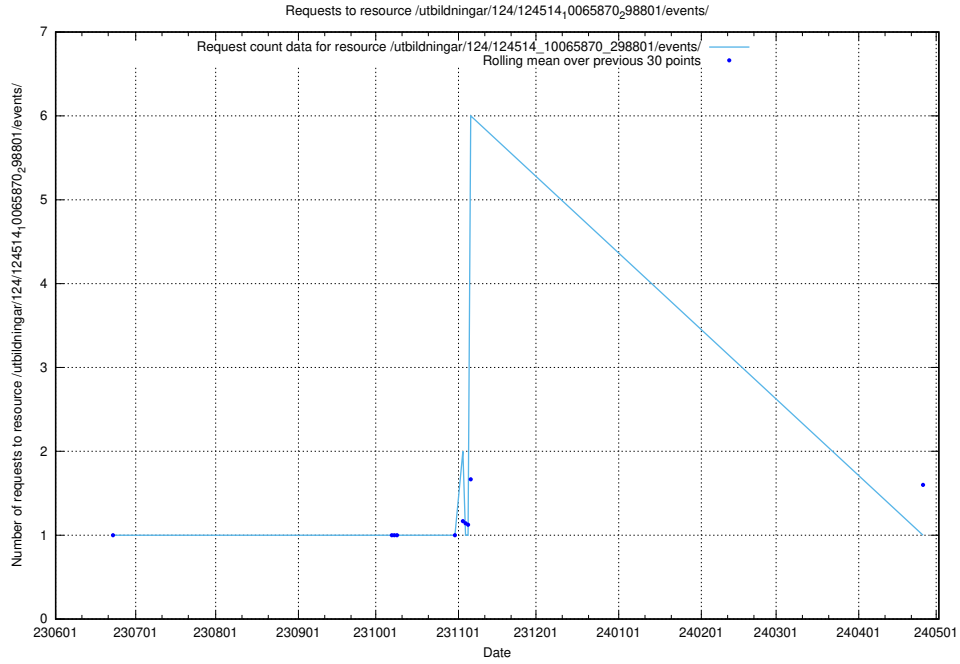

5.6744 Usage of /utbildningar/124/124514_10065870_298801/events/

Here, we count the number of requests to resource /utbildningar/124/124514_10065870_298801/events/