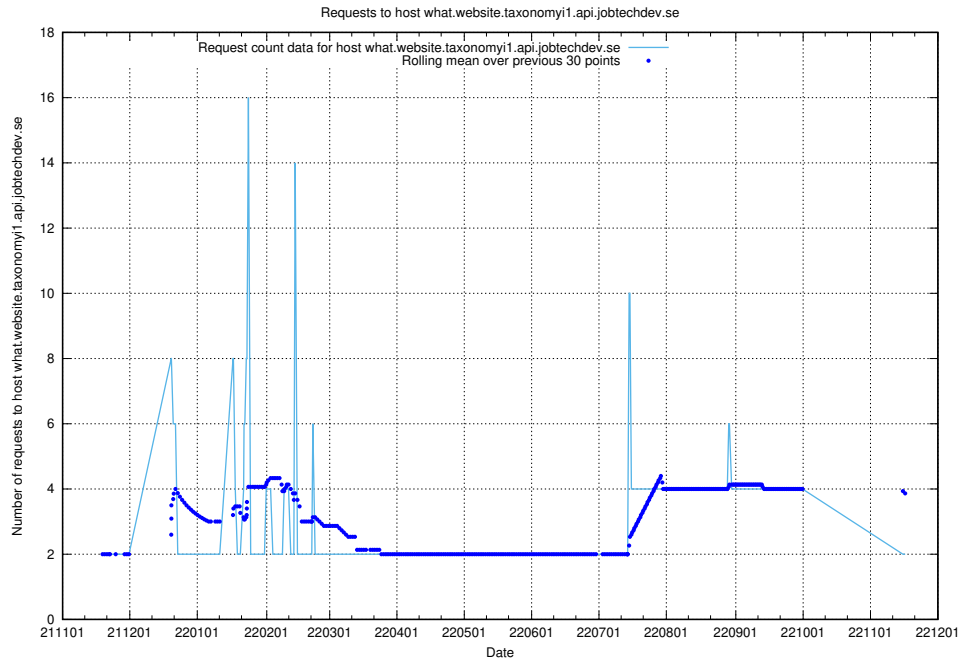

7.460 Usage of what.website.taxonomy1.api.jobtechdev.se

Here, we count the number of requests to host what.website.taxonomy1.api.jobtechdev.se.