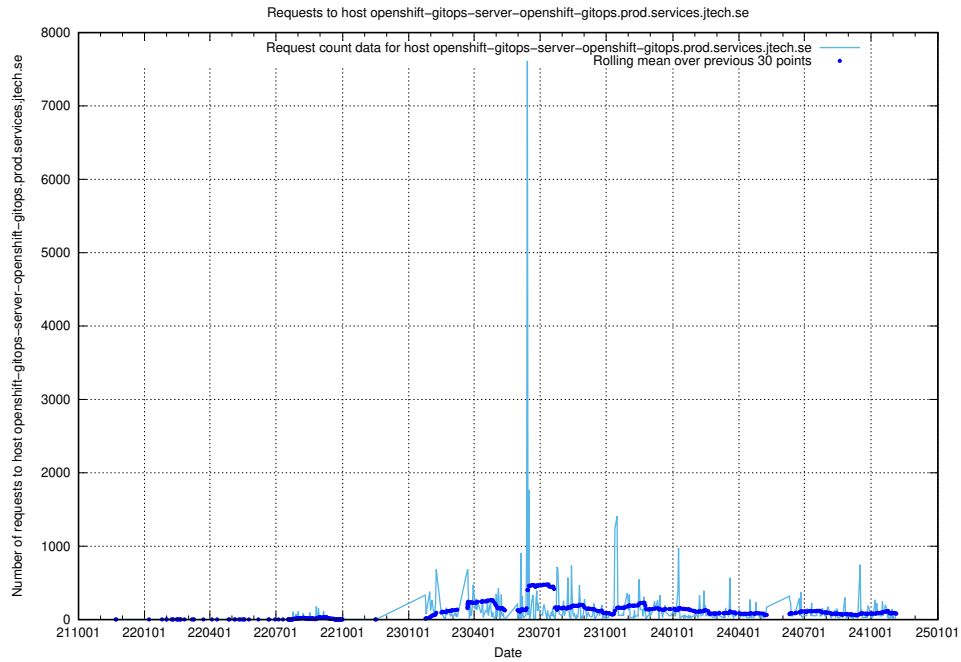

7.24 Usage of openshift-gitops-server-openshift-gitops.prod.services.jtech.se

Here, we count the number of requests to host openshift-gitops-server-openshift-gitops.prod.services.jtech.se.