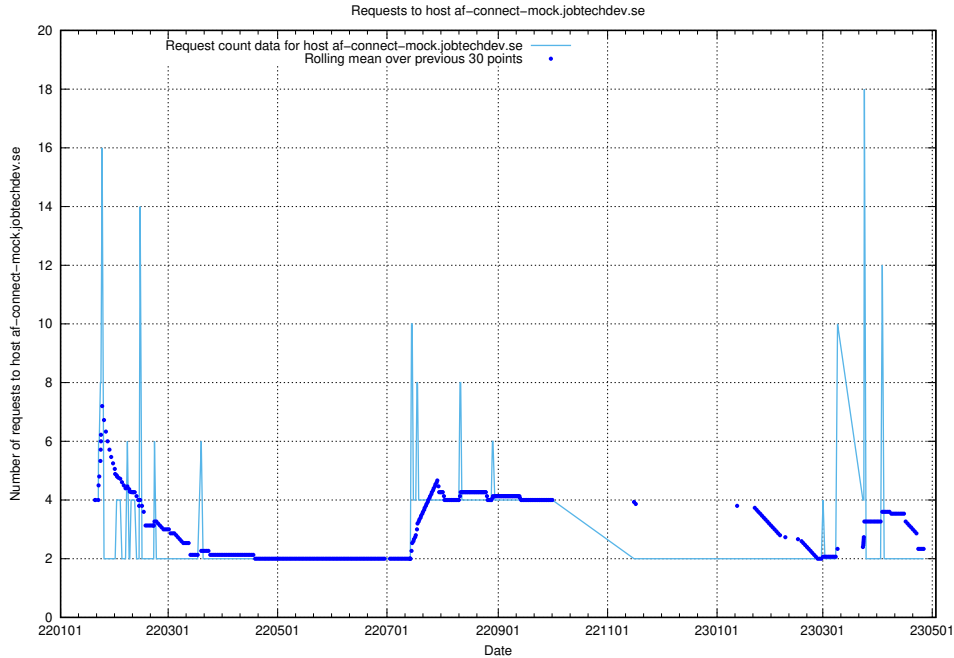

Here, we count the number of requests to host af-connect-mock.jobtechdev.se.

7.273 Usage of jittsi.jobtechdev.se

Here, we count the number of requests to host jittsi.jobtechdev.se.

7.274 Usage of console.jobtechdev.se