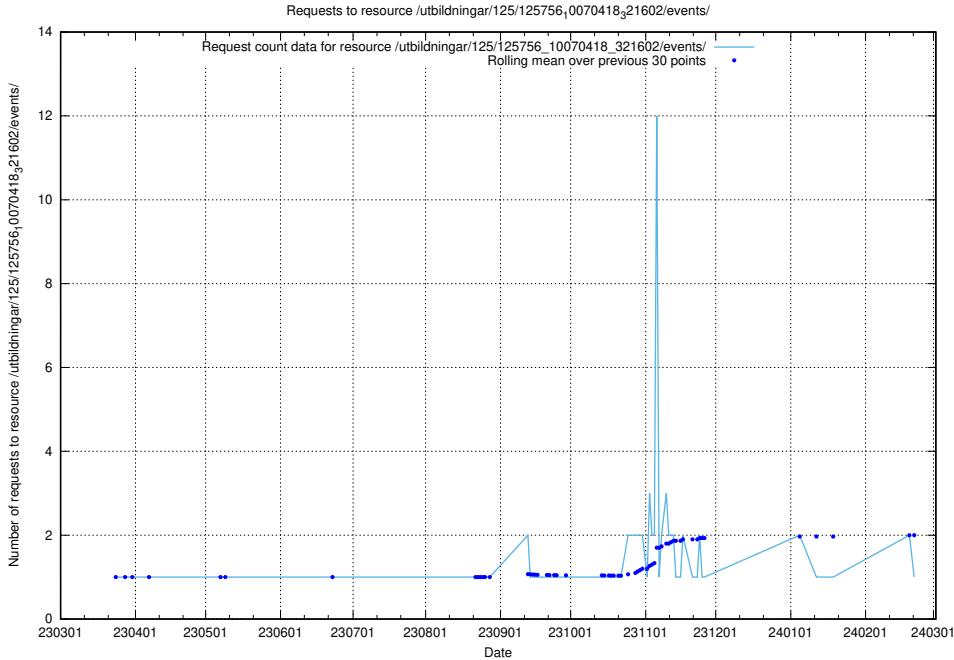

5.7238 Usage of /utbildningar/125/125756_10070418_321602/events/

Here, we count the number of requests to resource /utbildningar/125/125756_10070418_321602/events/