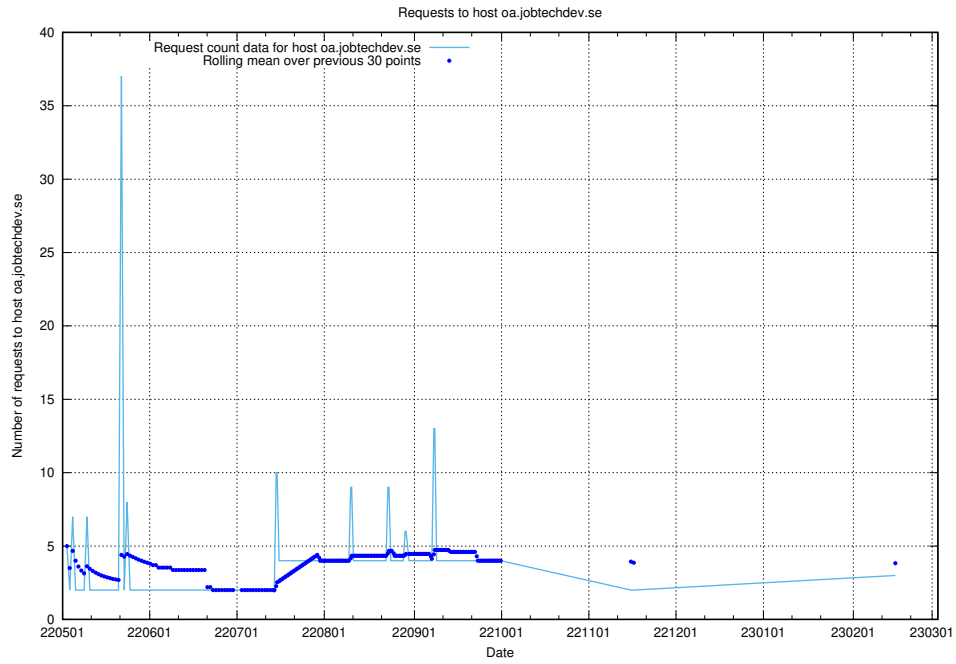

7.226 Usage of oa.jobtechdev.se

Here, we count the number of requests to host oa.jobtechdev.se.