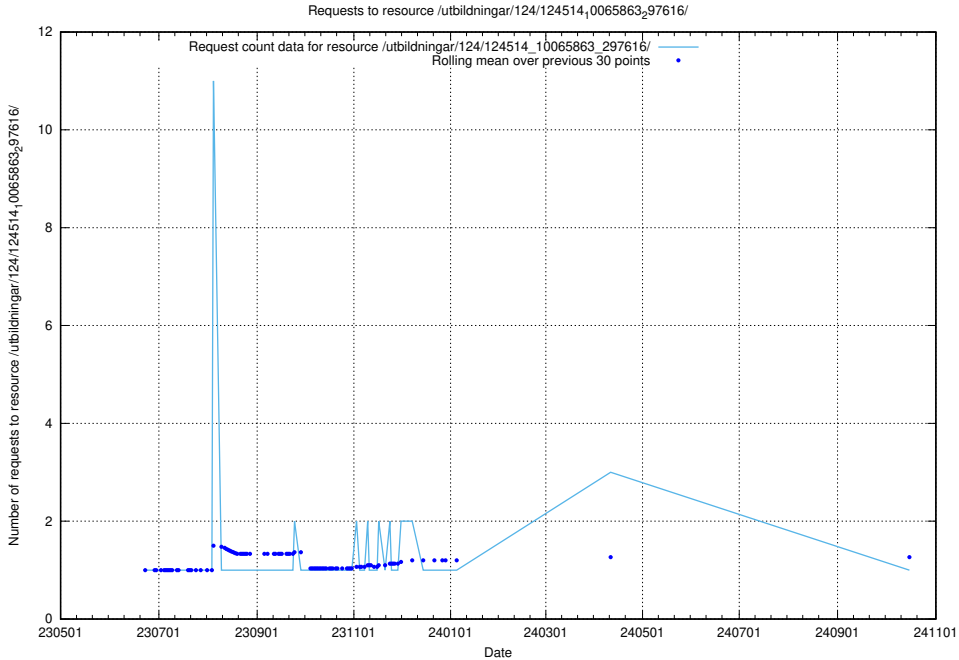

5.6745 Usage of /utbildningar/124/124514_10065863_297616/

Here, we count the number of requests to resource /utbildningar/124/124514_10065863_297616/.