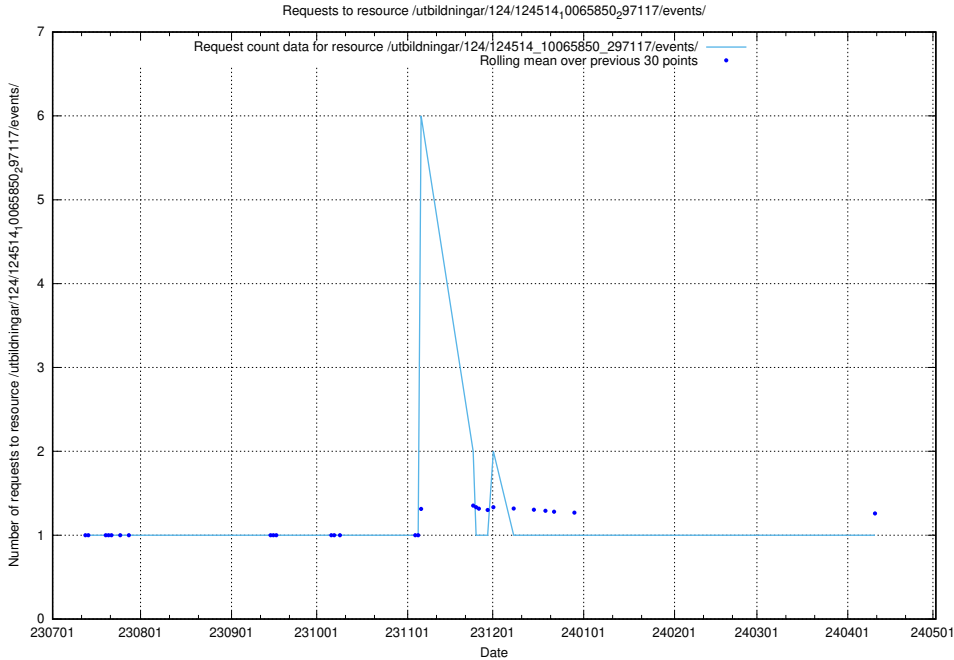

Here, we count the number of requests to resource /utbildningar/125/125914_10070423_321634/.

5.6107 Usage of /utbildningar/124/124514_10065850_297117/events/

Here, we count the number of requests to resource /utbildningar/124/124514_10065850_297117/events/