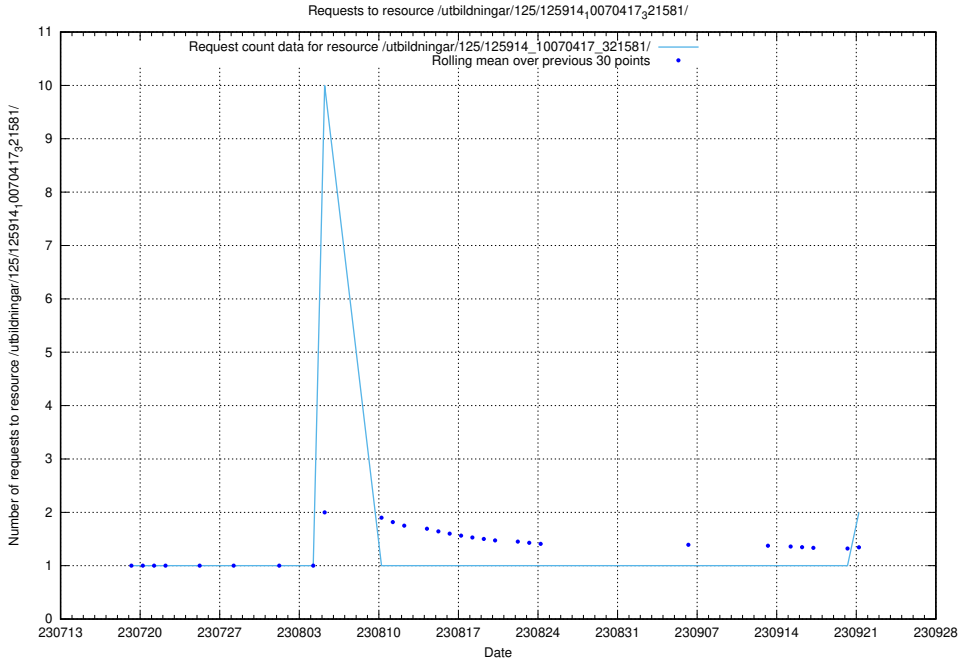

5.881 Usage of /utbildningar/125/125914_10070417_321581/

Here, we count the number of requests to resource /utbildningar/125/125914_10070417_321581/.