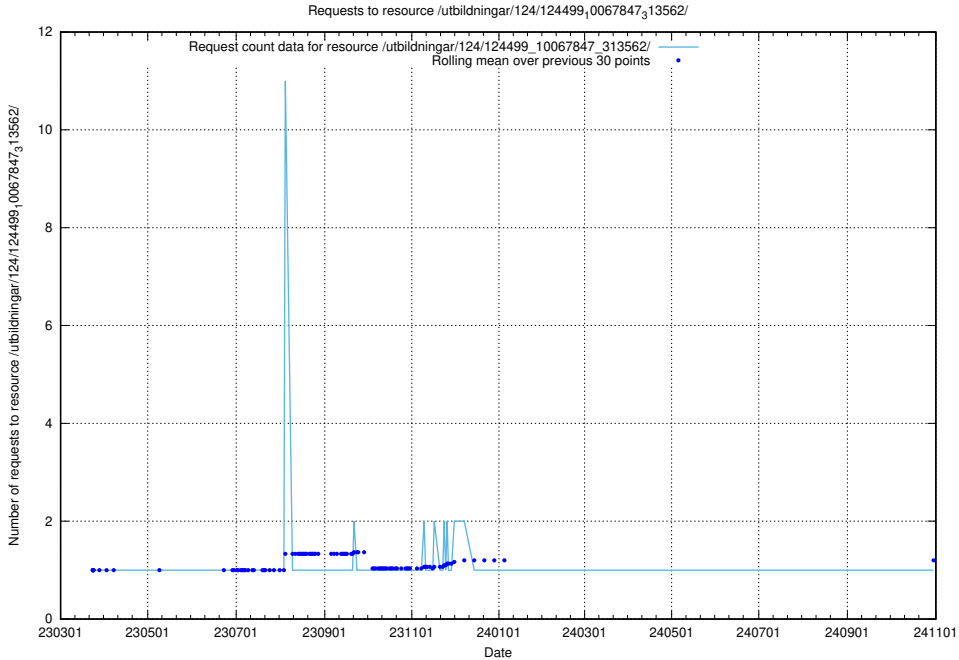

Here, we count the number of requests to resource /utbildningar/utb_emil/125/125915_10070422_321633/events/

5.3386 Usage of /utbildningar/124/124499_10067847_313562/

Here, we count the number of requests to resource /utbildningar/124/124499_10067847_313562/.