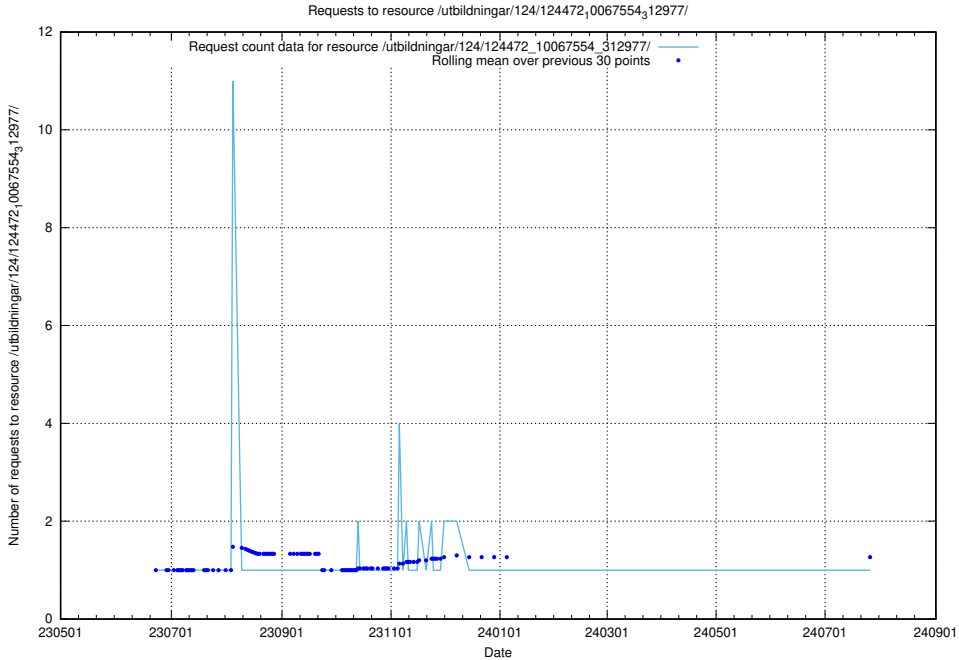

5.6778 Usage of /utbildningar/124/124472_10067554_312977/

Here, we count the number of requests to resource /utbildningar/124/124472_10067554_312977/.