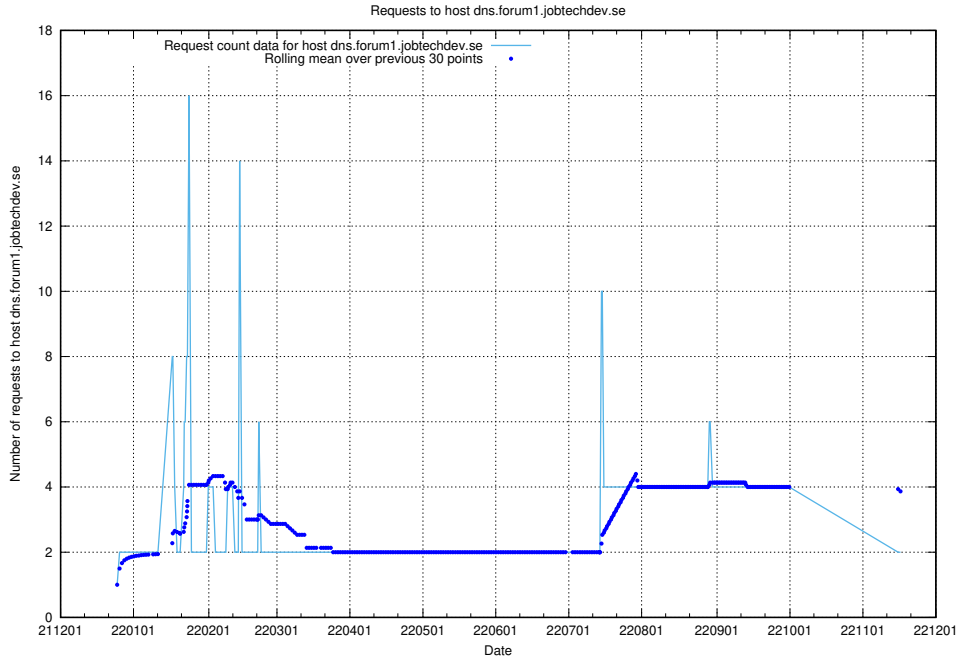

7.369 Usage of dns.forum1.jobtechdev.se

Here, we count the number of requests to host dns.forum1.jobtechdev.se.