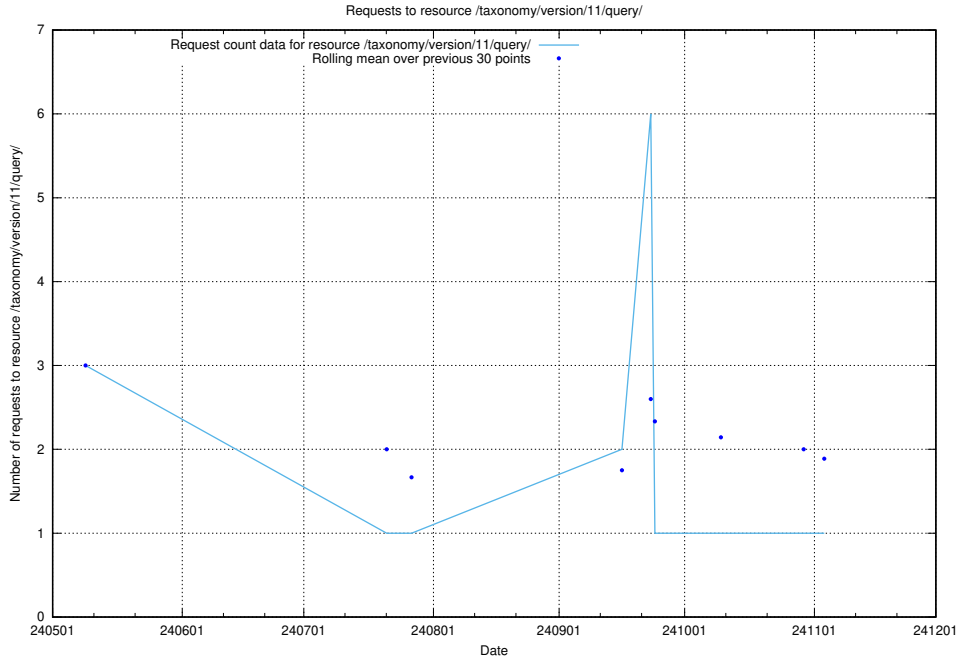

5.2212 Usage of /taxonomy/version/11/query/

Here, we count the number of requests to resource /taxonomy/version/11/query/.