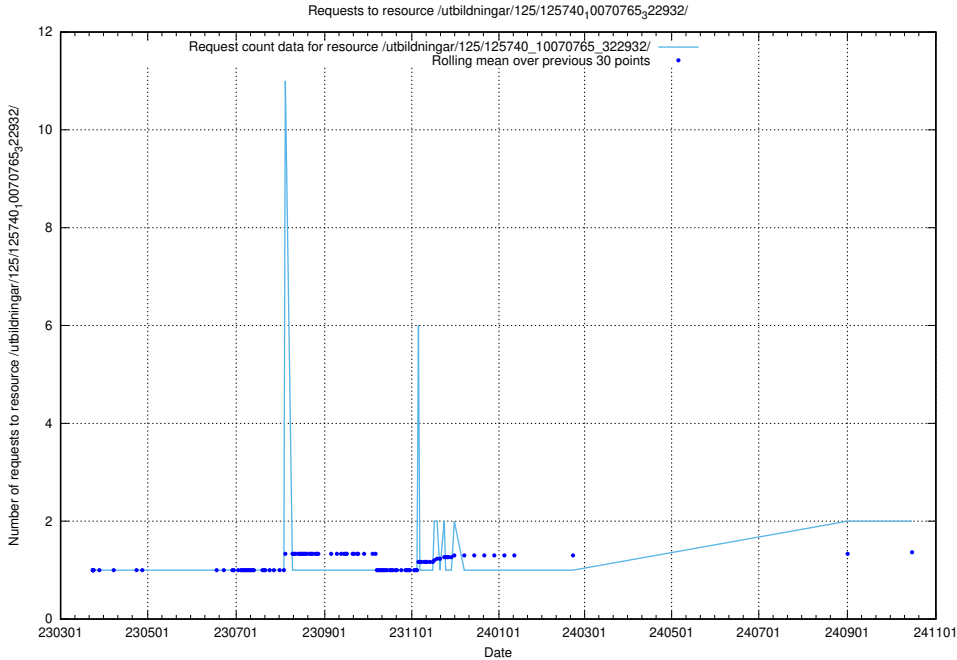

5.538 Usage of /utbildningar/125/125740_10070765_322932/

Here, we count the number of requests to resource /utbildningar/125/125740_10070765_322932/.