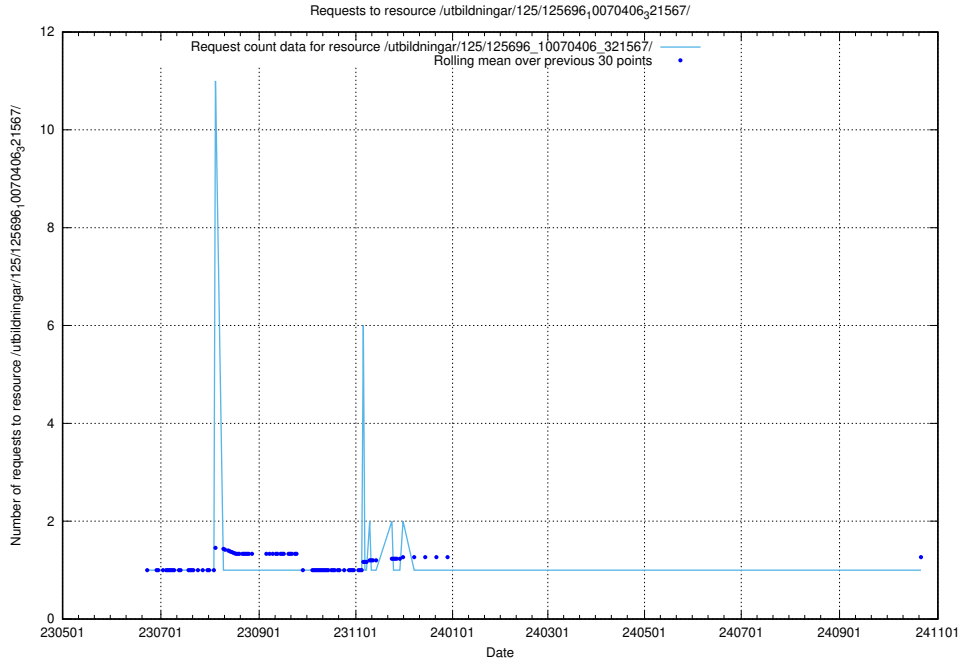

5.6678 Usage of /utbildningar/125/125696_10070406_321567/

Here, we count the number of requests to resource /utbildningar/125/125696_10070406_321567/.

5.6679 Usage of /utbildningar/125/125695_10070438_321732/