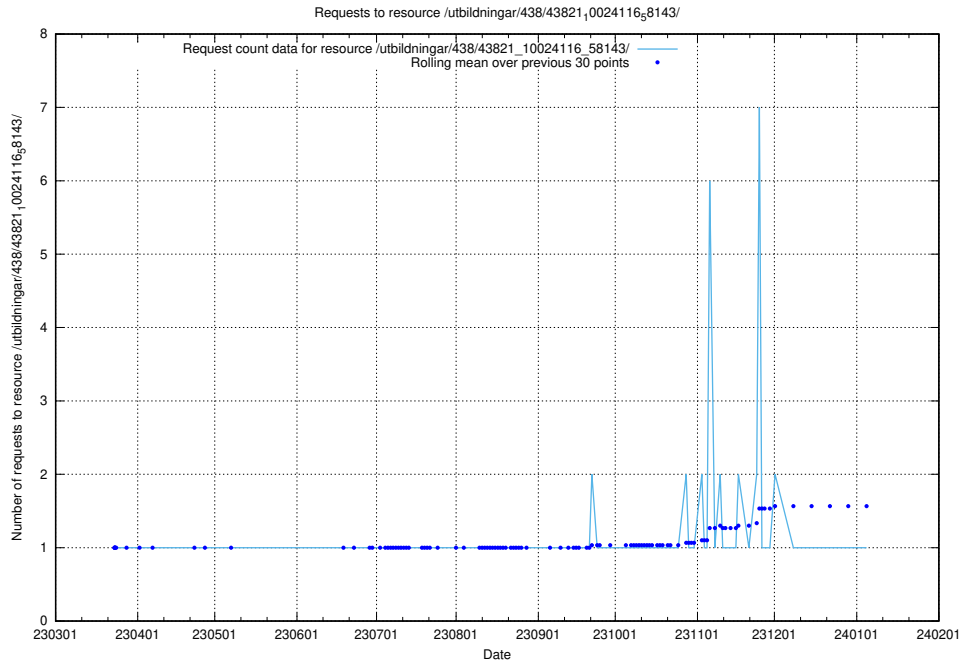

5.7368 Usage of /utbildningar/438/43821_10024116_58143/

Here, we count the number of requests to resource /utbildningar/438/43821_10024116_58143/.