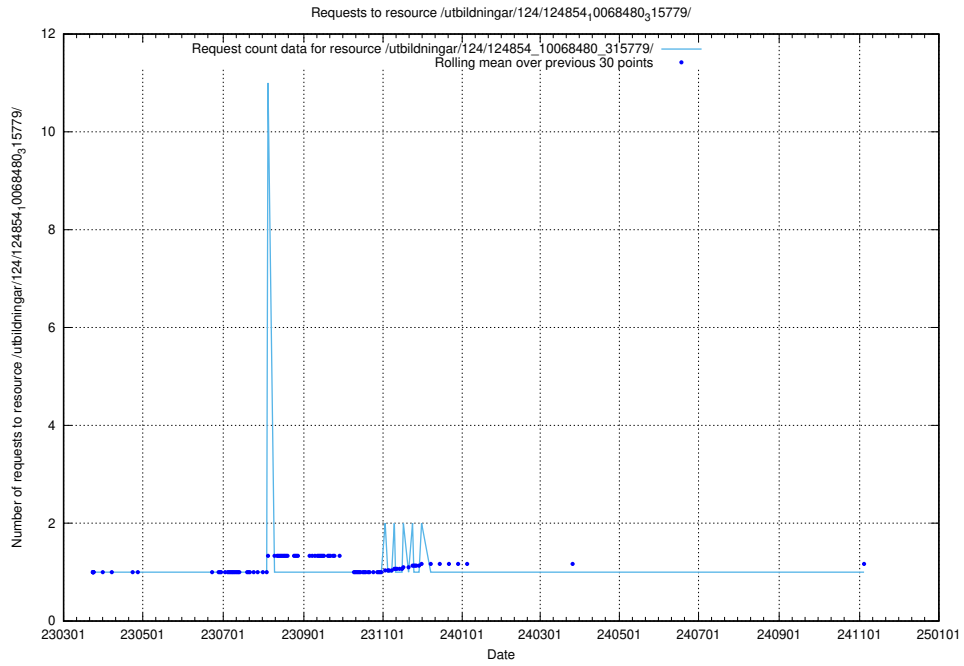

Here, we count the number of requests to resource /utbildningar/utb_emil/127/127374_10074873_338679/

5.1599 Usage of /utbildningar/124/124854_10068480_315779/

Here, we count the number of requests to resource /utbildningar/124/124854_10068480_315779/.