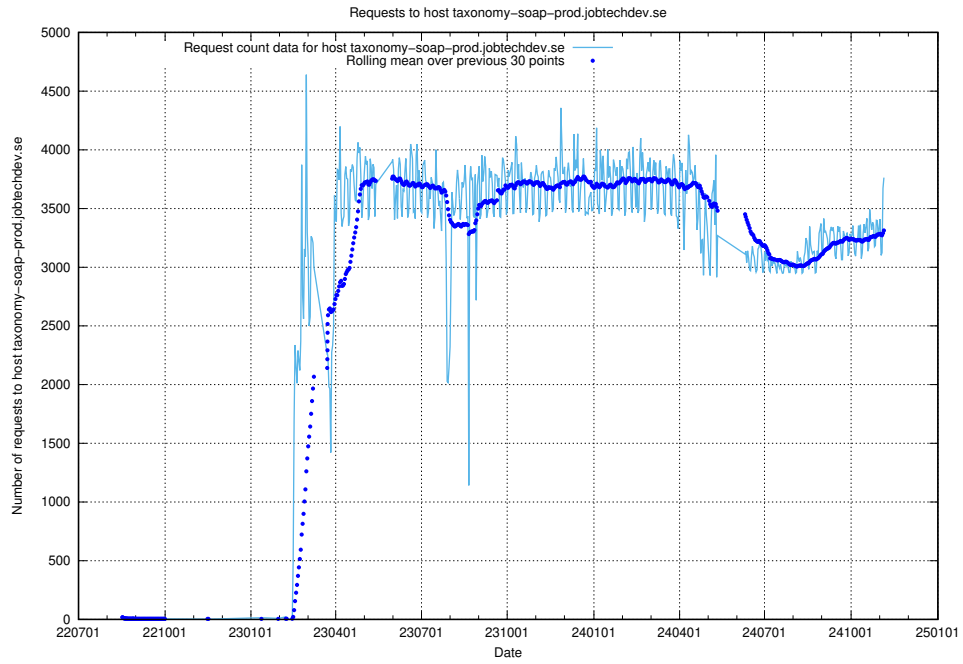

7.11 Usage of taxonomy-soap-prod.jobtechdev.se

Here, we count the number of requests to host taxonomy-soap-prod.jobtechdev.se.