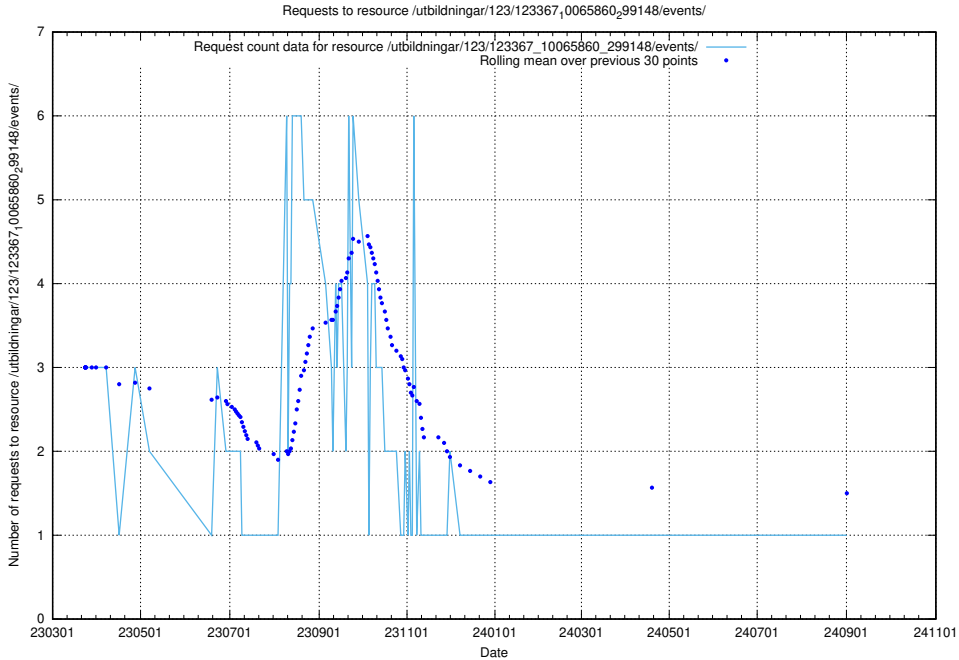

5.7290 Usage of /utbildningar/123/123367_10065860_299148/events/

Here, we count the number of requests to resource /utbildningar/123/123367_10065860_299148/events/