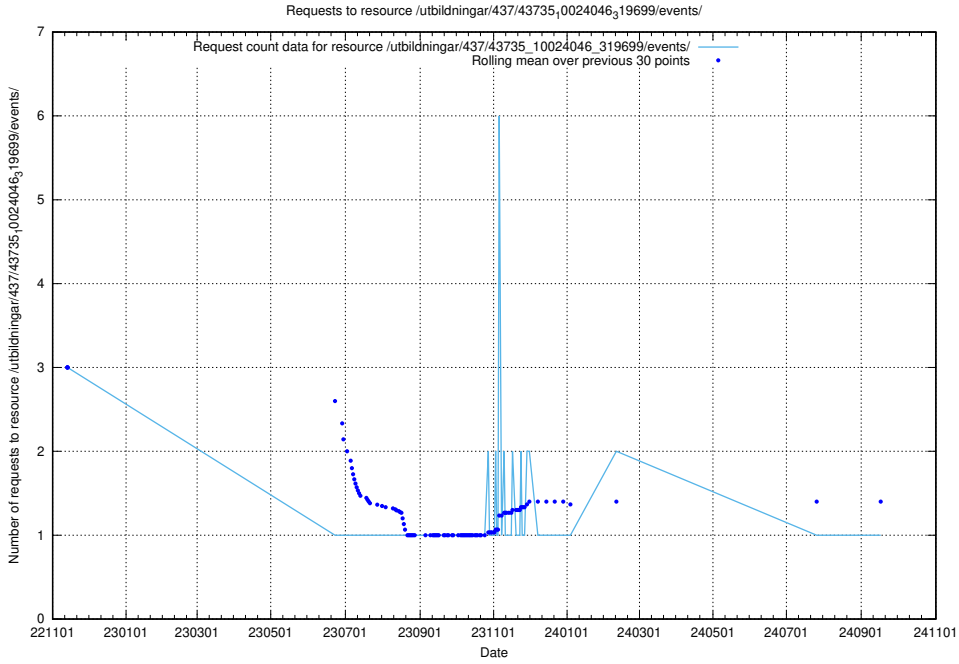

5.6786 Usage of /utbildningar/437/43735_10024046_319699/events/

Here, we count the number of requests to resource /utbildningar/437/43735_10024046_319699/events/.