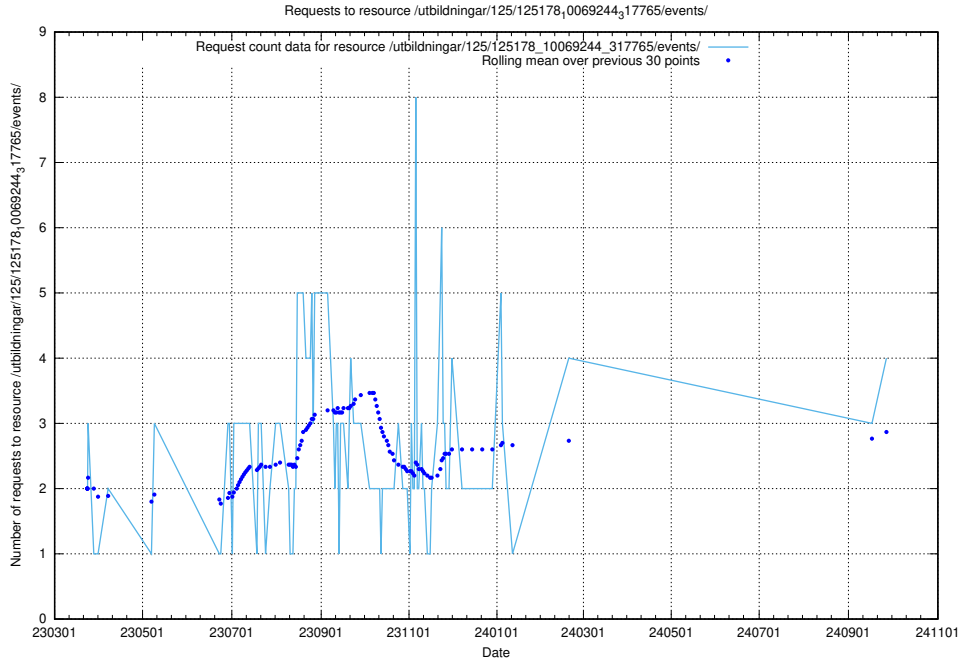

5.353 Usage of /utbildningar/125/125178_10069244_317765/events/

Here, we count the number of requests to resource /utbildningar/125/125178_10069244_317765/events/