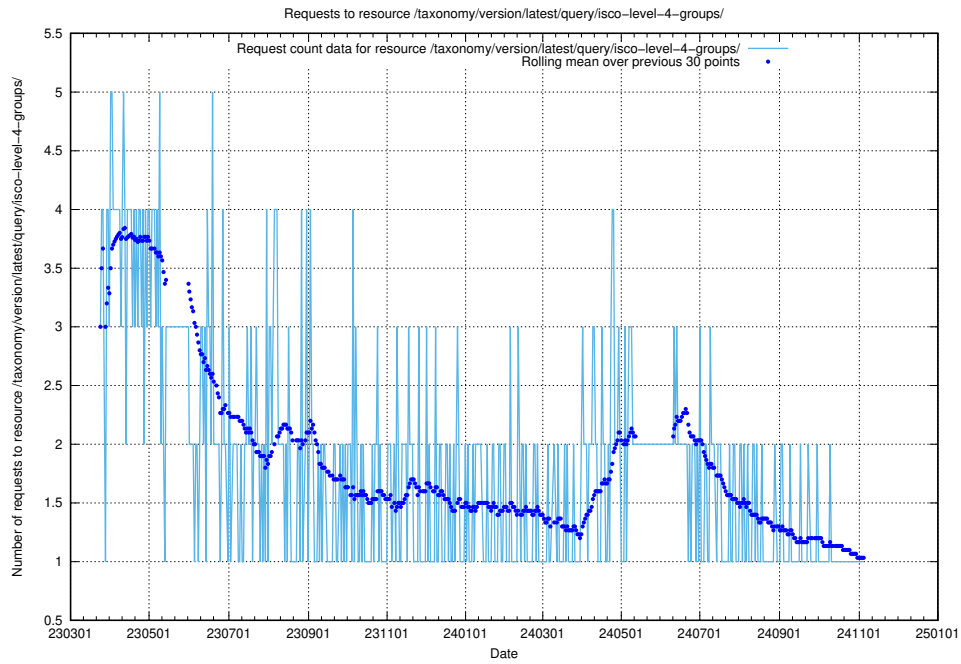

5.7106 Usage of /taxonomy/version/latest/query/isco-level-4-groups/

Here, we count the number of requests to resource /taxonomy/version/latest/query/isco-level-4-groups/.