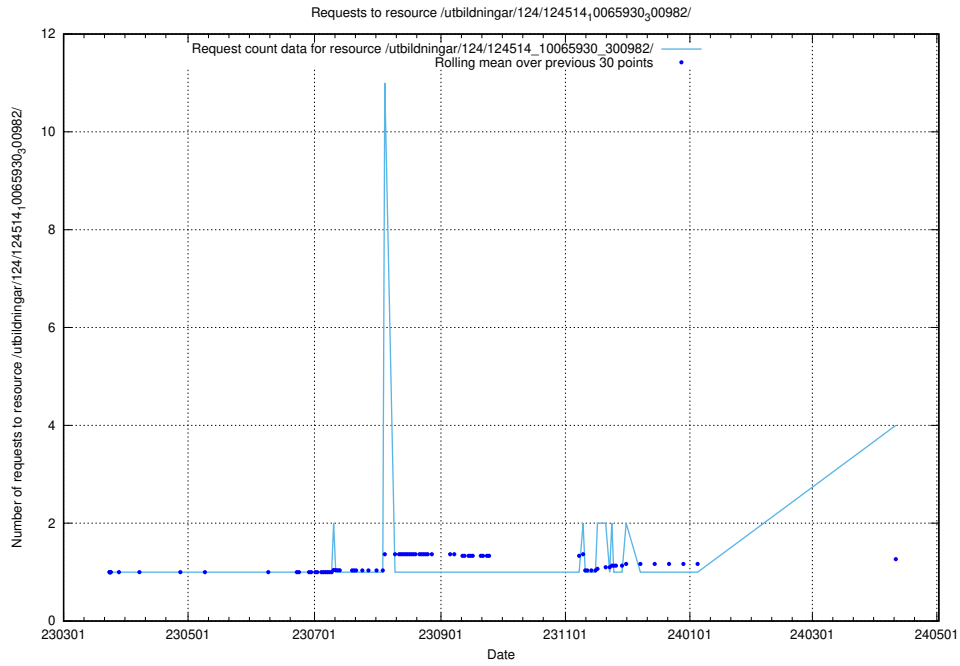

5.286 Usage of /utbildningar/124/124514_10065930_300982/

Here, we count the number of requests to resource /utbildningar/124/124514_10065930_300982/.