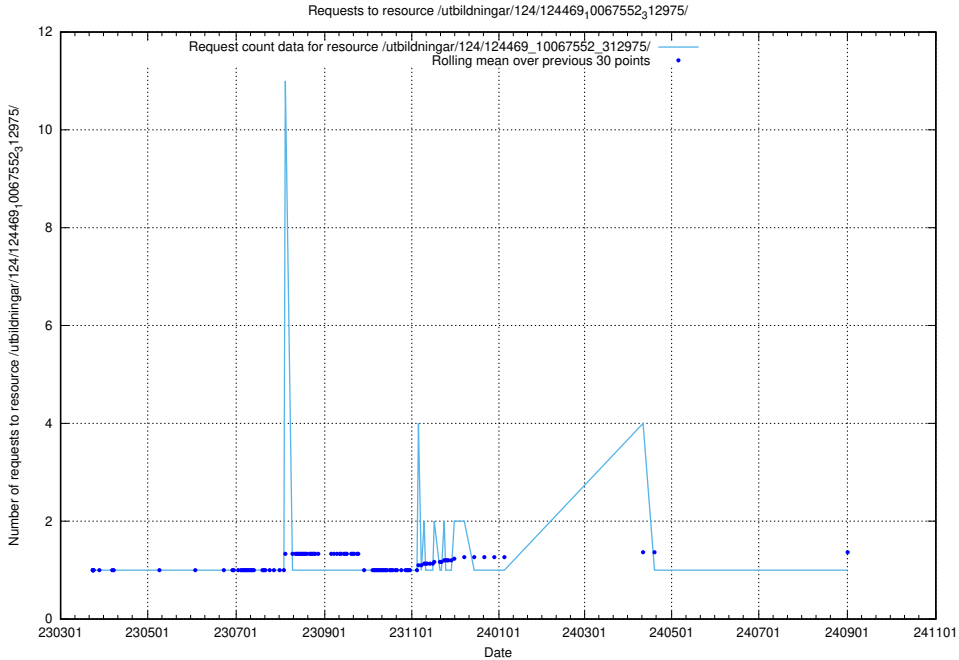

5.4330 Usage of /utbildningar/124/124469_10067552_312975/

Here, we count the number of requests to resource /utbildningar/124/124469_10067552_312975/.