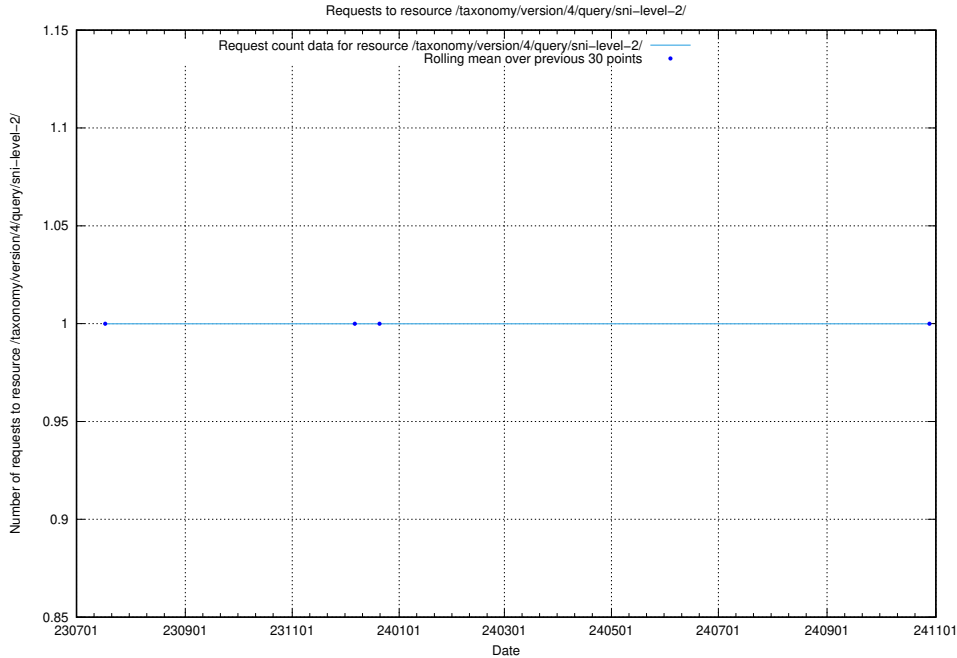

5.6033 Usage of /taxonomy/version/4/query/sni-level-2/

Here, we count the number of requests to resource /taxonomy/version/4/query/sni-level-2/.