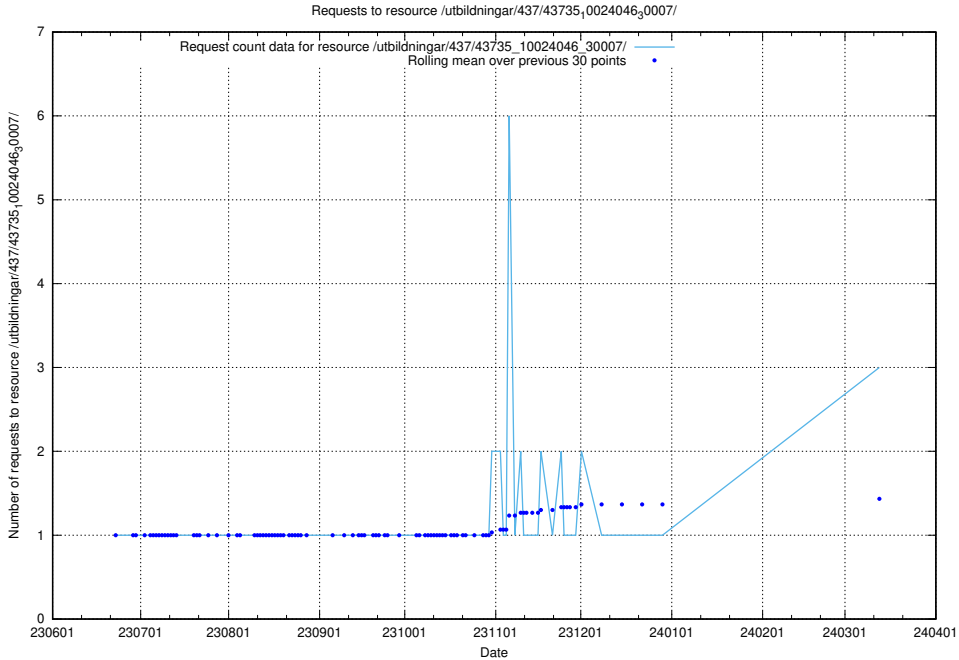

5.490 Usage of /utbildningar/437/43735_10024046_30007/

Here, we count the number of requests to resource /utbildningar/437/43735_10024046_30007/.