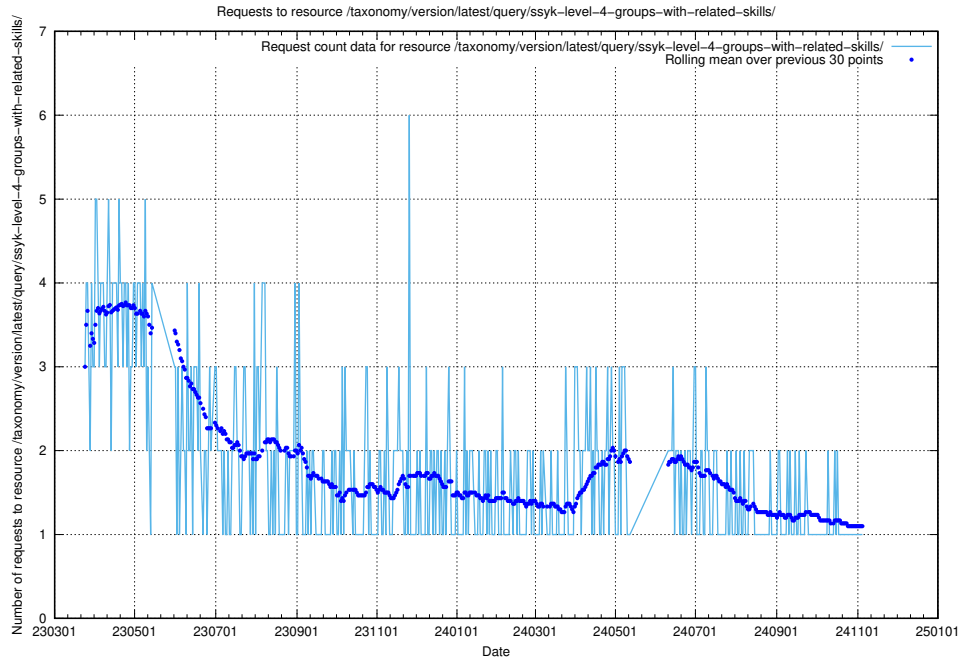

5.7082 Usage of /taxonomy/version/latest/query/ssyk-level-4-groups-with-related-skills/

Here, we count the number of requests to resource /taxonomy/version/latest/query/ssyk-level-4-groups-with-related-skills/.