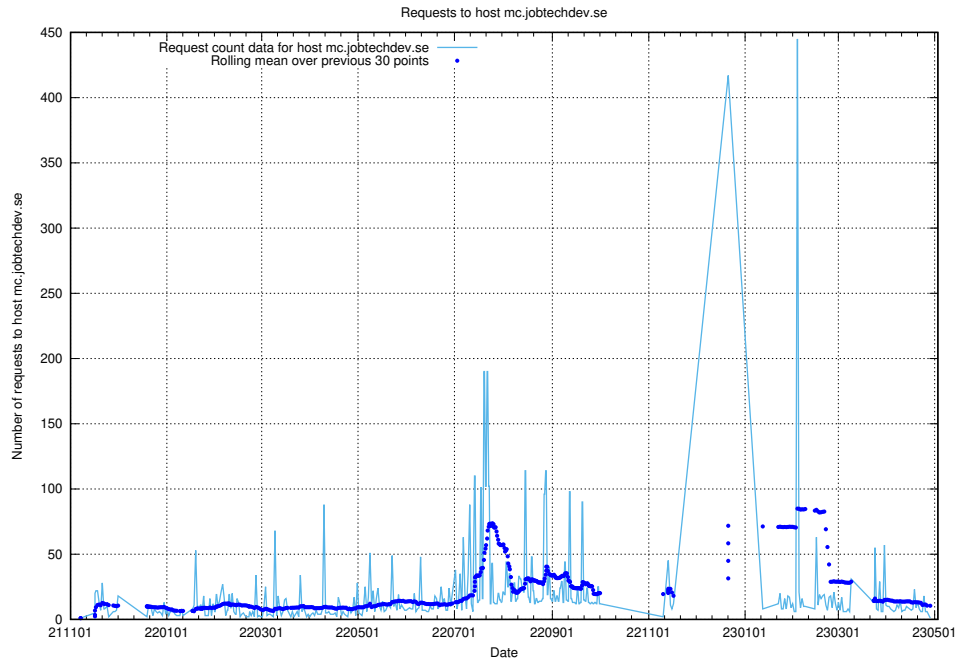

7.629 Usage of mc.jobtechdev.se

Here, we count the number of requests to host mc.jobtechdev.se.