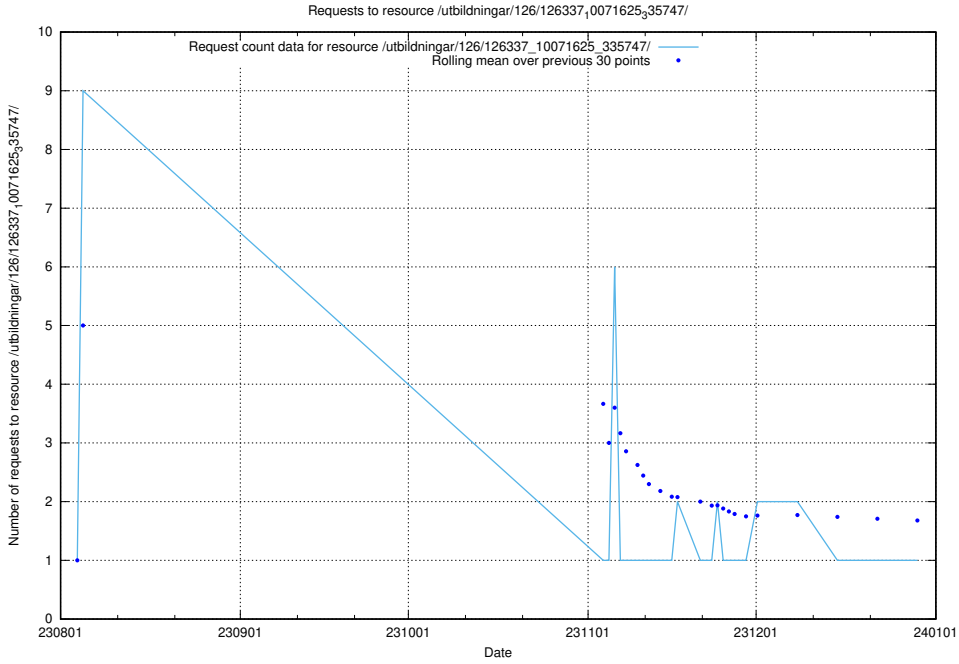

5.5864 Usage of /utbildningar/126/126337_10071625_335747/

Here, we count the number of requests to resource /utbildningar/126/126337_10071625_335747/.