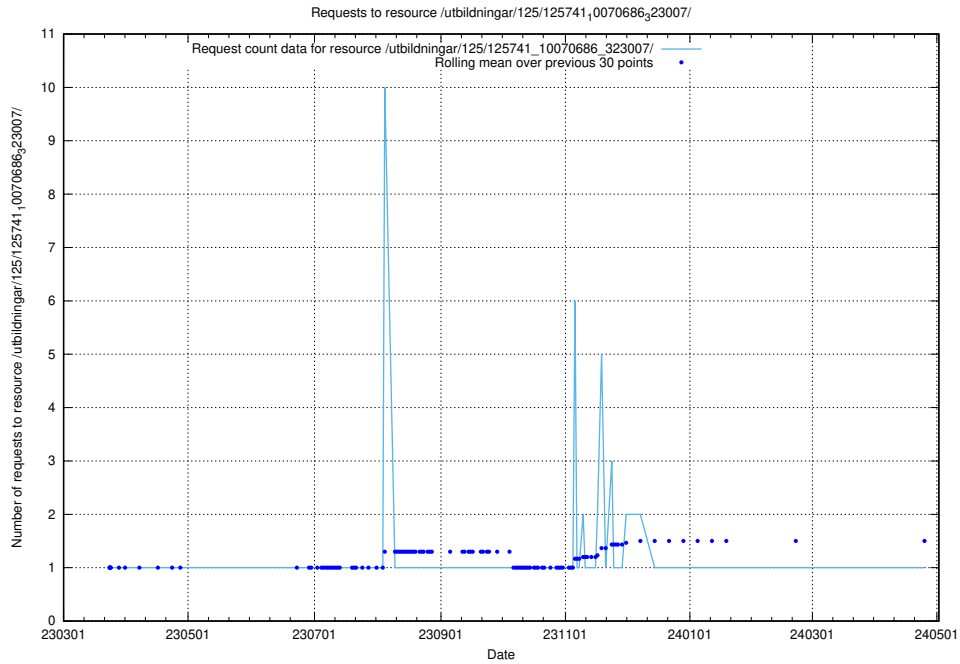

5.7509 Usage of /utbildningar/125/125741_10070686_323007/

Here, we count the number of requests to resource /utbildningar/125/125741_10070686_323007/.