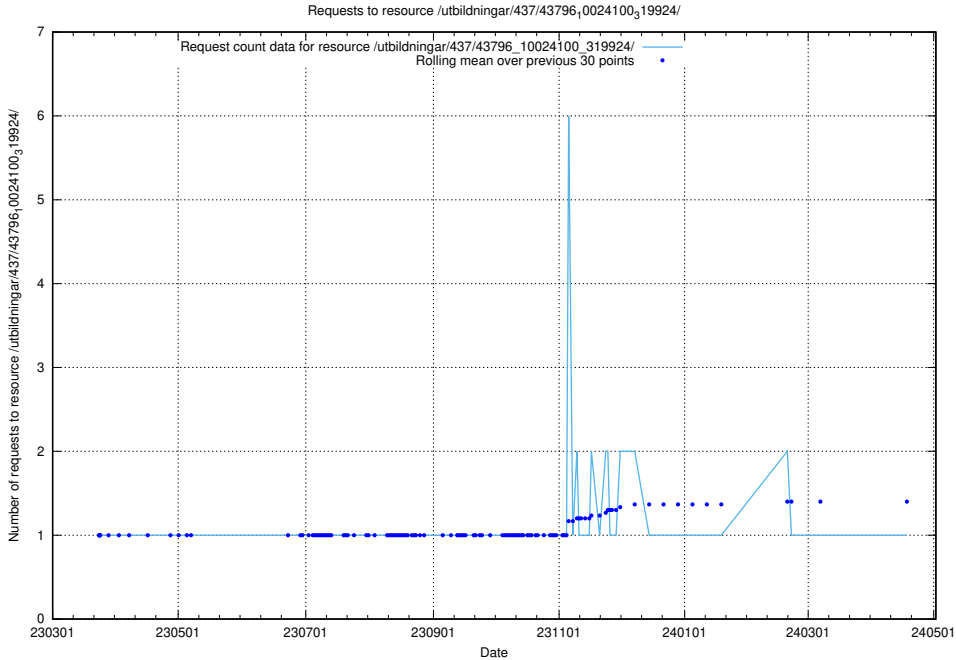

5.7388 Usage of /utbildningar/437/43796_10024100_319924/

Here, we count the number of requests to resource /utbildningar/437/43796_10024100_319924/.