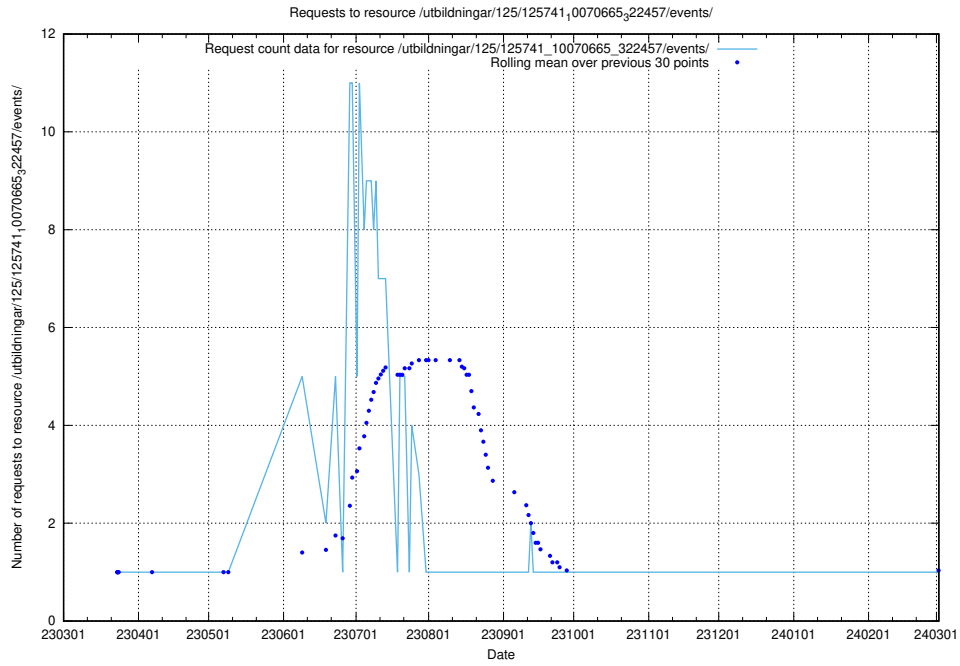

5.7528 Usage of /utbildningar/125/125741_10070665_322457/events/

Here, we count the number of requests to resource /utbildningar/125/125741_10070665_322457/events/