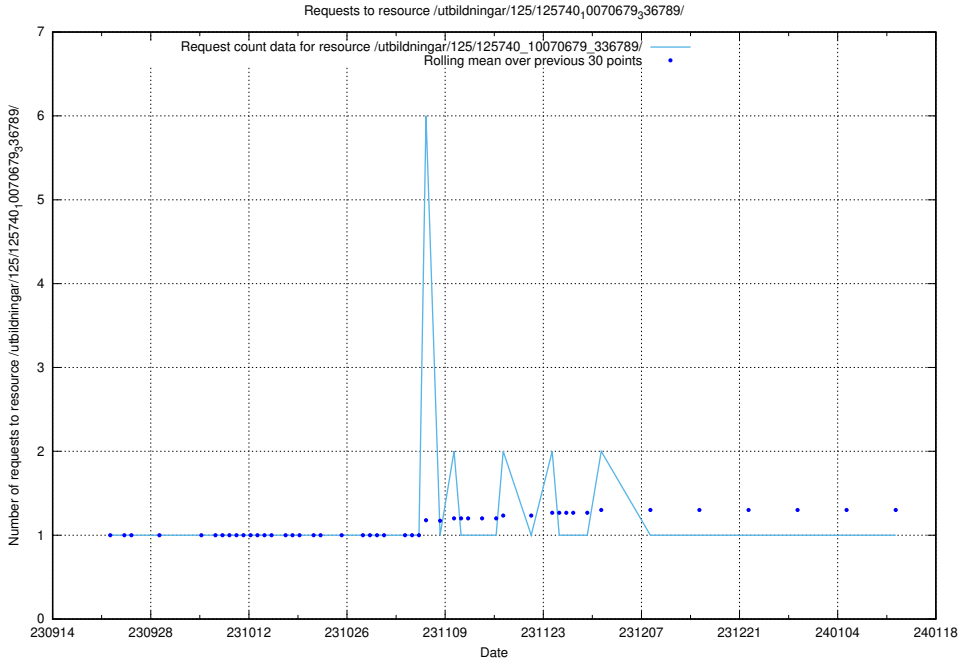

5.5499 Usage of /utbildningar/125/125740_10070679_336789/

Here, we count the number of requests to resource /utbildningar/125/125740_10070679_336789/.