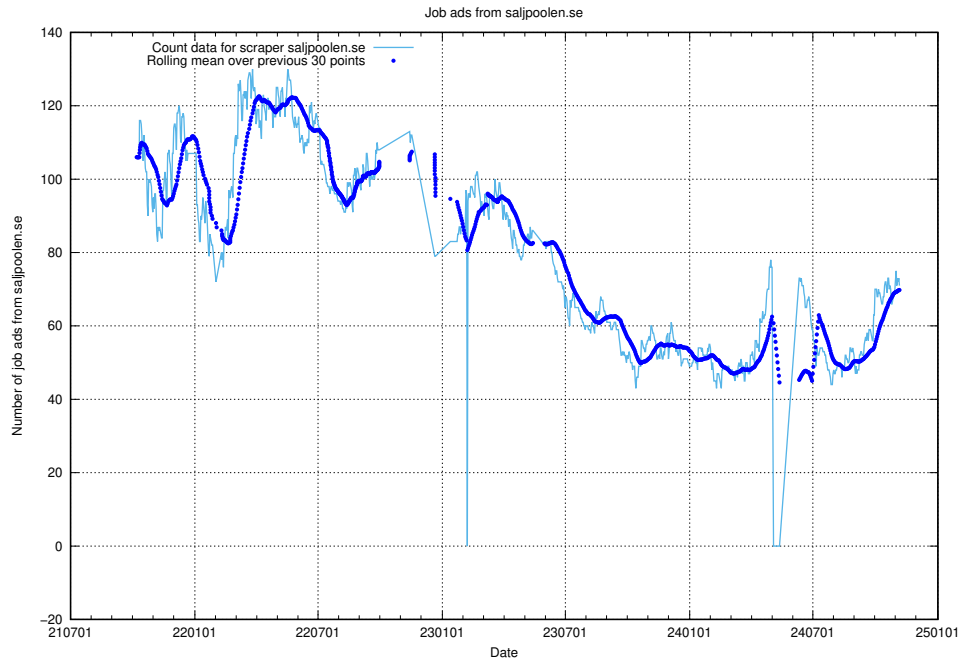

13.16 Number of ads by scraper saljpoolen.se

Here, we count the number of job ads scraped from saljpoolen.se.