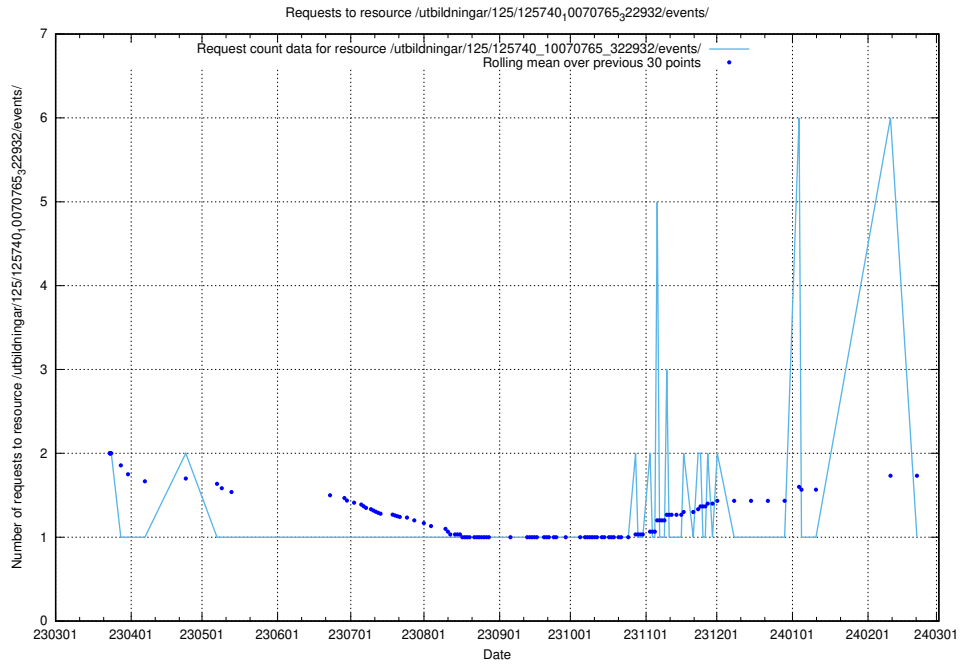

5.7304 Usage of /utbildningar/125/125740_10070765_322932/events/

Here, we count the number of requests to resource /utbildningar/125/125740_10070765_322932/events/