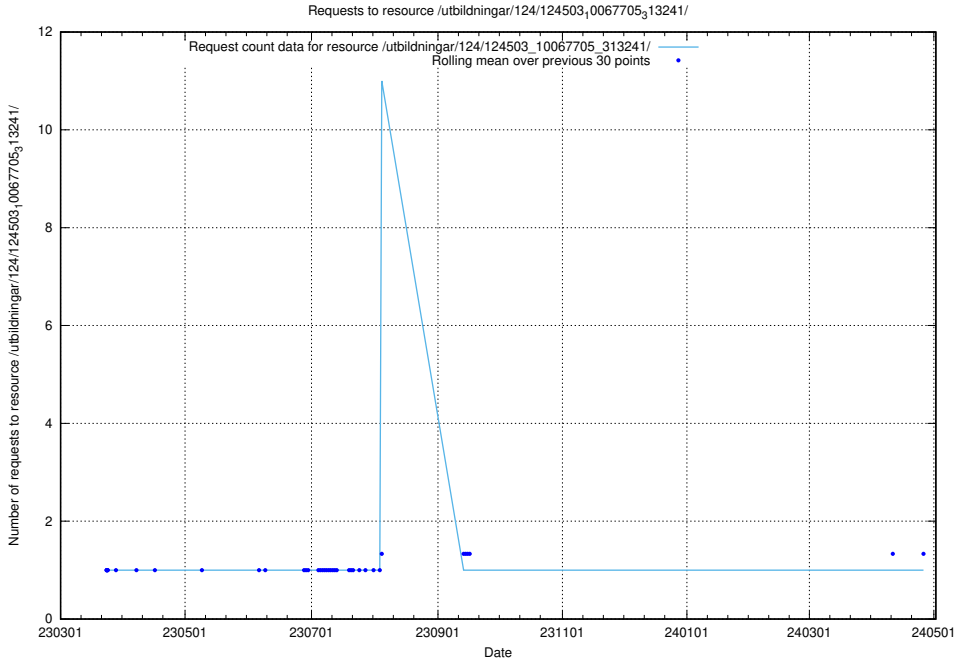

Here, we count the number of requests to resource /utbildningar/utb_emil/125/125195_10069395_332456/events/

5.3144 Usage of /utbildningar/124/124503_10067705_313241/

Here, we count the number of requests to resource /utbildningar/124/124503_10067705_313241/.