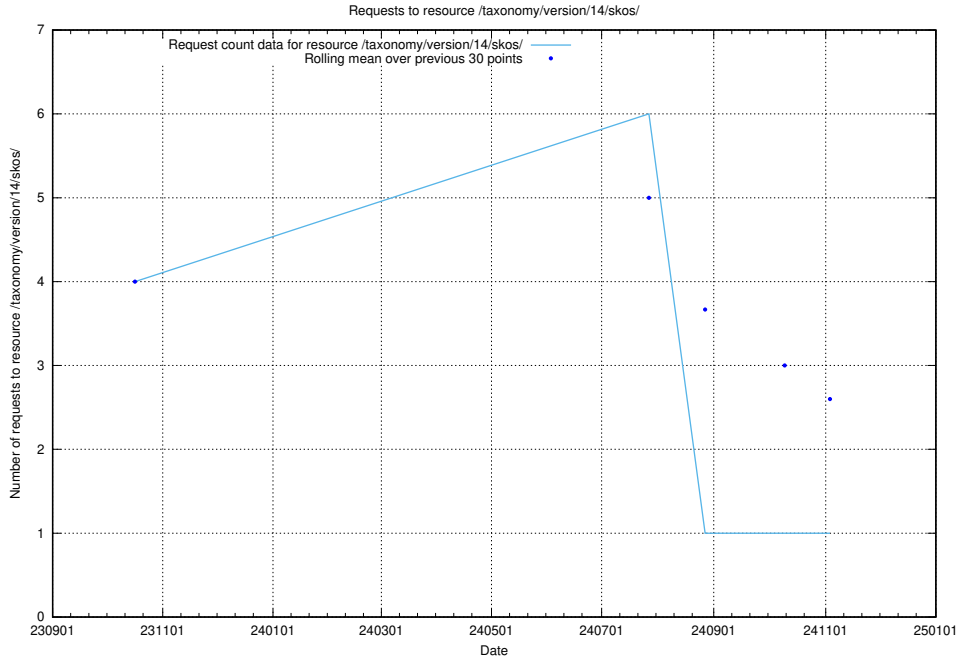

5.5278 Usage of /taxonomy/version/14/skos/

Here, we count the number of requests to resource /taxonomy/version/14/skos/.