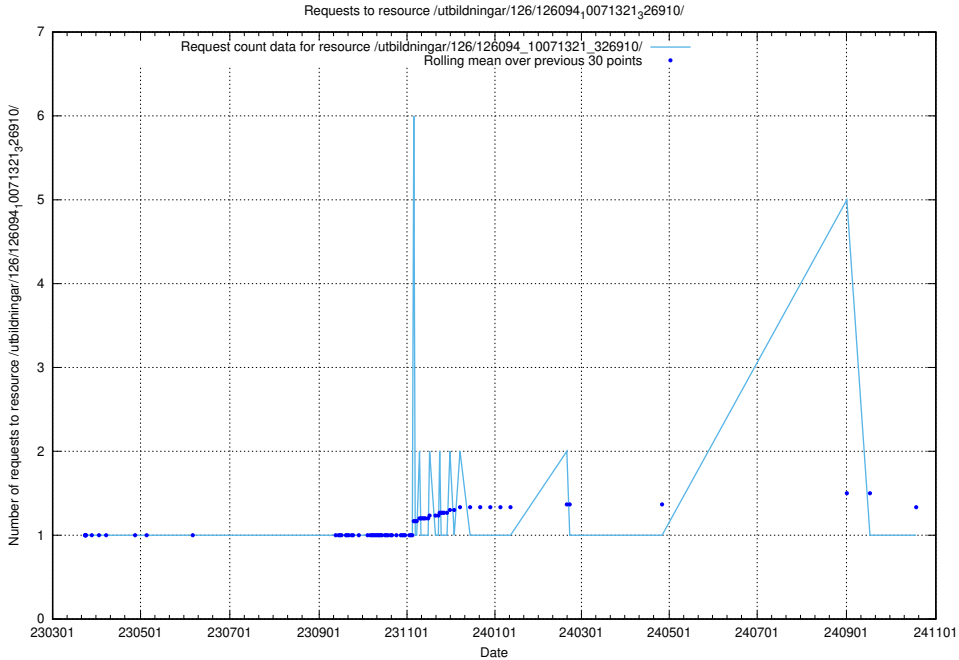

5.7471 Usage of /utbildningar/126/126094_10071321_326910/

Here, we count the number of requests to resource /utbildningar/126/126094_10071321_326910/.