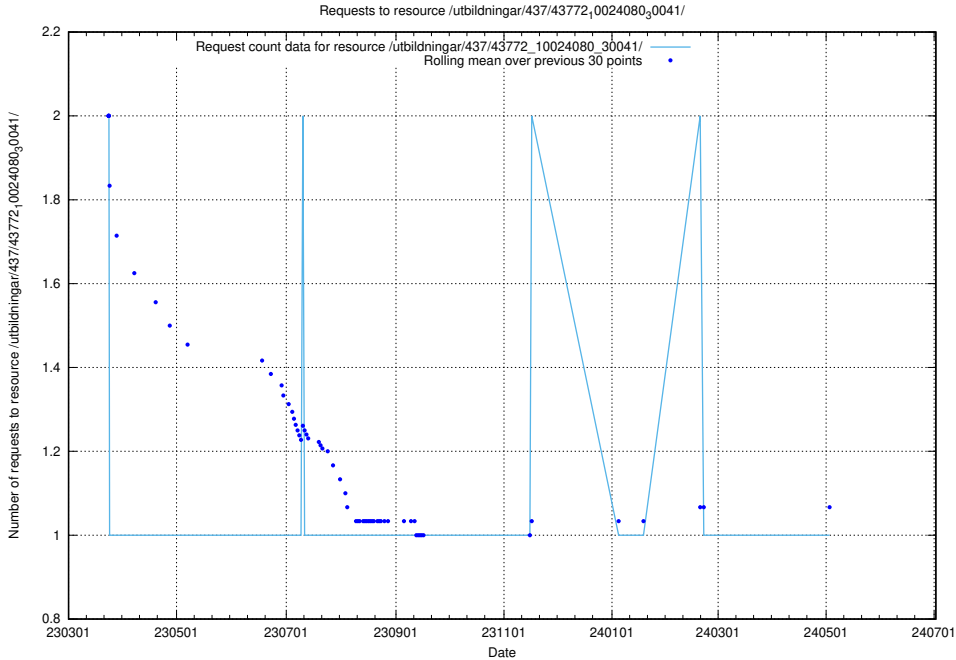

5.7293 Usage of /utbildningar/437/43772_10024080_30041/

Here, we count the number of requests to resource /utbildningar/437/43772_10024080_30041/.