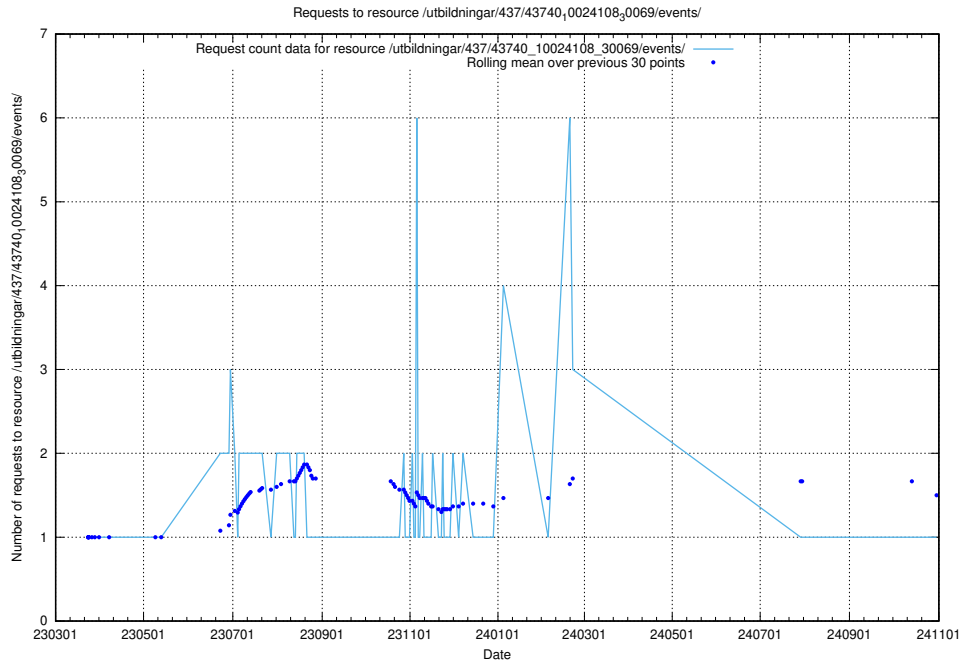

Here, we count the number of requests to resource /utbildningar/437/43741_10024043_32243/.

5.7424 Usage of /utbildningar/437/43740_10024108_30069/events/

Here, we count the number of requests to resource /utbildningar/437/43740_10024108_30069/events/.