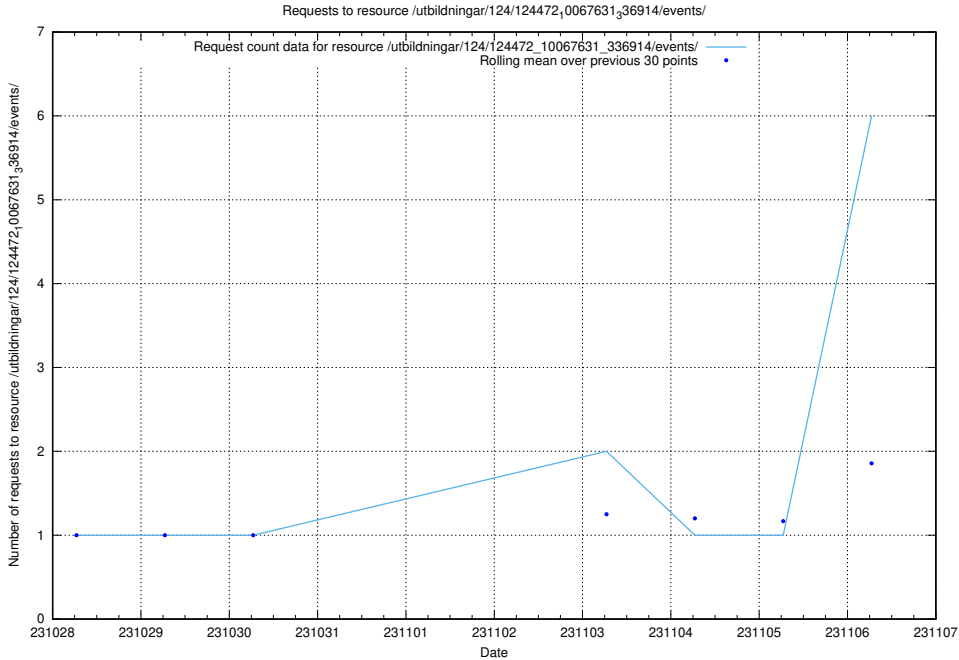

Here, we count the number of requests to resource /utbildningar/124/124472_10067631_336914/events/

5.120 Usage of /utbildningar/126/126696_10073420_337043/

Here, we count the number of requests to resource /utbildningar/126/126696_10073420_337043/.