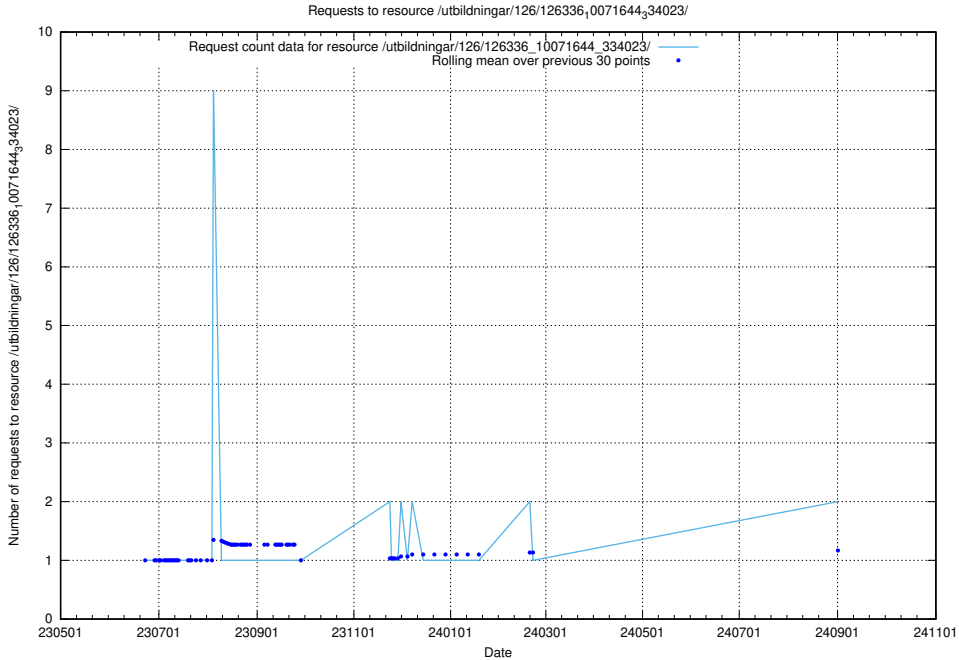

5.935 Usage of /utbildningar/126/126336_10071644_334023/

Here, we count the number of requests to resource /utbildningar/126/126336_10071644_334023/.