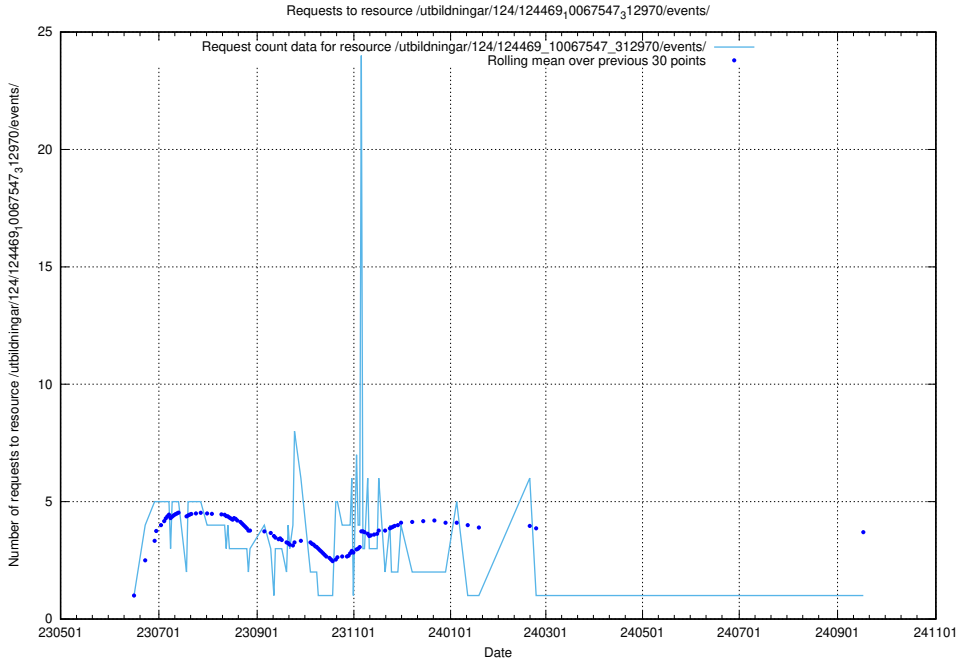

5.6860 Usage of /utbildningar/124/124469_10067547_312970/events/

Here, we count the number of requests to resource /utbildningar/124/124469_10067547_312970/events/