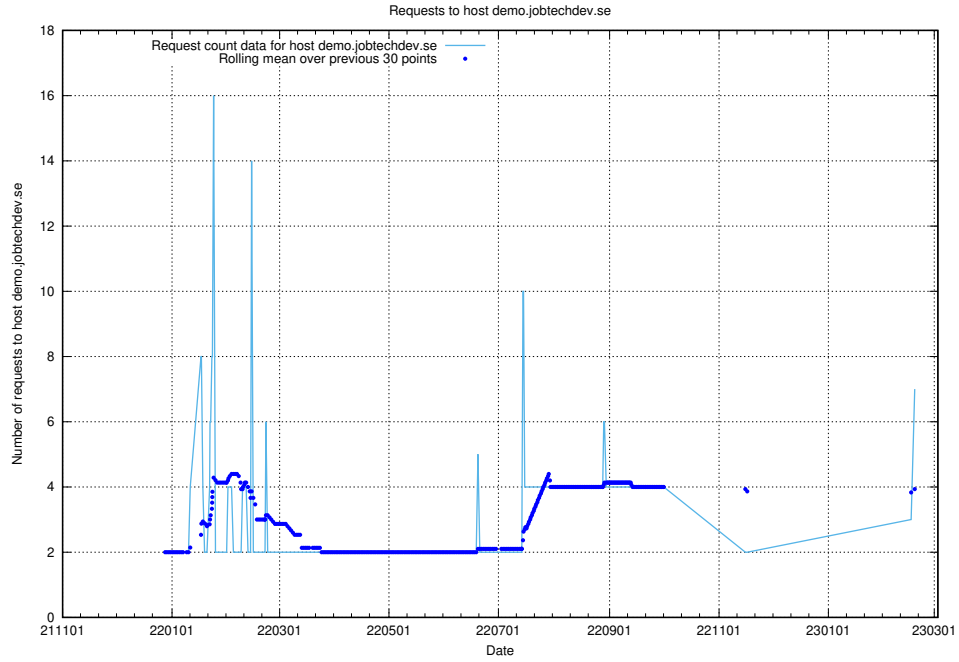

7.79 Usage of demo.jobtechdev.se

Here, we count the number of requests to host demo.jobtechdev.se.