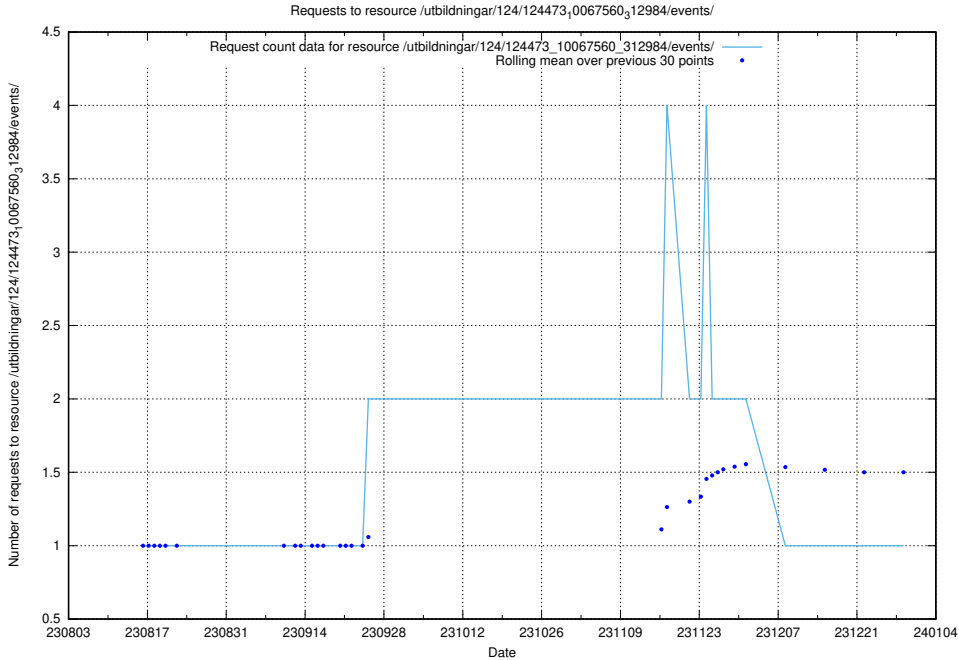

5.5781 Usage of /utbildningar/124/124473_10067560_312984/events/

Here, we count the number of requests to resource /utbildningar/124/124473_10067560_312984/events/