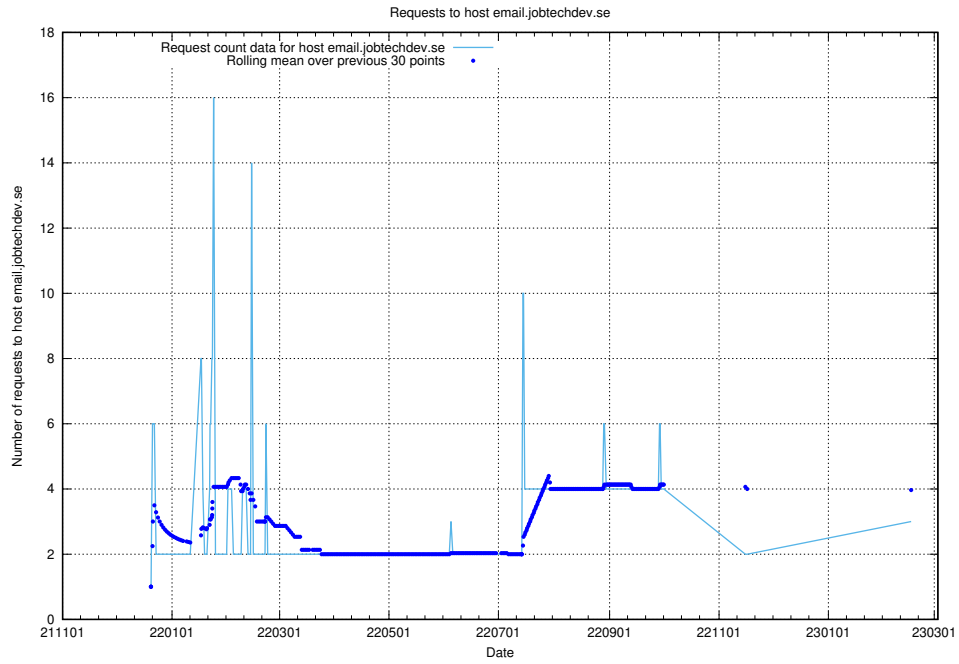

Here, we count the number of requests to host ex.jobtechdev.se.

7.210 Usage of email.jobtechdev.se

Here, we count the number of requests to host email.jobtechdev.se.

7.211 Usage of correo.jobtechdev.se

Here, we count the number of requests to host correo.jobtechdev.se.