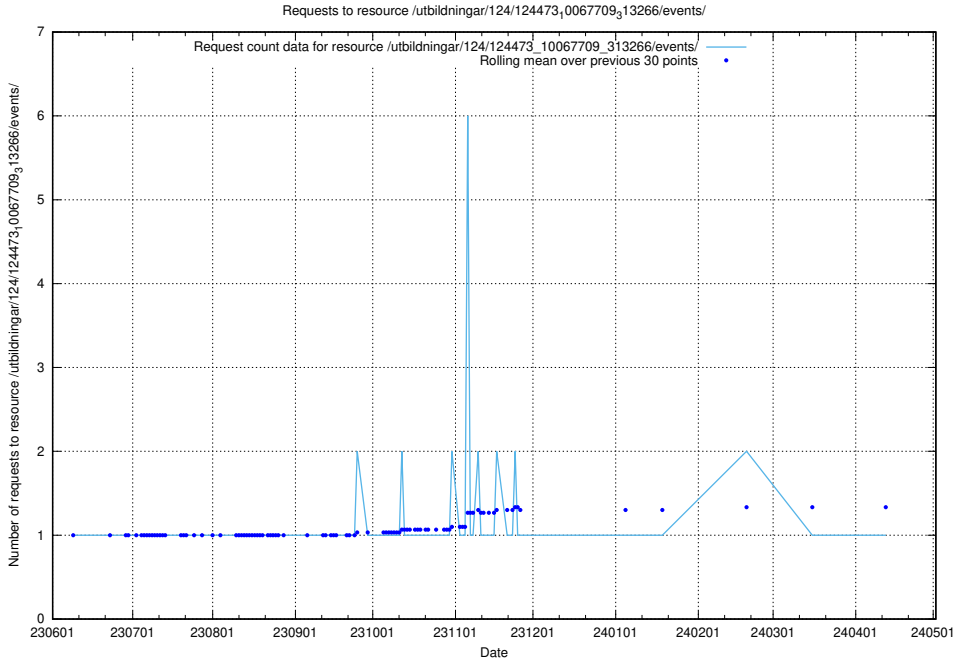

5.6878 Usage of /utbildningar/124/124473_10067709_313266/events/

Here, we count the number of requests to resource /utbildningar/124/124473_10067709_313266/events/