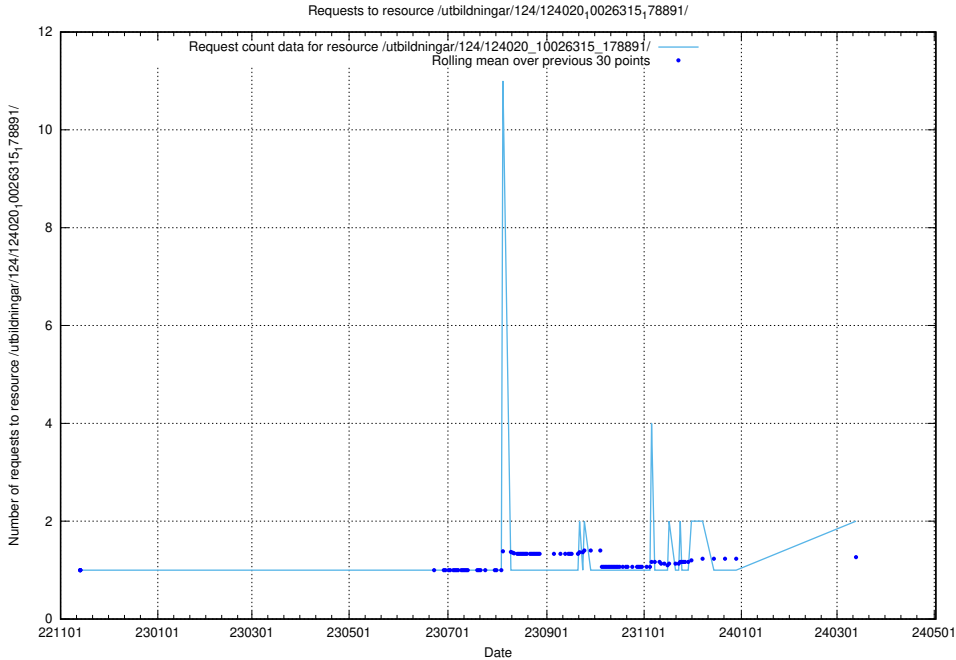

5.963 Usage of /utbildningar/124/124020_10026315_178891/

Here, we count the number of requests to resource /utbildningar/124/124020_10026315_178891/.