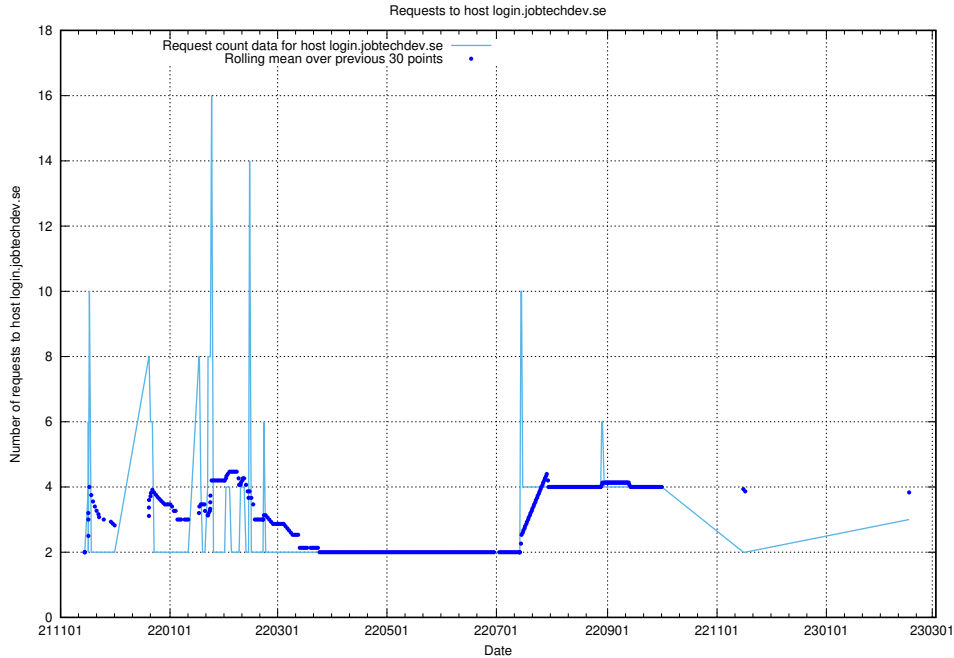

7.251 Usage of login.jobtechdev.se

Here, we count the number of requests to host login.jobtechdev.se.