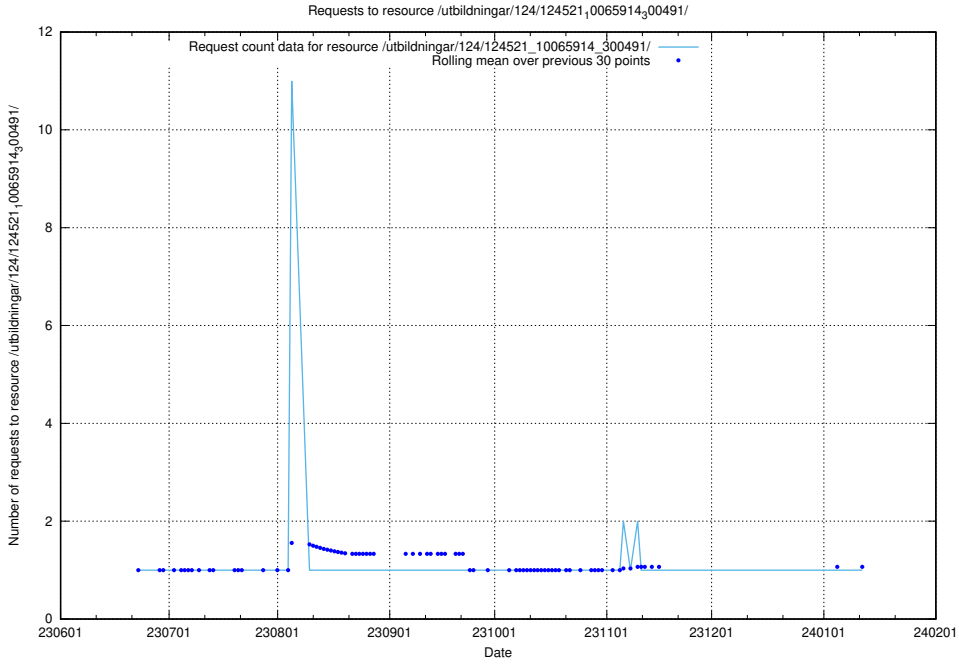

5.6719 Usage of /utbildningar/124/124521_10065914_300491/

Here, we count the number of requests to resource /utbildningar/124/124521_10065914_300491/.