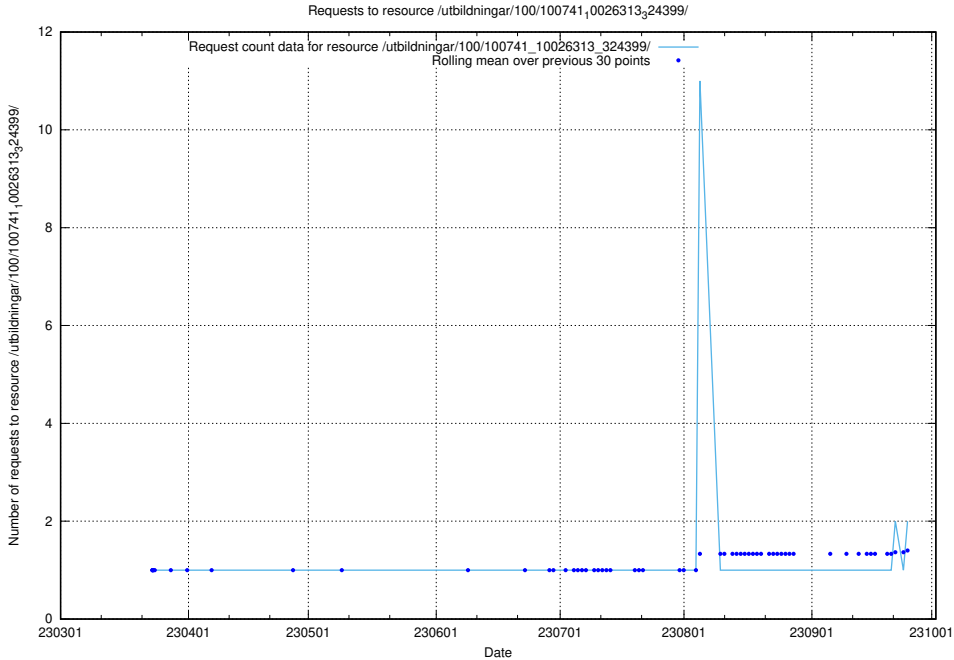

5.934 Usage of /utbildningar/100/100741_10026313_324399/

Here, we count the number of requests to resource /utbildningar/100/100741_10026313_324399/.