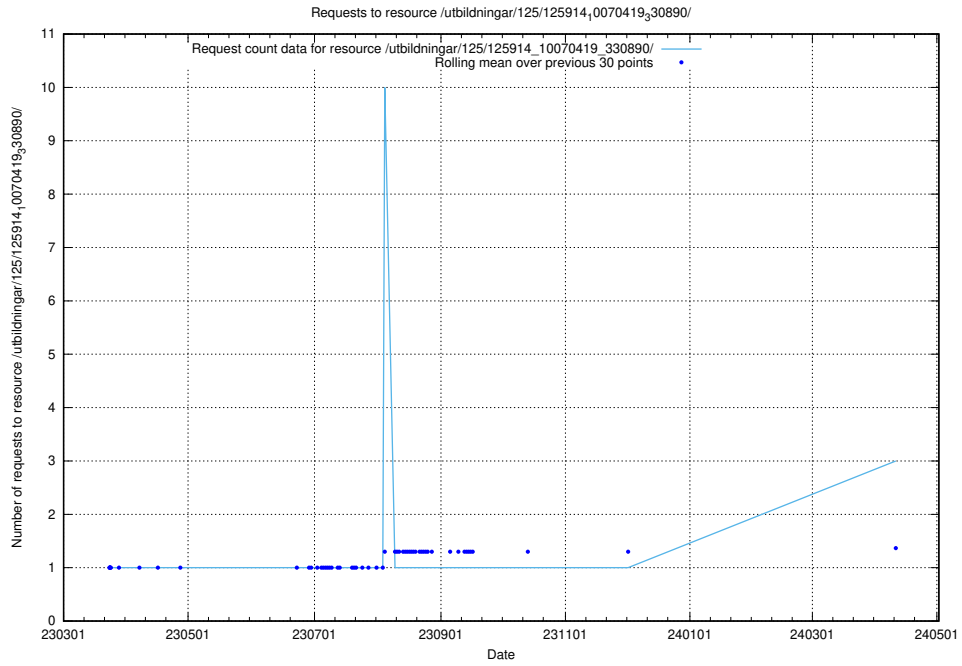

5.531 Usage of /utbildningar/125/125914_10070419_330890/

Here, we count the number of requests to resource /utbildningar/125/125914_10070419_330890/.