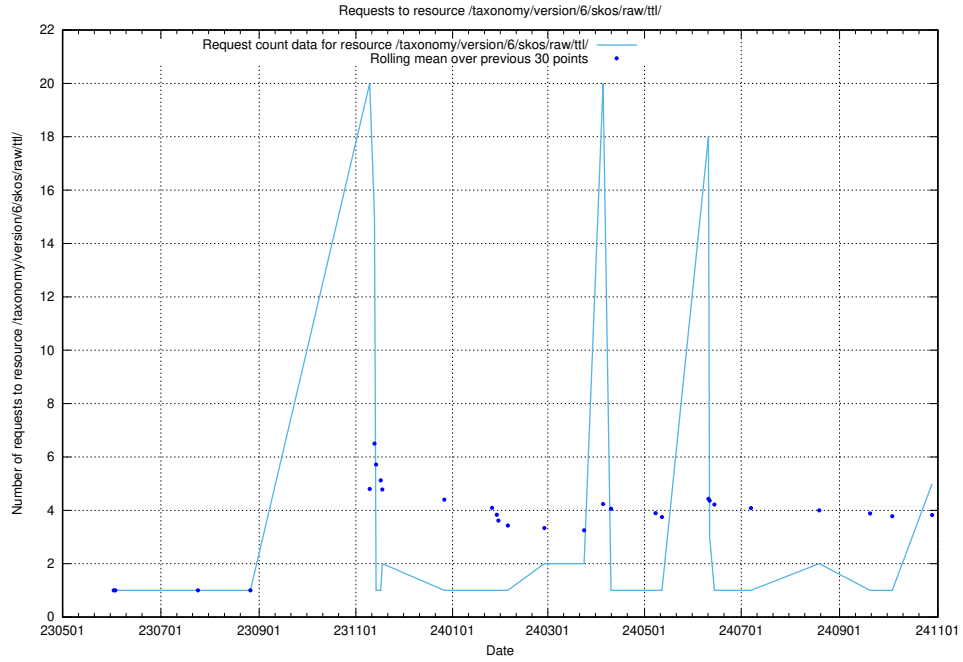

5.243 Usage of /taxonomy/version/6/skos/raw/ttl/

Here, we count the number of requests to resource /taxonomy/version/6/skos/raw/ttl/.