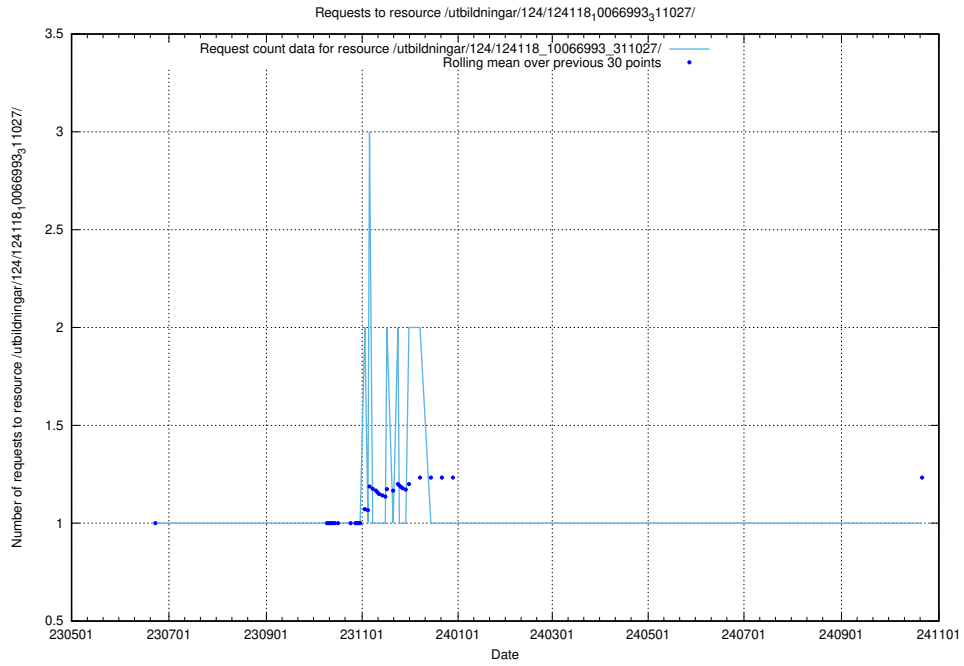

5.6798 Usage of /utbildningar/124/124118_10066993_311027/

Here, we count the number of requests to resource /utbildningar/124/124118_10066993_311027/.

5.6799 Usage of /utbildningar/124/124034_10066988_310969/events/