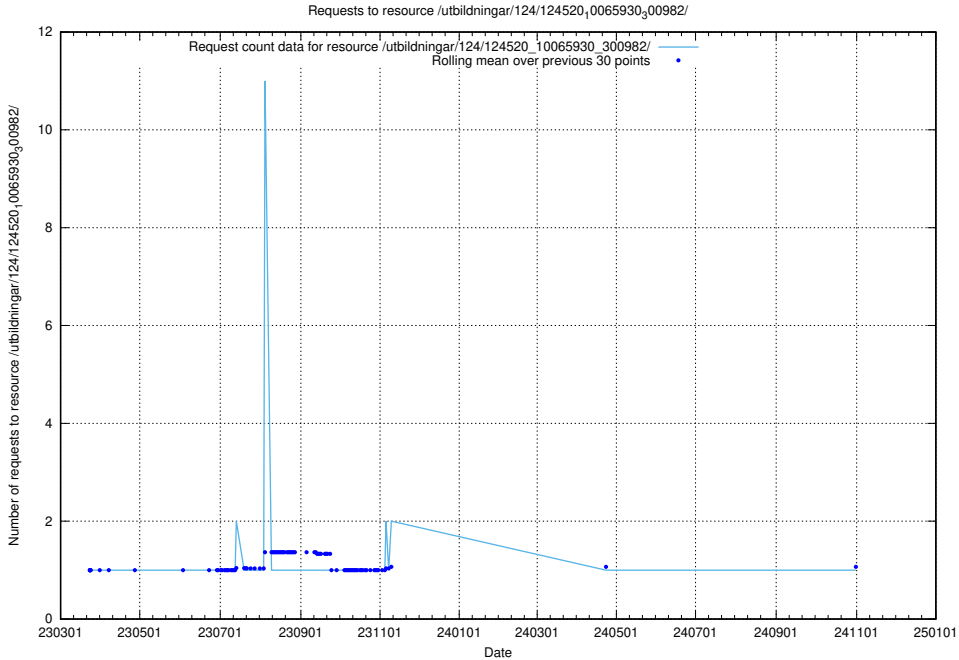

5.1994 Usage of /utbildningar/124/124520_10065930_300982/

Here, we count the number of requests to resource /utbildningar/124/124520_10065930_300982/.