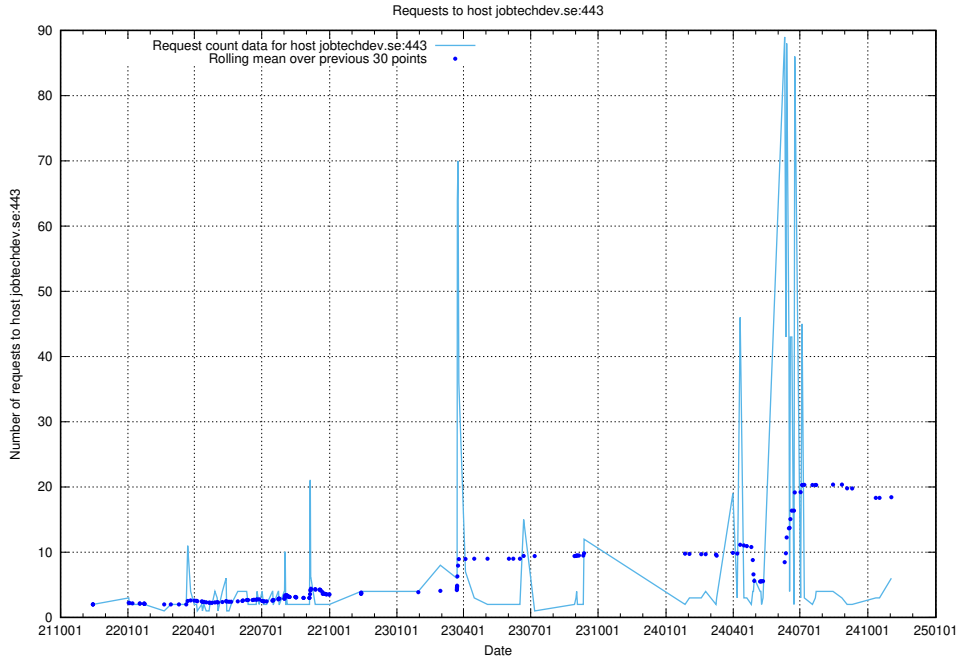

7.90 Usage of jobtechdev.se:443

Here, we count the number of requests to host jobtechdev.se:443.