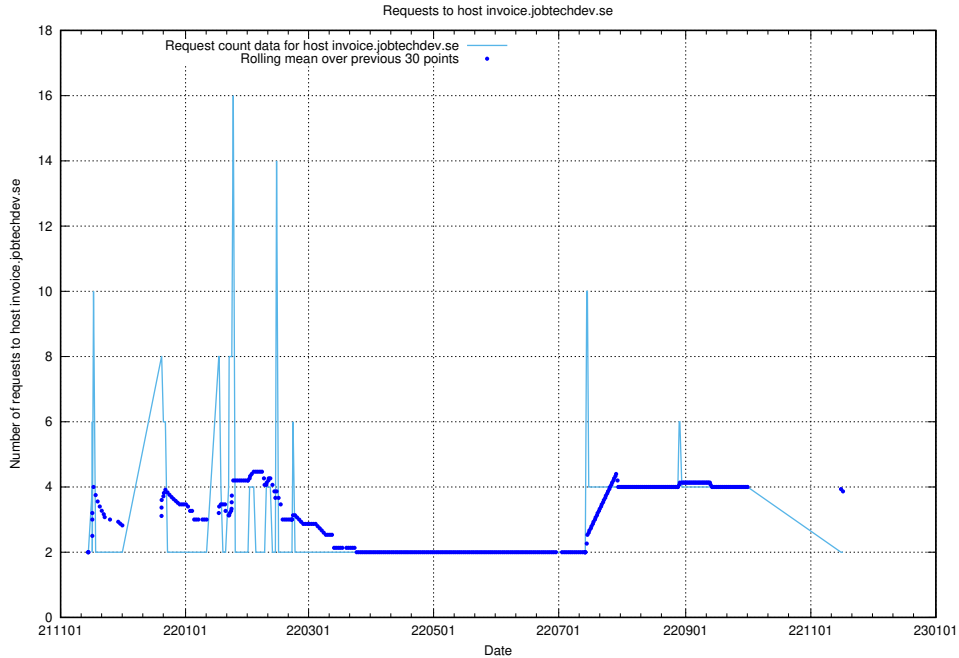

7.602 Usage of invoice.jobtechdev.se

Here, we count the number of requests to host invoice.jobtechdev.se.