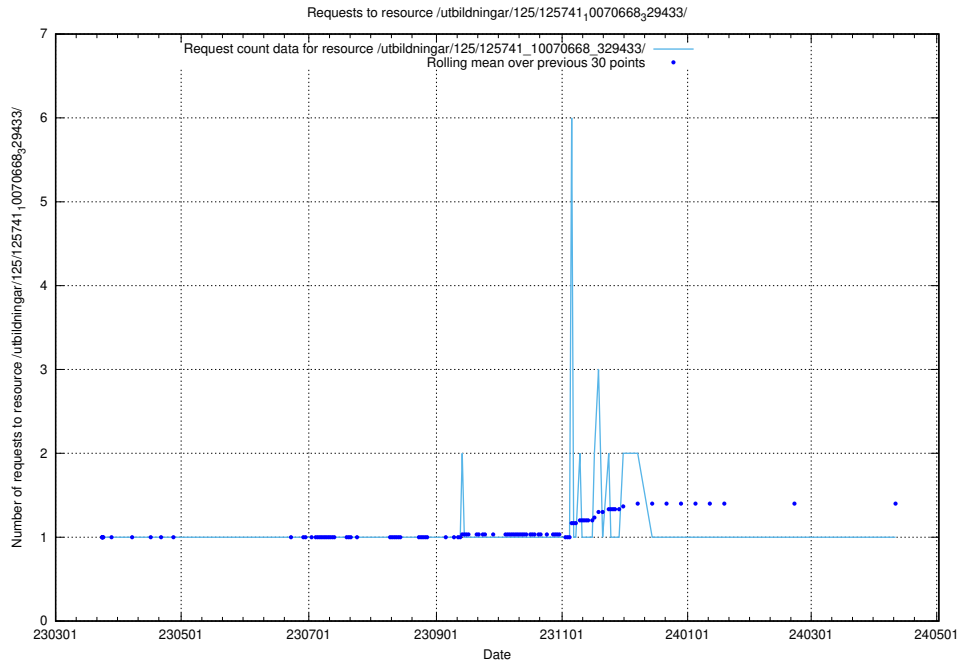

5.7527 Usage of /utbildningar/125/125741_10070668_329433/

Here, we count the number of requests to resource /utbildningar/125/125741_10070668_329433/.