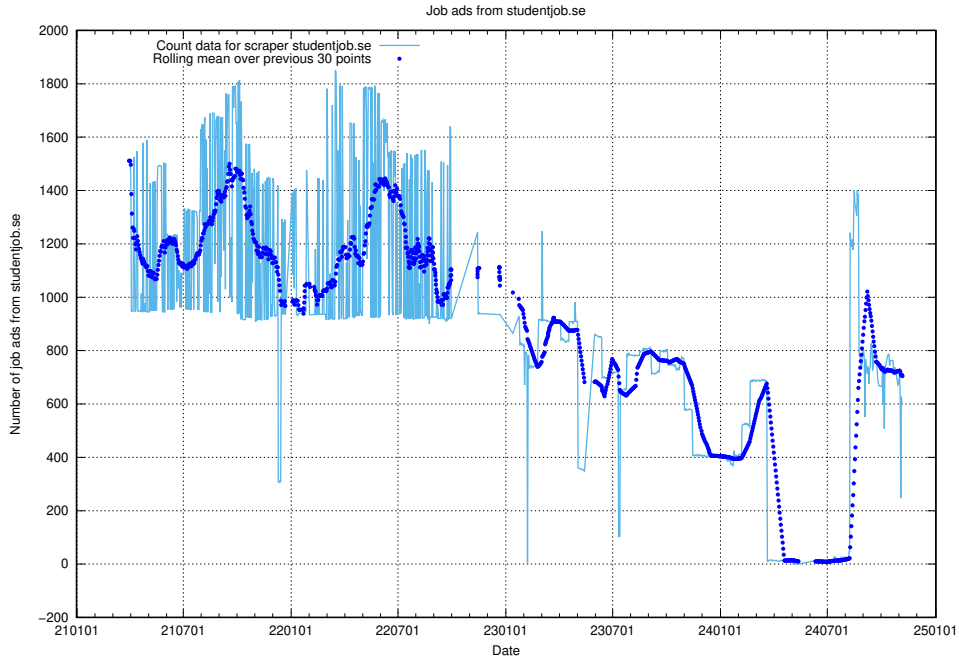

13.6 Number of ads by scraper monster.se.xmlfeed

Here, we count the number of job ads scraped from monster.se.xmlfeed.

13.7 Number of ads by scraper studentjob.se

Here, we count the number of job ads scraped from studentjob.se.