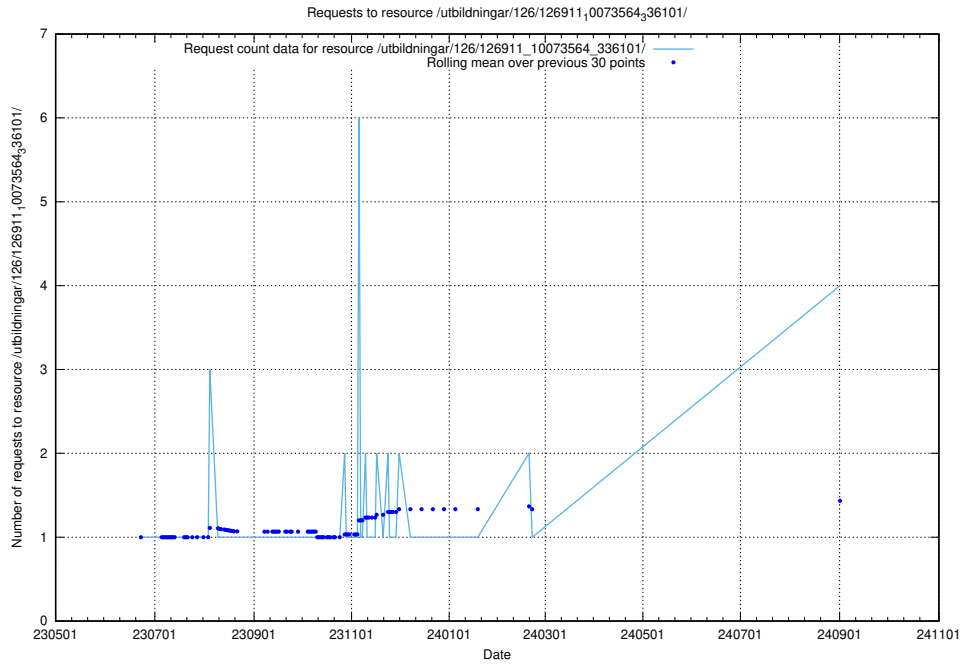

5.344 Usage of /utbildningar/126/126911_10073564_336101/

Here, we count the number of requests to resource /utbildningar/126/126911_10073564_336101/.