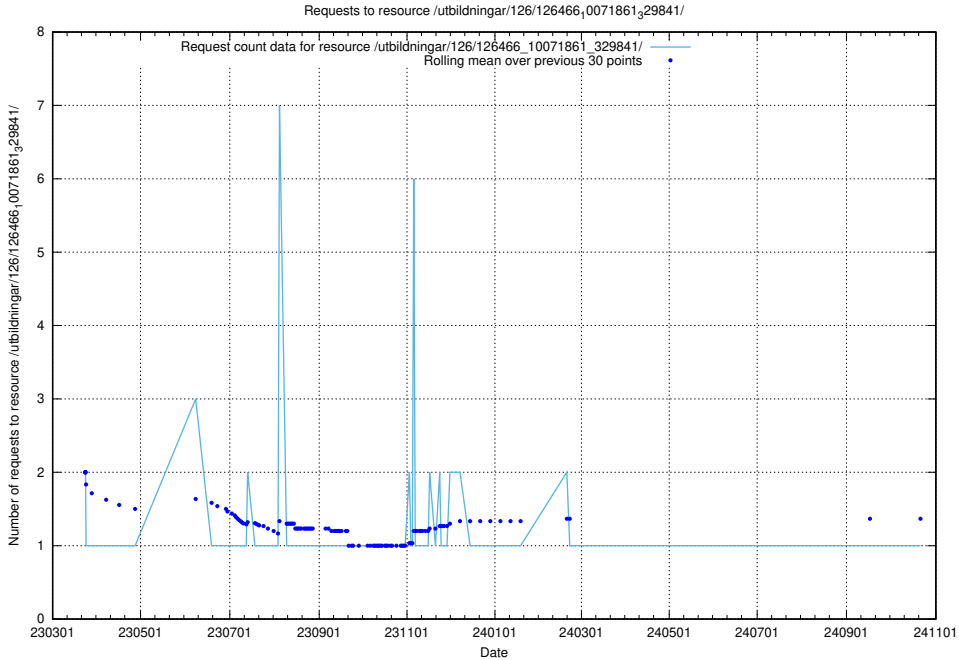

5.7296 Usage of /utbildningar/126/126466_10071861_329841/

Here, we count the number of requests to resource /utbildningar/126/126466_10071861_329841/.

5.7297 Usage of /utbildningar/122/122985_10065248_280012/events/