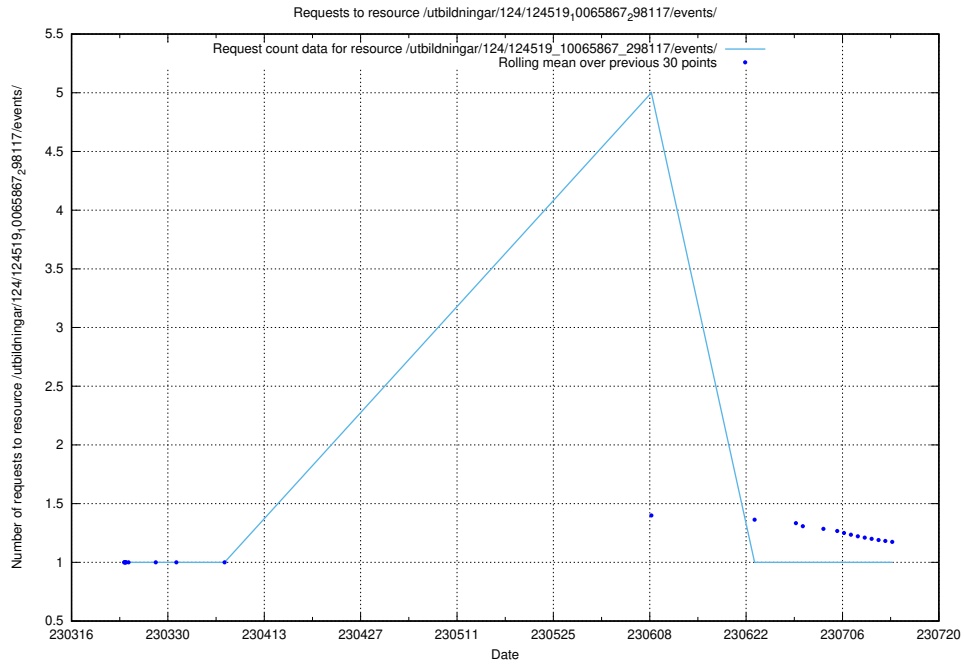

5.2272 Usage of /utbildningar/124/124519_10065867_298117/events/

Here, we count the number of requests to resource /utbildningar/124/124519_10065867_298117/events/