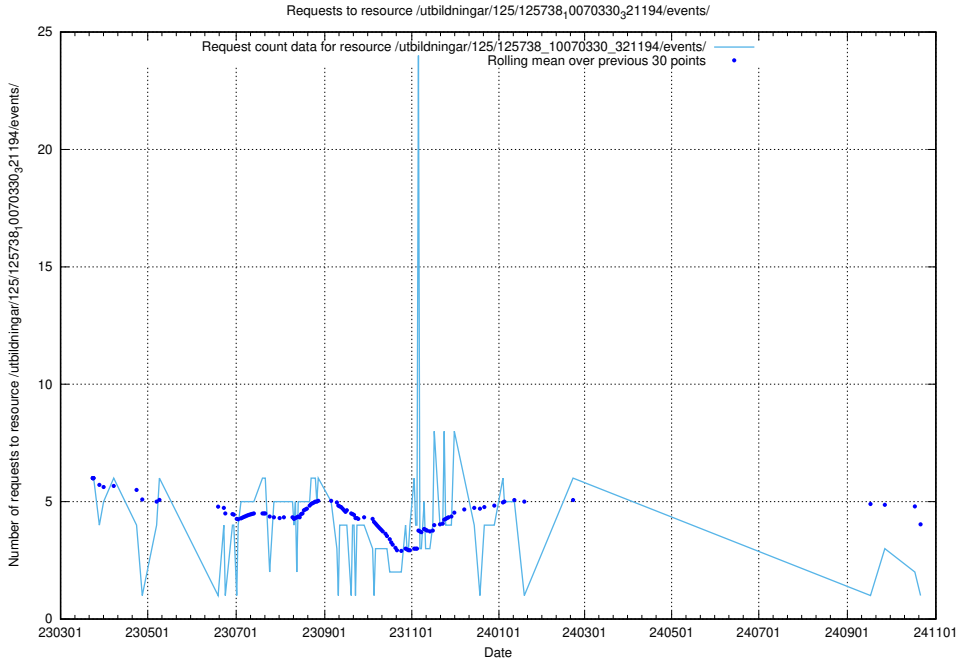

5.7273 Usage of /utbildningar/125/125738_10070330_321194/events/

Here, we count the number of requests to resource /utbildningar/125/125738_10070330_321194/events/