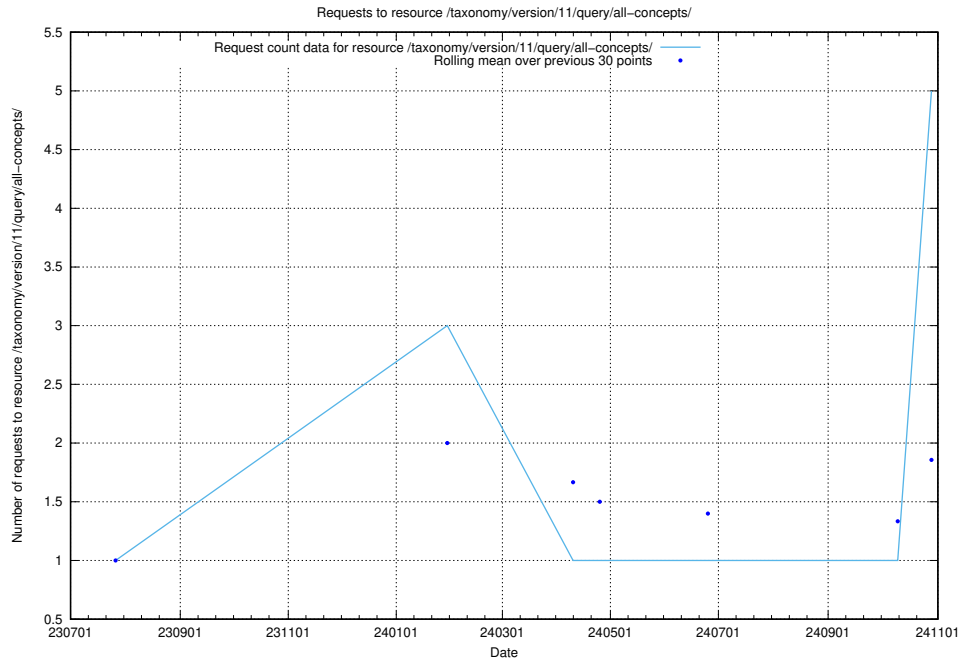

5.226 Usage of /taxonomy/version/11/query/all-concepts/

Here, we count the number of requests to resource /taxonomy/version/11/query/all-concepts/.