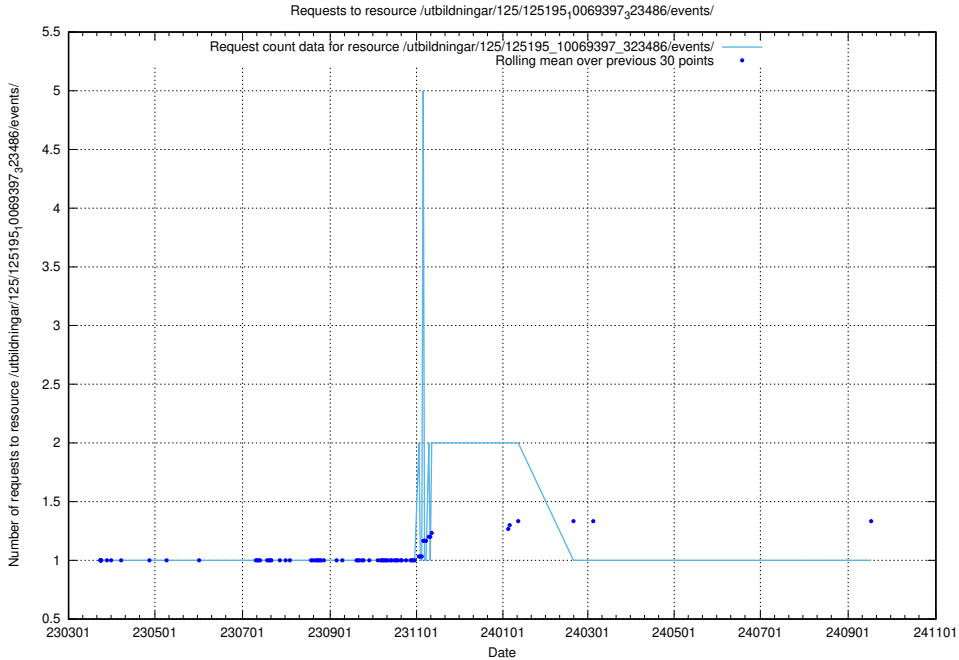

Here, we count the number of requests to resource /utbildningar/125/125195_10069397_323486/events/

5.1195 Usage of /utbildningar/125/125195_10069397_323486/

Here, we count the number of requests to resource /utbildningar/125/125195_10069397_323486/.