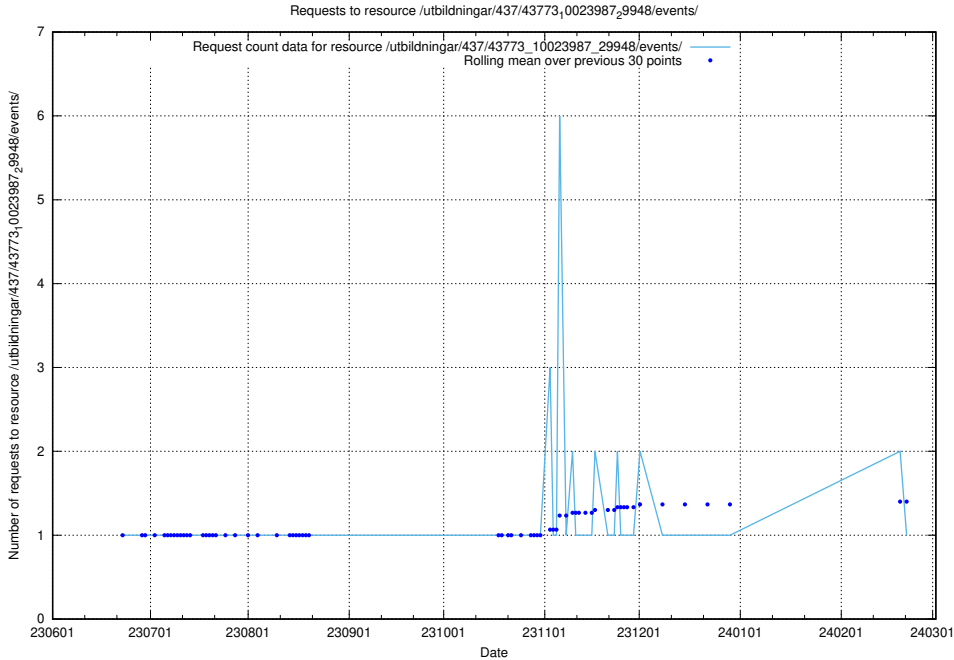

5.6559 Usage of /utbildningar/437/43773_10023987_29948/events/

Here, we count the number of requests to resource /utbildningar/437/43773_10023987_29948/events/.