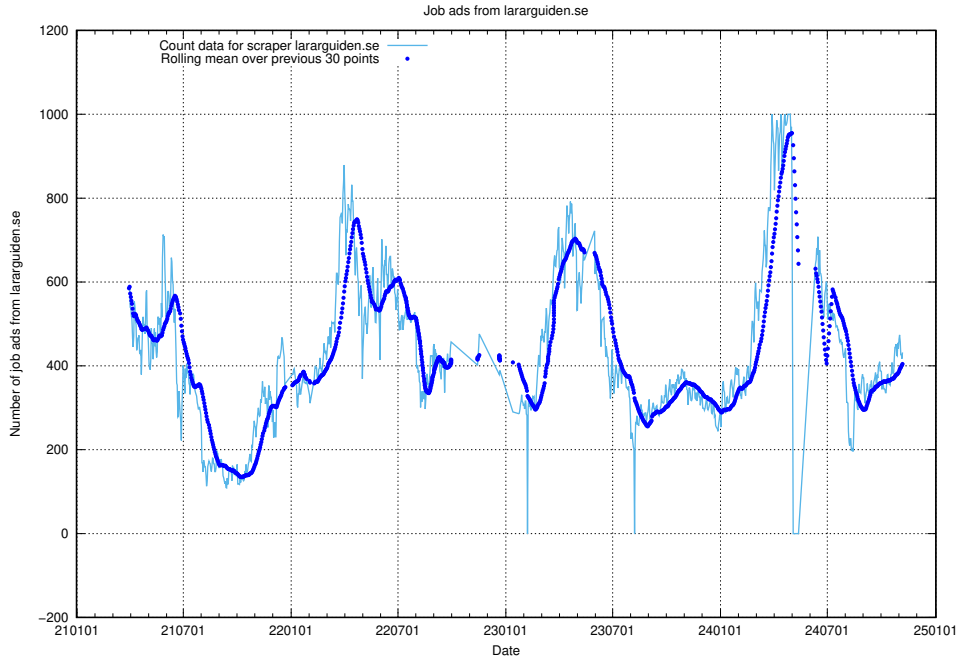

13.10 Number of ads by scraper lararguiden.se

Here, we count the number of job ads scraped from lararguiden.se.