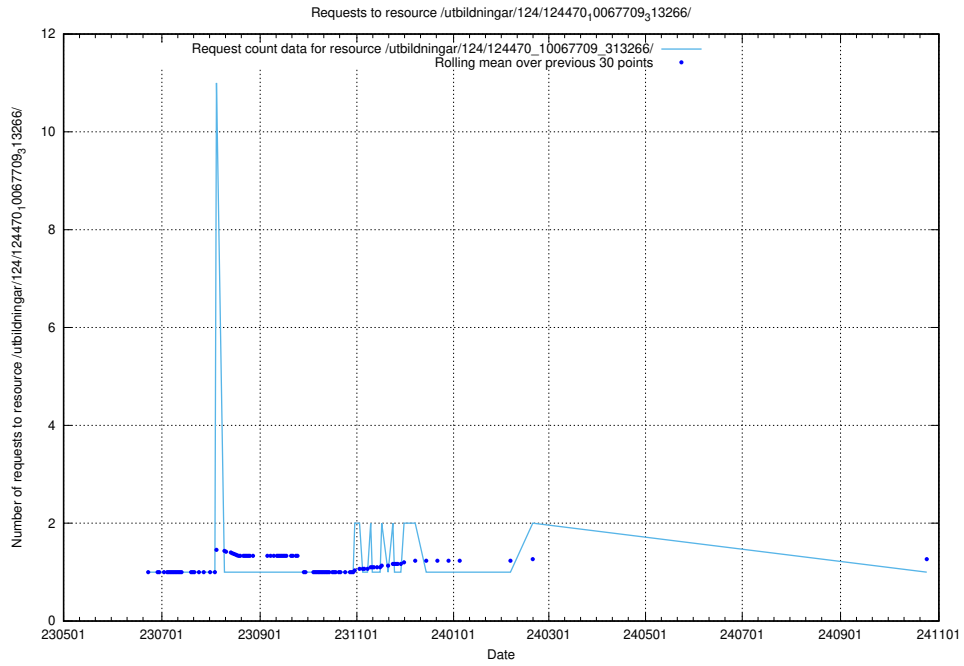

5.6780 Usage of /utbildningar/124/124470_10067709_313266/

Here, we count the number of requests to resource /utbildningar/124/124470_10067709_313266/.