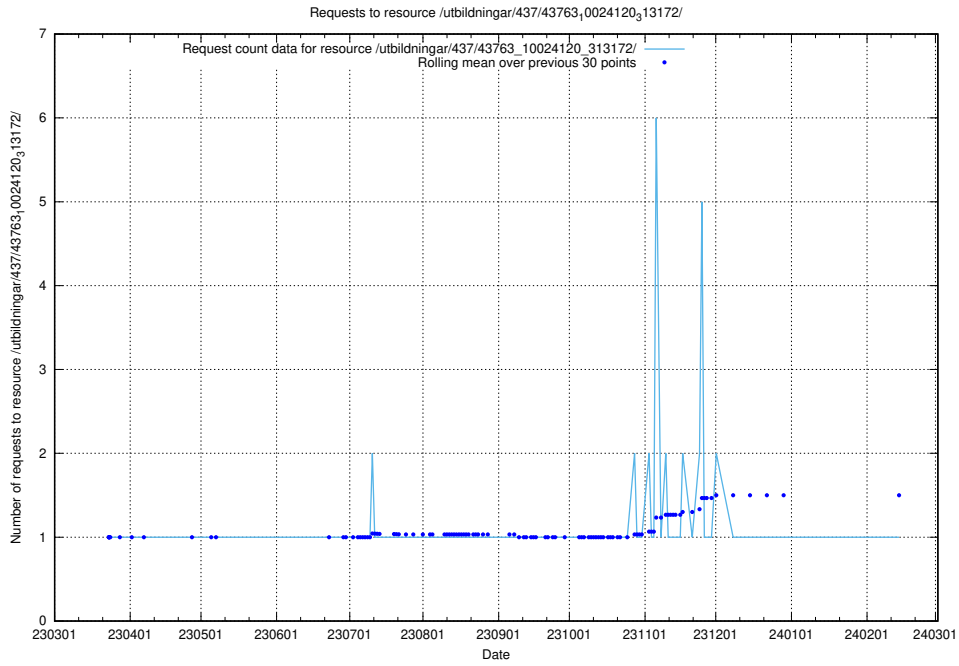

5.7401 Usage of /utbildningar/437/43763_10024120_313172/

Here, we count the number of requests to resource /utbildningar/437/43763_10024120_313172/.