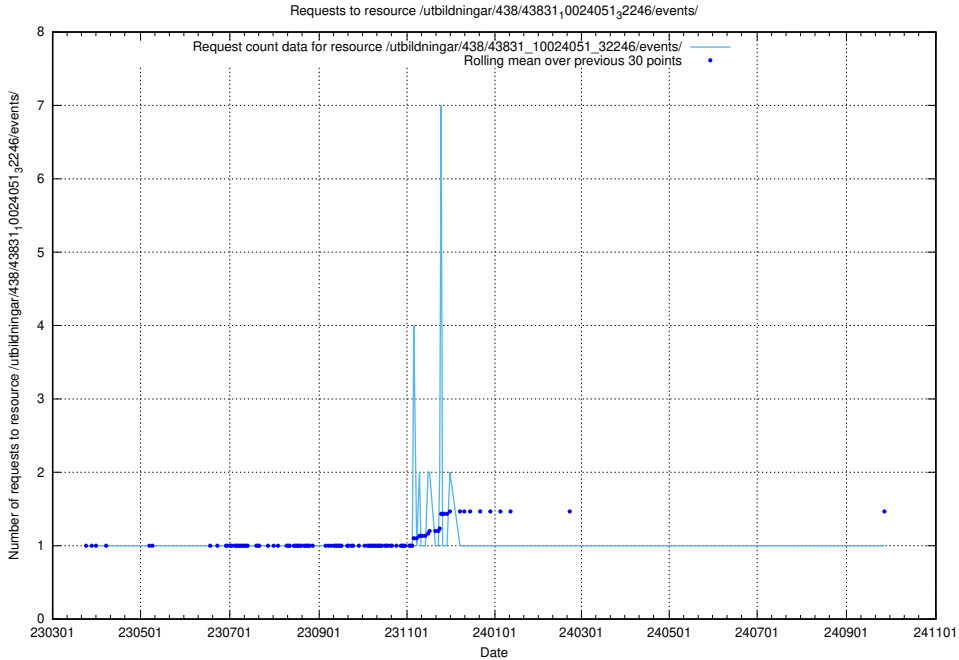

5.7186 Usage of /utbildningar/438/43831_10024051_32246/events/

Here, we count the number of requests to resource /utbildningar/438/43831_10024051_32246/events/.