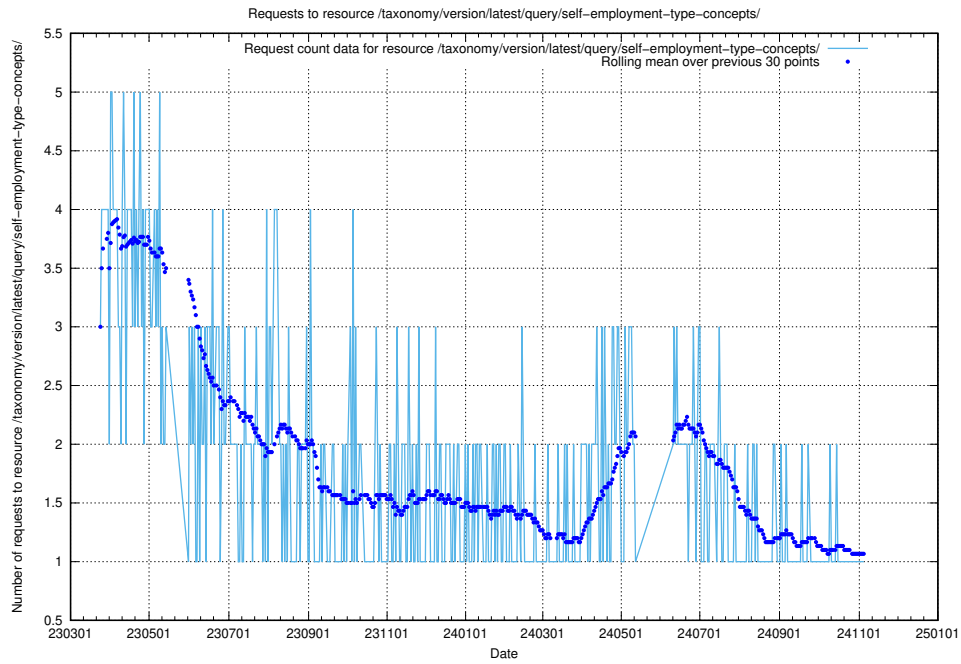

5.7096 Usage of /taxonomy/version/latest/query/self-employment-type-concepts/

Here, we count the number of requests to resource /taxonomy/version/latest/query/self-employment-type-concepts/.