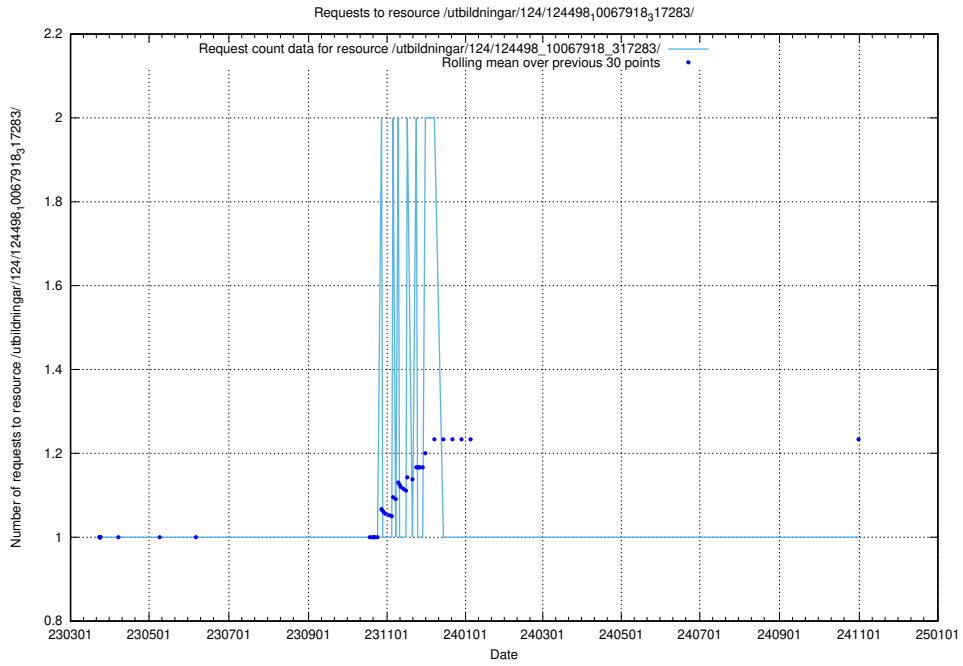

5.3595 Usage of /utbildningar/124/124498_10067918_317283/

Here, we count the number of requests to resource /utbildningar/124/124498_10067918_317283/.