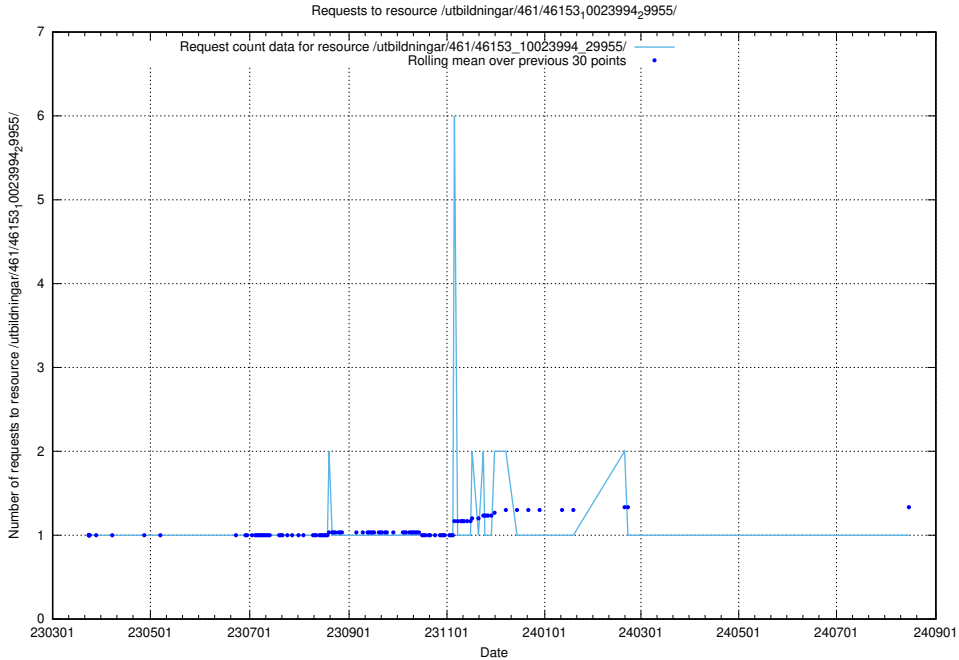

5.7347 Usage of /utbildningar/461/46153_10023994_29955/

Here, we count the number of requests to resource /utbildningar/461/46153_10023994_29955/.