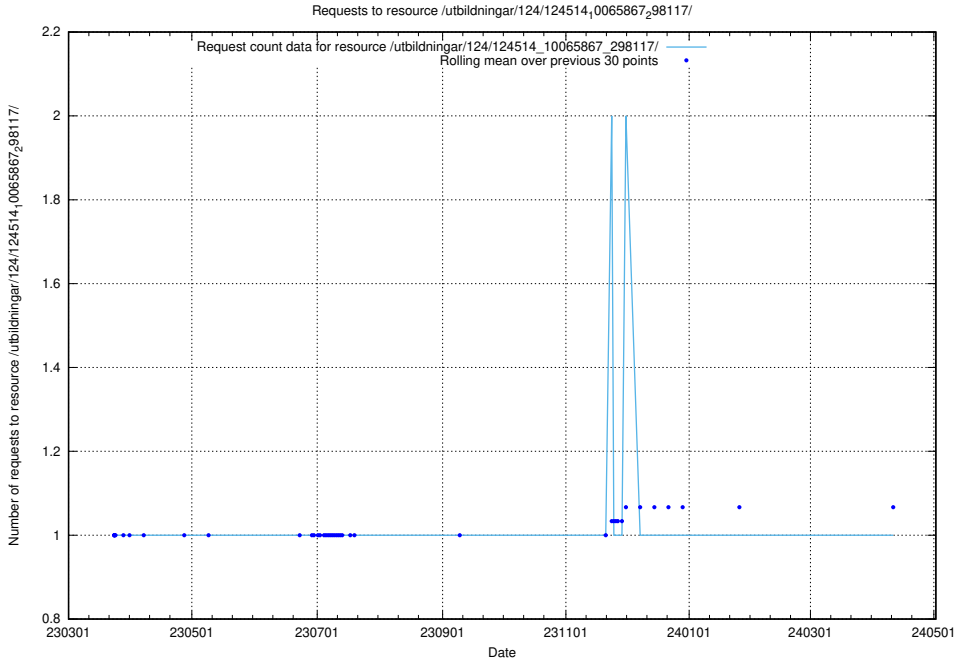

5.2984 Usage of /utbildningar/124/124514_10065867_298117/

Here, we count the number of requests to resource /utbildningar/124/124514_10065867_298117/.