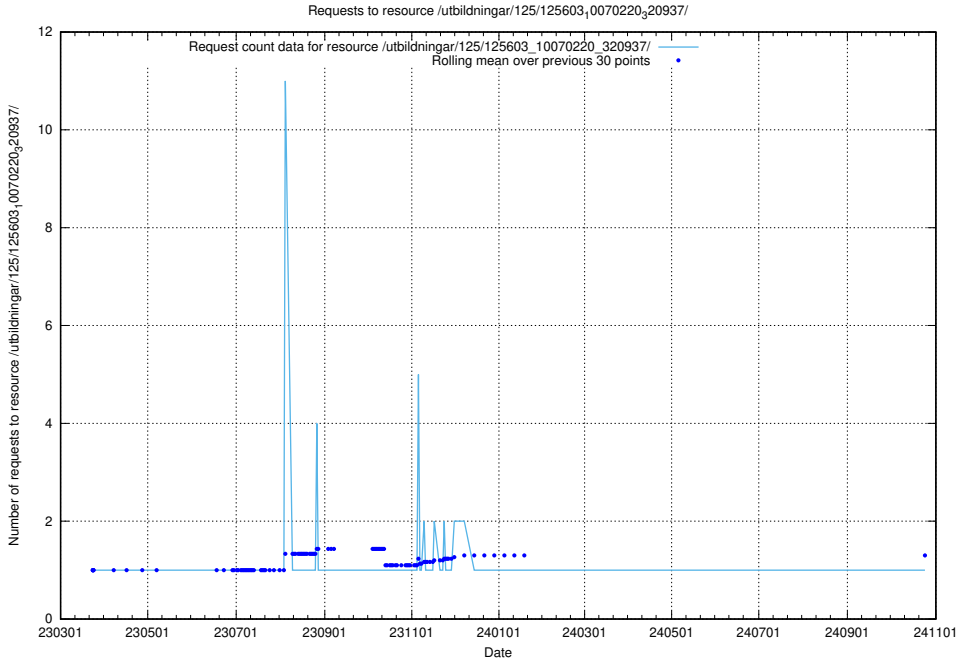

5.1142 Usage of /utbildningar/125/125603_10070220_320937/

Here, we count the number of requests to resource /utbildningar/125/125603_10070220_320937/.