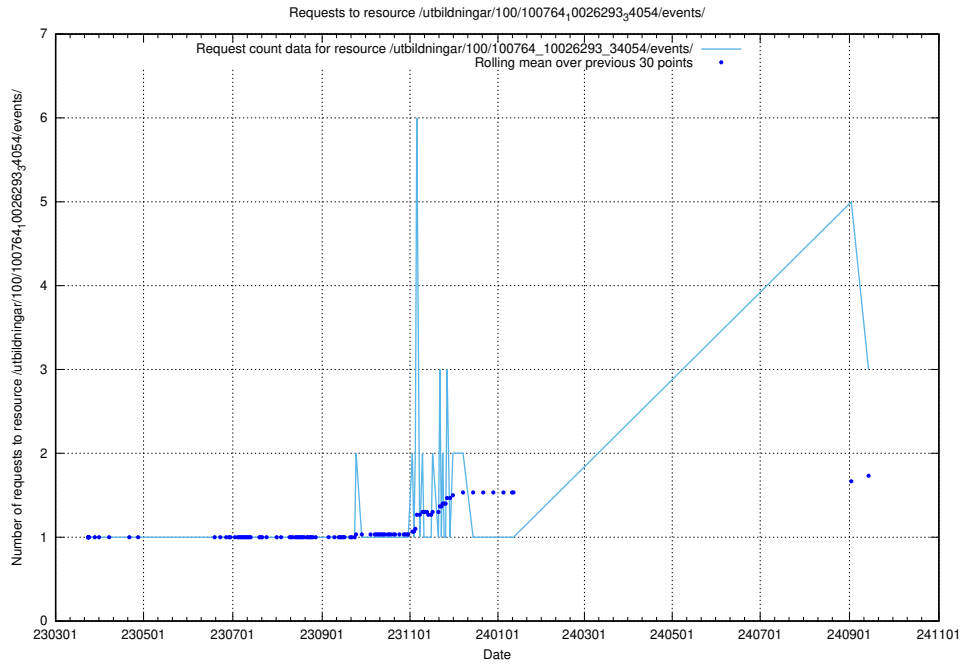

Here, we count the number of requests to resource /utbildningar/125/125700_10070443_321899/.

5.489 Usage of /utbildningar/100/100764_10026293_34054/events/

Here, we count the number of requests to resource /utbildningar/100/100764_10026293_34054/events/.