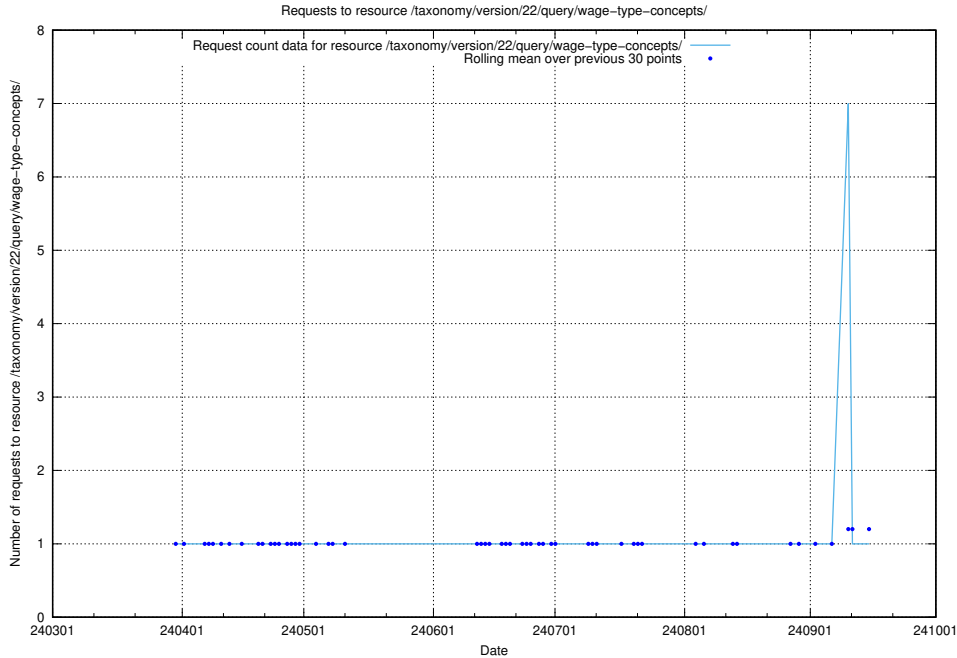

5.2562 Usage of /taxonomy/version/22/query/wage-type-concepts/

Here, we count the number of requests to resource /taxonomy/version/22/query/wage-type-concepts/.