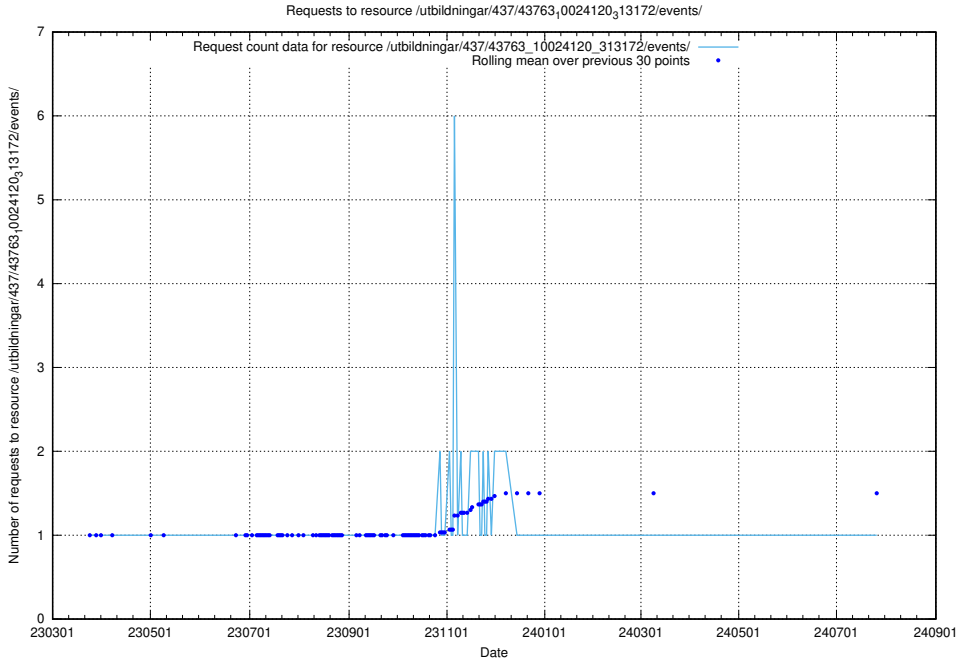

5.7206 Usage of /utbildningar/437/43763_10024120_313172/events/

Here, we count the number of requests to resource /utbildningar/437/43763_10024120_313172/events/.