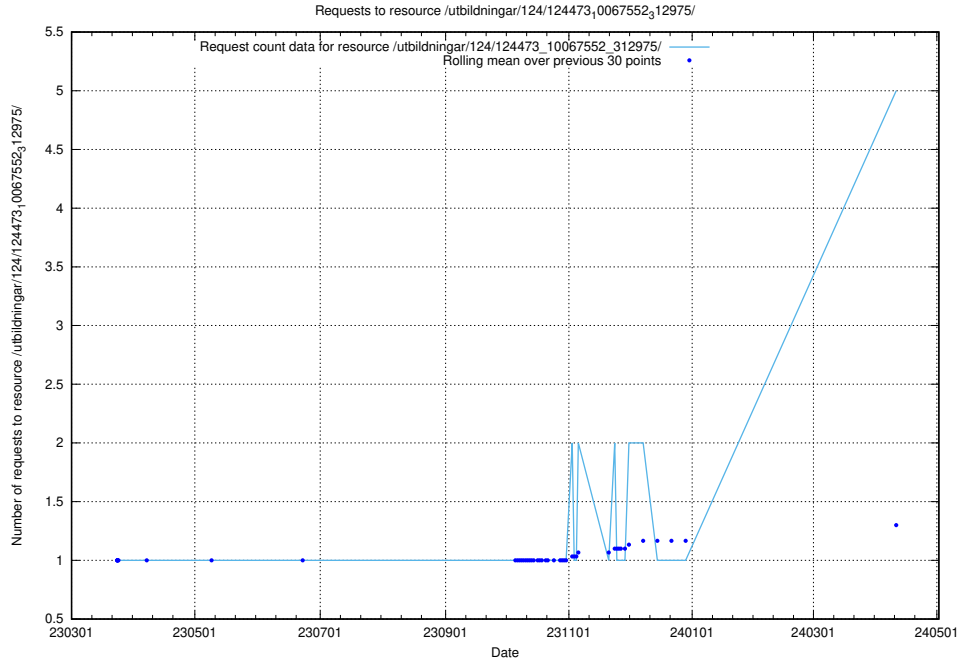

5.203 Usage of /utbildningar/124/124473_10067552_312975/

Here, we count the number of requests to resource /utbildningar/124/124473_10067552_312975/.