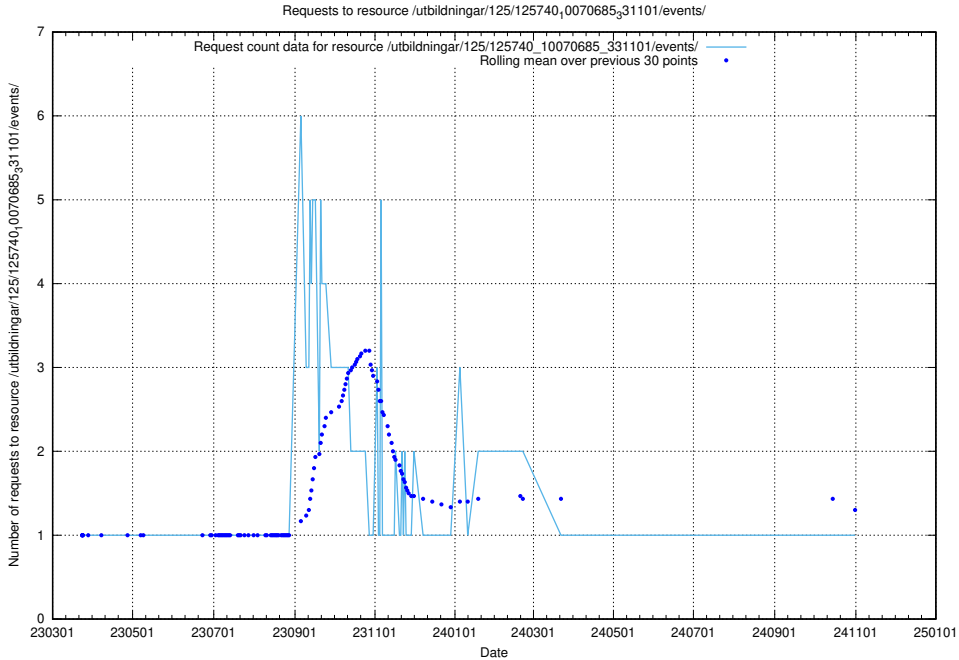

5.1039 Usage of /utbildningar/125/125740_10070685_331101/events/

Here, we count the number of requests to resource /utbildningar/125/125740_10070685_331101/events/