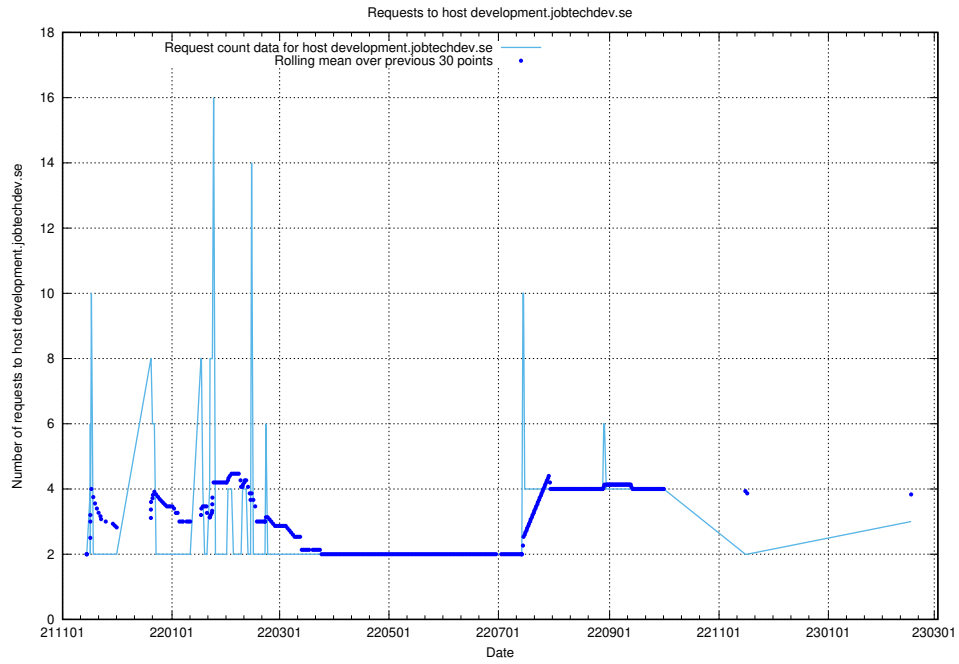

7.173 Usage of development.jobtechdev.se

Here, we count the number of requests to host development.jobtechdev.se.