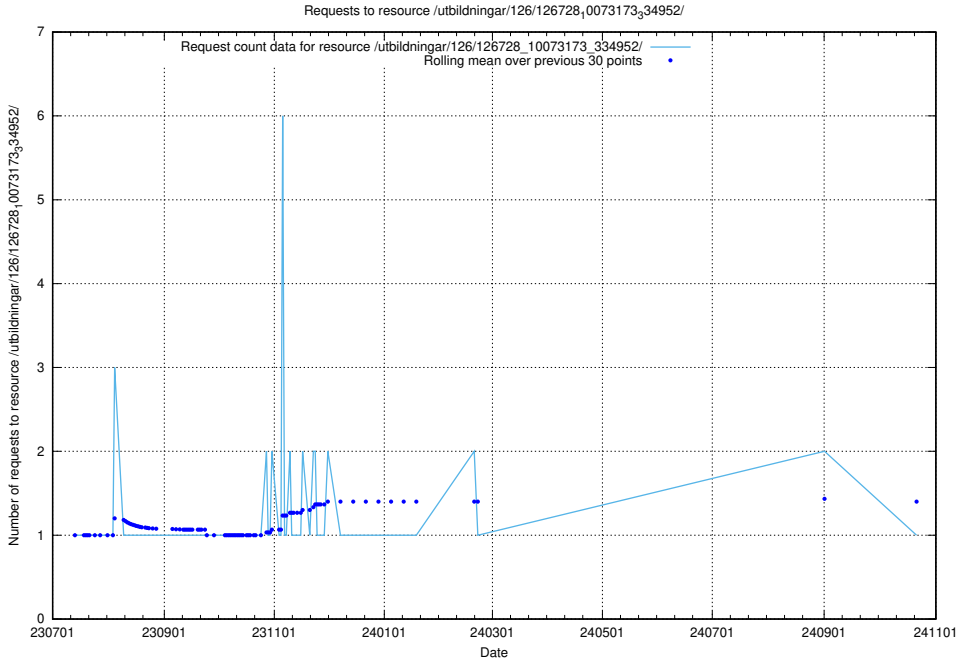

Here, we count the number of requests to resource /utbildningar/126/126728_10073173_334952/events/

5.6066 Usage of /utbildningar/126/126728_10073173_334952/

Here, we count the number of requests to resource /utbildningar/126/126728_10073173_334952/.