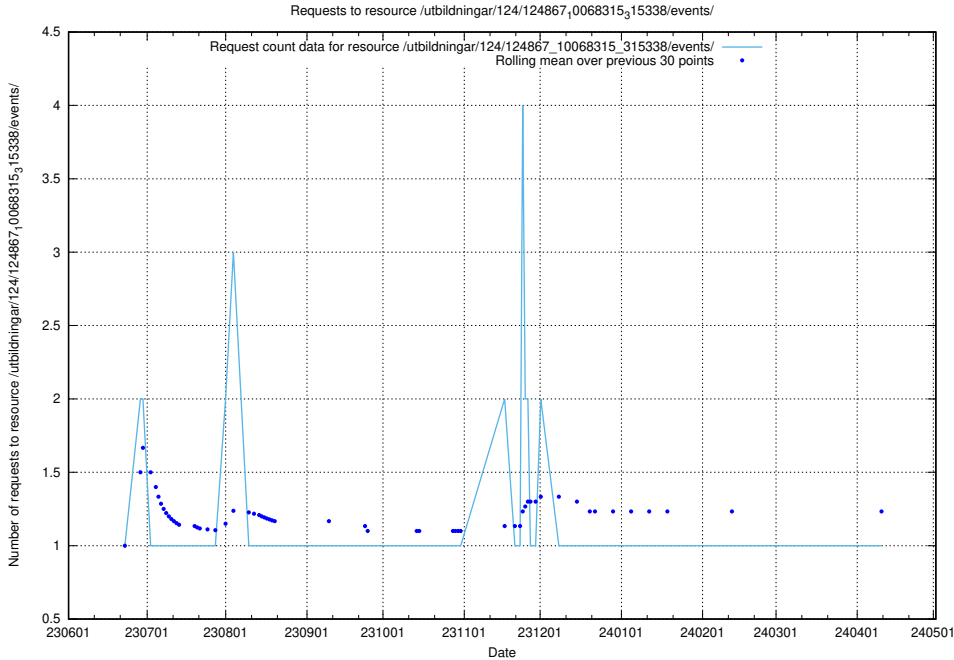

5.6703 Usage of /utbildningar/124/124867_10068315_315338/events/

Here, we count the number of requests to resource /utbildningar/124/124867_10068315_315338/events/