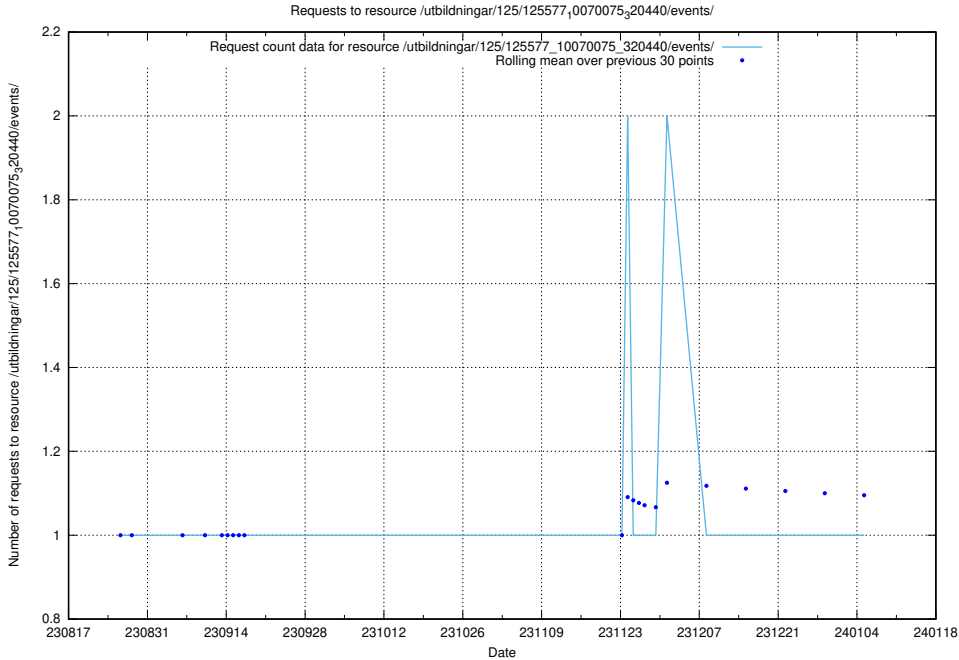

5.5694 Usage of /utbildningar/125/125577_10070075_320440/events/

Here, we count the number of requests to resource /utbildningar/125/125577_10070075_320440/events/