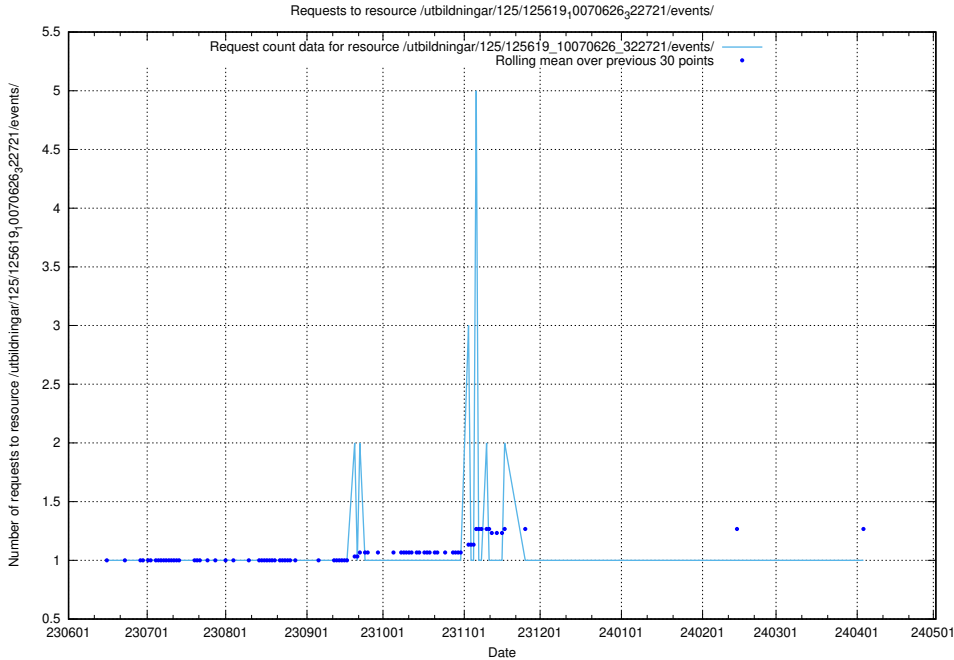

5.6853 Usage of /utbildningar/125/125619_10070626_322721/events/

Here, we count the number of requests to resource /utbildningar/125/125619_10070626_322721/events/