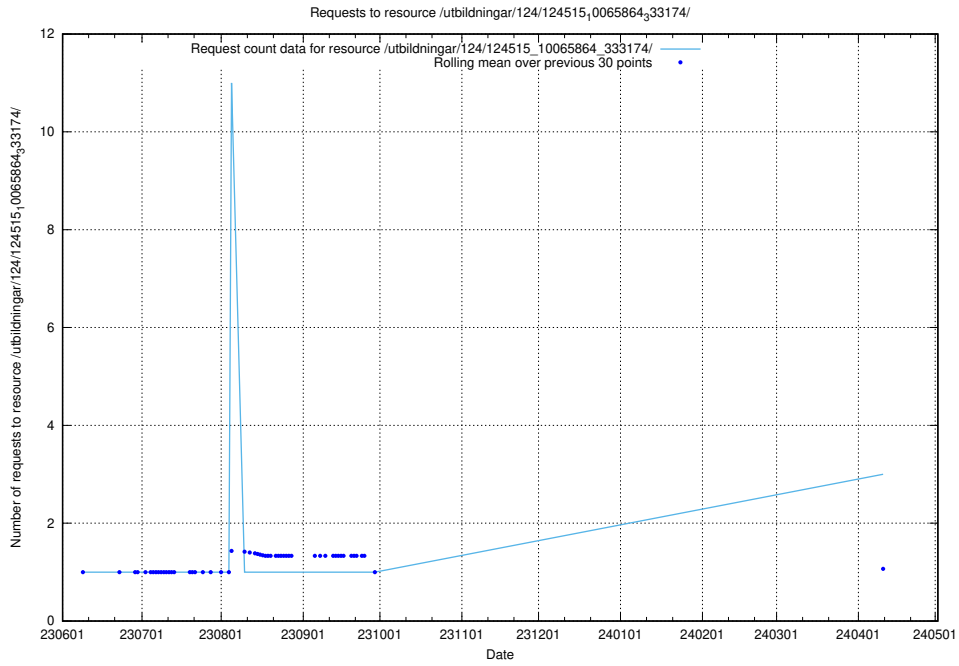

5.509 Usage of /utbildningar/124/124515_10065864_333174/

Here, we count the number of requests to resource /utbildningar/124/124515_10065864_333174/.