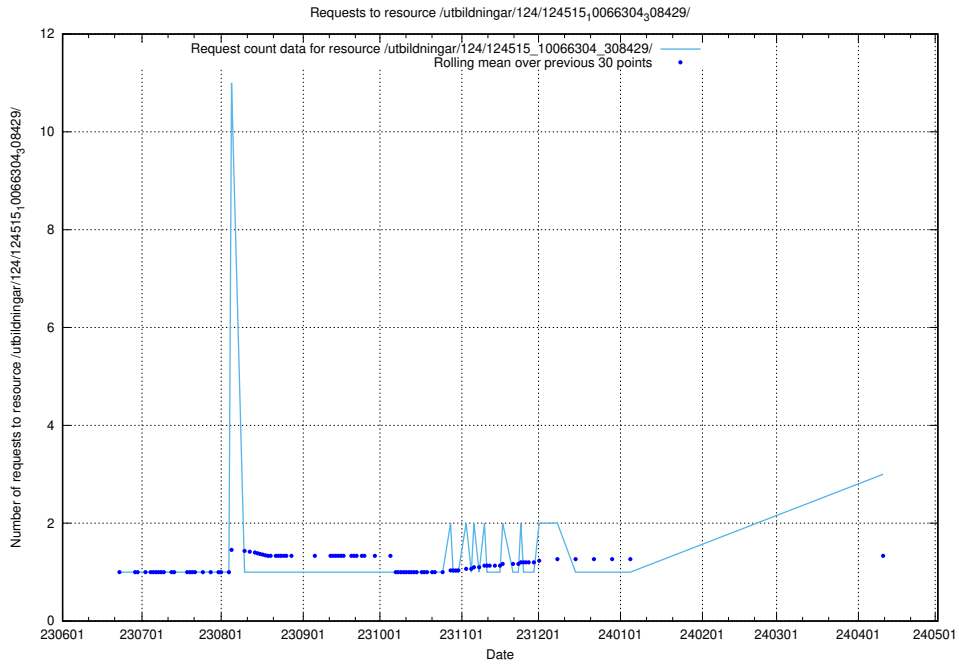

Here, we count the number of requests to resource /utbildningar/124/124934_10066951_312580/.

5.501 Usage of /utbildningar/124/124515_10066304_308429/

Here, we count the number of requests to resource /utbildningar/124/124515_10066304_308429/.