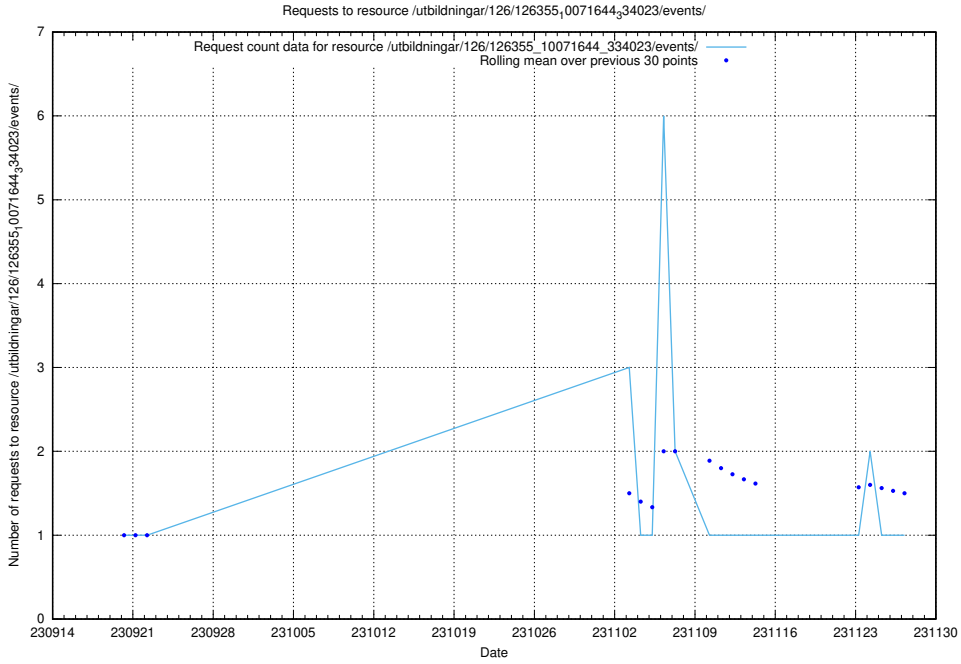

5.5518 Usage of /utbildningar/126/126355_10071644_334023/events/

Here, we count the number of requests to resource /utbildningar/126/126355_10071644_334023/events/