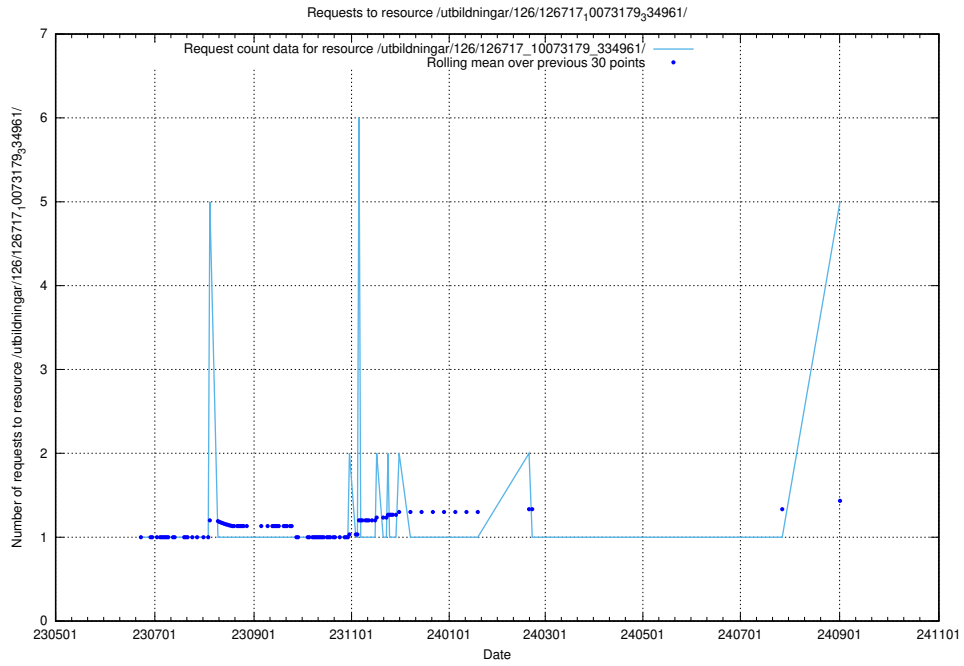

5.232 Usage of /utbildningar/126/126717_10073179_334961/

Here, we count the number of requests to resource /utbildningar/126/126717_10073179_334961/.