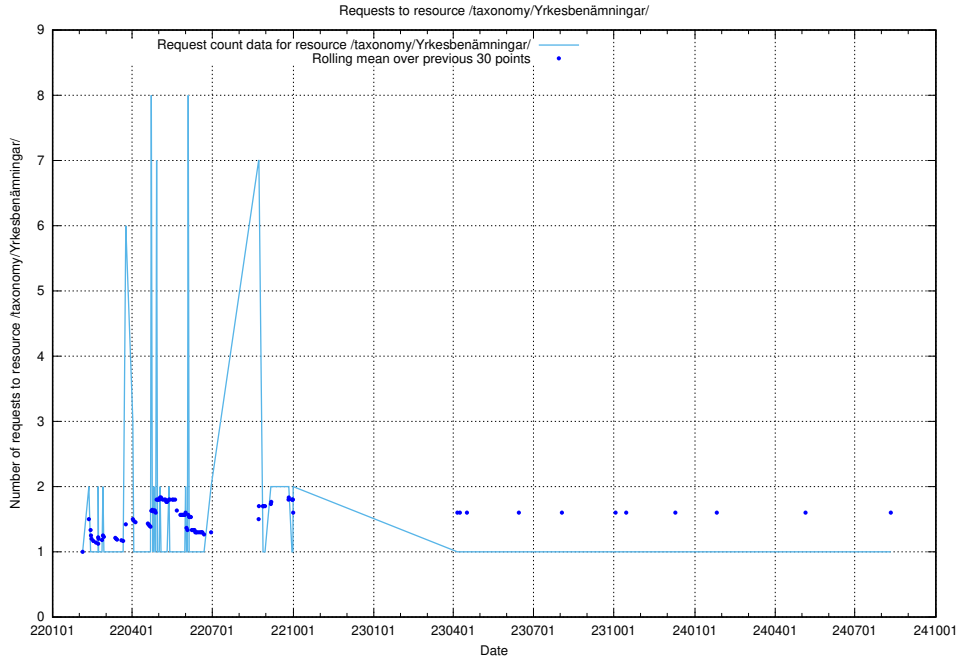

5.3628 Usage of /taxonomy/Yrkesbenämningar/

Here, we count the number of requests to resource /taxonomy/Yrkesbenämningar/.