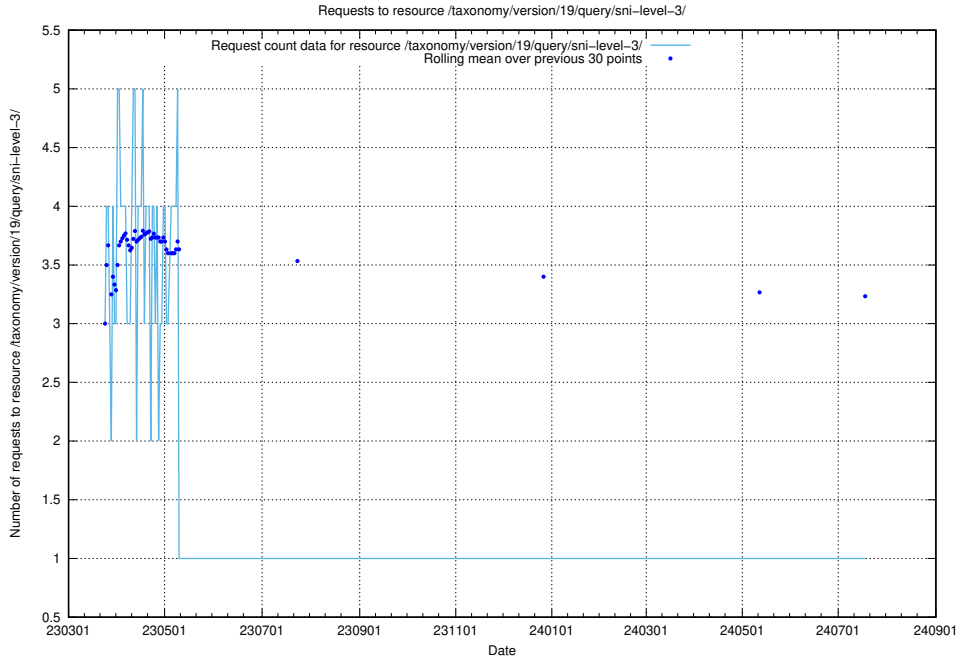

5.7144 Usage of /taxonomy/version/19/query/sni-level-3/

Here, we count the number of requests to resource /taxonomy/version/19/query/sni-level-3/.