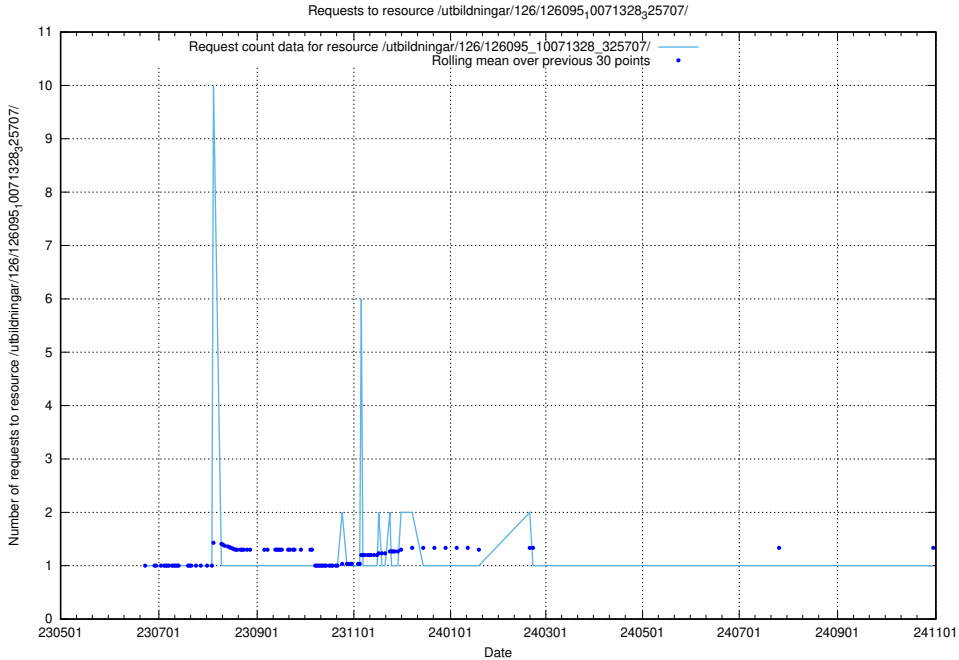

Here, we count the number of requests to resource /utbildningar/126/126095_10071328_325707/events/

5.6643 Usage of /utbildningar/126/126095_10071328_325707/

Here, we count the number of requests to resource /utbildningar/126/126095_10071328_325707/.