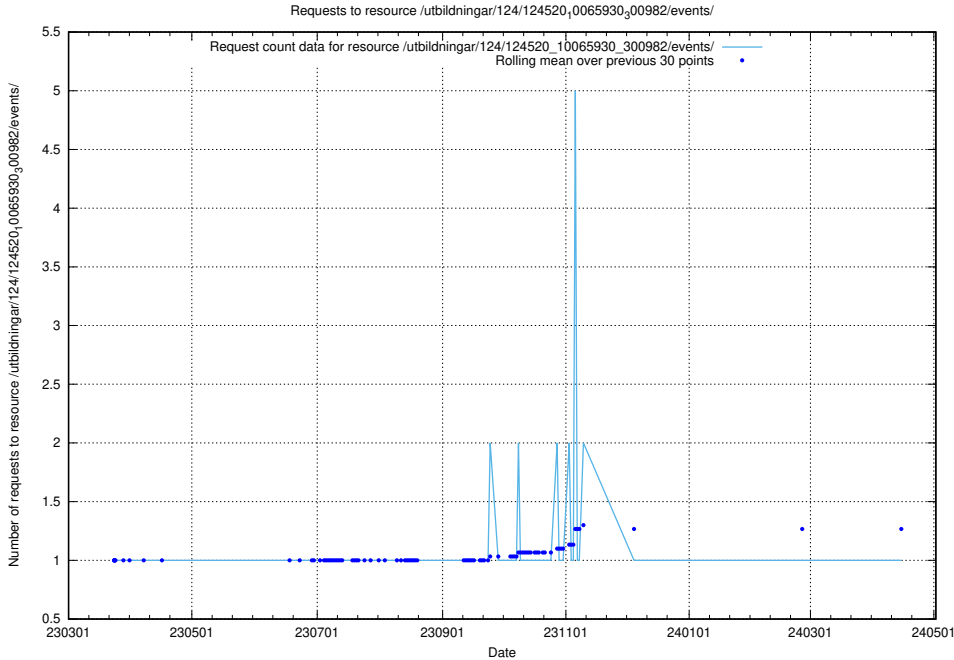

5.1984 Usage of /utbildningar/124/124520_10065930_300982/events/

Here, we count the number of requests to resource /utbildningar/124/124520_10065930_300982/events/