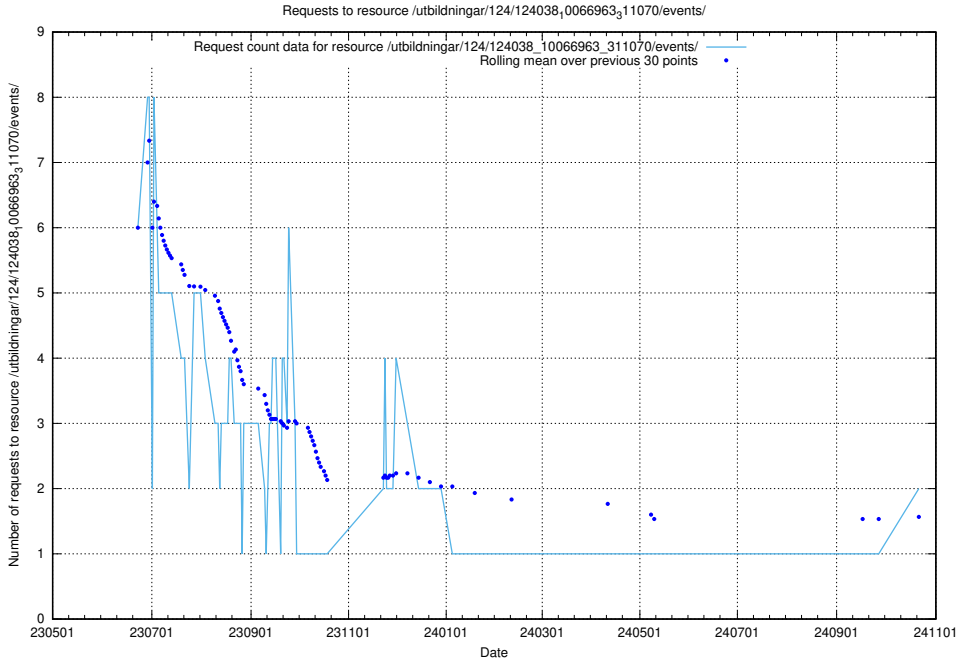

5.921 Usage of /utbildningar/124/124038_10066963_311070/events/

Here, we count the number of requests to resource /utbildningar/124/124038_10066963_311070/events/