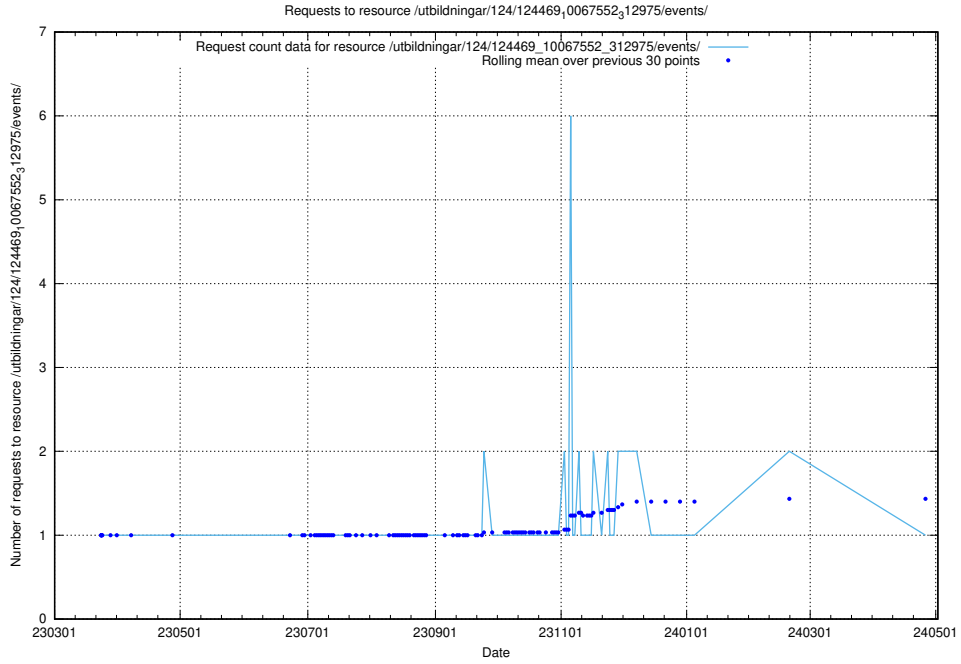

Here, we count the number of requests to resource /utbildningar/utb_emil/125/125740_10070686_323007/events/

5.4320 Usage of /utbildningar/124/124469_10067552_312975/events/

Here, we count the number of requests to resource /utbildningar/124/124469_10067552_312975/events/