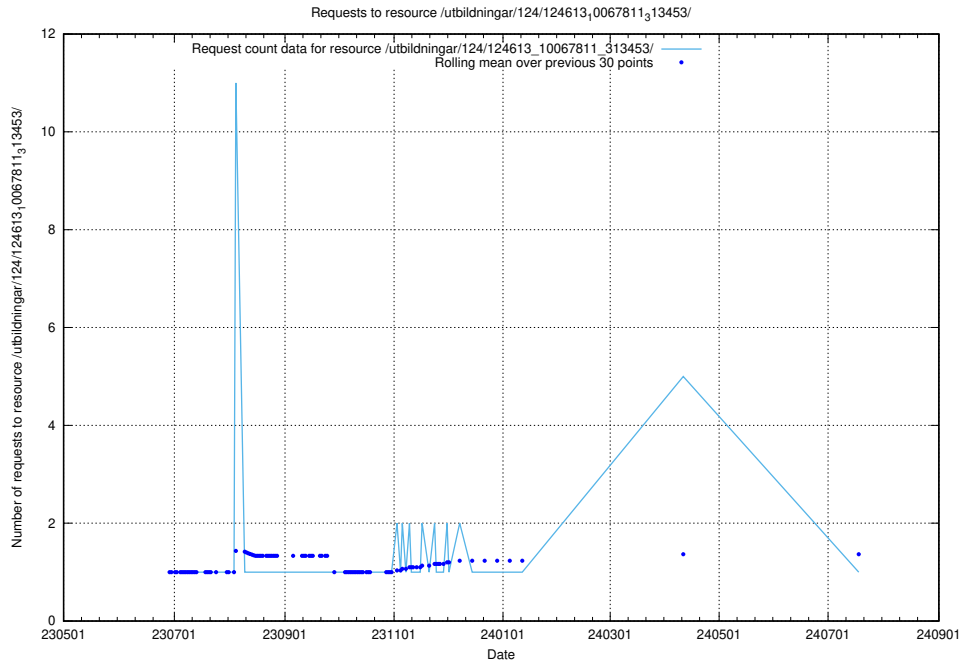

5.6469 Usage of /utbildningar/124/124613_10067811_313453/

Here, we count the number of requests to resource /utbildningar/124/124613_10067811_313453/.