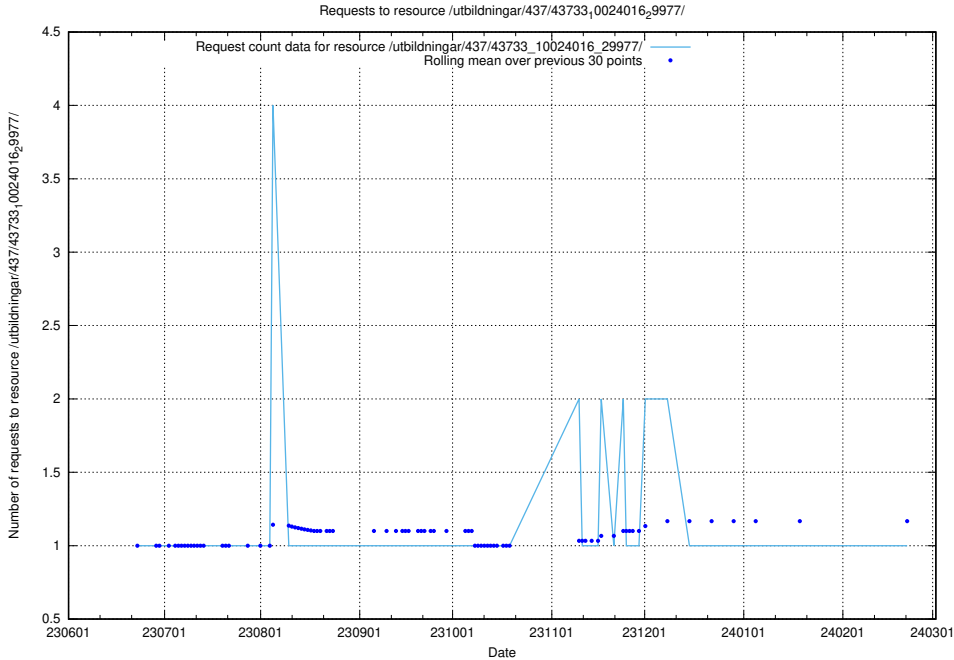

Here, we count the number of requests to resource /utbildningar/437/43733_10024016_29977/events/.

5.6563 Usage of /utbildningar/437/43733_10024016_29977/

Here, we count the number of requests to resource /utbildningar/437/43733_10024016_29977/.