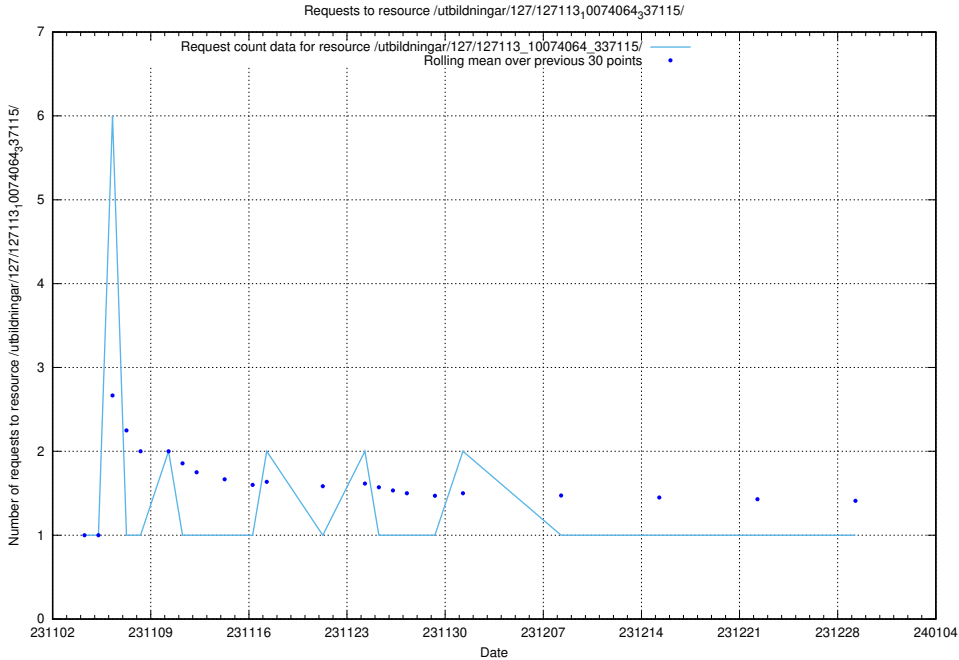

5.5112 Usage of /utbildningar/127/127113_10074064_337115/

Here, we count the number of requests to resource /utbildningar/127/127113_10074064_337115/.