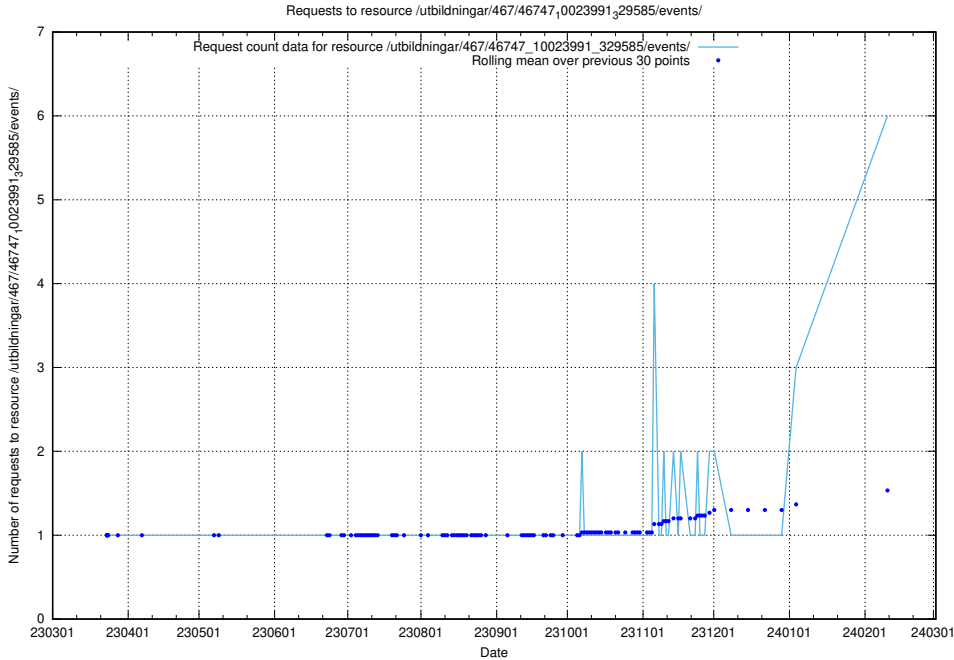

Here, we count the number of requests to resource /utbildningar/125/125918_10070136_324706/events/

5.167 Usage of /utbildningar/467/46747_10023991_329585/events/

Here, we count the number of requests to resource /utbildningar/467/46747_10023991_329585/events/.