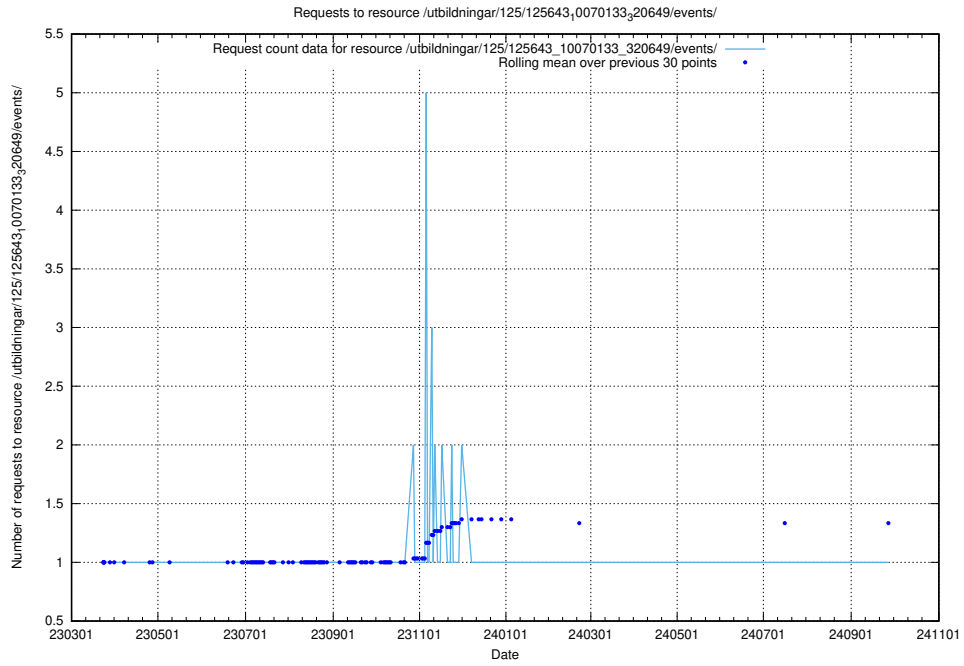

Here, we count the number of requests to resource /utbildningar/125/125644_10070133_320649/.

5.1104 Usage of /utbildningar/125/125643_10070133_320649/events/

Here, we count the number of requests to resource /utbildningar/125/125643_10070133_320649/events/