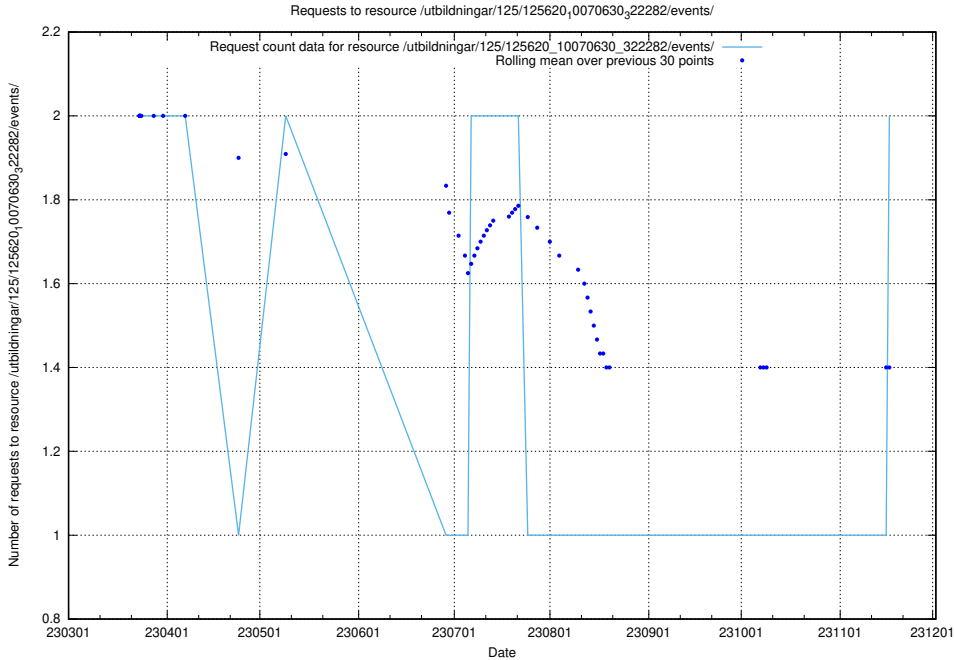

5.1000 Usage of /utbildningar/125/125620_10070630_322282/events/

Here, we count the number of requests to resource /utbildningar/125/125620_10070630_322282/events/