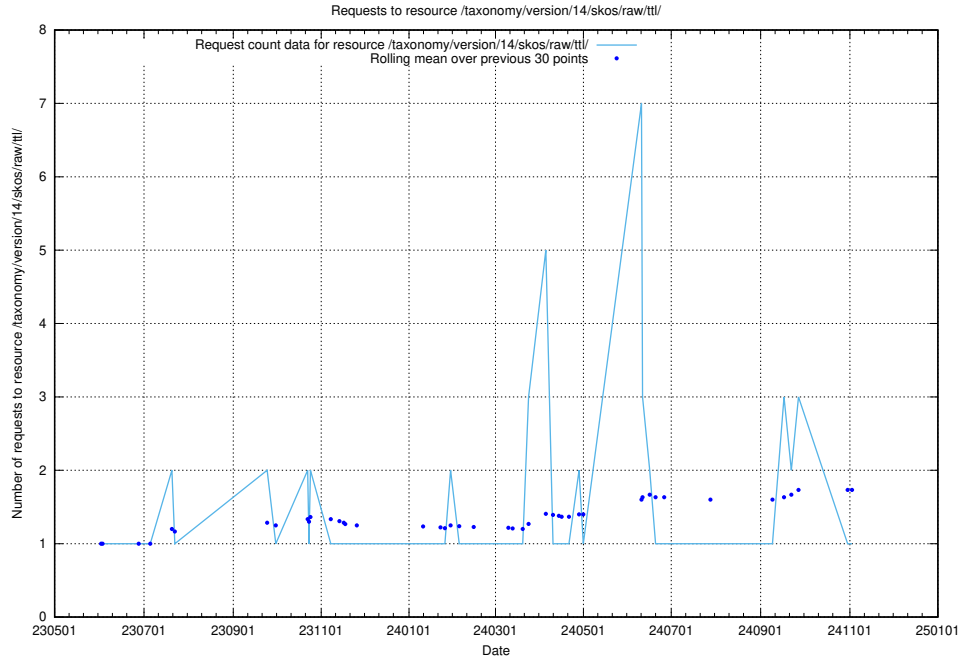

5.6904 Usage of /taxonomy/version/14/skos/raw/ttl/

Here, we count the number of requests to resource /taxonomy/version/14/skos/raw/ttl/.