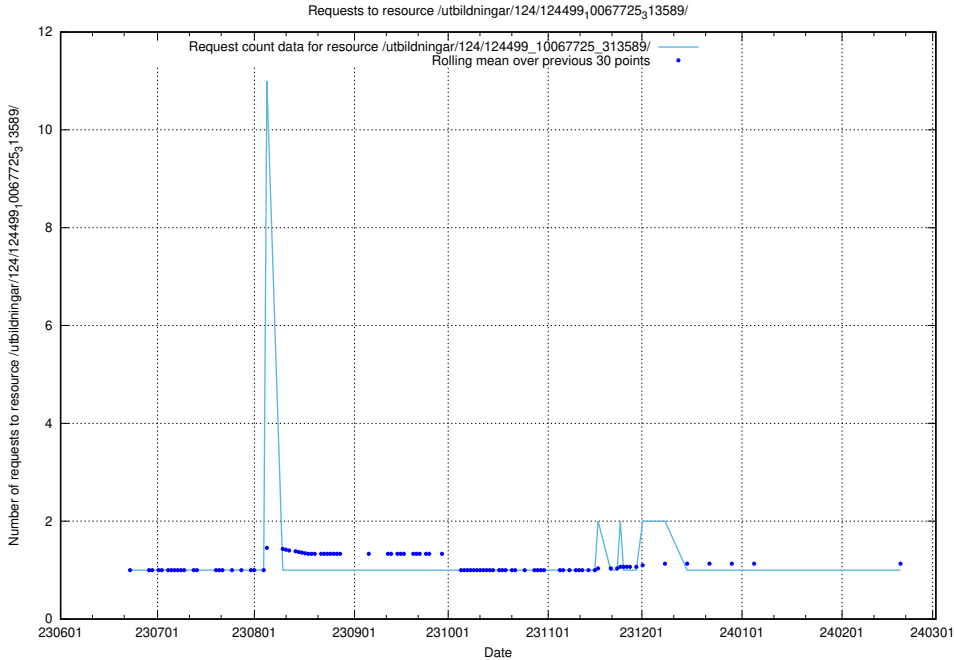

5.6754 Usage of /utbildningar/124/124499_10067725_313589/

Here, we count the number of requests to resource /utbildningar/124/124499_10067725_313589/.