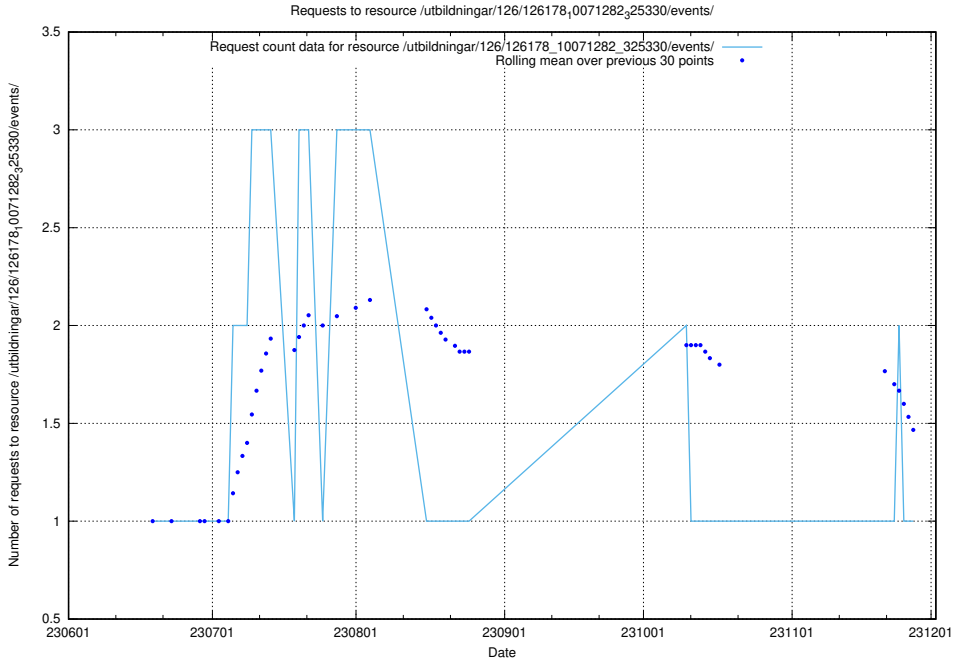

5.6828 Usage of /utbildningar/126/126178_10071282_325330/events/

Here, we count the number of requests to resource /utbildningar/126/126178_10071282_325330/events/