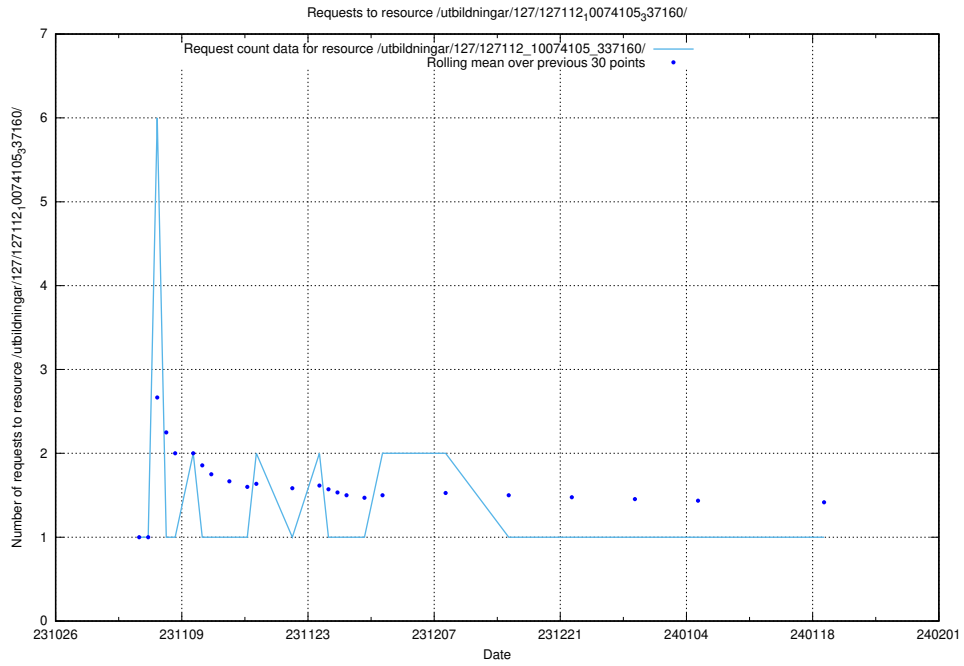

5.5114 Usage of /utbildningar/127/127112_10074105_337160/

Here, we count the number of requests to resource /utbildningar/127/127112_10074105_337160/.