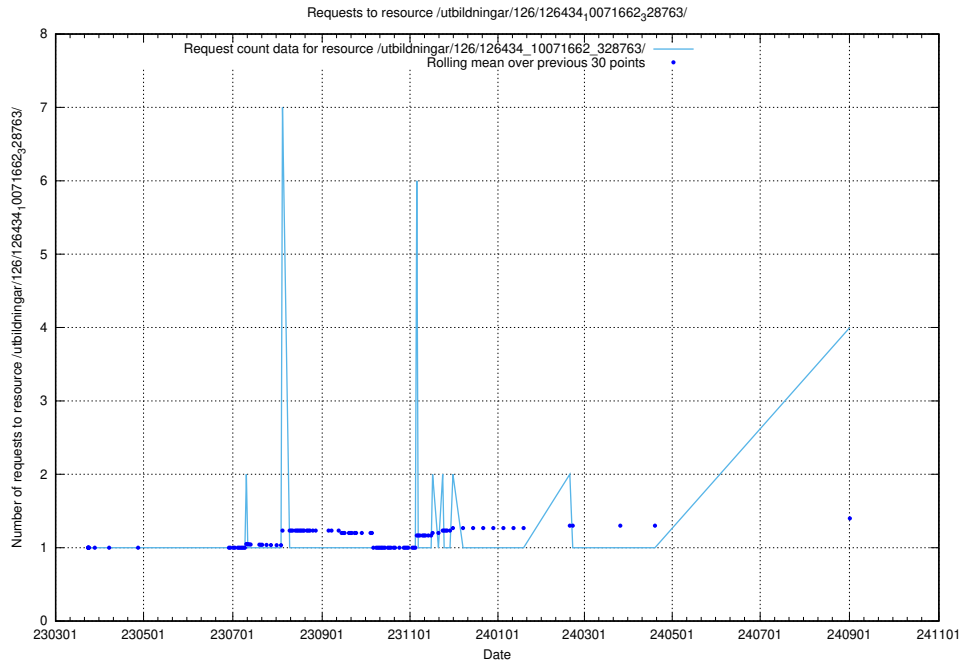

5.355 Usage of /utbildningar/126/126434_10071662_328763/

Here, we count the number of requests to resource /utbildningar/126/126434_10071662_328763/.