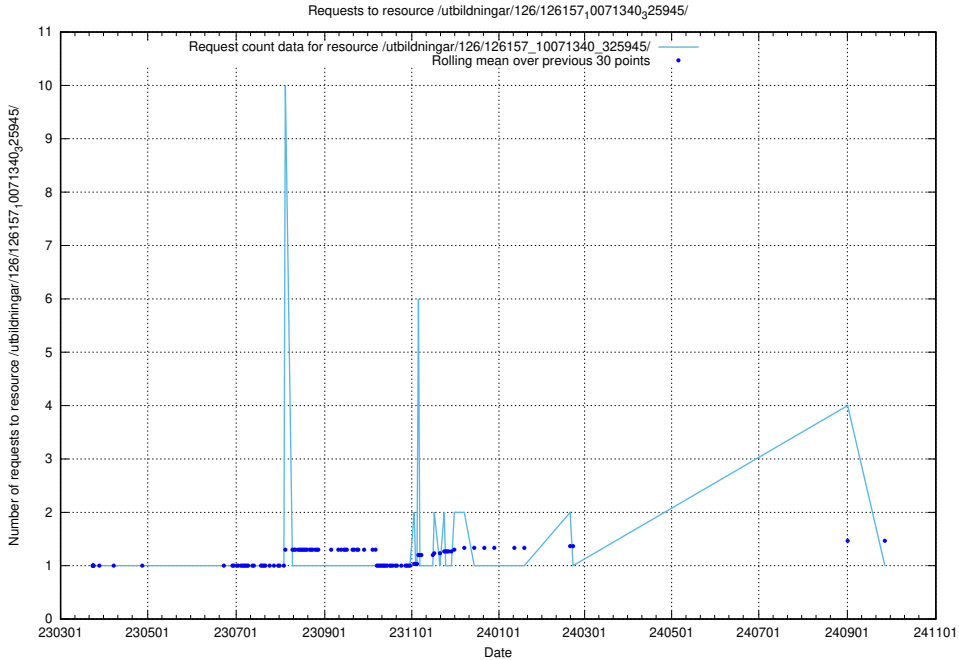

5.7462 Usage of /utbildningar/126/126157_10071340_325945/

Here, we count the number of requests to resource /utbildningar/126/126157_10071340_325945/.