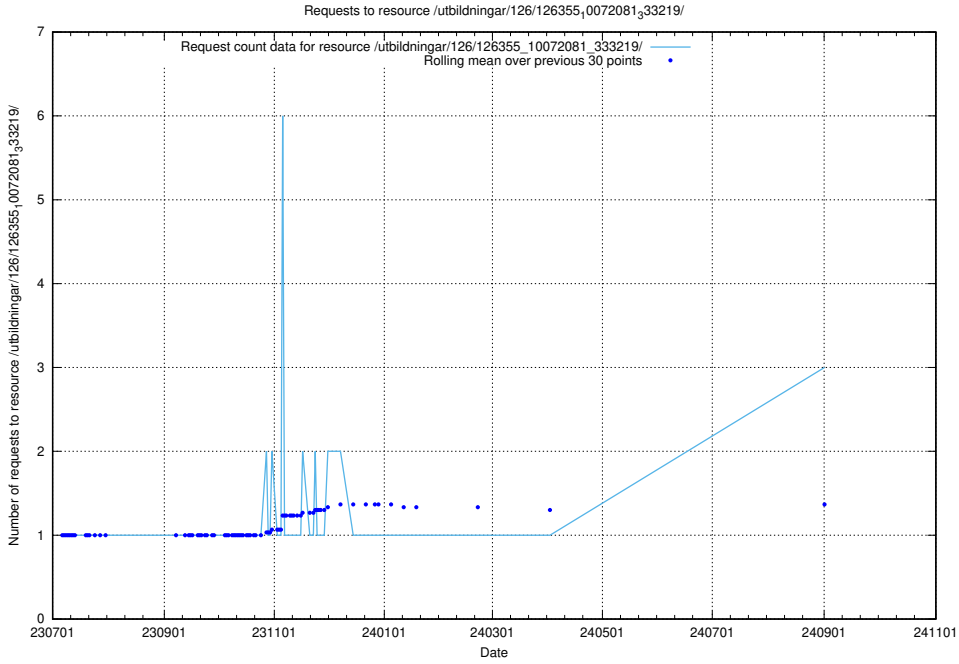

5.482 Usage of /taxonomy/version/5/query/skills/

Here, we count the number of requests to resource /taxonomy/version/5/query/skills/.

5.483 Usage of /utbildningar/126/126355_10072081_333219/

Here, we count the number of requests to resource /utbildningar/126/126355_10072081_333219/.