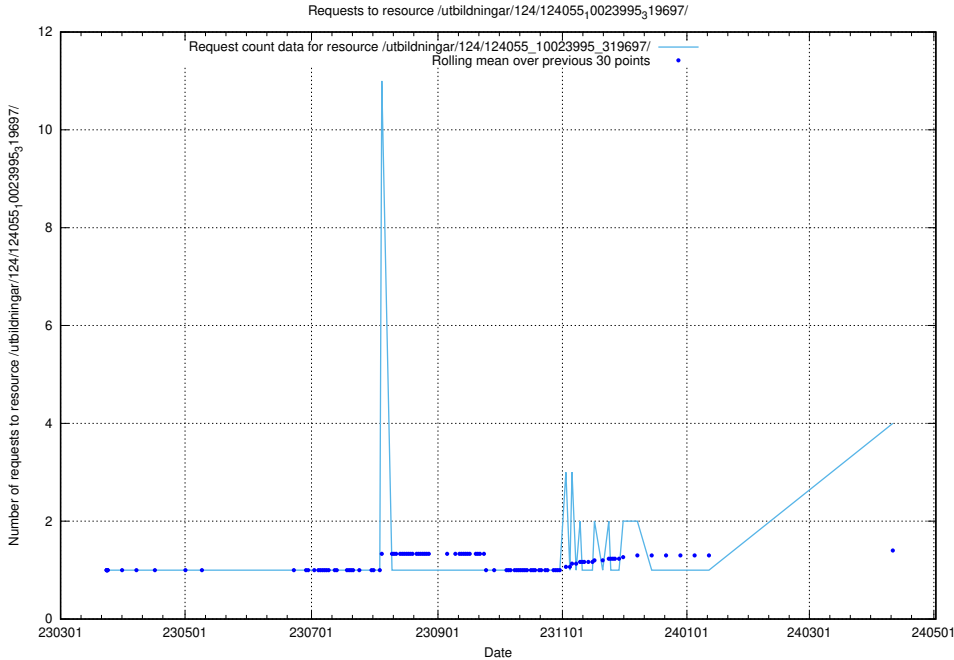

Here, we count the number of requests to resource /utbildningar/124/124055_10023995_319697/.

5.317 Usage of /utbildningar/126/126695_10073420_337043/

Here, we count the number of requests to resource /utbildningar/126/126695_10073420_337043/.