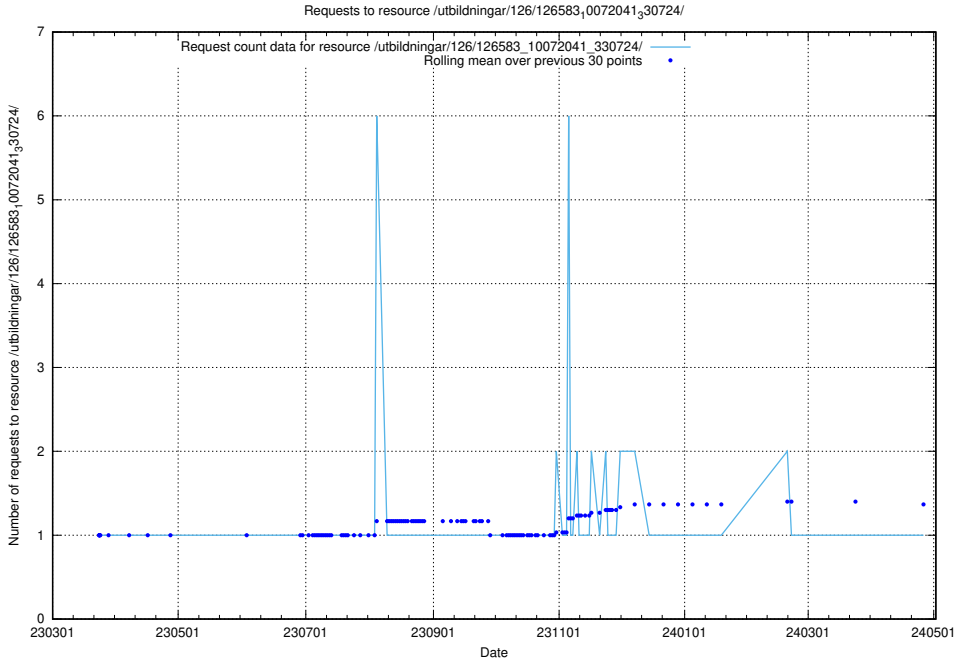

5.7433 Usage of /utbildningar/126/126583_10072041_330724/

Here, we count the number of requests to resource /utbildningar/126/126583_10072041_330724/.