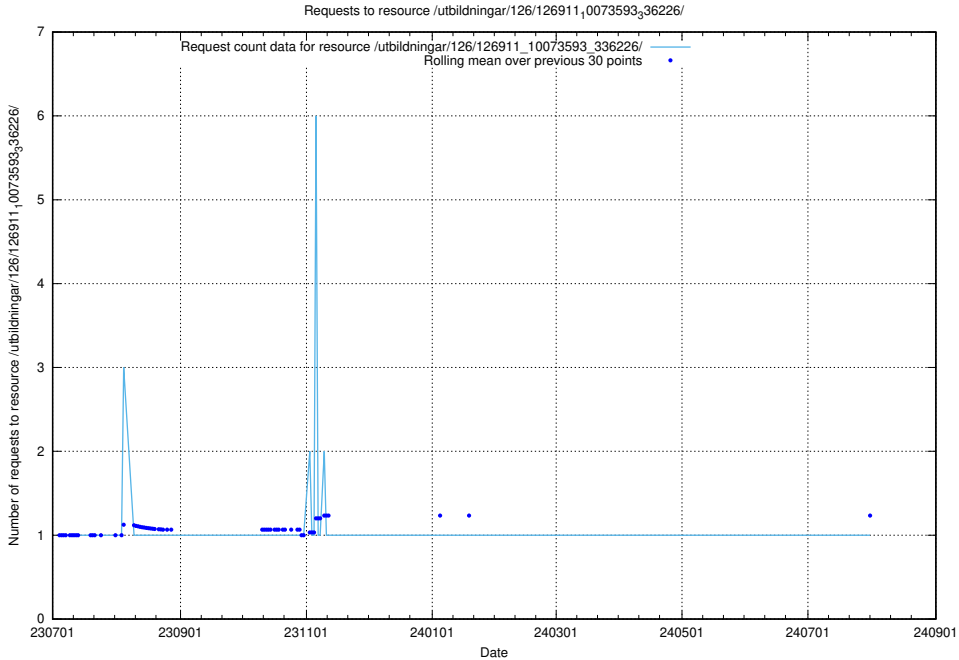

5.6324 Usage of /utbildningar/126/126911_10073593_336226/

Here, we count the number of requests to resource /utbildningar/126/126911_10073593_336226/.