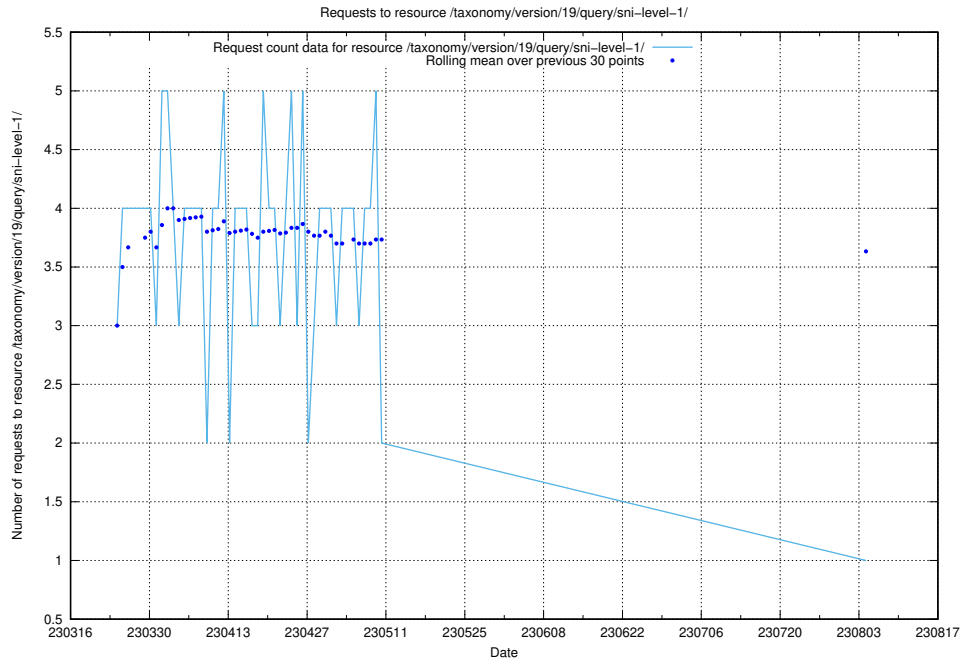

5.7145 Usage of /taxonomy/version/19/query/sni-level-1/

Here, we count the number of requests to resource /taxonomy/version/19/query/sni-level-1/.