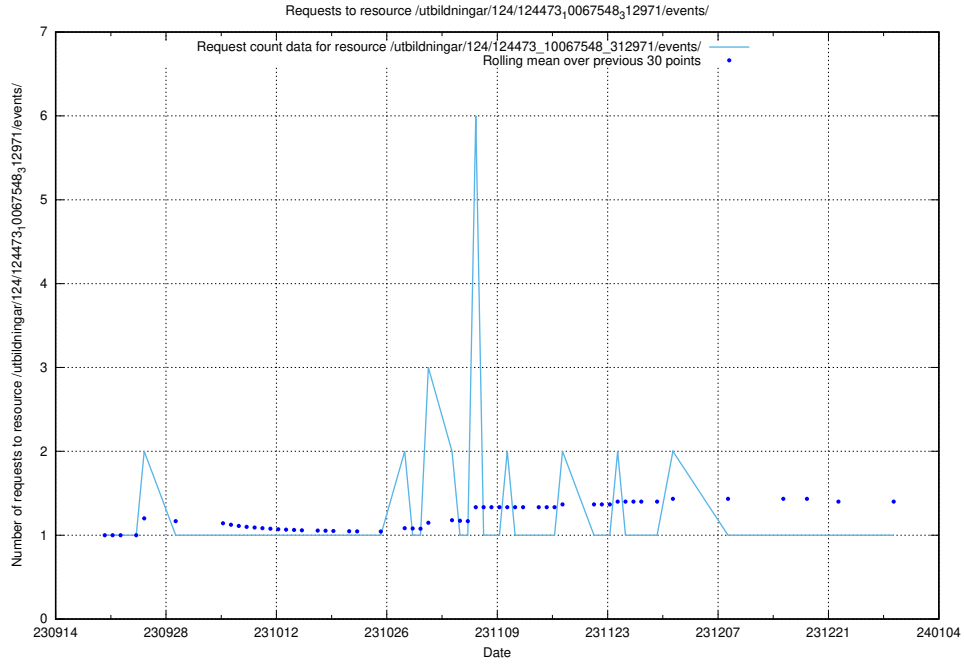

5.5524 Usage of /utbildningar/124/124473_10067548_312971/events/

Here, we count the number of requests to resource /utbildningar/124/124473_10067548_312971/events/