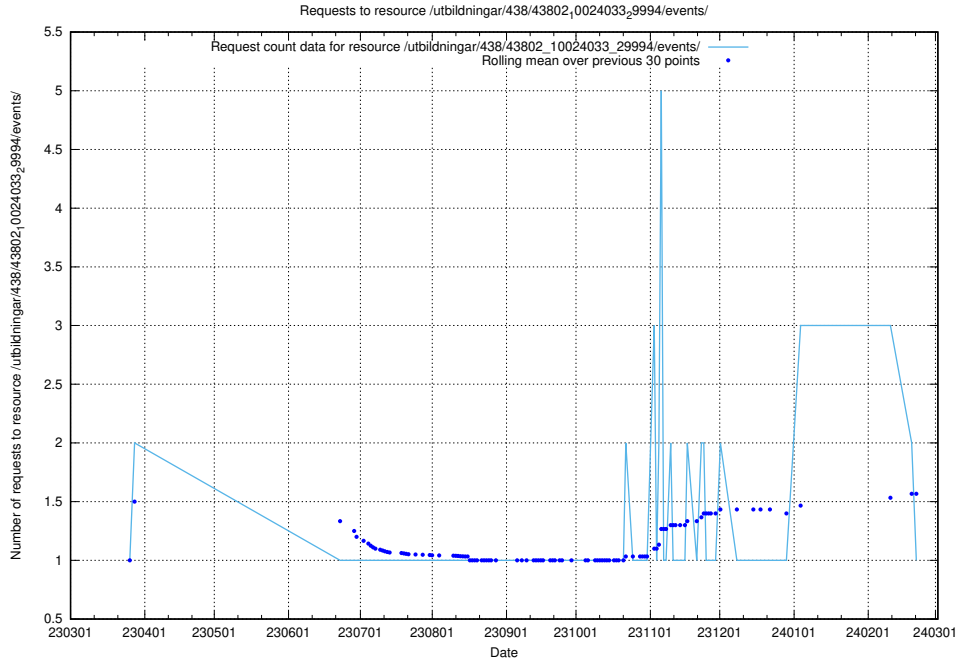

Here, we count the number of requests to resource /utbildningar/438/43849_10024078_30039/events/.

5.7053 Usage of /utbildningar/438/43802_10024033_29994/events/

Here, we count the number of requests to resource /utbildningar/438/43802_10024033_29994/events/.