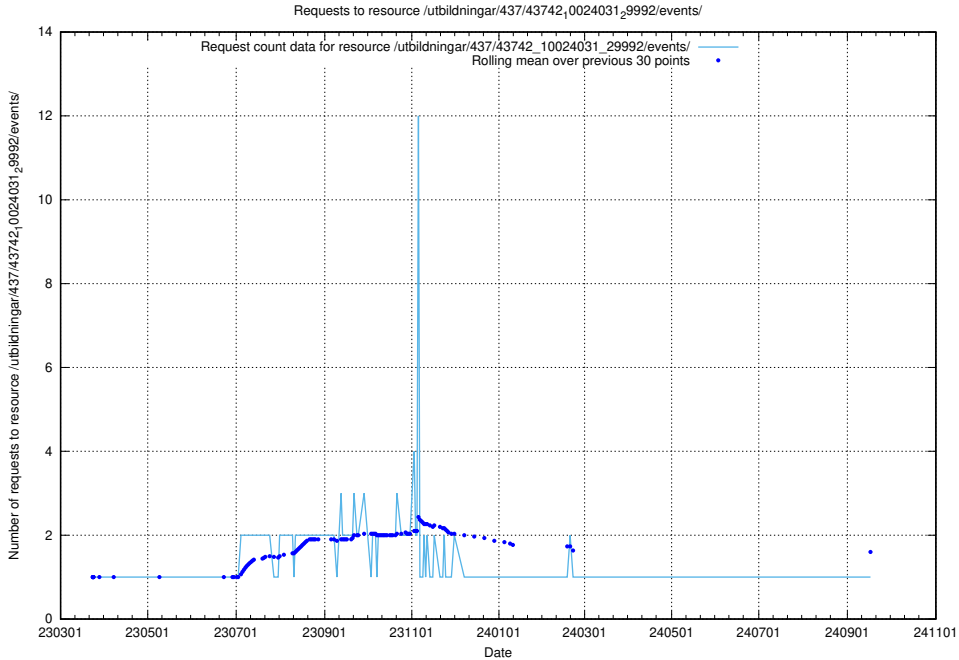

5.7421 Usage of /utbildningar/437/43742_10024031_29992/events/

Here, we count the number of requests to resource /utbildningar/437/43742_10024031_29992/events/.