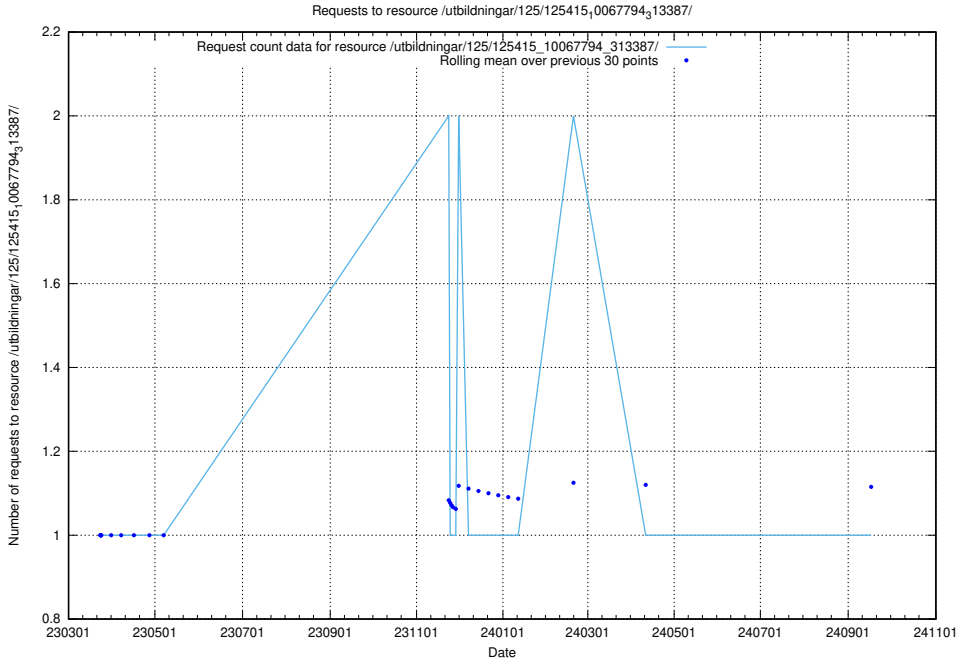

5.1171 Usage of /utbildningar/125/125415_10067794_313387/

Here, we count the number of requests to resource /utbildningar/125/125415_10067794_313387/.