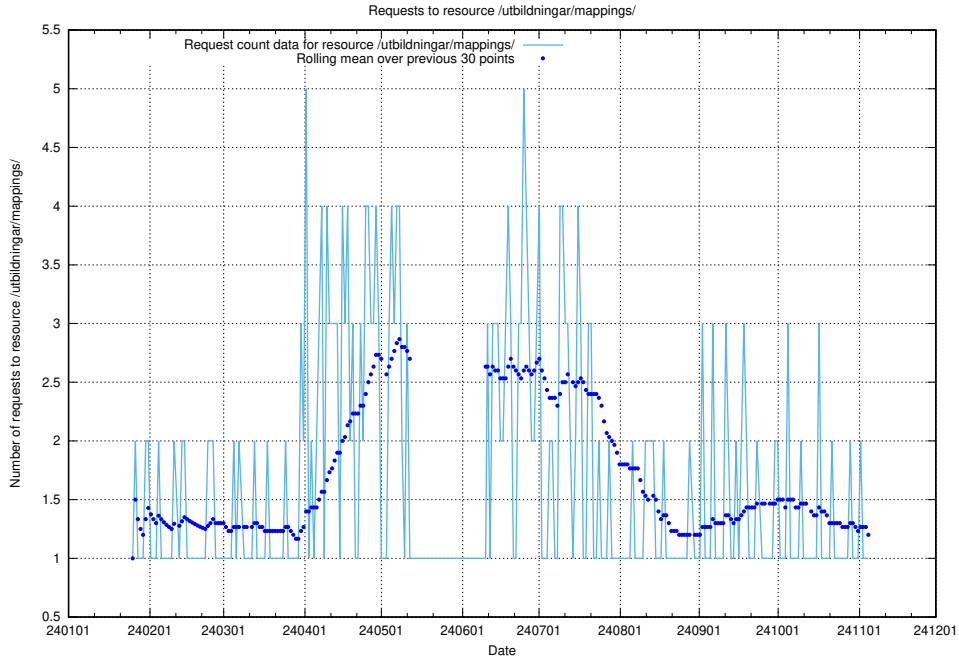

5.4708 Usage of /utbildningar/mappings/

Here, we count the number of requests to resource /utbildningar/mappings/.