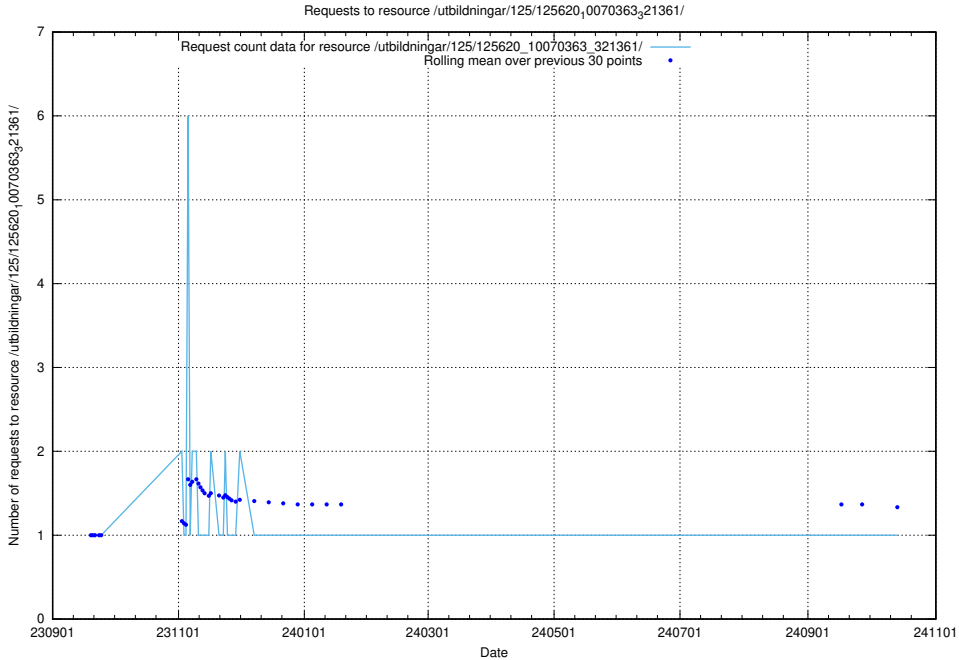

5.5522 Usage of /utbildningar/125/125620_10070363_321361/

Here, we count the number of requests to resource /utbildningar/125/125620_10070363_321361/.