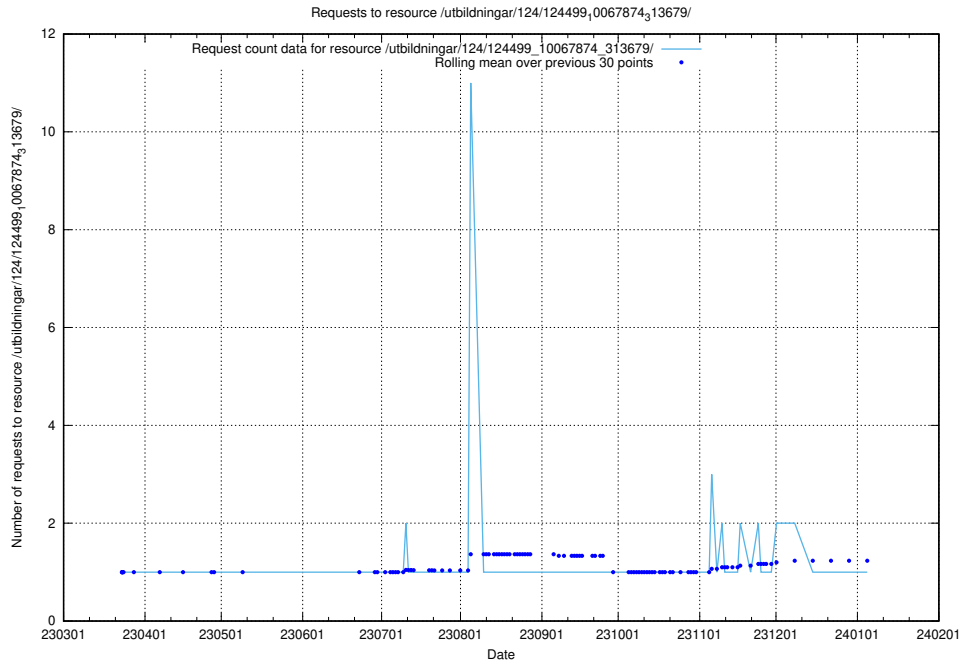

5.3344 Usage of /utbildningar/124/124499_10067874_313679/

Here, we count the number of requests to resource /utbildningar/124/124499_10067874_313679/.