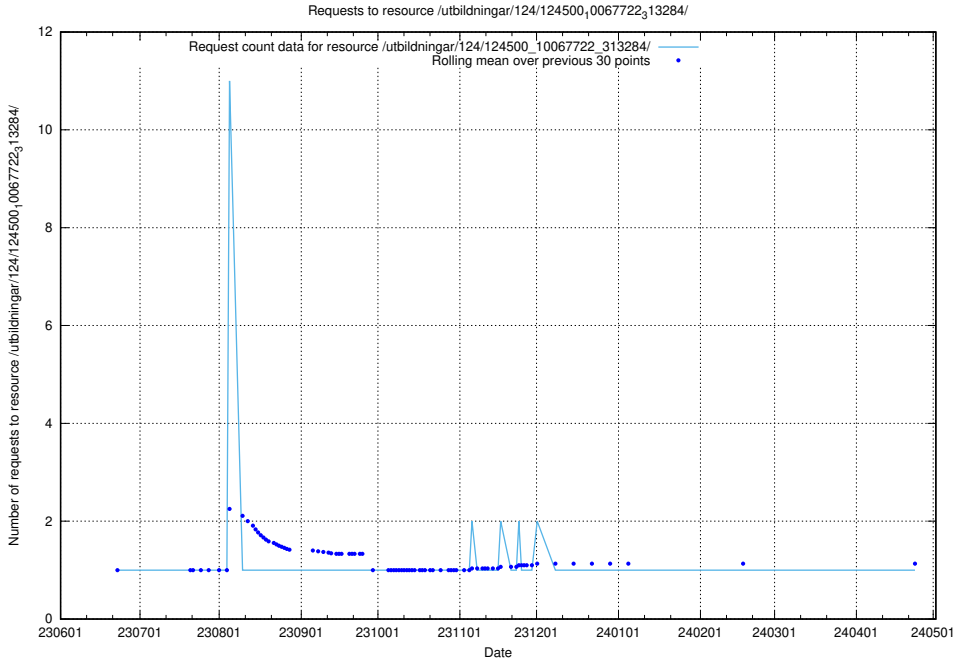

5.6749 Usage of /utbildningar/124/124500_10067722_313284/

Here, we count the number of requests to resource /utbildningar/124/124500_10067722_313284/.