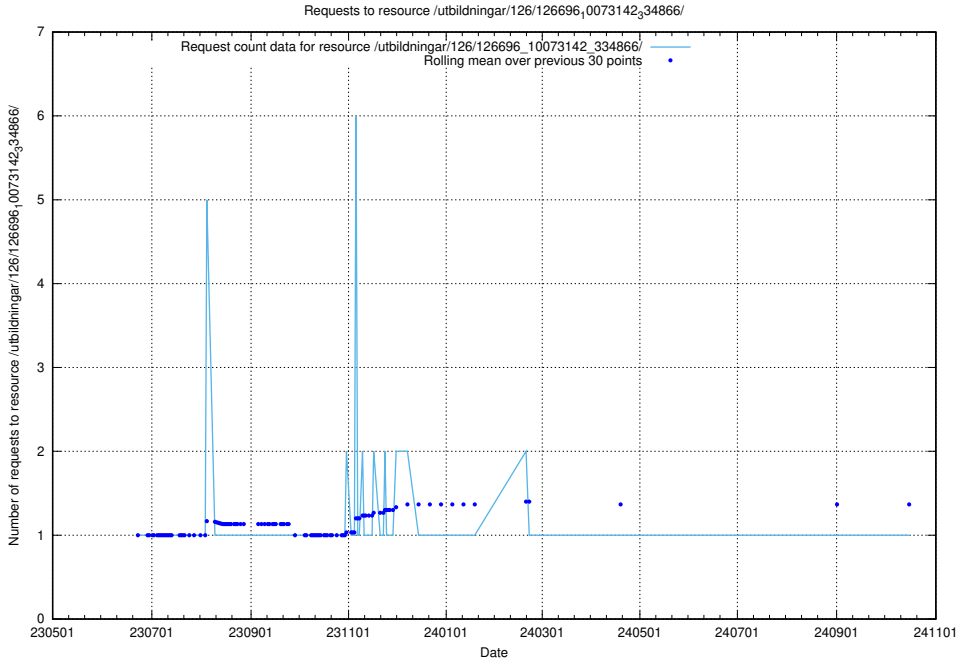

5.6596 Usage of /utbildningar/126/126696_10073142_334866/

Here, we count the number of requests to resource /utbildningar/126/126696_10073142_334866/.