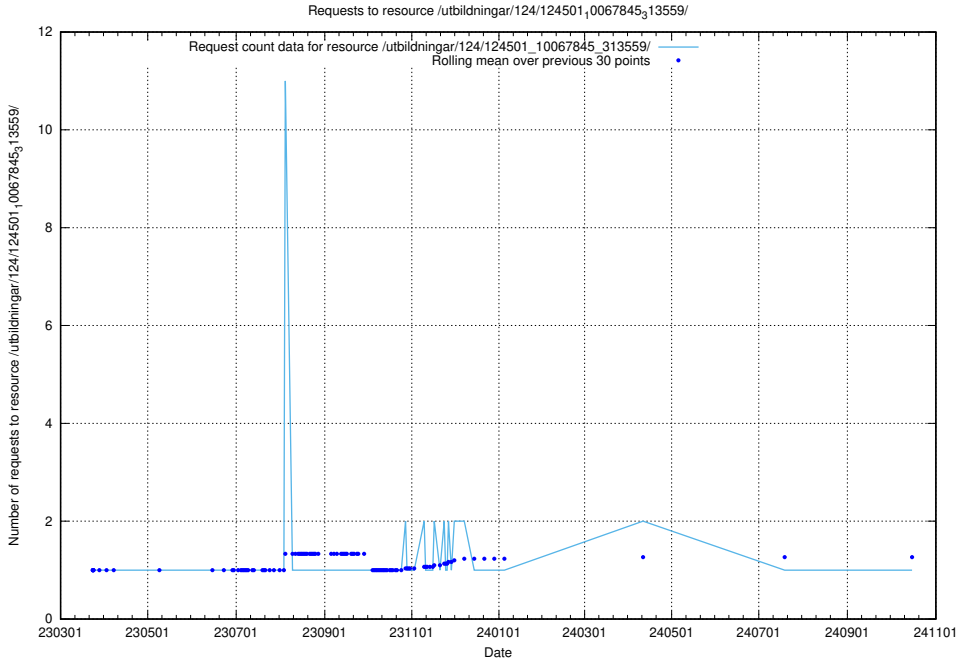

5.3212 Usage of /utbildningar/124/124501_10067845_313559/

Here, we count the number of requests to resource /utbildningar/124/124501_10067845_313559/.