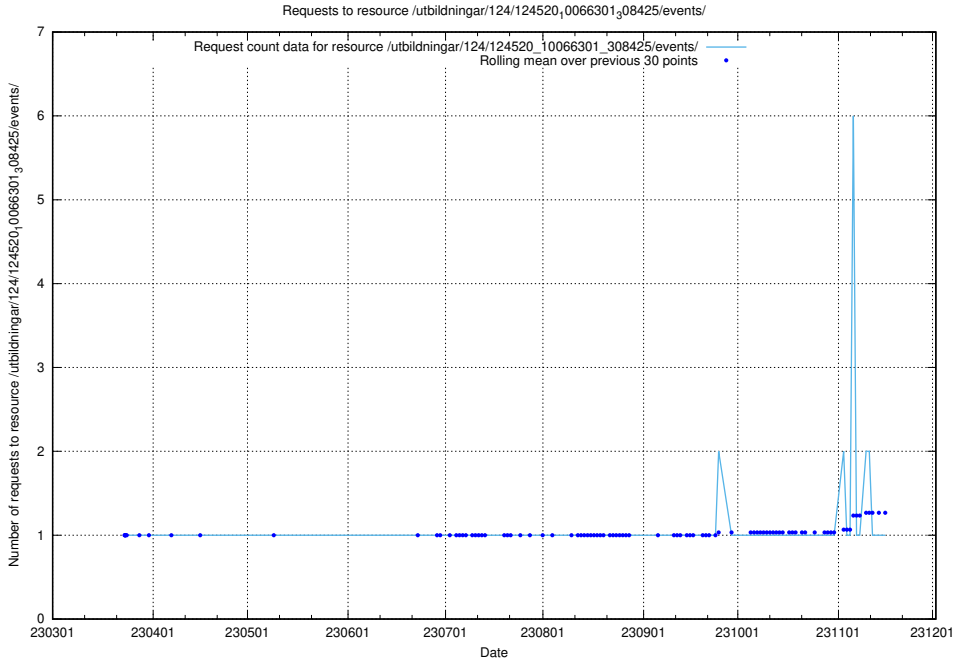

5.1954 Usage of /utbildningar/124/124520_10066301_308425/events/

Here, we count the number of requests to resource /utbildningar/124/124520_10066301_308425/events/