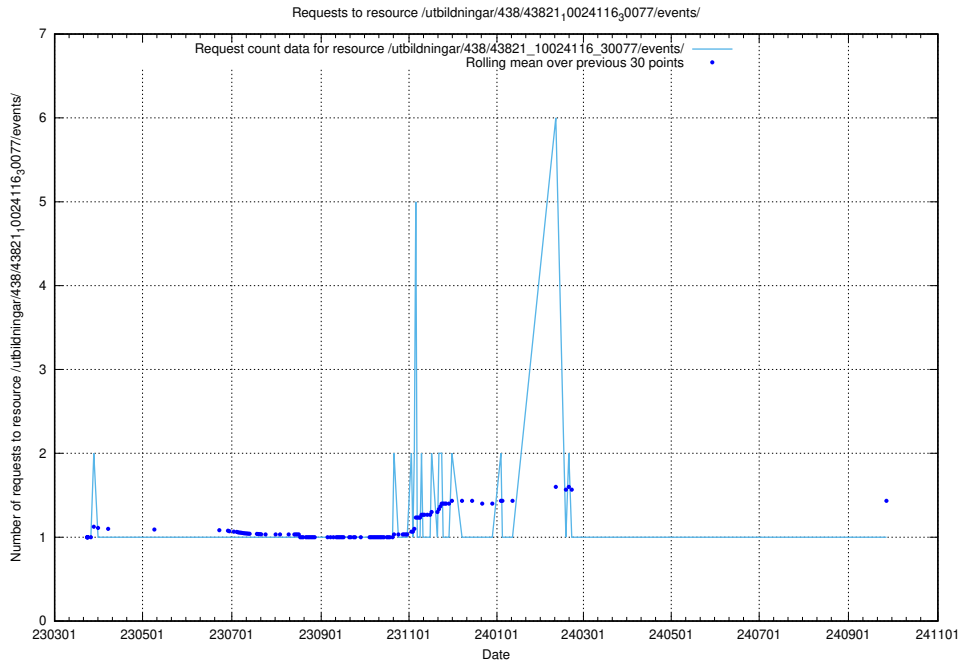

Here, we count the number of requests to resource /utbildningar/438/43821_10024116_319825/.

5.7370 Usage of /utbildningar/438/43821_10024116_30077/events/

Here, we count the number of requests to resource /utbildningar/438/43821_10024116_30077/events/.