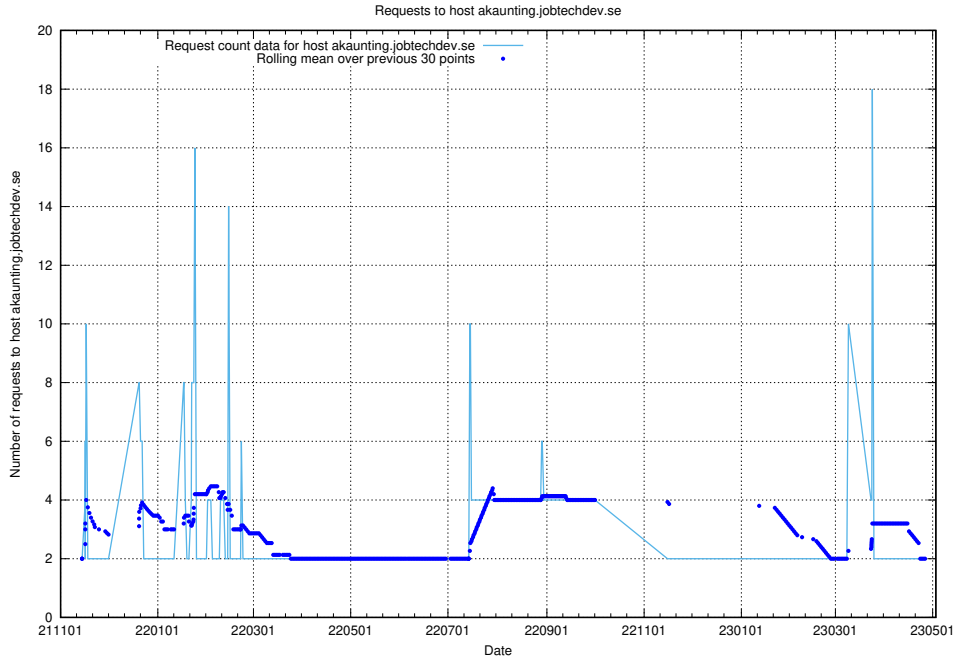

7.295 Usage of akaunting.jobtechdev.se

Here, we count the number of requests to host akaunting.jobtechdev.se.