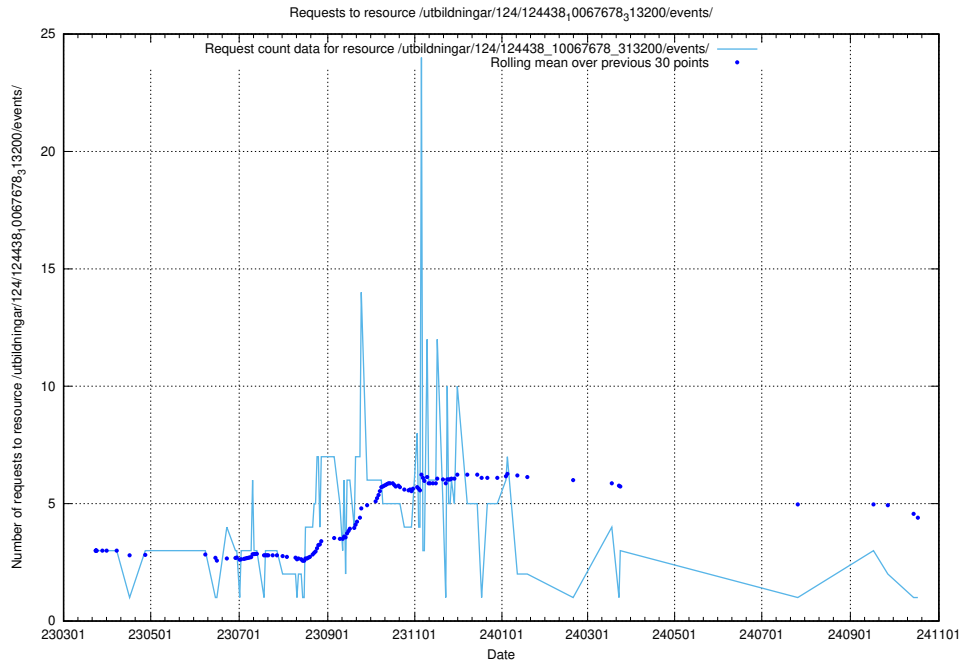

5.7288 Usage of /utbildningar/124/124438_10067678_313200/events/

Here, we count the number of requests to resource /utbildningar/124/124438_10067678_313200/events/