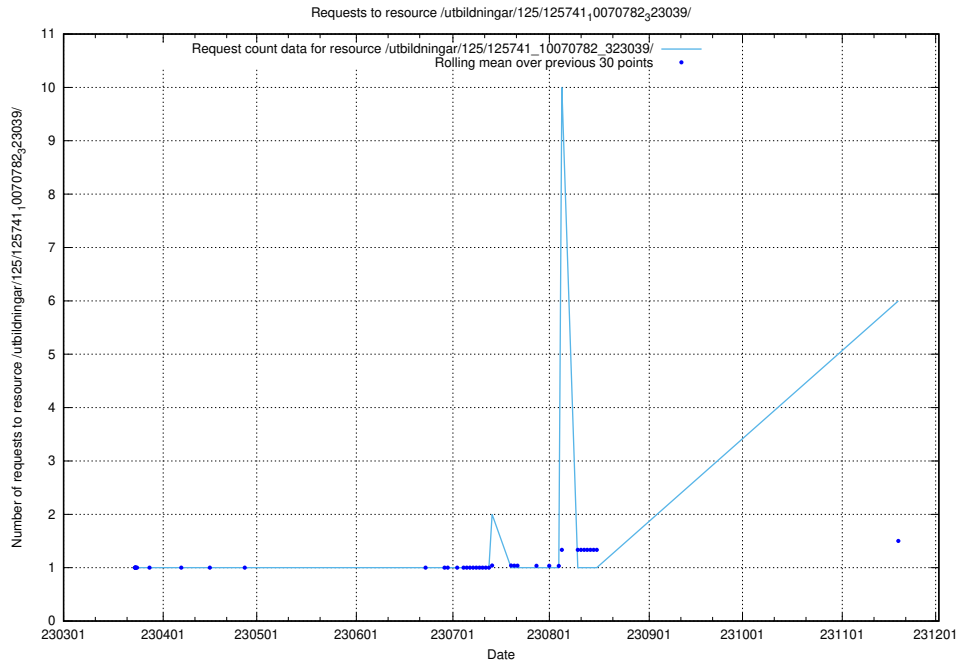

5.169 Usage of /utbildningar/125/125741_10070782_323039/

Here, we count the number of requests to resource /utbildningar/125/125741_10070782_323039/.