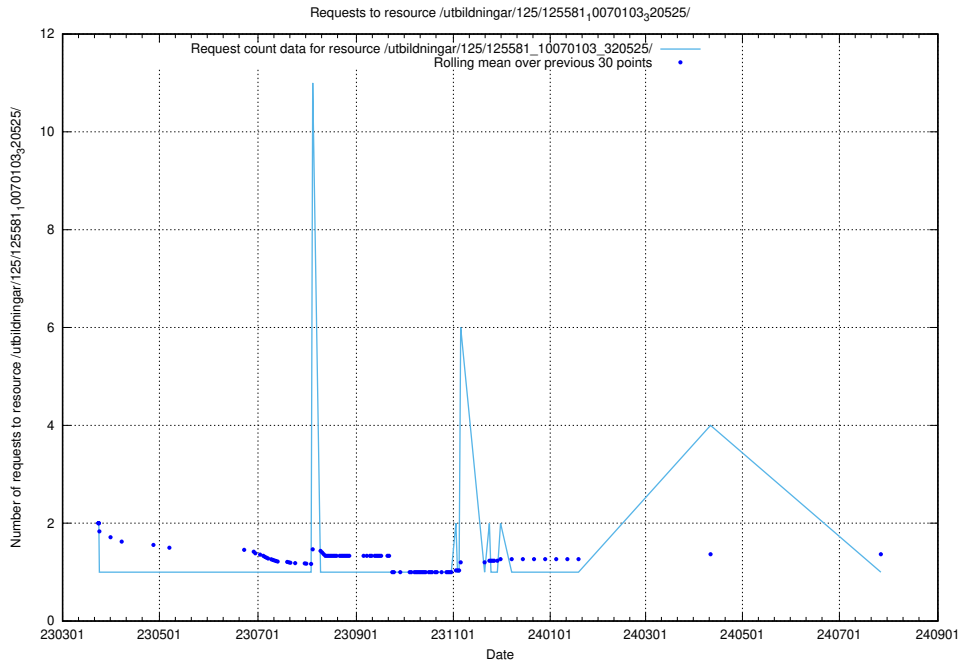

5.7311 Usage of /utbildningar/125/125581_10070103_320525/

Here, we count the number of requests to resource /utbildningar/125/125581_10070103_320525/.