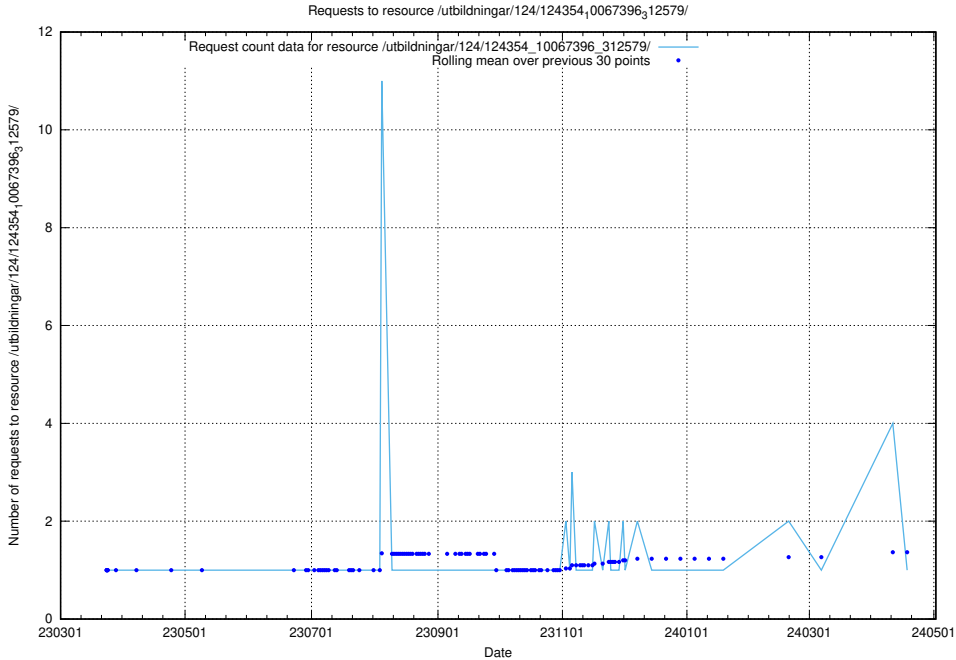

5.4890 Usage of /utbildningar/124/124354_10067396_312579/

Here, we count the number of requests to resource /utbildningar/124/124354_10067396_312579/.