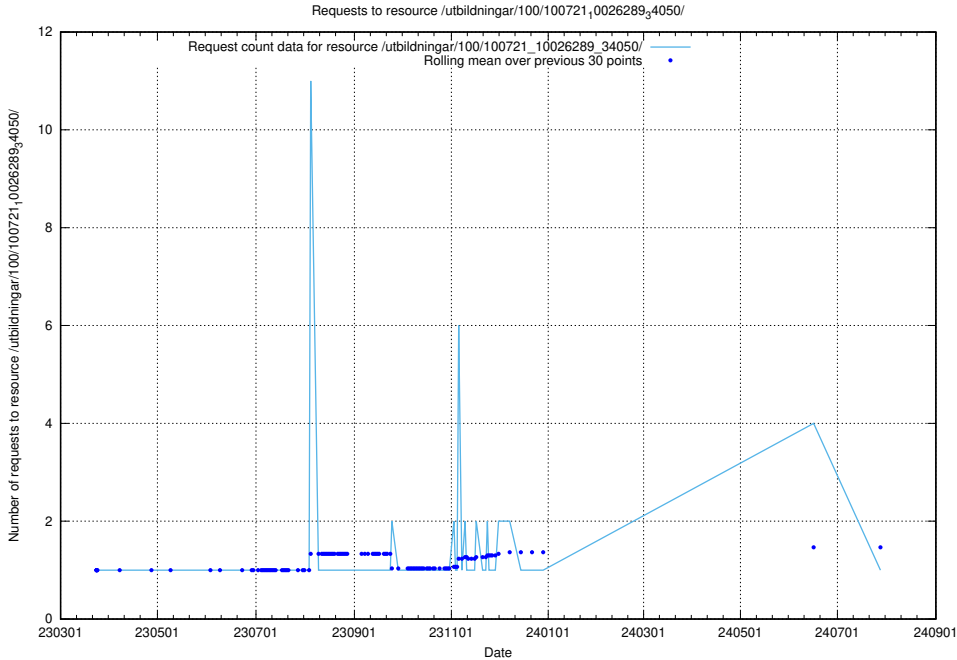

5.6665 Usage of /utbildningar/100/100721_10026289_34050/

Here, we count the number of requests to resource /utbildningar/100/100721_10026289_34050/.