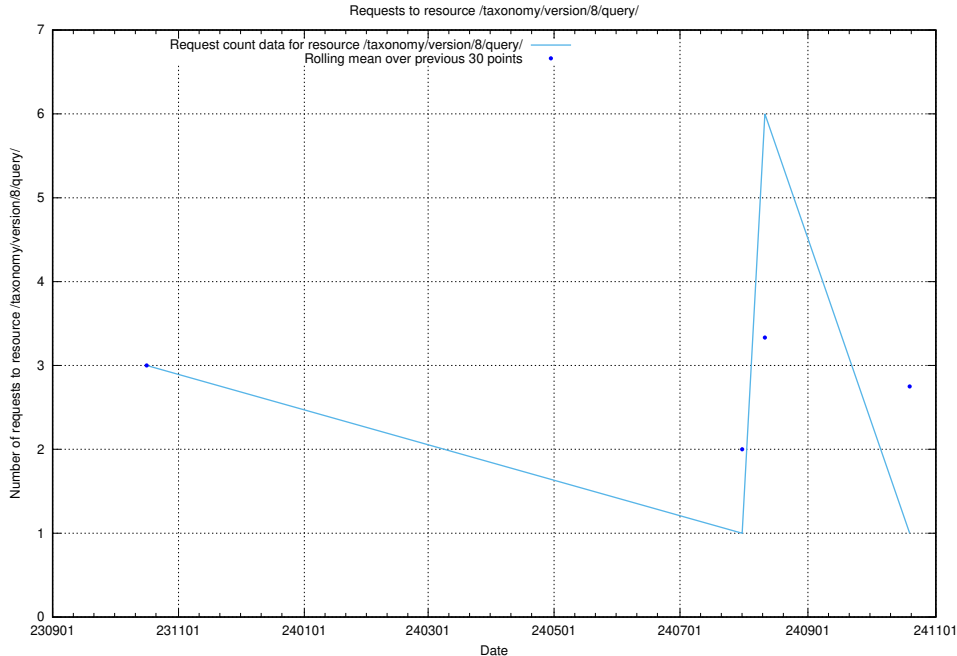

5.5281 Usage of /taxonomy/version/8/query/

Here, we count the number of requests to resource /taxonomy/version/8/query/.