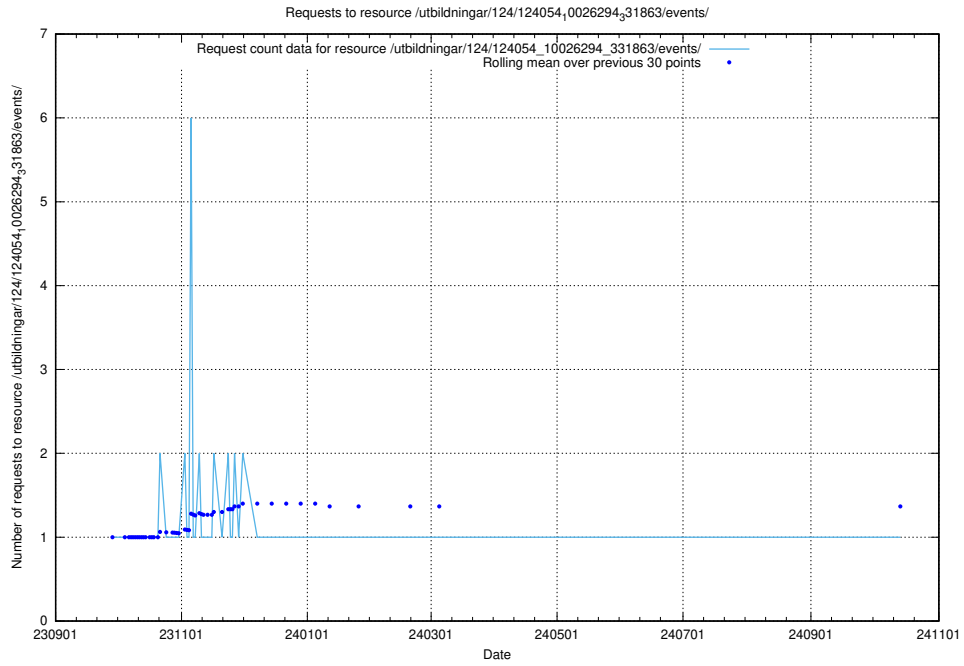

5.5459 Usage of /utbildningar/124/124054_10026294_331863/events/

Here, we count the number of requests to resource /utbildningar/124/124054_10026294_331863/events/