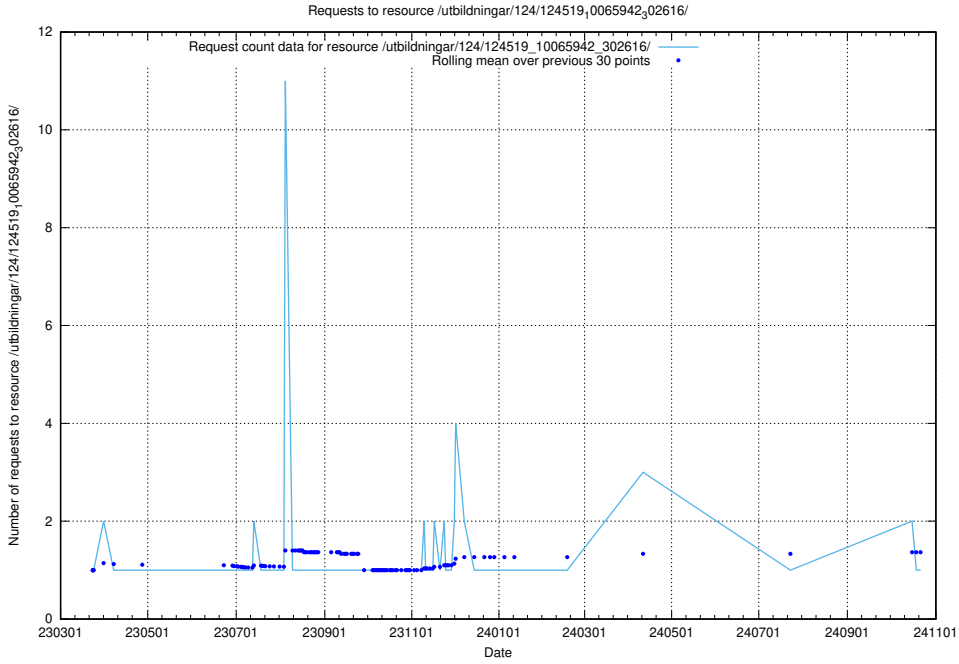

5.2224 Usage of /taxonomy/version/6/query/swedish-retail-and-wholesale-council-skills/

Here, we count the number of requests to resource /taxonomy/version/6/query/swedish-retail-and-wholesale-council-skills/.