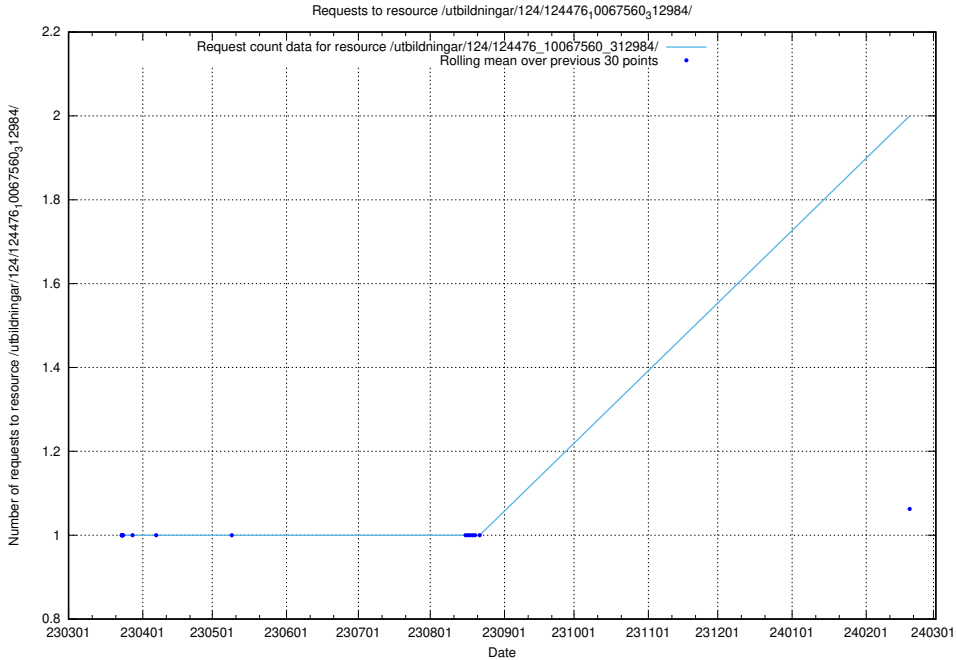

5.730 Usage of /utbildningar/124/124476_10067560_312984/

Here, we count the number of requests to resource /utbildningar/124/124476_10067560_312984/.