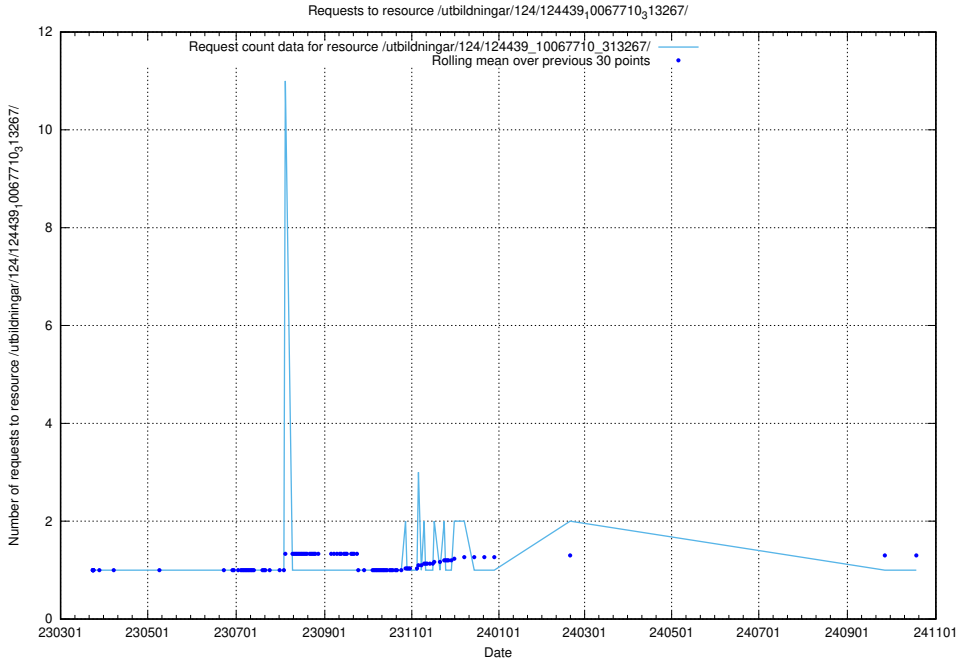

5.4622 Usage of /utbildningar/124/124439_10067710_313267/

Here, we count the number of requests to resource /utbildningar/124/124439_10067710_313267/.