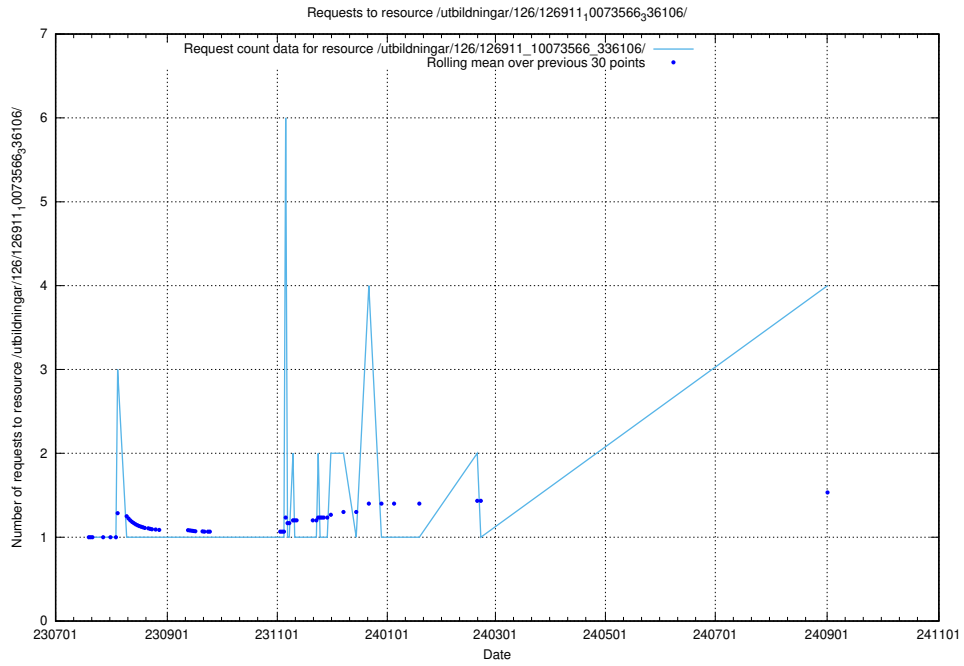

5.336 Usage of /utbildningar/126/126911_10073566_336106/

Here, we count the number of requests to resource /utbildningar/126/126911_10073566_336106/.