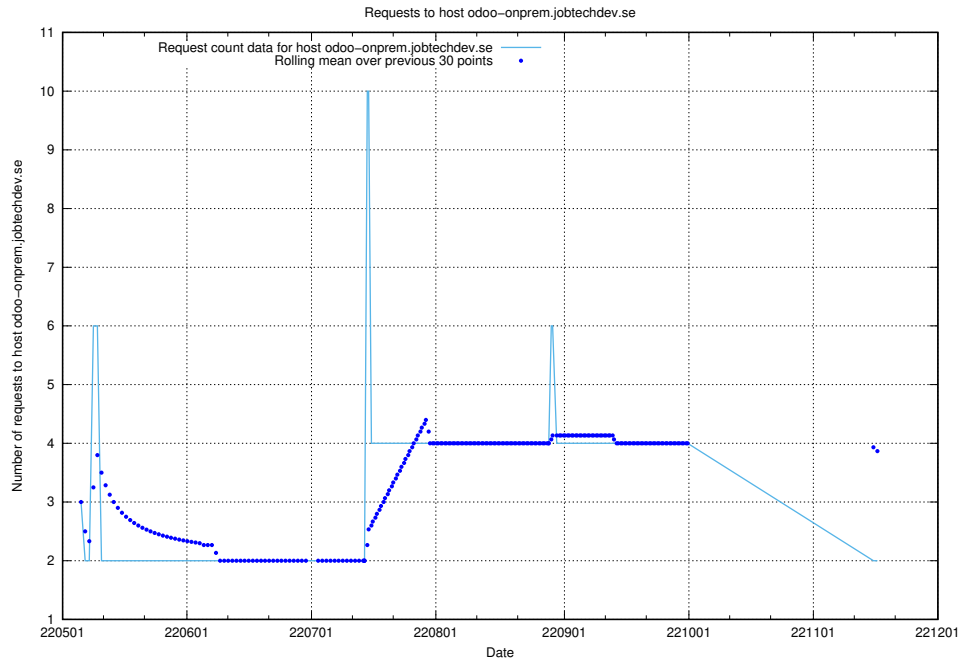

7.436 Usage of odoo-onprem.jobtechdev.se

Here, we count the number of requests to host odoo-onprem.jobtechdev.se.