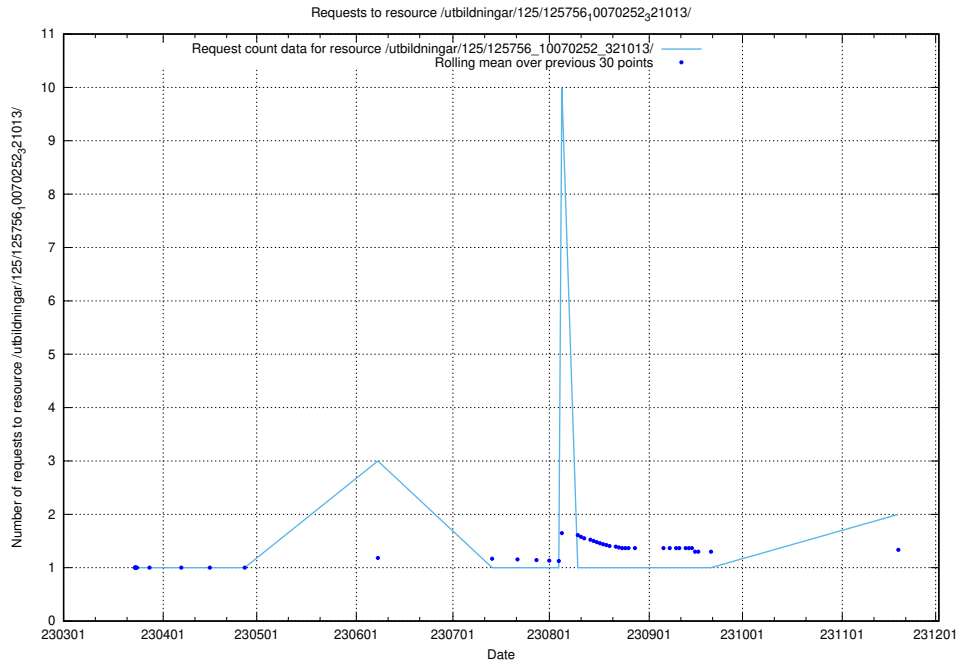

5.1014 Usage of /utbildningar/125/125756_10070252_321013/

Here, we count the number of requests to resource /utbildningar/125/125756_10070252_321013/.