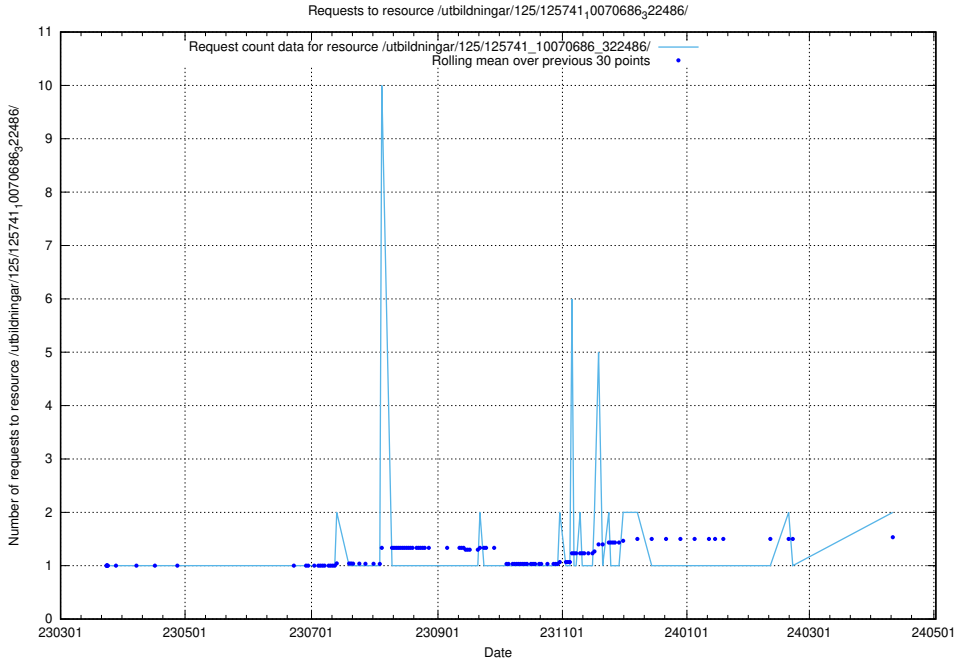

5.1015 Usage of /utbildningar/125/125741_10070686_322486/

Here, we count the number of requests to resource /utbildningar/125/125741_10070686_322486/.