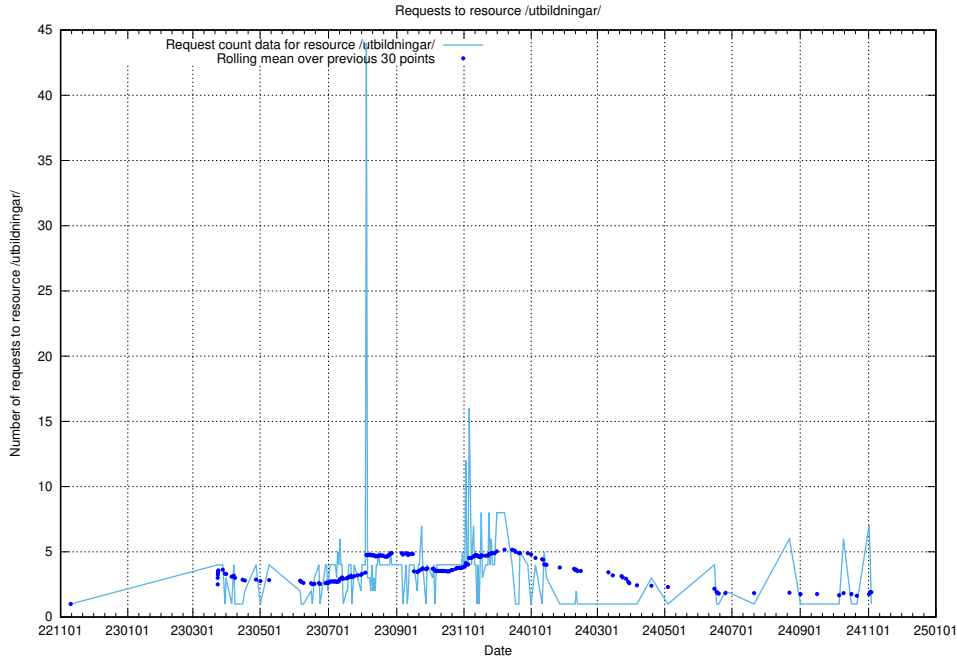

5.7321 Usage of /utbildningar/

Here, we count the number of requests to resource /utbildningar/.