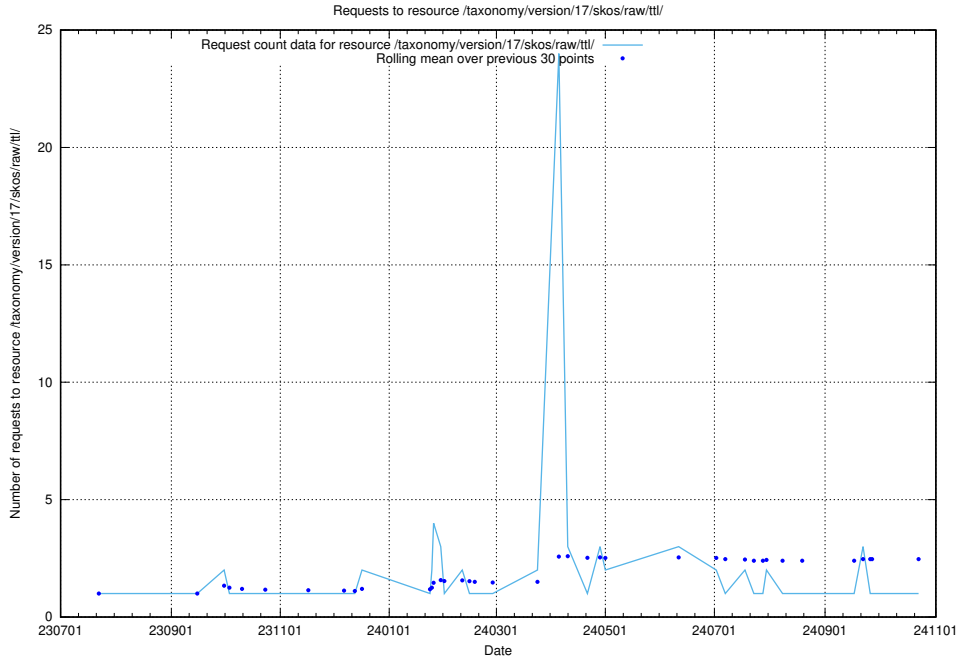

5.5962 Usage of /taxonomy/version/17/skos/raw/ttl/

Here, we count the number of requests to resource /taxonomy/version/17/skos/raw/ttl/.