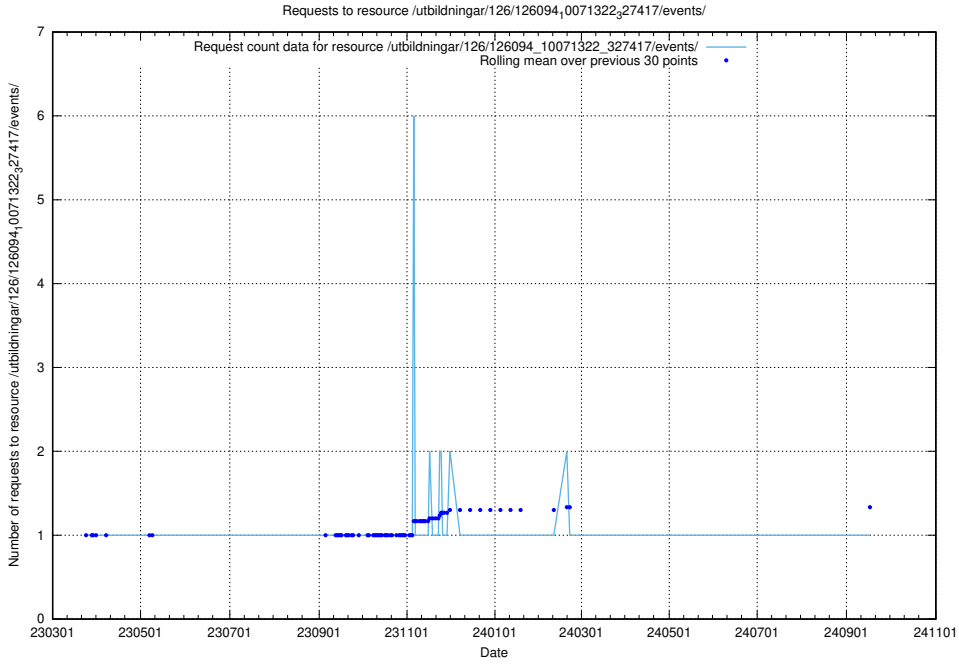

5.7224 Usage of /utbildningar/126/126094_10071322_327417/events/

Here, we count the number of requests to resource /utbildningar/126/126094_10071322_327417/events/