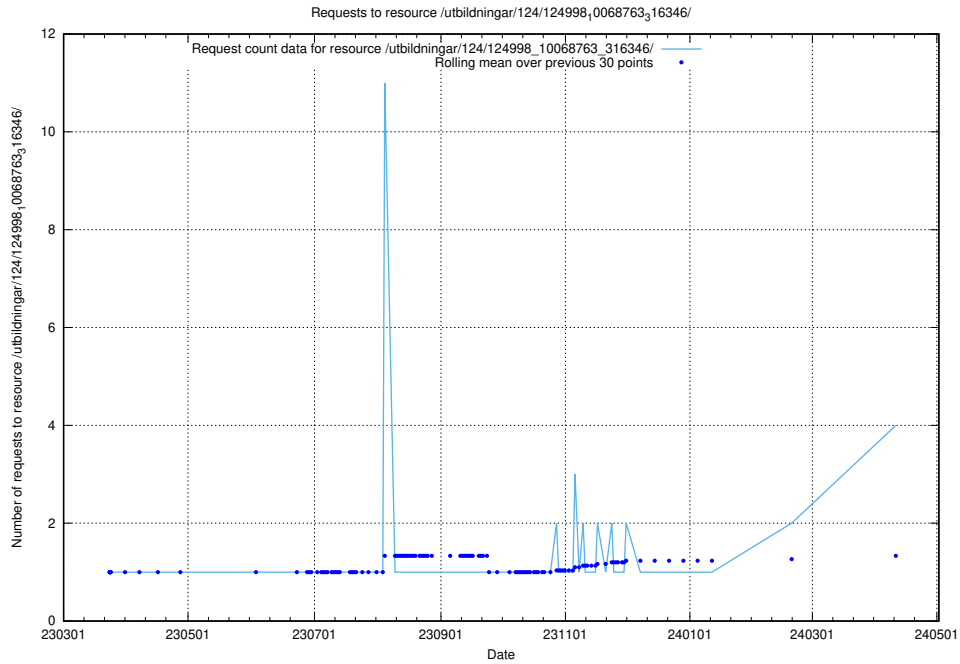

5.262 Usage of /utbildningar/124/124998_10068763_316346/

Here, we count the number of requests to resource /utbildningar/124/124998_10068763_316346/.