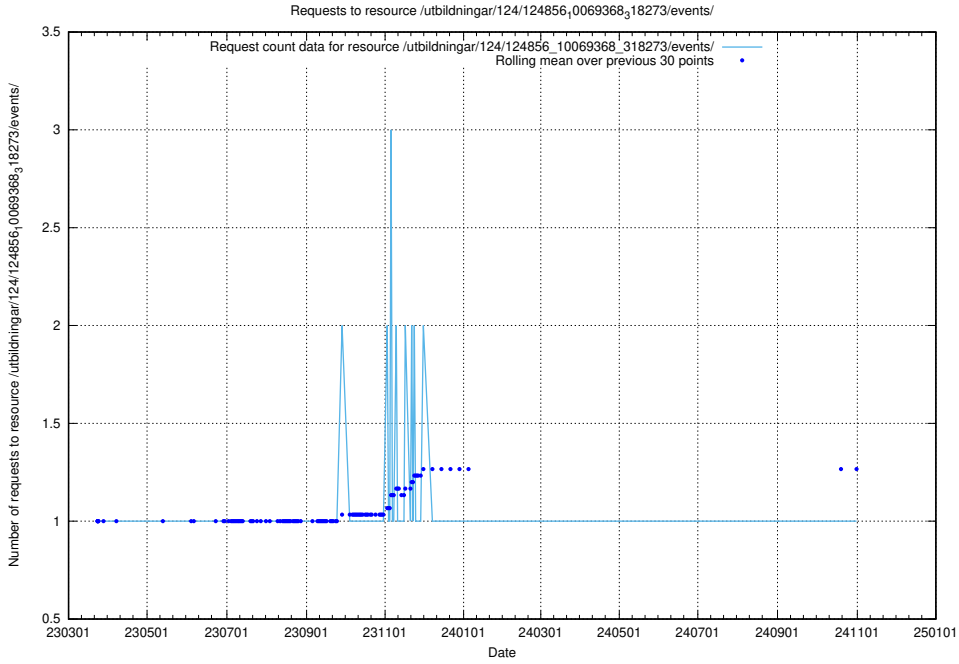

5.1342 Usage of /utbildningar/124/124856_10069368_318273/events/

Here, we count the number of requests to resource /utbildningar/124/124856_10069368_318273/events/