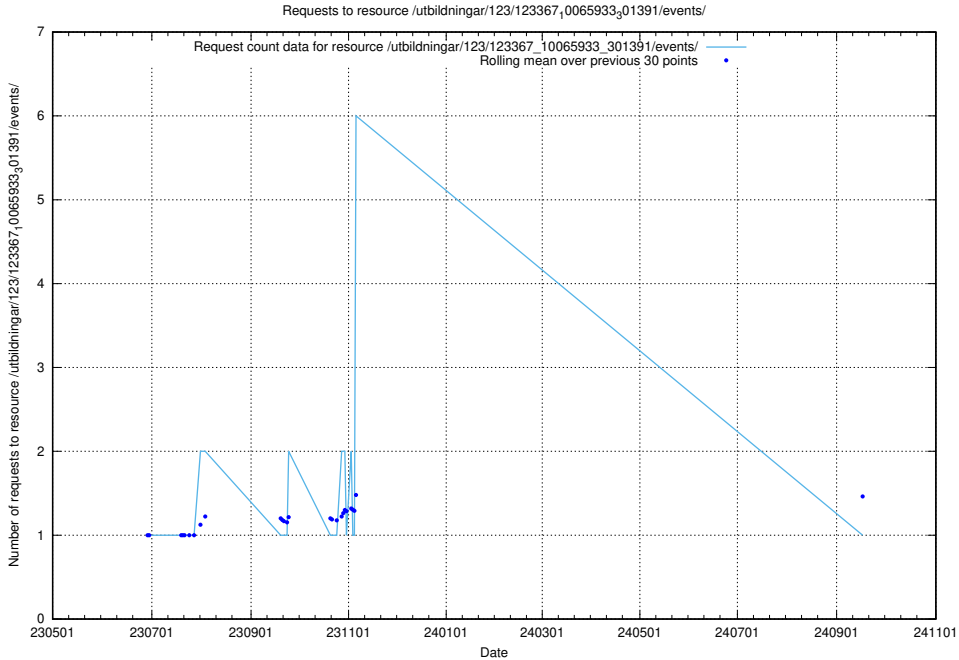

Here, we count the number of requests to resource /utbildningar/123/123367_10065939_302117/events/

5.6513 Usage of /utbildningar/123/123367_10065933_301391/events/

Here, we count the number of requests to resource /utbildningar/123/123367_10065933_301391/events/