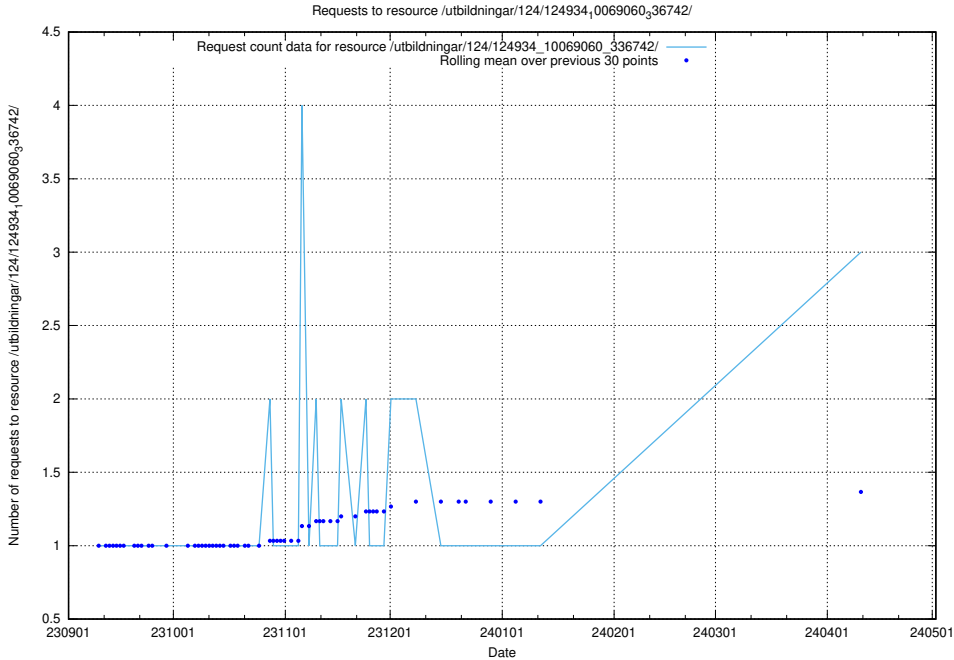

5.464 Usage of /utbildningar/124/124934_10069060_336742/

Here, we count the number of requests to resource /utbildningar/124/124934_10069060_336742/.