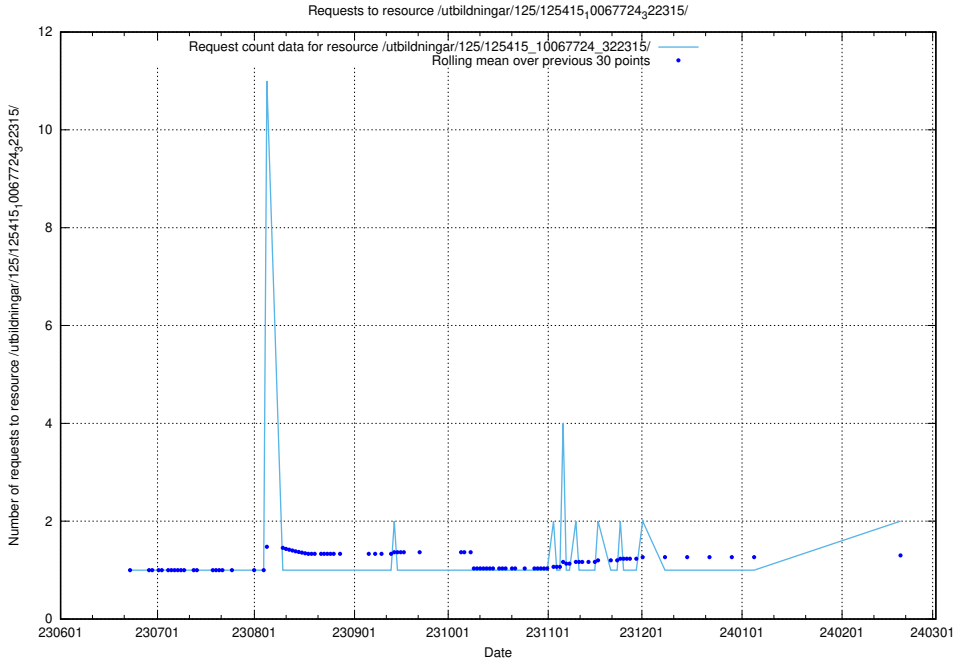

5.938 Usage of /utbildningar/125/125415_10067724_322315/

Here, we count the number of requests to resource /utbildningar/125/125415_10067724_322315/.