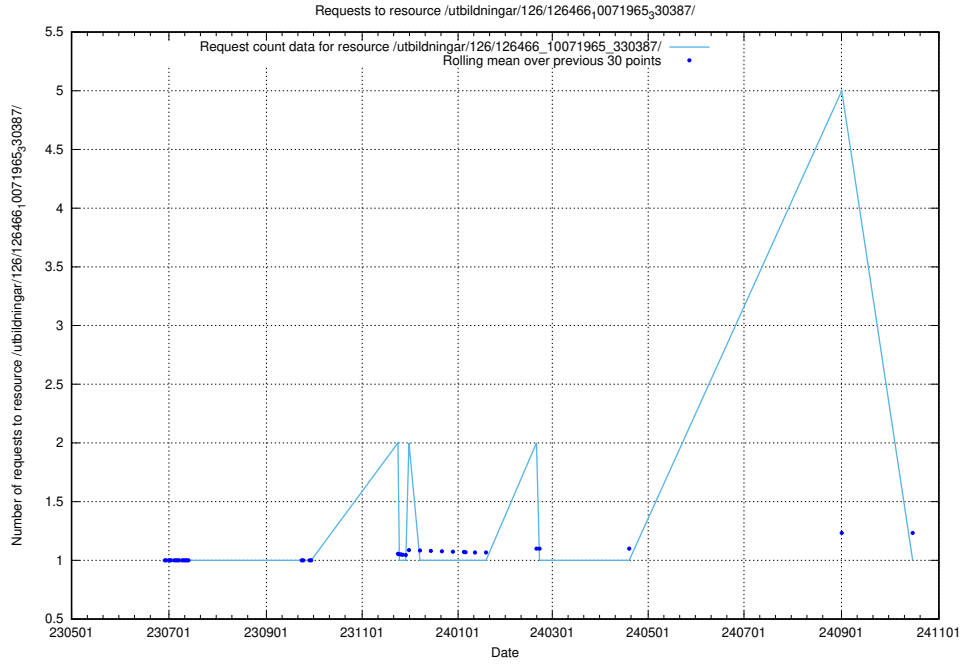

5.6432 Usage of /utbildningar/126/126466_10071965_330387/

Here, we count the number of requests to resource /utbildningar/126/126466_10071965_330387/.