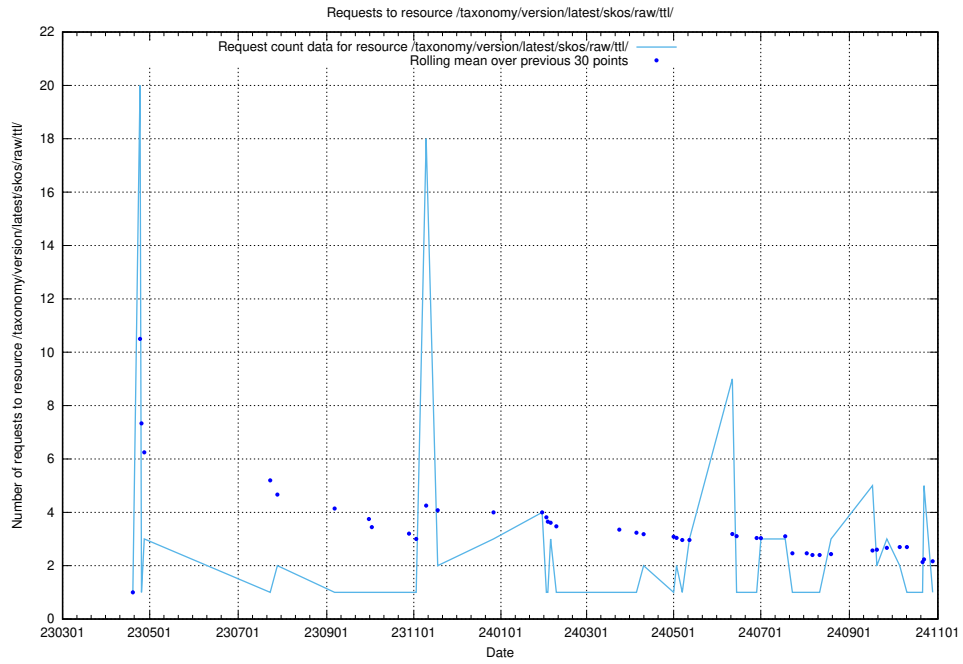

5.7029 Usage of /taxonomy/version/latest/skos/raw/ttl/

Here, we count the number of requests to resource /taxonomy/version/latest/skos/raw/ttl/.