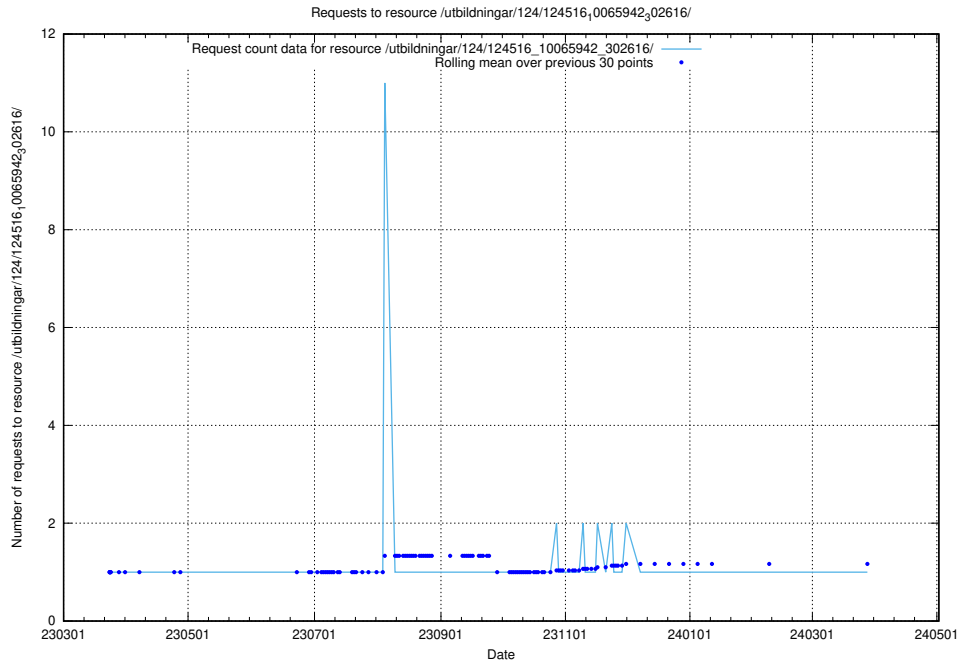

5.2453 Usage of /utbildningar/124/124516_10065942_302616/

Here, we count the number of requests to resource /utbildningar/124/124516_10065942_302616/.