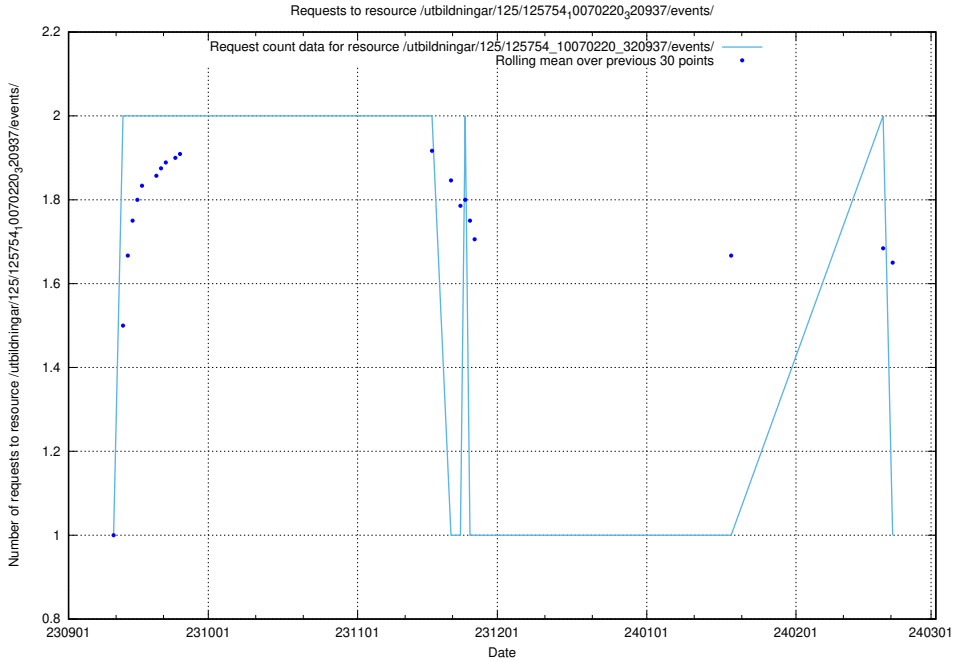

5.5589 Usage of /utbildningar/125/125754_10070220_320937/events/

Here, we count the number of requests to resource /utbildningar/125/125754_10070220_320937/events/