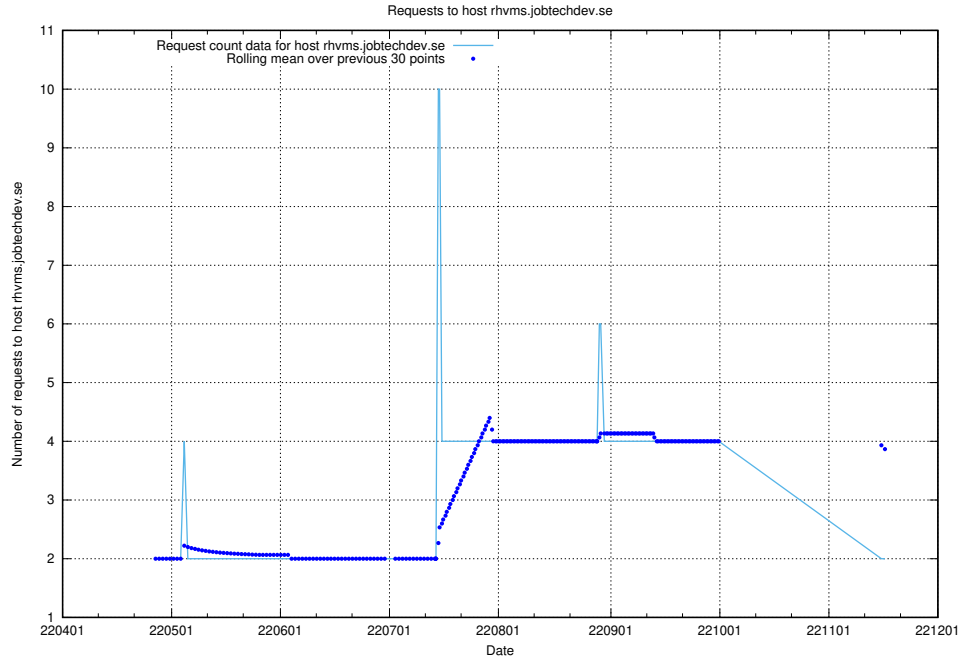

7.452 Usage of rhvms.jobtechdev.se

Here, we count the number of requests to host rhvms.jobtechdev.se.

7.453 Usage of arbetsformedlingen.se.apps.standby.services.jtech.se

Here, we count the number of requests to host arbetsformedlingen.se.apps.standby.services.jtech.se.