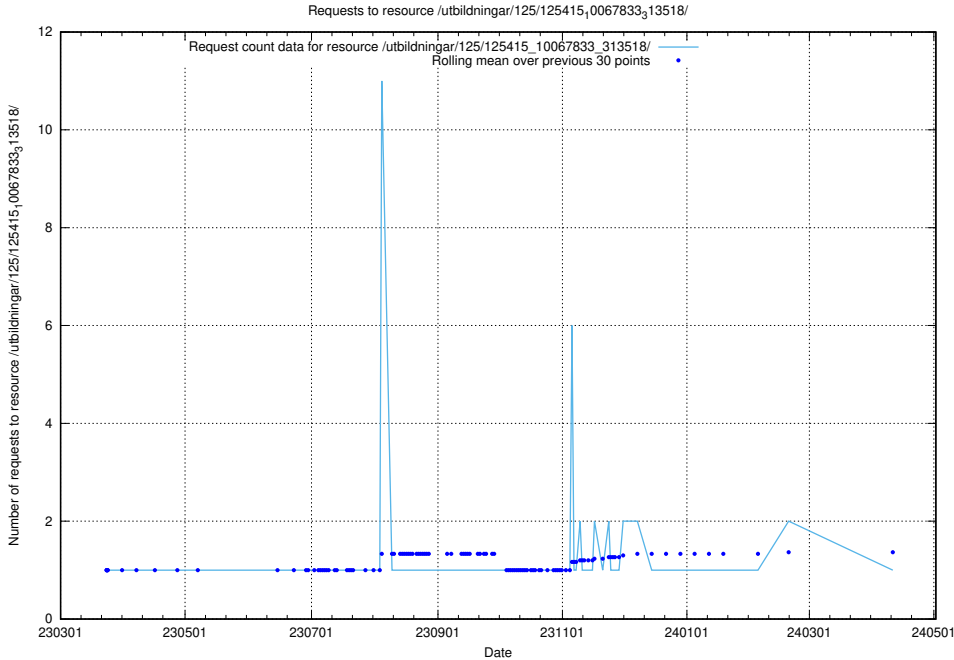

Here, we count the number of requests to resource /utbildningar/125/125415_10067864_313636/.

5.1170 Usage of /utbildningar/125/125415_10067833_313518/

Here, we count the number of requests to resource /utbildningar/125/125415_10067833_313518/.