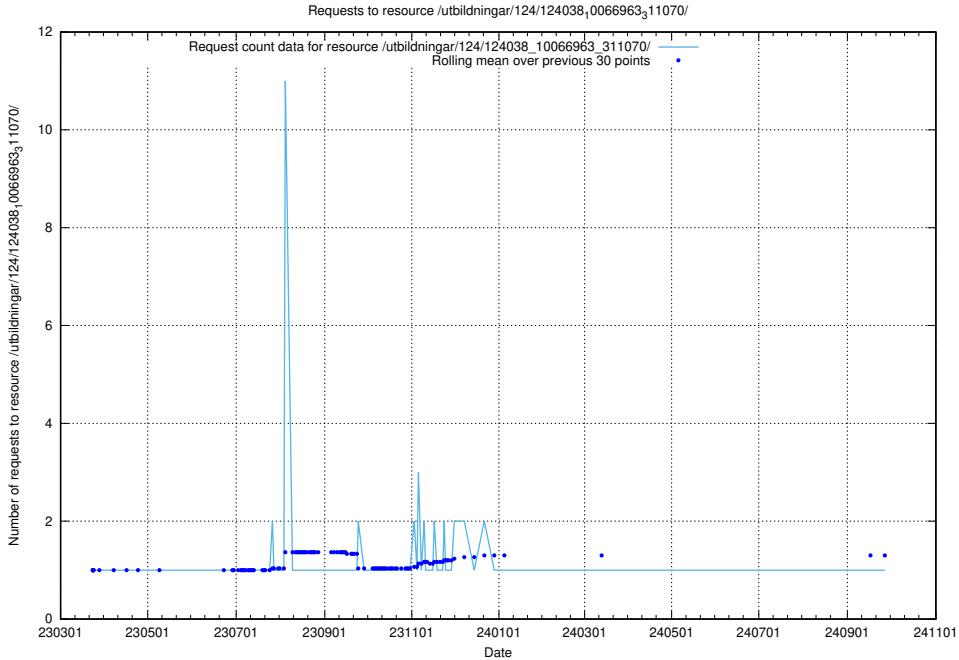

5.5349 Usage of /utbildningar/124/124038_10066963_311070/

Here, we count the number of requests to resource /utbildningar/124/124038_10066963_311070/.