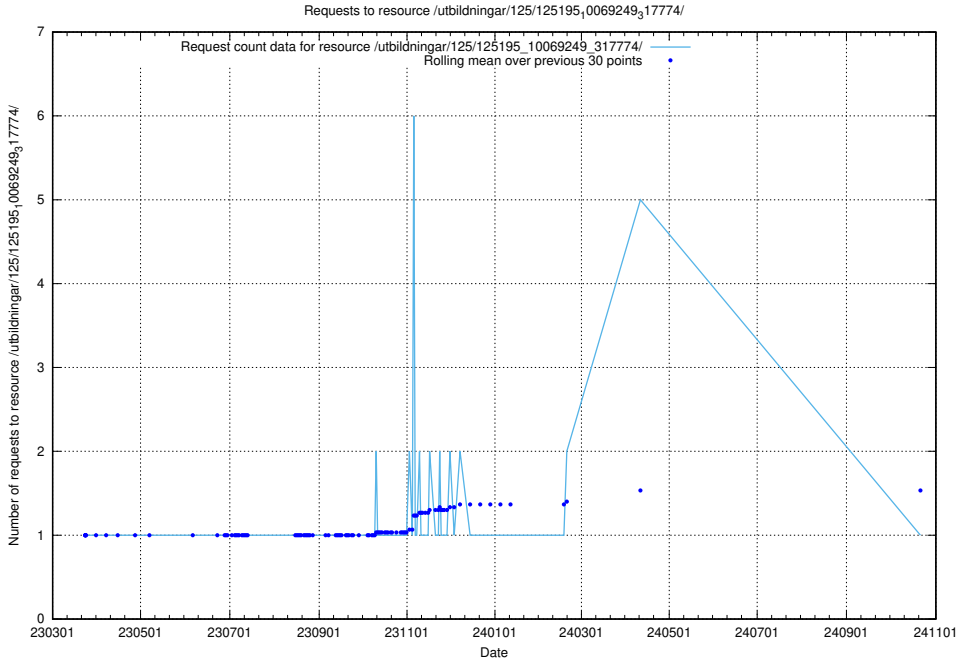

5.1198 Usage of /utbildningar/125/125195_10069249_317774/

Here, we count the number of requests to resource /utbildningar/125/125195_10069249_317774/.