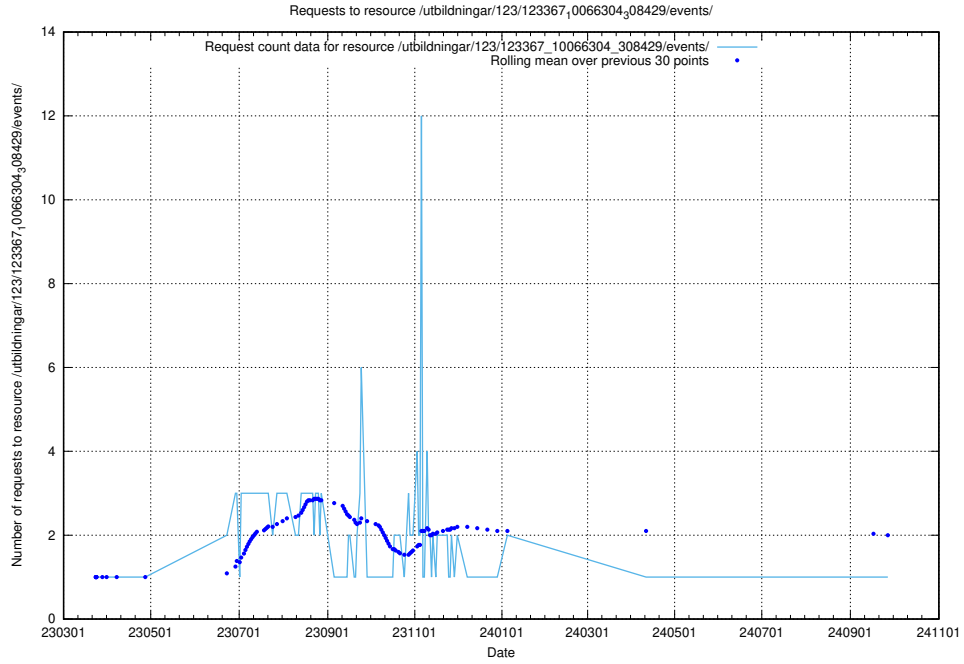

5.5516 Usage of /utbildningar/123/123367_10066304_308429/events/

Here, we count the number of requests to resource /utbildningar/123/123367_10066304_308429/events/