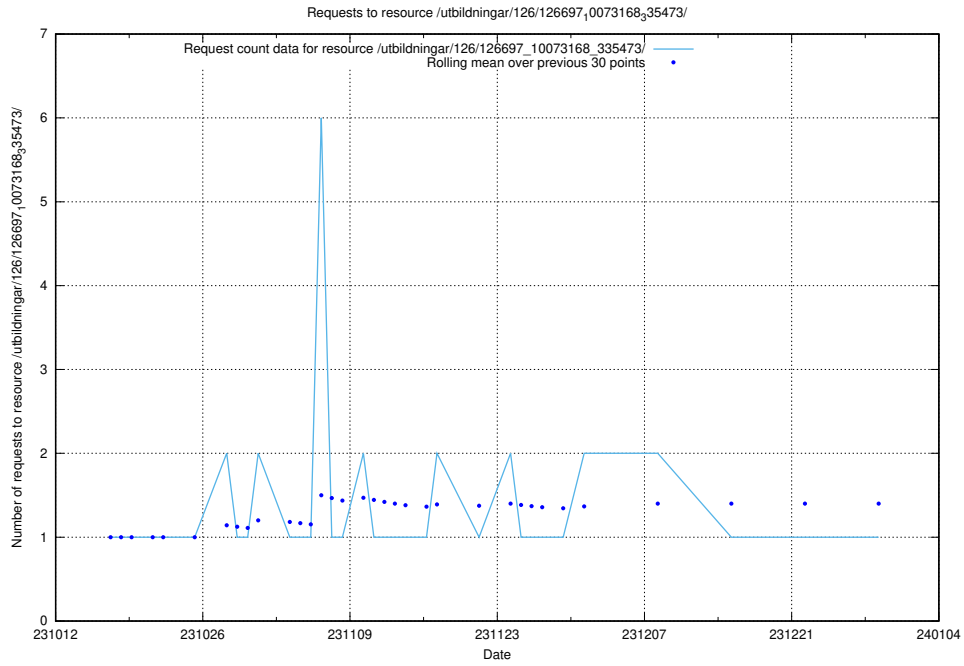

5.5288 Usage of /utbildningar/126/126697_10073168_335473/

Here, we count the number of requests to resource /utbildningar/126/126697_10073168_335473/.