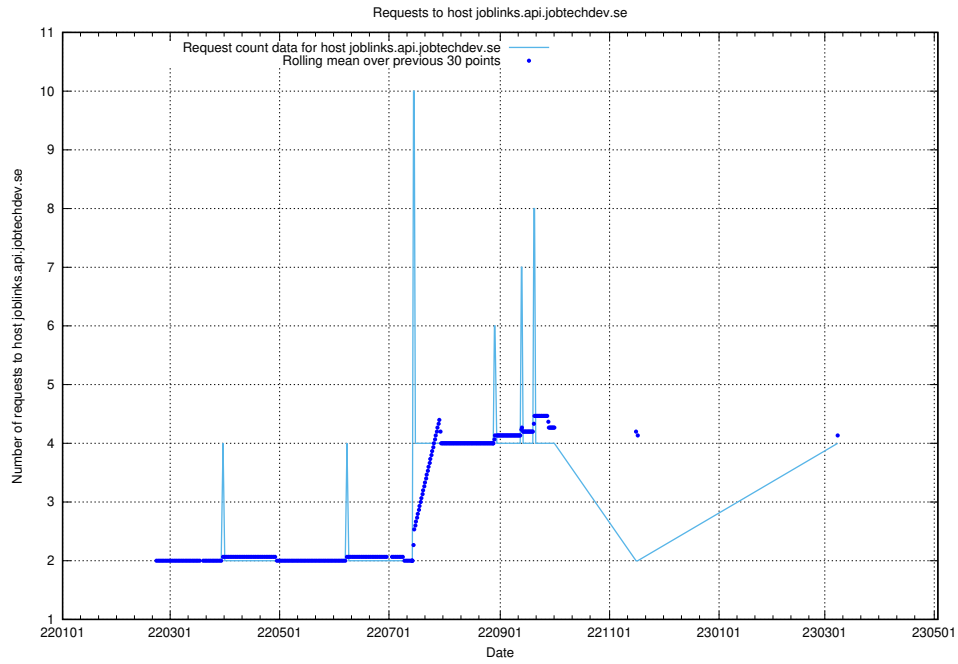

7.163 Usage of `joblinks.api.jobtechdev.se`

Here, we count the number of requests to host `joblinks.api.jobtechdev.se`.