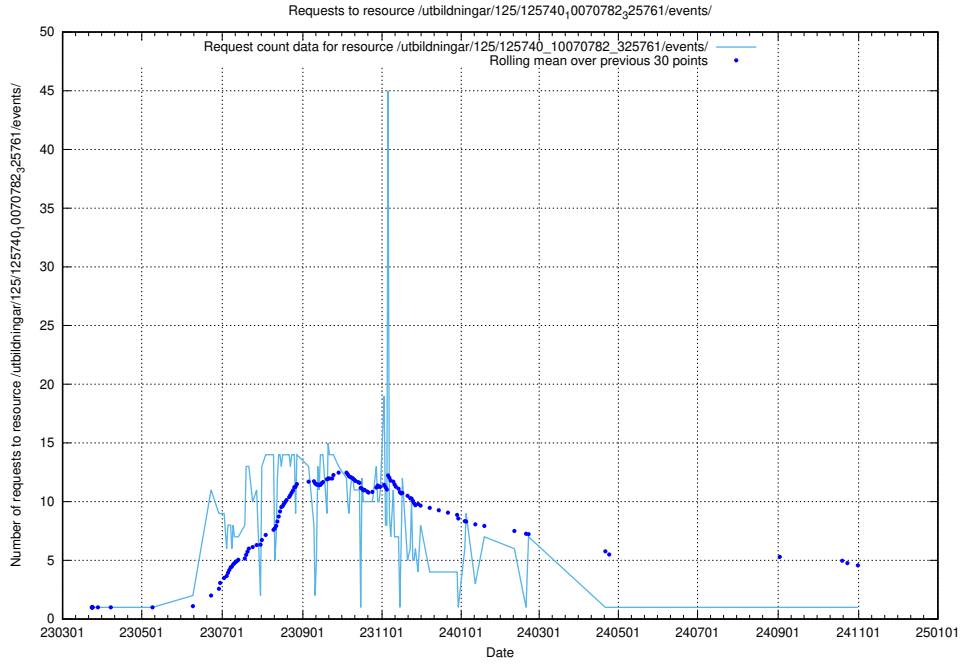

5.1020 Usage of /utbildningar/125/125740_10070782_325761/events/

Here, we count the number of requests to resource /utbildningar/125/125740_10070782_325761/events/