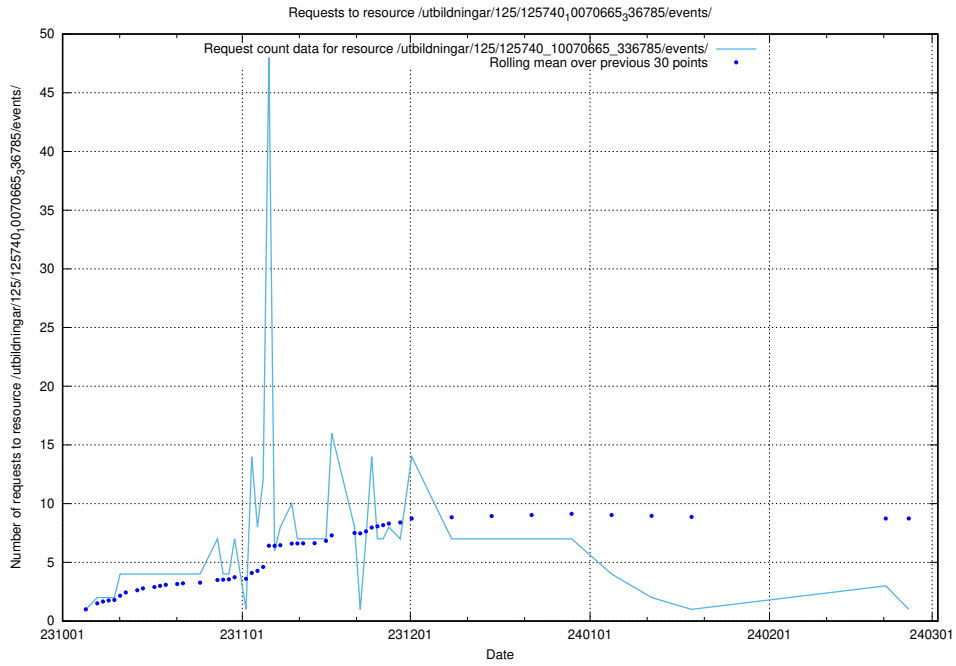

5.5401 Usage of /utbildningar/125/125740_10070665_336785/events/

Here, we count the number of requests to resource /utbildningar/125/125740_10070665_336785/events/