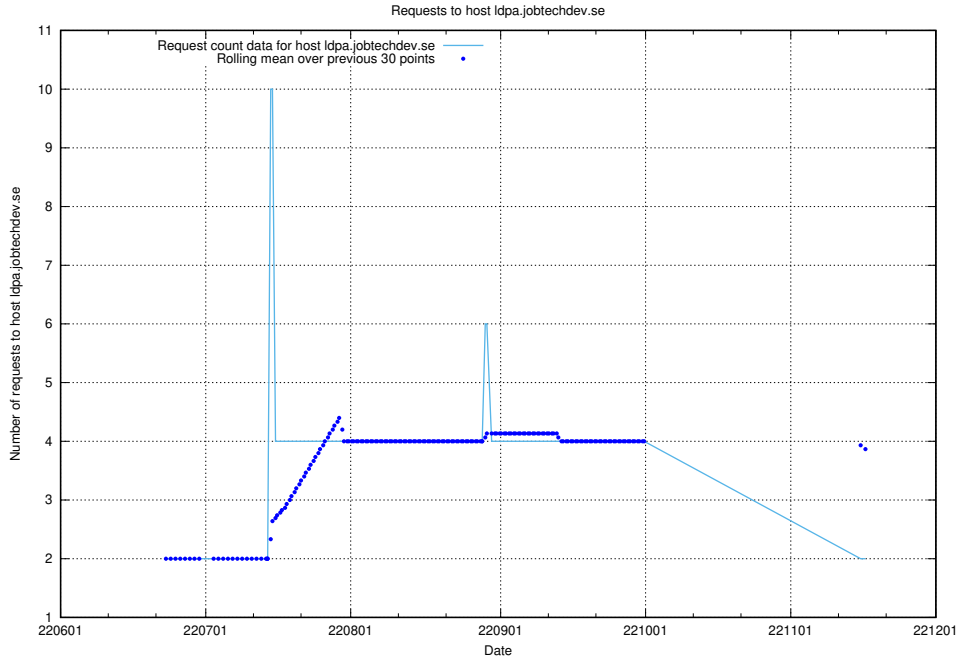

7.403 Usage of ldpa.jobtechdev.se

Here, we count the number of requests to host ldpa.jobtechdev.se.