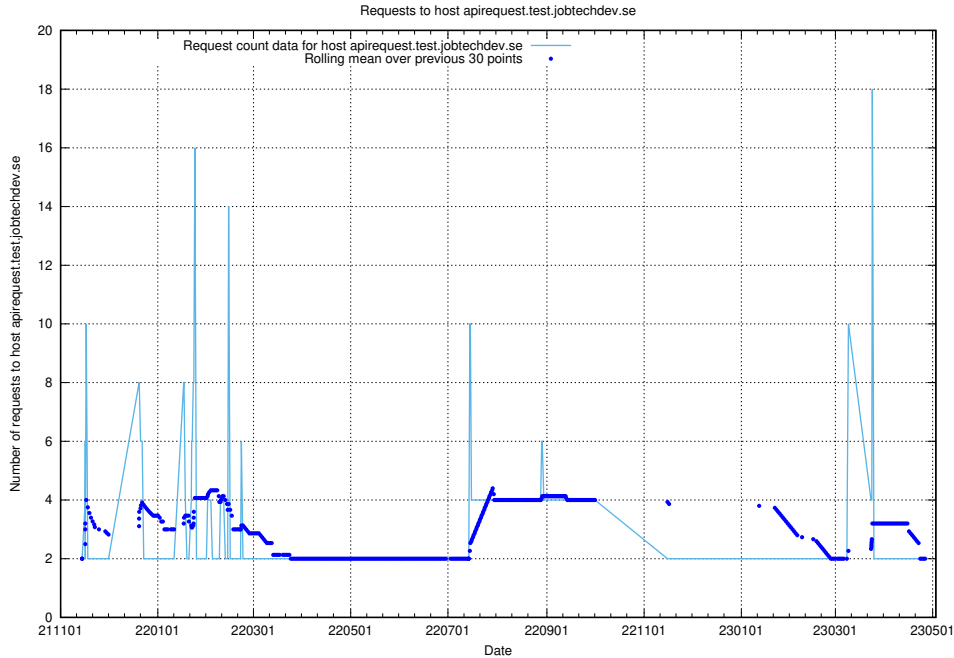

7.291 Usage of `apirequest.test.jobtechdev.se`

Here, we count the number of requests to host `apirequest.test.jobtechdev.se`.