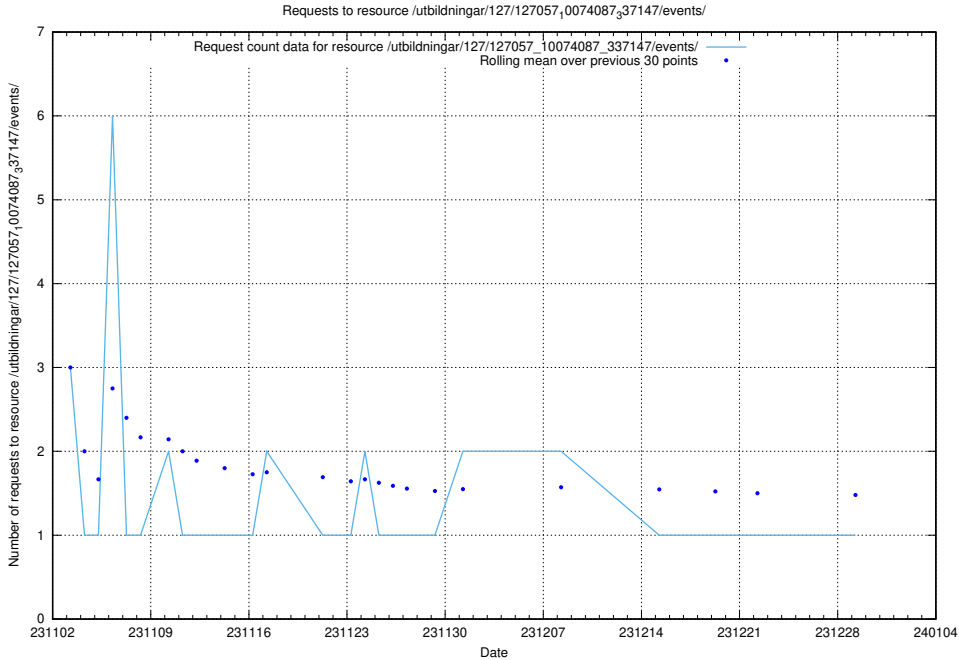

5.5124 Usage of /utbildningar/127/127057_10074087_337147/events/

Here, we count the number of requests to resource /utbildningar/127/127057_10074087_337147/events/