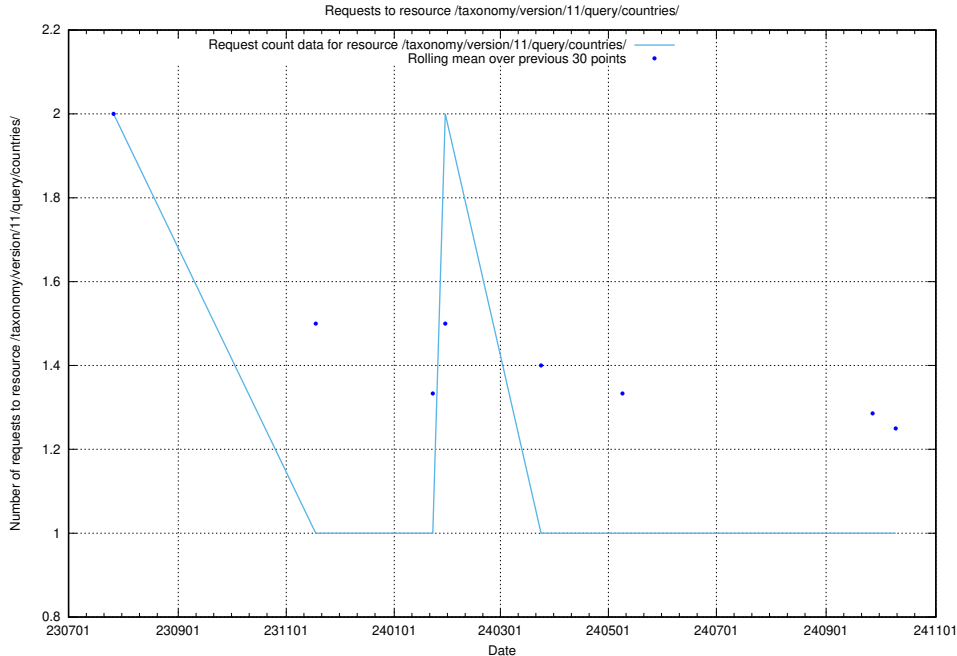

5.5921 Usage of /taxonomy/version/11/query/countries/

Here, we count the number of requests to resource /taxonomy/version/11/query/countries/.