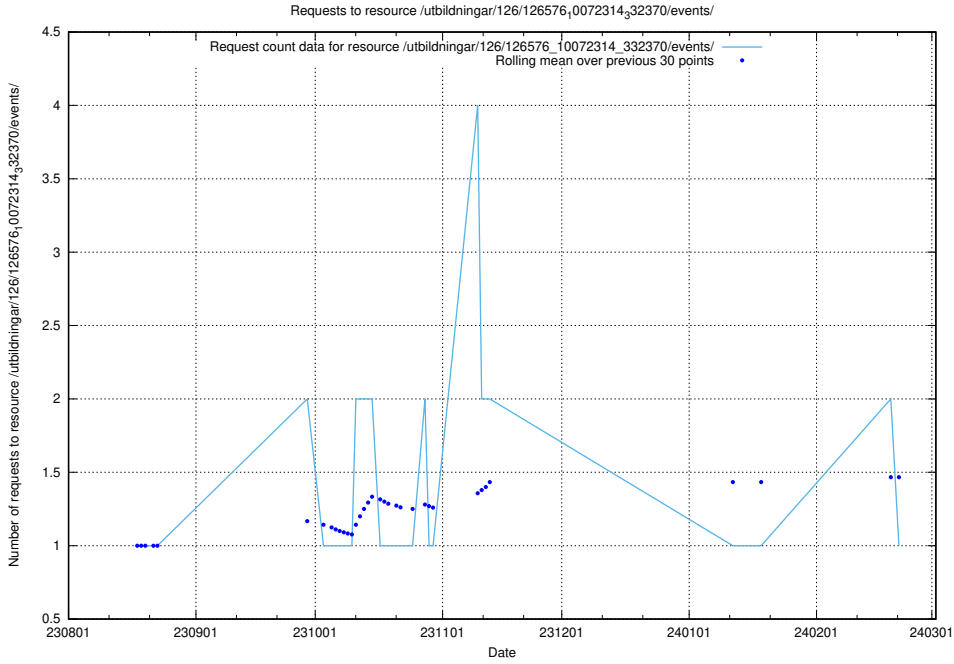

5.5755 Usage of /utbildningar/126/126576_10072314_332370/events/

Here, we count the number of requests to resource /utbildningar/126/126576_10072314_332370/events/