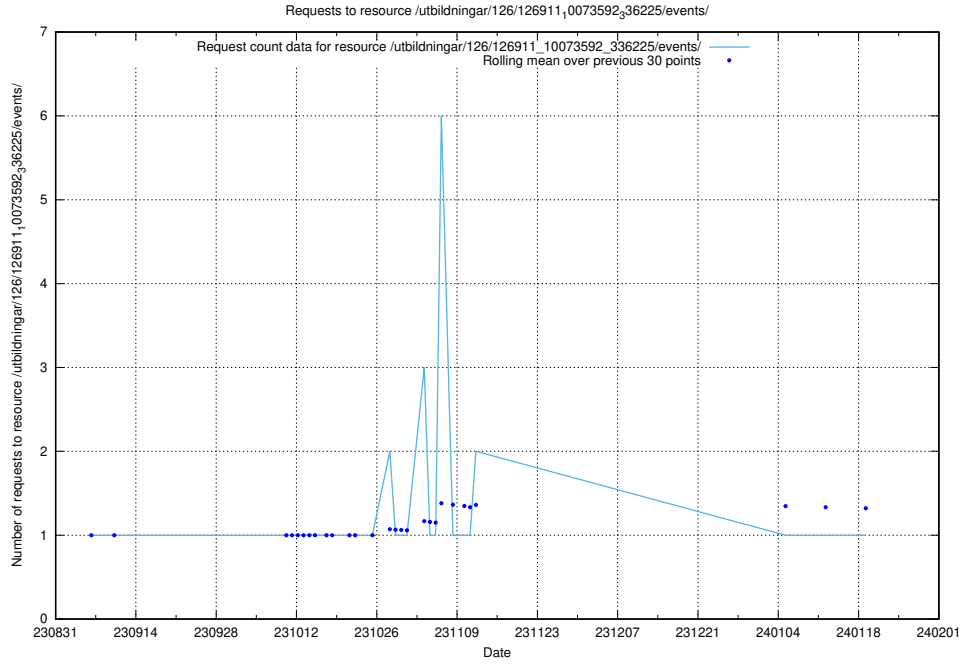

5.5647 Usage of /utbildningar/126/126911_10073592_336225/events/

Here, we count the number of requests to resource /utbildningar/126/126911_10073592_336225/events/