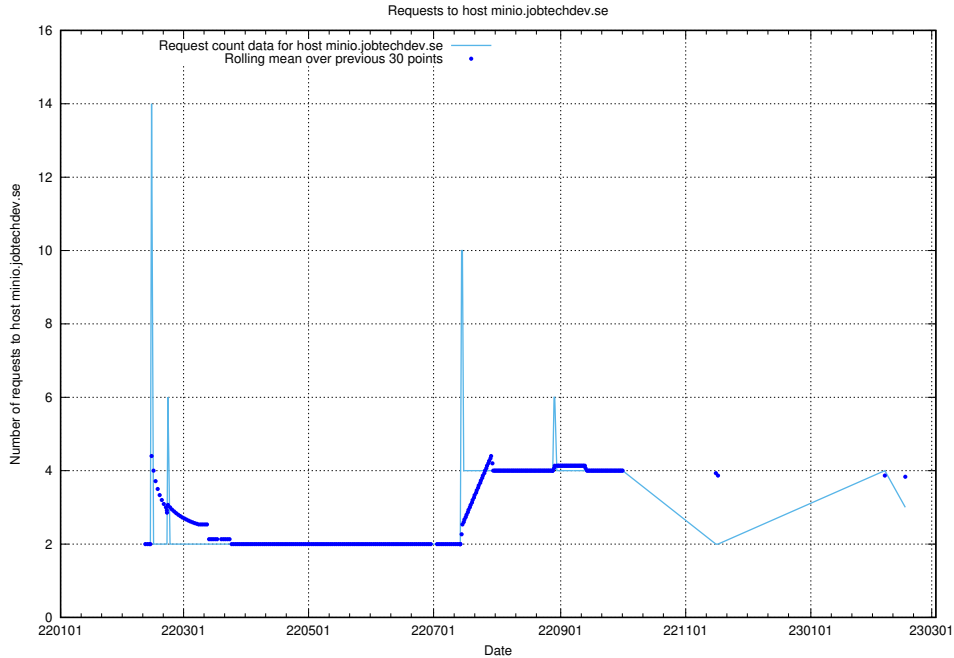

7.239 Usage of kam-openshift-gitops.prod.services.jtech.se

Here, we count the number of requests to host kam-openshift-gitops.prod.services.jtech.se.

7.240 Usage of minio.jobtechdev.se

Here, we count the number of requests to host minio.jobtechdev.se.