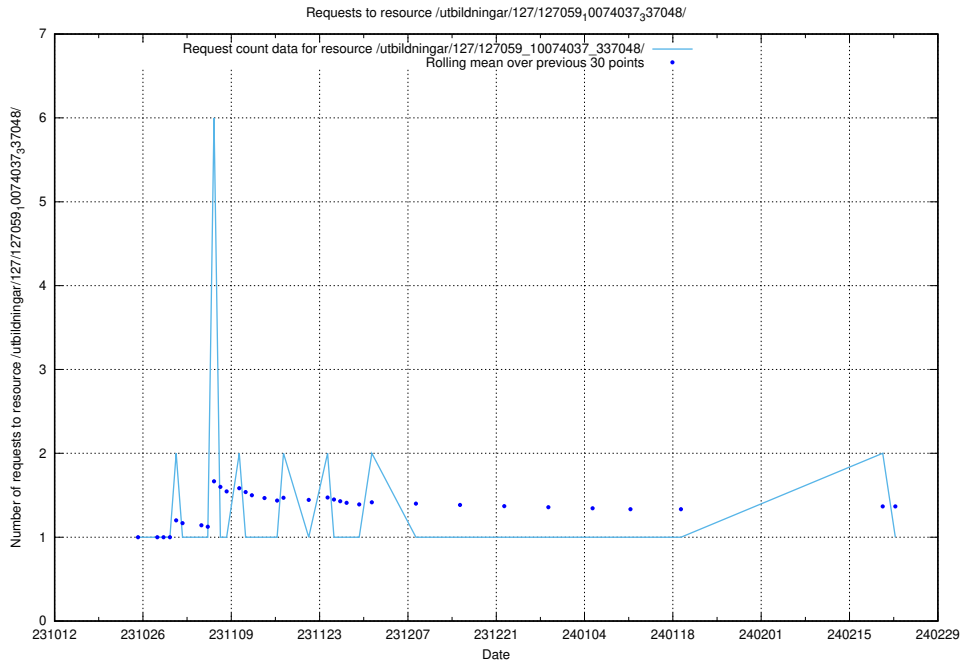

5.5188 Usage of /utbildningar/127/127059_10074037_337048/

Here, we count the number of requests to resource /utbildningar/127/127059_10074037_337048/.