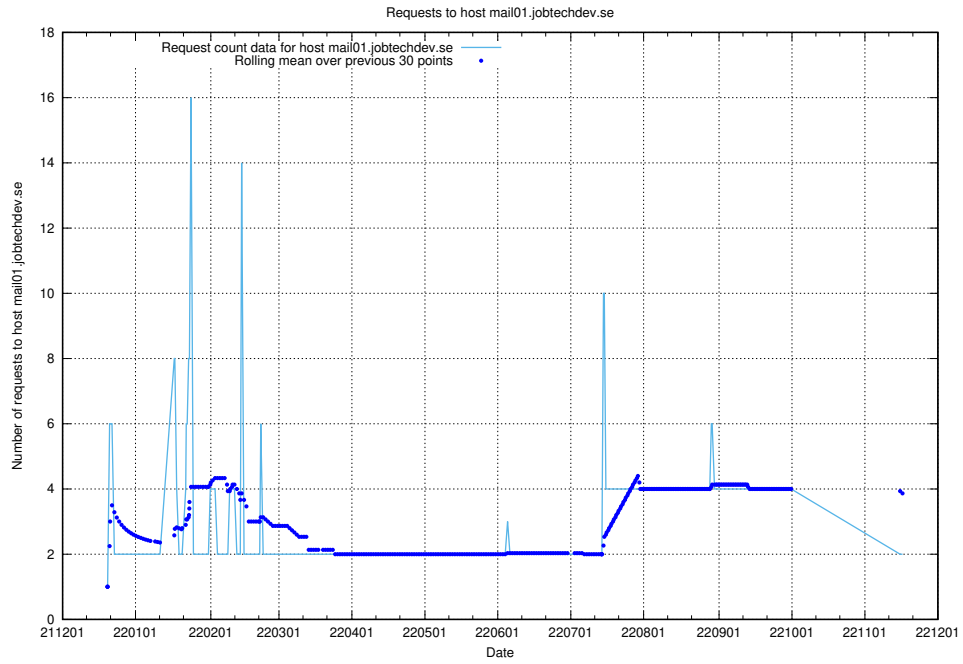

Here, we count the number of requests to host mail01.jobtechdev.se.

7.382 Usage of exchange.jobtechdev.se

Here, we count the number of requests to host exchange.jobtechdev.se.

7.383 Usage of autodiscover.jobtechdev.se