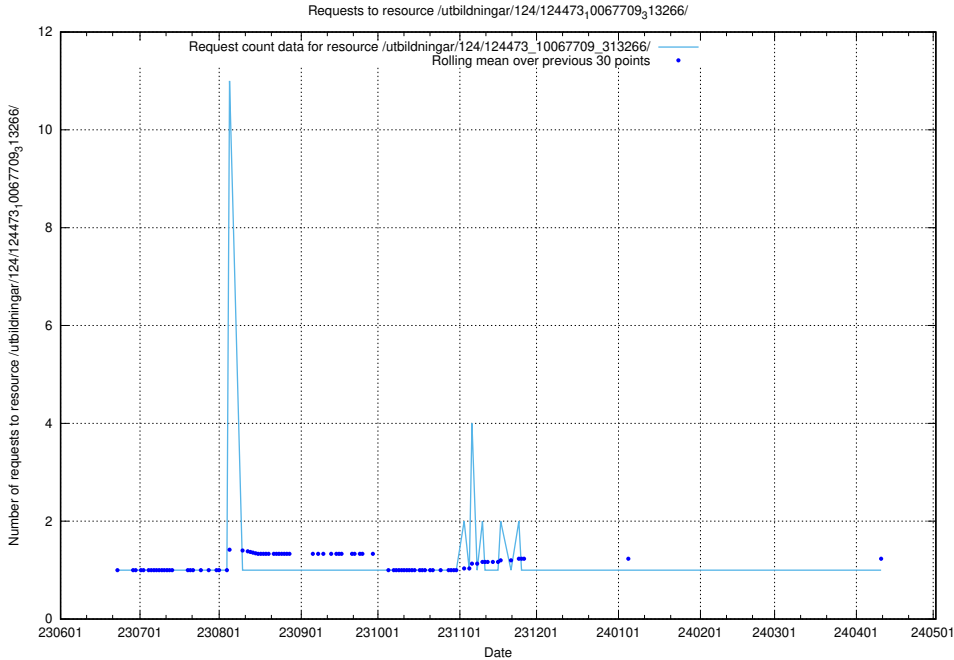

5.6776 Usage of /utbildningar/124/124473_10067709_313266/

Here, we count the number of requests to resource /utbildningar/124/124473_10067709_313266/.