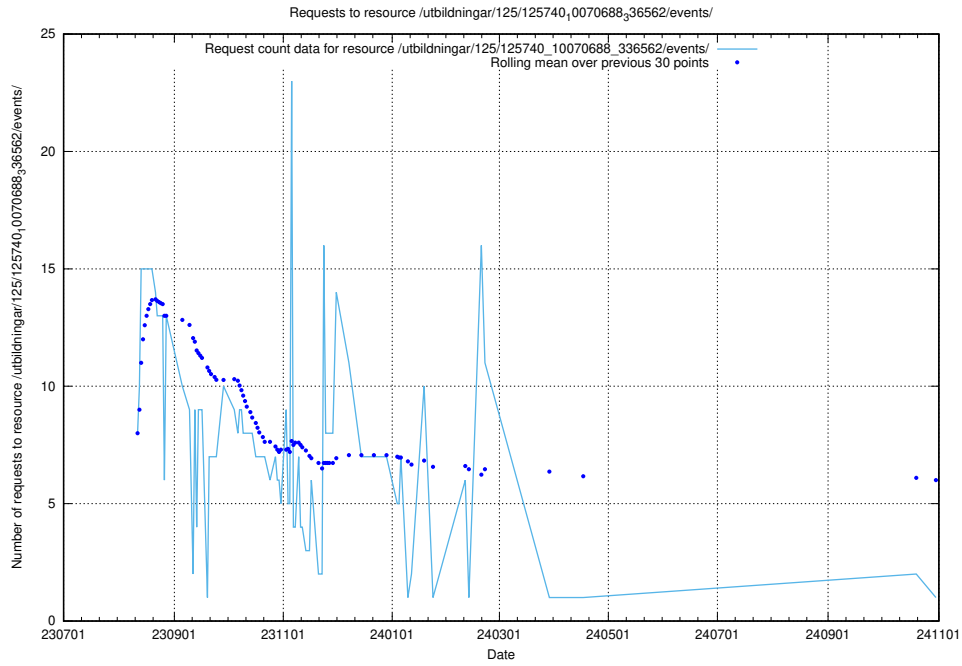

5.5792 Usage of /utbildningar/125/125740_10070688_336562/events/

Here, we count the number of requests to resource /utbildningar/125/125740_10070688_336562/events/