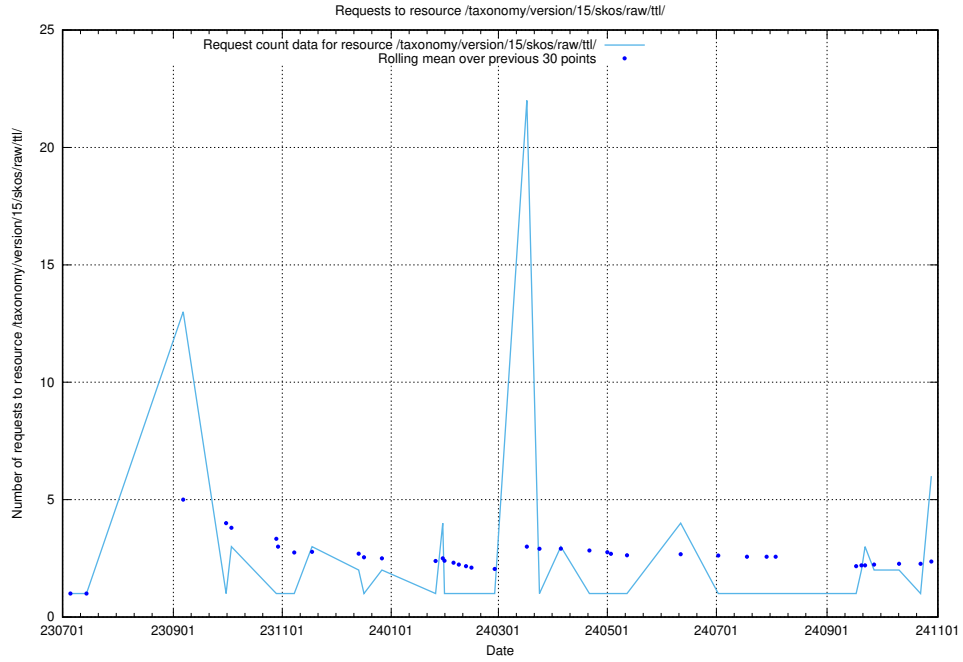

5.152 Usage of /taxonomy/version/15/skos/raw/ttl/

Here, we count the number of requests to resource /taxonomy/version/15/skos/raw/ttl/.