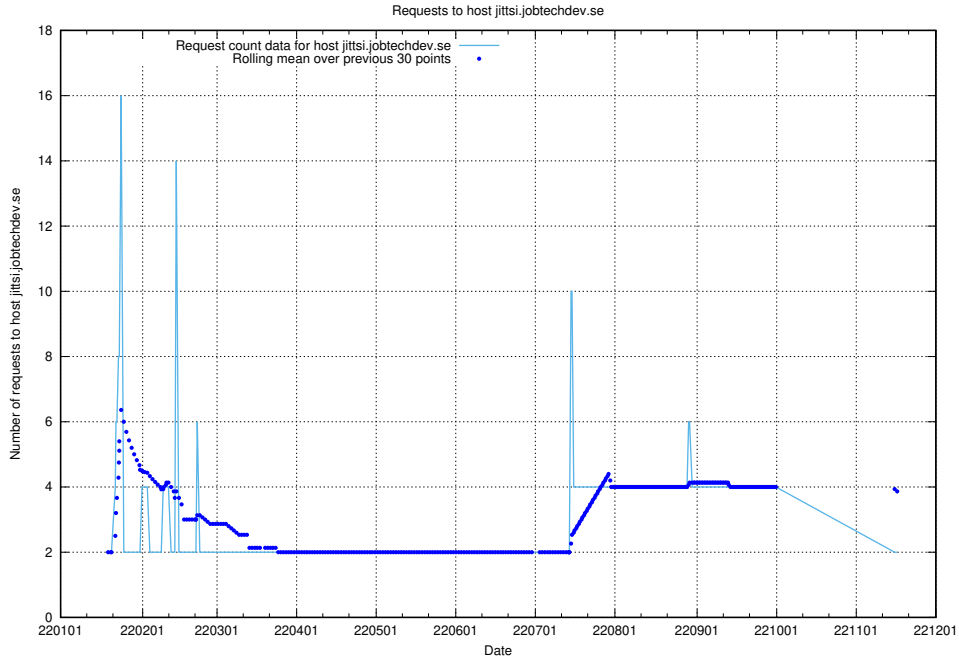

Here, we count the number of requests to host af-connect-mock.jobtechdev.se.

7.273 Usage of jittsi.jobtechdev.se

Here, we count the number of requests to host jittsi.jobtechdev.se.

7.274 Usage of console.jobtechdev.se