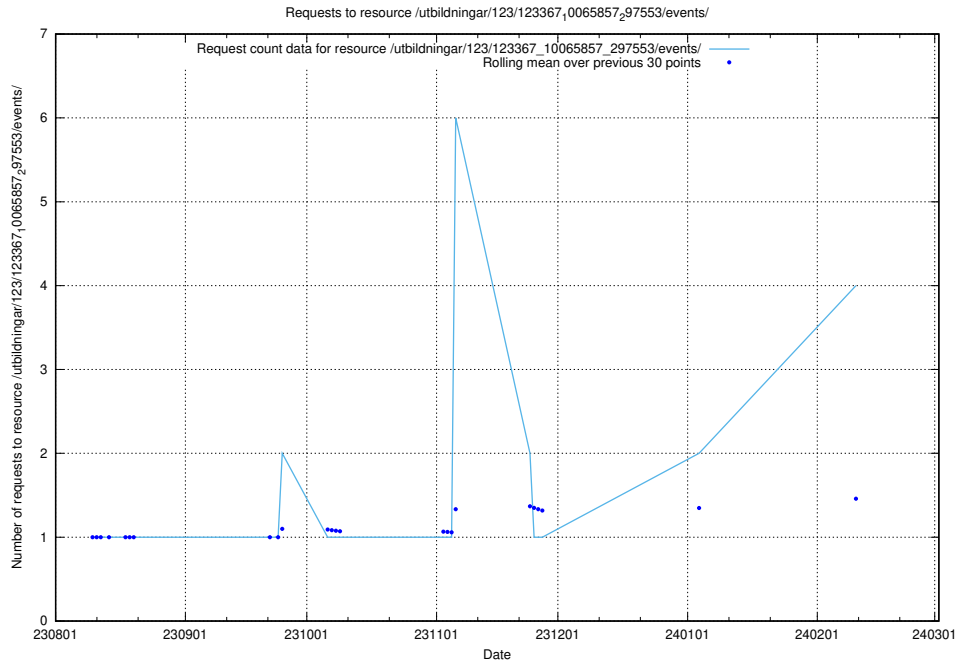

5.328 Usage of /utbildningar/123/123367_10065857_297553/events/

Here, we count the number of requests to resource /utbildningar/123/123367_10065857_297553/events/

5.329 Usage of /utbildningar/125/125582_10070075_320440/