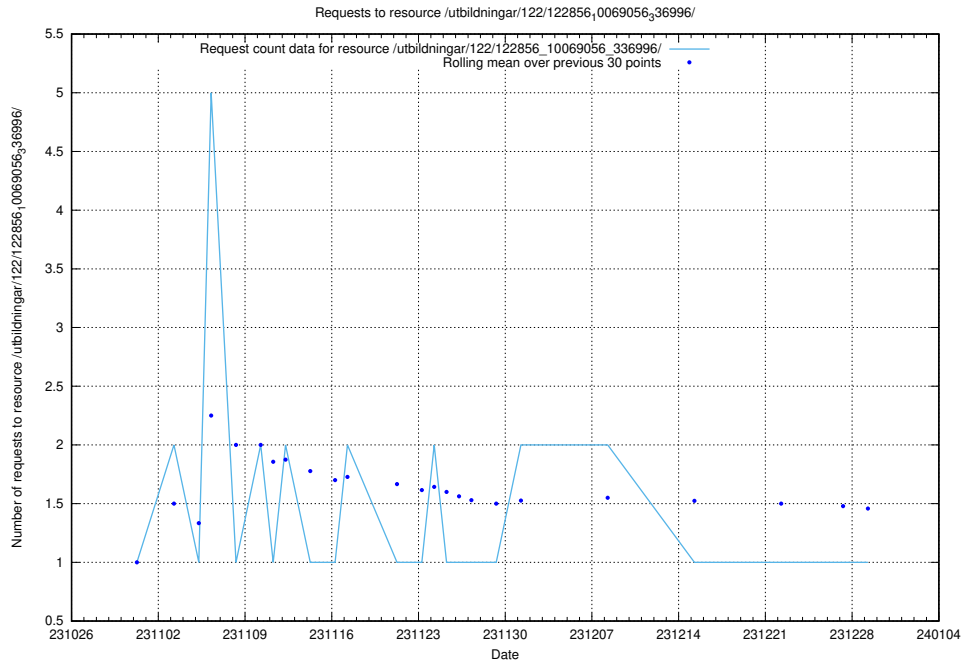

5.5153 Usage of /taxonomy/version/8/query/concept-types/

Here, we count the number of requests to resource /taxonomy/version/8/query/concept-types/.

5.5154 Usage of /utbildningar/125/125577_10070101_320522/events/