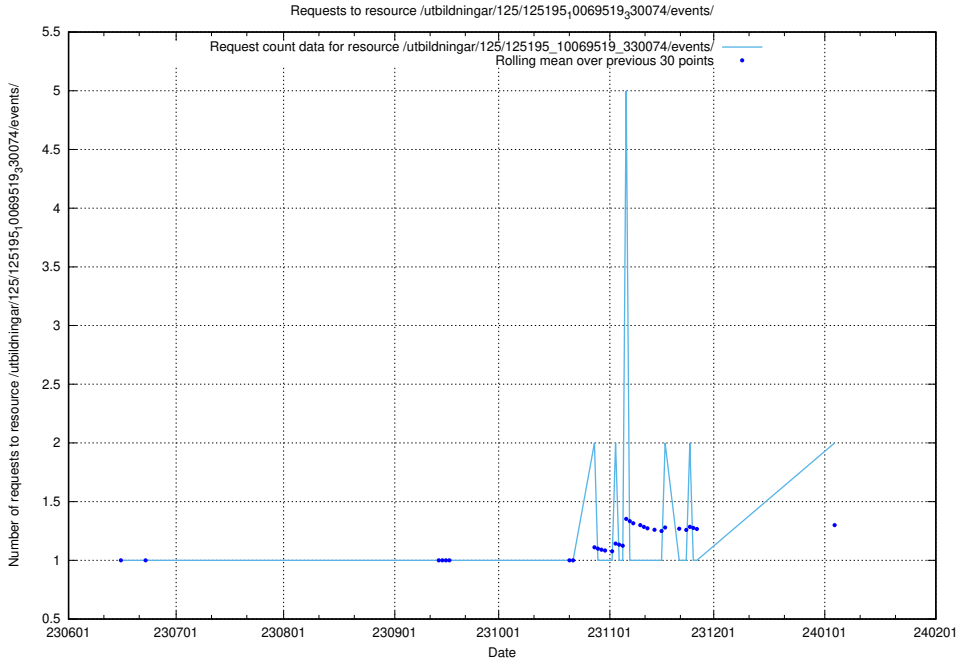

5.965 Usage of /utbildningar/125/125195_10069519_330074/events/

Here, we count the number of requests to resource /utbildningar/125/125195_10069519_330074/events/