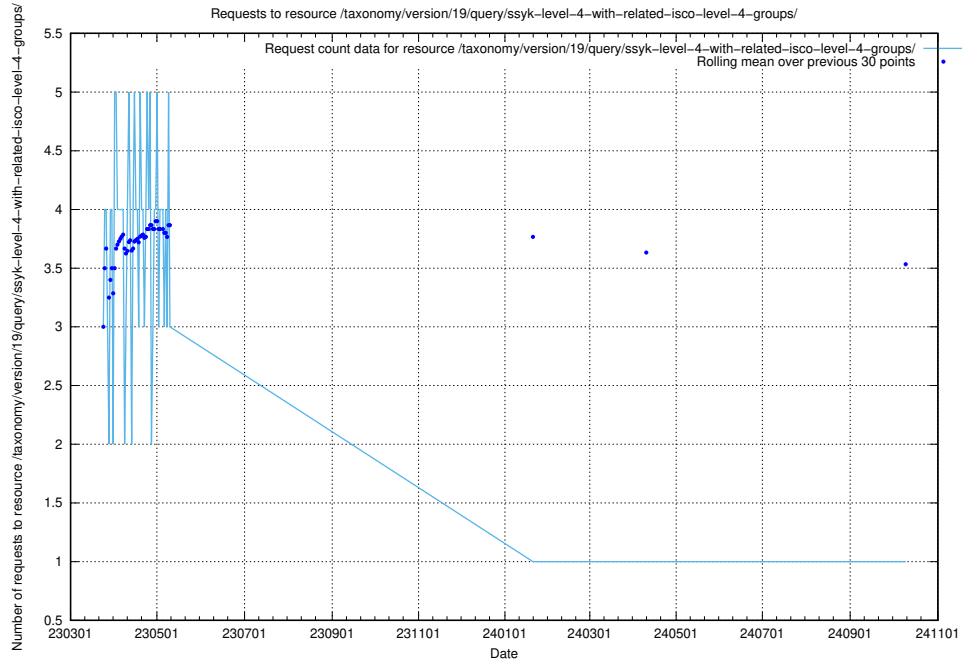

5.7134 Usage of /taxonomy/version/19/query/ssyk-level-4-with-related-isco-level-4-groups/

Here, we count the number of requests to resource /taxonomy/version/19/query/ssyk-level-4-with-related-isco-level-4-groups/.