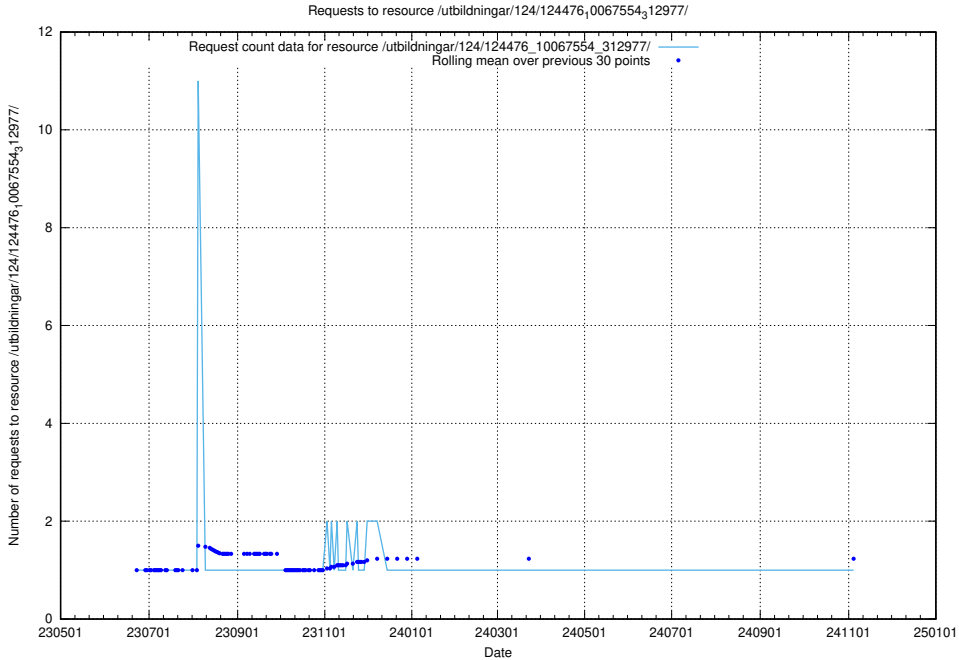

5.6774 Usage of /utbildningar/124/124476_10067554_312977/

Here, we count the number of requests to resource /utbildningar/124/124476_10067554_312977/.