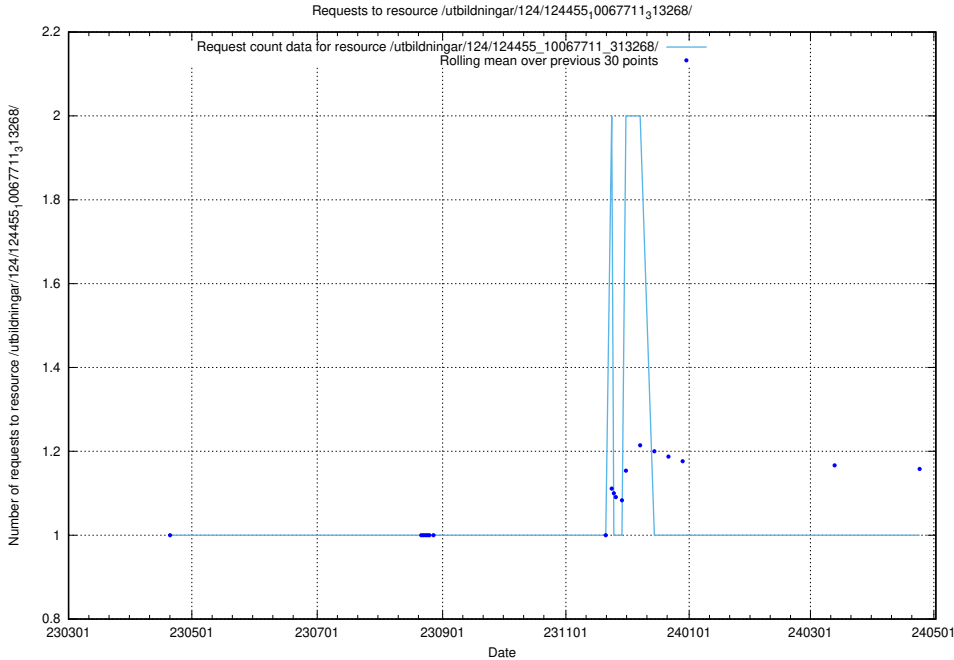

5.7028 Usage of /utbildningar/124/124455_10067711_313268/

Here, we count the number of requests to resource /utbildningar/124/124455_10067711_313268/.