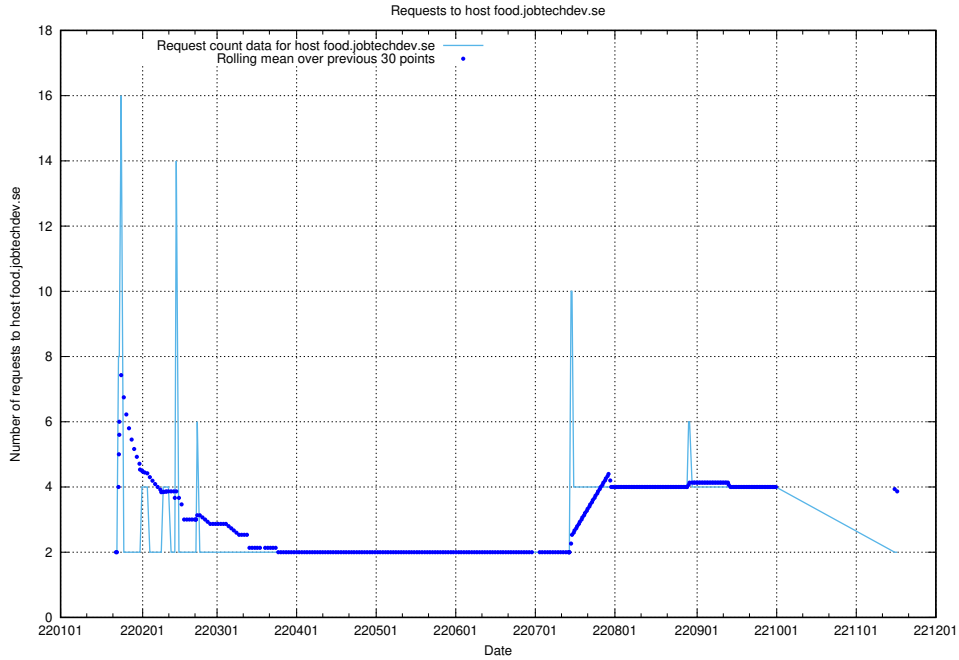

7.607 Usage of events.jobtechdev.se

Here, we count the number of requests to host events.jobtechdev.se.

7.608 Usage of hr.jobtechdev.se

Here, we count the number of requests to host hr.jobtechdev.se.

7.609 Usage of demo-jobed-connect-onprem.jobtechdev.se