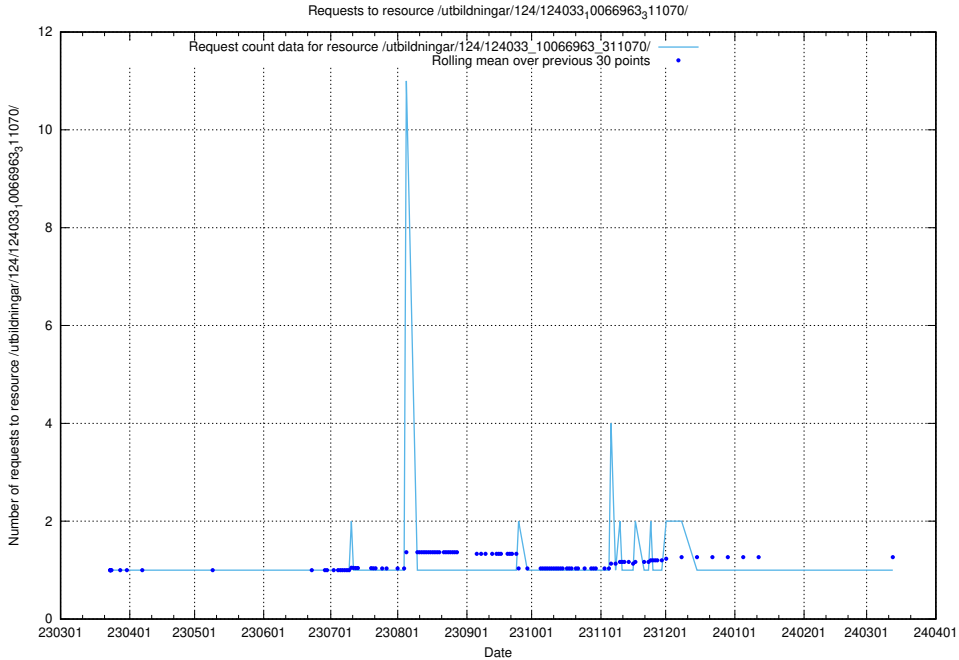

5.5441 Usage of /utbildningar/124/124033_10066963_311070/

Here, we count the number of requests to resource /utbildningar/124/124033_10066963_311070/.

5.5442 Usage of /utbildningar/125/125700_10070422_321633/events/