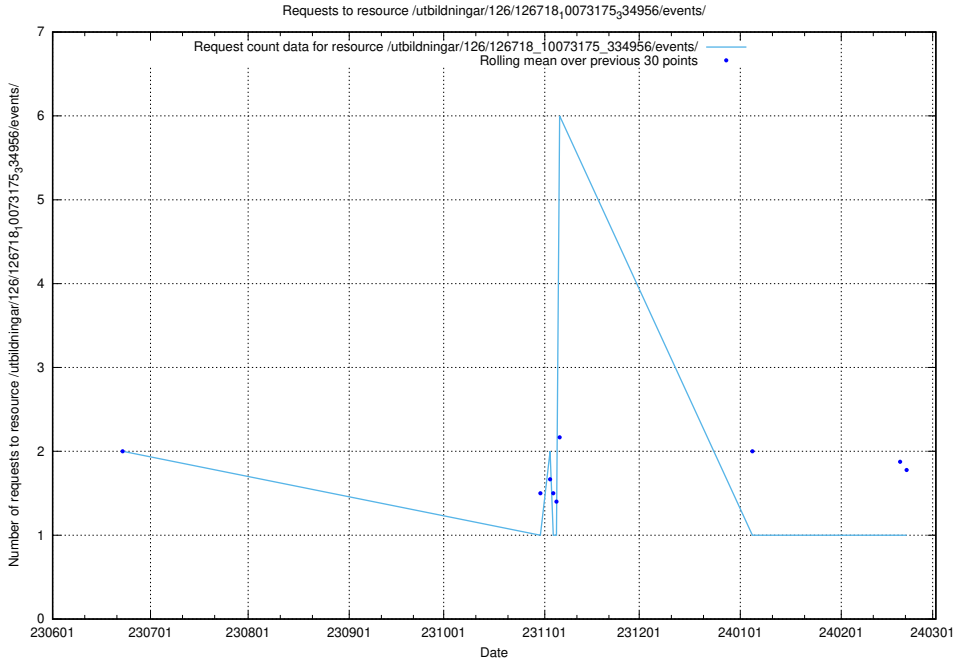

5.6546 Usage of /utbildningar/126/126718_10073175_334956/events/

Here, we count the number of requests to resource /utbildningar/126/126718_10073175_334956/events/