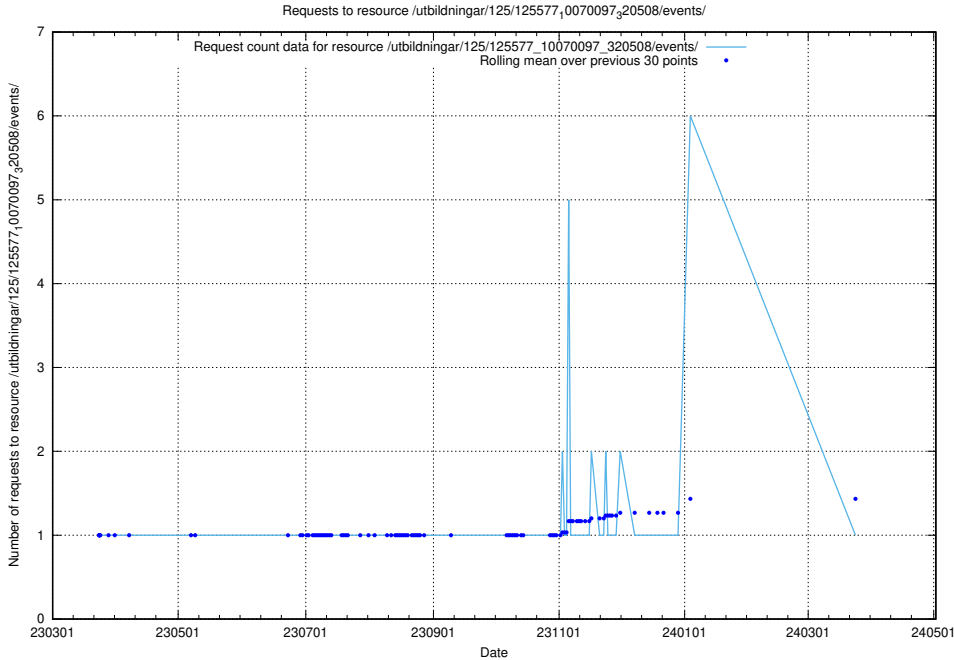

5.1163 Usage of /utbildningar/125/125577_10070097_320508/events/

Here, we count the number of requests to resource /utbildningar/125/125577_10070097_320508/events/