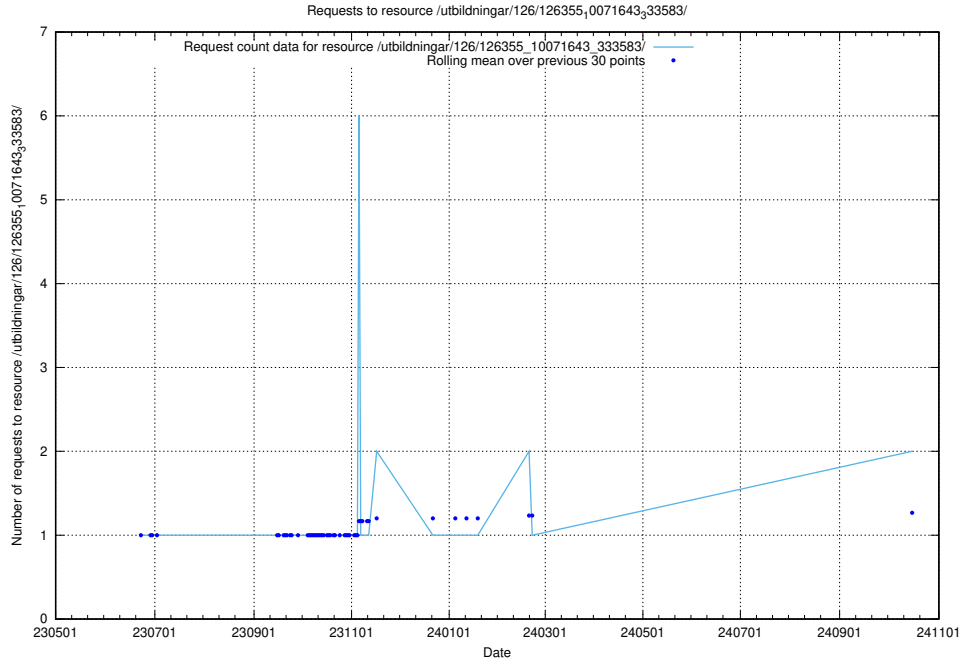

5.933 Usage of /utbildningar/126/126355_10071643_333583/

Here, we count the number of requests to resource /utbildningar/126/126355_10071643_333583/.