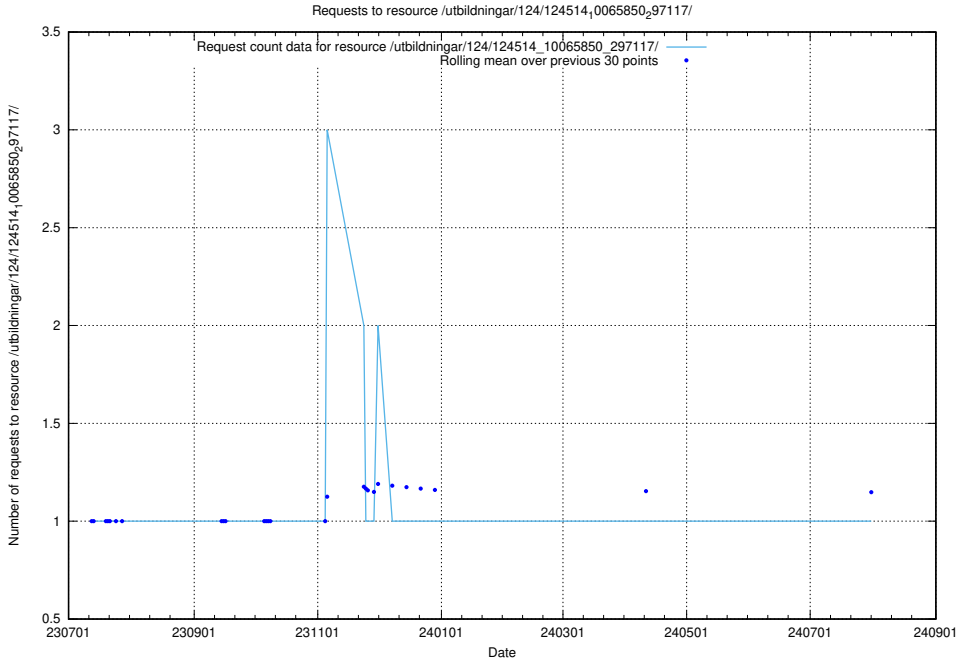

5.6108 Usage of /utbildningar/124/124514_10065850_297117/

Here, we count the number of requests to resource /utbildningar/124/124514_10065850_297117/.