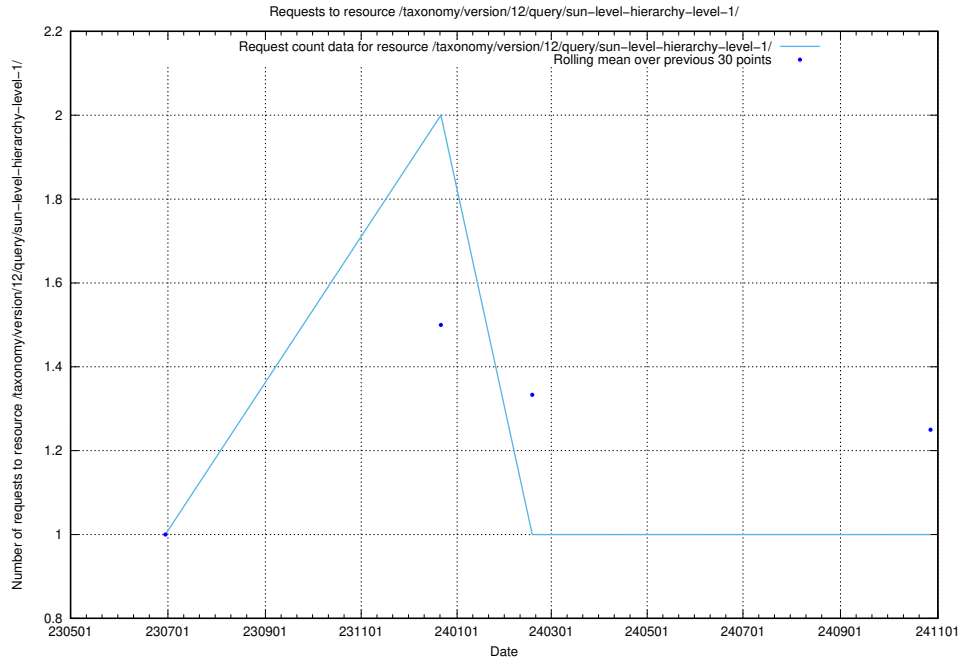

5.6391 Usage of /taxonomy/version/12/query/sun-level-hierarchy-level-1/

Here, we count the number of requests to resource /taxonomy/version/12/query/sun-level-hierarchy-level-1/.