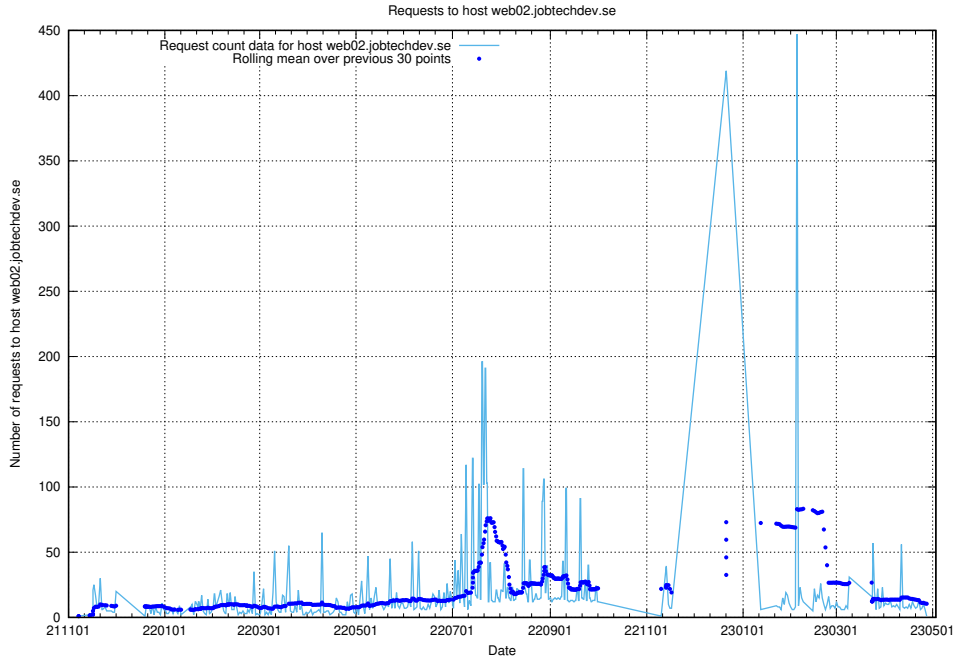

7.626 Usage of web02.jobtechdev.se

Here, we count the number of requests to host web02.jobtechdev.se.