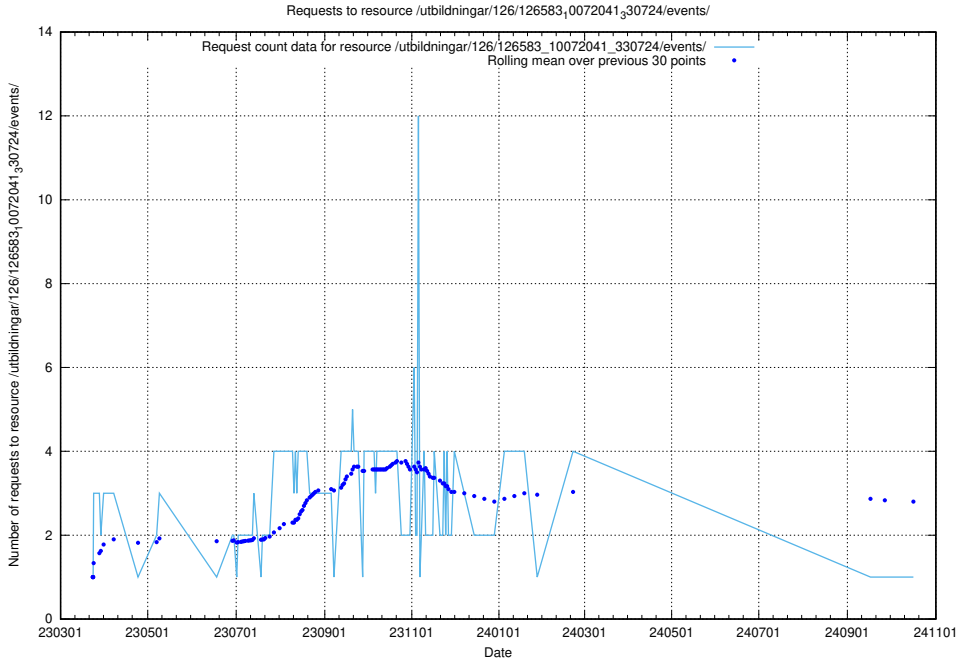

Here, we count the number of requests to resource /utbildningar/126/126631_10072064_330948/.

5.7432 Usage of /utbildningar/126/126583_10072041_330724/events/

Here, we count the number of requests to resource /utbildningar/126/126583_10072041_330724/events/