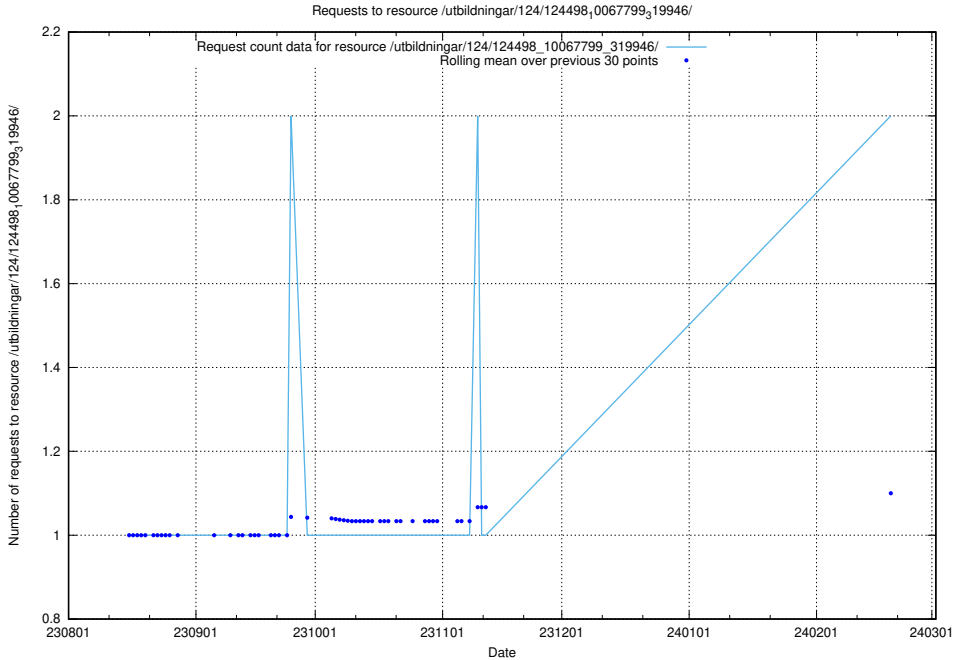

5.857 Usage of /utbildningar/124/124498_10067799_319946/

Here, we count the number of requests to resource /utbildningar/124/124498_10067799_319946/.