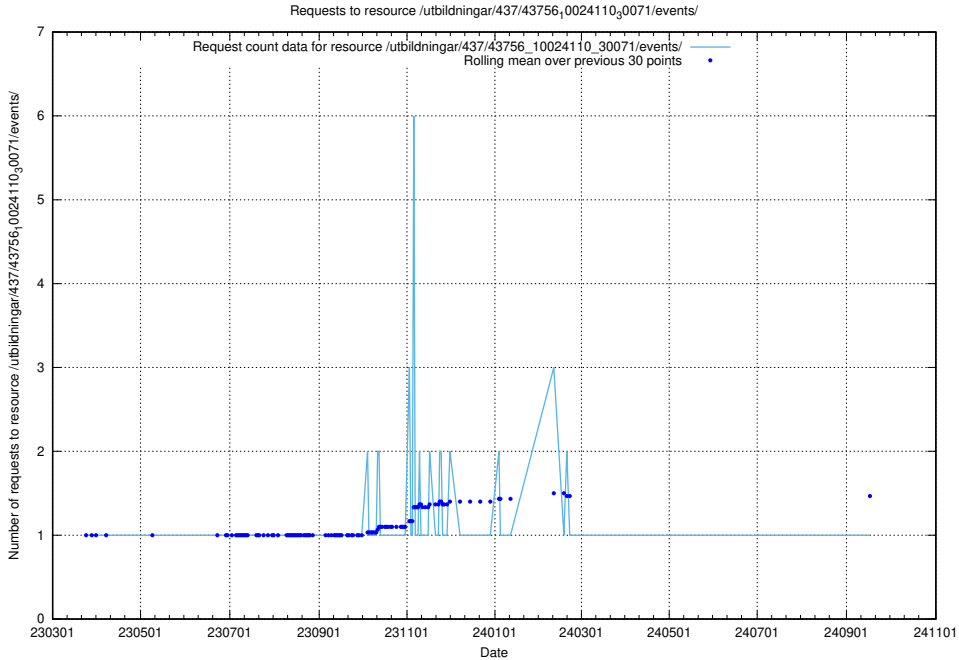

5.7208 Usage of /utbildningar/437/43756_10024110_30071/events/

Here, we count the number of requests to resource /utbildningar/437/43756_10024110_30071/events/.