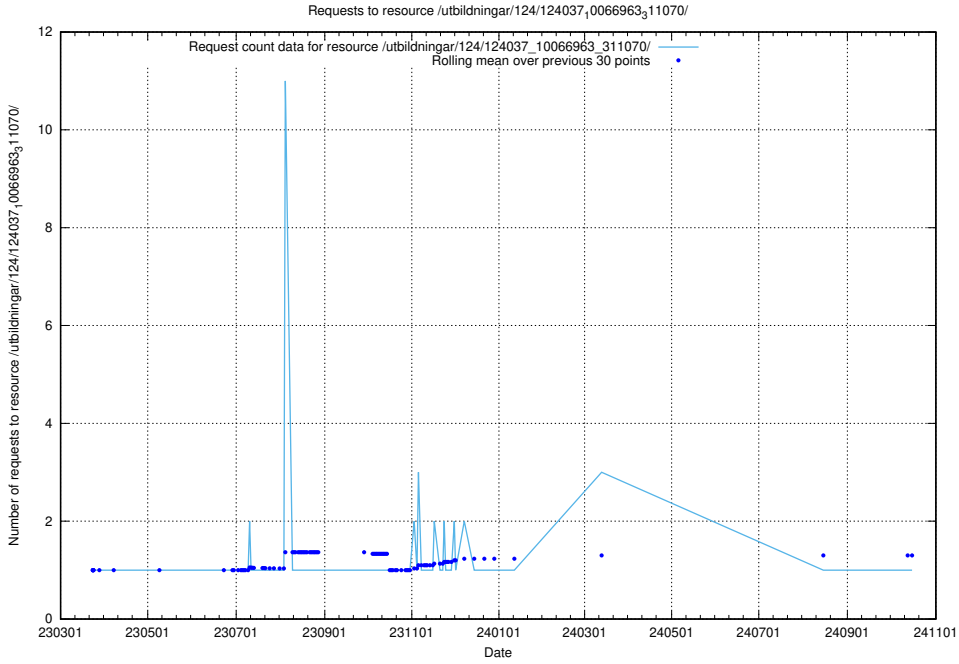

5.5369 Usage of /utbildningar/124/124037_10066963_311070/

Here, we count the number of requests to resource /utbildningar/124/124037_10066963_311070/.