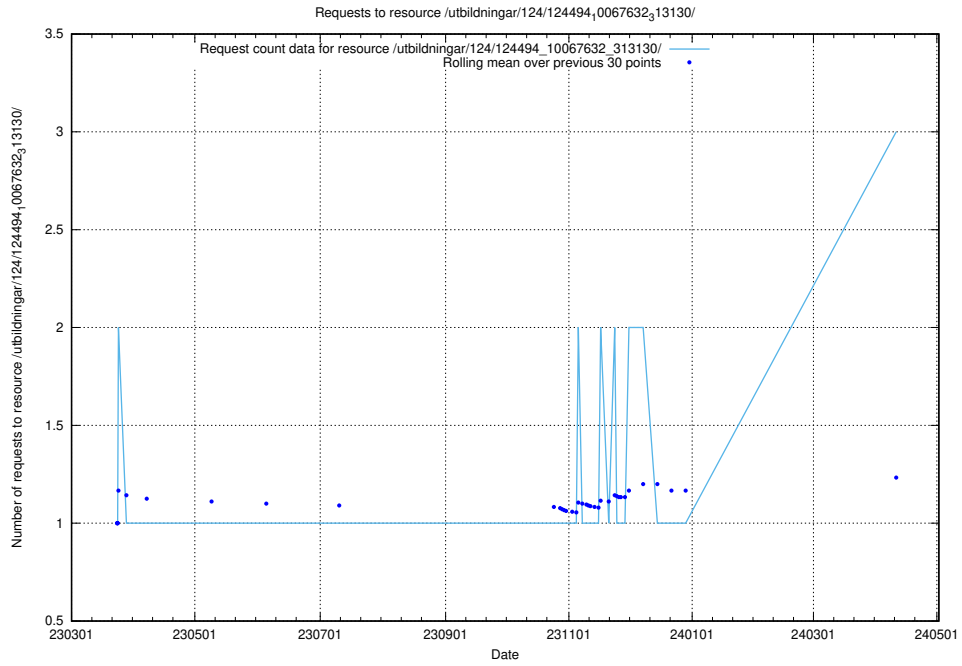

5.429 Usage of /utbildningar/124/124494_10067632_313130/

Here, we count the number of requests to resource /utbildningar/124/124494_10067632_313130/.