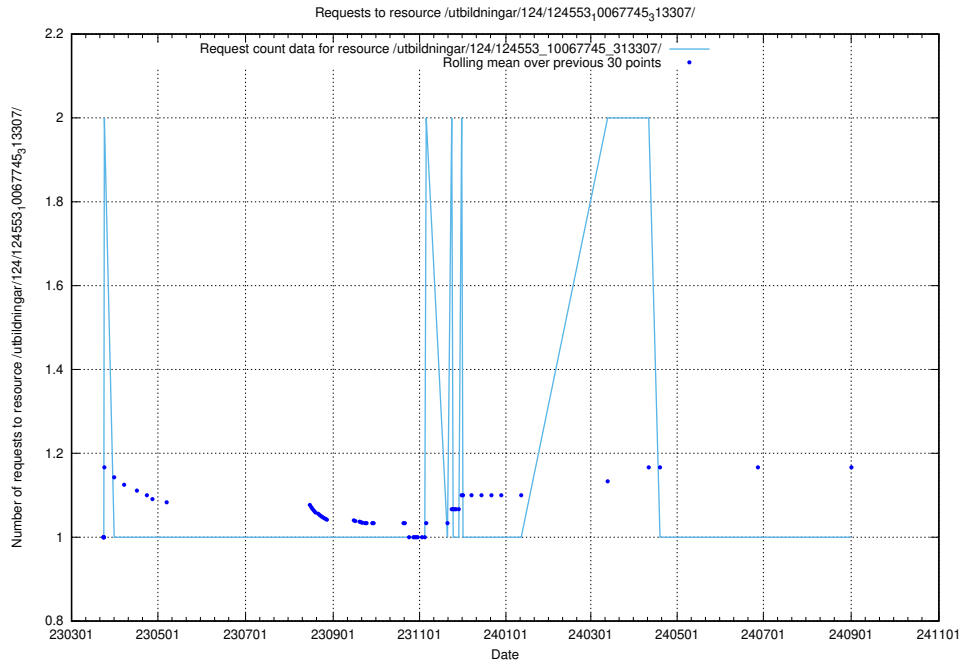

5.1632 Usage of /utbildningar/124/124553_10067745_313307/

Here, we count the number of requests to resource /utbildningar/124/124553_10067745_313307/.