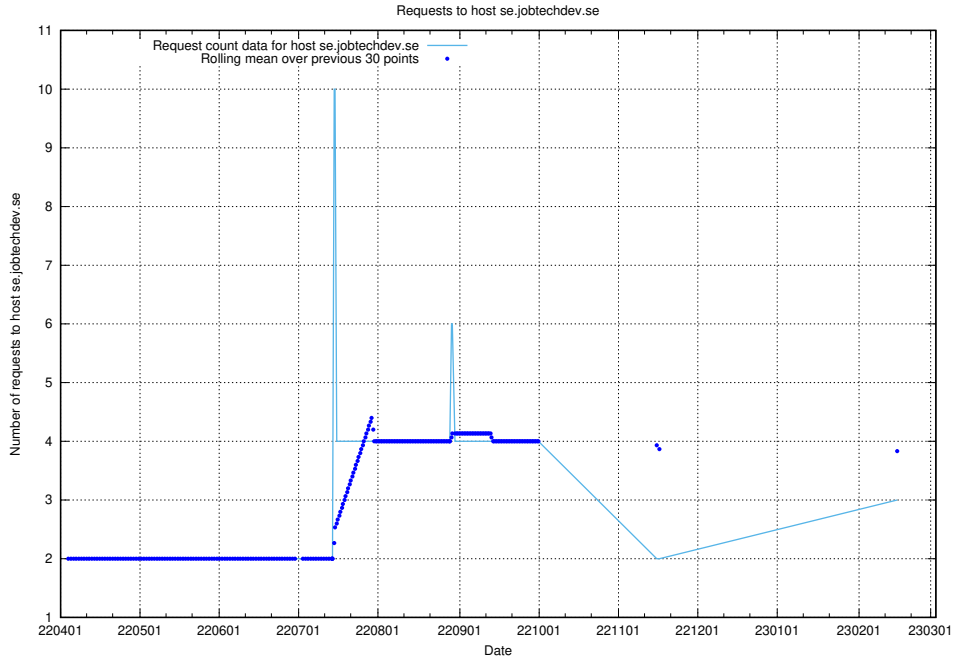

7.228 Usage of se.jobtechdev.se

Here, we count the number of requests to host se.jobtechdev.se.