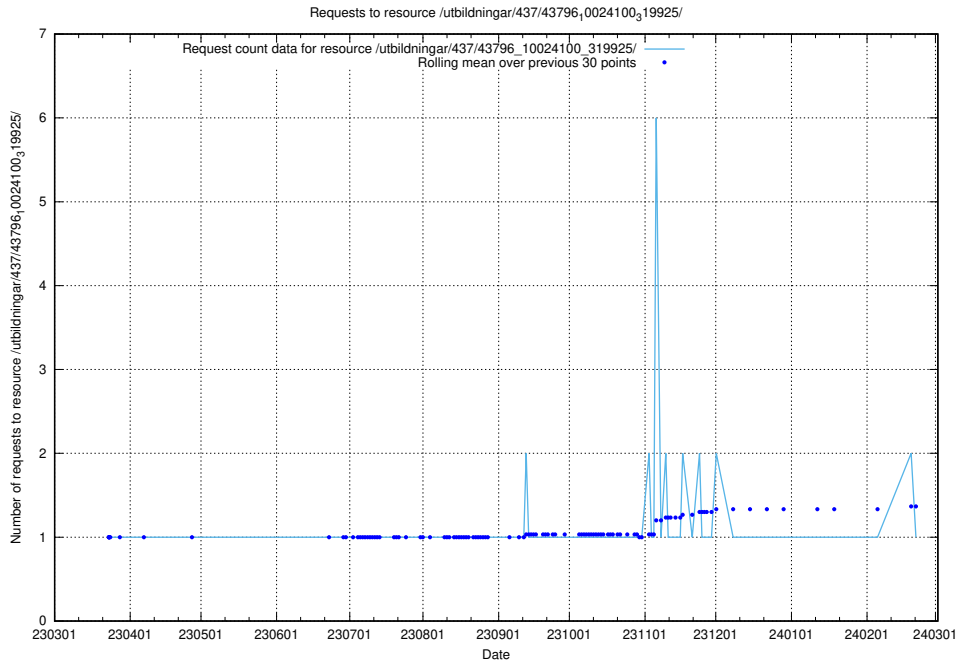

5.7387 Usage of /utbildningar/437/43796_10024100_319925/

Here, we count the number of requests to resource /utbildningar/437/43796_10024100_319925/.