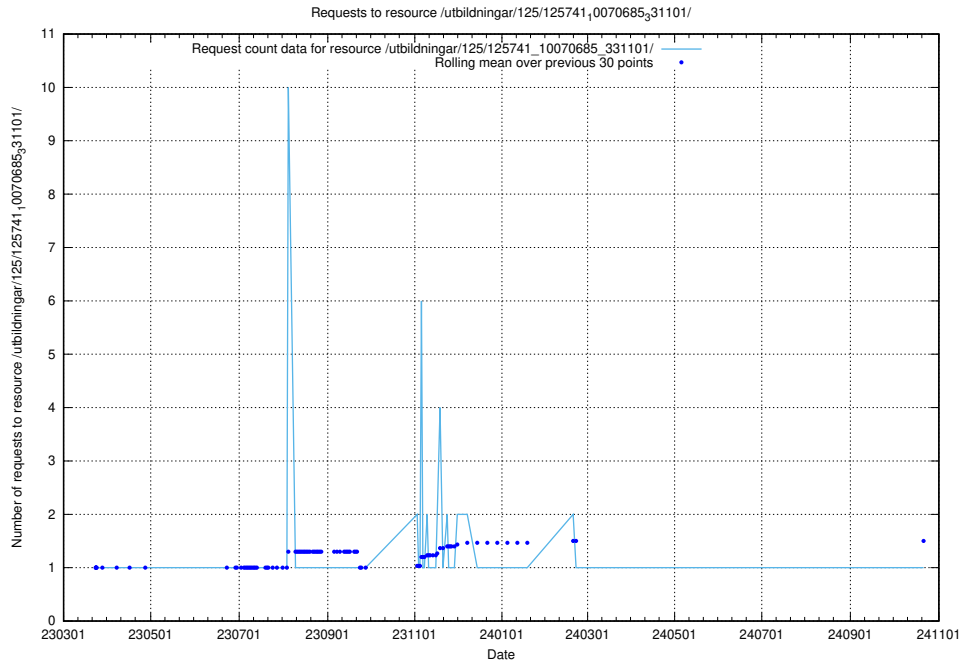

5.7511 Usage of /utbildningar/125/125741_10070685_331101/

Here, we count the number of requests to resource /utbildningar/125/125741_10070685_331101/.