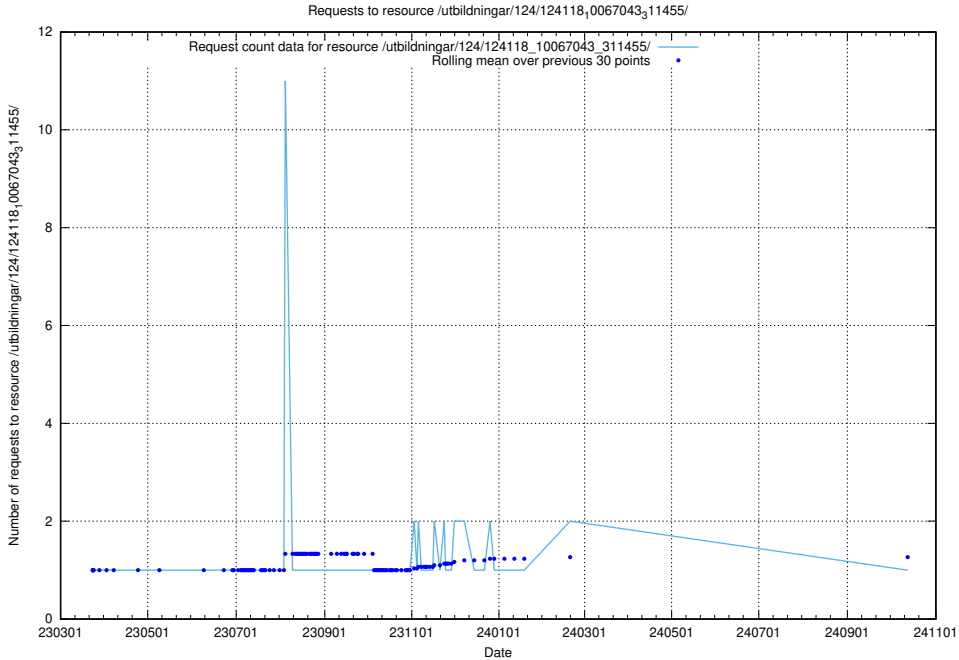

5.5164 Usage of /utbildningar/124/124118_10067043_311455/

Here, we count the number of requests to resource /utbildningar/124/124118_10067043_311455/.