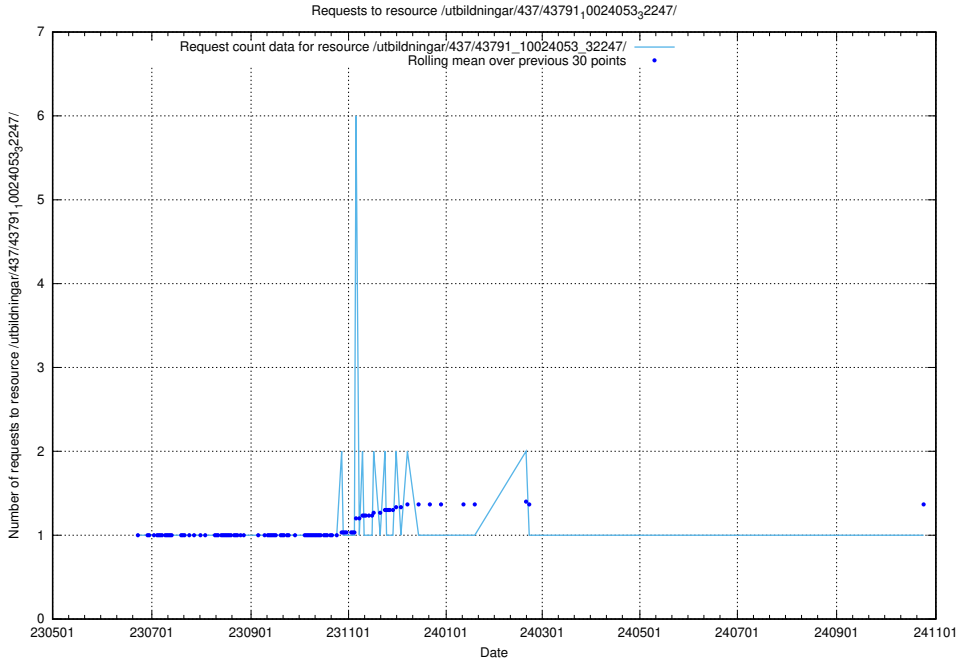

5.6558 Usage of /utbildningar/437/43791_10024053_32247/

Here, we count the number of requests to resource /utbildningar/437/43791_10024053_32247/.

5.6559 Usage of /utbildningar/437/43773_10023987_29948/events/