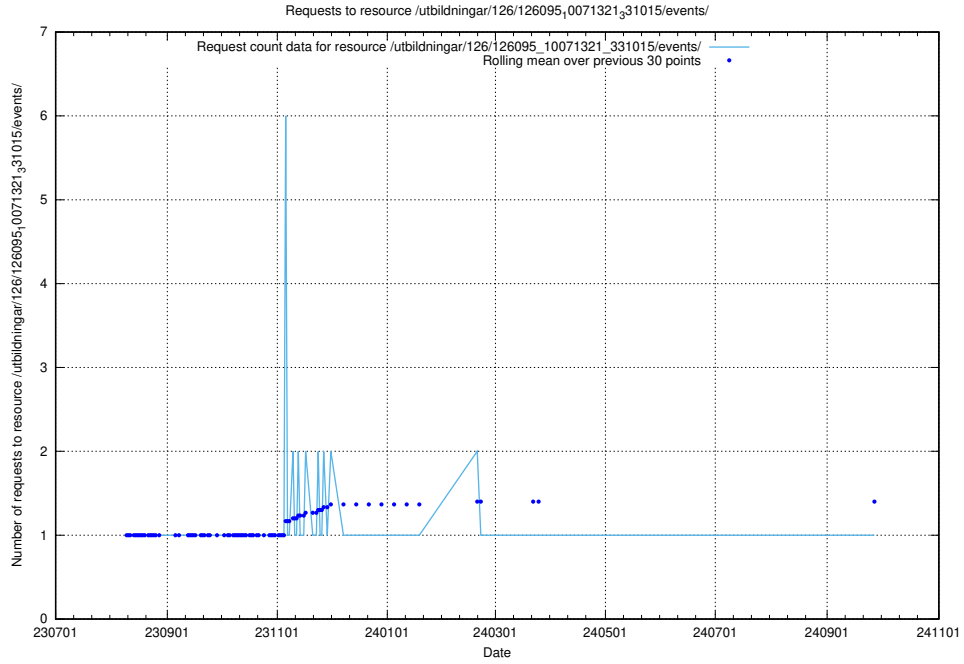

Here, we count the number of requests to resource /utbildningar/123/123367_10065860_299148/.

5.5819 Usage of /utbildningar/126/126095_10071321_331015/events/

Here, we count the number of requests to resource /utbildningar/126/126095_10071321_331015/events/