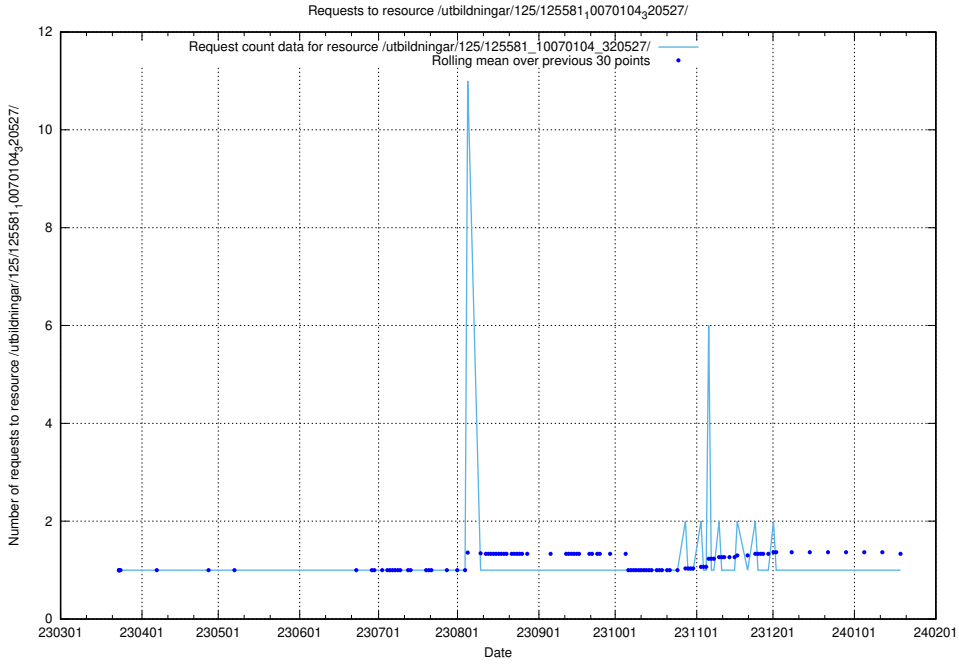

5.1155 Usage of /utbildningar/125/125581_10070104_320527/

Here, we count the number of requests to resource /utbildningar/125/125581_10070104_320527/.