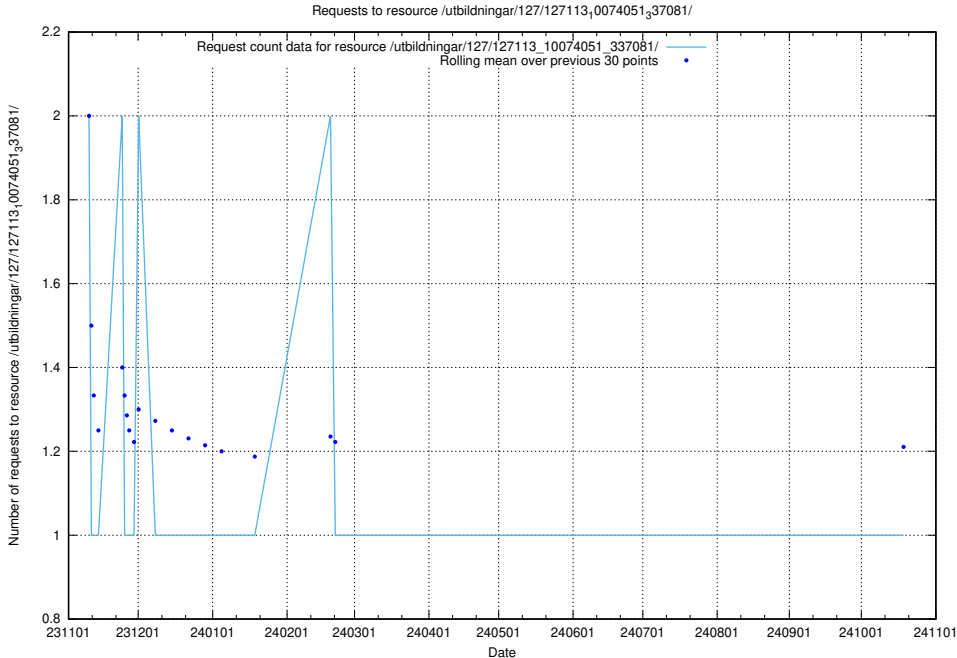

5.5086 Usage of /utbildningar/127/127113_10074051_337081/

Here, we count the number of requests to resource /utbildningar/127/127113_10074051_337081/.