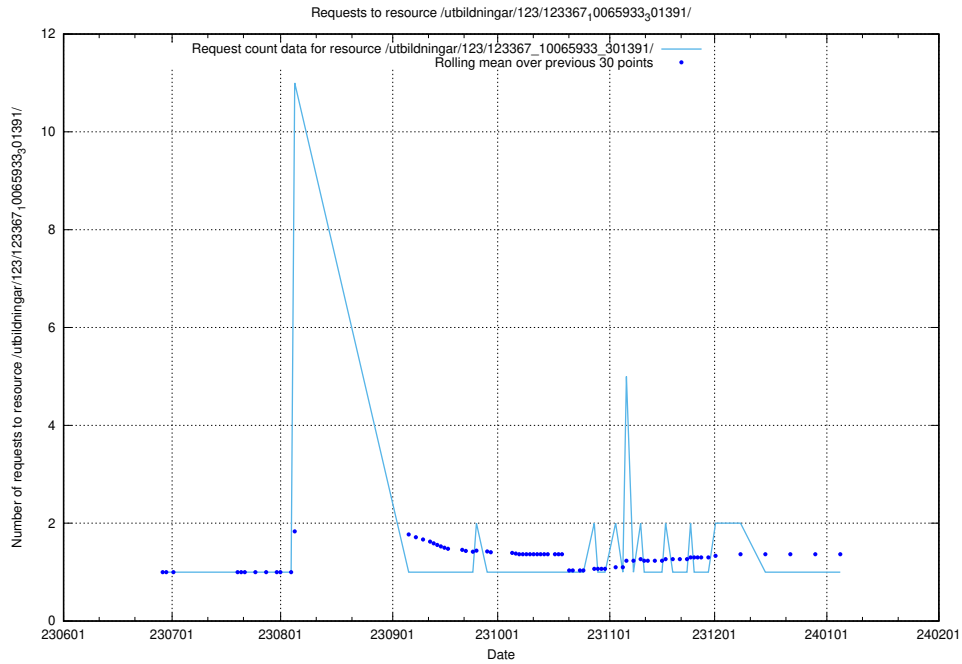

5.6514 Usage of /utbildningar/123/123367_10065933_301391/

Here, we count the number of requests to resource /utbildningar/123/123367_10065933_301391/.