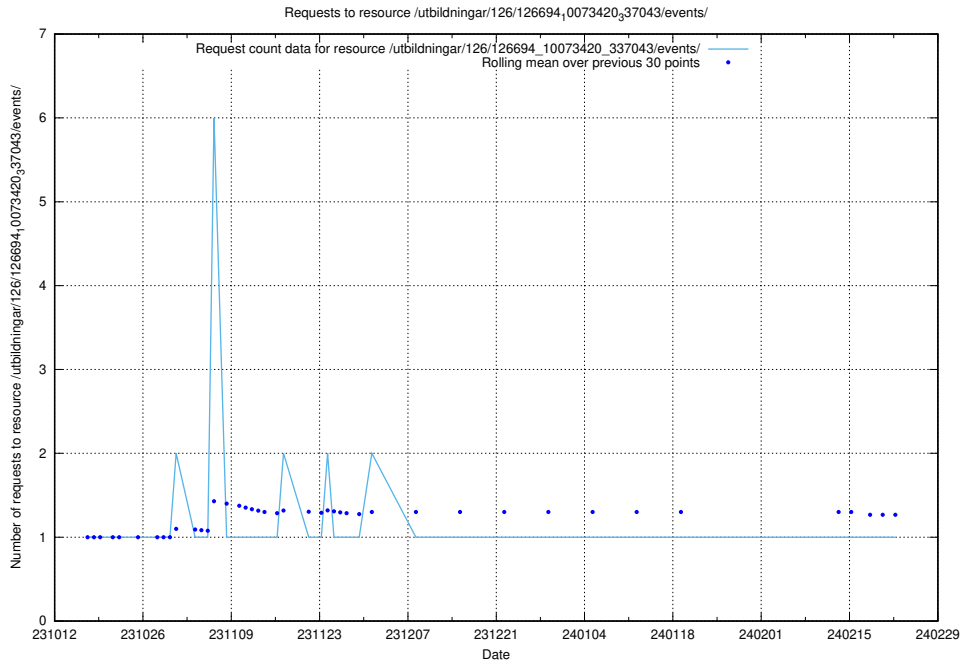

5.5291 Usage of /utbildningar/126/126694_10073420_337043/events/

Here, we count the number of requests to resource /utbildningar/126/126694_10073420_337043/events/