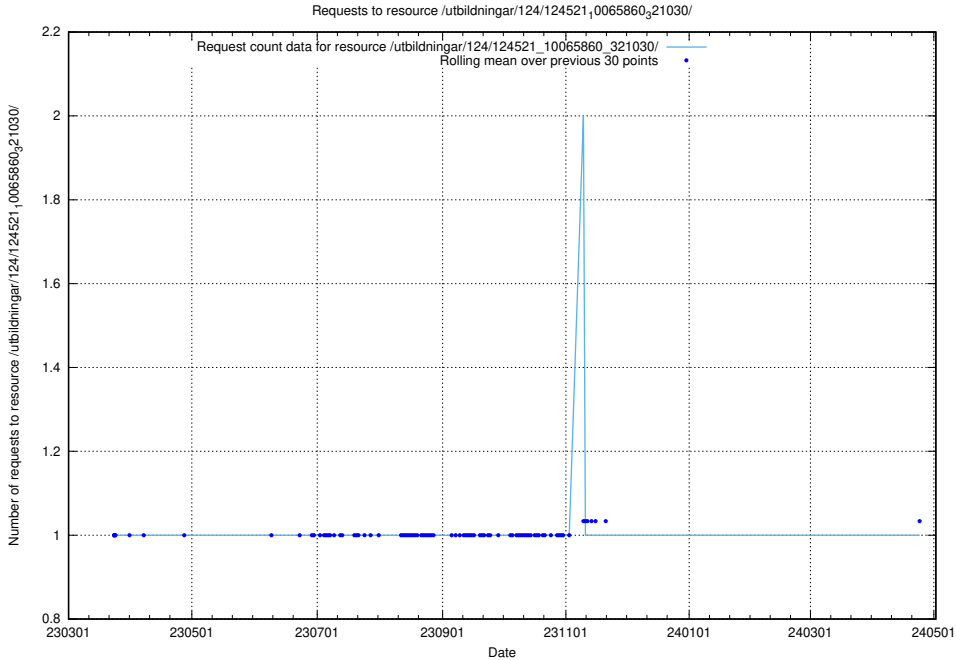

5.1897 Usage of /utbildningar/124/124521_10065860_321030/

Here, we count the number of requests to resource /utbildningar/124/124521_10065860_321030/.