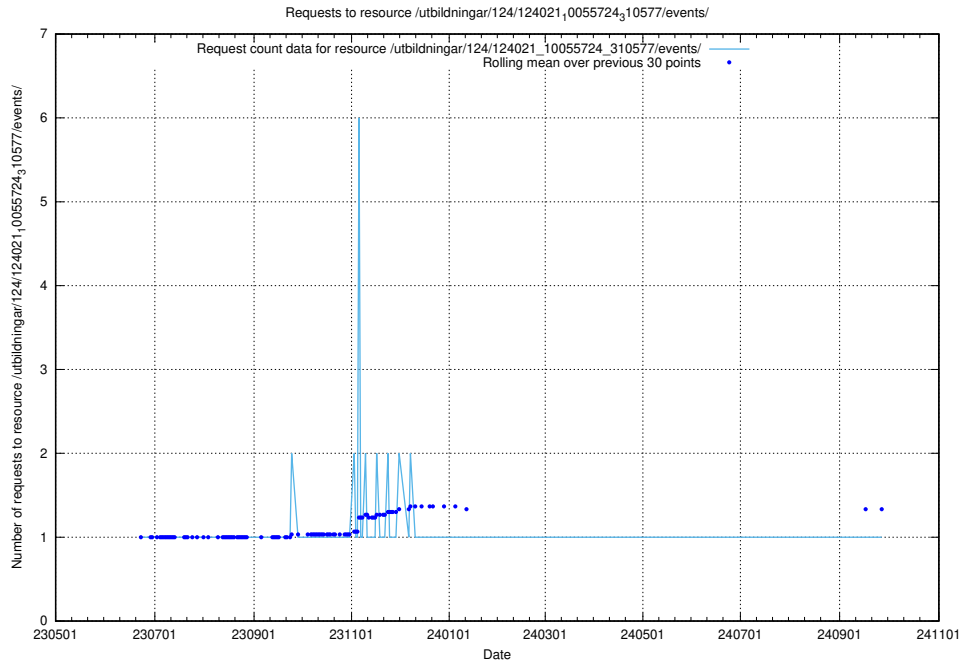

5.6804 Usage of /utbildningar/124/124021_10055724_310577/events/

Here, we count the number of requests to resource /utbildningar/124/124021_10055724_310577/events/