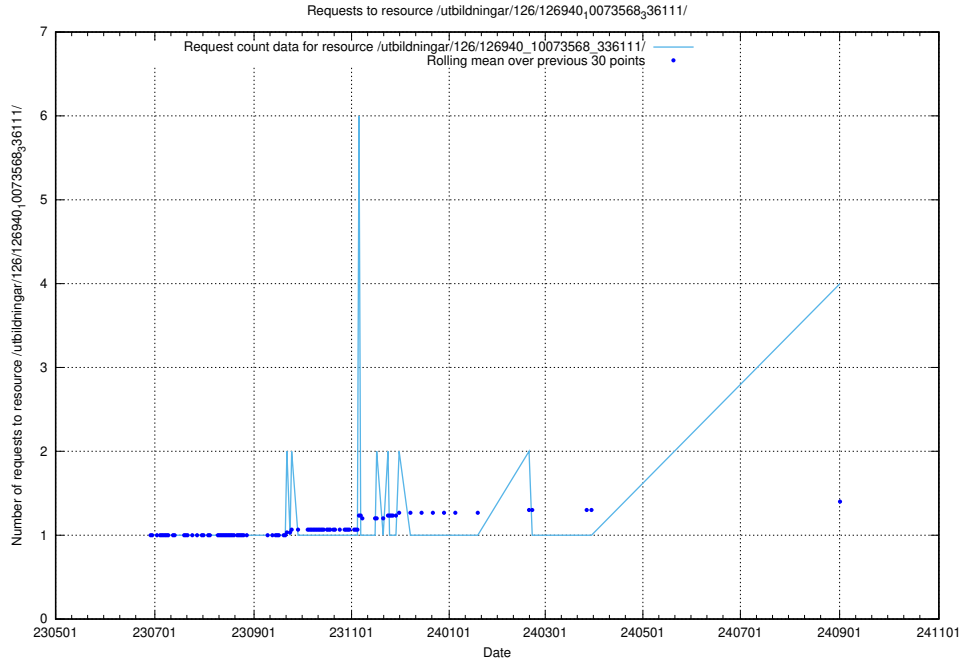

5.342 Usage of /utbildningar/126/126940_10073568_336111/

Here, we count the number of requests to resource /utbildningar/126/126940_10073568_336111/.