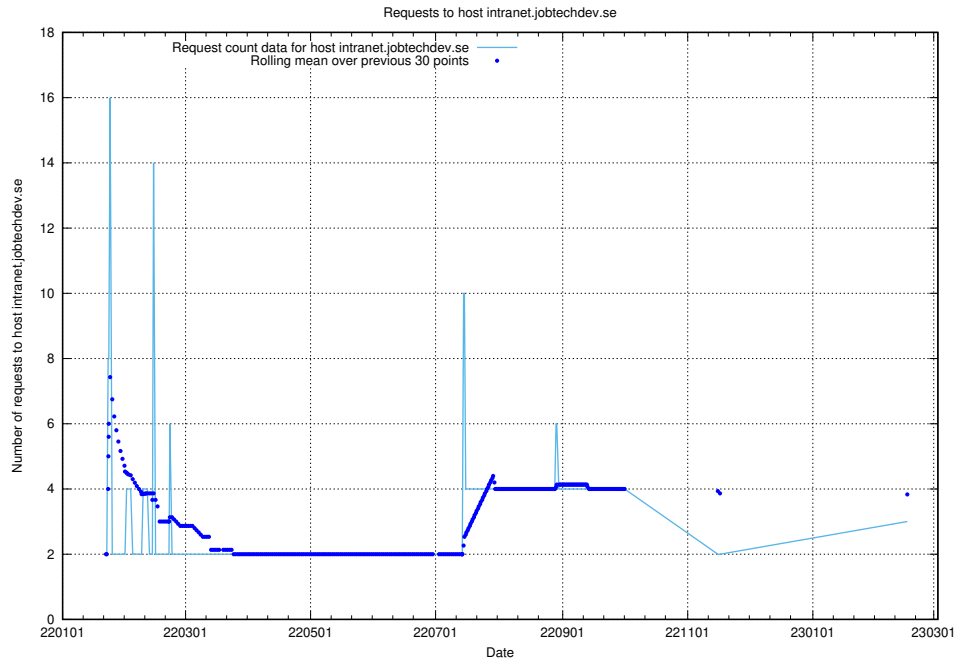

Here, we count the number of requests to host learning.jobtechdev.se.

7.260 Usage of intranet.jobtechdev.se

Here, we count the number of requests to host intranet.jobtechdev.se.

7.261 Usage of ecommerce.jobtechdev.se