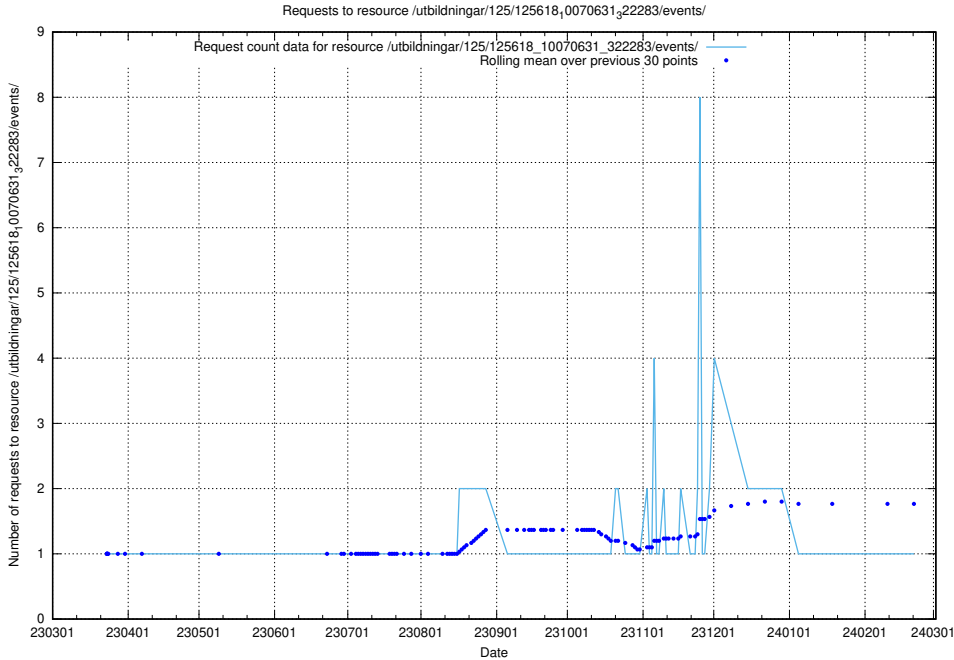

5.1129 Usage of /utbildningar/125/125618_10070631_322283/events/

Here, we count the number of requests to resource /utbildningar/125/125618_10070631_322283/events/