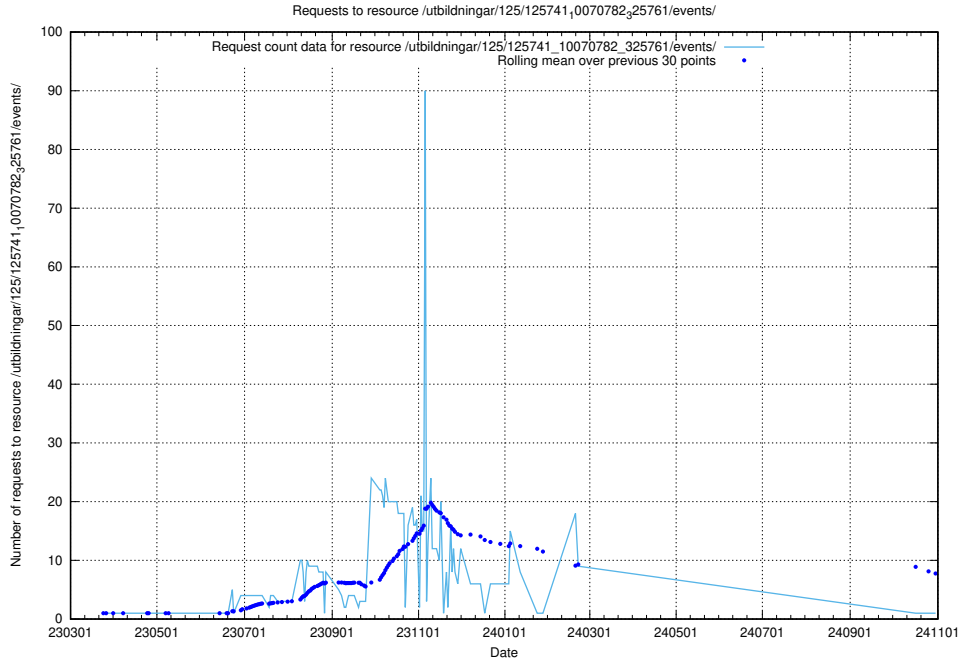

5.7242 Usage of /utbildningar/125/125741_10070782_325761/events/

Here, we count the number of requests to resource /utbildningar/125/125741_10070782_325761/events/