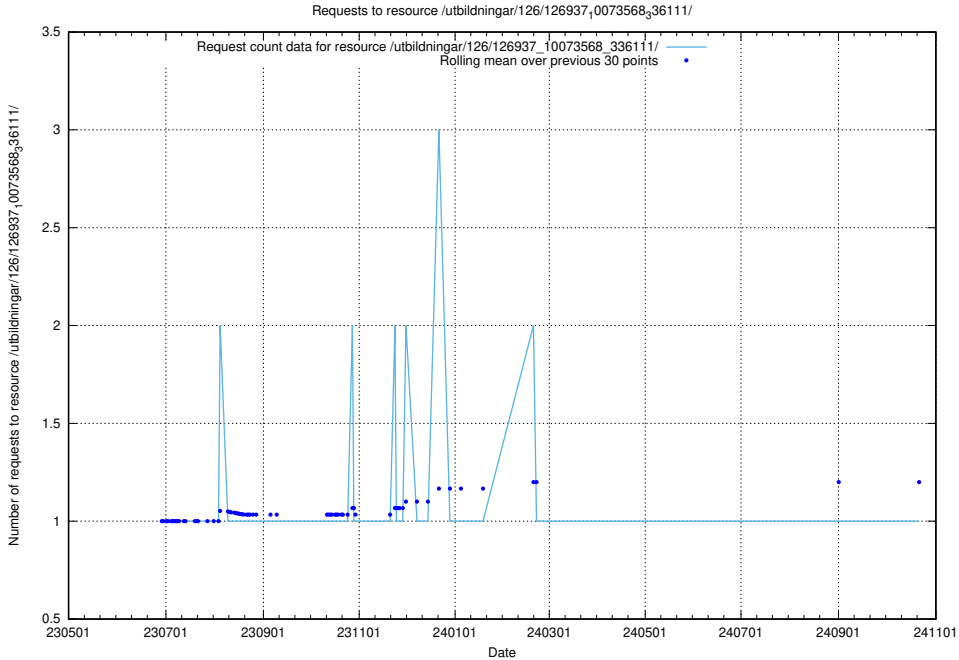

5.6417 Usage of /utbildningar/126/126937_10073568_336111/

Here, we count the number of requests to resource /utbildningar/126/126937_10073568_336111/.