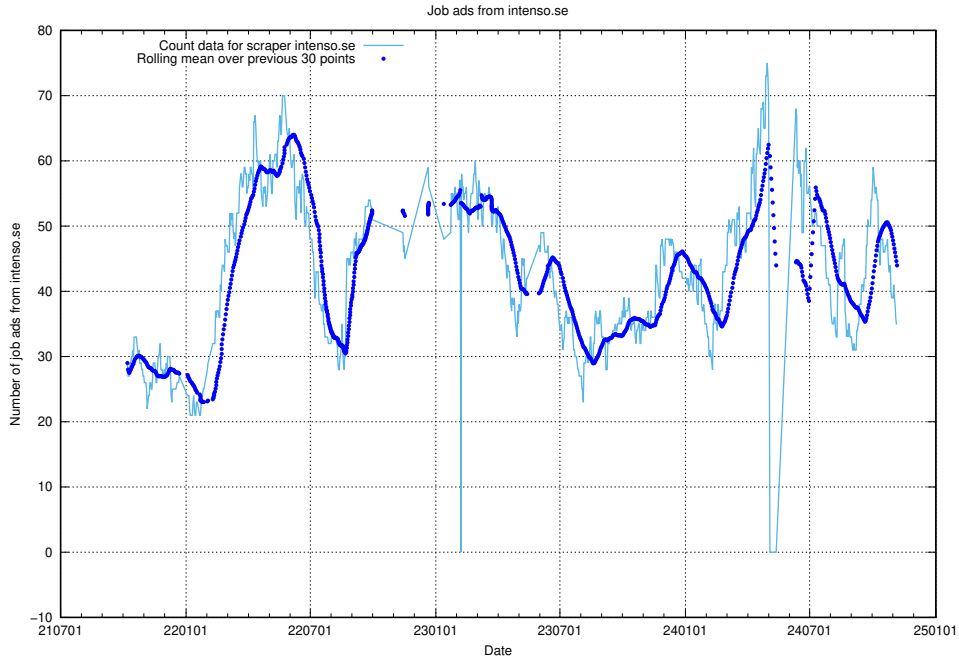

13.17 Number of ads by scraper intenso.se

Here, we count the number of job ads scraped from intenso.se.