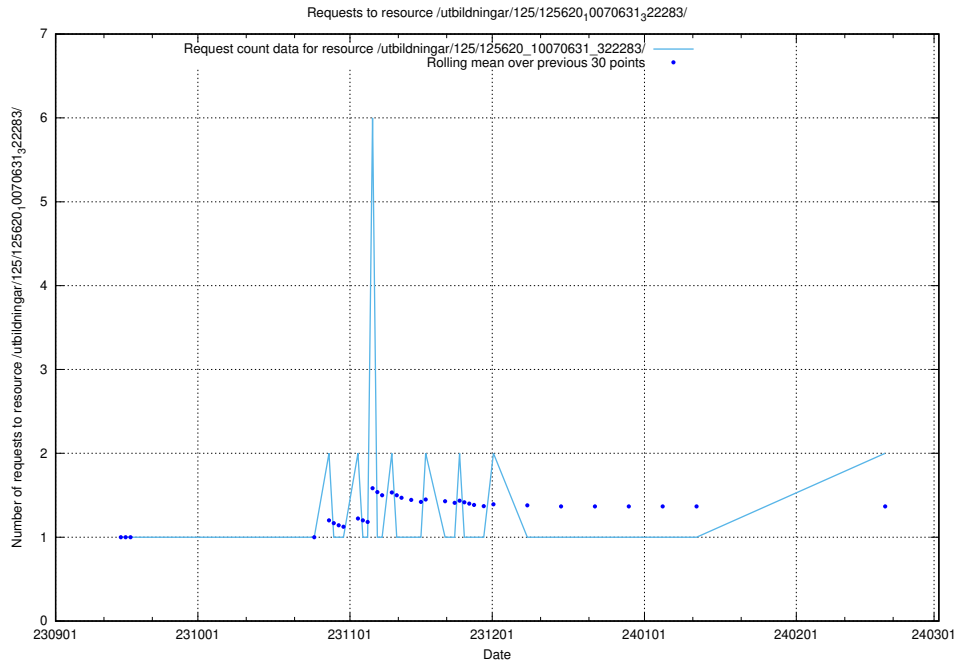

5.843 Usage of /utbildningar/125/125620_10070631_322283/

Here, we count the number of requests to resource /utbildningar/125/125620_10070631_322283/.