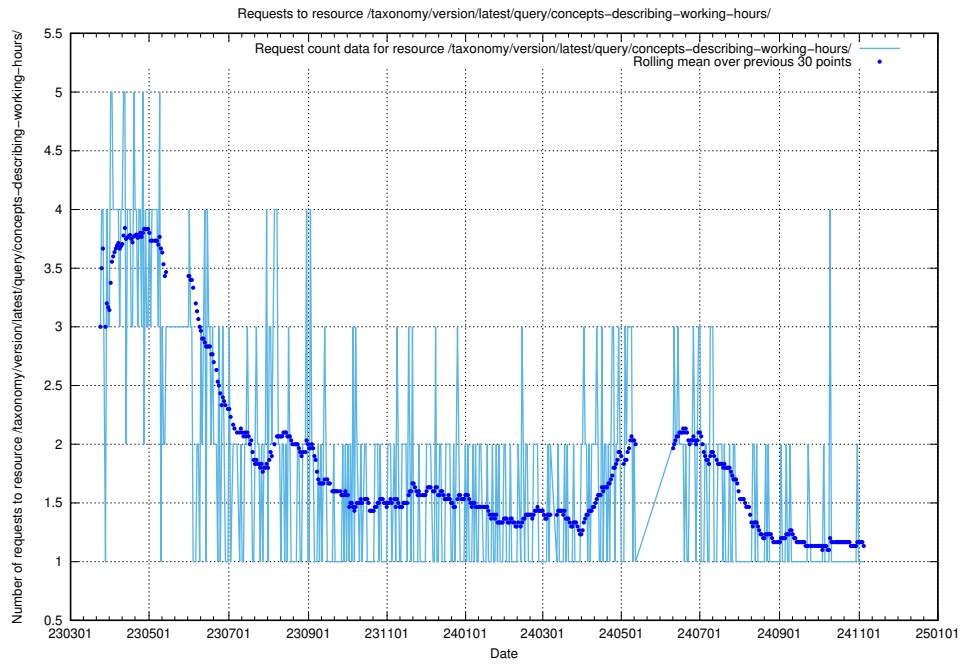

5.7114 Usage of /taxonomy/version/latest/query/concepts-describing-working-hours/

Here, we count the number of requests to resource /taxonomy/version/latest/query/concepts-describing-working-hours/.