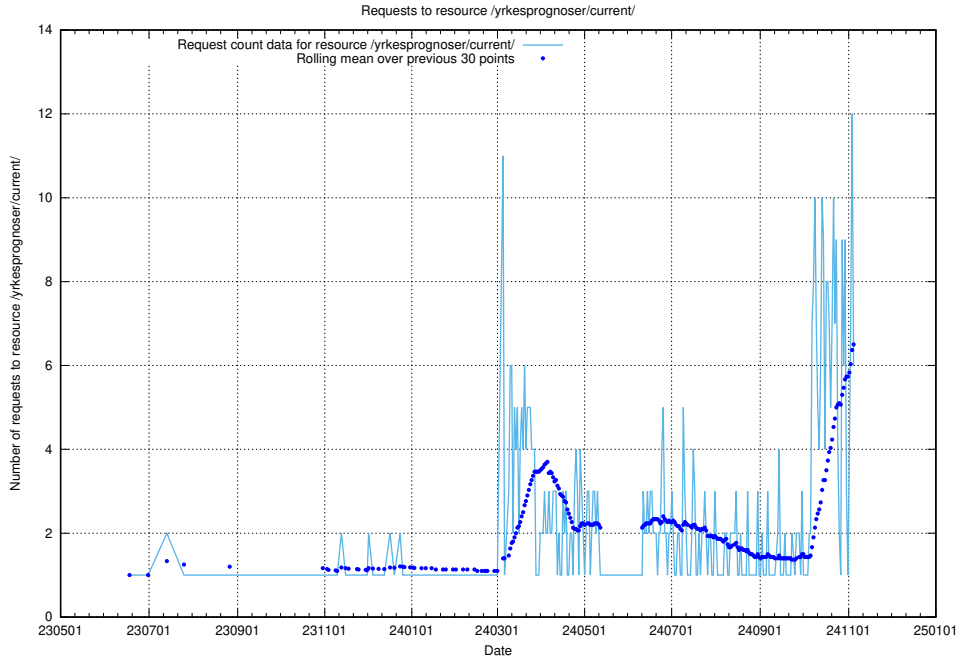

5.160 Usage of /yrkesprognoser/current/

Here, we count the number of requests to resource /yrkesprognoser/current/.