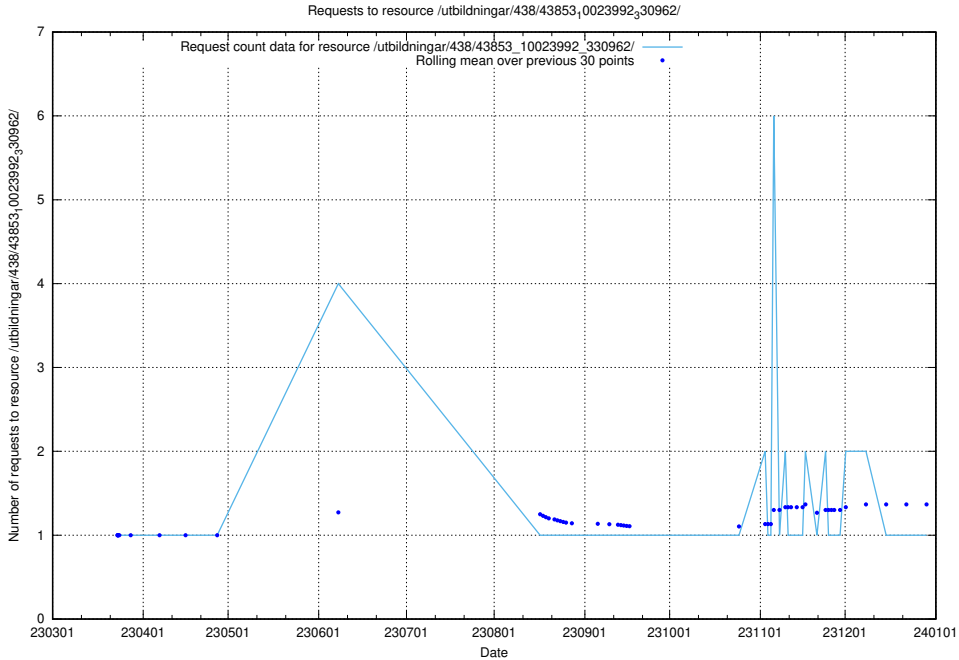

5.7358 Usage of /utbildningar/438/43853_10023992_330962/

Here, we count the number of requests to resource /utbildningar/438/43853_10023992_330962/.