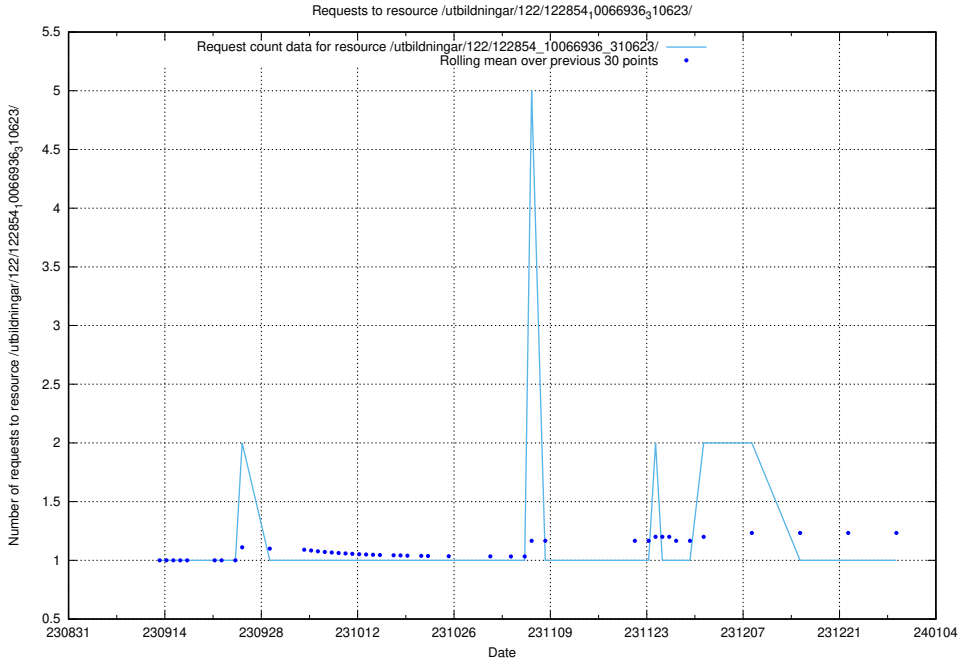

5.5583 Usage of /utbildningar/122/122854_10066936_310623/

Here, we count the number of requests to resource /utbildningar/122/122854_10066936_310623/.