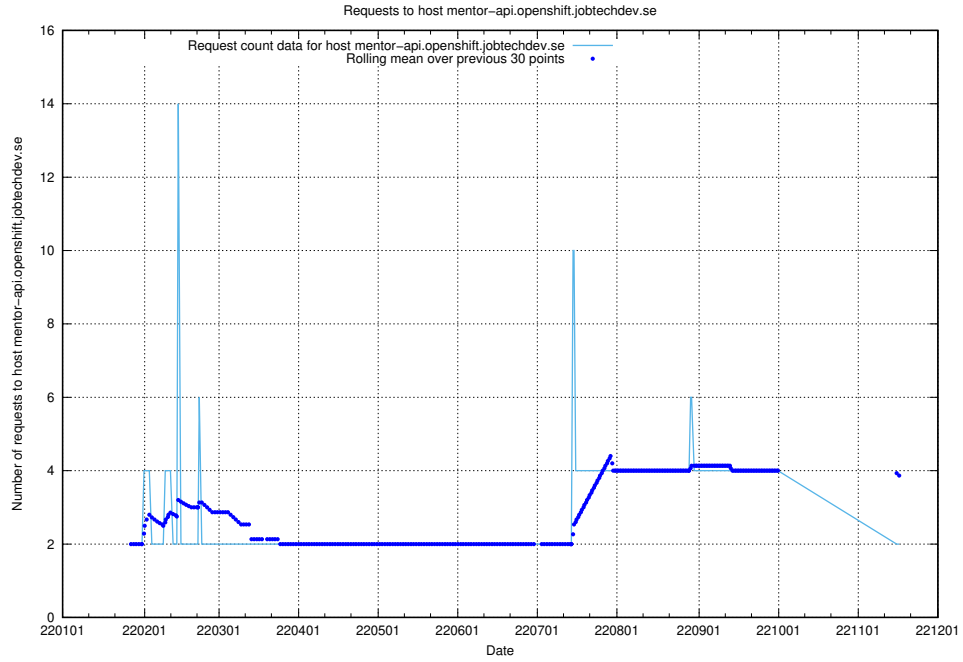

7.579 Usage of mentor-api.openshift.jobtechdev.se

Here, we count the number of requests to host mentor-api.openshift.jobtechdev.se.

7.580 Usage of mentor-api-4.openshift.jobtechdev.se

Here, we count the number of requests to host mentor-api-4.openshift.jobtechdev.se.