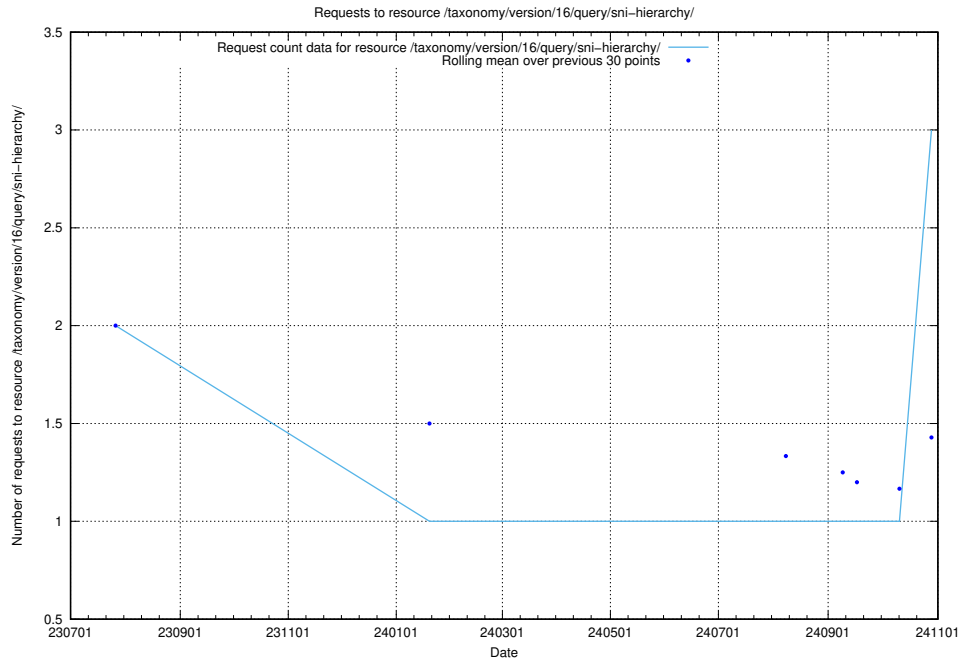

5.473 Usage of /taxonomy/version/16/query/sni-hierarchy/

Here, we count the number of requests to resource /taxonomy/version/16/query/sni-hierarchy/.