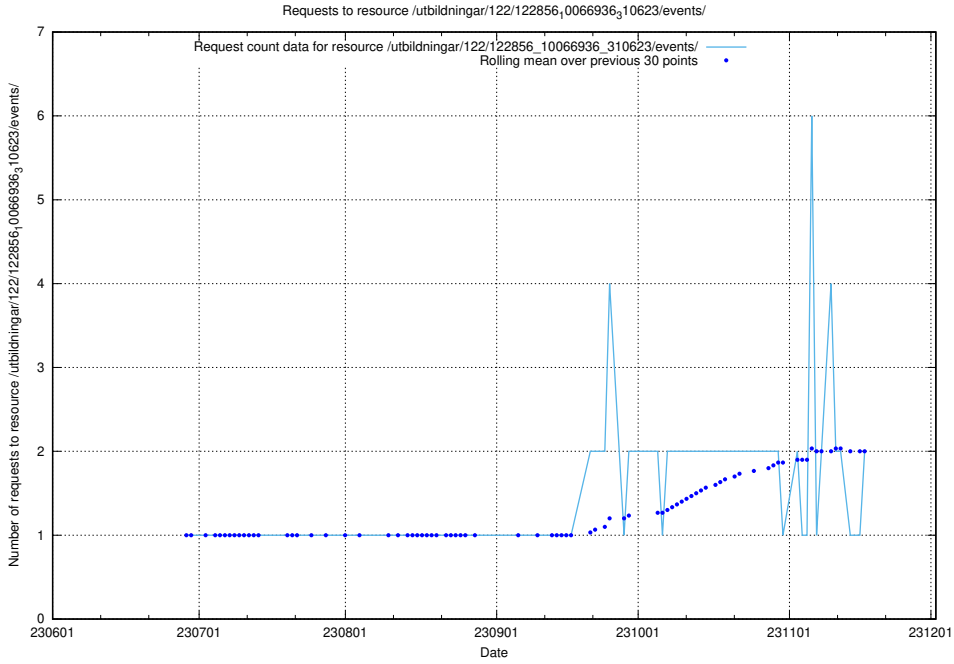

5.919 Usage of /utbildningar/122/122856_10066936_310623/events/

Here, we count the number of requests to resource /utbildningar/122/122856_10066936_310623/events/