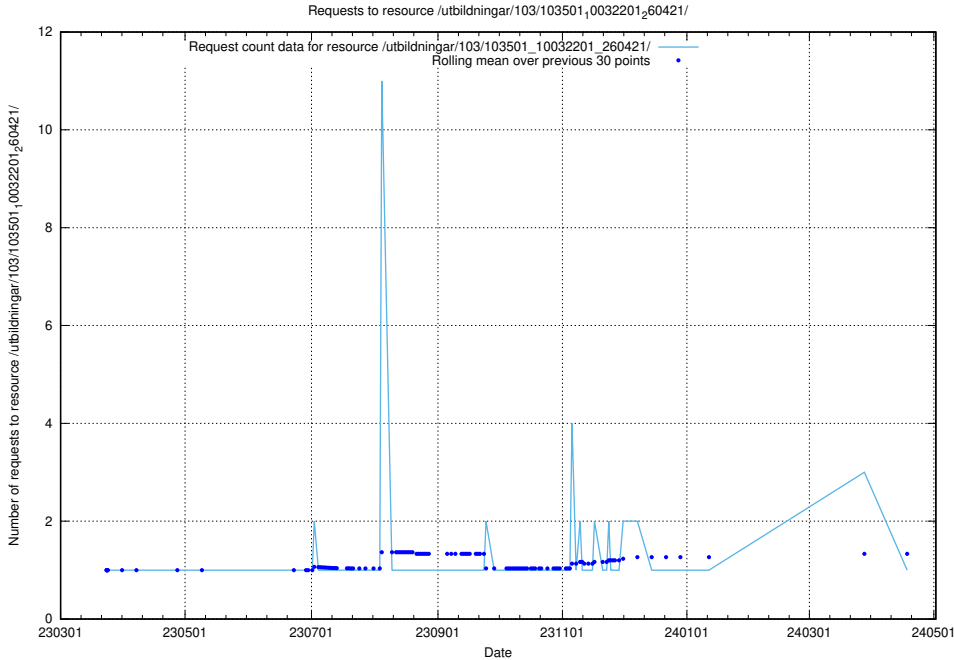

5.6451 Usage of /utbildningar/103/103501_10032201_260421/

Here, we count the number of requests to resource /utbildningar/103/103501_10032201_260421/.