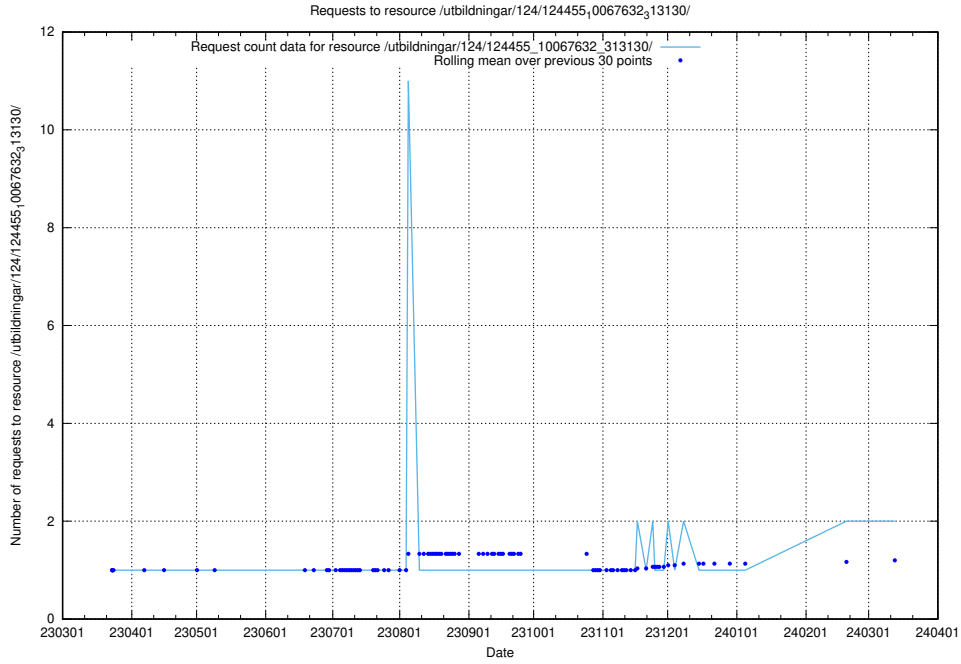

5.760 Usage of /utbildningar/124/124455_10067632_313130/

Here, we count the number of requests to resource /utbildningar/124/124455_10067632_313130/.