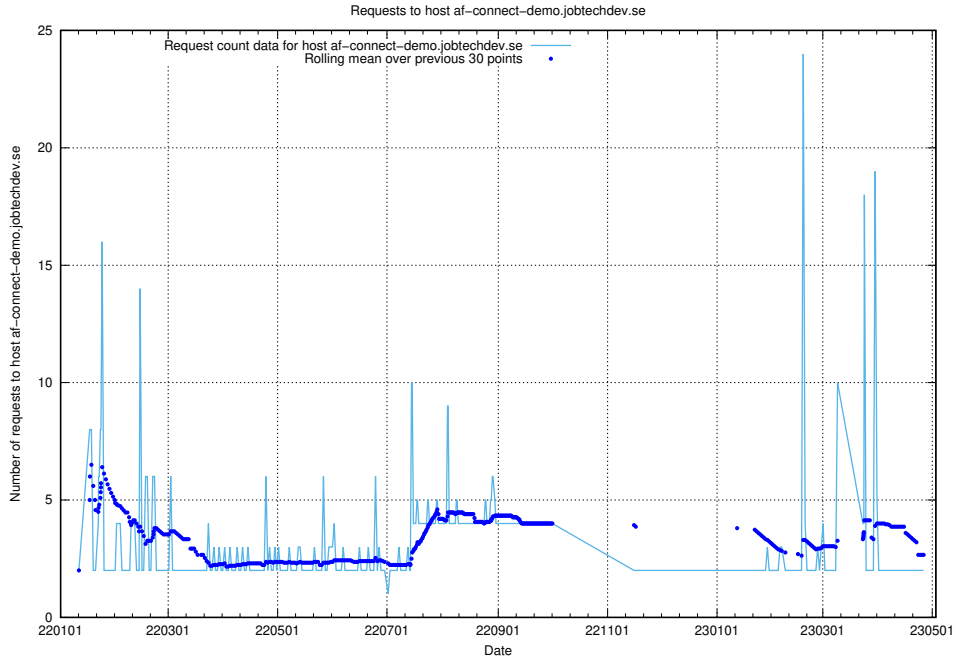

Here, we count the number of requests to host af-connect-demo.jobtechdev.se.

7.287 Usage of taxonomi.jobtechdev.se

Here, we count the number of requests to host taxonomi.jobtechdev.se.

7.288 Usage of jobad-enrichments-api.jobtechdev.se:80