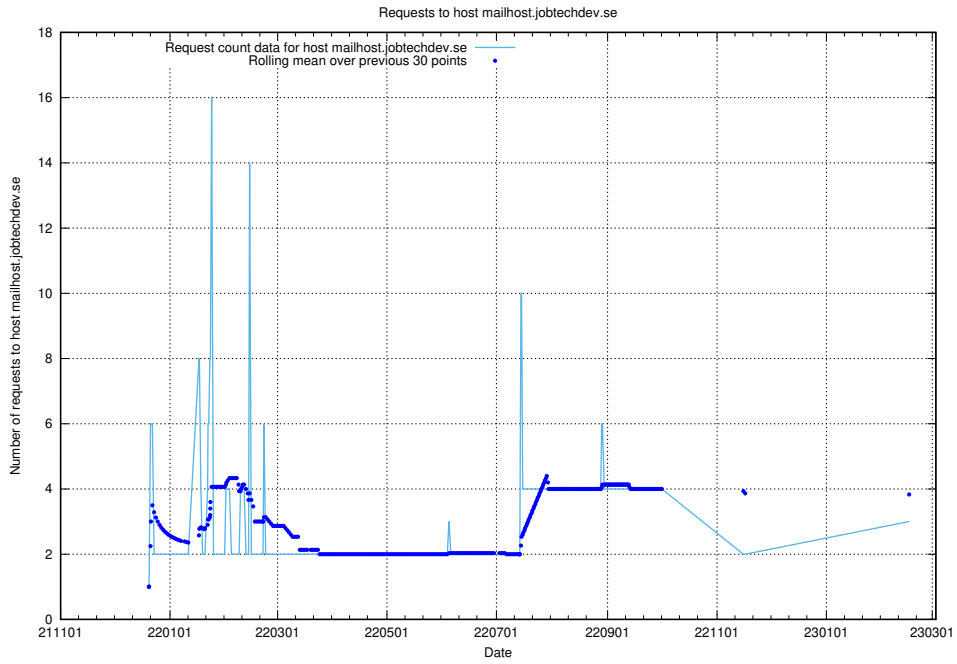

7.207 Usage of mailhost.jobtechdev.se

Here, we count the number of requests to host mailhost.jobtechdev.se.