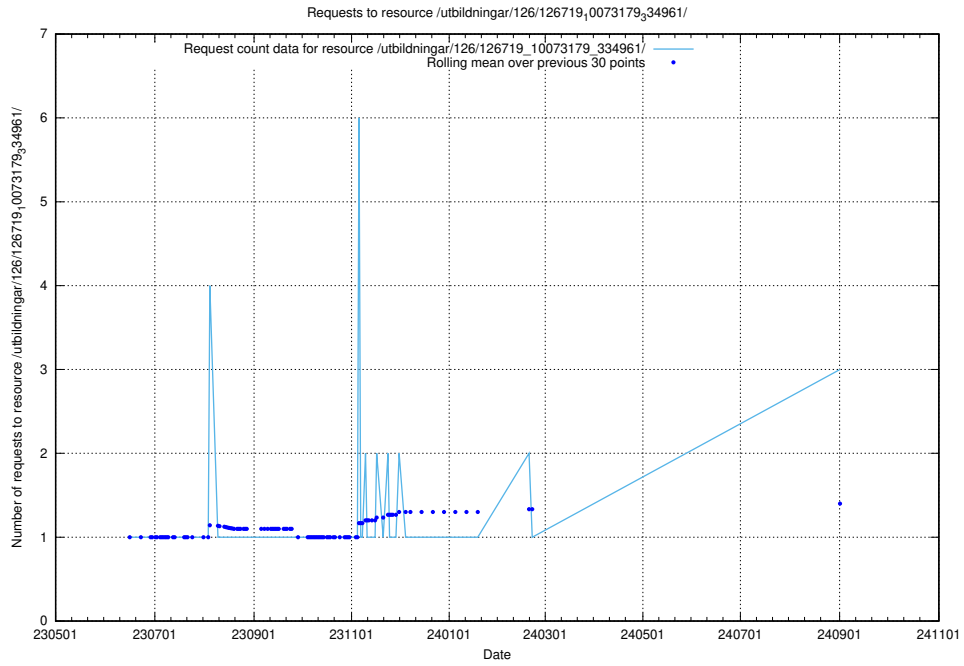

5.508 Usage of /utbildningar/126/126719_10073179_334961/

Here, we count the number of requests to resource /utbildningar/126/126719_10073179_334961/.