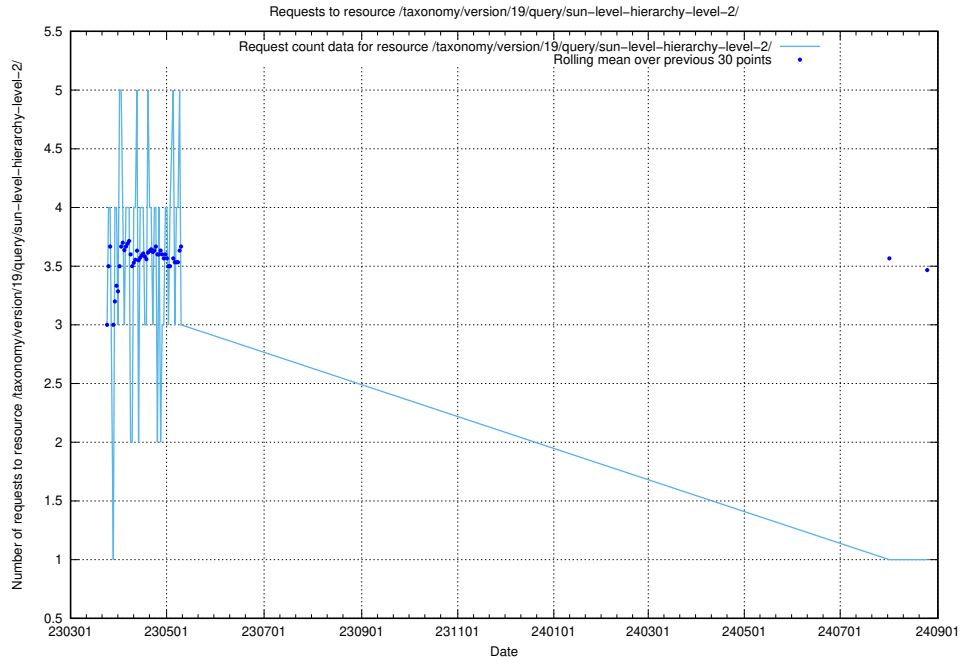

5.7125 Usage of /taxonomy/version/19/query/sun-level-hierarchy-level-2/

Here, we count the number of requests to resource /taxonomy/version/19/query/sun-level-hierarchy-level-2/.