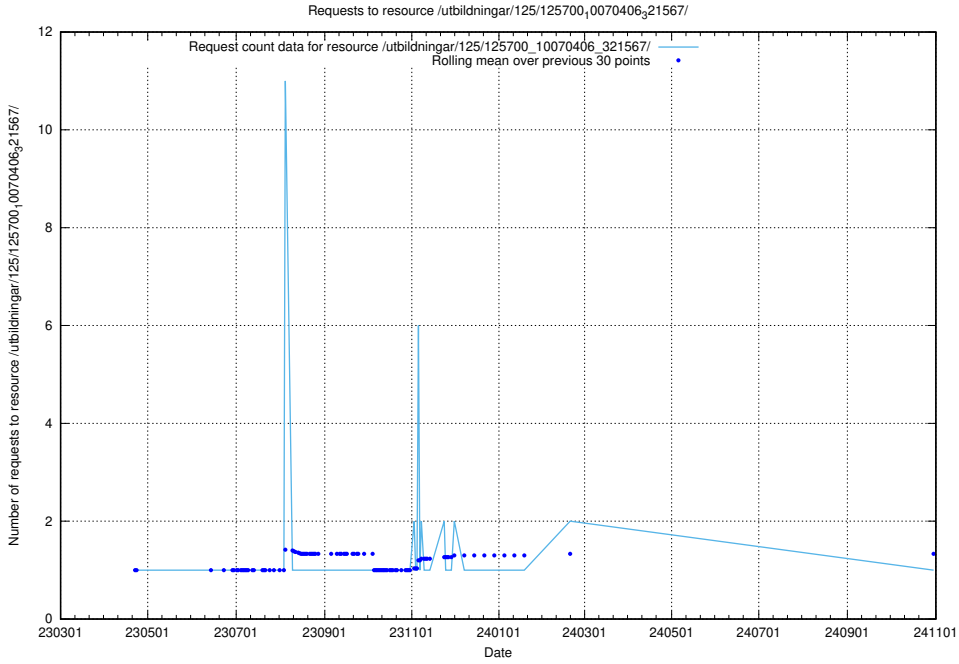

5.7027 Usage of /utbildningar/125/125700_10070406_321567/

Here, we count the number of requests to resource /utbildningar/125/125700_10070406_321567/.