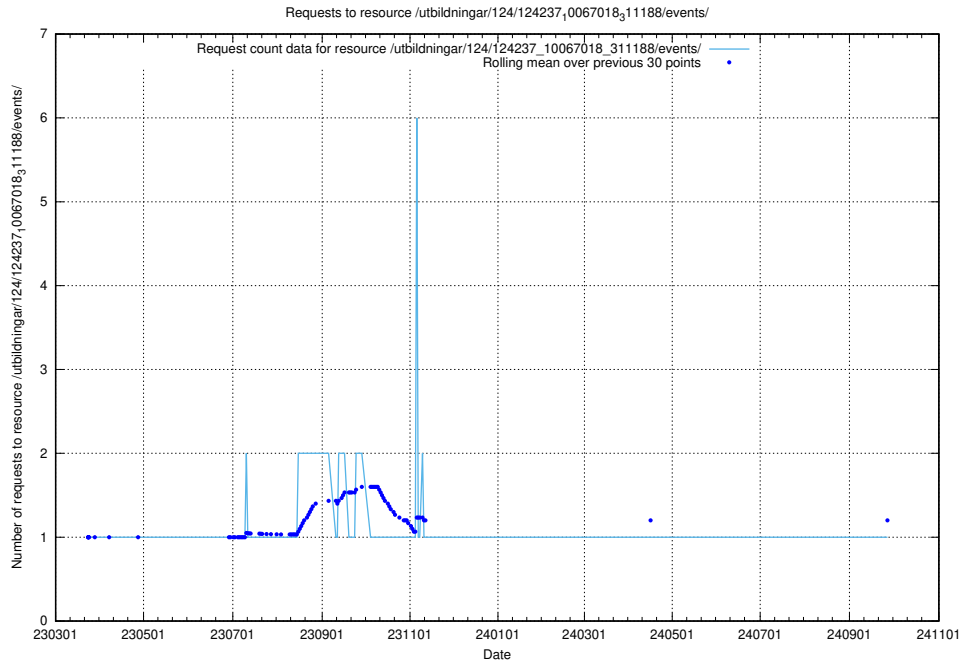

5.4991 Usage of /utbildningar/124/124237_10067018_311188/events/

Here, we count the number of requests to resource /utbildningar/124/124237_10067018_311188/events/