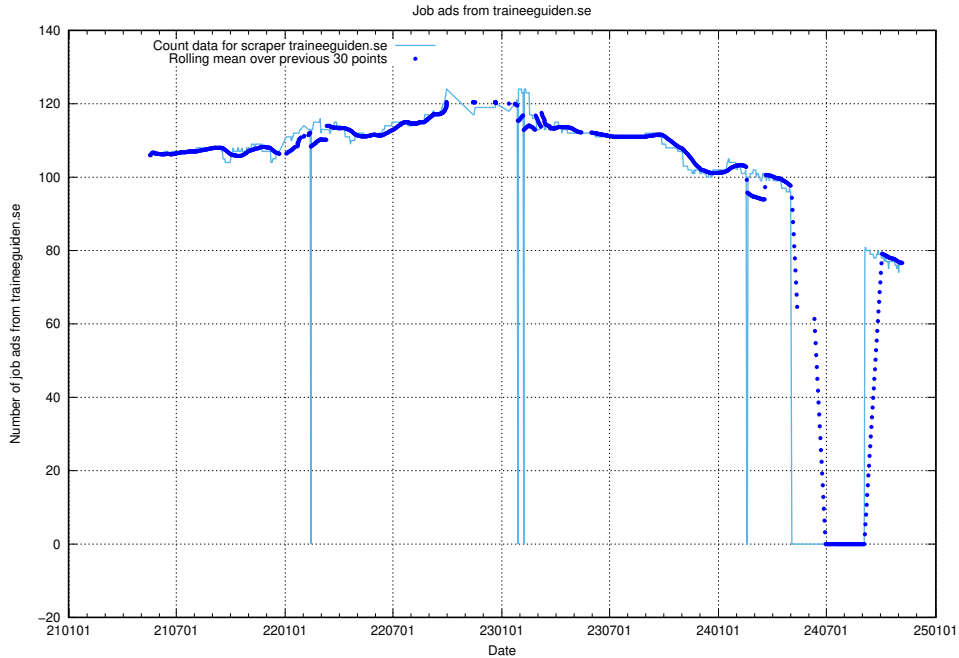

13.15 Number of ads by scraper traineeguiden.se

Here, we count the number of job ads scraped from traineeguiden.se.