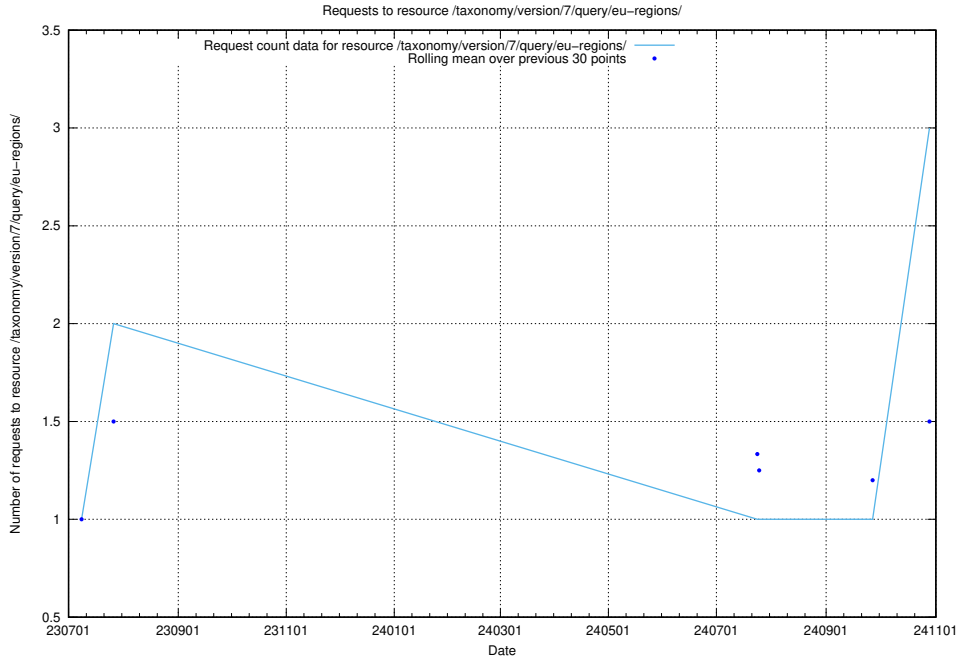

5.479 Usage of /taxonomy/version/7/query/eu-regions/

Here, we count the number of requests to resource /taxonomy/version/7/query/eu-regions/.