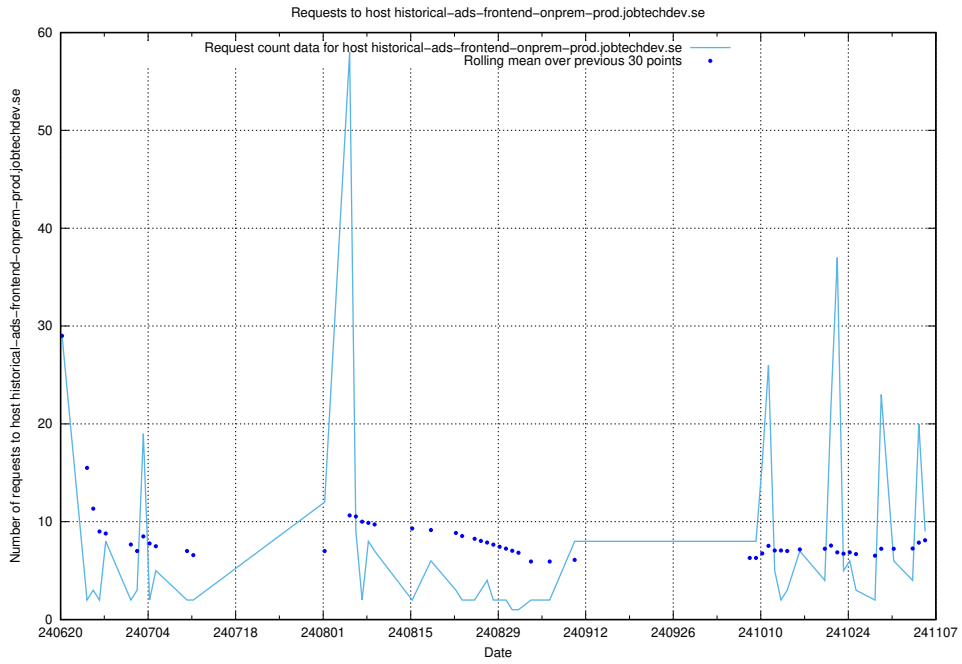

7.69 Usage of historical-ads-frontend-onprem-prod.jobtechdev.se

Here, we count the number of requests to host historical-ads-frontend-onprem-prod.jobtechdev.se.