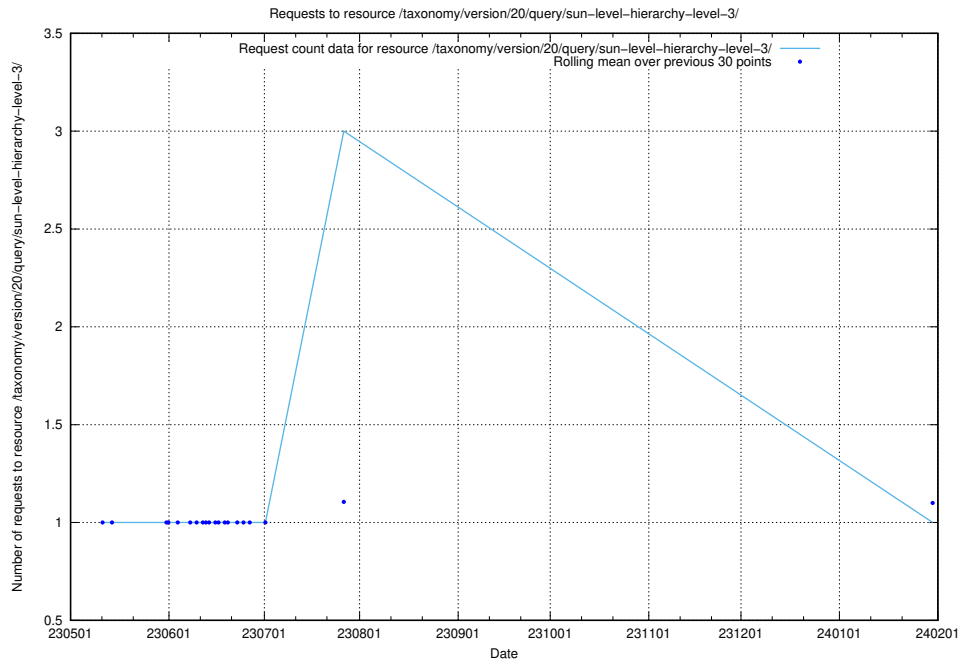

5.6929 Usage of /taxonomy/version/20/query/sun-level-hierarchy-level-3/

Here, we count the number of requests to resource /taxonomy/version/20/query/sun-level-hierarchy-level-3/.