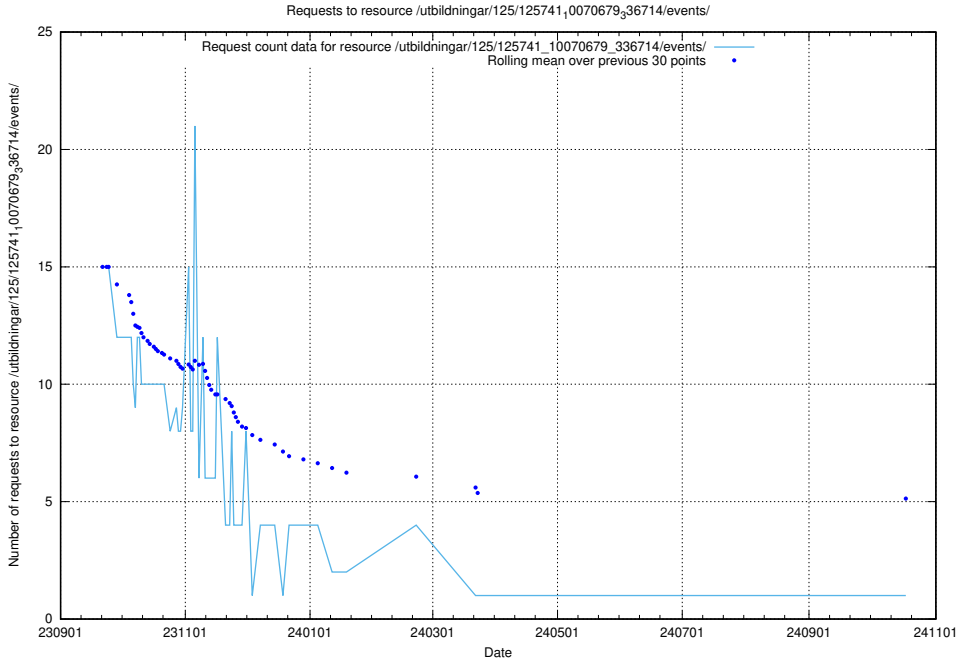

5.5485 Usage of /utbildningar/125/125741_10070679_336714/events/

Here, we count the number of requests to resource /utbildningar/125/125741_10070679_336714/events/