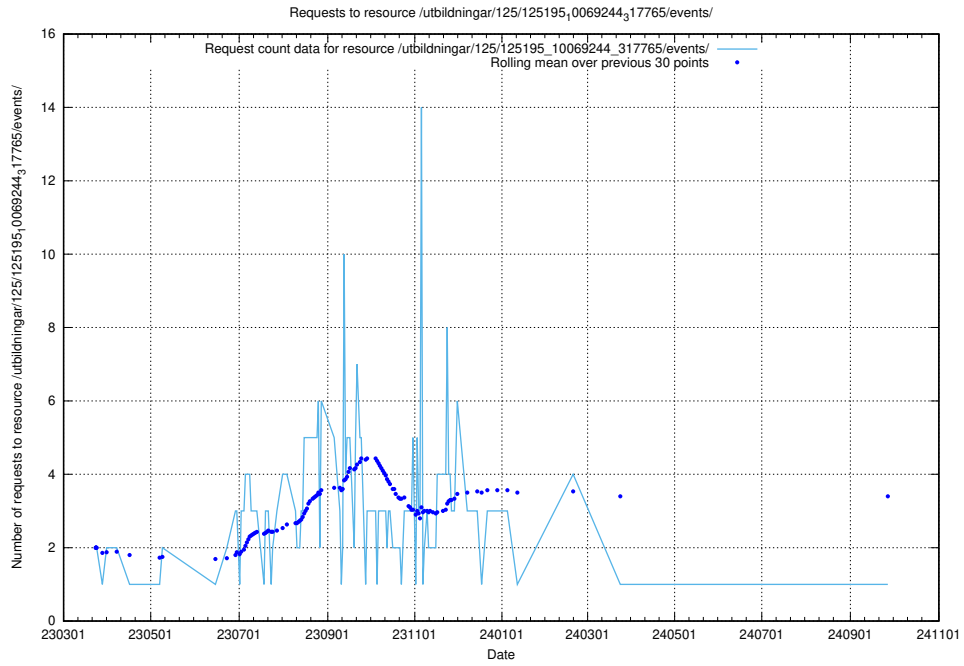

5.7317 Usage of /utbildningar/125/125195_10069244_317765/events/

Here, we count the number of requests to resource /utbildningar/125/125195_10069244_317765/events/