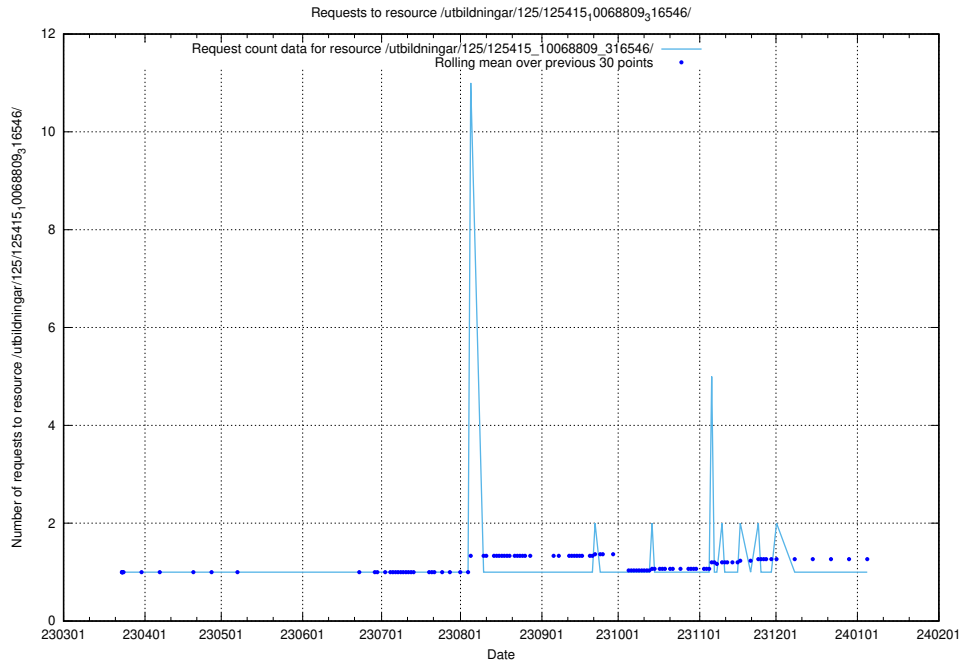

5.1167 Usage of /utbildningar/125/125415_10068809_316546/

Here, we count the number of requests to resource /utbildningar/125/125415_10068809_316546/.