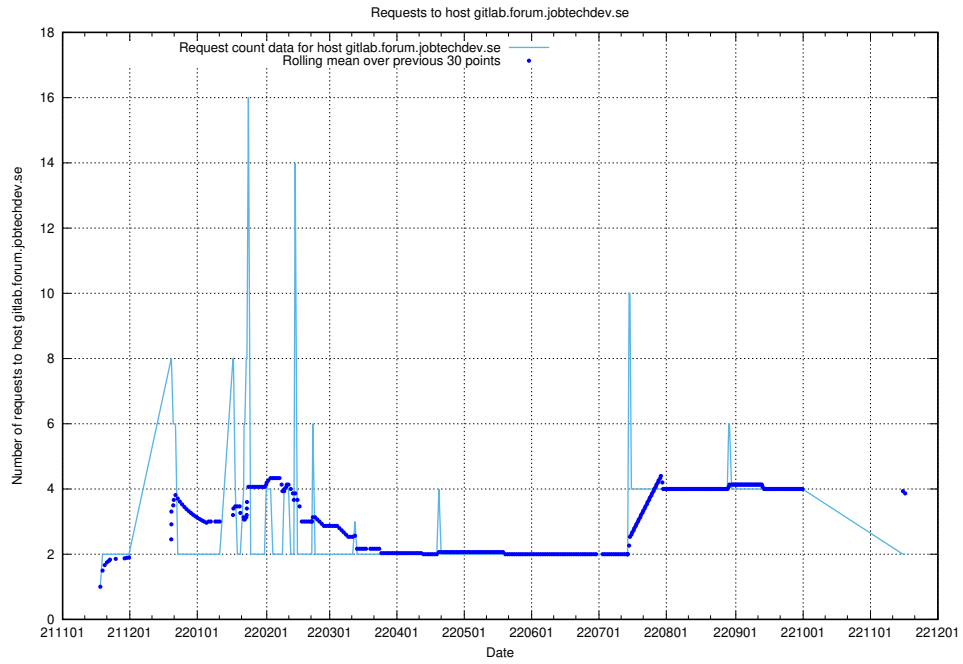

7.483 Usage of opensearch-onprem.jobtechdev.se

Here, we count the number of requests to host opensearch-onprem.jobtechdev.se.

7.484 Usage of gitlab.forum.jobtechdev.se

Here, we count the number of requests to host gitlab.forum.jobtechdev.se.