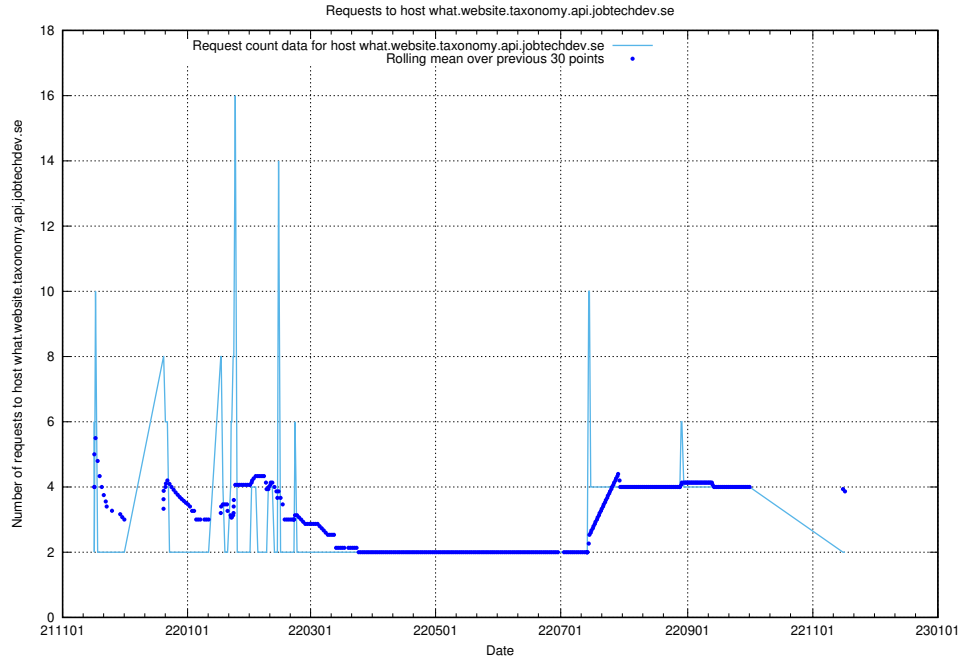

7.524 Usage of what.website.taxonomy.api.jobtechdev.se

Here, we count the number of requests to host what.website.taxonomy.api.jobtechdev.se.