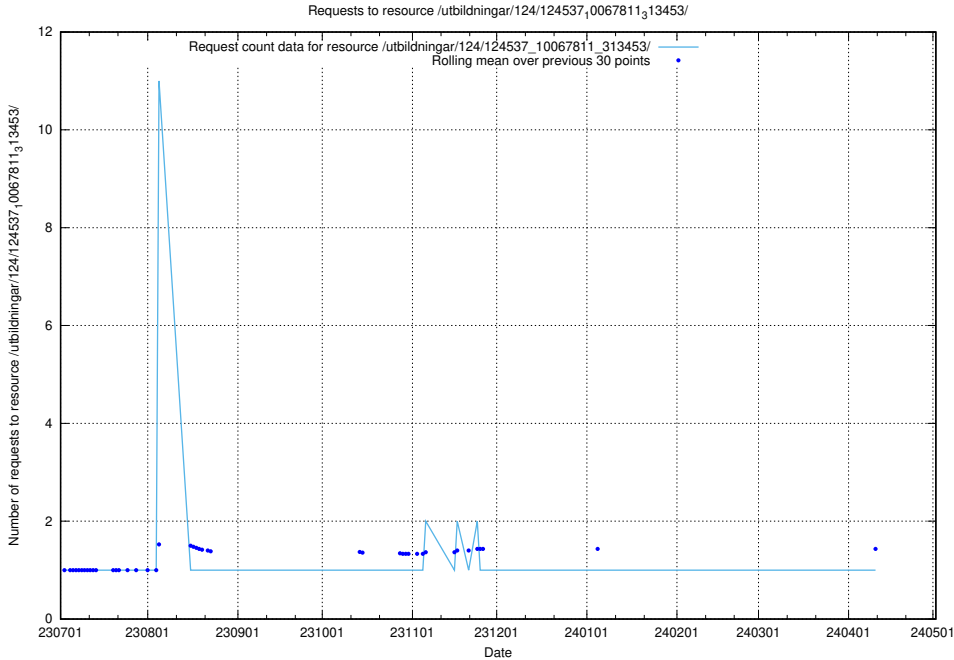

5.6351 Usage of /utbildningar/124/124537_10067811_313453/

Here, we count the number of requests to resource /utbildningar/124/124537_10067811_313453/.