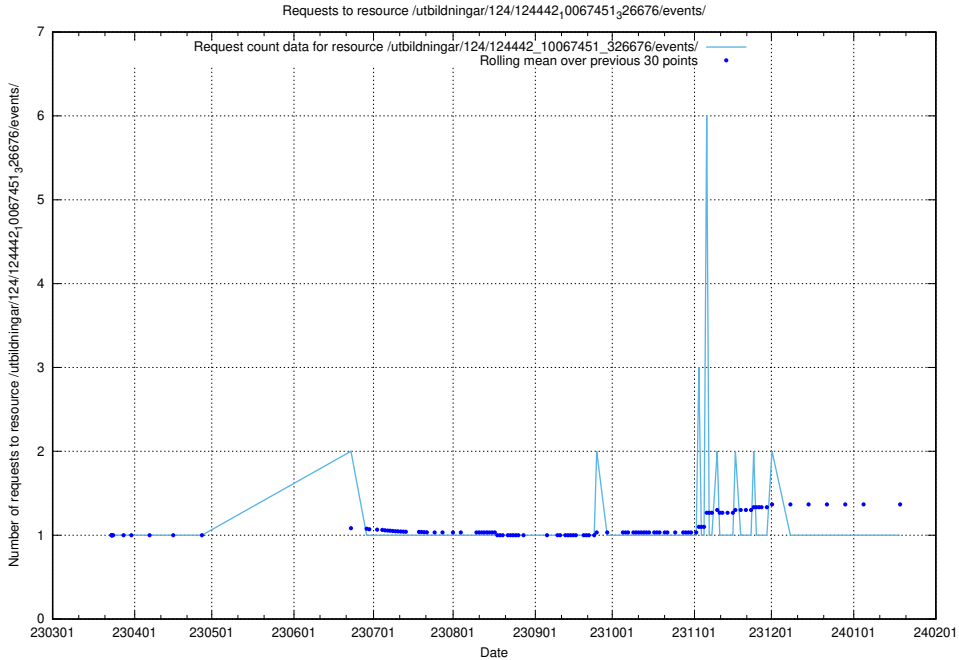

5.4489 Usage of /utbildningar/124/124442_10067451_326676/events/

Here, we count the number of requests to resource /utbildningar/124/124442_10067451_326676/events/