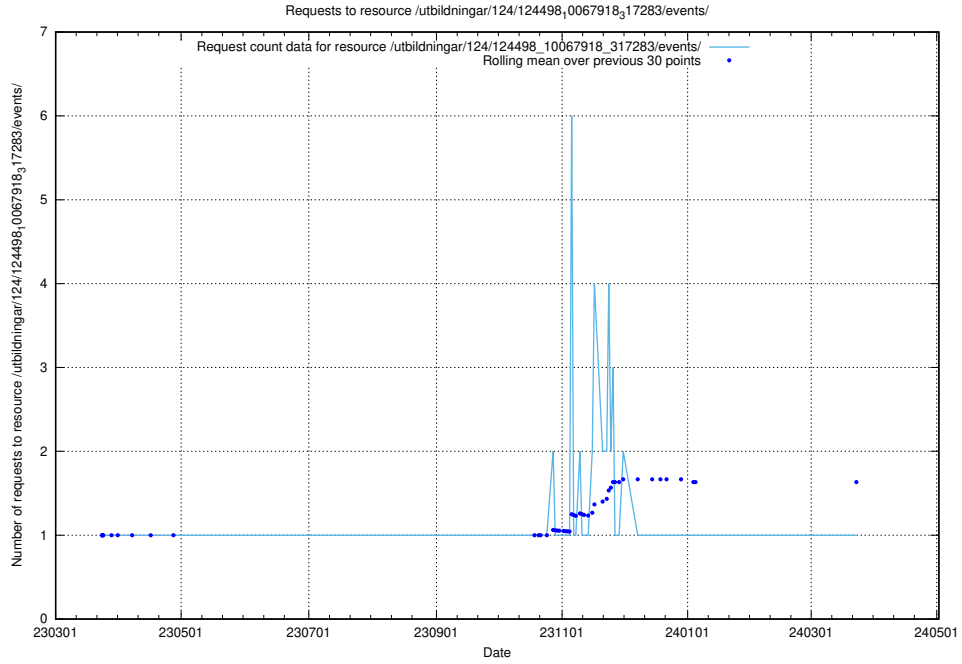

5.3585 Usage of /utbildningar/124/124498_10067918_317283/events/

Here, we count the number of requests to resource /utbildningar/124/124498_10067918_317283/events/