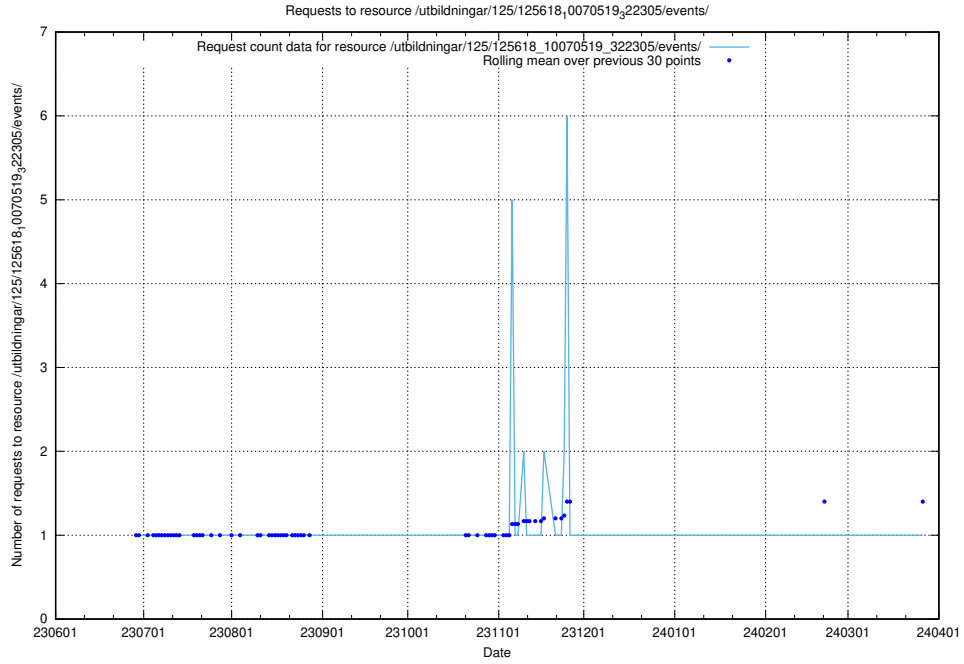

5.6449 Usage of /utbildningar/125/125618_10070519_322305/events/

Here, we count the number of requests to resource /utbildningar/125/125618_10070519_322305/events/