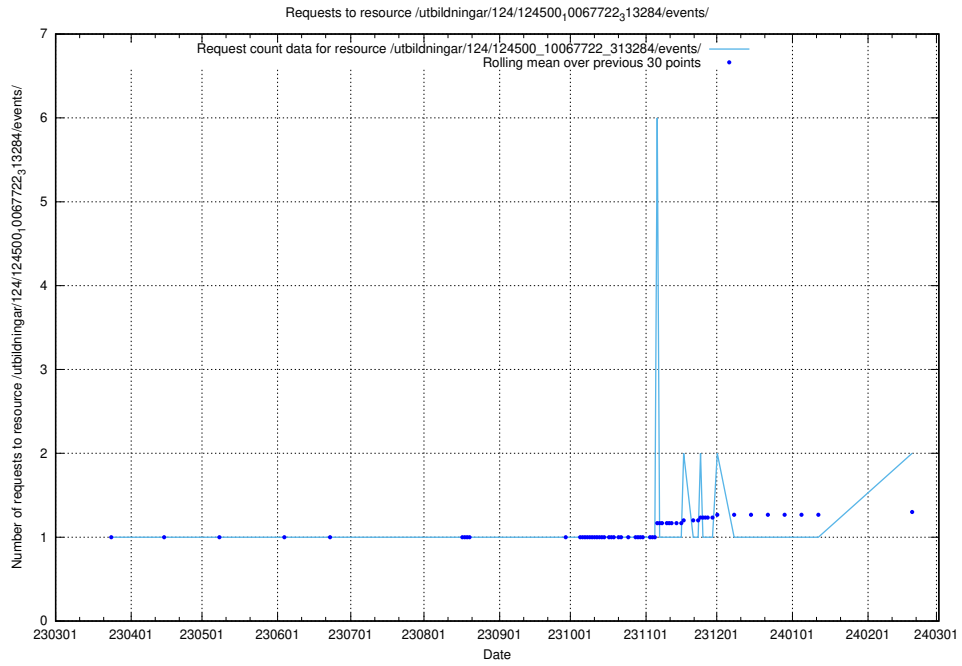

5.995 Usage of /utbildningar/124/124500_10067722_313284/events/

Here, we count the number of requests to resource /utbildningar/124/124500_10067722_313284/events/

5.996 Usage of /utbildningar/122/122967_10065273_289918/events/