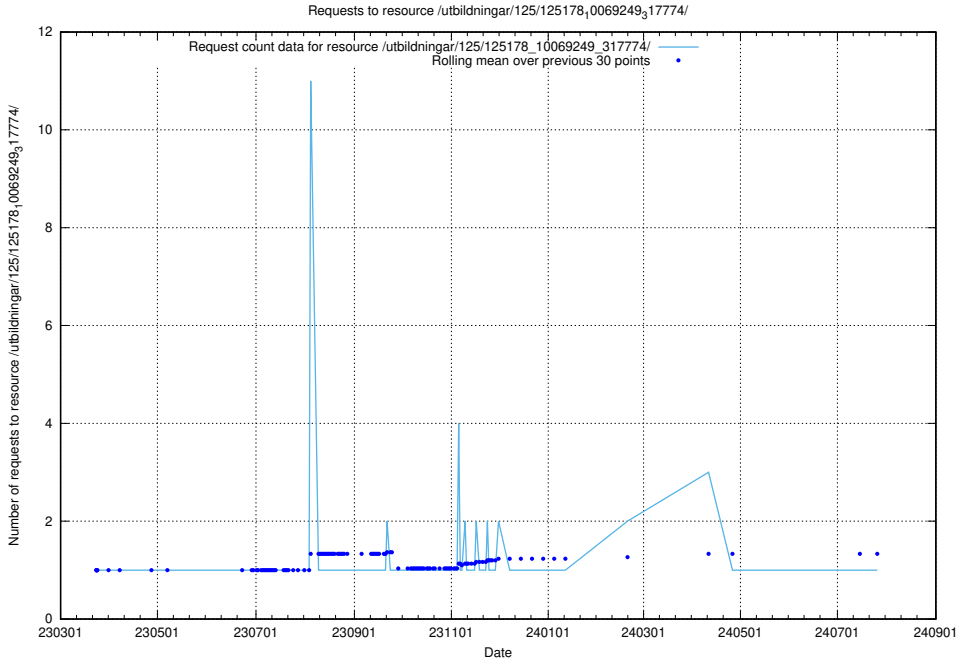

5.1210 Usage of /utbildningar/125/125178_10069249_317774/

Here, we count the number of requests to resource /utbildningar/125/125178_10069249_317774/.