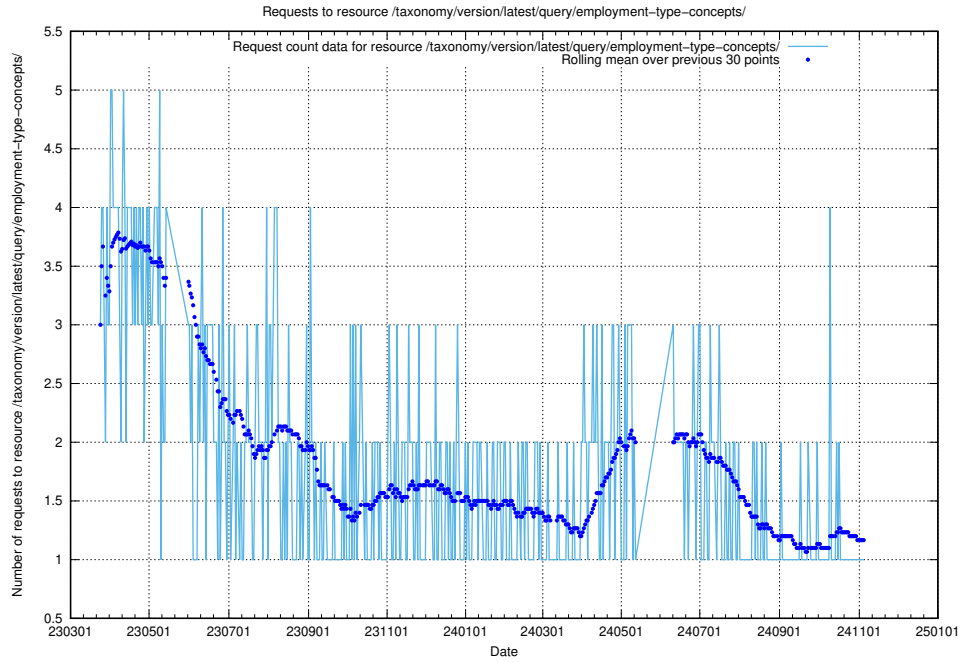

5.7110 Usage of /taxonomy/version/latest/query/employment-type-concepts/

Here, we count the number of requests to resource /taxonomy/version/latest/query/employment-type-concepts/.