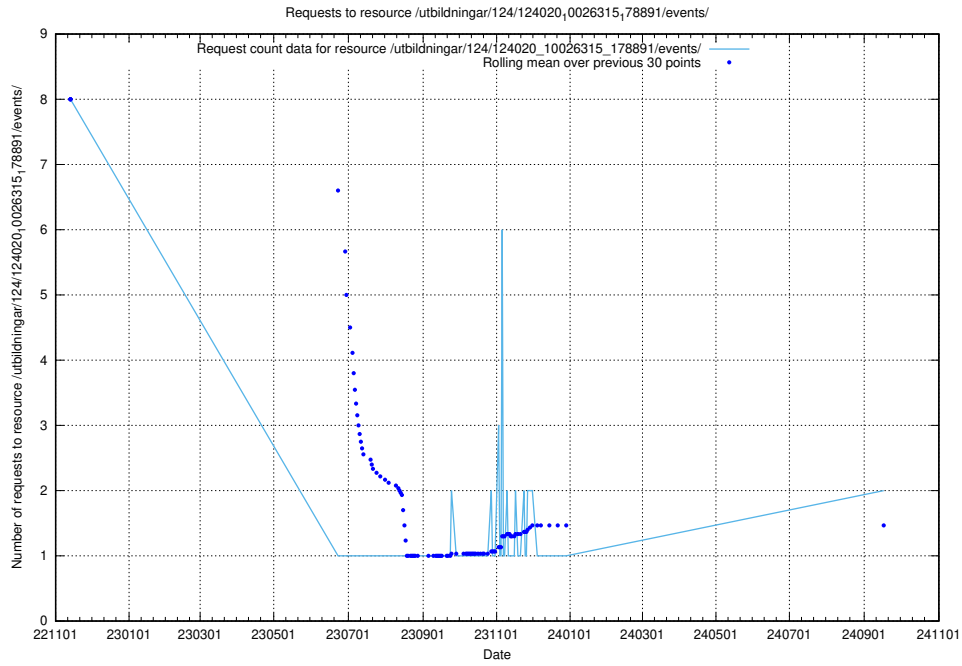

5.940 Usage of /utbildningar/124/124020_10026315_178891/events/

Here, we count the number of requests to resource /utbildningar/124/124020_10026315_178891/events/