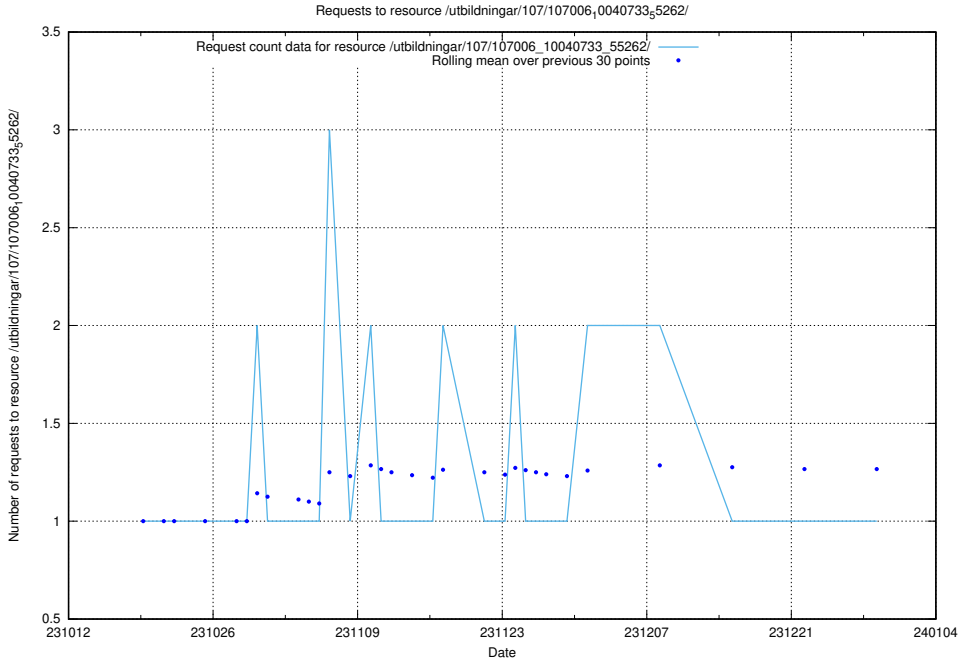

5.5253 Usage of /utbildningar/107/107006_10040733_55262/

Here, we count the number of requests to resource /utbildningar/107/107006_10040733_55262/.