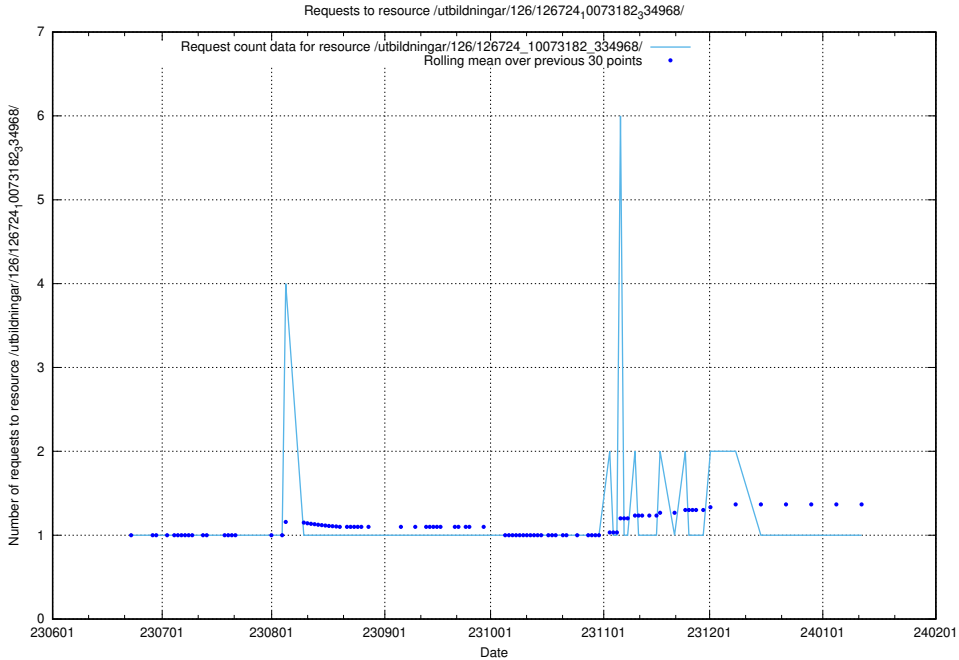

5.6577 Usage of /utbildningar/126/126724_10073182_334968/

Here, we count the number of requests to resource /utbildningar/126/126724_10073182_334968/.