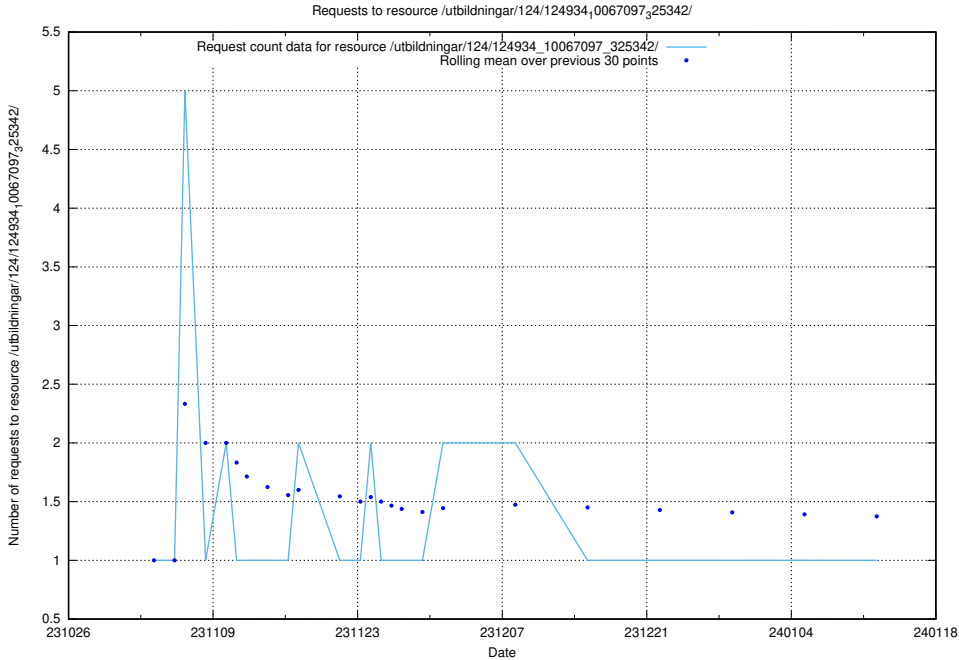

5.5141 Usage of /utbildningar/124/124934_10067097_325342/

Here, we count the number of requests to resource /utbildningar/124/124934_10067097_325342/.