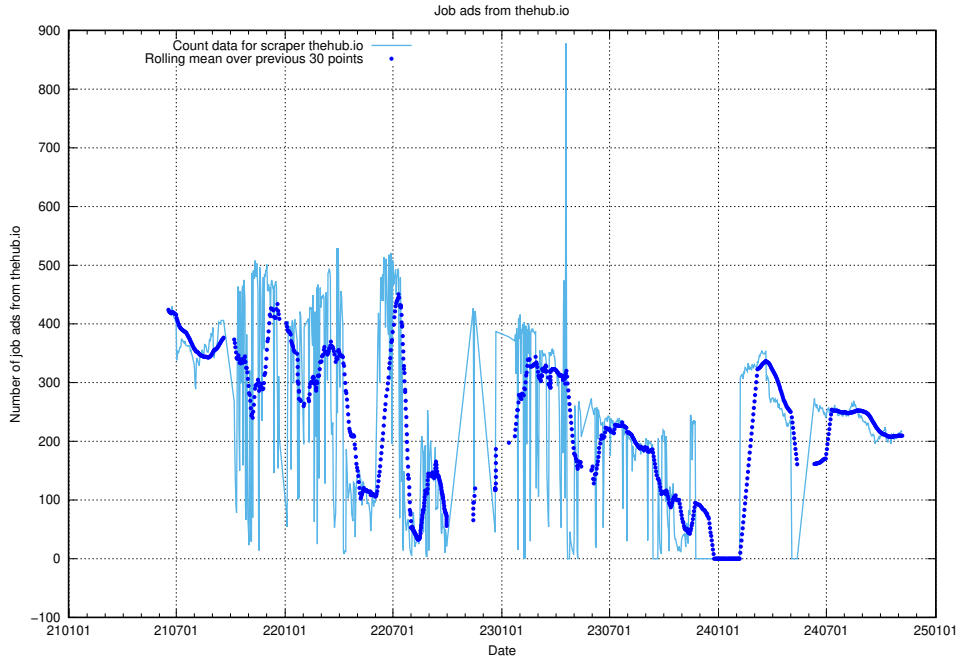

13.12 Number of ads by scraper thehub.io

Here, we count the number of job ads scraped from thehub.io.

13.13 Number of ads by scraper onepartnergroup.se

Here, we count the number of job ads scraped from onepartnergroup.se.