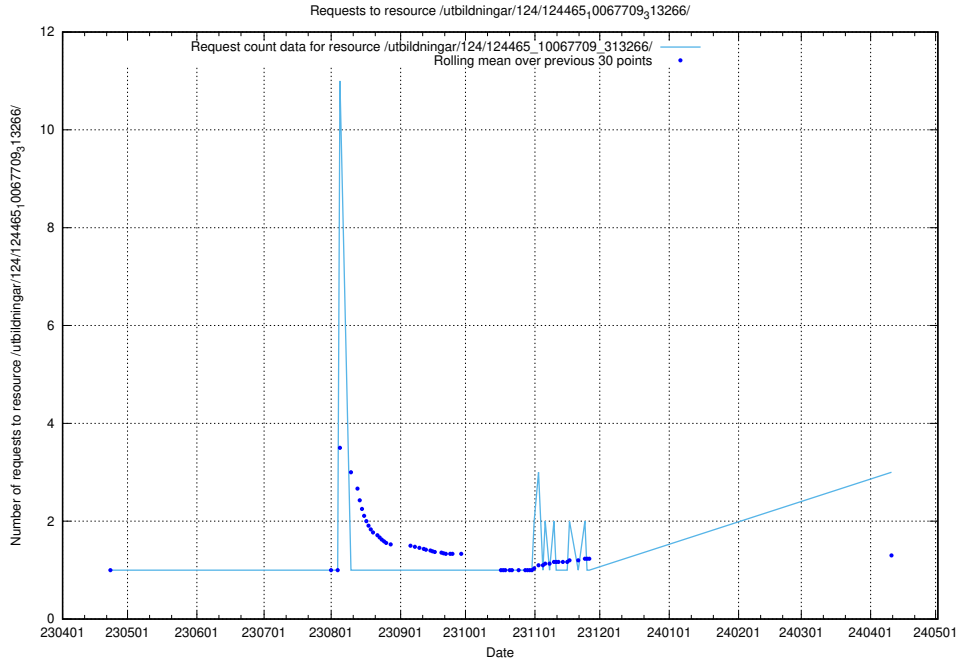

Here, we count the number of requests to resource /utbildningar/124/124465_10067709_313266/.

5.518 Usage of /utbildningar/124/124856_10071083_324595/

Here, we count the number of requests to resource /utbildningar/124/124856_10071083_324595/.