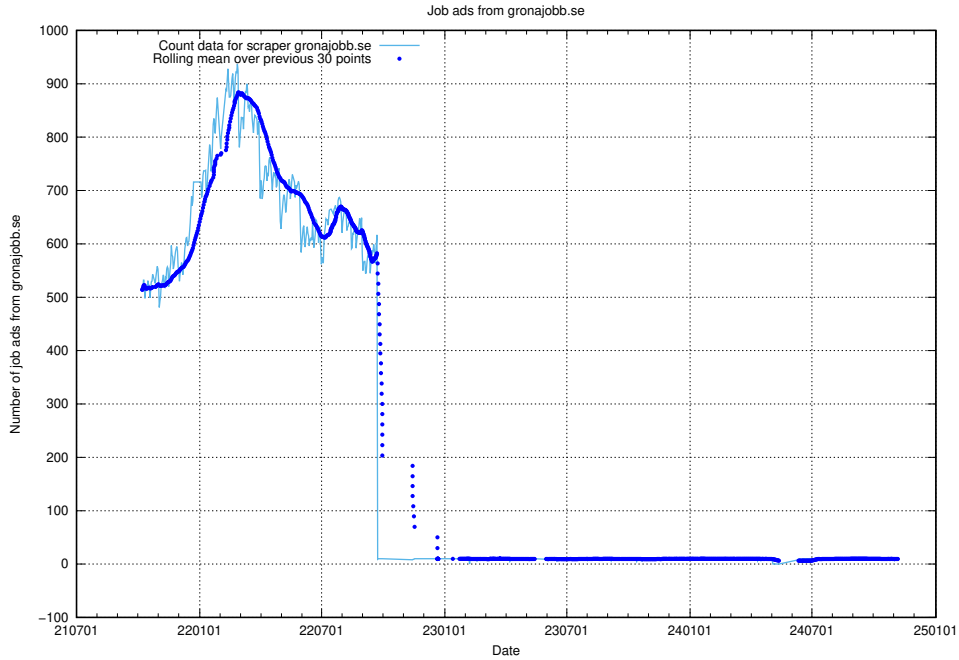

13.18 Number of ads by scraper gronajobb.se

Here, we count the number of job ads scraped from gronajobb.se.