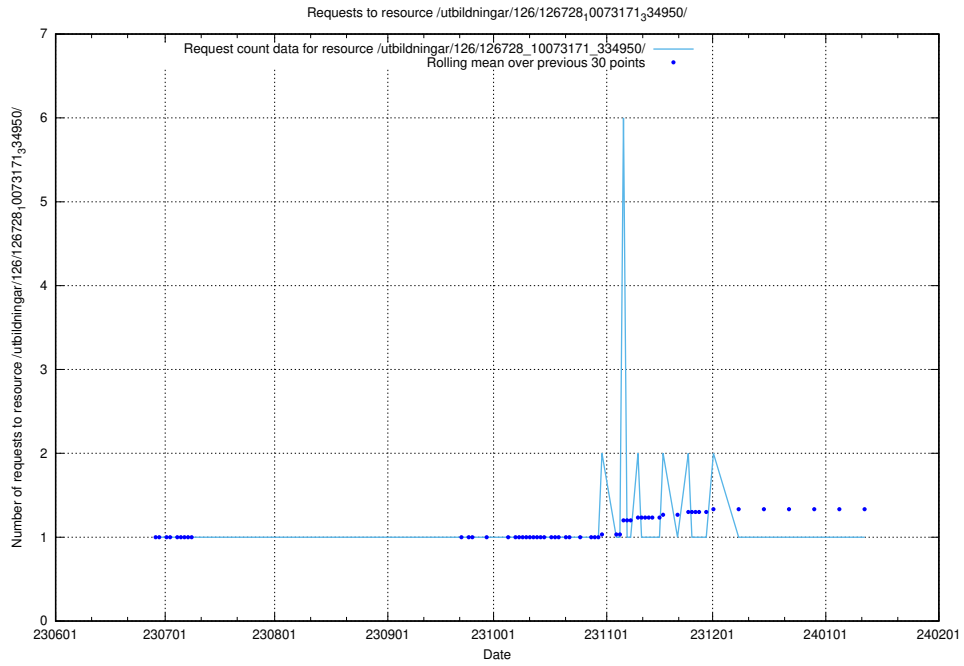

5.6426 Usage of /utbildningar/126/126728_10073171_334950/

Here, we count the number of requests to resource /utbildningar/126/126728_10073171_334950/.