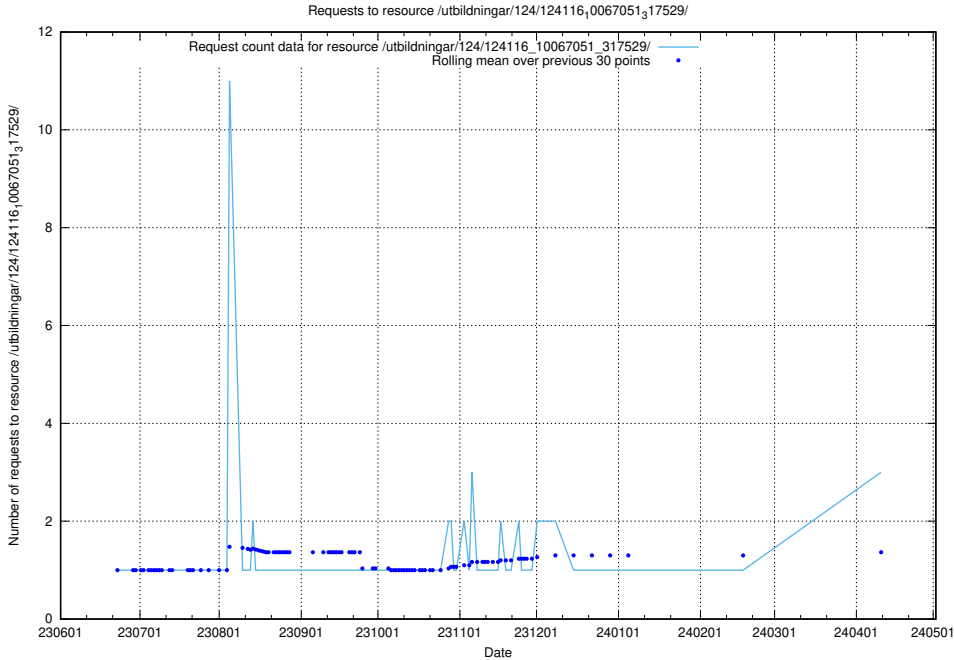

Here, we count the number of requests to resource /utbildningar/124/124474_10067554_312977/.

5.507 Usage of /utbildningar/124/124116_10067051_317529/

Here, we count the number of requests to resource /utbildningar/124/124116_10067051_317529/.