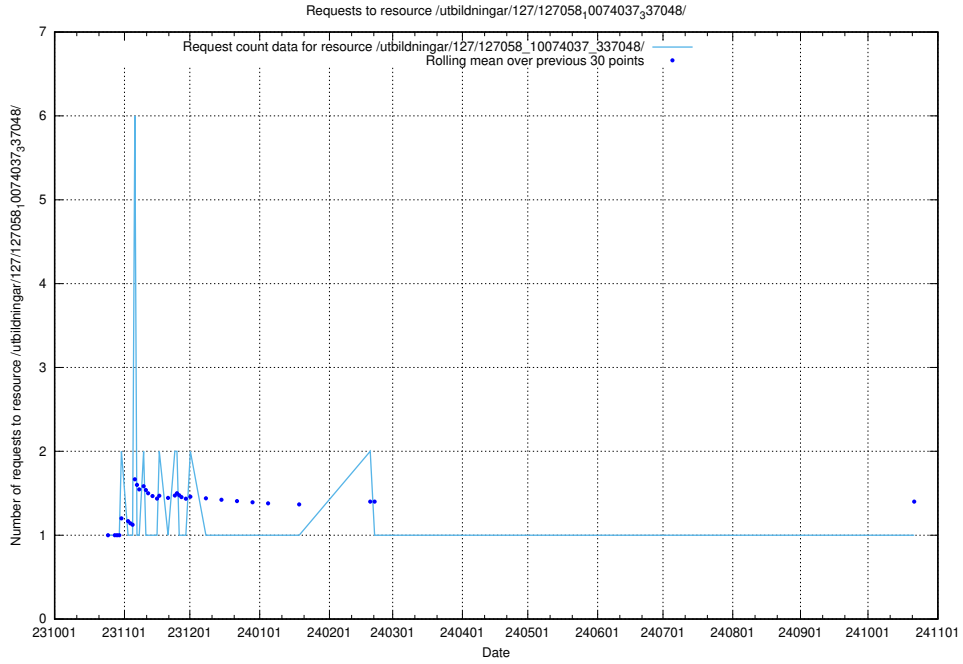

5.5189 Usage of /utbildningar/127/127058_10074037_337048/

Here, we count the number of requests to resource /utbildningar/127/127058_10074037_337048/.