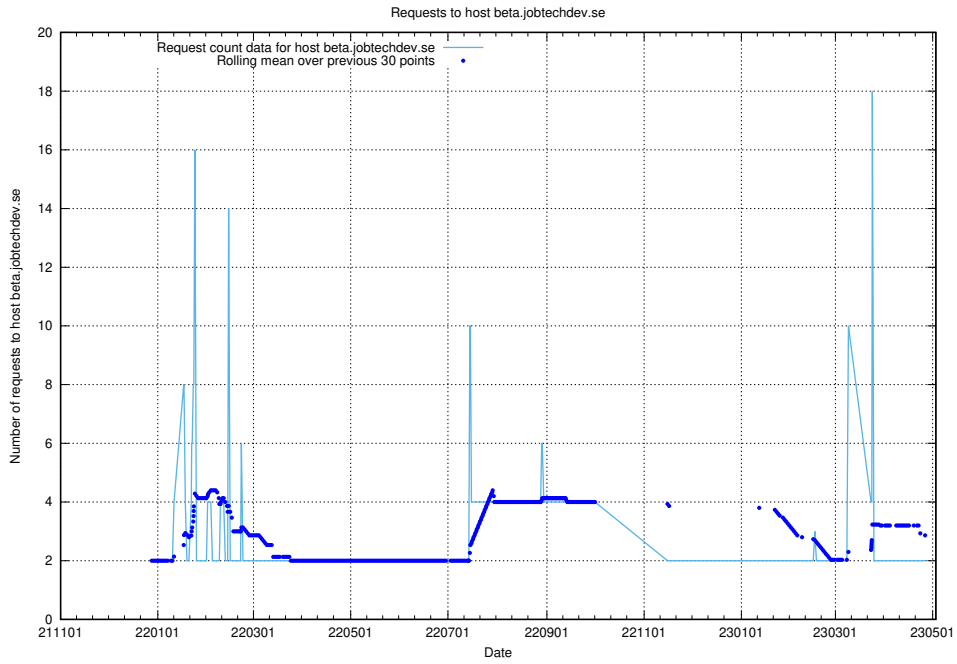

7.362 Usage of beta.jobtechdev.se

Here, we count the number of requests to host beta.jobtechdev.se.