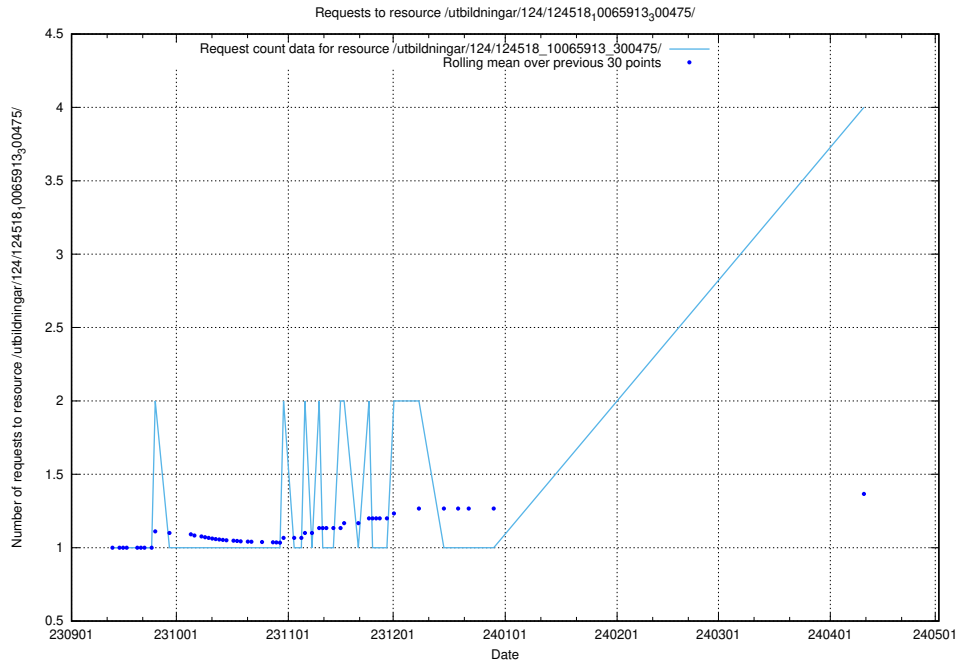

5.324 Usage of /utbildningar/124/124518_10065913_300475/

Here, we count the number of requests to resource /utbildningar/124/124518_10065913_300475/.