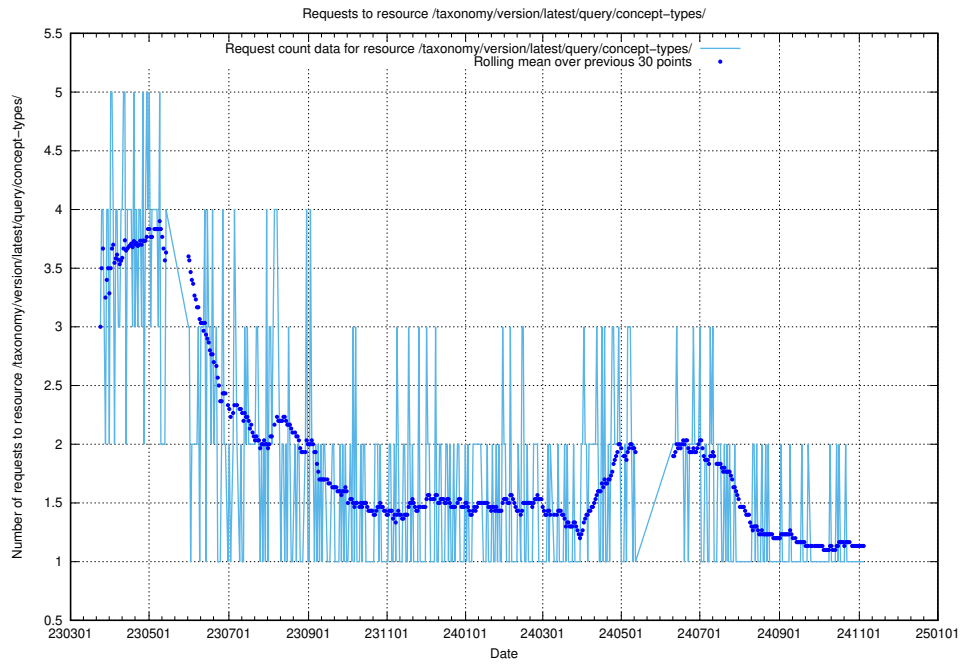

Here, we count the number of requests to resource /taxonomy/version/latest/query/concept-types/.

5.7118 Usage of /taxonomy/version/latest/query/all-concepts/

Here, we count the number of requests to resource /taxonomy/version/latest/query/all-concepts/.