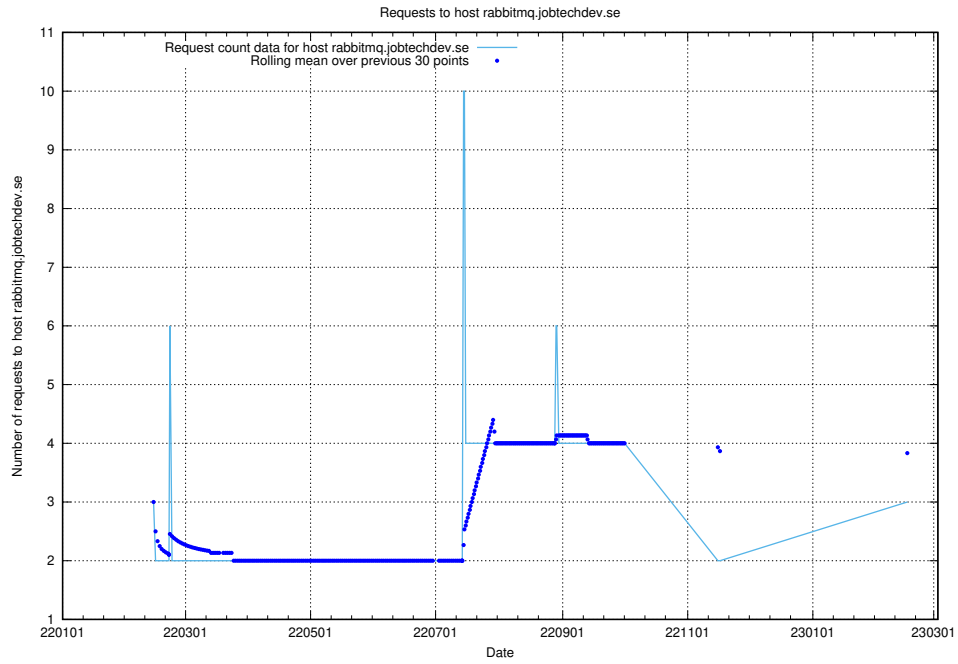

7.239 Usage of kam-openshift-gitops.prod.services.jtech.se

Here, we count the number of requests to host kam-openshift-gitops.prod.services.jtech.se.

7.240 Usage of minio.jobtechdev.se

Here, we count the number of requests to host minio.jobtechdev.se.