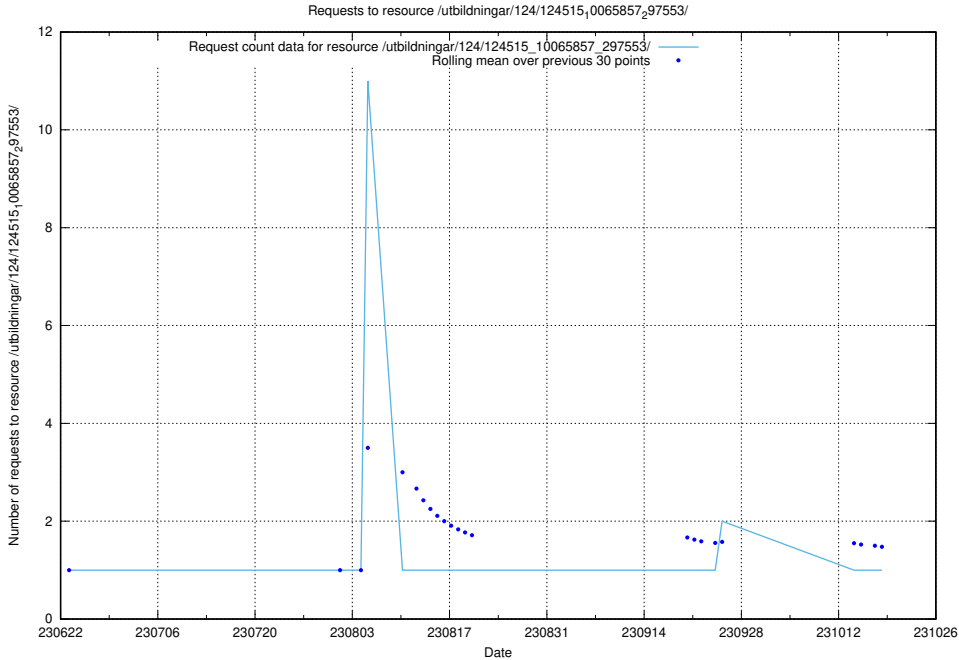

5.6739 Usage of /utbildningar/124/124515_10065857_297553/

Here, we count the number of requests to resource /utbildningar/124/124515_10065857_297553/.