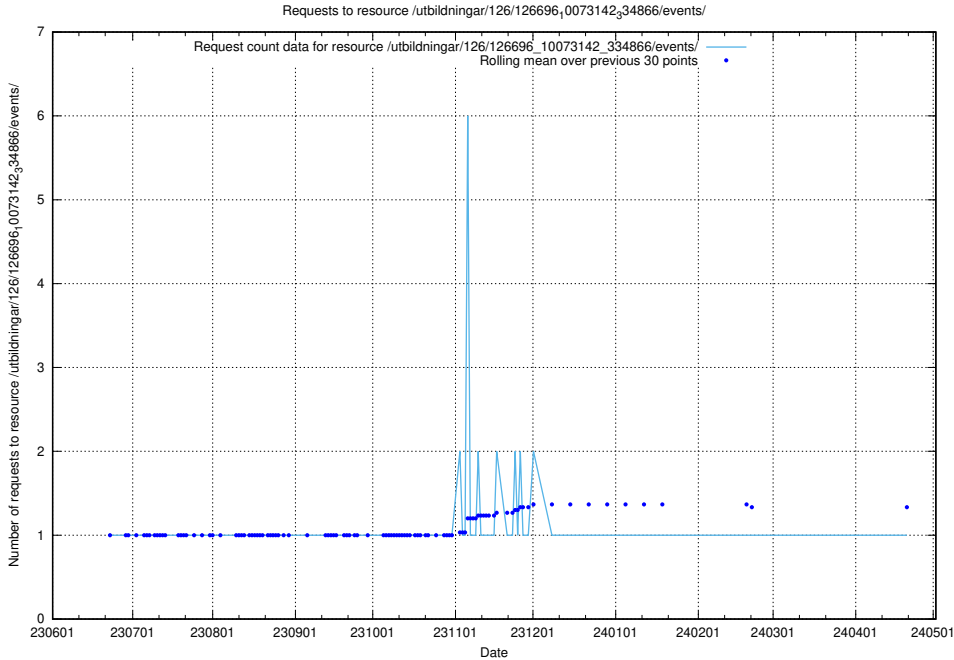

5.6595 Usage of /utbildningar/126/126696_10073142_334866/events/

Here, we count the number of requests to resource /utbildningar/126/126696_10073142_334866/events/