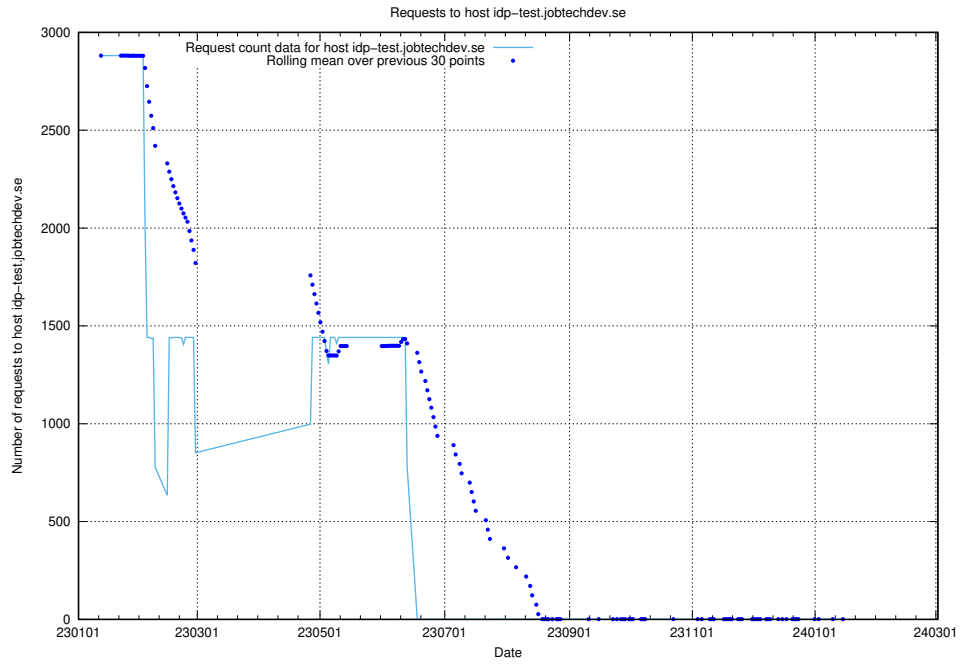

7.309 Usage of jobstore.jobtechdev.se

Here, we count the number of requests to host jobstore.jobtechdev.se.

7.310 Usage of academy.jobtechdev.se

Here, we count the number of requests to host academy.jobtechdev.se.