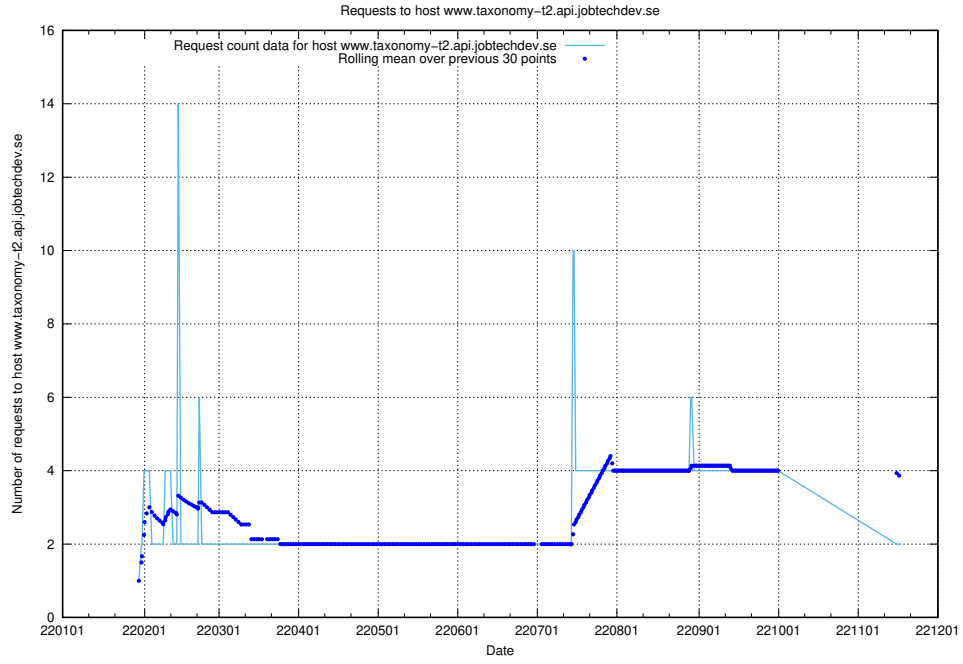

7.574 Usage of `www.taxonomy-t2.api.jobtechdev.se`

Here, we count the number of requests to host `www.taxonomy-t2.api.jobtechdev.se`.