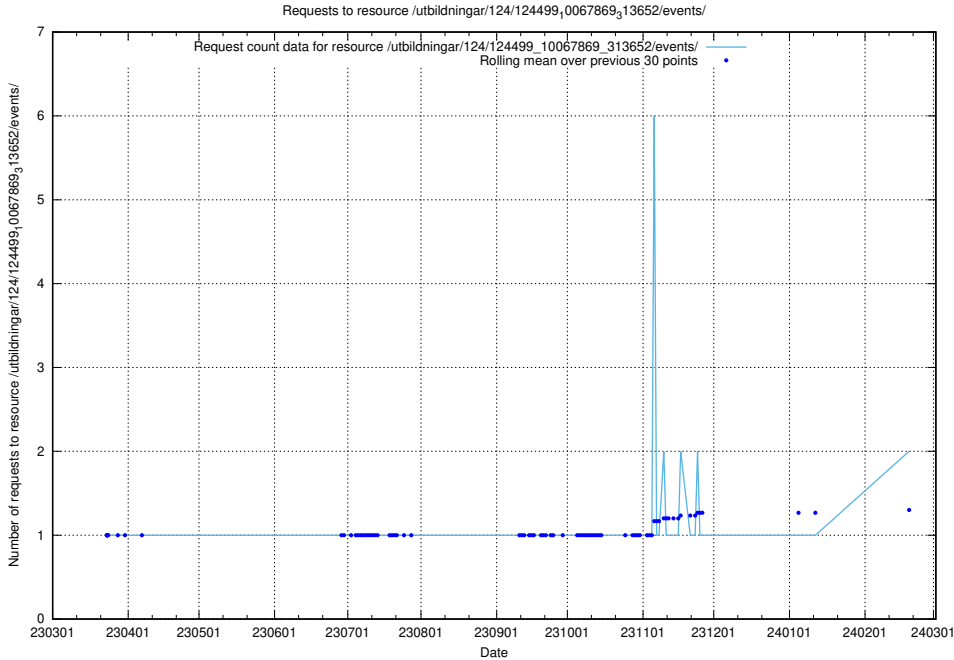

5.689 Usage of /utbildningar/124/124499_10067869_313652/events/

Here, we count the number of requests to resource /utbildningar/124/124499_10067869_313652/events/