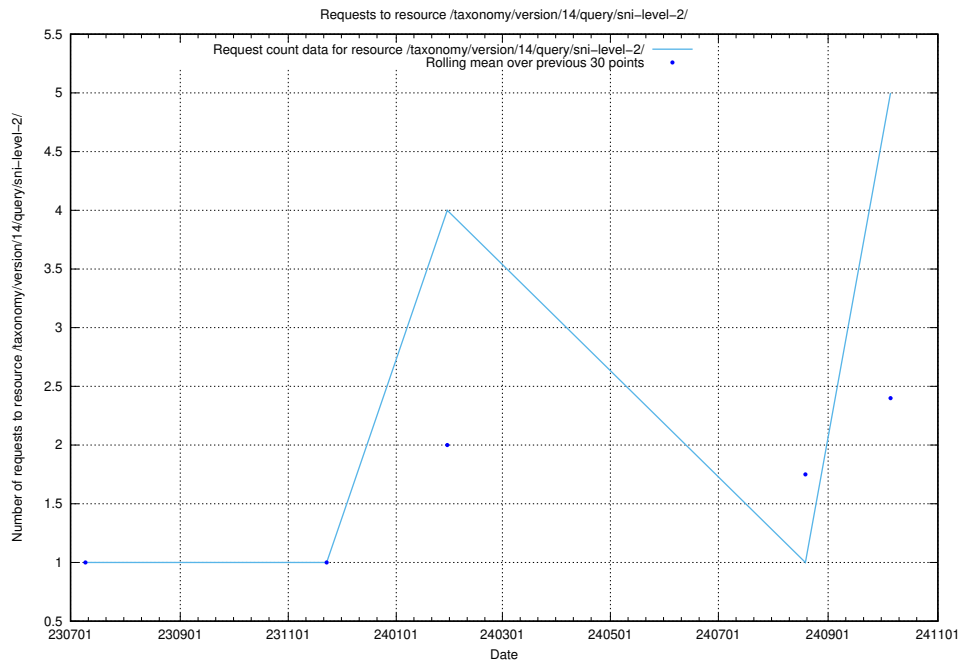

5.227 Usage of /taxonomy/version/14/query/sni-level-2/

Here, we count the number of requests to resource /taxonomy/version/14/query/sni-level-2/.