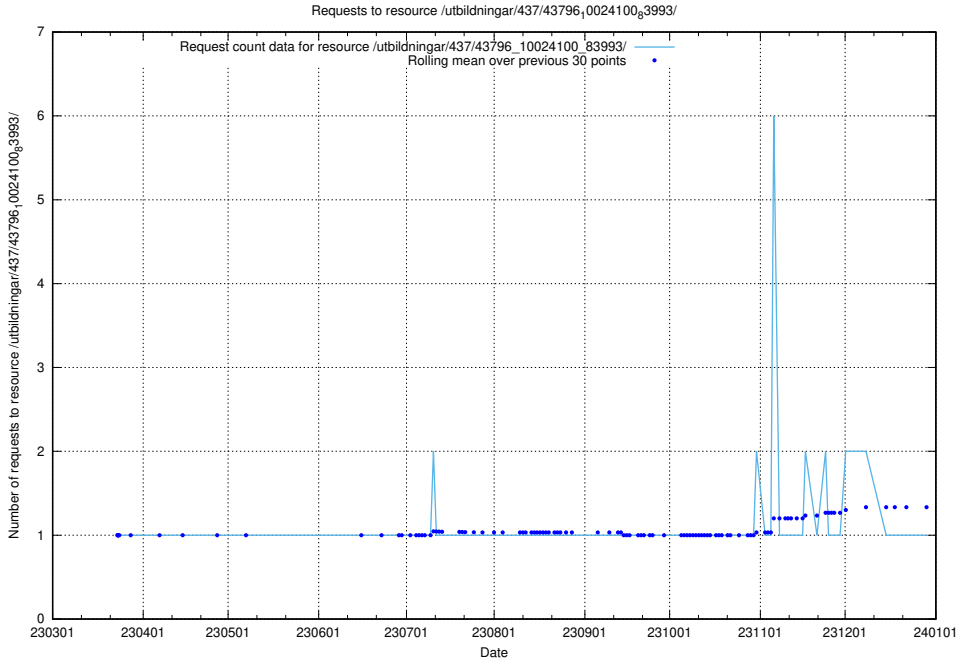

5.7384 Usage of /utbildningar/437/43796_10024100_83993/

Here, we count the number of requests to resource /utbildningar/437/43796_10024100_83993/.