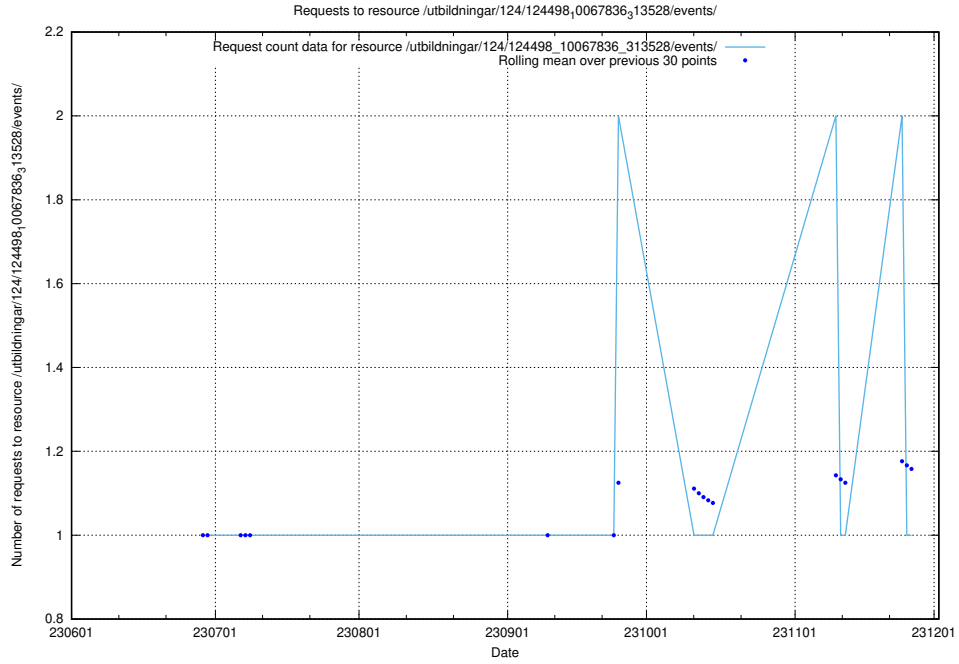

5.6491 Usage of /utbildningar/124/124498_10067836_313528/events/

Here, we count the number of requests to resource /utbildningar/124/124498_10067836_313528/events/