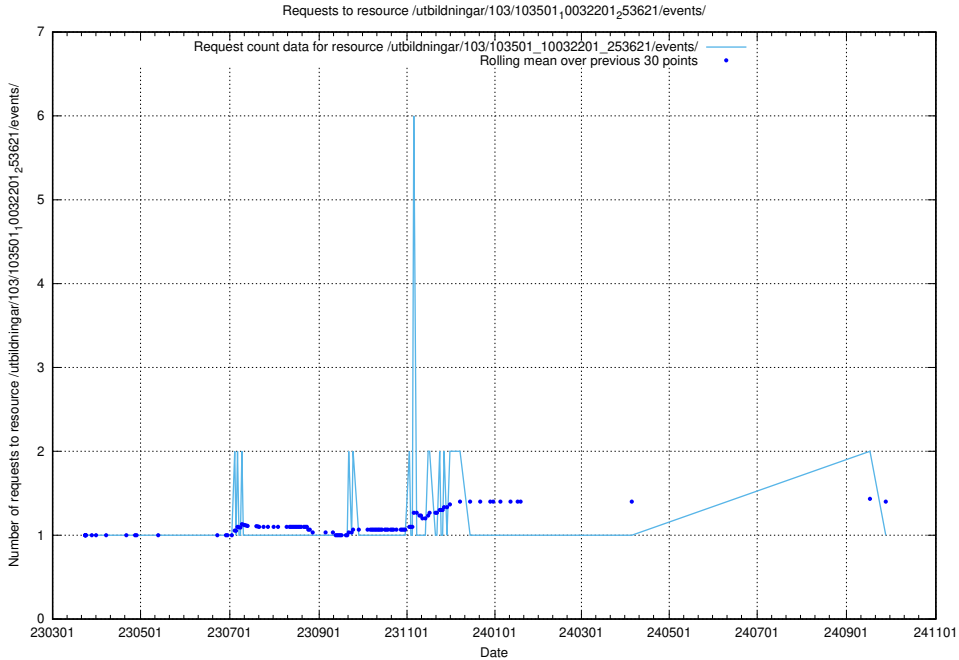

5.6461 Usage of /utbildningar/103/103501_10032201_253621/events/

Here, we count the number of requests to resource /utbildningar/103/103501_10032201_253621/events/