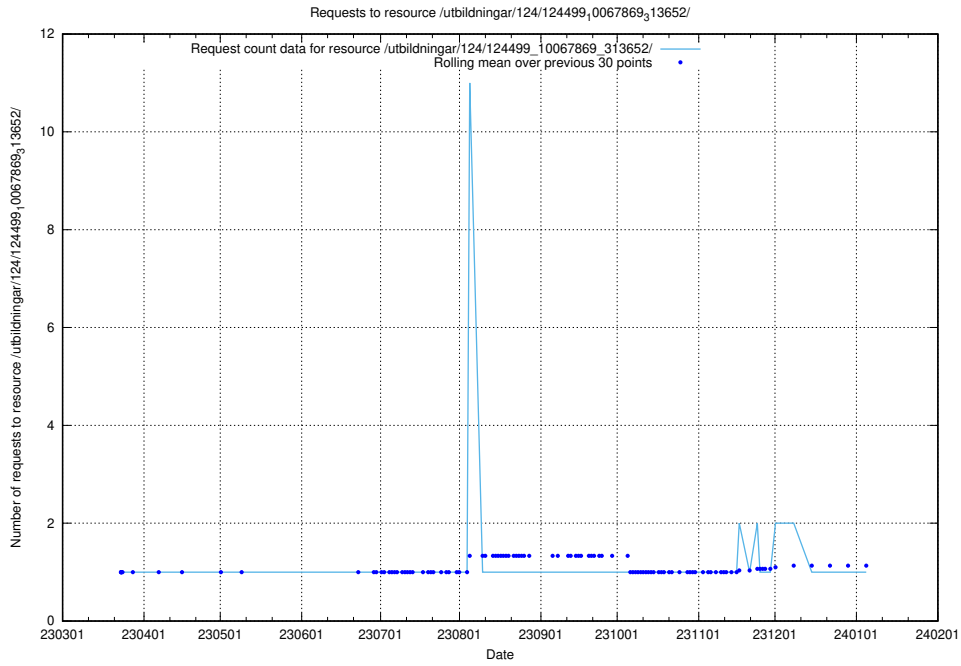

5.3375 Usage of /utbildningar/124/124499_10067869_313652/

Here, we count the number of requests to resource /utbildningar/124/124499_10067869_313652/.