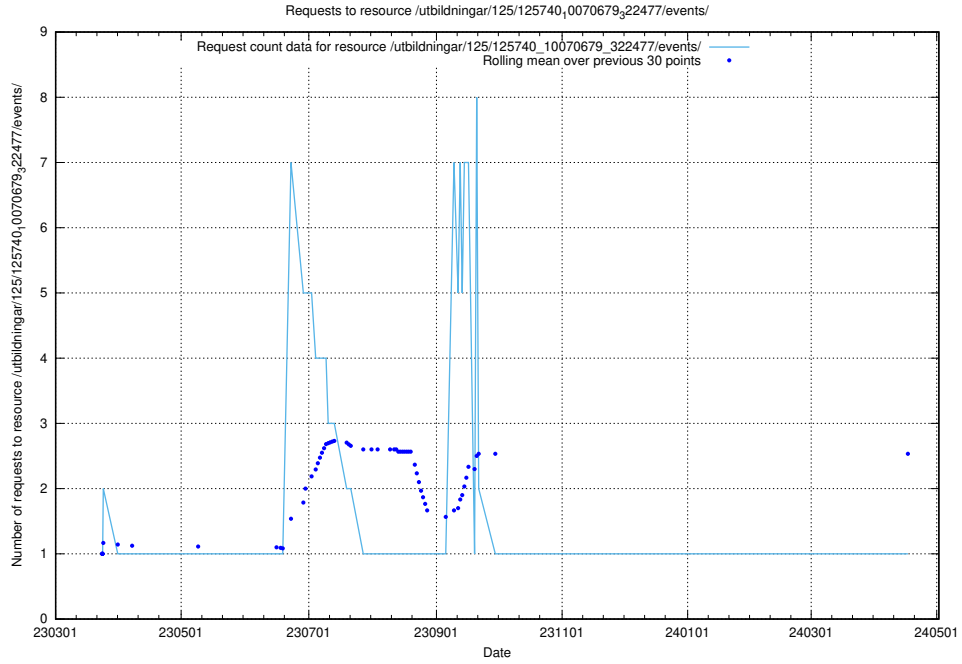

5.1044 Usage of /utbildningar/125/125740_10070679_322477/events/

Here, we count the number of requests to resource /utbildningar/125/125740_10070679_322477/events/