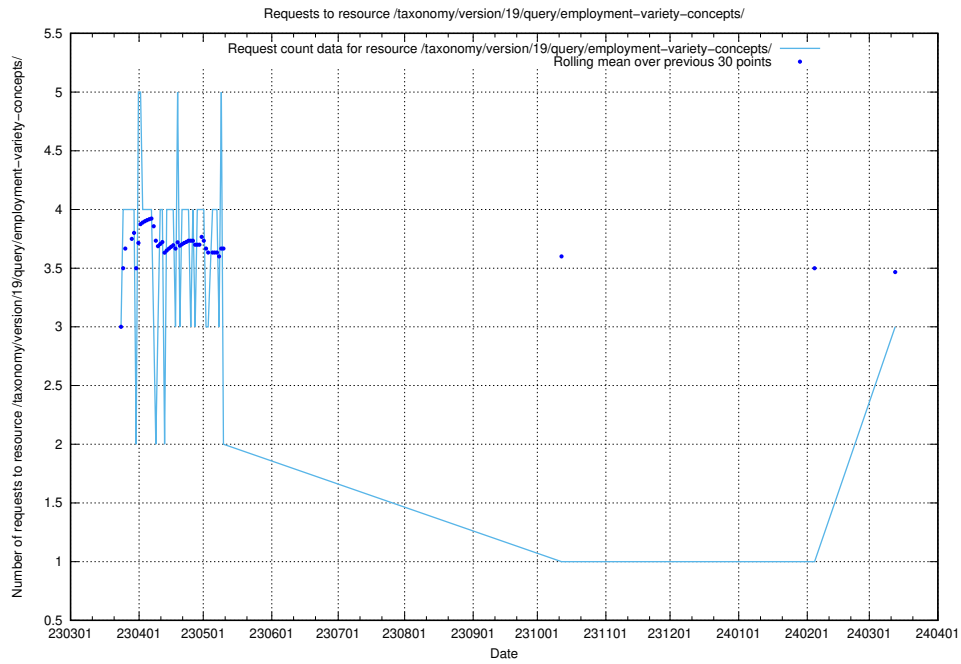

5.522 Usage of /taxonomy/version/19/query/employment-variety-concepts/

Here, we count the number of requests to resource /taxonomy/version/19/query/employment-variety-concepts/.

5.523 Usage of /utbildningar/437/43757_10024113_309027/events/