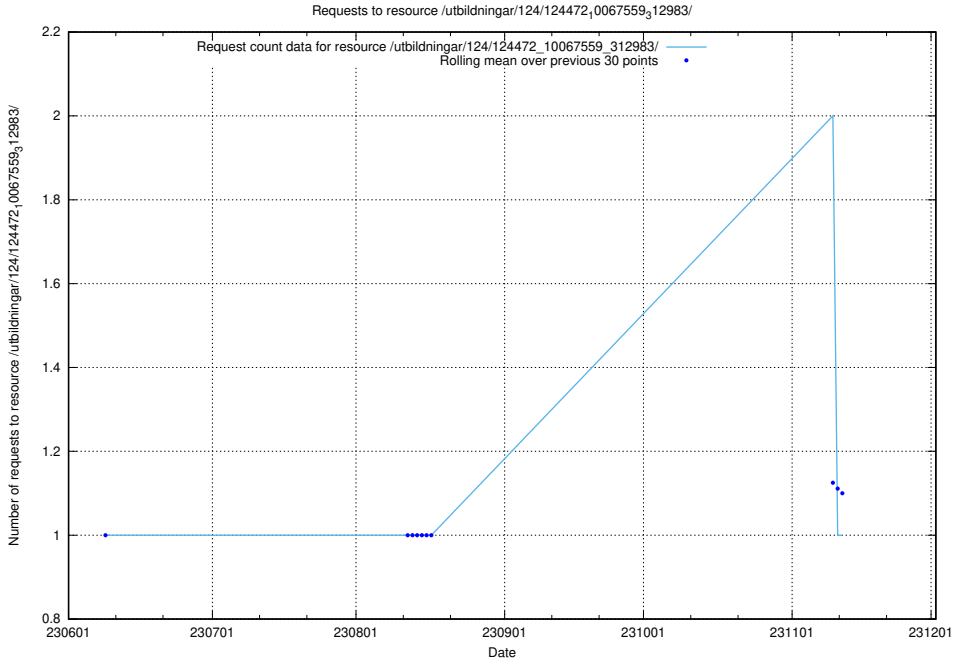

5.6879 Usage of /utbildningar/124/124472_10067559_312983/

Here, we count the number of requests to resource /utbildningar/124/124472_10067559_312983/.