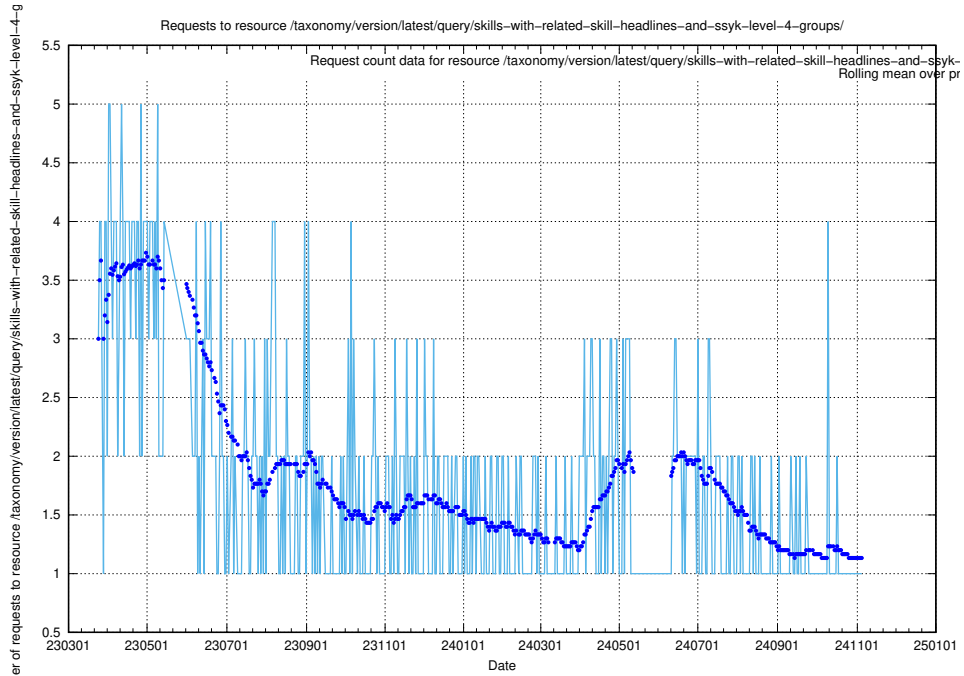

Here, we count the number of requests to resource /taxonomy/version/latest/query/skills/.

5.7095 Usage of /taxonomy/version/latest/query/skills-with-related-skill-headlines-and-ssyk-level-4-groups/

Here, we count the number of requests to resource /taxonomy/version/latest/query/skills-with-related-skill-headlines-and-ssyk-level-4-groups/.