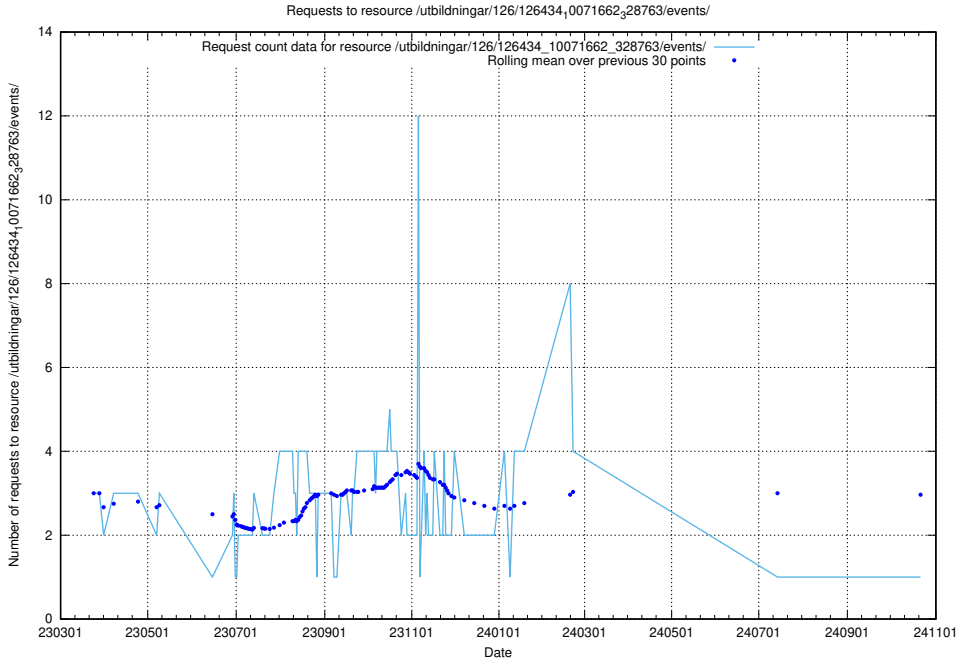

5.7063 Usage of /utbildningar/126/126434_10071662_328763/events/

Here, we count the number of requests to resource /utbildningar/126/126434_10071662_328763/events/