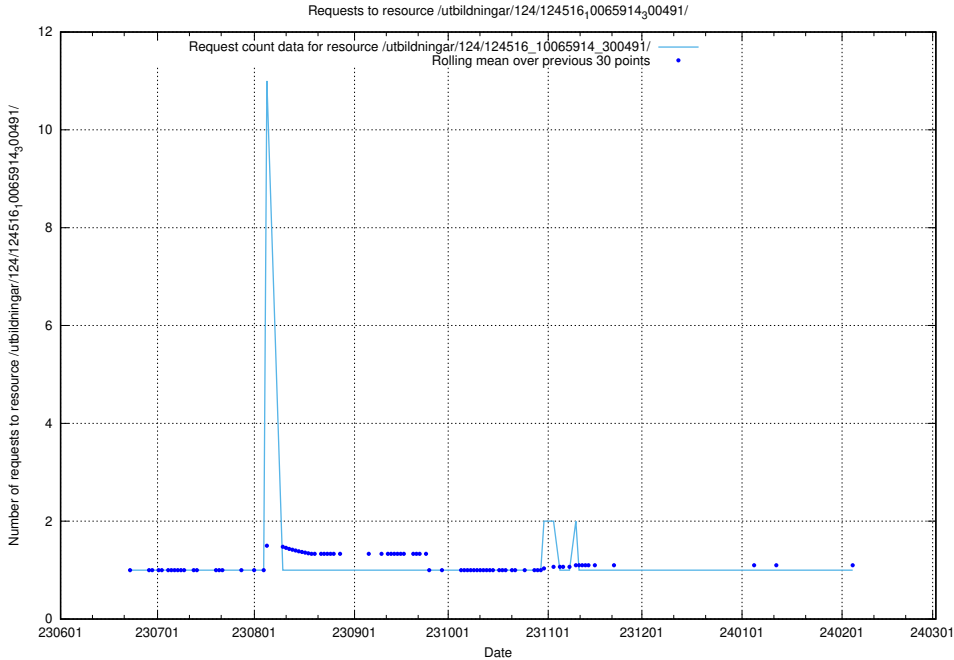

5.6737 Usage of /utbildningar/124/124516_10065914_300491/

Here, we count the number of requests to resource /utbildningar/124/124516_10065914_300491/.