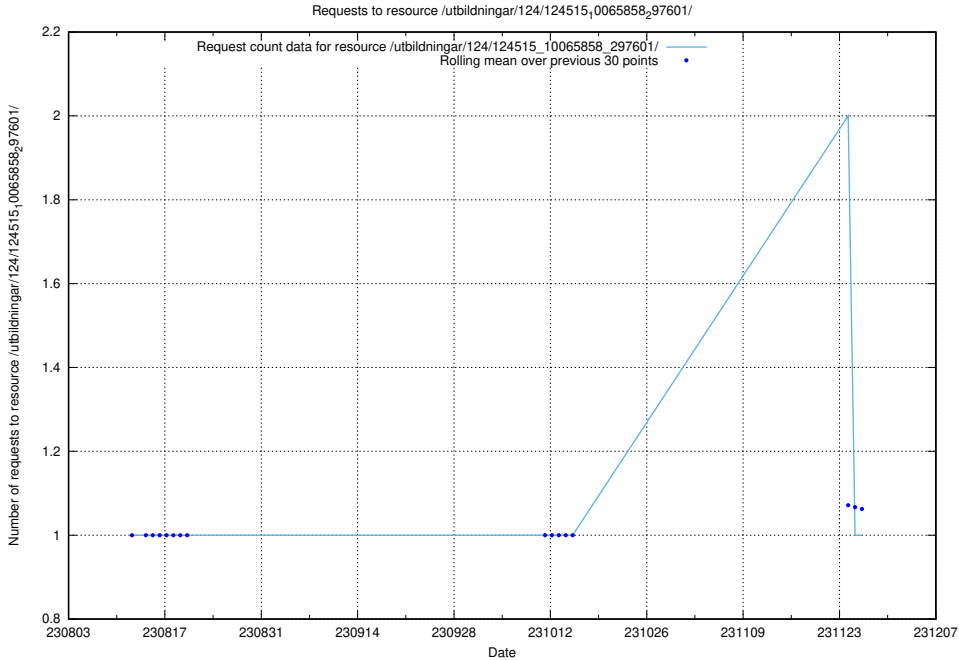

5.5804 Usage of /utbildningar/124/124515_10065858_297601/

Here, we count the number of requests to resource /utbildningar/124/124515_10065858_297601/.