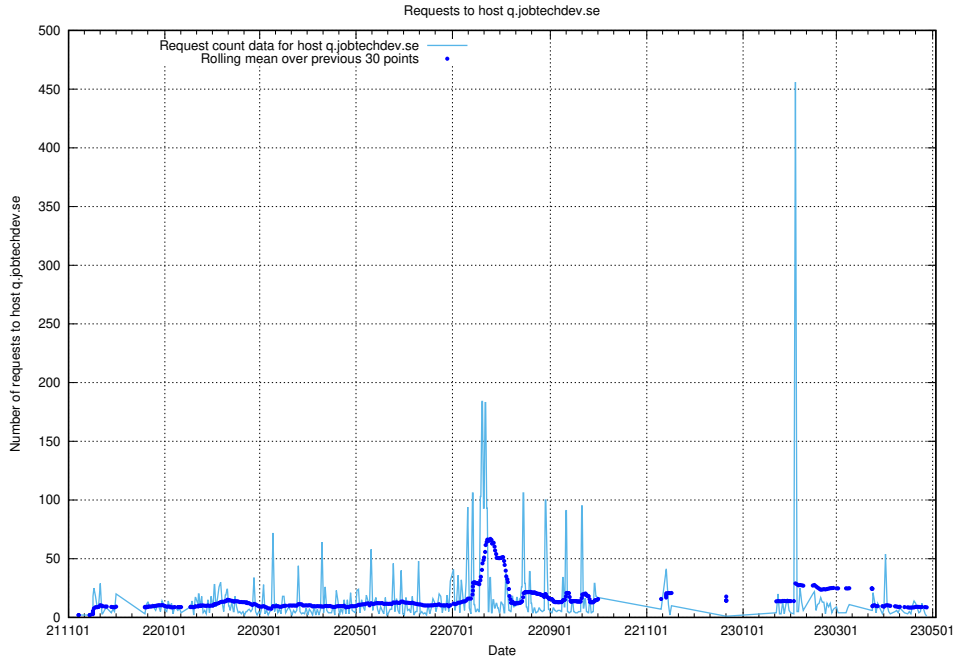

Here, we count the number of requests to host demo-jobad-enrichments.jobtechdev.se.

7.628 Usage of q.jobtechdev.se

Here, we count the number of requests to host q.jobtechdev.se.

7.629 Usage of mc.jobtechdev.se