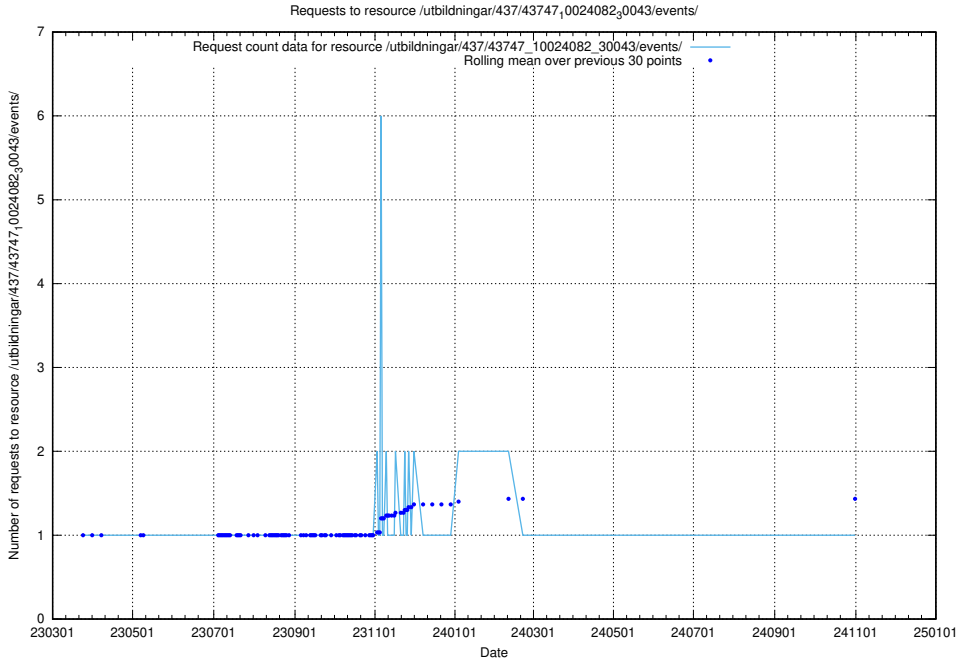

5.7215 Usage of /utbildningar/437/43747_10024082_30043/events/

Here, we count the number of requests to resource /utbildningar/437/43747_10024082_30043/events/.