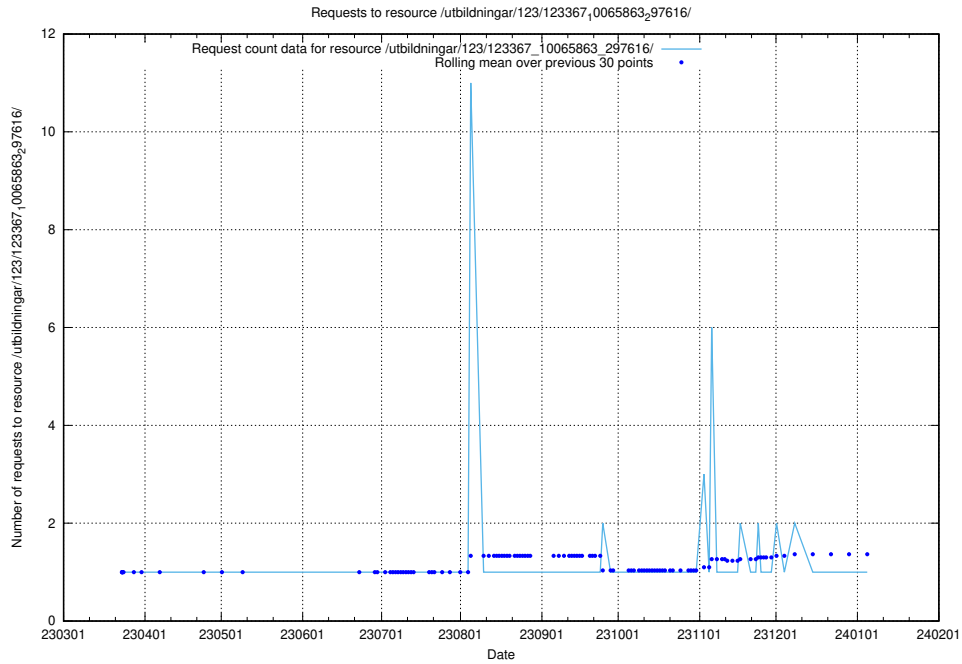

5.5772 Usage of /utbildningar/123/123367_10065863_297616/

Here, we count the number of requests to resource /utbildningar/123/123367_10065863_297616/.