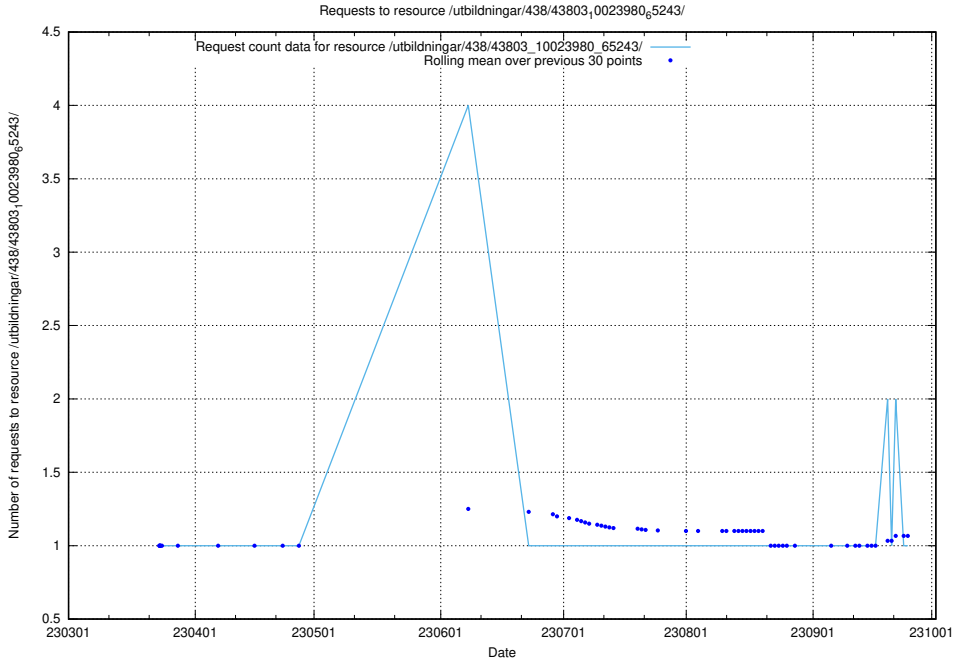

5.7379 Usage of /utbildningar/438/43803_10023980_65243/

Here, we count the number of requests to resource /utbildningar/438/43803_10023980_65243/.