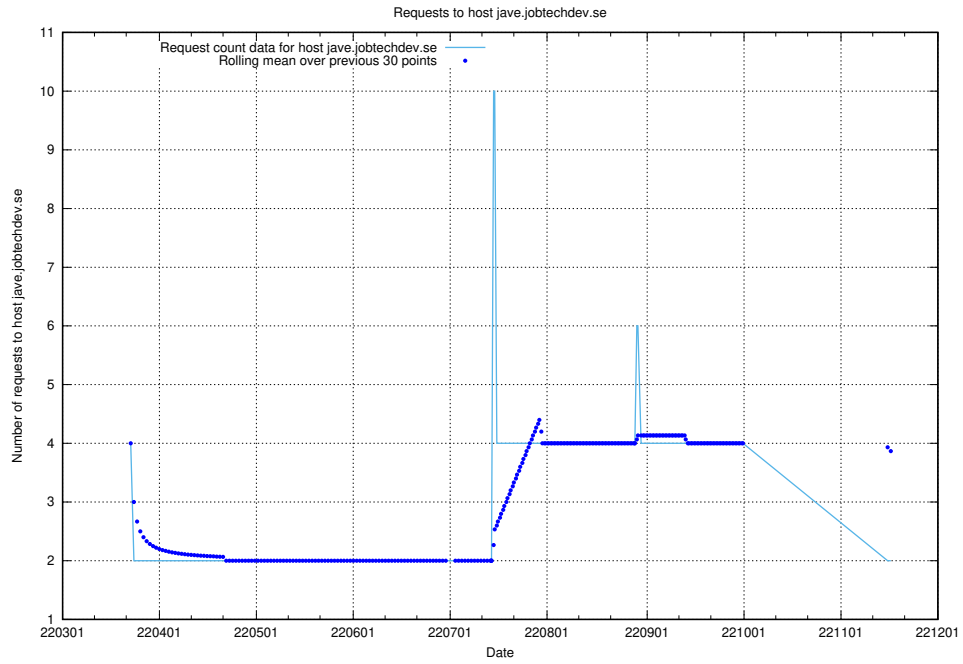

7.497 Usage of `jave.jobtechdev.se`

Here, we count the number of requests to host `jave.jobtechdev.se`.

7.498 Usage of `jobstream-smoke.jobtechdev.se`

Here, we count the number of requests to host `jobstream-smoke.jobtechdev.se`.