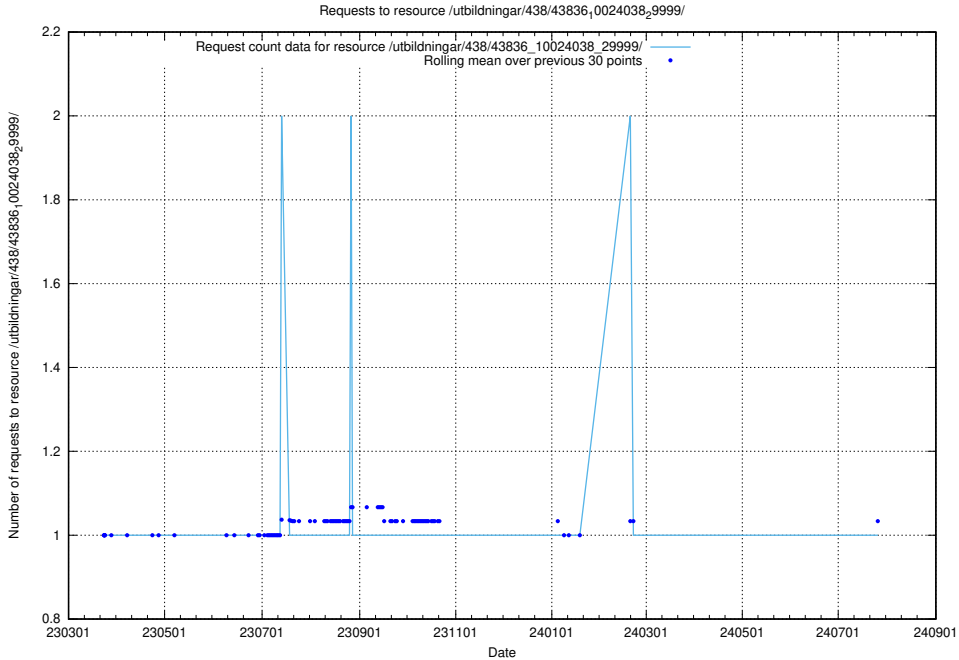

Here, we count the number of requests to resource /utbildningar/438/43836_10024038_29999/.

5.7364 Usage of /utbildningar/438/43831_10024051_32246/

Here, we count the number of requests to resource /utbildningar/438/43831_10024051_32246/.