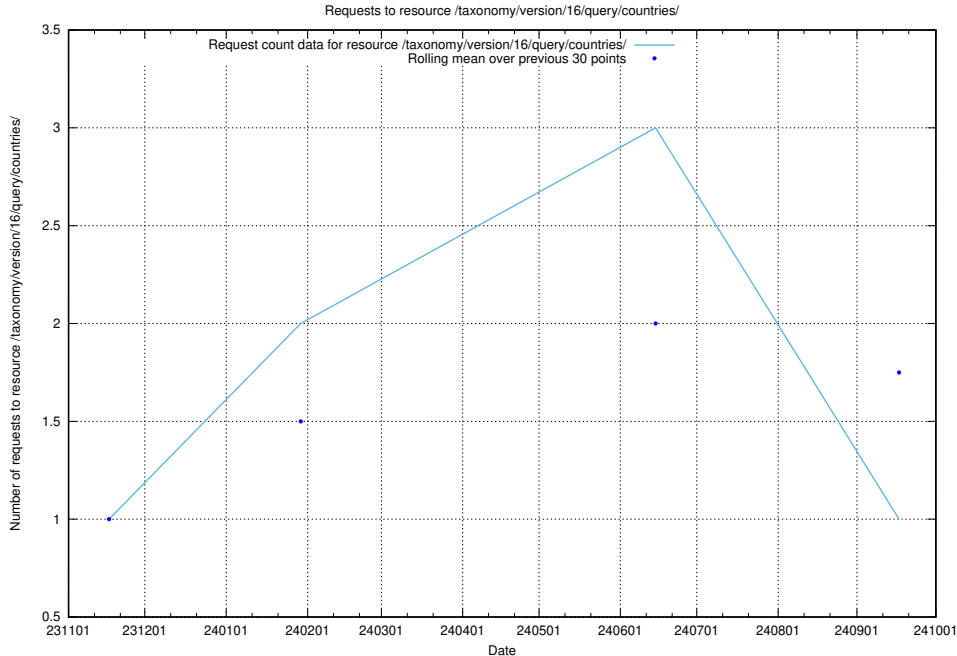

5.5064 Usage of /taxonomy/version/16/query/countries/

Here, we count the number of requests to resource /taxonomy/version/16/query/countries/.