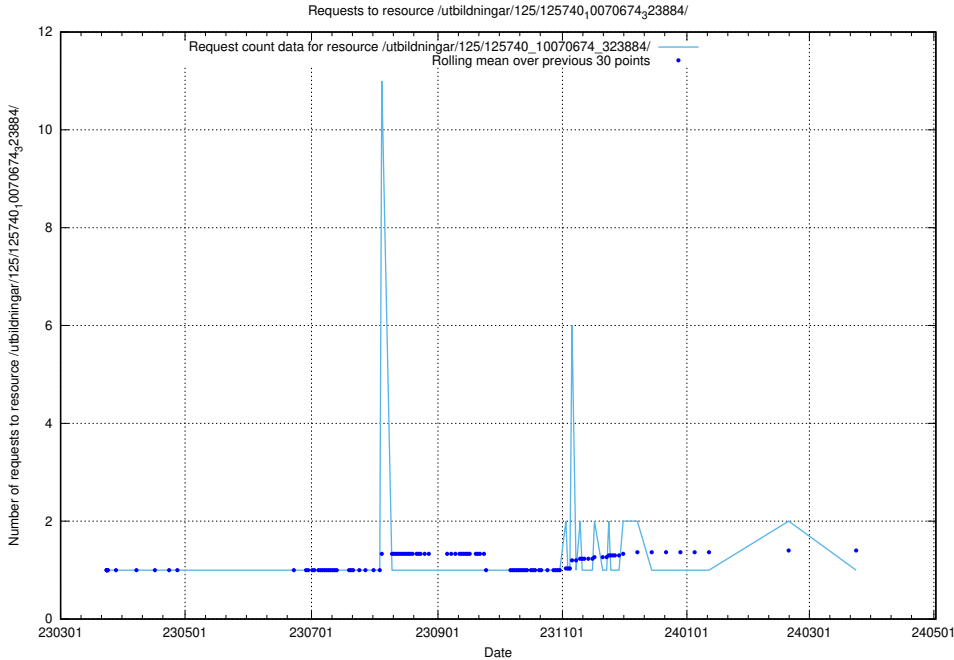

5.1049 Usage of /utbildningar/125/125740_10070674_323884/

Here, we count the number of requests to resource /utbildningar/125/125740_10070674_323884/.