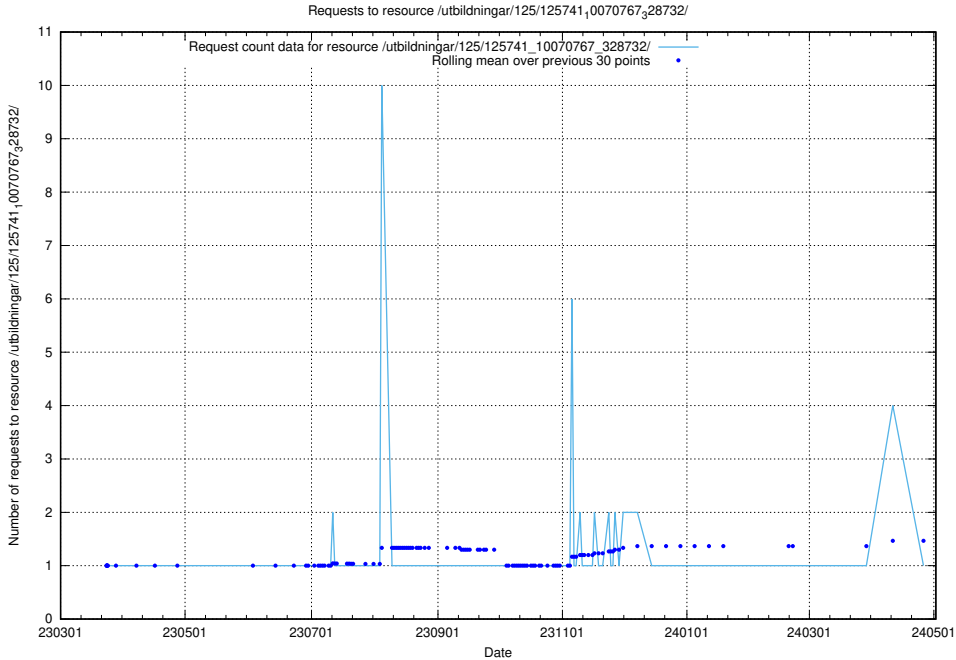

5.7500 Usage of /utbildningar/125/125741_10070767_328732/

Here, we count the number of requests to resource /utbildningar/125/125741_10070767_328732/.