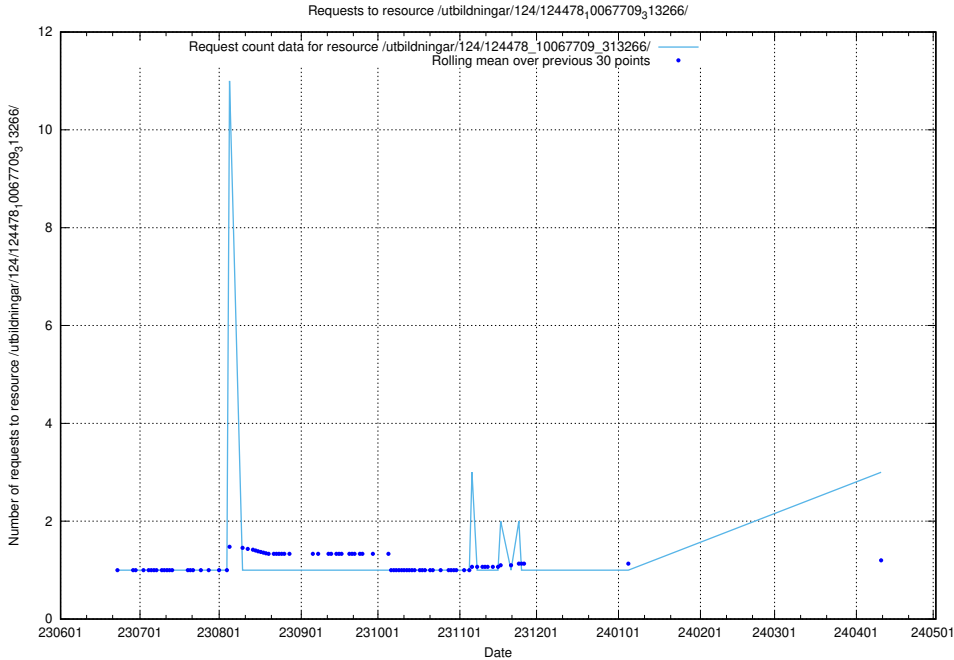

5.505 Usage of /utbildningar/124/124478_10067709_313266/

Here, we count the number of requests to resource /utbildningar/124/124478_10067709_313266/.