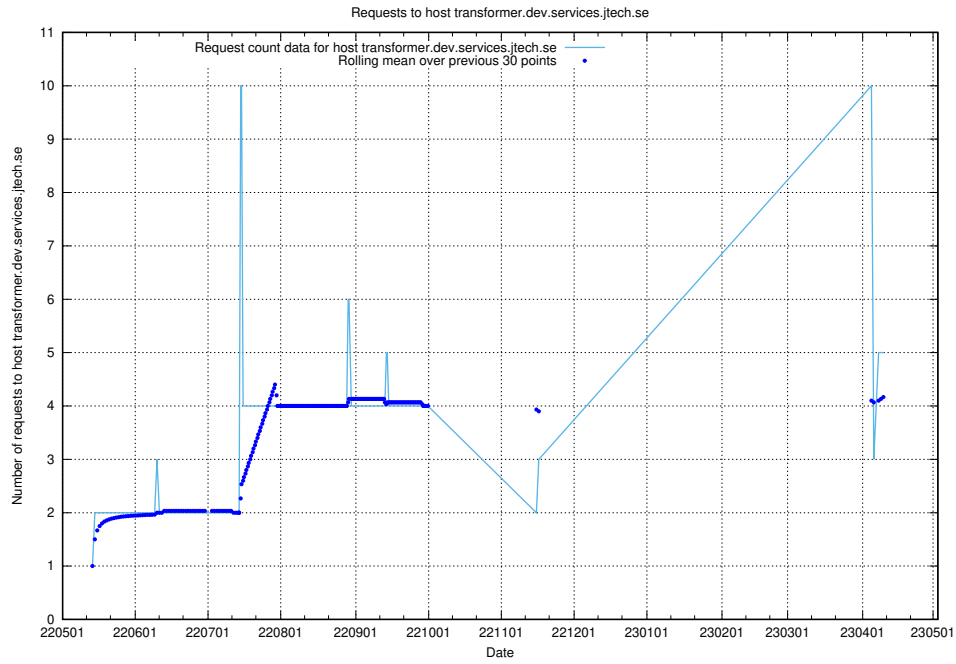

Here, we count the number of requests to host mentor-api-test.jobtechdev.se.

7.100 Usage of transformer.dev.services.jtech.se

Here, we count the number of requests to host transformer.dev.services.jtech.se.