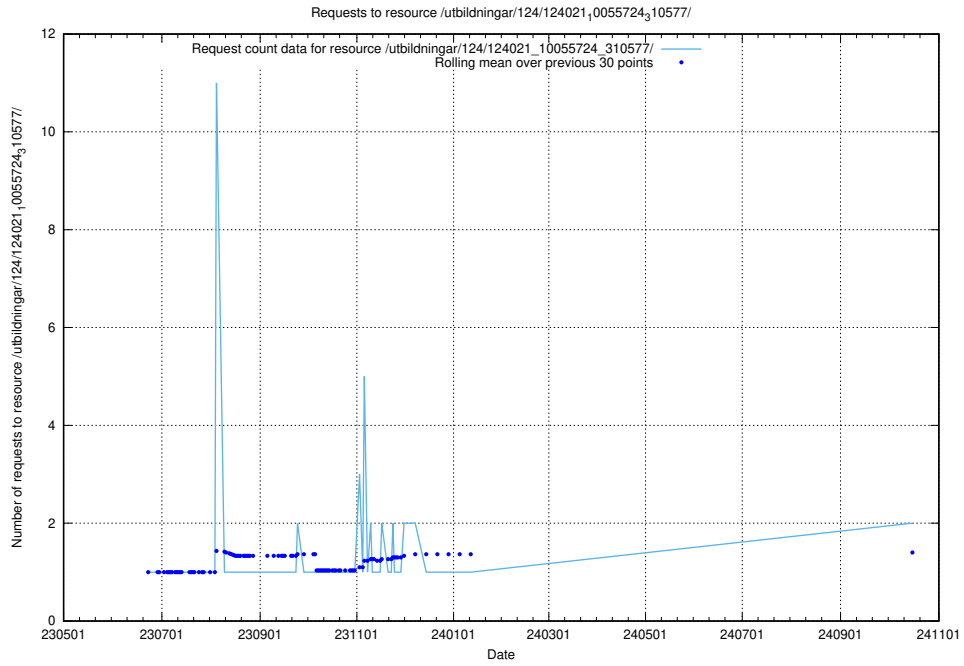

5.954 Usage of /utbildningar/124/124021_10055724_310577/

Here, we count the number of requests to resource /utbildningar/124/124021_10055724_310577/.