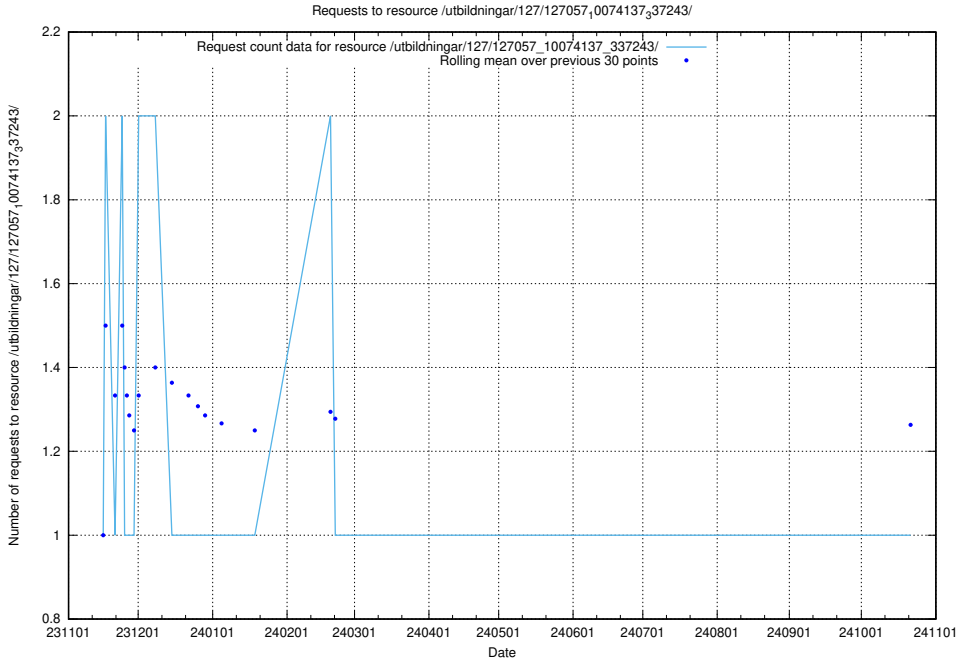

Here, we count the number of requests to resource /utbildningar/127/127057_10074137_337243/events/

5.5066 Usage of /utbildningar/127/127057_10074137_337243/

Here, we count the number of requests to resource /utbildningar/127/127057_10074137_337243/.