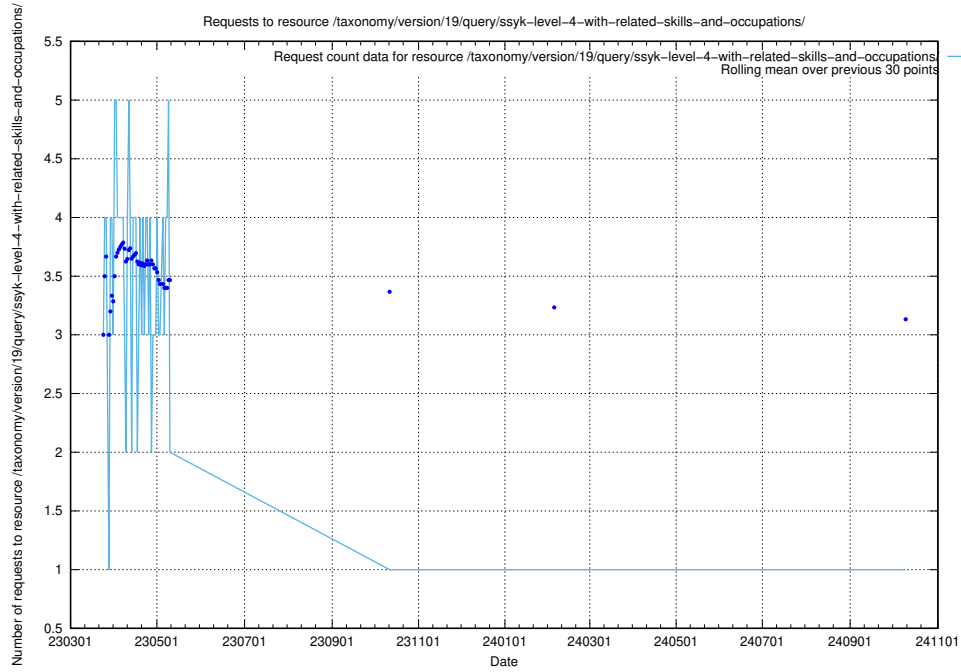

Here, we count the number of requests to resource /taxonomy/version/19/query/ssyk-level-4-with-related-skills-and-occupations/.

5.7134 Usage of /taxonomy/version/19/query/ssyk-level-4-with-related-isco-level-4-groups/