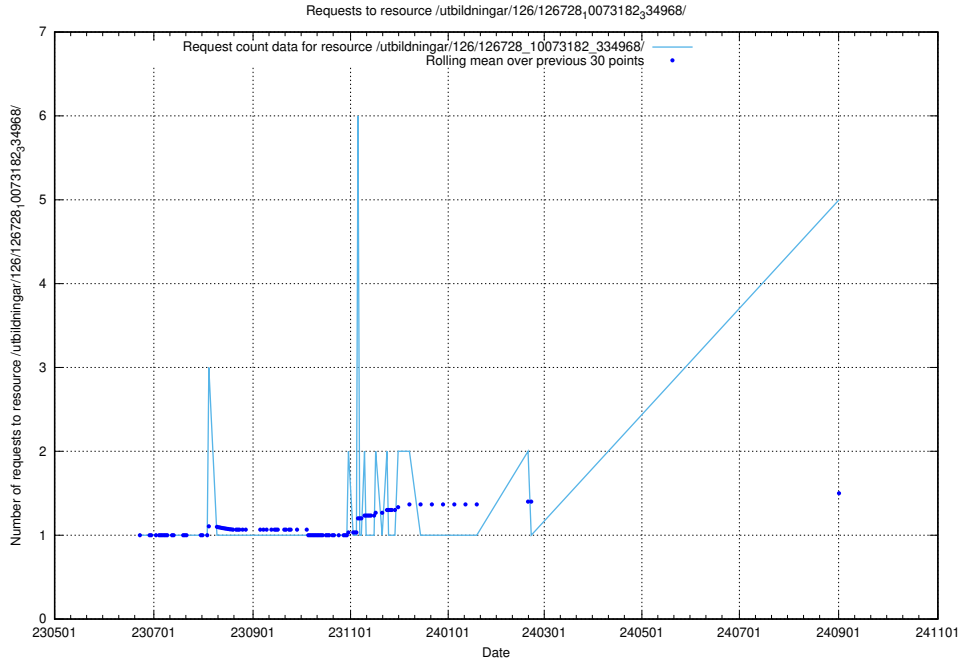

5.231 Usage of /utbildningar/126/126728_10073182_334968/

Here, we count the number of requests to resource /utbildningar/126/126728_10073182_334968/.