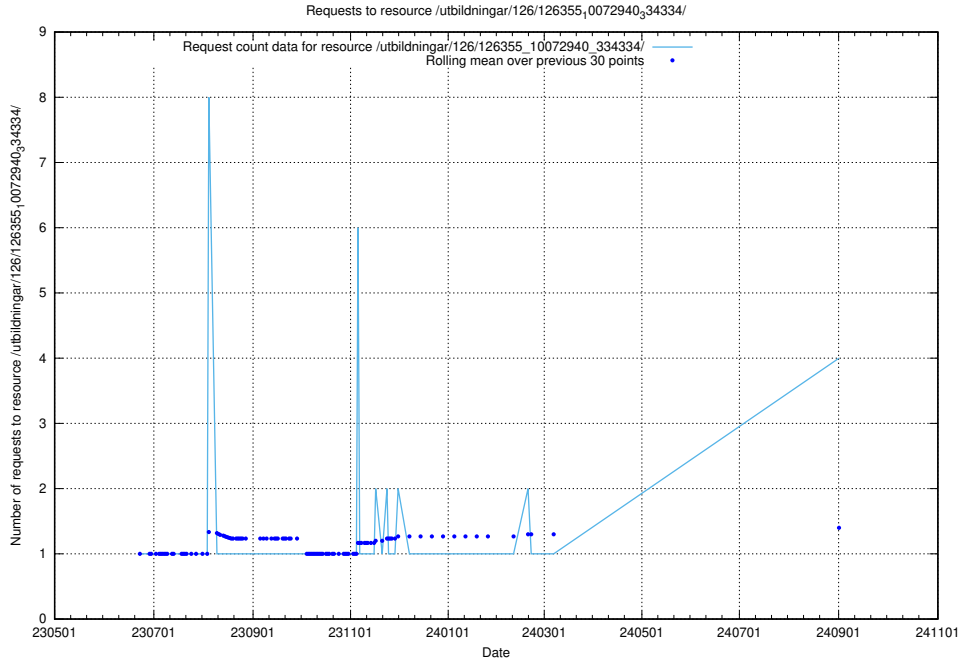

5.345 Usage of /utbildningar/126/126355_10072940_334334/

Here, we count the number of requests to resource /utbildningar/126/126355_10072940_334334/.