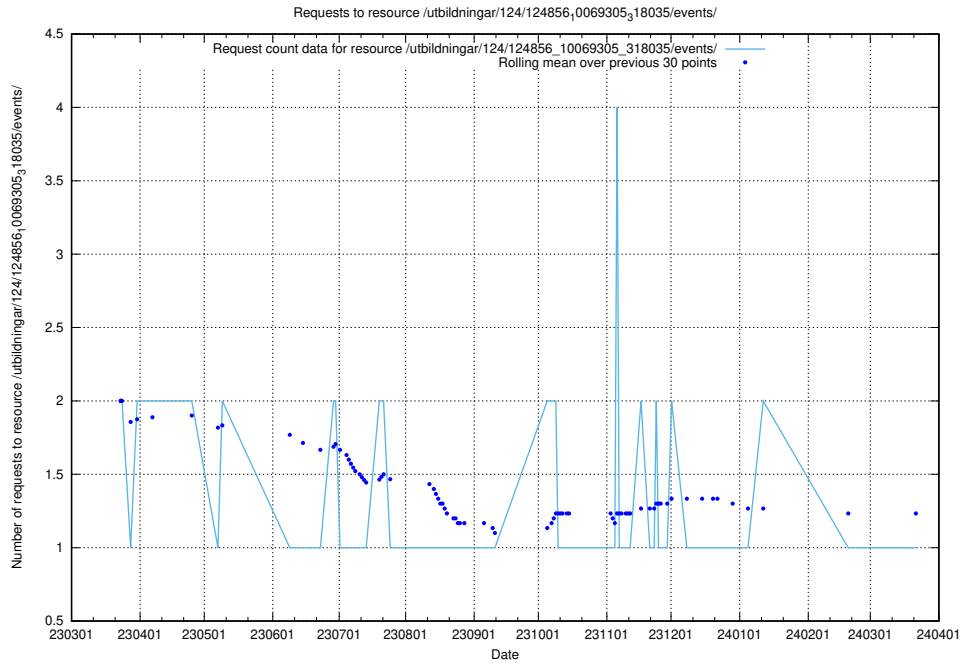

5.7318 Usage of /utbildningar/124/124856_10069305_318035/events/

Here, we count the number of requests to resource /utbildningar/124/124856_10069305_318035/events/