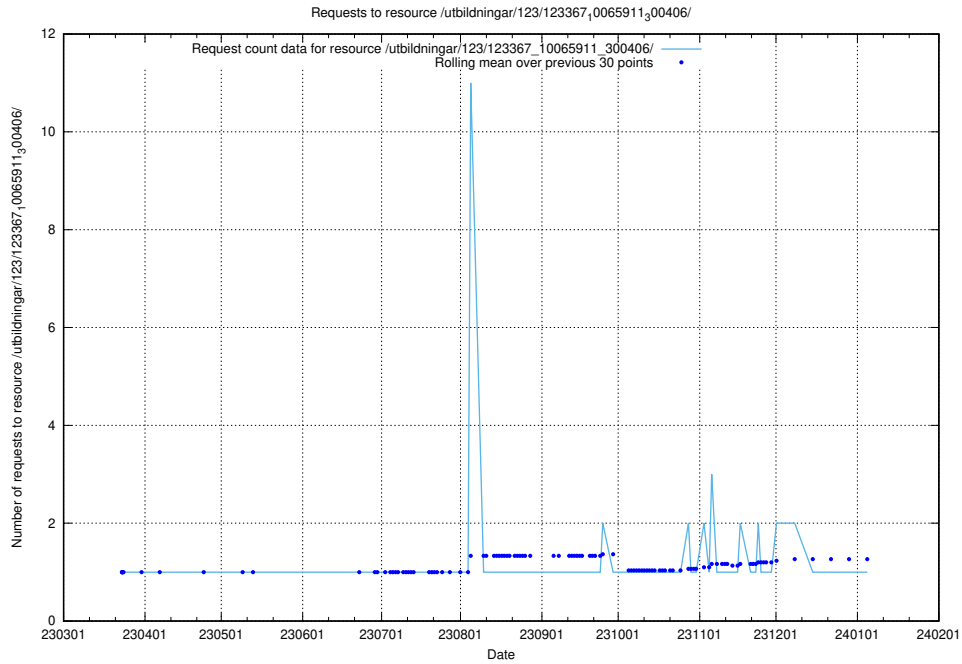

5.5711 Usage of /utbildningar/123/123367_10065911_300406/

Here, we count the number of requests to resource /utbildningar/123/123367_10065911_300406/.