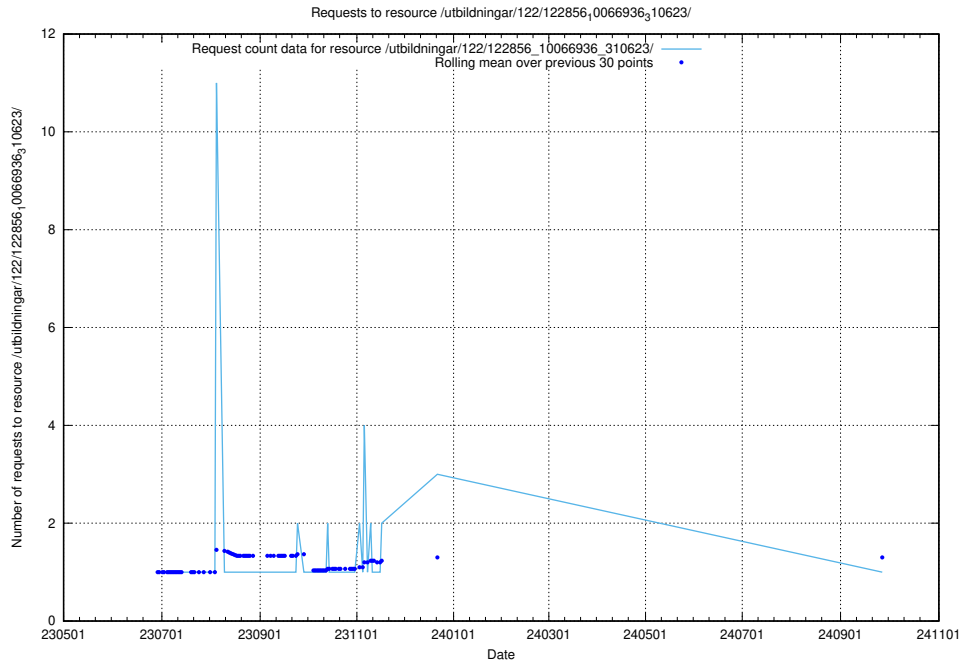

5.6516 Usage of /utbildningar/122/122856_10066936_310623/

Here, we count the number of requests to resource /utbildningar/122/122856_10066936_310623/.