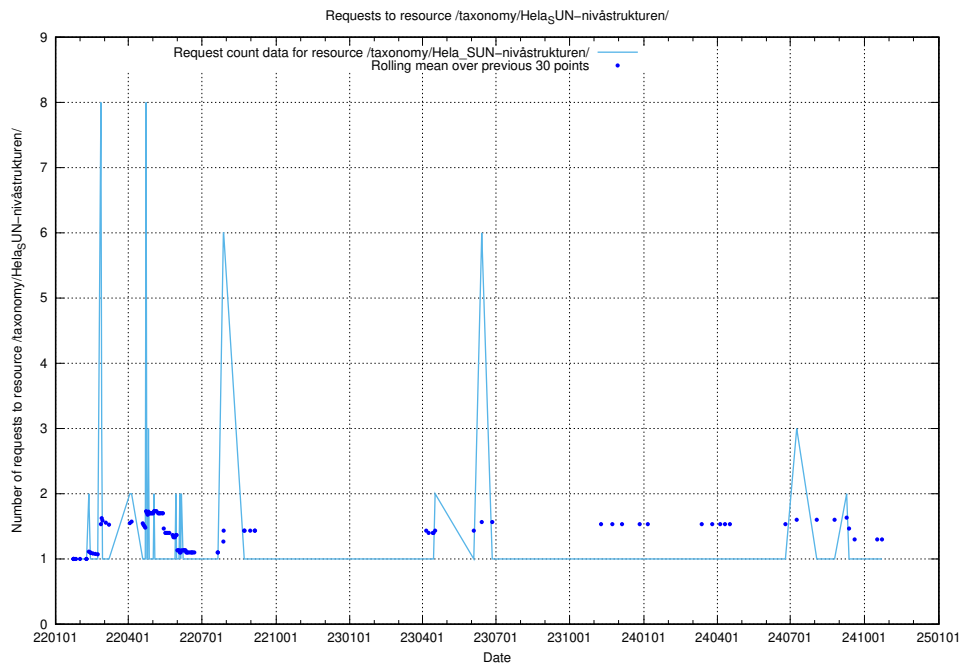

5.5293 Usage of /taxonomy/Hela_SUN-nivåstrukturen/

Here, we count the number of requests to resource /taxonomy/Hela_SUN-nivåstrukturen/.