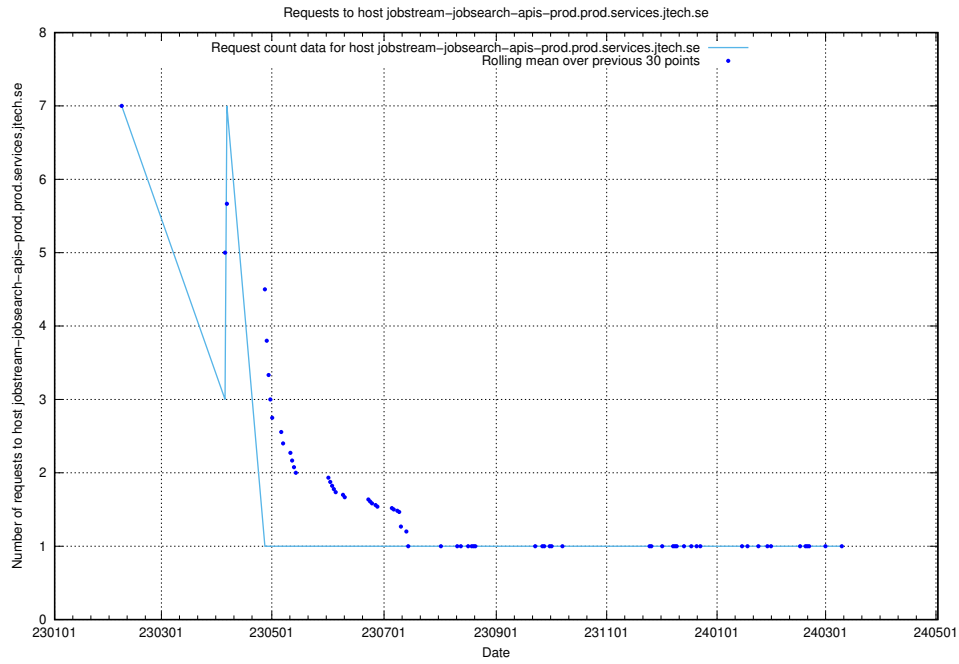

7.619 Usage of jobstream-jobsearch-apis-prod.prod.services.jtech.se

Here, we count the number of requests to host jobstream-jobsearch-apis-prod.prod.services.jtech.se.