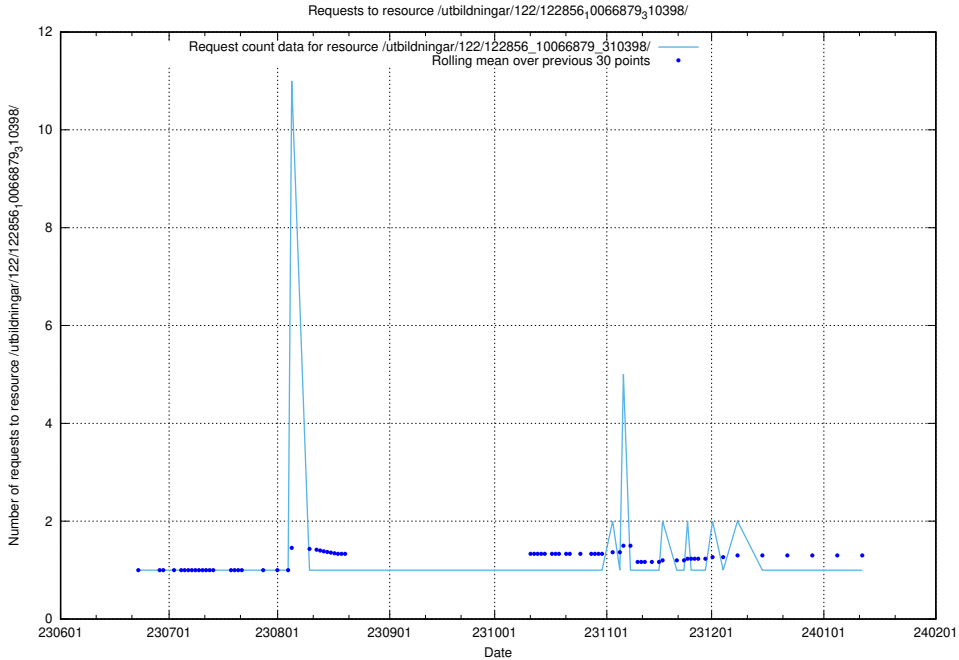

5.6811 Usage of /utbildningar/122/122856_10066879_310398/

Here, we count the number of requests to resource /utbildningar/122/122856_10066879_310398/.