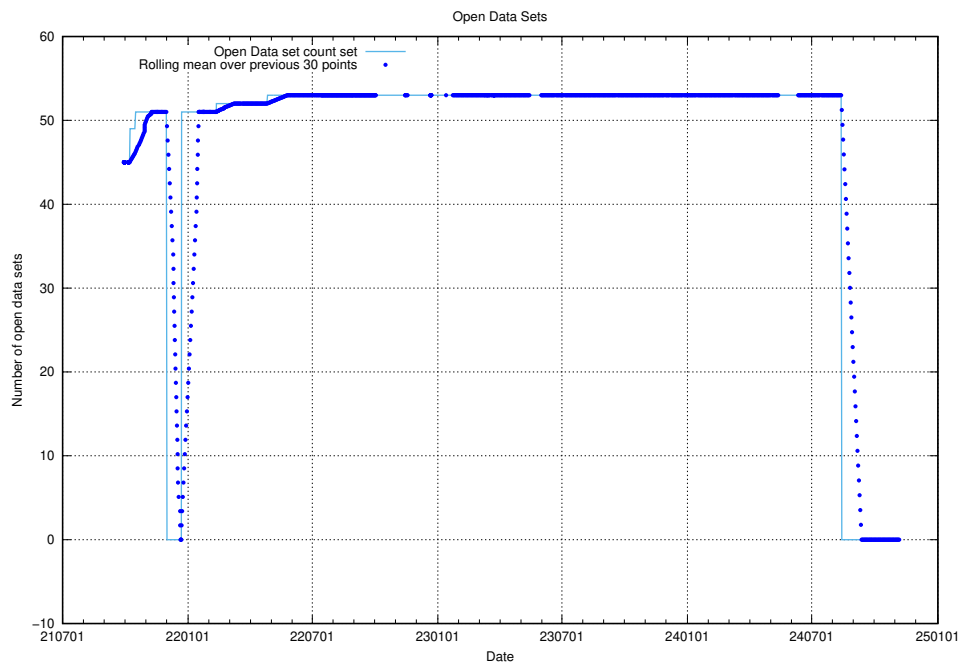

12 Open Data

This section contains statistics about JobTech's published open data in DIGG's [Sweden's data portal](https://www.dataportal.se)¹².

12.1 Number of open data sets

The tables shows the number of open data sets published by JobTech on DIGG's data portal.

¹²<https://www.dataportal.se>