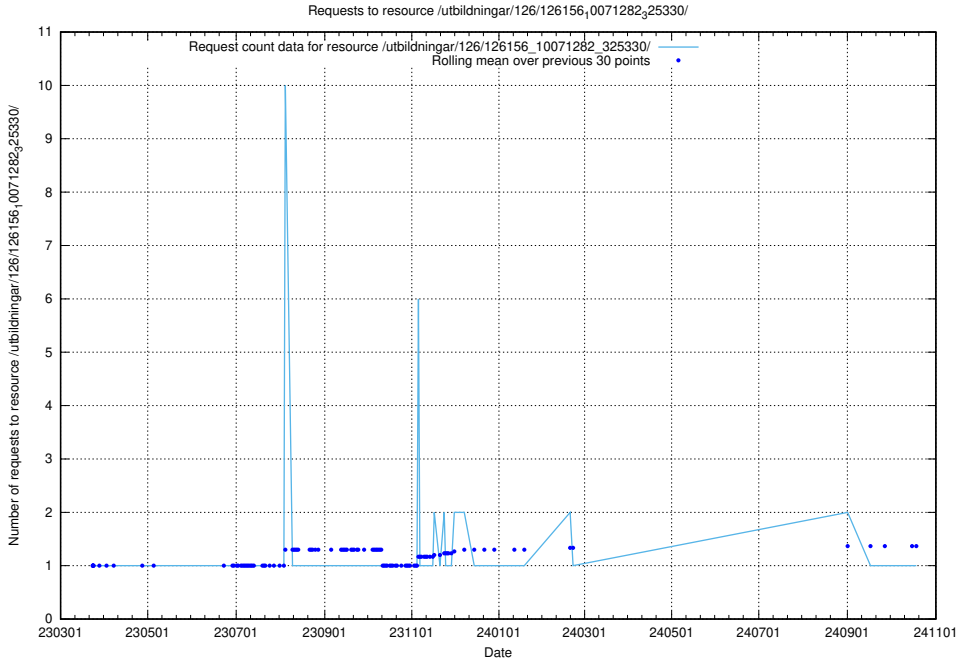

5.7463 Usage of /utbildningar/126/126156_10071282_325330/

Here, we count the number of requests to resource /utbildningar/126/126156_10071282_325330/.