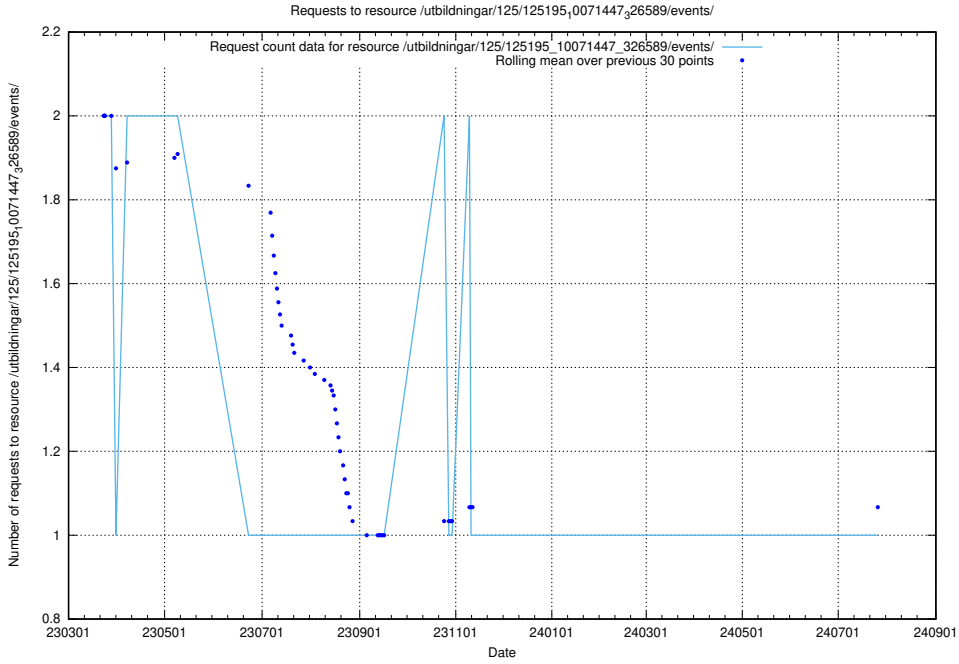

5.7315 Usage of /utbildningar/125/125195_10071447_326589/events/

Here, we count the number of requests to resource /utbildningar/125/125195_10071447_326589/events/