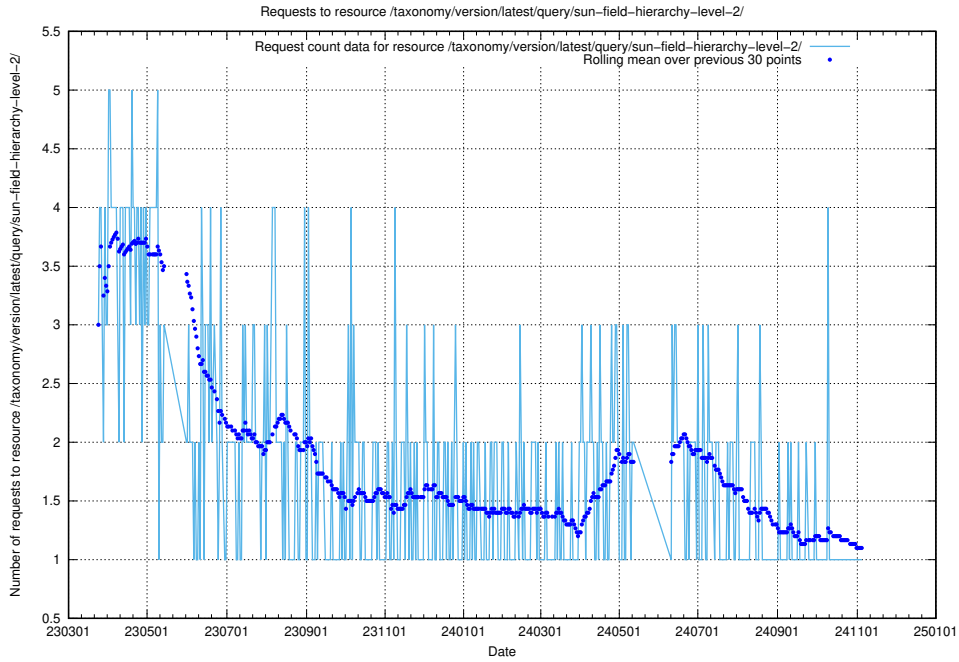

5.7075 Usage of /taxonomy/version/latest/query/sun-field-hierarchy-level-2/

Here, we count the number of requests to resource /taxonomy/version/latest/query/sun-field-hierarchy-level-2/.