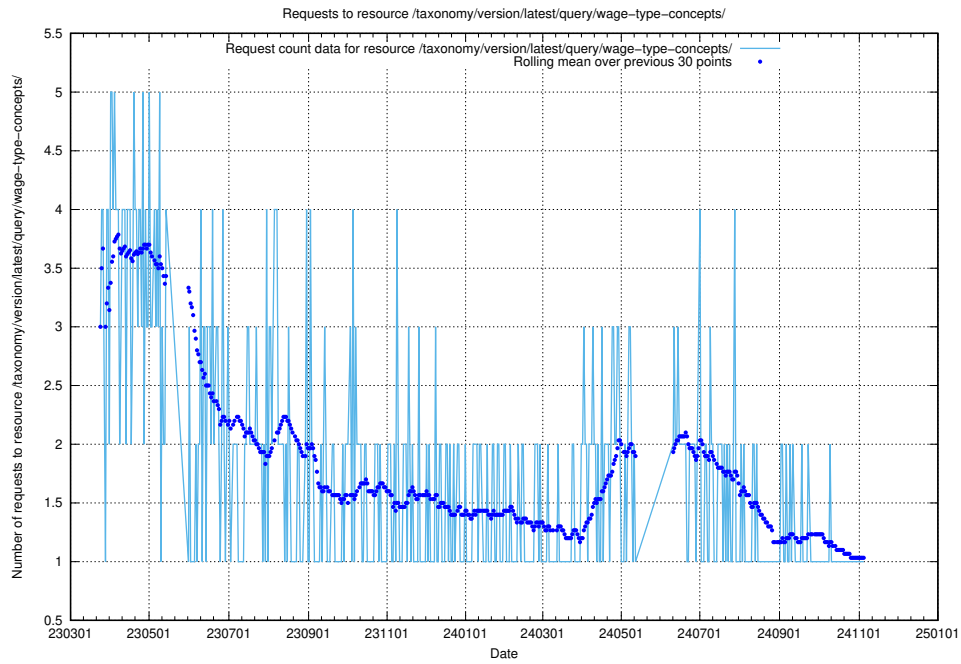

5.7064 Usage of /taxonomy/version/latest/query/wage-type-concepts/

Here, we count the number of requests to resource /taxonomy/version/latest/query/wage-type-concepts/.