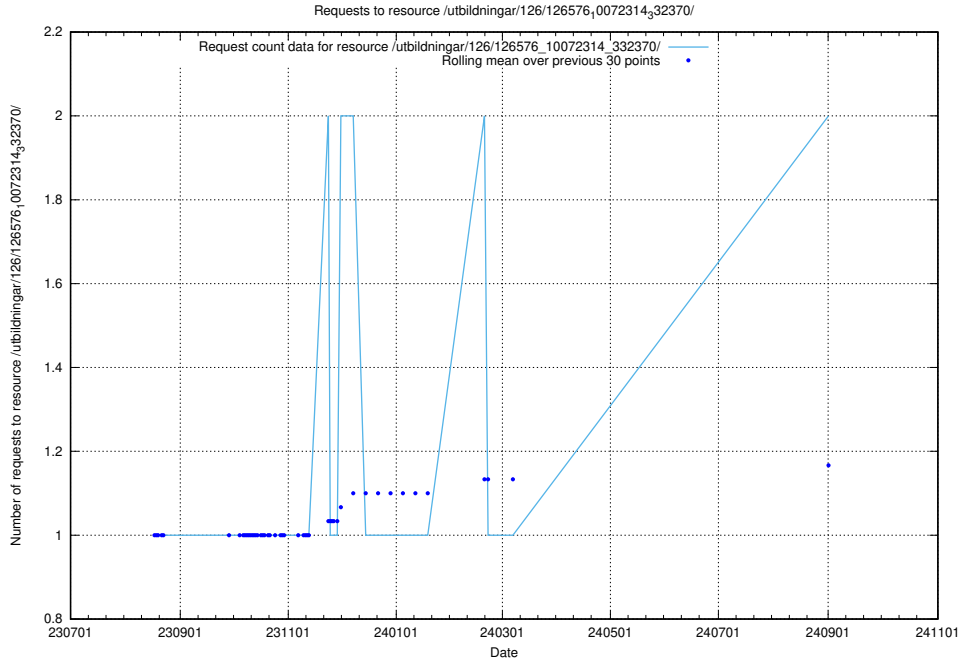

5.855 Usage of /utbildningar/126/126576_10072314_332370/

Here, we count the number of requests to resource /utbildningar/126/126576_10072314_332370/.