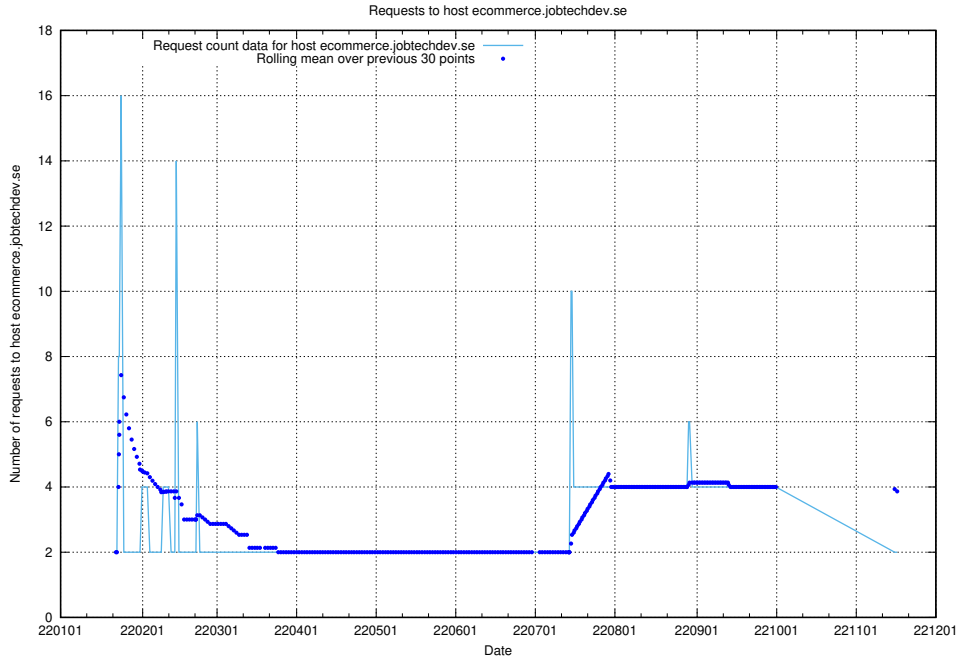

7.261 Usage of ecommerce.jobtechdev.se

Here, we count the number of requests to host ecommerce.jobtechdev.se.