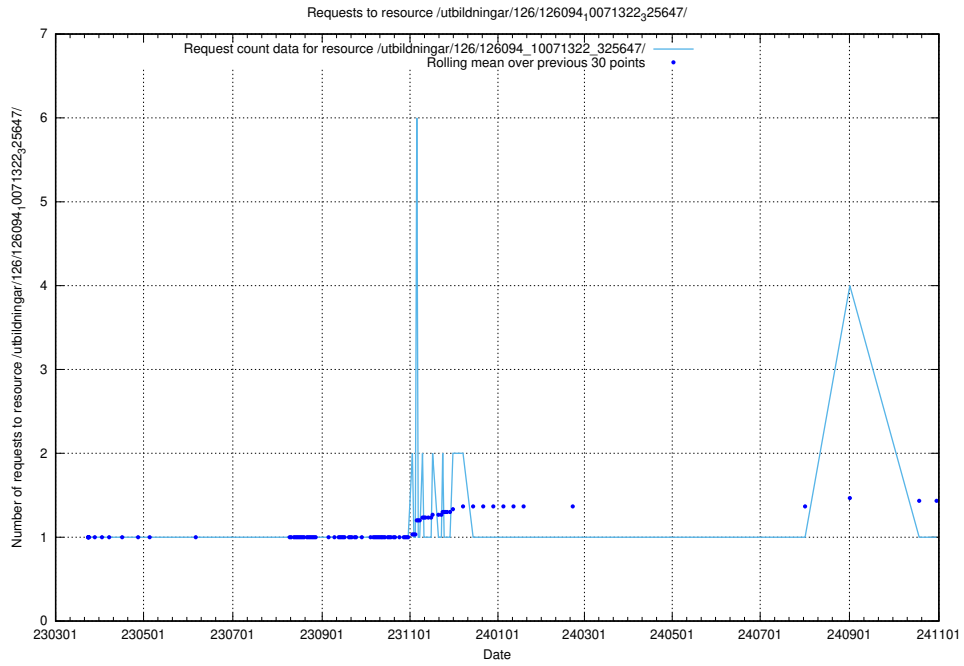

5.7468 Usage of /utbildningar/126/126094_10071322_325647/

Here, we count the number of requests to resource /utbildningar/126/126094_10071322_325647/.