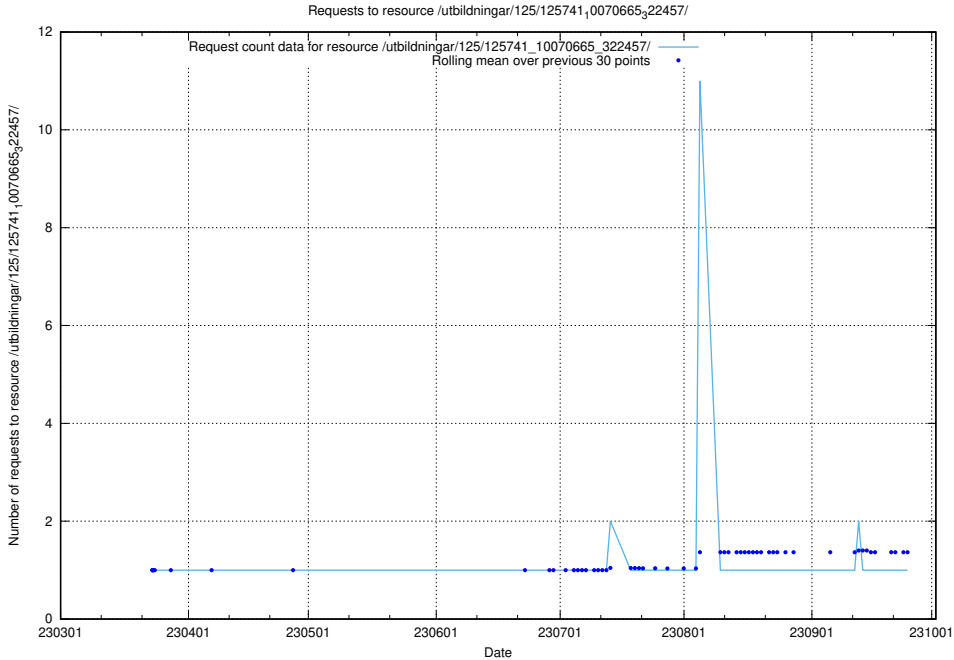

5.7529 Usage of /utbildningar/125/125741_10070665_322457/

Here, we count the number of requests to resource /utbildningar/125/125741_10070665_322457/.