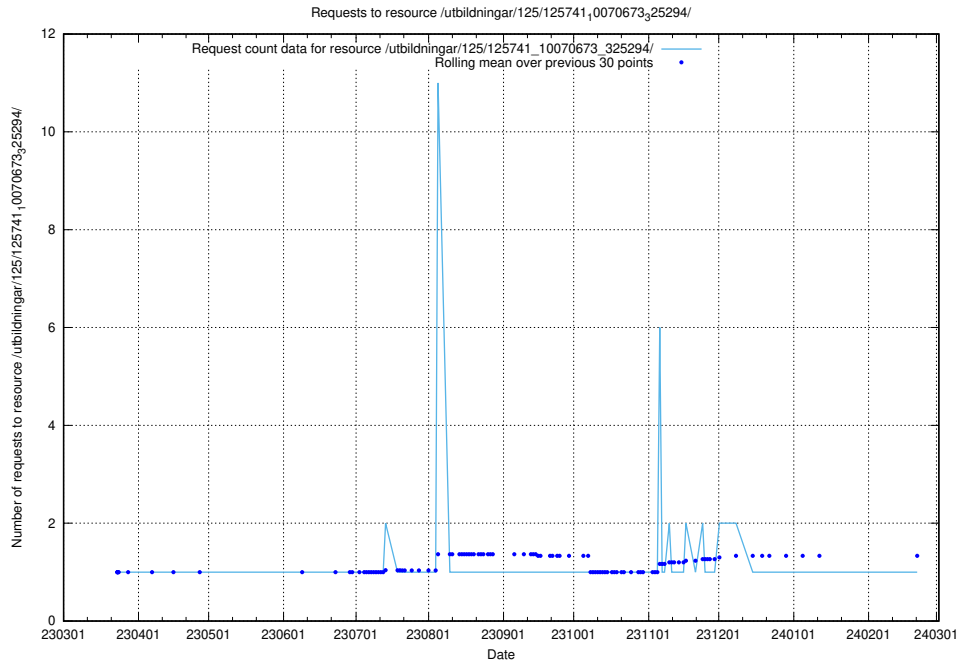

5.7525 Usage of /utbildningar/125/125741_10070673_325294/

Here, we count the number of requests to resource /utbildningar/125/125741_10070673_325294/.