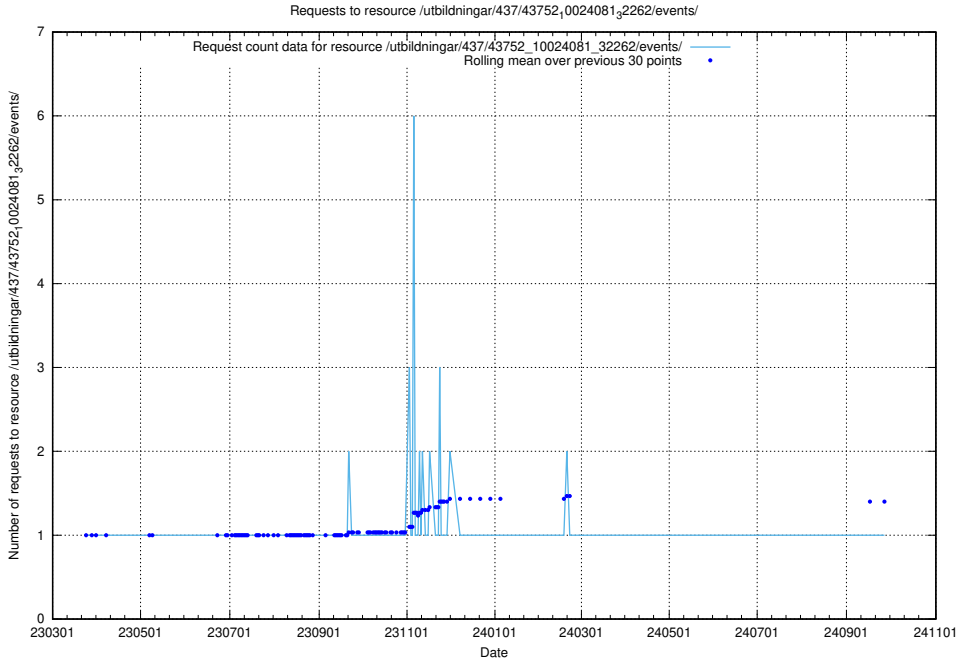

5.7212 Usage of /utbildningar/437/43752_10024081_32262/events/

Here, we count the number of requests to resource /utbildningar/437/43752_10024081_32262/events/.