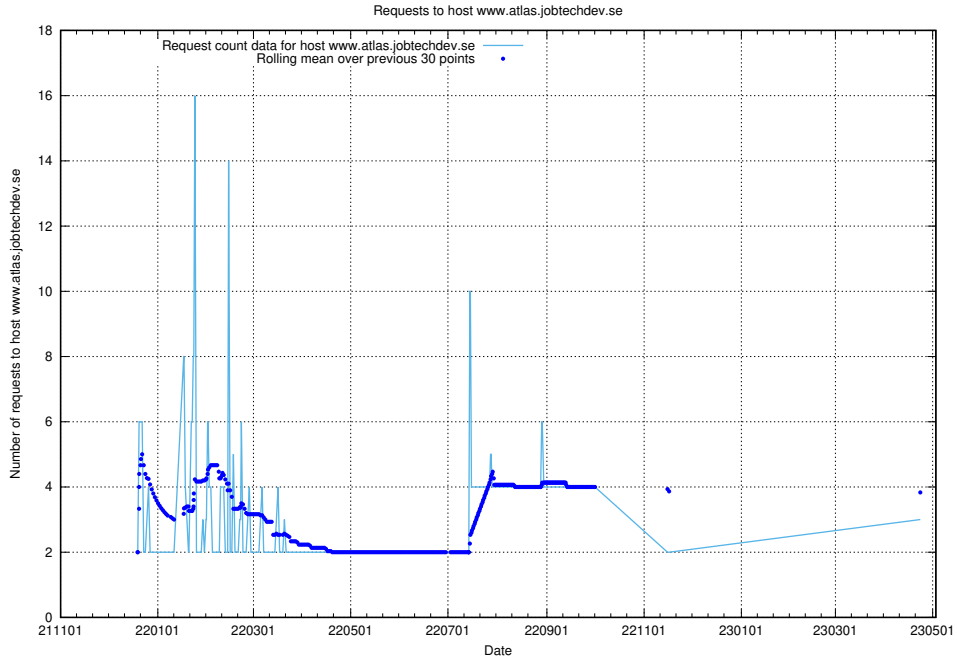

7.213 Usage of www.atlas.jobtechdev.se

Here, we count the number of requests to host www.atlas.jobtechdev.se.