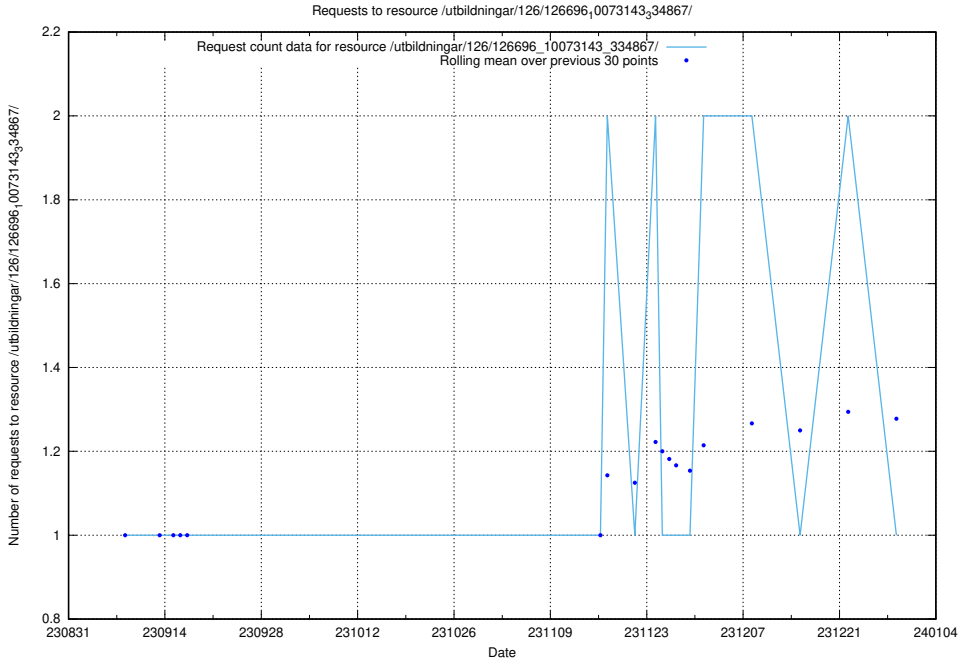

5.5621 Usage of /utbildningar/126/126696_10073143_334867/

Here, we count the number of requests to resource /utbildningar/126/126696_10073143_334867/.