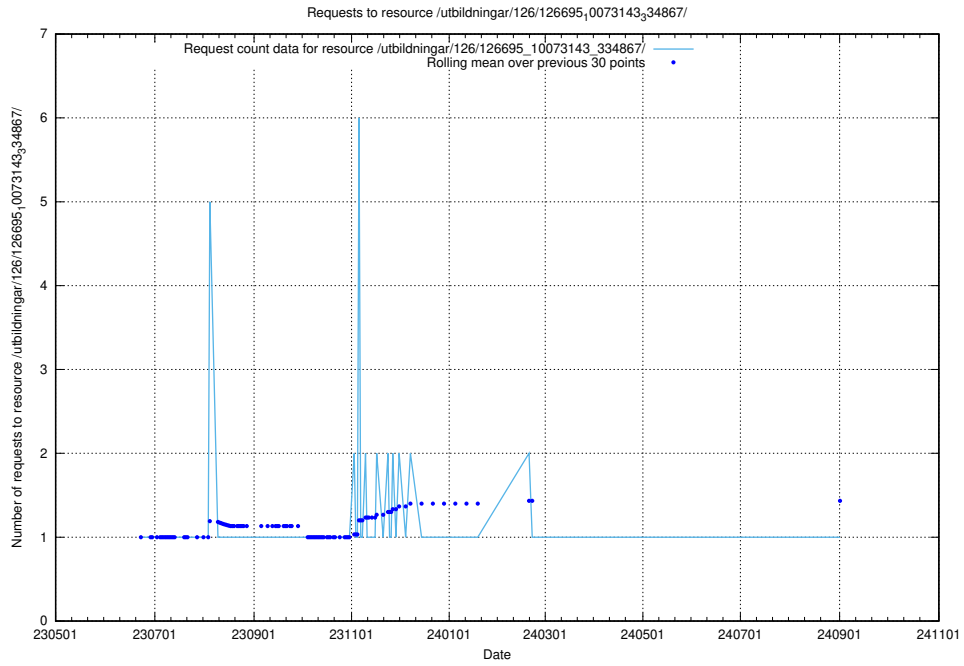

5.6600 Usage of /utbildningar/126/126695_10073143_334867/

Here, we count the number of requests to resource /utbildningar/126/126695_10073143_334867/.