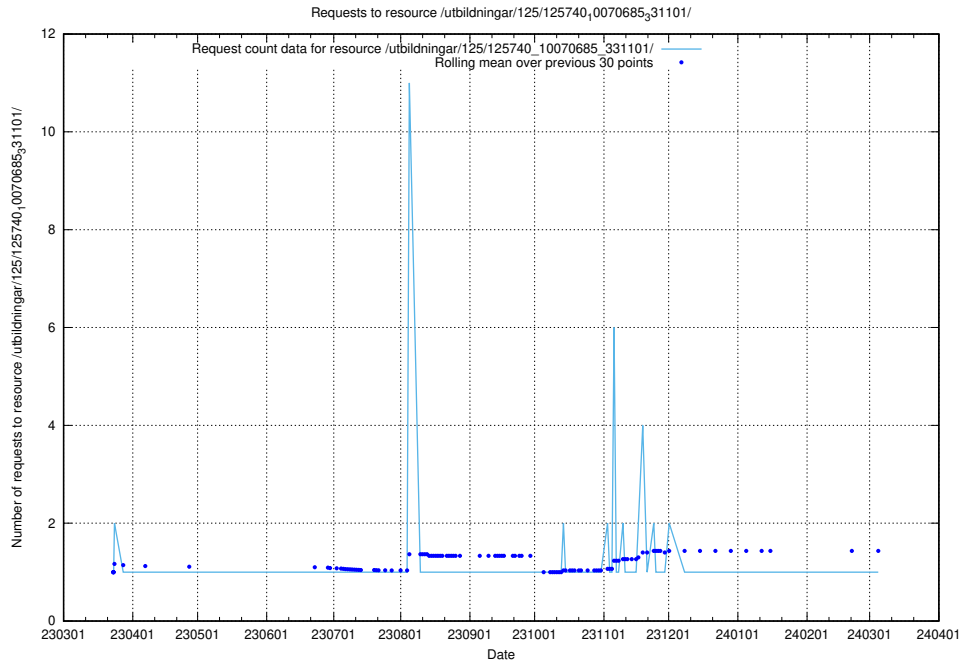

5.1040 Usage of /utbildningar/125/125740_10070685_331101/

Here, we count the number of requests to resource /utbildningar/125/125740_10070685_331101/.