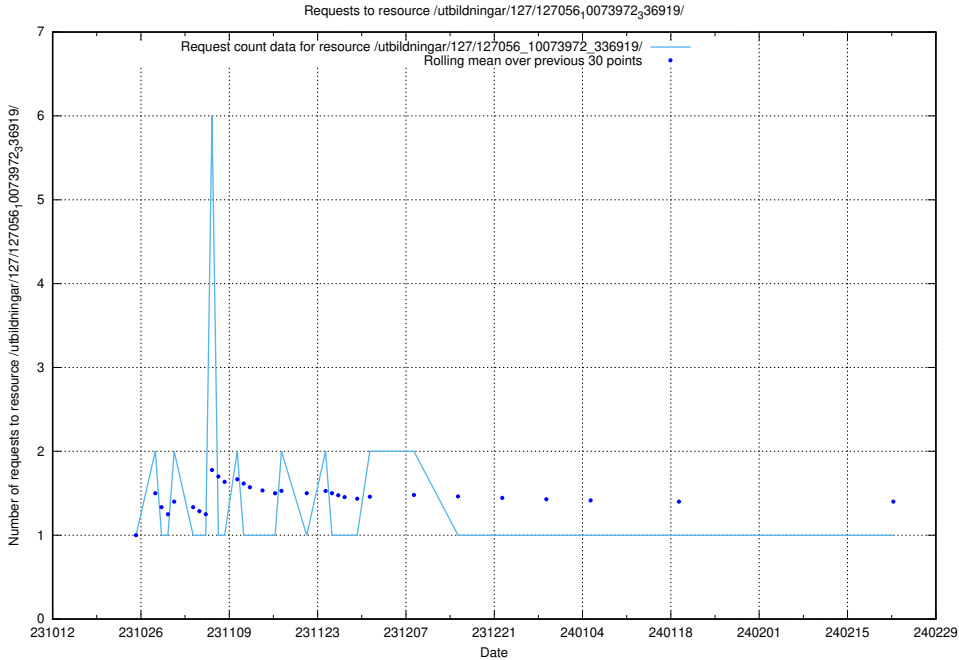

5.5195 Usage of /utbildningar/127/127056_10073972_336919/

Here, we count the number of requests to resource /utbildningar/127/127056_10073972_336919/.