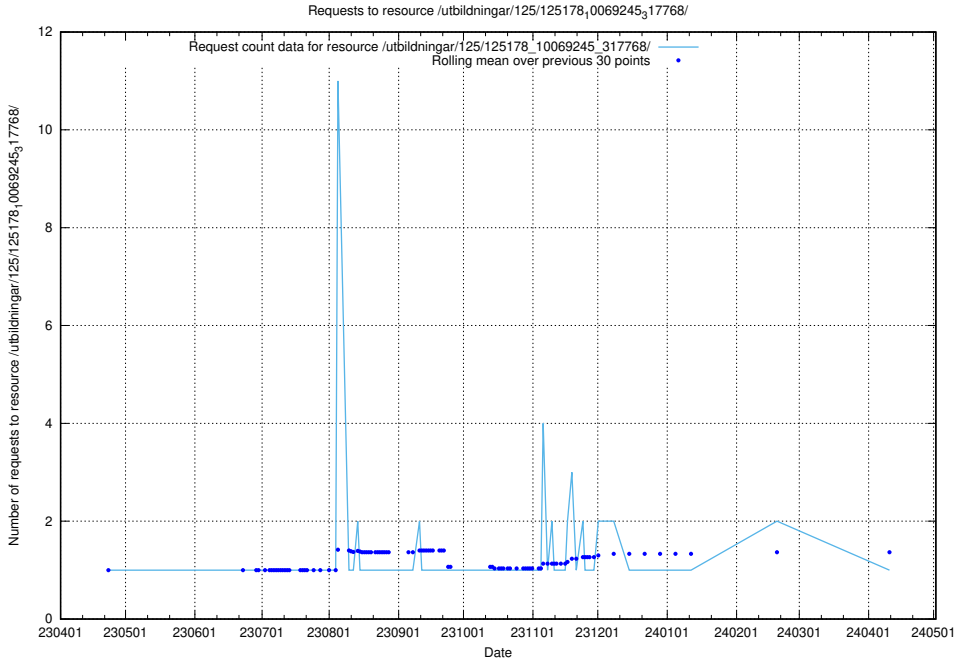

5.7015 Usage of /utbildningar/125/125178_10069245_317768/

Here, we count the number of requests to resource /utbildningar/125/125178_10069245_317768/.