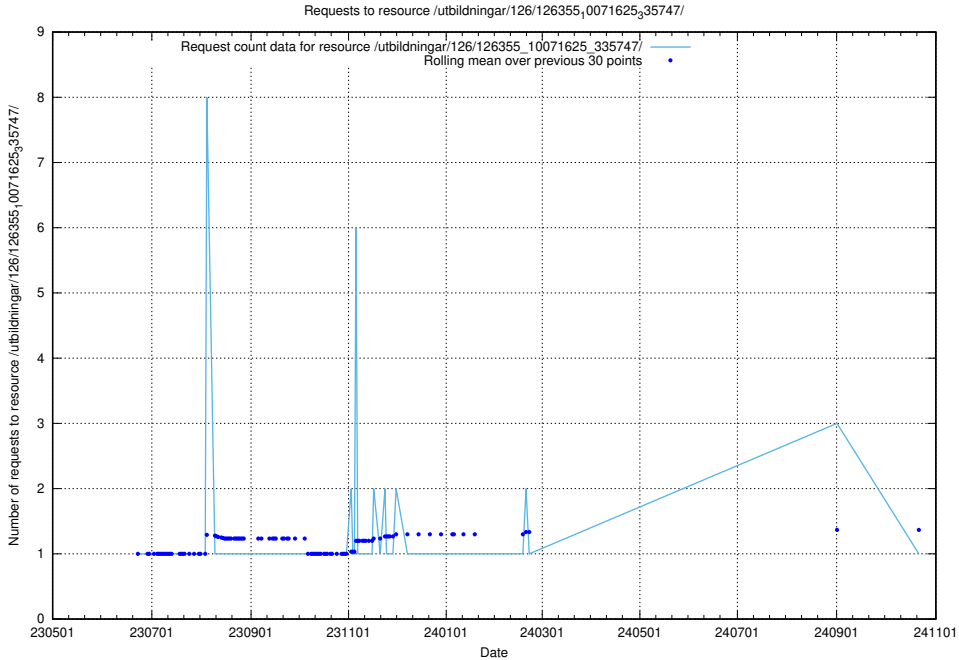

5.6623 Usage of /utbildningar/126/126355_10071625_335747/

Here, we count the number of requests to resource /utbildningar/126/126355_10071625_335747/.