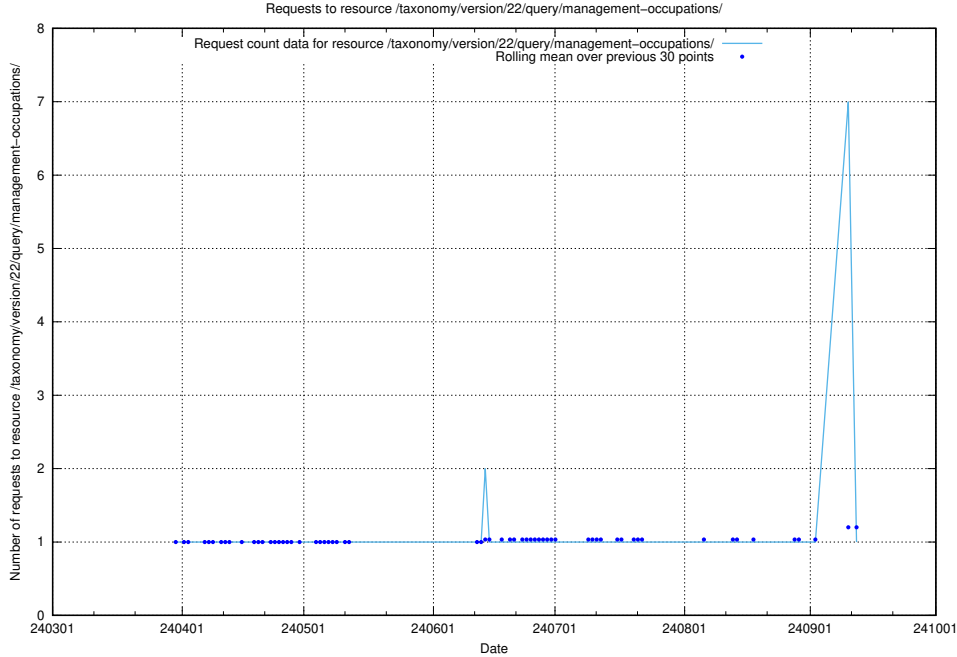

5.2595 Usage of /taxonomy/version/22/query/management-occupations/

Here, we count the number of requests to resource /taxonomy/version/22/query/management-occupations/.