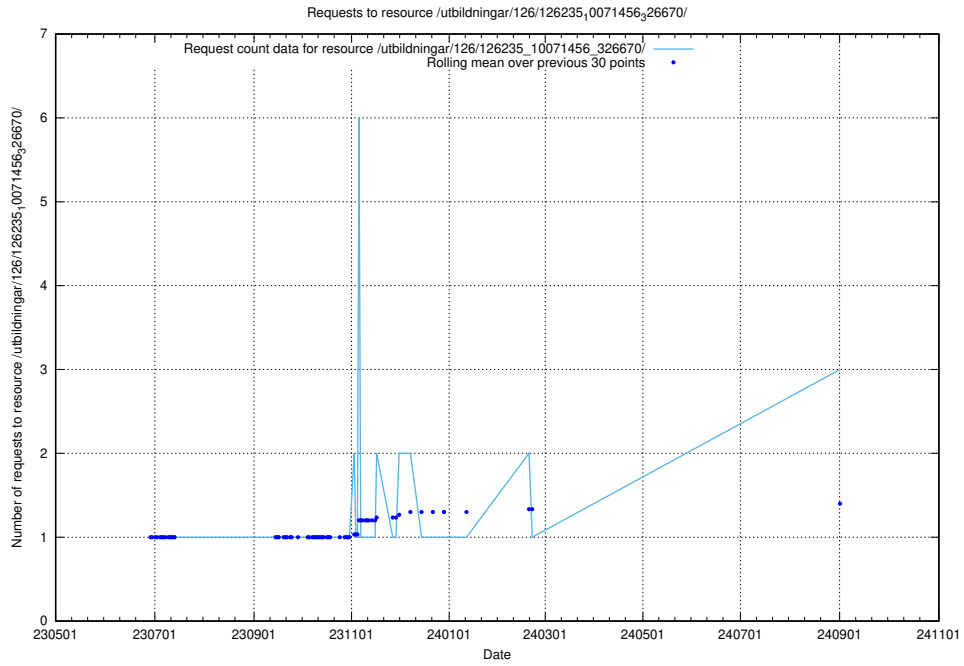

5.486 Usage of /utbildningar/126/126235_10071456_326670/

Here, we count the number of requests to resource /utbildningar/126/126235_10071456_326670/.