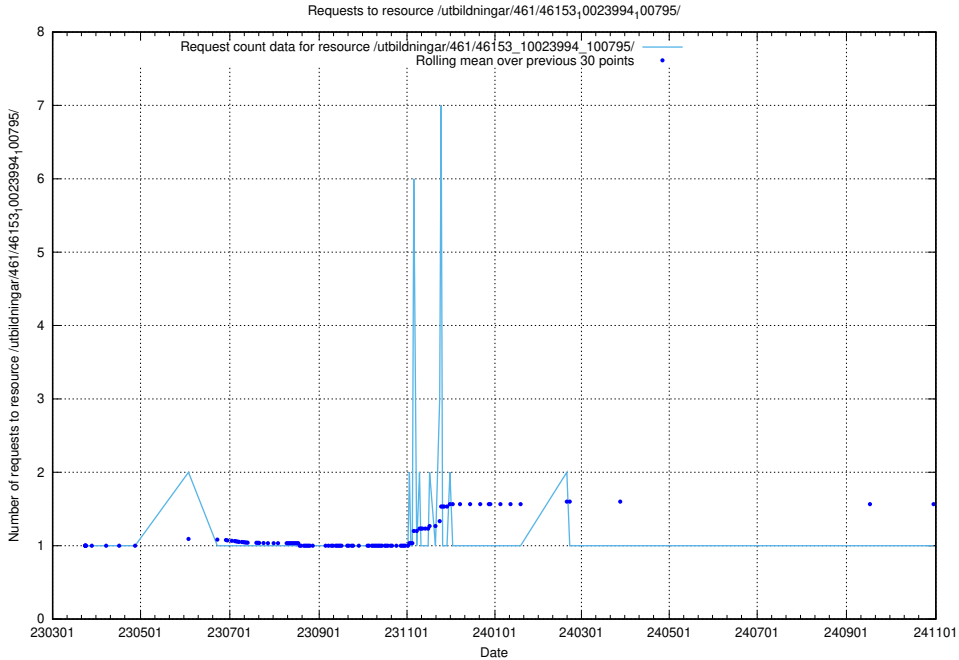

5.7348 Usage of /utbildningar/461/46153_10023994_100795/

Here, we count the number of requests to resource /utbildningar/461/46153_10023994_100795/.