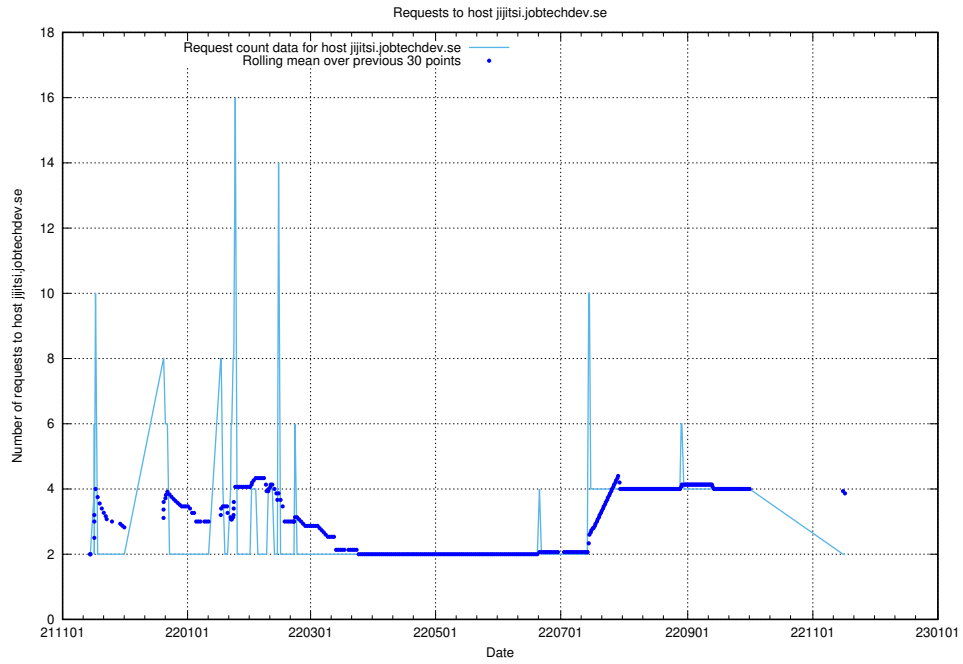

7.594 Usage of shopify.jobtechdev.se

Here, we count the number of requests to host shopify.jobtechdev.se.

7.595 Usage of jijitsi.jobtechdev.se

Here, we count the number of requests to host jijitsi.jobtechdev.se.