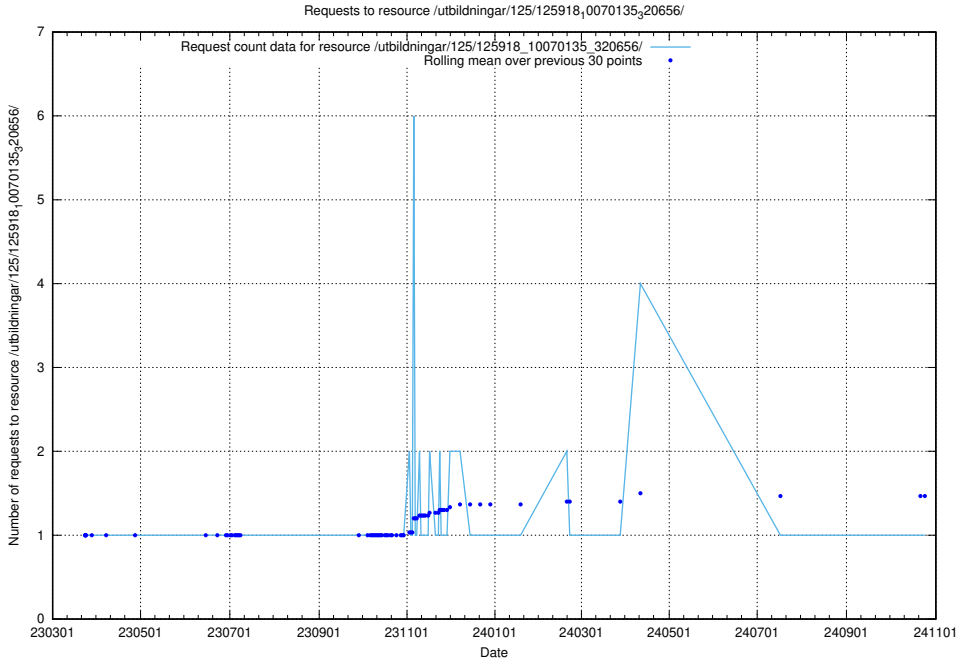

5.7475 Usage of /utbildningar/125/125918_10070135_320656/

Here, we count the number of requests to resource /utbildningar/125/125918_10070135_320656/.