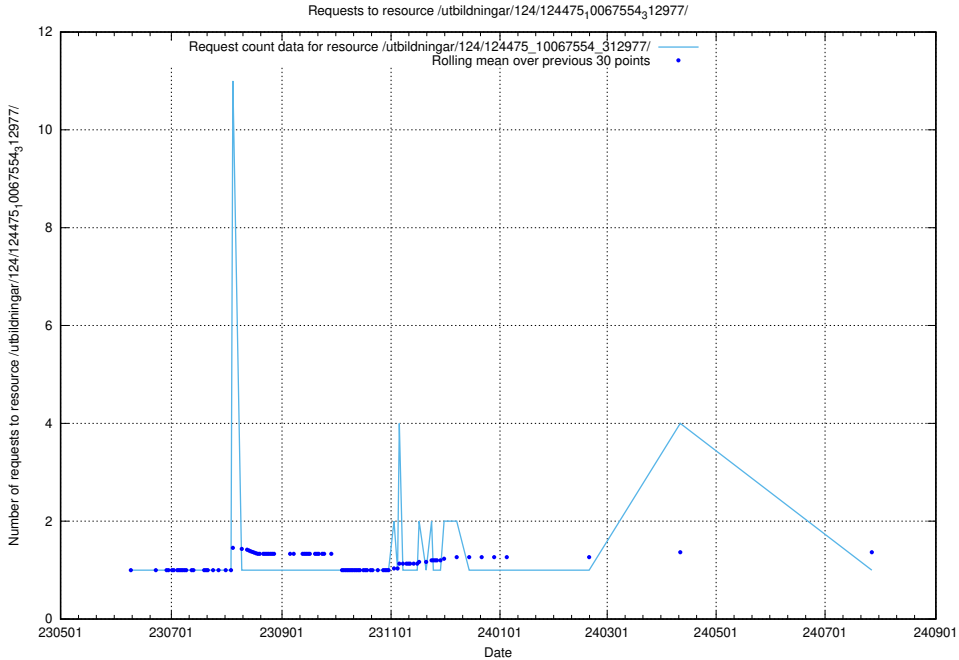

5.6877 Usage of /utbildningar/124/124473_10067812_313454/

Here, we count the number of requests to resource /utbildningar/124/124473_10067812_313454/.

5.6878 Usage of /utbildningar/124/124473_10067709_313266/events/