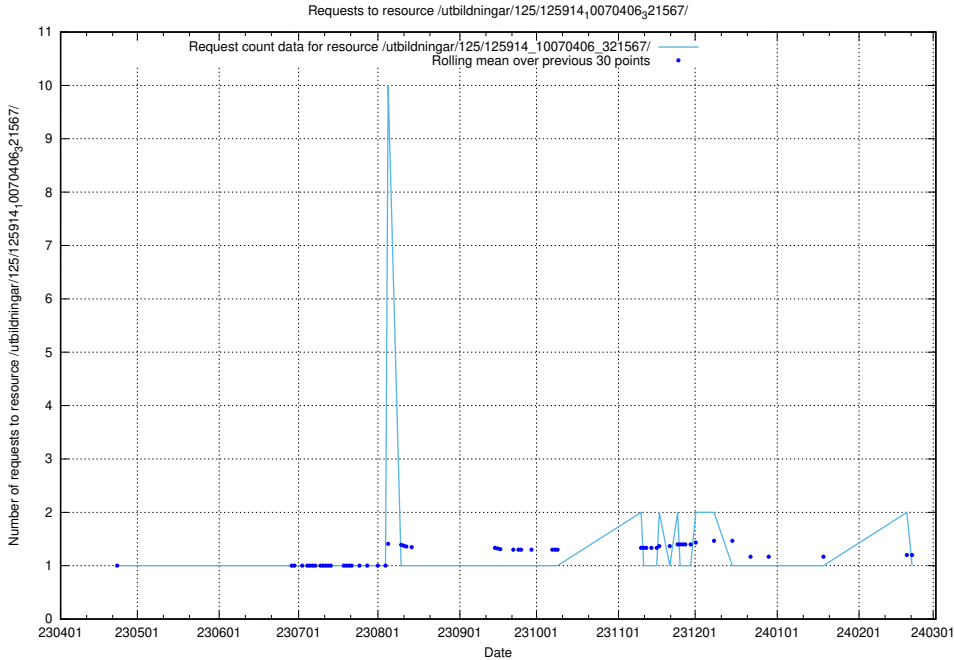

5.7005 Usage of /utbildningar/125/125914_10070406_321567/

Here, we count the number of requests to resource /utbildningar/125/125914_10070406_321567/.