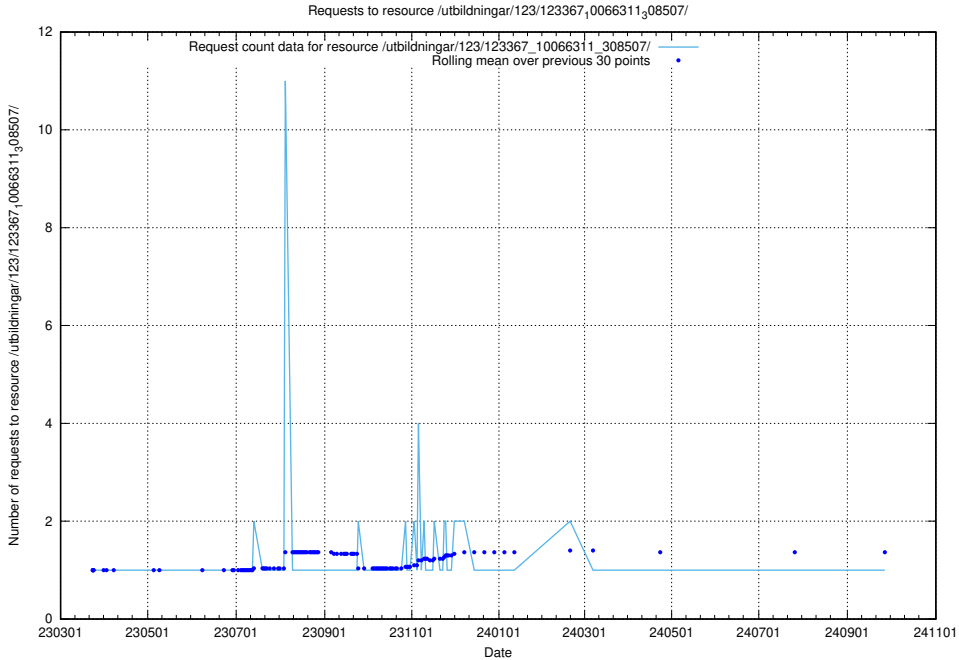

5.5508 Usage of /utbildningar/123/123367_10066311_308507/

Here, we count the number of requests to resource /utbildningar/123/123367_10066311_308507/.