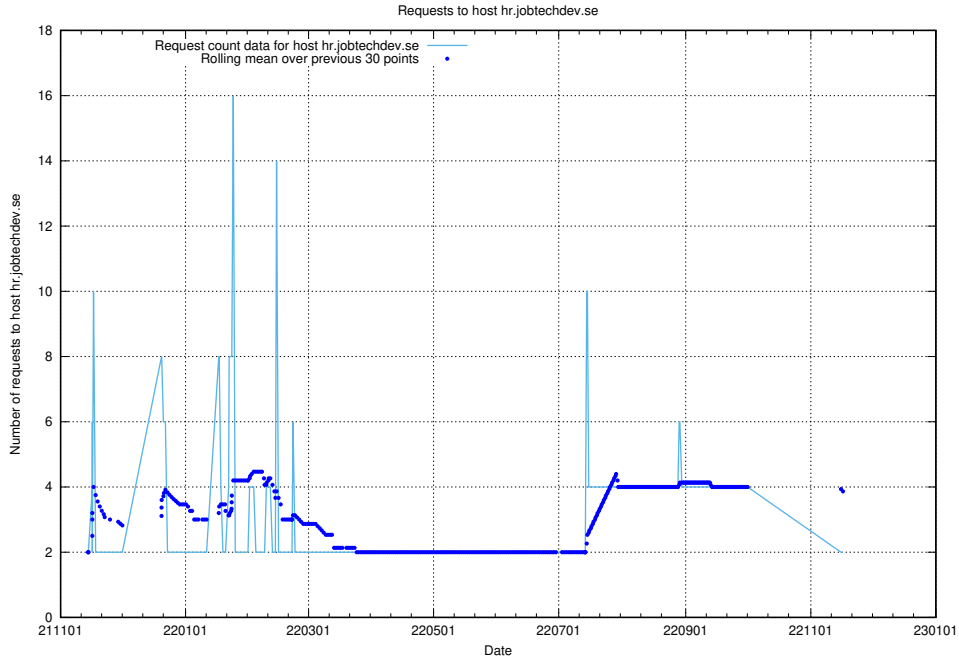

7.607 Usage of events.jobtechdev.se

Here, we count the number of requests to host events.jobtechdev.se.

7.608 Usage of hr.jobtechdev.se

Here, we count the number of requests to host hr.jobtechdev.se.

7.609 Usage of demo-jobed-connect-onprem.jobtechdev.se