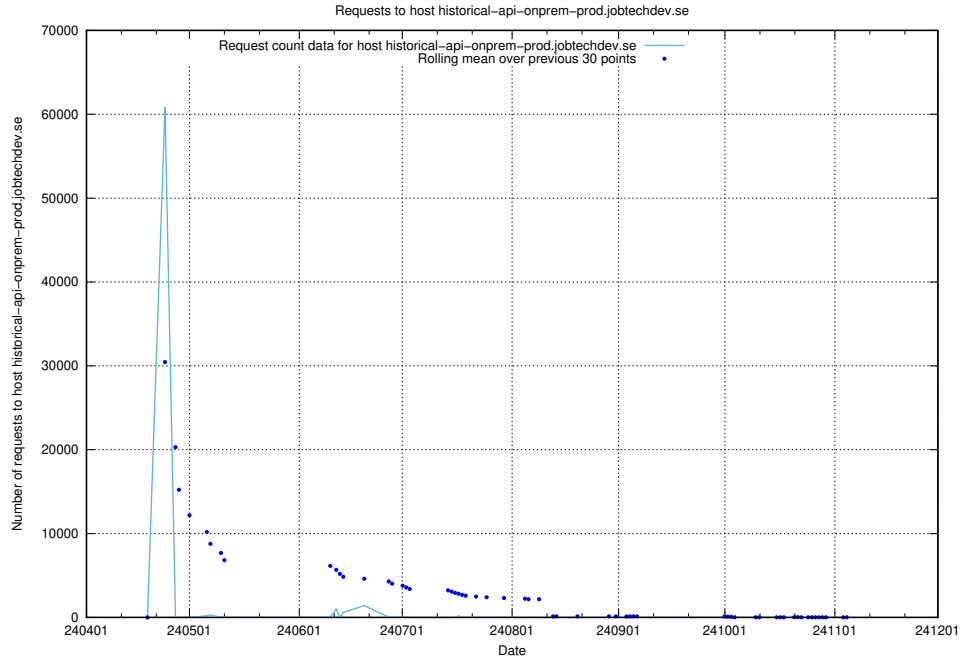

7.34 Usage of historical-api-onprem-prod.jobtechdev.se

Here, we count the number of requests to host historical-api-onprem-prod.jobtechdev.se.