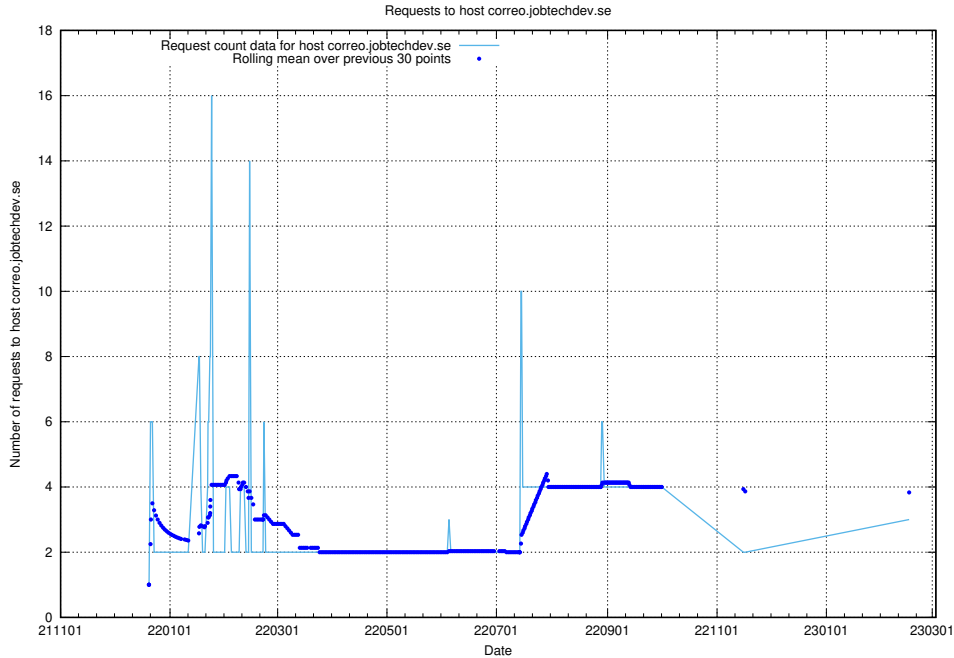

Here, we count the number of requests to host ex.jobtechdev.se.

7.210 Usage of email.jobtechdev.se

Here, we count the number of requests to host email.jobtechdev.se.

7.211 Usage of correo.jobtechdev.se

Here, we count the number of requests to host correo.jobtechdev.se.