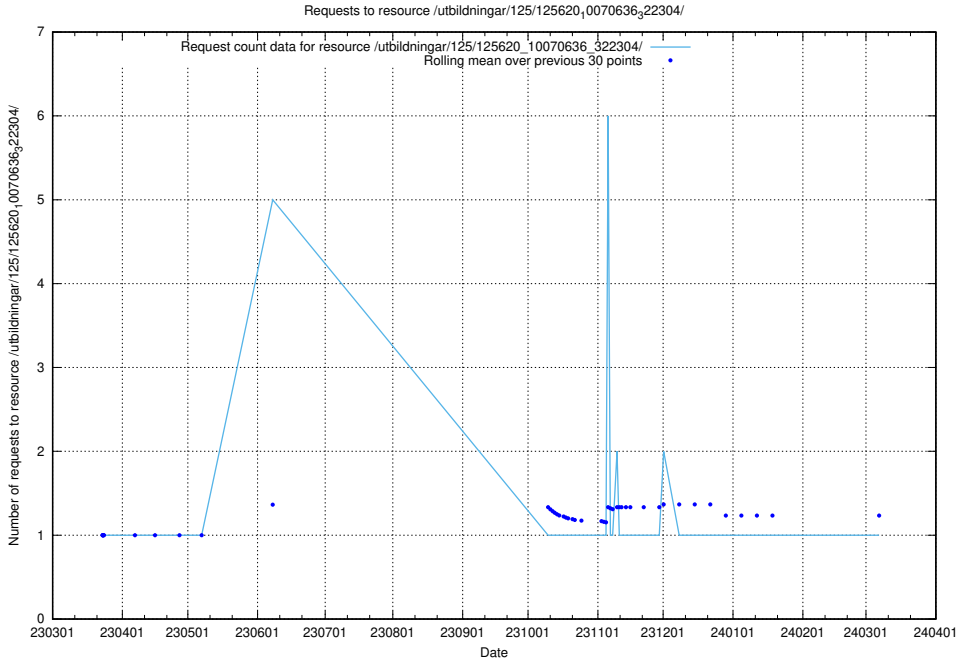

5.1117 Usage of /utbildningar/125/125620_10070636_322304/

Here, we count the number of requests to resource /utbildningar/125/125620_10070636_322304/.