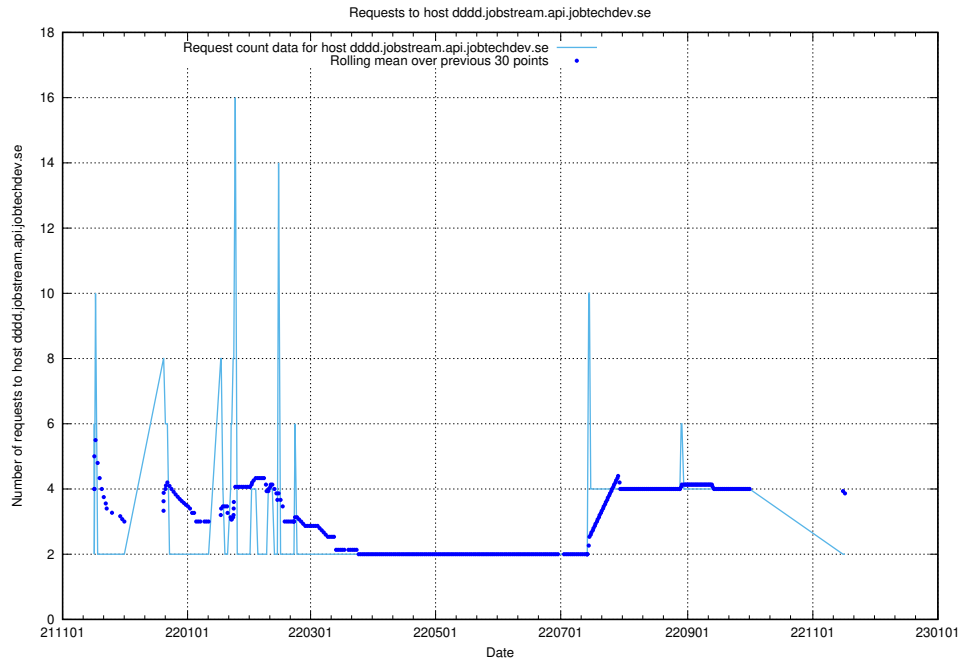

Here, we count the number of requests to host dddd.jobstream.api.jobtechdev.se.

7.532 Usage of doh.api.jobtechdev.se

Here, we count the number of requests to host doh.api.jobtechdev.se.

7.533 Usage of bb.ccc.dddd.atlas.jobtechdev.se