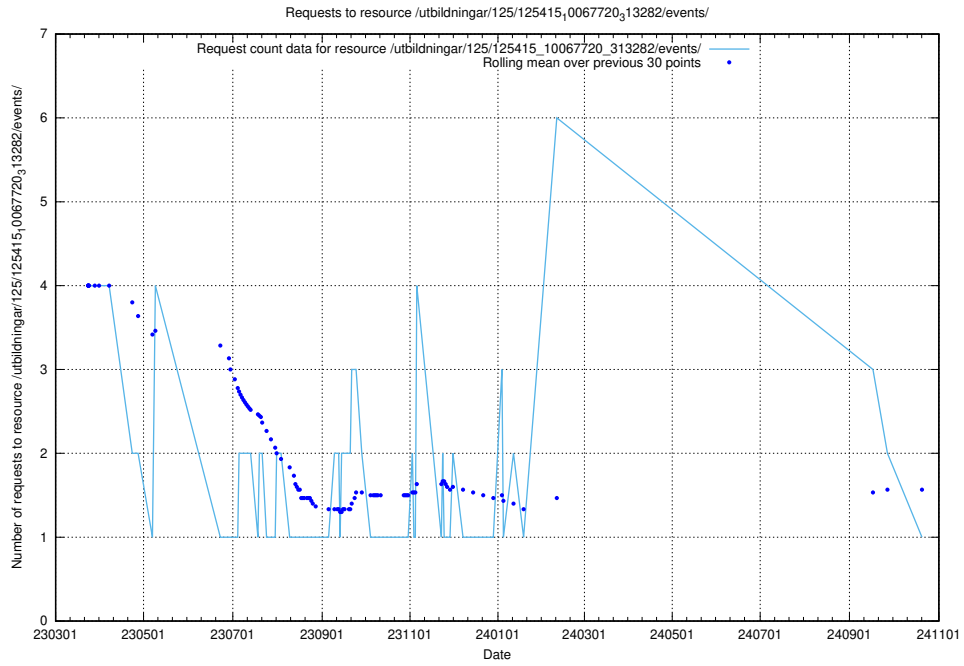

5.7276 Usage of /utbildningar/125/125415_10067720_313282/events/

Here, we count the number of requests to resource /utbildningar/125/125415_10067720_313282/events/