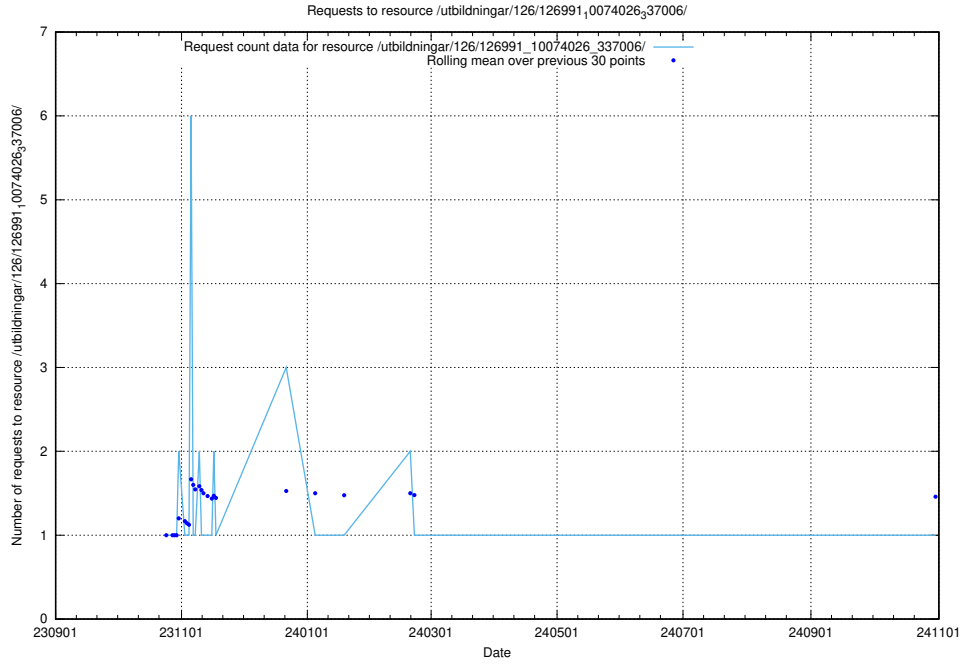

Here, we count the number of requests to resource /utbildningar/126/126991_10074026_337006/events/

5.5199 Usage of /utbildningar/126/126991_10074026_337006/

Here, we count the number of requests to resource /utbildningar/126/126991_10074026_337006/.