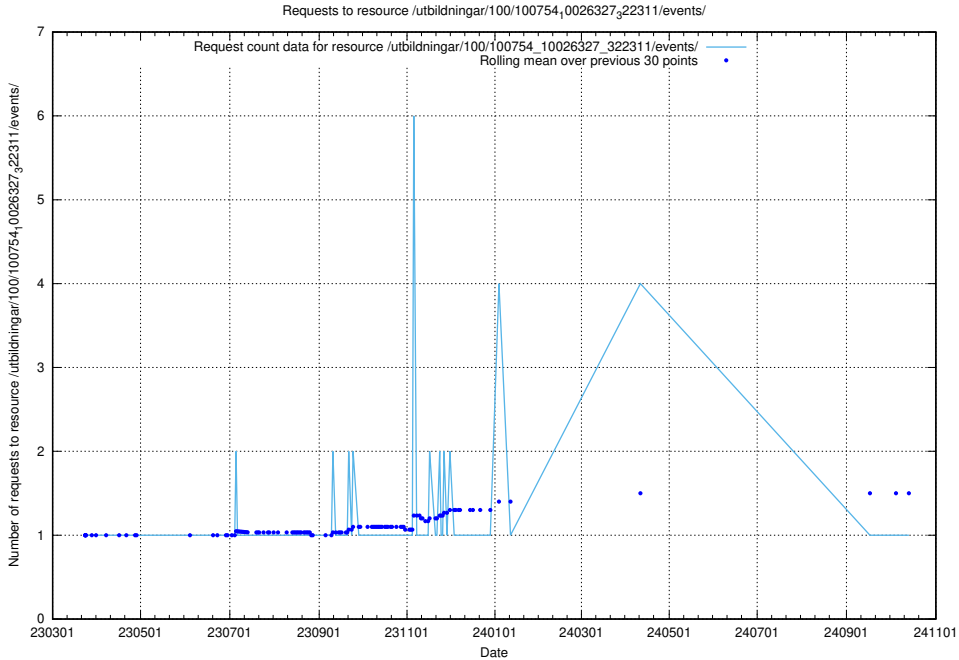

5.6560 Usage of /utbildningar/100/100754_10026327_322311/events/

Here, we count the number of requests to resource /utbildningar/100/100754_10026327_322311/events/