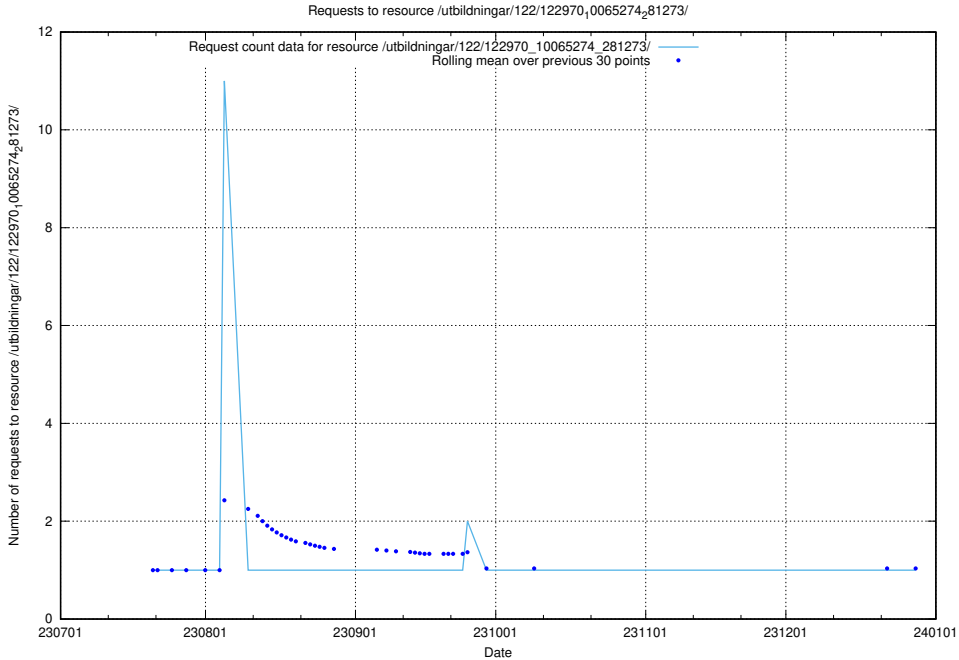

5.5976 Usage of /utbildningar/122/122970_10065274_281273/

Here, we count the number of requests to resource /utbildningar/122/122970_10065274_281273/.