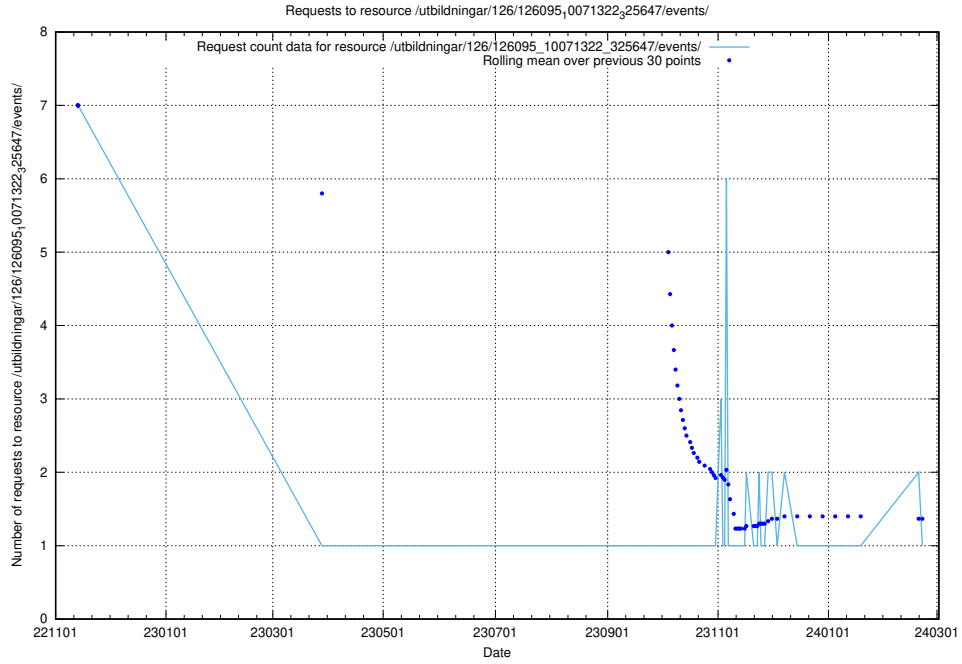

5.6777 Usage of /utbildningar/126/126095_10071322_325647/events/

Here, we count the number of requests to resource /utbildningar/126/126095_10071322_325647/events/