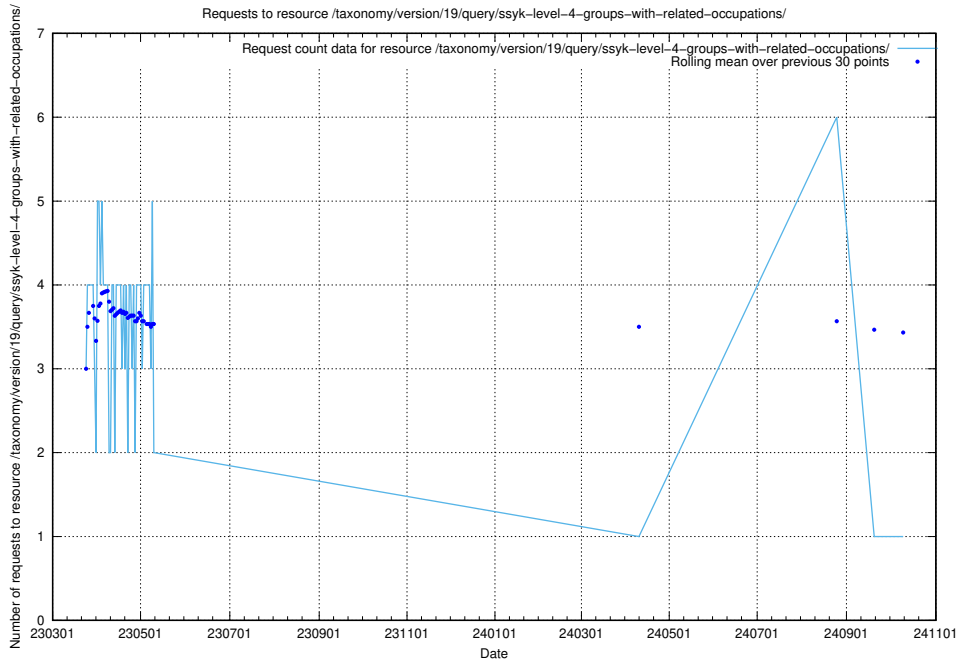

5.7137 Usage of /taxonomy/version/19/query/ssyk-level-4-groups-with-related-occupations/

Here, we count the number of requests to resource /taxonomy/version/19/query/ssyk-level-4-groups-with-related-occupations/.