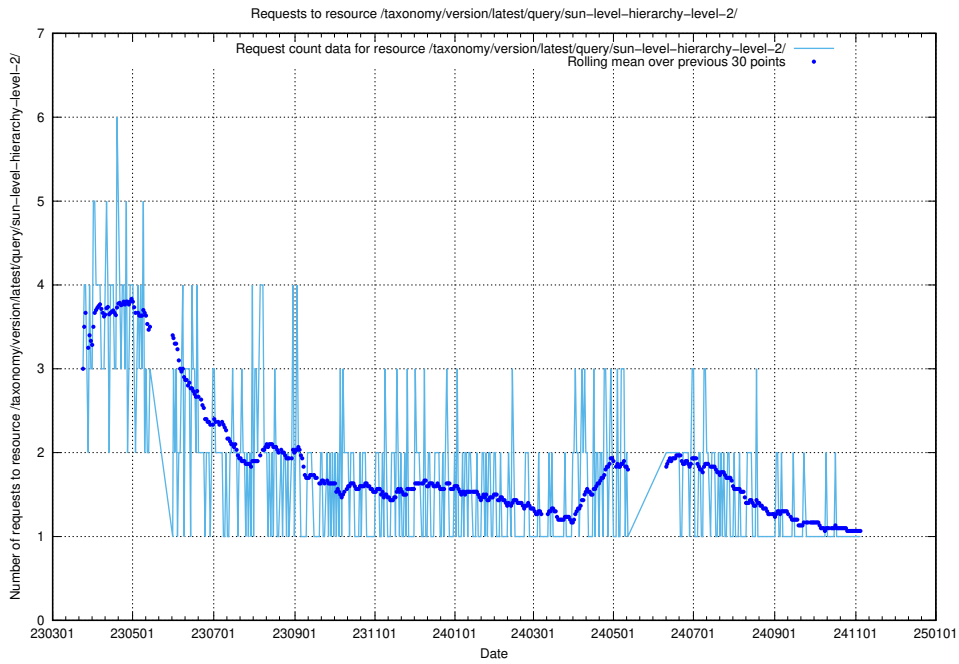

5.7070 Usage of /taxonomy/version/latest/query/sun-level-hierarchy-level-2/

Here, we count the number of requests to resource /taxonomy/version/latest/query/sun-level-hierarchy-level-2/.