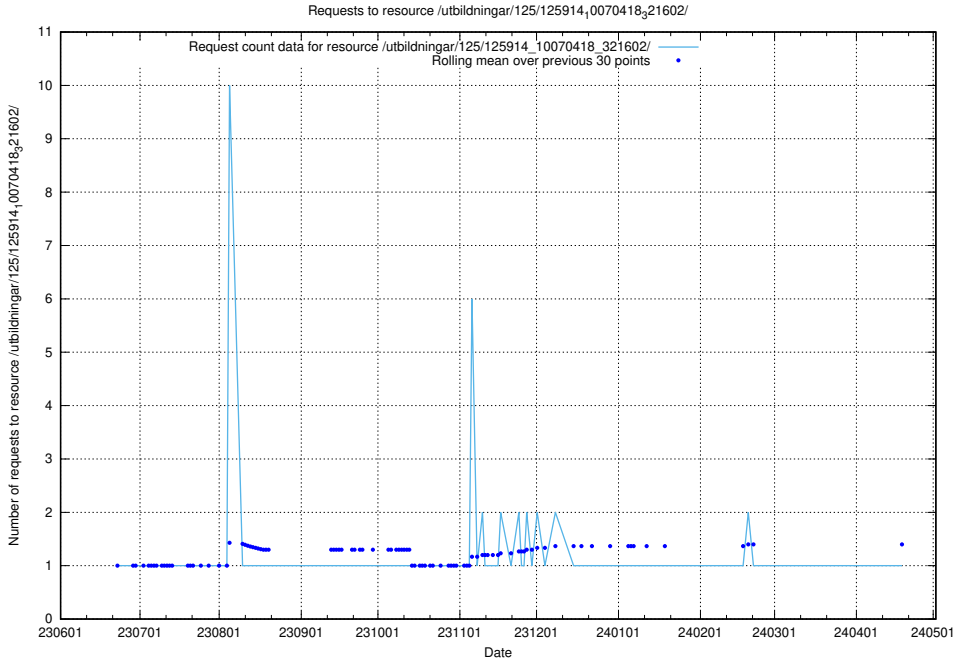

5.6650 Usage of /utbildningar/125/125914_10070418_321602/

Here, we count the number of requests to resource /utbildningar/125/125914_10070418_321602/.