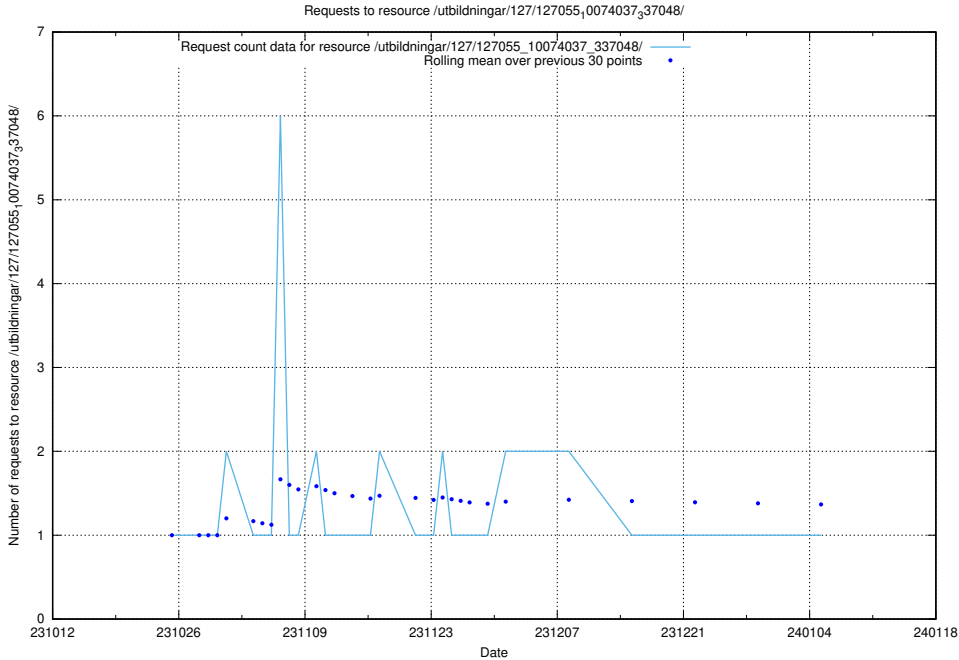

5.5196 Usage of /utbildningar/127/127055_10074037_337048/

Here, we count the number of requests to resource /utbildningar/127/127055_10074037_337048/.