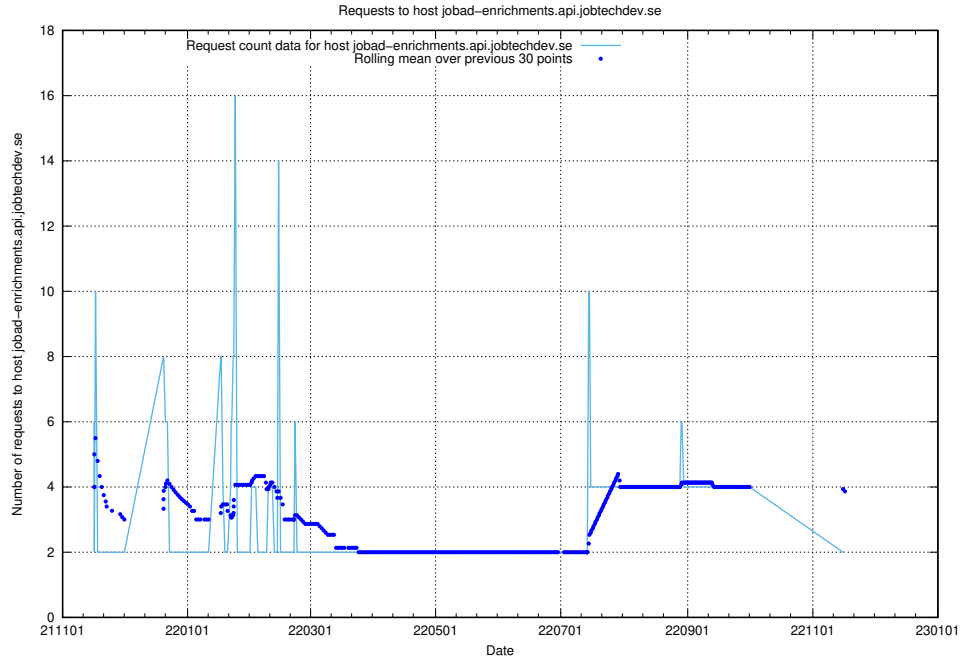

7.550 Usage of `jobad-enrichments.api.jobtechdev.se`

Here, we count the number of requests to host `jobad-enrichments.api.jobtechdev.se`.