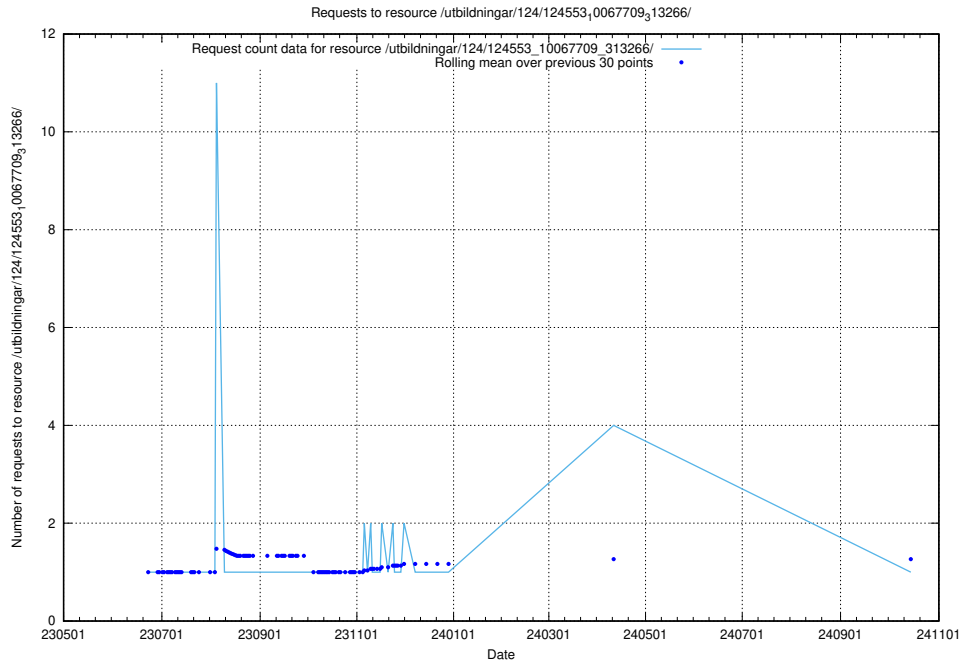

5.6715 Usage of /utbildningar/124/124553_10067709_313266/

Here, we count the number of requests to resource /utbildningar/124/124553_10067709_313266/.