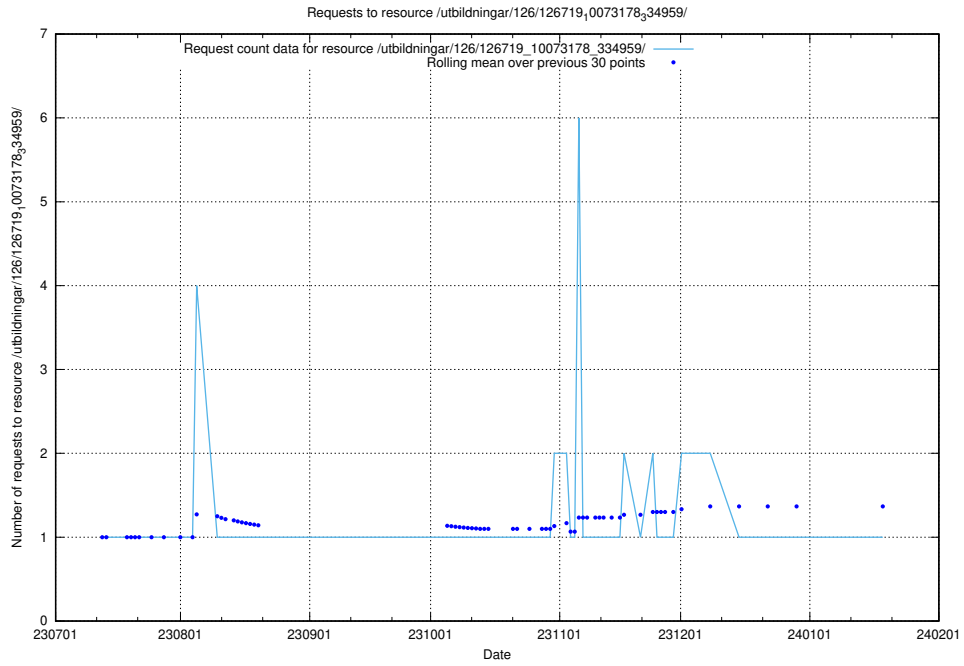

5.6104 Usage of /utbildningar/126/126719_10073178_334959/

Here, we count the number of requests to resource /utbildningar/126/126719_10073178_334959/.