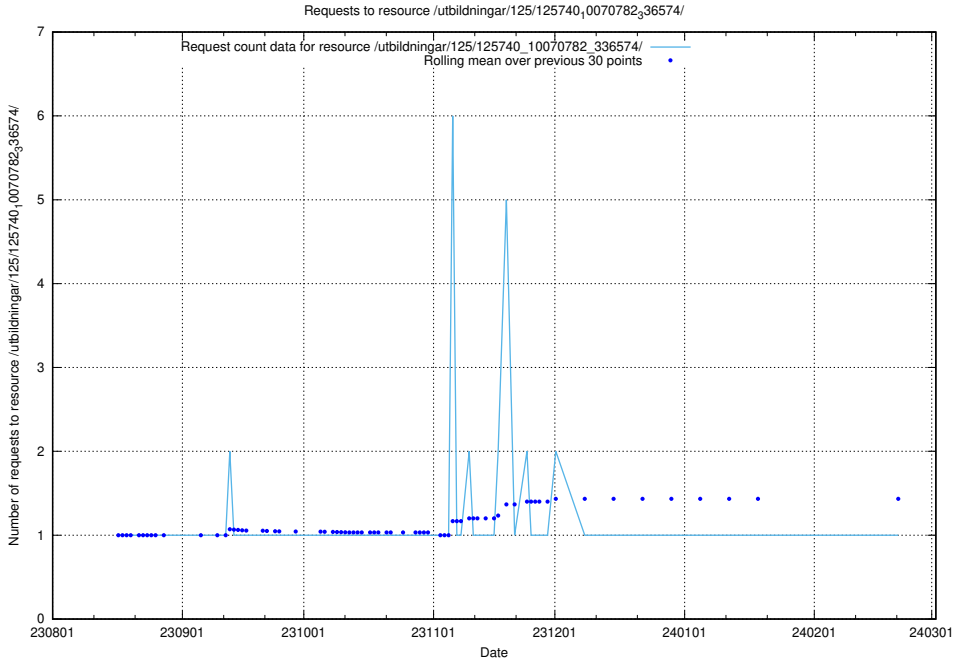

5.5770 Usage of /utbildningar/125/125740_10070782_336574/

Here, we count the number of requests to resource /utbildningar/125/125740_10070782_336574/.