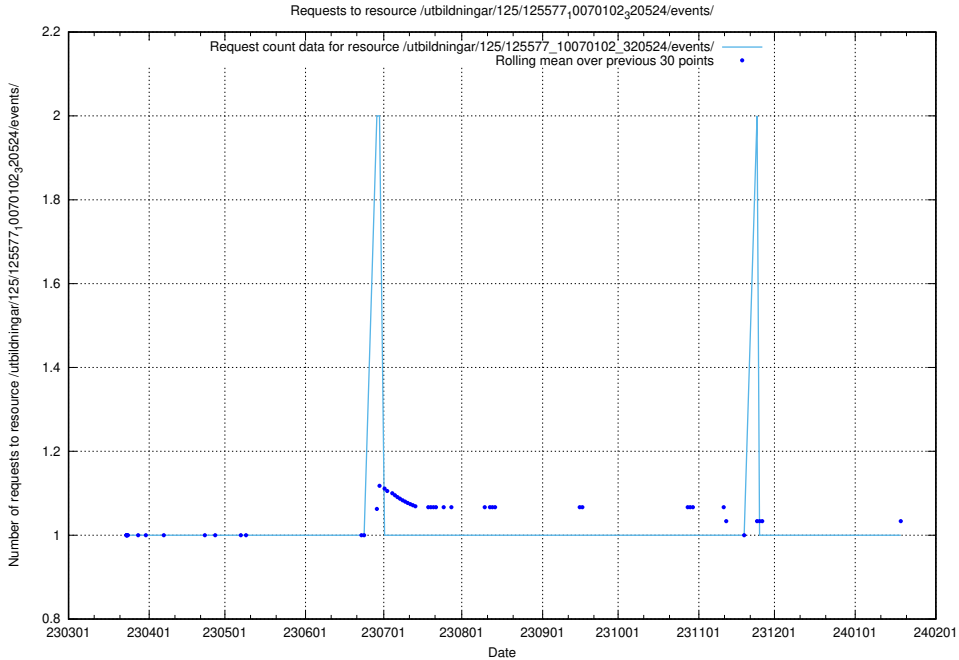

5.1162 Usage of /utbildningar/125/125577_10070102_320524/events/

Here, we count the number of requests to resource /utbildningar/125/125577_10070102_320524/events/