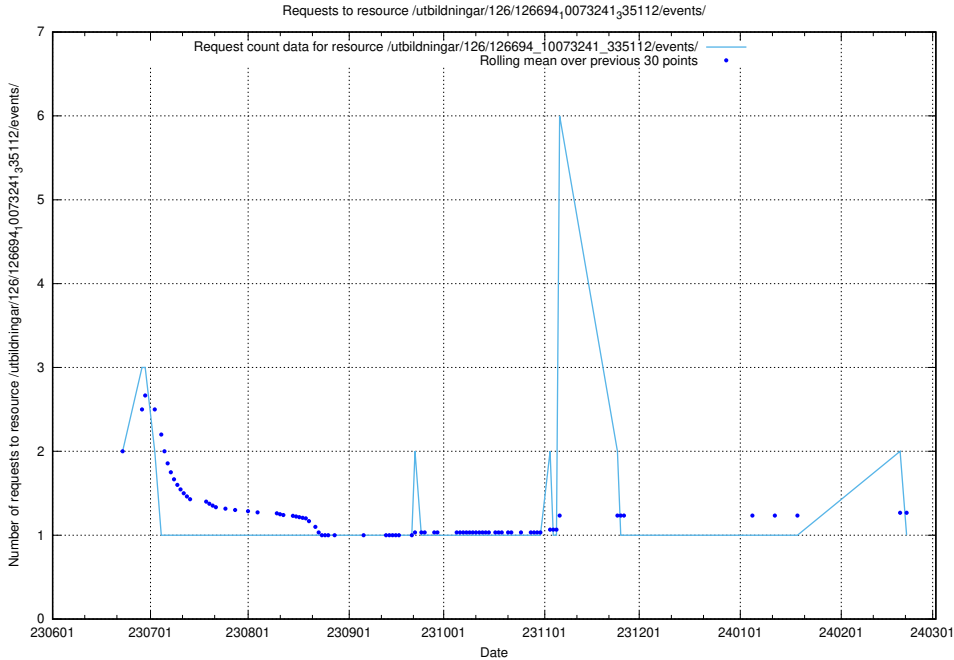

5.6548 Usage of /utbildningar/126/126694_10073241_335112/events/

Here, we count the number of requests to resource /utbildningar/126/126694_10073241_335112/events/