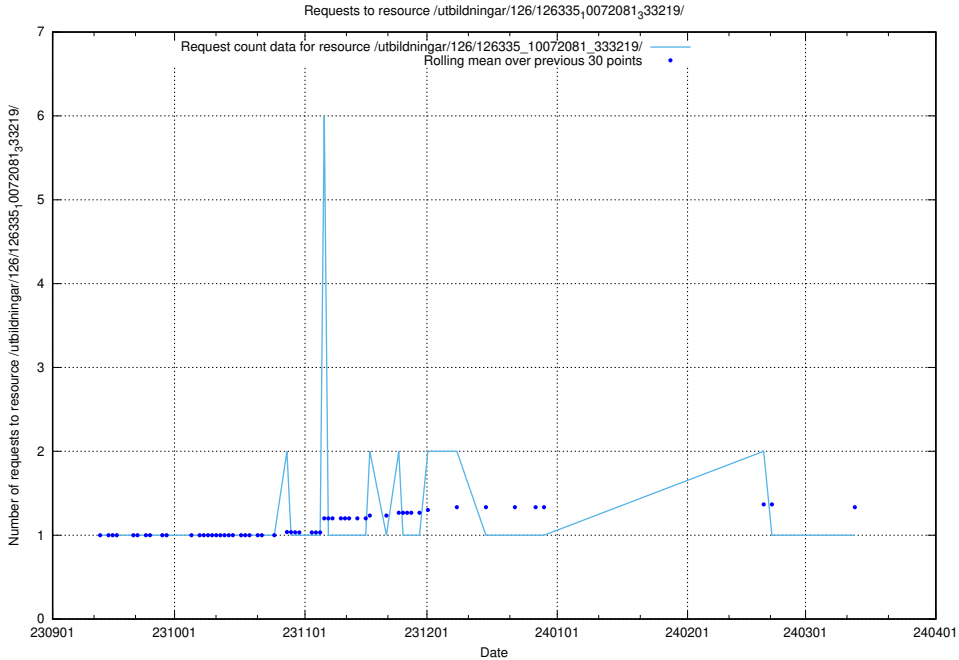

5.5578 Usage of /utbildningar/126/126335_10072081_333219/

Here, we count the number of requests to resource /utbildningar/126/126335_10072081_333219/.