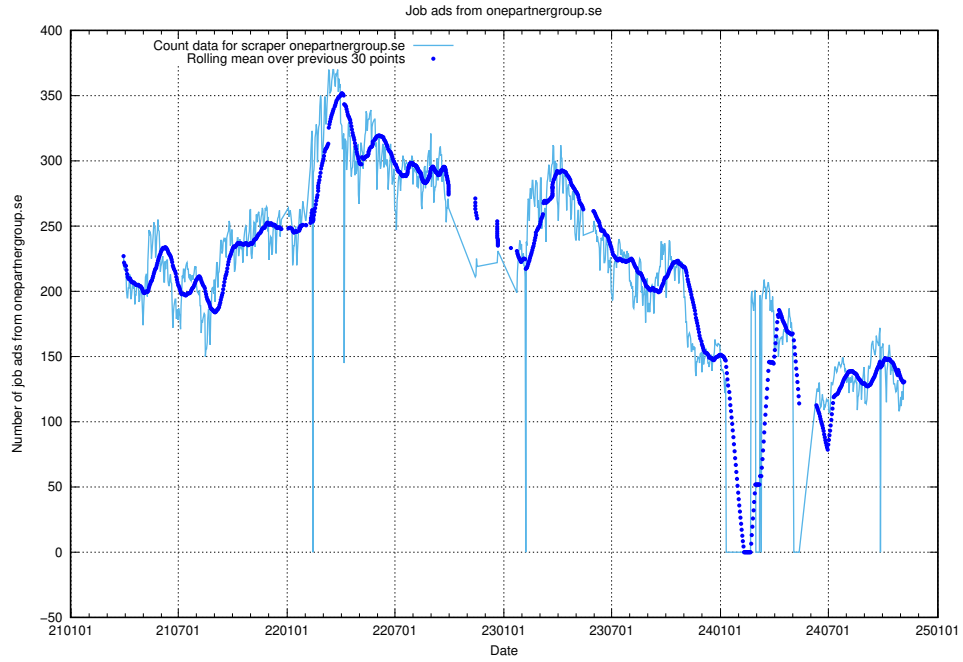

13.12 Number of ads by scraper thehub.io

Here, we count the number of job ads scraped from thehub.io.

13.13 Number of ads by scraper onepartnergroup.se

Here, we count the number of job ads scraped from onepartnergroup.se.