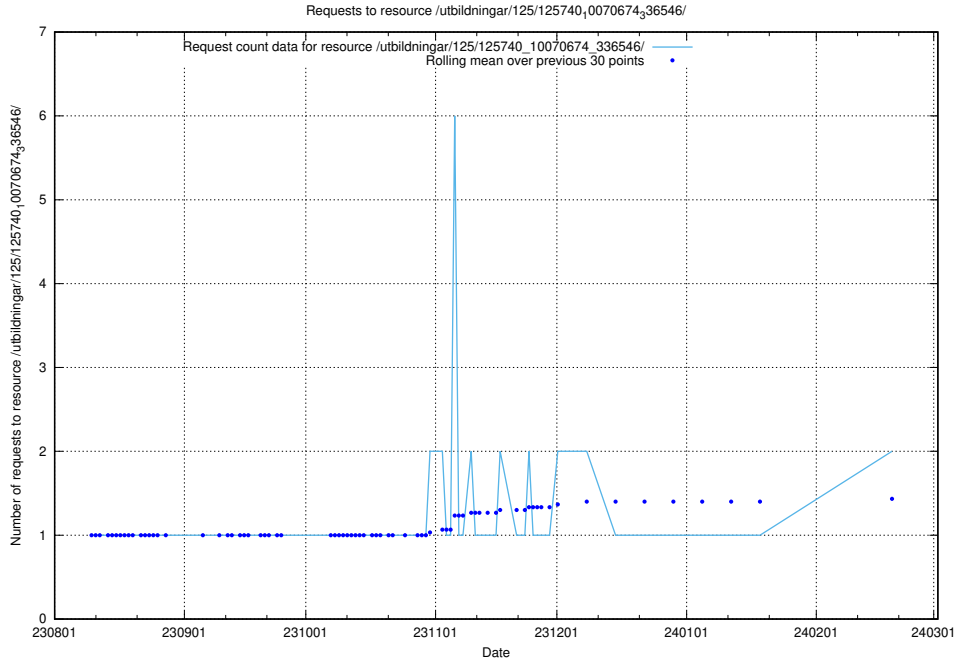

5.864 Usage of /utbildningar/125/125740_10070674_336546/

Here, we count the number of requests to resource /utbildningar/125/125740_10070674_336546/.