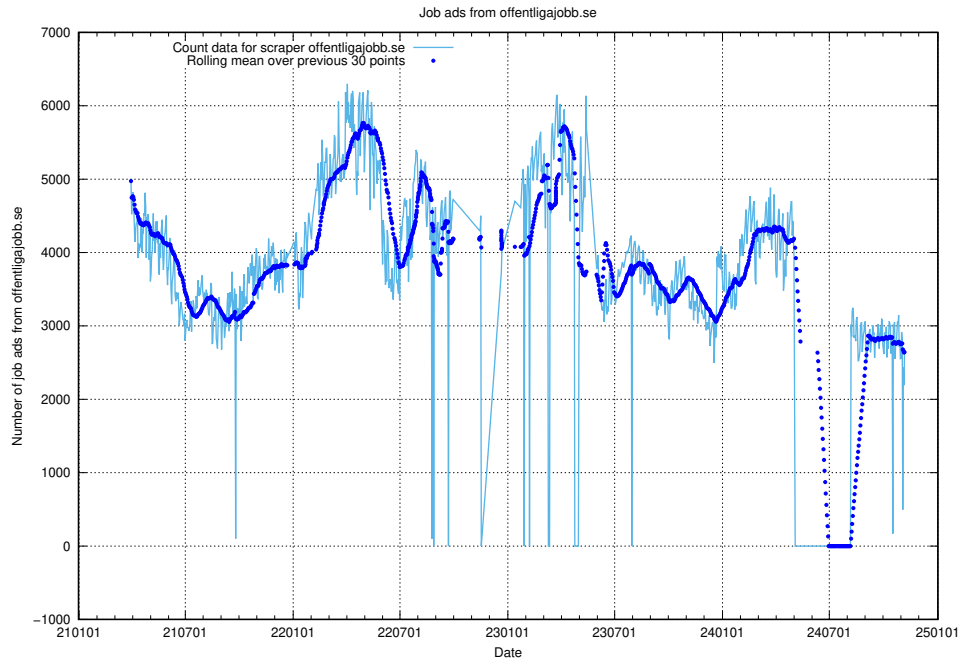

13.3 Number of ads by scraper offentligajobb.se

Here, we count the number of job ads scraped from offentligajobb.se.