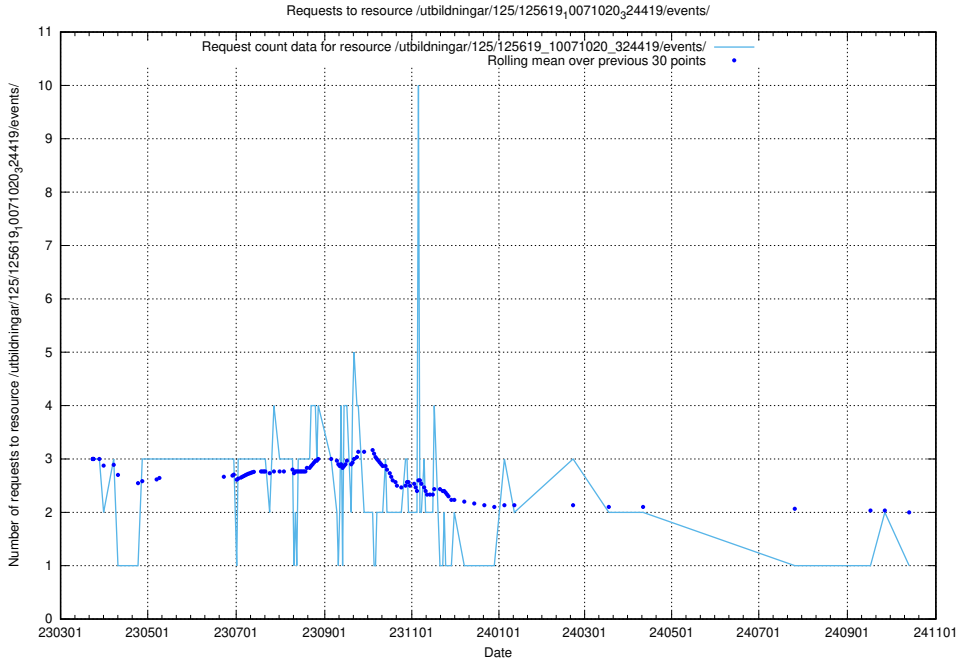

5.7282 Usage of /utbildningar/125/125619_10071020_324419/events/

Here, we count the number of requests to resource /utbildningar/125/125619_10071020_324419/events/