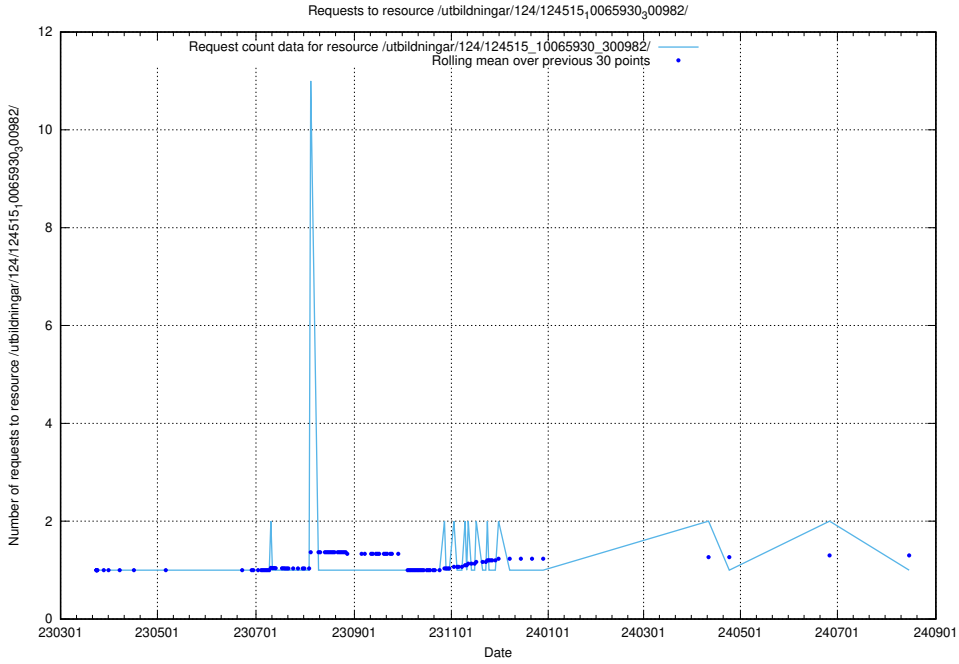

5.2580 Usage of /utbildningar/124/124515_10065930_300982/

Here, we count the number of requests to resource /utbildningar/124/124515_10065930_300982/.