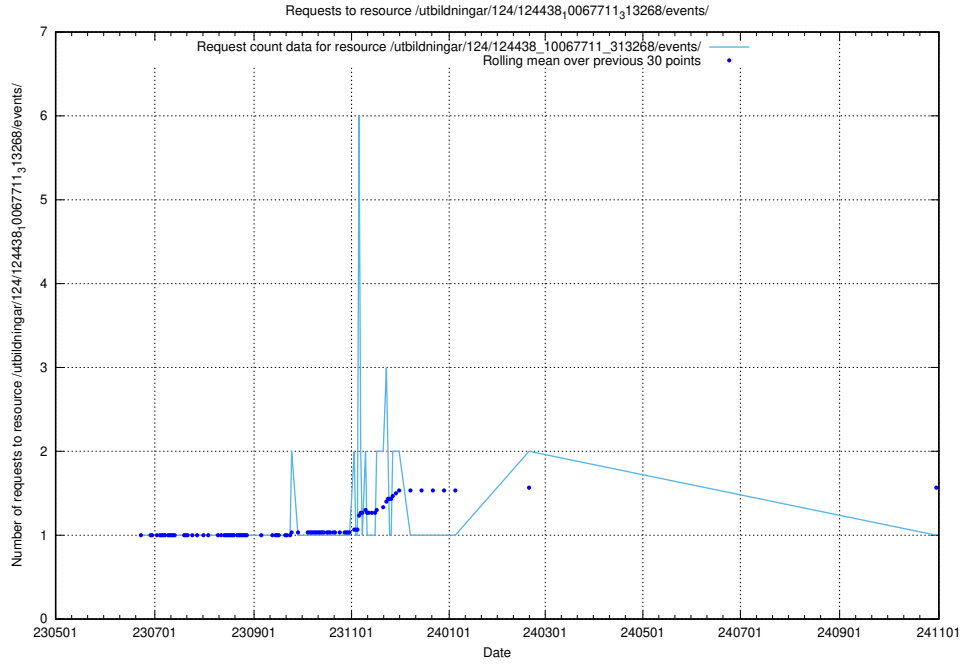

5.6791 Usage of /utbildningar/124/124438_10067711_313268/events/

Here, we count the number of requests to resource /utbildningar/124/124438_10067711_313268/events/