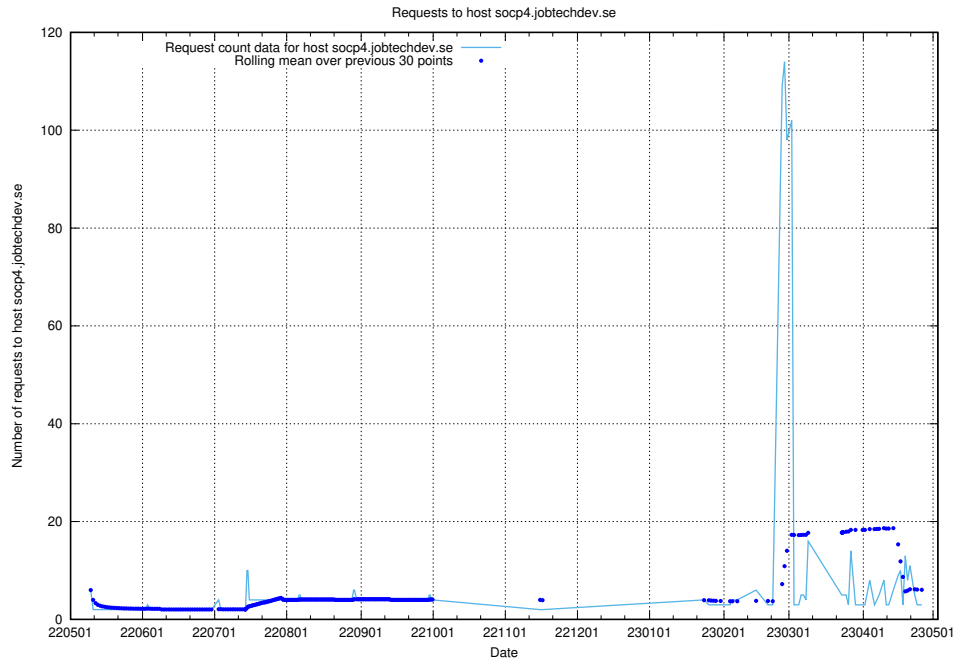

7.224 Usage of education-api-test.jobtechdev.se

Here, we count the number of requests to host education-api-test.jobtechdev.se.

7.225 Usage of socp4.jobtechdev.se

Here, we count the number of requests to host socp4.jobtechdev.se.