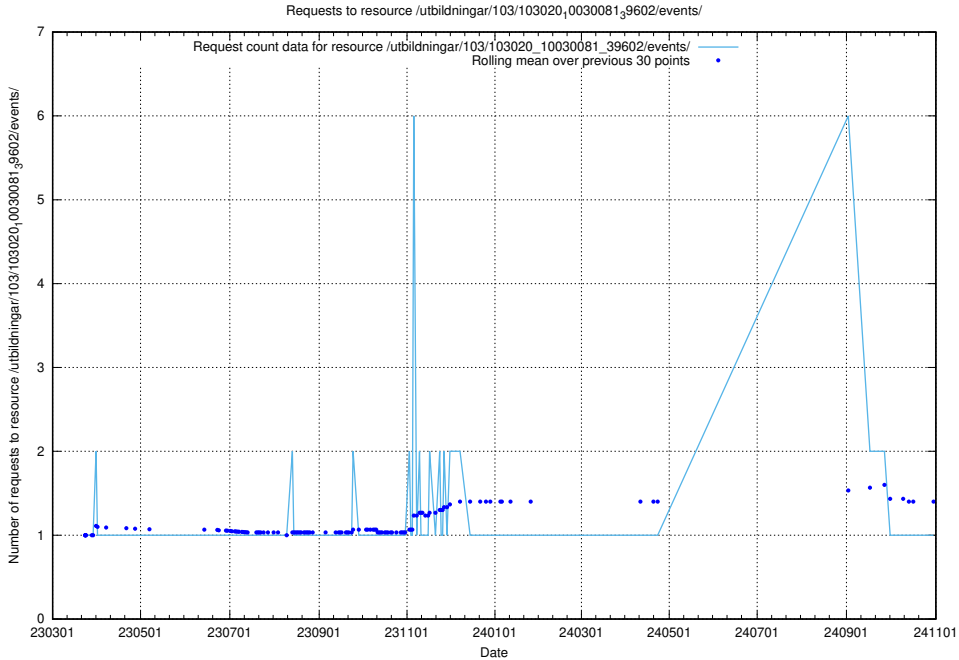

5.6483 Usage of /utbildningar/103/103020_10030081_39602/events/

Here, we count the number of requests to resource /utbildningar/103/103020_10030081_39602/events/.