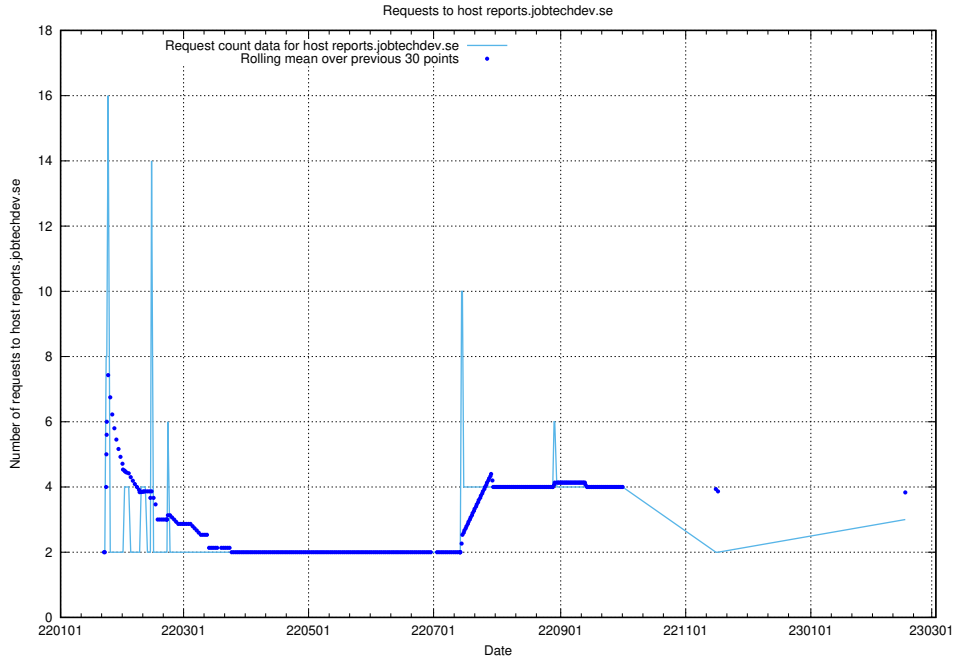

7.253 Usage of reports.jobtechdev.se

Here, we count the number of requests to host reports.jobtechdev.se.