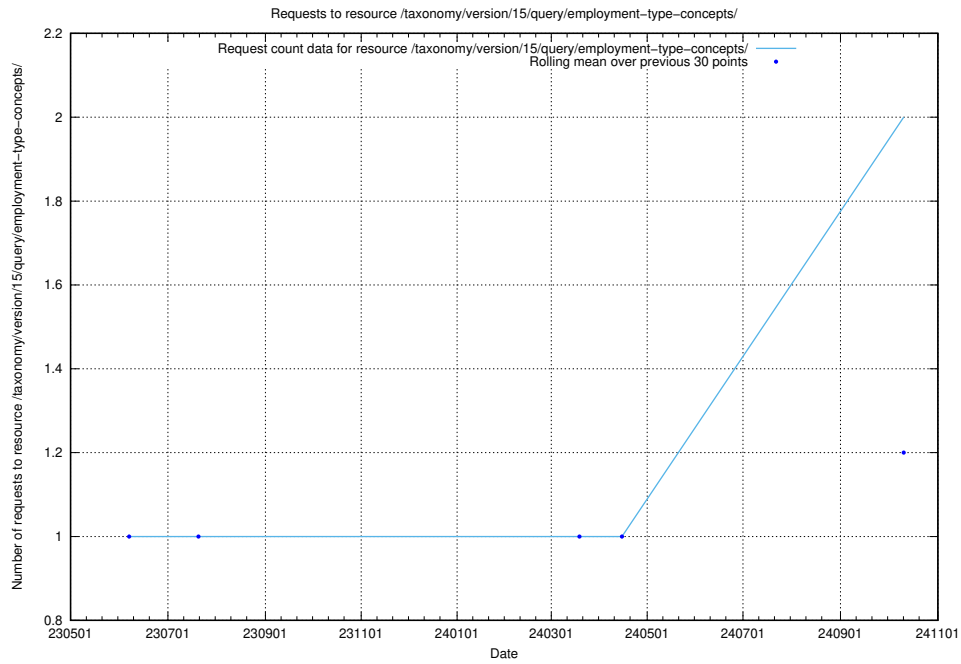

5.973 Usage of /taxonomy/version/15/query/employment-type-concepts/

Here, we count the number of requests to resource /taxonomy/version/15/query/employment-type-concepts/.