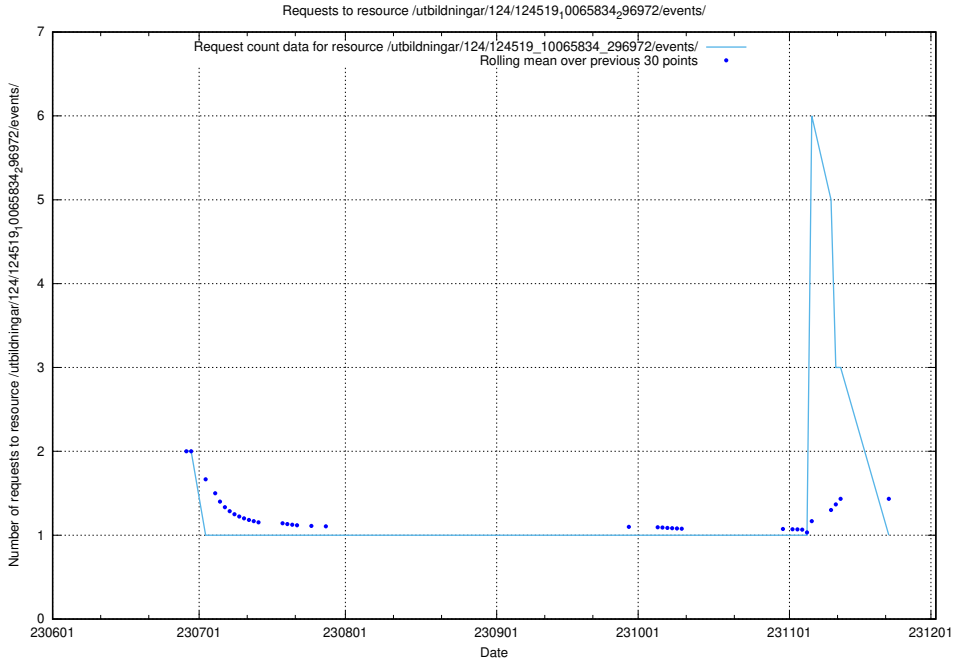

5.6398 Usage of /utbildningar/124/124519_10065834_296972/events/

Here, we count the number of requests to resource /utbildningar/124/124519_10065834_296972/events/