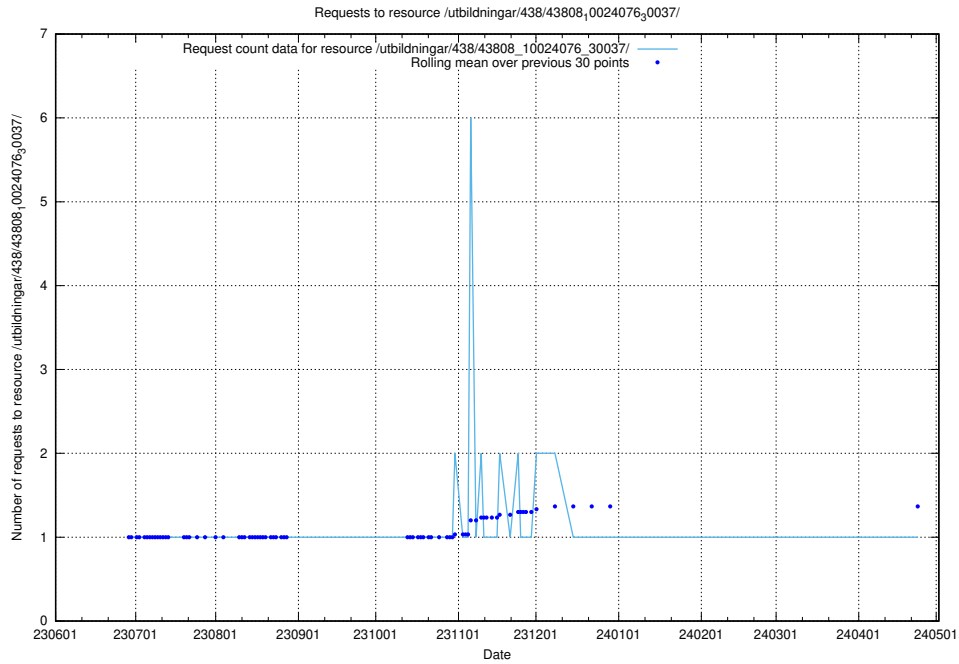

5.6408 Usage of /utbildningar/438/43808_10024076_30037/

Here, we count the number of requests to resource /utbildningar/438/43808_10024076_30037/.