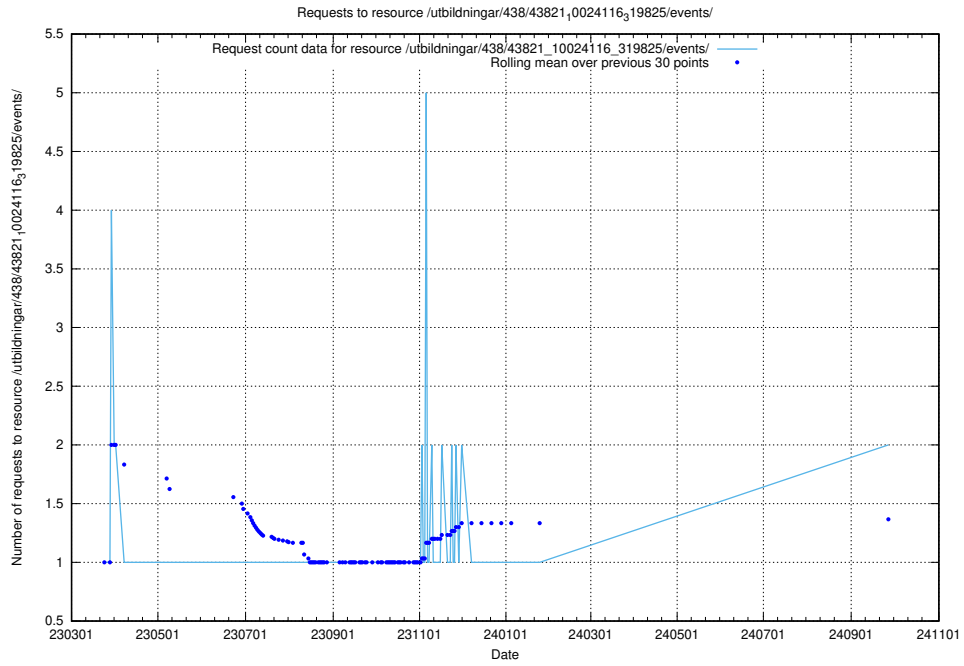

5.991 Usage of /utbildningar/438/43821_10024116_319825/events/

Here, we count the number of requests to resource /utbildningar/438/43821_10024116_319825/events/.