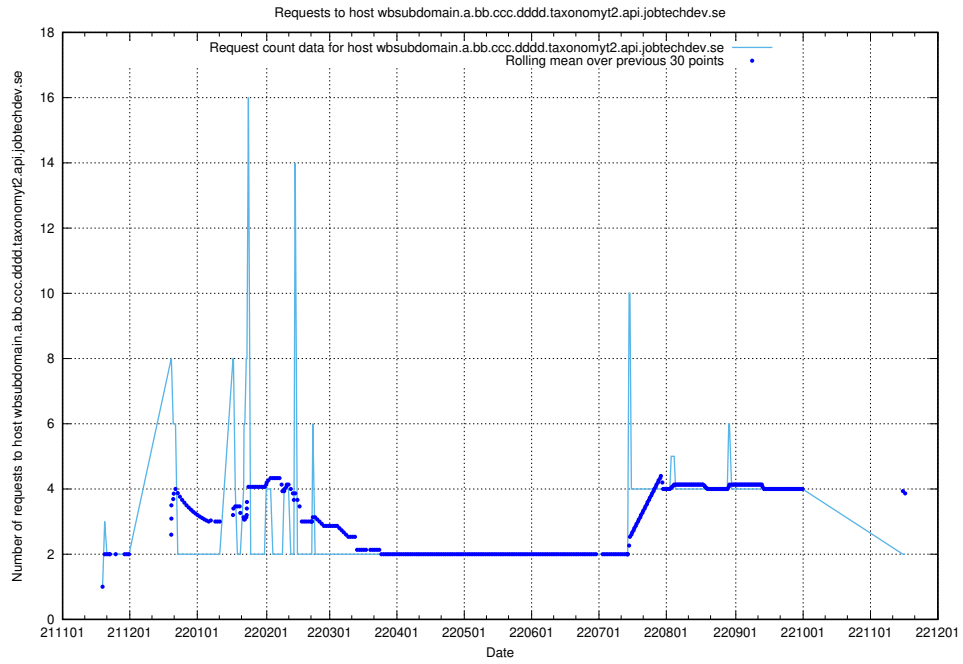

7.463 Usage of wbsubdomain.a.bb.ccc.dddd.taxonomyt2.api.jobtechdev.se

Here, we count the number of requests to host wbsubdomain.a.bb.ccc.dddd.taxonomyt2.api.jobtechdev.se