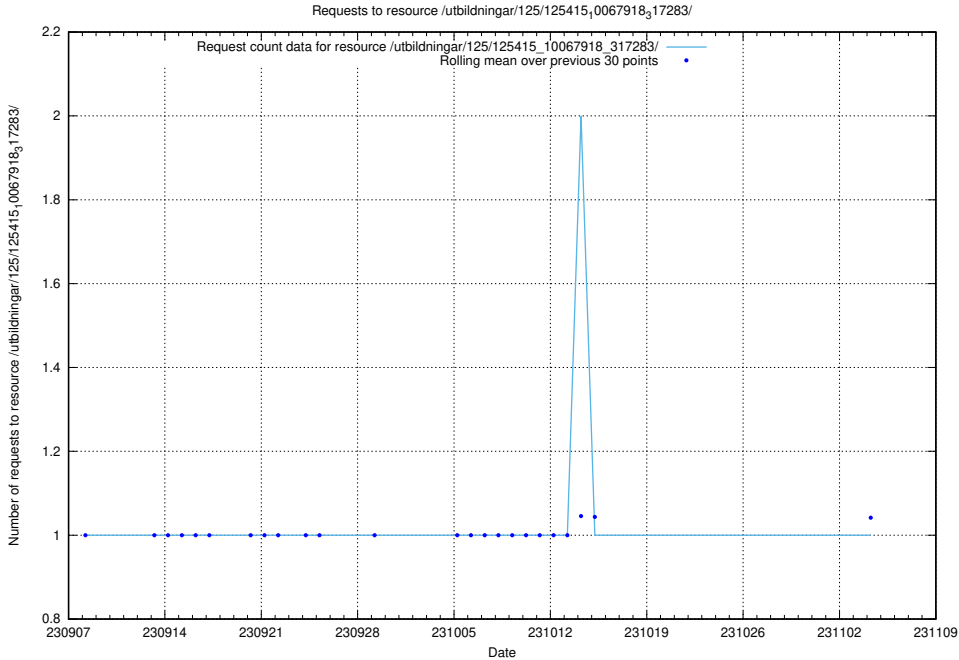

5.5624 Usage of /utbildningar/125/125415_10067918_317283/

Here, we count the number of requests to resource /utbildningar/125/125415_10067918_317283/.