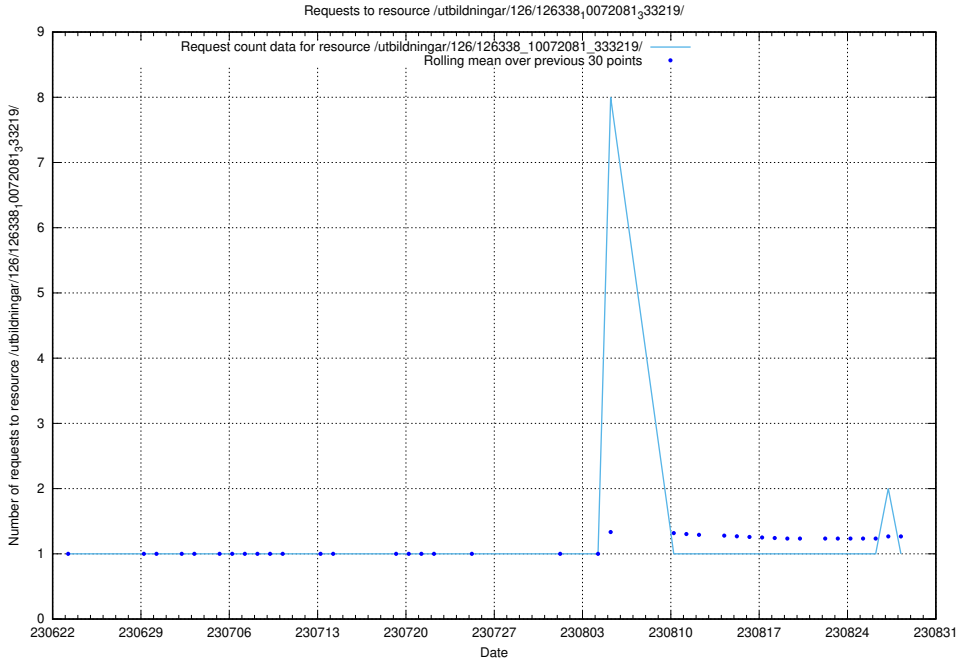

5.6626 Usage of /utbildningar/126/126338_10072081_333219/

Here, we count the number of requests to resource /utbildningar/126/126338_10072081_333219/.