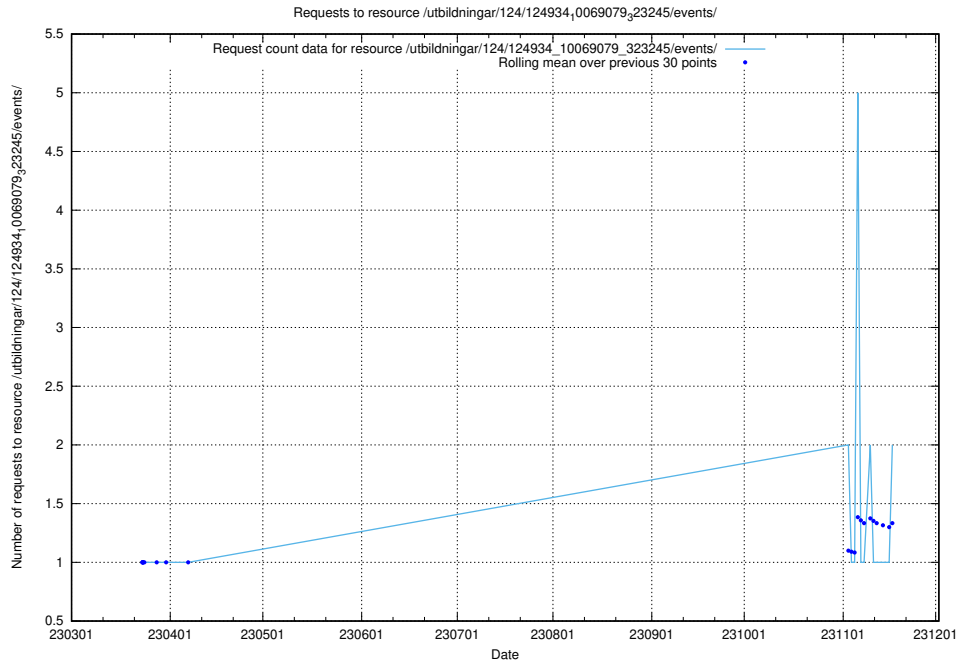

5.557 Usage of /utbildningar/124/124934_10069079_323245/events/

Here, we count the number of requests to resource /utbildningar/124/124934_10069079_323245/events/