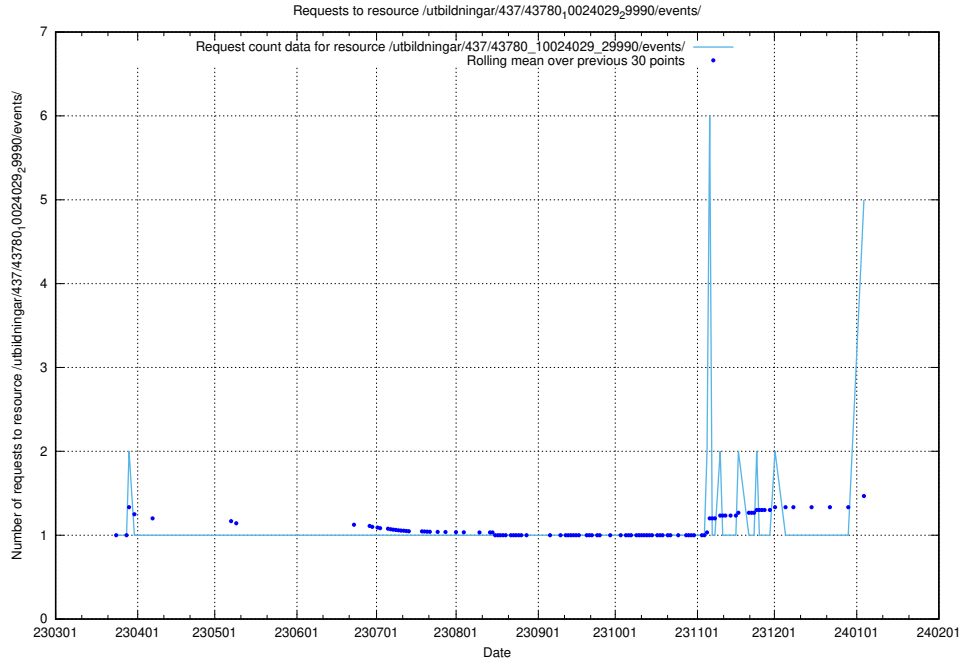

Here, we count the number of requests to resource /taxonomy/version/19/query/all-concepts/.

5.248 Usage of /utbildningar/437/43780_10024029_29990/events/

Here, we count the number of requests to resource /utbildningar/437/43780_10024029_29990/events/.