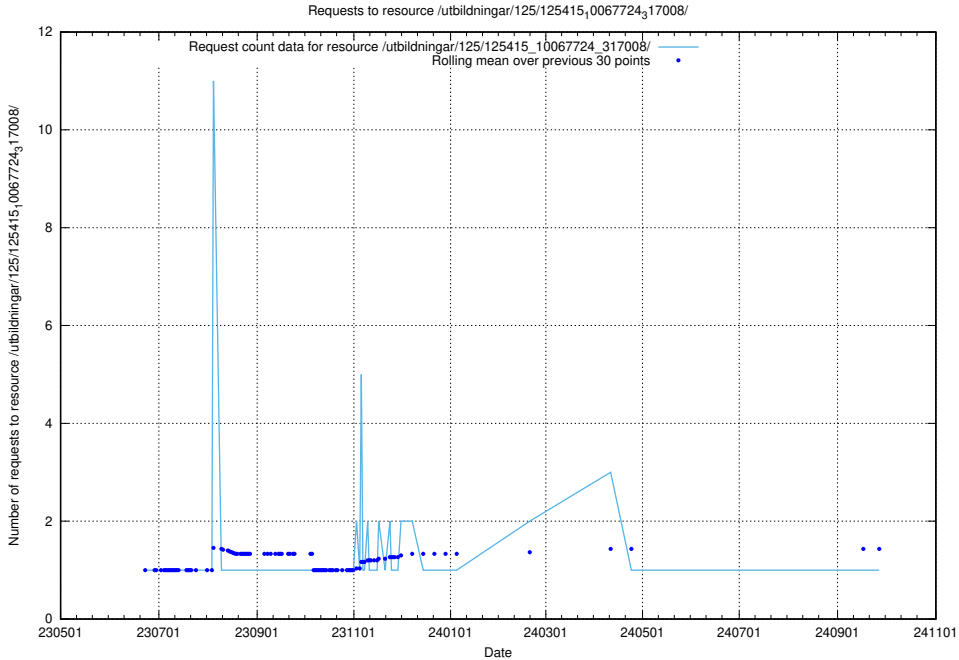

5.6688 Usage of /utbildningar/125/125415_10067724_317008/

Here, we count the number of requests to resource /utbildningar/125/125415_10067724_317008/.