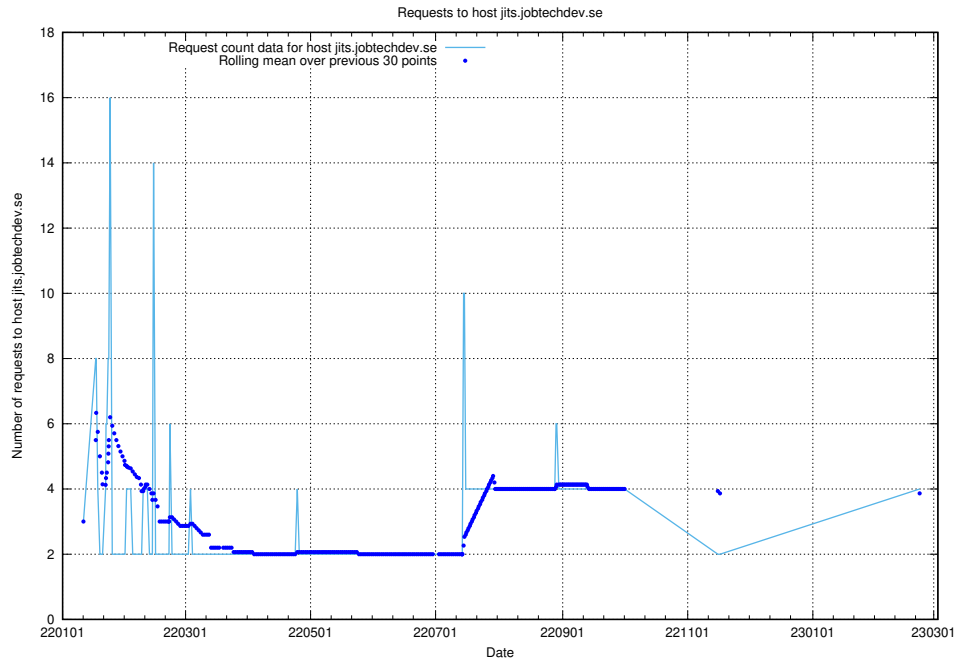

7.114 Usage of `jits.jobtechdev.se`

Here, we count the number of requests to host `jits.jobtechdev.se`.