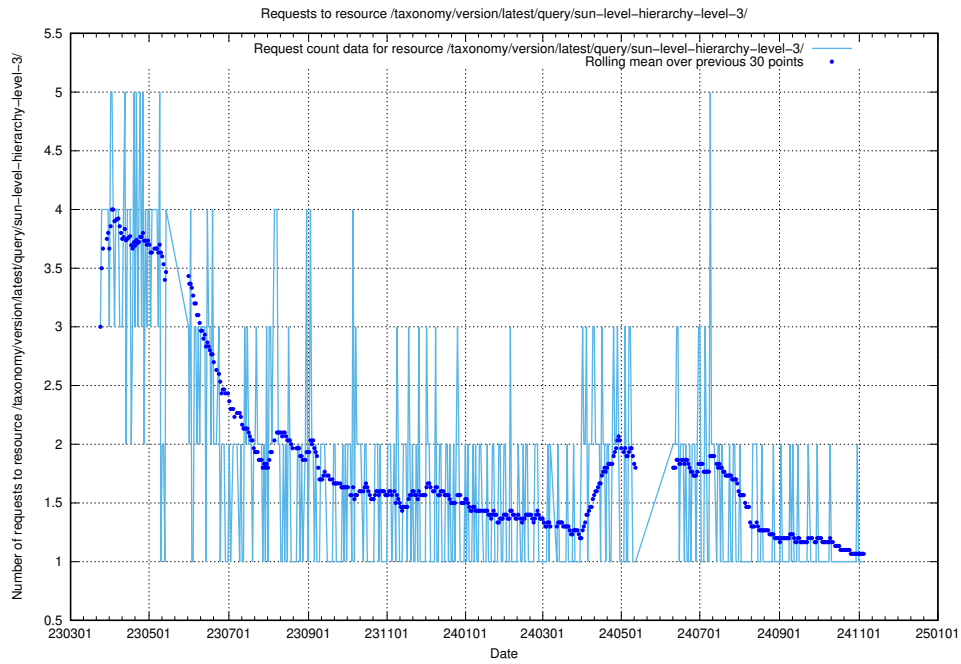

5.7069 Usage of /taxonomy/version/latest/query/sun-level-hierarchy-level-3/

Here, we count the number of requests to resource /taxonomy/version/latest/query/sun-level-hierarchy-level-3/.