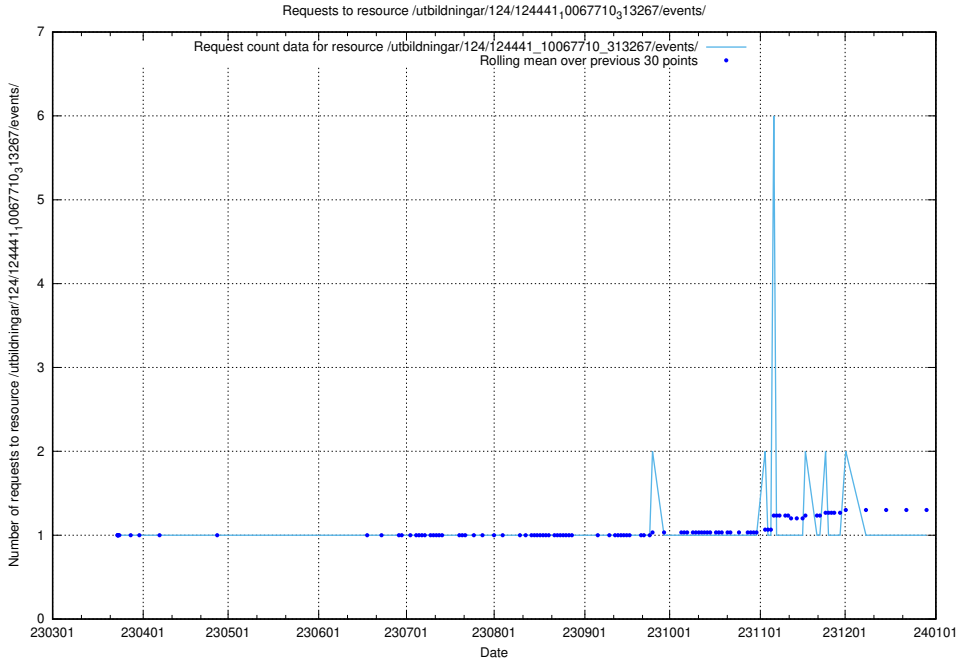

5.4510 Usage of /utbildningar/124/124441_10067710_313267/events/

Here, we count the number of requests to resource /utbildningar/124/124441_10067710_313267/events/