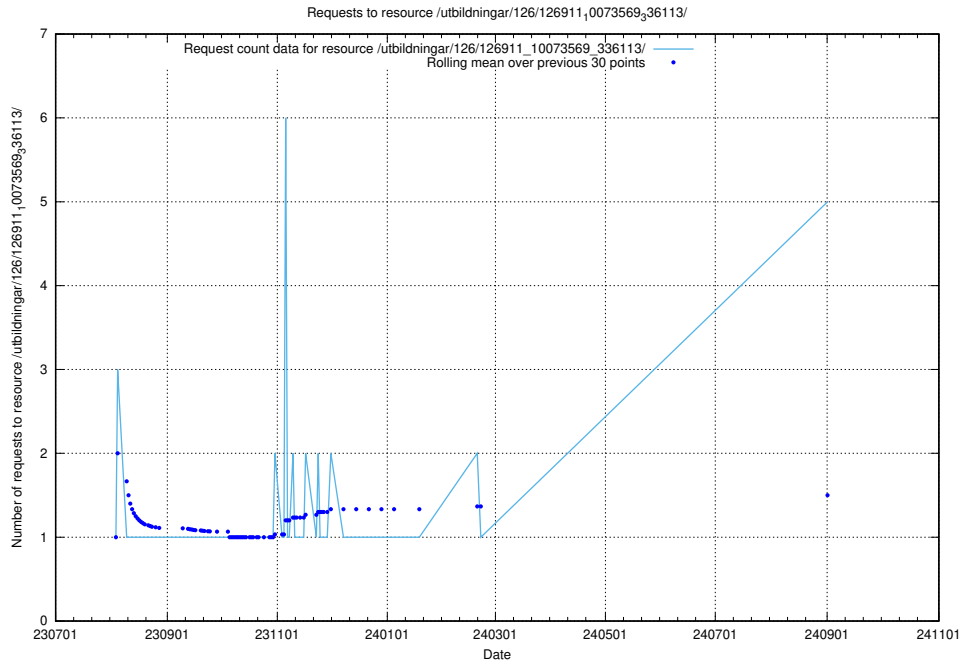

5.225 Usage of /utbildningar/126/126911_10073569_336113/

Here, we count the number of requests to resource /utbildningar/126/126911_10073569_336113/.