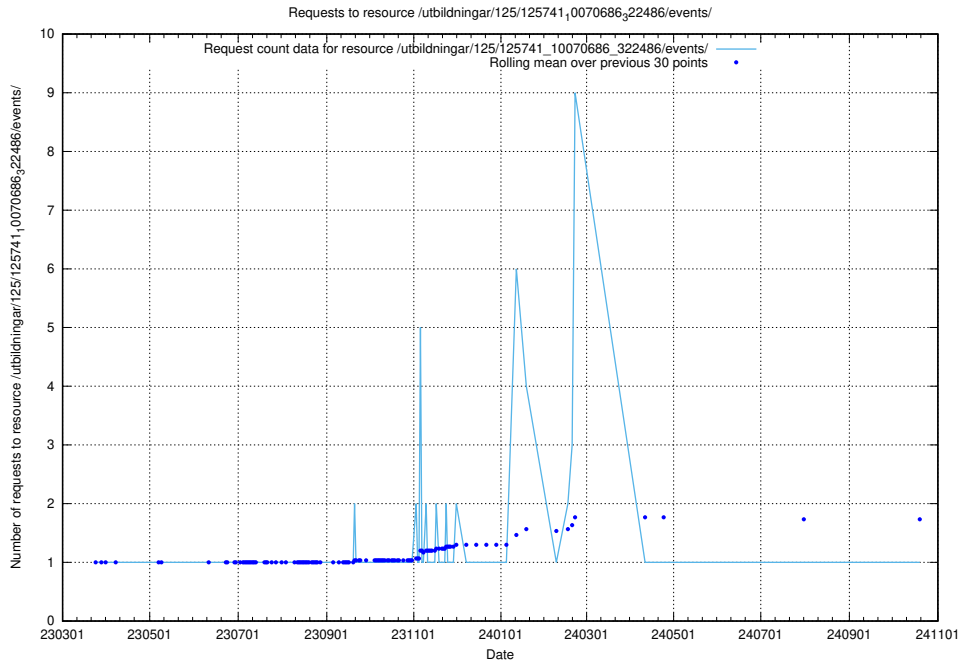

5.7250 Usage of /utbildningar/125/125741_10070686_322486/events/

Here, we count the number of requests to resource /utbildningar/125/125741_10070686_322486/events/