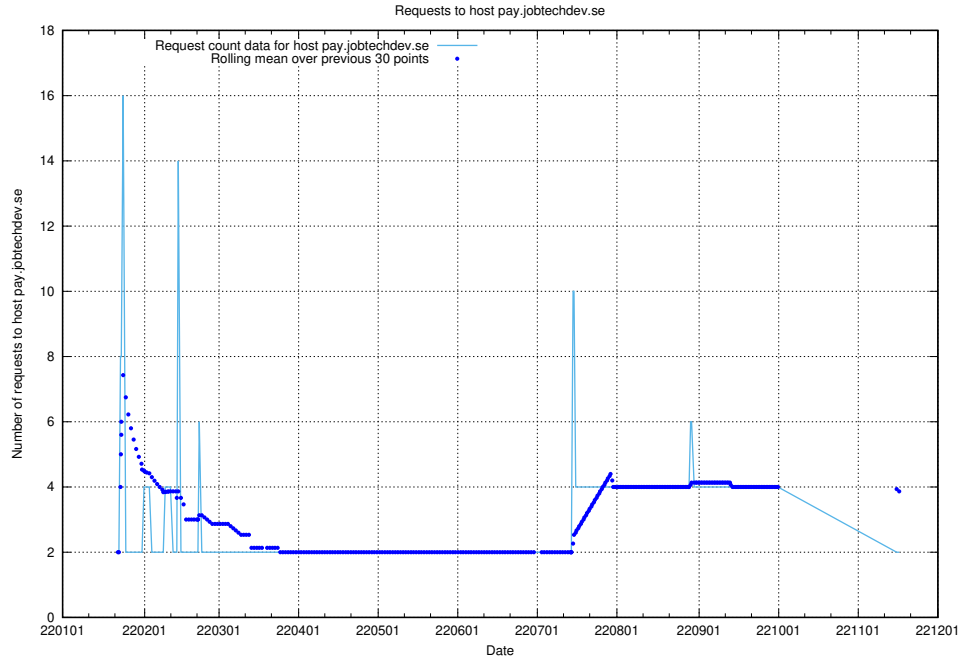

7.599 Usage of pay.jobtechdev.se

Here, we count the number of requests to host pay.jobtechdev.se.