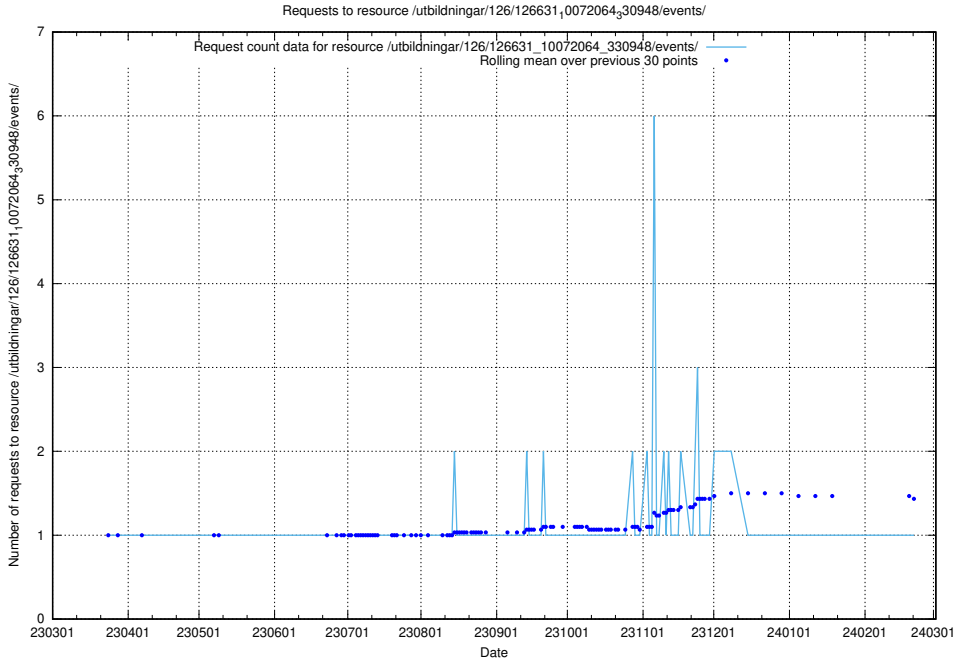

5.7219 Usage of /utbildningar/126/126631_10072064_330948/events/

Here, we count the number of requests to resource /utbildningar/126/126631_10072064_330948/events/