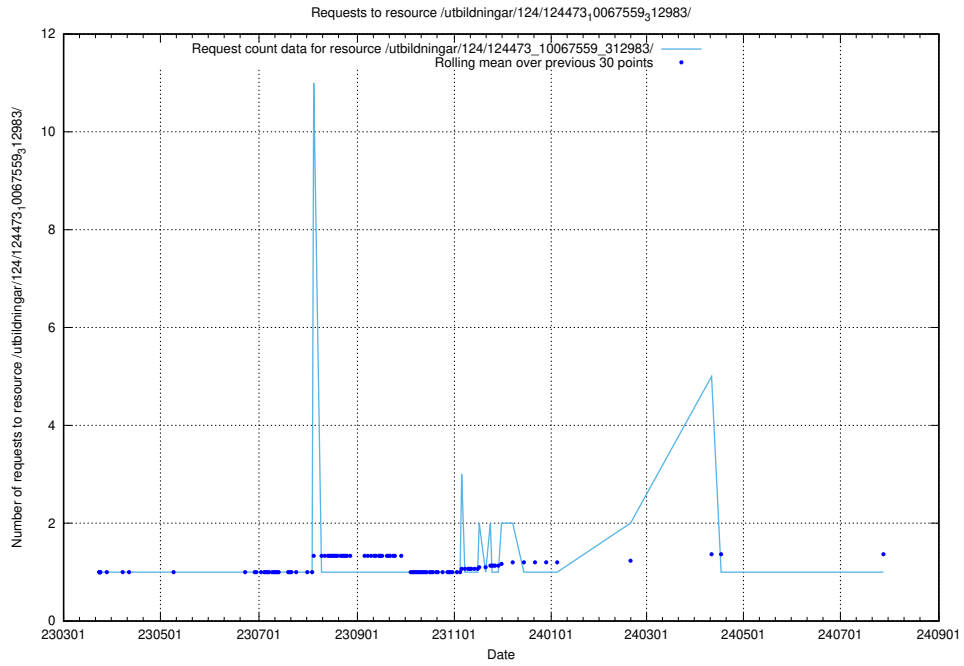

5.3939 Usage of /utbildningar/124/124473_10067559_312983/

Here, we count the number of requests to resource /utbildningar/124/124473_10067559_312983/.