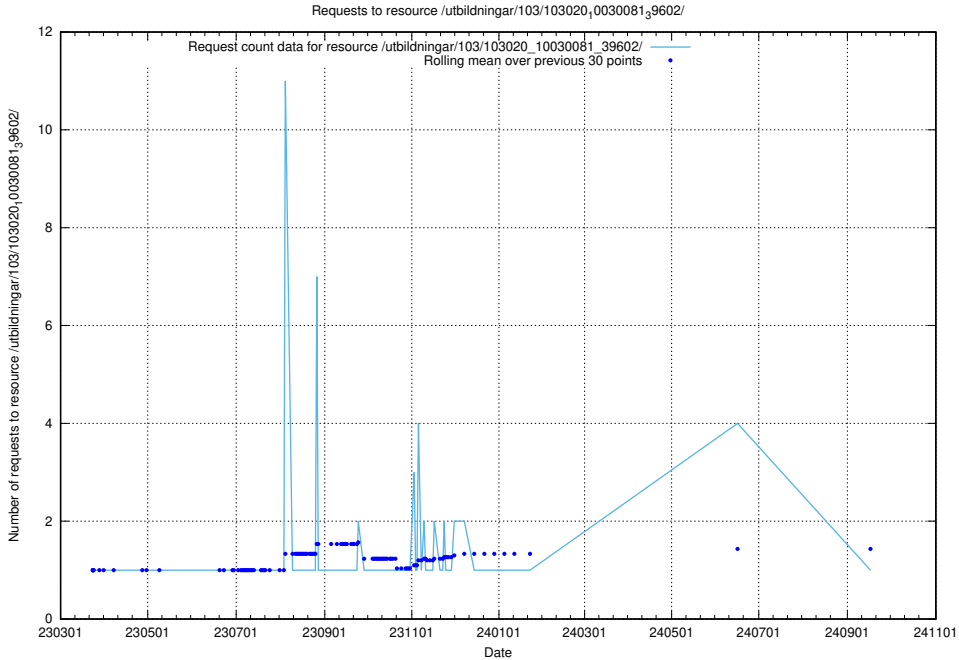

5.6492 Usage of /utbildningar/103/103020_10030081_39602/

Here, we count the number of requests to resource /utbildningar/103/103020_10030081_39602/.