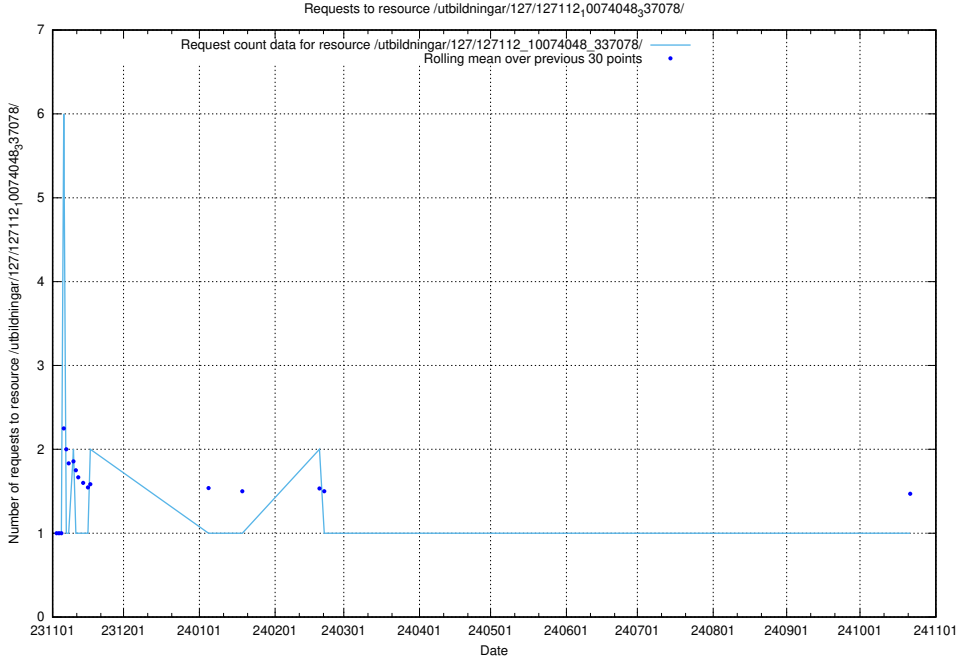

5.5133 Usage of /utbildningar/127/127112_10074048_337078/

Here, we count the number of requests to resource /utbildningar/127/127112_10074048_337078/.