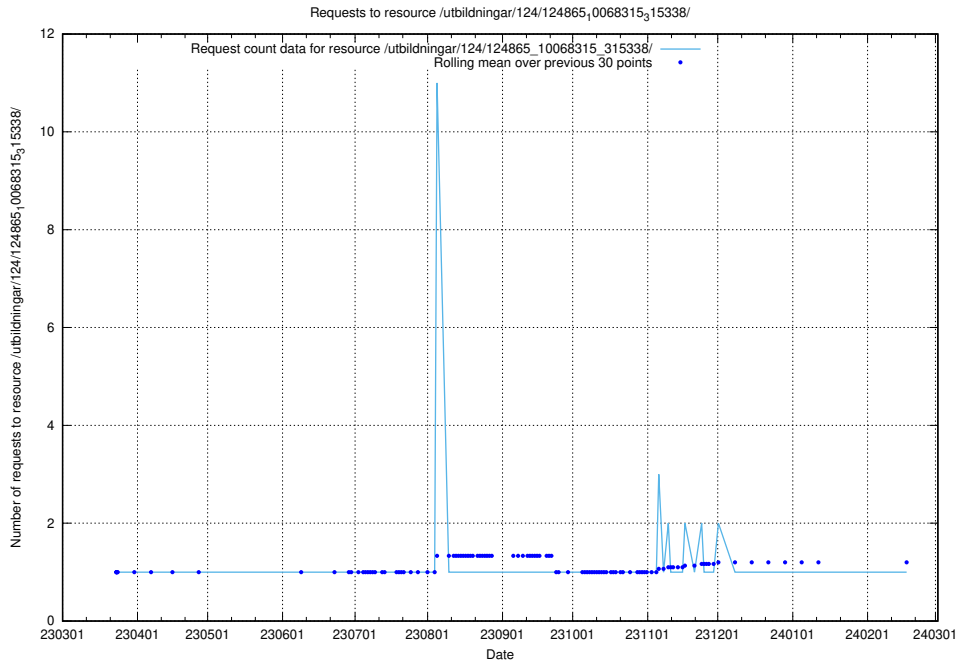

5.1230 Usage of /utbildningar/124/124865_10068315_315338/

Here, we count the number of requests to resource /utbildningar/124/124865_10068315_315338/.