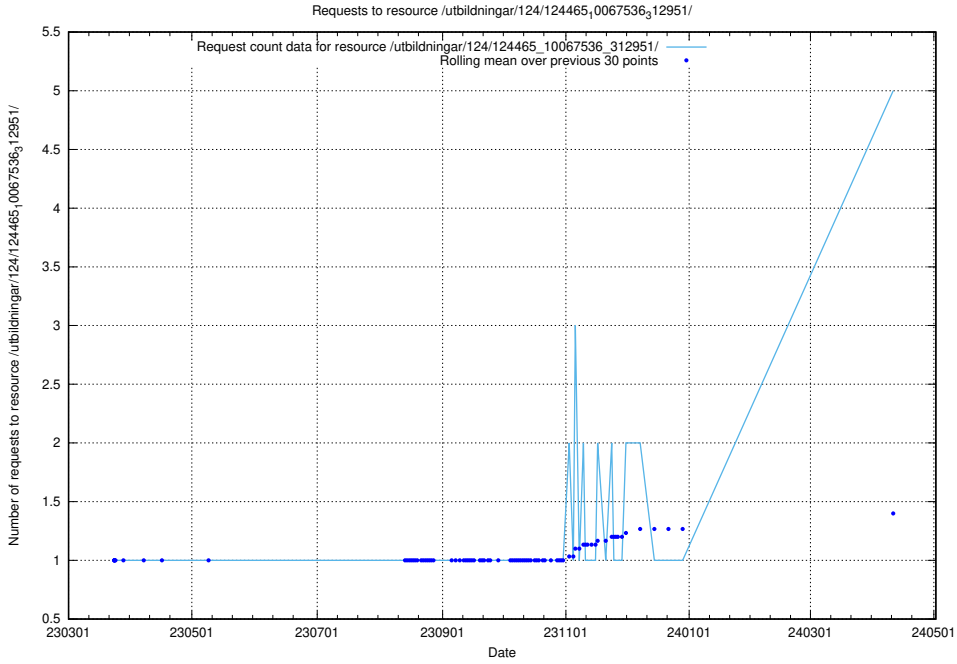

5.208 Usage of /utbildningar/124/124465_10067536_312951/

Here, we count the number of requests to resource /utbildningar/124/124465_10067536_312951/.