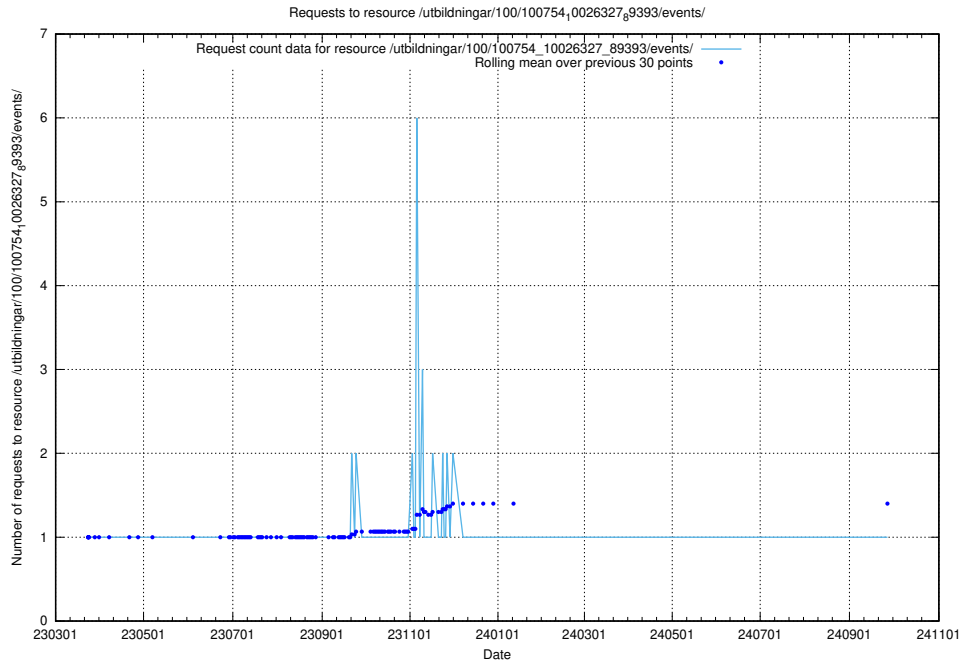

5.6540 Usage of /utbildningar/100/100754_10026327_89393/events/

Here, we count the number of requests to resource /utbildningar/100/100754_10026327_89393/events/.