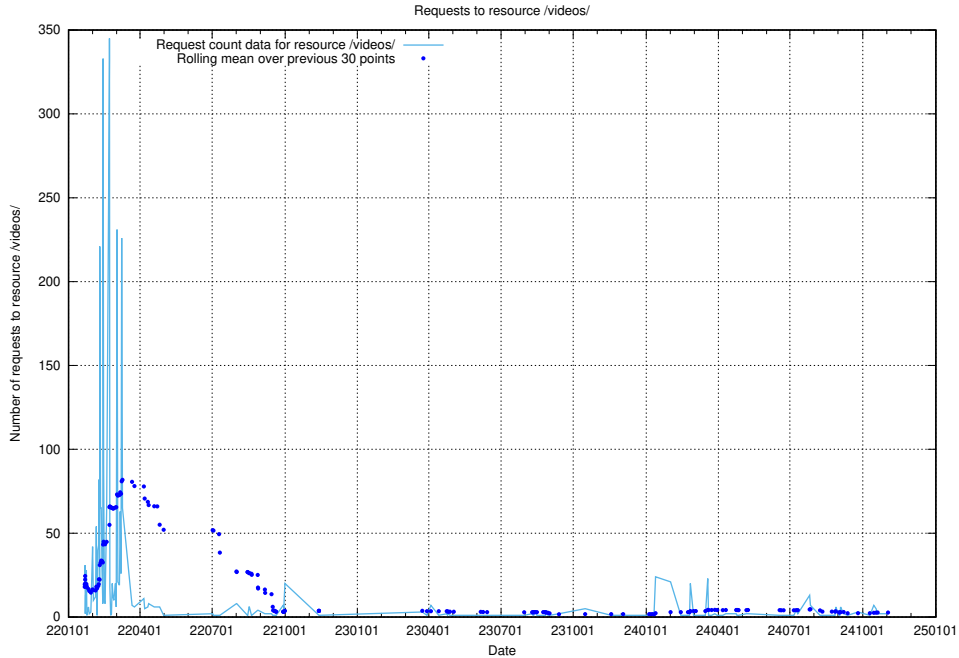

5.981 Usage of /videos/

Here, we count the number of requests to resource /videos/.