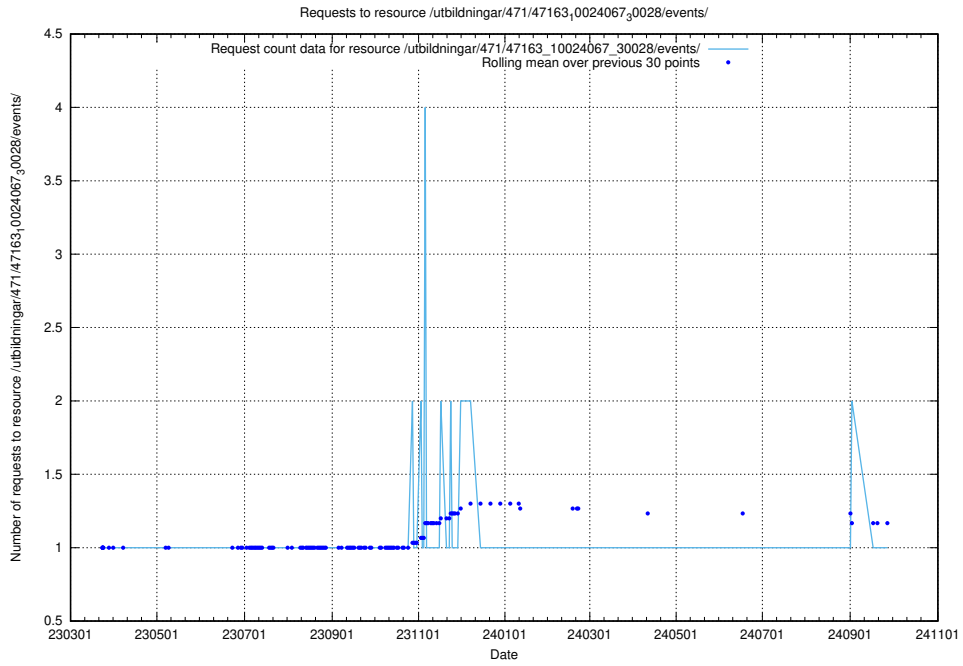

5.7344 Usage of /utbildningar/471/47163_10024067_30028/events/

Here, we count the number of requests to resource /utbildningar/471/47163_10024067_30028/events/.