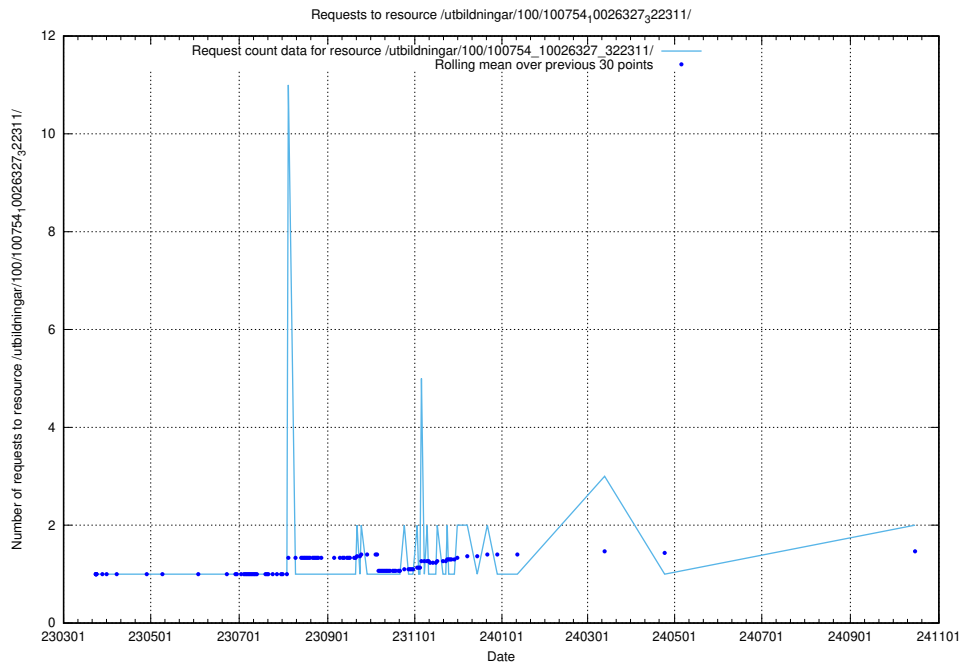

5.924 Usage of /utbildningar/100/100754_10026327_322311/

Here, we count the number of requests to resource /utbildningar/100/100754_10026327_322311/.