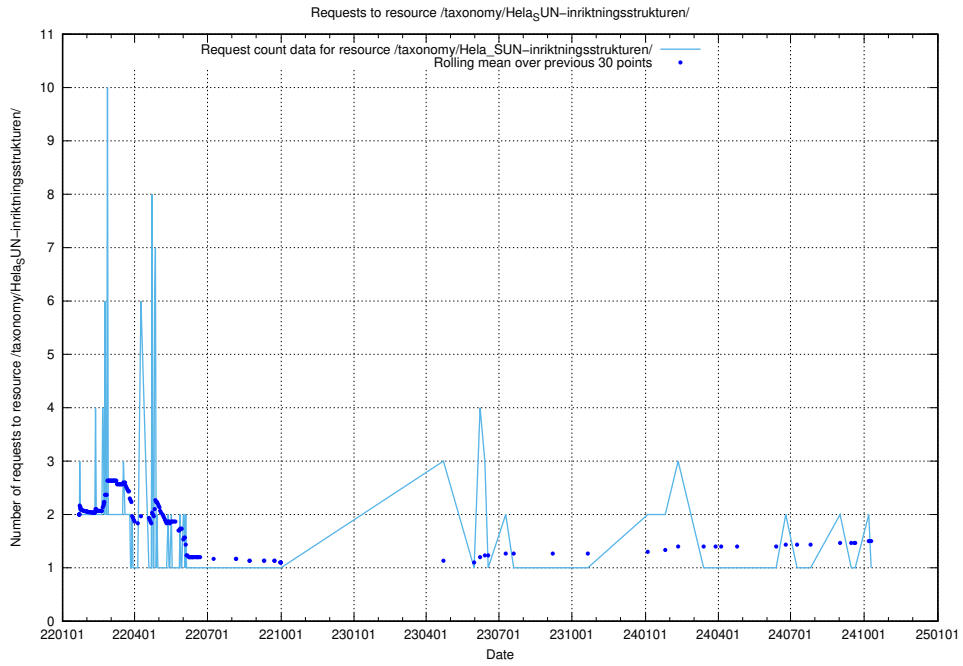

5.7533 Usage of /taxonomy/Hela_SUN-inriktningsstrukturen/

Here, we count the number of requests to resource /taxonomy/Hela_SUN-inriktningsstrukturen/.