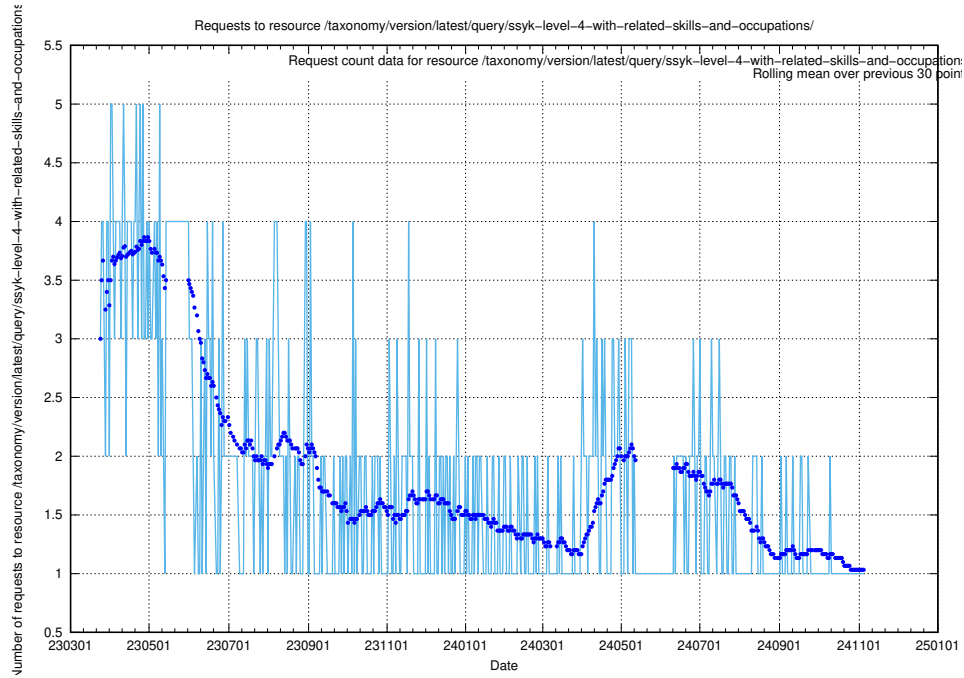

Here, we count the number of requests to resource /taxonomy/version/latest/query/ssyk-level-4-with-related-skills-and-occupations/.

5.7080 Usage of /taxonomy/version/latest/query/ssyk-level-4-with-related-isco-level-4-groups/