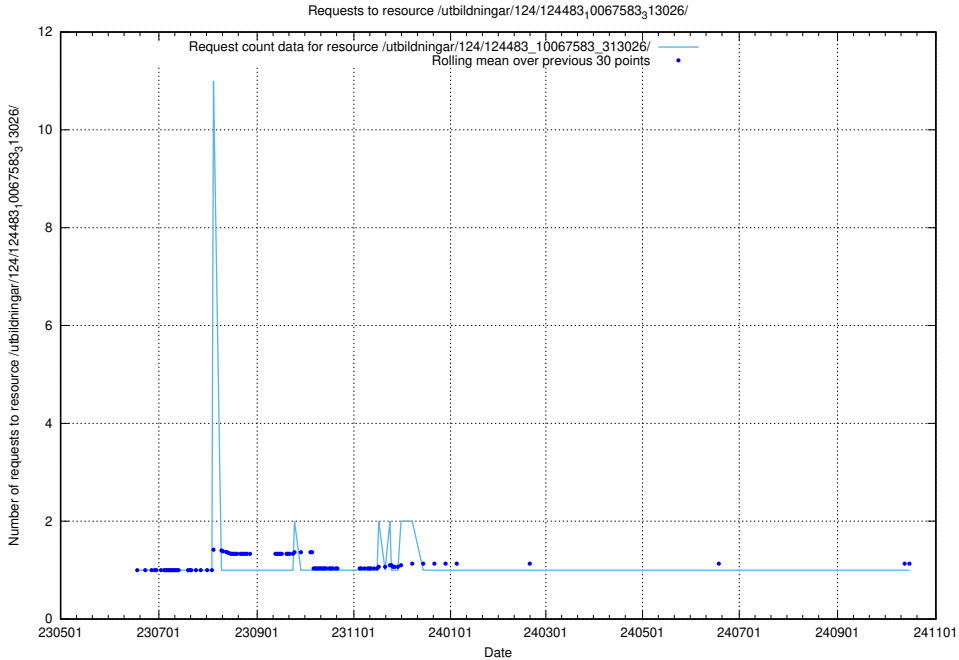

5.6839 Usage of /utbildningar/124/124483_10067583_313026/

Here, we count the number of requests to resource /utbildningar/124/124483_10067583_313026/.