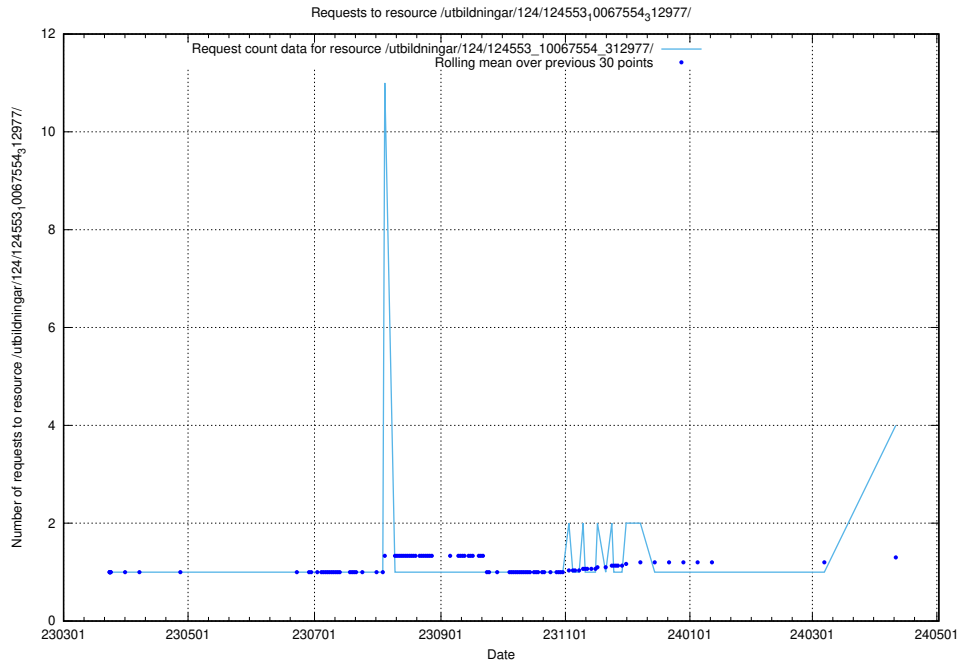

5.275 Usage of /utbildningar/124/124553_10067554_312977/

Here, we count the number of requests to resource /utbildningar/124/124553_10067554_312977/.