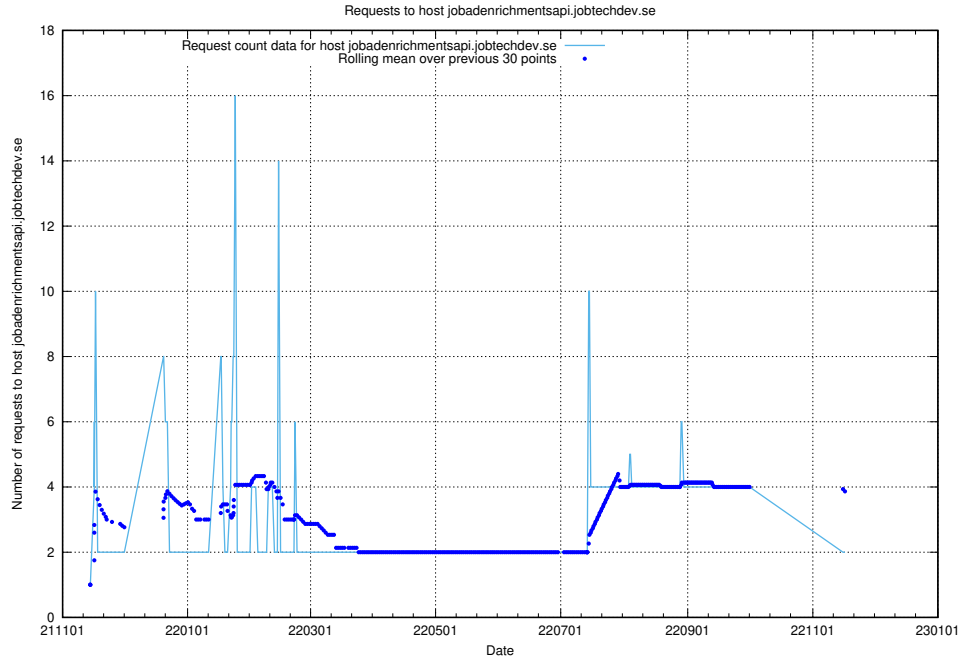

7.584 Usage of jobadenrichmentsapi.jobtechdev.se

Here, we count the number of requests to host jobadenrichmentsapi.jobtechdev.se.