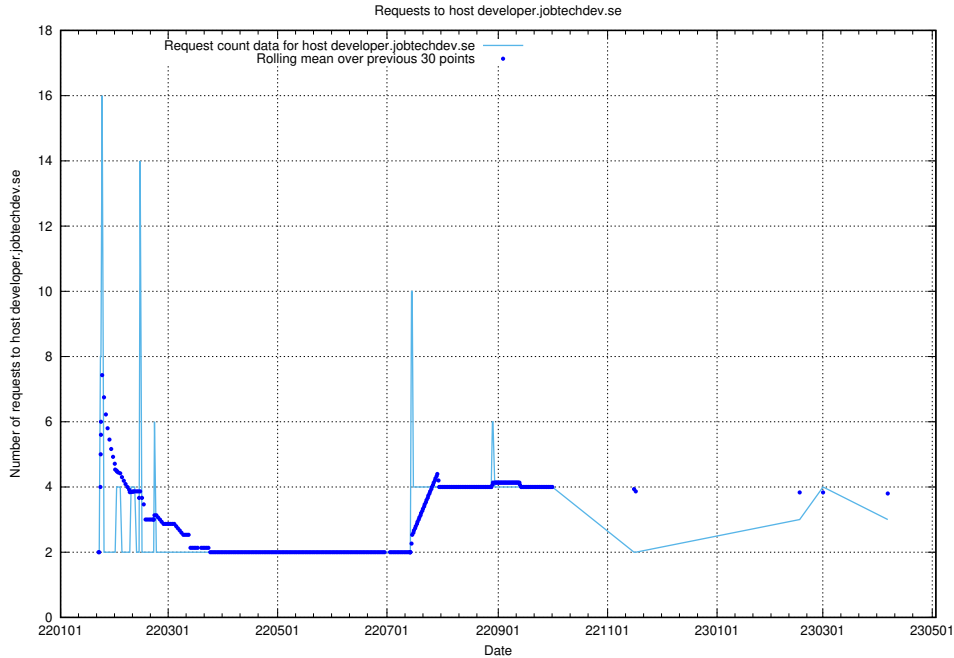

7.171 Usage of developer.jobtechdev.se

Here, we count the number of requests to host developer.jobtechdev.se.