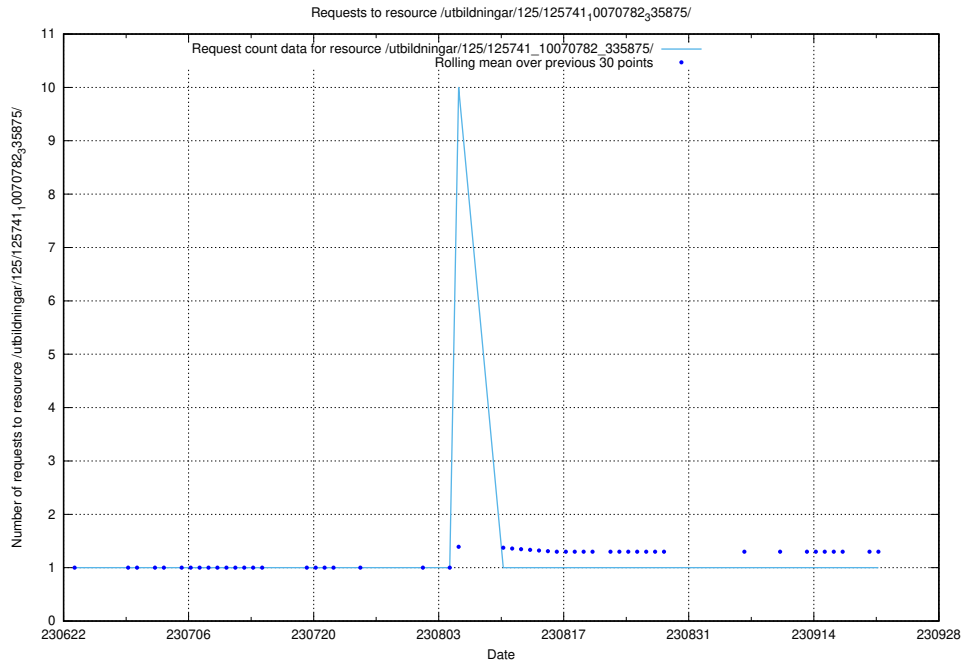

5.6654 Usage of /utbildningar/125/125741_10070782_335875/

Here, we count the number of requests to resource /utbildningar/125/125741_10070782_335875/.