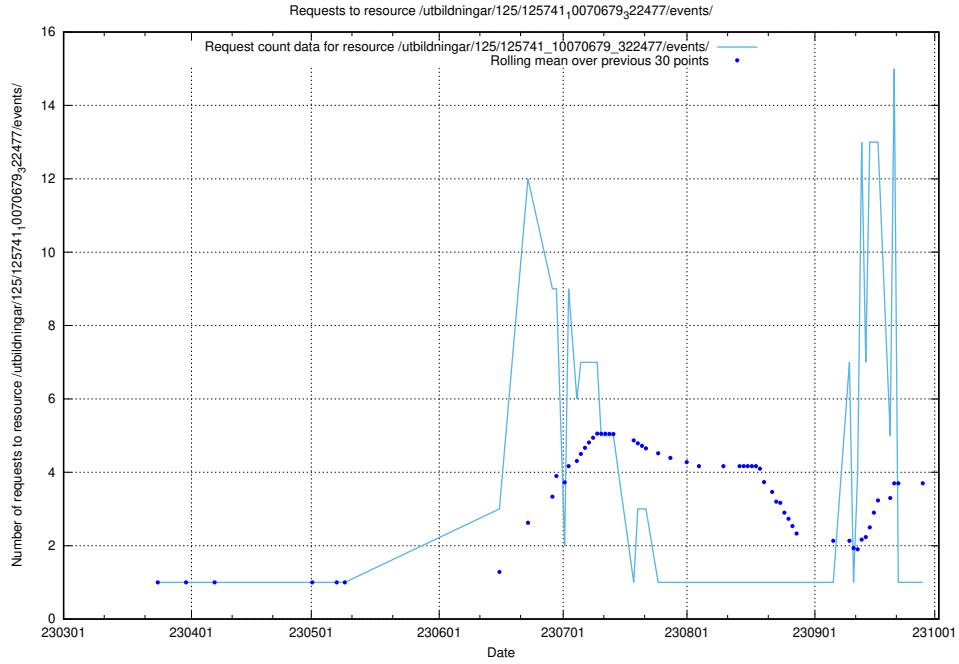

Here, we count the number of requests to resource /utbildningar/125/125741_10070680_323231/events/

5.7253 Usage of /utbildningar/125/125741_10070679_322477/events/

Here, we count the number of requests to resource /utbildningar/125/125741_10070679_322477/events/