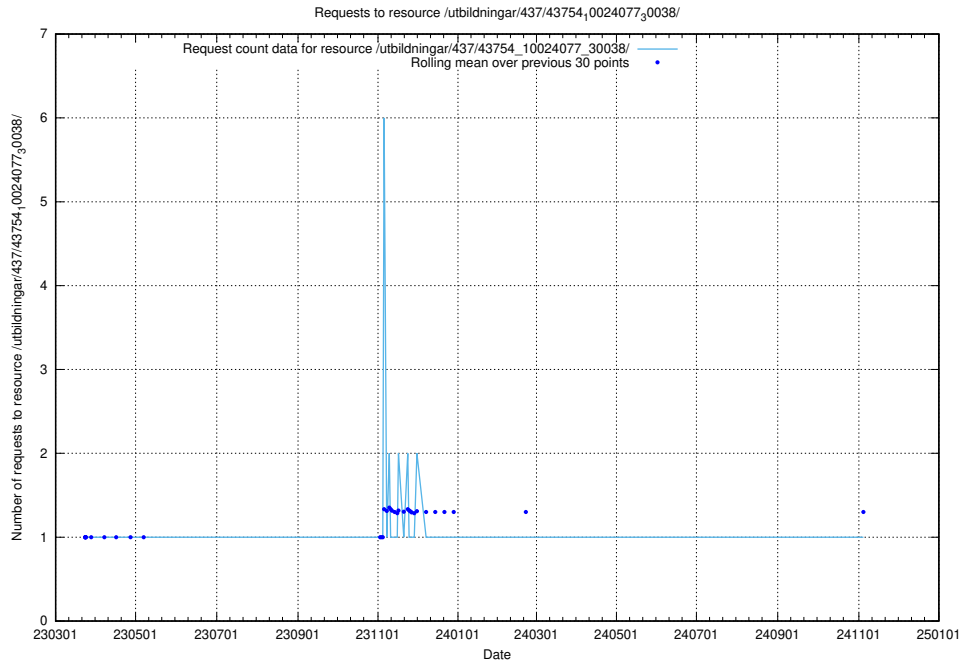

Here, we count the number of requests to resource /utbildningar/437/43754_10024077_300538/.

5.7409 Usage of /utbildningar/437/43754_10024077_30038/

Here, we count the number of requests to resource /utbildningar/437/43754_10024077_30038/.