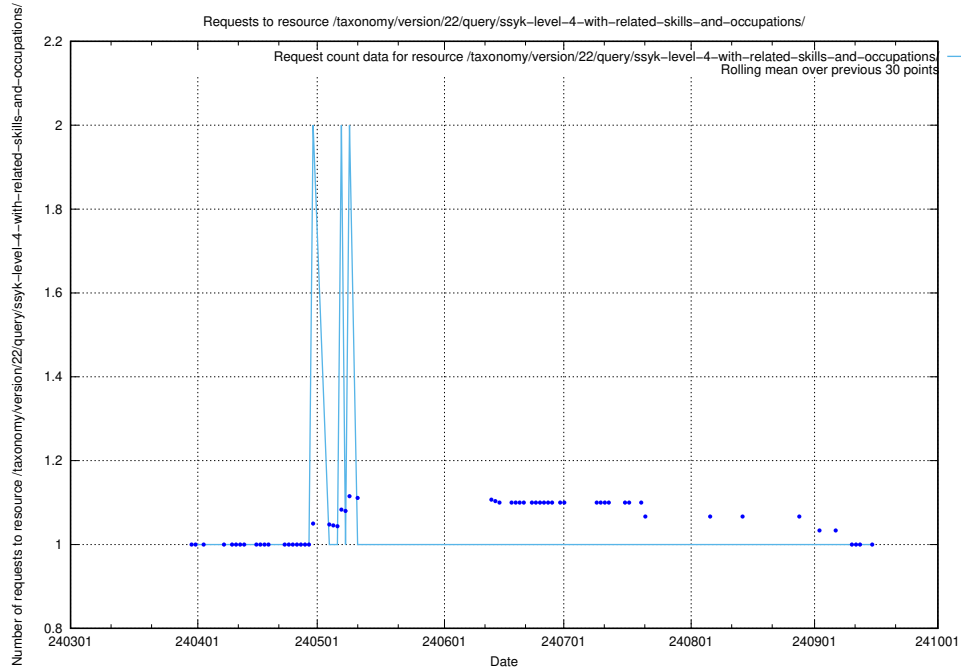

5.2575 Usage of /taxonomy/version/22/query/ssyk-level-4-with-related-skills-and-occupations/

Here, we count the number of requests to resource /taxonomy/version/22/query/ssyk-level-4-with-related-skills-and-occupations/.