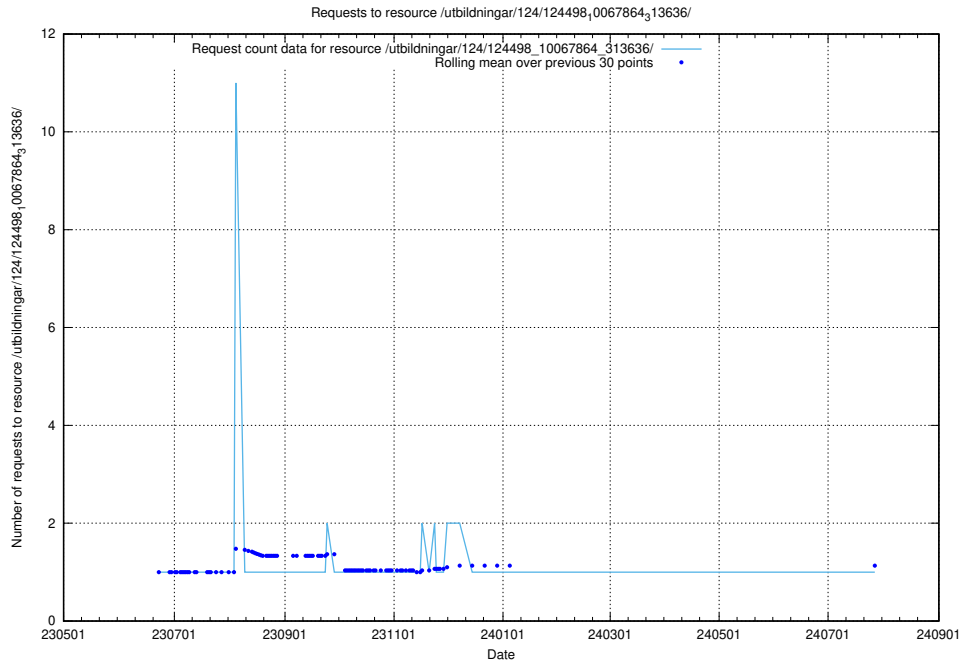

5.6759 Usage of /utbildningar/124/124498_10067864_313636/

Here, we count the number of requests to resource /utbildningar/124/124498_10067864_313636/.