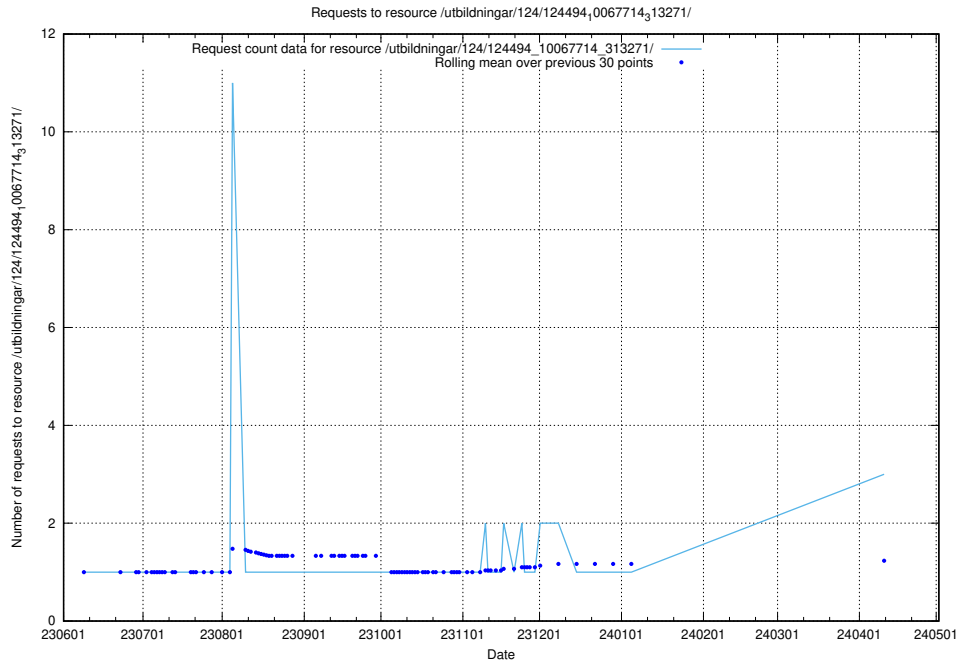

5.510 Usage of /utbildningar/124/124494_10067714_313271/

Here, we count the number of requests to resource /utbildningar/124/124494_10067714_313271/.