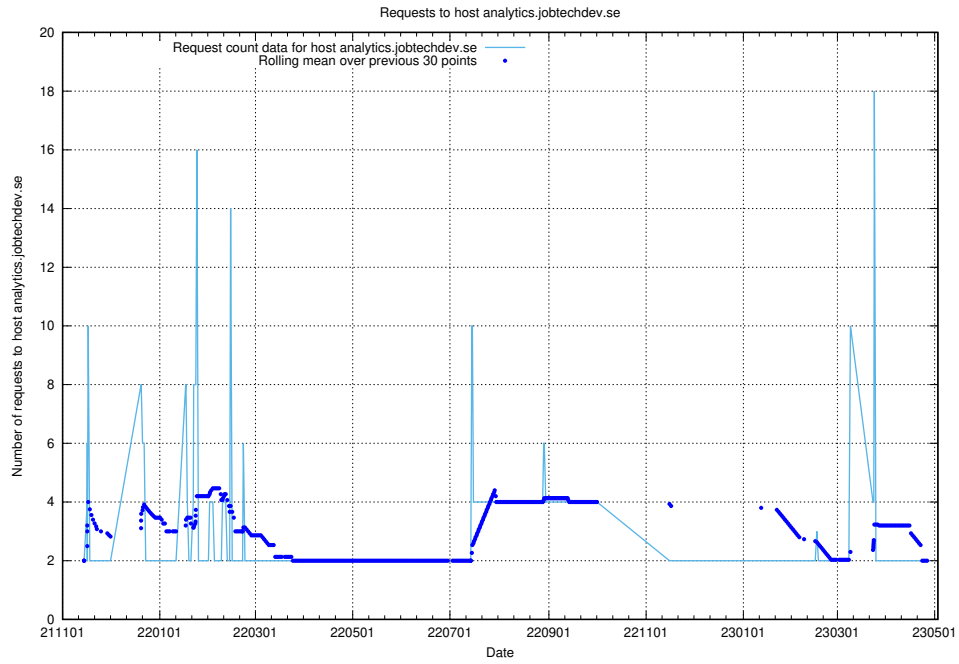

7.292 Usage of analytics.jobtechdev.se

Here, we count the number of requests to host analytics.jobtechdev.se.