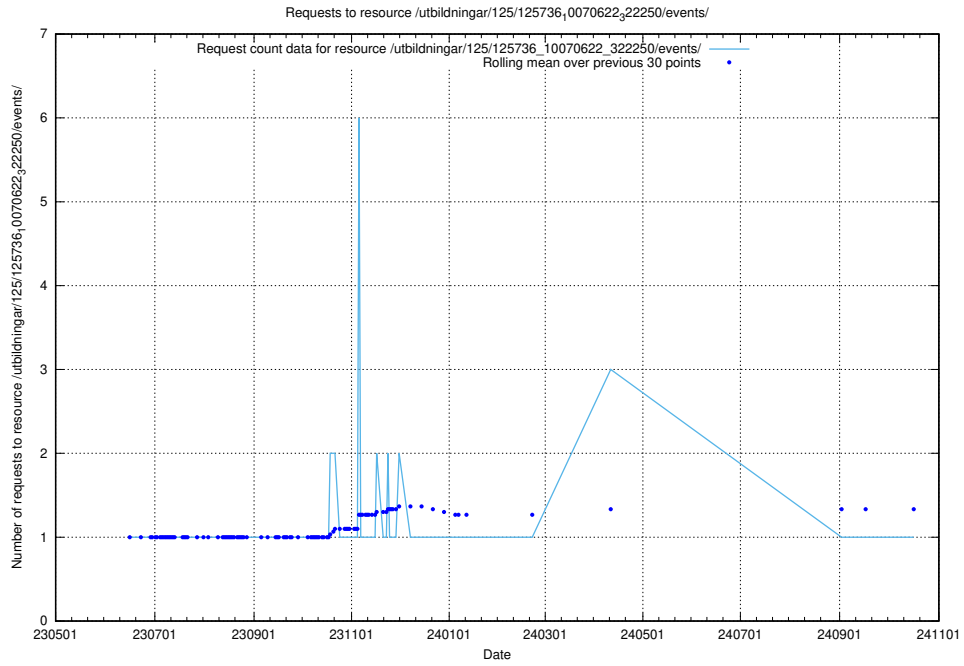

Here, we count the number of requests to resource /utbildningar/125/125740_10070679_335600/.

5.6852 Usage of /utbildningar/125/125736_10070622_322250/events/

Here, we count the number of requests to resource /utbildningar/125/125736_10070622_322250/events/