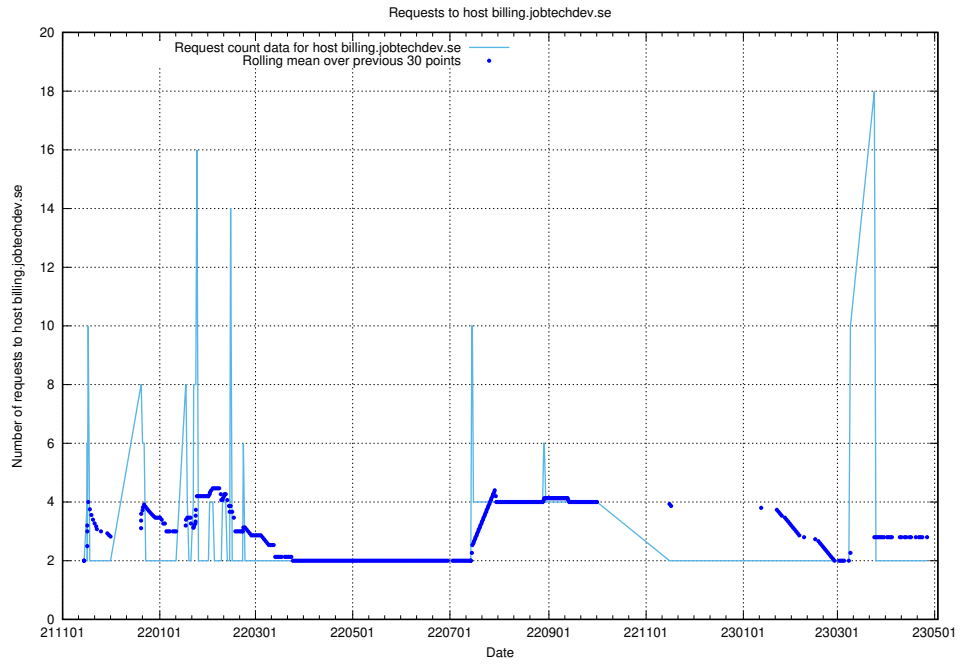

7.289 Usage of billing.jobtechdev.se

Here, we count the number of requests to host billing.jobtechdev.se.