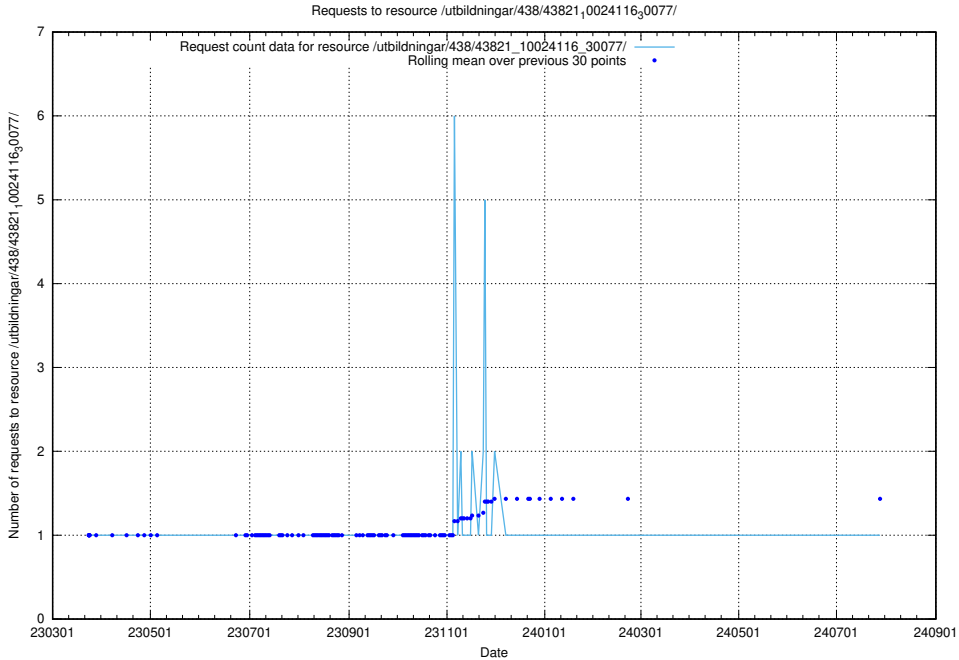

5.7371 Usage of /utbildningar/438/43821_10024116_30077/

Here, we count the number of requests to resource /utbildningar/438/43821_10024116_30077/.