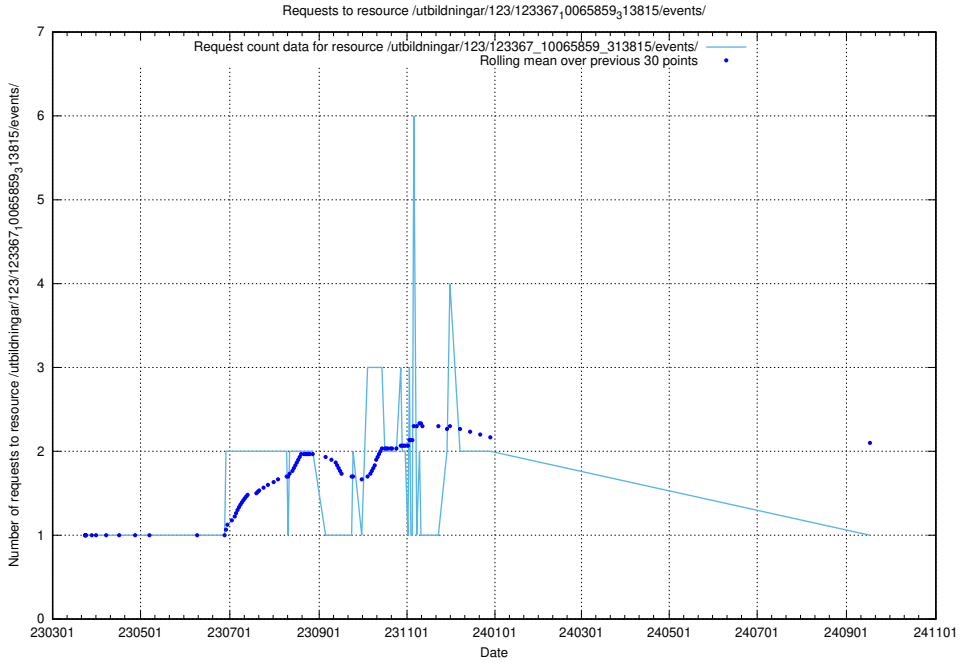

5.5826 Usage of /utbildningar/123/123367_10065859_313815/events/

Here, we count the number of requests to resource /utbildningar/123/123367_10065859_313815/events/