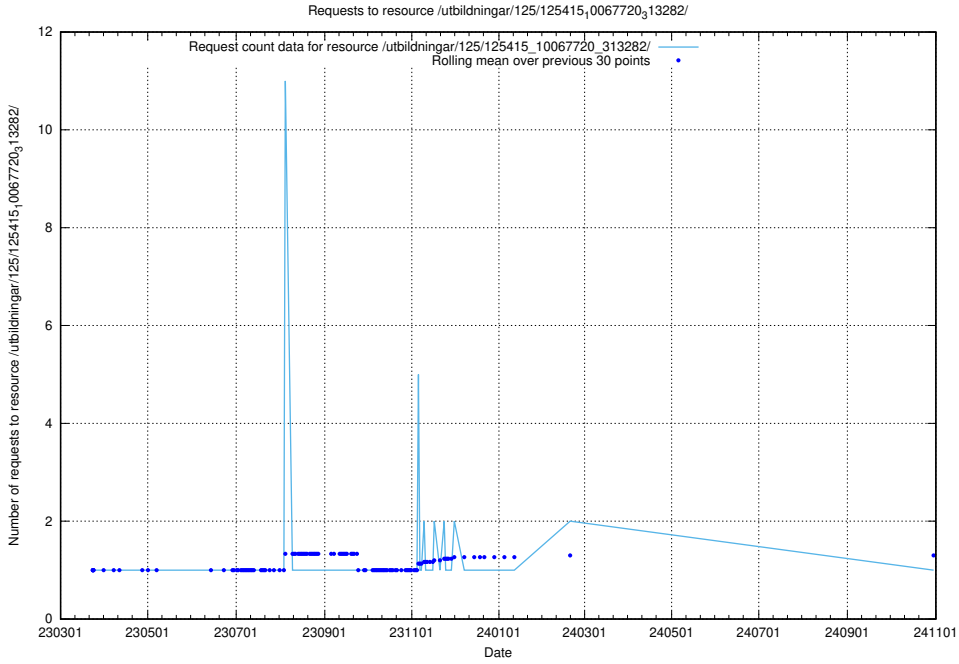

5.1172 Usage of /utbildningar/125/125415_10067720_313282/

Here, we count the number of requests to resource /utbildningar/125/125415_10067720_313282/.