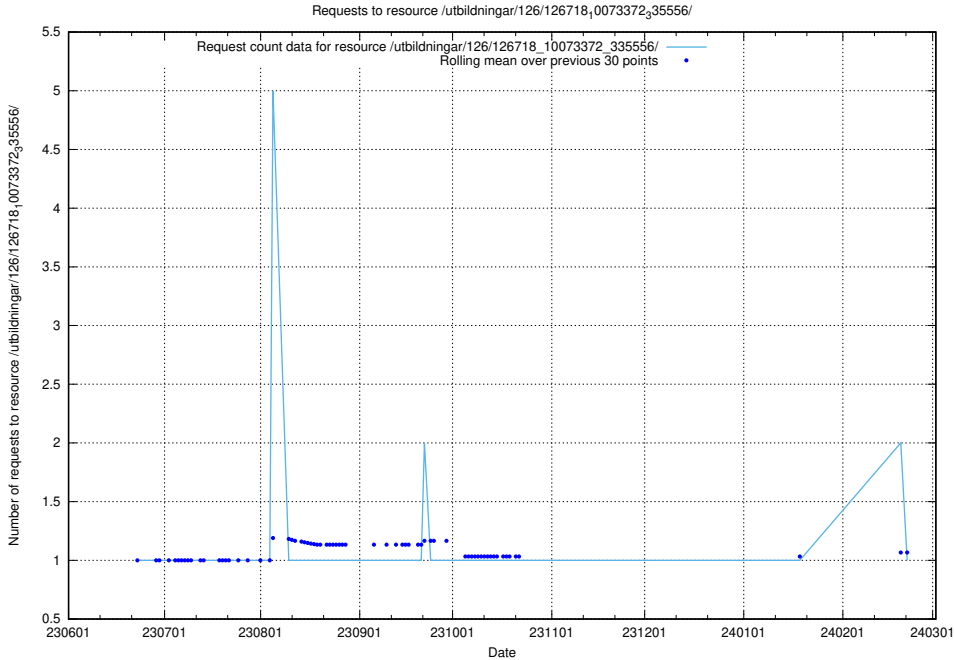

5.6587 Usage of /utbildningar/126/126718_10073372_335556/

Here, we count the number of requests to resource /utbildningar/126/126718_10073372_335556/.