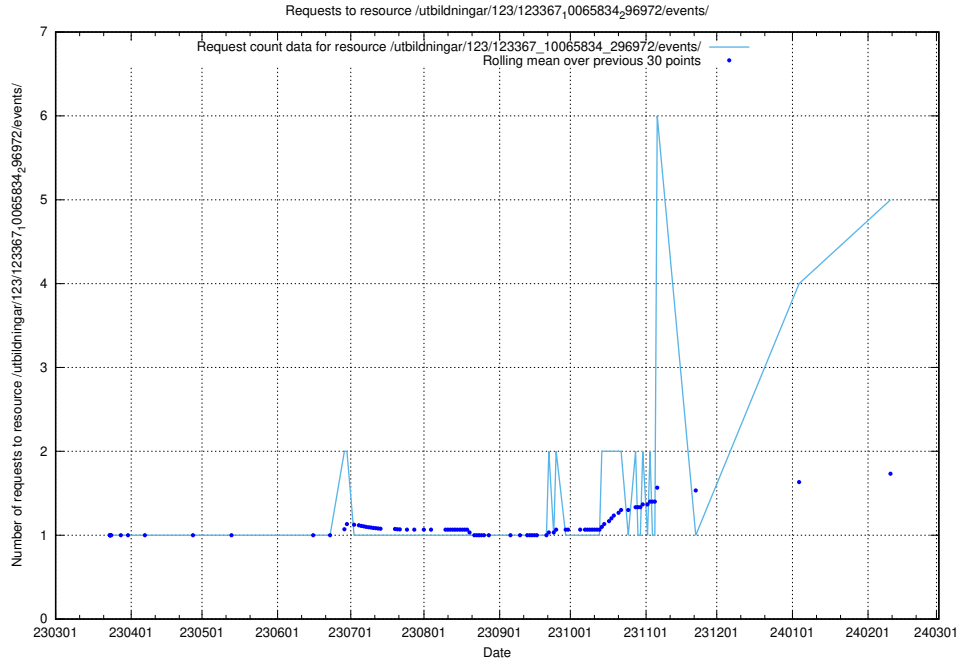

5.224 Usage of /utbildningar/123/123367_10065834_296972/events/

Here, we count the number of requests to resource /utbildningar/123/123367_10065834_296972/events/

5.225 Usage of /utbildningar/126/126911_10073569_336113/