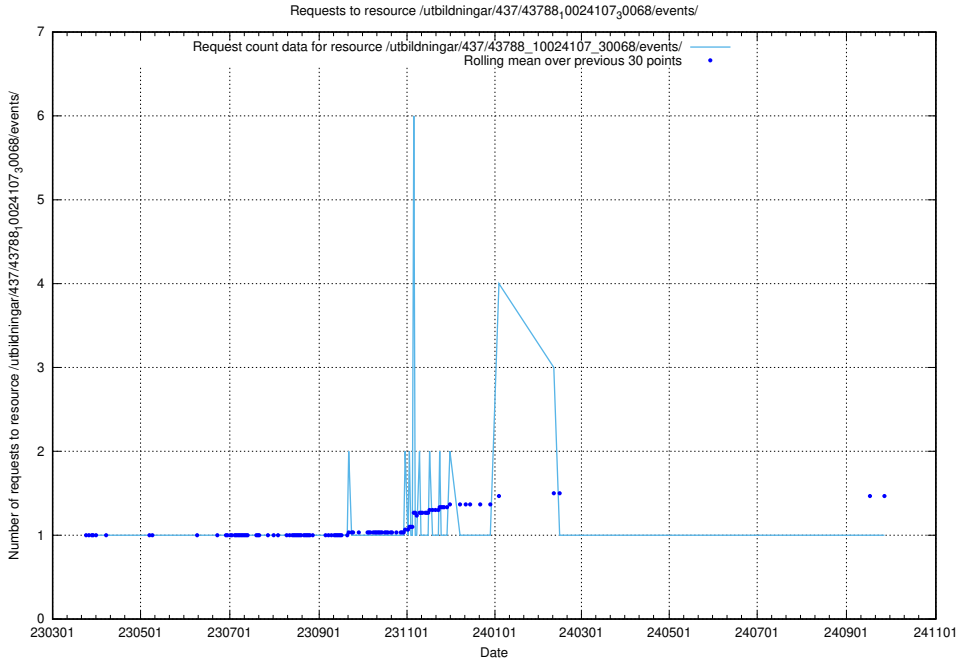

5.7199 Usage of /utbildningar/437/43788_10024107_30068/events/

Here, we count the number of requests to resource /utbildningar/437/43788_10024107_30068/events/.