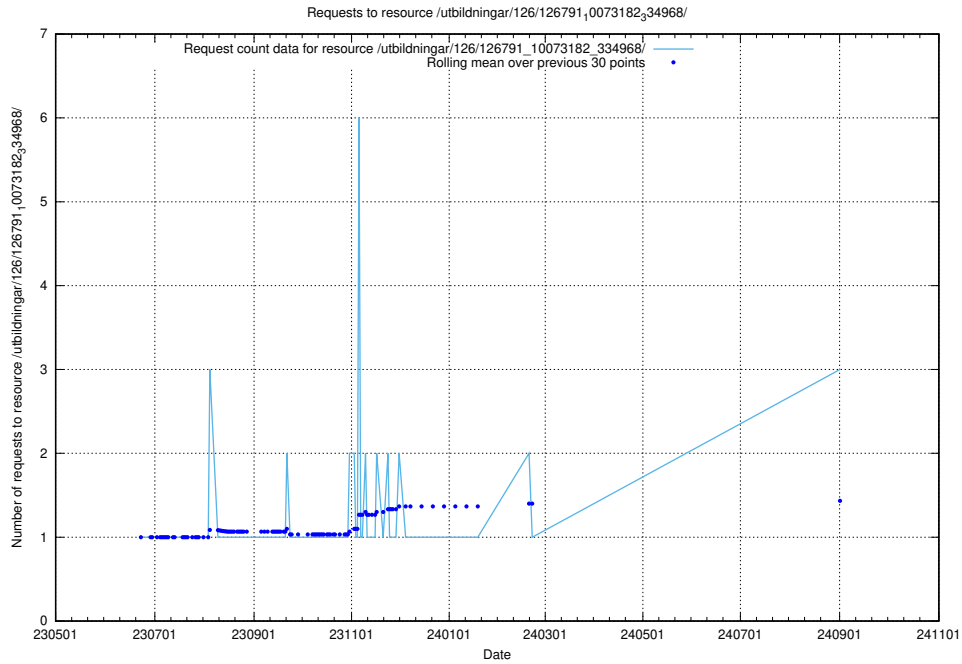

5.492 Usage of /utbildningar/126/126791_10073182_334968/

Here, we count the number of requests to resource /utbildningar/126/126791_10073182_334968/.