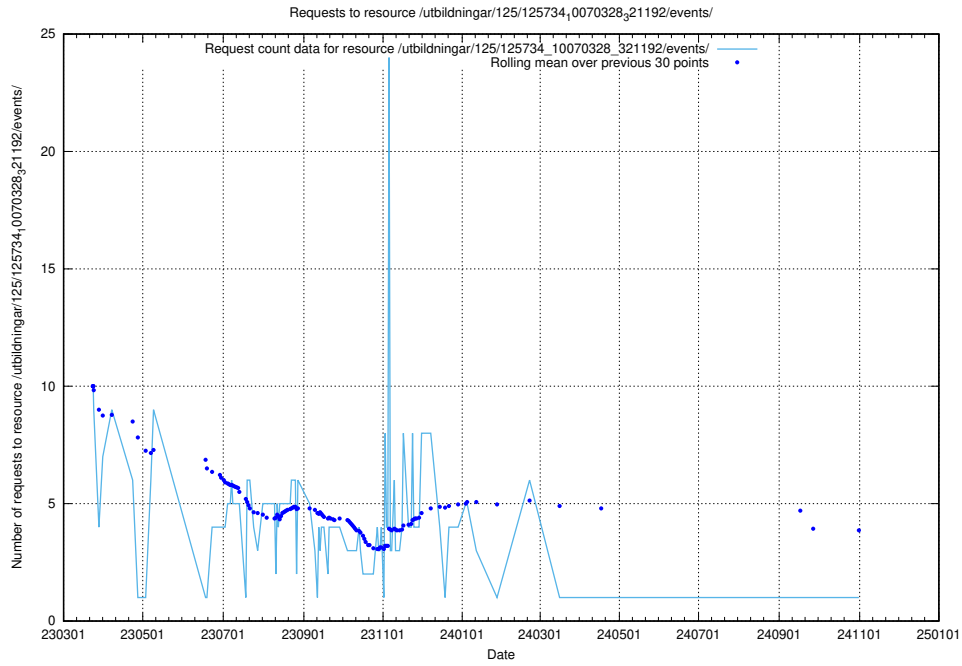

5.7272 Usage of /utbildningar/125/125734_10070328_321192/events/

Here, we count the number of requests to resource /utbildningar/125/125734_10070328_321192/events/