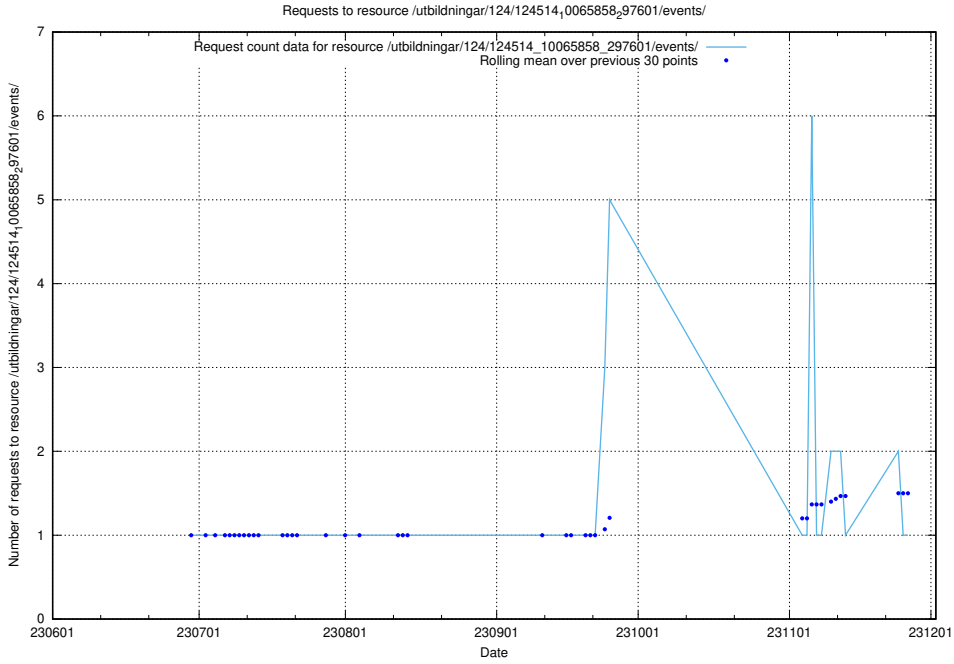

5.6374 Usage of /utbildningar/124/124514_10065858_297601/events/

Here, we count the number of requests to resource /utbildningar/124/124514_10065858_297601/events/

5.6375 Usage of /utbildningar/124/124514_10065858_297601/