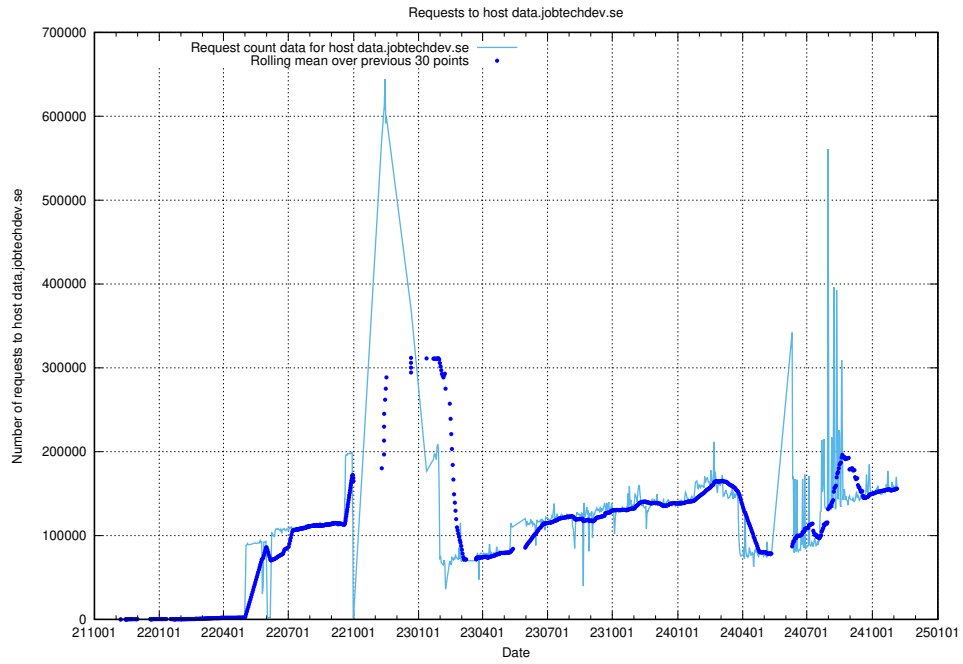

7.3 Usage of data.jobtechdev.se

Here, we count the number of requests to host data.jobtechdev.se.