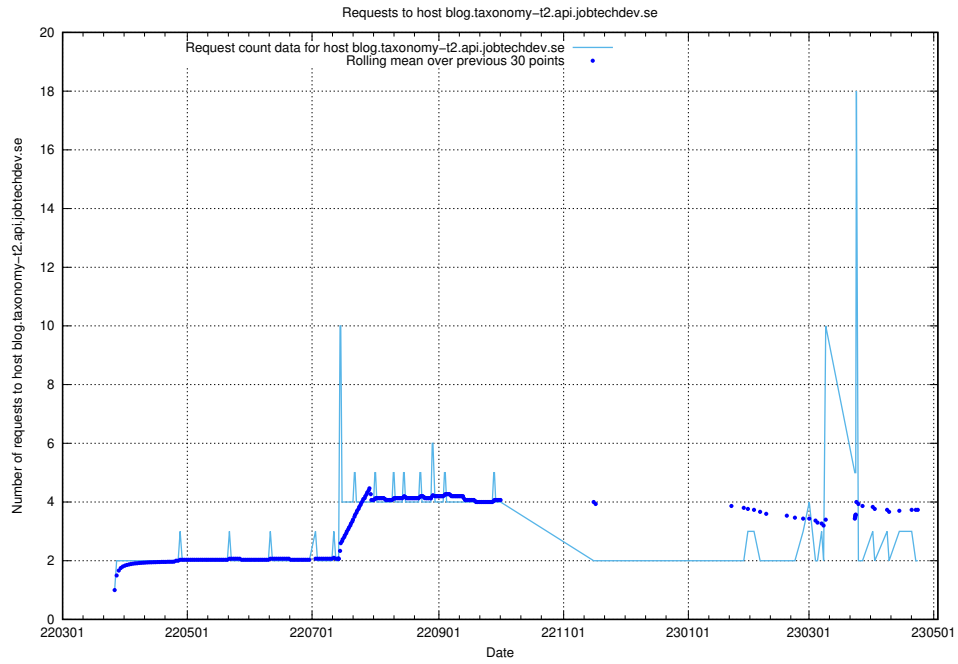

7.497 Usage of `jave.jobtechdev.se`

Here, we count the number of requests to host `jave.jobtechdev.se`.

7.498 Usage of `jobstream-smoke.jobtechdev.se`

Here, we count the number of requests to host `jobstream-smoke.jobtechdev.se`.