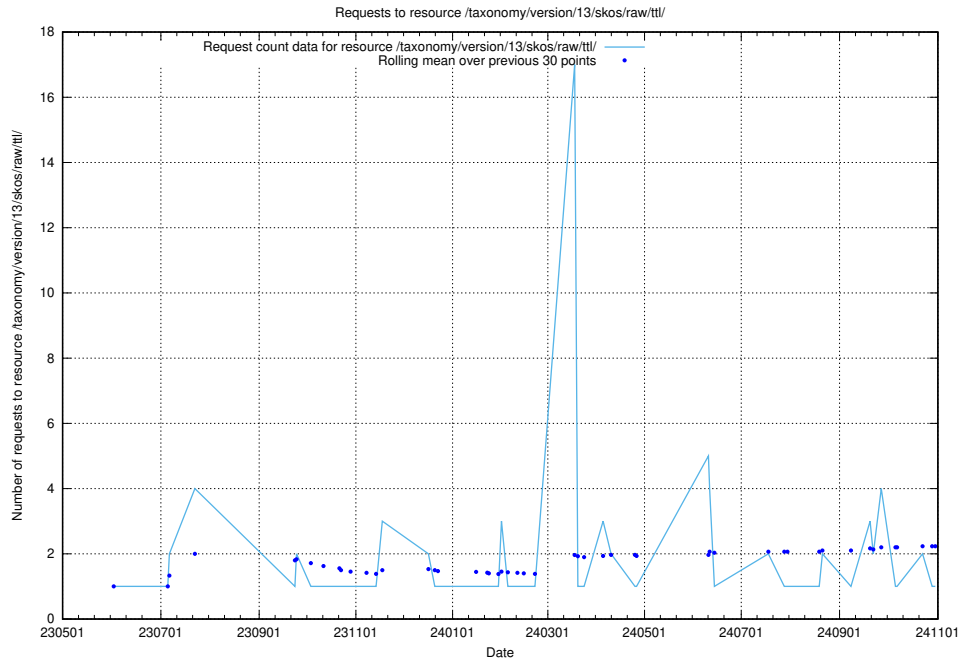

5.6906 Usage of /utbildningar/124/124055_10023995_319697/events/

Here, we count the number of requests to resource /utbildningar/124/124055_10023995_319697/events/

5.6907 Usage of /utbildningar/123/123665_10066431_308906/