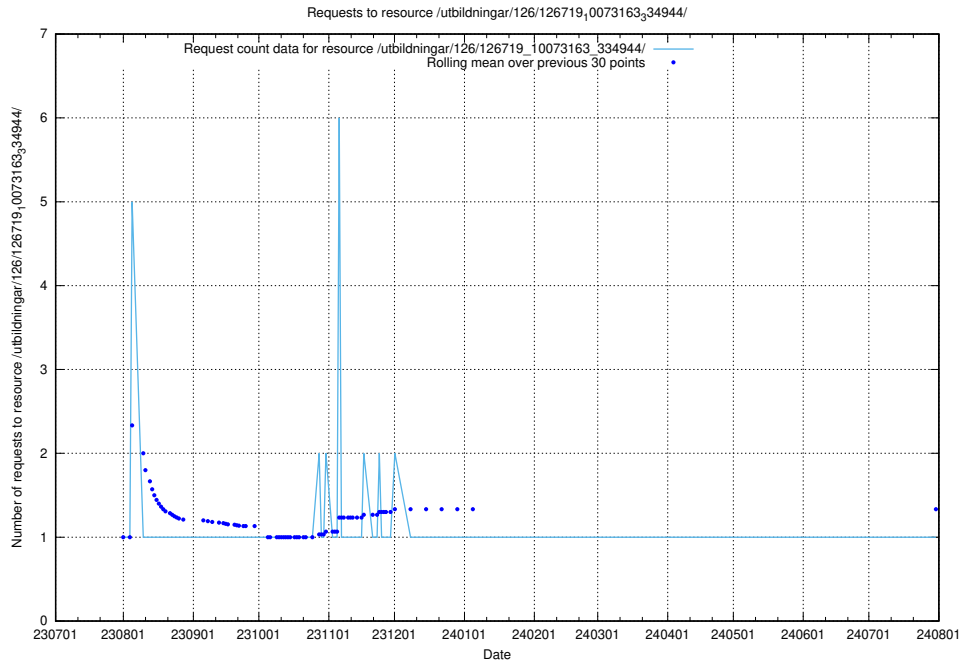

5.5881 Usage of /utbildningar/126/126719_10073163_334944/

Here, we count the number of requests to resource /utbildningar/126/126719_10073163_334944/.