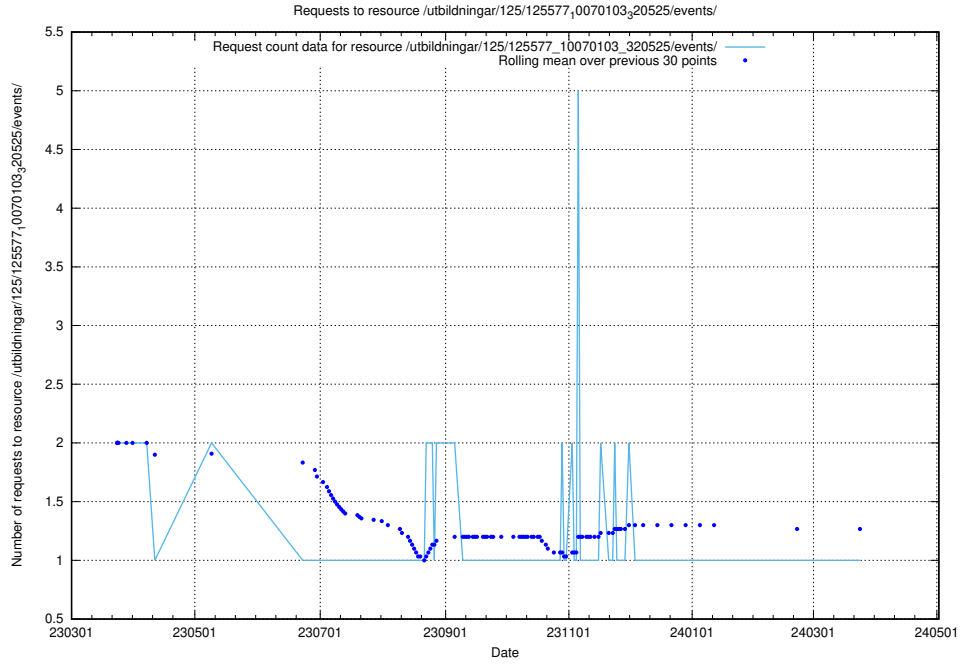

5.7312 Usage of /utbildningar/125/125577_10070103_320525/events/

Here, we count the number of requests to resource /utbildningar/125/125577_10070103_320525/events/