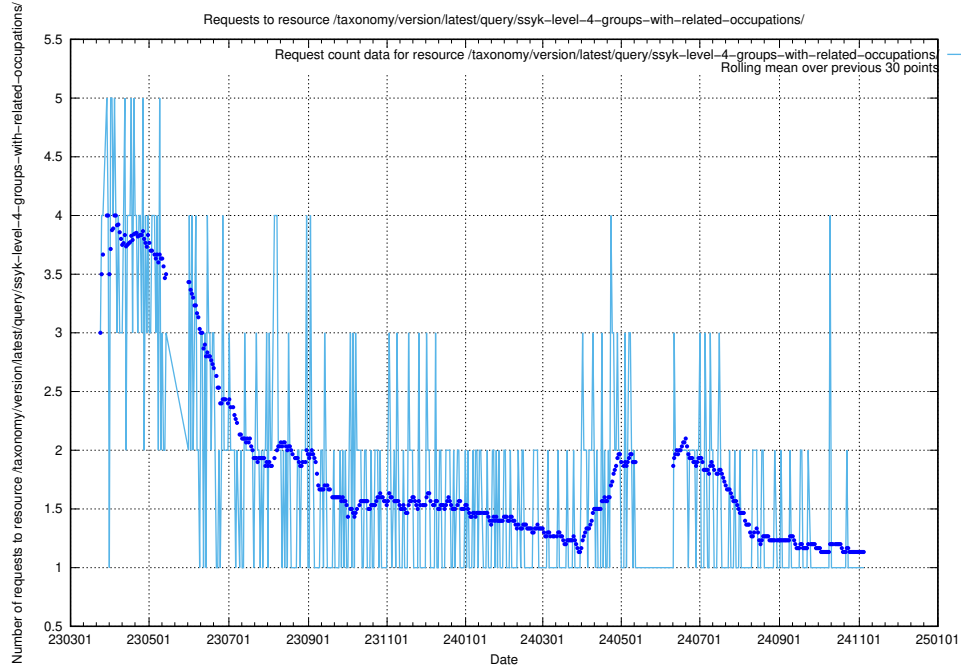

5.7083 Usage of /taxonomy/version/latest/query/ssyk-level-4-groups-with-related-occupations/

Here, we count the number of requests to resource /taxonomy/version/latest/query/ssyk-level-4-groups-with-related-occupations/.