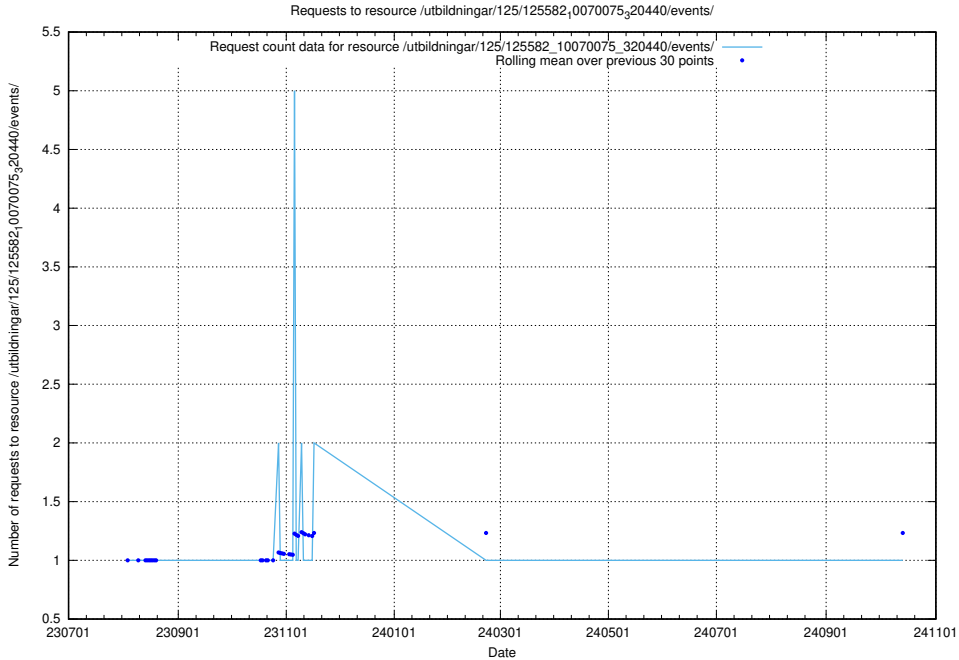

5.5866 Usage of /utbildningar/125/125582_10070075_320440/events/

Here, we count the number of requests to resource /utbildningar/125/125582_10070075_320440/events/