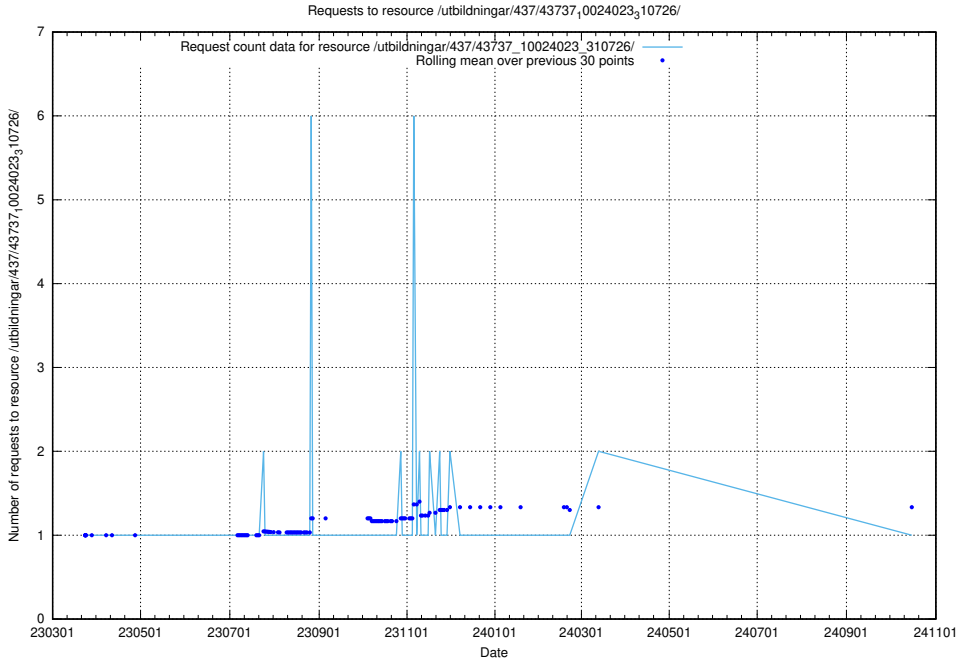

5.7430 Usage of /utbildningar/437/43737_10024023_310726/

Here, we count the number of requests to resource /utbildningar/437/43737_10024023_310726/.