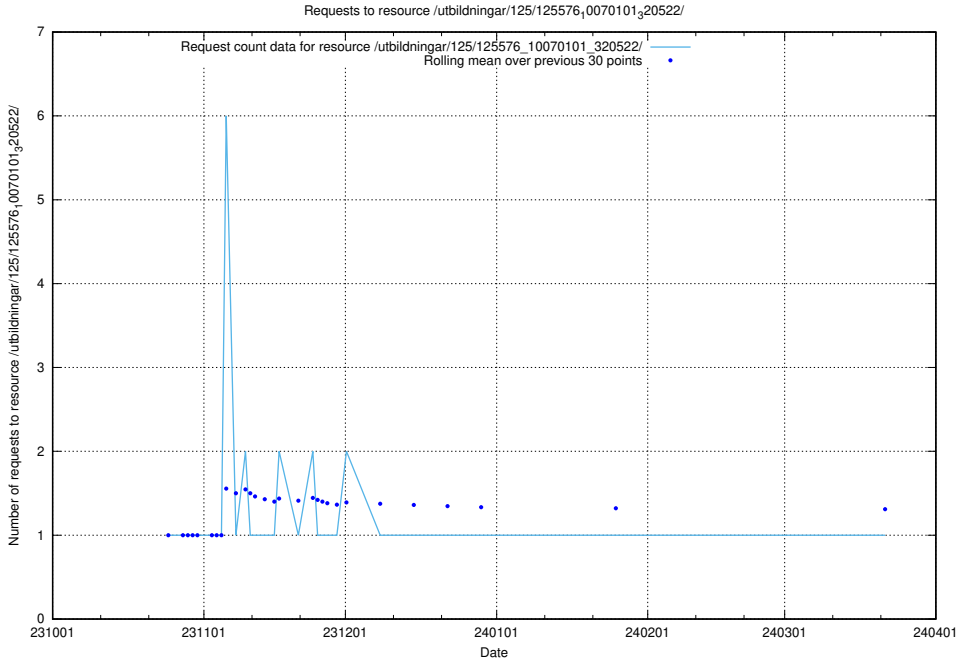

5.5203 Usage of /utbildningar/125/125576_10070101_320522/

Here, we count the number of requests to resource /utbildningar/125/125576_10070101_320522/.