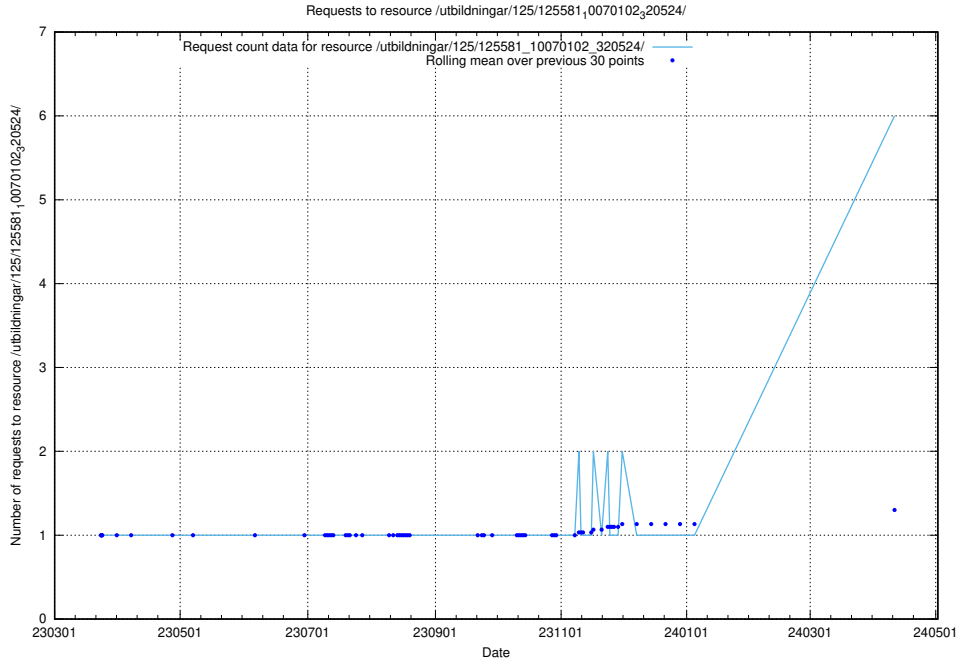

5.41 Usage of /utbildningar/125/125581_10070102_320524/

Here, we count the number of requests to resource /utbildningar/125/125581_10070102_320524/.