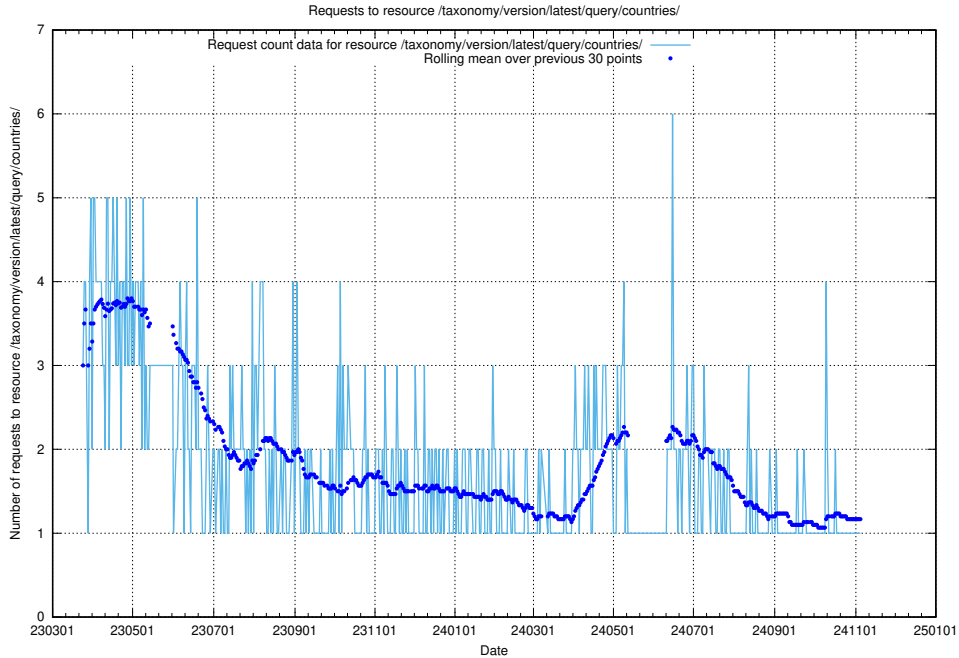

5.7113 Usage of /taxonomy/version/latest/query/countries/

Here, we count the number of requests to resource /taxonomy/version/latest/query/countries/.