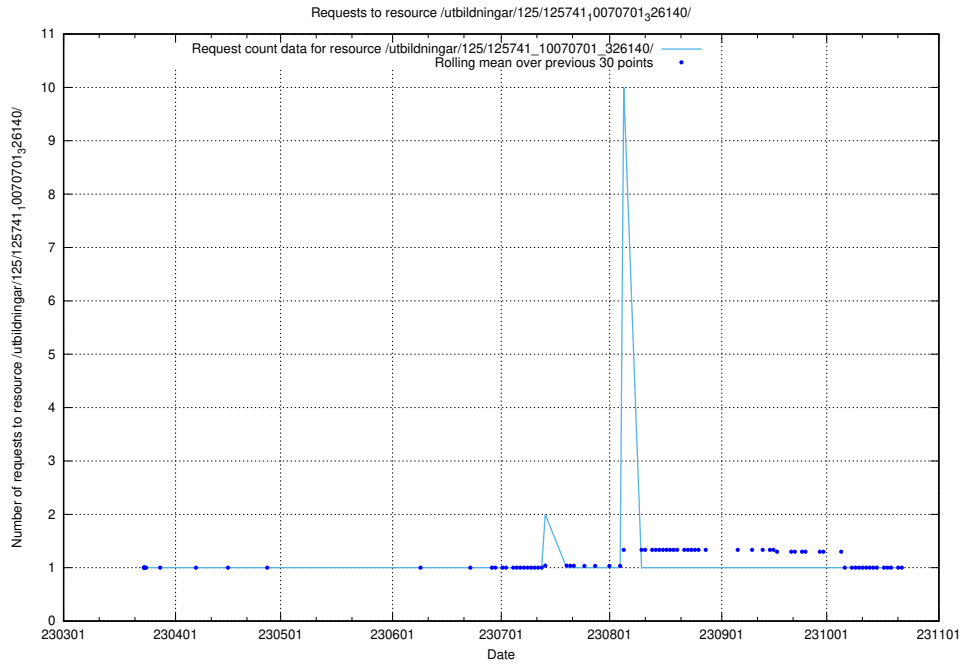

5.7502 Usage of /utbildningar/125/125741_10070701_326140/

Here, we count the number of requests to resource /utbildningar/125/125741_10070701_326140/.