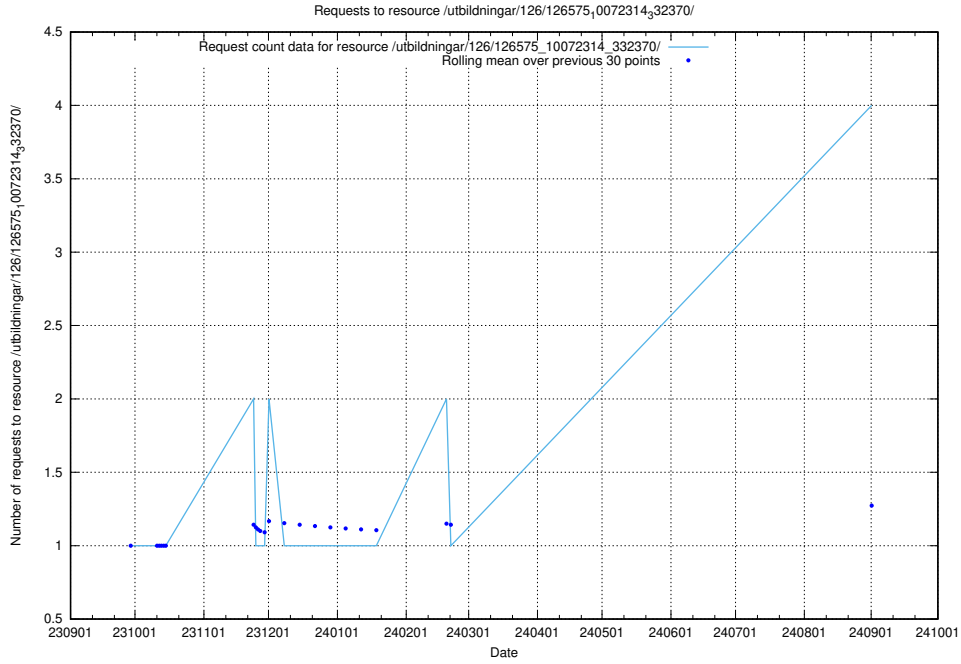

5.321 Usage of /utbildningar/125/125741_10070782_336787/events/

Here, we count the number of requests to resource /utbildningar/125/125741_10070782_336787/events/

5.322 Usage of /availability/20230726/

Here, we count the number of requests to resource /availability/20230726/.