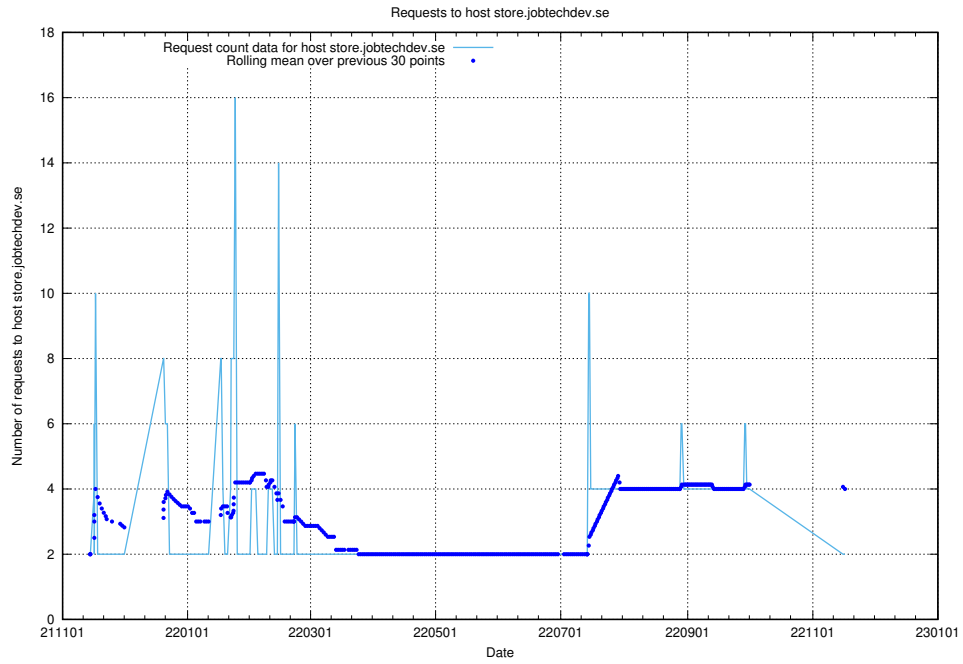

7.563 Usage of store.jobtechdev.se

Here, we count the number of requests to host store.jobtechdev.se.