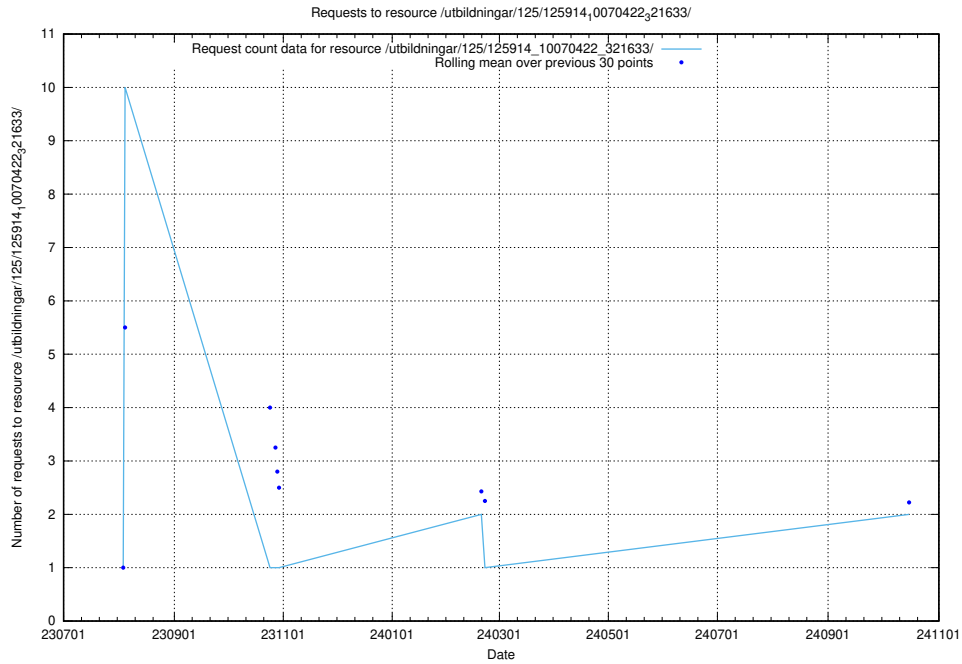

5.869 Usage of /utbildningar/125/125914_10070422_321633/

Here, we count the number of requests to resource /utbildningar/125/125914_10070422_321633/.