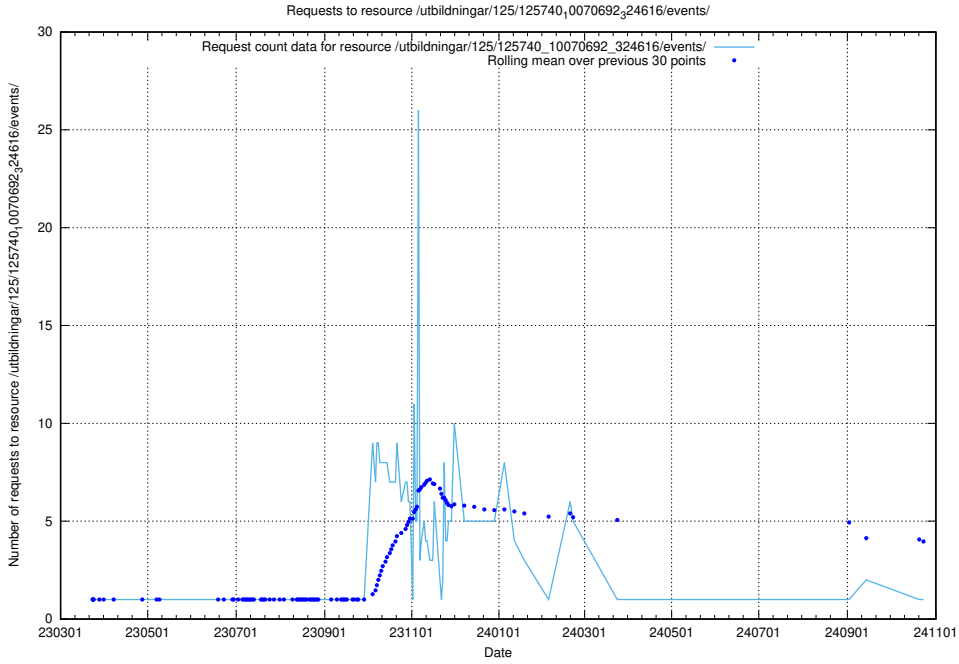

5.1028 Usage of /utbildningar/125/125740_10070692_324616/events/

Here, we count the number of requests to resource /utbildningar/125/125740_10070692_324616/events/