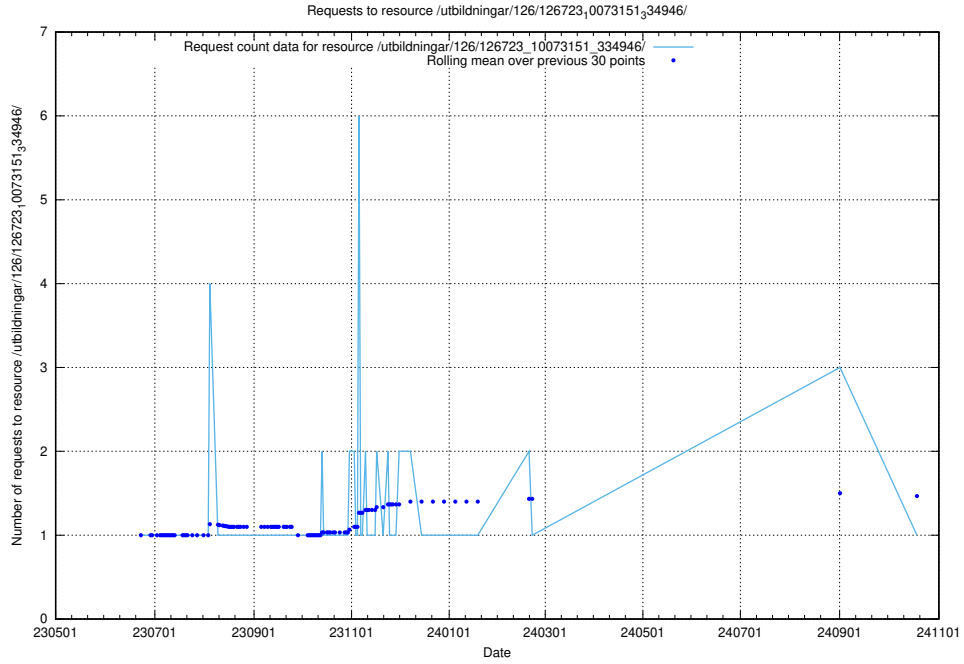

5.6580 Usage of /utbildningar/126/126723_10073151_334946/

Here, we count the number of requests to resource /utbildningar/126/126723_10073151_334946/.