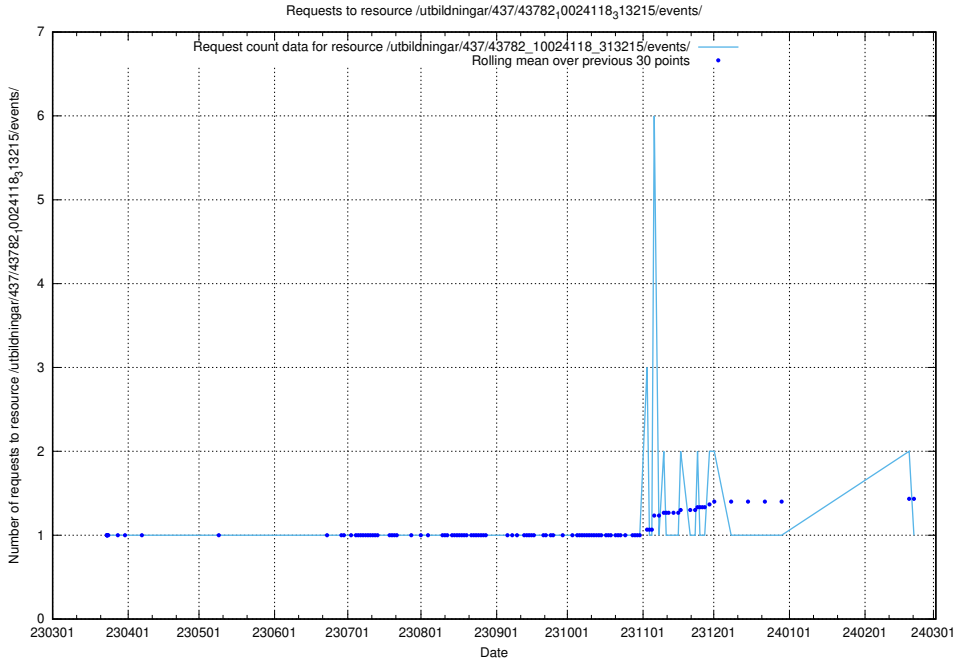

5.7397 Usage of /utbildningar/437/43782_10024118_313215/events/

Here, we count the number of requests to resource /utbildningar/437/43782_10024118_313215/events/.