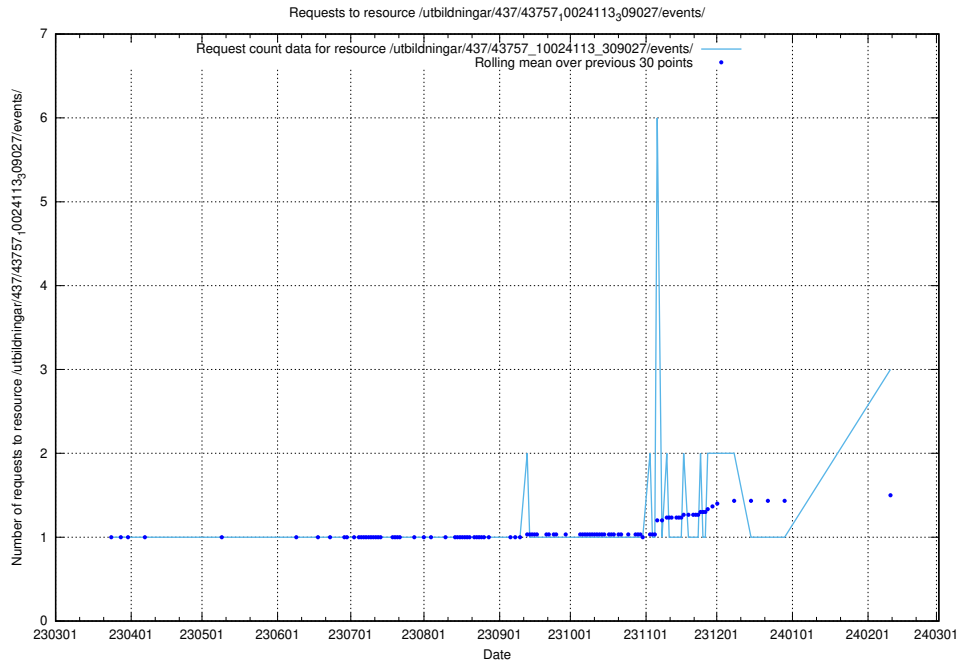

Here, we count the number of requests to resource /utbildningar/437/43757_10024113_309027/events/.

5.524 Usage of /utbildningar/100/100480_10025244_317802/events/

Here, we count the number of requests to resource /utbildningar/100/100480_10025244_317802/events/