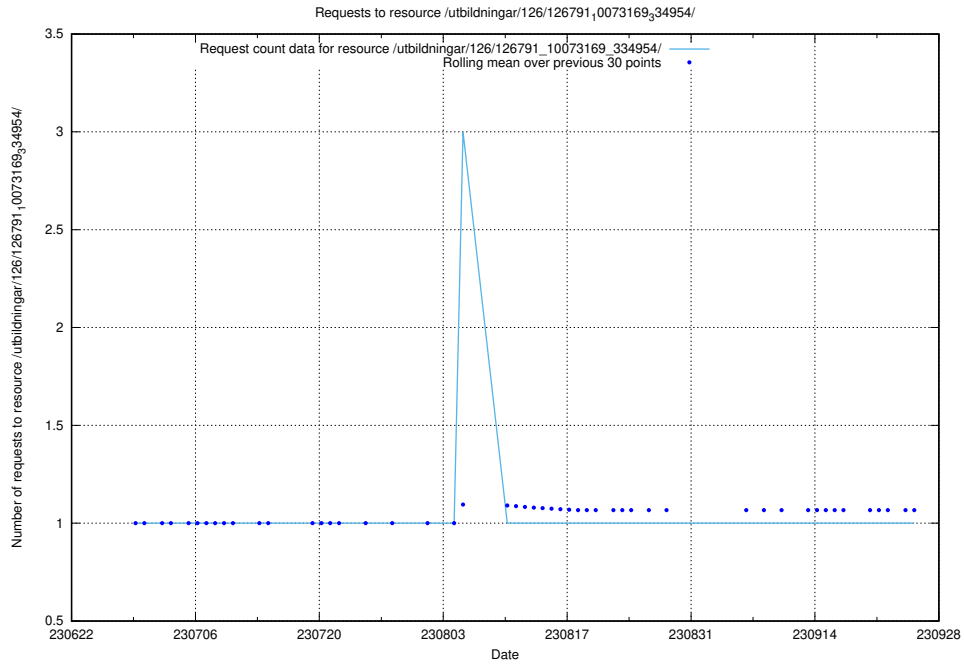

5.6422 Usage of /utbildningar/126/126791_10073169_334954/

Here, we count the number of requests to resource /utbildningar/126/126791_10073169_334954/.