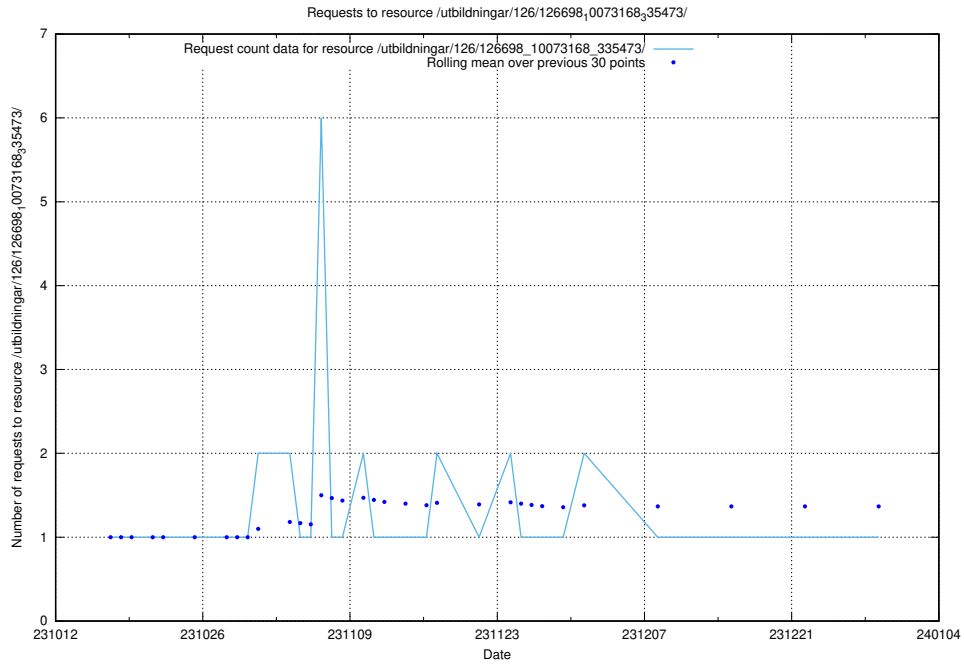

5.5287 Usage of /utbildningar/126/126698_10073168_335473/

Here, we count the number of requests to resource /utbildningar/126/126698_10073168_335473/.