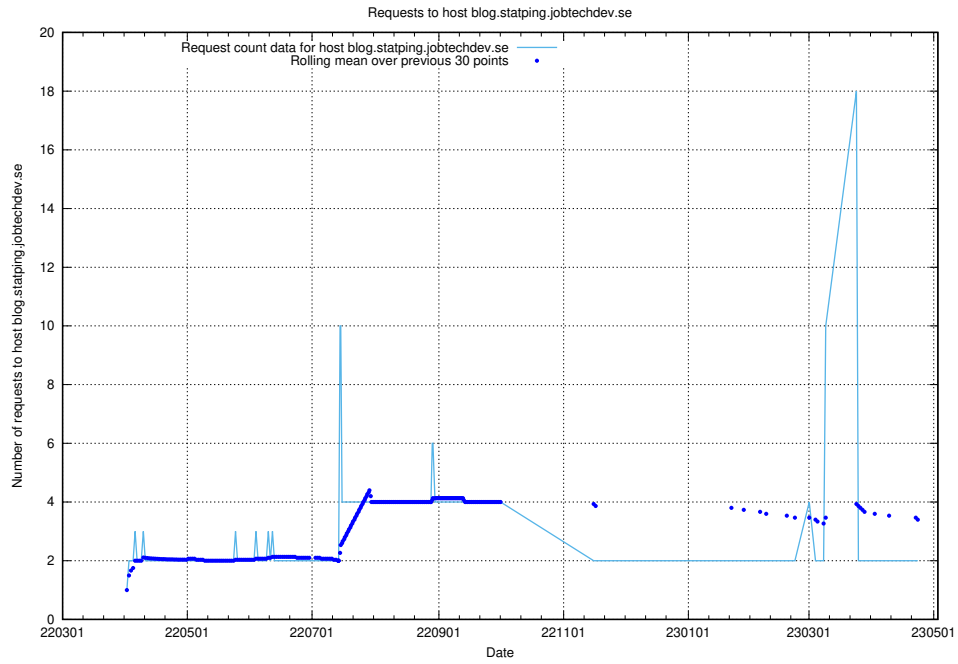

7.481 Usage of `blog.statping.jobtechdev.se`

Here, we count the number of requests to host `blog.statping.jobtechdev.se`.