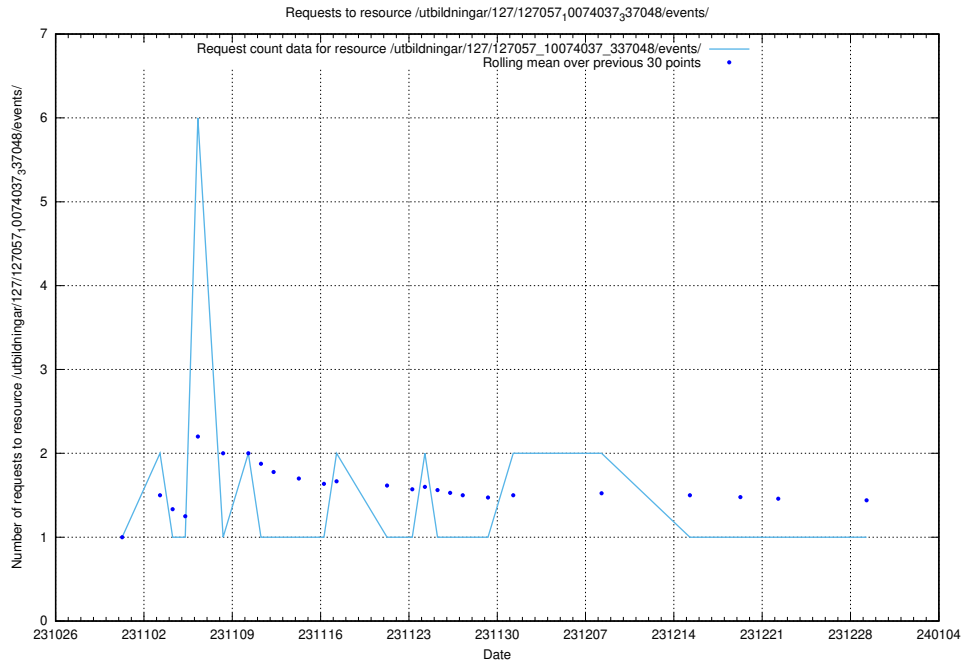

5.5149 Usage of /utbildningar/127/127057_10074037_337048/events/

Here, we count the number of requests to resource /utbildningar/127/127057_10074037_337048/events/