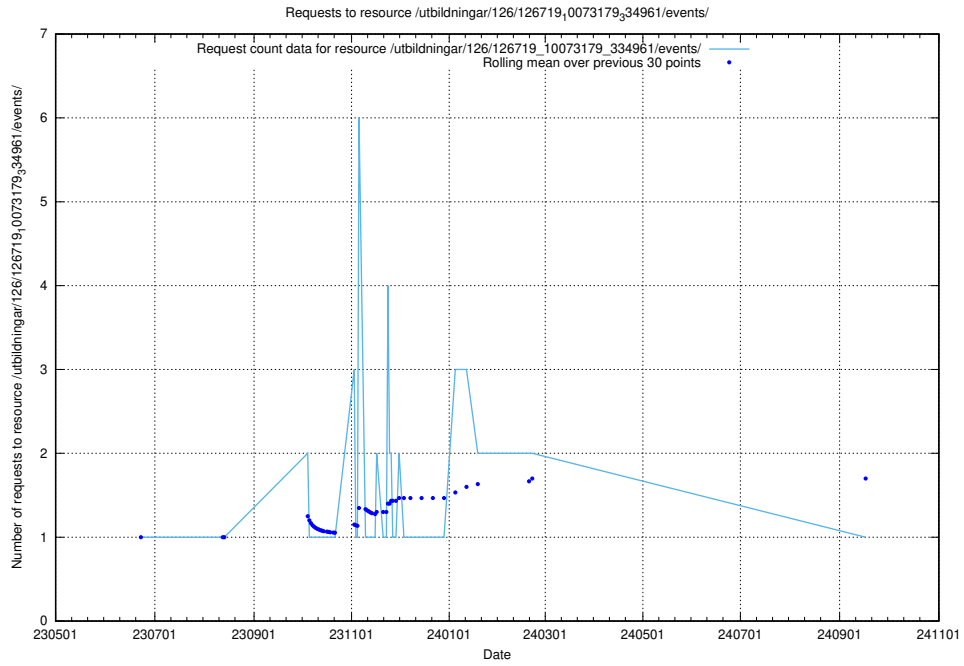

5.6585 Usage of /utbildningar/126/126719_10073179_334961/events/

Here, we count the number of requests to resource /utbildningar/126/126719_10073179_334961/events/