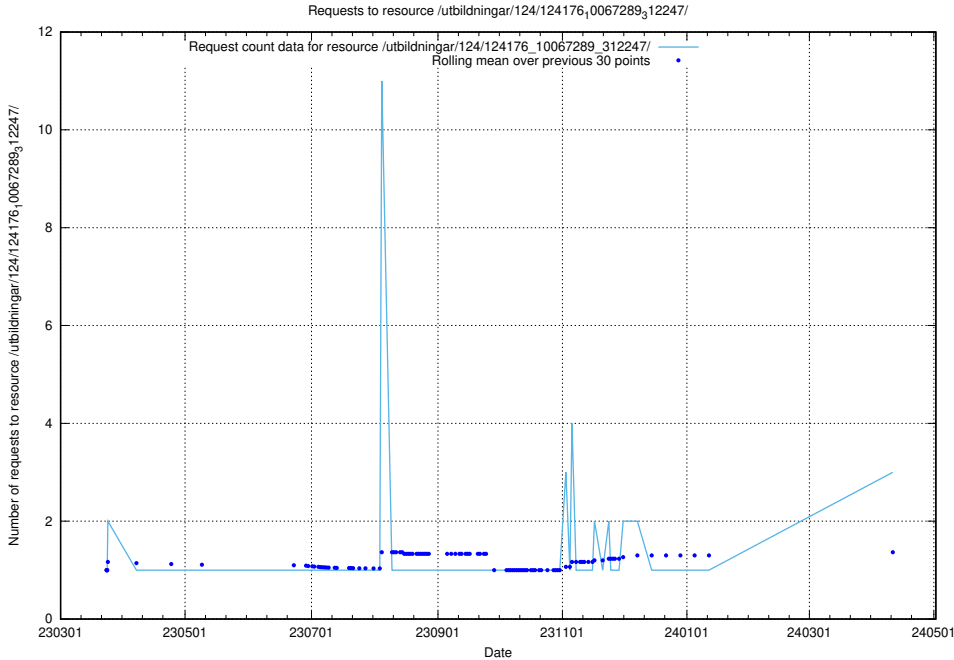

5.440 Usage of /utbildningar/124/124176_10067289_312247/

Here, we count the number of requests to resource /utbildningar/124/124176_10067289_312247/.