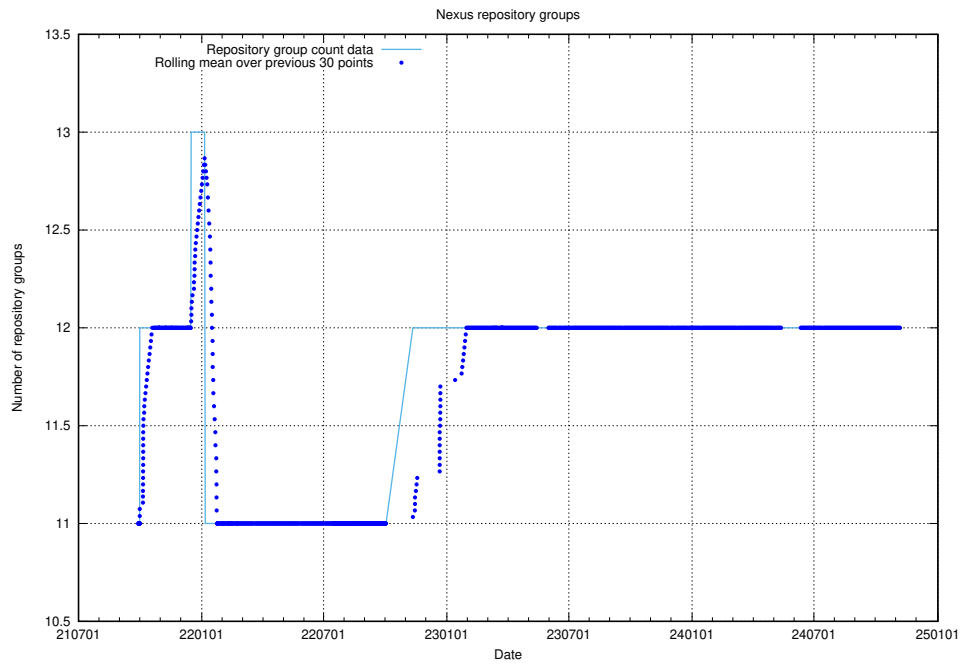

9 Nexus

This section contains statistics from the [image and package repositories](https://nexus.jobtechdev.se)⁹ of JobTech.

9.1 Number of repository groups in Nexus

A graph showing the number of repository groups.

⁹<https://nexus.jobtechdev.se>