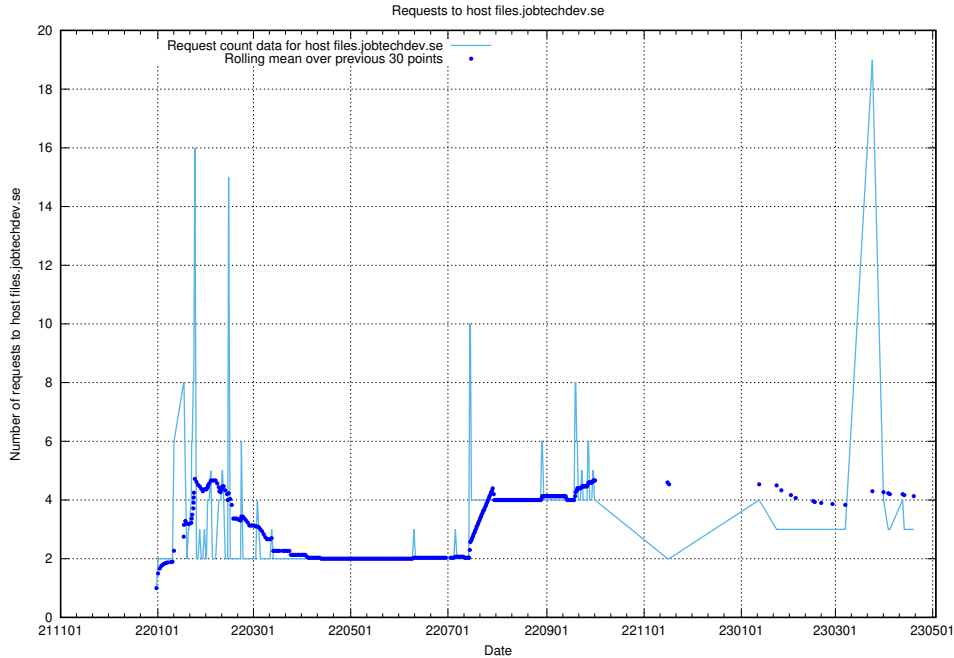

Here, we count the number of requests to host files.jobtechdev.se.

7.199 Usage of portal.jobtechdev.se

Here, we count the number of requests to host portal.jobtechdev.se.

7.200 Usage of panel.jobtechdev.se