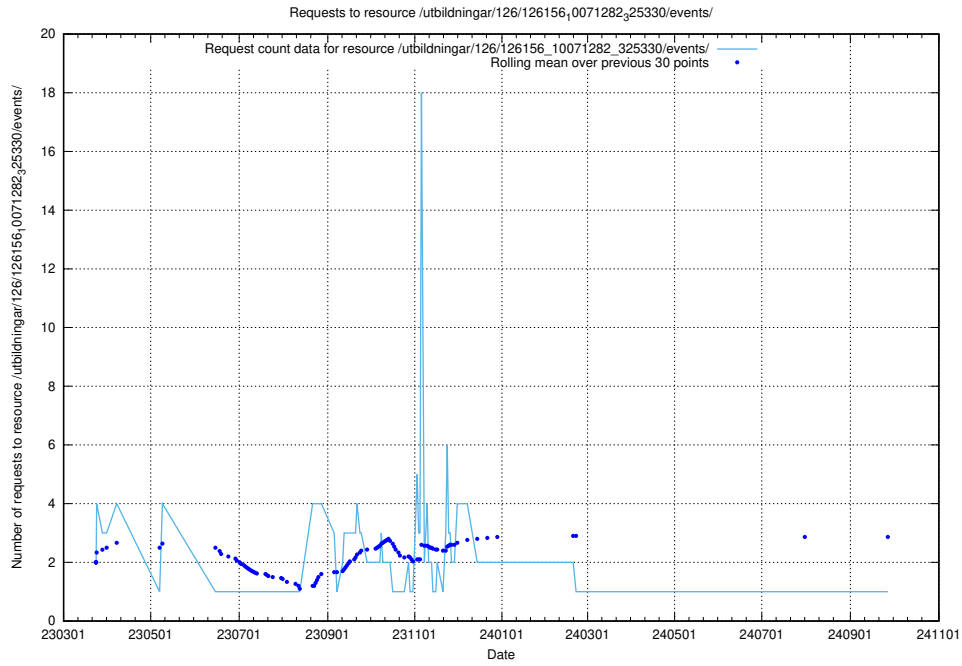

5.7298 Usage of /utbildningar/126/126156_10071282_325330/events/

Here, we count the number of requests to resource /utbildningar/126/126156_10071282_325330/events/