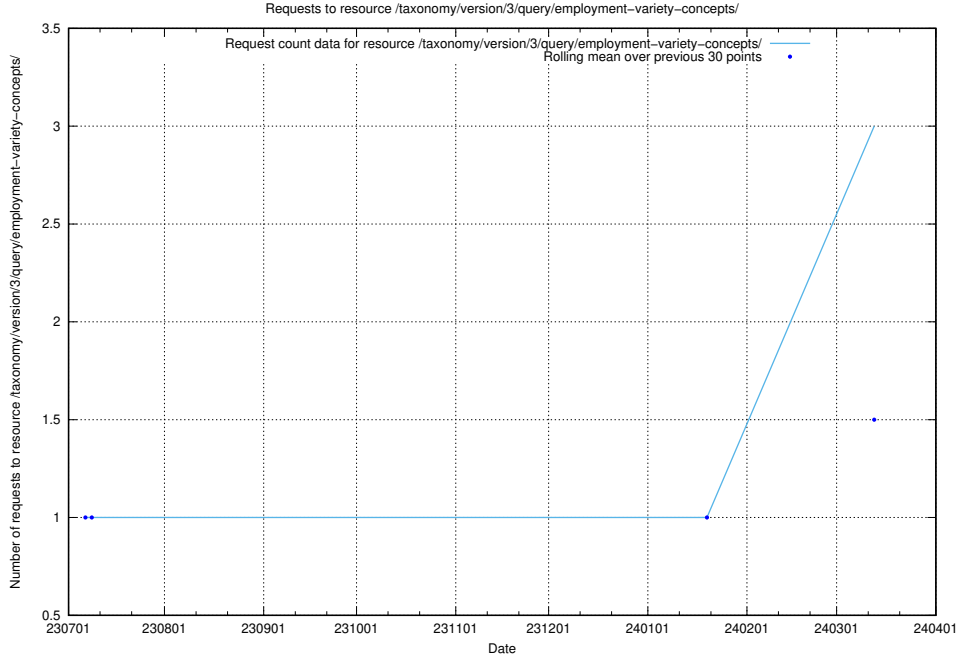

5.484 Usage of /taxonomy/version/3/query/employment-variety-concepts/

Here, we count the number of requests to resource /taxonomy/version/3/query/employment-variety-concepts/.