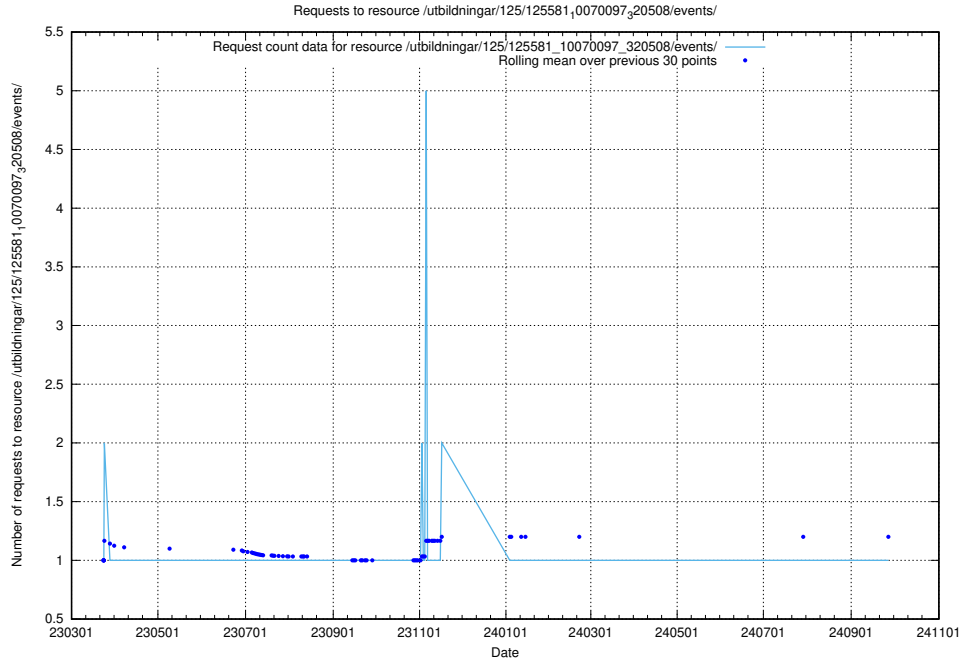

5.1158 Usage of /utbildningar/125/125581_10070097_320508/events/

Here, we count the number of requests to resource /utbildningar/125/125581_10070097_320508/events/