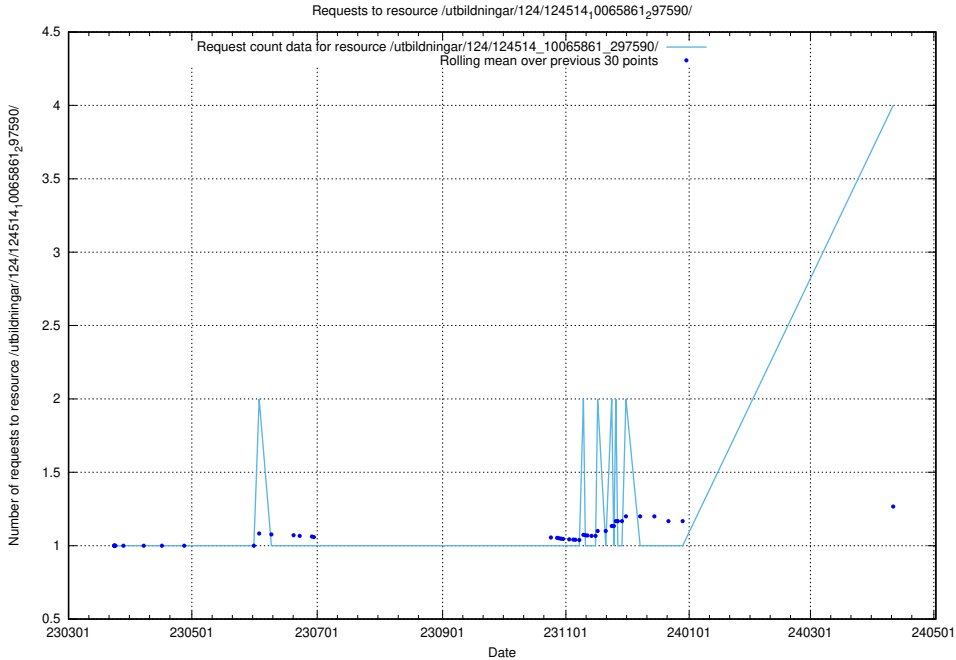

5.289 Usage of /utbildningar/124/124514_10065861_297590/

Here, we count the number of requests to resource /utbildningar/124/124514_10065861_297590/.