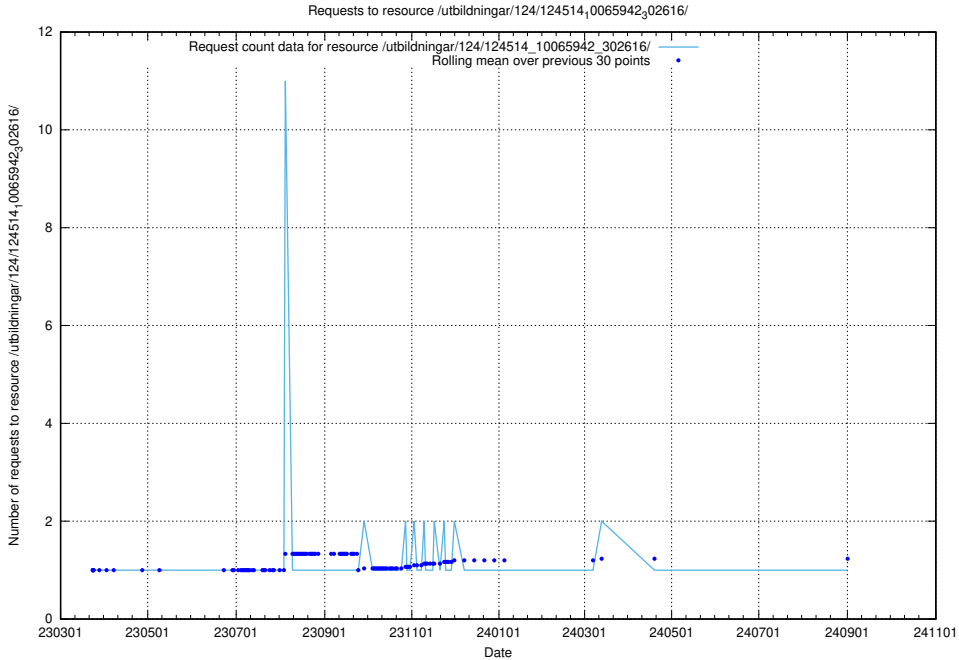

5.2861 Usage of /utbildningar/124/124514_10065942_302616/

Here, we count the number of requests to resource /utbildningar/124/124514_10065942_302616/.