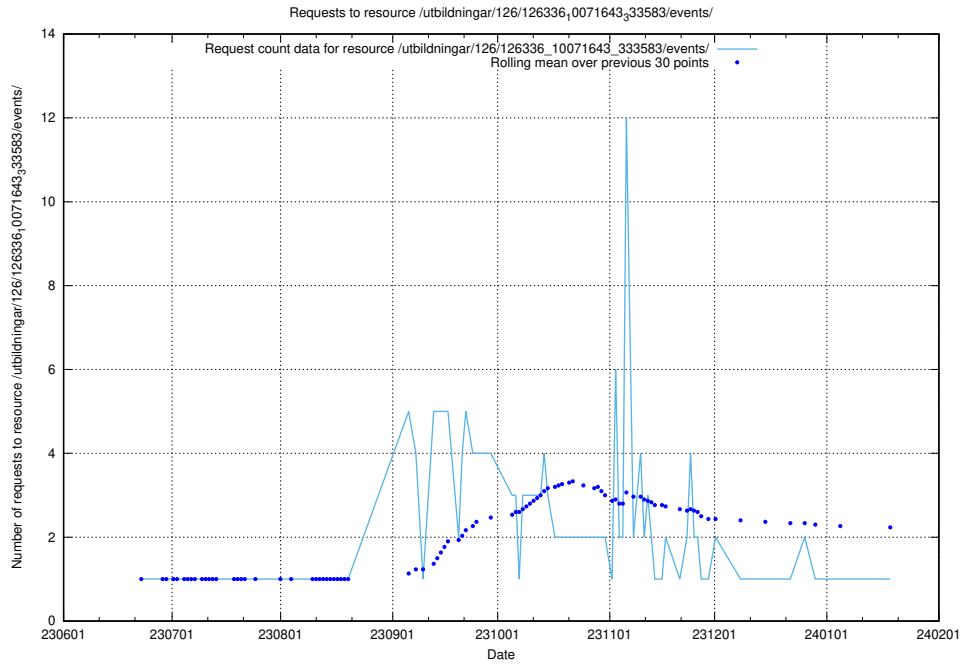

5.6631 Usage of /utbildningar/126/126336_10071643_333583/events/

Here, we count the number of requests to resource /utbildningar/126/126336_10071643_333583/events/