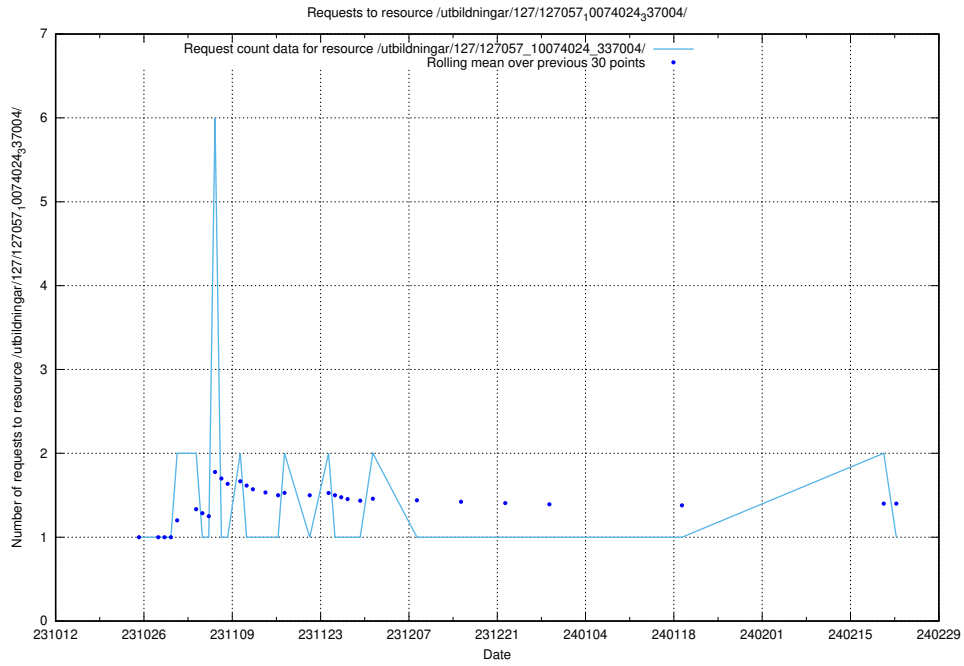

5.5192 Usage of /utbildningar/127/127057_10074024_337004/

Here, we count the number of requests to resource /utbildningar/127/127057_10074024_337004/.