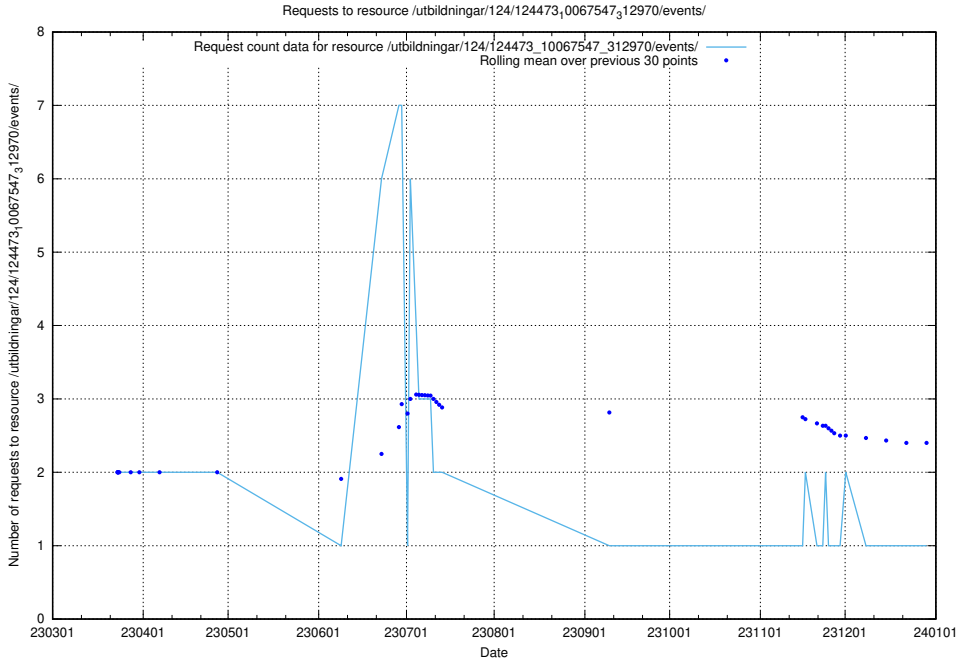

5.7329 Usage of /utbildningar/124/124473_10067547_312970/events/

Here, we count the number of requests to resource /utbildningar/124/124473_10067547_312970/events/