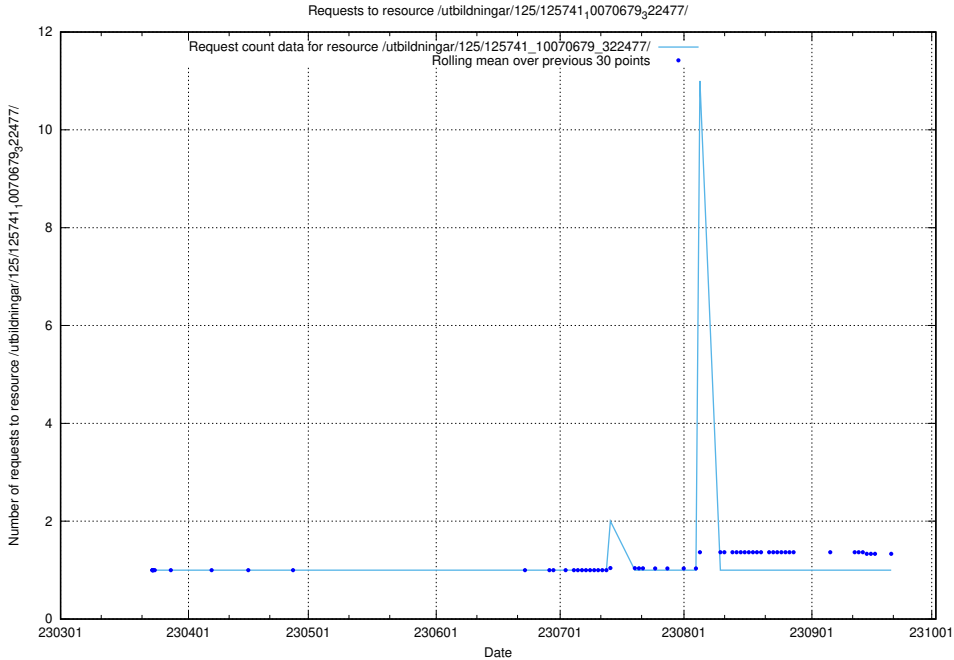

5.7514 Usage of /utbildningar/125/125741_10070679_322477/

Here, we count the number of requests to resource /utbildningar/125/125741_10070679_322477/.