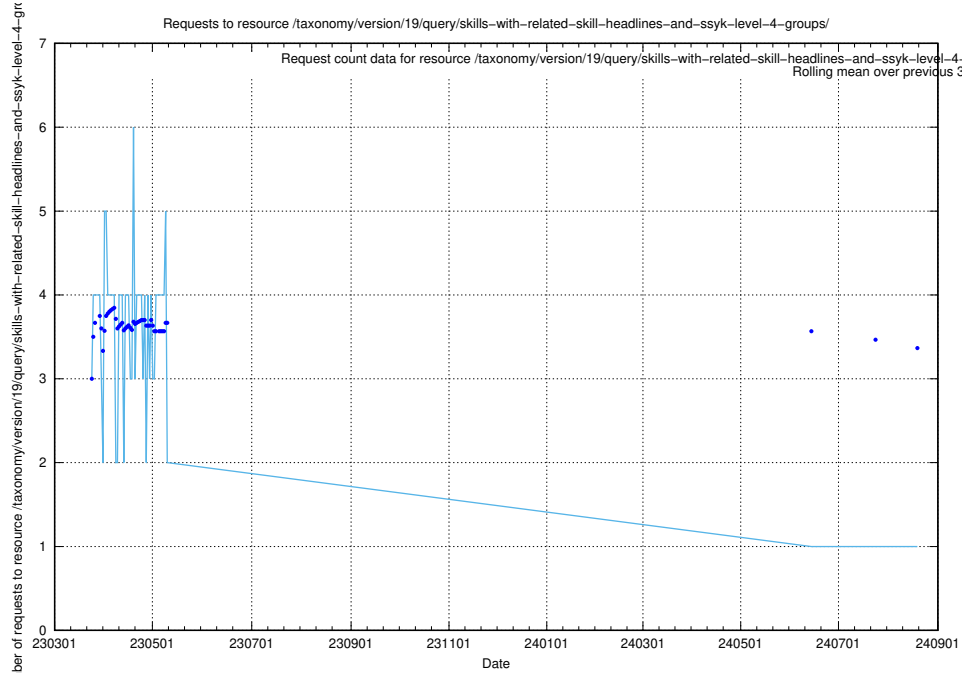

5.7148 Usage of /taxonomy/version/19/query/skills-with-related-skill-headlines-and-ssyk-level-4-groups/

Here, we count the number of requests to resource /taxonomy/version/19/query/skills-with-related-skill-headlines-and-ssyk-level-4-groups/.