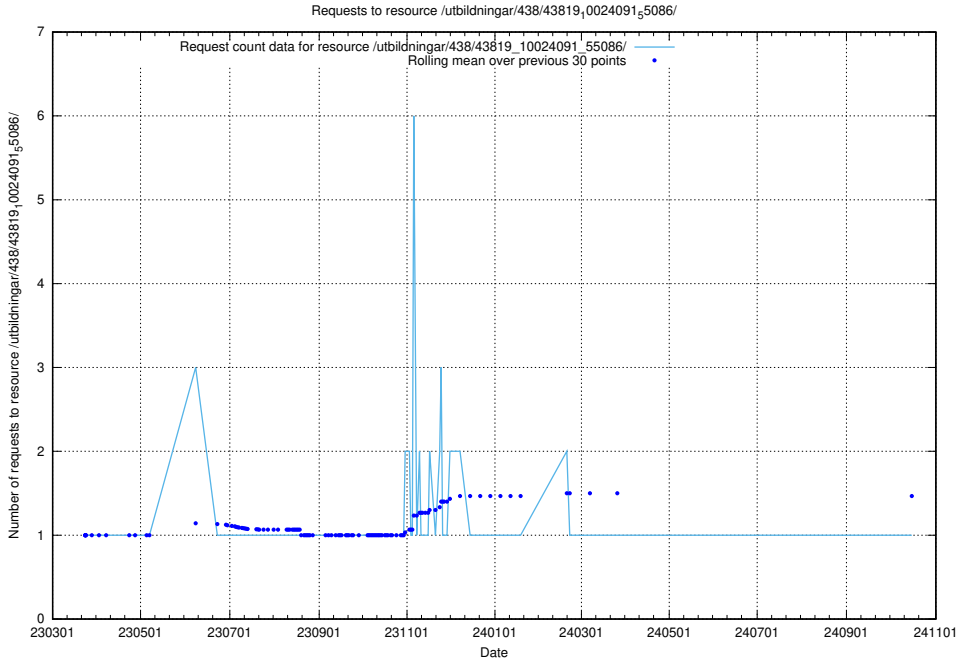

5.7373 Usage of /utbildningar/438/43819_10024091_55086/

Here, we count the number of requests to resource /utbildningar/438/43819_10024091_55086/.