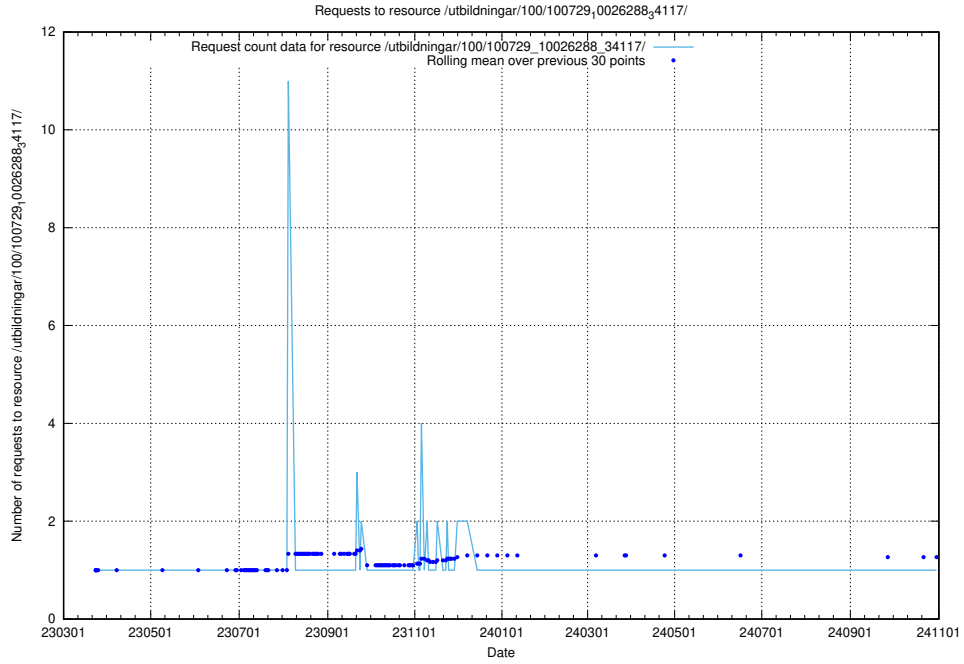

5.6646 Usage of /utbildningar/100/100729_10026288_34117/

Here, we count the number of requests to resource /utbildningar/100/100729_10026288_34117/.