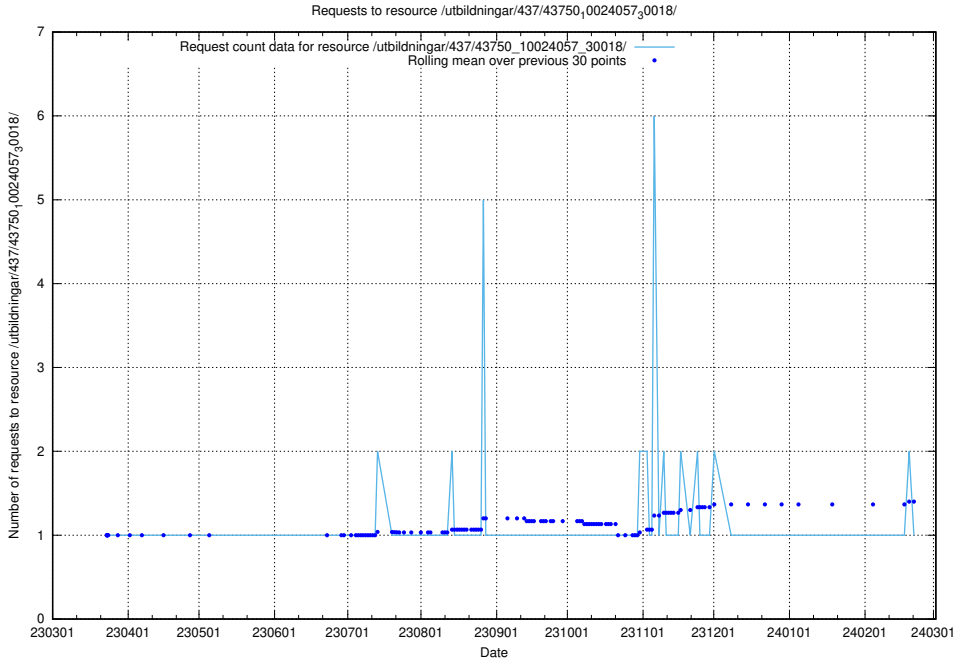

5.7412 Usage of /utbildningar/437/43750_10024057_30018/

Here, we count the number of requests to resource /utbildningar/437/43750_10024057_30018/.