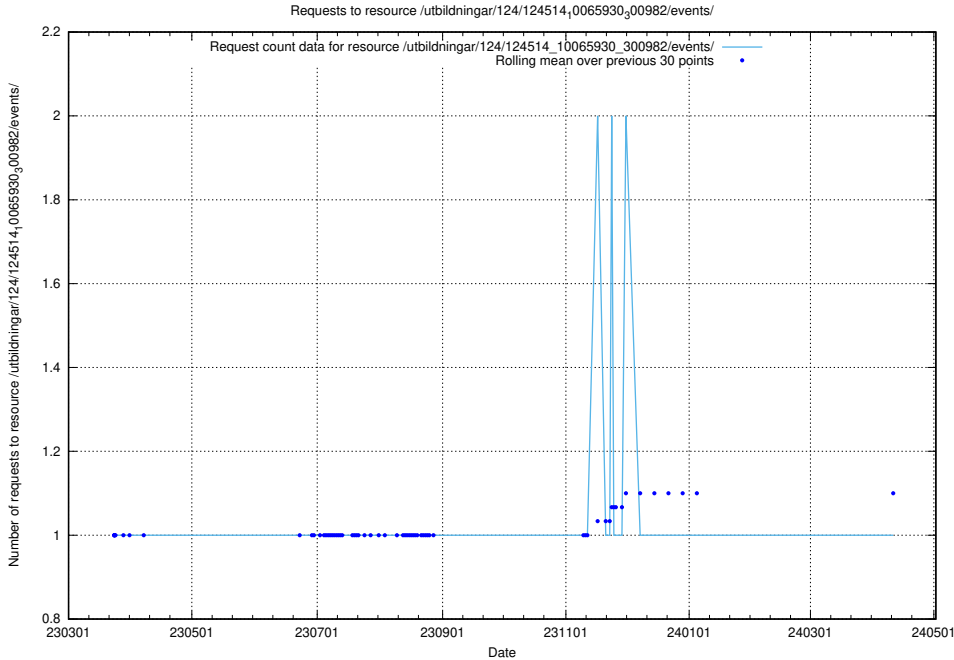

5.2888 Usage of /utbildningar/124/124514_10065930_300982/events/

Here, we count the number of requests to resource /utbildningar/124/124514_10065930_300982/events/