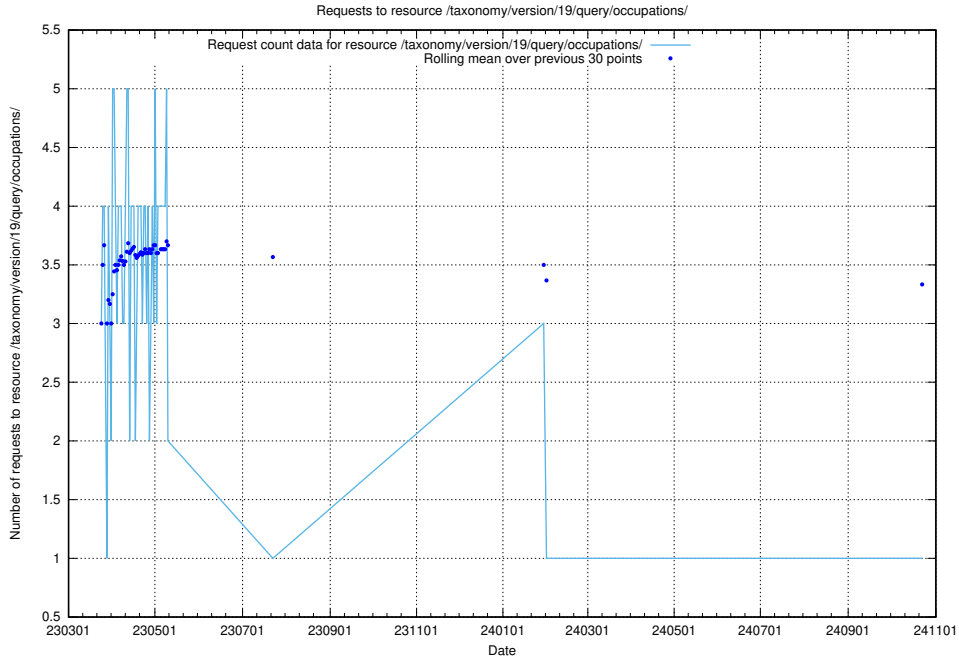

5.7150 Usage of /taxonomy/version/19/query/occupations/

Here, we count the number of requests to resource /taxonomy/version/19/query/occupations/.