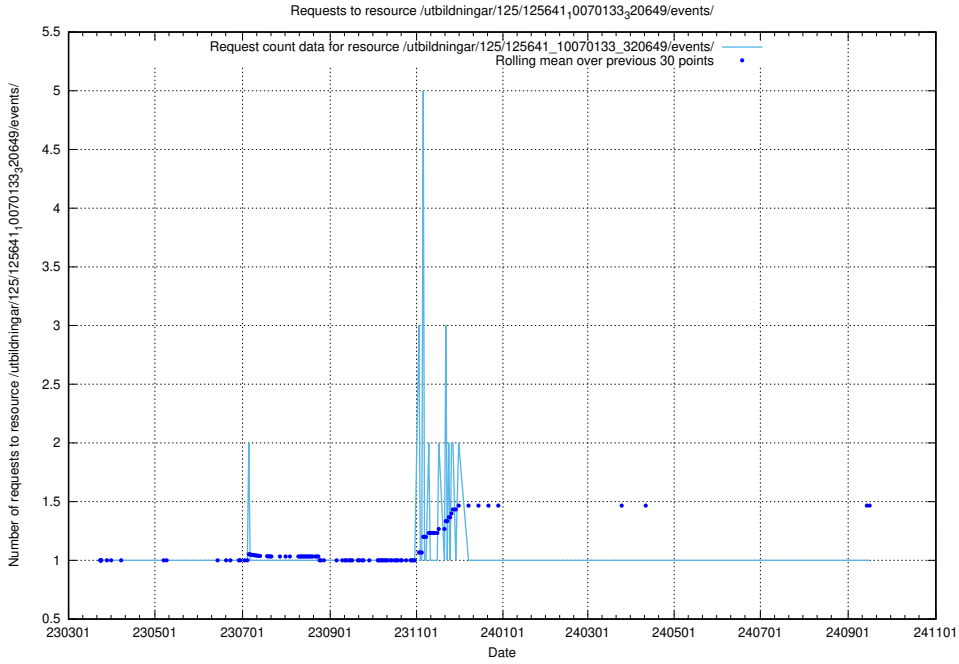

5.1110 Usage of /utbildningar/125/125641_10070133_320649/events/

Here, we count the number of requests to resource /utbildningar/125/125641_10070133_320649/events/