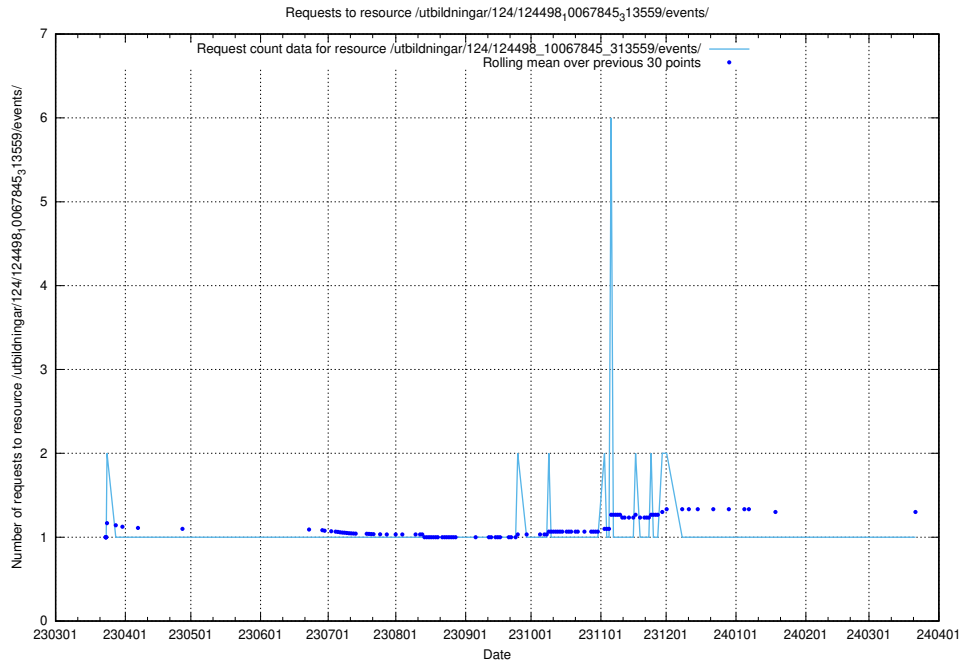

5.3660 Usage of /utbildningar/124/124498_10067845_313559/events/

Here, we count the number of requests to resource /utbildningar/124/124498_10067845_313559/events/