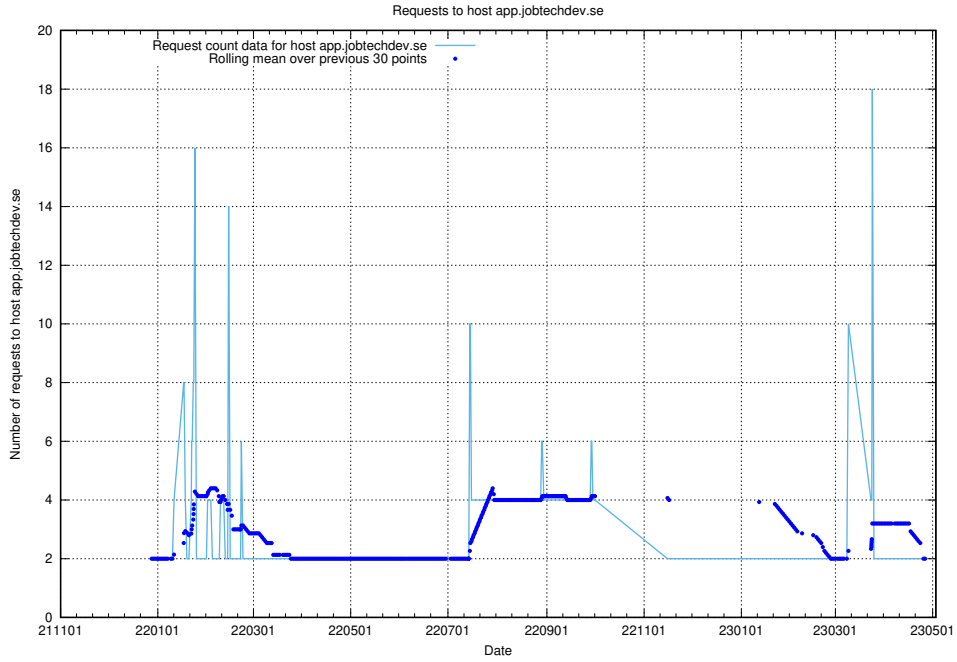

7.365 Usage of app.jobtechdev.se

Here, we count the number of requests to host app.jobtechdev.se.

7.366 Usage of admin.jobtechdev.se

Here, we count the number of requests to host admin.jobtechdev.se.

7.367 Usage of test.jobtechdev.se