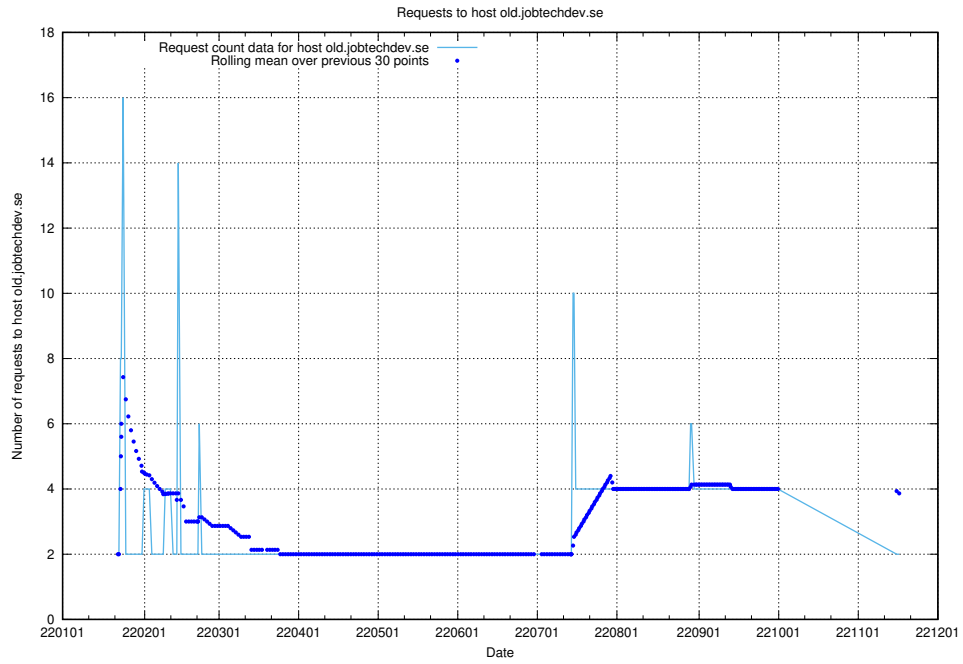

7.600 Usage of old.jobtechdev.se

Here, we count the number of requests to host old.jobtechdev.se.