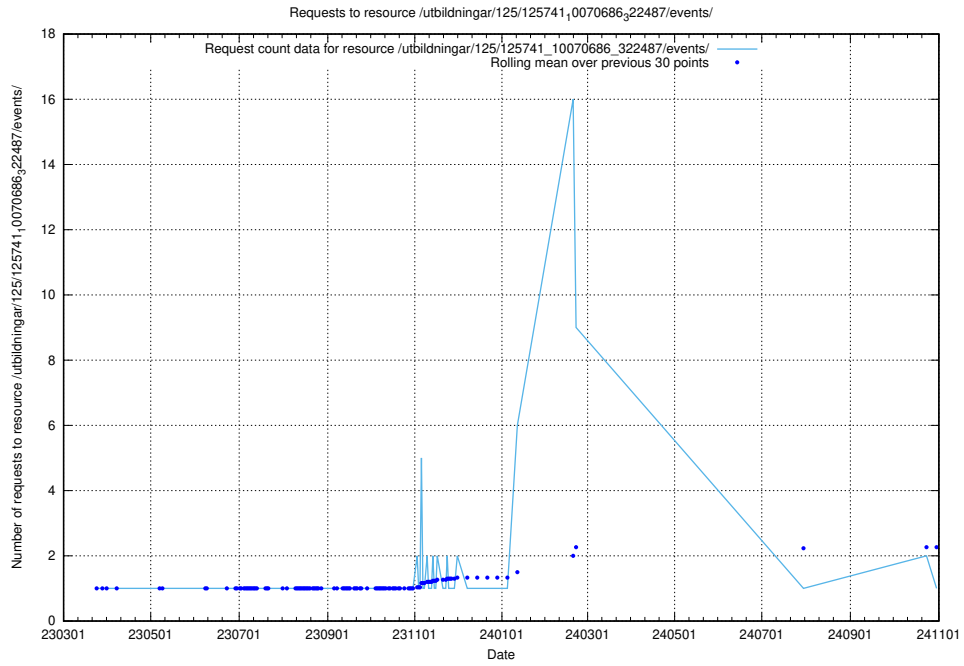

5.7248 Usage of /utbildningar/125/125741_10070686_322487/events/

Here, we count the number of requests to resource /utbildningar/125/125741_10070686_322487/events/