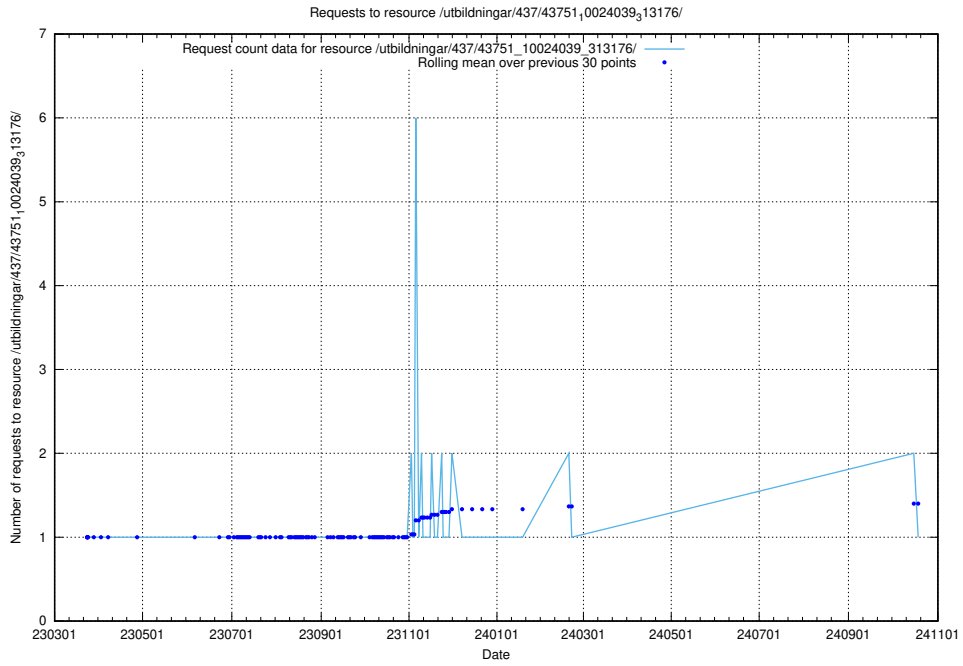

5.7411 Usage of /utbildningar/437/43751_10024039_313176/

Here, we count the number of requests to resource /utbildningar/437/43751_10024039_313176/.