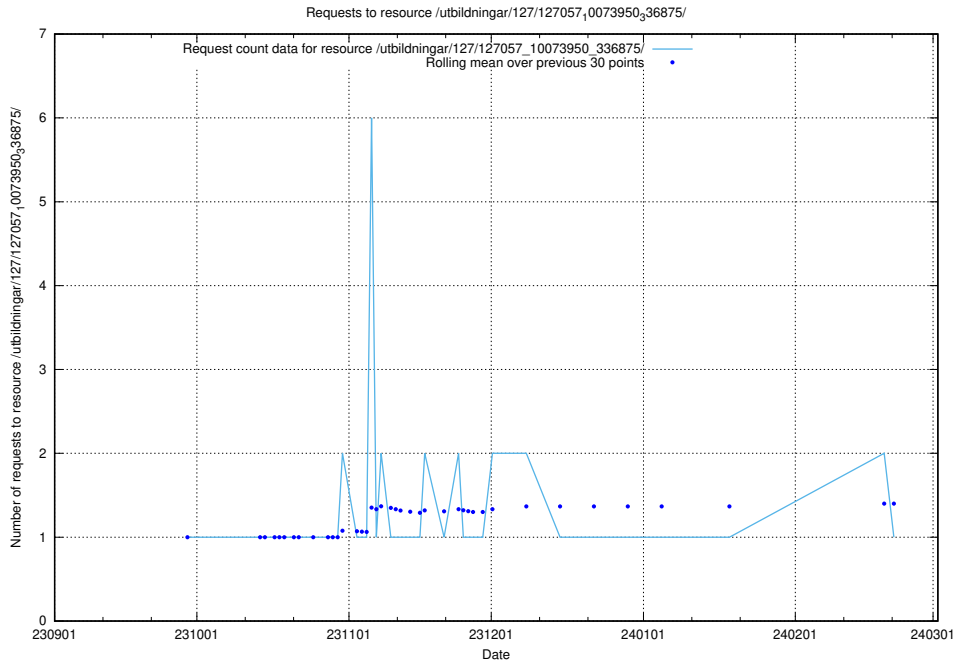

Here, we count the number of requests to resource /utbildningar/127/127057_10073950_336875/events/

5.5437 Usage of /utbildningar/127/127057_10073950_336875/

Here, we count the number of requests to resource /utbildningar/127/127057_10073950_336875/.