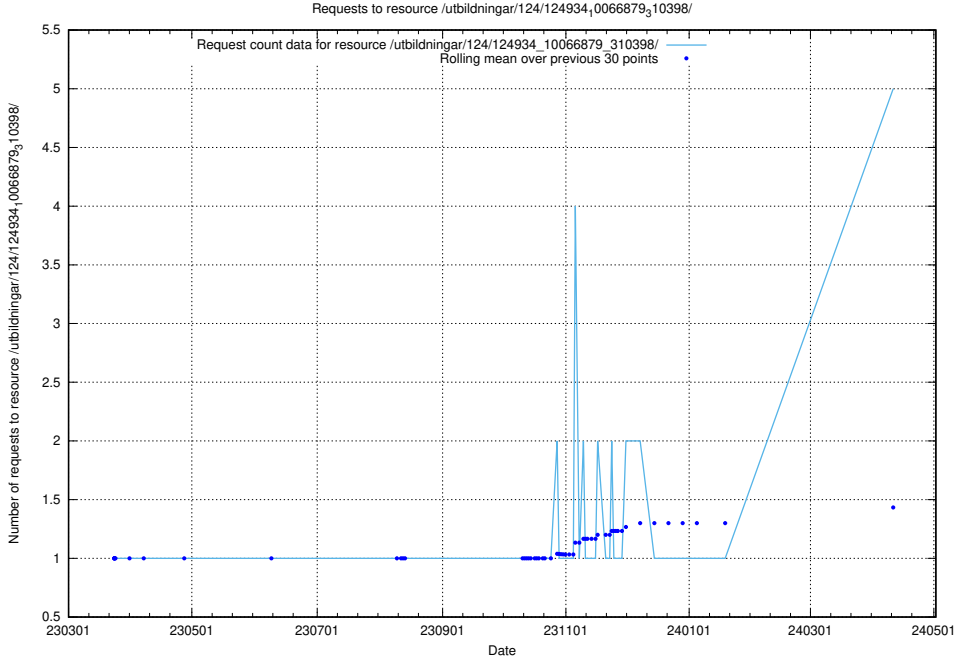

5.173 Usage of /utbildningar/124/124934_10066879_310398/

Here, we count the number of requests to resource /utbildningar/124/124934_10066879_310398/.