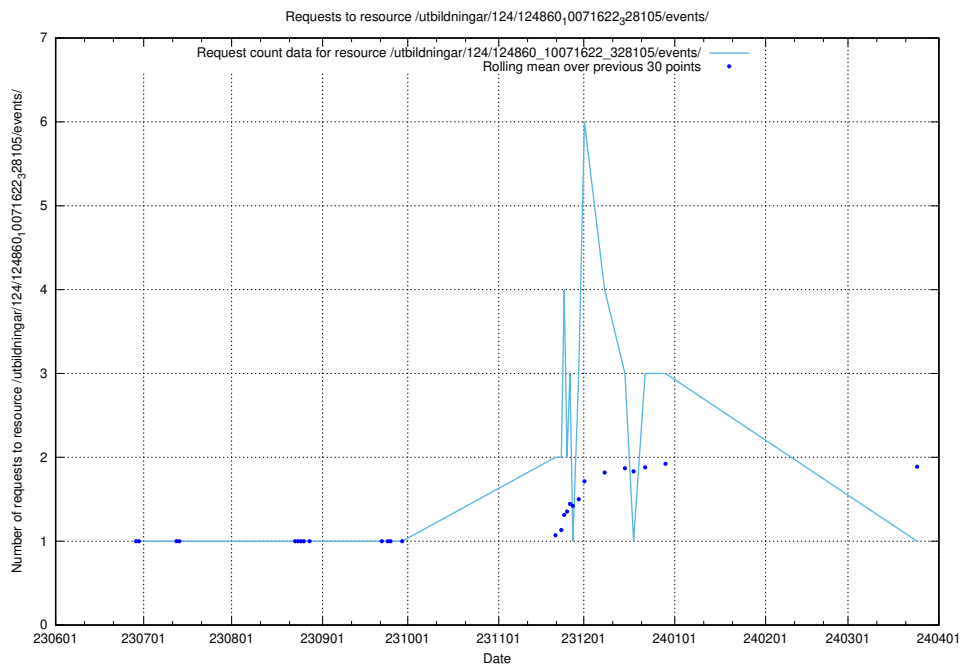

5.6463 Usage of /utbildningar/124/124860_10071622_328105/events/

Here, we count the number of requests to resource /utbildningar/124/124860_10071622_328105/events/