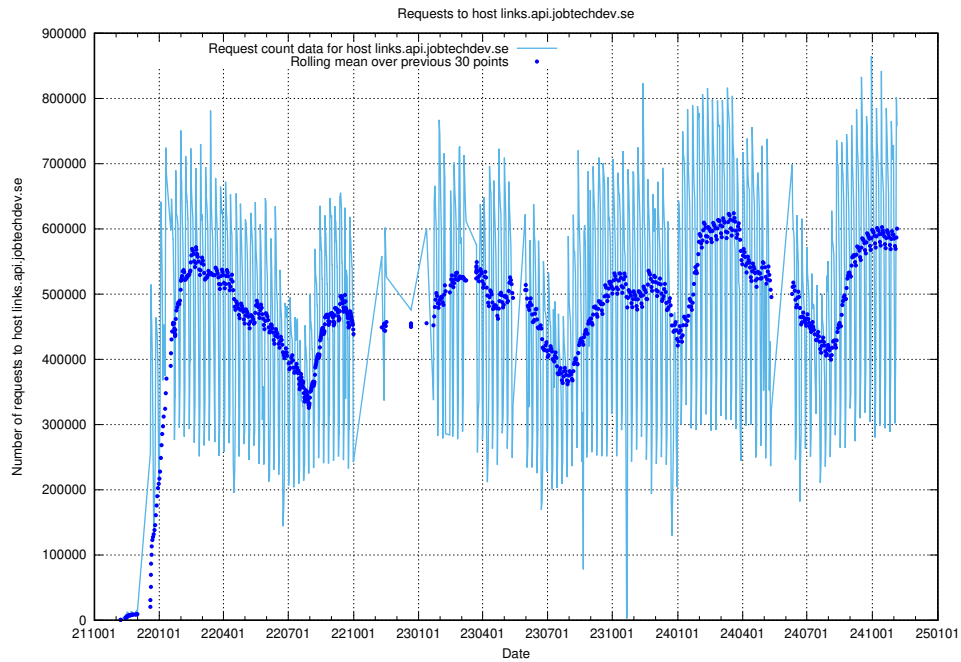

7 Log Stack

This section contains request statistics from [JobTech's log stack](#)⁸.

7.1 Usage of links.api.jobtechdev.se

Here, we count the number of requests to host links.api.jobtechdev.se.

---

⁸<https://elk.jobtechdev.se>