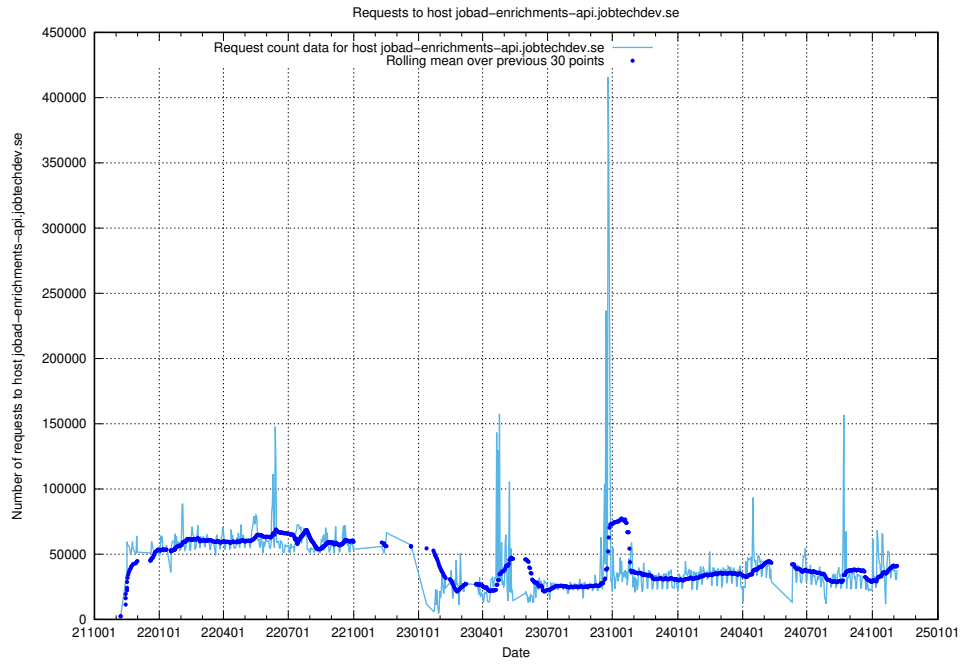

7.5 Usage of jobad-enrichments-api.jobtechdev.se

Here, we count the number of requests to host jobad-enrichments-api.jobtechdev.se.