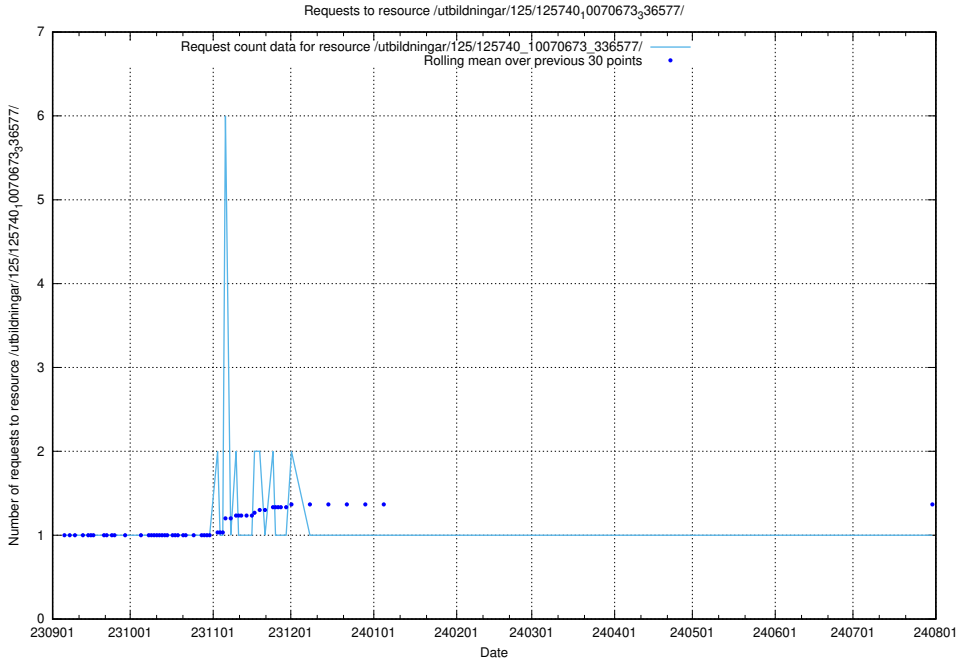

5.5662 Usage of /utbildningar/125/125740_10070673_336577/

Here, we count the number of requests to resource /utbildningar/125/125740_10070673_336577/.