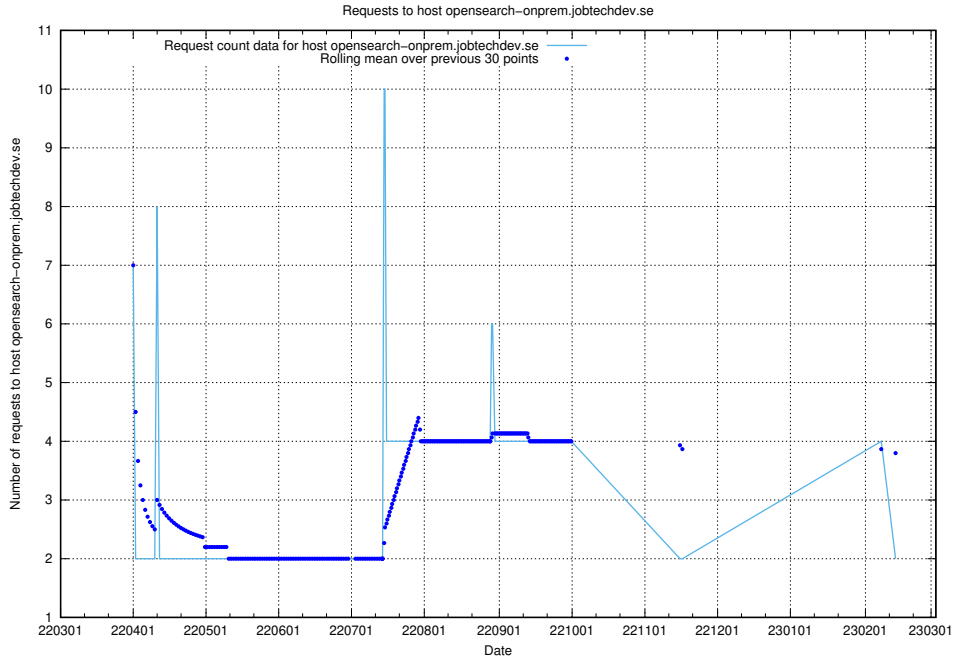

7.483 Usage of opensearch-onprem.jobtechdev.se

Here, we count the number of requests to host opensearch-onprem.jobtechdev.se.

7.484 Usage of gitlab.forum.jobtechdev.se

Here, we count the number of requests to host gitlab.forum.jobtechdev.se.