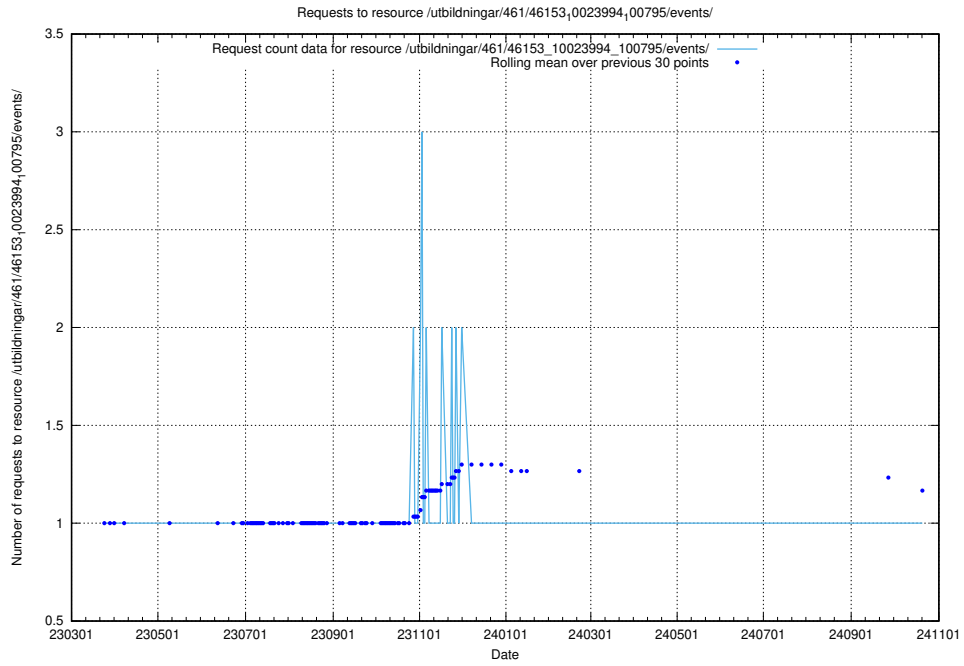

5.7178 Usage of /utbildningar/461/46153_10023994_100795/events/

Here, we count the number of requests to resource /utbildningar/461/46153_10023994_100795/events/.