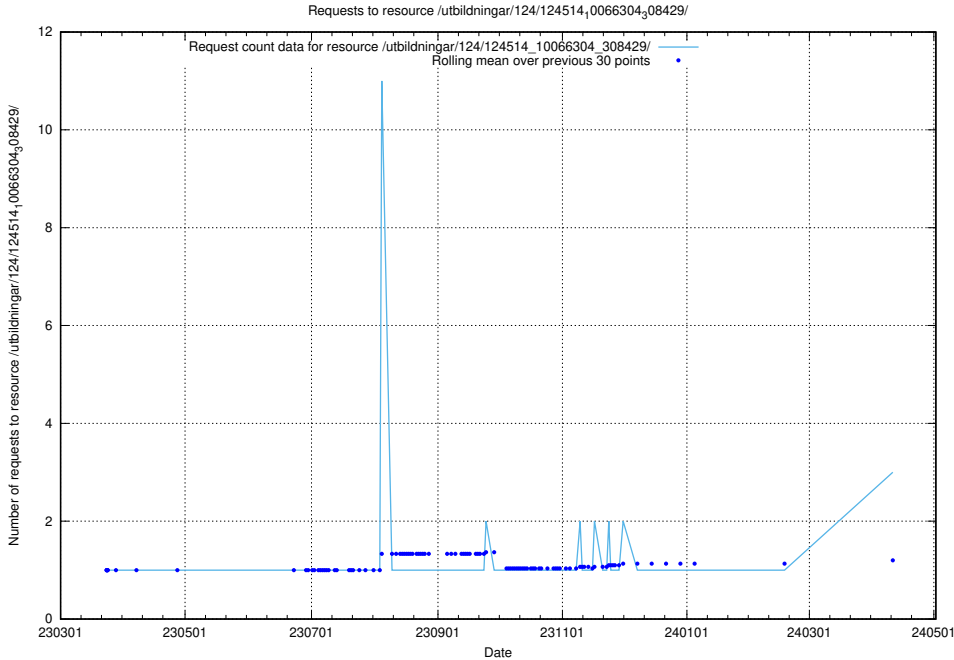

5.409 Usage of /utbildningar/124/124514_10066304_308429/

Here, we count the number of requests to resource /utbildningar/124/124514_10066304_308429/.