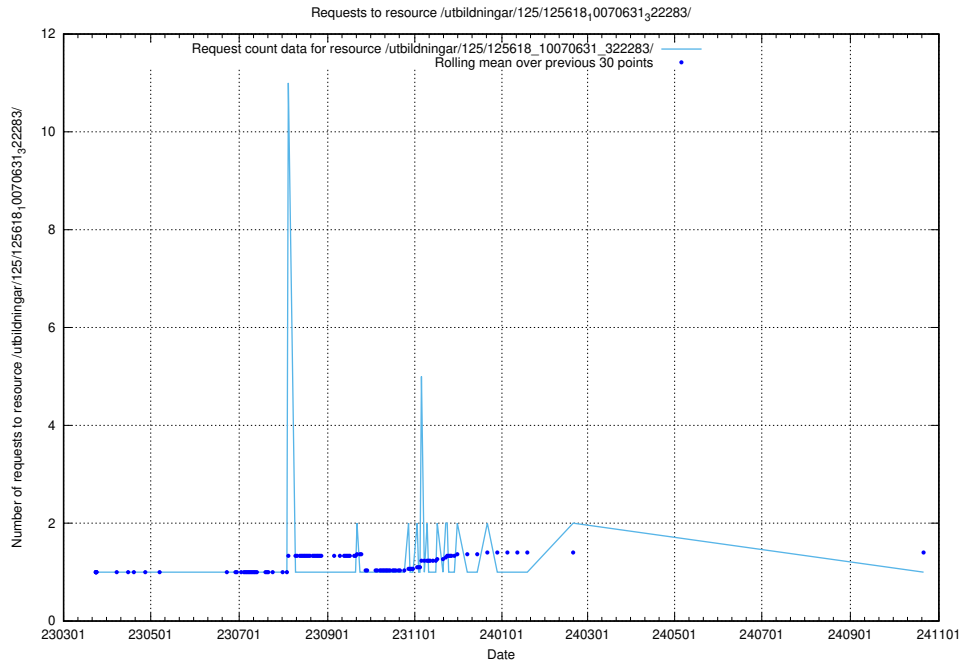

Here, we count the number of requests to resource /utbildningar/125/125618_10070631_322283/events/

5.1130 Usage of /utbildningar/125/125618_10070631_322283/

Here, we count the number of requests to resource /utbildningar/125/125618_10070631_322283/.