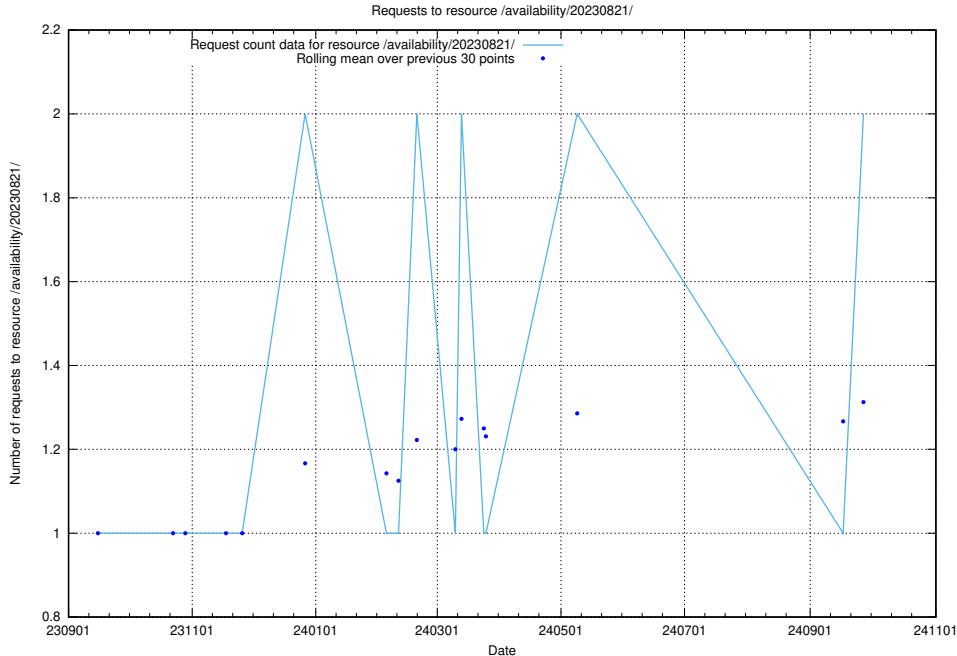

5.841 Usage of /availability/20230821/

Here, we count the number of requests to resource /availability/20230821/.