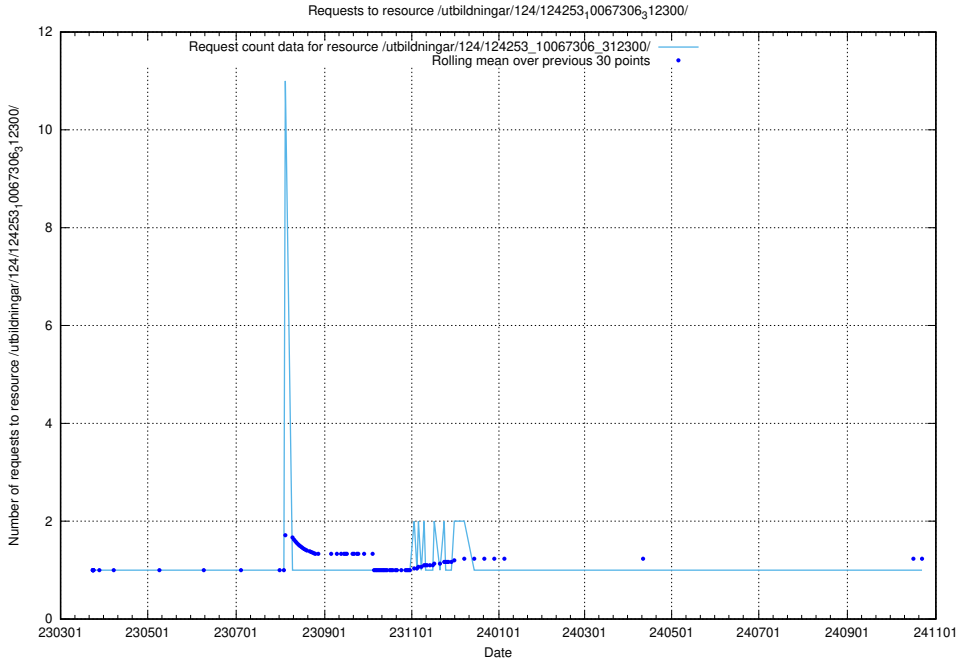

5.4980 Usage of /utbildningar/124/124253_10067306_312300/

Here, we count the number of requests to resource /utbildningar/124/124253_10067306_312300/.