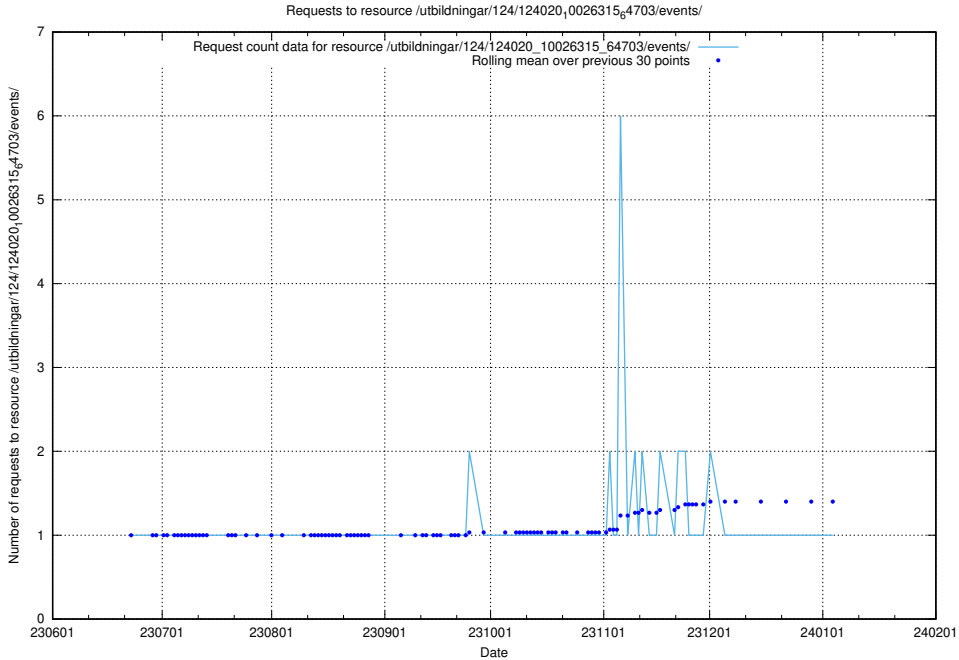

5.6805 Usage of /utbildningar/124/124020_10026315_64703/events/

Here, we count the number of requests to resource /utbildningar/124/124020_10026315_64703/events/.