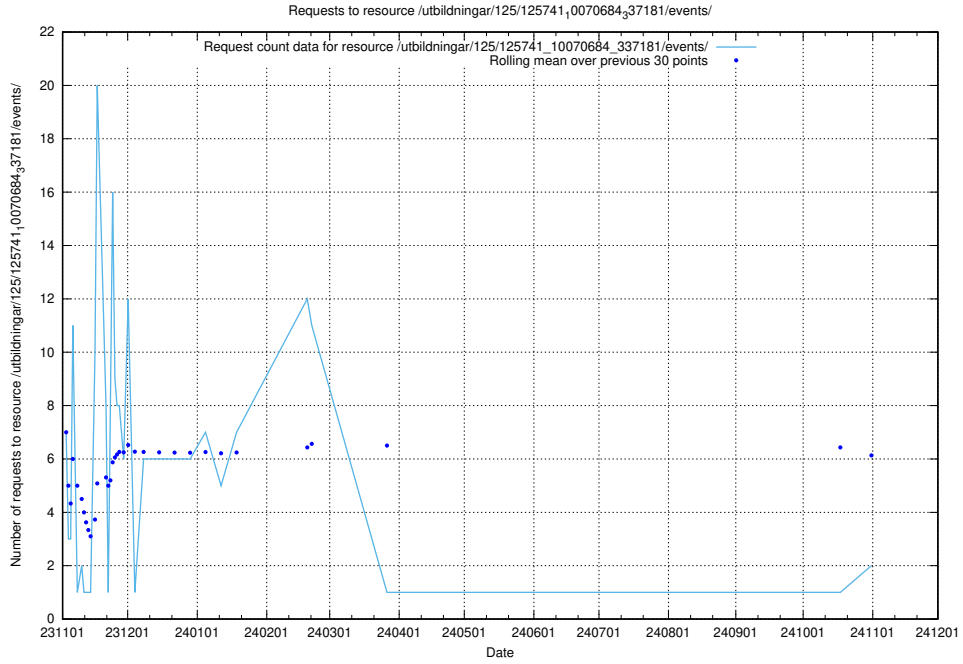

5.799 Usage of /utbildningar/125/125741_10070684_337181/events/

Here, we count the number of requests to resource /utbildningar/125/125741_10070684_337181/events/