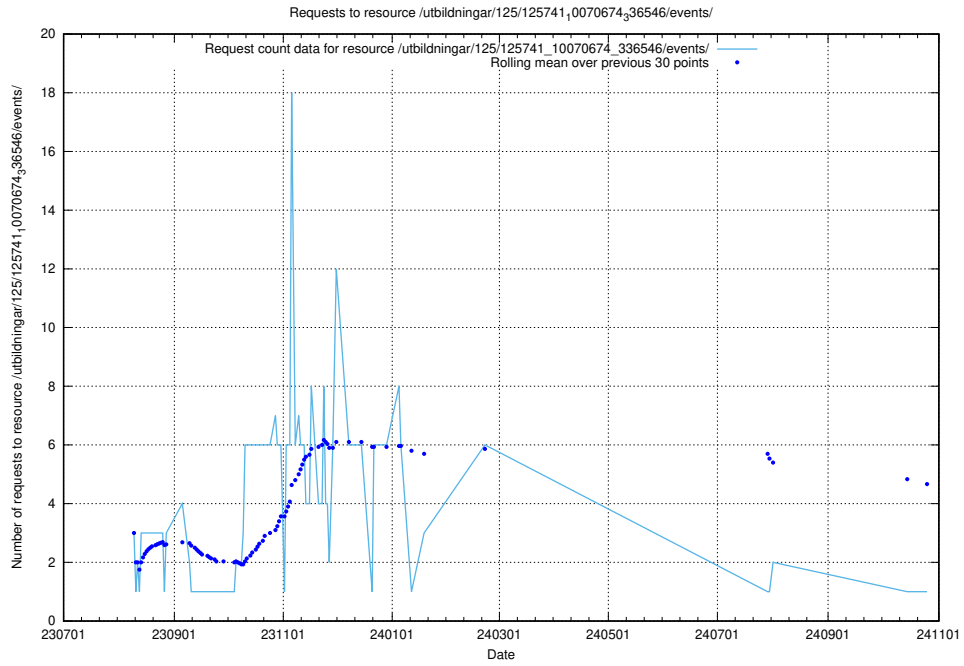

5.5807 Usage of /utbildningar/125/125741_10070674_336546/events/

Here, we count the number of requests to resource /utbildningar/125/125741_10070674_336546/events/