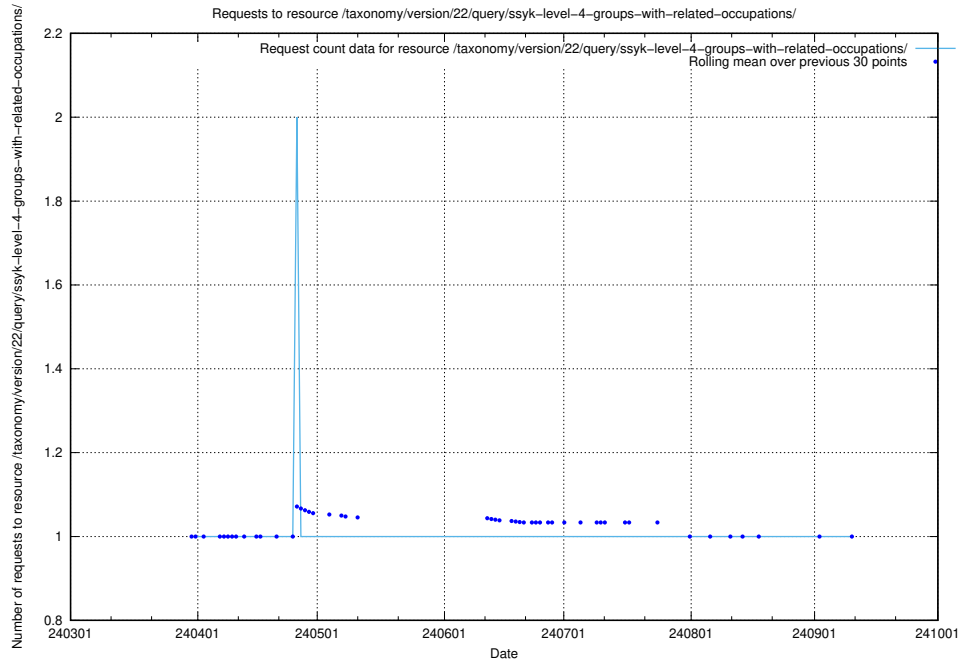

5.2579 Usage of /taxonomy/version/22/query/ssyk-level-4-groups-with-related-occupations/

Here, we count the number of requests to resource /taxonomy/version/22/query/ssyk-level-4-groups-with-related-occupations/.