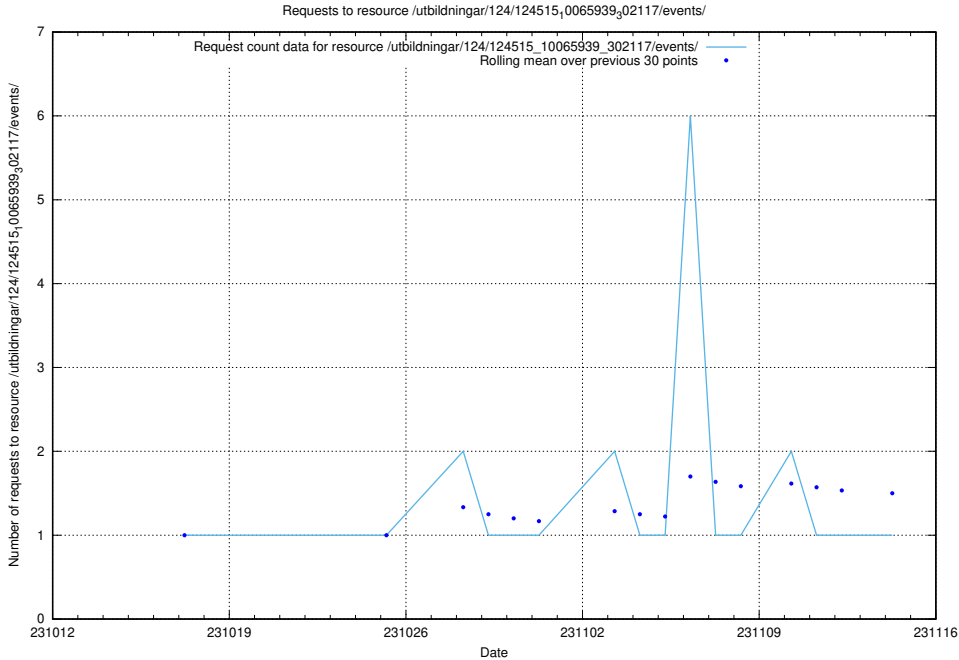

Here, we count the number of requests to resource /utbildningar/124/124894_10068682_316220/.

5.5296 Usage of /utbildningar/124/124515_10065939_302117/events/

Here, we count the number of requests to resource /utbildningar/124/124515_10065939_302117/events/