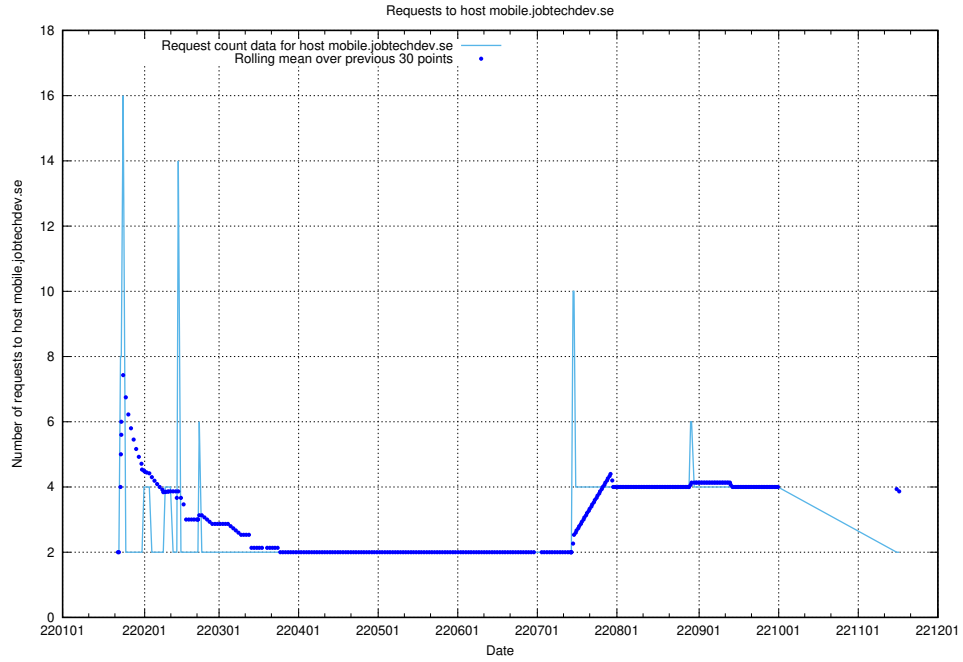

7.601 Usage of mobile.jobtechdev.se

Here, we count the number of requests to host mobile.jobtechdev.se.