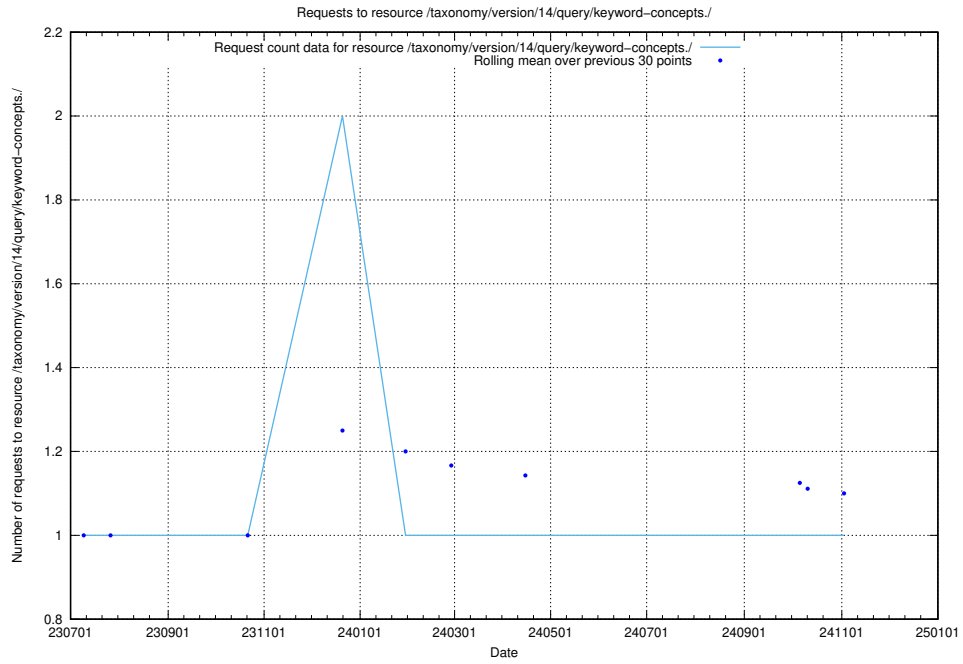

Here, we count the number of requests to resource /taxonomy/version/14/query/keyword-concepts./.

5.6130 Usage of /taxonomy/version/14/query/isco-level-4-groups/

Here, we count the number of requests to resource /taxonomy/version/14/query/isco-level-4-groups/.