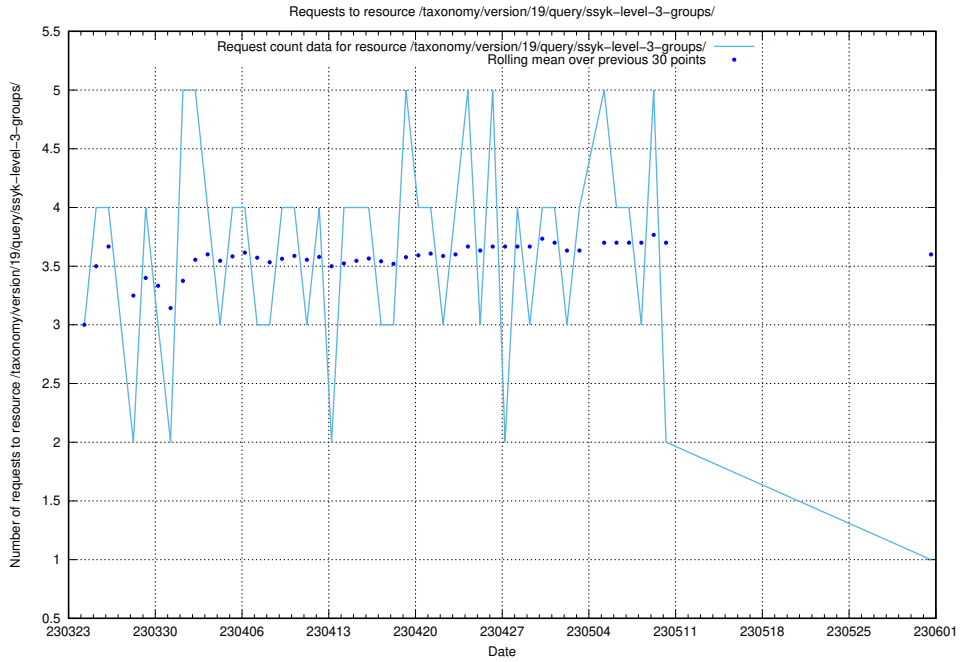

5.7138 Usage of /taxonomy/version/19/query/ssyk-level-3-groups/

Here, we count the number of requests to resource /taxonomy/version/19/query/ssyk-level-3-groups/.