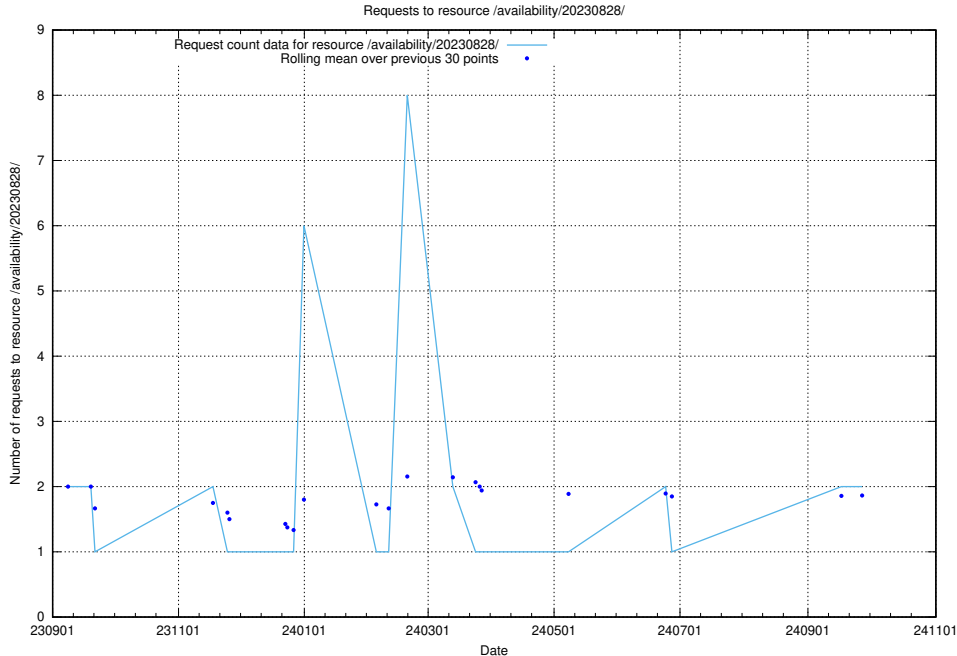

5.848 Usage of /availability/20230828/

Here, we count the number of requests to resource /availability/20230828/.