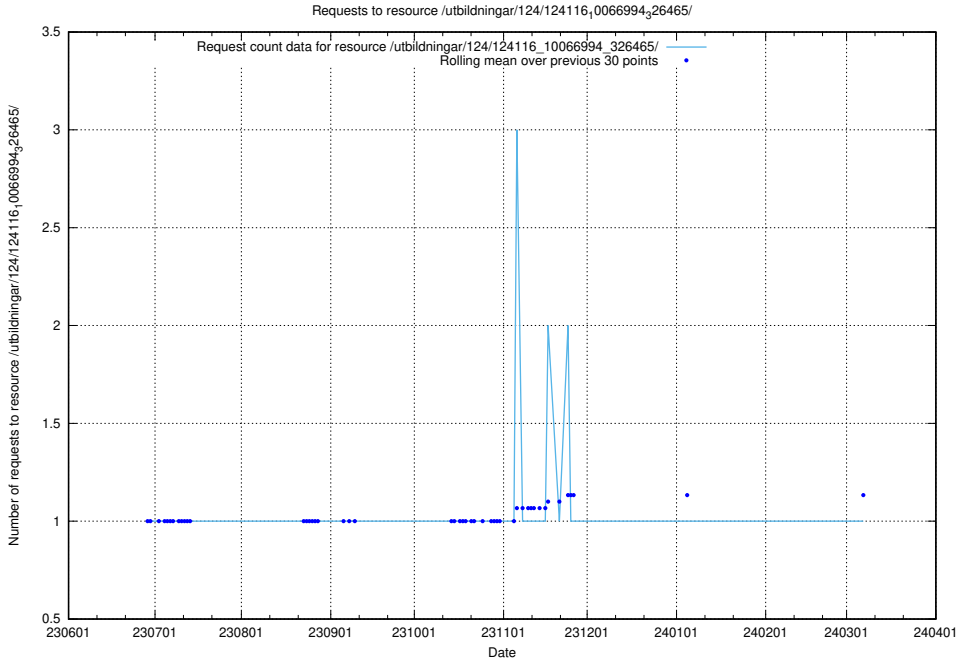

5.6508 Usage of /utbildningar/124/124116_10066994_326465/

Here, we count the number of requests to resource /utbildningar/124/124116_10066994_326465/.