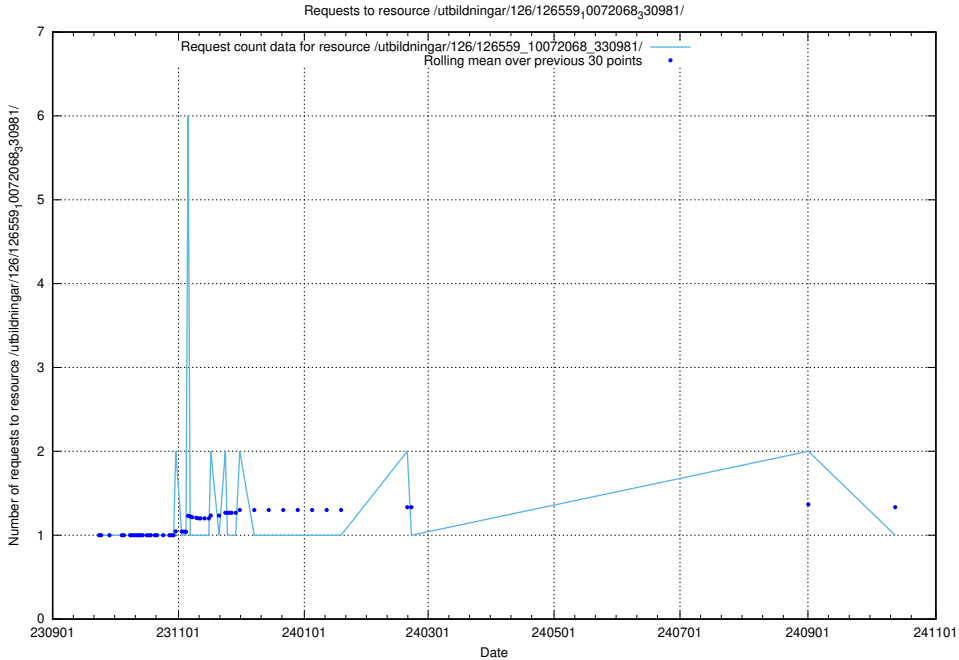

5.5469 Usage of /utbildningar/126/126559_10072068_330981/

Here, we count the number of requests to resource /utbildningar/126/126559_10072068_330981/.