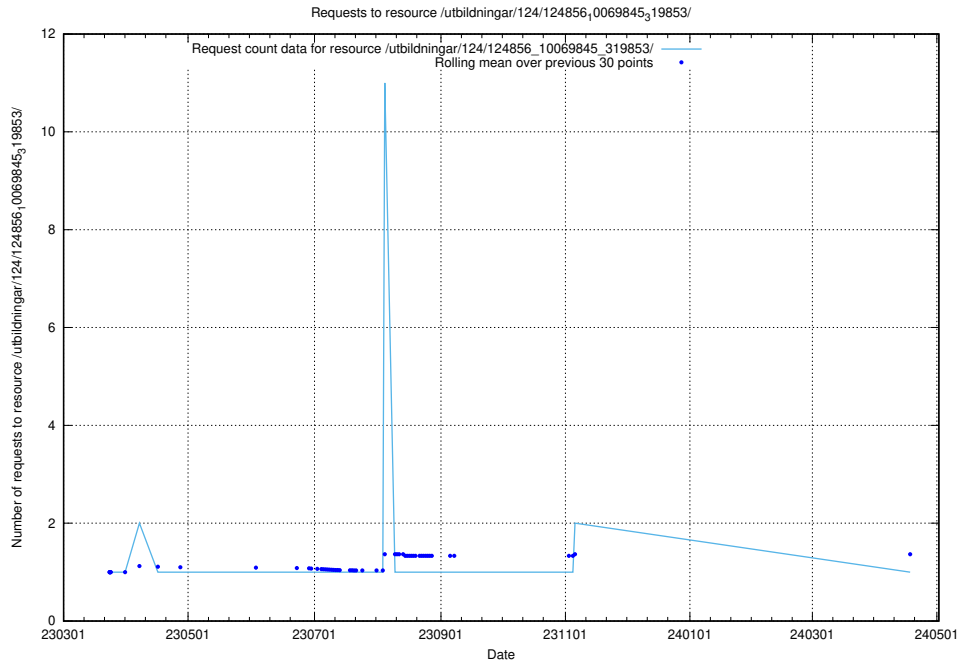

5.1331 Usage of /utbildningar/124/124856_10069845_319853/

Here, we count the number of requests to resource /utbildningar/124/124856_10069845_319853/.