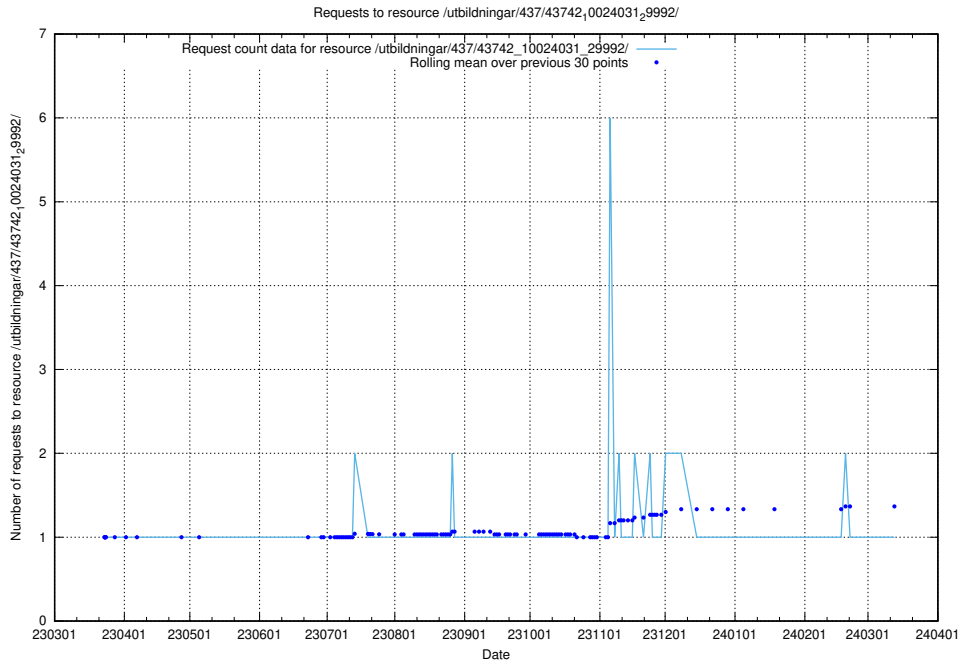

5.7422 Usage of /utbildningar/437/43742_10024031_29992/

Here, we count the number of requests to resource /utbildningar/437/43742_10024031_29992/.