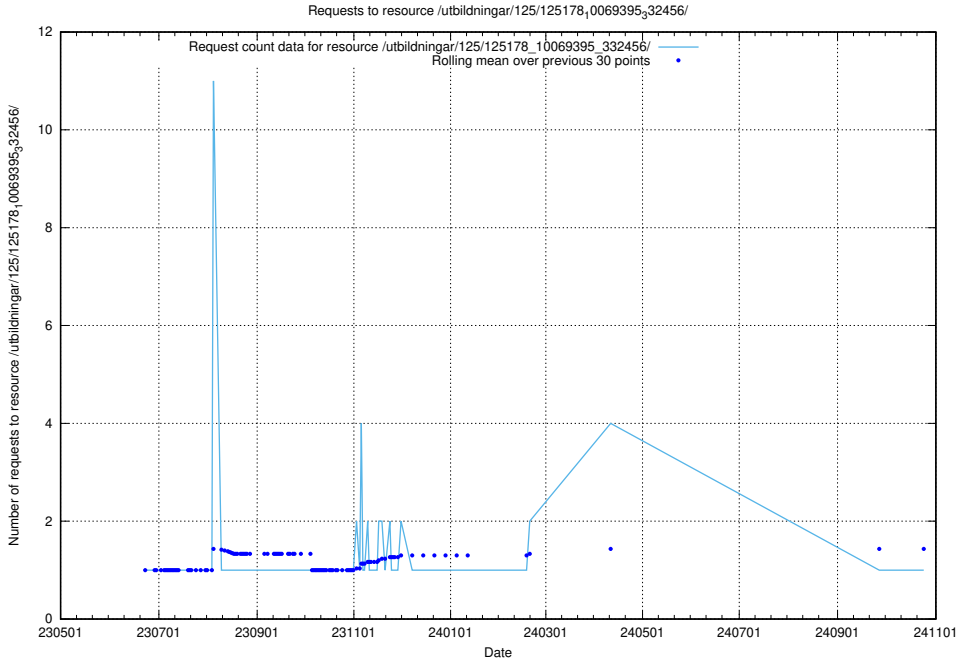

5.6696 Usage of /utbildningar/125/125178_10069395_332456/

Here, we count the number of requests to resource /utbildningar/125/125178_10069395_332456/.