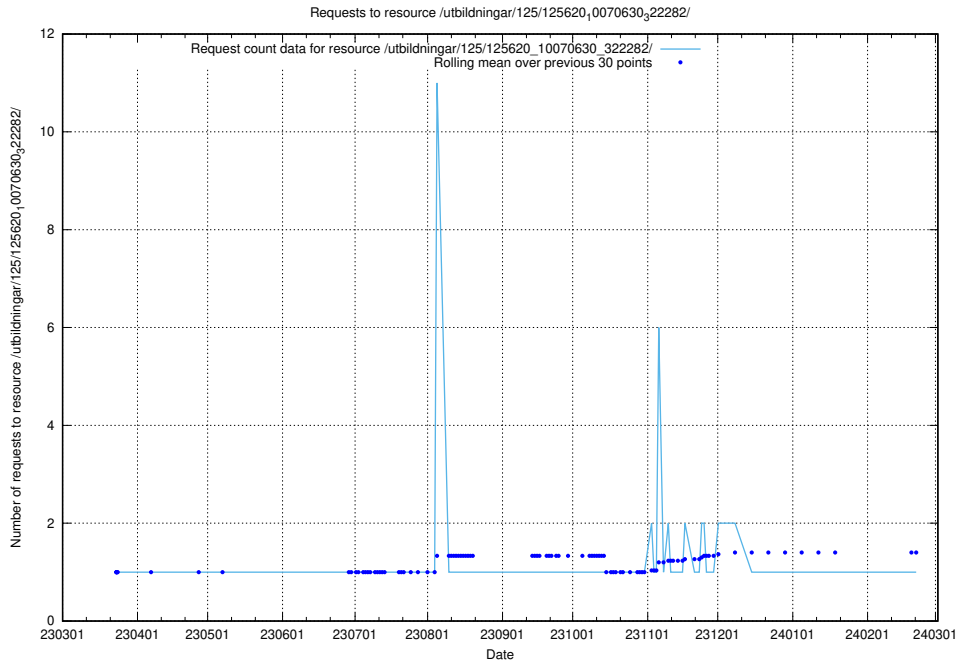

Here, we count the number of requests to resource /utbildningar/125/125620_10070635_322303/.

5.1119 Usage of /utbildningar/125/125620_10070630_322282/

Here, we count the number of requests to resource /utbildningar/125/125620_10070630_322282/.