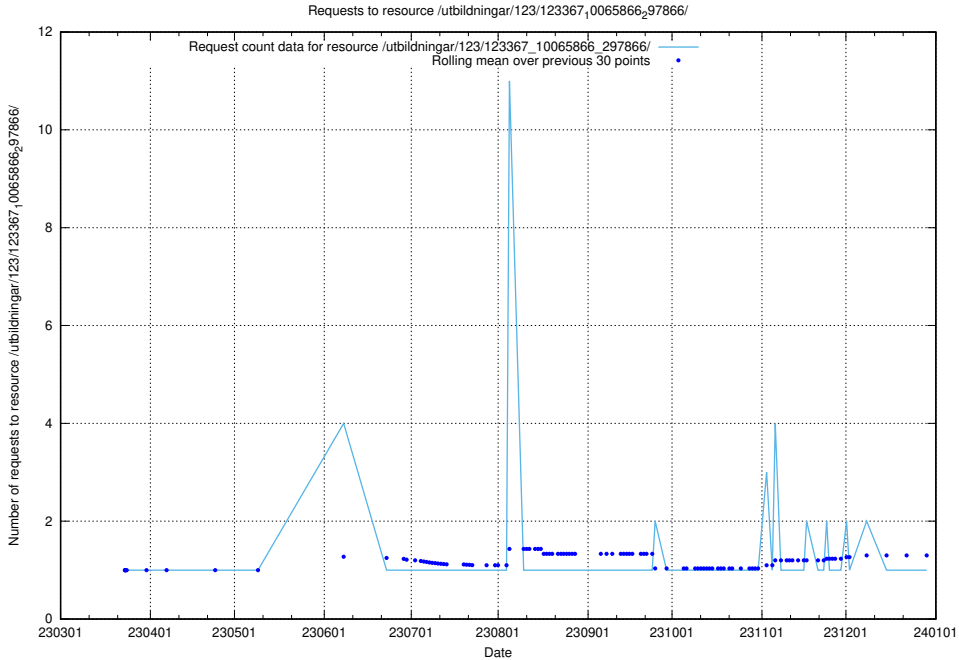

5.5762 Usage of /utbildningar/123/123367_10065866_297866/

Here, we count the number of requests to resource /utbildningar/123/123367_10065866_297866/.