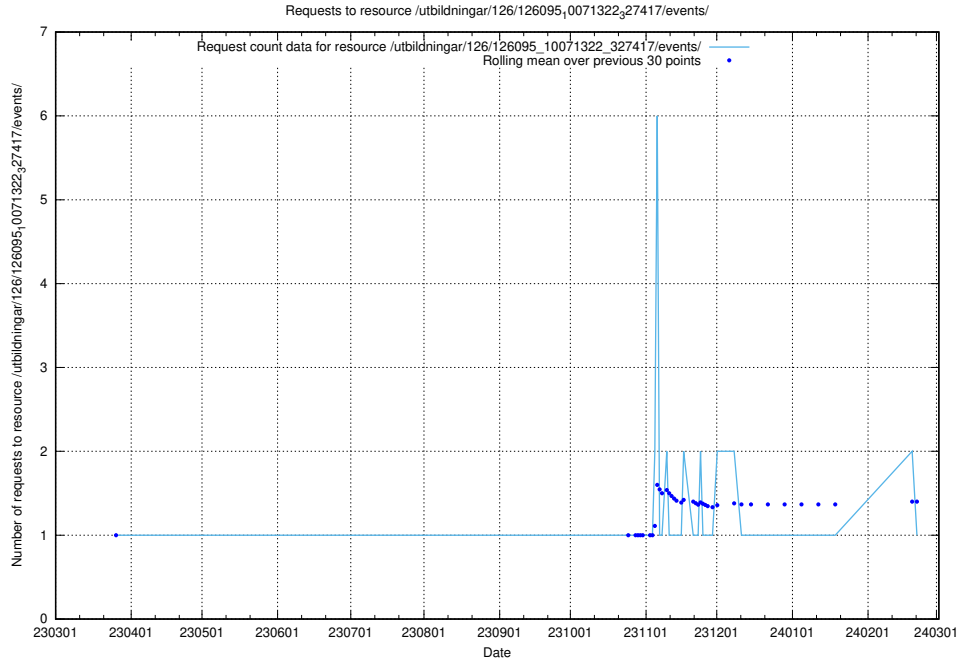

5.7057 Usage of /utbildningar/126/126095_10071322_327417/events/

Here, we count the number of requests to resource /utbildningar/126/126095_10071322_327417/events/