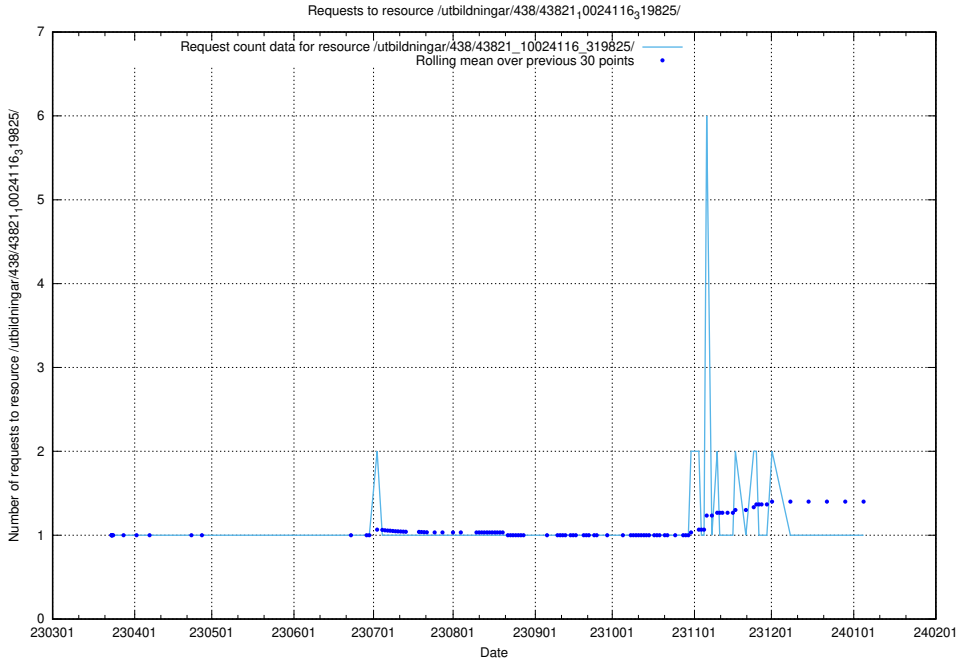

5.7369 Usage of /utbildningar/438/43821_10024116_319825/

Here, we count the number of requests to resource /utbildningar/438/43821_10024116_319825/.