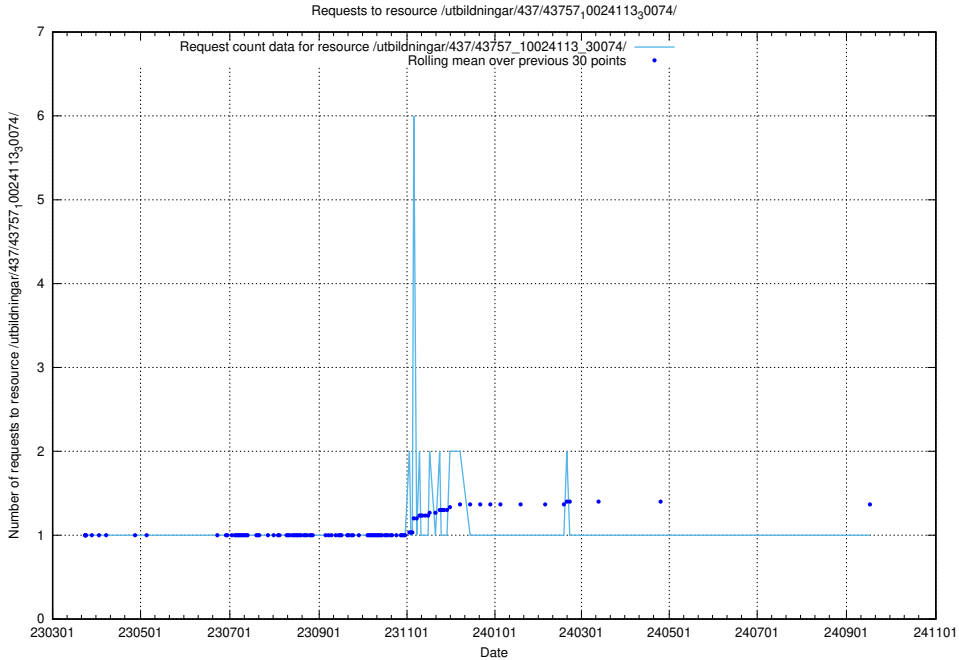

Here, we count the number of requests to resource /utbildningar/437/43757_10024113_309027/.

5.7405 Usage of /utbildningar/437/43757_10024113_30074/

Here, we count the number of requests to resource /utbildningar/437/43757_10024113_30074/.