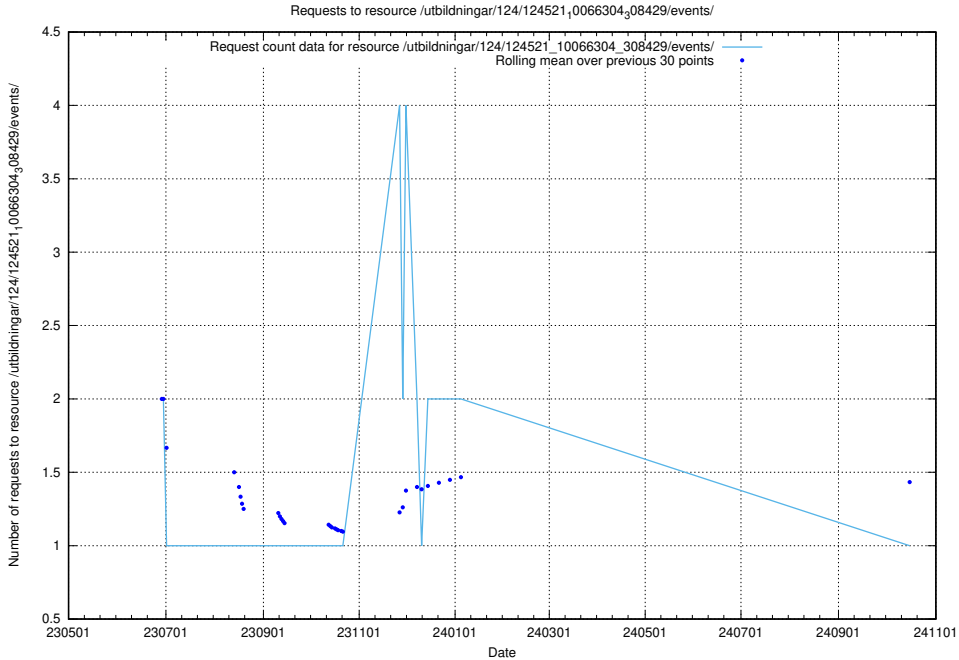

Here, we count the number of requests to resource /taxonomy/version/1/query/employment-type-concepts/.

5.6394 Usage of /utbildningar/124/124521_10066304_308429/events/

Here, we count the number of requests to resource /utbildningar/124/124521_10066304_308429/events/