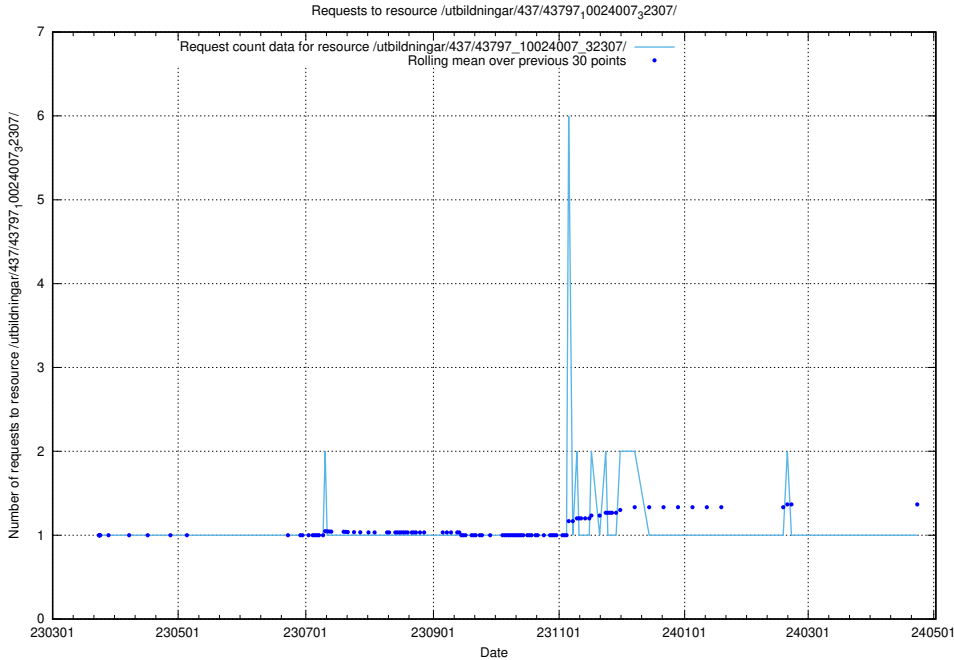

5.7382 Usage of /utbildningar/437/43797_10024007_32307/

Here, we count the number of requests to resource /utbildningar/437/43797_10024007_32307/.