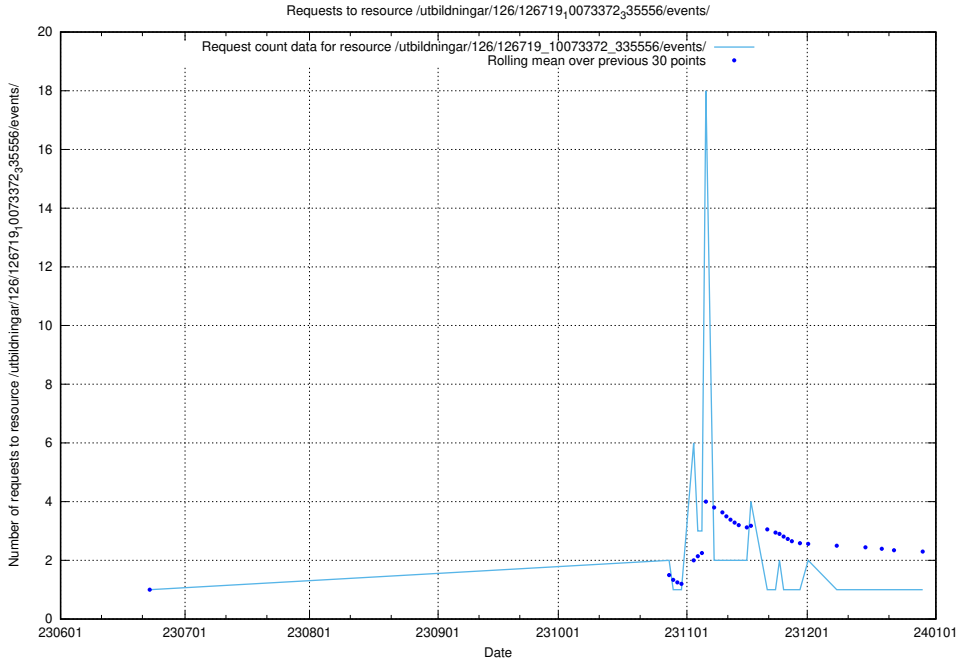

5.6583 Usage of /utbildningar/126/126719_10073372_335556/events/

Here, we count the number of requests to resource /utbildningar/126/126719_10073372_335556/events/