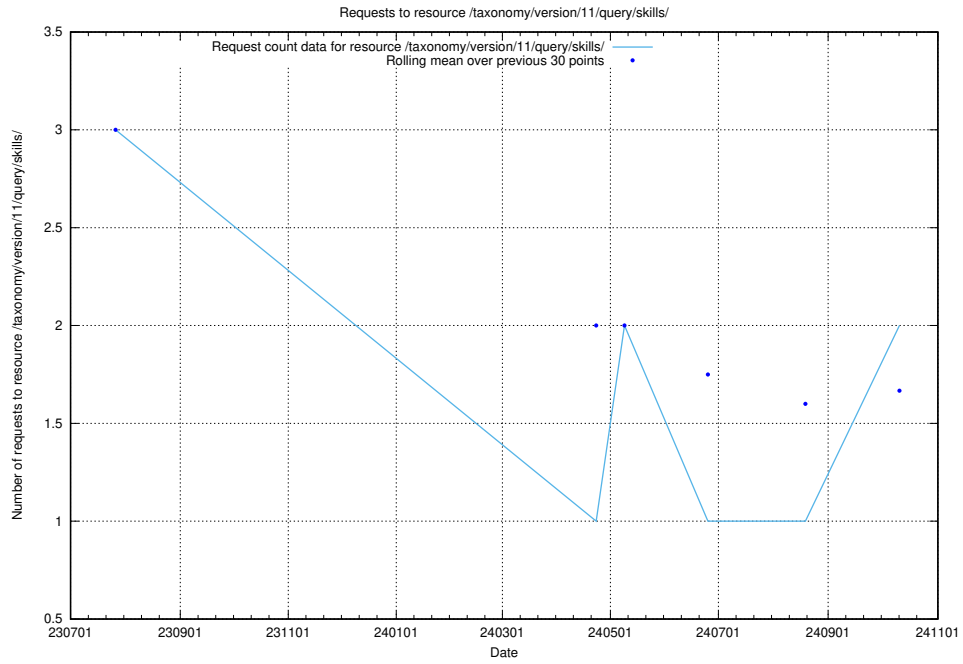

Here, we count the number of requests to resource /utbildningar/122/122966_10065276_281275/.

5.874 Usage of /taxonomy/version/11/query/skills/

Here, we count the number of requests to resource /taxonomy/version/11/query/skills/.