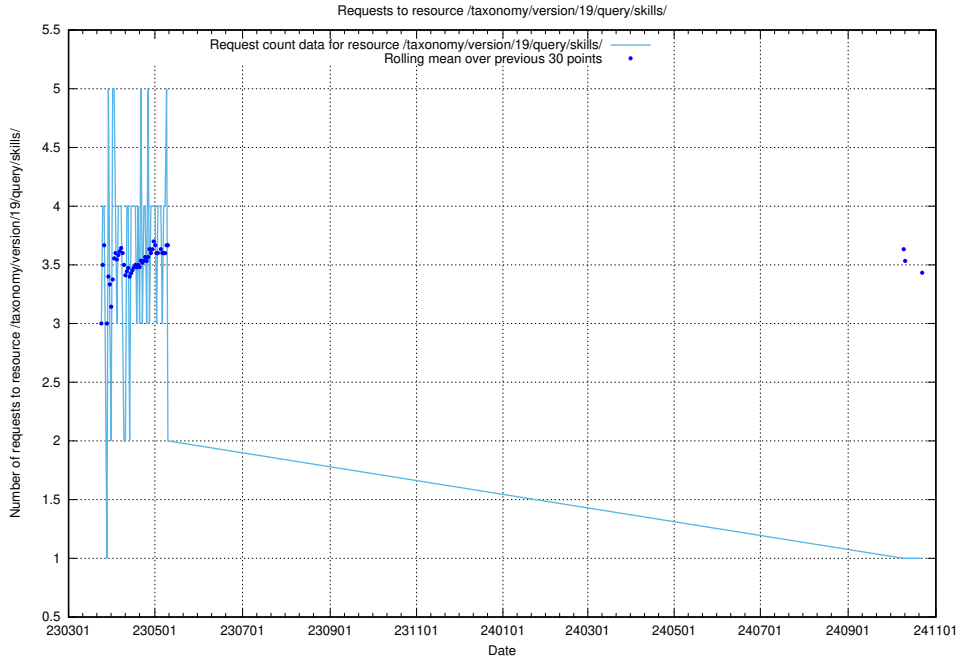

5.7147 Usage of /taxonomy/version/19/query/skills/

Here, we count the number of requests to resource /taxonomy/version/19/query/skills/.

5.7148 Usage of /taxonomy/version/19/query/skills-with-related-skill-headlines-and-ssyk-level-4-groups/