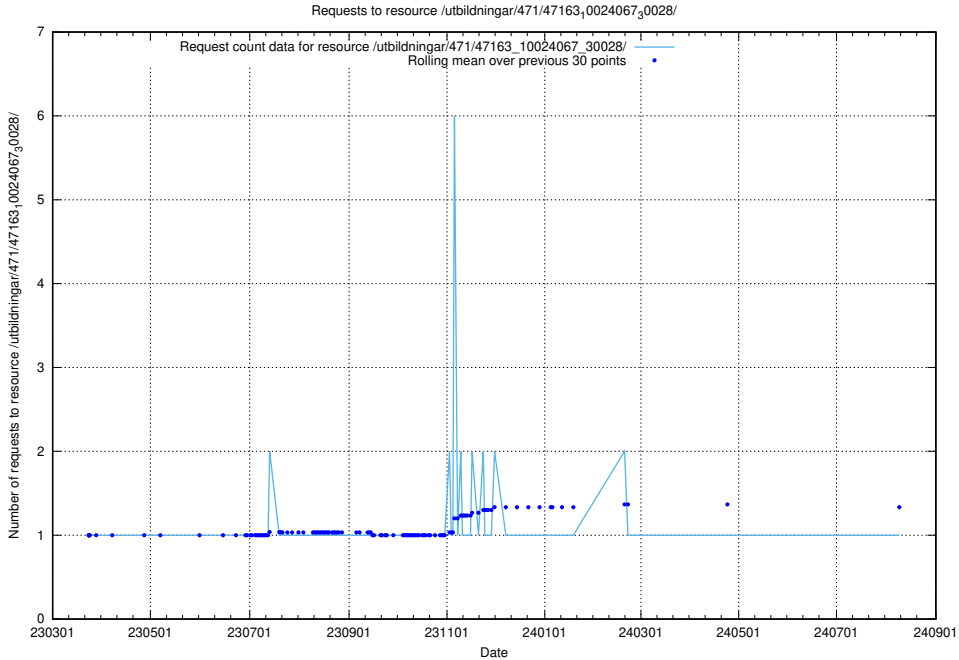

5.7345 Usage of /utbildningar/471/47163_10024067_30028/

Here, we count the number of requests to resource /utbildningar/471/47163_10024067_30028/.