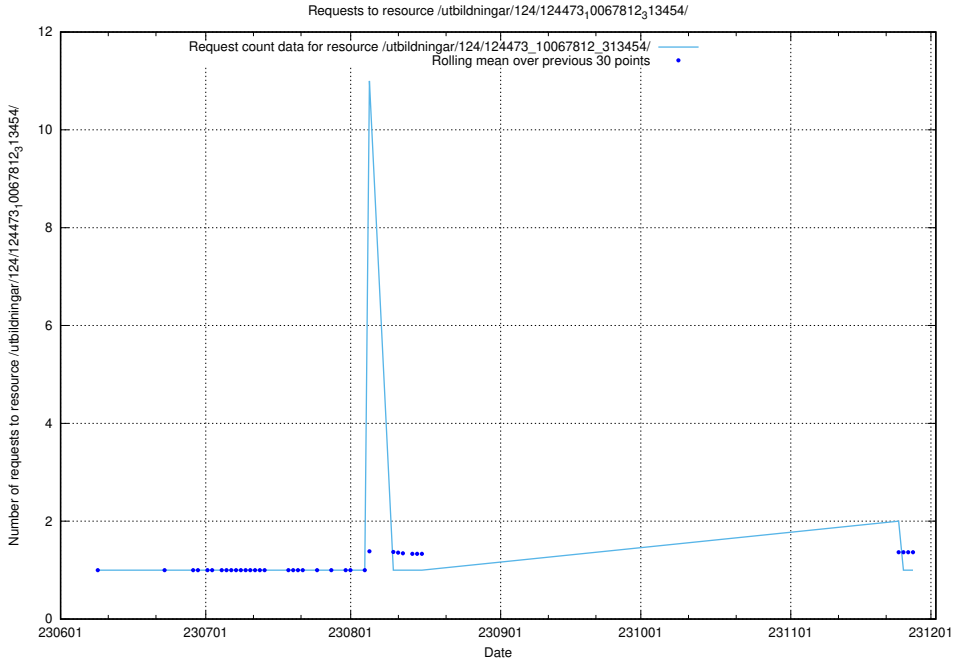

5.6877 Usage of /utbildningar/124/124473_10067812_313454/

Here, we count the number of requests to resource /utbildningar/124/124473_10067812_313454/.

5.6878 Usage of /utbildningar/124/124473_10067709_313266/events/