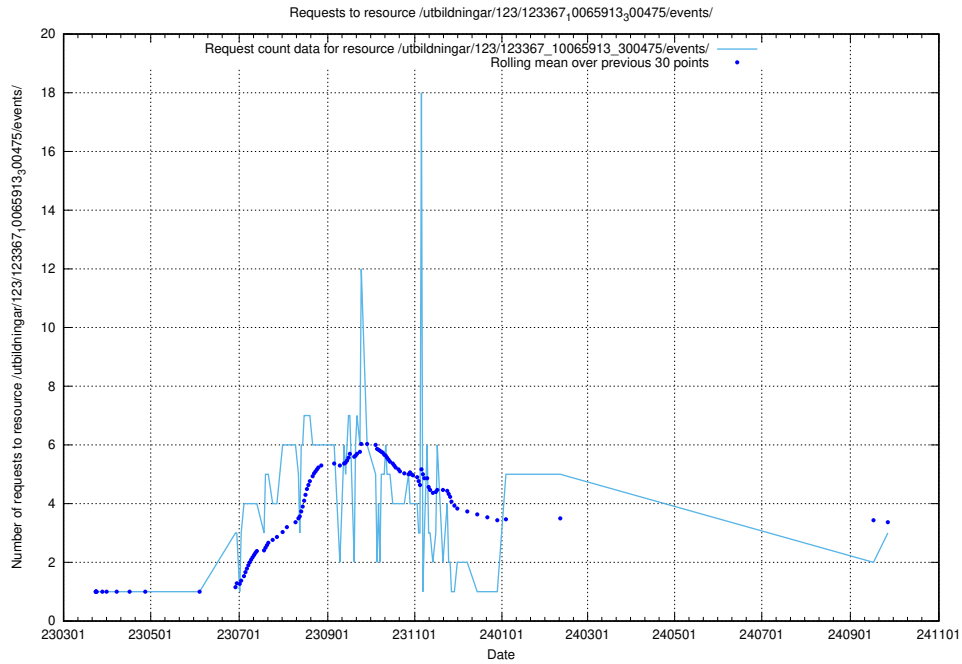

5.465 Usage of /utbildningar/123/123367_10065913_300475/events/

Here, we count the number of requests to resource /utbildningar/123/123367_10065913_300475/events/