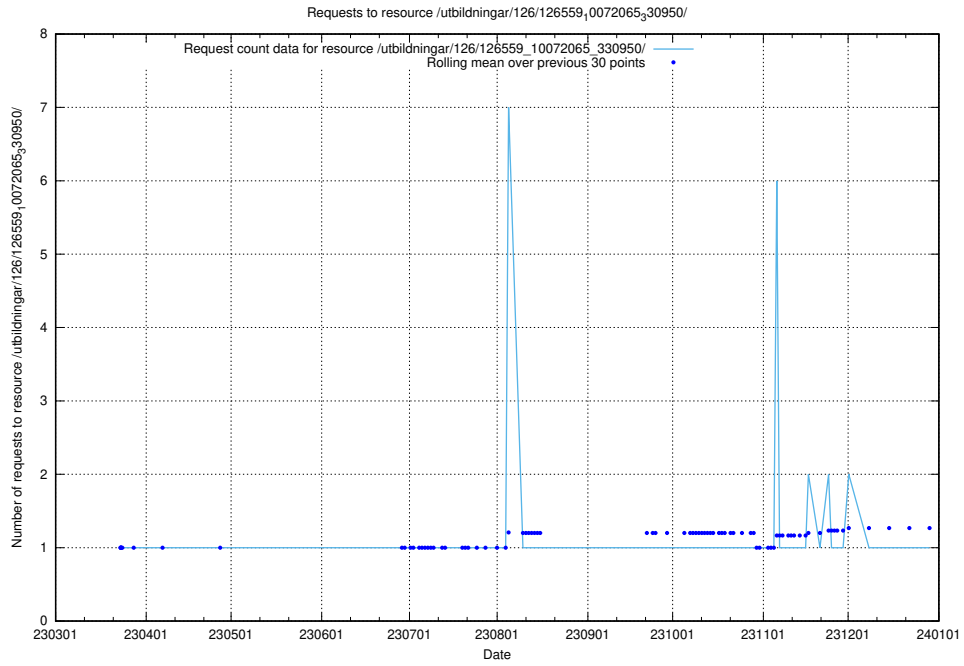

5.7437 Usage of /utbildningar/126/126559_10072065_330950/

Here, we count the number of requests to resource /utbildningar/126/126559_10072065_330950/.