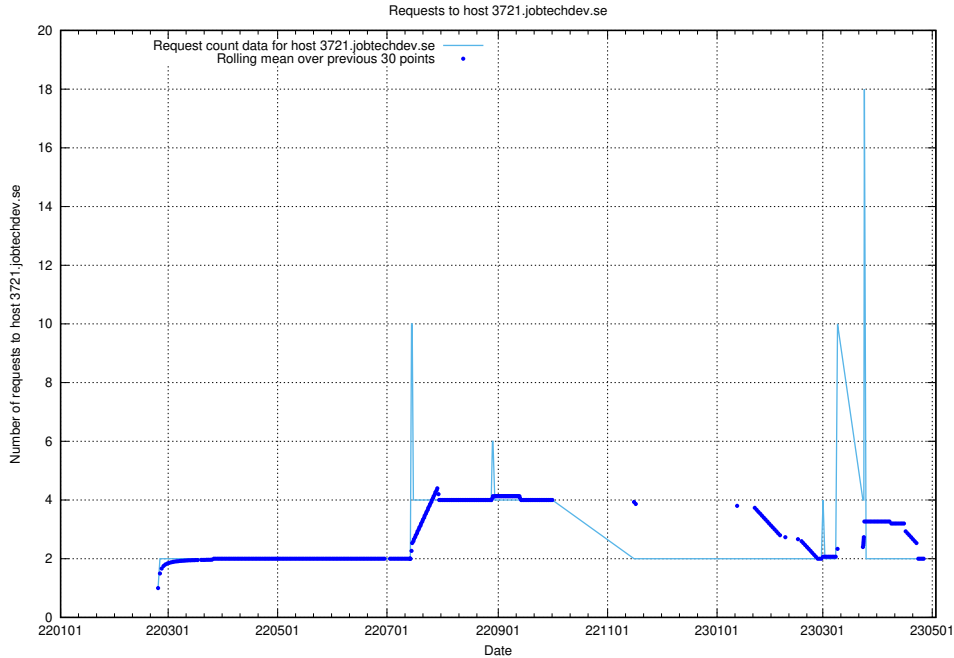

7.517 Usage of 3721.jobtechdev.se

Here, we count the number of requests to host 3721.jobtechdev.se.