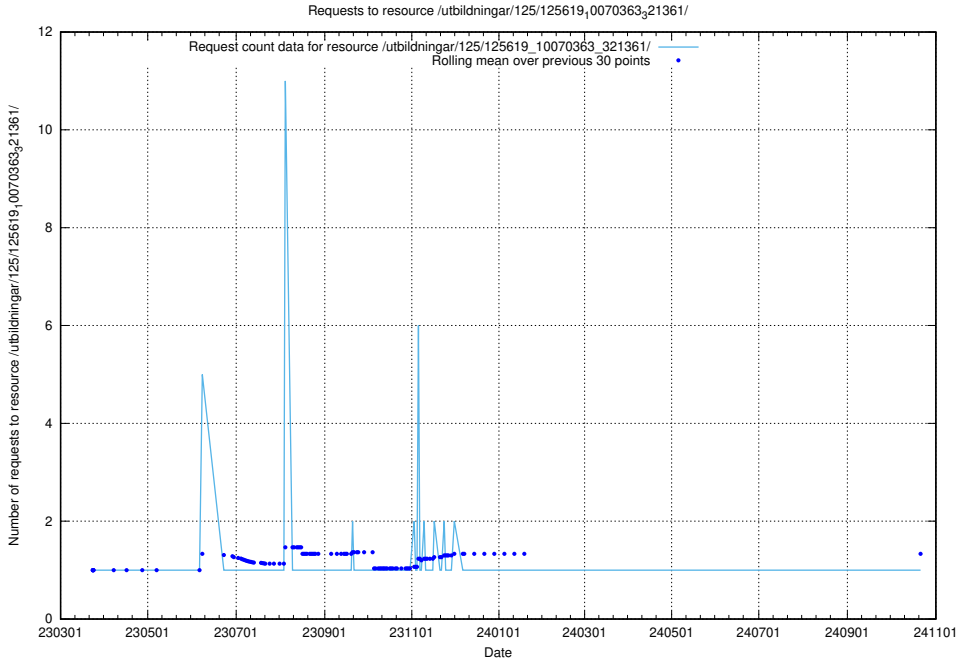

5.1126 Usage of /utbildningar/125/125619_10070363_321361/

Here, we count the number of requests to resource /utbildningar/125/125619_10070363_321361/.