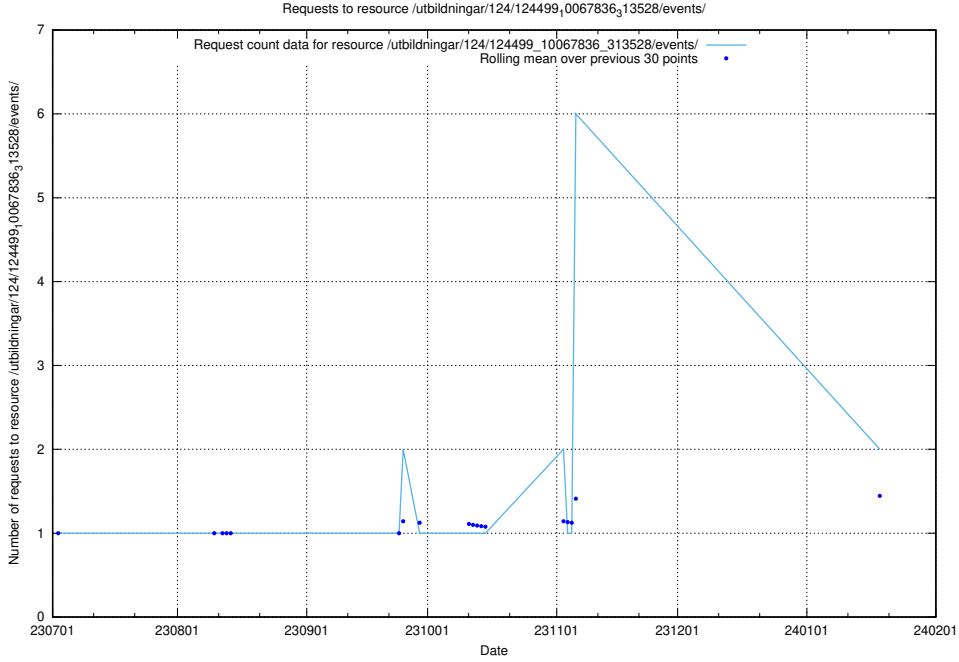

5.900 Usage of /utbildningar/124/124499_10067836_313528/events/

Here, we count the number of requests to resource /utbildningar/124/124499_10067836_313528/events/