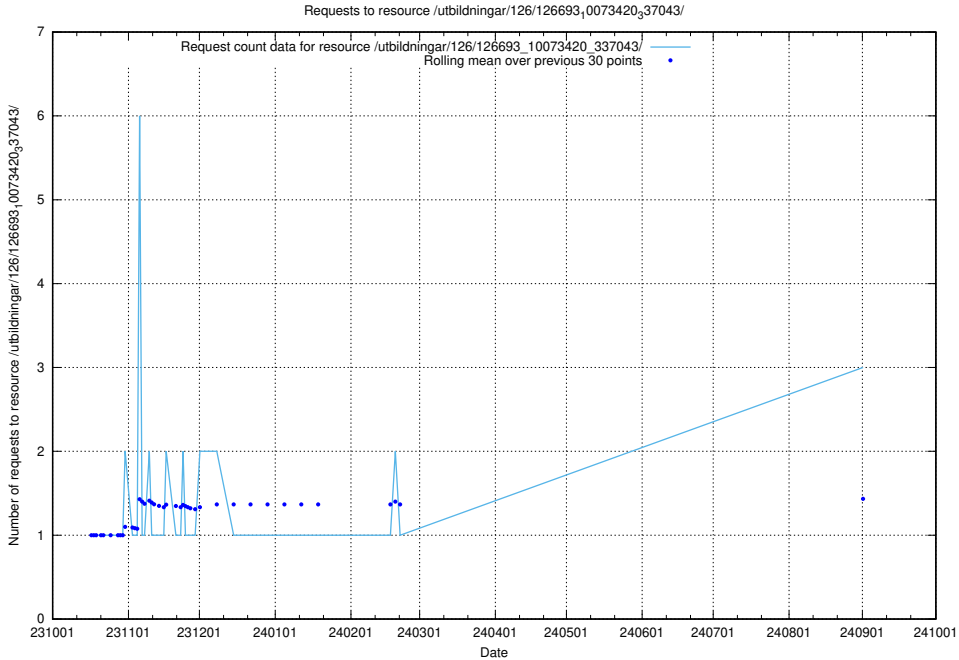

5.456 Usage of /utbildningar/126/126693_10073420_337043/

Here, we count the number of requests to resource /utbildningar/126/126693_10073420_337043/.