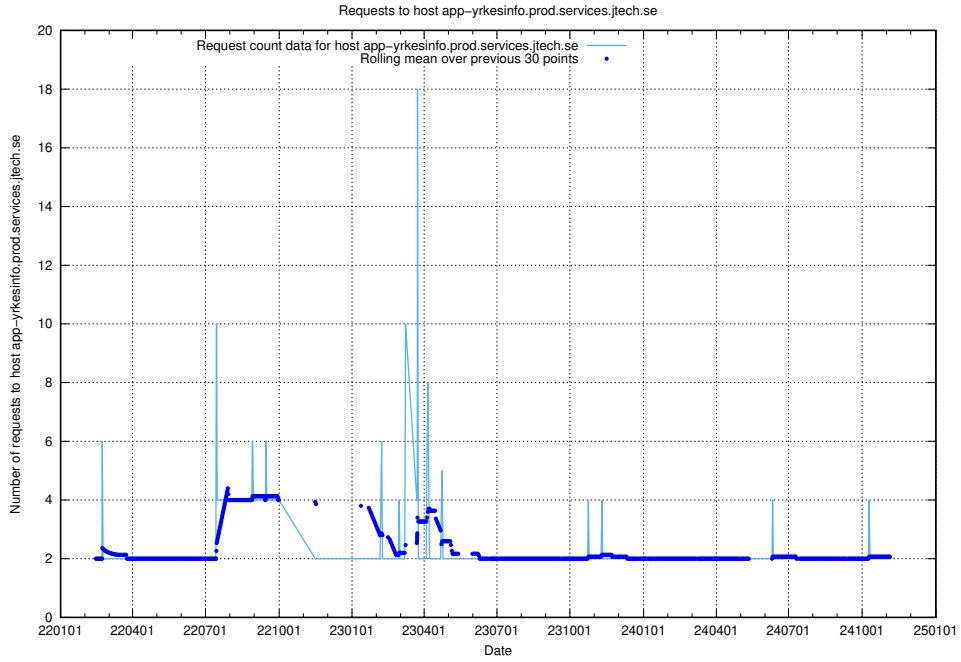

7.549 Usage of app-yrkesinfo.prod.services.jtech.se

Here, we count the number of requests to host app-yrkesinfo.prod.services.jtech.se.