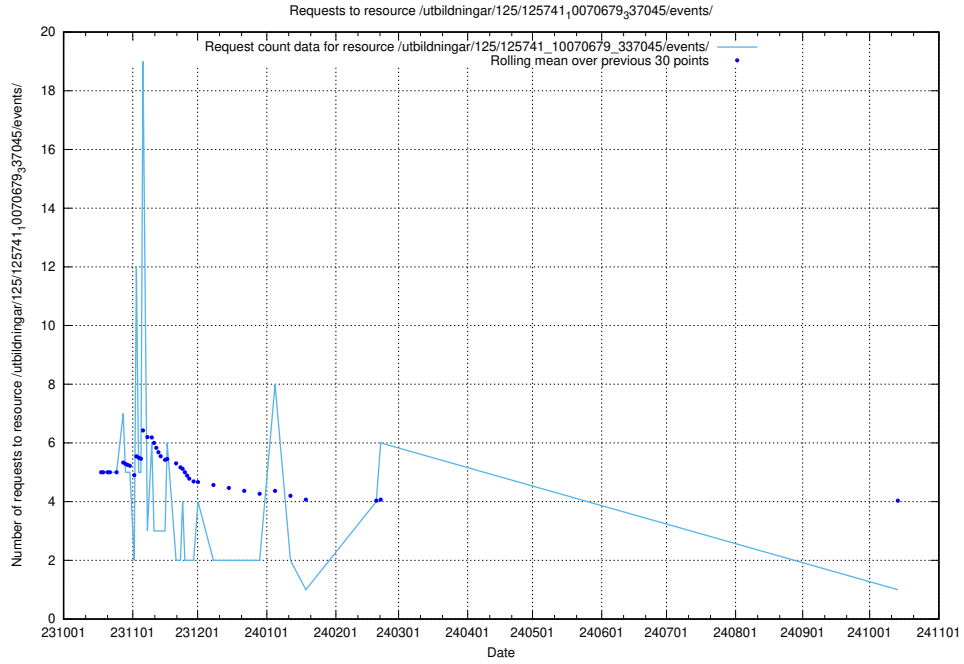

5.5263 Usage of /utbildningar/125/125741_10070679_337045/events/

Here, we count the number of requests to resource /utbildningar/125/125741_10070679_337045/events/