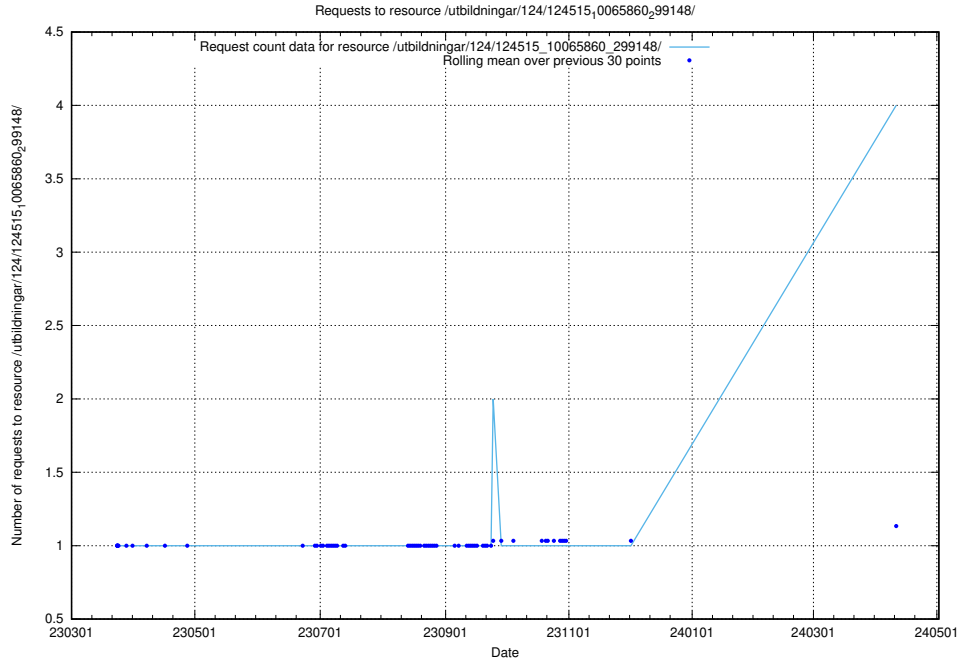

Here, we count the number of requests to resource /utbildningar/utb_emil/127/127612_10074551_337972/

5.284 Usage of /utbildningar/124/124515_10065860_299148/

Here, we count the number of requests to resource /utbildningar/124/124515_10065860_299148/.