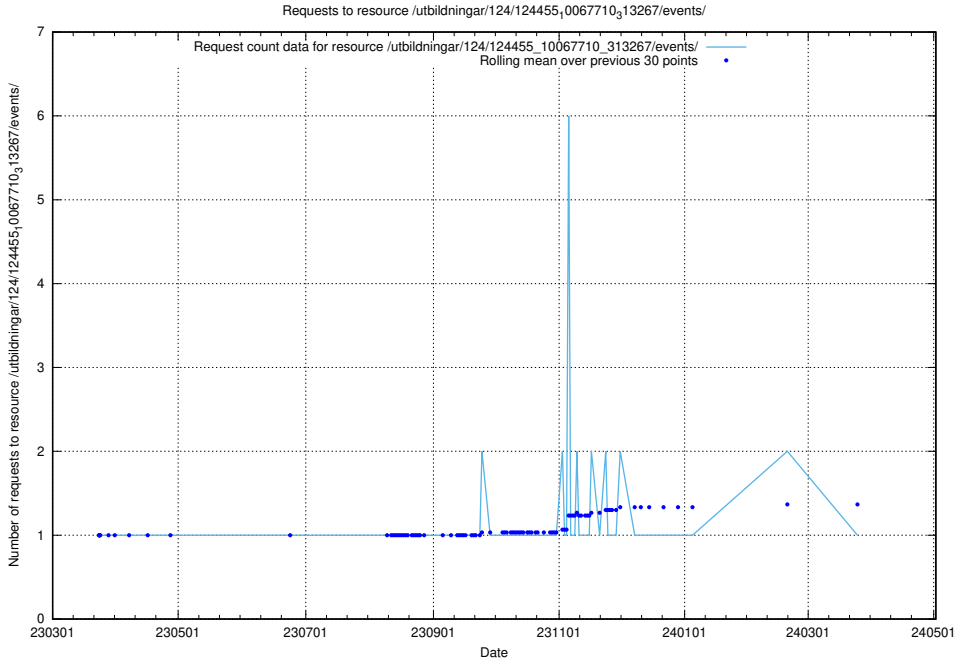

5.4431 Usage of /utbildningar/124/124455_10067710_313267/events/

Here, we count the number of requests to resource /utbildningar/124/124455_10067710_313267/events/