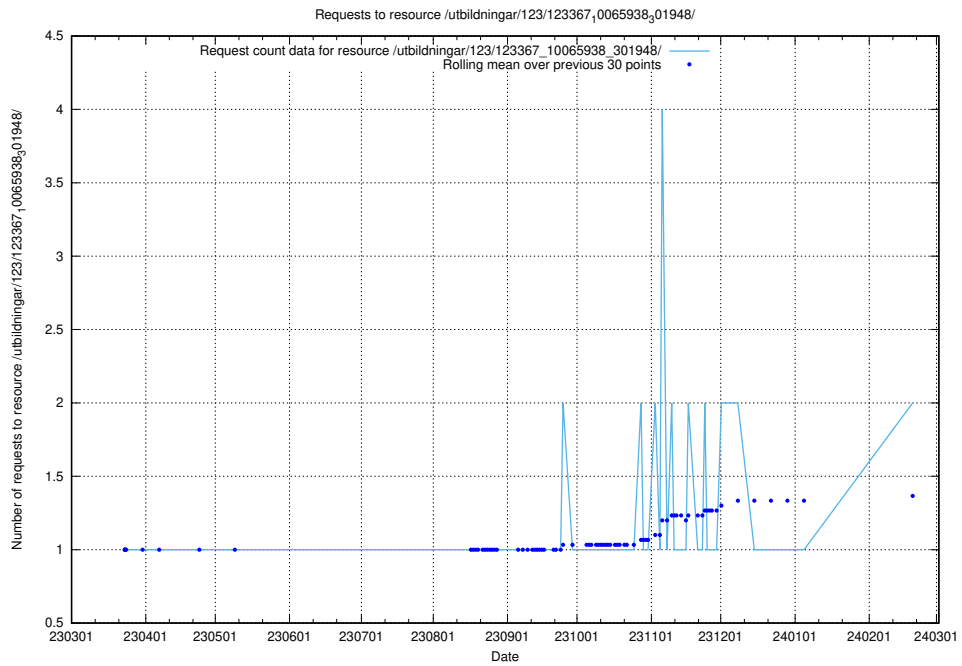

5.846 Usage of /utbildningar/123/123367_10065938_301948/

Here, we count the number of requests to resource /utbildningar/123/123367_10065938_301948/.