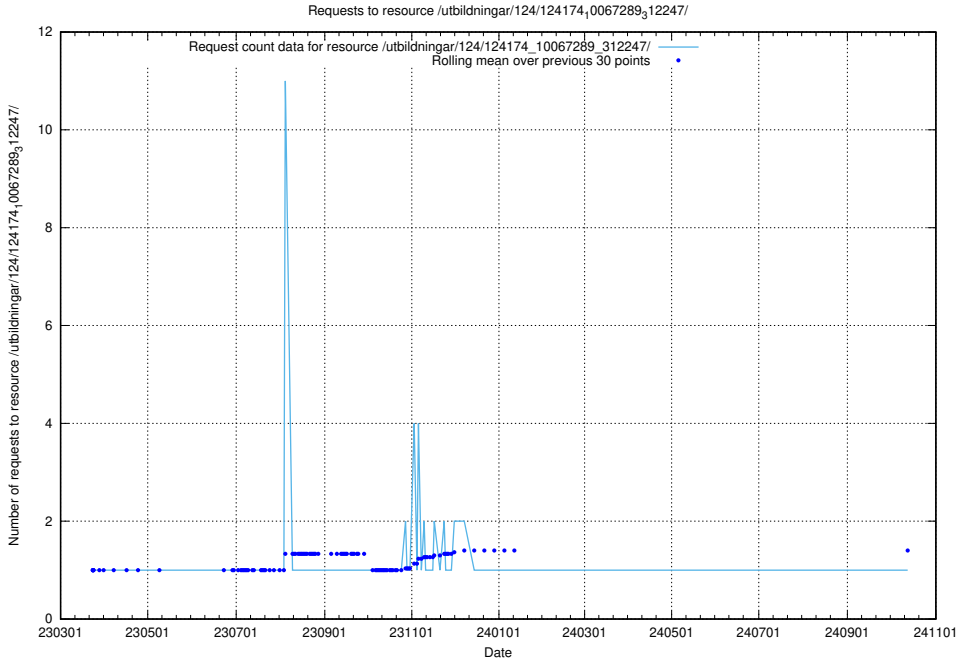

5.5039 Usage of /utbildningar/124/124174_10067289_312247/

Here, we count the number of requests to resource /utbildningar/124/124174_10067289_312247/.