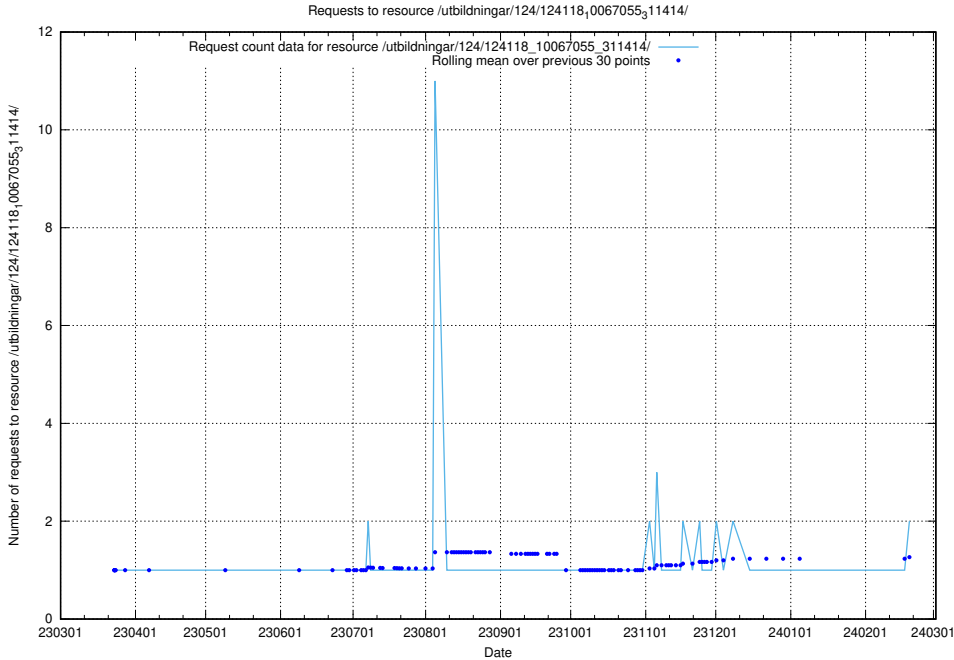

5.798 Usage of /utbildningar/124/124118_10067055_311414/

Here, we count the number of requests to resource /utbildningar/124/124118_10067055_311414/.