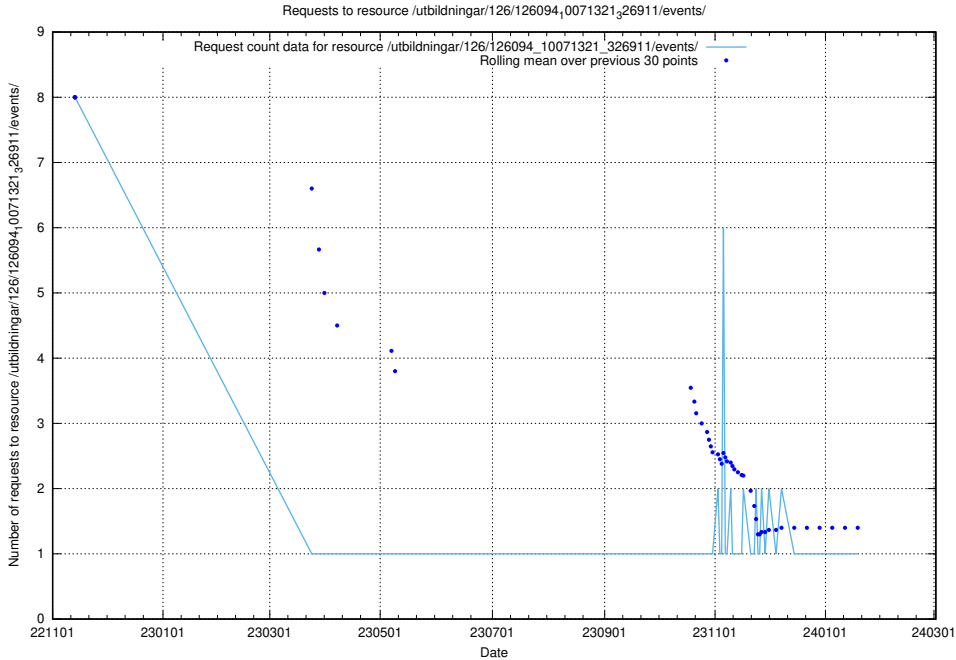

5.6736 Usage of /utbildningar/126/126094_10071321_326911/events/

Here, we count the number of requests to resource /utbildningar/126/126094_10071321_326911/events/