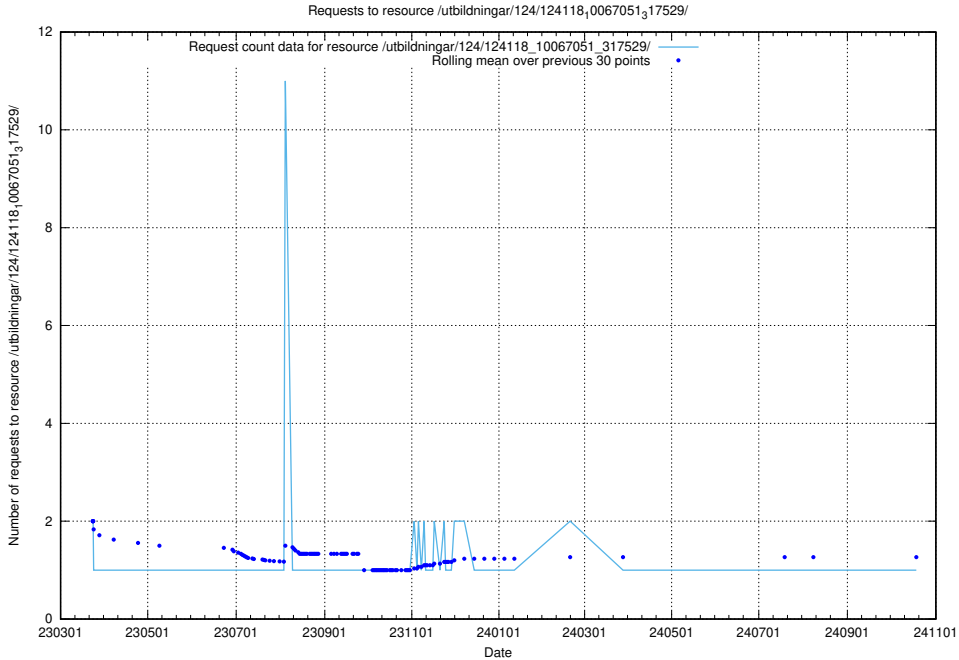

5.7337 Usage of /utbildningar/124/124118_10067051_317529/

Here, we count the number of requests to resource /utbildningar/124/124118_10067051_317529/.