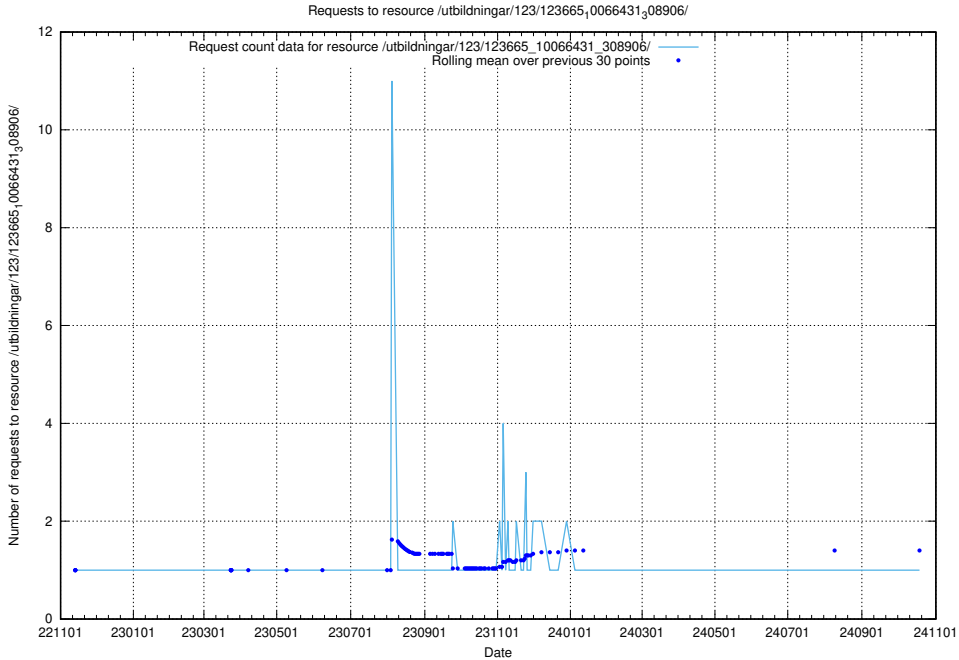

5.6907 Usage of /utbildningar/123/123665_10066431_308906/

Here, we count the number of requests to resource /utbildningar/123/123665_10066431_308906/.