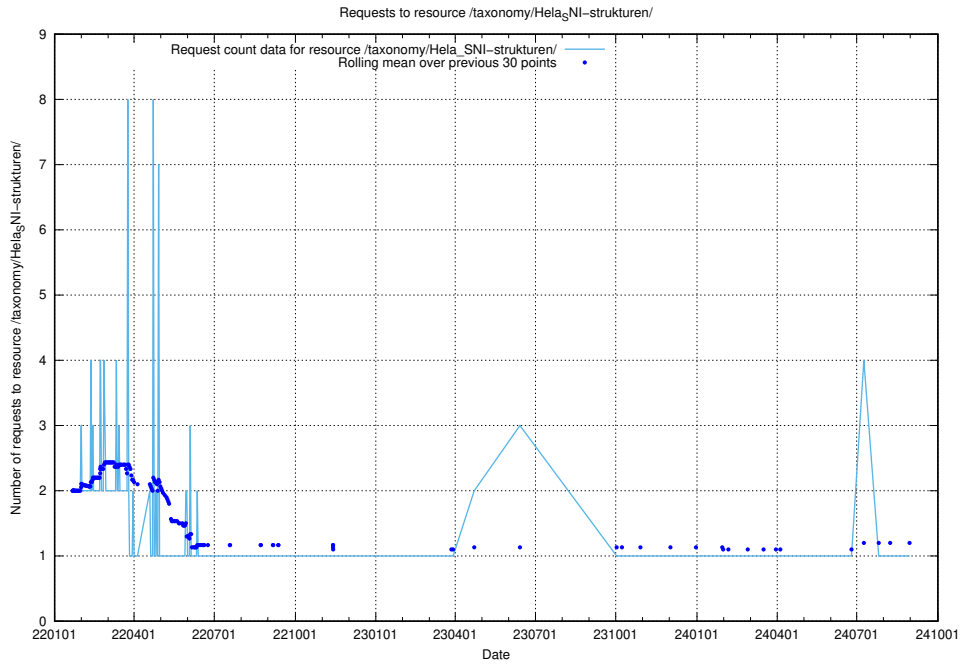

5.1109 Usage of /taxonomy/Hela_SNI-strukturen/

Here, we count the number of requests to resource /taxonomy/Hela_SNI-strukturen/.