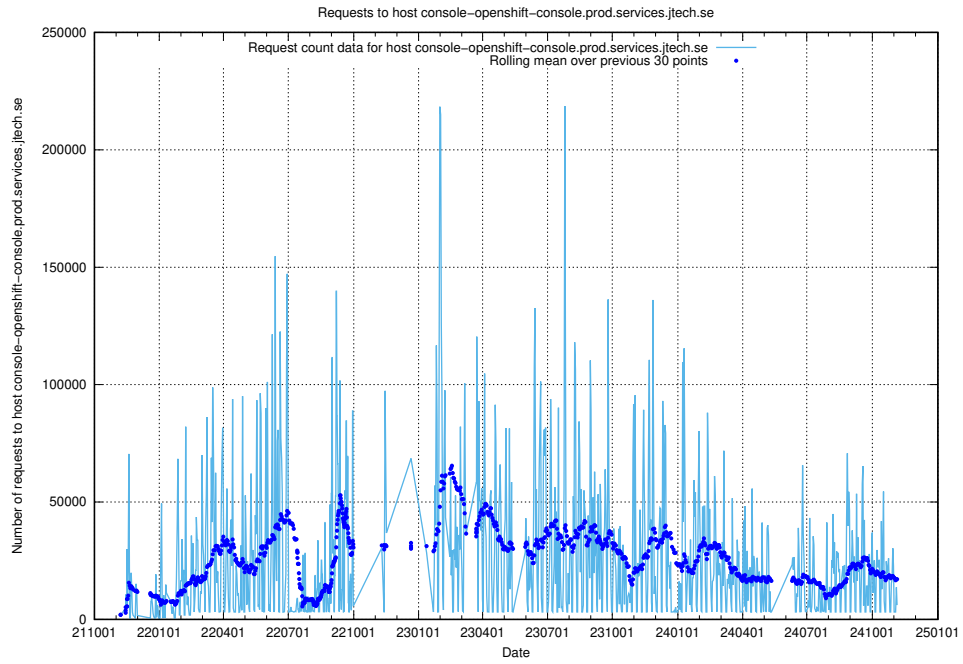

7.9 Usage of console-openshift-console.prod.services.jtech.se

Here, we count the number of requests to host console-openshift-console.prod.services.jtech.se.