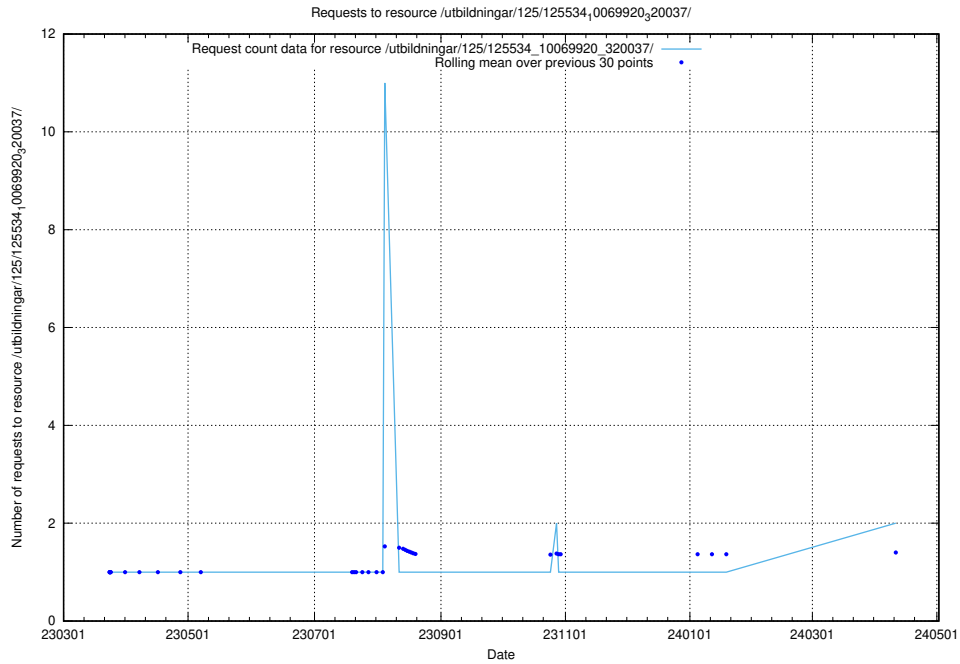

5.552 Usage of /utbildningar/125/125534_10069920_320037/

Here, we count the number of requests to resource /utbildningar/125/125534_10069920_320037/.