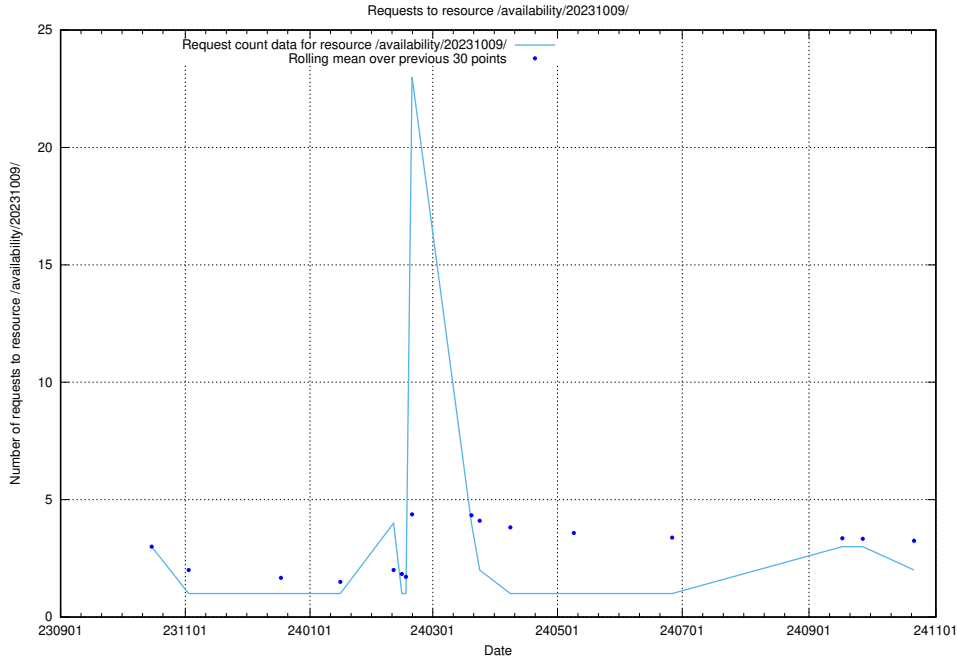

5.815 Usage of /availability/20231009/

Here, we count the number of requests to resource /availability/20231009/.