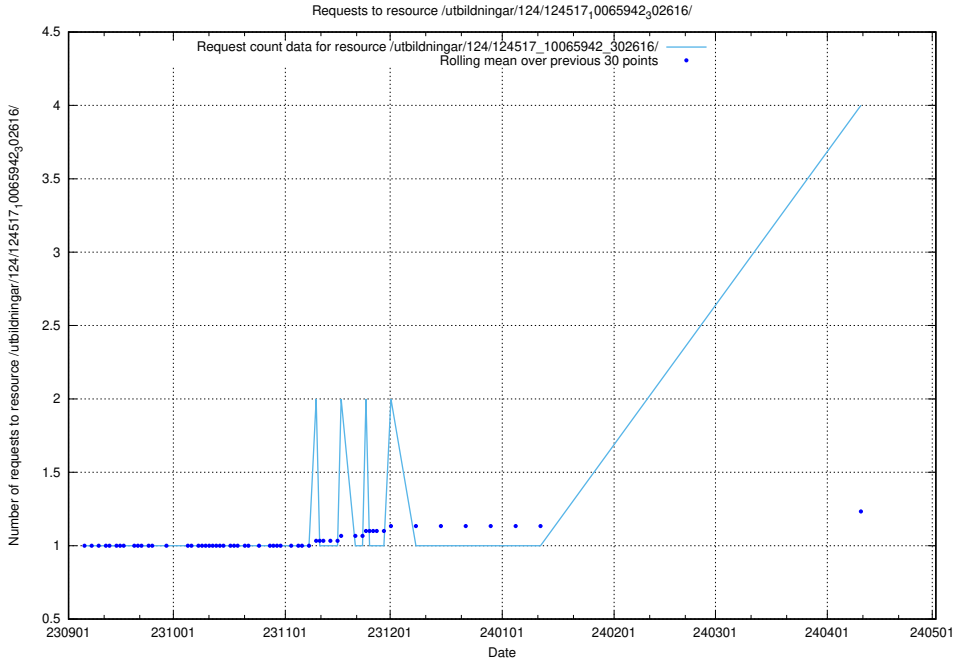

5.325 Usage of /utbildningar/124/124517_10065942_302616/

Here, we count the number of requests to resource /utbildningar/124/124517_10065942_302616/.