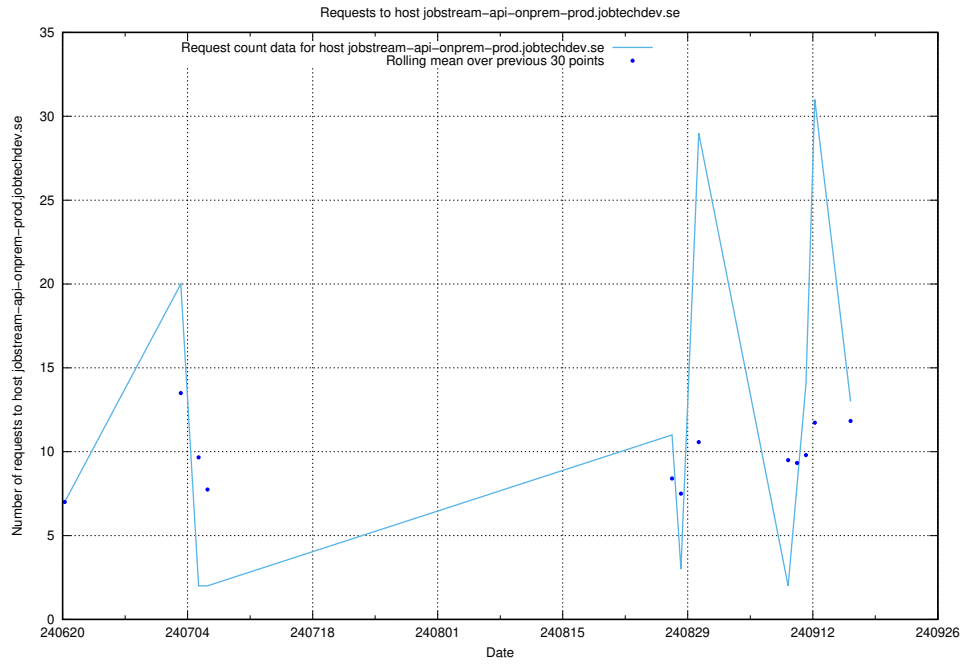

7.50 Usage of jobstream-api-onprem-prod.jobtechdev.se

Here, we count the number of requests to host jobstream-api-onprem-prod.jobtechdev.se.