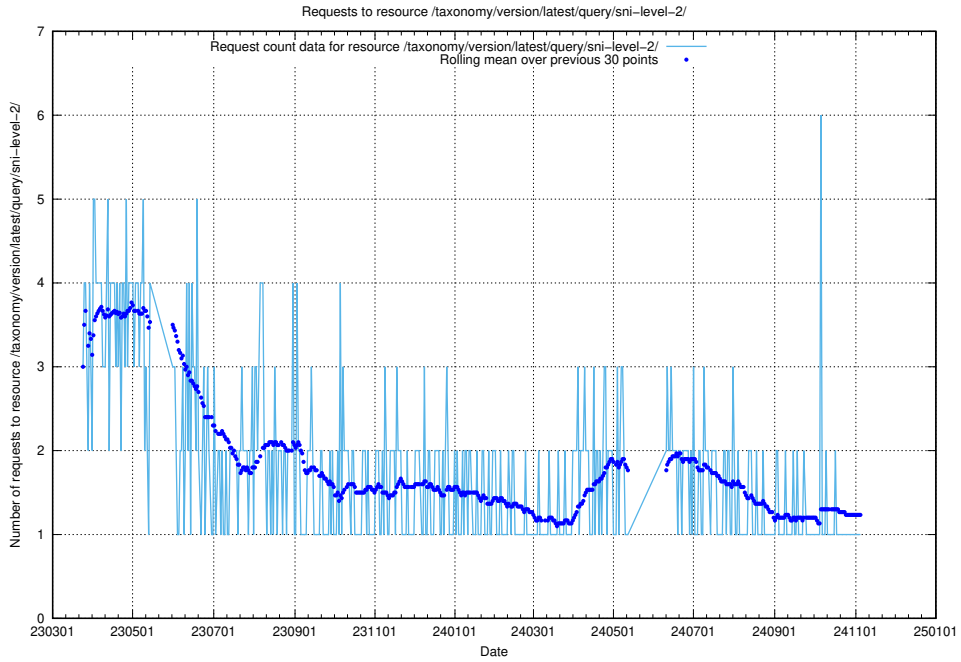

5.7091 Usage of /taxonomy/version/latest/query/sni-level-2/

Here, we count the number of requests to resource /taxonomy/version/latest/query/sni-level-2/.