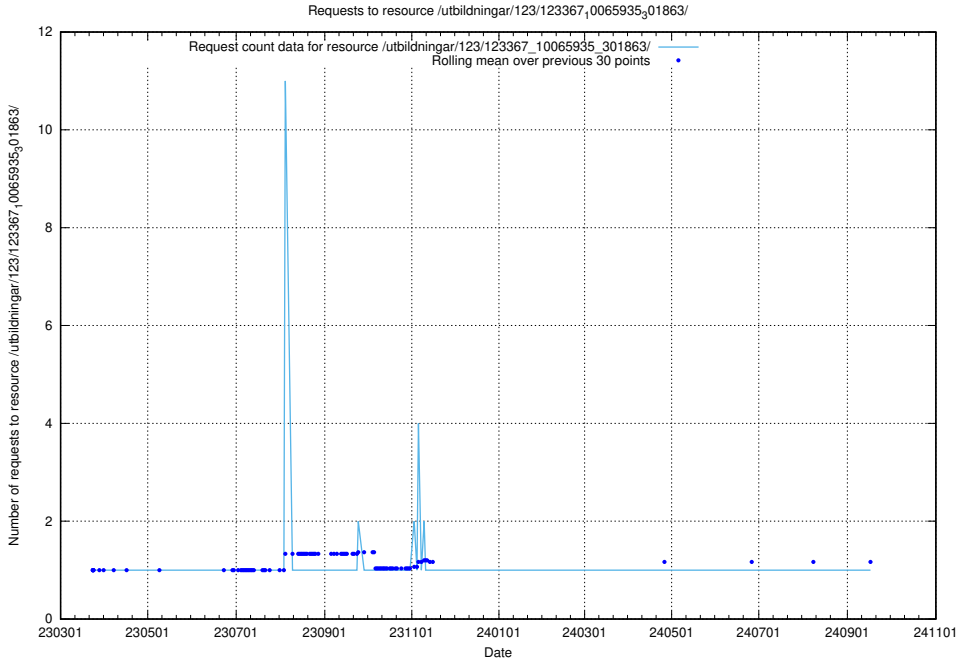

5.5600 Usage of /utbildningar/123/123367_10065935_301863/

Here, we count the number of requests to resource /utbildningar/123/123367_10065935_301863/.