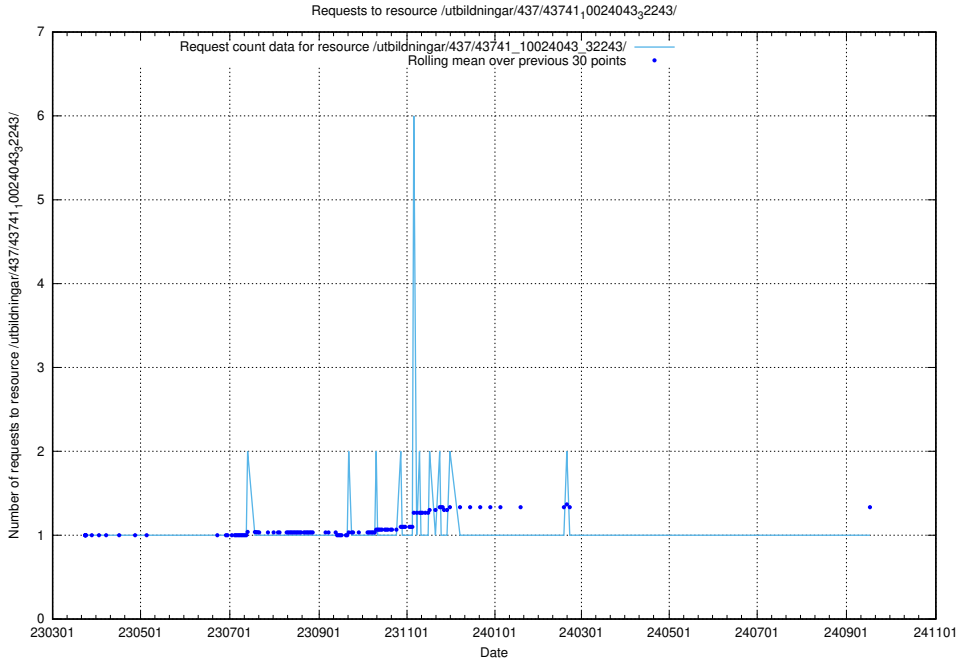

5.7423 Usage of /utbildningar/437/43741_10024043_32243/

Here, we count the number of requests to resource /utbildningar/437/43741_10024043_32243/.