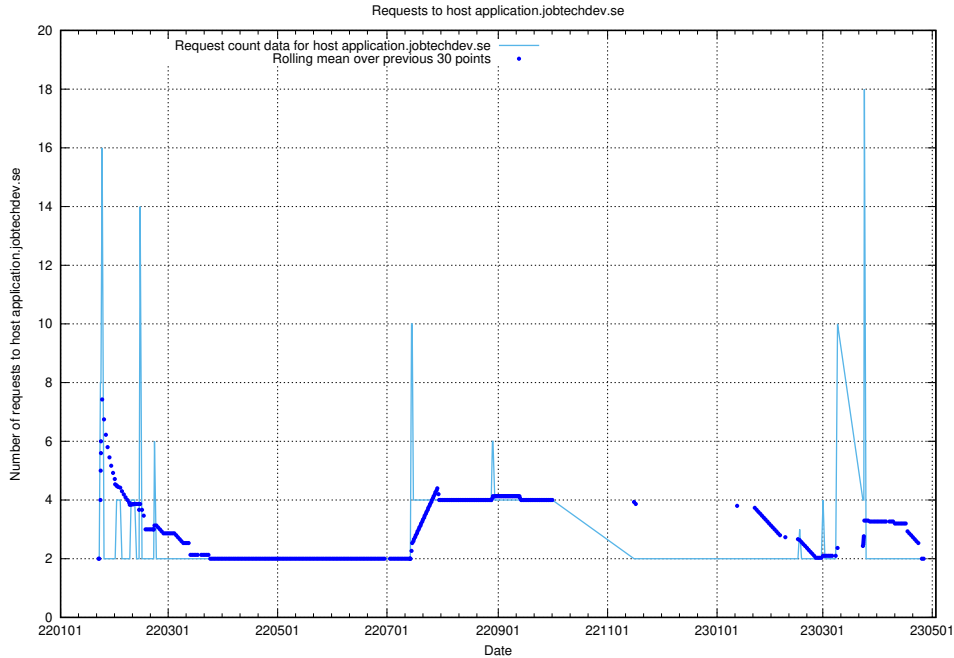

7.265 Usage of application.jobtechdev.se

Here, we count the number of requests to host application.jobtechdev.se.