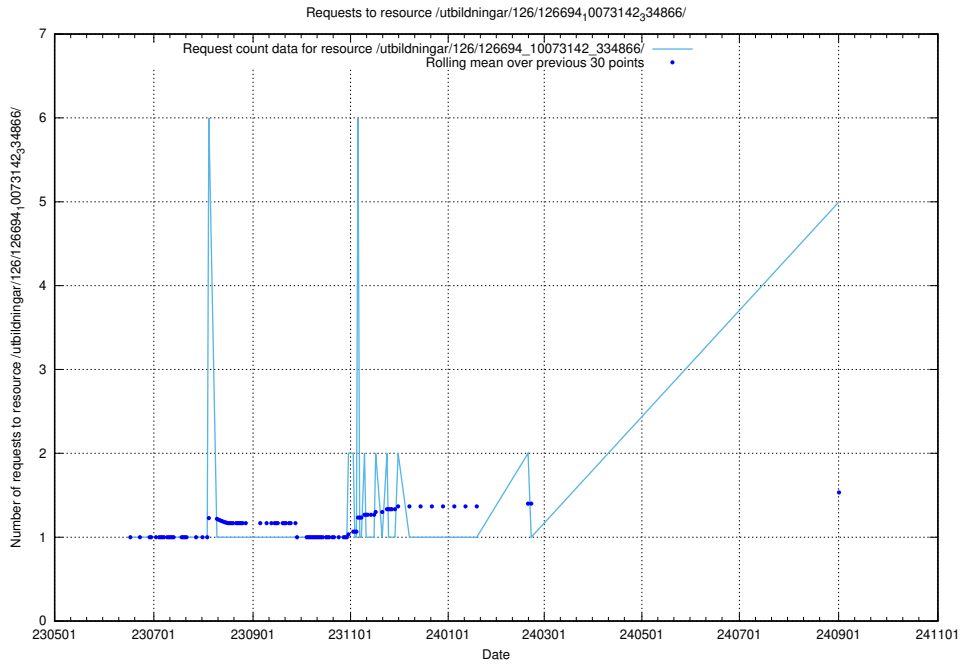

5.242 Usage of /utbildningar/126/126694_10073142_334866/

Here, we count the number of requests to resource /utbildningar/126/126694_10073142_334866/.