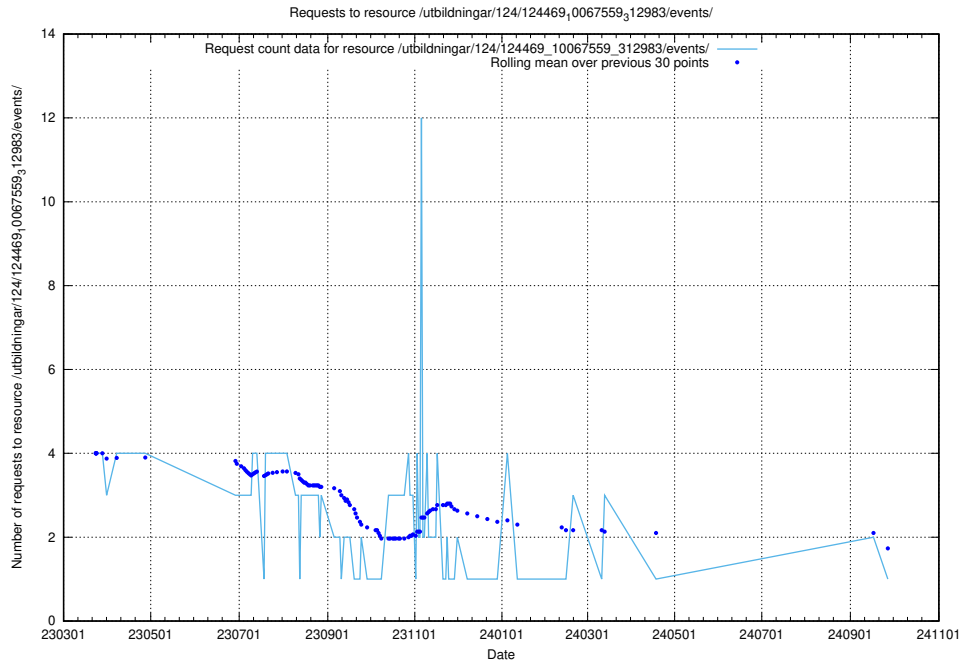

Here, we count the number of requests to resource /utbildningar/124/124854_10069305_318035/events/

5.7279 Usage of /utbildningar/124/124469_10067559_312983/events/

Here, we count the number of requests to resource /utbildningar/124/124469_10067559_312983/events/