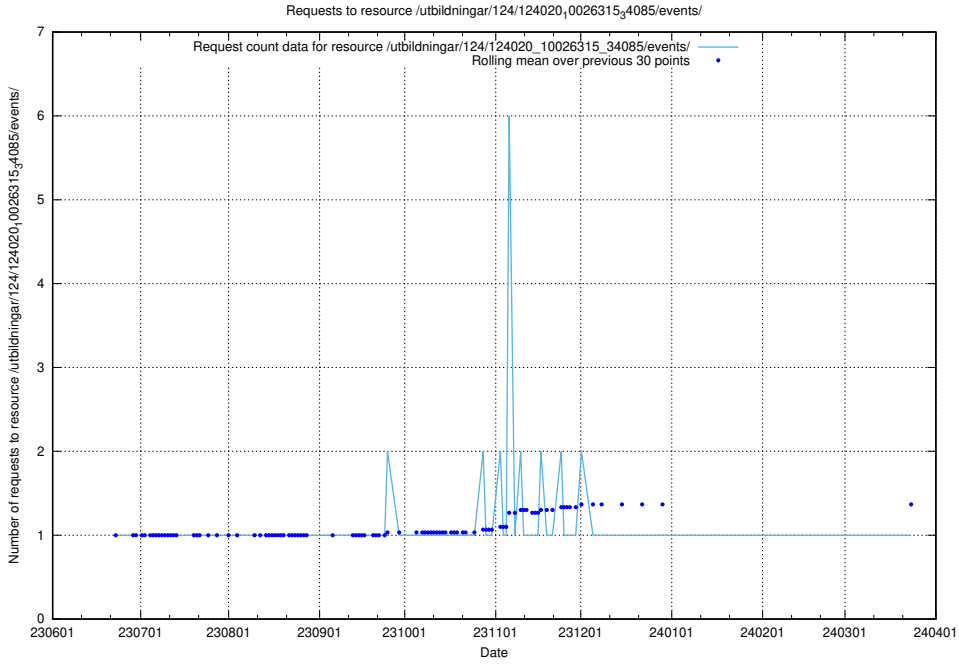

5.6807 Usage of /utbildningar/124/124020_10026315_34085/events/

Here, we count the number of requests to resource /utbildningar/124/124020_10026315_34085/events/.