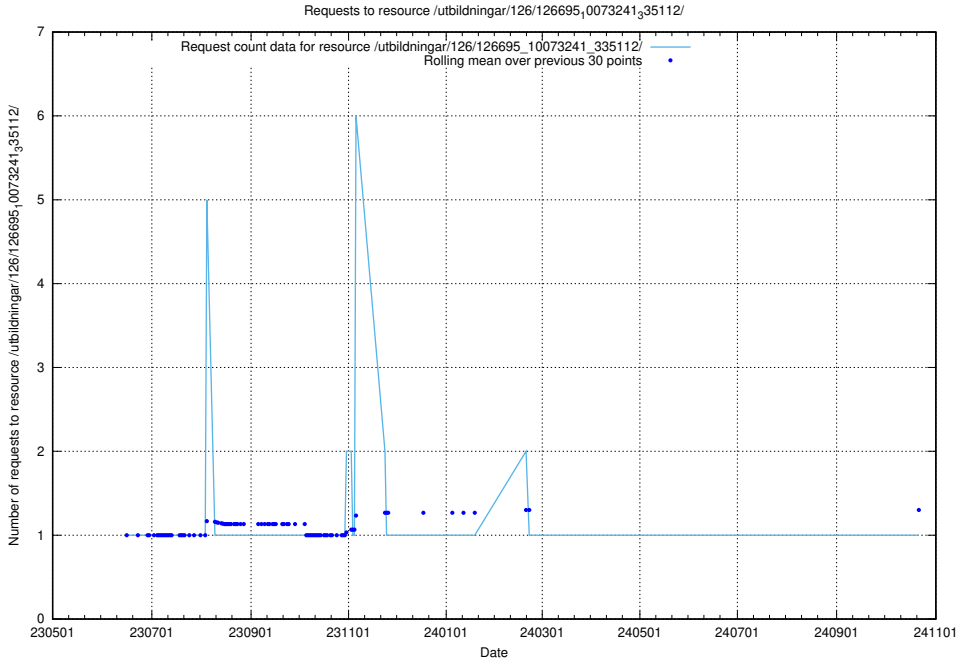

5.6850 Usage of /utbildningar/126/126695_10073241_335112/

Here, we count the number of requests to resource /utbildningar/126/126695_10073241_335112/.