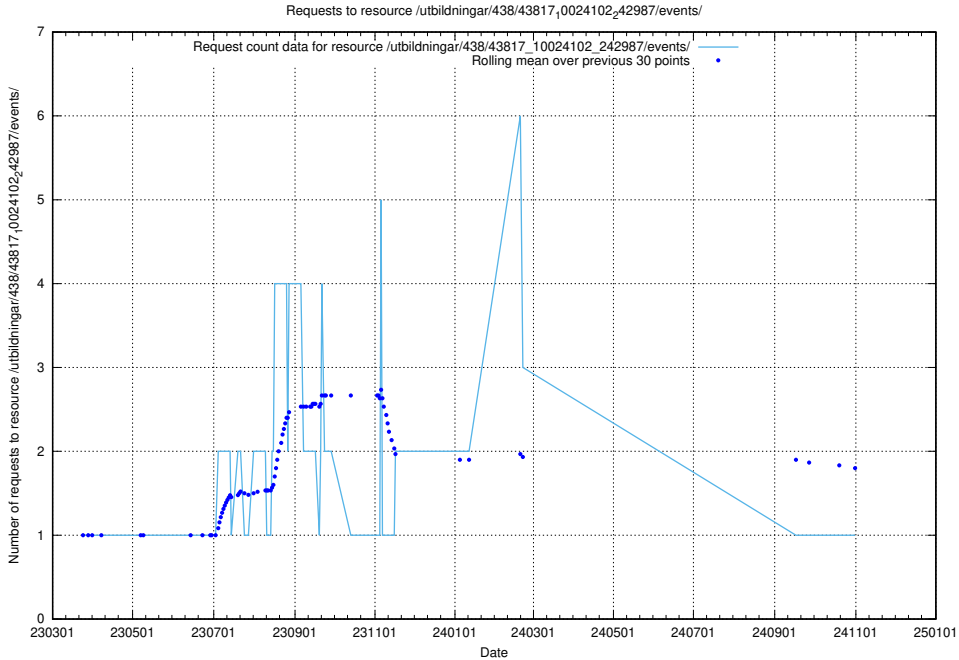

5.7188 Usage of /utbildningar/438/43817_10024102_242987/events/

Here, we count the number of requests to resource /utbildningar/438/43817_10024102_242987/events/.