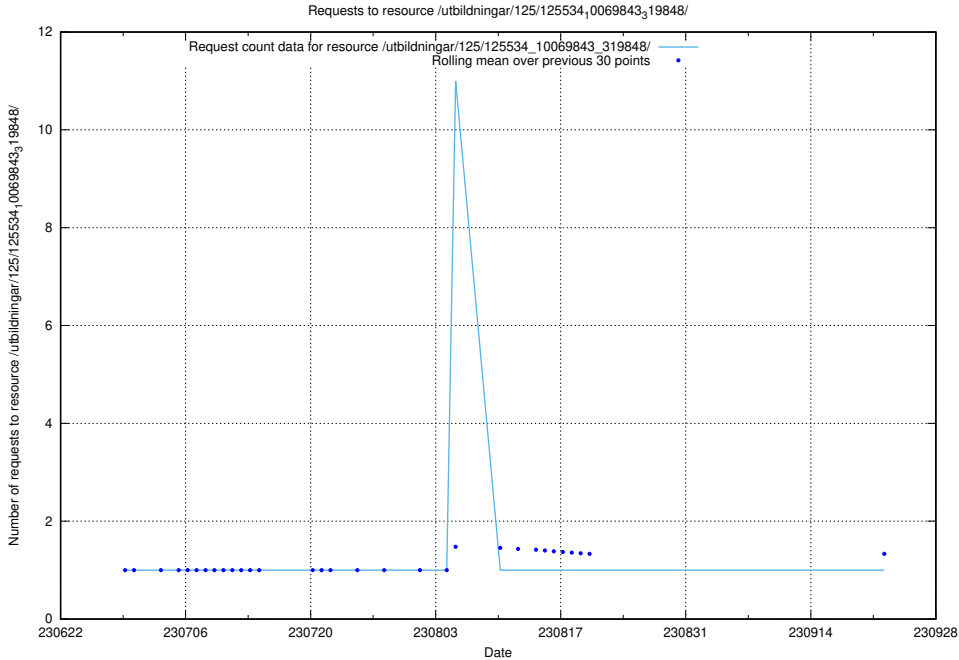

5.6454 Usage of /utbildningar/125/125534_10069843_319848/

Here, we count the number of requests to resource /utbildningar/125/125534_10069843_319848/.