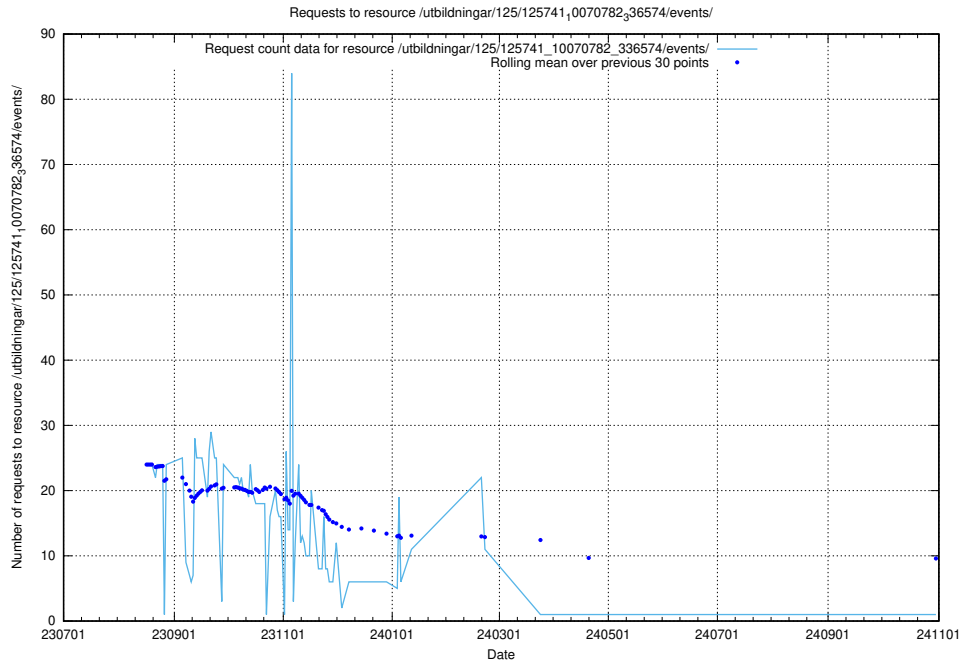

5.5761 Usage of /utbildningar/125/125741_10070782_336574/events/

Here, we count the number of requests to resource /utbildningar/125/125741_10070782_336574/events/