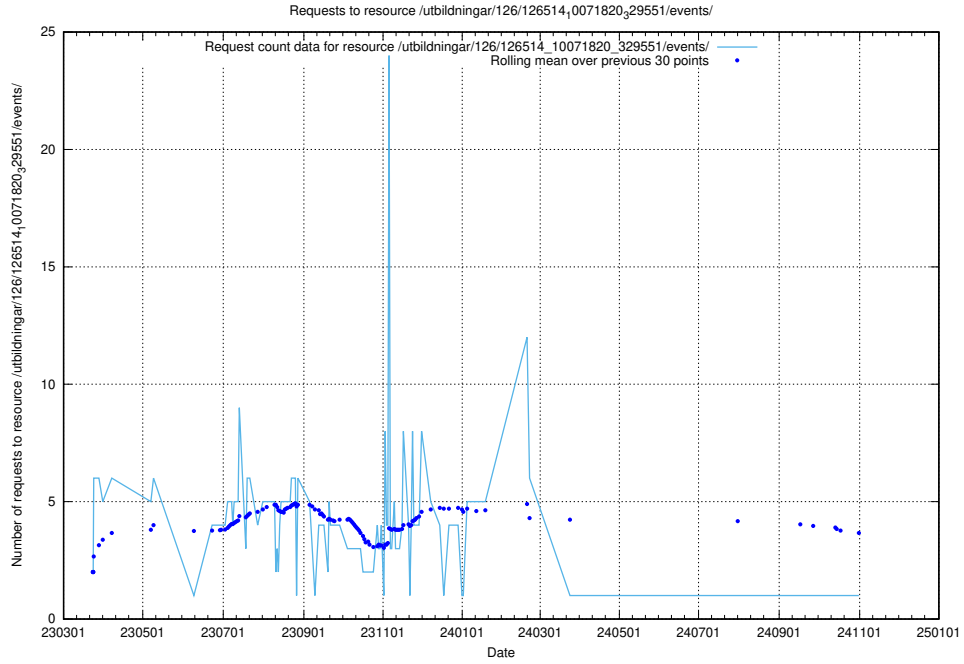

5.7294 Usage of /utbildningar/126/126514_10071820_329551/events/

Here, we count the number of requests to resource /utbildningar/126/126514_10071820_329551/events/