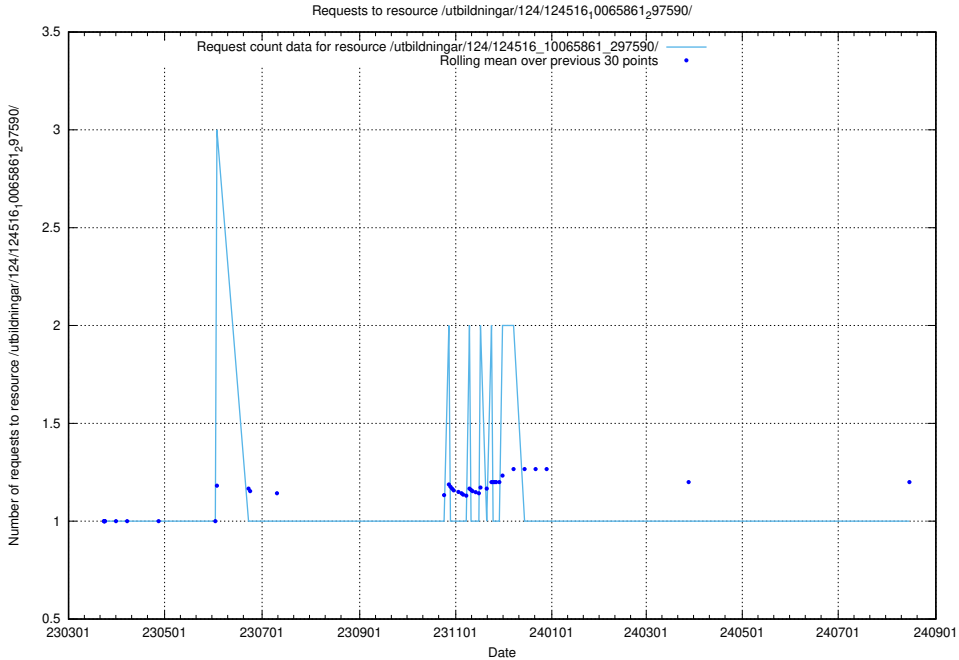

5.2476 Usage of /availability/kpi/20240416/

Here, we count the number of requests to resource /availability/kpi/20240416/.

5.2477 Usage of /utbildningar/124/124516_10065861_297590/

Here, we count the number of requests to resource /utbildningar/124/124516_10065861_297590/.