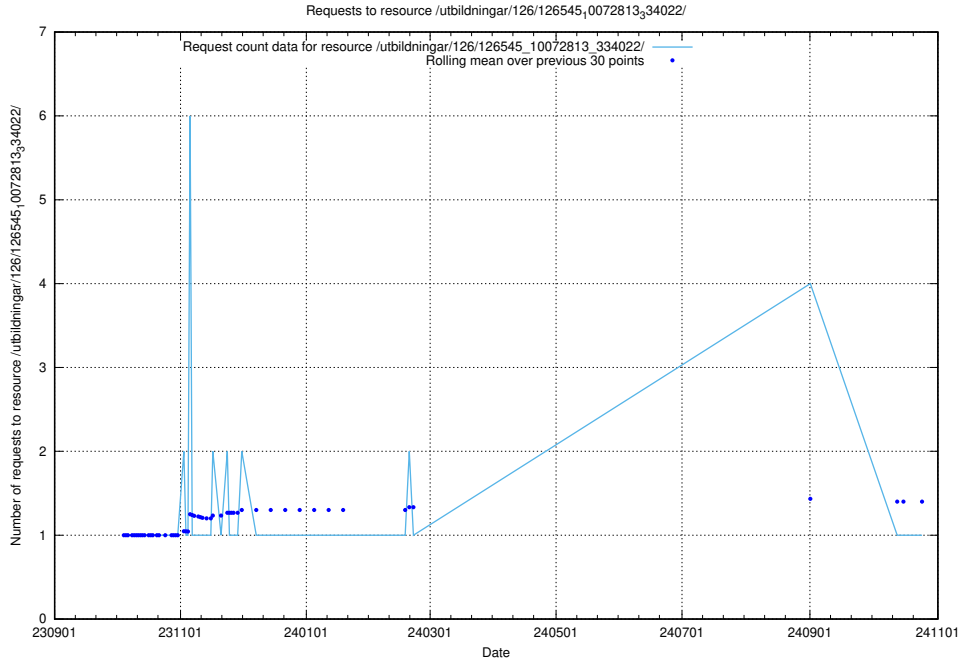

5.5394 Usage of /utbildningar/126/126545_10072813_334022/

Here, we count the number of requests to resource /utbildningar/126/126545_10072813_334022/.