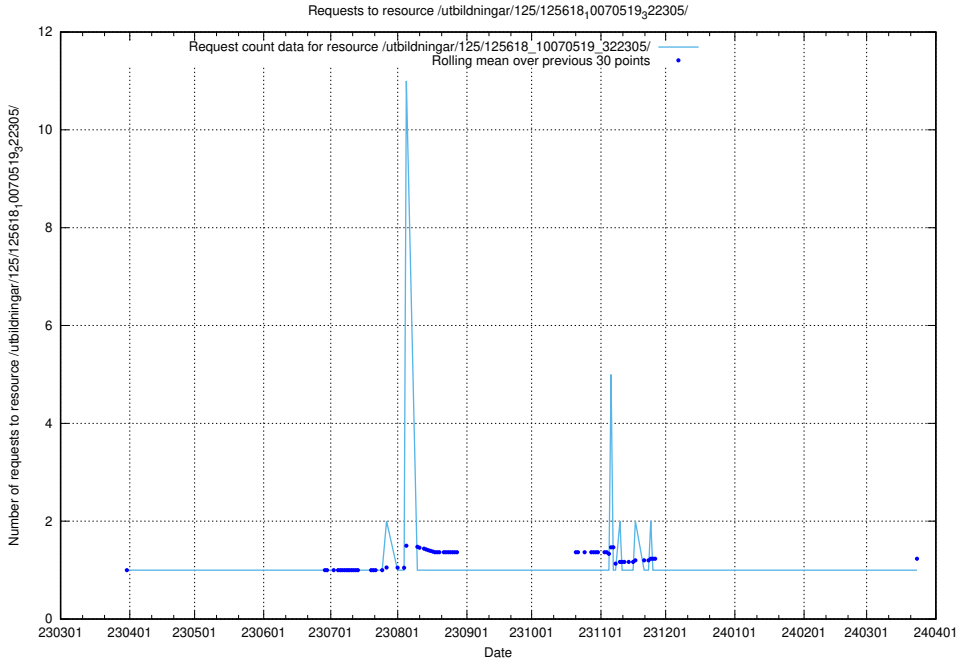

5.7040 Usage of /utbildningar/125/125618_10070519_322305/

Here, we count the number of requests to resource /utbildningar/125/125618_10070519_322305/.