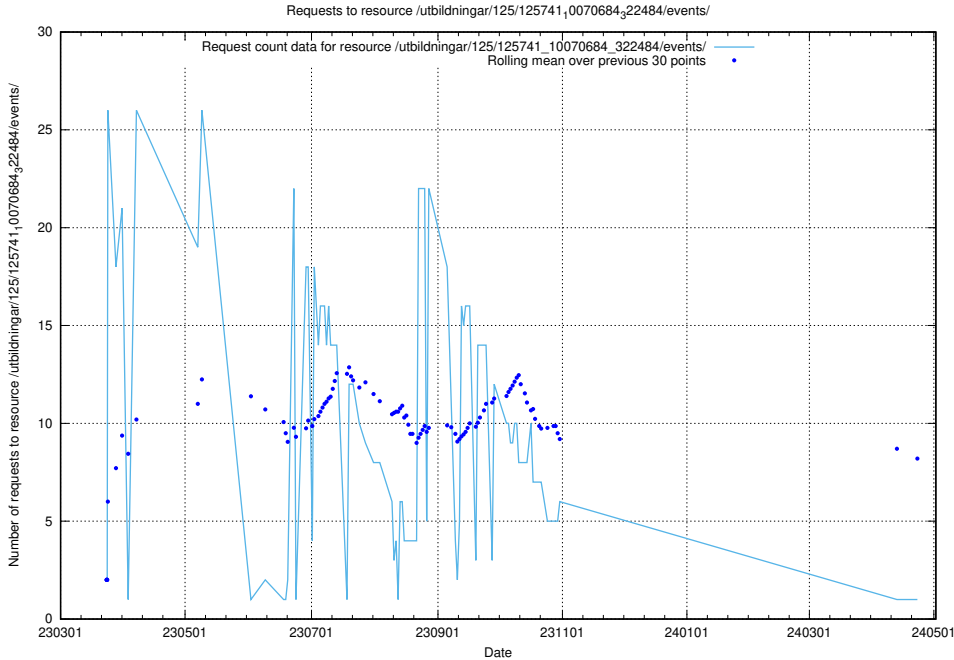

5.7302 Usage of /utbildningar/125/125741_10070684_322484/events/

Here, we count the number of requests to resource /utbildningar/125/125741_10070684_322484/events/