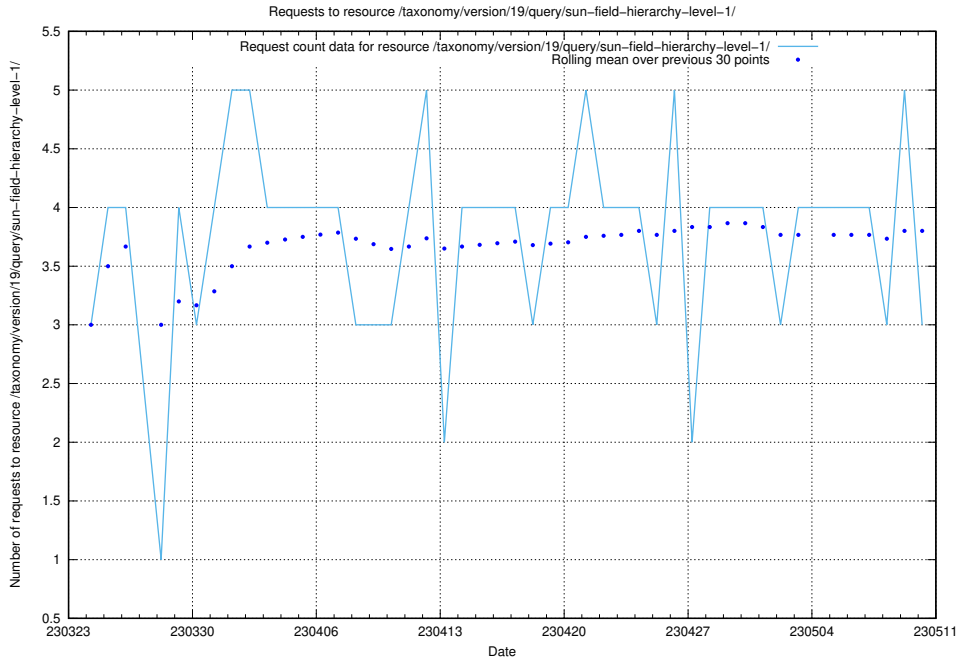

5.521 Usage of /taxonomy/version/19/query/sun-field-hierarchy-level-1/

Here, we count the number of requests to resource /taxonomy/version/19/query/sun-field-hierarchy-level-1/.