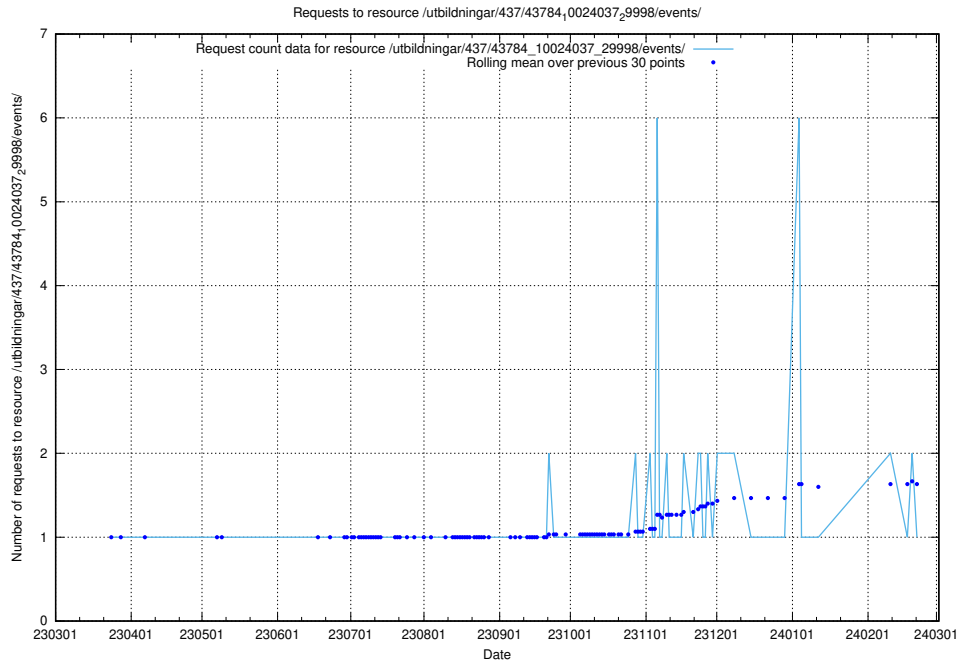

5.7203 Usage of /utbildningar/437/43784_10024037_29998/events/

Here, we count the number of requests to resource /utbildningar/437/43784_10024037_29998/events/.