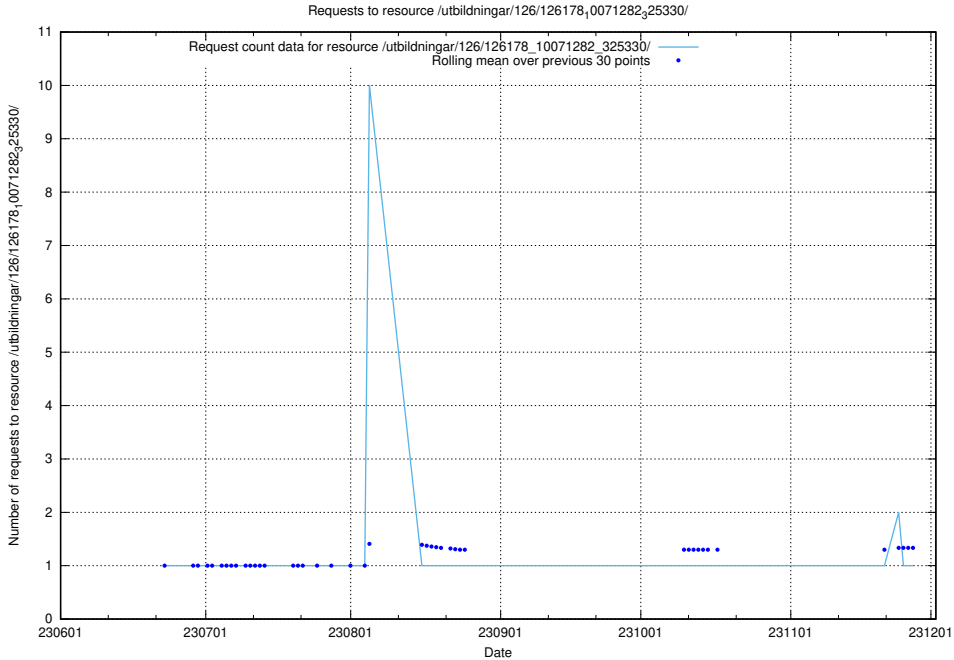

5.6639 Usage of /utbildningar/126/126178_10071282_325330/

Here, we count the number of requests to resource /utbildningar/126/126178_10071282_325330/.