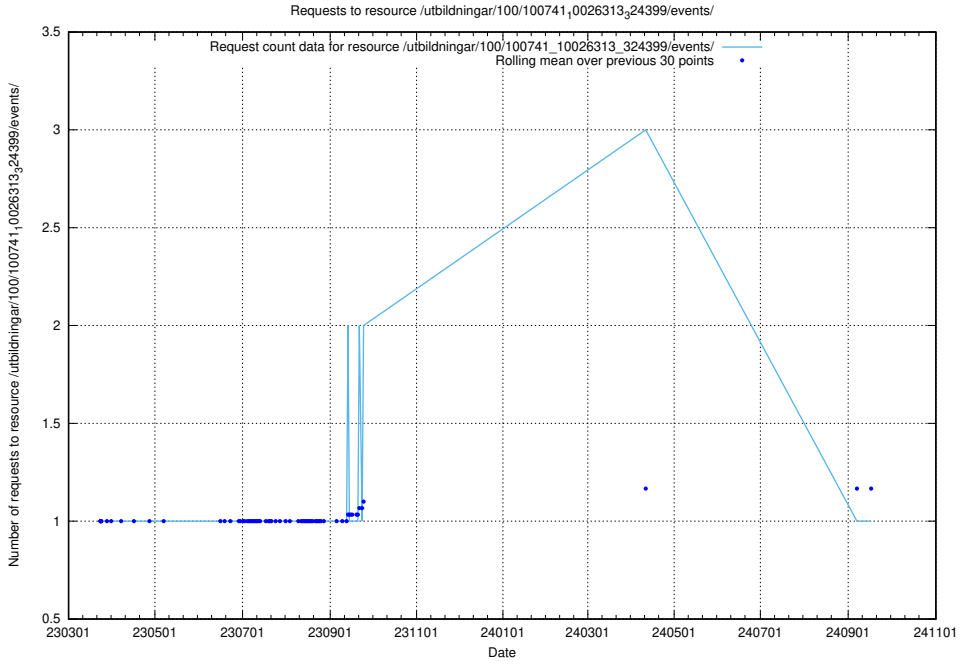

5.6624 Usage of /utbildningar/100/100741_10026313_324399/events/

Here, we count the number of requests to resource /utbildningar/100/100741_10026313_324399/events/