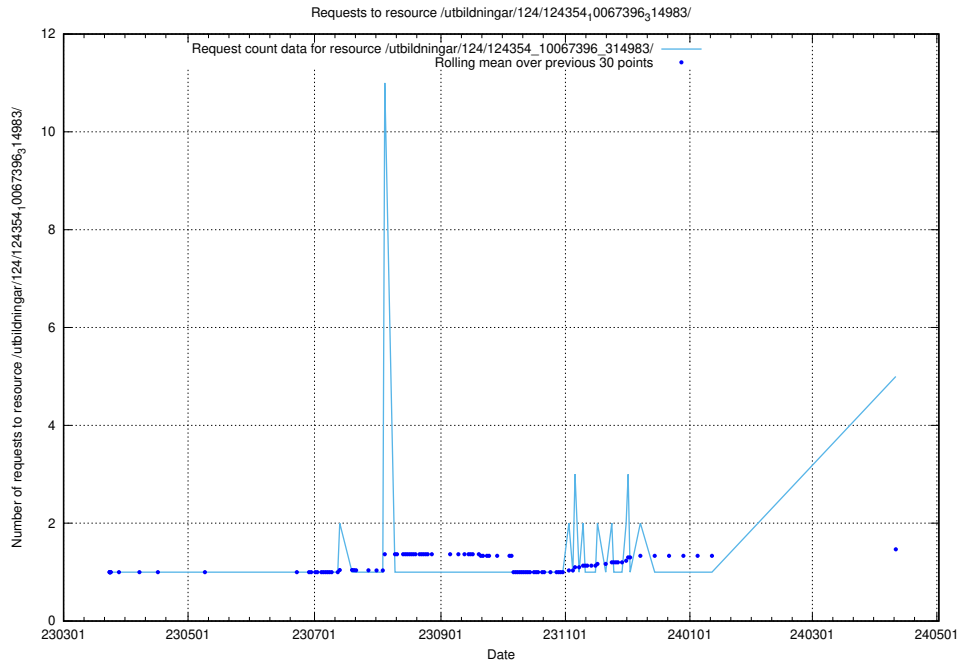

5.212 Usage of /utbildningar/124/124354_10067396_314983/

Here, we count the number of requests to resource /utbildningar/124/124354_10067396_314983/.