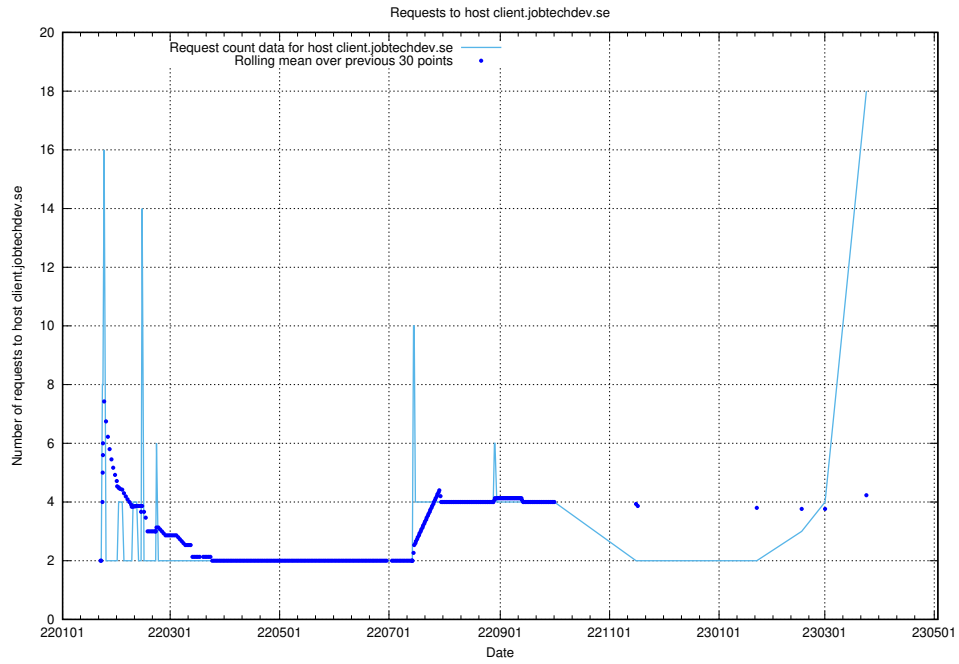

Here, we count the number of requests to host jobtechdev-se-jobtechdev-se-prod.prod.services.jtech.se.

7.36 Usage of client.jobtechdev.se

Here, we count the number of requests to host client.jobtechdev.se.