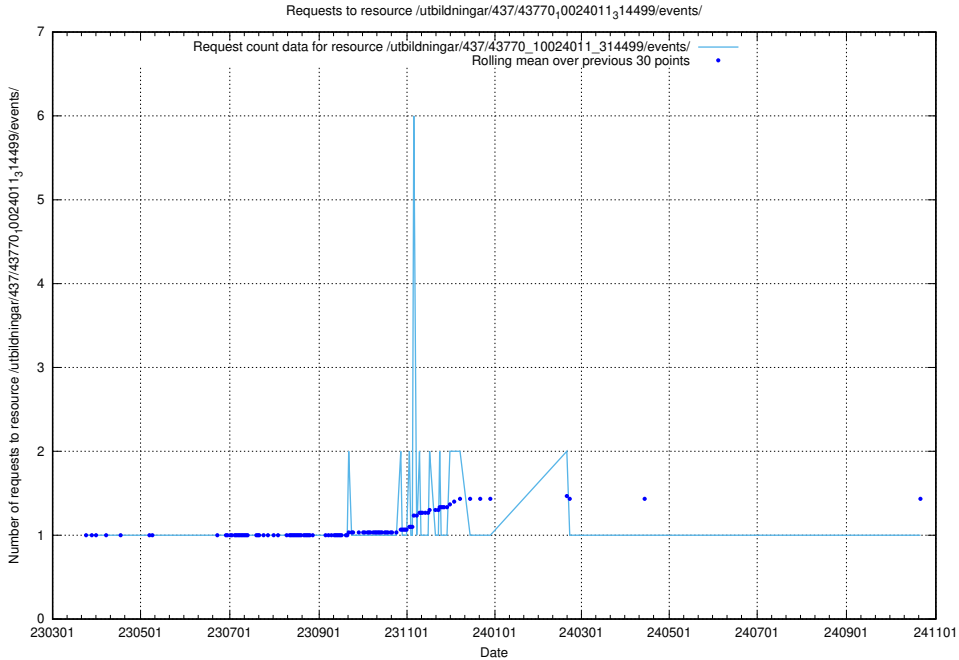

5.7205 Usage of /utbildningar/437/43770_10024011_314499/events/

Here, we count the number of requests to resource /utbildningar/437/43770_10024011_314499/events/.