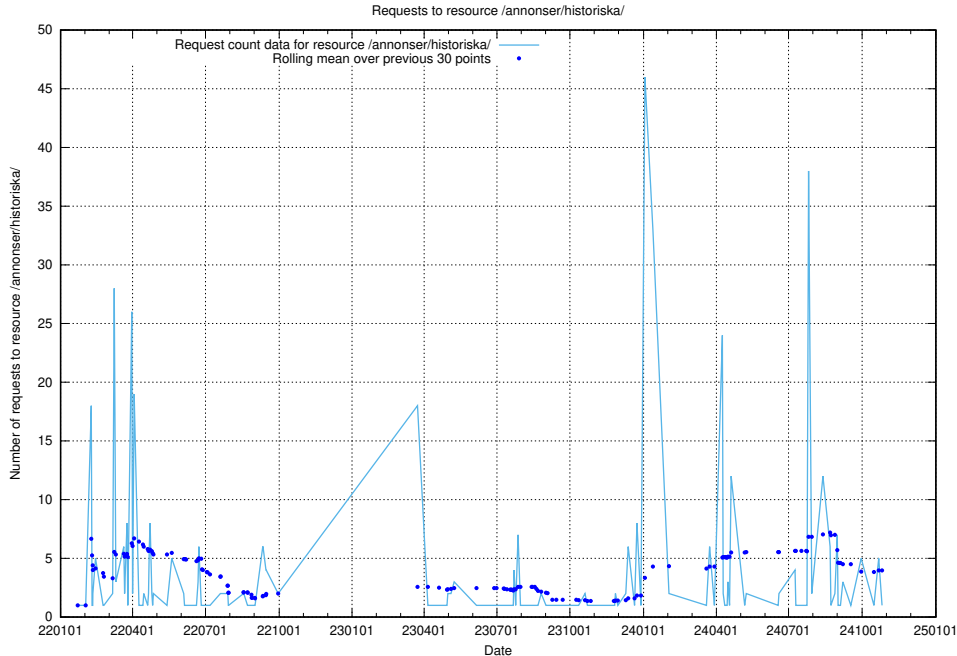

5.6144 Usage of /annonser/historiska/

Here, we count the number of requests to resource /annonser/historiska/.