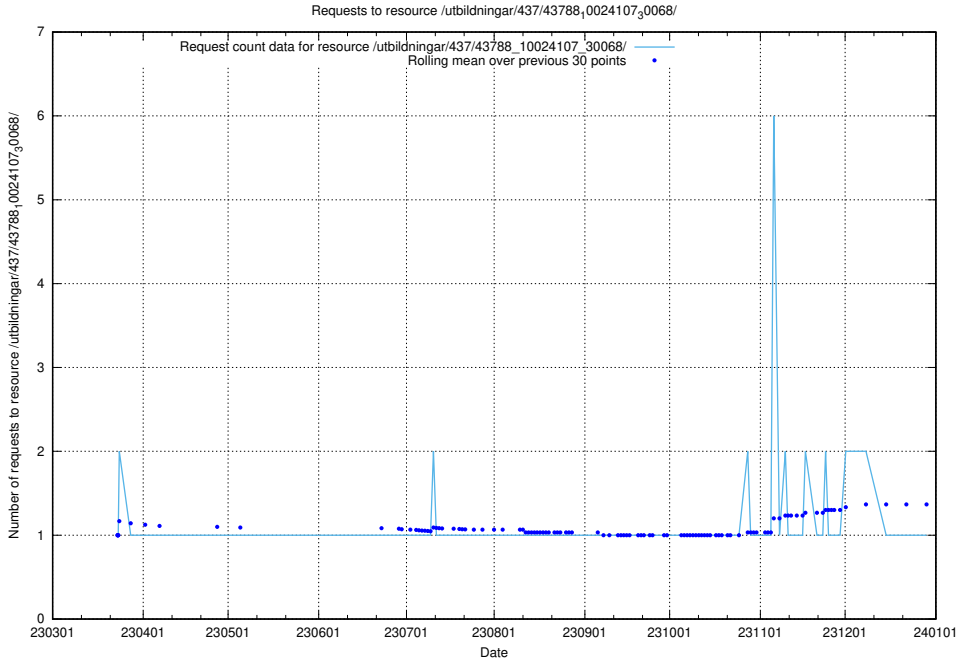

5.7393 Usage of /utbildningar/437/43788_10024107_30068/

Here, we count the number of requests to resource /utbildningar/437/43788_10024107_30068/.