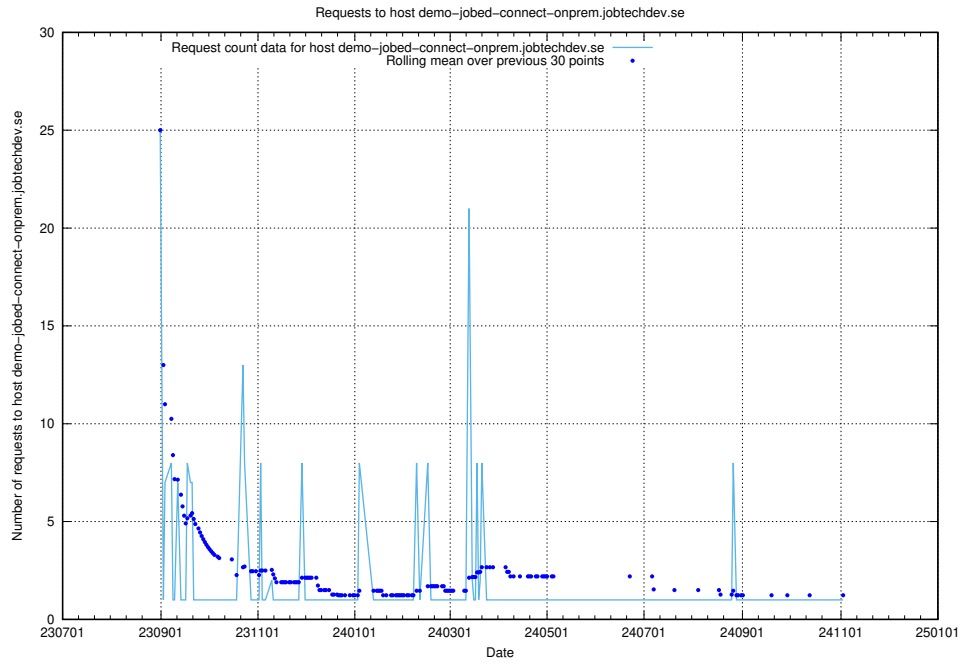

7.609 Usage of demo-jobed-connect-onprem.jobtechdev.se

Here, we count the number of requests to host demo-jobed-connect-onprem.jobtechdev.se.