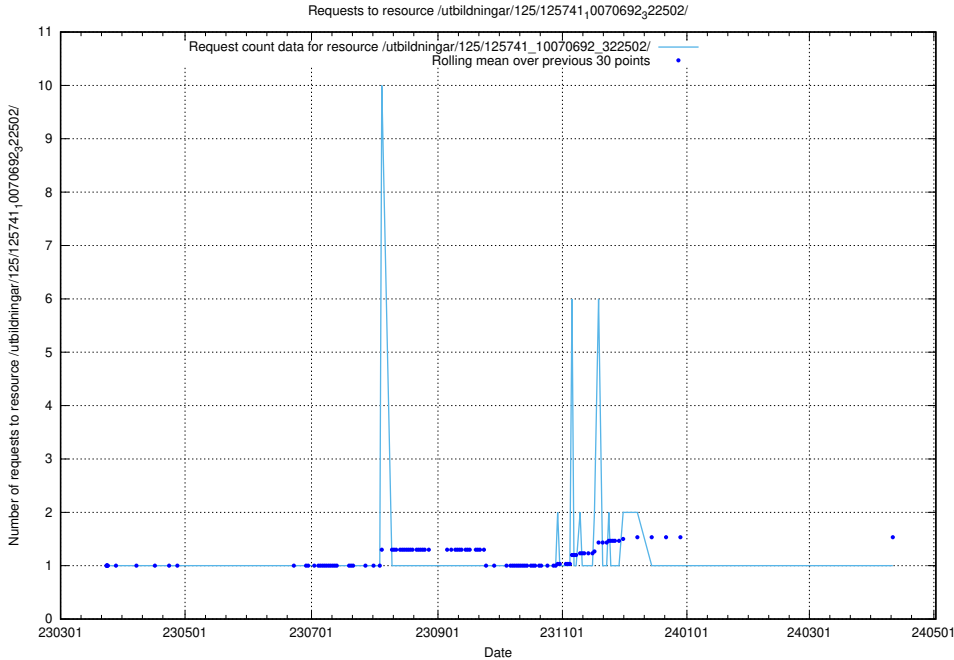

5.7506 Usage of /utbildningar/125/125741_10070692_322502/

Here, we count the number of requests to resource /utbildningar/125/125741_10070692_322502/.