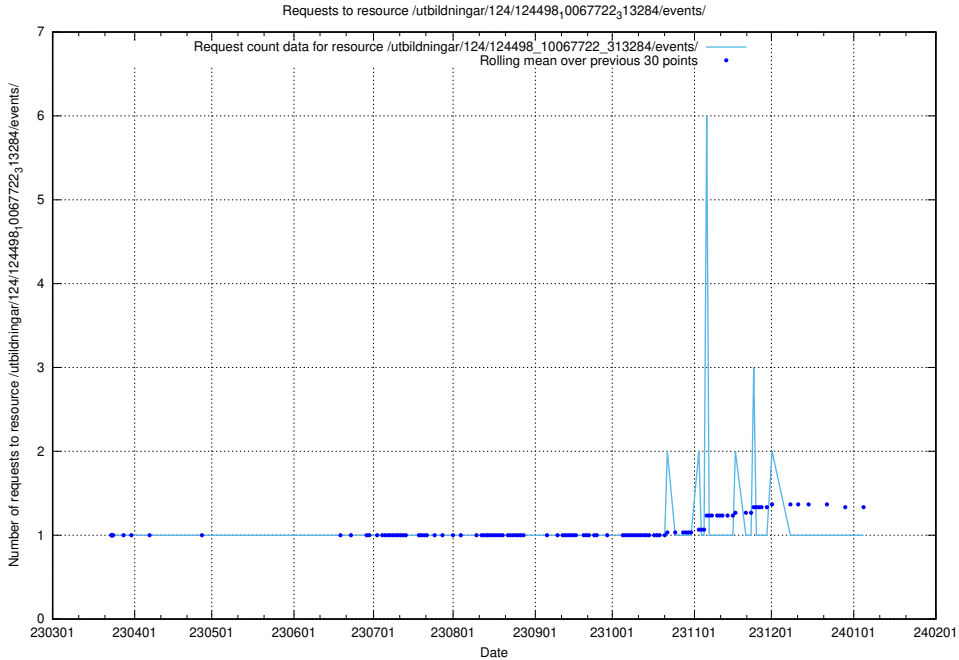

5.3690 Usage of /utbildningar/124/124498_10067722_313284/events/

Here, we count the number of requests to resource /utbildningar/124/124498_10067722_313284/events/