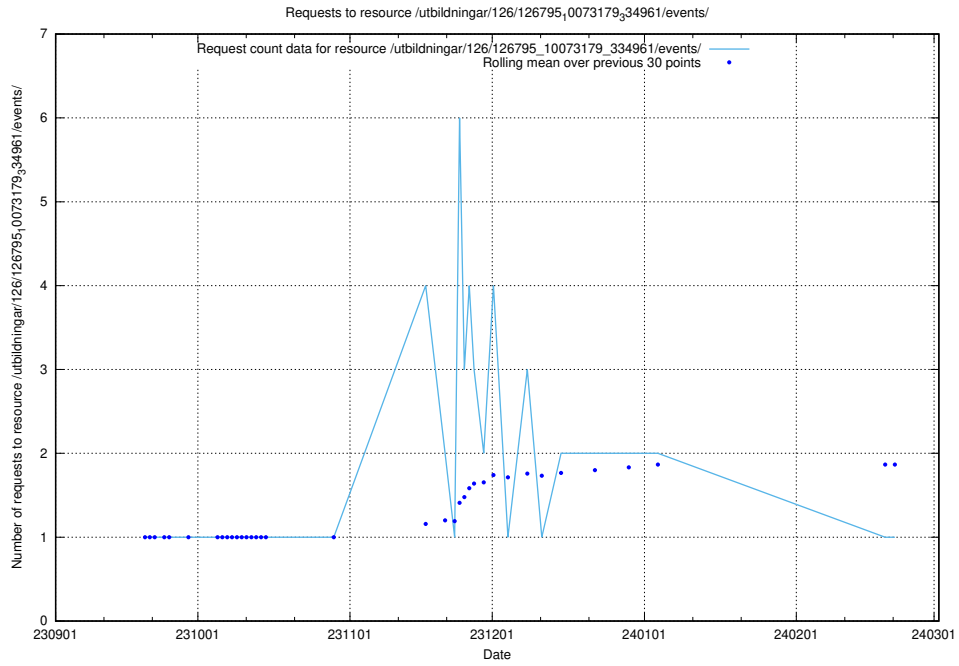

5.5515 Usage of /utbildningar/126/126795_10073179_334961/events/

Here, we count the number of requests to resource /utbildningar/126/126795_10073179_334961/events/