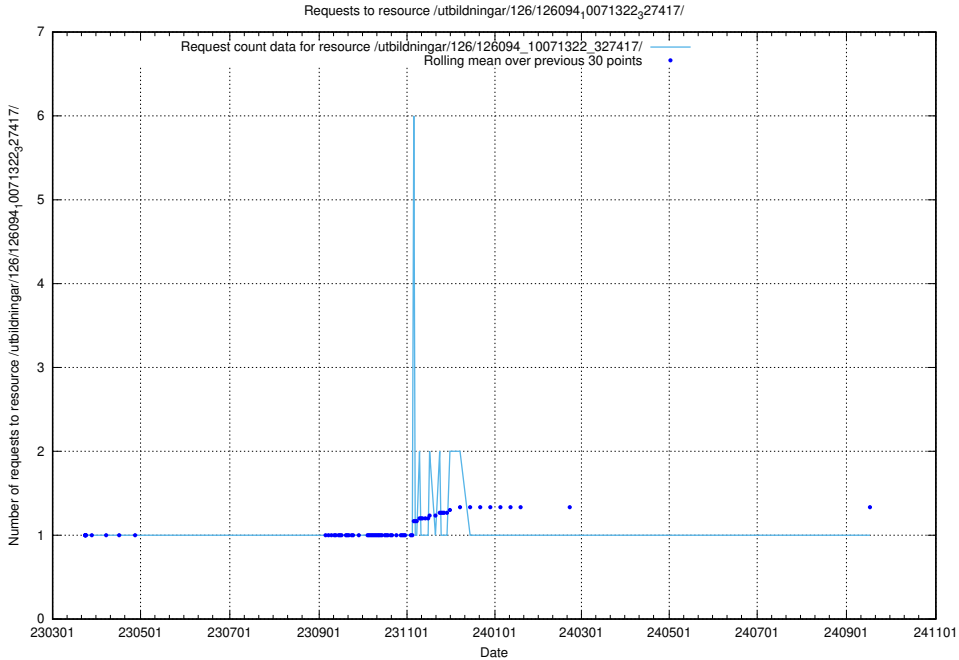

5.7467 Usage of /utbildningar/126/126094_10071322_327417/

Here, we count the number of requests to resource /utbildningar/126/126094_10071322_327417/.