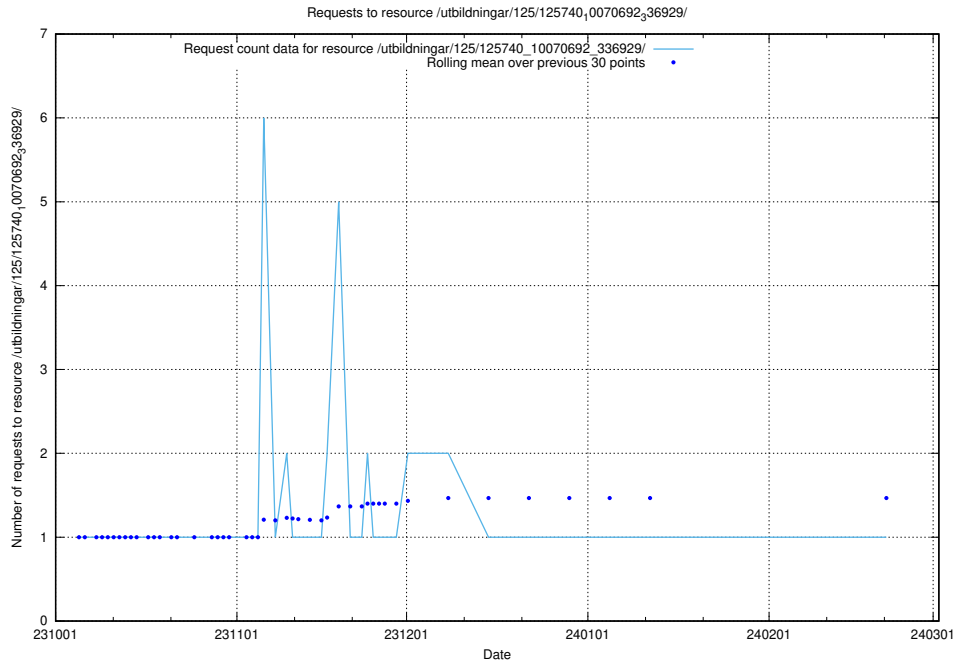

5.5399 Usage of /utbildningar/125/125740_10070692_336929/

Here, we count the number of requests to resource /utbildningar/125/125740_10070692_336929/.