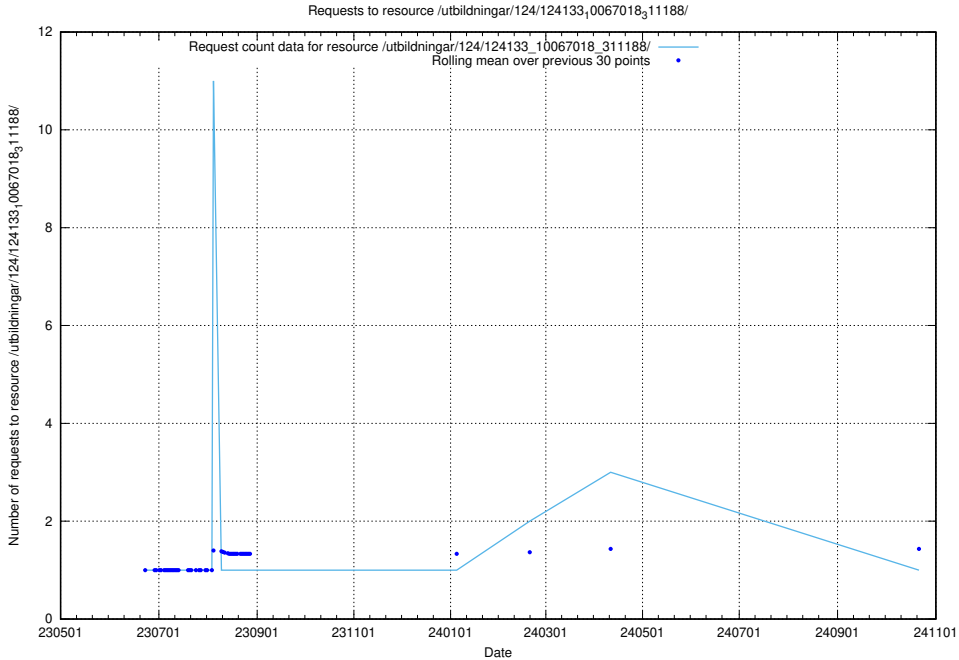

5.6795 Usage of /utbildningar/124/124133_10067018_311188/

Here, we count the number of requests to resource /utbildningar/124/124133_10067018_311188/.