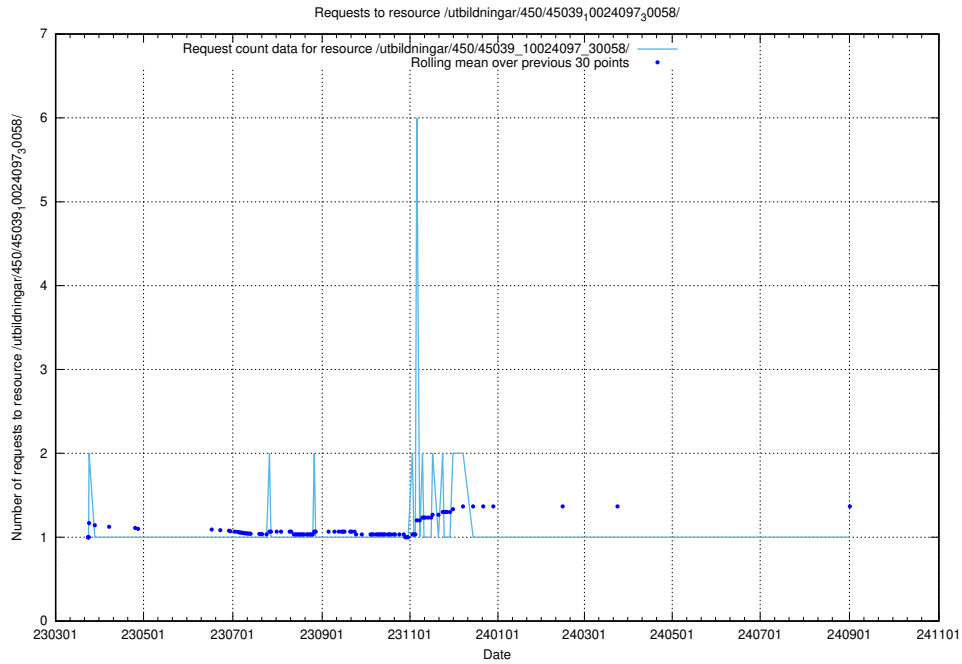

5.7352 Usage of /utbildningar/450/45039_10024097_30058/

Here, we count the number of requests to resource /utbildningar/450/45039_10024097_30058/.