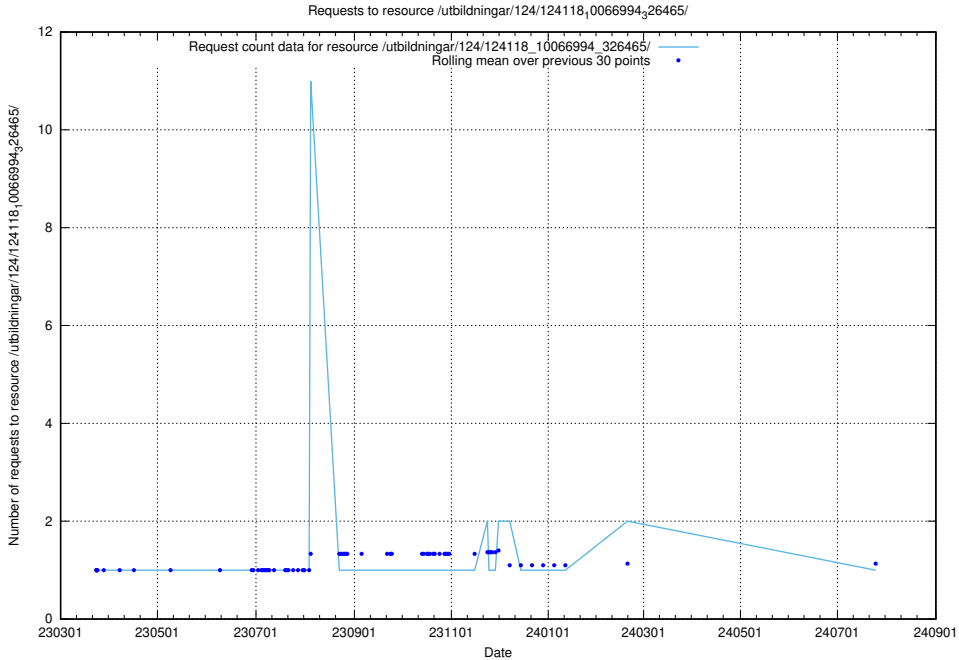

5.5200 Usage of /utbildningar/124/124118_10066994_326465/

Here, we count the number of requests to resource /utbildningar/124/124118_10066994_326465/.