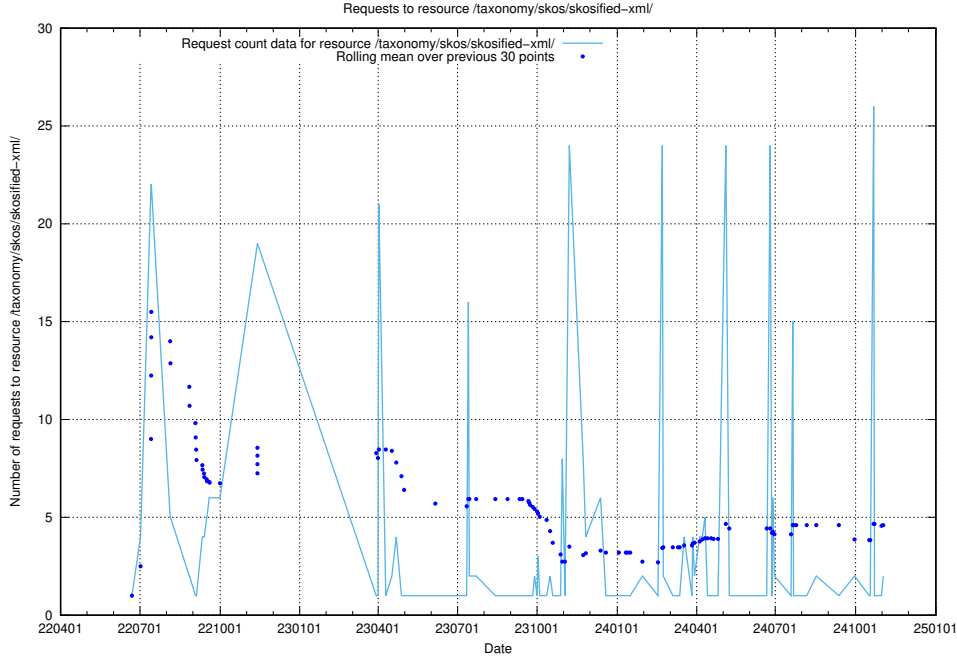

5.545 Usage of /taxonomy/skos/skosified-xml/

Here, we count the number of requests to resource /taxonomy/skos/skosified-xml/.