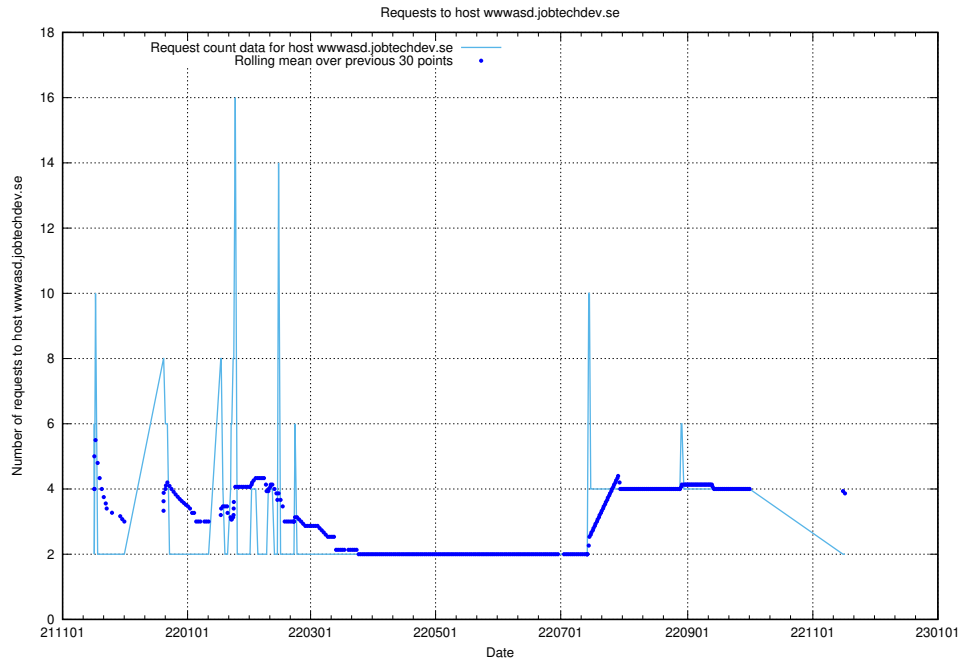

7.543 Usage of cr2q344g064ask5t63j0.jobtechdev.se

Here, we count the number of requests to host cr2q344g064ask5t63j0.jobtechdev.se.

7.544 Usage of cr2q334g064ask5t63f0.jobtechdev.se

Here, we count the number of requests to host cr2q334g064ask5t63f0.jobtechdev.se.