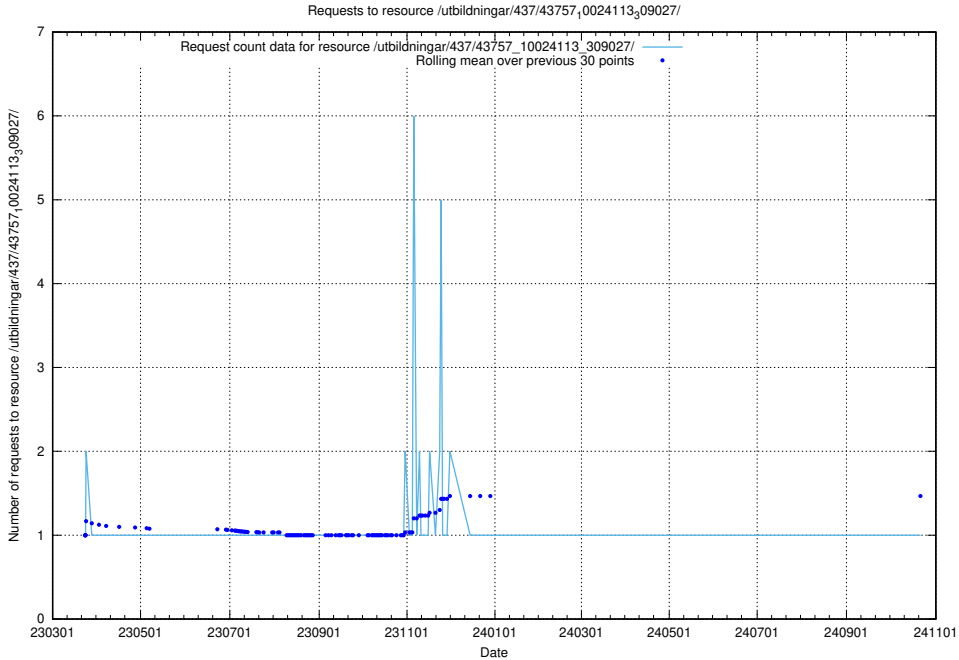

5.7404 Usage of /utbildningar/437/43757_10024113_309027/

Here, we count the number of requests to resource /utbildningar/437/43757_10024113_309027/.