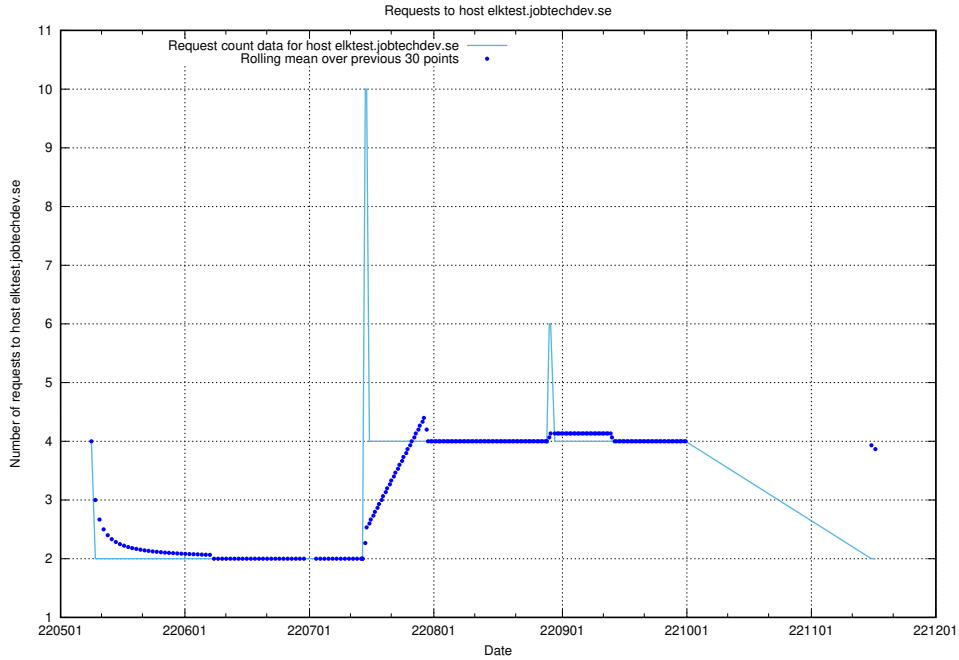

7.433 Usage of elktest.jobtechdev.se

Here, we count the number of requests to host elktest.jobtechdev.se.