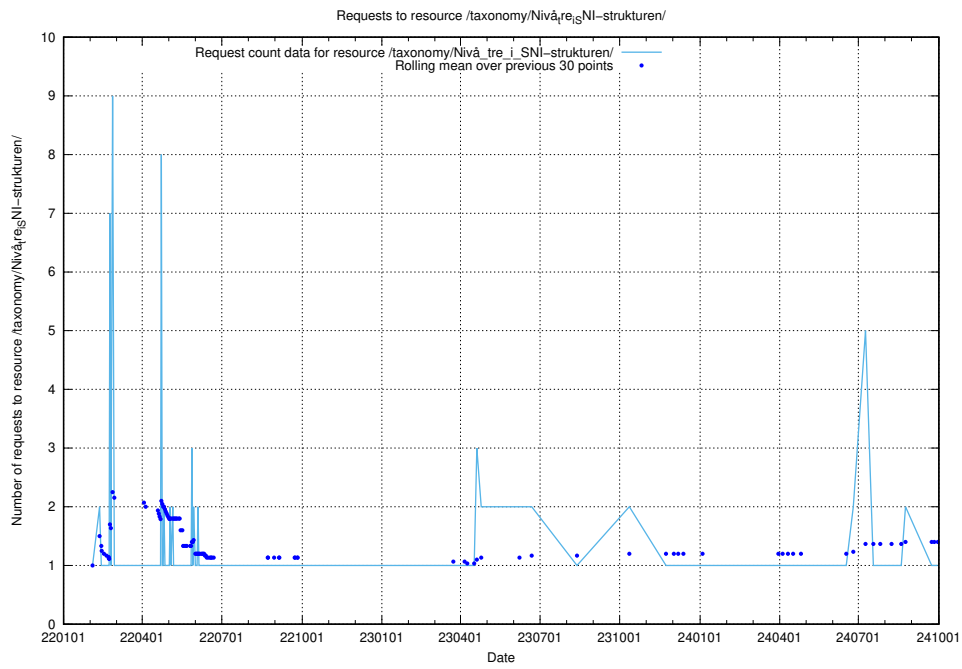

5.4019 Usage of /taxonomy/Nivå_tre_i_SNI-strukturen/

Here, we count the number of requests to resource /taxonomy/Nivå_tre_i_SNI-strukturen/.