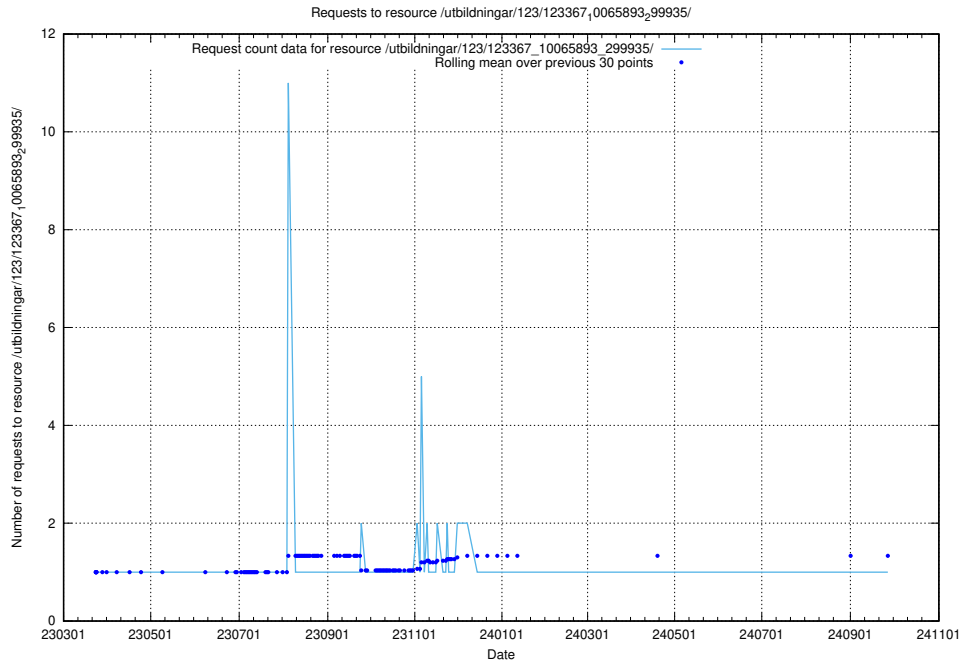

5.5732 Usage of /utbildningar/123/123367_10065893_299935/

Here, we count the number of requests to resource /utbildningar/123/123367_10065893_299935/.