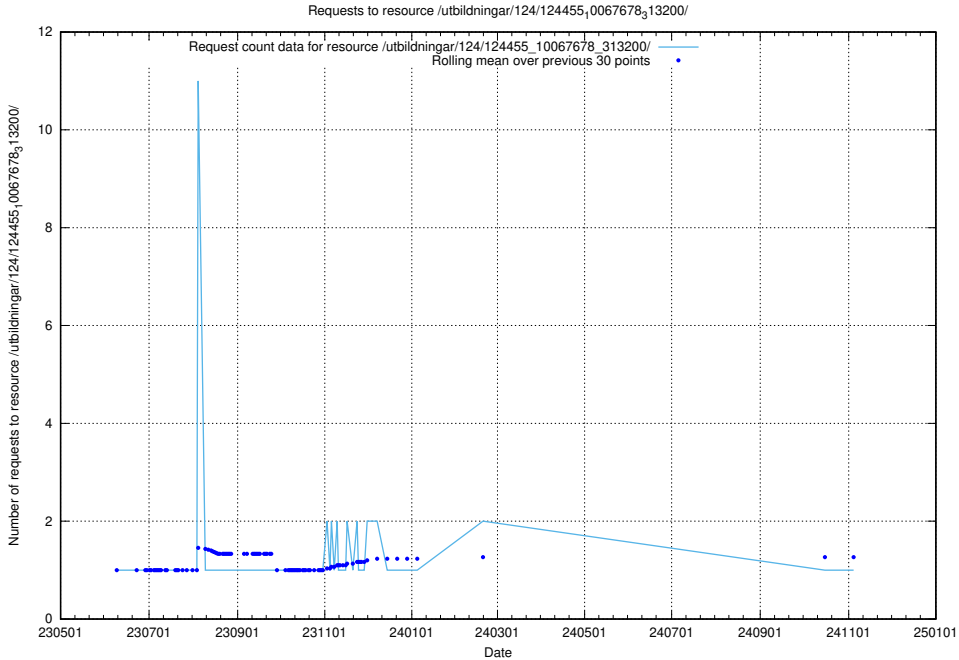

5.6880 Usage of /utbildningar/124/124455_10067678_313200/

Here, we count the number of requests to resource /utbildningar/124/124455_10067678_313200/.