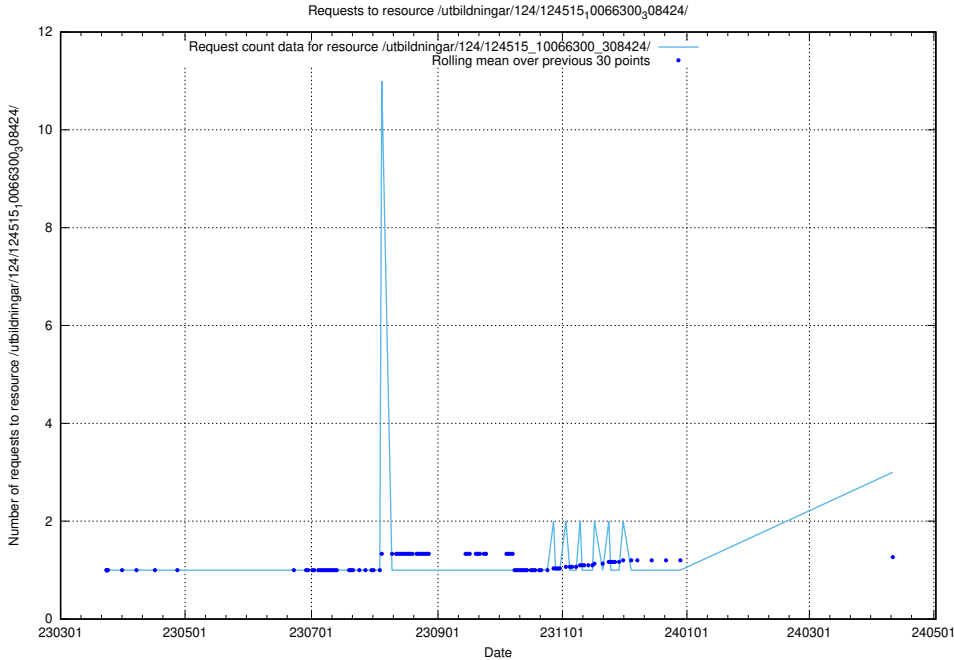

5.404 Usage of /utbildningar/124/124515_10066300_308424/

Here, we count the number of requests to resource /utbildningar/124/124515_10066300_308424/.