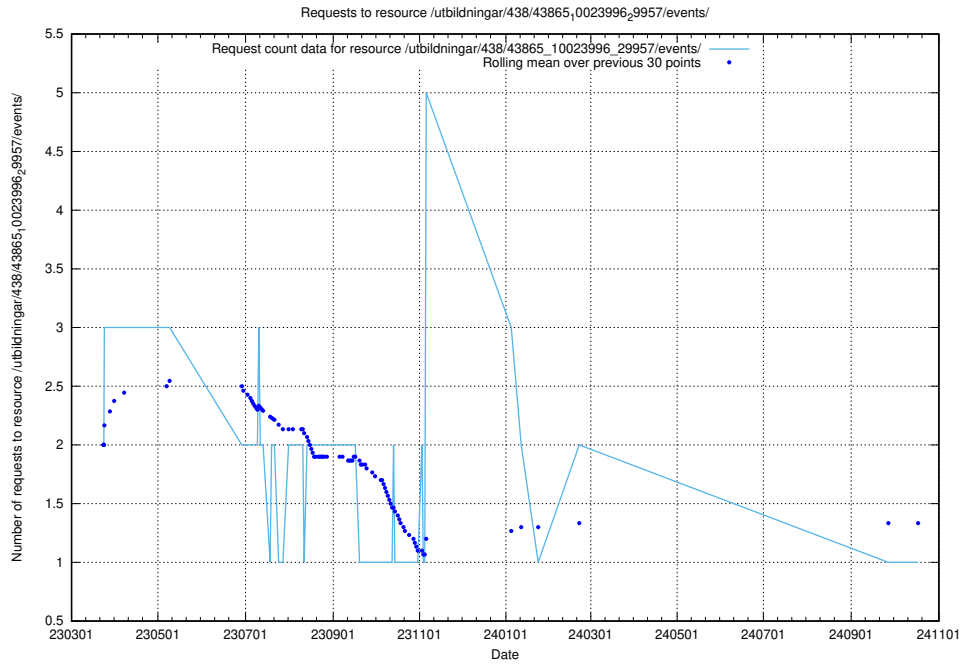

5.7291 Usage of /utbildningar/438/43865_10023996_29957/events/

Here, we count the number of requests to resource /utbildningar/438/43865_10023996_29957/events/.