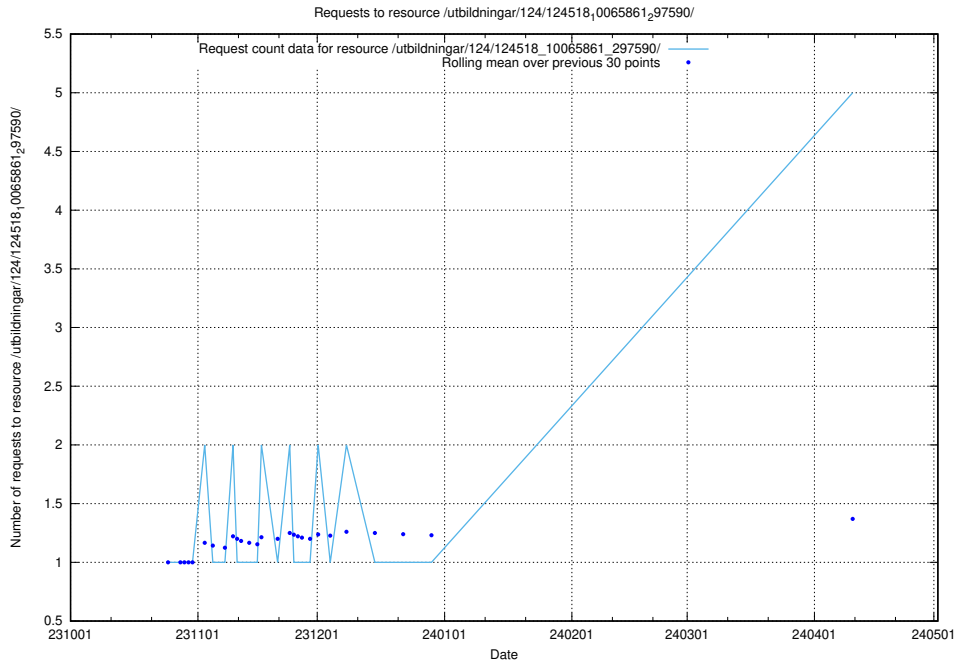

5.217 Usage of /utbildningar/124/124518_10065861_297590/

Here, we count the number of requests to resource /utbildningar/124/124518_10065861_297590/.