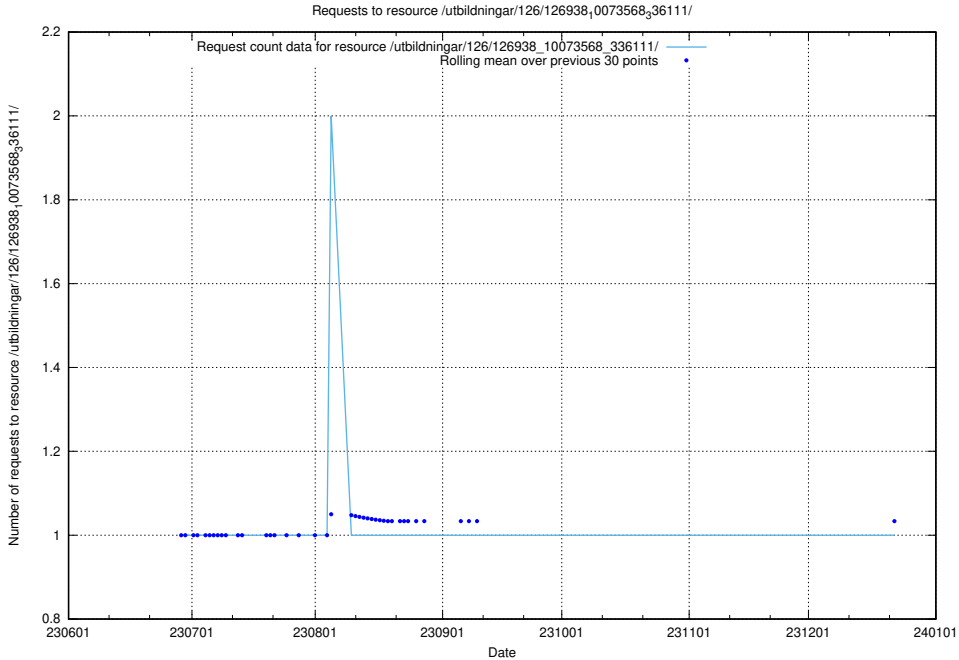

5.6413 Usage of /utbildningar/126/126938_10073568_336111/

Here, we count the number of requests to resource /utbildningar/126/126938_10073568_336111/.