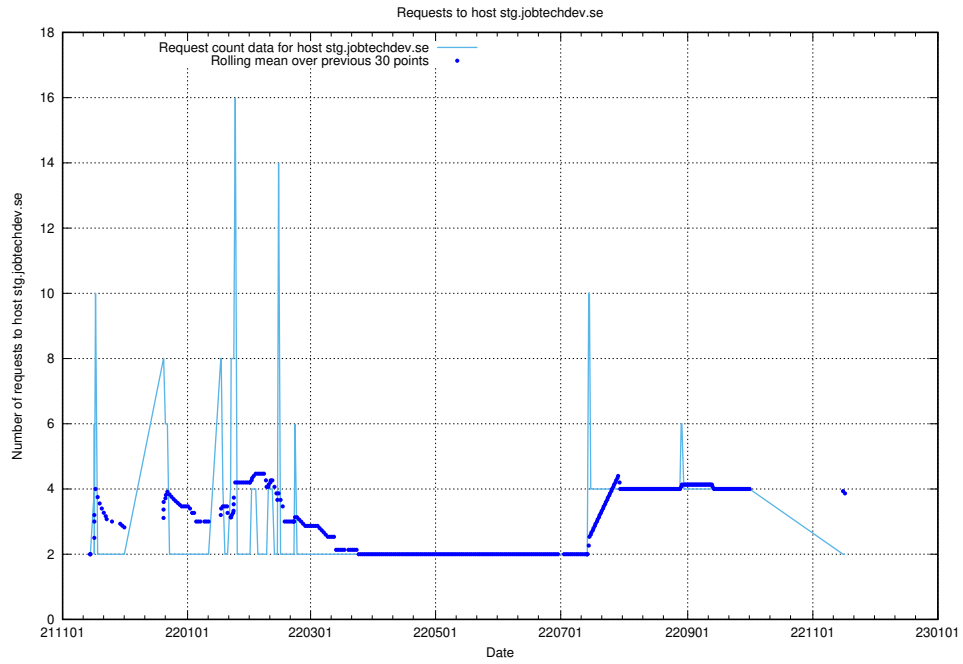

7.567 Usage of stg.jobtechdev.se

Here, we count the number of requests to host stg.jobtechdev.se.

7.568 Usage of `www.apps.standby.services.jtech.se`

Here, we count the number of requests to host `www.apps.standby.services.jtech.se`.