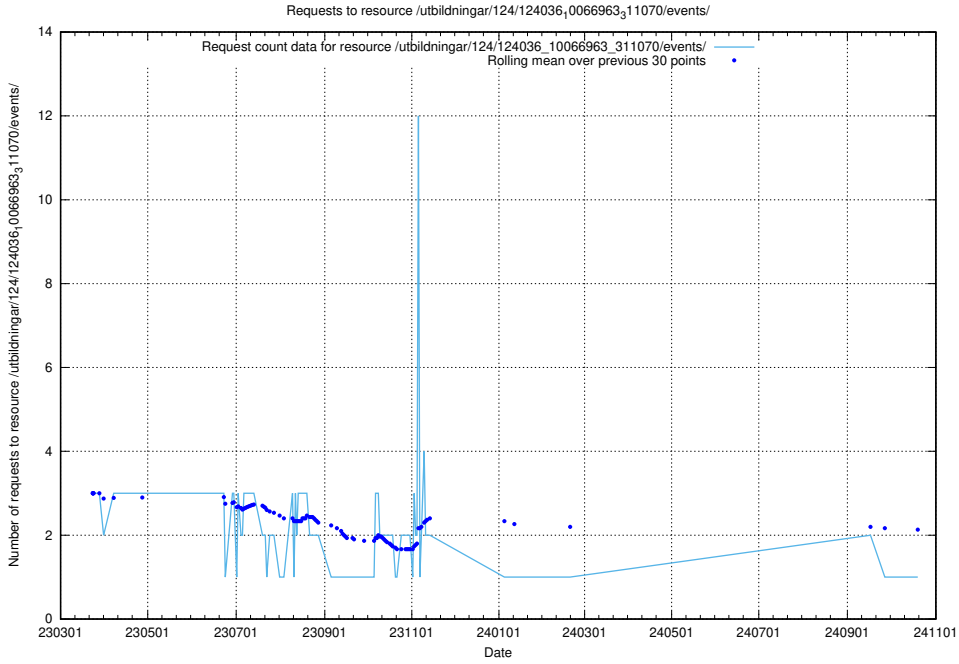

5.7289 Usage of /utbildningar/124/124036_10066963_311070/events/

Here, we count the number of requests to resource /utbildningar/124/124036_10066963_311070/events/

5.7290 Usage of /utbildningar/123/123367_10065860_299148/events/