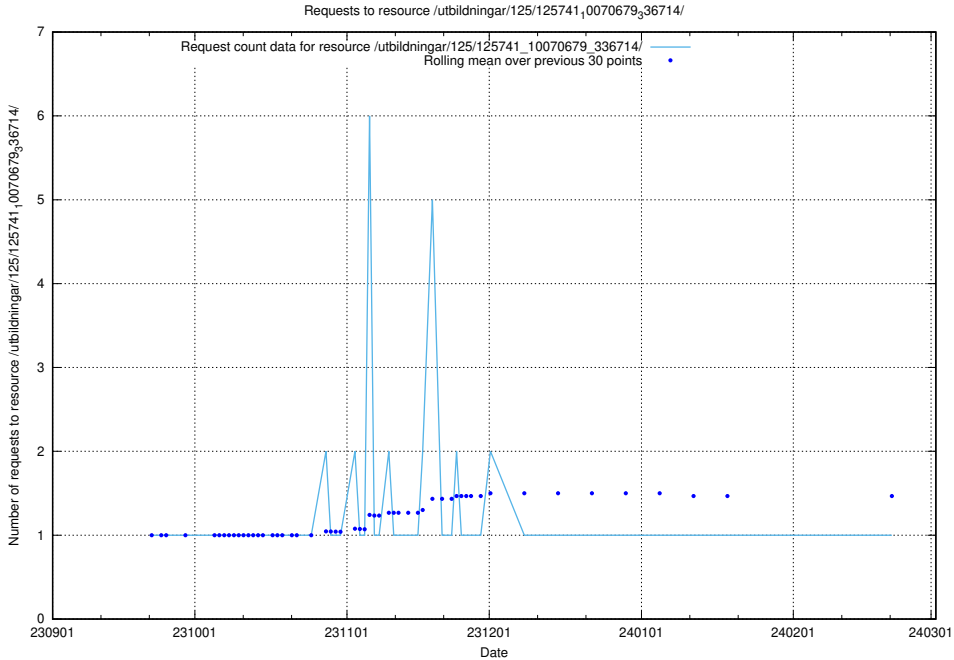

5.5497 Usage of /utbildningar/125/125741_10070679_336714/

Here, we count the number of requests to resource /utbildningar/125/125741_10070679_336714/.