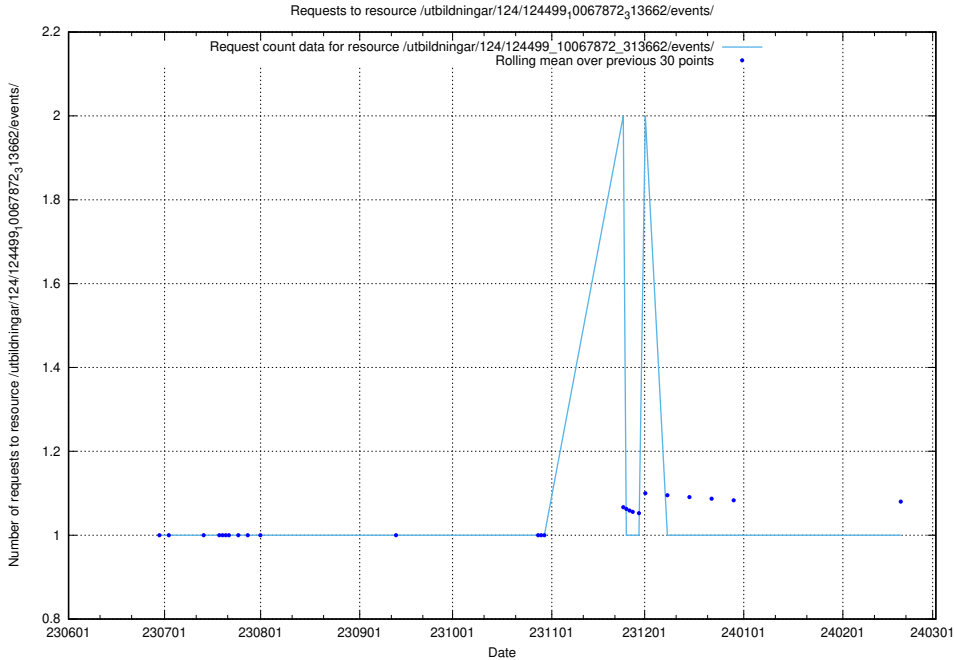

5.6376 Usage of /utbildningar/124/124499_10067872_313662/events/

Here, we count the number of requests to resource /utbildningar/124/124499_10067872_313662/events/