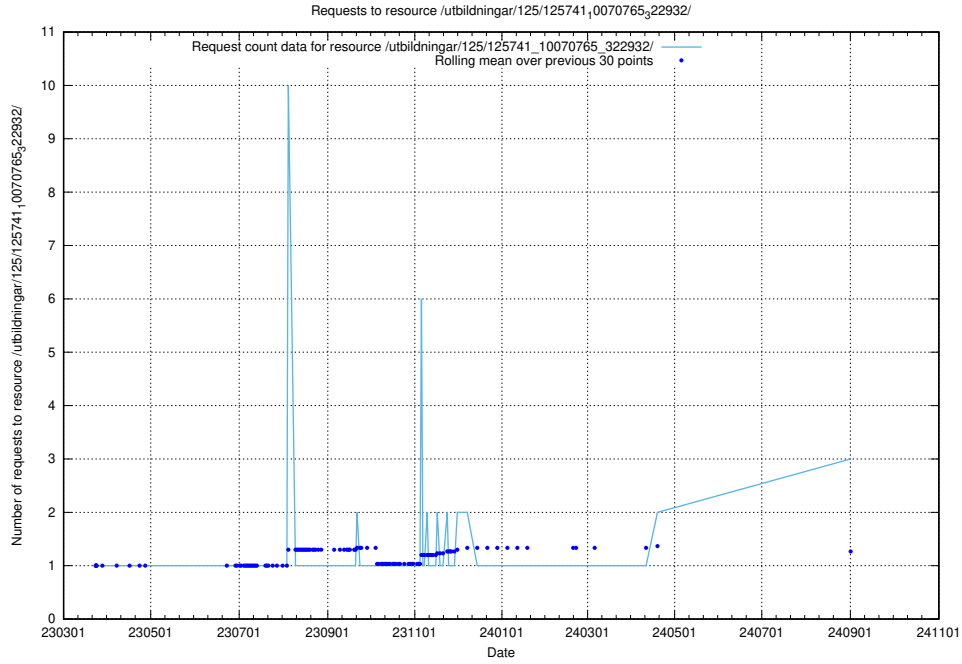

5.533 Usage of /utbildningar/125/125741_10070765_322932/

Here, we count the number of requests to resource /utbildningar/125/125741_10070765_322932/.