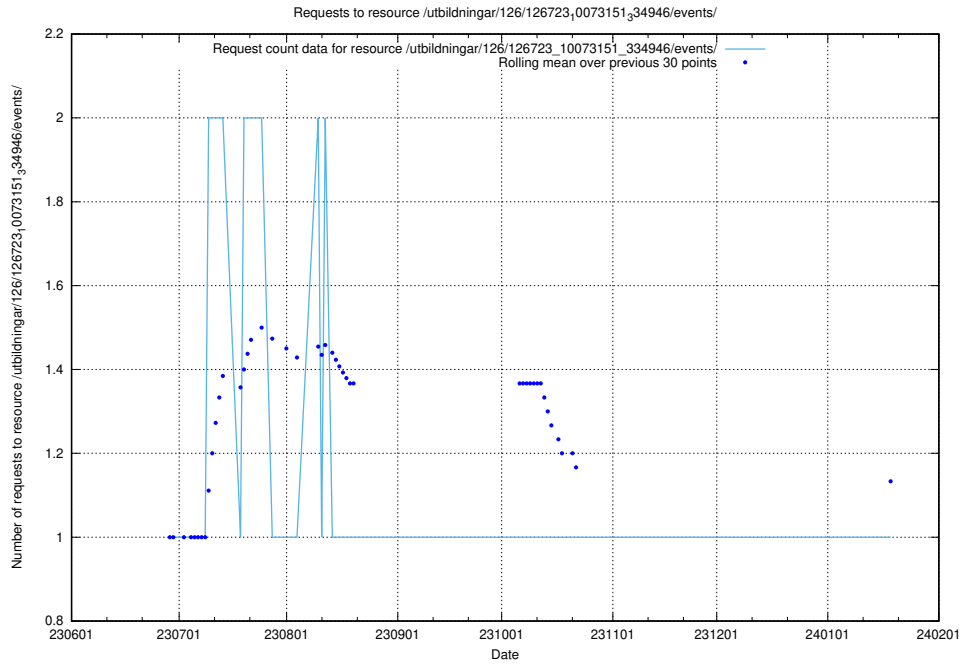

5.6428 Usage of /utbildningar/126/126723_10073151_334946/events/

Here, we count the number of requests to resource /utbildningar/126/126723_10073151_334946/events/