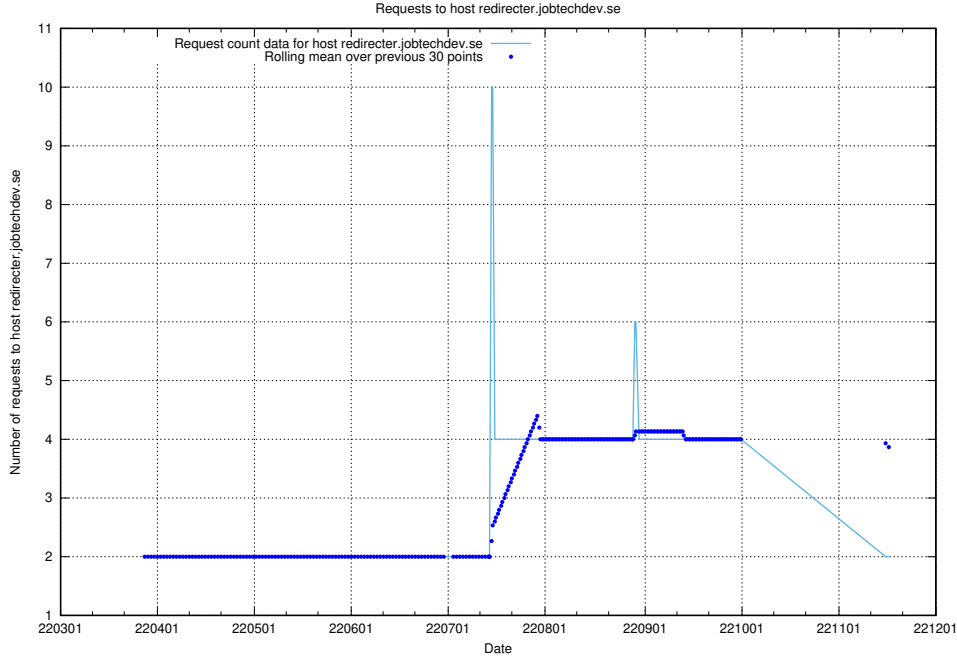

7.492 Usage of redirecter.jobtechdev.se

Here, we count the number of requests to host redirecter.jobtechdev.se.