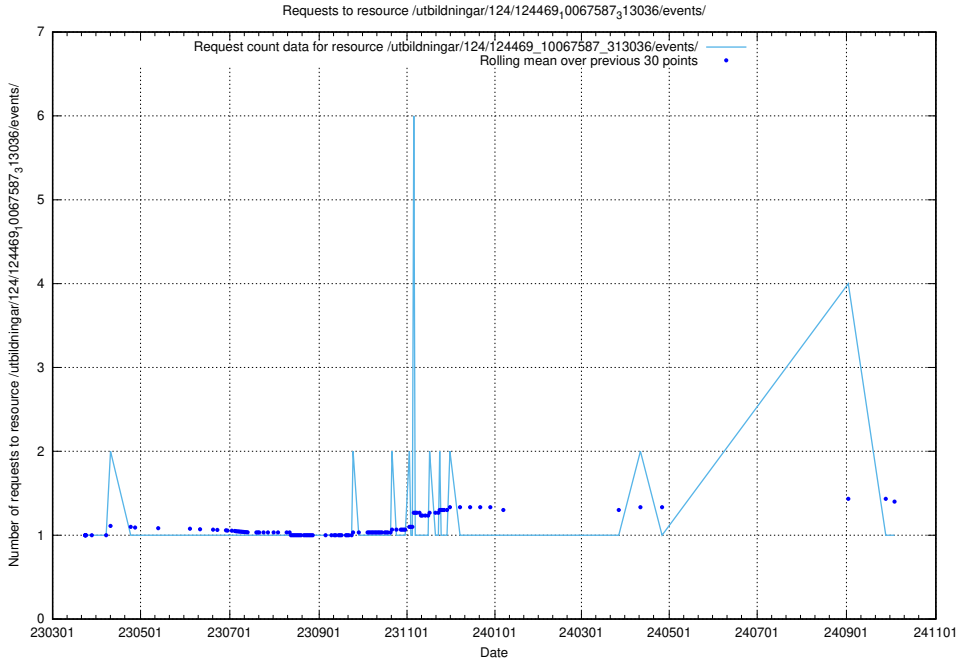

5.4256 Usage of /utbildningar/124/124469_10067587_313036/events/

Here, we count the number of requests to resource /utbildningar/124/124469_10067587_313036/events/