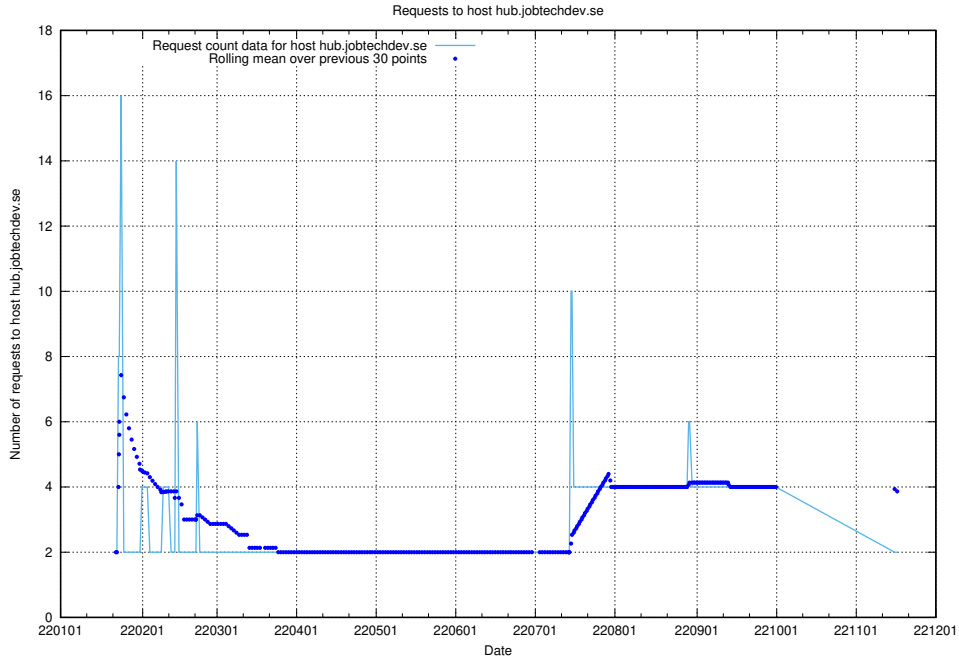

7.605 Usage of hub.jobtechdev.se

Here, we count the number of requests to host hub.jobtechdev.se.