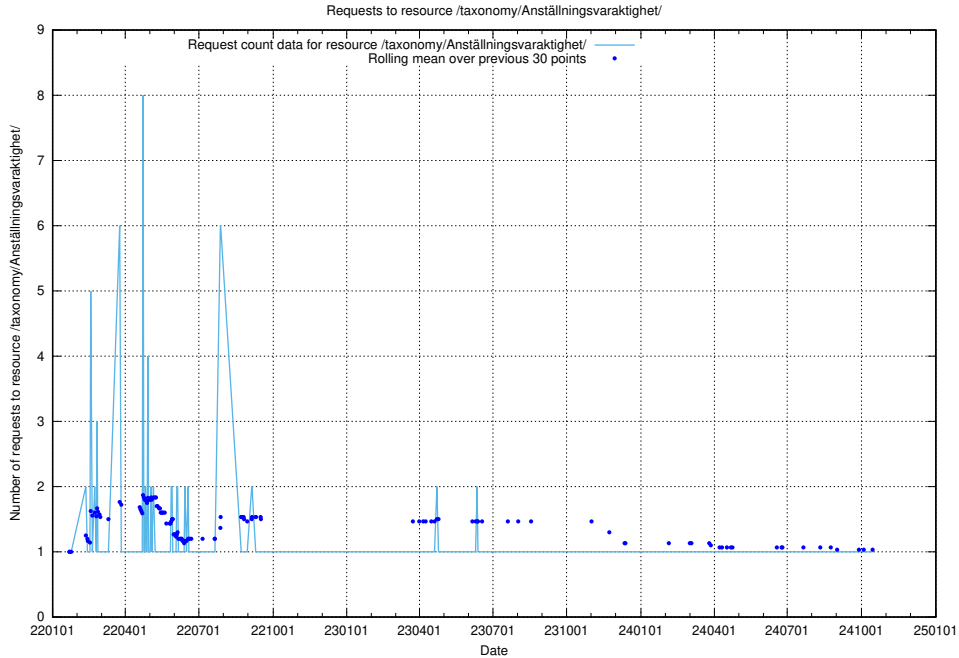

5.6698 Usage of /taxonomy/Anställningsvaraktighet/

Here, we count the number of requests to resource /taxonomy/Anställningsvaraktighet/.