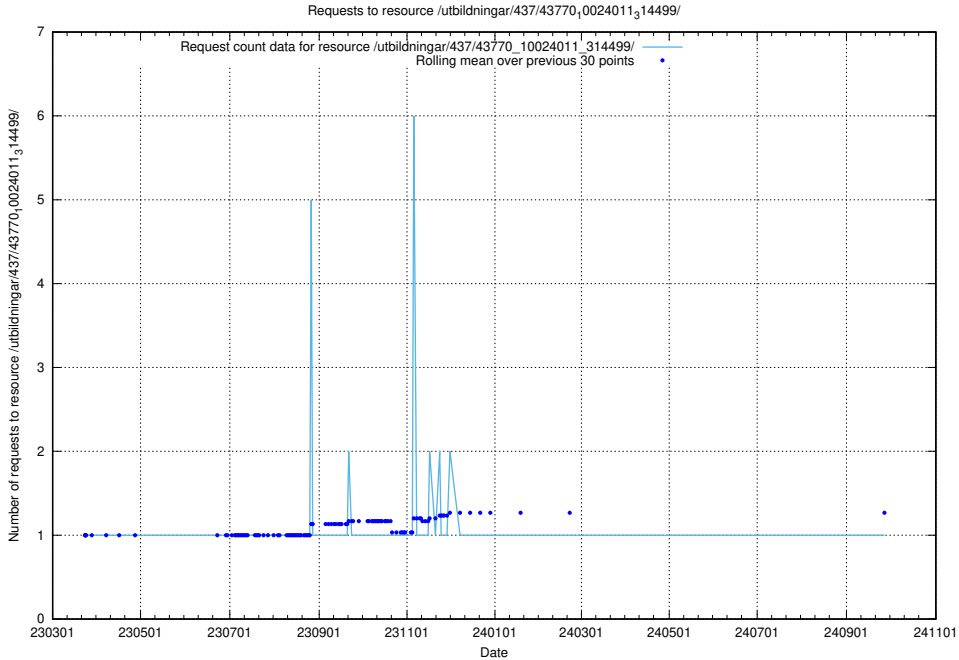

5.7400 Usage of /utbildningar/437/43770_10024011_314499/

Here, we count the number of requests to resource /utbildningar/437/43770_10024011_314499/.