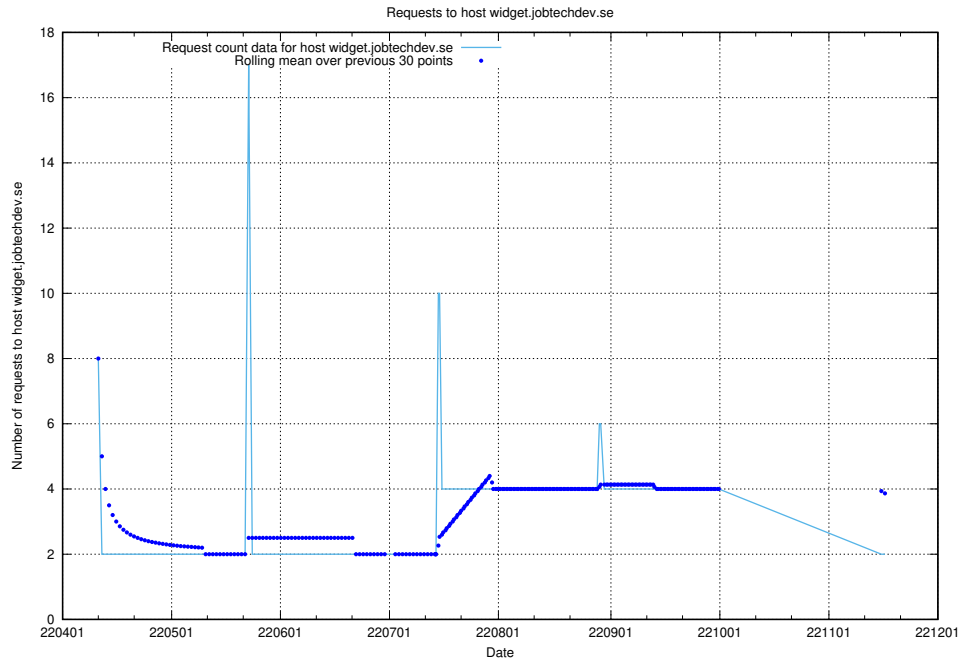

7.468 Usage of taxonomyt2.api.jobtechdev.se

Here, we count the number of requests to host taxonomyt2.api.jobtechdev.se.

7.469 Usage of widget.jobtechdev.se

Here, we count the number of requests to host widget.jobtechdev.se.