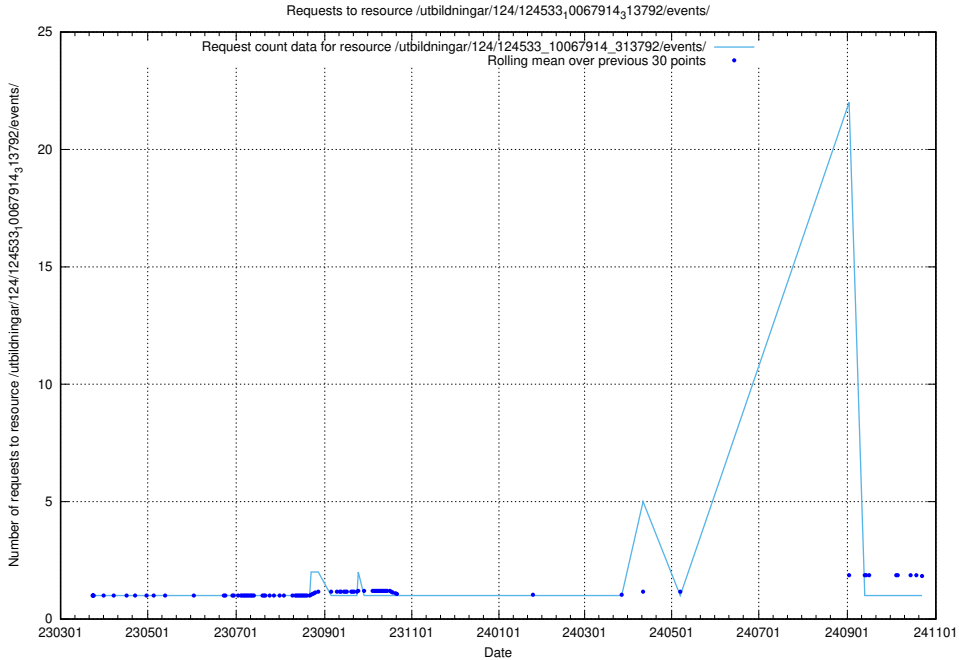

5.1702 Usage of /utbildningar/124/124533_10067914_313792/events/

Here, we count the number of requests to resource /utbildningar/124/124533_10067914_313792/events/