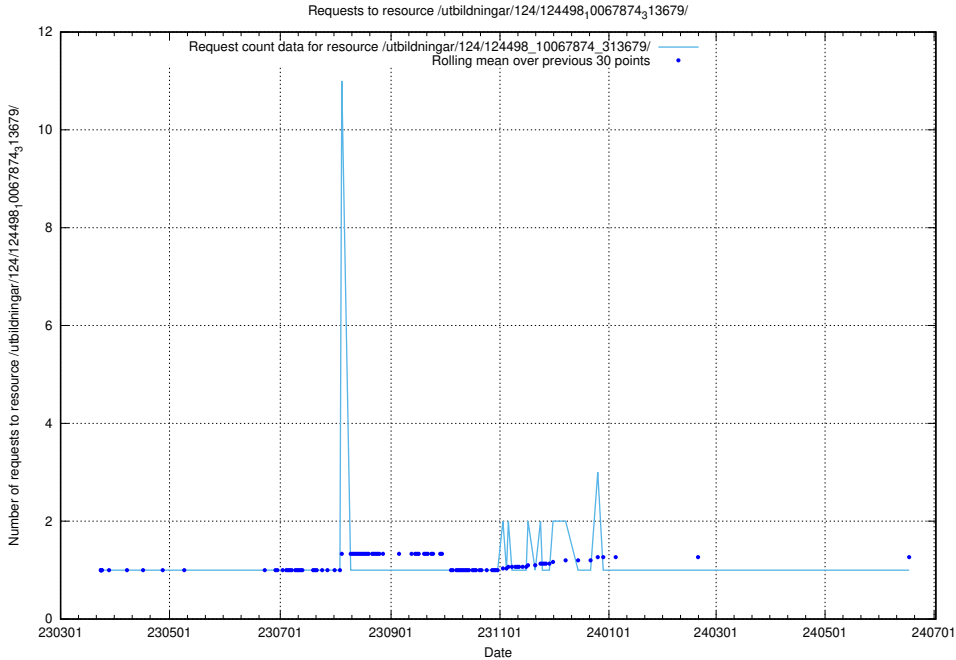

Here, we count the number of requests to resource /taxonomy/version/18/query/all-concepts/.

5.3627 Usage of /utbildningar/124/124498_10067874_313679/

Here, we count the number of requests to resource /utbildningar/124/124498_10067874_313679/.