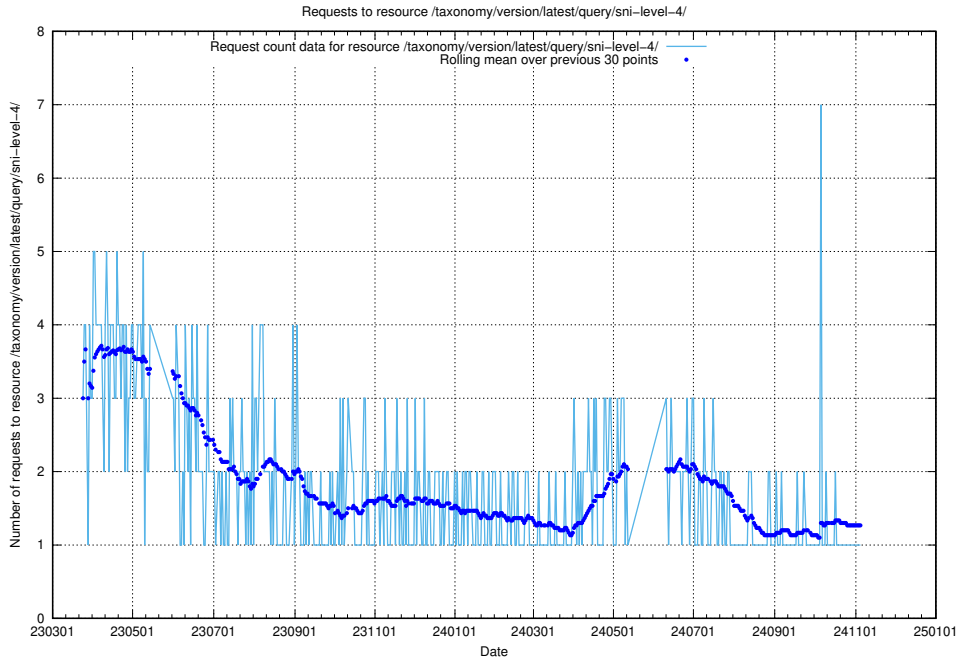

5.7089 Usage of /taxonomy/version/latest/query/sni-level-4/

Here, we count the number of requests to resource /taxonomy/version/latest/query/sni-level-4/.