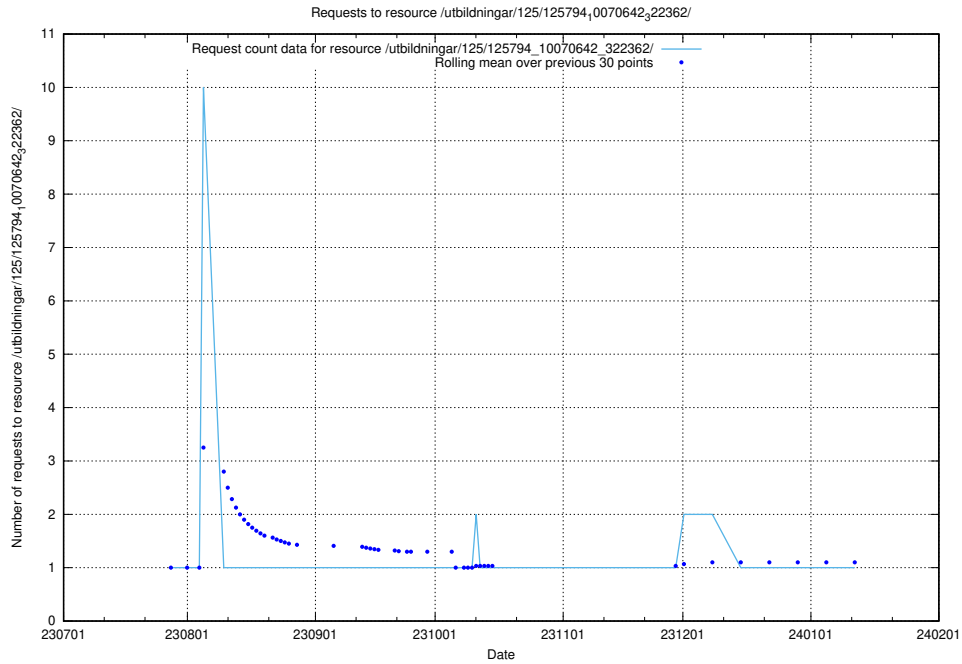

5.5893 Usage of /utbildningar/125/125794_10070642_322362/

Here, we count the number of requests to resource /utbildningar/125/125794_10070642_322362/.