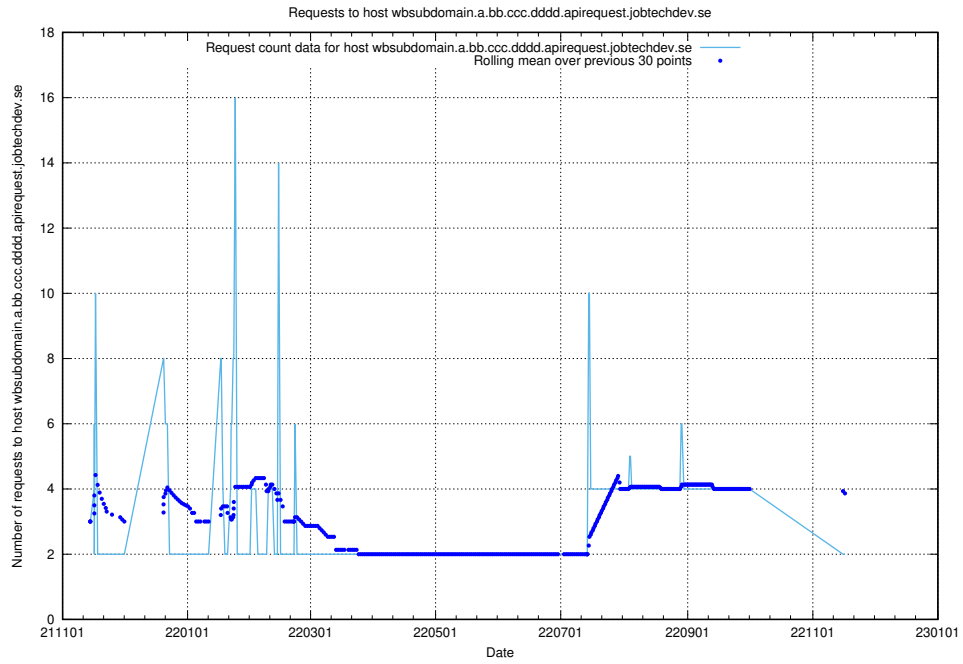

Here, we count the number of requests to host wbsubdomain.a.bb.ccc.dddd.atlas.jobtechdev.se.

7.558 Usage of wbsubdomain.a.bb.ccc.dddd.apirequest.jobtechdev.se

Here, we count the number of requests to host wbsubdomain.a.bb.ccc.dddd.apirequest.jobtechdev.se.