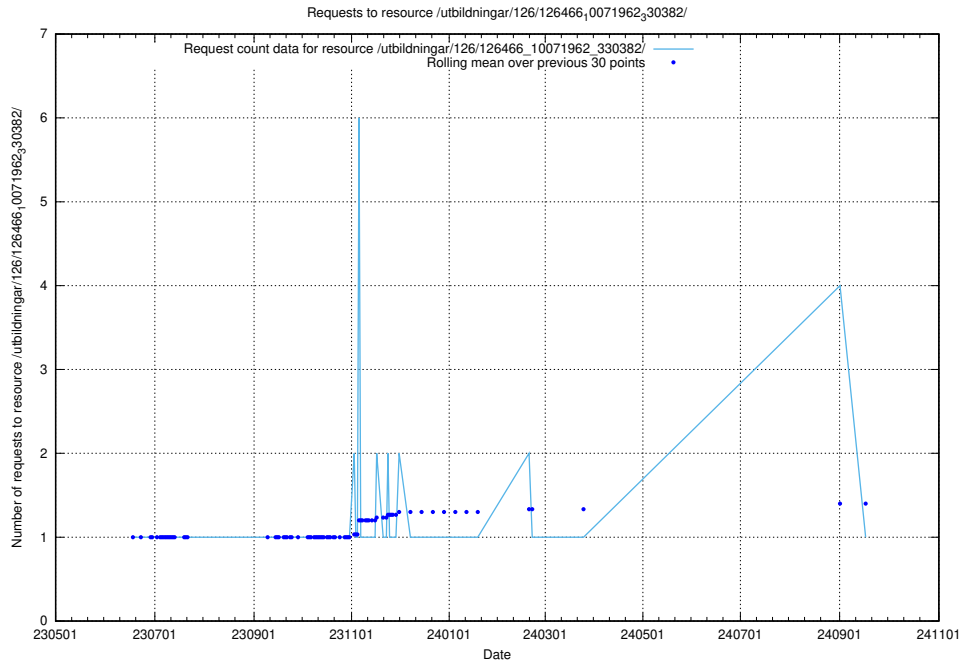

5.6836 Usage of /utbildningar/126/126466_10071962_330382/

Here, we count the number of requests to resource /utbildningar/126/126466_10071962_330382/.