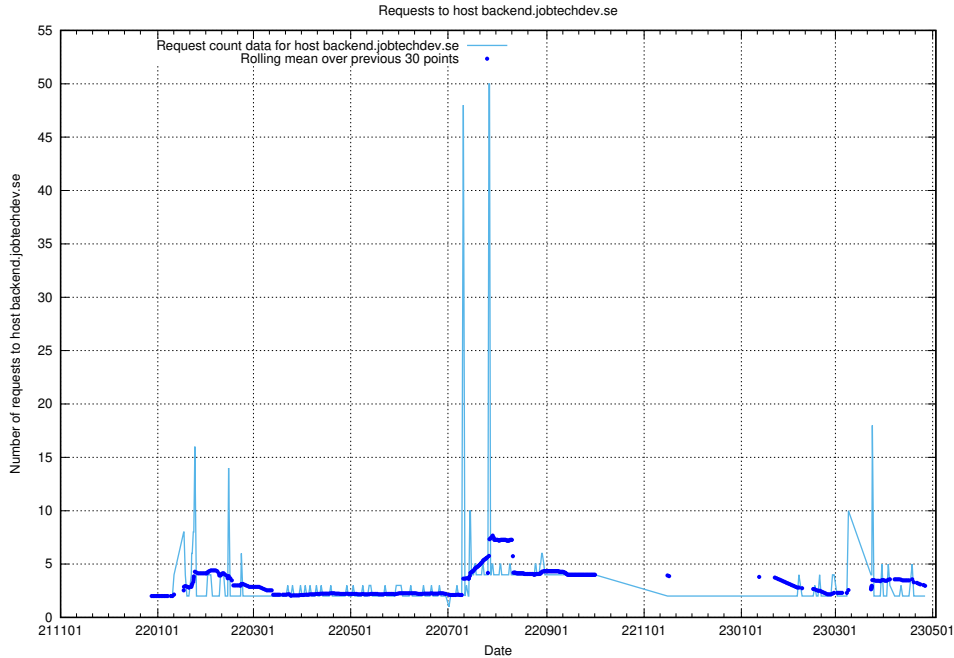

7.363 Usage of backend.jobtechdev.se

Here, we count the number of requests to host backend.jobtechdev.se.