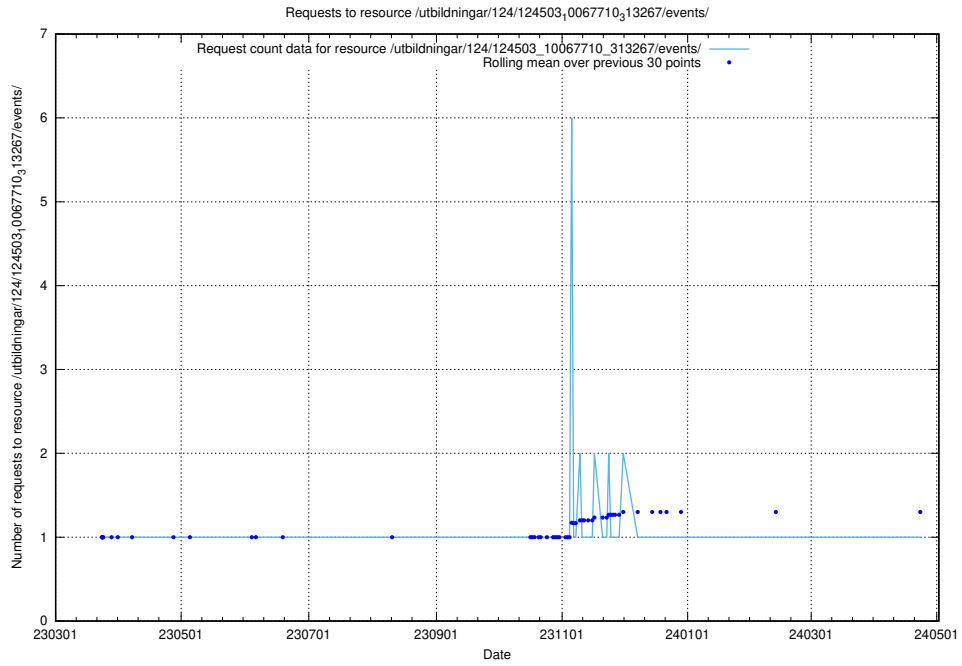

5.3123 Usage of /utbildningar/124/124503_10067710_313267/events/

Here, we count the number of requests to resource /utbildningar/124/124503_10067710_313267/events/