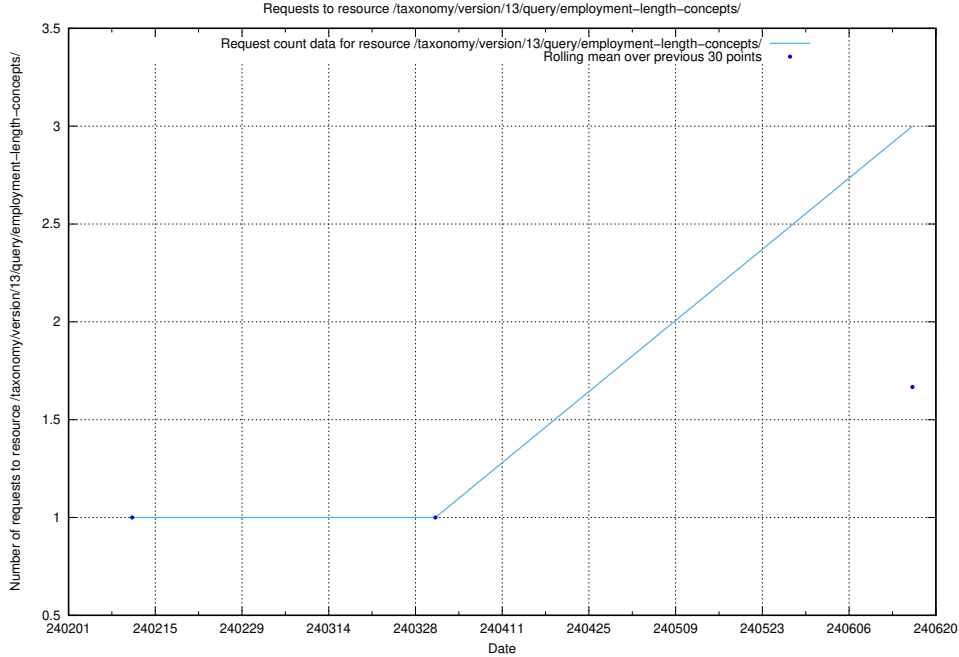

5.417 Usage of /taxonomy/version/13/query/employment-length-concepts/

Here, we count the number of requests to resource /taxonomy/version/13/query/employment-length-concepts/.