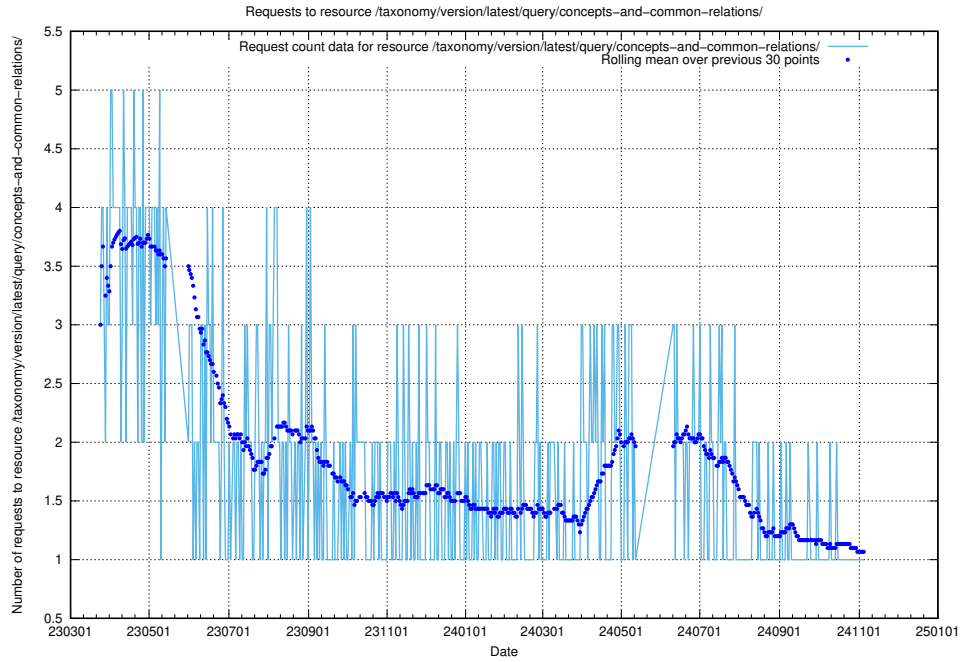

5.7116 Usage of /taxonomy/version/latest/query/concepts-and-common-relations/

Here, we count the number of requests to resource /taxonomy/version/latest/query/concepts-and-common-relations/.