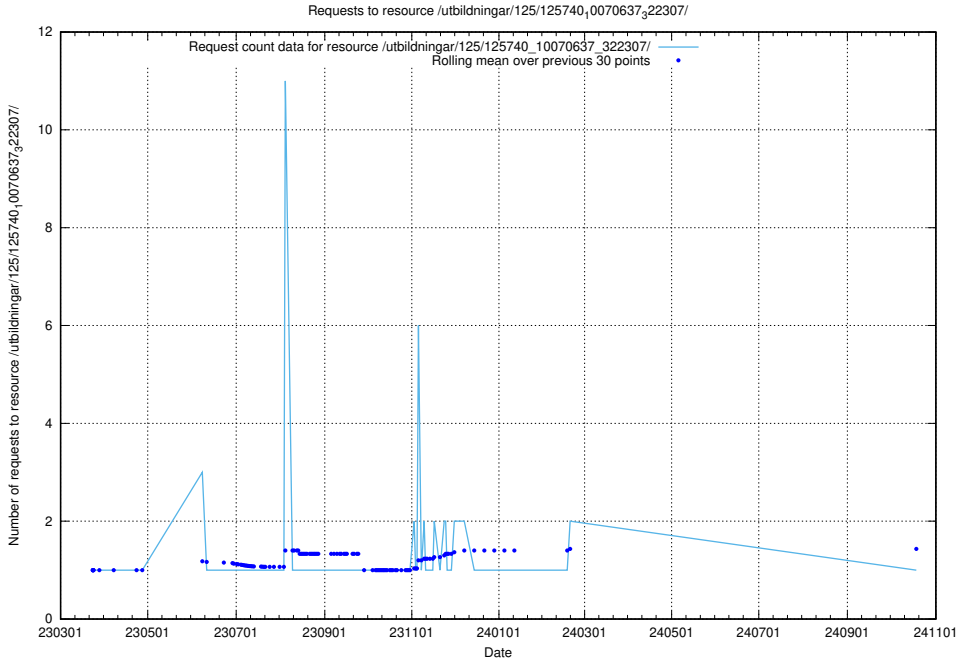

Here, we count the number of requests to resource /utbildningar/125/125740_10070637_322307/events/

5.1066 Usage of /utbildningar/125/125740_10070637_322307/

Here, we count the number of requests to resource /utbildningar/125/125740_10070637_322307/.