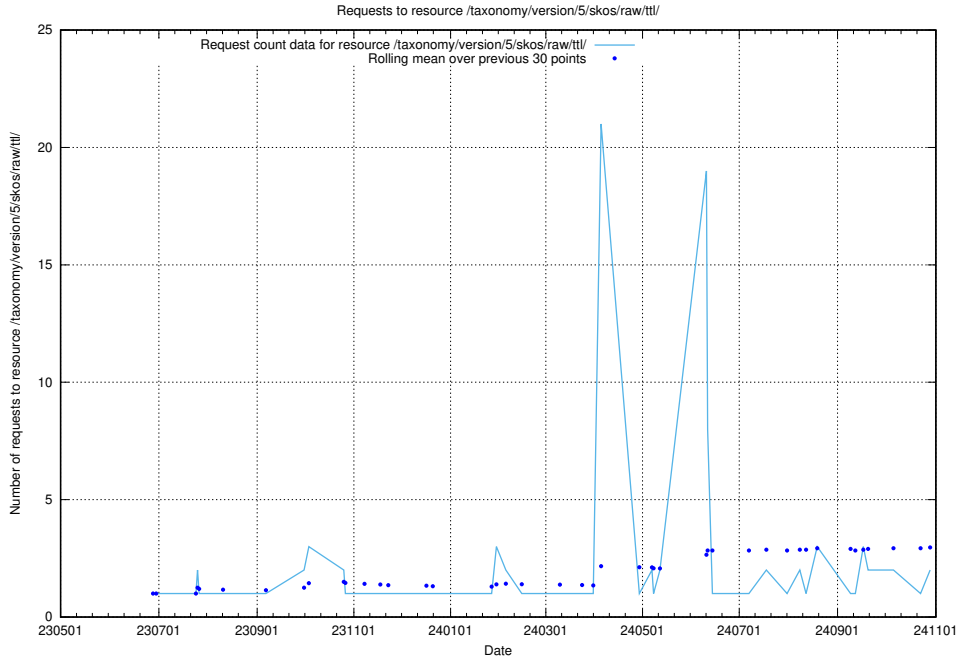

5.920 Usage of /taxonomy/version/5/skos/raw/ttl/

Here, we count the number of requests to resource /taxonomy/version/5/skos/raw/ttl/.