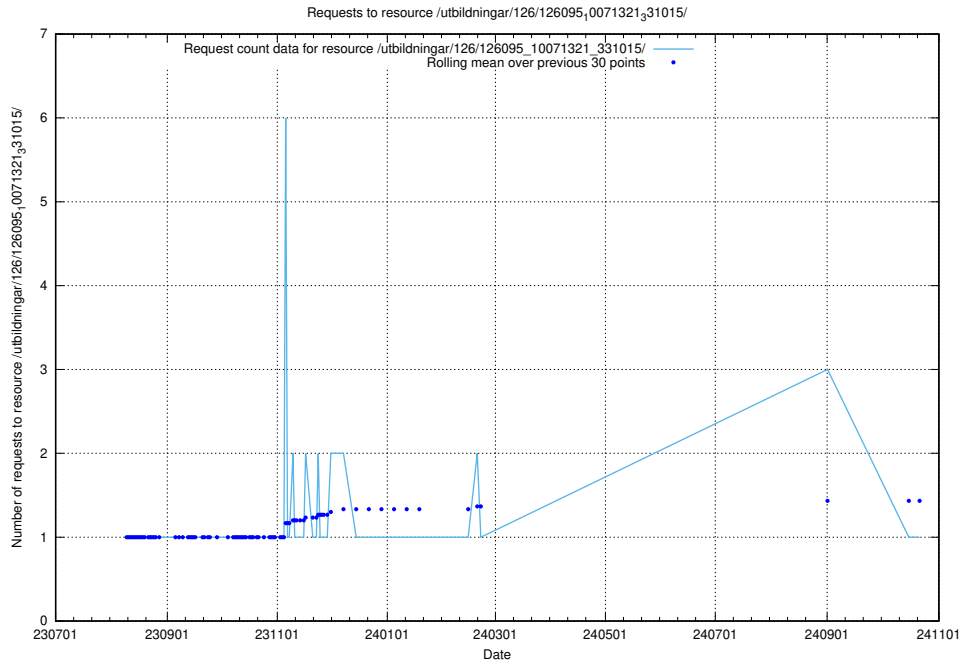

5.5820 Usage of /utbildningar/126/126095_10071321_331015/

Here, we count the number of requests to resource /utbildningar/126/126095_10071321_331015/.