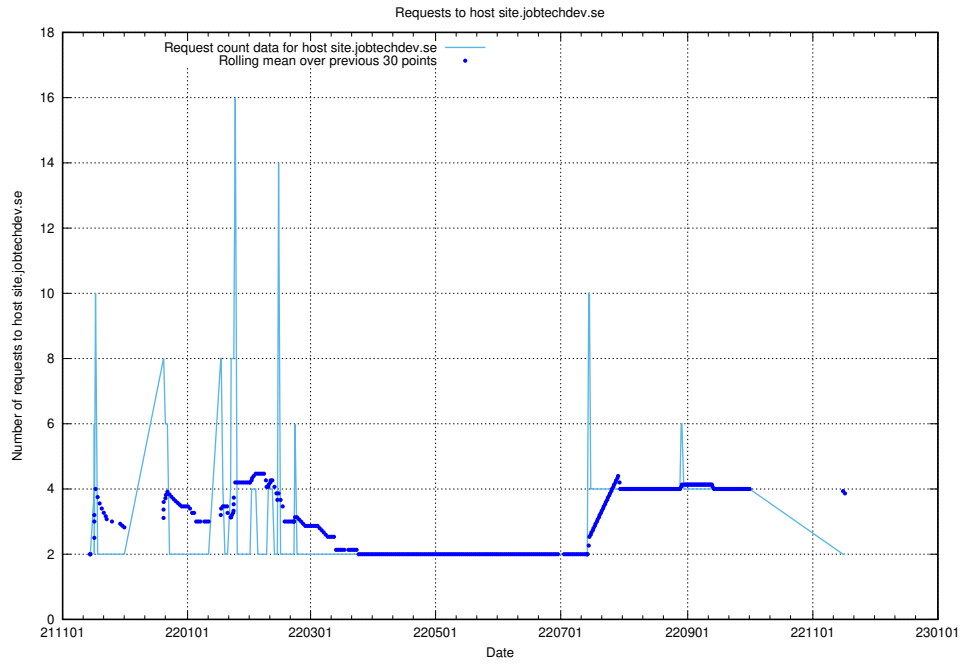

7.569 Usage of site.jobtechdev.se

Here, we count the number of requests to host site.jobtechdev.se.