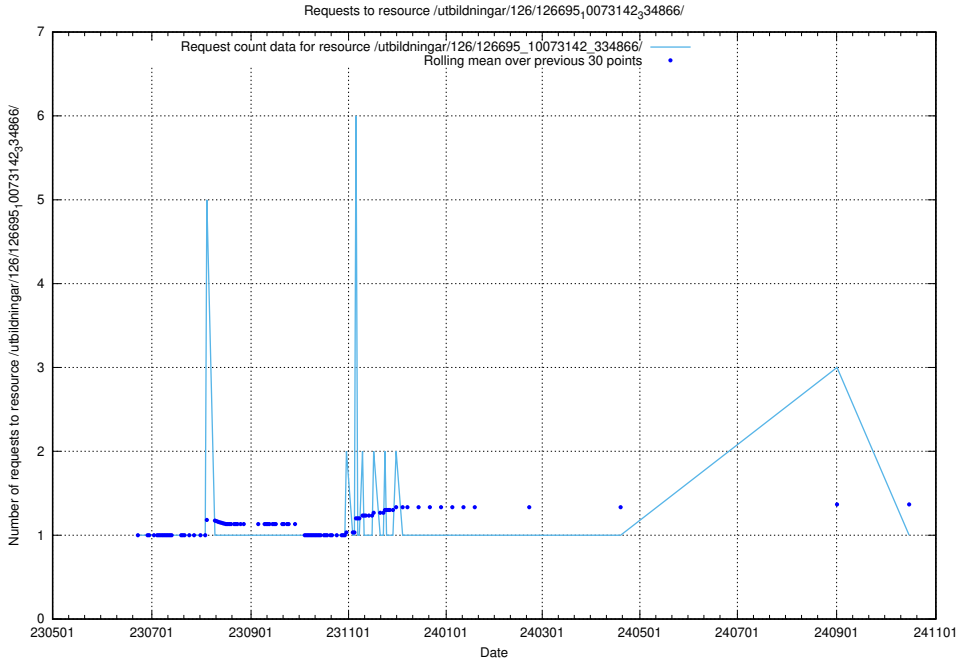

5.6602 Usage of /utbildningar/126/126695_10073142_334866/

Here, we count the number of requests to resource /utbildningar/126/126695_10073142_334866/.