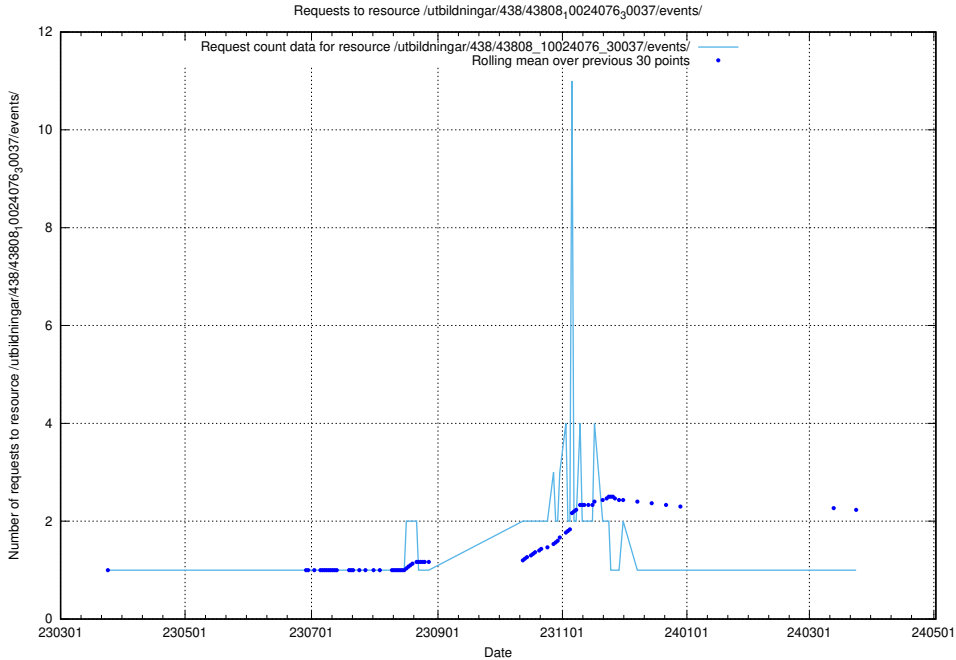

5.7192 Usage of /utbildningar/438/43808_10024076_30037/events/

Here, we count the number of requests to resource /utbildningar/438/43808_10024076_30037/events/.