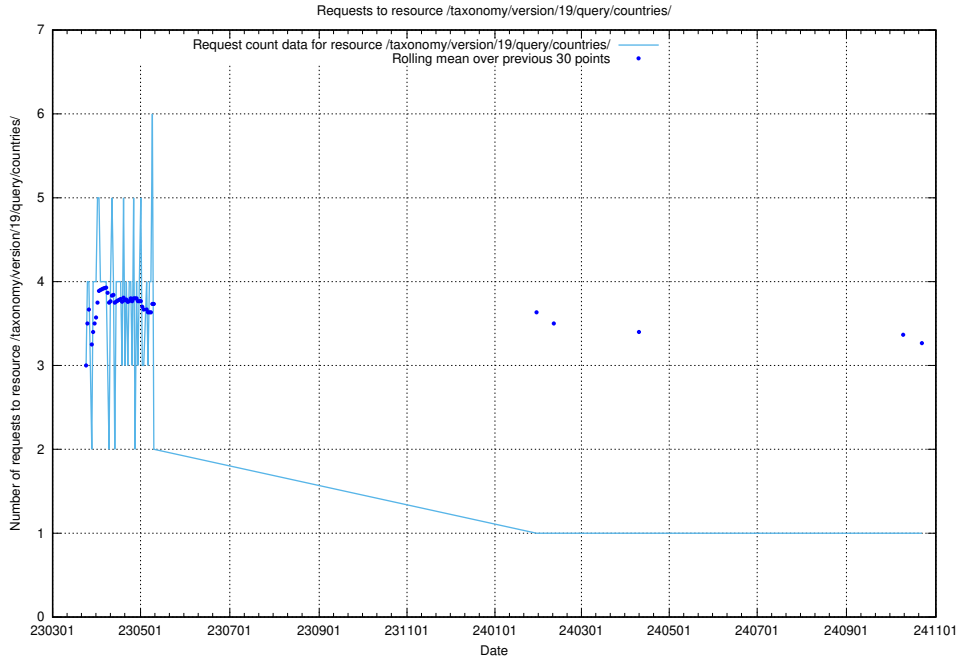

5.7166 Usage of /taxonomy/version/19/query/countries/

Here, we count the number of requests to resource /taxonomy/version/19/query/countries/.