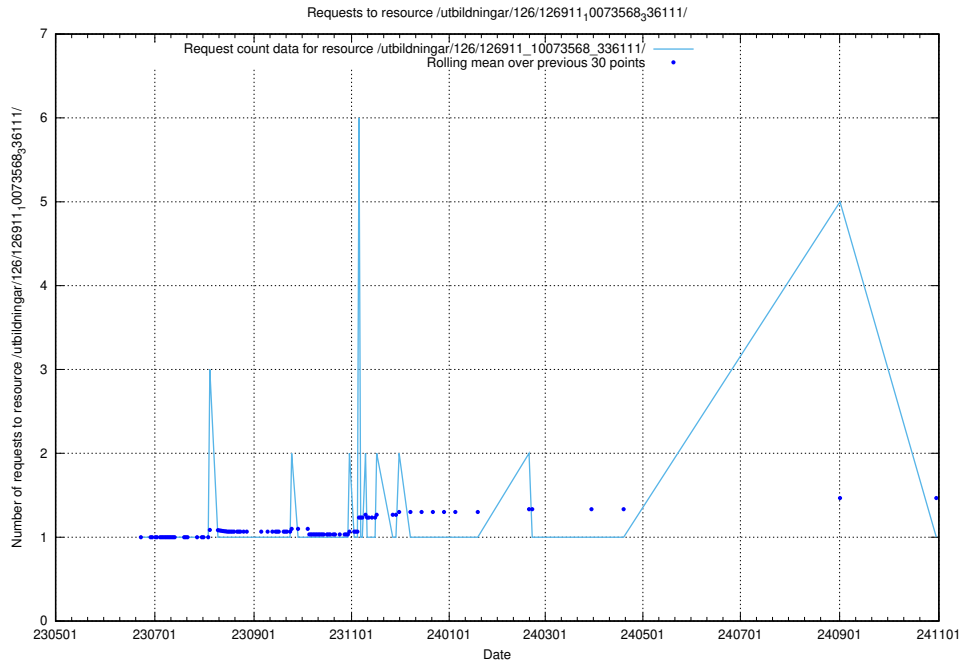

5.6564 Usage of /utbildningar/126/126911_10073568_336111/

Here, we count the number of requests to resource /utbildningar/126/126911_10073568_336111/.