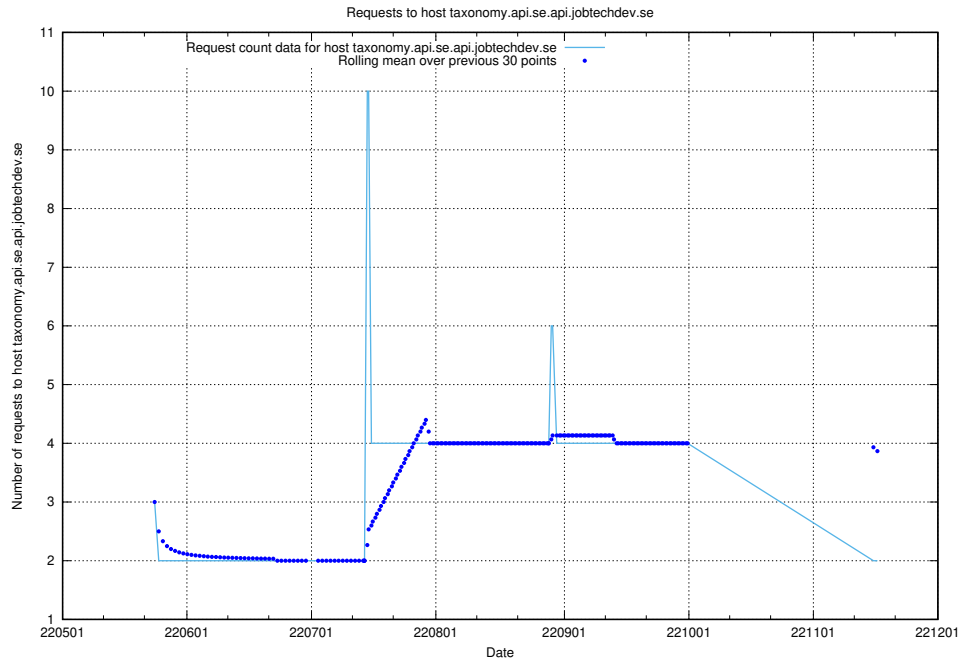

7.426 Usage of taxonomy.api.se.api.jobtechdev.se

Here, we count the number of requests to host taxonomy.api.se.api.jobtechdev.se.