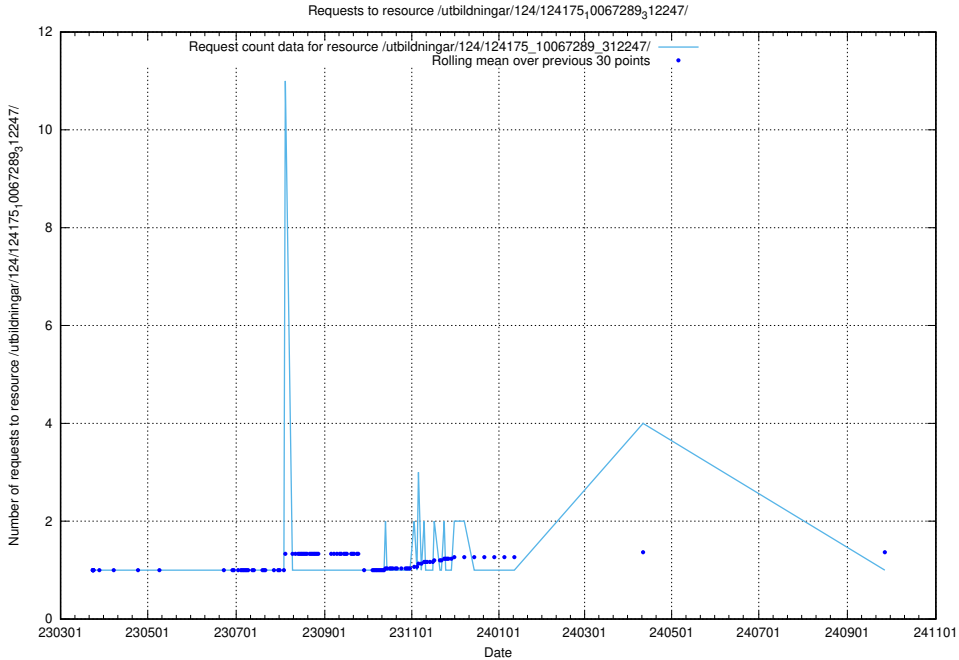

5.5029 Usage of /utbildningar/124/124175_10067289_312247/

Here, we count the number of requests to resource /utbildningar/124/124175_10067289_312247/.