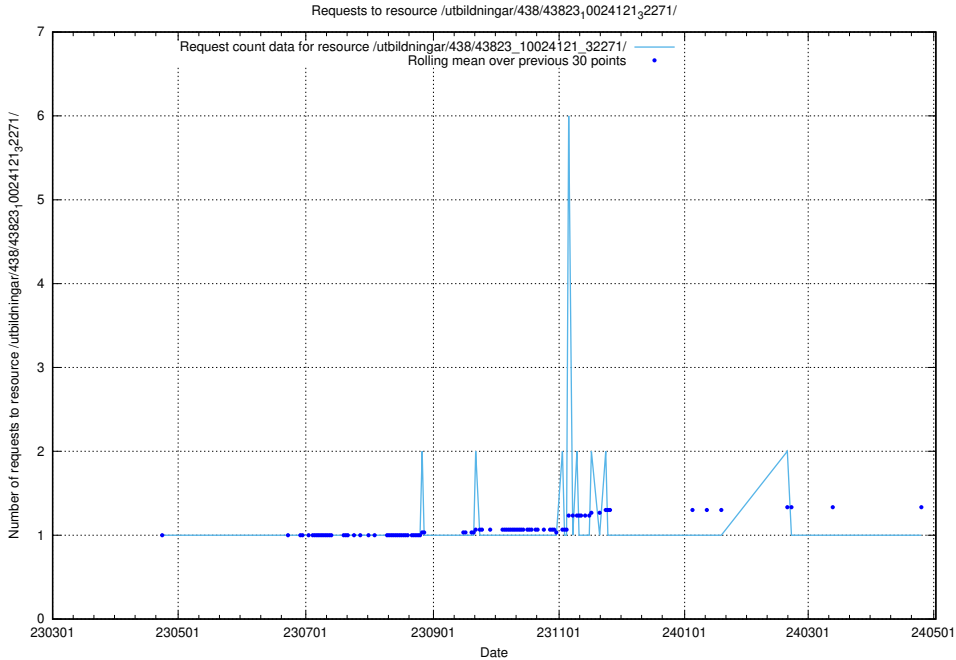

5.7003 Usage of /utbildningar/438/43823_10024121_32271/

Here, we count the number of requests to resource /utbildningar/438/43823_10024121_32271/.