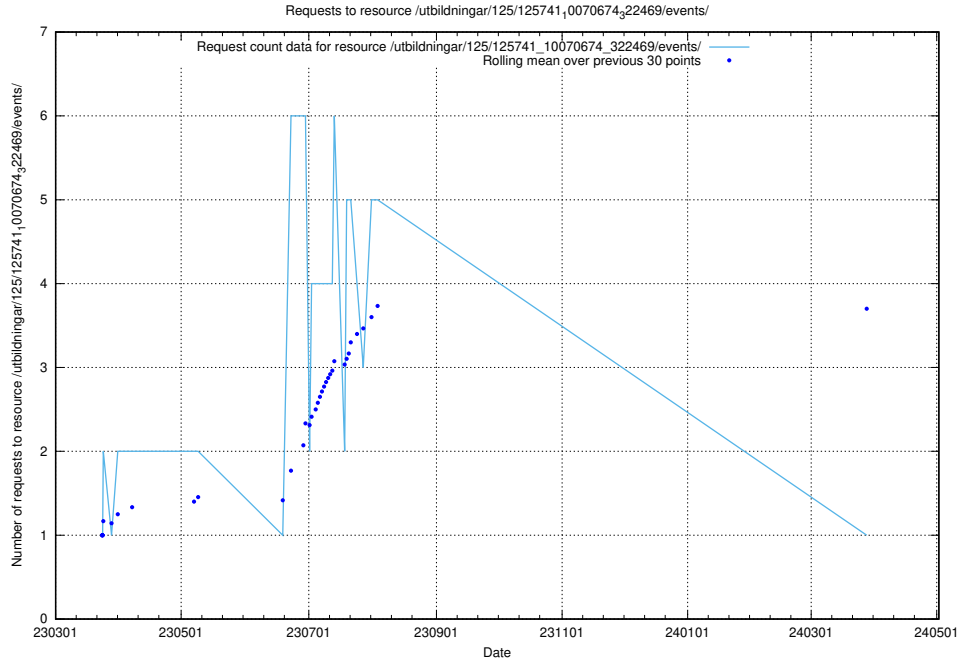

5.7522 Usage of /utbildningar/125/125741_10070674_322469/events/

Here, we count the number of requests to resource /utbildningar/125/125741_10070674_322469/events/