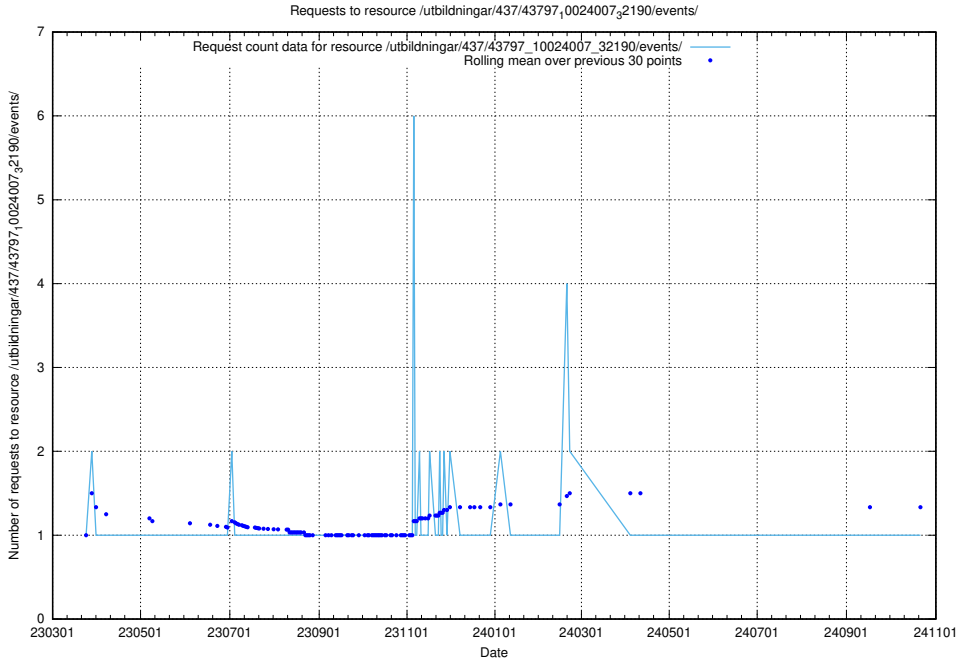

5.7196 Usage of /utbildningar/437/43797_10024007_32190/events/

Here, we count the number of requests to resource /utbildningar/437/43797_10024007_32190/events/.