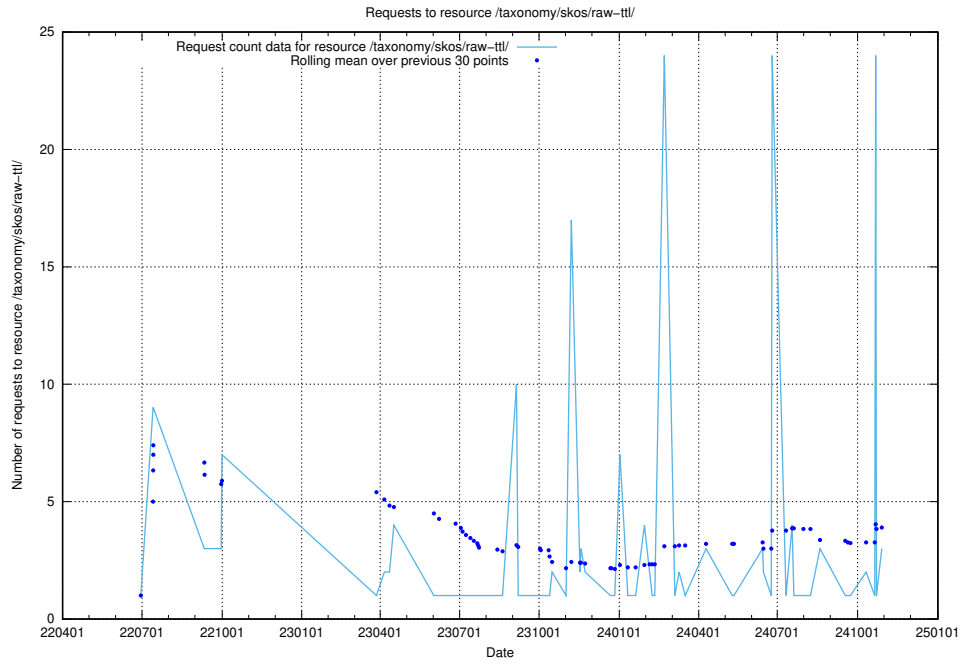

5.359 Usage of /taxonomy/skos/raw-ttl/

Here, we count the number of requests to resource /taxonomy/skos/raw-ttl/.