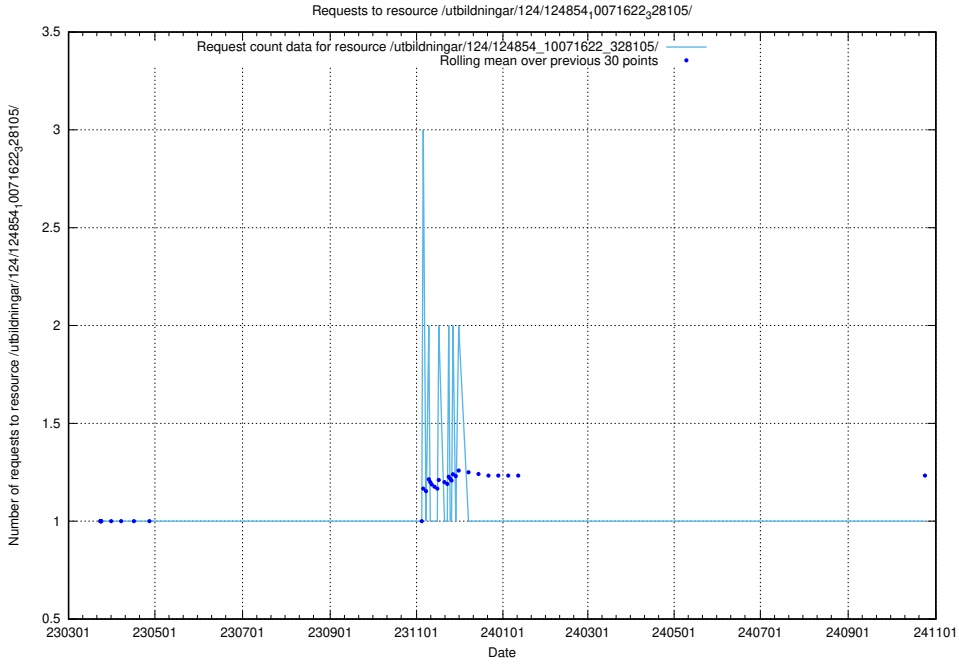

5.1468 Usage of /utbildningar/124/124854_10071622_328105/

Here, we count the number of requests to resource /utbildningar/124/124854_10071622_328105/.