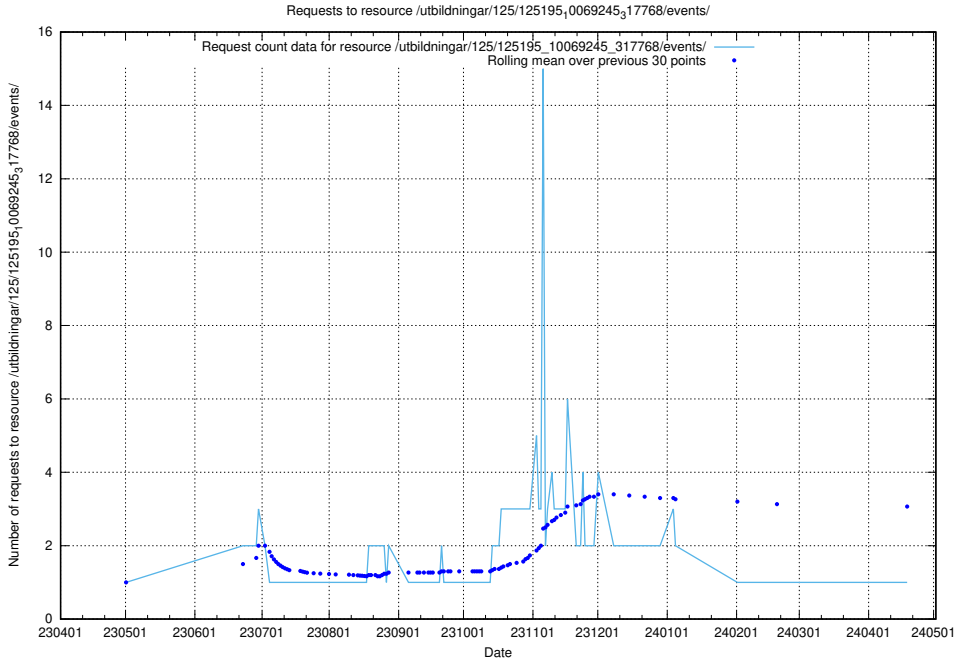

5.6975 Usage of /utbildningar/125/125195_10069245_317768/events/

Here, we count the number of requests to resource /utbildningar/125/125195_10069245_317768/events/