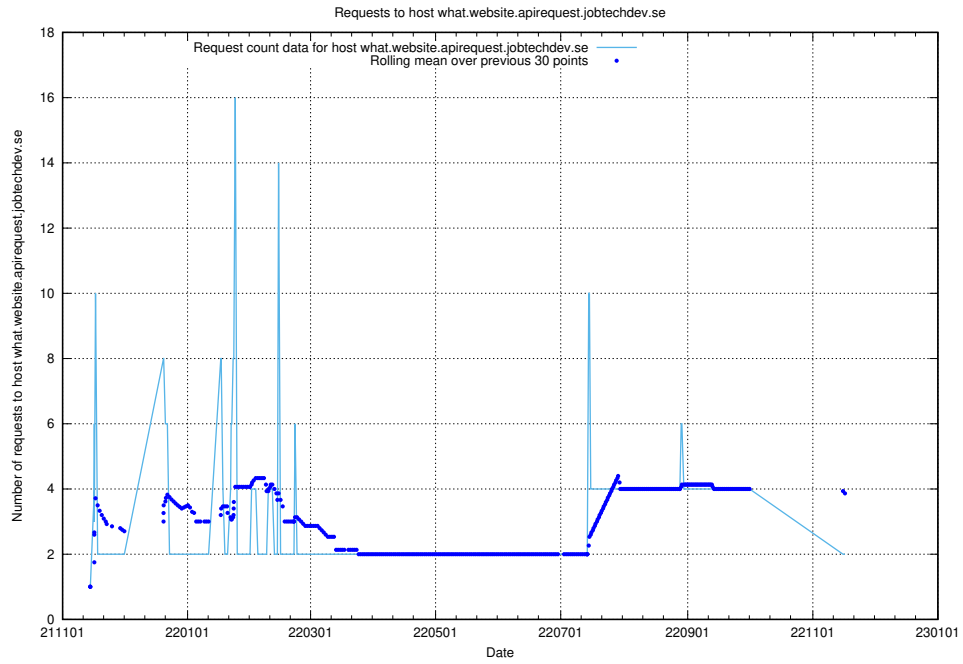

7.553 Usage of what.website.apirequest.jobtechdev.se

Here, we count the number of requests to host what.website.apirequest.jobtechdev.se.