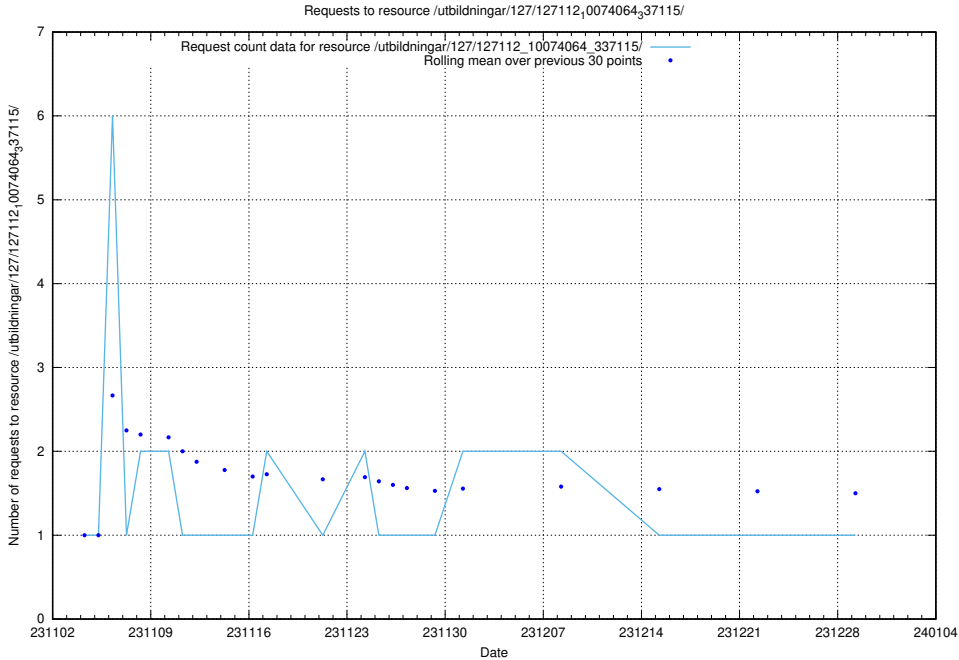

5.5117 Usage of /utbildningar/127/127112_10074064_337115/

Here, we count the number of requests to resource /utbildningar/127/127112_10074064_337115/.