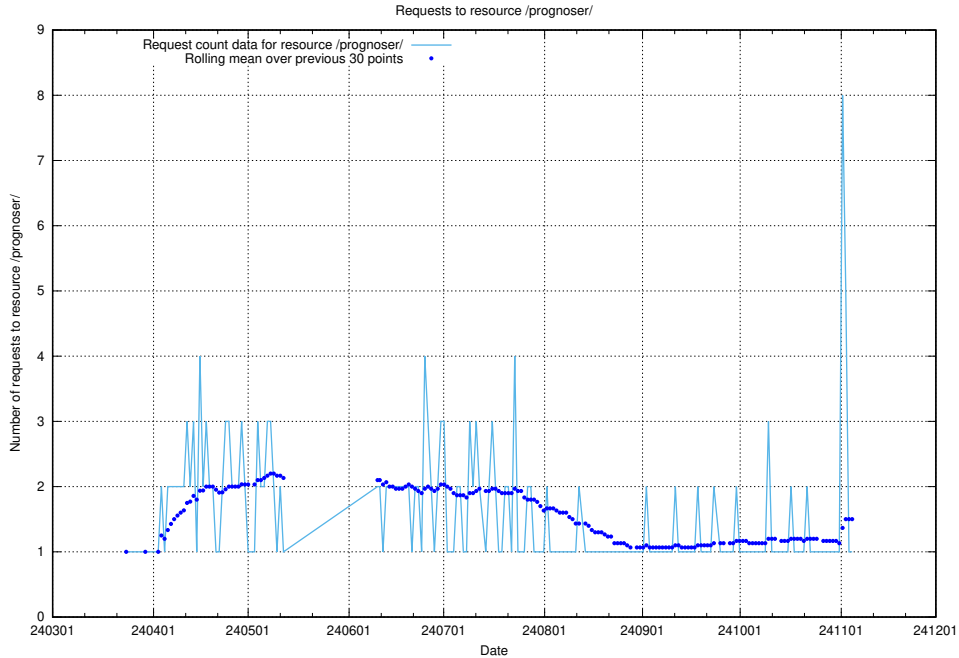

5.2629 Usage of /utbildningar/utb_emil/127/127633_10074551_337972/events/

Here, we count the number of requests to resource /utbildningar/utb_emil/127/127633_10074551_337972/events/

5.2630 Usage of /utbildningar/utb_emil/127/127632_10074551_337972/events/