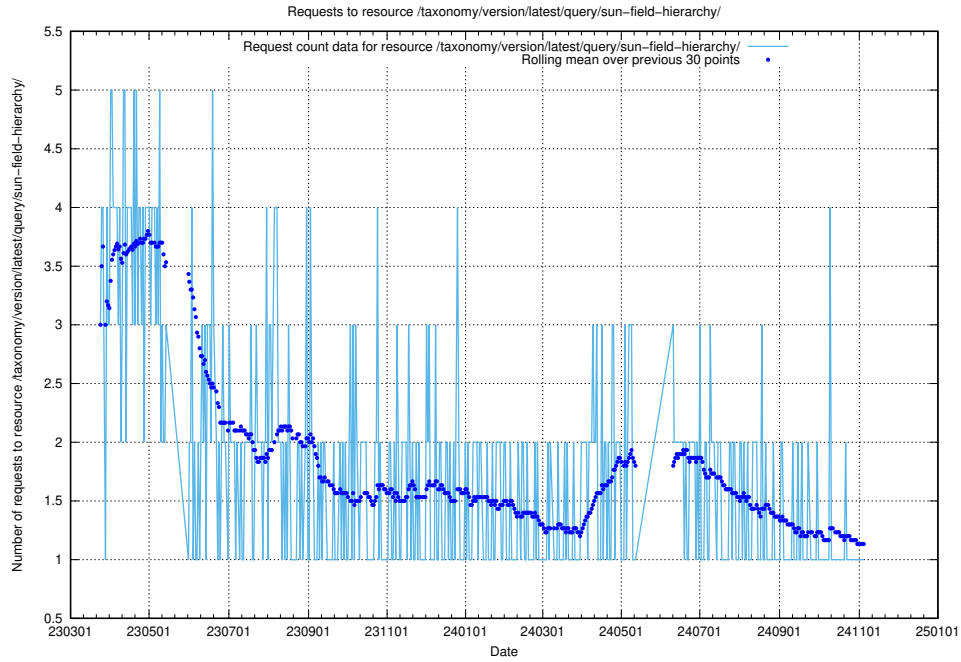

5.7072 Usage of /taxonomy/version/latest/query/sun-field-hierarchy/

Here, we count the number of requests to resource /taxonomy/version/latest/query/sun-field-hierarchy/.