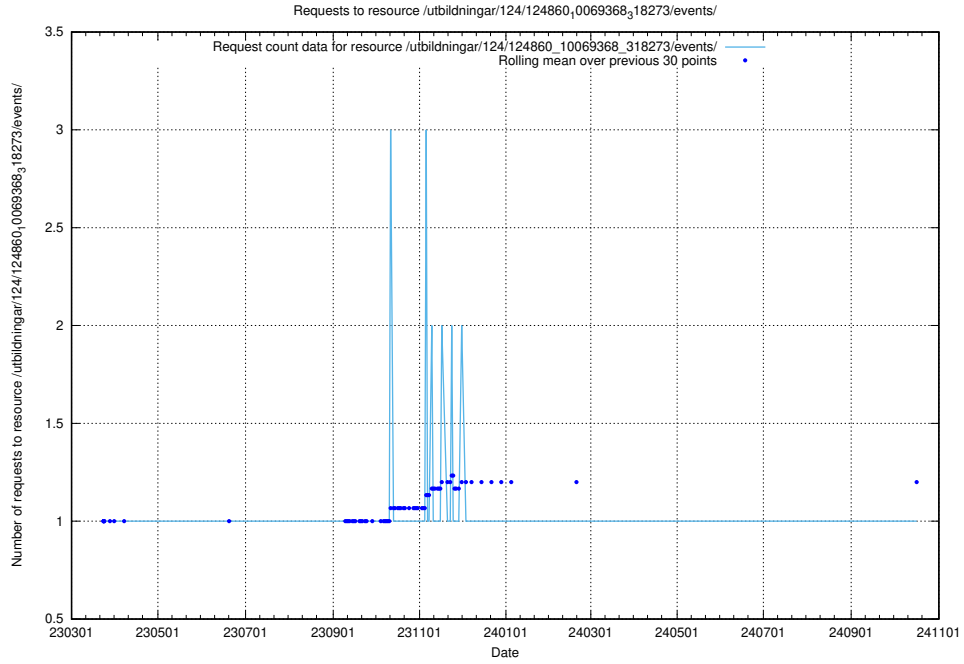

5.1242 Usage of /utbildningar/124/124860_10069368_318273/events/

Here, we count the number of requests to resource /utbildningar/124/124860_10069368_318273/events/