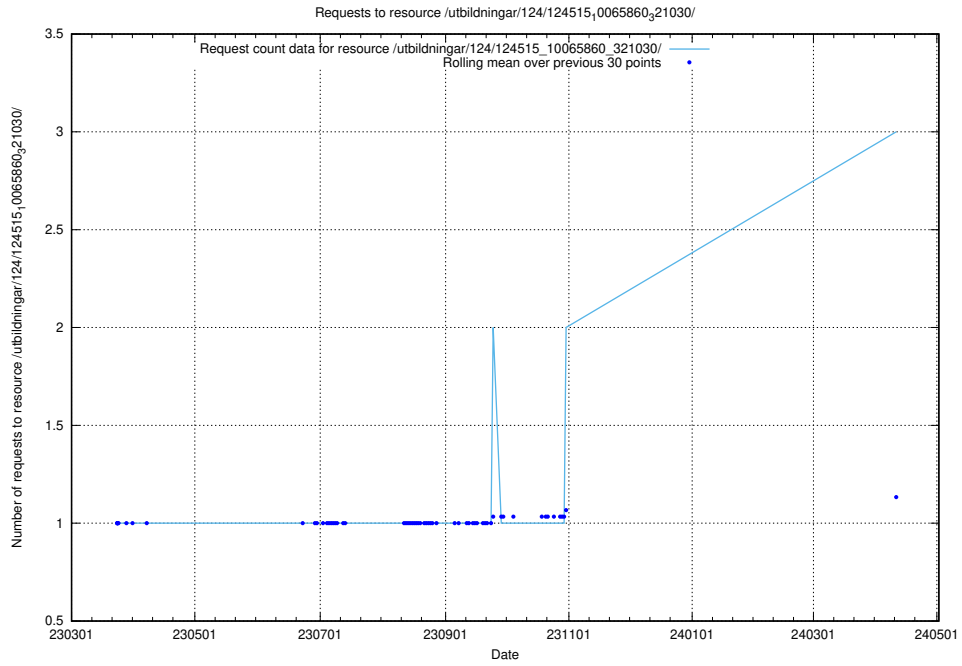

5.408 Usage of /utbildningar/124/124515_10065860_321030/

Here, we count the number of requests to resource /utbildningar/124/124515_10065860_321030/.