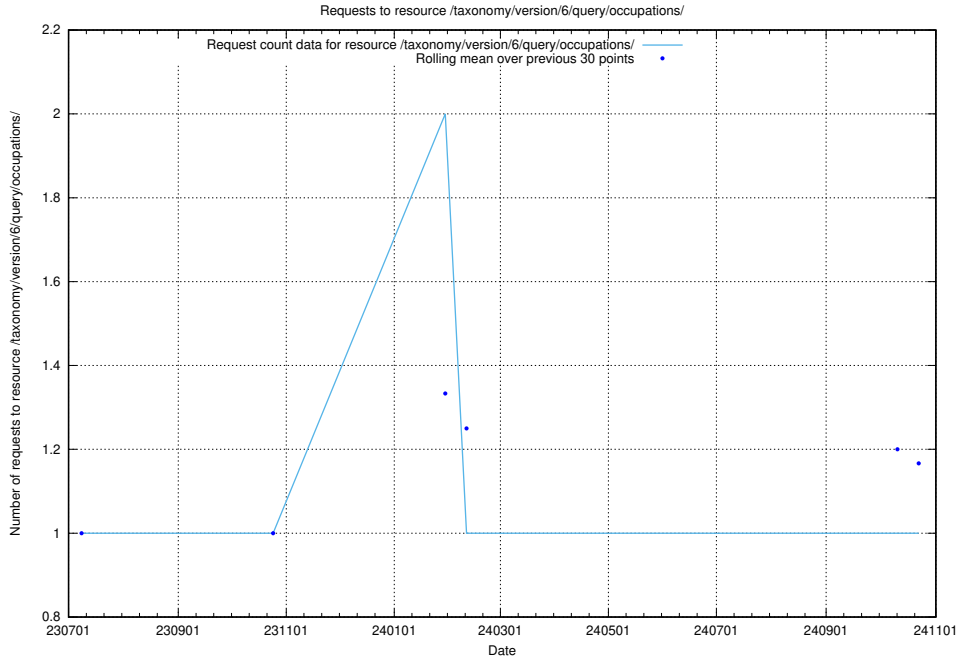

Here, we count the number of requests to resource /taxonomy/version/6/query/occupations/.

5.6225 Usage of /taxonomy/version/6/query/occupations-with-no-educational-requirements/

Here, we count the number of requests to resource /taxonomy/version/6/query/occupations-with-no-educational-requirements/.