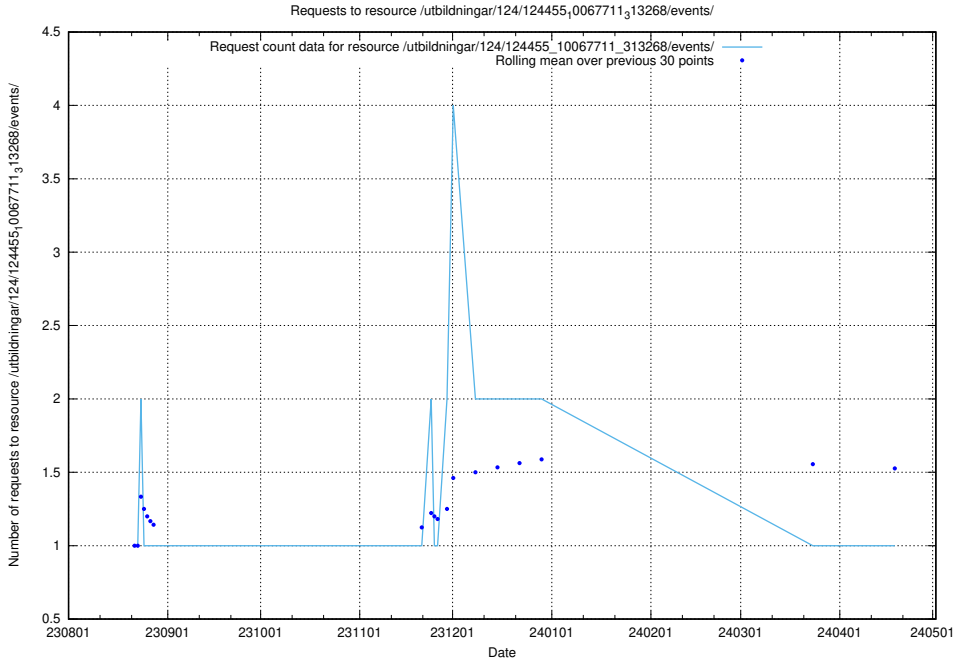

Here, we count the number of requests to resource /utbildningar/124/124455_10067711_313268/events/

5.5735 Usage of /taxonomy/version/17/query/concepts-and-common-relations/

Here, we count the number of requests to resource /taxonomy/version/17/query/concepts-and-common-relations/.