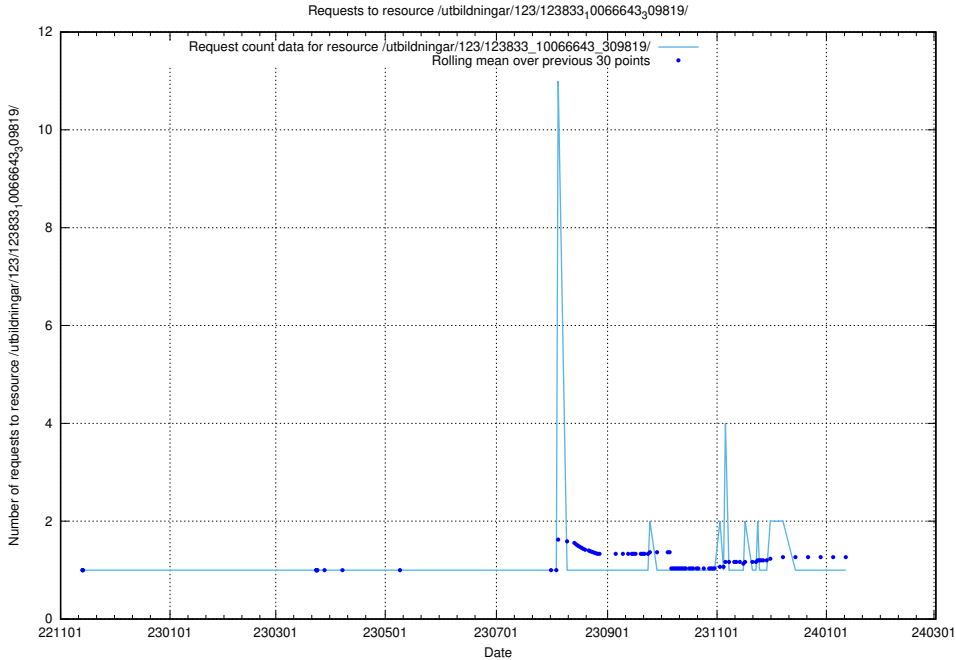

5.6891 Usage of /utbildningar/123/123833_10066643_309819/

Here, we count the number of requests to resource /utbildningar/123/123833_10066643_309819/.