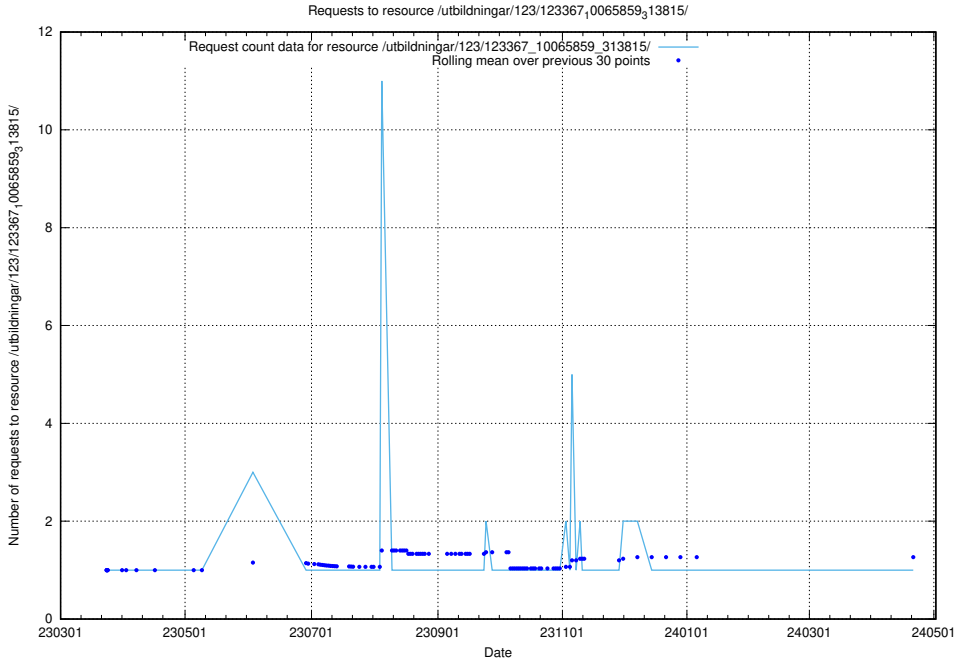

5.5834 Usage of /utbildningar/123/123367_10065859_313815/

Here, we count the number of requests to resource /utbildningar/123/123367_10065859_313815/.