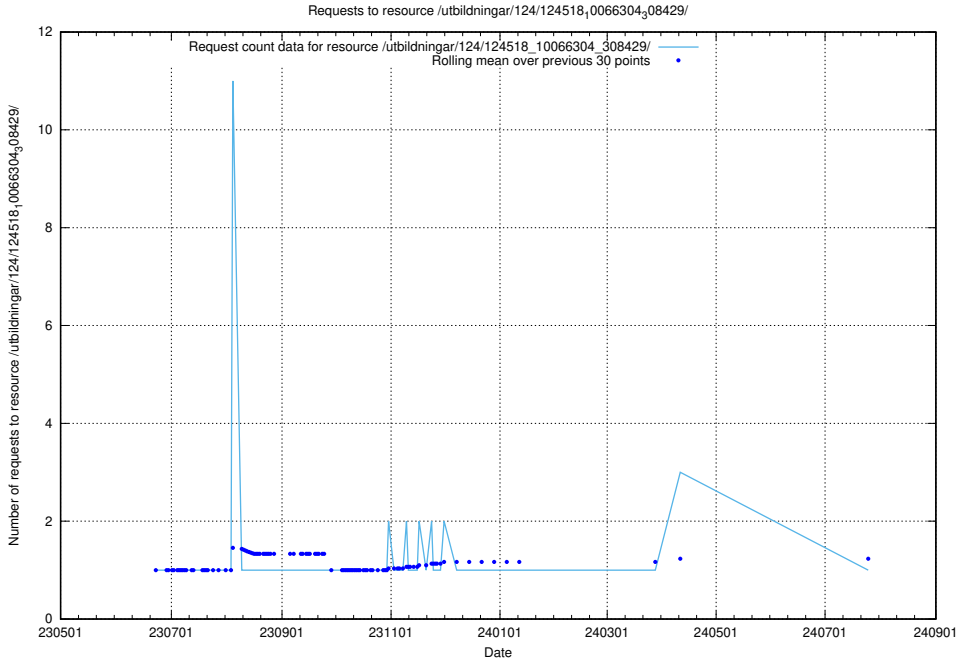

5.6733 Usage of /utbildningar/124/124518_10066304_308429/

Here, we count the number of requests to resource /utbildningar/124/124518_10066304_308429/.