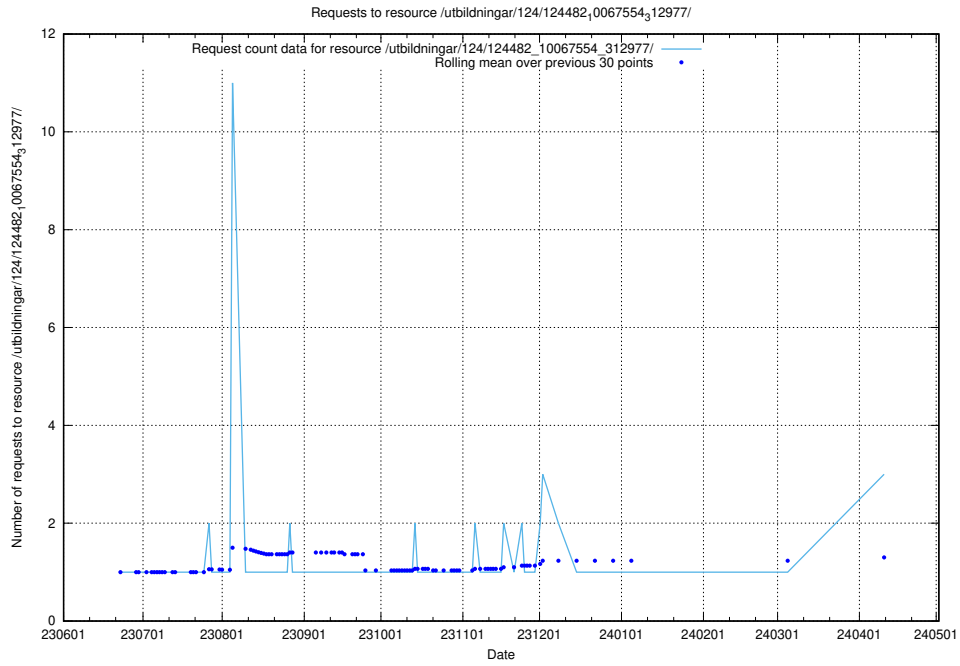

5.504 Usage of /utbildningar/124/124482_10067554_312977/

Here, we count the number of requests to resource /utbildningar/124/124482_10067554_312977/.