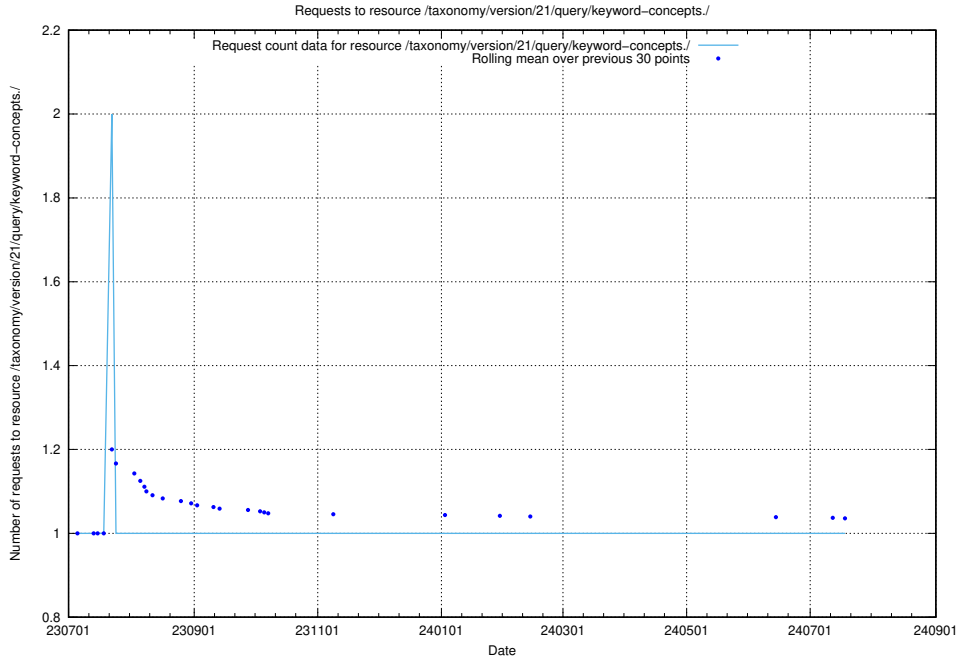

Here, we count the number of requests to resource /taxonomy/version/21/query/keyword-concepts./.

5.6319 Usage of /utbildningar/121/121766_10063410_308169/

Here, we count the number of requests to resource /utbildningar/121/121766_10063410_308169/.