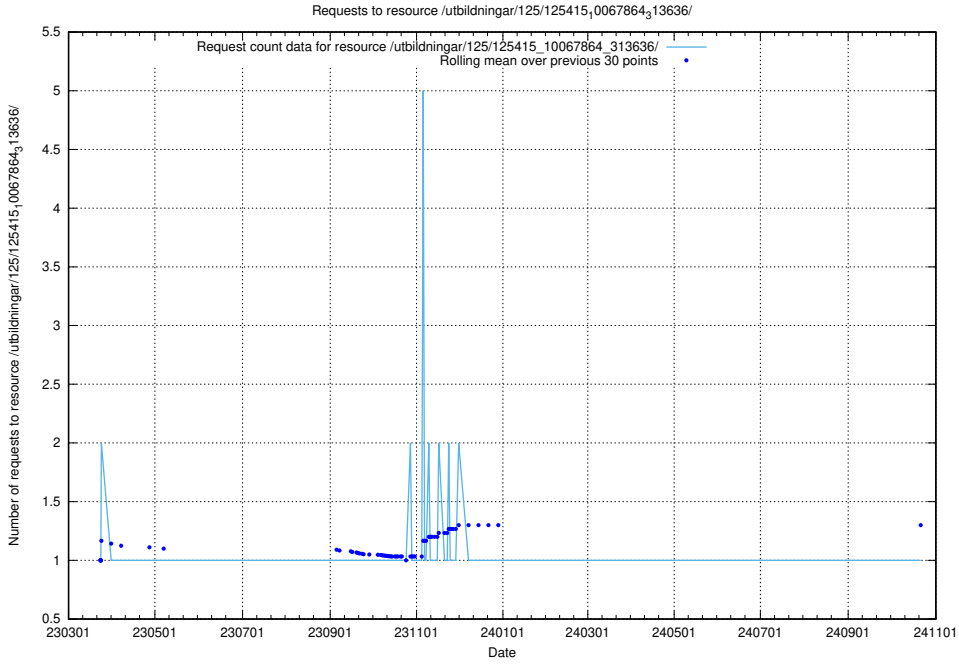

5.1169 Usage of /utbildningar/125/125415_10067864_313636/

Here, we count the number of requests to resource /utbildningar/125/125415_10067864_313636/.