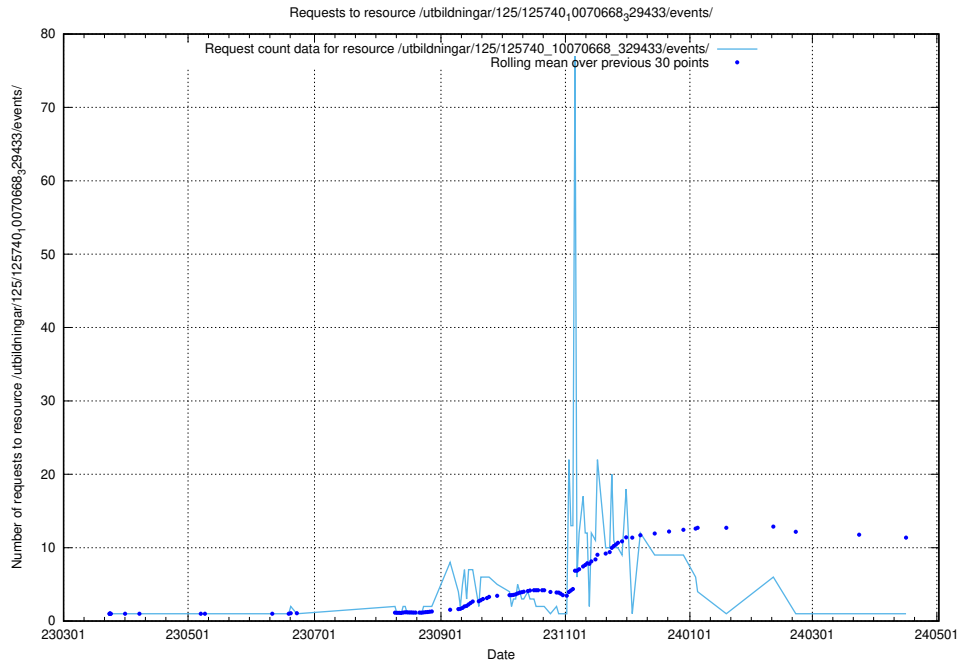

5.1058 Usage of /utbildningar/125/125740_10070668_329433/events/

Here, we count the number of requests to resource /utbildningar/125/125740_10070668_329433/events/