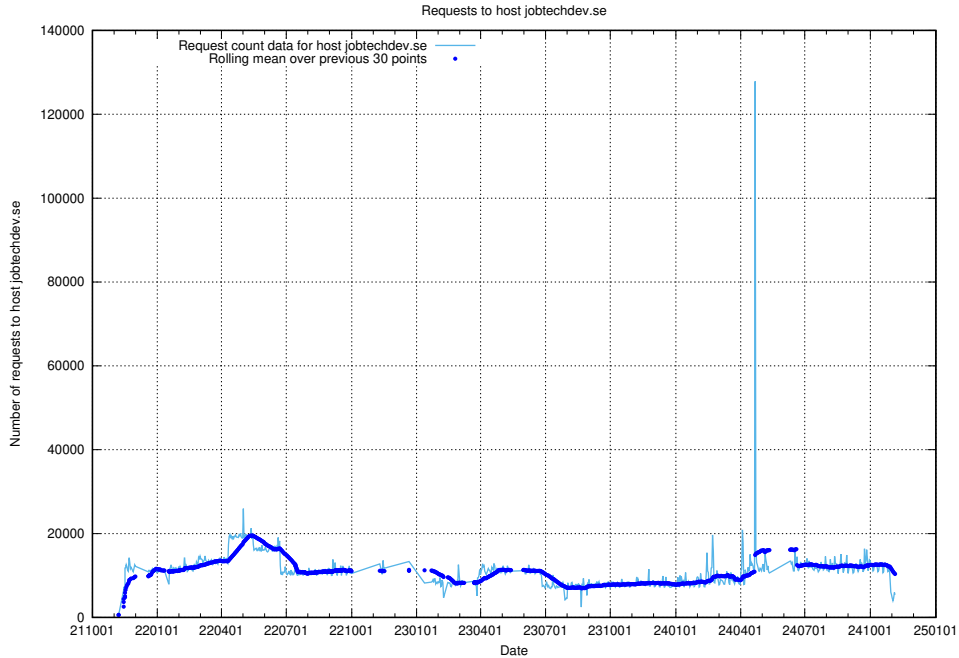

7.10 Usage of jobtechdev.se

Here, we count the number of requests to host jobtechdev.se.