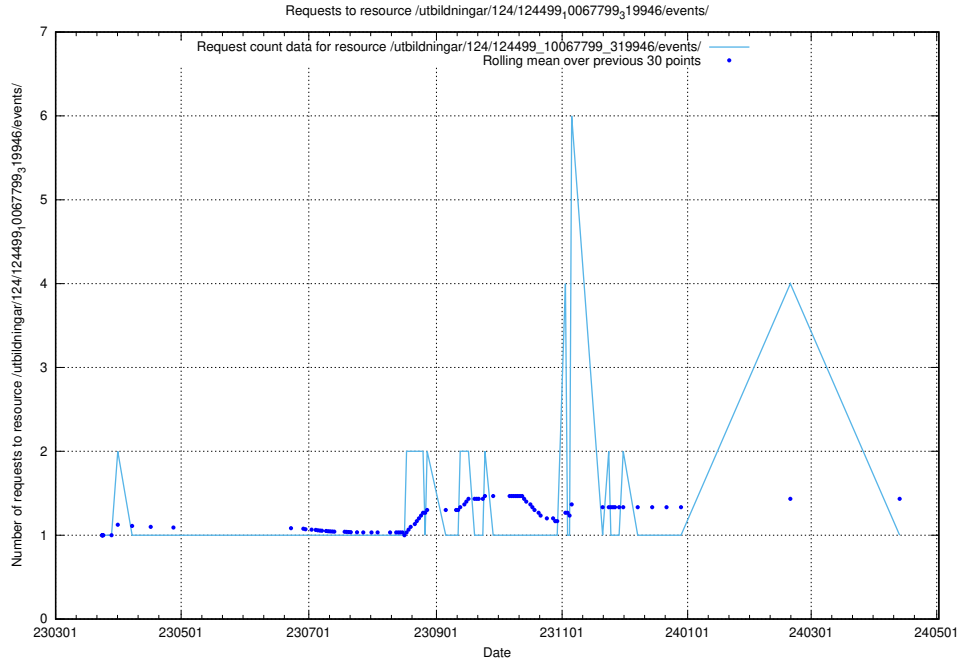

Here, we count the number of requests to resource /utbildningar/utb_emil/124/124475_10067554_312977/

5.3452 Usage of /utbildningar/124/124499_10067799_319946/events/

Here, we count the number of requests to resource /utbildningar/124/124499_10067799_319946/events/