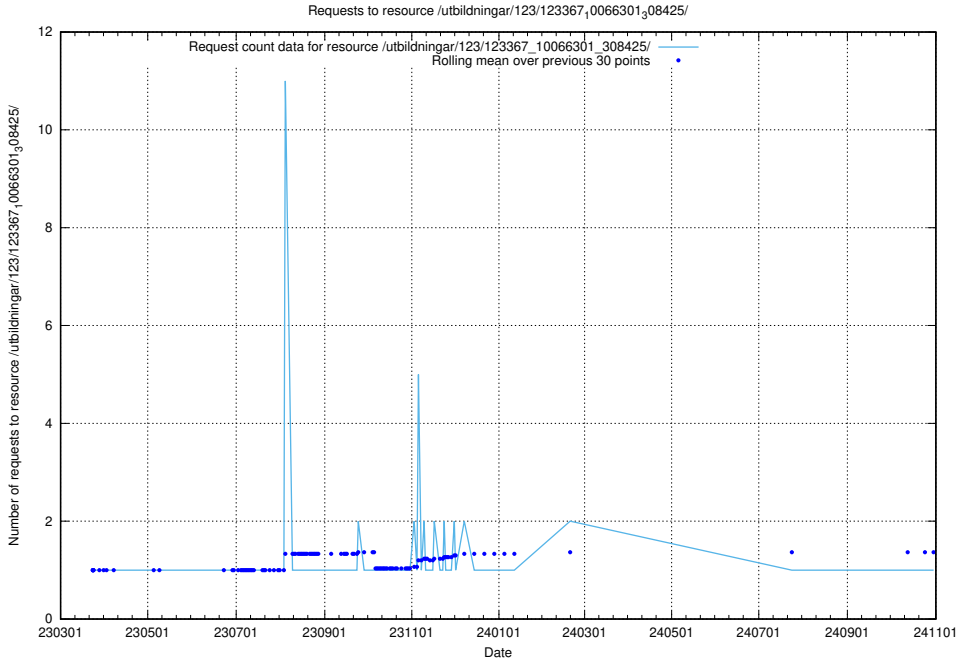

Here, we count the number of requests to resource /utbildningar/125/125598_10070276_321390/events/

5.5544 Usage of /utbildningar/123/123367_10066301_308425/

Here, we count the number of requests to resource /utbildningar/123/123367_10066301_308425/.