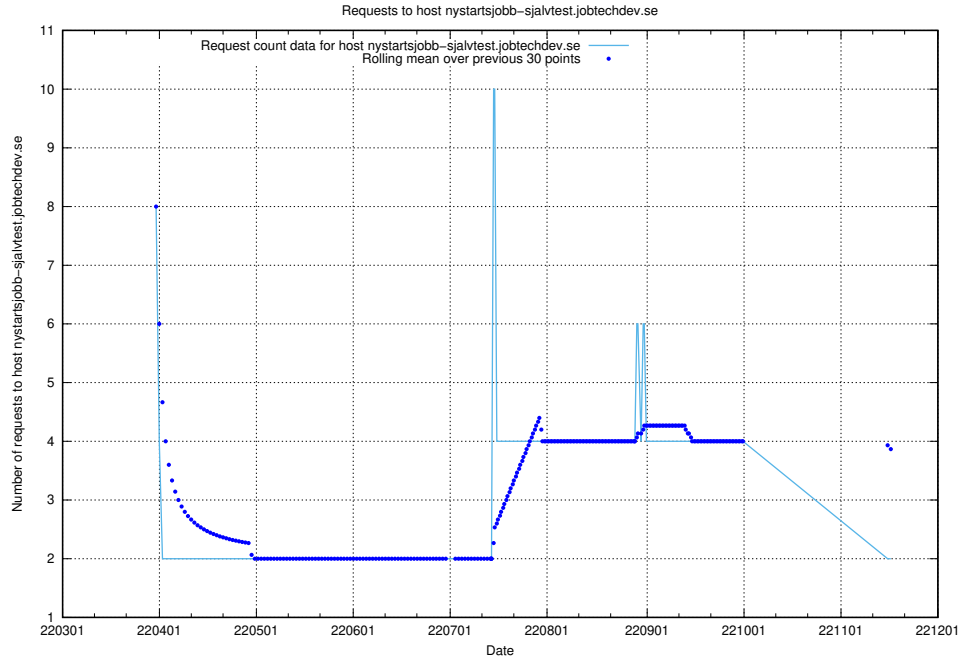

7.486 Usage of nystartsjobb-sjalvtest.jobtechdev.se

Here, we count the number of requests to host nystartsjobb-sjalvtest.jobtechdev.se.