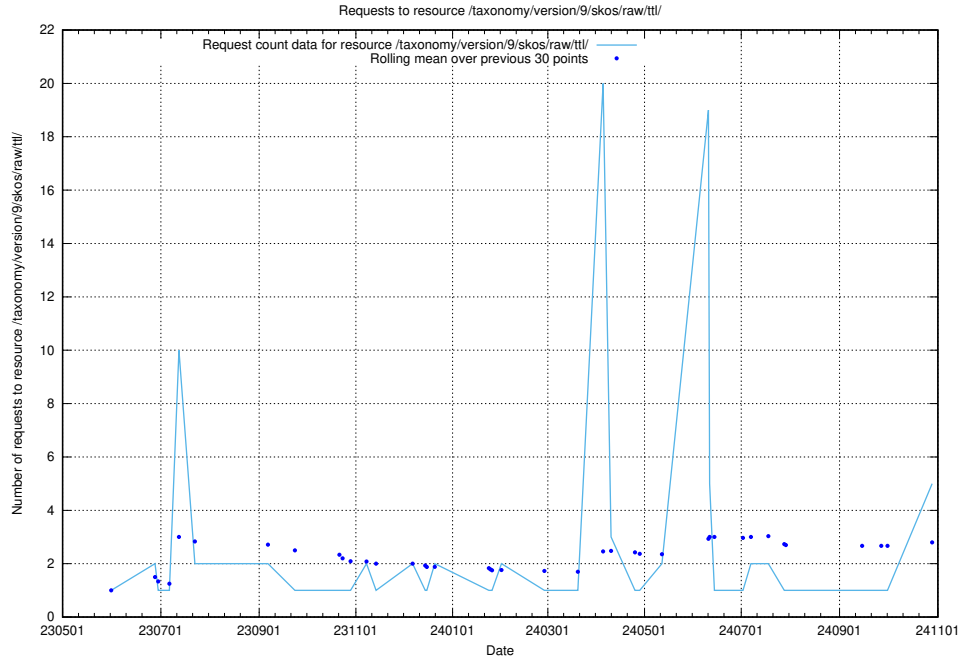

5.244 Usage of /taxonomy/version/9/skos/raw/ttl/

Here, we count the number of requests to resource /taxonomy/version/9/skos/raw/ttl/.