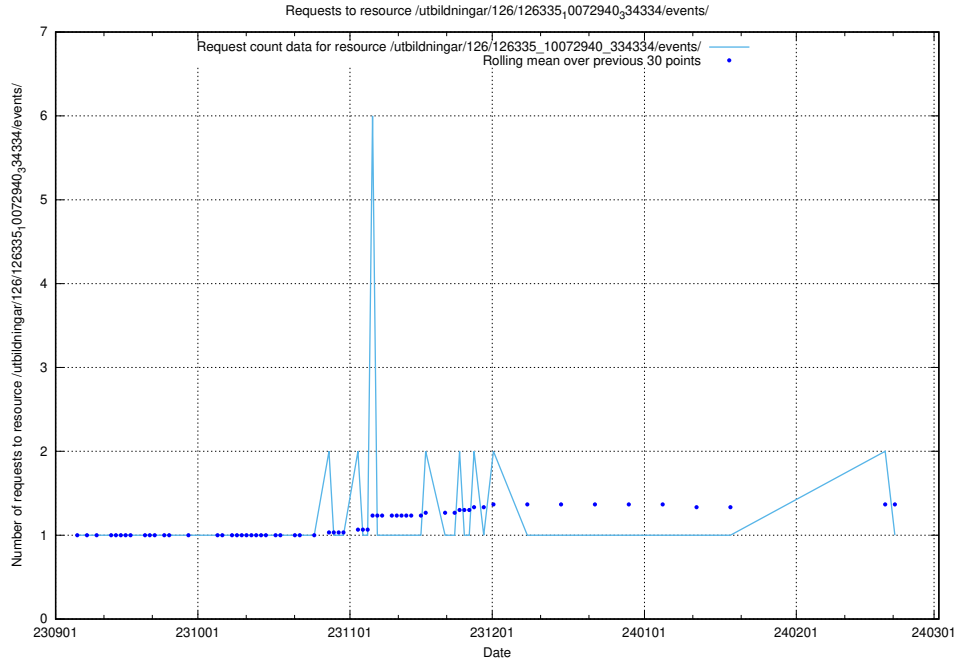

5.5653 Usage of /utbildningar/126/126335_10072940_334334/events/

Here, we count the number of requests to resource /utbildningar/126/126335_10072940_334334/events/