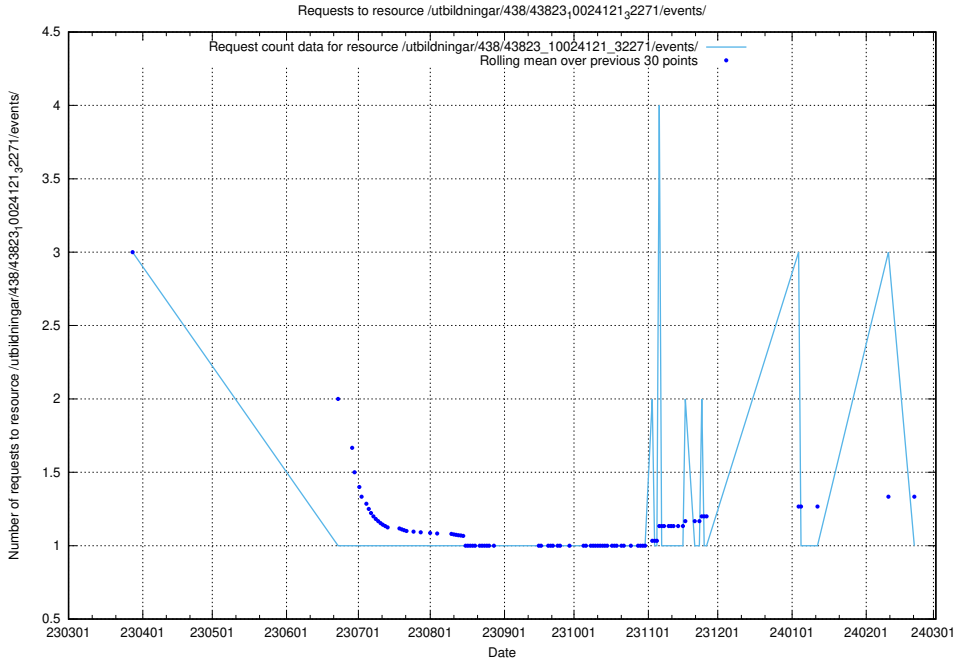

5.7049 Usage of /utbildningar/438/43823_10024121_32271/events/

Here, we count the number of requests to resource /utbildningar/438/43823_10024121_32271/events/.