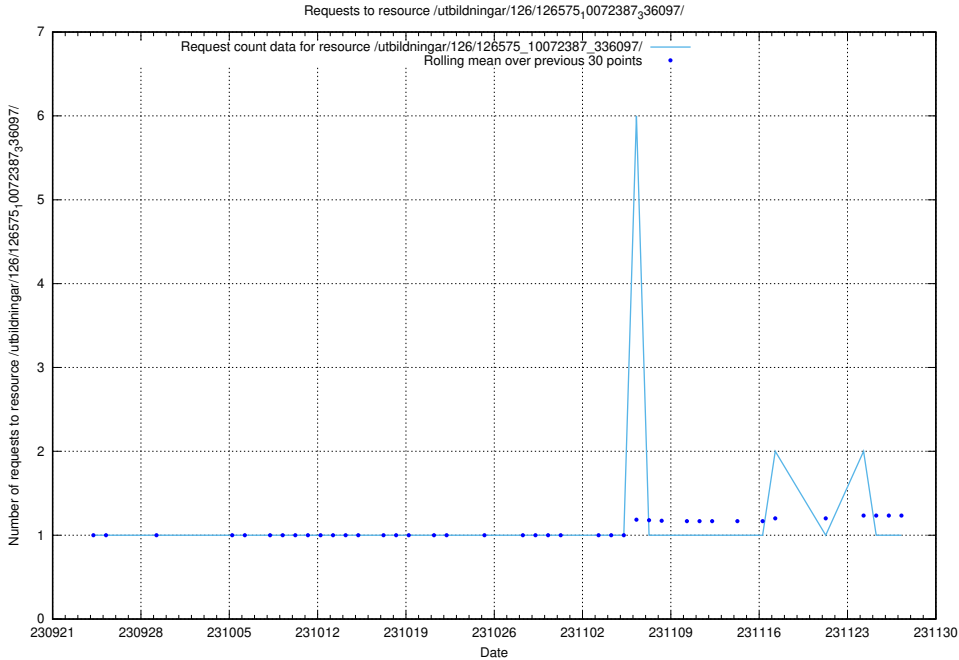

5.5468 Usage of /utbildningar/126/126575_10072387_336097/

Here, we count the number of requests to resource /utbildningar/126/126575_10072387_336097/.