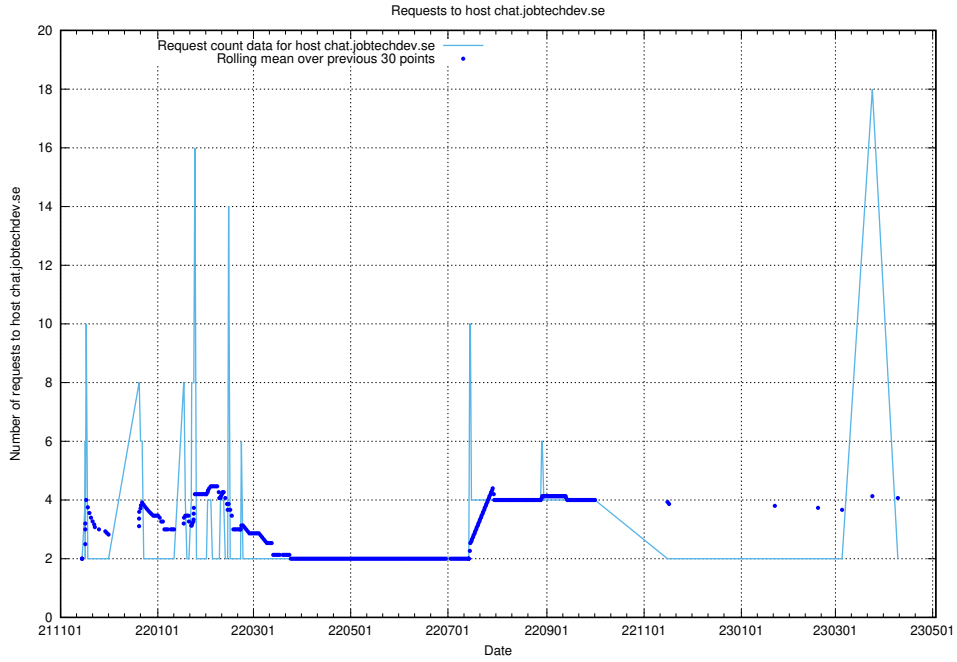

7.280 Usage of chat.jobtechdev.se

Here, we count the number of requests to host chat.jobtechdev.se.