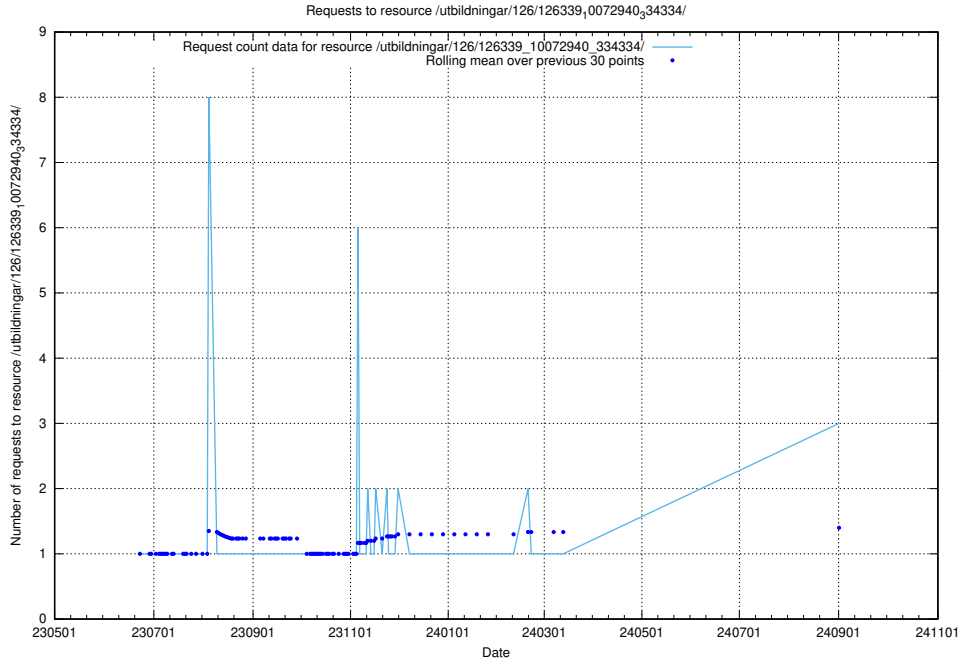

Here, we count the number of requests to resource /utbildningar/126/126694_10073143_334867/.

5.495 Usage of /utbildningar/126/126339_10072940_334334/

Here, we count the number of requests to resource /utbildningar/126/126339_10072940_334334/.