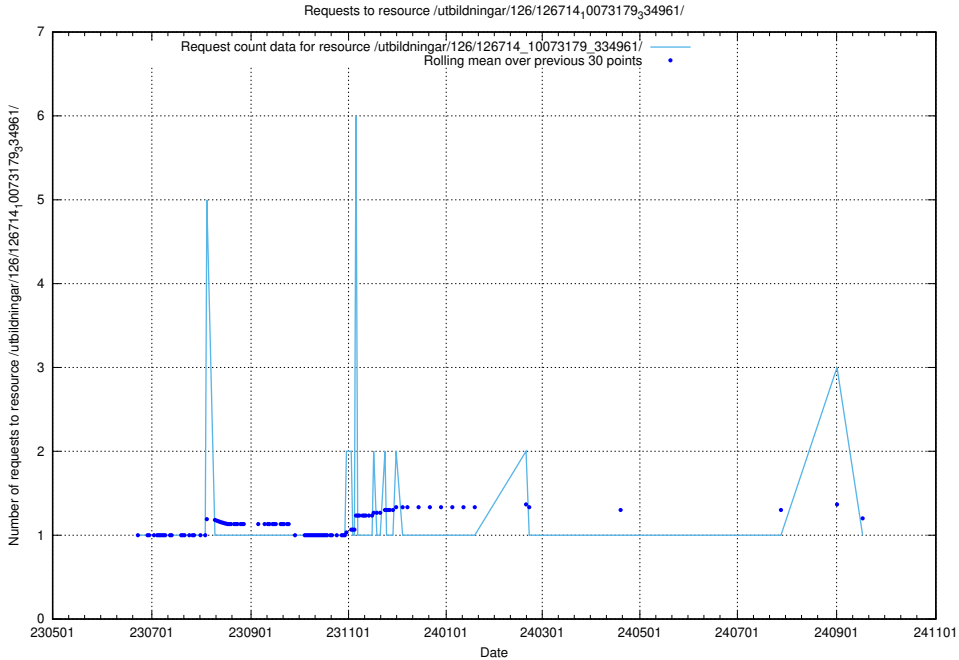

5.6591 Usage of /utbildningar/126/126714_10073179_334961/

Here, we count the number of requests to resource /utbildningar/126/126714_10073179_334961/.