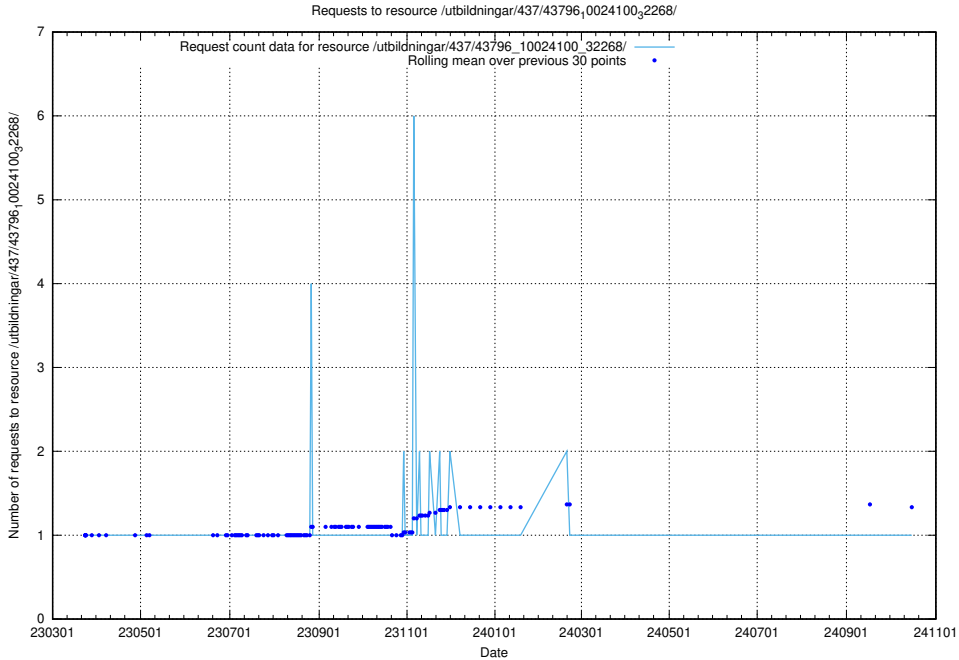

5.7385 Usage of /utbildningar/437/43796_10024100_32268/

Here, we count the number of requests to resource /utbildningar/437/43796_10024100_32268/.

5.7386 Usage of /utbildningar/437/43796_10024100_319925/events/