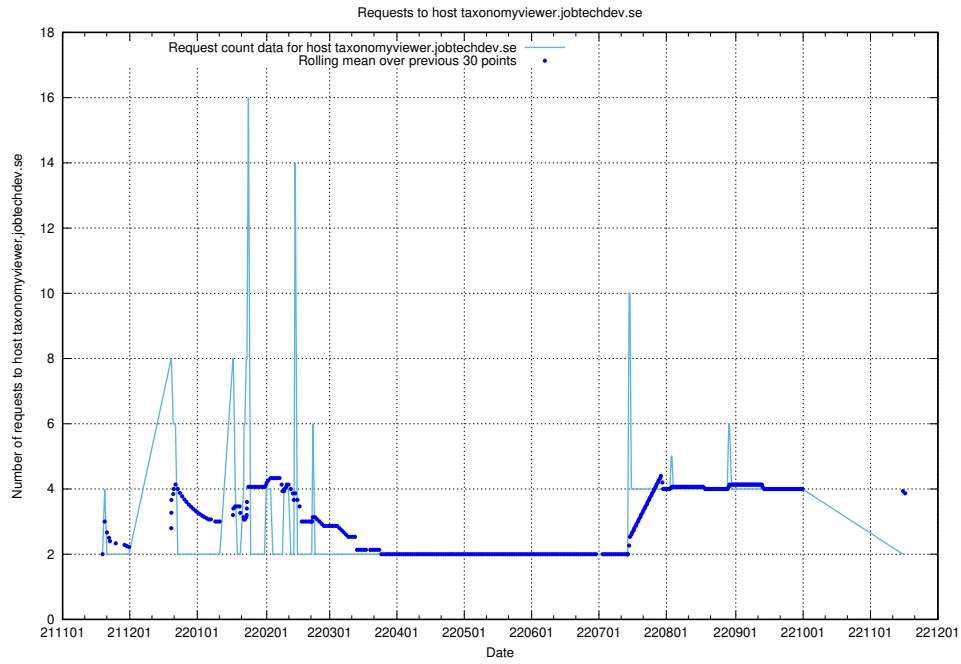

7.466 Usage of taxonomyviewer.jobtechdev.se

Here, we count the number of requests to host taxonomyviewer.jobtechdev.se.