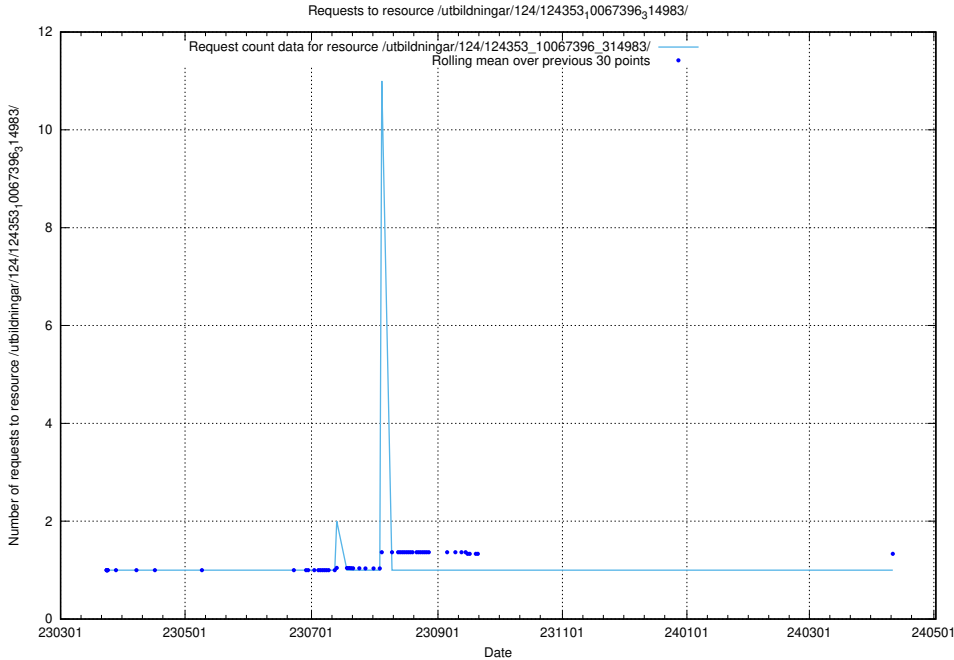

5.4901 Usage of /utbildningar/124/124353_10067396_314983/

Here, we count the number of requests to resource /utbildningar/124/124353_10067396_314983/.

5.4902 Usage of /taxonomy/version/4/query/all-concepts/