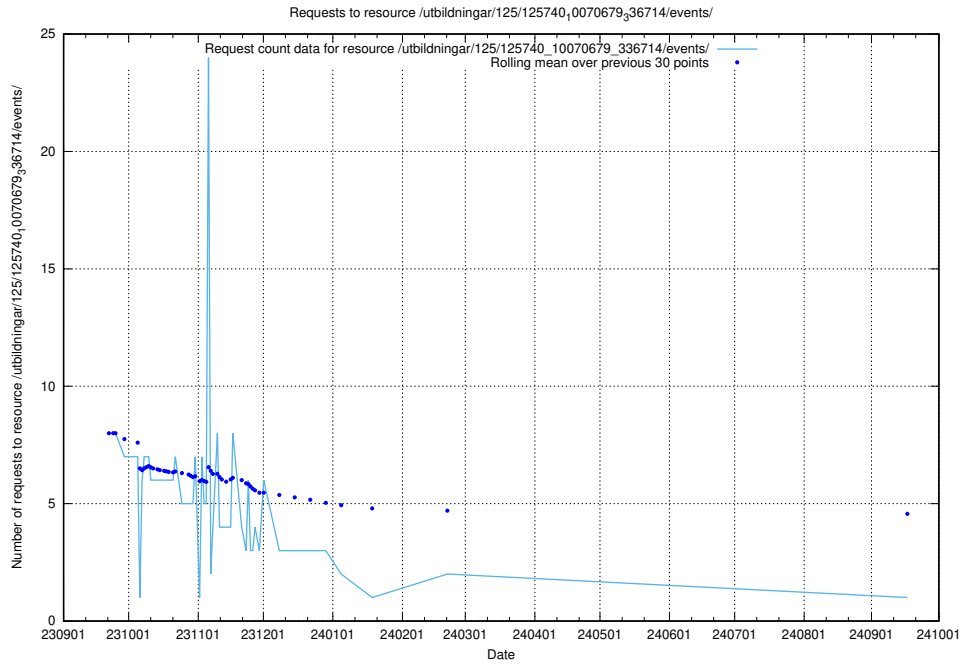

5.5488 Usage of /utbildningar/125/125740_10070679_336714/events/

Here, we count the number of requests to resource /utbildningar/125/125740_10070679_336714/events/