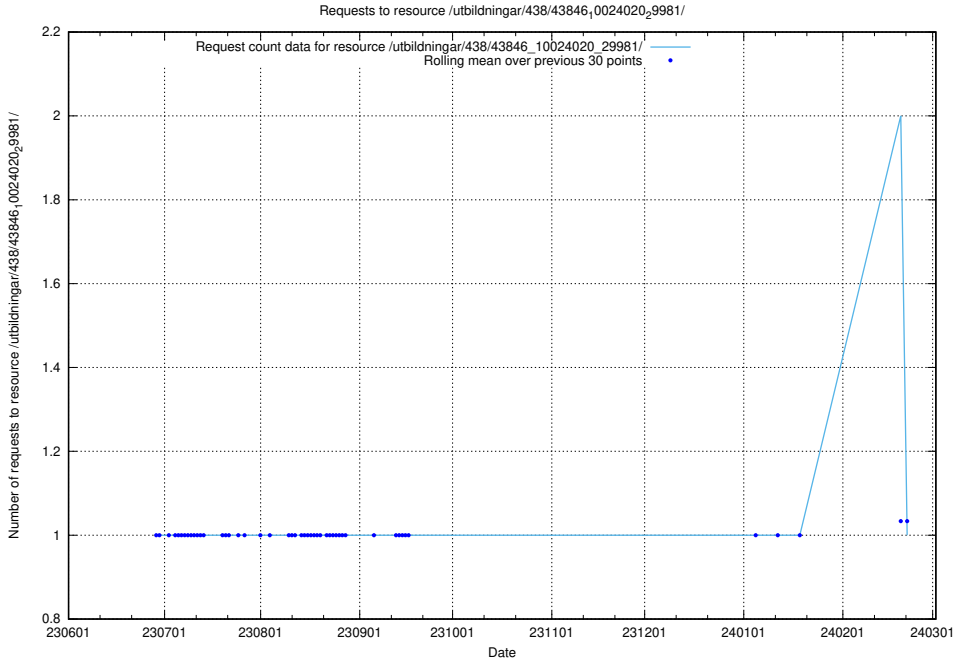

5.6403 Usage of /utbildningar/438/43846_10024020_29981/

Here, we count the number of requests to resource /utbildningar/438/43846_10024020_29981/.