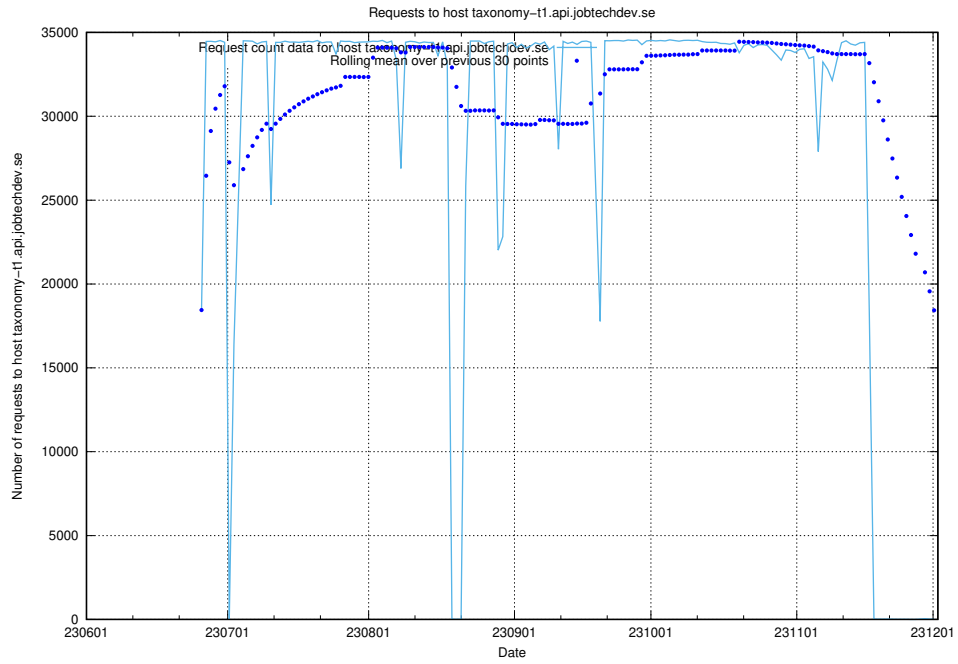

7.176 Usage of taxonomy-t1.api.jobtechdev.se

Here, we count the number of requests to host taxonomy-t1.api.jobtechdev.se.