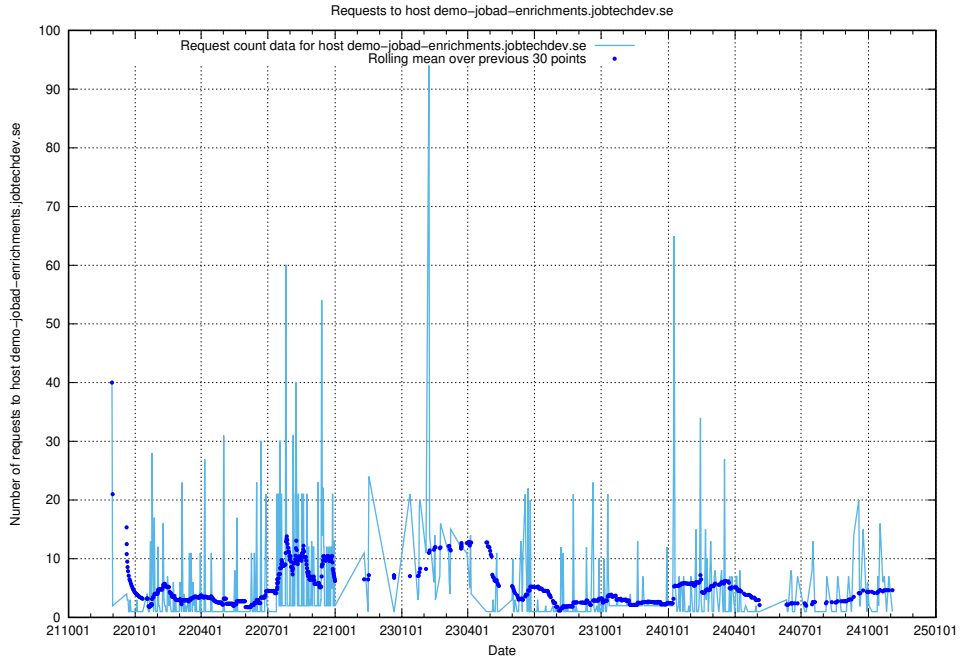

Here, we count the number of requests to host demo-jobad-enrichments.jobtechdev.se.

7.628 Usage of q.jobtechdev.se

Here, we count the number of requests to host q.jobtechdev.se.

7.629 Usage of mc.jobtechdev.se