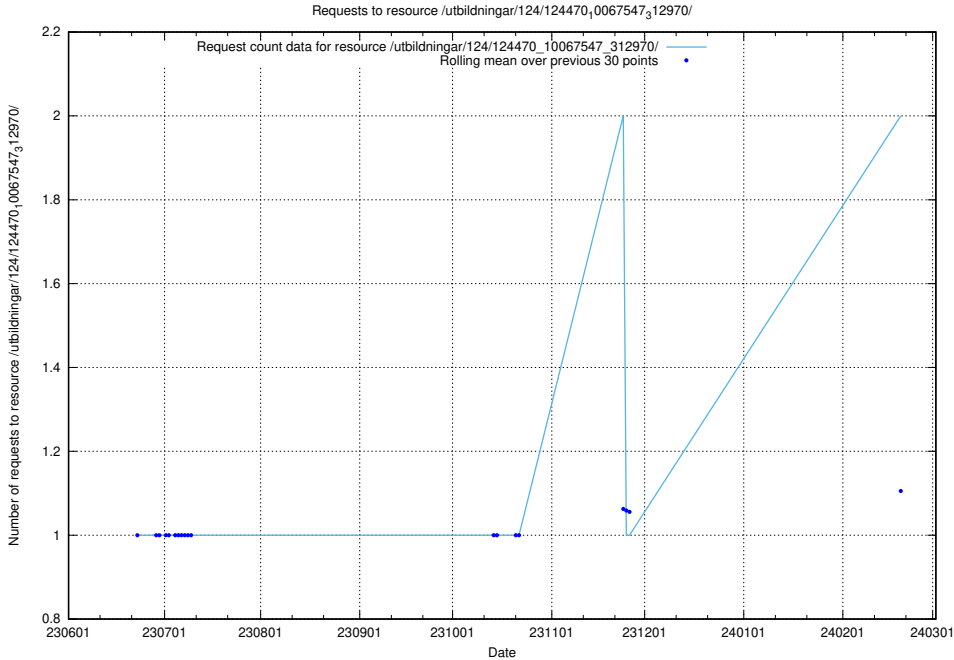

5.947 Usage of /utbildningar/124/124470_10067547_312970/

Here, we count the number of requests to resource /utbildningar/124/124470_10067547_312970/.