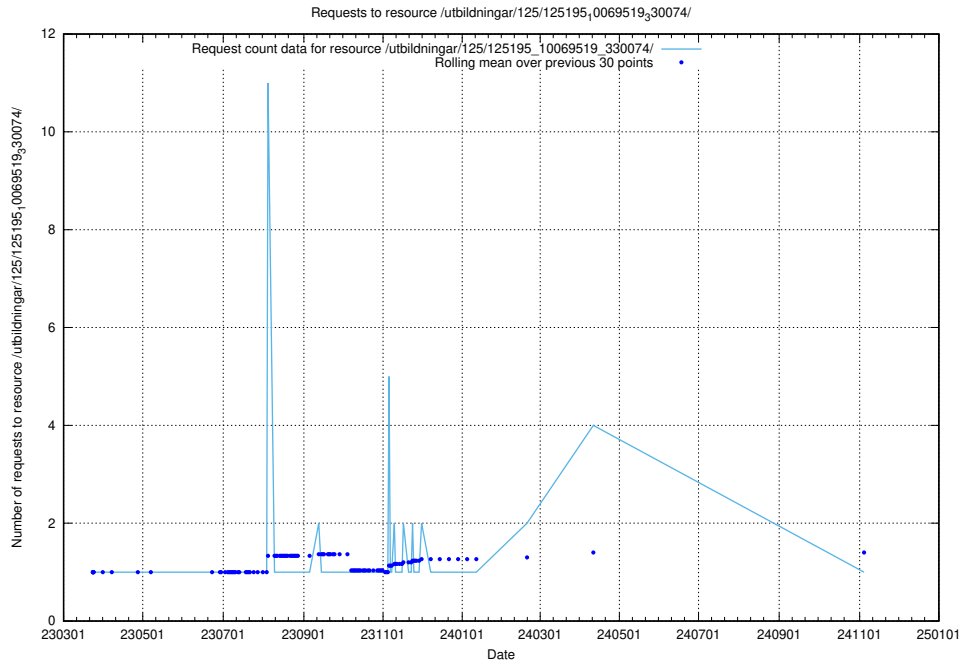

5.1190 Usage of /utbildningar/125/125195_10069519_330074/

Here, we count the number of requests to resource /utbildningar/125/125195_10069519_330074/.