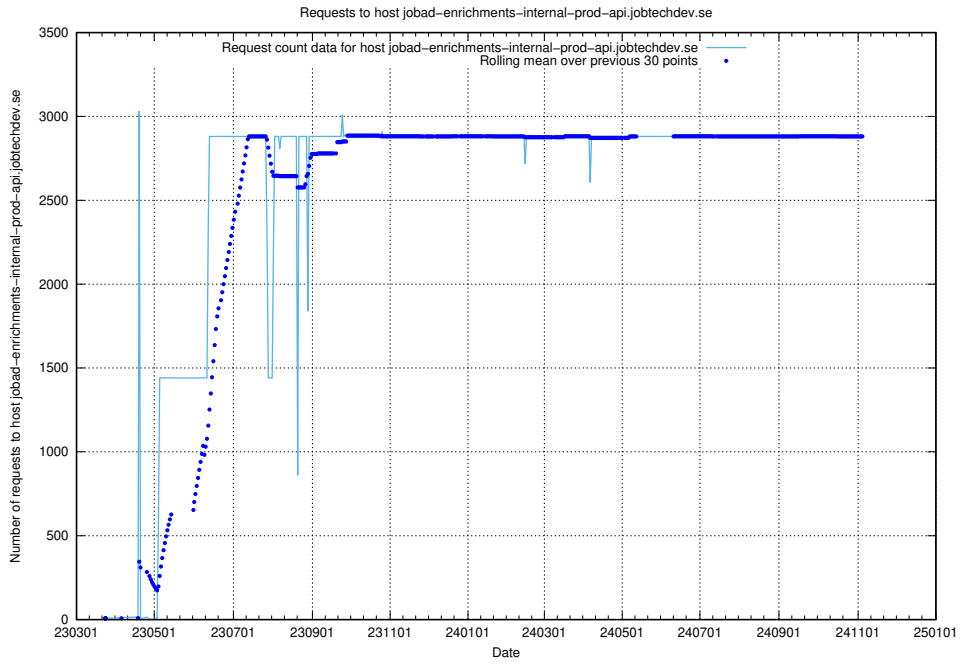

7.15 Usage of jobad-enrichments-internal-prod-api.jobtechdev.se

Here, we count the number of requests to host jobad-enrichments-internal-prod-api.jobtechdev.se.