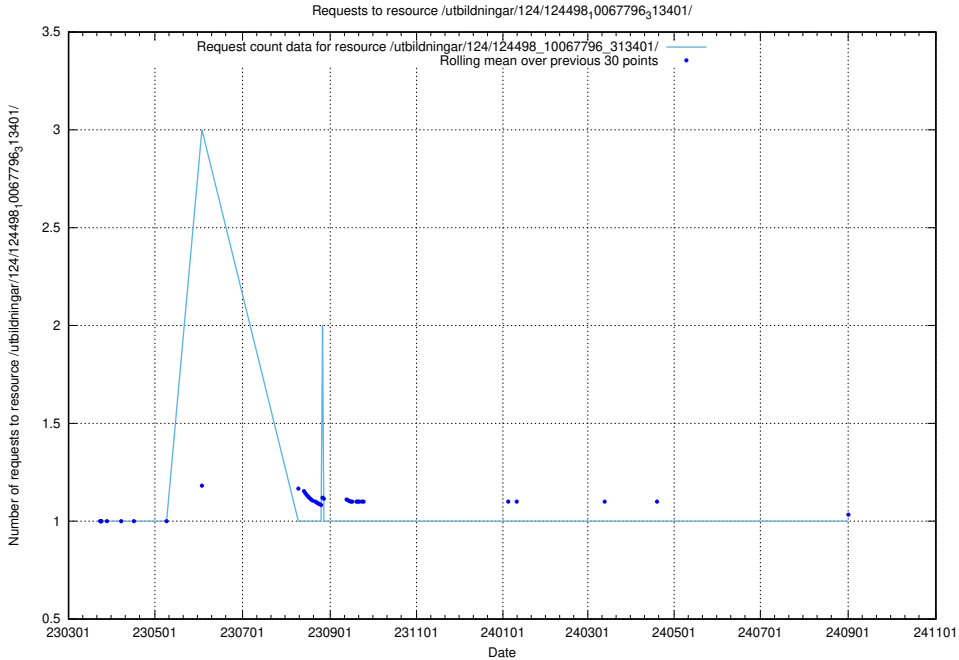

5.3681 Usage of /utbildningar/124/124498_10067796_313401/

Here, we count the number of requests to resource /utbildningar/124/124498_10067796_313401/.