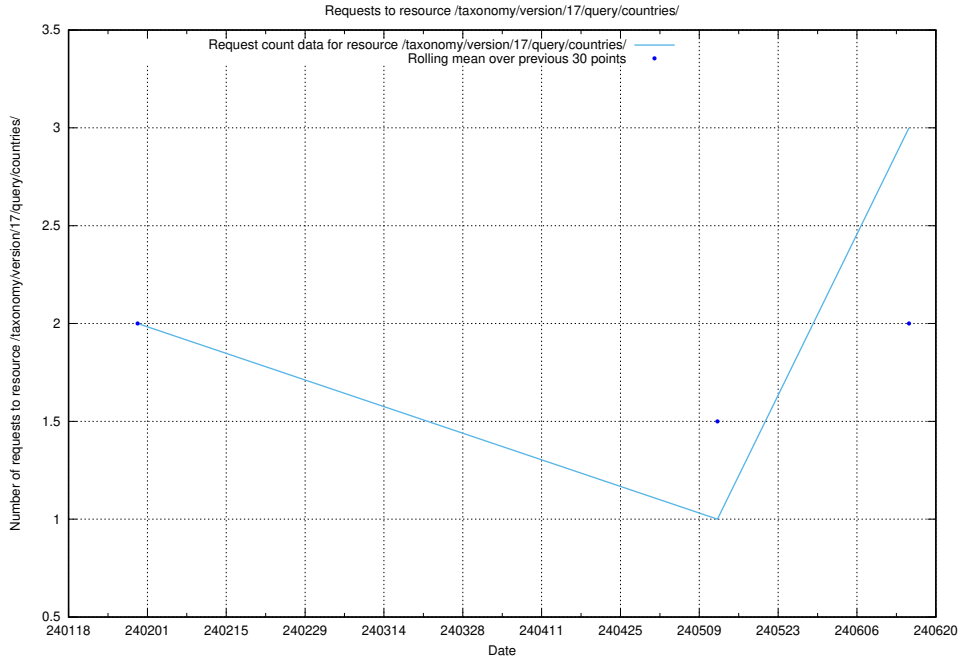

5.421 Usage of /taxonomy/version/17/query/countries/

Here, we count the number of requests to resource /taxonomy/version/17/query/countries/.