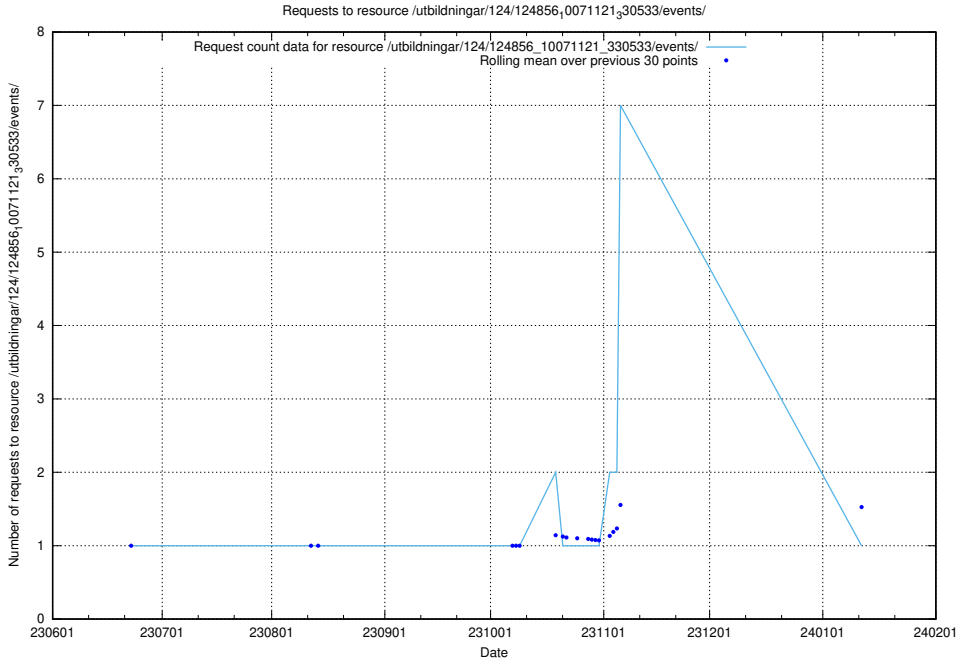

5.6707 Usage of /utbildningar/124/124856_10071121_330533/events/

Here, we count the number of requests to resource /utbildningar/124/124856_10071121_330533/events/