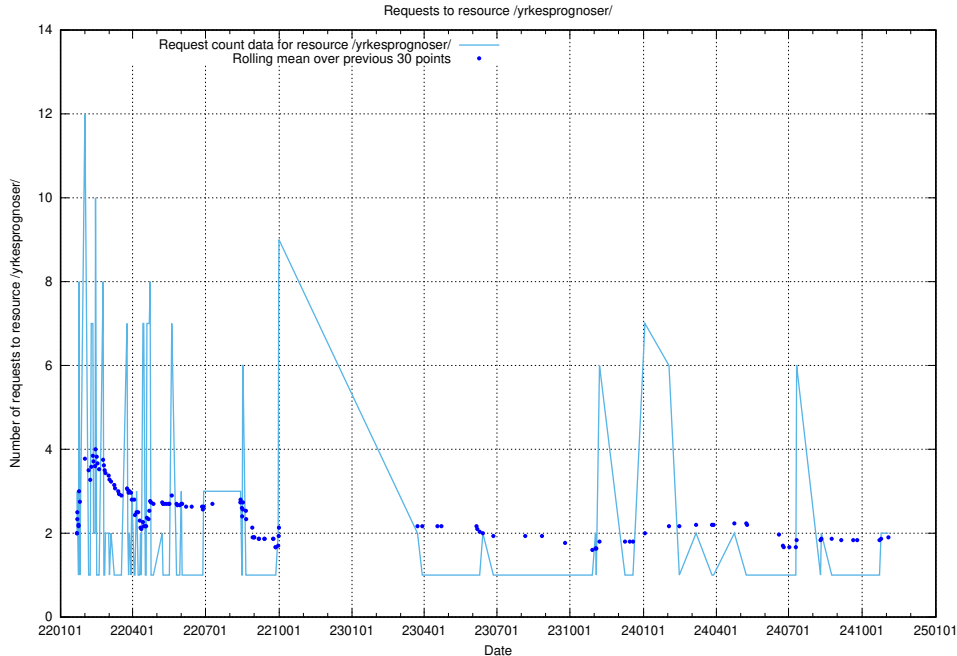

5.994 Usage of /yrkesprognoser/

Here, we count the number of requests to resource /yrkesprognoser/.