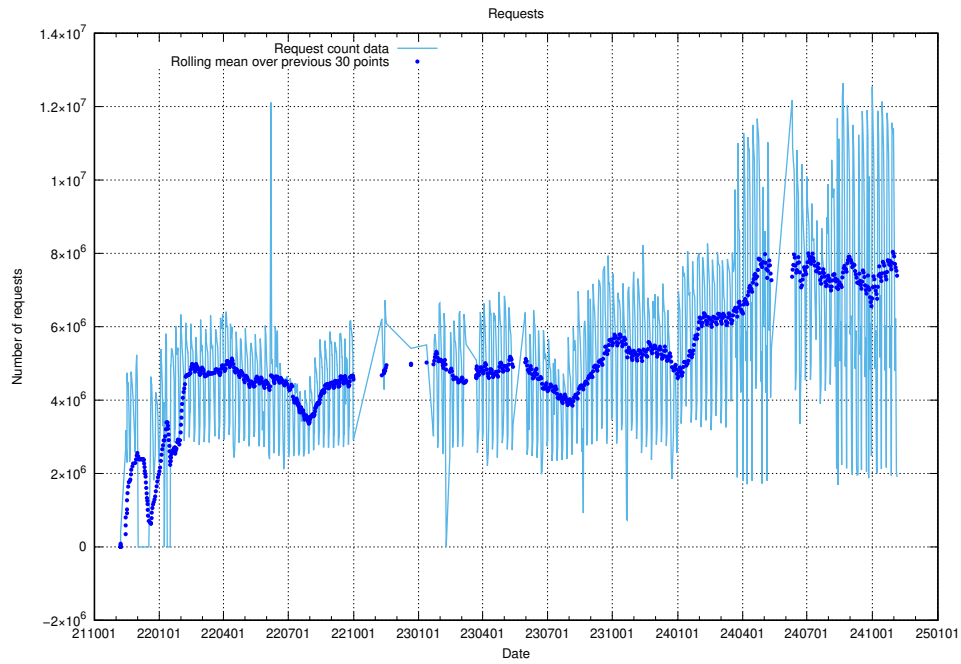

8 Log Stack - General Statistics

This section contains general statistics from [JobTech's log stack](#)⁸.

8.1 Total number of requests

Here, we count the total number of requests.