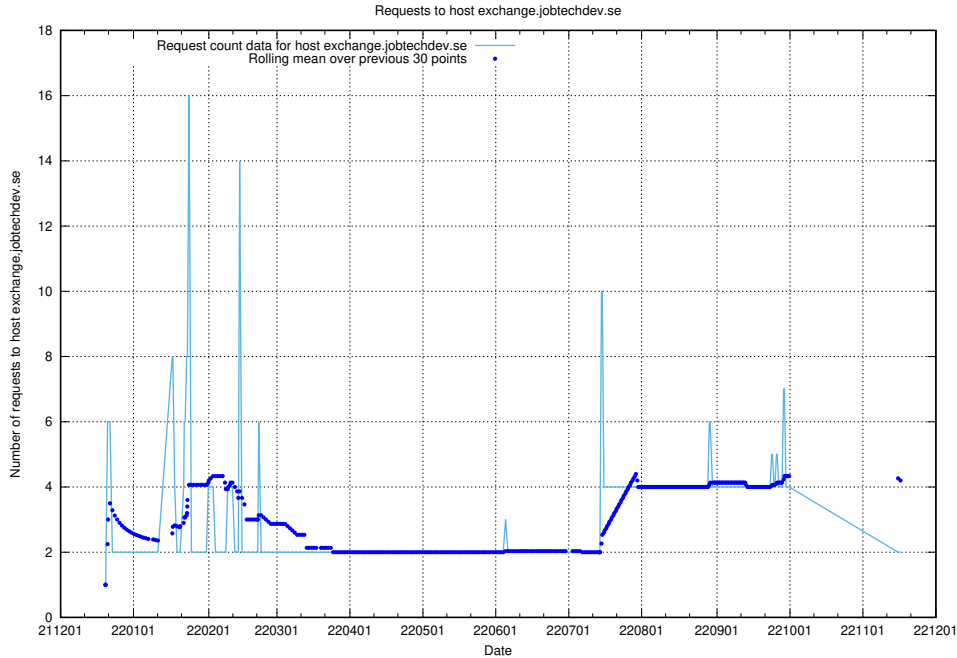

Here, we count the number of requests to host mail01.jobtechdev.se.

7.382 Usage of exchange.jobtechdev.se

Here, we count the number of requests to host exchange.jobtechdev.se.

7.383 Usage of autodiscover.jobtechdev.se