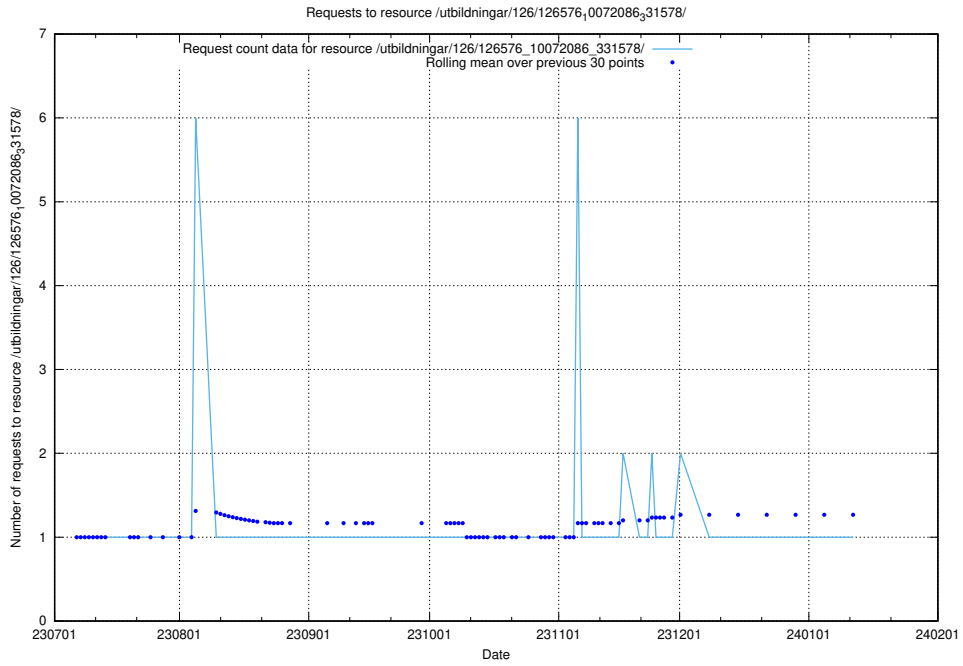

5.6278 Usage of /utbildningar/126/126576_10072086_331578/

Here, we count the number of requests to resource /utbildningar/126/126576_10072086_331578/.