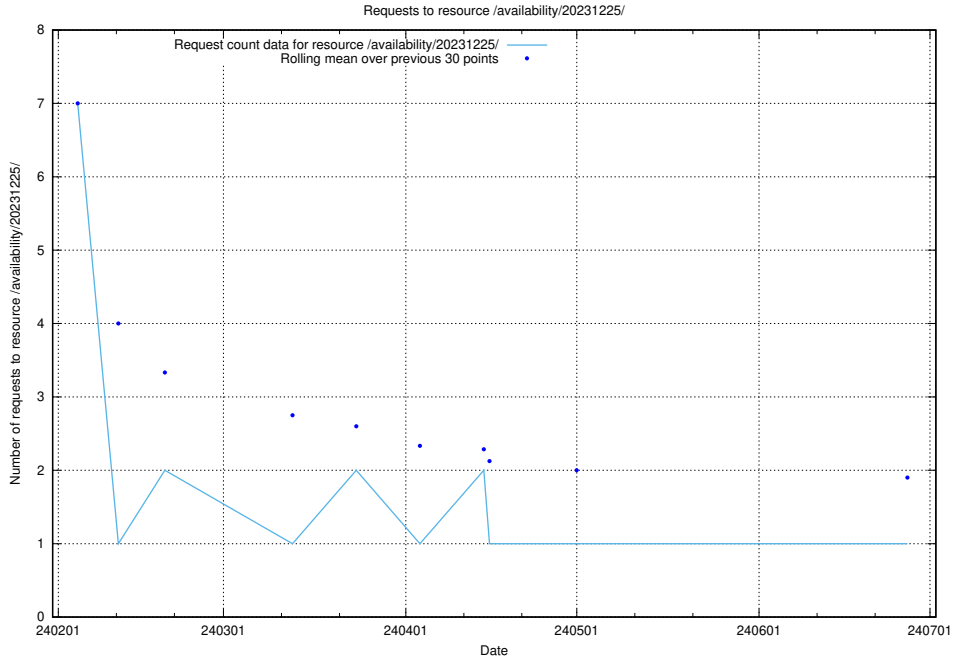

5.3276 Usage of /availability/20231225/

Here, we count the number of requests to resource /availability/20231225/.