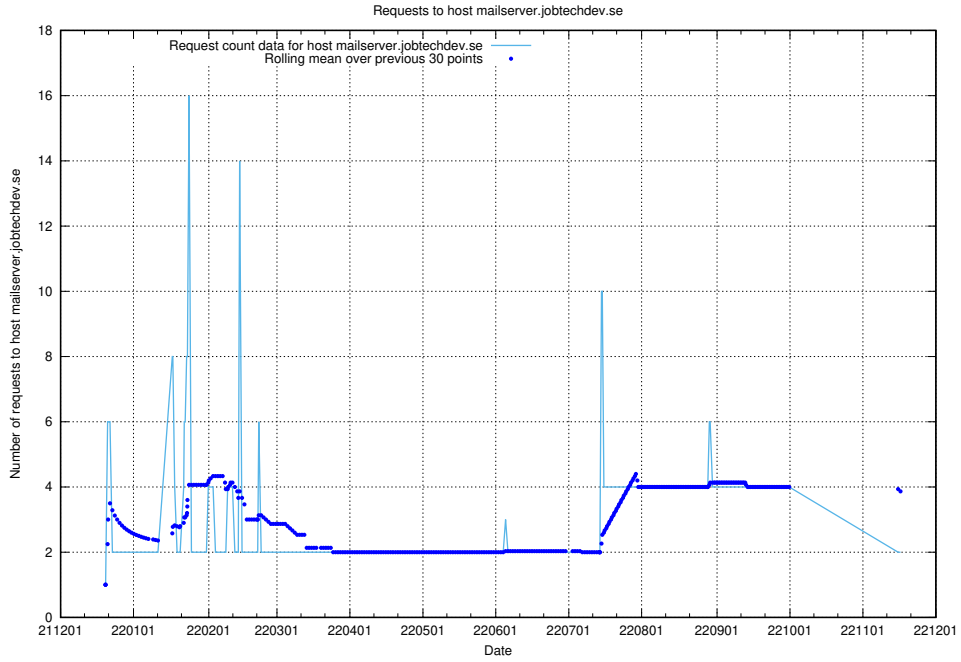

7.377 Usage of mailserver.jobtechdev.se

Here, we count the number of requests to host mailserver.jobtechdev.se.