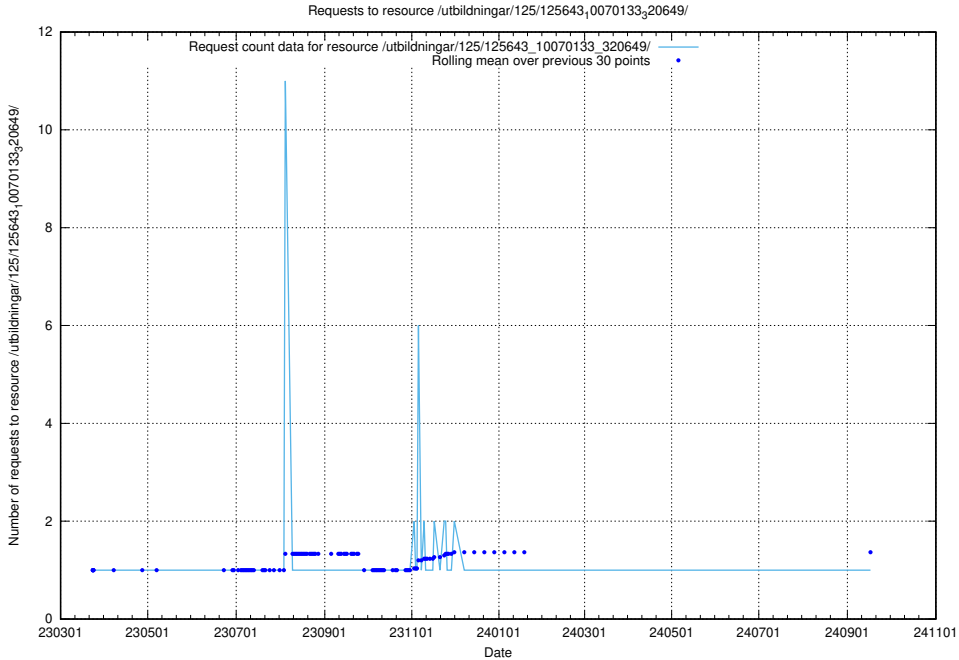

5.1105 Usage of /utbildningar/125/125643_10070133_320649/

Here, we count the number of requests to resource /utbildningar/125/125643_10070133_320649/.