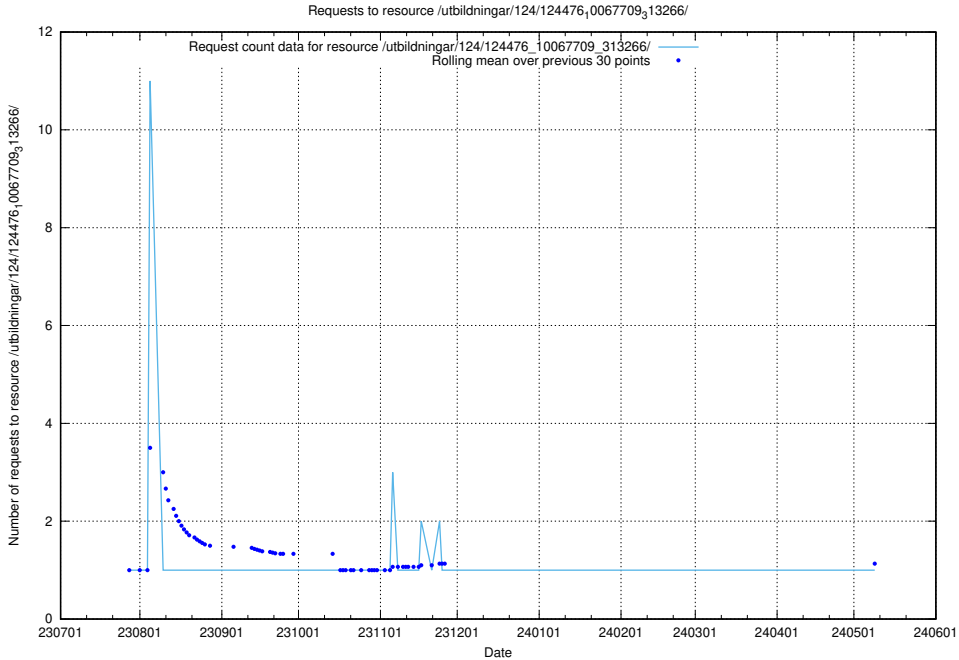

5.5899 Usage of /utbildningar/122/122985_10065275_281274/events/

Here, we count the number of requests to resource /utbildningar/122/122985_10065275_281274/events/

5.5900 Usage of /utbildningar/124/124468_10067709_313266/