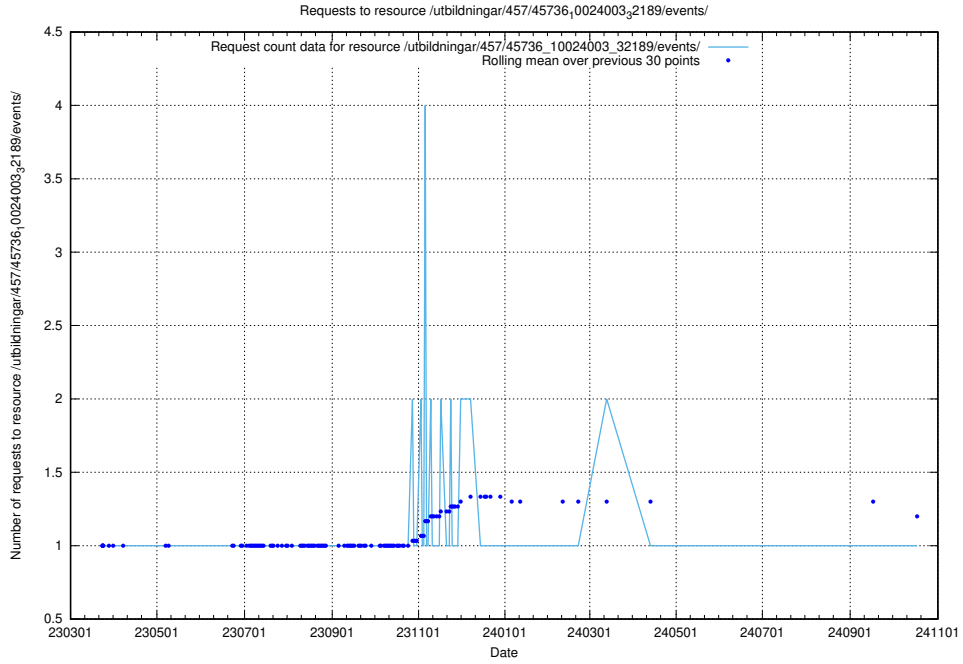

5.7349 Usage of /utbildningar/457/45736_10024003_32189/events/

Here, we count the number of requests to resource /utbildningar/457/45736_10024003_32189/events/.

5.7351 Usage of /utbildningar/457/45736_10024003_32189/