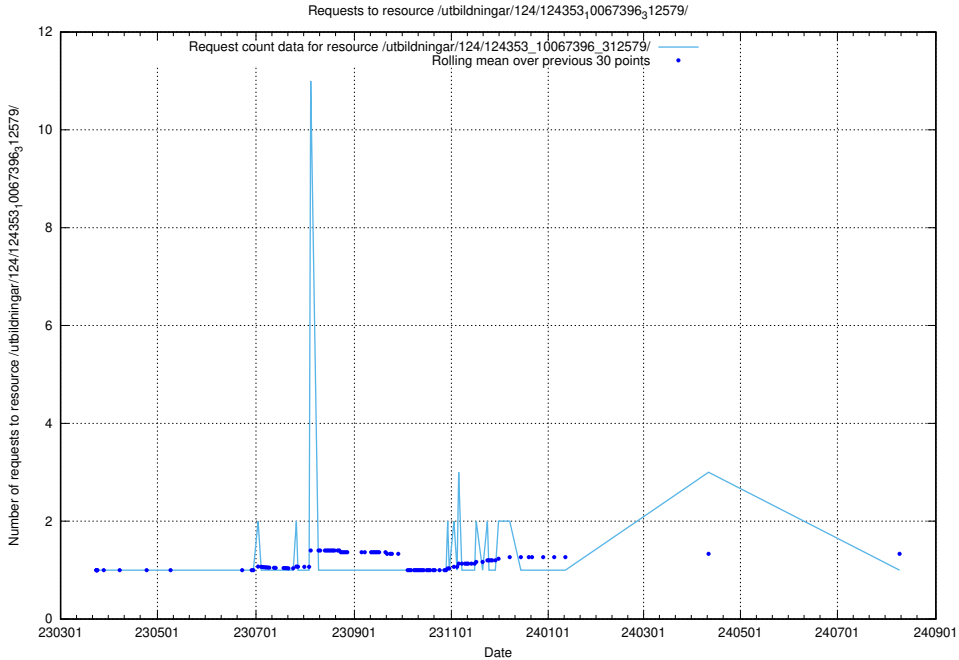

Here, we count the number of requests to resource /utbildningar/124/124517_10065859_313815/events/

5.4917 Usage of /utbildningar/124/124353_10067396_312579/

Here, we count the number of requests to resource /utbildningar/124/124353_10067396_312579/.