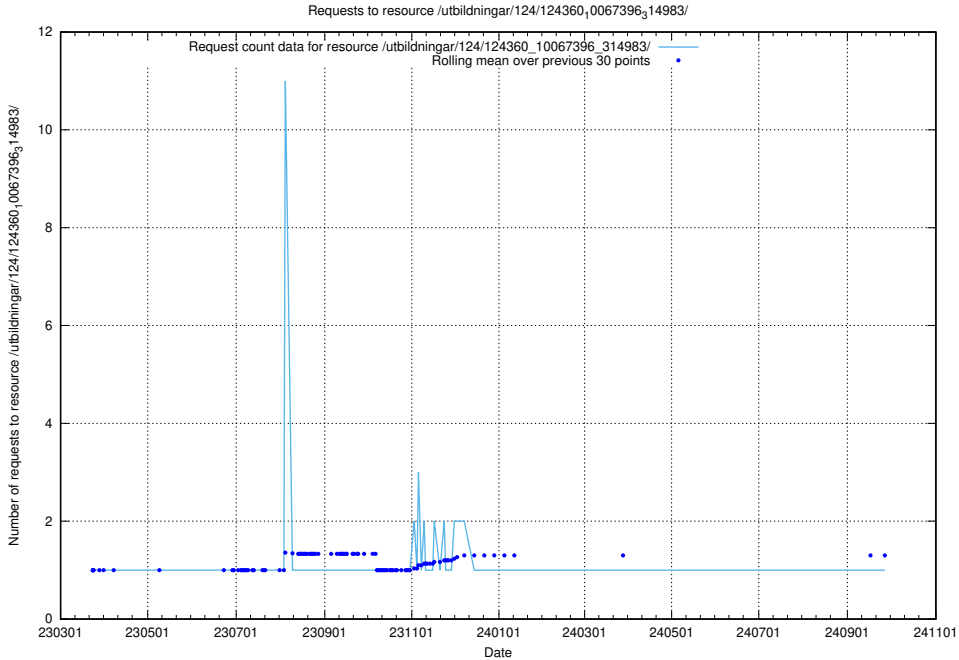

5.4762 Usage of /utbildningar/124/124360_10067396_314983/

Here, we count the number of requests to resource /utbildningar/124/124360_10067396_314983/.