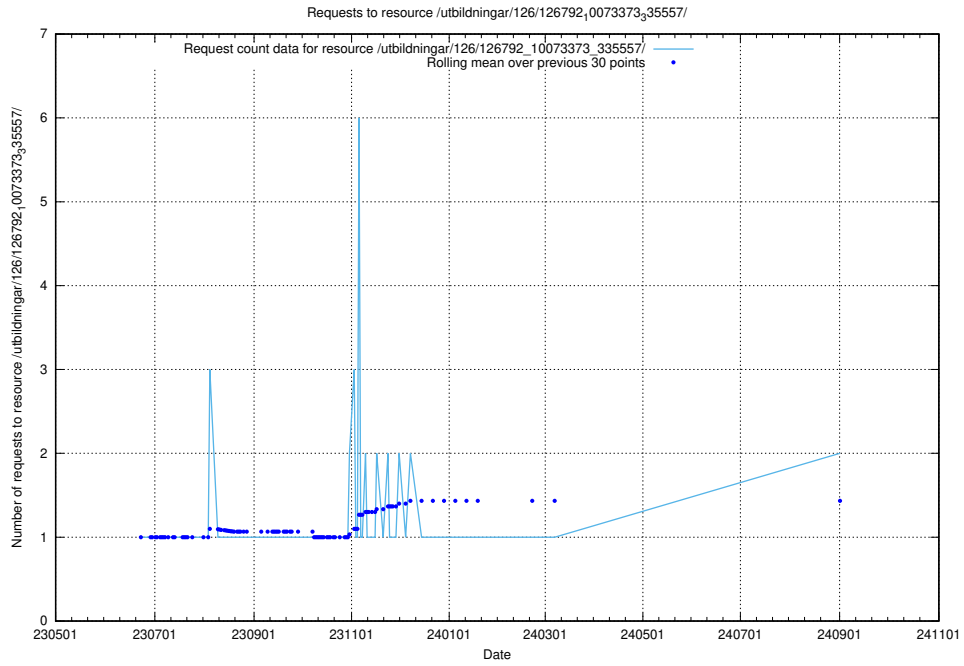

5.925 Usage of /utbildningar/126/126792_10073373_335557/

Here, we count the number of requests to resource /utbildningar/126/126792_10073373_335557/.