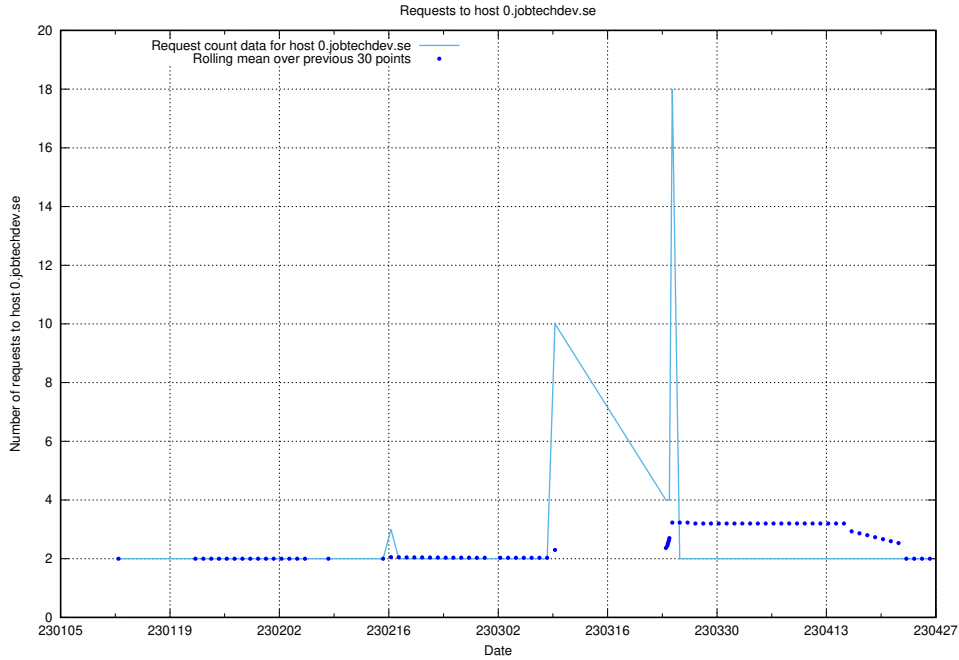

7.306 Usage of 0.jobtechdev.se

Here, we count the number of requests to host 0.jobtechdev.se.