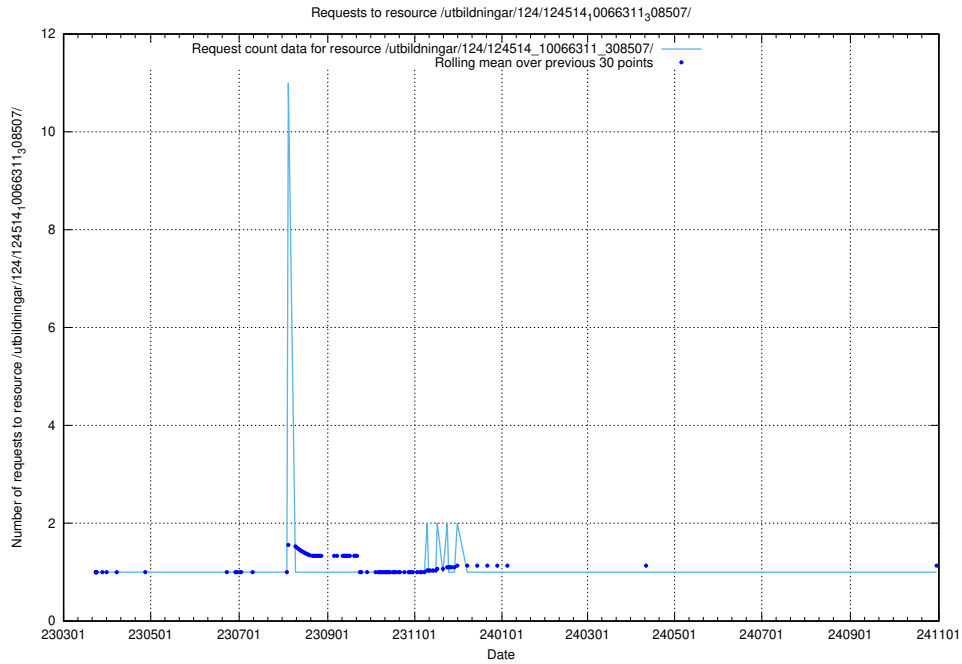

5.2792 Usage of /utbildningar/124/124514_10066311_308507/

Here, we count the number of requests to resource /utbildningar/124/124514_10066311_308507/.