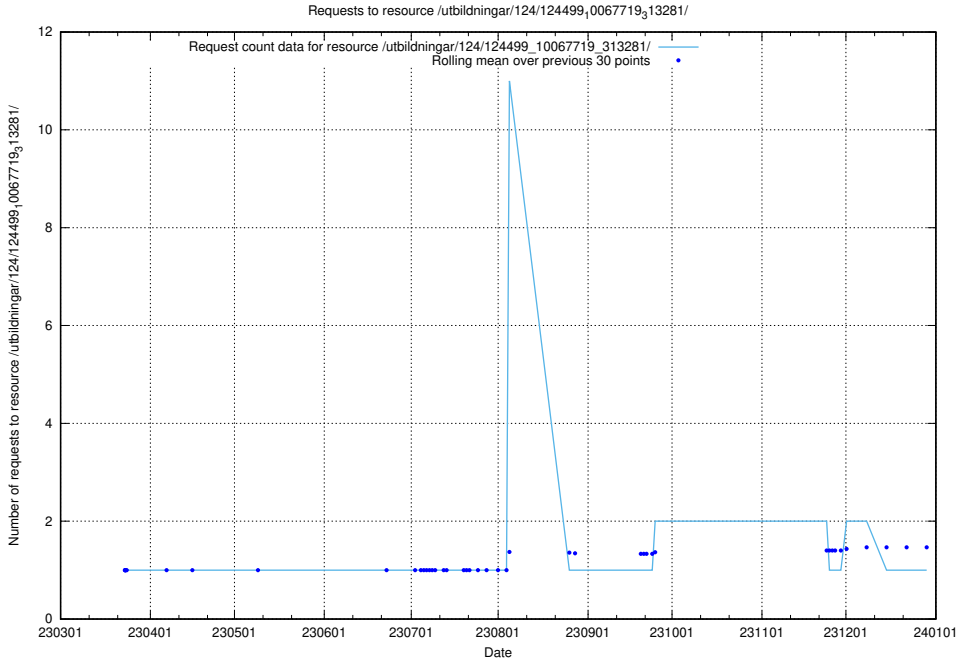

Here, we count the number of requests to resource /utbildningar/utb_emil/124/124055_10023995_331862/

5.3535 Usage of /utbildningar/124/124499_10067719_313281/

Here, we count the number of requests to resource /utbildningar/124/124499_10067719_313281/.