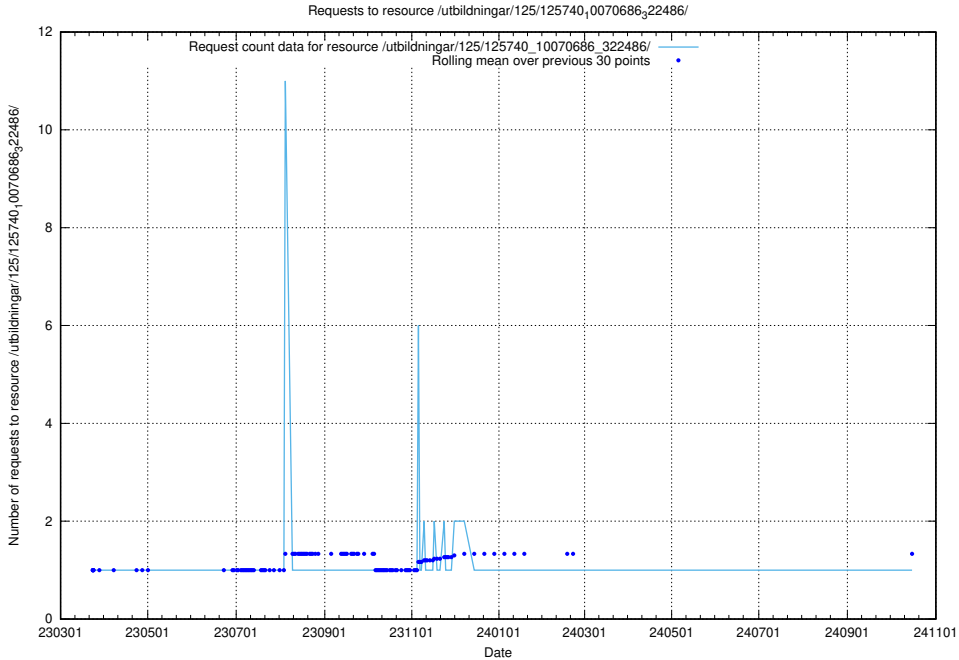

5.1038 Usage of /utbildningar/125/125740_10070686_322486/

Here, we count the number of requests to resource /utbildningar/125/125740_10070686_322486/.