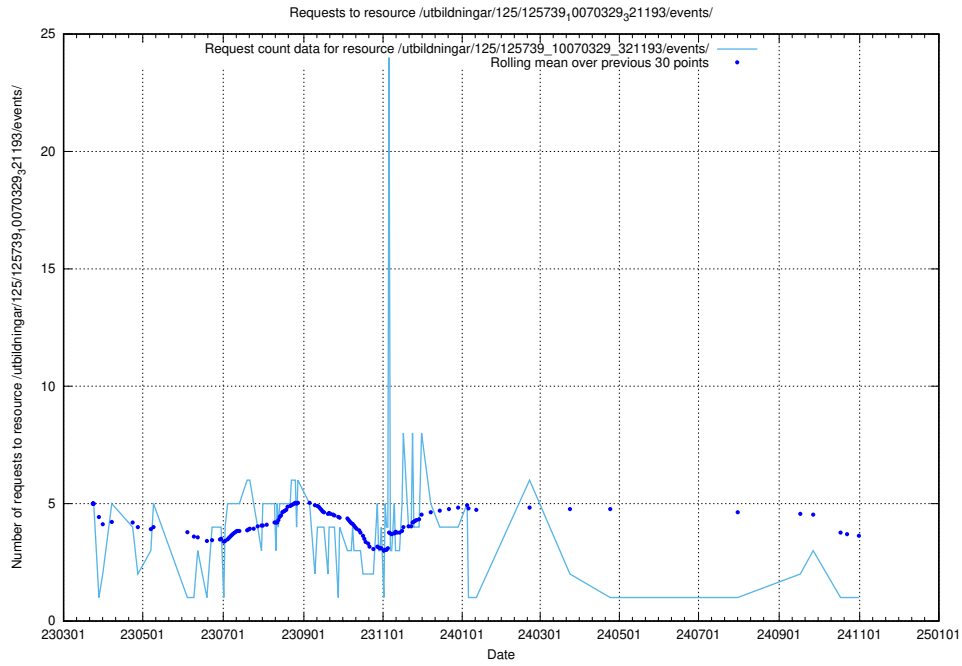

5.7274 Usage of /utbildningar/125/125739_10070329_321193/events/

Here, we count the number of requests to resource /utbildningar/125/125739_10070329_321193/events/