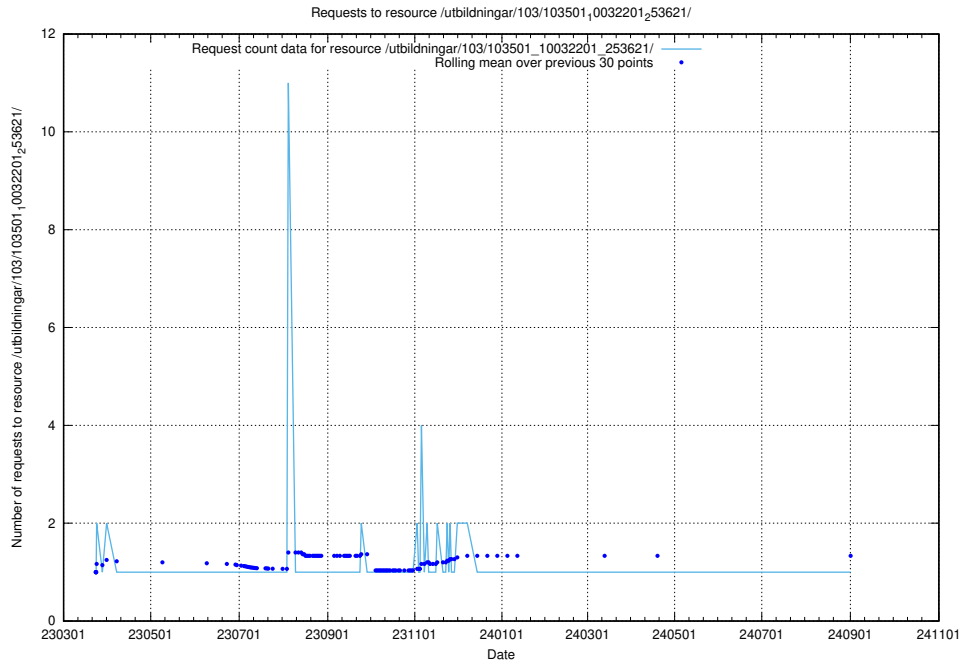

5.6472 Usage of /utbildningar/103/103501_10032201_253621/

Here, we count the number of requests to resource /utbildningar/103/103501_10032201_253621/.