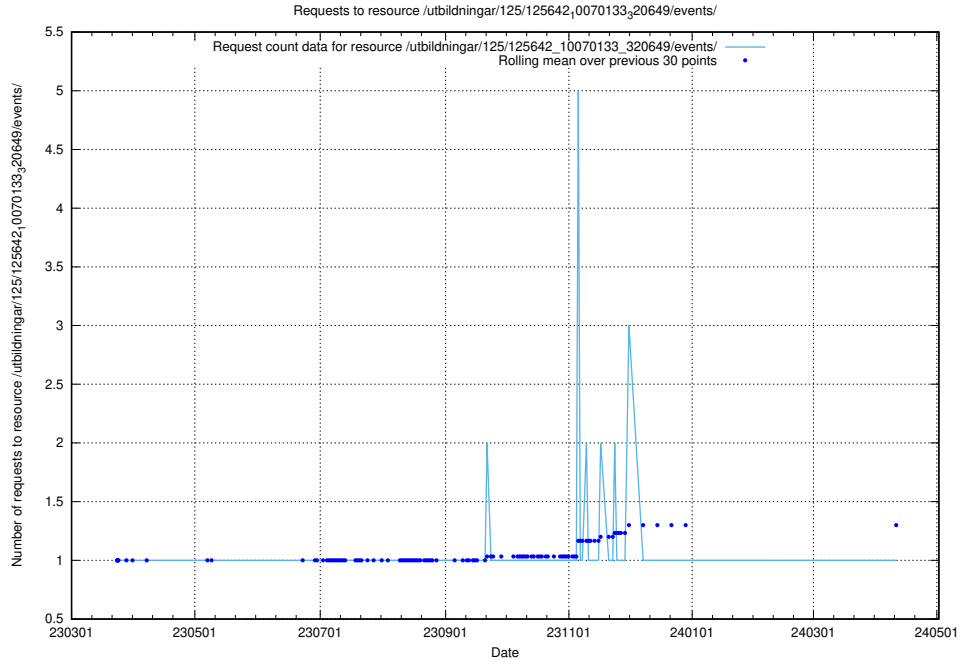

5.1106 Usage of /utbildningar/125/125642_10070133_320649/events/

Here, we count the number of requests to resource /utbildningar/125/125642_10070133_320649/events/