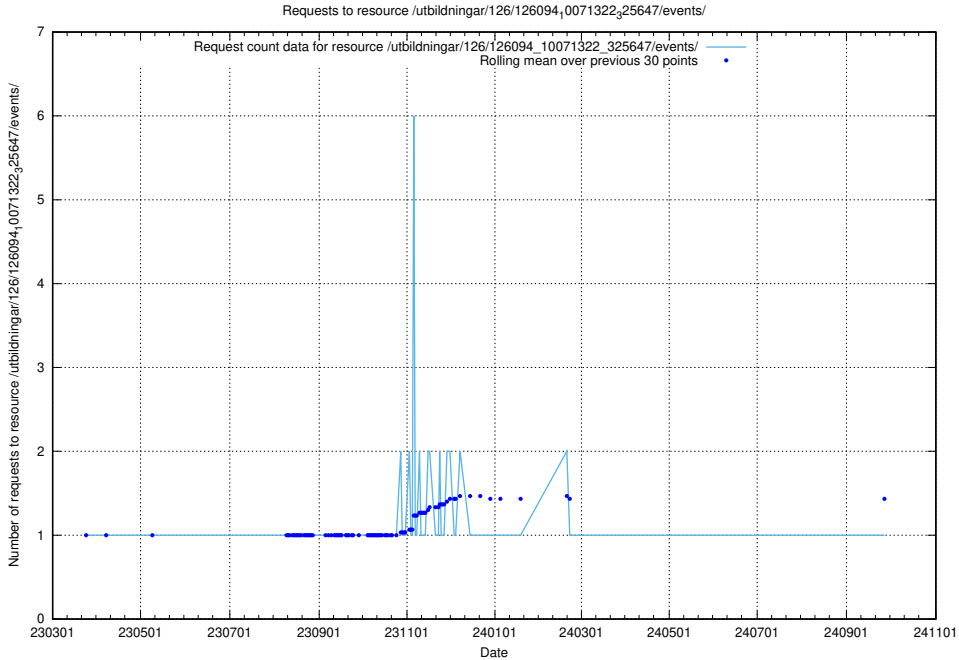

5.7225 Usage of /utbildningar/126/126094_10071322_325647/events/

Here, we count the number of requests to resource /utbildningar/126/126094_10071322_325647/events/