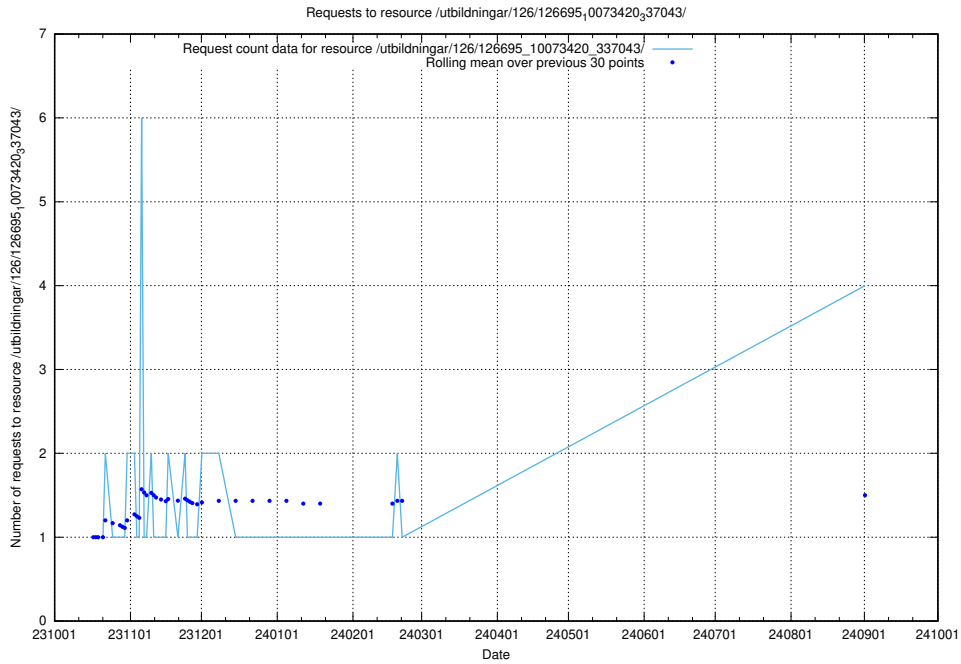

Here, we count the number of requests to resource /utbildningar/124/124055_10023995_319697/.

5.317 Usage of /utbildningar/126/126695_10073420_337043/

Here, we count the number of requests to resource /utbildningar/126/126695_10073420_337043/.