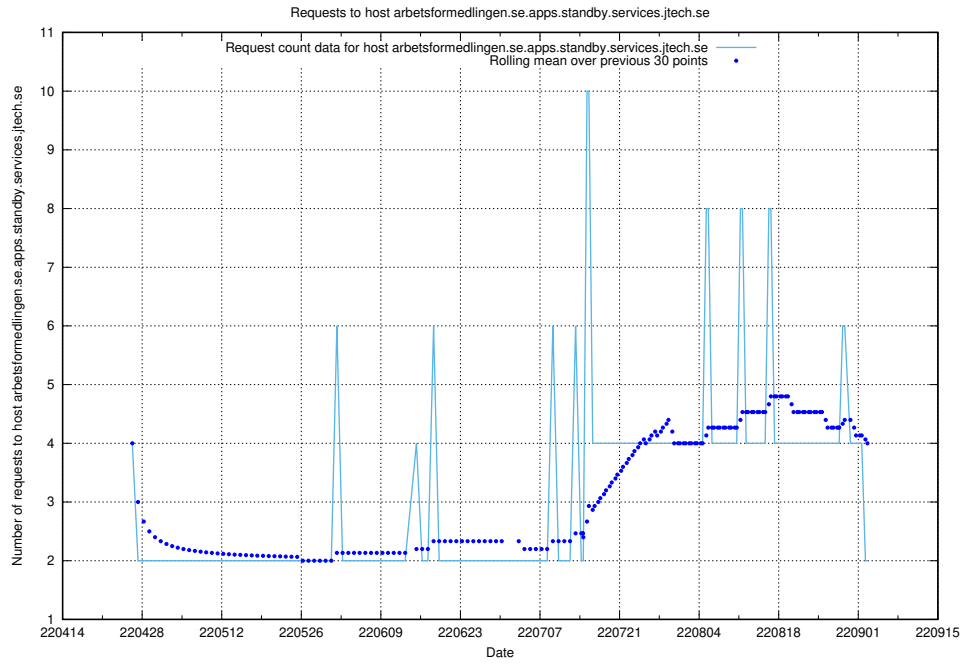

7.452 Usage of rhvms.jobtechdev.se

Here, we count the number of requests to host rhvms.jobtechdev.se.

7.453 Usage of arbetsformedlingen.se.apps.standby.services.jtech.se

Here, we count the number of requests to host arbetsformedlingen.se.apps.standby.services.jtech.se.