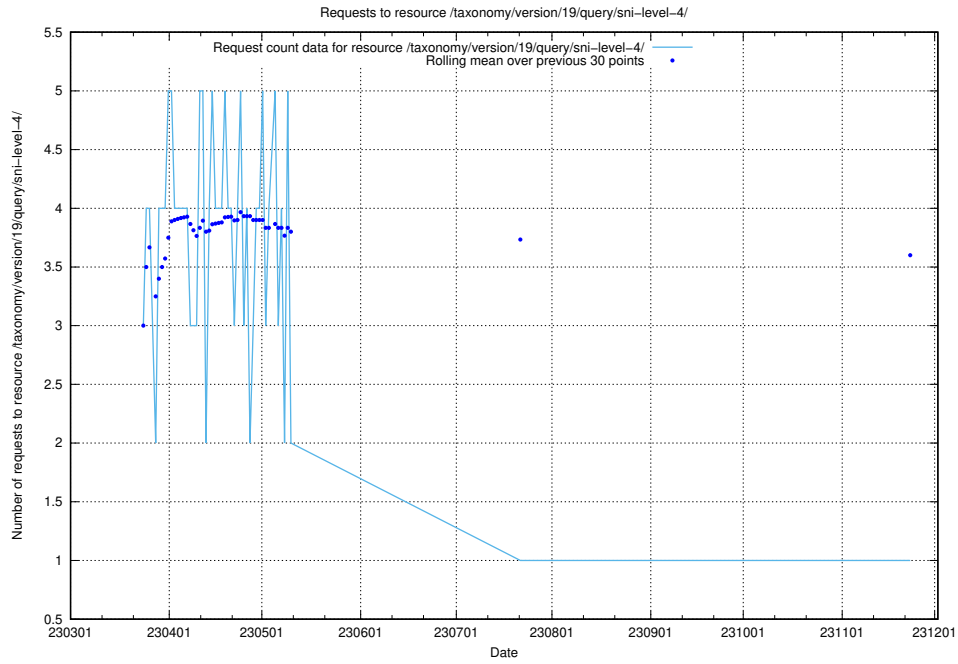

5.7143 Usage of /taxonomy/version/19/query/sni-level-4/

Here, we count the number of requests to resource /taxonomy/version/19/query/sni-level-4/.