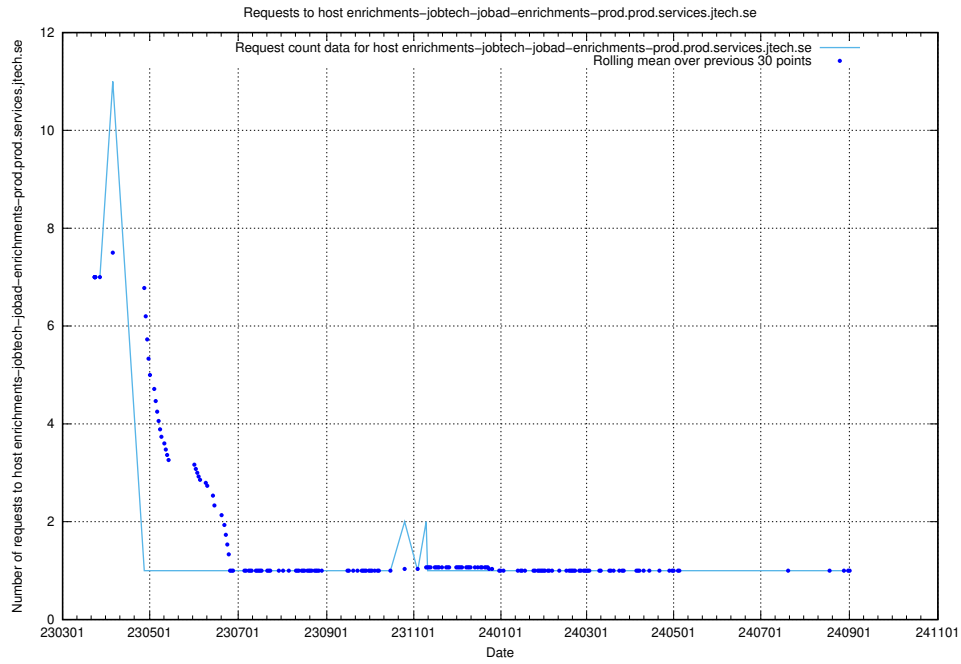

Here, we count the number of requests to host enrichments-jobtech-jobad-enrichments-prod.prod.services.jtech.se.

7.617 Usage of test.jobtechdev.se:443

Here, we count the number of requests to host test.jobtechdev.se:443.