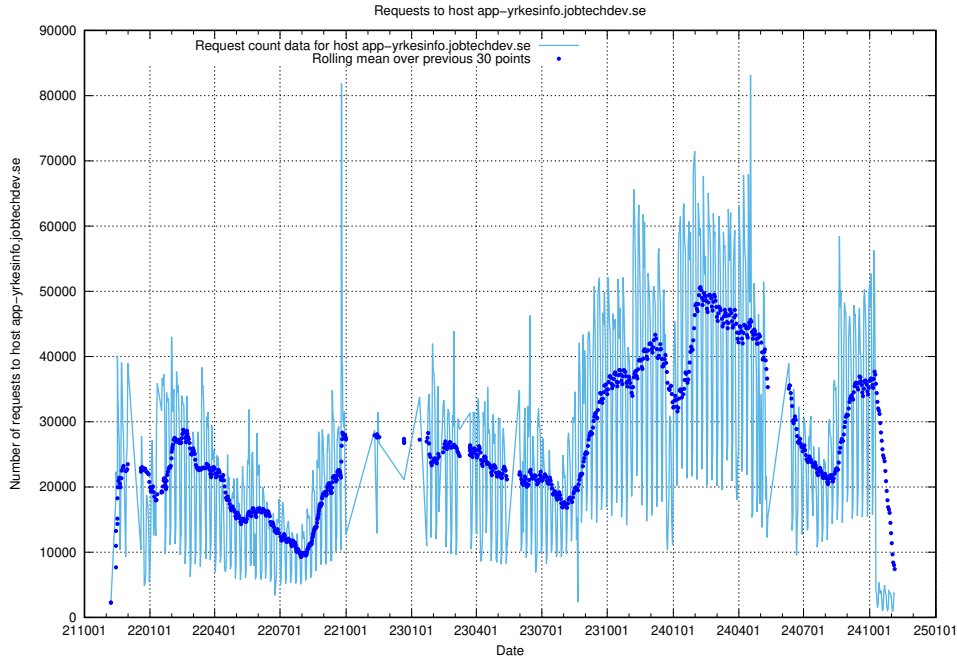

7.12 Usage of app-yrkesinfo.jobtechdev.se

Here, we count the number of requests to host app-yrkesinfo.jobtechdev.se.