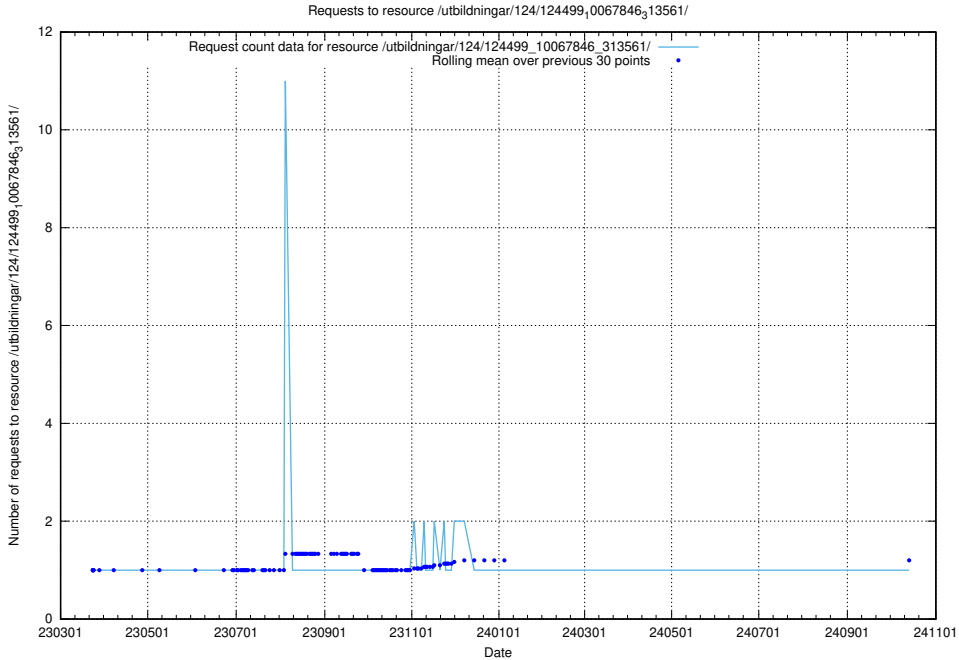

5.3397 Usage of /utbildningar/124/124499_10067846_313561/

Here, we count the number of requests to resource /utbildningar/124/124499_10067846_313561/.