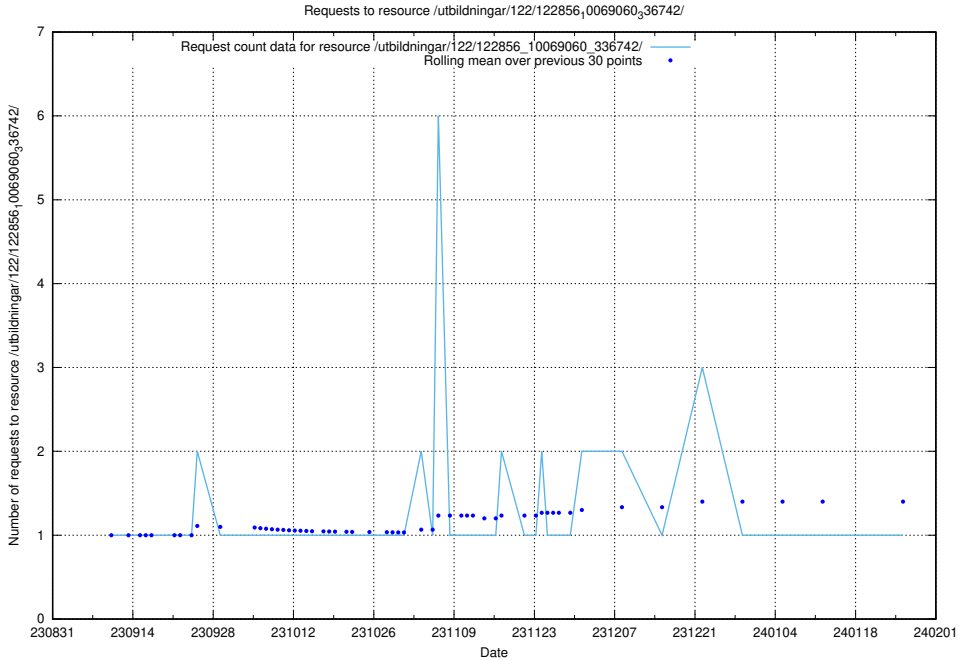

5.5618 Usage of /utbildningar/122/122856_10069060_336742/

Here, we count the number of requests to resource /utbildningar/122/122856_10069060_336742/.