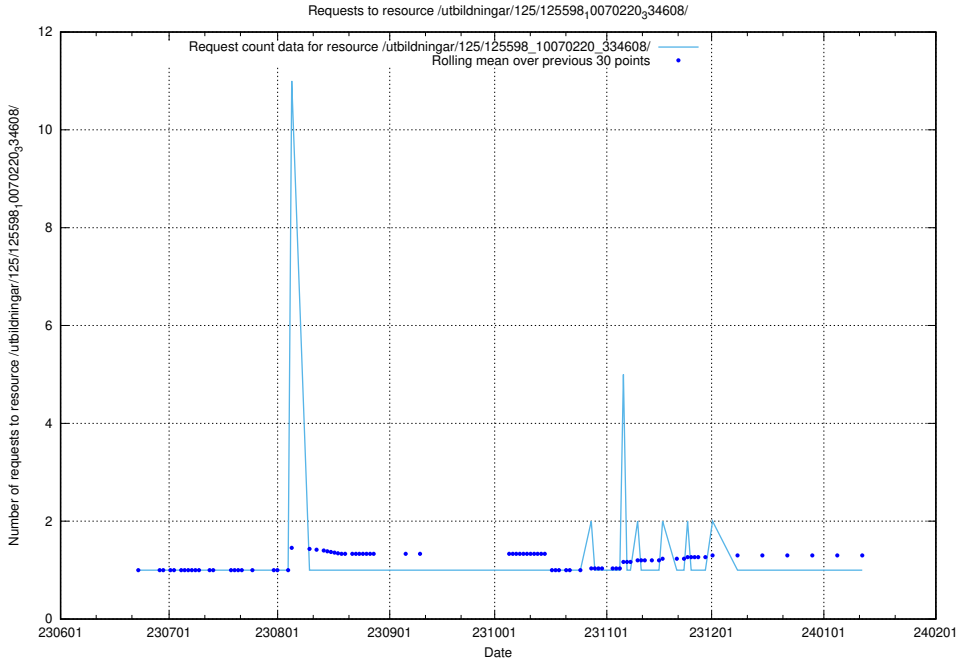

5.6684 Usage of /utbildningar/125/125598_10070220_334608/

Here, we count the number of requests to resource /utbildningar/125/125598_10070220_334608/.