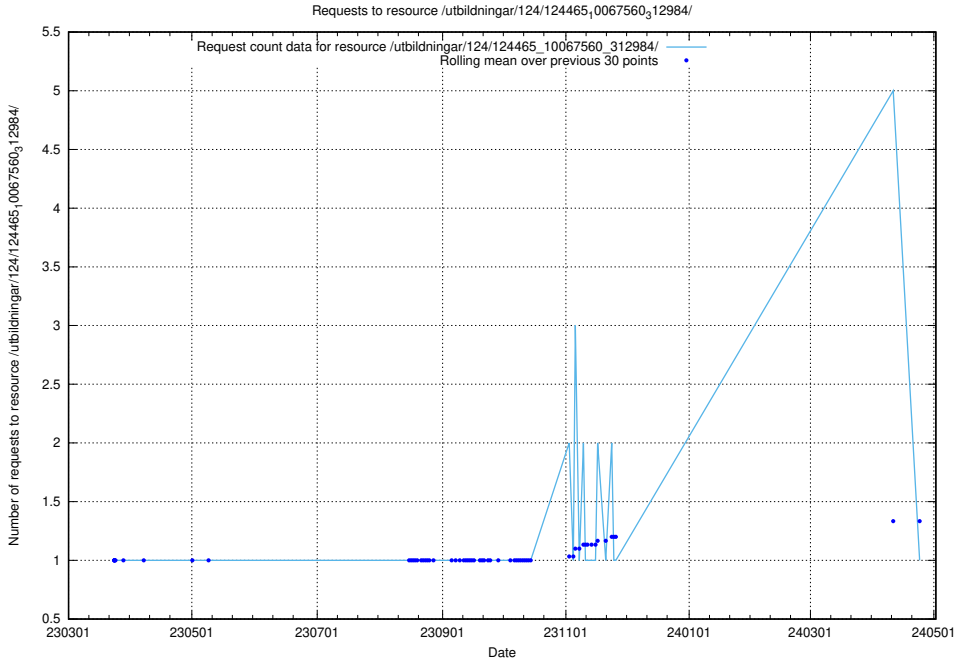

5.4413 Usage of /utbildningar/124/124465_10067560_312984/

Here, we count the number of requests to resource /utbildningar/124/124465_10067560_312984/.