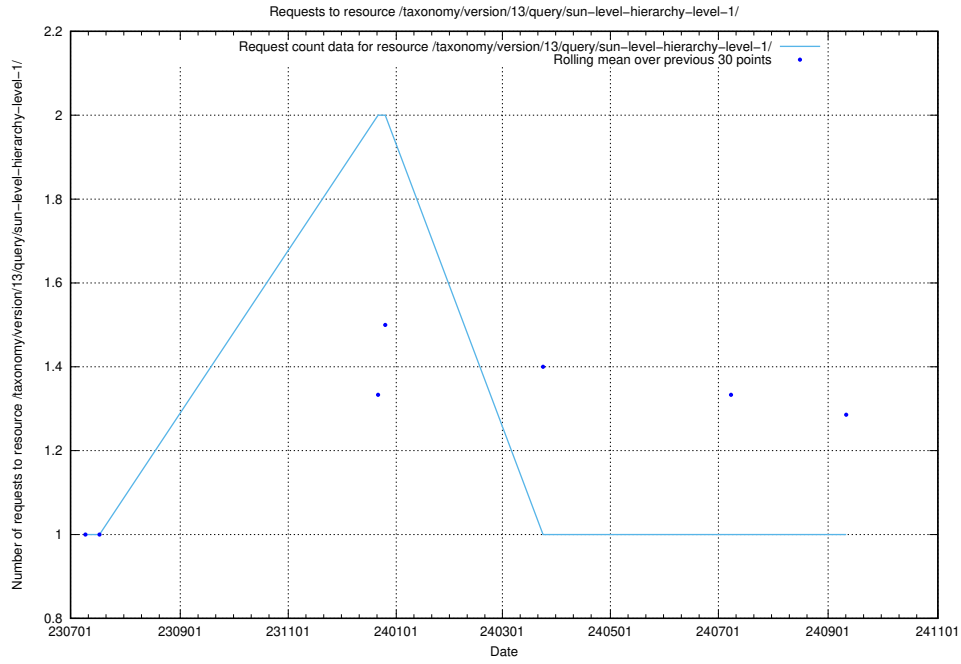

5.6150 Usage of /taxonomy/version/13/query/sun-level-hierarchy-level-1/

Here, we count the number of requests to resource /taxonomy/version/13/query/sun-level-hierarchy-level-1/.