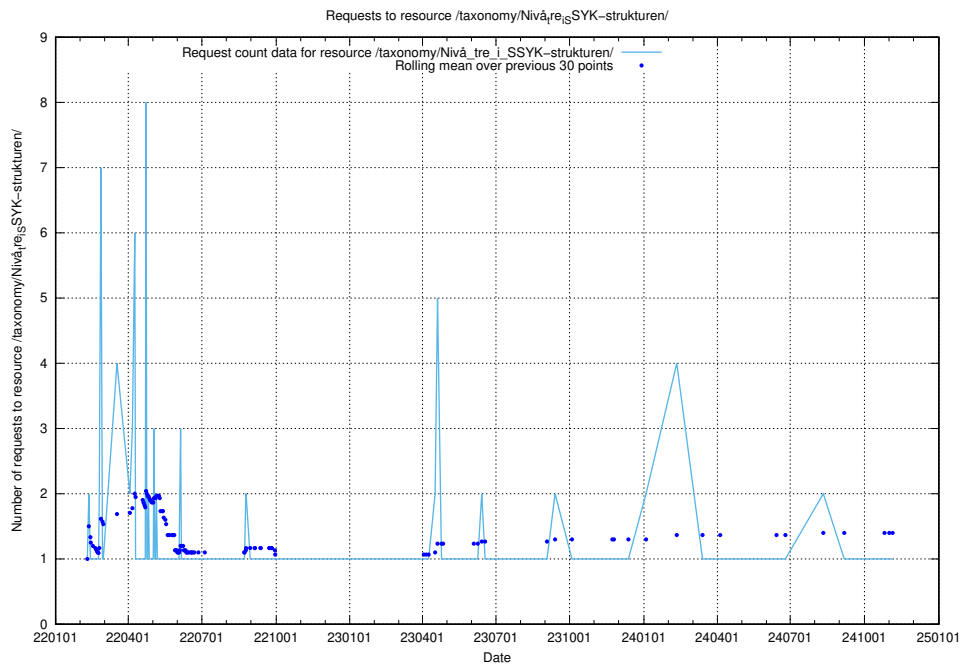

5.2920 Usage of /taxonomy/Nivå_tre_i_SSYK-strukturen/

Here, we count the number of requests to resource /taxonomy/Nivå_tre_i_SSYK-strukturen/.