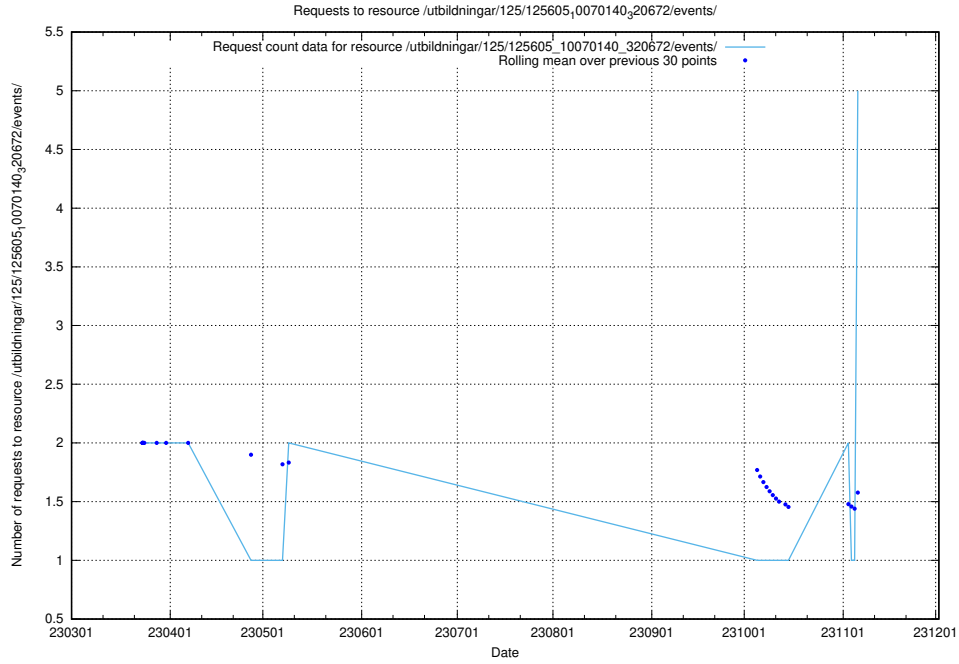

5.249 Usage of /utbildningar/125/125605_10070140_320672/events/

Here, we count the number of requests to resource /utbildningar/125/125605_10070140_320672/events/