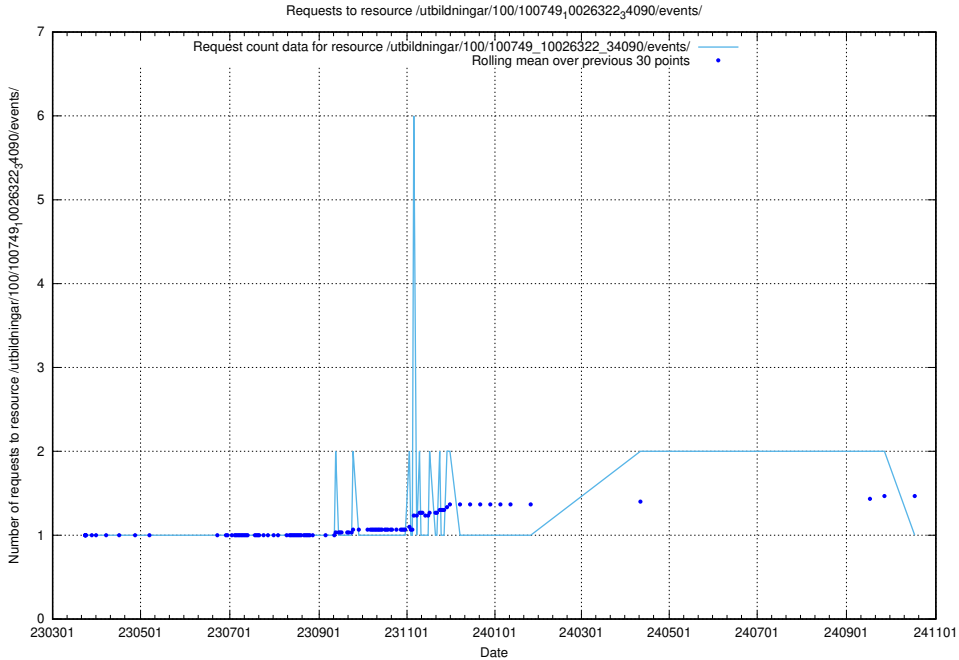

5.6590 Usage of /utbildningar/100/100749_10026322_34090/events/

Here, we count the number of requests to resource /utbildningar/100/100749_10026322_34090/events/.