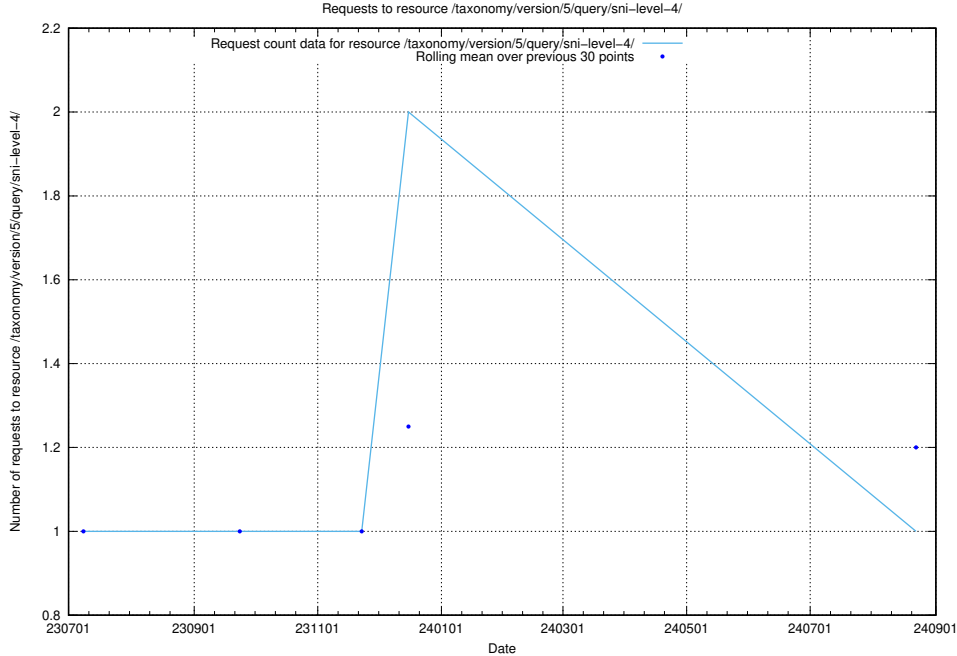

5.6252 Usage of /taxonomy/version/5/query/sni-level-4/

Here, we count the number of requests to resource /taxonomy/version/5/query/sni-level-4/.