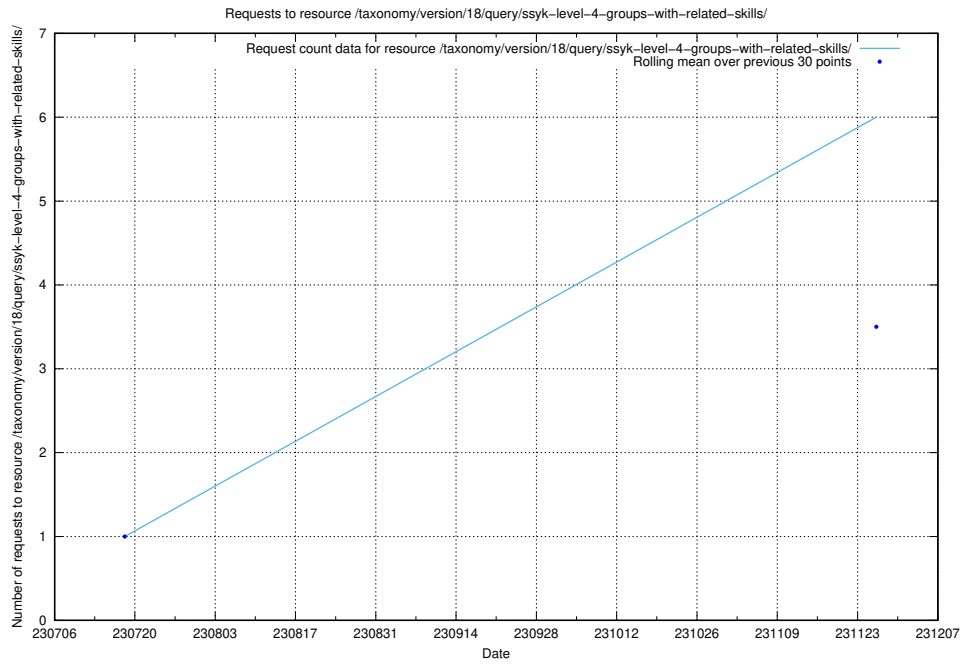

5.133 Usage of /taxonomy/version/18/query/ssyk-level-4-groups-with-related-skills/

Here, we count the number of requests to resource /taxonomy/version/18/query/ssyk-level-4-groups-with-related-skills/.