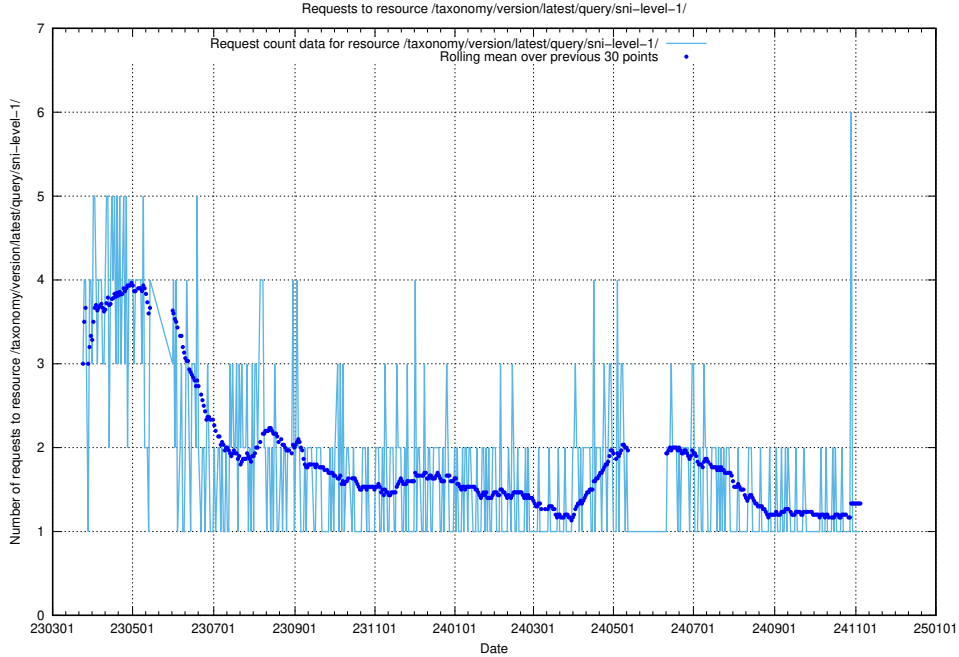

5.7092 Usage of /taxonomy/version/latest/query/sni-level-1/

Here, we count the number of requests to resource /taxonomy/version/latest/query/sni-level-1/.