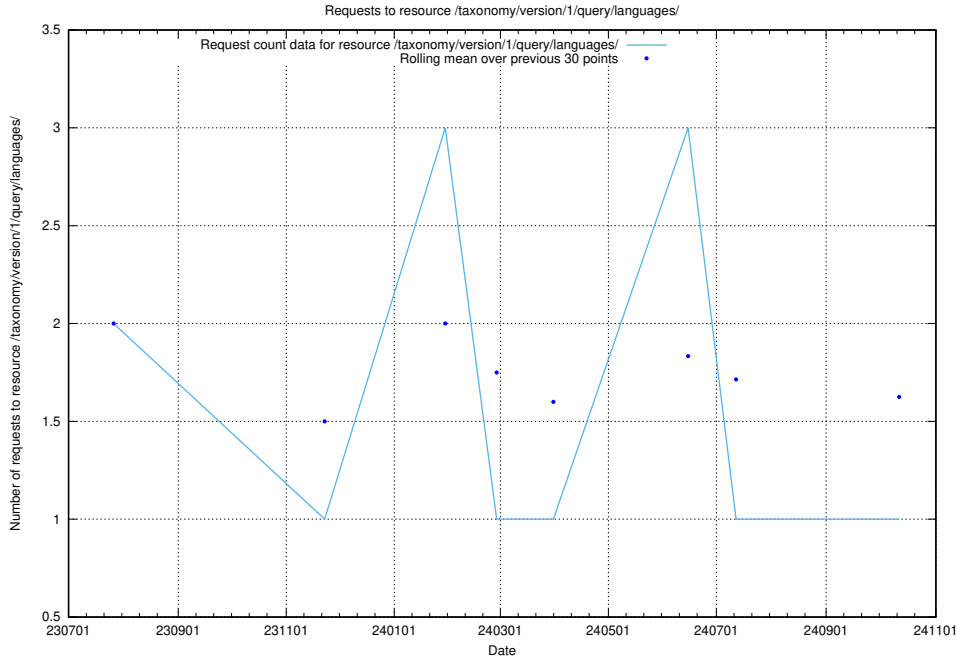

5.5923 Usage of /taxonomy/version/1/query/languages/

Here, we count the number of requests to resource /taxonomy/version/1/query/languages/.