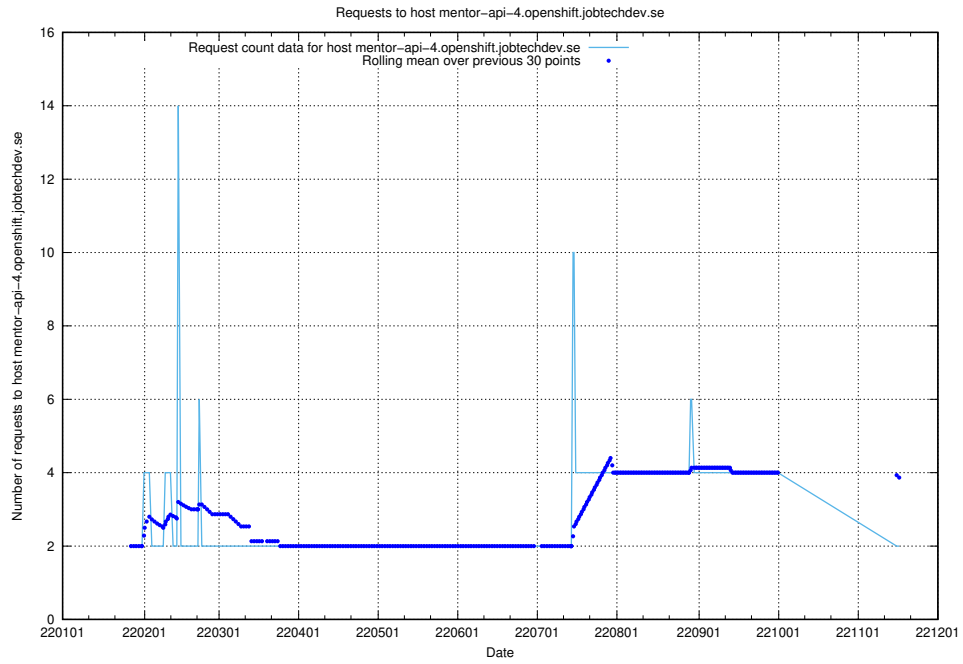

7.579 Usage of mentor-api.openshift.jobtechdev.se

Here, we count the number of requests to host mentor-api.openshift.jobtechdev.se.

7.580 Usage of mentor-api-4.openshift.jobtechdev.se

Here, we count the number of requests to host mentor-api-4.openshift.jobtechdev.se.