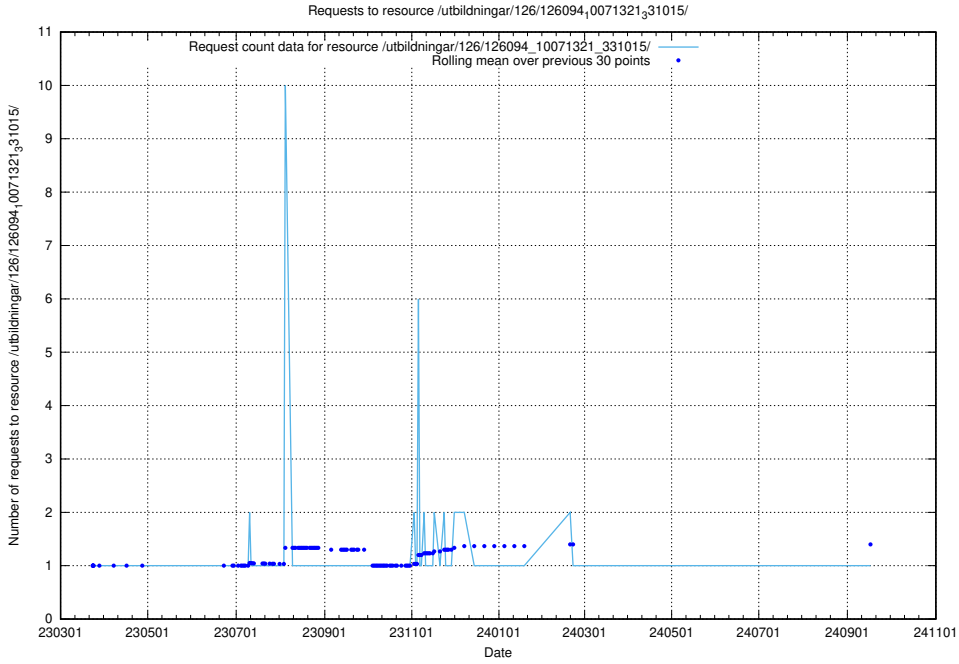

5.7469 Usage of /utbildningar/126/126094_10071321_331015/

Here, we count the number of requests to resource /utbildningar/126/126094_10071321_331015/.