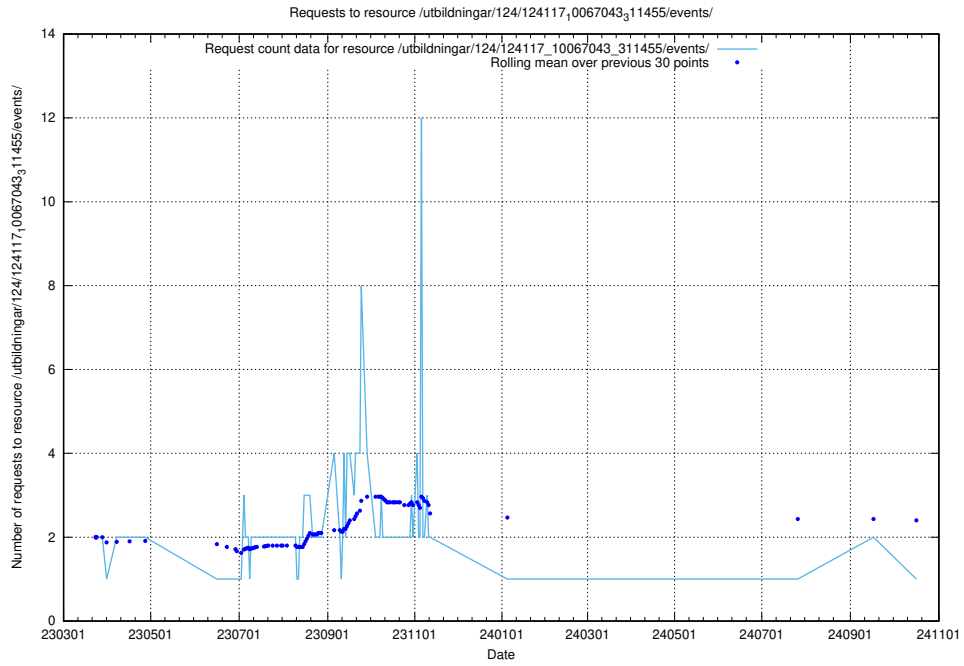

5.7338 Usage of /utbildningar/124/124117_10067043_311455/events/

Here, we count the number of requests to resource /utbildningar/124/124117_10067043_311455/events/