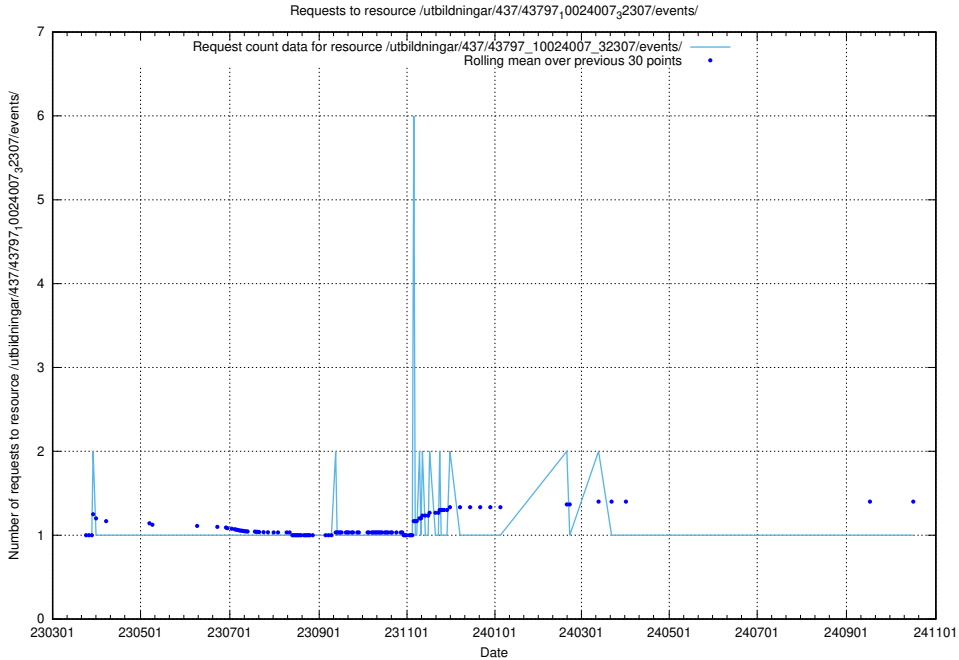

Here, we count the number of requests to resource /utbildningar/437/43799_10024013_29974/events/.

5.7195 Usage of /utbildningar/437/43797_10024007_32307/events/

Here, we count the number of requests to resource /utbildningar/437/43797_10024007_32307/events/.