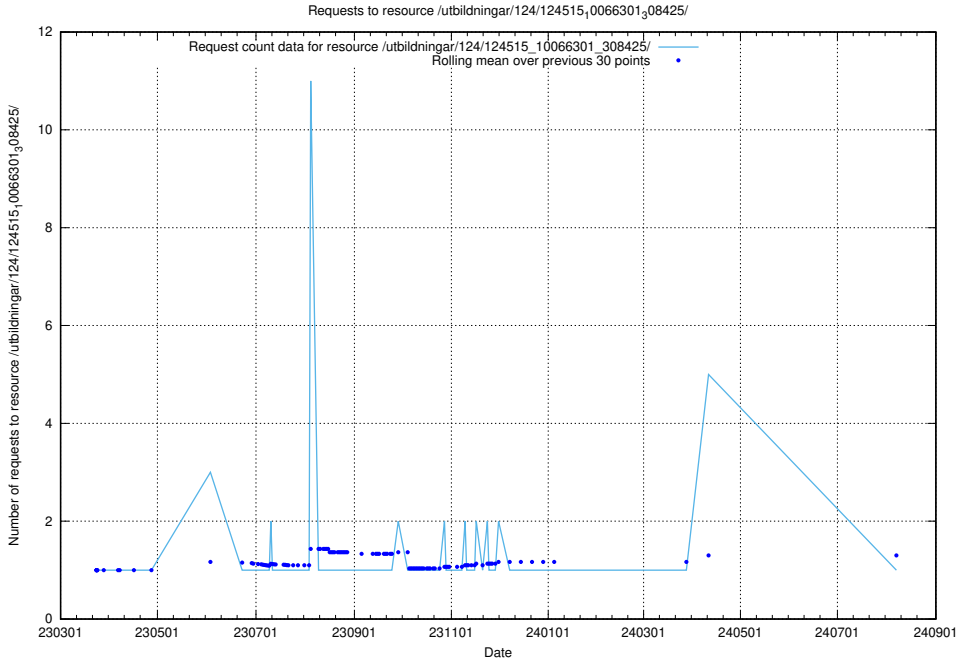

5.2498 Usage of /utbildningar/124/124515_10066301_308425/

Here, we count the number of requests to resource /utbildningar/124/124515_10066301_308425/.