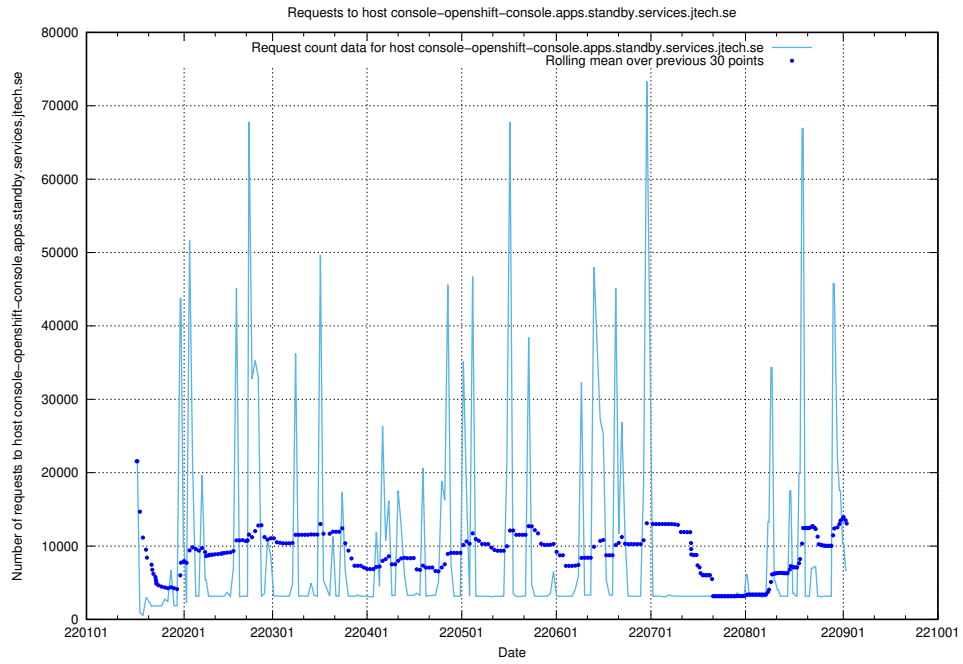

7.8 Usage of console-openshift-console.apps.standby.services.jtech.se

Here, we count the number of requests to host console-openshift-console.apps.standby.services.jtech.se.

7.9 Usage of console-openshift-console.prod.services.jtech.se