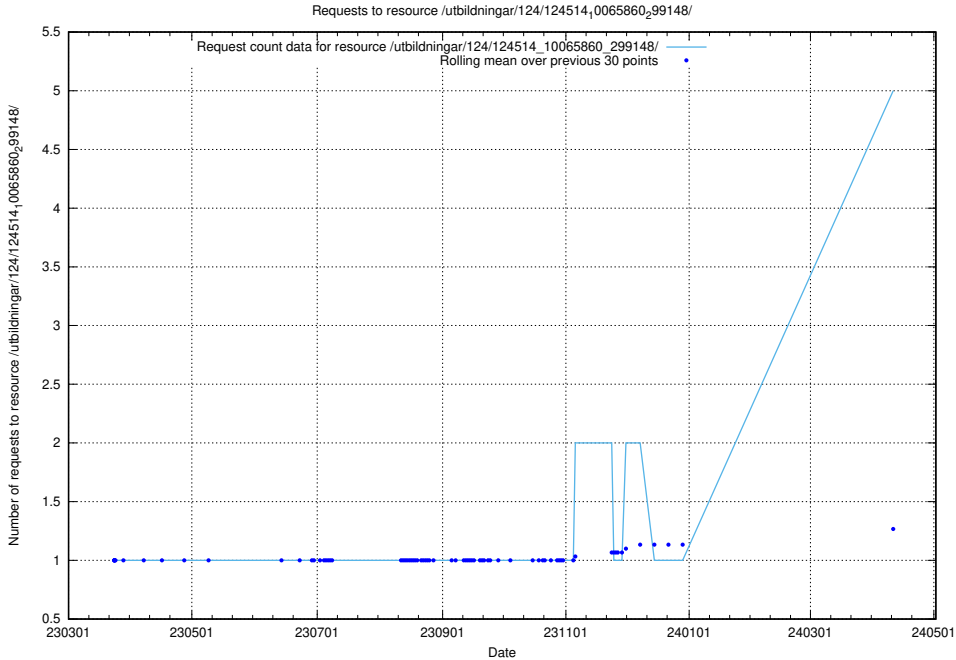

5.201 Usage of /utbildningar/124/124514_10065860_299148/

Here, we count the number of requests to resource /utbildningar/124/124514_10065860_299148/.