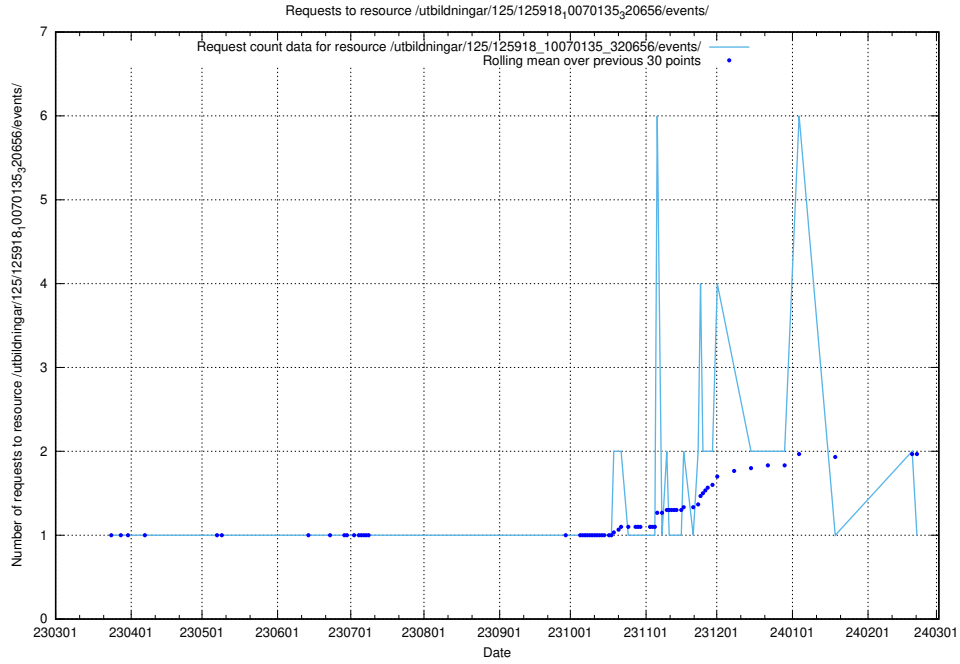

5.7228 Usage of /utbildningar/125/125918_10070135_320656/events/

Here, we count the number of requests to resource /utbildningar/125/125918_10070135_320656/events/