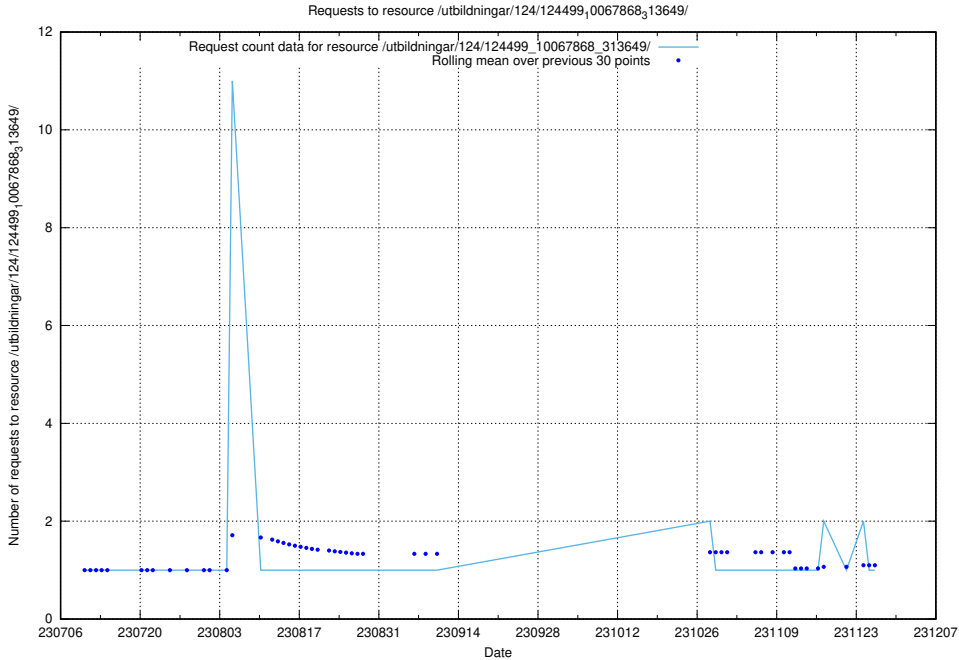

Here, we count the number of requests to resource /utbildningar/124/124499_10067868_313649/events/

5.6121 Usage of /utbildningar/124/124499_10067868_313649/

Here, we count the number of requests to resource /utbildningar/124/124499_10067868_313649/.