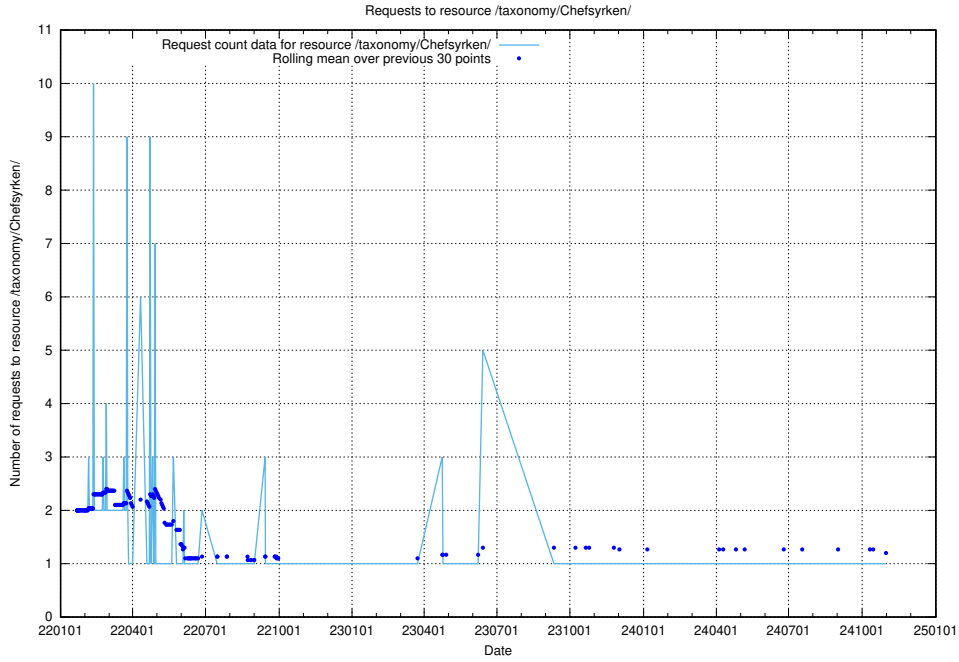

5.1740 Usage of /taxonomy/Chefsyrken/

Here, we count the number of requests to resource /taxonomy/Chefsyrken/.