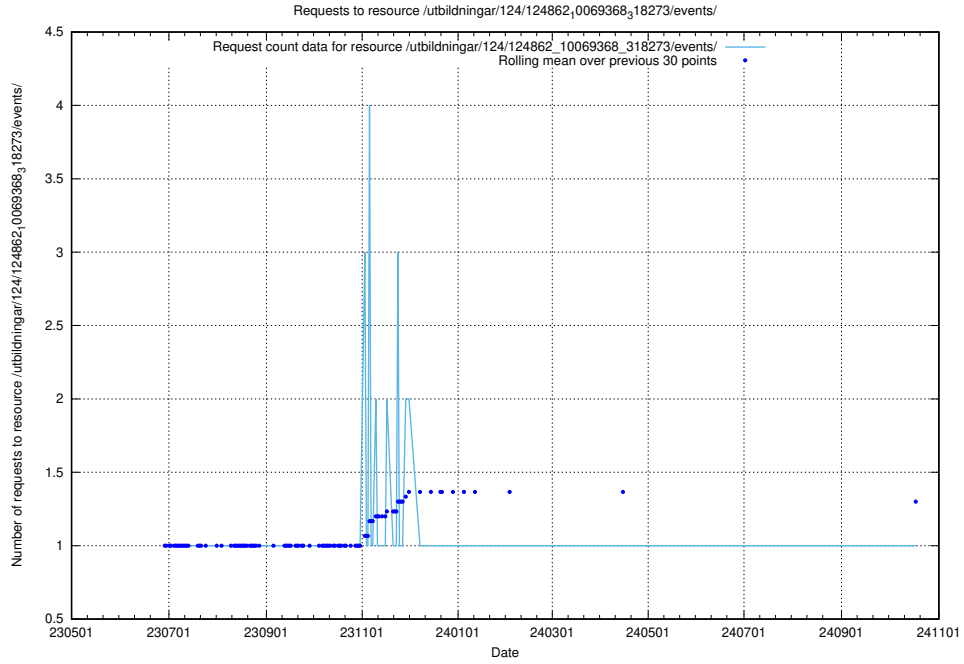

5.6457 Usage of /utbildningar/124/124862_10069368_318273/events/

Here, we count the number of requests to resource /utbildningar/124/124862_10069368_318273/events/