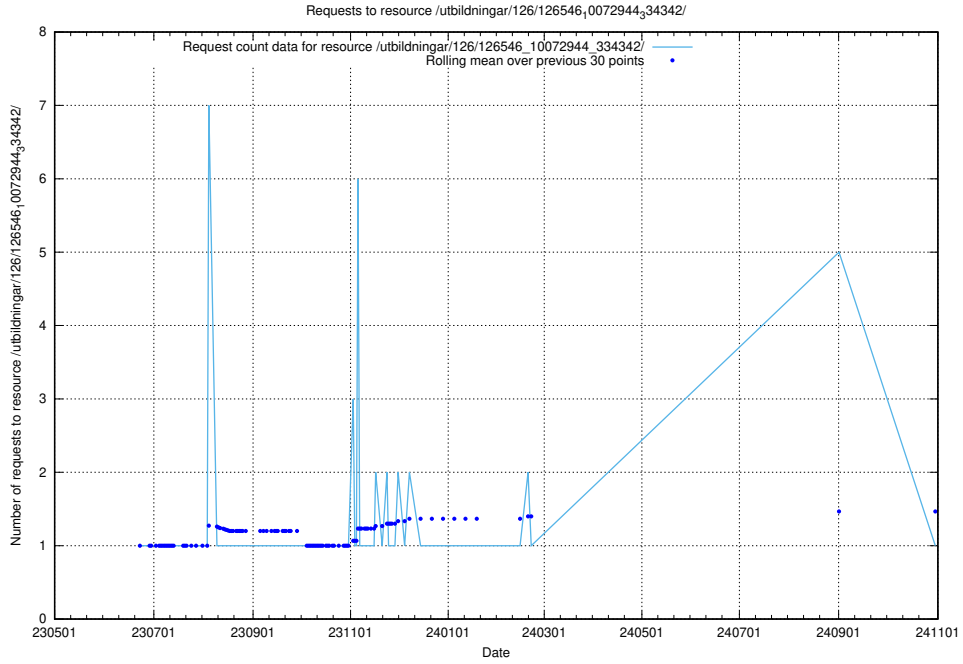

5.6615 Usage of /utbildningar/126/126546_10072944_334342/

Here, we count the number of requests to resource /utbildningar/126/126546_10072944_334342/.