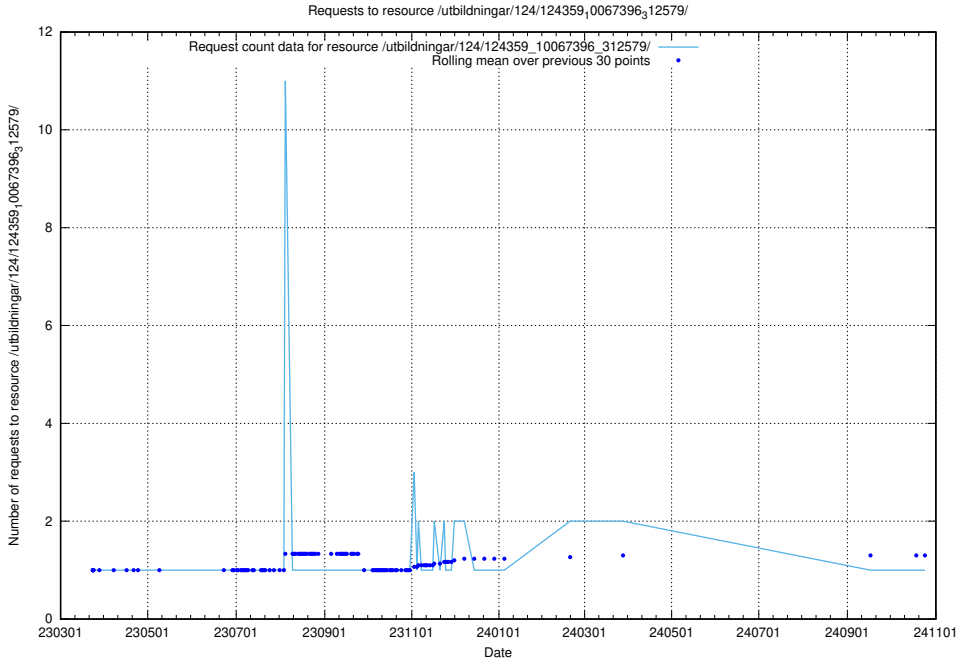

Here, we count the number of requests to resource /utbildningar/124/124359_10067396_312579/.

5.4796 Usage of /taxonomy/version/4/query/skills/

Here, we count the number of requests to resource /taxonomy/version/4/query/skills/.