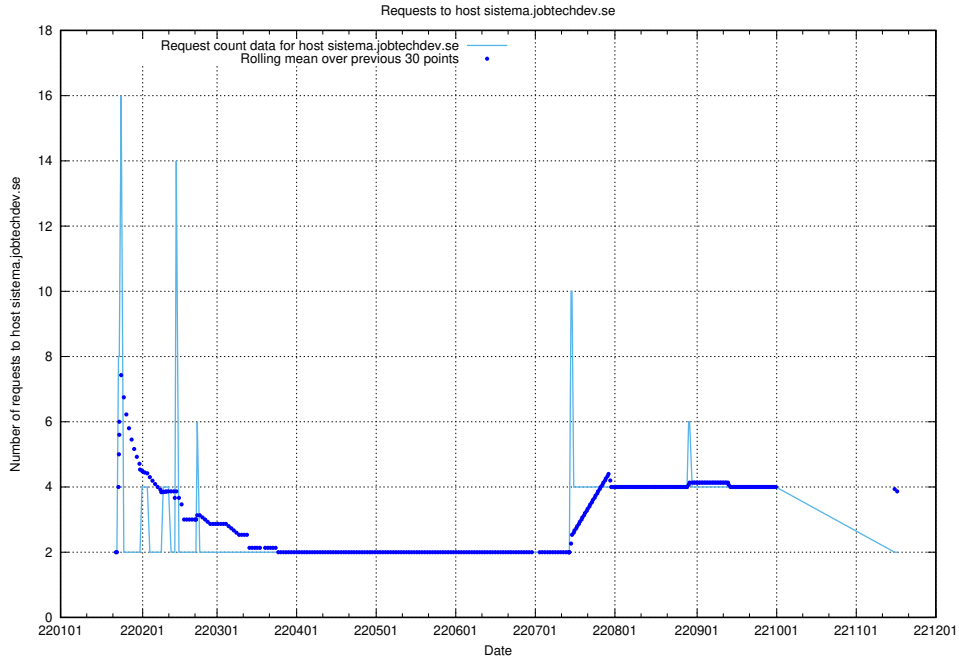

7.594 Usage of shopify.jobtechdev.se

Here, we count the number of requests to host shopify.jobtechdev.se.

7.595 Usage of jijitsi.jobtechdev.se

Here, we count the number of requests to host jijitsi.jobtechdev.se.