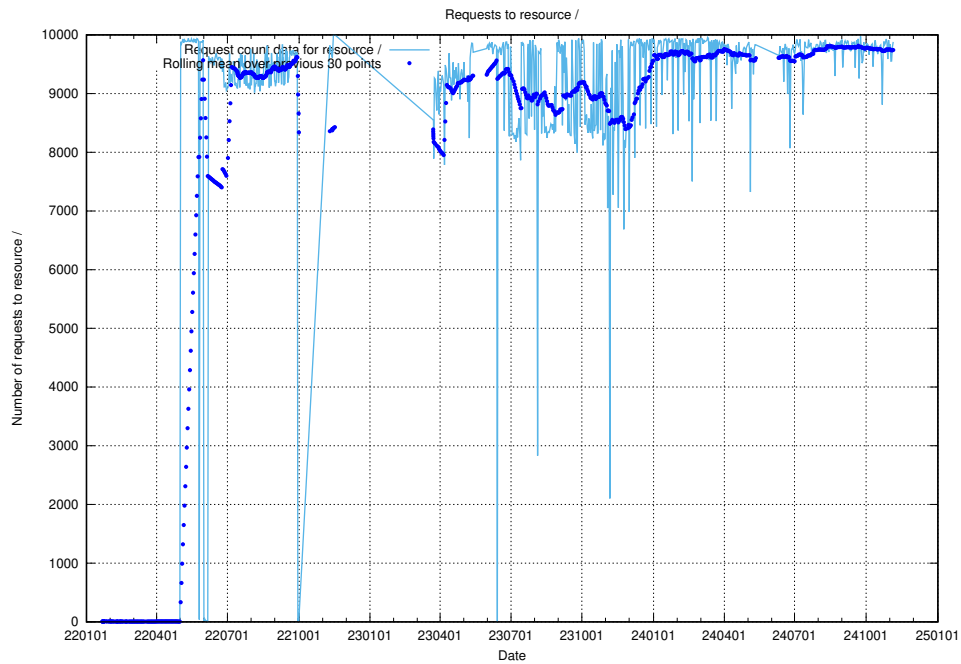

5 JobTechDev Data

This section contains data statistics from the [JobTechDev Data Web](#)⁶.

5.1 Usage of /

Here, we count the number of requests to resource /.

⁶<https://data.jobtechdev.se>