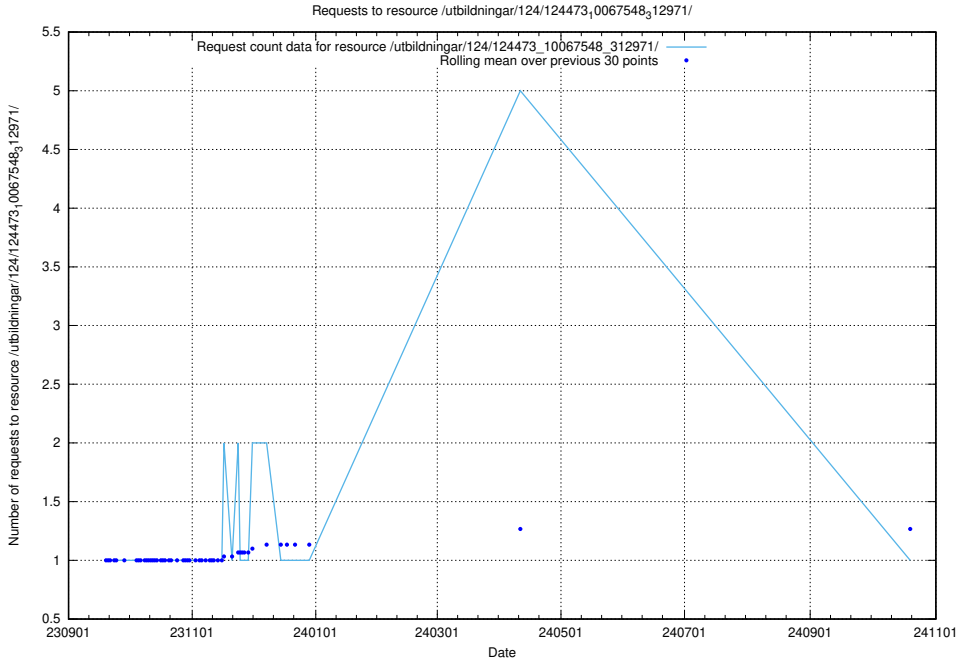

5.5526 Usage of /utbildningar/124/124473_10067548_312971/

Here, we count the number of requests to resource /utbildningar/124/124473_10067548_312971/.