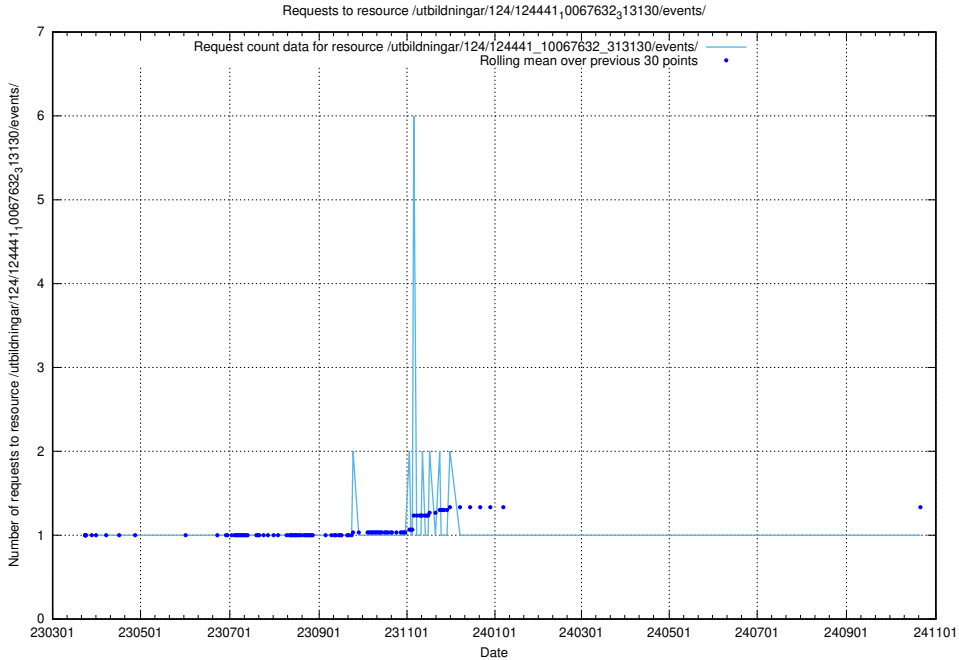

5.4538 Usage of /utbildningar/124/124441_10067632_313130/events/

Here, we count the number of requests to resource /utbildningar/124/124441_10067632_313130/events/