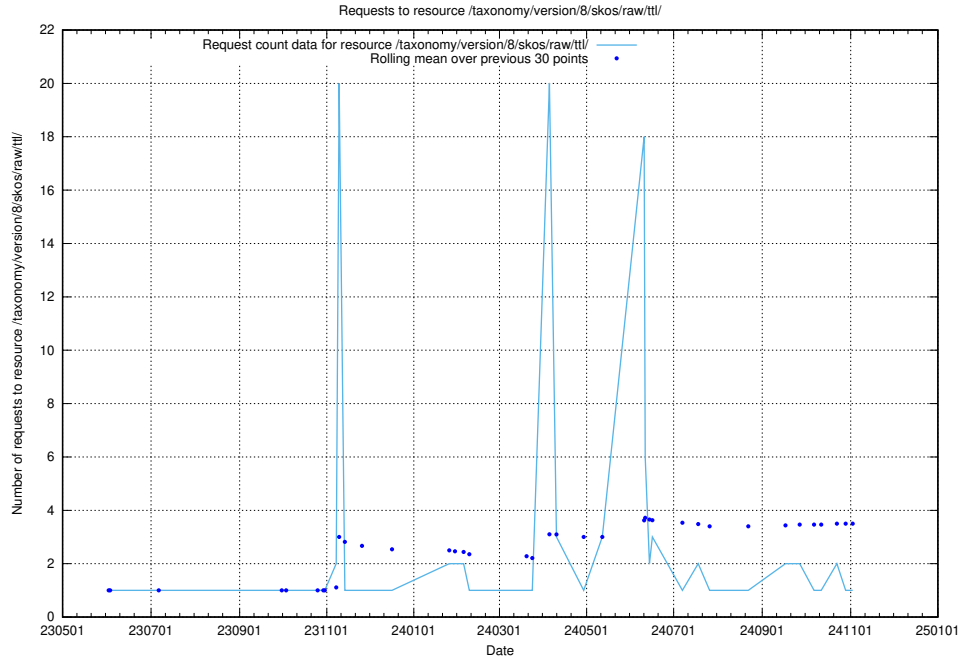

5.6898 Usage of /taxonomy/version/8/skos/raw/ttl/

Here, we count the number of requests to resource /taxonomy/version/8/skos/raw/ttl/.