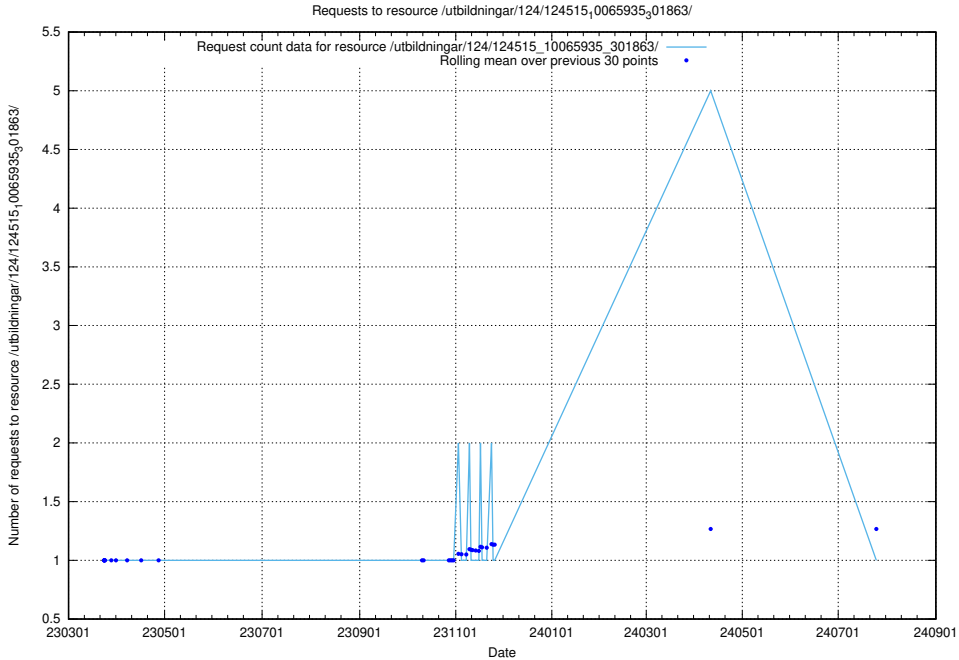

5.2559 Usage of /utbildningar/124/124515_10065935_301863/

Here, we count the number of requests to resource /utbildningar/124/124515_10065935_301863/.