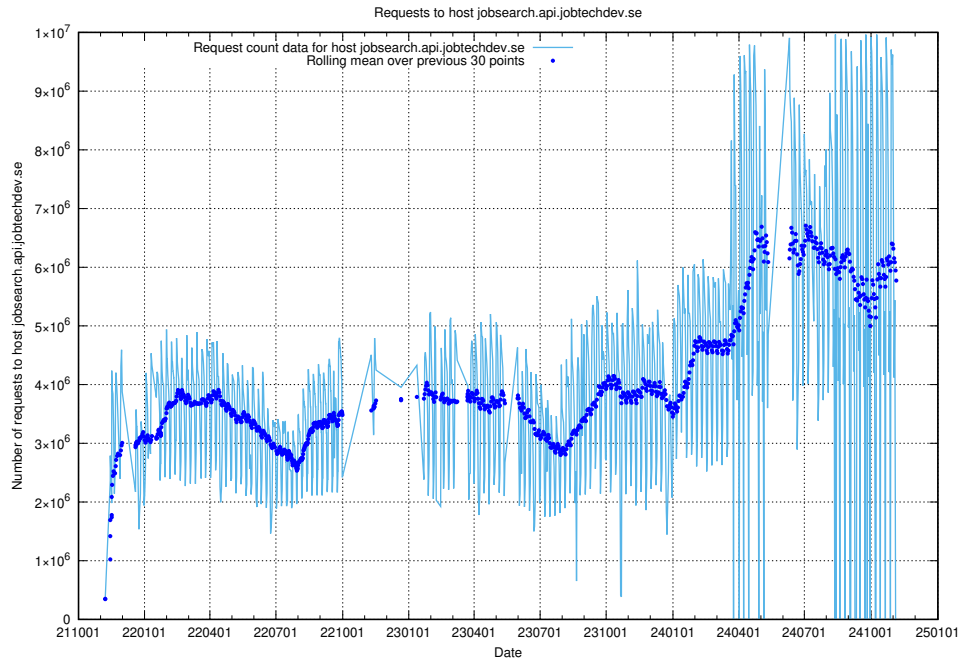

7.631 Usage of jobsearch.api.jobtechdev.se

Here, we count the number of requests to host jobsearch.api.jobtechdev.se.