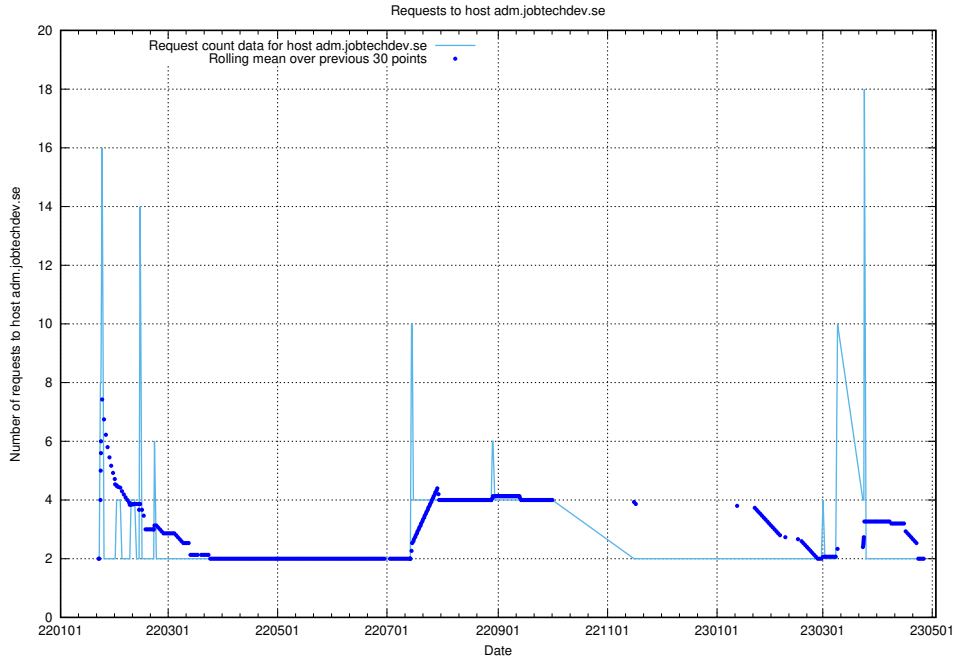

7.266 Usage of adm.jobtechdev.se

Here, we count the number of requests to host adm.jobtechdev.se.