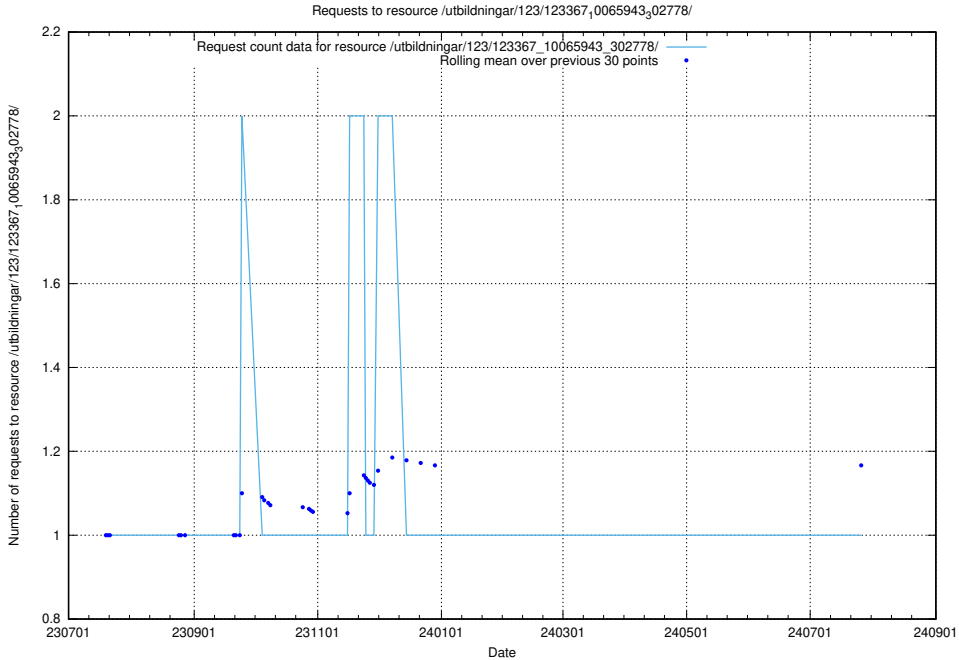

5.5997 Usage of /utbildningar/123/123367_10065943_302778/

Here, we count the number of requests to resource /utbildningar/123/123367_10065943_302778/.