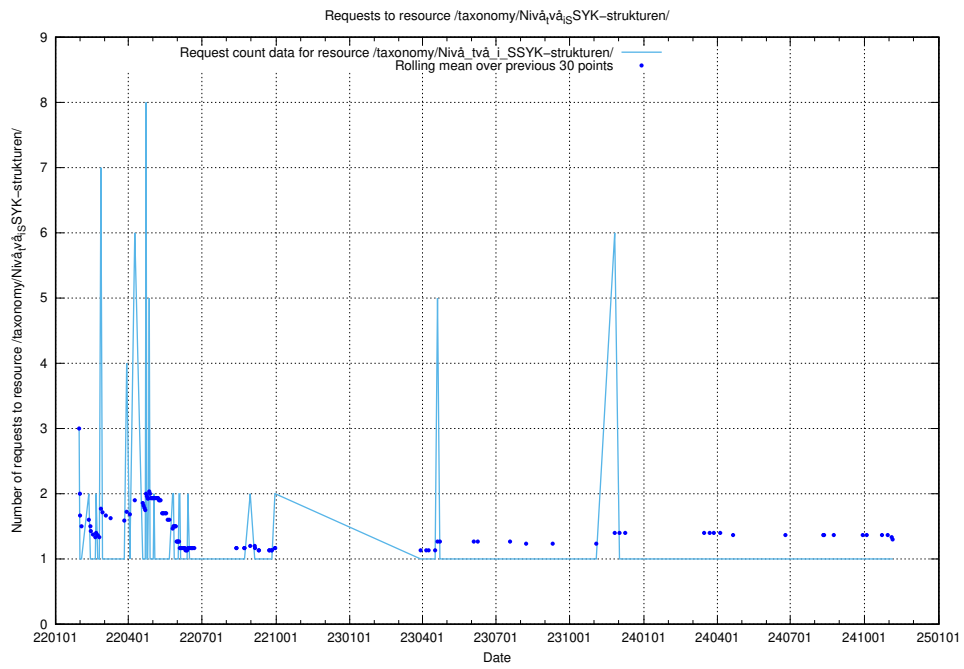

5.4528 Usage of /taxonomy/Nivå_två_i_SSYK-strukturen/

Here, we count the number of requests to resource /taxonomy/Nivå_två_i_SSYK-strukturen/.