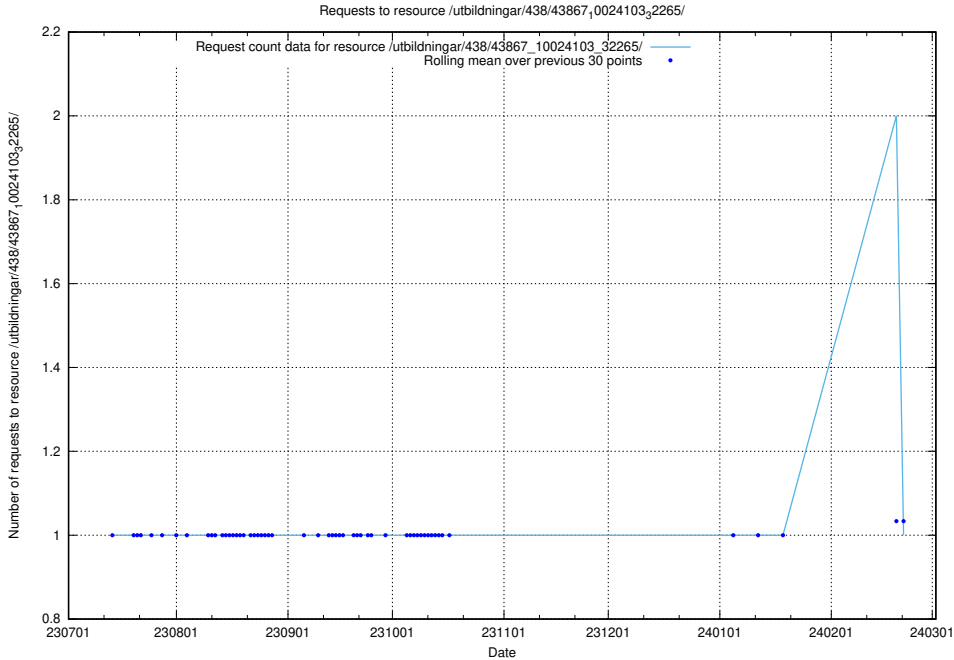

5.6064 Usage of /utbildningar/438/43867_10024103_32265/

Here, we count the number of requests to resource /utbildningar/438/43867_10024103_32265/.