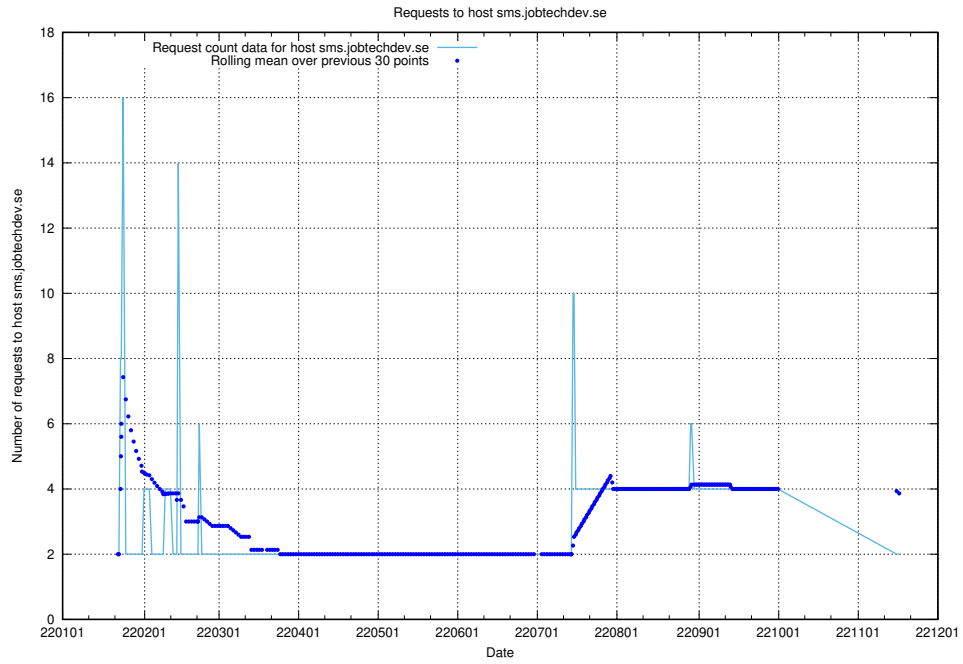

7.592 Usage of sms.jobtechdev.se

Here, we count the number of requests to host sms.jobtechdev.se.