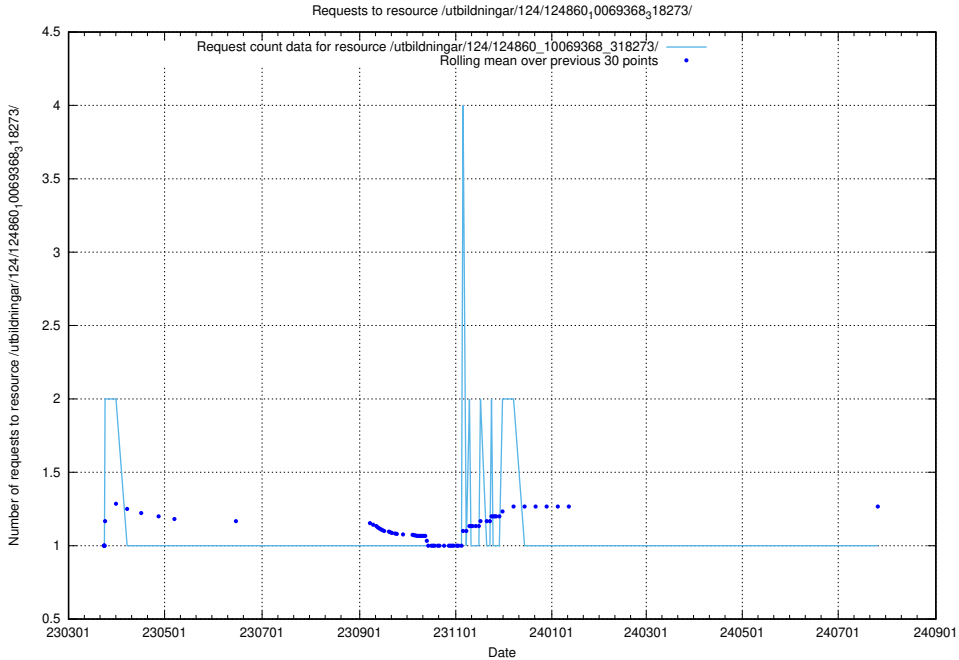

5.1243 Usage of /utbildningar/124/124860_10069368_318273/

Here, we count the number of requests to resource /utbildningar/124/124860_10069368_318273/.