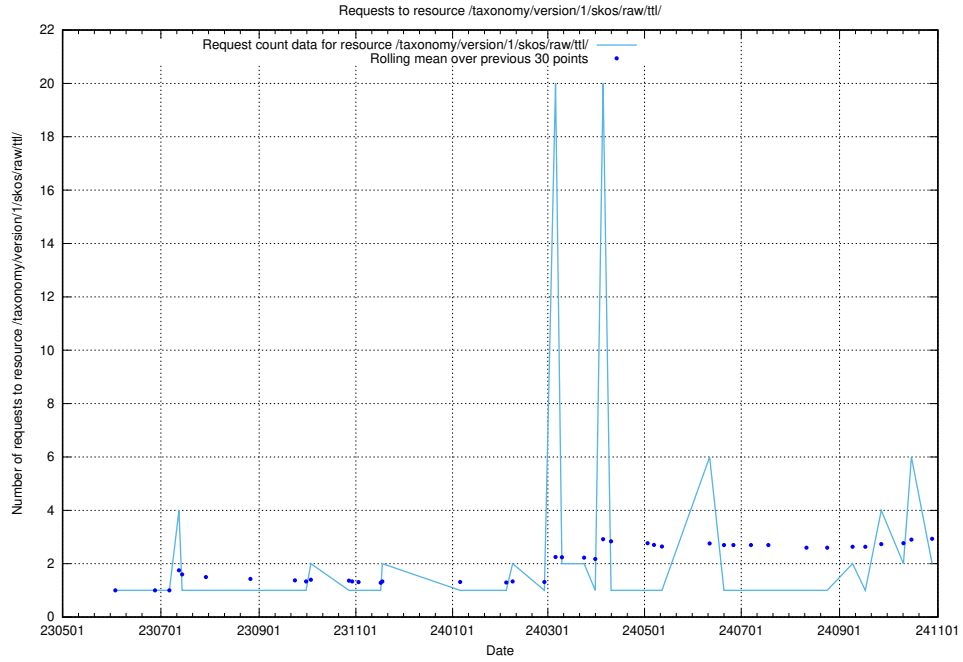

5.976 Usage of /taxonomy/version/1/skos/raw/ttl/

Here, we count the number of requests to resource /taxonomy/version/1/skos/raw/ttl/.