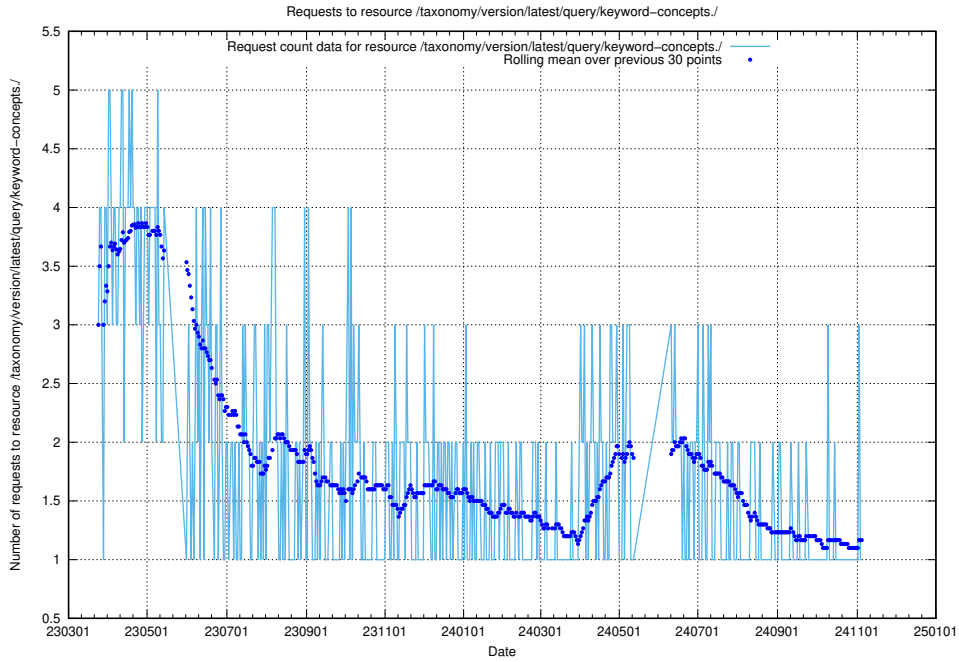

5.7105 Usage of /taxonomy/version/latest/query/keyword-concepts-with-relations/

Here, we count the number of requests to resource /taxonomy/version/latest/query/keyword-concepts-with-relations/.

5.7106 Usage of /taxonomy/version/latest/query/isco-level-4-groups/