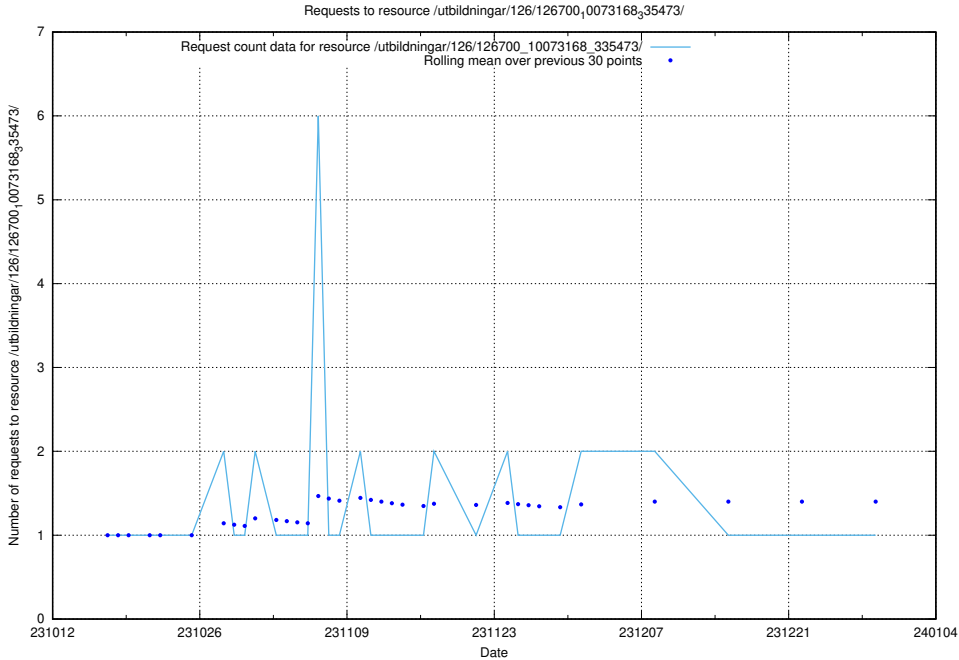

5.5285 Usage of /utbildningar/126/126700_10073168_335473/

Here, we count the number of requests to resource /utbildningar/126/126700_10073168_335473/.