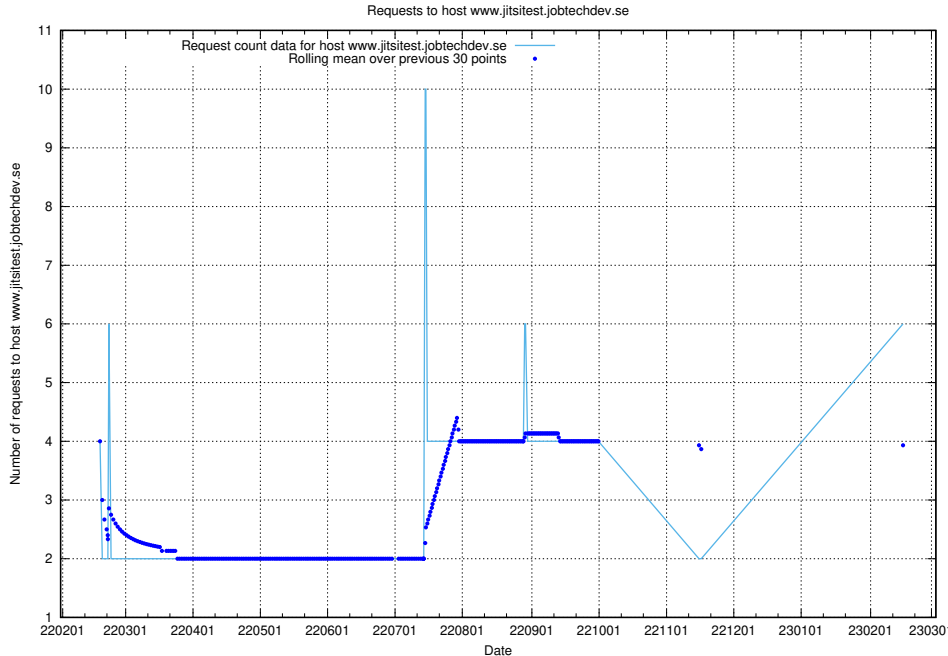

7.89 Usage of www.jitsitest.jobtechdev.se

Here, we count the number of requests to host www.jitsitest.jobtechdev.se.