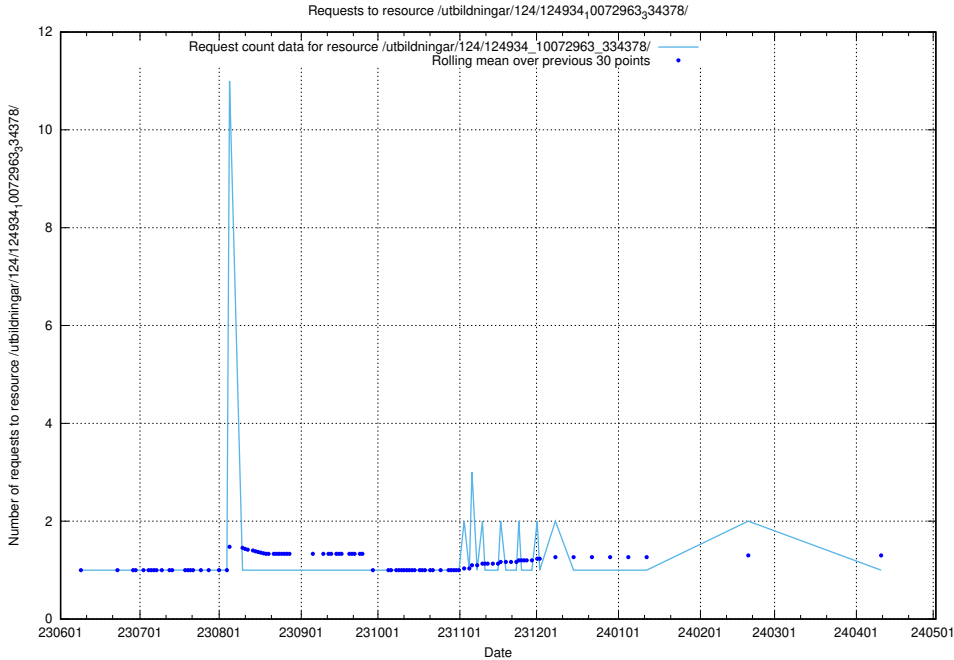

5.6870 Usage of /utbildningar/124/124934_10072963_334378/

Here, we count the number of requests to resource /utbildningar/124/124934_10072963_334378/.