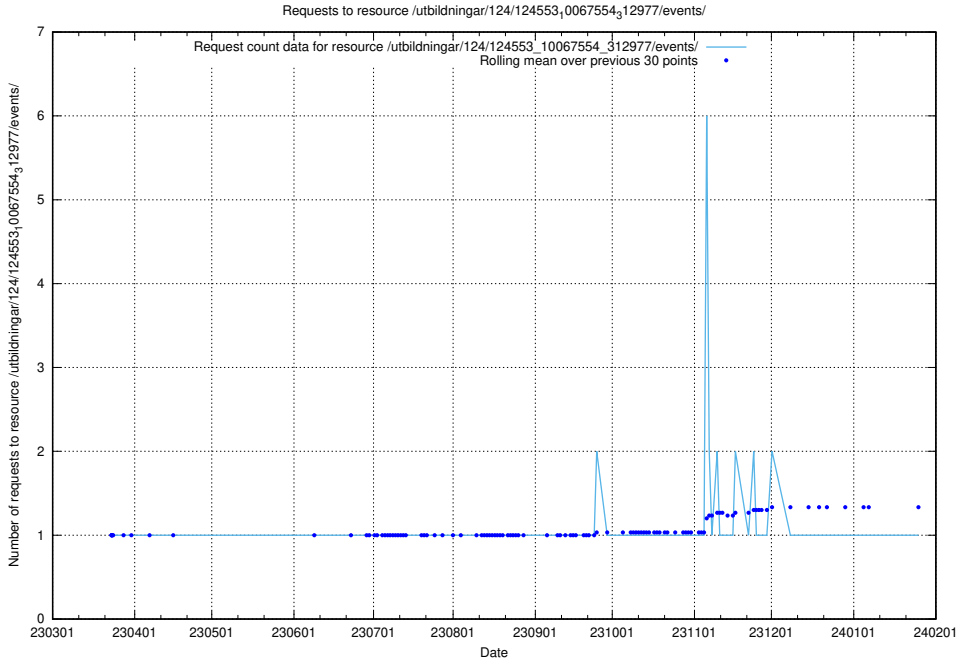

5.1641 Usage of /utbildningar/124/124553_10067554_312977/events/

Here, we count the number of requests to resource /utbildningar/124/124553_10067554_312977/events/