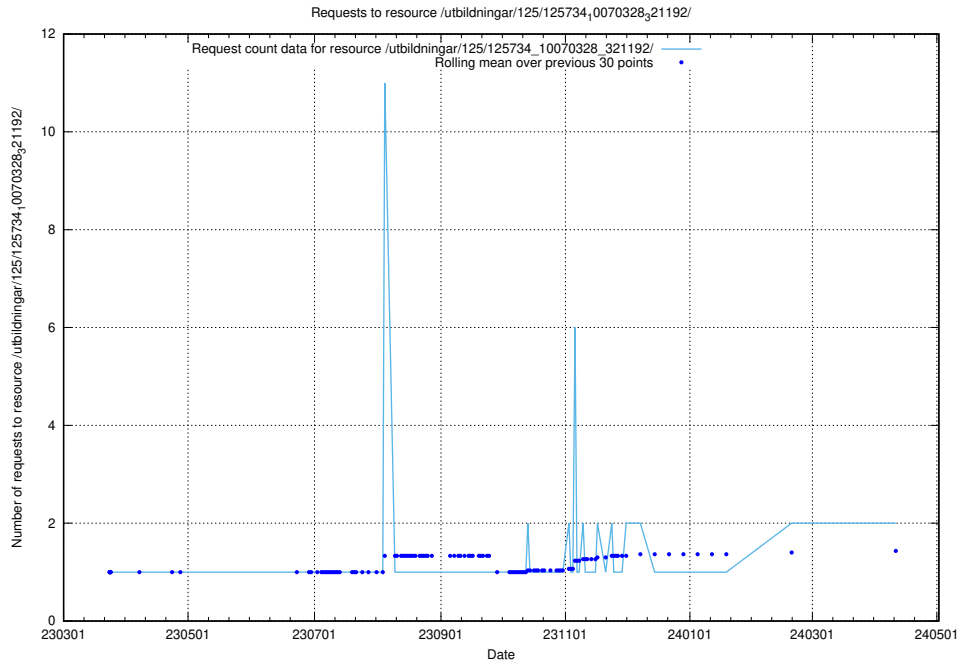

5.542 Usage of /utbildningar/125/125734_10070328_321192/

Here, we count the number of requests to resource /utbildningar/125/125734_10070328_321192/.