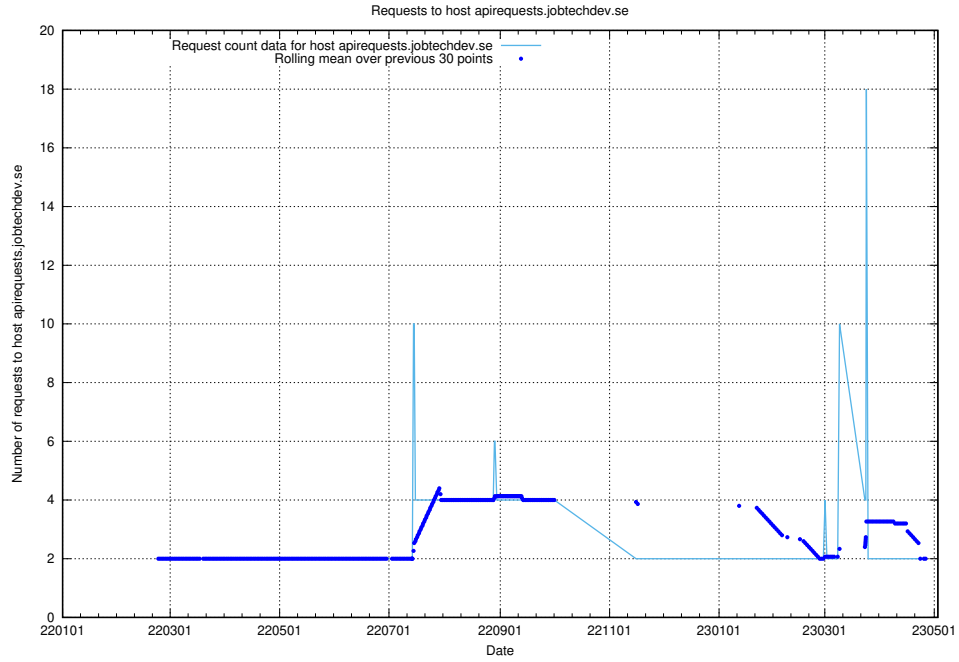

7.519 Usage of apirequests.jobtechdev.se

Here, we count the number of requests to host apirequests.jobtechdev.se.