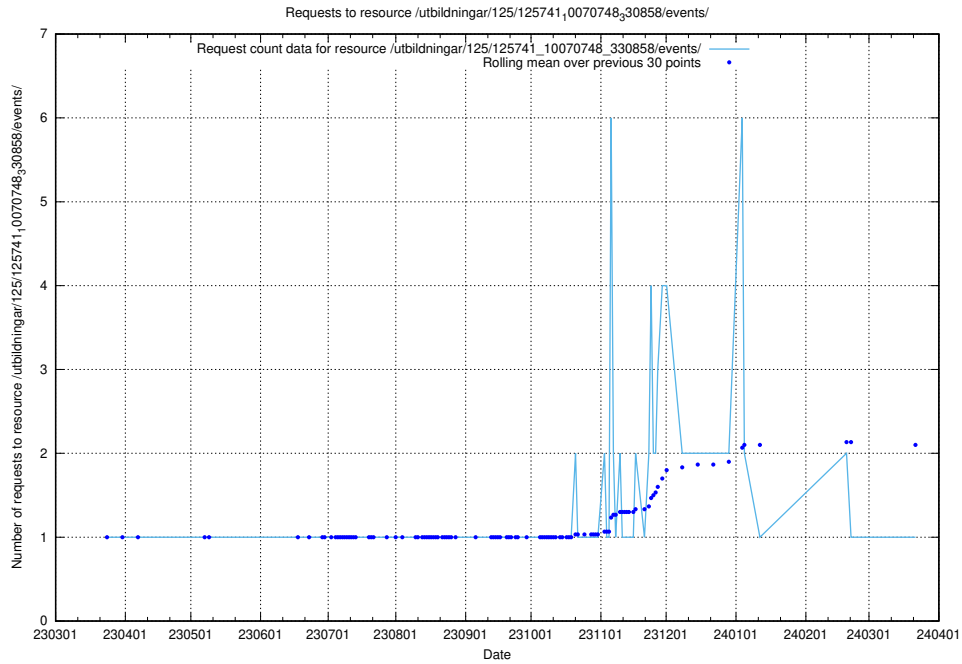

5.7246 Usage of /utbildningar/125/125741_10070748_330858/events/

Here, we count the number of requests to resource /utbildningar/125/125741_10070748_330858/events/