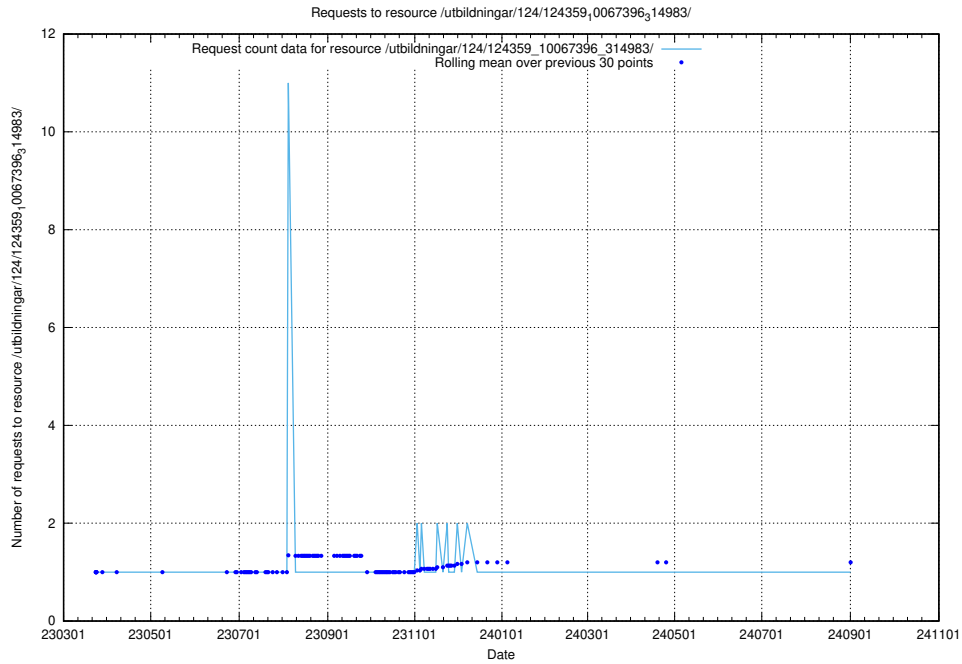

5.4784 Usage of /utbildningar/124/124359_10067396_314983/

Here, we count the number of requests to resource /utbildningar/124/124359_10067396_314983/.