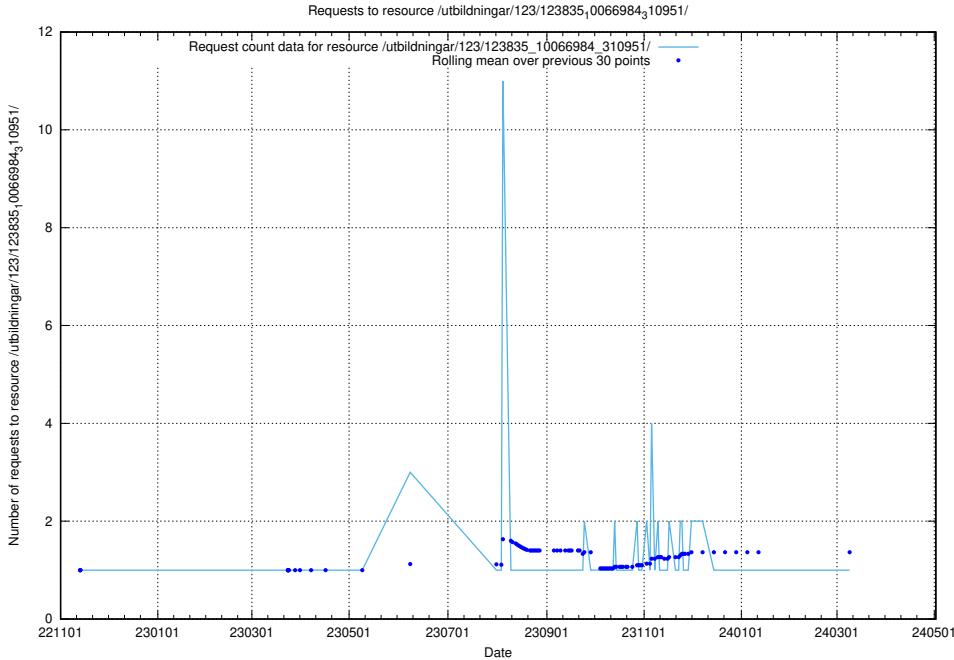

5.6883 Usage of /utbildningar/123/123835_10066984_310951/

Here, we count the number of requests to resource /utbildningar/123/123835_10066984_310951/.