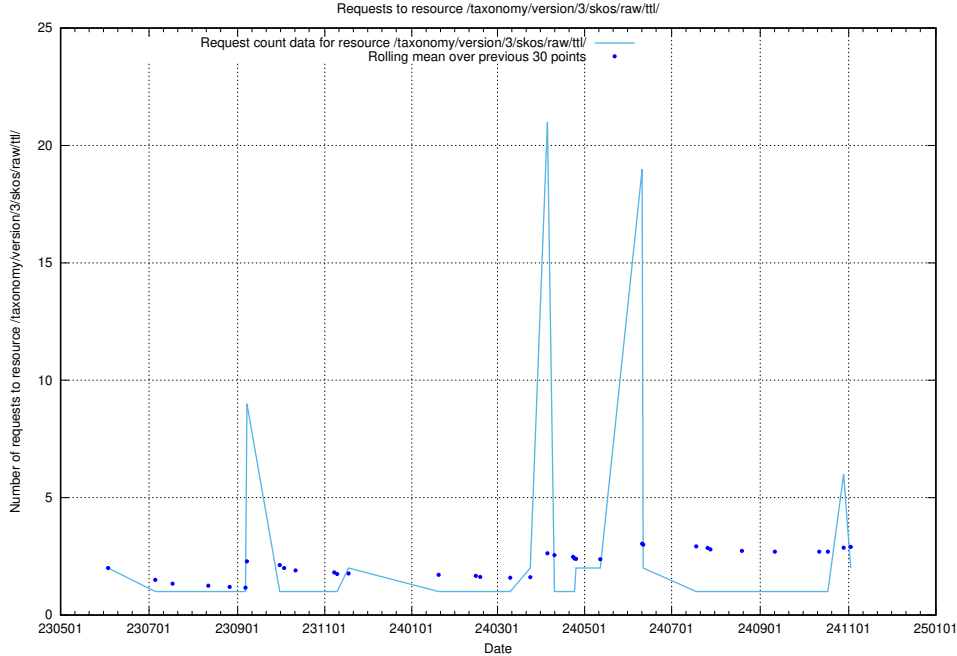

5.975 Usage of /taxonomy/version/3/skos/raw/ttl/

Here, we count the number of requests to resource /taxonomy/version/3/skos/raw/ttl/.