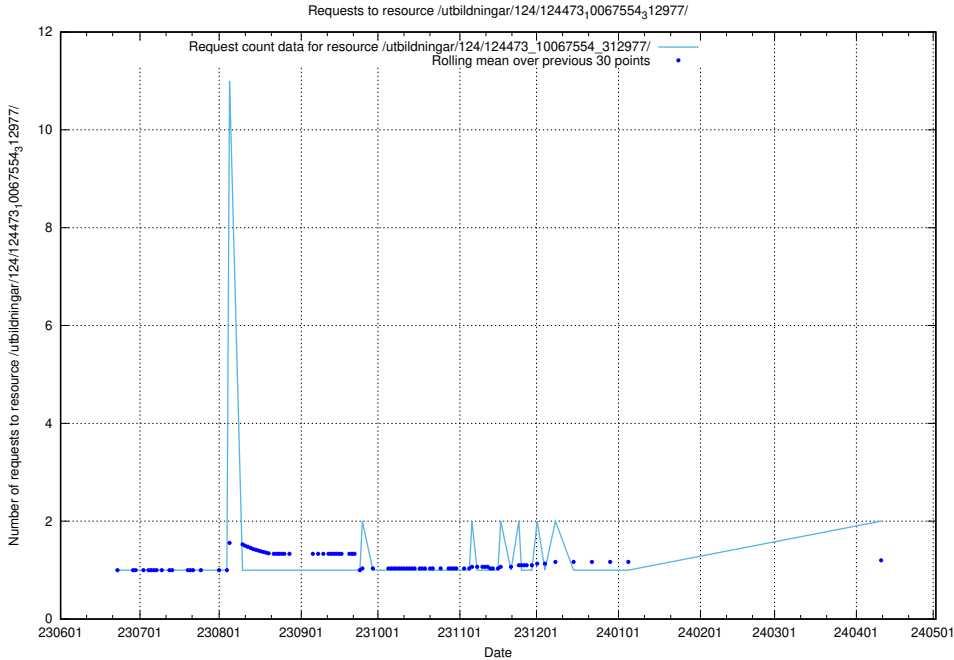

5.946 Usage of /utbildningar/124/124473_10067554_312977/

Here, we count the number of requests to resource /utbildningar/124/124473_10067554_312977/.