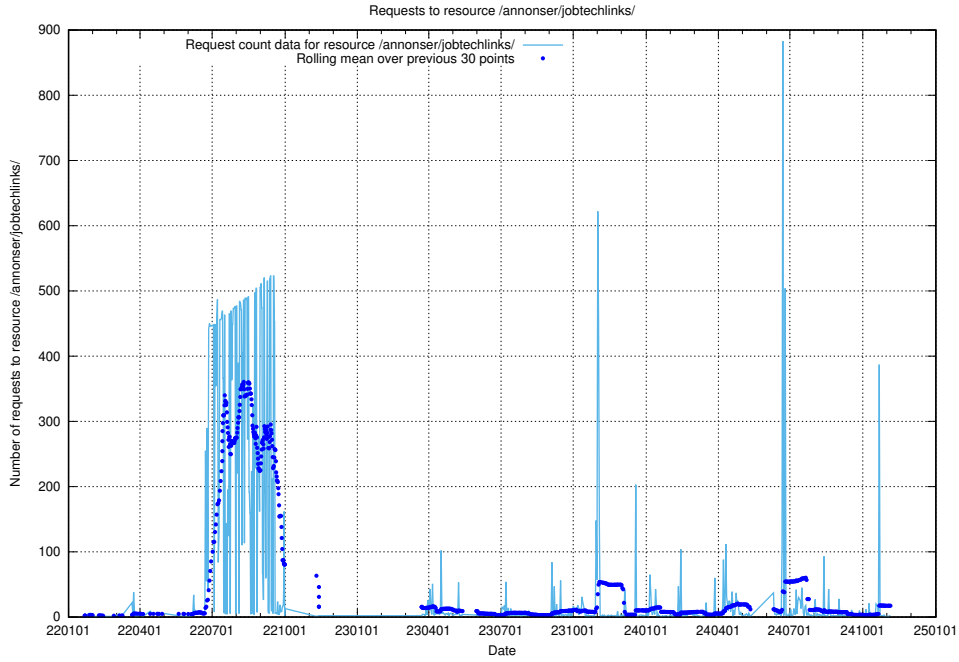

5.721 Usage of /annonser/jobtechlinks/

Here, we count the number of requests to resource /annonser/jobtechlinks/.