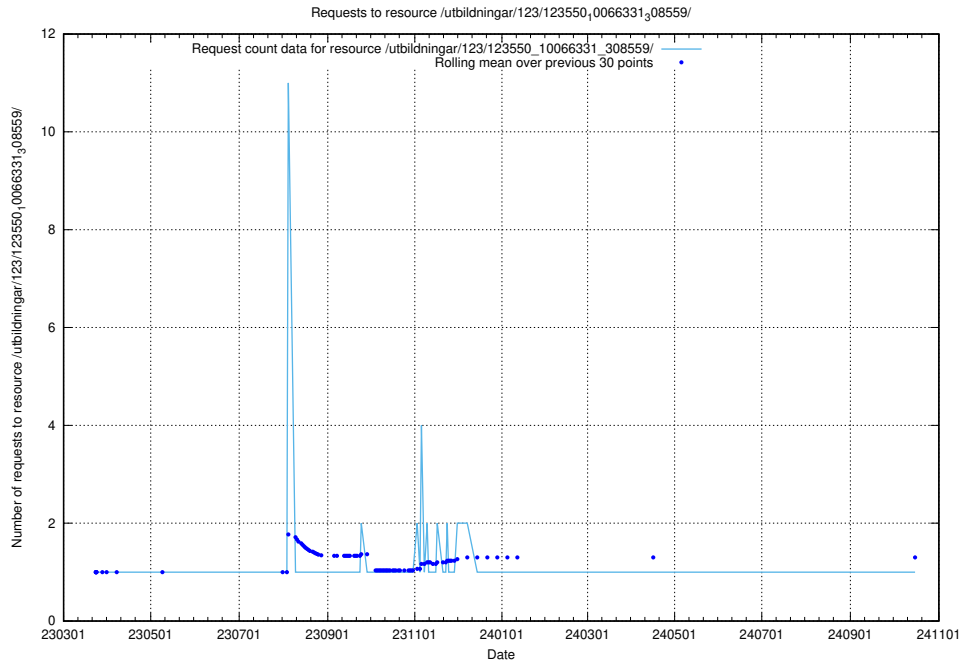

5.5491 Usage of /utbildningar/123/123550_10066331_308559/

Here, we count the number of requests to resource /utbildningar/123/123550_10066331_308559/.