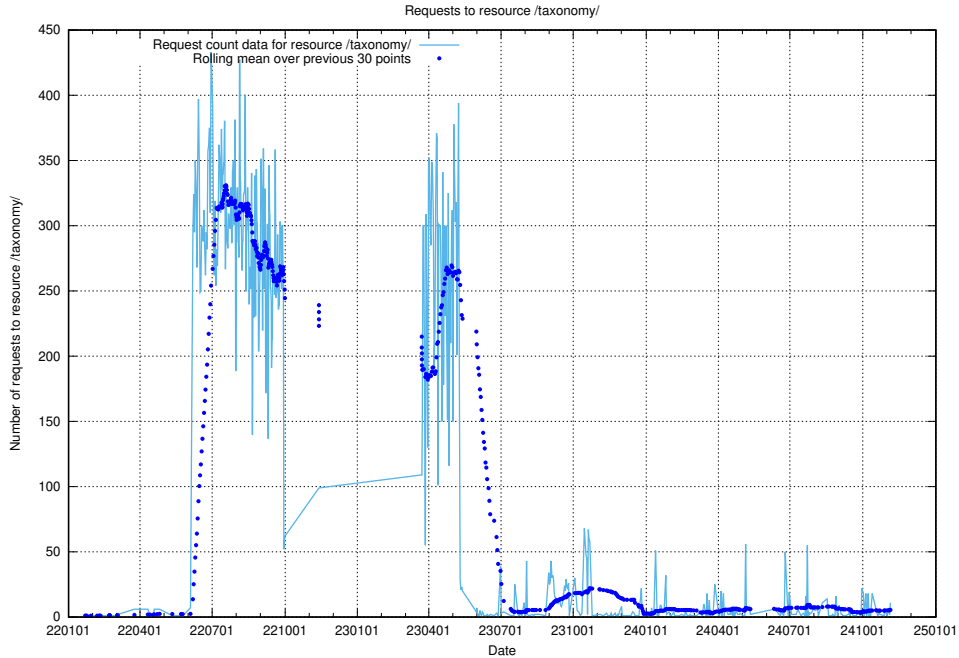

5.20 Usage of /taxonomy/

Here, we count the number of requests to resource /taxonomy/.