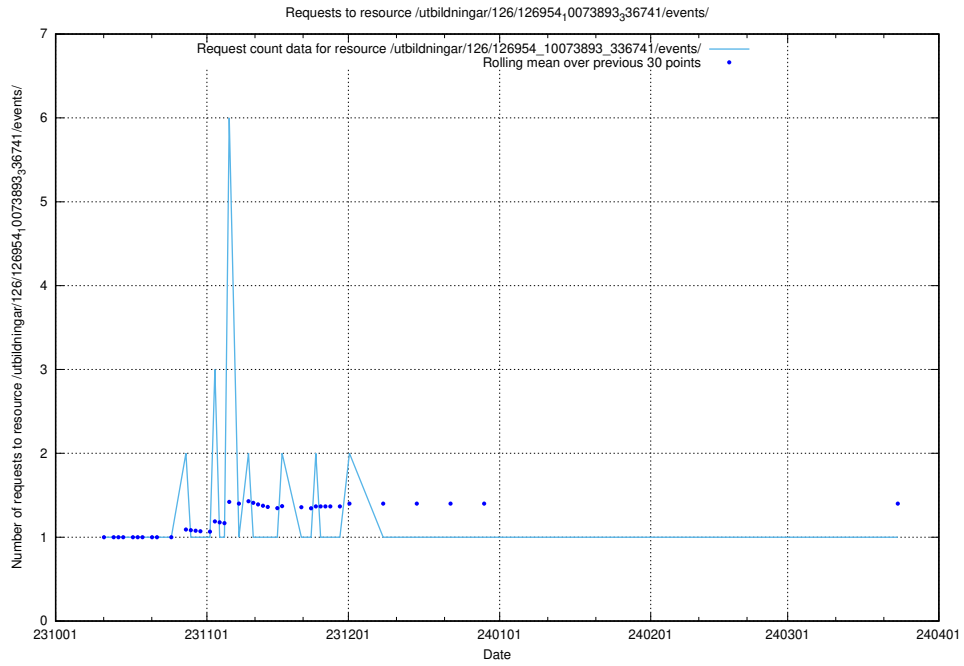

5.5353 Usage of /utbildningar/126/126954_10073893_336741/events/

Here, we count the number of requests to resource /utbildningar/126/126954_10073893_336741/events/

5.5354 Usage of /utbildningar/126/126954_10073893_336741/