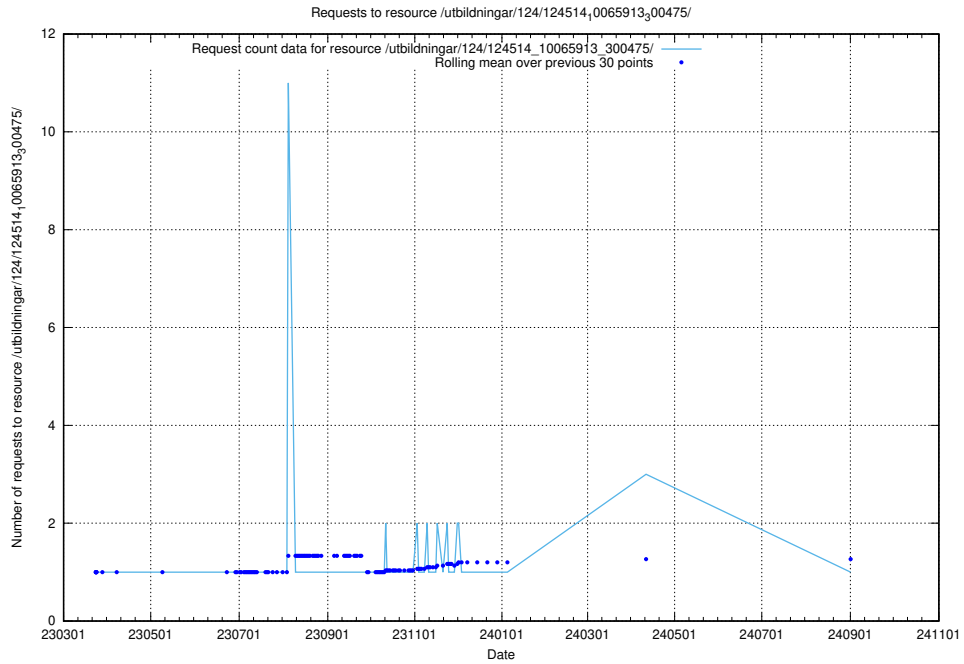

5.2908 Usage of /utbildningar/124/124514_10065913_300475/

Here, we count the number of requests to resource /utbildningar/124/124514_10065913_300475/.