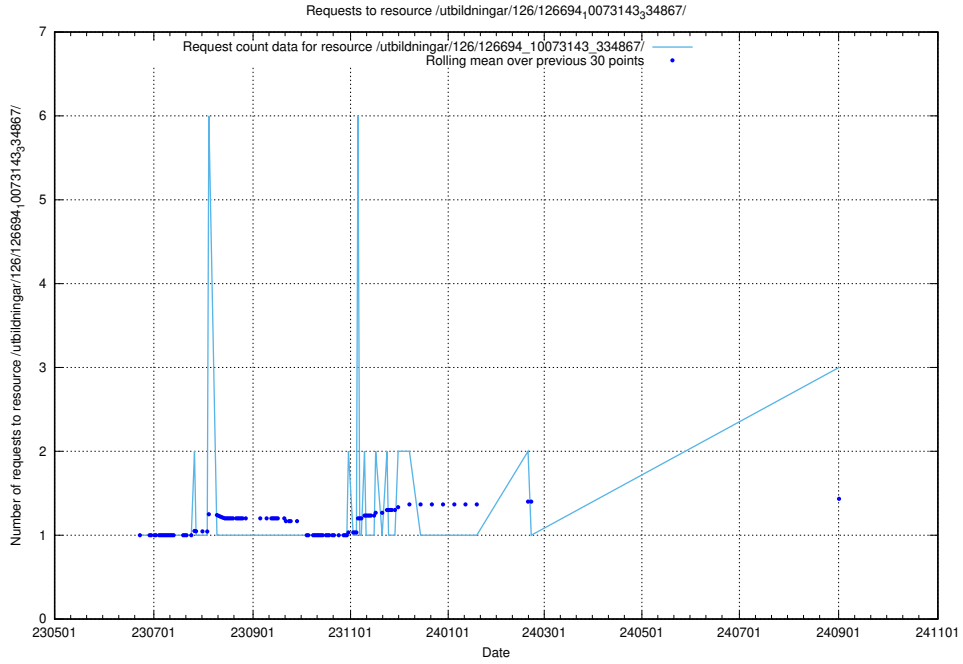

5.494 Usage of /utbildningar/126/126694_10073143_334867/

Here, we count the number of requests to resource /utbildningar/126/126694_10073143_334867/.