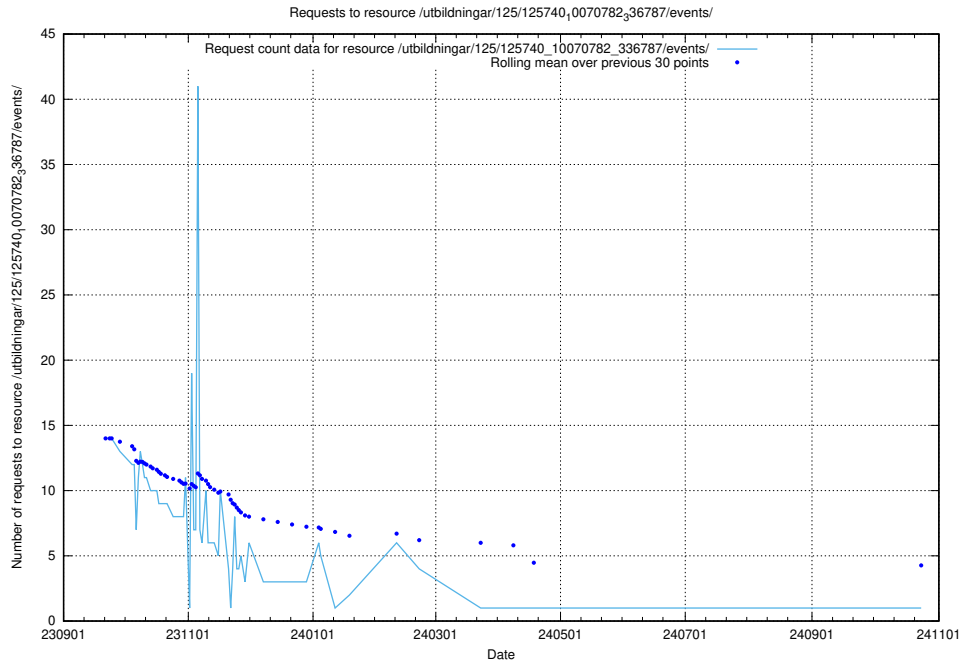

5.5486 Usage of /utbildningar/125/125740_10070782_336787/events/

Here, we count the number of requests to resource /utbildningar/125/125740_10070782_336787/events/