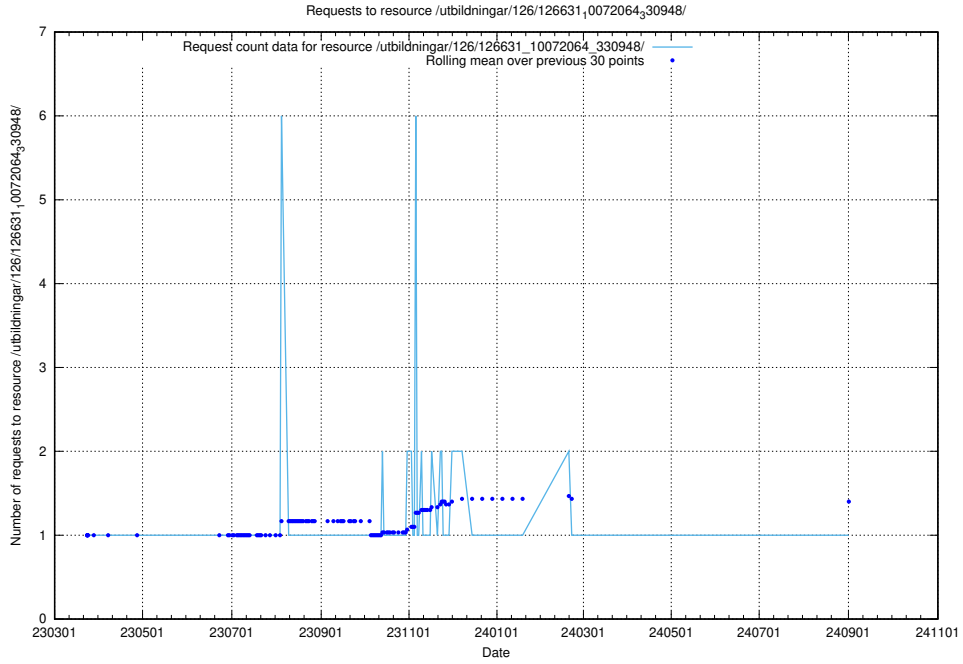

5.7431 Usage of /utbildningar/126/126631_10072064_330948/

Here, we count the number of requests to resource /utbildningar/126/126631_10072064_330948/.