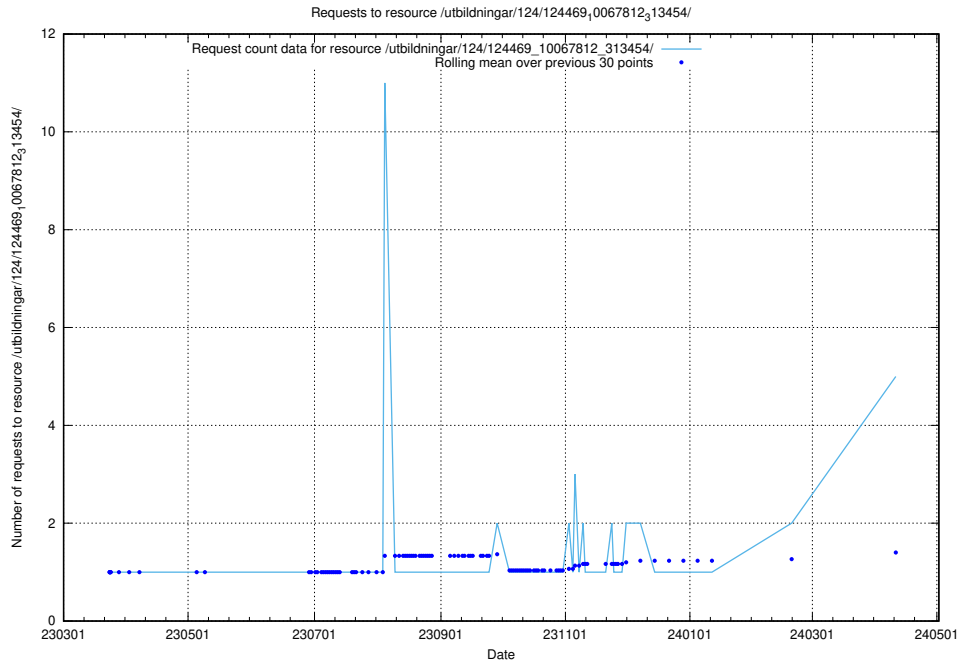

Here, we count the number of requests to resource /utbildningar/utb_emil/126/126911_10073566_336106/

5.205 Usage of /utbildningar/124/124469_10067812_313454/

Here, we count the number of requests to resource /utbildningar/124/124469_10067812_313454/.