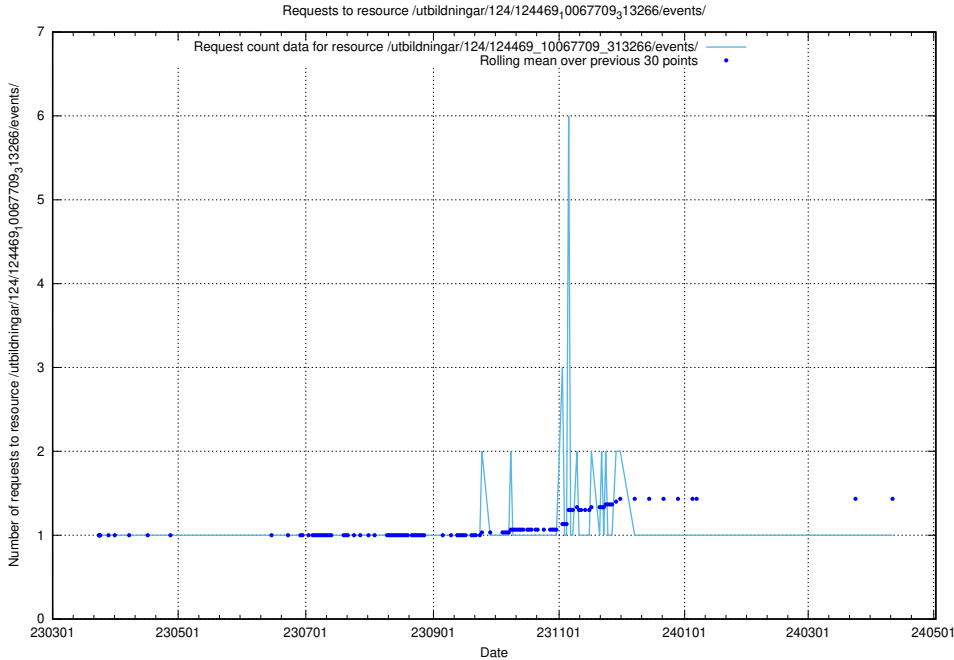

5.4234 Usage of /utbildningar/124/124469_10067709_313266/events/

Here, we count the number of requests to resource /utbildningar/124/124469_10067709_313266/events/