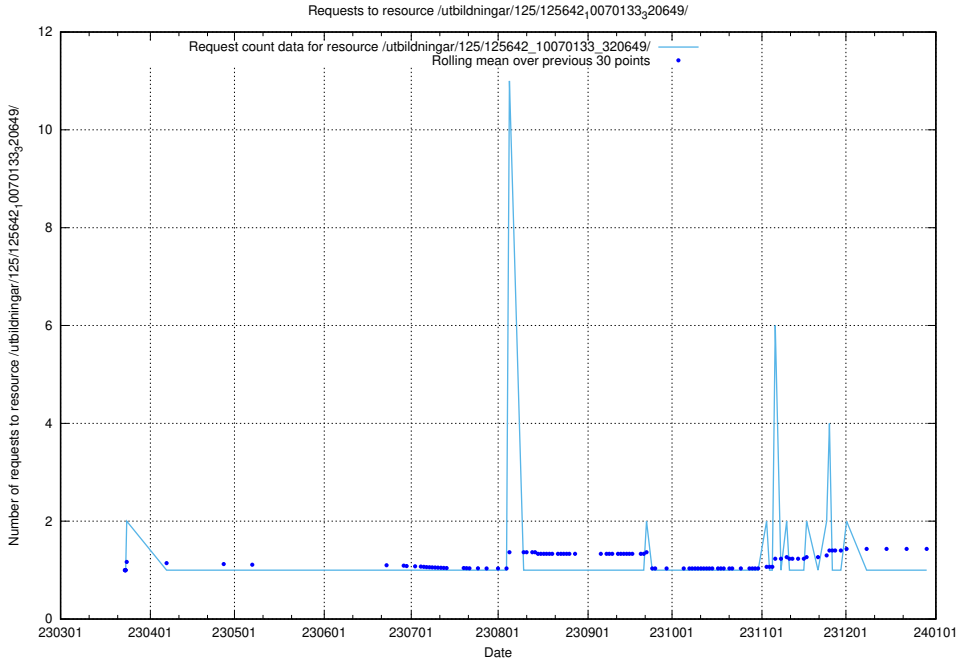

Here, we count the number of requests to resource /utbildningar/125/125642_10070133_320649/events/

5.1107 Usage of /utbildningar/125/125642_10070133_320649/

Here, we count the number of requests to resource /utbildningar/125/125642_10070133_320649/.