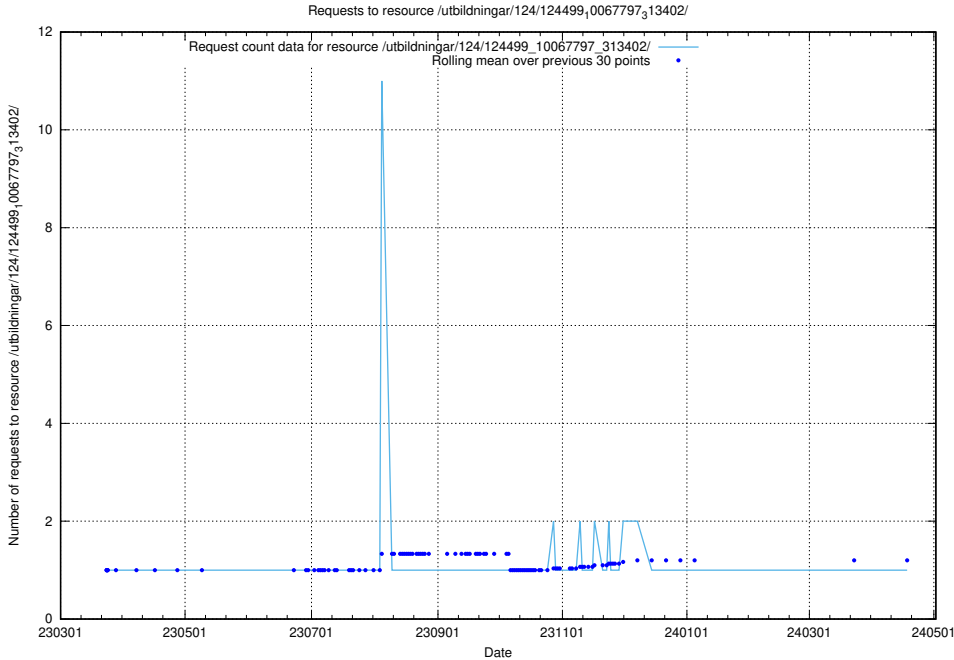

5.3474 Usage of /utbildningar/124/124499_10067797_313402/

Here, we count the number of requests to resource /utbildningar/124/124499_10067797_313402/.