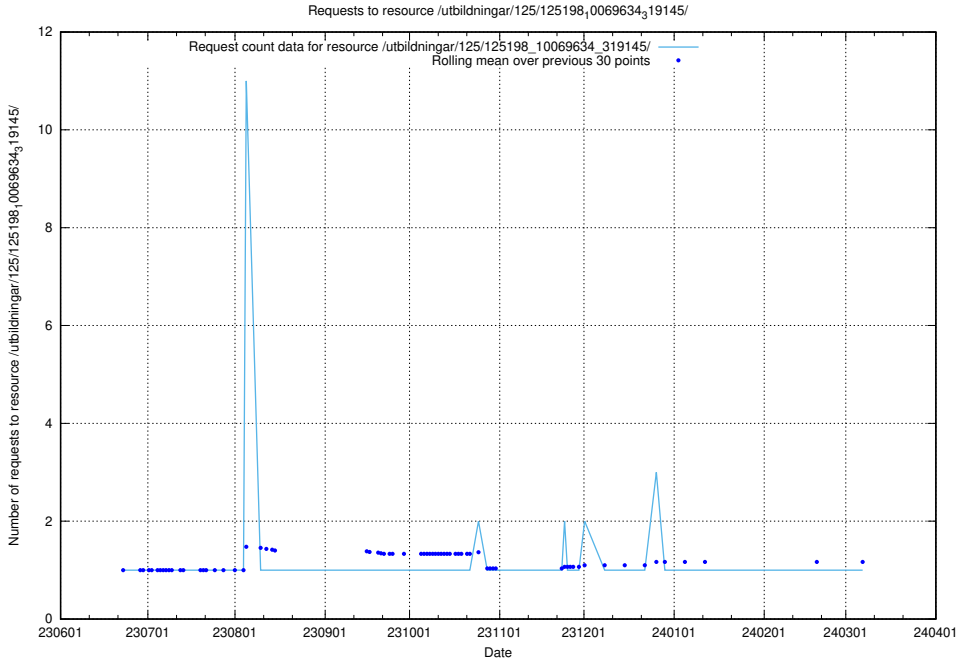

5.6690 Usage of /utbildningar/125/125198_10069634_319145/

Here, we count the number of requests to resource /utbildningar/125/125198_10069634_319145/.