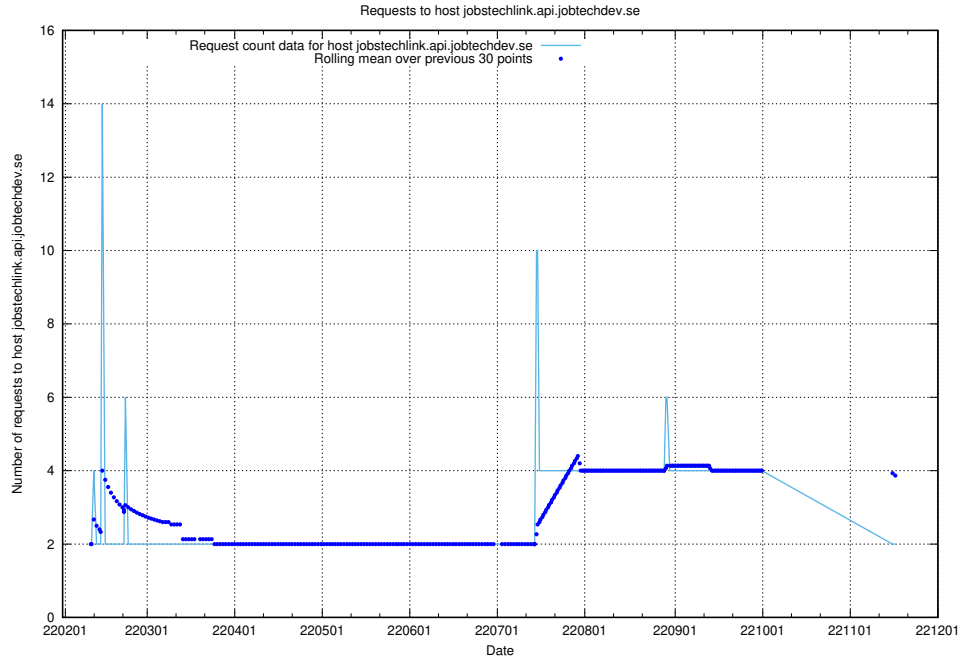

7.566 Usage of `jobstechlink.api.jobtechdev.se`

Here, we count the number of requests to host `jobstechlink.api.jobtechdev.se`.