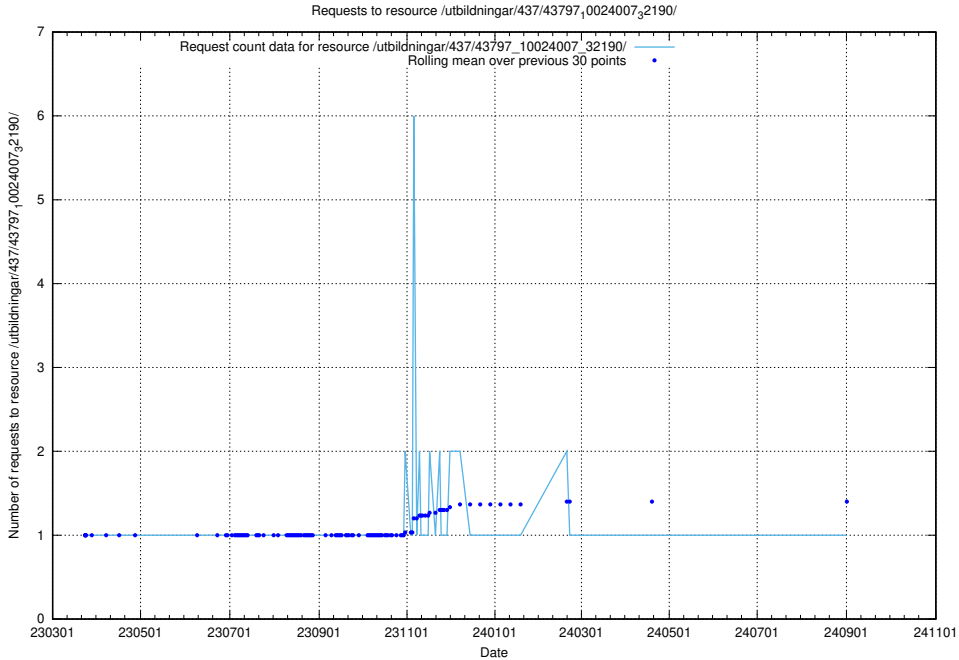

5.7383 Usage of /utbildningar/437/43797_10024007_32190/

Here, we count the number of requests to resource /utbildningar/437/43797_10024007_32190/.