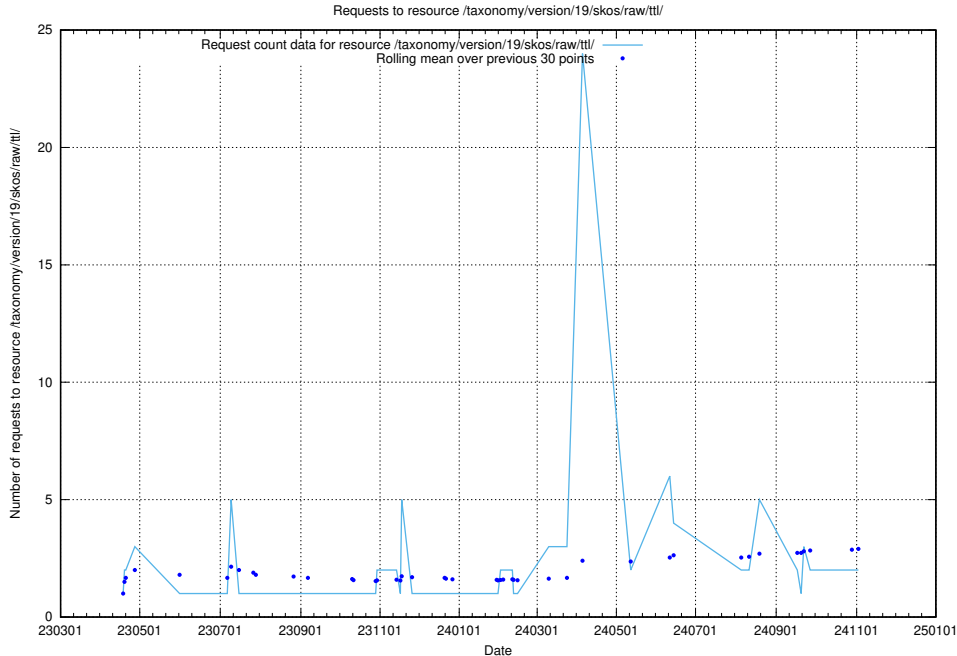

5.984 Usage of /taxonomy/version/19/skos/raw/ttl/

Here, we count the number of requests to resource /taxonomy/version/19/skos/raw/ttl/.