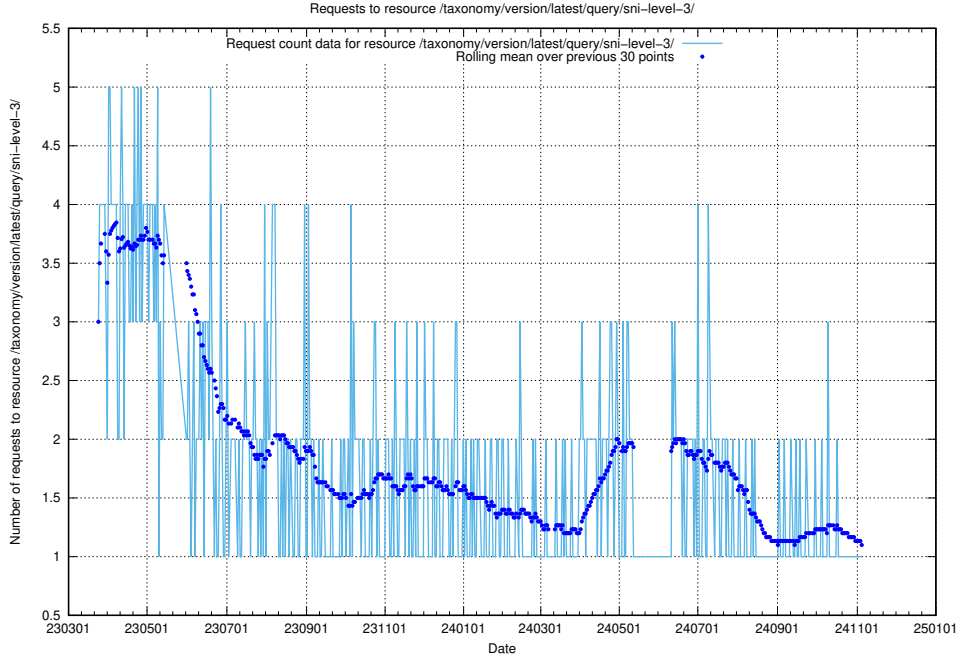

5.7090 Usage of /taxonomy/version/latest/query/sni-level-3/

Here, we count the number of requests to resource /taxonomy/version/latest/query/sni-level-3/.