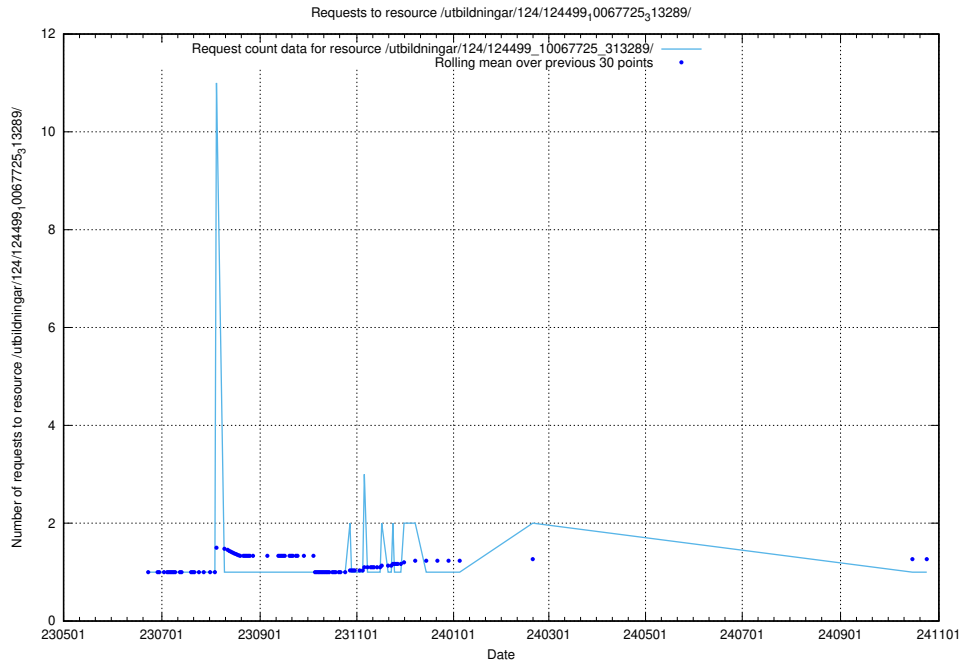

5.6755 Usage of /utbildningar/124/124499_10067725_313289/

Here, we count the number of requests to resource /utbildningar/124/124499_10067725_313289/.