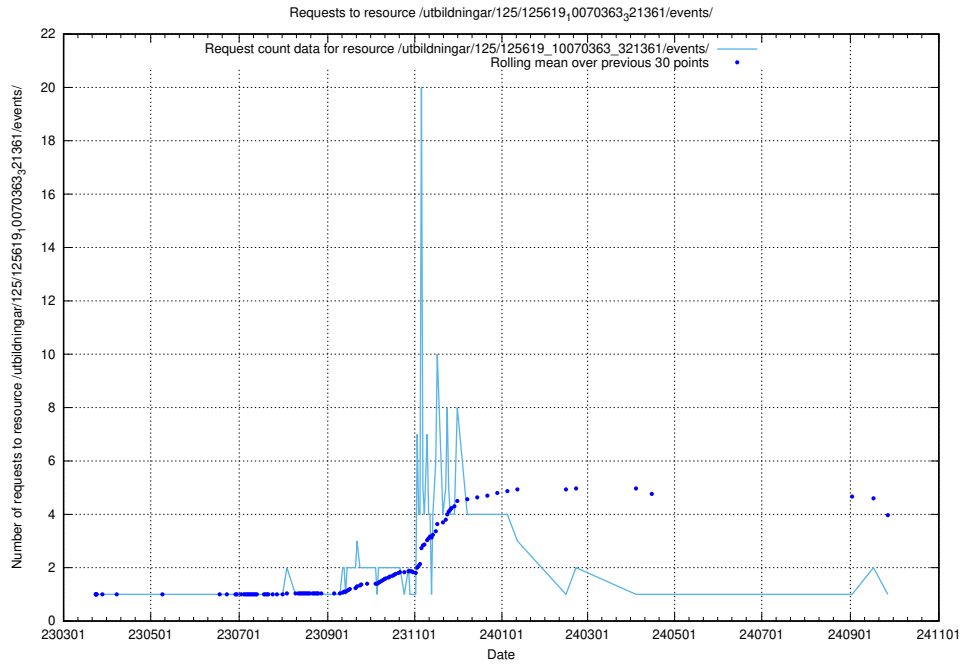

5.1125 Usage of /utbildningar/125/125619_10070363_321361/events/

Here, we count the number of requests to resource /utbildningar/125/125619_10070363_321361/events/