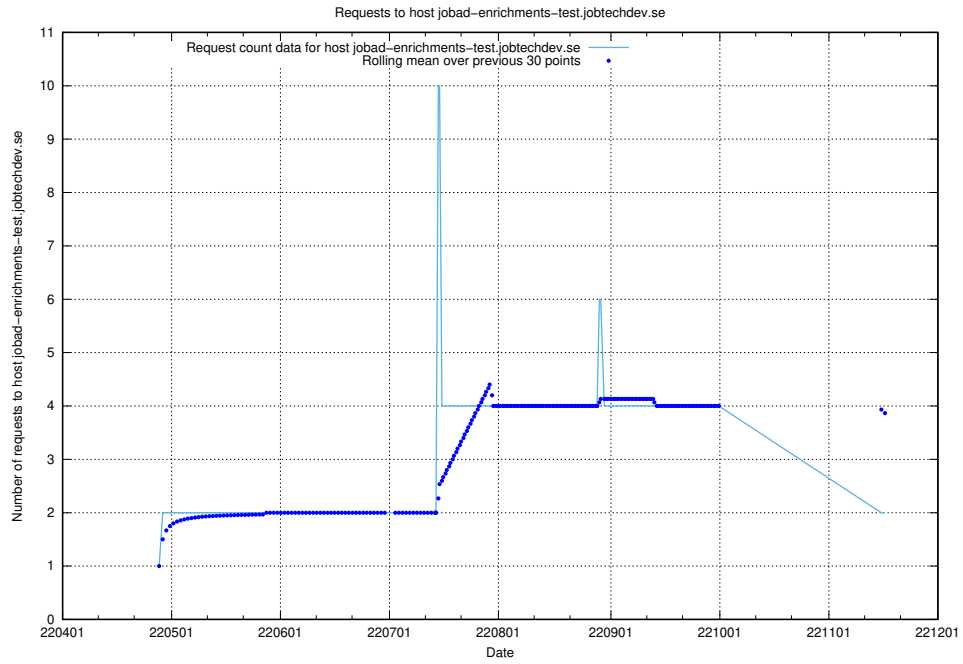

Here, we count the number of requests to host `jobtech-jobad-enrichments-develop.jobtechdev.se`.

7.446 Usage of `jobad-enrichments-test.jobtechdev.se`

Here, we count the number of requests to host `jobad-enrichments-test.jobtechdev.se`.