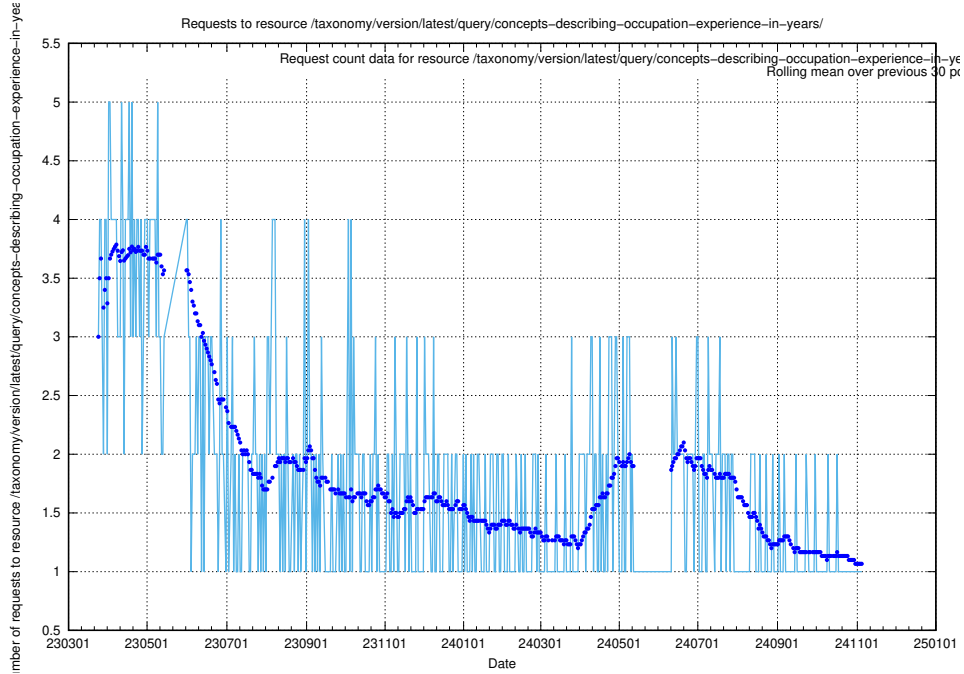

5.7115 Usage of /taxonomy/version/latest/query/concepts-describing-occupation-experience-in-years/

Here, we count the number of requests to resource /taxonomy/version/latest/query/concepts-describing-occupation-experience-in-years/.