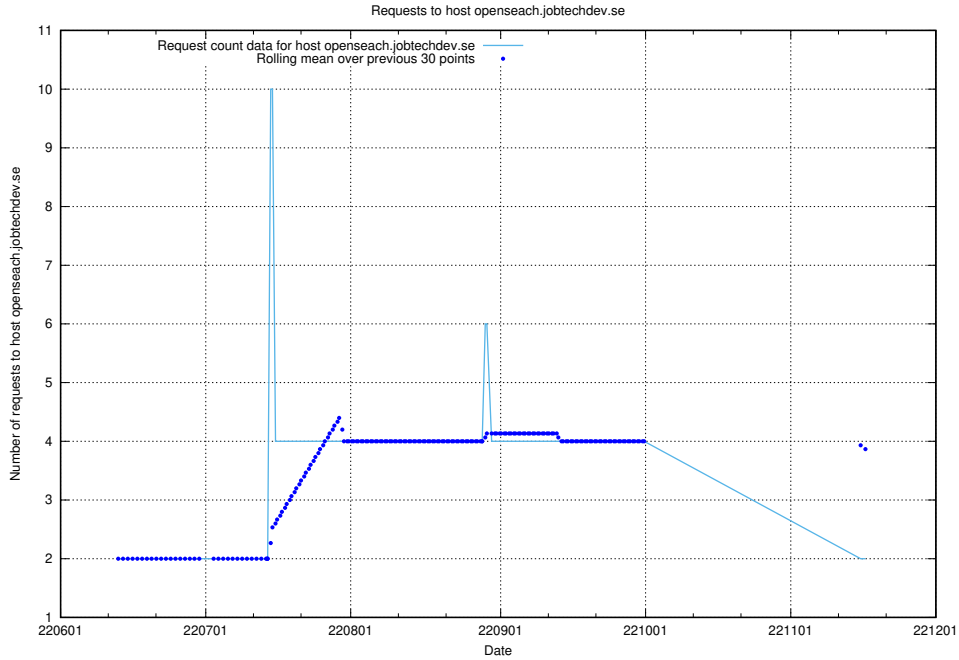

7.410 Usage of openseach.jobtechdev.se

Here, we count the number of requests to host openseach.jobtechdev.se.