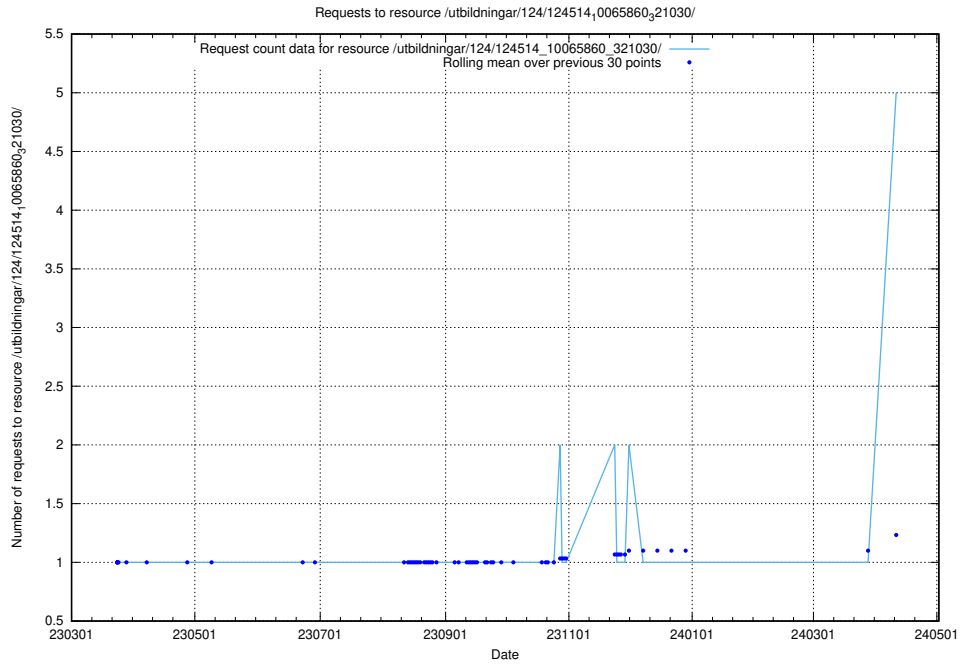

5.200 Usage of /utbildningar/124/124514_10065860_321030/

Here, we count the number of requests to resource /utbildningar/124/124514_10065860_321030/.