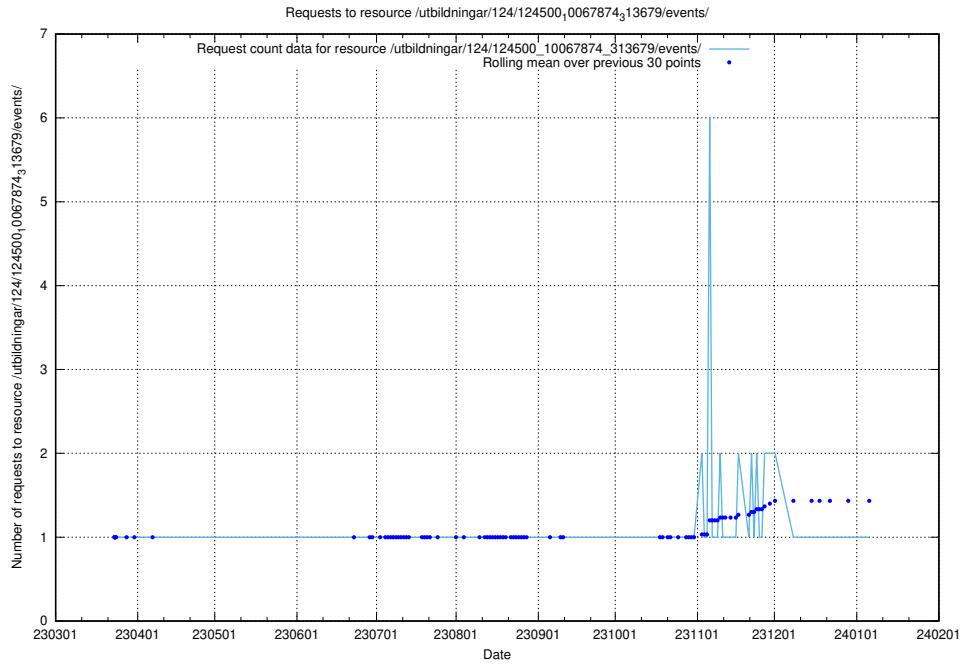

5.3272 Usage of /utbildningar/124/124500_10067874_313679/events/

Here, we count the number of requests to resource /utbildningar/124/124500_10067874_313679/events/

5.3273 Usage of /taxonomy/version/10/query/employment-length-concepts/