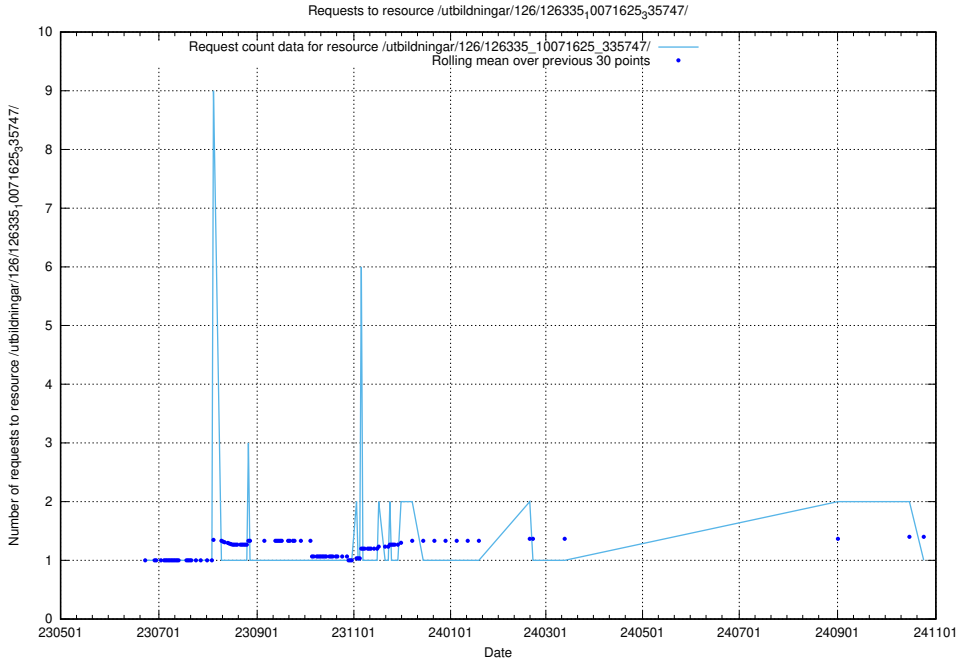

5.6636 Usage of /utbildningar/126/126335_10071625_335747/

Here, we count the number of requests to resource /utbildningar/126/126335_10071625_335747/.