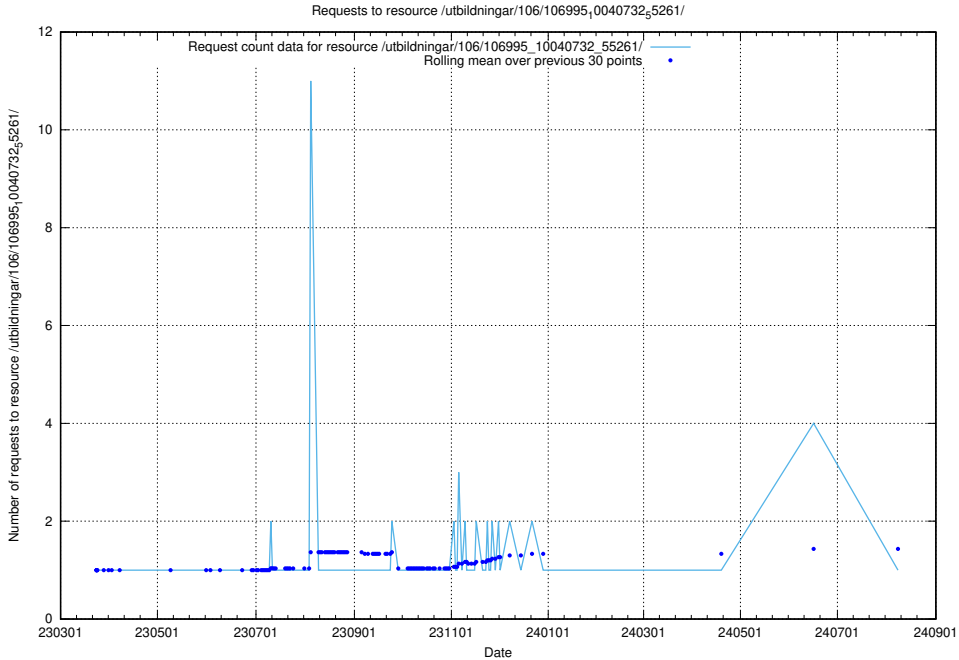

5.6415 Usage of /utbildningar/106/106995_10040732_55261/

Here, we count the number of requests to resource /utbildningar/106/106995_10040732_55261/.