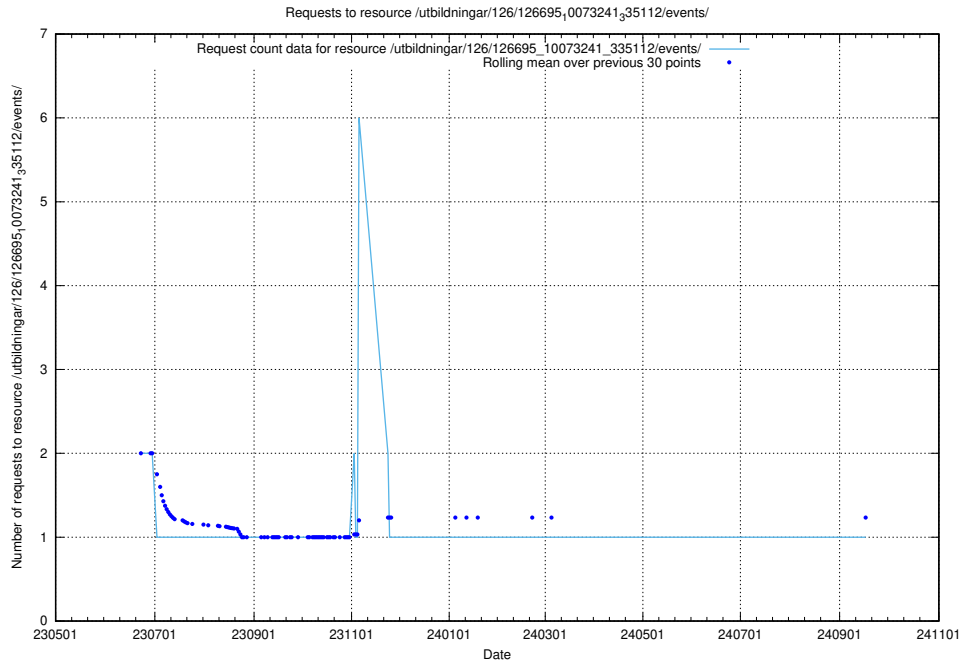

5.6547 Usage of /utbildningar/126/126695_10073241_335112/events/

Here, we count the number of requests to resource /utbildningar/126/126695_10073241_335112/events/