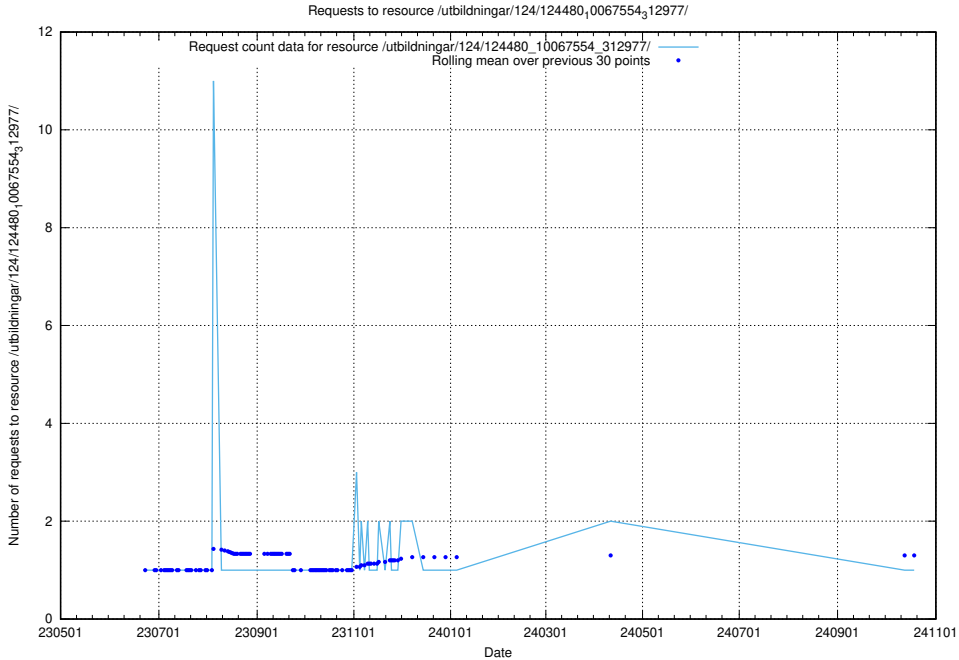

5.6767 Usage of /utbildningar/124/124480_10067554_312977/

Here, we count the number of requests to resource /utbildningar/124/124480_10067554_312977/.