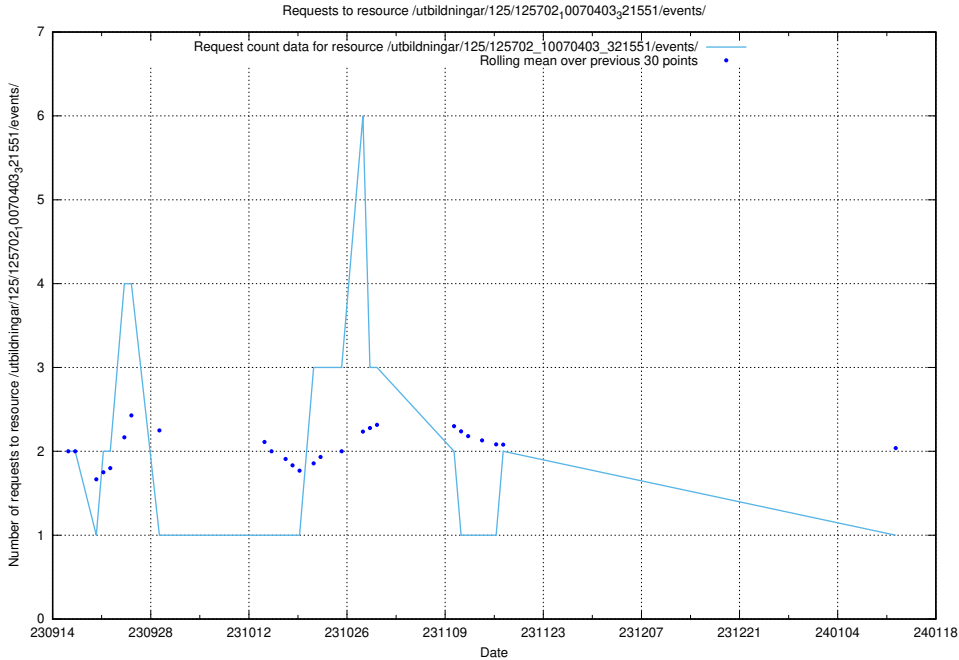

5.5527 Usage of /utbildningar/125/125702_10070403_321551/events/

Here, we count the number of requests to resource /utbildningar/125/125702_10070403_321551/events/