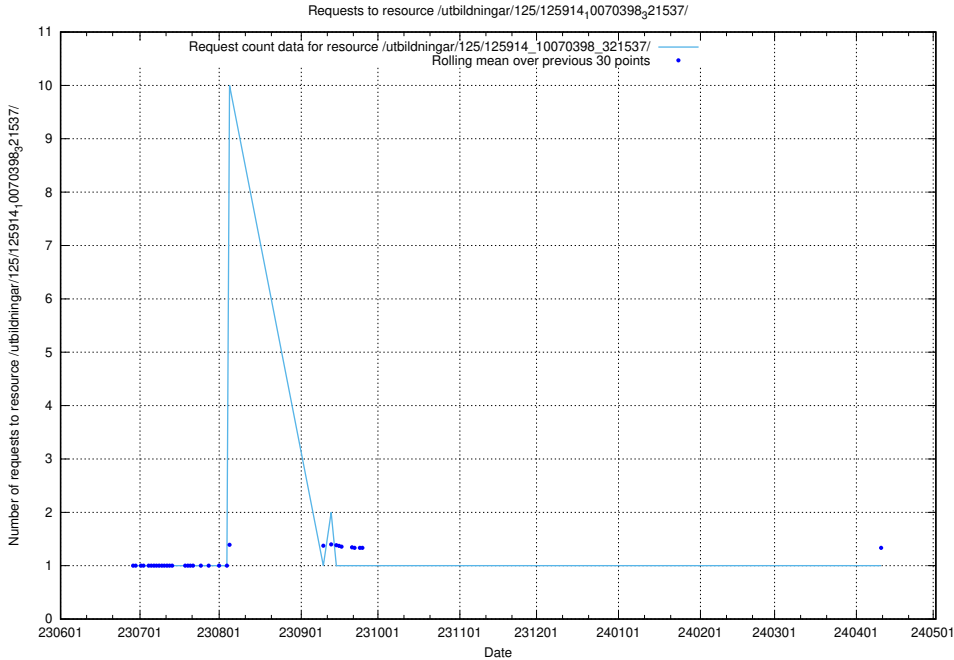

5.6445 Usage of /utbildningar/125/125914_10070398_321537/

Here, we count the number of requests to resource /utbildningar/125/125914_10070398_321537/.