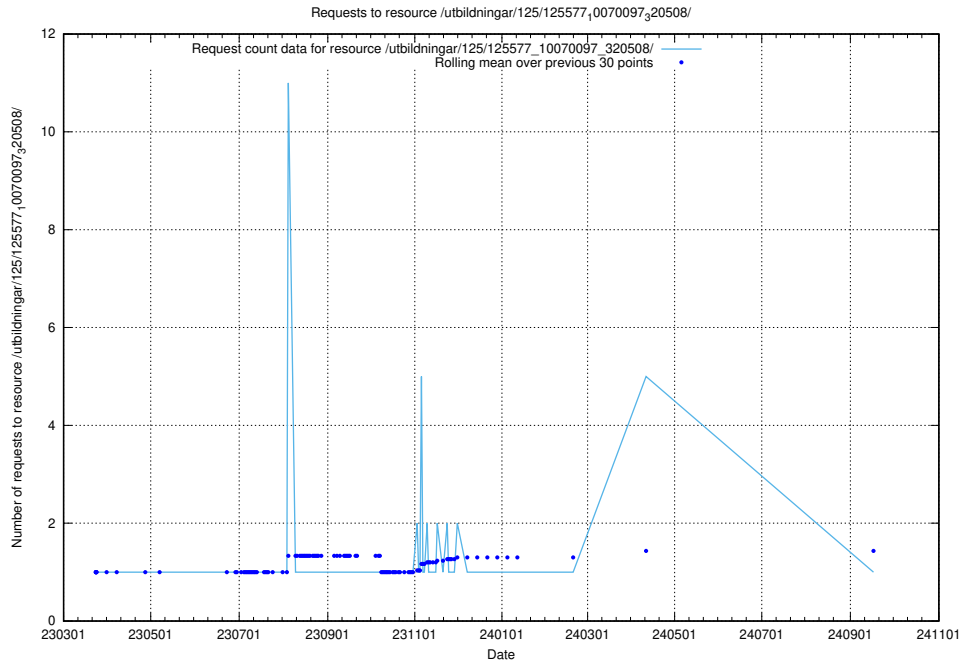

5.1164 Usage of /utbildningar/125/125577_10070097_320508/

Here, we count the number of requests to resource /utbildningar/125/125577_10070097_320508/.