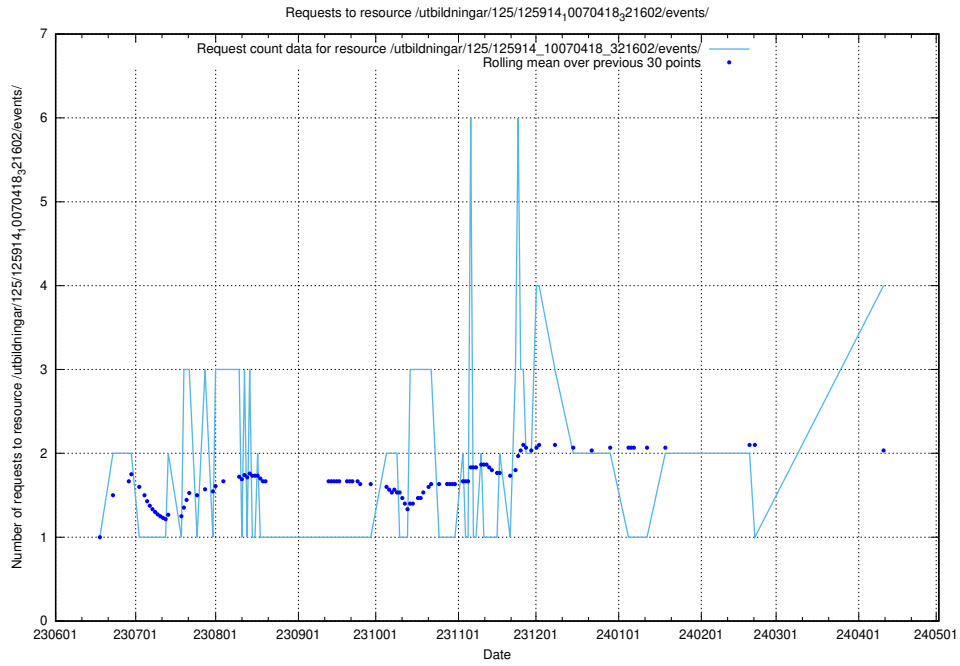

5.348 Usage of /utbildningar/125/125914_10070418_321602/events/

Here, we count the number of requests to resource /utbildningar/125/125914_10070418_321602/events/