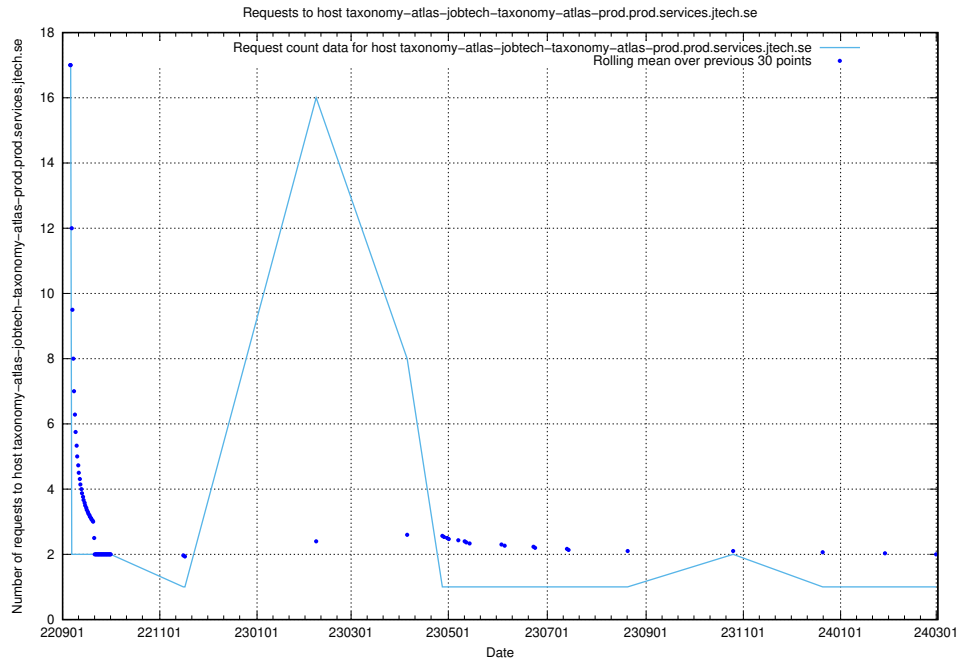

7.622 Usage of taxonomy-atlas-jobtech-taxonomy-atlas-prod.prod.services.jtech.se

Here, we count the number of requests to host taxonomy-atlas-jobtech-taxonomy-atlas-prod.prod.services.jtech.se.