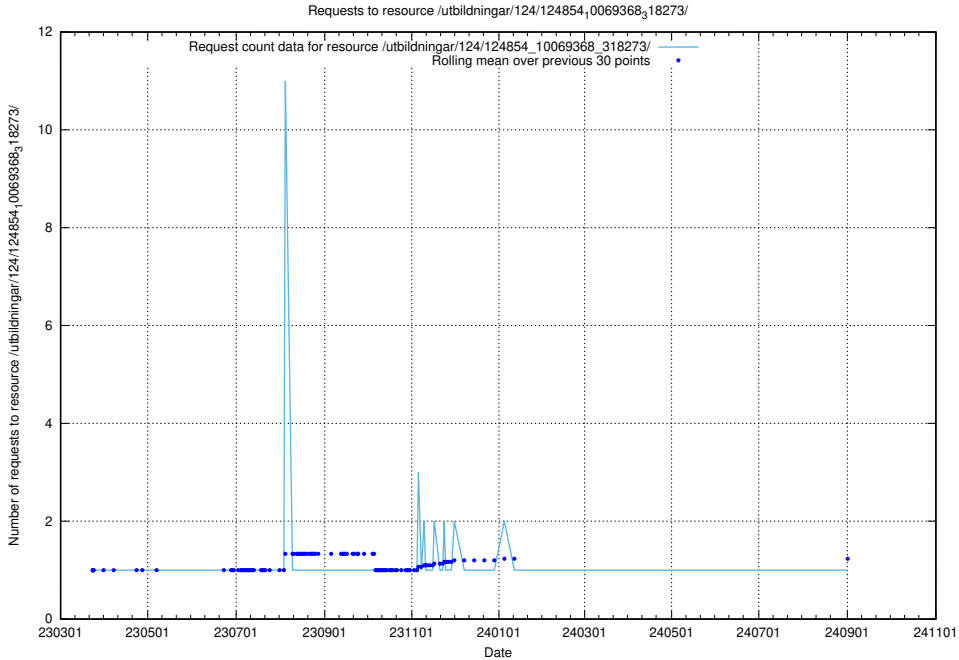

5.1554 Usage of /utbildningar/124/124854_10069368_318273/

Here, we count the number of requests to resource /utbildningar/124/124854_10069368_318273/.