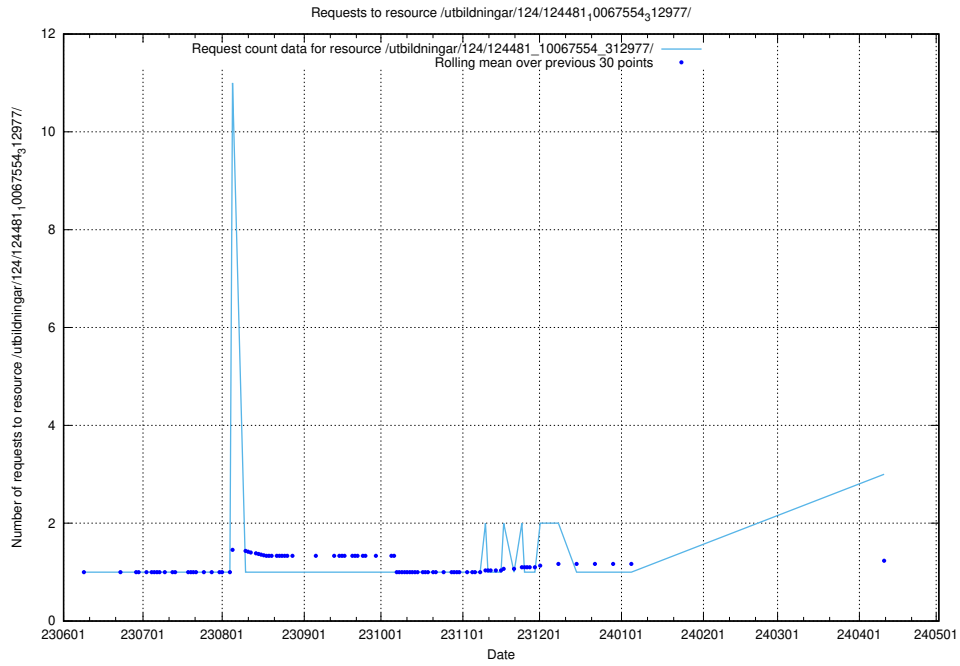

5.511 Usage of /utbildningar/124/124481_10067554_312977/

Here, we count the number of requests to resource /utbildningar/124/124481_10067554_312977/.