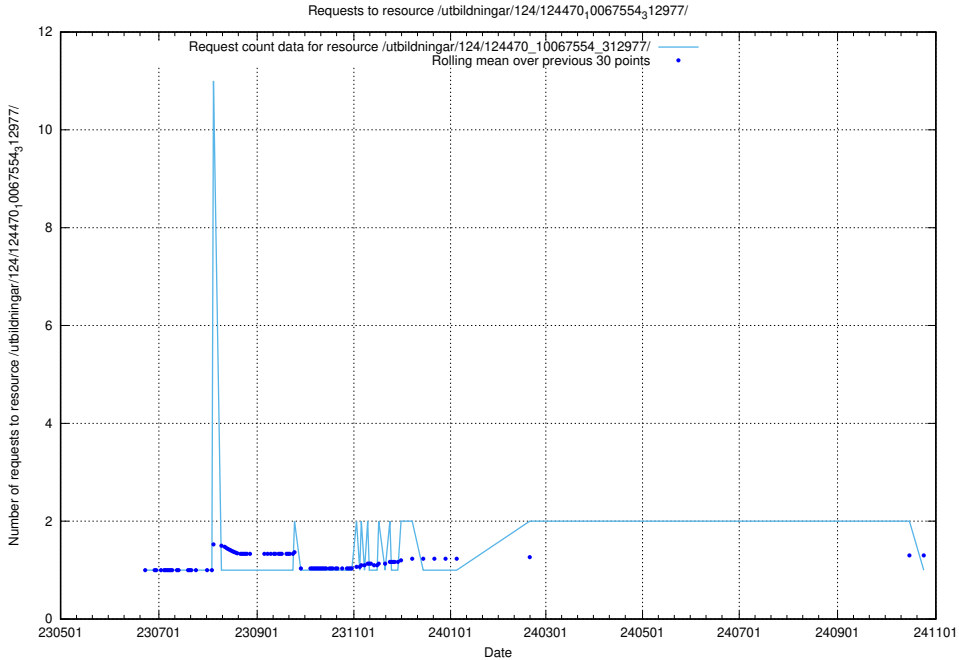

5.6783 Usage of /utbildningar/124/124470_10067554_312977/

Here, we count the number of requests to resource /utbildningar/124/124470_10067554_312977/.