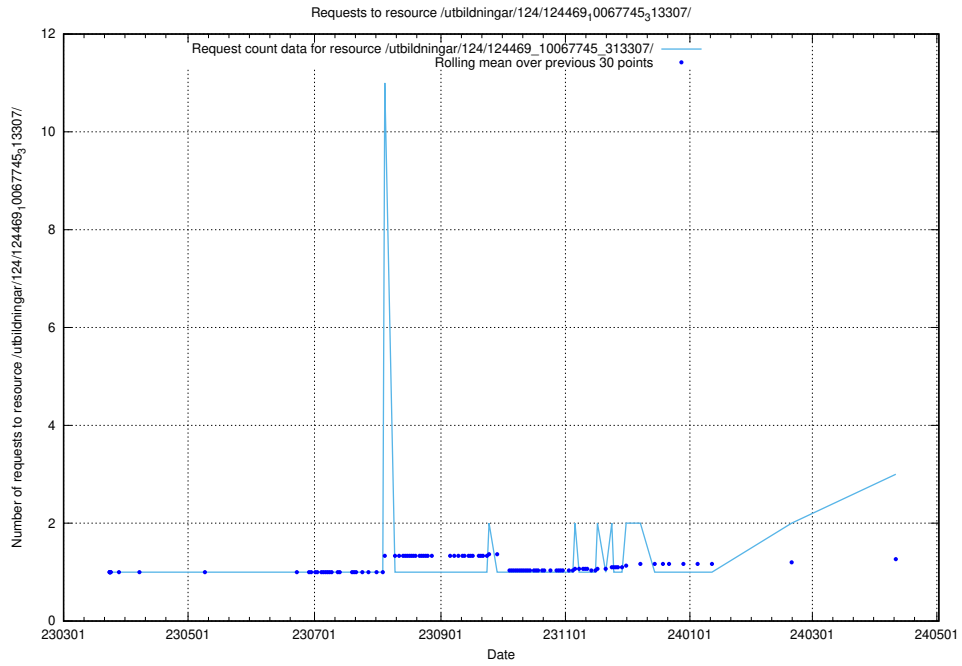

5.431 Usage of /utbildningar/124/124469_10067745_313307/

Here, we count the number of requests to resource /utbildningar/124/124469_10067745_313307/.