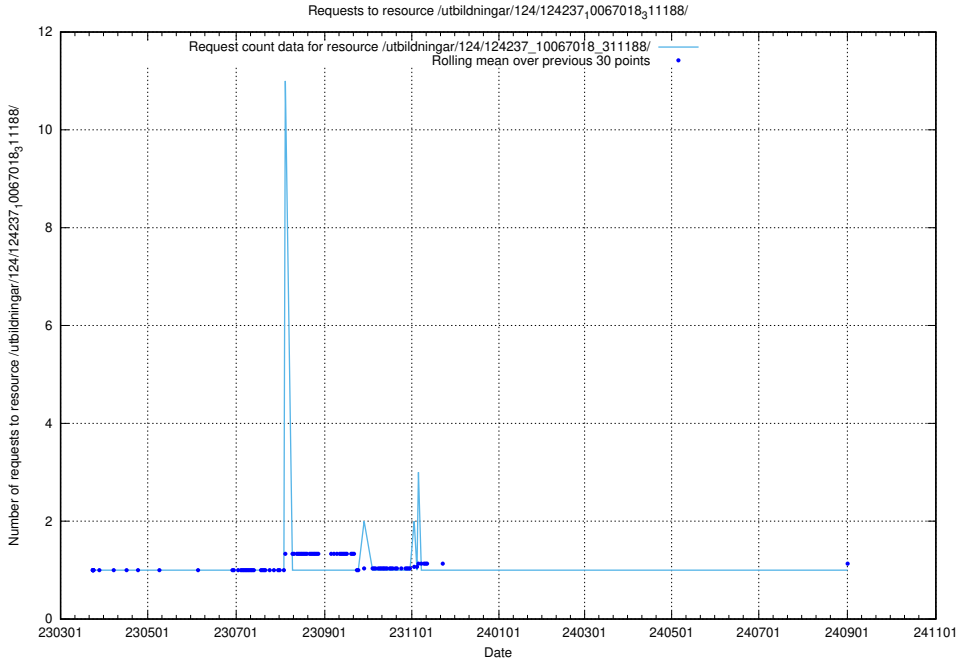

5.5001 Usage of /utbildningar/124/124237_10067018_311188/

Here, we count the number of requests to resource /utbildningar/124/124237_10067018_311188/.