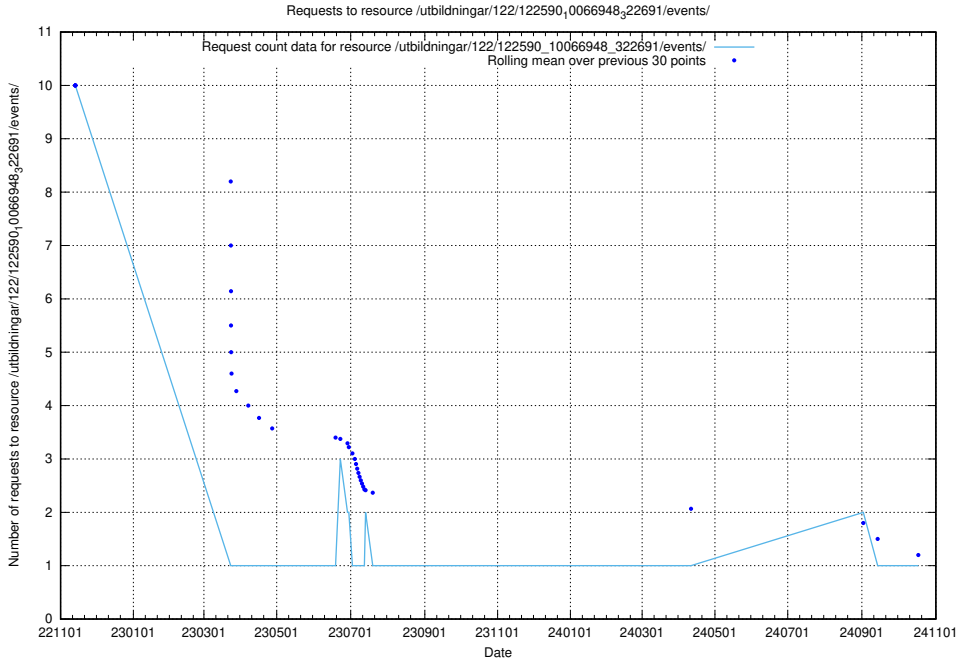

5.6717 Usage of /utbildningar/122/122590_10066948_322691/events/

Here, we count the number of requests to resource /utbildningar/122/122590_10066948_322691/events/