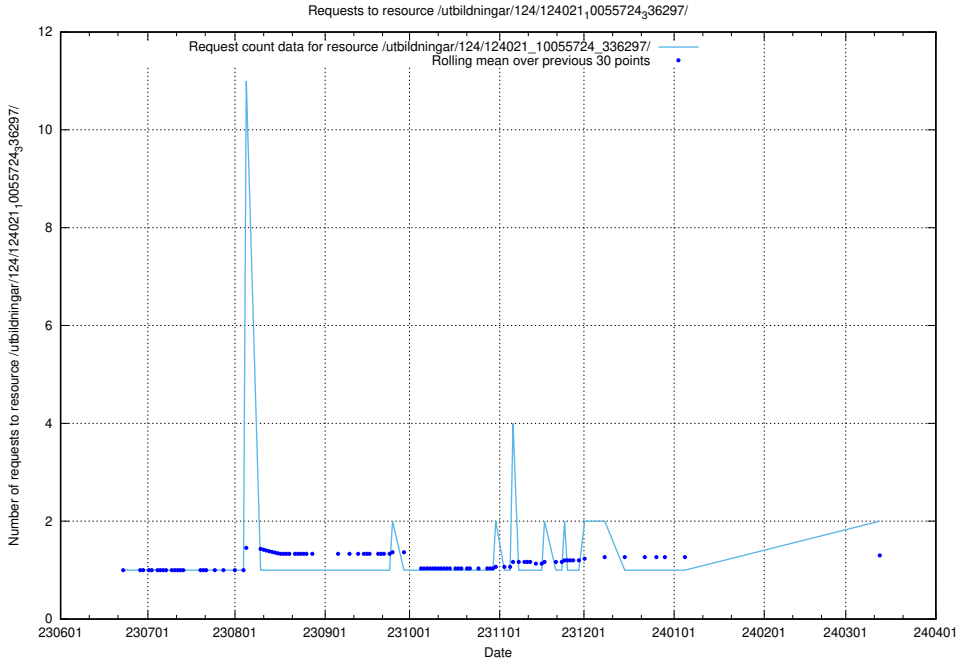

5.952 Usage of /utbildningar/124/124021_10055724_336297/

Here, we count the number of requests to resource /utbildningar/124/124021_10055724_336297/.