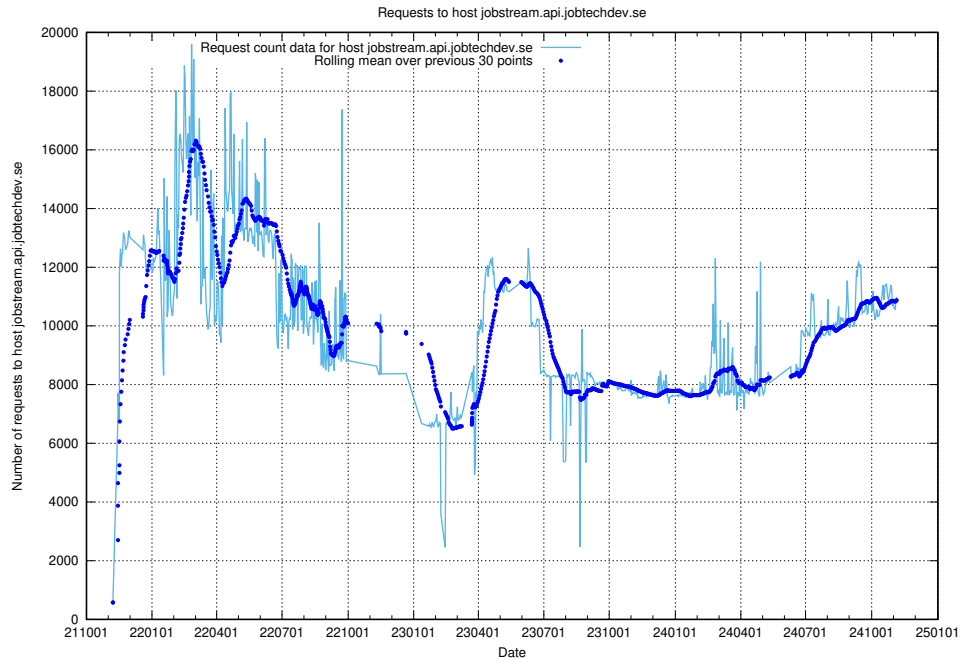

7.7 Usage of jobstream.api.jobtechdev.se

Here, we count the number of requests to host jobstream.api.jobtechdev.se.