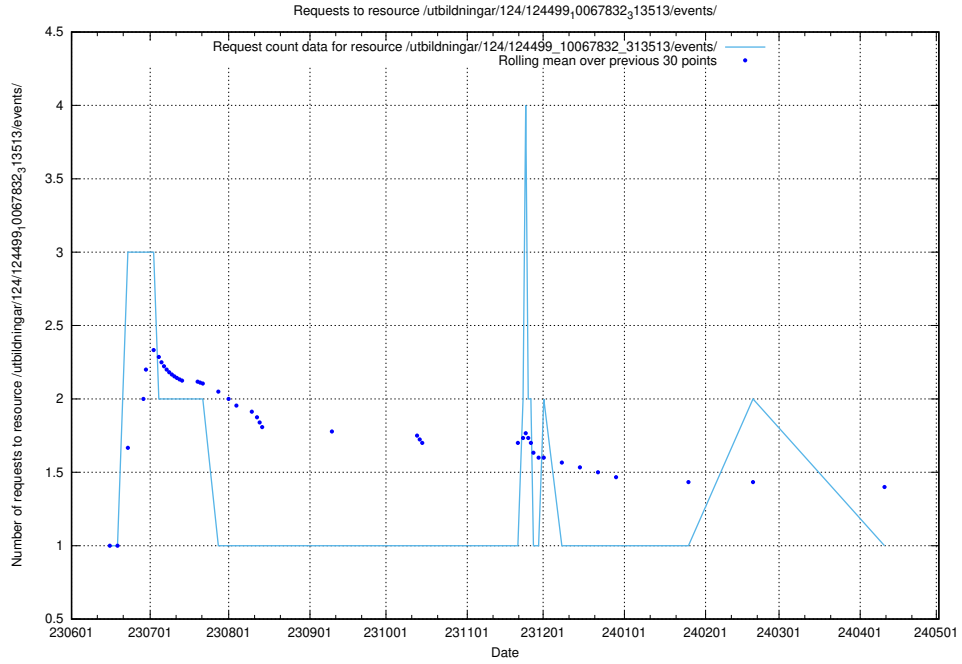

5.6857 Usage of /utbildningar/124/124499_10067832_313513/events/

Here, we count the number of requests to resource /utbildningar/124/124499_10067832_313513/events/