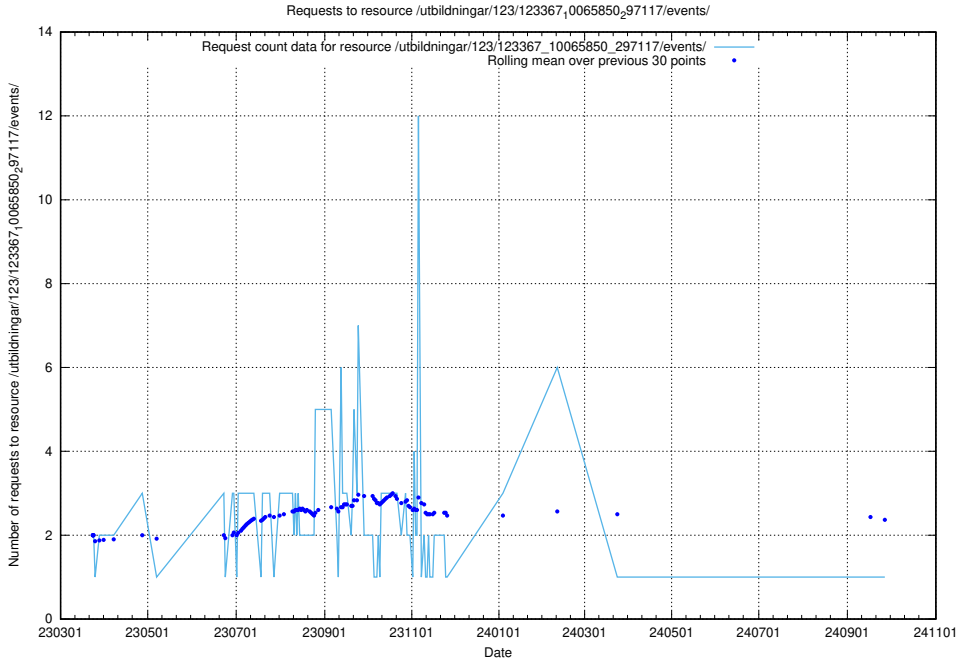

5.7342 Usage of /utbildningar/123/123367_10065850_297117/events/

Here, we count the number of requests to resource /utbildningar/123/123367_10065850_297117/events/

5.7344 Usage of /utbildningar/471/47163_10024067_30028/events/