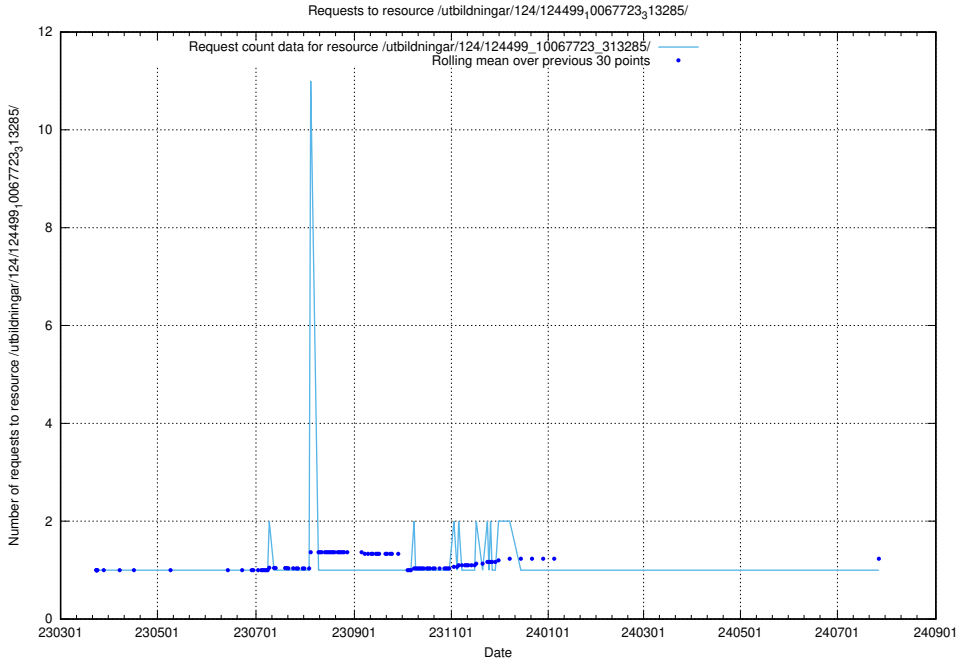

5.3514 Usage of /utbildningar/124/124499_10067723_313285/

Here, we count the number of requests to resource /utbildningar/124/124499_10067723_313285/.