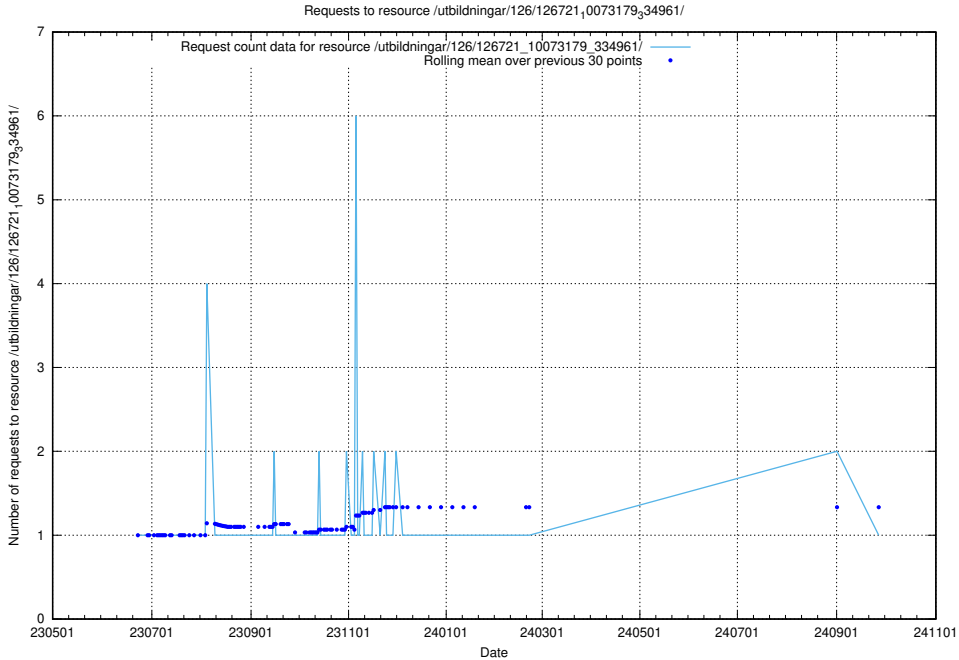

5.6581 Usage of /utbildningar/126/126721_10073179_334961/

Here, we count the number of requests to resource /utbildningar/126/126721_10073179_334961/.