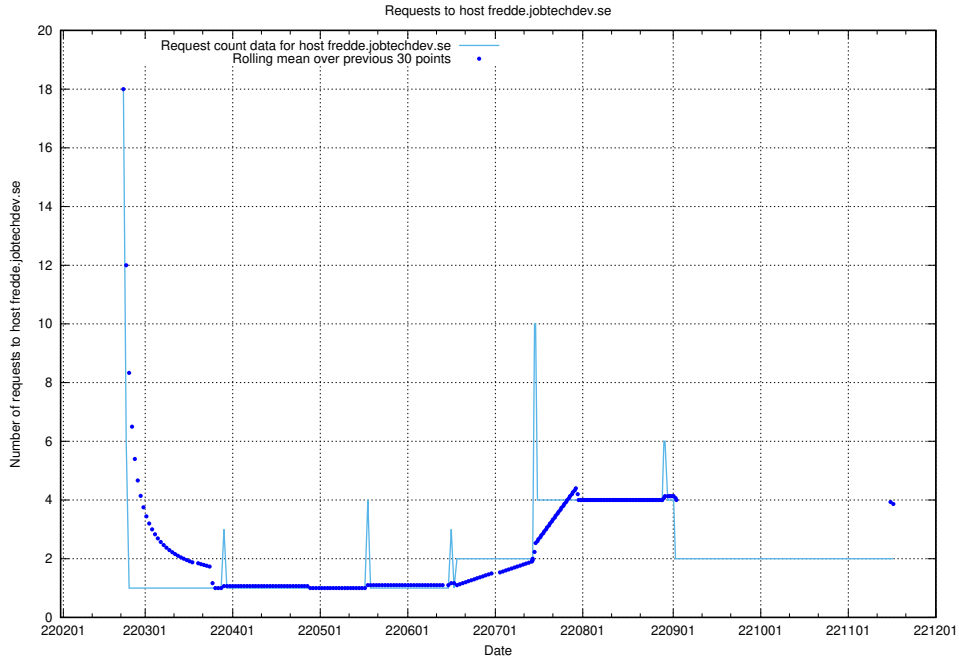

7.522 Usage of fredde.jobtechdev.se

Here, we count the number of requests to host fredde.jobtechdev.se.

7.523 Usage of fredde.api.jobtechdev.se

Here, we count the number of requests to host fredde.api.jobtechdev.se.