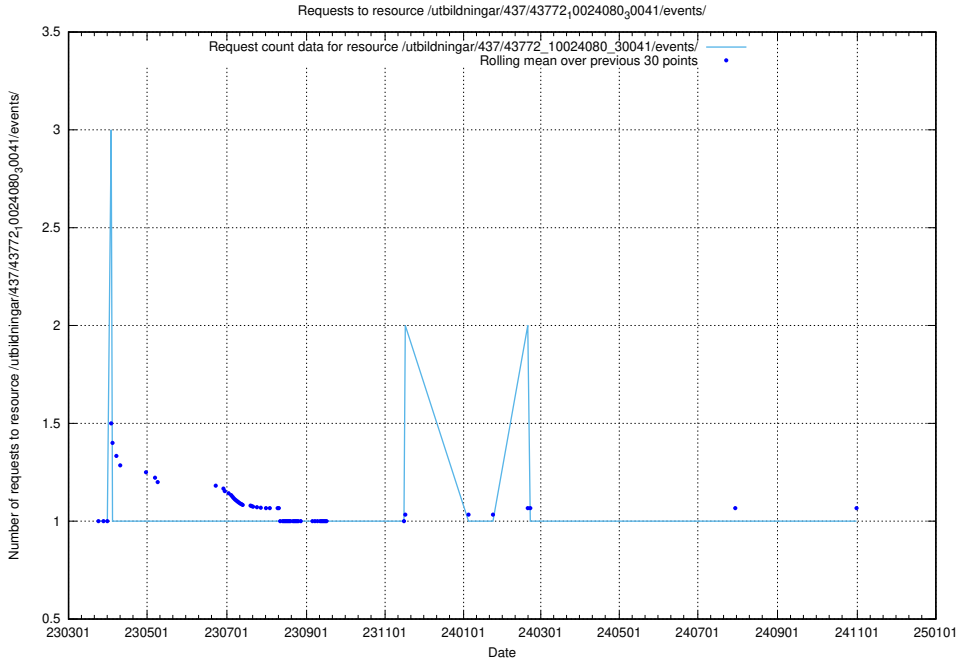

Here, we count the number of requests to resource /utbildningar/437/43784_10024037_29998/events/.

5.7204 Usage of /utbildningar/437/43772_10024080_30041/events/

Here, we count the number of requests to resource /utbildningar/437/43772_10024080_30041/events/.