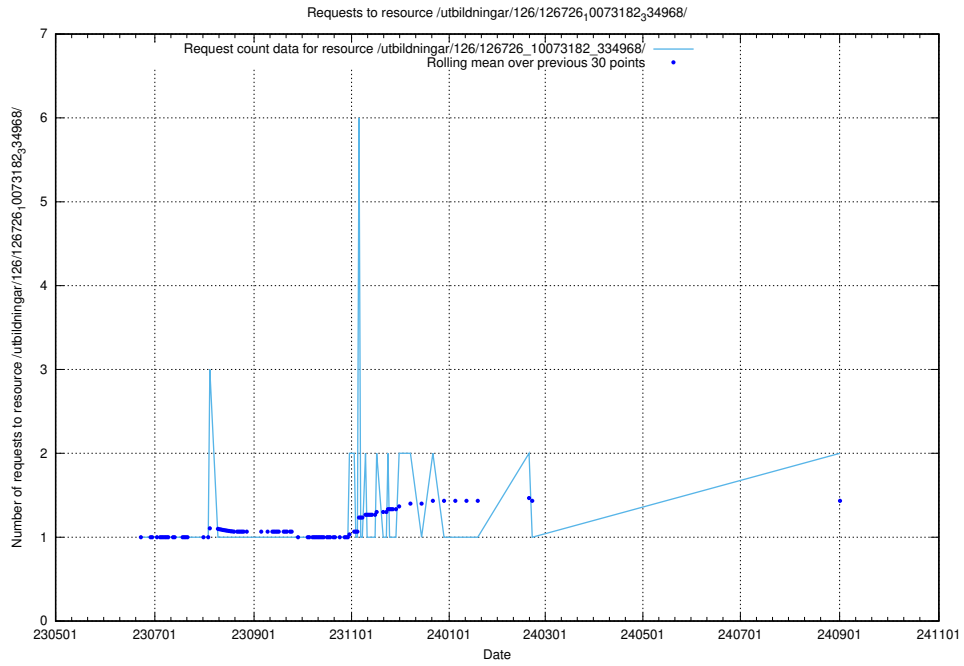

5.927 Usage of /utbildningar/126/126726_10073182_334968/

Here, we count the number of requests to resource /utbildningar/126/126726_10073182_334968/.