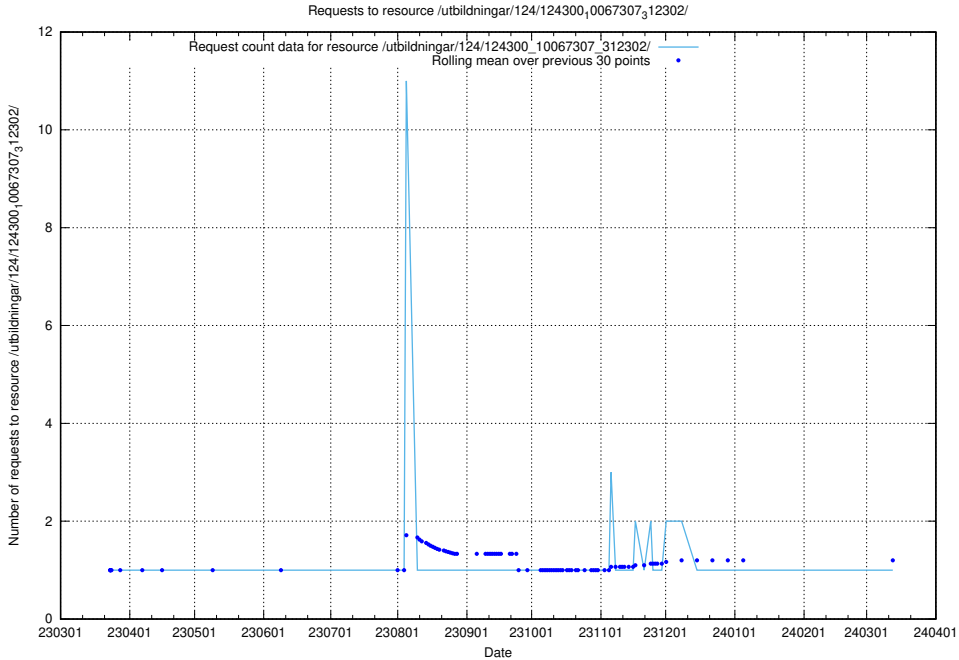

5.4927 Usage of /utbildningar/124/124300_10067307_312302/

Here, we count the number of requests to resource /utbildningar/124/124300_10067307_312302/.