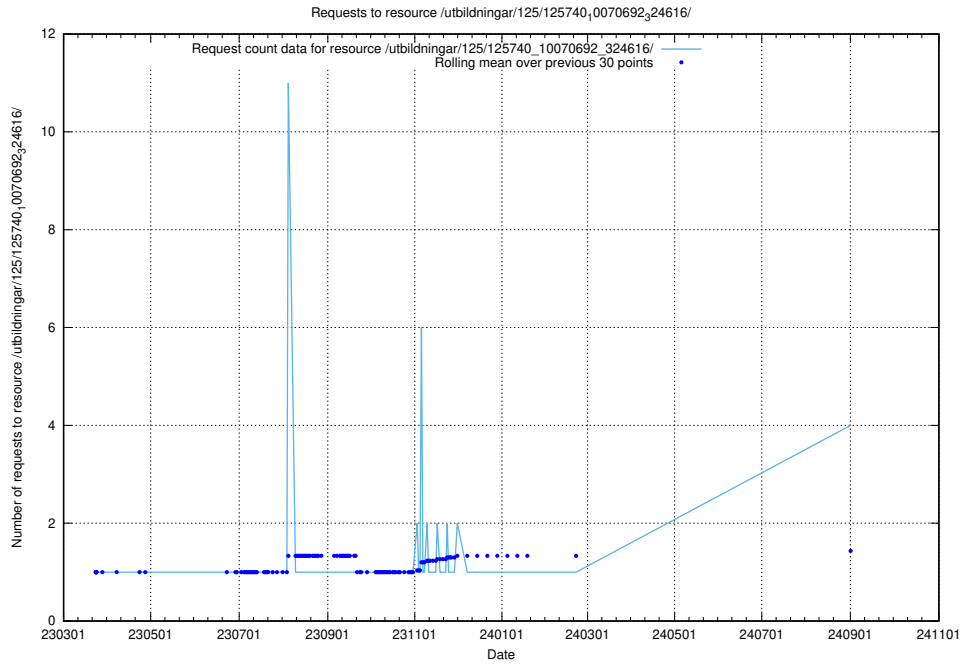

5.254 Usage of /utbildningar/125/125740_10070692_324616/

Here, we count the number of requests to resource /utbildningar/125/125740_10070692_324616/.