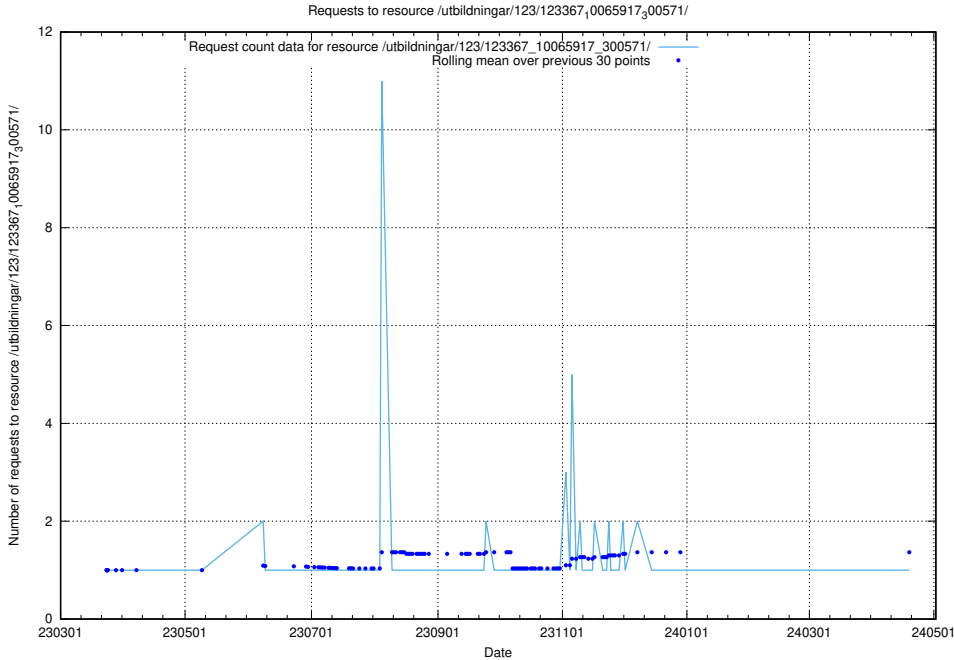

Here, we count the number of requests to resource /utbildningar/437/43758_10024008_29969/events/.

5.5641 Usage of /utbildningar/123/123367_10065917_300571/

Here, we count the number of requests to resource /utbildningar/123/123367_10065917_300571/.