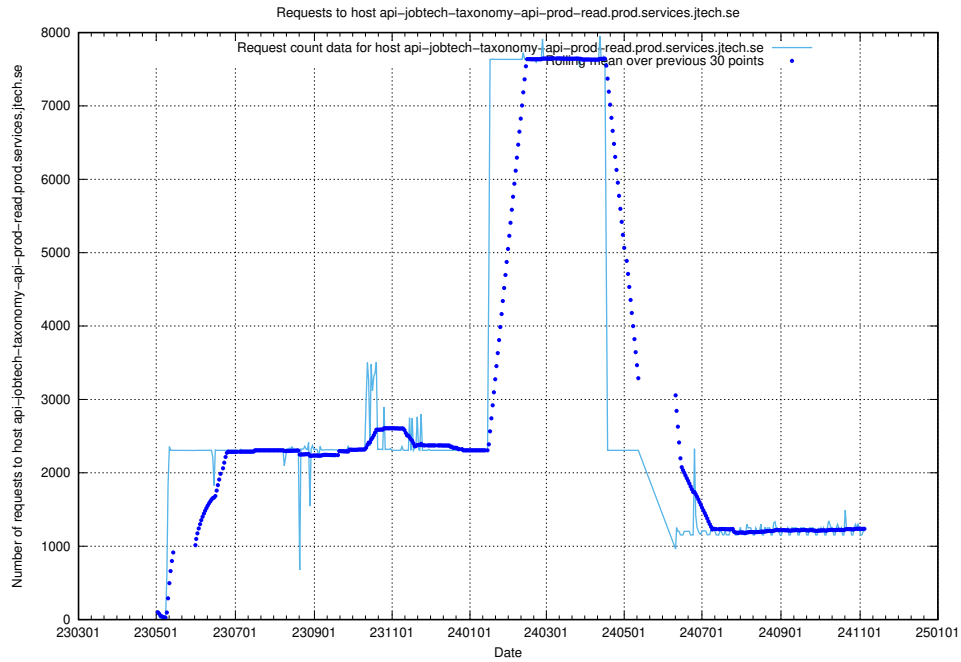

7.20 Usage of api-jobtech-taxonomy-api-prod-read.prod.services.jtech.se

Here, we count the number of requests to host api-jobtech-taxonomy-api-prod-read.prod.services.jtech.se.