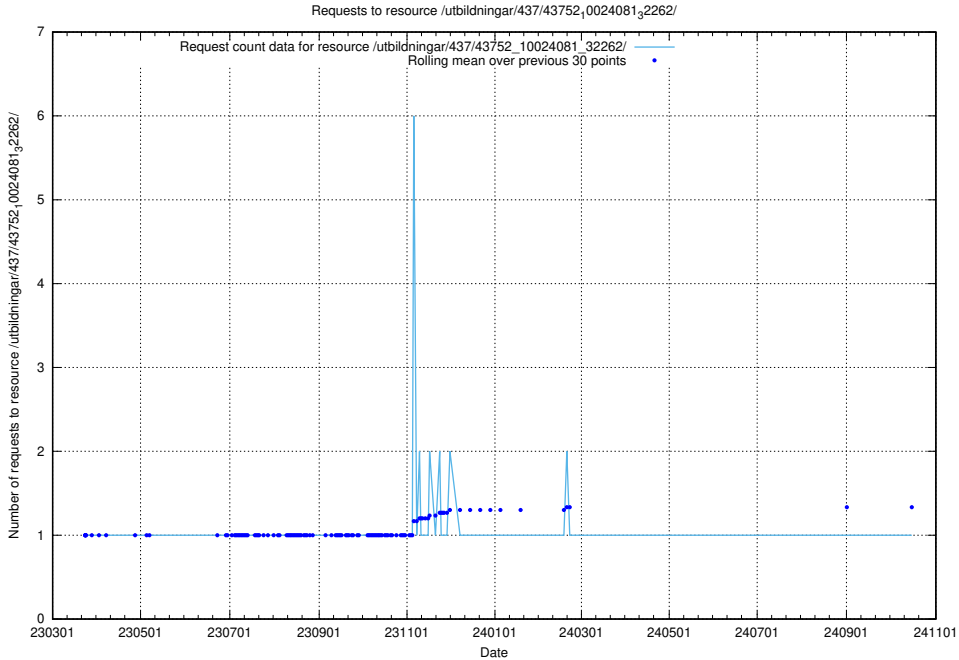

5.7410 Usage of /utbildningar/437/43752_10024081_32262/

Here, we count the number of requests to resource /utbildningar/437/43752_10024081_32262/.