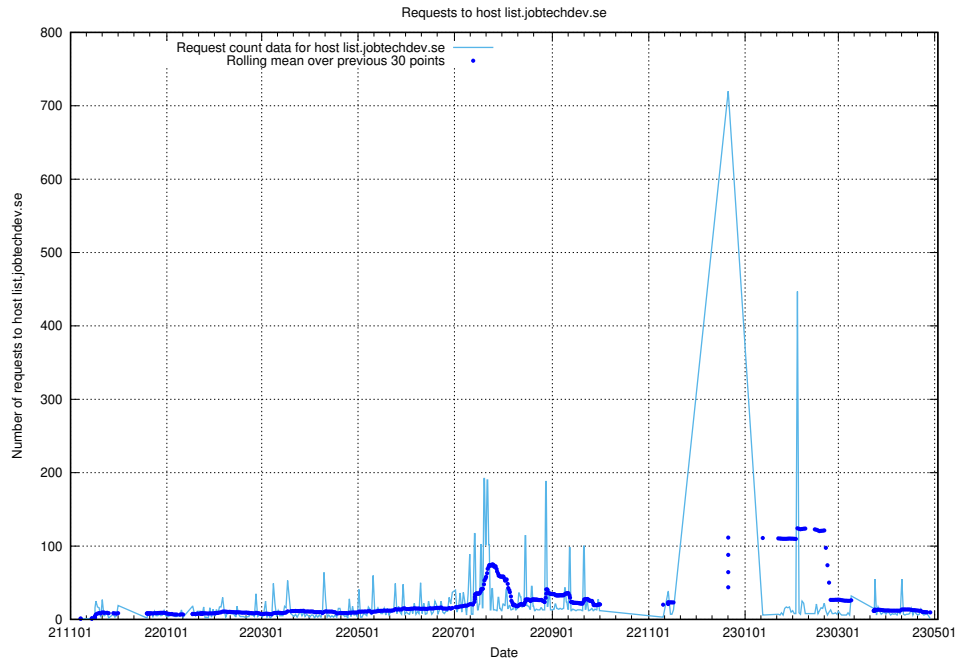

7.630 Usage of list.jobtechdev.se

Here, we count the number of requests to host list.jobtechdev.se.