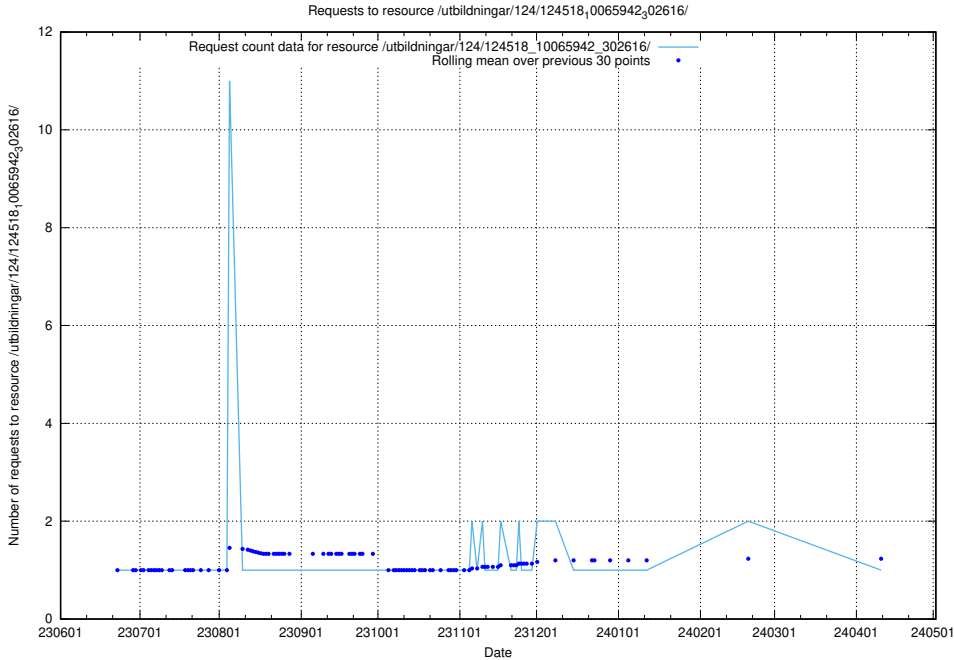

5.6734 Usage of /utbildningar/124/124518_10065942_302616/

Here, we count the number of requests to resource /utbildningar/124/124518_10065942_302616/.