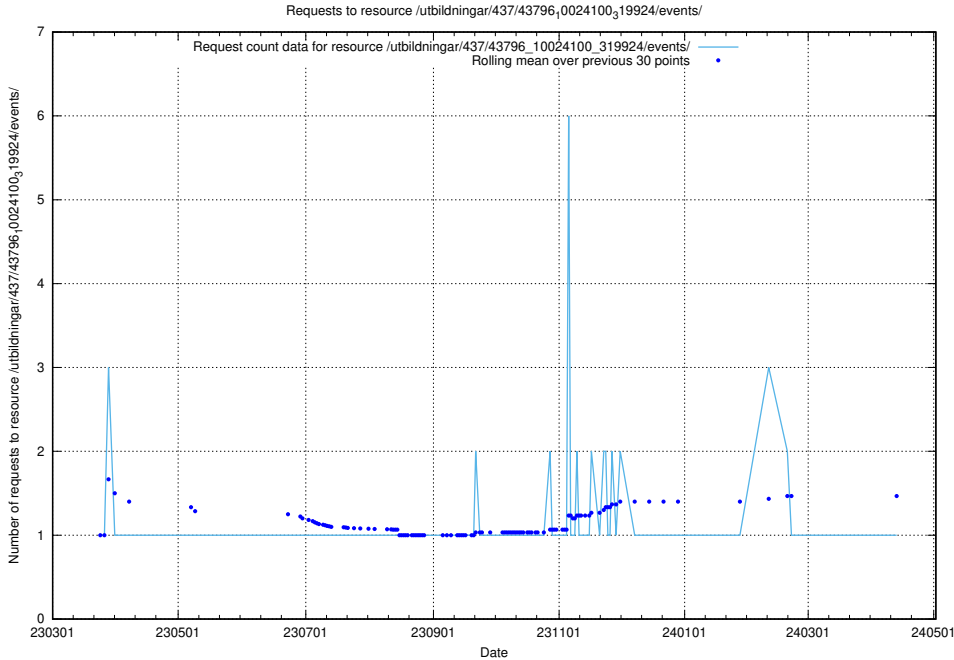

5.7198 Usage of /utbildningar/437/43796_10024100_319924/events/

Here, we count the number of requests to resource /utbildningar/437/43796_10024100_319924/events/.