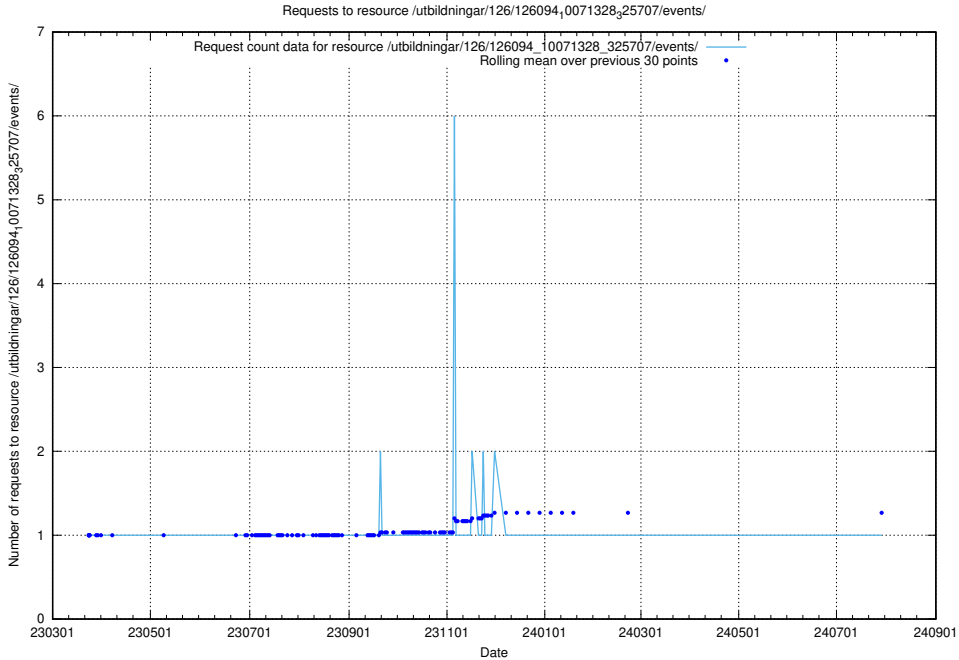

5.7466 Usage of /utbildningar/126/126094_10071328_325707/events/

Here, we count the number of requests to resource /utbildningar/126/126094_10071328_325707/events/