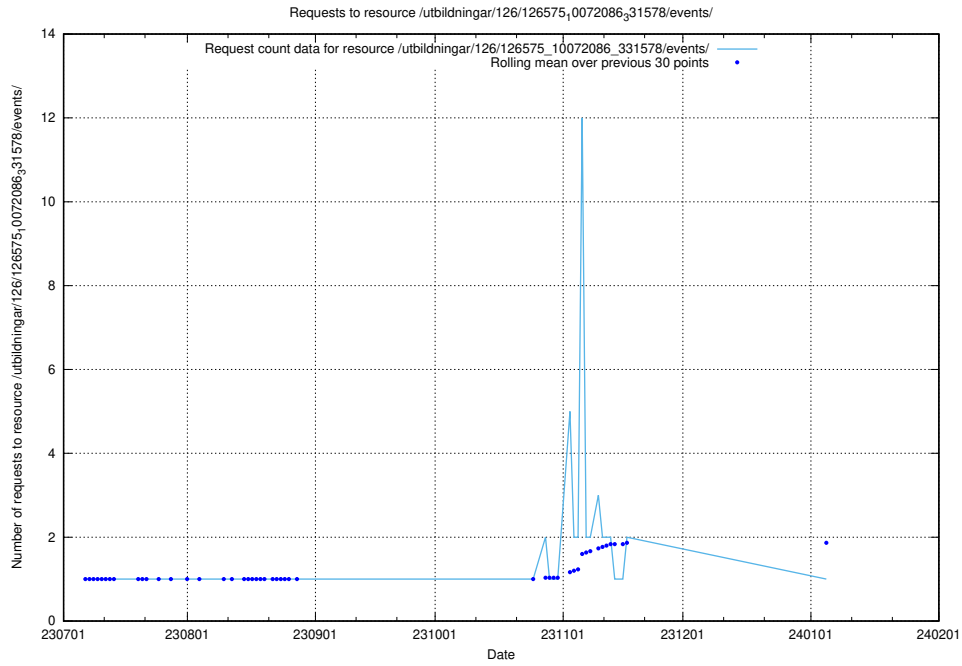

5.6279 Usage of /utbildningar/126/126575_10072086_331578/events/

Here, we count the number of requests to resource /utbildningar/126/126575_10072086_331578/events/