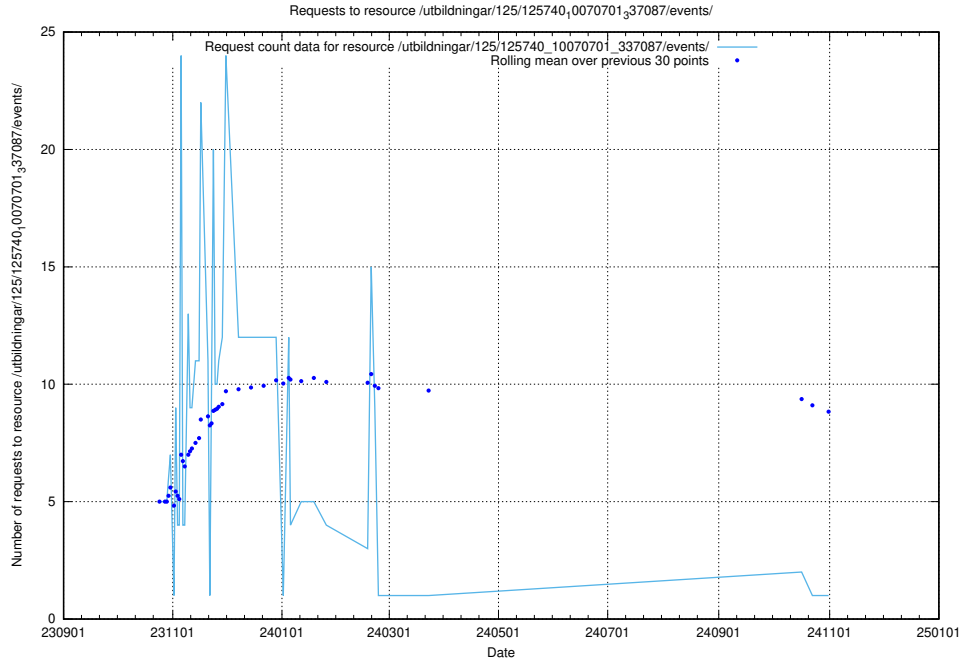

5.5185 Usage of /utbildningar/125/125740_10070701_337087/events/

Here, we count the number of requests to resource /utbildningar/125/125740_10070701_337087/events/