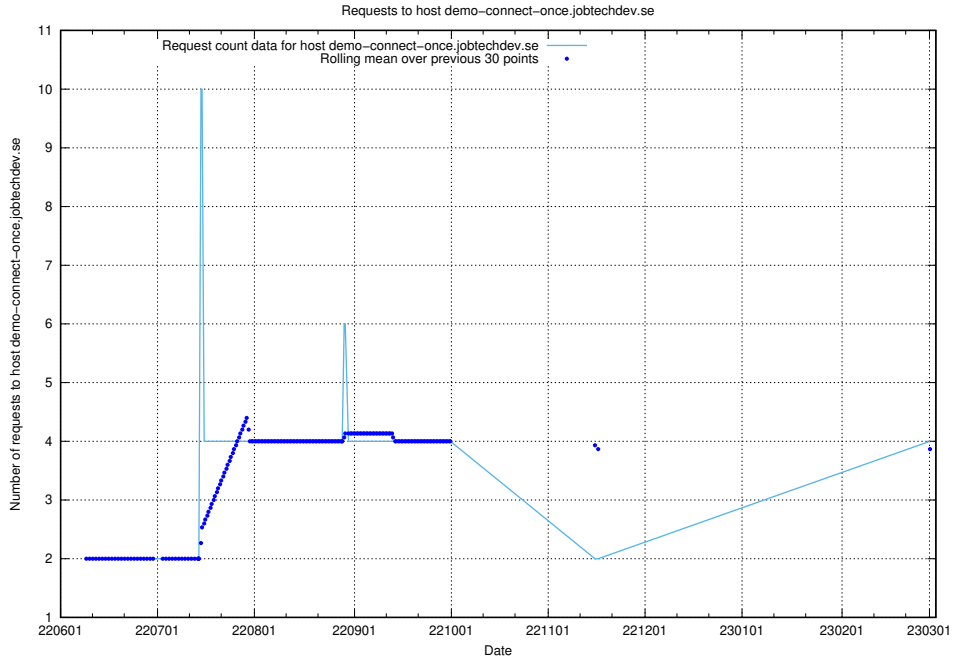

7.153 Usage of demo-connect-once.jobtechdev.se

Here, we count the number of requests to host demo-connect-once.jobtechdev.se.