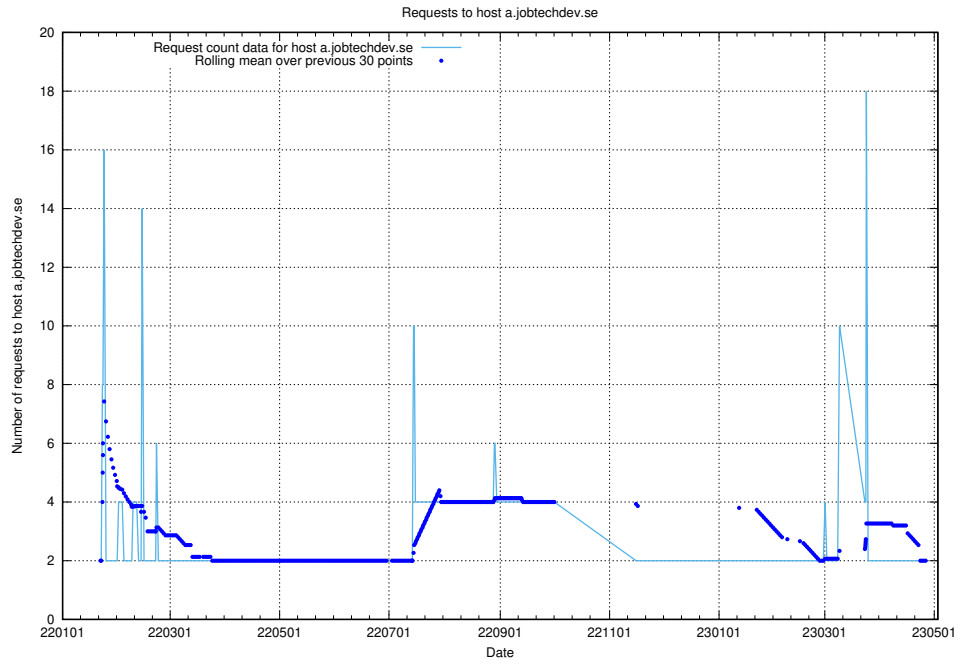

7.268 Usage of a.jobtechdev.se

Here, we count the number of requests to host a.jobtechdev.se.