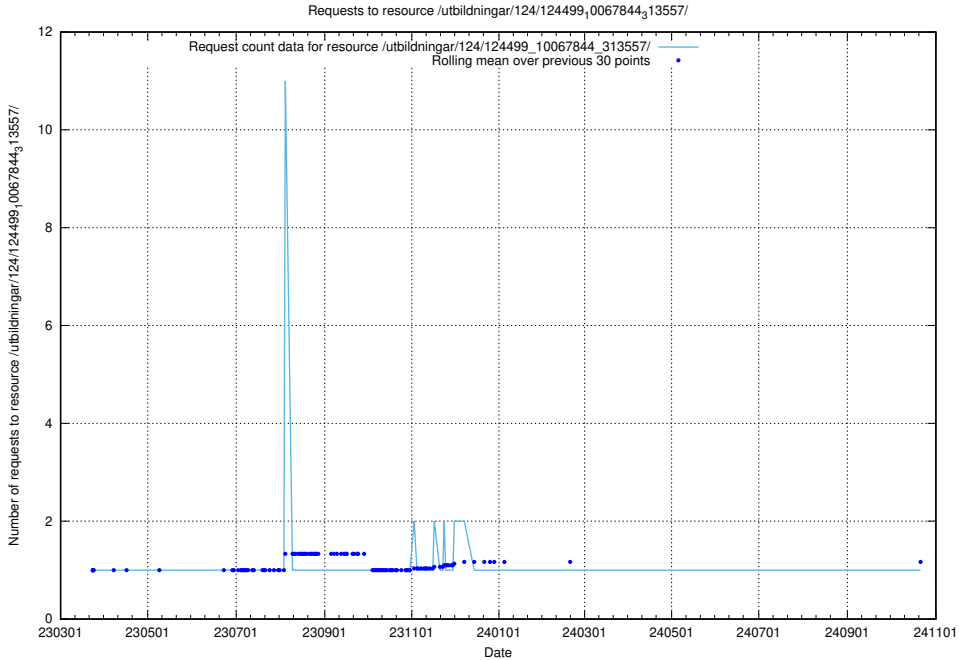

5.3419 Usage of /utbildningar/124/124499_10067844_313557/

Here, we count the number of requests to resource /utbildningar/124/124499_10067844_313557/.