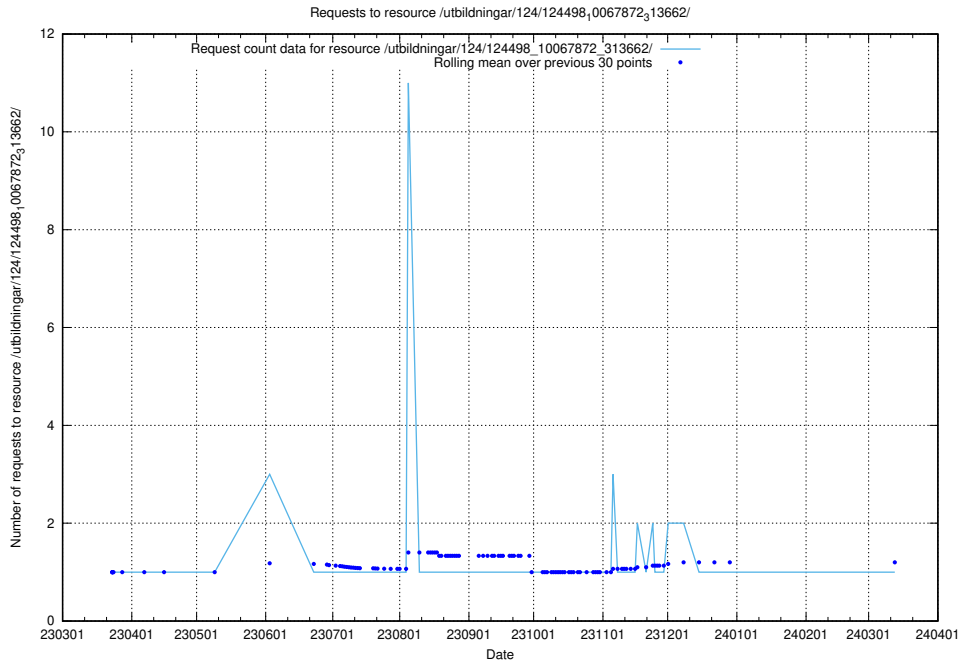

5.3637 Usage of /utbildningar/124/124498_10067872_313662/

Here, we count the number of requests to resource /utbildningar/124/124498_10067872_313662/.