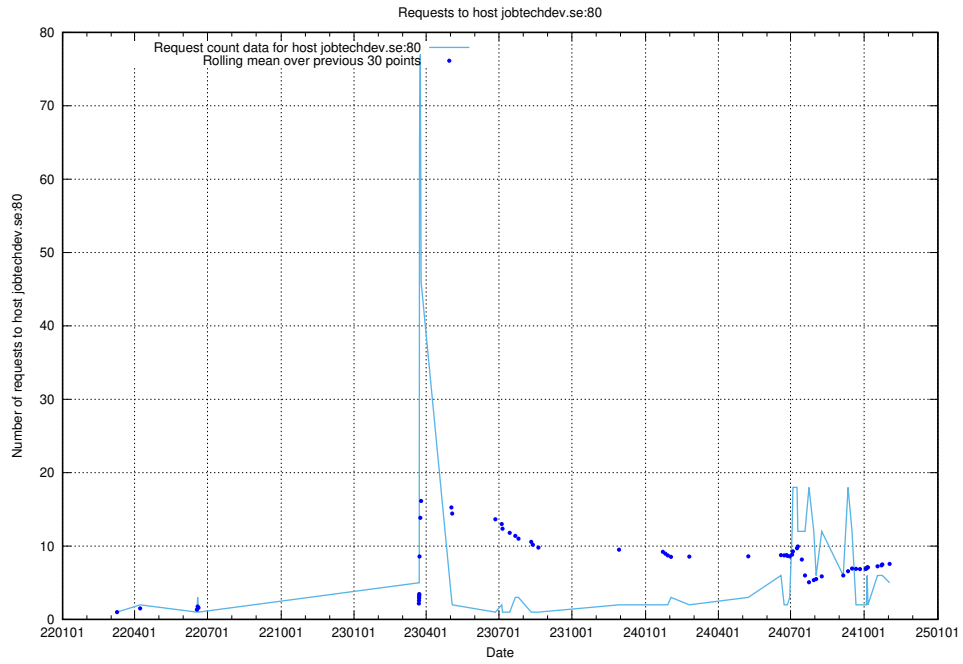

7.101 Usage of jobtechdev.se:80

Here, we count the number of requests to host jobtechdev.se:80.