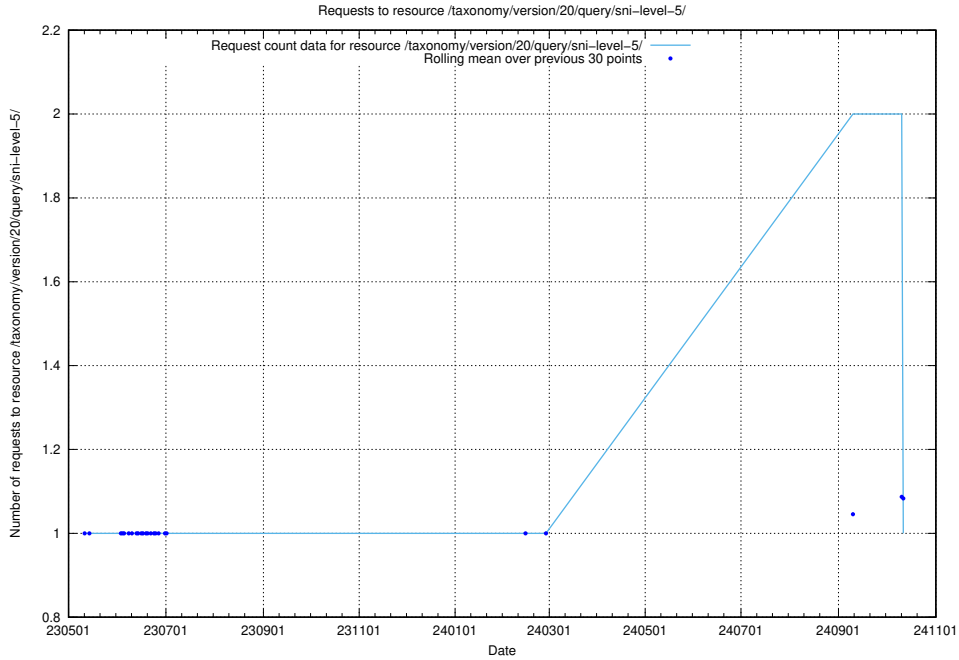

5.6947 Usage of /taxonomy/version/20/query/sni-level-5/

Here, we count the number of requests to resource /taxonomy/version/20/query/sni-level-5/.