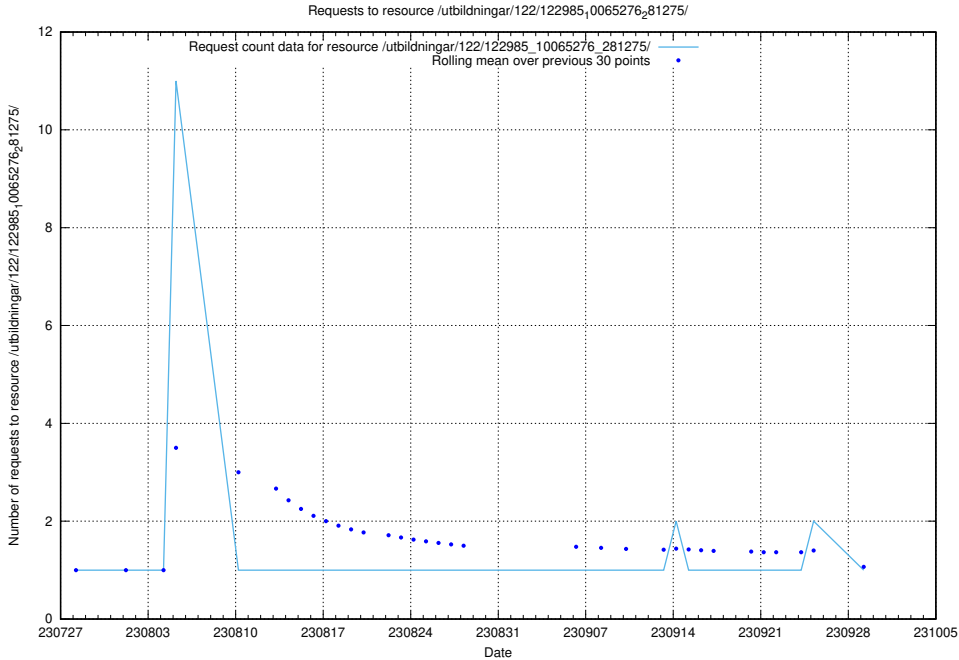

5.5901 Usage of /utbildningar/122/122985_10065276_281275/

Here, we count the number of requests to resource /utbildningar/122/122985_10065276_281275/.