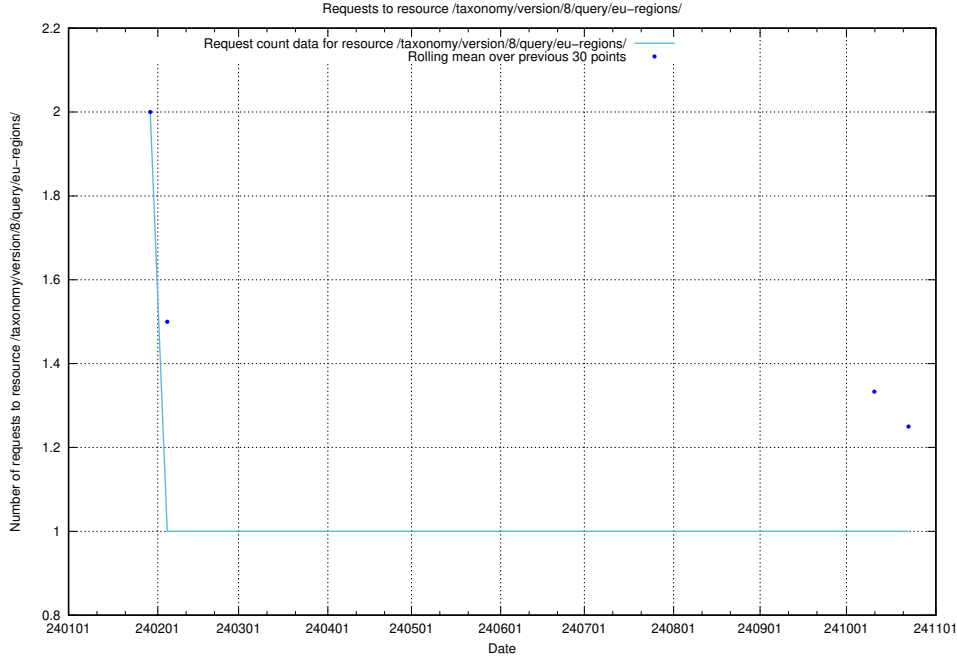

5.3610 Usage of /taxonomy/version/8/query/eu-regions/

Here, we count the number of requests to resource /taxonomy/version/8/query/eu-regions/.