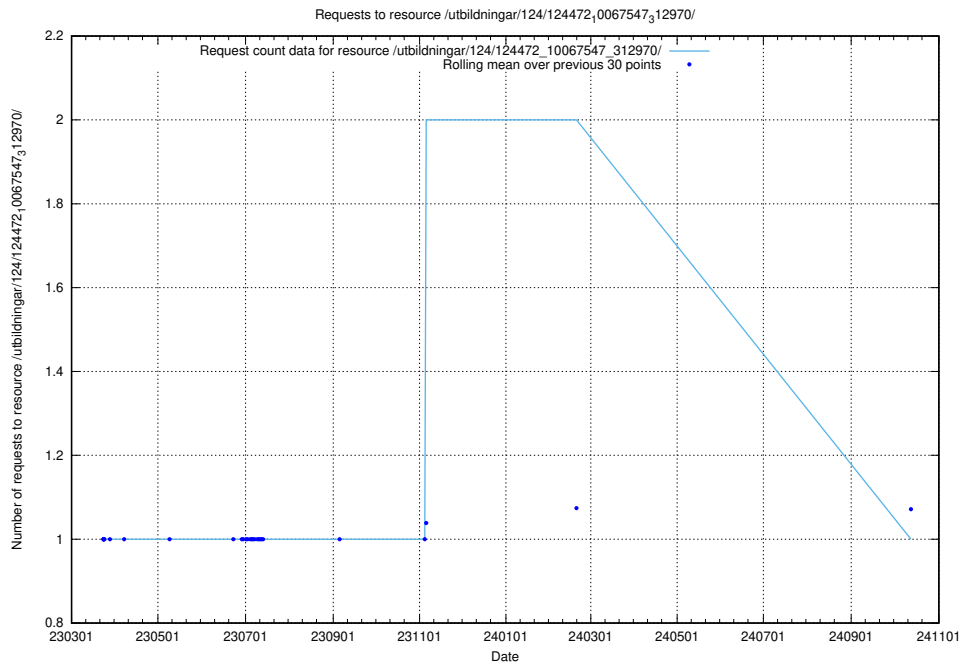

5.4129 Usage of /utbildningar/124/124472_10067547_312970/

Here, we count the number of requests to resource /utbildningar/124/124472_10067547_312970/.