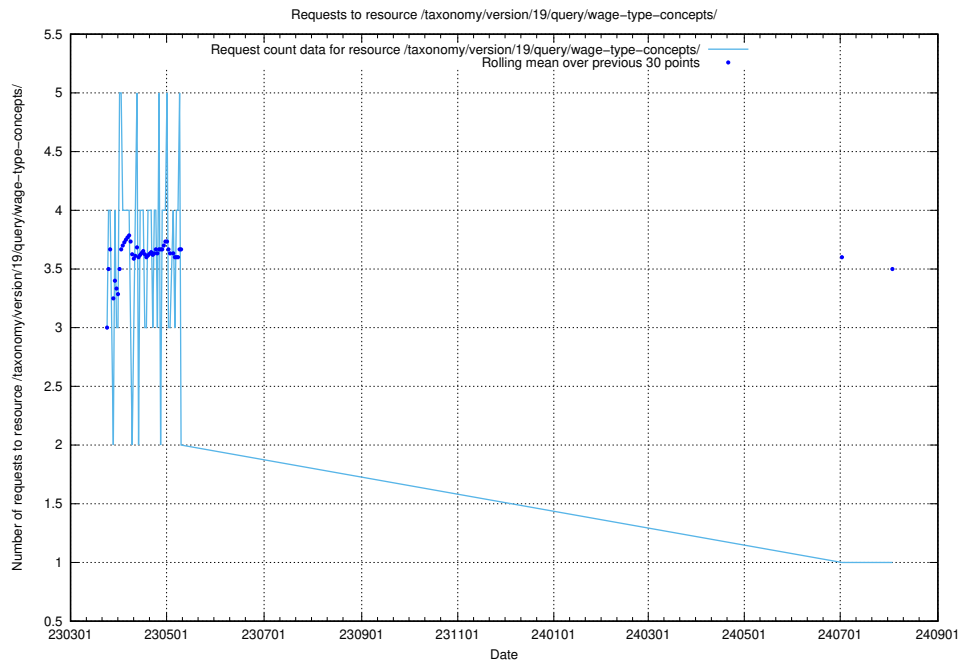

5.7119 Usage of /taxonomy/version/19/query/wage-type-concepts/

Here, we count the number of requests to resource /taxonomy/version/19/query/wage-type-concepts/.