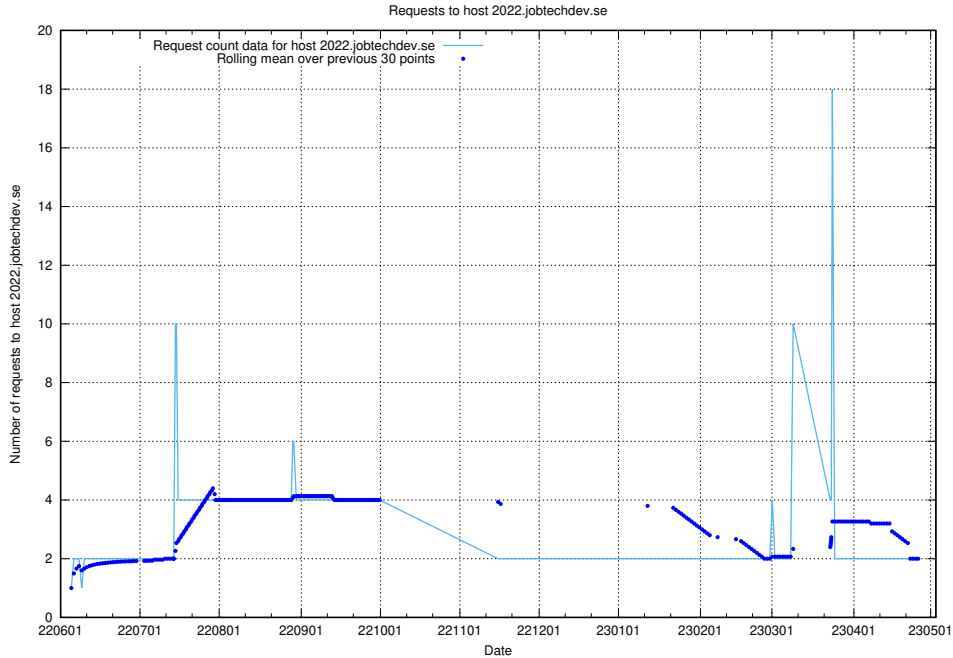

7.418 Usage of 2022.jobtechdev.se

Here, we count the number of requests to host 2022.jobtechdev.se.