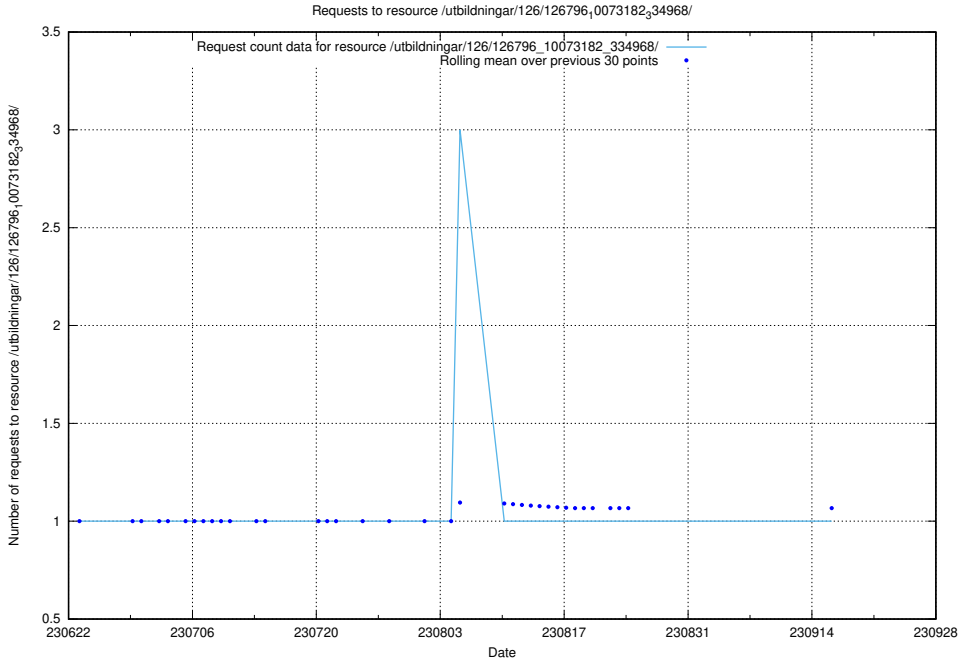

5.6567 Usage of /utbildningar/126/126796_10073182_334968/

Here, we count the number of requests to resource /utbildningar/126/126796_10073182_334968/.