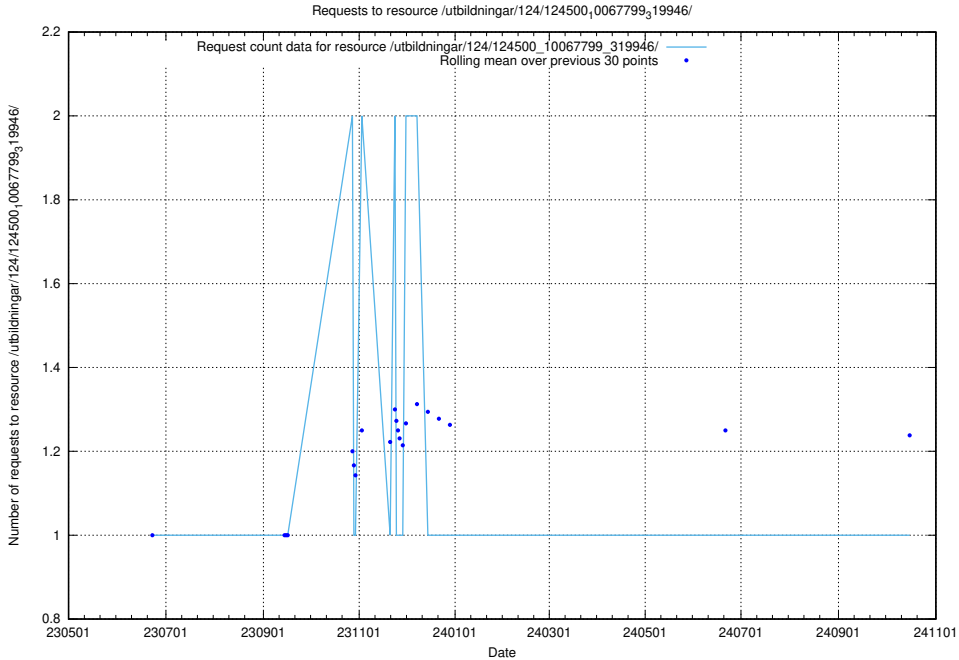

5.6748 Usage of /utbildningar/124/124500_10067799_319946/

Here, we count the number of requests to resource /utbildningar/124/124500_10067799_319946/.