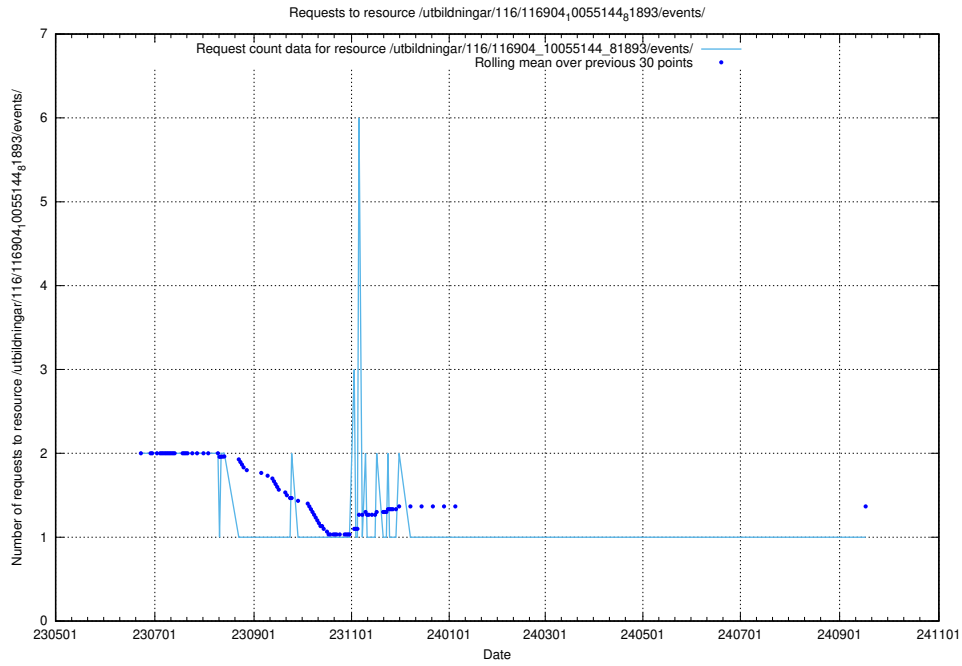

5.6554 Usage of /utbildningar/116/116904_10055144_81893/events/

Here, we count the number of requests to resource /utbildningar/116/116904_10055144_81893/events/.