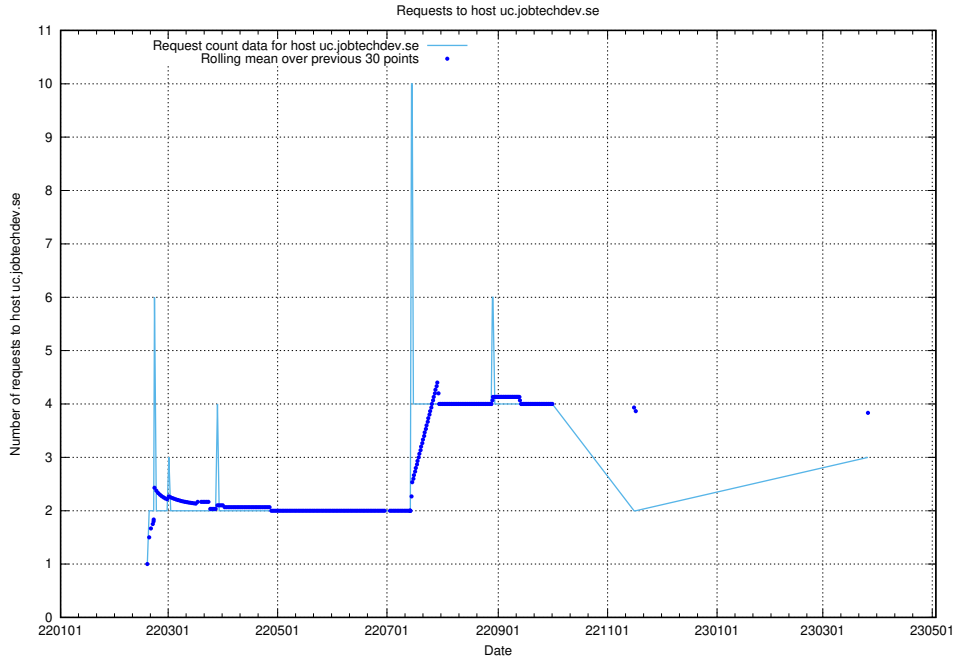

7.235 Usage of uc.jobtechdev.se

Here, we count the number of requests to host uc.jobtechdev.se.