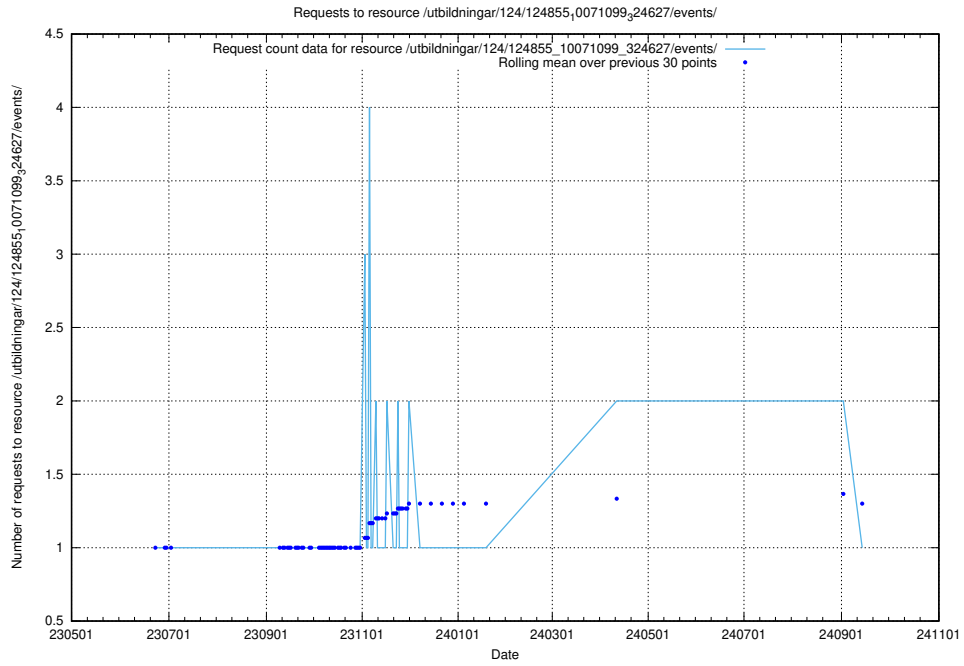

5.6712 Usage of /utbildningar/124/124855_10071099_324627/events/

Here, we count the number of requests to resource /utbildningar/124/124855_10071099_324627/events/