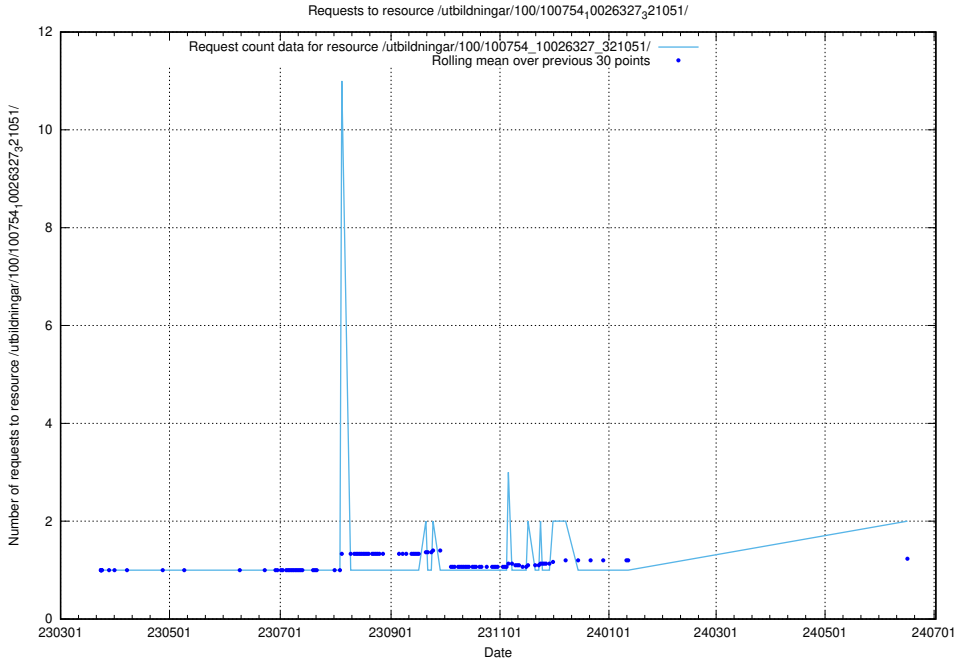

5.928 Usage of /utbildningar/100/100754_10026327_321051/

Here, we count the number of requests to resource /utbildningar/100/100754_10026327_321051/.