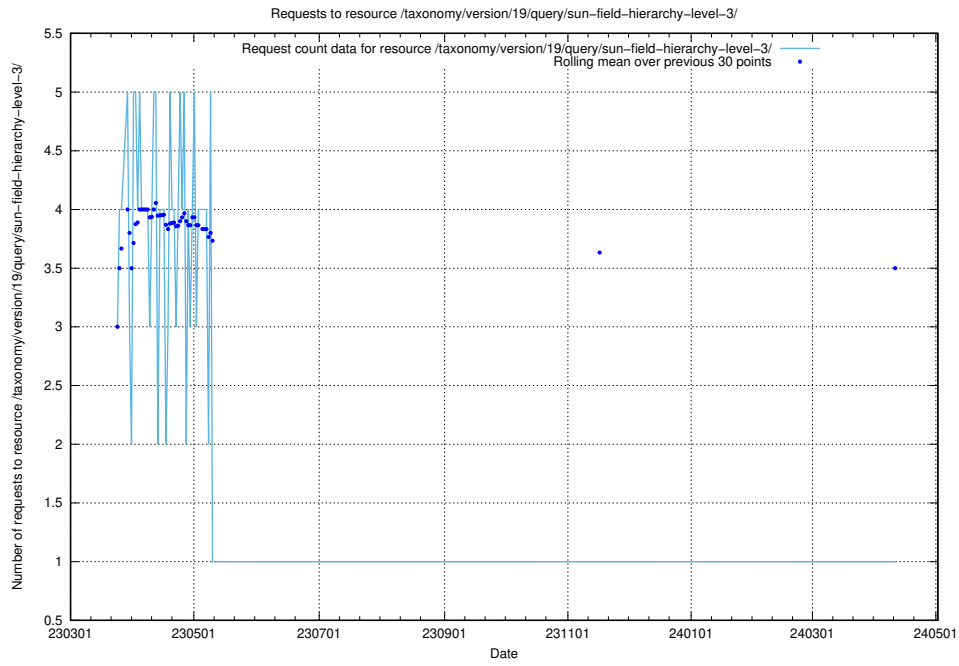

5.7129 Usage of /taxonomy/version/19/query/sun-field-hierarchy-level-3/

Here, we count the number of requests to resource /taxonomy/version/19/query/sun-field-hierarchy-level-3/.