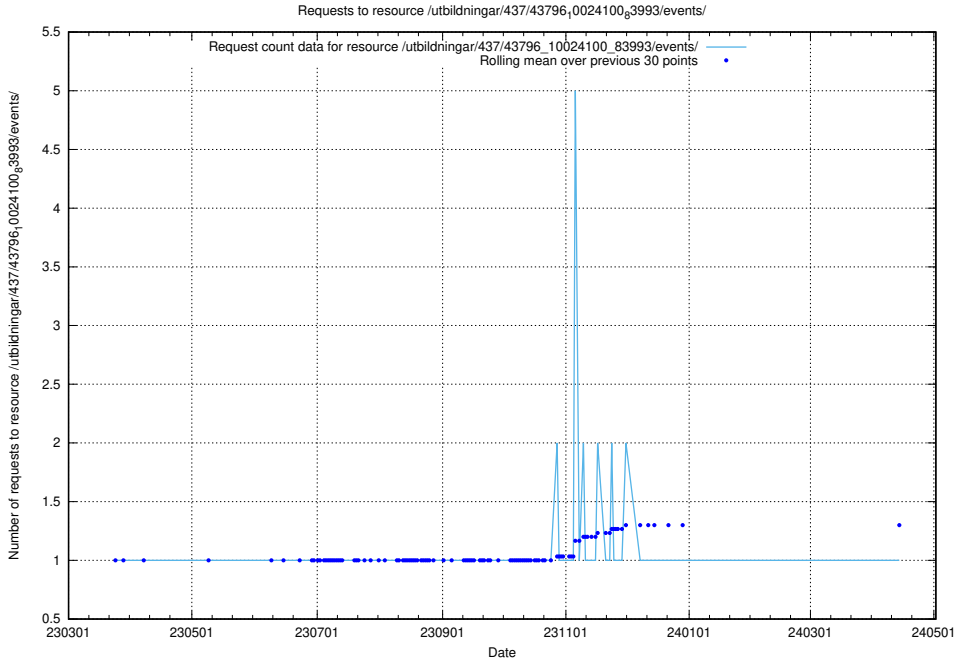

5.7197 Usage of /utbildningar/437/43796_10024100_83993/events/

Here, we count the number of requests to resource /utbildningar/437/43796_10024100_83993/events/.