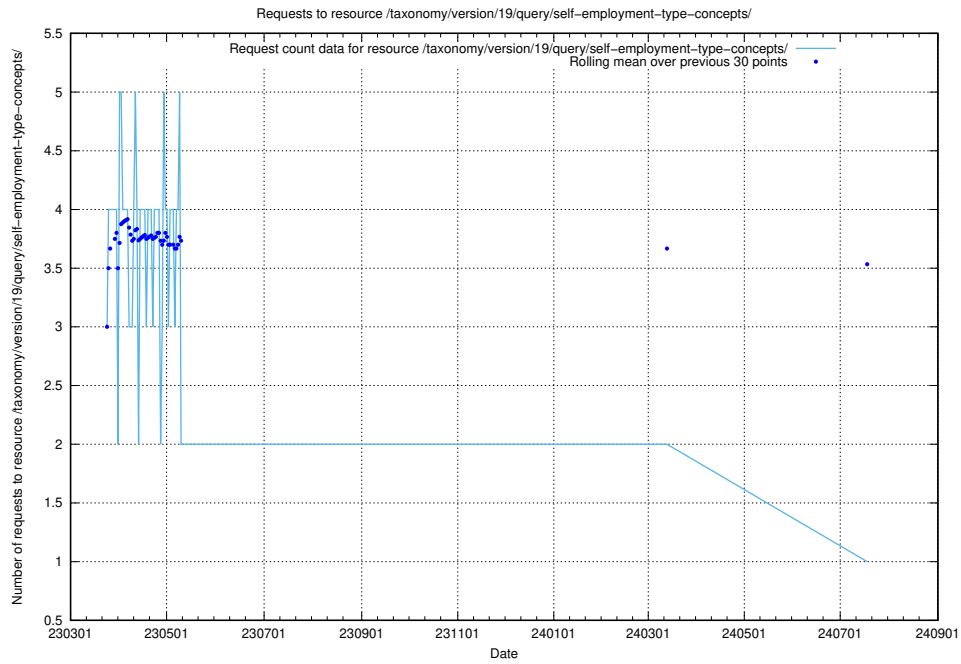

5.7149 Usage of /taxonomy/version/19/query/self-employment-type-concepts/

Here, we count the number of requests to resource /taxonomy/version/19/query/self-employment-type-concepts/.