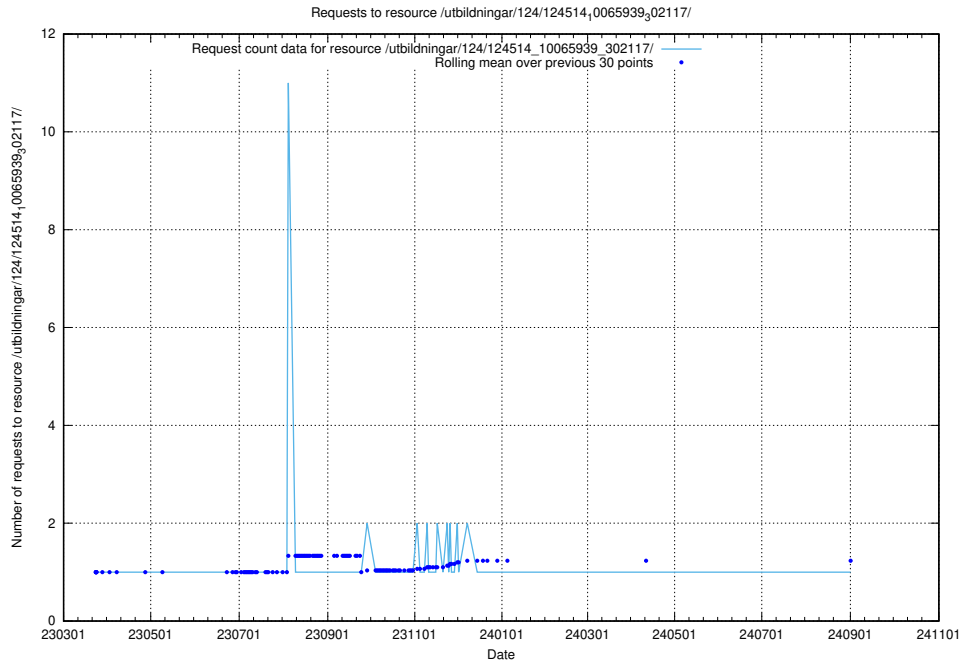

5.2870 Usage of /utbildningar/124/124514_10065939_302117/

Here, we count the number of requests to resource /utbildningar/124/124514_10065939_302117/.