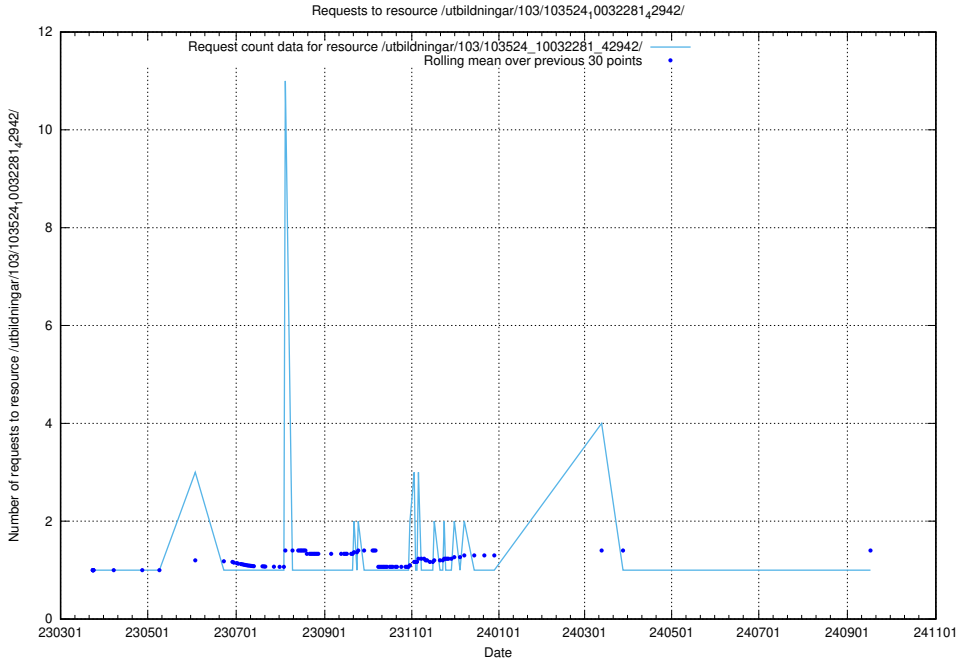

5.6435 Usage of /utbildningar/103/103524_10032281_42942/

Here, we count the number of requests to resource /utbildningar/103/103524_10032281_42942/.