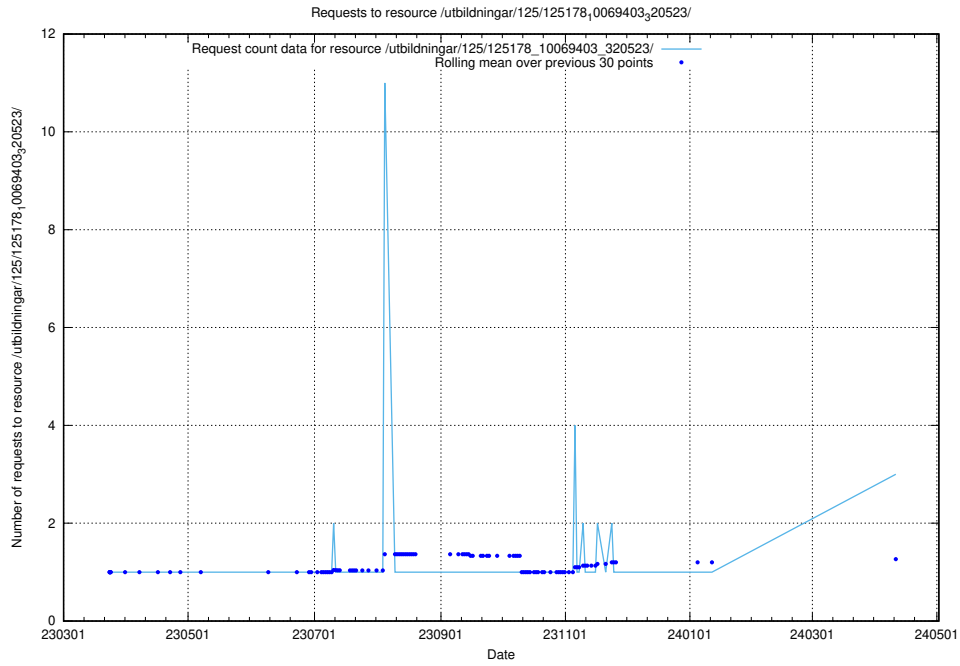

5.362 Usage of /utbildningar/125/125178_10069403_320523/

Here, we count the number of requests to resource /utbildningar/125/125178_10069403_320523/.