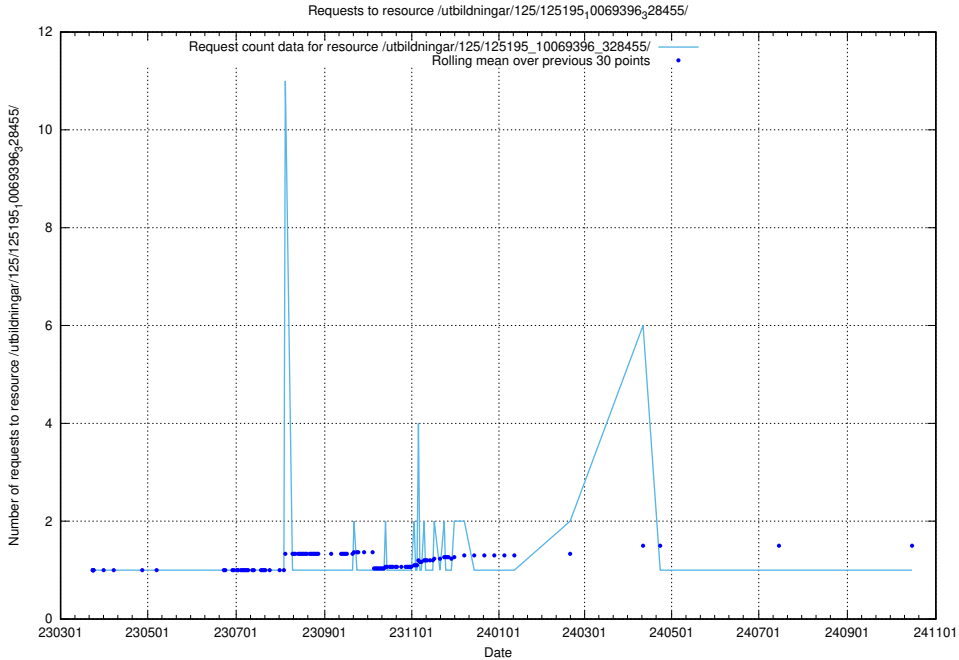

5.1196 Usage of /utbildningar/125/125195_10069396_328455/

Here, we count the number of requests to resource /utbildningar/125/125195_10069396_328455/.