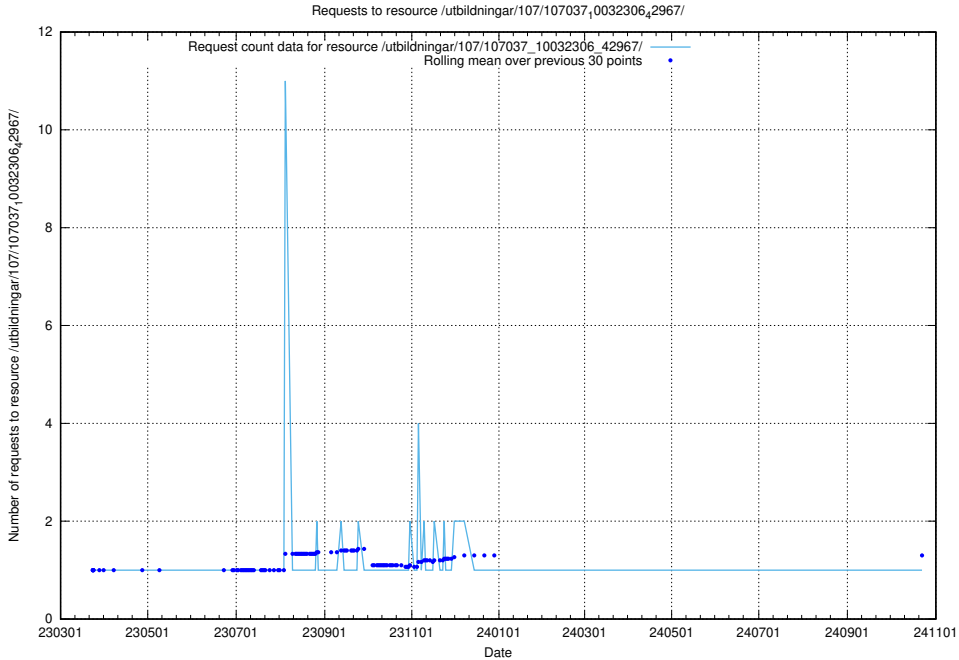

5.6355 Usage of /utbildningar/107/107037_10032306_42967/

Here, we count the number of requests to resource /utbildningar/107/107037_10032306_42967/.