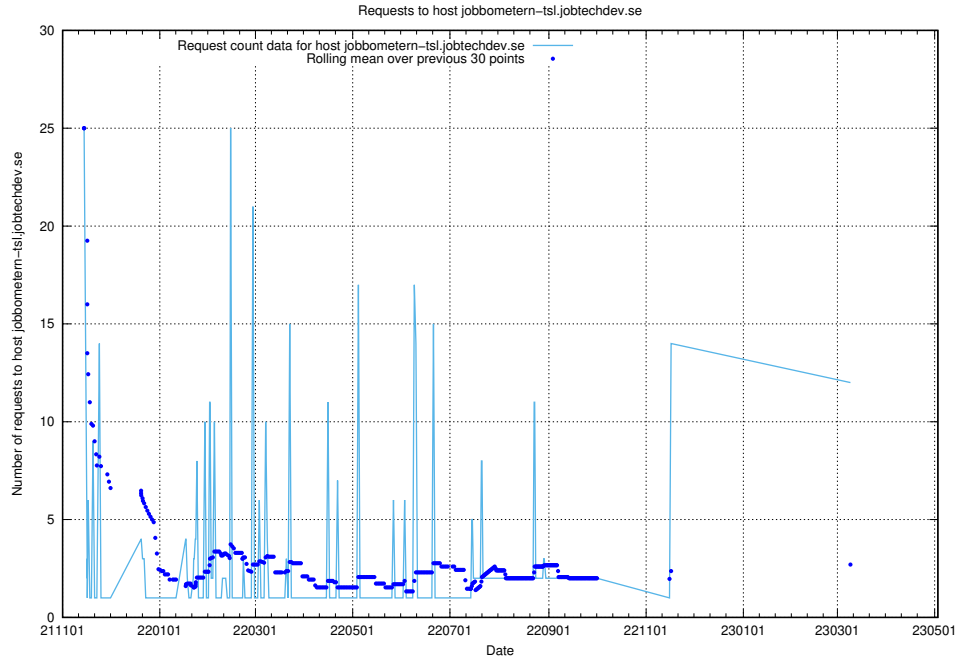

7.63 Usage of `jobbometern-tsl.jobtechdev.se`

Here, we count the number of requests to host `jobbometern-tsl.jobtechdev.se`.