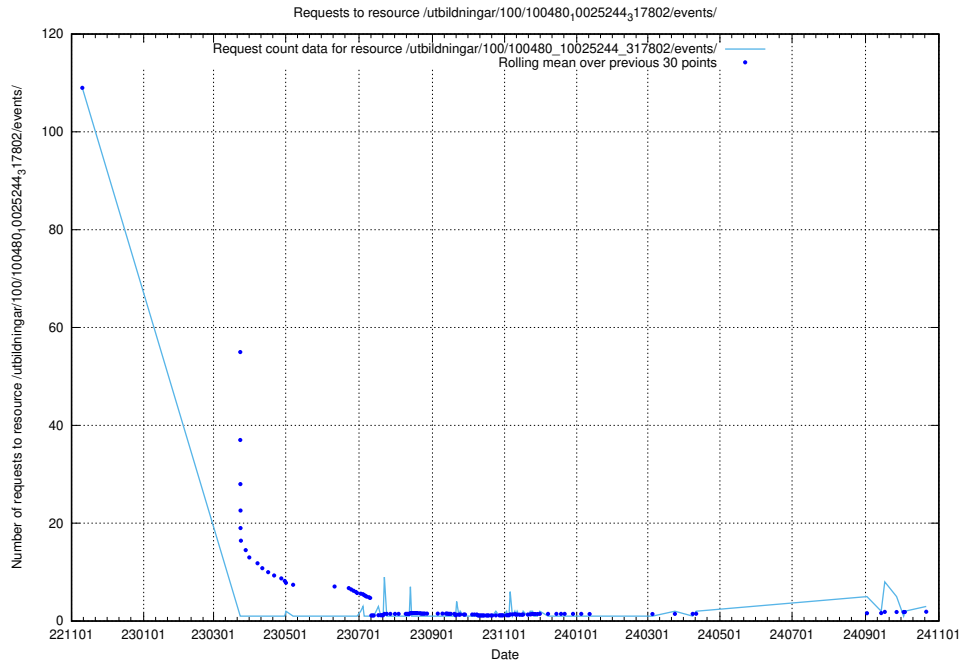

5.524 Usage of /utbildningar/100/100480_10025244_317802/events/

Here, we count the number of requests to resource /utbildningar/100/100480_10025244_317802/events/