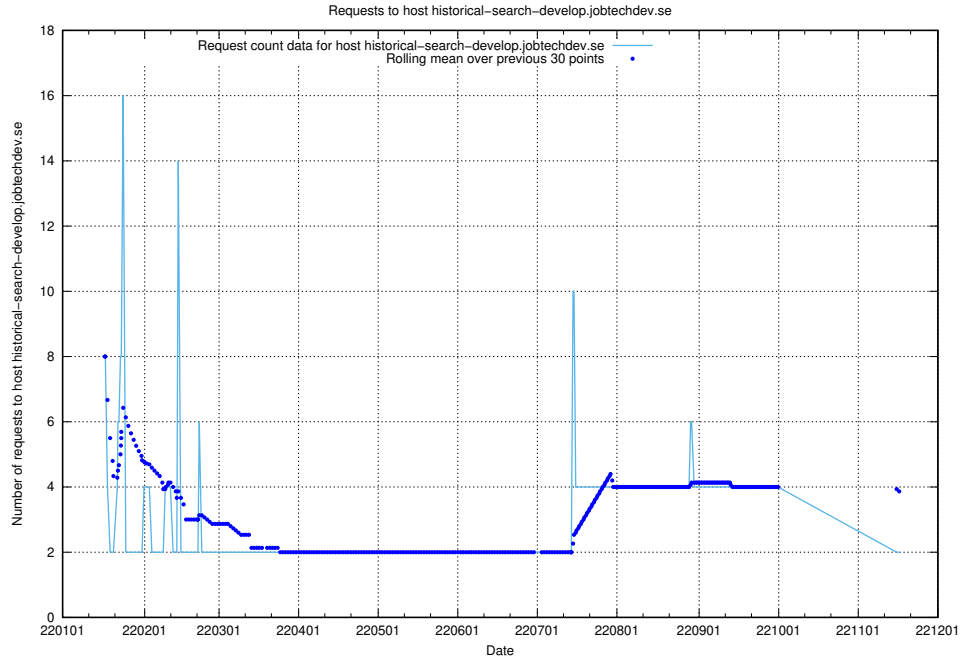

7.277 Usage of historical-search-develop.jobtechdev.se

Here, we count the number of requests to host historical-search-develop.jobtechdev.se.