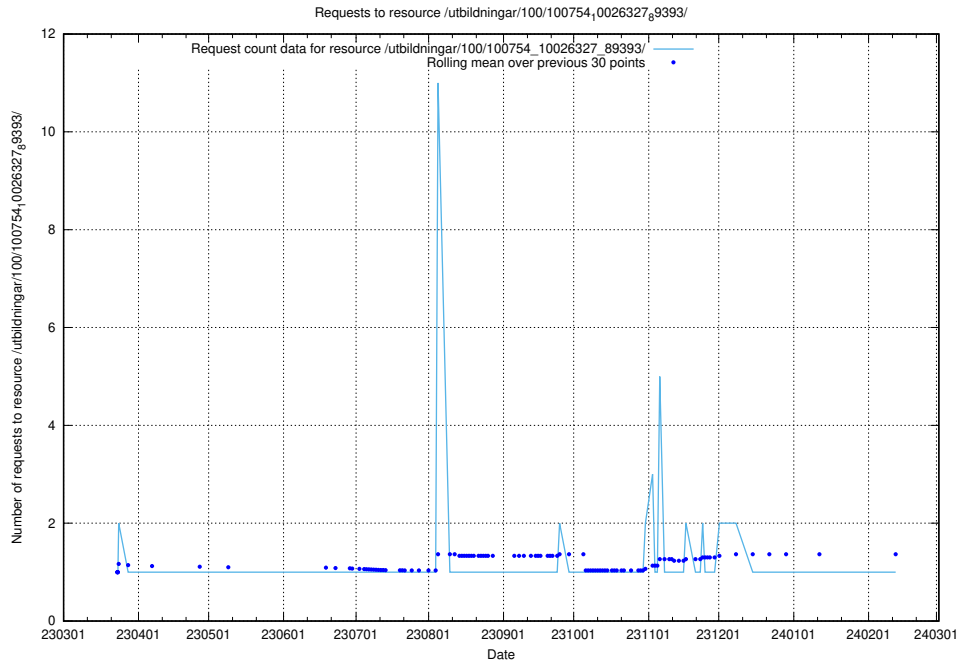

5.6550 Usage of /utbildningar/100/100754_10026327_89393/

Here, we count the number of requests to resource /utbildningar/100/100754_10026327_89393/.