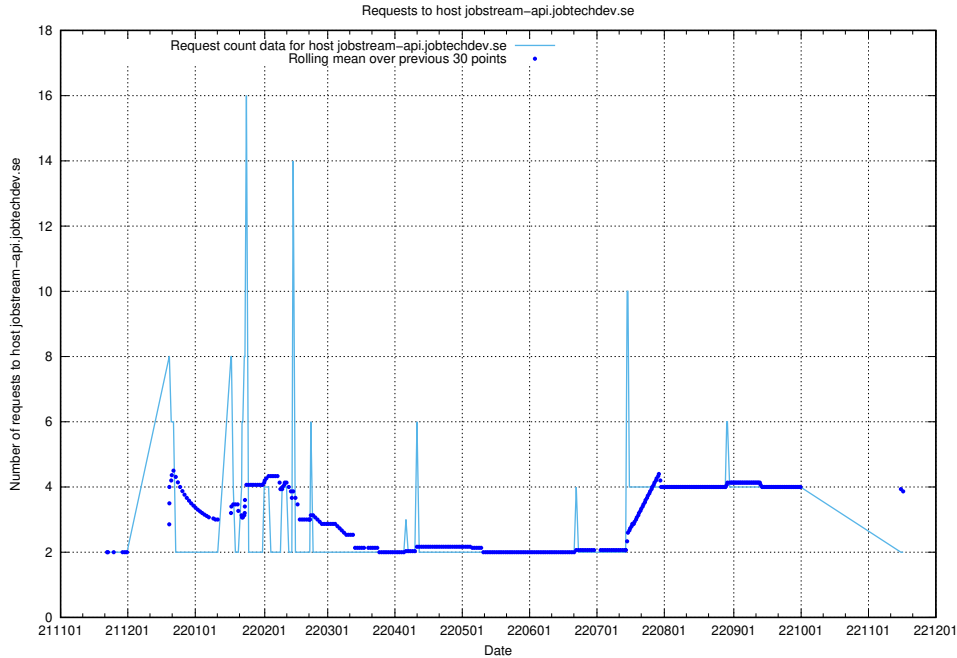

7.441 Usage of jobstream-api.jobtechdev.se

Here, we count the number of requests to host jobstream-api.jobtechdev.se.