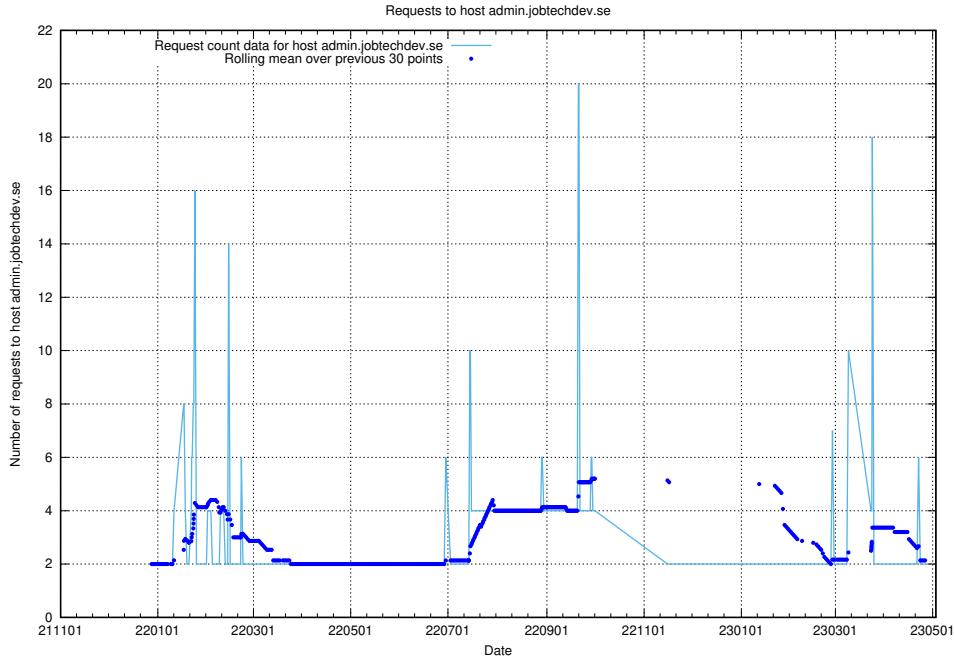

7.366 Usage of admin.jobtechdev.se

Here, we count the number of requests to host admin.jobtechdev.se.