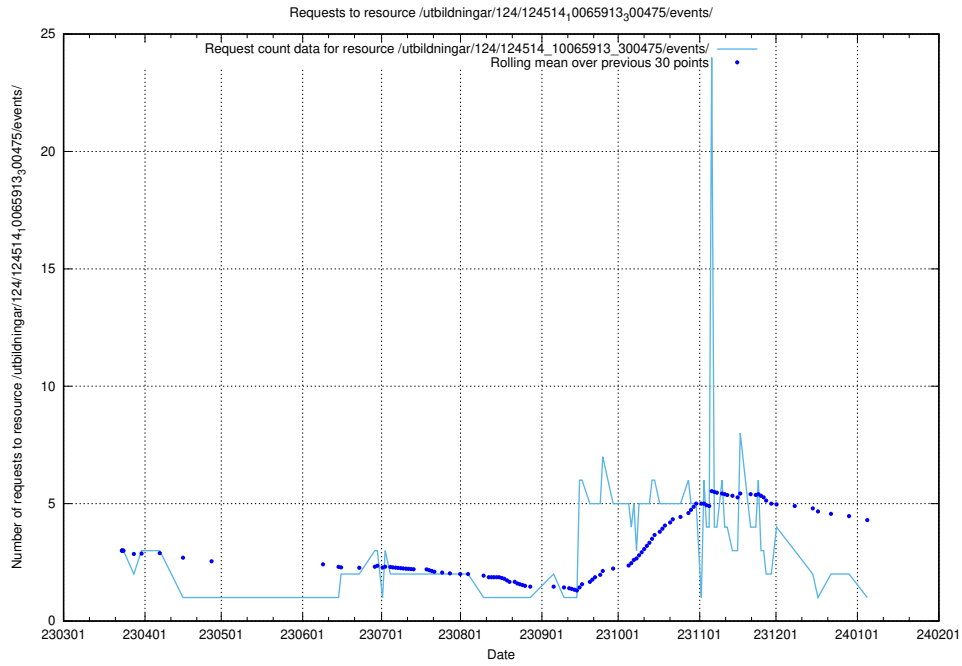

5.7286 Usage of /utbildningar/124/124514_10065913_300475/events/

Here, we count the number of requests to resource /utbildningar/124/124514_10065913_300475/events/