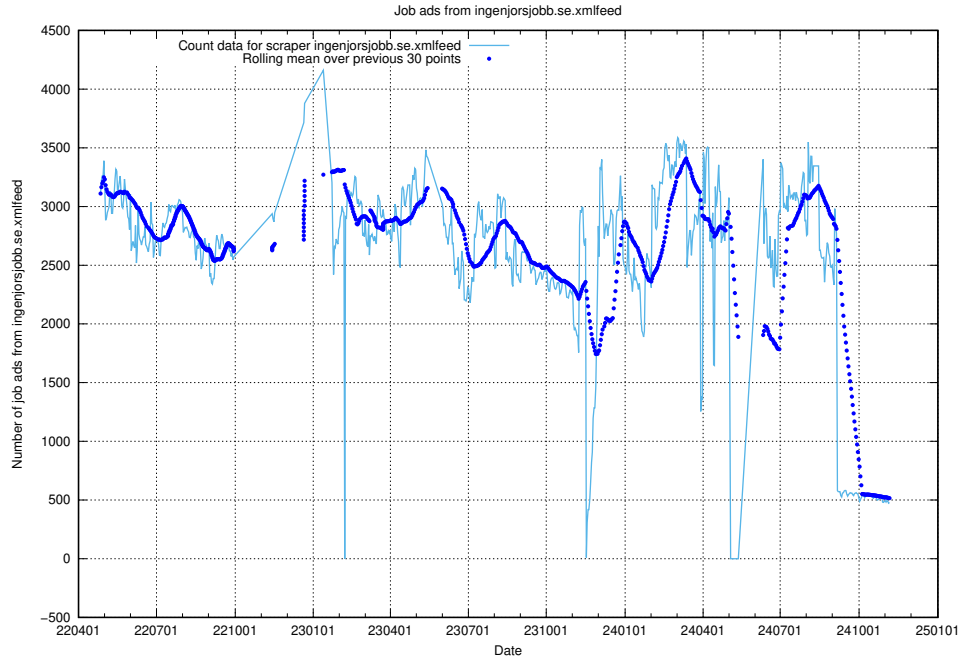

13.8 Number of ads by scraper ingenjorsjobb.se.xmlfeed

Here, we count the number of job ads scraped from ingenjorsjobb.se.xmlfeed.