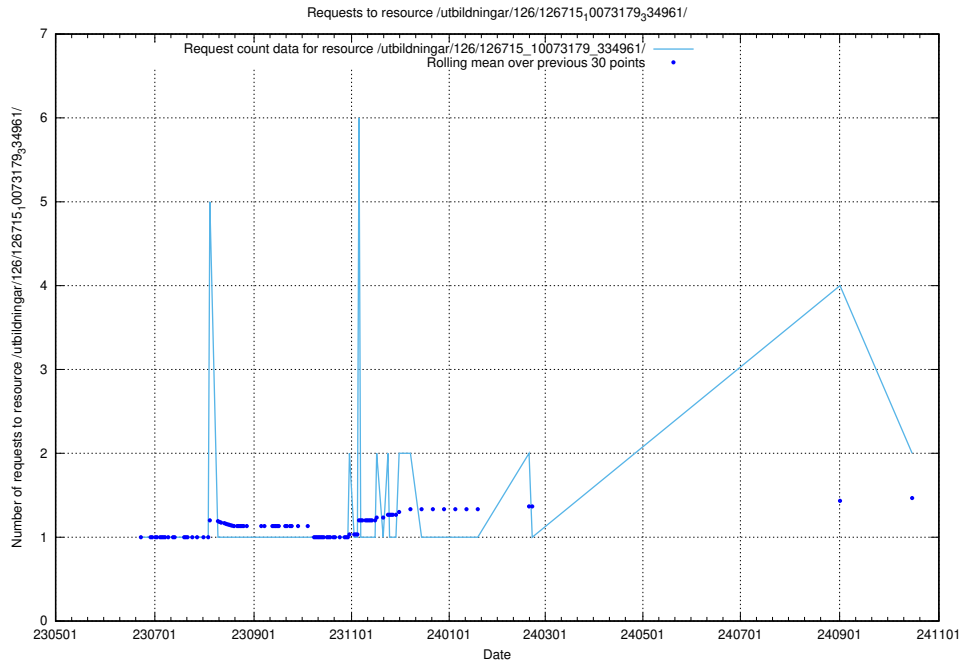

5.929 Usage of /utbildningar/126/126715_10073179_334961/

Here, we count the number of requests to resource /utbildningar/126/126715_10073179_334961/.