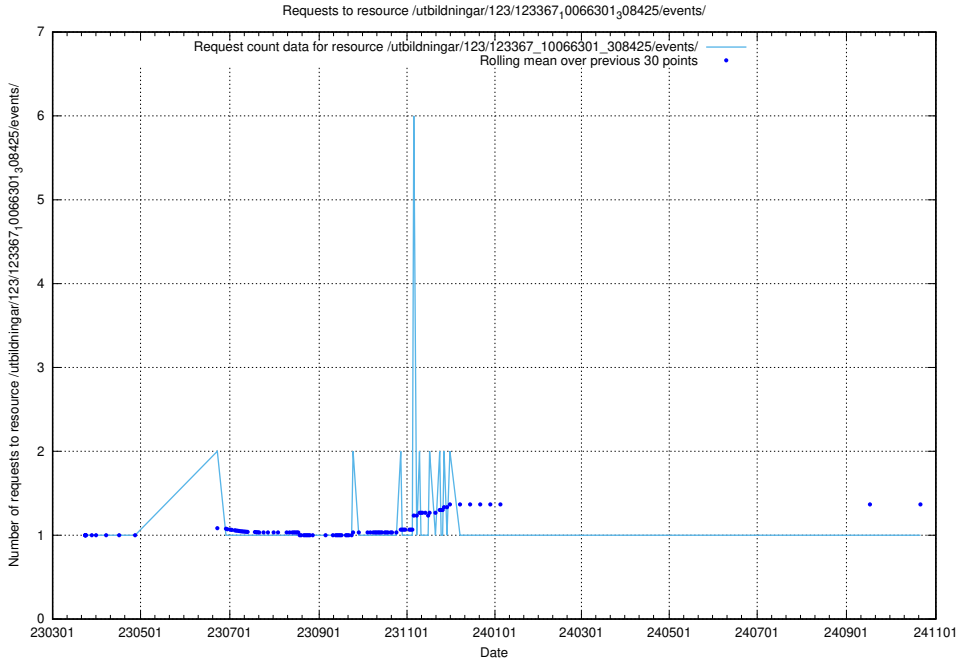

5.5533 Usage of /utbildningar/123/123367_10066301_308425/events/

Here, we count the number of requests to resource /utbildningar/123/123367_10066301_308425/events/