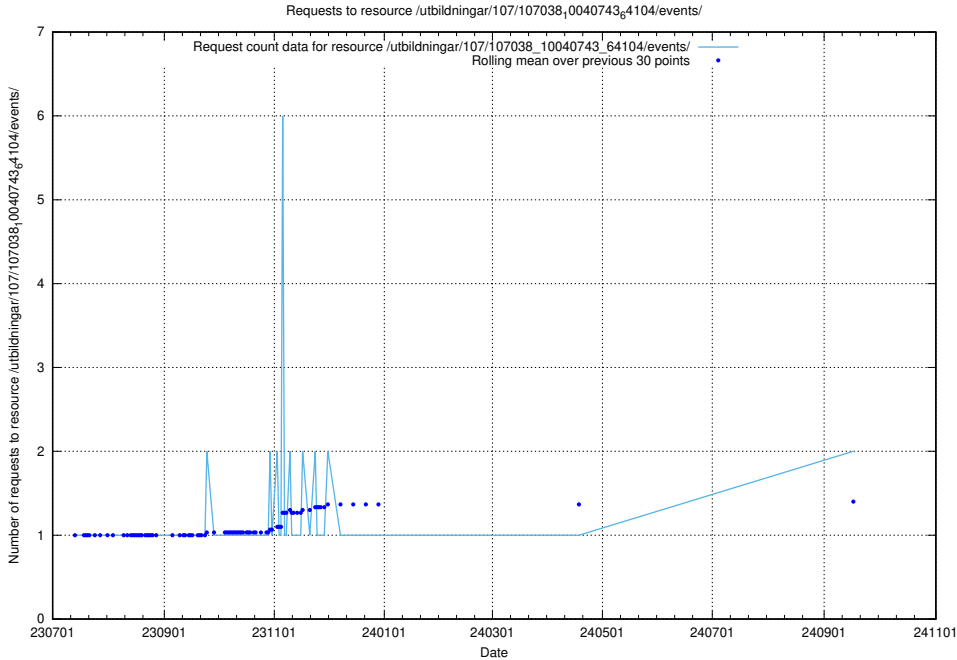

5.887 Usage of /utbildningar/107/107038_10040743_64104/events/

Here, we count the number of requests to resource /utbildningar/107/107038_10040743_64104/events/.