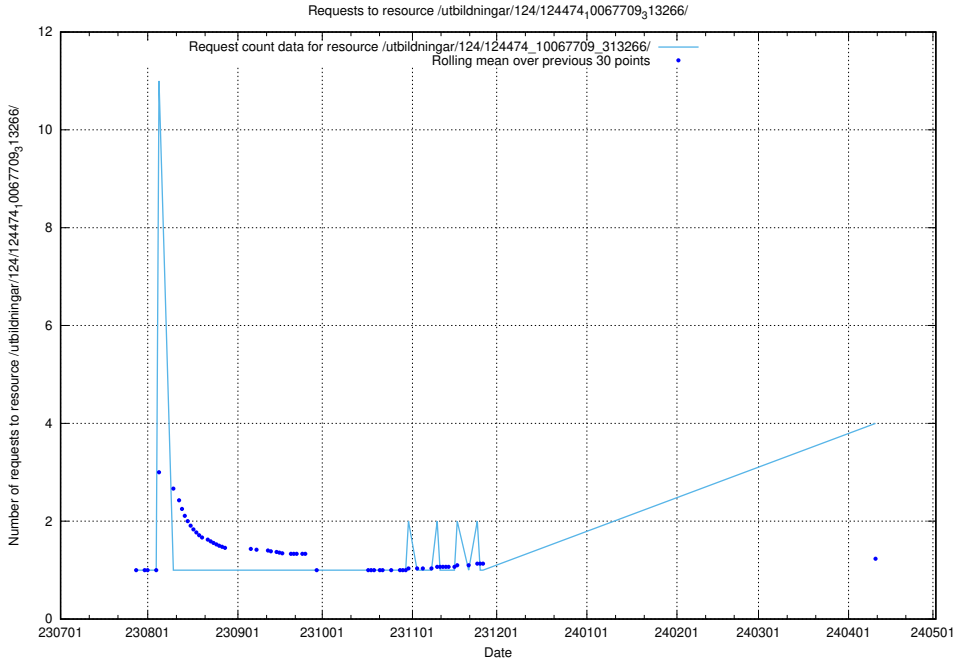

5.330 Usage of /utbildningar/124/124474_10067709_313266/

Here, we count the number of requests to resource /utbildningar/124/124474_10067709_313266/.