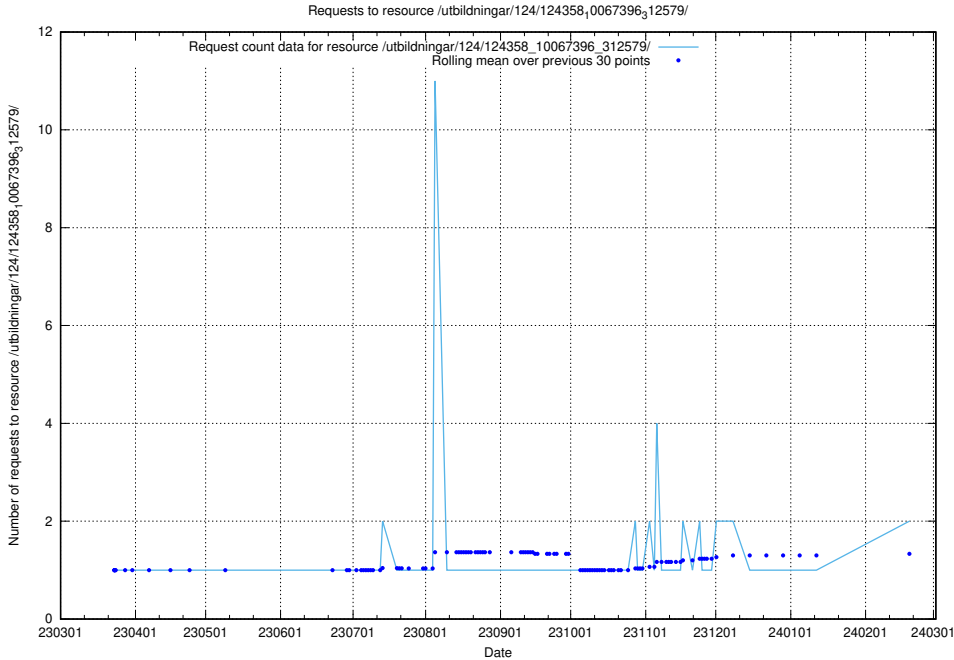

5.781 Usage of /utbildningar/124/124358_10067396_312579/

Here, we count the number of requests to resource /utbildningar/124/124358_10067396_312579/.