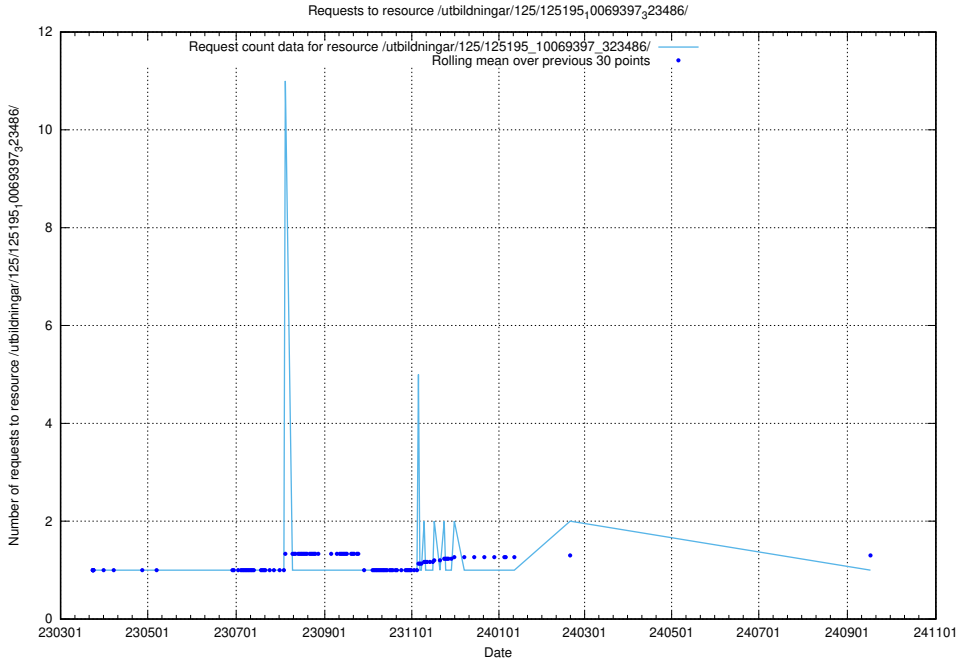

Here, we count the number of requests to resource /utbildningar/125/125195_10069397_323486/events/

5.1195 Usage of /utbildningar/125/125195_10069397_323486/

Here, we count the number of requests to resource /utbildningar/125/125195_10069397_323486/.