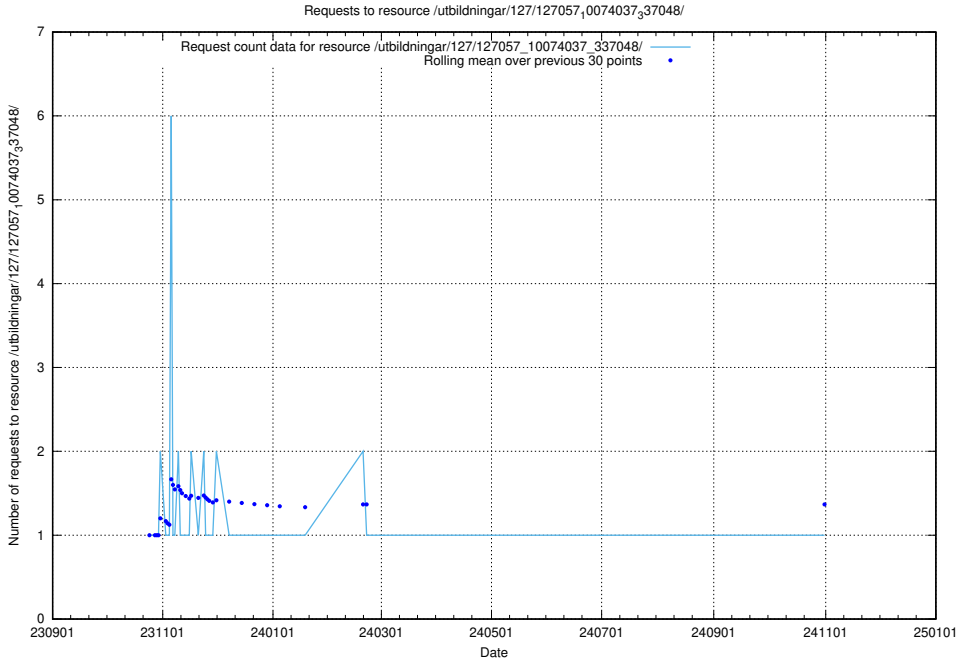

5.5191 Usage of /utbildningar/127/127057_10074037_337048/

Here, we count the number of requests to resource /utbildningar/127/127057_10074037_337048/.