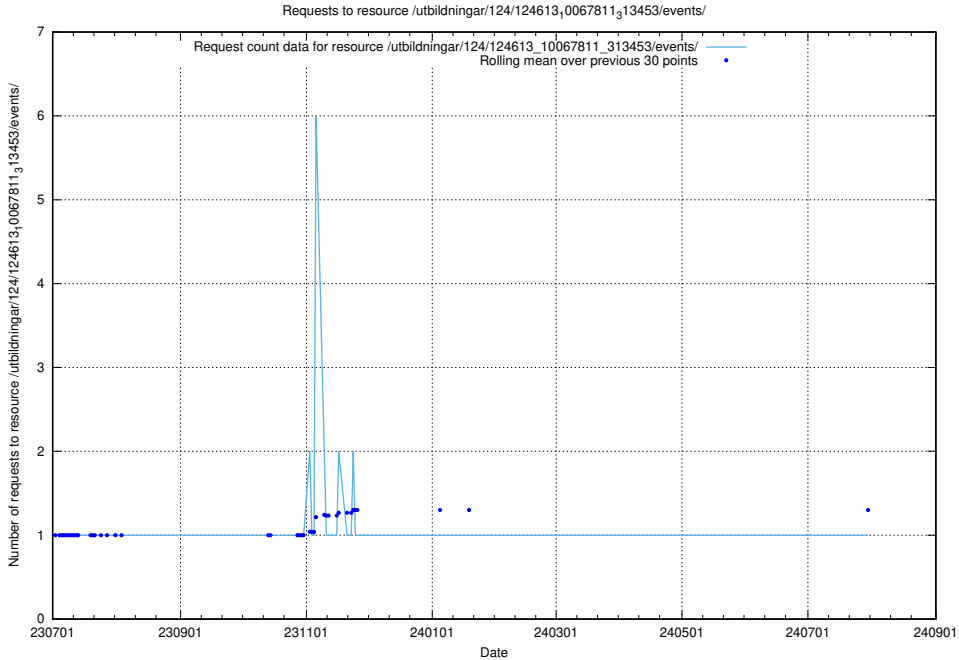

5.6350 Usage of /utbildningar/124/124613_10067811_313453/events/

Here, we count the number of requests to resource /utbildningar/124/124613_10067811_313453/events/