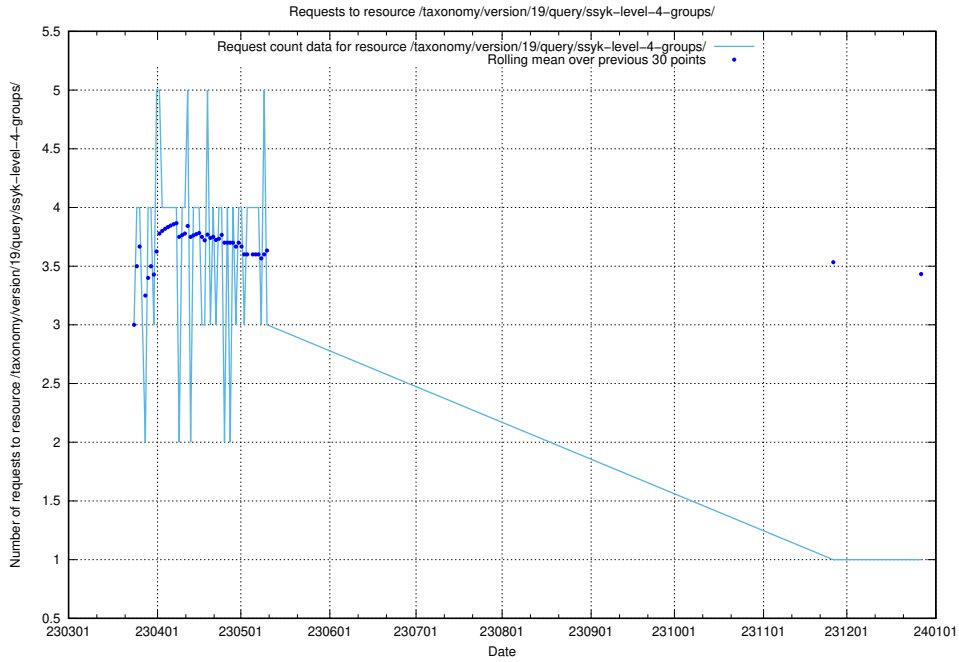

5.7135 Usage of /taxonomy/version/19/query/ssyk-level-4-groups/

Here, we count the number of requests to resource /taxonomy/version/19/query/ssyk-level-4-groups/.