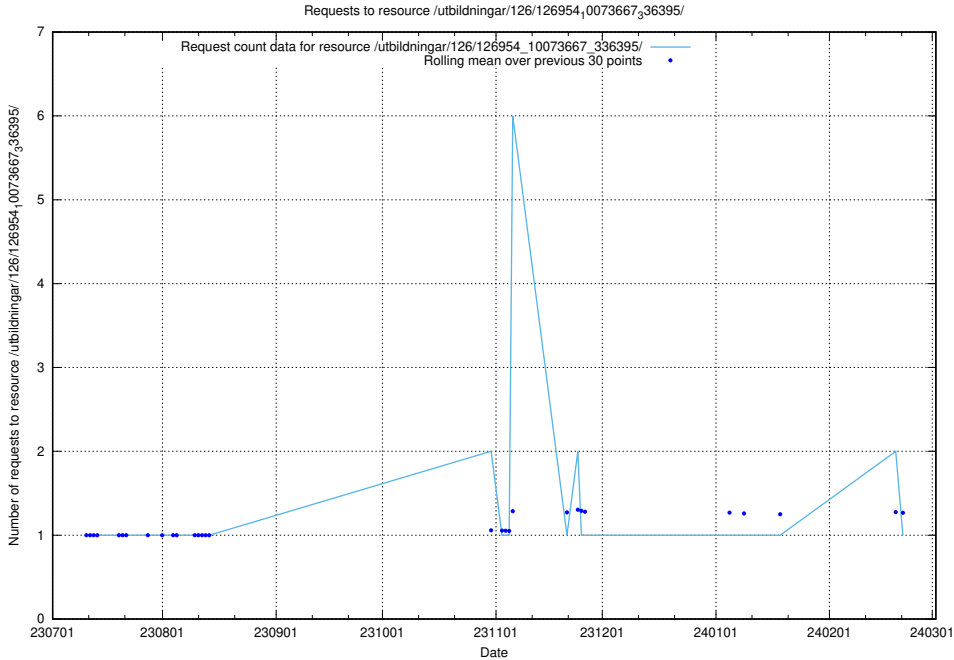

5.6111 Usage of /utbildningar/126/126954_10073667_336395/

Here, we count the number of requests to resource /utbildningar/126/126954_10073667_336395/.