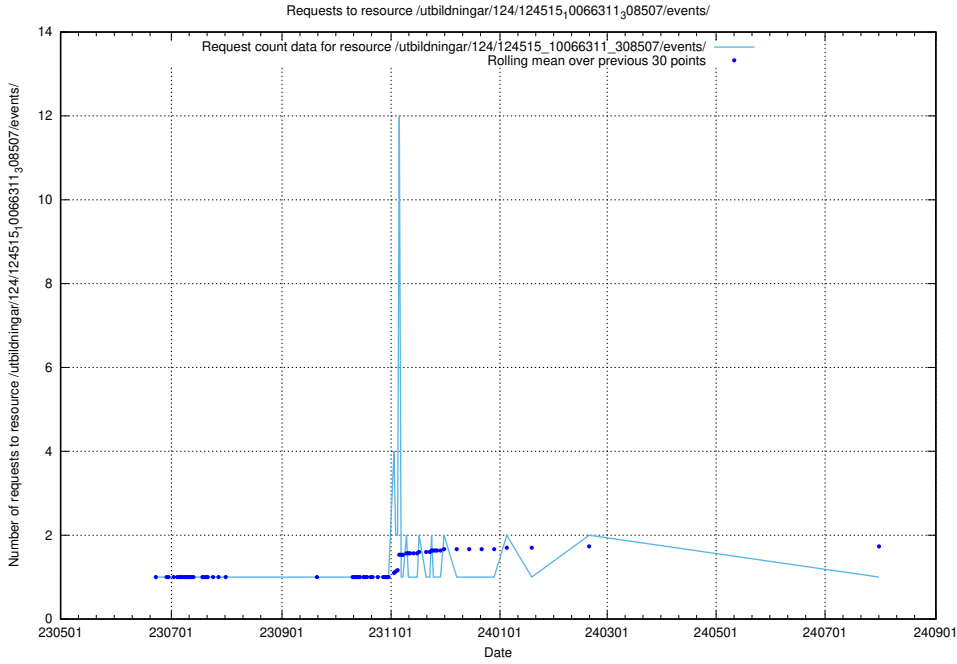

5.6738 Usage of /utbildningar/124/124515_10066311_308507/events/

Here, we count the number of requests to resource /utbildningar/124/124515_10066311_308507/events/