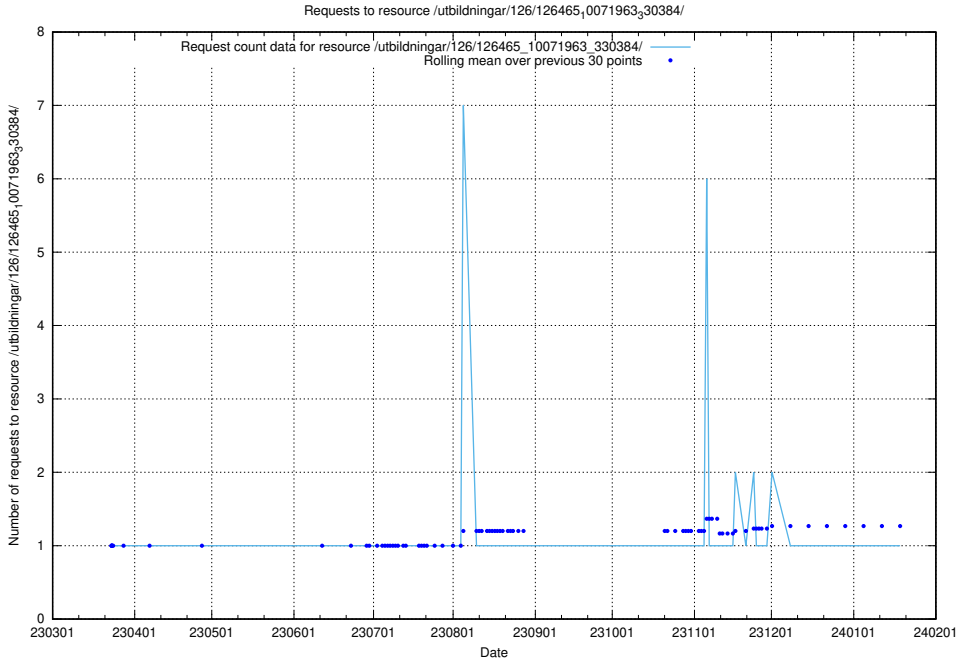

5.7453 Usage of /utbildningar/126/126465_10071963_330384/

Here, we count the number of requests to resource /utbildningar/126/126465_10071963_330384/.