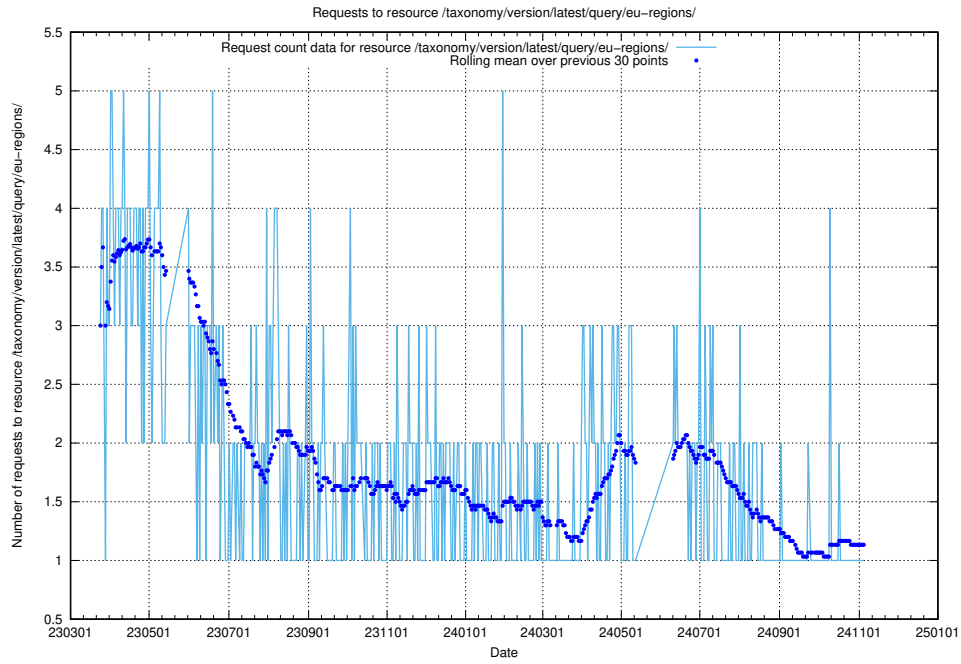

5.7107 Usage of /taxonomy/version/latest/query/eu-regions/

Here, we count the number of requests to resource /taxonomy/version/latest/query/eu-regions/.