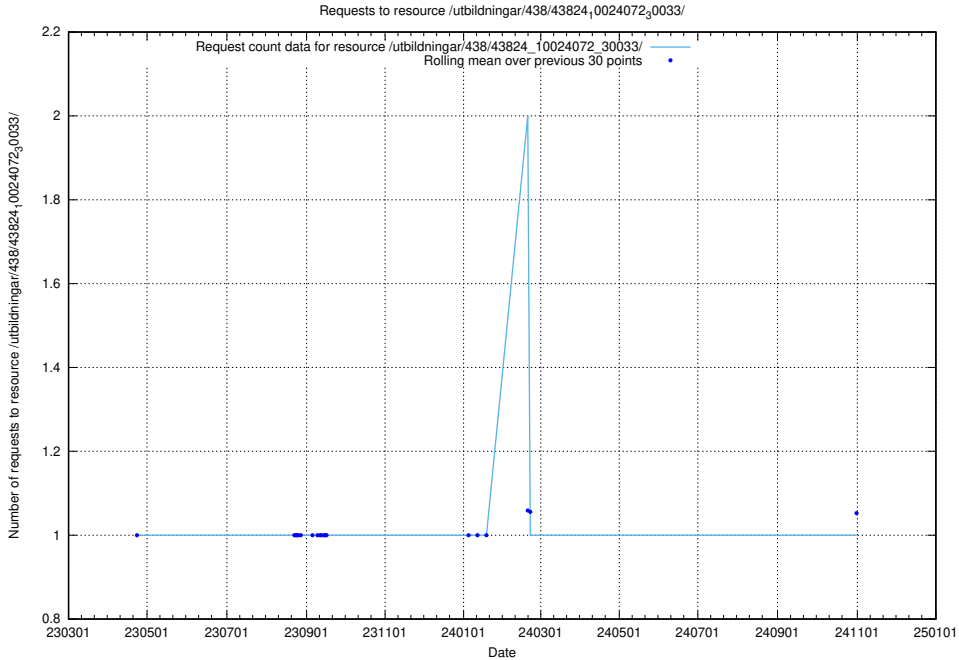

5.7002 Usage of /utbildningar/438/43824_10024072_30033/

Here, we count the number of requests to resource /utbildningar/438/43824_10024072_30033/.