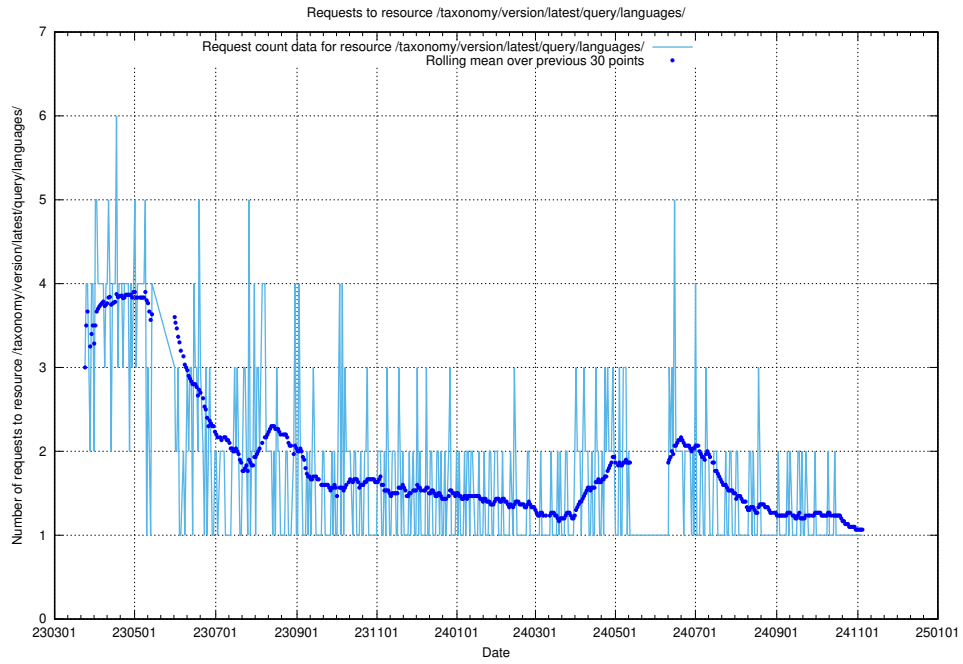

5.7103 Usage of /taxonomy/version/latest/query/languages/

Here, we count the number of requests to resource /taxonomy/version/latest/query/languages/.