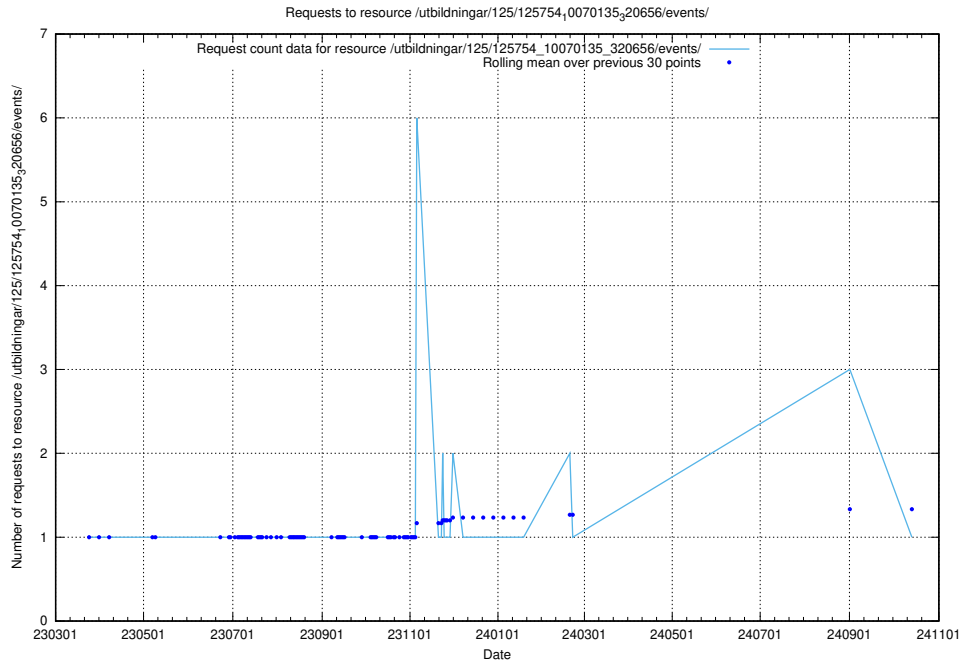

5.7241 Usage of /utbildningar/125/125754_10070135_320656/events/

Here, we count the number of requests to resource /utbildningar/125/125754_10070135_320656/events/