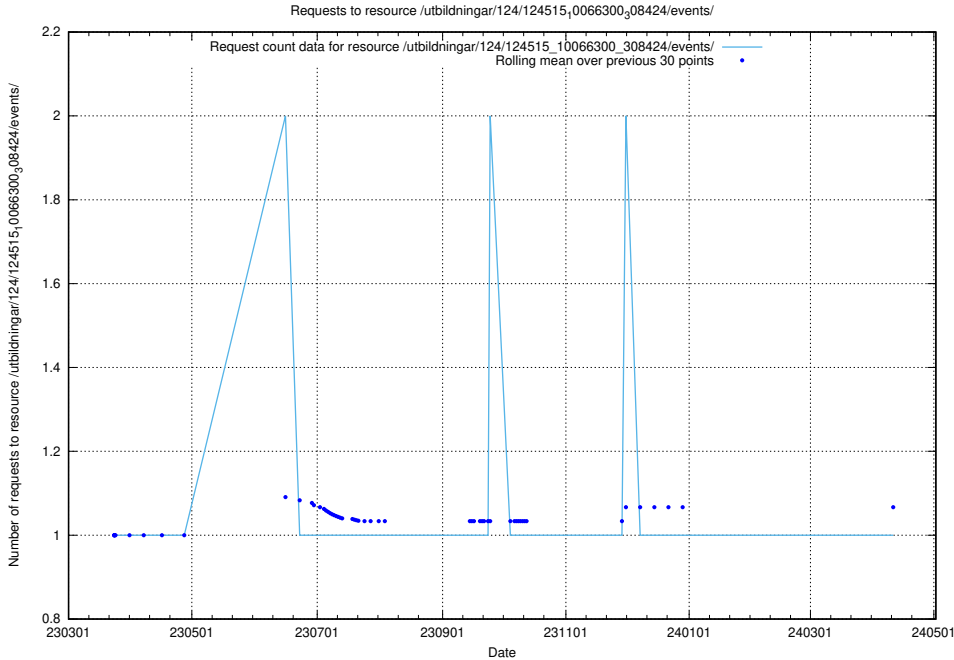

Here, we count the number of requests to resource /availability/kpi/20240409/.

5.2509 Usage of /utbildningar/124/124515_10066300_308424/events/

Here, we count the number of requests to resource /utbildningar/124/124515_10066300_308424/events/