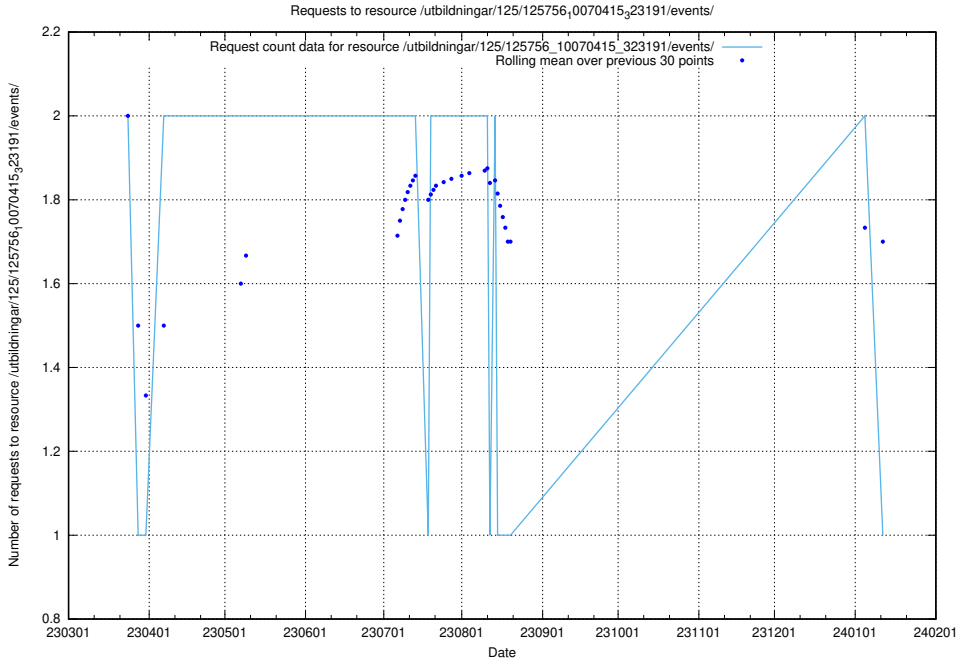

5.7174 Usage of /utbildningar/125/125756_10070415_323191/events/

Here, we count the number of requests to resource /utbildningar/125/125756_10070415_323191/events/