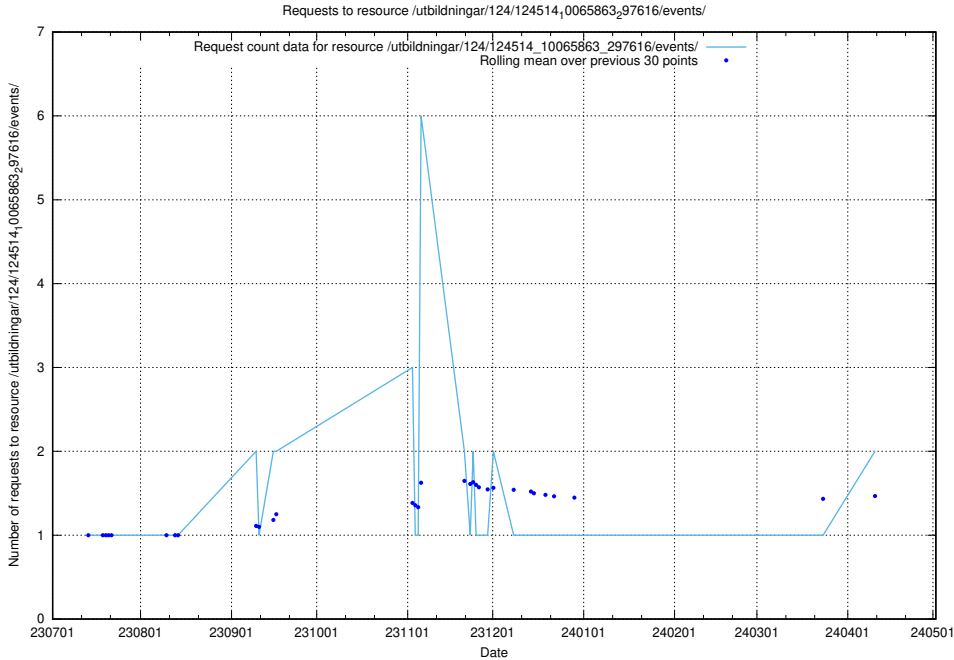

Here, we count the number of requests to resource /utbildningar/122/122967_10065248_280012/.

5.886 Usage of /utbildningar/124/124514_10065863_297616/events/

Here, we count the number of requests to resource /utbildningar/124/124514_10065863_297616/events/