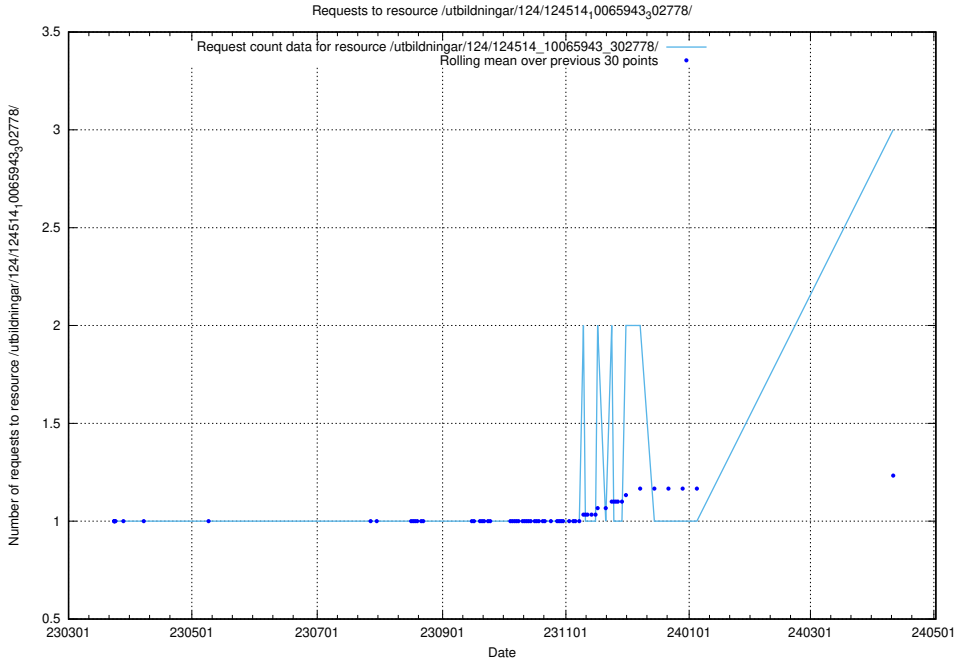

5.410 Usage of /utbildningar/124/124514_10065943_302778/

Here, we count the number of requests to resource /utbildningar/124/124514_10065943_302778/.