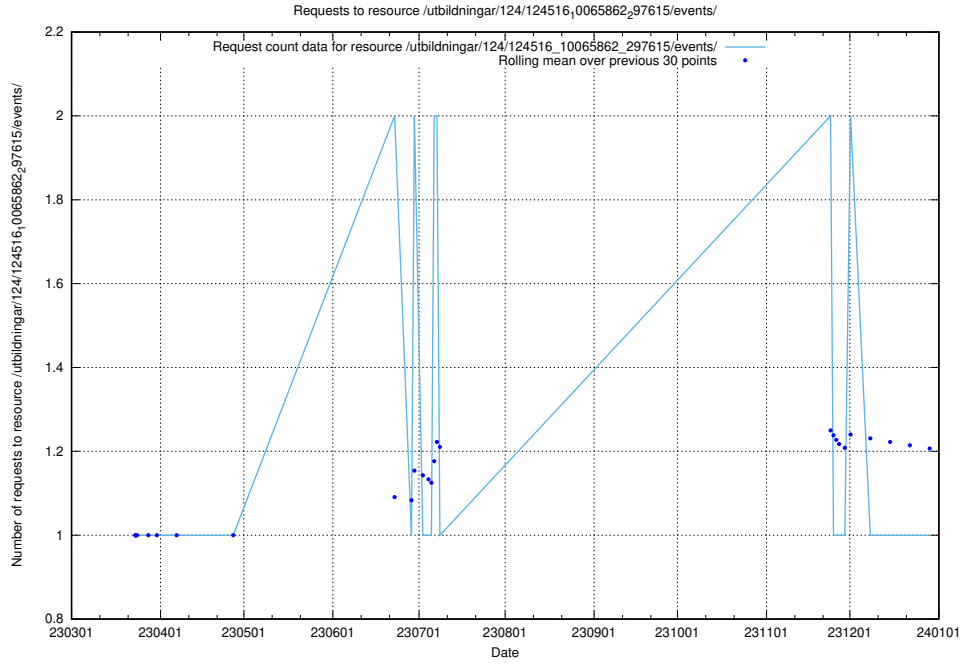

5.2459 Usage of /availability/uptime/20240122/

Here, we count the number of requests to resource /availability/uptime/20240122/.

5.2461 Usage of /utbildningar/124/124516_10065862_297615/events/

Here, we count the number of requests to resource /utbildningar/124/124516_10065862_297615/events/