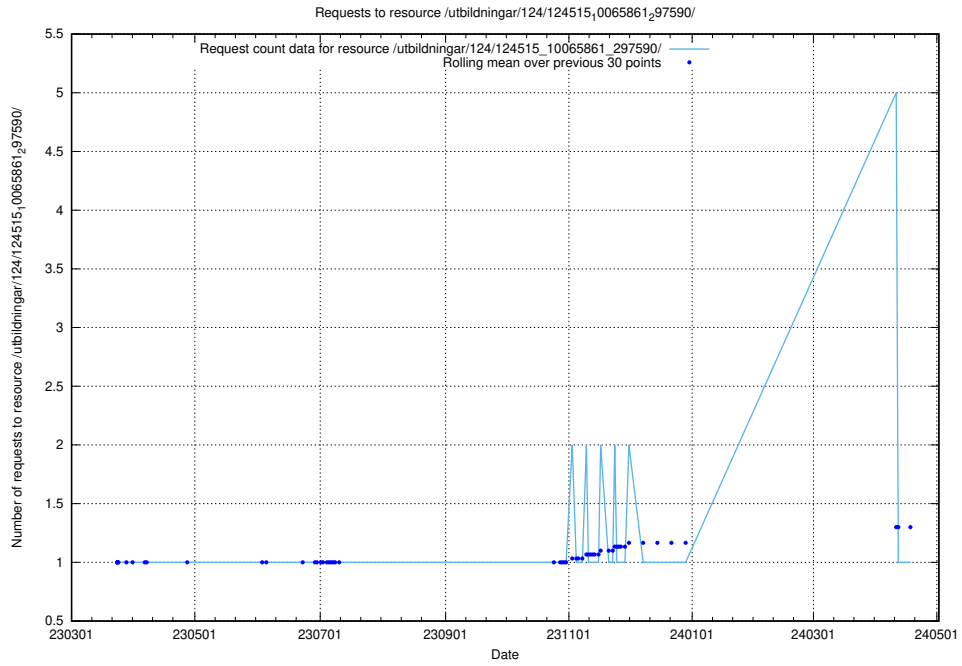

5.2730 Usage of /utbildningar/124/124515_10065861_297590/

Here, we count the number of requests to resource /utbildningar/124/124515_10065861_297590/.