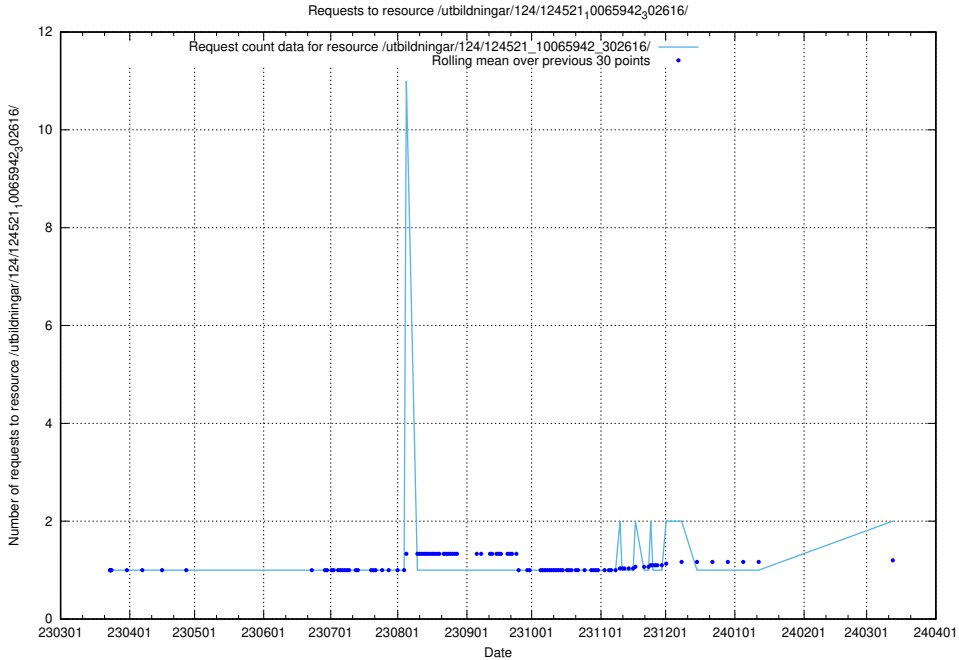

5.607 Usage of /utbildningar/124/124521_10065942_302616/

Here, we count the number of requests to resource /utbildningar/124/124521_10065942_302616/.