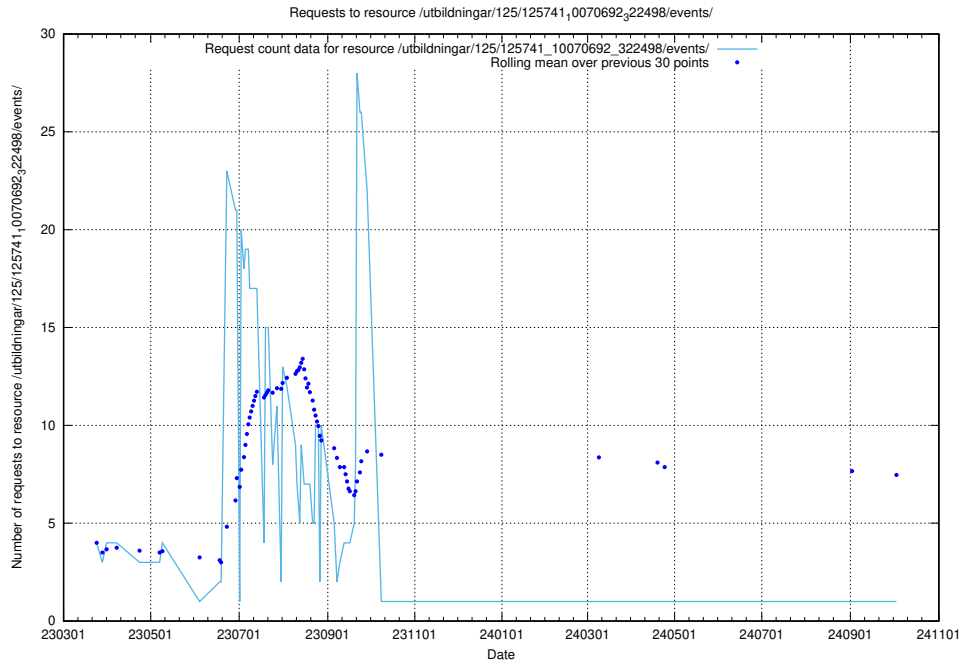

5.7062 Usage of /utbildningar/125/125741_10070692_322498/events/

Here, we count the number of requests to resource /utbildningar/125/125741_10070692_322498/events/