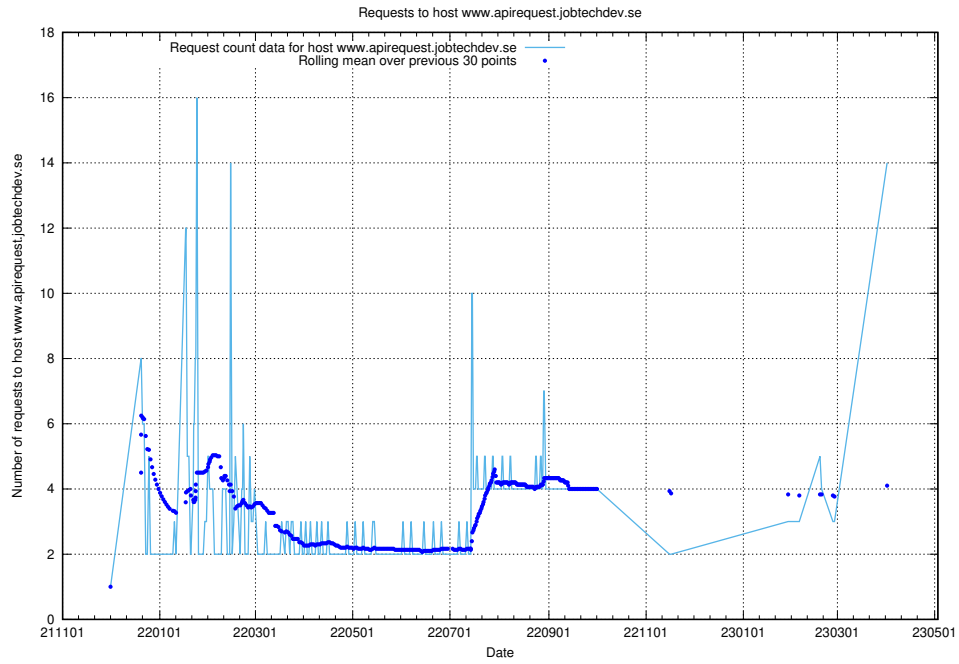

7.46 Usage of `www.apirequest.jobtechdev.se`

Here, we count the number of requests to host `www.apirequest.jobtechdev.se`.