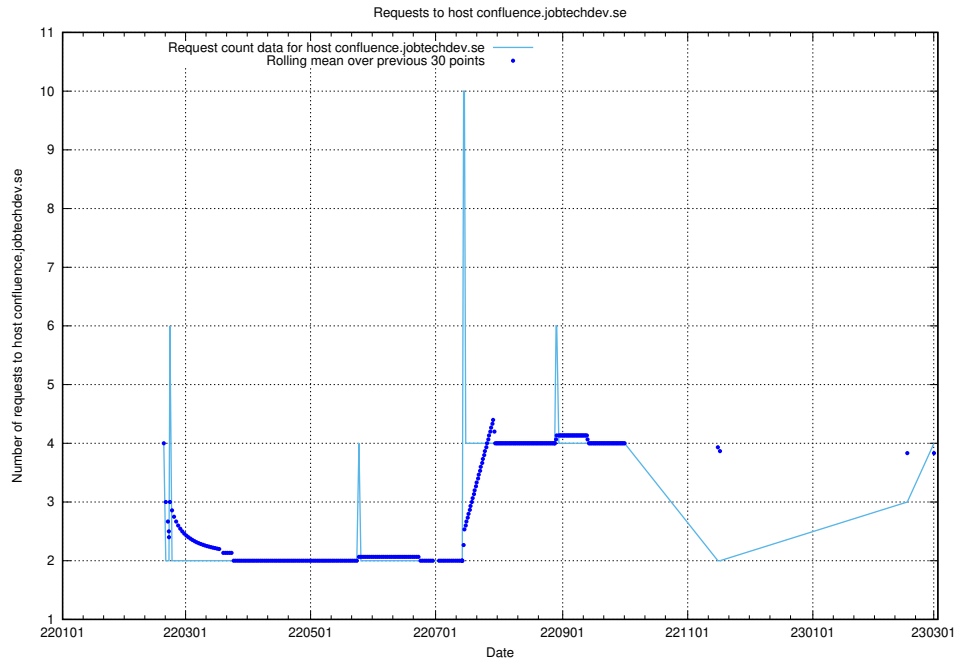

7.166 Usage of confluence.jobtechdev.se

Here, we count the number of requests to host confluence.jobtechdev.se.