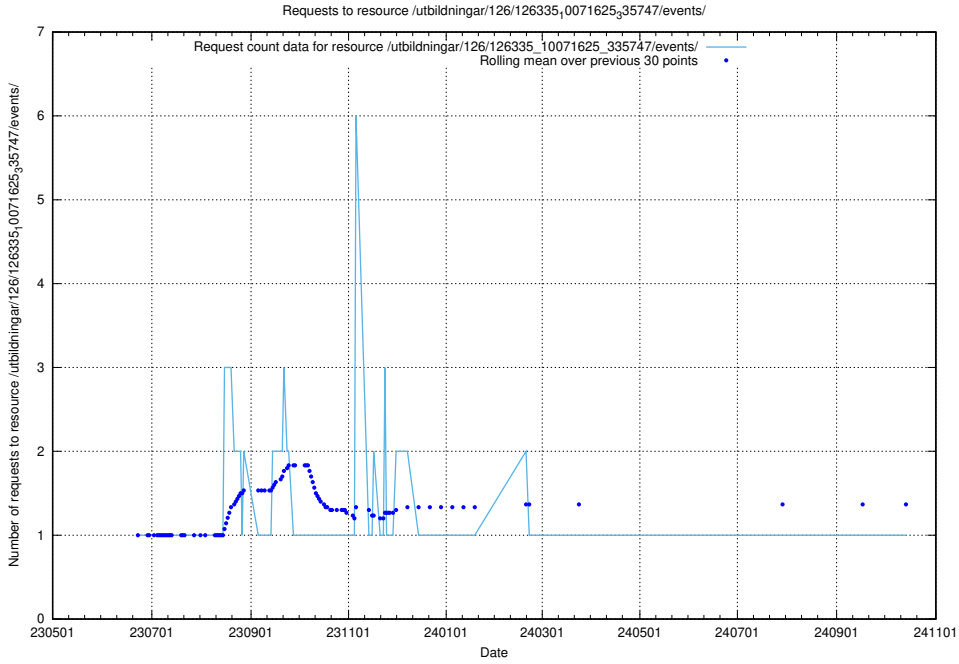

5.6635 Usage of /utbildningar/126/126335_10071625_335747/events/

Here, we count the number of requests to resource /utbildningar/126/126335_10071625_335747/events/