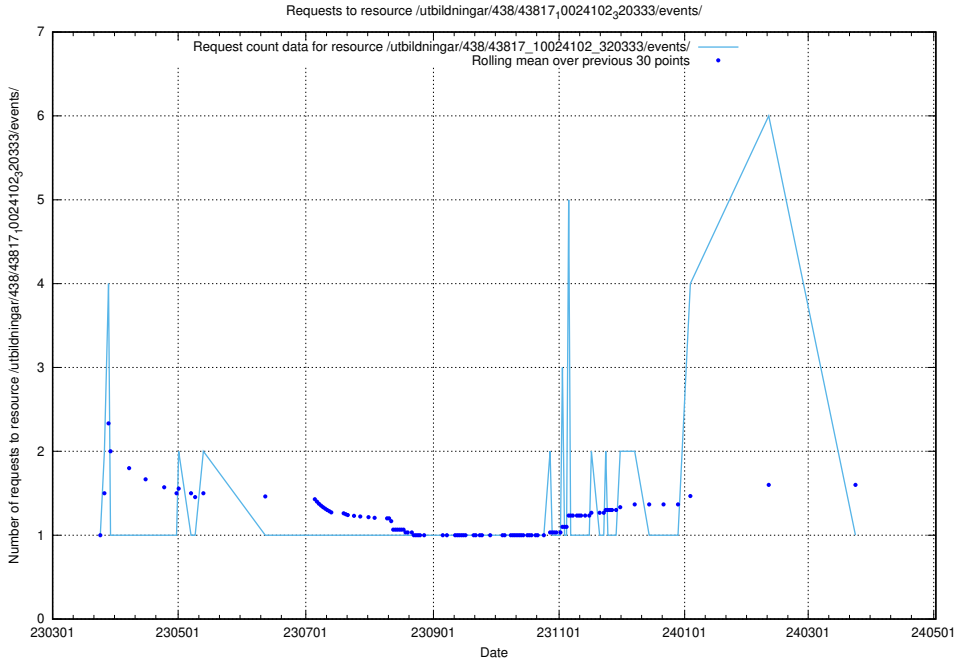

5.7187 Usage of /utbildningar/438/43817_10024102_320333/events/

Here, we count the number of requests to resource /utbildningar/438/43817_10024102_320333/events/.