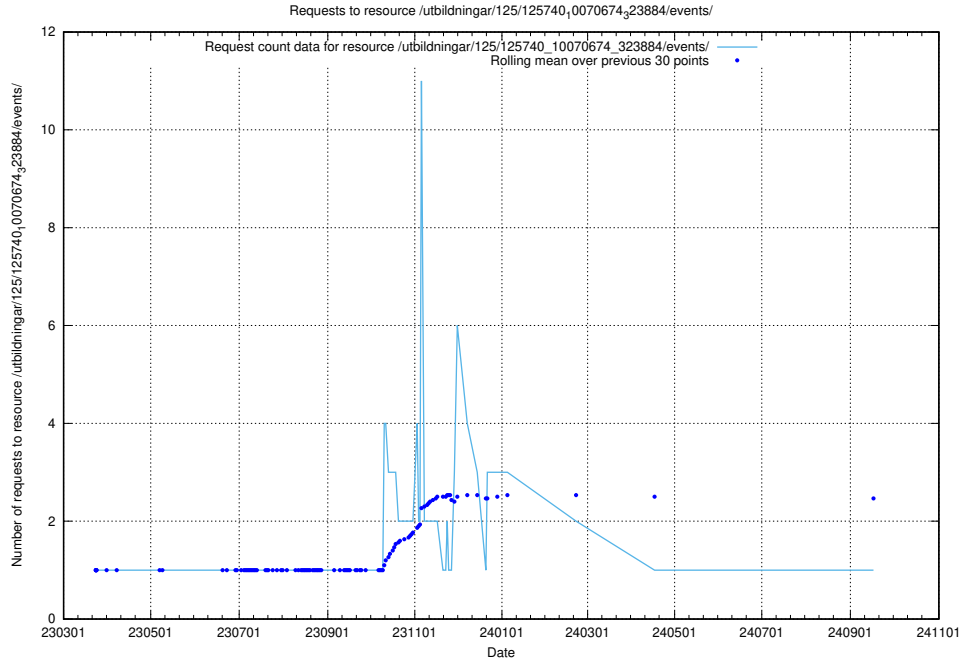

5.1048 Usage of /utbildningar/125/125740_10070674_323884/events/

Here, we count the number of requests to resource /utbildningar/125/125740_10070674_323884/events/