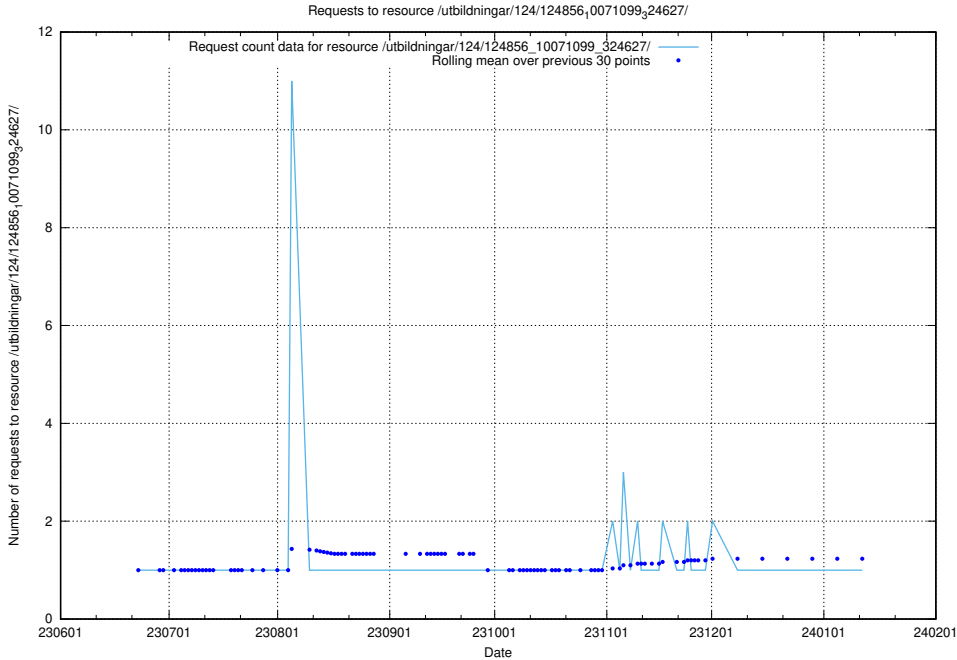

5.6710 Usage of /utbildningar/124/124856_10071099_324627/

Here, we count the number of requests to resource /utbildningar/124/124856_10071099_324627/.