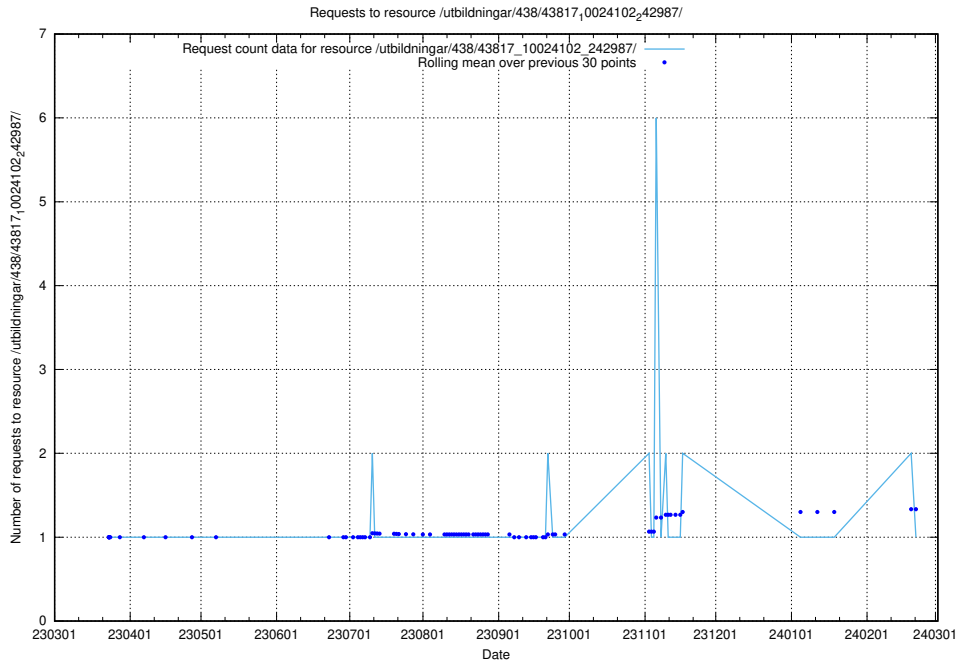

Here, we count the number of requests to resource /utbildningar/438/43817_10024102_314300/.

5.7376 Usage of /utbildningar/438/43817_10024102_242987/

Here, we count the number of requests to resource /utbildningar/438/43817_10024102_242987/.