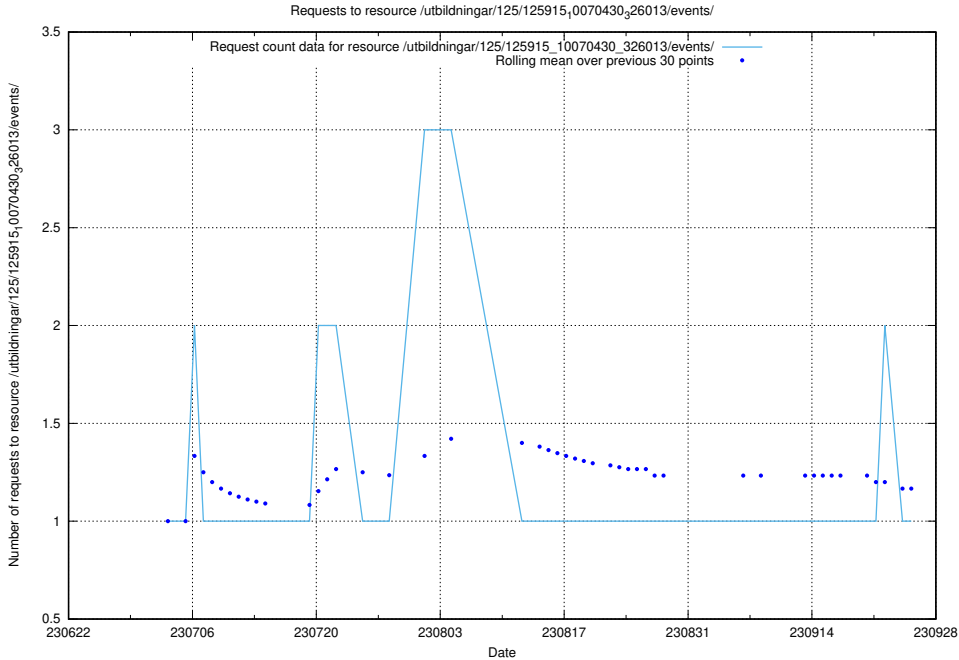

5.6345 Usage of /utbildningar/125/125915_10070430_326013/events/

Here, we count the number of requests to resource /utbildningar/125/125915_10070430_326013/events/