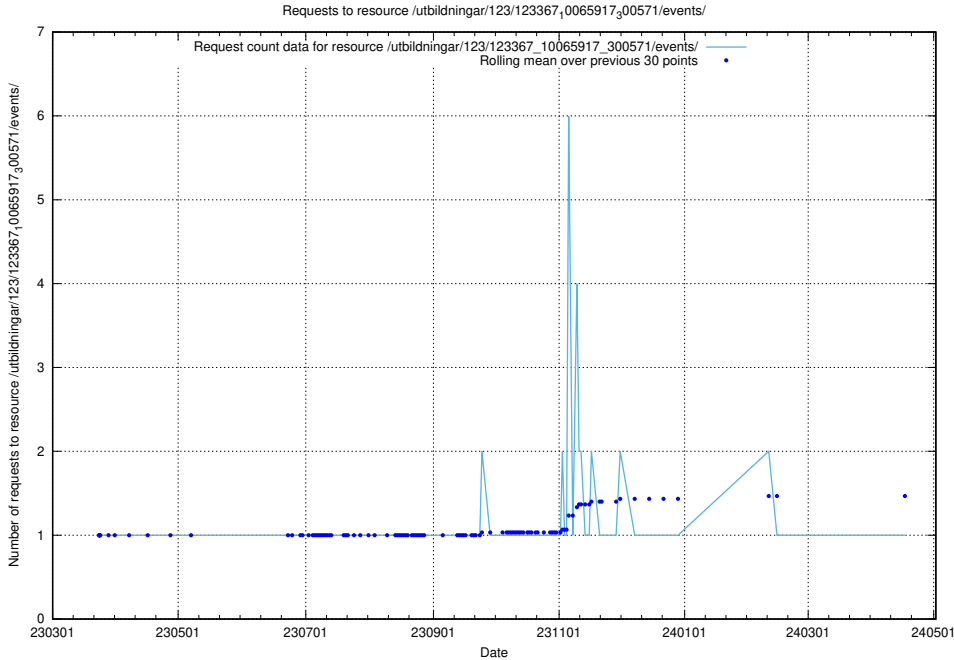

5.5631 Usage of /utbildningar/123/123367_10065917_300571/events/

Here, we count the number of requests to resource /utbildningar/123/123367_10065917_300571/events/