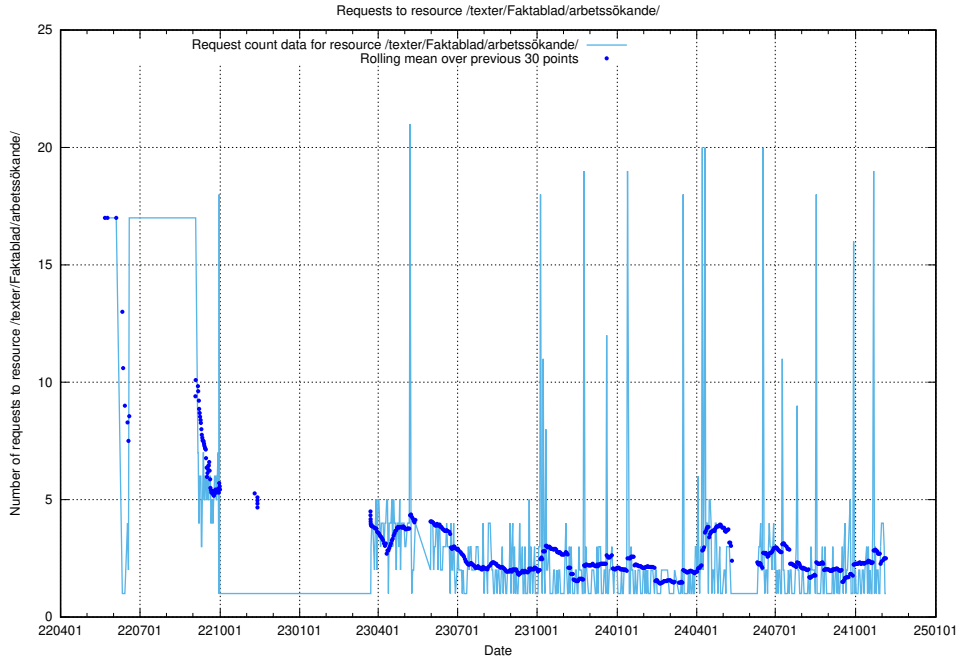

5.1108 Usage of /texter/Faktablad/arbetsökande/

Here, we count the number of requests to resource /texter/Faktablad/arbetsökande/.