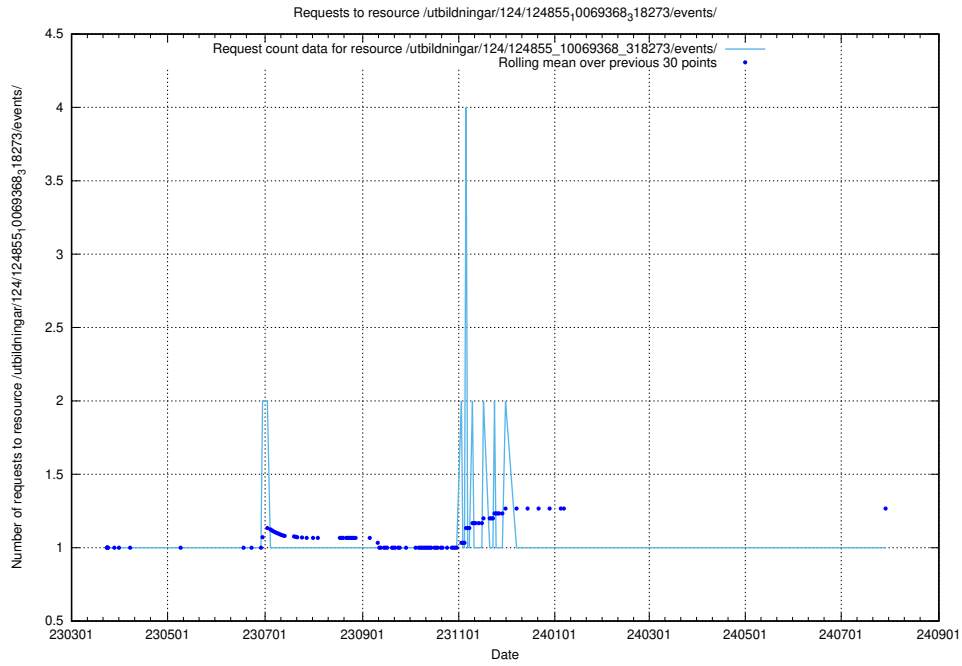

5.1419 Usage of /utbildningar/124/124855_10069368_318273/events/

Here, we count the number of requests to resource /utbildningar/124/124855_10069368_318273/events/