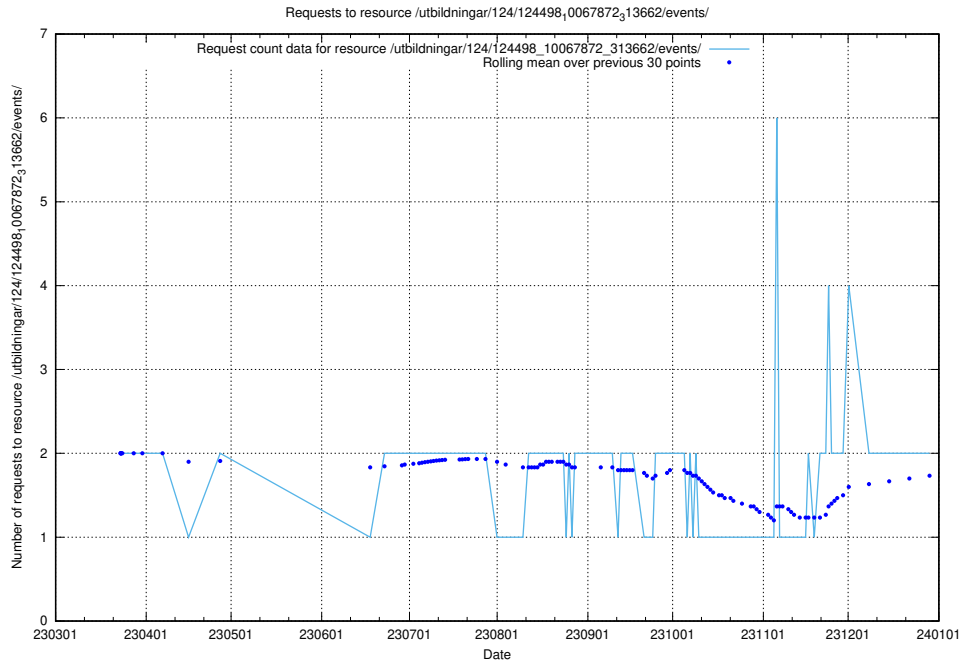

Here, we count the number of requests to resource /utbildningar/124/124533_10067809_313450/events/

5.1006 Usage of /utbildningar/124/124498_10067872_313662/events/

Here, we count the number of requests to resource /utbildningar/124/124498_10067872_313662/events/