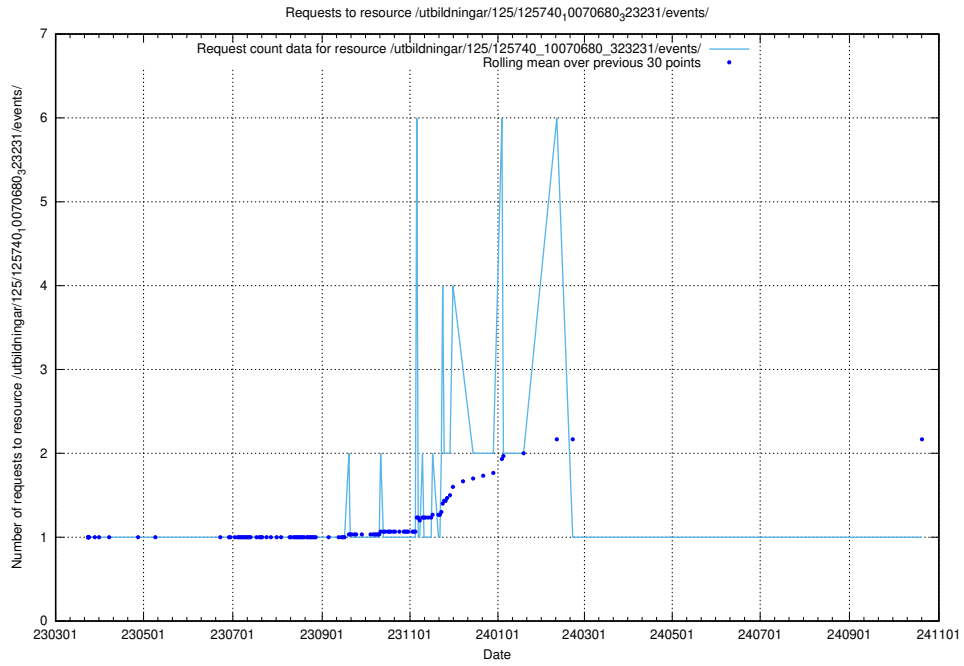

5.1042 Usage of /utbildningar/125/125740_10070680_323231/events/

Here, we count the number of requests to resource /utbildningar/125/125740_10070680_323231/events/