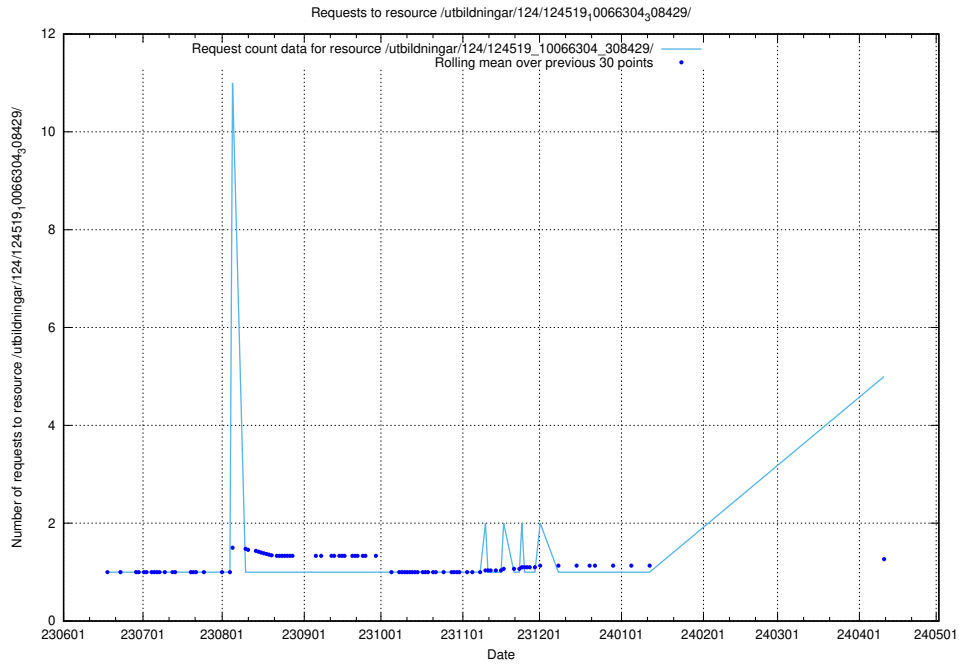

5.240 Usage of /utbildningar/124/124519_10066304_308429/

Here, we count the number of requests to resource /utbildningar/124/124519_10066304_308429/.