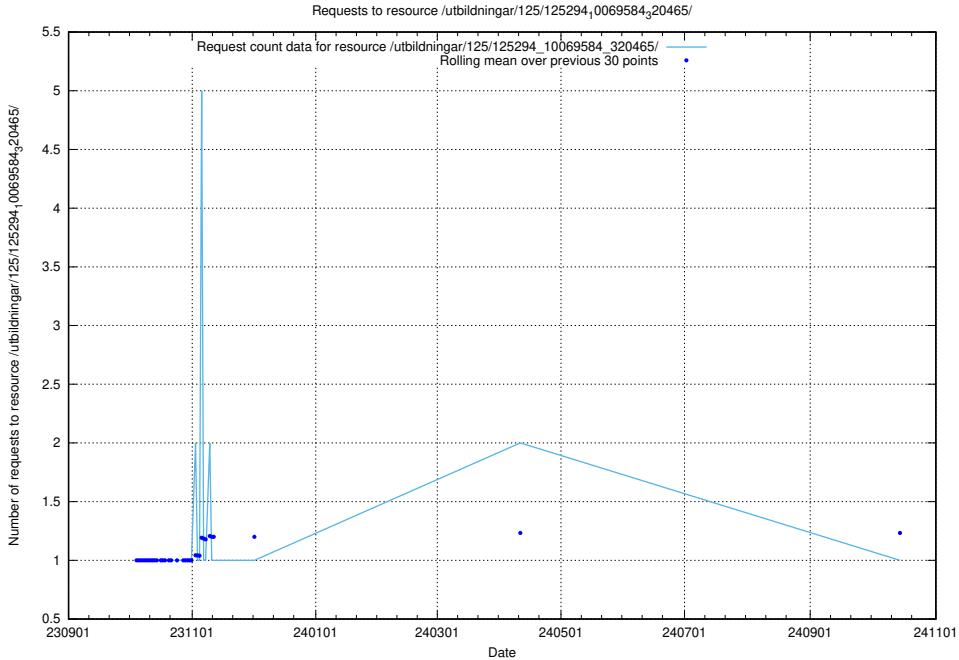

5.5409 Usage of /utbildningar/125/125294_10069584_320465/

Here, we count the number of requests to resource /utbildningar/125/125294_10069584_320465/.