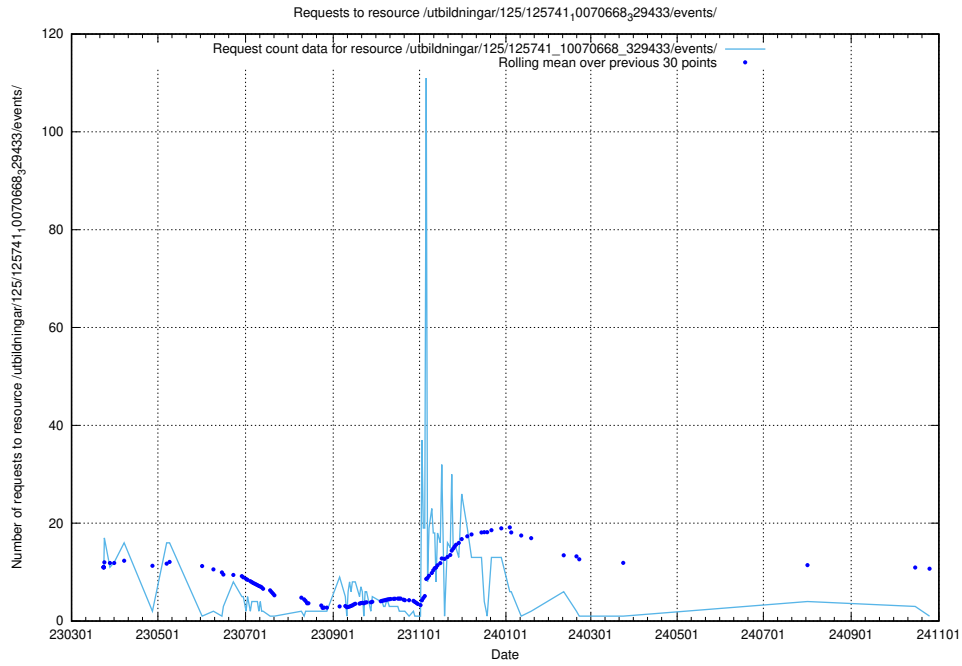

5.7271 Usage of /utbildningar/125/125741_10070668_329433/events/

Here, we count the number of requests to resource /utbildningar/125/125741_10070668_329433/events/