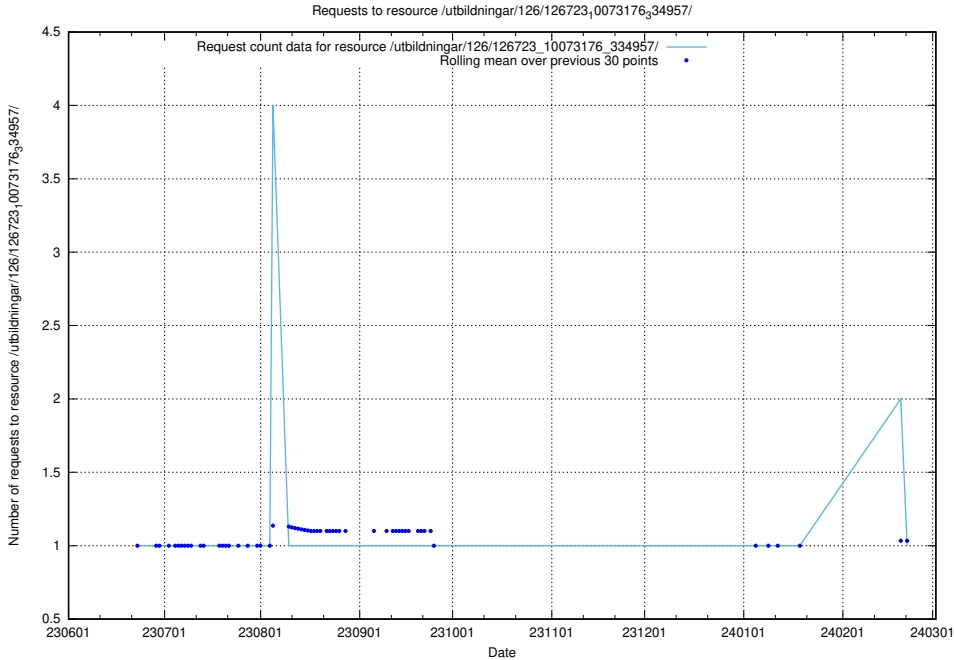

5.6579 Usage of /utbildningar/126/126723_10073176_334957/

Here, we count the number of requests to resource /utbildningar/126/126723_10073176_334957/.