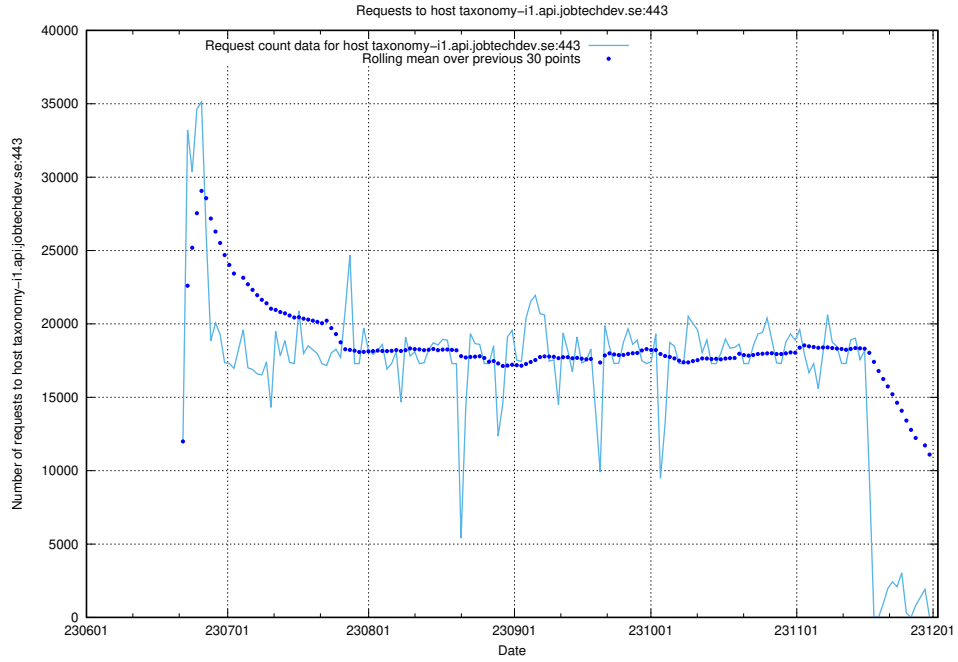

7.45 Usage of taxonomy-i1.api.jobtechdev.se:443

Here, we count the number of requests to host taxonomy-i1.api.jobtechdev.se:443.