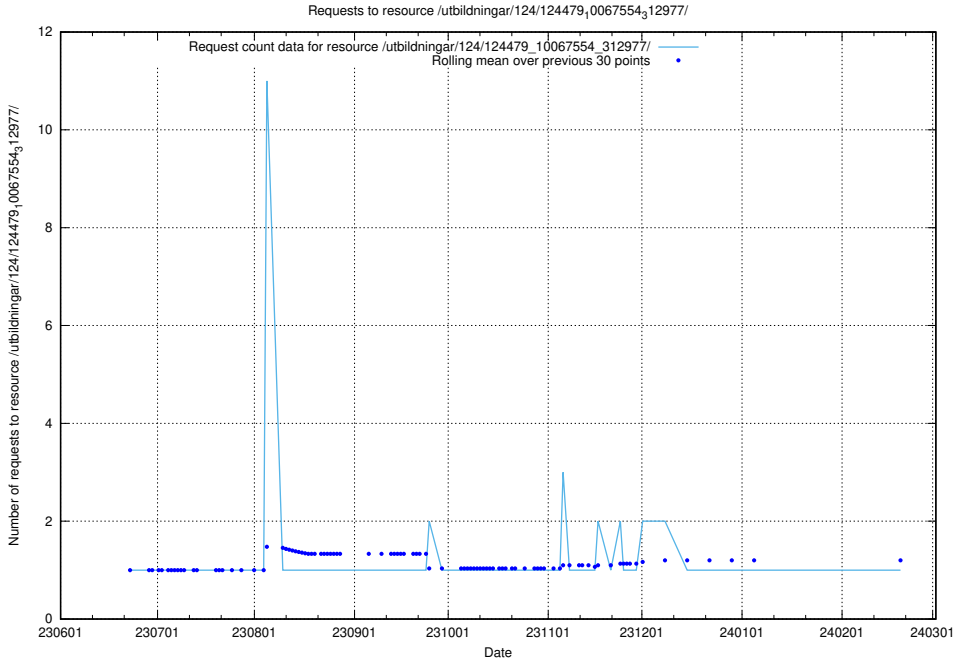

5.6768 Usage of /utbildningar/124/124479_10067554_312977/

Here, we count the number of requests to resource /utbildningar/124/124479_10067554_312977/.