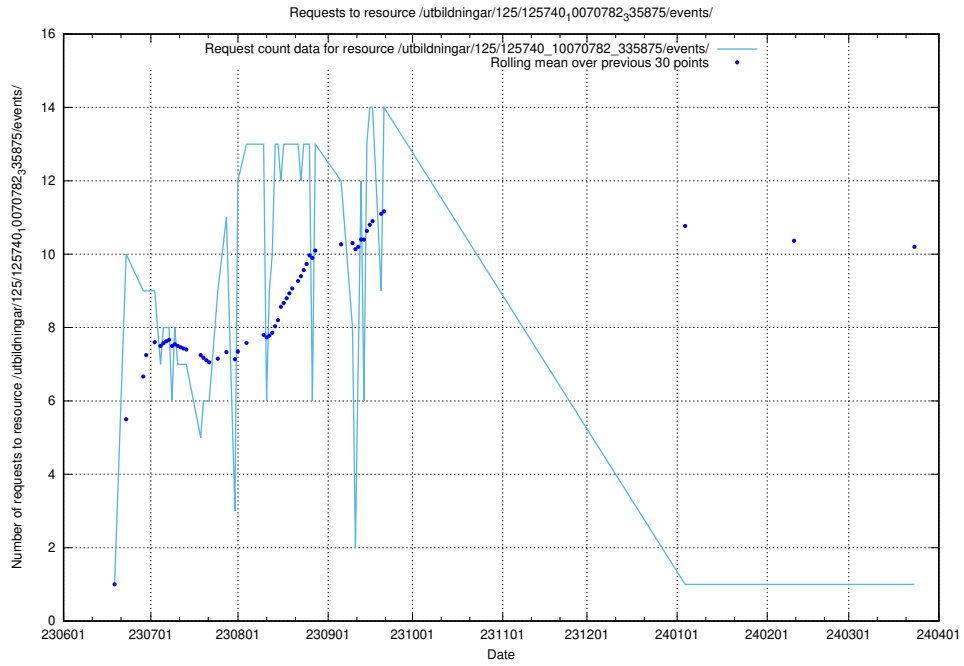

5.6829 Usage of /utbildningar/125/125740_10070782_335875/events/

Here, we count the number of requests to resource /utbildningar/125/125740_10070782_335875/events/