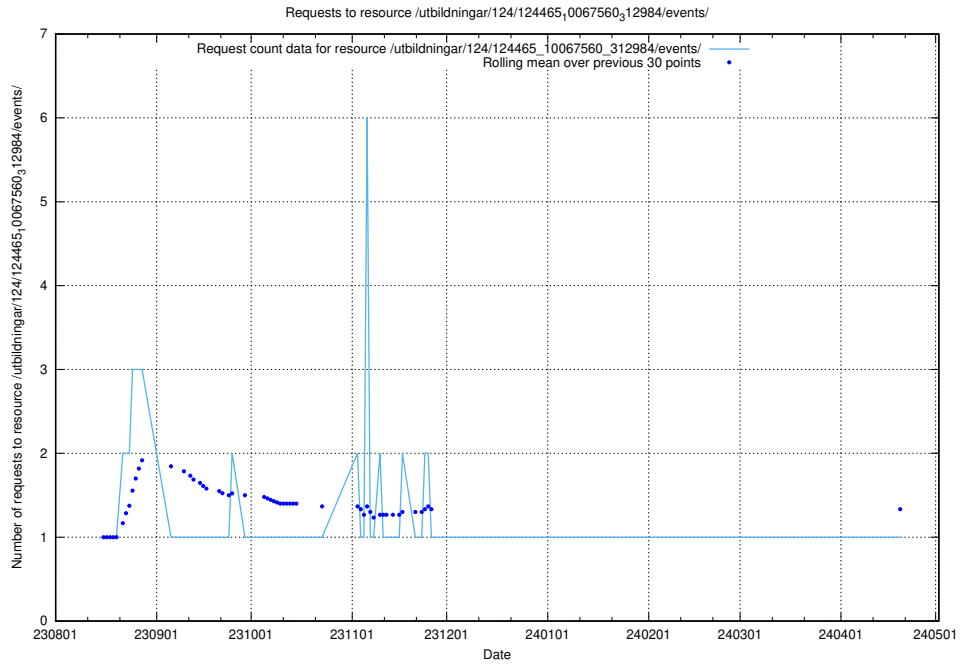

5.5783 Usage of /utbildningar/124/124465_10067560_312984/events/

Here, we count the number of requests to resource /utbildningar/124/124465_10067560_312984/events/