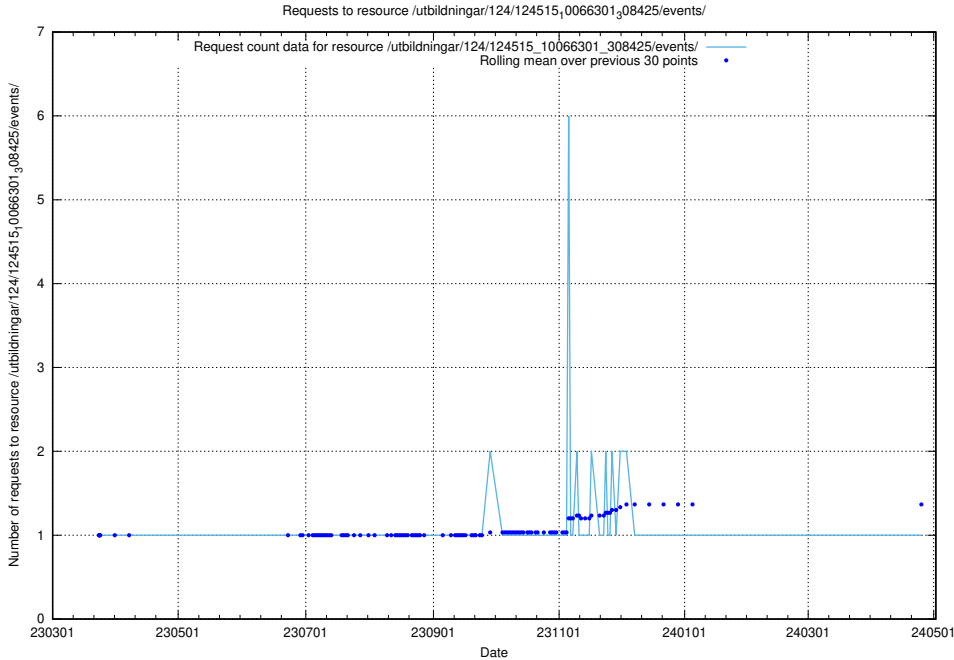

5.2487 Usage of /utbildningar/124/124515_10066301_308425/events/

Here, we count the number of requests to resource /utbildningar/124/124515_10066301_308425/events/