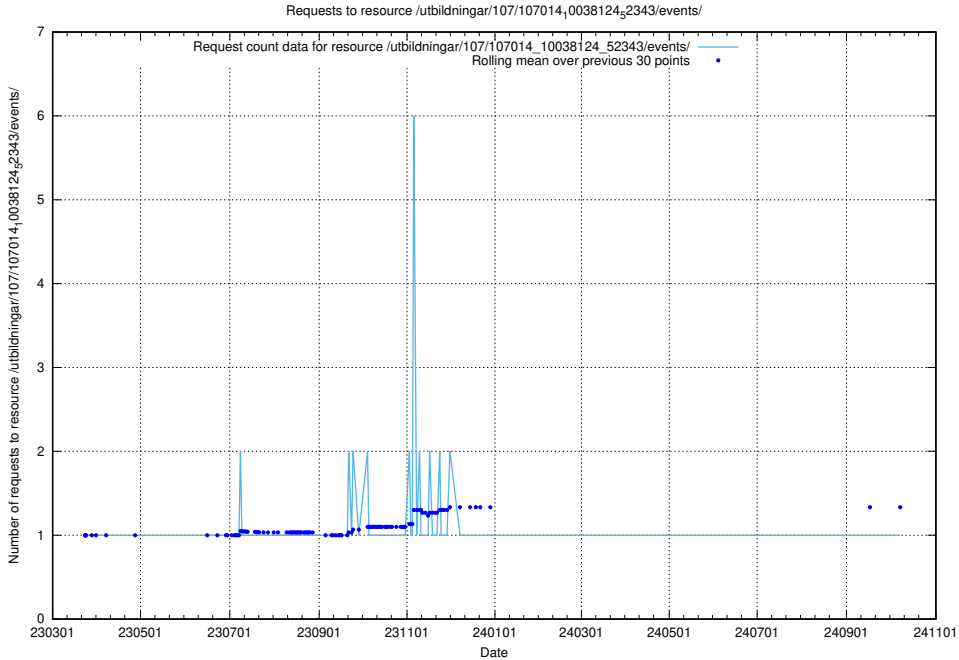

5.6366 Usage of /utbildningar/107/107014_10038124_52343/events/

Here, we count the number of requests to resource /utbildningar/107/107014_10038124_52343/events/.