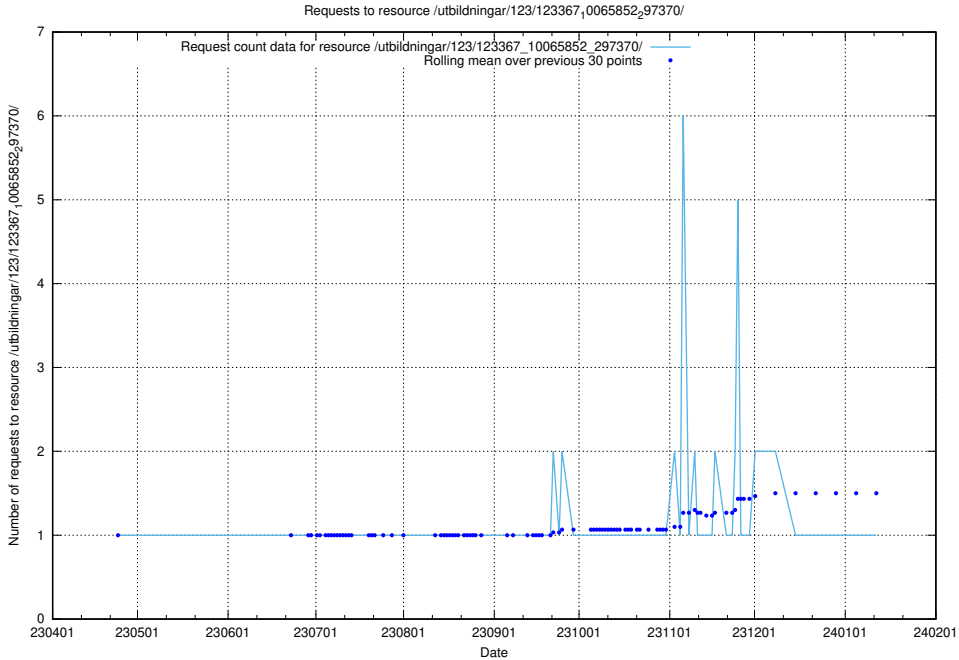

5.6988 Usage of /utbildningar/123/123367_10065852_297370/

Here, we count the number of requests to resource /utbildningar/123/123367_10065852_297370/.