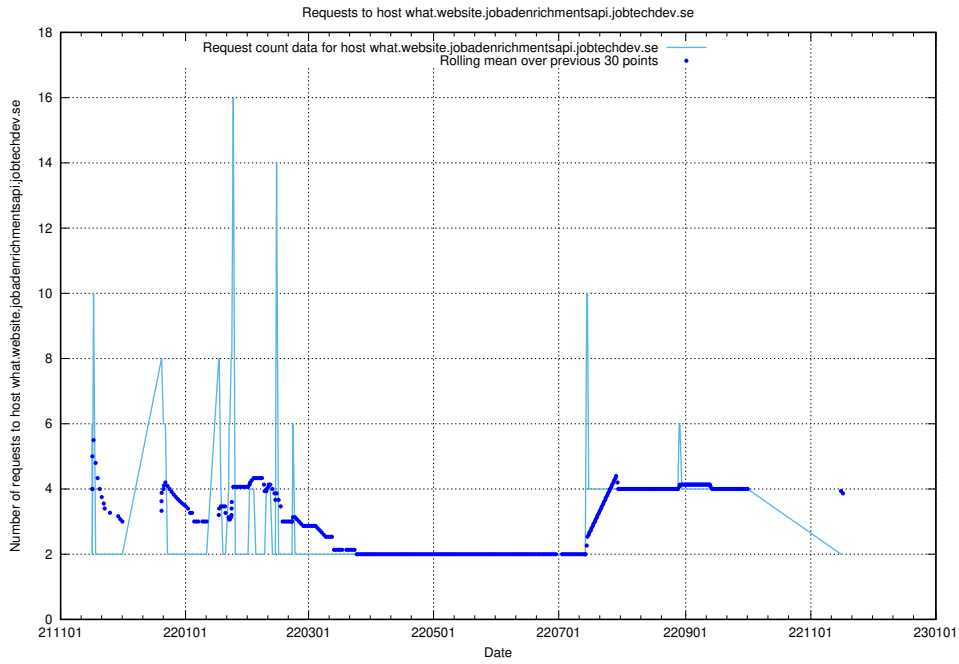

7.509 Usage of what.website.jobadenrichmentsapi.jobtechdev.se

Here, we count the number of requests to host what.website.jobadenrichmentsapi.jobtechdev.se.