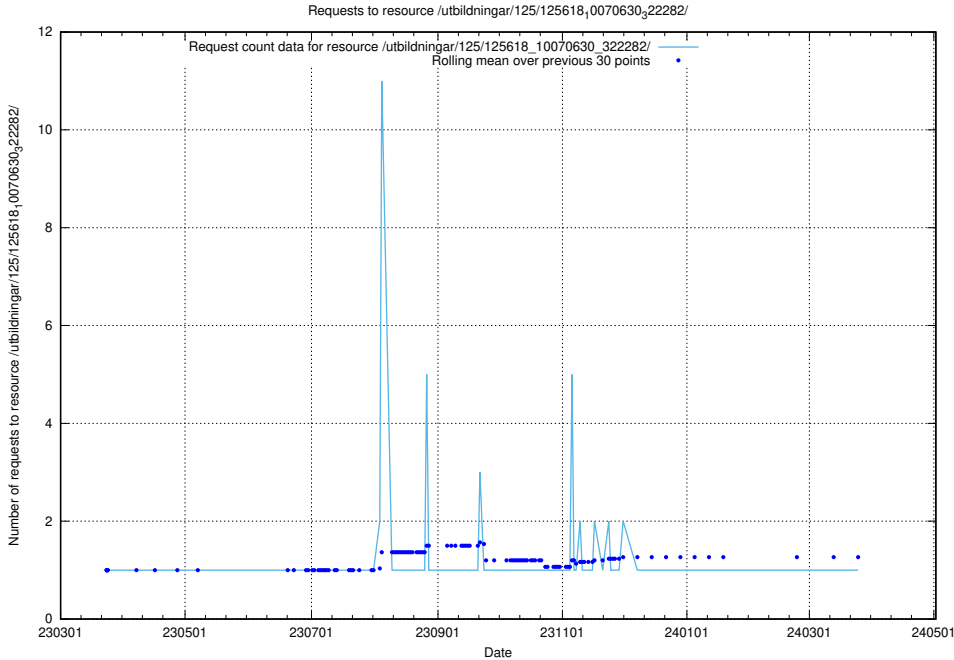

5.1132 Usage of /utbildningar/125/125618_10070630_322282/

Here, we count the number of requests to resource /utbildningar/125/125618_10070630_322282/.