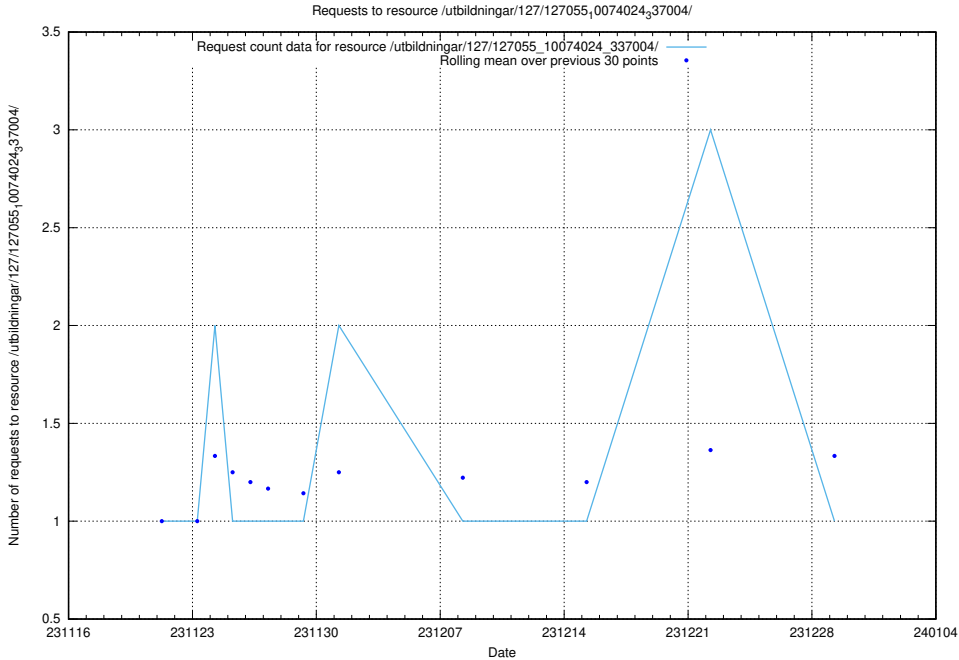

5.5035 Usage of /utbildningar/127/127055_10074024_337004/

Here, we count the number of requests to resource /utbildningar/127/127055_10074024_337004/.