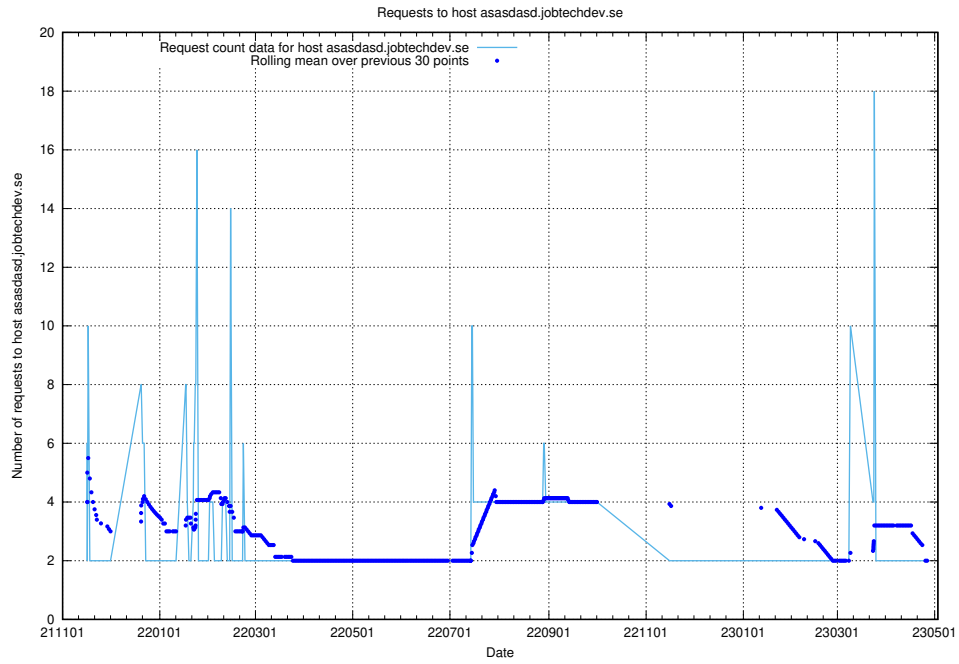

7.547 Usage of `asasdasd.jobtechdev.se`

Here, we count the number of requests to host `asasdasd.jobtechdev.se`.