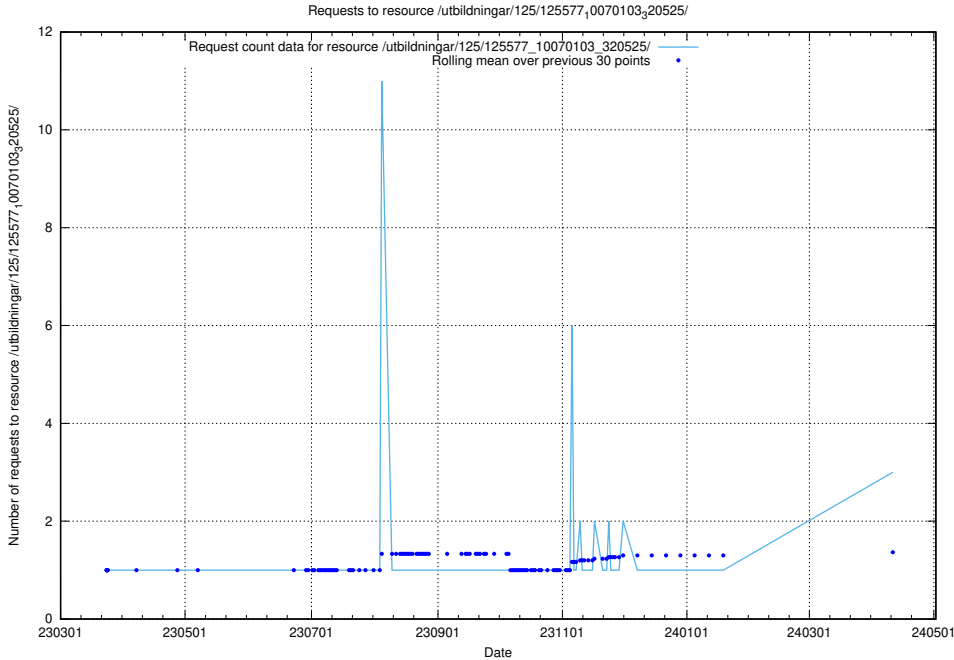

5.360 Usage of /utbildningar/125/125577_10070103_320525/

Here, we count the number of requests to resource /utbildningar/125/125577_10070103_320525/.