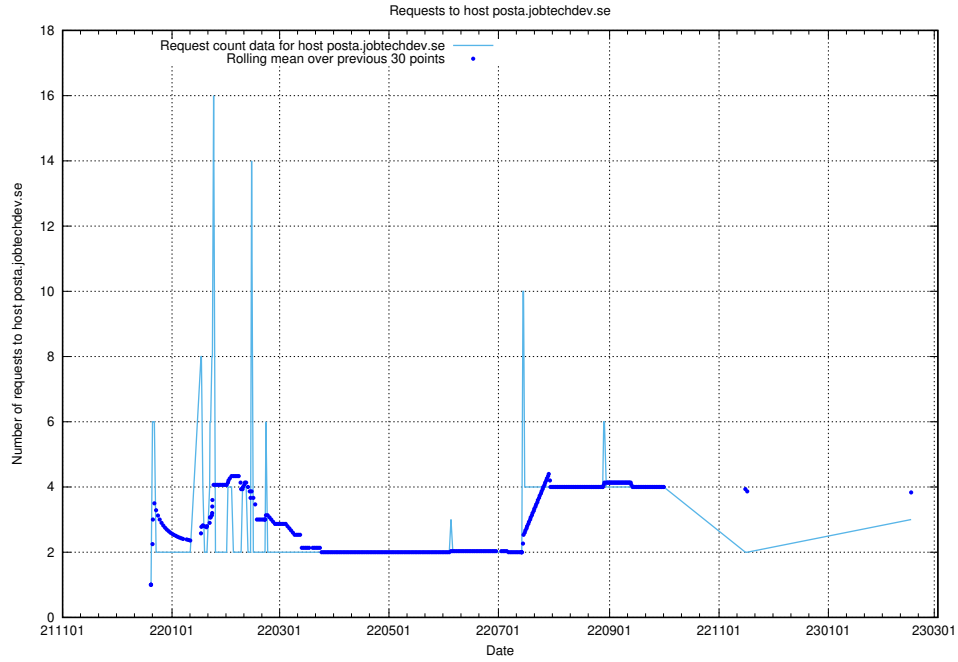

7.204 Usage of `posta.jobtechdev.se`

Here, we count the number of requests to host `posta.jobtechdev.se`.