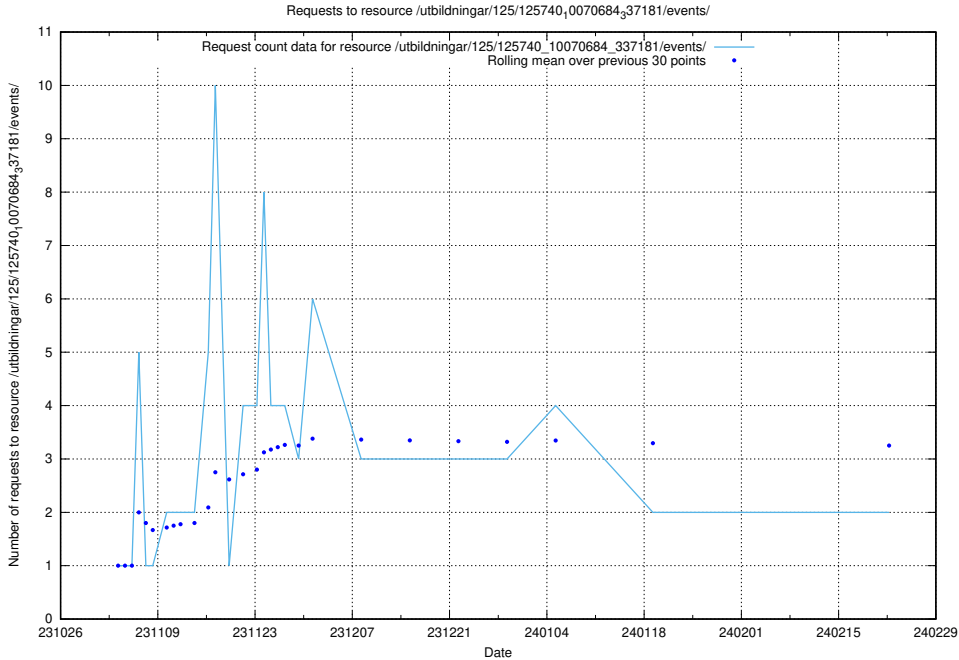

5.803 Usage of /utbildningar/125/125740_10070684_337181/events/

Here, we count the number of requests to resource /utbildningar/125/125740_10070684_337181/events/