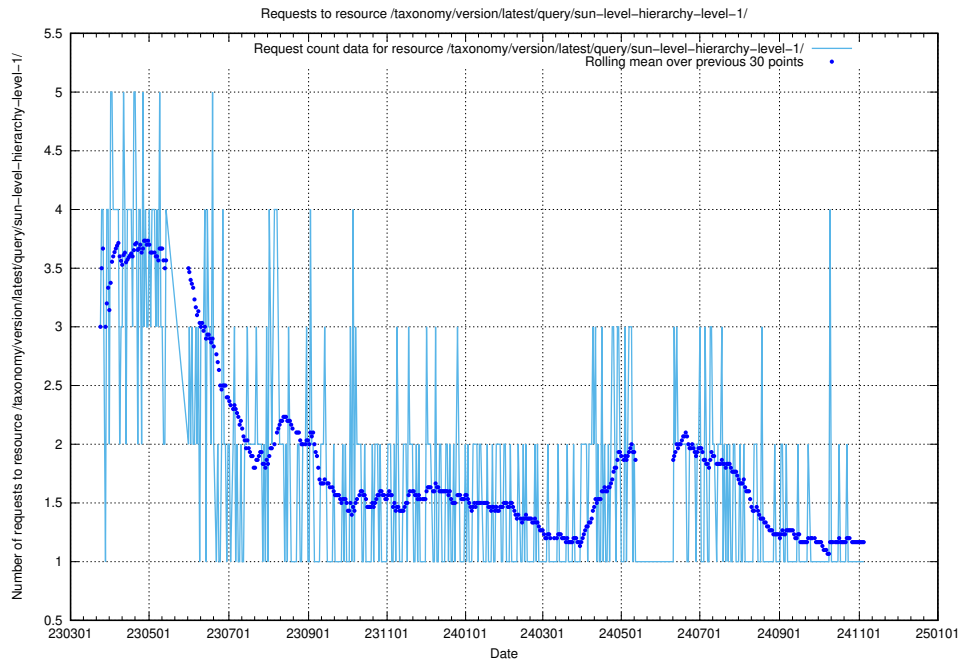

5.7071 Usage of /taxonomy/version/latest/query/sun-level-hierarchy-level-1/

Here, we count the number of requests to resource /taxonomy/version/latest/query/sun-level-hierarchy-level-1/.