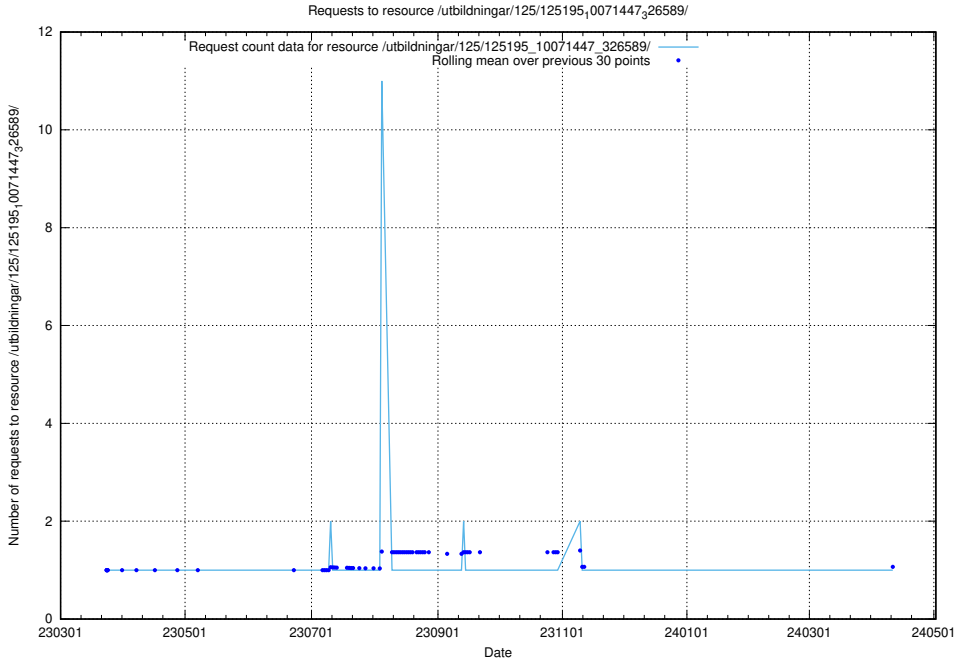

5.1187 Usage of /utbildningar/125/125195_10071447_326589/

Here, we count the number of requests to resource /utbildningar/125/125195_10071447_326589/.