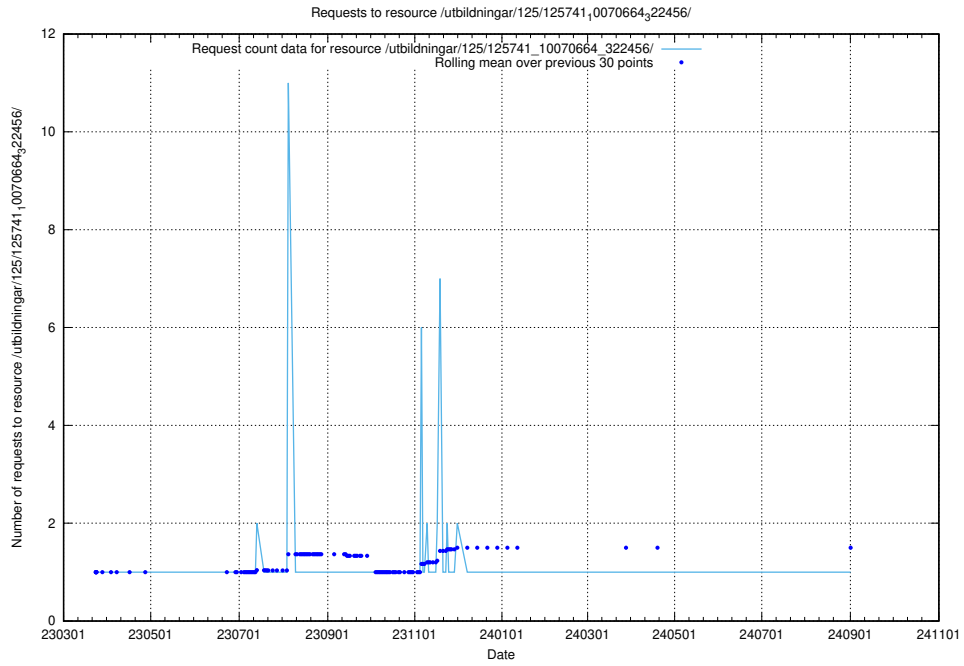

5.7530 Usage of /utbildningar/125/125741_10070664_322456/

Here, we count the number of requests to resource /utbildningar/125/125741_10070664_322456/.