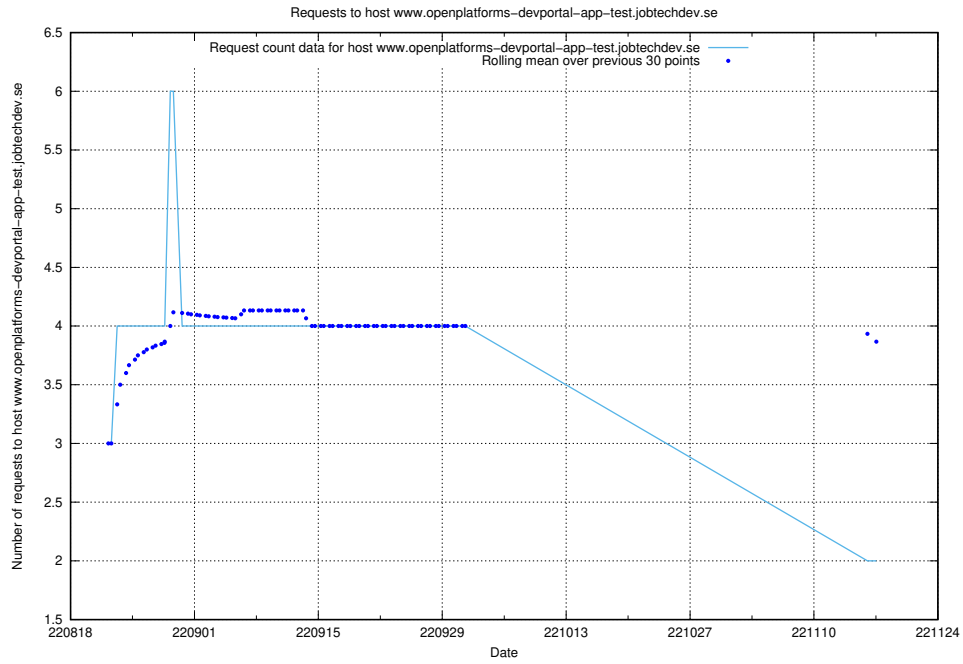

7.345 Usage of `www.openplatforms-devportal-app-test.jobtechdev.se`

Here, we count the number of requests to host `www.openplatforms-devportal-app-test.jobtechdev.se`.

7.346 Usage of taxonomy-soap-dev.jobtechdev.se