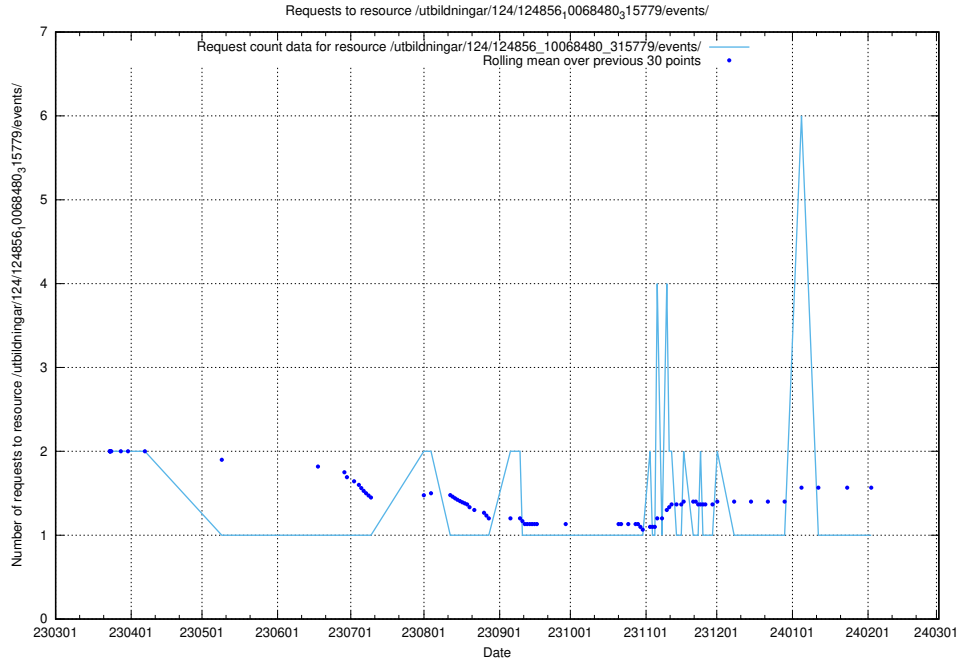

Here, we count the number of requests to resource /utbildningar/124/124856_10069305_318035/events/

5.7319 Usage of /utbildningar/124/124856_10068480_315779/events/

Here, we count the number of requests to resource /utbildningar/124/124856_10068480_315779/events/