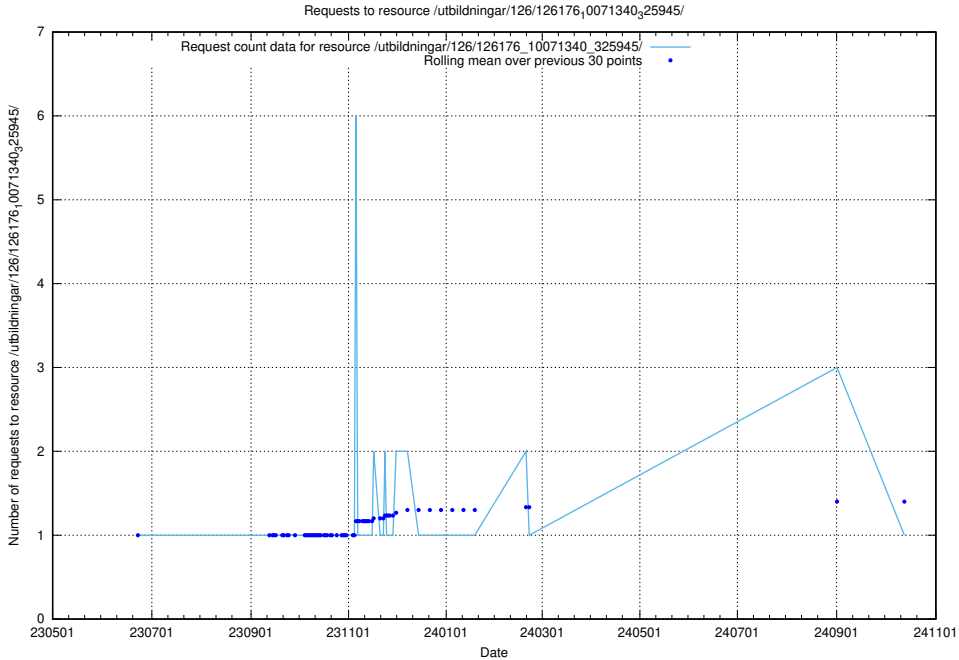

5.6640 Usage of /utbildningar/126/126176_10071340_325945/

Here, we count the number of requests to resource /utbildningar/126/126176_10071340_325945/.