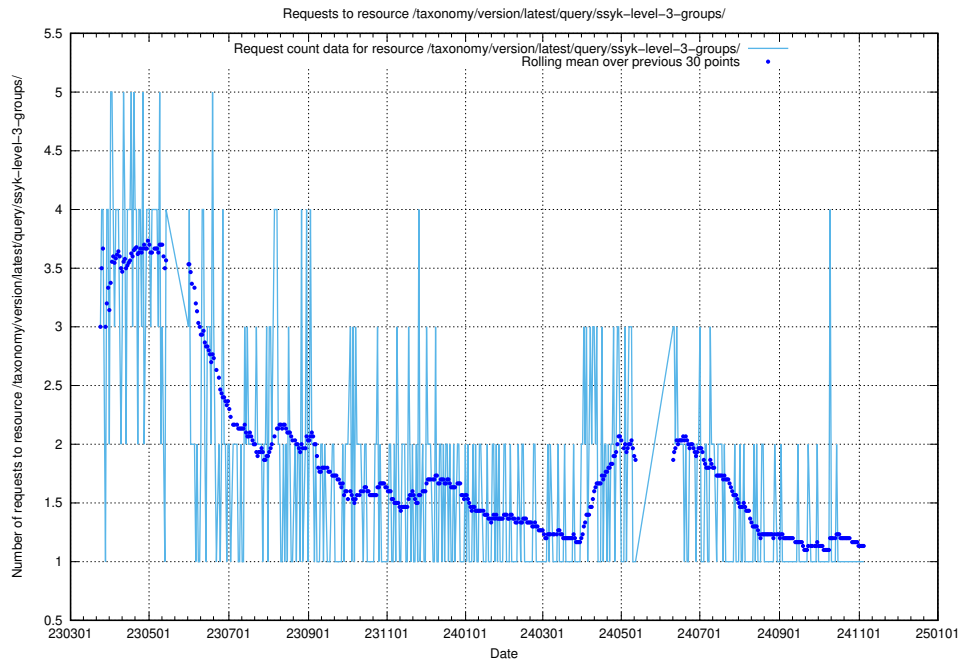

5.7084 Usage of /taxonomy/version/latest/query/ssyk-level-3-groups/

Here, we count the number of requests to resource /taxonomy/version/latest/query/ssyk-level-3-groups/.