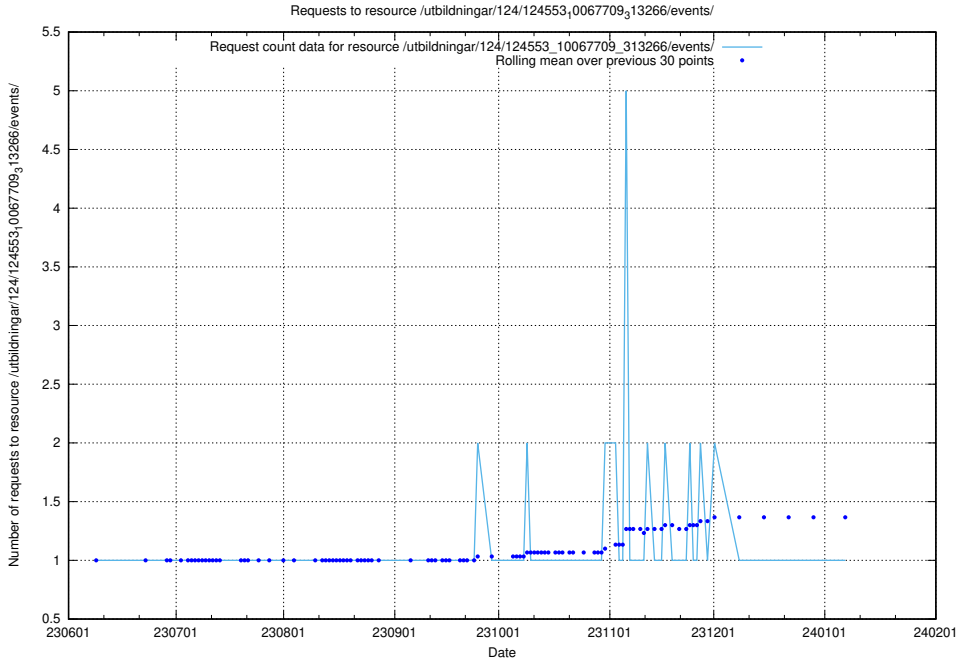

5.6871 Usage of /utbildningar/124/124553_10067709_313266/events/

Here, we count the number of requests to resource /utbildningar/124/124553_10067709_313266/events/