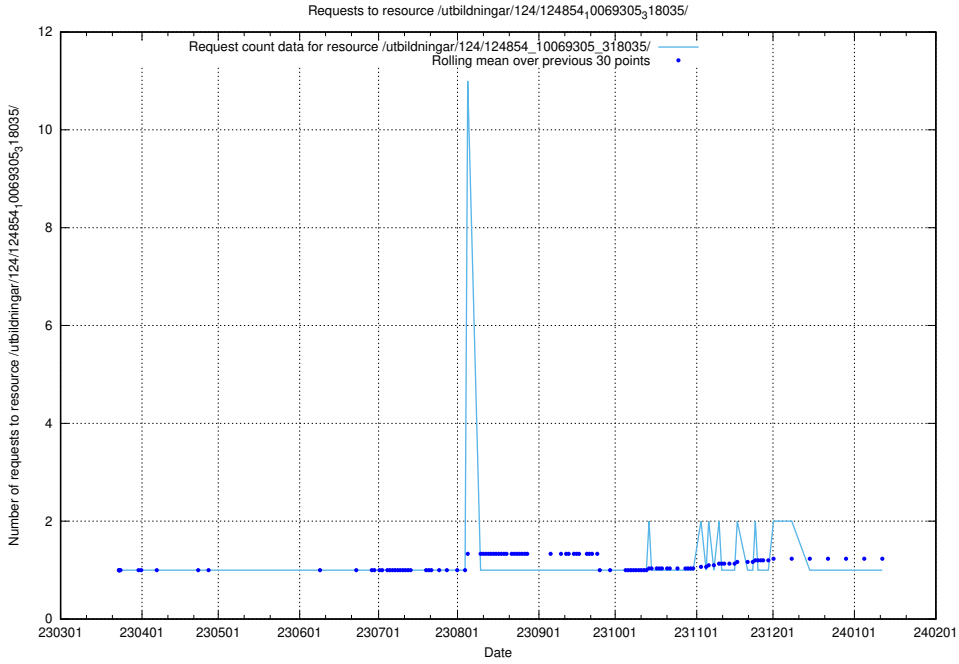

5.1563 Usage of /utbildningar/124/124854_10069305_318035/

Here, we count the number of requests to resource /utbildningar/124/124854_10069305_318035/.