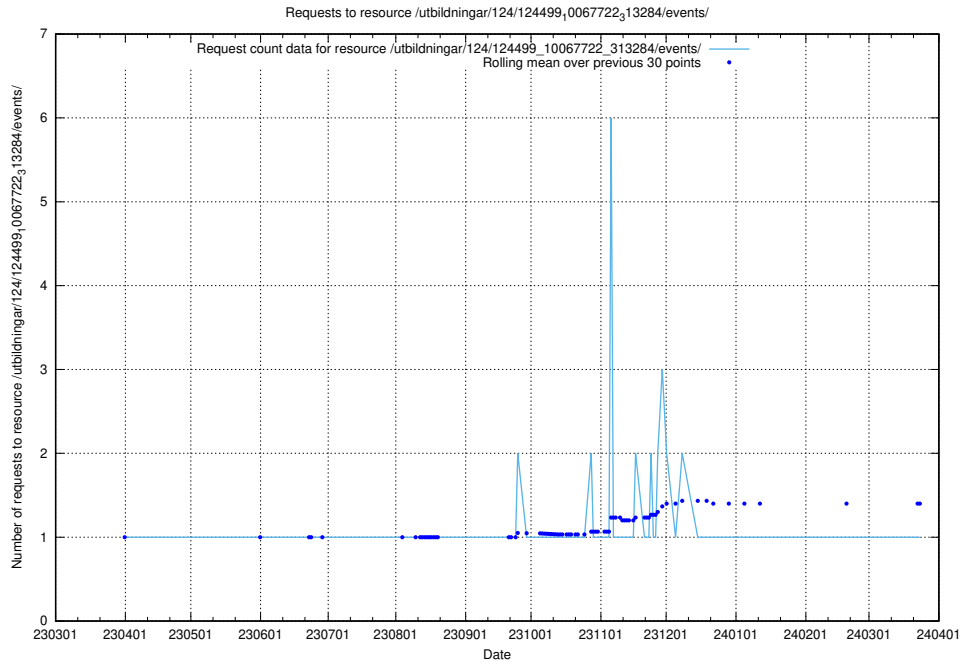

5.7038 Usage of /utbildningar/124/124499_10067722_313284/events/

Here, we count the number of requests to resource /utbildningar/124/124499_10067722_313284/events/