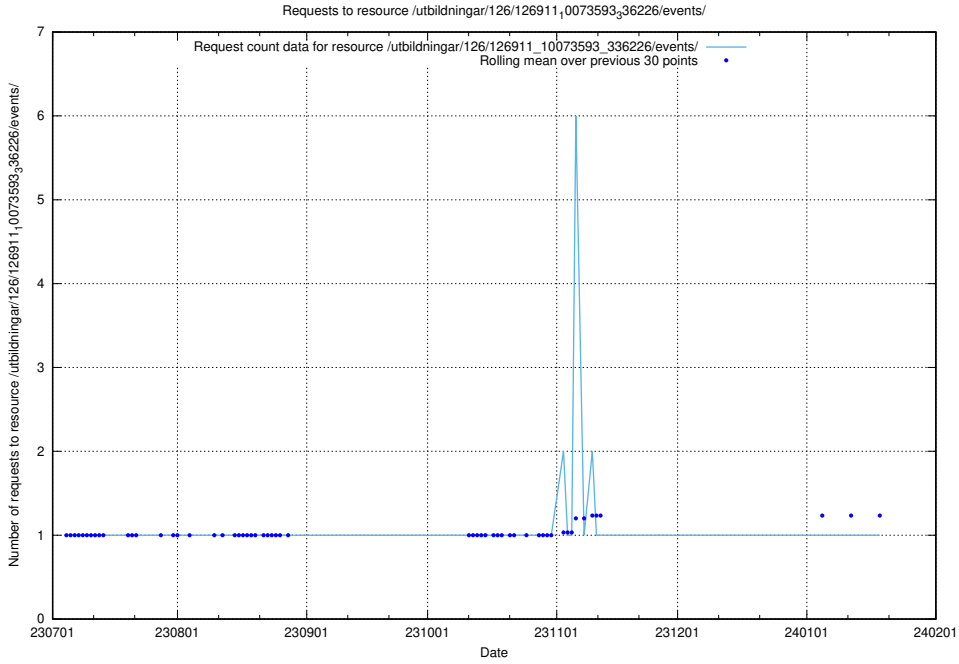

5.6323 Usage of /utbildningar/126/126911_10073593_336226/events/

Here, we count the number of requests to resource /utbildningar/126/126911_10073593_336226/events/

5.6324 Usage of /utbildningar/126/126911_10073593_336226/