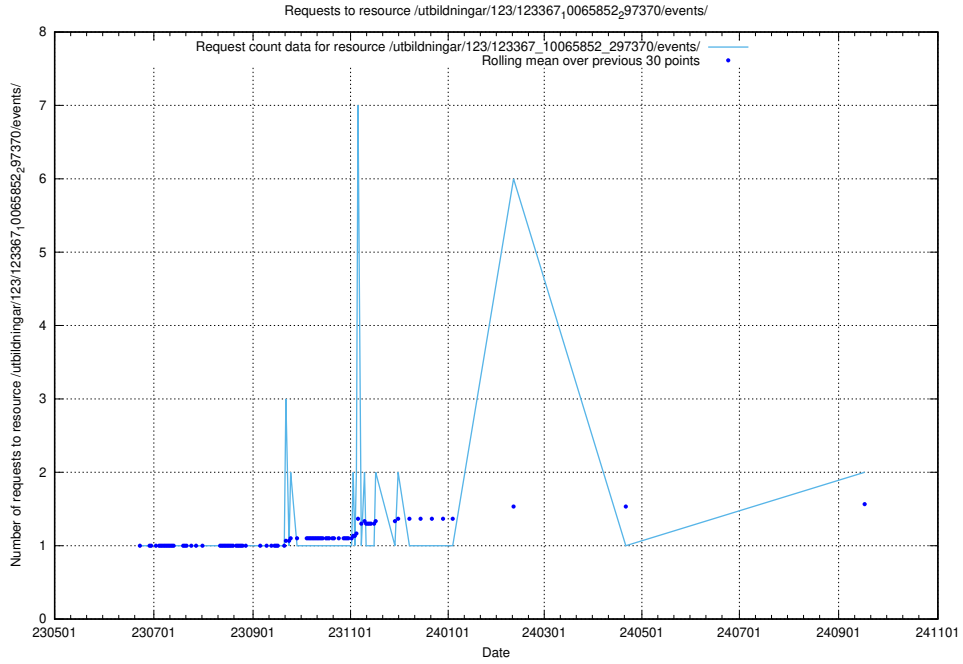

5.956 Usage of /utbildningar/123/123367_10065852_297370/events/

Here, we count the number of requests to resource /utbildningar/123/123367_10065852_297370/events/