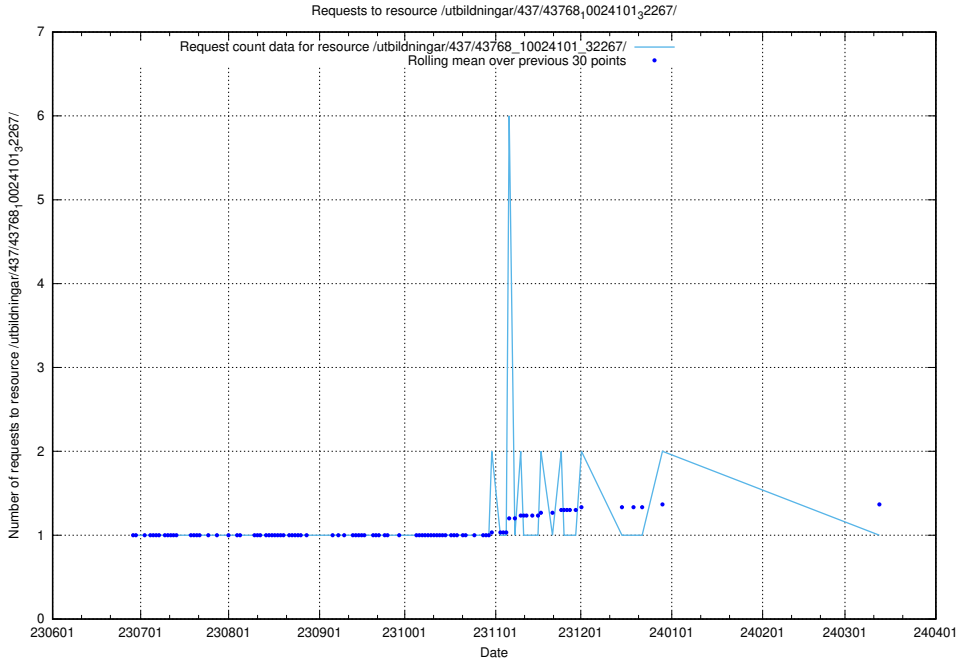

5.6410 Usage of /utbildningar/437/43768_10024101_32267/

Here, we count the number of requests to resource /utbildningar/437/43768_10024101_32267/.