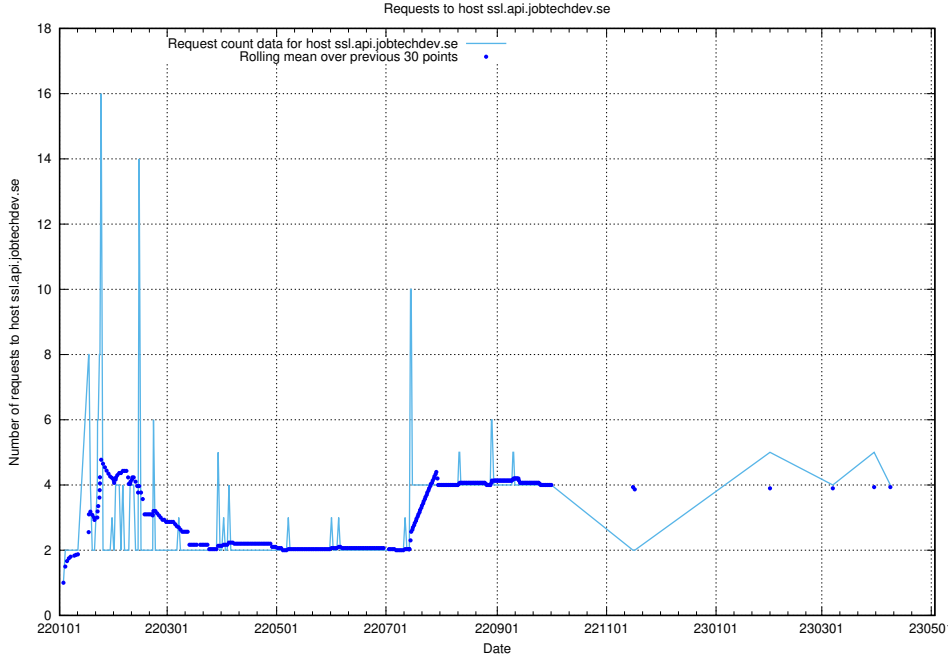

7.117 Usage of ssl.api.jobtechdev.se

Here, we count the number of requests to host ssl.api.jobtechdev.se.