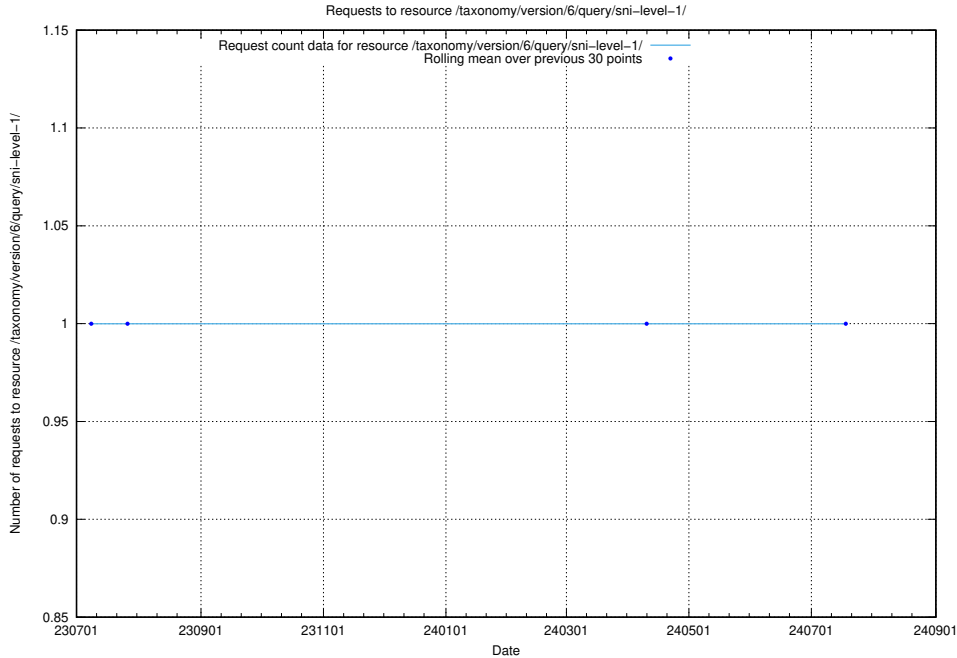

5.6220 Usage of /taxonomy/version/6/query/sni-level-1/

Here, we count the number of requests to resource /taxonomy/version/6/query/sni-level-1/.