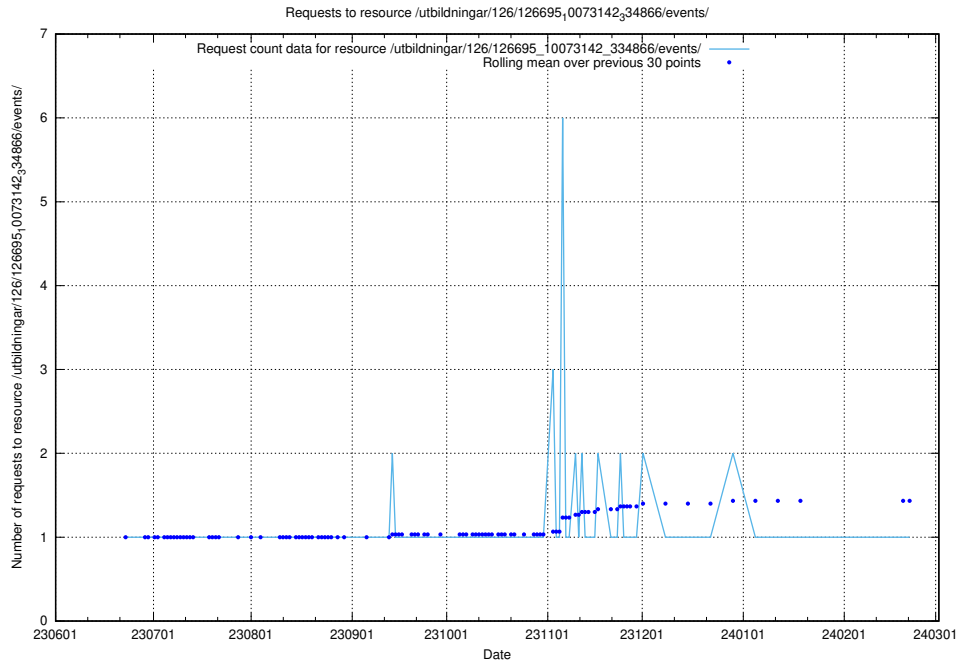

5.6601 Usage of /utbildningar/126/126695_10073142_334866/events/

Here, we count the number of requests to resource /utbildningar/126/126695_10073142_334866/events/