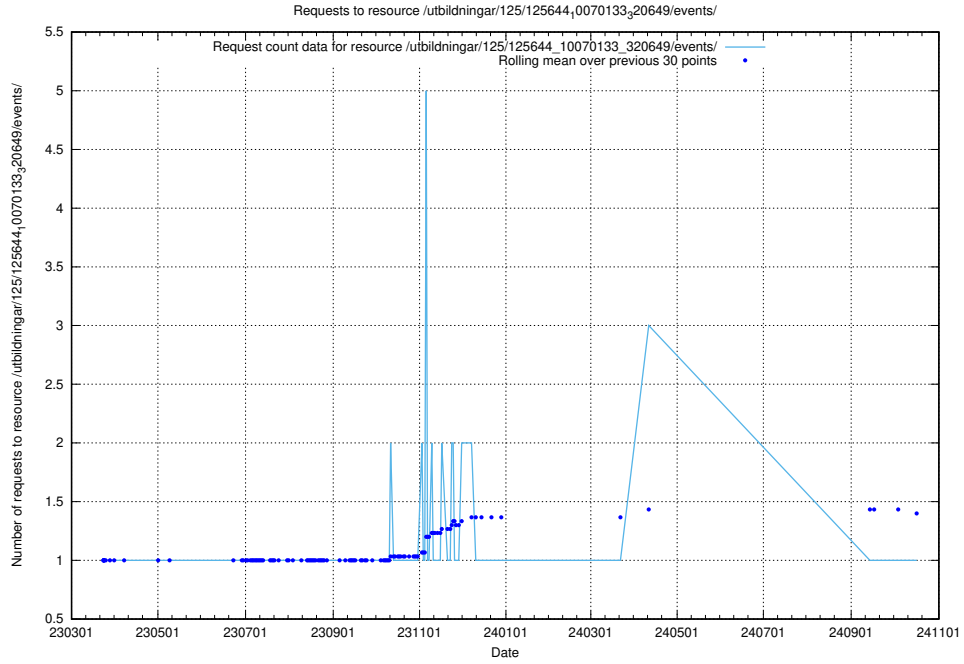

5.1102 Usage of /utbildningar/125/125644_10070133_320649/events/

Here, we count the number of requests to resource /utbildningar/125/125644_10070133_320649/events/