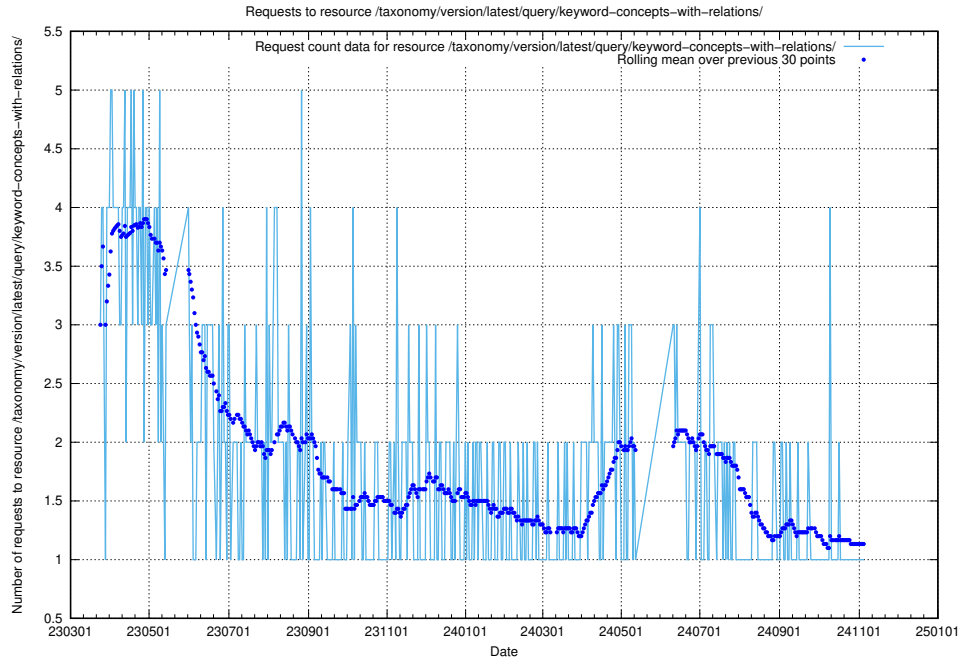

5.7105 Usage of /taxonomy/version/latest/query/keyword-concepts-with-relations/

Here, we count the number of requests to resource /taxonomy/version/latest/query/keyword-concepts-with-relations/.

5.7106 Usage of /taxonomy/version/latest/query/isco-level-4-groups/