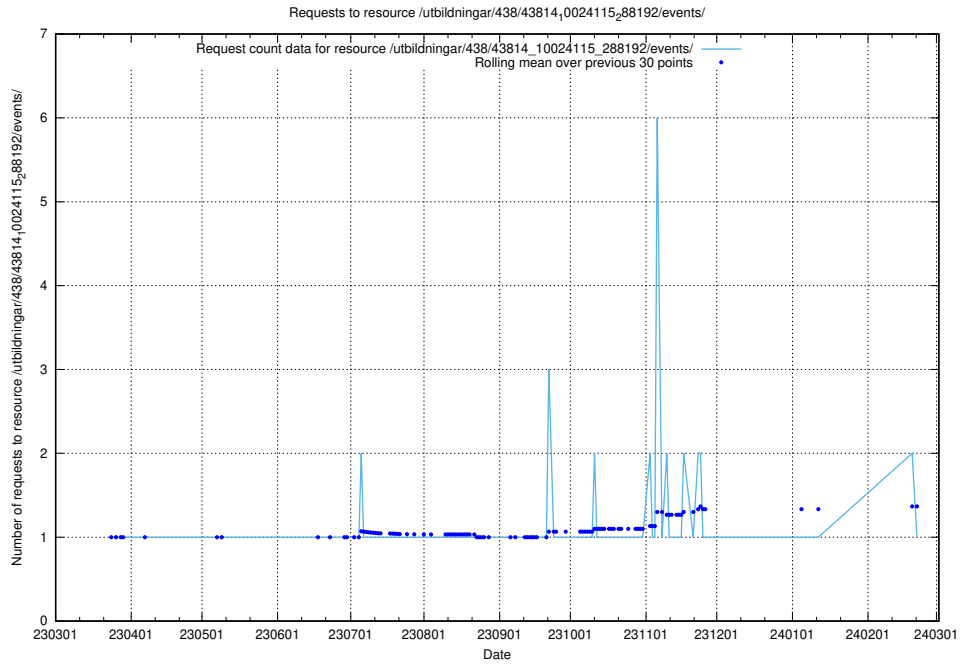

5.7189 Usage of /utbildningar/438/43814_10024115_288192/events/

Here, we count the number of requests to resource /utbildningar/438/43814_10024115_288192/events/.