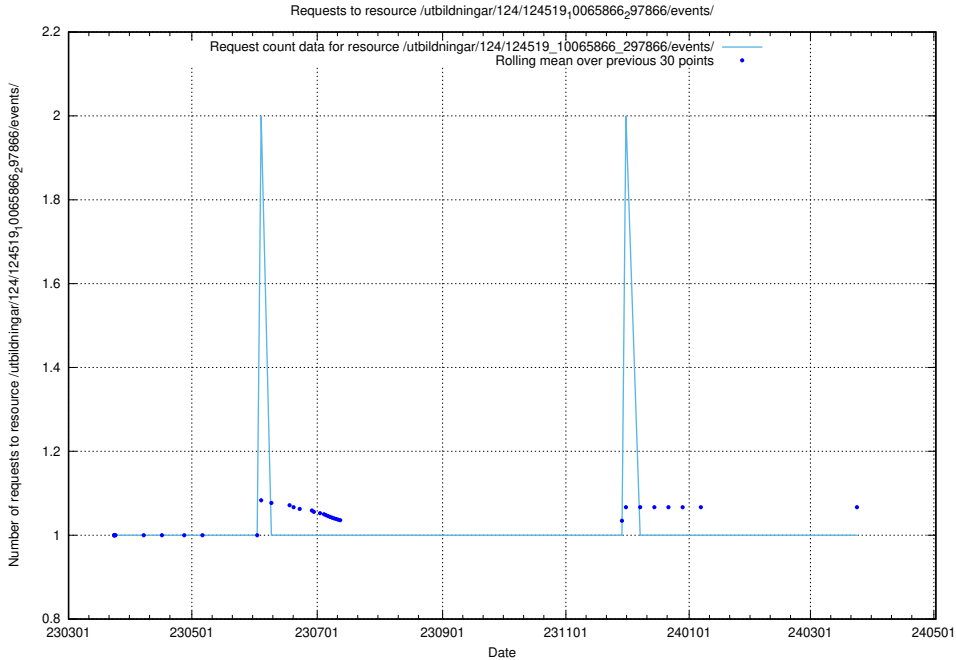

5.2291 Usage of /sql/sql/

Here, we count the number of requests to resource /sql/sql/.

5.2292 Usage of /utbildningar/124/124519_10065866_297866/events/

Here, we count the number of requests to resource /utbildningar/124/124519_10065866_297866/events/