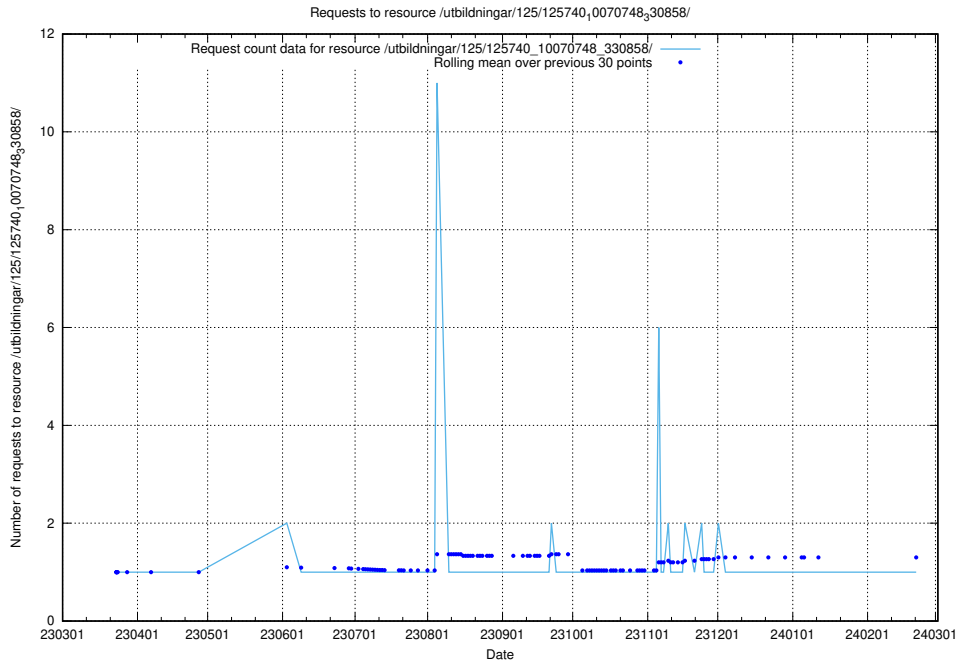

5.1027 Usage of /utbildningar/125/125740_10070748_330858/

Here, we count the number of requests to resource /utbildningar/125/125740_10070748_330858/.