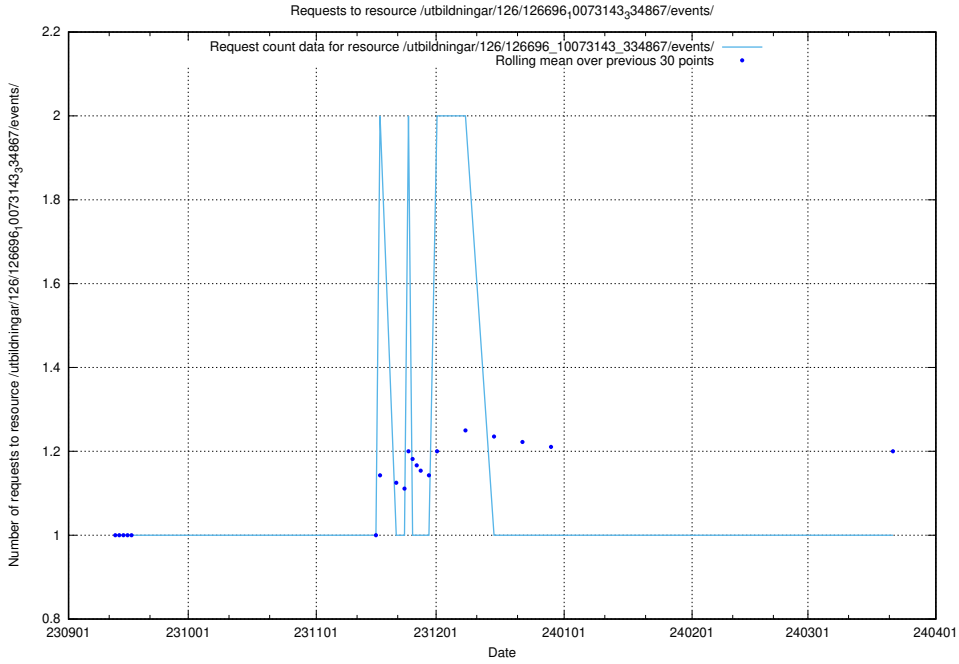

5.5577 Usage of /utbildningar/126/126696_10073143_334867/events/

Here, we count the number of requests to resource /utbildningar/126/126696_10073143_334867/events/