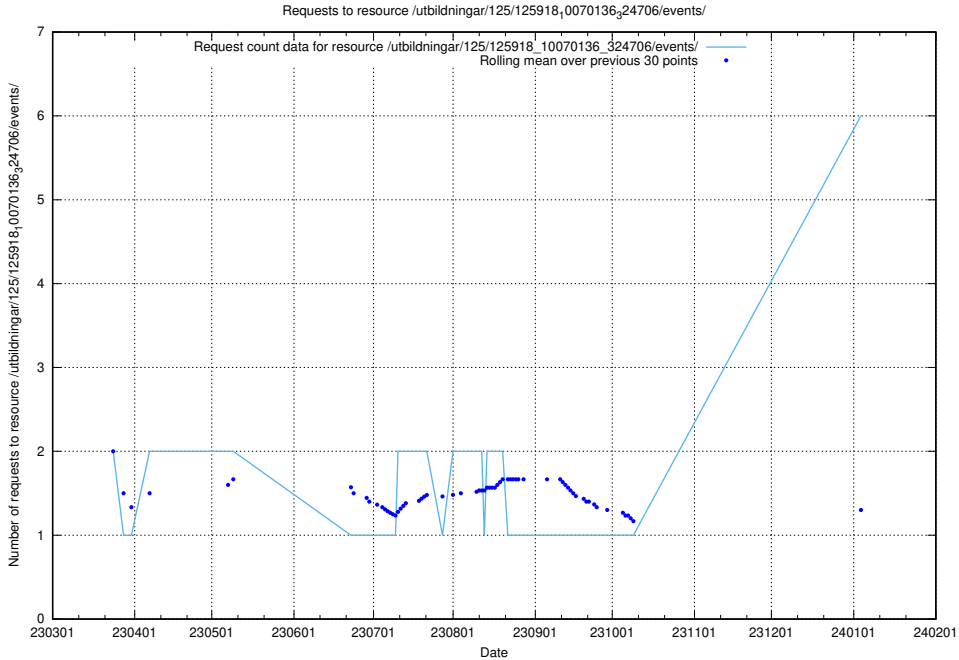

Here, we count the number of requests to resource /utbildningar/125/125918_10070136_324706/events/

5.167 Usage of /utbildningar/467/46747_10023991_329585/events/

Here, we count the number of requests to resource /utbildningar/467/46747_10023991_329585/events/.