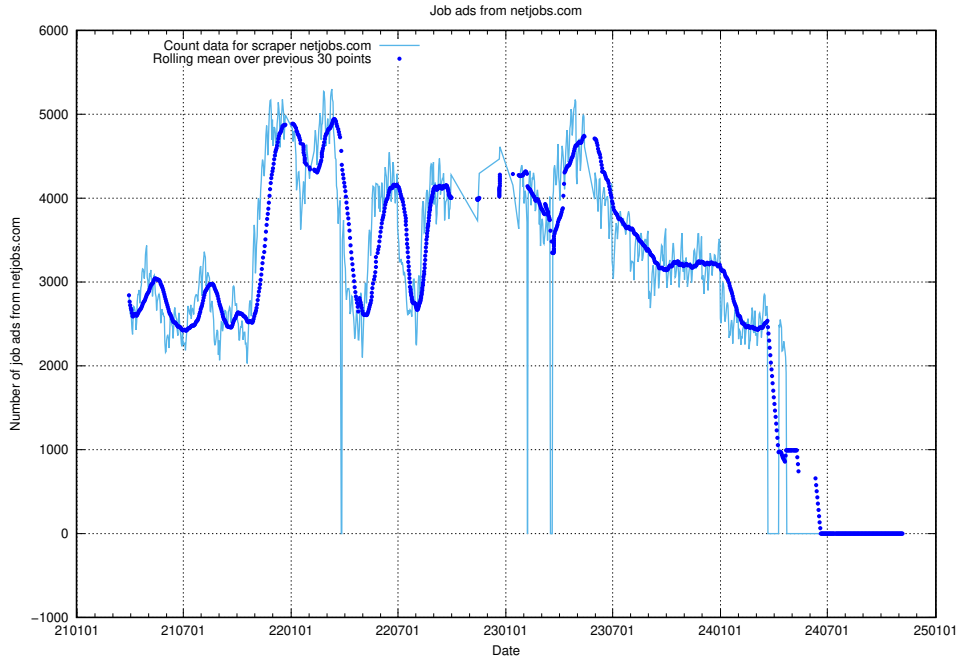

13.19 Number of ads by scraper netjobs.com

Here, we count the number of job ads scraped from netjobs.com.