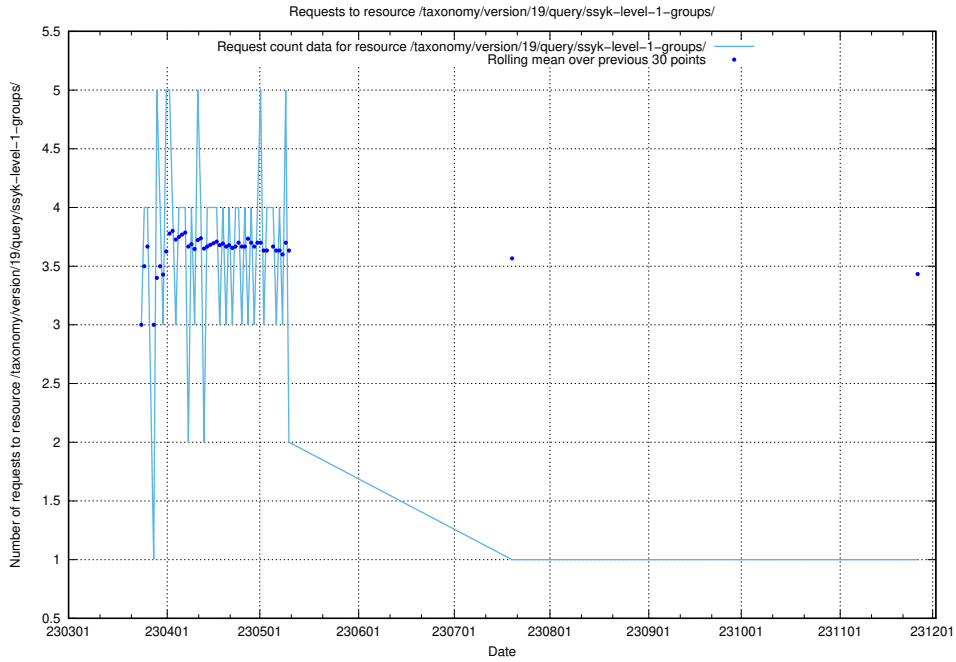

5.7140 Usage of /taxonomy/version/19/query/ssyk-level-1-groups/

Here, we count the number of requests to resource /taxonomy/version/19/query/ssyk-level-1-groups/.