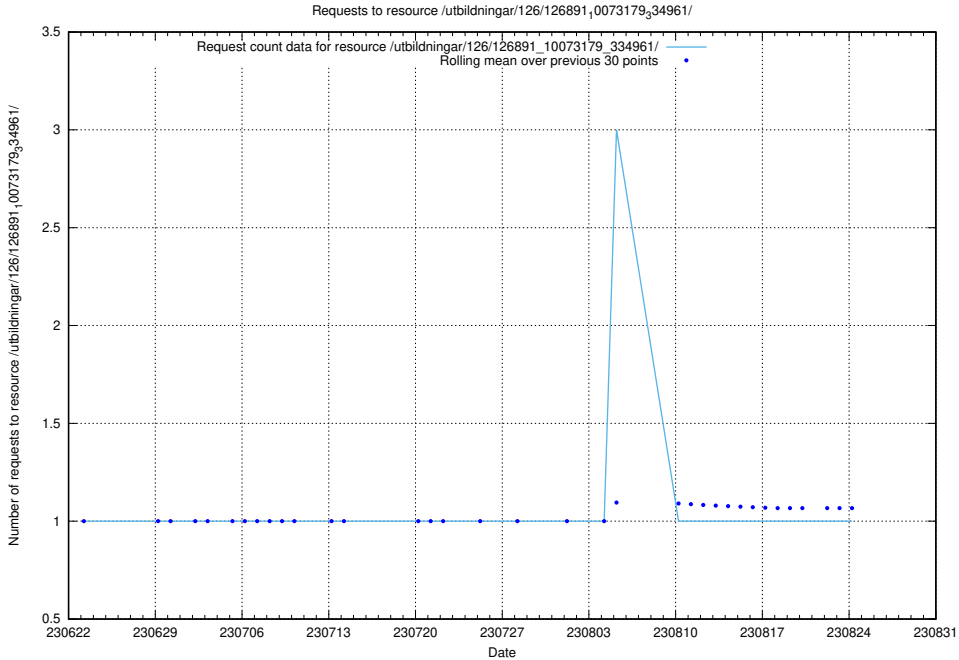

5.6566 Usage of /utbildningar/126/126891_10073179_334961/

Here, we count the number of requests to resource /utbildningar/126/126891_10073179_334961/.