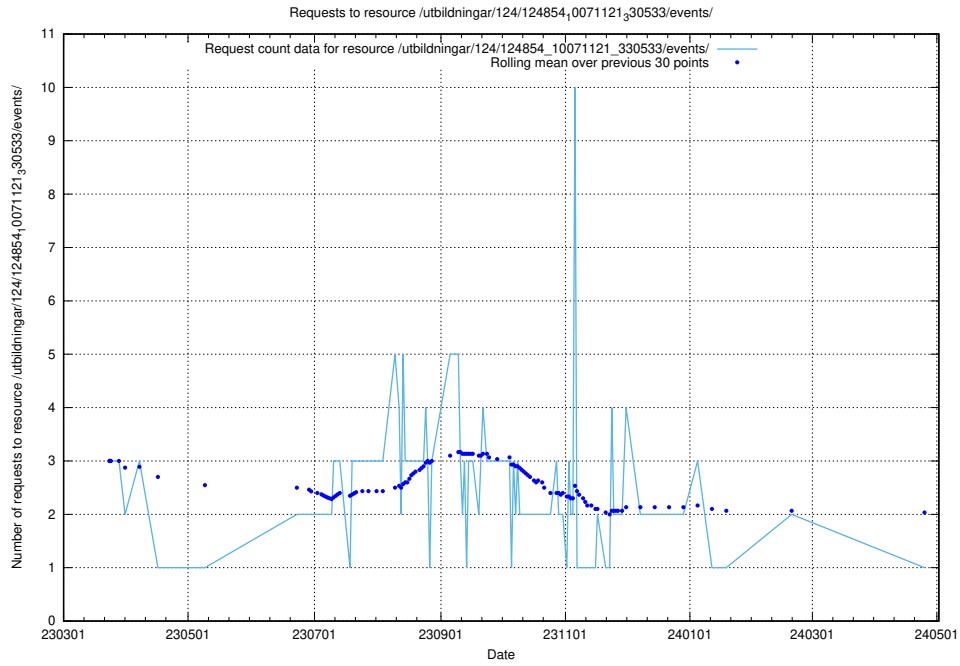

5.7284 Usage of /utbildningar/124/124854_10071121_330533/events/

Here, we count the number of requests to resource /utbildningar/124/124854_10071121_330533/events/