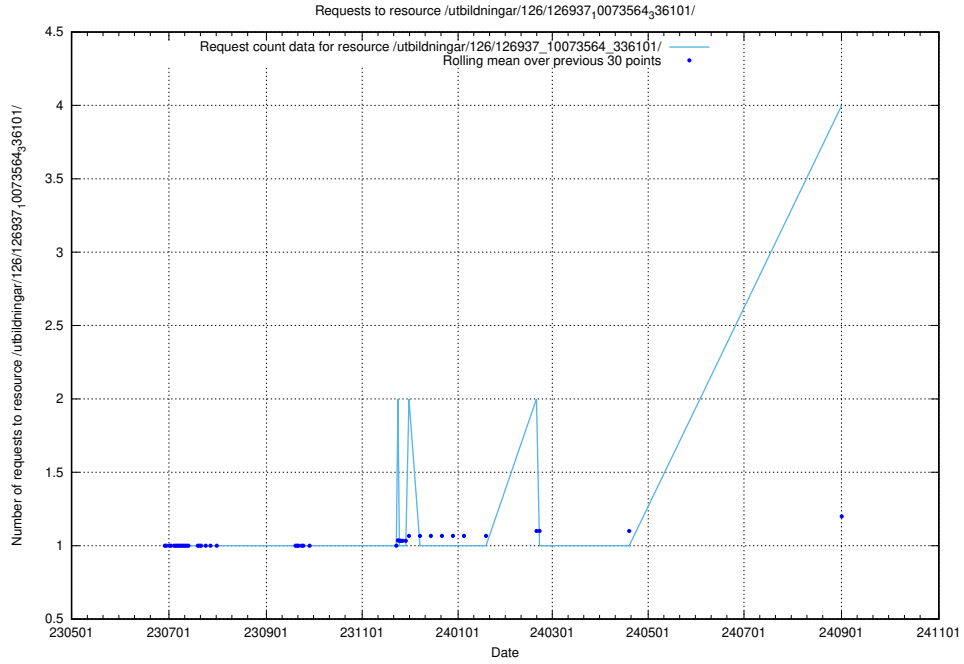

5.343 Usage of /utbildningar/126/126937_10073564_336101/

Here, we count the number of requests to resource /utbildningar/126/126937_10073564_336101/.