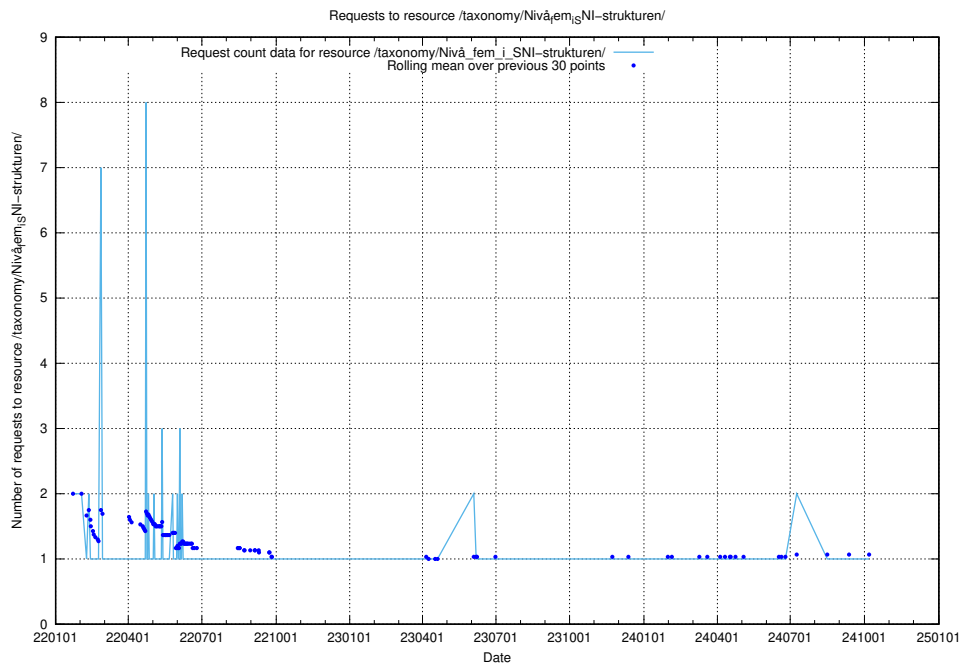

5.5482 Usage of /taxonomy/Nivå_fem_i_SNI-strukturen/

Here, we count the number of requests to resource /taxonomy/Nivå_fem_i_SNI-strukturen/.