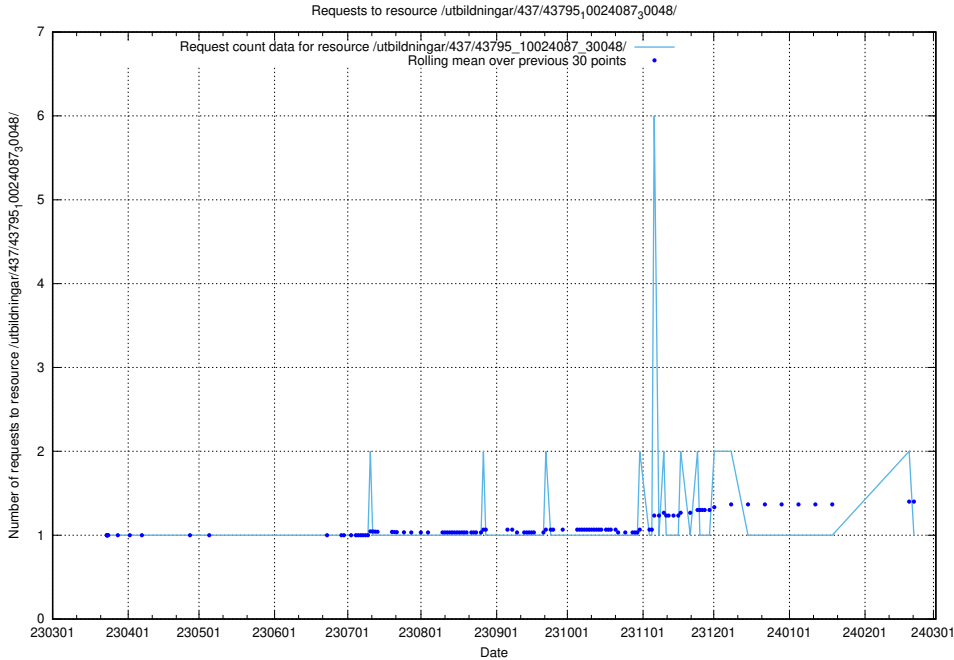

5.7391 Usage of /utbildningar/437/43795_10024087_30048/

Here, we count the number of requests to resource /utbildningar/437/43795_10024087_30048/.