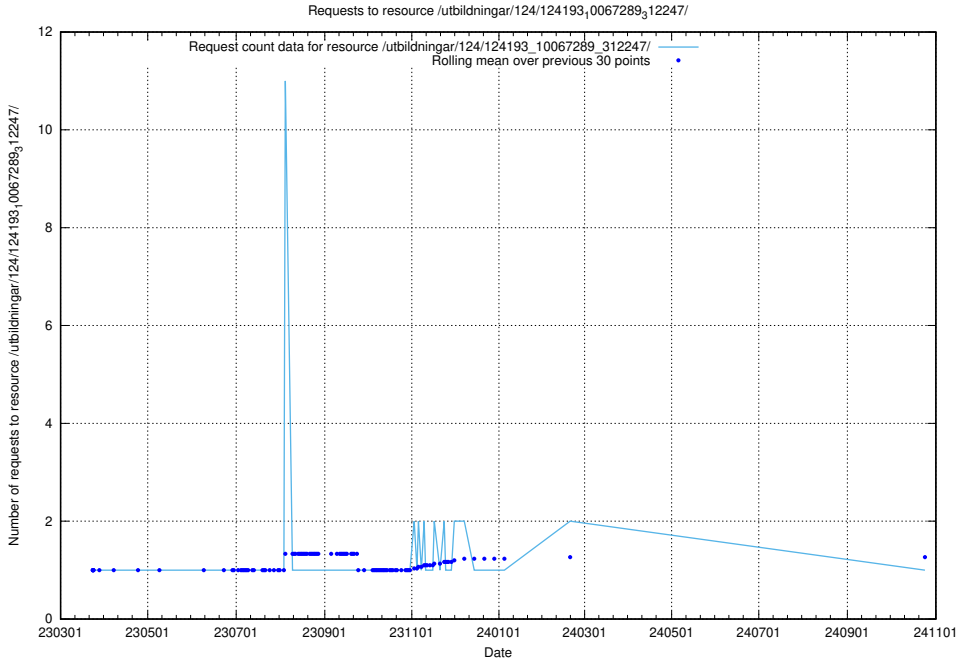

5.5010 Usage of /utbildningar/124/124193_10067289_312247/

Here, we count the number of requests to resource /utbildningar/124/124193_10067289_312247/.