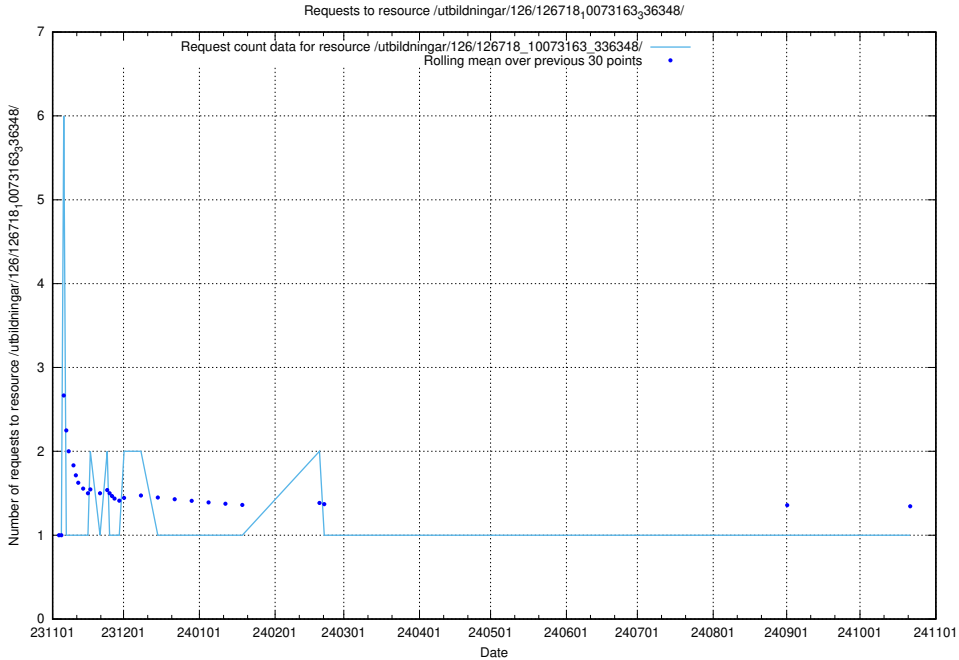

5.5120 Usage of /utbildningar/126/126718_10073163_336348/

Here, we count the number of requests to resource /utbildningar/126/126718_10073163_336348/.