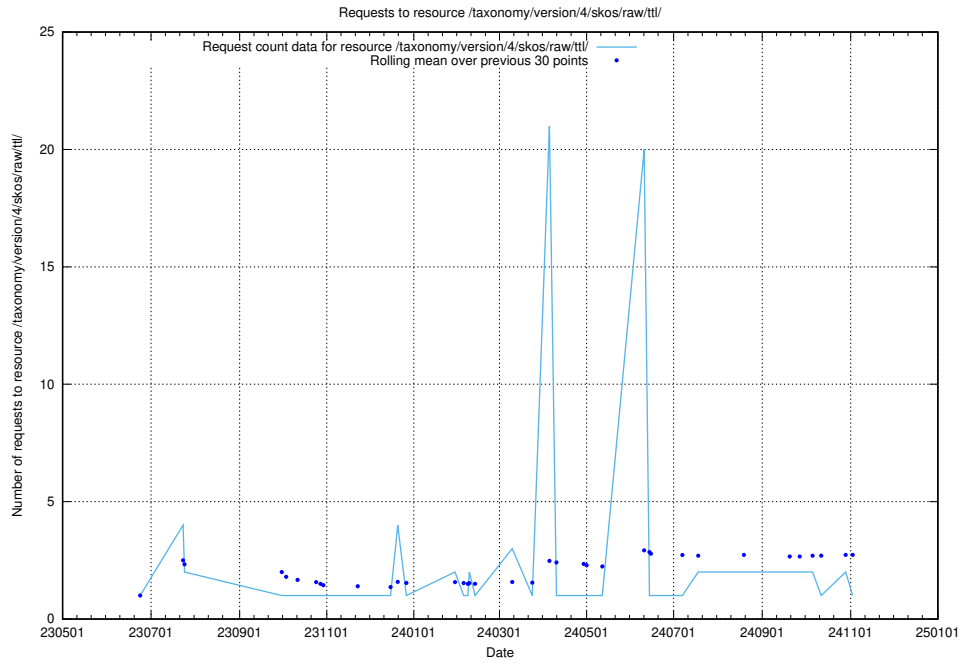

5.6541 Usage of /taxonomy/version/4/skos/raw/ttl/

Here, we count the number of requests to resource /taxonomy/version/4/skos/raw/ttl/.