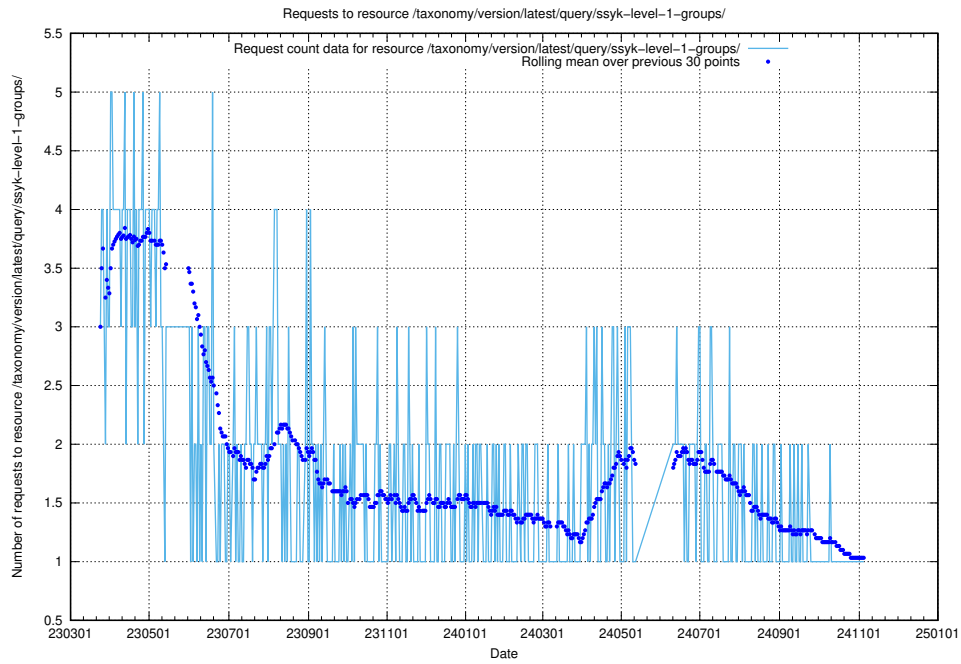

5.7086 Usage of /taxonomy/version/latest/query/ssyk-level-1-groups/

Here, we count the number of requests to resource /taxonomy/version/latest/query/ssyk-level-1-groups/.