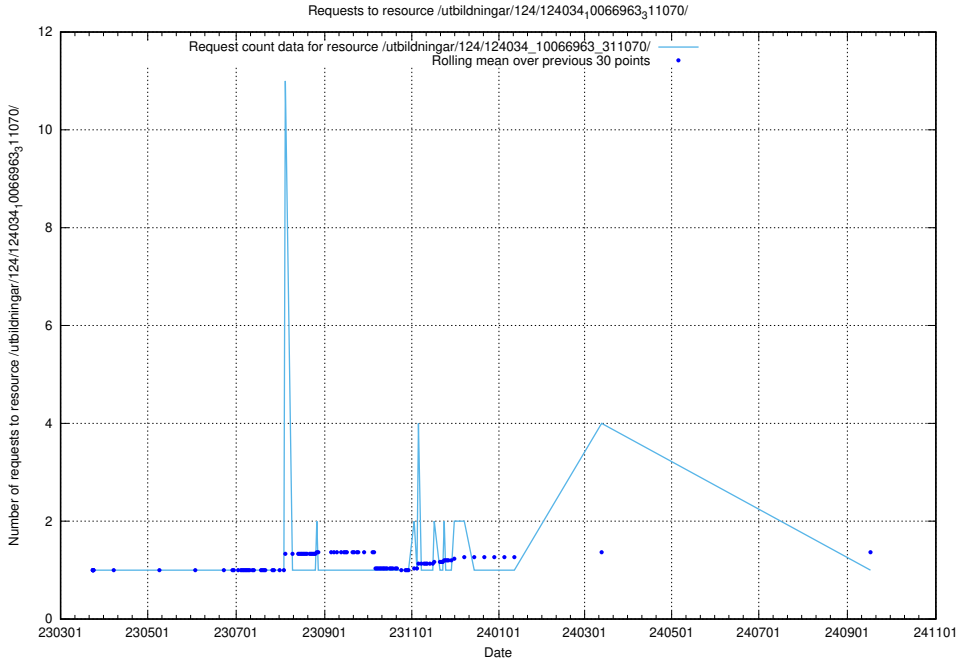

5.5406 Usage of /utbildningar/124/124034_10066963_311070/

Here, we count the number of requests to resource /utbildningar/124/124034_10066963_311070/.