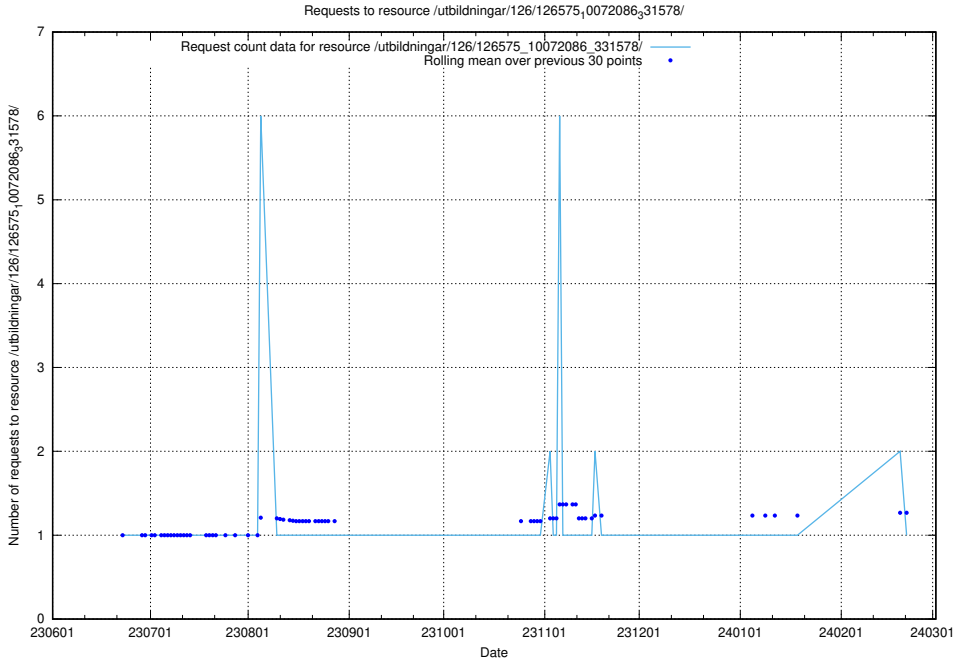

5.6614 Usage of /utbildningar/126/126575_10072086_331578/

Here, we count the number of requests to resource /utbildningar/126/126575_10072086_331578/.