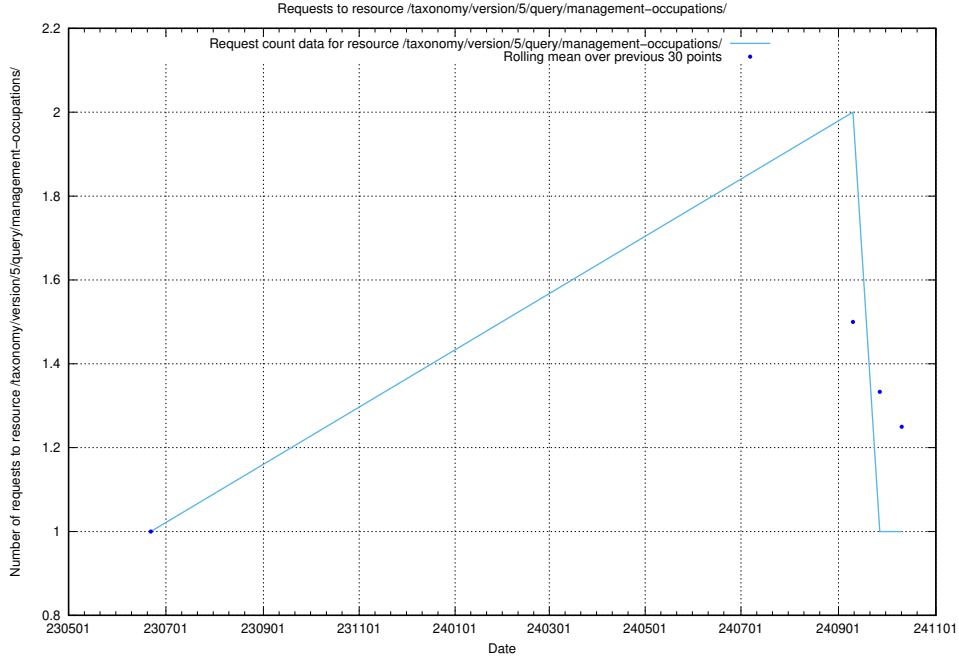

5.6824 Usage of /taxonomy/version/5/query/management-occupations/

Here, we count the number of requests to resource /taxonomy/version/5/query/management-occupations/.