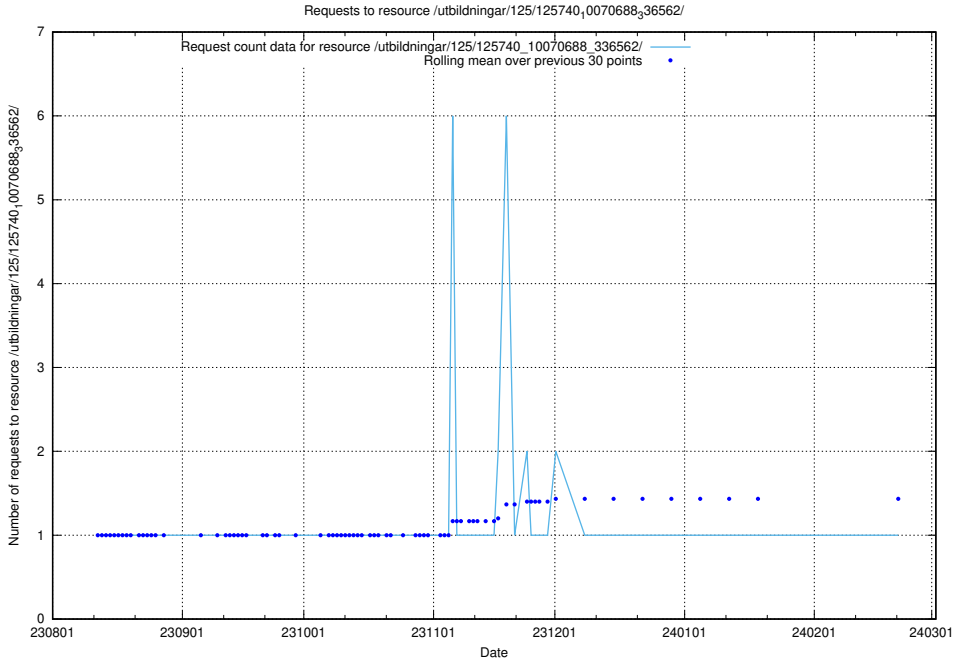

5.5798 Usage of /utbildningar/125/125740_10070688_336562/

Here, we count the number of requests to resource /utbildningar/125/125740_10070688_336562/.