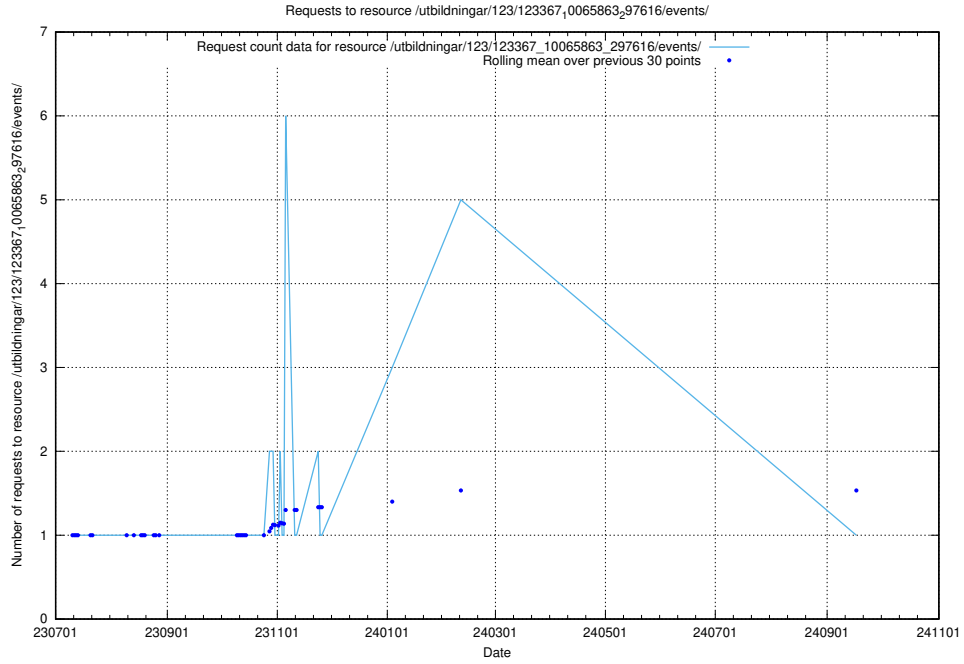

5.6116 Usage of /utbildningar/123/123367_10065863_297616/events/

Here, we count the number of requests to resource /utbildningar/123/123367_10065863_297616/events/