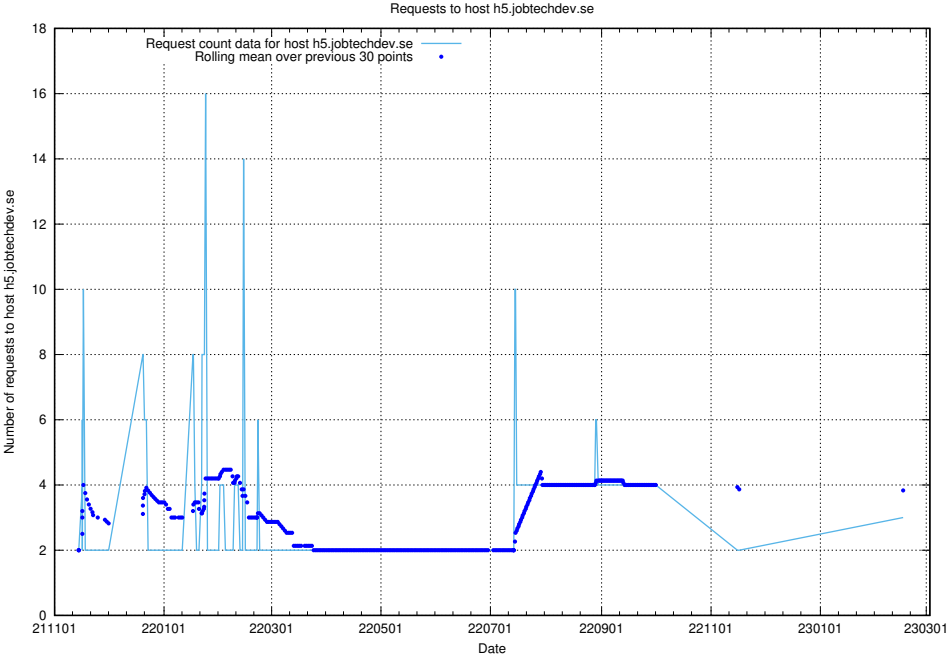

7.172 Usage of h5.jobtechdev.se

Here, we count the number of requests to host h5.jobtechdev.se.