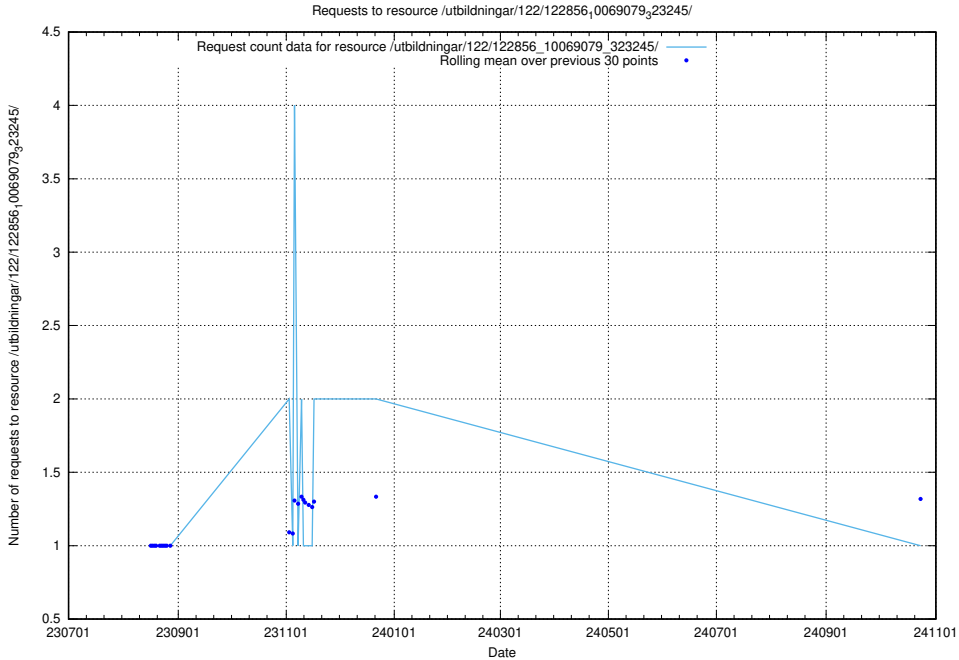

Here, we count the number of requests to resource /utbildningar/122/122856_10069079_323245/.

5.5779 Usage of /utbildningar/124/124498_10067799_319946/events/

Here, we count the number of requests to resource /utbildningar/124/124498_10067799_319946/events/