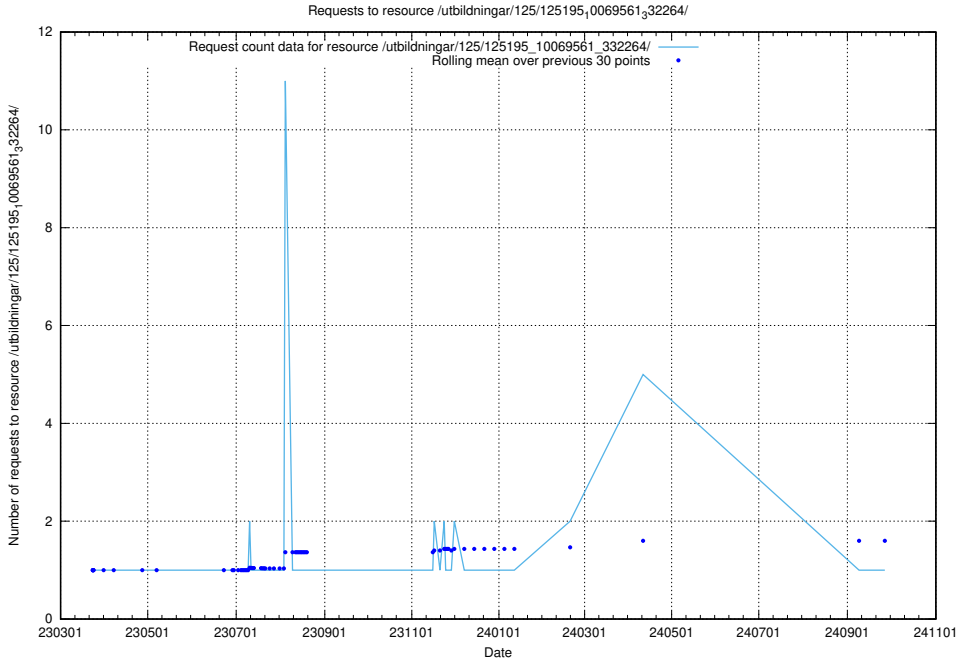

5.1189 Usage of /utbildningar/125/125195_10069561_332264/

Here, we count the number of requests to resource /utbildningar/125/125195_10069561_332264/.