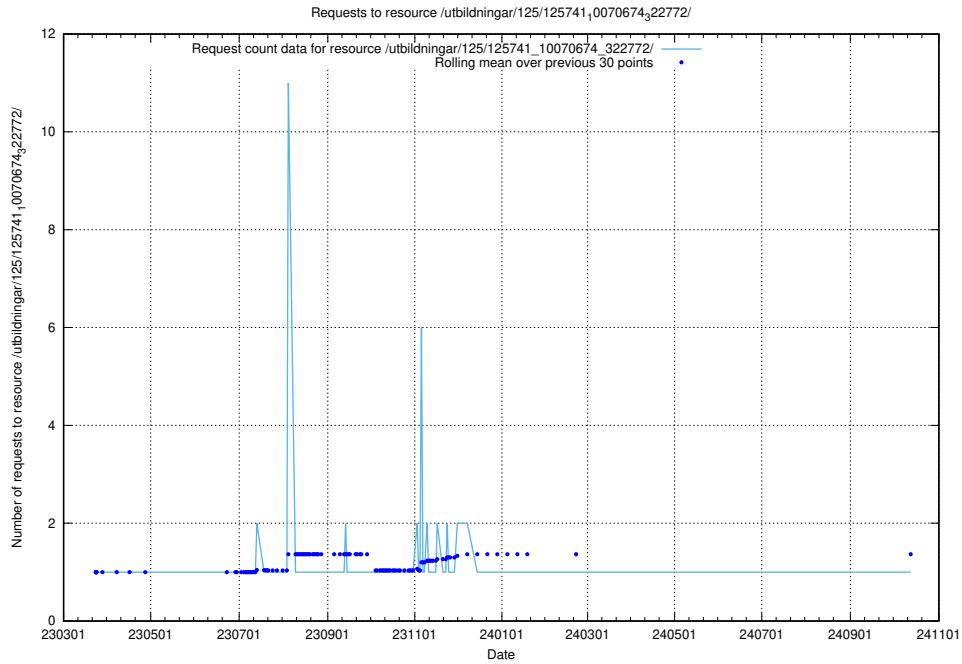

5.7521 Usage of /utbildningar/125/125741_10070674_322772/

Here, we count the number of requests to resource /utbildningar/125/125741_10070674_322772/.