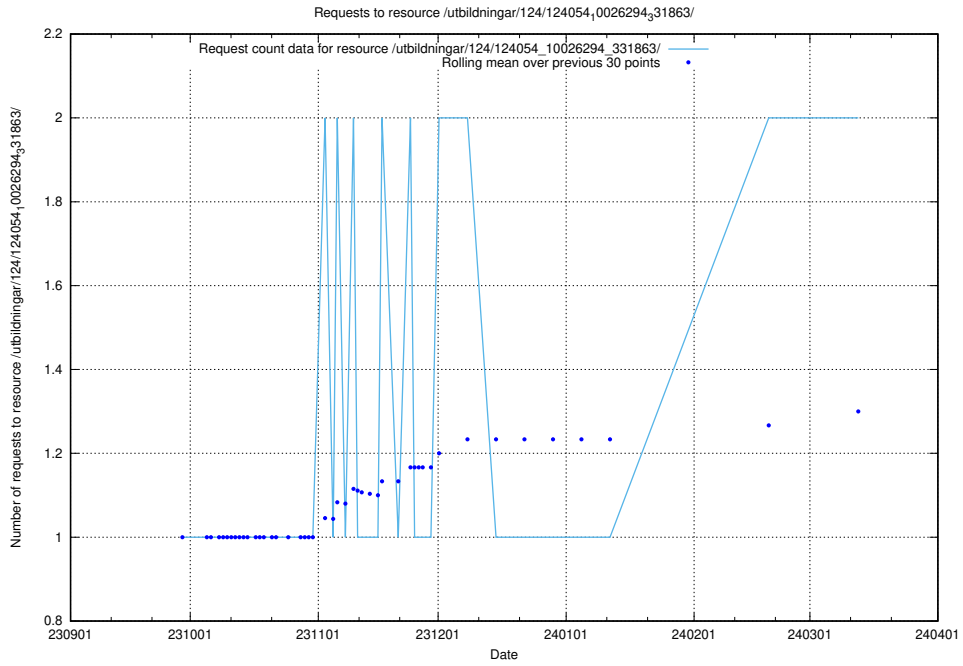

5.831 Usage of /utbildningar/124/124054_10026294_331863/

Here, we count the number of requests to resource /utbildningar/124/124054_10026294_331863/.