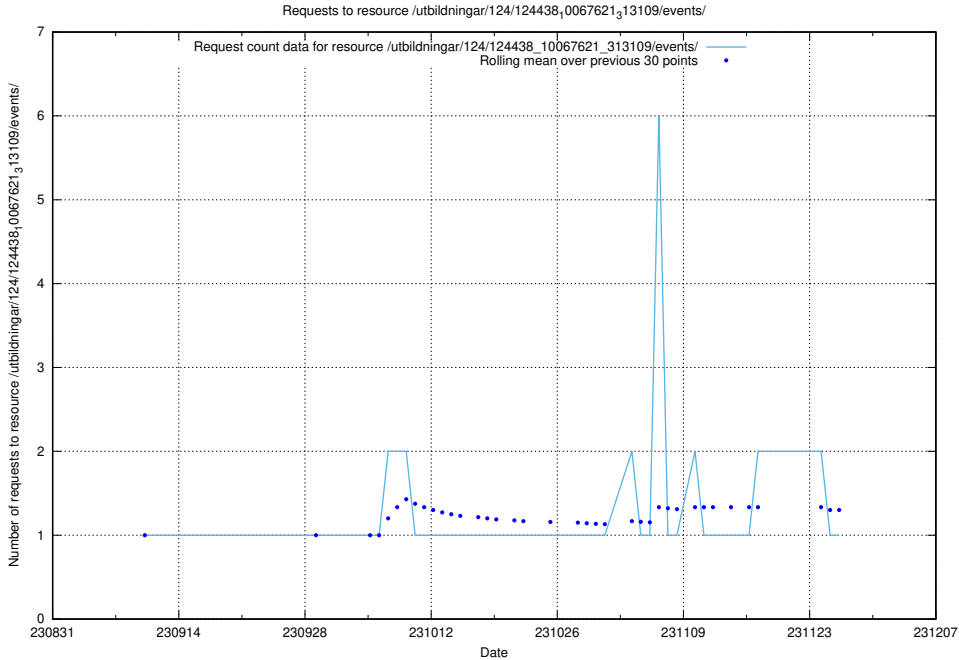

5.5612 Usage of /utbildningar/124/124438_10067621_313109/events/

Here, we count the number of requests to resource /utbildningar/124/124438_10067621_313109/events/