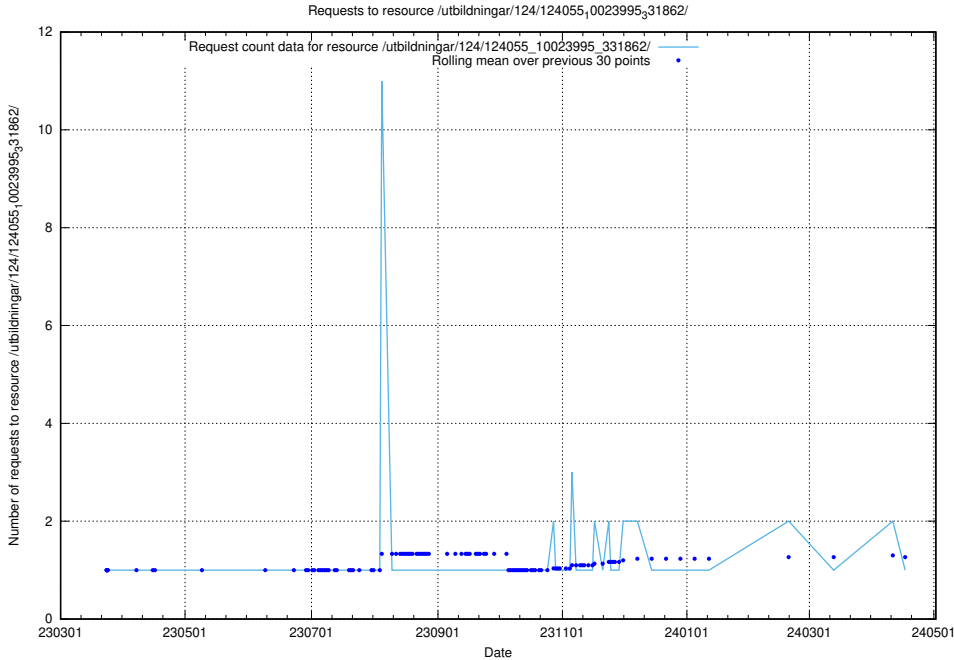

5.5274 Usage of /utbildningar/124/124055_10023995_331862/

Here, we count the number of requests to resource /utbildningar/124/124055_10023995_331862/.