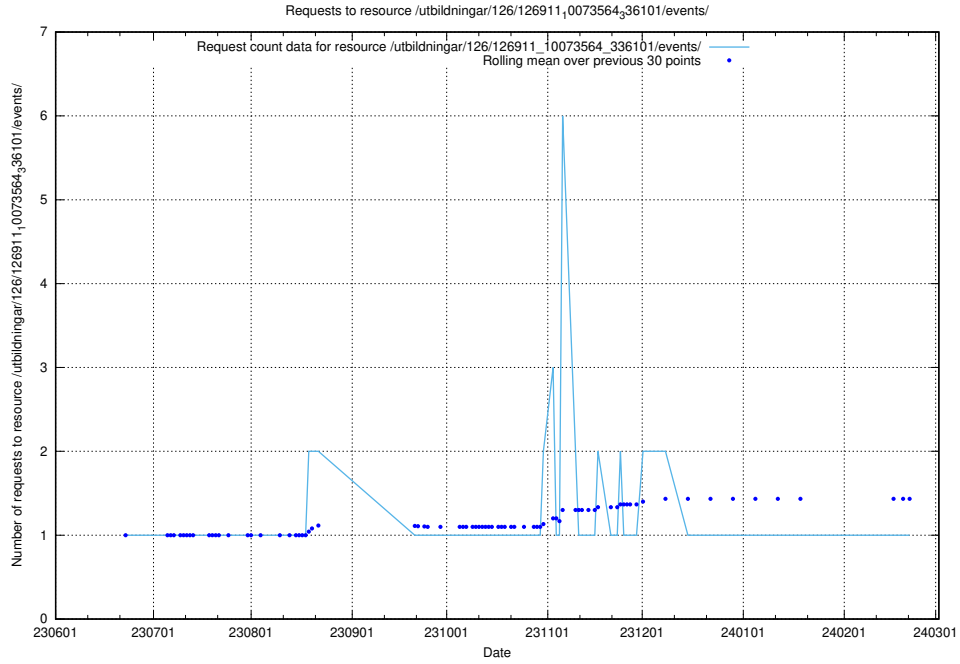

5.6565 Usage of /utbildningar/126/126911_10073564_336101/events/

Here, we count the number of requests to resource /utbildningar/126/126911_10073564_336101/events/