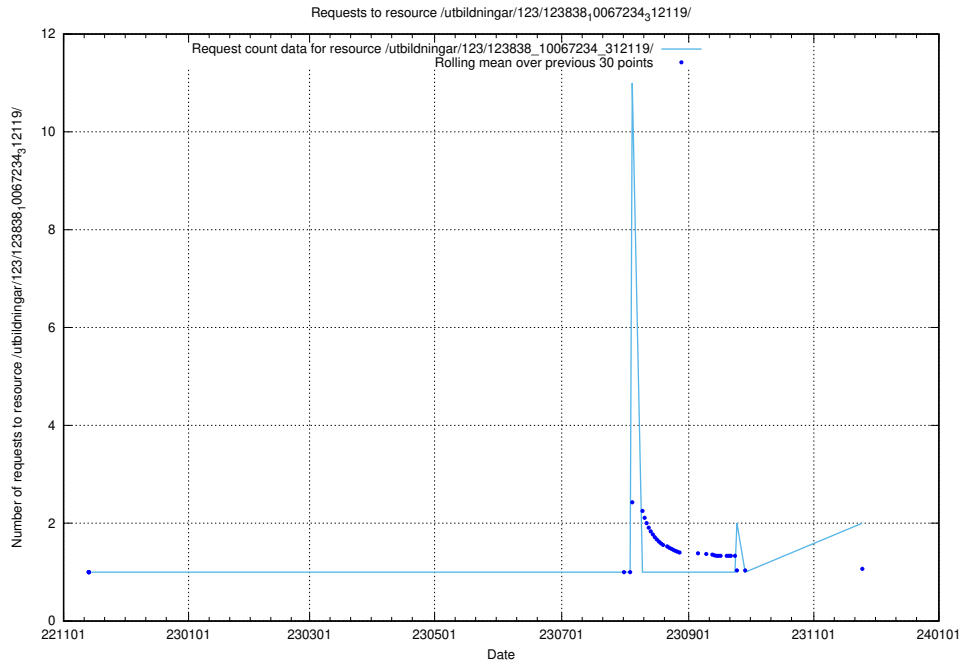

5.968 Usage of /utbildningar/123/123838_10067234_312119/

Here, we count the number of requests to resource /utbildningar/123/123838_10067234_312119/.