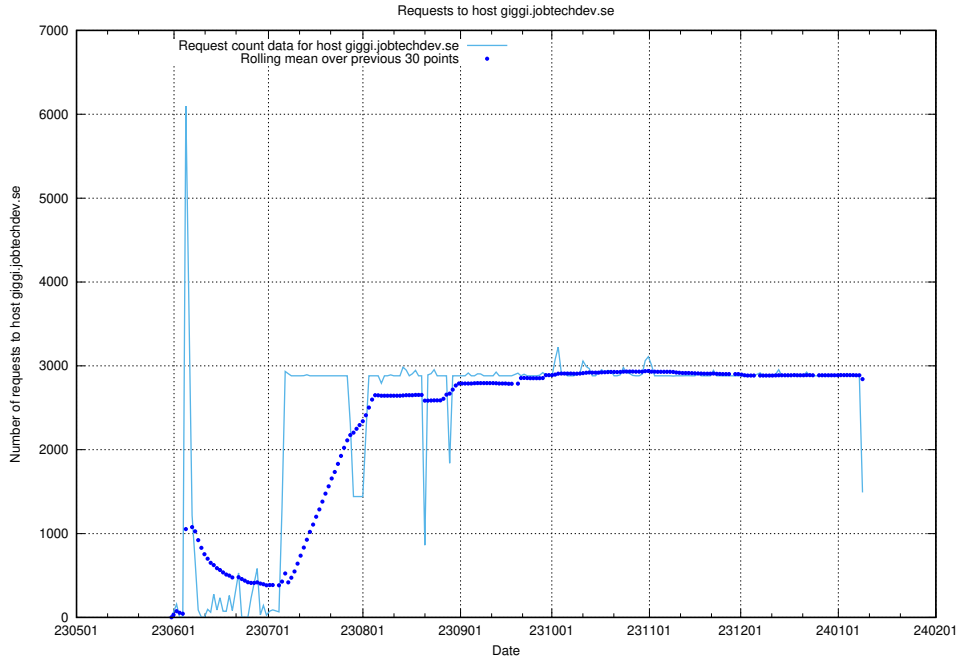

7.18 Usage of giggi.jobtechdev.se

Here, we count the number of requests to host giggi.jobtechdev.se.

7.19 Usage of canary-openshift-ingress-canary.prod.services.jtech.se

Here, we count the number of requests to host canary-openshift-ingress-canary.prod.services.jtech.se.