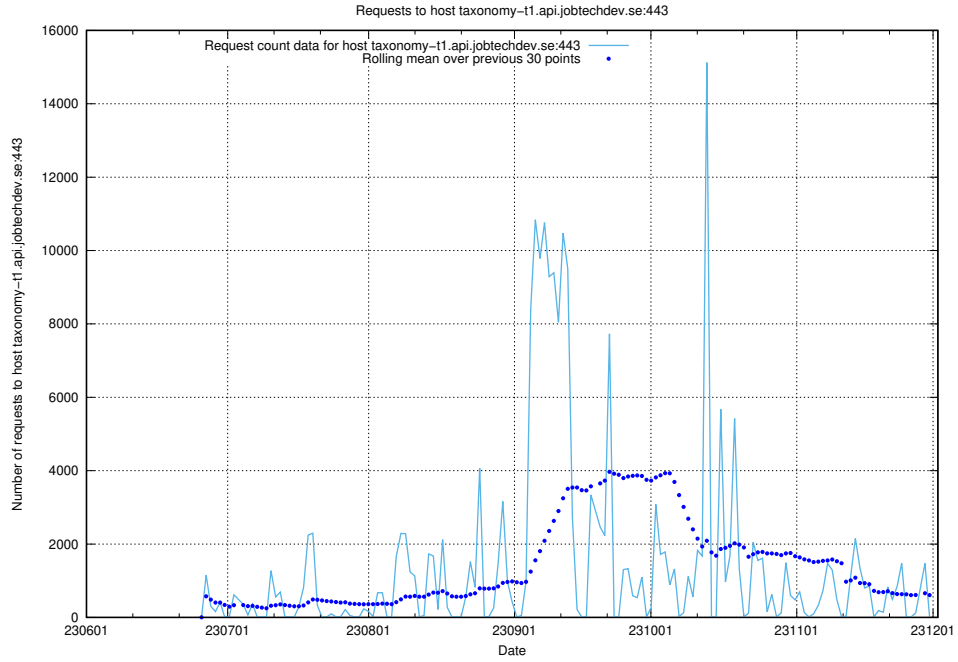

7.64 Usage of taxonomy-t1.api.jobtechdev.se:443

Here, we count the number of requests to host taxonomy-t1.api.jobtechdev.se:443.