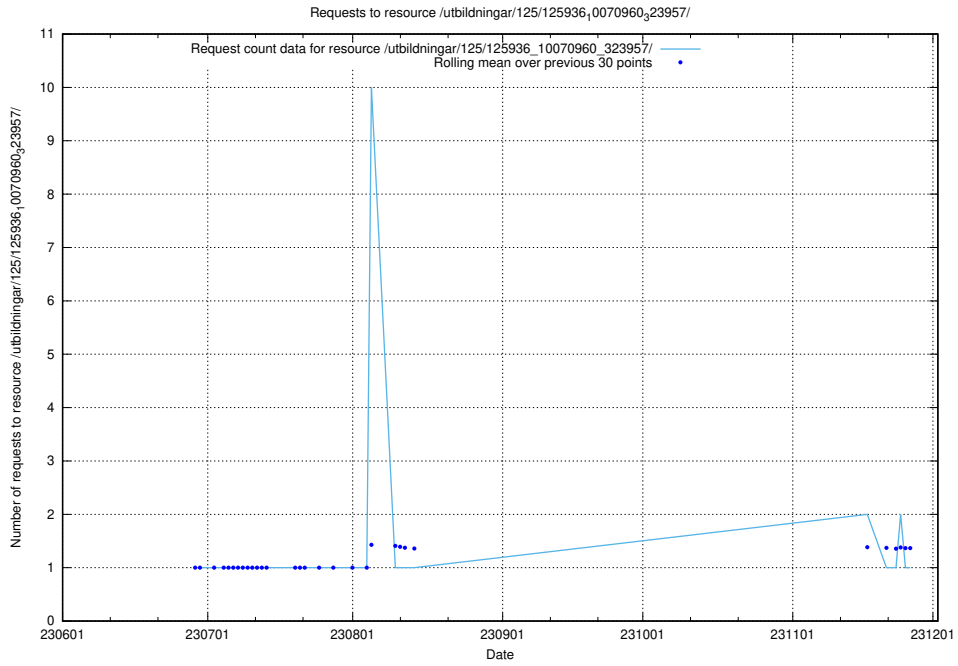

Here, we count the number of requests to resource /utbildningar/125/125936_10070960_323957/events/

5.6439 Usage of /utbildningar/125/125936_10070960_323957/

Here, we count the number of requests to resource /utbildningar/125/125936_10070960_323957/.