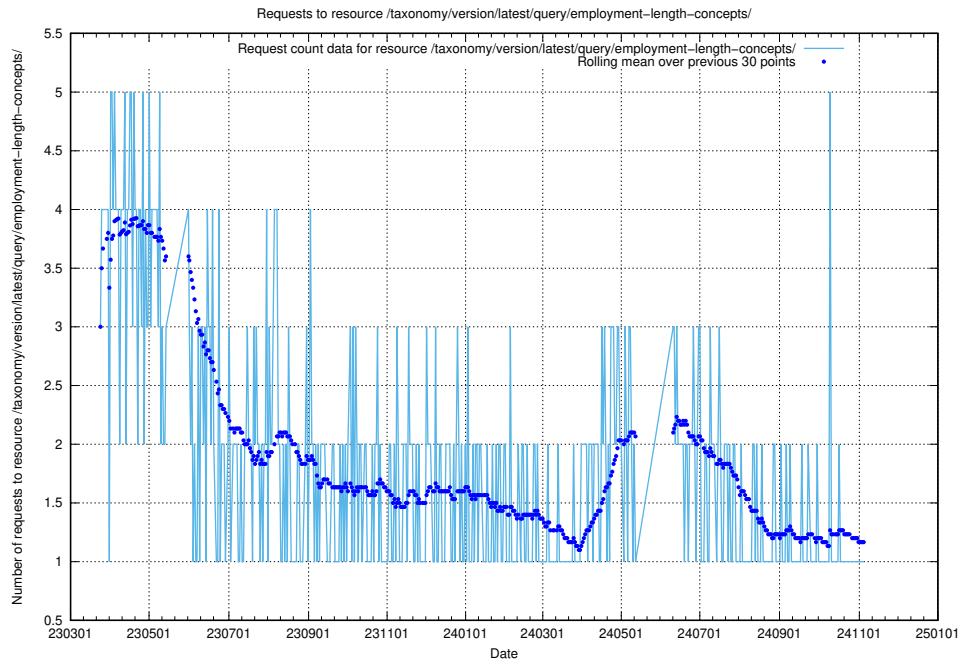

5.7111 Usage of /taxonomy/version/latest/query/employment-length-concepts/

Here, we count the number of requests to resource /taxonomy/version/latest/query/employment-length-concepts/.