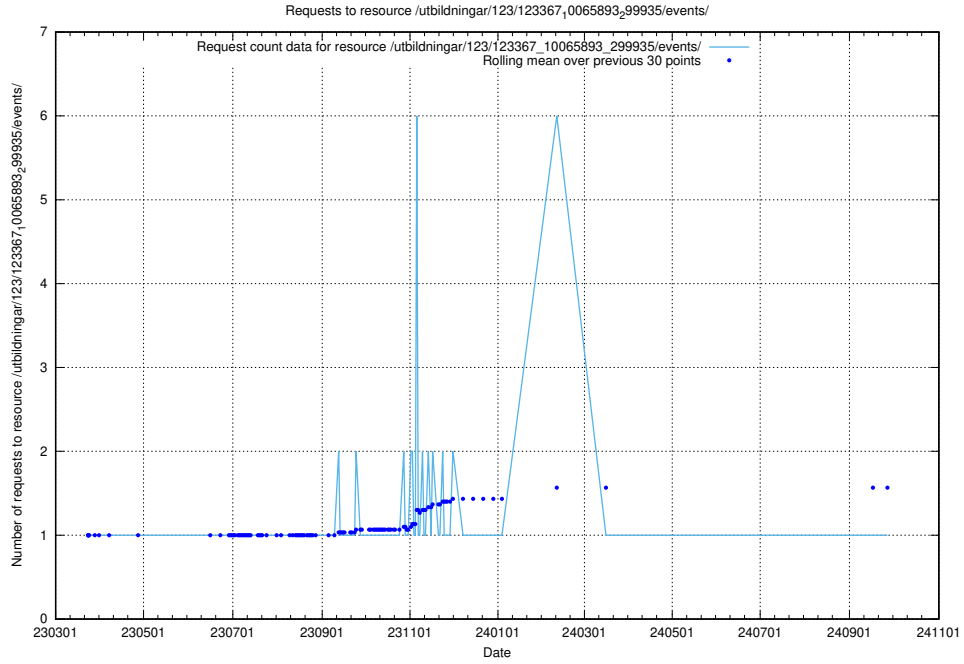

5.5722 Usage of /utbildningar/123/123367_10065893_299935/events/

Here, we count the number of requests to resource /utbildningar/123/123367_10065893_299935/events/