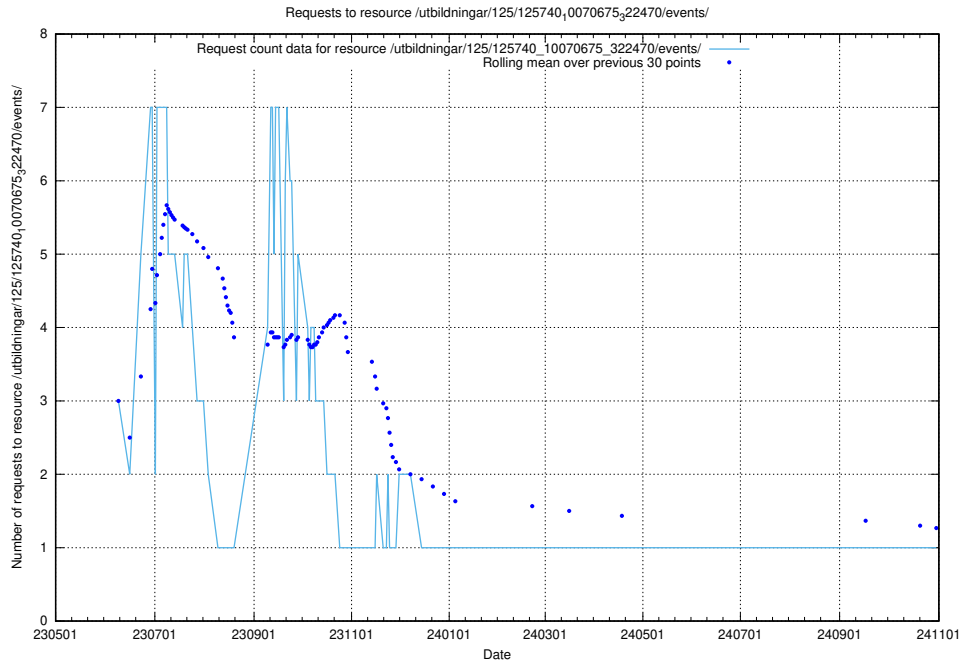

5.6865 Usage of /utbildningar/125/125740_10070675_322470/events/

Here, we count the number of requests to resource /utbildningar/125/125740_10070675_322470/events/