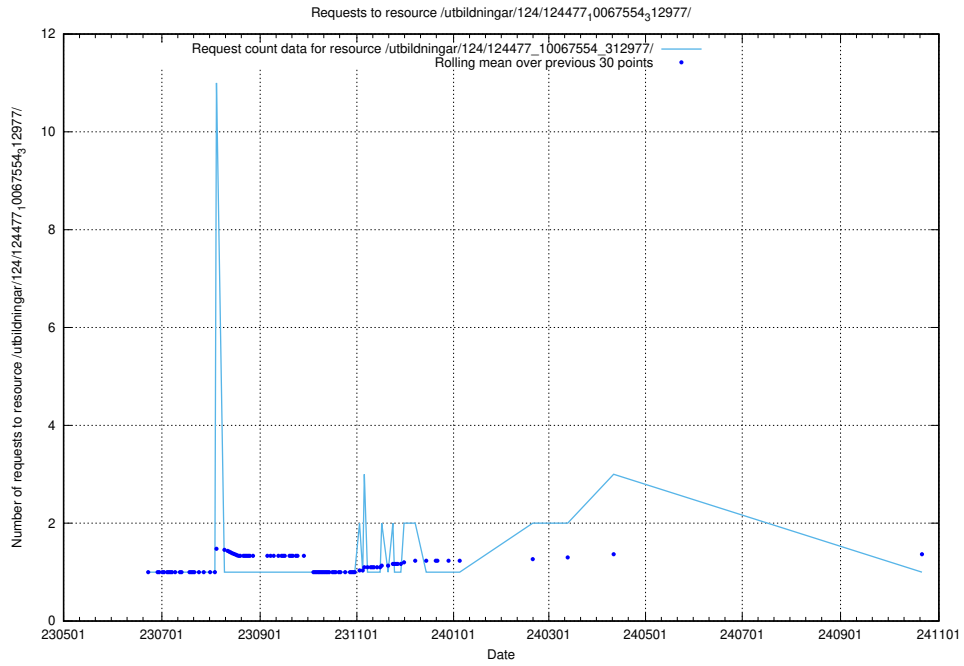

5.6773 Usage of /utbildningar/124/124477_10067554_312977/

Here, we count the number of requests to resource /utbildningar/124/124477_10067554_312977/.