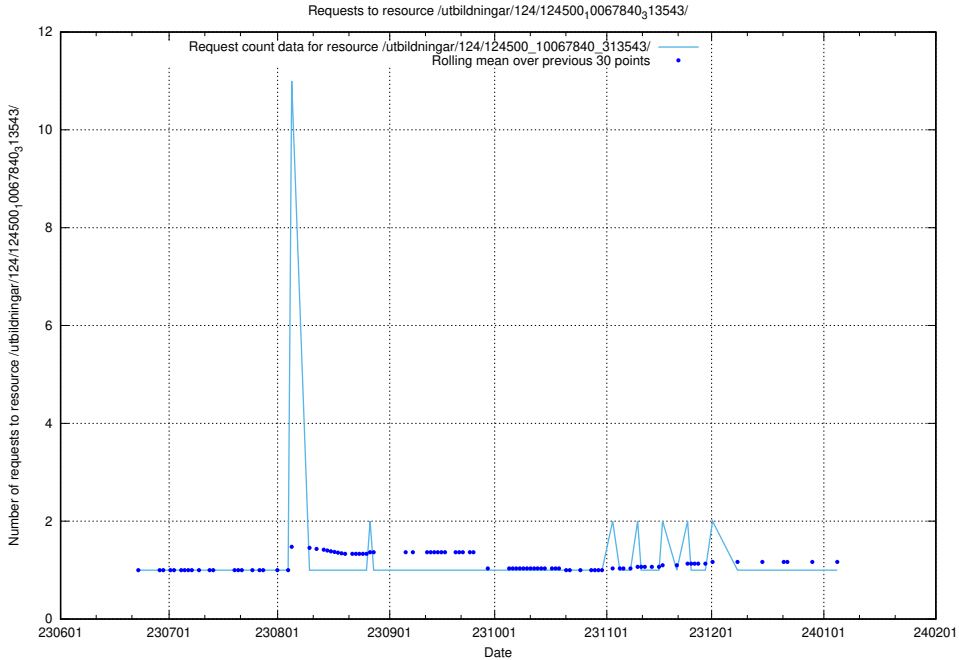

5.6747 Usage of /utbildningar/124/124500_10067840_313543/

Here, we count the number of requests to resource /utbildningar/124/124500_10067840_313543/.