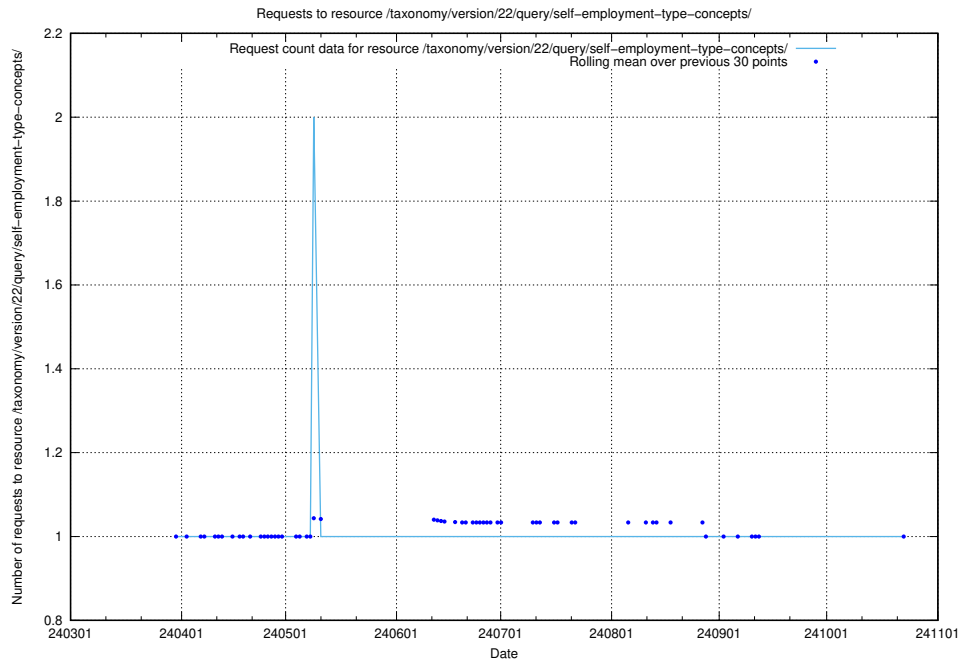

5.2589 Usage of /taxonomy/version/22/query/self-employment-type-concepts/

Here, we count the number of requests to resource /taxonomy/version/22/query/self-employment-type-concepts/.