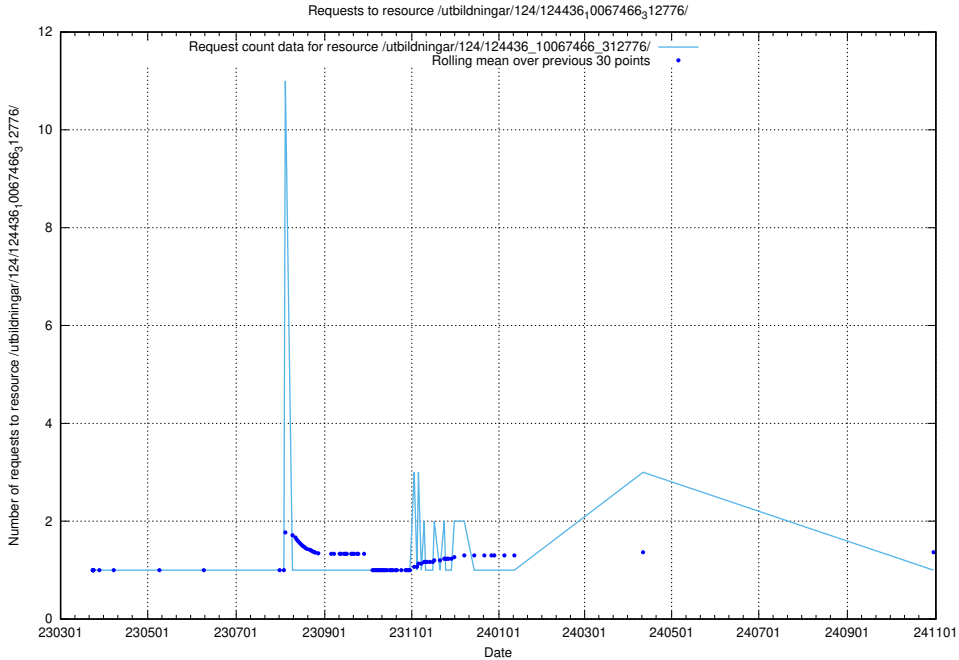

5.4719 Usage of /utbildningar/124/124436_10067466_312776/

Here, we count the number of requests to resource /utbildningar/124/124436_10067466_312776/.