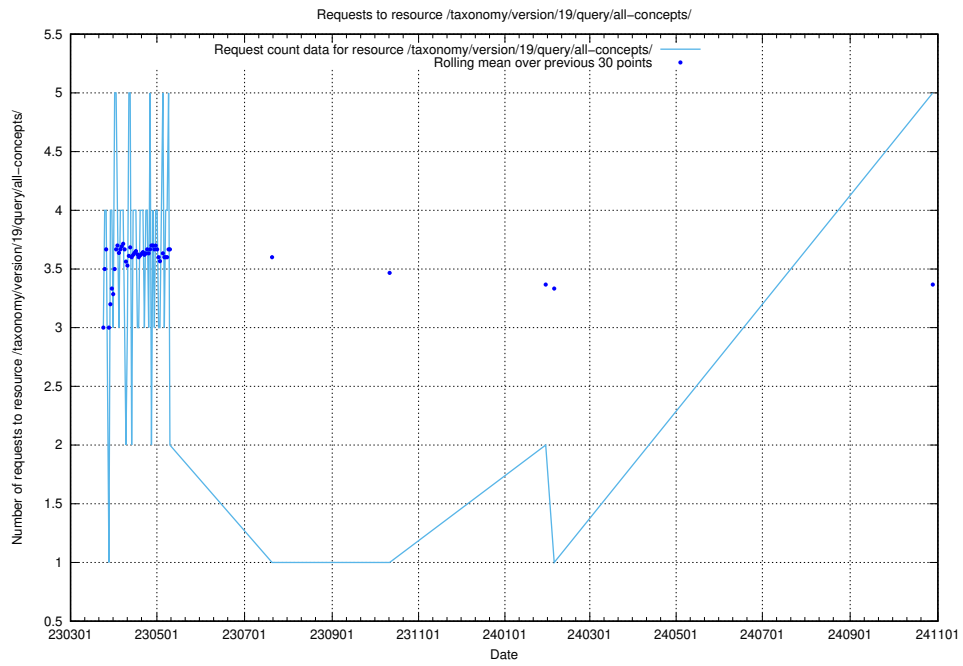

Here, we count the number of requests to resource /taxonomy/version/19/query/all-concepts/.

5.248 Usage of /utbildningar/437/43780_10024029_29990/events/

Here, we count the number of requests to resource /utbildningar/437/43780_10024029_29990/events/.