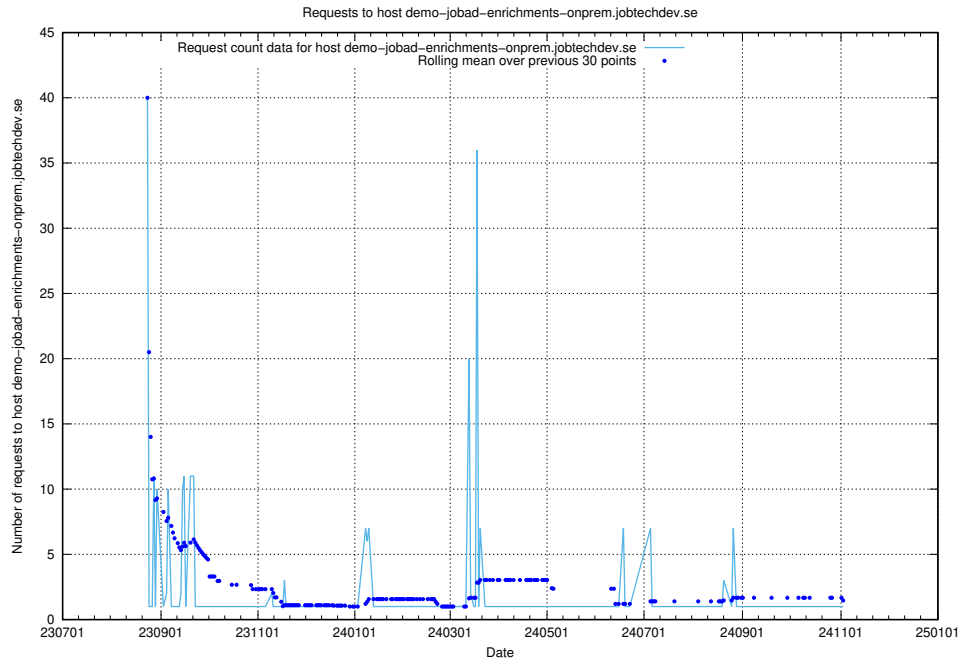

7.612 Usage of demo-jobad-enrichments-onprem.jobtechdev.se

Here, we count the number of requests to host demo-jobad-enrichments-onprem.jobtechdev.se.