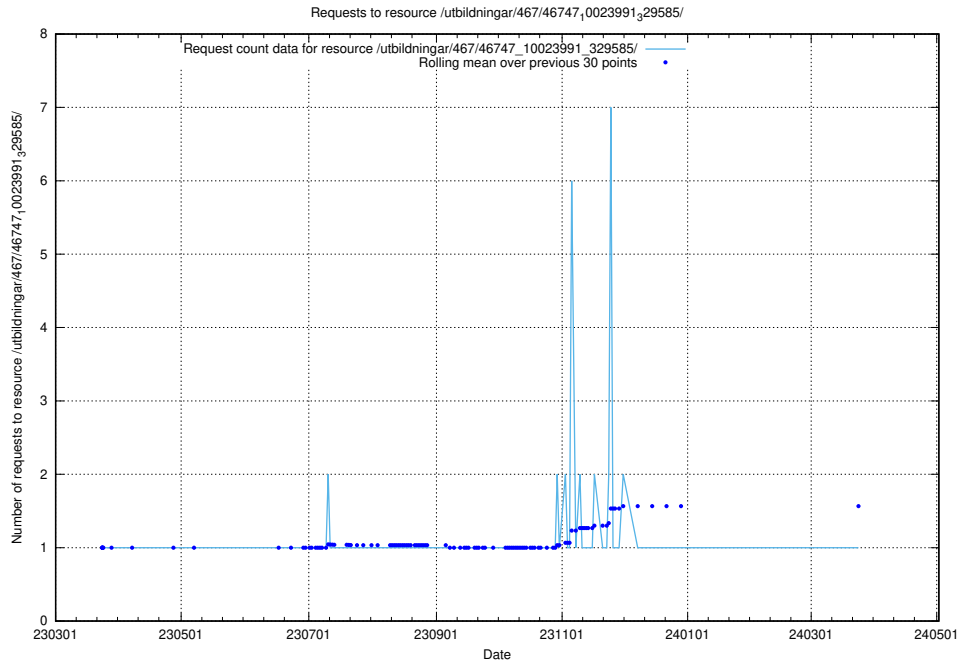

5.7346 Usage of /utbildningar/467/46747_10023991_329585/

Here, we count the number of requests to resource /utbildningar/467/46747_10023991_329585/.