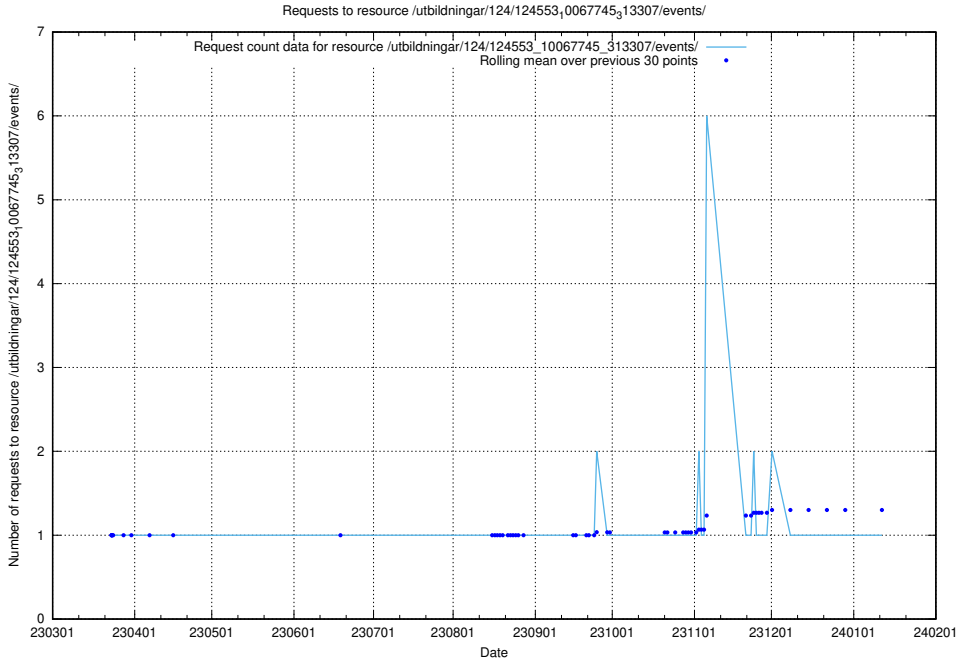

5.1621 Usage of /utbildningar/124/124553_10067745_313307/events/

Here, we count the number of requests to resource /utbildningar/124/124553_10067745_313307/events/