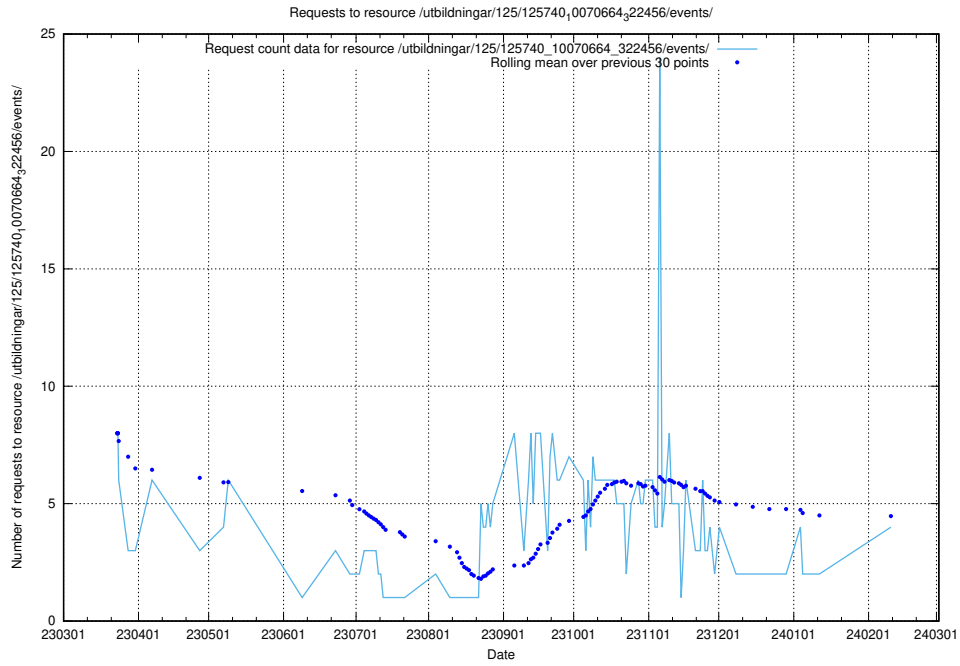

5.352 Usage of /utbildningar/125/125740_10070664_322456/events/

Here, we count the number of requests to resource /utbildningar/125/125740_10070664_322456/events/