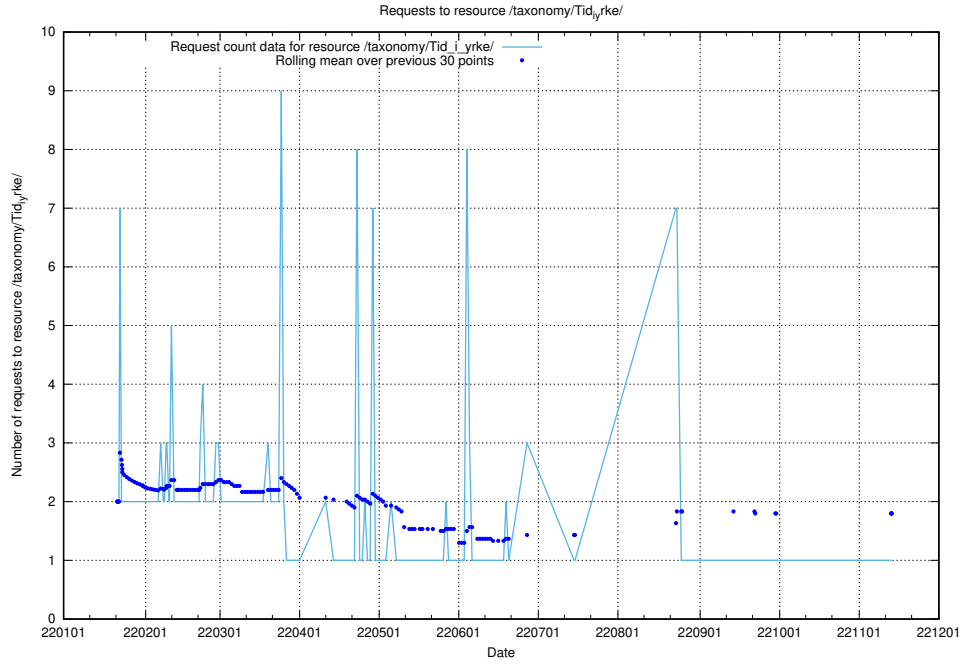

5.7341 Usage of /taxonomy/Tid_i_yrke/

Here, we count the number of requests to resource /taxonomy/Tid_i_yrke/.