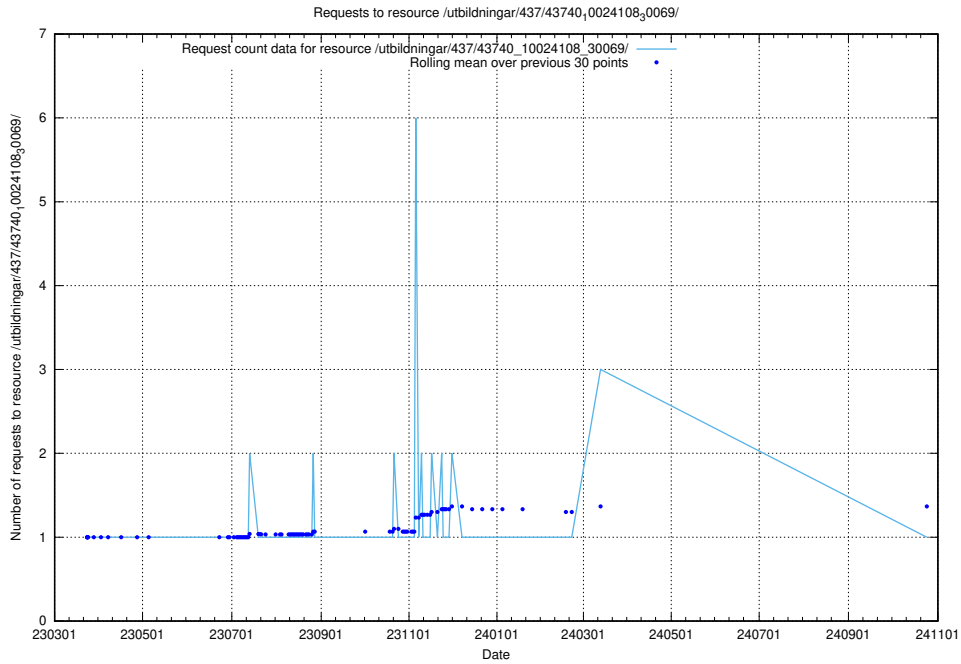

5.7426 Usage of /utbildningar/437/43740_10024108_30069/

Here, we count the number of requests to resource /utbildningar/437/43740_10024108_30069/.