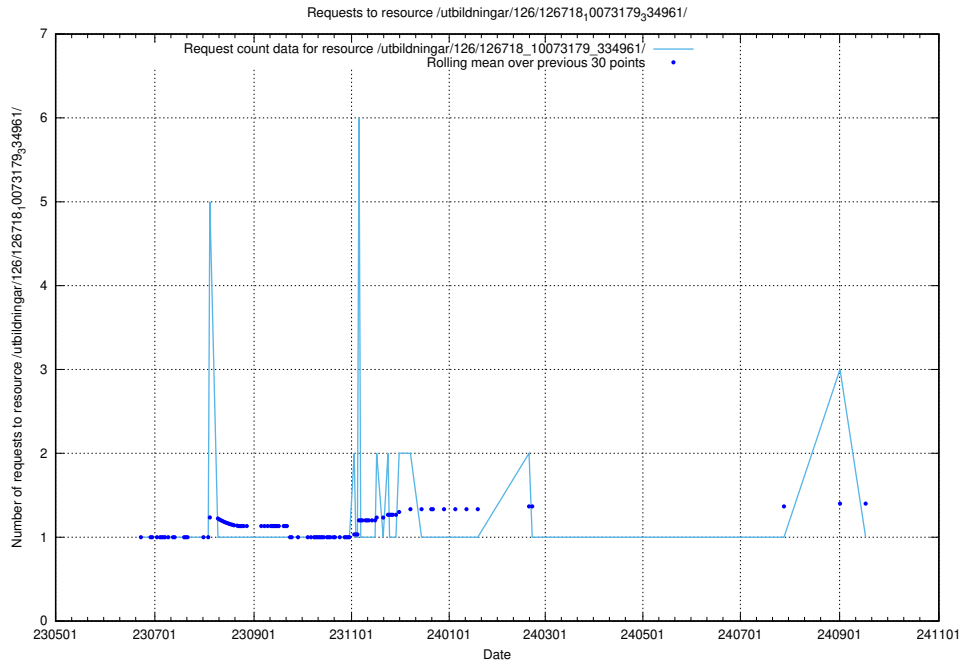

5.6588 Usage of /utbildningar/126/126718_10073179_334961/

Here, we count the number of requests to resource /utbildningar/126/126718_10073179_334961/.