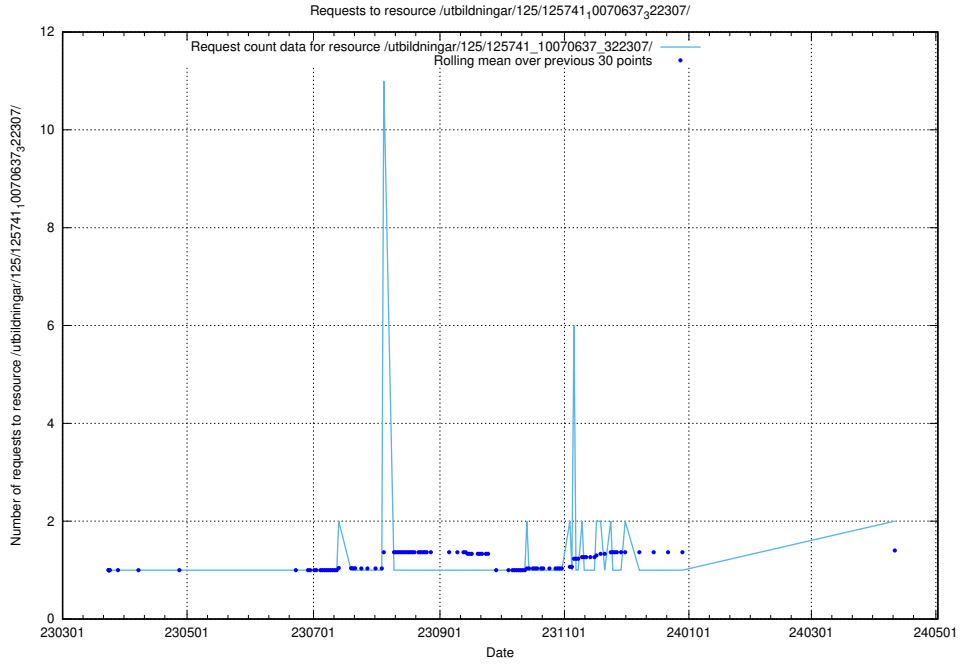

5.536 Usage of /utbildningar/125/125741_10070637_322307/

Here, we count the number of requests to resource /utbildningar/125/125741_10070637_322307/.