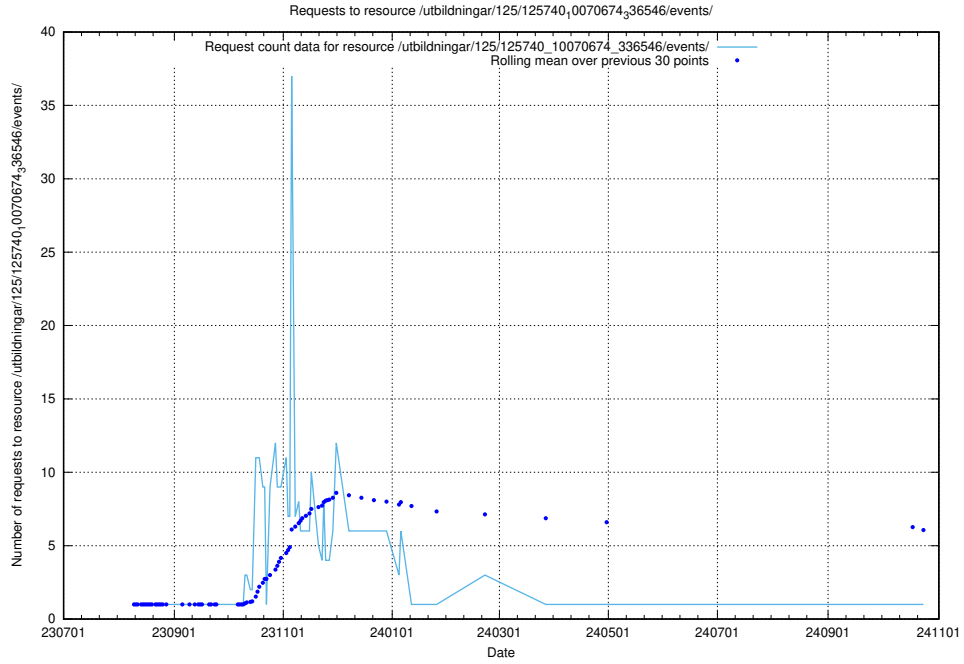

5.5822 Usage of /utbildningar/125/125740_10070674_336546/events/

Here, we count the number of requests to resource /utbildningar/125/125740_10070674_336546/events/