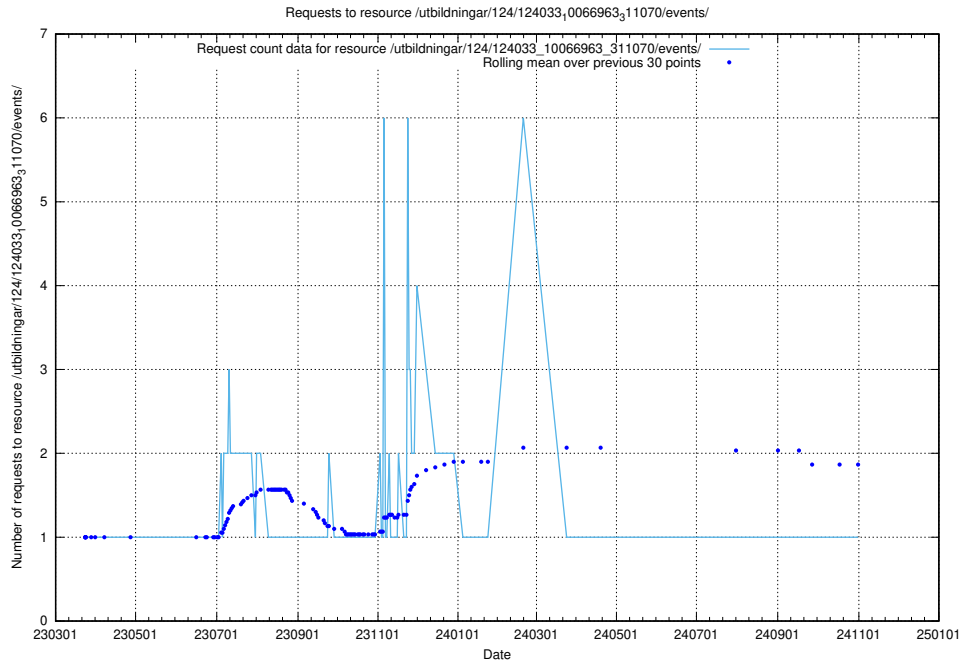

Here, we count the number of requests to resource /utbildningar/438/43851_10024048_30009/.

5.5434 Usage of /utbildningar/124/124033_10066963_311070/events/

Here, we count the number of requests to resource /utbildningar/124/124033_10066963_311070/events/