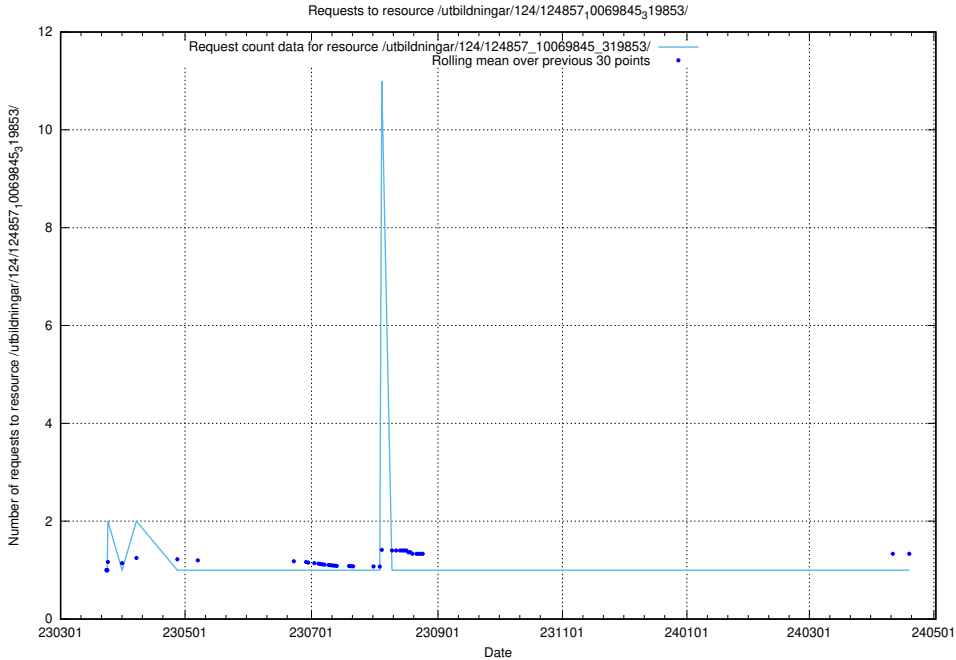

5.1313 Usage of /utbildningar/124/124857_10069845_319853/

Here, we count the number of requests to resource /utbildningar/124/124857_10069845_319853/.