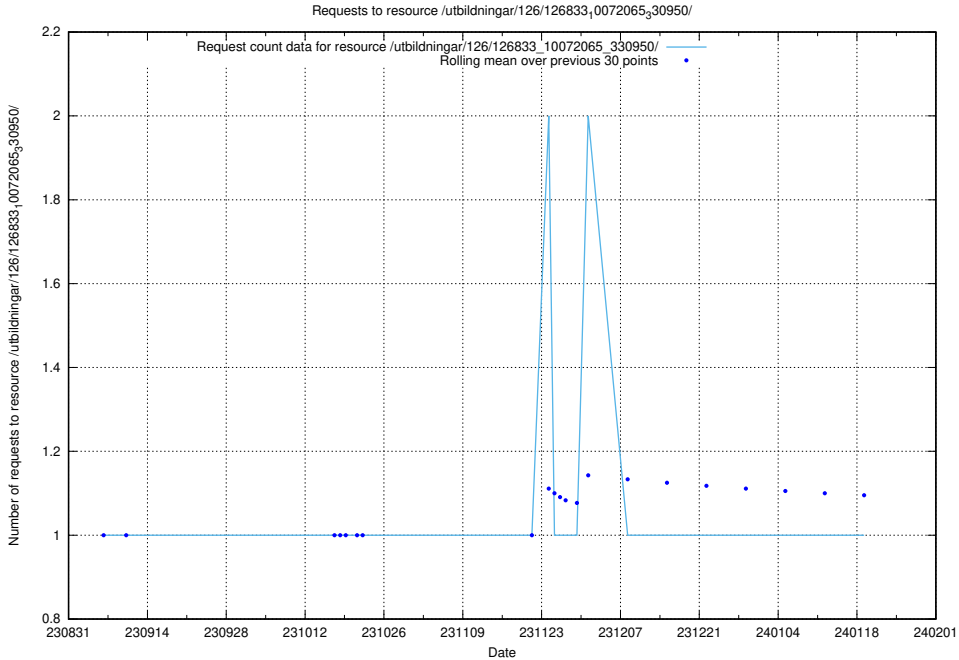

5.5651 Usage of /utbildningar/126/126833_10072065_330950/

Here, we count the number of requests to resource /utbildningar/126/126833_10072065_330950/.