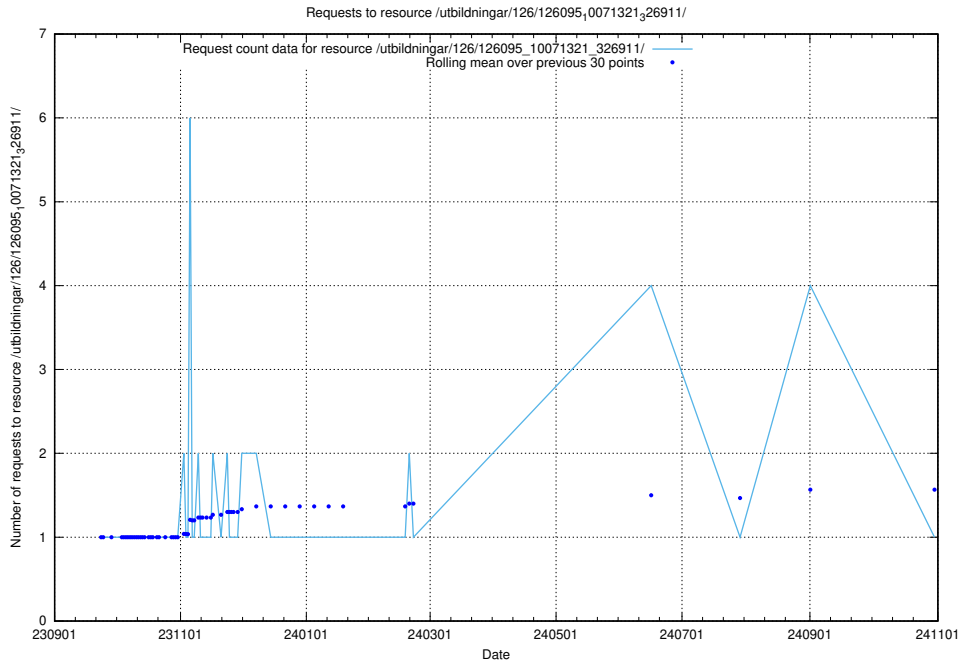

5.5472 Usage of /utbildningar/126/126095_10071321_326911/

Here, we count the number of requests to resource /utbildningar/126/126095_10071321_326911/.