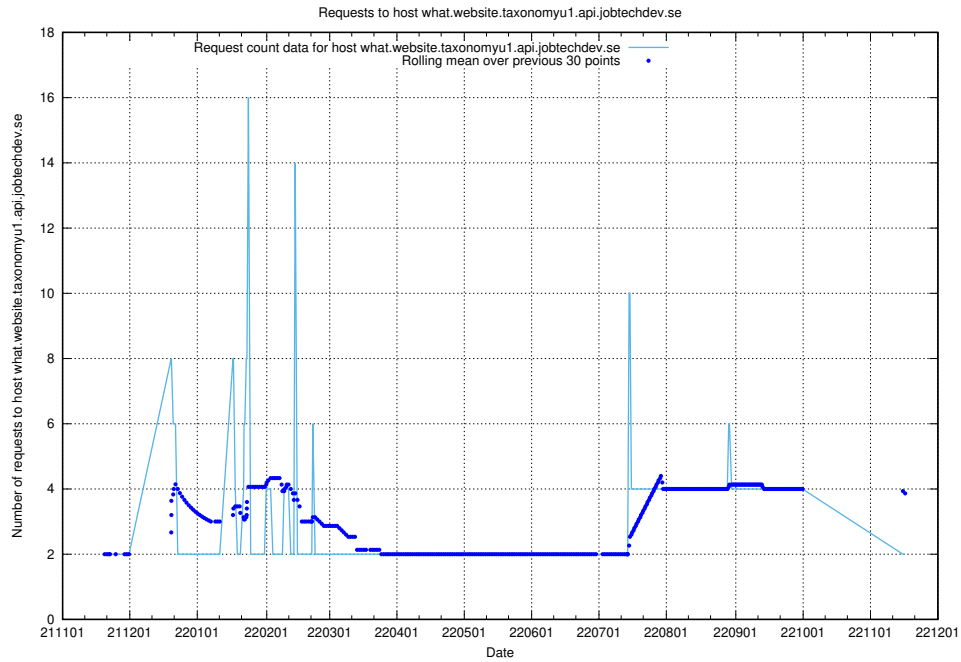

7.455 Usage of what.website.taxonomy1.api.jobtechdev.se

Here, we count the number of requests to host what.website.taxonomy1.api.jobtechdev.se.