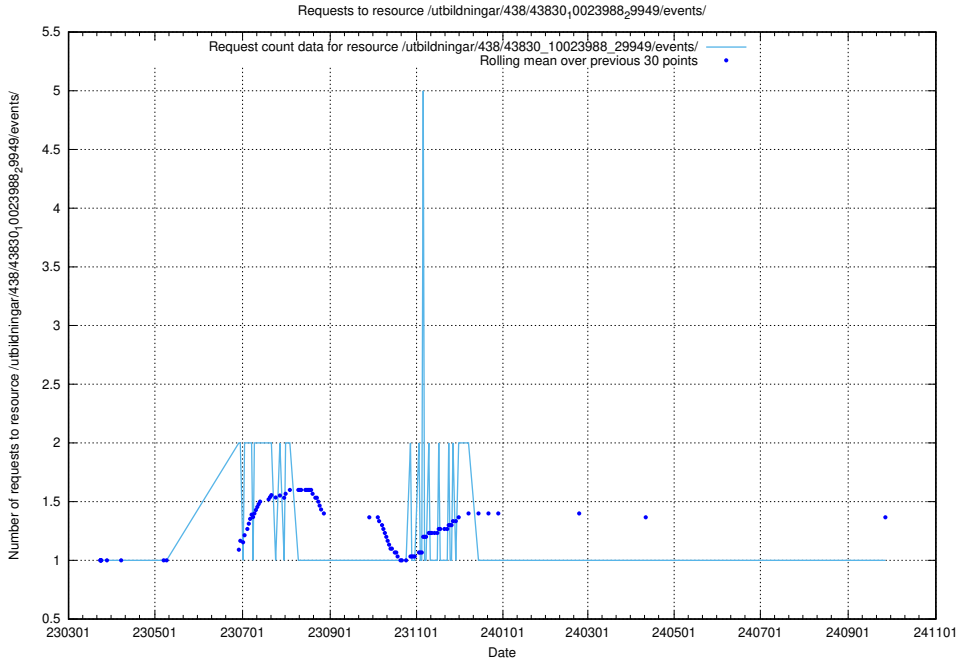

5.7365 Usage of /utbildningar/438/43830_10023988_29949/events/

Here, we count the number of requests to resource /utbildningar/438/43830_10023988_29949/events/.