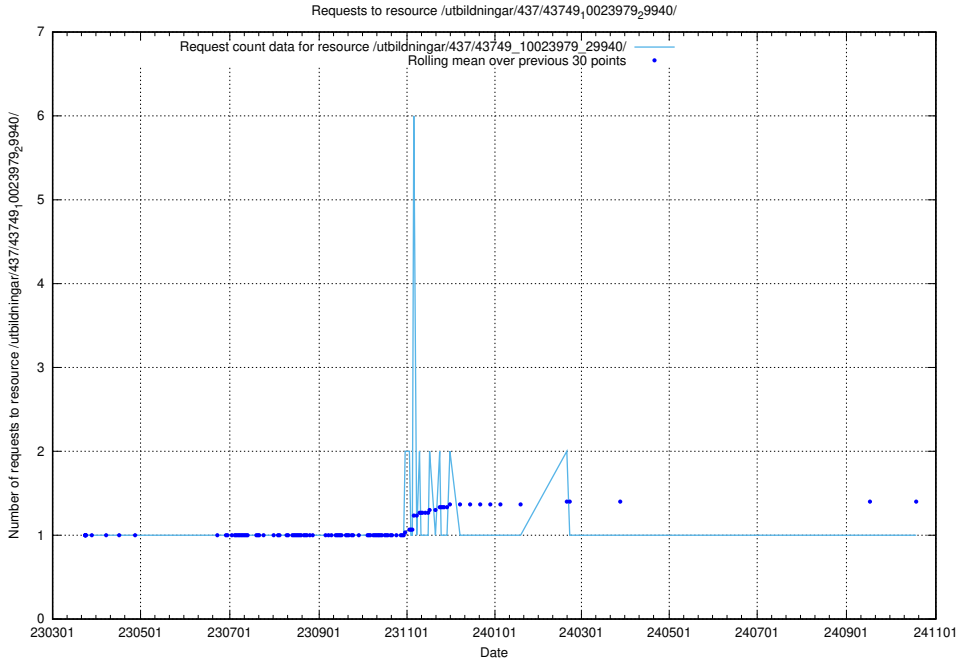

5.7415 Usage of /utbildningar/437/43749_10023979_29940/

Here, we count the number of requests to resource /utbildningar/437/43749_10023979_29940/.