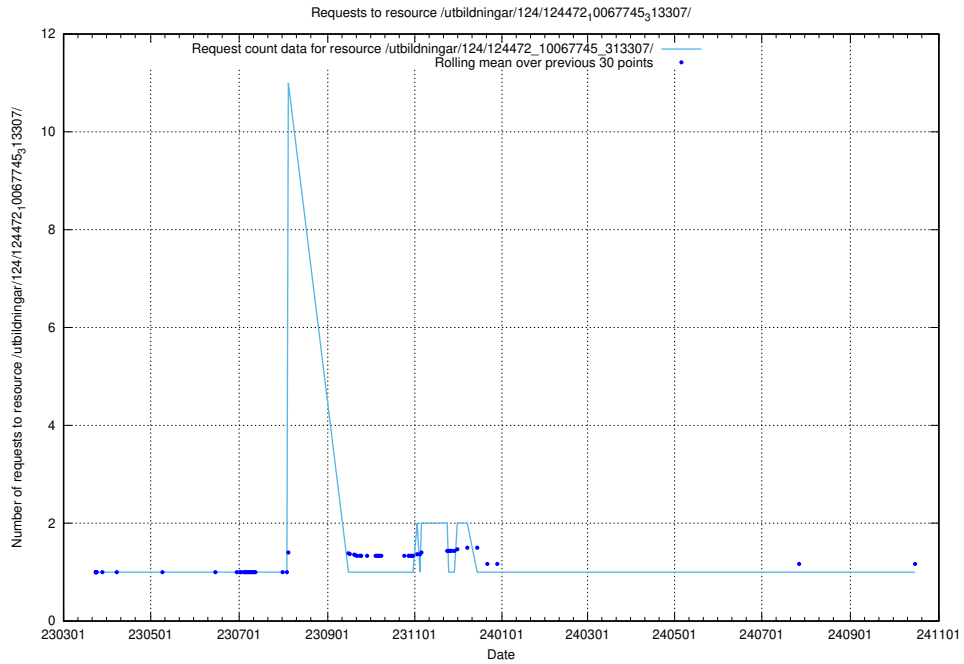

5.4010 Usage of /utbildningar/124/124472_10067745_313307/

Here, we count the number of requests to resource /utbildningar/124/124472_10067745_313307/.