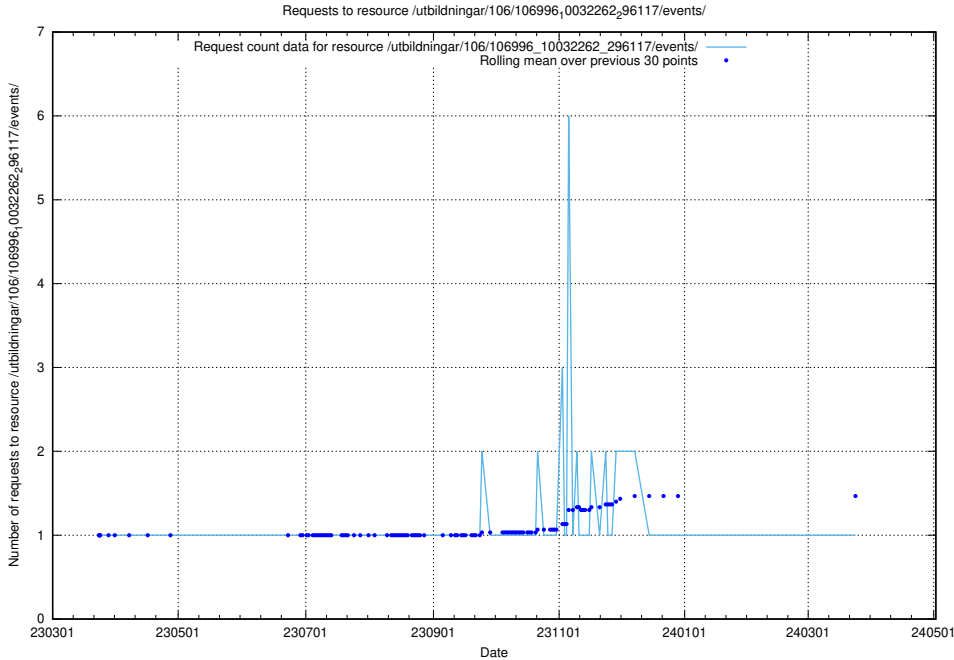

5.6386 Usage of /utbildningar/106/106996_10032262_296117/events/

Here, we count the number of requests to resource /utbildningar/106/106996_10032262_296117/events/

5.6387 Usage of /taxonomy/version/3/query/concepts-and-common-relations/