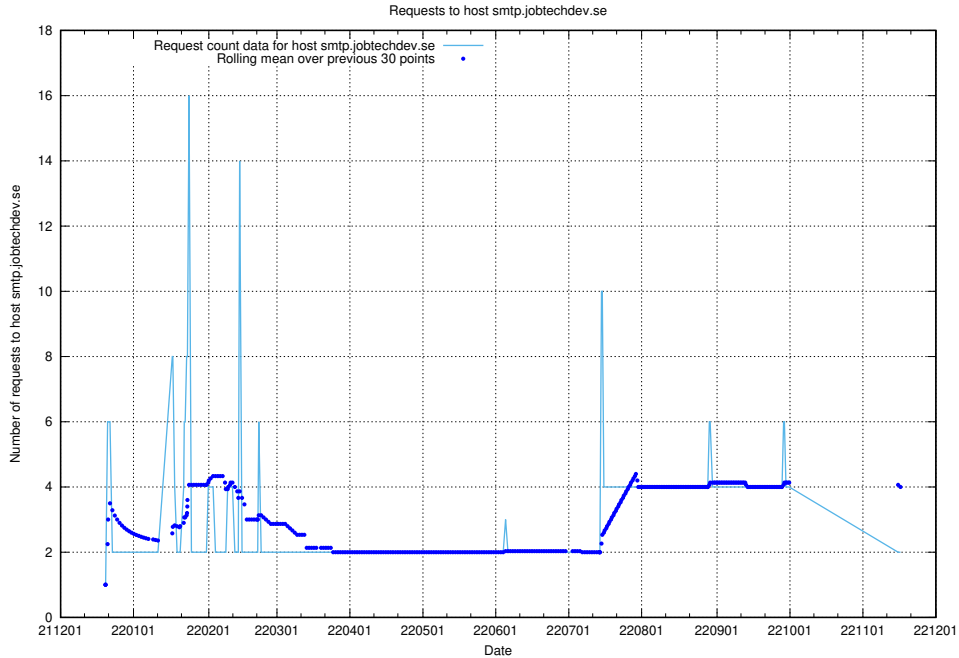

7.373 Usage of smtp.jobtechdev.se

Here, we count the number of requests to host smtp.jobtechdev.se.