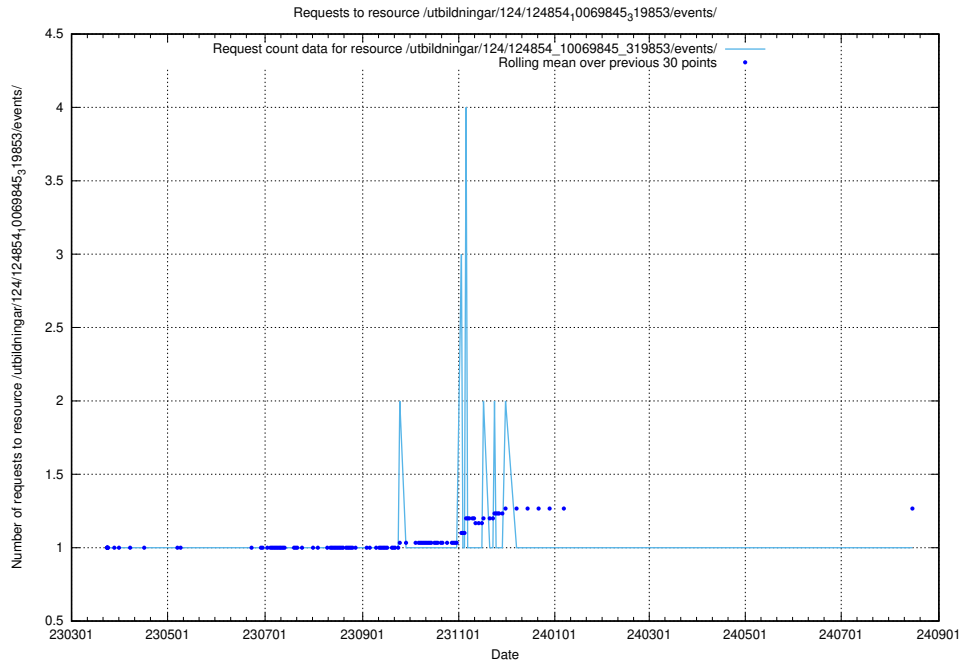

5.1526 Usage of /utbildningar/124/124854_10069845_319853/events/

Here, we count the number of requests to resource /utbildningar/124/124854_10069845_319853/events/