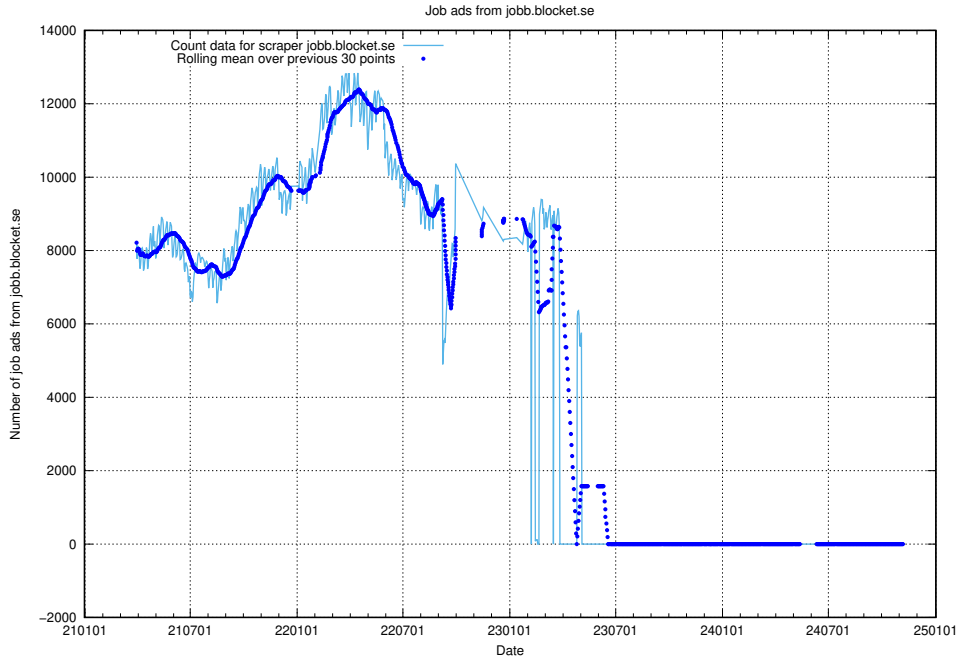

13.22 Number of ads by scraper monster.se

Here, we count the number of job ads scraped from monster.se.

13.23 Number of ads by scraper jobb.blocket.se

Here, we count the number of job ads scraped from jobb.blocket.se.