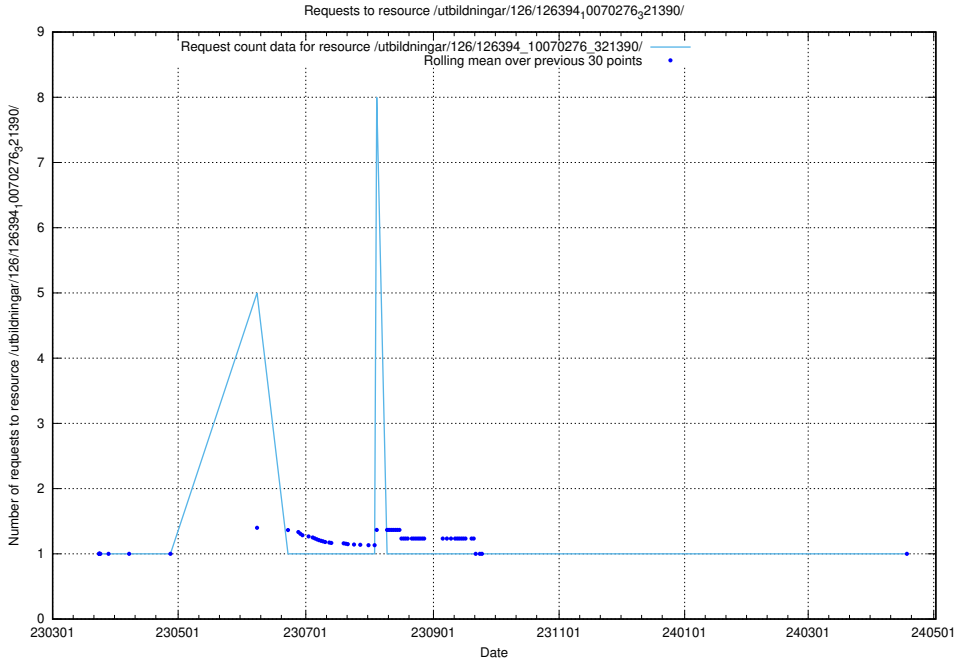

5.7456 Usage of /utbildningar/126/126394_10070276_321390/

Here, we count the number of requests to resource /utbildningar/126/126394_10070276_321390/.