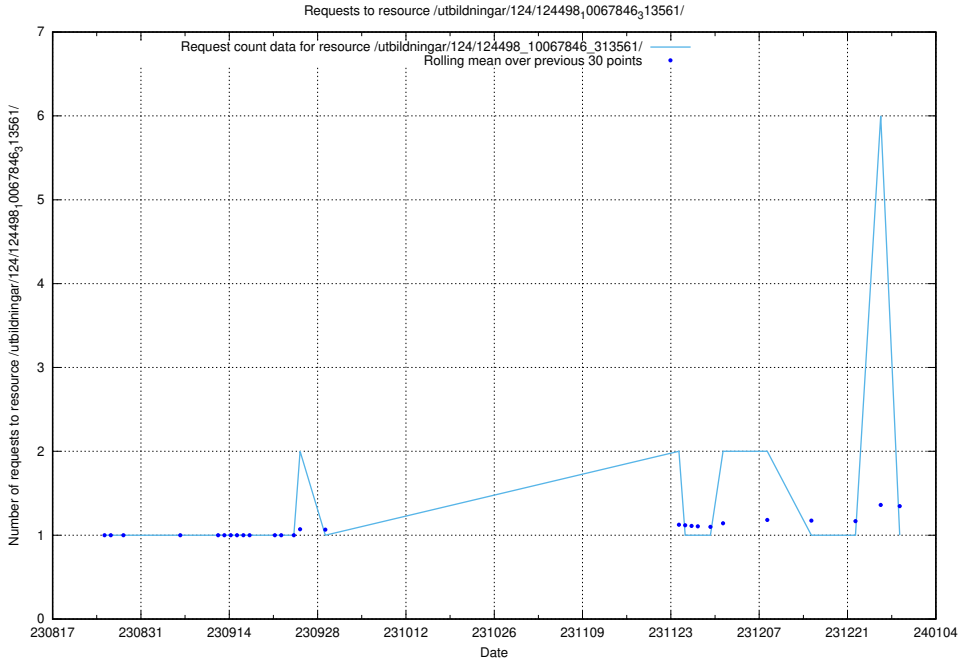

Here, we count the number of requests to resource /utbildningar/124/124498_10067846_313561/events/

5.5707 Usage of /utbildningar/124/124498_10067846_313561/

Here, we count the number of requests to resource /utbildningar/124/124498_10067846_313561/.