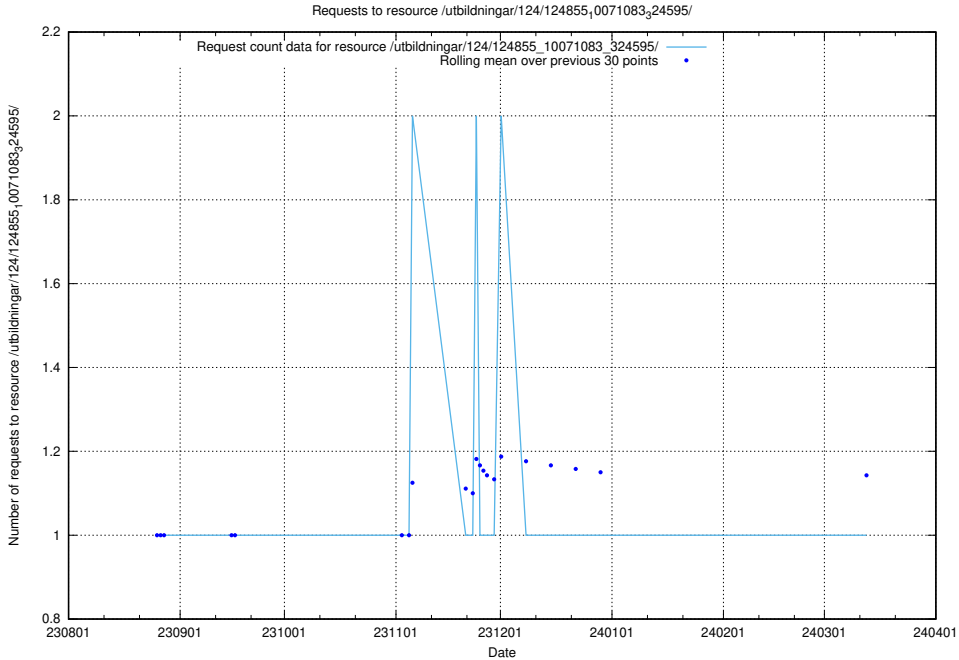

5.5697 Usage of /utbildningar/124/124855_10071083_324595/

Here, we count the number of requests to resource /utbildningar/124/124855_10071083_324595/.