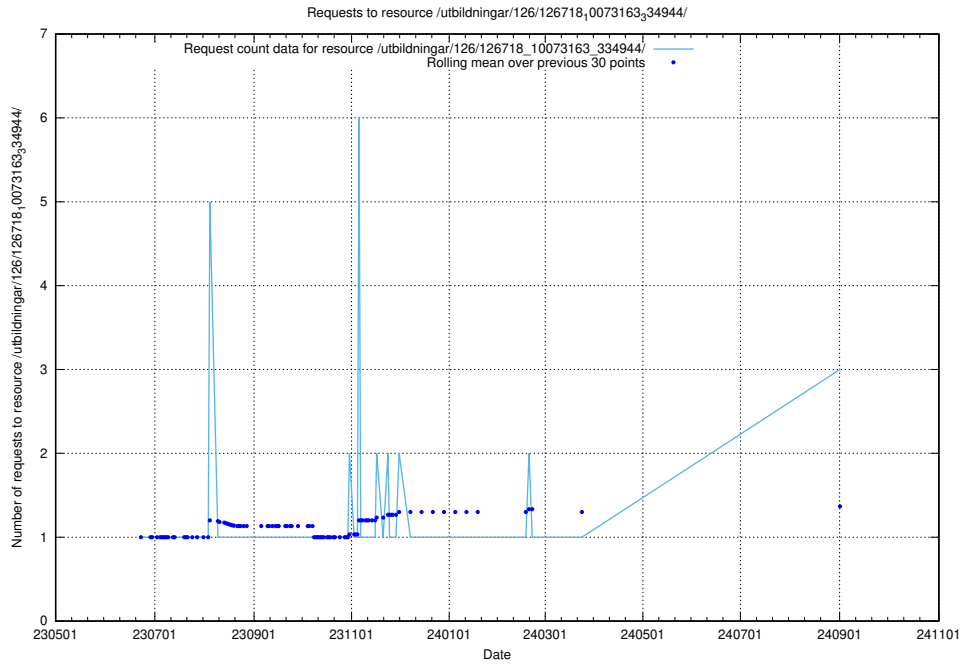

5.493 Usage of /utbildningar/126/126718_10073163_334944/

Here, we count the number of requests to resource /utbildningar/126/126718_10073163_334944/.