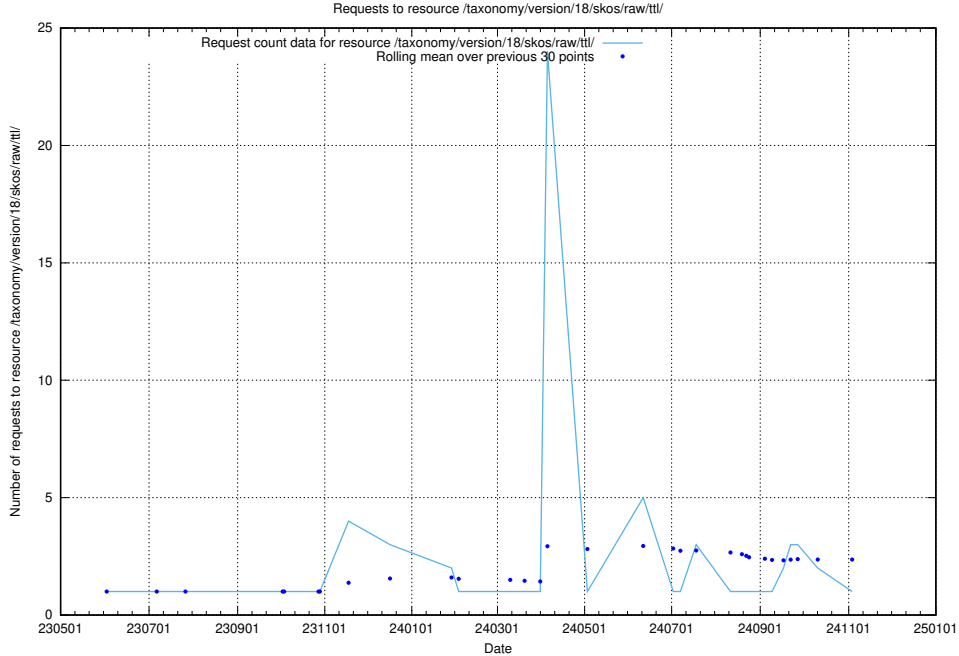

5.6902 Usage of /taxonomy/version/18/skos/raw/ttl/

Here, we count the number of requests to resource /taxonomy/version/18/skos/raw/ttl/.