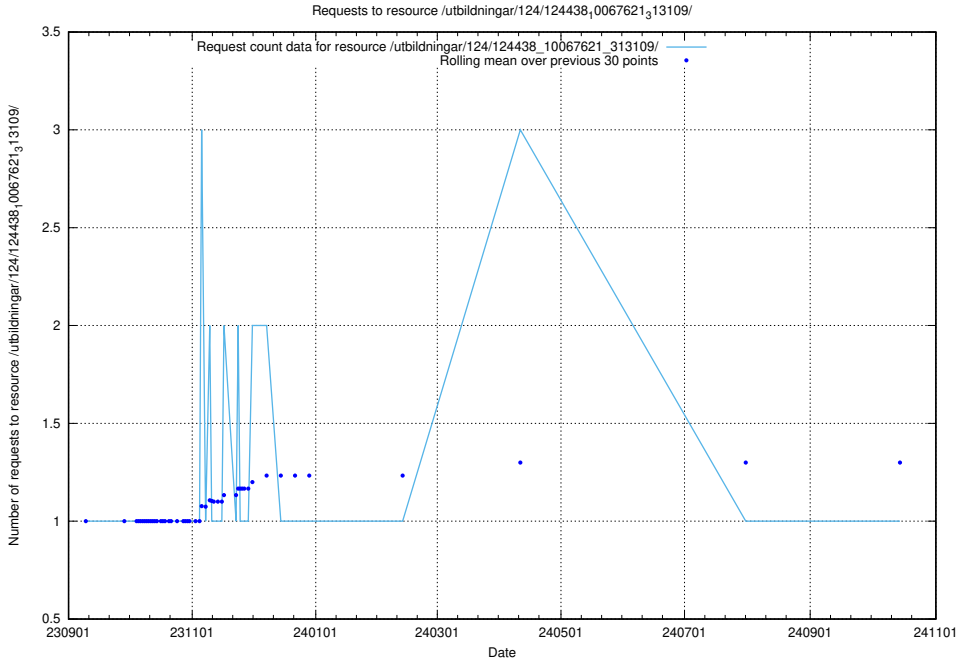

5.5613 Usage of /utbildningar/124/124438_10067621_313109/

Here, we count the number of requests to resource /utbildningar/124/124438_10067621_313109/.