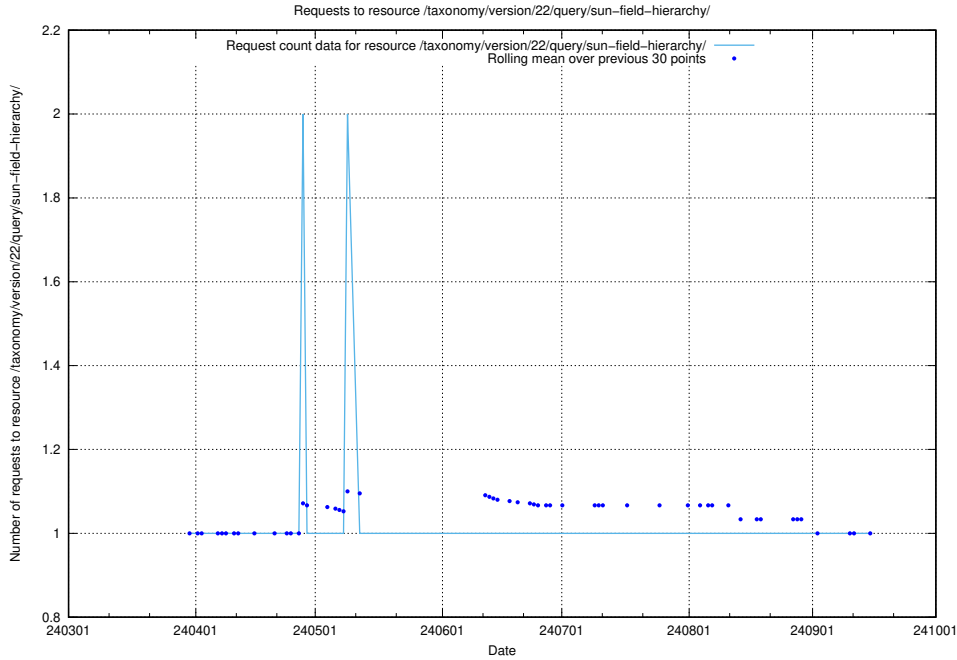

5.2570 Usage of /taxonomy/version/22/query/sun-field-hierarchy/

Here, we count the number of requests to resource /taxonomy/version/22/query/sun-field-hierarchy/.