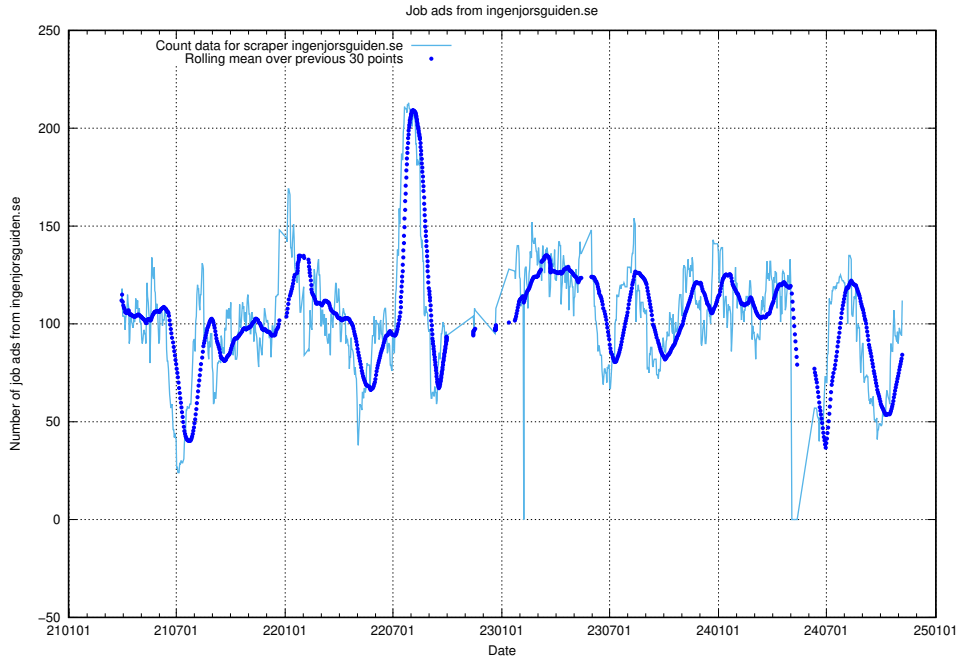

13.14 Number of ads by scraper ingenjorsguiden.se

Here, we count the number of job ads scraped from ingenjorsguiden.se.