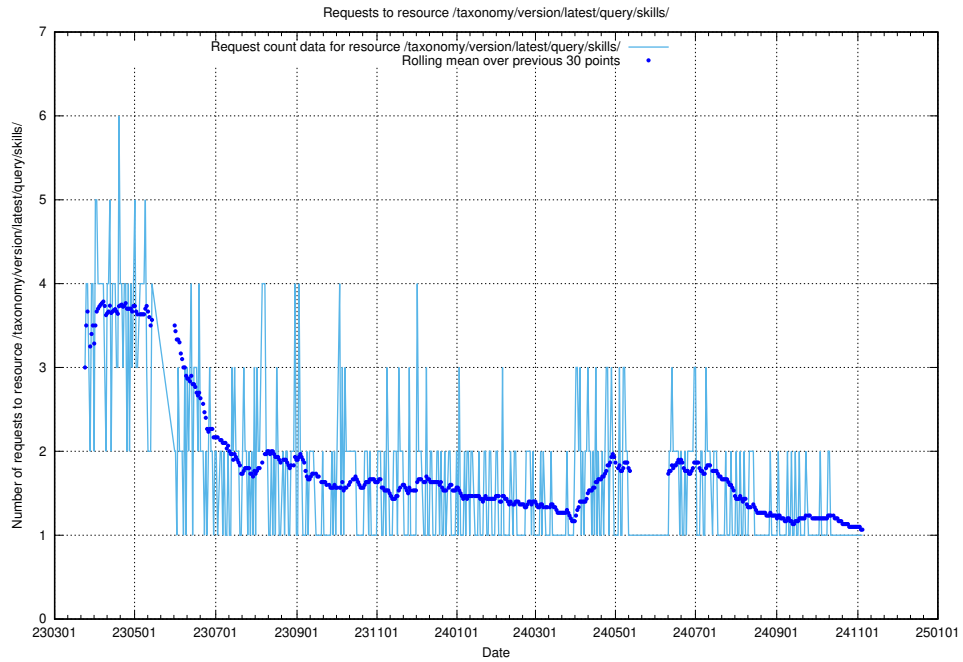

Here, we count the number of requests to resource /taxonomy/version/latest/query/skills/.

5.7095 Usage of /taxonomy/version/latest/query/skills-with-related-skill-headlines-and-ssyk-level-4-groups/

Here, we count the number of requests to resource /taxonomy/version/latest/query/skills-with-related-skill-headlines-and-ssyk-level-4-groups/.