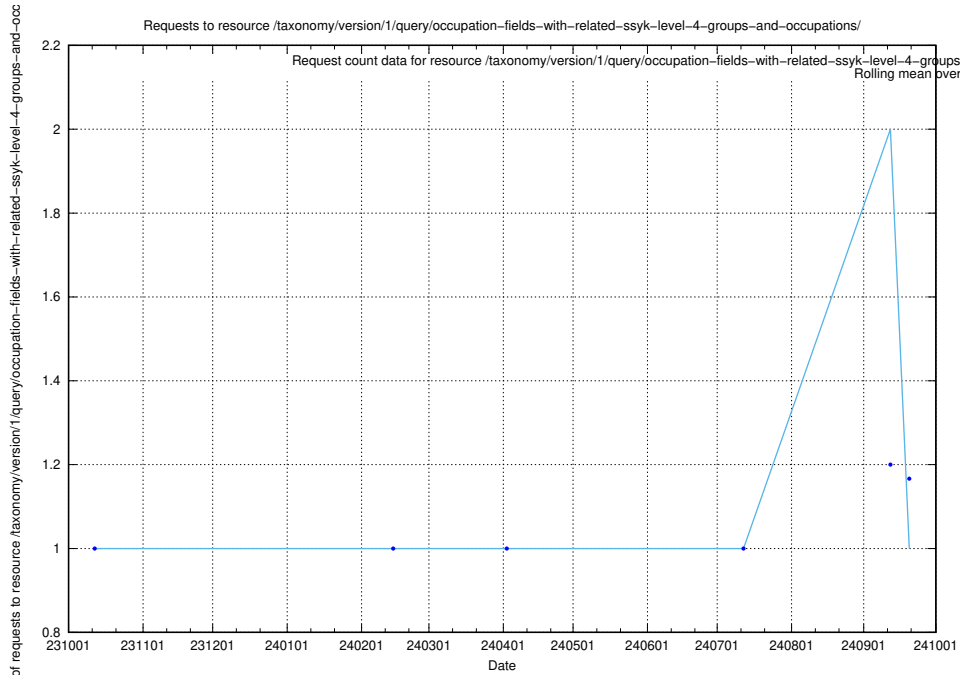

5.5353 Usage of /utbildningar/126/126954_10073893_336741/events/

Here, we count the number of requests to resource /utbildningar/126/126954_10073893_336741/events/

5.5354 Usage of /utbildningar/126/126954_10073893_336741/