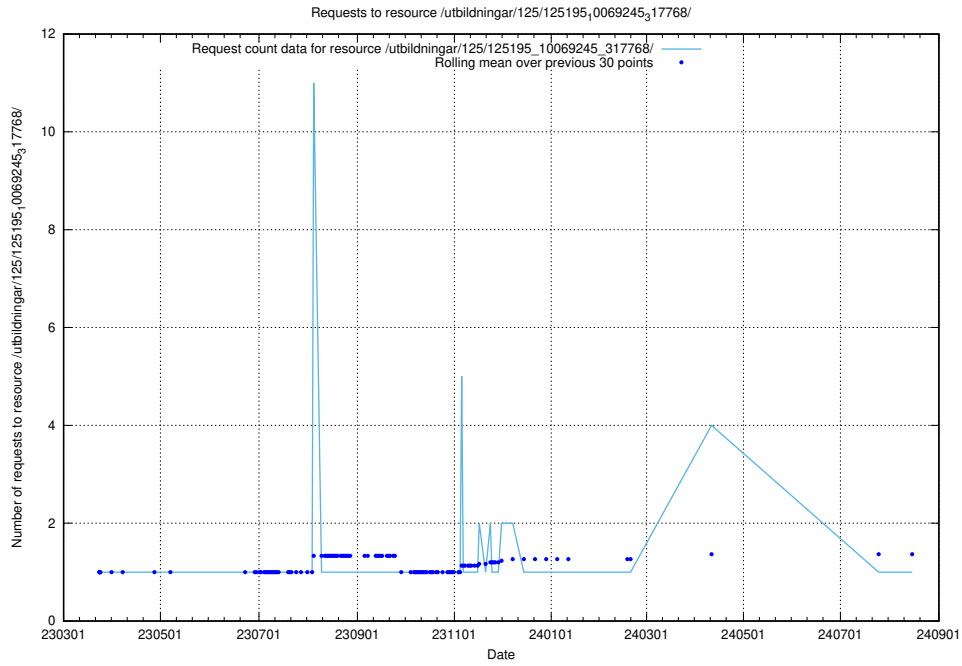

5.1199 Usage of /utbildningar/125/125195_10069245_317768/

Here, we count the number of requests to resource /utbildningar/125/125195_10069245_317768/.