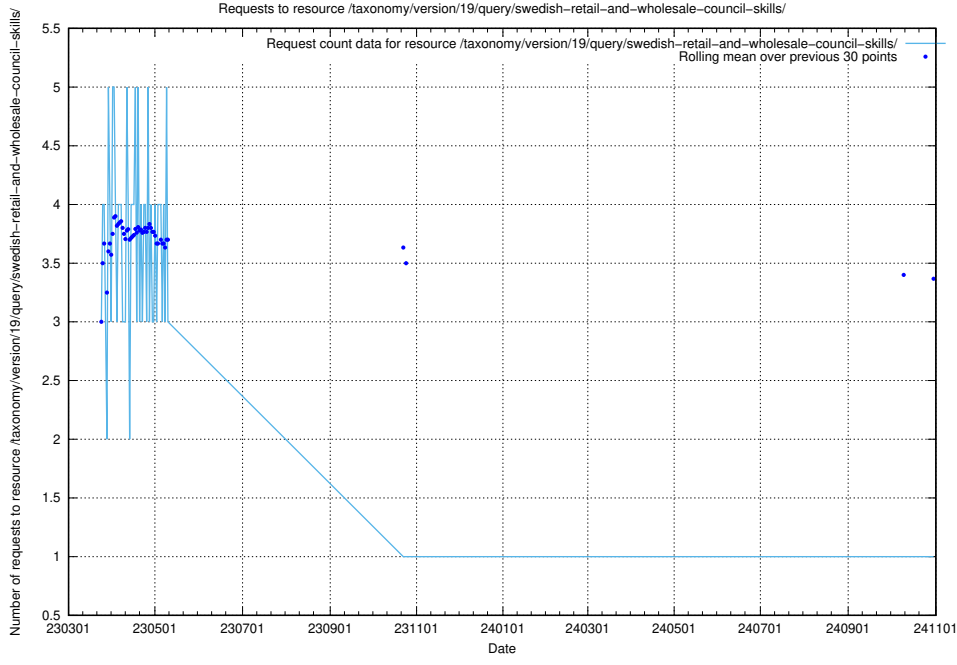

5.7122 Usage of /taxonomy/version/19/query/swedish-retail-and-wholesale-council-skills/

Here, we count the number of requests to resource /taxonomy/version/19/query/swedish-retail-and-wholesale-council-skills/.