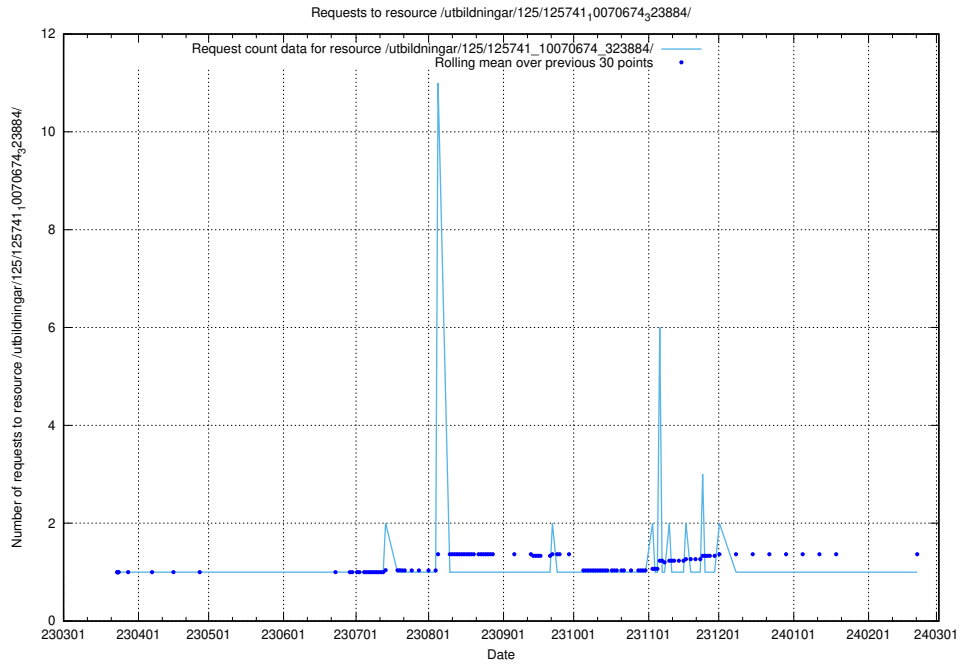

5.7519 Usage of /utbildningar/125/125741_10070674_323884/

Here, we count the number of requests to resource /utbildningar/125/125741_10070674_323884/.