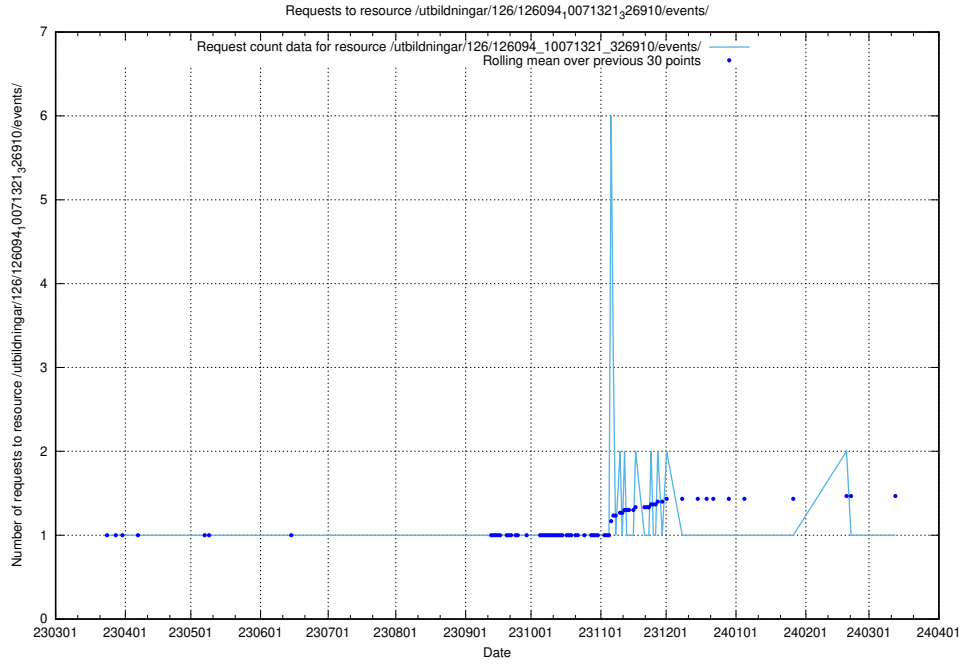

5.7227 Usage of /utbildningar/126/126094_10071321_326910/events/

Here, we count the number of requests to resource /utbildningar/126/126094_10071321_326910/events/