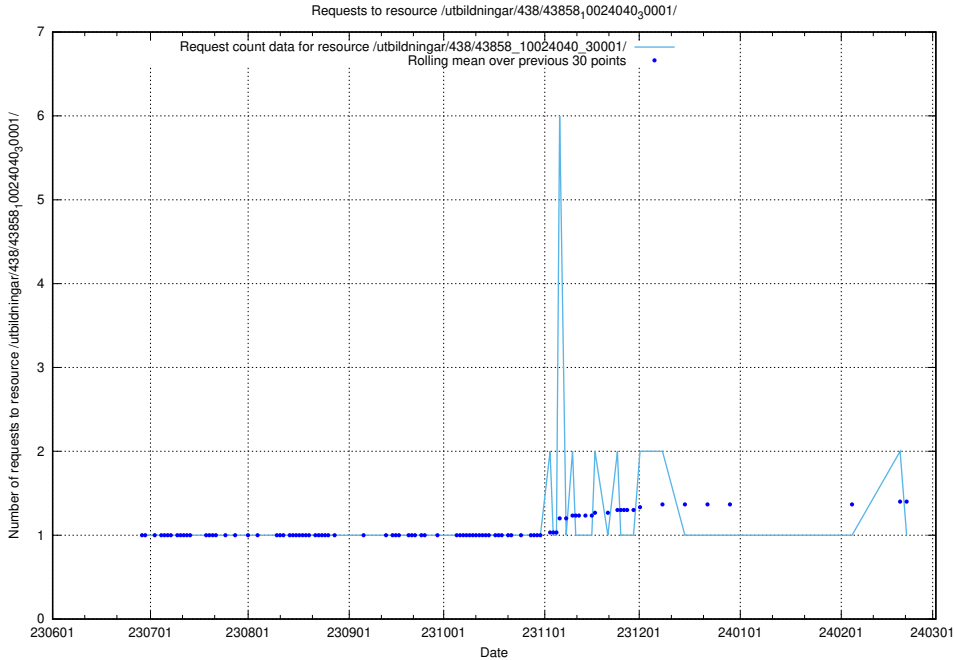

5.6401 Usage of /utbildningar/438/43858_10024040_30001/

Here, we count the number of requests to resource /utbildningar/438/43858_10024040_30001/.