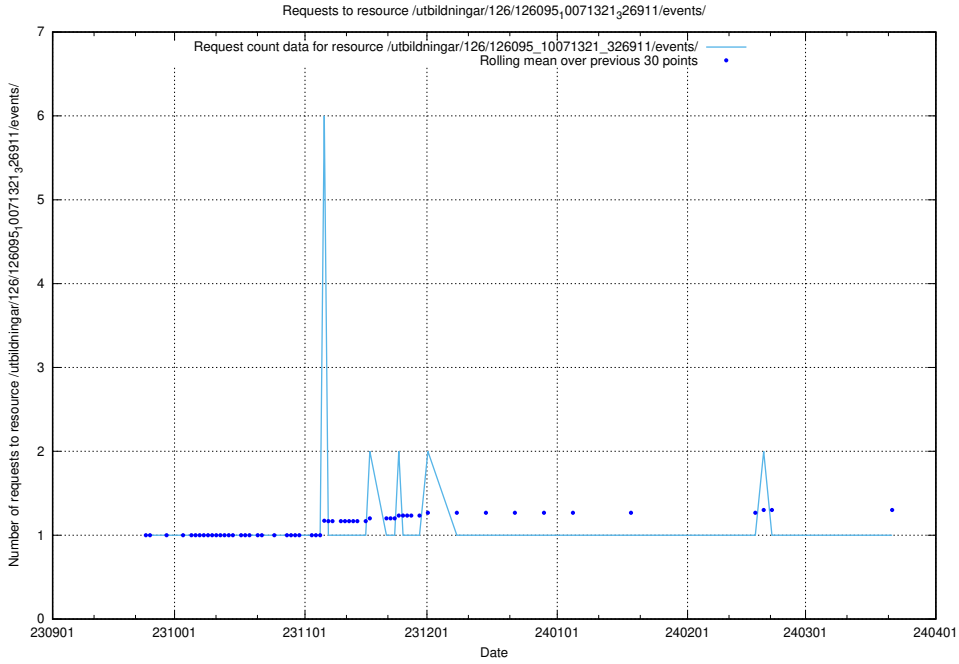

Here, we count the number of requests to resource /utbildningar/126/126535_10072068_330981/.

5.5471 Usage of /utbildningar/126/126095_10071321_326911/events/

Here, we count the number of requests to resource /utbildningar/126/126095_10071321_326911/events/