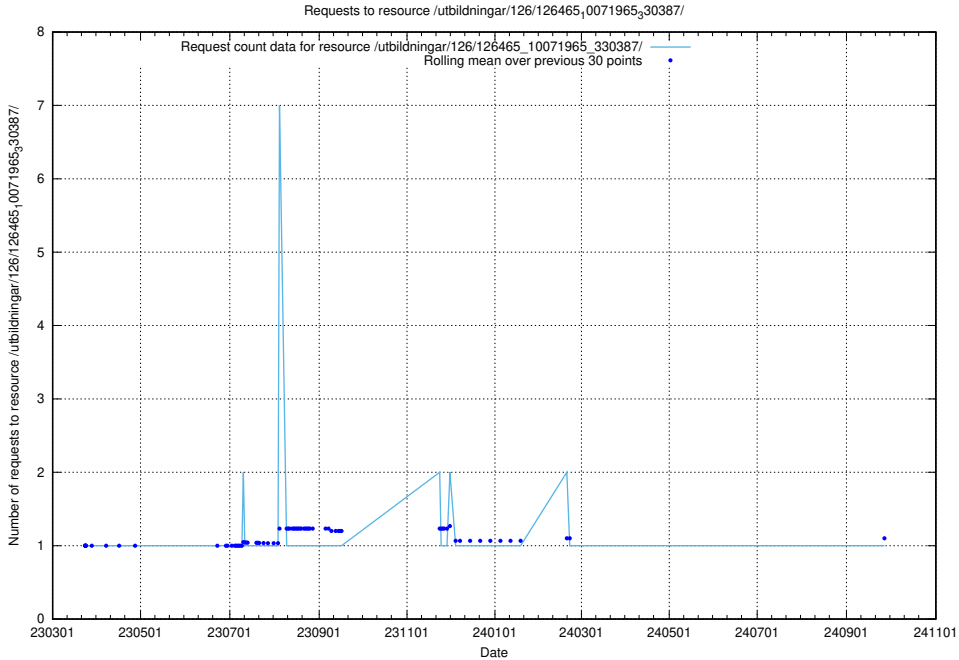

5.7452 Usage of /utbildningar/126/126465_10071965_330387/

Here, we count the number of requests to resource /utbildningar/126/126465_10071965_330387/.