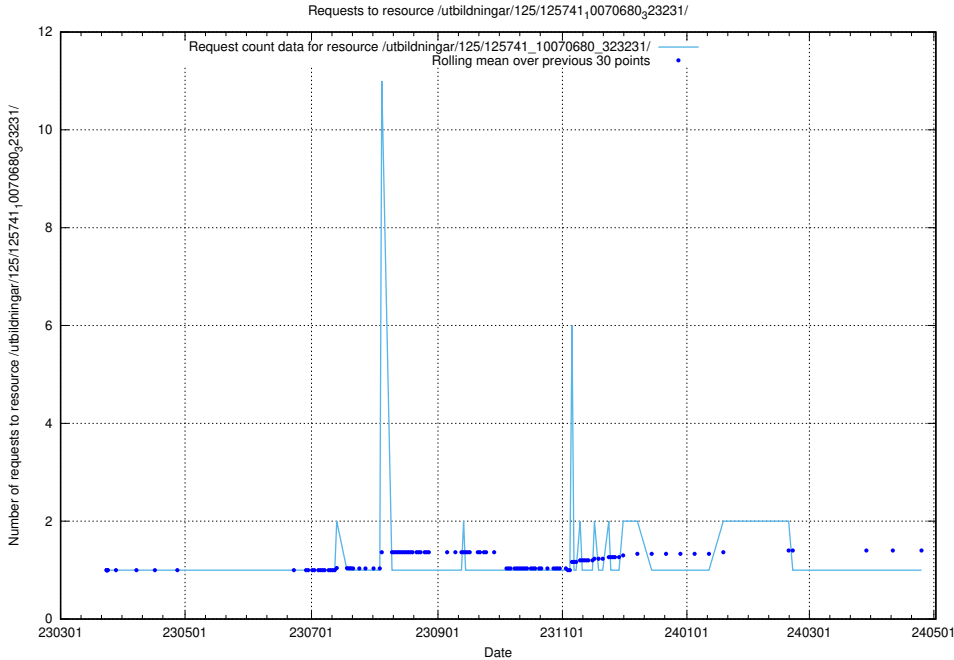

5.7512 Usage of /utbildningar/125/125741_10070680_323231/

Here, we count the number of requests to resource /utbildningar/125/125741_10070680_323231/.