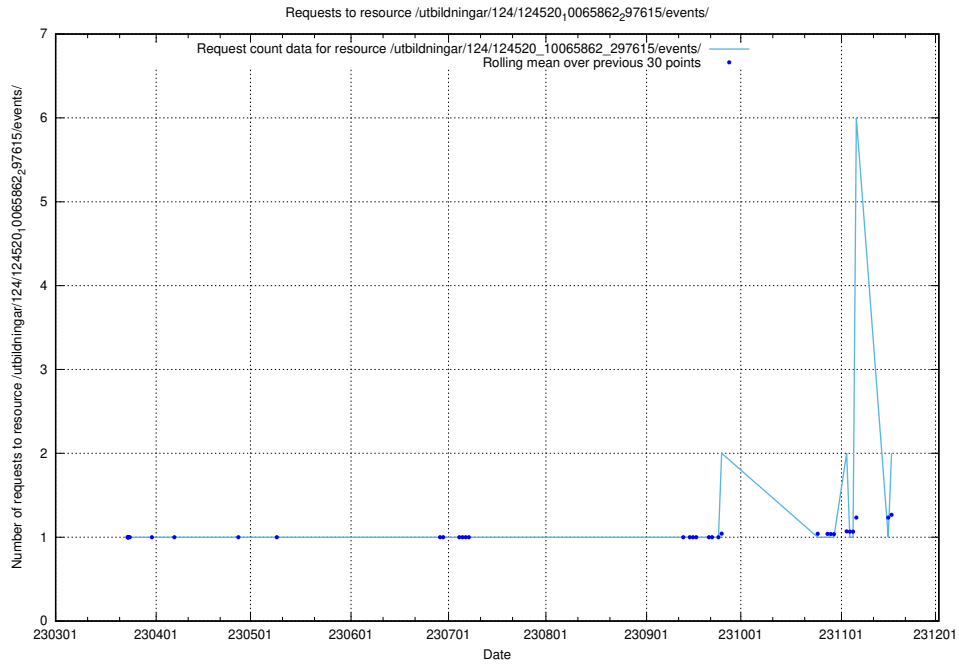

5.636 Usage of /utbildningar/124/124520_10065862_297615/events/

Here, we count the number of requests to resource /utbildningar/124/124520_10065862_297615/events/