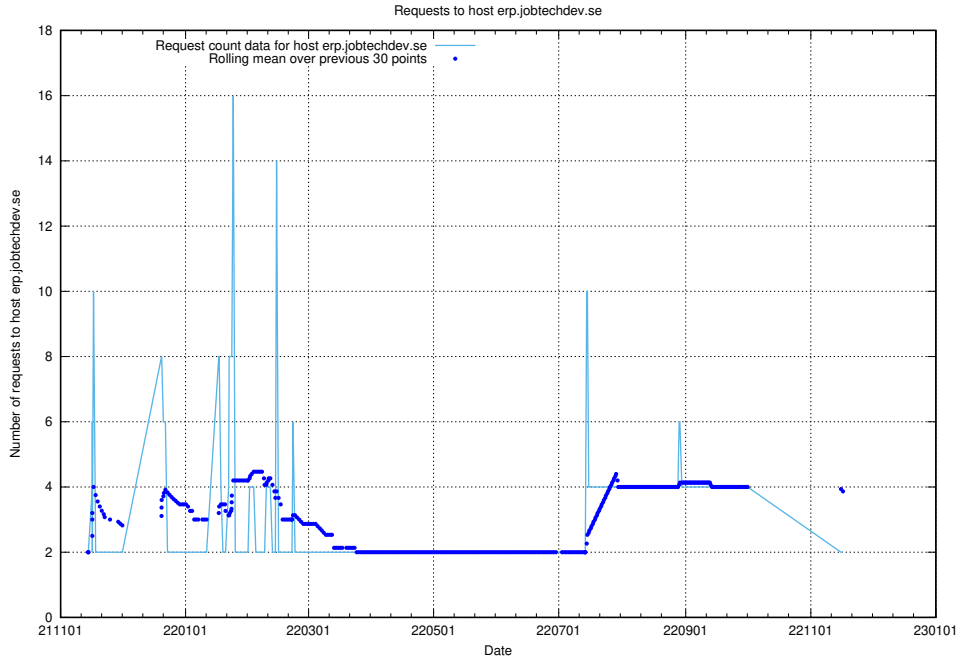

7.270 Usage of erp.jobtechdev.se

Here, we count the number of requests to host erp.jobtechdev.se.