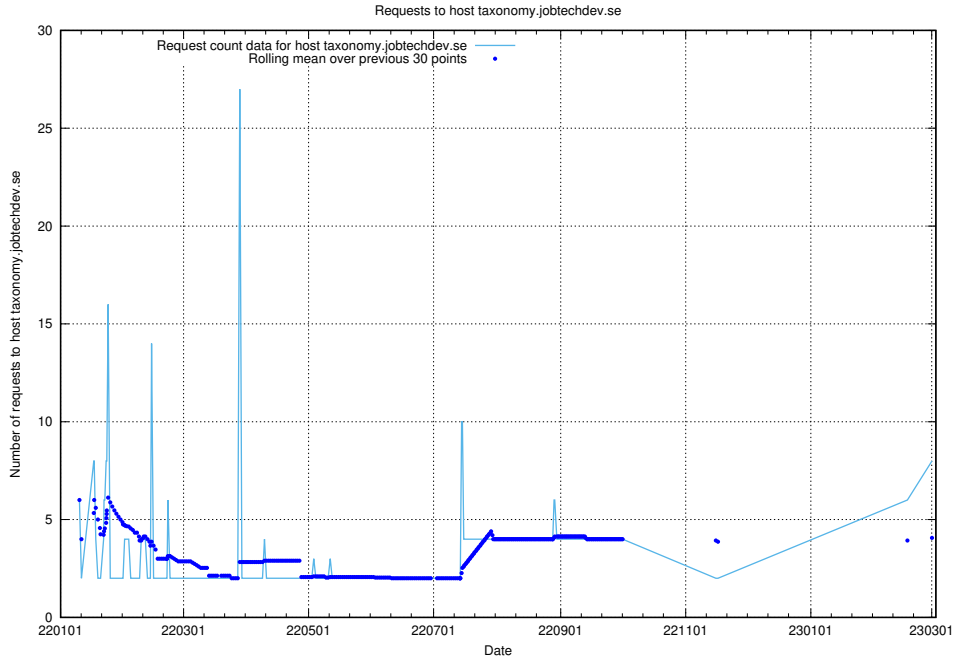

Here, we count the number of requests to host taxonomy.jobtechdev.se.

7.73 Usage of inspelning.jobtechdev.se

Here, we count the number of requests to host inspelning.jobtechdev.se.

7.74 Usage of recorder.jitsi.jobtechdev.se