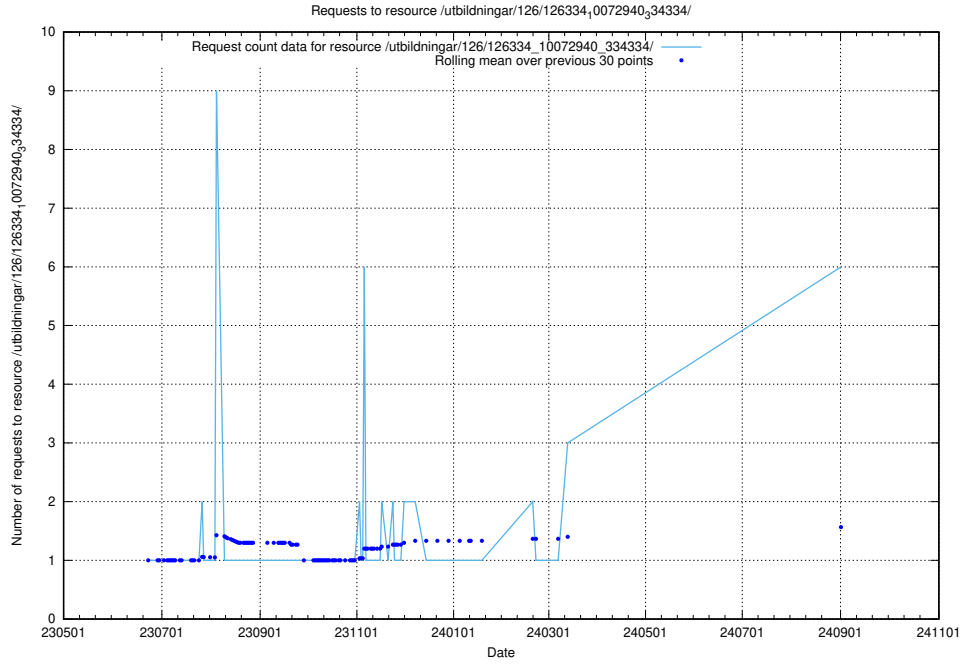

Here, we count the number of requests to resource /utbildningar/126/126719_10073175_334956/.

5.156 Usage of /utbildningar/126/126334_10072940_334334/

Here, we count the number of requests to resource /utbildningar/126/126334_10072940_334334/.