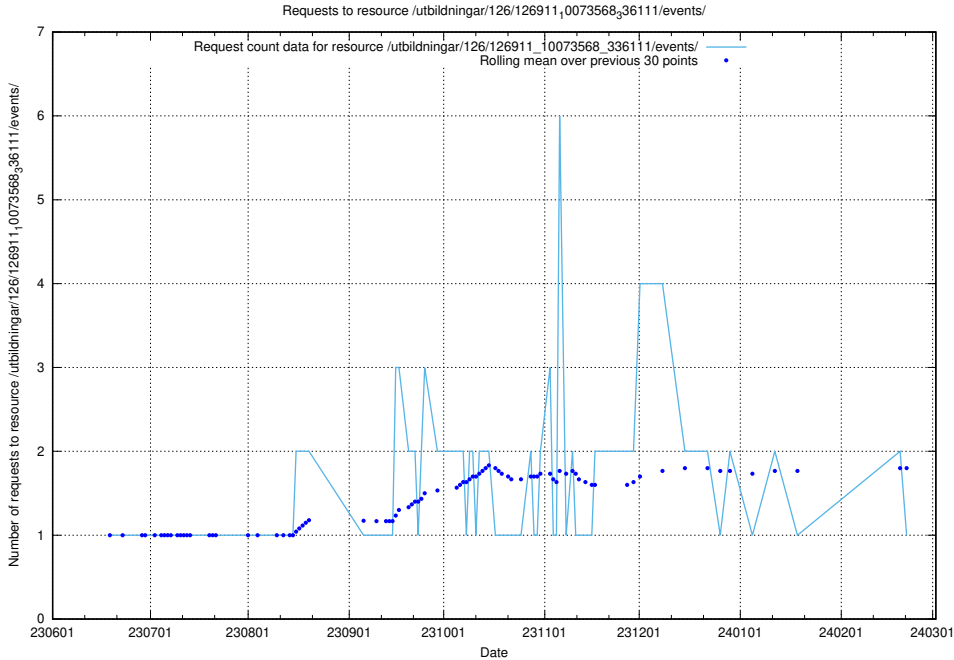

5.6826 Usage of /utbildningar/126/126911_10073568_336111/events/

Here, we count the number of requests to resource /utbildningar/126/126911_10073568_336111/events/