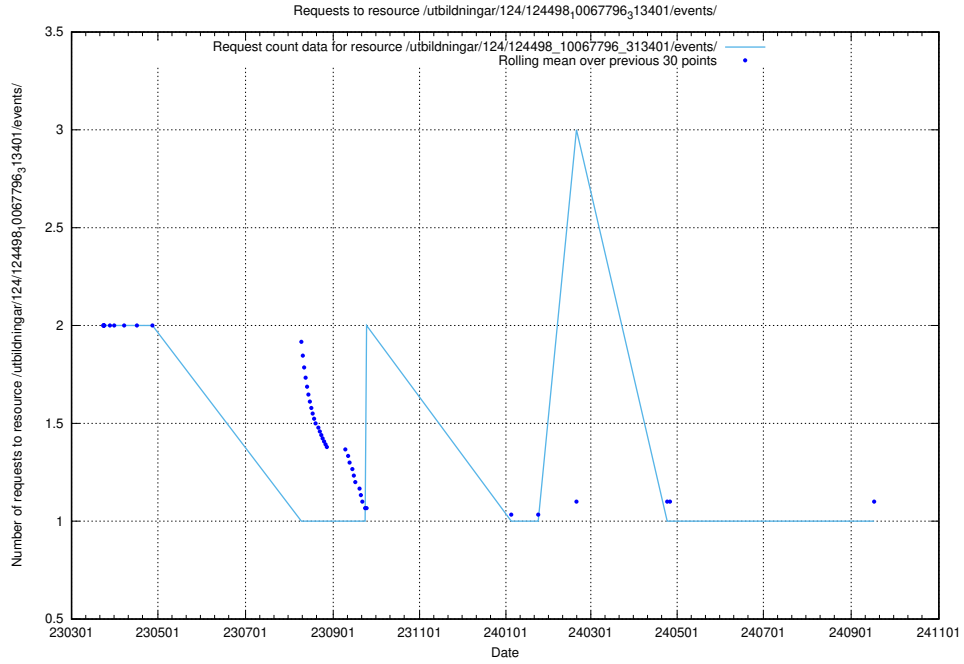

5.7328 Usage of /utbildningar/124/124498_10067796_313401/events/

Here, we count the number of requests to resource /utbildningar/124/124498_10067796_313401/events/