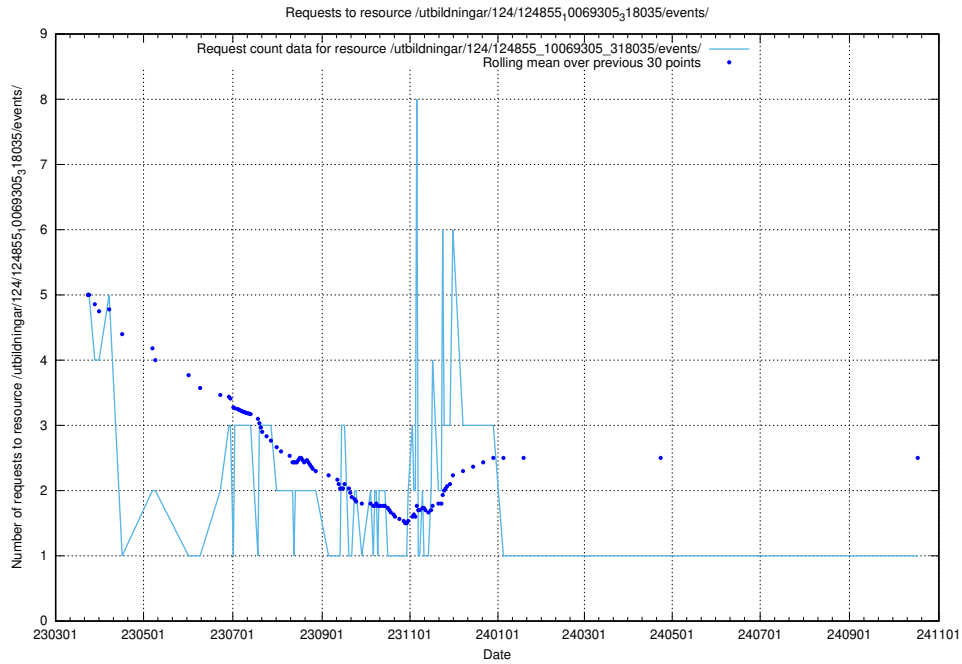

5.7275 Usage of /utbildningar/124/124855_10069305_318035/events/

Here, we count the number of requests to resource /utbildningar/124/124855_10069305_318035/events/