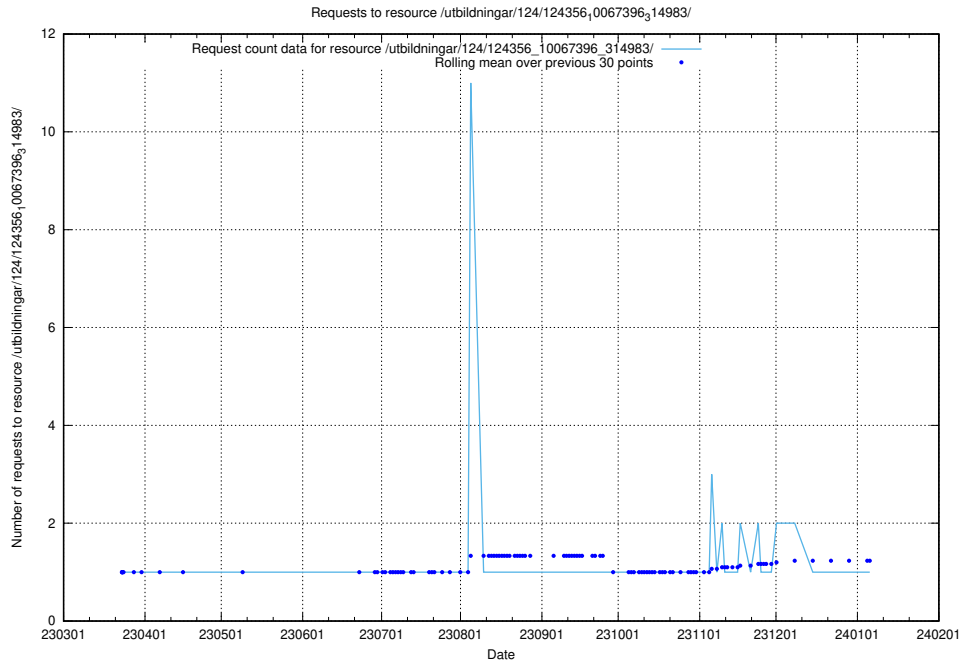

5.4844 Usage of /utbildningar/124/124356_10067396_314983/

Here, we count the number of requests to resource /utbildningar/124/124356_10067396_314983/.