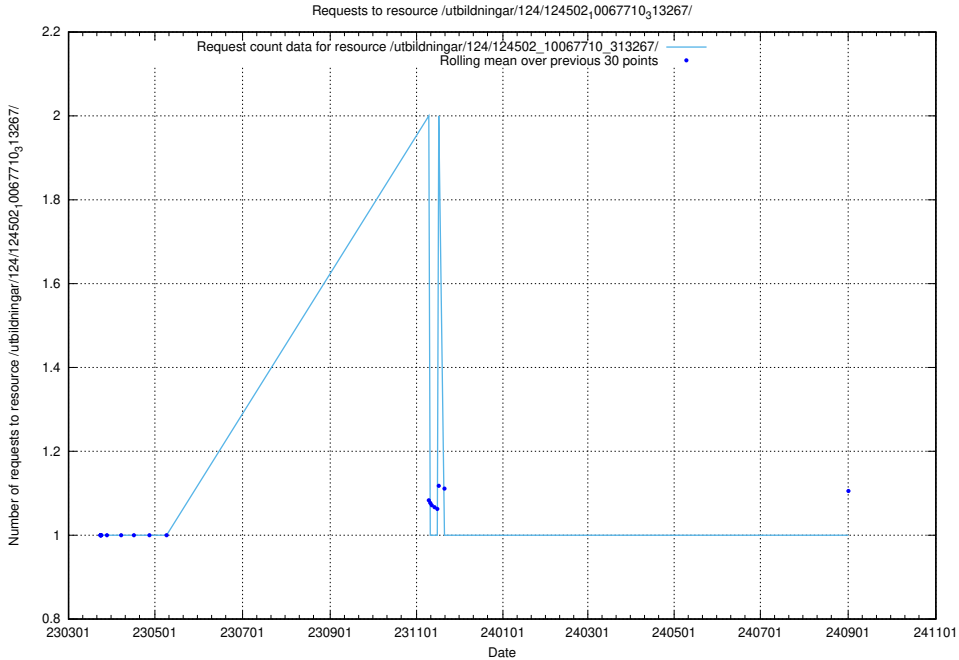

5.3163 Usage of /utbildningar/124/124502_10067710_313267/

Here, we count the number of requests to resource /utbildningar/124/124502_10067710_313267/.