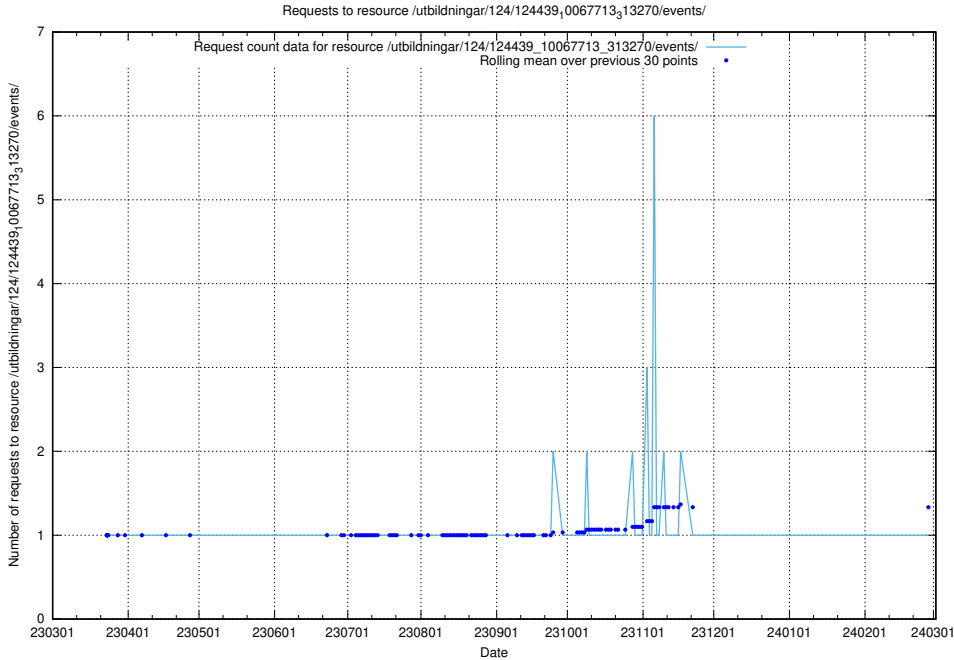

5.4559 Usage of /utbildningar/124/124439_10067713_313270/events/

Here, we count the number of requests to resource /utbildningar/124/124439_10067713_313270/events/