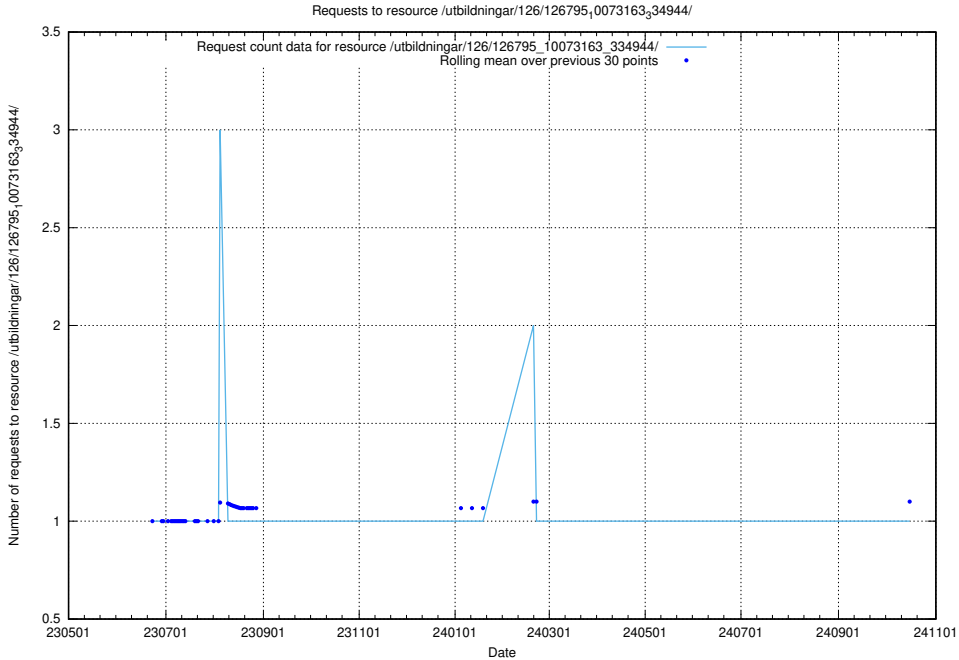

5.6570 Usage of /utbildningar/126/126795_10073163_334944/

Here, we count the number of requests to resource /utbildningar/126/126795_10073163_334944/.