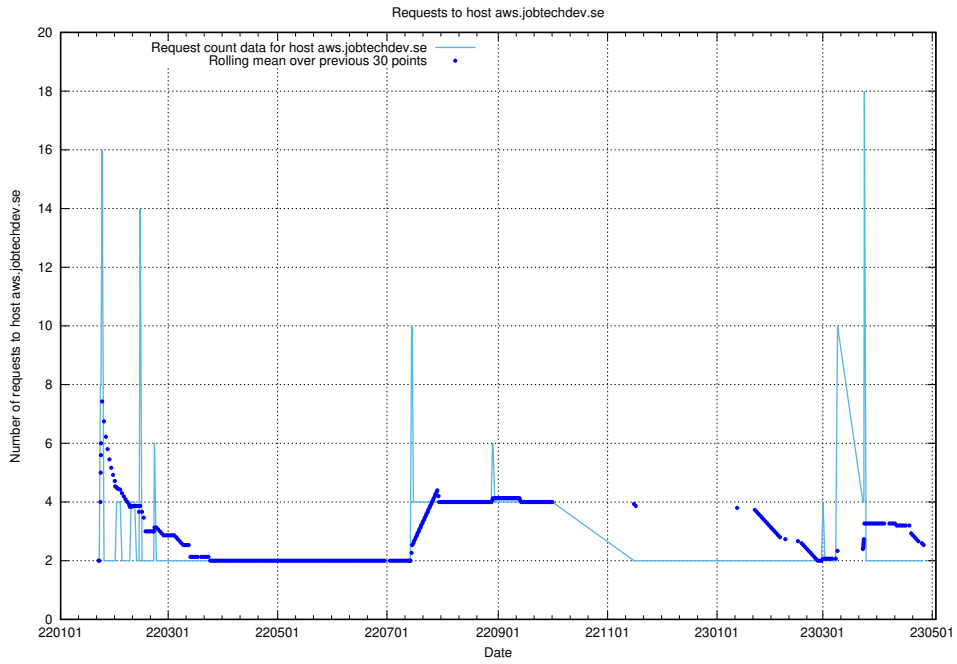

7.264 Usage of aws.jobtechdev.se

Here, we count the number of requests to host aws.jobtechdev.se.