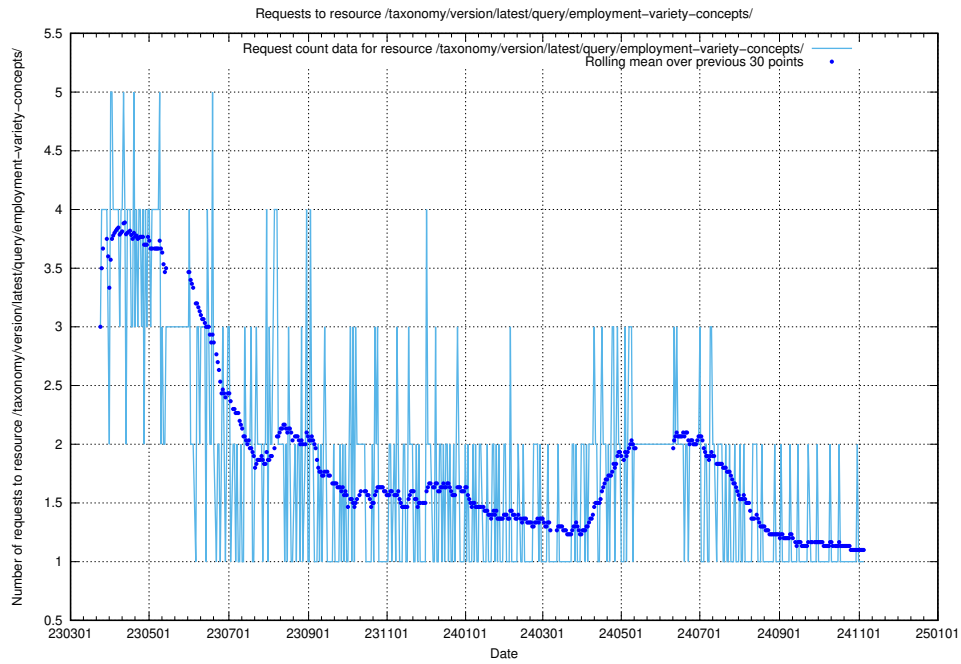

5.7108 Usage of /taxonomy/version/latest/query/employment-variety-concepts/

Here, we count the number of requests to resource /taxonomy/version/latest/query/employment-variety-concepts/.