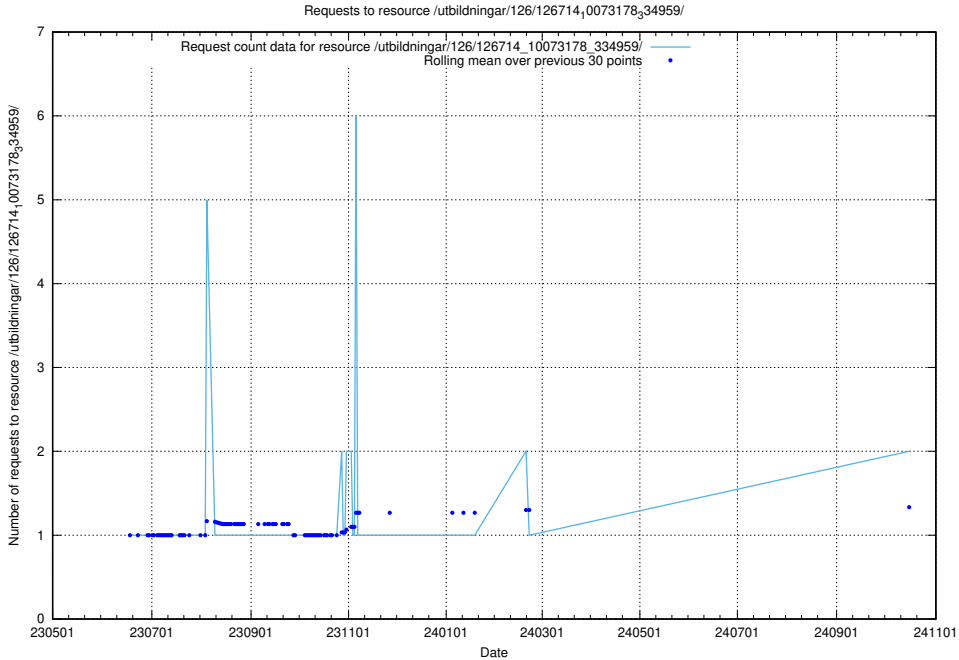

5.962 Usage of /utbildningar/126/126714_10073178_334959/

Here, we count the number of requests to resource /utbildningar/126/126714_10073178_334959/.