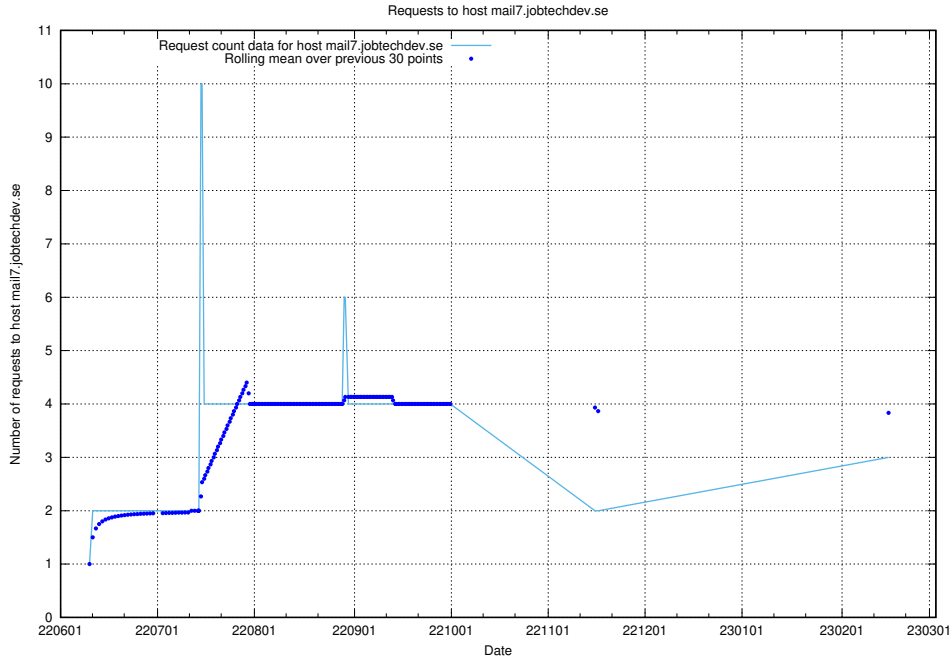

7.221 Usage of mail7.jobtechdev.se

Here, we count the number of requests to host mail7.jobtechdev.se.