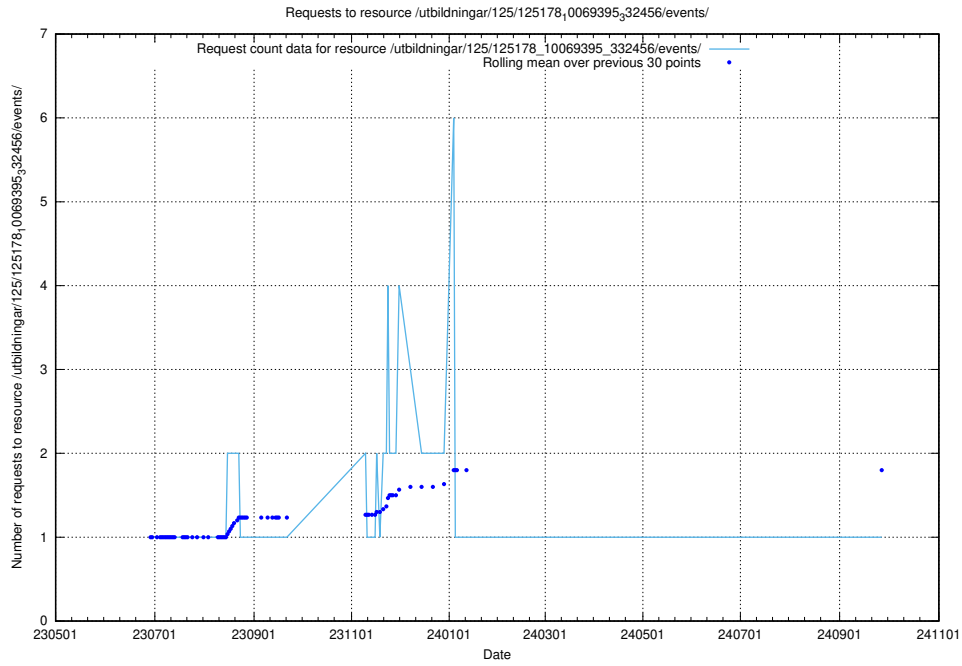

5.6455 Usage of /utbildningar/125/125178_10069395_332456/events/

Here, we count the number of requests to resource /utbildningar/125/125178_10069395_332456/events/