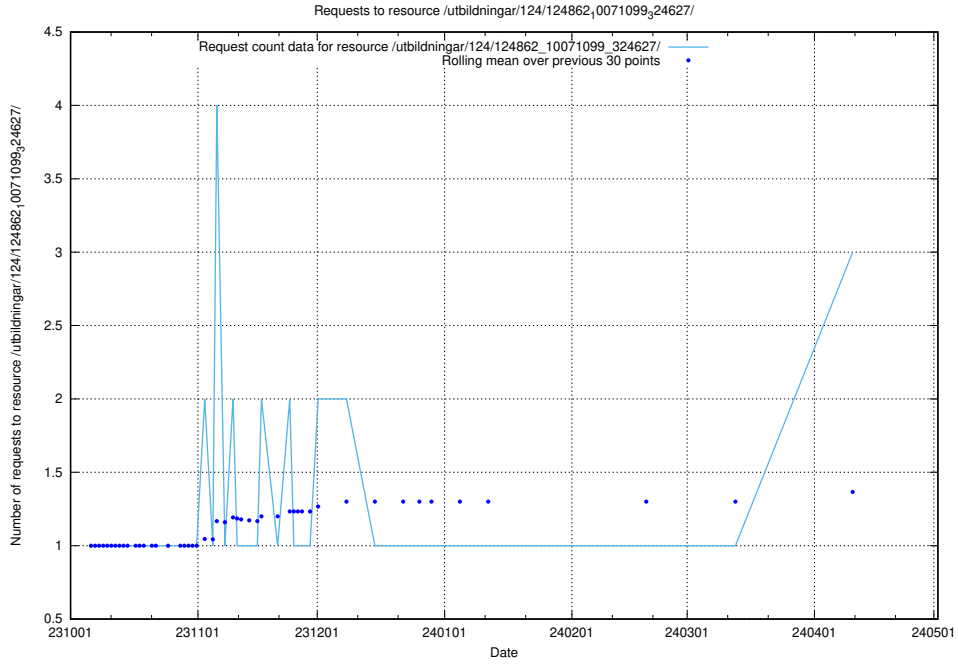

5.459 Usage of /utbildningar/124/124862_10071099_324627/

Here, we count the number of requests to resource /utbildningar/124/124862_10071099_324627/.