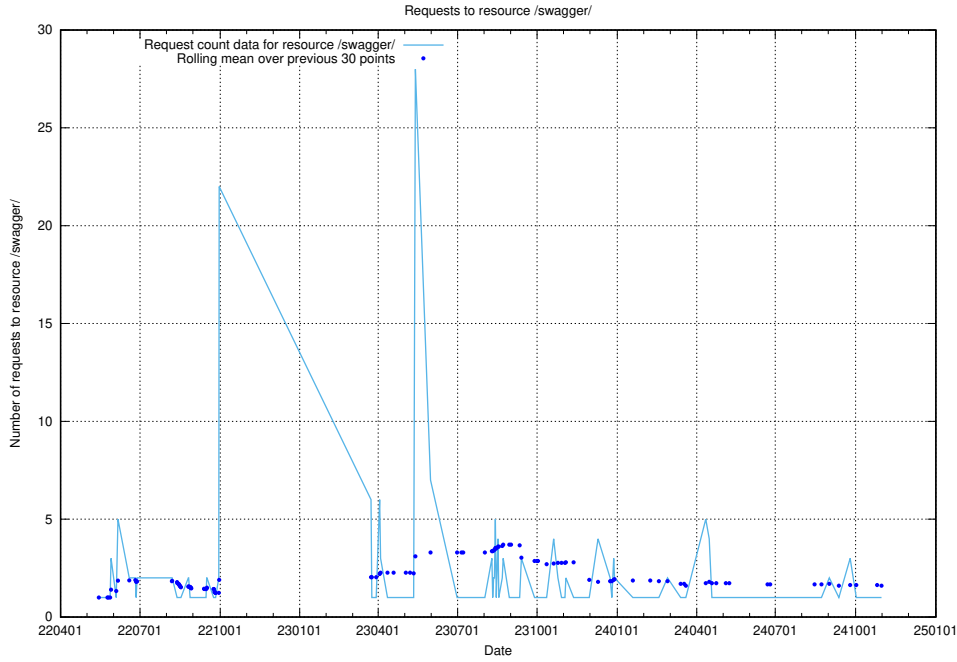

5.1131 Usage of /swagger/

Here, we count the number of requests to resource /swagger/.