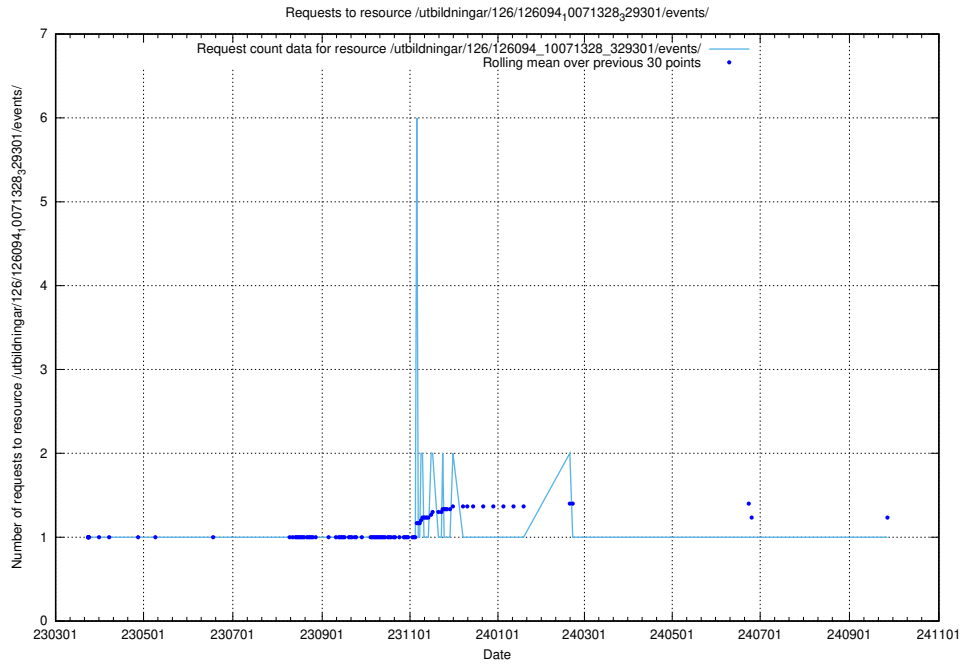

5.7464 Usage of /utbildningar/126/126094_10071328_329301/events/

Here, we count the number of requests to resource /utbildningar/126/126094_10071328_329301/events/