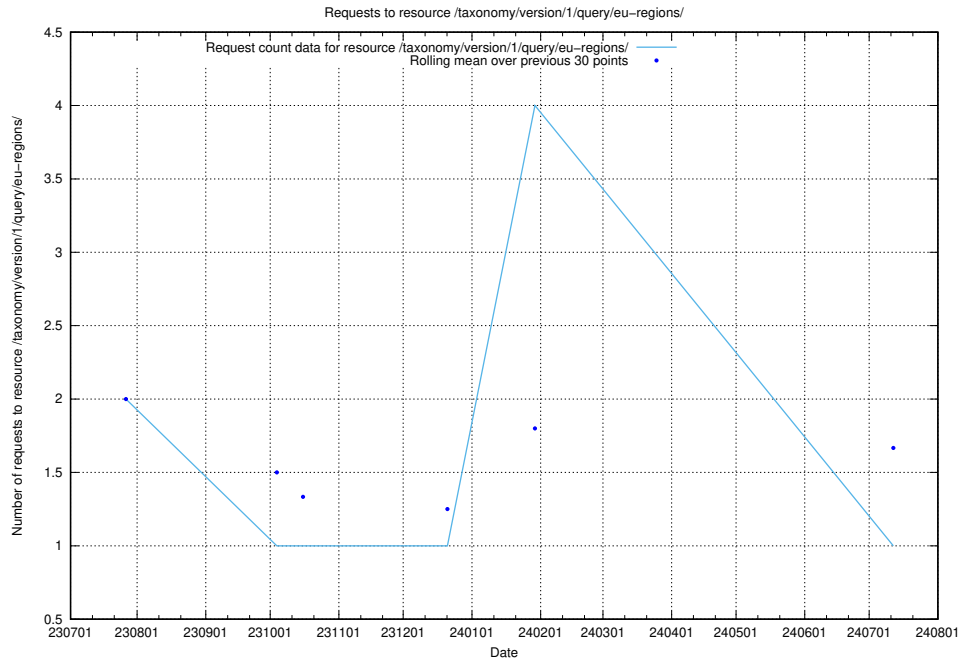

5.5924 Usage of /taxonomy/version/1/query/eu-regions/

Here, we count the number of requests to resource /taxonomy/version/1/query/eu-regions/.