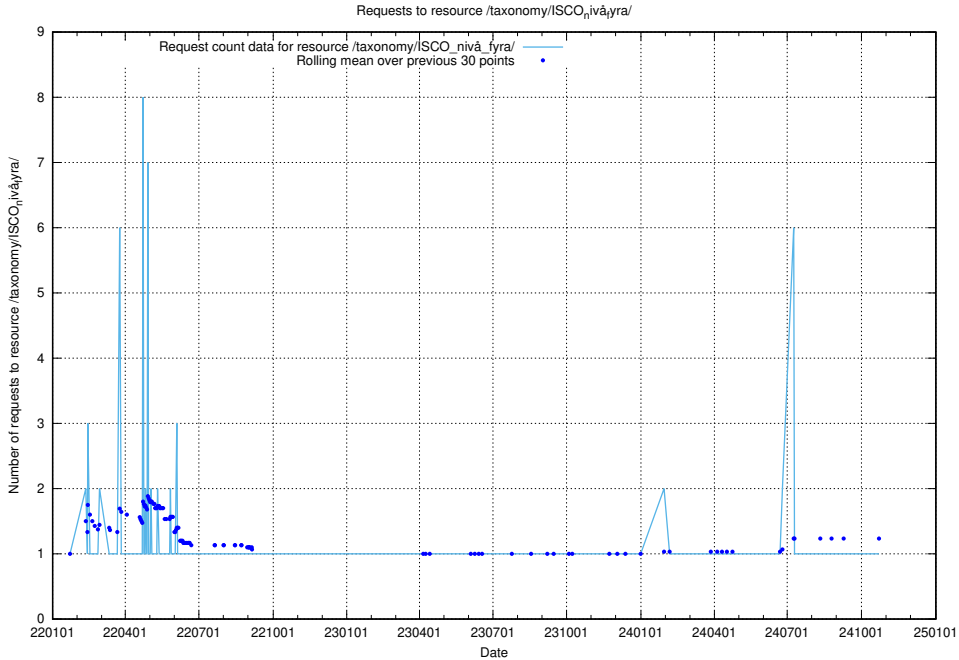

5.5949 Usage of /taxonomy/ISCO_nivå_fyra/

Here, we count the number of requests to resource /taxonomy/ISCO_nivå_fyra/.