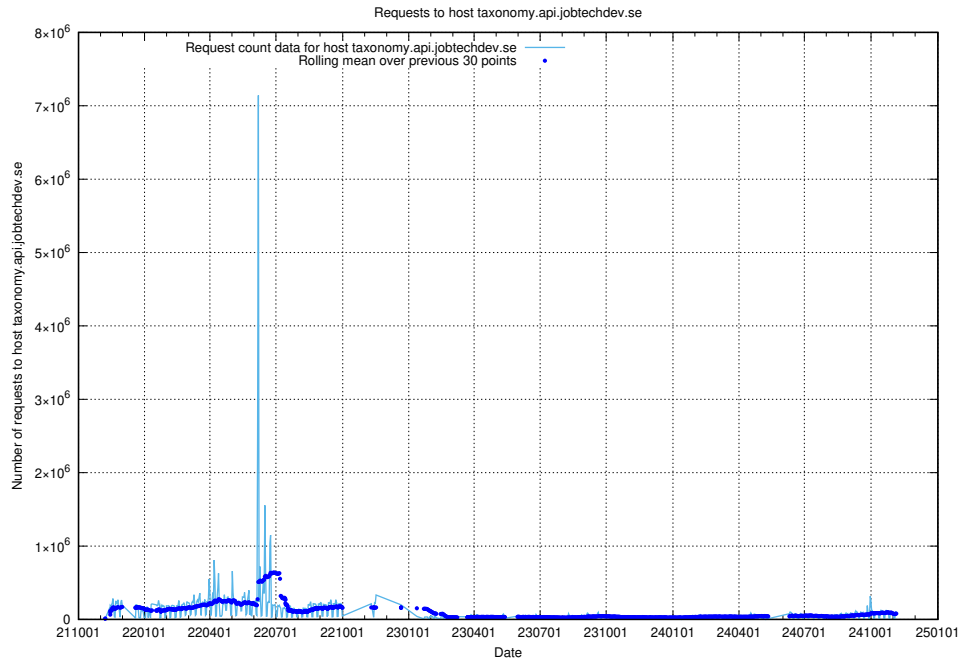

7.4 Usage of taxonomy.api.jobtechdev.se

Here, we count the number of requests to host taxonomy.api.jobtechdev.se.