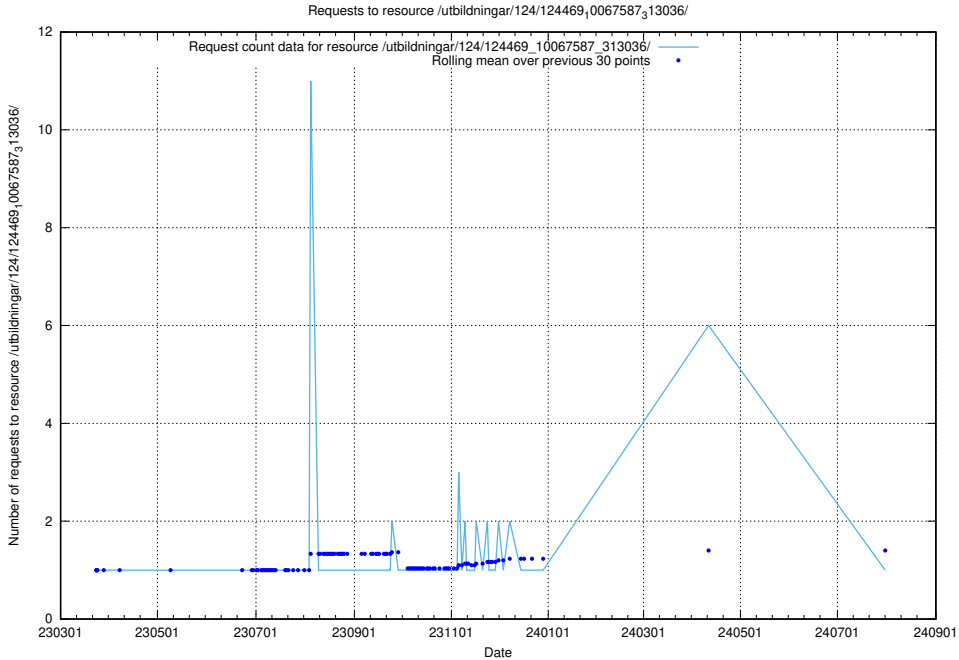

5.4267 Usage of /utbildningar/124/124469_10067587_313036/

Here, we count the number of requests to resource /utbildningar/124/124469_10067587_313036/.