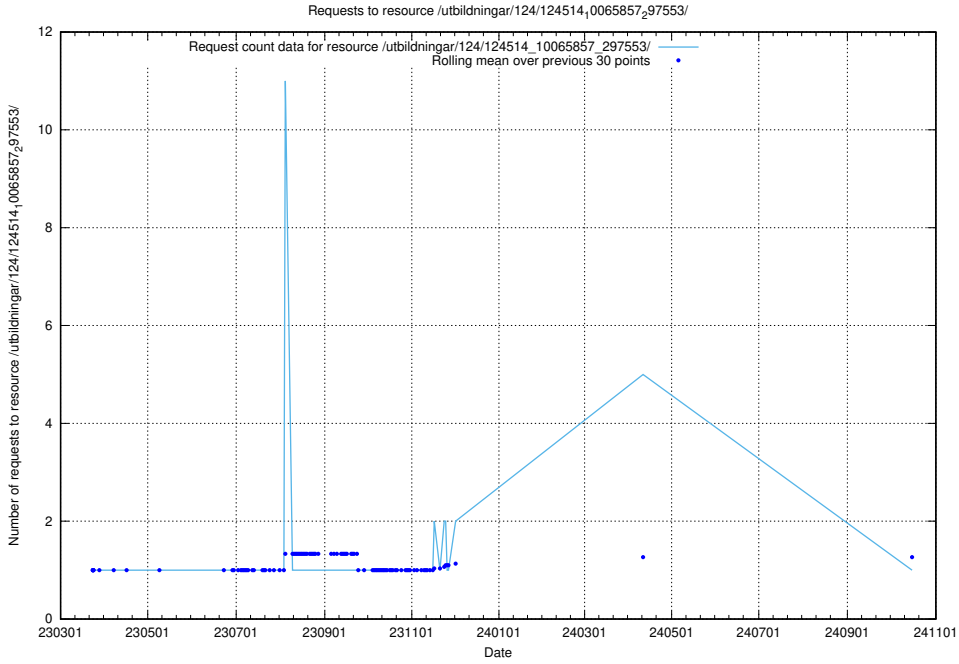

5.3071 Usage of /utbildningar/124/124514_10065857_297553/

Here, we count the number of requests to resource /utbildningar/124/124514_10065857_297553/.