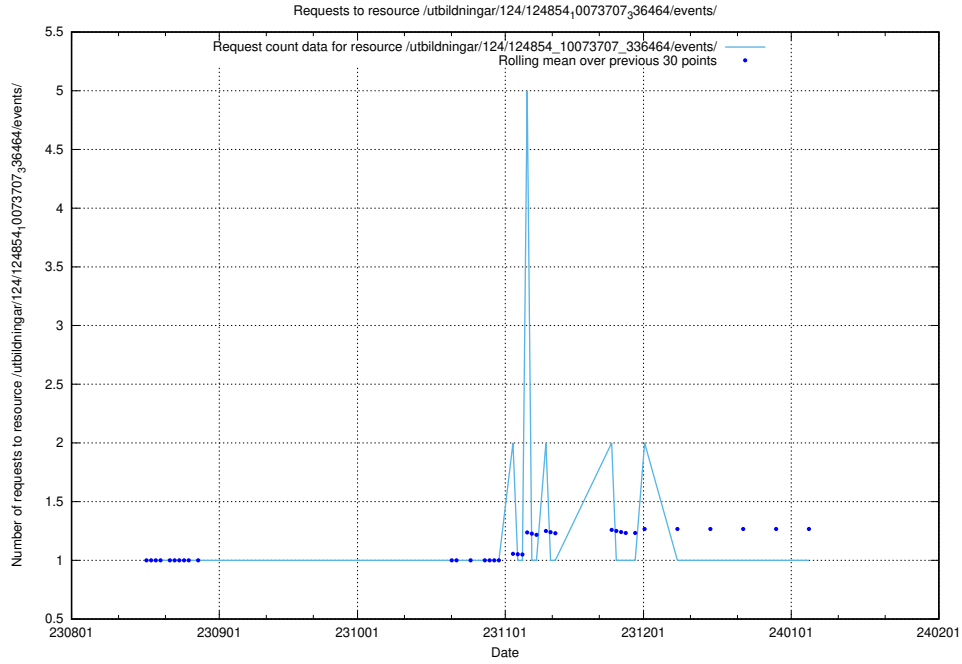

5.5771 Usage of /utbildningar/124/124854_10073707_336464/events/

Here, we count the number of requests to resource /utbildningar/124/124854_10073707_336464/events/

5.5772 Usage of /utbildningar/123/123367_10065863_297616/