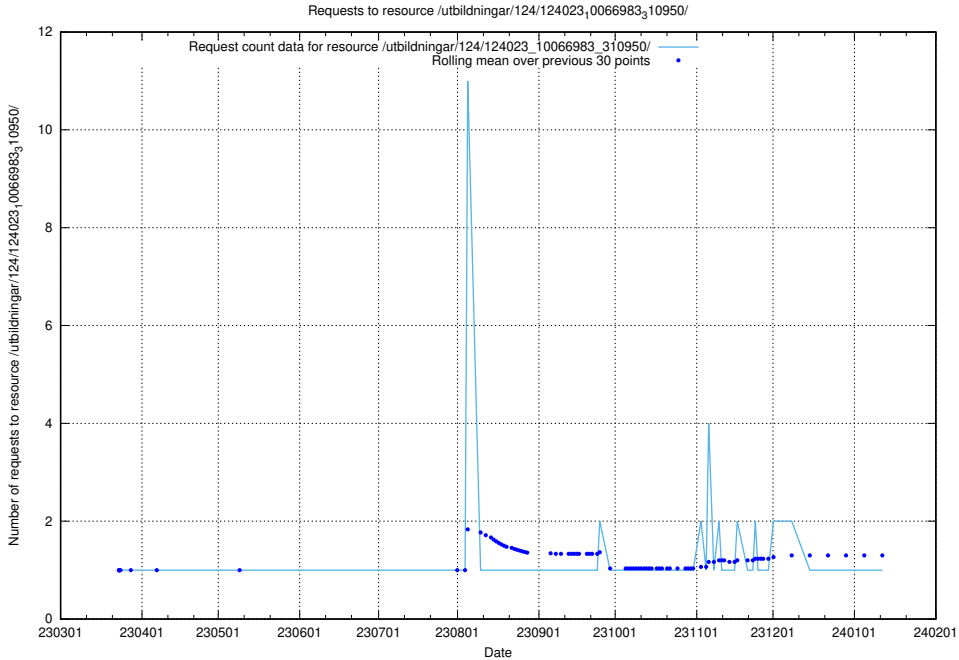

5.5452 Usage of /utbildningar/124/124023_10066983_310950/

Here, we count the number of requests to resource /utbildningar/124/124023_10066983_310950/.