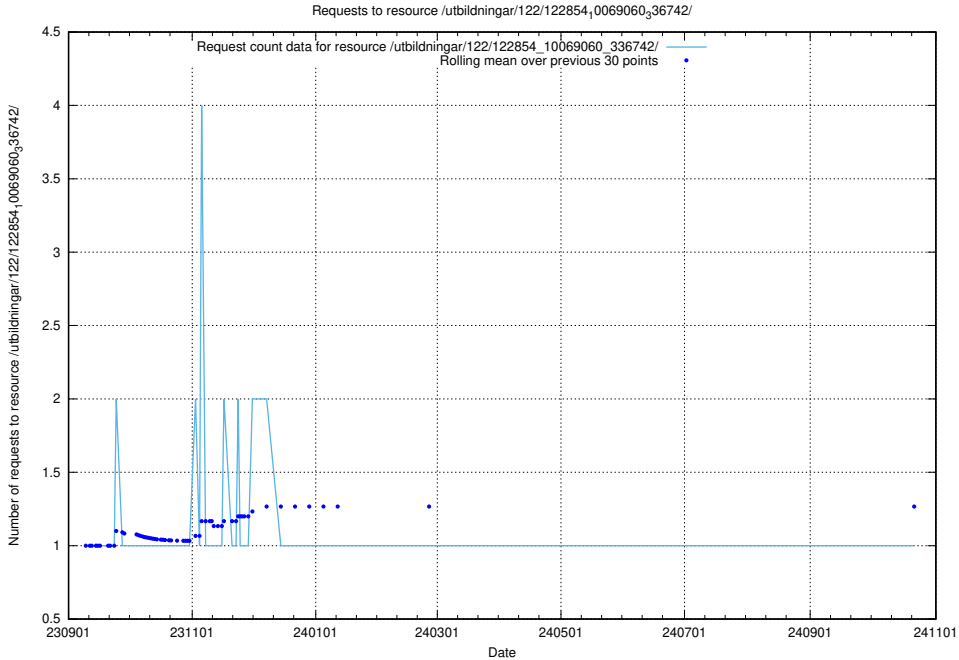

5.5619 Usage of /utbildningar/122/122854_10069060_336742/

Here, we count the number of requests to resource /utbildningar/122/122854_10069060_336742/.