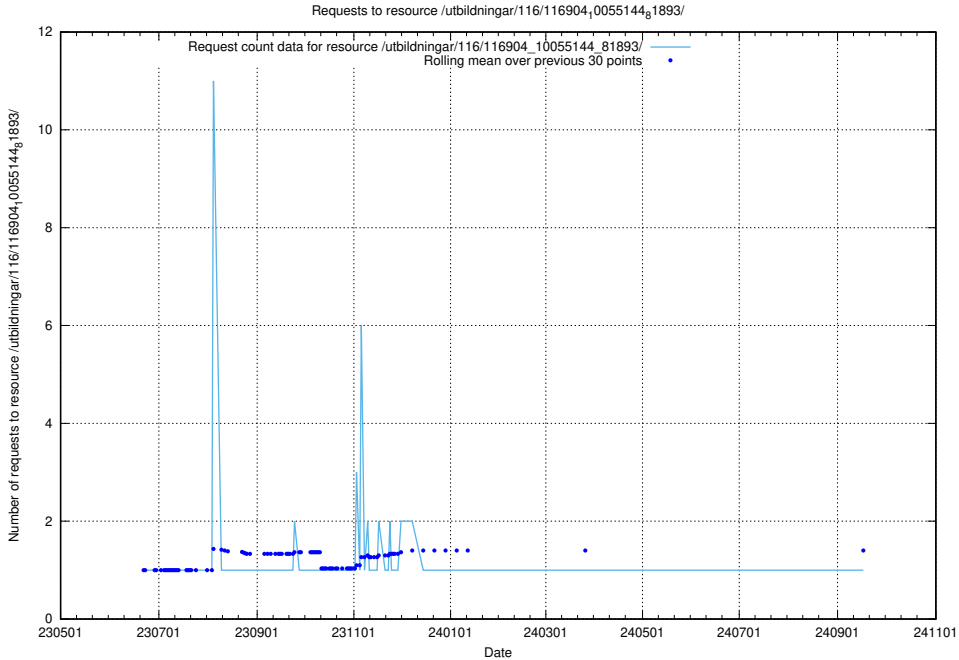

5.6823 Usage of /utbildningar/116/116904_10055144_81893/

Here, we count the number of requests to resource /utbildningar/116/116904_10055144_81893/.