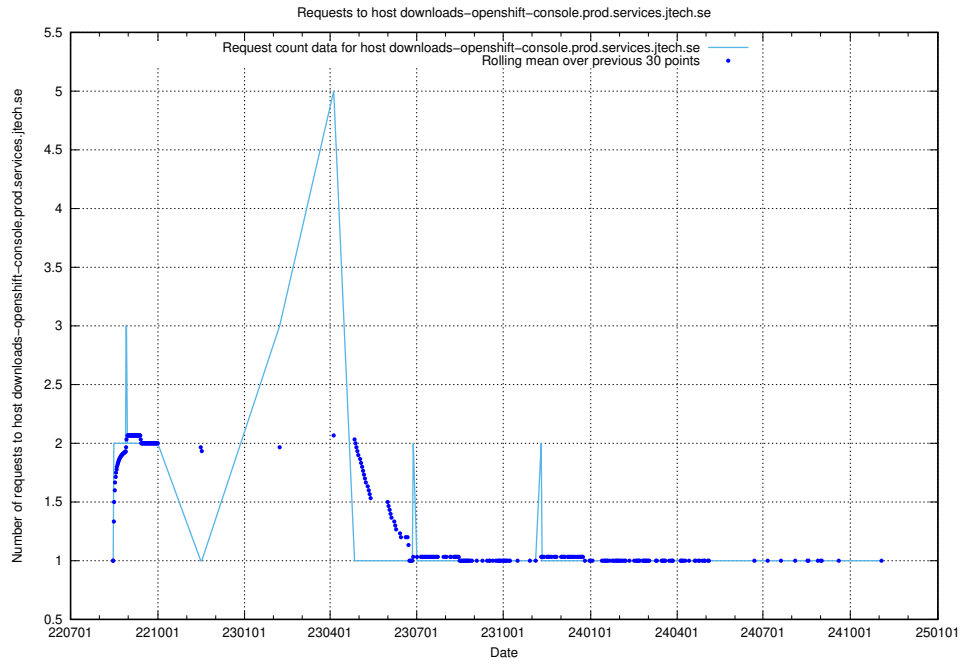

7.623 Usage of downloads-openshift-console.prod.services.jtech.se

Here, we count the number of requests to host downloads-openshift-console.prod.services.jtech.se.