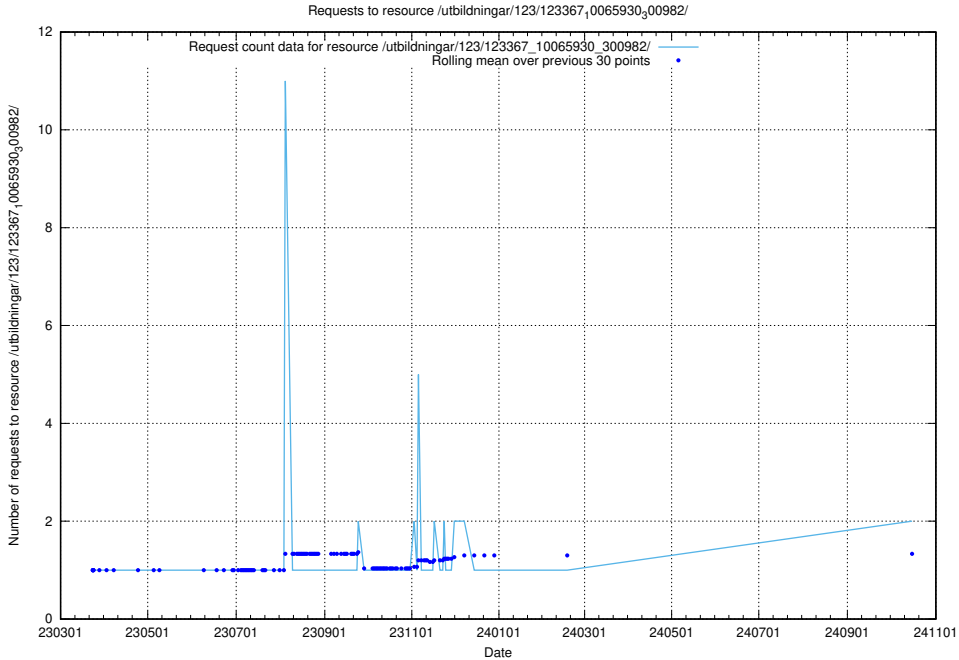

5.849 Usage of /utbildningar/123/123367_10065930_300982/

Here, we count the number of requests to resource /utbildningar/123/123367_10065930_300982/.