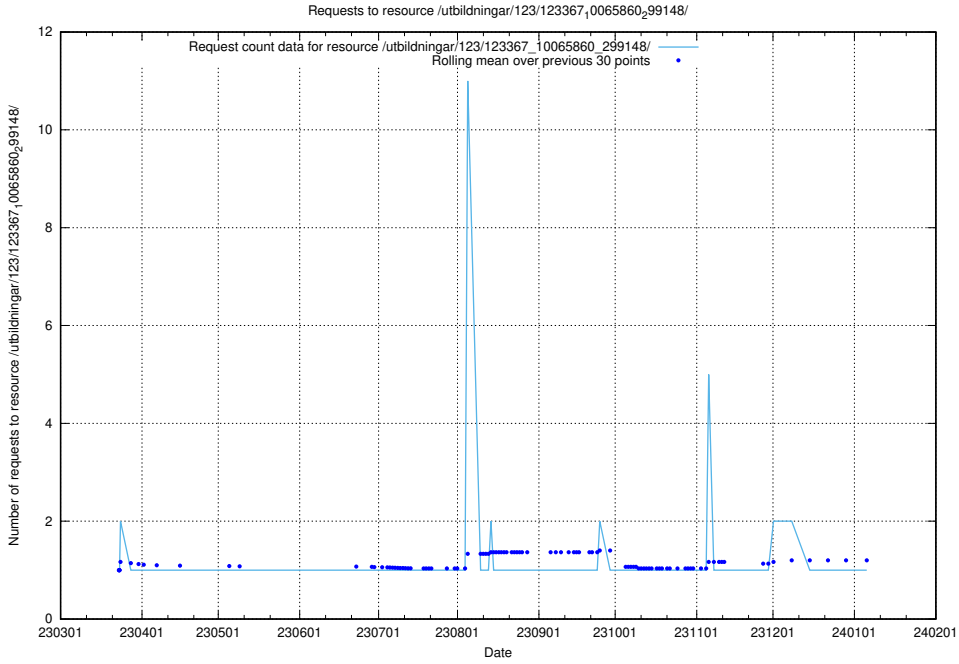

5.5818 Usage of /utbildningar/123/123367_10065860_299148/

Here, we count the number of requests to resource /utbildningar/123/123367_10065860_299148/.