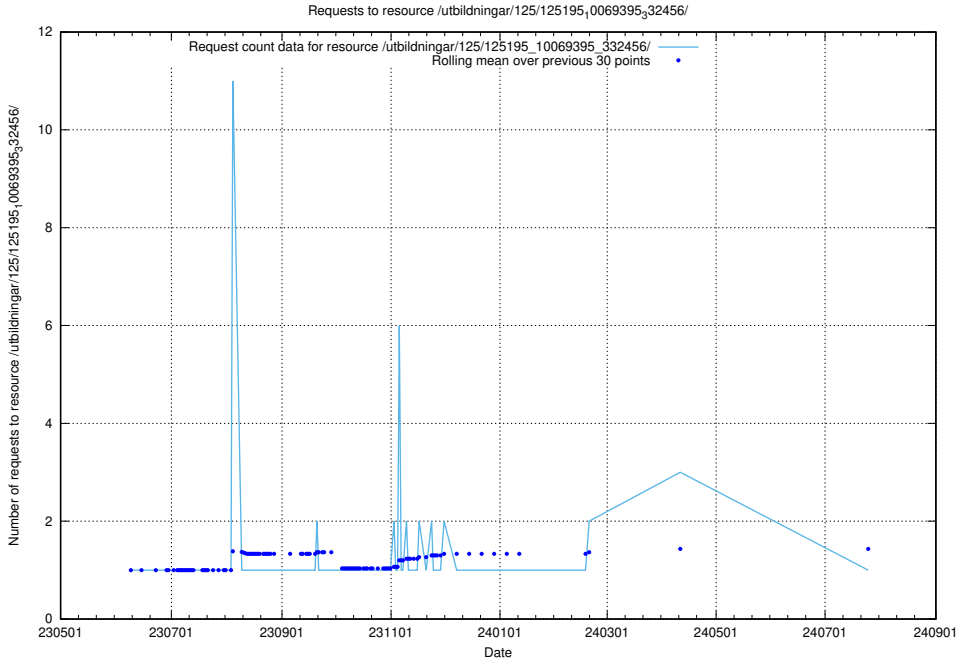

5.6869 Usage of /utbildningar/125/125195_10069395_332456/

Here, we count the number of requests to resource /utbildningar/125/125195_10069395_332456/.