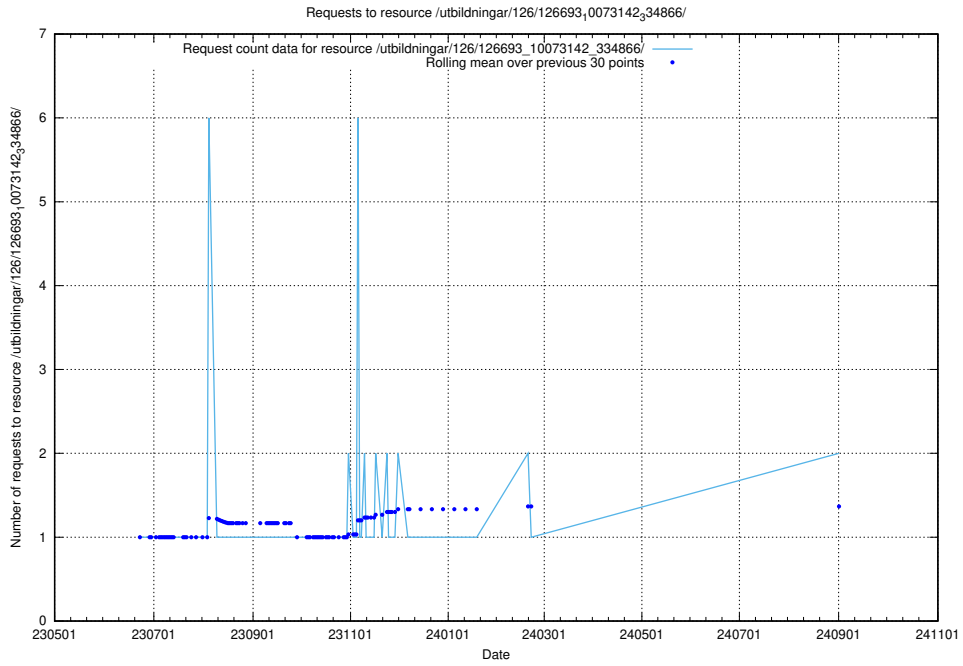

5.931 Usage of /utbildningar/126/126693_10073142_334866/

Here, we count the number of requests to resource /utbildningar/126/126693_10073142_334866/.

5.932 Usage of /utbildningar/126/126355_10071643_333583/events/