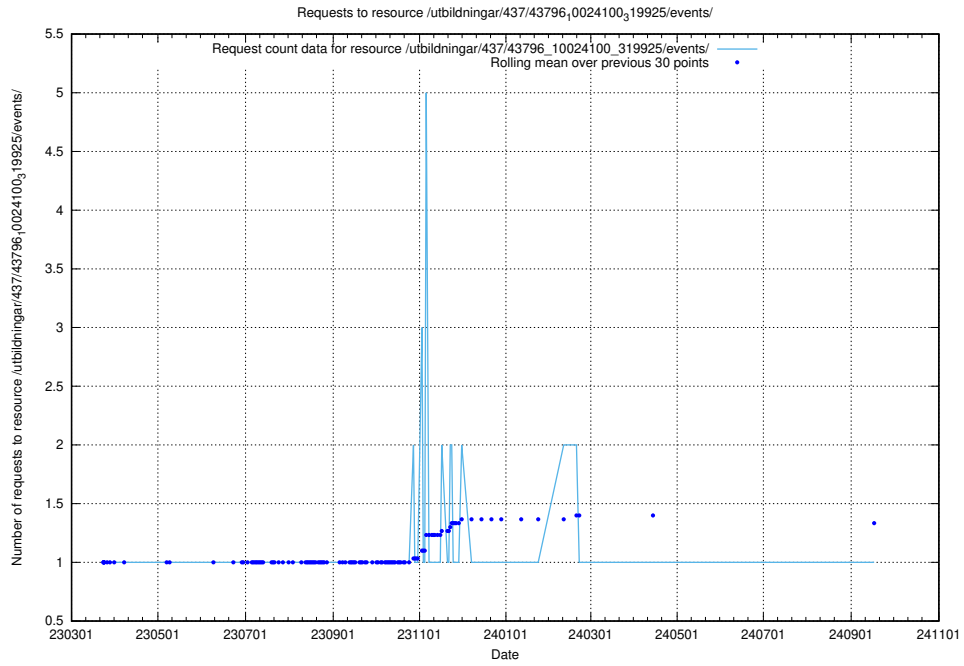

5.7386 Usage of /utbildningar/437/43796_10024100_319925/events/

Here, we count the number of requests to resource /utbildningar/437/43796_10024100_319925/events/.