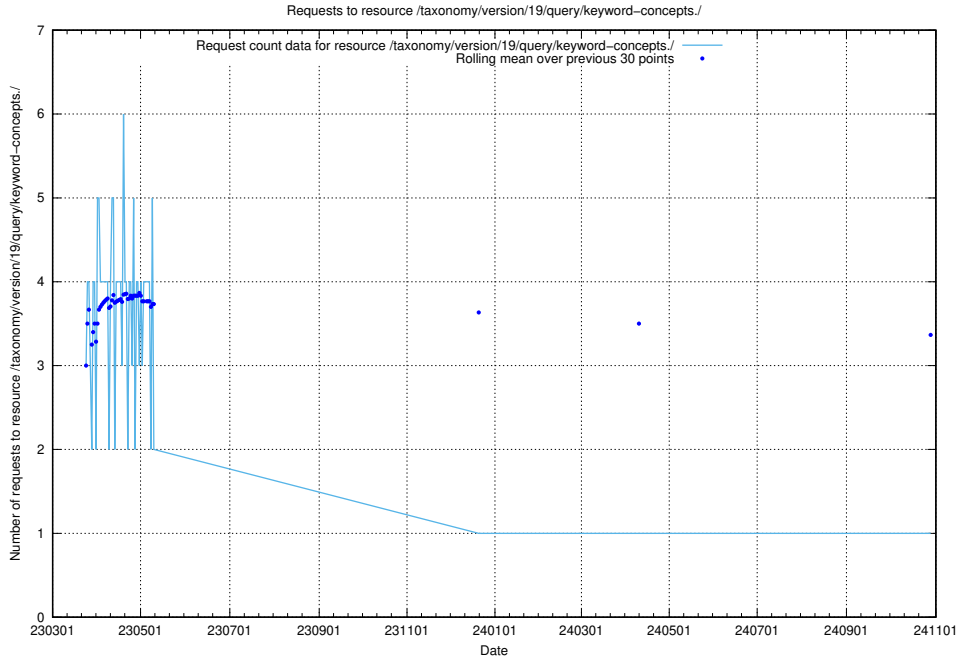

5.7159 Usage of /taxonomy/version/19/query/keyword-concepts-with-relations/

Here, we count the number of requests to resource /taxonomy/version/19/query/keyword-concepts-with-relations/.

5.7160 Usage of /taxonomy/version/19/query/isco-level-4-groups/