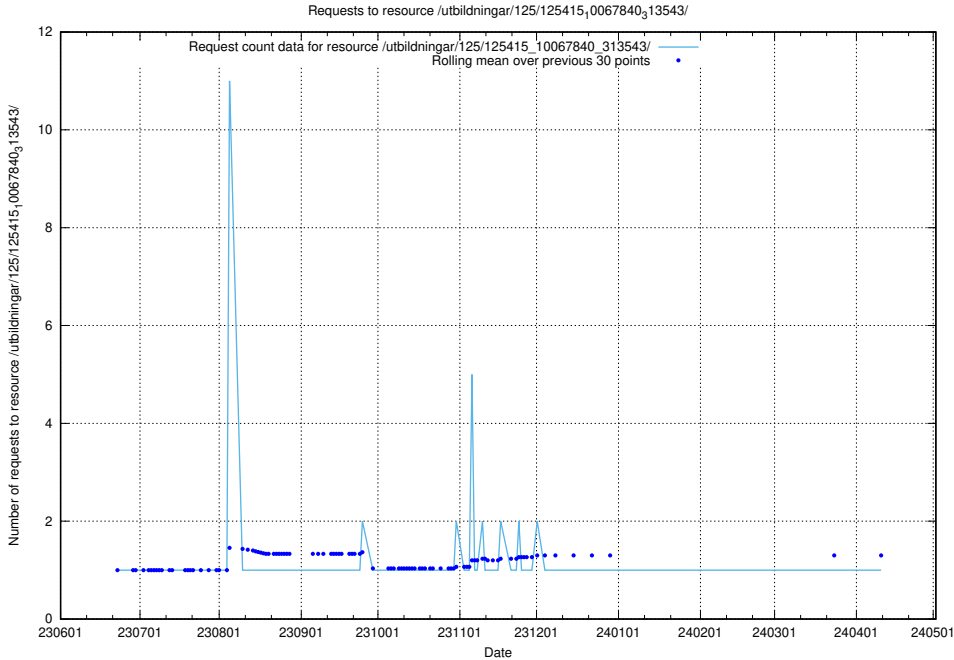

5.6686 Usage of /utbildningar/125/125415_10067840_313543/

Here, we count the number of requests to resource /utbildningar/125/125415_10067840_313543/.