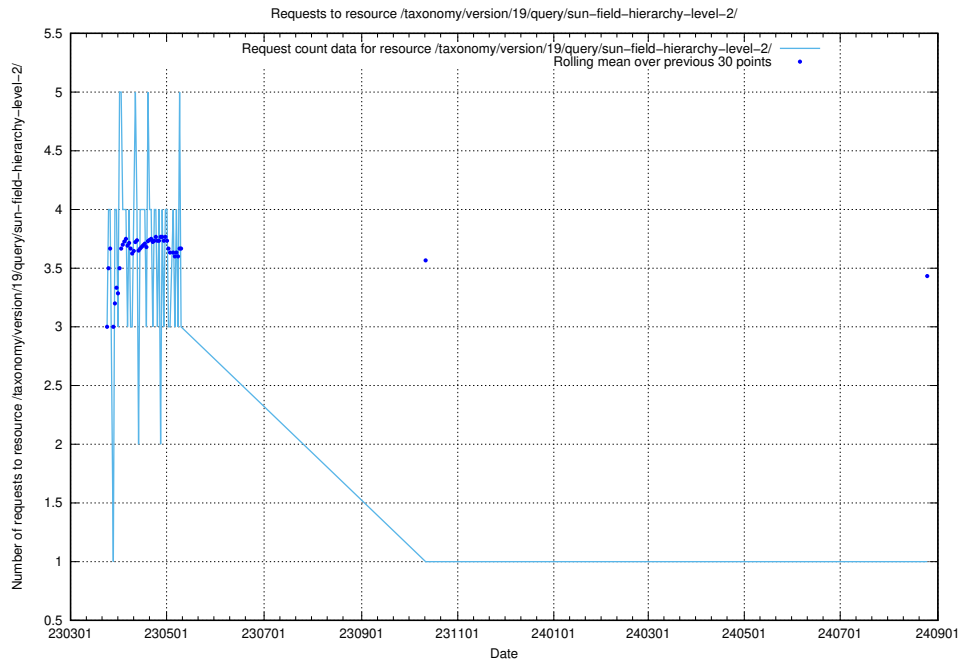

5.7130 Usage of /taxonomy/version/19/query/sun-field-hierarchy-level-2/

Here, we count the number of requests to resource /taxonomy/version/19/query/sun-field-hierarchy-level-2/.