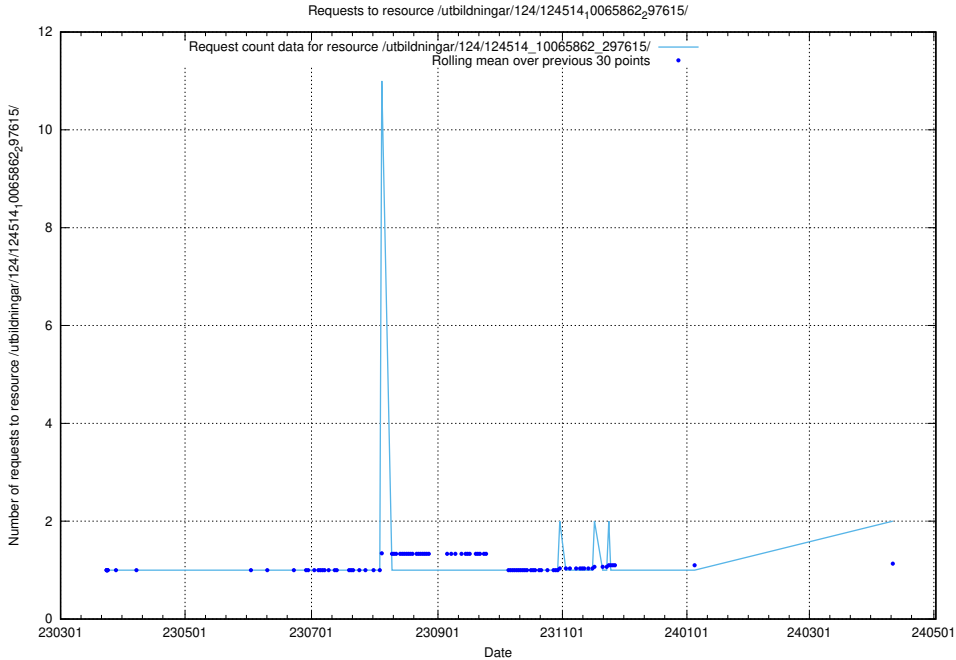

5.670 Usage of /utbildningar/124/124514_10065862_297615/

Here, we count the number of requests to resource /utbildningar/124/124514_10065862_297615/.