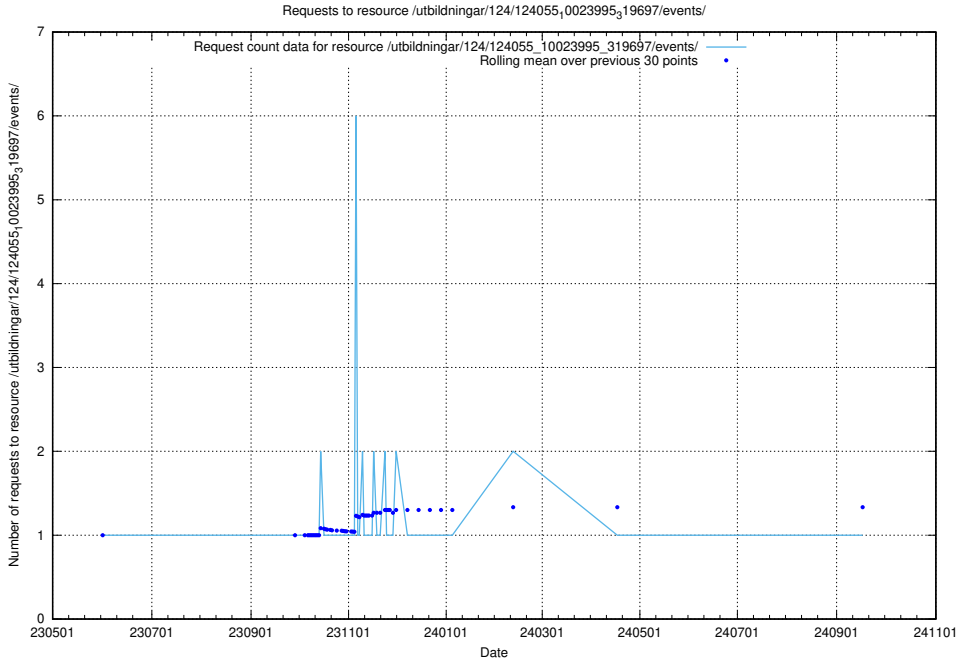

5.6906 Usage of /utbildningar/124/124055_10023995_319697/events/

Here, we count the number of requests to resource /utbildningar/124/124055_10023995_319697/events/

5.6907 Usage of /utbildningar/123/123665_10066431_308906/