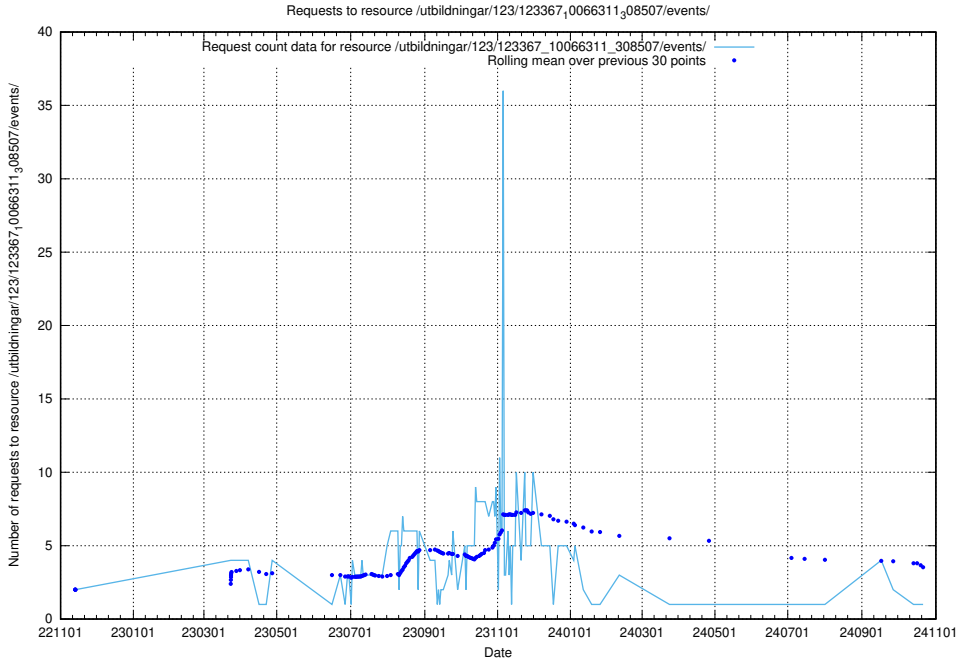

5.6802 Usage of /utbildningar/123/123367_10066311_308507/events/

Here, we count the number of requests to resource /utbildningar/123/123367_10066311_308507/events/