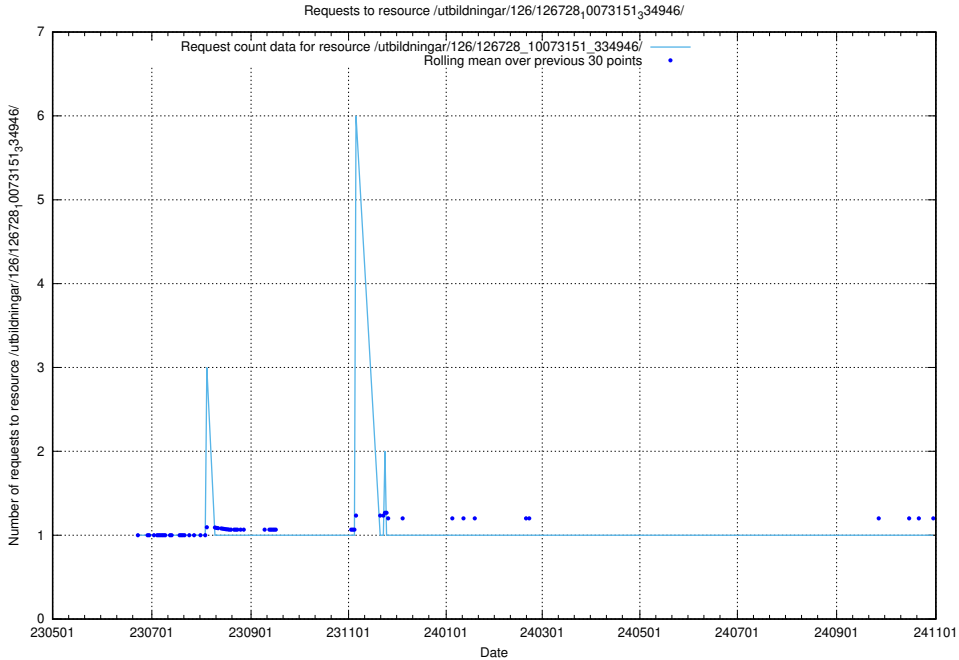

5.6576 Usage of /utbildningar/126/126728_10073151_334946/

Here, we count the number of requests to resource /utbildningar/126/126728_10073151_334946/.