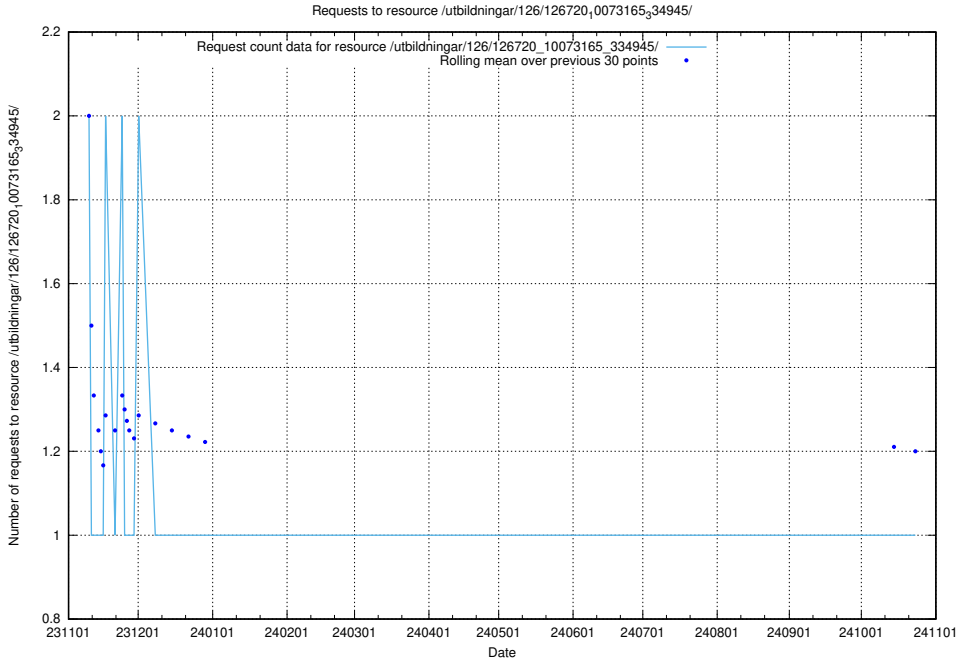

5.5092 Usage of /utbildningar/126/126720_10073165_334945/

Here, we count the number of requests to resource /utbildningar/126/126720_10073165_334945/.