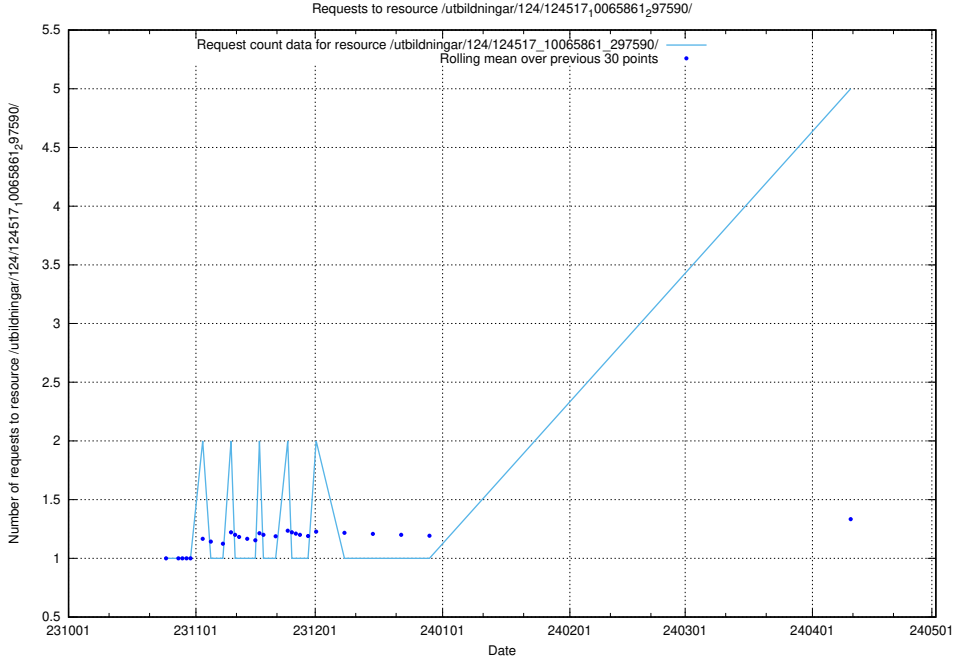

5.218 Usage of /utbildningar/124/124517_10065861_297590/

Here, we count the number of requests to resource /utbildningar/124/124517_10065861_297590/.