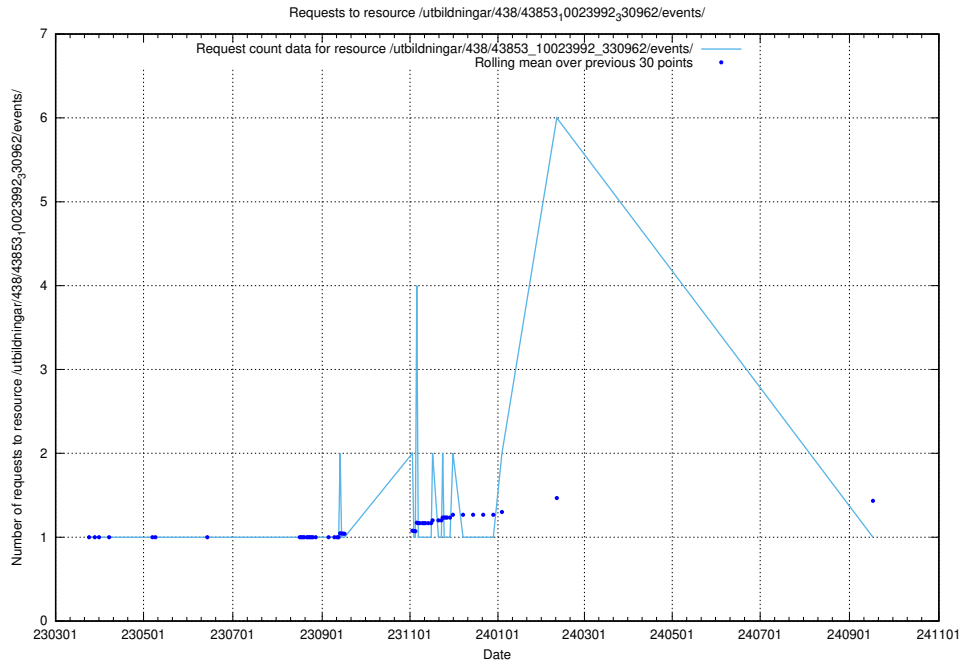

5.7181 Usage of /utbildningar/438/43853_10023992_330962/events/

Here, we count the number of requests to resource /utbildningar/438/43853_10023992_330962/events/.