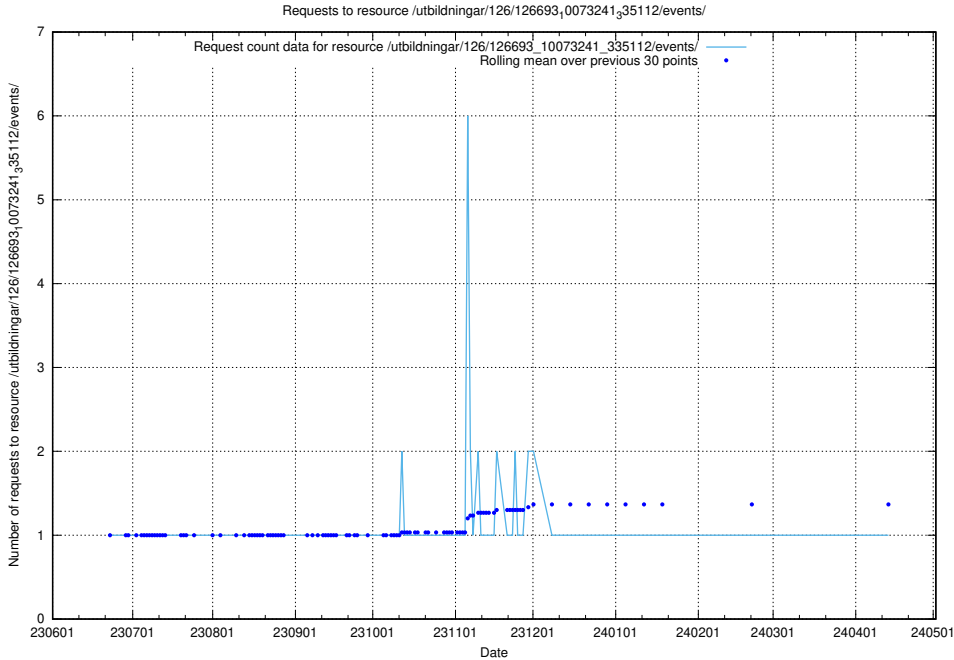

5.6611 Usage of /utbildningar/126/126693_10073241_335112/events/

Here, we count the number of requests to resource /utbildningar/126/126693_10073241_335112/events/