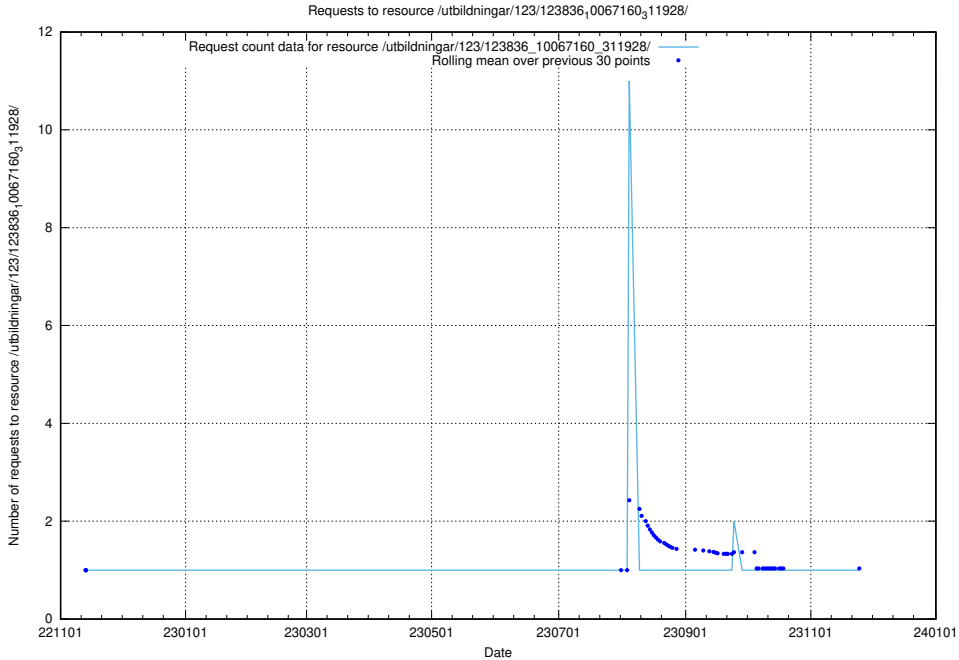

5.6875 Usage of /utbildningar/123/123836_10067160_311928/

Here, we count the number of requests to resource /utbildningar/123/123836_10067160_311928/.