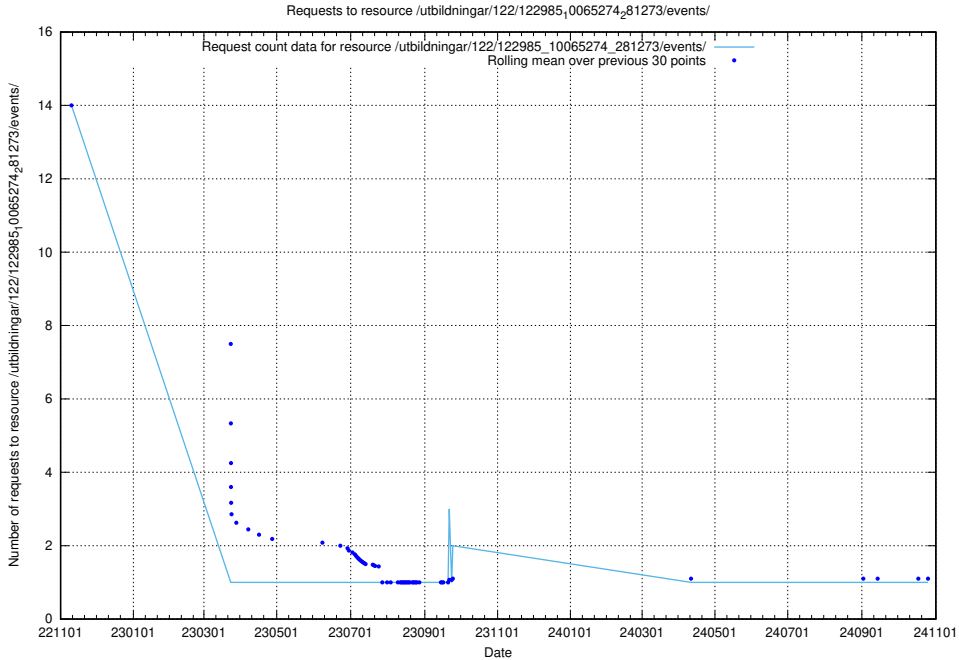

5.7240 Usage of /utbildningar/122/122985_10065274_281273/events/

Here, we count the number of requests to resource /utbildningar/122/122985_10065274_281273/events/