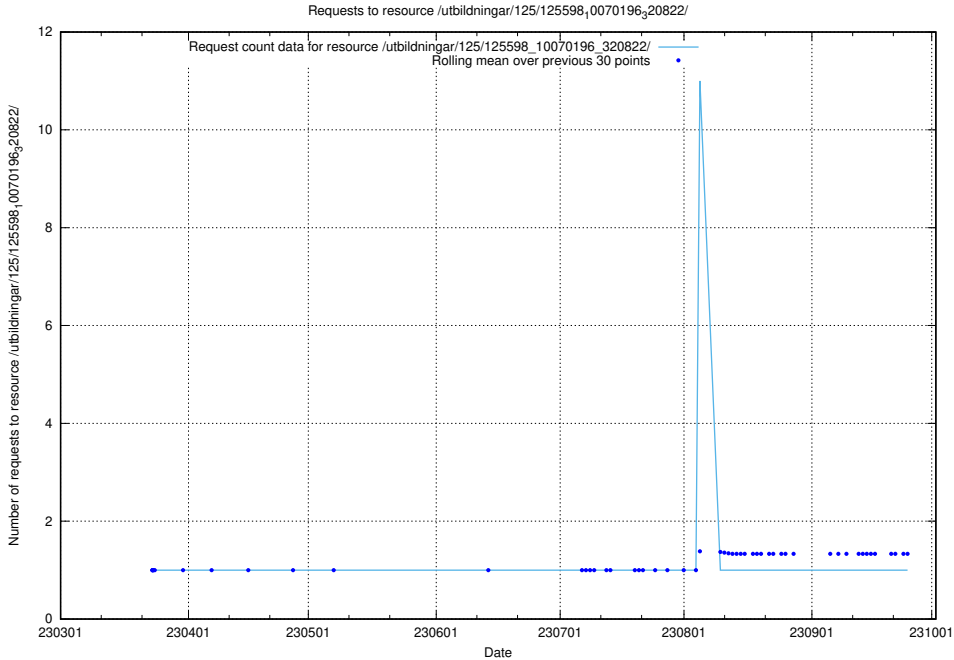

5.1152 Usage of /utbildningar/125/125598_10070196_320822/

Here, we count the number of requests to resource /utbildningar/125/125598_10070196_320822/.