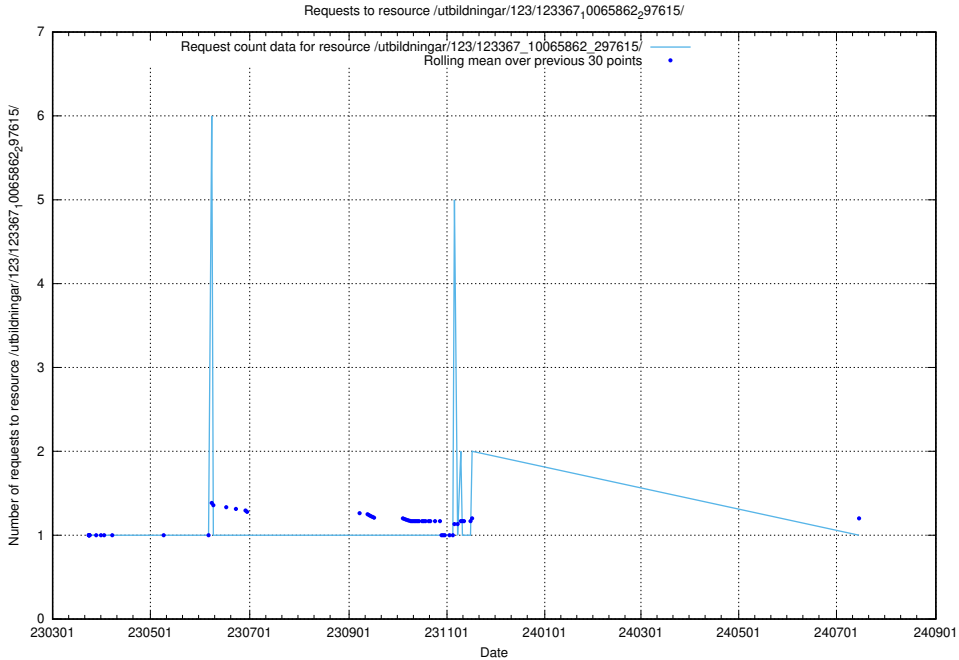

5.5782 Usage of /utbildningar/123/123367_10065862_297615/

Here, we count the number of requests to resource /utbildningar/123/123367_10065862_297615/.