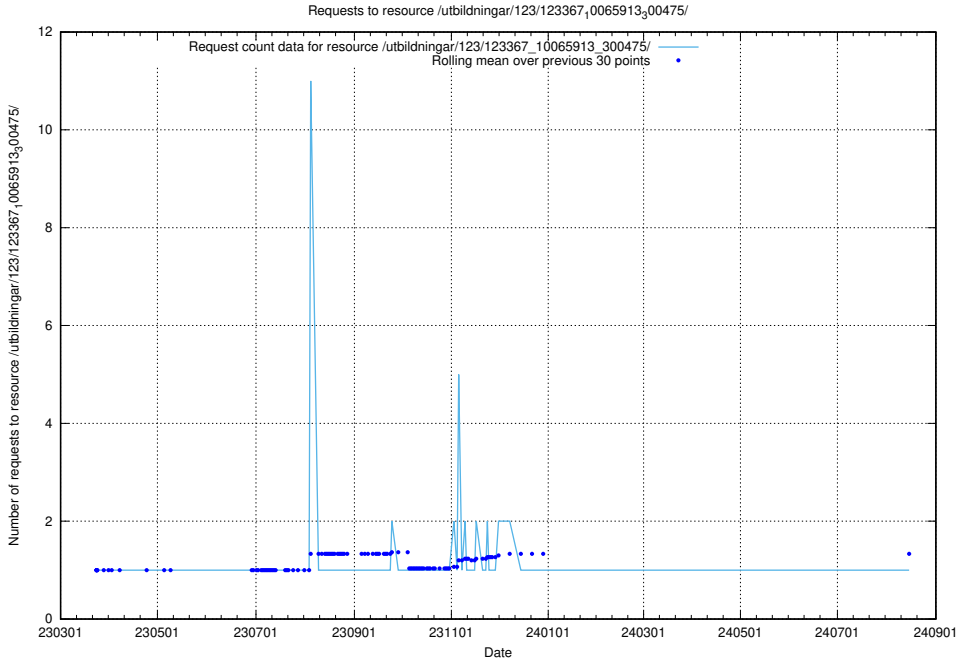

5.5681 Usage of /utbildningar/123/123367_10065913_300475/

Here, we count the number of requests to resource /utbildningar/123/123367_10065913_300475/.