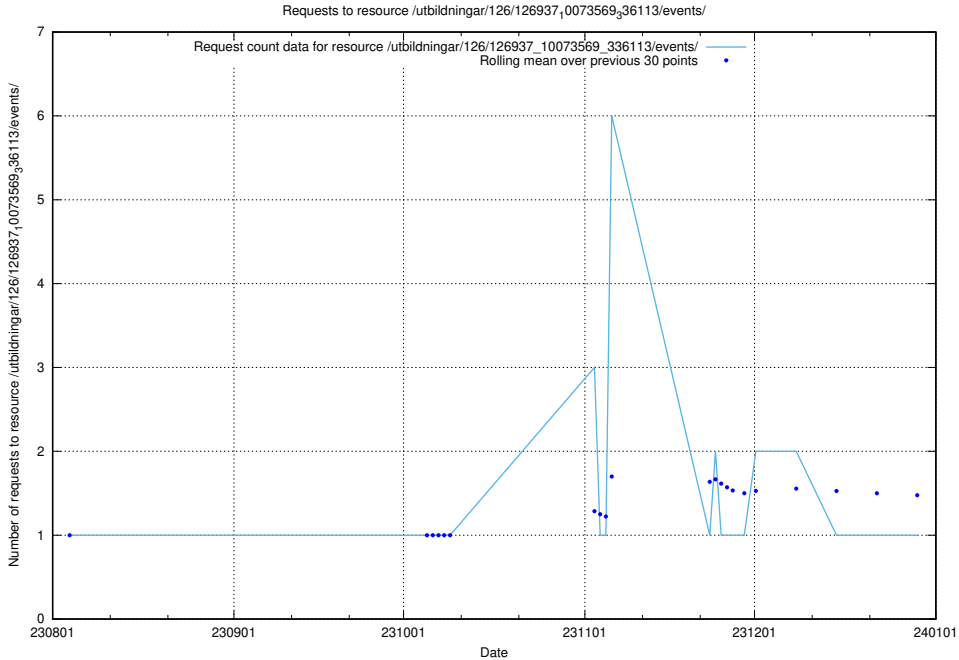

5.5856 Usage of /utbildningar/126/126937_10073569_336113/events/

Here, we count the number of requests to resource /utbildningar/126/126937_10073569_336113/events/