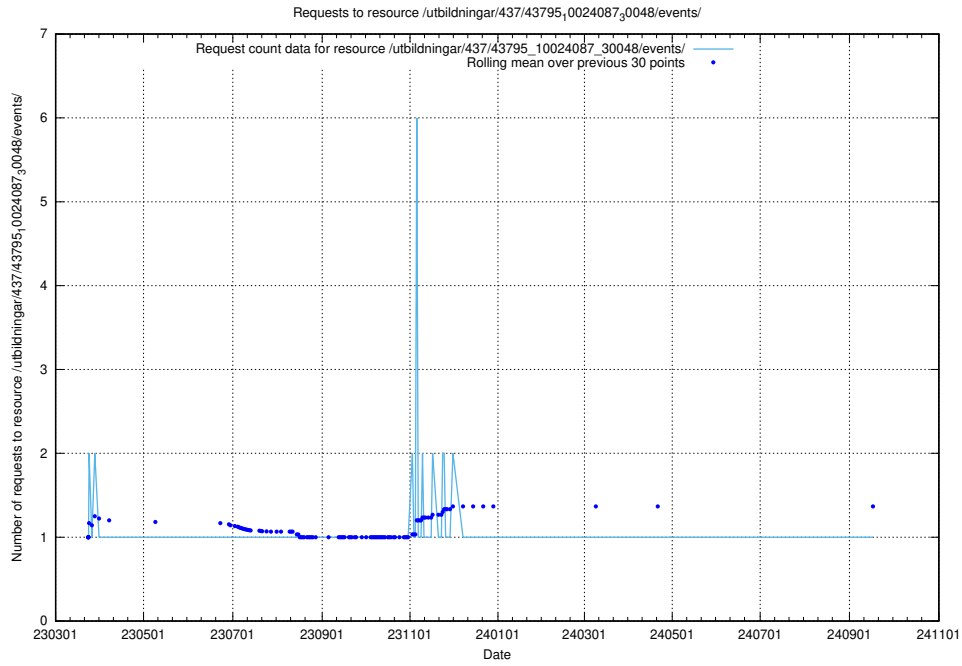

Here, we count the number of requests to resource /utbildningar/437/43796_10024100_313818/.

5.7390 Usage of /utbildningar/437/43795_10024087_30048/events/

Here, we count the number of requests to resource /utbildningar/437/43795_10024087_30048/events/.