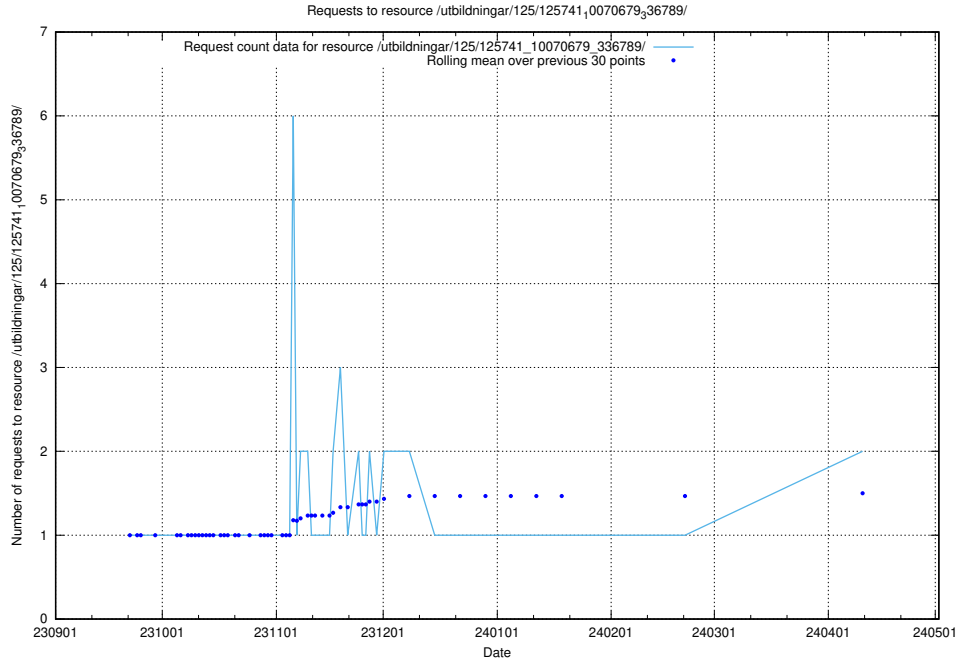

5.834 Usage of /utbildningar/125/125741_10070679_336789/

Here, we count the number of requests to resource /utbildningar/125/125741_10070679_336789/.