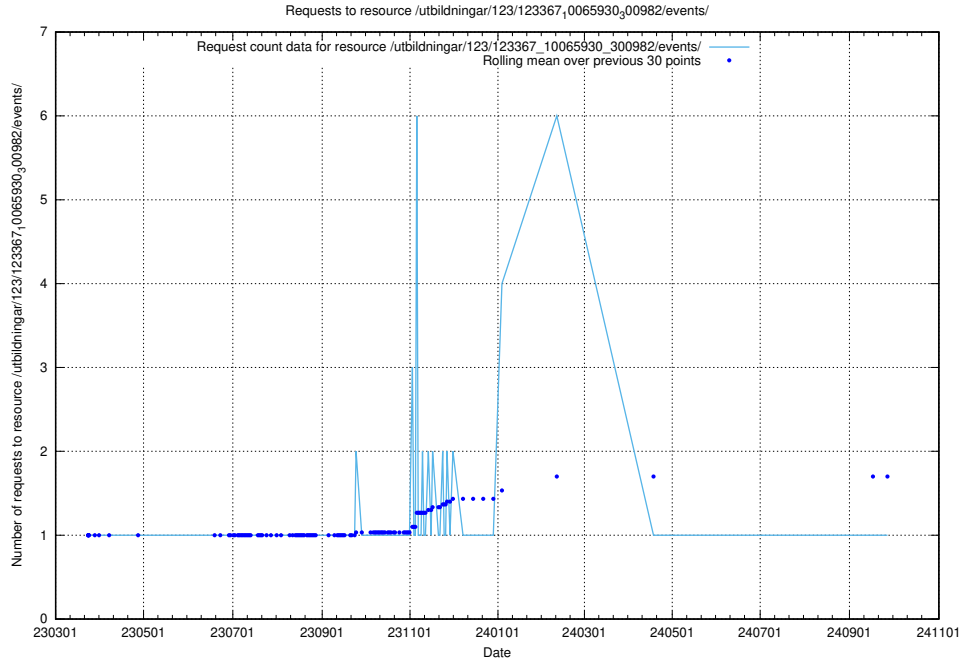

5.5611 Usage of /utbildningar/123/123367_10065930_300982/events/

Here, we count the number of requests to resource /utbildningar/123/123367_10065930_300982/events/