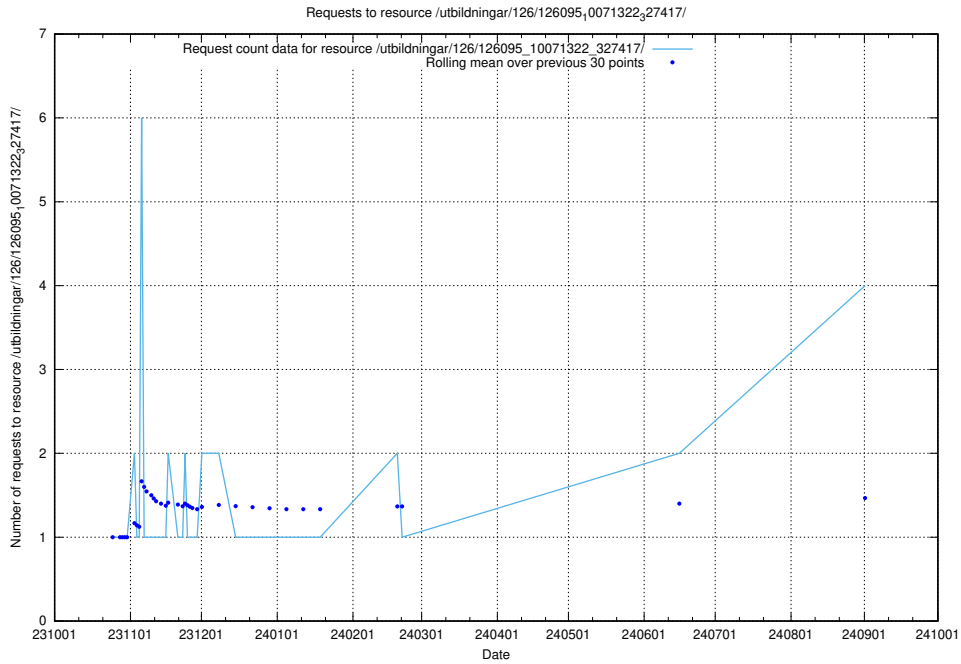

5.313 Usage of /utbildningar/126/126095_10071322_327417/

Here, we count the number of requests to resource /utbildningar/126/126095_10071322_327417/.