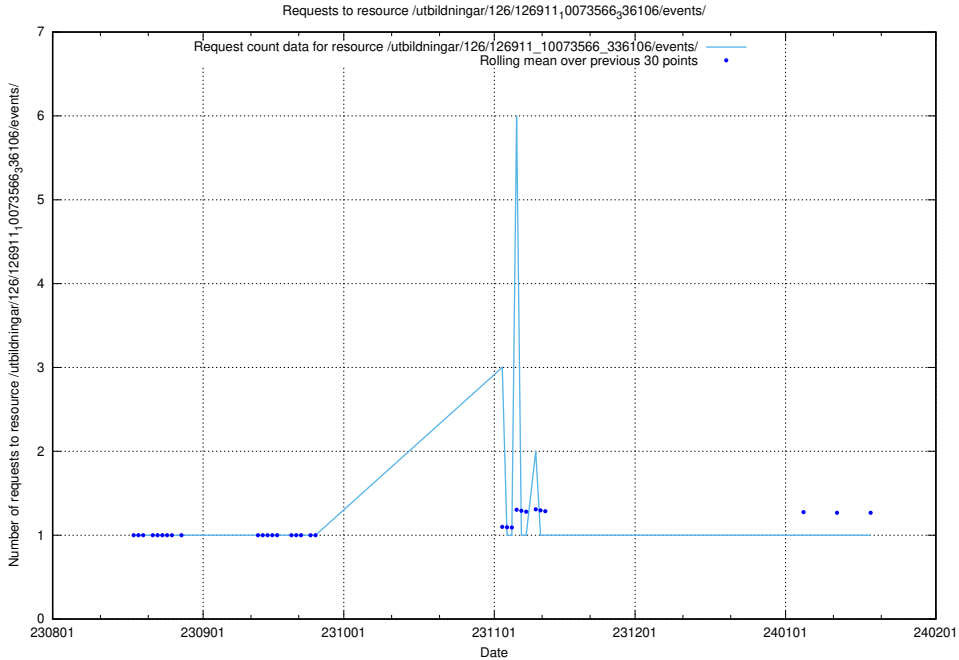

5.5754 Usage of /utbildningar/126/126911_10073566_336106/events/

Here, we count the number of requests to resource /utbildningar/126/126911_10073566_336106/events/