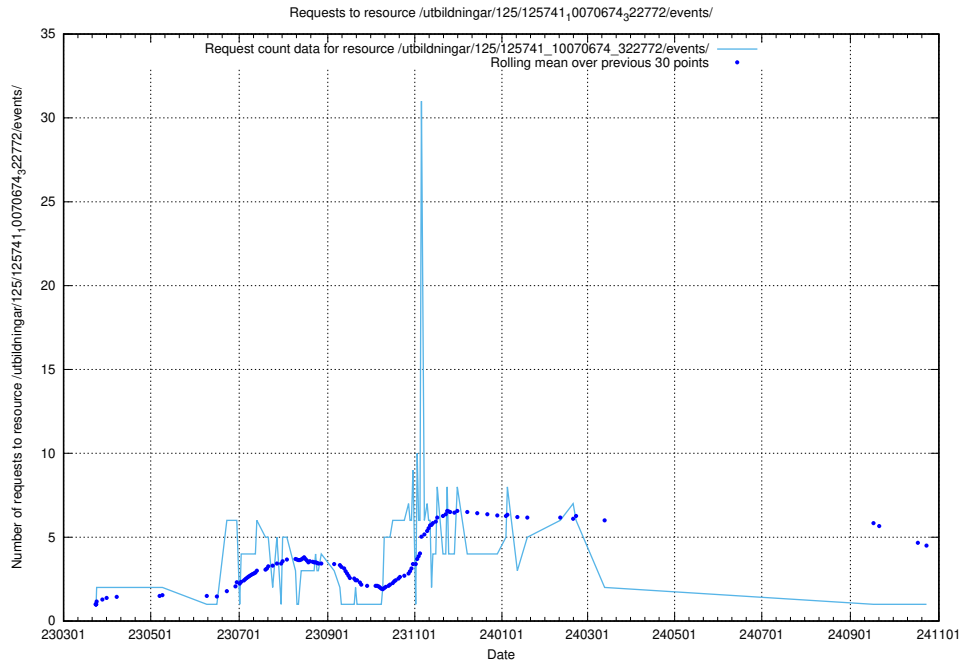

5.7520 Usage of /utbildningar/125/125741_10070674_322772/events/

Here, we count the number of requests to resource /utbildningar/125/125741_10070674_322772/events/