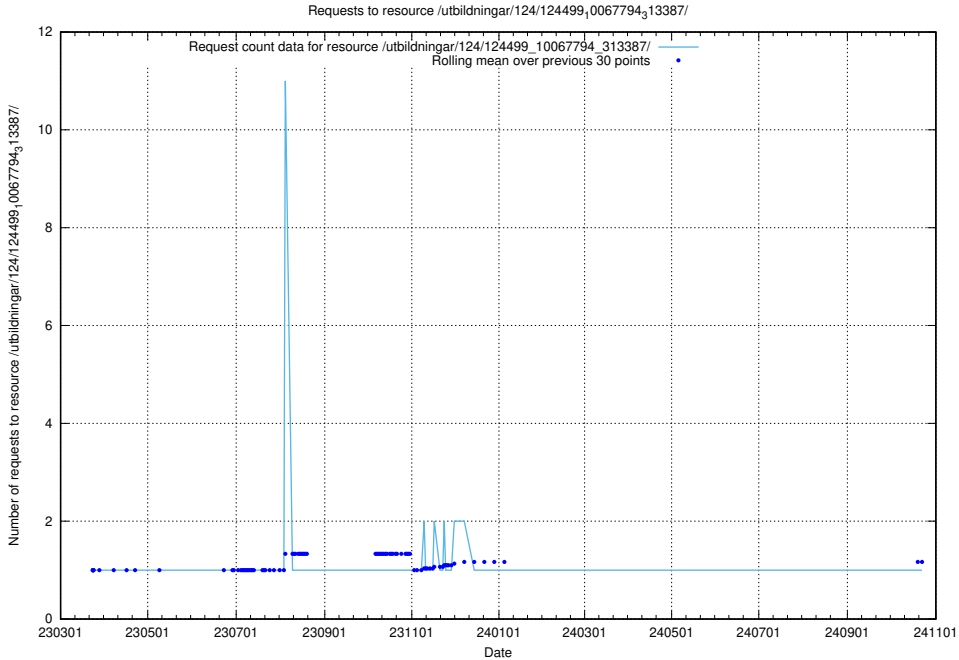

5.3483 Usage of /utbildningar/124/124499_10067794_313387/

Here, we count the number of requests to resource /utbildningar/124/124499_10067794_313387/.