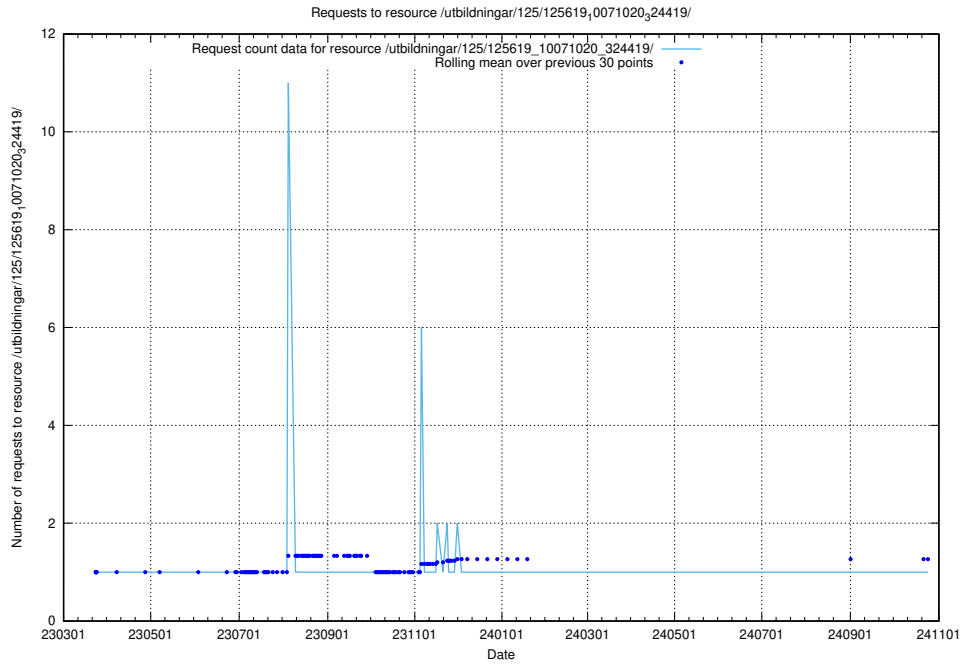

5.1122 Usage of /utbildningar/125/125619_10071020_324419/

Here, we count the number of requests to resource /utbildningar/125/125619_10071020_324419/.