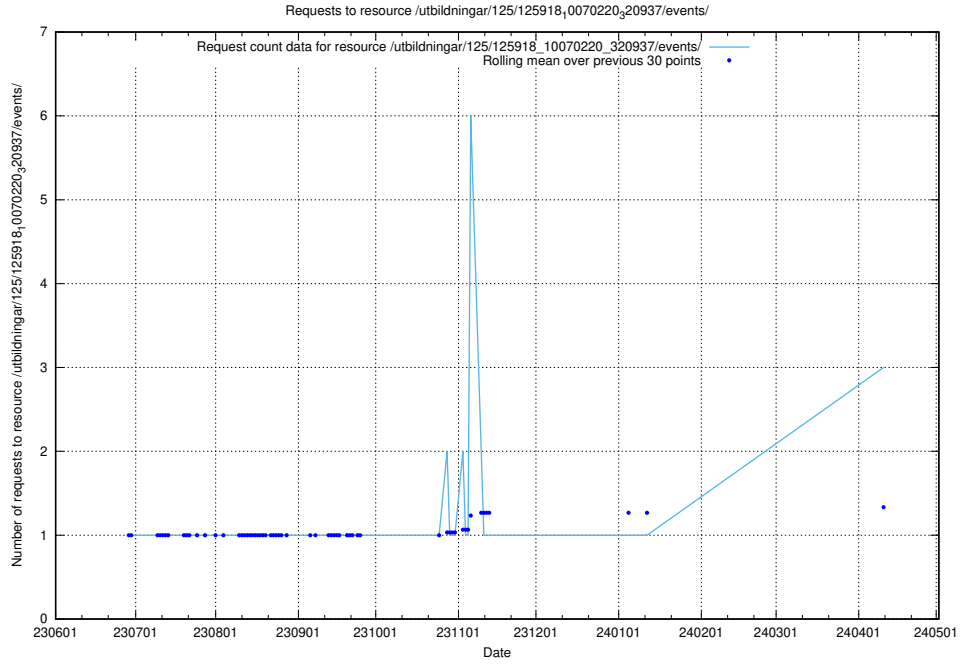

5.487 Usage of /utbildningar/125/125918_10070220_320937/events/

Here, we count the number of requests to resource /utbildningar/125/125918_10070220_320937/events/