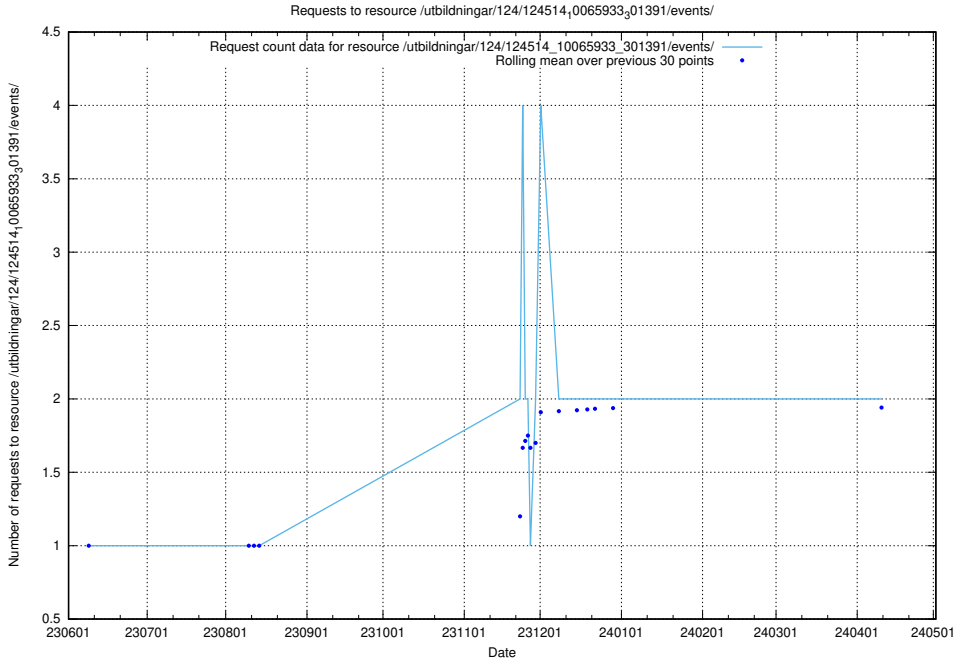

Here, we count the number of requests to resource /utbildningar/124/124514_10065933_301391/events/

5.971 Usage of /taxonomy/version/17/query/skills/

Here, we count the number of requests to resource /taxonomy/version/17/query/skills/.