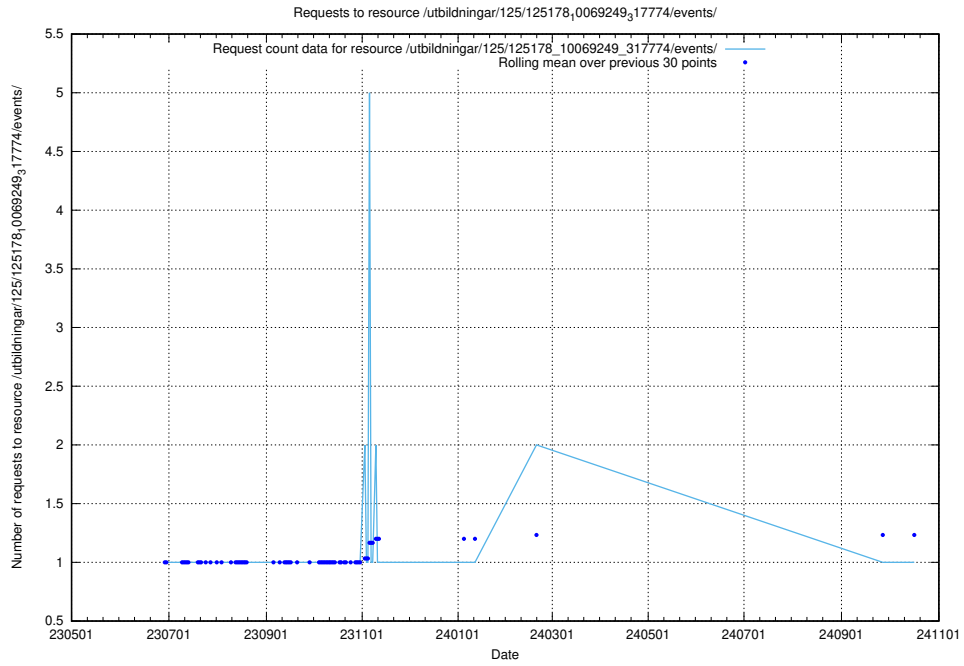

5.6456 Usage of /utbildningar/125/125178_10069249_317774/events/

Here, we count the number of requests to resource /utbildningar/125/125178_10069249_317774/events/