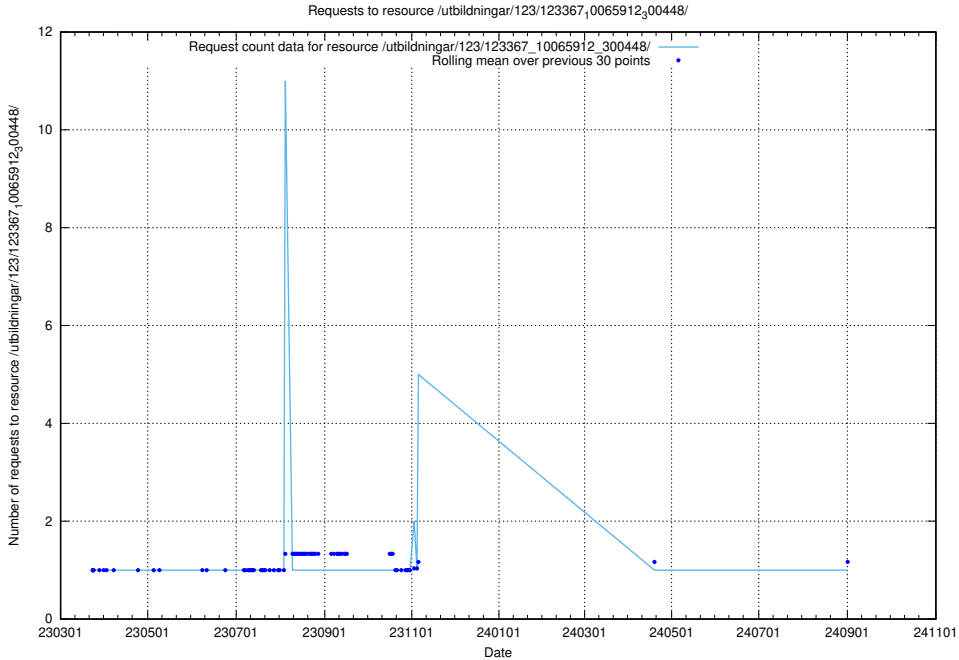

Here, we count the number of requests to resource /utbildningar/126/126237_10071454_326668/.

5.5689 Usage of /utbildningar/123/123367_10065912_300448/

Here, we count the number of requests to resource /utbildningar/123/123367_10065912_300448/.