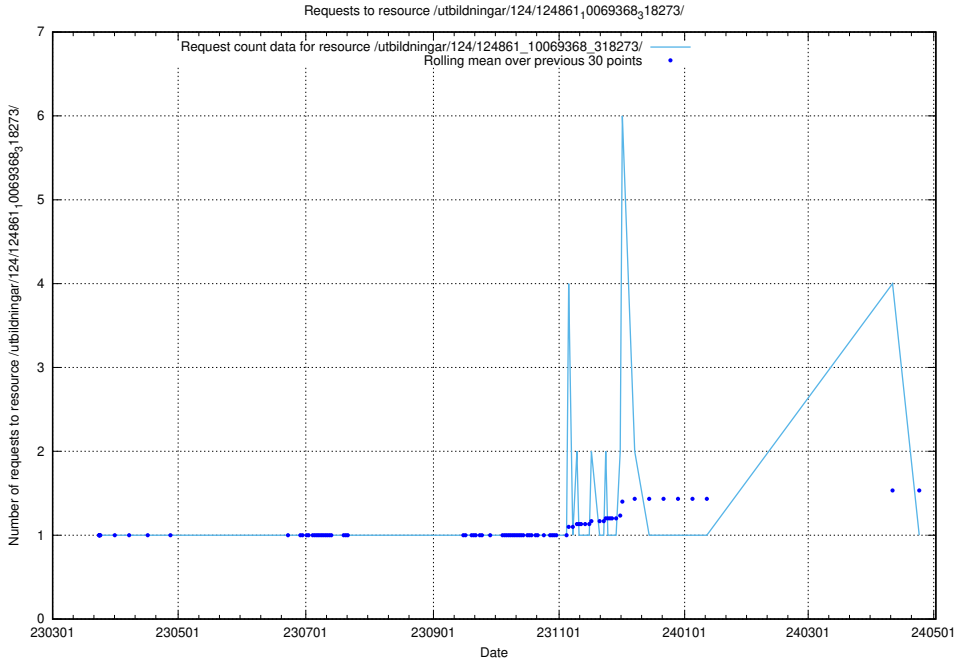

5.1235 Usage of /utbildningar/124/124861_10069368_318273/

Here, we count the number of requests to resource /utbildningar/124/124861_10069368_318273/.