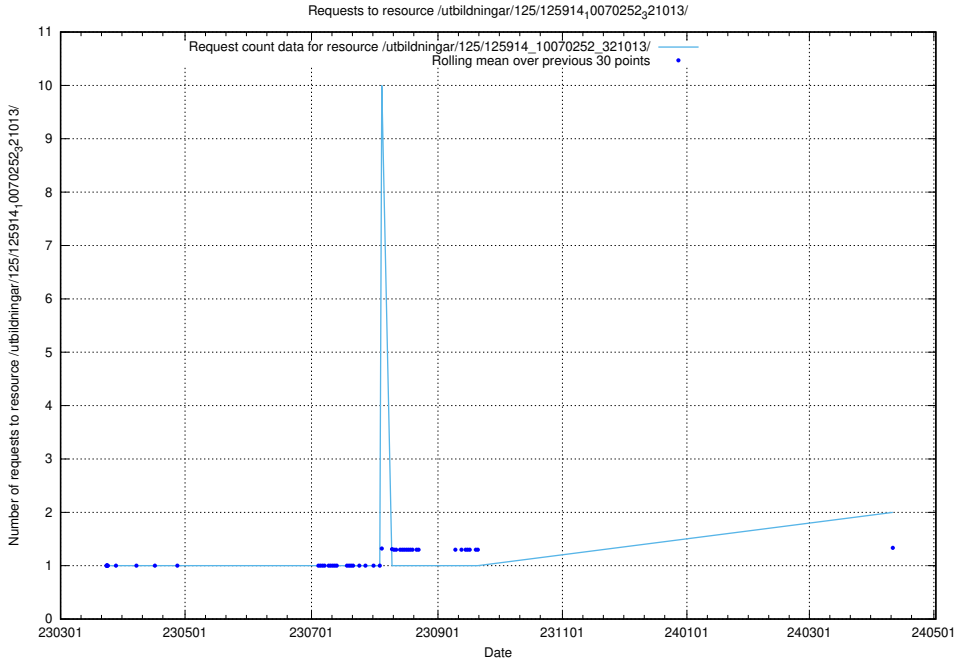

5.1013 Usage of /utbildningar/125/125914_10070252_321013/

Here, we count the number of requests to resource /utbildningar/125/125914_10070252_321013/.