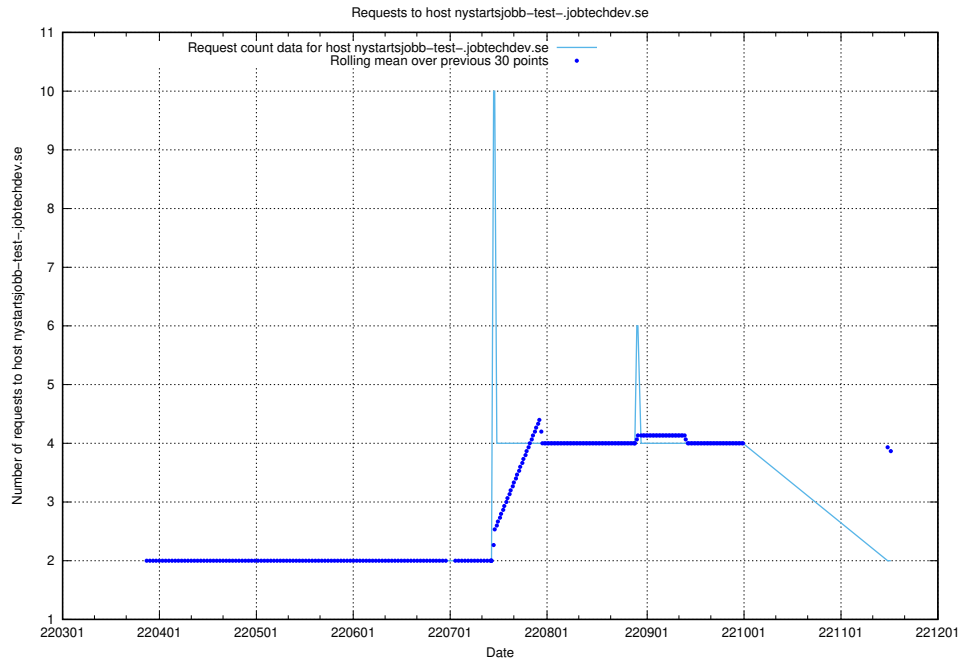

7.493 Usage of nystartsjobbtest.jobtechdev.se

Here, we count the number of requests to host nystartsjobbtest.jobtechdev.se.

7.494 Usage of nystartsjobb-test-.jobtechdev.se

Here, we count the number of requests to host nystartsjobb-test-.jobtechdev.se.