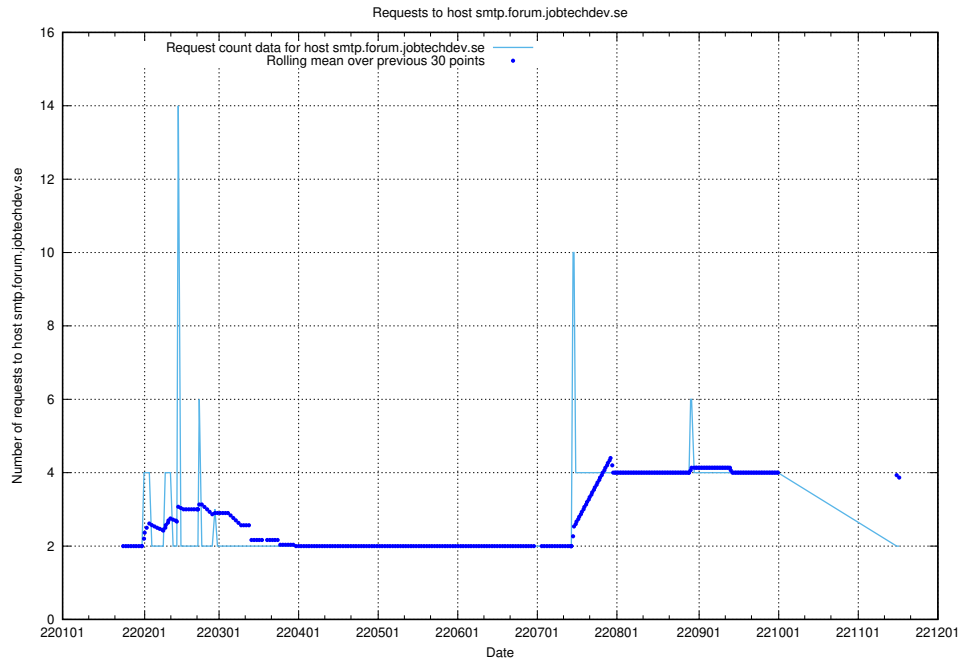

7.583 Usage of smtp.forum.jobtechdev.se

Here, we count the number of requests to host smtp.forum.jobtechdev.se.