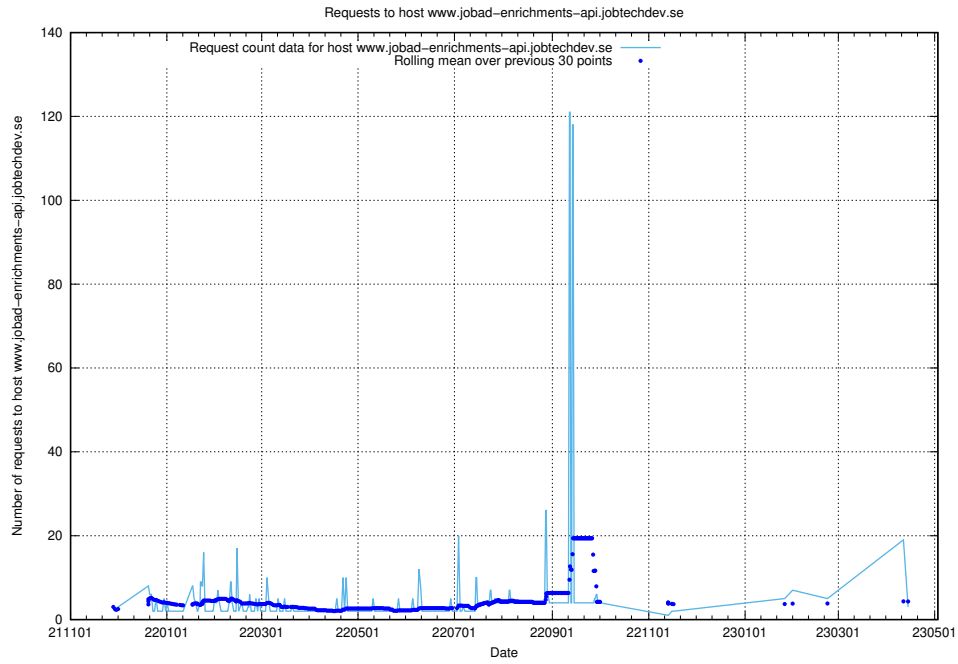

7.217 Usage of www.jobad-enrichments-api.jobtechdev.se

Here, we count the number of requests to host www.jobad-enrichments-api.jobtechdev.se.