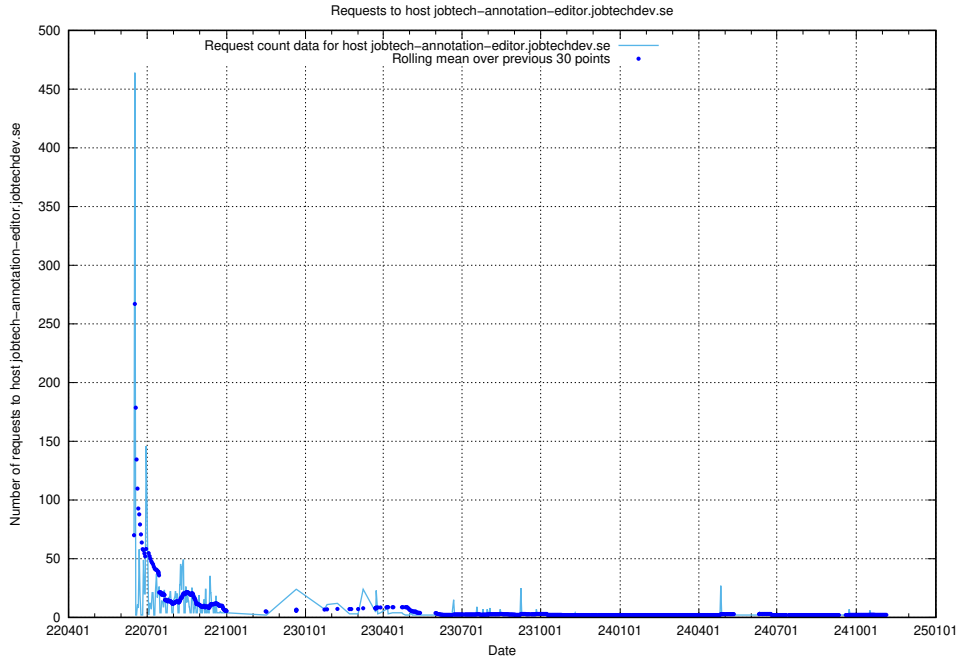

7.408 Usage of `jobtech-annotation-editor.jobtechdev.se`

Here, we count the number of requests to host `jobtech-annotation-editor.jobtechdev.se`.