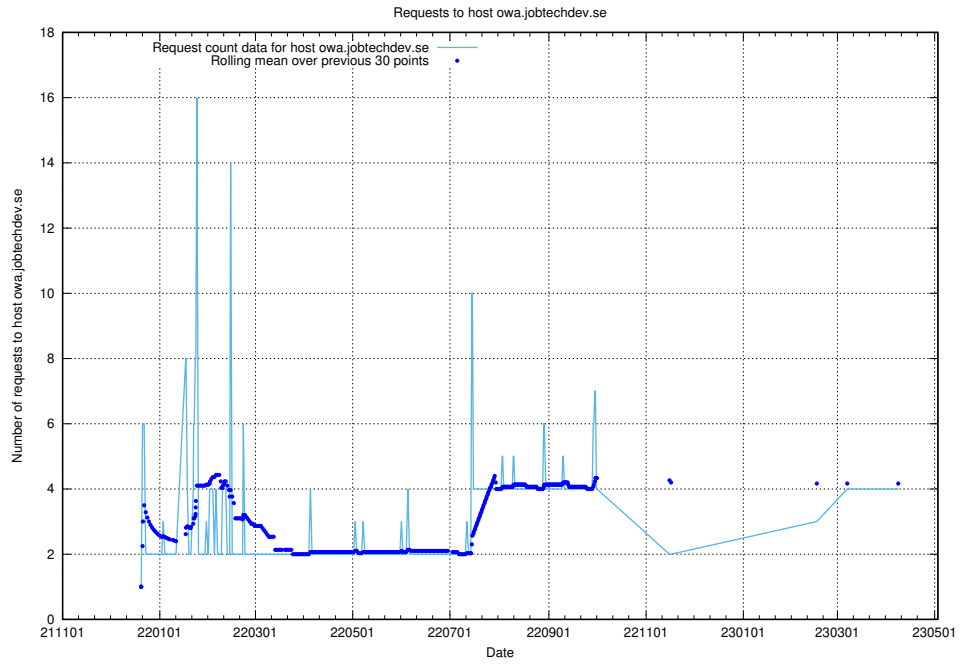

7.141 Usage of owa.jobtechdev.se

Here, we count the number of requests to host owa.jobtechdev.se.