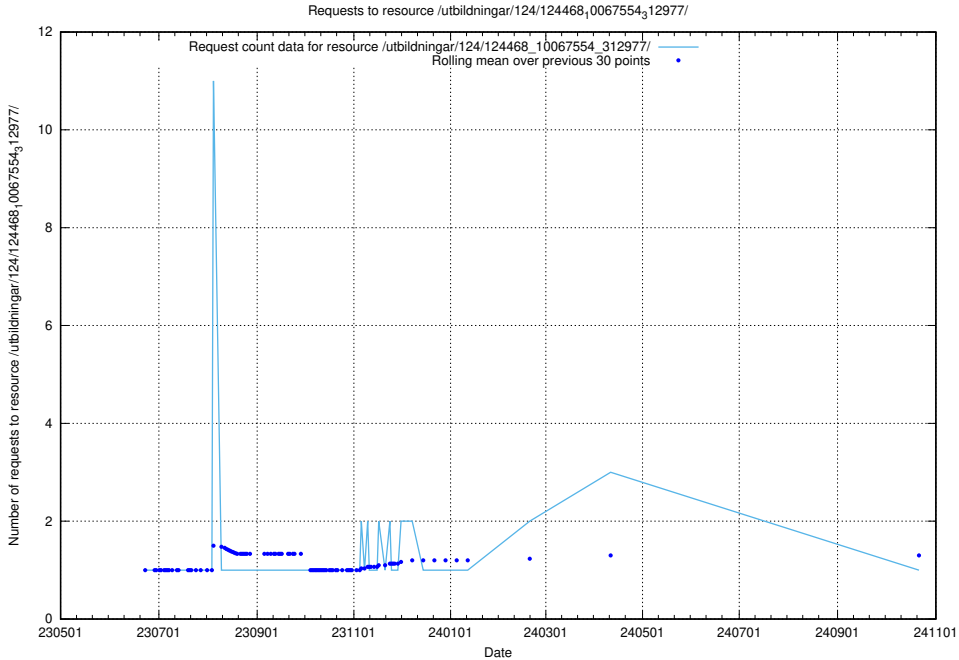

5.6785 Usage of /utbildningar/124/124468_10067554_312977/

Here, we count the number of requests to resource /utbildningar/124/124468_10067554_312977/.