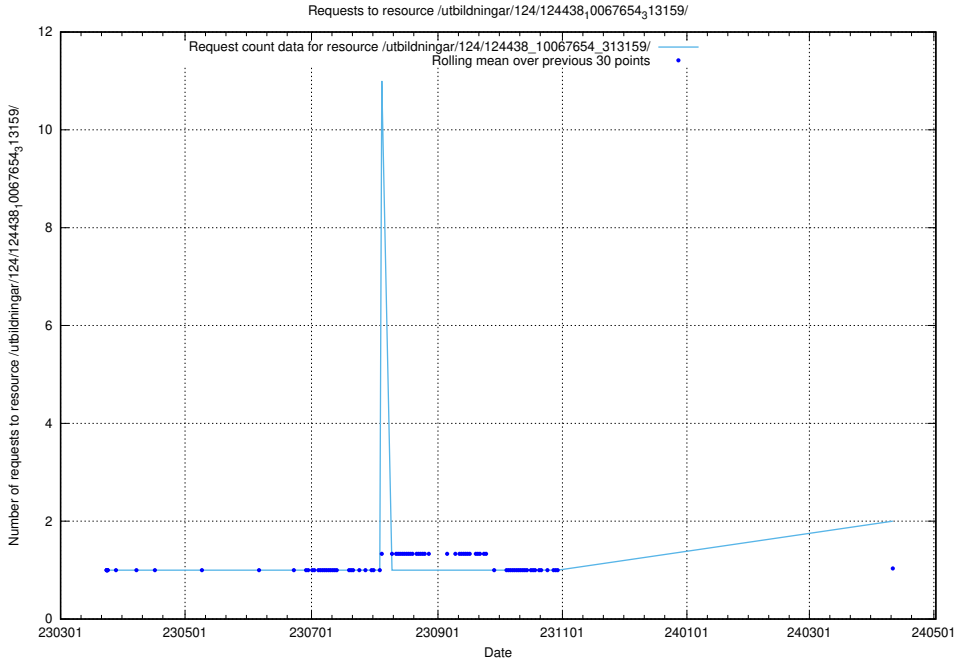

5.775 Usage of /utbildningar/124/124438_10067654_313159/

Here, we count the number of requests to resource /utbildningar/124/124438_10067654_313159/.