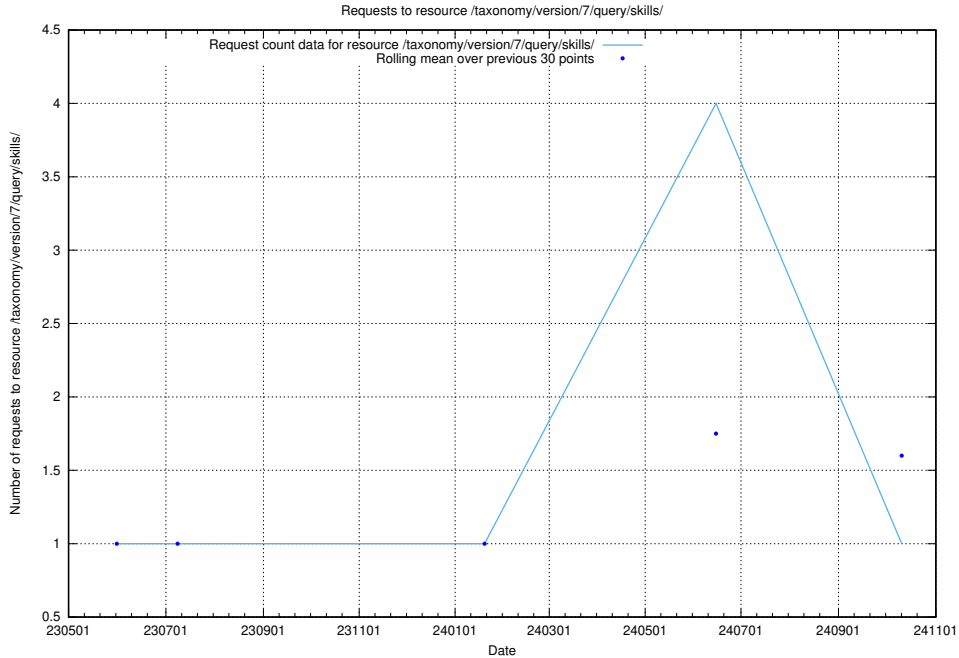

5.6908 Usage of /taxonomy/version/7/query/skills/

Here, we count the number of requests to resource /taxonomy/version/7/query/skills/.