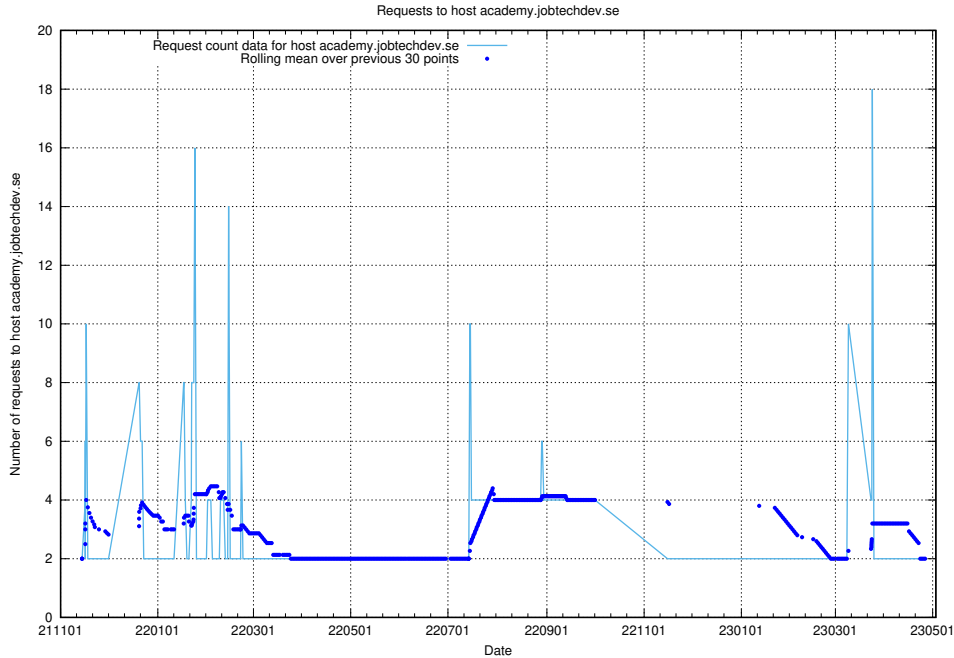

7.309 Usage of jobstore.jobtechdev.se

Here, we count the number of requests to host jobstore.jobtechdev.se.

7.310 Usage of academy.jobtechdev.se

Here, we count the number of requests to host academy.jobtechdev.se.