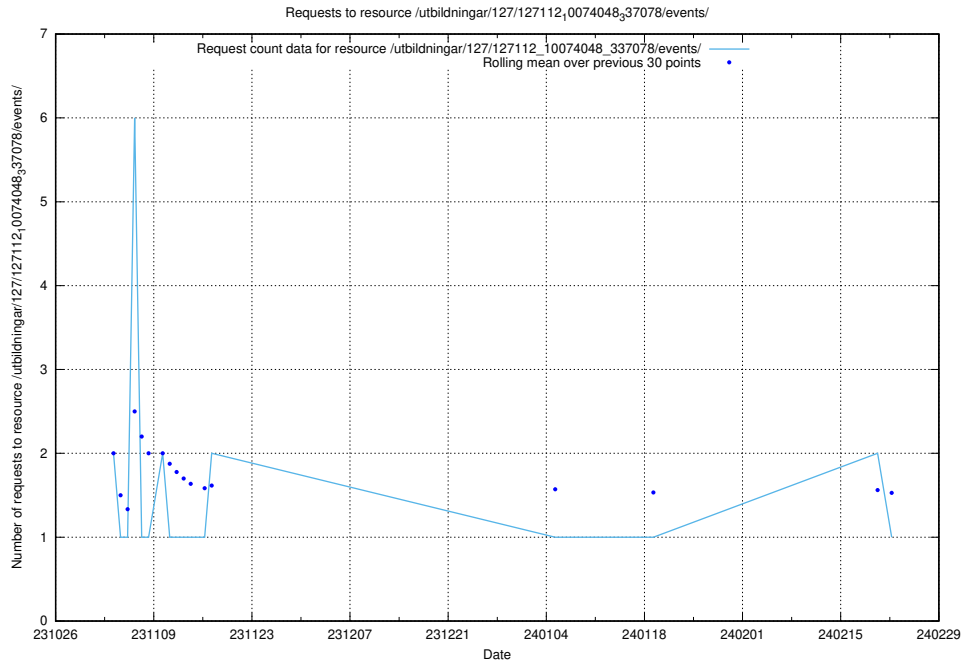

5.5126 Usage of /utbildningar/127/127112_10074048_337078/events/

Here, we count the number of requests to resource /utbildningar/127/127112_10074048_337078/events/