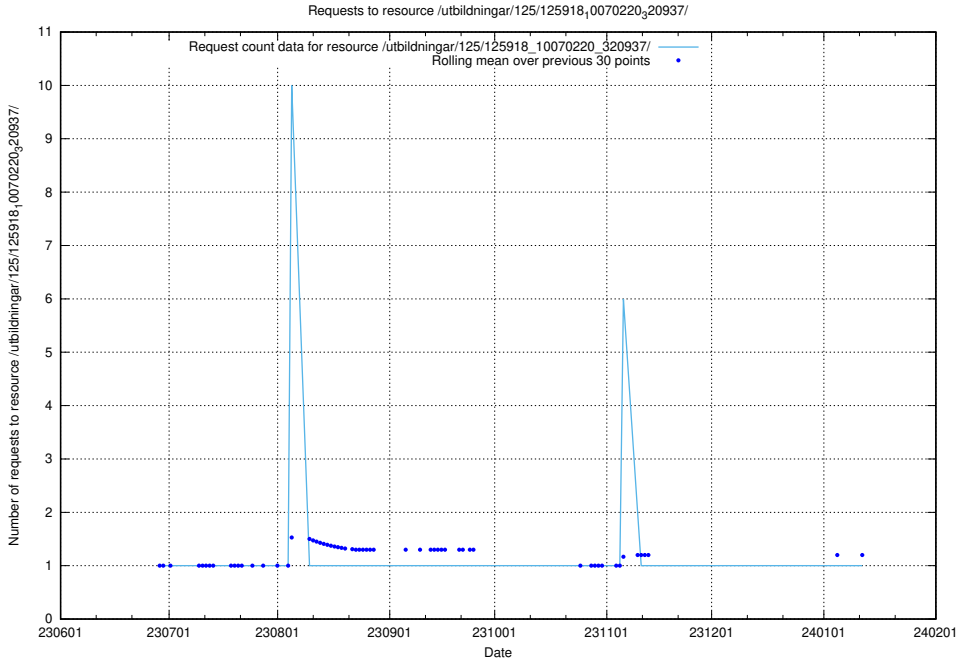

5.6440 Usage of /utbildningar/125/125918_10070220_320937/

Here, we count the number of requests to resource /utbildningar/125/125918_10070220_320937/.