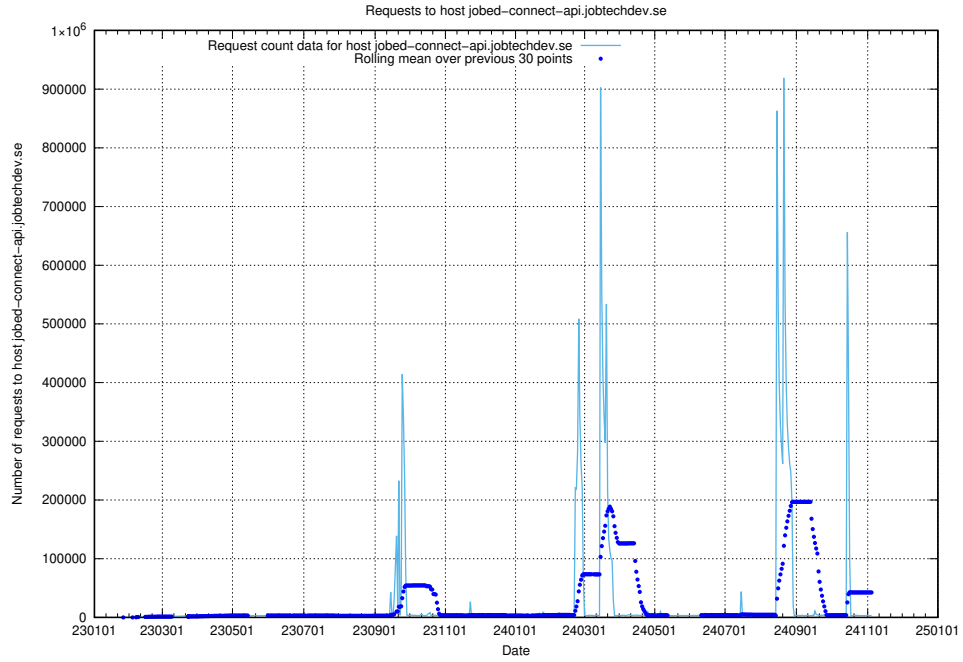

Here, we count the number of requests to host `jobed-connect-api.jobtechdev.se`.

7.14 Usage of `historical.api.jobtechdev.se`

Here, we count the number of requests to host `historical.api.jobtechdev.se`.