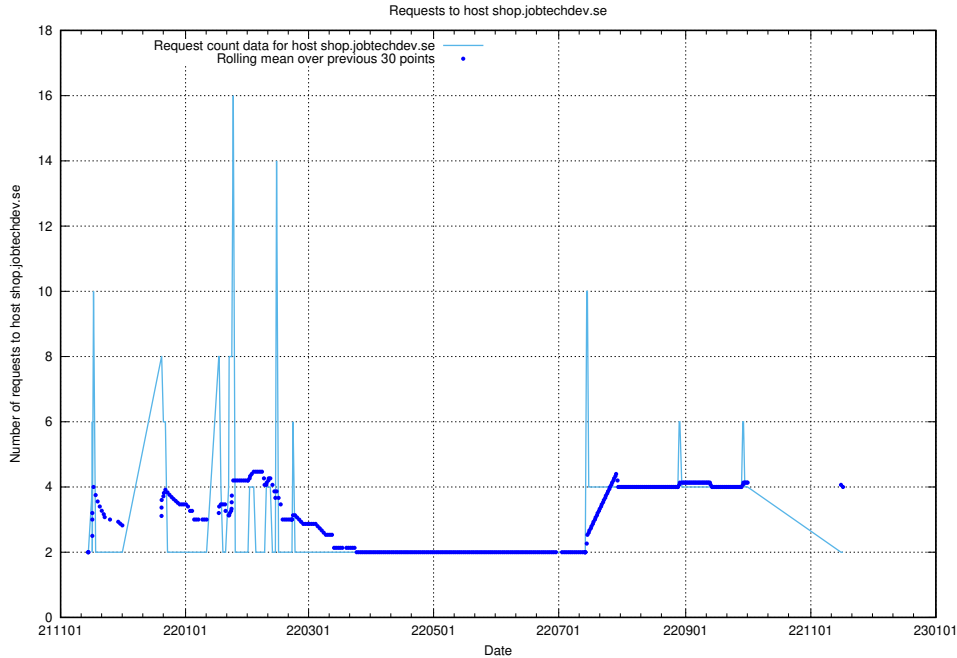

7.570 Usage of shop.jobtechdev.se

Here, we count the number of requests to host shop.jobtechdev.se.