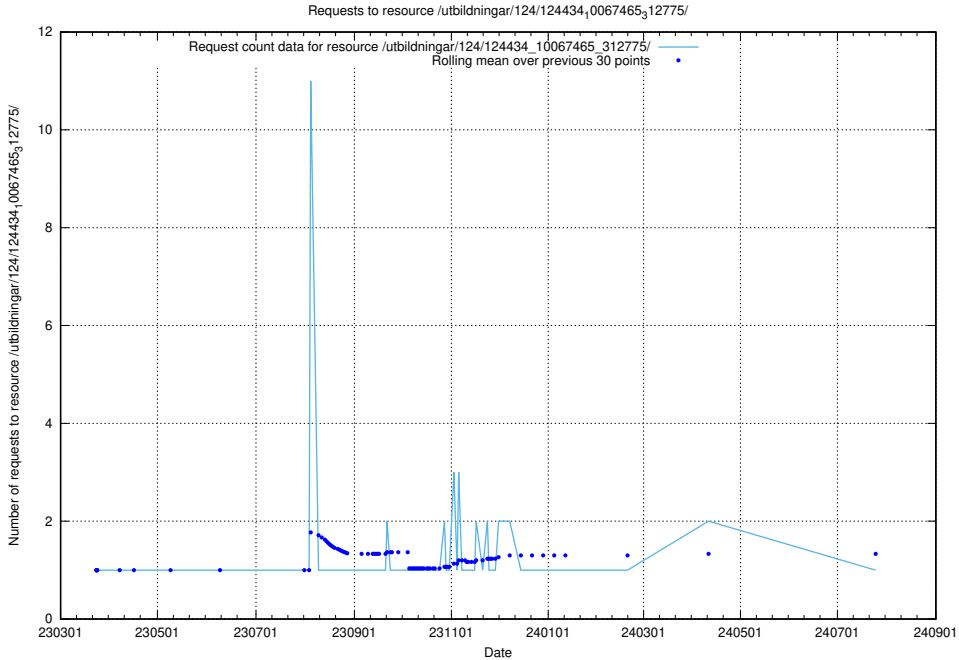

5.4742 Usage of /utbildningar/124/124434_10067465_312775/

Here, we count the number of requests to resource /utbildningar/124/124434_10067465_312775/.