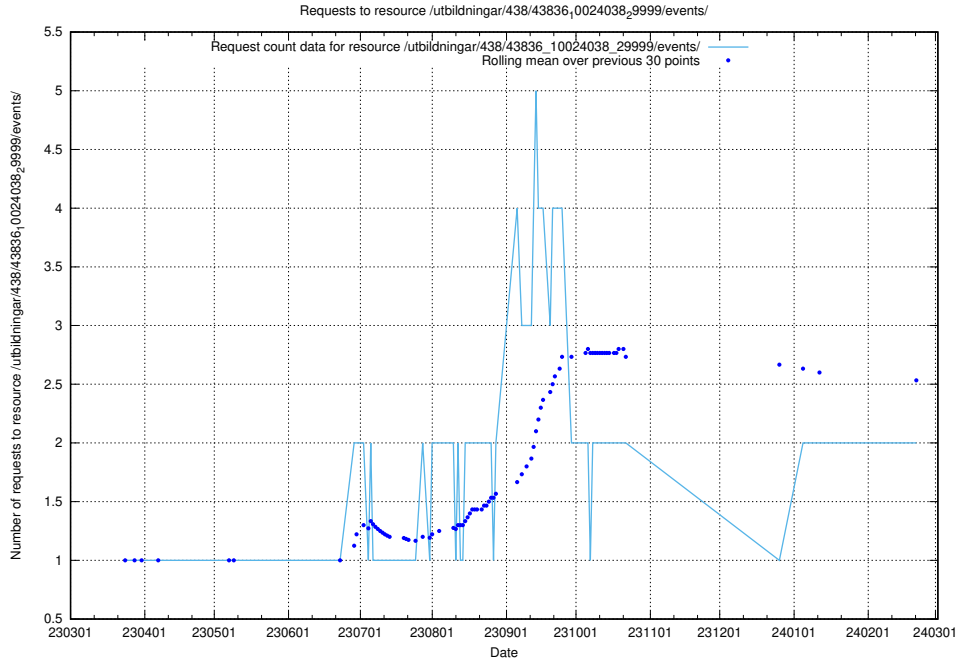

5.990 Usage of /utbildningar/438/43836_10024038_29999/events/

Here, we count the number of requests to resource /utbildningar/438/43836_10024038_29999/events/.