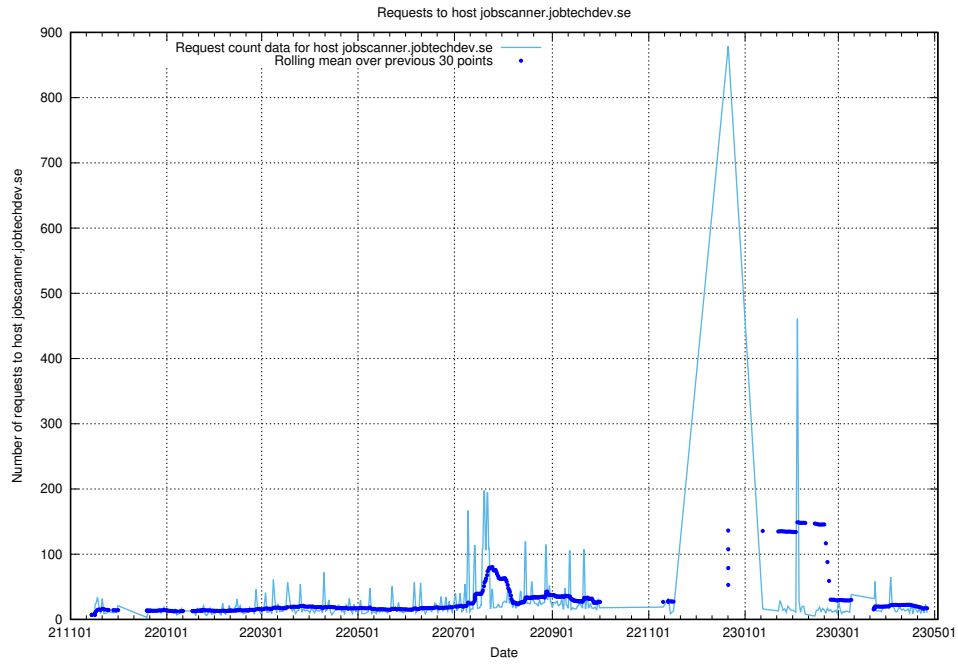

7.67 Usage of jobscanner.jobtechdev.se

Here, we count the number of requests to host jobscanner.jobtechdev.se.