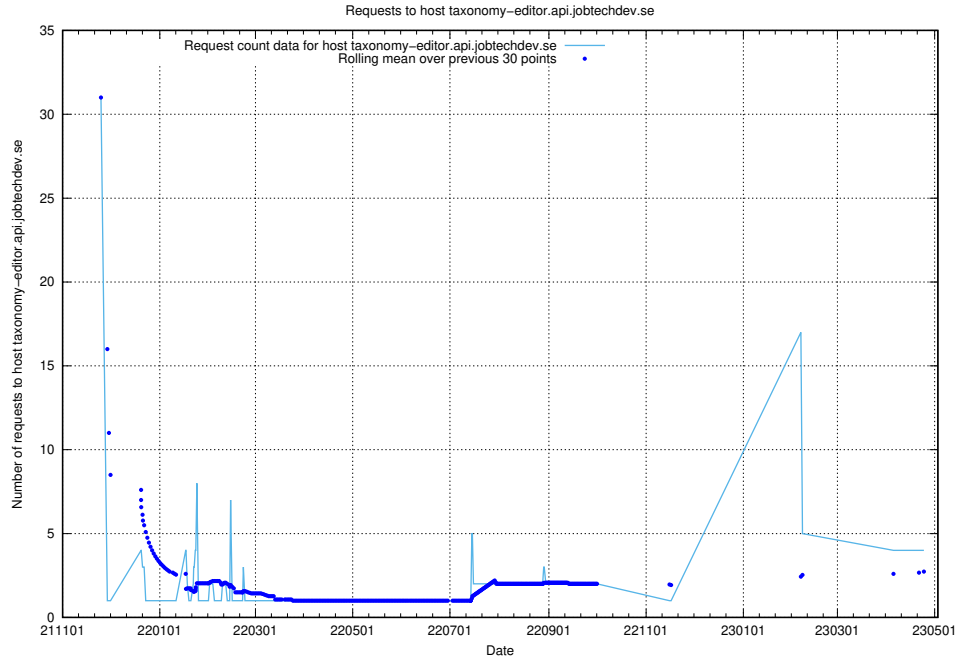

7.145 Usage of taxonomy-editor.api.jobtechdev.se

Here, we count the number of requests to host taxonomy-editor.api.jobtechdev.se.