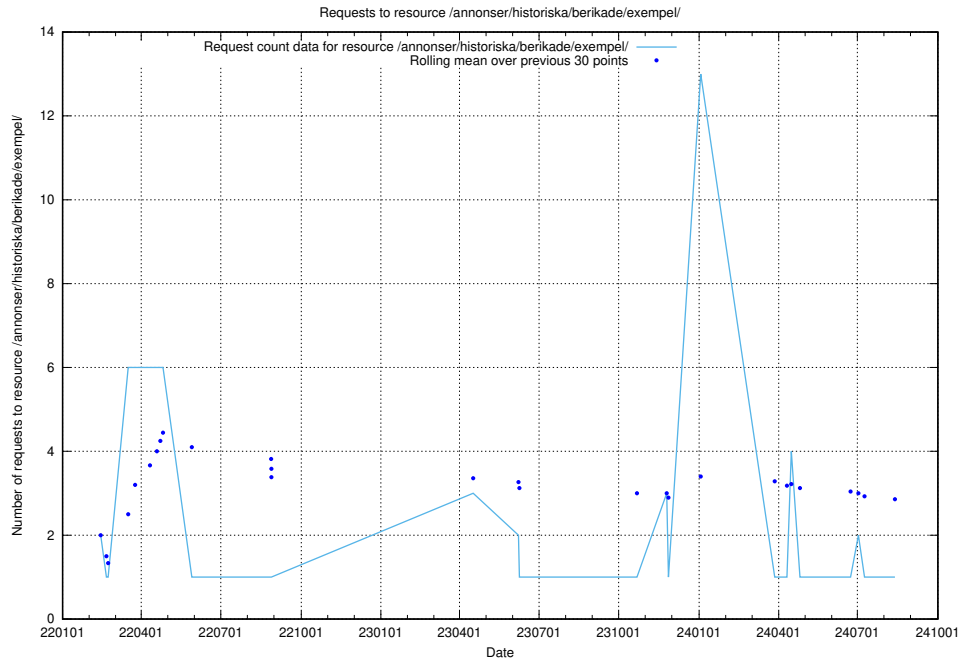

5.2206 Usage of /annonser/historiska/berikade/exempel/

Here, we count the number of requests to resource /annonser/historiska/berikade/exempel/.