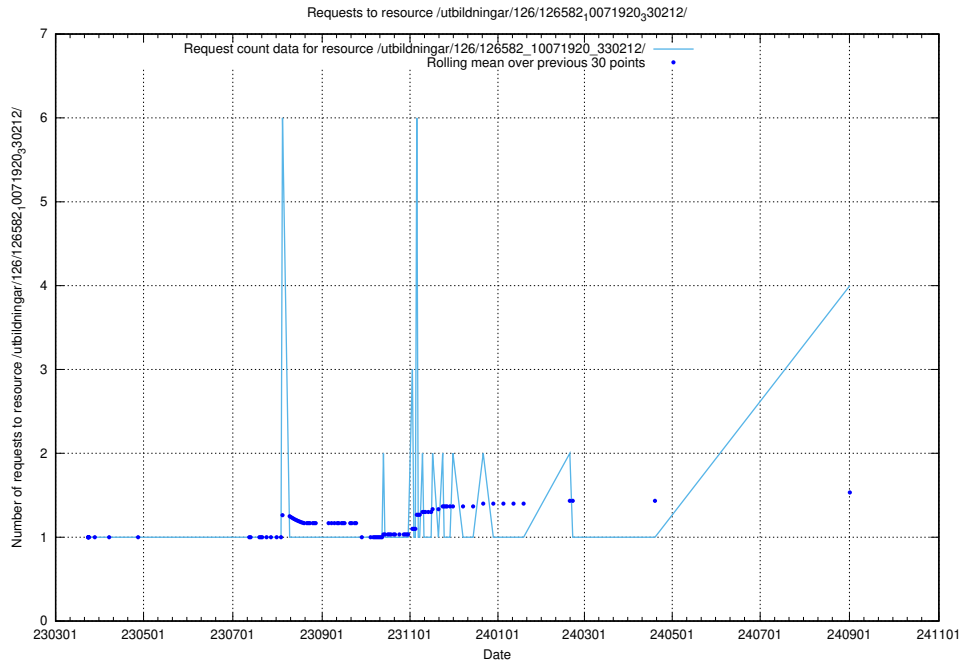

5.354 Usage of /utbildningar/126/126582_10071920_330212/

Here, we count the number of requests to resource /utbildningar/126/126582_10071920_330212/.