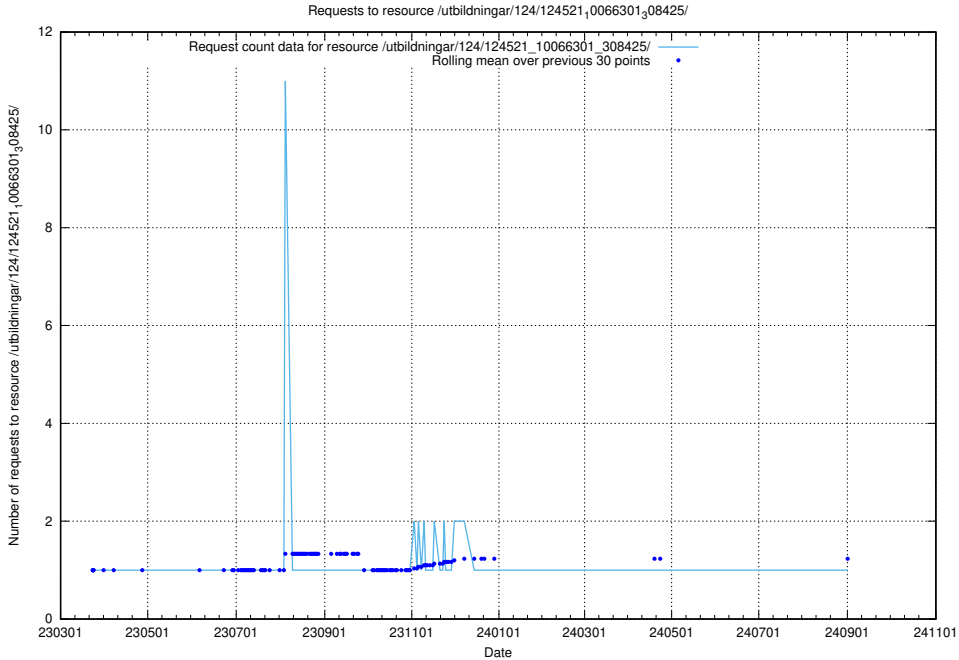

5.1756 Usage of /utbildningar/124/124521_10066301_308425/

Here, we count the number of requests to resource /utbildningar/124/124521_10066301_308425/.