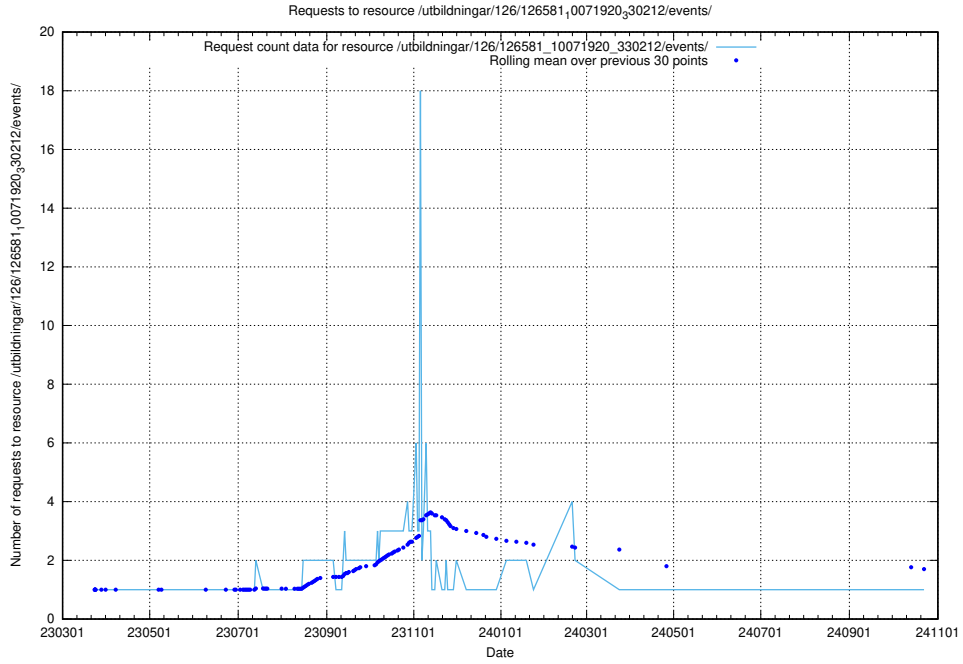

5.7434 Usage of /utbildningar/126/126581_10071920_330212/events/

Here, we count the number of requests to resource /utbildningar/126/126581_10071920_330212/events/