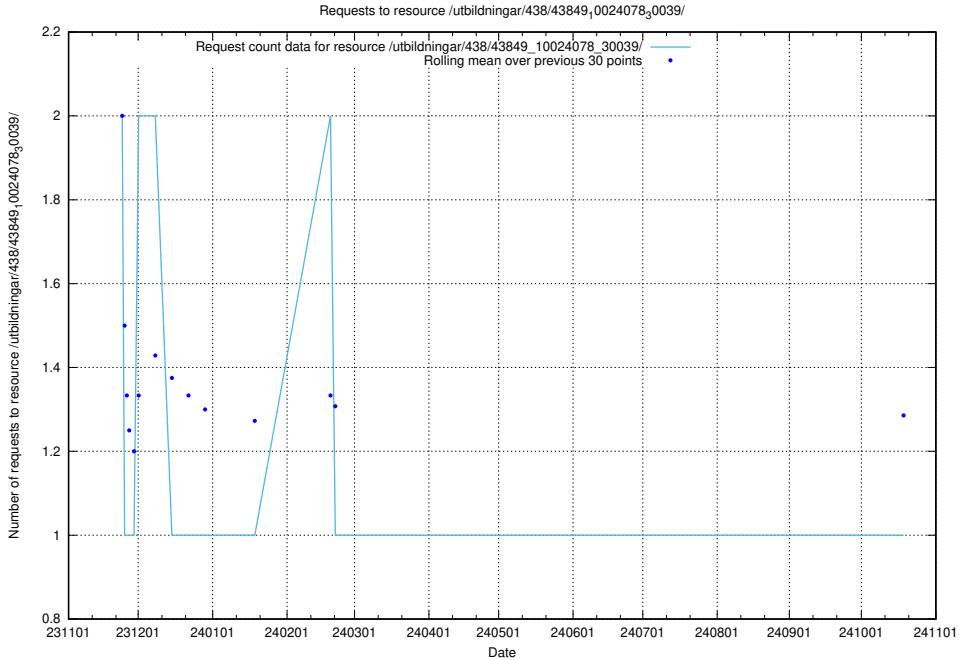

5.4994 Usage of /utbildningar/438/43849_10024078_30039/

Here, we count the number of requests to resource /utbildningar/438/43849_10024078_30039/.