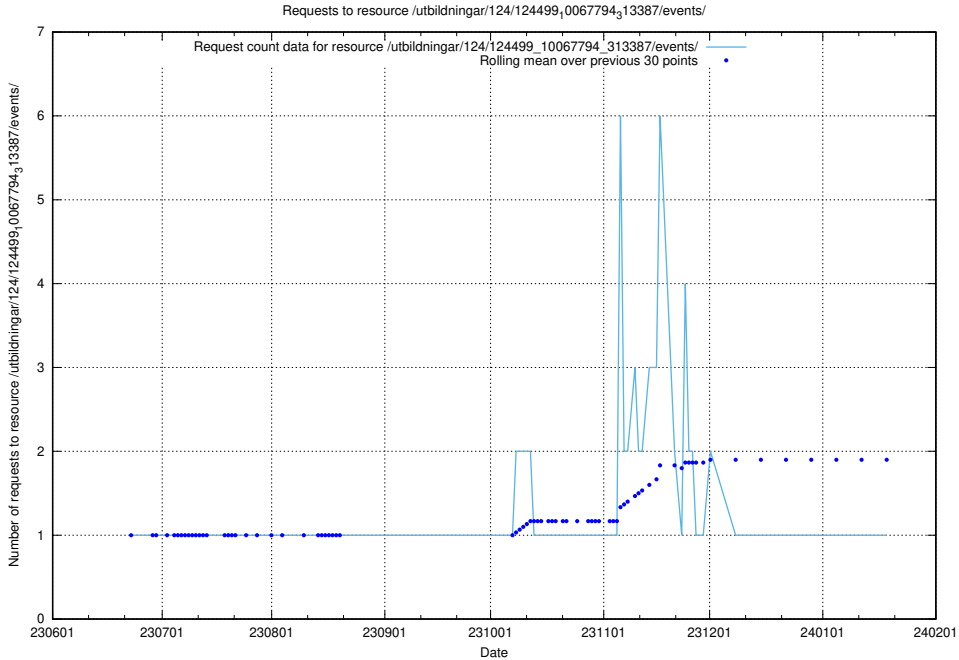

Here, we count the number of requests to resource /utbildningar/124/124499_10067840_313543/.

5.6753 Usage of /utbildningar/124/124499_10067794_313387/events/

Here, we count the number of requests to resource /utbildningar/124/124499_10067794_313387/events/