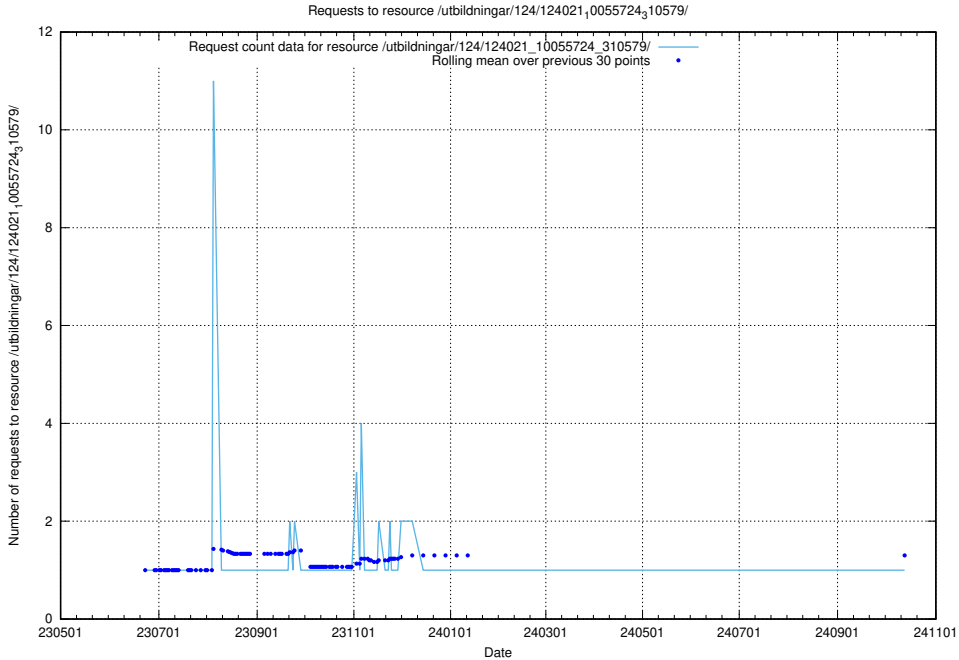

5.6803 Usage of /utbildningar/124/124021_10055724_310579/

Here, we count the number of requests to resource /utbildningar/124/124021_10055724_310579/.