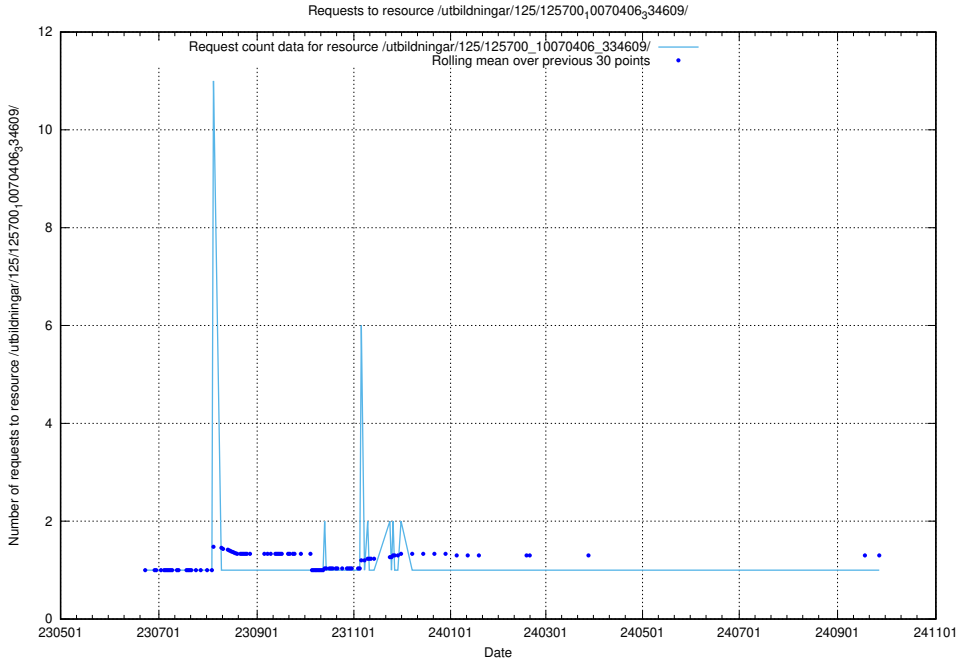

5.6672 Usage of /utbildningar/125/125700_10070406_334609/

Here, we count the number of requests to resource /utbildningar/125/125700_10070406_334609/.