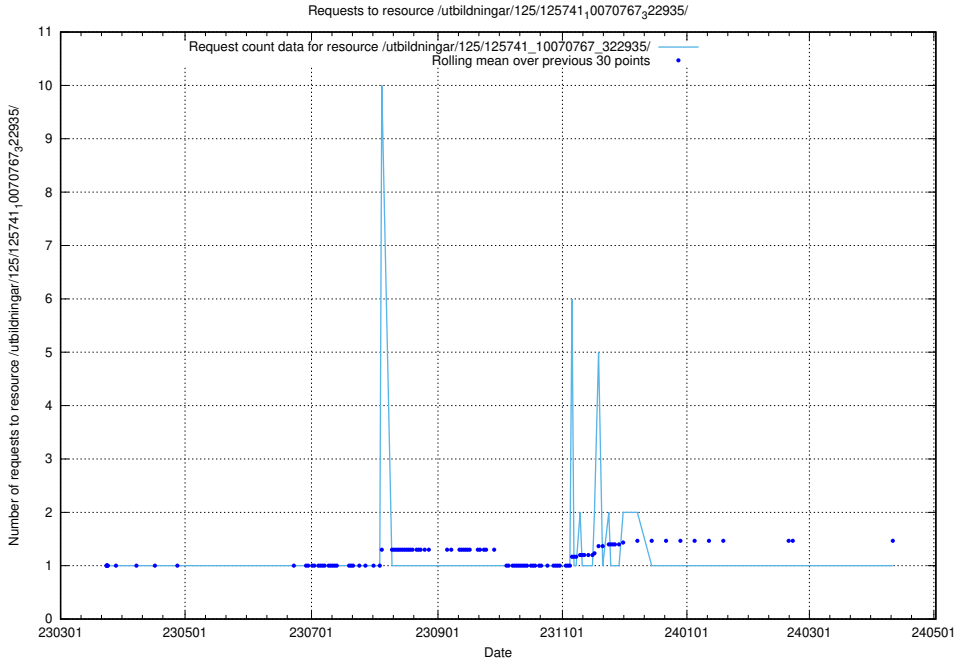

5.7501 Usage of /utbildningar/125/125741_10070767_322935/

Here, we count the number of requests to resource /utbildningar/125/125741_10070767_322935/.