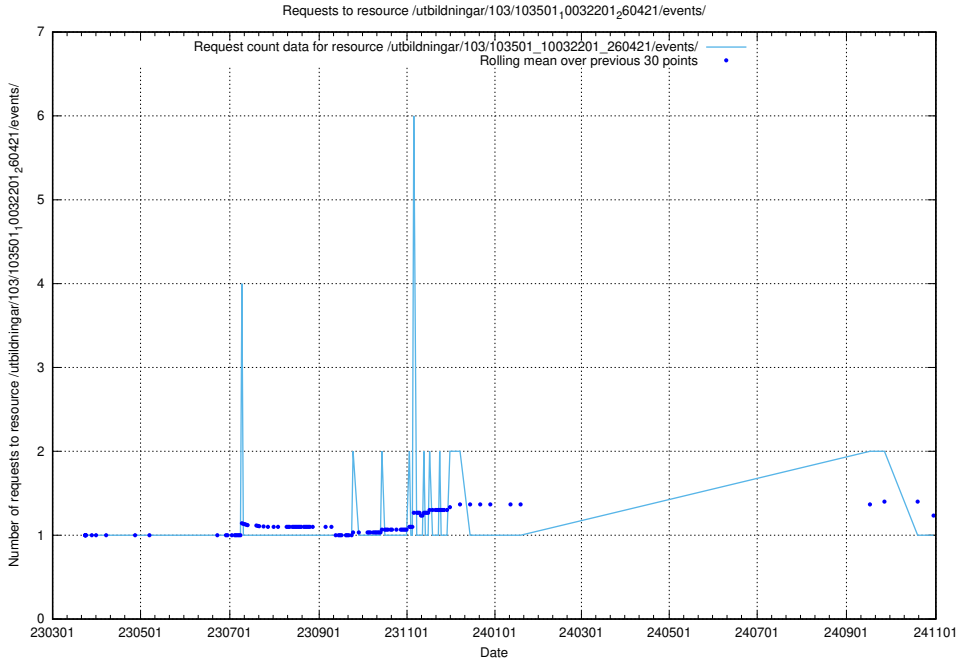

5.6442 Usage of /utbildningar/103/103501_10032201_260421/events/

Here, we count the number of requests to resource /utbildningar/103/103501_10032201_260421/events/