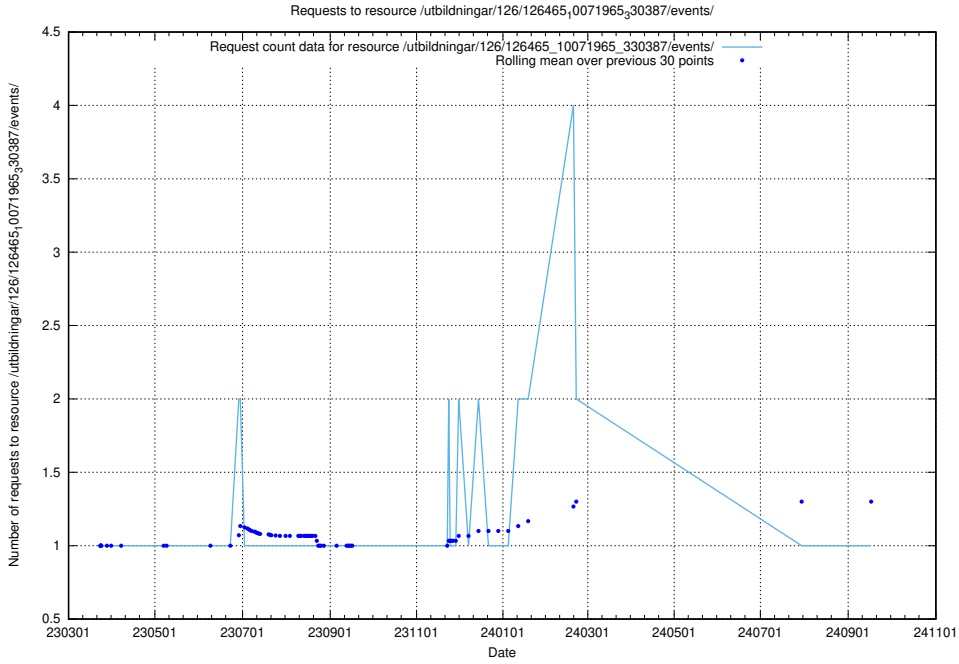

5.7451 Usage of /utbildningar/126/126465_10071965_330387/events/

Here, we count the number of requests to resource /utbildningar/126/126465_10071965_330387/events/