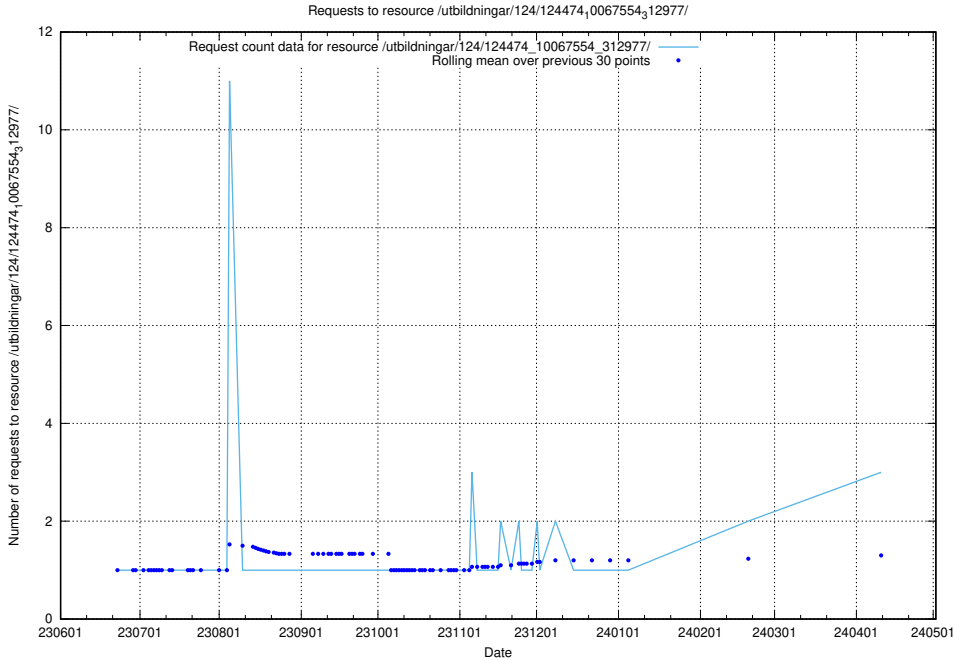

5.506 Usage of /utbildningar/124/124474_10067554_312977/

Here, we count the number of requests to resource /utbildningar/124/124474_10067554_312977/.