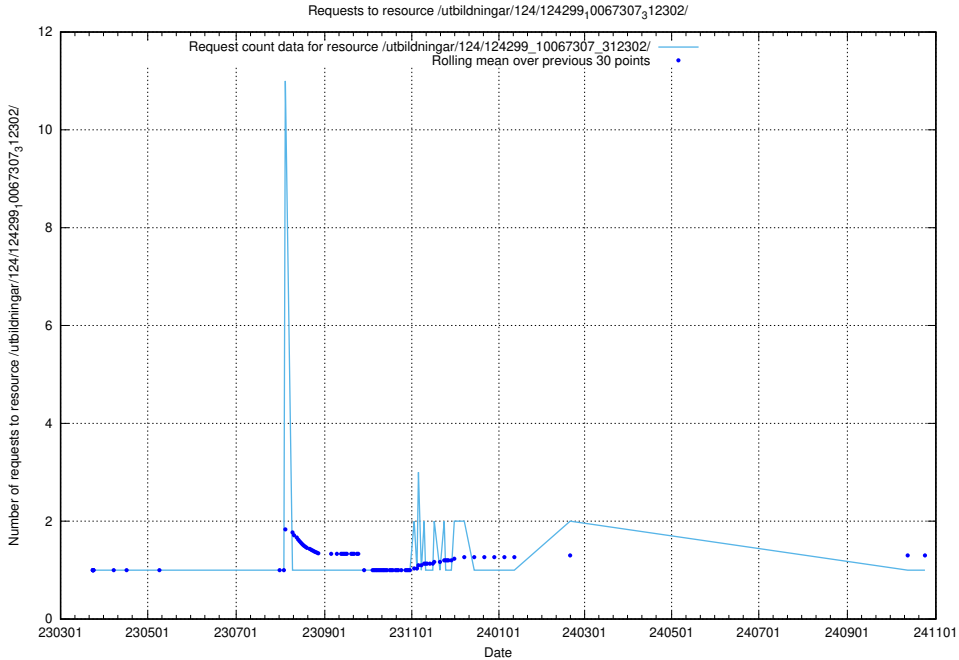

5.4938 Usage of /utbildningar/124/124299_10067307_312302/

Here, we count the number of requests to resource /utbildningar/124/124299_10067307_312302/.