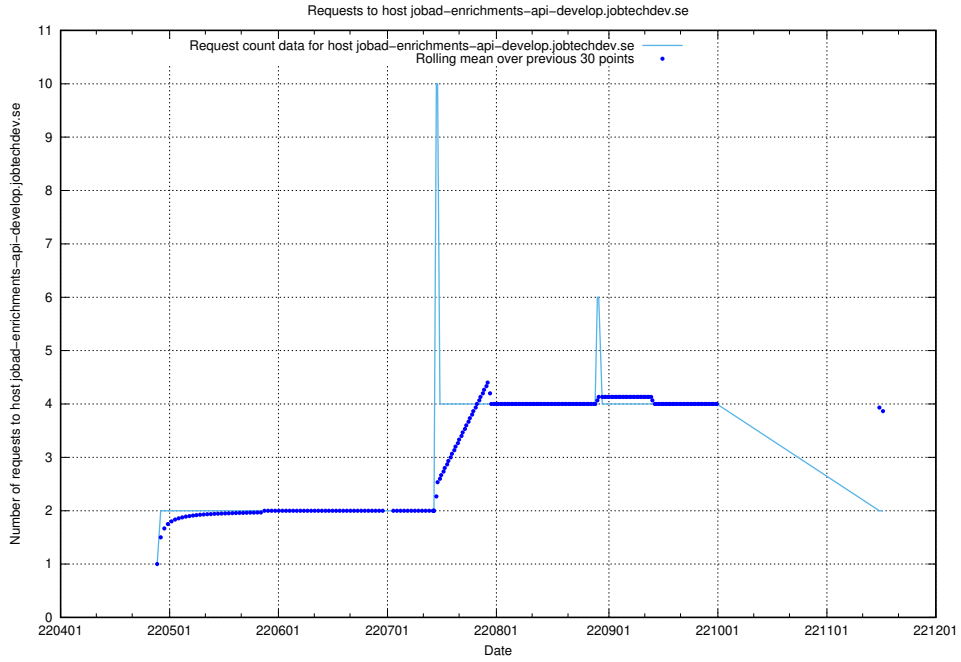

7.451 Usage of jobad-enrichments-api-develop.jobtechdev.se

Here, we count the number of requests to host jobad-enrichments-api-develop.jobtechdev.se.