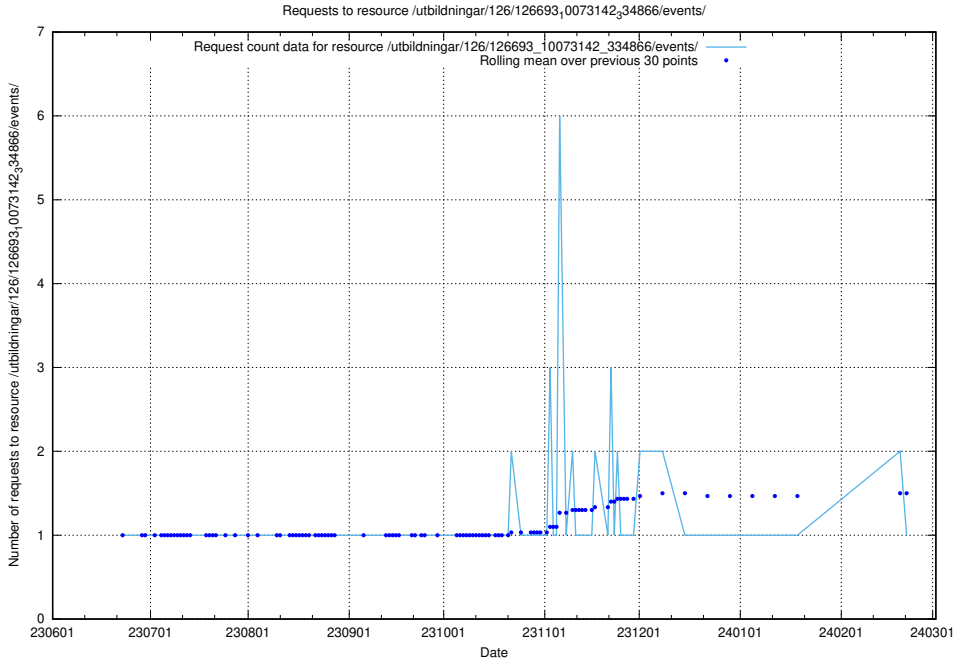

5.6613 Usage of /utbildningar/126/126693_10073142_334866/events/

Here, we count the number of requests to resource /utbildningar/126/126693_10073142_334866/events/