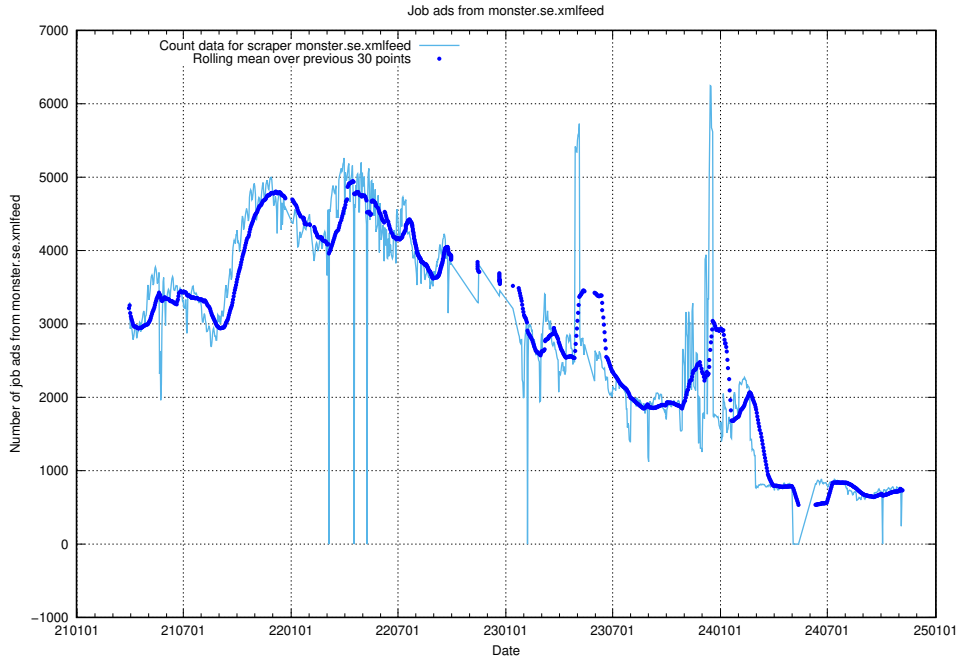

13.6 Number of ads by scraper monster.se.xmlfeed

Here, we count the number of job ads scraped from monster.se.xmlfeed.

13.7 Number of ads by scraper studentjob.se

Here, we count the number of job ads scraped from studentjob.se.