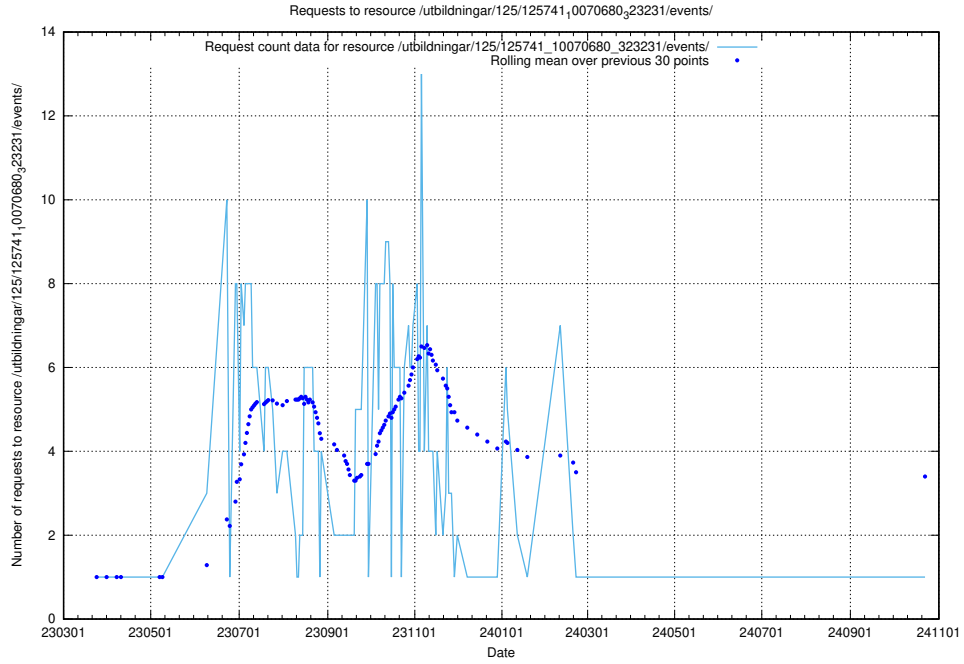

5.7252 Usage of /utbildningar/125/125741_10070680_323231/events/

Here, we count the number of requests to resource /utbildningar/125/125741_10070680_323231/events/