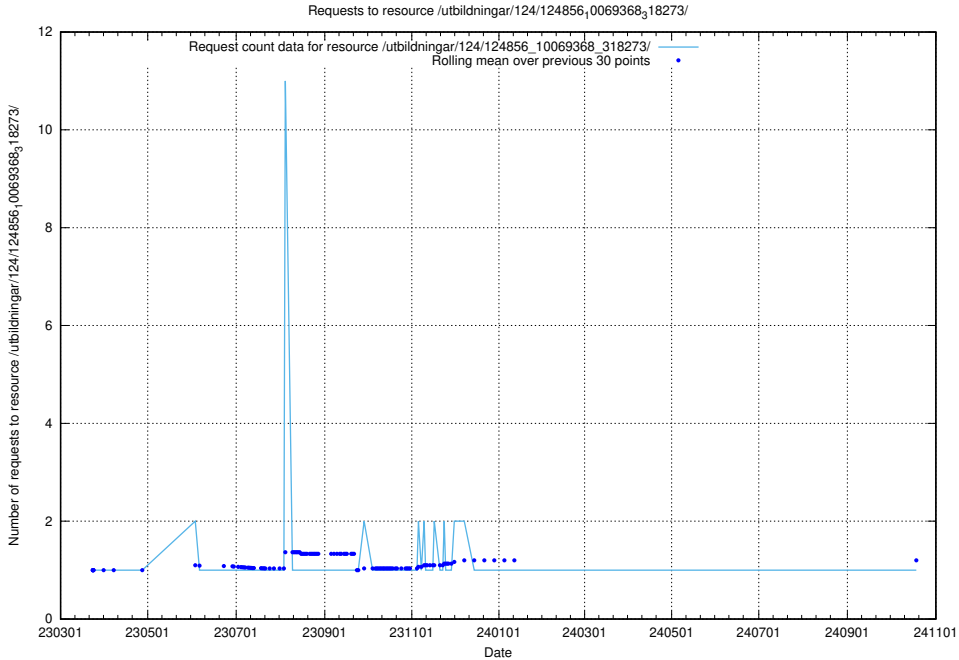

5.1351 Usage of /utbildningar/124/124856_10069368_318273/

Here, we count the number of requests to resource /utbildningar/124/124856_10069368_318273/.