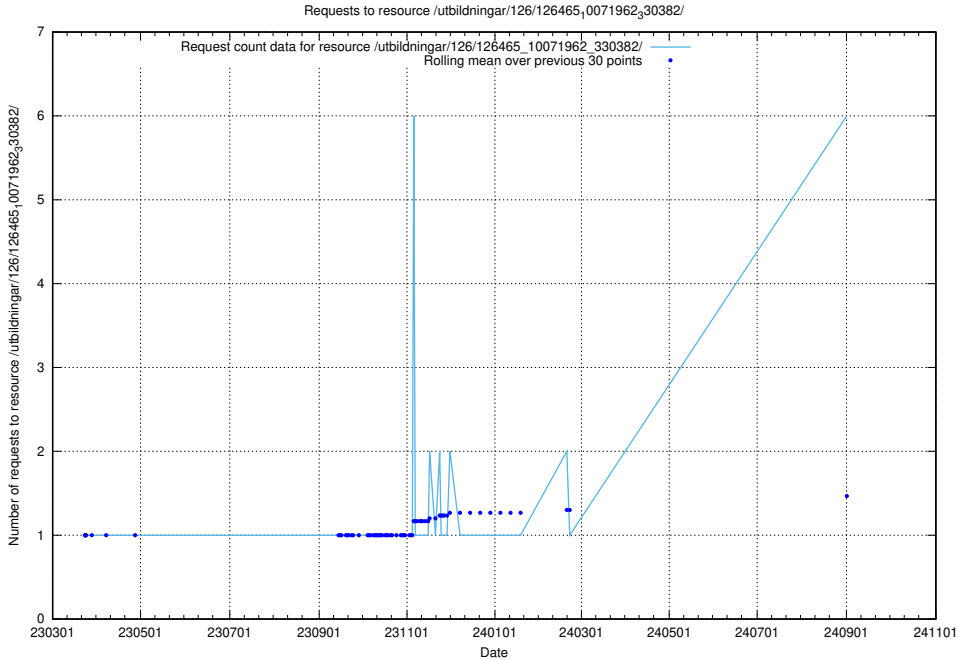

5.168 Usage of /utbildningar/126/126465_10071962_330382/

Here, we count the number of requests to resource /utbildningar/126/126465_10071962_330382/.