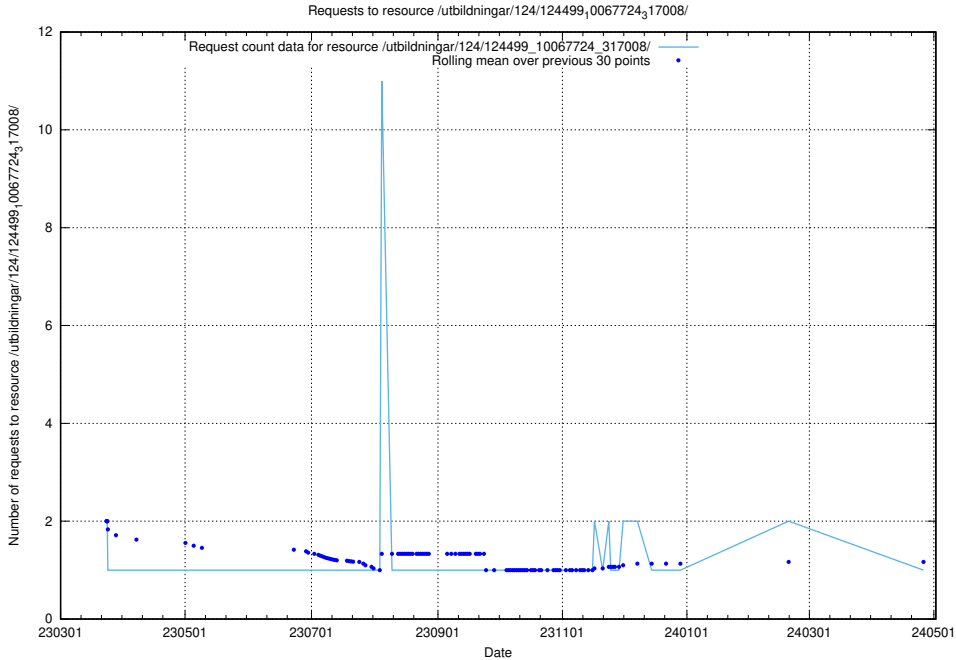

5.7327 Usage of /utbildningar/124/124499_10067724_317008/

Here, we count the number of requests to resource /utbildningar/124/124499_10067724_317008/.