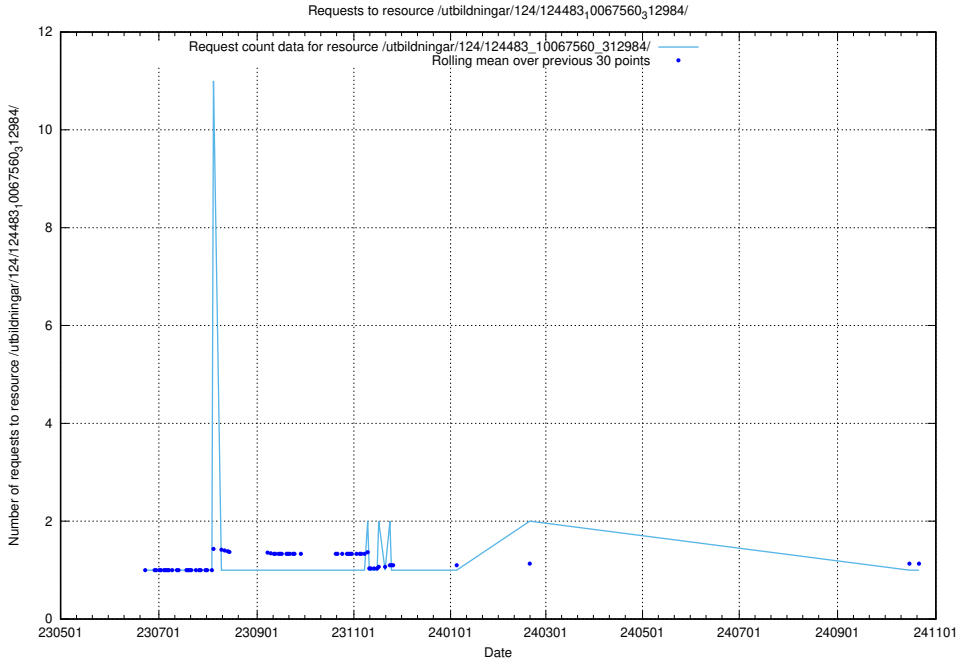

5.6765 Usage of /utbildningar/124/124483_10067560_312984/

Here, we count the number of requests to resource /utbildningar/124/124483_10067560_312984/.