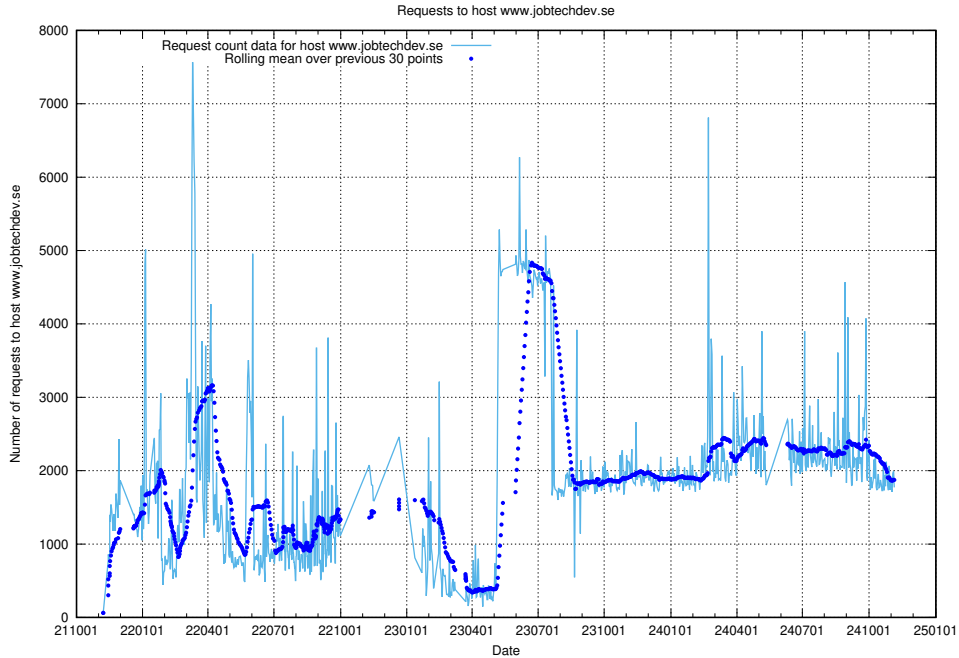

7.18 Usage of giggi.jobtechdev.se

Here, we count the number of requests to host giggi.jobtechdev.se.

7.19 Usage of canary-openshift-ingress-canary.prod.services.jtech.se

Here, we count the number of requests to host canary-openshift-ingress-canary.prod.services.jtech.se.