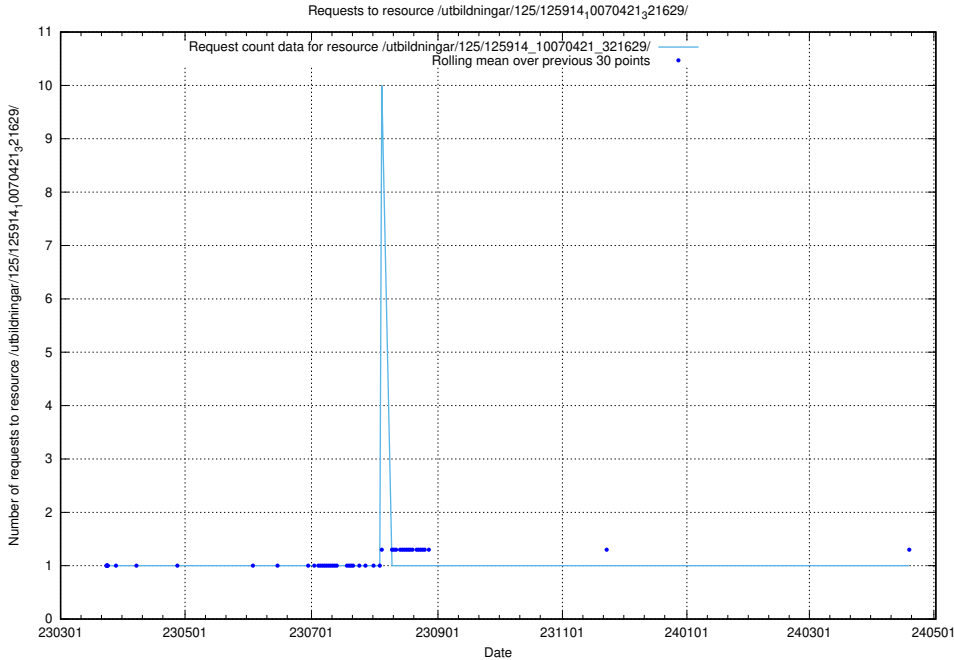

5.7481 Usage of /utbildningar/125/125914_10070421_321629/

Here, we count the number of requests to resource /utbildningar/125/125914_10070421_321629/.