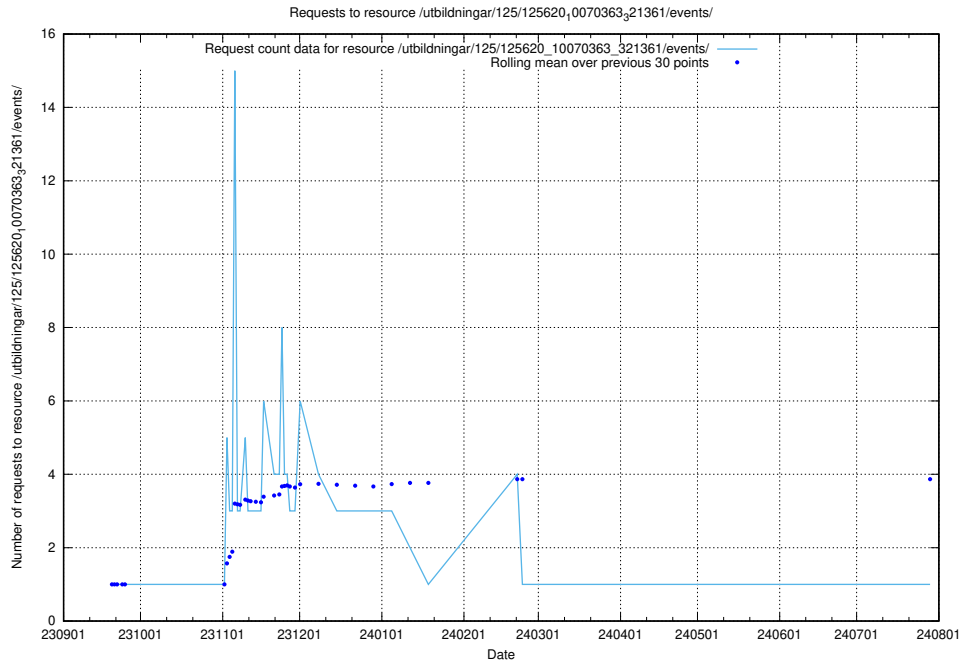

5.5521 Usage of /utbildningar/125/125620_10070363_321361/events/

Here, we count the number of requests to resource /utbildningar/125/125620_10070363_321361/events/