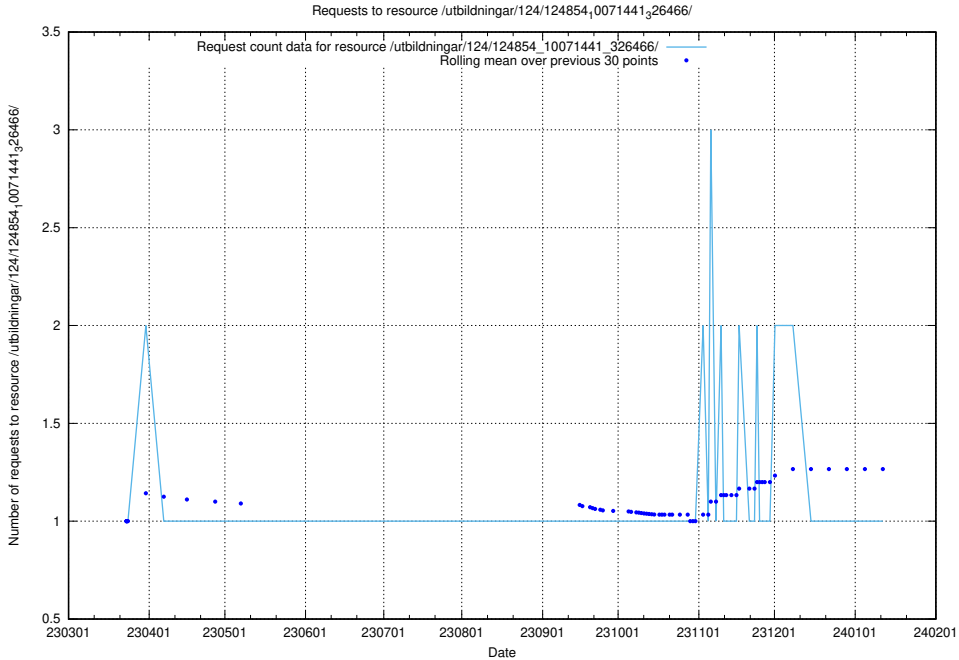

5.1476 Usage of /utbildningar/124/124854_10071441_326466/

Here, we count the number of requests to resource /utbildningar/124/124854_10071441_326466/.