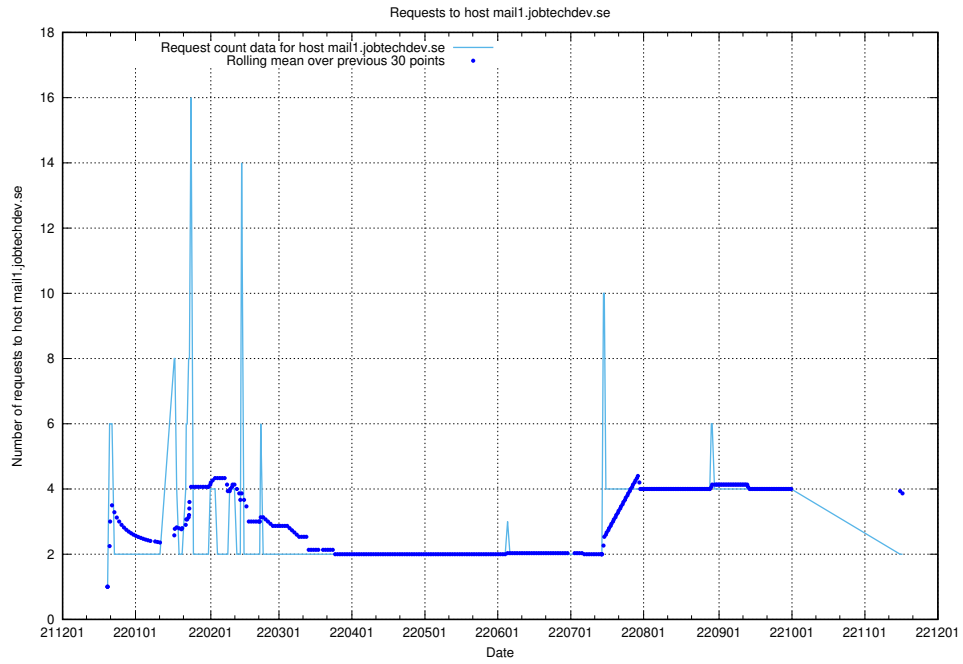

7.380 Usage of mail1.jobtechdev.se

Here, we count the number of requests to host mail1.jobtechdev.se.