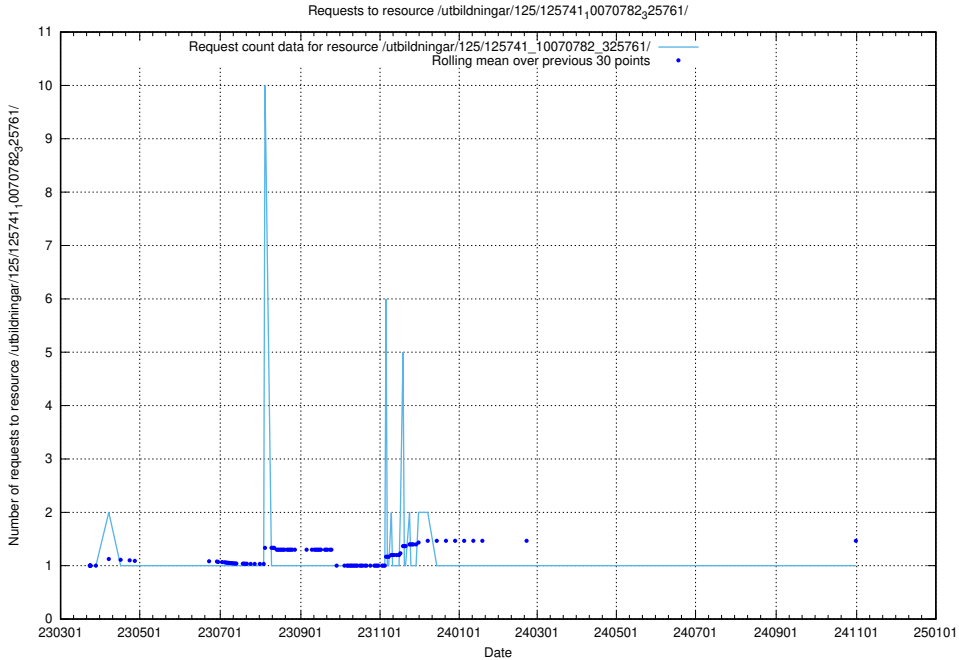

5.7497 Usage of /texter/

Here, we count the number of requests to resource /texter/.

5.7498 Usage of /utbildningar/125/125741_10070782_325761/

Here, we count the number of requests to resource /utbildningar/125/125741_10070782_325761/.