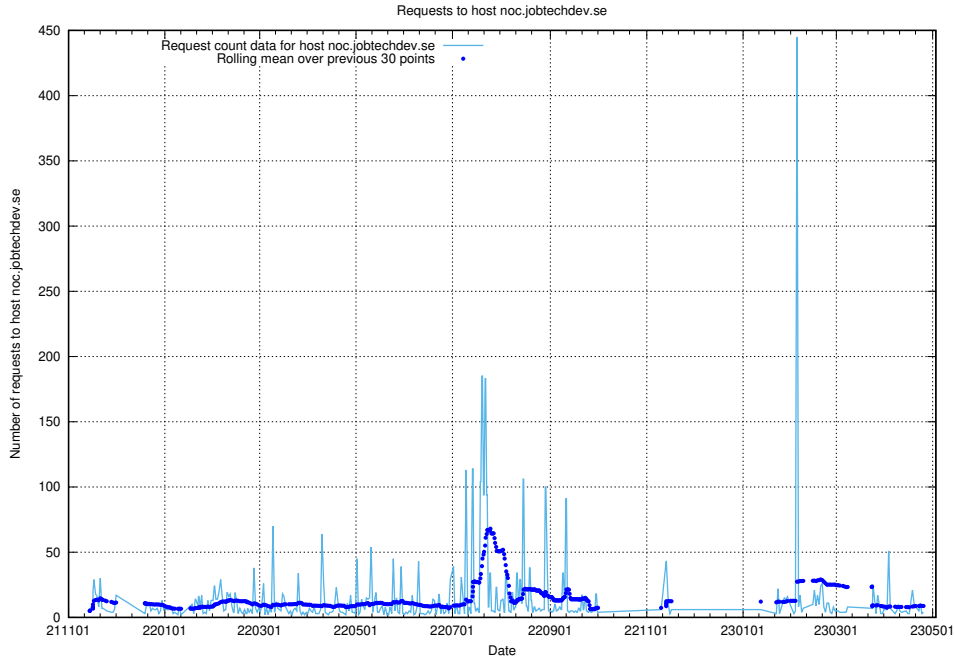

7.170 Usage of noc.jobtechdev.se

Here, we count the number of requests to host noc.jobtechdev.se.