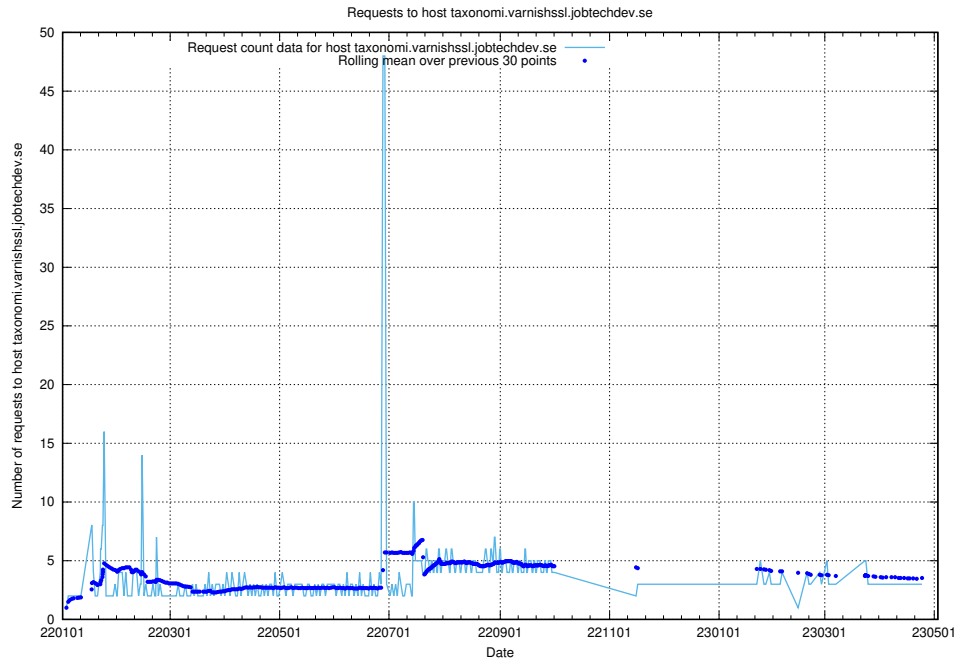

7.185 Usage of `taxonomi.varnishssl.jobtechdev.se`

Here, we count the number of requests to host `taxonomi.varnishssl.jobtechdev.se`.