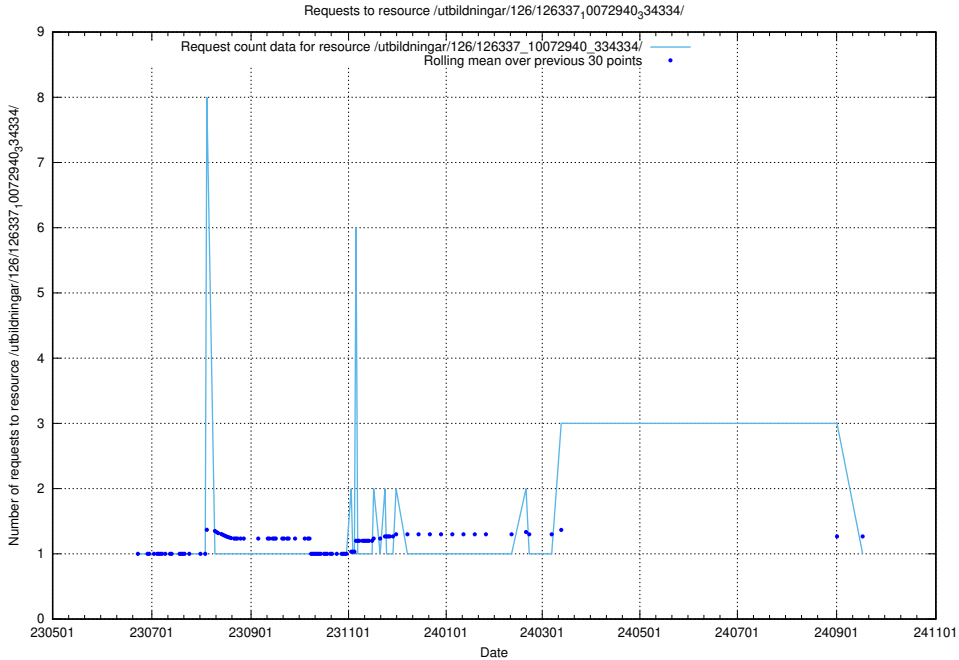

5.6627 Usage of /utbildningar/126/126337_10072940_334334/

Here, we count the number of requests to resource /utbildningar/126/126337_10072940_334334/.