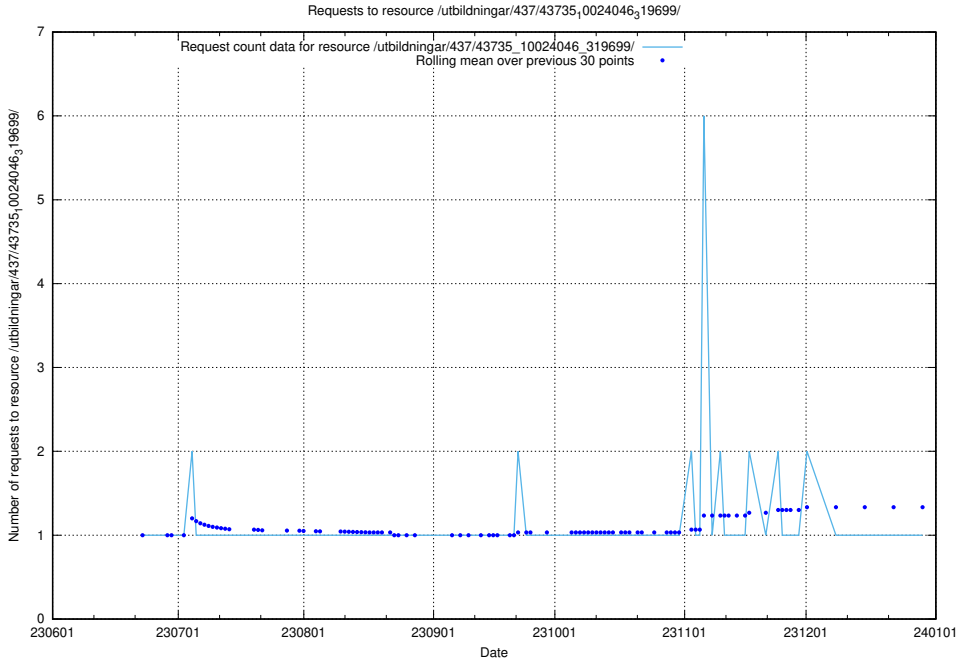

5.6561 Usage of /utbildningar/437/43735_10024046_319699/

Here, we count the number of requests to resource /utbildningar/437/43735_10024046_319699/.