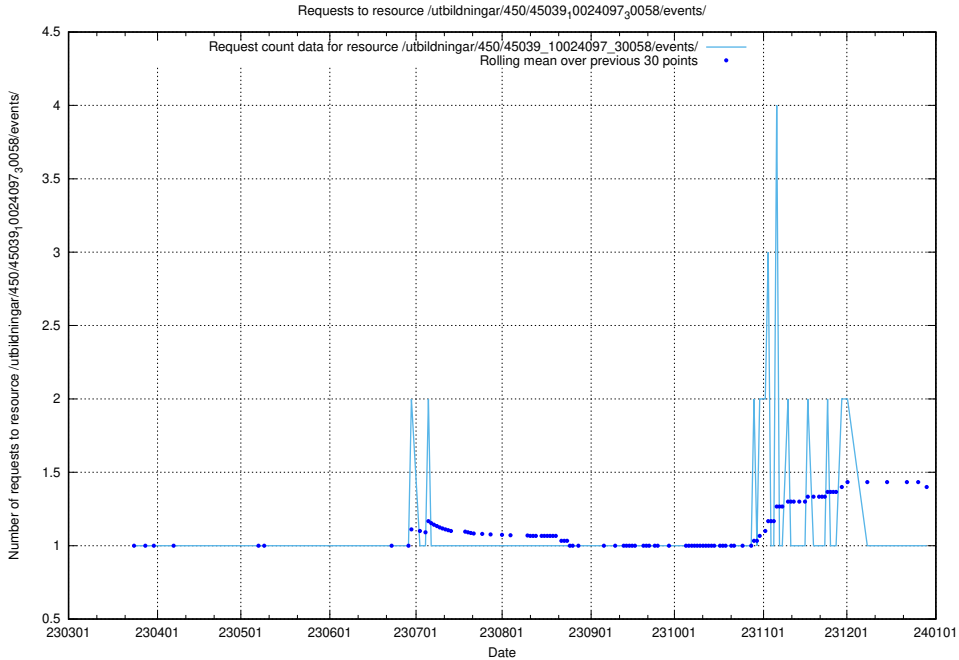

5.7180 Usage of /utbildningar/450/45039_10024097_30058/events/

Here, we count the number of requests to resource /utbildningar/450/45039_10024097_30058/events/.