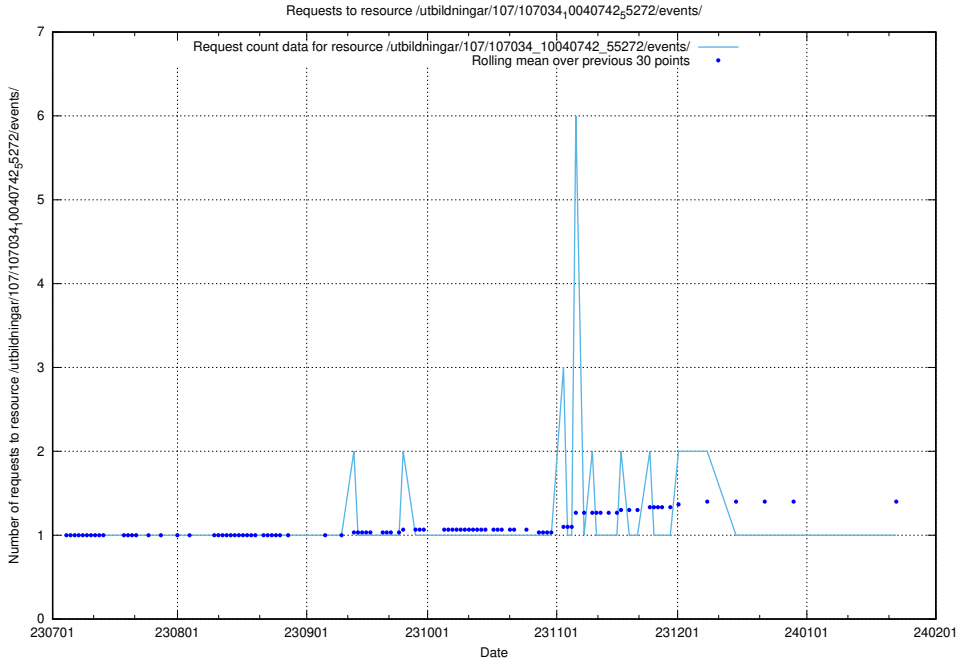

5.6338 Usage of /utbildningar/107/107034_10040742_55272/events/

Here, we count the number of requests to resource /utbildningar/107/107034_10040742_55272/events/.