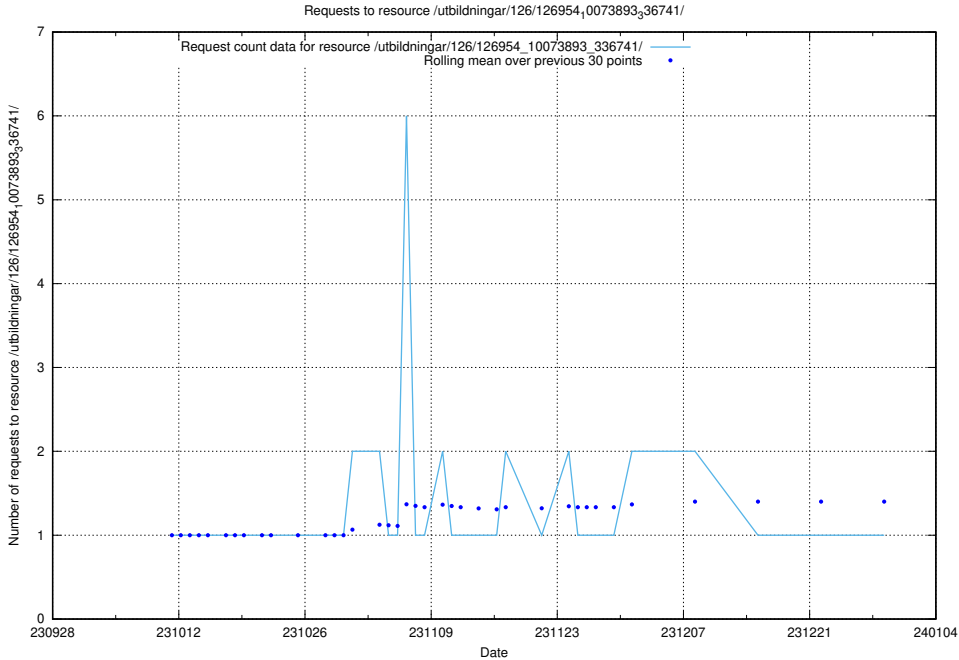

Here, we count the number of requests to resource /utbildningar/126/126954_10073893_336741/.

5.5355 Usage of /utbildningar/126/126751_10072075_331197/events/

Here, we count the number of requests to resource /utbildningar/126/126751_10072075_331197/events/