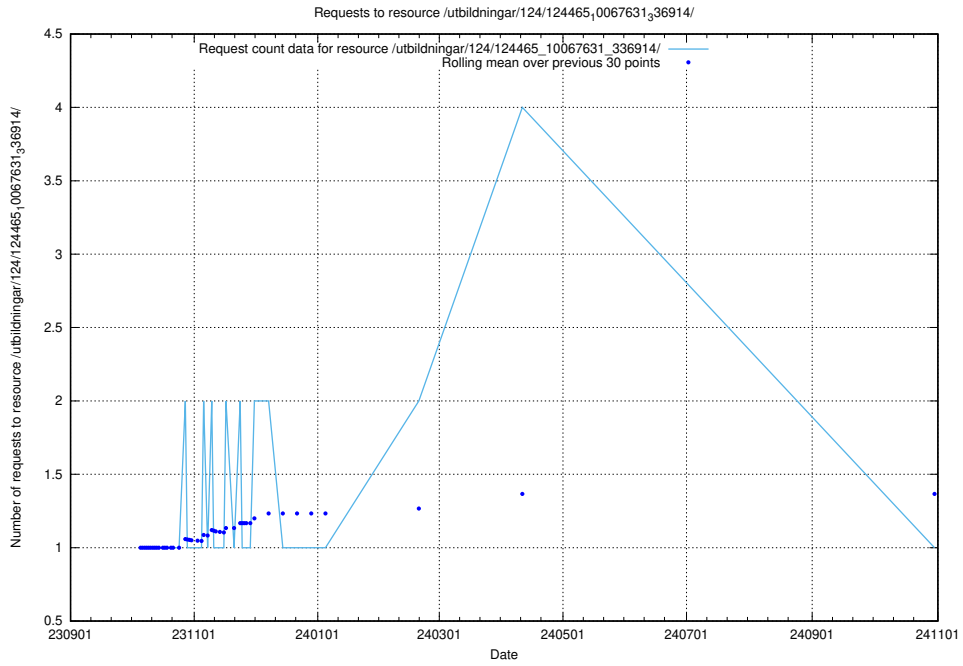

5.5388 Usage of /utbildningar/124/124465_10067631_336914/

Here, we count the number of requests to resource /utbildningar/124/124465_10067631_336914/.