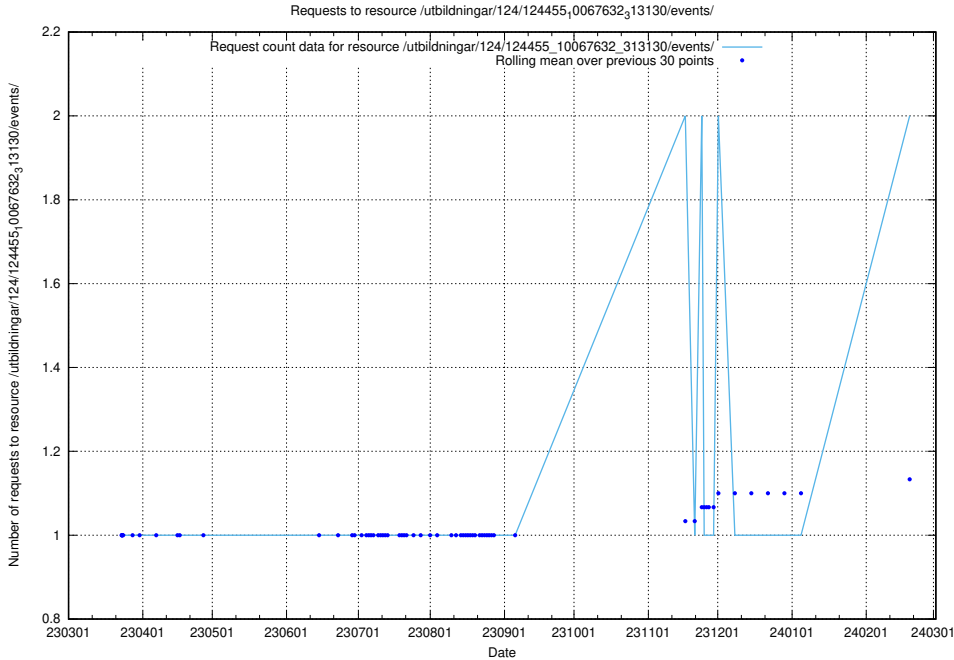

5.758 Usage of /utbildningar/124/124455_10067632_313130/events/

Here, we count the number of requests to resource /utbildningar/124/124455_10067632_313130/events/