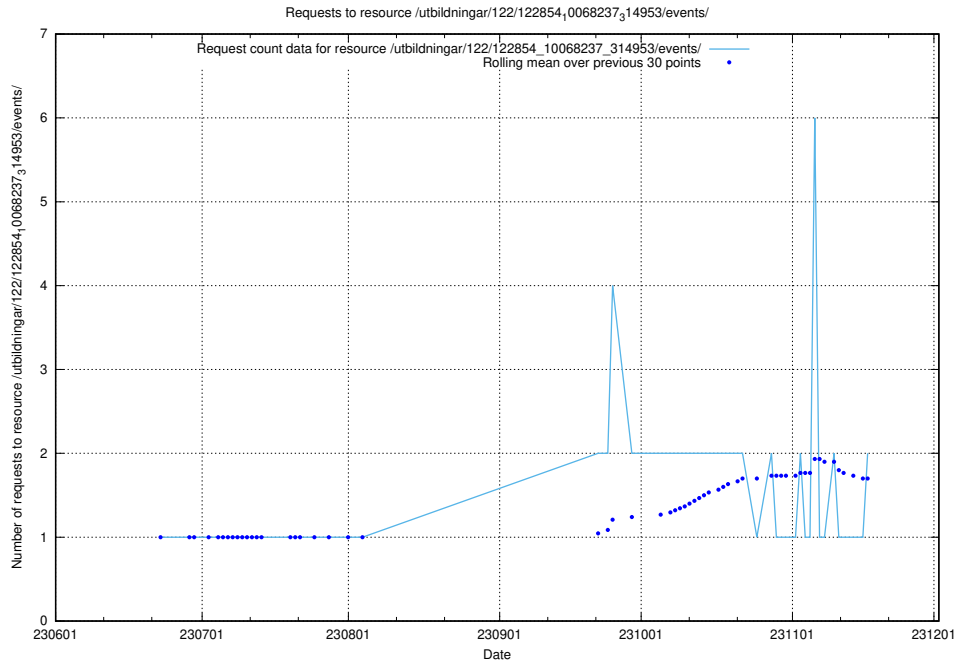

5.957 Usage of /utbildningar/122/122854_10068237_314953/events/

Here, we count the number of requests to resource /utbildningar/122/122854_10068237_314953/events/