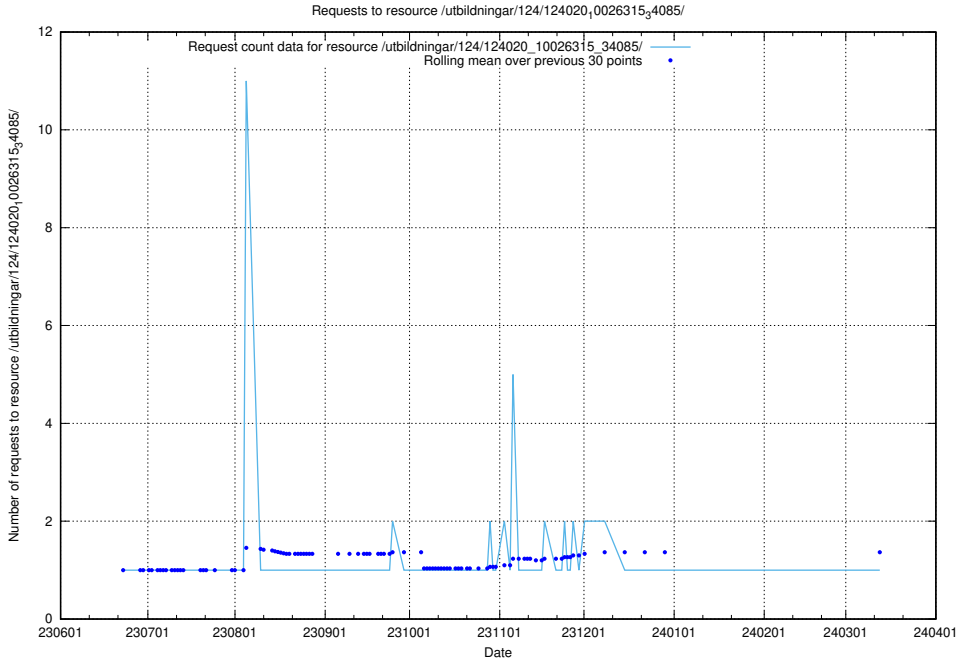

5.6808 Usage of /utbildningar/124/124020_10026315_34085/

Here, we count the number of requests to resource /utbildningar/124/124020_10026315_34085/.