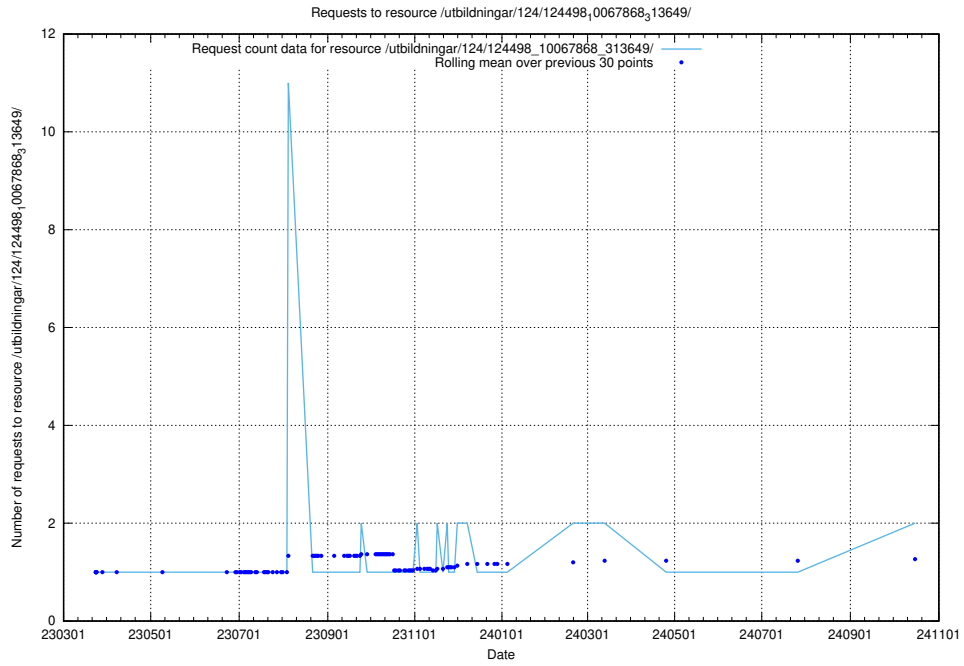

5.709 Usage of /utbildningar/124/124498_10067868_313649/

Here, we count the number of requests to resource /utbildningar/124/124498_10067868_313649/.