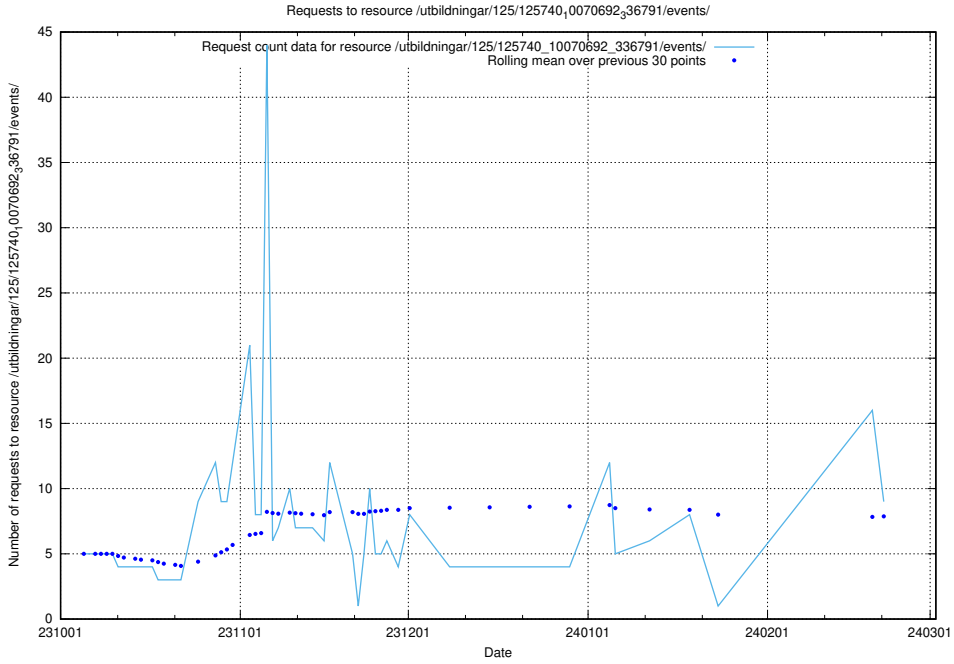

Here, we count the number of requests to resource /utbildningar/438/43803_10023980_325143/events/.

5.26 Usage of /utbildningar/125/125740_10070692_336791/events/

Here, we count the number of requests to resource /utbildningar/125/125740_10070692_336791/events/