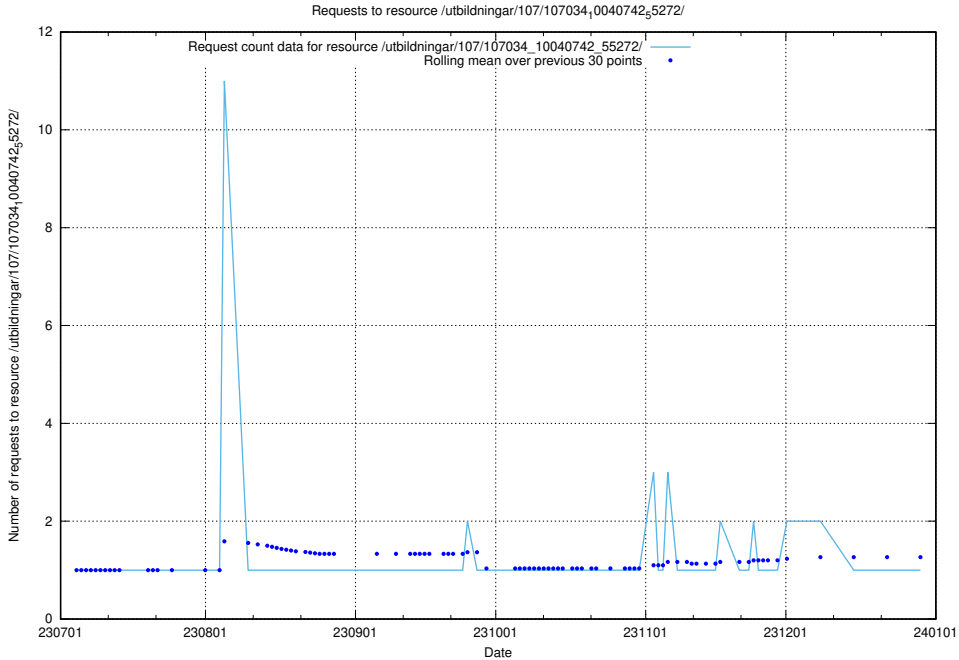

5.6340 Usage of /utbildningar/107/107034_10040742_55272/

Here, we count the number of requests to resource /utbildningar/107/107034_10040742_55272/.