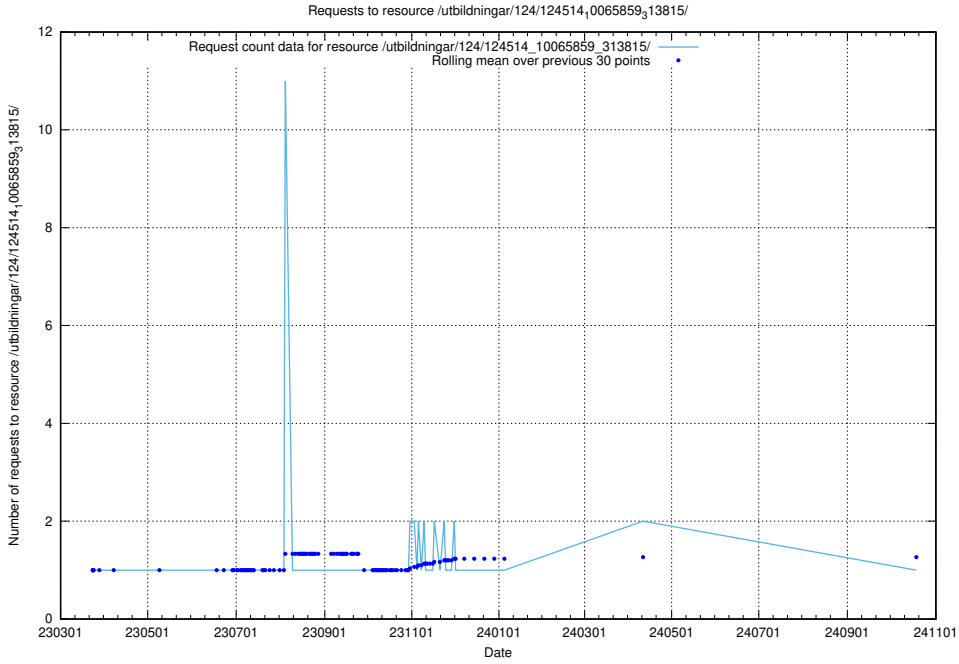

5.3060 Usage of /utbildningar/124/124514_10065859_313815/

Here, we count the number of requests to resource /utbildningar/124/124514_10065859_313815/.