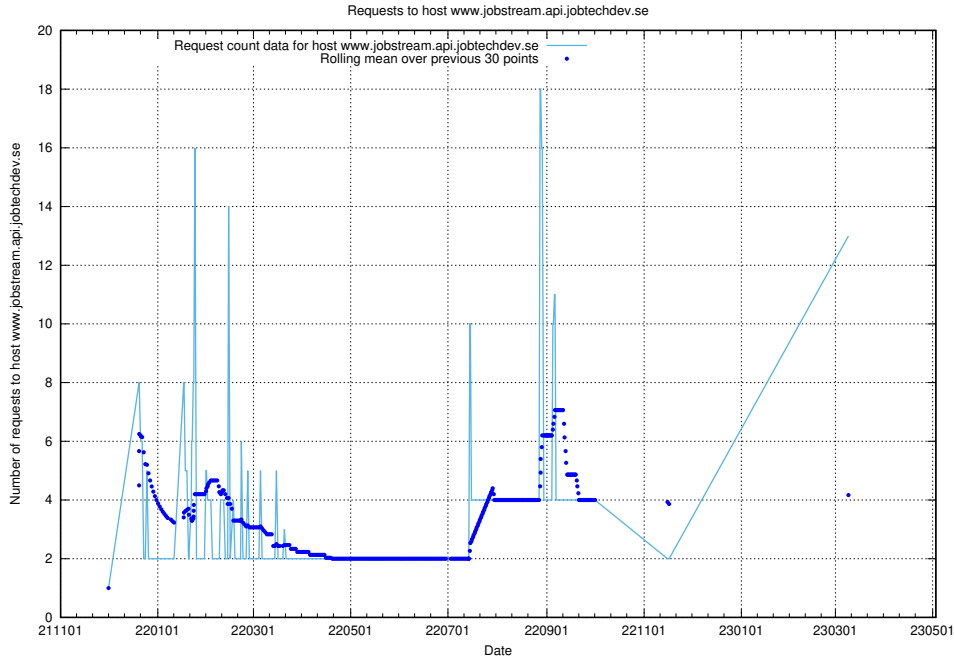

7.49 Usage of www.jobstream.api.jobtechdev.se

Here, we count the number of requests to host www.jobstream.api.jobtechdev.se.