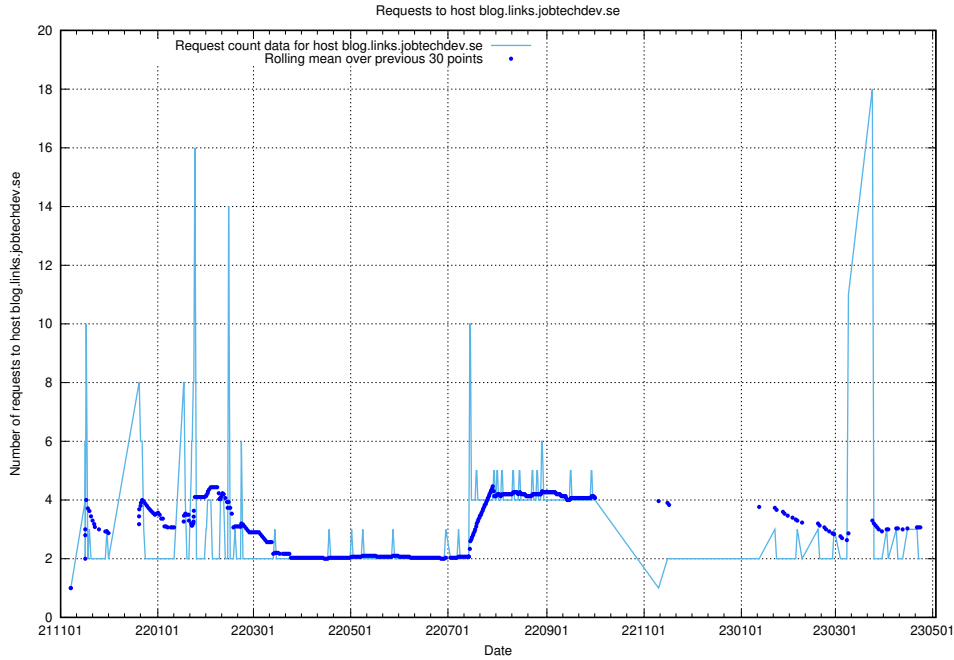

7.435 Usage of `blog.links.jobtechdev.se`

Here, we count the number of requests to host `blog.links.jobtechdev.se`.