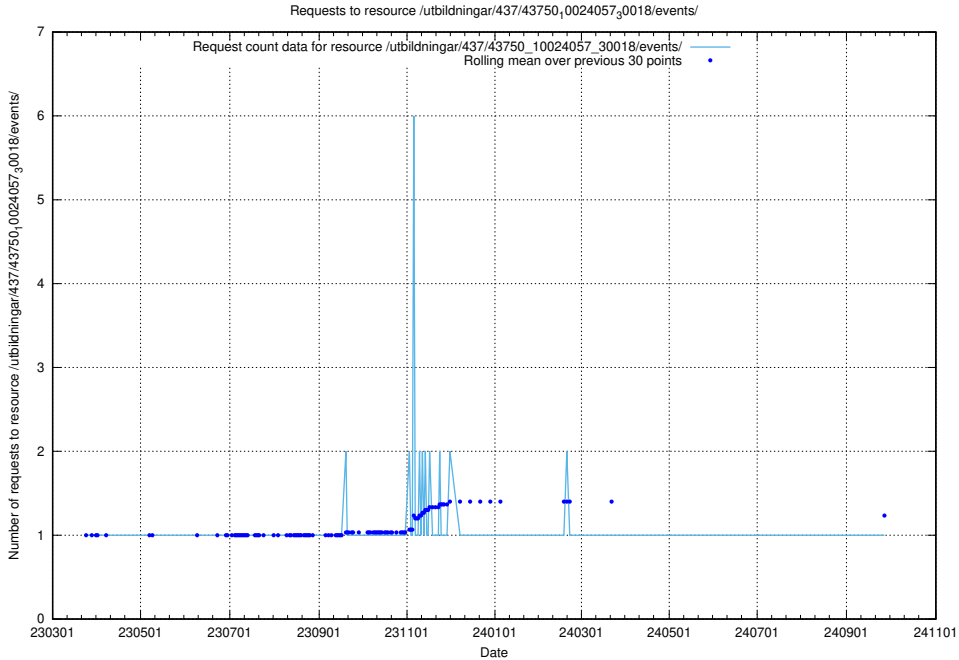

Here, we count the number of requests to resource /utbildningar/437/43751_10024039_313176/events/.

5.7214 Usage of /utbildningar/437/43750_10024057_30018/events/

Here, we count the number of requests to resource /utbildningar/437/43750_10024057_30018/events/.