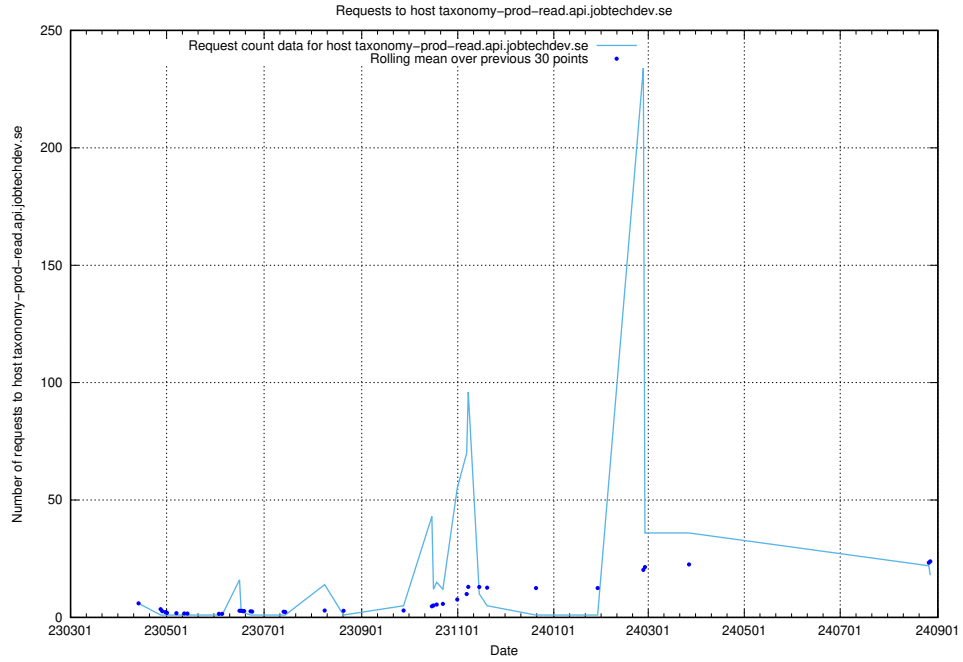

7.38 Usage of taxonomy-prod-read.api.jobtechdev.se

Here, we count the number of requests to host taxonomy-prod-read.api.jobtechdev.se.