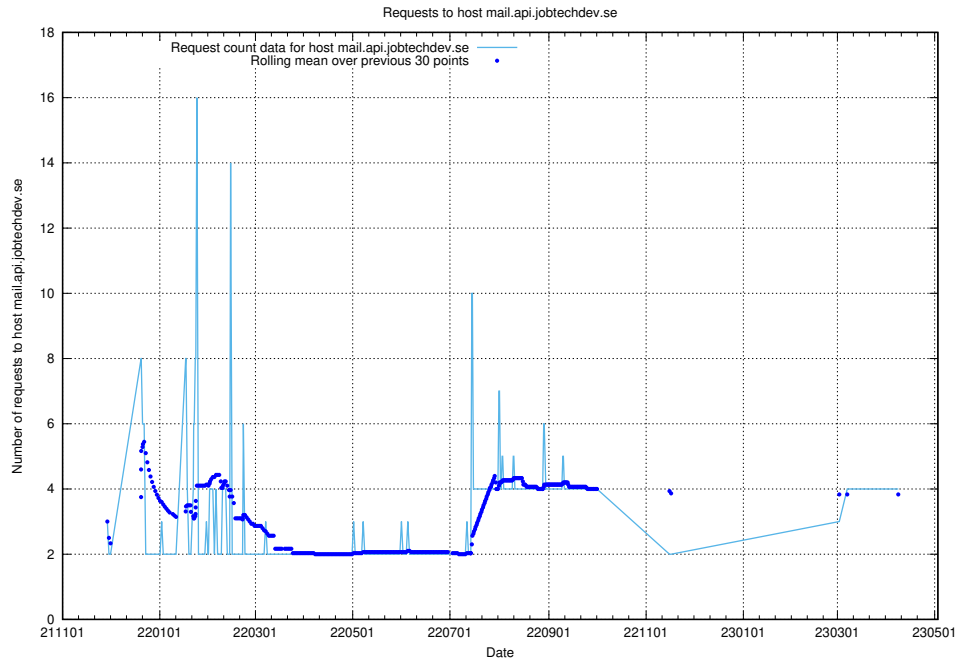

7.144 Usage of mail.api.jobtechdev.se

Here, we count the number of requests to host mail.api.jobtechdev.se.