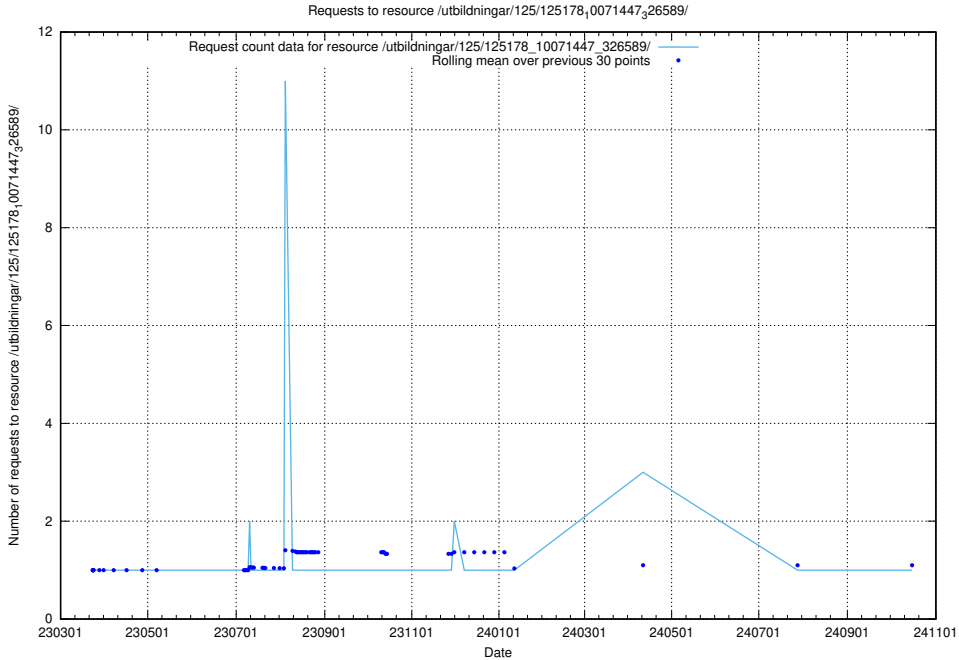

5.1201 Usage of /utbildningar/125/125178_10071447_326589/

Here, we count the number of requests to resource /utbildningar/125/125178_10071447_326589/.