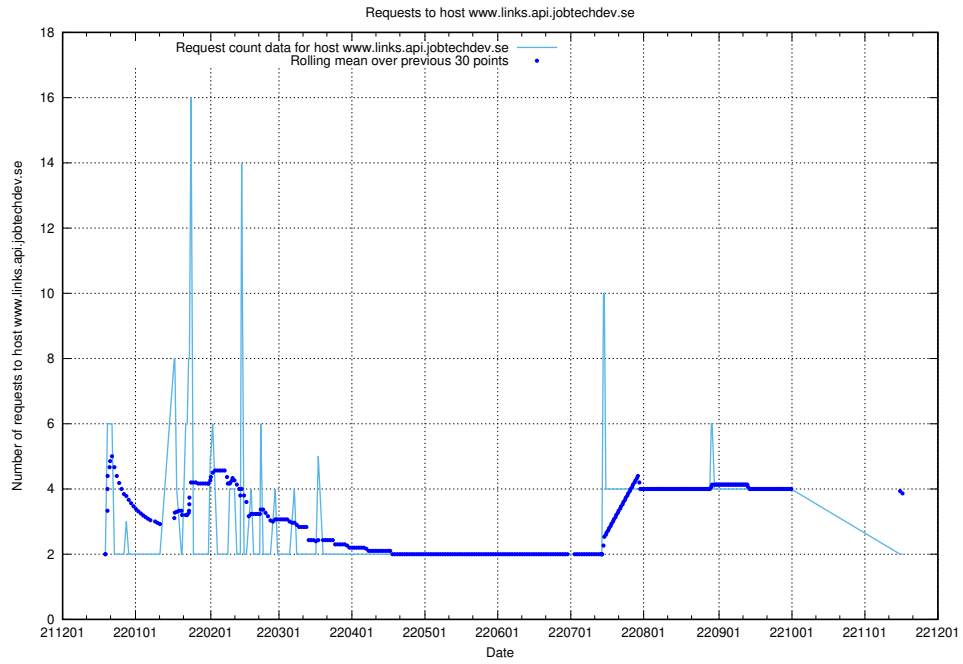

7.384 Usage of `www.links.api.jobtechdev.se`

Here, we count the number of requests to host `www.links.api.jobtechdev.se`.