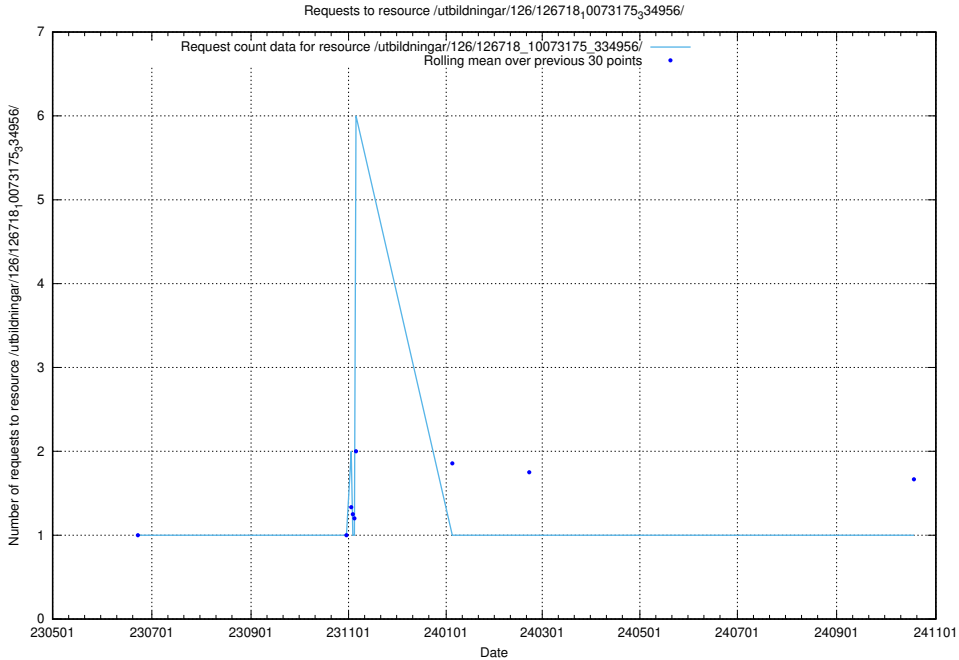

5.6589 Usage of /utbildningar/126/126718_10073175_334956/

Here, we count the number of requests to resource /utbildningar/126/126718_10073175_334956/.