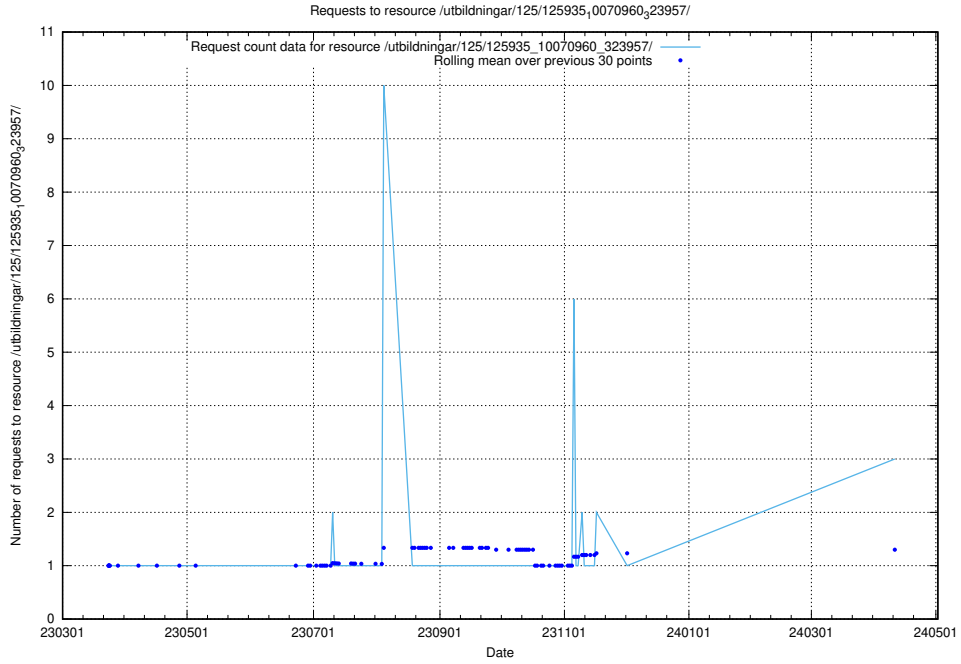

5.529 Usage of /utbildningar/125/125935_10070960_323957/

Here, we count the number of requests to resource /utbildningar/125/125935_10070960_323957/.