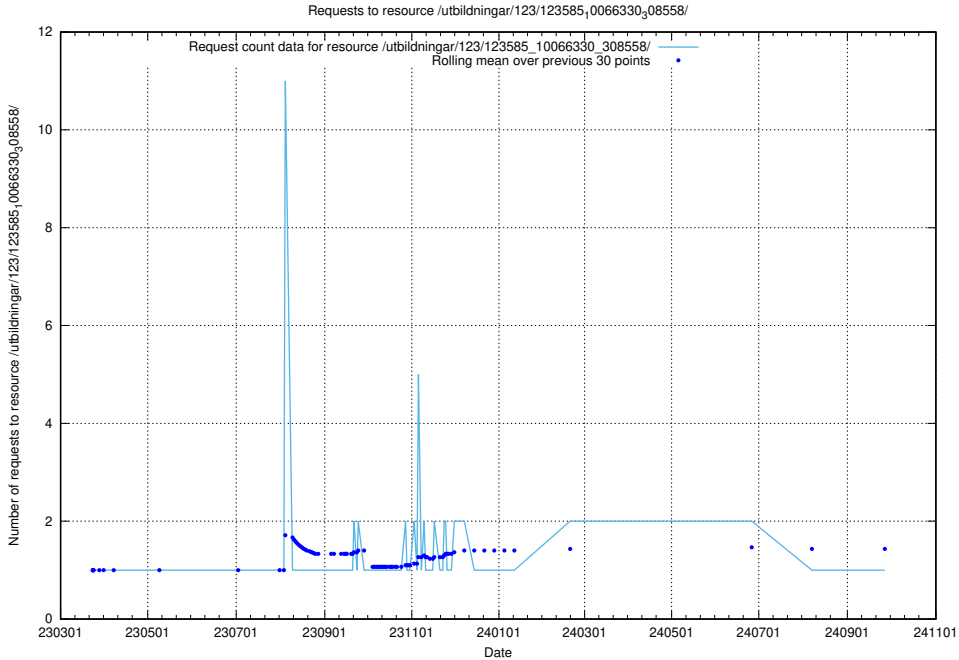

5.5460 Usage of /utbildningar/123/123585_10066330_308558/

Here, we count the number of requests to resource /utbildningar/123/123585_10066330_308558/.