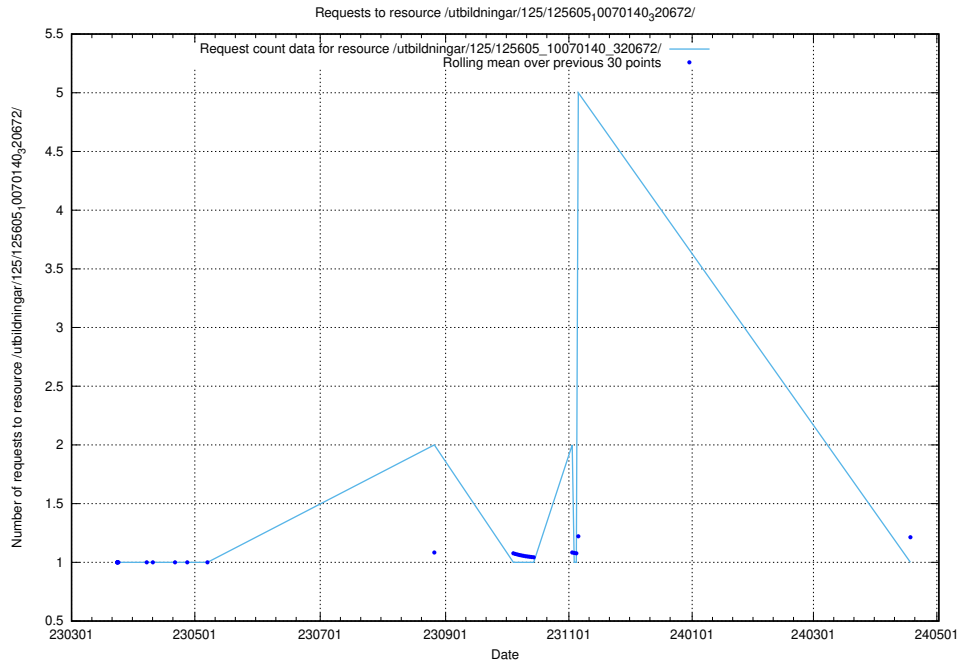

5.1137 Usage of /utbildningar/125/125605_10070140_320672/

Here, we count the number of requests to resource /utbildningar/125/125605_10070140_320672/.