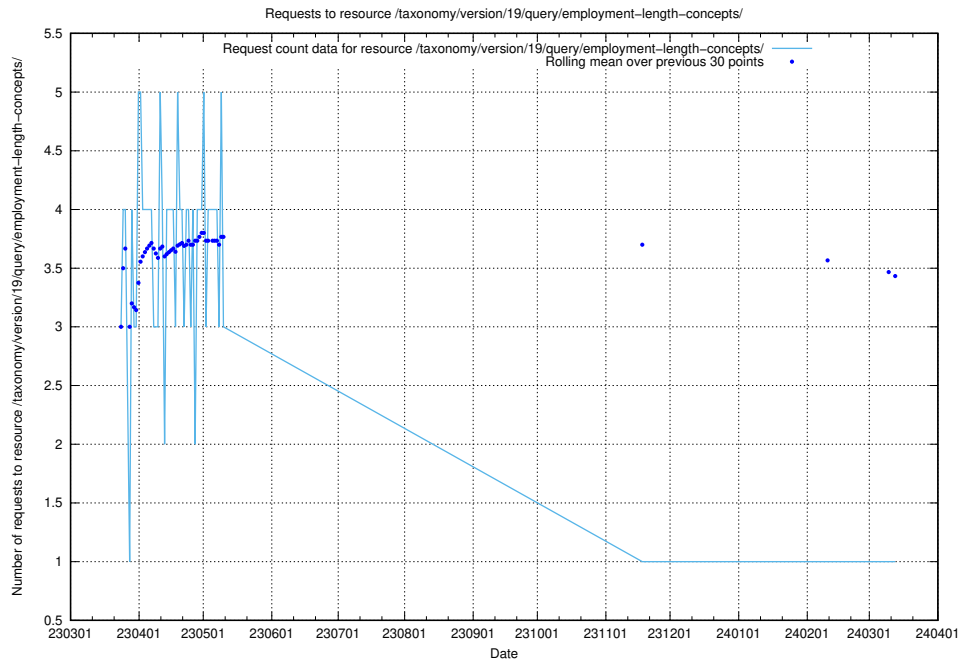

5.7164 Usage of /taxonomy/version/19/query/employment-length-concepts/

Here, we count the number of requests to resource /taxonomy/version/19/query/employment-length-concepts/.