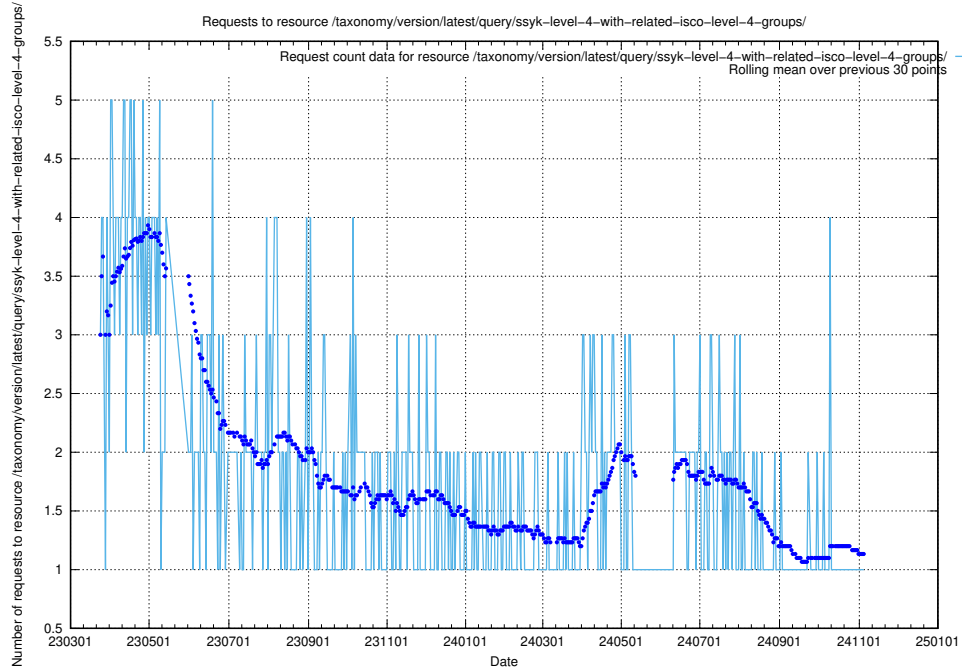

5.7080 Usage of /taxonomy/version/latest/query/ssyk-level-4-with-related-isco-level-4-groups/

Here, we count the number of requests to resource /taxonomy/version/latest/query/ssyk-level-4-with-related-isco-level-4-groups/.