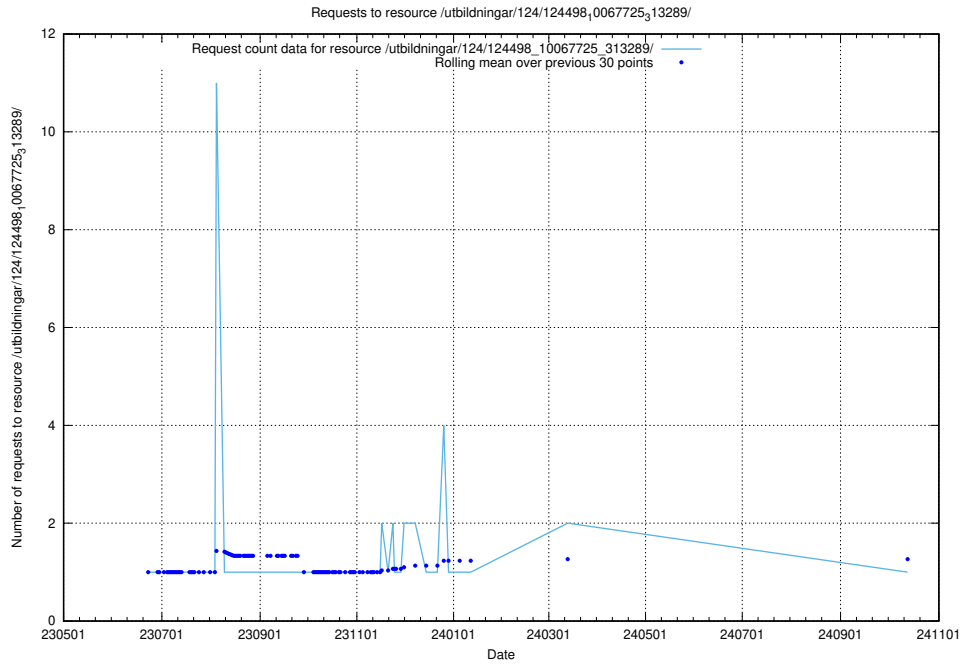

5.6764 Usage of /utbildningar/124/124498_10067725_313289/

Here, we count the number of requests to resource /utbildningar/124/124498_10067725_313289/.