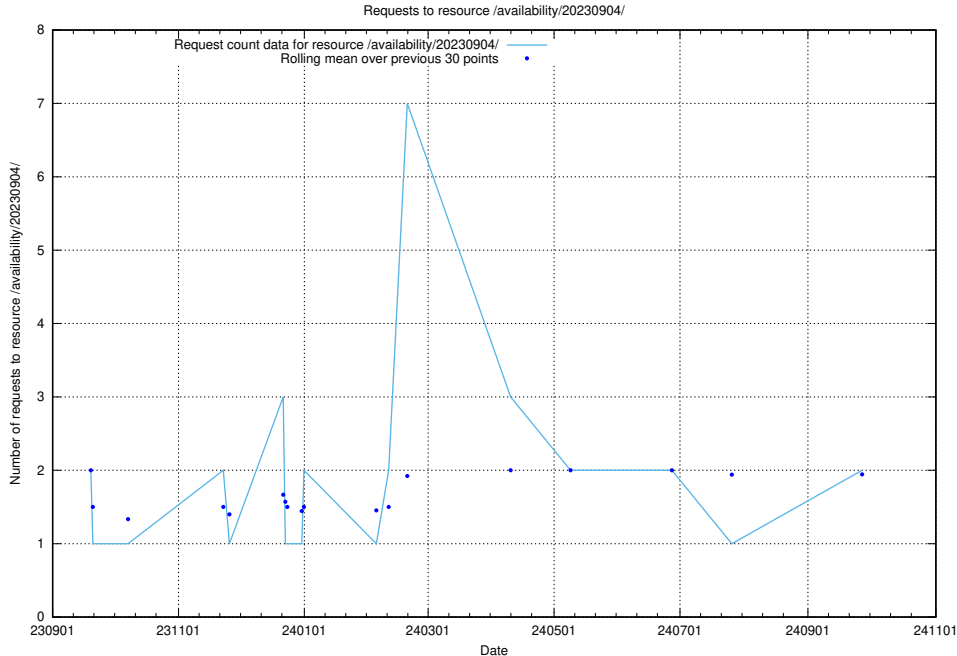

5.839 Usage of /availability/20230904/

Here, we count the number of requests to resource /availability/20230904/.