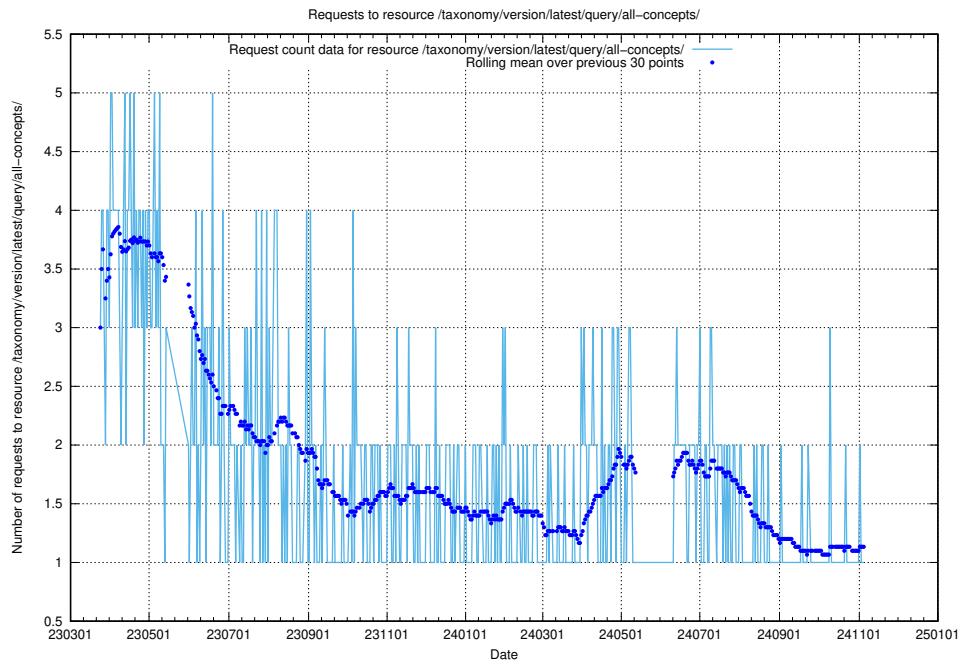

Here, we count the number of requests to resource /taxonomy/version/latest/query/concept-types/.

5.7118 Usage of /taxonomy/version/latest/query/all-concepts/

Here, we count the number of requests to resource /taxonomy/version/latest/query/all-concepts/.