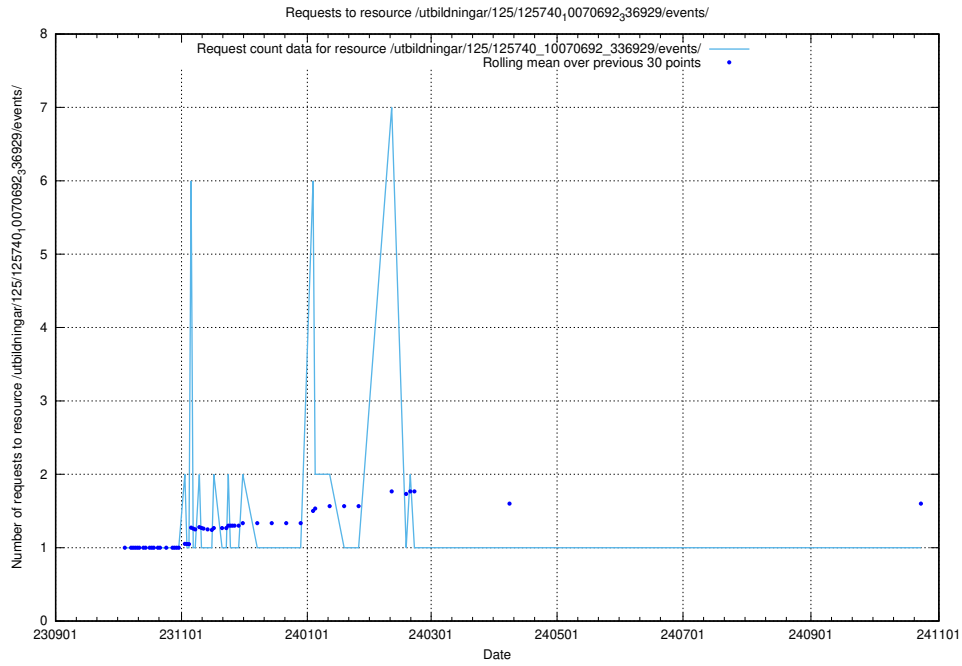

5.5398 Usage of /utbildningar/125/125740_10070692_336929/events/

Here, we count the number of requests to resource /utbildningar/125/125740_10070692_336929/events/