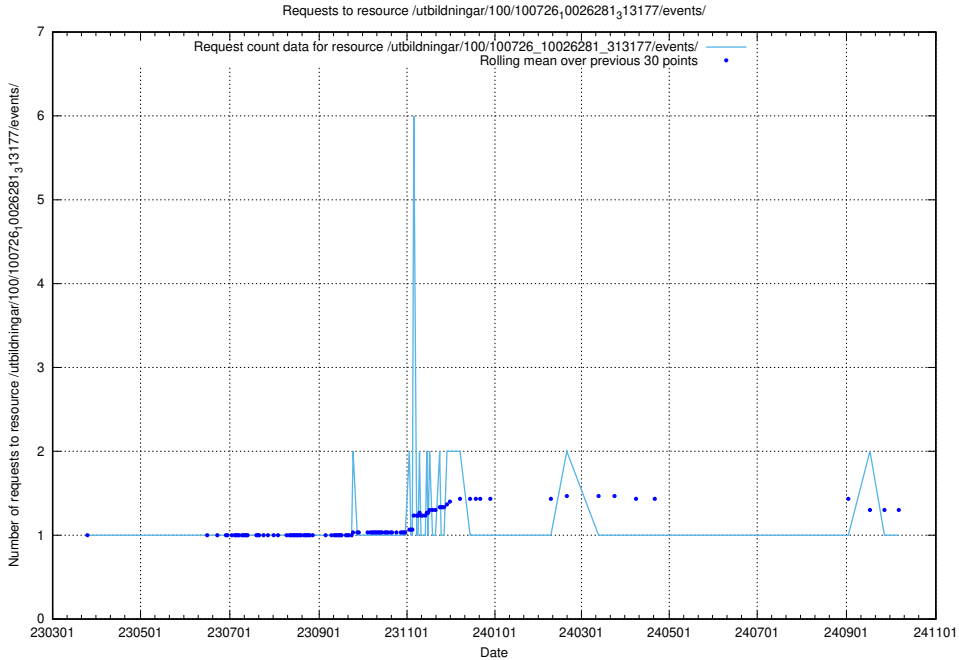

5.7058 Usage of /utbildningar/100/100726_10026281_313177/events/

Here, we count the number of requests to resource /utbildningar/100/100726_10026281_313177/events/