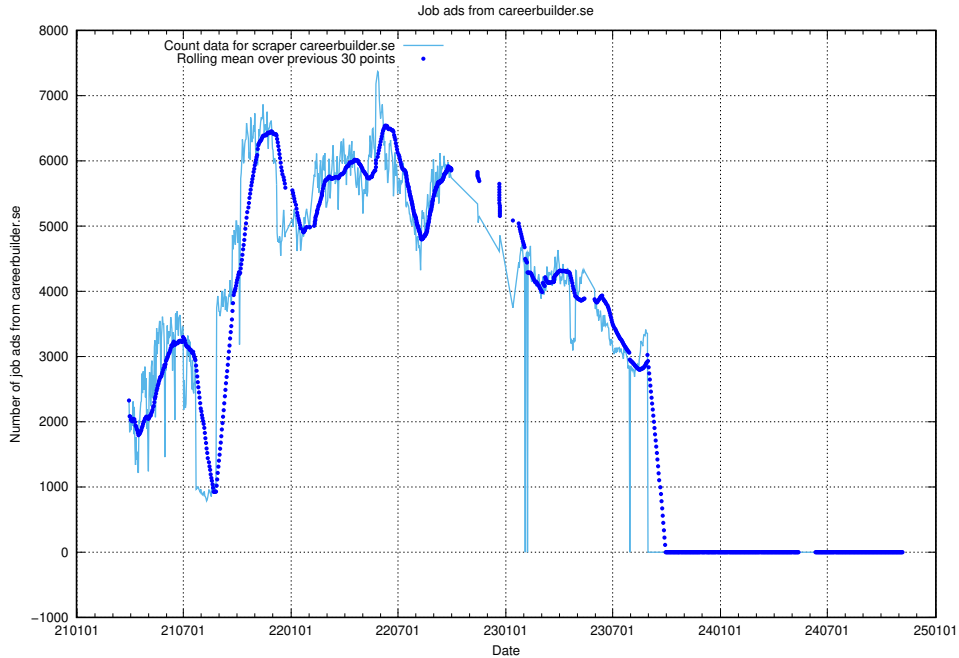

13.20 Number of ads by scraper careerbuilder.se

Here, we count the number of job ads scraped from careerbuilder.se.