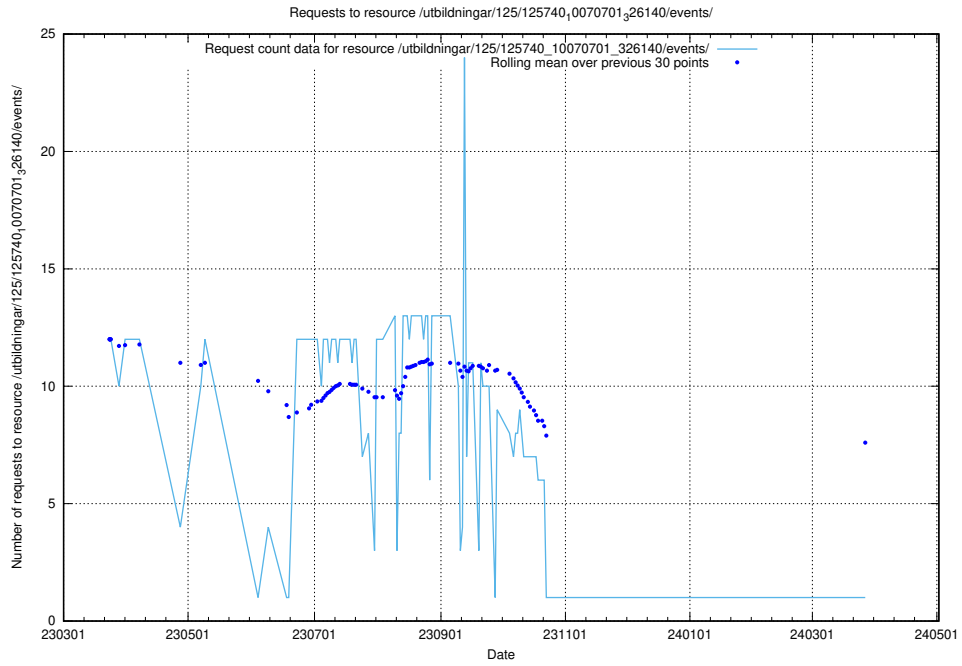

5.7270 Usage of /utbildningar/125/125740_10070701_326140/events/

Here, we count the number of requests to resource /utbildningar/125/125740_10070701_326140/events/