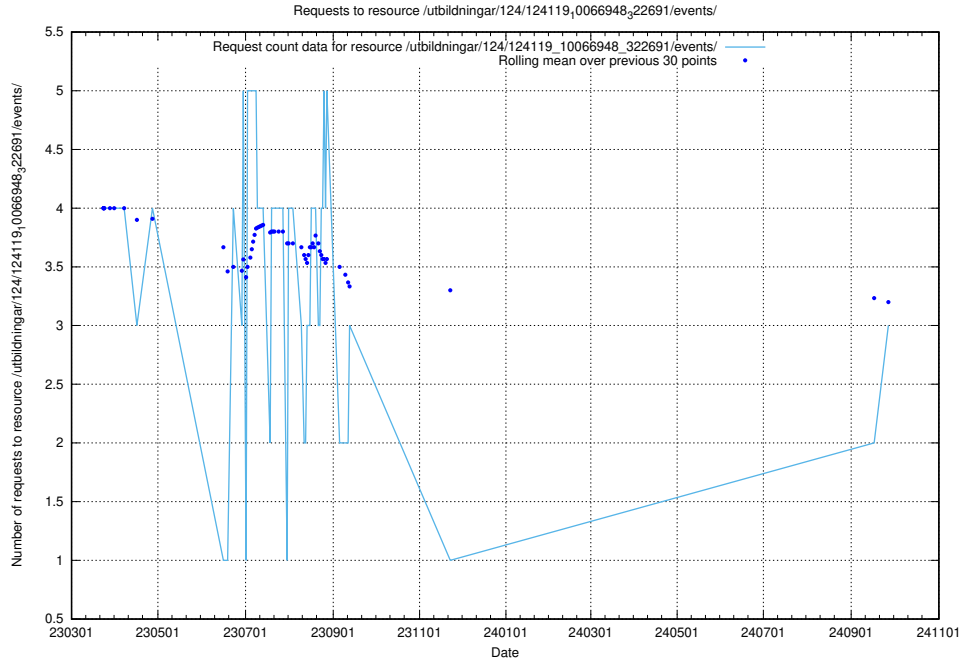

5.527 Usage of /utbildningar/124/124119_10066948_322691/events/

Here, we count the number of requests to resource /utbildningar/124/124119_10066948_322691/events/