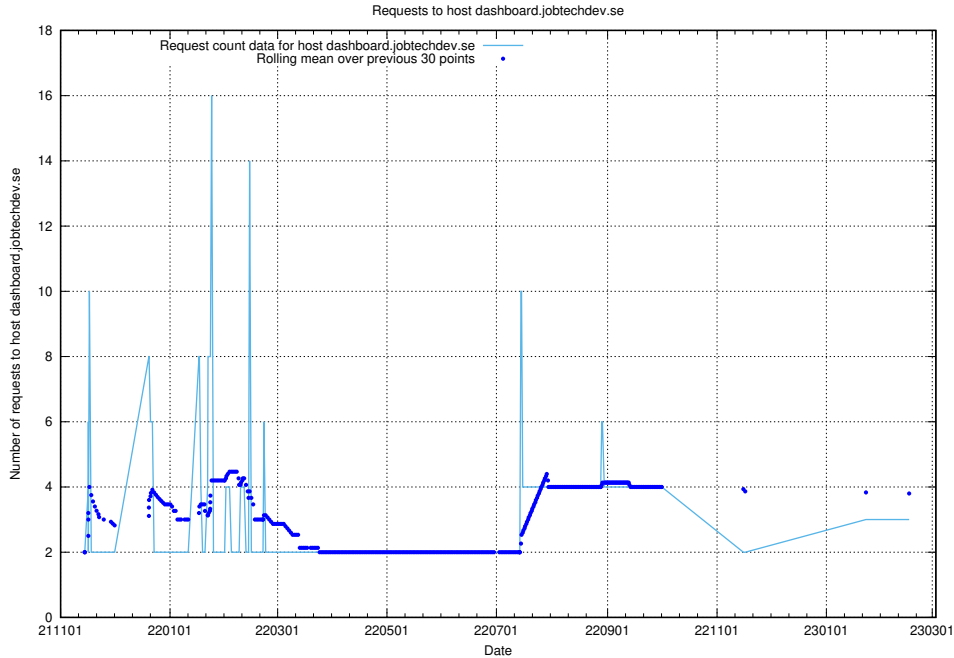

7.177 Usage of dashboard.jobtechdev.se

Here, we count the number of requests to host dashboard.jobtechdev.se.