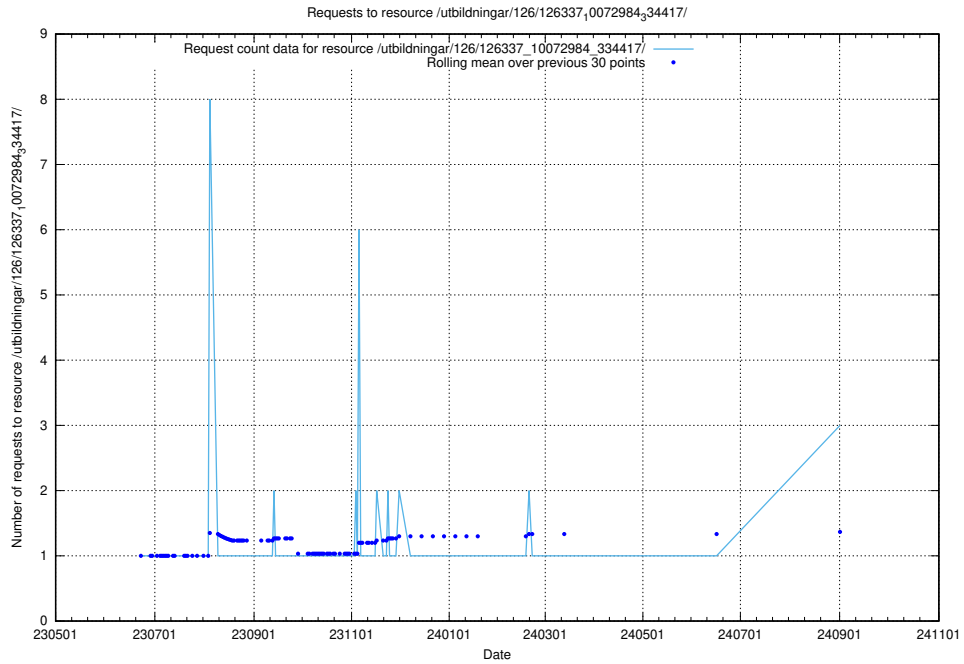

5.496 Usage of /utbildningar/126/126337_10072984_334417/

Here, we count the number of requests to resource /utbildningar/126/126337_10072984_334417/.