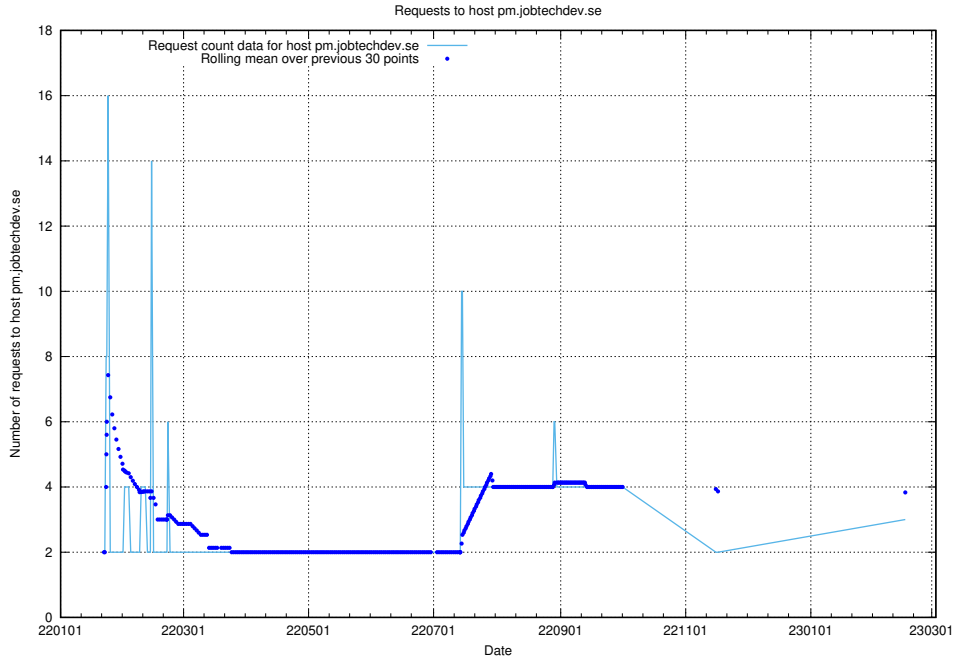

7.254 Usage of pm.jobtechdev.se

Here, we count the number of requests to host pm.jobtechdev.se.