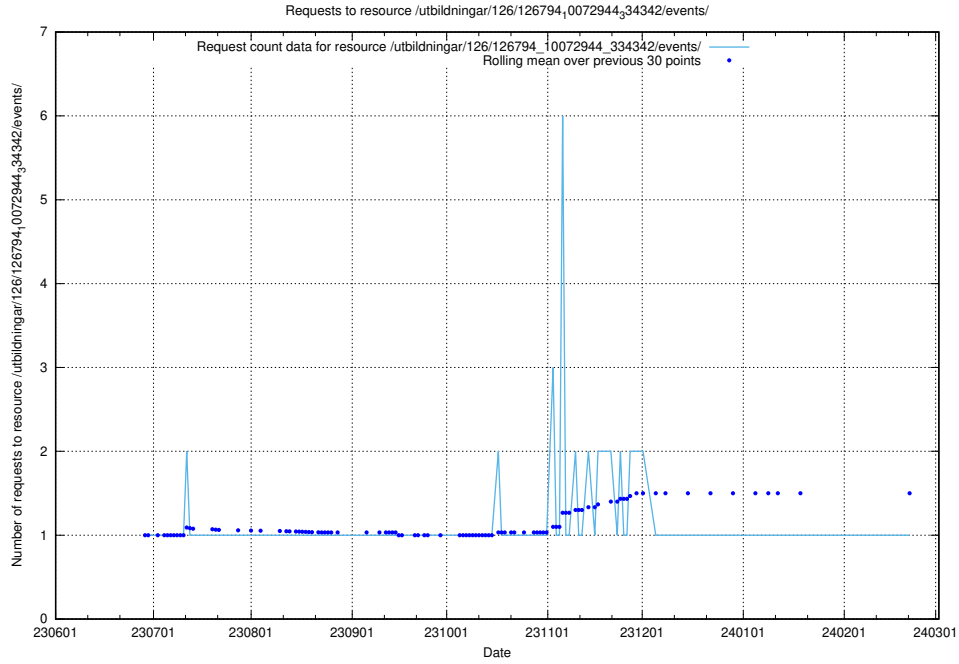

5.6420 Usage of /utbildningar/126/126794_10072944_334342/events/

Here, we count the number of requests to resource /utbildningar/126/126794_10072944_334342/events/