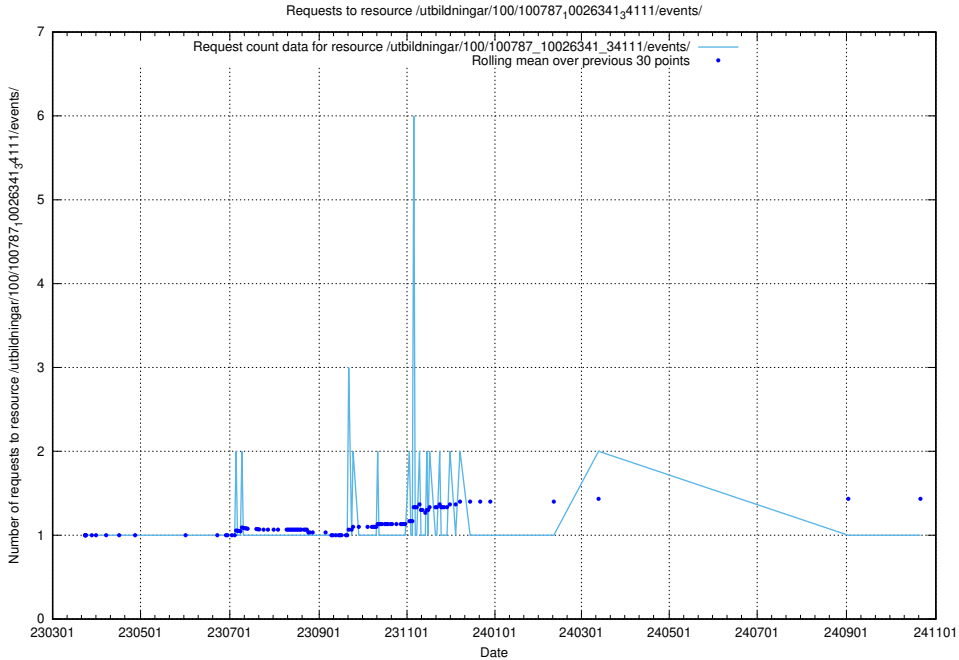

5.6501 Usage of /utbildningar/100/100787_10026341_34111/events/

Here, we count the number of requests to resource /utbildningar/100/100787_10026341_34111/events/.