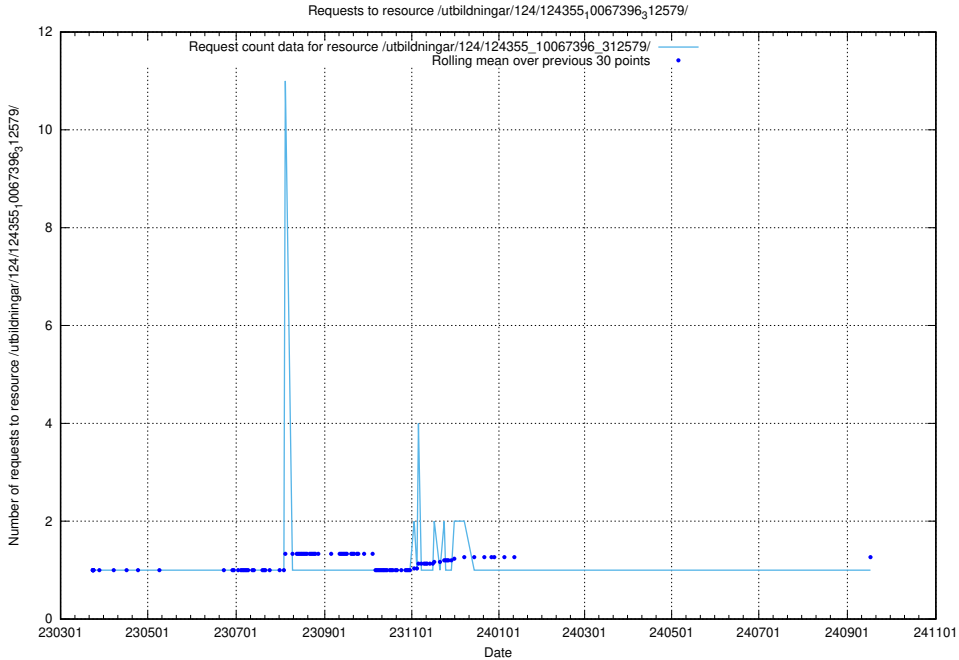

5.4872 Usage of /utbildningar/124/124355_10067396_312579/

Here, we count the number of requests to resource /utbildningar/124/124355_10067396_312579/.