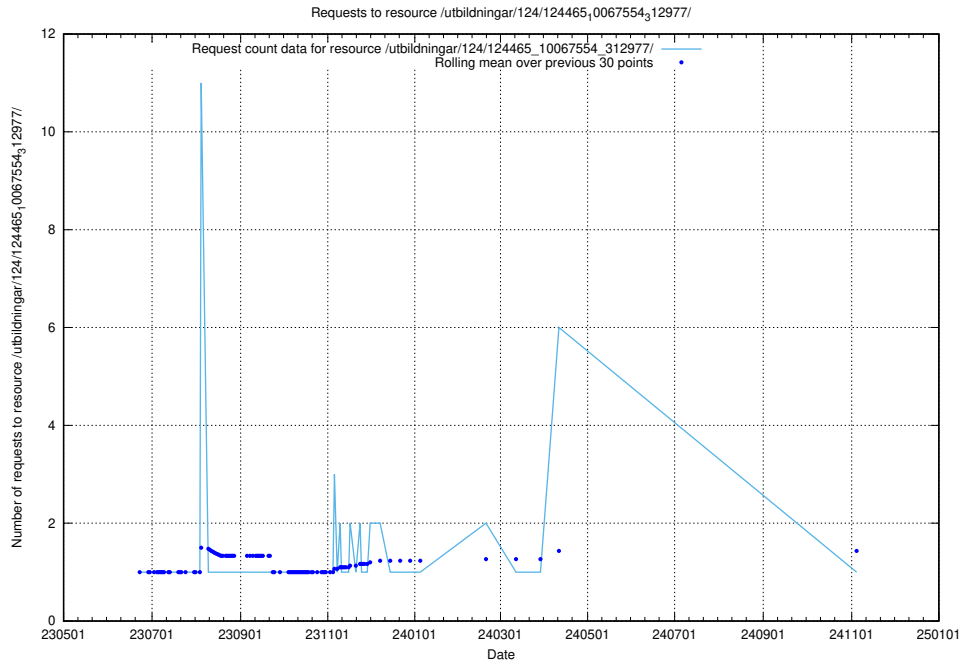

5.6788 Usage of /utbildningar/124/124465_10067554_312977/

Here, we count the number of requests to resource /utbildningar/124/124465_10067554_312977/.