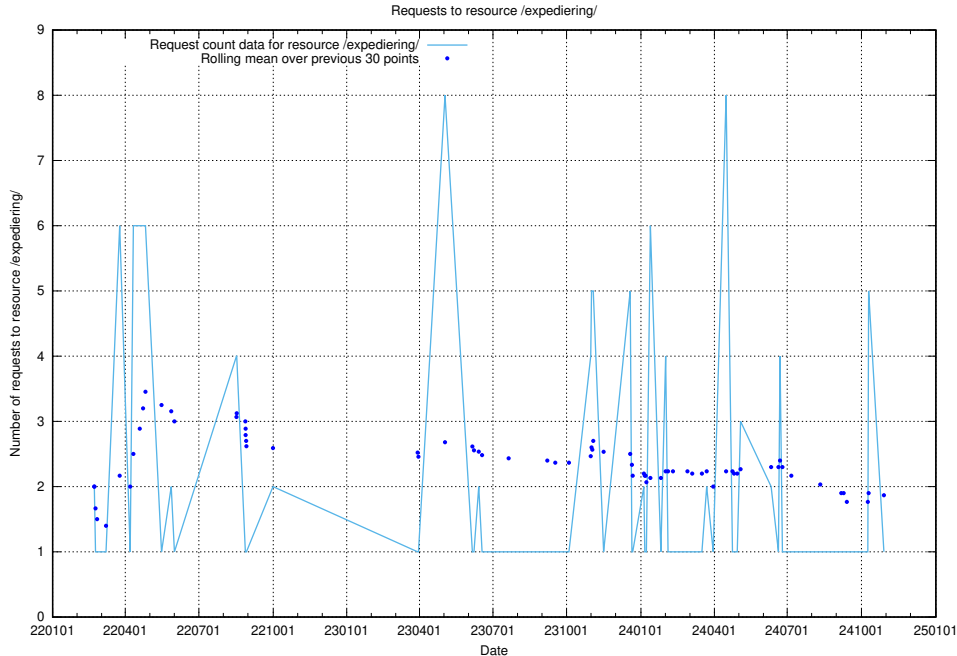

5.1821 Usage of /expediering/

Here, we count the number of requests to resource /expediering/.