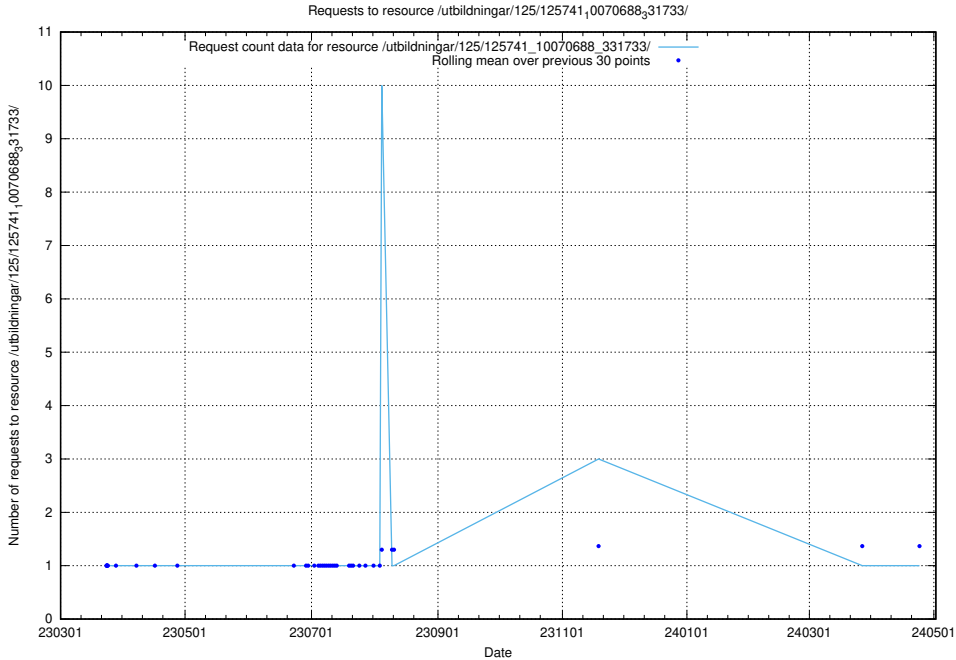

5.7508 Usage of /utbildningar/125/125741_10070688_331733/

Here, we count the number of requests to resource /utbildningar/125/125741_10070688_331733/.