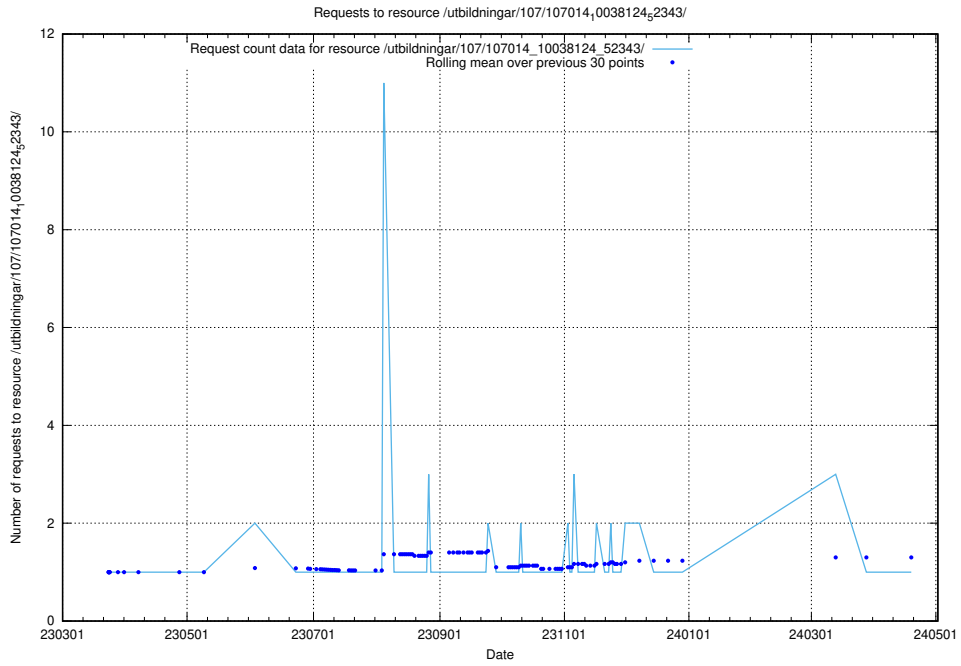

5.6377 Usage of /utbildningar/107/107014_10038124_52343/

Here, we count the number of requests to resource /utbildningar/107/107014_10038124_52343/.