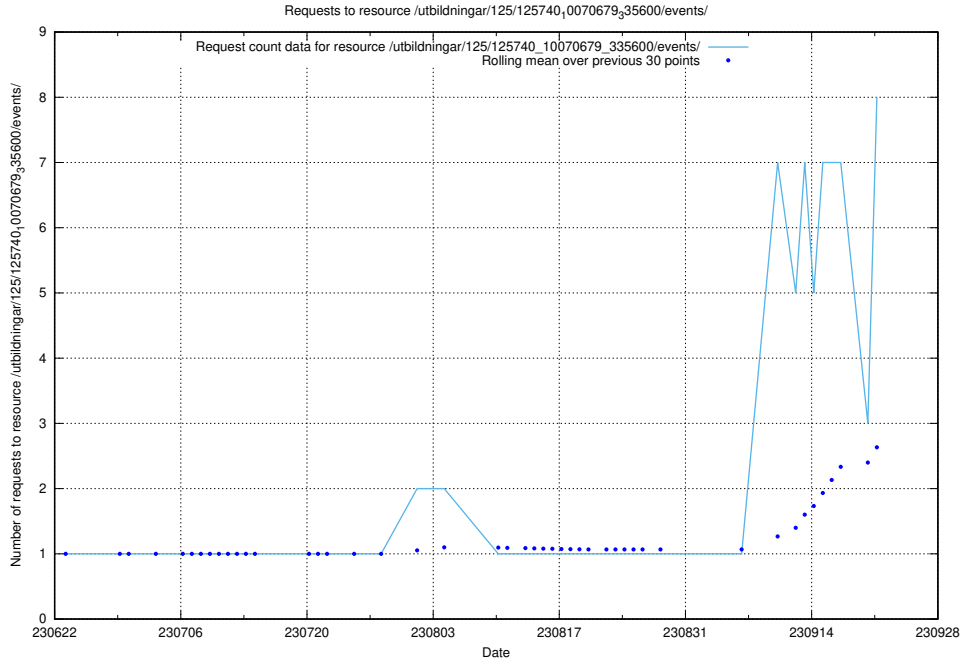

Here, we count the number of requests to resource /utbildningar/utb_emil/124/124483_10067547_312970/

5.33 Usage of /utbildningar/125/125740_10070679_335600/events/

Here, we count the number of requests to resource /utbildningar/125/125740_10070679_335600/events/