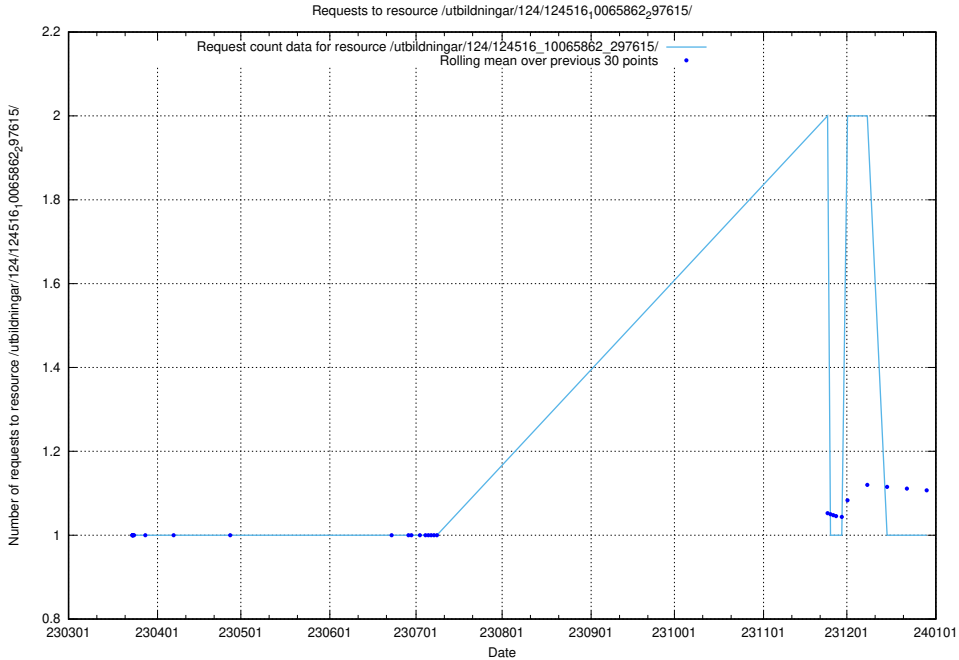

5.2468 Usage of /utbildningar/124/124516_10065862_297615/

Here, we count the number of requests to resource /utbildningar/124/124516_10065862_297615/.

5.2469 Usage of /availability/uptime/20230726/

Here, we count the number of requests to resource /availability/uptime/20230726/.