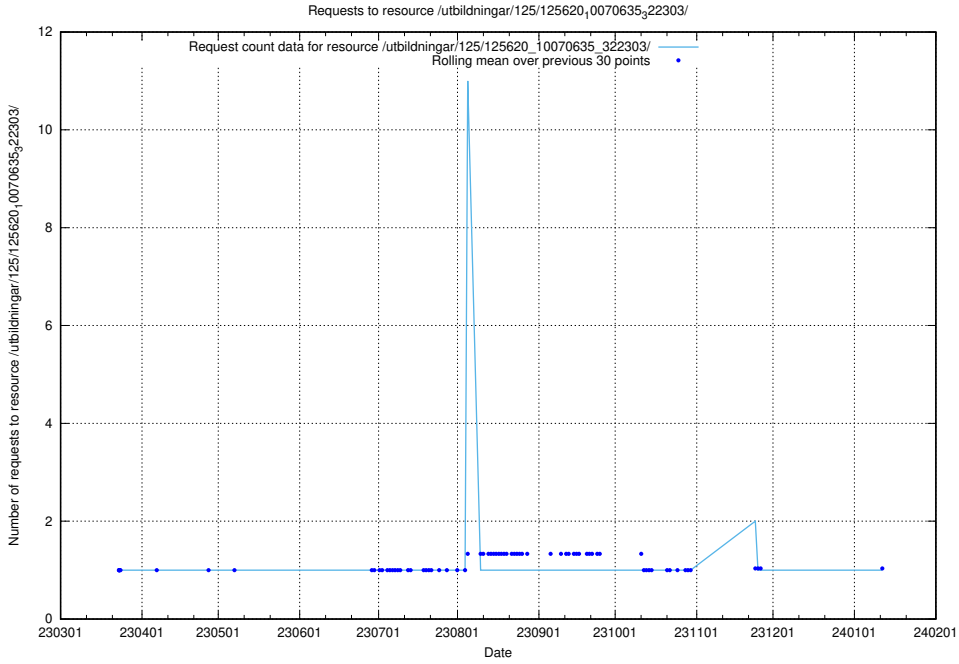

5.1118 Usage of /utbildningar/125/125620_10070635_322303/

Here, we count the number of requests to resource /utbildningar/125/125620_10070635_322303/.