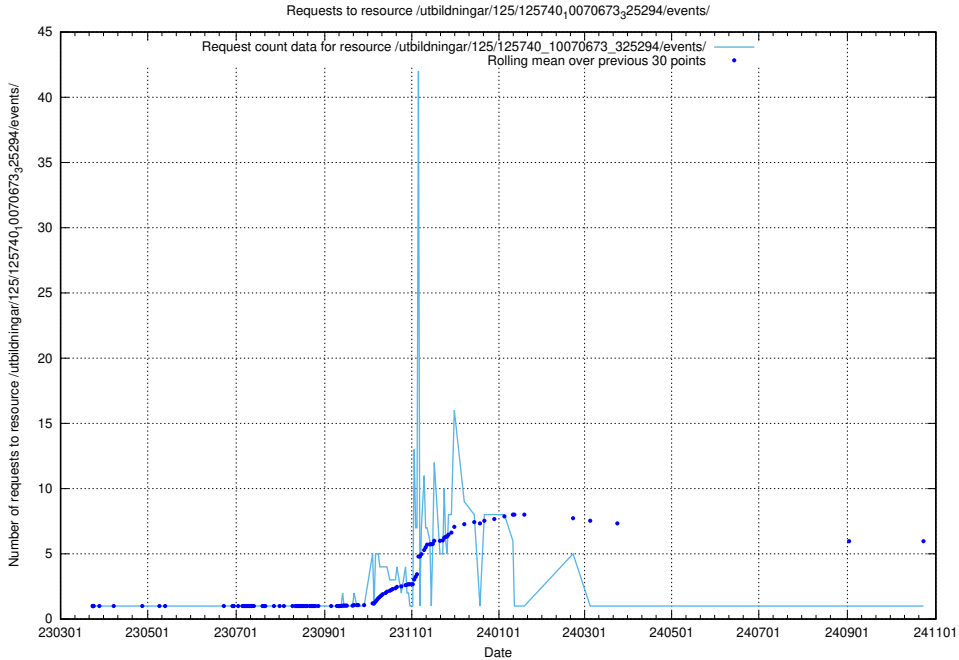

5.1054 Usage of /utbildningar/125/125740_10070673_325294/events/

Here, we count the number of requests to resource /utbildningar/125/125740_10070673_325294/events/