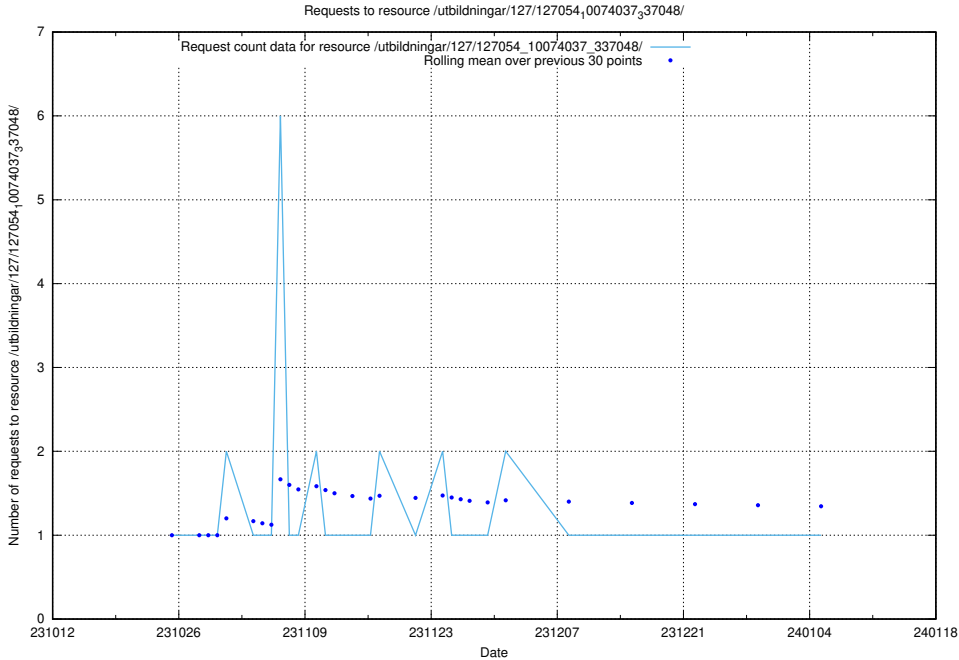

5.5197 Usage of /utbildningar/127/127054_10074037_337048/

Here, we count the number of requests to resource /utbildningar/127/127054_10074037_337048/.