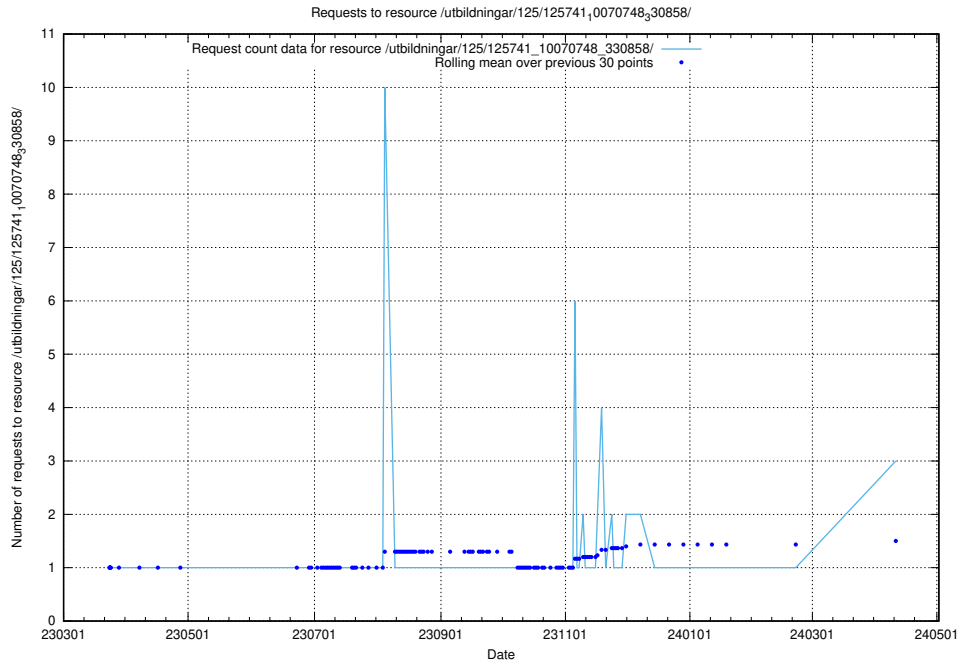

5.534 Usage of /utbildningar/125/125741_10070748_330858/

Here, we count the number of requests to resource /utbildningar/125/125741_10070748_330858/.