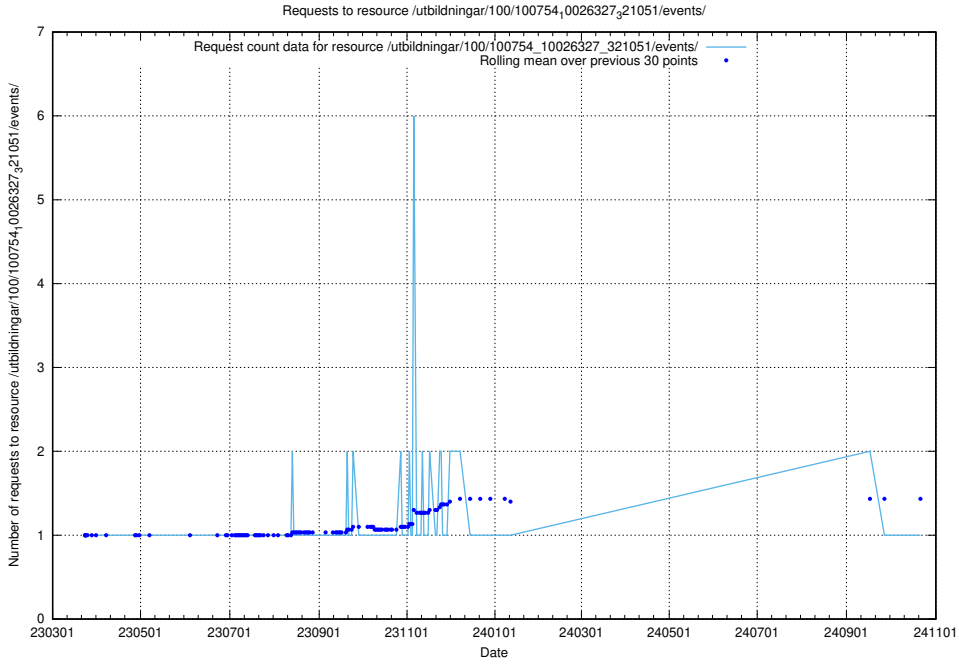

5.6573 Usage of /utbildningar/100/100754_10026327_321051/events/

Here, we count the number of requests to resource /utbildningar/100/100754_10026327_321051/events/