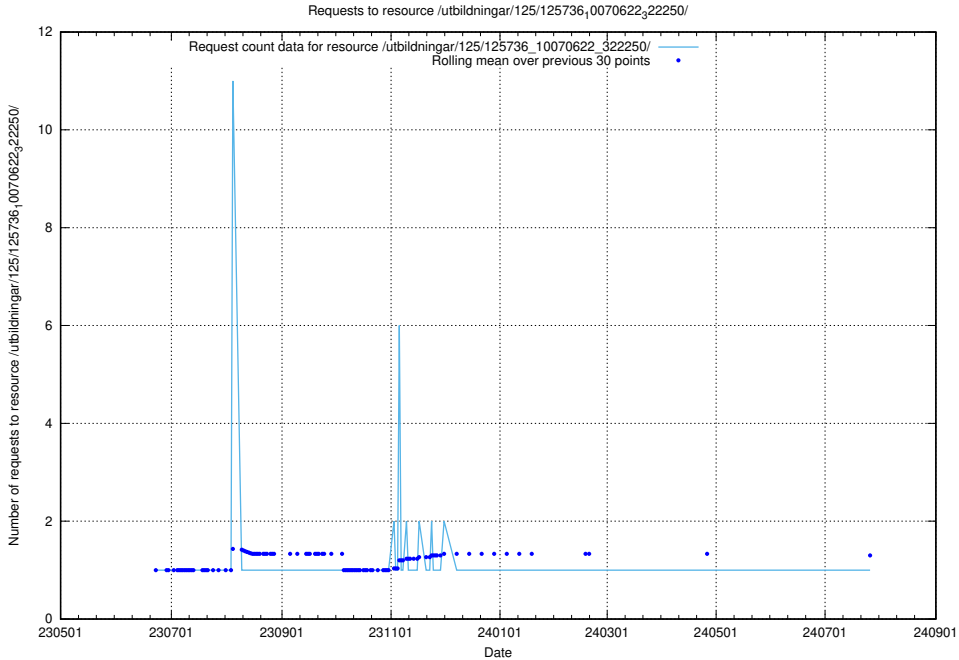

5.6662 Usage of /utbildningar/125/125736_10070622_322250/

Here, we count the number of requests to resource /utbildningar/125/125736_10070622_322250/.