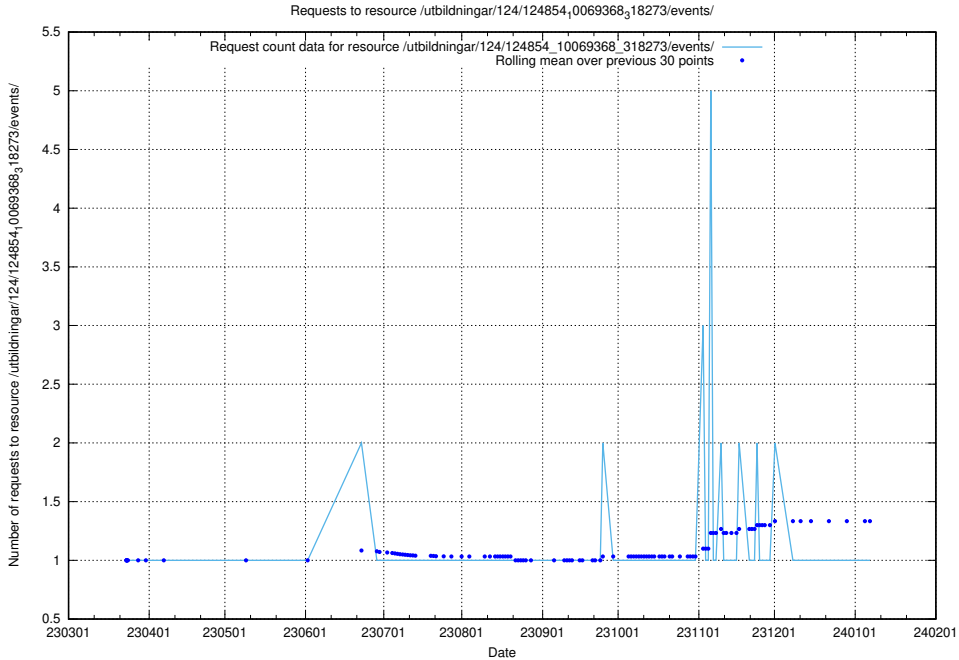

5.1544 Usage of /utbildningar/124/124854_10069368_318273/events/

Here, we count the number of requests to resource /utbildningar/124/124854_10069368_318273/events/