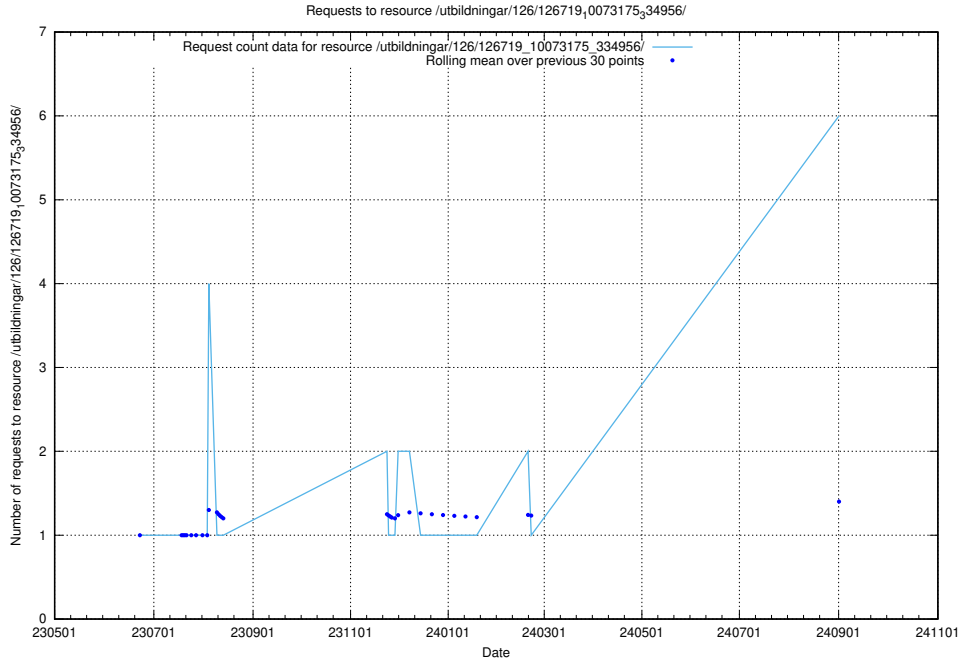

5.155 Usage of /utbildningar/126/126719_10073175_334956/

Here, we count the number of requests to resource /utbildningar/126/126719_10073175_334956/.