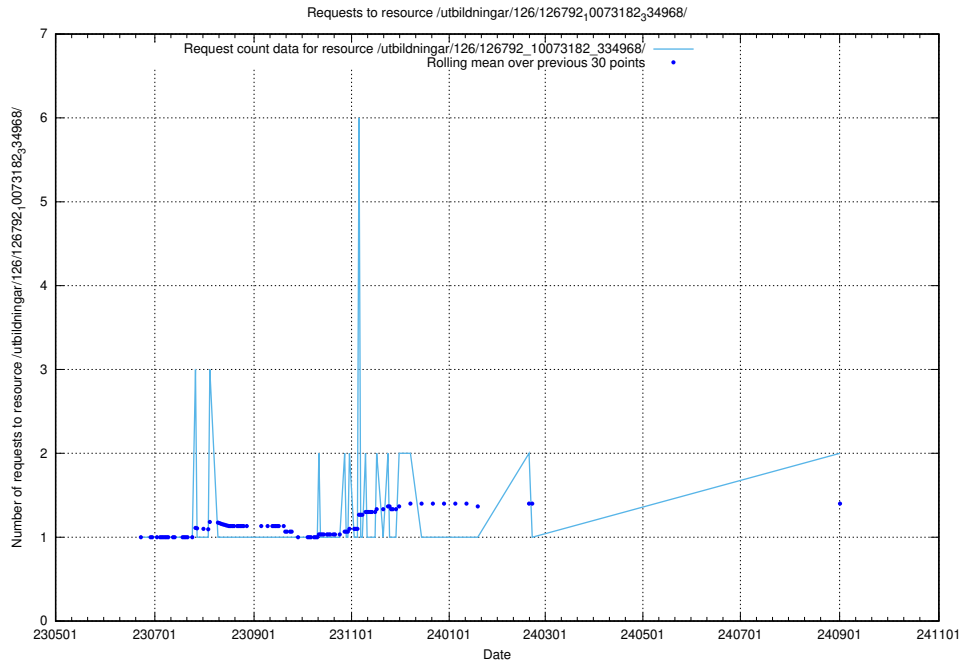

5.926 Usage of /utbildningar/126/126792_10073182_334968/

Here, we count the number of requests to resource /utbildningar/126/126792_10073182_334968/.