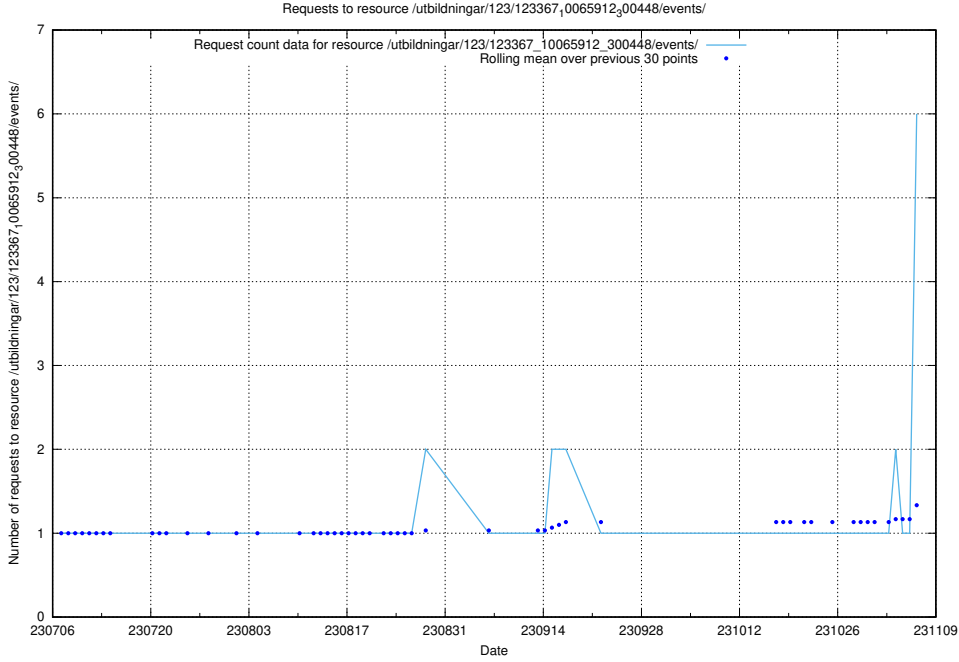

Here, we count the number of requests to resource /taxonomy/version/3/query/management-occupations/.

5.151 Usage of /utbildningar/123/123367_10065912_300448/events/

Here, we count the number of requests to resource /utbildningar/123/123367_10065912_300448/events/