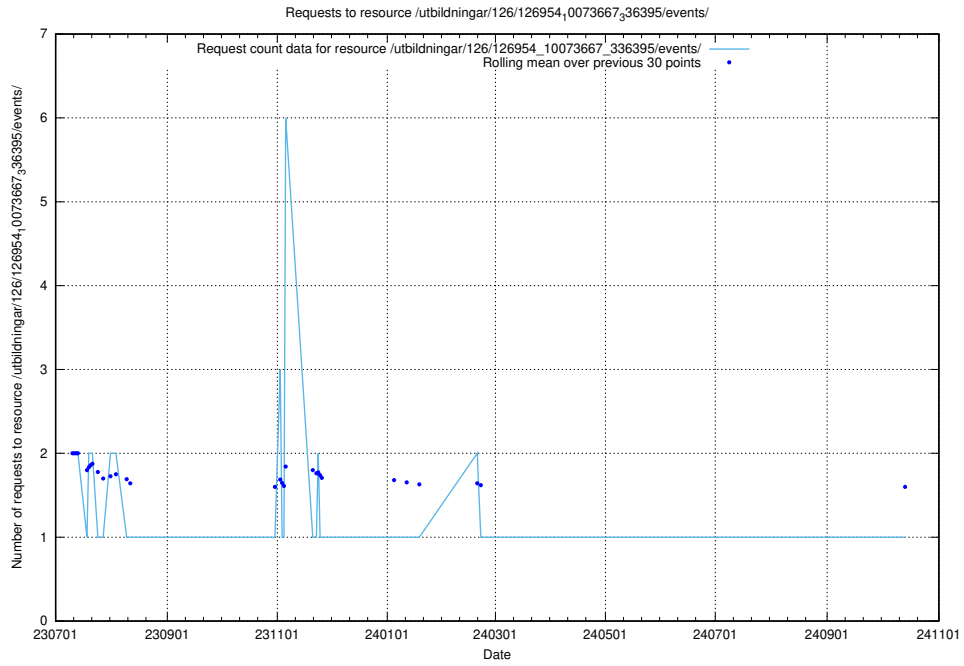

5.6110 Usage of /utbildningar/126/126954_10073667_336395/events/

Here, we count the number of requests to resource /utbildningar/126/126954_10073667_336395/events/

5.6111 Usage of /utbildningar/126/126954_10073667_336395/