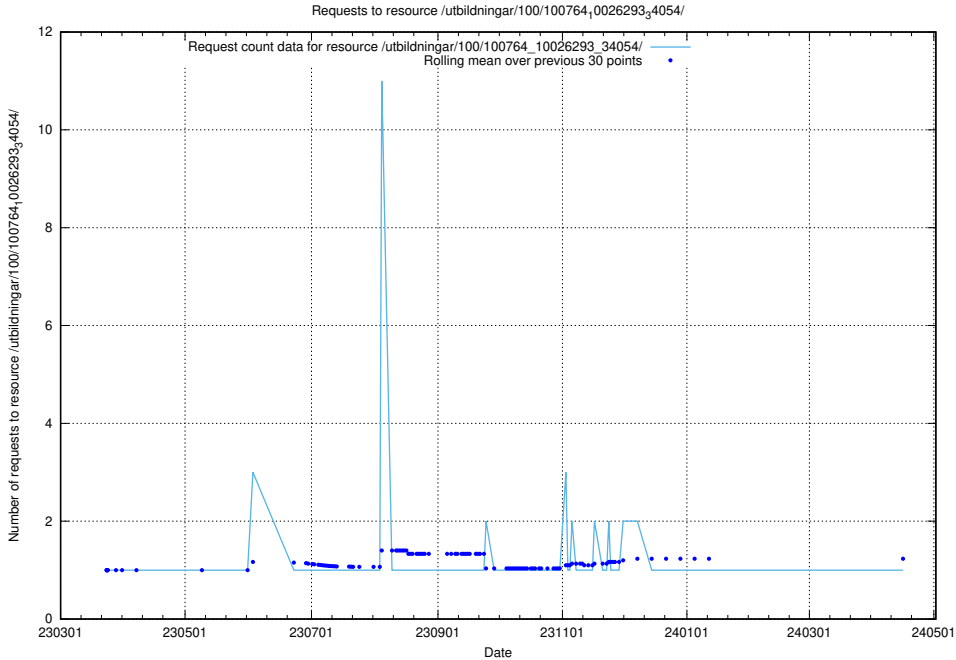

5.6529 Usage of /utbildningar/100/100764_10026293_34054/

Here, we count the number of requests to resource /utbildningar/100/100764_10026293_34054/.