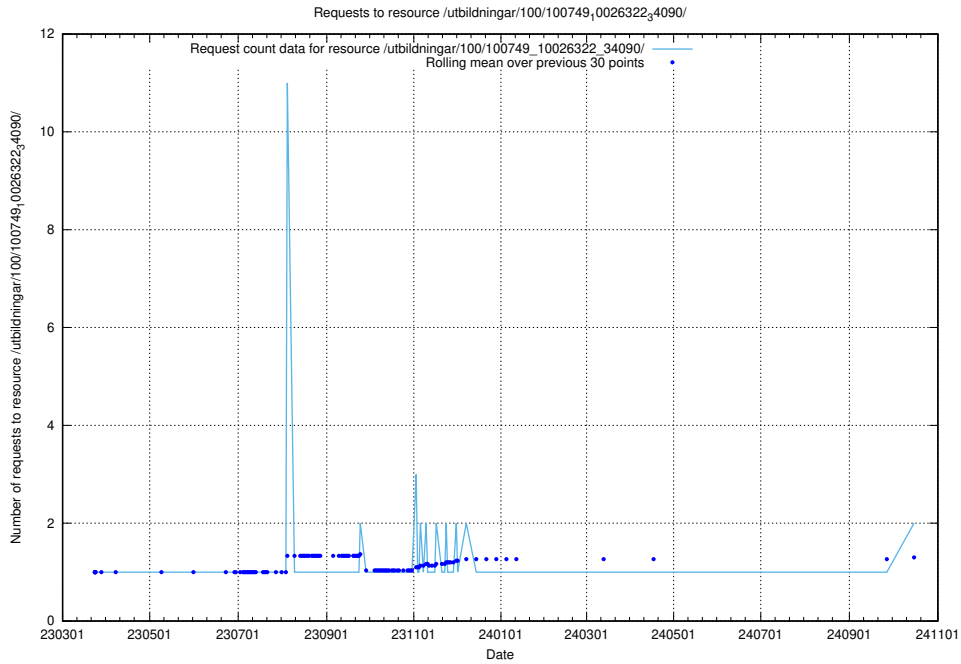

5.931 Usage of /utbildningar/126/126693_10073142_334866/

Here, we count the number of requests to resource /utbildningar/126/126693_10073142_334866/.

5.932 Usage of /utbildningar/126/126355_10071643_333583/events/