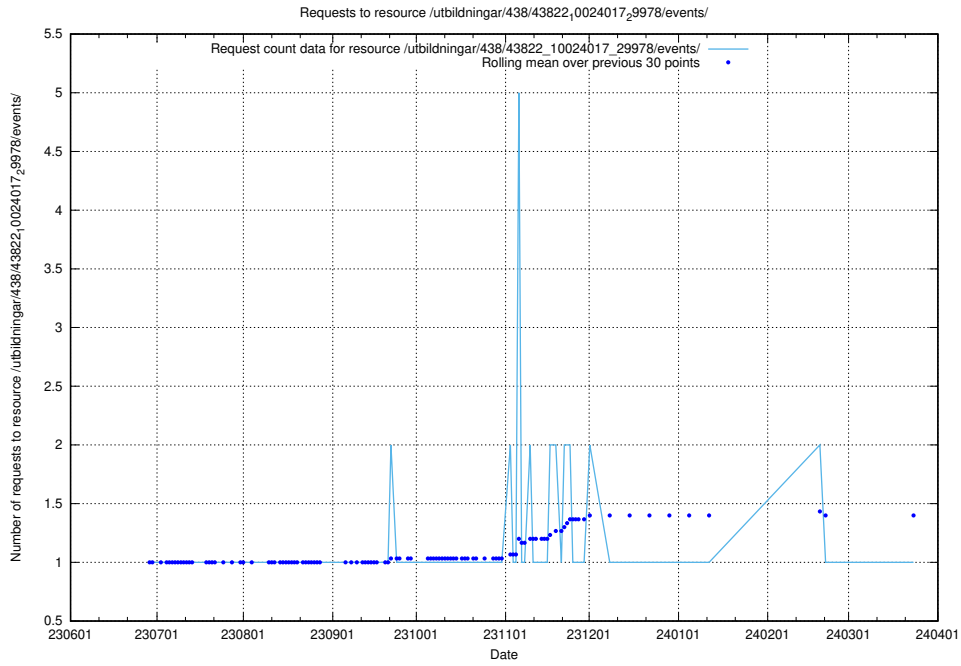

5.6407 Usage of /utbildningar/438/43822_10024017_29978/events/

Here, we count the number of requests to resource /utbildningar/438/43822_10024017_29978/events/.