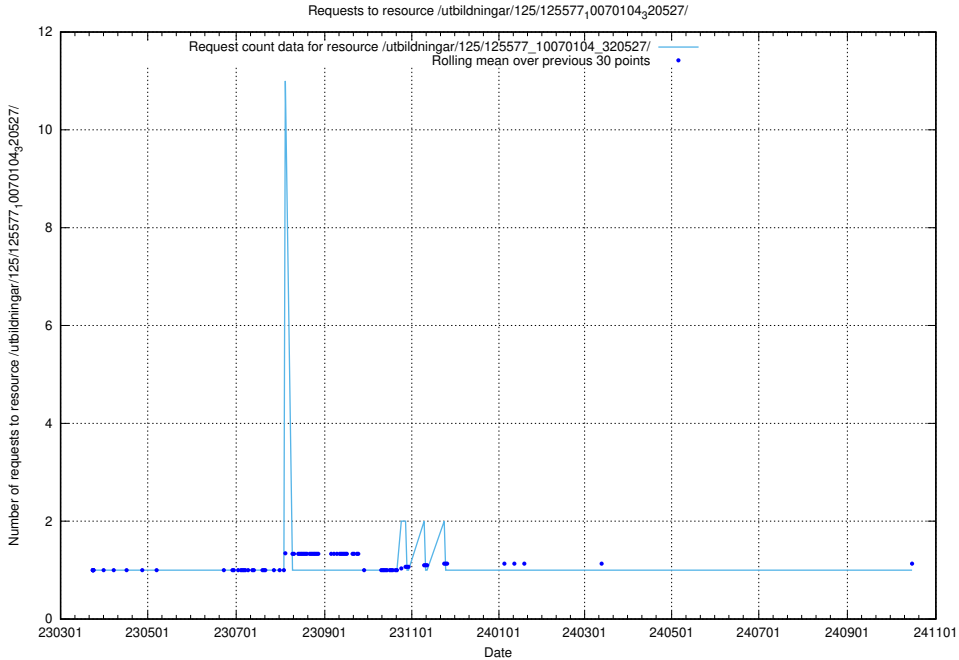

Here, we count the number of requests to resource /utbildningar/125/125577_10070104_320527/events/

5.1161 Usage of /utbildningar/125/125577_10070104_320527/

Here, we count the number of requests to resource /utbildningar/125/125577_10070104_320527/.