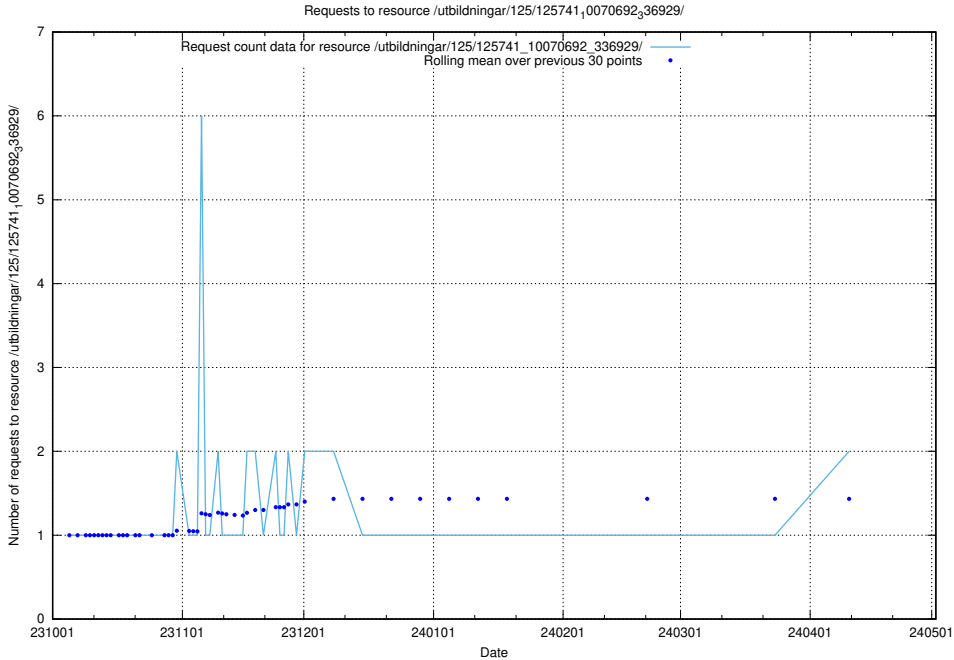

5.823 Usage of /utbildningar/125/125741_10070692_336929/

Here, we count the number of requests to resource /utbildningar/125/125741_10070692_336929/.