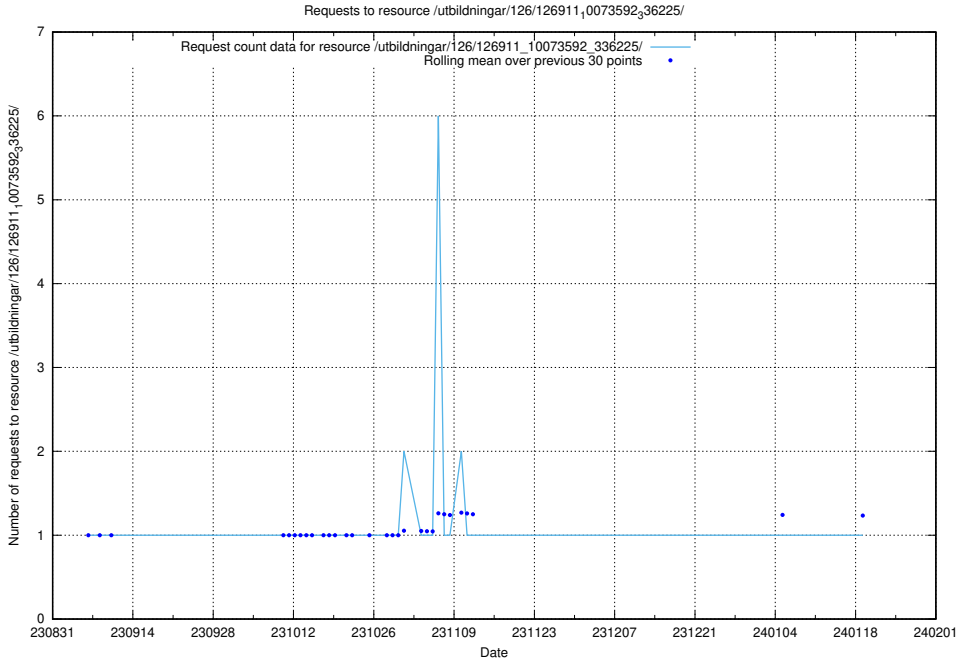

5.5648 Usage of /utbildningar/126/126911_10073592_336225/

Here, we count the number of requests to resource /utbildningar/126/126911_10073592_336225/.