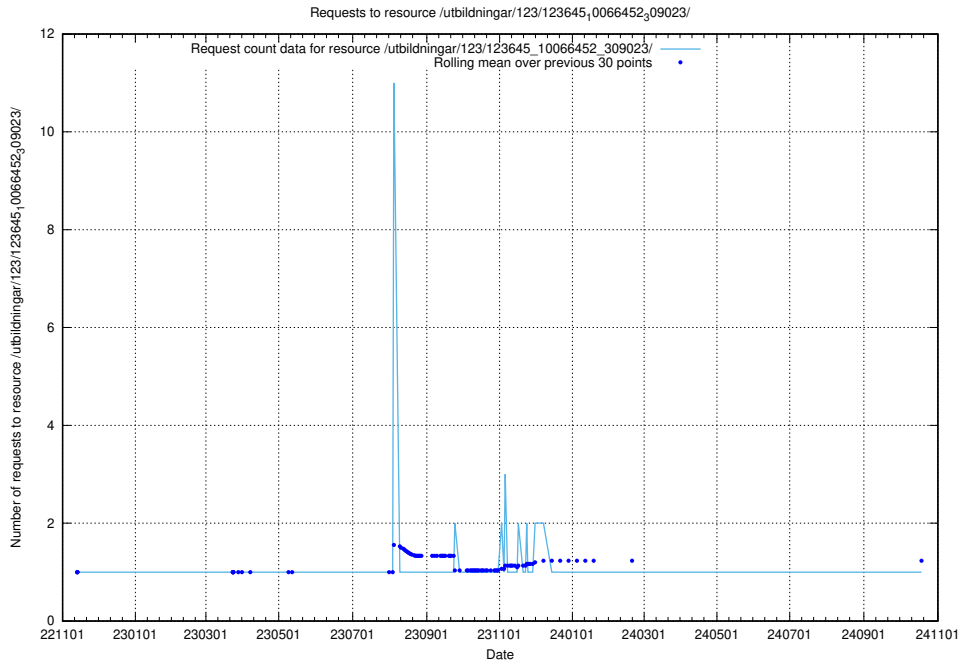

Here, we count the number of requests to resource /taxonomy/version/13/query/employment-variety-concepts/.

5.6917 Usage of /utbildningar/123/123645_10066452_309023/

Here, we count the number of requests to resource /utbildningar/123/123645_10066452_309023/.