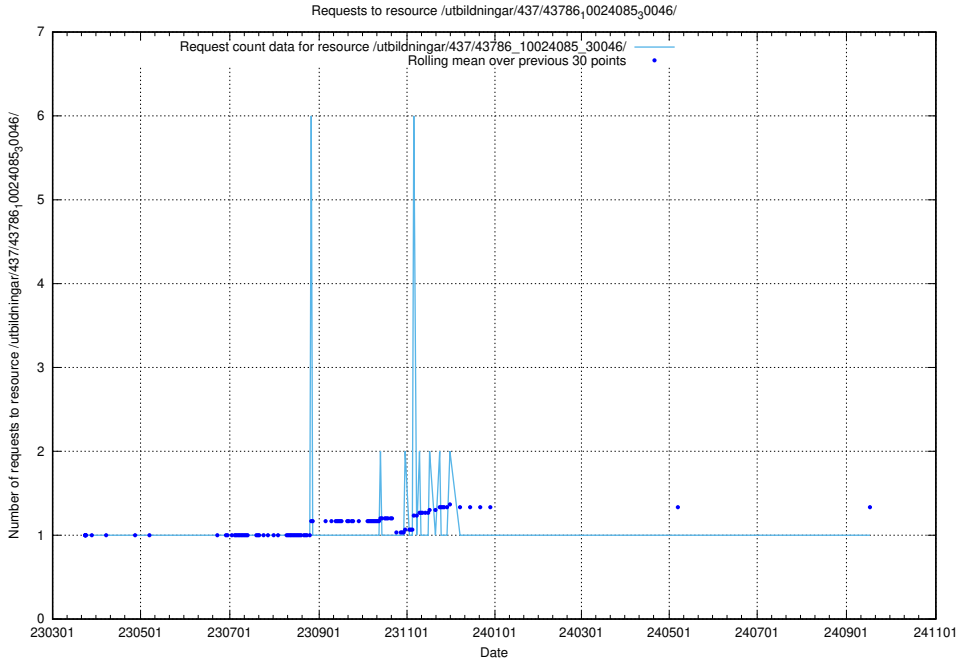

5.7395 Usage of /utbildningar/437/43786_10024085_30046/

Here, we count the number of requests to resource /utbildningar/437/43786_10024085_30046/.