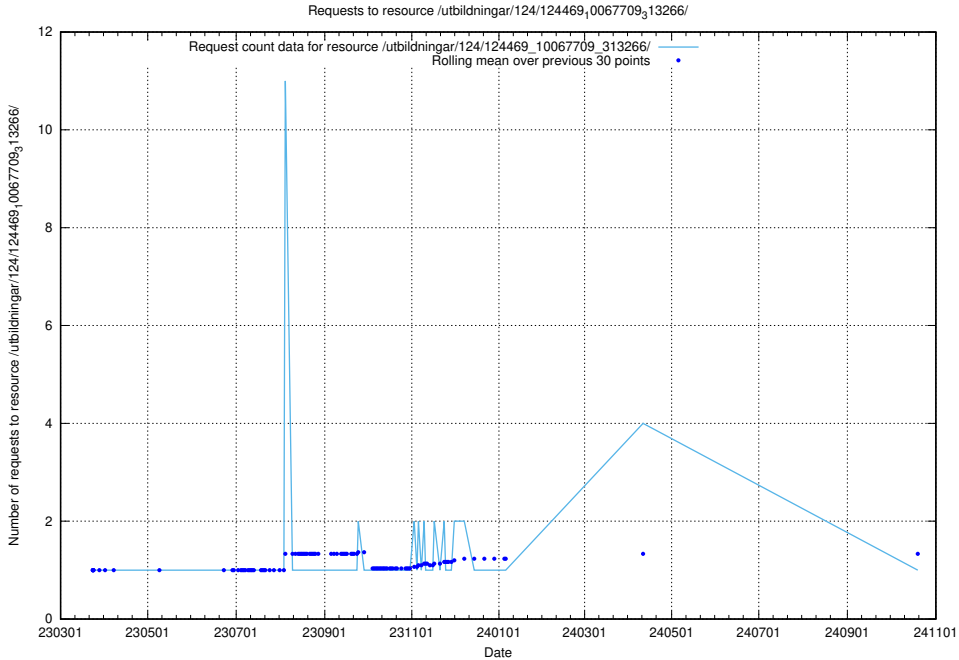

5.4245 Usage of /utbildningar/124/124469_10067709_313266/

Here, we count the number of requests to resource /utbildningar/124/124469_10067709_313266/.