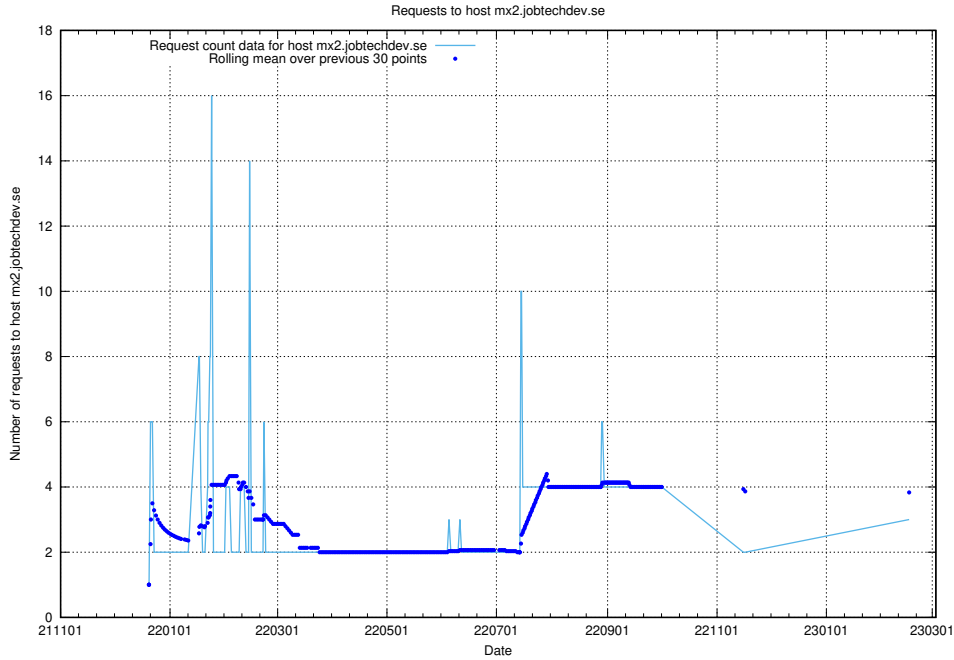

7.205 Usage of mx2.jobtechdev.se

Here, we count the number of requests to host mx2.jobtechdev.se.