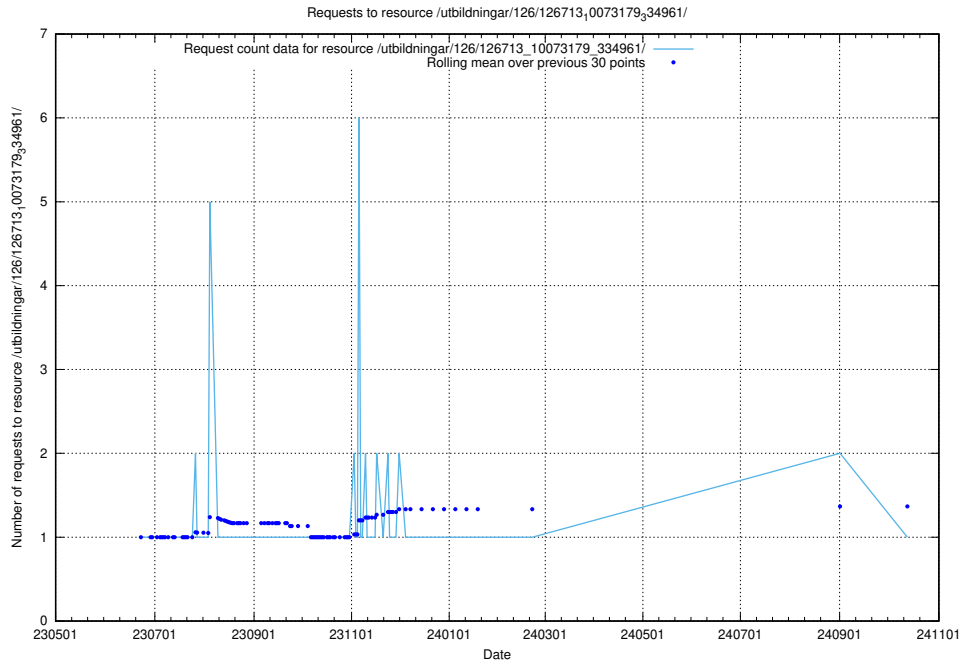

5.6592 Usage of /utbildningar/126/126713_10073179_334961/

Here, we count the number of requests to resource /utbildningar/126/126713_10073179_334961/.