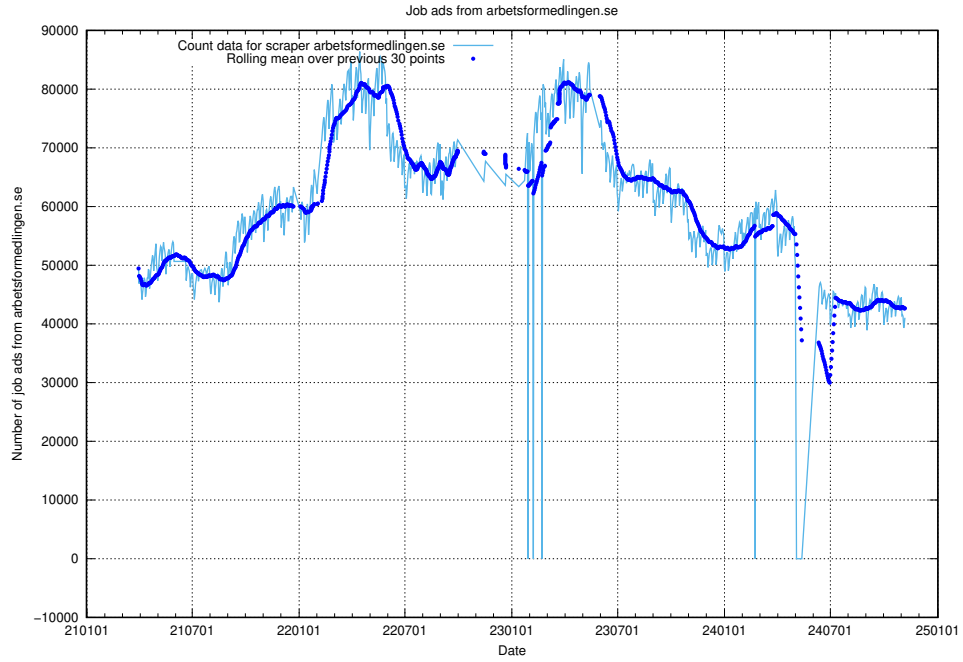

13.2 Number of ads by scraper arbetsformedlingen.se

Here, we count the number of job ads scraped from arbetsformedlingen.se.