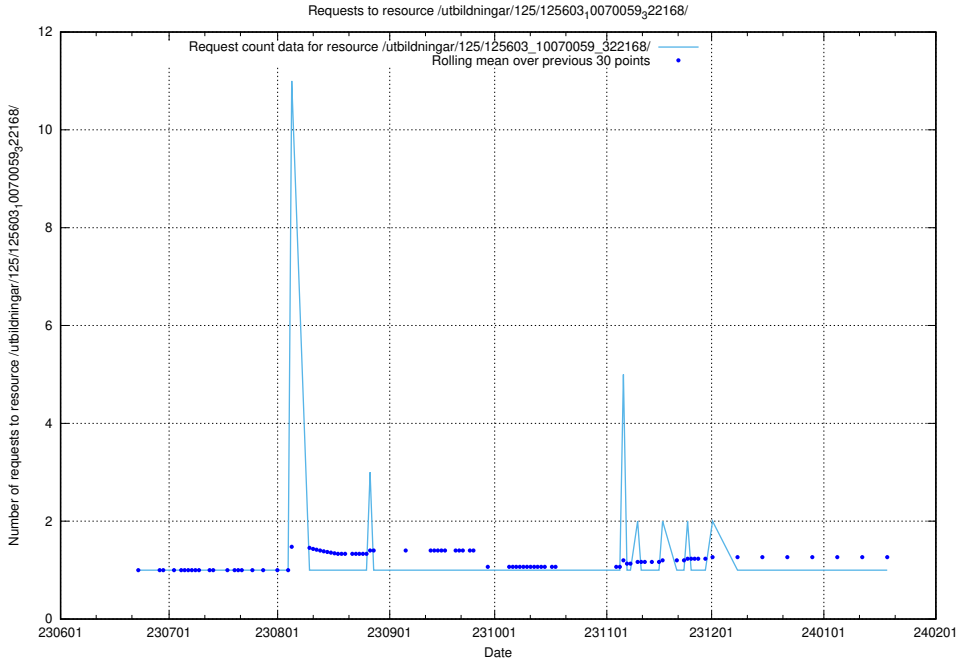

Here, we count the number of requests to resource /utbildningar/125/125603_10070220_334608/.

5.6683 Usage of /utbildningar/125/125603_10070059_322168/

Here, we count the number of requests to resource /utbildningar/125/125603_10070059_322168/.