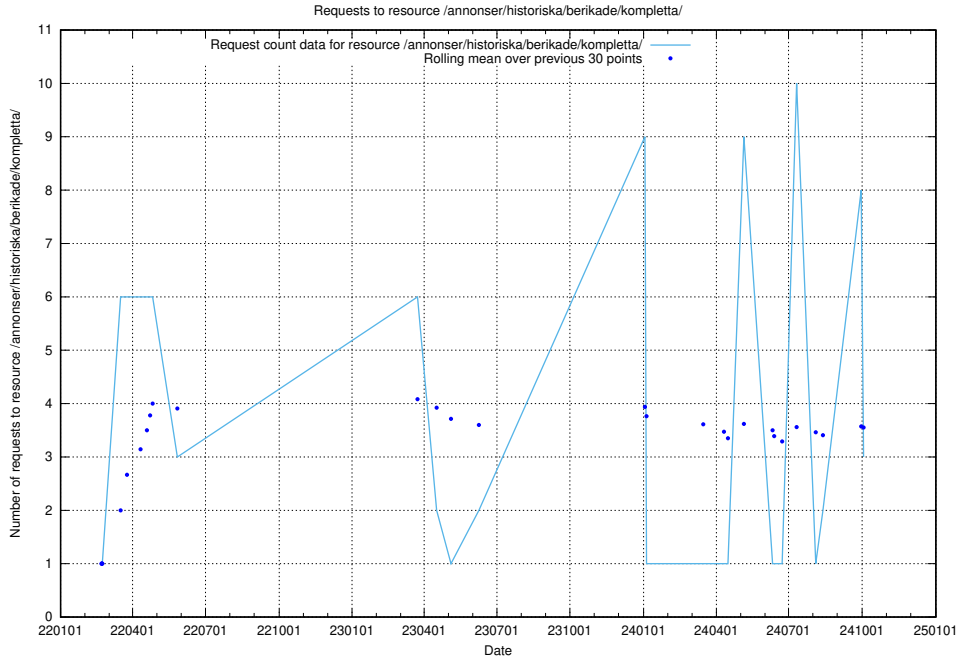

Here, we count the number of requests to resource /annonser/historiska/berikade/kompletta/.

5.391 Usage of /availability/kpi/20240519/

Here, we count the number of requests to resource /availability/kpi/20240519/.