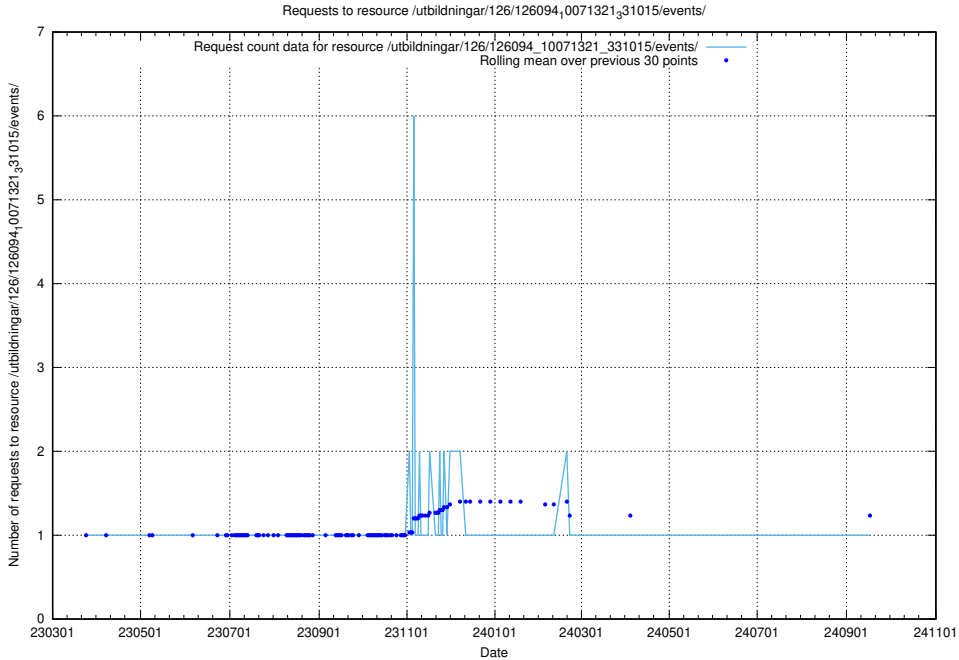

5.7226 Usage of /utbildningar/126/126094_10071321_331015/events/

Here, we count the number of requests to resource /utbildningar/126/126094_10071321_331015/events/