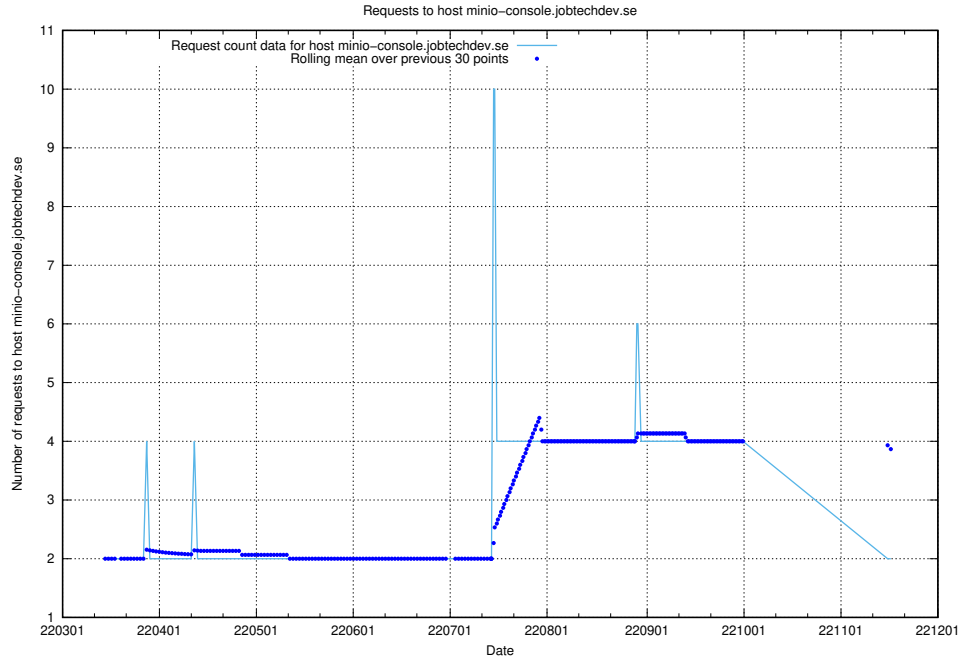

Here, we count the number of requests to host minioconsole.jobtechdev.se.

7.503 Usage of minio-console.jobtechdev.se

Here, we count the number of requests to host minio-console.jobtechdev.se.

7.504 Usage of jitsit.jobtechdev.se