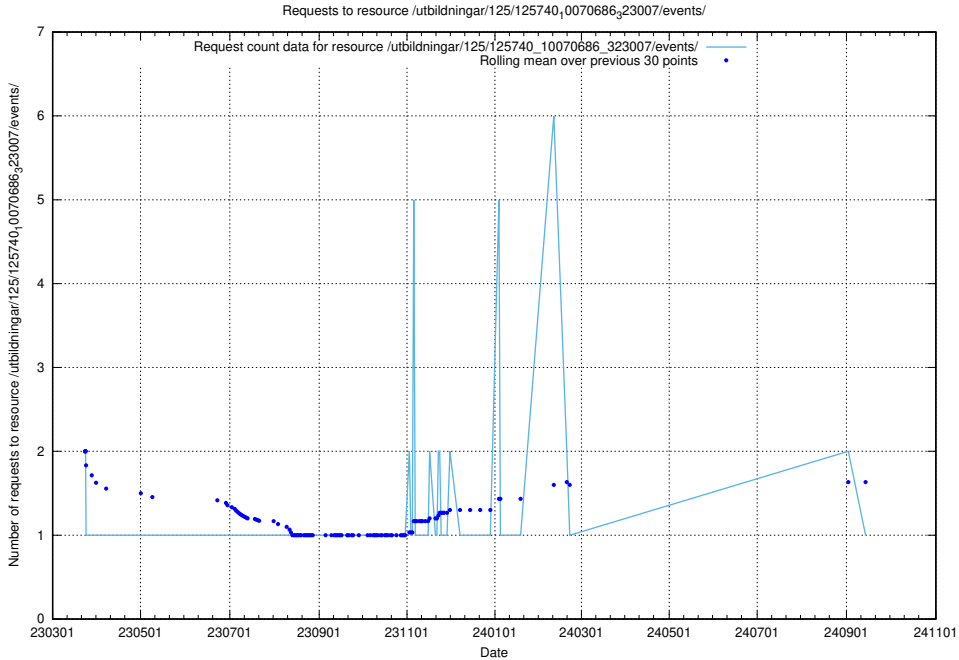

5.7305 Usage of /utbildningar/125/125740_10070686_323007/events/

Here, we count the number of requests to resource /utbildningar/125/125740_10070686_323007/events/