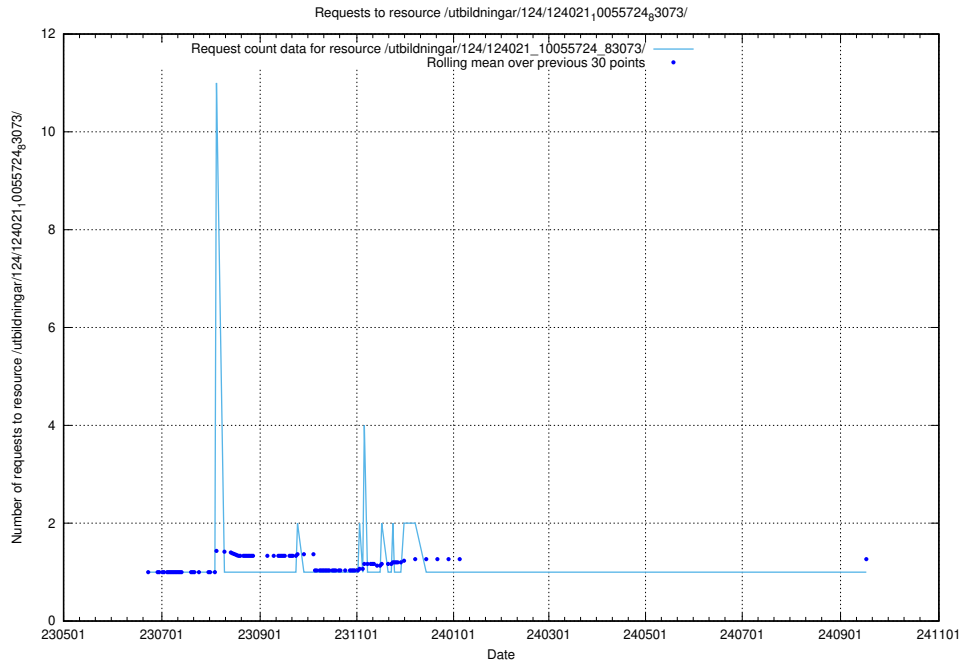

5.6801 Usage of /utbildningar/124/124021_10055724_83073/

Here, we count the number of requests to resource /utbildningar/124/124021_10055724_83073/.