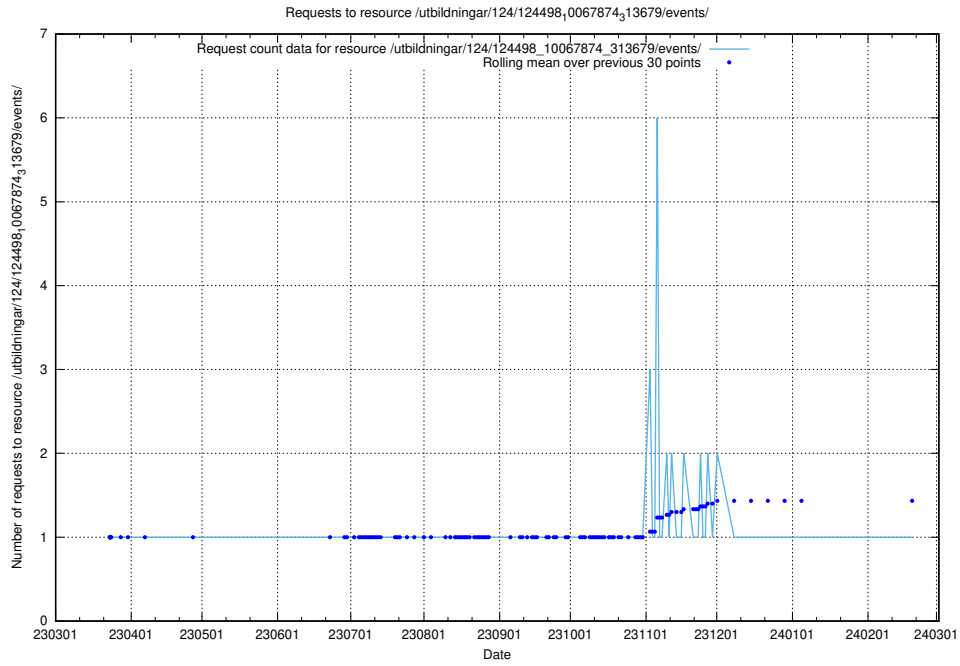

5.3618 Usage of /utbildningar/124/124498_10067874_313679/events/

Here, we count the number of requests to resource /utbildningar/124/124498_10067874_313679/events/