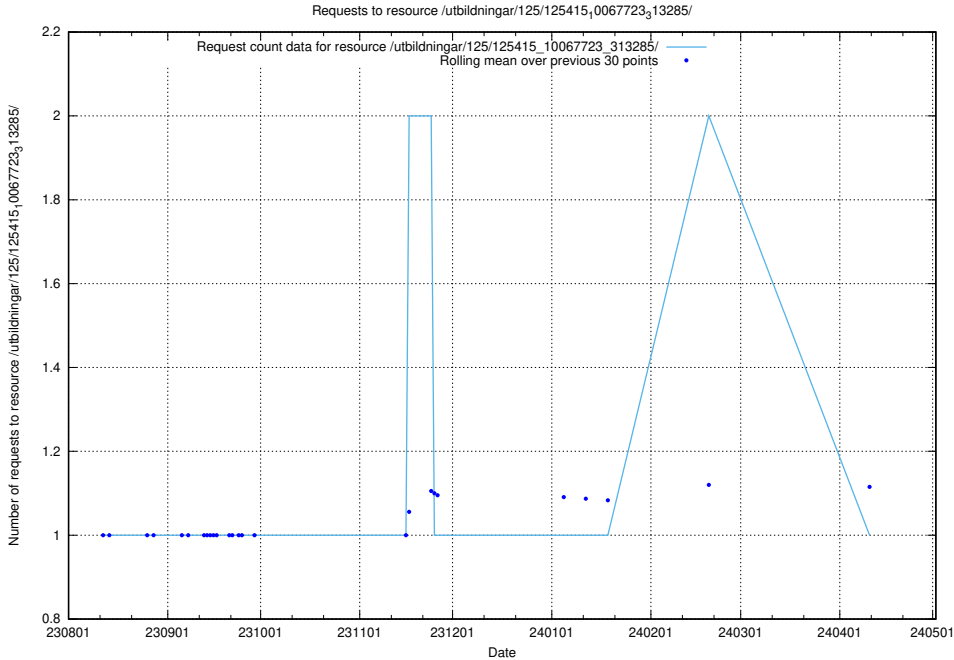

5.5802 Usage of /utbildningar/125/125415_10067723_313285/

Here, we count the number of requests to resource /utbildningar/125/125415_10067723_313285/.