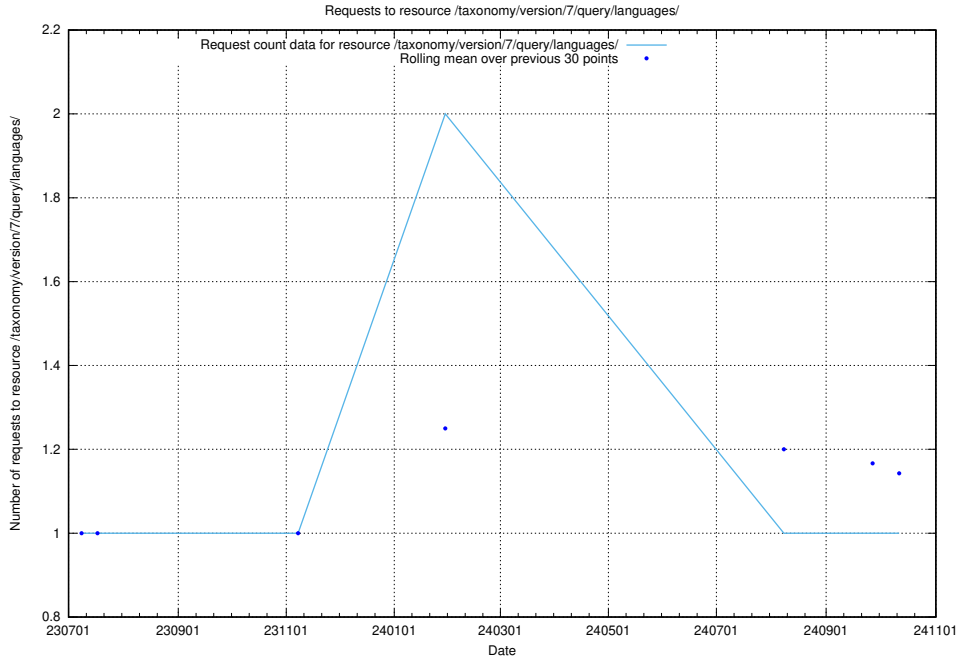

5.6189 Usage of /taxonomy/version/7/query/languages/

Here, we count the number of requests to resource /taxonomy/version/7/query/languages/.