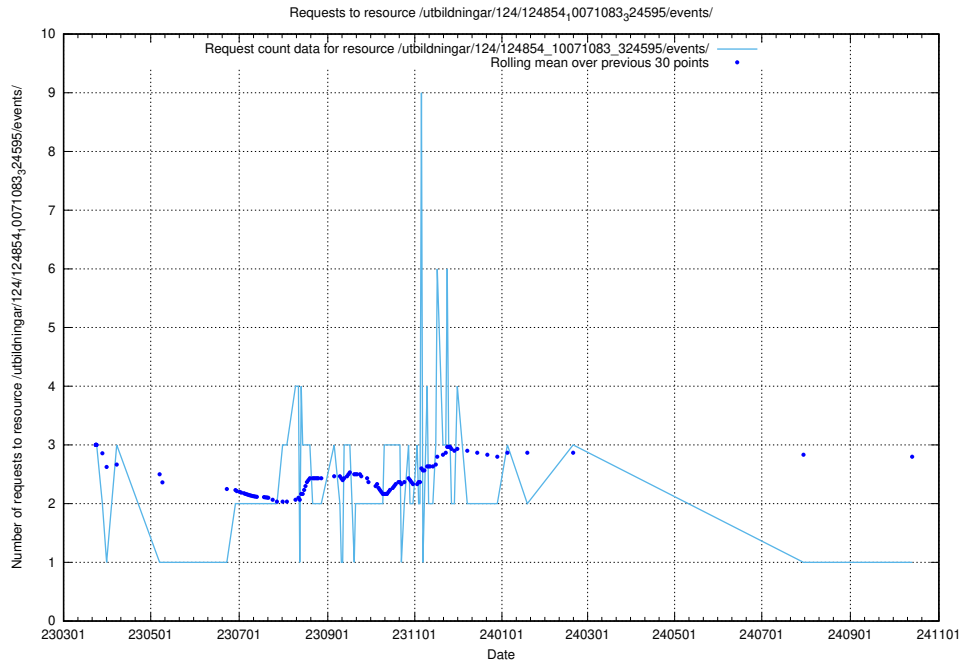

5.7285 Usage of /utbildningar/124/124854_10071083_324595/events/

Here, we count the number of requests to resource /utbildningar/124/124854_10071083_324595/events/