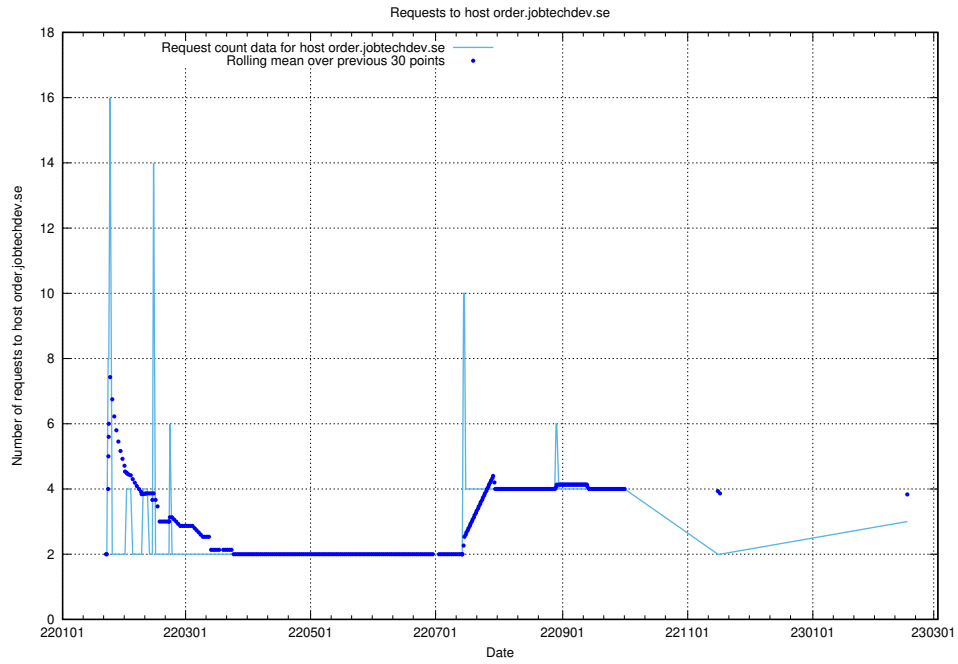

7.255 Usage of order.jobtechdev.se

Here, we count the number of requests to host order.jobtechdev.se.