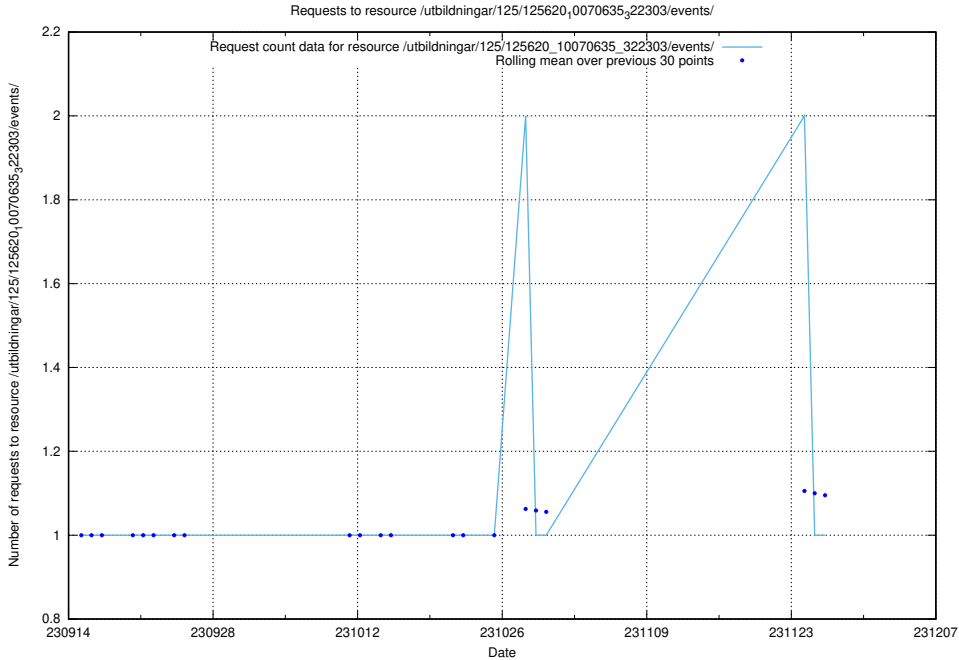

5.5560 Usage of /utbildningar/125/125620_10070635_322303/events/

Here, we count the number of requests to resource /utbildningar/125/125620_10070635_322303/events/