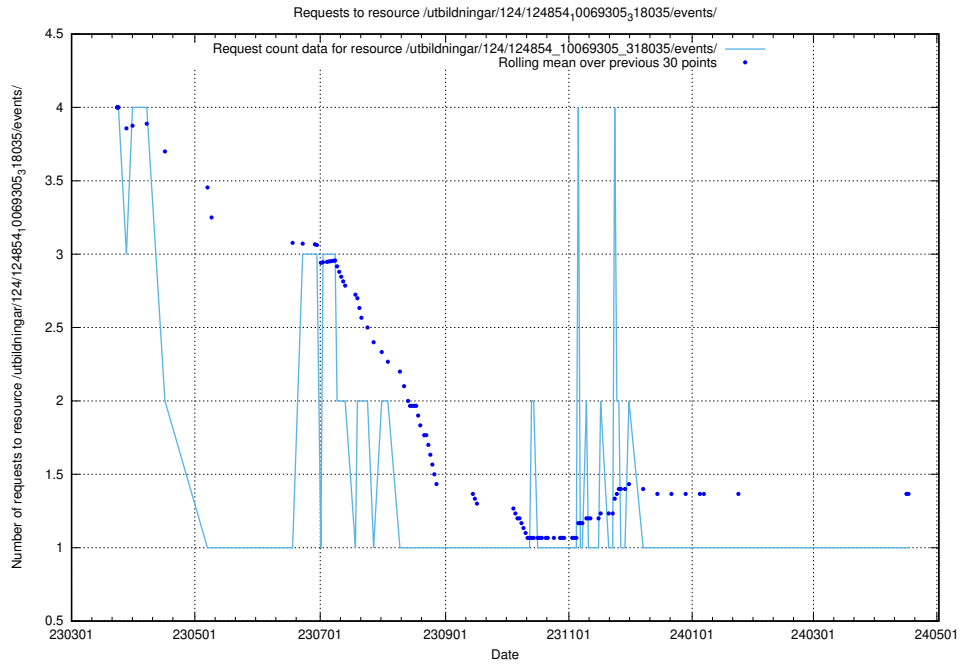

5.7277 Usage of /utbildningar/124/124854_10069305_318035/events/

Here, we count the number of requests to resource /utbildningar/124/124854_10069305_318035/events/