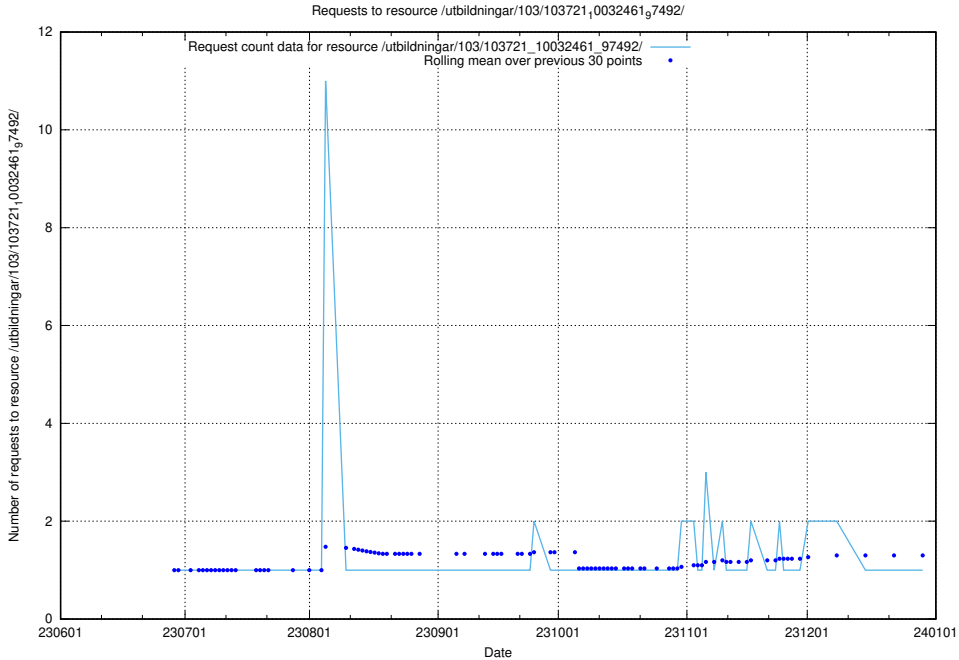

5.6518 Usage of /utbildningar/103/103721_10032461_97492/

Here, we count the number of requests to resource /utbildningar/103/103721_10032461_97492/.