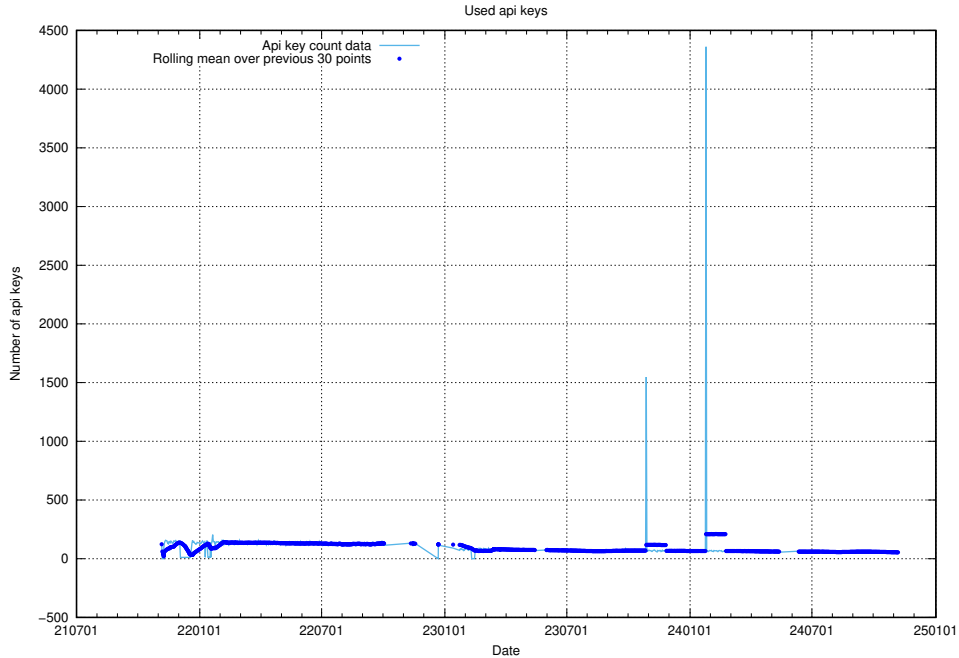

8.3 Number of used api keys

Here we extract the number of keys that were used for at least one request.