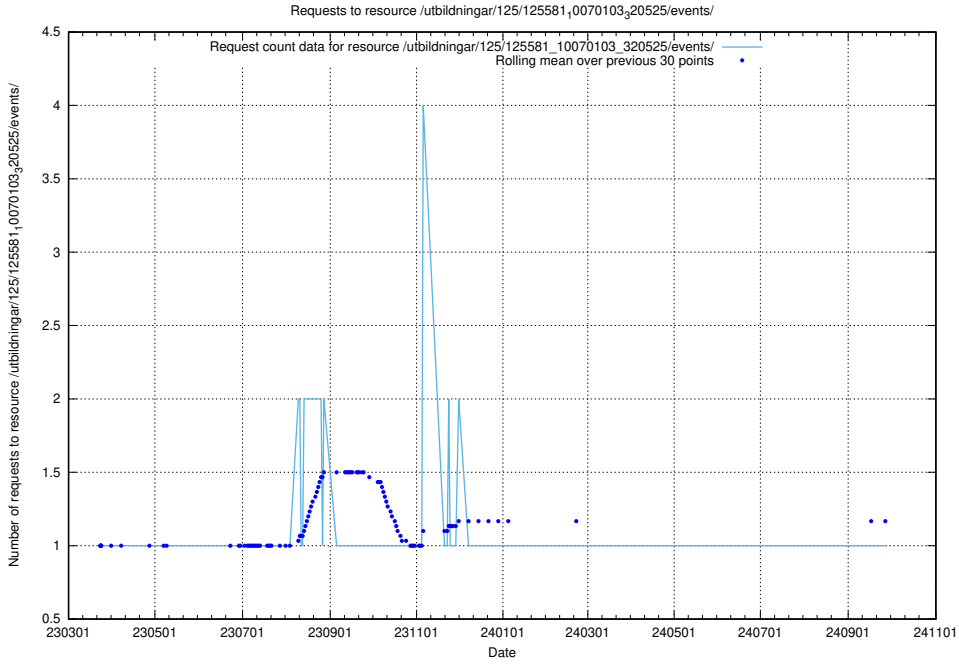

5.1156 Usage of /utbildningar/125/125581_10070103_320525/events/

Here, we count the number of requests to resource /utbildningar/125/125581_10070103_320525/events/