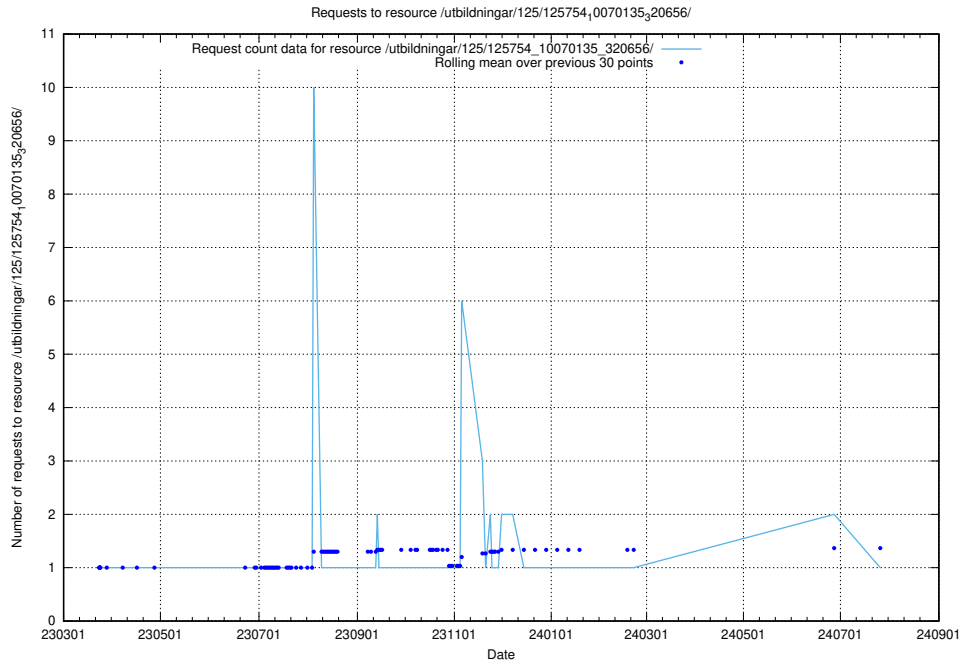

5.7496 Usage of /utbildningar/125/125754_10070135_320656/

Here, we count the number of requests to resource /utbildningar/125/125754_10070135_320656/.