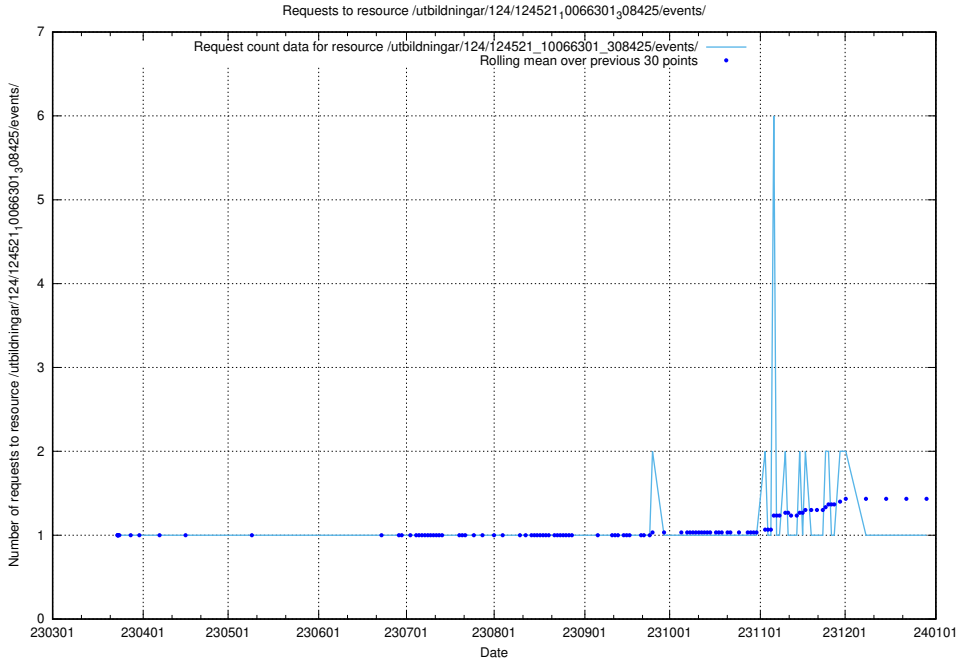

5.1748 Usage of /utbildningar/124/124521_10066301_308425/events/

Here, we count the number of requests to resource /utbildningar/124/124521_10066301_308425/events/