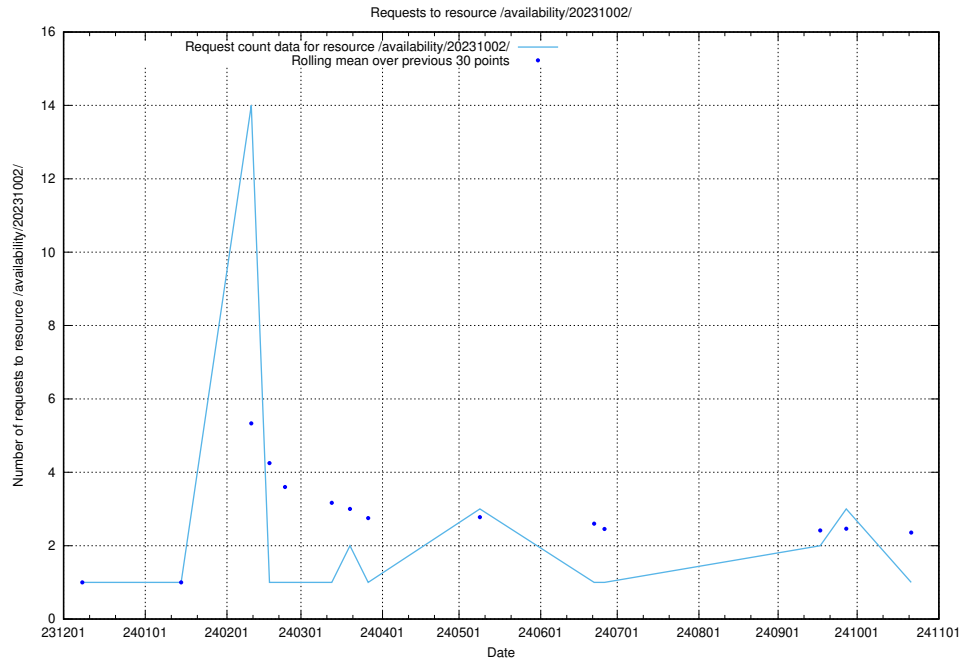

5.4904 Usage of /availability/20231002/

Here, we count the number of requests to resource /availability/20231002/.