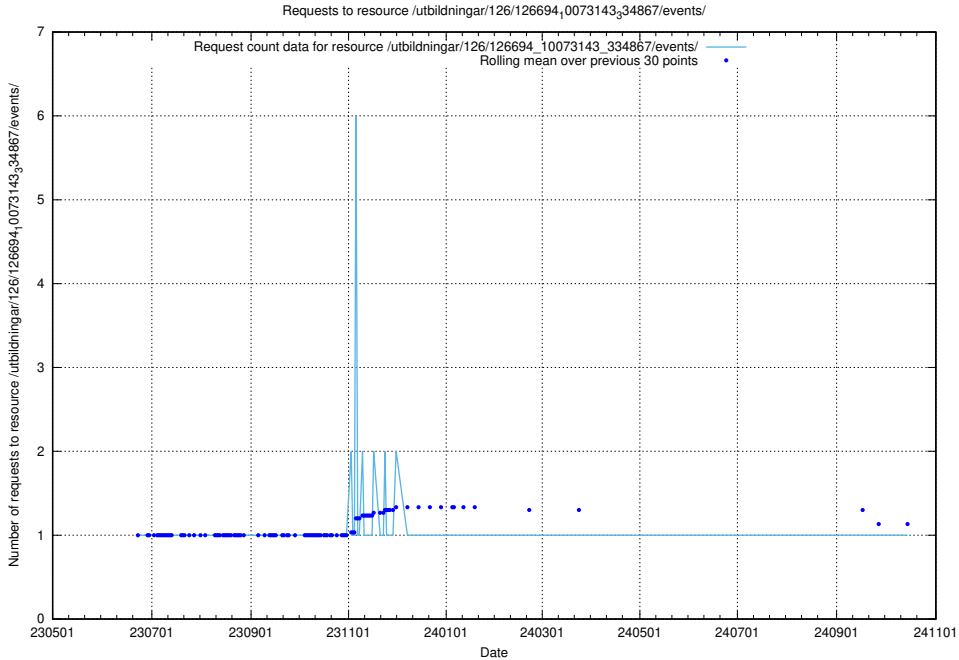

5.6605 Usage of /utbildningar/126/126694_10073143_334867/events/

Here, we count the number of requests to resource /utbildningar/126/126694_10073143_334867/events/