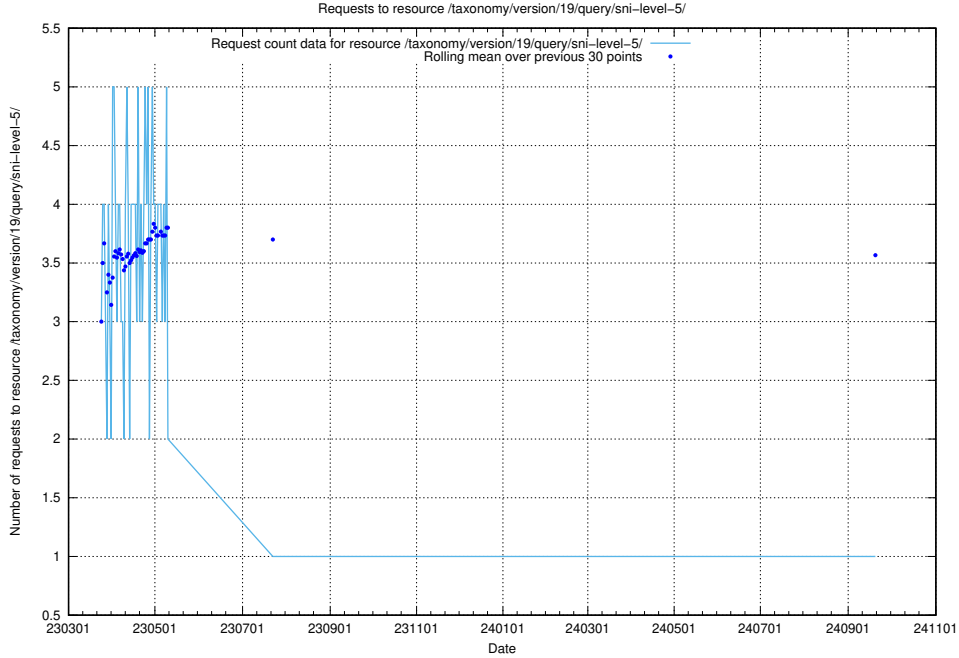

5.7142 Usage of /taxonomy/version/19/query/sni-level-5/

Here, we count the number of requests to resource /taxonomy/version/19/query/sni-level-5/.