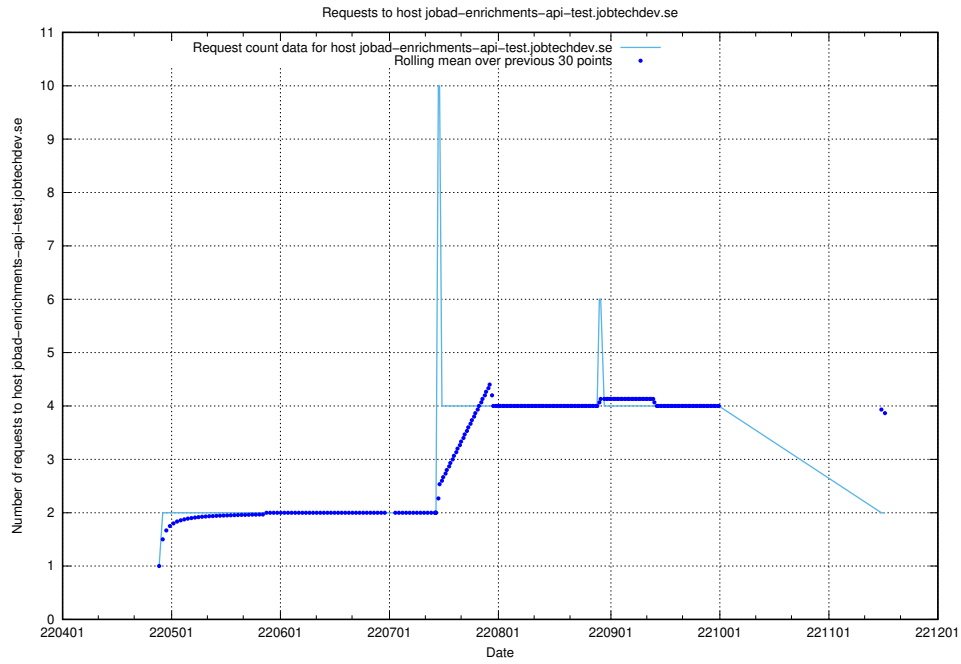

7.449 Usage of jobad-enrichments-api-test.jobtechdev.se

Here, we count the number of requests to host jobad-enrichments-api-test.jobtechdev.se.