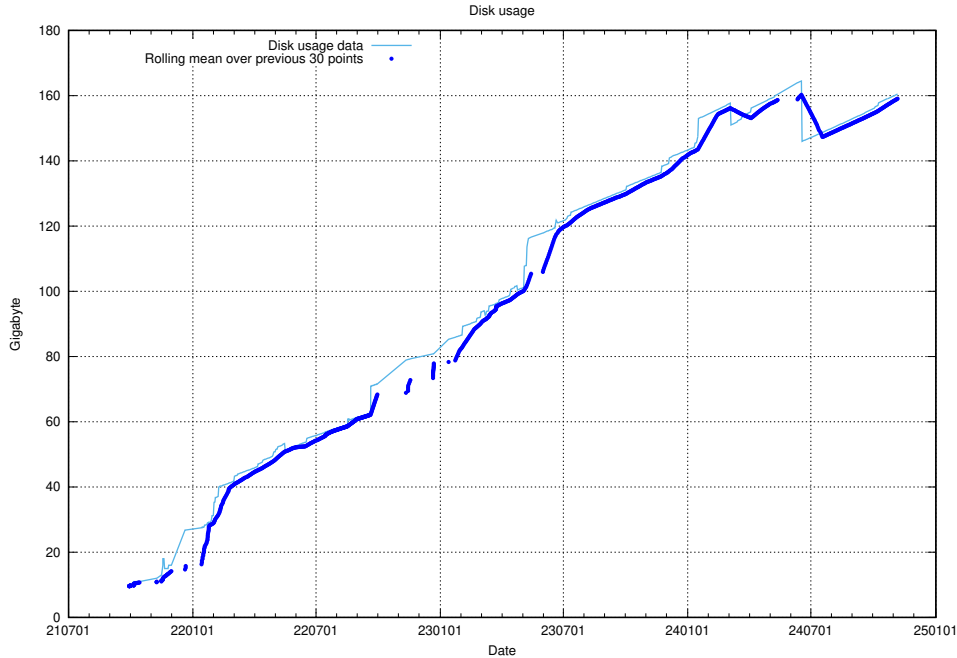

5.2 Disk space usage

A table showing the disk space usage on the data server.