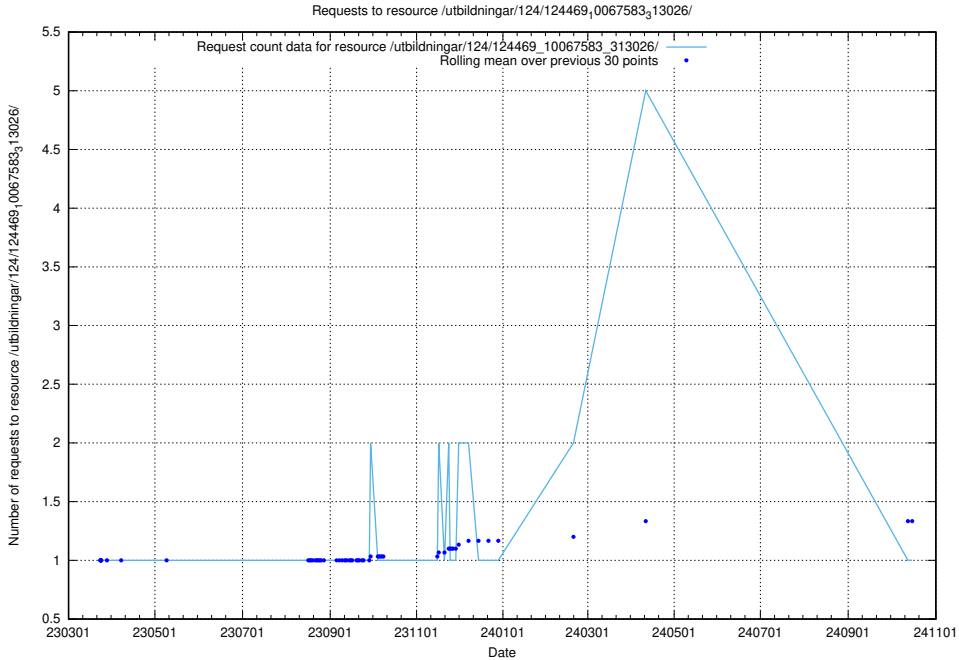

5.4289 Usage of /utbildningar/124/124469_10067583_313026/

Here, we count the number of requests to resource /utbildningar/124/124469_10067583_313026/.