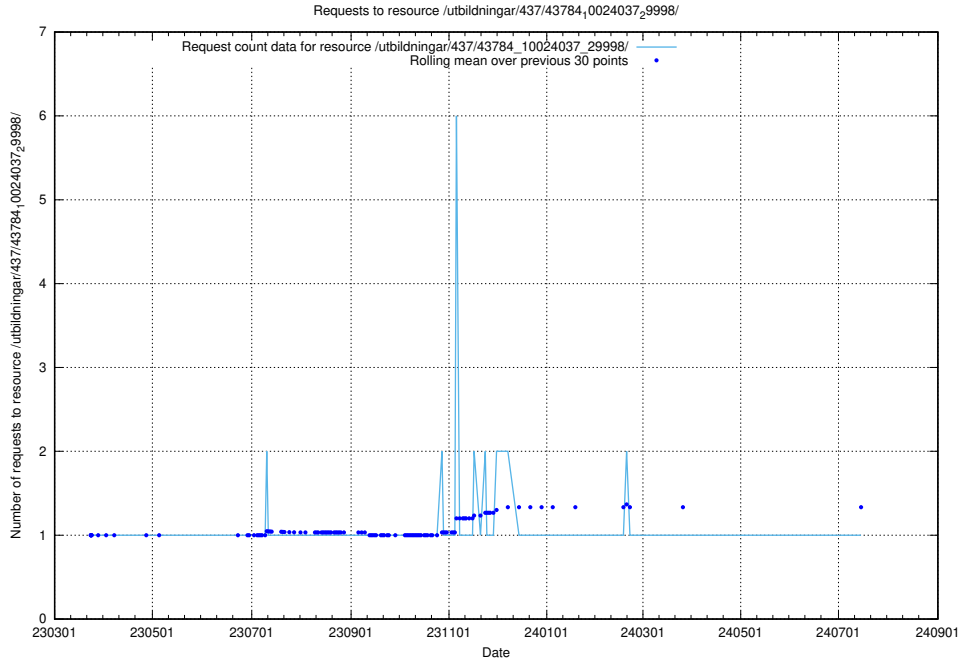

5.7396 Usage of /utbildningar/437/43784_10024037_29998/

Here, we count the number of requests to resource /utbildningar/437/43784_10024037_29998/.