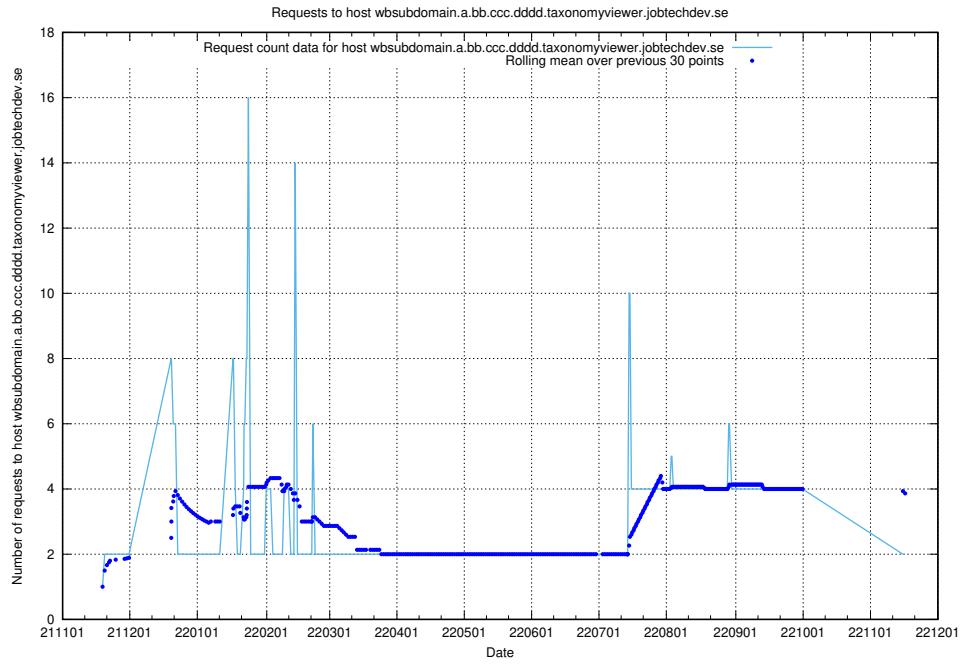

7.461 Usage of wbsubdomain.a.bb.ccc.dddd.taxonomyviewer.jobtechdev.se

Here, we count the number of requests to host wbsubdomain.a.bb.ccc.dddd.taxonomyviewer.jobtechdev.se