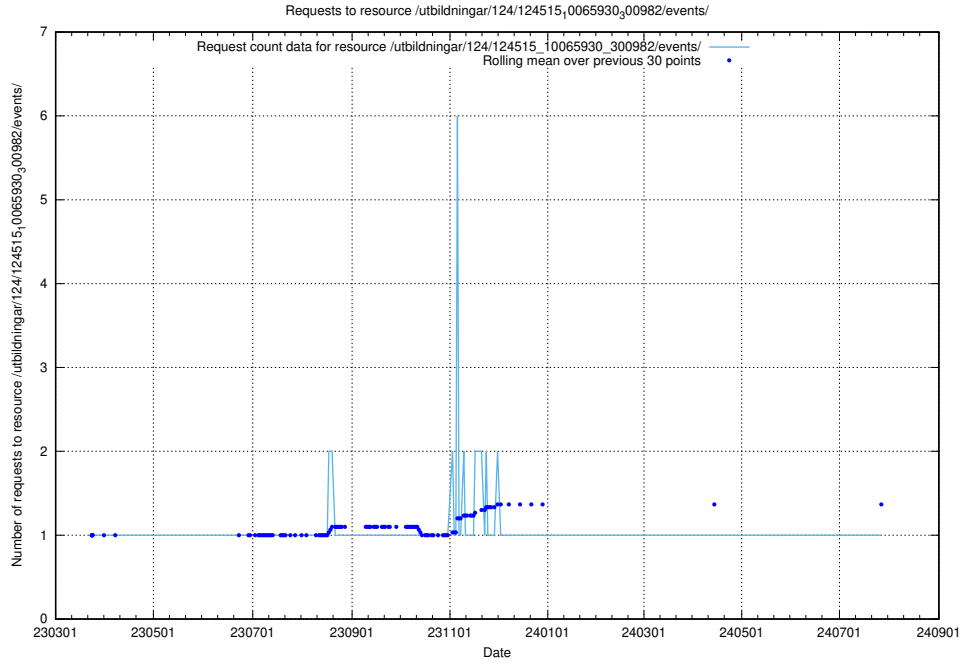

5.2569 Usage of /utbildningar/124/124515_10065930_300982/events/

Here, we count the number of requests to resource /utbildningar/124/124515_10065930_300982/events/