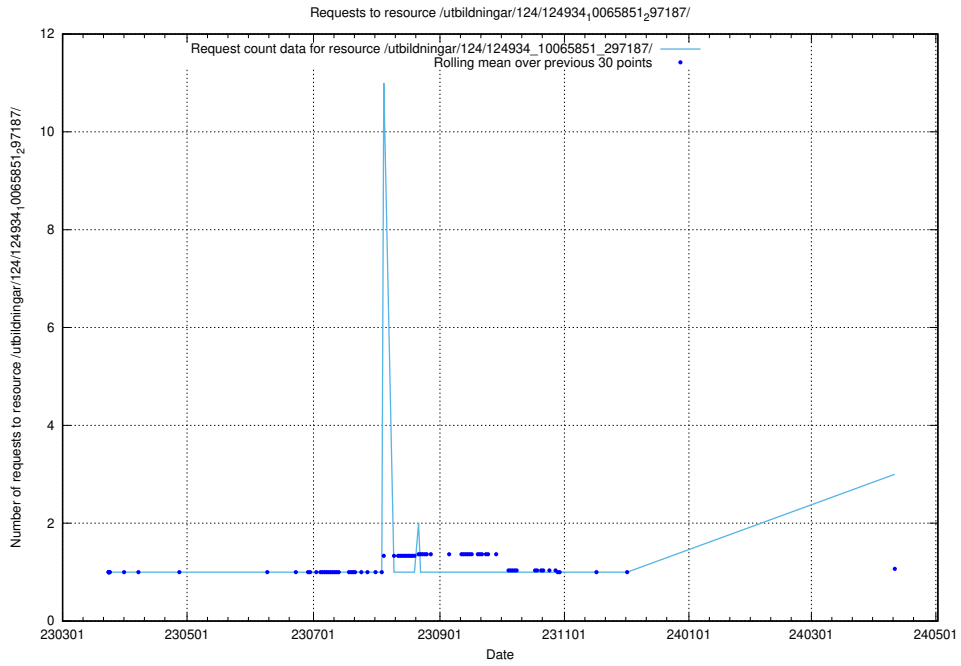

Here, we count the number of requests to resource /utbildningar/125/125178_10069403_320523/.

5.363 Usage of /utbildningar/124/124934_10065851_297187/

Here, we count the number of requests to resource /utbildningar/124/124934_10065851_297187/.