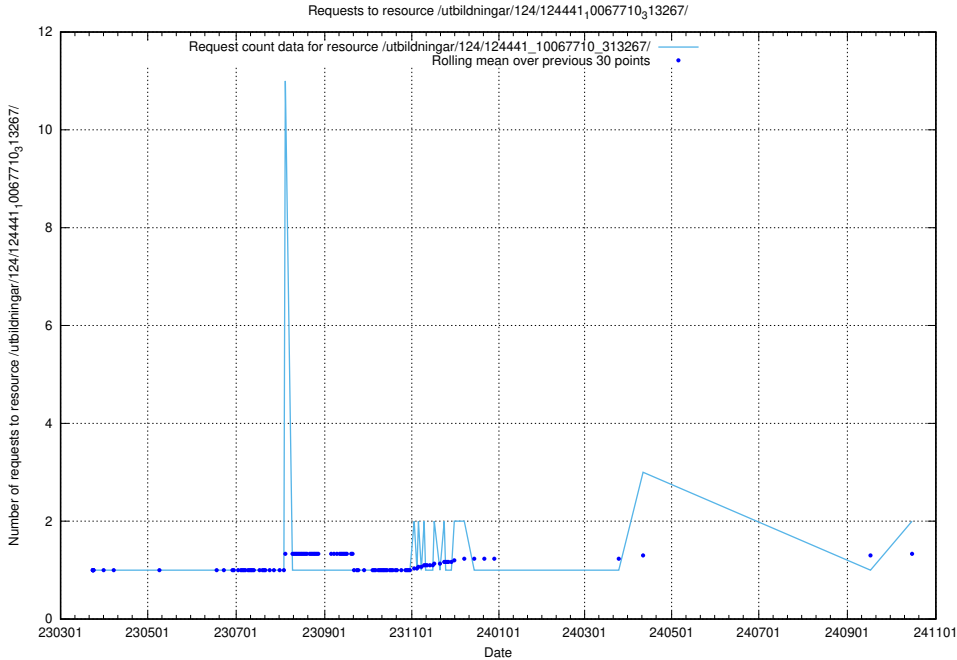

5.761 Usage of /utbildningar/124/124441_10067710_313267/

Here, we count the number of requests to resource /utbildningar/124/124441_10067710_313267/.