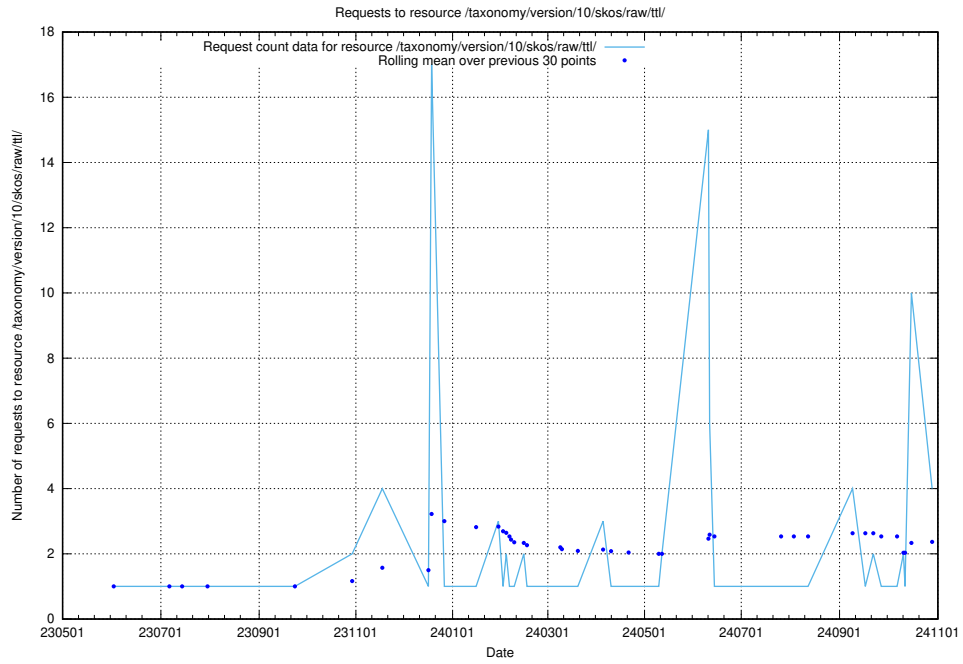

5.349 Usage of /taxonomy/version/10/skos/raw/ttl/

Here, we count the number of requests to resource /taxonomy/version/10/skos/raw/ttl/.