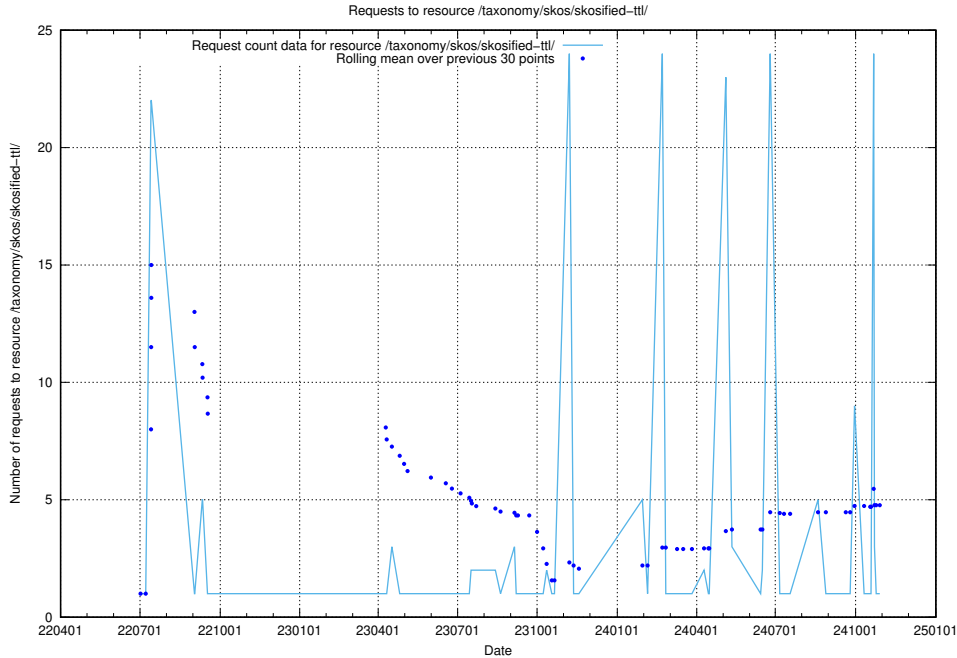

5.1050 Usage of /taxonomy/skos/skosified-ttl/

Here, we count the number of requests to resource /taxonomy/skos/skosified-ttl/.