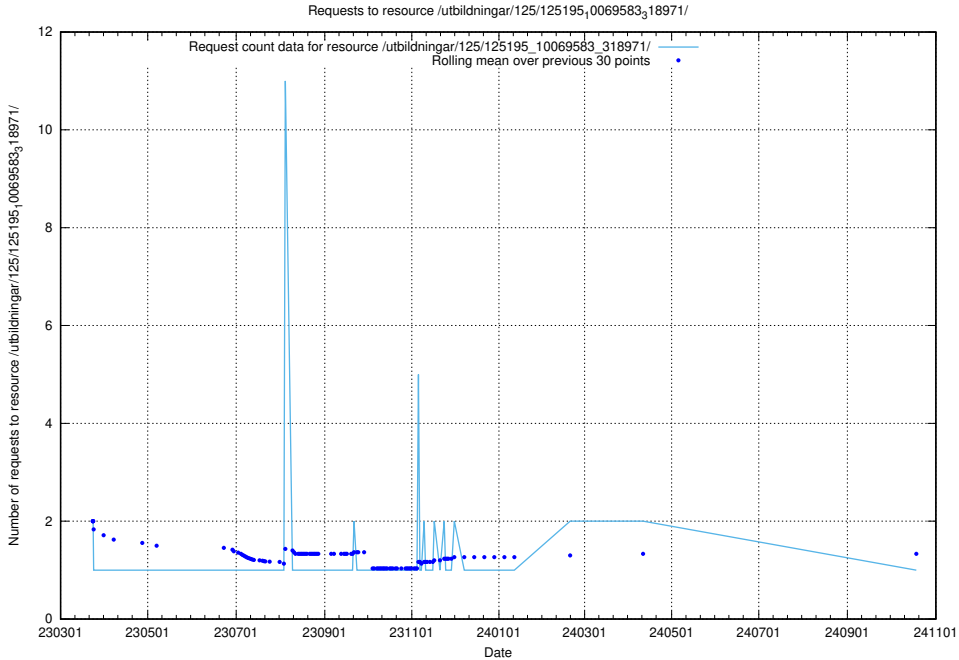

Here, we count the number of requests to resource /utbildningar/125/125195_10071447_326589/events/

5.7316 Usage of /utbildningar/125/125195_10069583_318971/

Here, we count the number of requests to resource /utbildningar/125/125195_10069583_318971/.