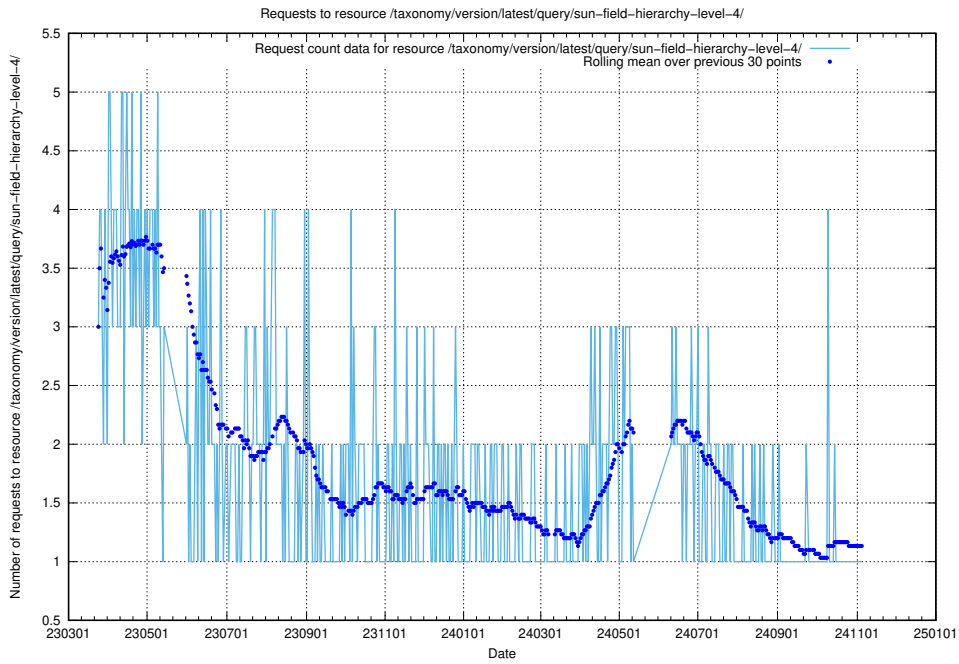

5.7073 Usage of /taxonomy/version/latest/query/sun-field-hierarchy-level-4/

Here, we count the number of requests to resource /taxonomy/version/latest/query/sun-field-hierarchy-level-4/.