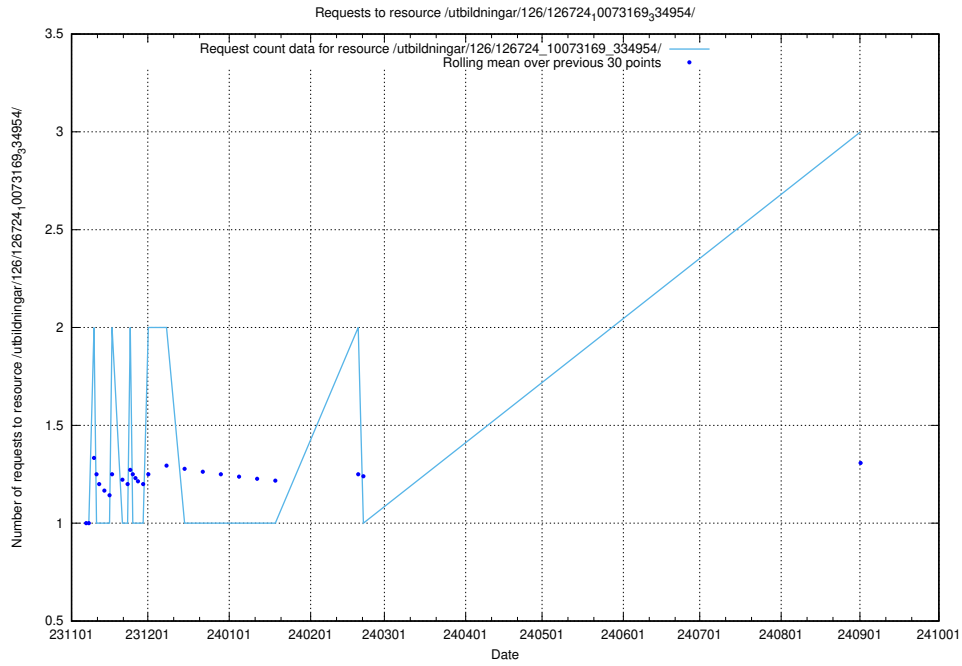

5.444 Usage of /utbildningar/126/126724_10073169_334954/

Here, we count the number of requests to resource /utbildningar/126/126724_10073169_334954/.