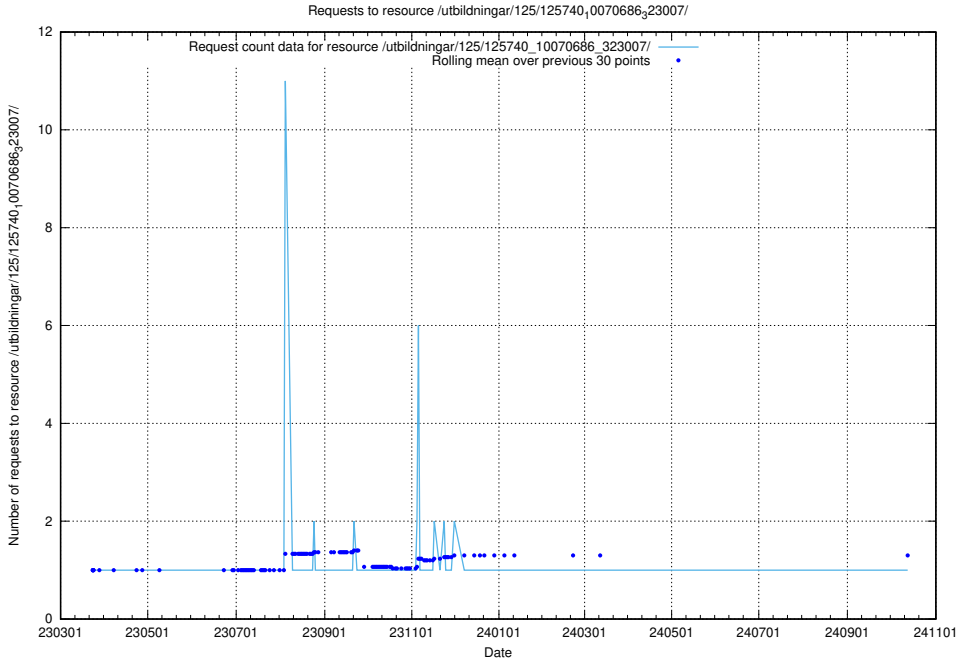

5.1035 Usage of /utbildningar/125/125740_10070686_323007/

Here, we count the number of requests to resource /utbildningar/125/125740_10070686_323007/.