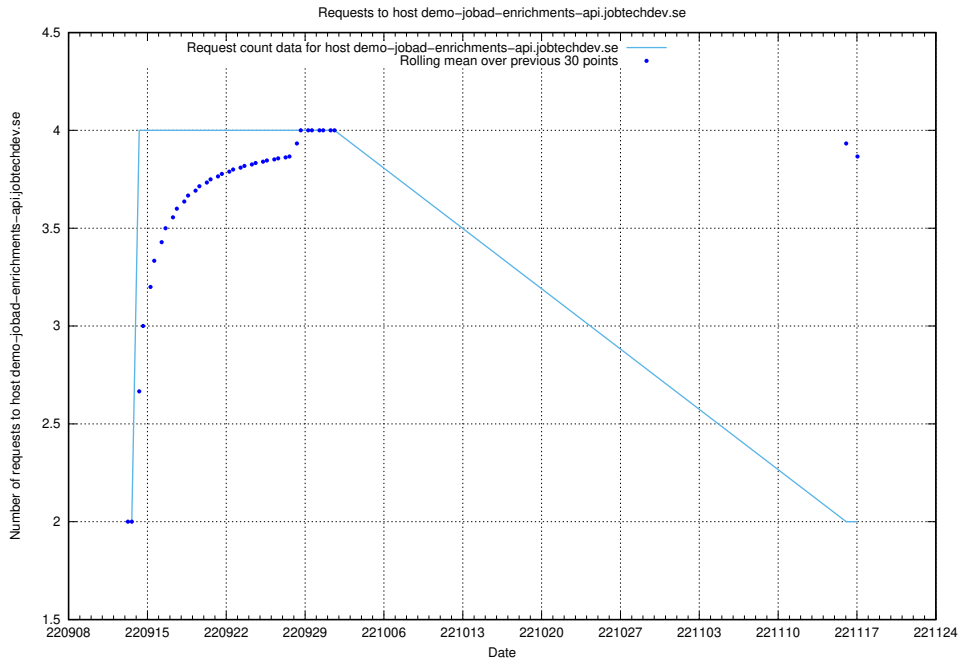

7.329 Usage of demo-jobad-enrichments-api.jobtechdev.se

Here, we count the number of requests to host demo-jobad-enrichments-api.jobtechdev.se.