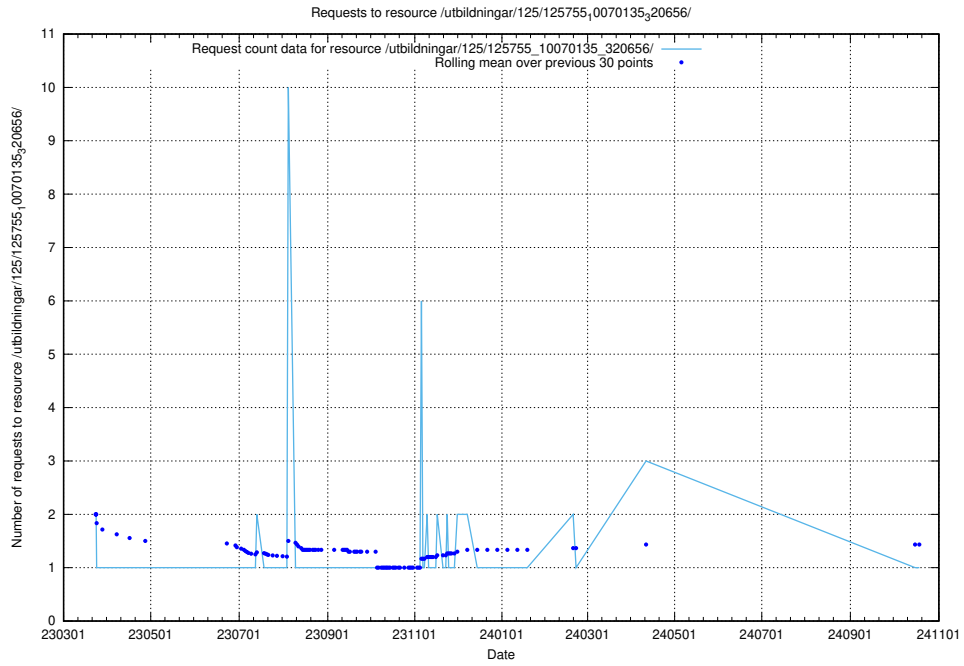

5.7300 Usage of /utbildningar/125/125755_10070135_320656/

Here, we count the number of requests to resource /utbildningar/125/125755_10070135_320656/.