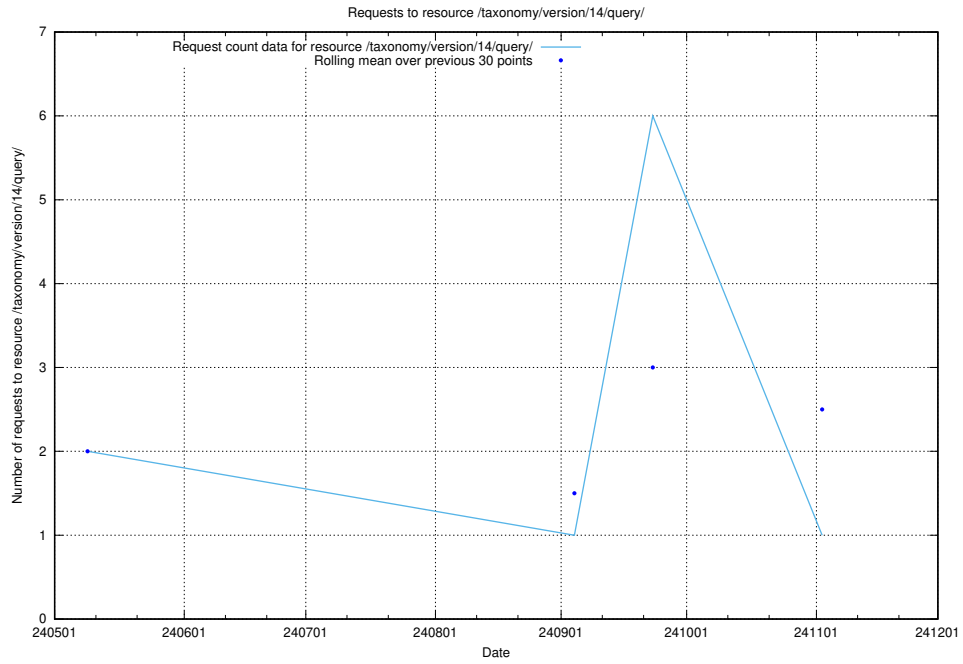

5.2213 Usage of /taxonomy/version/14/query/

Here, we count the number of requests to resource /taxonomy/version/14/query/.