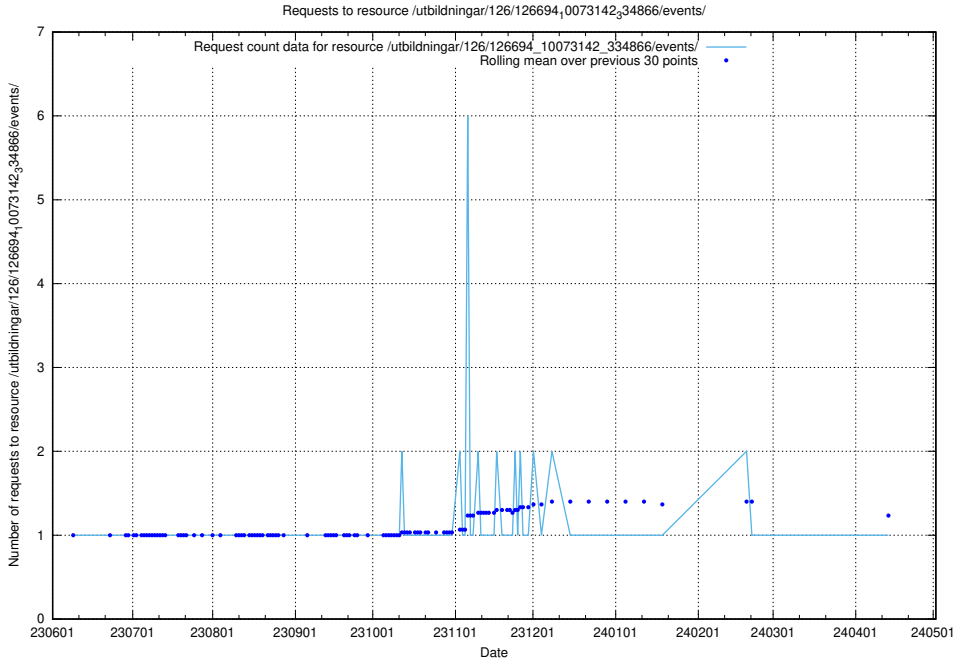

5.6866 Usage of /utbildningar/126/126694_10073142_334866/events/

Here, we count the number of requests to resource /utbildningar/126/126694_10073142_334866/events/