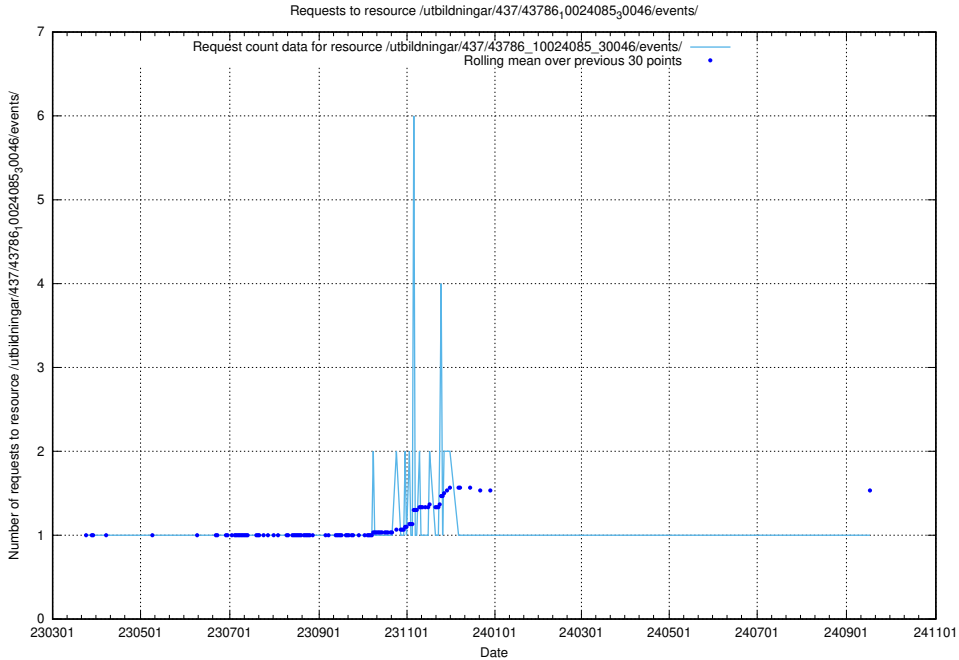

5.7202 Usage of /utbildningar/437/43786_10024085_30046/events/

Here, we count the number of requests to resource /utbildningar/437/43786_10024085_30046/events/.