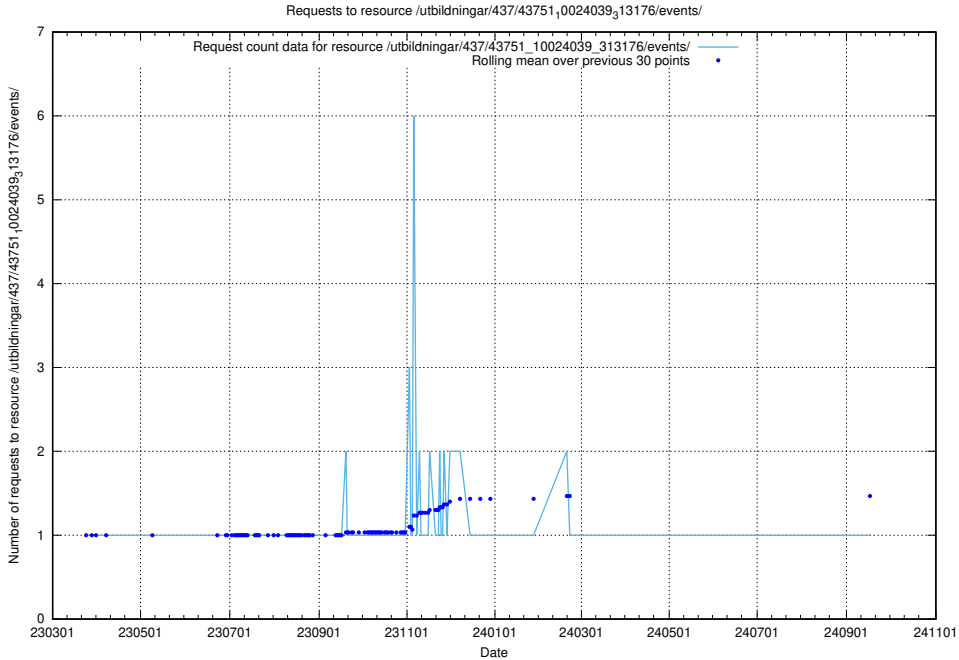

5.7213 Usage of /utbildningar/437/43751_10024039_313176/events/

Here, we count the number of requests to resource /utbildningar/437/43751_10024039_313176/events/.