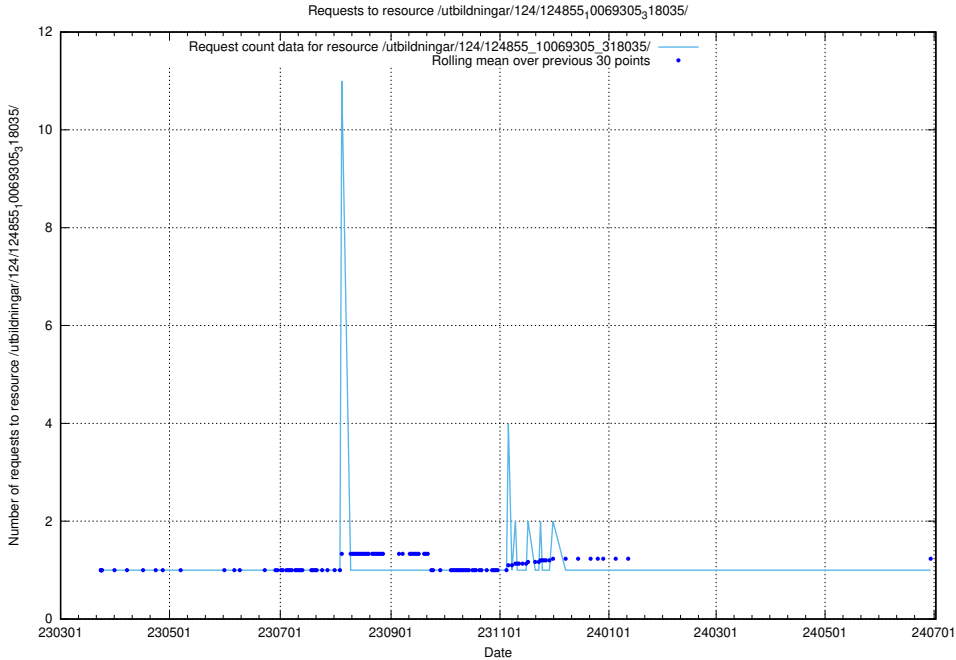

Here, we count the number of requests to resource /taxonomy/version/23/query/isco-level-4-groups/.

5.1438 Usage of /utbildningar/124/124855_10069305_318035/

Here, we count the number of requests to resource /utbildningar/124/124855_10069305_318035/.