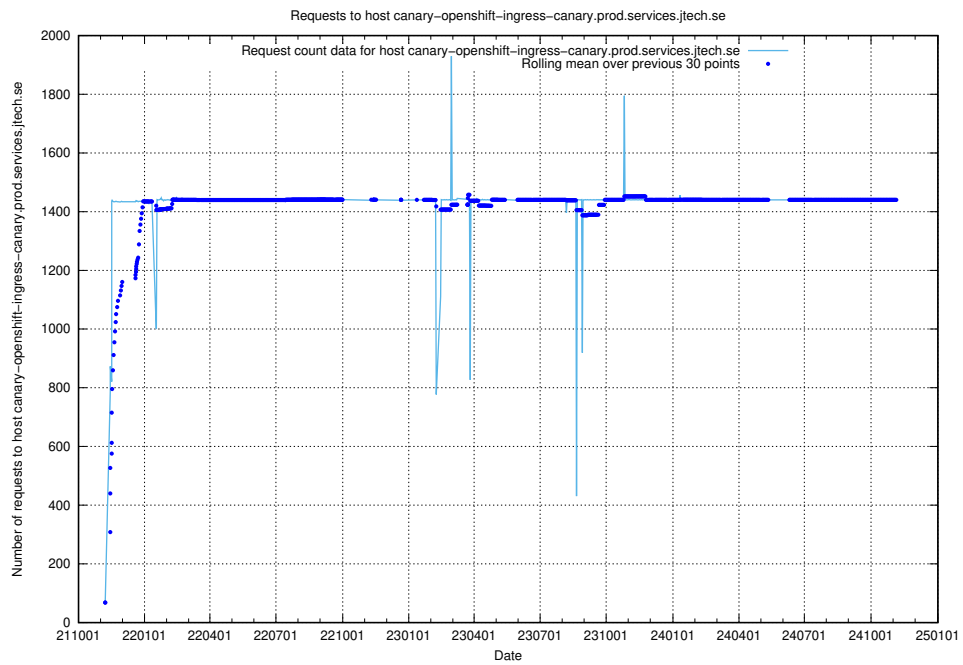

7.18 Usage of giggi.jobtechdev.se

Here, we count the number of requests to host giggi.jobtechdev.se.

7.19 Usage of canary-openshift-ingress-canary.prod.services.jtech.se

Here, we count the number of requests to host canary-openshift-ingress-canary.prod.services.jtech.se.