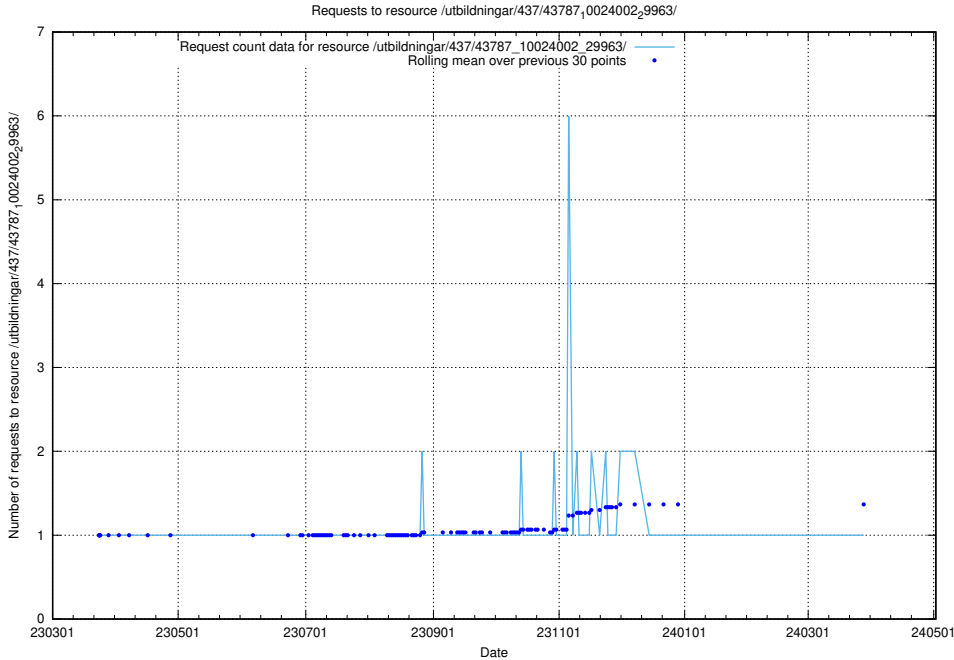

5.7394 Usage of /utbildningar/437/43787_10024002_29963/

Here, we count the number of requests to resource /utbildningar/437/43787_10024002_29963/.