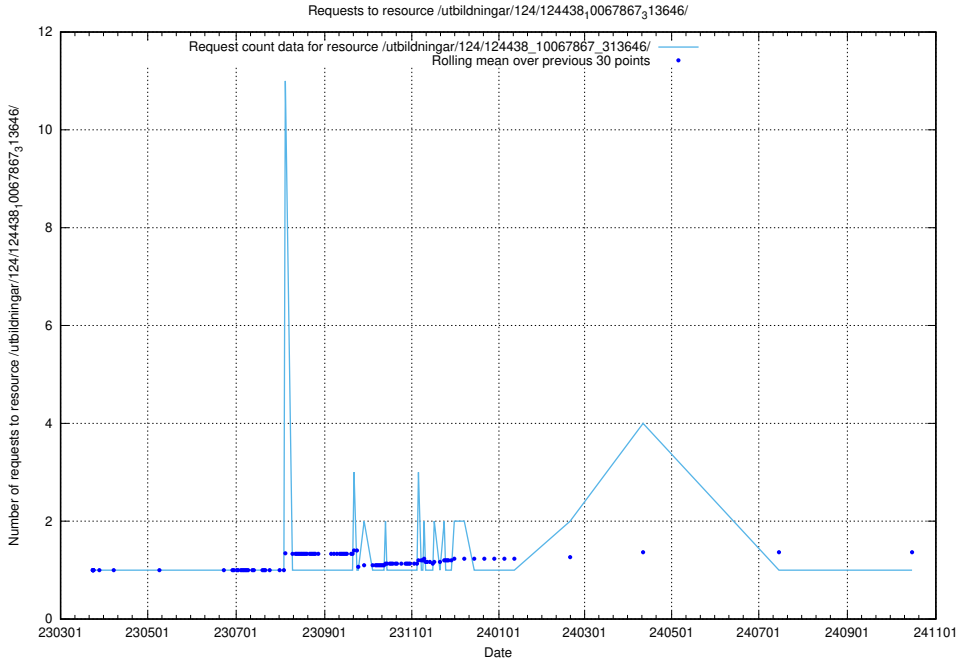

5.4647 Usage of /utbildningar/124/124438_10067867_313646/

Here, we count the number of requests to resource /utbildningar/124/124438_10067867_313646/.