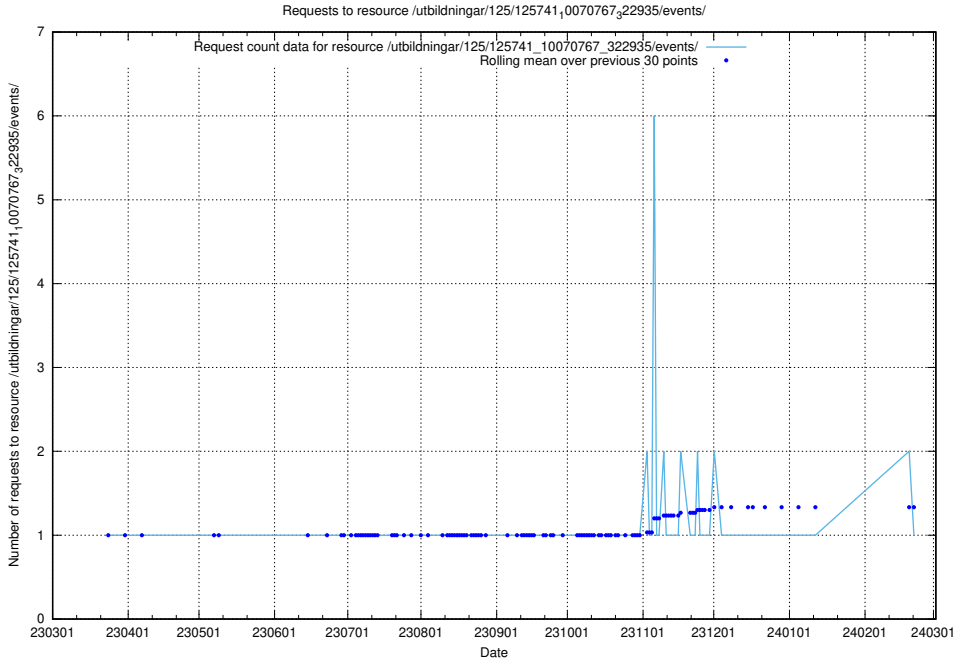

Here, we count the number of requests to resource /utbildningar/125/125741_10070767_328732/events/

5.7244 Usage of /utbildningar/125/125741_10070767_322935/events/

Here, we count the number of requests to resource /utbildningar/125/125741_10070767_322935/events/