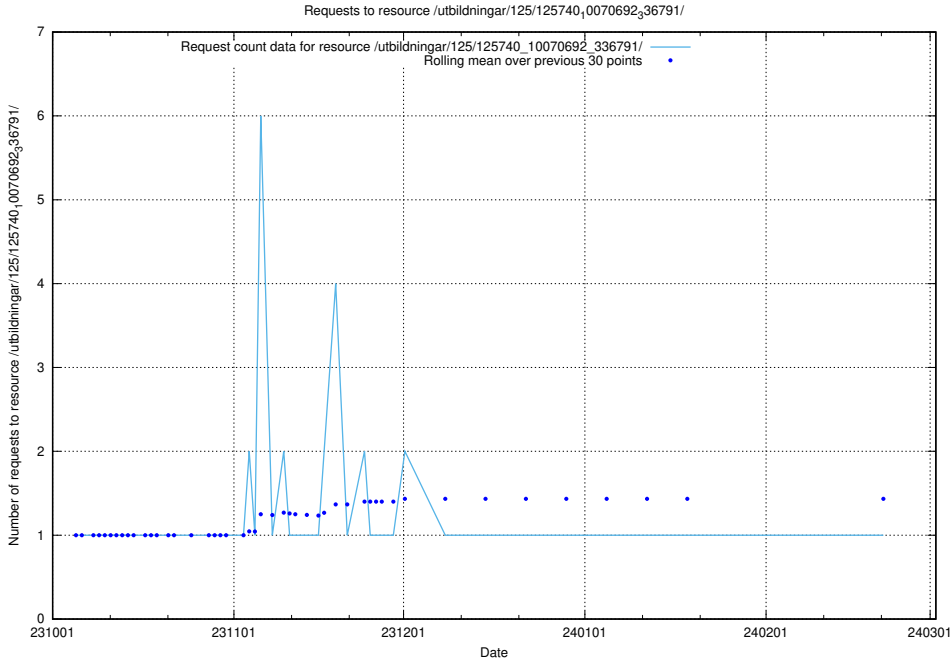

5.5400 Usage of /utbildningar/125/125740_10070692_336791/

Here, we count the number of requests to resource /utbildningar/125/125740_10070692_336791/.