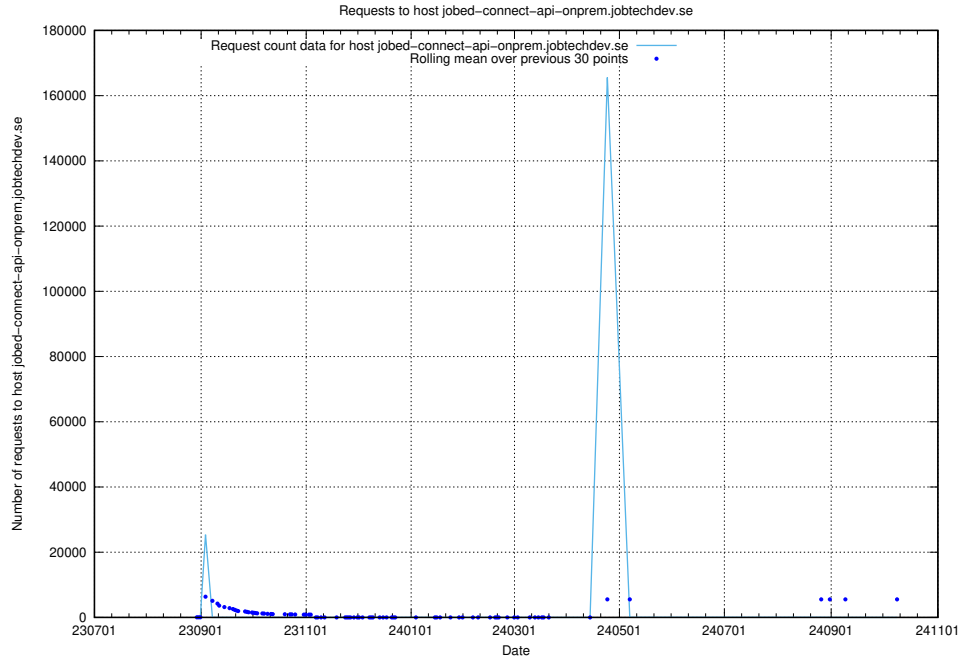

7.70 Usage of `jobed-connect-api-onprem.jobtechdev.se`

Here, we count the number of requests to host `jobed-connect-api-onprem.jobtechdev.se`.