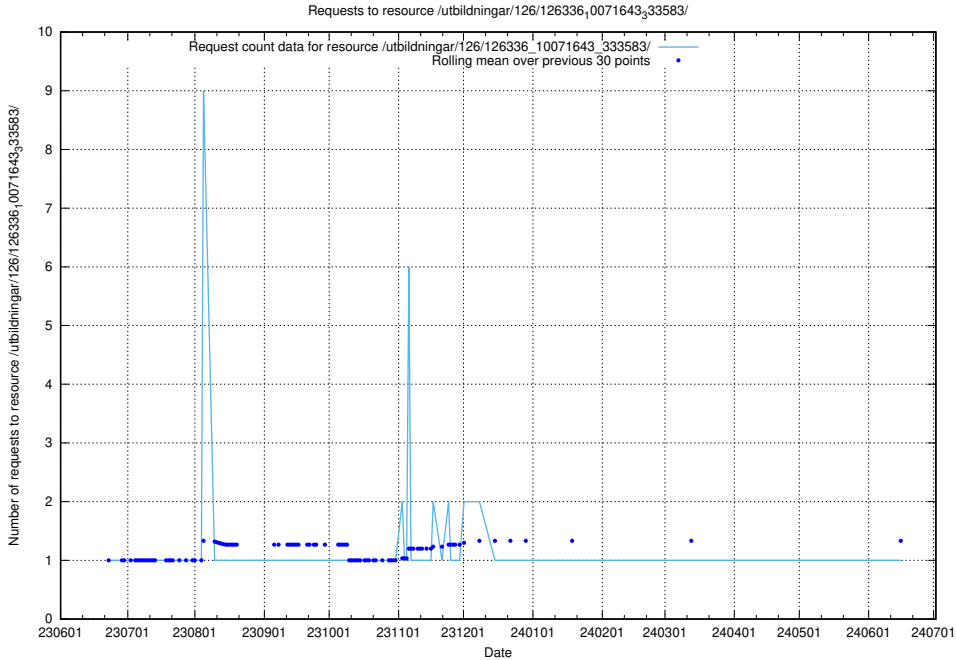

5.6632 Usage of /utbildningar/126/126336_10071643_333583/

Here, we count the number of requests to resource /utbildningar/126/126336_10071643_333583/.