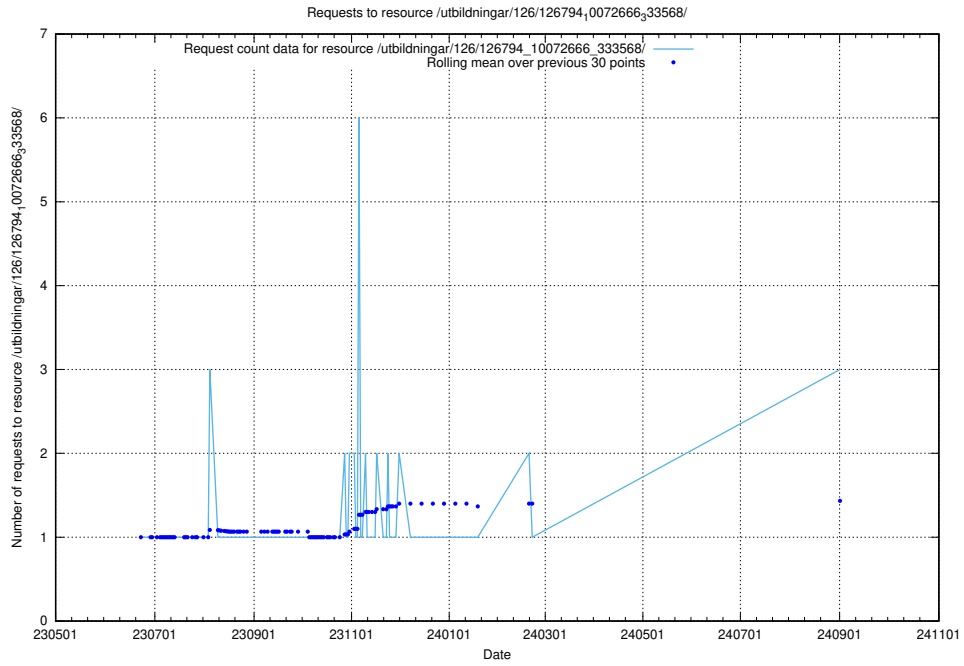

5.491 Usage of /utbildningar/126/126794_10072666_333568/

Here, we count the number of requests to resource /utbildningar/126/126794_10072666_333568/.