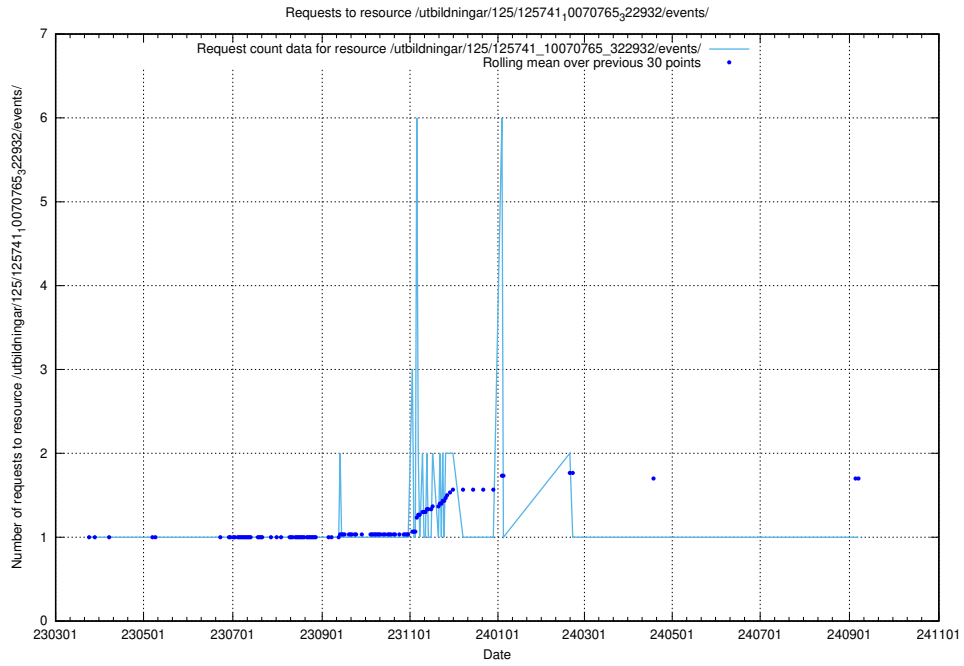

5.7245 Usage of /utbildningar/125/125741_10070765_322932/events/

Here, we count the number of requests to resource /utbildningar/125/125741_10070765_322932/events/