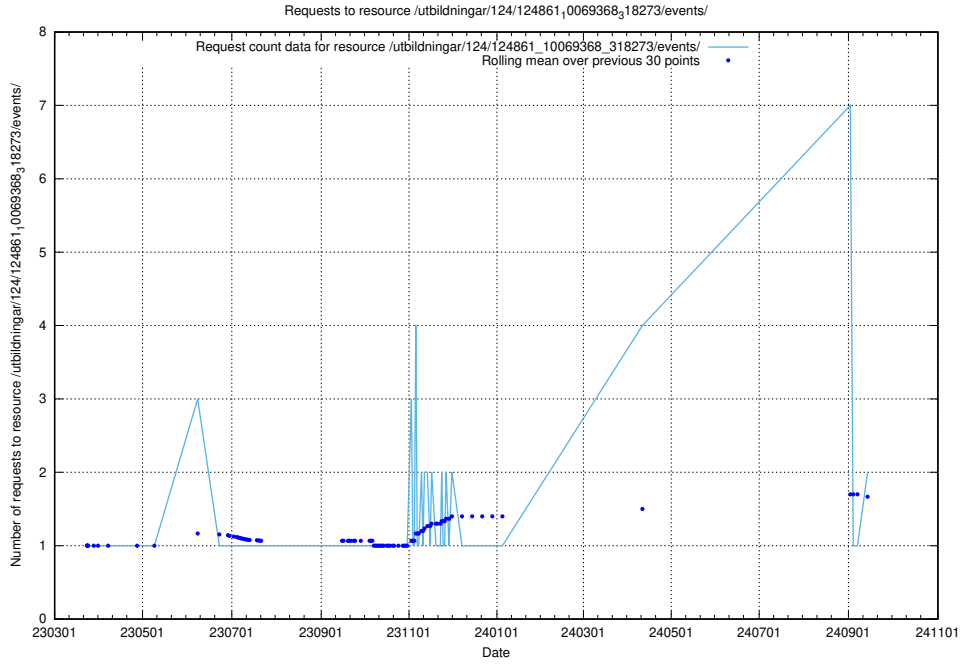

5.559 Usage of /utbildningar/124/124861_10069368_318273/events/

Here, we count the number of requests to resource /utbildningar/124/124861_10069368_318273/events/