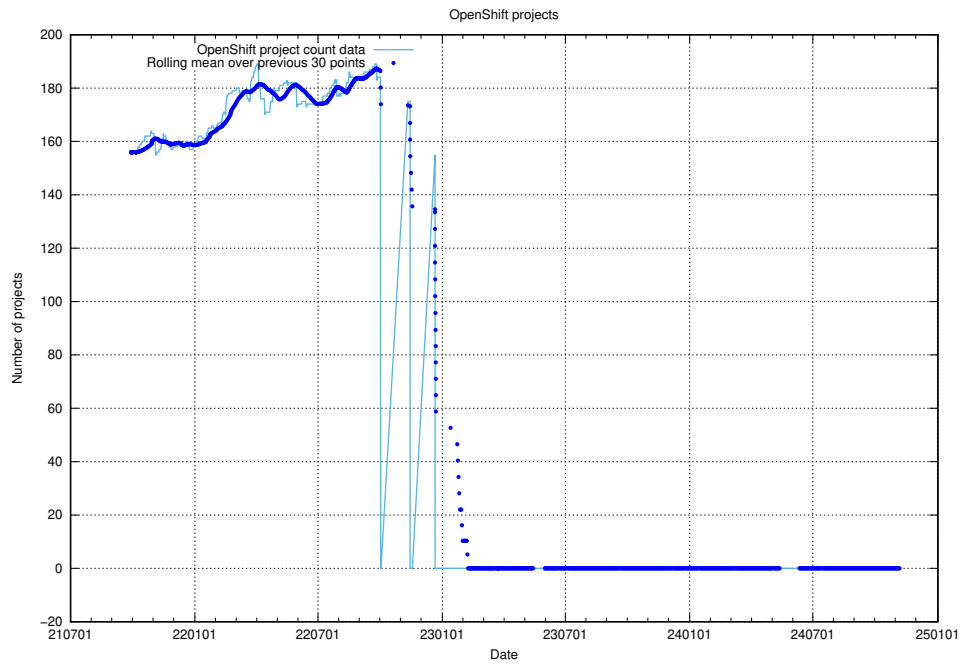

10.1 Number of projects in OpenShift

A graph of the number of projects in JobTech's production cluster of OpenShift.

¹⁰<https://console-openshift-console.prod.services.jtech.se>

11 Customer Relation Management