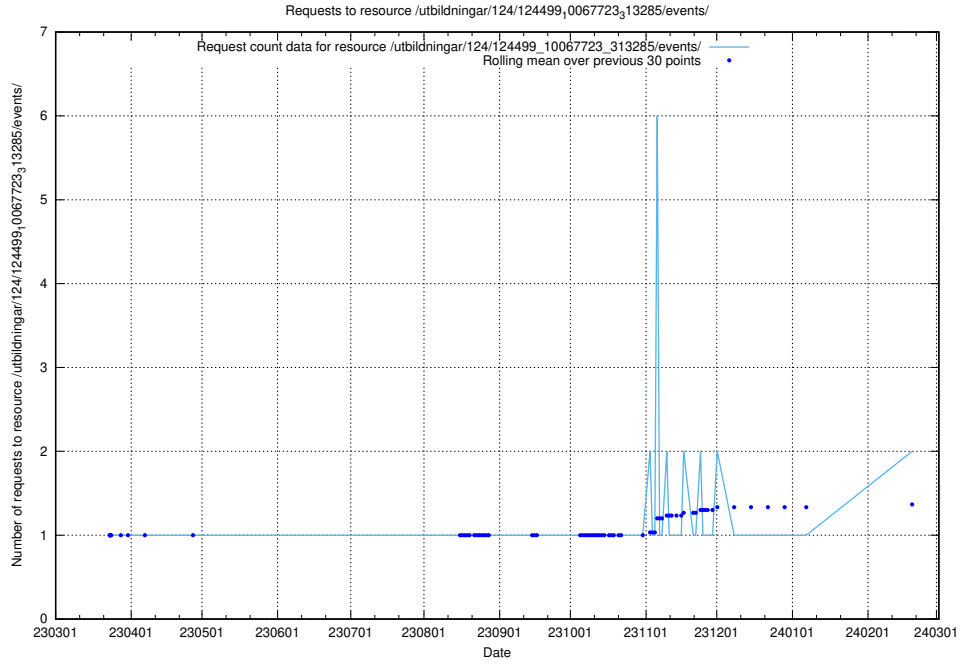

5.693 Usage of /utbildningar/124/124499_10067723_313285/events/

Here, we count the number of requests to resource /utbildningar/124/124499_10067723_313285/events/