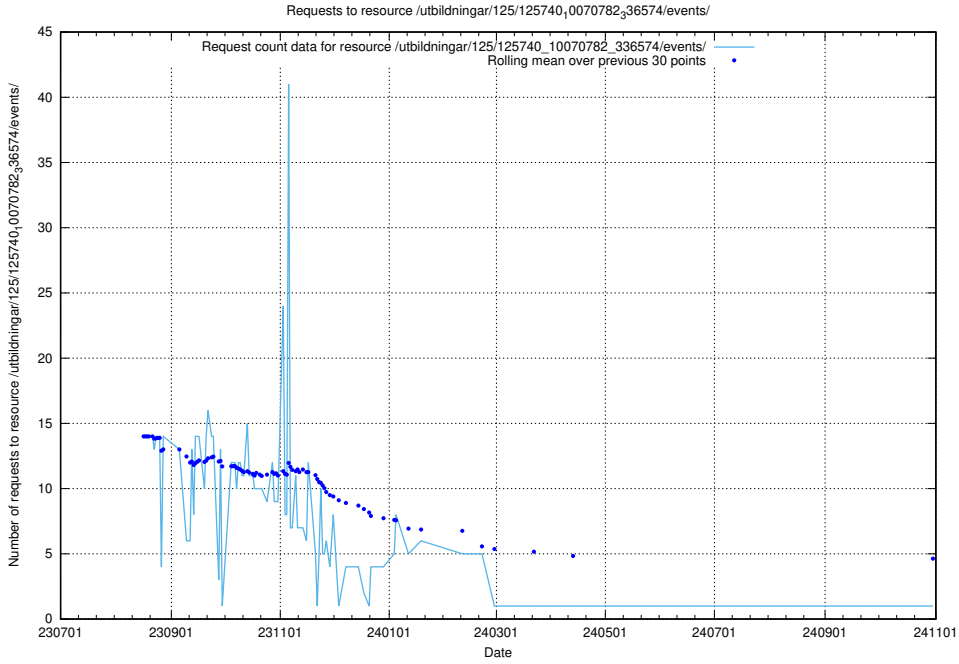

5.5763 Usage of /utbildningar/125/125740_10070782_336574/events/

Here, we count the number of requests to resource /utbildningar/125/125740_10070782_336574/events/