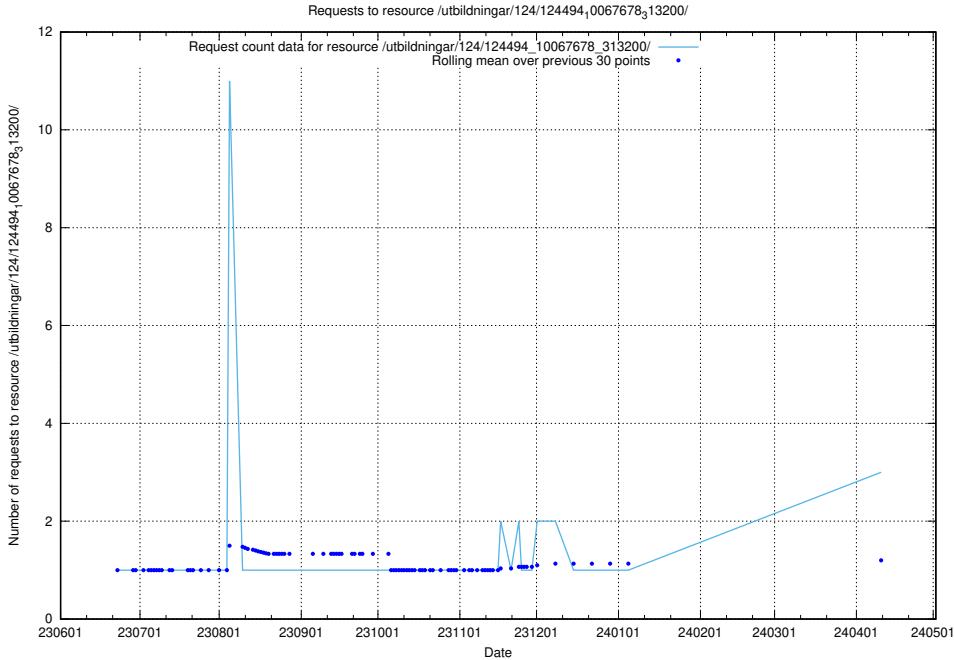

5.503 Usage of /utbildningar/124/124494_10067678_313200/

Here, we count the number of requests to resource /utbildningar/124/124494_10067678_313200/.