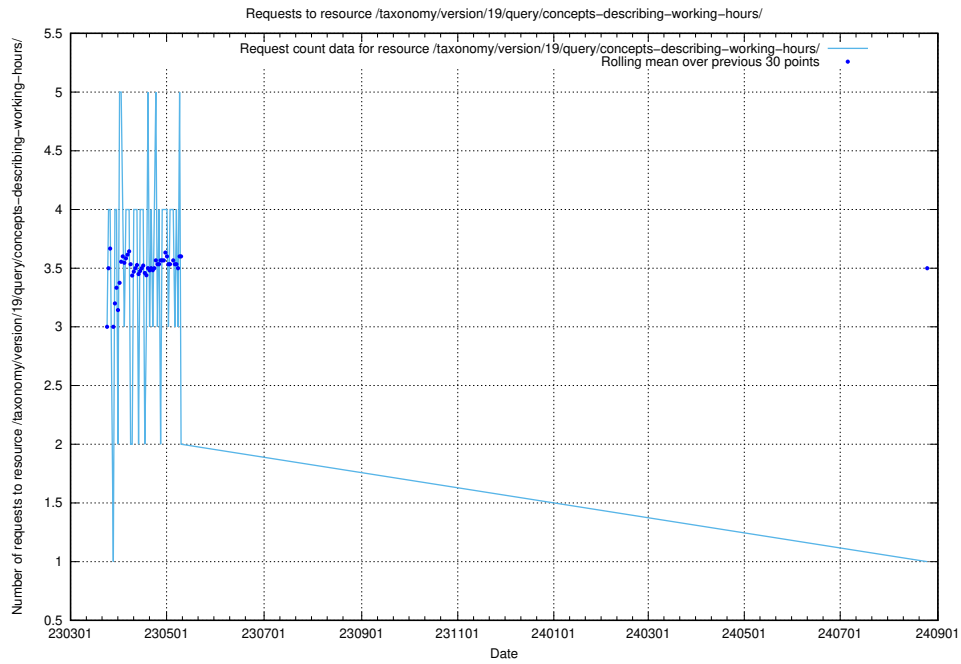

5.7167 Usage of /taxonomy/version/19/query/concepts-describing-working-hours/

Here, we count the number of requests to resource /taxonomy/version/19/query/concepts-describing-working-hours/.