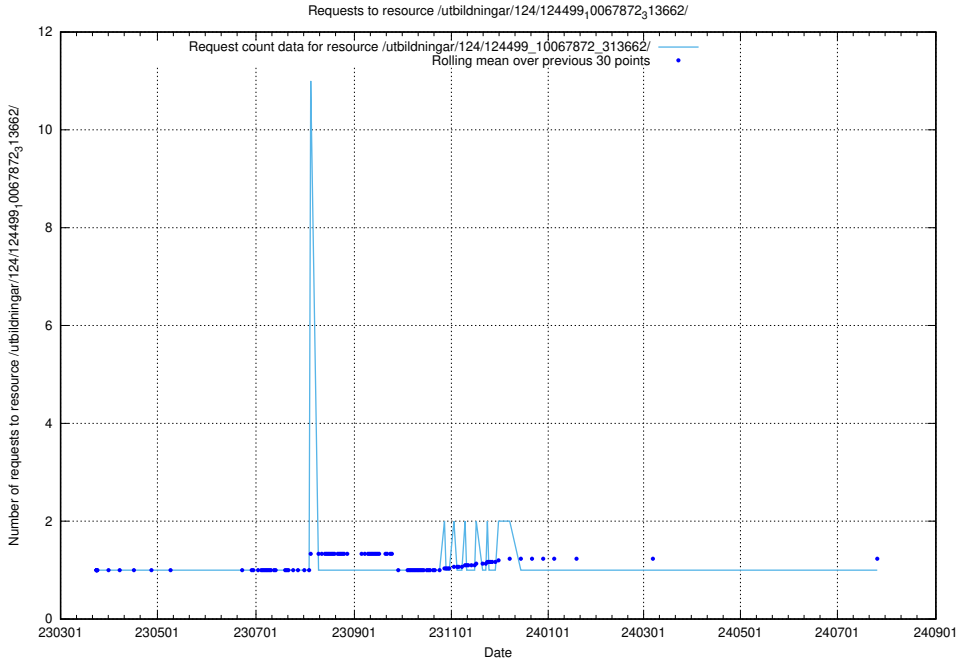

5.3355 Usage of /utbildningar/124/124499_10067872_313662/

Here, we count the number of requests to resource /utbildningar/124/124499_10067872_313662/.