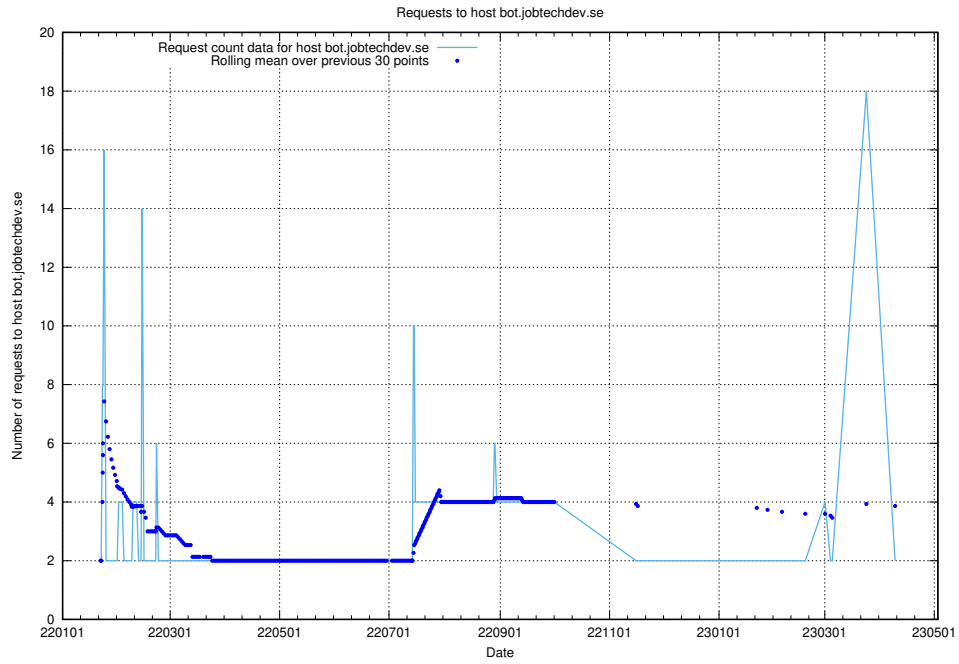

7.263 Usage of bot.jobtechdev.se

Here, we count the number of requests to host bot.jobtechdev.se.