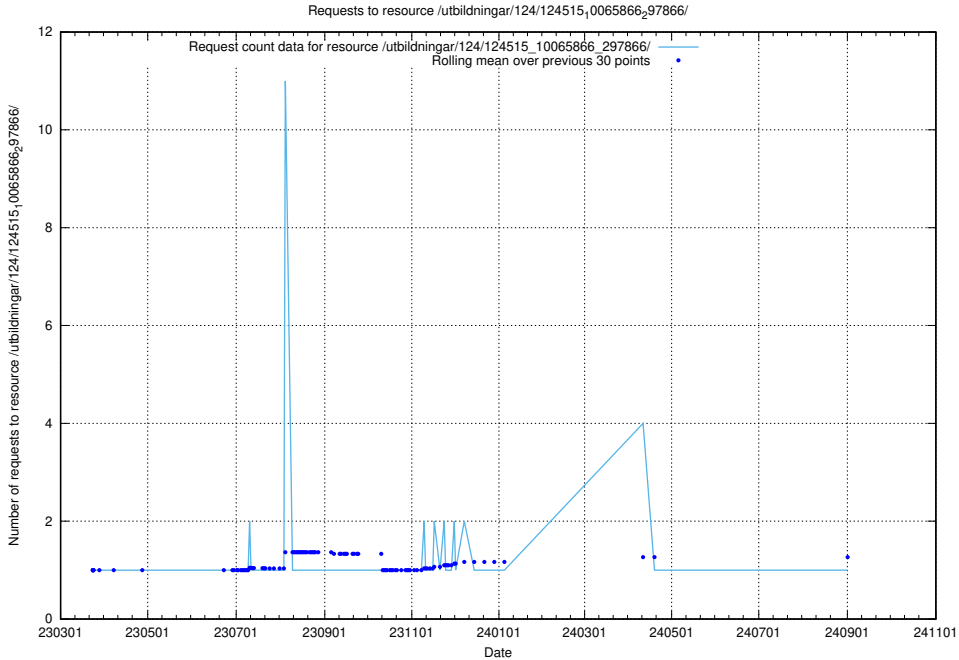

5.2696 Usage of /utbildningar/124/124515_10065866_297866/

Here, we count the number of requests to resource /utbildningar/124/124515_10065866_297866/.