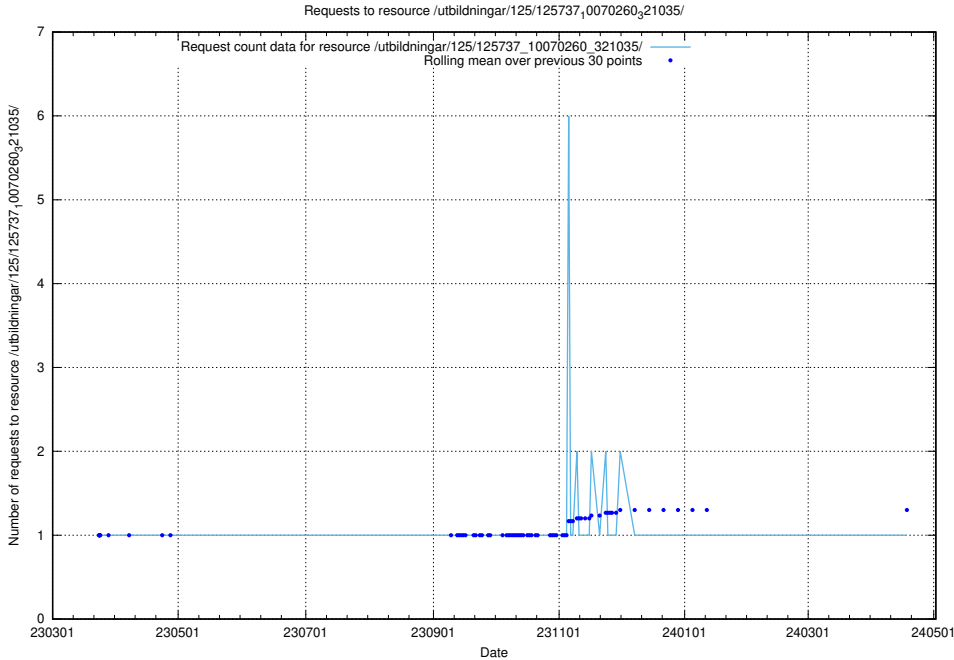

5.1069 Usage of /utbildningar/125/125737_10070260_321035/

Here, we count the number of requests to resource /utbildningar/125/125737_10070260_321035/.