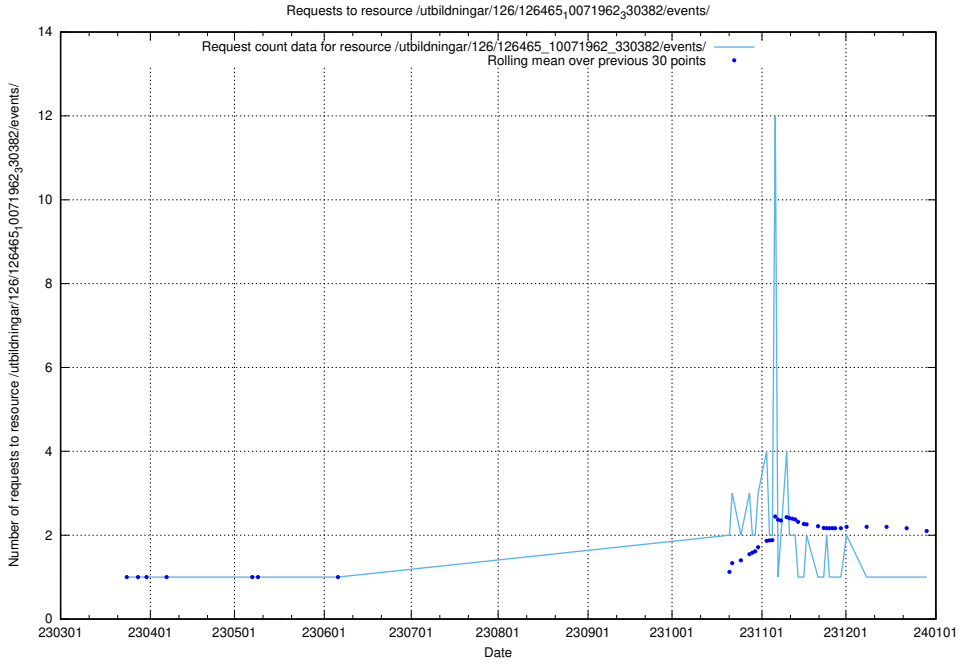

5.7221 Usage of /utbildningar/126/126465_10071962_330382/events/

Here, we count the number of requests to resource /utbildningar/126/126465_10071962_330382/events/