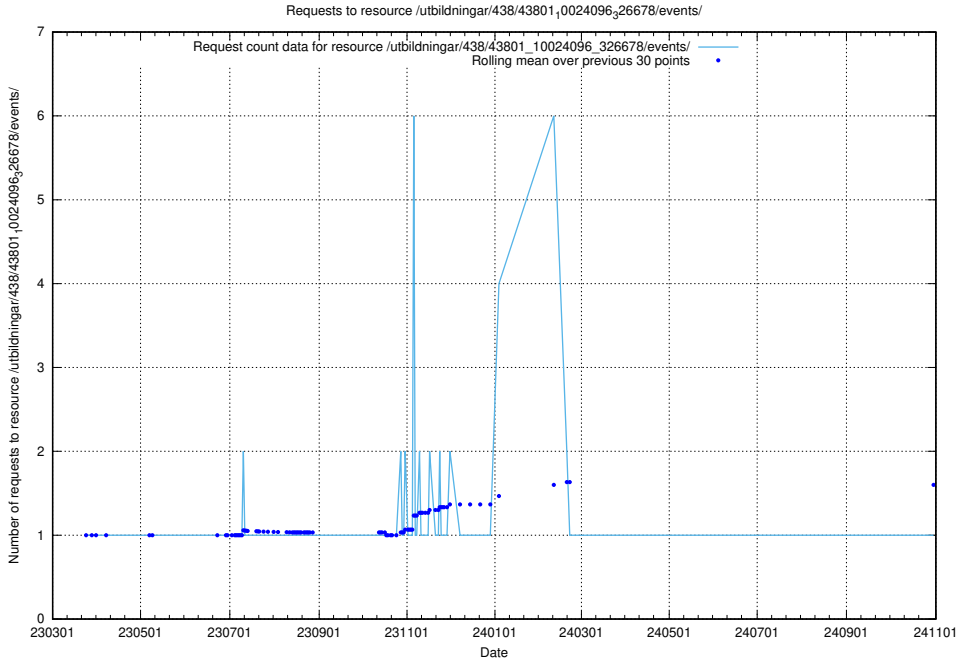

5.7193 Usage of /utbildningar/438/43801_10024096_326678/events/

Here, we count the number of requests to resource /utbildningar/438/43801_10024096_326678/events/.