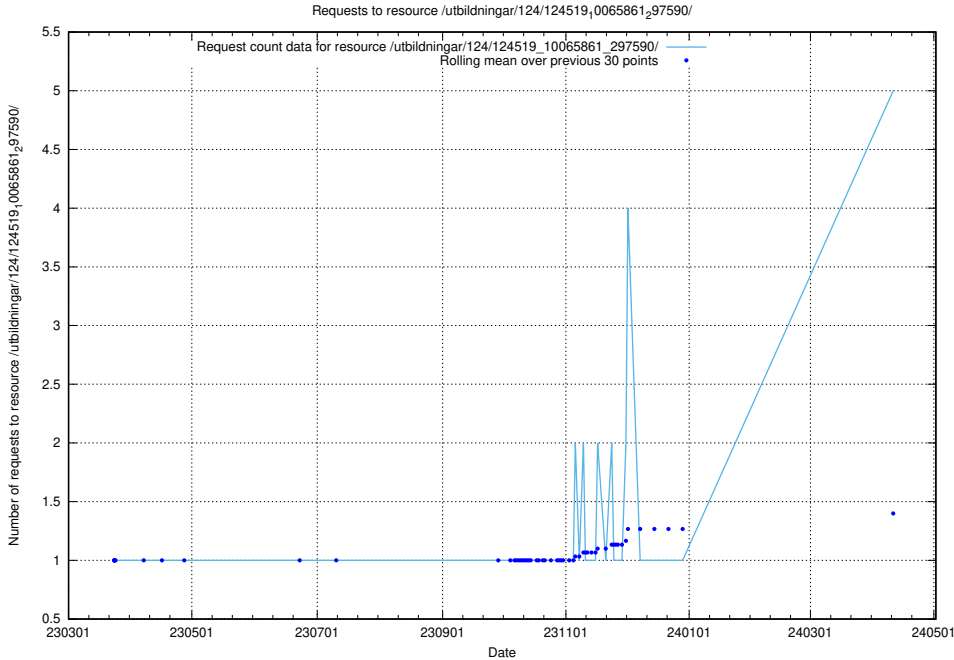

5.195 Usage of /utbildningar/124/124519_10065861_297590/

Here, we count the number of requests to resource /utbildningar/124/124519_10065861_297590/.

5.196 Usage of /utbildningar/124/124519_10065860_299148/