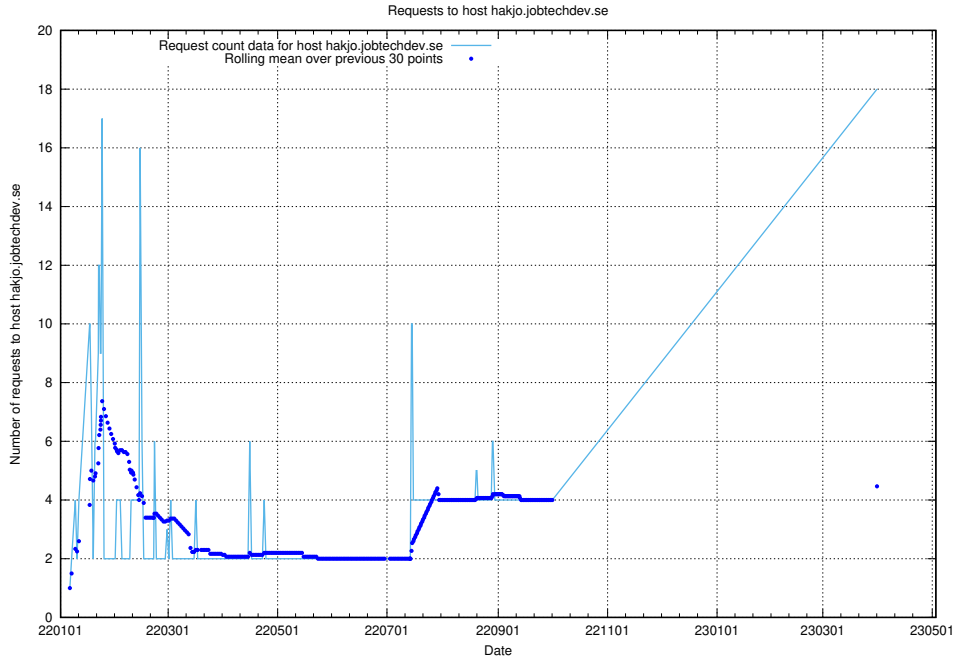

7.39 Usage of hakjo.jobtechdev.se

Here, we count the number of requests to host hakjo.jobtechdev.se.