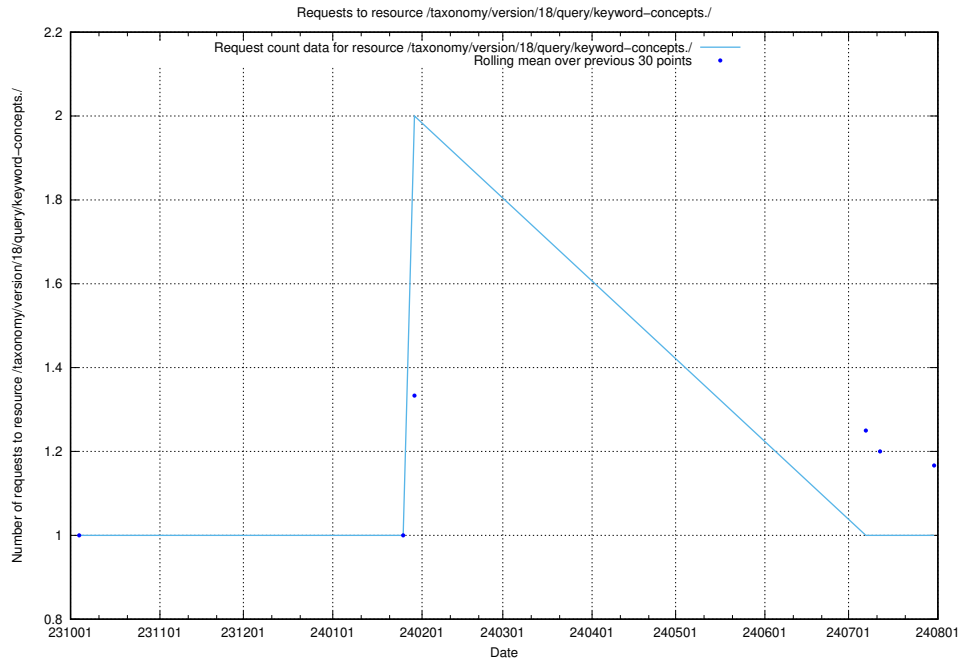

5.5418 Usage of /taxonomy/version/18/query/keyword-concepts./

Here, we count the number of requests to resource /taxonomy/version/18/query/keyword-concepts./.