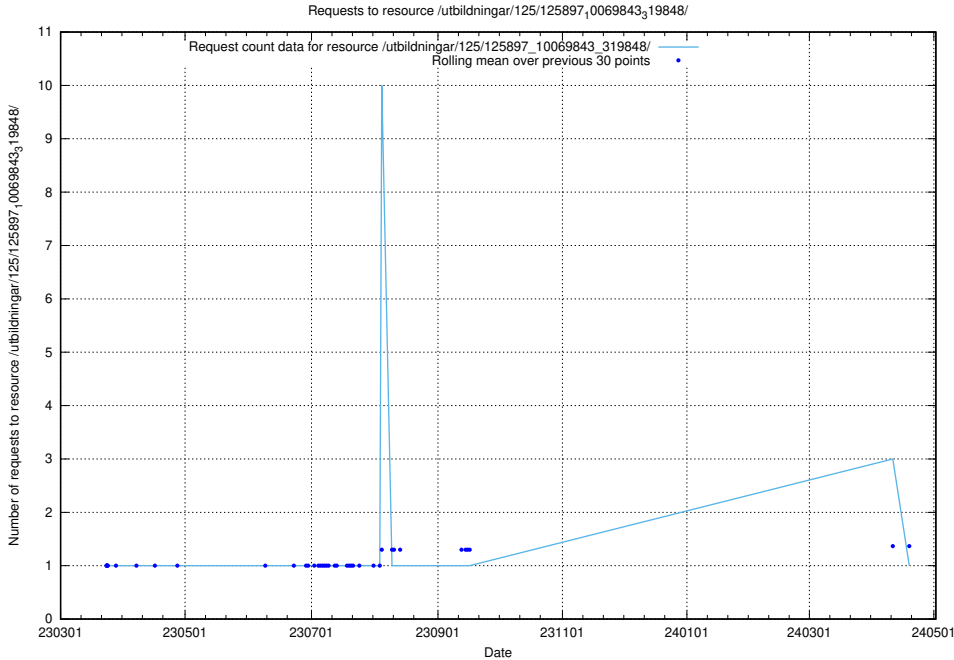

5.7483 Usage of /utbildningar/125/125897_10069843_319848/

Here, we count the number of requests to resource /utbildningar/125/125897_10069843_319848/.