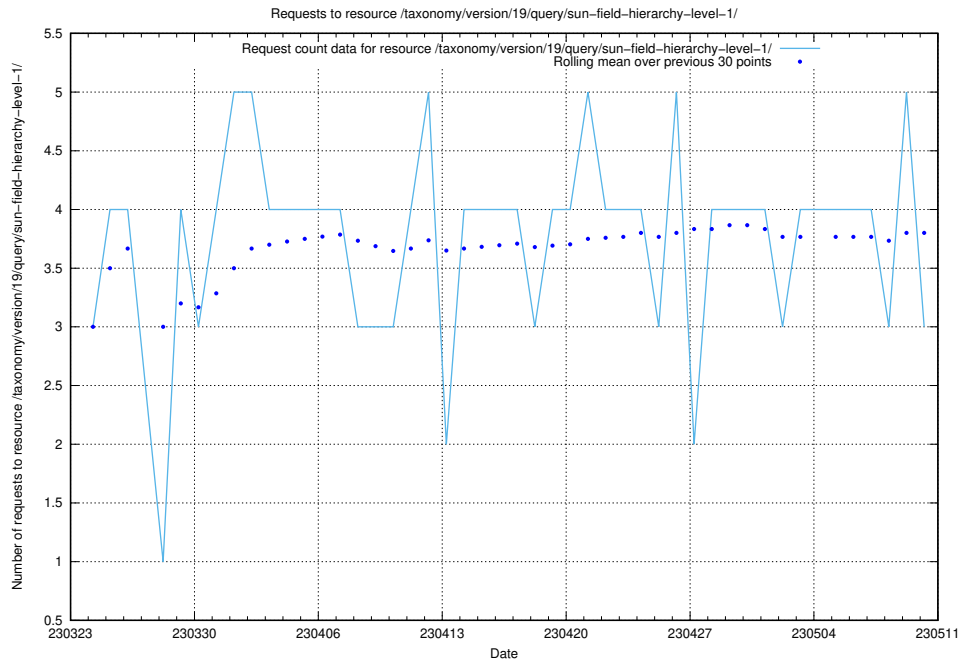

5.401 Usage of /taxonomy/version/19/query/sun-field-hierarchy-level-1/

Here, we count the number of requests to resource /taxonomy/version/19/query/sun-field-hierarchy-level-1/.