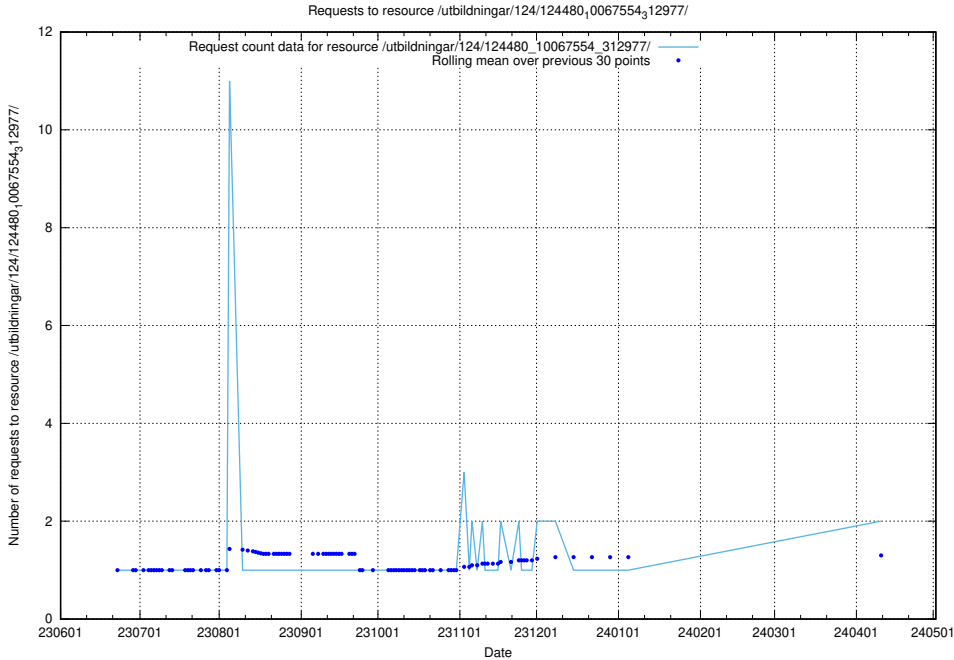

5.807 Usage of /utbildningar/124/124480_10067554_312977/

Here, we count the number of requests to resource /utbildningar/124/124480_10067554_312977/.