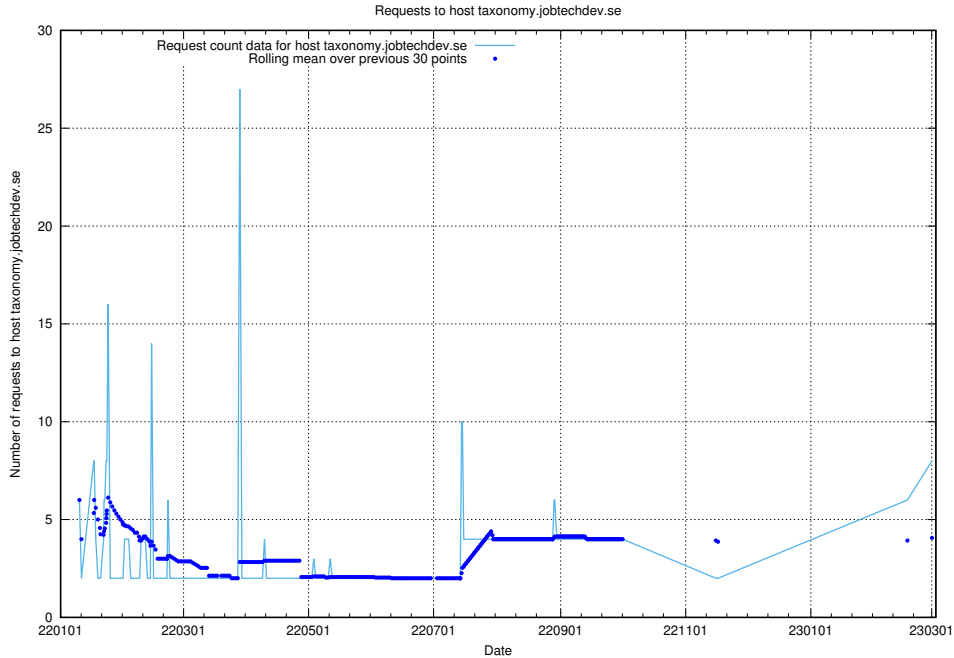

7.71 Usage of taxonomy.jobtechdev.se

Here, we count the number of requests to host taxonomy.jobtechdev.se.

7.72 Usage of inspelning.jobtechdev.se

Here, we count the number of requests to host inspelning.jobtechdev.se.