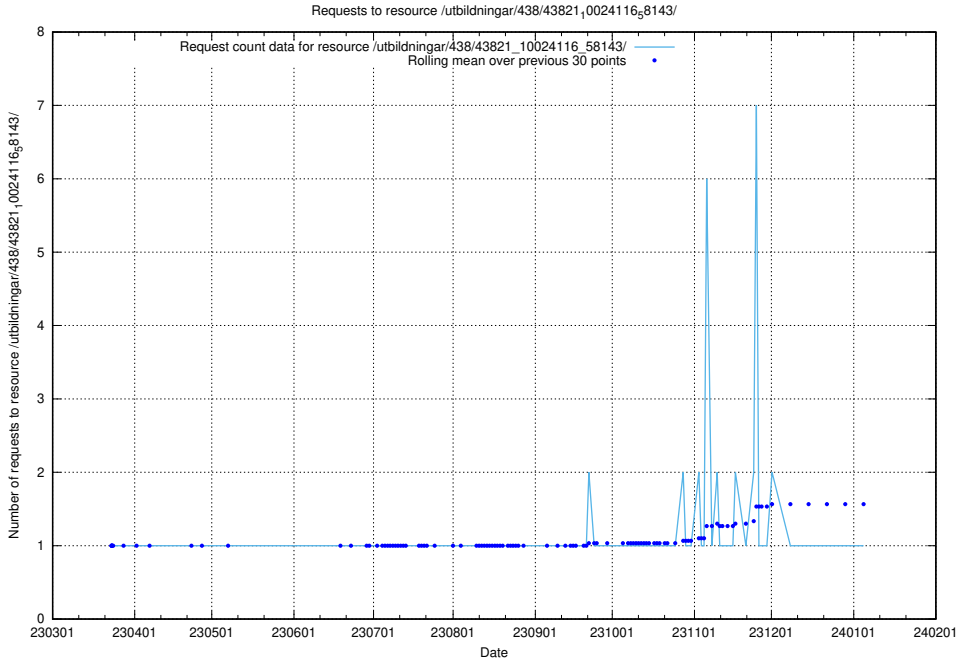

5.6717 Usage of /utbildningar/438/43821_10024116_58143/

Here, we count the number of requests to resource /utbildningar/438/43821_10024116_58143/.