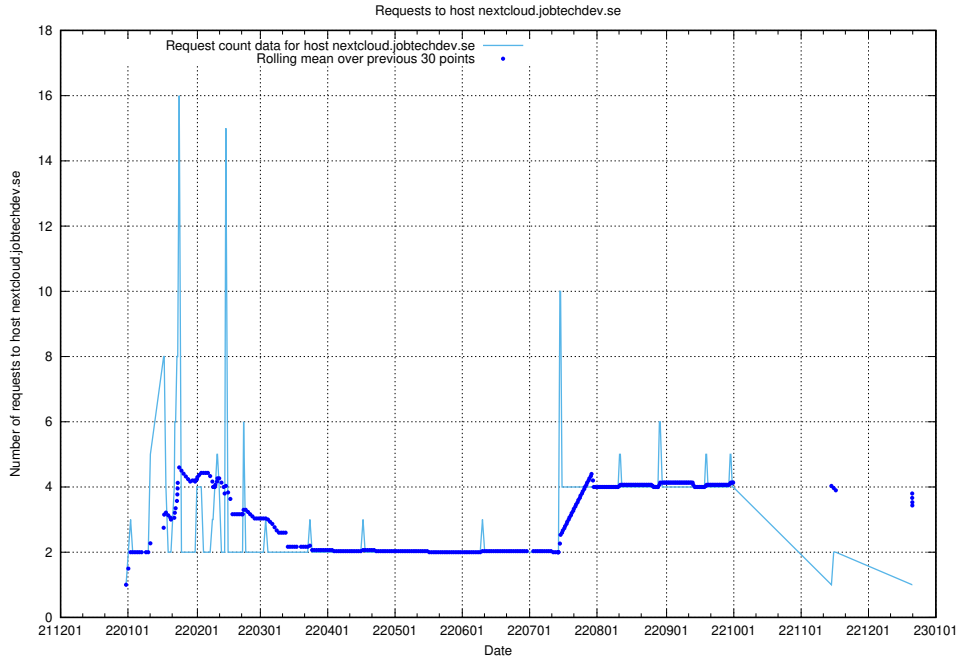

7.622 Usage of nextcloud.jobtechdev.se

Here, we count the number of requests to host nextcloud.jobtechdev.se.