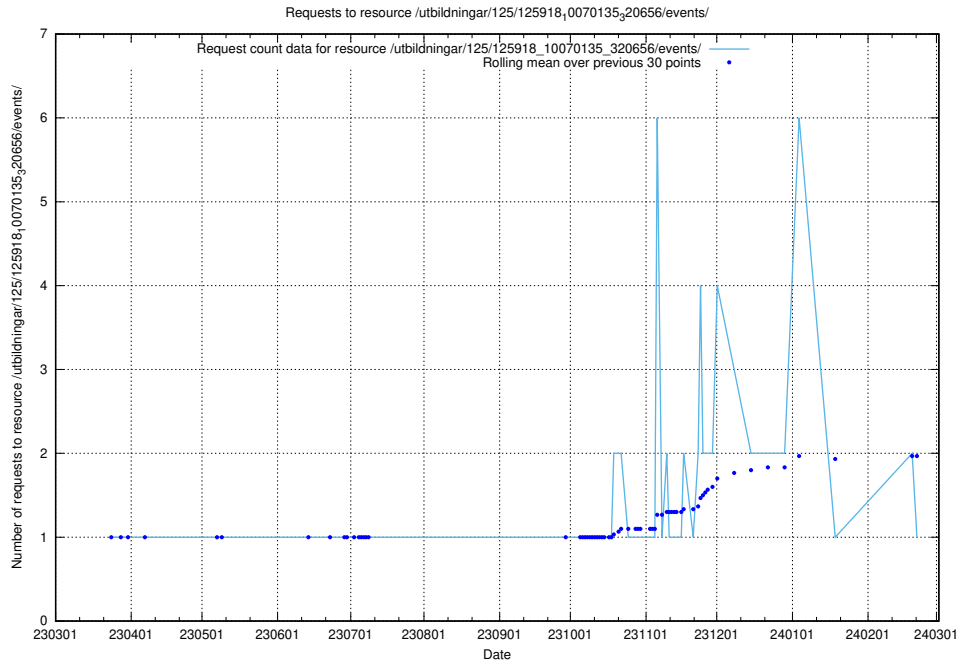

5.6593 Usage of /utbildningar/125/125918_10070135_320656/events/

Here, we count the number of requests to resource /utbildningar/125/125918_10070135_320656/events/