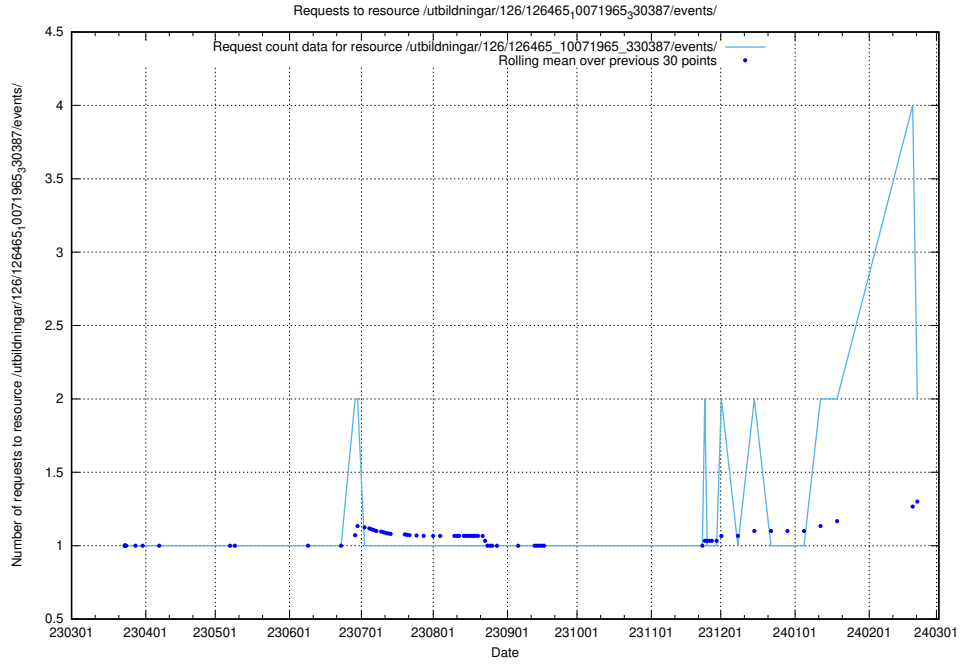

5.930 Usage of /utbildningar/126/126465_10071965_330387/events/

Here, we count the number of requests to resource /utbildningar/126/126465_10071965_330387/events/