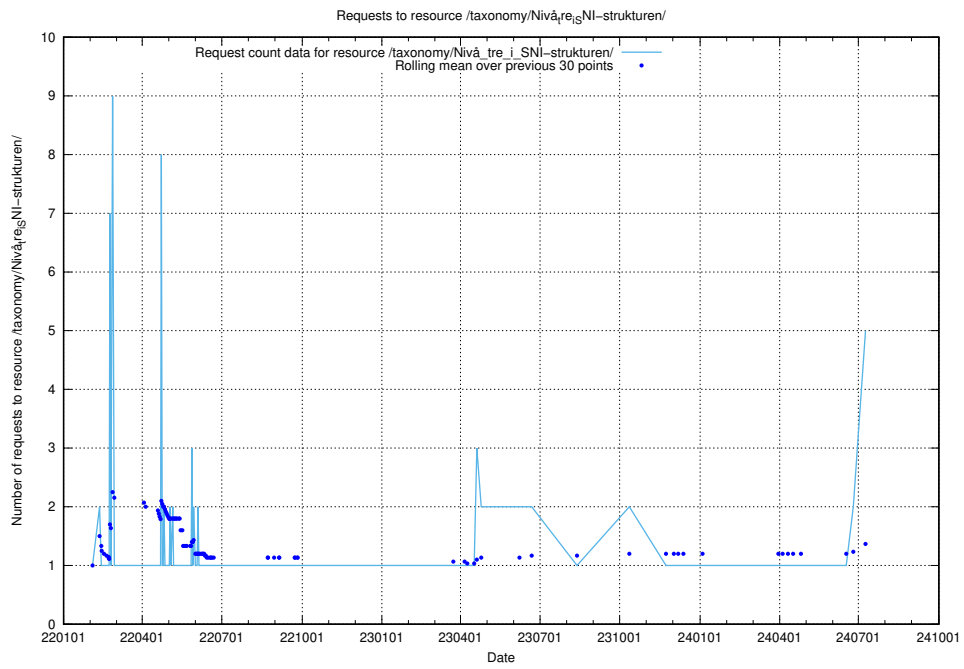

5.122 Usage of /taxonomy/Nivå_tre_i_SNI-strukturen/

Here, we count the number of requests to resource /taxonomy/Nivå_tre_i_SNI-strukturen/.