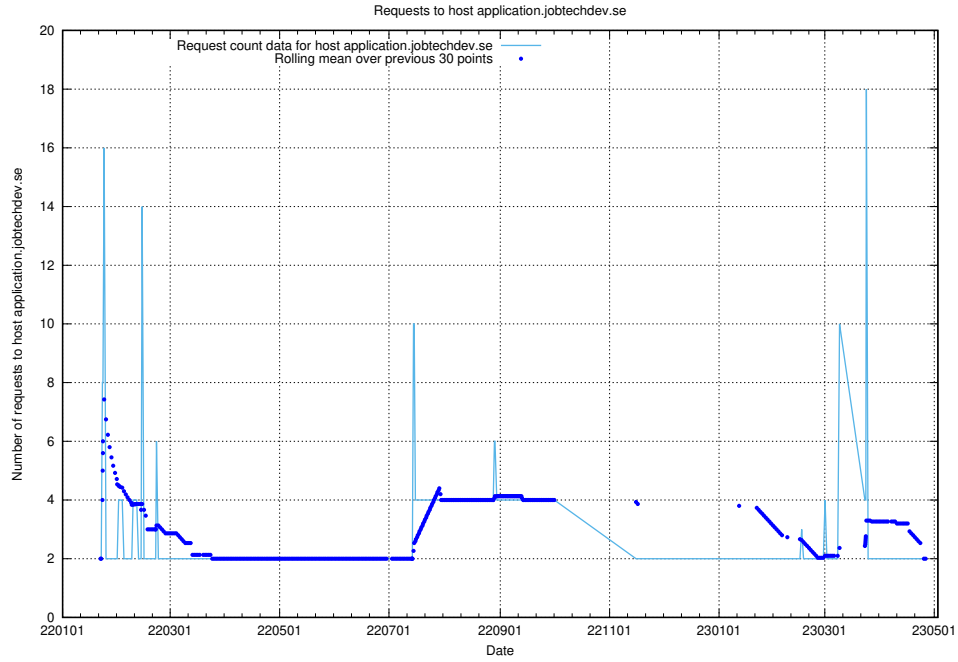

7.263 Usage of application.jobtechdev.se

Here, we count the number of requests to host application.jobtechdev.se.

7.264 Usage of adm.jobtechdev.se

Here, we count the number of requests to host adm.jobtechdev.se.