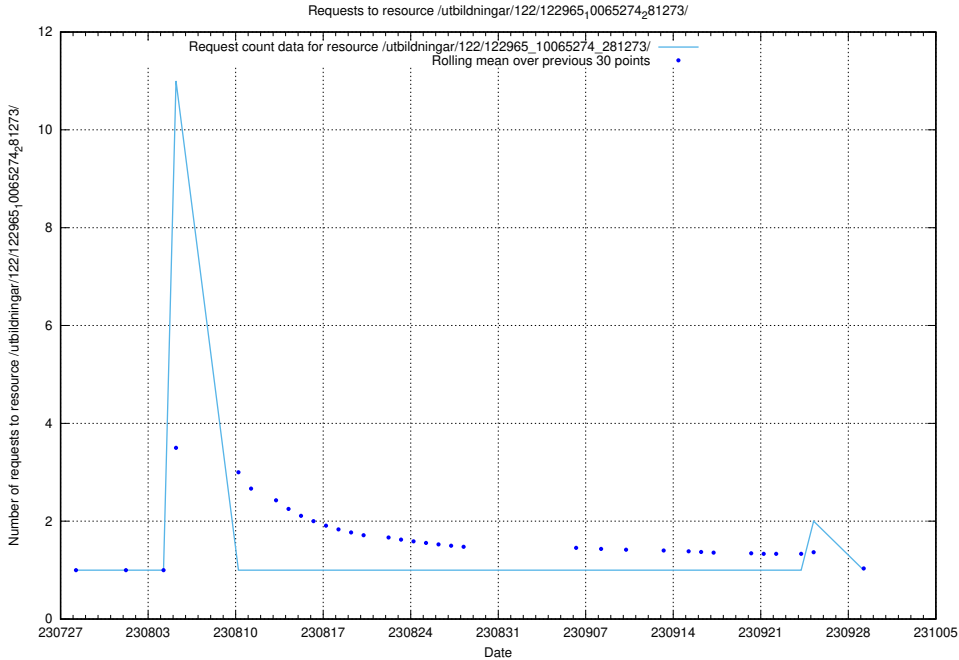

5.5293 Usage of /utbildningar/122/122965_10065274_281273/

Here, we count the number of requests to resource /utbildningar/122/122965_10065274_281273/.