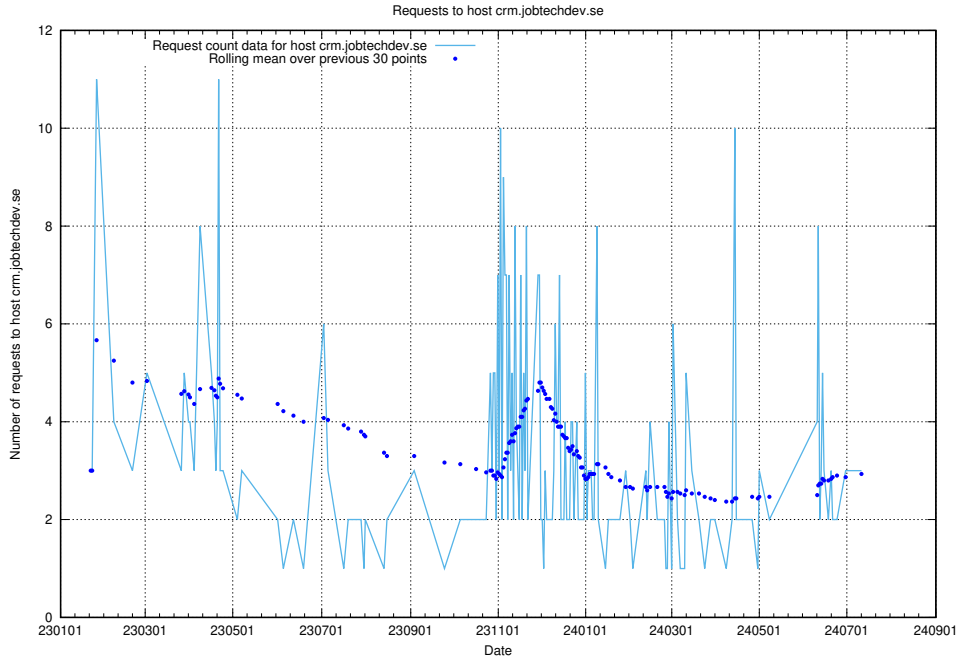

7.186 Usage of crm.jobtechdev.se

Here, we count the number of requests to host crm.jobtechdev.se.