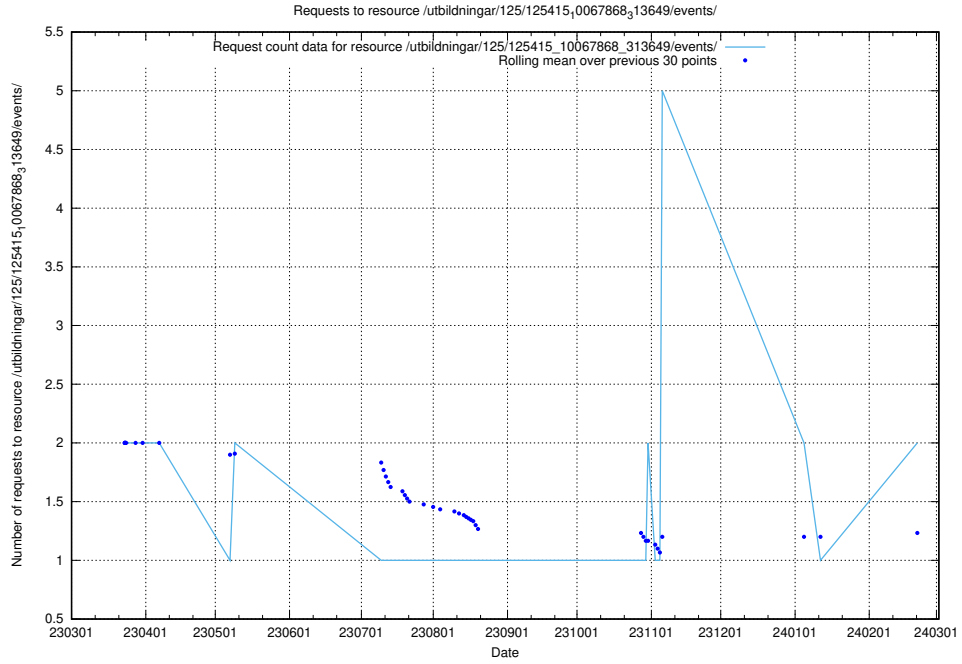

5.918 Usage of /utbildningar/125/125415_10067868_313649/events/

Here, we count the number of requests to resource /utbildningar/125/125415_10067868_313649/events/