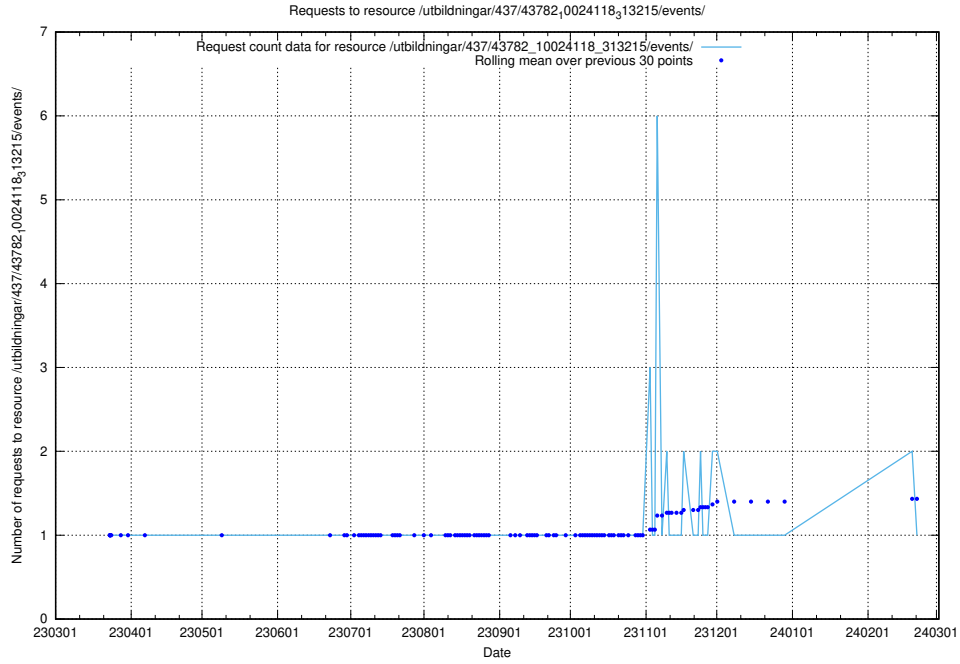

Here, we count the number of requests to resource /utbildningar/437/43784_10024037_29998/.

5.6746 Usage of /utbildningar/437/43782_10024118_313215/events/

Here, we count the number of requests to resource /utbildningar/437/43782_10024118_313215/events/.