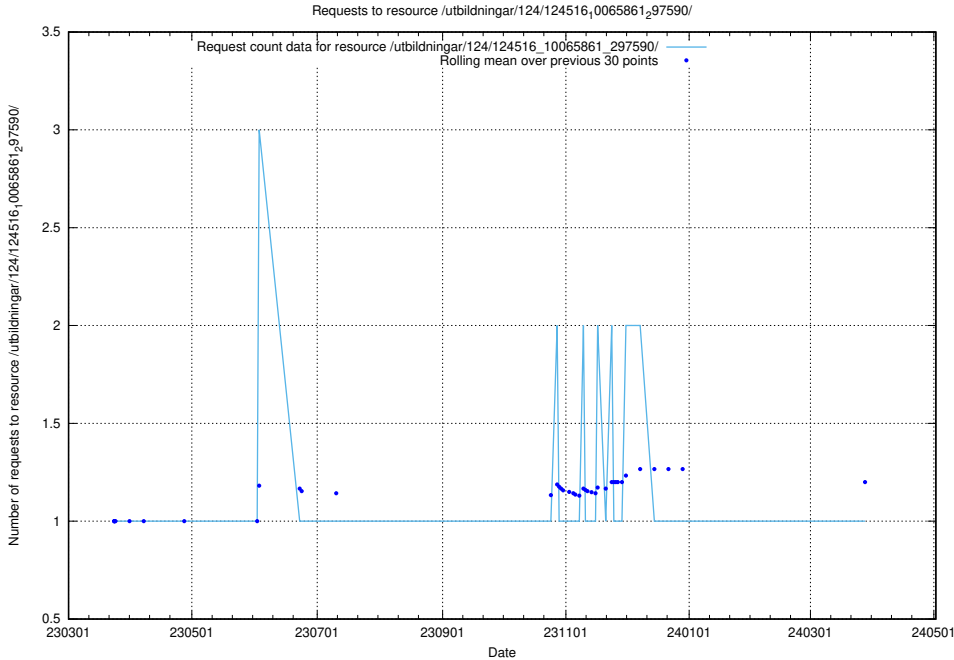

5.1866 Usage of /utbildningar/124/124516_10065861_297590/

Here, we count the number of requests to resource /utbildningar/124/124516_10065861_297590/.

5.1867 Usage of /availability/uptime/20240408/

Here, we count the number of requests to resource /availability/uptime/20240408/.