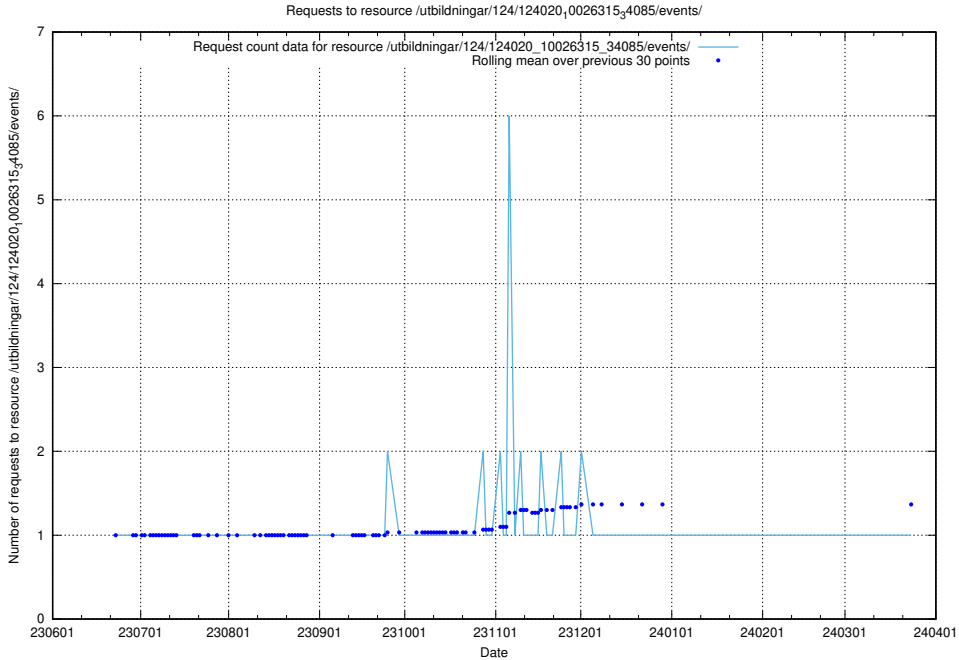

5.6222 Usage of /utbildningar/124/124020_10026315_34085/events/

Here, we count the number of requests to resource /utbildningar/124/124020_10026315_34085/events/.