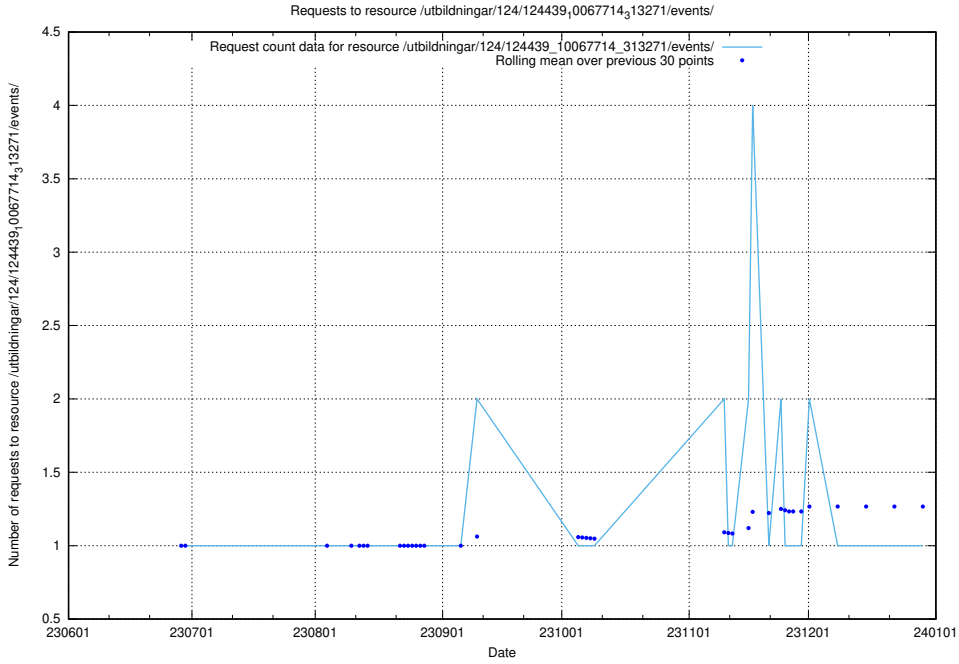

5.5921 Usage of /utbildningar/124/124439_10067714_313271/events/

Here, we count the number of requests to resource /utbildningar/124/124439_10067714_313271/events/