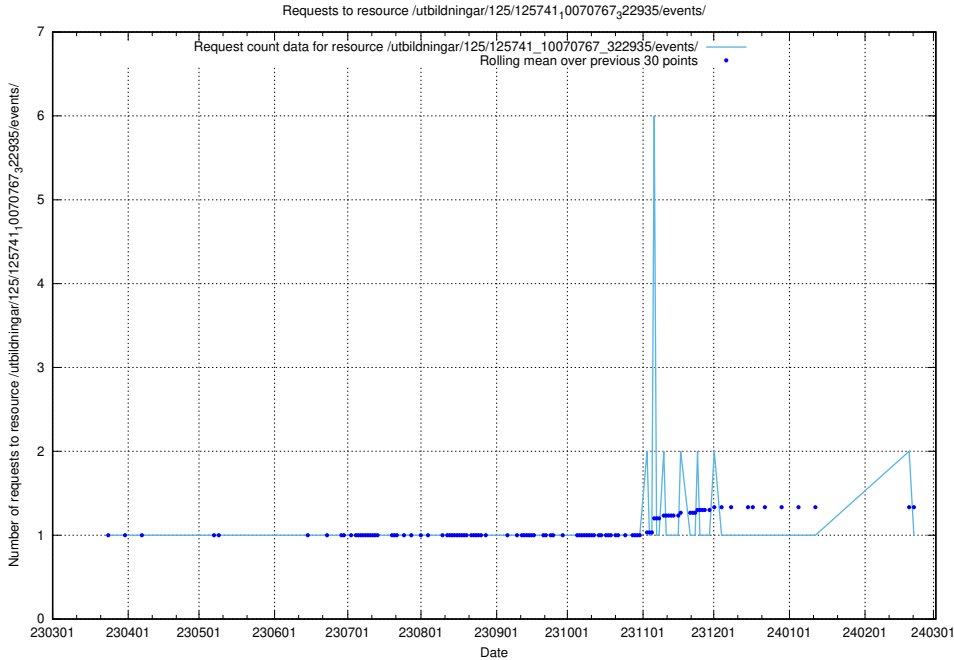

5.6607 Usage of /utbildningar/125/125741_10070767_322935/events/

Here, we count the number of requests to resource /utbildningar/125/125741_10070767_322935/events/