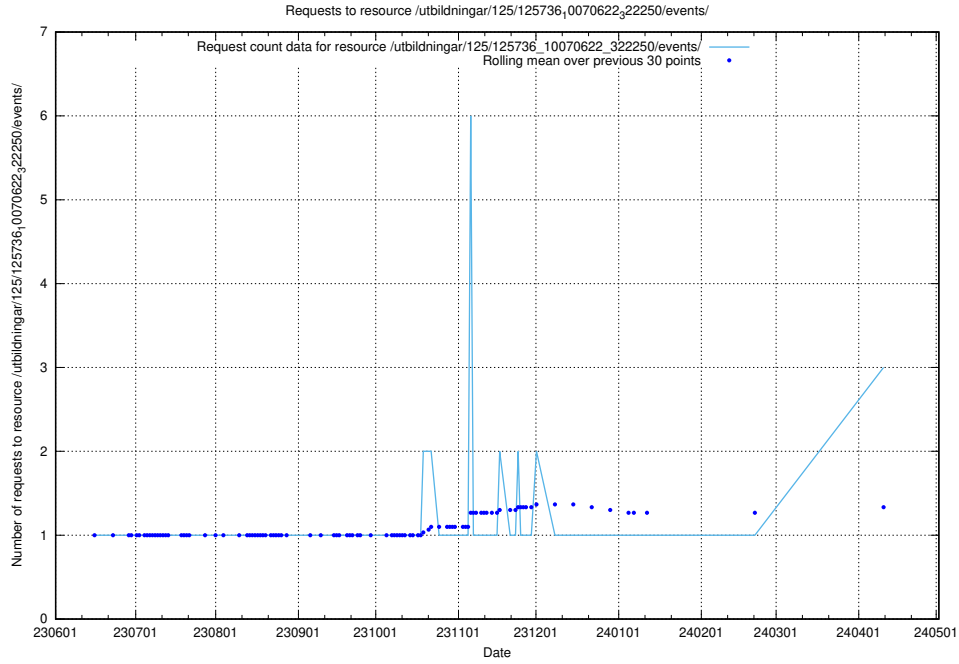

5.387 Usage of /utbildningar/125/125736_10070622_322250/events/

Here, we count the number of requests to resource /utbildningar/125/125736_10070622_322250/events/