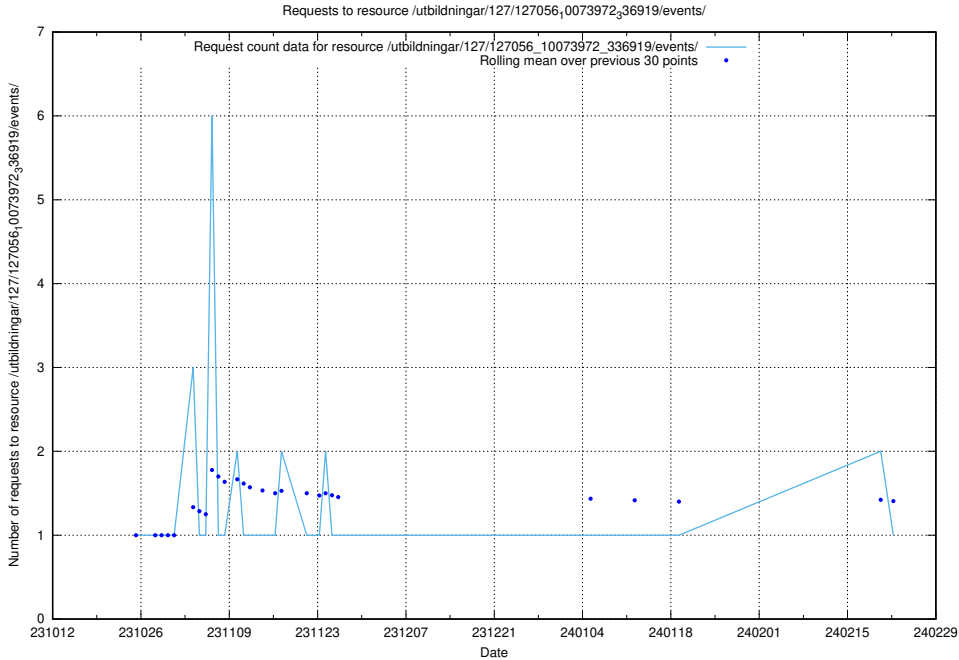

5.4601 Usage of /utbildningar/127/127056_10073972_336919/events/

Here, we count the number of requests to resource /utbildningar/127/127056_10073972_336919/events/