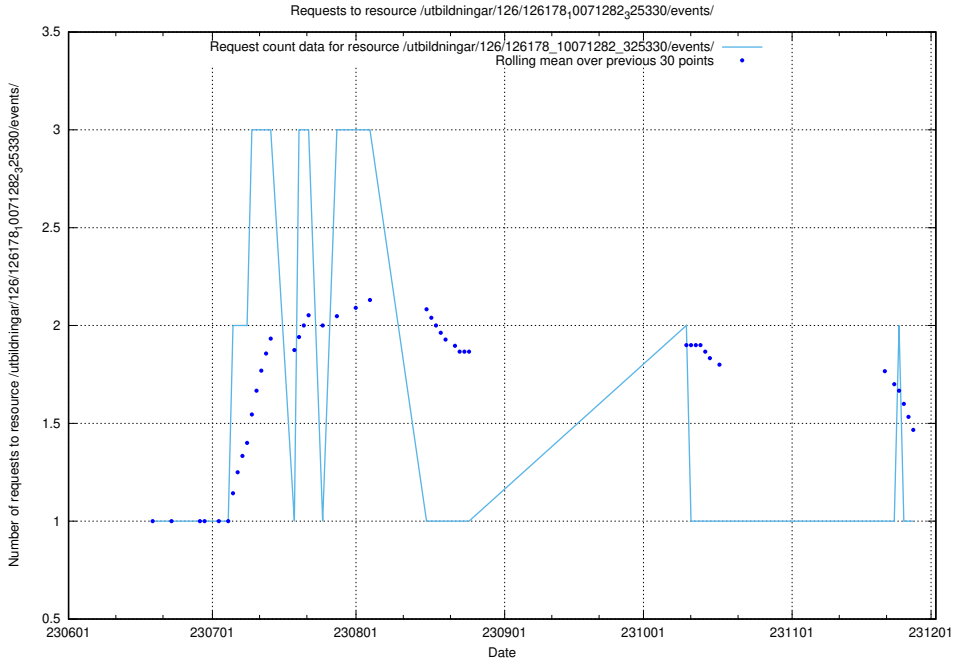

5.6245 Usage of /utbildningar/126/126178_10071282_325330/events/

Here, we count the number of requests to resource /utbildningar/126/126178_10071282_325330/events/