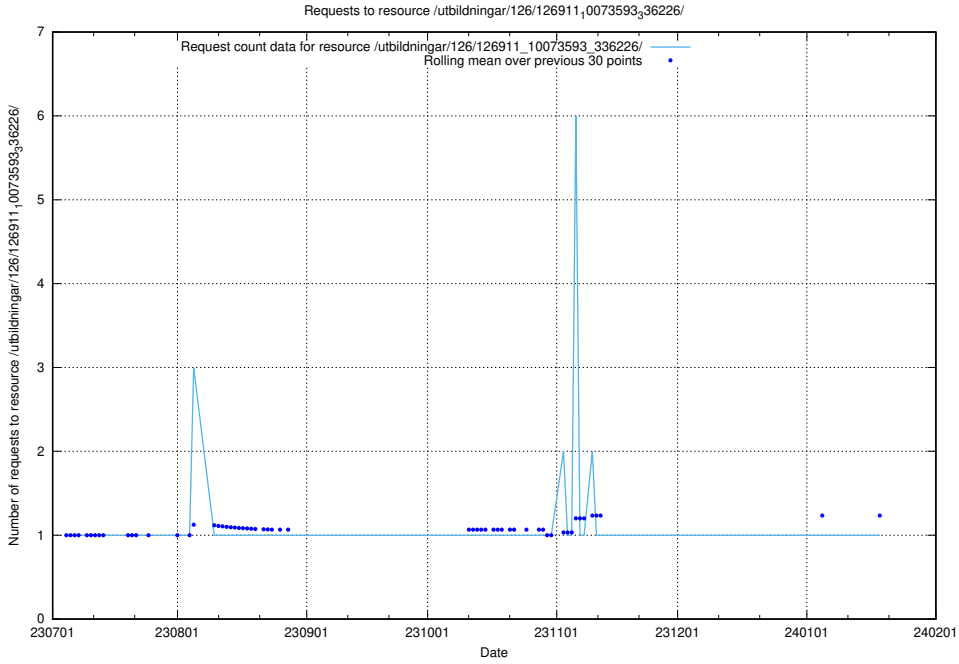

5.5742 Usage of /utbildningar/126/126911_10073593_336226/

Here, we count the number of requests to resource /utbildningar/126/126911_10073593_336226/.