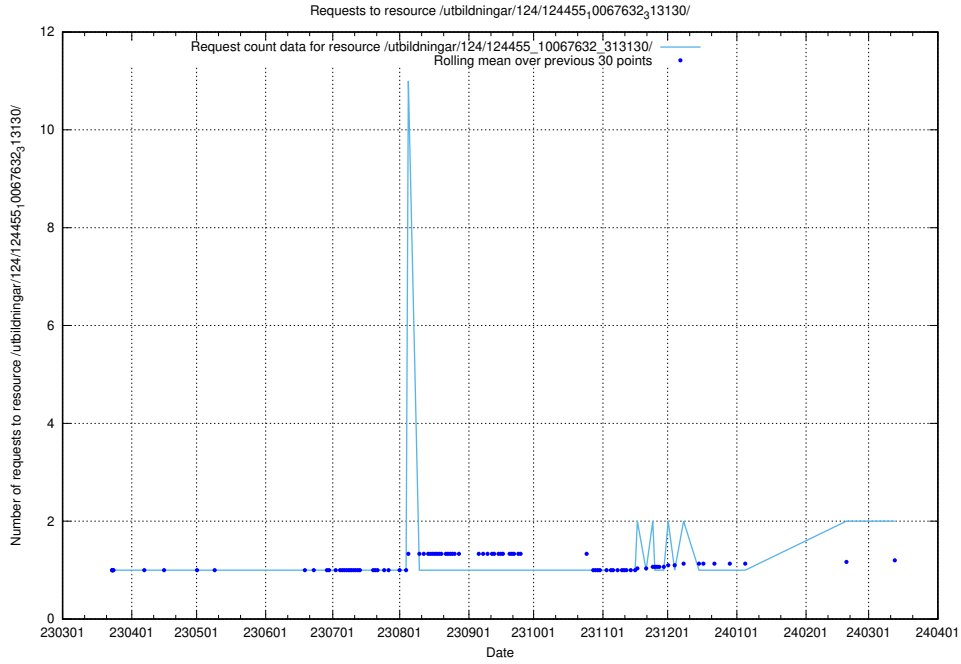

5.602 Usage of /utbildningar/124/124455_10067632_313130/

Here, we count the number of requests to resource /utbildningar/124/124455_10067632_313130/.