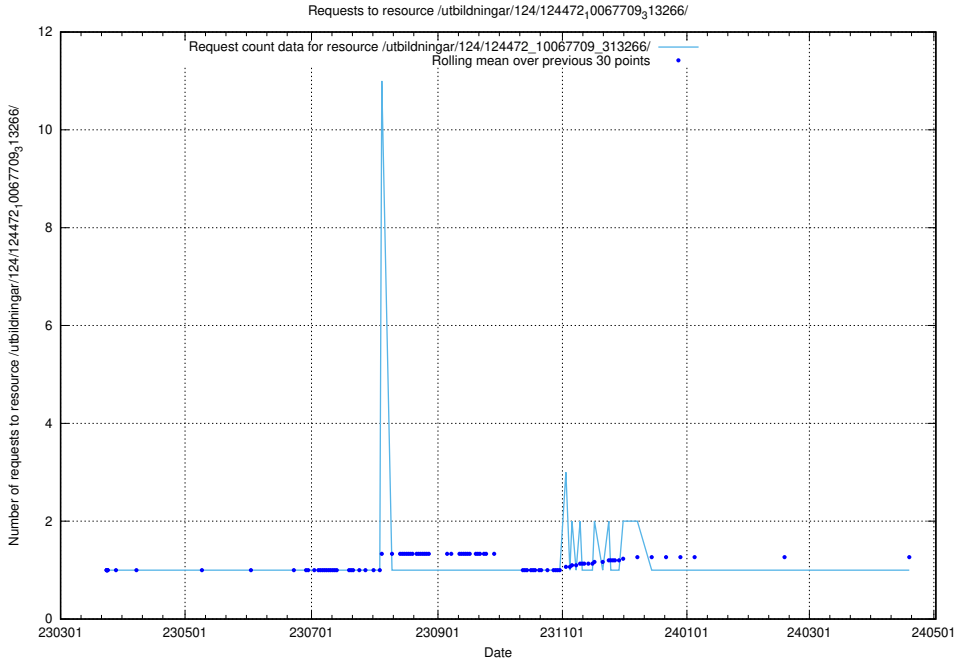

5.3436 Usage of /utbildningar/124/124472_10067709_313266/

Here, we count the number of requests to resource /utbildningar/124/124472_10067709_313266/.