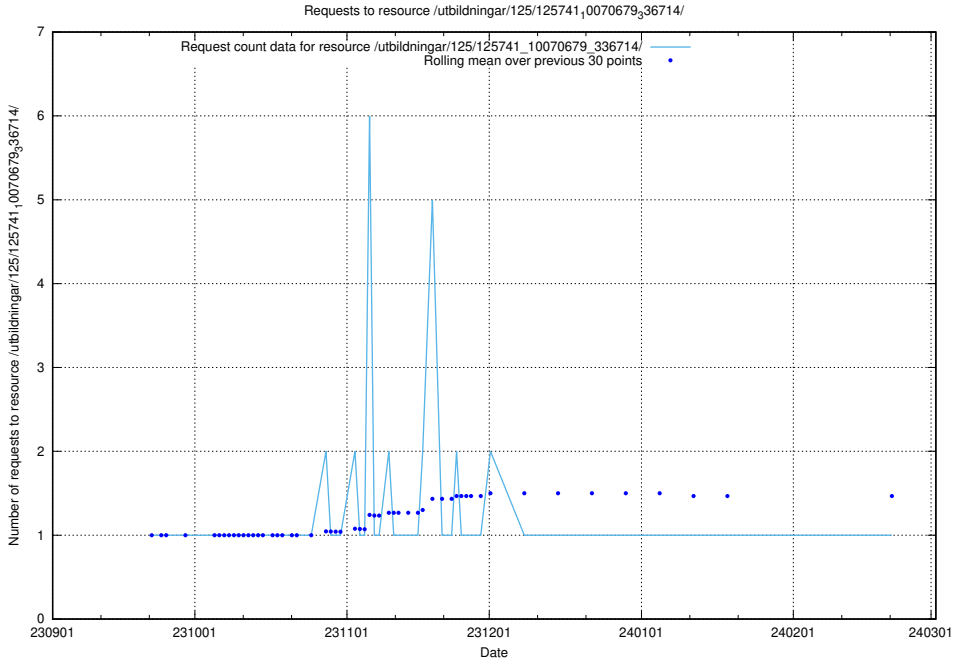

5.4889 Usage of /utbildningar/125/125741_10070679_336714/

Here, we count the number of requests to resource /utbildningar/125/125741_10070679_336714/.