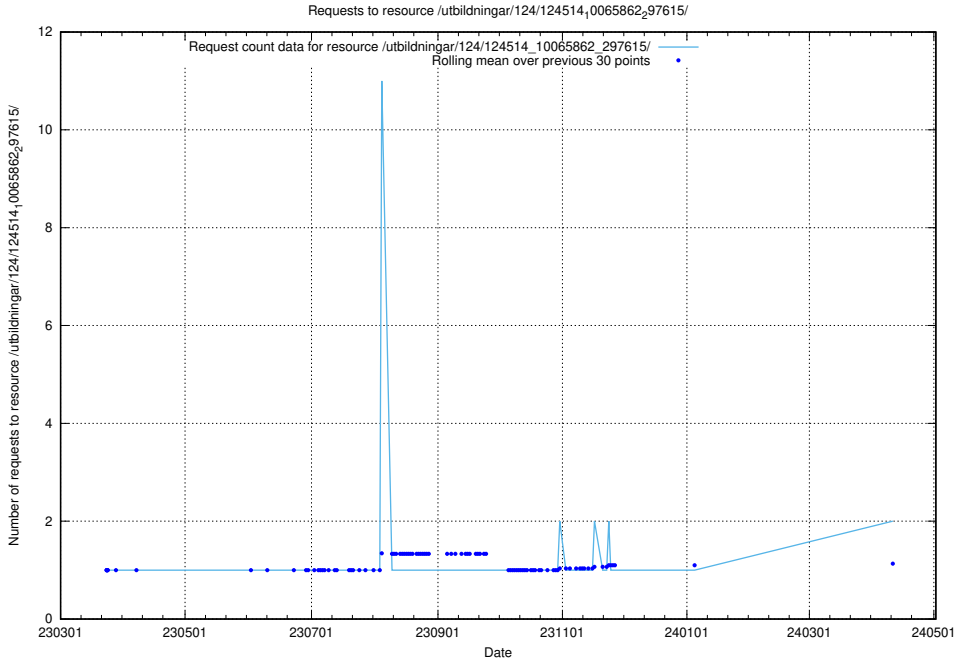

5.508 Usage of /utbildningar/124/124514_10065862_297615/

Here, we count the number of requests to resource /utbildningar/124/124514_10065862_297615/.