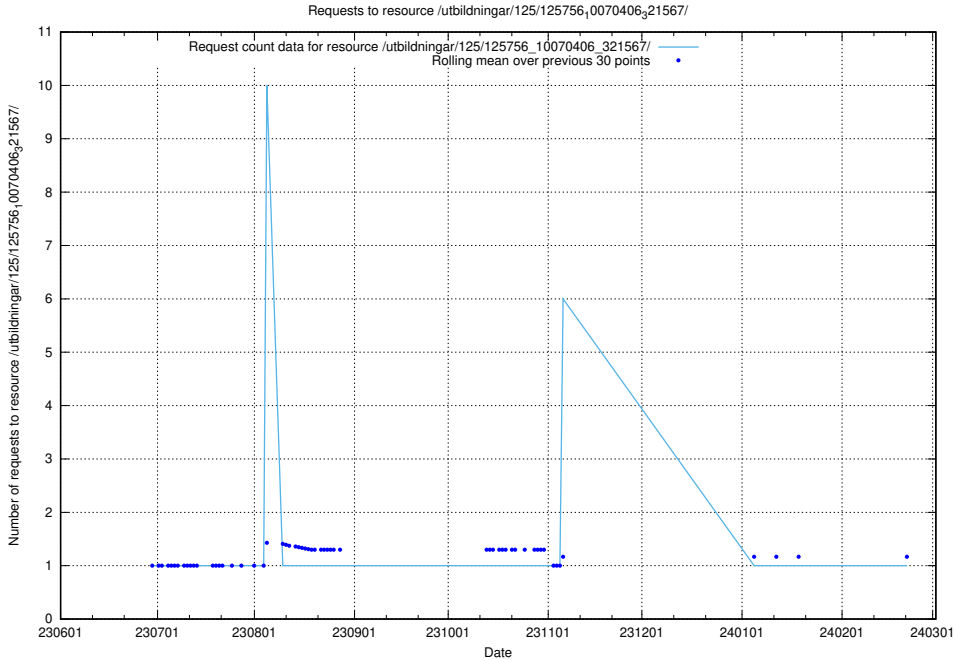

Here, we count the number of requests to resource /utbildningar/125/125756_10070406_321567/events/

5.5782 Usage of /utbildningar/125/125756_10070406_321567/

Here, we count the number of requests to resource /utbildningar/125/125756_10070406_321567/.