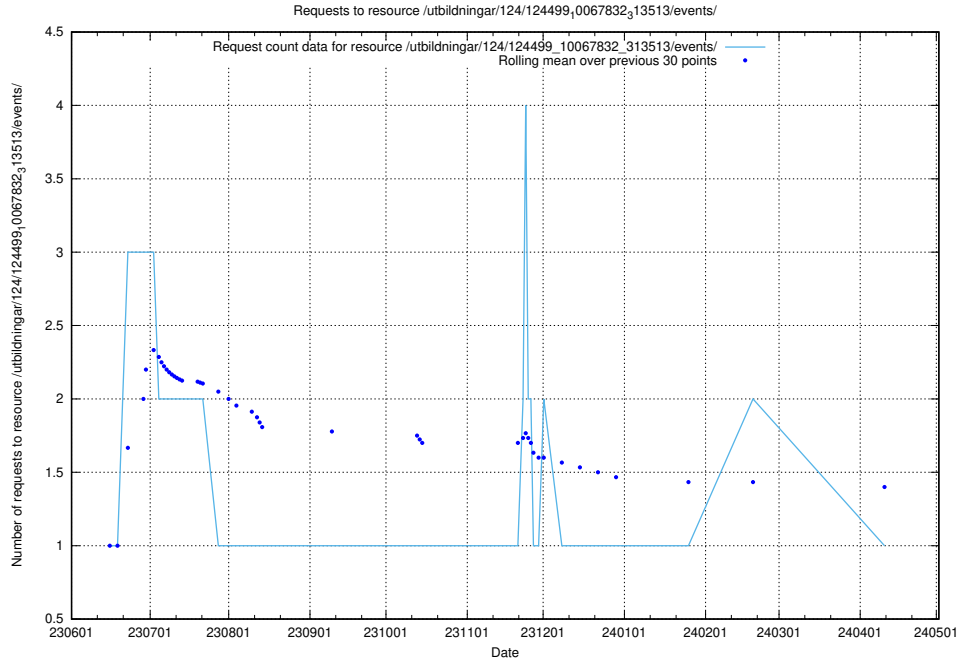

5.6274 Usage of /utbildningar/124/124499_10067832_313513/events/

Here, we count the number of requests to resource /utbildningar/124/124499_10067832_313513/events/