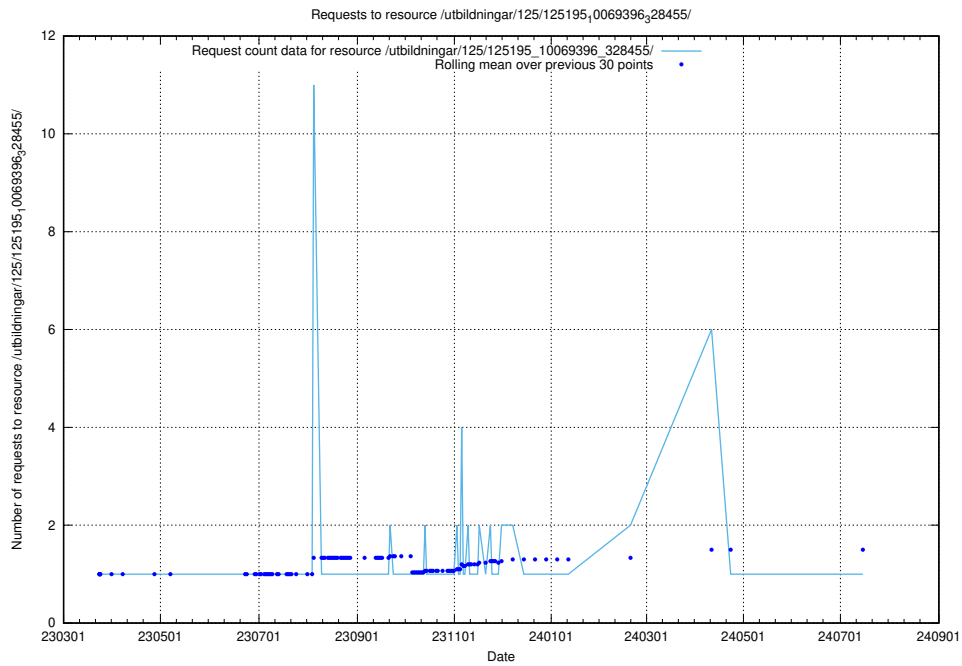

5.1107 Usage of /utbildningar/125/125195_10069396_328455/

Here, we count the number of requests to resource /utbildningar/125/125195_10069396_328455/.