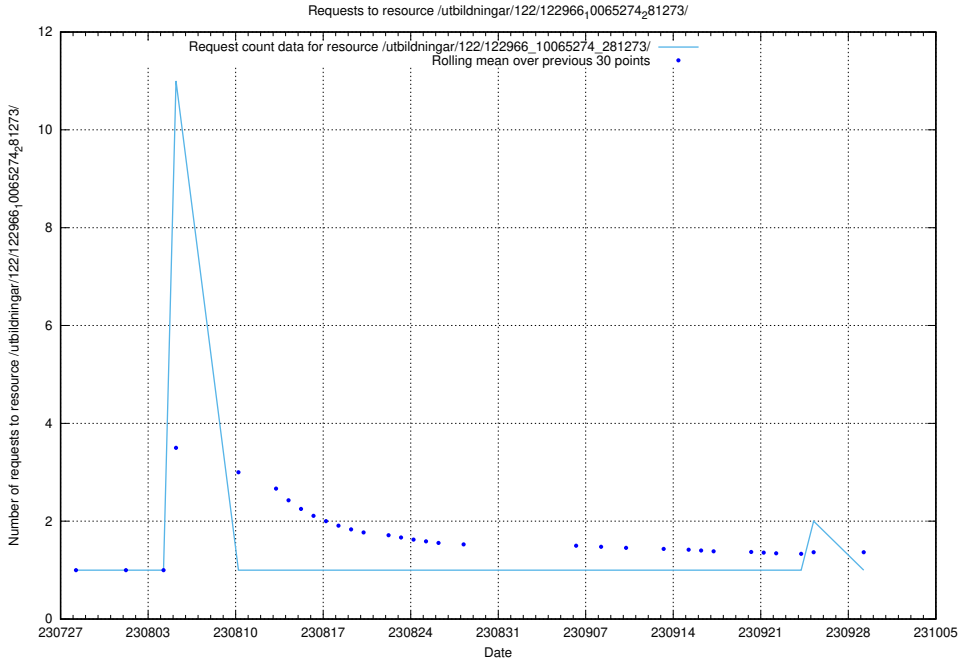

5.5292 Usage of /utbildningar/122/122966_10065274_281273/

Here, we count the number of requests to resource /utbildningar/122/122966_10065274_281273/.