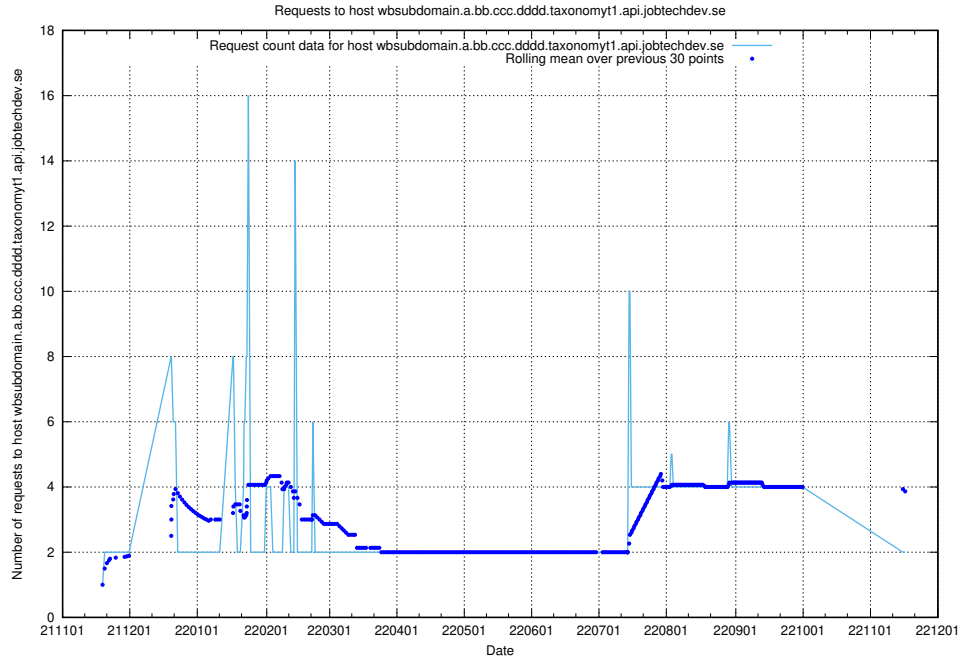

7.461 Usage of wbsubdomain.a.bb.ccc.dddd.taxonomyt1.api.jobtechdev.se

Here, we count the number of requests to host wbsubdomain.a.bb.ccc.dddd.taxonomyt1.api.jobtechdev.se