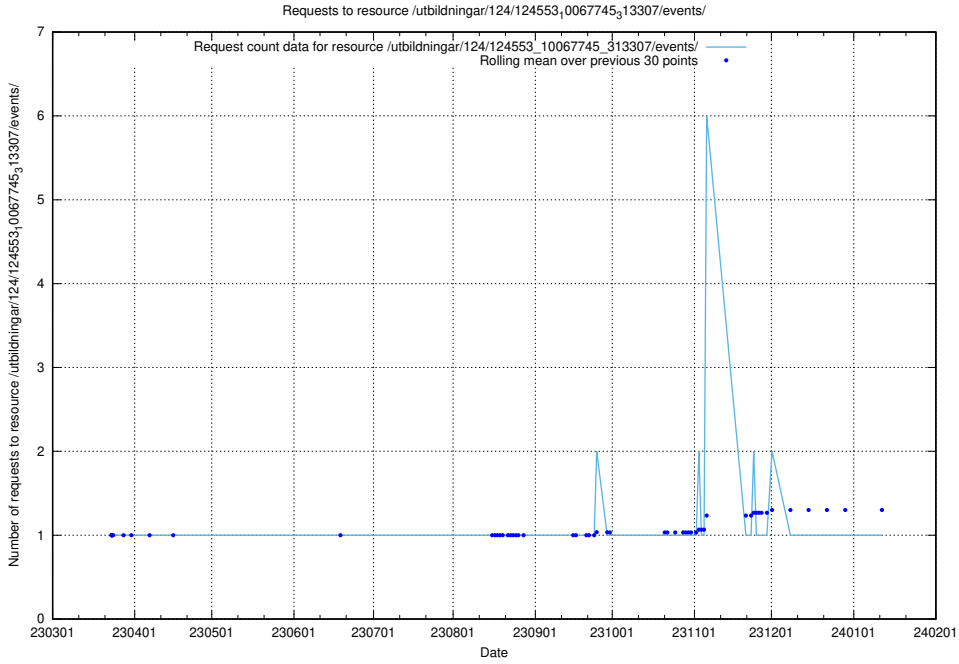

5.1192 Usage of /utbildningar/124/124553_10067745_313307/events/

Here, we count the number of requests to resource /utbildningar/124/124553_10067745_313307/events/