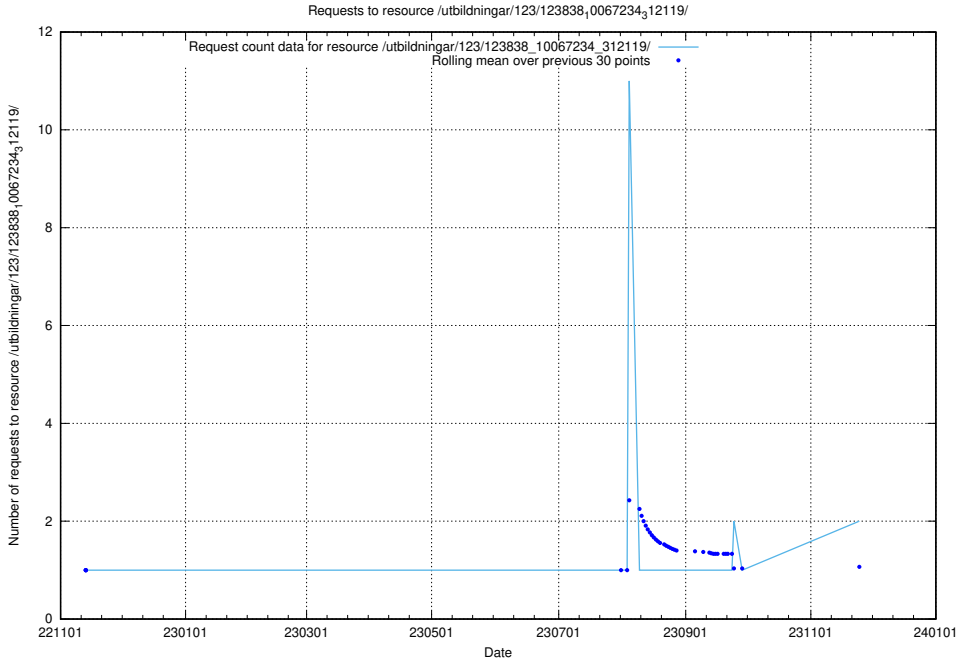

5.831 Usage of /utbildningar/123/123838_10067234_312119/

Here, we count the number of requests to resource /utbildningar/123/123838_10067234_312119/.