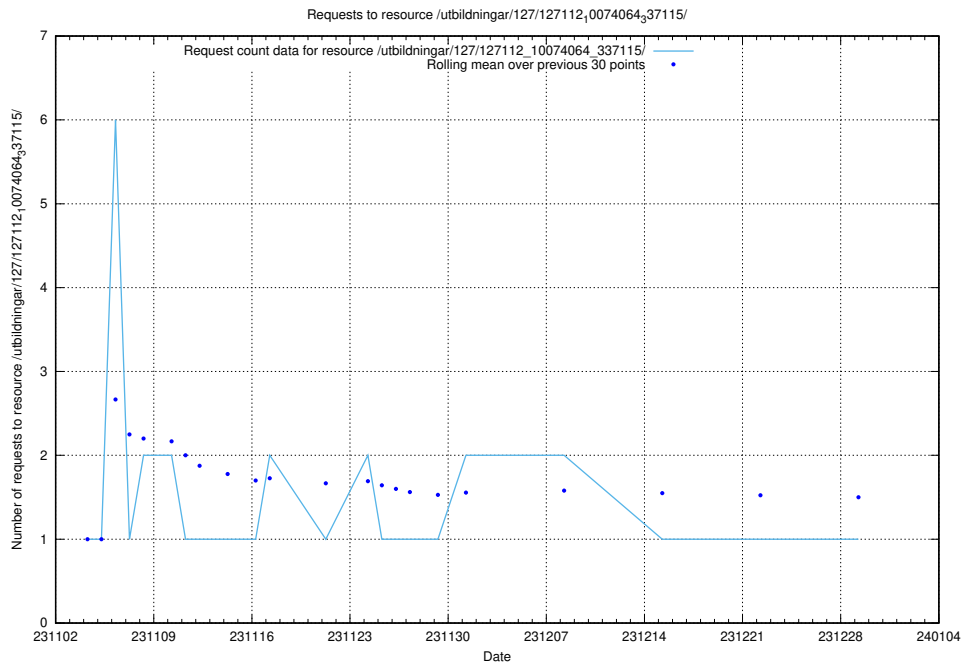

5.4518 Usage of /utbildningar/127/127112_10074064_337115/

Here, we count the number of requests to resource /utbildningar/127/127112_10074064_337115/.