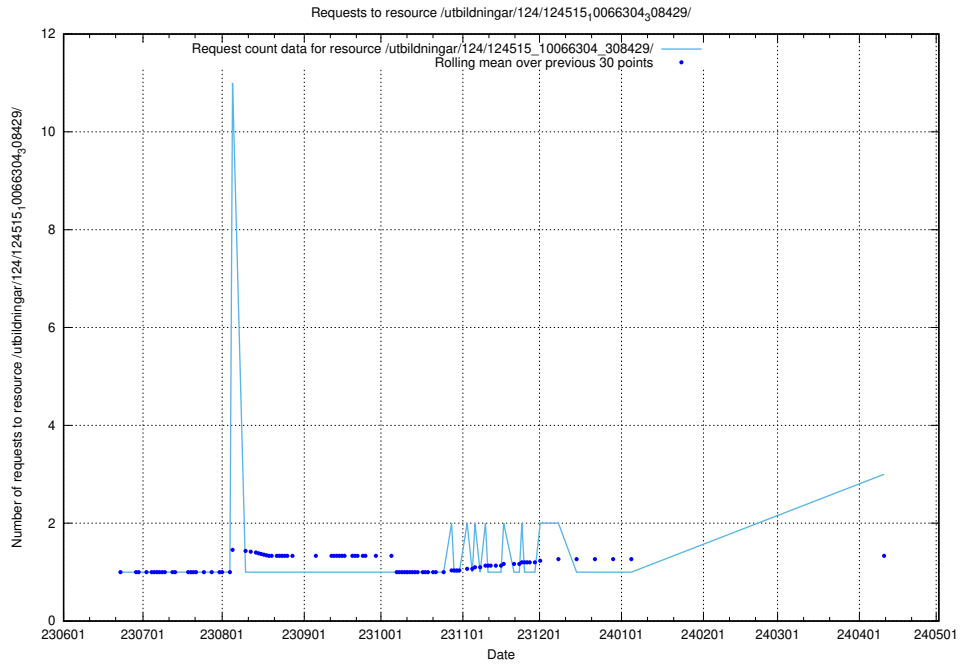

5.373 Usage of /utbildningar/124/124515_10066304_308429/

Here, we count the number of requests to resource /utbildningar/124/124515_10066304_308429/.