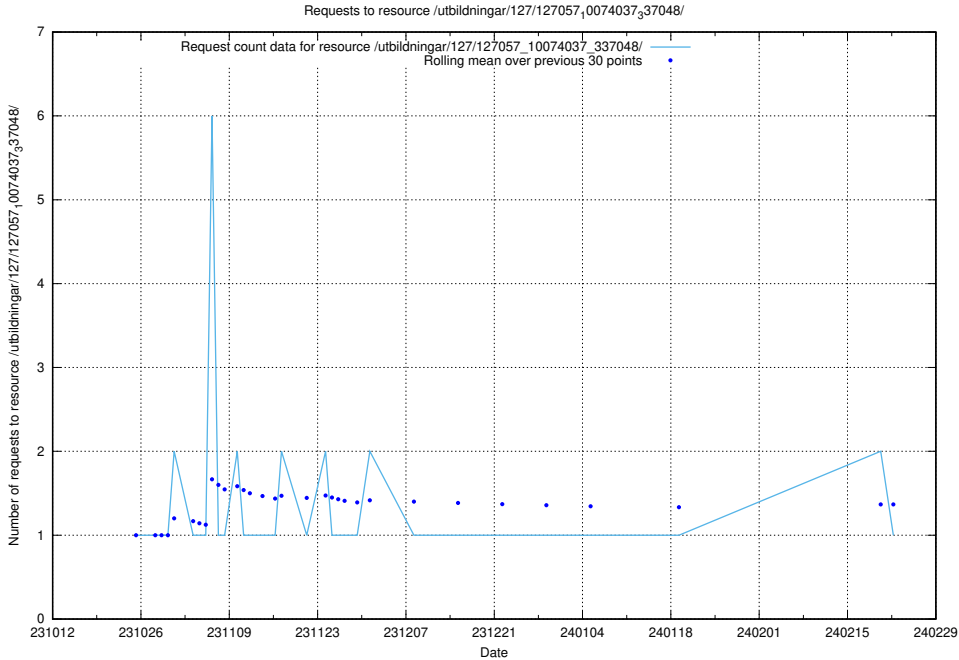

5.4597 Usage of /utbildningar/127/127057_10074037_337048/

Here, we count the number of requests to resource /utbildningar/127/127057_10074037_337048/.