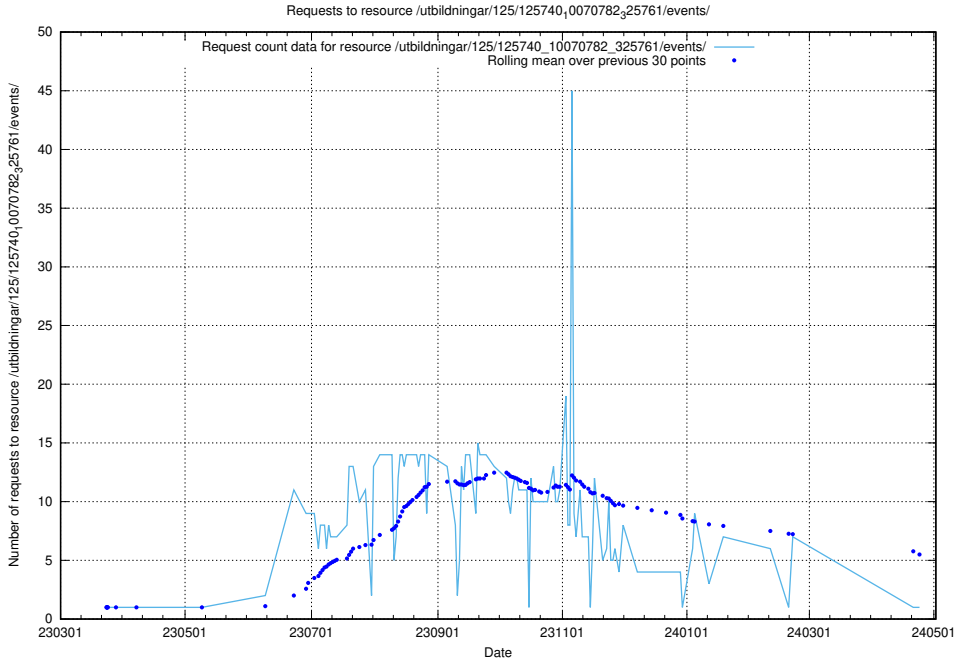

5.944 Usage of /utbildningar/125/125740_10070782_325761/events/

Here, we count the number of requests to resource /utbildningar/125/125740_10070782_325761/events/