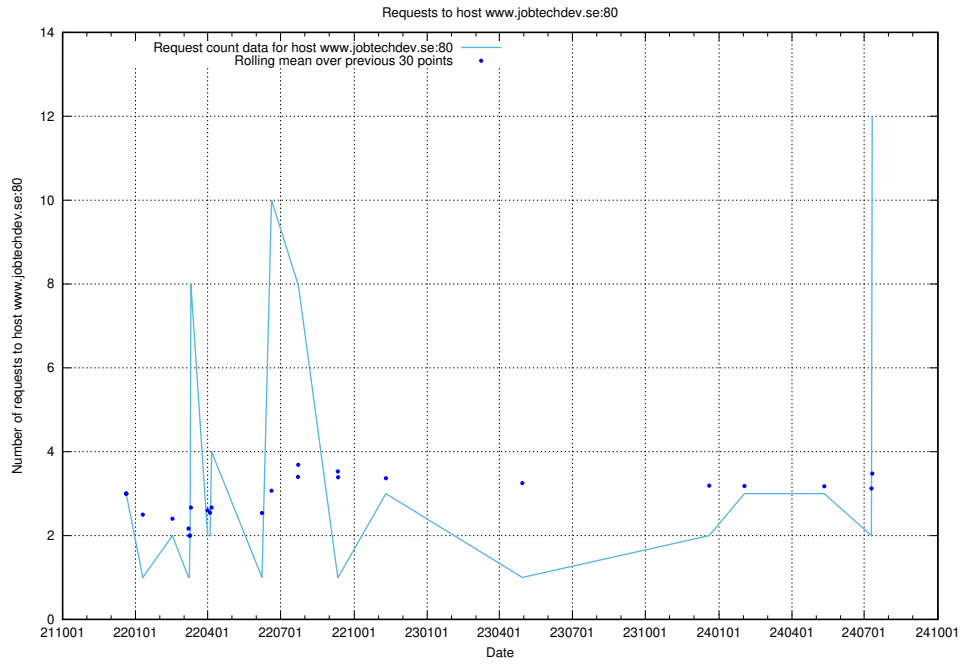

7.59 Usage of www.jobtechdev.se:80

Here, we count the number of requests to host www.jobtechdev.se:80.