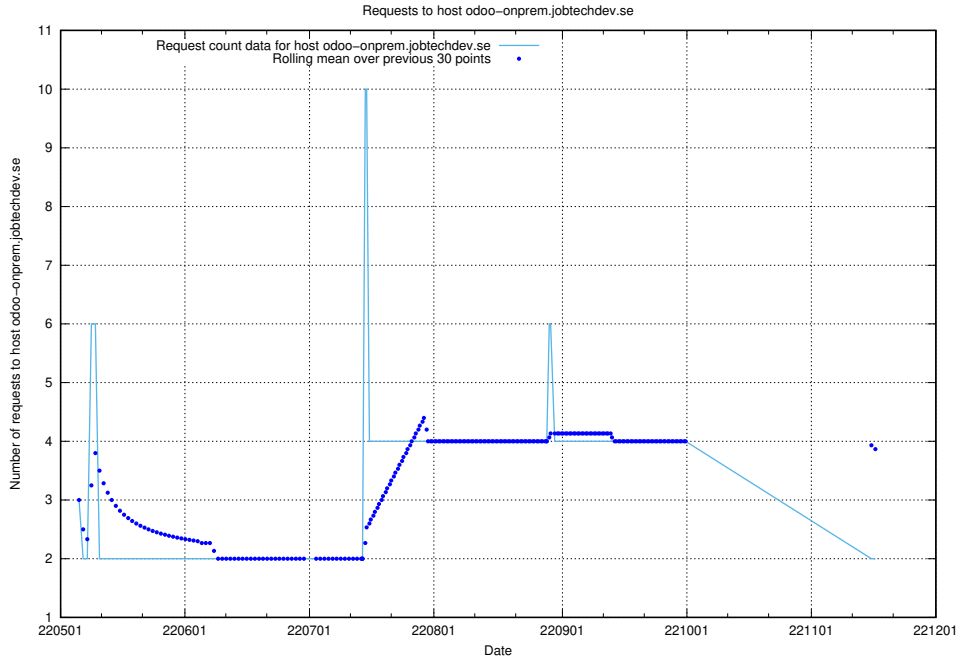

7.434 Usage of odoo-onprem.jobtechdev.se

Here, we count the number of requests to host odoo-onprem.jobtechdev.se.