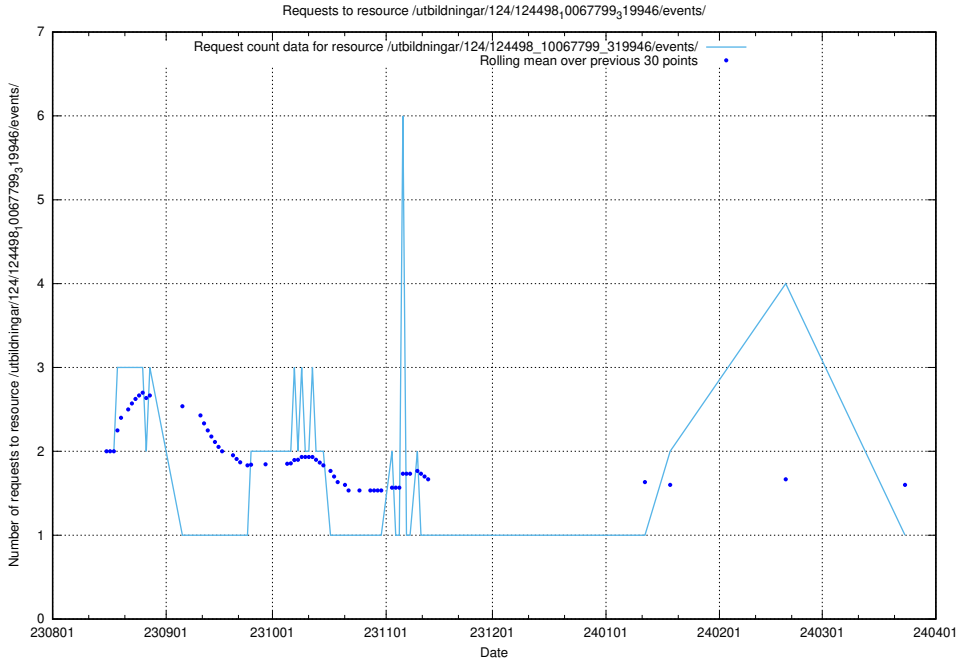

5.5174 Usage of /utbildningar/124/124498_10067799_319946/events/

Here, we count the number of requests to resource /utbildningar/124/124498_10067799_319946/events/