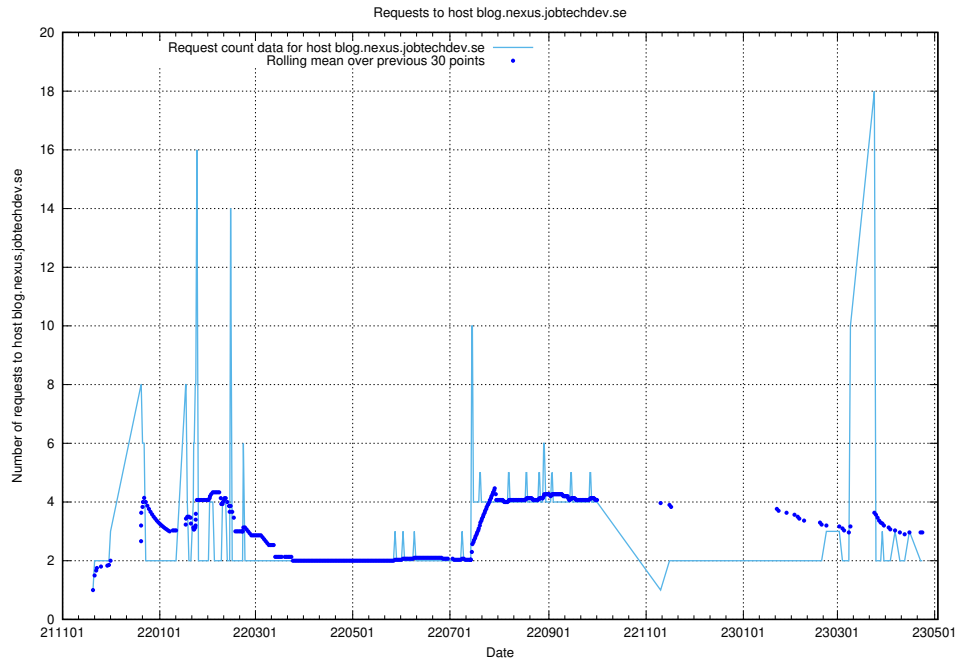

7.455 Usage of `blog.nexus.jobtechdev.se`

Here, we count the number of requests to host `blog.nexus.jobtechdev.se`.