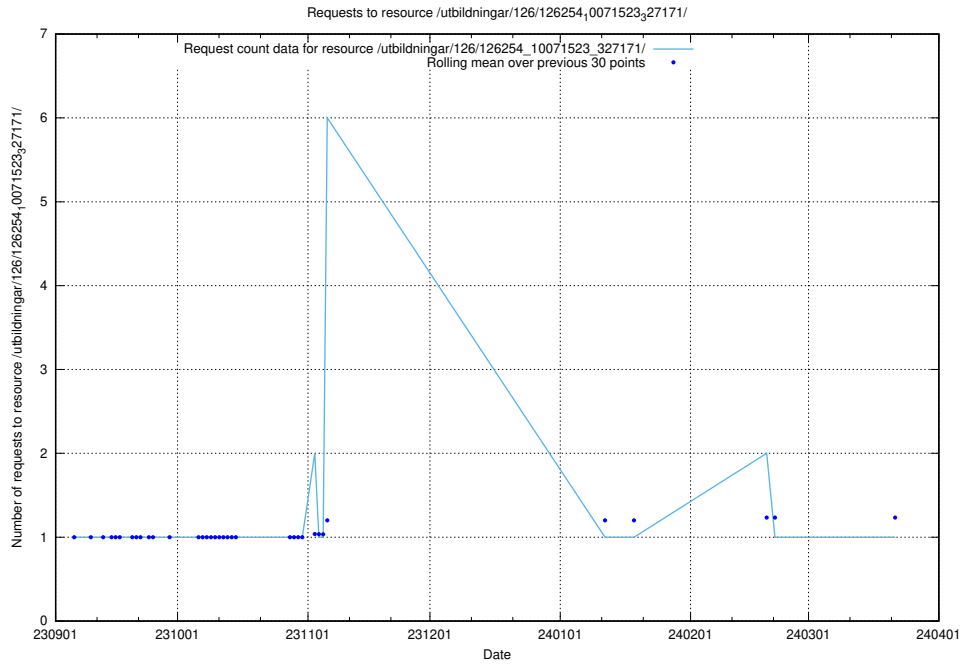

5.5049 Usage of /utbildningar/126/126254_10071523_327171/

Here, we count the number of requests to resource /utbildningar/126/126254_10071523_327171/.