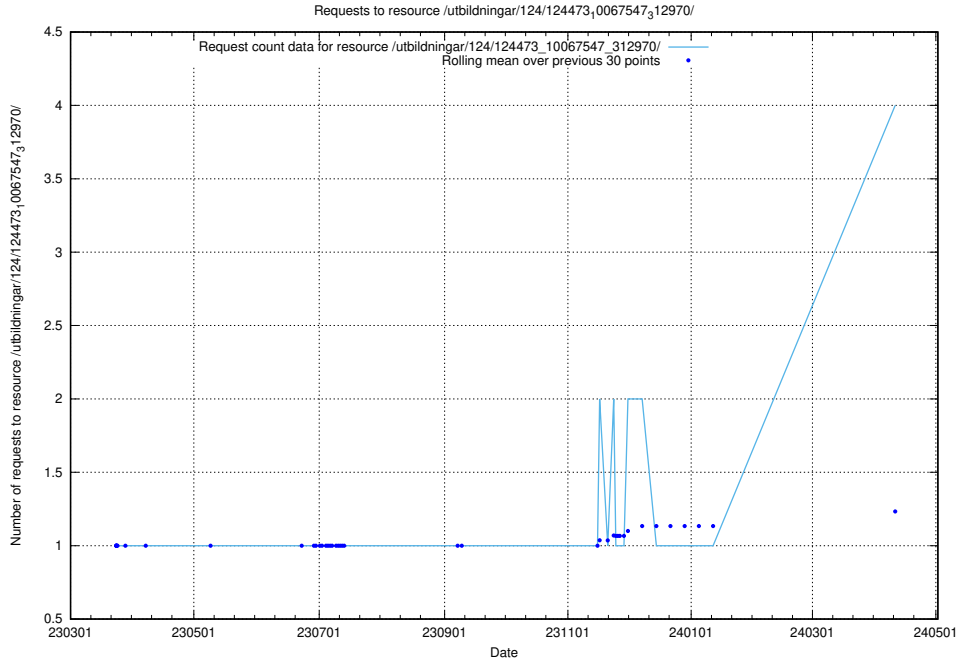

5.184 Usage of /utbildningar/124/124473_10067547_312970/

Here, we count the number of requests to resource /utbildningar/124/124473_10067547_312970/.