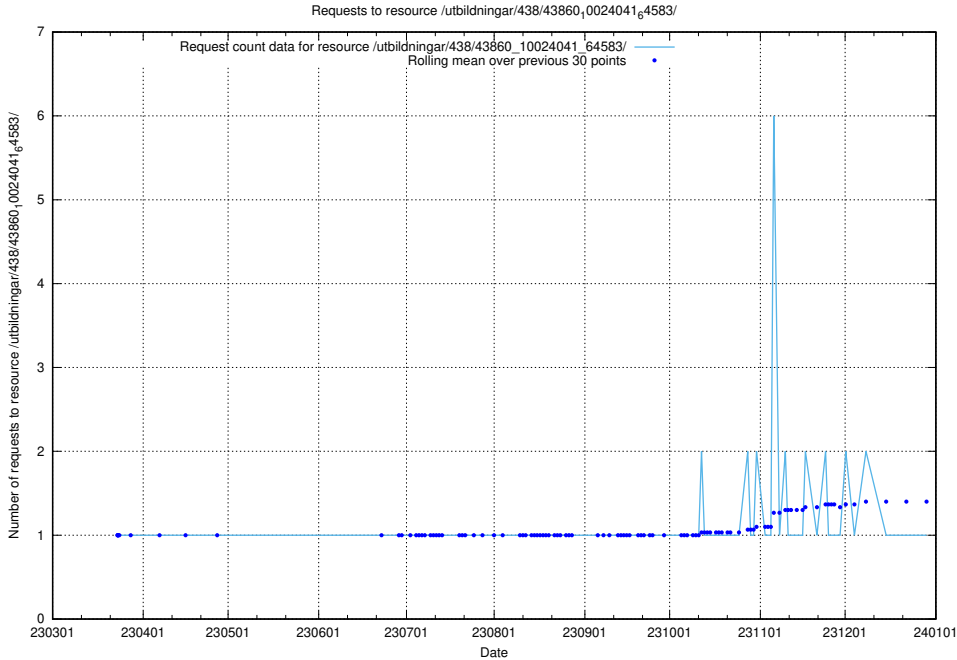

5.6705 Usage of /utbildningar/438/43860_10024041_64583/

Here, we count the number of requests to resource /utbildningar/438/43860_10024041_64583/.