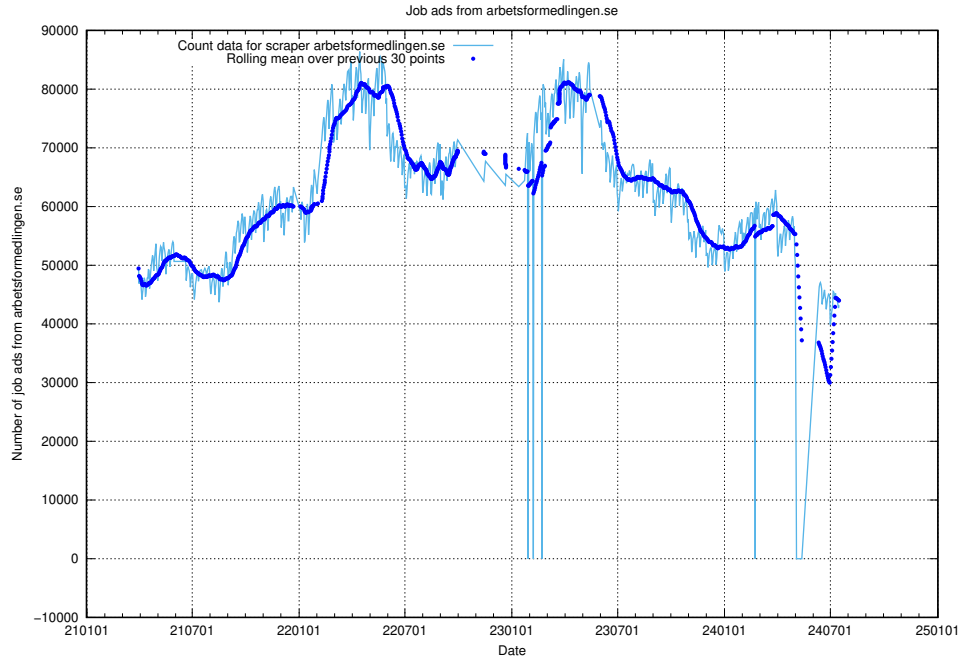

13.2 Number of ads by scraper arbetsformedlingen.se

Here, we count the number of job ads scraped from arbetsformedlingen.se.