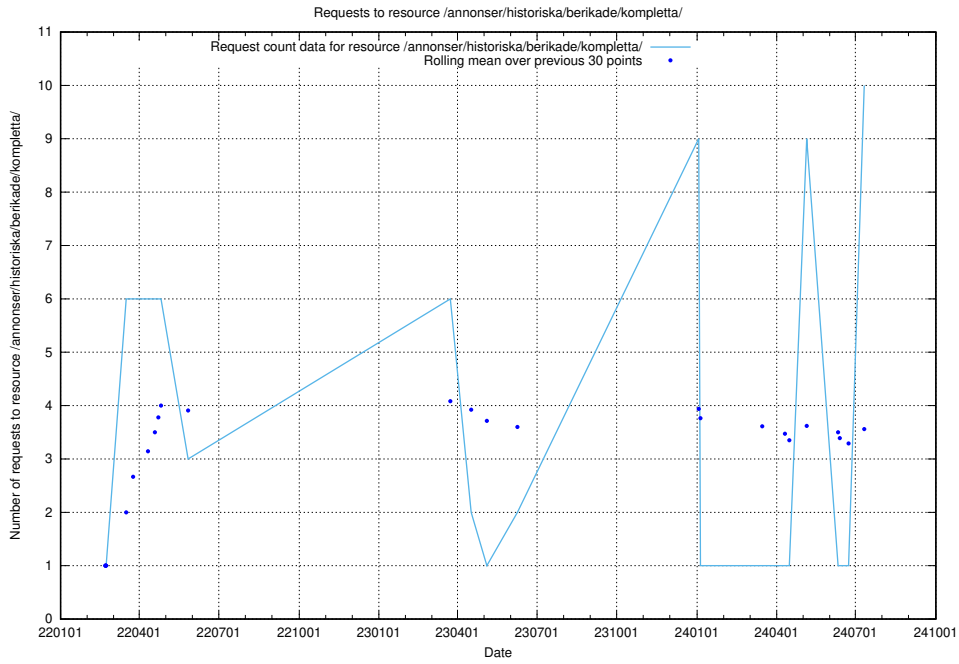

5.27 Usage of /annonser/historiska/berikade/kompletta/

Here, we count the number of requests to resource /annonser/historiska/berikade/kompletta/.