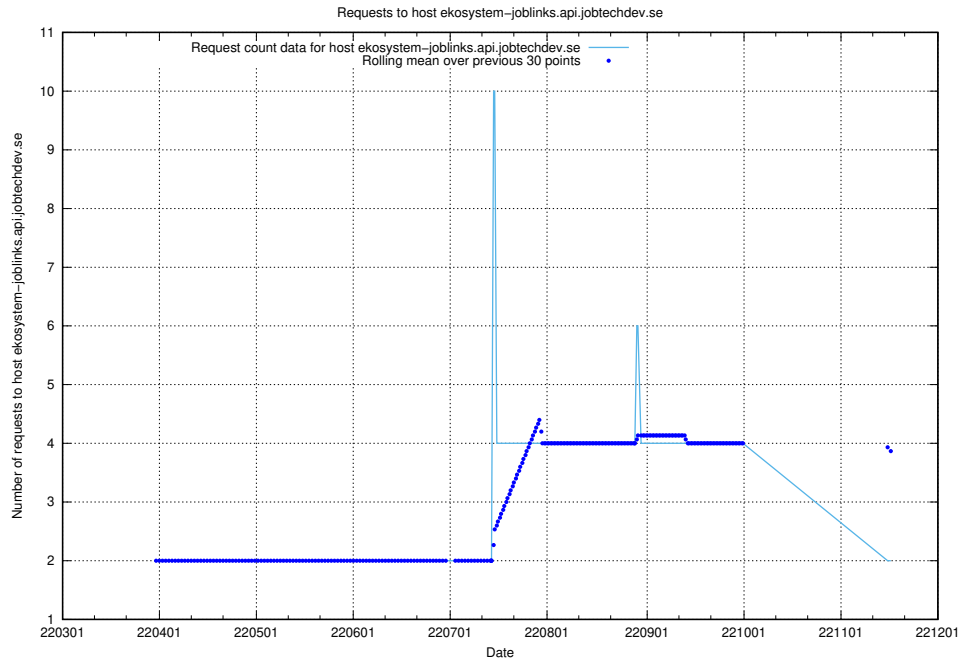

7.485 Usage of ekosystem-joblins.api.jobtechdev.se

Here, we count the number of requests to host ekosystem-joblins.api.jobtechdev.se.