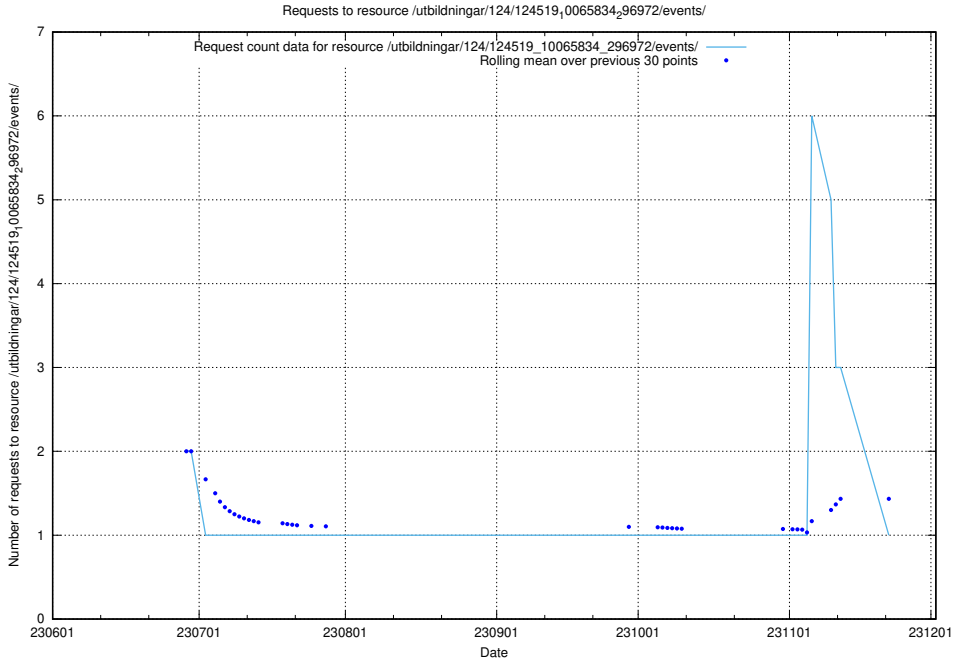

5.5818 Usage of /utbildningar/124/124519_10065834_296972/events/

Here, we count the number of requests to resource /utbildningar/124/124519_10065834_296972/events/