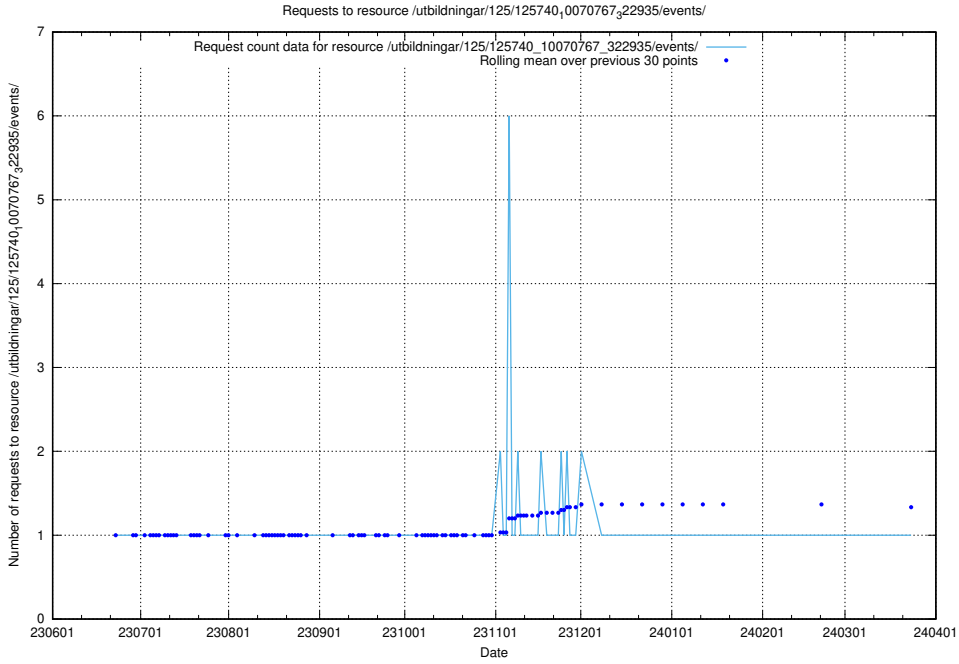

5.6095 Usage of /utbildningar/125/125740_10070767_322935/events/

Here, we count the number of requests to resource /utbildningar/125/125740_10070767_322935/events/