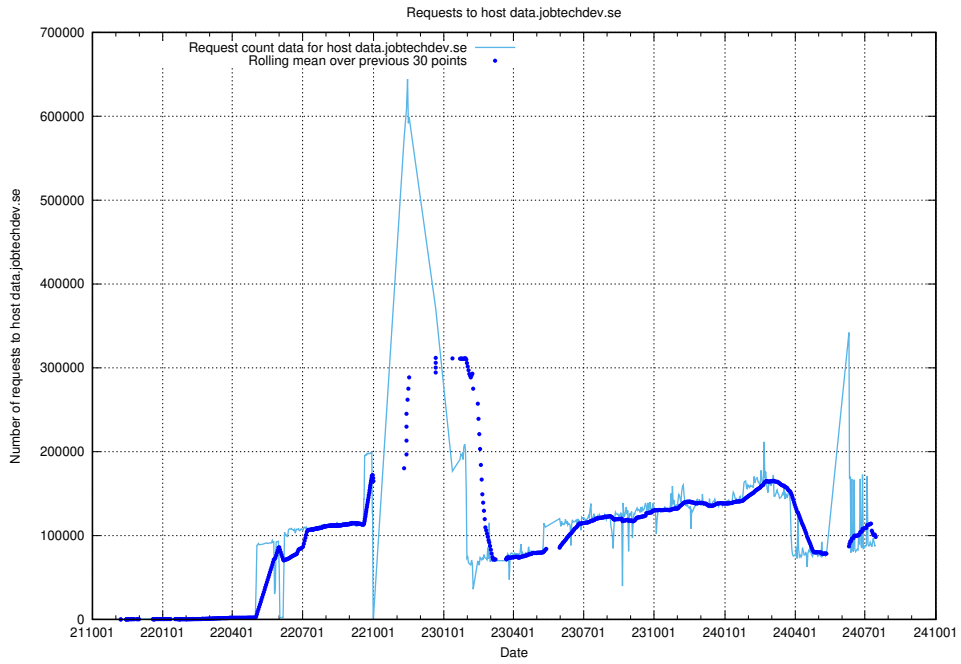

7.4 Usage of data.jobtechdev.se

Here, we count the number of requests to host data.jobtechdev.se.

7.5 Usage of taxonomy.api.jobtechdev.se

Here, we count the number of requests to host taxonomy.api.jobtechdev.se.