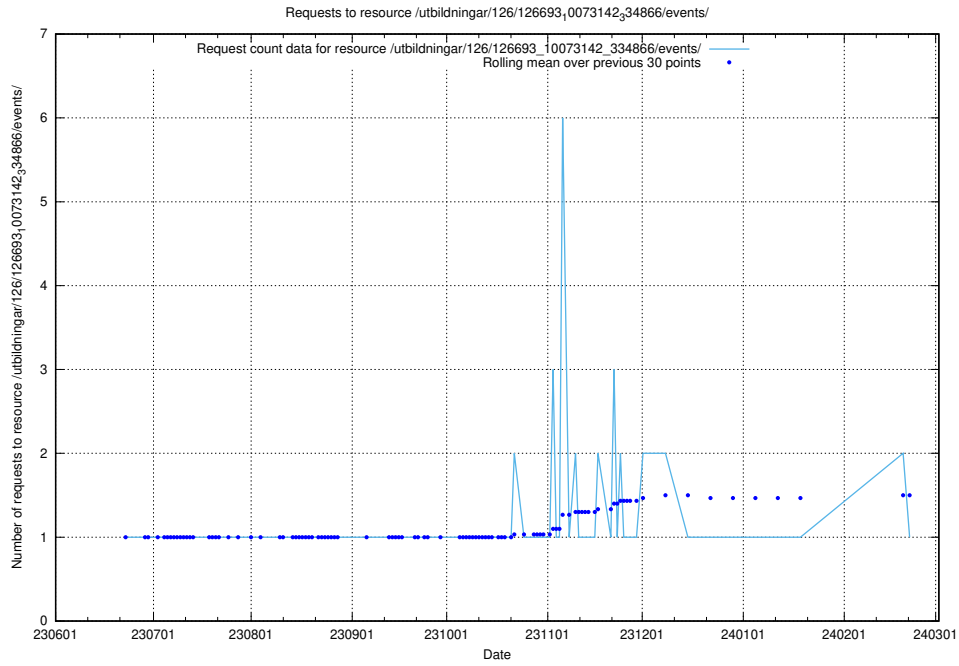

5.6042 Usage of /utbildningar/126/126693_10073142_334866/events/

Here, we count the number of requests to resource /utbildningar/126/126693_10073142_334866/events/