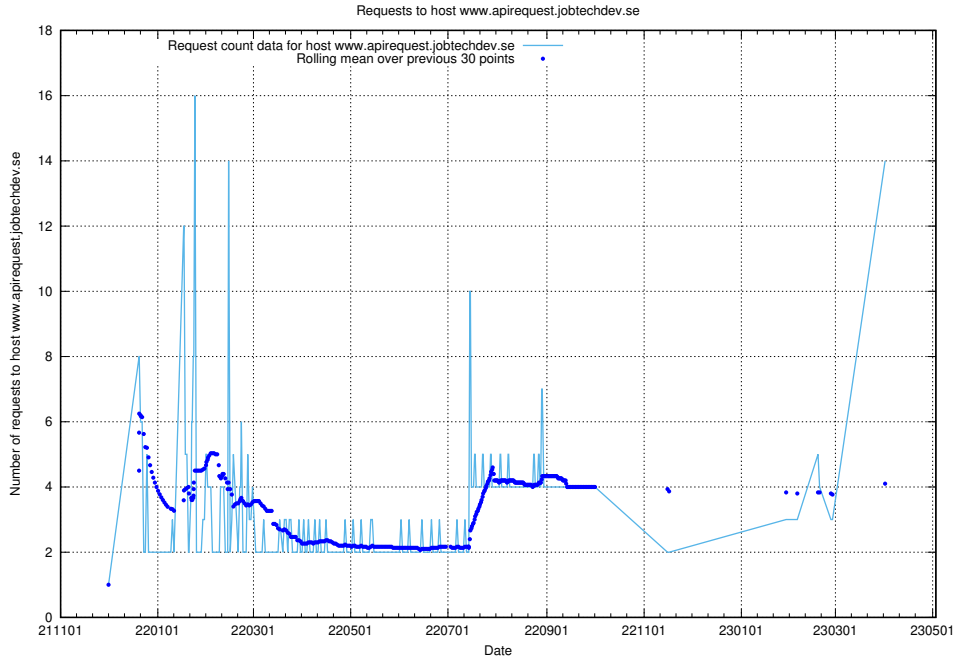

7.44 Usage of `www.apirequest.jobtechdev.se`

Here, we count the number of requests to host `www.apirequest.jobtechdev.se`.