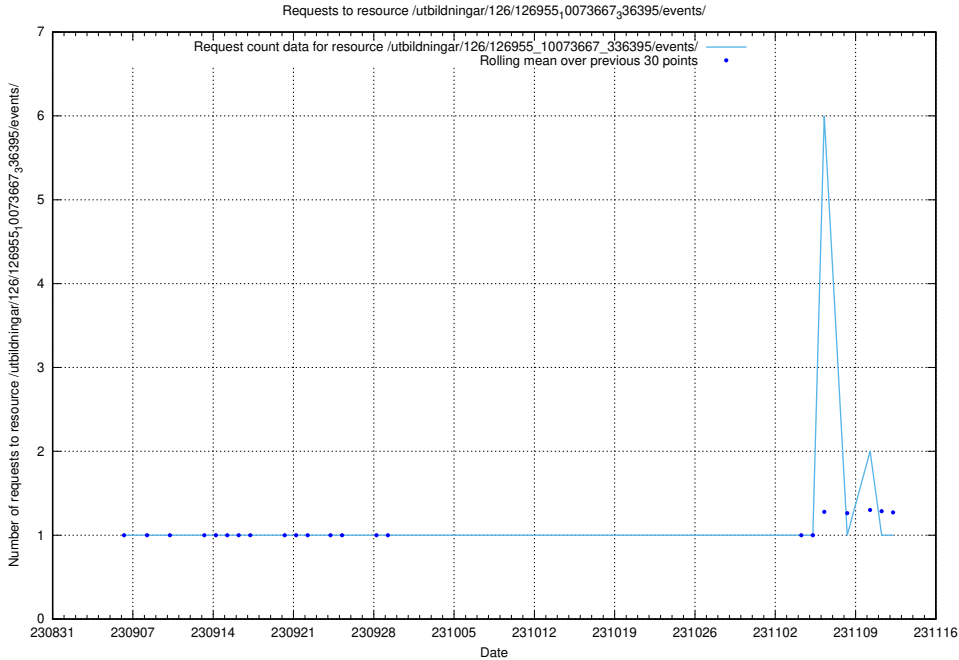

Here, we count the number of requests to resource /utbildningar/437/43758_10024008_29969/.

5.5036 Usage of /utbildningar/126/126955_10073667_336395/events/

Here, we count the number of requests to resource /utbildningar/126/126955_10073667_336395/events/