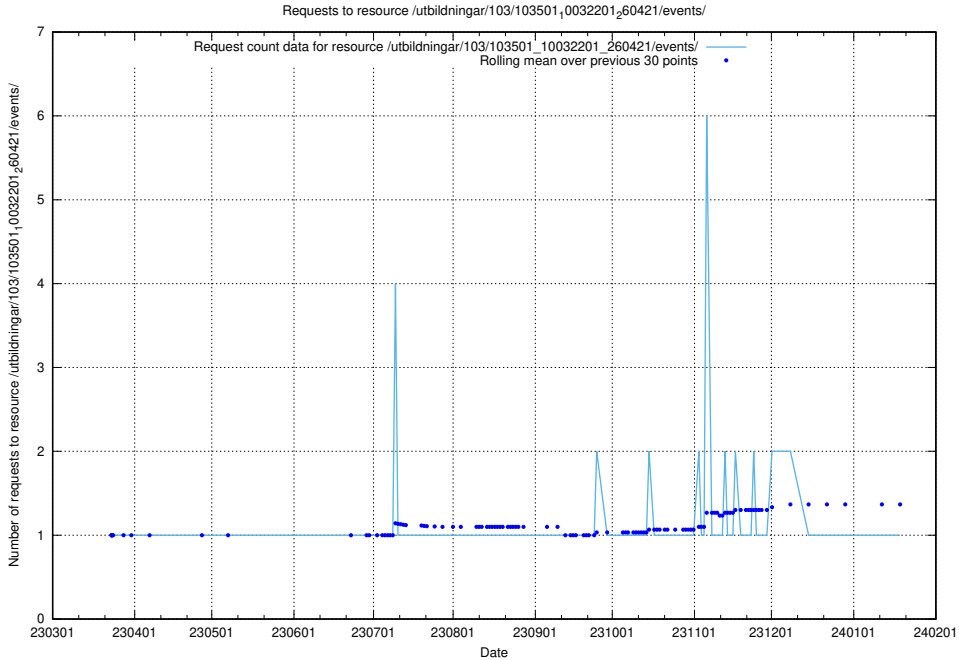

5.5865 Usage of /utbildningar/103/103501_10032201_260421/events/

Here, we count the number of requests to resource /utbildningar/103/103501_10032201_260421/events/