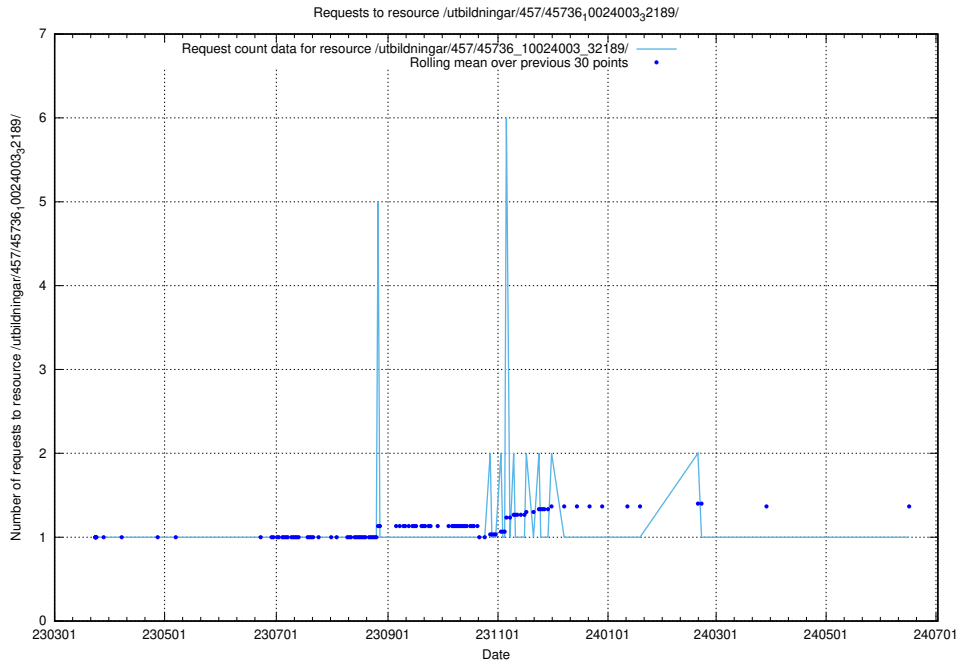

5.6701 Usage of /utbildningar/457/45736_10024003_32189/

Here, we count the number of requests to resource /utbildningar/457/45736_10024003_32189/.