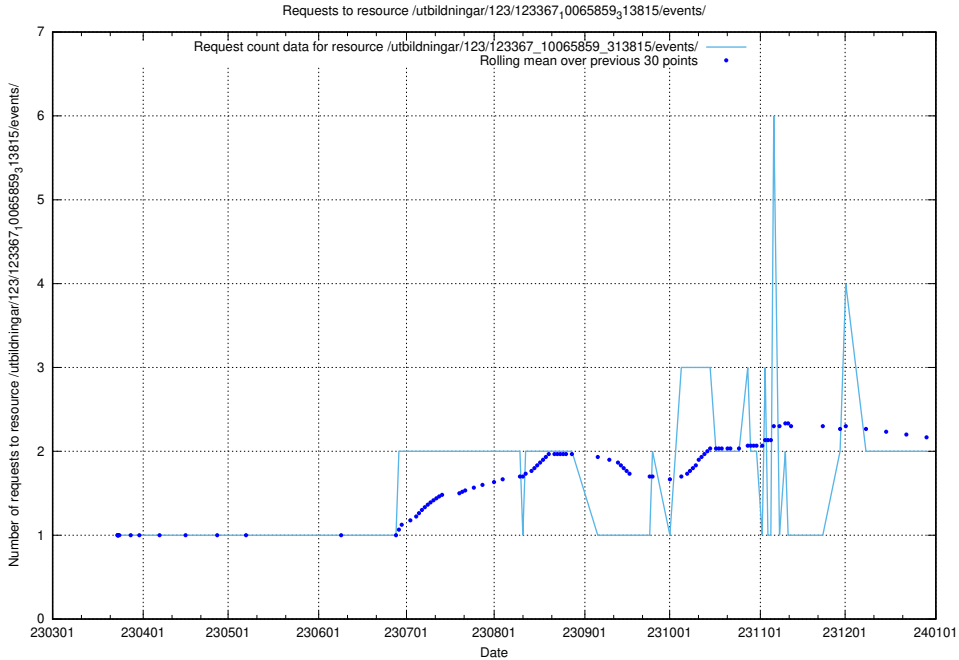

5.724 Usage of /utbildningar/123/123367_10065859_313815/events/

Here, we count the number of requests to resource /utbildningar/123/123367_10065859_313815/events/