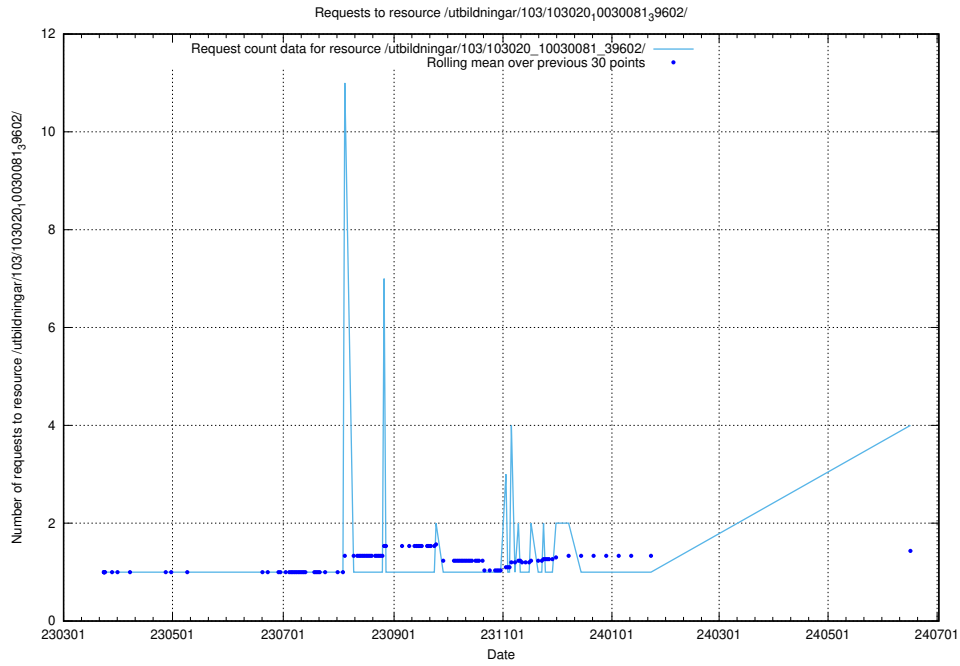

5.221 Usage of /utbildningar/103/103020_10030081_39602/

Here, we count the number of requests to resource /utbildningar/103/103020_10030081_39602/.