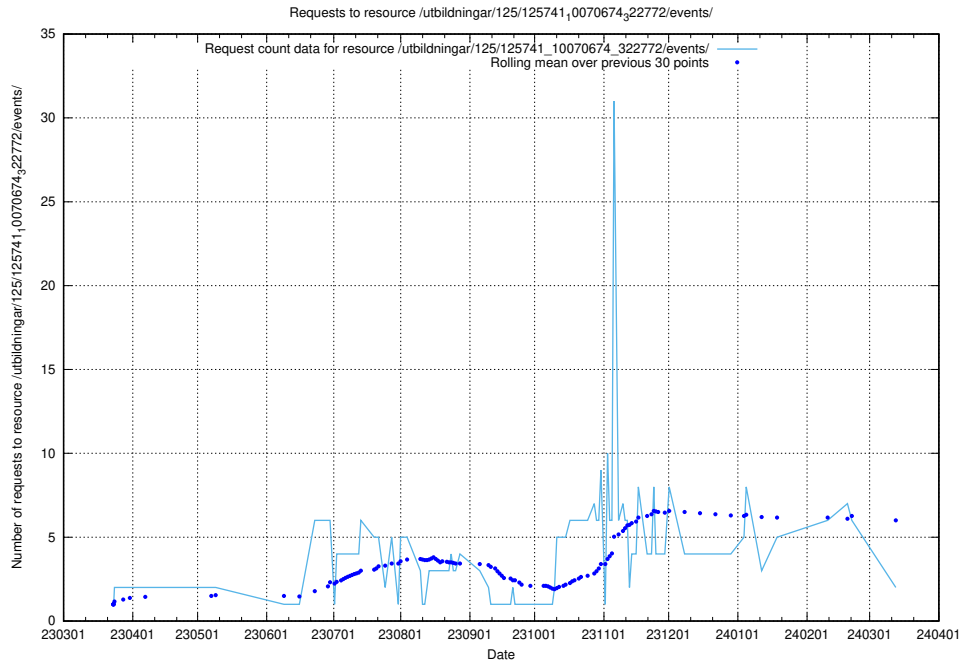

5.941 Usage of /utbildningar/125/125741_10070674_322772/events/

Here, we count the number of requests to resource /utbildningar/125/125741_10070674_322772/events/