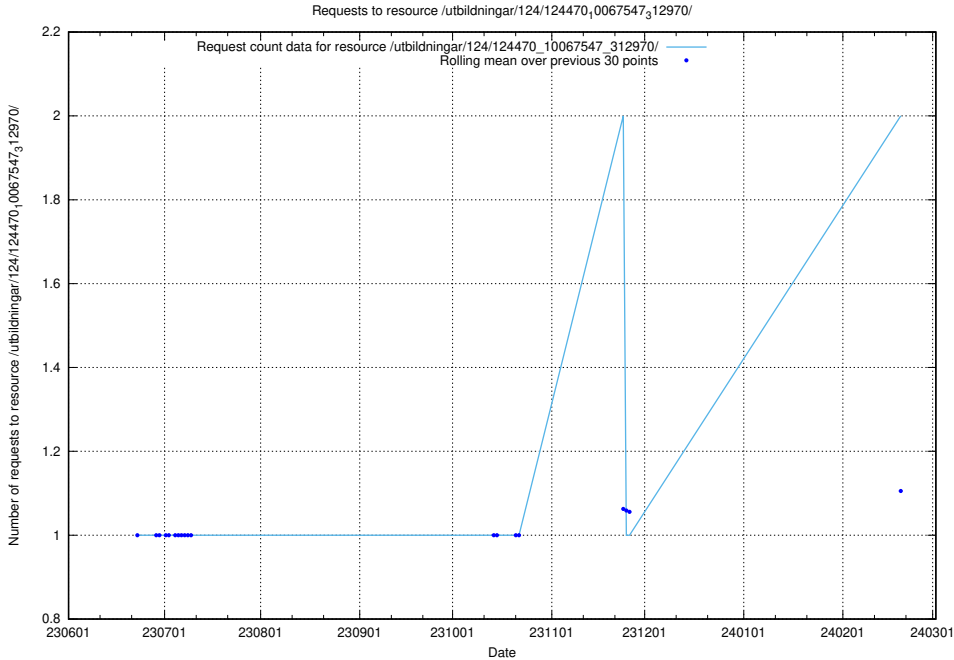

5.813 Usage of /utbildningar/124/124470_10067547_312970/

Here, we count the number of requests to resource /utbildningar/124/124470_10067547_312970/.