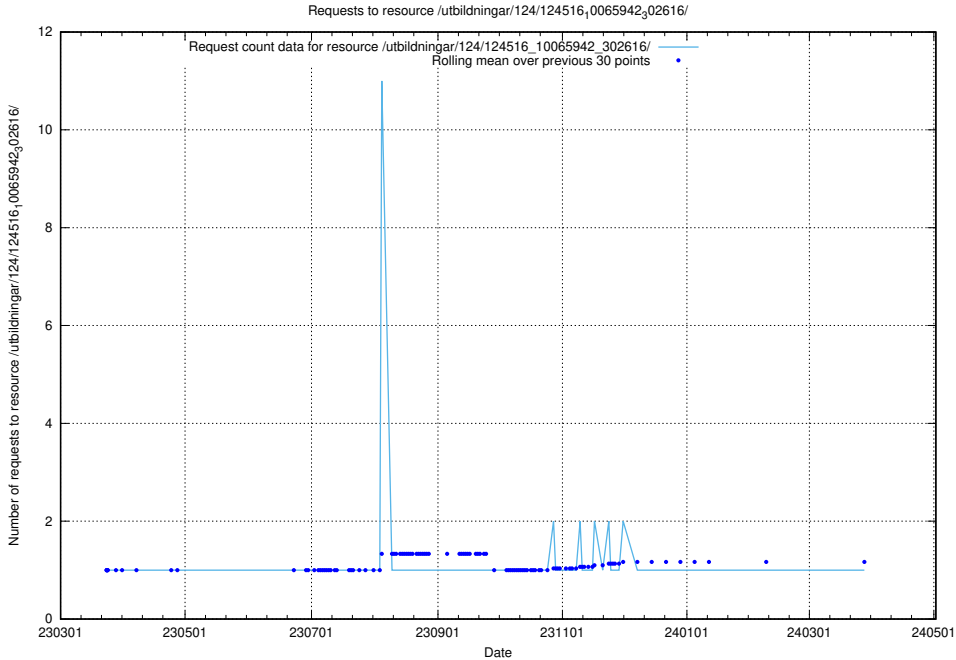

5.1841 Usage of /utbildningar/124/124516_10065942_302616/

Here, we count the number of requests to resource /utbildningar/124/124516_10065942_302616/.