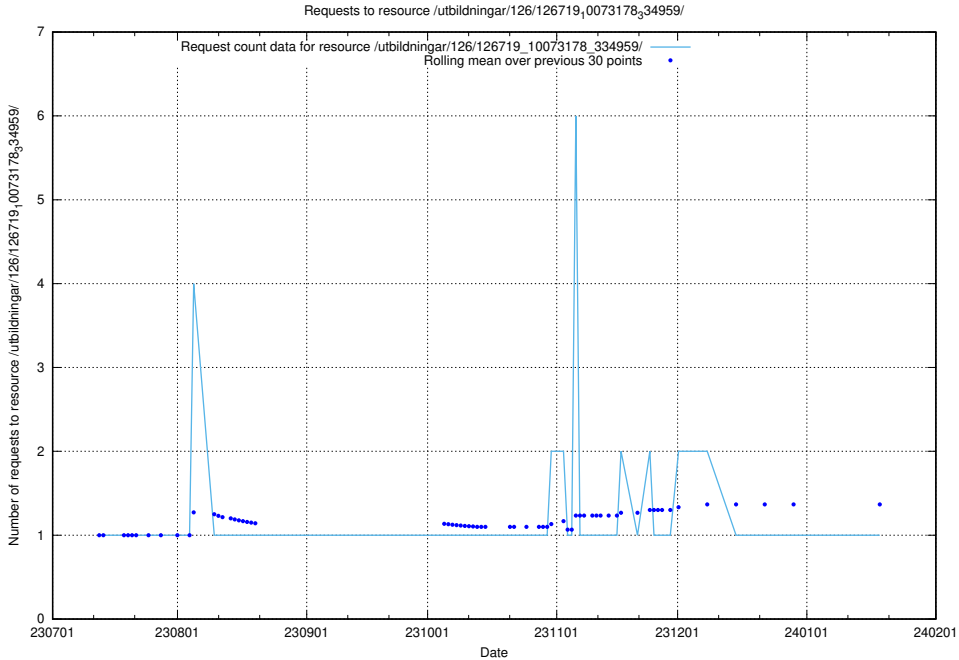

5.5498 Usage of /utbildningar/126/126719_10073178_334959/

Here, we count the number of requests to resource /utbildningar/126/126719_10073178_334959/.