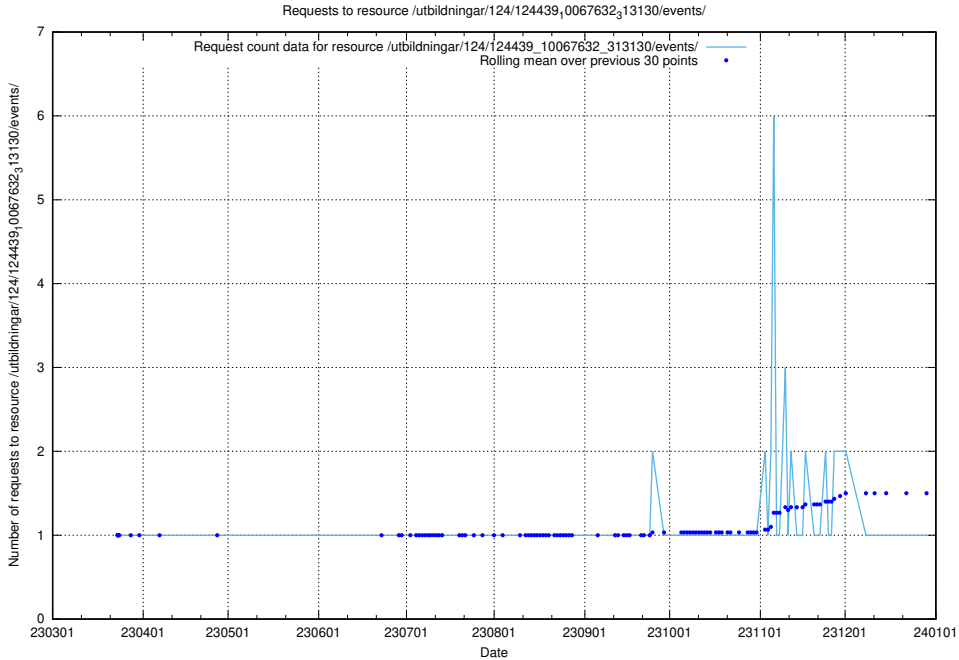

5.4046 Usage of /utbildningar/124/124439_10067632_313130/events/

Here, we count the number of requests to resource /utbildningar/124/124439_10067632_313130/events/