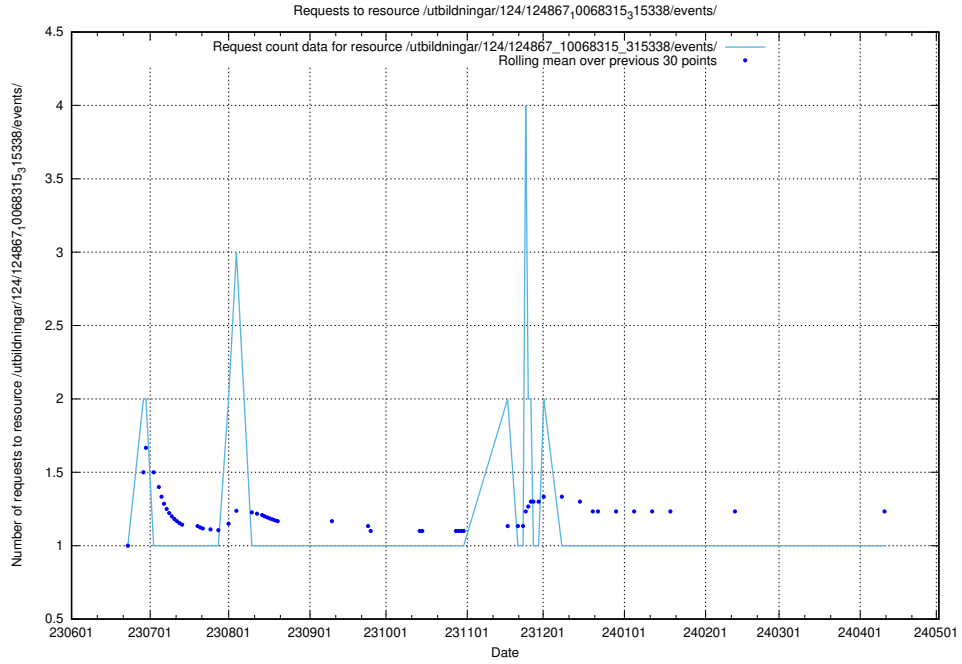

5.6134 Usage of /utbildningar/124/124867_10068315_315338/events/

Here, we count the number of requests to resource /utbildningar/124/124867_10068315_315338/events/