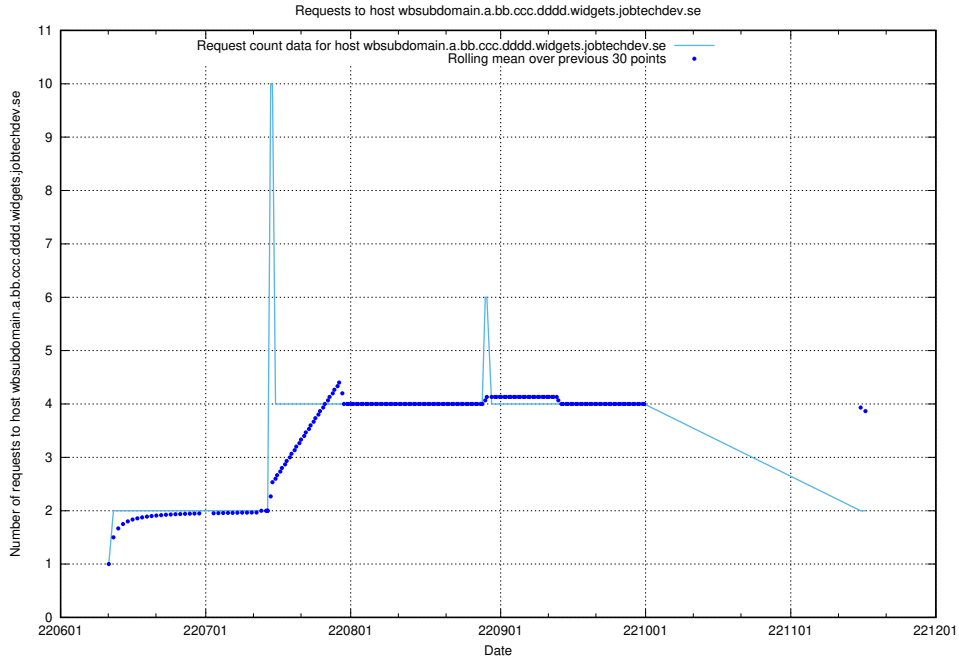

7.411 Usage of wbsubdomain.a.bb.ccc.dddd.widgets.jobtechdev.se

Here, we count the number of requests to host wbsubdomain.a.bb.ccc.dddd.widgets.jobtechdev.se.