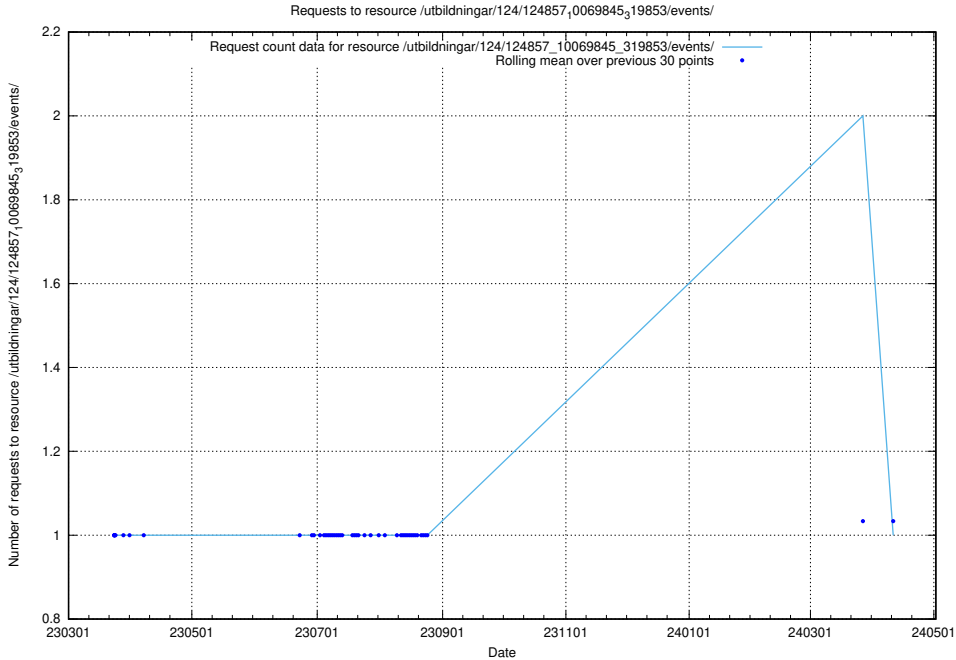

5.1158 Usage of /utbildningar/124/124857_10069845_319853/events/

Here, we count the number of requests to resource /utbildningar/124/124857_10069845_319853/events/