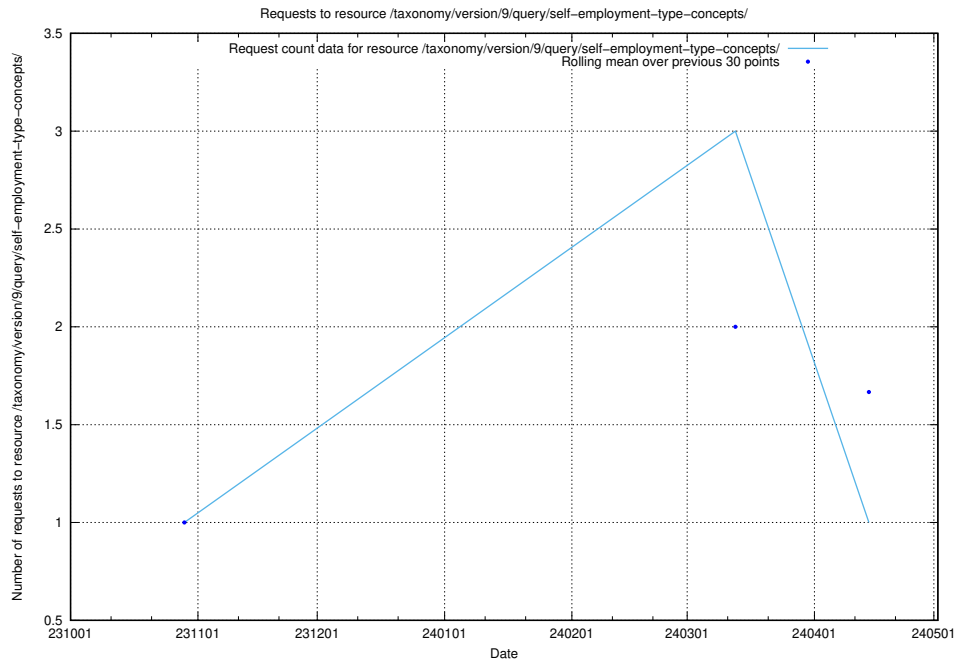

5.4559 Usage of /taxonomy/version/9/query/self-employment-type-concepts/

Here, we count the number of requests to resource /taxonomy/version/9/query/self-employment-type-concepts/.