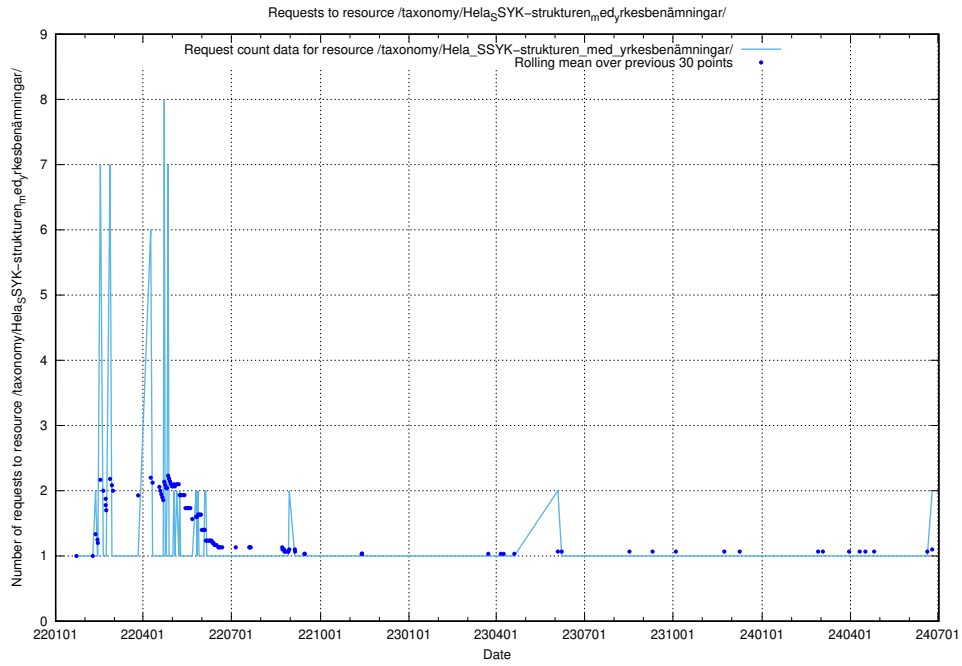

5.746 Usage of /taxonomy/Hela_SSYK-strukturen_med_yrkesbenämningar/

Here, we count the number of requests to resource /taxonomy/Hela_SSYK-strukturen_med_yrkesbenämningar/.