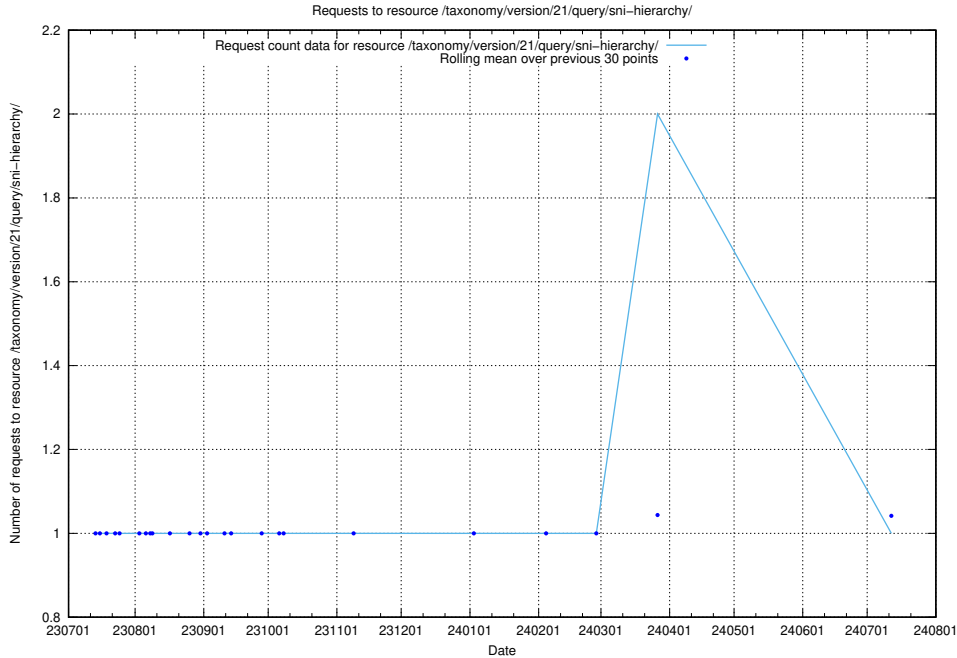

5.5483 Usage of /taxonomy/version/21/query/sni-hierarchy/

Here, we count the number of requests to resource /taxonomy/version/21/query/sni-hierarchy/.