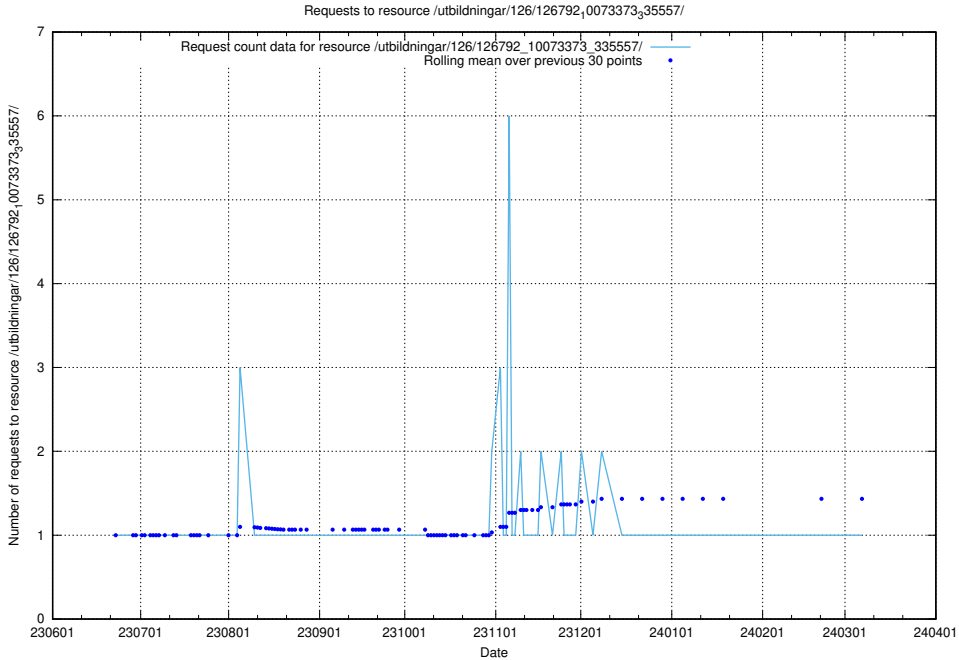

5.5990 Usage of /utbildningar/126/126792_10073373_335557/

Here, we count the number of requests to resource /utbildningar/126/126792_10073373_335557/.