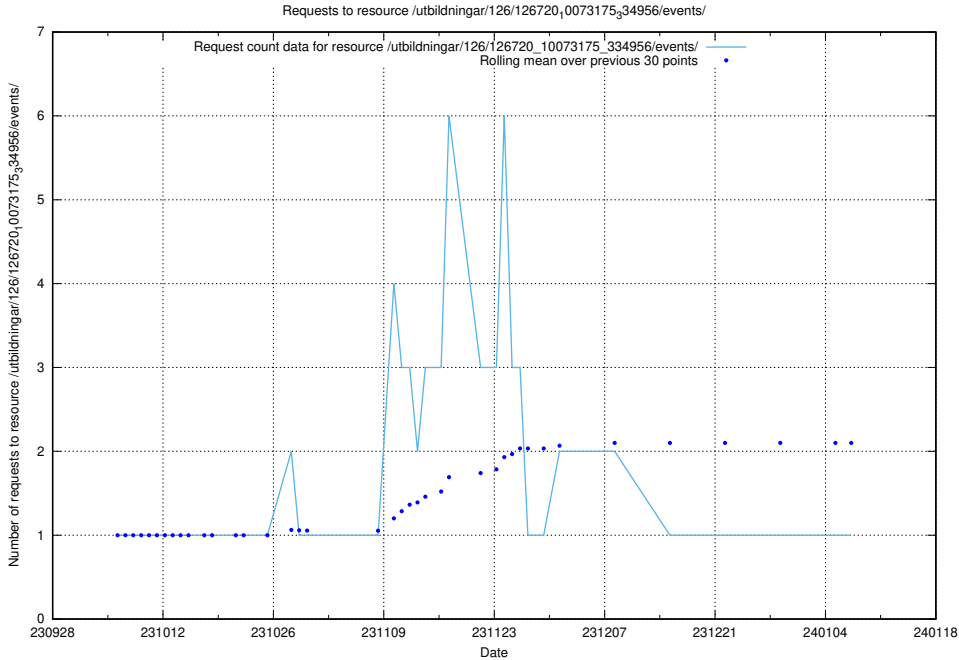

5.4780 Usage of /utbildningar/126/126720_10073175_334956/events/

Here, we count the number of requests to resource /utbildningar/126/126720_10073175_334956/events/