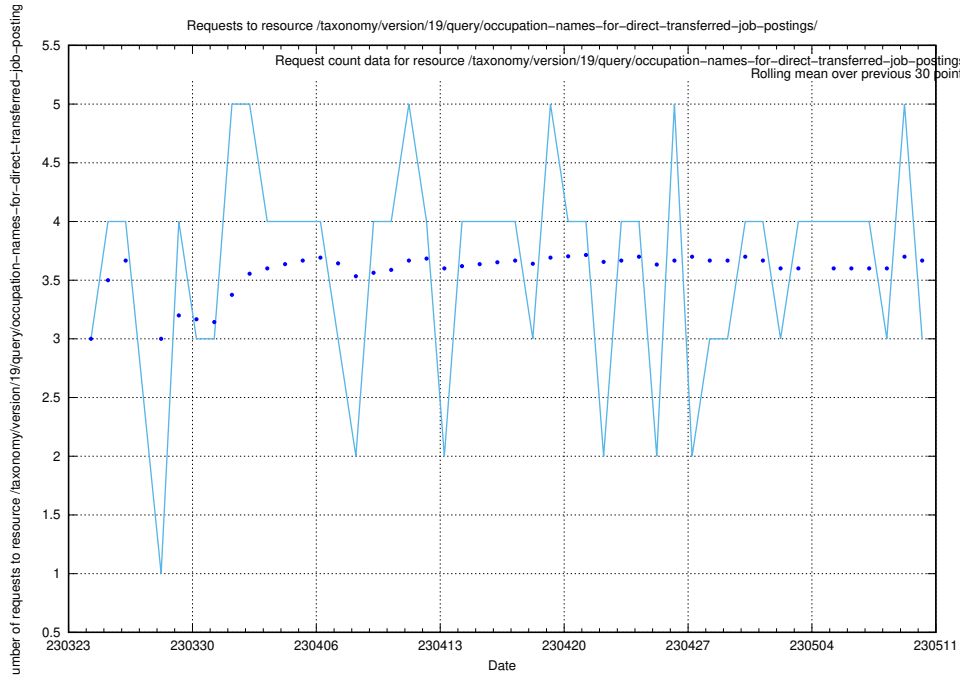

5.403 Usage of /taxonomy/version/19/query/occupation-names-for-direct-transferred-job-postings/

Here, we count the number of requests to resource /taxonomy/version/19/query/occupation-names-for-direct-transferred-job-postings/.