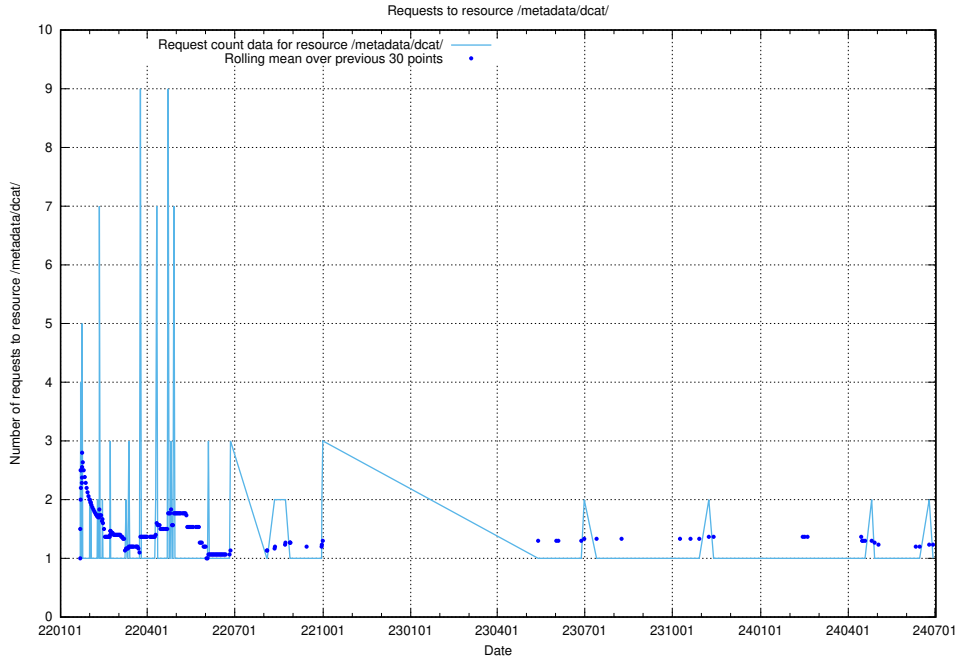

5.6876 Usage of /metadata/dcat/

Here, we count the number of requests to resource /metadata/dcat/.