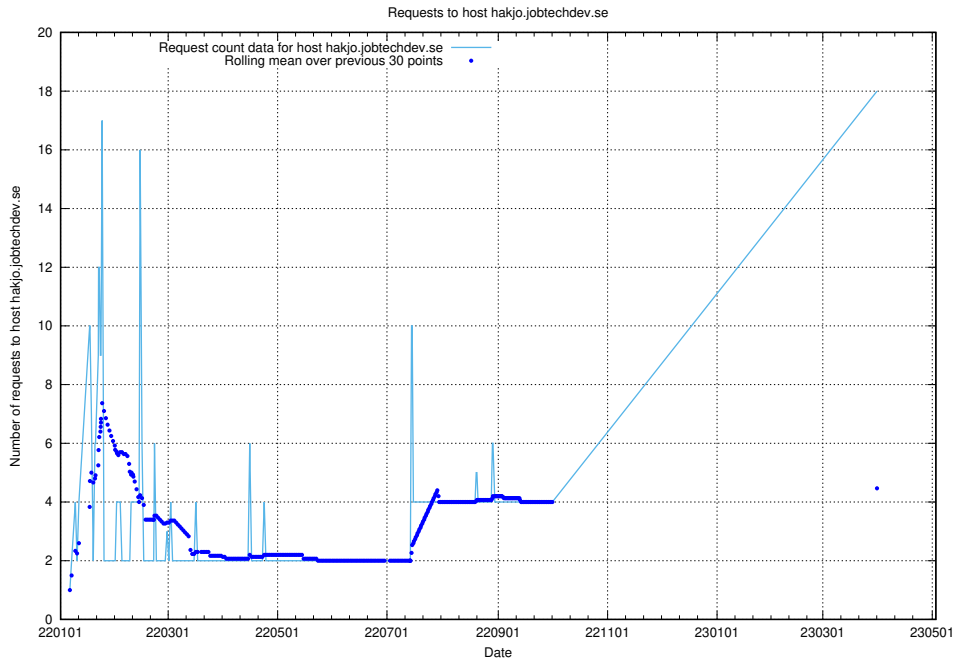

7.38 Usage of hakjo.jobtechdev.se

Here, we count the number of requests to host hakjo.jobtechdev.se.