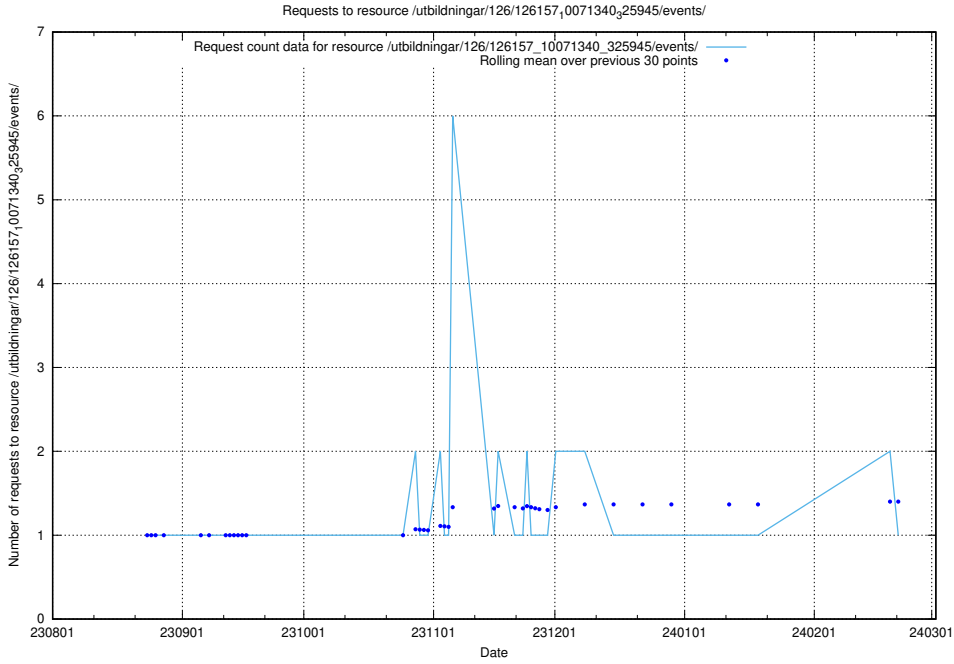

5.5108 Usage of /utbildningar/126/126157_10071340_325945/events/

Here, we count the number of requests to resource /utbildningar/126/126157_10071340_325945/events/