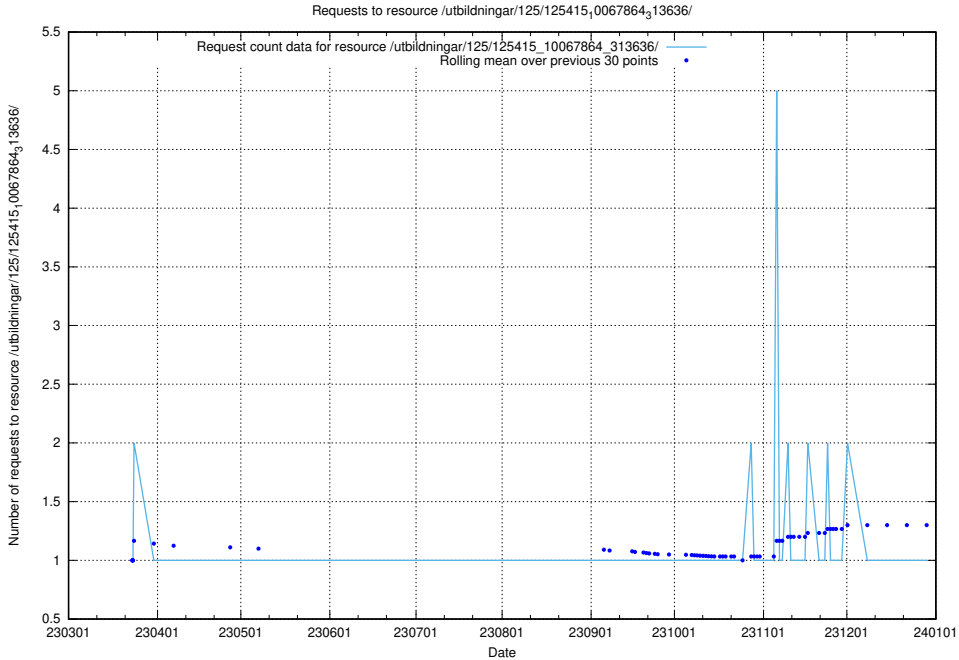

5.1085 Usage of /utbildningar/125/125415_10067864_313636/

Here, we count the number of requests to resource /utbildningar/125/125415_10067864_313636/.