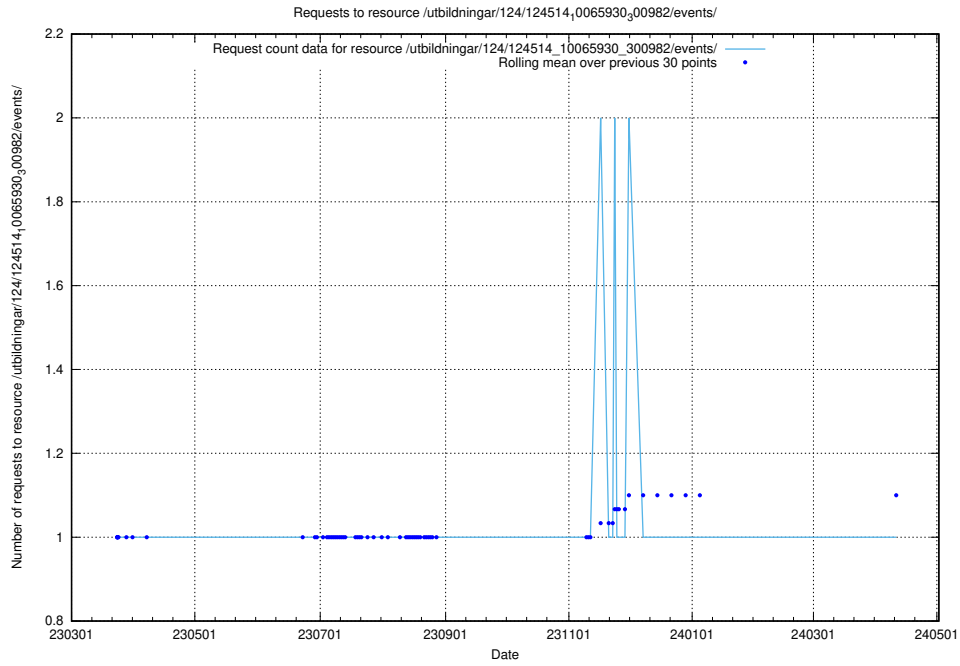

5.2278 Usage of /utbildningar/124/124514_10065930_300982/events/

Here, we count the number of requests to resource /utbildningar/124/124514_10065930_300982/events/