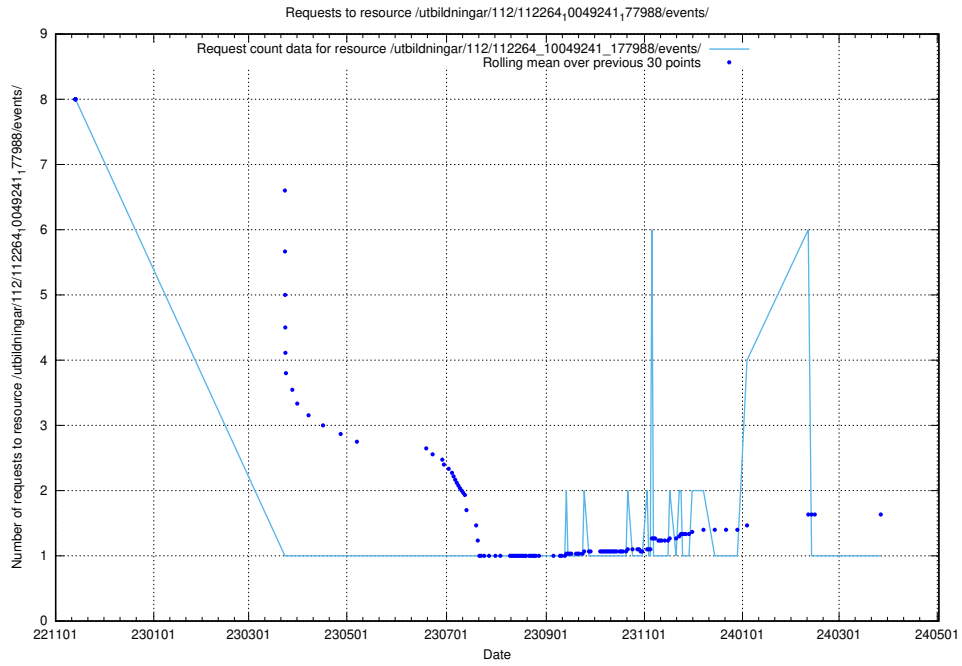

5.6185 Usage of /utbildningar/112/112264_10049241_177988/events/

Here, we count the number of requests to resource /utbildningar/112/112264_10049241_177988/events/