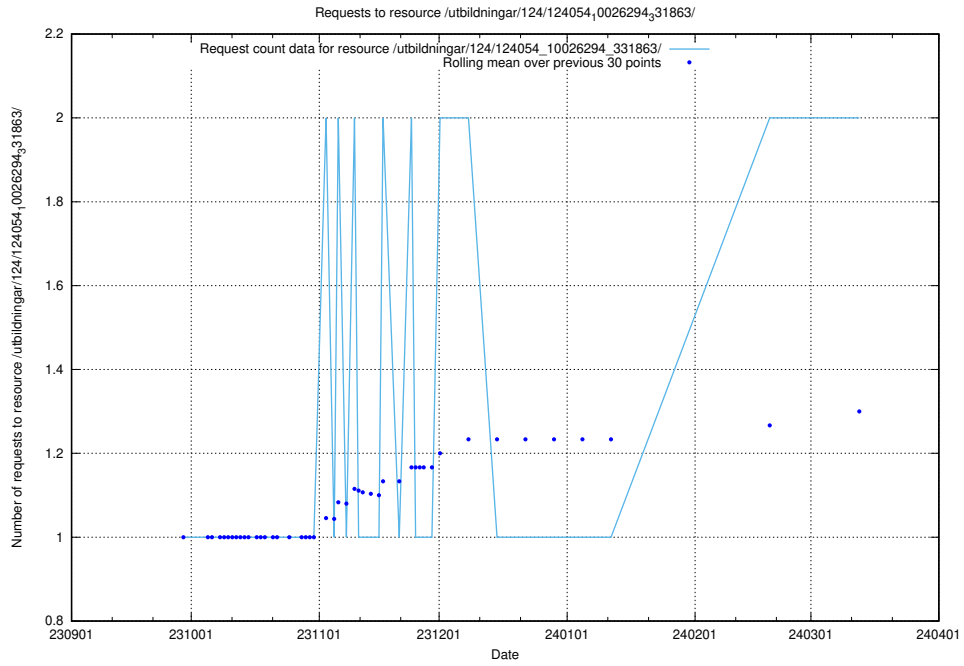

5.685 Usage of /utbildningar/124/124054_10026294_331863/

Here, we count the number of requests to resource /utbildningar/124/124054_10026294_331863/.