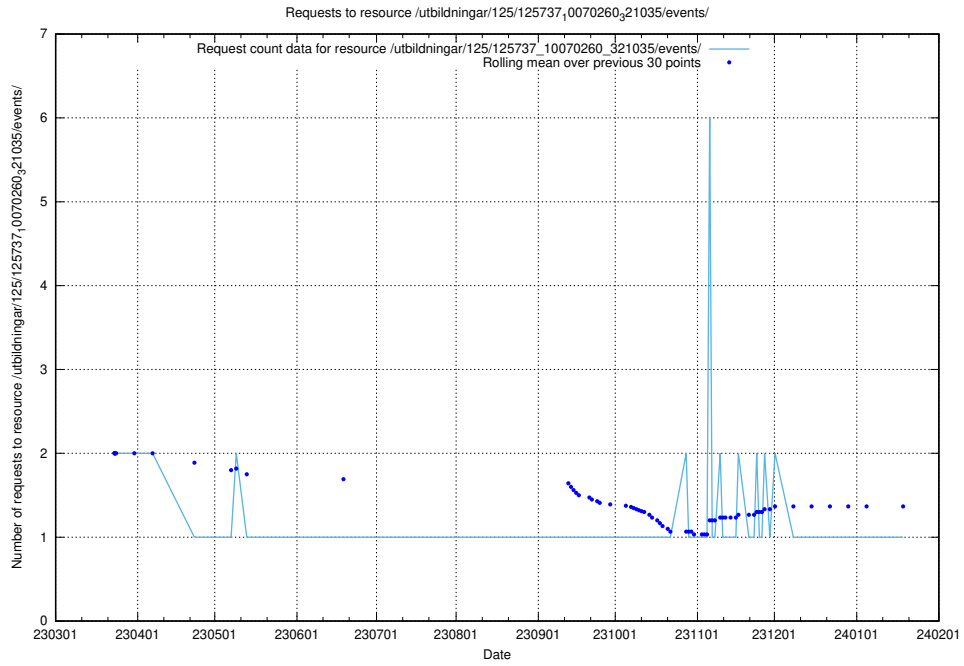

5.6663 Usage of /utbildningar/125/125737_10070260_321035/events/

Here, we count the number of requests to resource /utbildningar/125/125737_10070260_321035/events/