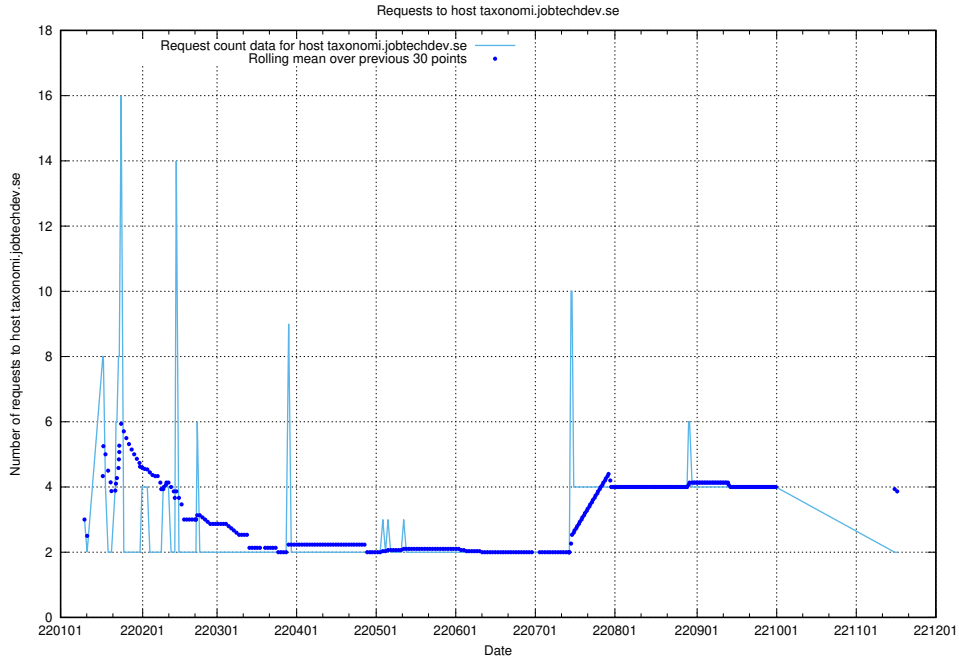

Here, we count the number of requests to host taxonomi.jobtechdev.se.

7.287 Usage of jobad-enrichments-api.jobtechdev.se:80

Here, we count the number of requests to host jobad-enrichments-api.jobtechdev.se:80.