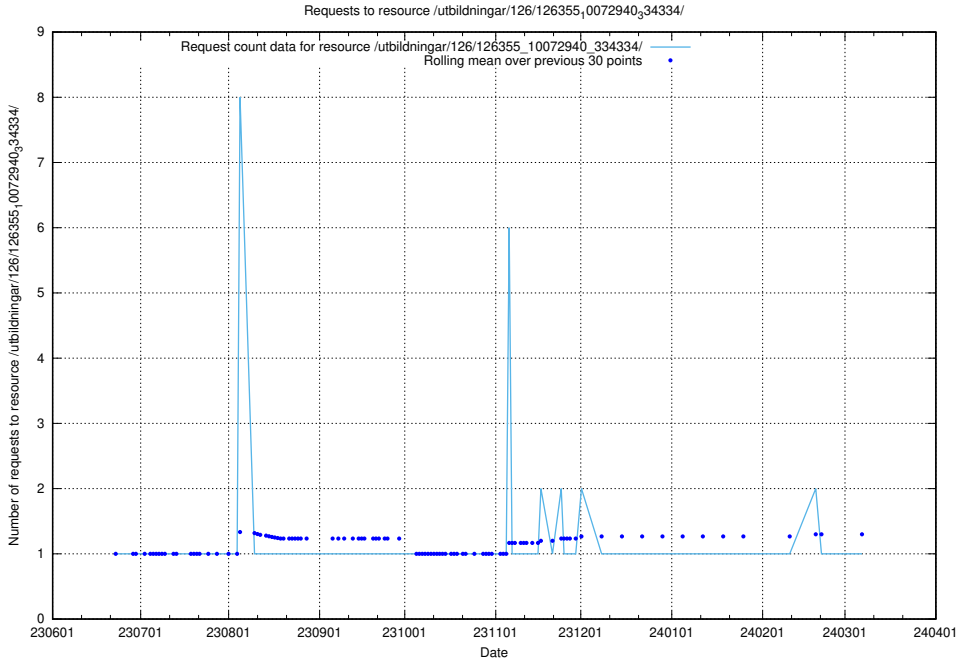

5.6053 Usage of /utbildningar/126/126355_10072940_334334/

Here, we count the number of requests to resource /utbildningar/126/126355_10072940_334334/.