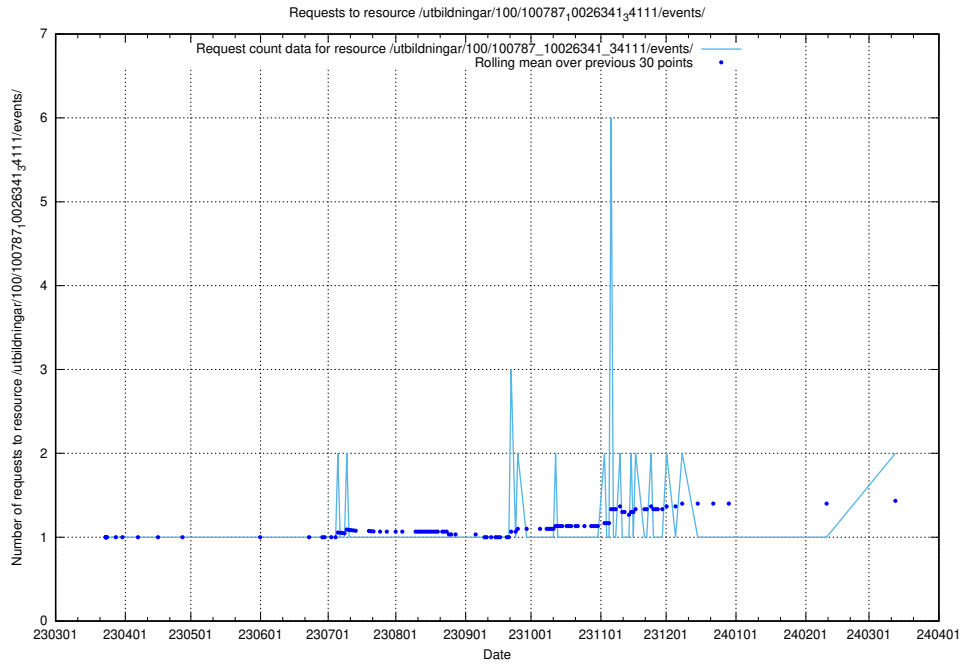

5.779 Usage of /utbildningar/100/100787_10026341_34111/events/

Here, we count the number of requests to resource /utbildningar/100/100787_10026341_34111/events/.