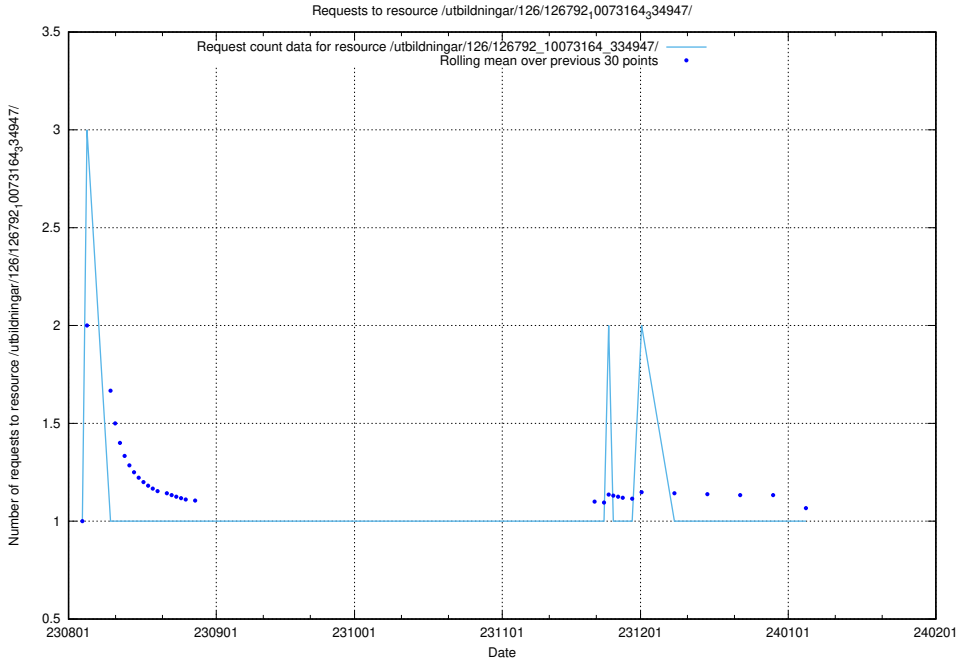

5.5249 Usage of /utbildningar/126/126792_10073164_334947/

Here, we count the number of requests to resource /utbildningar/126/126792_10073164_334947/.