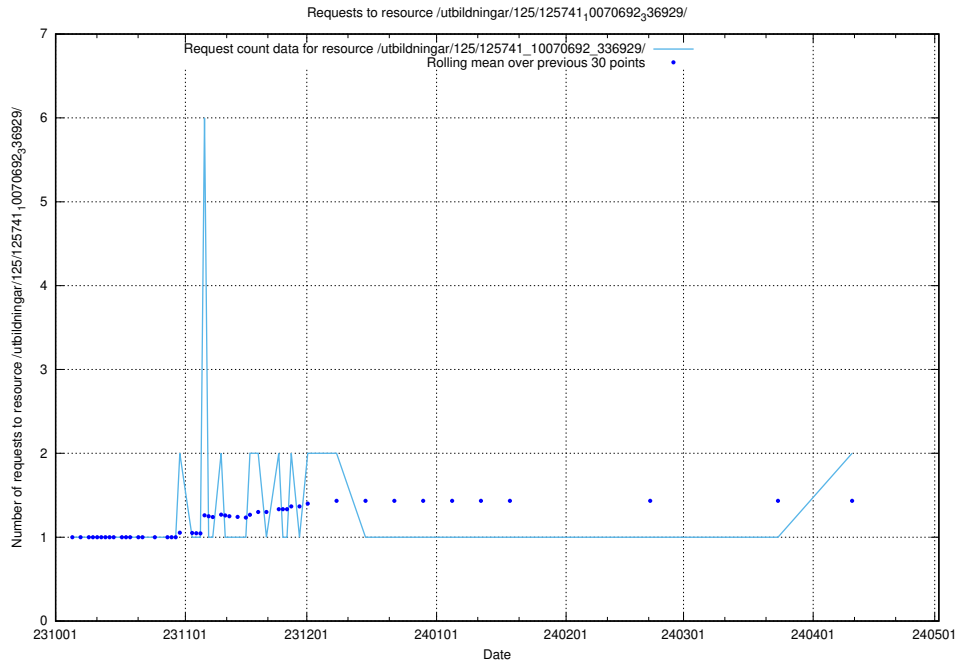

5.679 Usage of /utbildningar/125/125741_10070692_336929/

Here, we count the number of requests to resource /utbildningar/125/125741_10070692_336929/.