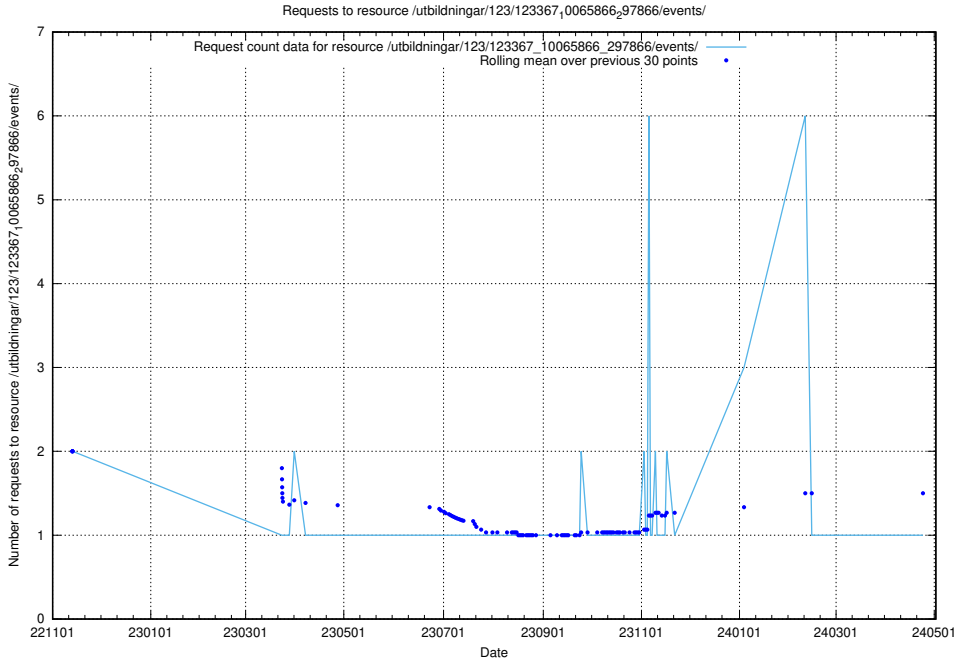

Here, we count the number of requests to resource /utbildningar/123/123367_10065852_297370/events/

5.6225 Usage of /utbildningar/123/123367_10065866_297866/events/

Here, we count the number of requests to resource /utbildningar/123/123367_10065866_297866/events/