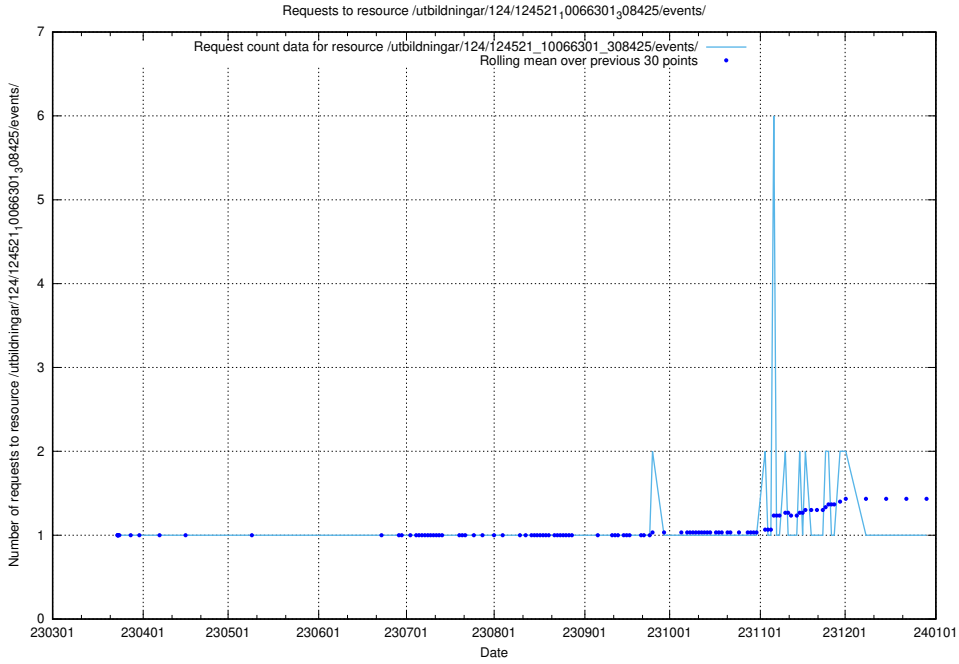

5.1205 Usage of /utbildningar/124/124521_10066301_308425/events/

Here, we count the number of requests to resource /utbildningar/124/124521_10066301_308425/events/