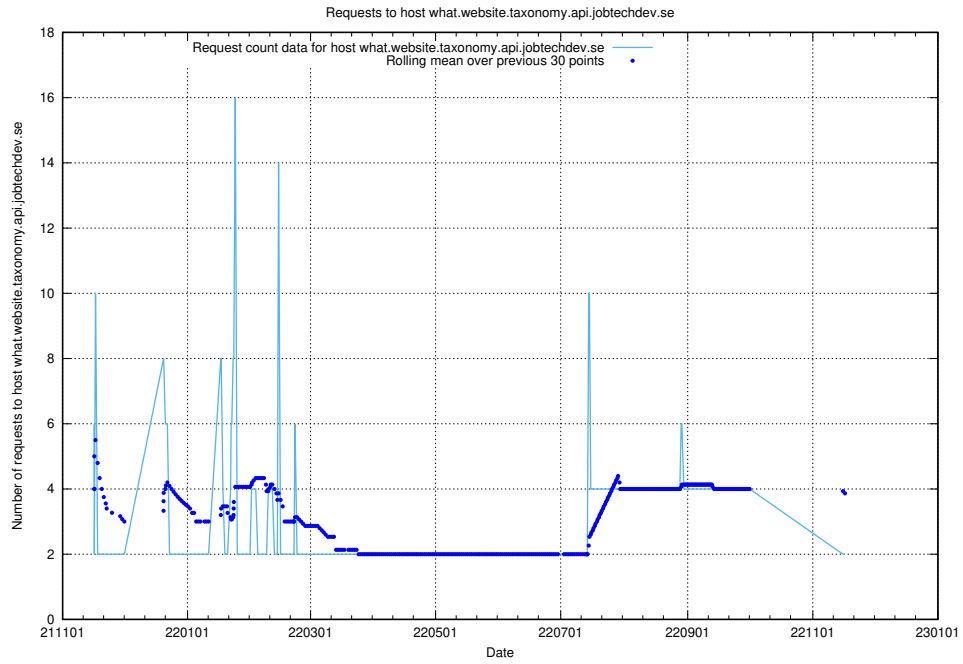

7.523 Usage of doh.apps.standby.services.jtech.se

Here, we count the number of requests to host doh.apps.standby.services.jtech.se.

7.524 Usage of dns.apps.standby.services.jtech.se

Here, we count the number of requests to host dns.apps.standby.services.jtech.se.