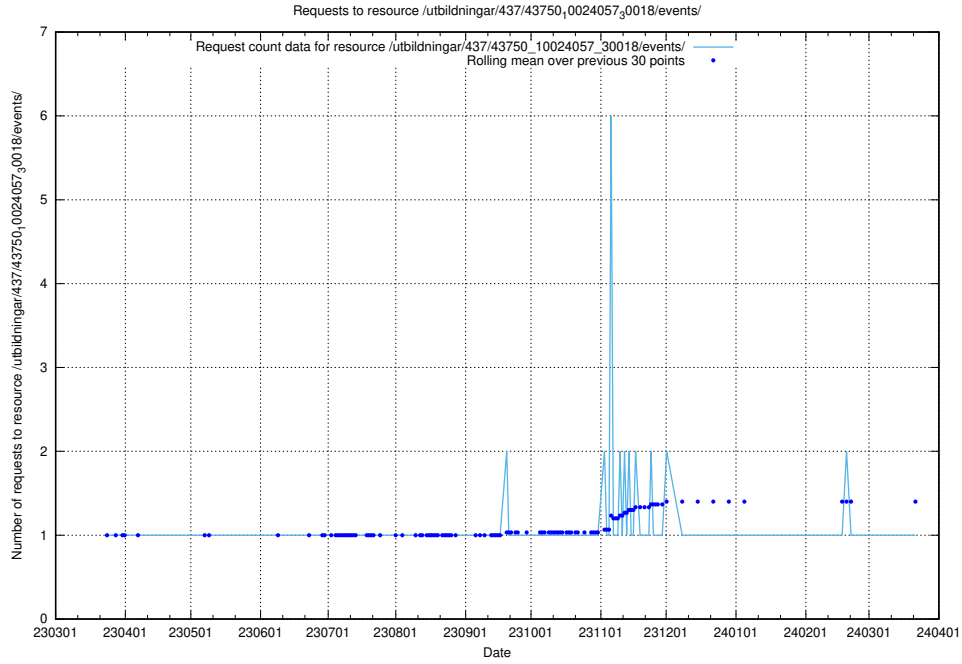

5.6579 Usage of /utbildningar/437/43750_10024057_30018/events/

Here, we count the number of requests to resource /utbildningar/437/43750_10024057_30018/events/.