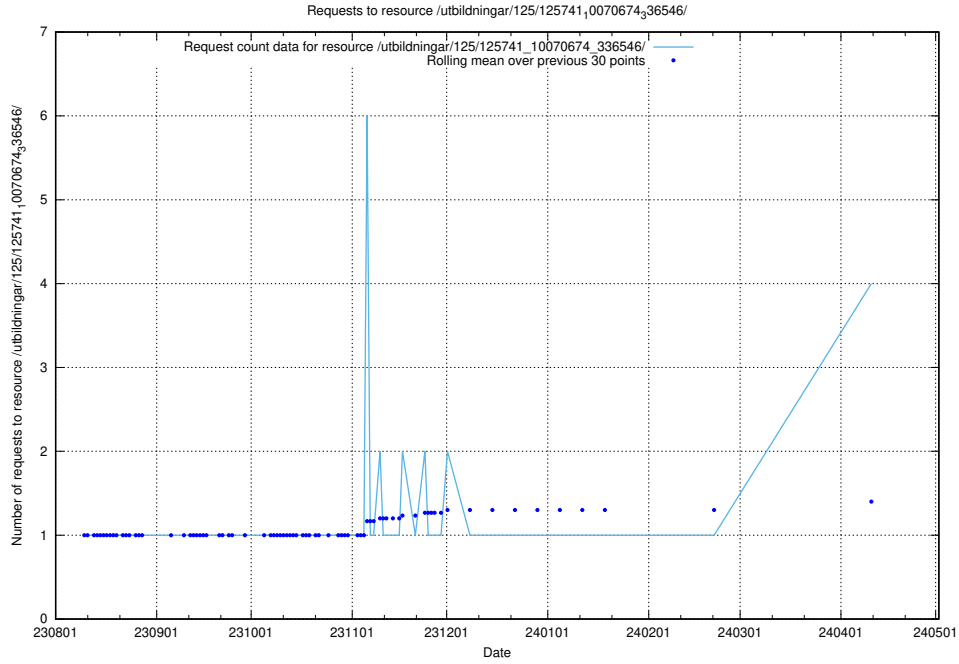

5.210 Usage of /utbildningar/125/125741_10070674_336546/

Here, we count the number of requests to resource /utbildningar/125/125741_10070674_336546/.