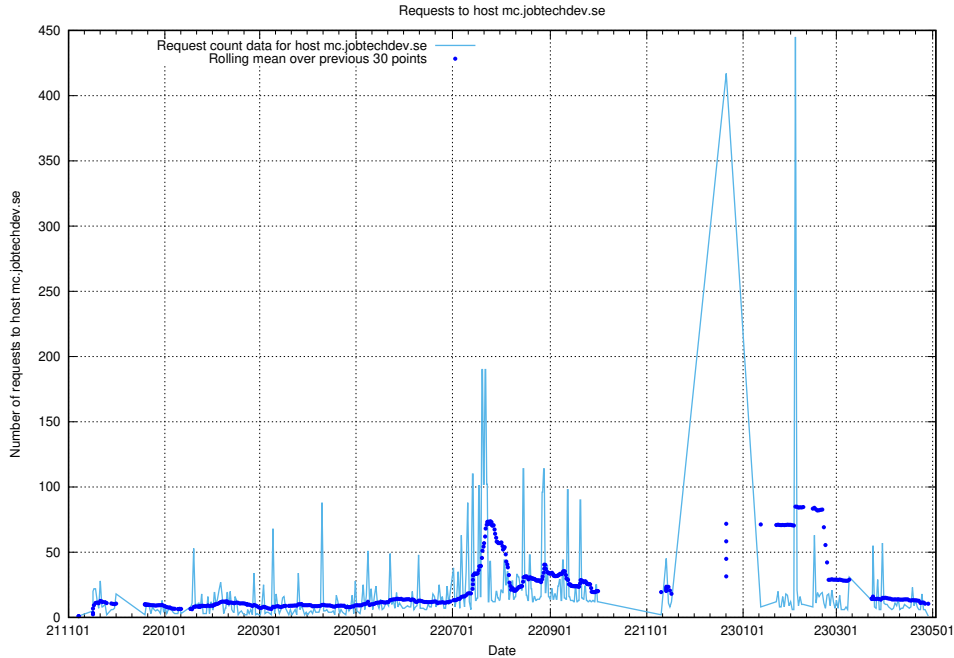

7.626 Usage of q.jobtechdev.se

Here, we count the number of requests to host q.jobtechdev.se.

7.627 Usage of mc.jobtechdev.se

Here, we count the number of requests to host mc.jobtechdev.se.

7.628 Usage of list.jobtechdev.se