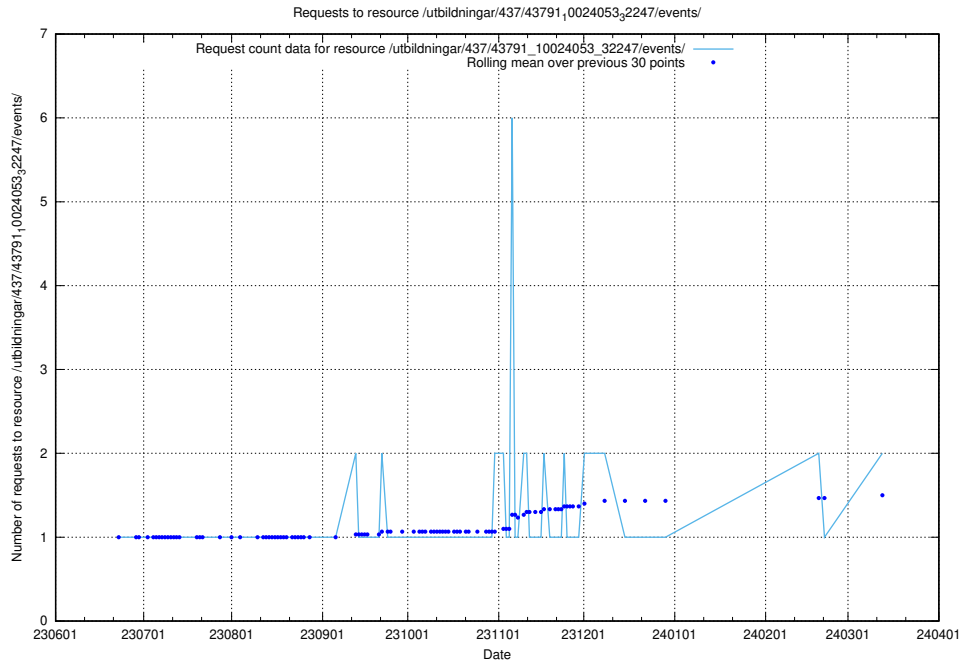

5.785 Usage of /utbildningar/437/43791_10024053_32247/events/

Here, we count the number of requests to resource /utbildningar/437/43791_10024053_32247/events/.