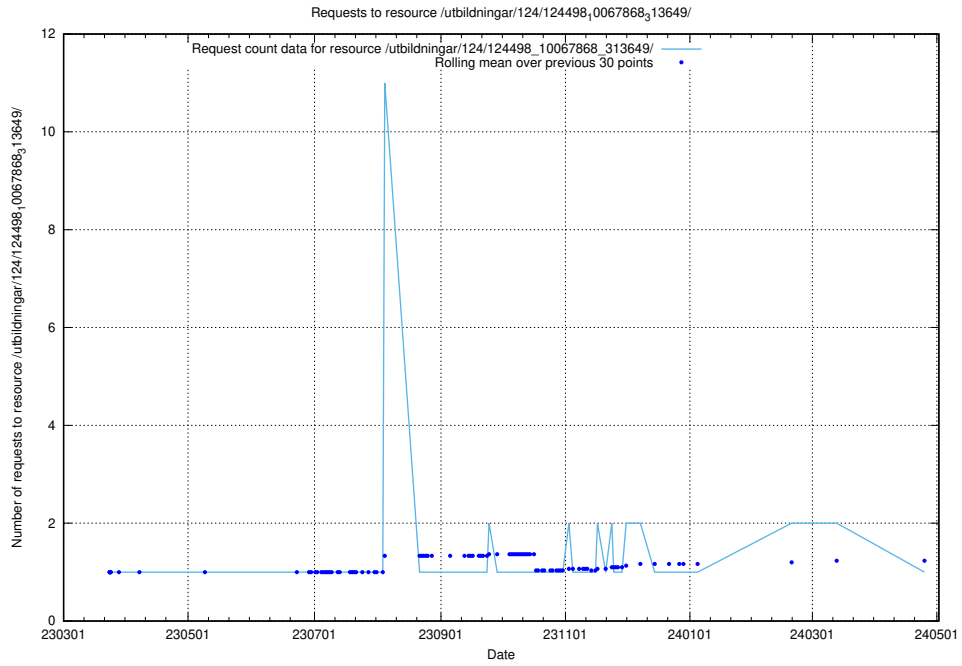

5.3043 Usage of /utbildningar/124/124498_10067868_313649/

Here, we count the number of requests to resource /utbildningar/124/124498_10067868_313649/.