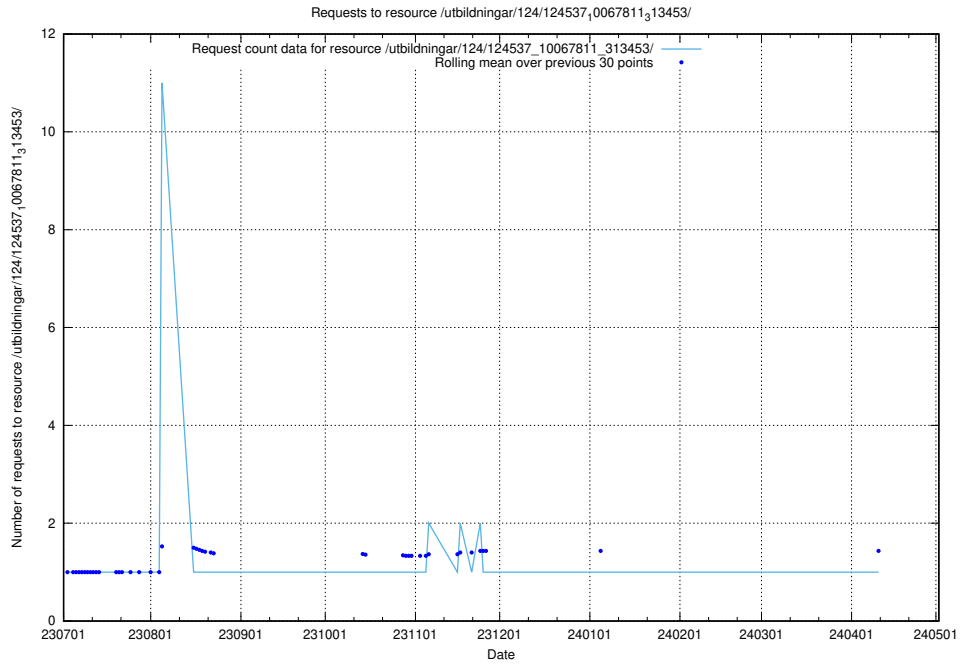

5.5769 Usage of /utbildningar/124/124537_10067811_313453/

Here, we count the number of requests to resource /utbildningar/124/124537_10067811_313453/.