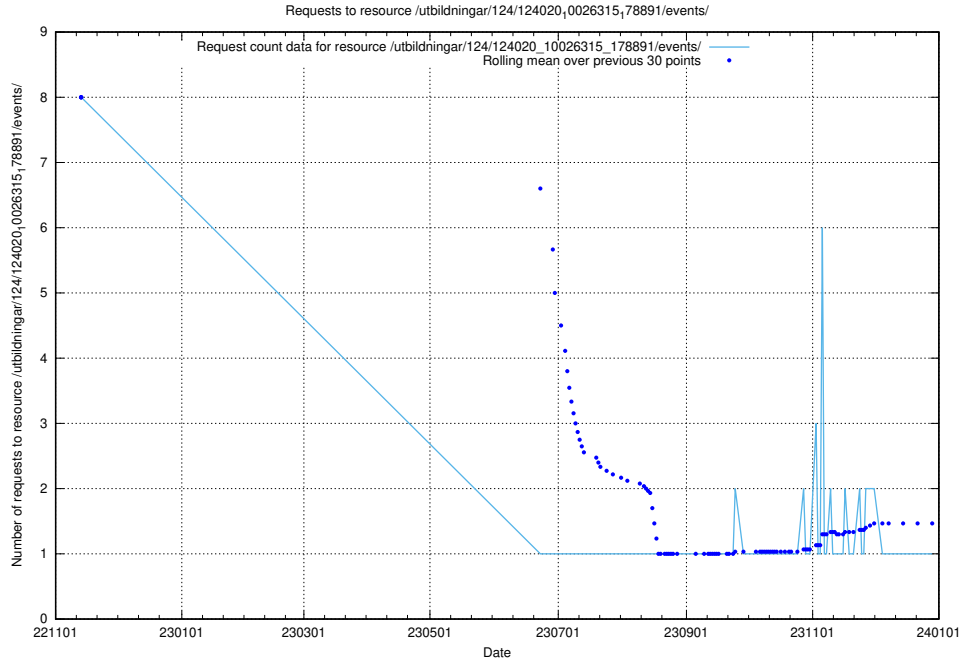

5.6170 Usage of /utbildningar/124/124020_10026315_178891/events/

Here, we count the number of requests to resource /utbildningar/124/124020_10026315_178891/events/