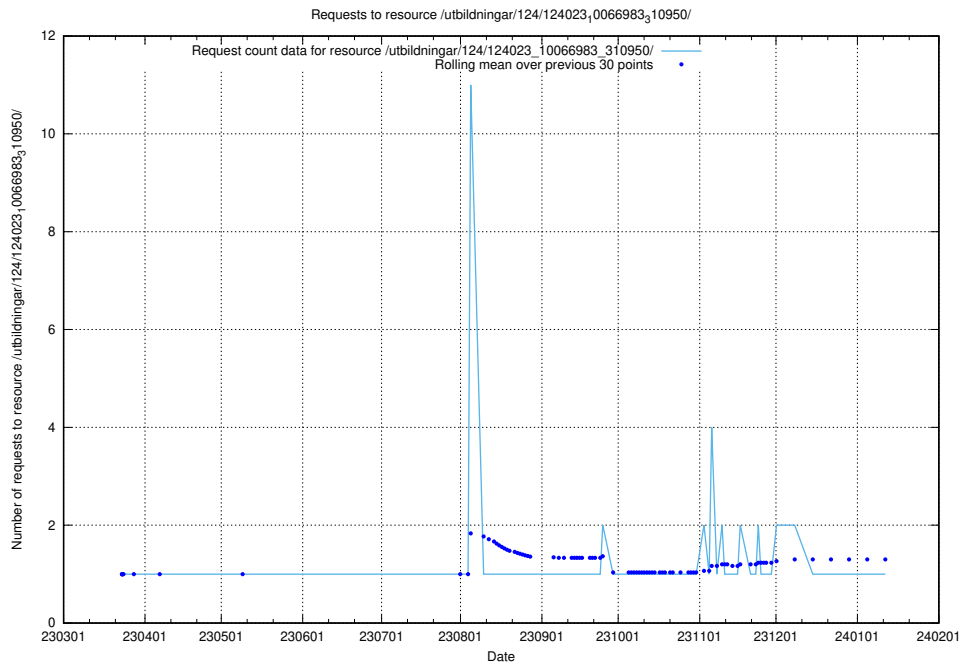

5.4848 Usage of /utbildningar/124/124023_10066983_310950/

Here, we count the number of requests to resource /utbildningar/124/124023_10066983_310950/.