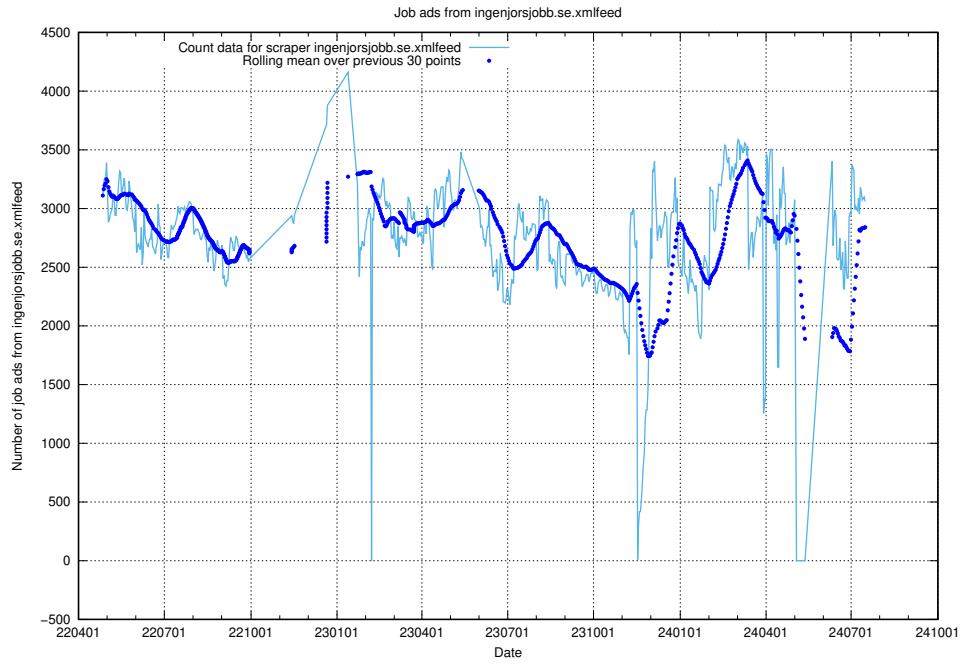

13.3 Number of ads by scraper ingenjorsjobb.se.xmlfeed

Here, we count the number of job ads scraped from ingenjorsjobb.se.xmlfeed.