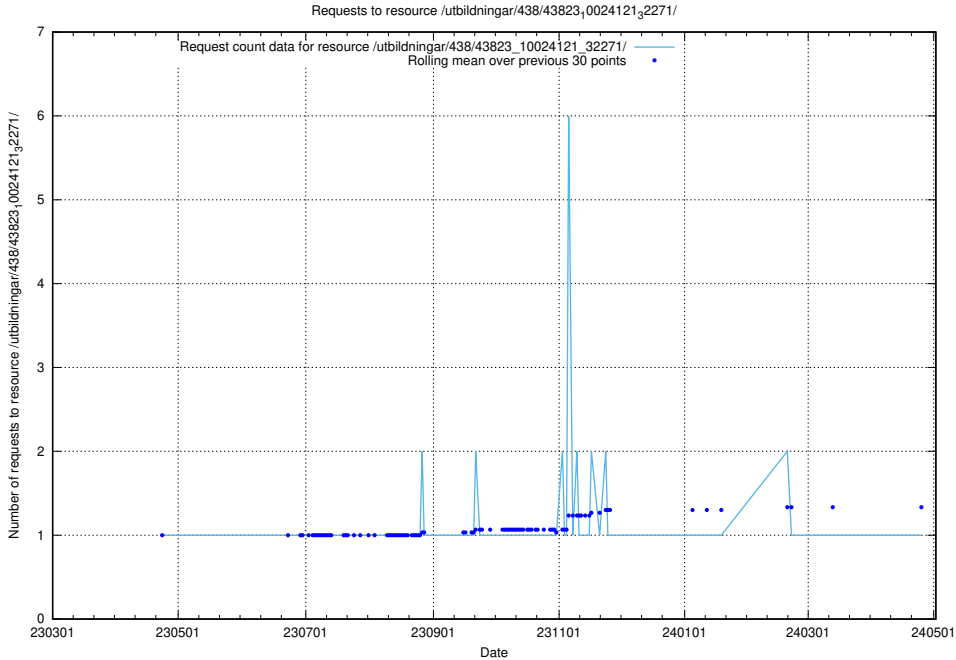

5.6424 Usage of /utbildningar/438/43823_10024121_32271/

Here, we count the number of requests to resource /utbildningar/438/43823_10024121_32271/.