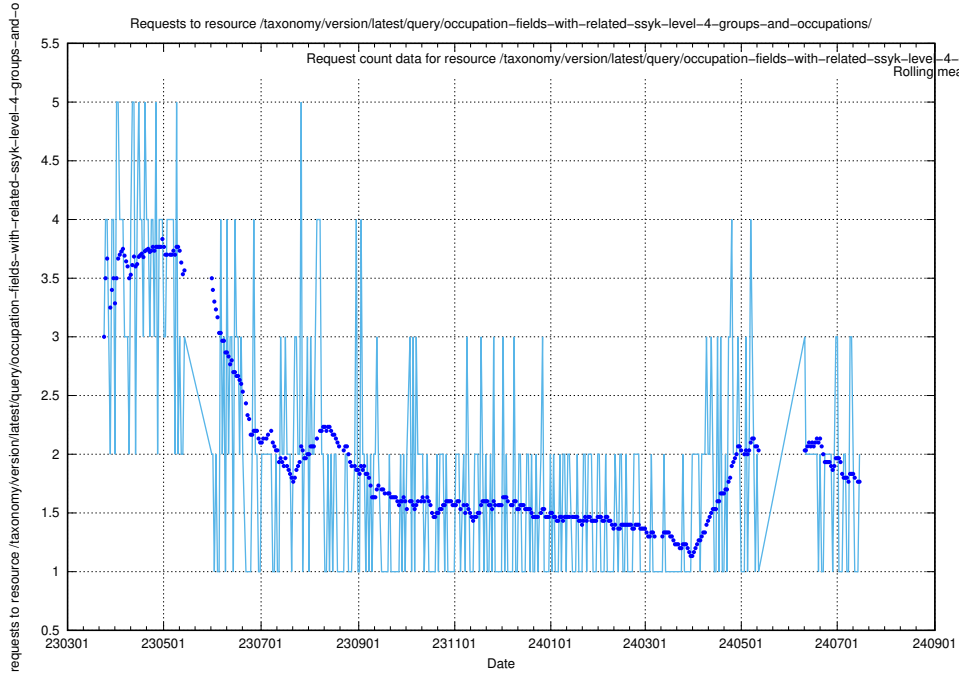

5.883 Usage of /taxonomy/version/latest/query/occupation-fields-with-related-ssyk-level-4-groups-and-occupations/

Here, we count the number of requests to resource /taxonomy/version/latest/query/occupation-fields-with-related-ssyk-level-4-groups-and-occupations/.