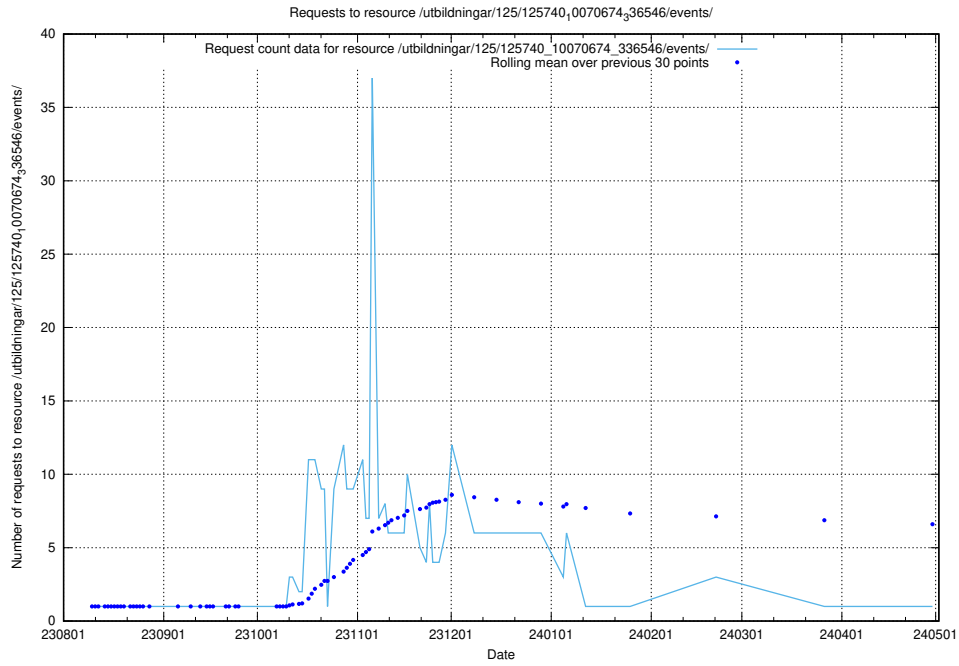

5.5214 Usage of /utbildningar/125/125740_10070674_336546/events/

Here, we count the number of requests to resource /utbildningar/125/125740_10070674_336546/events/