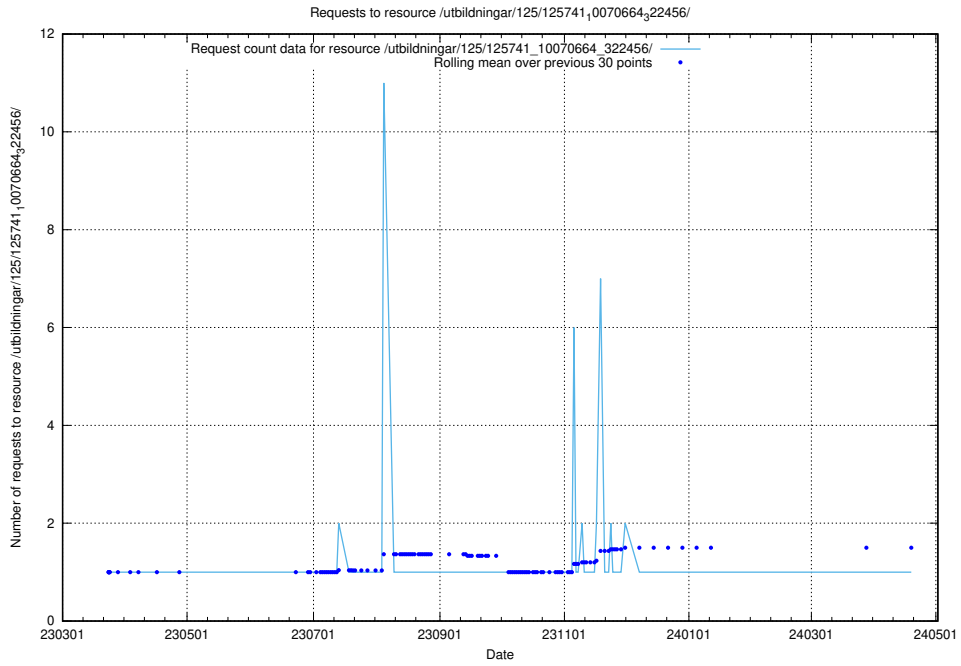

5.6872 Usage of /utbildningar/125/125741_10070664_322456/

Here, we count the number of requests to resource /utbildningar/125/125741_10070664_322456/.