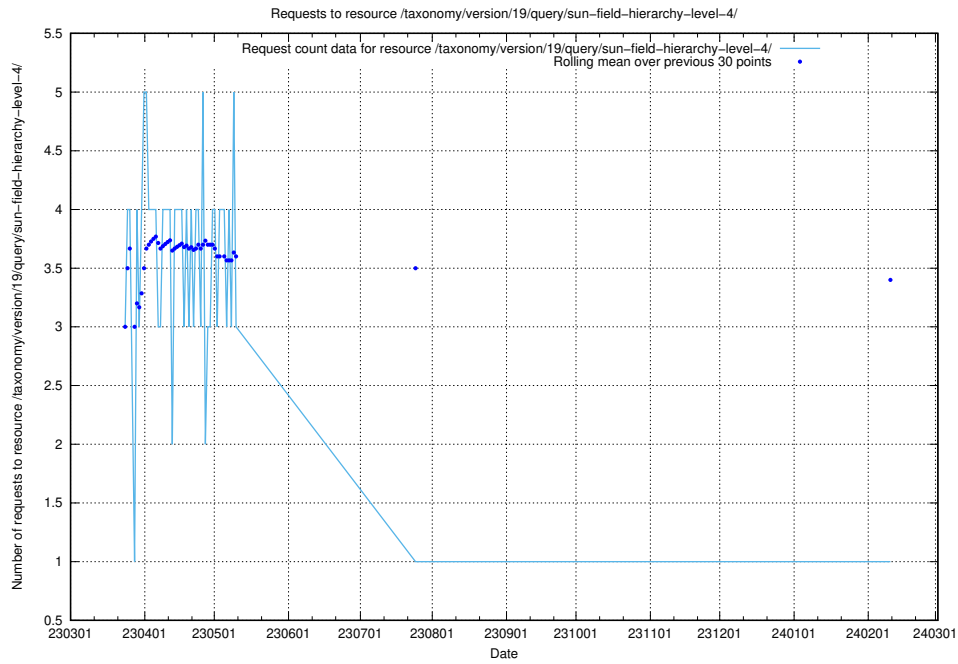

5.6497 Usage of /taxonomy/version/19/query/sun-field-hierarchy-level-4/

Here, we count the number of requests to resource /taxonomy/version/19/query/sun-field-hierarchy-level-4/.