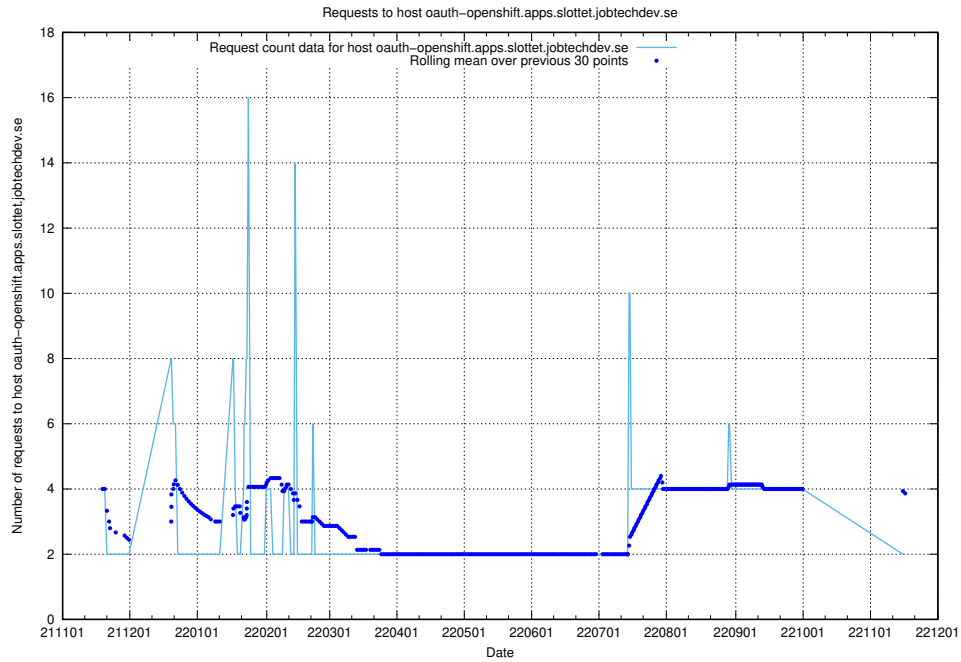

7.470 Usage of `oauth-openshift.apps.slottet.jobtechdev.se`

Here, we count the number of requests to host `oauth-openshift.apps.slottet.jobtechdev.se`.