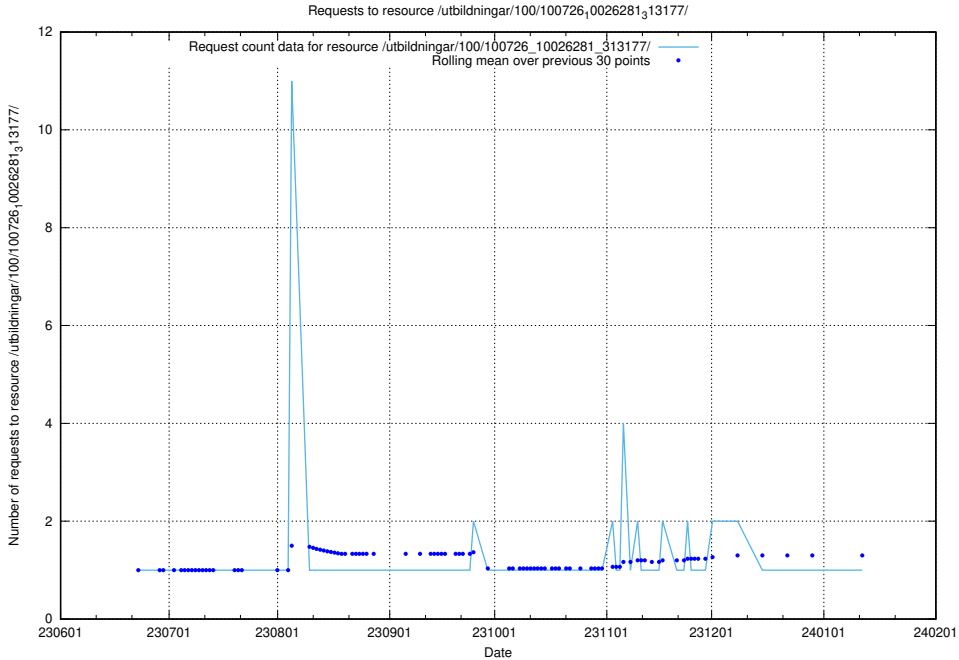

5.6237 Usage of /utbildningar/100/100726_10026281_313177/

Here, we count the number of requests to resource /utbildningar/100/100726_10026281_313177/.