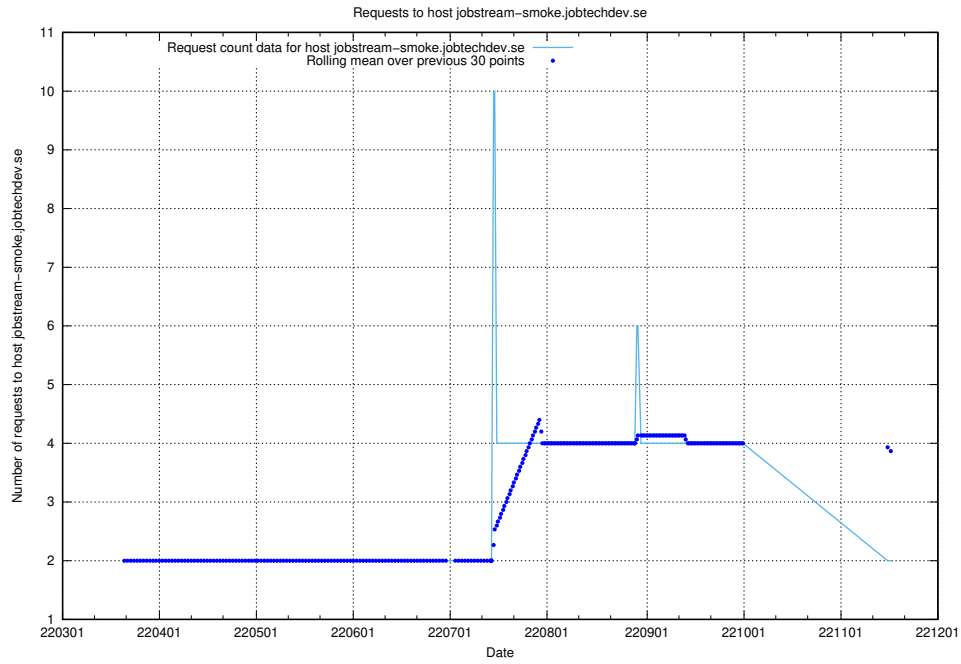

7.494 Usage of `jave.jobtechdev.se`

Here, we count the number of requests to host `jave.jobtechdev.se`.

7.495 Usage of `jobstream-smoke.jobtechdev.se`

Here, we count the number of requests to host `jobstream-smoke.jobtechdev.se`.