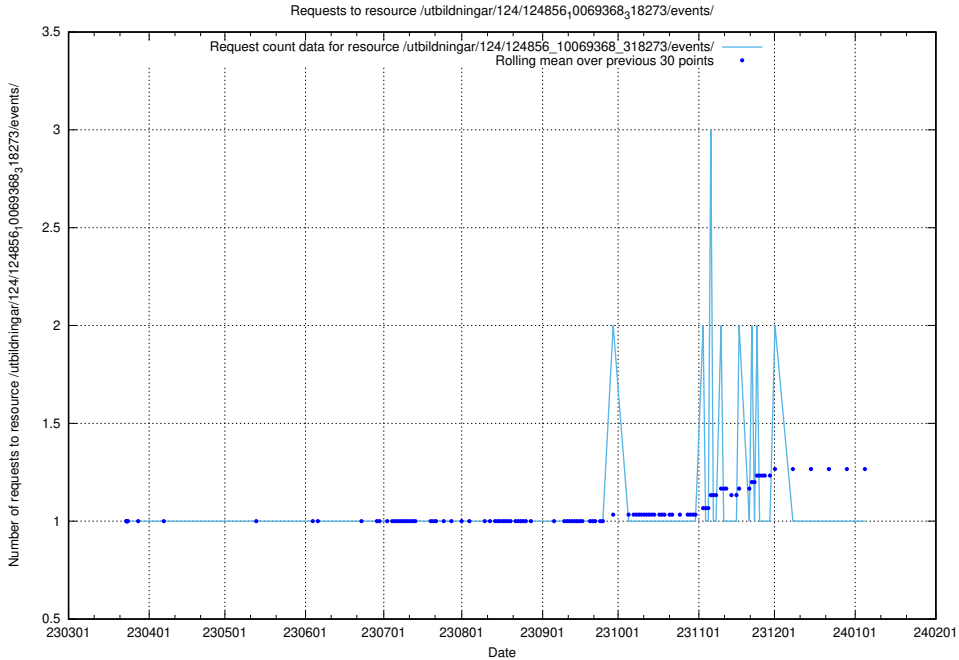

5.1162 Usage of /utbildningar/124/124856_10069368_318273/events/

Here, we count the number of requests to resource /utbildningar/124/124856_10069368_318273/events/