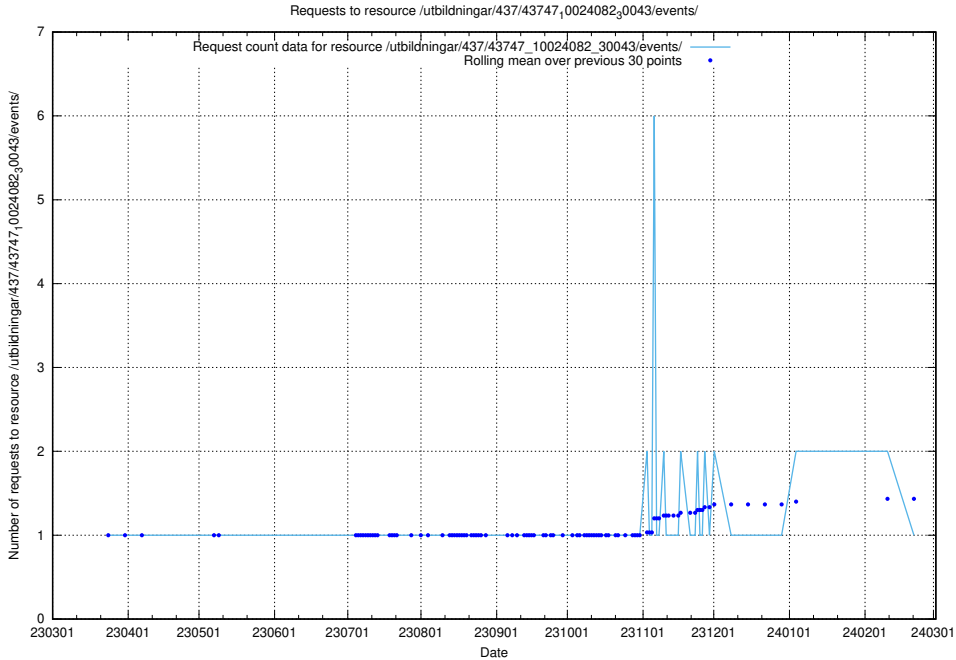

5.6580 Usage of /utbildningar/437/43747_10024082_30043/events/

Here, we count the number of requests to resource /utbildningar/437/43747_10024082_30043/events/.