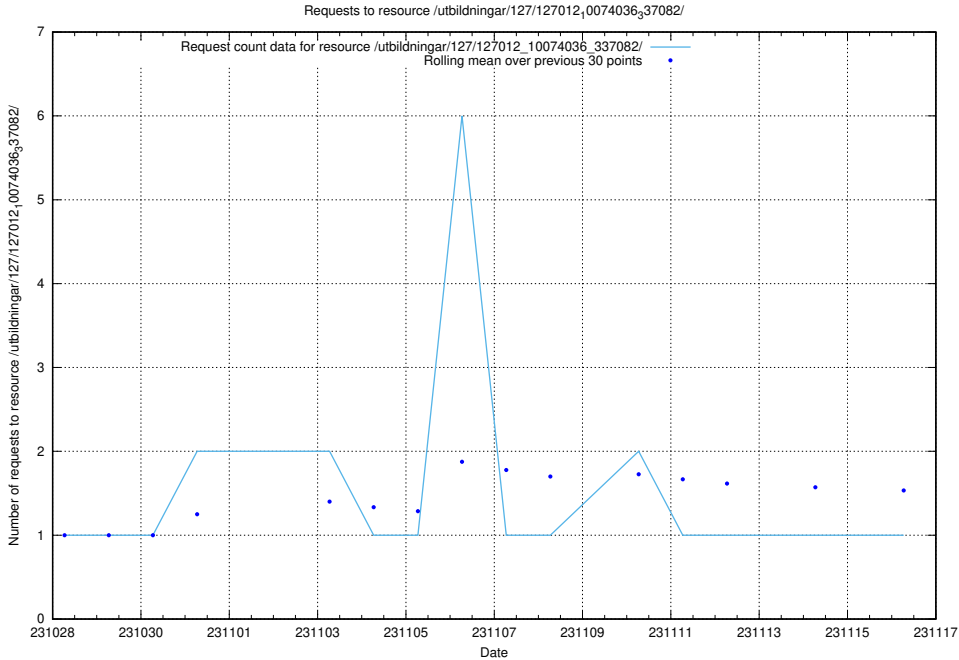

5.4575 Usage of /utbildningar/127/127012_10074036_337082/

Here, we count the number of requests to resource /utbildningar/127/127012_10074036_337082/.