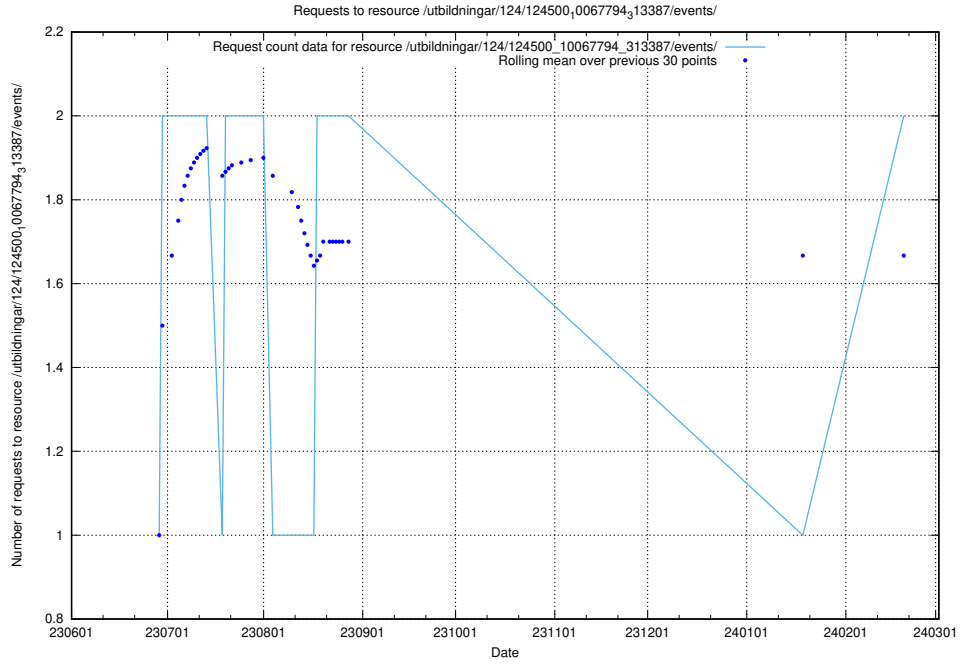

5.775 Usage of /utbildningar/124/124500_10067794_313387/events/

Here, we count the number of requests to resource /utbildningar/124/124500_10067794_313387/events/