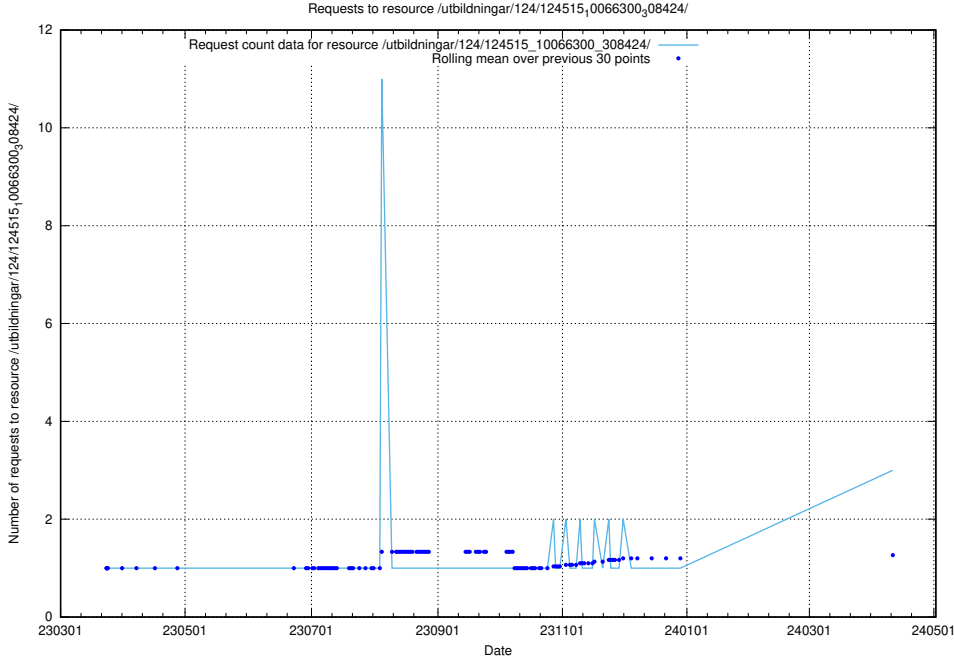

5.270 Usage of /utbildningar/124/124515_10066300_308424/

Here, we count the number of requests to resource /utbildningar/124/124515_10066300_308424/.