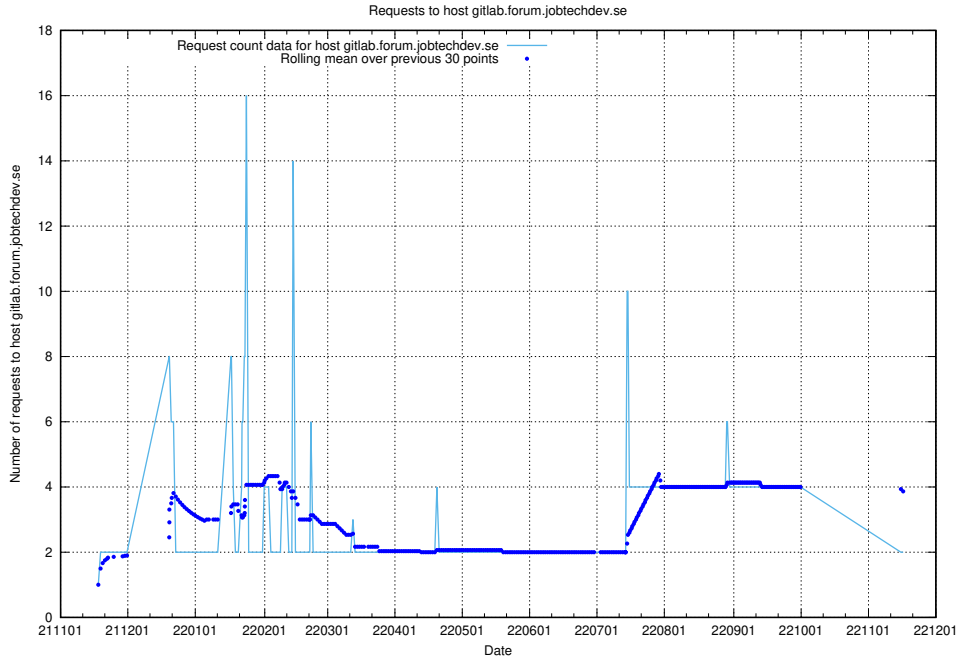

7.480 Usage of opensearch-onprem.jobtechdev.se

Here, we count the number of requests to host opensearch-onprem.jobtechdev.se.

7.481 Usage of gitlab.forum.jobtechdev.se

Here, we count the number of requests to host gitlab.forum.jobtechdev.se.