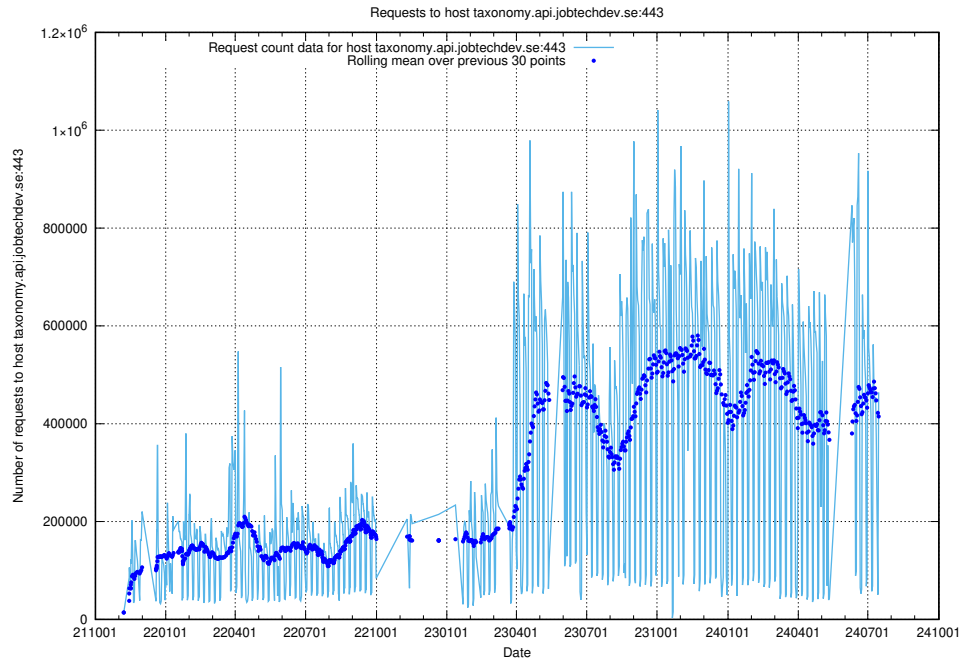

7.4 Usage of data.jobtechdev.se

Here, we count the number of requests to host data.jobtechdev.se.

7.5 Usage of taxonomy.api.jobtechdev.se

Here, we count the number of requests to host taxonomy.api.jobtechdev.se.