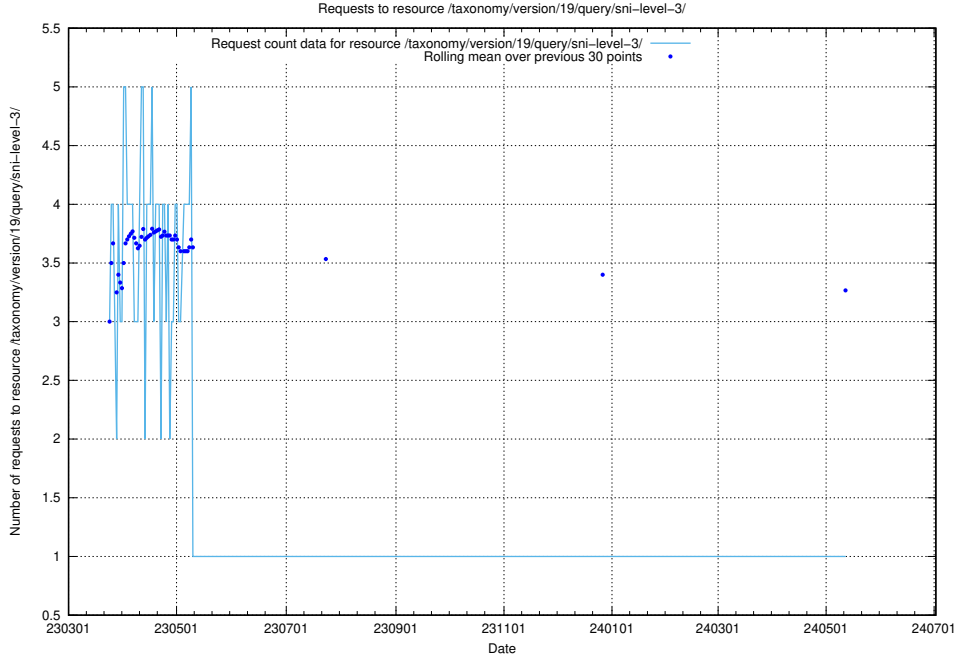

5.6512 Usage of /taxonomy/version/19/query/sni-level-3/

Here, we count the number of requests to resource /taxonomy/version/19/query/sni-level-3/.