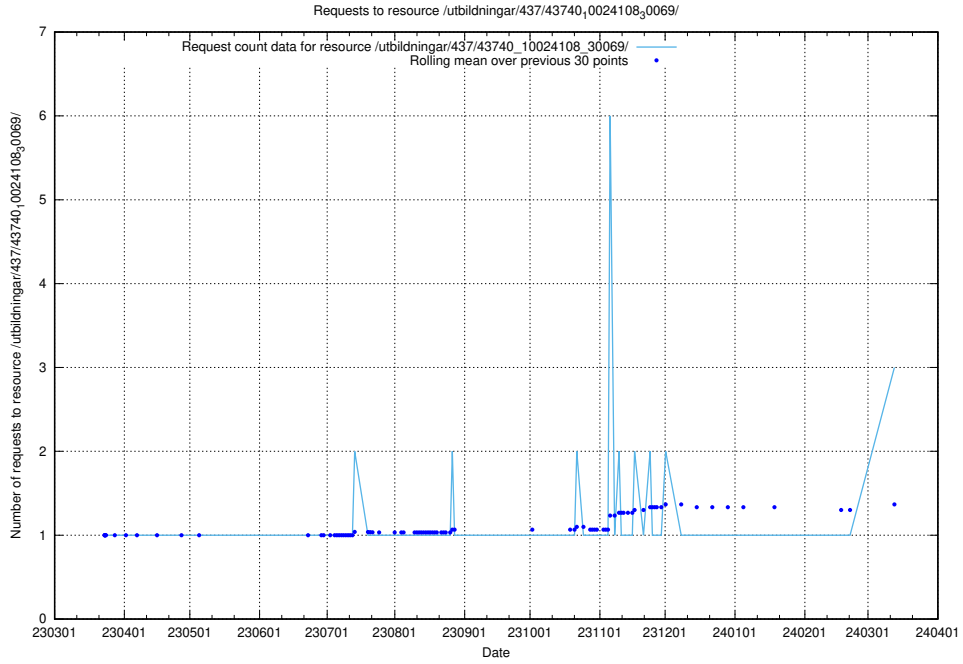

5.414 Usage of /utbildningar/437/43740_10024108_30069/

Here, we count the number of requests to resource /utbildningar/437/43740_10024108_30069/.