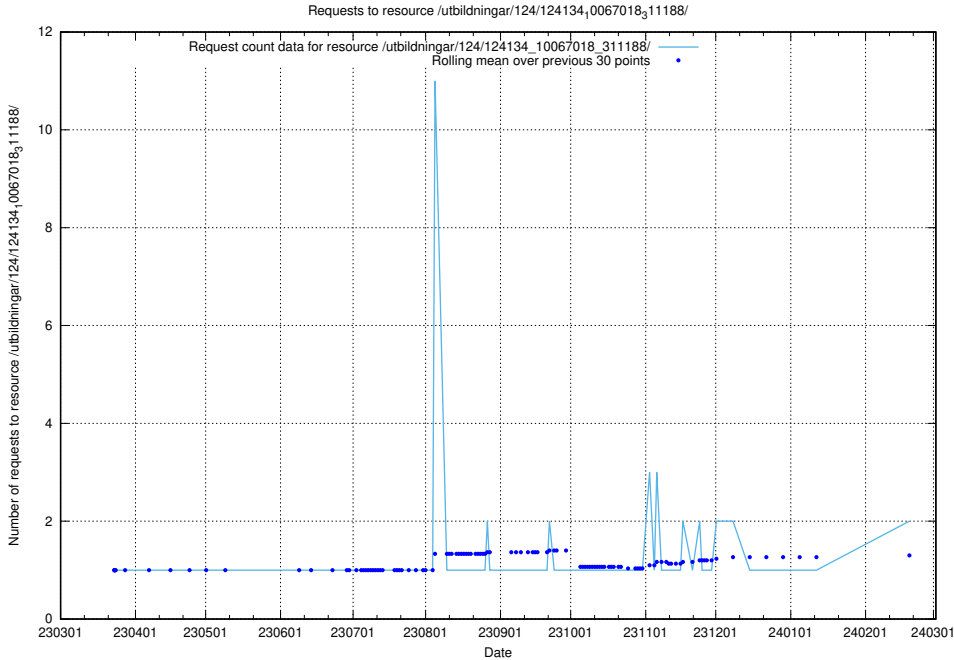

5.650 Usage of /utbildningar/124/124134_10067018_311188/

Here, we count the number of requests to resource /utbildningar/124/124134_10067018_311188/.