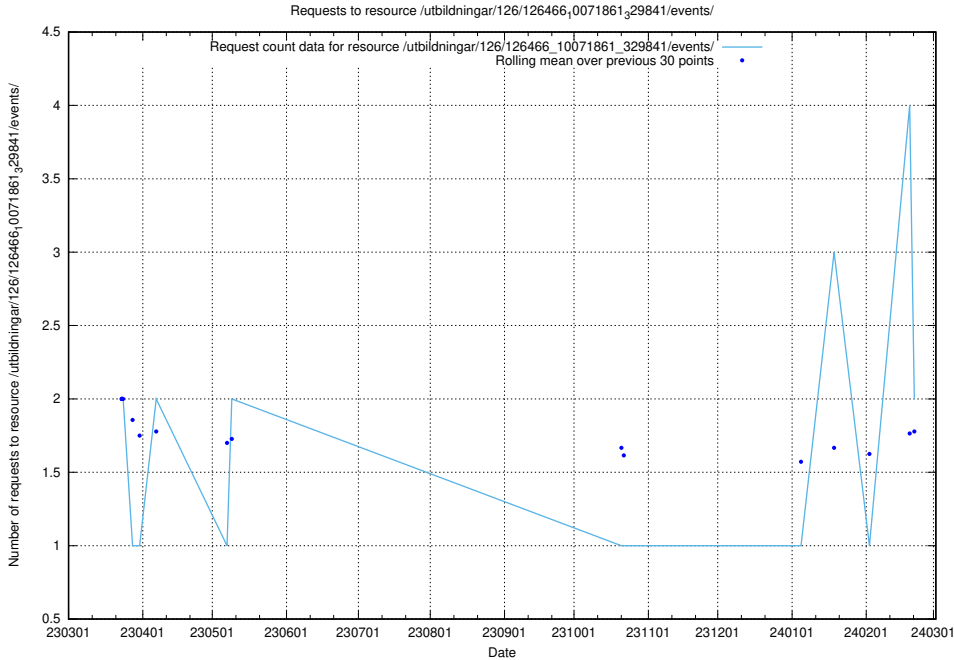

5.913 Usage of /utbildningar/126/126466_10071861_329841/events/

Here, we count the number of requests to resource /utbildningar/126/126466_10071861_329841/events/