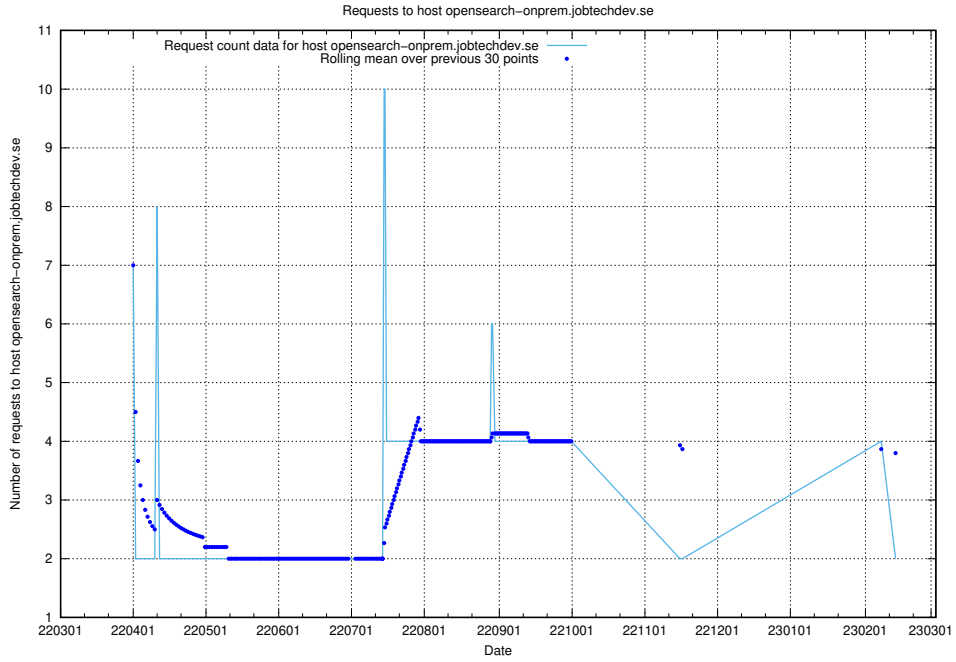

7.480 Usage of opensearch-onprem.jobtechdev.se

Here, we count the number of requests to host opensearch-onprem.jobtechdev.se.

7.481 Usage of gitlab.forum.jobtechdev.se

Here, we count the number of requests to host gitlab.forum.jobtechdev.se.