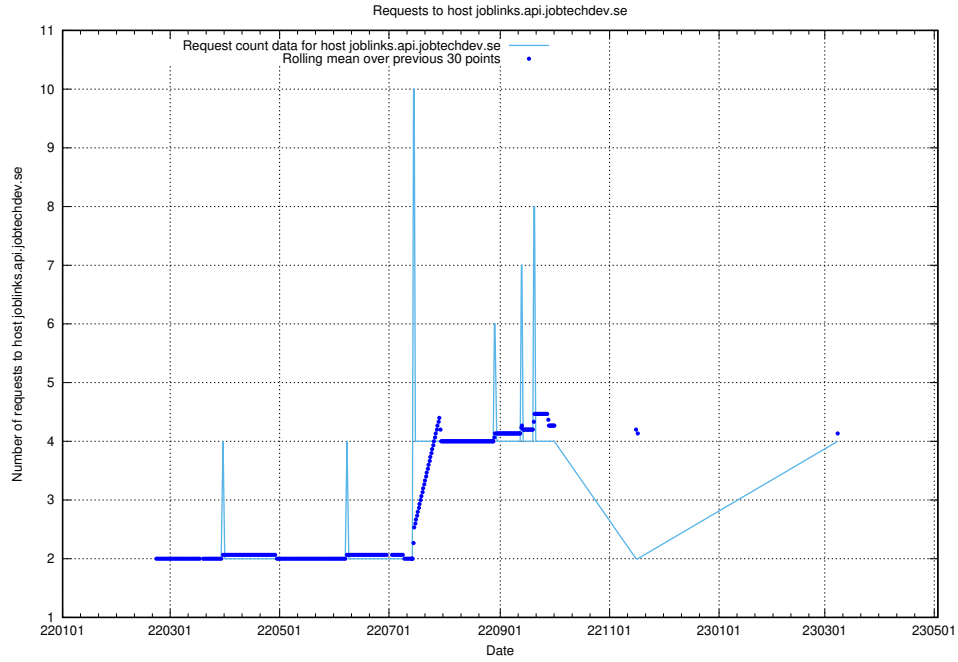

7.162 Usage of `joblinks.api.jobtechdev.se`

Here, we count the number of requests to host `joblinks.api.jobtechdev.se`.