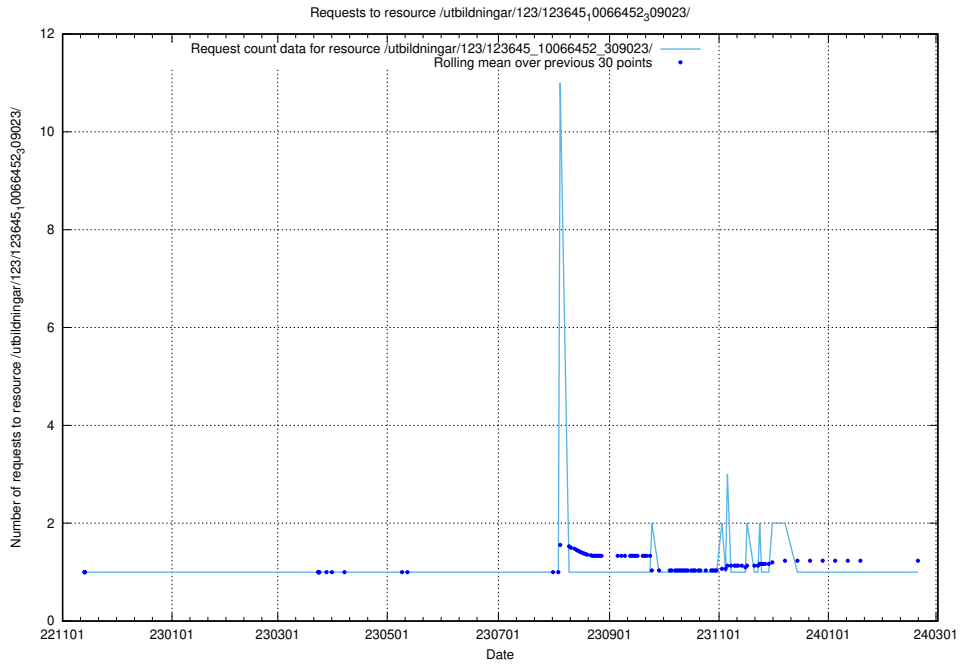

Here, we count the number of requests to resource /taxonomy/version/13/query/employment-variety-concepts/.

5.6336 Usage of /utbildningar/123/123645_10066452_309023/

Here, we count the number of requests to resource /utbildningar/123/123645_10066452_309023/.