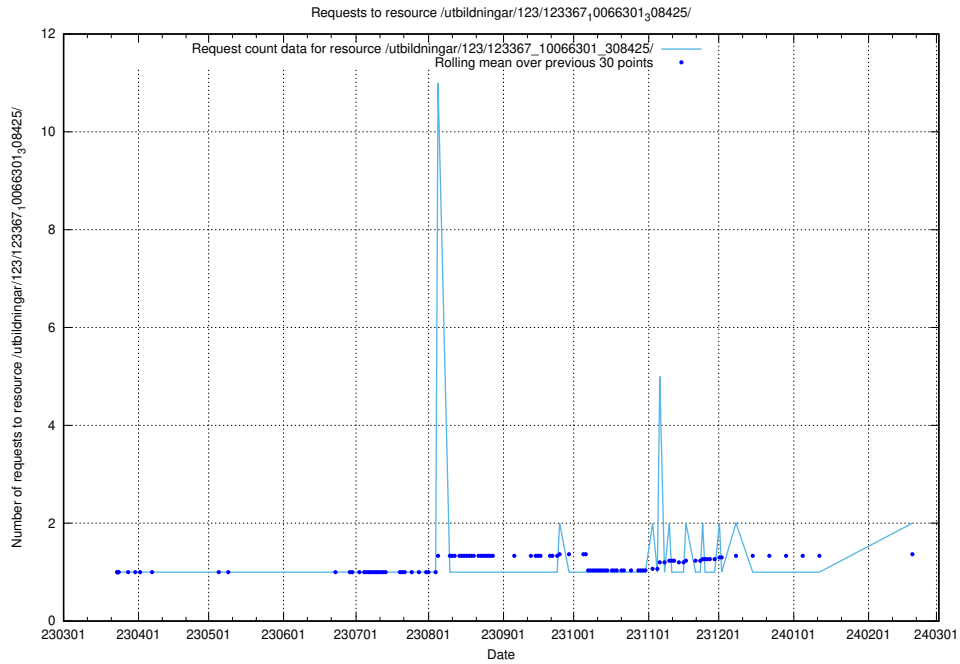

5.698 Usage of /utbildningar/123/123367_10066301_308425/

Here, we count the number of requests to resource /utbildningar/123/123367_10066301_308425/.