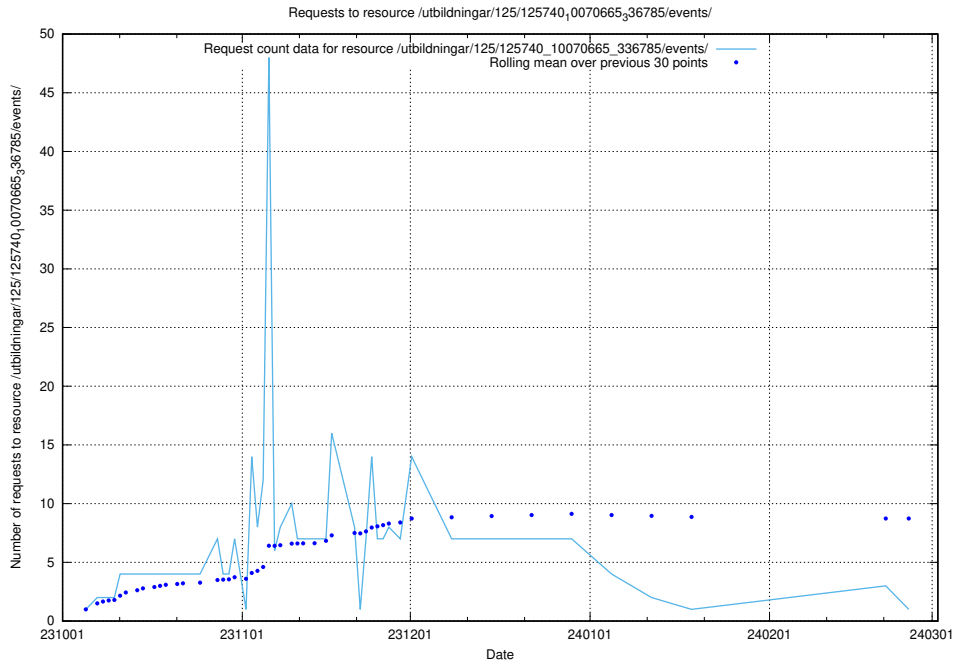

5.4795 Usage of /utbildningar/125/125740_10070665_336785/events/

Here, we count the number of requests to resource /utbildningar/125/125740_10070665_336785/events/