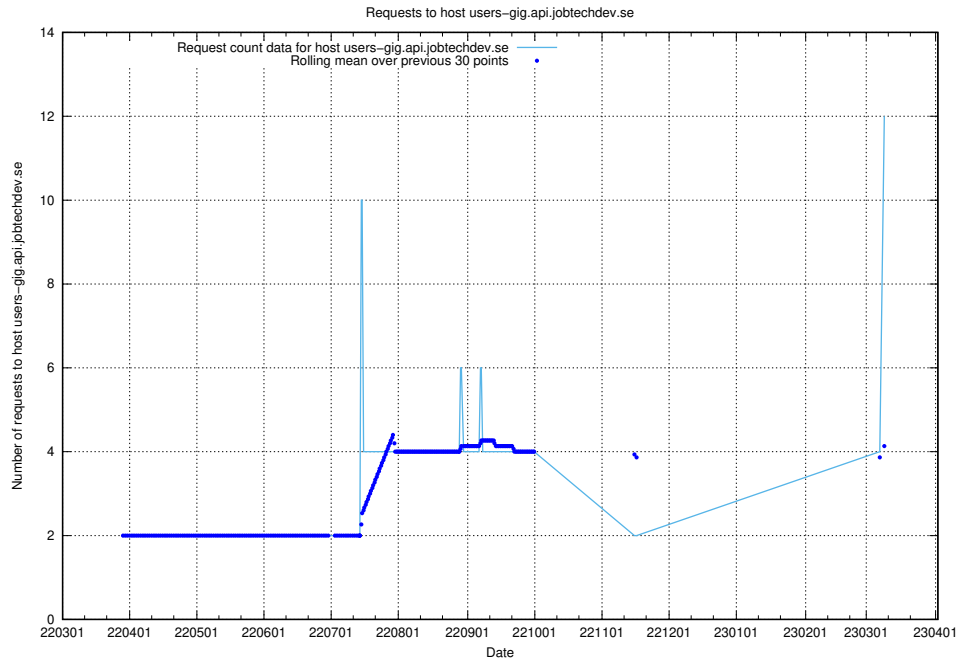

7.60 Usage of users-gig.api.jobtechdev.se

Here, we count the number of requests to host users-gig.api.jobtechdev.se.