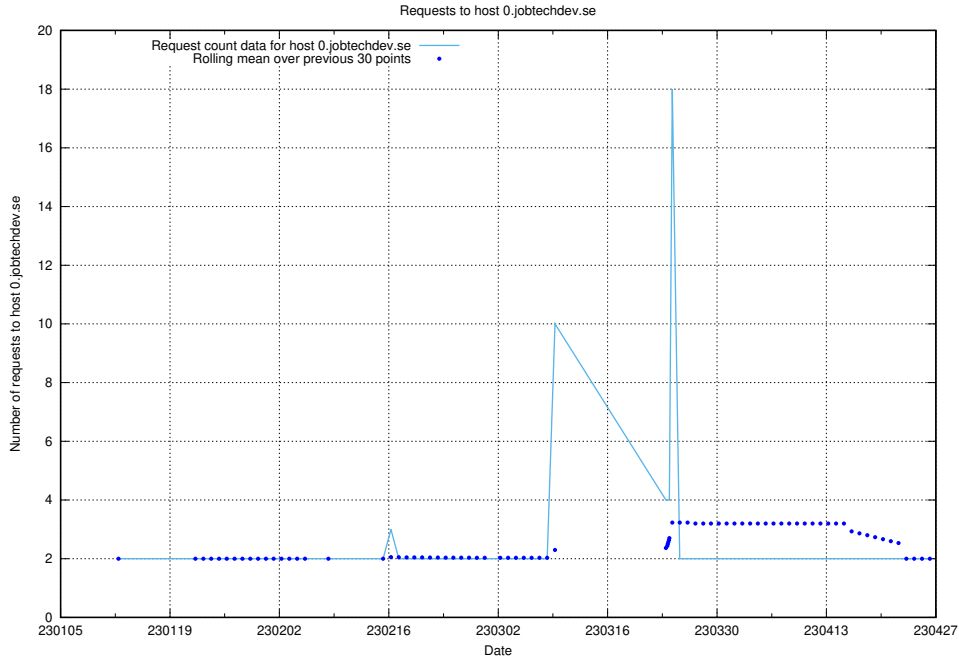

7.304 Usage of 0.jobtechdev.se

Here, we count the number of requests to host 0.jobtechdev.se.