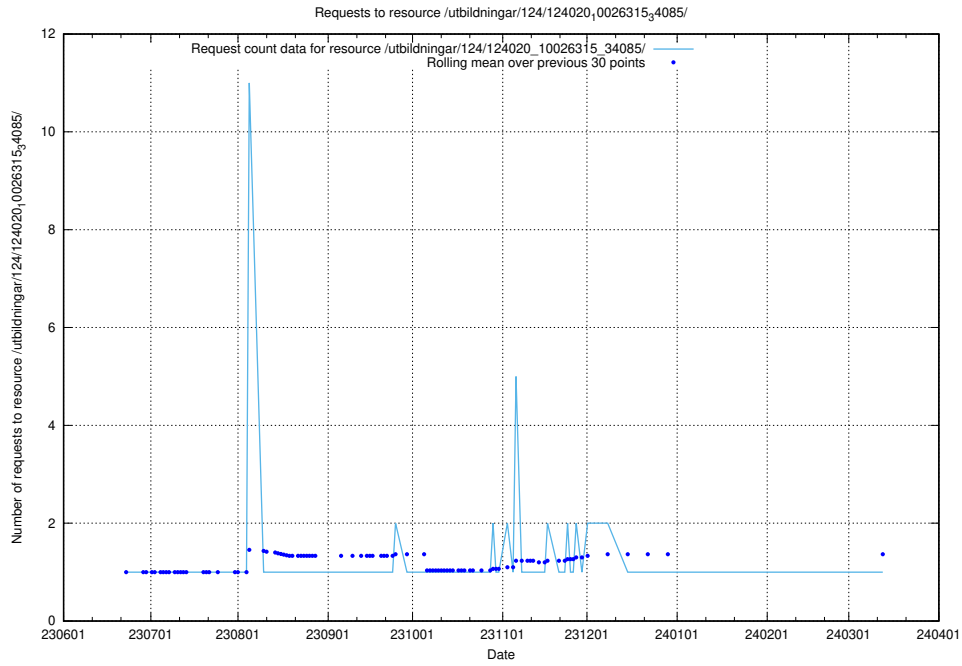

5.6223 Usage of /utbildningar/124/124020_10026315_34085/

Here, we count the number of requests to resource /utbildningar/124/124020_10026315_34085/.