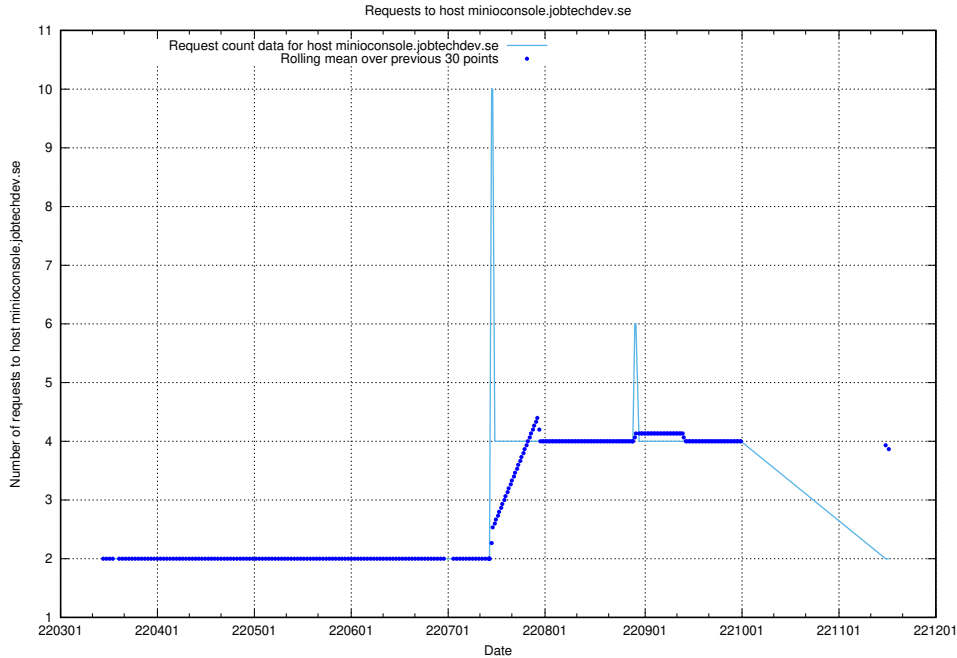

Here, we count the number of requests to host minioconsole.jobtechdev.se.

7.500 Usage of minio-console.jobtechdev.se

Here, we count the number of requests to host minio-console.jobtechdev.se.

7.501 Usage of jitsit.jobtechdev.se