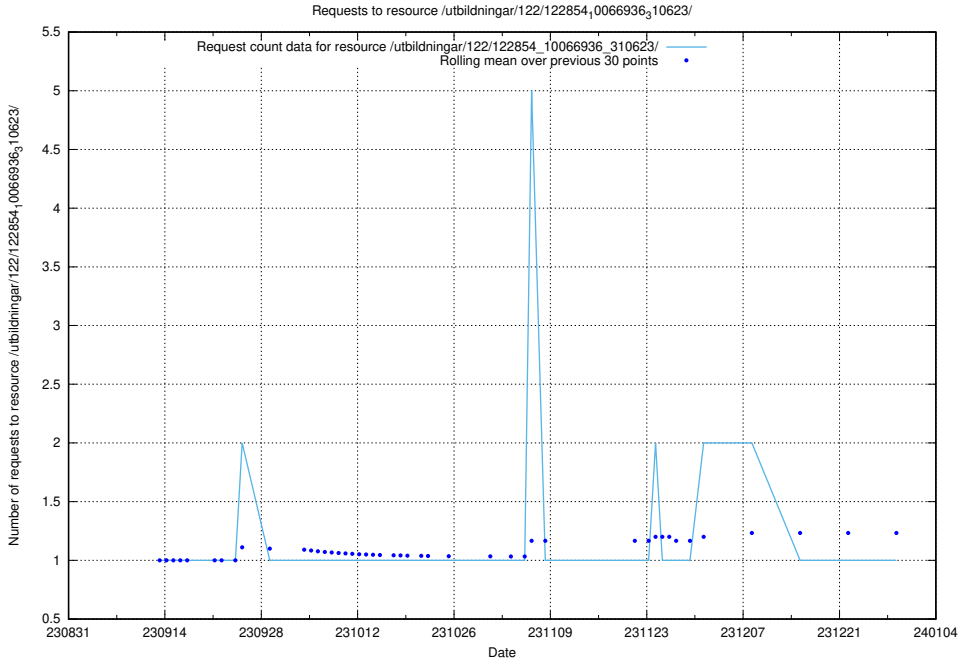

5.4977 Usage of /utbildningar/122/122854_10066936_310623/

Here, we count the number of requests to resource /utbildningar/122/122854_10066936_310623/.