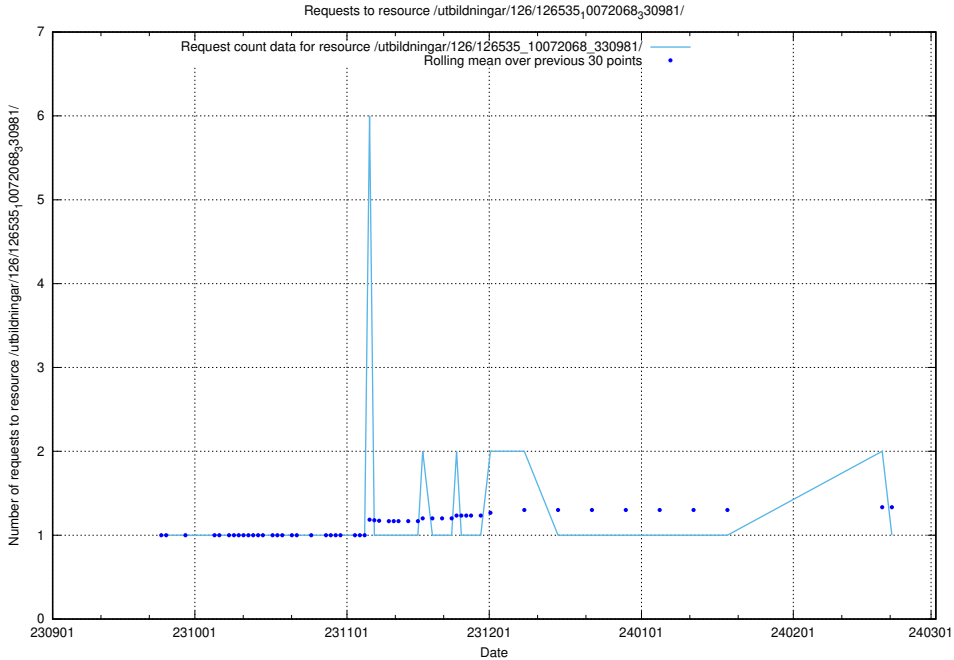

5.4865 Usage of /utbildningar/126/126535_10072068_330981/

Here, we count the number of requests to resource /utbildningar/126/126535_10072068_330981/.