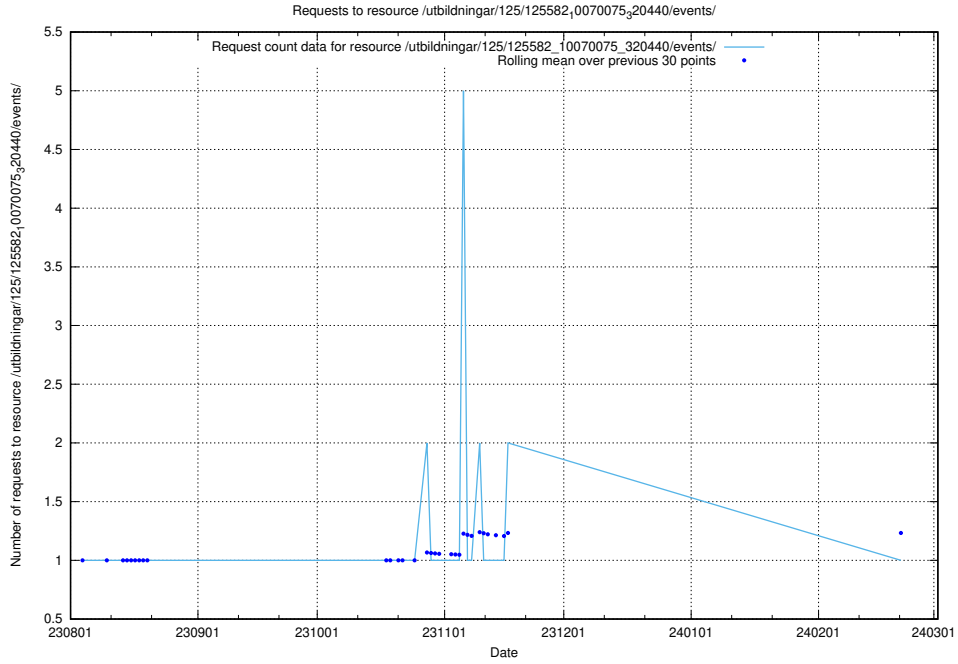

5.5257 Usage of /utbildningar/125/125582_10070075_320440/events/

Here, we count the number of requests to resource /utbildningar/125/125582_10070075_320440/events/