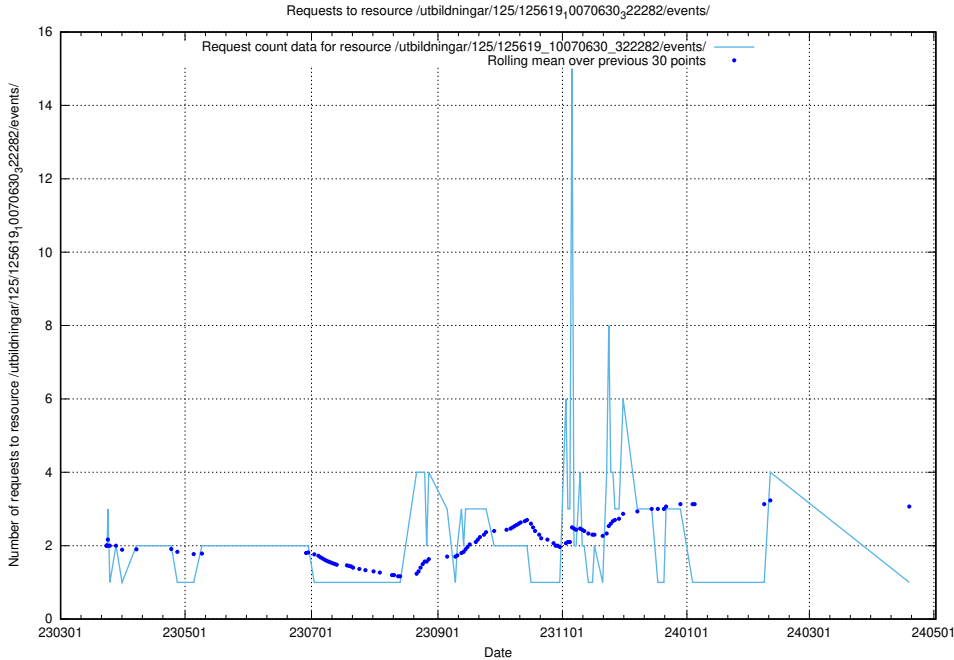

5.6666 Usage of /utbildningar/125/125619_10070630_322282/events/

Here, we count the number of requests to resource /utbildningar/125/125619_10070630_322282/events/