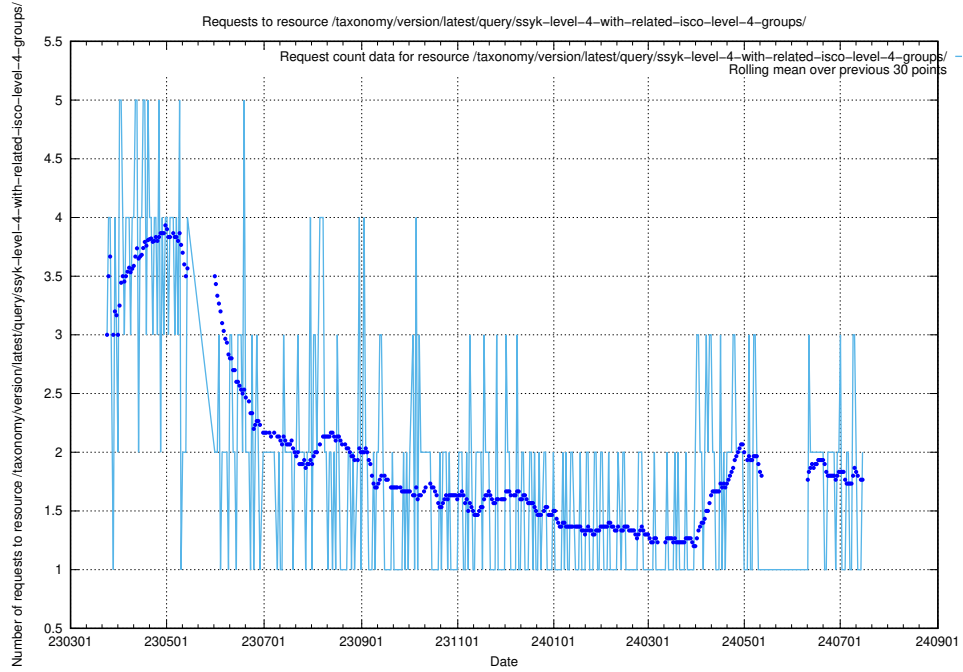

5.864 Usage of /taxonomy/version/latest/query/ssyk-level-4-with-related-isco-level-4-groups/

Here, we count the number of requests to resource /taxonomy/version/latest/query/ssyk-level-4-with-related-isco-level-4-groups/.