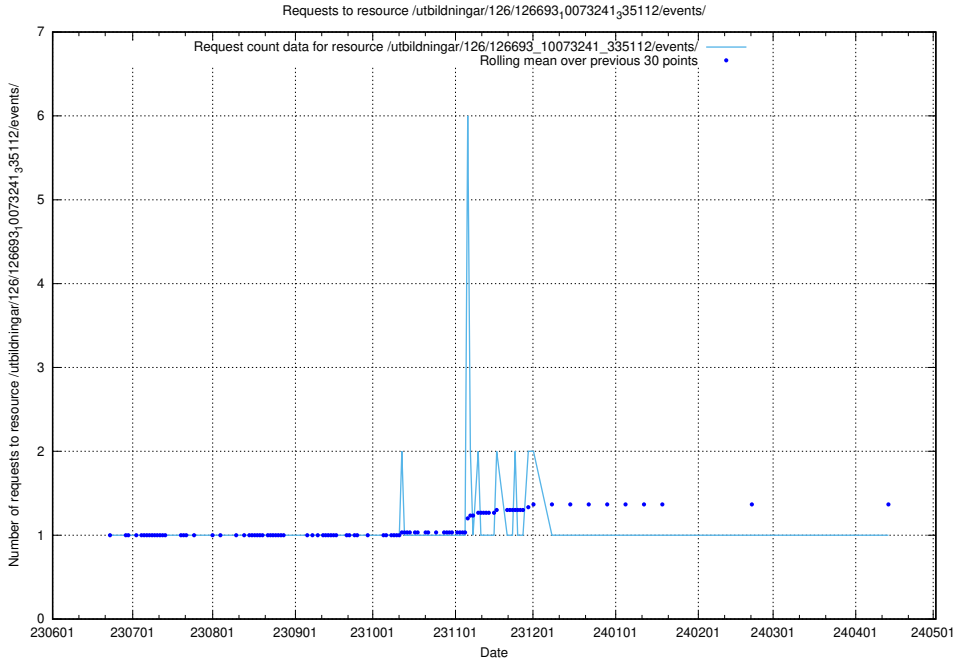

5.6039 Usage of /utbildningar/126/126693_10073241_335112/events/

Here, we count the number of requests to resource /utbildningar/126/126693_10073241_335112/events/