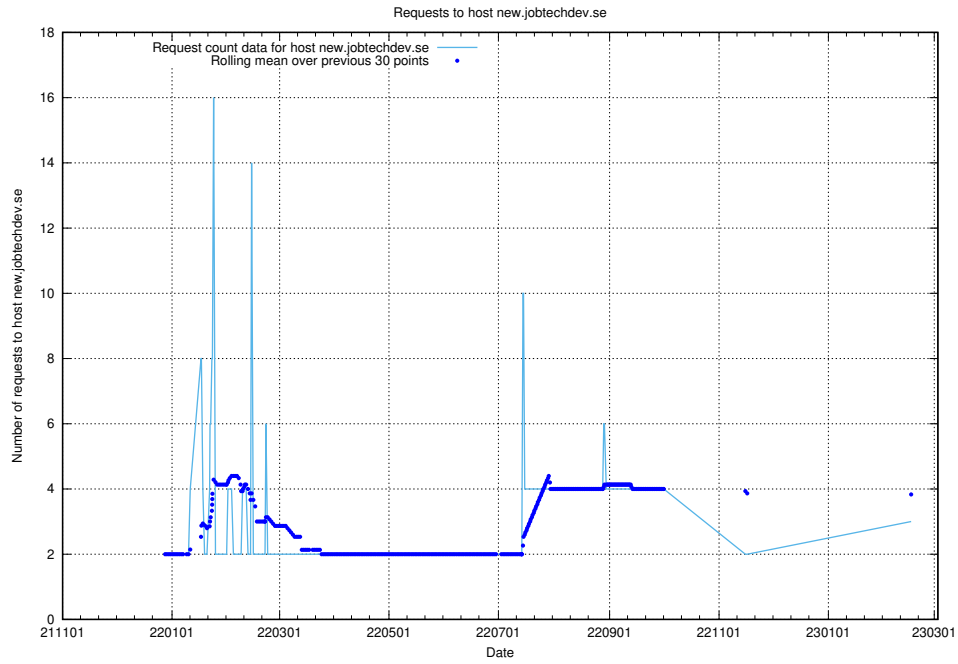

Here, we count the number of requests to host portal.jobtechdev.se.

7.199 Usage of panel.jobtechdev.se

Here, we count the number of requests to host panel.jobtechdev.se.

7.200 Usage of new.jobtechdev.se

Here, we count the number of requests to host new.jobtechdev.se.