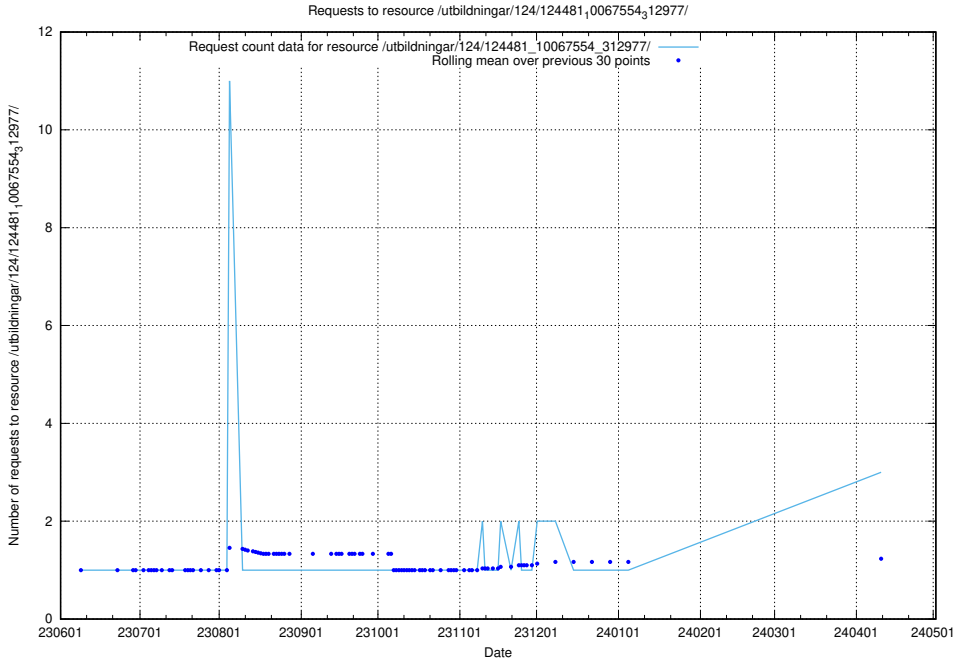

5.391 Usage of /utbildningar/124/124481_10067554_312977/

Here, we count the number of requests to resource /utbildningar/124/124481_10067554_312977/.