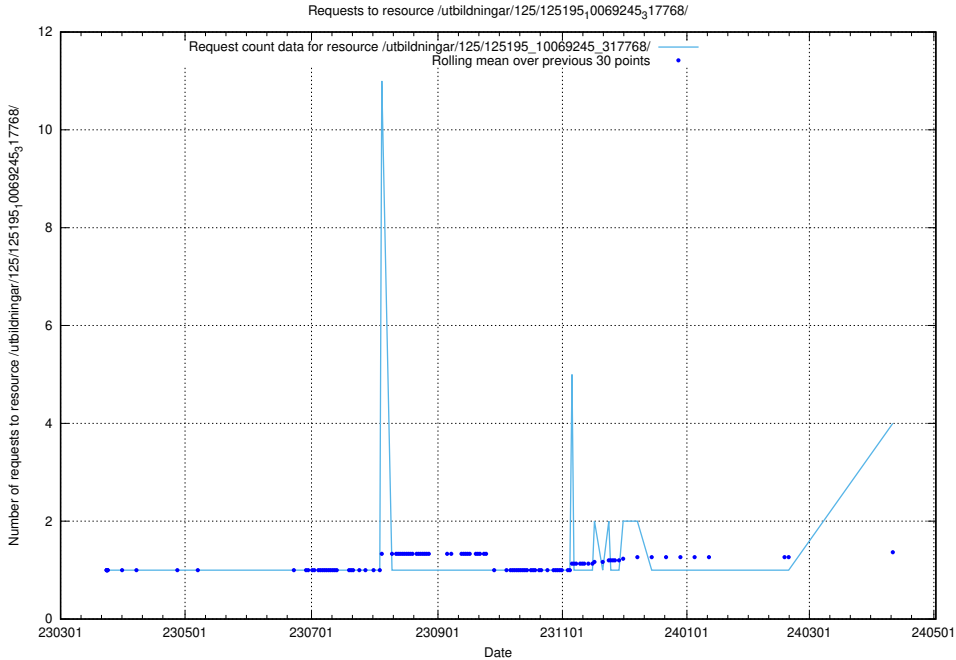

5.158 Usage of /utbildningar/125/125195_10069245_317768/

Here, we count the number of requests to resource /utbildningar/125/125195_10069245_317768/.