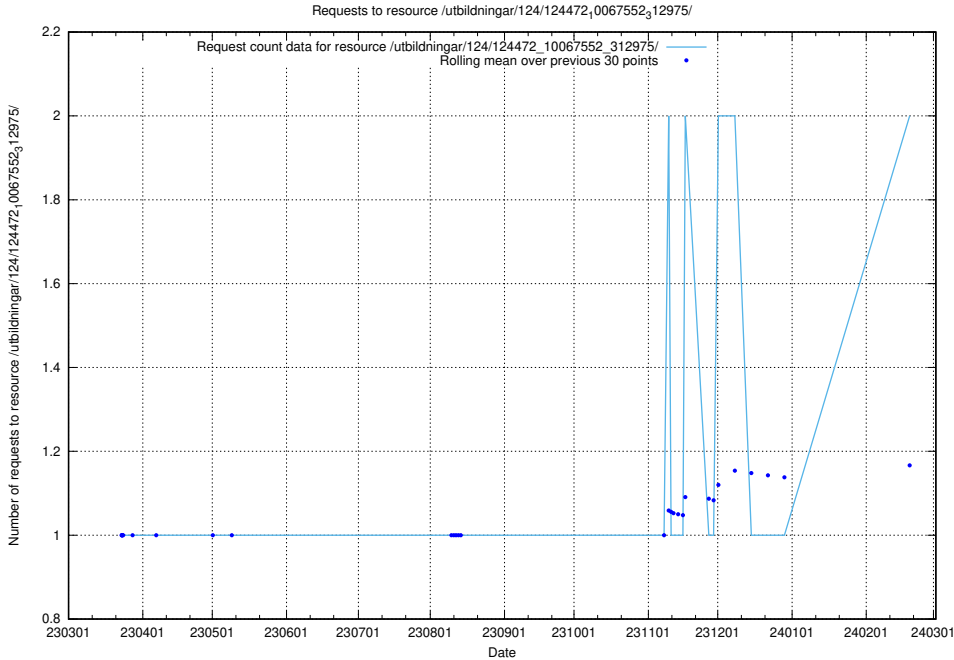

5.588 Usage of /utbildningar/124/124472_10067552_312975/

Here, we count the number of requests to resource /utbildningar/124/124472_10067552_312975/.