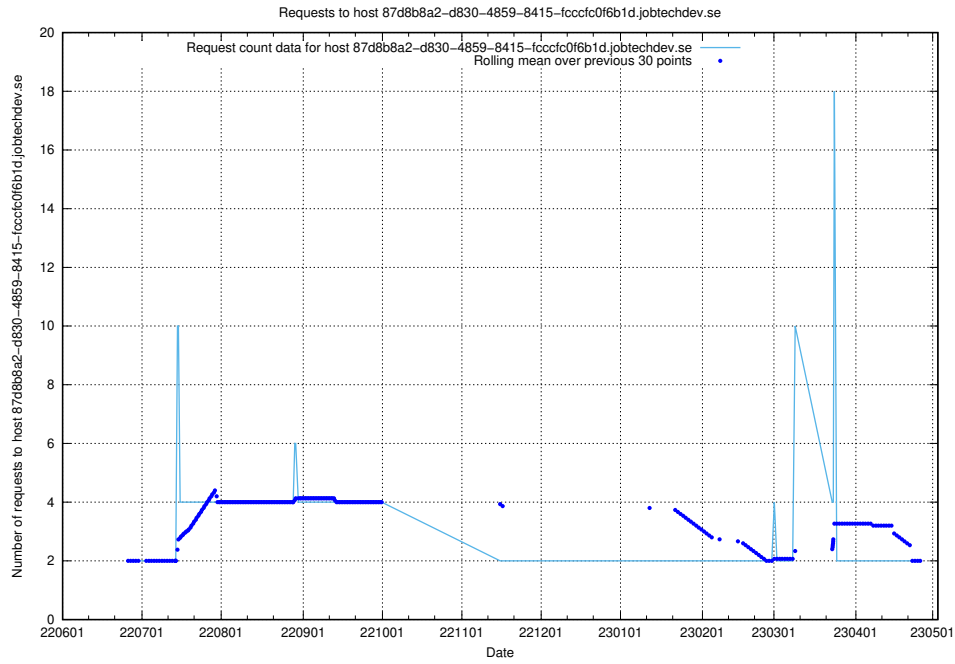

7.400 Usage of 87d8b8a2-d830-4859-8415-fccfc0f6b1d.jobtechdev.se

Here, we count the number of requests to host 87d8b8a2-d830-4859-8415-fccfc0f6b1d.jobtechdev.se.