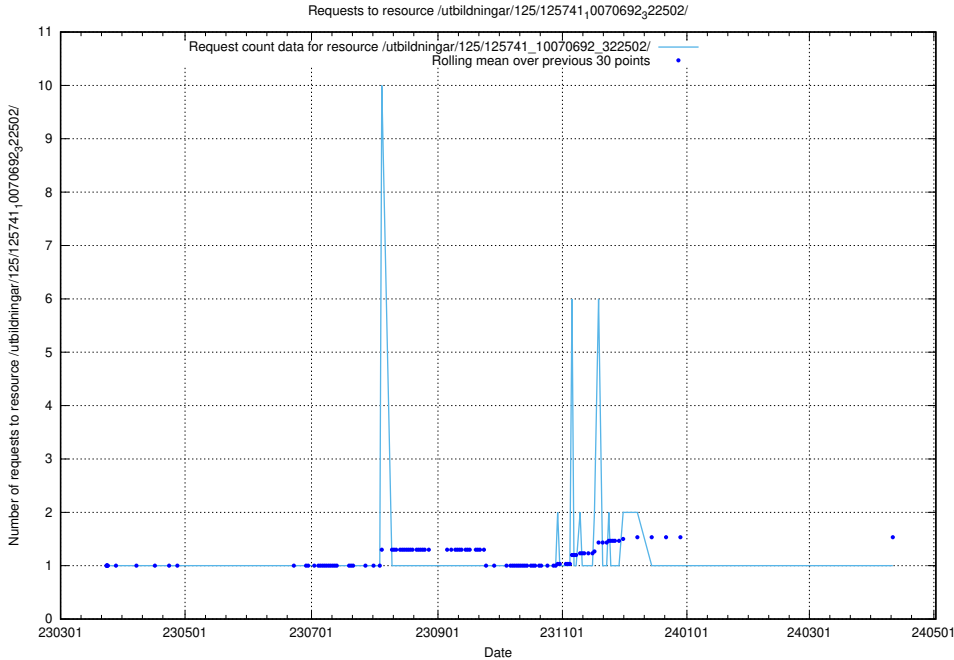

5.6849 Usage of /utbildningar/125/125741_10070692_322502/

Here, we count the number of requests to resource /utbildningar/125/125741_10070692_322502/.