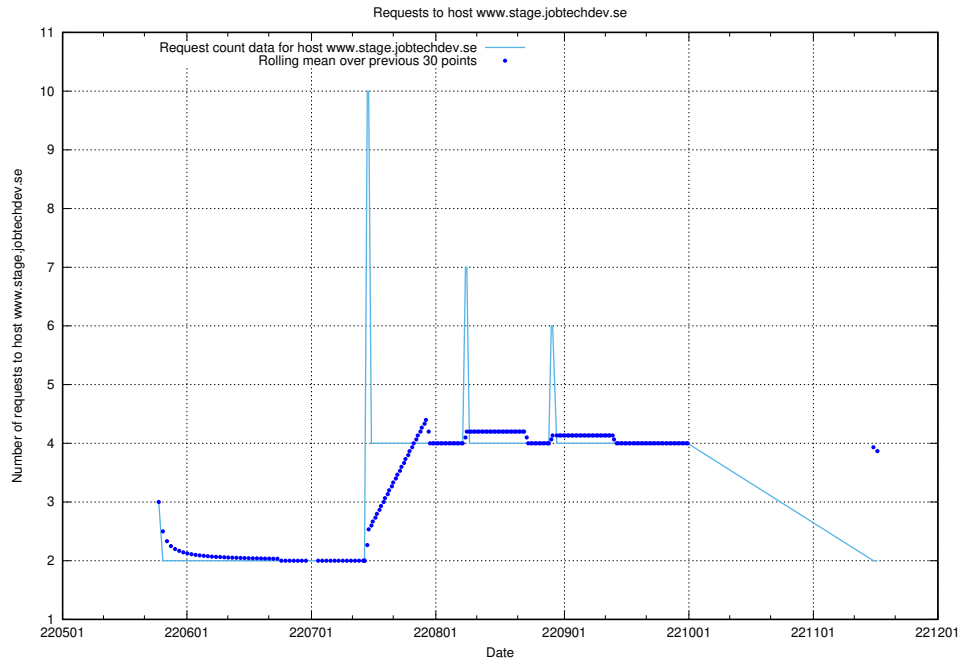

7.423 Usage of `www.stage.jobtechdev.se`

Here, we count the number of requests to host `www.stage.jobtechdev.se`.