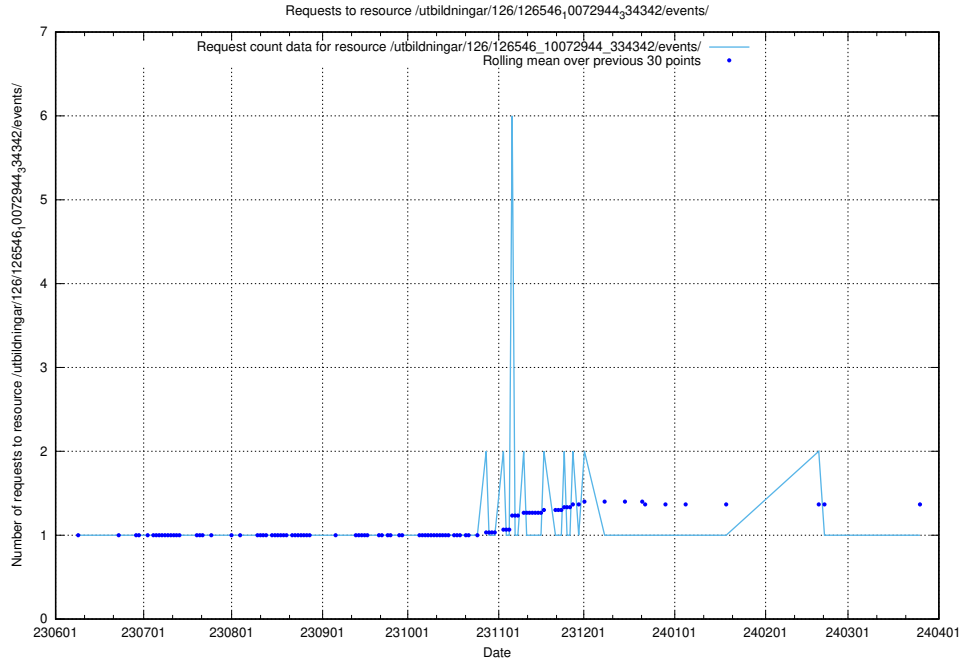

5.6285 Usage of /utbildningar/126/126546_10072944_334342/events/

Here, we count the number of requests to resource /utbildningar/126/126546_10072944_334342/events/