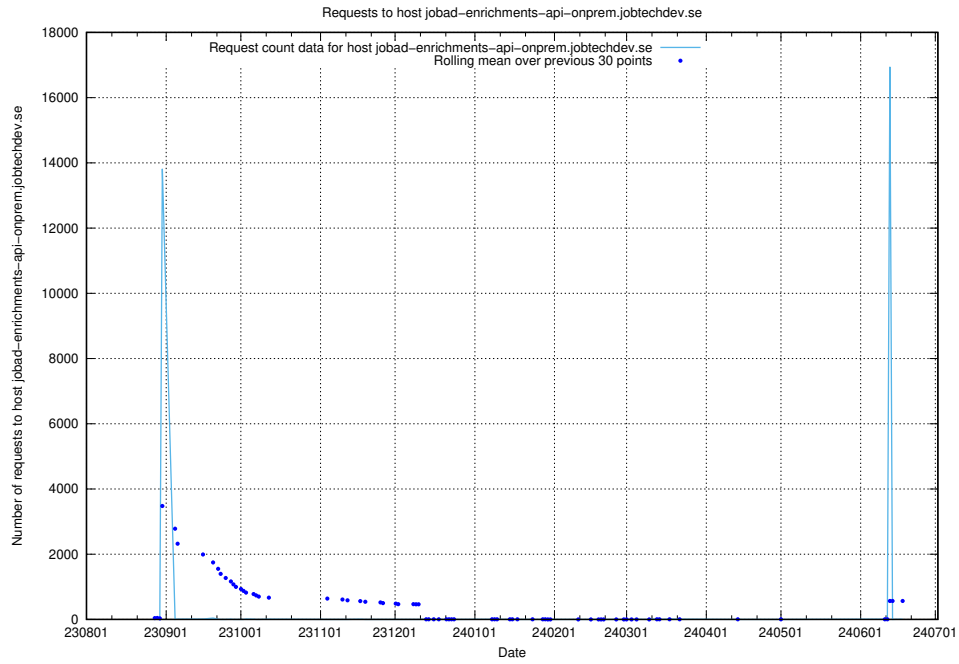

7.78 Usage of jobad-enrichments-api-onprem.jobtechdev.se

Here, we count the number of requests to host jobad-enrichments-api-onprem.jobtechdev.se.