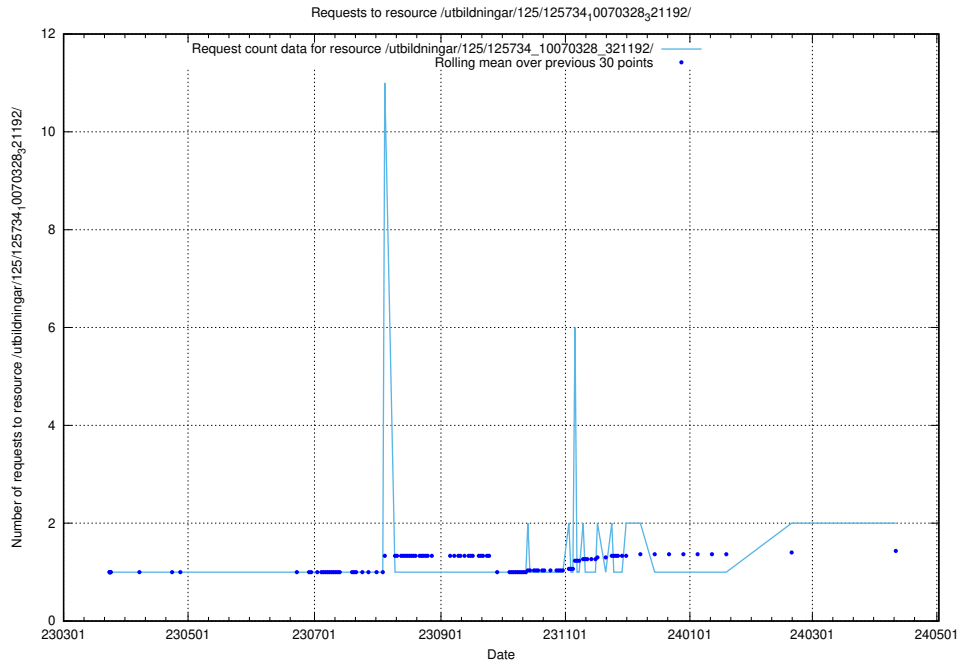

5.428 Usage of /utbildningar/125/125734_10070328_321192/

Here, we count the number of requests to resource /utbildningar/125/125734_10070328_321192/.