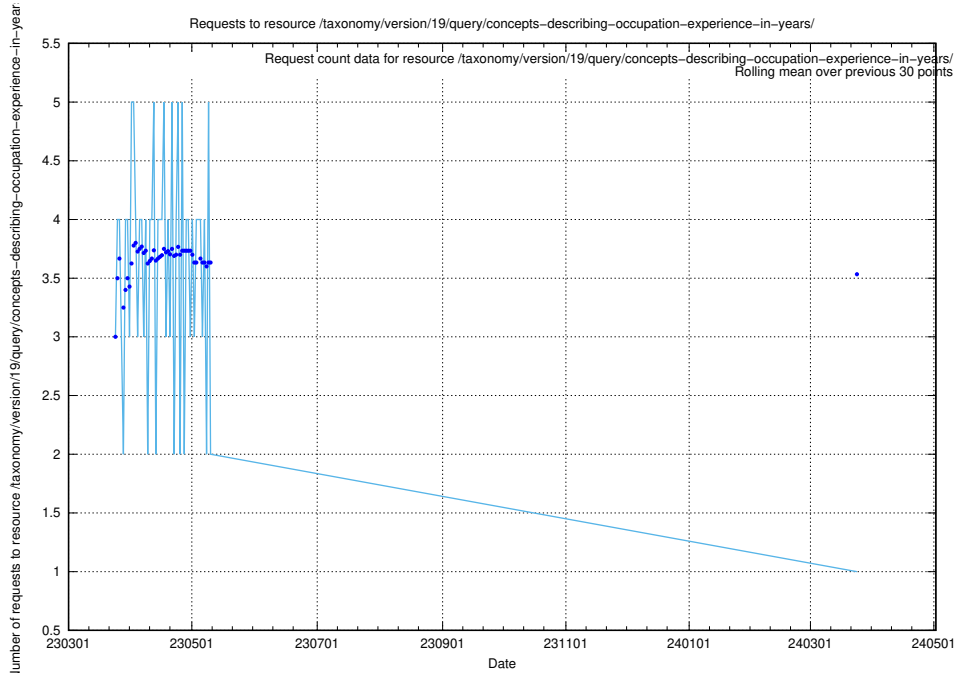

5.6532 Usage of /taxonomy/version/19/query/concepts-describing-occupation-experience-in-years/

Here, we count the number of requests to resource /taxonomy/version/19/query/concepts-describing-occupation-experience-in-years/.