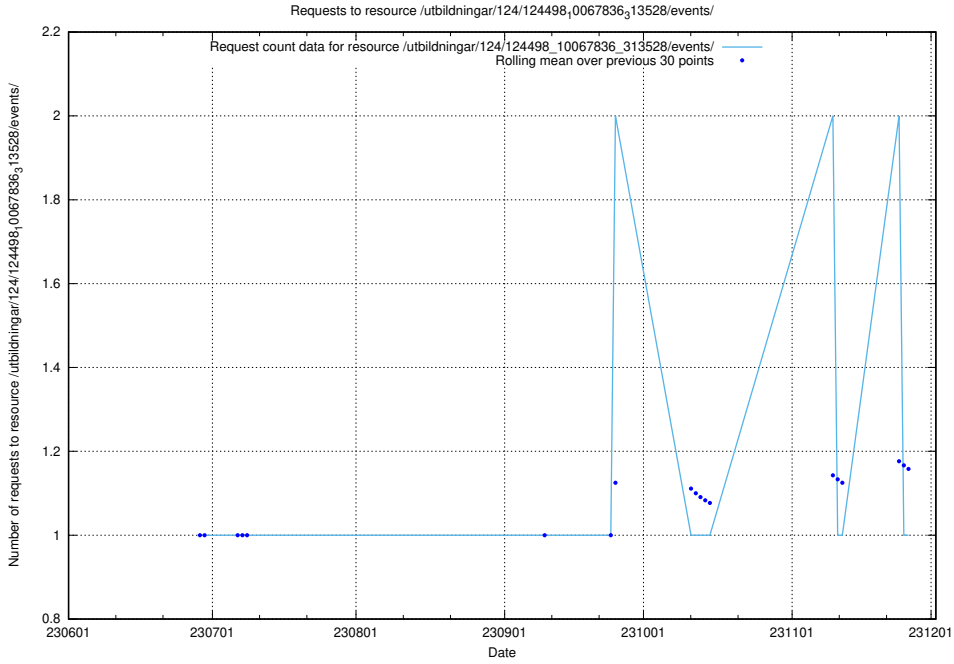

5.5910 Usage of /utbildningar/124/124498_10067836_313528/events/

Here, we count the number of requests to resource /utbildningar/124/124498_10067836_313528/events/