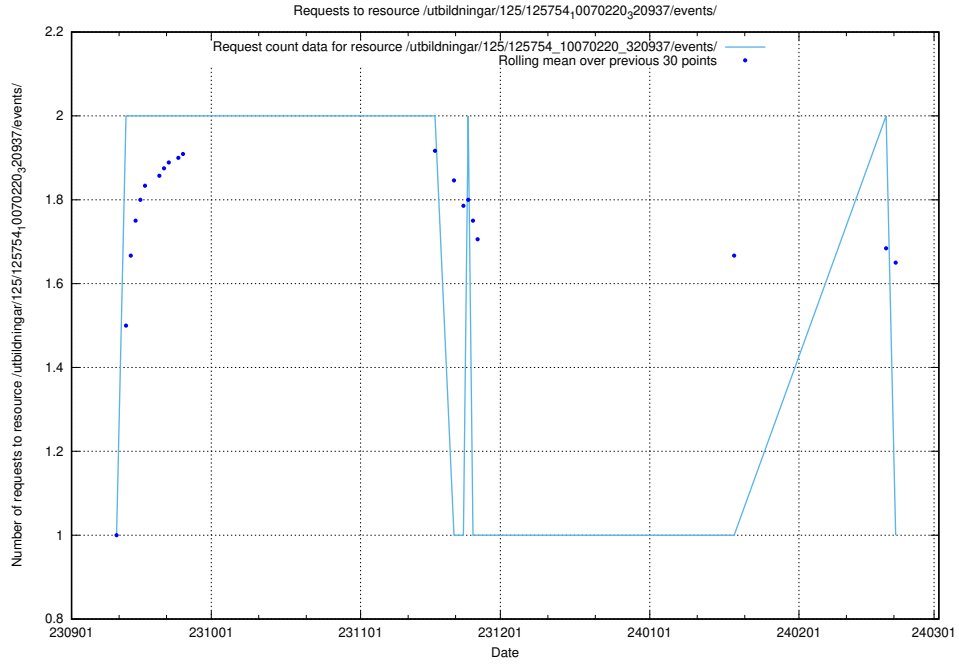

5.4982 Usage of /utbildningar/125/125754_10070220_320937/events/

Here, we count the number of requests to resource /utbildningar/125/125754_10070220_320937/events/