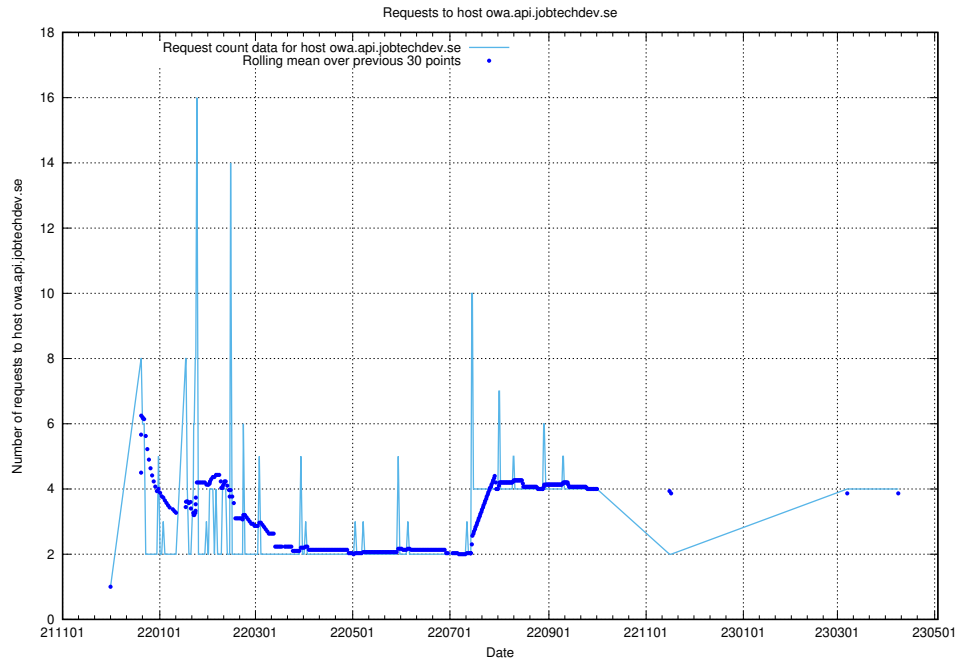

7.141 Usage of owa.api.jobtechdev.se

Here, we count the number of requests to host owa.api.jobtechdev.se.