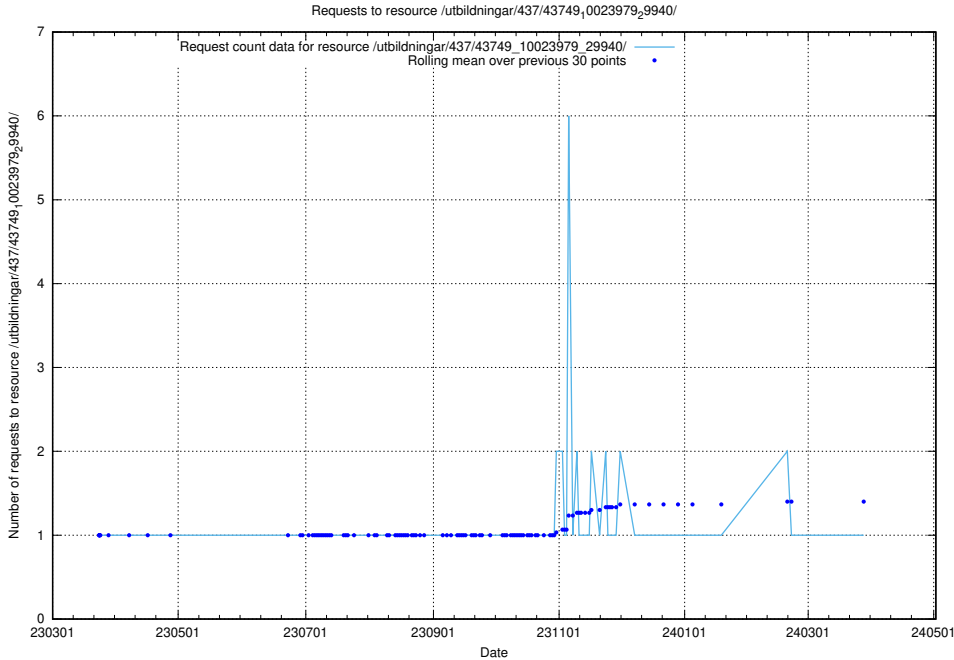

5.6763 Usage of /utbildningar/437/43749_10023979_29940/

Here, we count the number of requests to resource /utbildningar/437/43749_10023979_29940/.