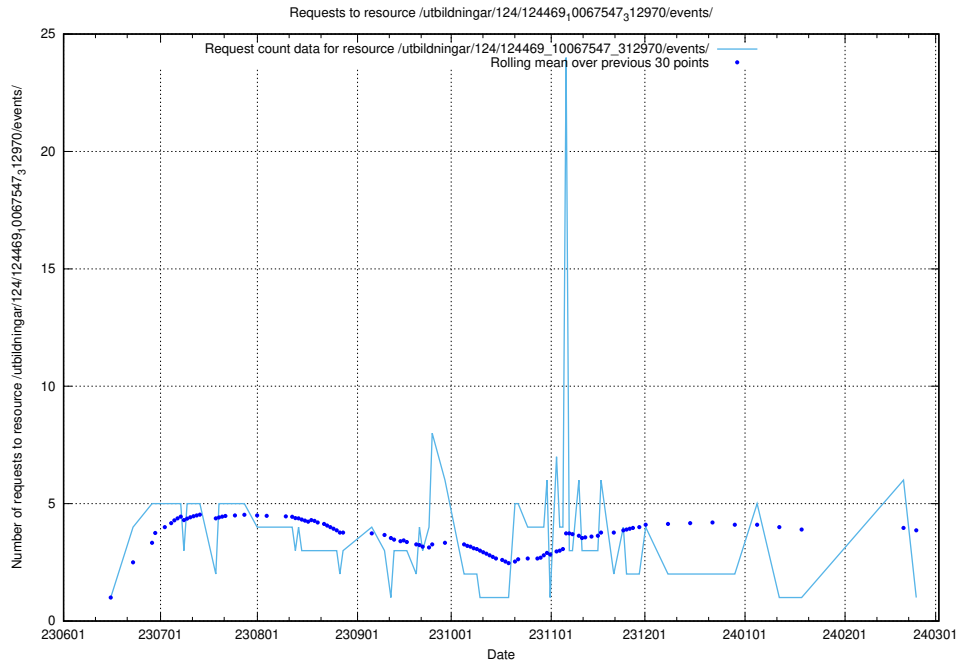

5.6277 Usage of /utbildningar/124/124469_10067547_312970/events/

Here, we count the number of requests to resource /utbildningar/124/124469_10067547_312970/events/