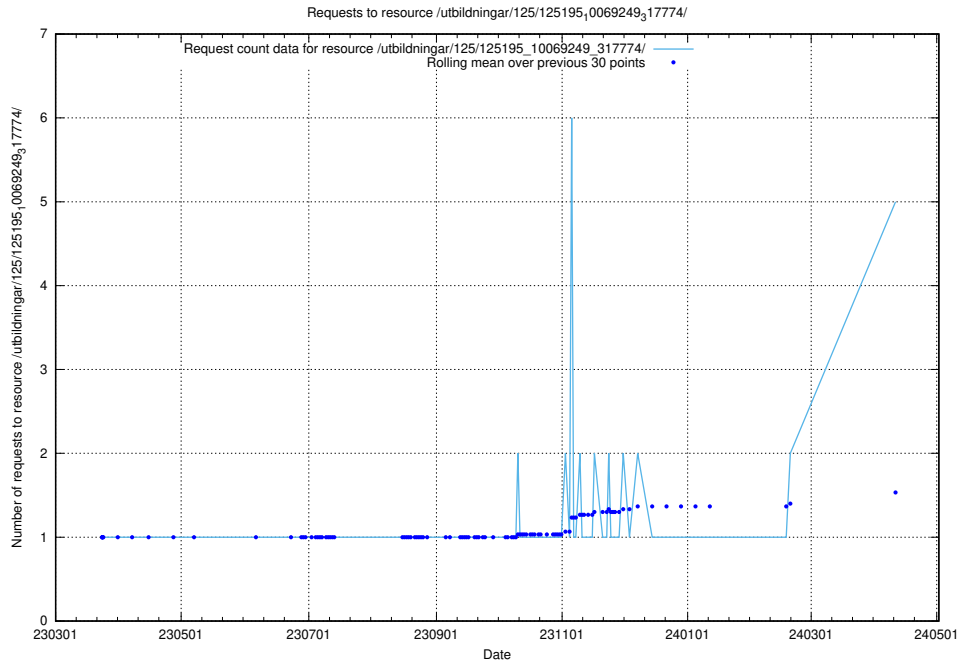

5.104 Usage of /utbildningar/125/125195_10069249_317774/

Here, we count the number of requests to resource /utbildningar/125/125195_10069249_317774/.