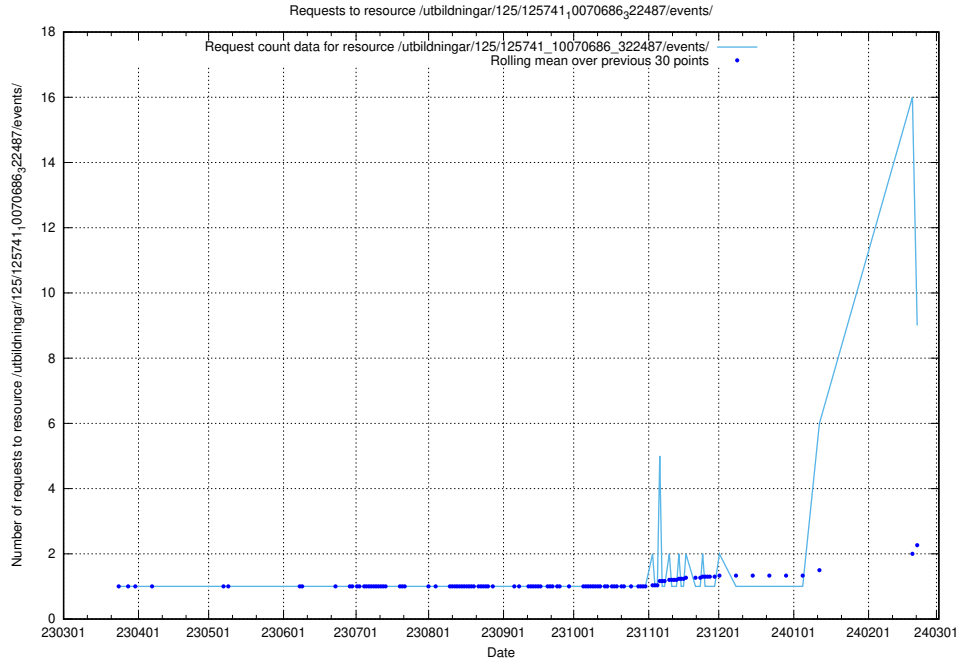

5.36 Usage of /utbildningar/125/125741_10070686_322487/events/

Here, we count the number of requests to resource /utbildningar/125/125741_10070686_322487/events/