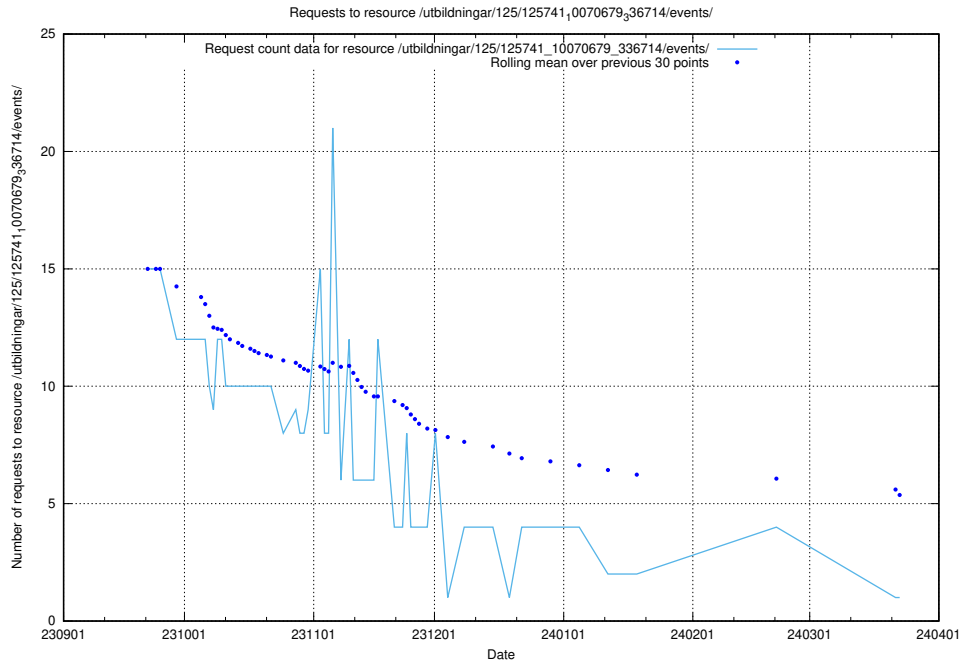

5.4878 Usage of /utbildningar/125/125741_10070679_336714/events/

Here, we count the number of requests to resource /utbildningar/125/125741_10070679_336714/events/