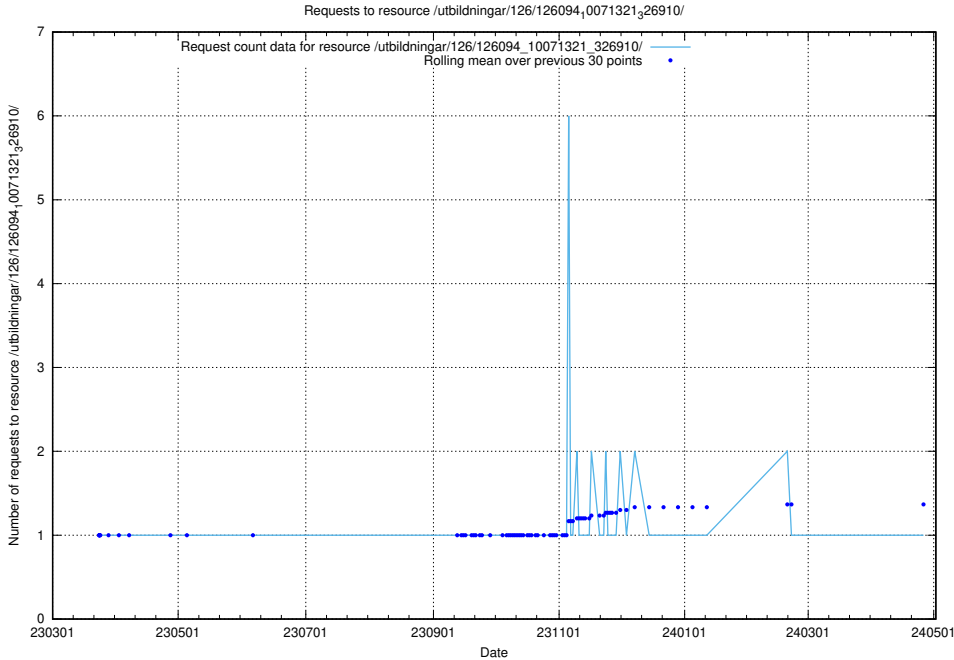

5.6817 Usage of /utbildningar/126/126094_10071321_326910/

Here, we count the number of requests to resource /utbildningar/126/126094_10071321_326910/.