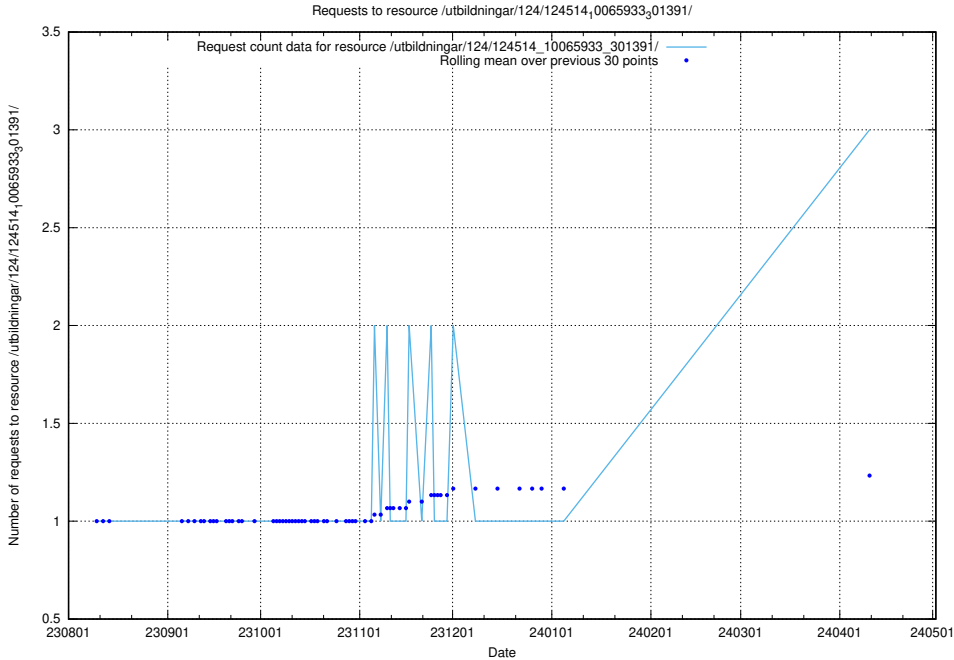

5.346 Usage of /utbildningar/124/124514_10065933_301391/

Here, we count the number of requests to resource /utbildningar/124/124514_10065933_301391/.