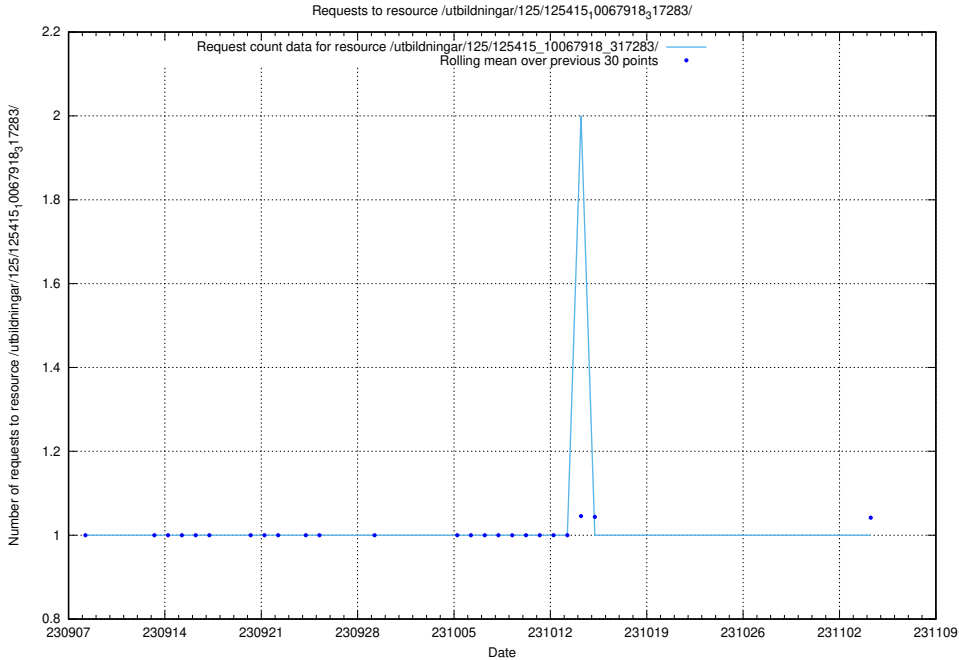

5.5018 Usage of /utbildningar/125/125415_10067918_317283/

Here, we count the number of requests to resource /utbildningar/125/125415_10067918_317283/.