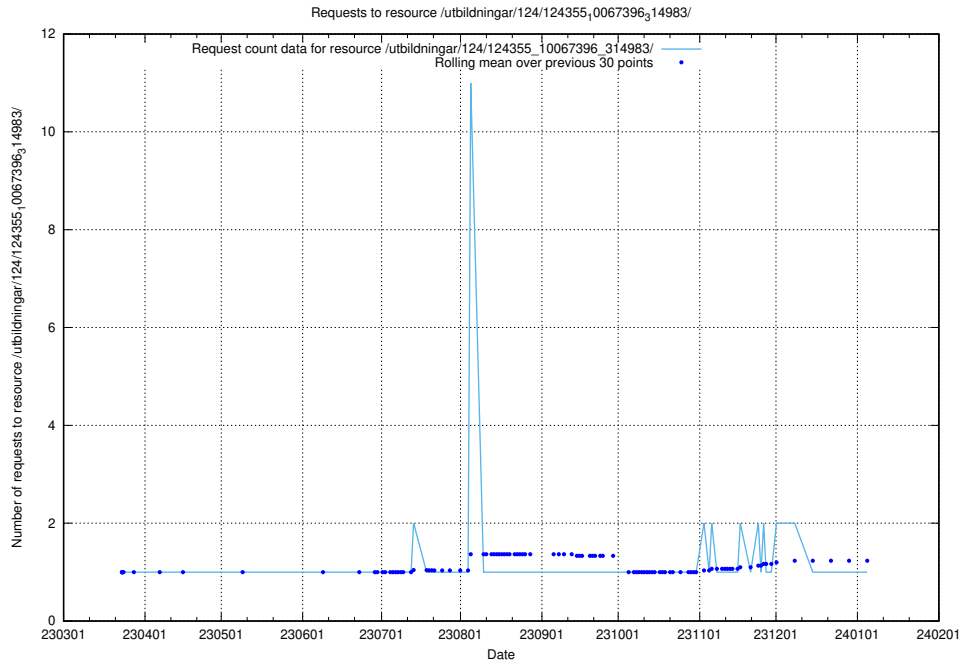

5.4272 Usage of /utbildningar/124/124355_10067396_314983/

Here, we count the number of requests to resource /utbildningar/124/124355_10067396_314983/.