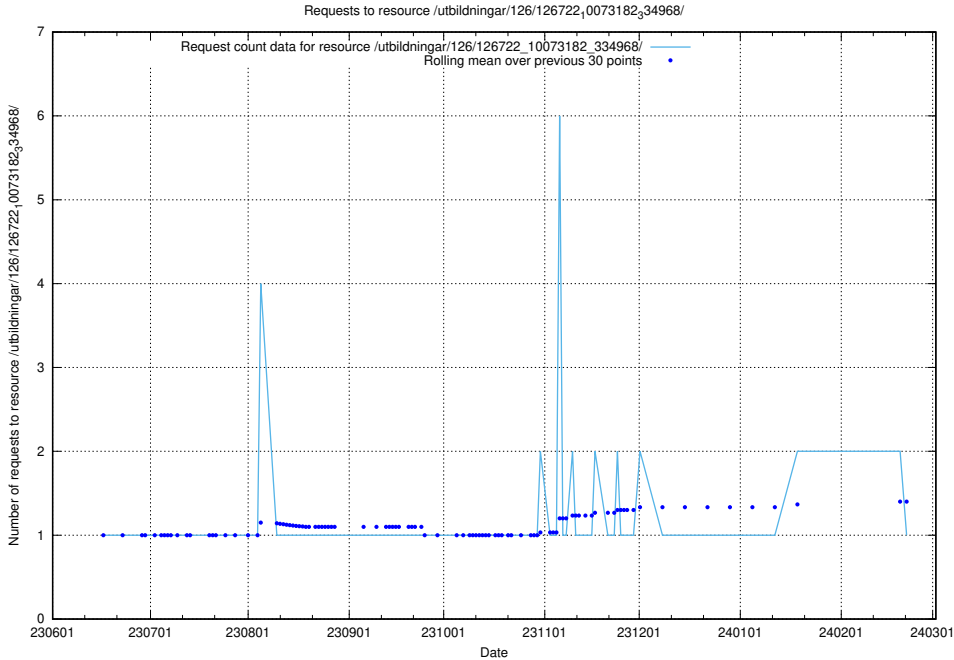

5.6259 Usage of /utbildningar/126/126722_10073182_334968/

Here, we count the number of requests to resource /utbildningar/126/126722_10073182_334968/.