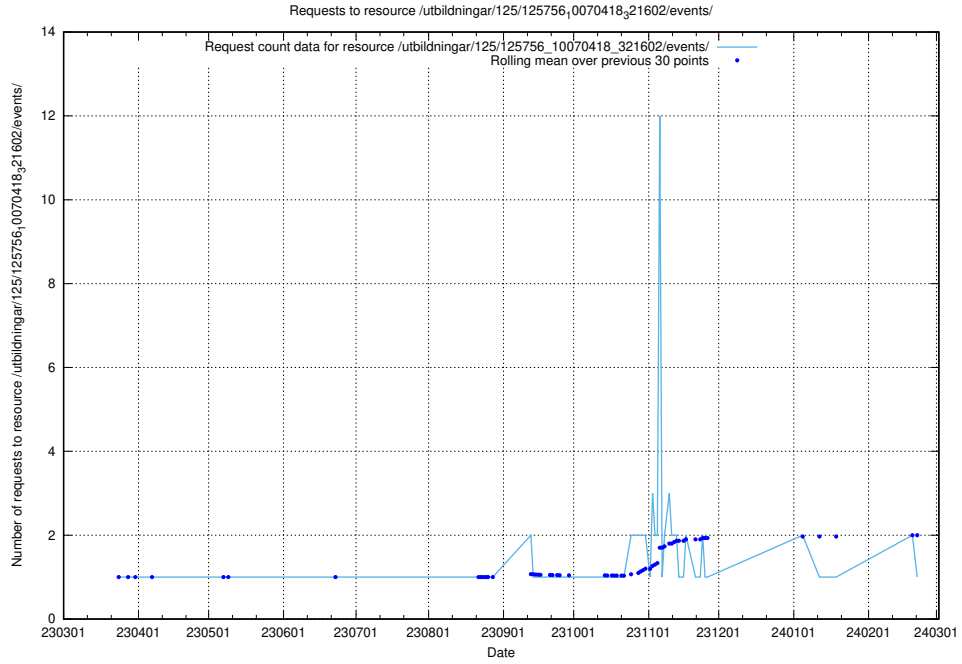

5.6602 Usage of /utbildningar/125/125756_10070418_321602/events/

Here, we count the number of requests to resource /utbildningar/125/125756_10070418_321602/events/