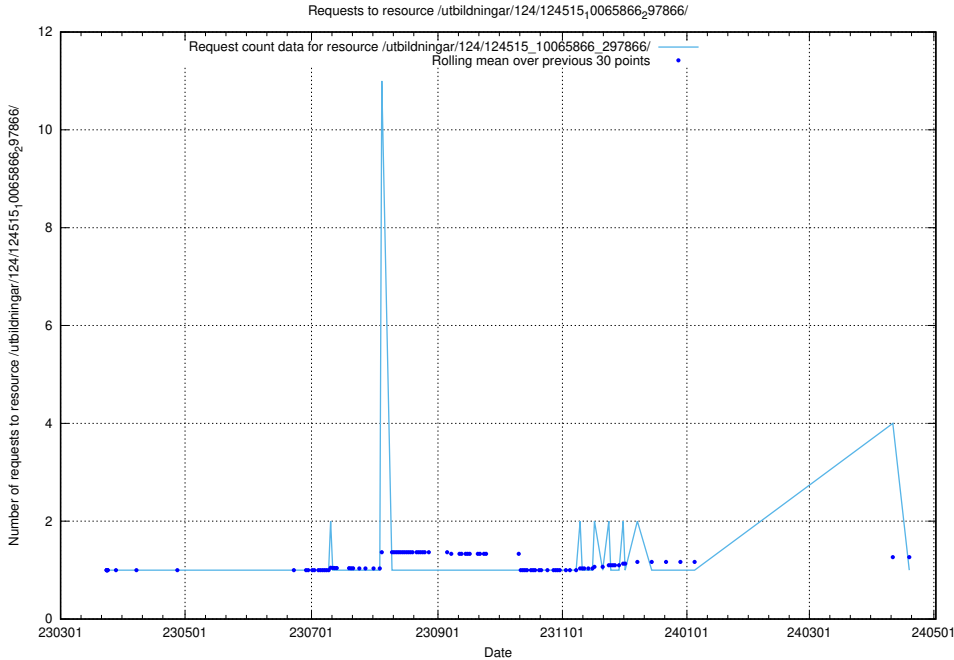

5.2083 Usage of /utbildningar/124/124515_10065866_297866/

Here, we count the number of requests to resource /utbildningar/124/124515_10065866_297866/.