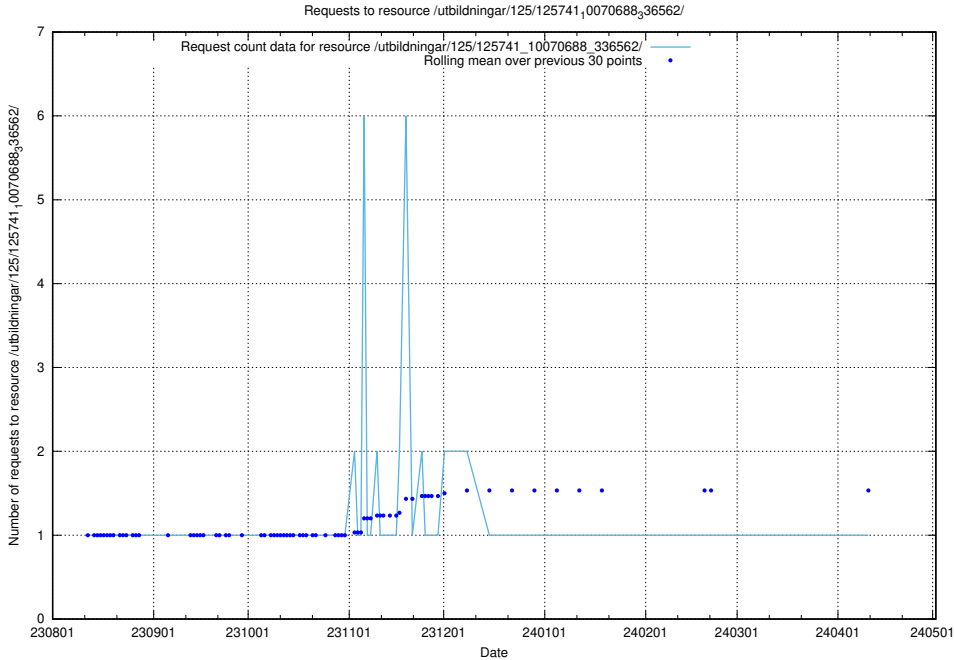

5.5190 Usage of /utbildningar/125/125741_10070688_336562/

Here, we count the number of requests to resource /utbildningar/125/125741_10070688_336562/.