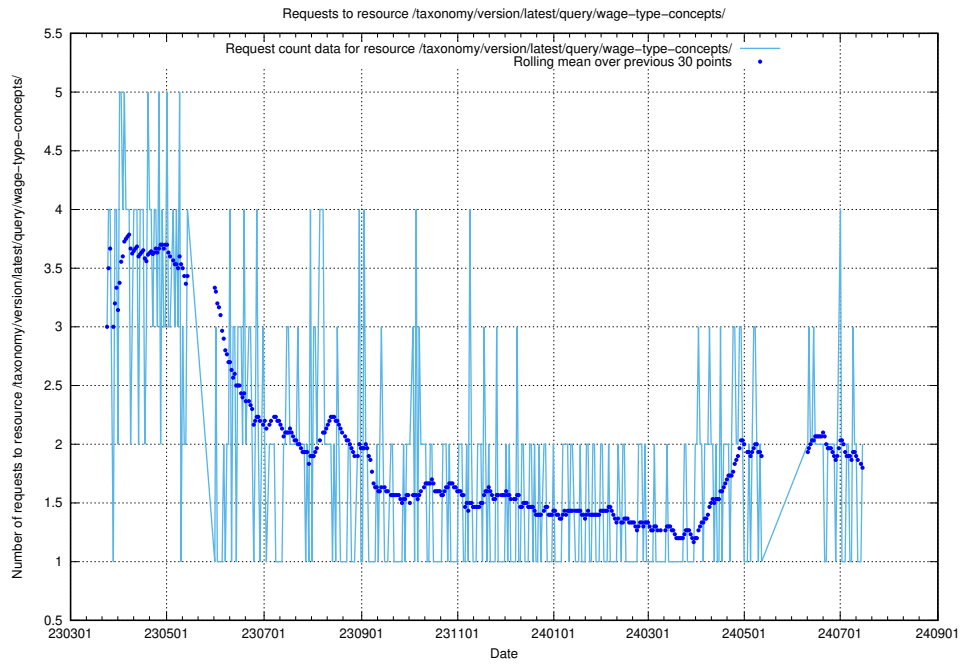

5.850 Usage of /taxonomy/version/latest/query/wage-type-concepts/

Here, we count the number of requests to resource /taxonomy/version/latest/query/wage-type-concepts/.