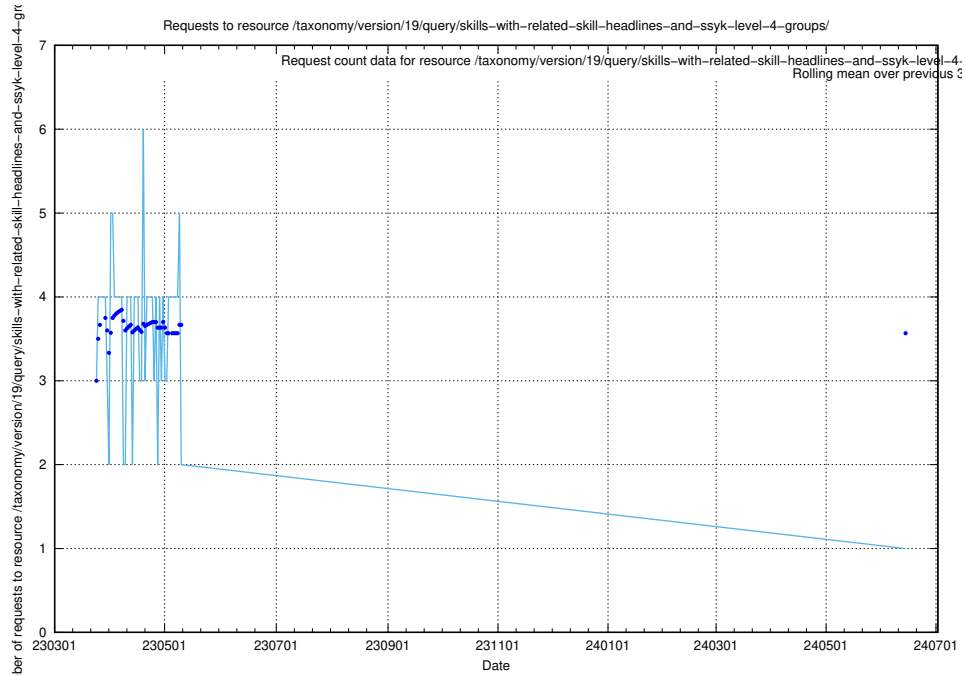

5.6516 Usage of /taxonomy/version/19/query/occupations/

Here, we count the number of requests to resource /taxonomy/version/19/query/occupations/.

5.6517 Usage of /utbildningar/122/122290_10064538_314862/