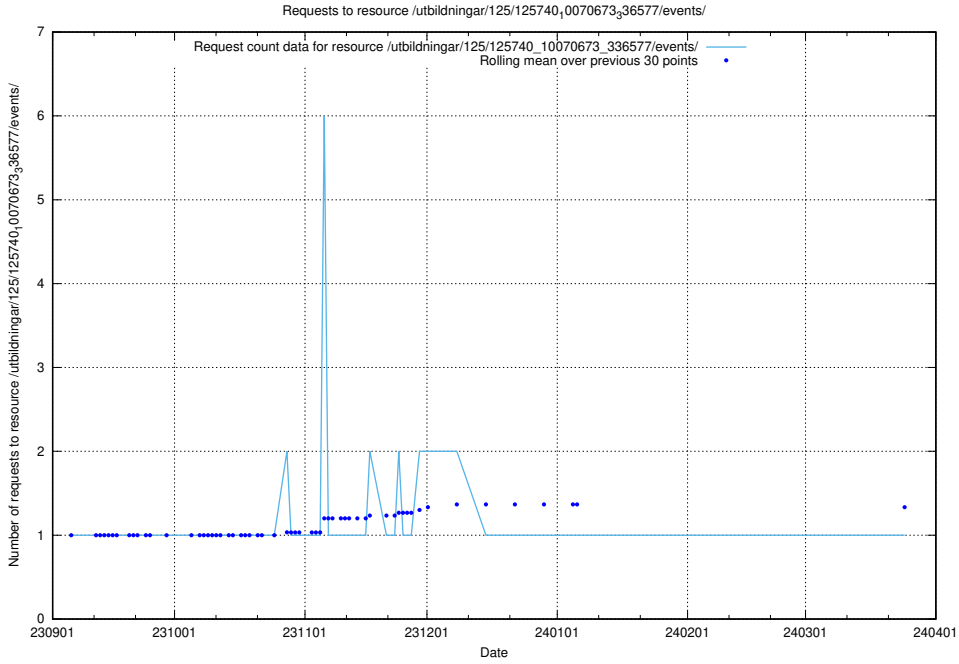

Here, we count the number of requests to resource /utbildningar/125/125741_10070673_336577/.

5.5054 Usage of /utbildningar/125/125740_10070673_336577/events/

Here, we count the number of requests to resource /utbildningar/125/125740_10070673_336577/events/