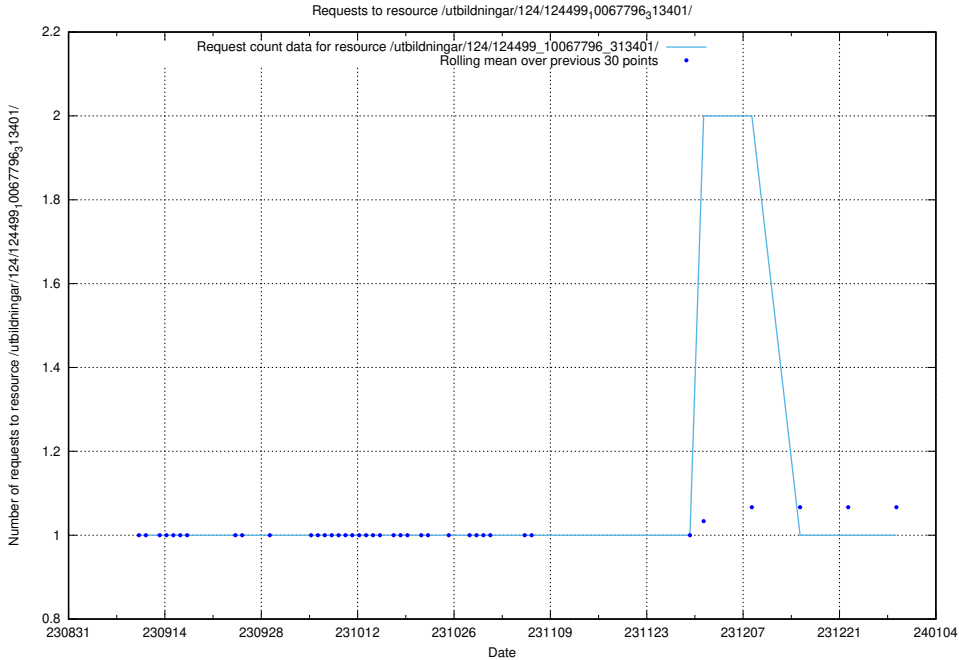

5.4998 Usage of /utbildningar/124/124499_10067796_313401/

Here, we count the number of requests to resource /utbildningar/124/124499_10067796_313401/.