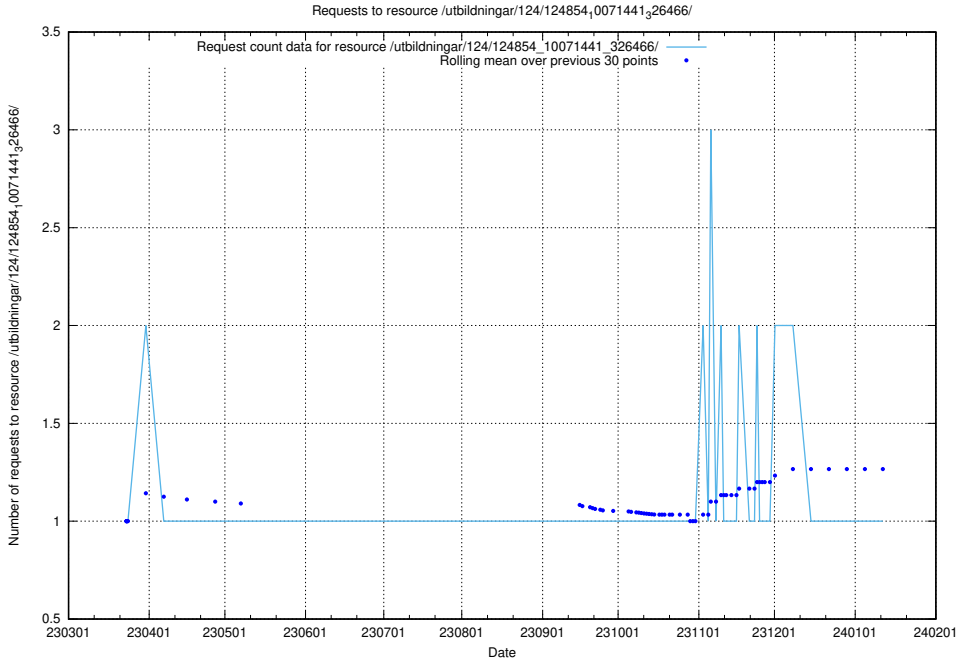

5.1178 Usage of /utbildningar/124/124854_10071441_326466/

Here, we count the number of requests to resource /utbildningar/124/124854_10071441_326466/.