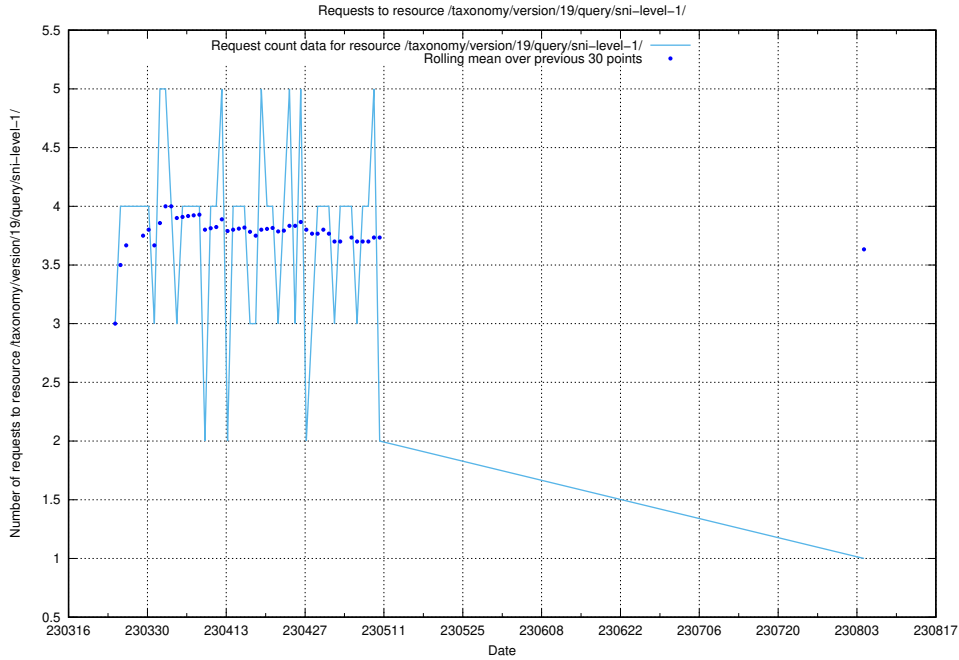

5.6513 Usage of /taxonomy/version/19/query/sni-level-1/

Here, we count the number of requests to resource /taxonomy/version/19/query/sni-level-1/.