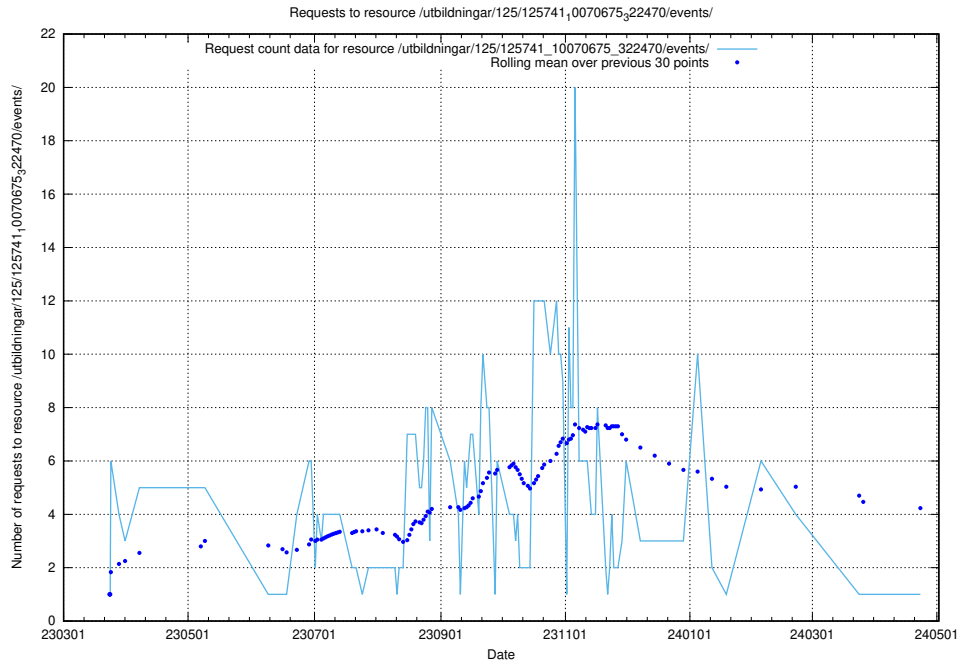

5.6860 Usage of /utbildningar/125/125741_10070675_322470/events/

Here, we count the number of requests to resource /utbildningar/125/125741_10070675_322470/events/