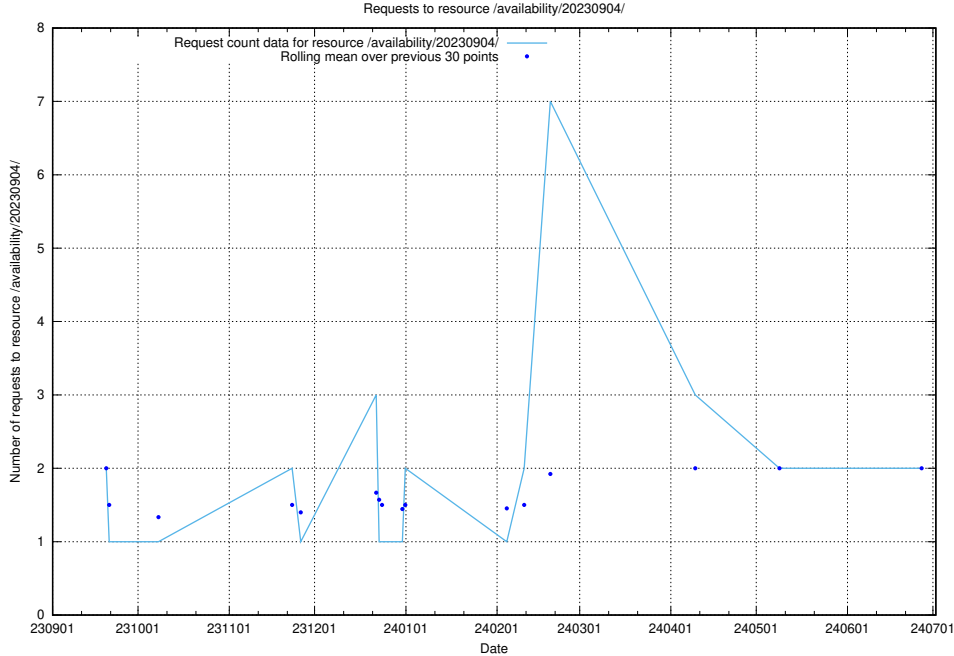

5.696 Usage of /availability/20230904/

Here, we count the number of requests to resource /availability/20230904/.