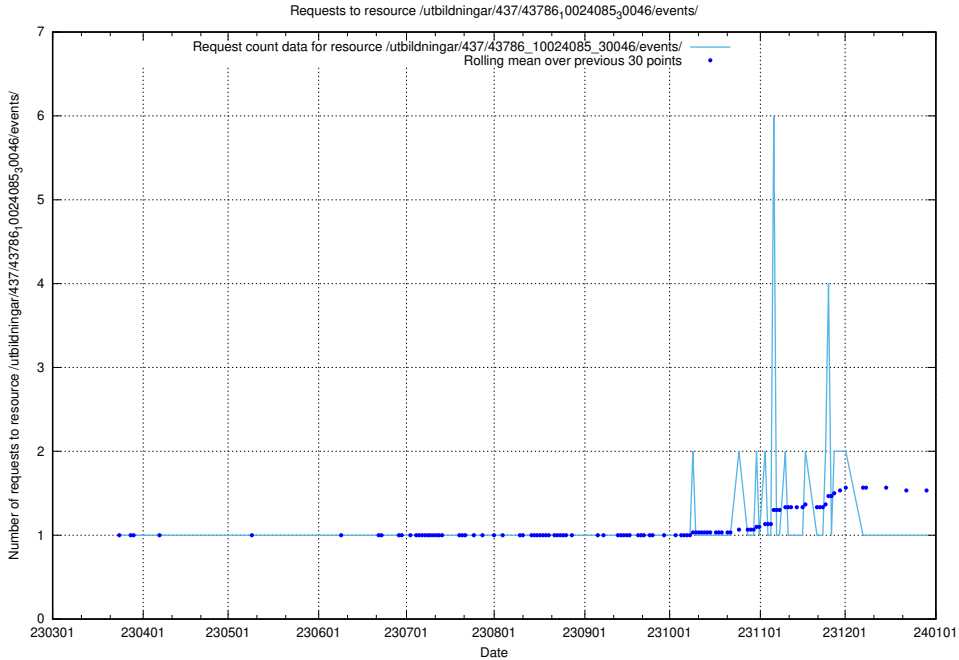

5.6566 Usage of /utbildningar/437/43786_10024085_30046/events/

Here, we count the number of requests to resource /utbildningar/437/43786_10024085_30046/events/.