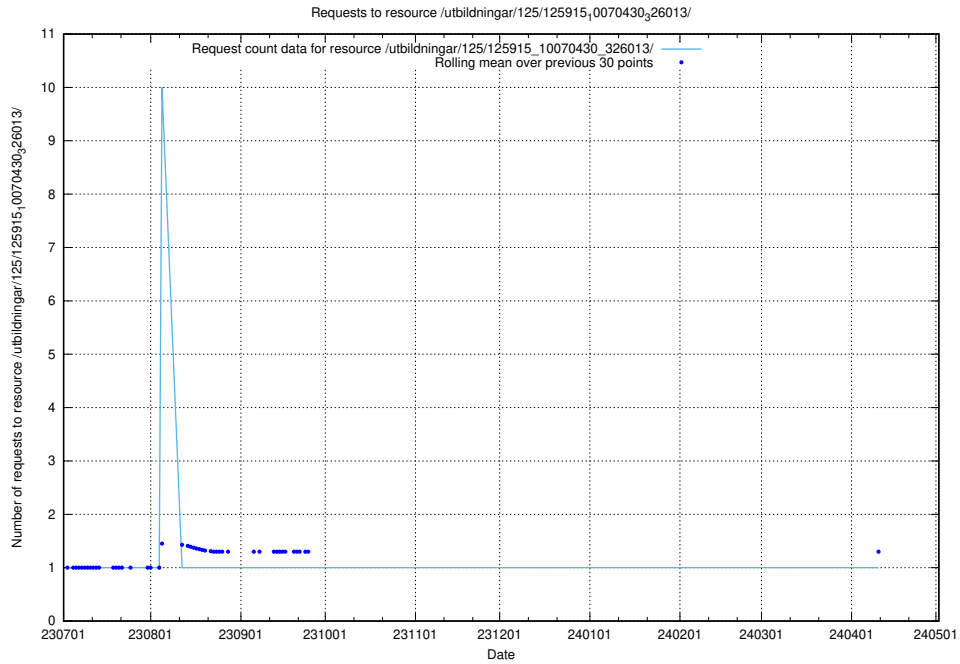

5.5765 Usage of /utbildningar/124/124861_10071099_324627/events/

Here, we count the number of requests to resource /utbildningar/124/124861_10071099_324627/events/

5.5766 Usage of /utbildningar/124/124861_10071099_324627/