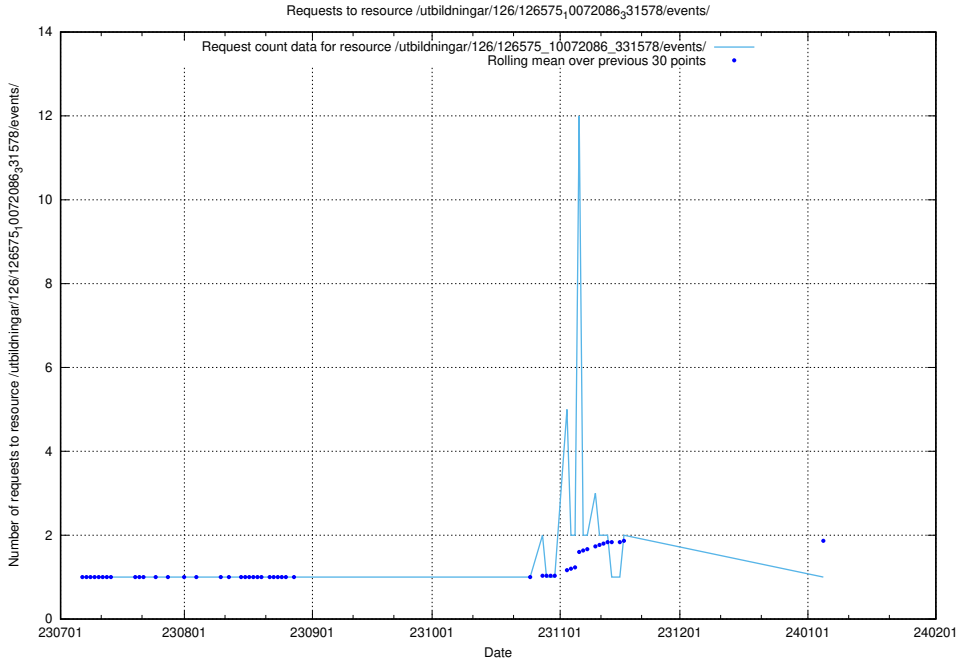

5.5694 Usage of /utbildningar/126/126575_10072086_331578/events/

Here, we count the number of requests to resource /utbildningar/126/126575_10072086_331578/events/