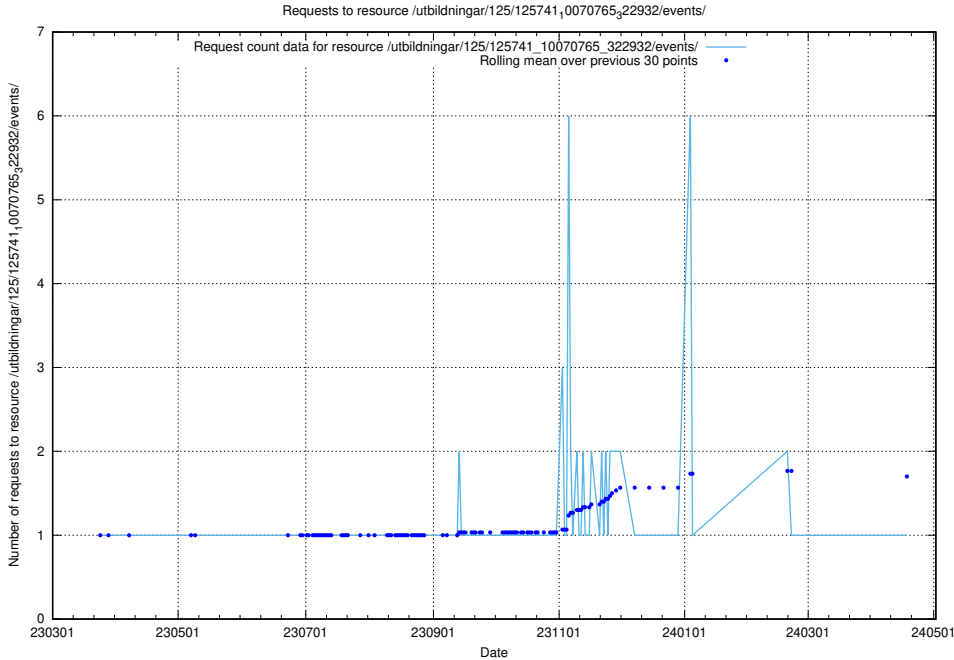

5.6608 Usage of /utbildningar/125/125741_10070765_322932/events/

Here, we count the number of requests to resource /utbildningar/125/125741_10070765_322932/events/