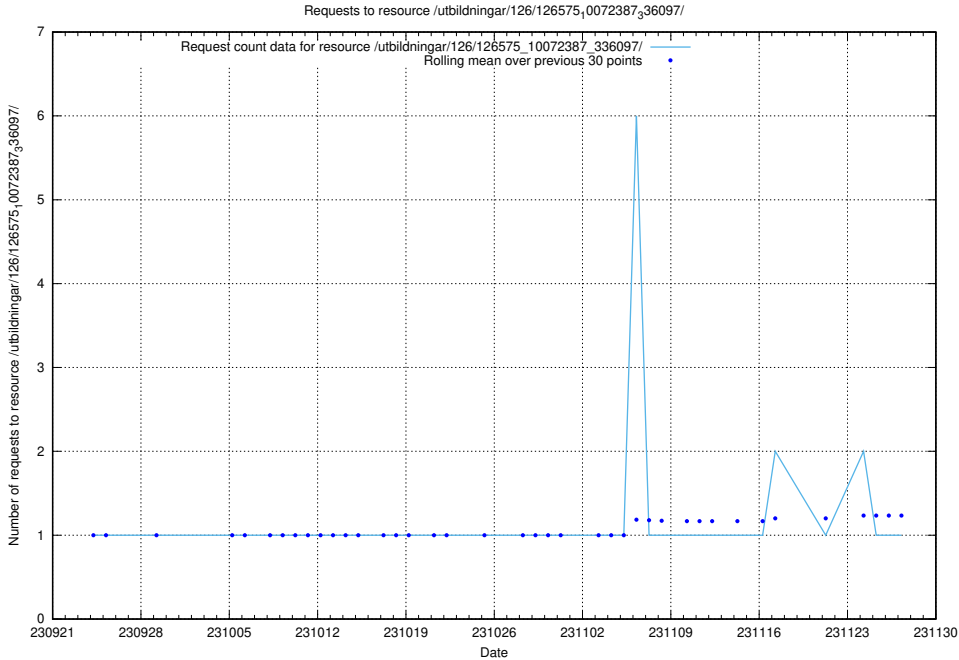

5.4863 Usage of /utbildningar/126/126575_10072387_336097/

Here, we count the number of requests to resource /utbildningar/126/126575_10072387_336097/.