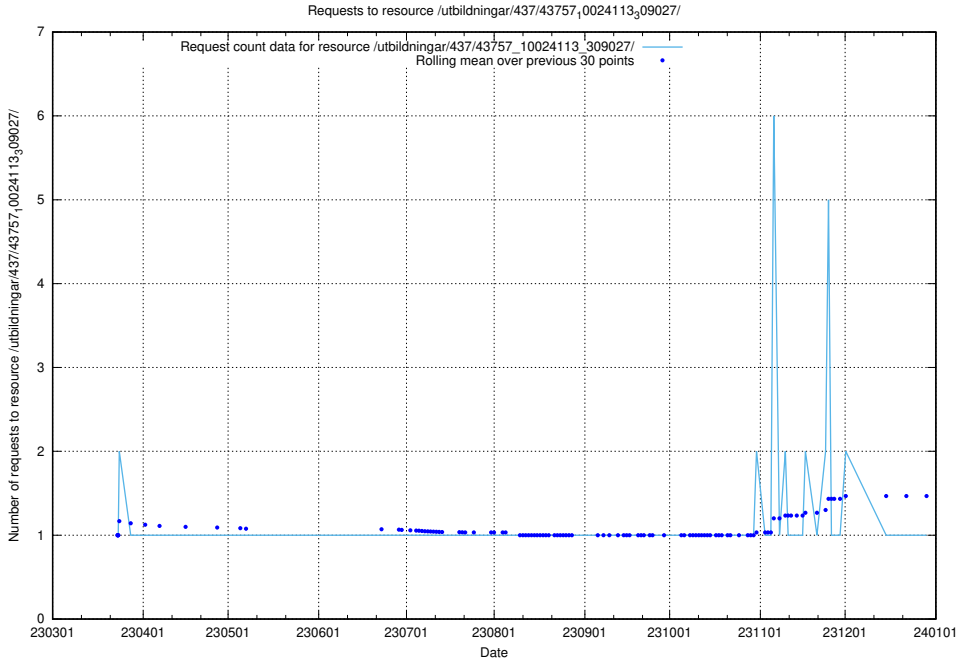

5.6753 Usage of /utbildningar/437/43757_10024113_309027/

Here, we count the number of requests to resource /utbildningar/437/43757_10024113_309027/.