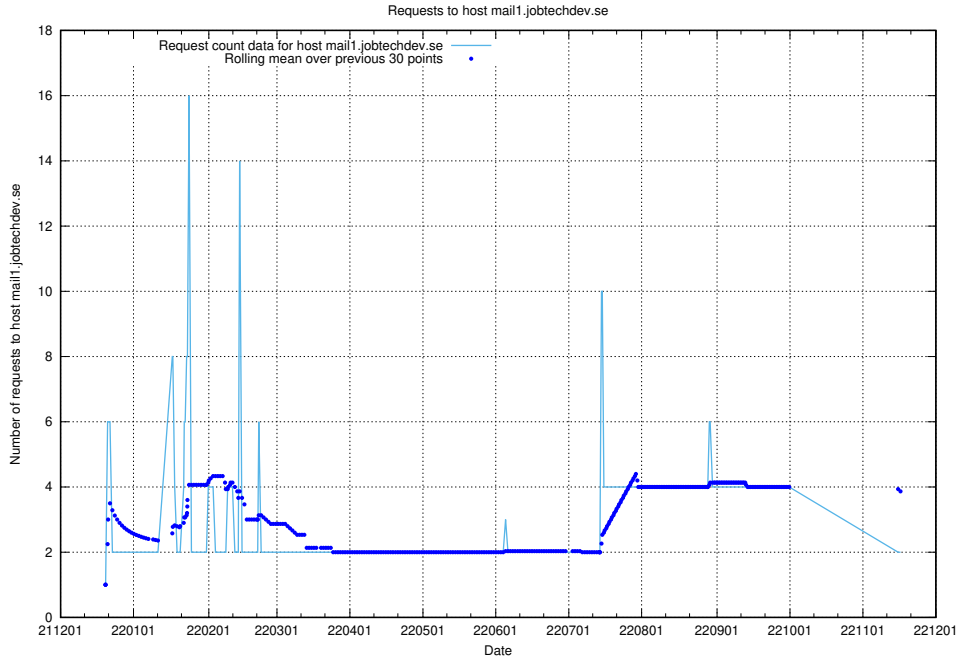

7.378 Usage of mail1.jobtechdev.se

Here, we count the number of requests to host mail1.jobtechdev.se.