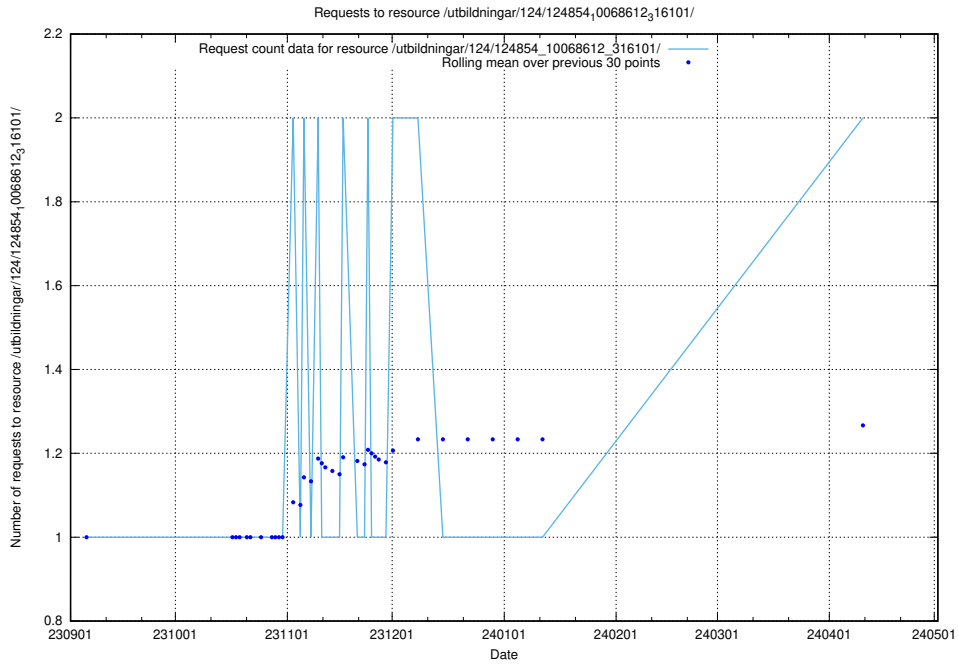

5.708 Usage of /utbildningar/124/124854_10068612_316101/

Here, we count the number of requests to resource /utbildningar/124/124854_10068612_316101/.