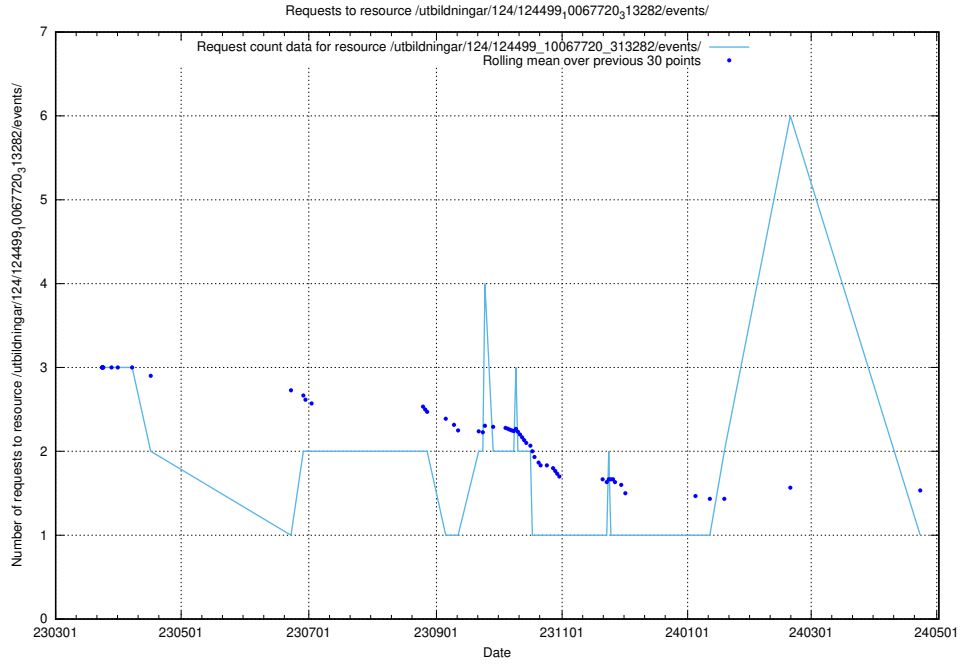

5.6646 Usage of /utbildningar/124/124499_10067720_313282/events/

Here, we count the number of requests to resource /utbildningar/124/124499_10067720_313282/events/