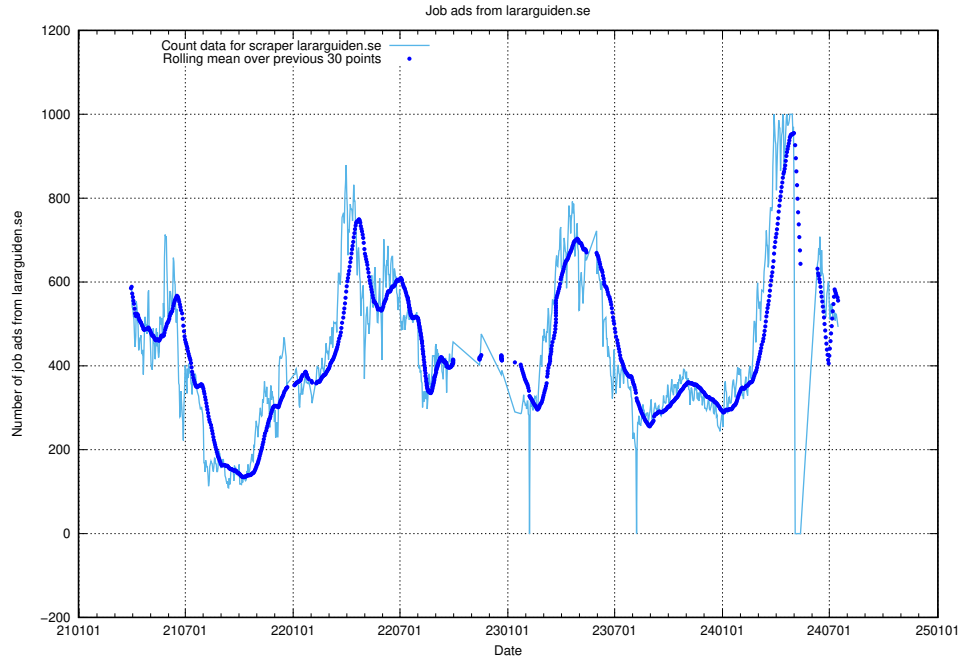

13.8 Number of ads by scraper jobbdirekt.se

Here, we count the number of job ads scraped from jobbdirekt.se.

13.9 Number of ads by scraper thehub.io

Here, we count the number of job ads scraped from thehub.io.