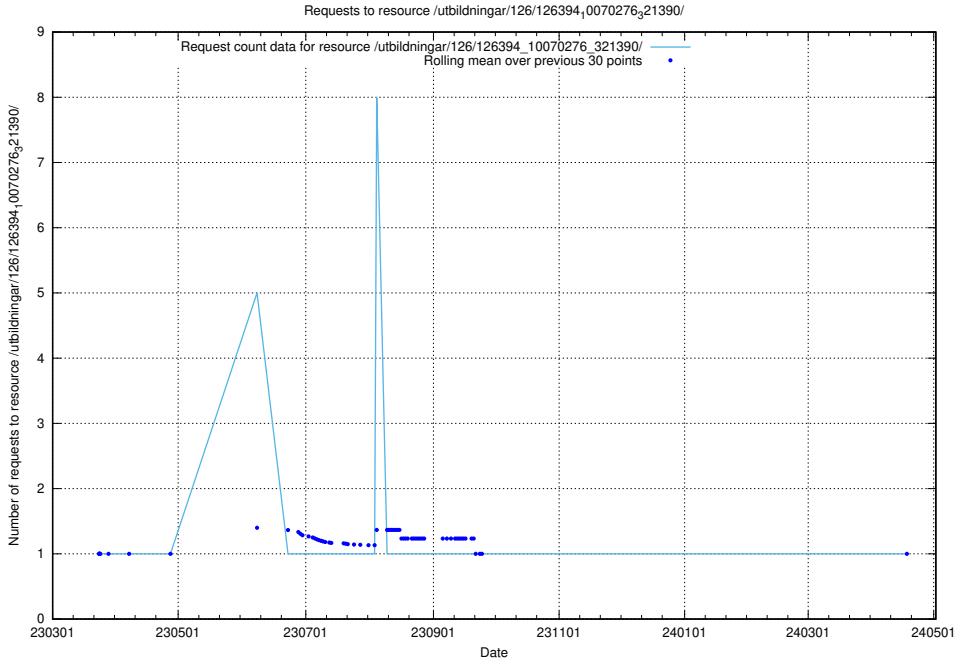

5.6802 Usage of /utbildningar/126/126394_10070276_321390/

Here, we count the number of requests to resource /utbildningar/126/126394_10070276_321390/.