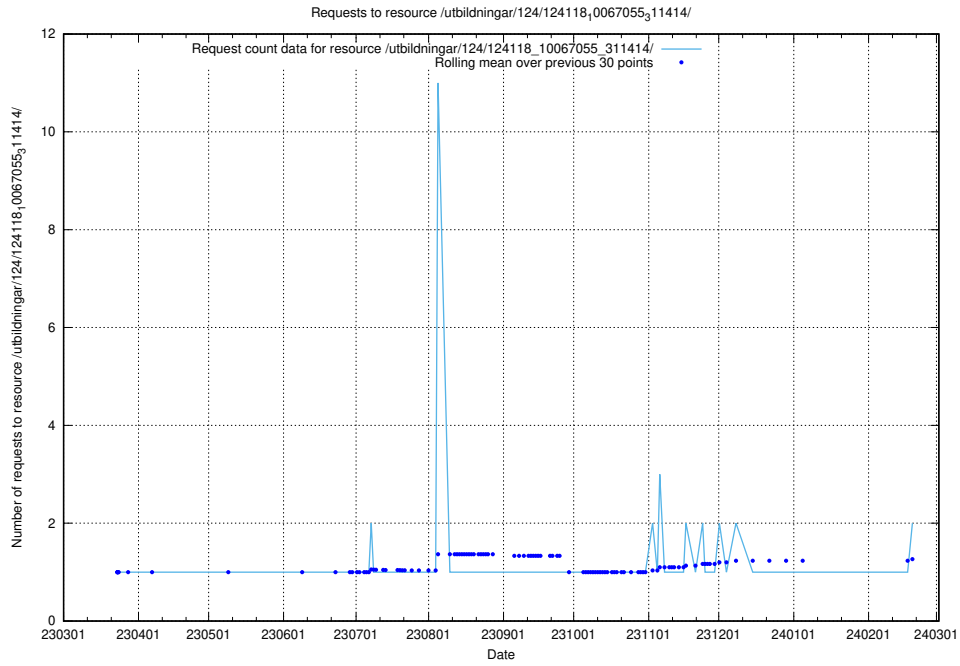

5.656 Usage of /utbildningar/124/124118_10067055_311414/

Here, we count the number of requests to resource /utbildningar/124/124118_10067055_311414/.