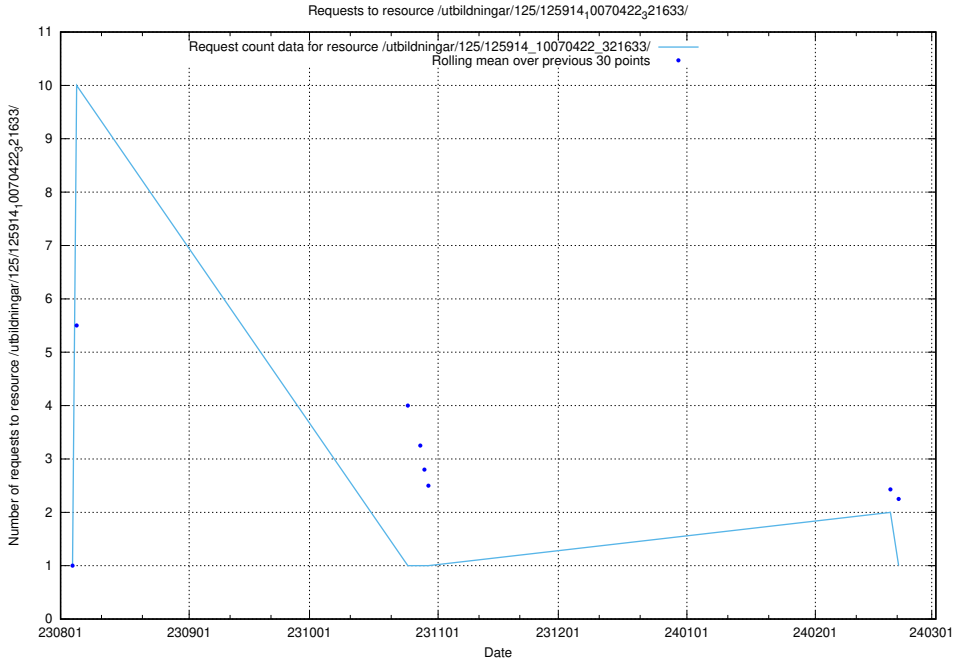

5.5256 Usage of /utbildningar/125/125914_10070422_321633/

Here, we count the number of requests to resource /utbildningar/125/125914_10070422_321633/.