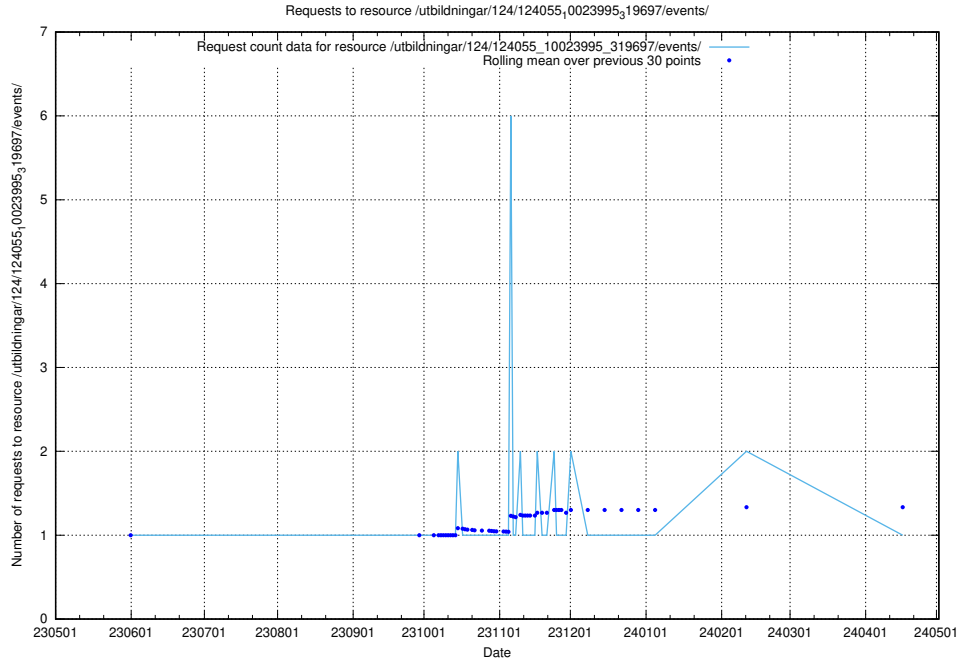

5.6325 Usage of /utbildningar/124/124055_10023995_319697/events/

Here, we count the number of requests to resource /utbildningar/124/124055_10023995_319697/events/

5.6326 Usage of /taxonomy/version/latest/