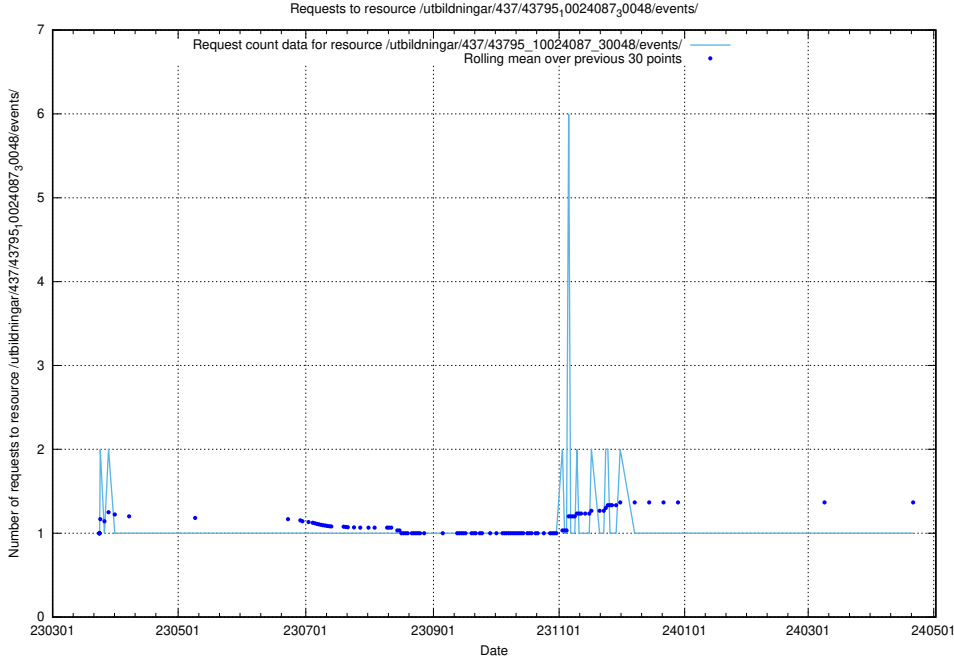

5.6739 Usage of /utbildningar/437/43795_10024087_30048/events/

Here, we count the number of requests to resource /utbildningar/437/43795_10024087_30048/events/.