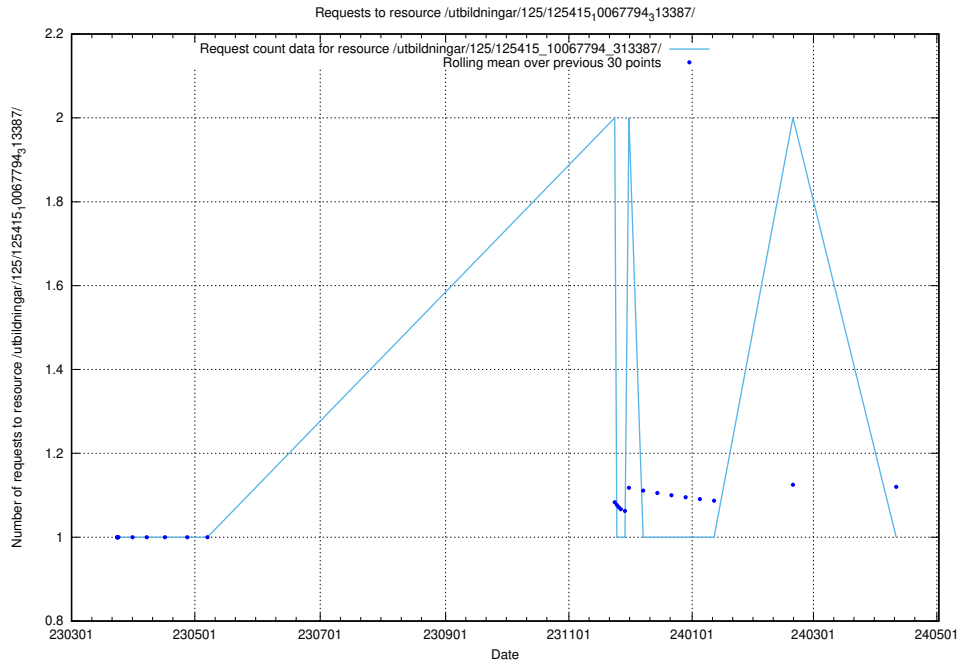

5.1087 Usage of /utbildningar/125/125415_10067794_313387/

Here, we count the number of requests to resource /utbildningar/125/125415_10067794_313387/.