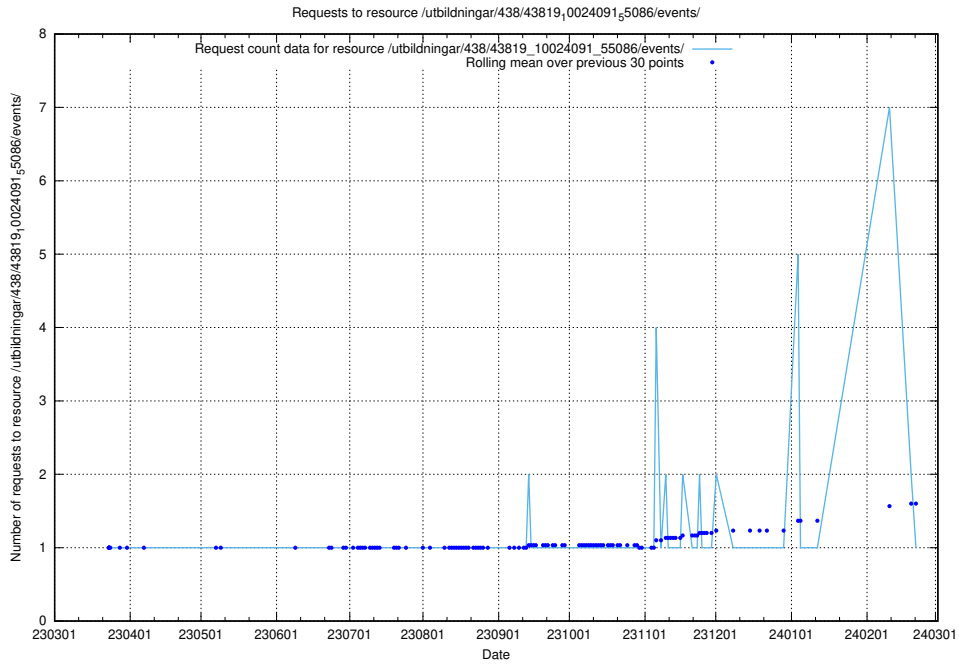

5.6721 Usage of /utbildningar/438/43819_10024091_55086/events/

Here, we count the number of requests to resource /utbildningar/438/43819_10024091_55086/events/.