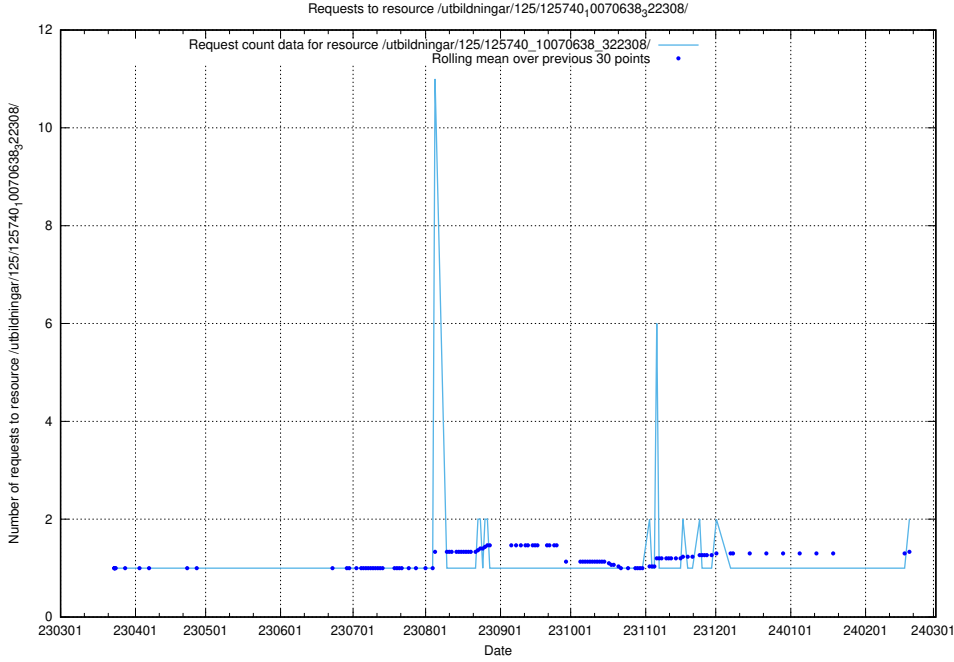

5.426 Usage of /utbildningar/125/125740_10070638_322308/

Here, we count the number of requests to resource /utbildningar/125/125740_10070638_322308/.