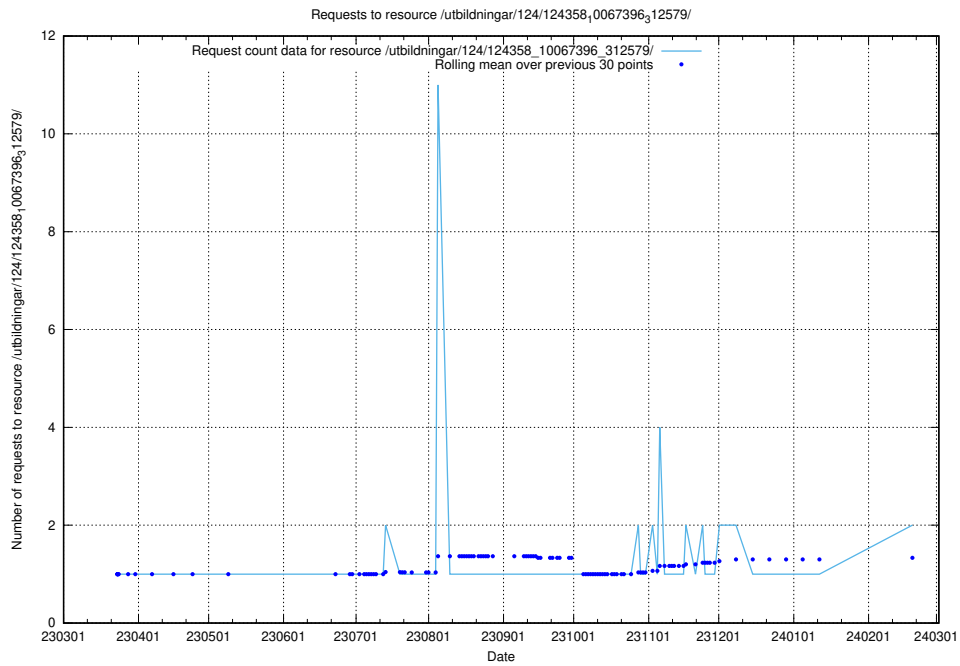

5.632 Usage of /utbildningar/124/124358_10067396_312579/

Here, we count the number of requests to resource /utbildningar/124/124358_10067396_312579/.