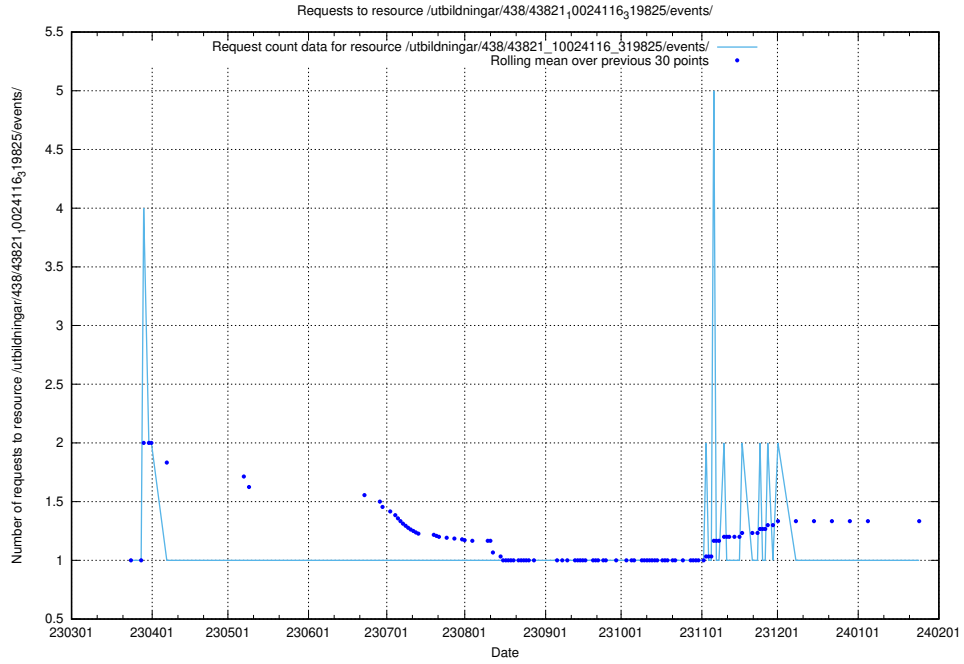

5.6551 Usage of /utbildningar/438/43821_10024116_319825/events/

Here, we count the number of requests to resource /utbildningar/438/43821_10024116_319825/events/.