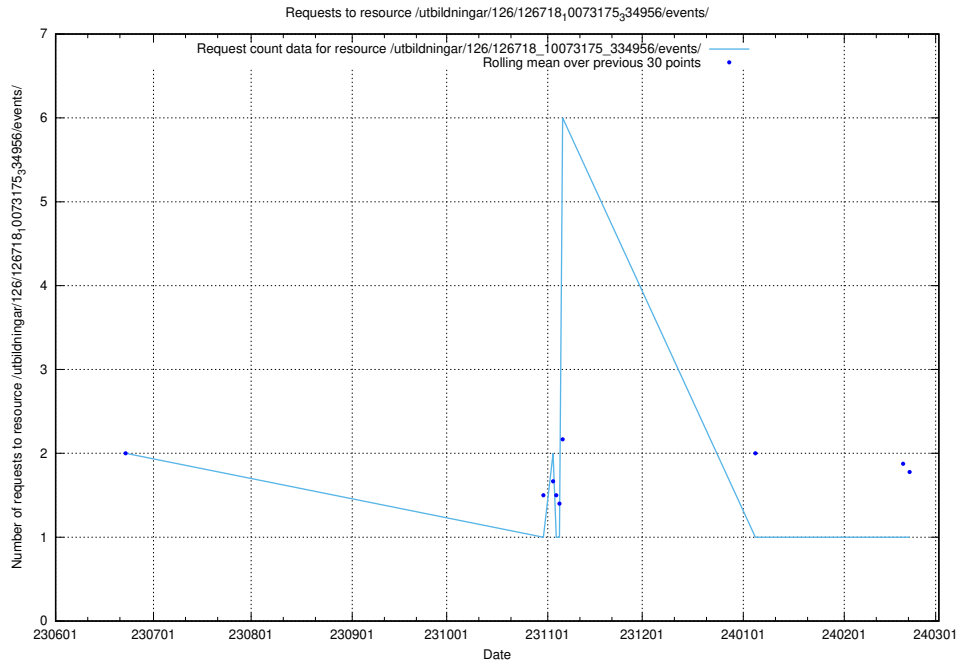

5.5960 Usage of /utbildningar/126/126718_10073175_334956/events/

Here, we count the number of requests to resource /utbildningar/126/126718_10073175_334956/events/