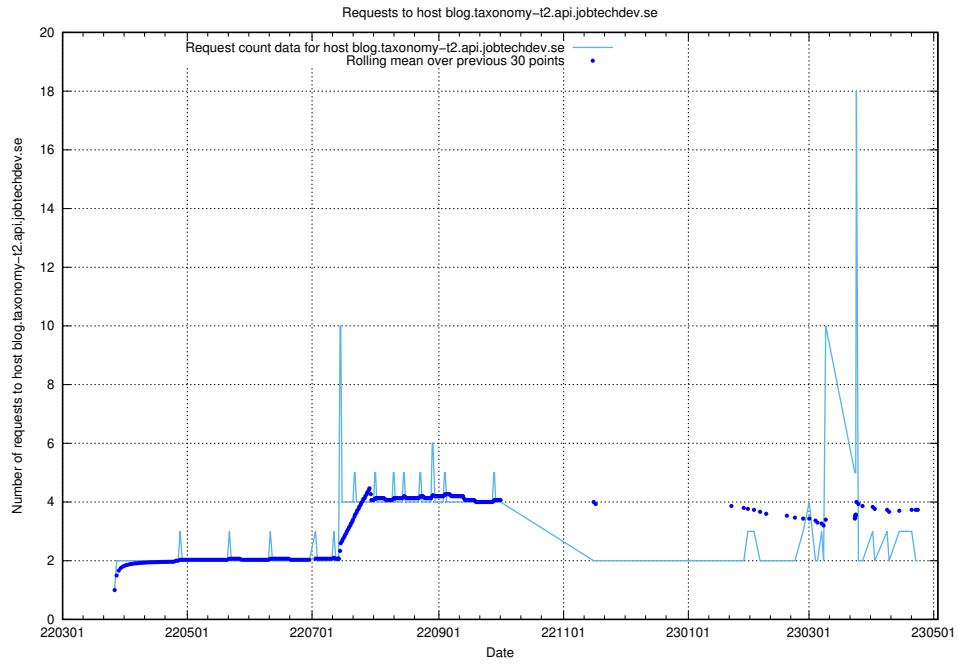

7.494 Usage of `jave.jobtechdev.se`

Here, we count the number of requests to host `jave.jobtechdev.se`.

7.495 Usage of `jobstream-smoke.jobtechdev.se`

Here, we count the number of requests to host `jobstream-smoke.jobtechdev.se`.