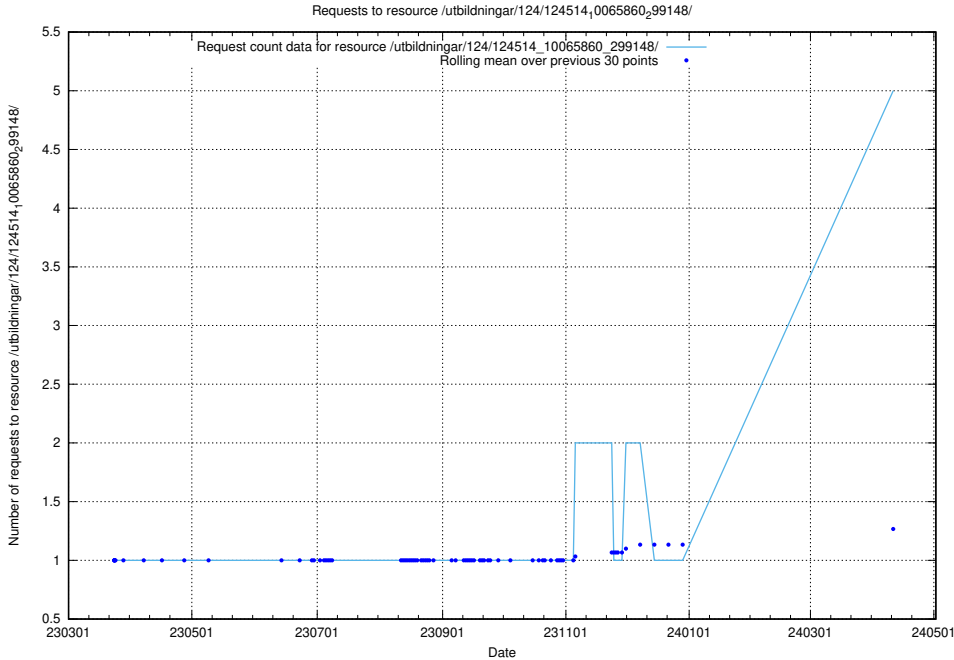

5.118 Usage of /utbildningar/124/124514_10065860_299148/

Here, we count the number of requests to resource /utbildningar/124/124514_10065860_299148/.