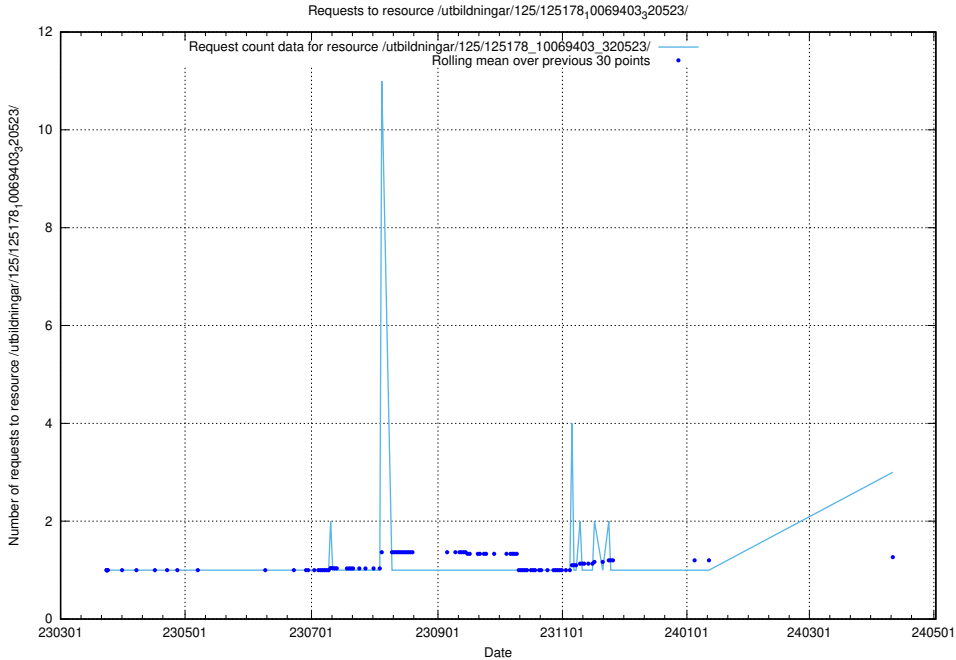

5.251 Usage of /utbildningar/125/125178_10069403_320523/

Here, we count the number of requests to resource /utbildningar/125/125178_10069403_320523/.