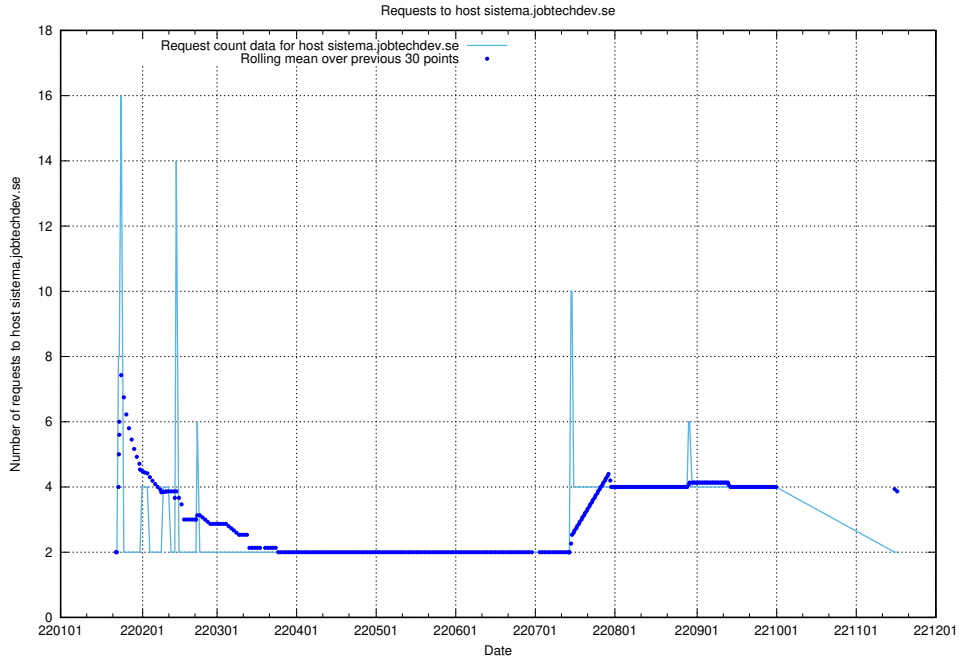

Here, we count the number of requests to host sms.jobtechdev.se.

7.589 Usage of sistema.jobtechdev.se

Here, we count the number of requests to host sistema.jobtechdev.se.

7.590 Usage of shopify.jobtechdev.se