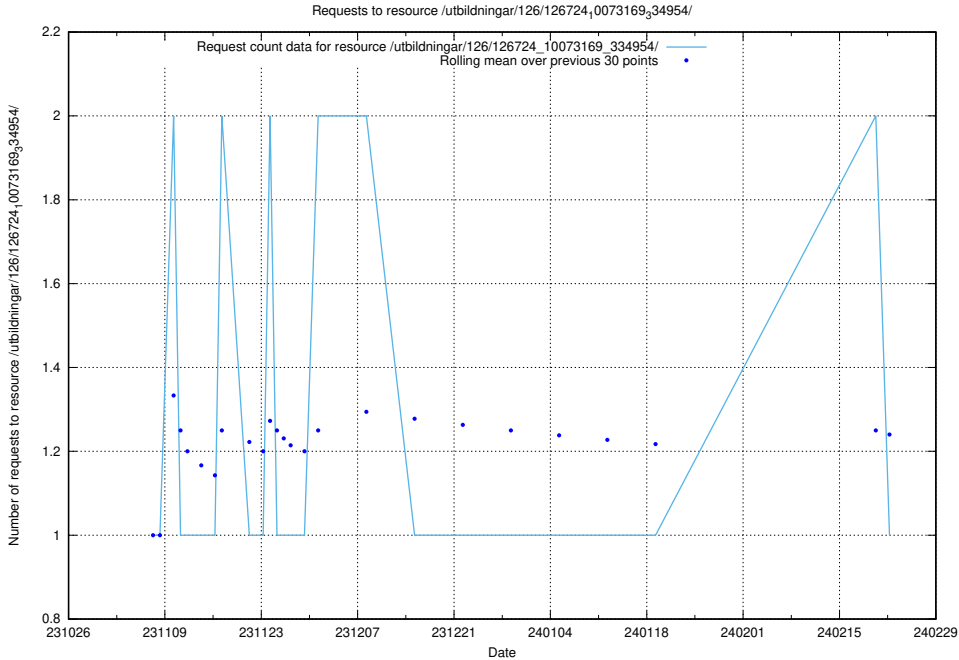

5.4508 Usage of /utbildningar/126/126724_10073169_334954/

Here, we count the number of requests to resource /utbildningar/126/126724_10073169_334954/.