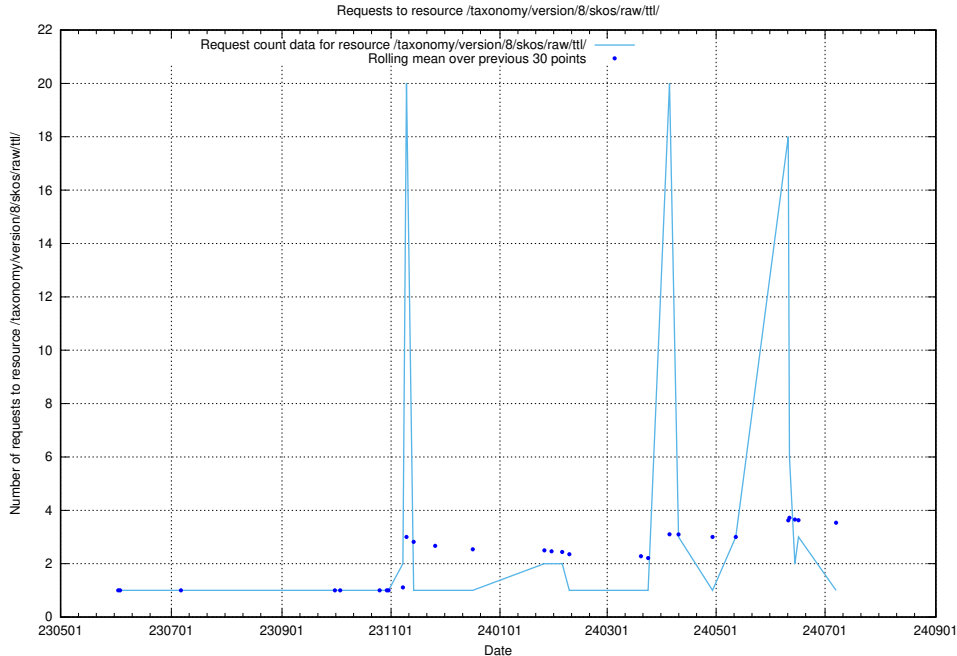

5.6316 Usage of /taxonomy/version/8/skos/raw/ttl/

Here, we count the number of requests to resource /taxonomy/version/8/skos/raw/ttl/.