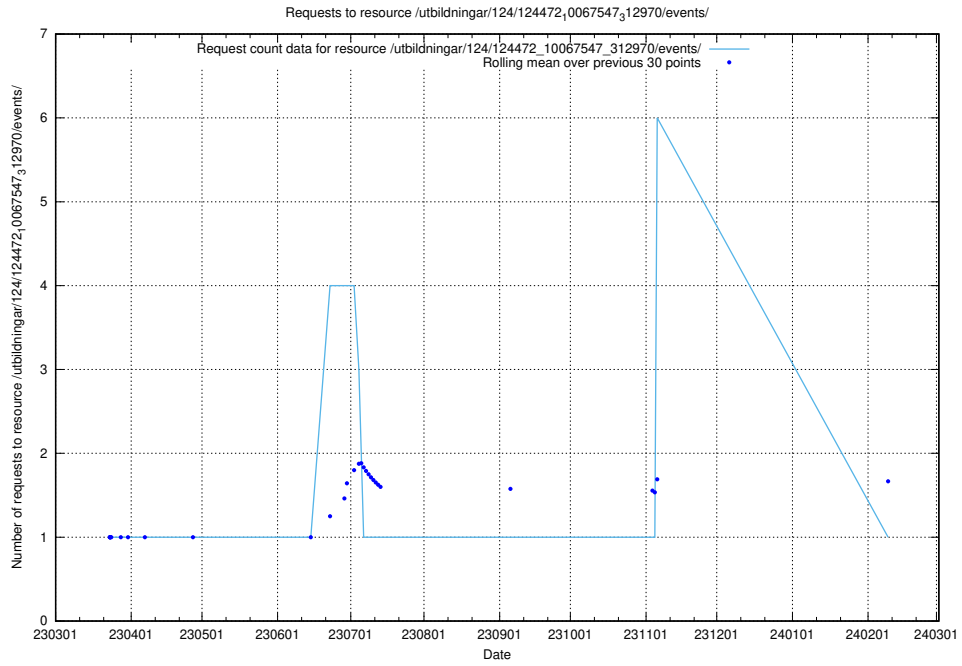

Here, we count the number of requests to resource /utbildningar/utb_emil/126/126694_10073241_335112/

5.3511 Usage of /utbildningar/124/124472_10067547_312970/events/

Here, we count the number of requests to resource /utbildningar/124/124472_10067547_312970/events/