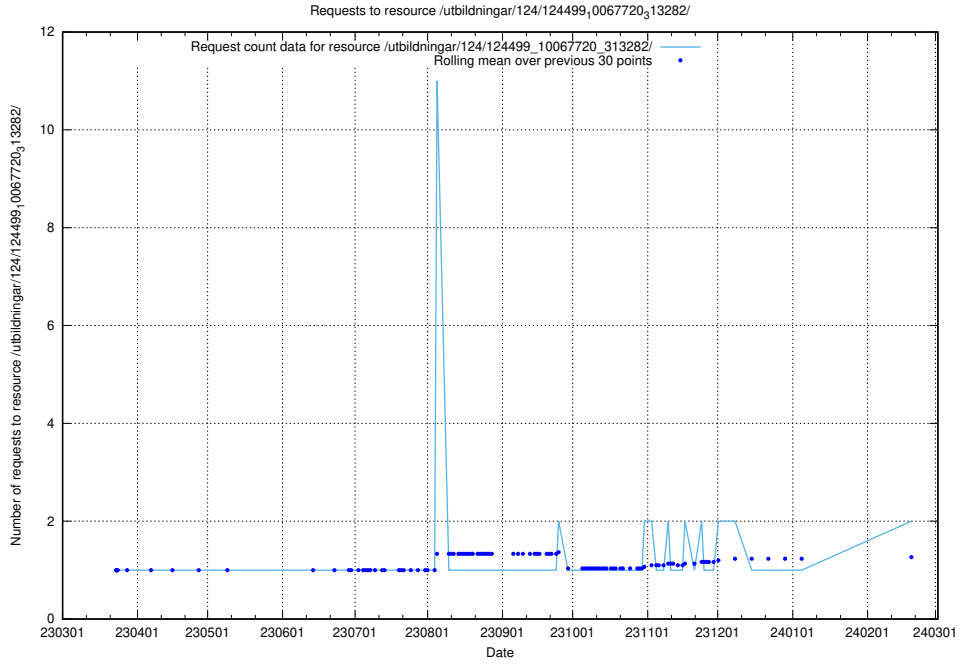

5.540 Usage of /utbildningar/124/124499_10067720_313282/

Here, we count the number of requests to resource /utbildningar/124/124499_10067720_313282/.