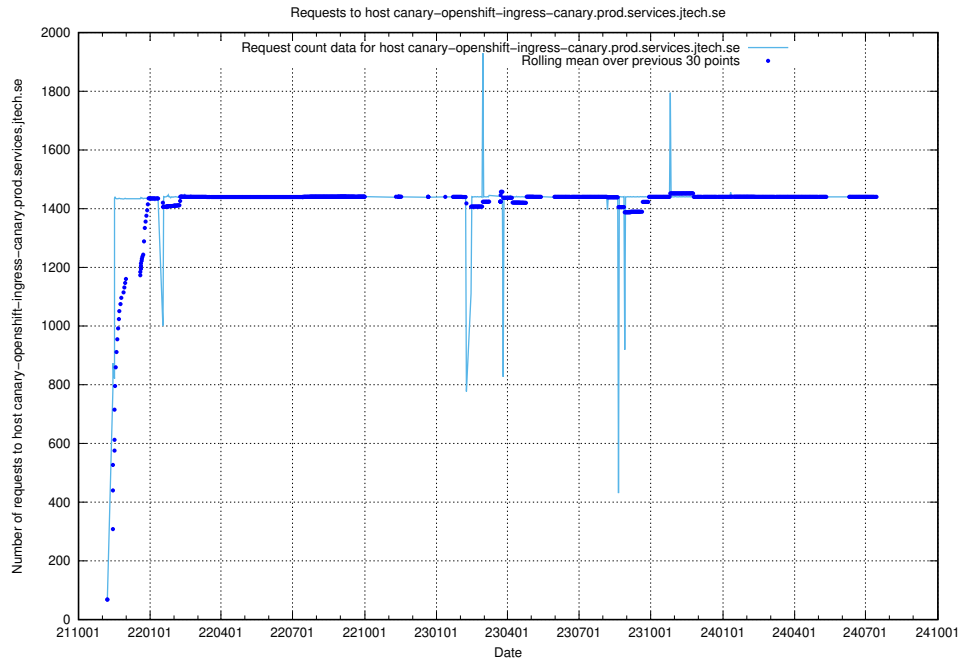

Here, we count the number of requests to host canary-openshift-ingress-canary.prod.services.jtech.se.

7.20 Usage of `api-jobtech-taxonomy-api-prod-read.prod.services.jtech.se`

Here, we count the number of requests to host `api-jobtech-taxonomy-api-prod-read.prod.services.jtech.se`.