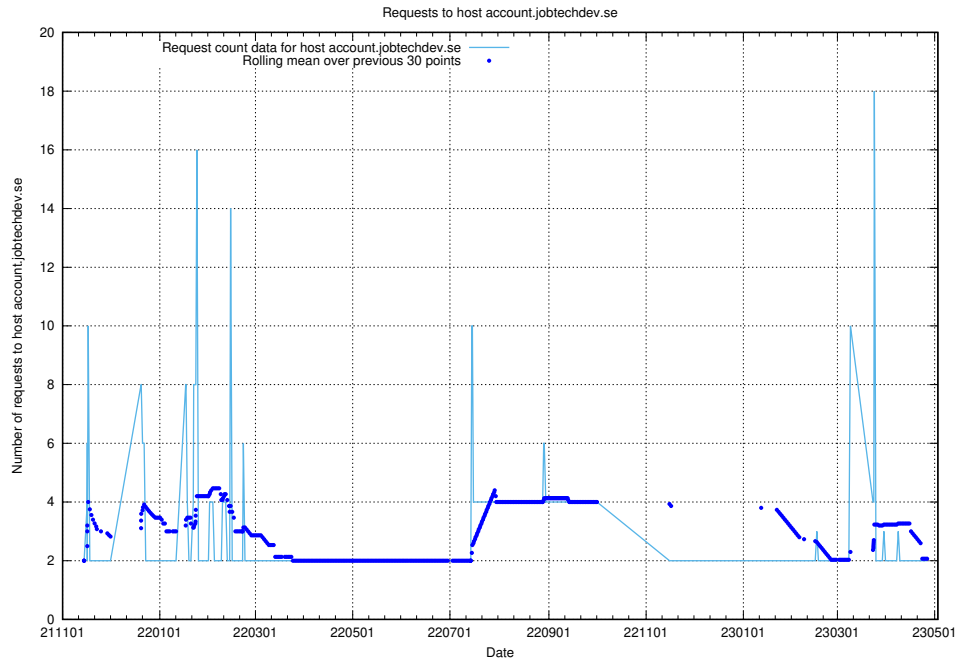

7.300 Usage of account.jobtechdev.se

Here, we count the number of requests to host account.jobtechdev.se.

7.301 Usage of 8d79pjf0c6xyg8us57w.jobtechdev.se

Here, we count the number of requests to host 8d79pjf0c6xyg8us57w.jobtechdev.se.