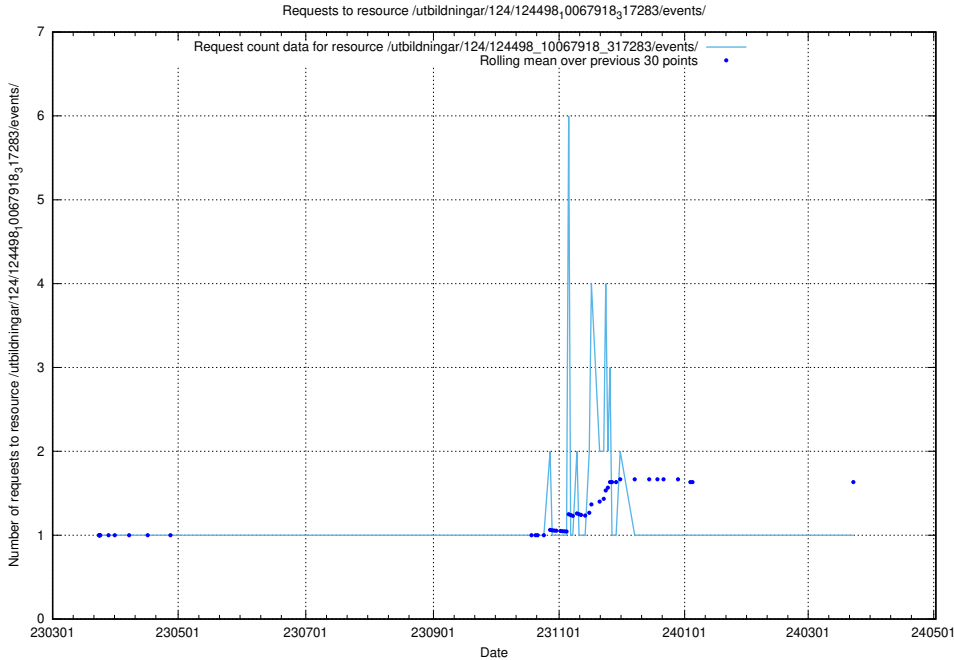

5.2976 Usage of /utbildningar/124/124498_10067918_317283/events/

Here, we count the number of requests to resource /utbildningar/124/124498_10067918_317283/events/