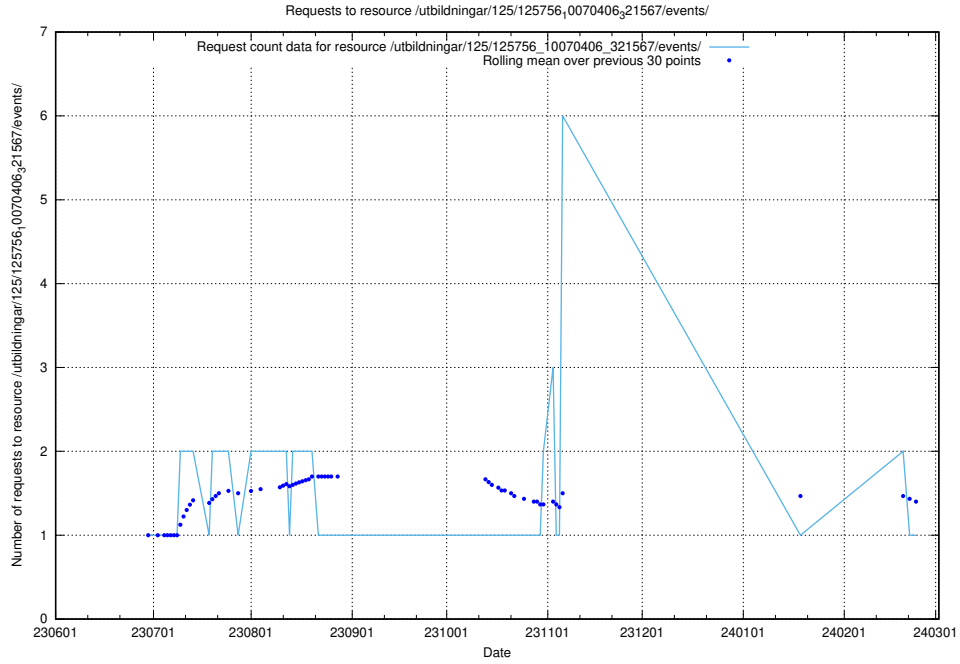

5.5781 Usage of /utbildningar/125/125756_10070406_321567/events/

Here, we count the number of requests to resource /utbildningar/125/125756_10070406_321567/events/