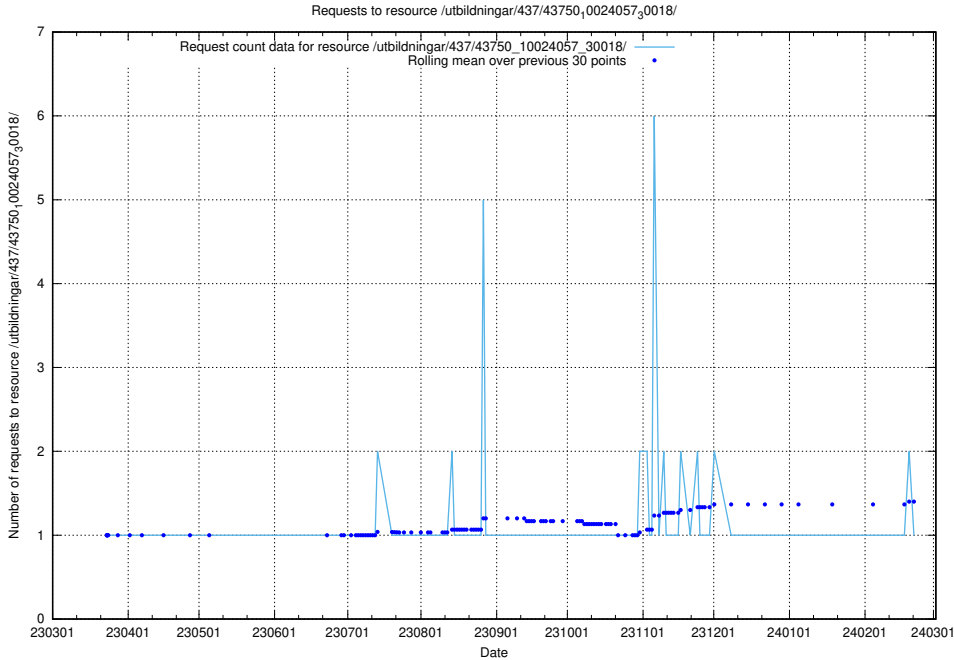

Here, we count the number of requests to resource /utbildningar/437/43750_10024057_30018/.

5.6761 Usage of /utbildningar/437/43749_10023979_29940/events/

Here, we count the number of requests to resource /utbildningar/437/43749_10023979_29940/events/.