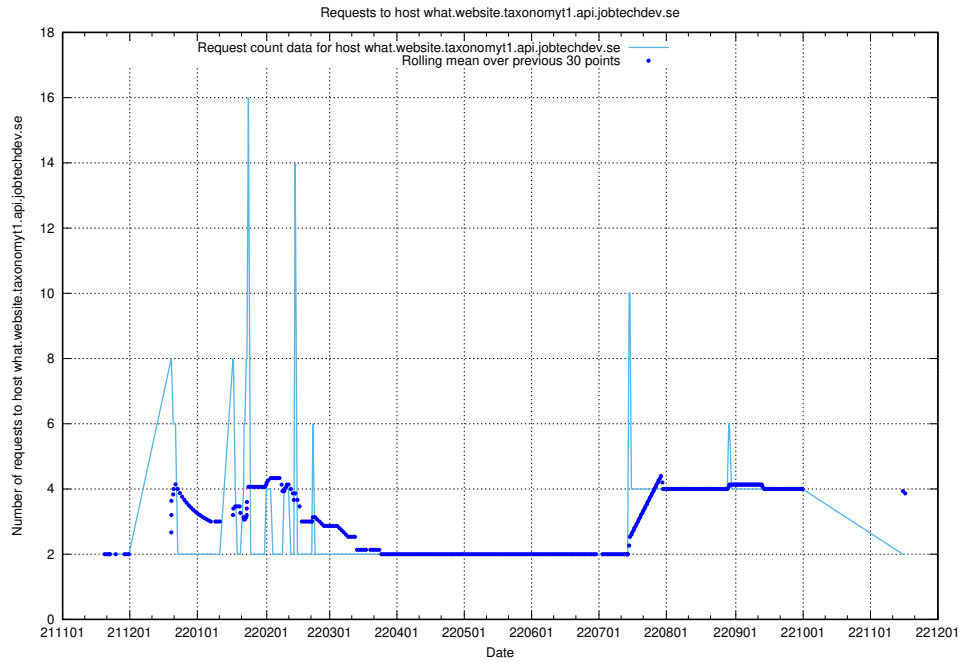

7.454 Usage of what.website.taxonomyt1.api.jobtechdev.se

Here, we count the number of requests to host what.website.taxonomyt1.api.jobtechdev.se.