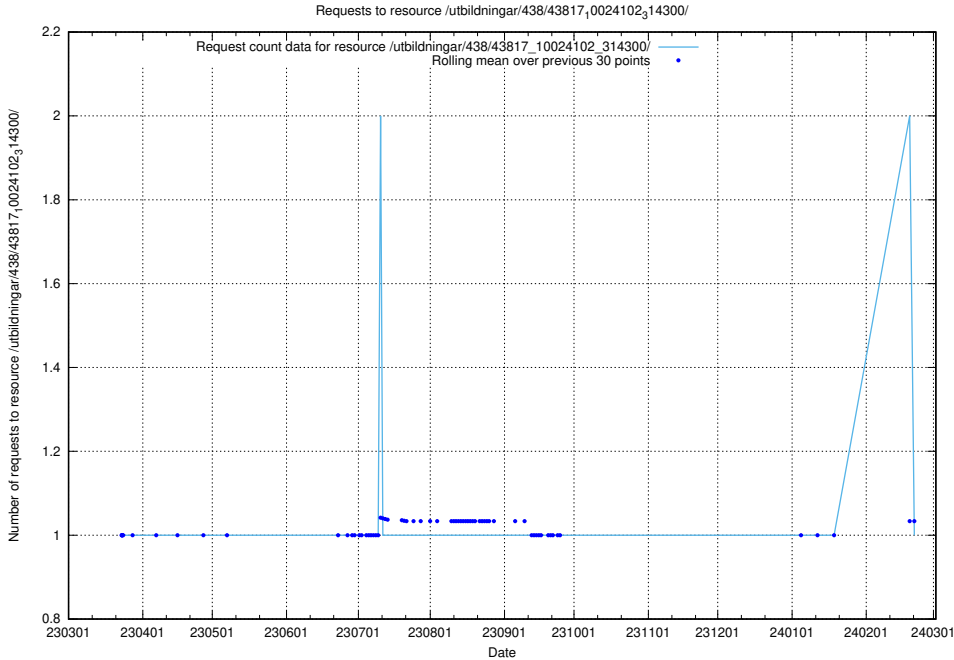

5.6724 Usage of /utbildningar/438/43817_10024102_314300/

Here, we count the number of requests to resource /utbildningar/438/43817_10024102_314300/.