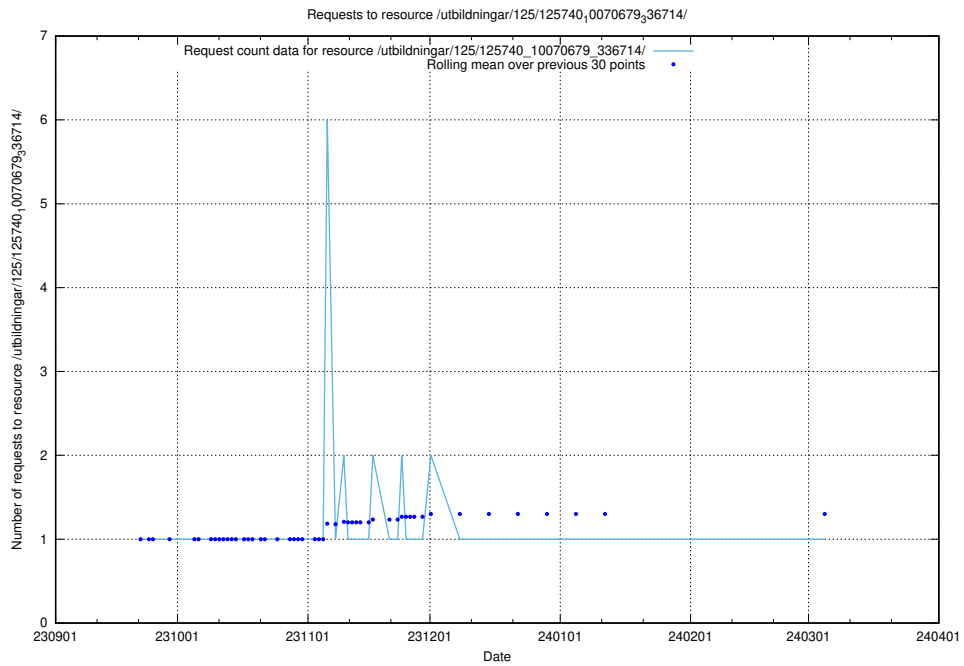

5.4892 Usage of /utbildningar/125/125740_10070679_336714/

Here, we count the number of requests to resource /utbildningar/125/125740_10070679_336714/.