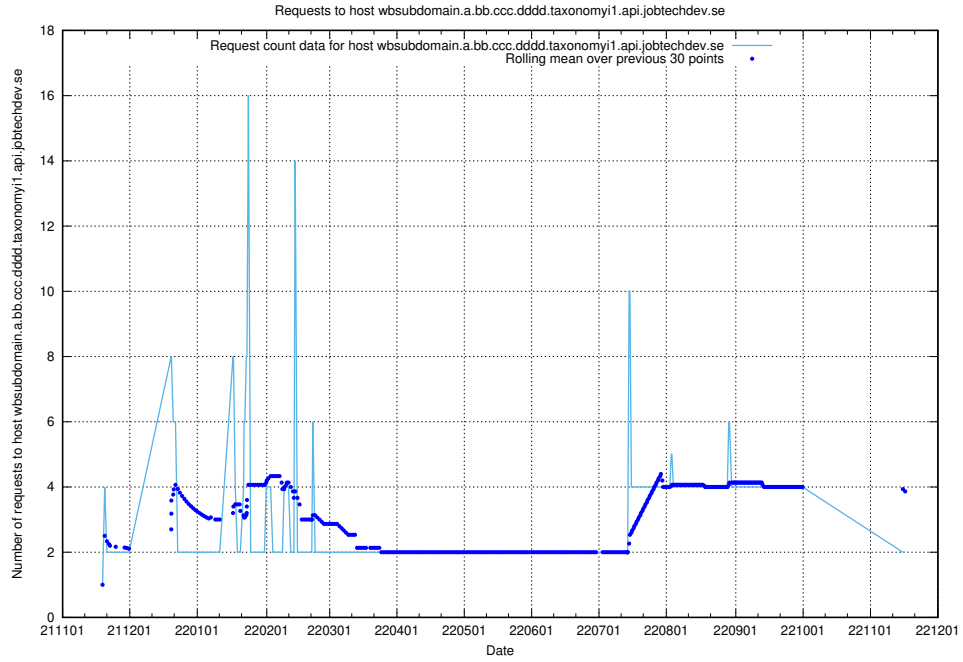

7.462 Usage of wbsubdomain.a.bb.ccc.dddd.taxonomy1.api.jobtechdev.se

Here, we count the number of requests to host wbsubdomain.a.bb.ccc.dddd.taxonomy1.api.jobtechdev.se