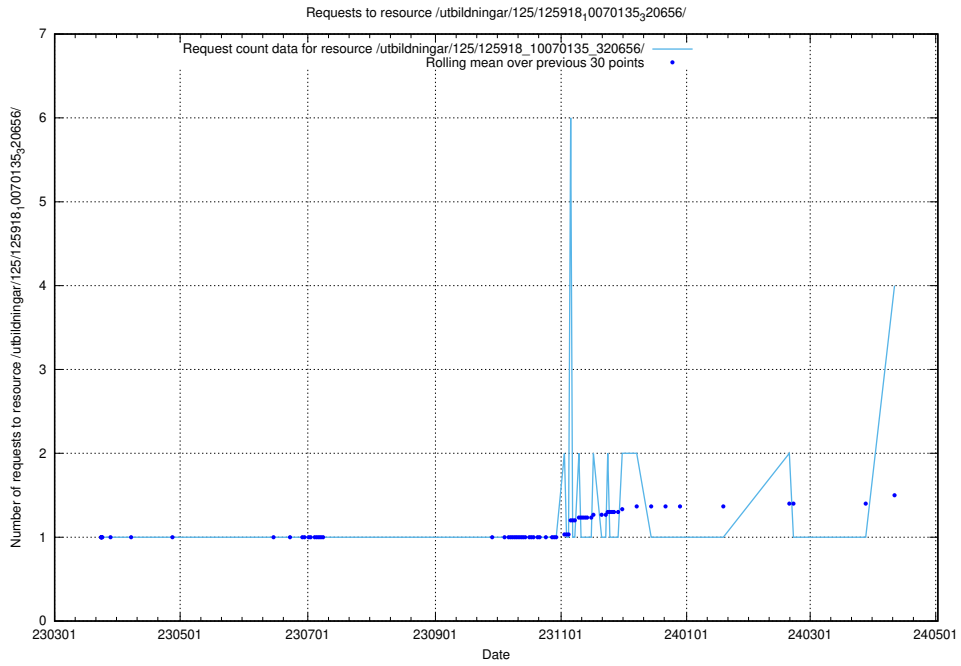

5.241 Usage of /utbildningar/125/125918_10070135_320656/

Here, we count the number of requests to resource /utbildningar/125/125918_10070135_320656/.