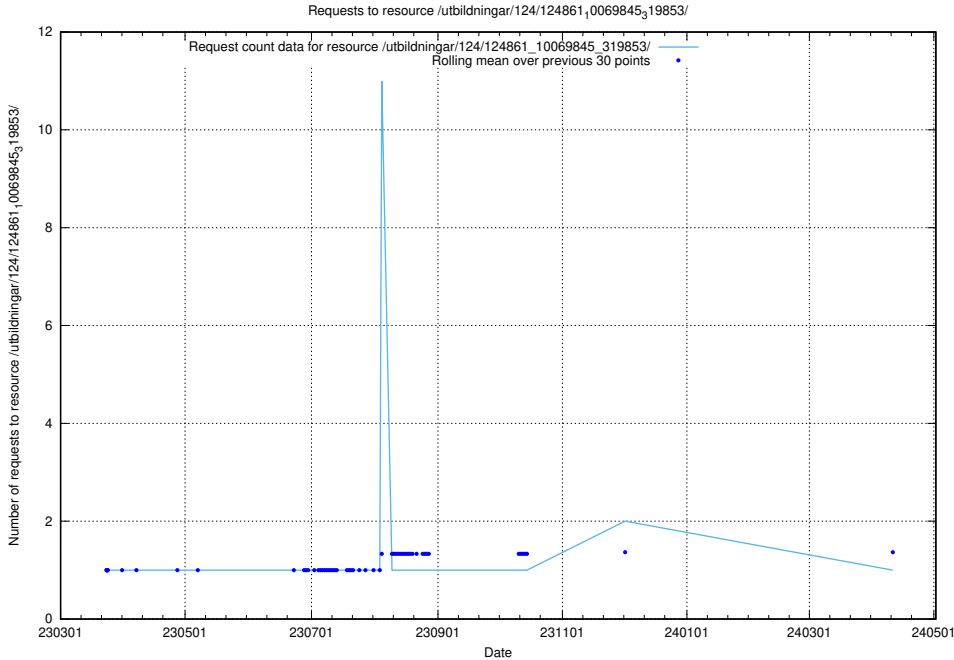

Here, we count the number of requests to resource /utbildningar/124/124861_10069845_319853/events/

5.1141 Usage of /utbildningar/124/124861_10069845_319853/

Here, we count the number of requests to resource /utbildningar/124/124861_10069845_319853/.