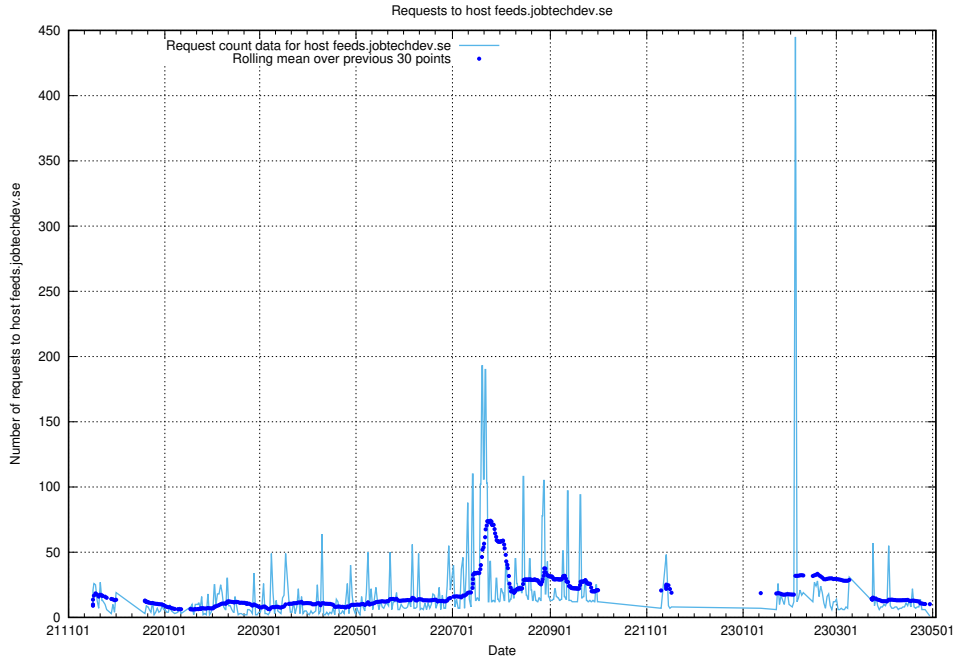

7.656 Usage of feeds.jobtechdev.se

Here, we count the number of requests to host feeds.jobtechdev.se.