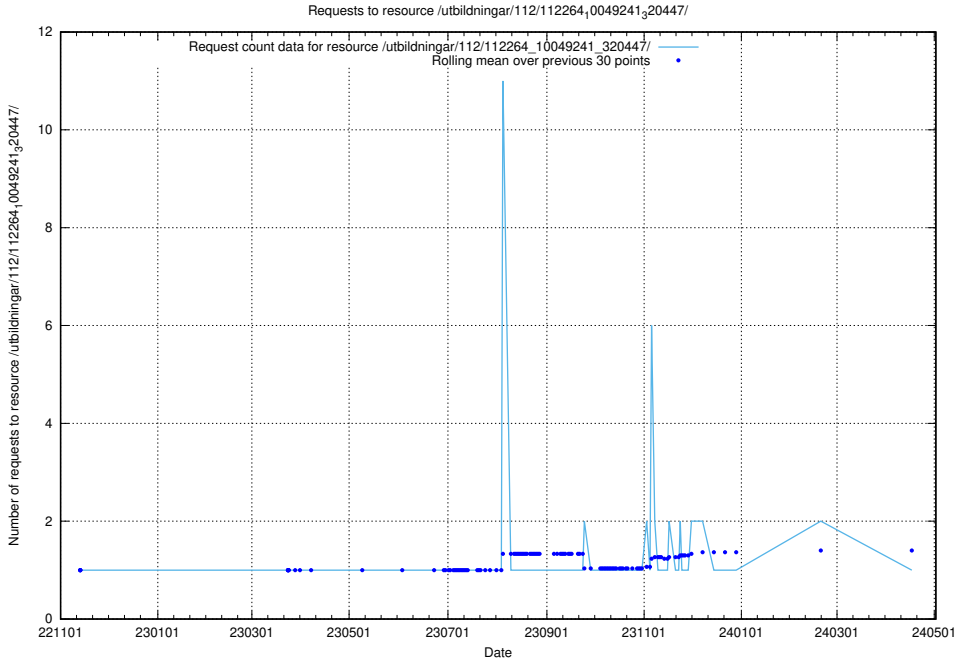

5.6565 Usage of /utbildningar/112/112264_10049241_320447/

Here, we count the number of requests to resource /utbildningar/112/112264_10049241_320447/.