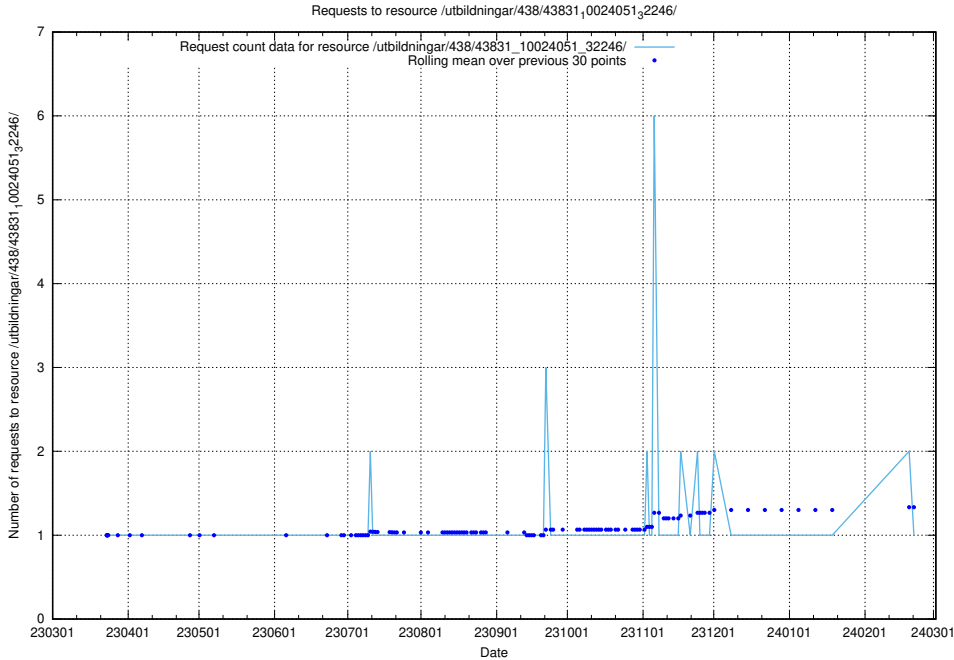

Here, we count the number of requests to resource /utbildningar/438/43831_10024051_32246/.

5.6715 Usage of /utbildningar/438/43830_10023988_29949/events/

Here, we count the number of requests to resource /utbildningar/438/43830_10023988_29949/events/.