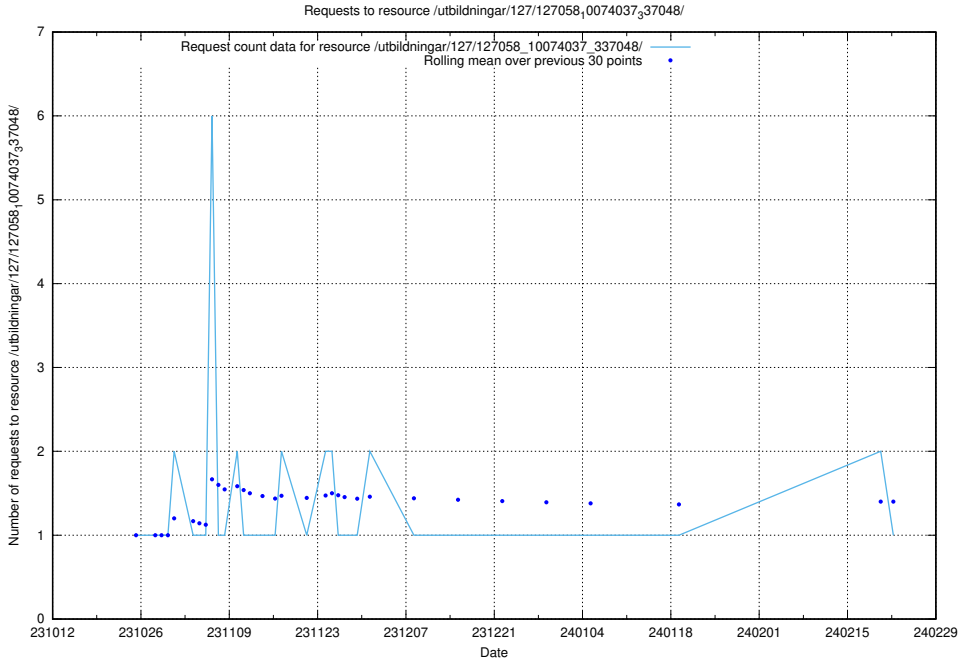

5.4595 Usage of /utbildningar/127/127058_10074037_337048/

Here, we count the number of requests to resource /utbildningar/127/127058_10074037_337048/.