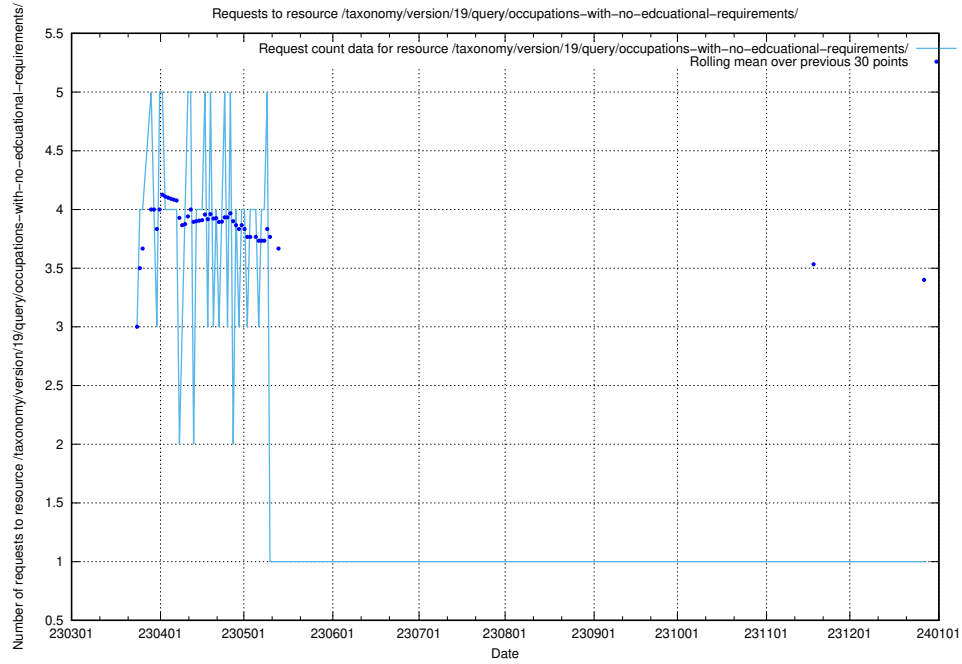

5.6519 Usage of /taxonomy/version/19/query/occupations-with-no-educational-requirements/

Here, we count the number of requests to resource /taxonomy/version/19/query/occupations-with-no-educational-requirements/.