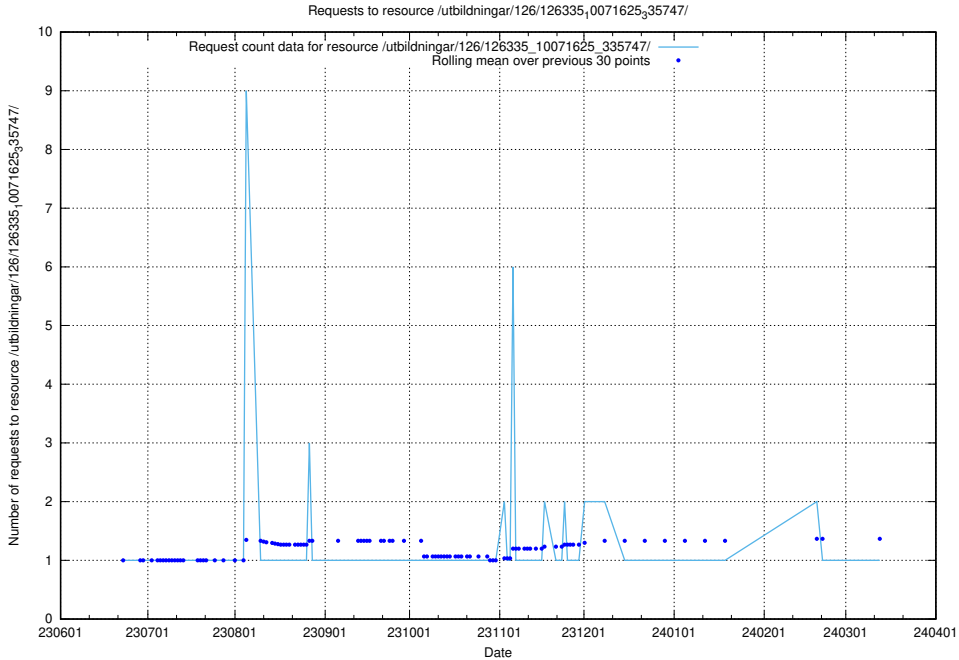

5.6071 Usage of /utbildningar/126/126335_10071625_335747/

Here, we count the number of requests to resource /utbildningar/126/126335_10071625_335747/.