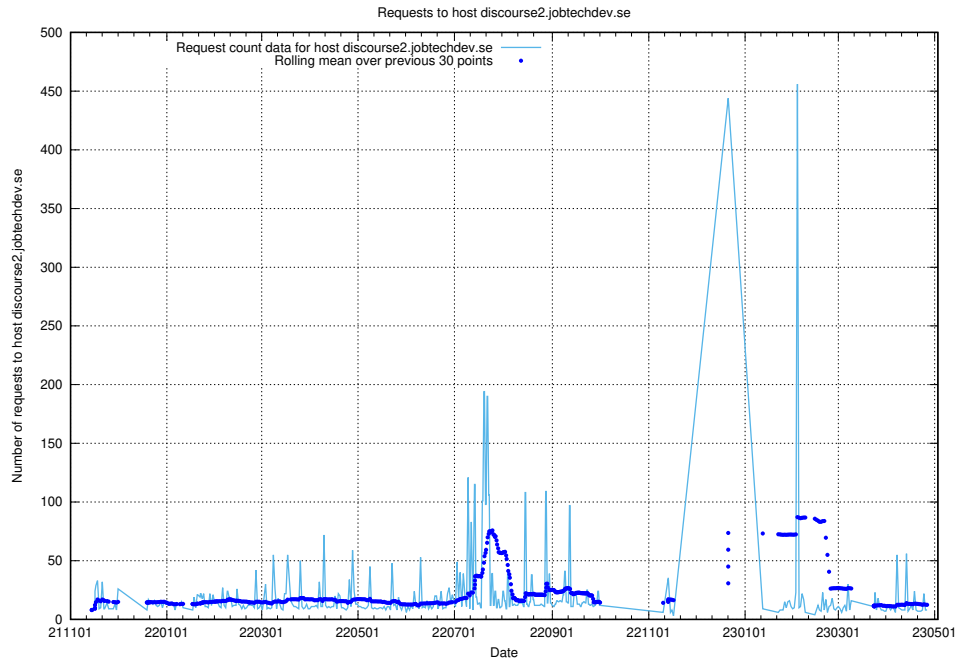

7.70 Usage of discourse2.jobtechdev.se

Here, we count the number of requests to host discourse2.jobtechdev.se.