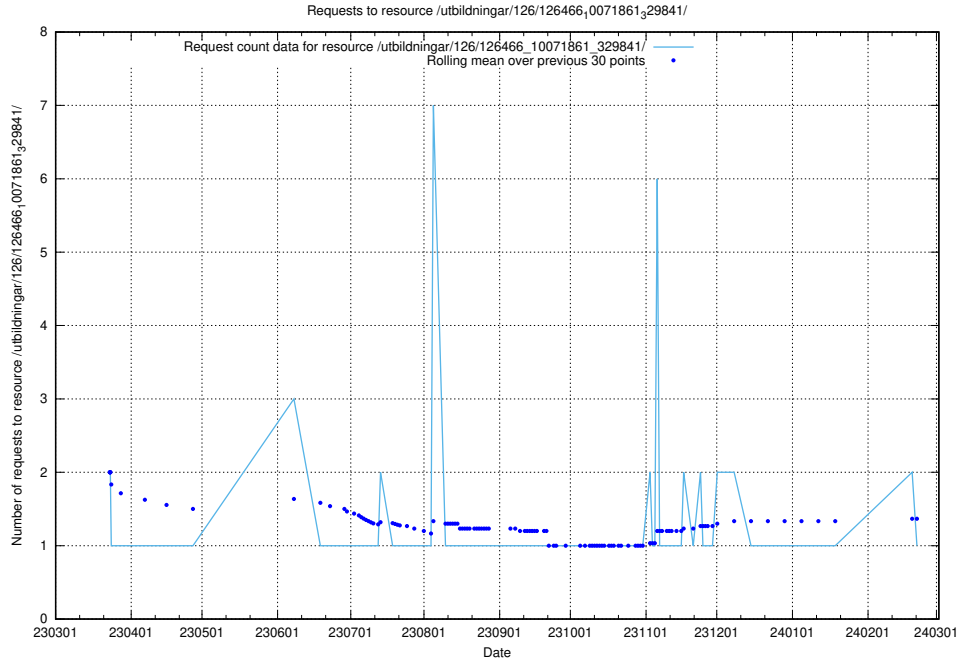

5.6652 Usage of /utbildningar/126/126466_10071861_329841/

Here, we count the number of requests to resource /utbildningar/126/126466_10071861_329841/.