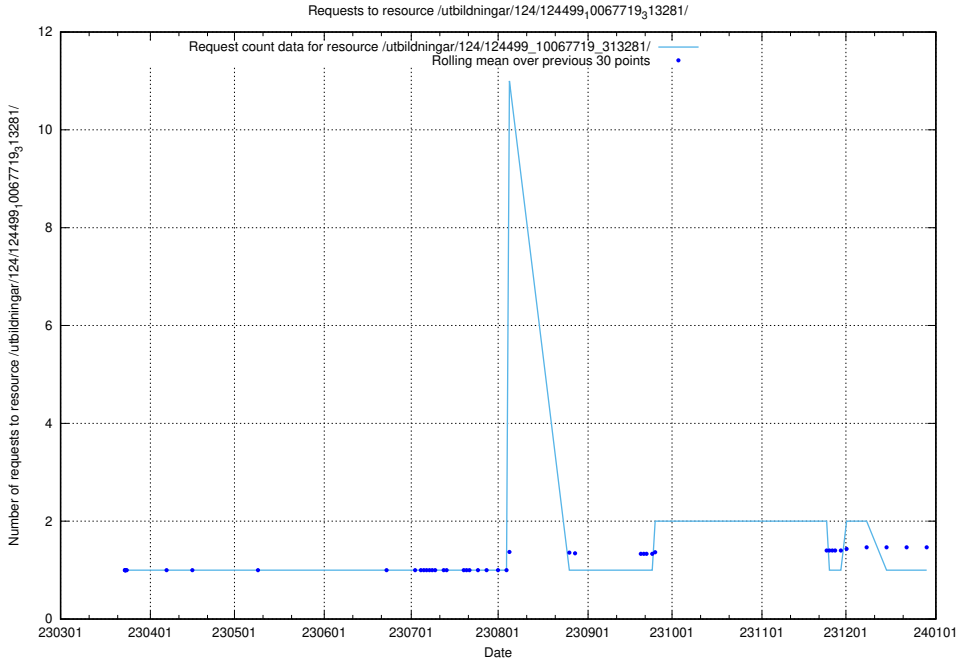

Here, we count the number of requests to resource /utbildningar/utb_emil/124/124055_10023995_331862/

5.2922 Usage of /utbildningar/124/124499_10067719_313281/

Here, we count the number of requests to resource /utbildningar/124/124499_10067719_313281/.