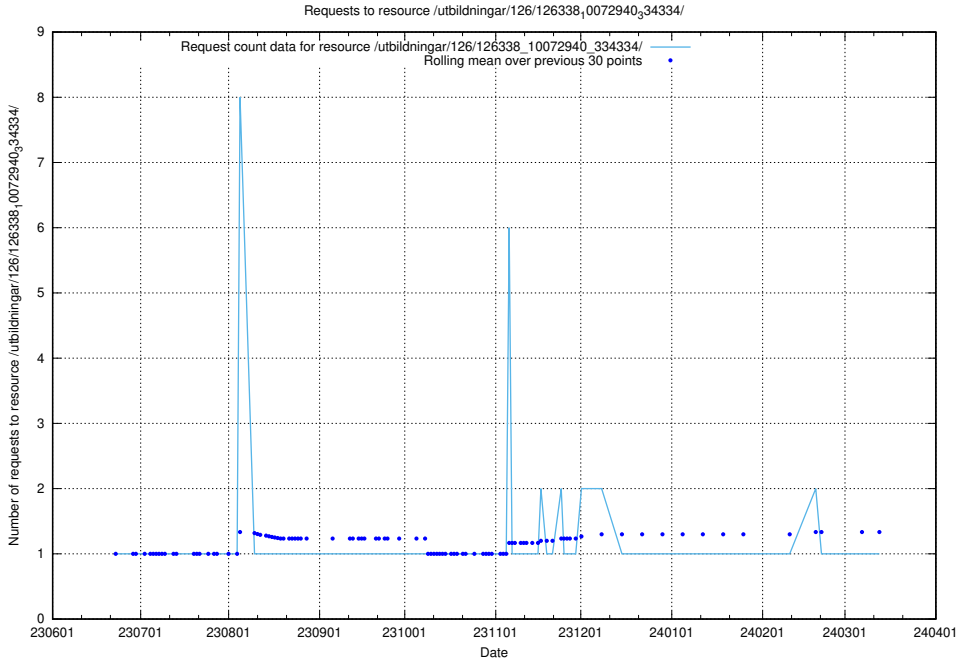

5.6059 Usage of /utbildningar/126/126338_10072940_334334/

Here, we count the number of requests to resource /utbildningar/126/126338_10072940_334334/.