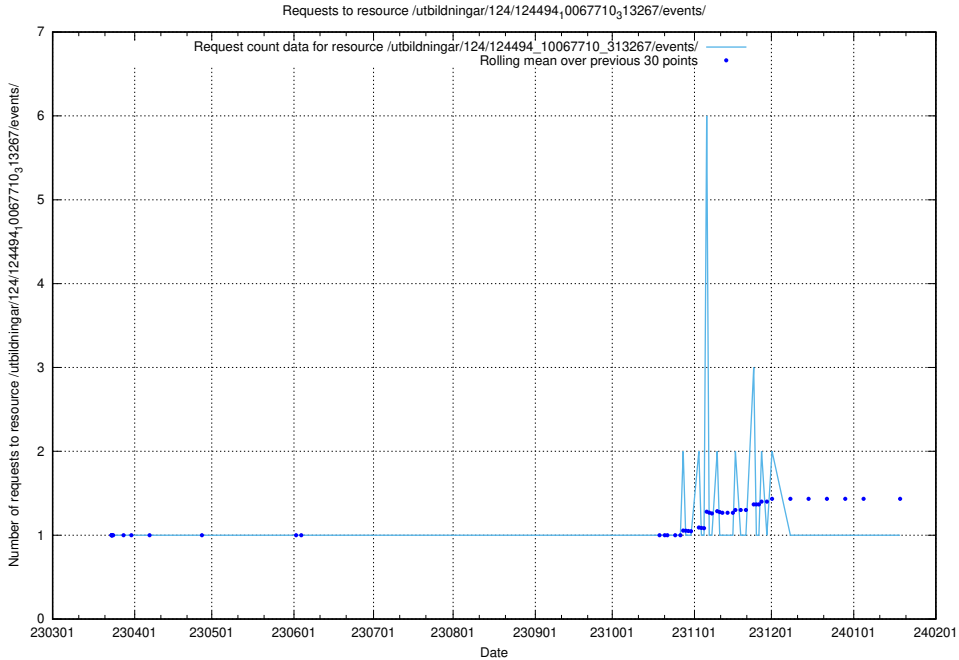

5.3117 Usage of /utbildningar/124/124494_10067710_313267/events/

Here, we count the number of requests to resource /utbildningar/124/124494_10067710_313267/events/