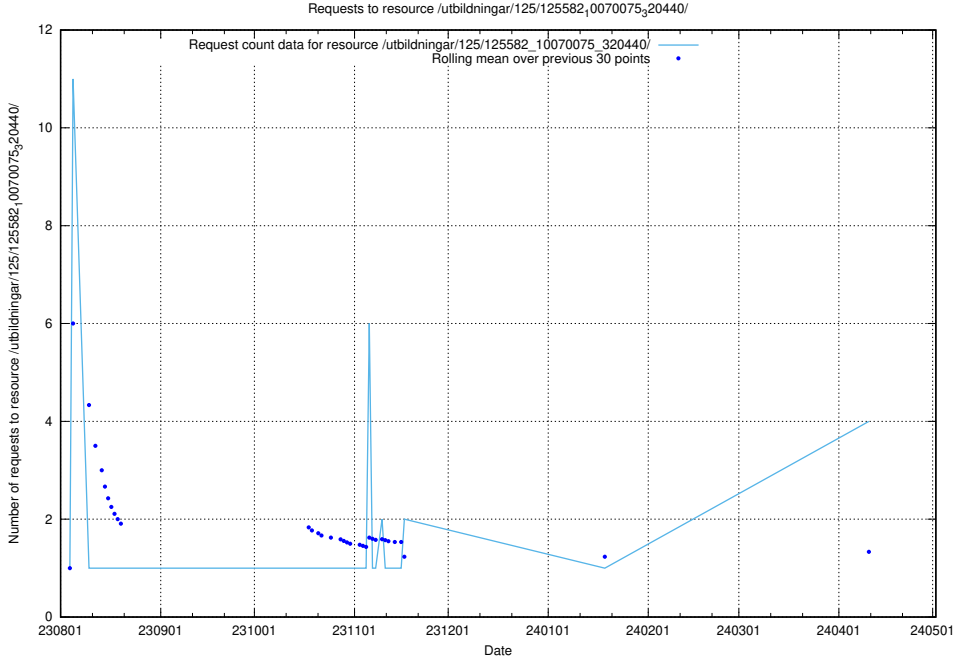

5.212 Usage of /utbildningar/125/125582_10070075_320440/

Here, we count the number of requests to resource /utbildningar/125/125582_10070075_320440/.