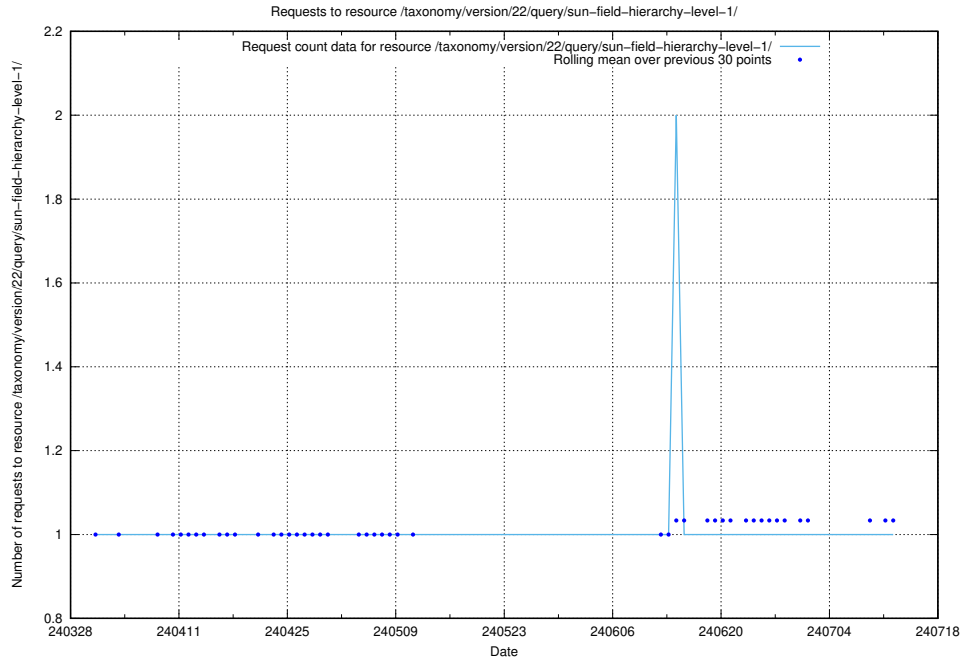

5.1961 Usage of /taxonomy/version/22/query/sun-field-hierarchy-level-1/

Here, we count the number of requests to resource /taxonomy/version/22/query/sun-field-hierarchy-level-1/.