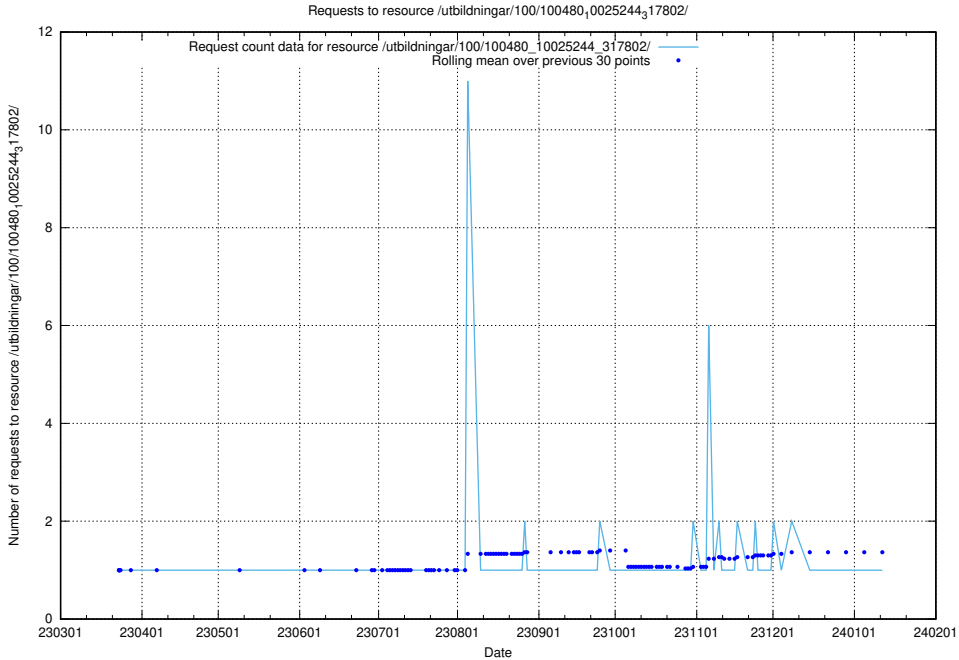

5.6111 Usage of /utbildningar/100/100480_10025244_317802/

Here, we count the number of requests to resource /utbildningar/100/100480_10025244_317802/.