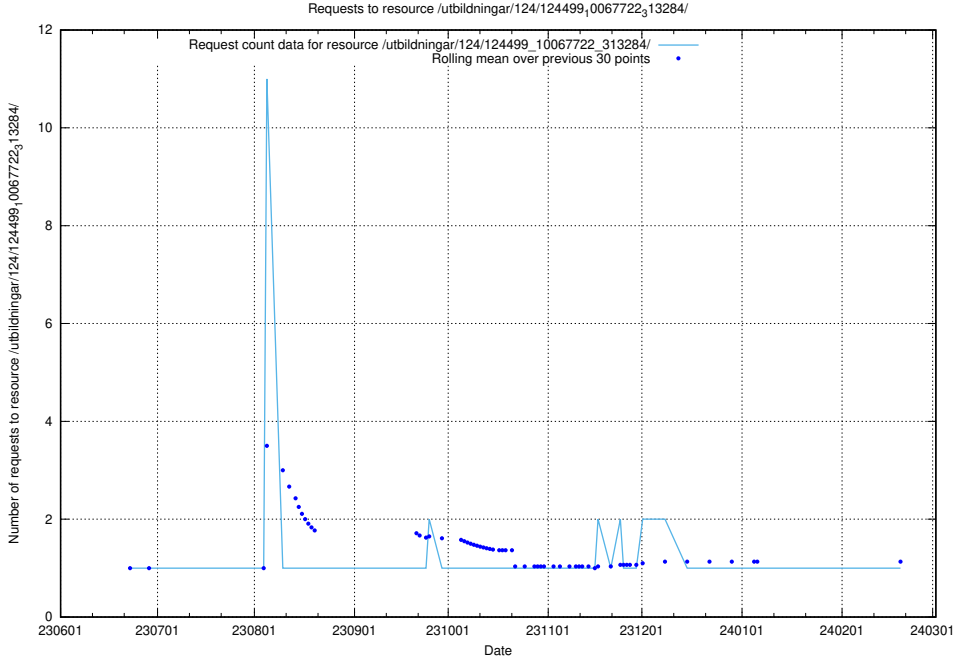

5.6181 Usage of /utbildningar/124/124499_10067722_313284/

Here, we count the number of requests to resource /utbildningar/124/124499_10067722_313284/.