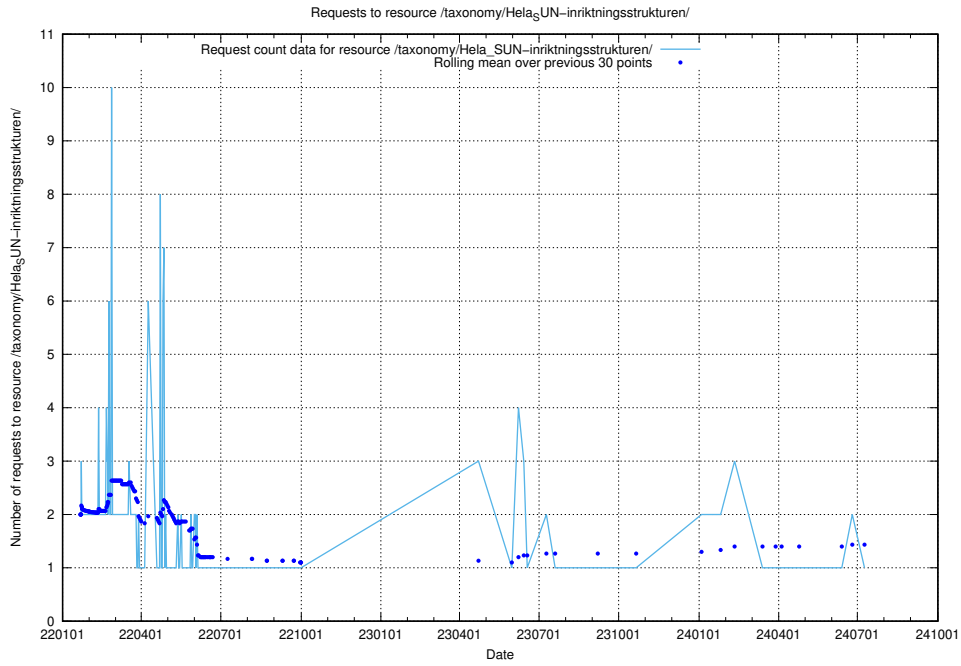

5.6875 Usage of /taxonomy/Hela_SUN-inriktningsstrukturen/

Here, we count the number of requests to resource /taxonomy/Hela_SUN-inriktningsstrukturen/.