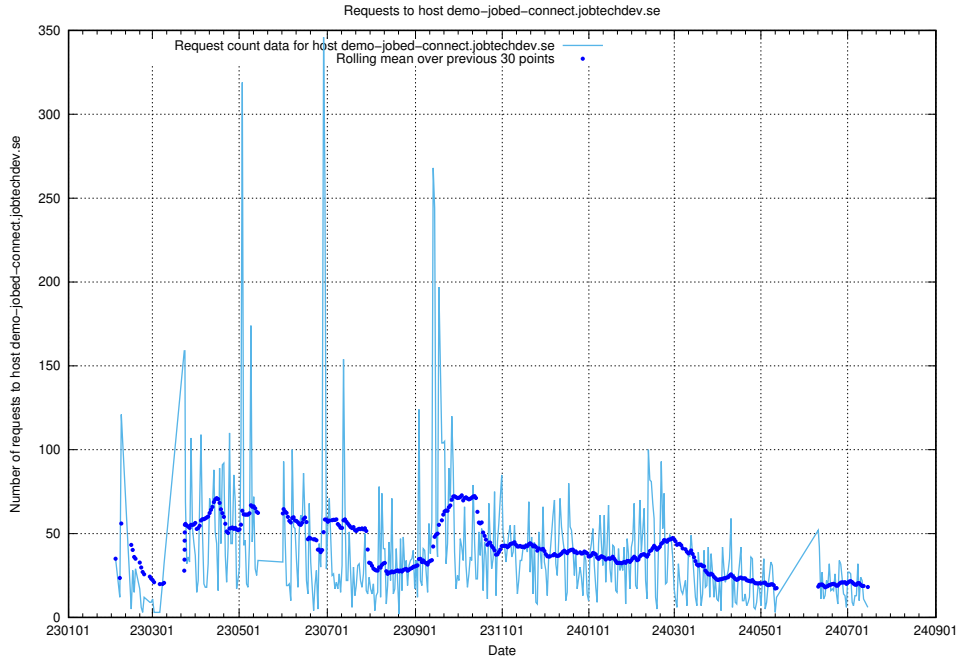

7.84 Usage of demo-jobed-connect.jobtechdev.se

Here, we count the number of requests to host demo-jobed-connect.jobtechdev.se.