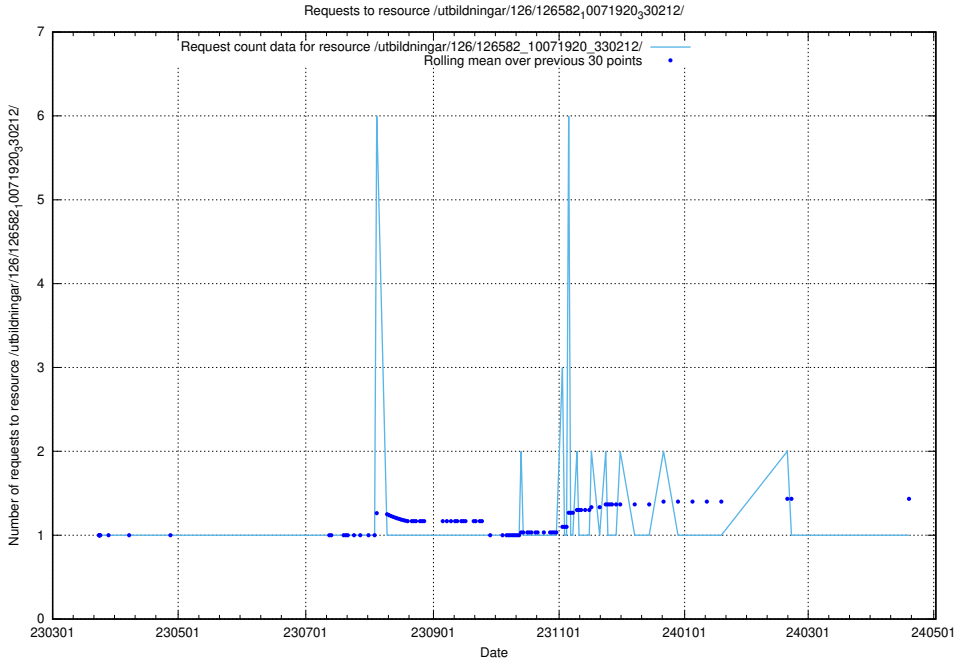

5.6778 Usage of /utbildningar/126/126582_10071920_330212/

Here, we count the number of requests to resource /utbildningar/126/126582_10071920_330212/.