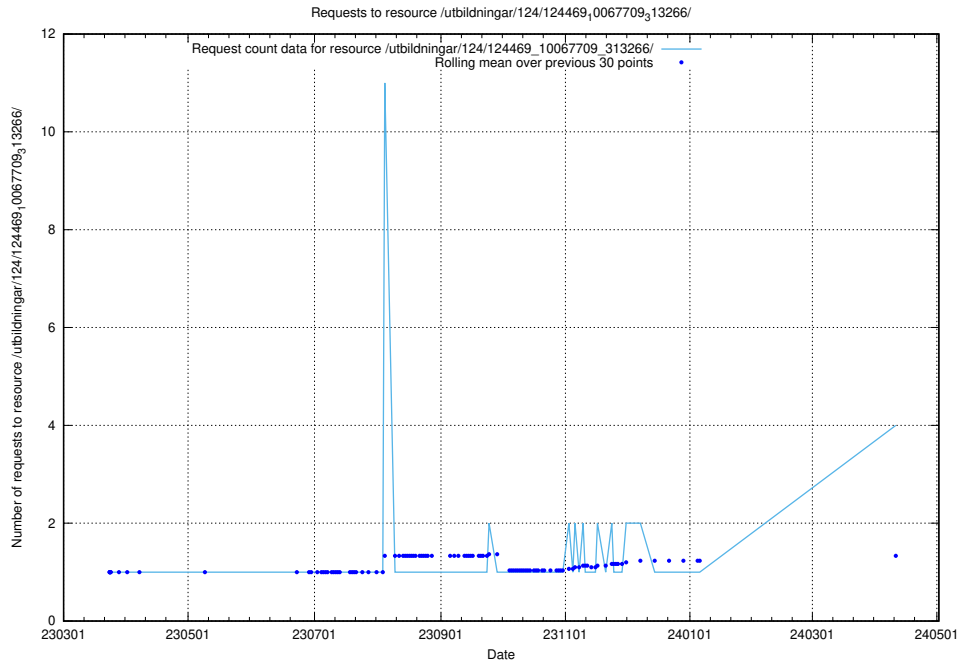

5.186 Usage of /utbildningar/124/124469_10067709_313266/

Here, we count the number of requests to resource /utbildningar/124/124469_10067709_313266/.