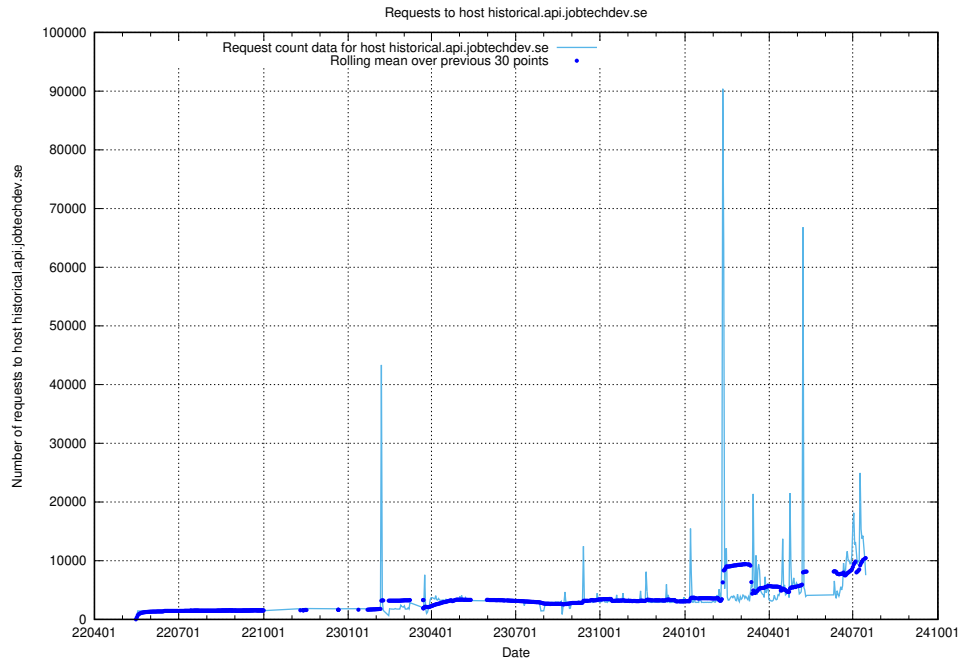

7.12 Usage of historical.api.jobtechdev.se

Here, we count the number of requests to host historical.api.jobtechdev.se.