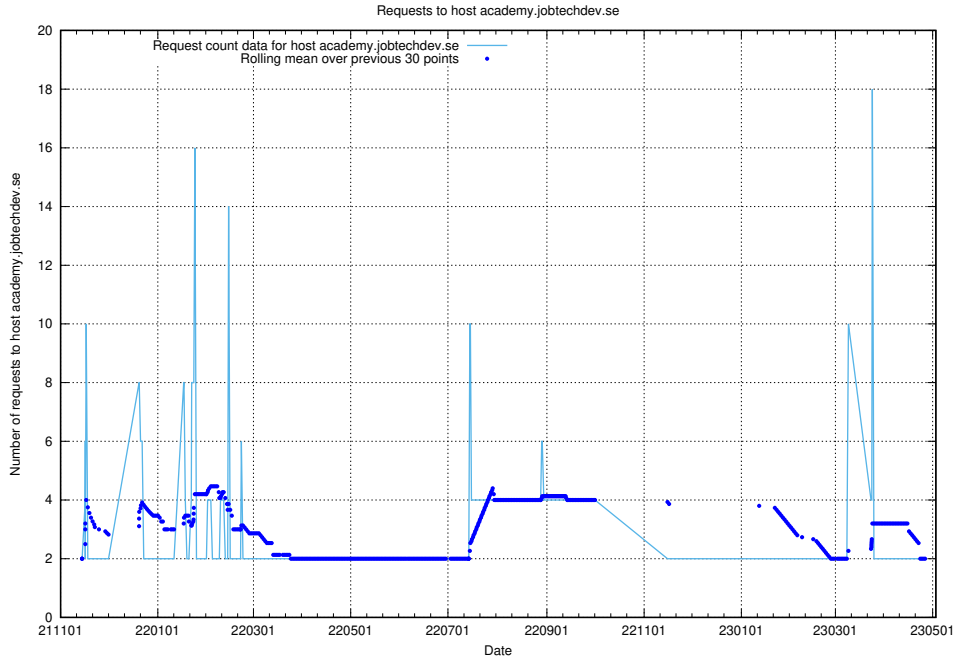

7.308 Usage of academy.jobtechdev.se

Here, we count the number of requests to host academy.jobtechdev.se.