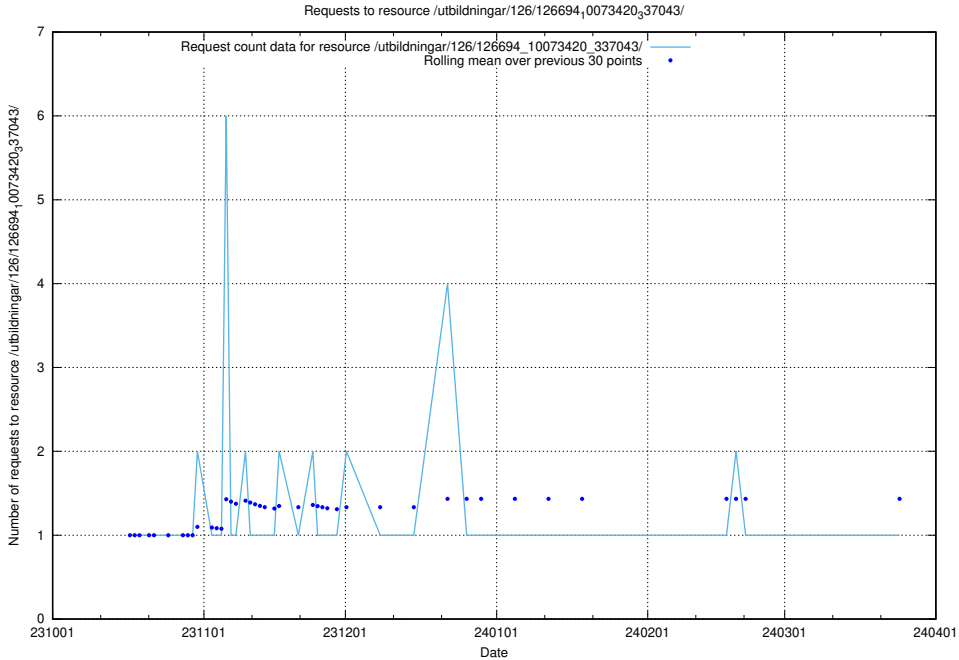

5.4689 Usage of /utbildningar/126/126694_10073420_337043/

Here, we count the number of requests to resource /utbildningar/126/126694_10073420_337043/.