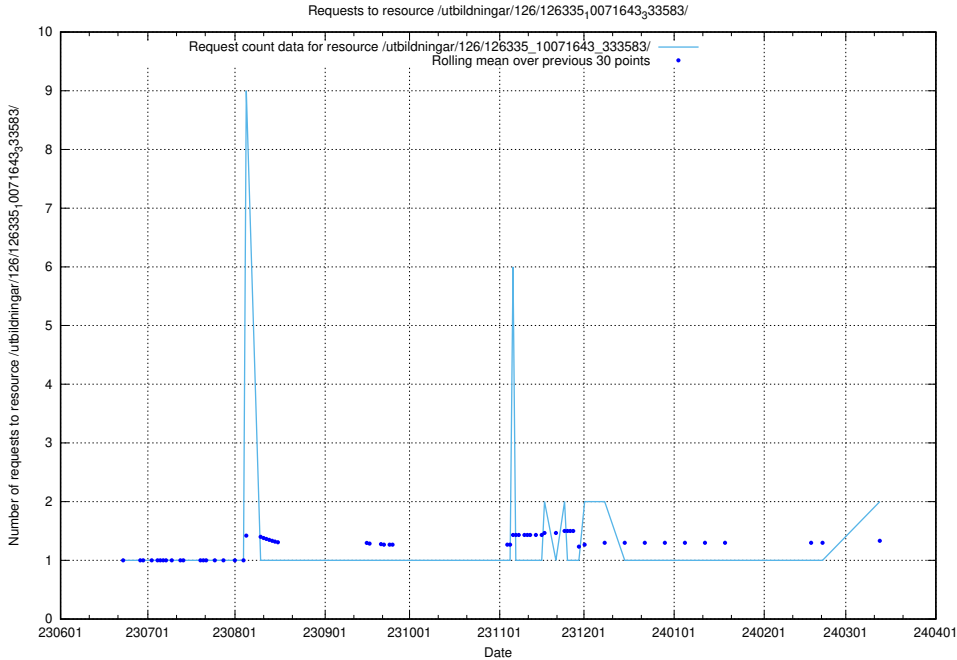

5.791 Usage of /utbildningar/126/126335_10071643_333583/

Here, we count the number of requests to resource /utbildningar/126/126335_10071643_333583/.