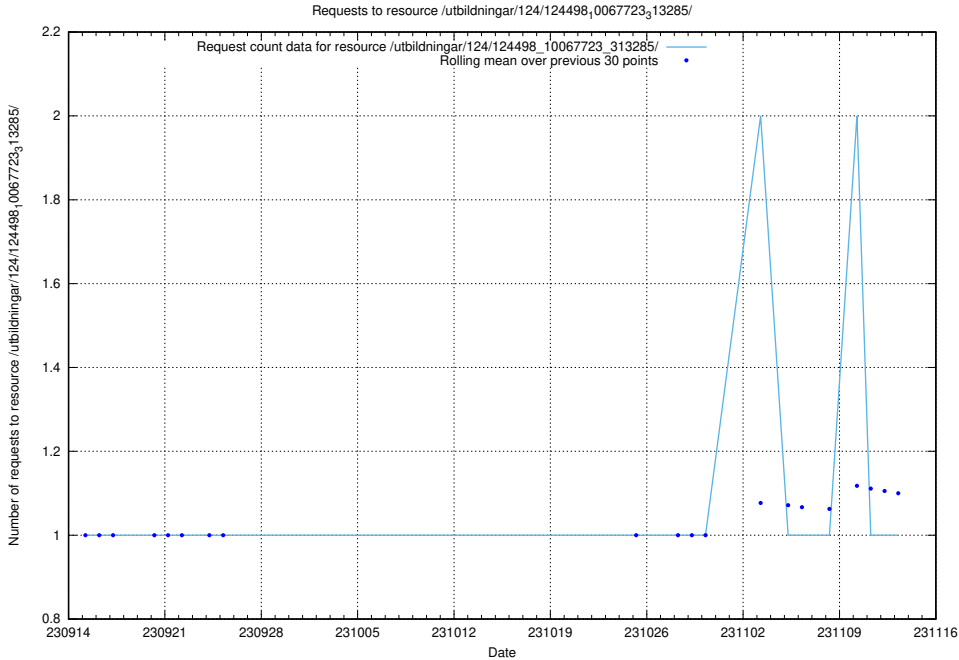

5.4963 Usage of /utbildningar/124/124498_10067723_313285/

Here, we count the number of requests to resource /utbildningar/124/124498_10067723_313285/.