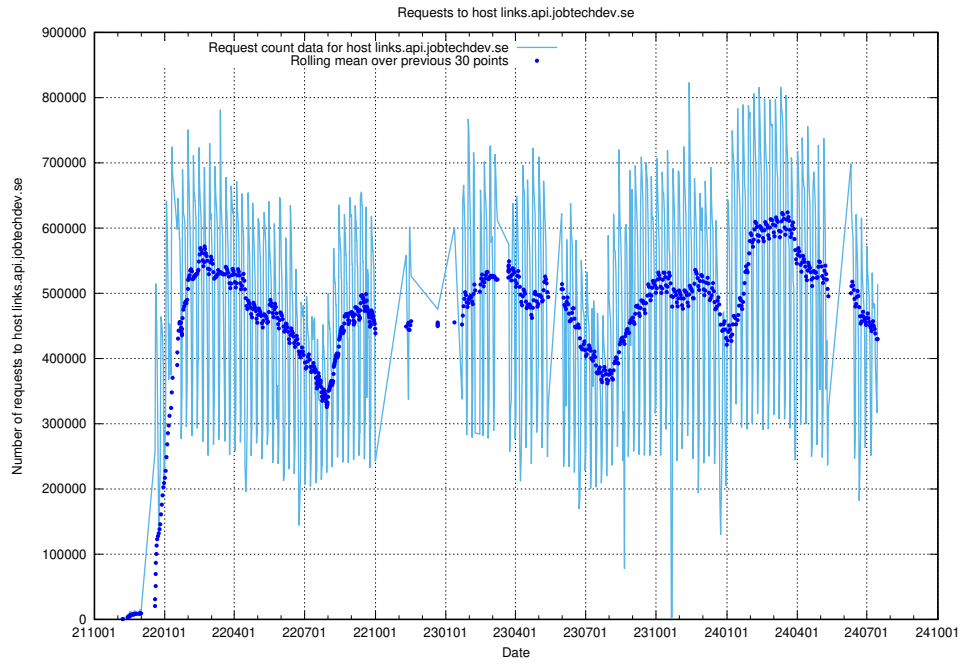

7.2 Usage of links.api.jobtechdev.se

Here, we count the number of requests to host links.api.jobtechdev.se.