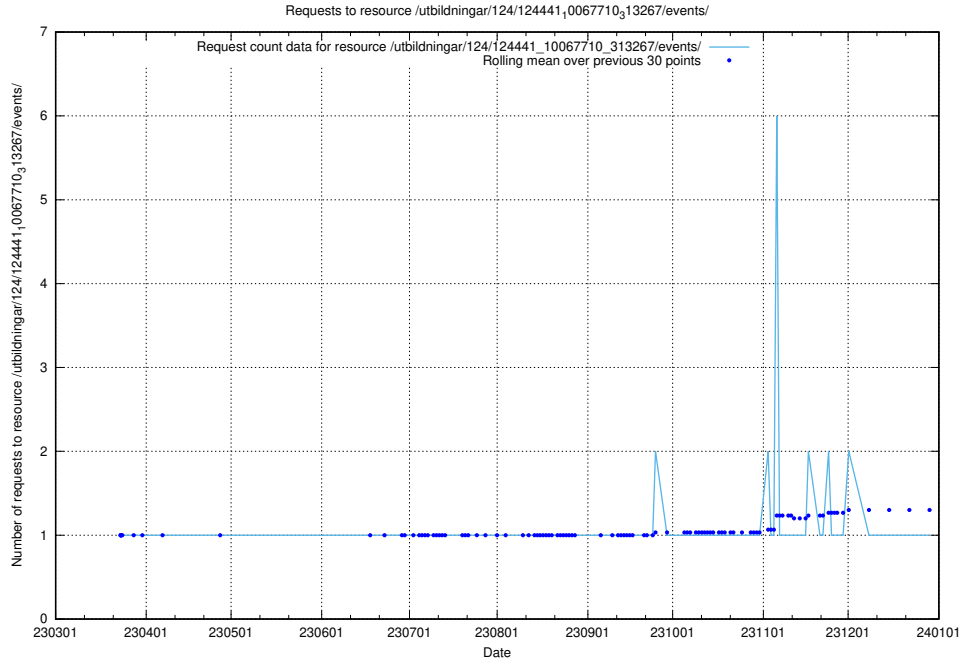

5.3912 Usage of /utbildningar/124/124441_10067710_313267/events/

Here, we count the number of requests to resource /utbildningar/124/124441_10067710_313267/events/