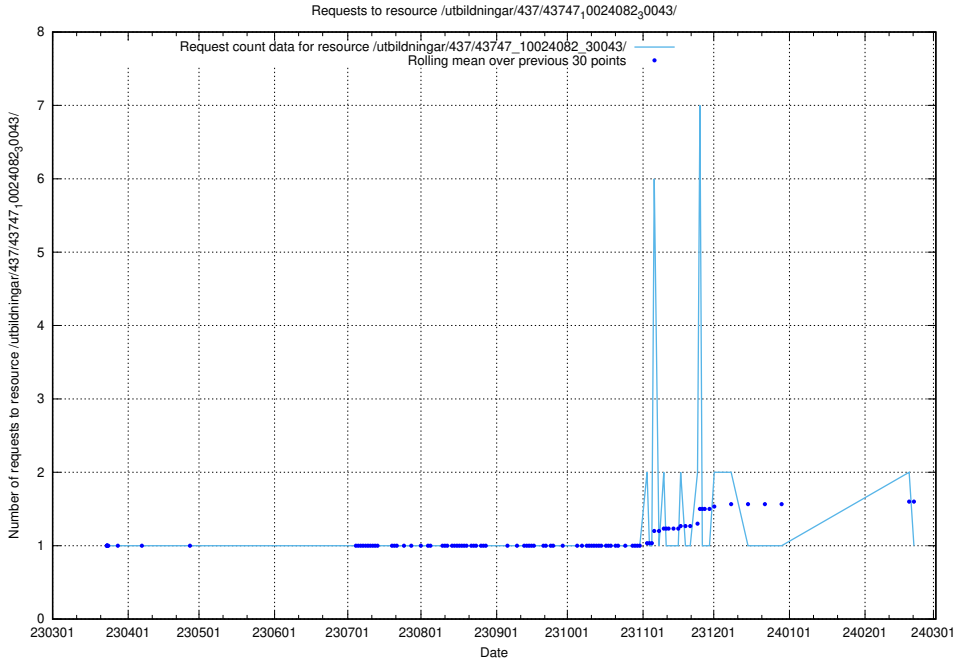

5.6764 Usage of /utbildningar/437/43747_10024082_30043/

Here, we count the number of requests to resource /utbildningar/437/43747_10024082_30043/.