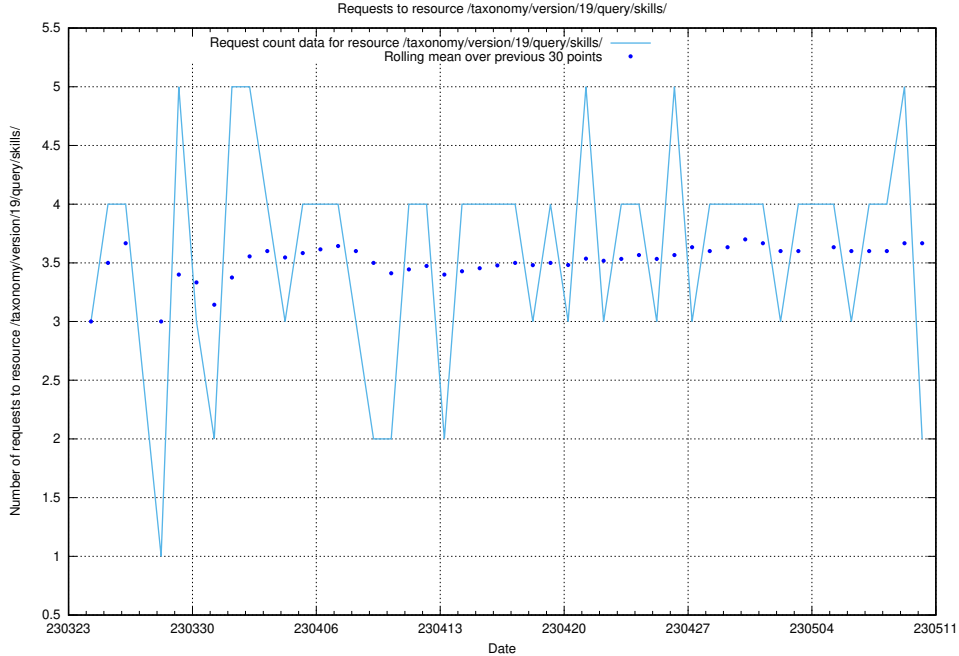

5.902 Usage of /taxonomy/version/19/query/skills/

Here, we count the number of requests to resource /taxonomy/version/19/query/skills/.