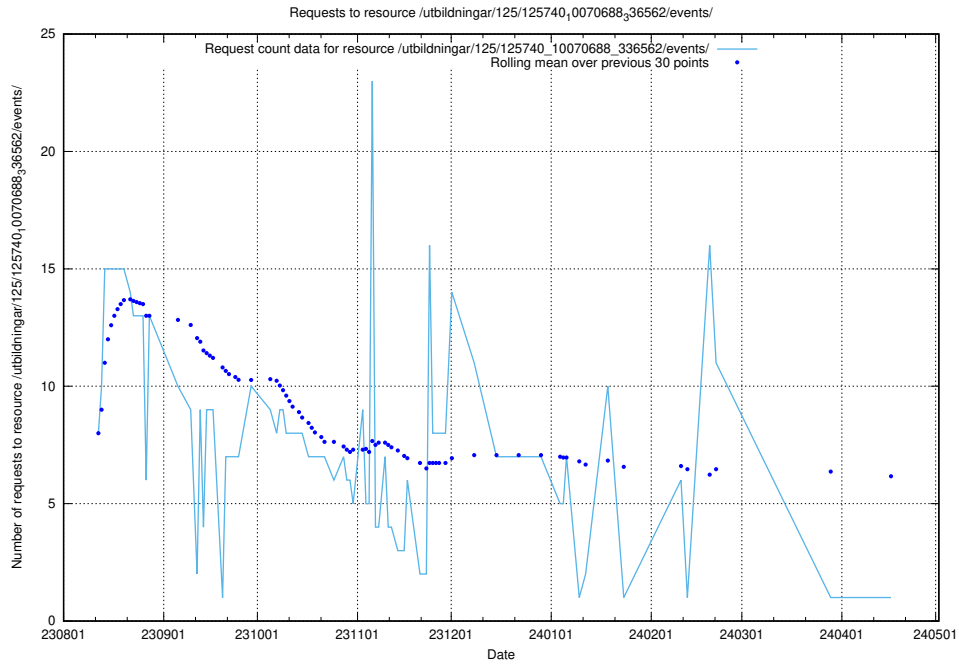

5.5185 Usage of /utbildningar/125/125740_10070688_336562/events/

Here, we count the number of requests to resource /utbildningar/125/125740_10070688_336562/events/