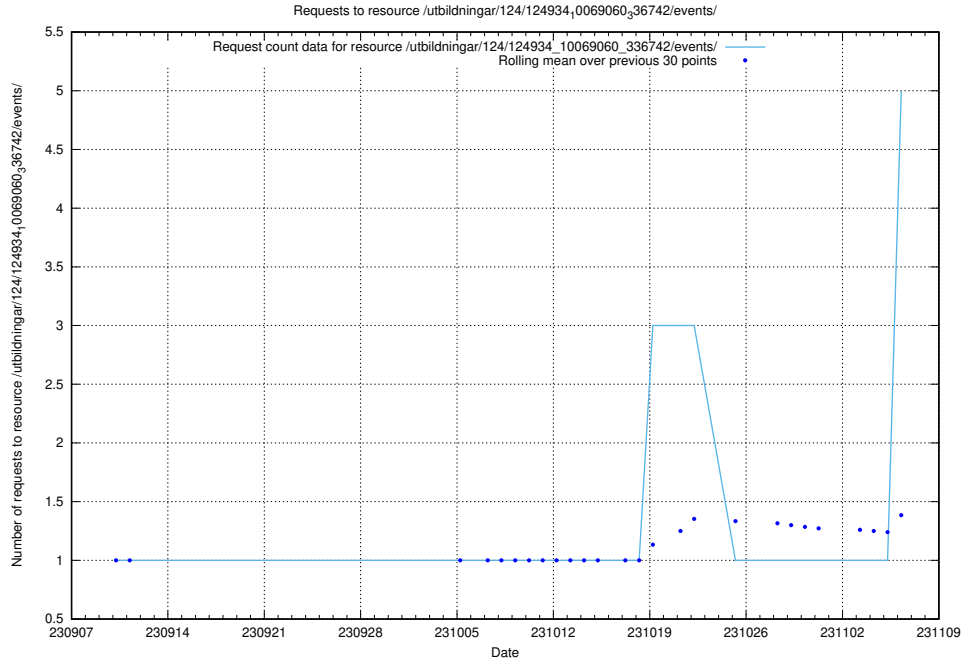

5.136 Usage of /utbildningar/124/124934_10069060_336742/events/

Here, we count the number of requests to resource /utbildningar/124/124934_10069060_336742/events/