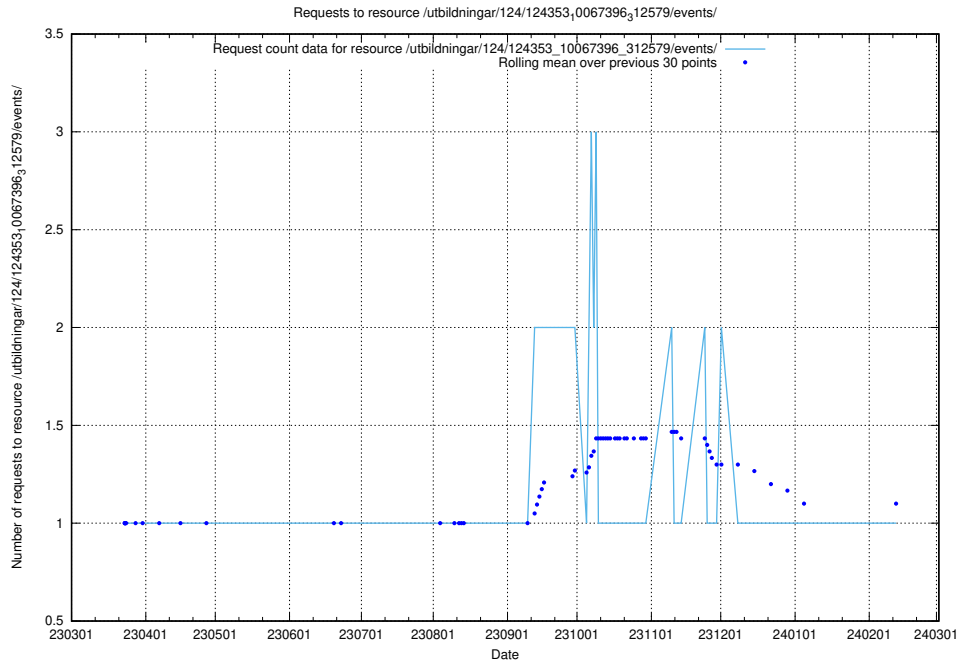

5.4319 Usage of /utbildningar/124/124353_10067396_312579/events/

Here, we count the number of requests to resource /utbildningar/124/124353_10067396_312579/events/