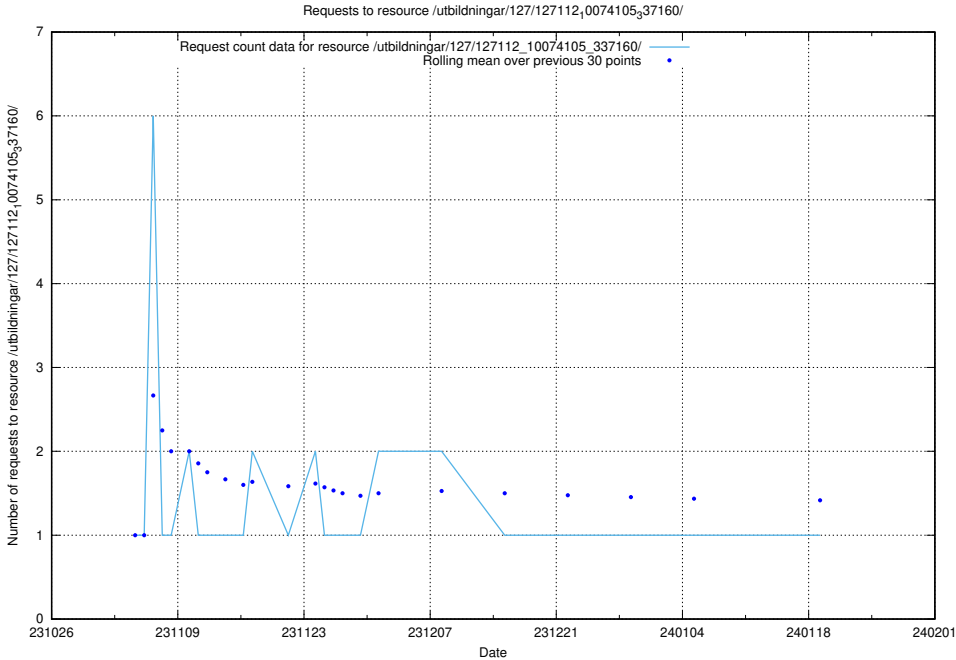

5.4516 Usage of /utbildningar/127/127112_10074086_337145/

Here, we count the number of requests to resource /utbildningar/127/127112_10074086_337145/.

5.4517 Usage of /utbildningar/127/127112_10074064_337115/events/