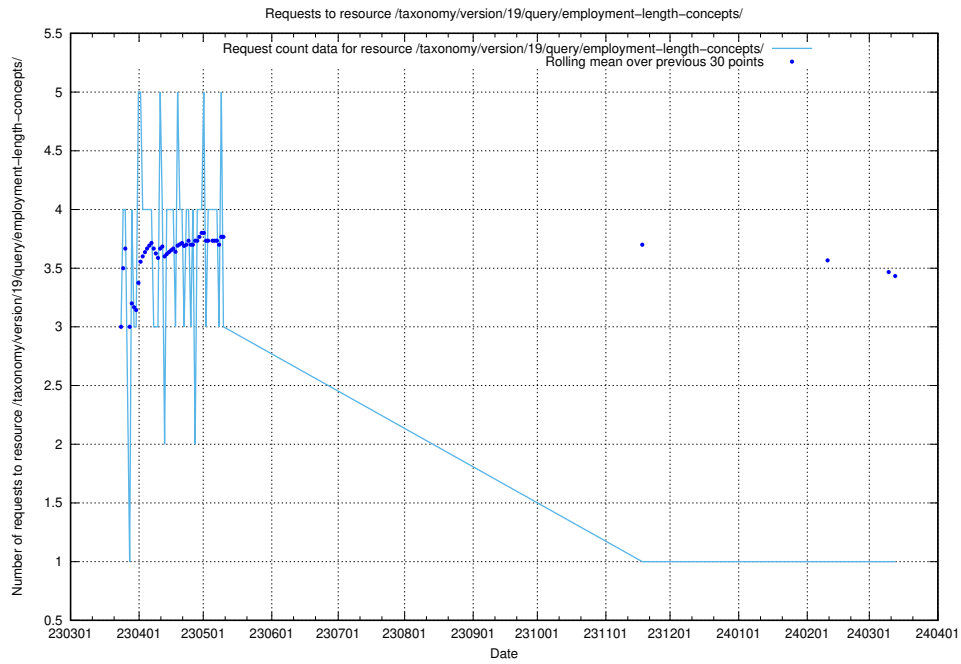

5.6529 Usage of /taxonomy/version/19/query/employment-length-concepts/

Here, we count the number of requests to resource /taxonomy/version/19/query/employment-length-concepts/.