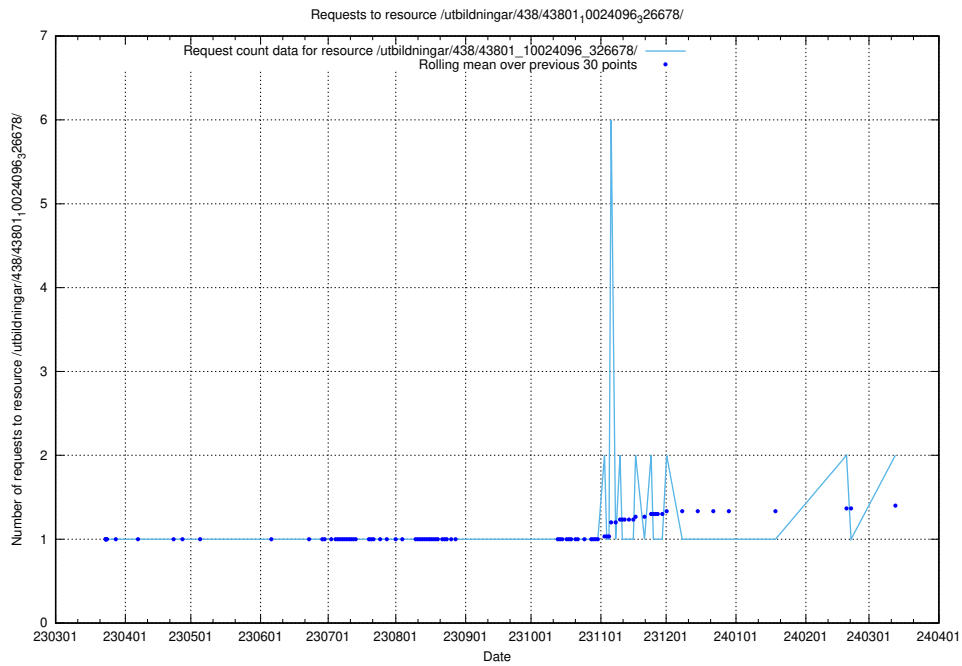

5.928 Usage of /utbildningar/438/43801_10024096_326678/

Here, we count the number of requests to resource /utbildningar/438/43801_10024096_326678/.