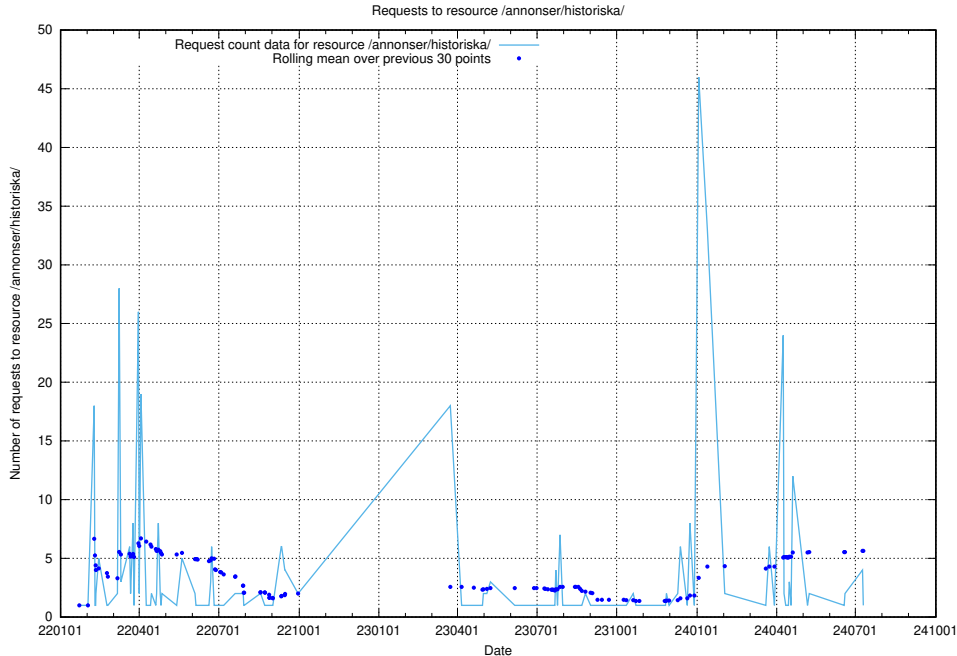

5.5543 Usage of /annonser/historiska/

Here, we count the number of requests to resource /annonser/historiska/.