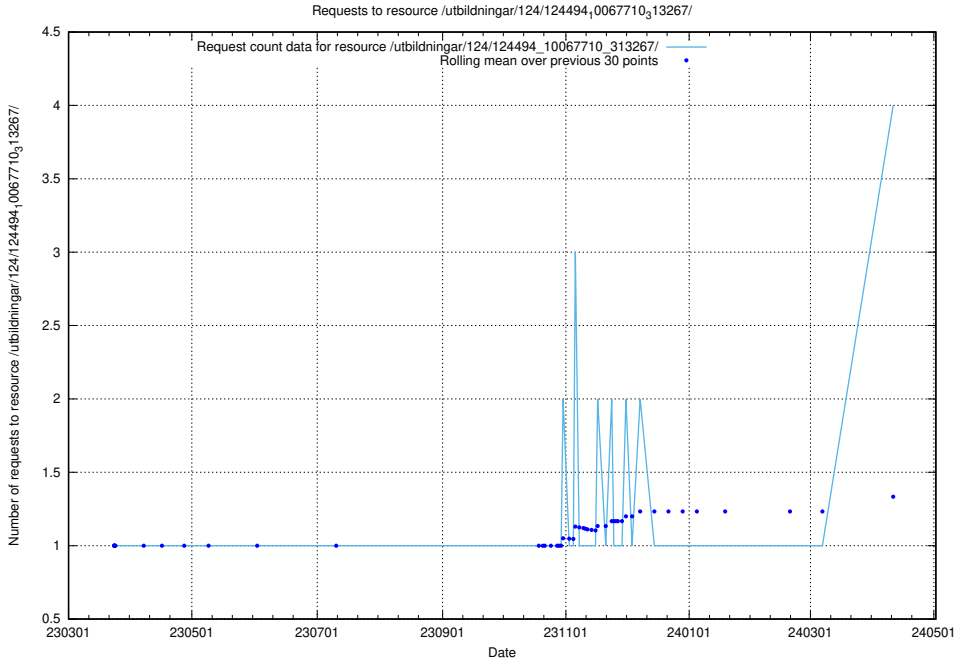

5.182 Usage of /utbildningar/124/124494_10067710_313267/

Here, we count the number of requests to resource /utbildningar/124/124494_10067710_313267/.