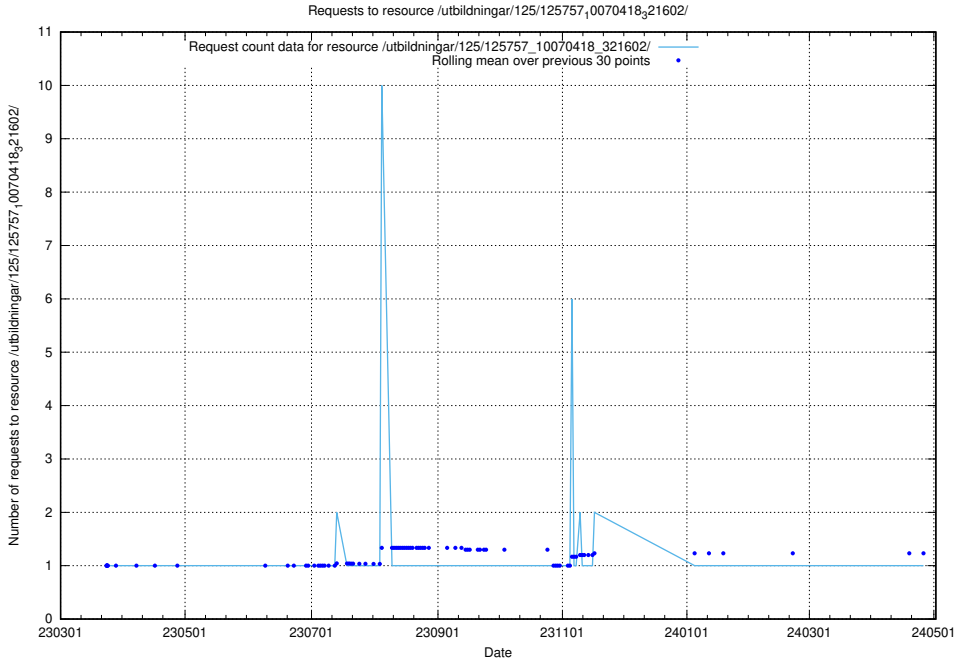

5.6829 Usage of /utbildningar/125/125757_10070418_321602/

Here, we count the number of requests to resource /utbildningar/125/125757_10070418_321602/.