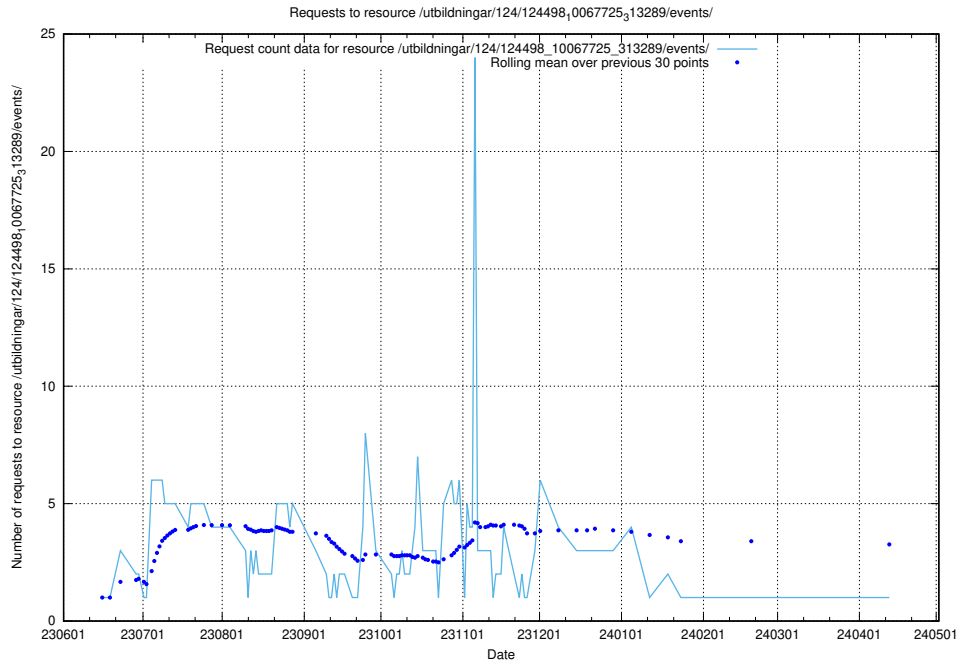

5.6275 Usage of /utbildningar/124/124498_10067725_313289/events/

Here, we count the number of requests to resource /utbildningar/124/124498_10067725_313289/events/