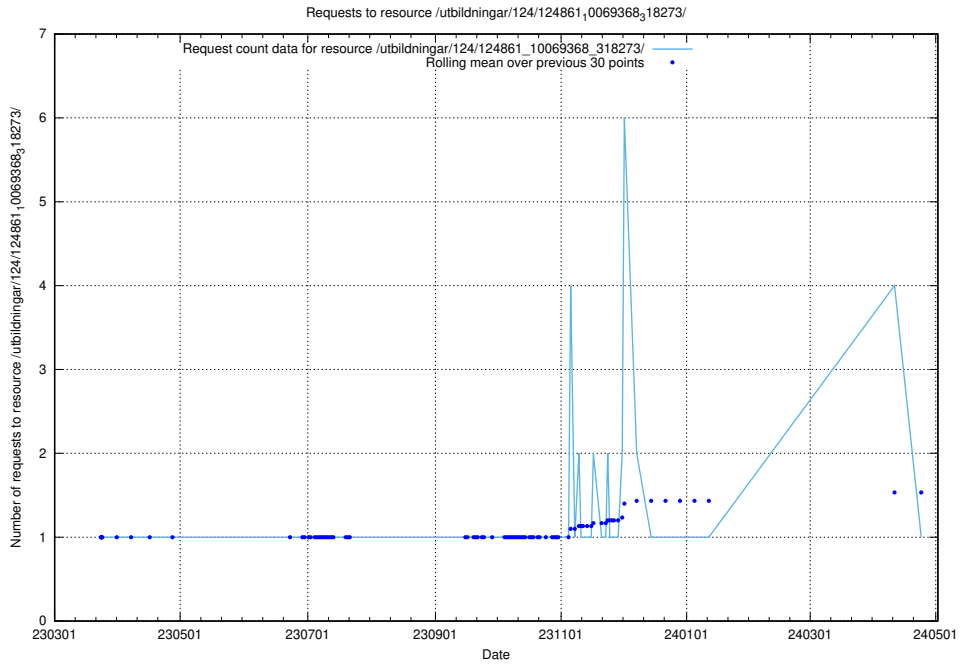

5.1142 Usage of /utbildningar/124/124861_10069368_318273/

Here, we count the number of requests to resource /utbildningar/124/124861_10069368_318273/.