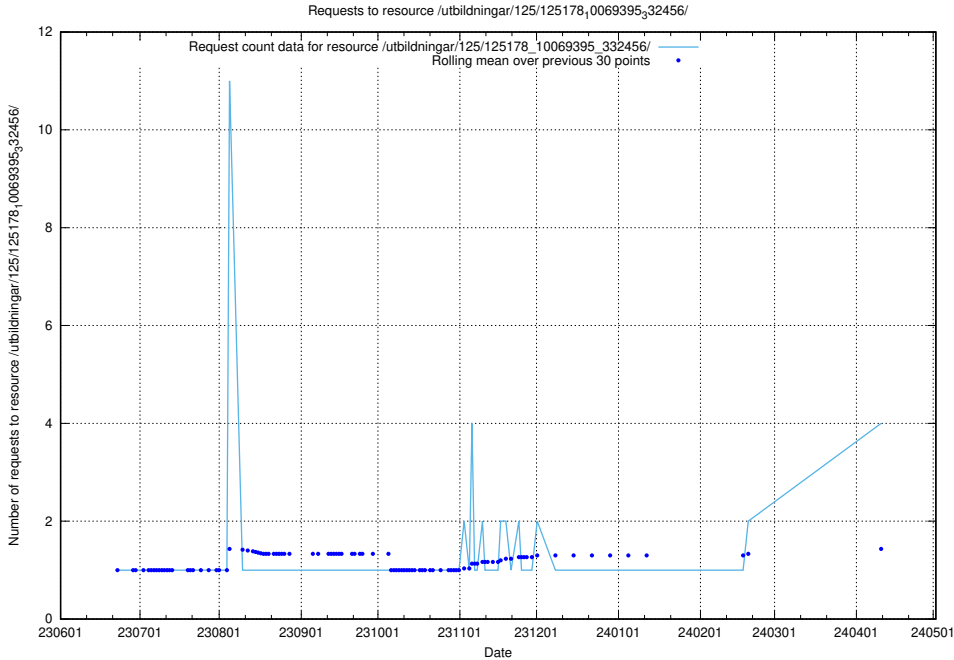

5.224 Usage of /utbildningar/125/125178_10069395_332456/

Here, we count the number of requests to resource /utbildningar/125/125178_10069395_332456/.