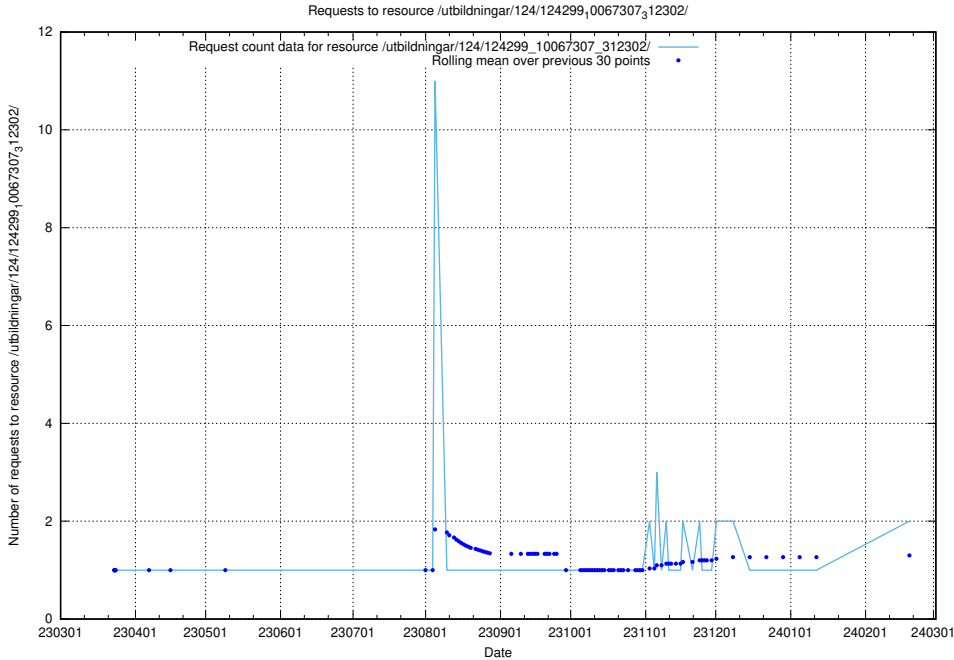

5.638 Usage of /utbildningar/124/124299_10067307_312302/

Here, we count the number of requests to resource /utbildningar/124/124299_10067307_312302/.