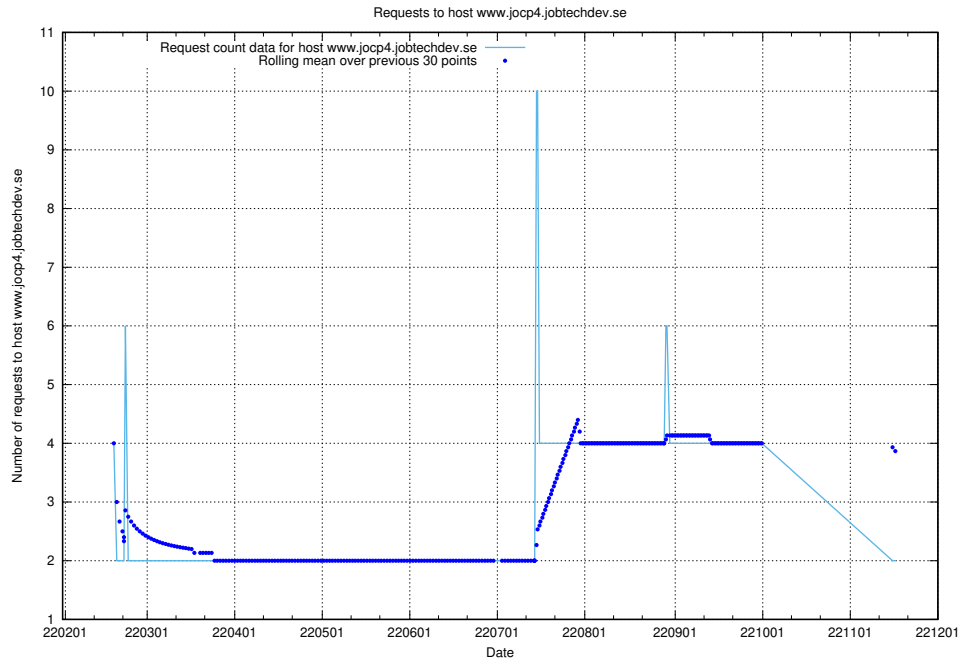

7.534 Usage of www.jocp4.jobtechdev.se

Here, we count the number of requests to host www.jocp4.jobtechdev.se.

7.535 Usage of `jobbometern.test.www.jobtechdev.se`

Here, we count the number of requests to host `jobbometern.test.www.jobtechdev.se`.