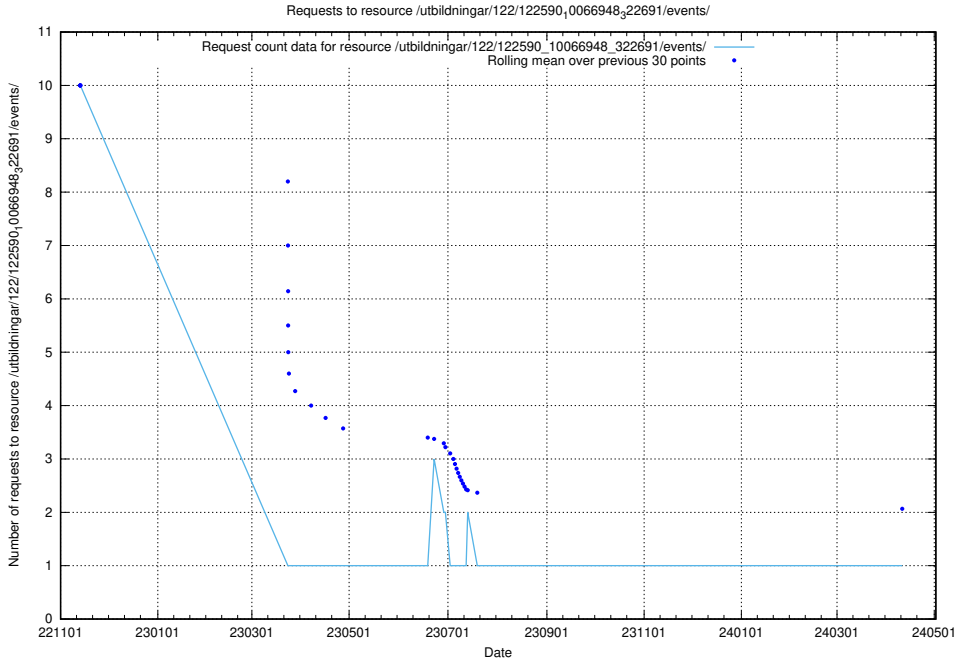

5.6146 Usage of /utbildningar/122/122590_10066948_322691/events/

Here, we count the number of requests to resource /utbildningar/122/122590_10066948_322691/events/