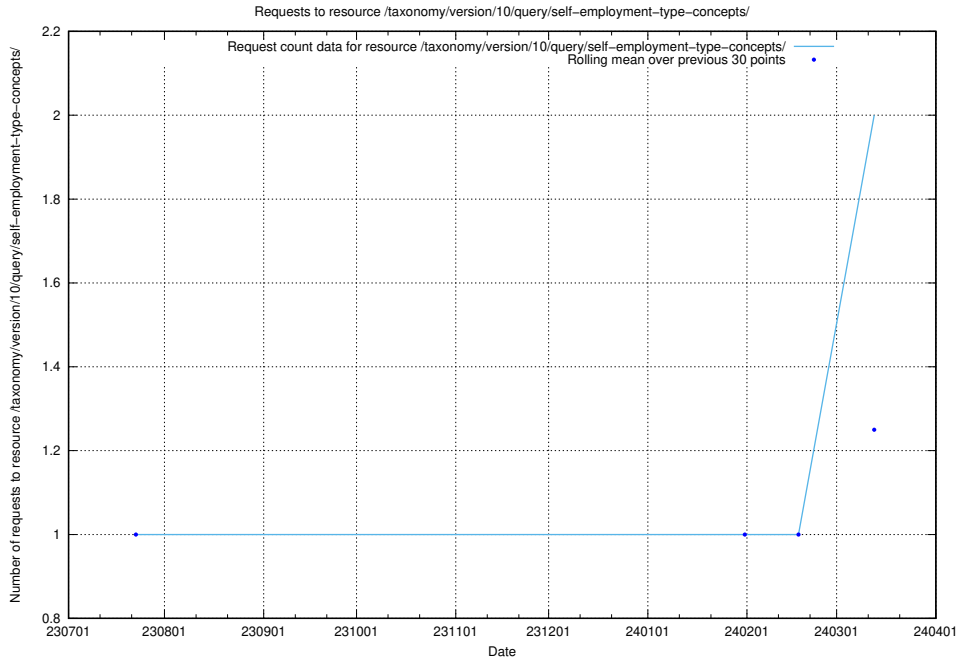

5.741 Usage of /taxonomy/version/10/query/self-employment-type-concepts/

Here, we count the number of requests to resource /taxonomy/version/10/query/self-employment-type-concepts/.