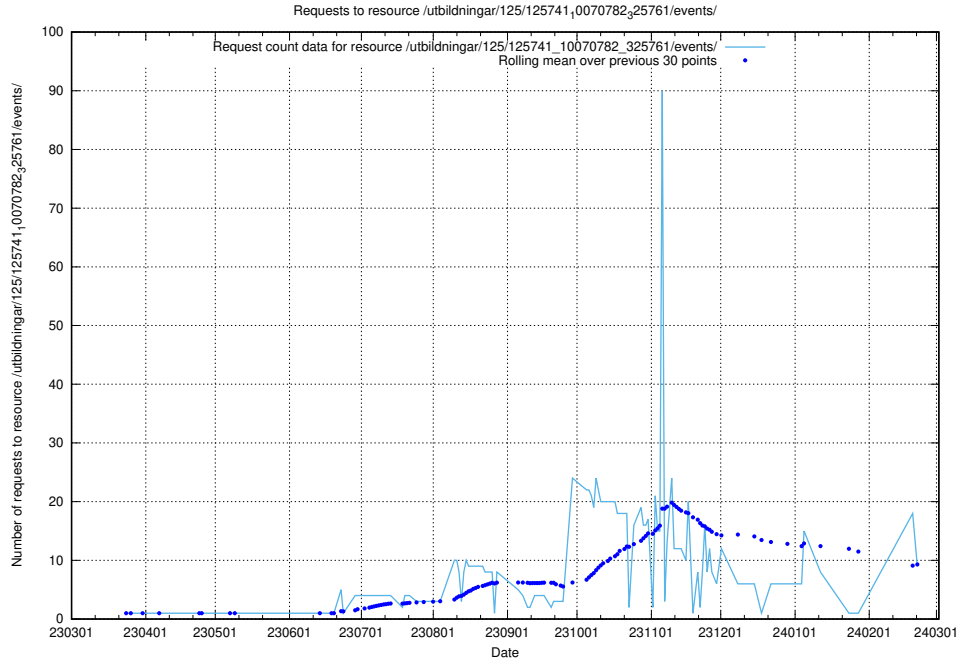

5.33 Usage of /utbildningar/125/125741_10070782_325761/events/

Here, we count the number of requests to resource /utbildningar/125/125741_10070782_325761/events/