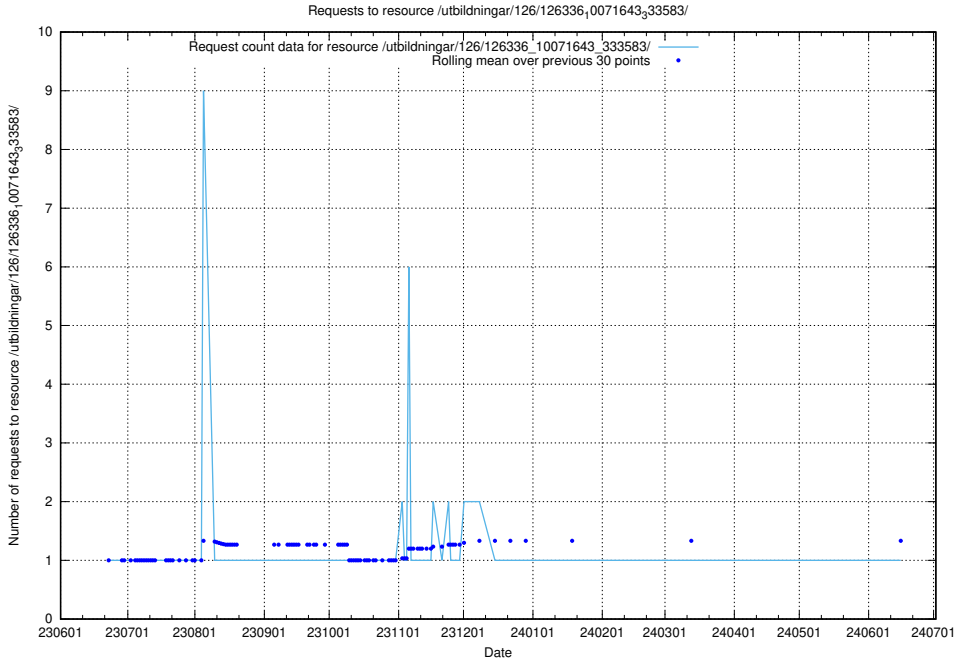

5.6066 Usage of /utbildningar/126/126336_10071643_333583/

Here, we count the number of requests to resource /utbildningar/126/126336_10071643_333583/.