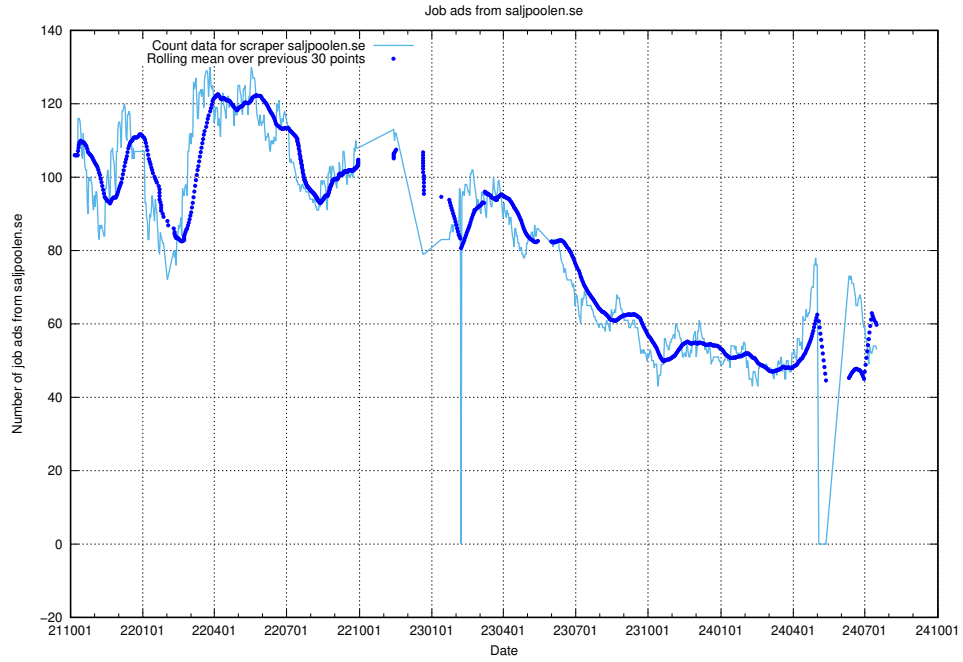

13.13 Number of ads by scraper saljpoolen.se

Here, we count the number of job ads scraped from saljpoolen.se.