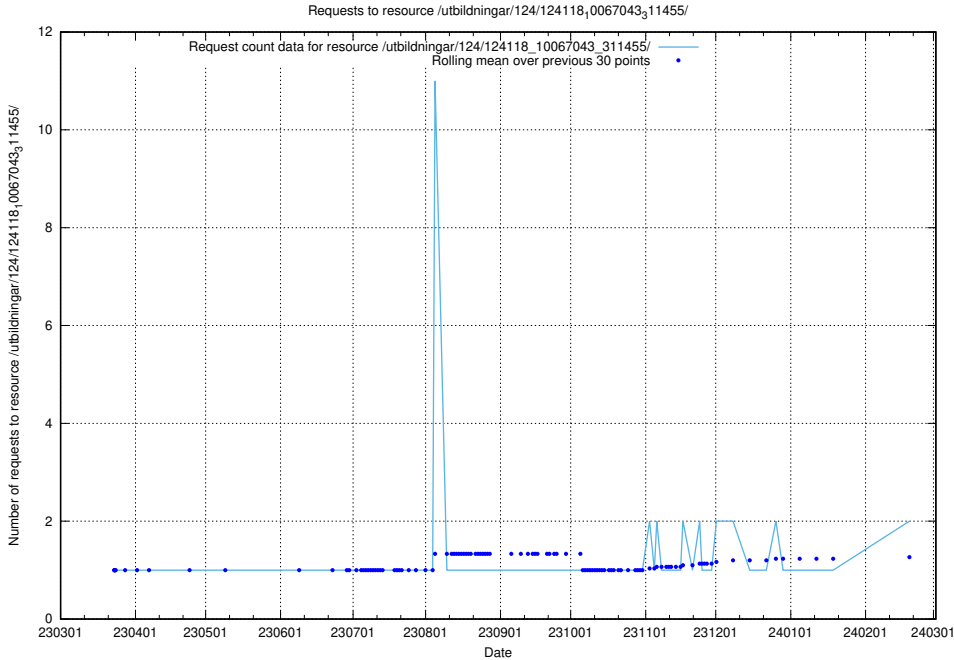

5.661 Usage of /utbildningar/124/124118_10067043_311455/

Here, we count the number of requests to resource /utbildningar/124/124118_10067043_311455/.