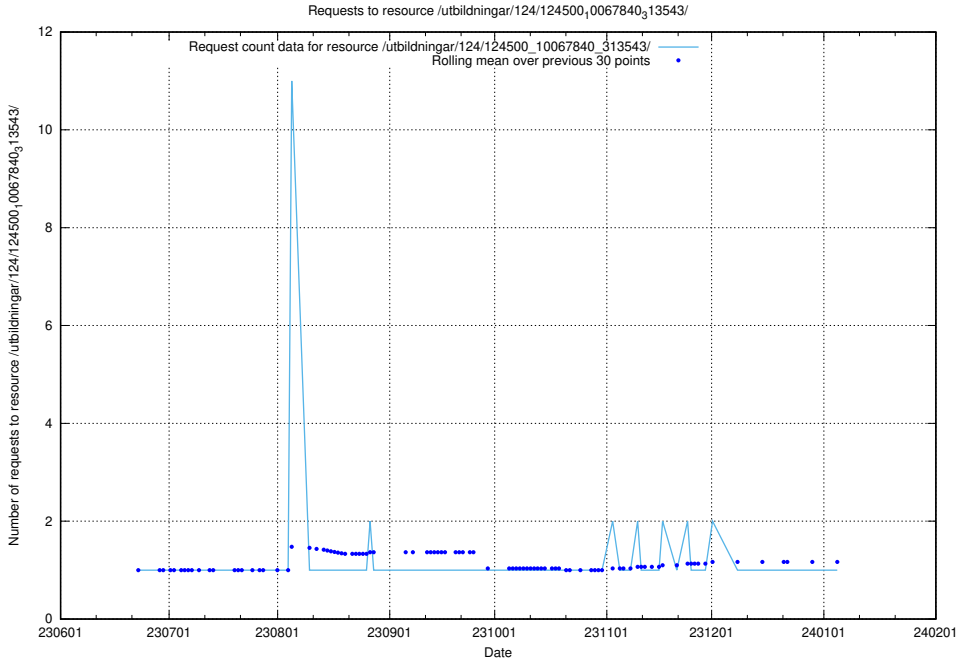

5.6173 Usage of /utbildningar/124/124500_10067840_313543/

Here, we count the number of requests to resource /utbildningar/124/124500_10067840_313543/.