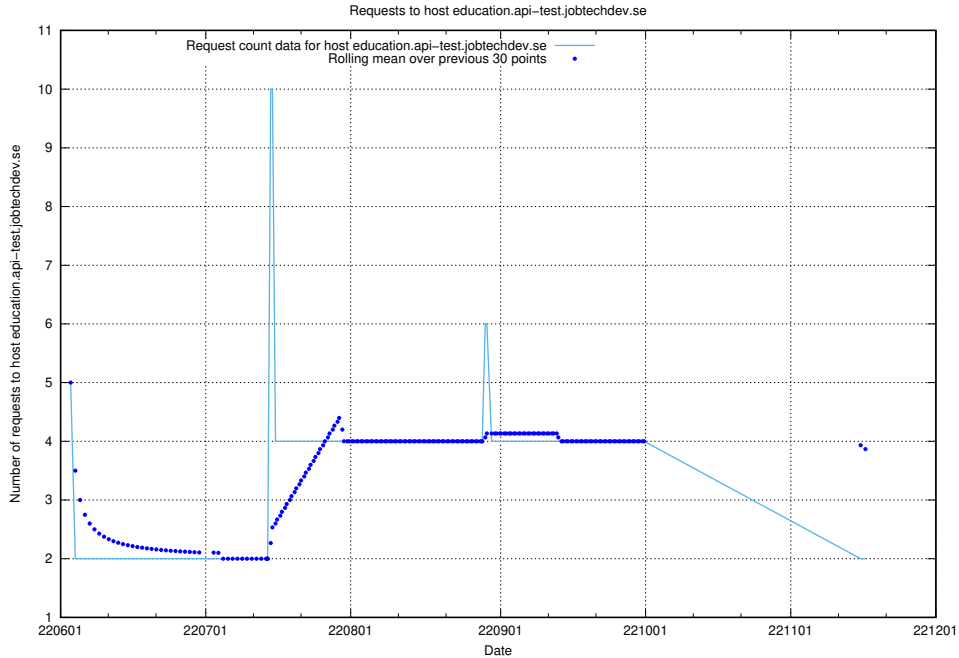

7.418 Usage of education.api-test.jobtechdev.se

Here, we count the number of requests to host education.api-test.jobtechdev.se.