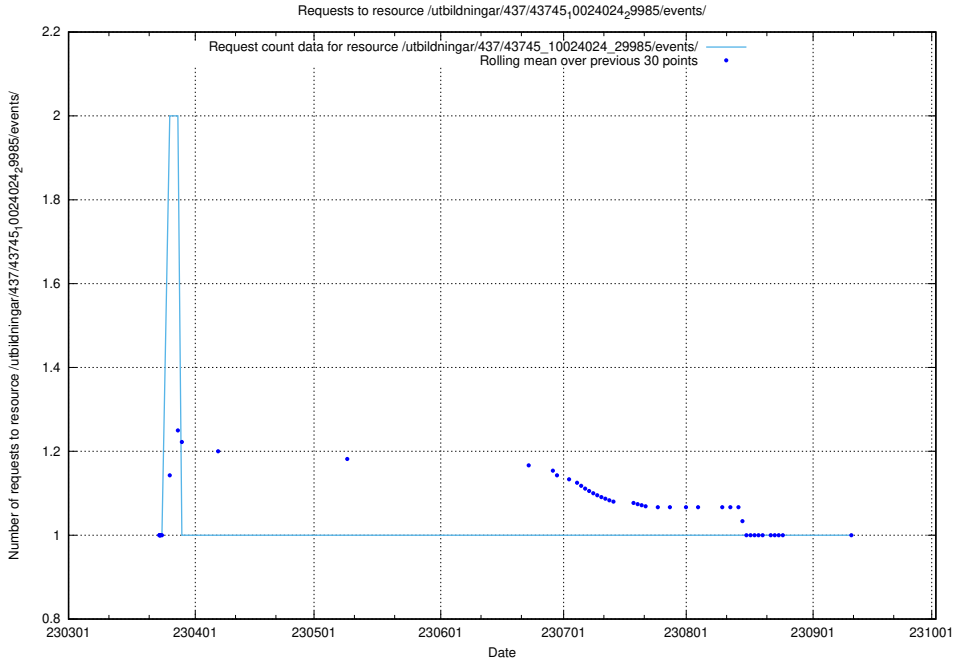

5.6767 Usage of /utbildningar/437/43745_10024024_29985/events/

Here, we count the number of requests to resource /utbildningar/437/43745_10024024_29985/events/.

5.6768 Usage of /utbildningar/437/43745_10024024_29985/