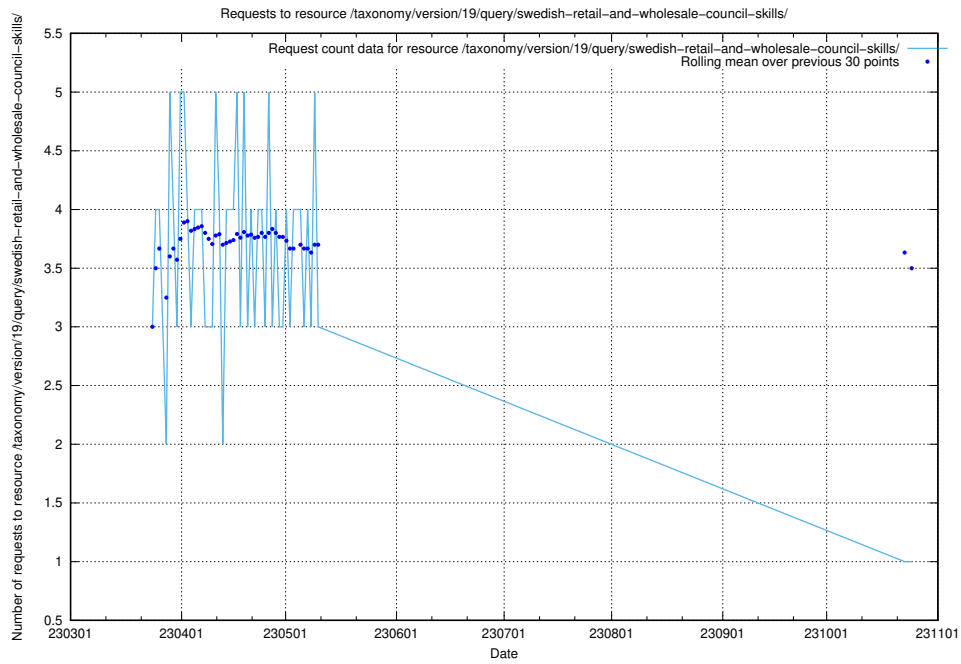

5.6493 Usage of /taxonomy/version/19/query/swedish-retail-and-wholesale-council-skills/

Here, we count the number of requests to resource /taxonomy/version/19/query/swedish-retail-and-wholesale-council-skills/.