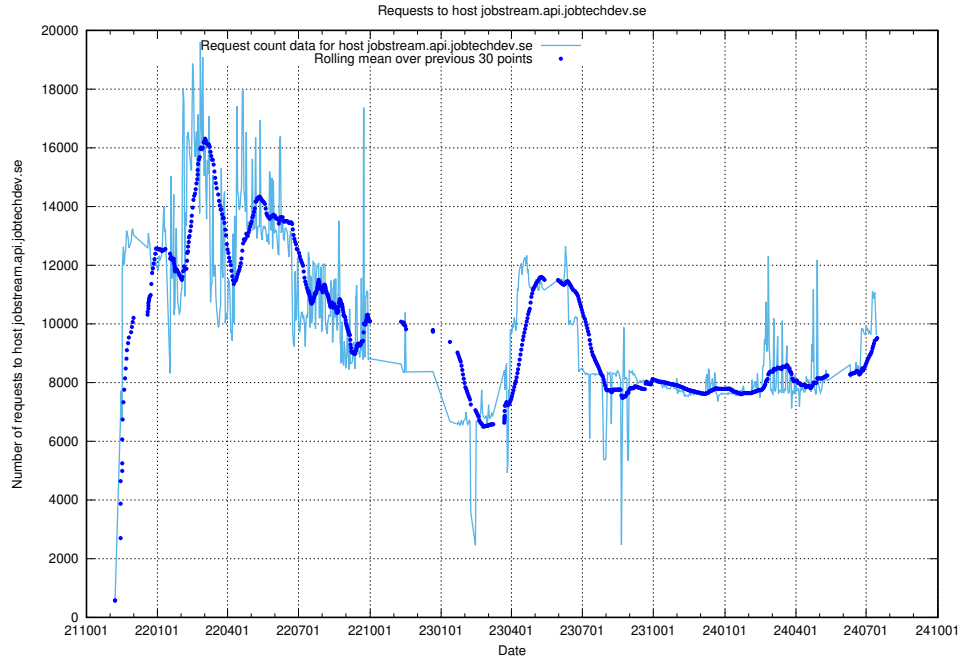

7.11 Usage of jobstream.api.jobtechdev.se

Here, we count the number of requests to host jobstream.api.jobtechdev.se.