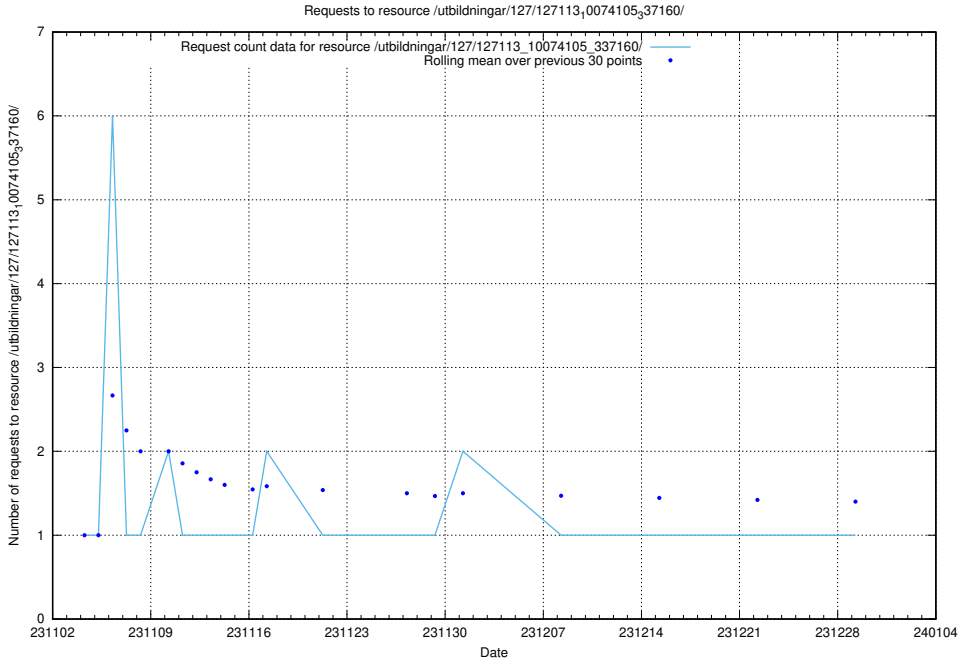

5.4511 Usage of /utbildningar/127/127113_10074105_337160/

Here, we count the number of requests to resource /utbildningar/127/127113_10074105_337160/.