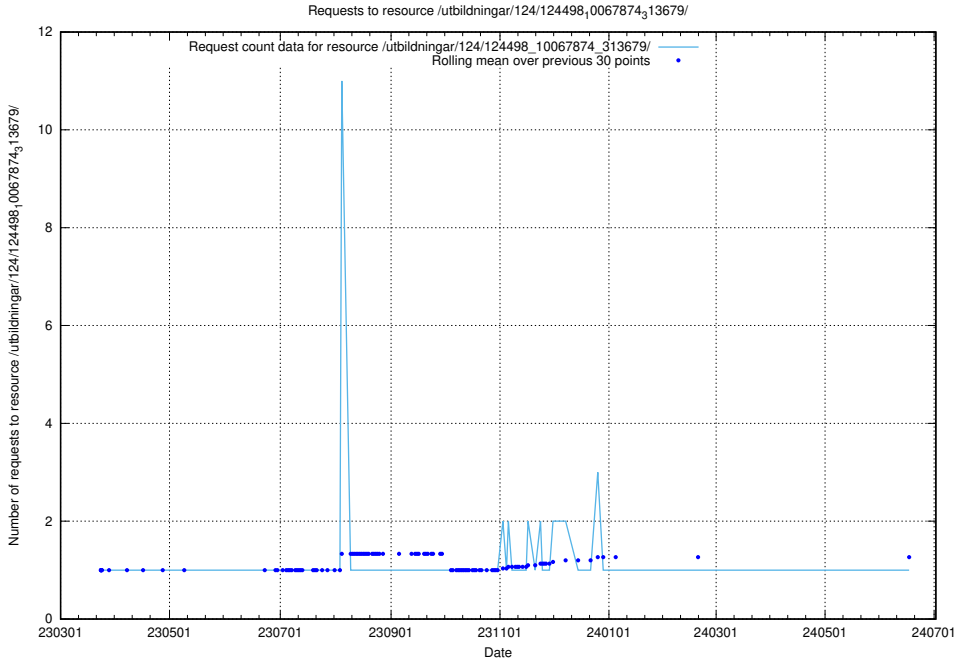

Here, we count the number of requests to resource /taxonomy/version/18/query/all-concepts/.

5.3019 Usage of /utbildningar/124/124498_10067874_313679/

Here, we count the number of requests to resource /utbildningar/124/124498_10067874_313679/.