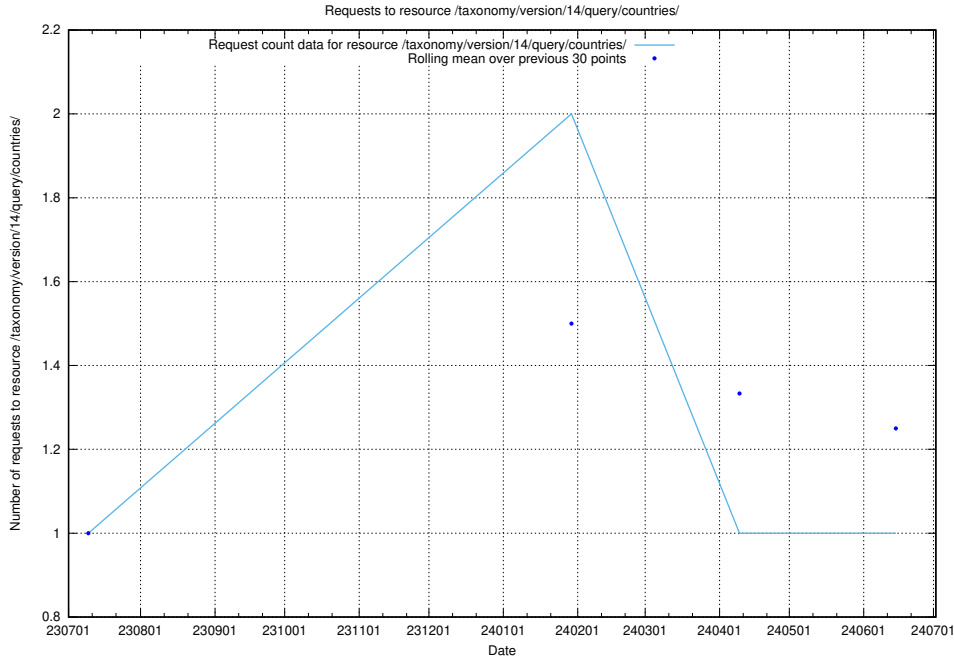

5.5536 Usage of /taxonomy/version/14/query/countries/

Here, we count the number of requests to resource /taxonomy/version/14/query/countries/.