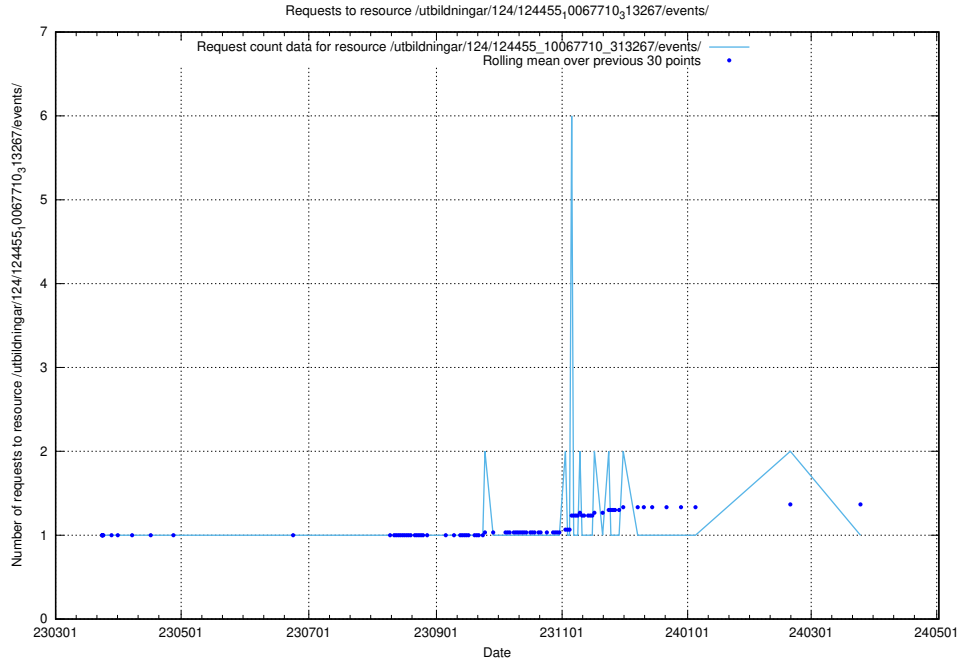

5.3825 Usage of /utbildningar/124/124455_10067710_313267/events/

Here, we count the number of requests to resource /utbildningar/124/124455_10067710_313267/events/