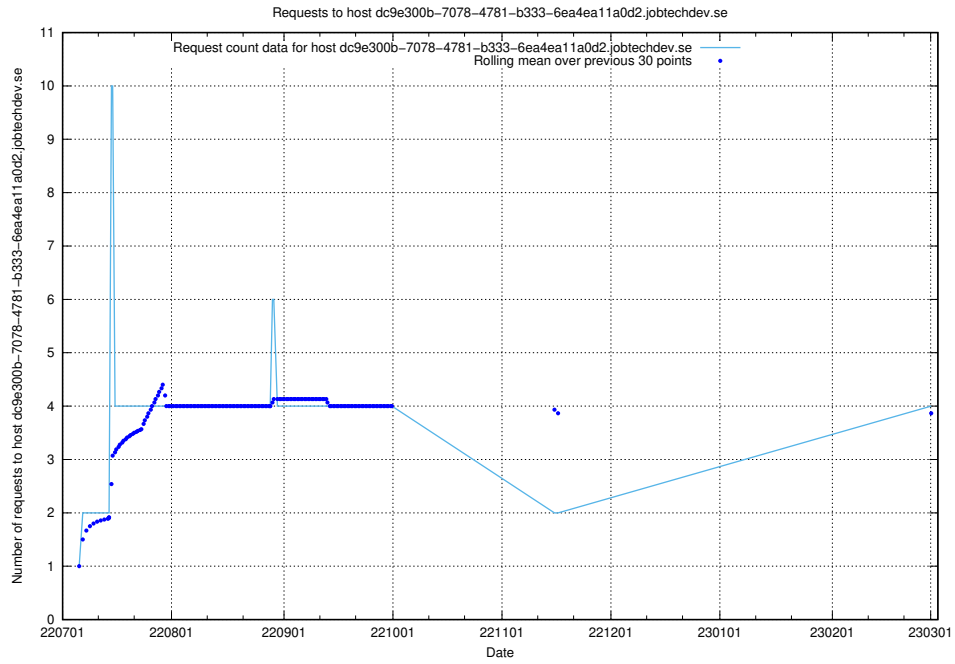

7.146 Usage of dc9e300b-7078-4781-b333-6ea4ea11a0d2.jobtechdev.se

Here, we count the number of requests to host dc9e300b-7078-4781-b333-6ea4ea11a0d2.jobtechdev.se.