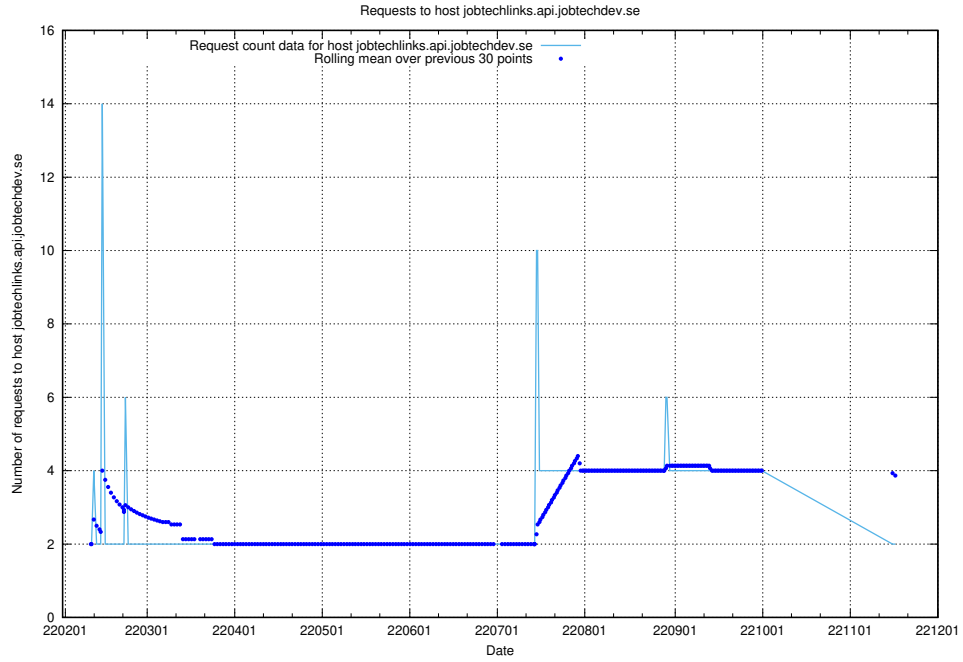

7.560 Usage of `jobtechlinks.api.jobtechdev.se`

Here, we count the number of requests to host `jobtechlinks.api.jobtechdev.se`.