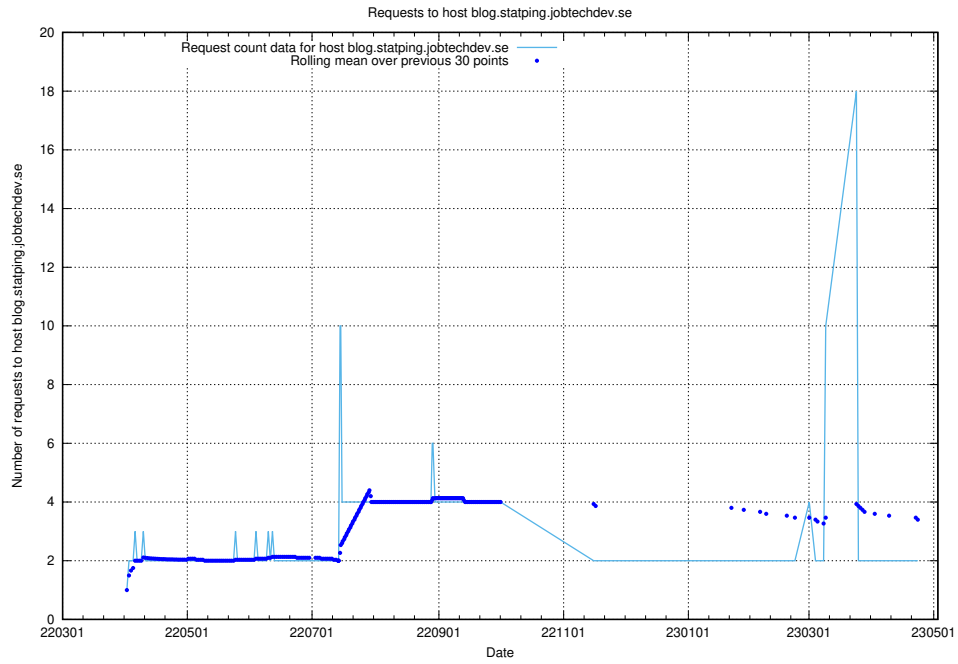

7.478 Usage of `blog.statping.jobtechdev.se`

Here, we count the number of requests to host `blog.statping.jobtechdev.se`.