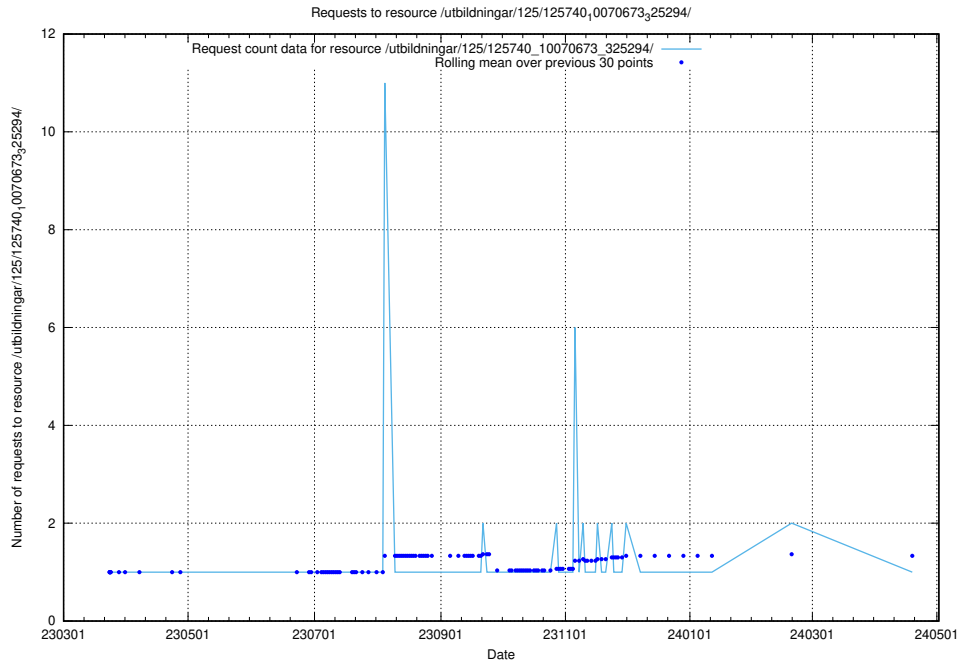

5.980 Usage of /utbildningar/125/125740_10070673_325294/

Here, we count the number of requests to resource /utbildningar/125/125740_10070673_325294/.