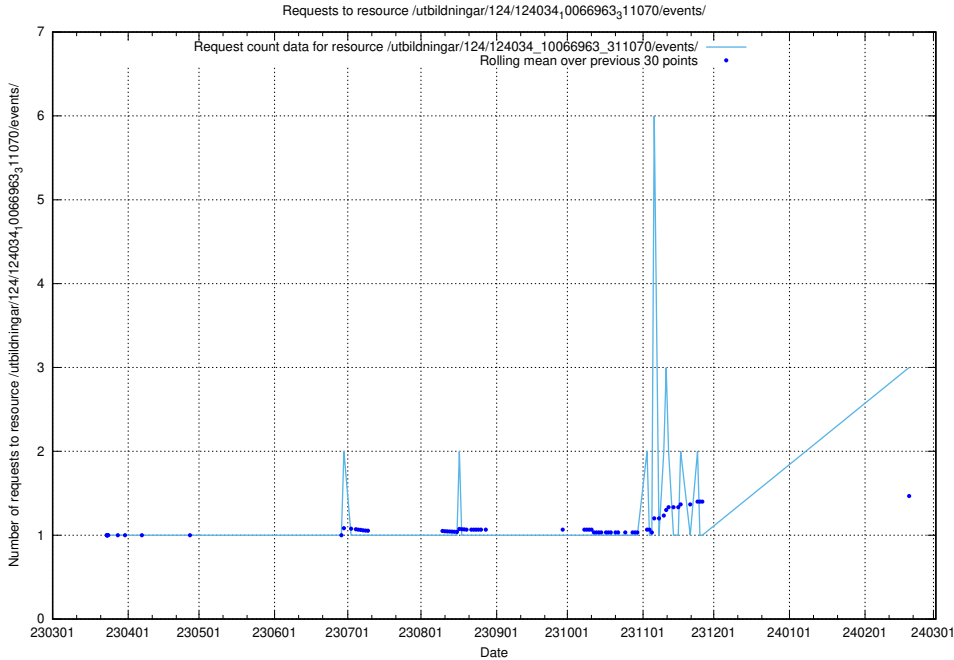

Here, we count the number of requests to resource /utbildningar/124/124037_10066963_311070/.

5.337 Usage of /utbildningar/124/124034_10066963_311070/events/

Here, we count the number of requests to resource /utbildningar/124/124034_10066963_311070/events/