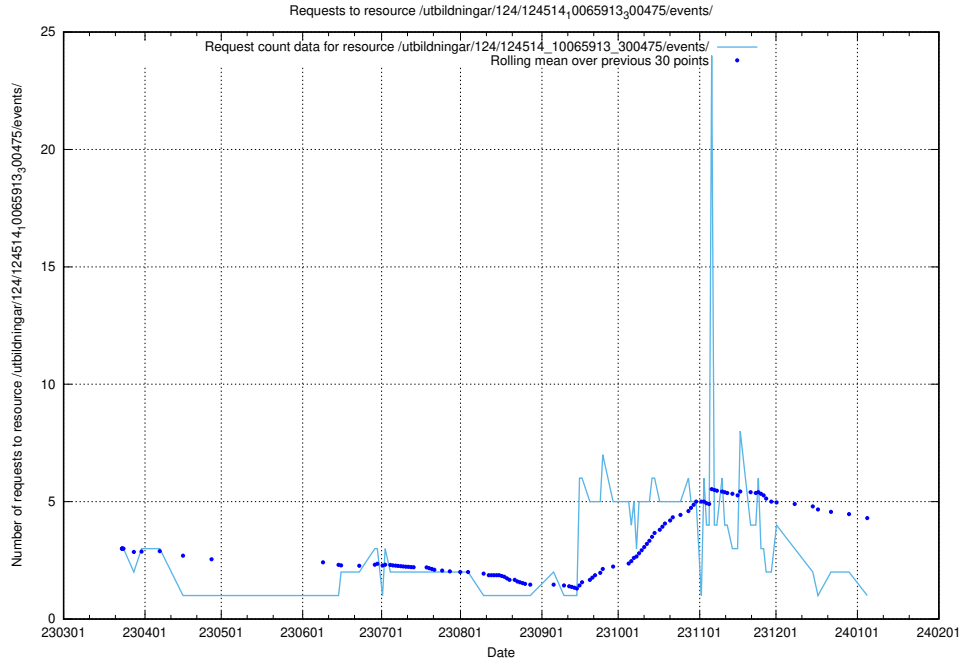

5.6644 Usage of /utbildningar/124/124514_10065913_300475/events/

Here, we count the number of requests to resource /utbildningar/124/124514_10065913_300475/events/