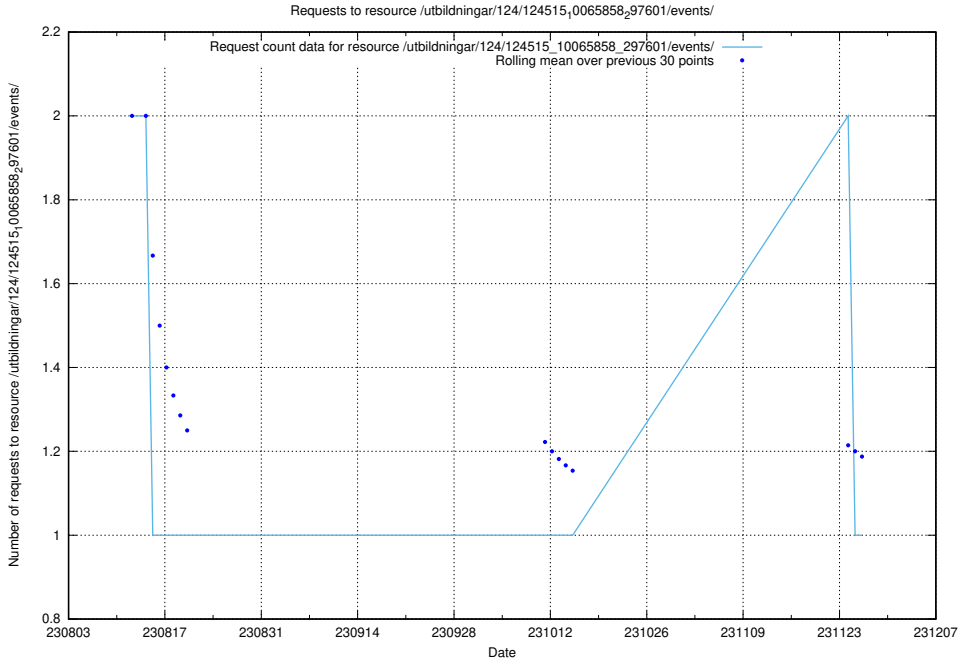

5.5188 Usage of /utbildningar/124/124515_10065858_297601/events/

Here, we count the number of requests to resource /utbildningar/124/124515_10065858_297601/events/