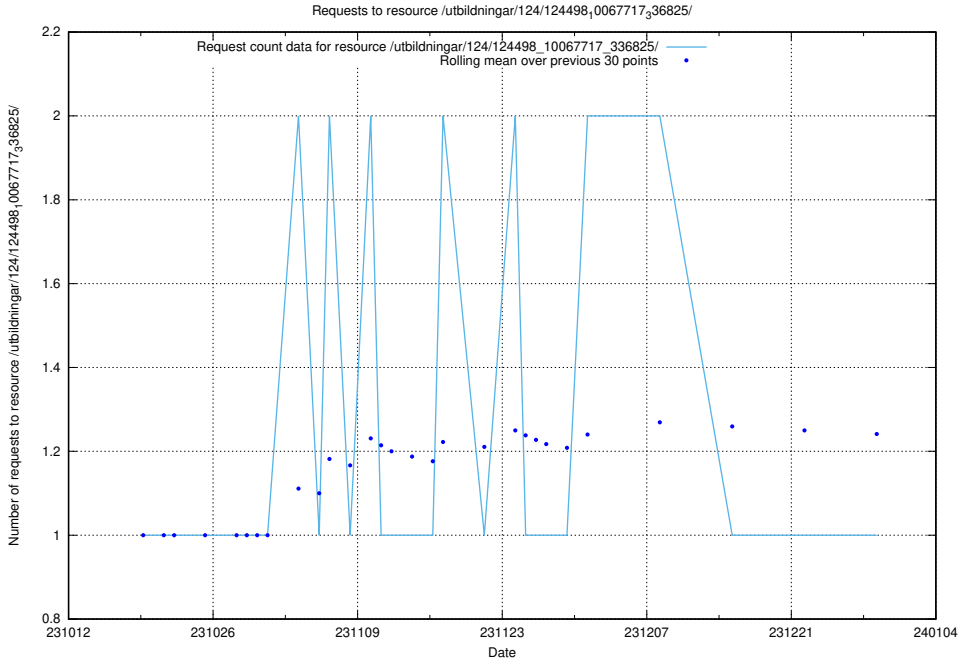

5.4657 Usage of /utbildningar/124/124498_10067717_336825/

Here, we count the number of requests to resource /utbildningar/124/124498_10067717_336825/.