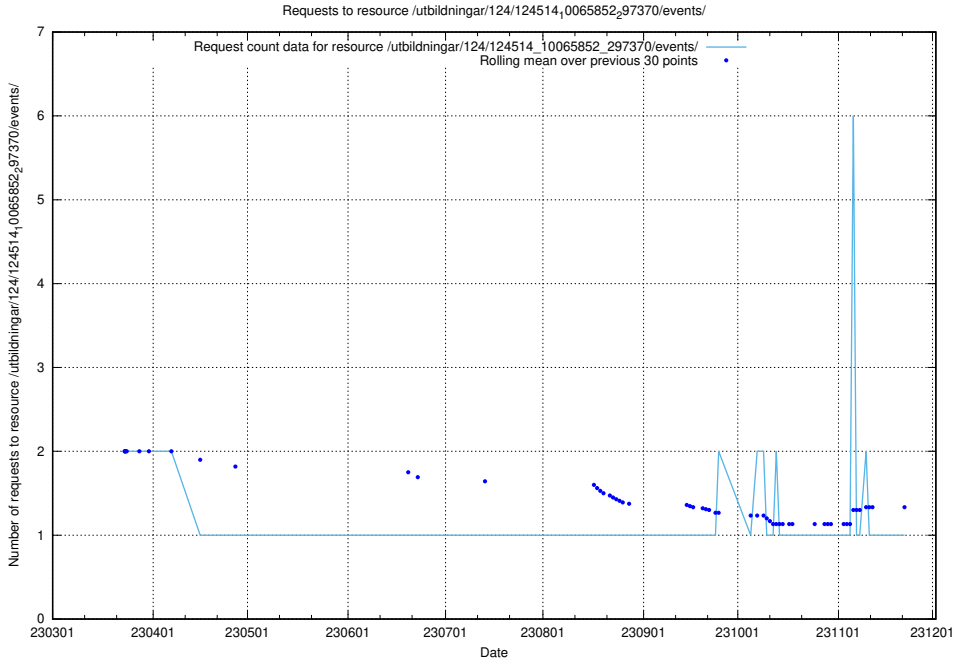

5.6676 Usage of /utbildningar/124/124514_10065852_297370/events/

Here, we count the number of requests to resource /utbildningar/124/124514_10065852_297370/events/