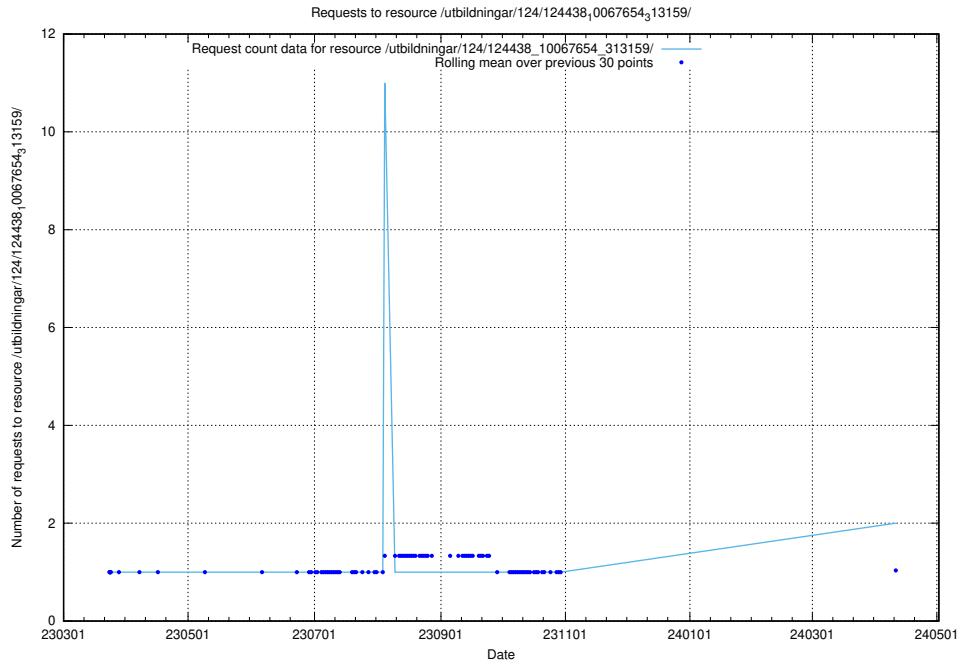

5.622 Usage of /utbildningar/124/124438_10067654_313159/

Here, we count the number of requests to resource /utbildningar/124/124438_10067654_313159/.