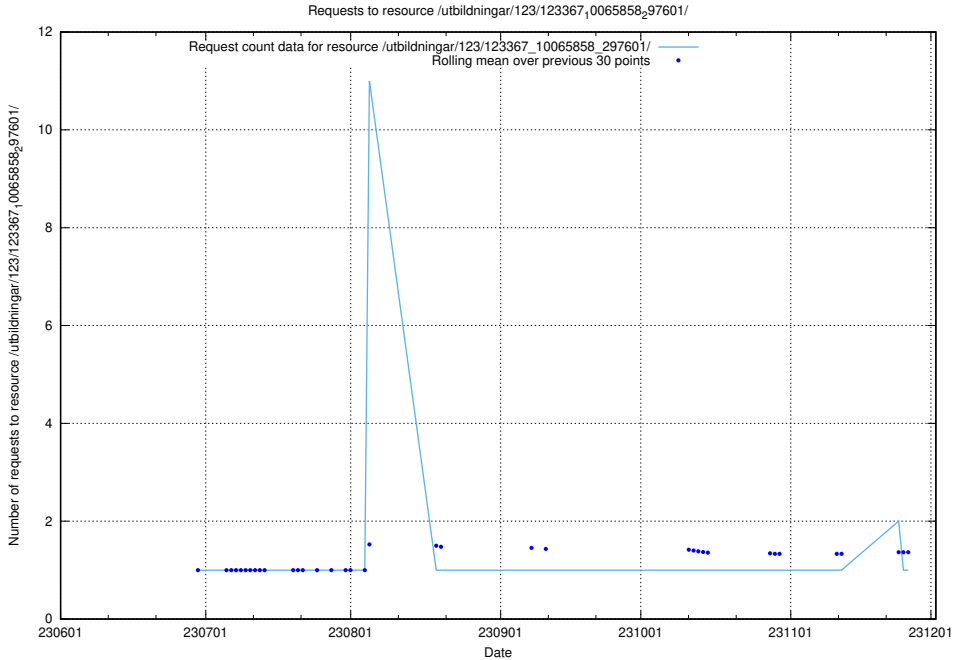

Here, we count the number of requests to resource /utbildningar/123/123367_10065858_297601/events/

5.5800 Usage of /utbildningar/123/123367_10065858_297601/

Here, we count the number of requests to resource /utbildningar/123/123367_10065858_297601/.