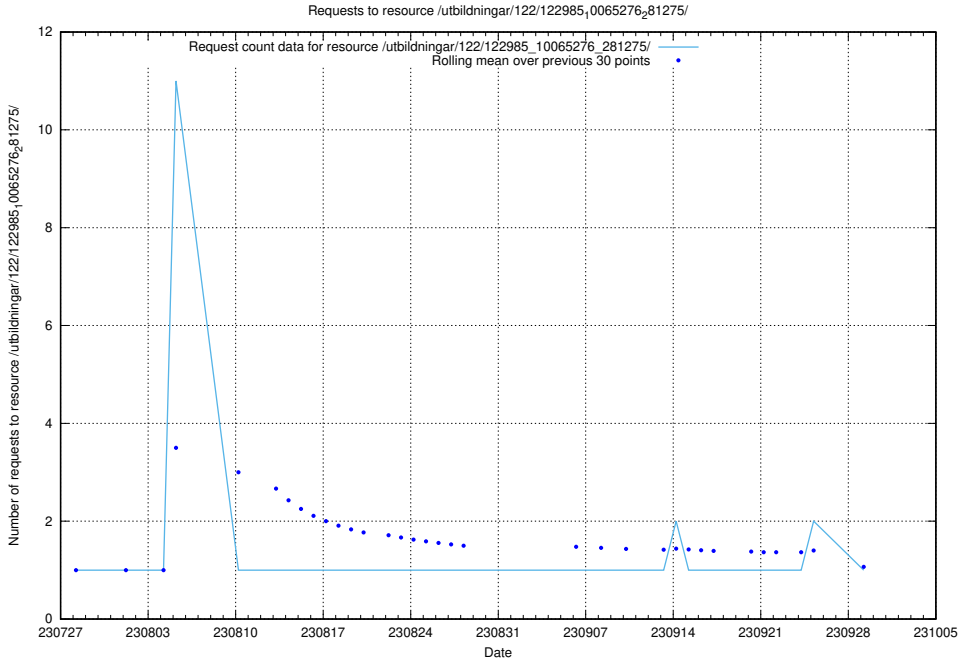

5.5291 Usage of /utbildningar/122/122985_10065276_281275/

Here, we count the number of requests to resource /utbildningar/122/122985_10065276_281275/.