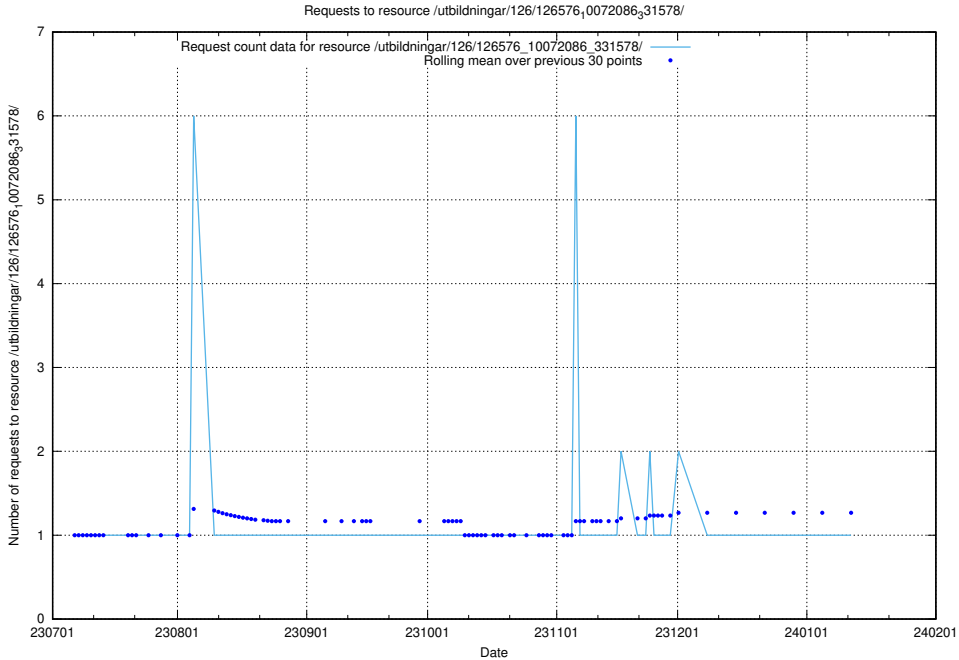

Here, we count the number of requests to resource /utbildningar/125/125600_10070136_324706/events/

5.5693 Usage of /utbildningar/126/126576_10072086_331578/

Here, we count the number of requests to resource /utbildningar/126/126576_10072086_331578/.