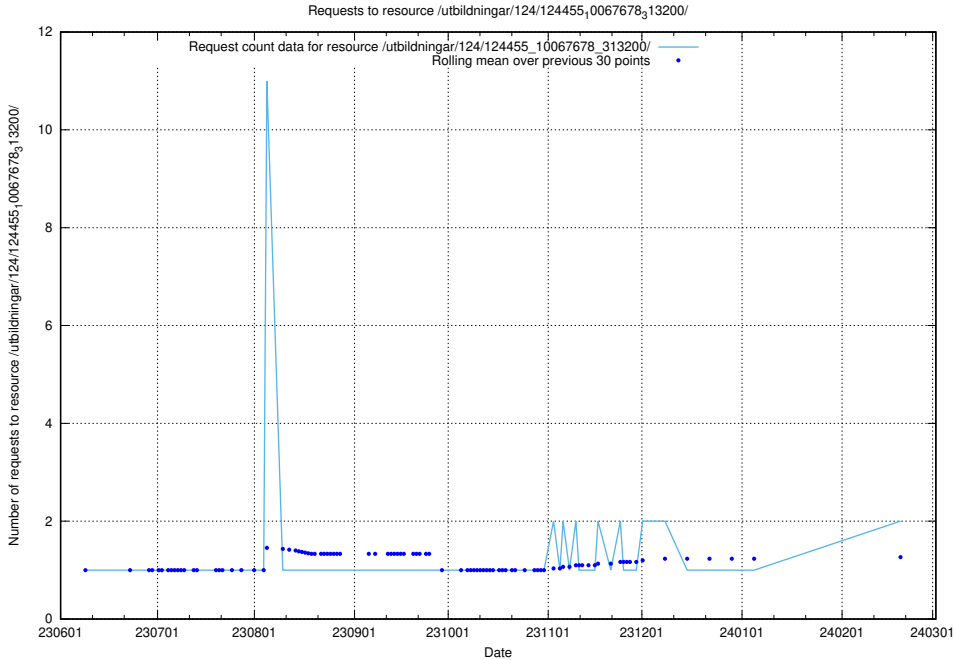

5.834 Usage of /utbildningar/124/124455_10067678_313200/

Here, we count the number of requests to resource /utbildningar/124/124455_10067678_313200/.