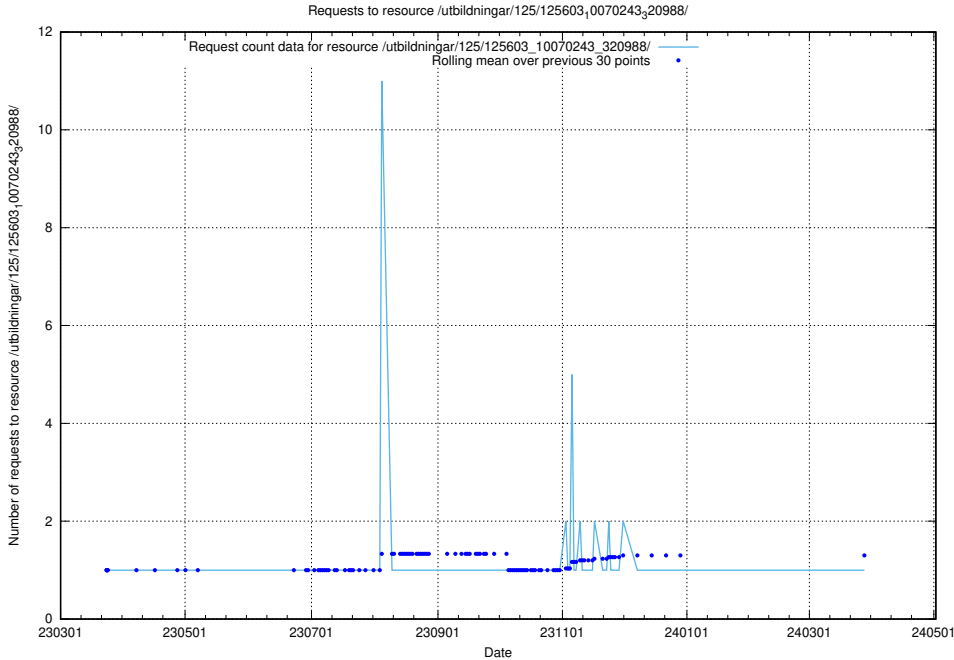

5.1059 Usage of /utbildningar/125/125603_10070243_320988/

Here, we count the number of requests to resource /utbildningar/125/125603_10070243_320988/.