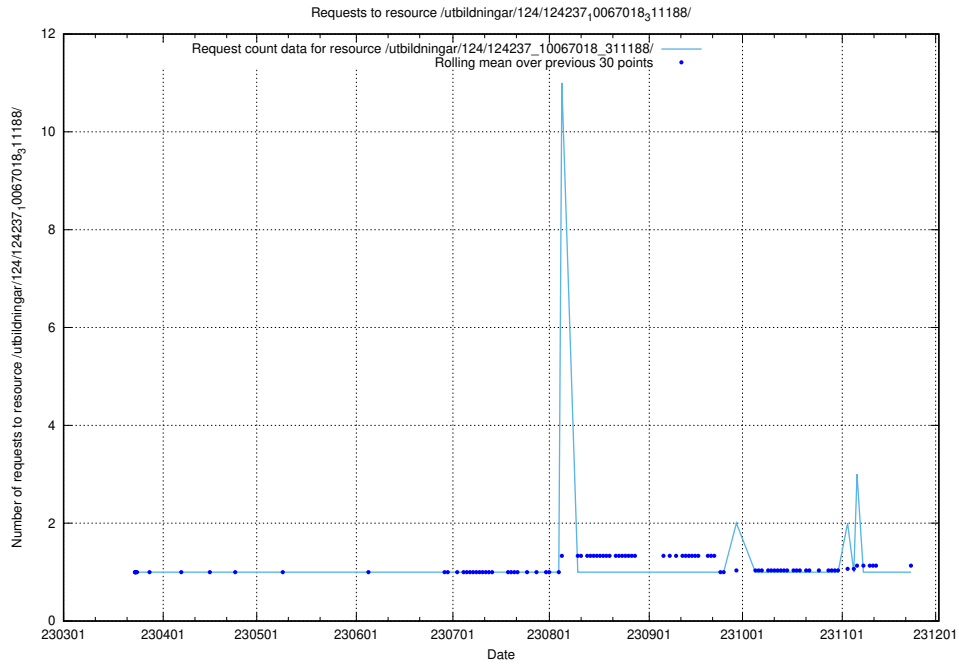

5.4407 Usage of /utbildningar/124/124237_10067018_311188/

Here, we count the number of requests to resource /utbildningar/124/124237_10067018_311188/.