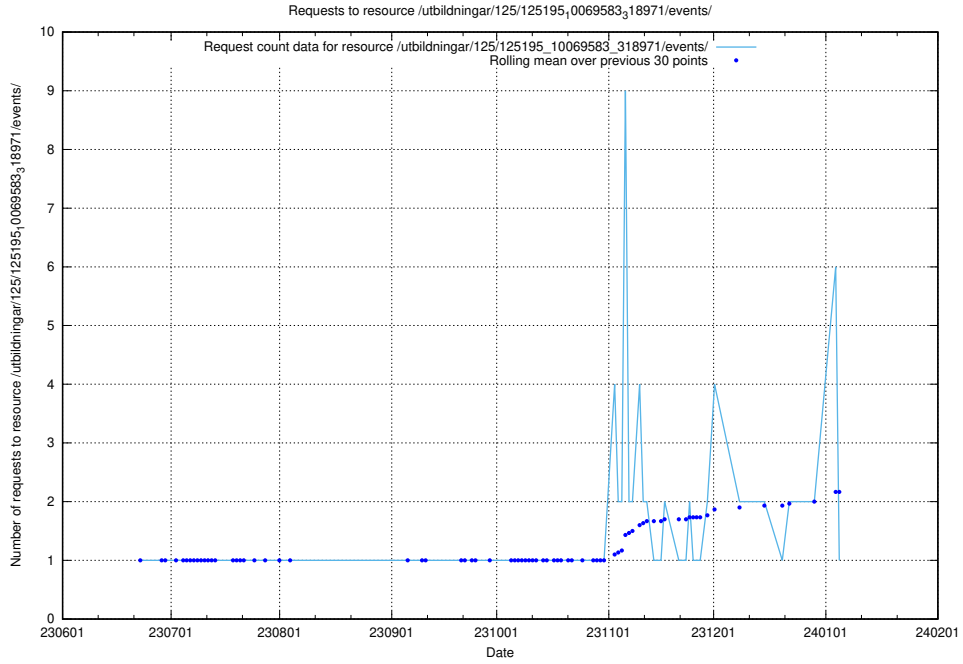

Here, we count the number of requests to resource /utbildningar/125/125197_10069634_319145/.

5.6126 Usage of /utbildningar/125/125195_10069583_318971/events/

Here, we count the number of requests to resource /utbildningar/125/125195_10069583_318971/events/