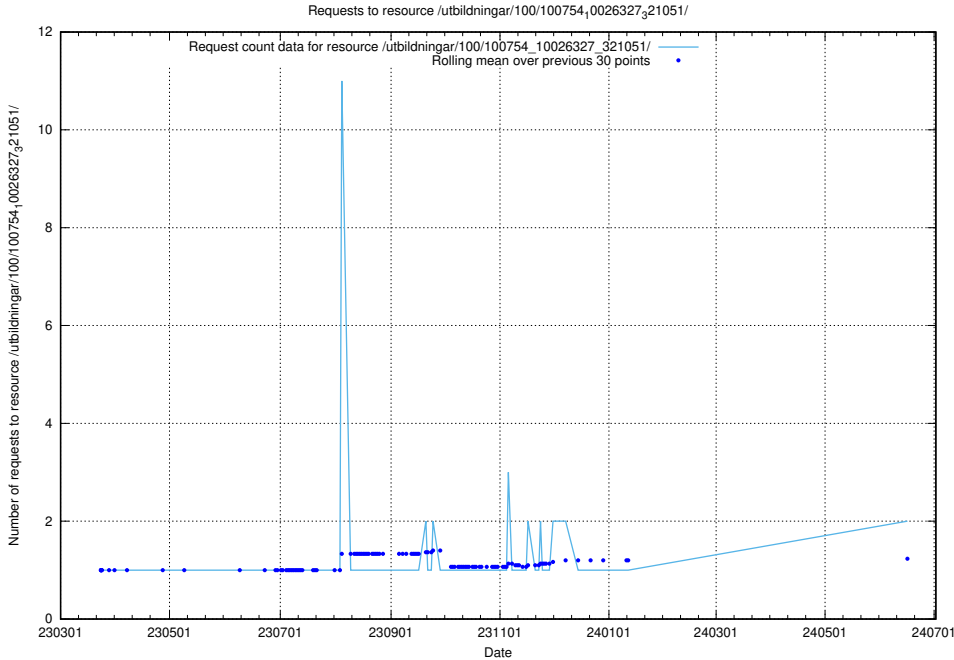

5.786 Usage of /utbildningar/100/100754_10026327_321051/

Here, we count the number of requests to resource /utbildningar/100/100754_10026327_321051/.