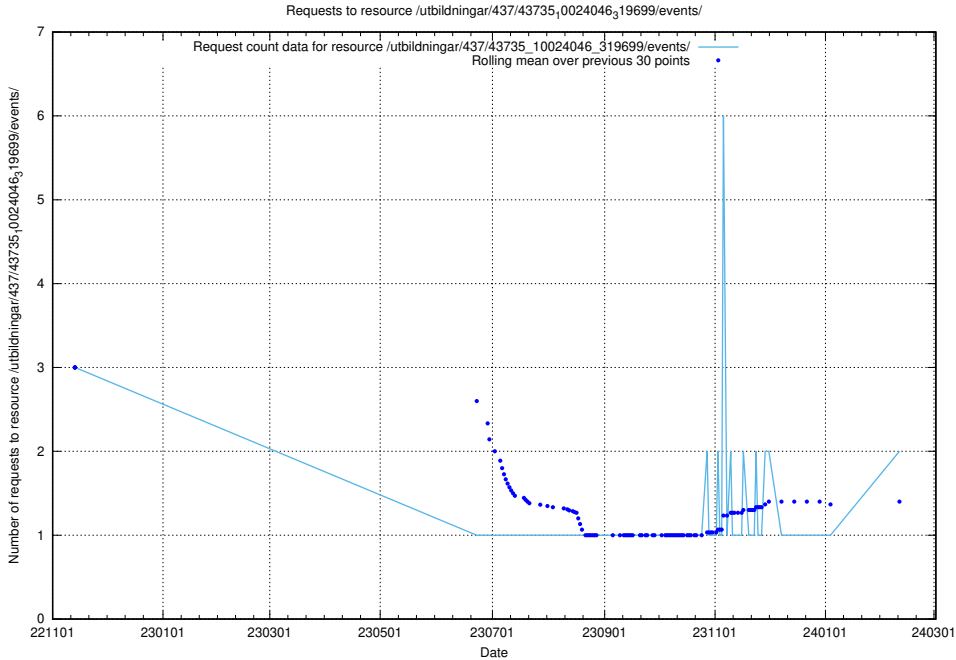

5.814 Usage of /utbildningar/437/43735_10024046_319699/events/

Here, we count the number of requests to resource /utbildningar/437/43735_10024046_319699/events/.