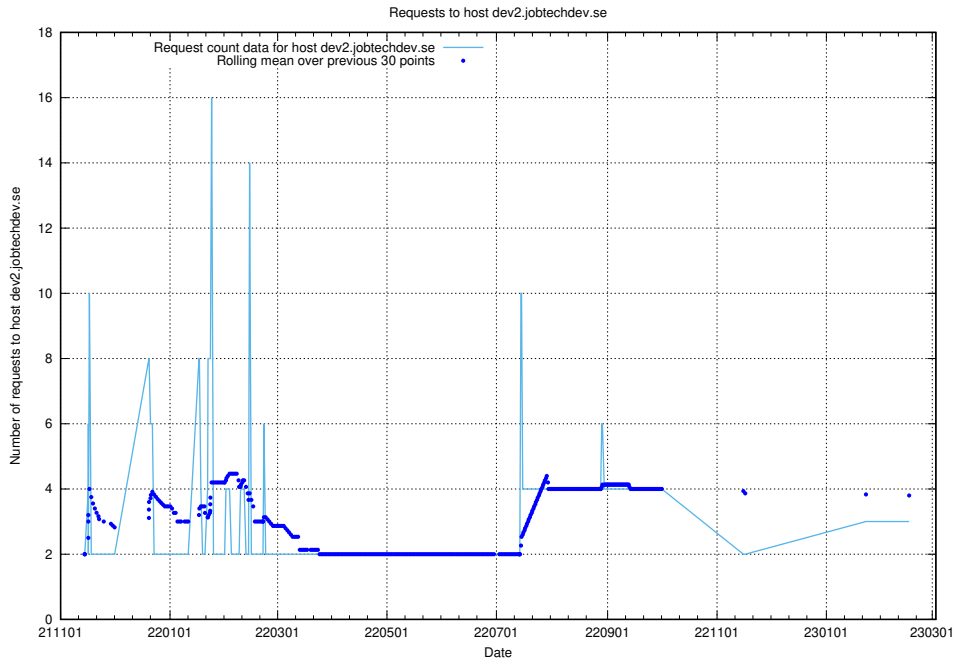

7.173 Usage of dev2.jobtechdev.se

Here, we count the number of requests to host dev2.jobtechdev.se.