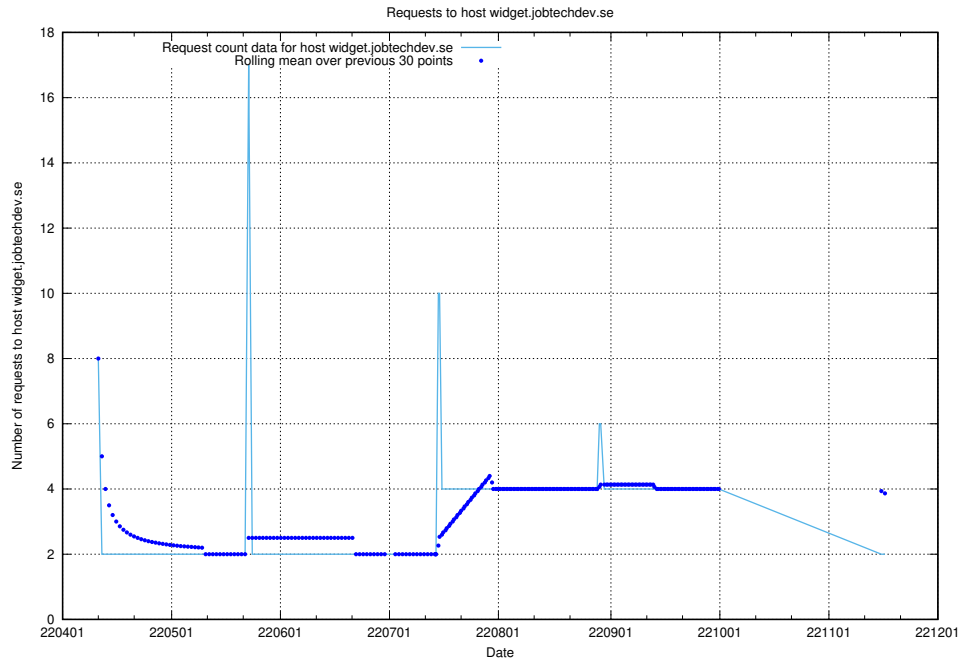

7.466 Usage of widget.jobtechdev.se

Here, we count the number of requests to host widget.jobtechdev.se.

7.467 Usage of taxonomyt1.api.jobtechdev.se

Here, we count the number of requests to host taxonomyt1.api.jobtechdev.se.