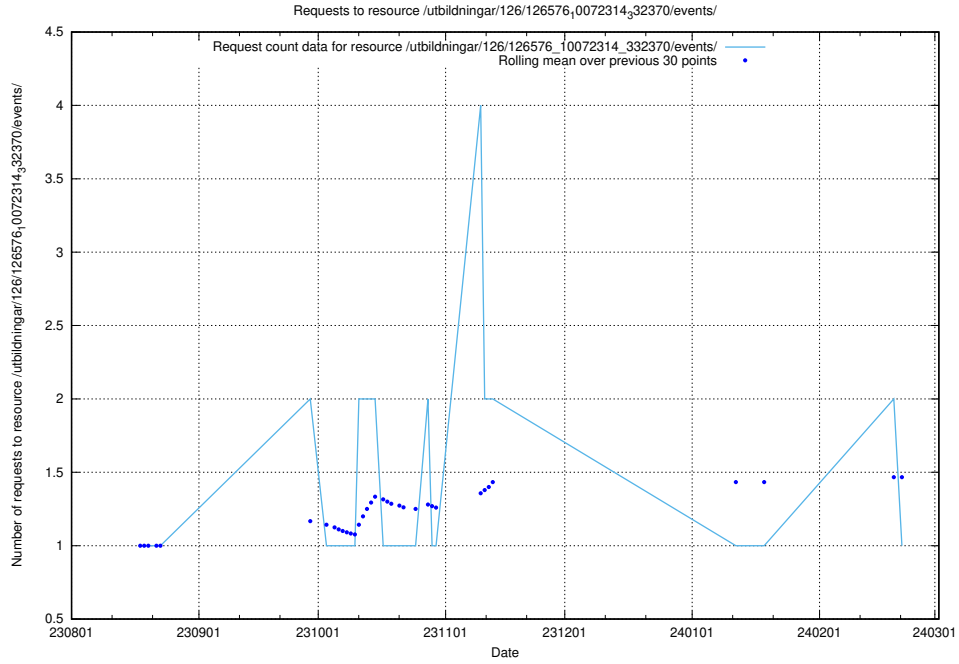

5.5151 Usage of /utbildningar/126/126576_10072314_332370/events/

Here, we count the number of requests to resource /utbildningar/126/126576_10072314_332370/events/