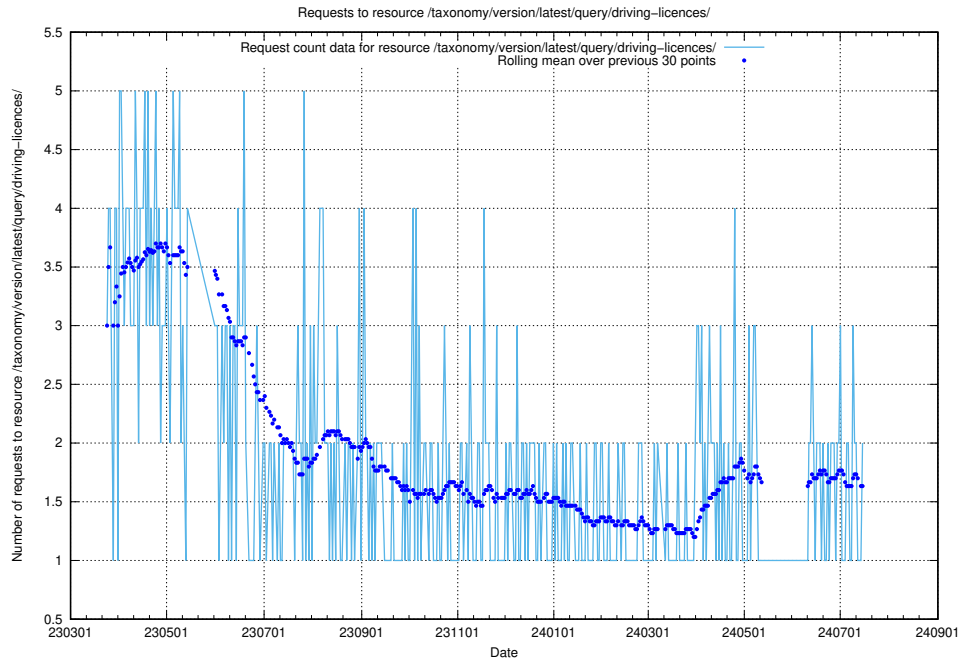

5.893 Usage of /taxonomy/version/latest/query/driving-licences/

Here, we count the number of requests to resource /taxonomy/version/latest/query/driving-licences/.