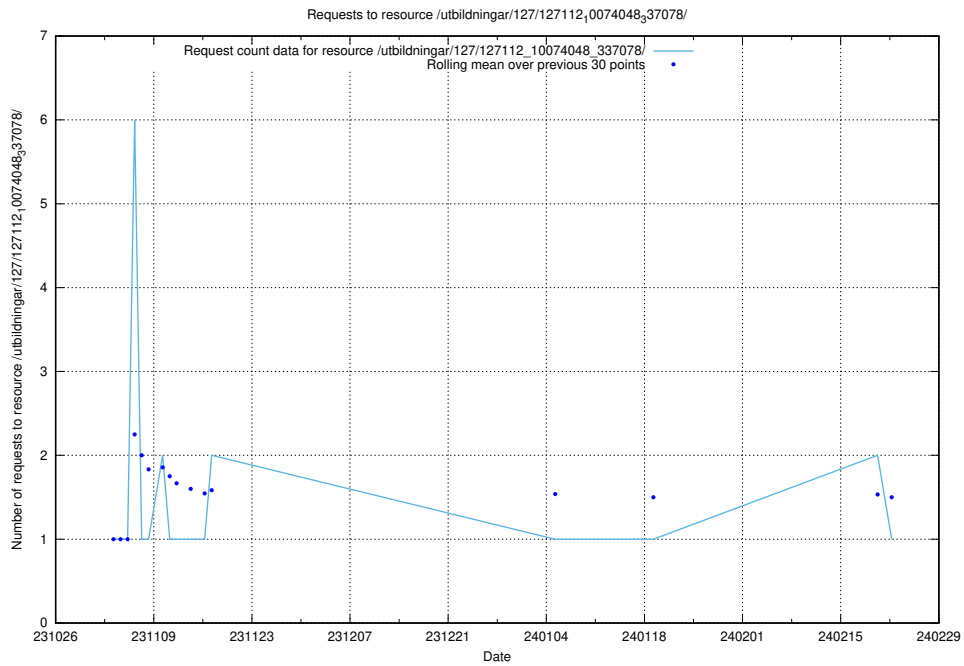

5.4537 Usage of /utbildningar/127/127112_10074048_337078/

Here, we count the number of requests to resource /utbildningar/127/127112_10074048_337078/.