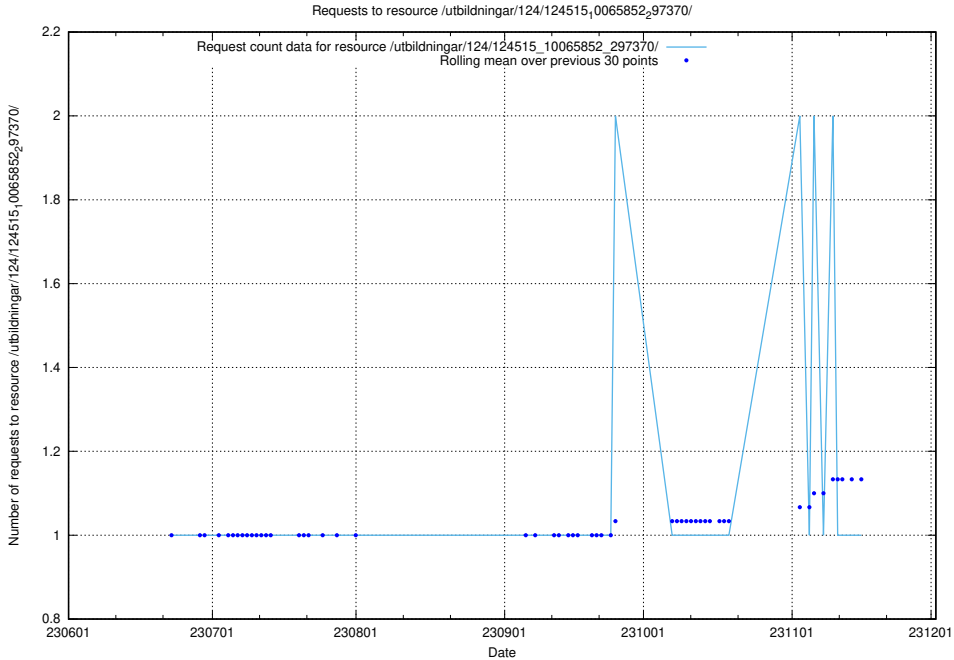

5.6166 Usage of /utbildningar/124/124515_10065852_297370/

Here, we count the number of requests to resource /utbildningar/124/124515_10065852_297370/.

5.6167 Usage of /utbildningar/124/124515_10065834_296972/events/