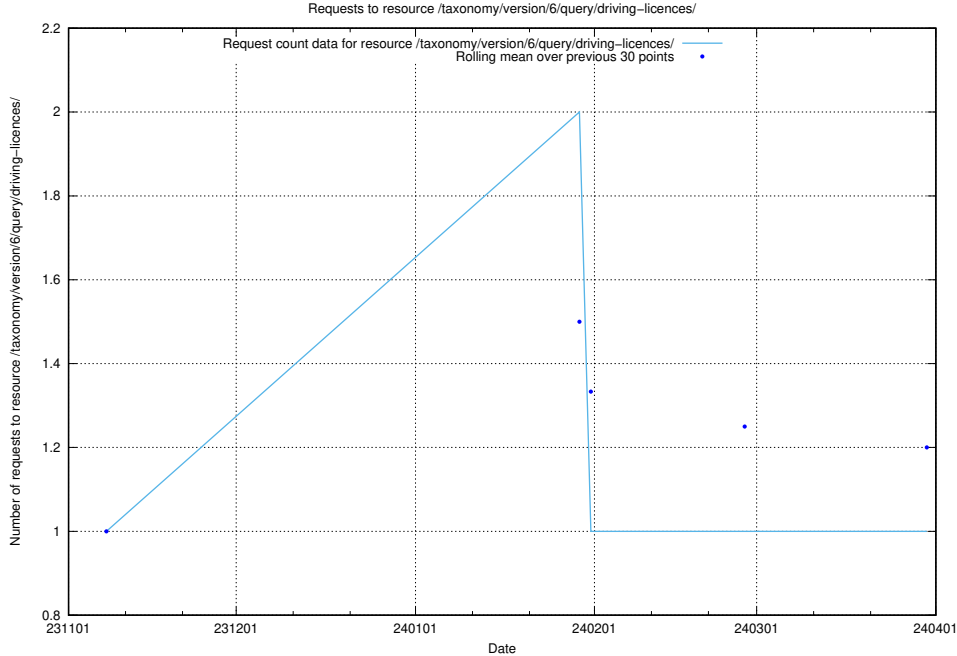

5.4498 Usage of /taxonomy/version/6/query/driving-licences/

Here, we count the number of requests to resource /taxonomy/version/6/query/driving-licences/.