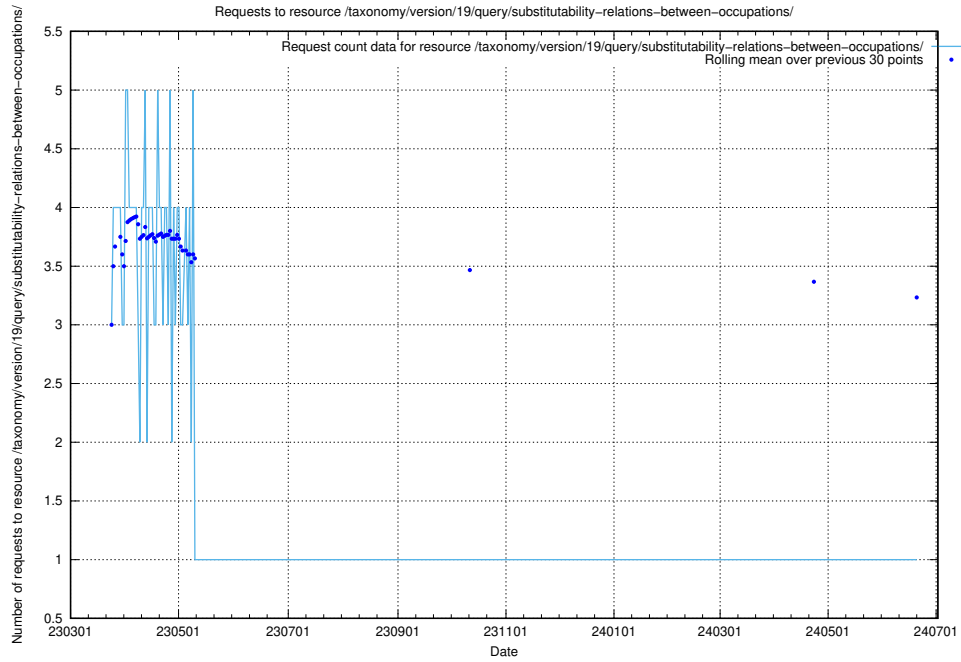

5.6501 Usage of /taxonomy/version/19/query/substitutability-relations-between-occupations/

Here, we count the number of requests to resource /taxonomy/version/19/query/substitutability-relations-between-occupations/.