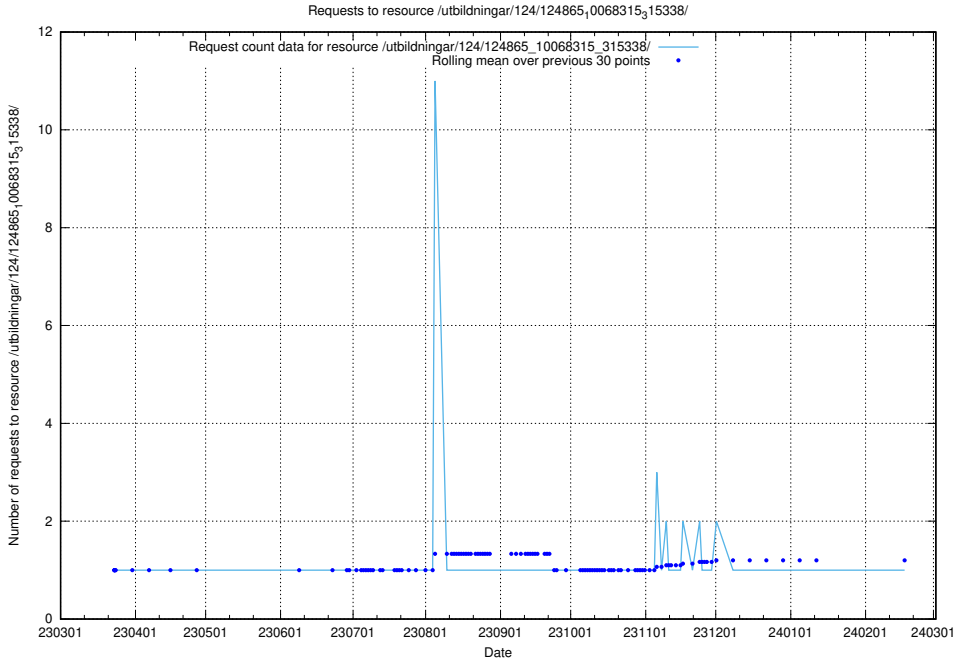

Here, we count the number of requests to resource /utbildningar/124/124865_10068315_315338/.

5.1138 Usage of /utbildningar/124/124862_10069845_319853/events/

Here, we count the number of requests to resource /utbildningar/124/124862_10069845_319853/events/