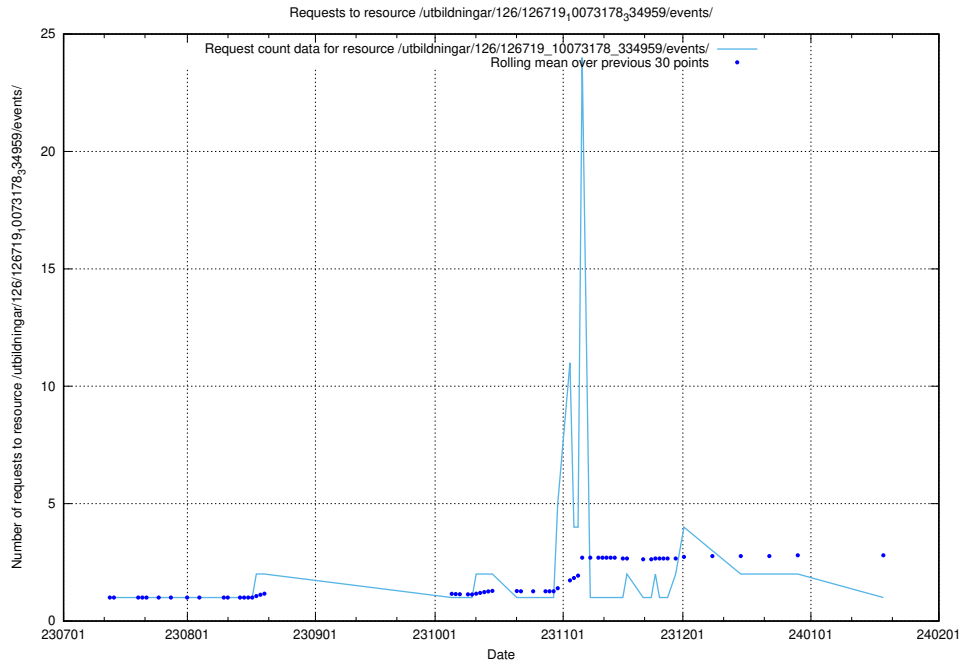

5.5497 Usage of /utbildningar/126/126719_10073178_334959/events/

Here, we count the number of requests to resource /utbildningar/126/126719_10073178_334959/events/