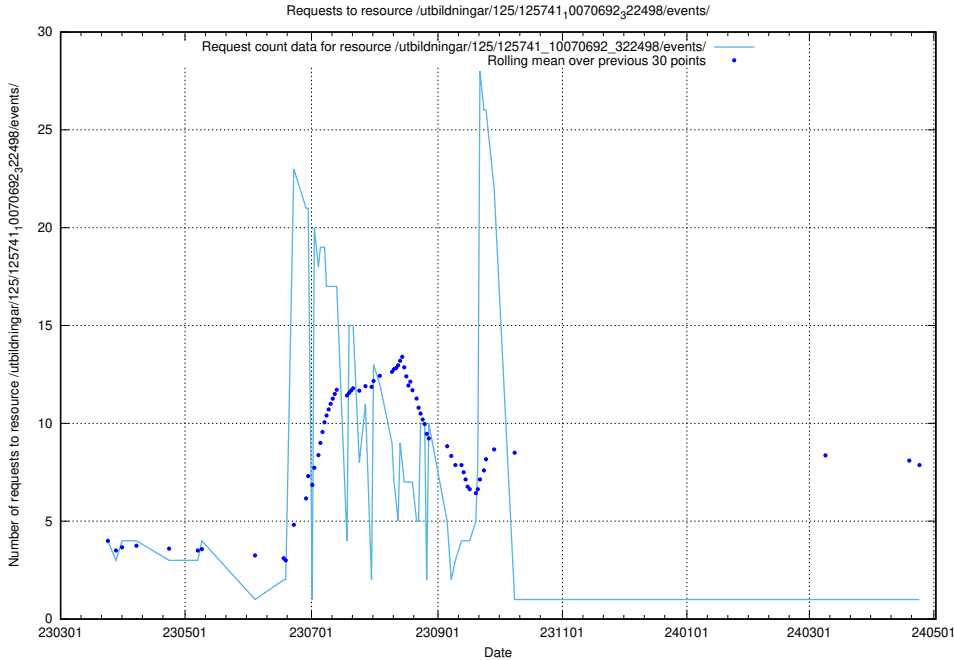

5.6482 Usage of /utbildningar/125/125741_10070692_322498/events/

Here, we count the number of requests to resource /utbildningar/125/125741_10070692_322498/events/