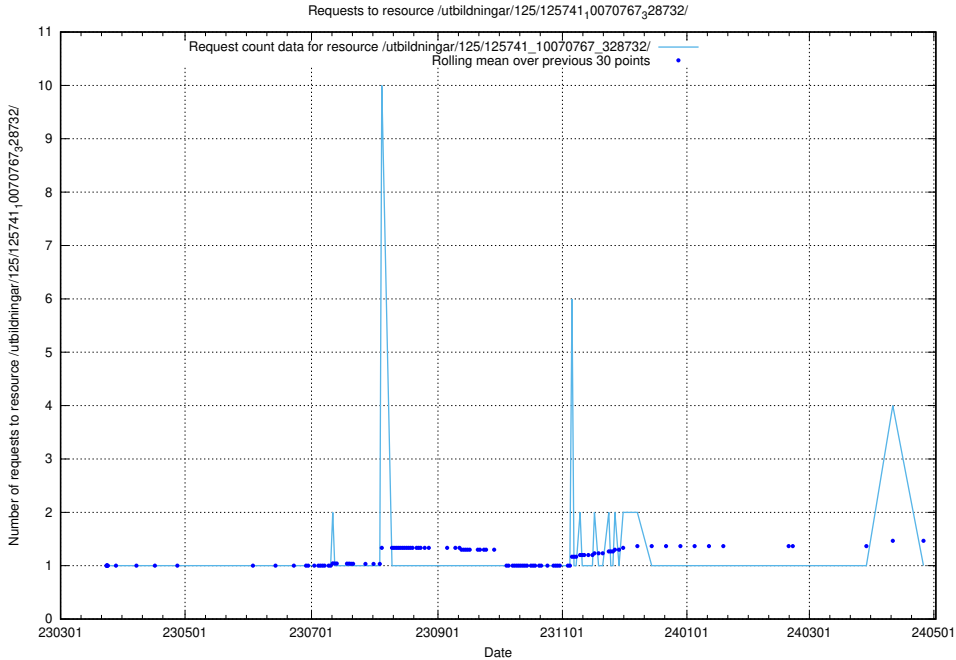

5.6843 Usage of /utbildningar/125/125741_10070767_328732/

Here, we count the number of requests to resource /utbildningar/125/125741_10070767_328732/.