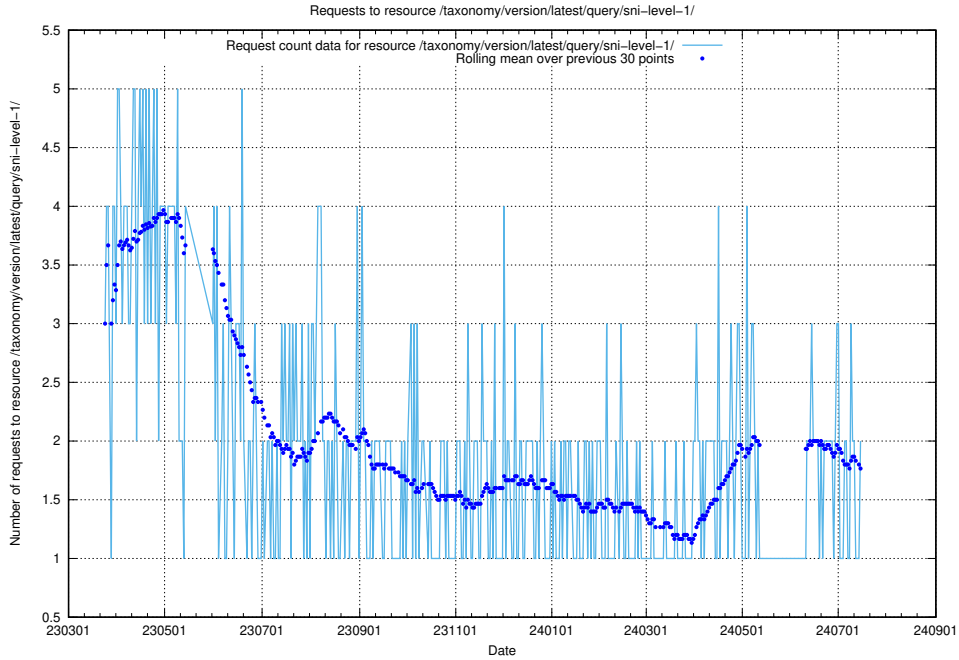

5.875 Usage of /taxonomy/version/latest/query/sni-level-1/

Here, we count the number of requests to resource /taxonomy/version/latest/query/sni-level-1/.