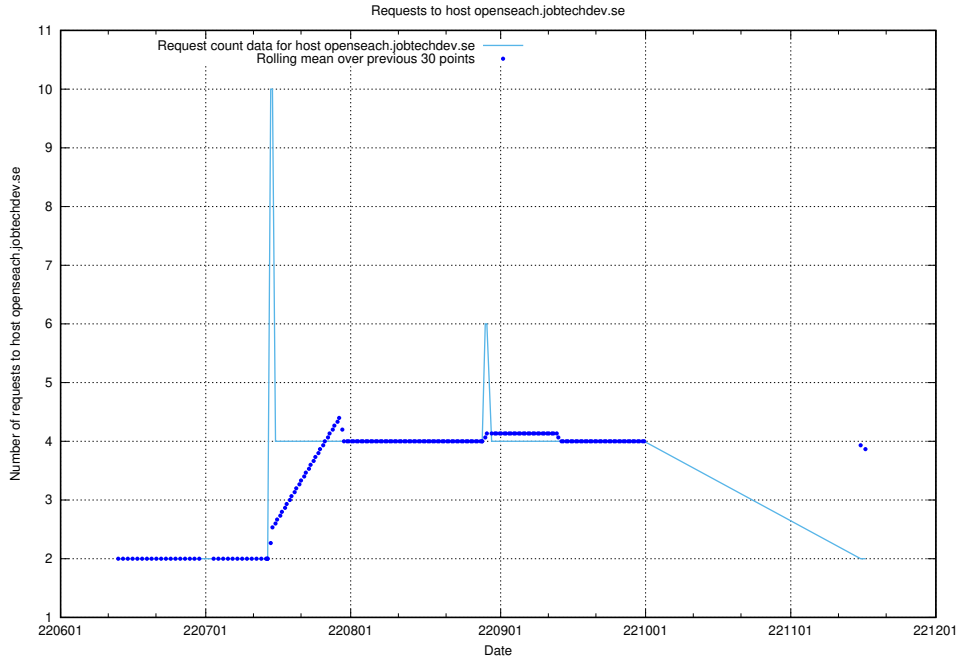

7.408 Usage of `openseach.jobtechdev.se`

Here, we count the number of requests to host `openseach.jobtechdev.se`.