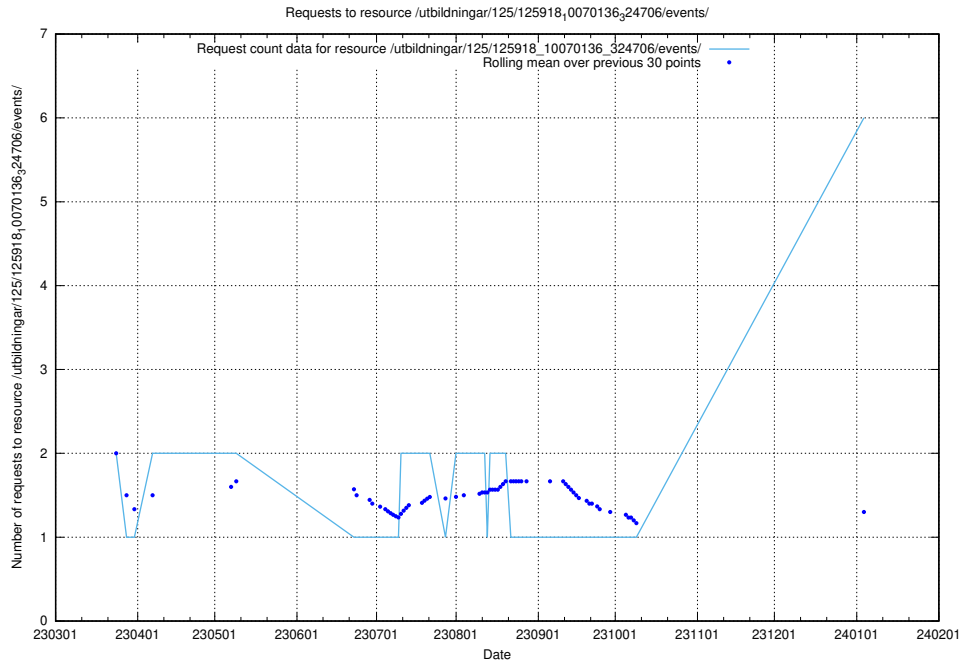

5.89 Usage of /utbildningar/125/125918_10070136_324706/events/

Here, we count the number of requests to resource /utbildningar/125/125918_10070136_324706/events/