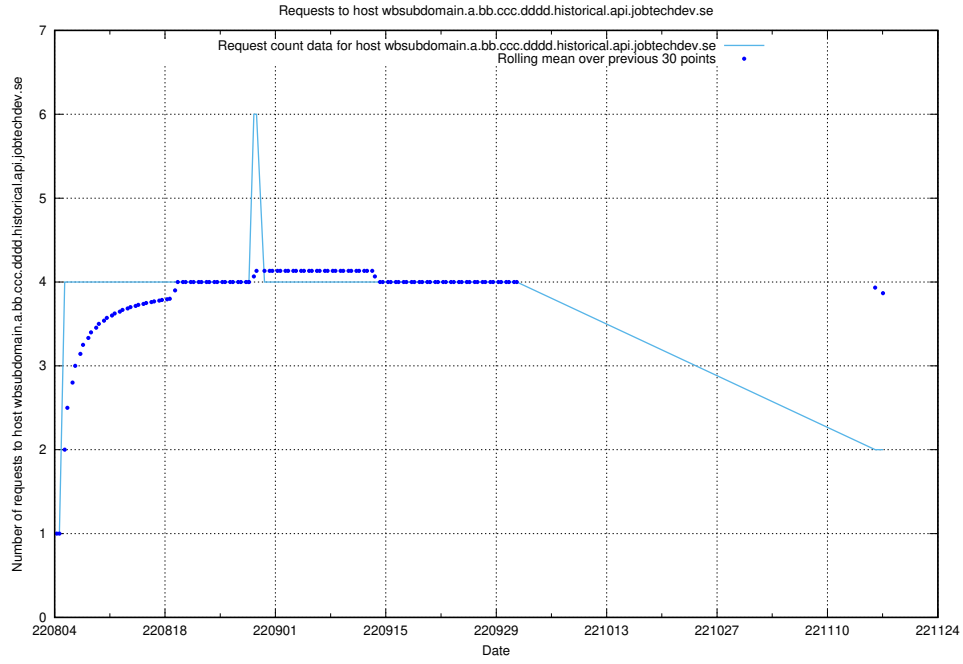

7.353 Usage of wbsubdomain.a.bb.ccc.dddd.historical.api.jobtechdev.se

Here, we count the number of requests to host wbsubdomain.a.bb.ccc.dddd.historical.api.jobtechdev.se.