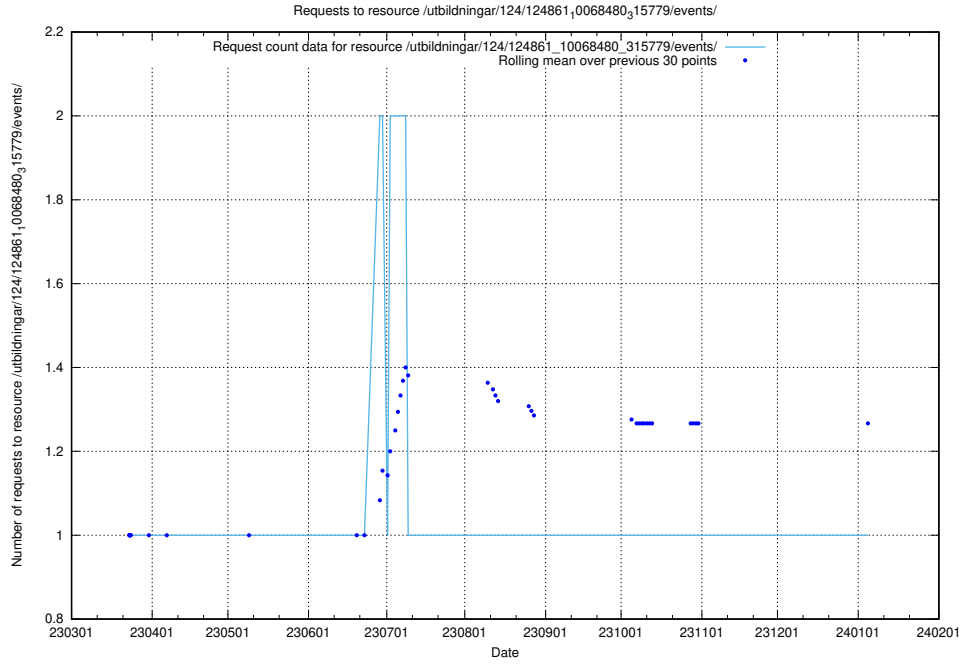

5.1143 Usage of /utbildningar/124/124861_10068480_315779/events/

Here, we count the number of requests to resource /utbildningar/124/124861_10068480_315779/events/