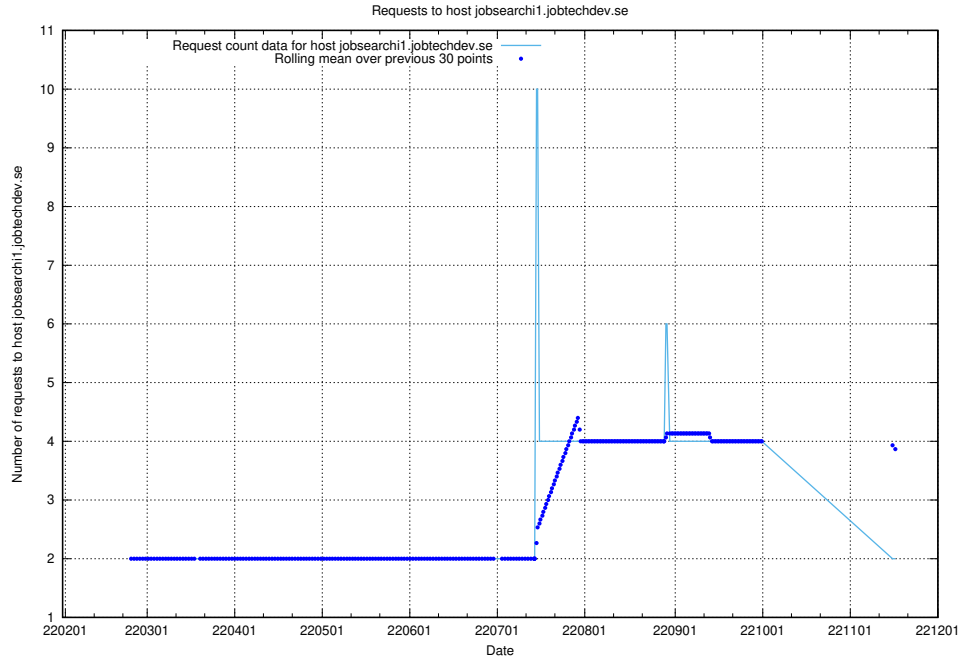

7.513 Usage of jobsearchi1.jobtechdev.se

Here, we count the number of requests to host jobsearchi1.jobtechdev.se.