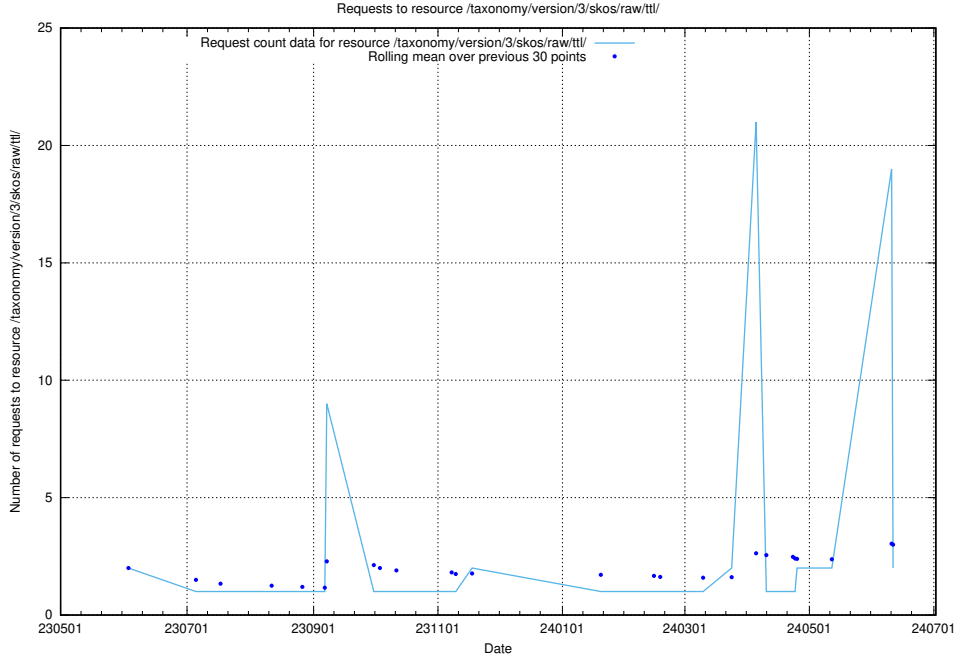

5.836 Usage of /taxonomy/version/3/skos/raw/ttl/

Here, we count the number of requests to resource /taxonomy/version/3/skos/raw/ttl/.