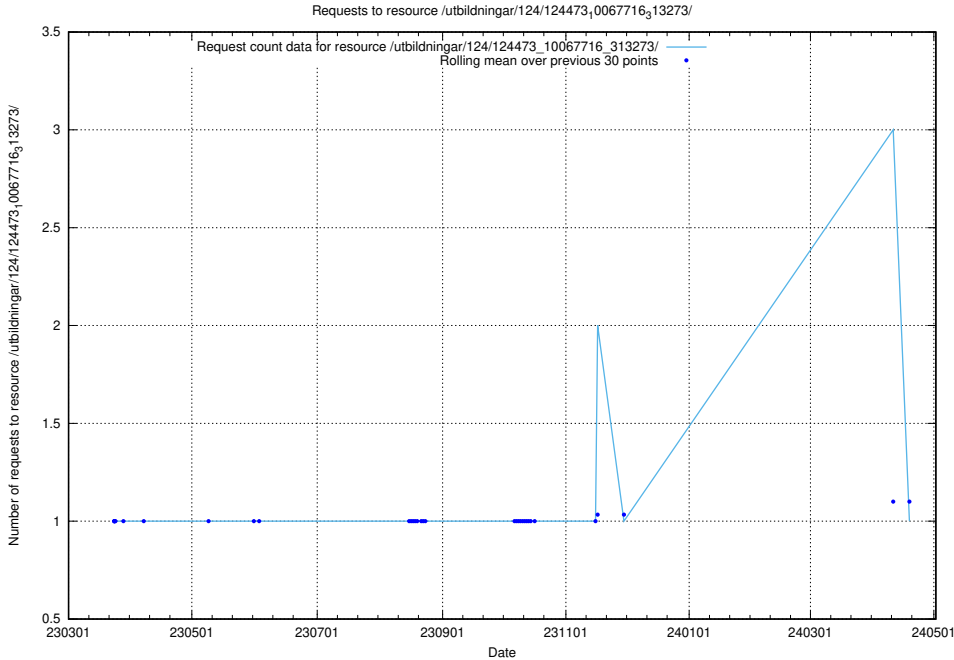

5.3306 Usage of /utbildningar/124/124473_10067716_313273/

Here, we count the number of requests to resource /utbildningar/124/124473_10067716_313273/.