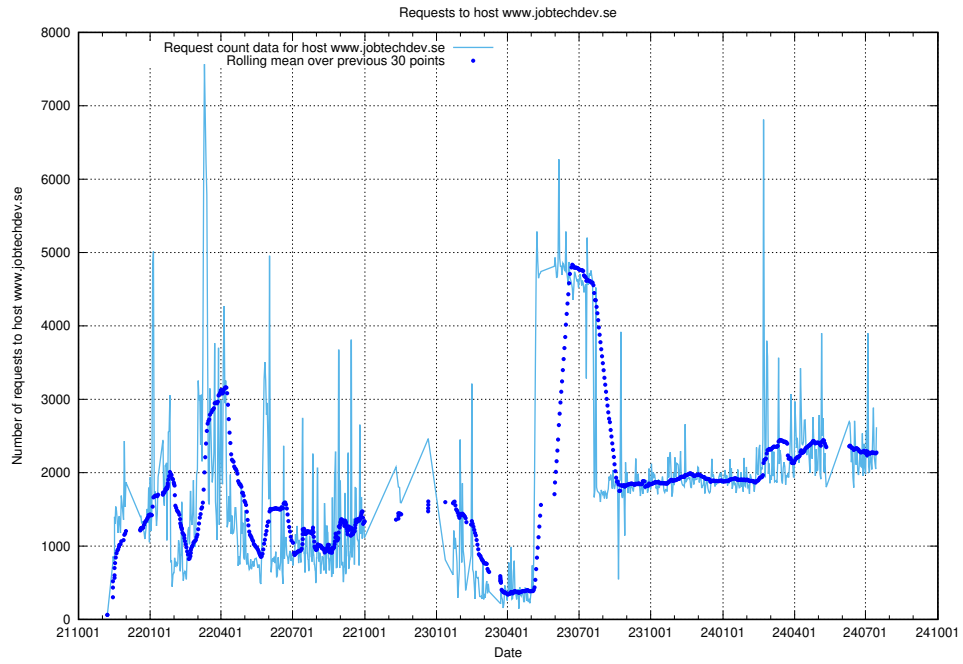

7.17 Usage of www.jobtechdev.se

Here, we count the number of requests to host www.jobtechdev.se.

7.18 Usage of giggi.jobtechdev.se

Here, we count the number of requests to host giggi.jobtechdev.se.

7.19 Usage of canary-openshift-ingress-canary.prod.services.jtech.se