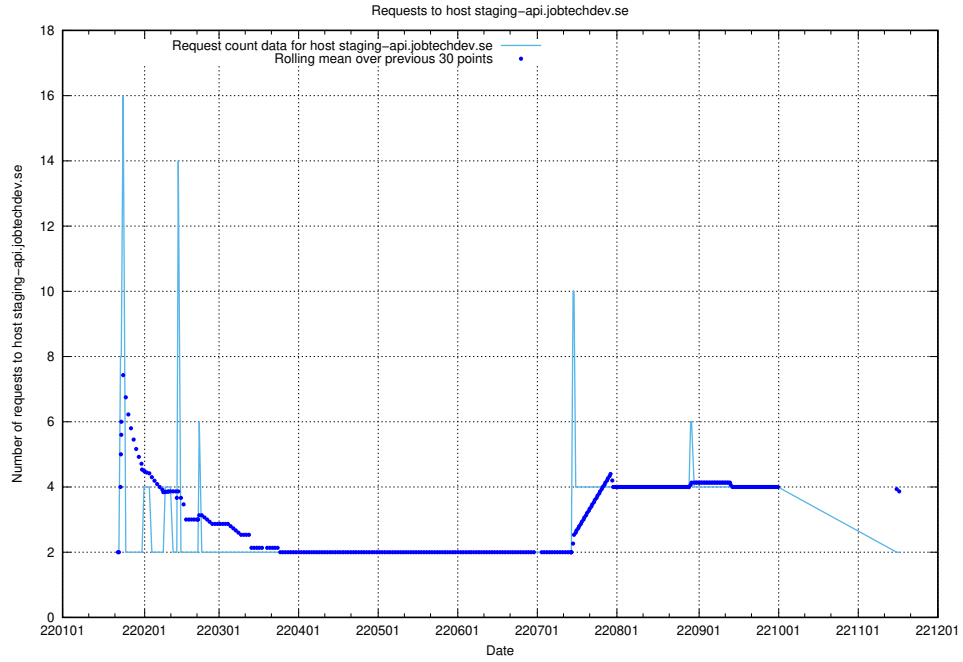

7.587 Usage of staging-api.jobtechdev.se

Here, we count the number of requests to host staging-api.jobtechdev.se.