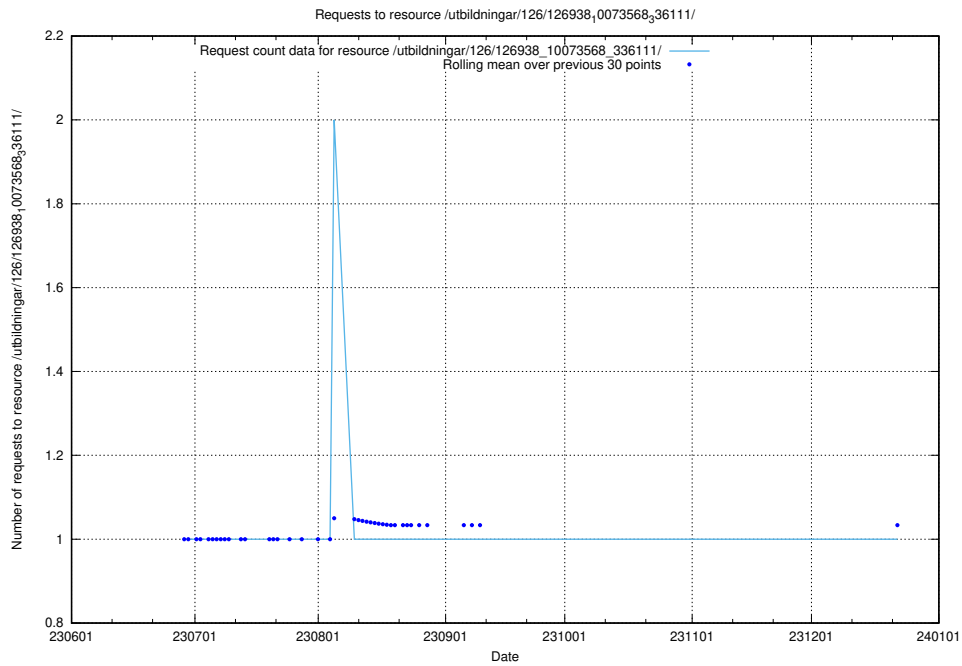

5.5833 Usage of /utbildningar/126/126938_10073568_336111/

Here, we count the number of requests to resource /utbildningar/126/126938_10073568_336111/.