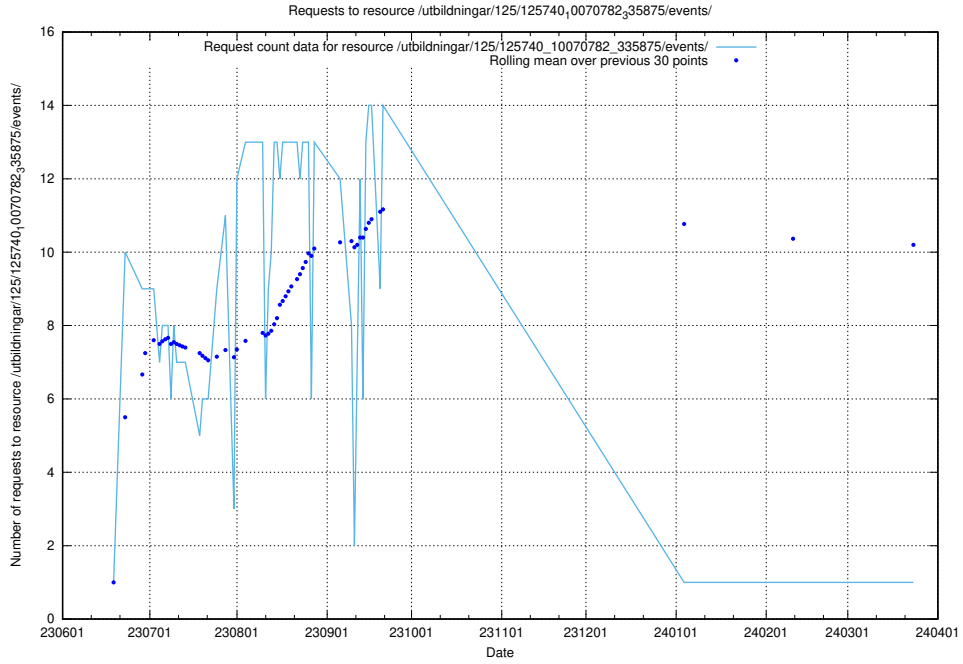

5.6246 Usage of /utbildningar/125/125740_10070782_335875/events/

Here, we count the number of requests to resource /utbildningar/125/125740_10070782_335875/events/