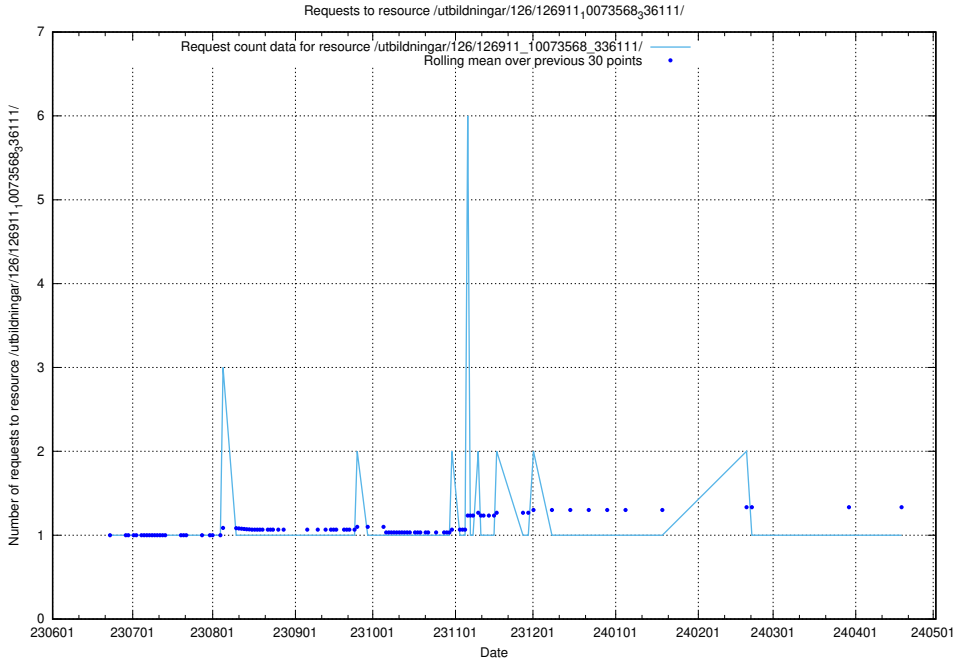

5.5978 Usage of /utbildningar/126/126911_10073568_336111/

Here, we count the number of requests to resource /utbildningar/126/126911_10073568_336111/.