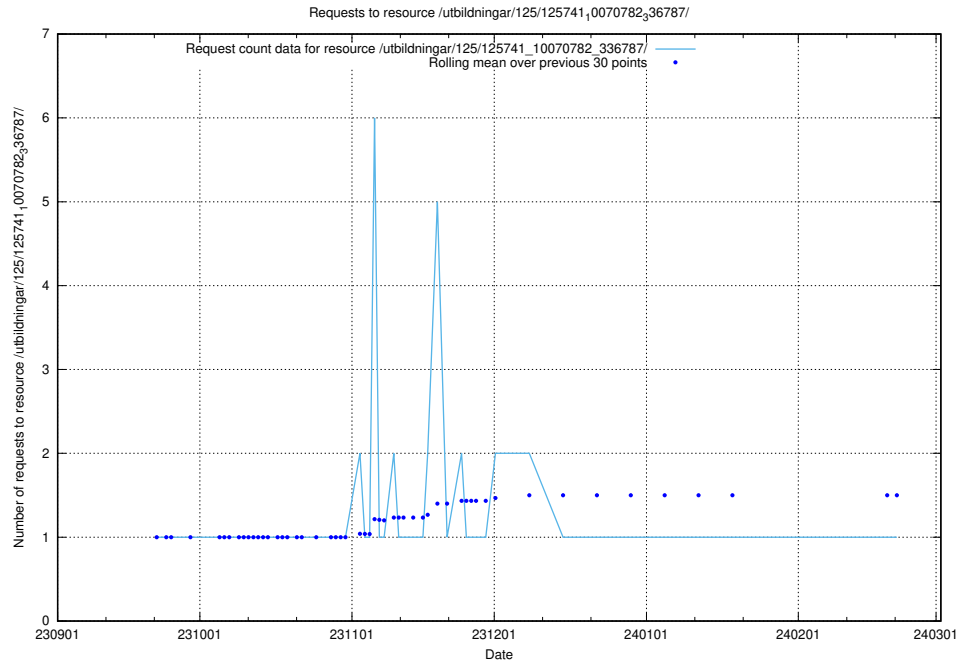

5.4888 Usage of /utbildningar/125/125741_10070782_336787/

Here, we count the number of requests to resource /utbildningar/125/125741_10070782_336787/.