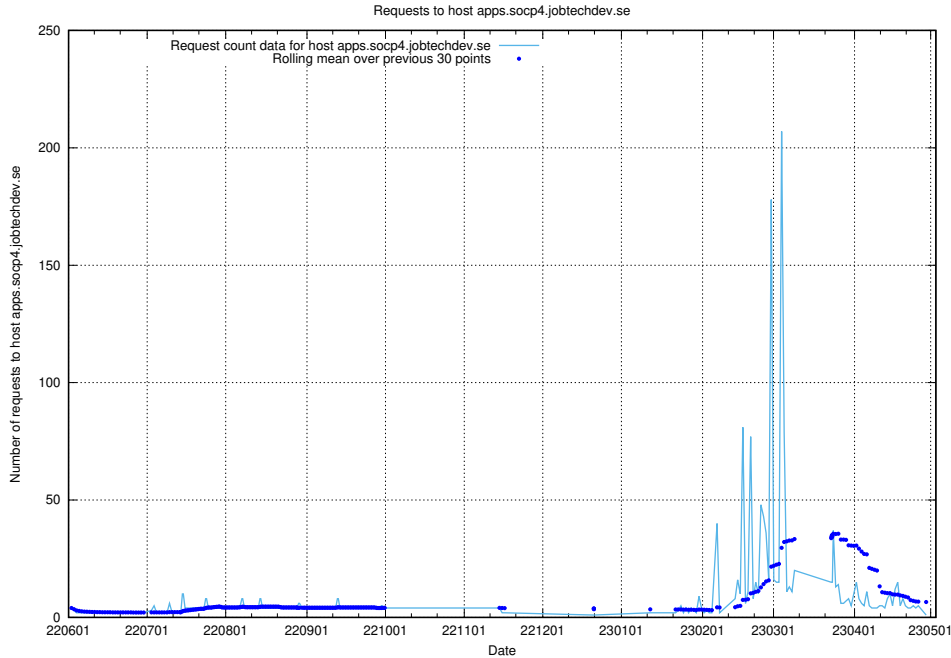

7.631 Usage of apps.socp4.jobtechdev.se

Here, we count the number of requests to host apps.socp4.jobtechdev.se.