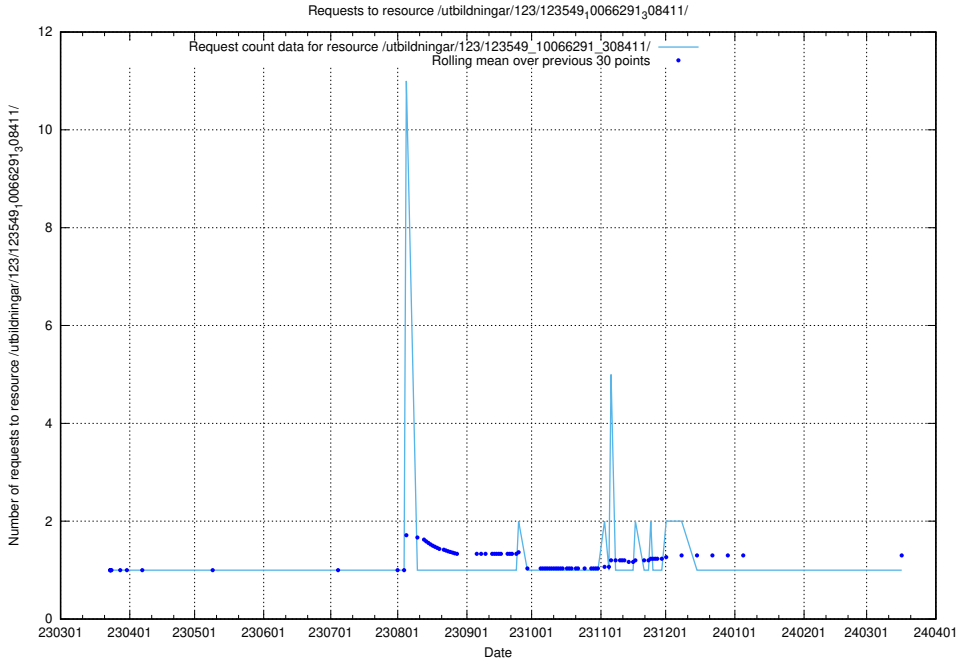

5.4893 Usage of /utbildningar/123/123549_10066291_308411/

Here, we count the number of requests to resource /utbildningar/123/123549_10066291_308411/.