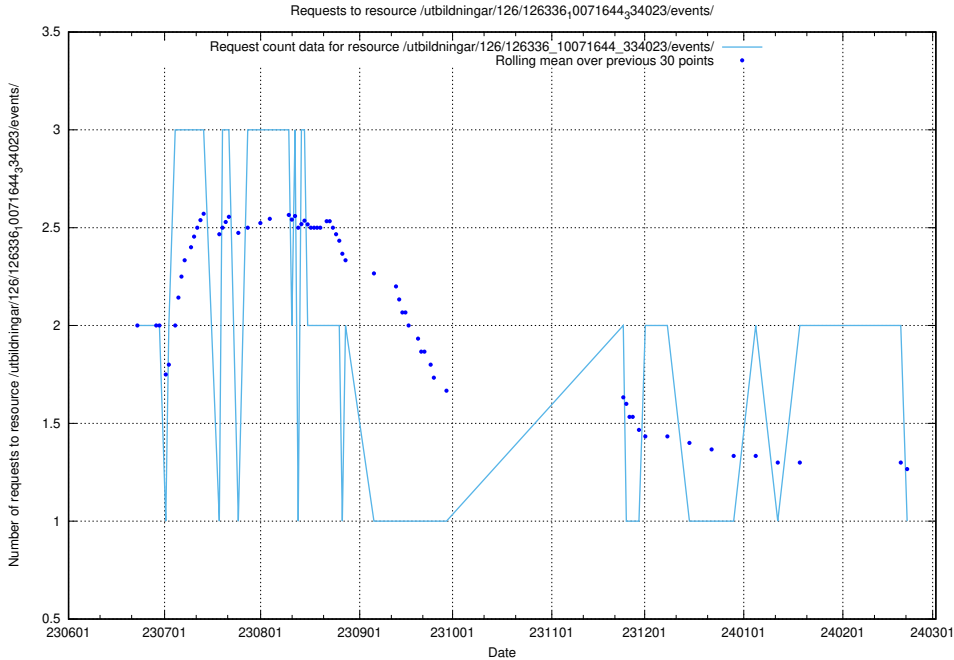

5.5963 Usage of /utbildningar/126/126336_10071644_334023/events/

Here, we count the number of requests to resource /utbildningar/126/126336_10071644_334023/events/