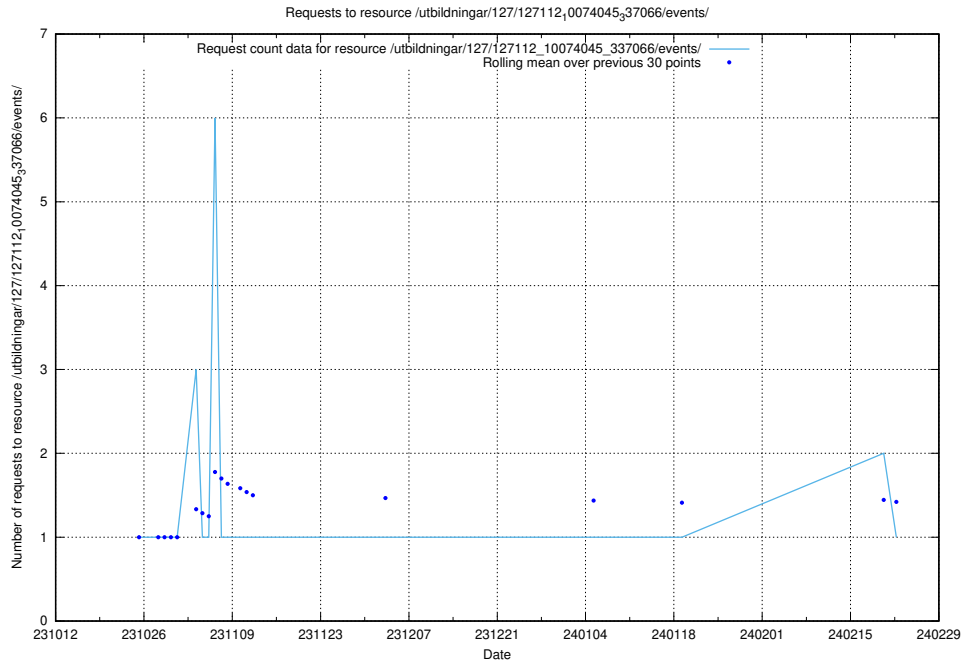

5.4592 Usage of /utbildningar/127/127112_10074045_337066/events/

Here, we count the number of requests to resource /utbildningar/127/127112_10074045_337066/events/