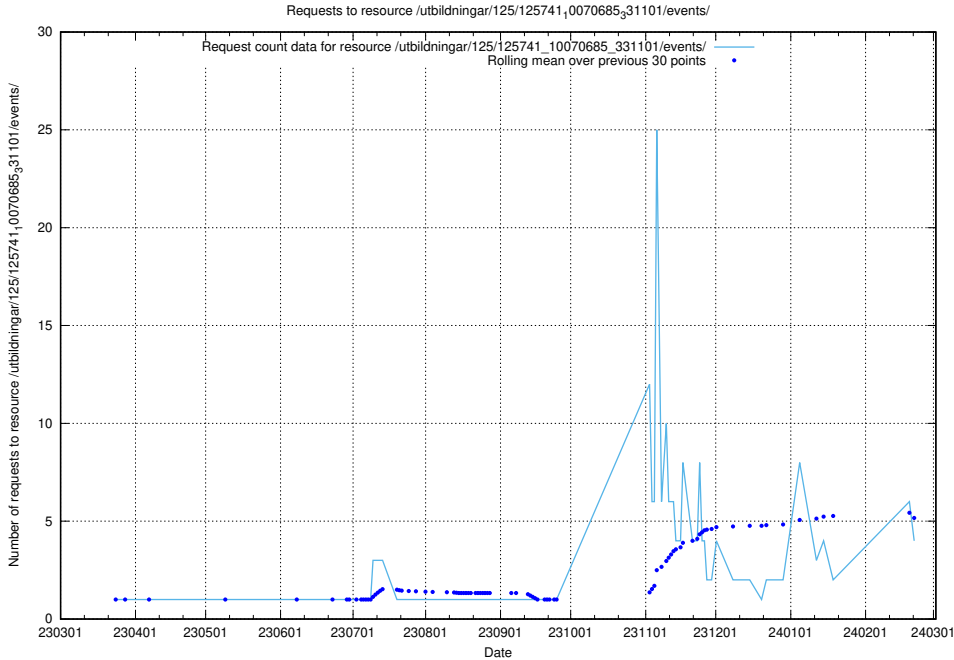

Here, we count the number of requests to resource /utbildningar/125/125741_10070685_331101/events/

5.236 Usage of /utbildningar/125/125740_10070664_322456/events/

Here, we count the number of requests to resource /utbildningar/125/125740_10070664_322456/events/