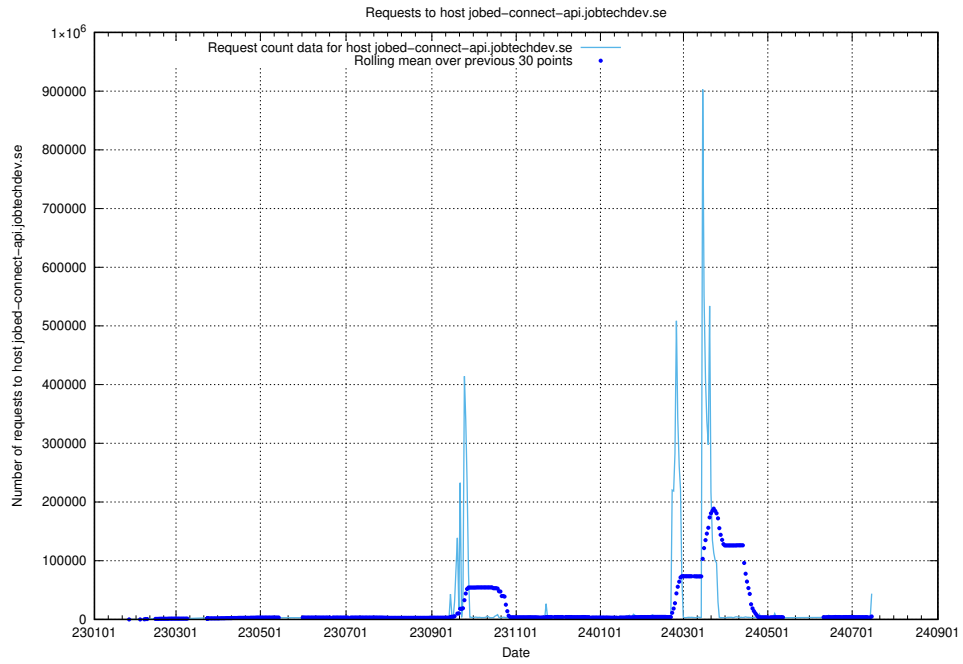

7.6 Usage of jobed-connect-api.jobtechdev.se

Here, we count the number of requests to host jobed-connect-api.jobtechdev.se.