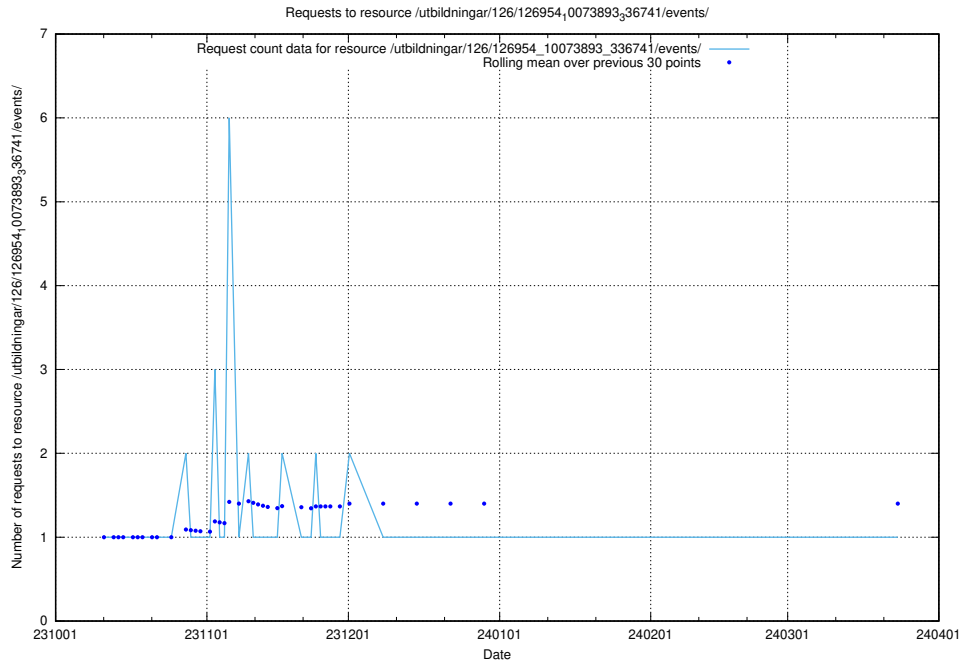

5.4750 Usage of /utbildningar/126/126954_10073893_336741/events/

Here, we count the number of requests to resource /utbildningar/126/126954_10073893_336741/events/

5.4751 Usage of /utbildningar/126/126954_10073893_336741/