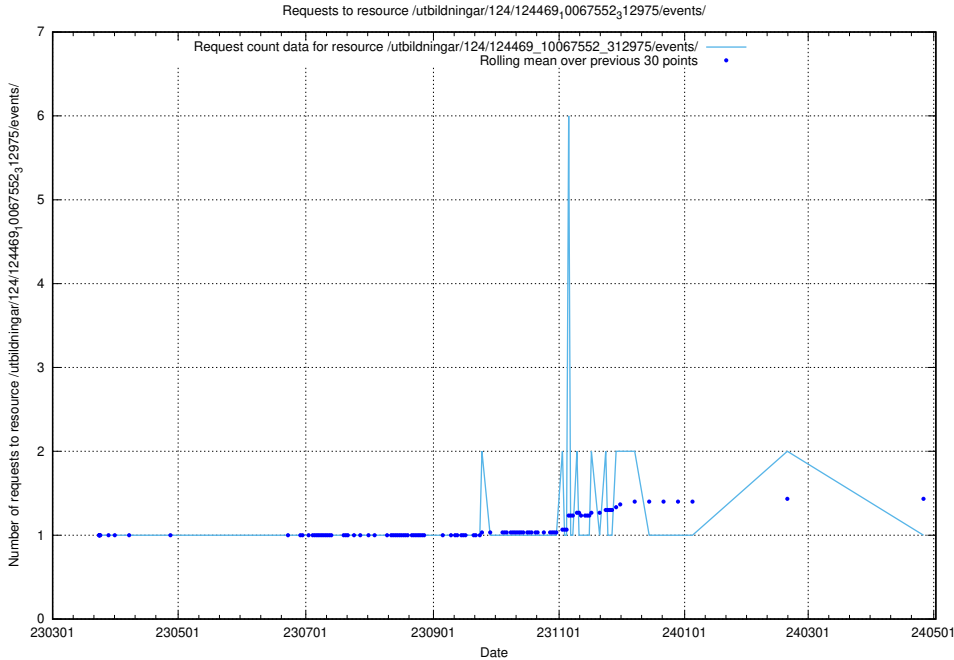

5.3709 Usage of /utbildningar/124/124469_10067552_312975/events/

Here, we count the number of requests to resource /utbildningar/124/124469_10067552_312975/events/