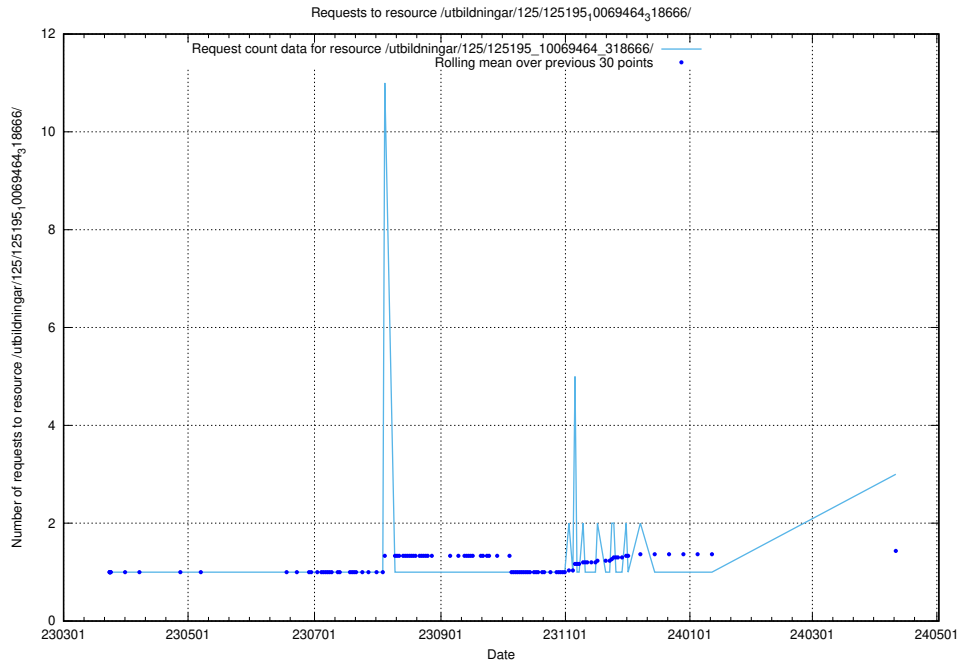

5.247 Usage of /utbildningar/125/125195_10069464_318666/

Here, we count the number of requests to resource /utbildningar/125/125195_10069464_318666/.