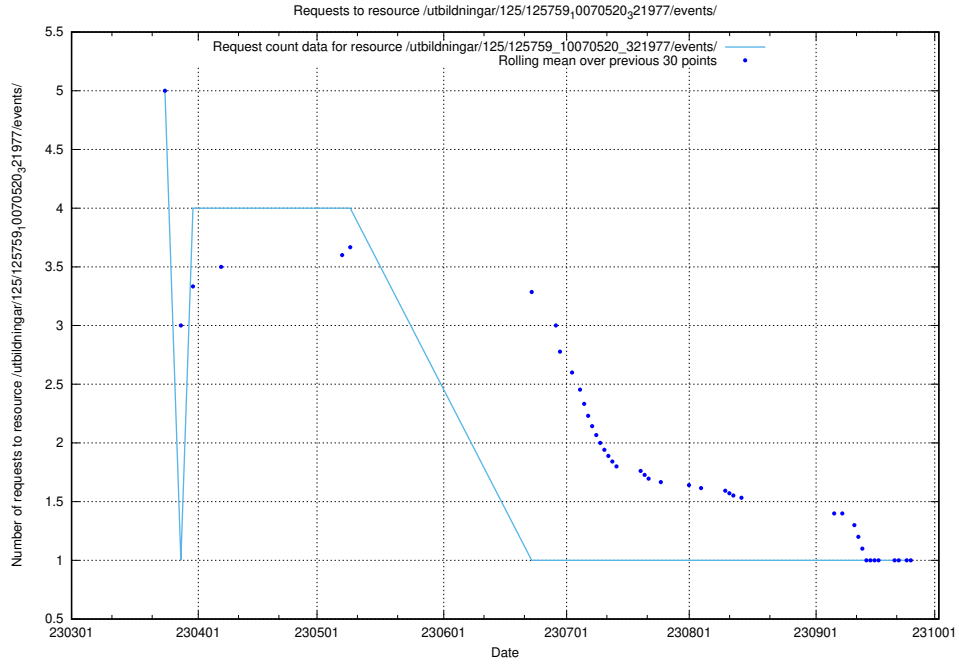

5.6481 Usage of /utbildningar/125/125759_10070520_321977/events/

Here, we count the number of requests to resource /utbildningar/125/125759_10070520_321977/events/