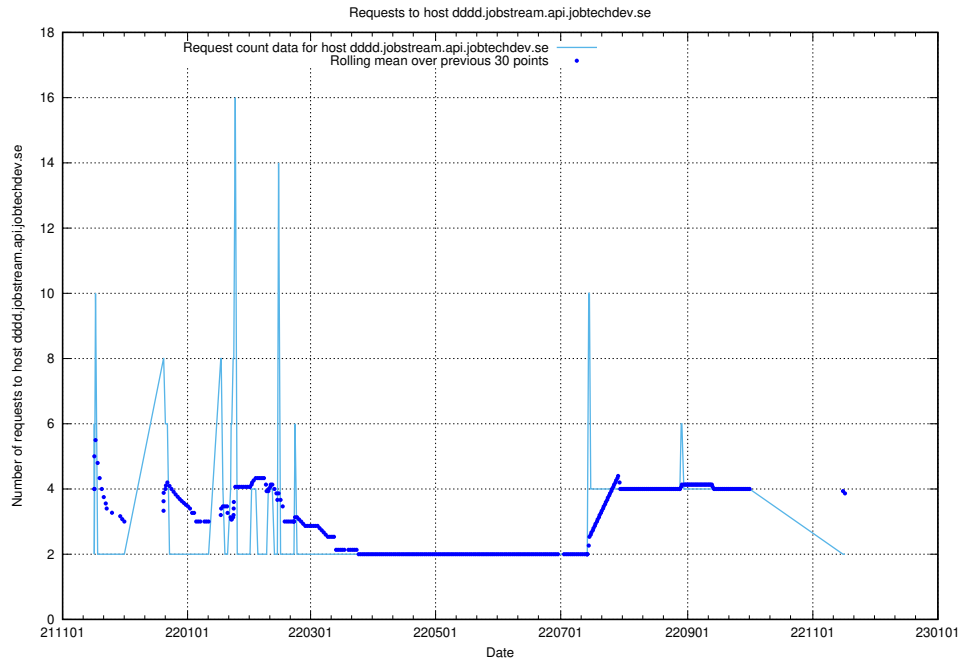

7.529 Usage of dddd.jobstream.api.jobtechdev.se

Here, we count the number of requests to host dddd.jobstream.api.jobtechdev.se.