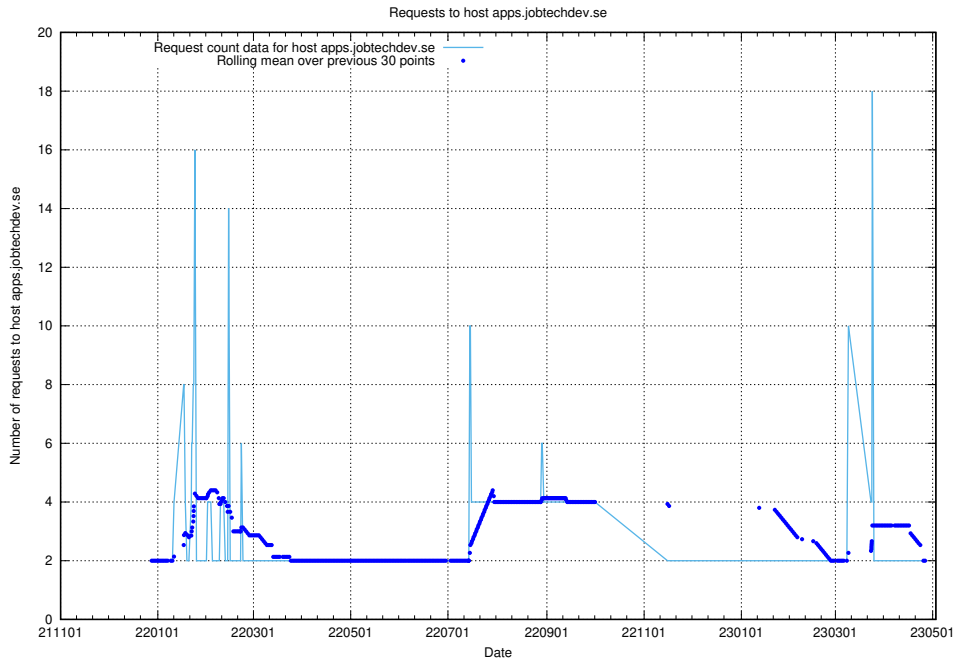

7.363 Usage of apps.jobtechdev.se

Here, we count the number of requests to host apps.jobtechdev.se.