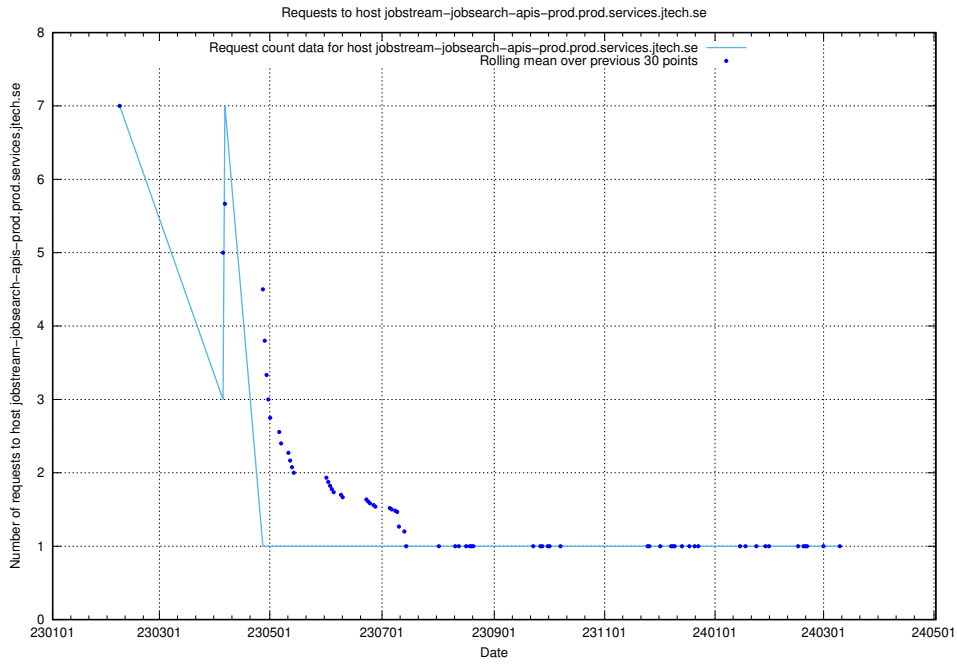

7.614 Usage of jobstream-jobsearch-apis-prod.prod.services.jtech.se

Here, we count the number of requests to host jobstream-jobsearch-apis-prod.prod.services.jtech.se.