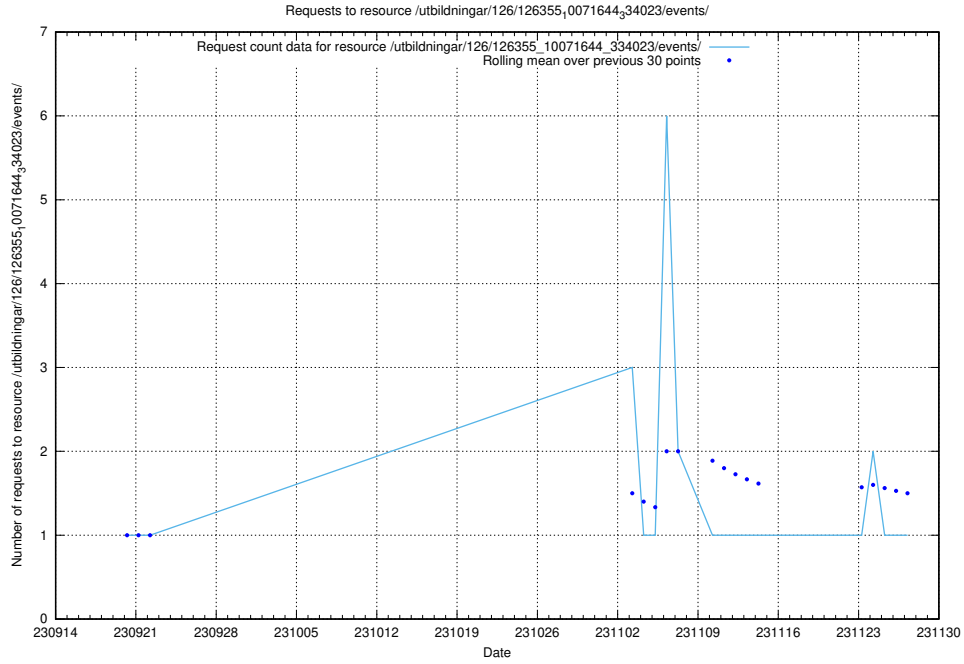

5.4911 Usage of /utbildningar/126/126355_10071644_334023/events/

Here, we count the number of requests to resource /utbildningar/126/126355_10071644_334023/events/