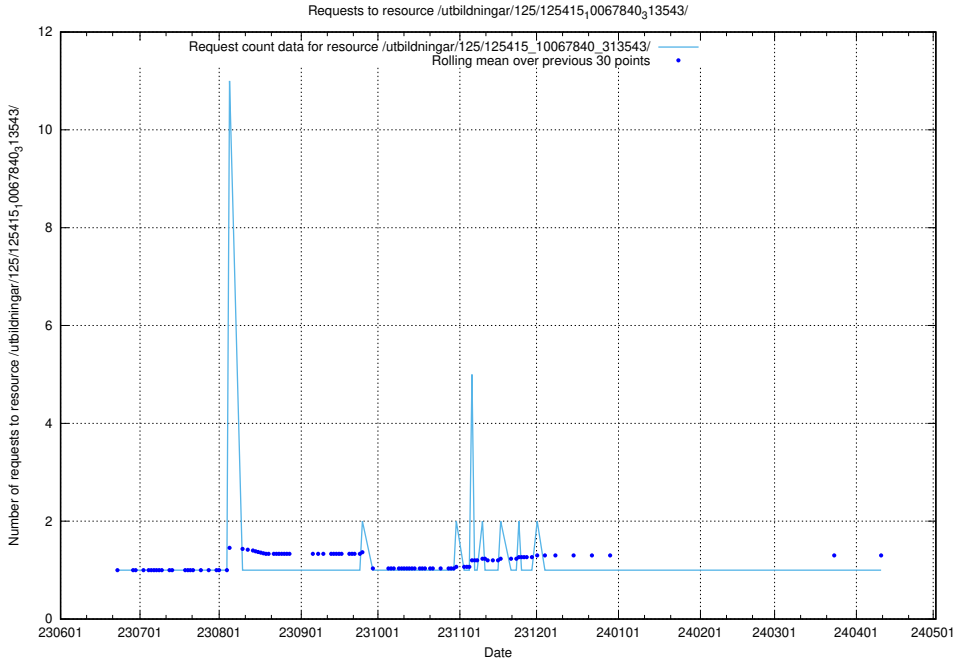

5.6121 Usage of /utbildningar/125/125415_10067840_313543/

Here, we count the number of requests to resource /utbildningar/125/125415_10067840_313543/.