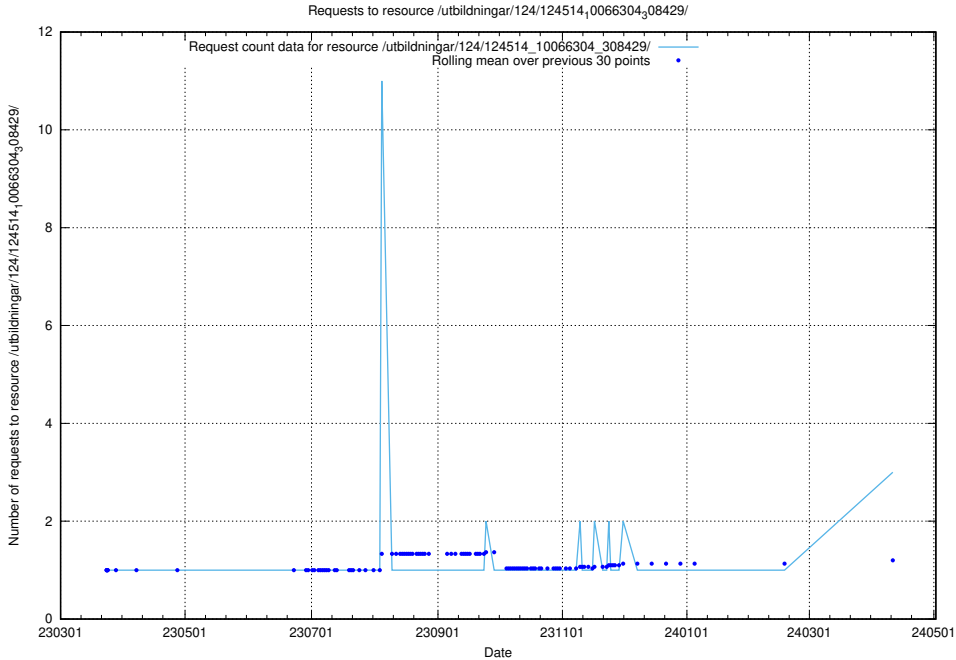

5.274 Usage of /utbildningar/124/124514_10066304_308429/

Here, we count the number of requests to resource /utbildningar/124/124514_10066304_308429/.