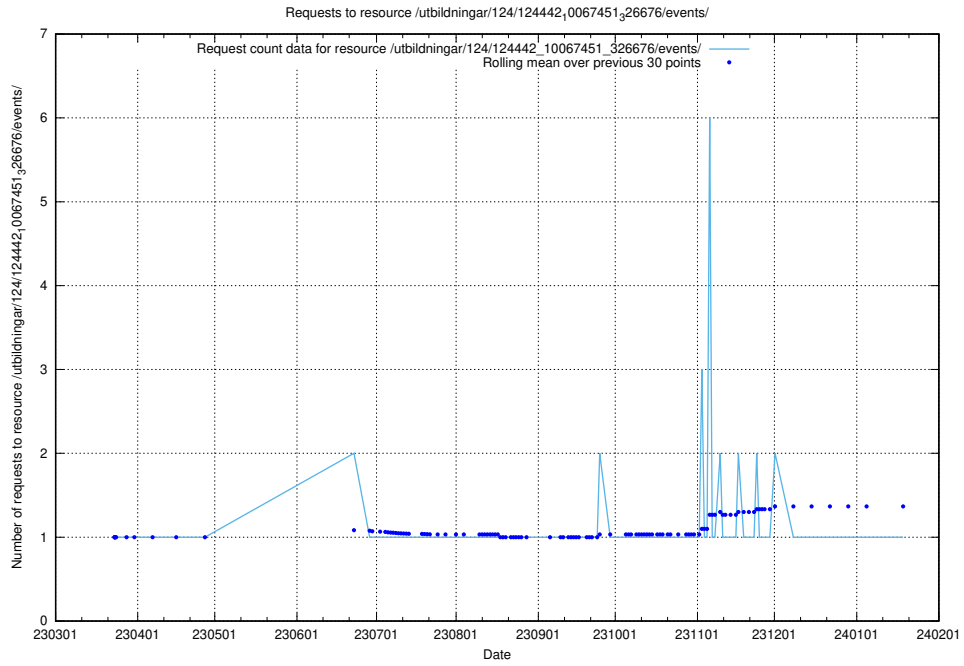

5.3890 Usage of /utbildningar/124/124442_10067451_326676/events/

Here, we count the number of requests to resource /utbildningar/124/124442_10067451_326676/events/