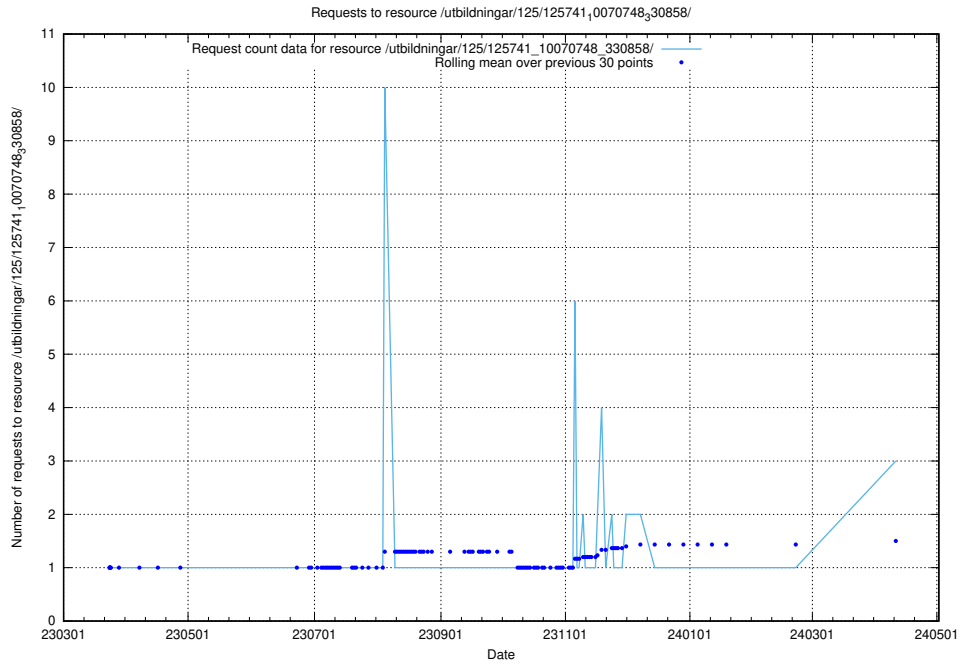

5.419 Usage of /utbildningar/125/125741_10070748_330858/

Here, we count the number of requests to resource /utbildningar/125/125741_10070748_330858/.