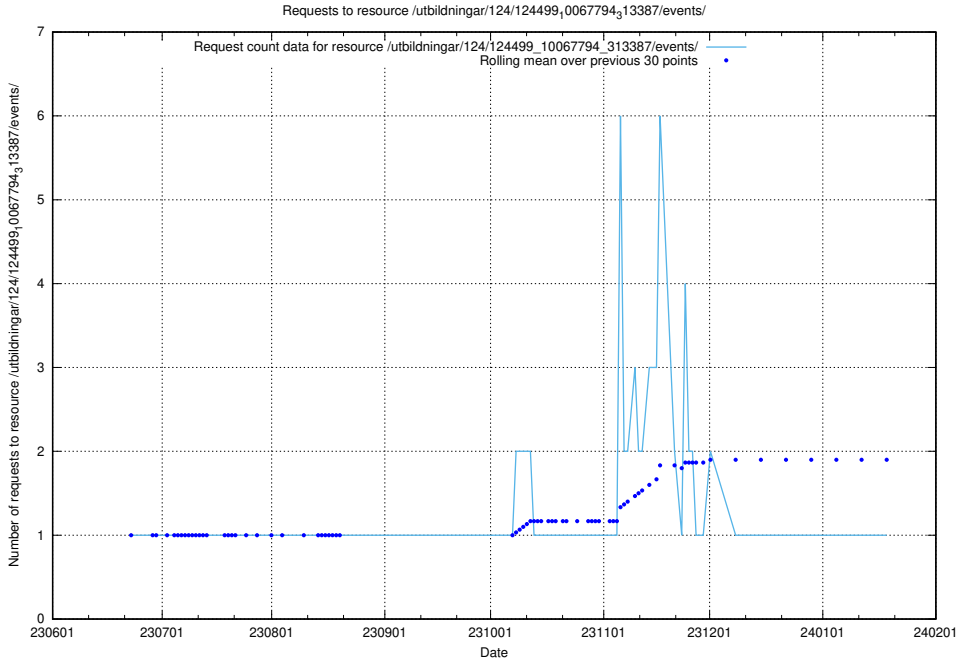

5.6178 Usage of /utbildningar/124/124499_10067794_313387/events/

Here, we count the number of requests to resource /utbildningar/124/124499_10067794_313387/events/