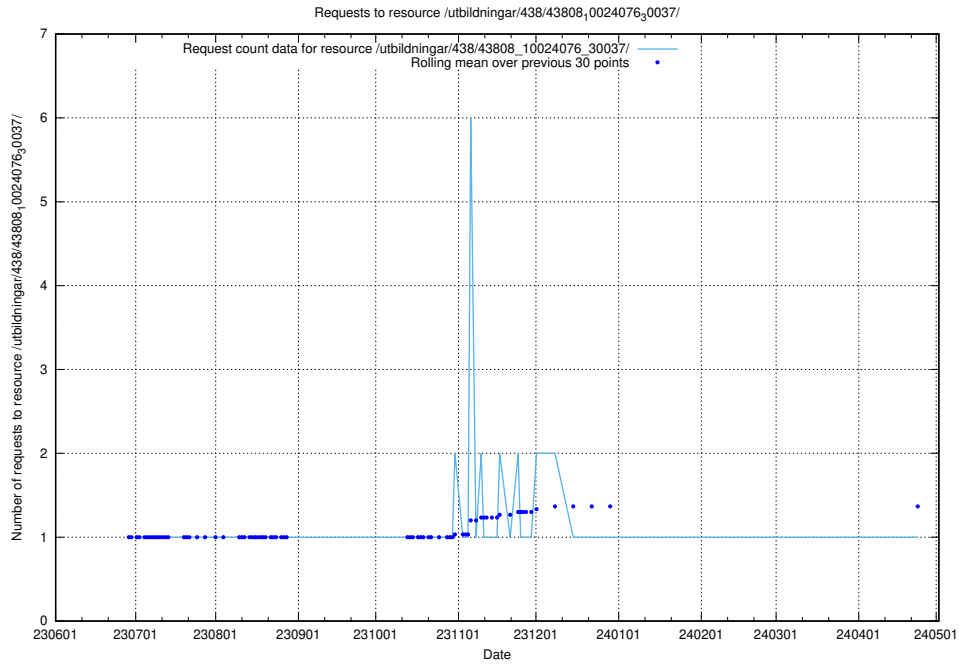

5.5827 Usage of /utbildningar/438/43808_10024076_30037/

Here, we count the number of requests to resource /utbildningar/438/43808_10024076_30037/.