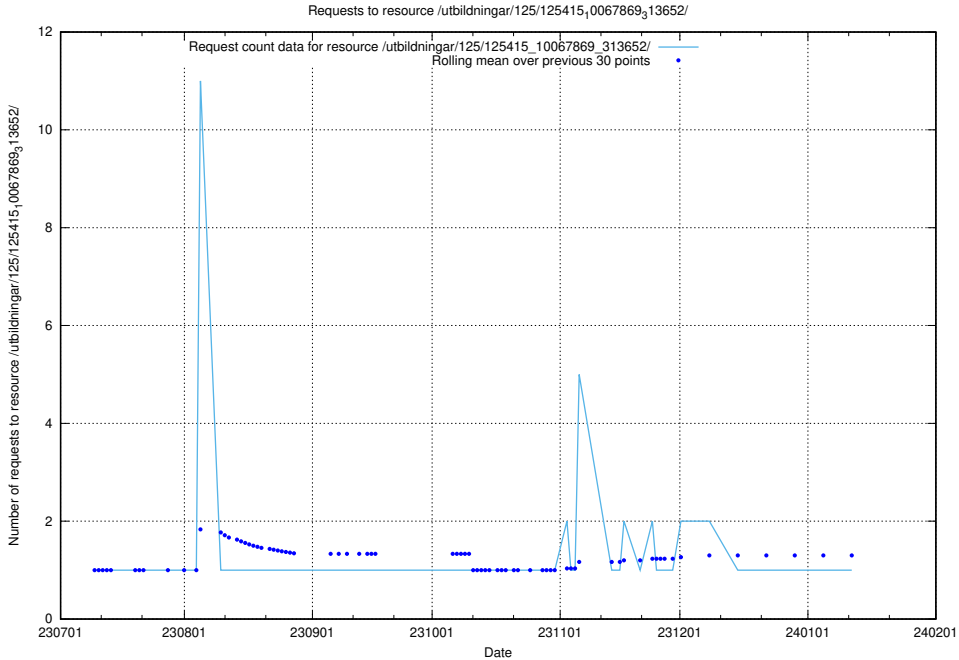

5.5513 Usage of /utbildningar/125/125415_10067869_313652/

Here, we count the number of requests to resource /utbildningar/125/125415_10067869_313652/.