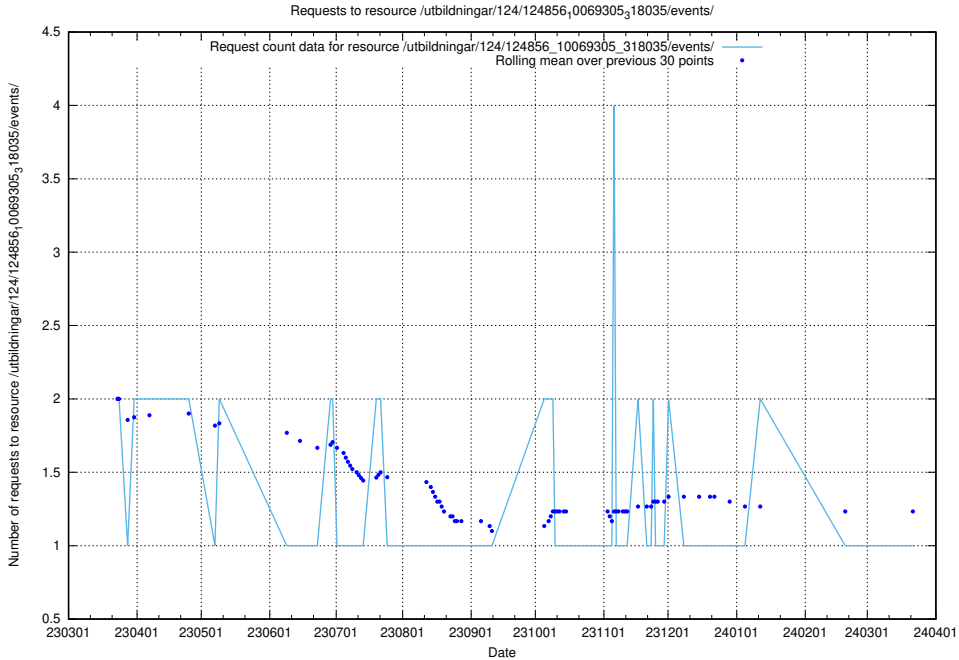

5.6670 Usage of /utbildningar/124/124856_10069305_318035/events/

Here, we count the number of requests to resource /utbildningar/124/124856_10069305_318035/events/