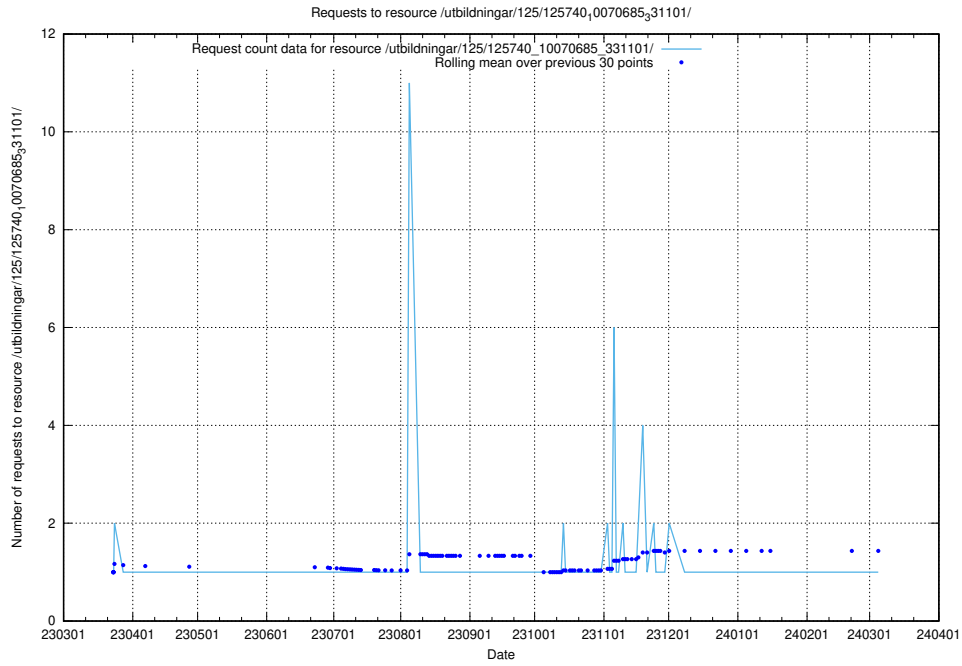

5.965 Usage of /utbildningar/125/125740_10070685_331101/

Here, we count the number of requests to resource /utbildningar/125/125740_10070685_331101/.