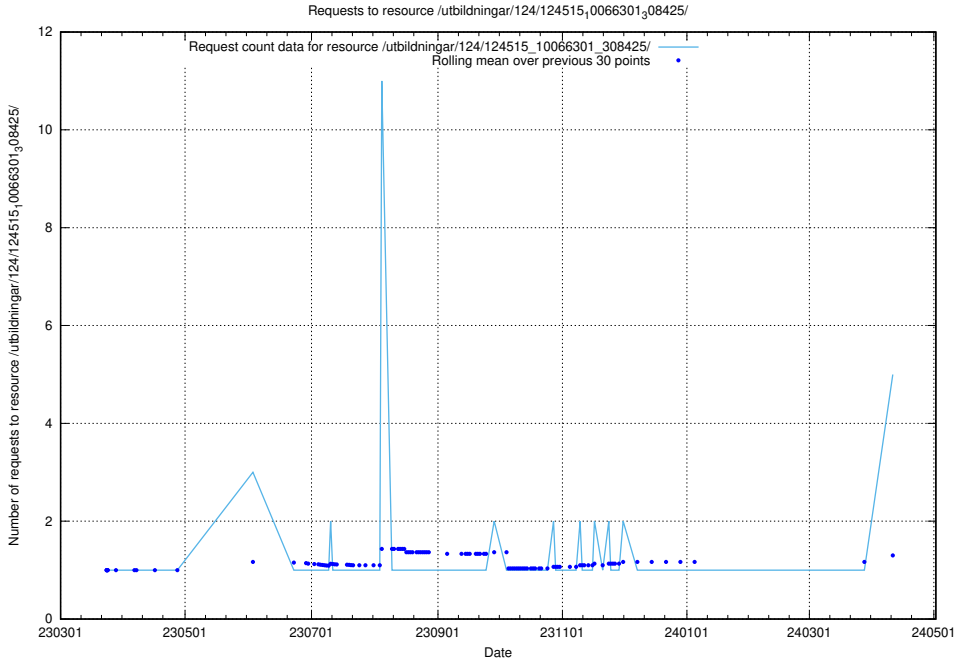

5.112 Usage of /utbildningar/124/124515_10066301_308425/

Here, we count the number of requests to resource /utbildningar/124/124515_10066301_308425/.