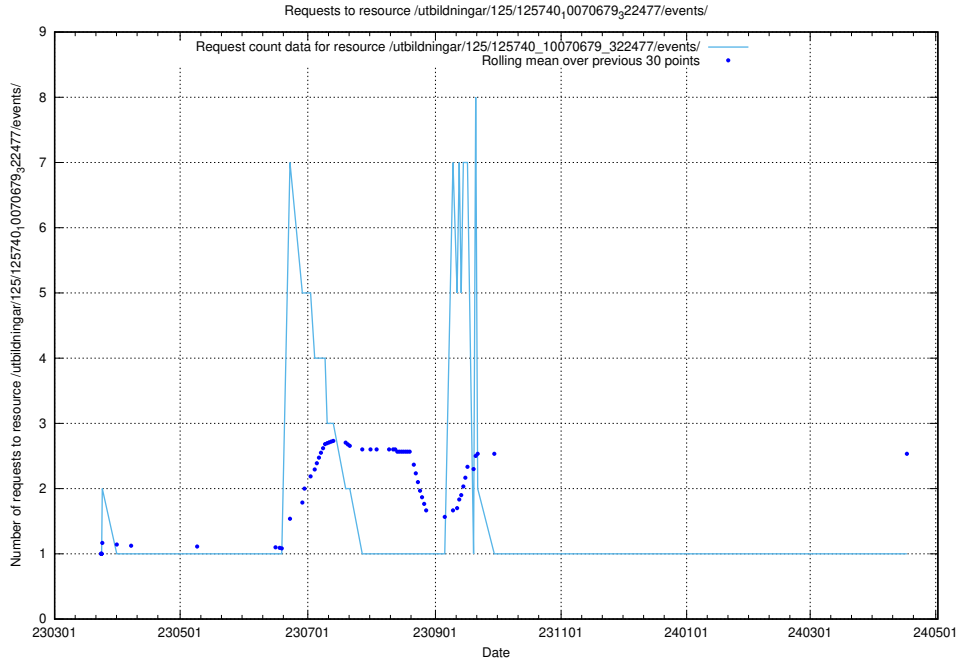

5.970 Usage of /utbildningar/125/125740_10070679_322477/events/

Here, we count the number of requests to resource /utbildningar/125/125740_10070679_322477/events/