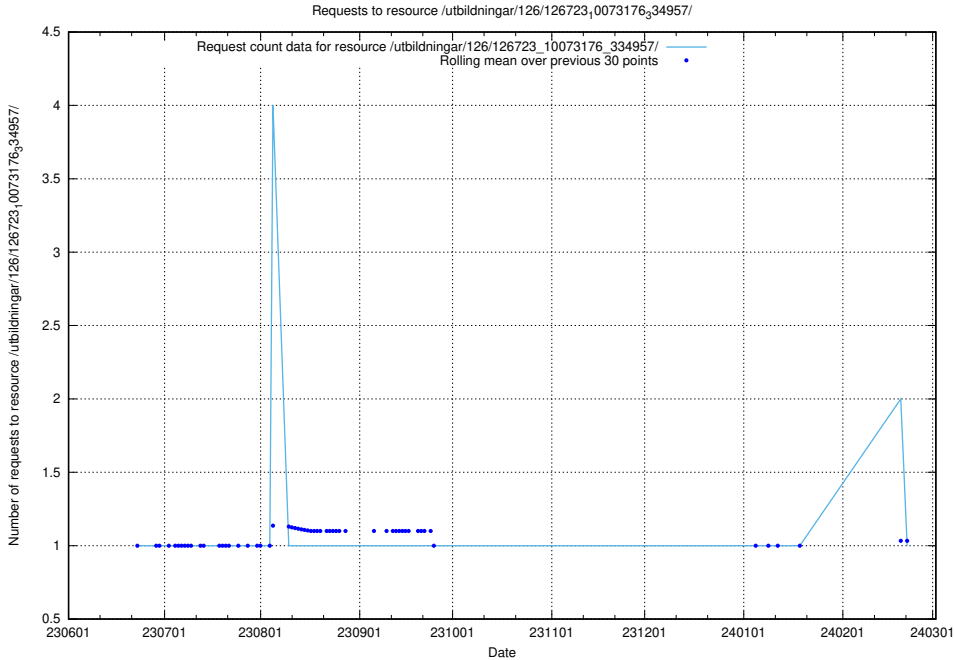

5.6003 Usage of /utbildningar/126/126723_10073176_334957/

Here, we count the number of requests to resource /utbildningar/126/126723_10073176_334957/.