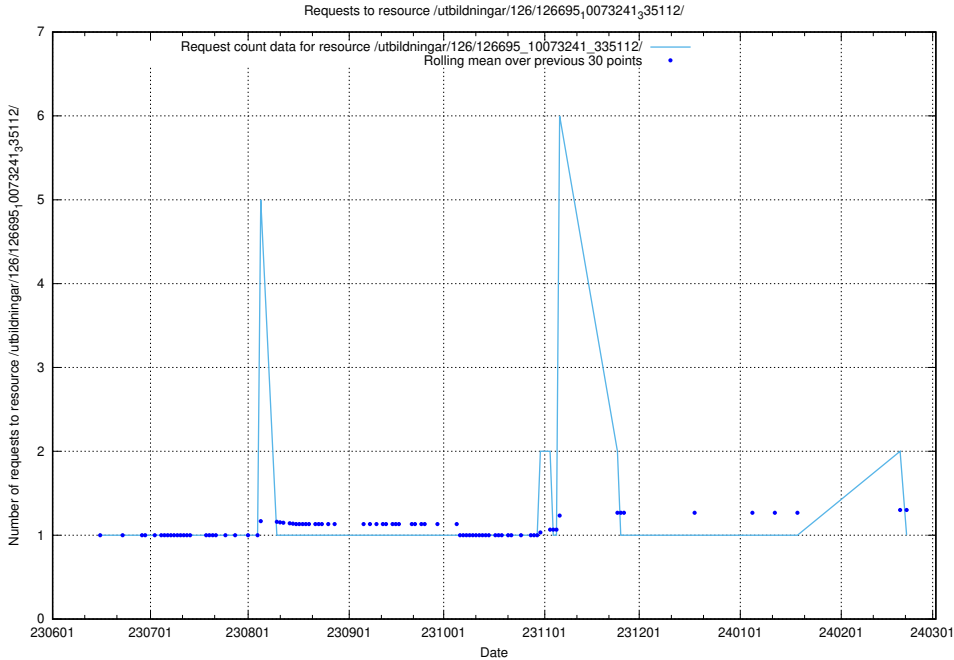

5.6267 Usage of /utbildningar/126/126695_10073241_335112/

Here, we count the number of requests to resource /utbildningar/126/126695_10073241_335112/.