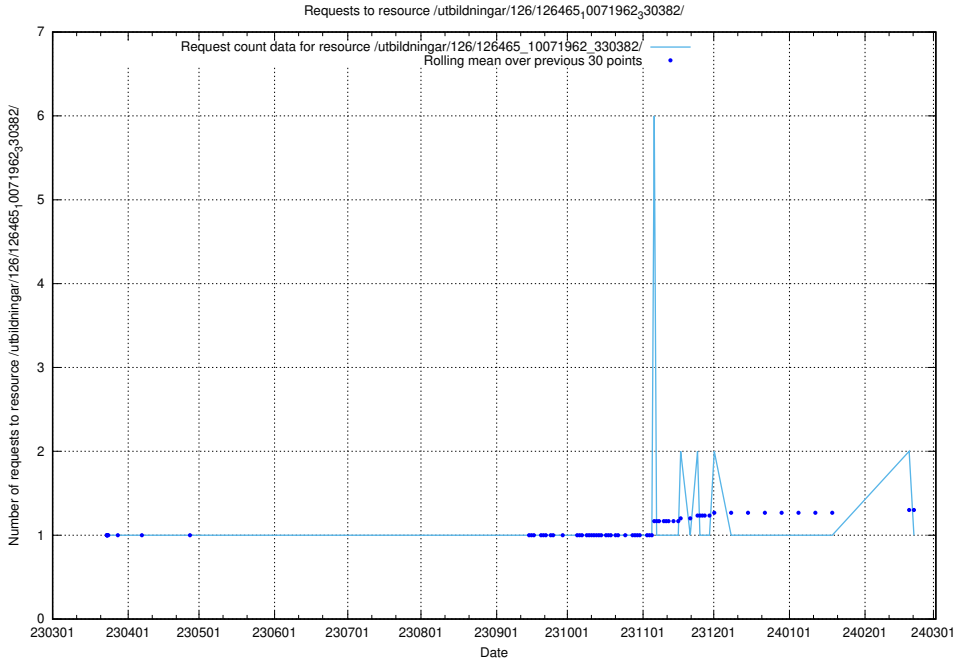

5.6798 Usage of /utbildningar/126/126465_10071962_330382/

Here, we count the number of requests to resource /utbildningar/126/126465_10071962_330382/.