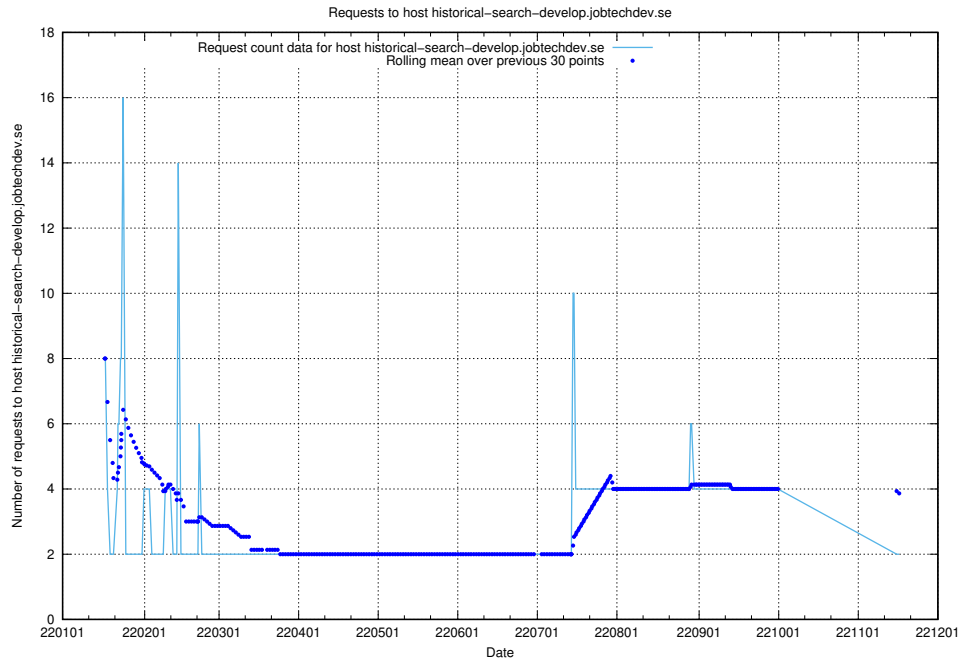

Here, we count the number of requests to host historical-search-develop.jobtechdev.se.

7.277 Usage of jocp4.jobtechdev.se

Here, we count the number of requests to host jocp4.jobtechdev.se.

7.278 Usage of checkout.jobtechdev.se