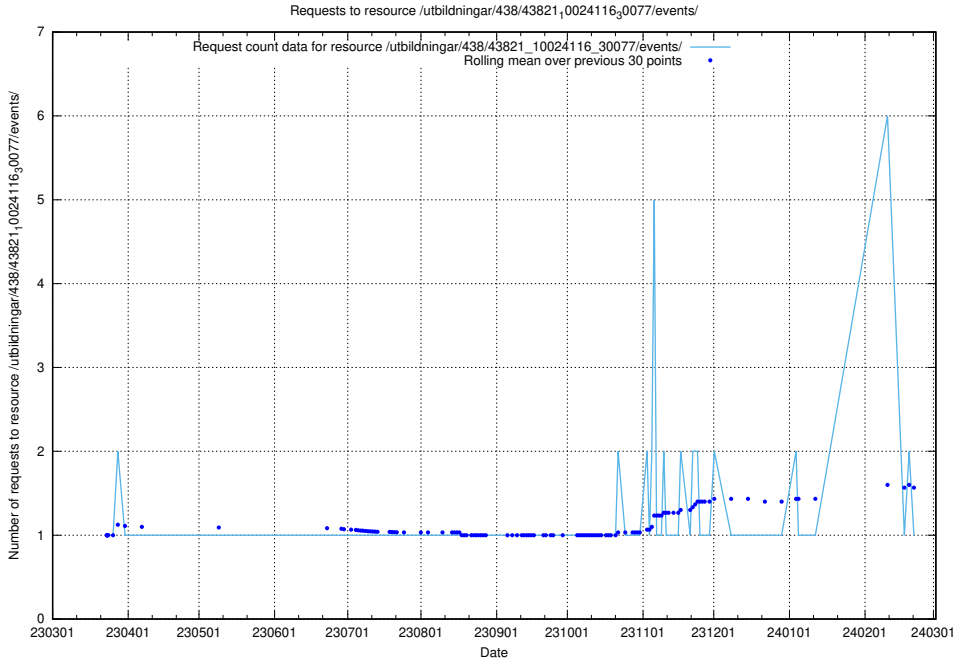

5.6719 Usage of /utbildningar/438/43821_10024116_30077/events/

Here, we count the number of requests to resource /utbildningar/438/43821_10024116_30077/events/.