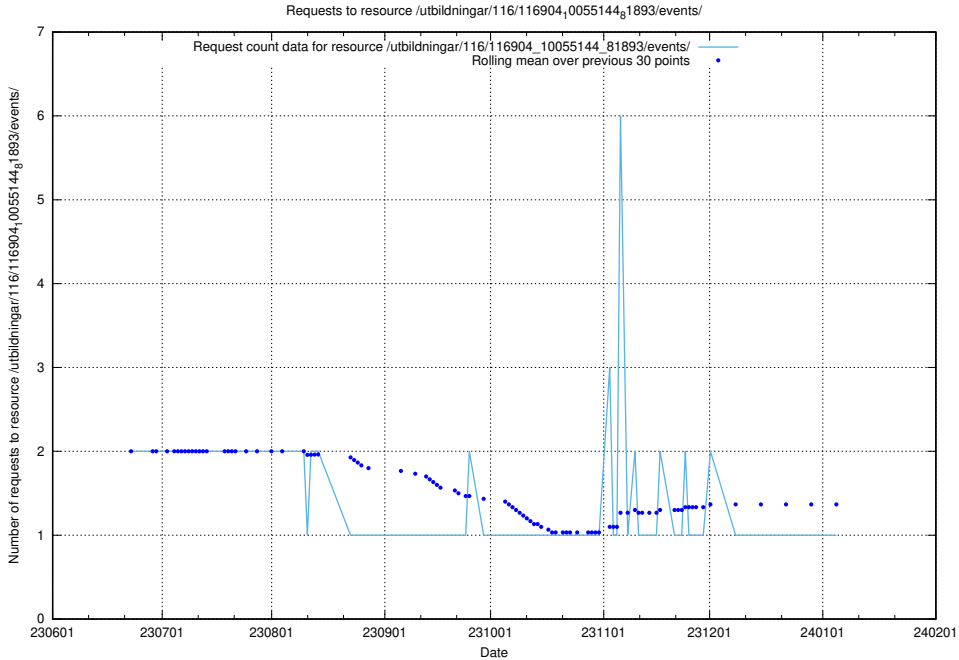

5.5968 Usage of /utbildningar/116/116904_10055144_81893/events/

Here, we count the number of requests to resource /utbildningar/116/116904_10055144_81893/events/.