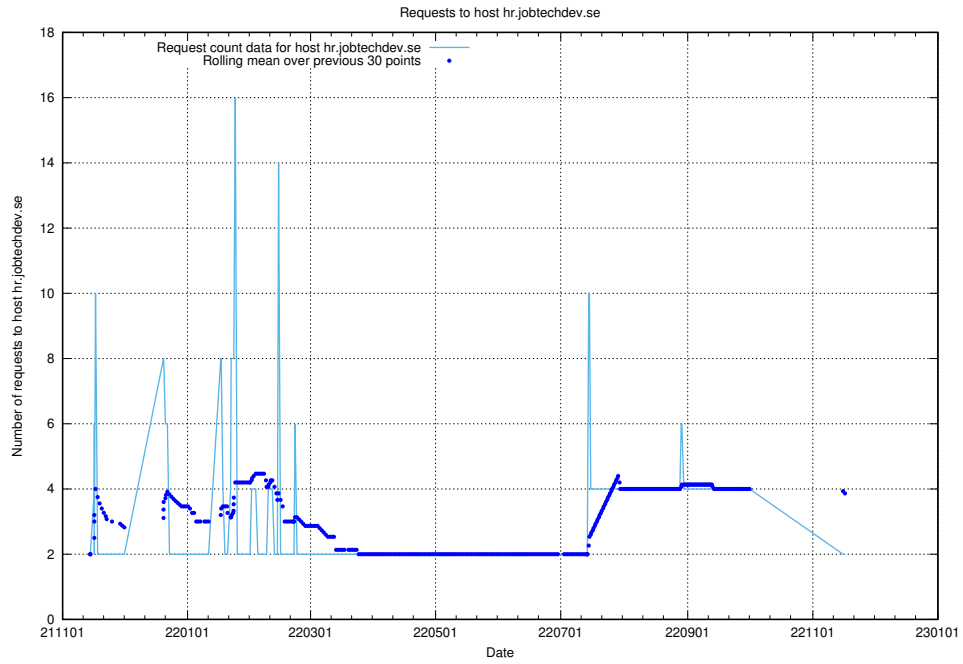

7.604 Usage of hr.jobtechdev.se

Here, we count the number of requests to host hr.jobtechdev.se.

7.605 Usage of demo-jobed-connect-onprem.jobtechdev.se

Here, we count the number of requests to host demo-jobed-connect-onprem.jobtechdev.se.