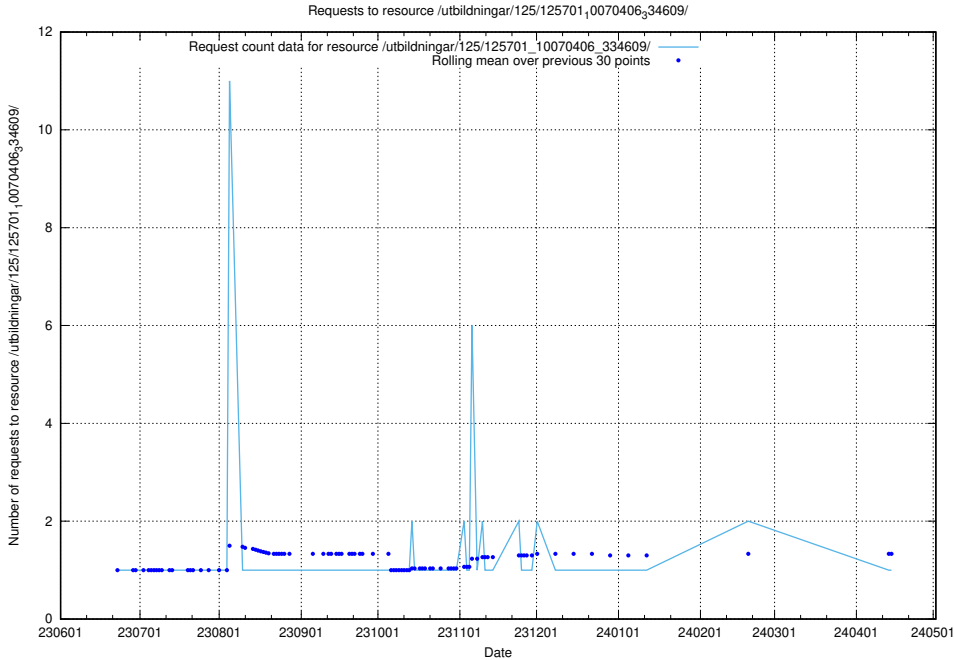

5.6102 Usage of /utbildningar/125/125701_10070406_334609/

Here, we count the number of requests to resource /utbildningar/125/125701_10070406_334609/.