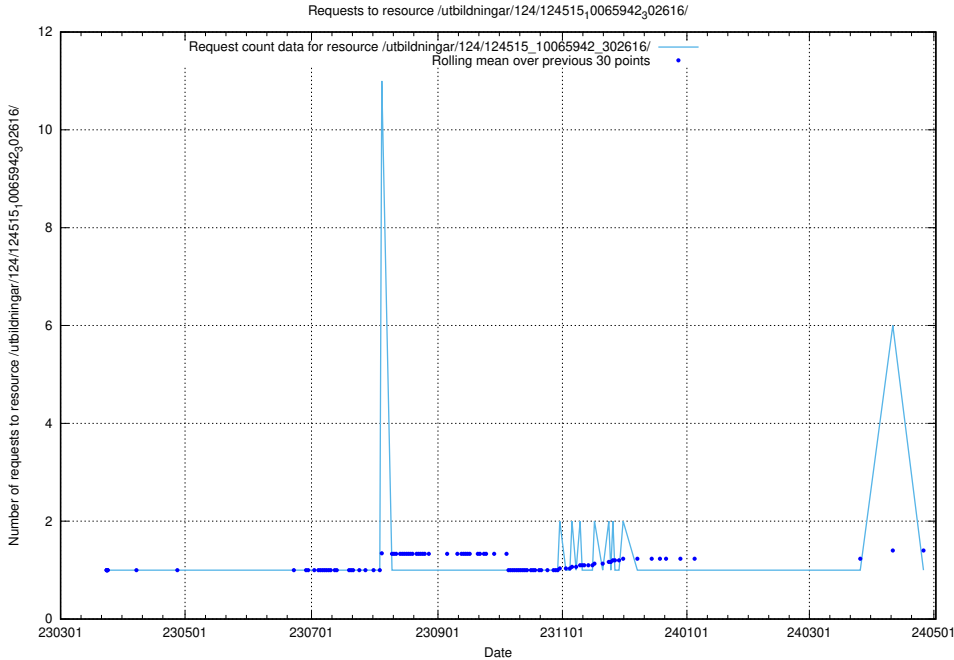

5.1938 Usage of /utbildningar/124/124515_10065942_302616/

Here, we count the number of requests to resource /utbildningar/124/124515_10065942_302616/.

5.1939 Usage of /availability/uptime/prod/20231009/