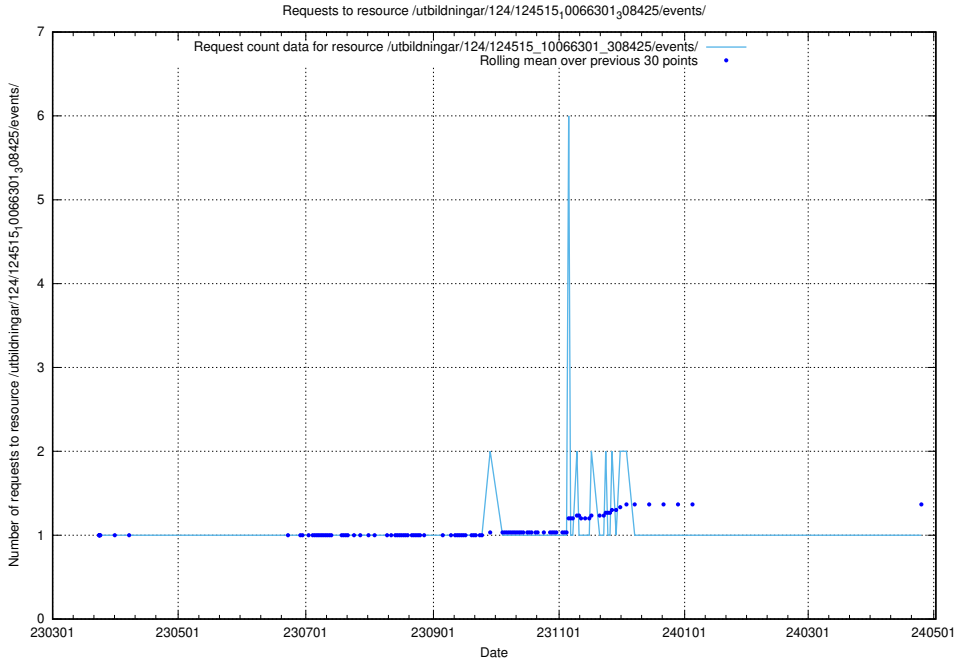

5.1877 Usage of /utbildningar/124/124515_10066301_308425/events/

Here, we count the number of requests to resource /utbildningar/124/124515_10066301_308425/events/