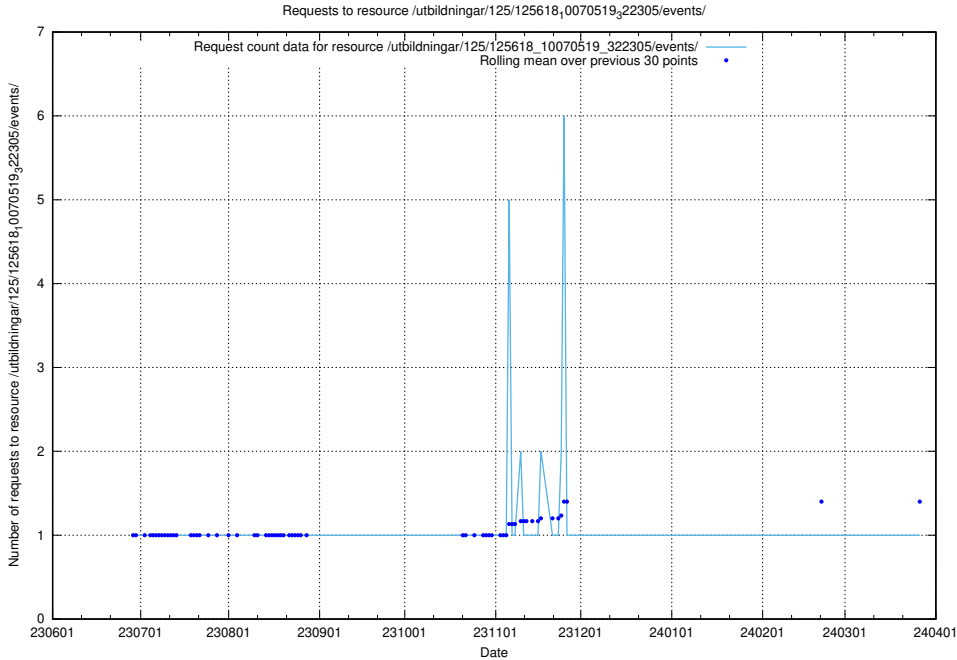

5.5871 Usage of /utbildningar/125/125618_10070519_322305/events/

Here, we count the number of requests to resource /utbildningar/125/125618_10070519_322305/events/