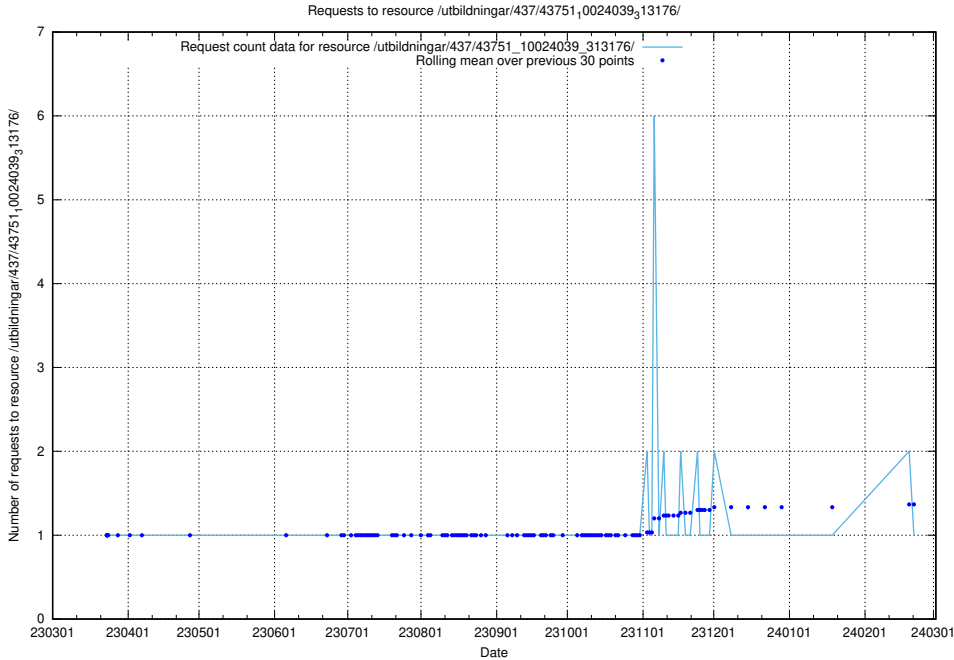

5.6759 Usage of /utbildningar/437/43751_10024039_313176/

Here, we count the number of requests to resource /utbildningar/437/43751_10024039_313176/.