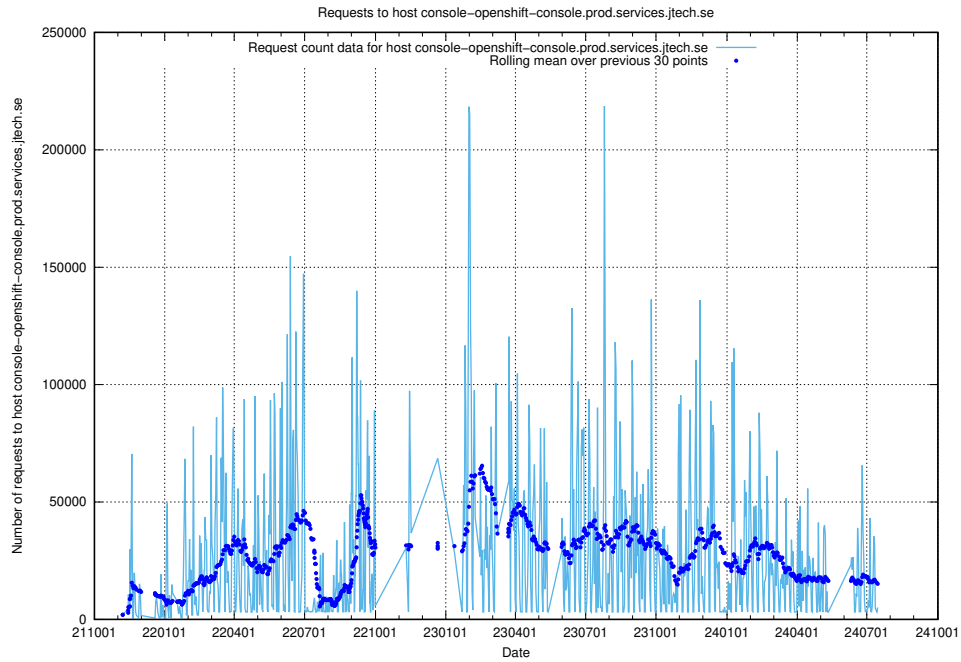

7.14 Usage of console-openshift-console.prod.services.jtech.se

Here, we count the number of requests to host console-openshift-console.prod.services.jtech.se.

7.15 Usage of taxonomy-soap-prod.jobtechdev.se