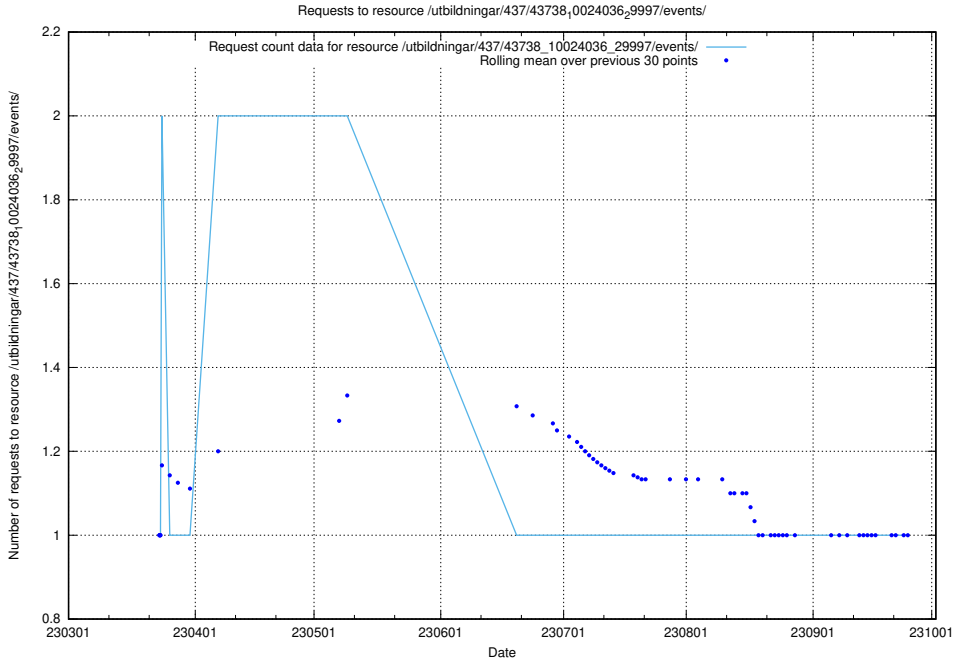

Here, we count the number of requests to resource /utbildningar/437/43738_10024036_29997/events/.

5.6774 Usage of /utbildningar/437/43738_10024036_29997/

Here, we count the number of requests to resource /utbildningar/437/43738_10024036_29997/.