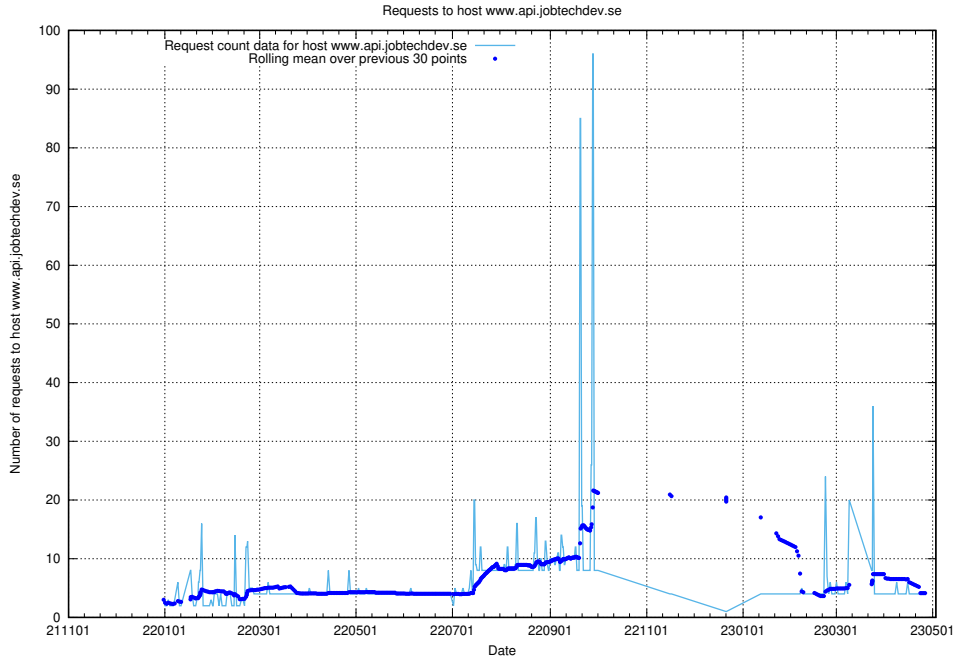

7.137 Usage of www.api.jobtechdev.se

Here, we count the number of requests to host www.api.jobtechdev.se.