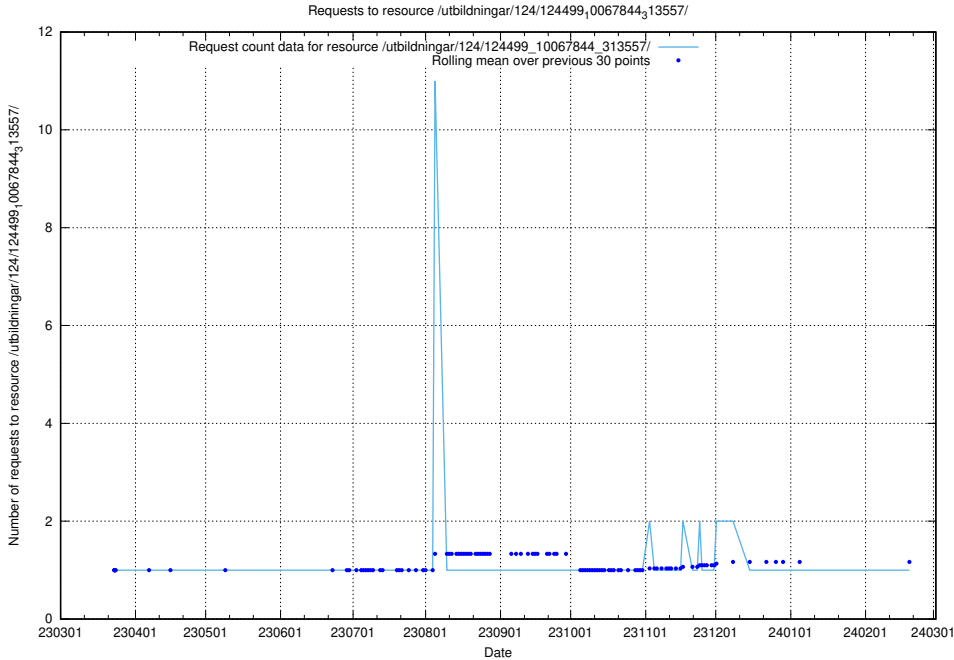

5.2808 Usage of /utbildningar/124/124499_10067844_313557/

Here, we count the number of requests to resource /utbildningar/124/124499_10067844_313557/.