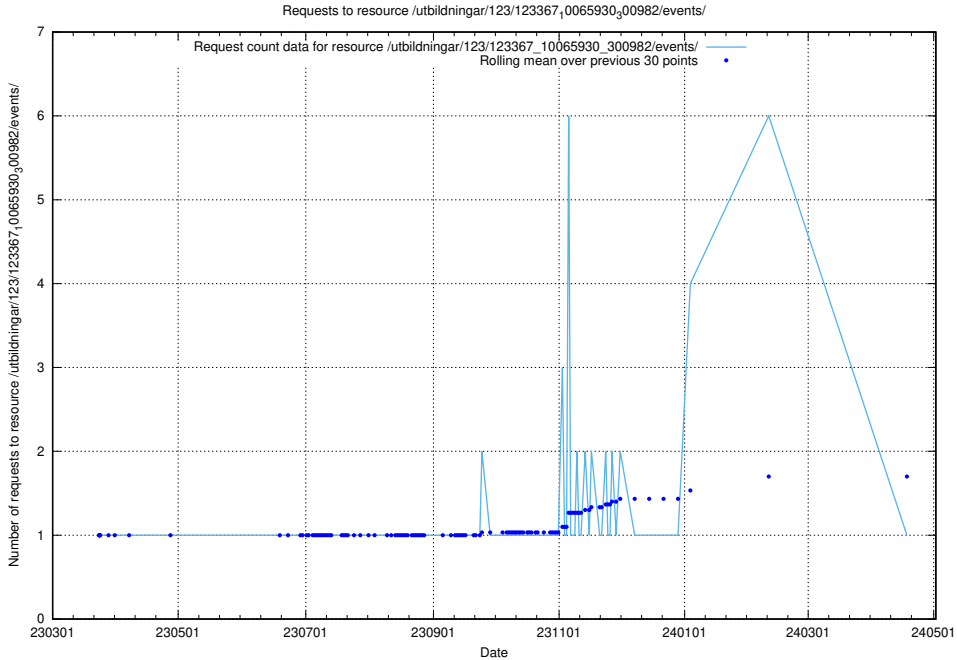

5.5004 Usage of /utbildningar/123/123367_10065930_300982/events/

Here, we count the number of requests to resource /utbildningar/123/123367_10065930_300982/events/