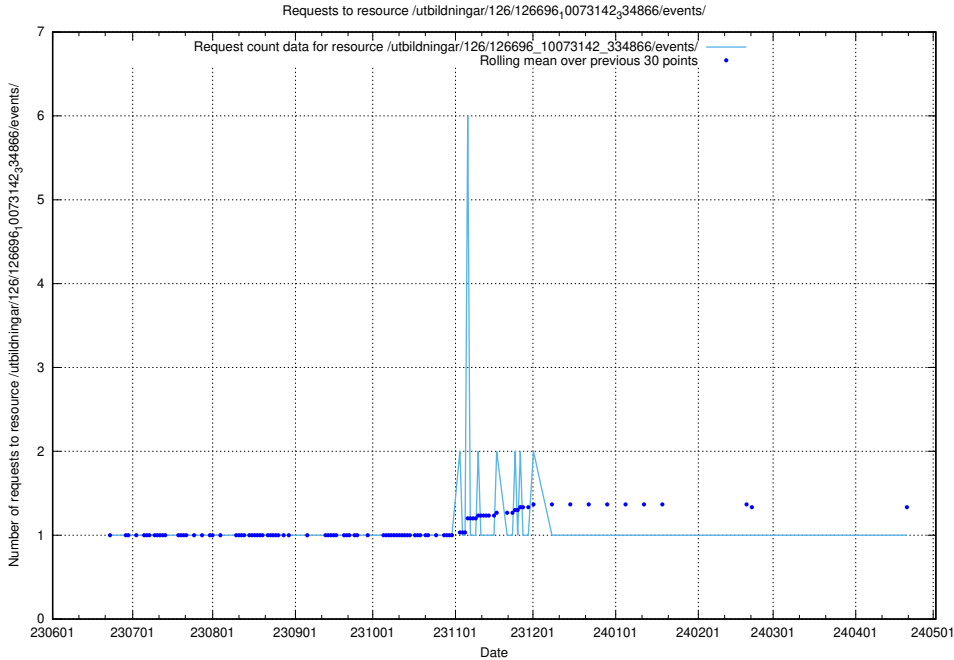

Here, we count the number of requests to resource /utbildningar/126/126696_10073241_335112/.

5.6022 Usage of /utbildningar/126/126696_10073142_334866/events/

Here, we count the number of requests to resource /utbildningar/126/126696_10073142_334866/events/