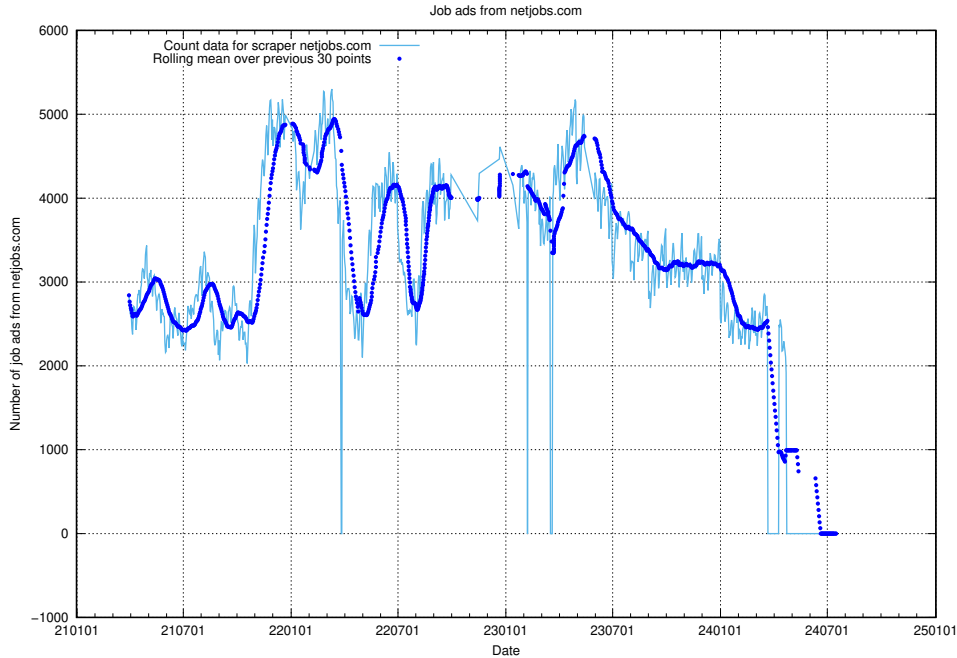

13.17 Number of ads by scraper netjobs.com

Here, we count the number of job ads scraped from netjobs.com.