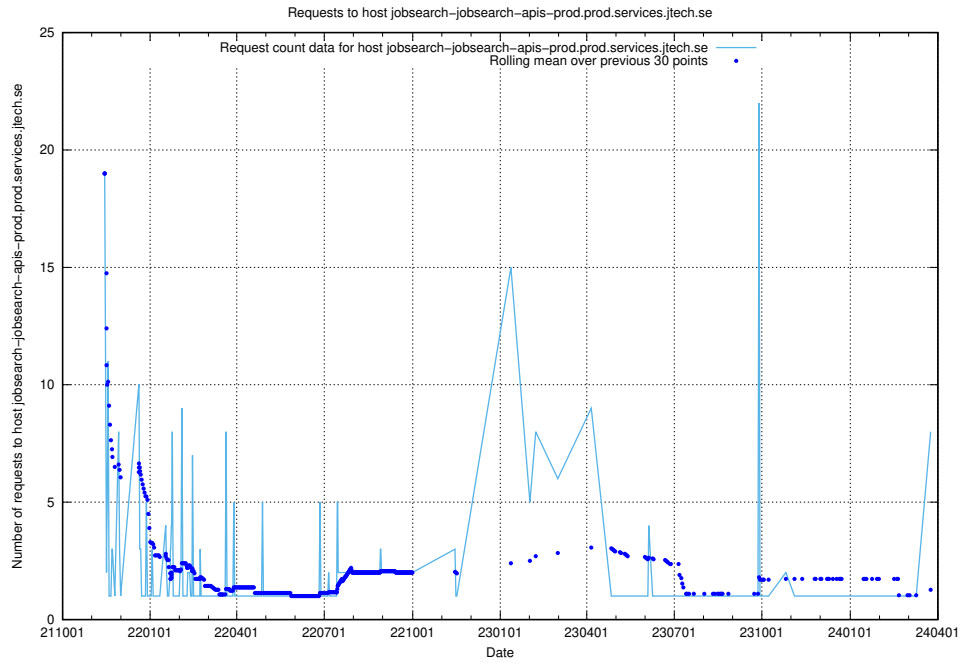

7.77 Usage of jobsearch-jobsearch-apis-prod.prod.services.jtech.se

Here, we count the number of requests to host jobsearch-jobsearch-apis-prod.prod.services.jtech.se.