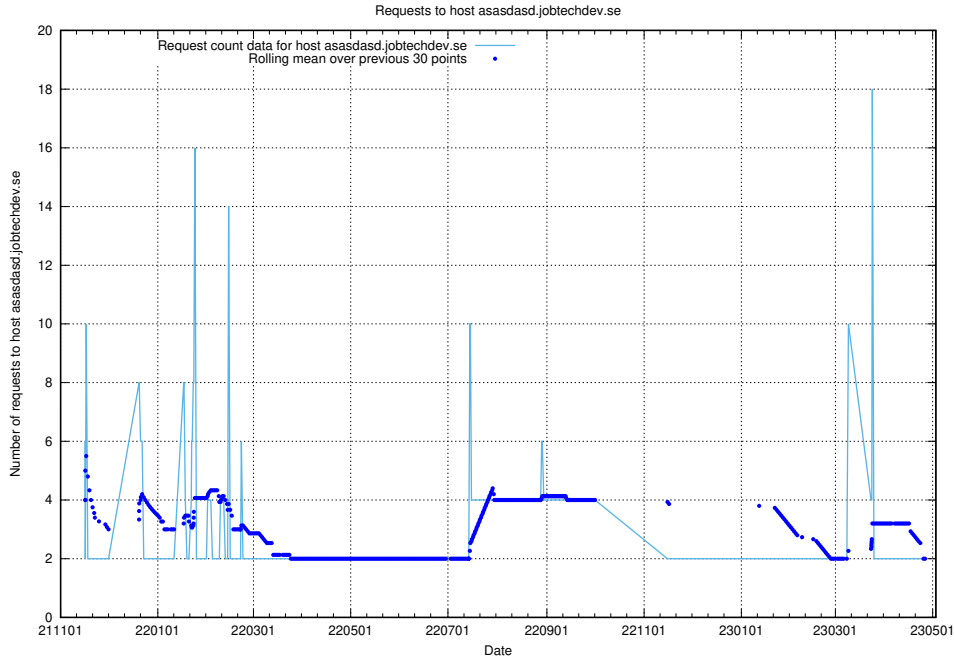

7.540 Usage of standby.jobtechdev.se

Here, we count the number of requests to host standby.jobtechdev.se.

7.541 Usage of asasdask.jobtechdev.se

Here, we count the number of requests to host asasdask.jobtechdev.se.