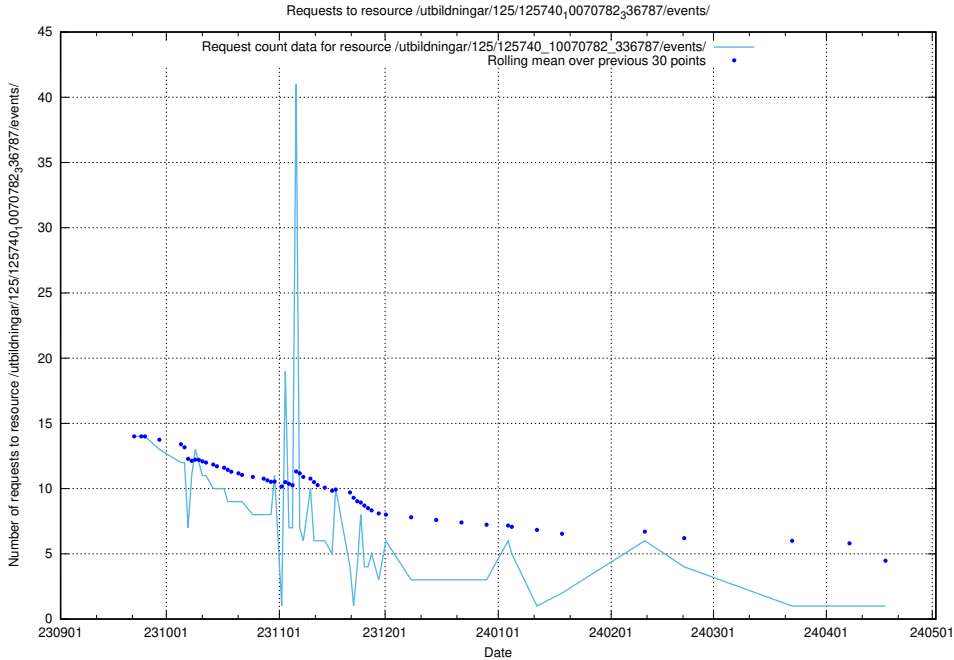

5.4879 Usage of /utbildningar/125/125740_10070782_336787/events/

Here, we count the number of requests to resource /utbildningar/125/125740_10070782_336787/events/