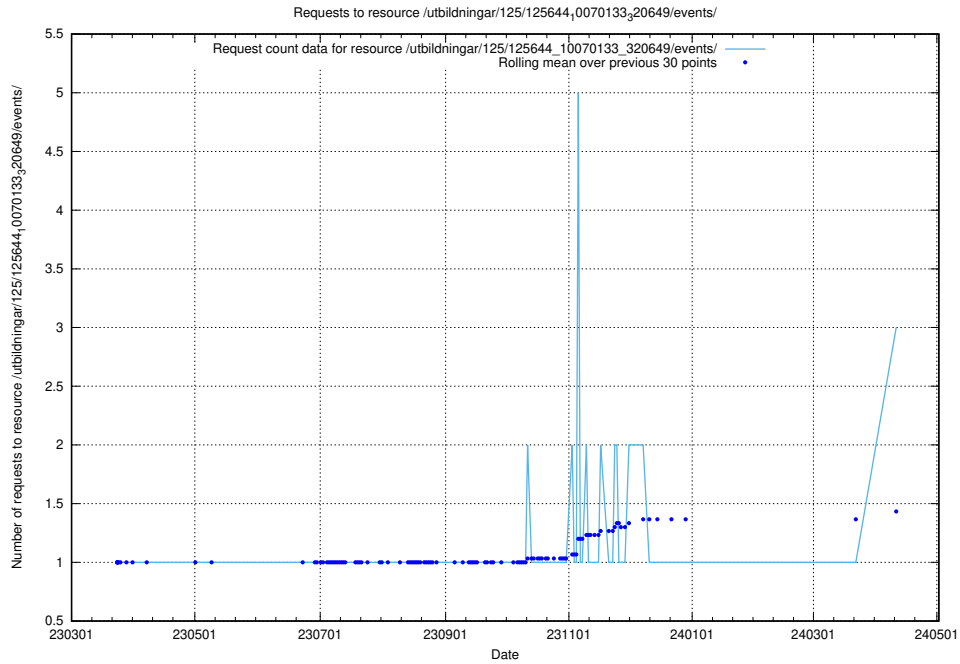

5.245 Usage of /utbildningar/125/125644_10070133_320649/events/

Here, we count the number of requests to resource /utbildningar/125/125644_10070133_320649/events/