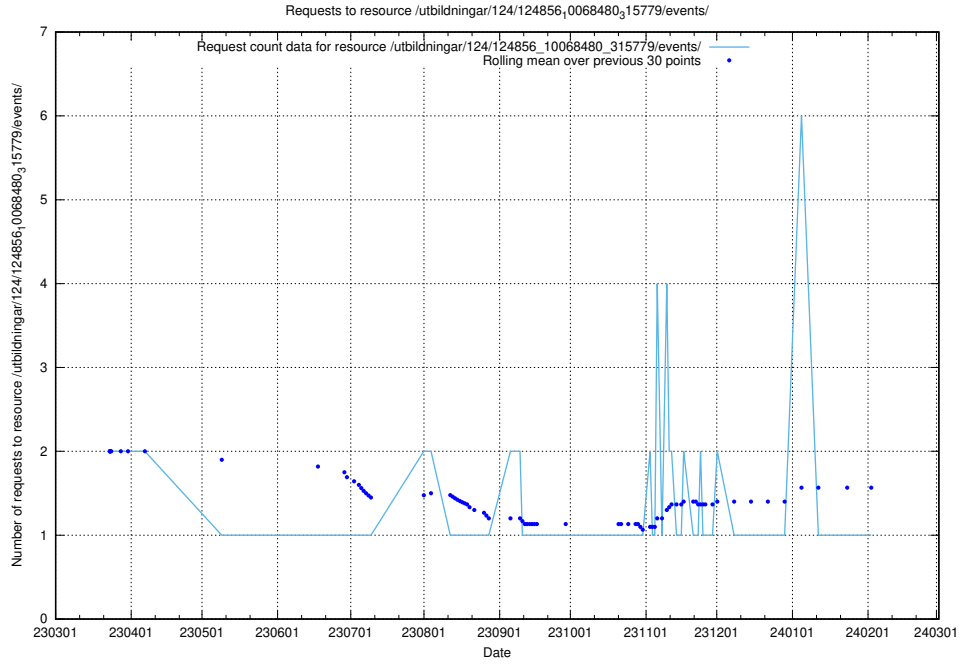

Here, we count the number of requests to resource /utbildningar/124/124856_10069305_318035/events/

5.6671 Usage of /utbildningar/124/124856_10068480_315779/events/

Here, we count the number of requests to resource /utbildningar/124/124856_10068480_315779/events/