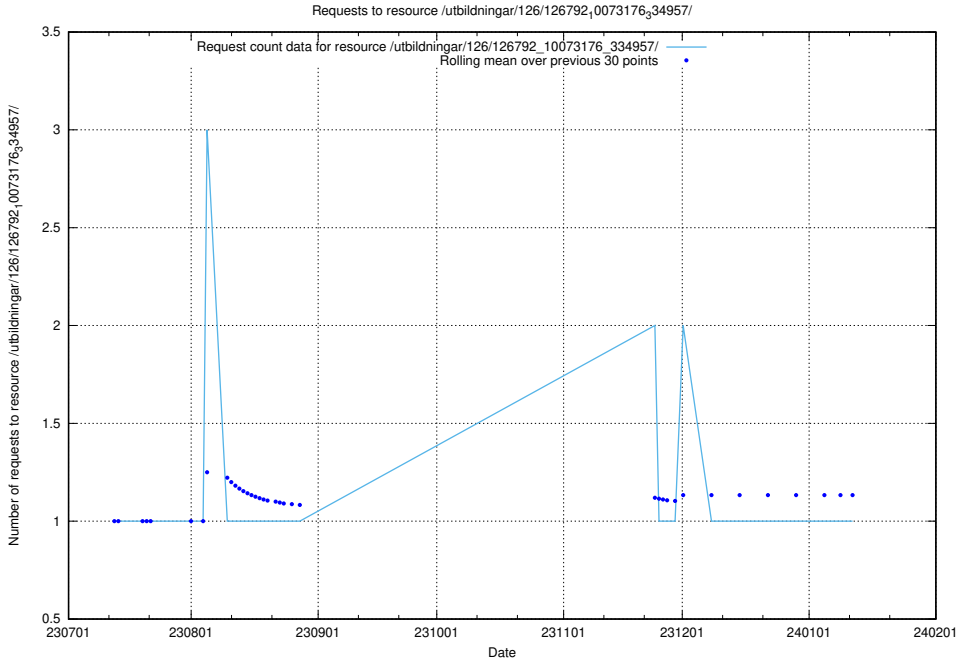

5.5496 Usage of /utbildningar/126/126792_10073176_334957/

Here, we count the number of requests to resource /utbildningar/126/126792_10073176_334957/.