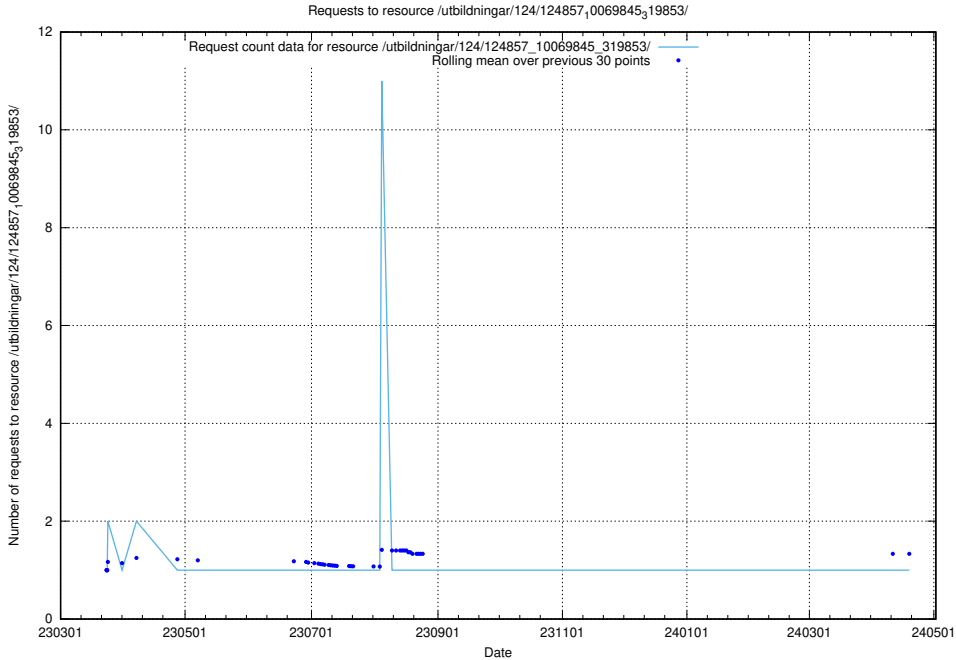

5.1159 Usage of /utbildningar/124/124857_10069845_319853/

Here, we count the number of requests to resource /utbildningar/124/124857_10069845_319853/.