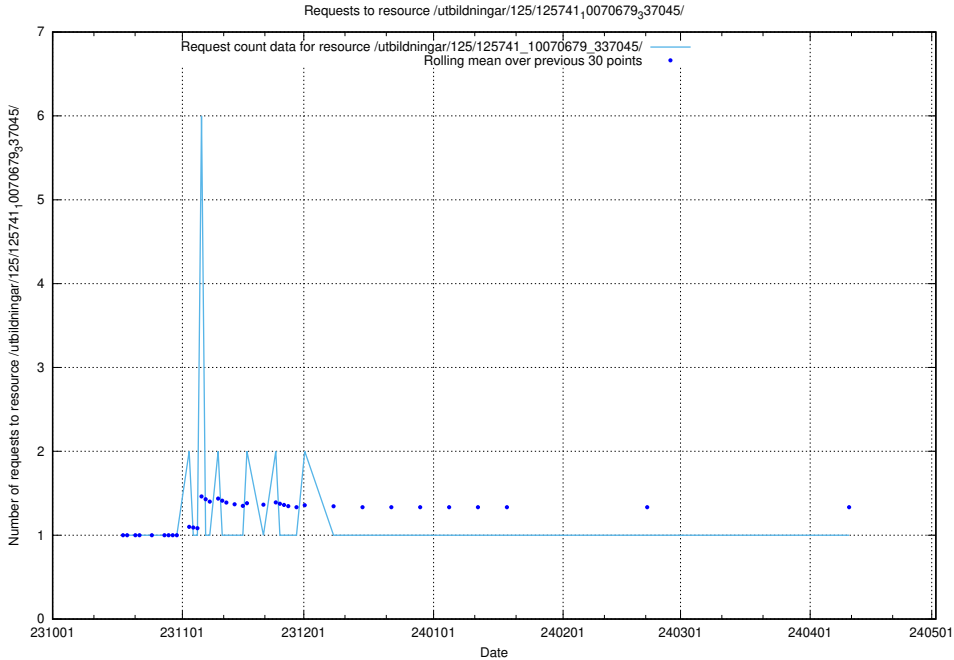

5.4672 Usage of /utbildningar/125/125741_10070679_337045/

Here, we count the number of requests to resource /utbildningar/125/125741_10070679_337045/.