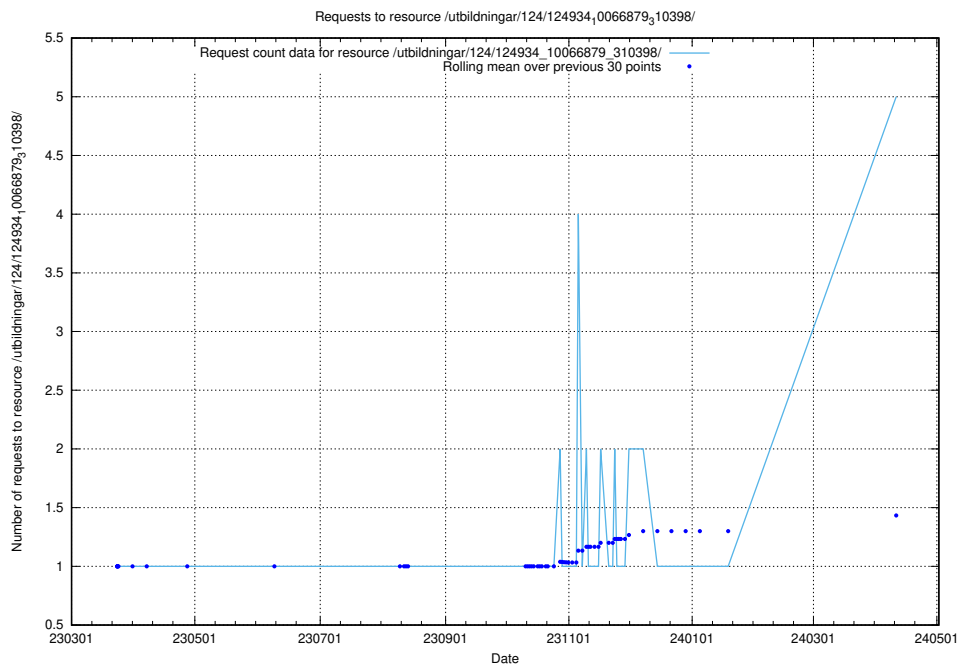

5.105 Usage of /utbildningar/124/124934_10066879_310398/

Here, we count the number of requests to resource /utbildningar/124/124934_10066879_310398/.