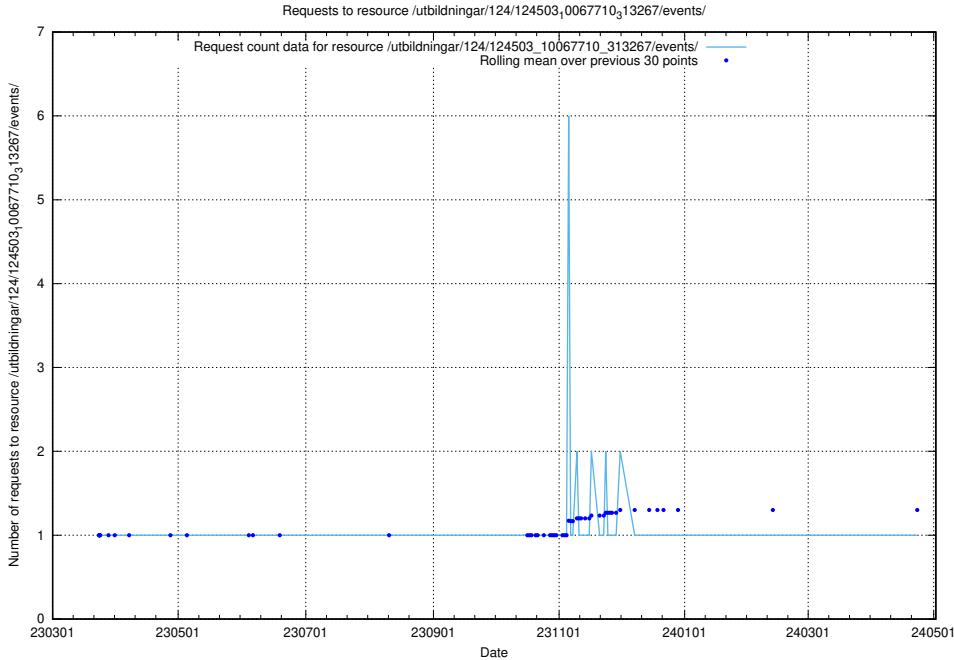

5.2505 Usage of /utbildningar/124/124503_10067710_313267/events/

Here, we count the number of requests to resource /utbildningar/124/124503_10067710_313267/events/