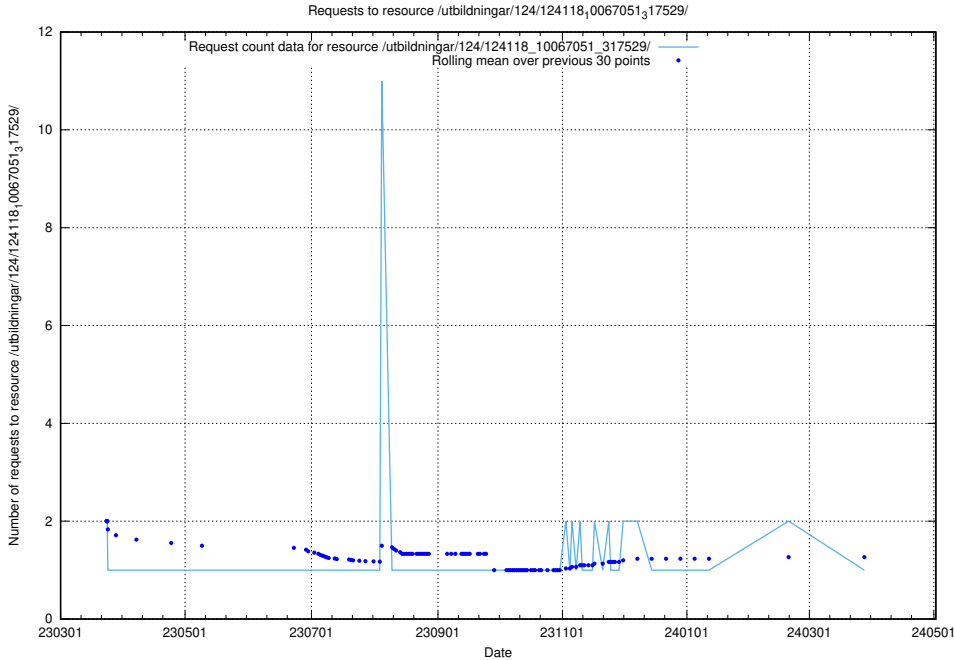

5.6687 Usage of /utbildningar/124/124118_10067051_317529/

Here, we count the number of requests to resource /utbildningar/124/124118_10067051_317529/.