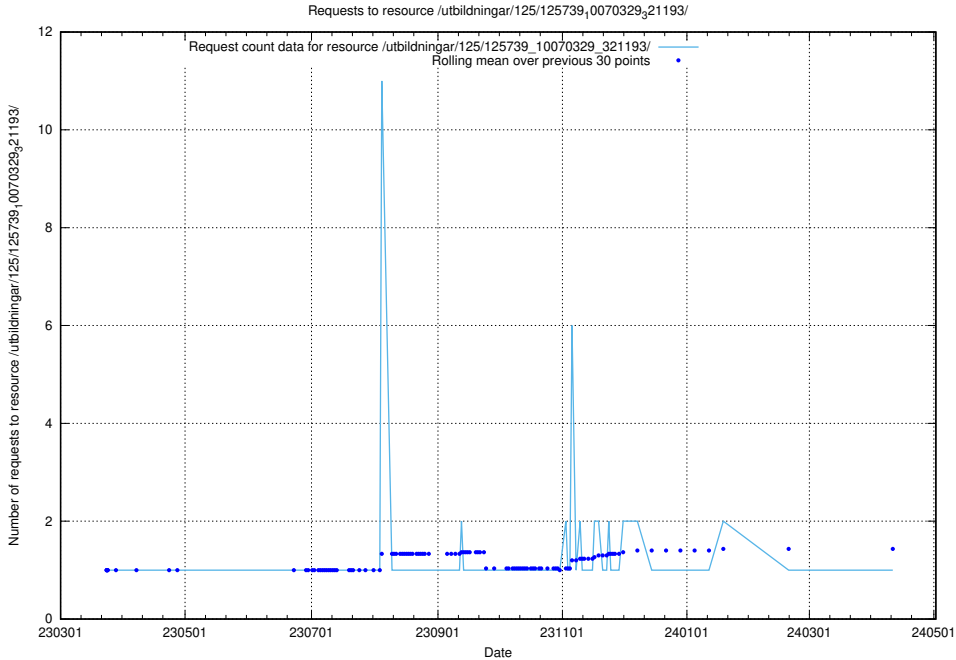

5.991 Usage of /utbildningar/125/125739_10070329_321193/

Here, we count the number of requests to resource /utbildningar/125/125739_10070329_321193/.