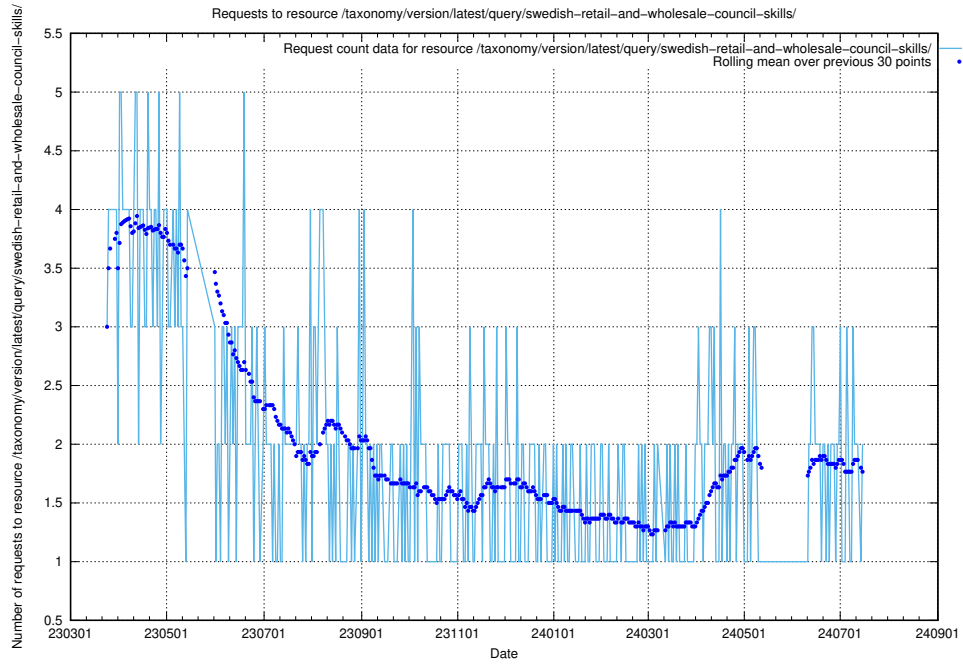

5.852 Usage of /taxonomy/version/latest/query/swedish-retail-and-wholesale-council-skills/

Here, we count the number of requests to resource /taxonomy/version/latest/query/swedish-retail-and-wholesale-council-skills/.