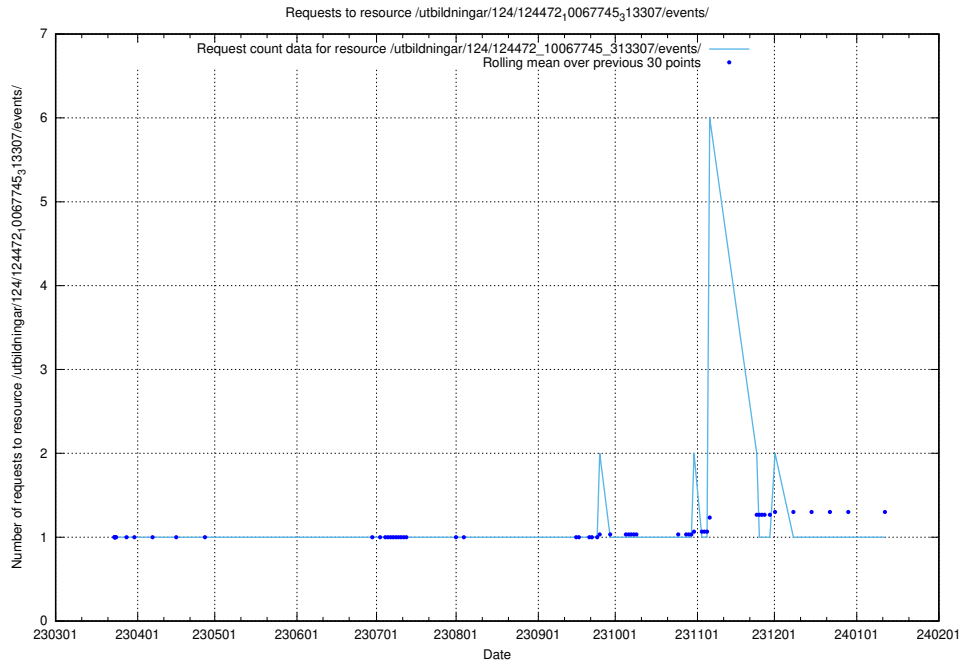

5.3389 Usage of /utbildningar/124/124472_10067745_313307/events/

Here, we count the number of requests to resource /utbildningar/124/124472_10067745_313307/events/