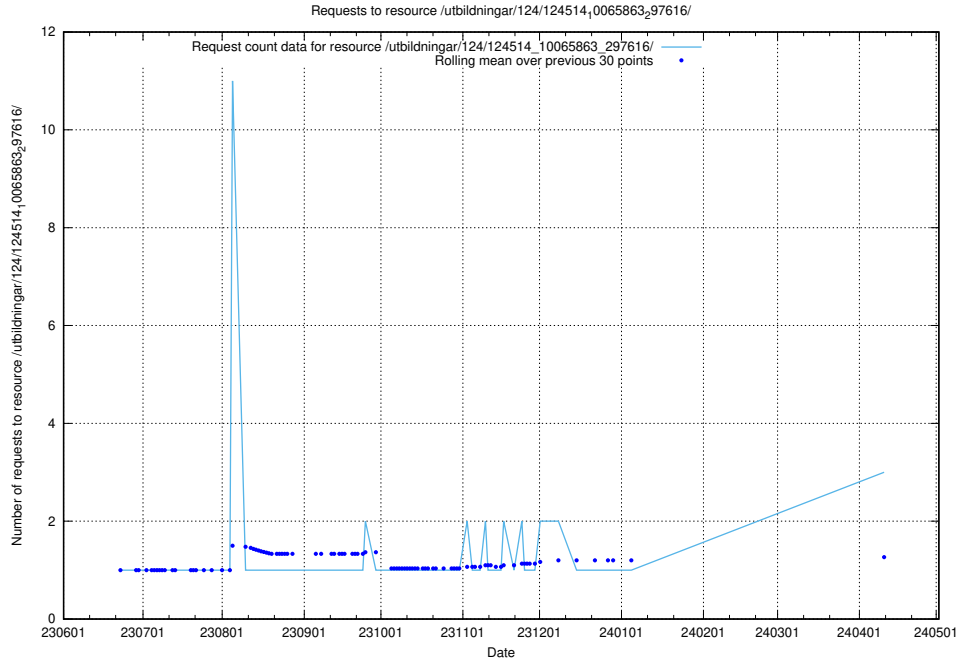

5.375 Usage of /utbildningar/124/124514_10065863_297616/

Here, we count the number of requests to resource /utbildningar/124/124514_10065863_297616/.