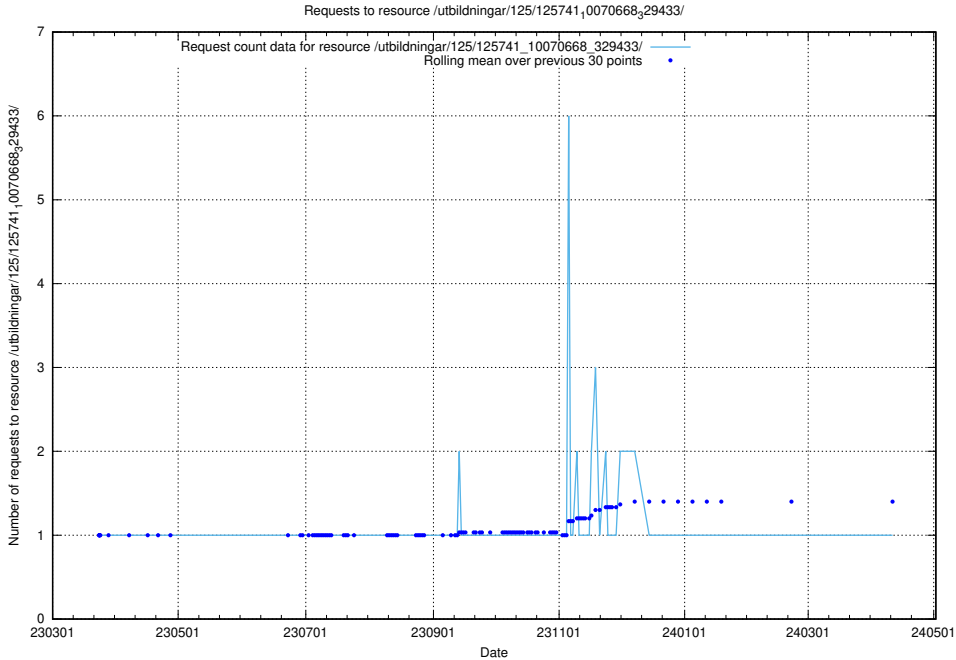

5.6869 Usage of /utbildningar/125/125741_10070668_329433/

Here, we count the number of requests to resource /utbildningar/125/125741_10070668_329433/.