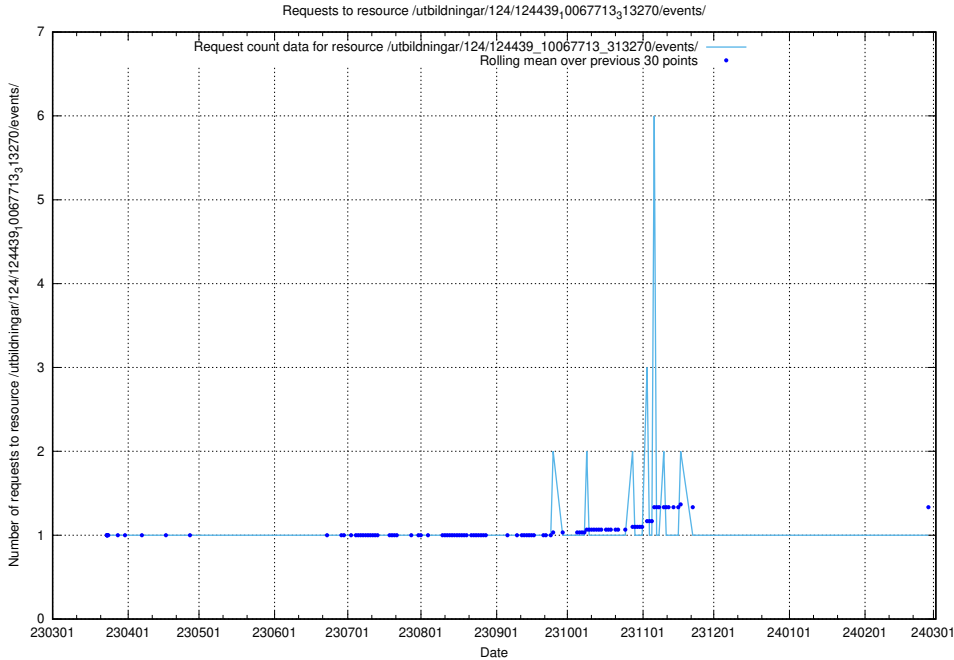

Here, we count the number of requests to resource /utbildningar/utb_emil/124/124515_10066304_308429/

5.3964 Usage of /utbildningar/124/124439_10067713_313270/events/

Here, we count the number of requests to resource /utbildningar/124/124439_10067713_313270/events/