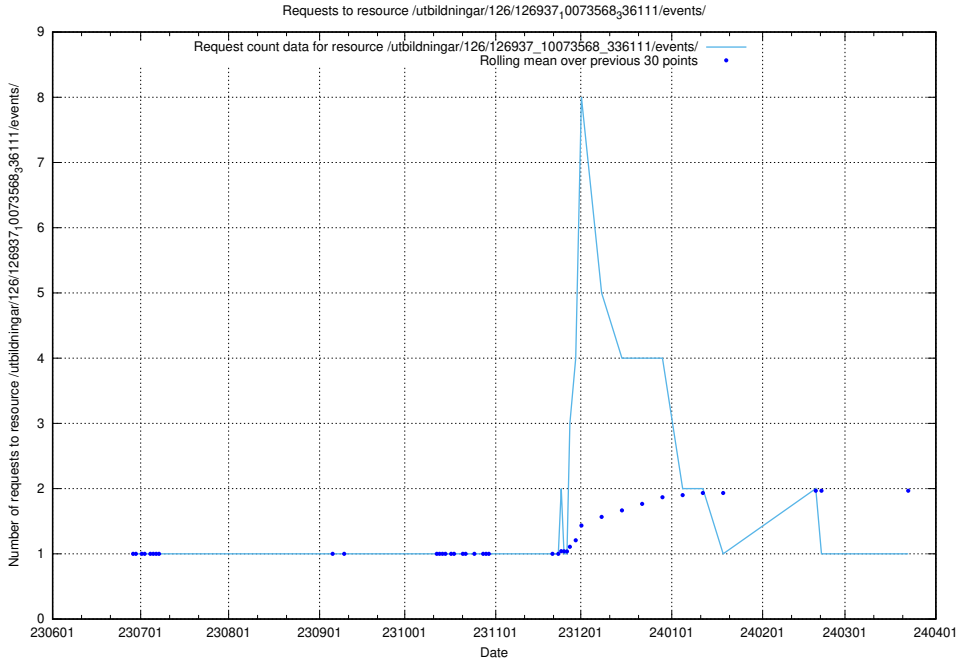

5.5835 Usage of /utbildningar/126/126937_10073568_336111/events/

Here, we count the number of requests to resource /utbildningar/126/126937_10073568_336111/events/