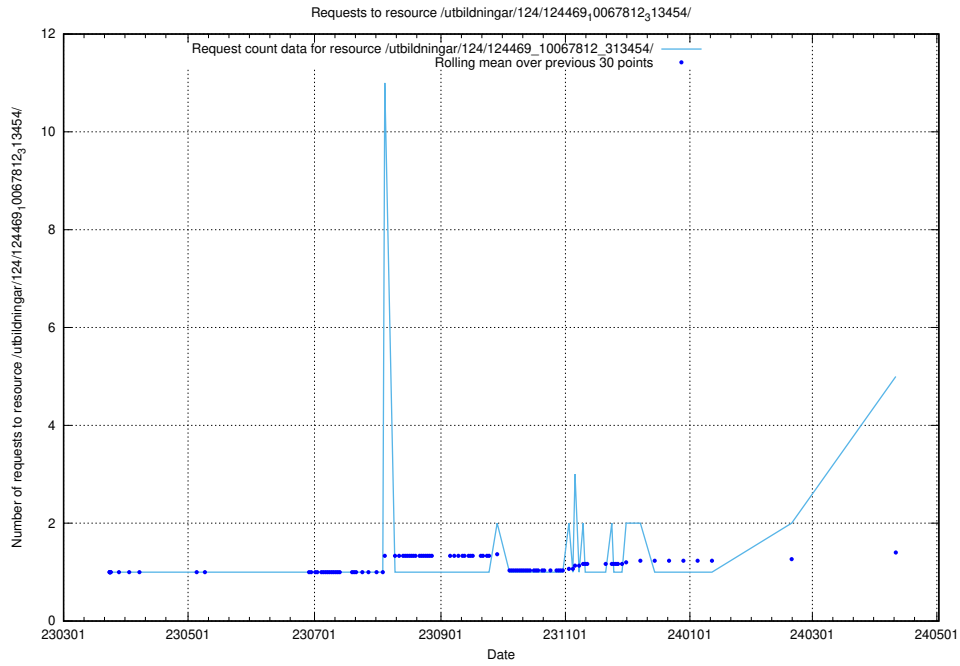

5.123 Usage of /utbildningar/124/124469_10067812_313454/

Here, we count the number of requests to resource /utbildningar/124/124469_10067812_313454/.