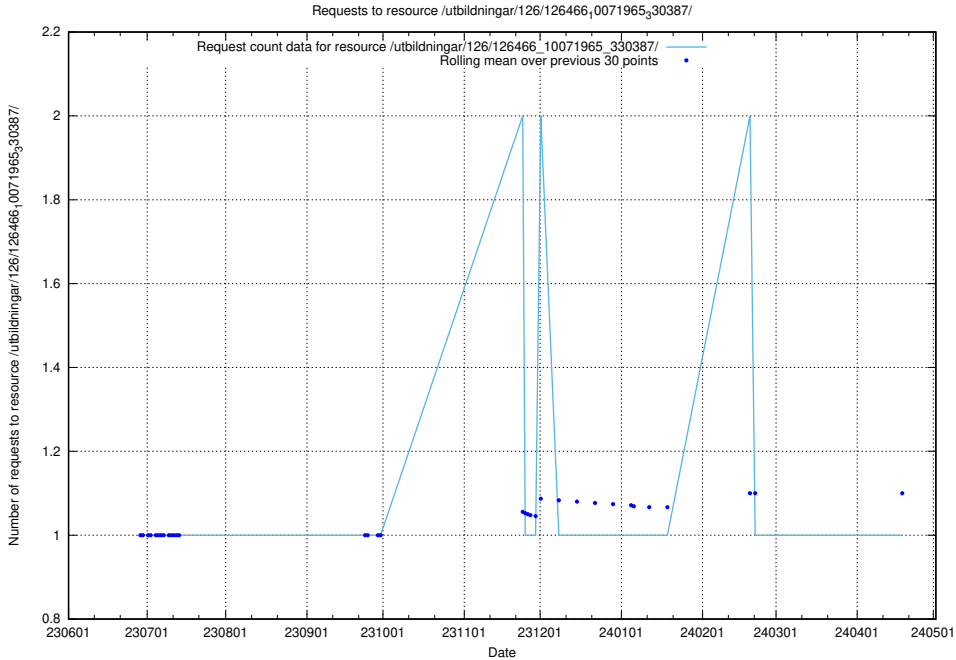

5.5854 Usage of /utbildningar/126/126466_10071965_330387/

Here, we count the number of requests to resource /utbildningar/126/126466_10071965_330387/.