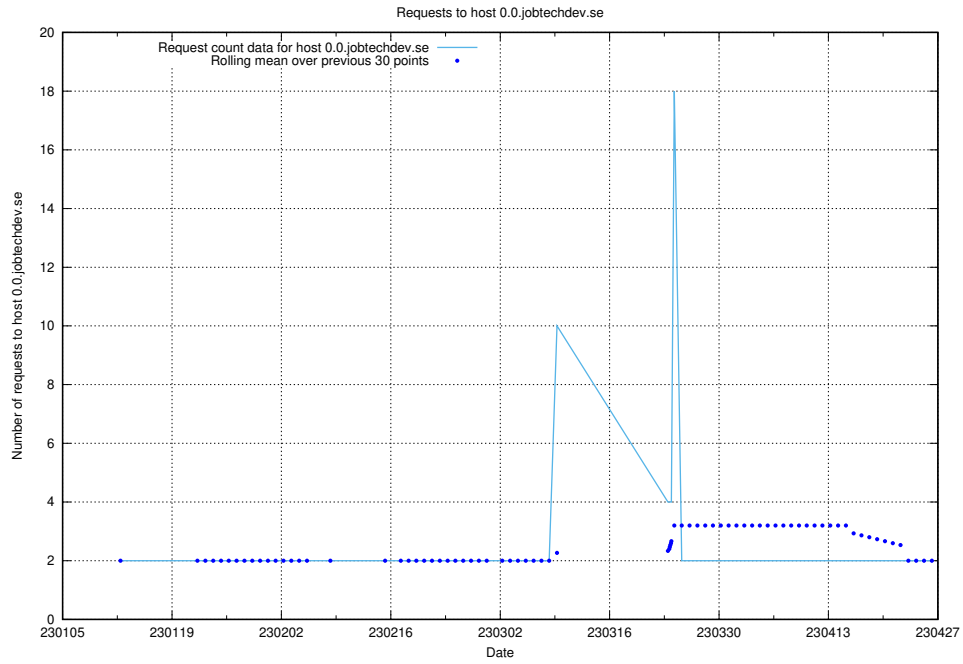

7.305 Usage of 0.0.jobtechdev.se

Here, we count the number of requests to host 0.0.jobtechdev.se.