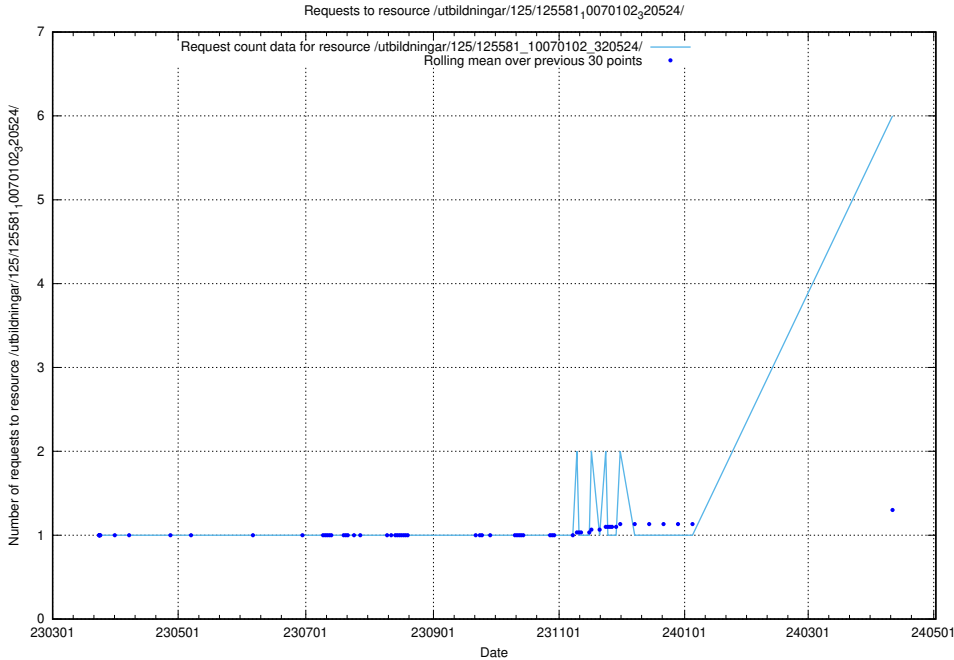

5.44 Usage of /utbildningar/125/125581_10070102_320524/

Here, we count the number of requests to resource /utbildningar/125/125581_10070102_320524/.