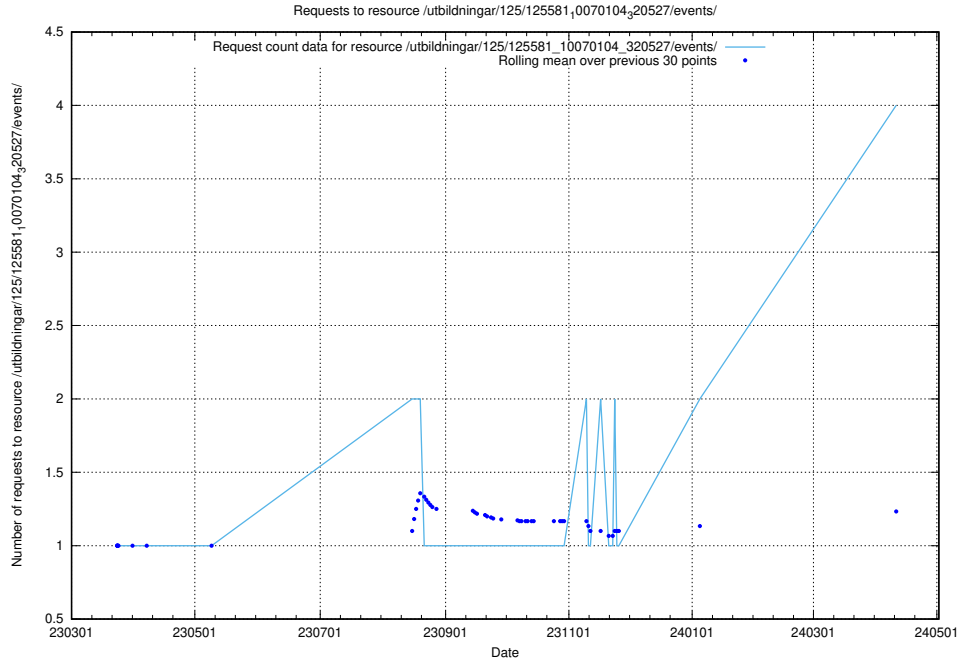

5.154 Usage of /utbildningar/125/125581_10070104_320527/events/

Here, we count the number of requests to resource /utbildningar/125/125581_10070104_320527/events/