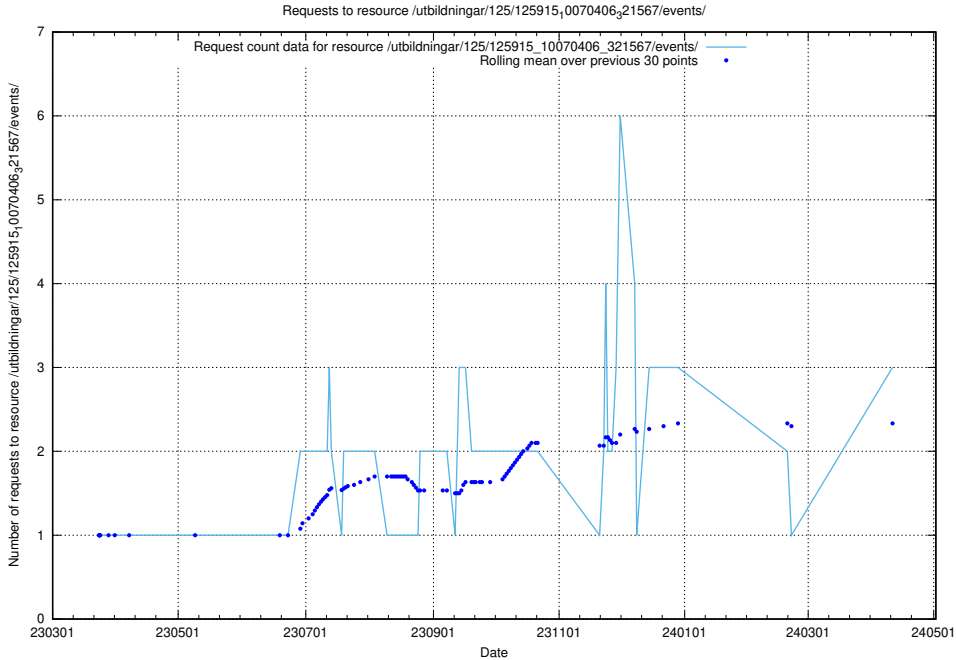

5.416 Usage of /utbildningar/125/125915_10070406_321567/events/

Here, we count the number of requests to resource /utbildningar/125/125915_10070406_321567/events/