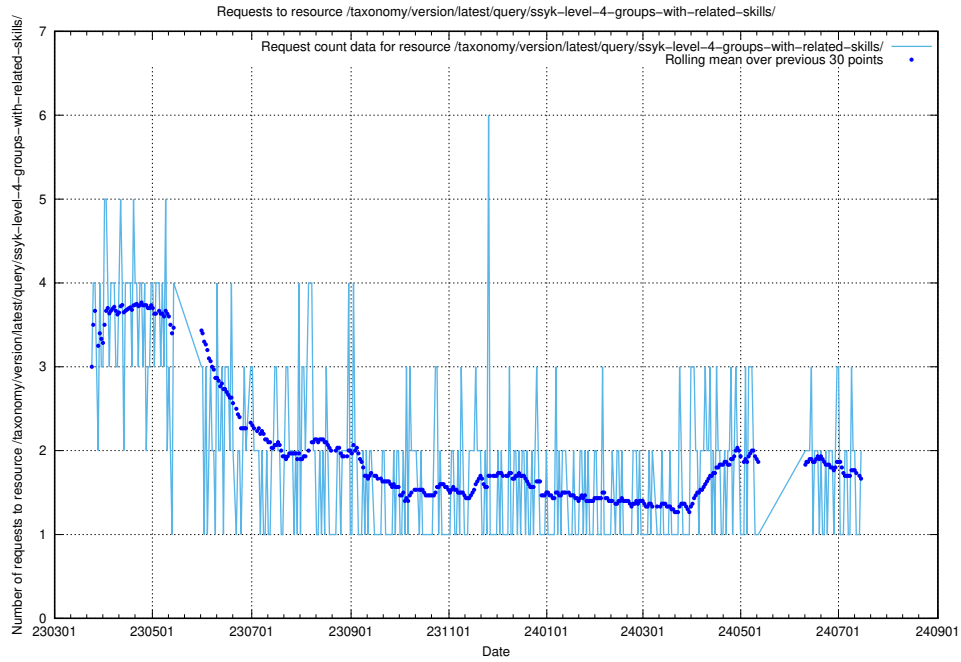

5.866 Usage of /taxonomy/version/latest/query/ssyk-level-4-groups-with-related-skills/

Here, we count the number of requests to resource /taxonomy/version/latest/query/ssyk-level-4-groups-with-related-skills/.