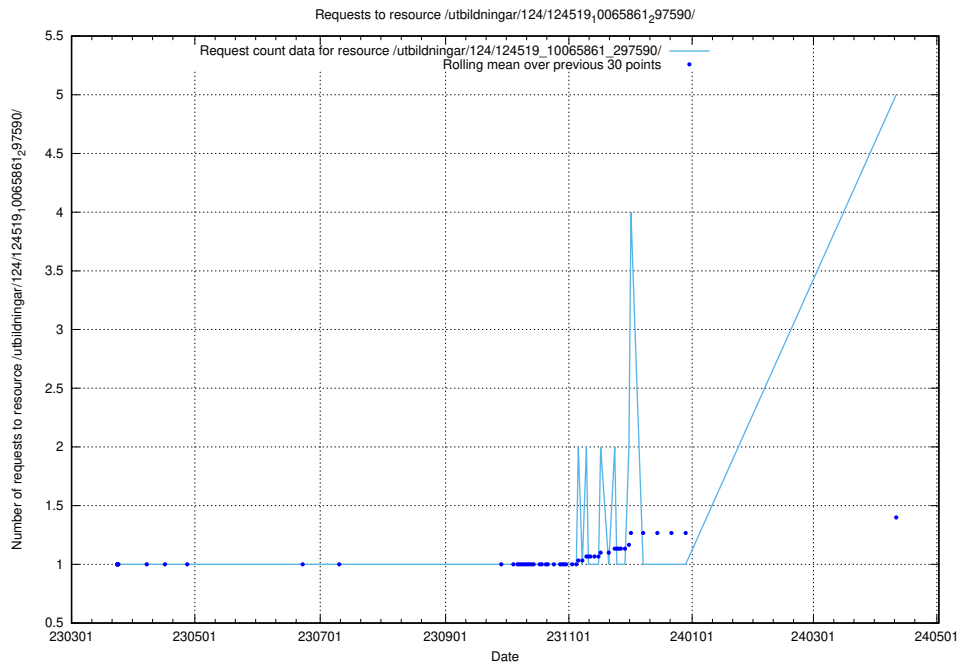

5.110 Usage of /utbildningar/124/124519_10065861_297590/

Here, we count the number of requests to resource /utbildningar/124/124519_10065861_297590/.