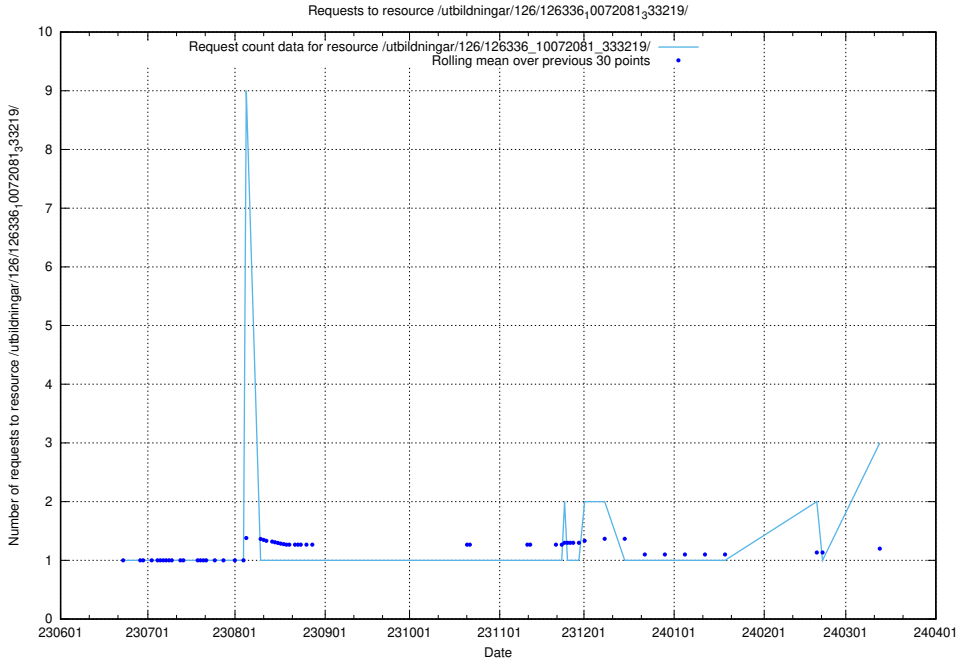

5.367 Usage of /utbildningar/126/126336_10072081_333219/

Here, we count the number of requests to resource /utbildningar/126/126336_10072081_333219/.