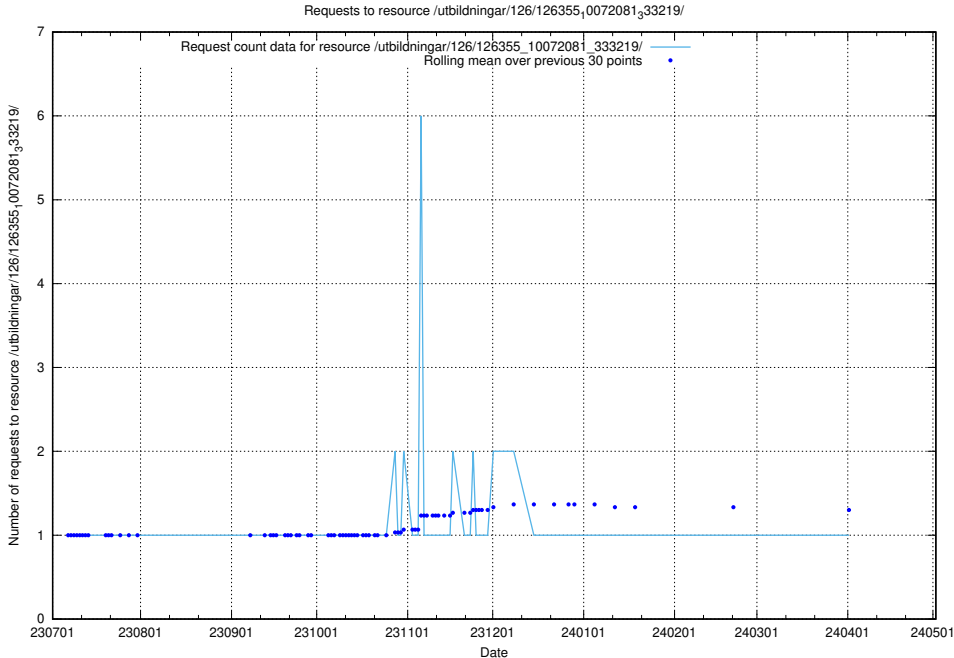

5.5700 Usage of /utbildningar/126/126355_10072081_333219/

Here, we count the number of requests to resource /utbildningar/126/126355_10072081_333219/.