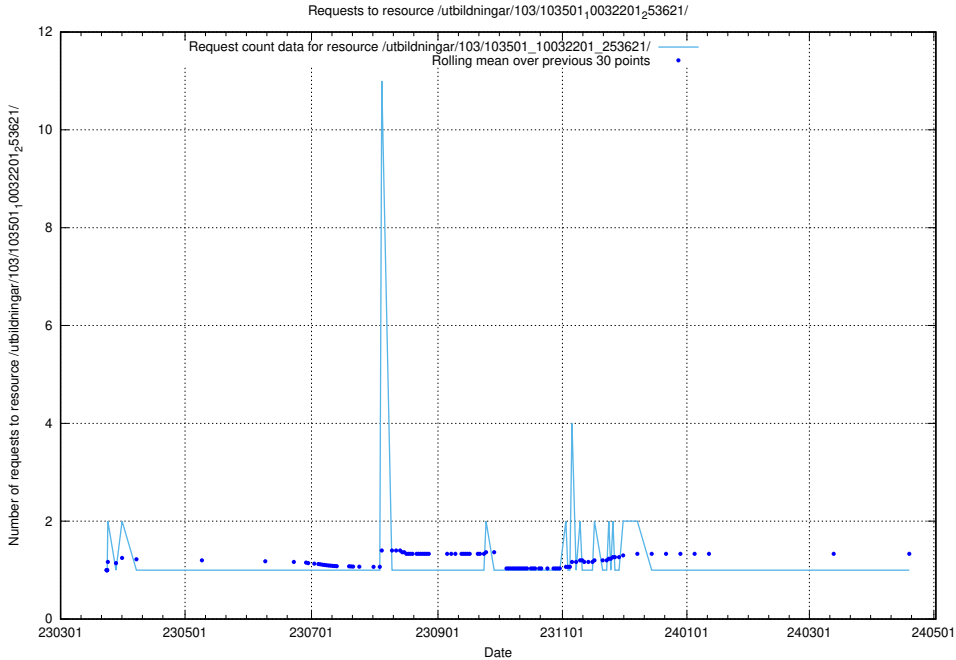

5.5892 Usage of /utbildningar/103/103501_10032201_253621/

Here, we count the number of requests to resource /utbildningar/103/103501_10032201_253621/.