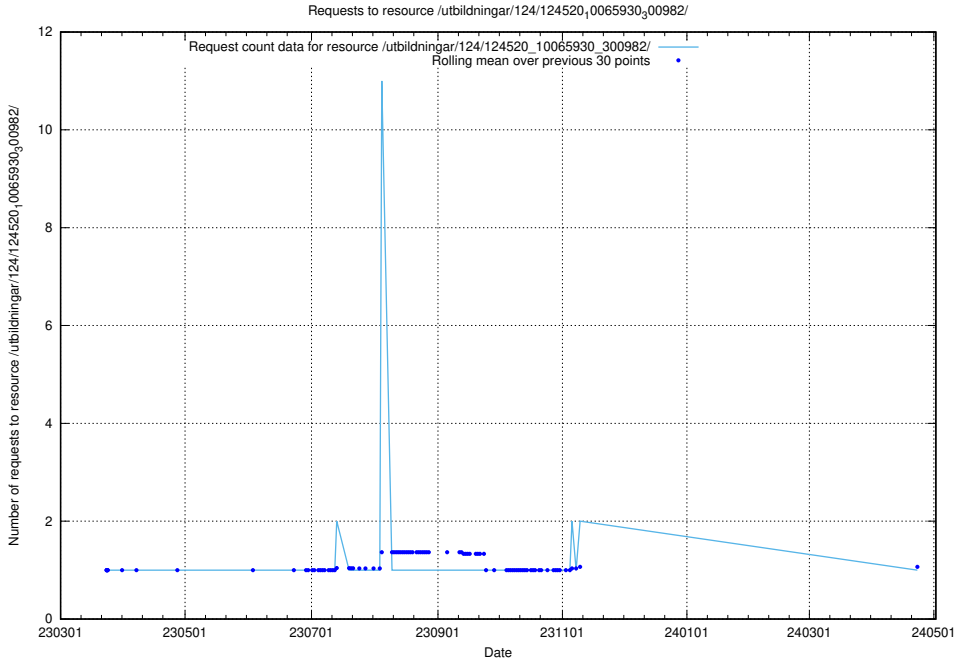

5.1374 Usage of /utbildningar/124/124520_10065930_300982/

Here, we count the number of requests to resource /utbildningar/124/124520_10065930_300982/.