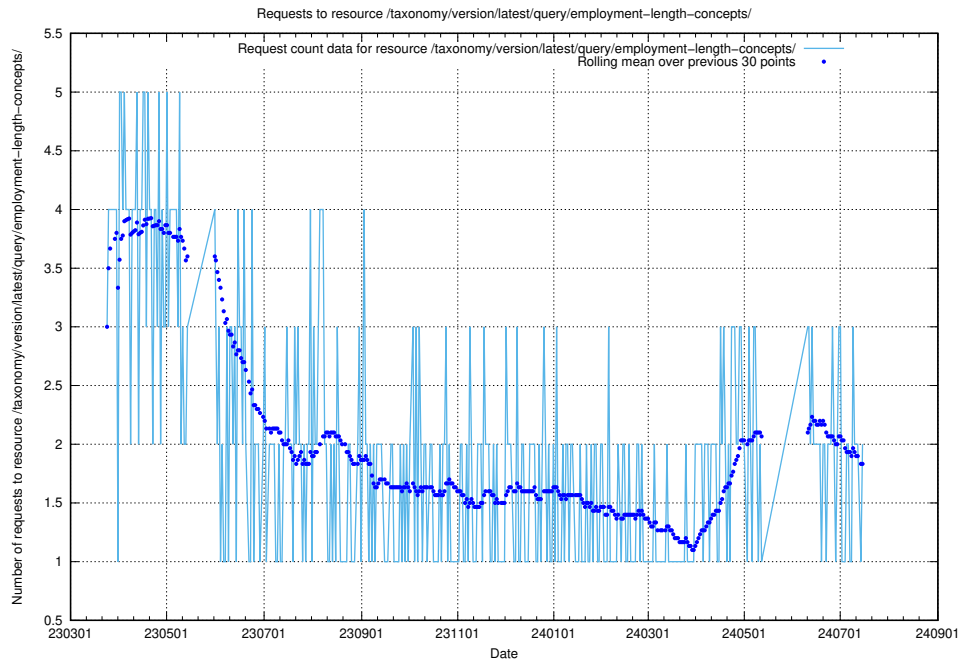

5.892 Usage of /taxonomy/version/latest/query/employment-length-concepts/

Here, we count the number of requests to resource /taxonomy/version/latest/query/employment-length-concepts/.