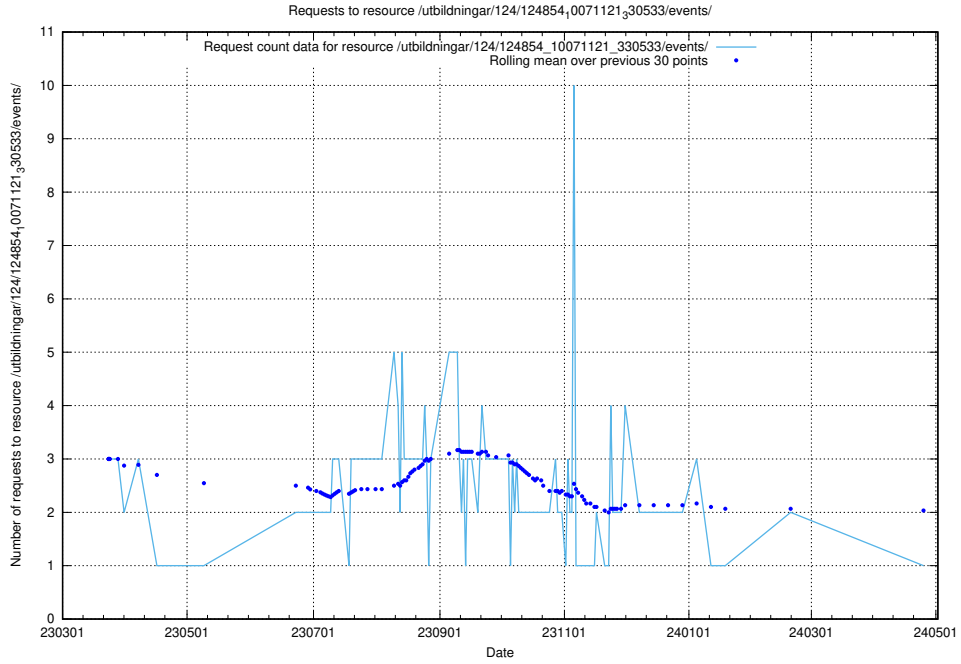

5.6643 Usage of /utbildningar/124/124854_10071121_330533/events/

Here, we count the number of requests to resource /utbildningar/124/124854_10071121_330533/events/