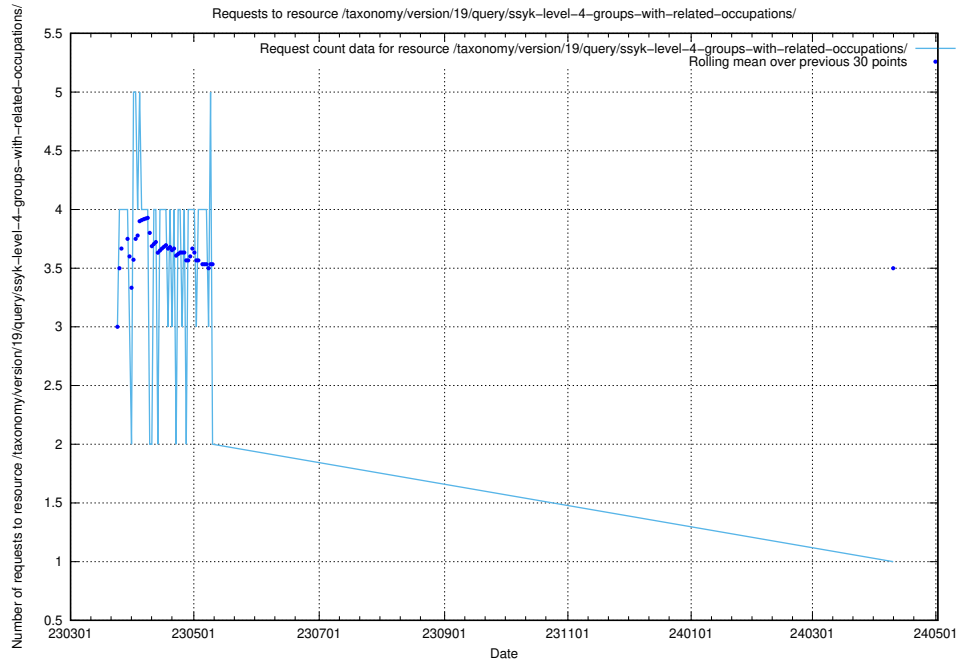

5.6505 Usage of /taxonomy/version/19/query/ssyk-level-4-groups-with-related-occupations/

Here, we count the number of requests to resource /taxonomy/version/19/query/ssyk-level-4-groups-with-related-occupations/.