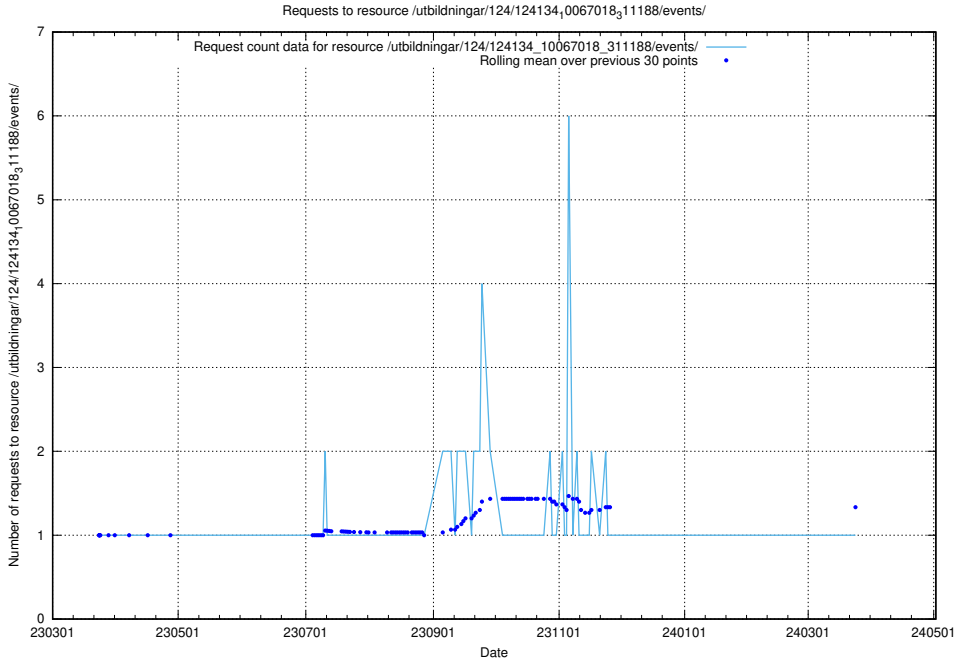

5.4470 Usage of /utbildningar/124/124134_10067018_311188/events/

Here, we count the number of requests to resource /utbildningar/124/124134_10067018_311188/events/