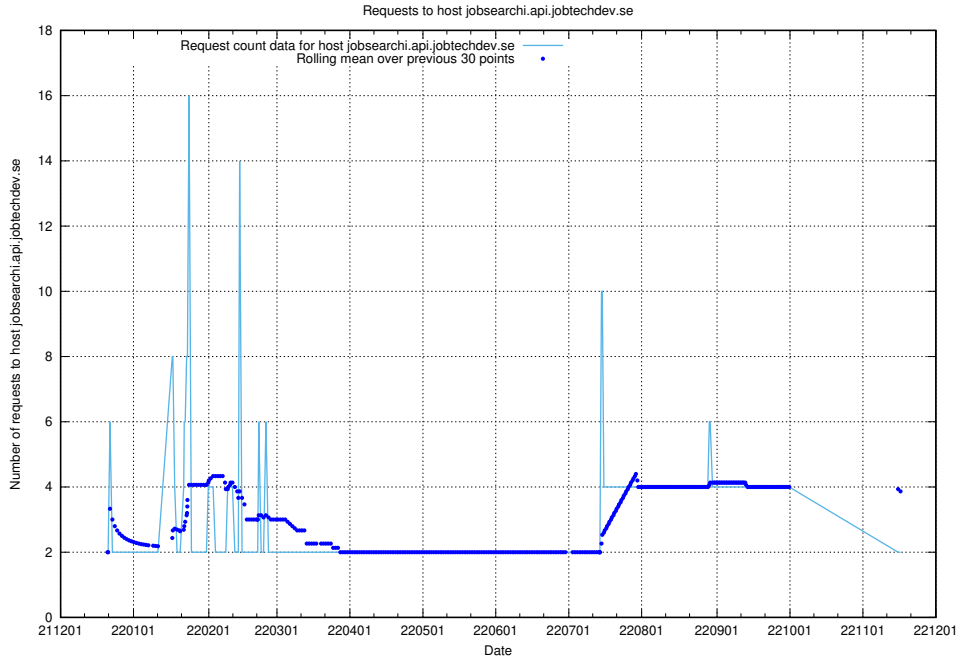

7.369 Usage of jobsearchi.api.jobtechdev.se

Here, we count the number of requests to host jobsearchi.api.jobtechdev.se.