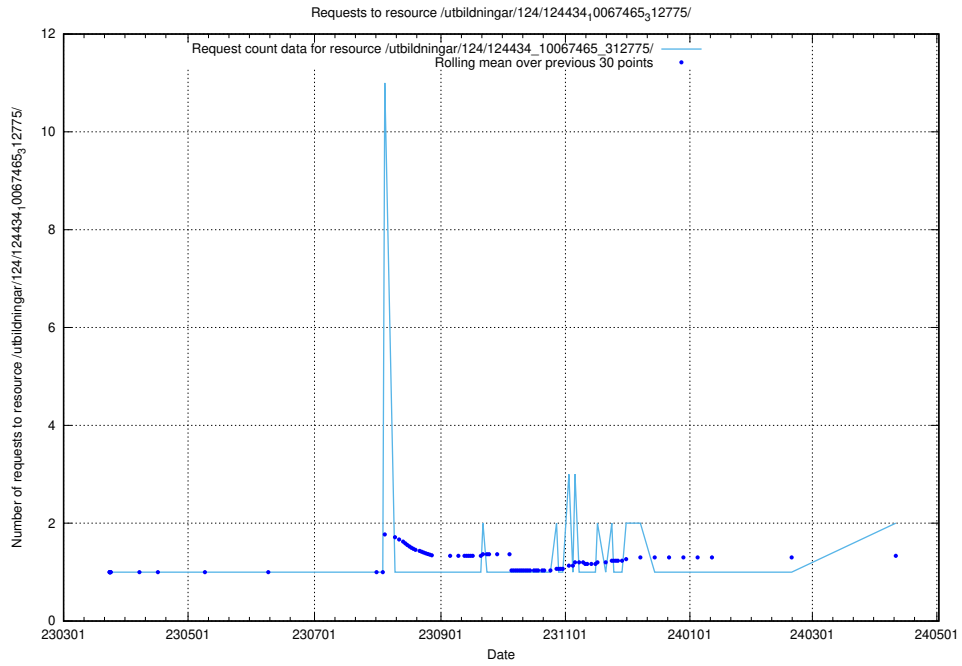

5.625 Usage of /utbildningar/124/124434_10067465_312775/

Here, we count the number of requests to resource /utbildningar/124/124434_10067465_312775/.