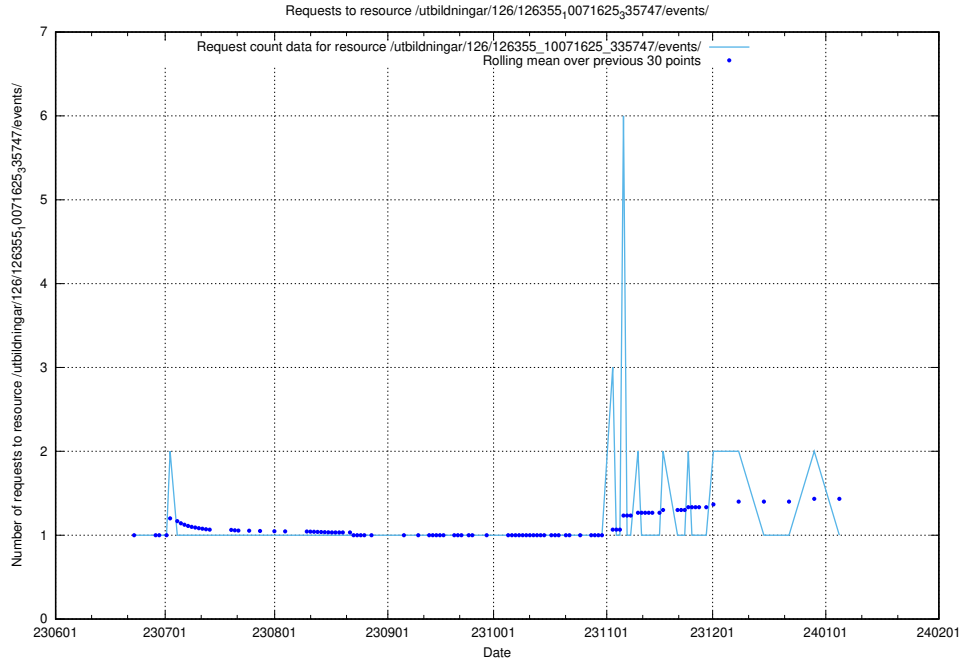

5.6055 Usage of /utbildningar/126/126355_10071625_335747/events/

Here, we count the number of requests to resource /utbildningar/126/126355_10071625_335747/events/

5.6056 Usage of /utbildningar/126/126355_10071625_335747/