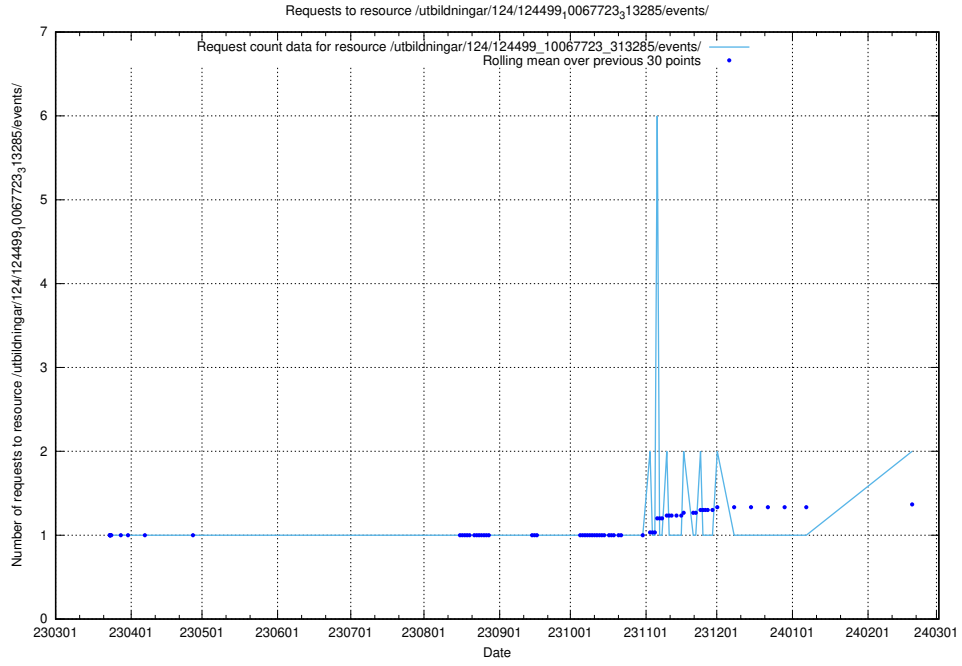

5.539 Usage of /utbildningar/124/124499_10067723_313285/events/

Here, we count the number of requests to resource /utbildningar/124/124499_10067723_313285/events/