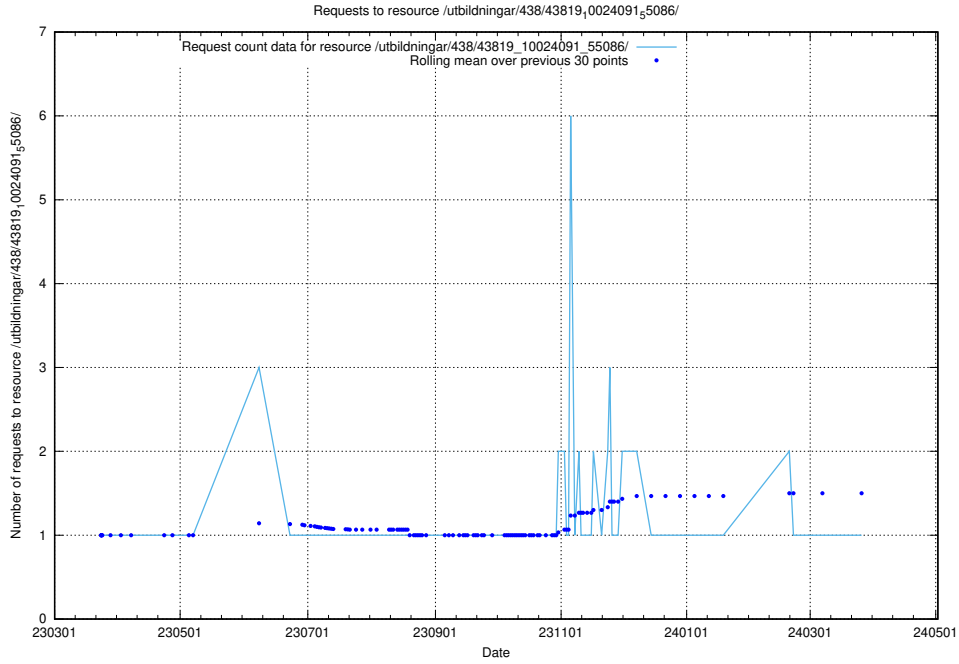

5.6722 Usage of /utbildningar/438/43819_10024091_55086/

Here, we count the number of requests to resource /utbildningar/438/43819_10024091_55086/.