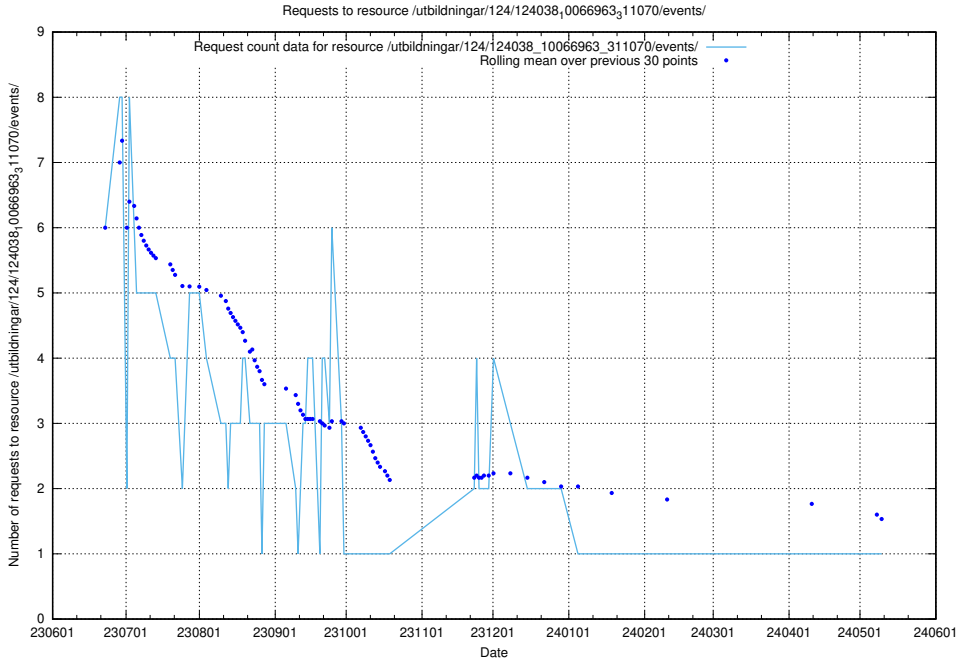

5.5957 Usage of /utbildningar/124/124038_10066963_311070/events/

Here, we count the number of requests to resource /utbildningar/124/124038_10066963_311070/events/