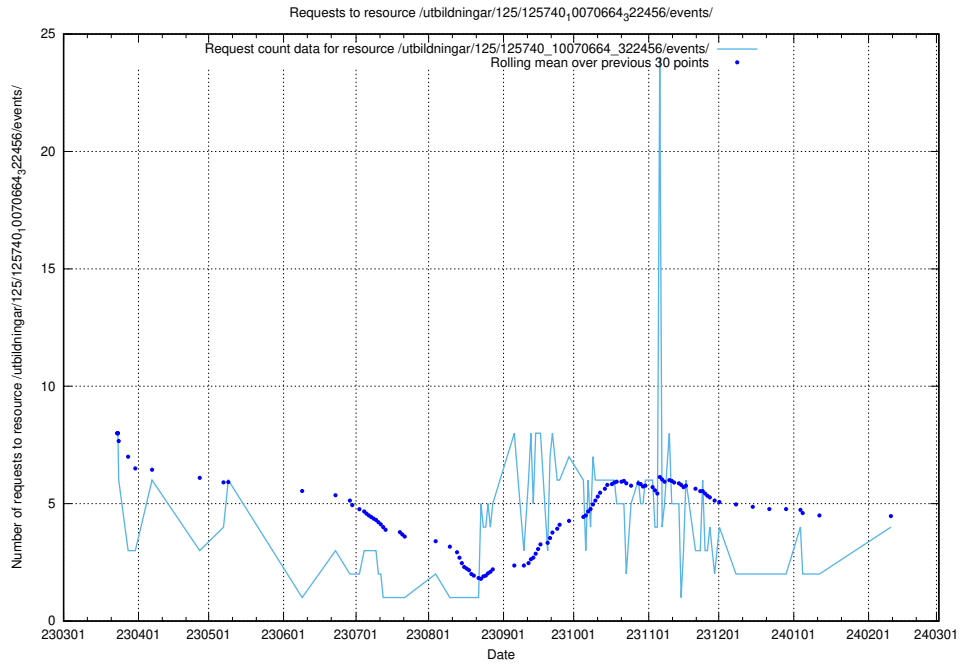

Here, we count the number of requests to resource /utbildningar/125/125741_10070685_331101/events/

5.236 Usage of /utbildningar/125/125740_10070664_322456/events/

Here, we count the number of requests to resource /utbildningar/125/125740_10070664_322456/events/