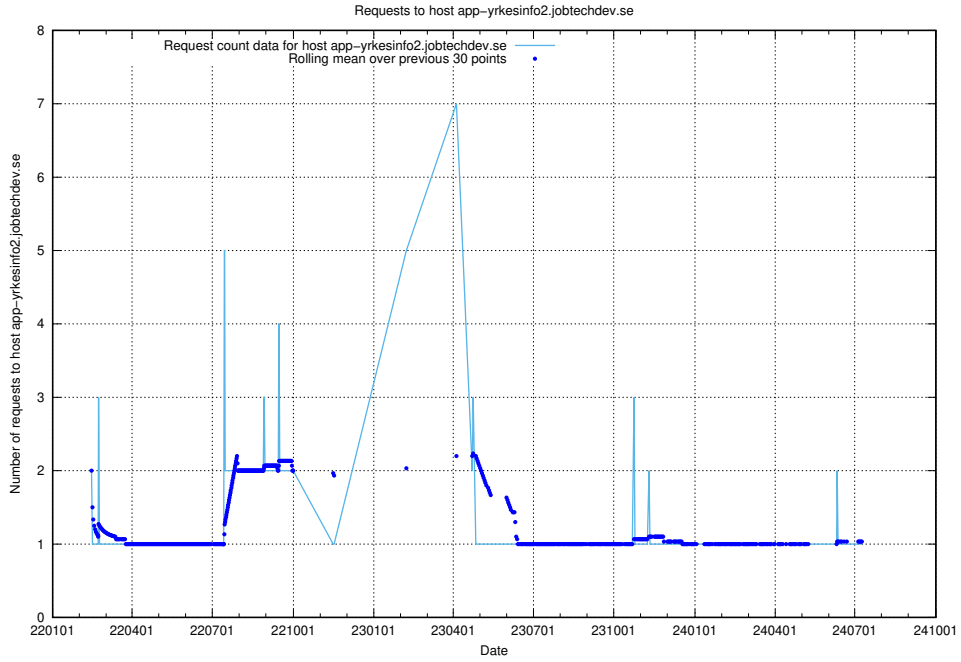

Here, we count the number of requests to host app-yrkesinfo2.jobtechdev.se.

7.659 Usage of djs-frontend-data-jobtechdev-se-prod.prod.services.jtech.se

Here, we count the number of requests to host djs-frontend-data-jobtechdev-se-prod.prod.services.jtech.se.