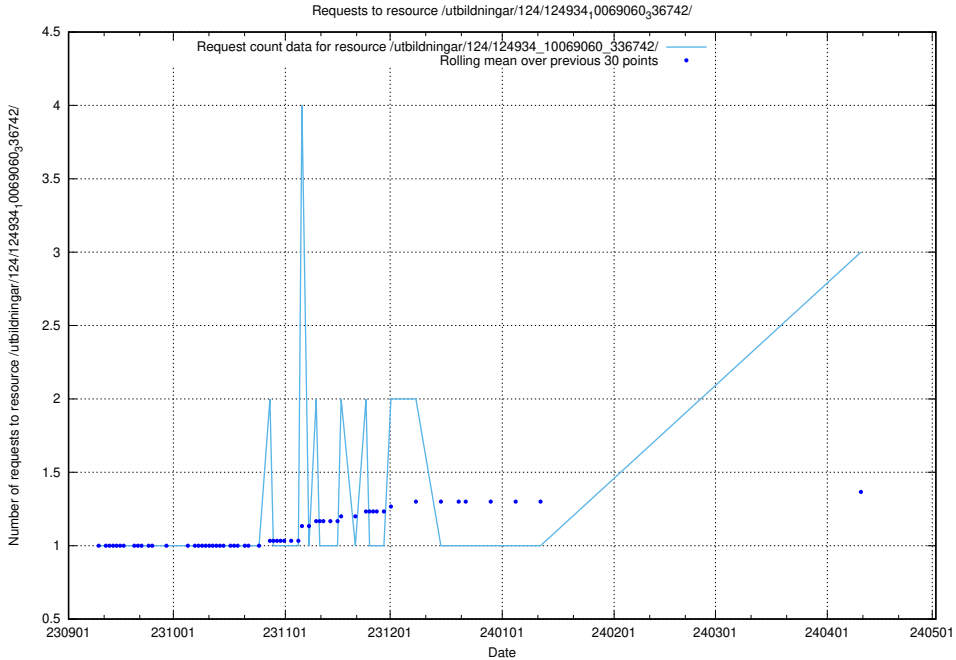

5.341 Usage of /utbildningar/124/124934_10069060_336742/

Here, we count the number of requests to resource /utbildningar/124/124934_10069060_336742/.