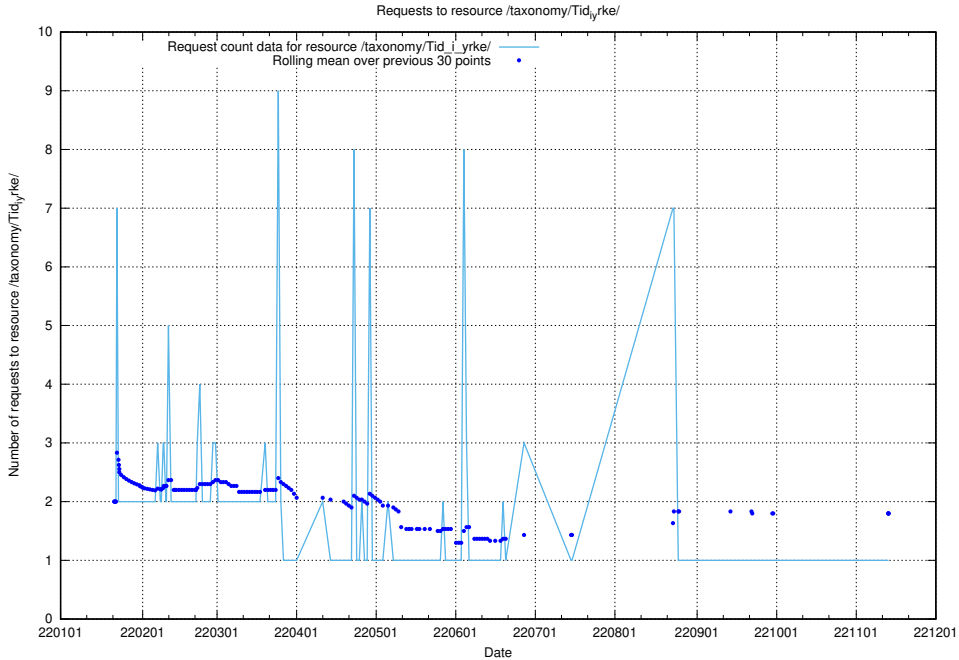

5.6691 Usage of /taxonomy/Tid_i_yrke/

Here, we count the number of requests to resource /taxonomy/Tid_i_yrke/.