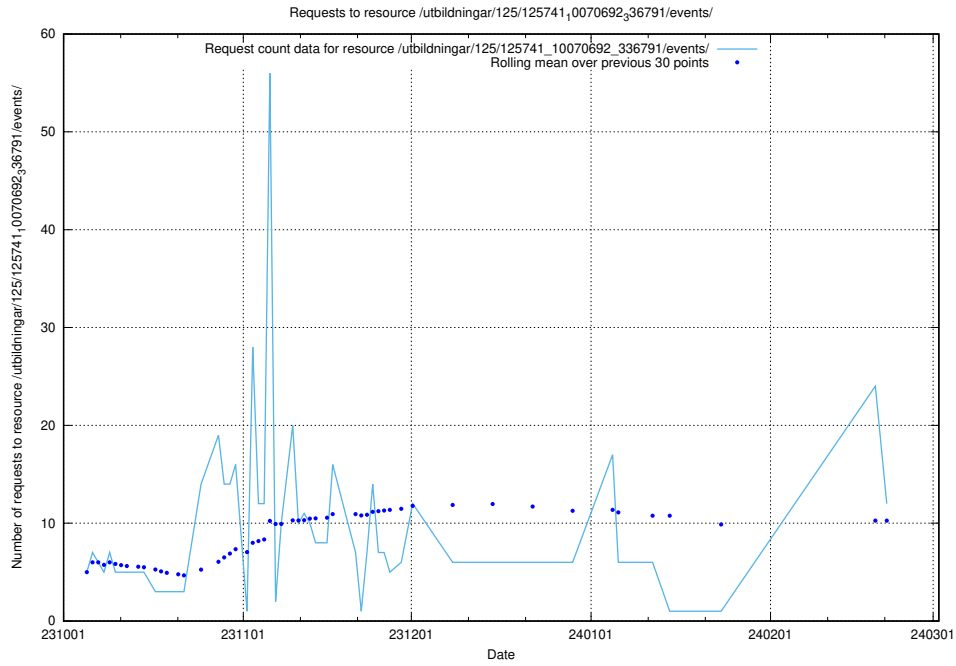

5.17 Usage of /taxonomy/concept/

Here, we count the number of requests to resource /taxonomy/concept/.

5.18 Usage of /utbildningar/125/125741_10070692_336791/events/

Here, we count the number of requests to resource /utbildningar/125/125741_10070692_336791/events/