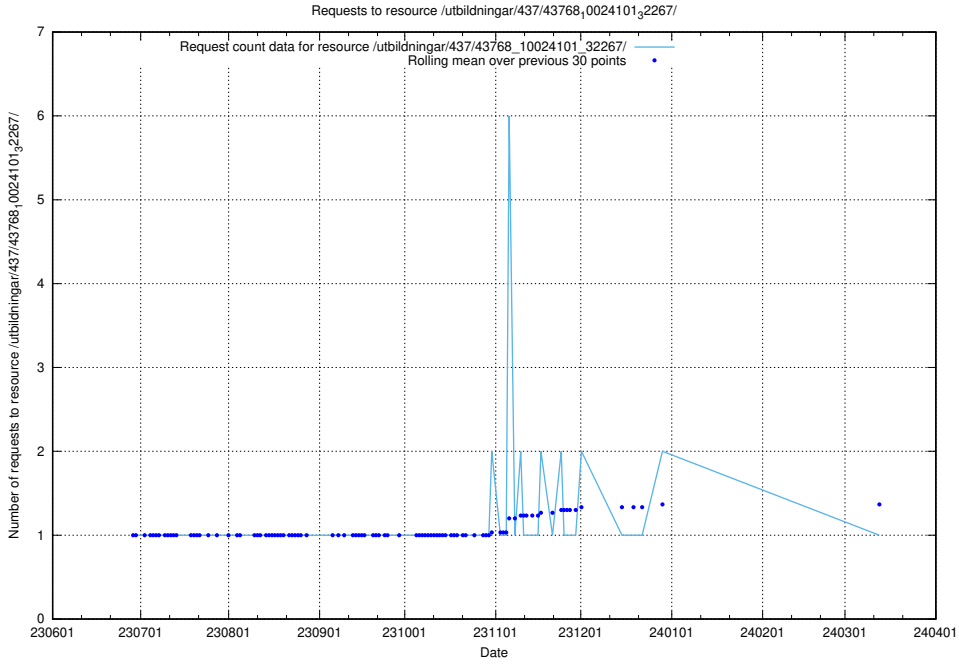

5.5829 Usage of /utbildningar/437/43768_10024101_32267/

Here, we count the number of requests to resource /utbildningar/437/43768_10024101_32267/.