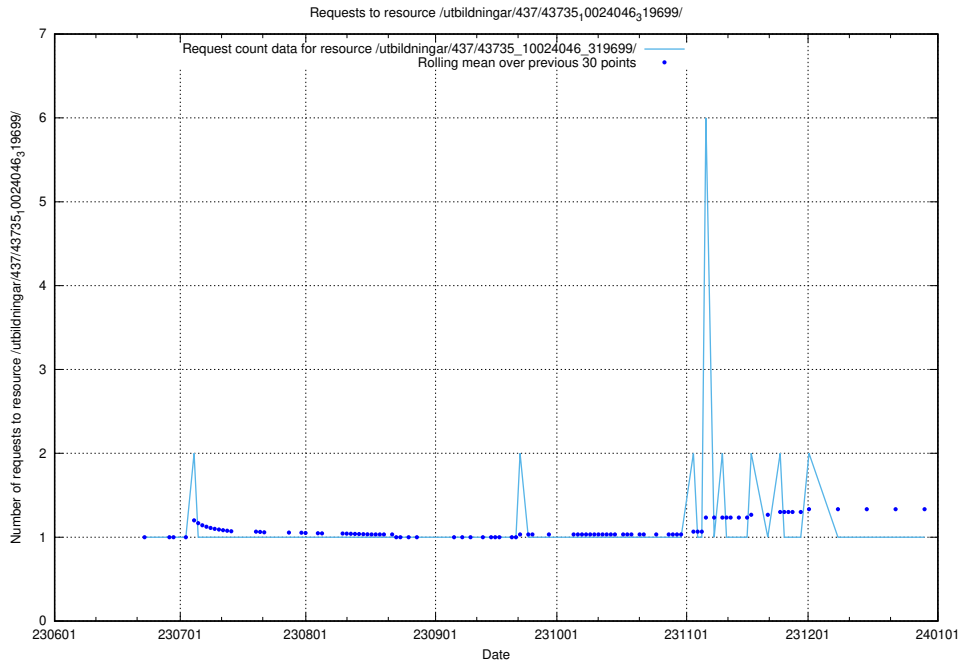

5.5975 Usage of /utbildningar/437/43735_10024046_319699/

Here, we count the number of requests to resource /utbildningar/437/43735_10024046_319699/.