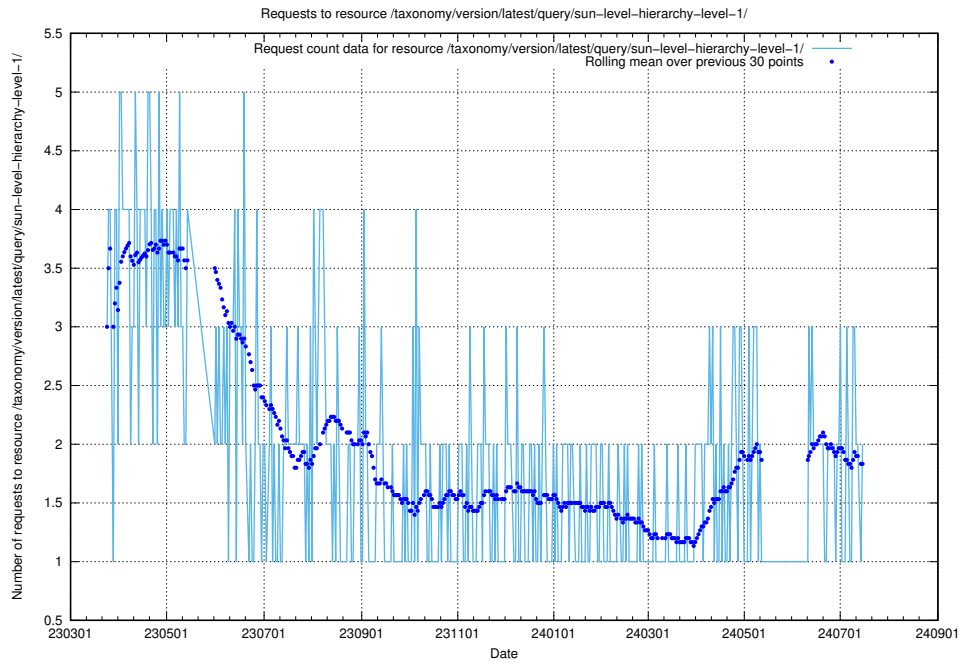

5.856 Usage of /taxonomy/version/latest/query/sun-level-hierarchy-level-1/

Here, we count the number of requests to resource /taxonomy/version/latest/query/sun-level-hierarchy-level-1/.