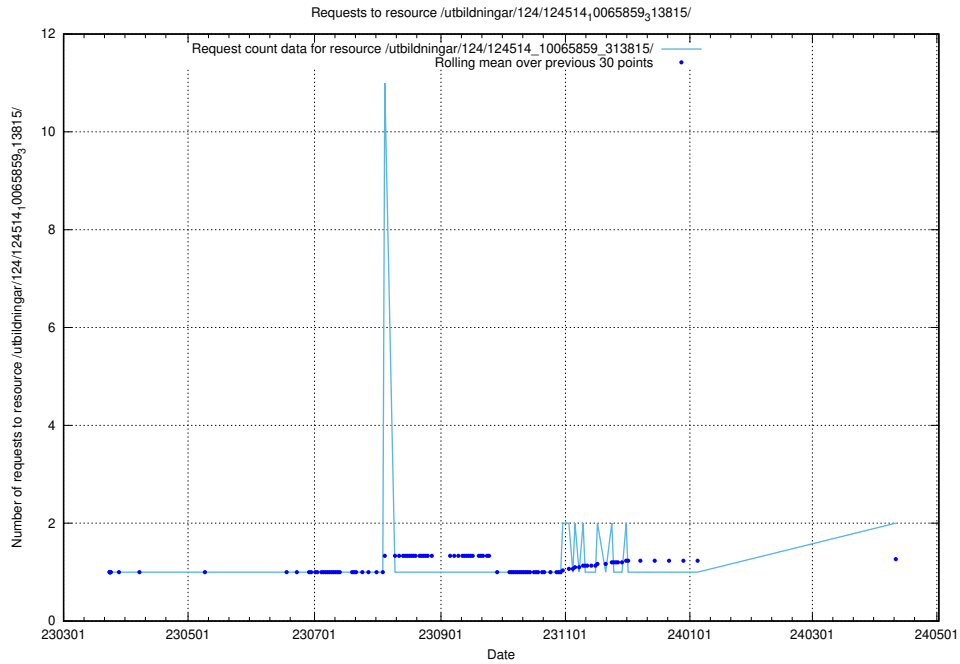

5.512 Usage of /utbildningar/124/124514_10065859_313815/

Here, we count the number of requests to resource /utbildningar/124/124514_10065859_313815/.