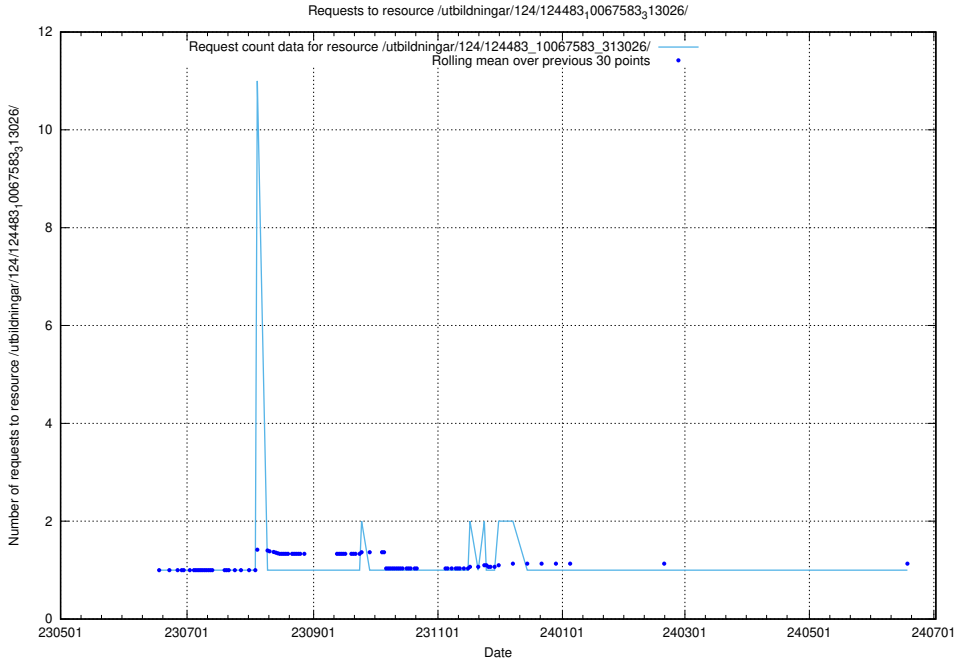

5.6256 Usage of /utbildningar/124/124483_10067583_313026/

Here, we count the number of requests to resource /utbildningar/124/124483_10067583_313026/.