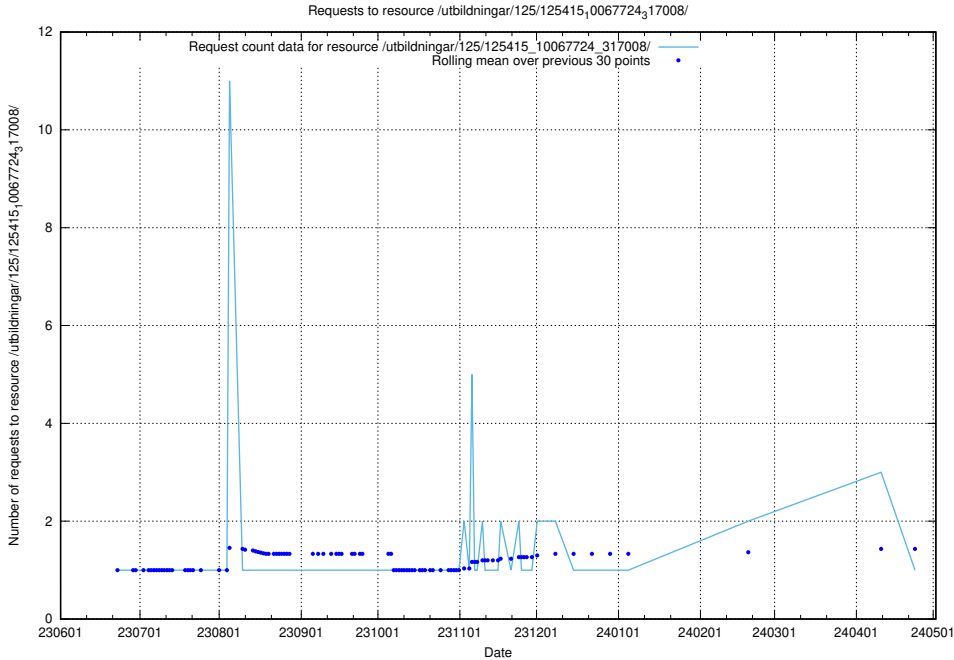

5.6123 Usage of /utbildningar/125/125415_10067724_317008/

Here, we count the number of requests to resource /utbildningar/125/125415_10067724_317008/.