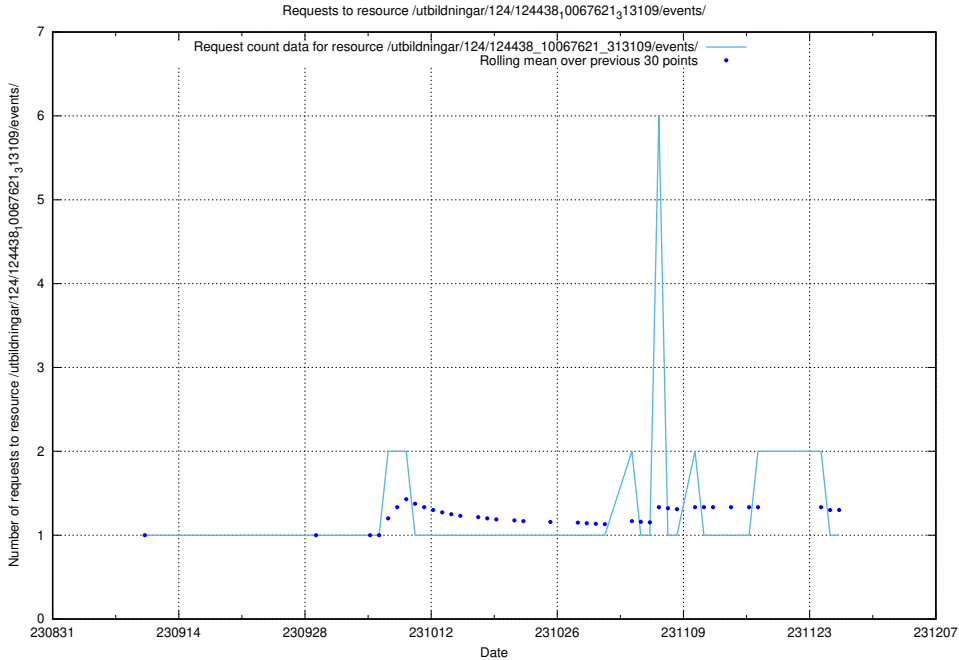

5.5005 Usage of /utbildningar/124/124438_10067621_313109/events/

Here, we count the number of requests to resource /utbildningar/124/124438_10067621_313109/events/