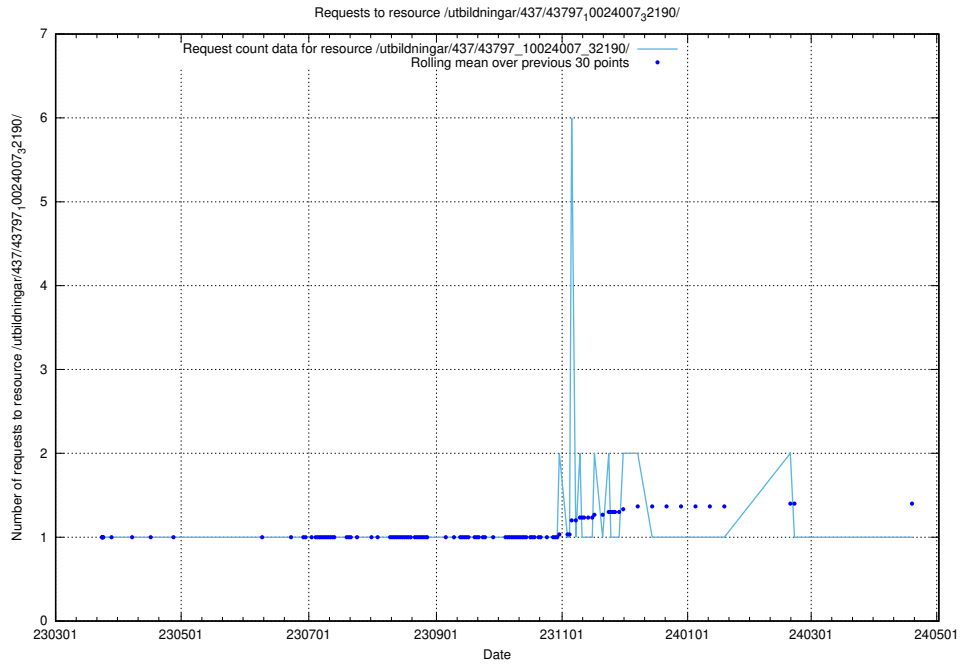

5.6732 Usage of /utbildningar/437/43797_10024007_32190/

Here, we count the number of requests to resource /utbildningar/437/43797_10024007_32190/.