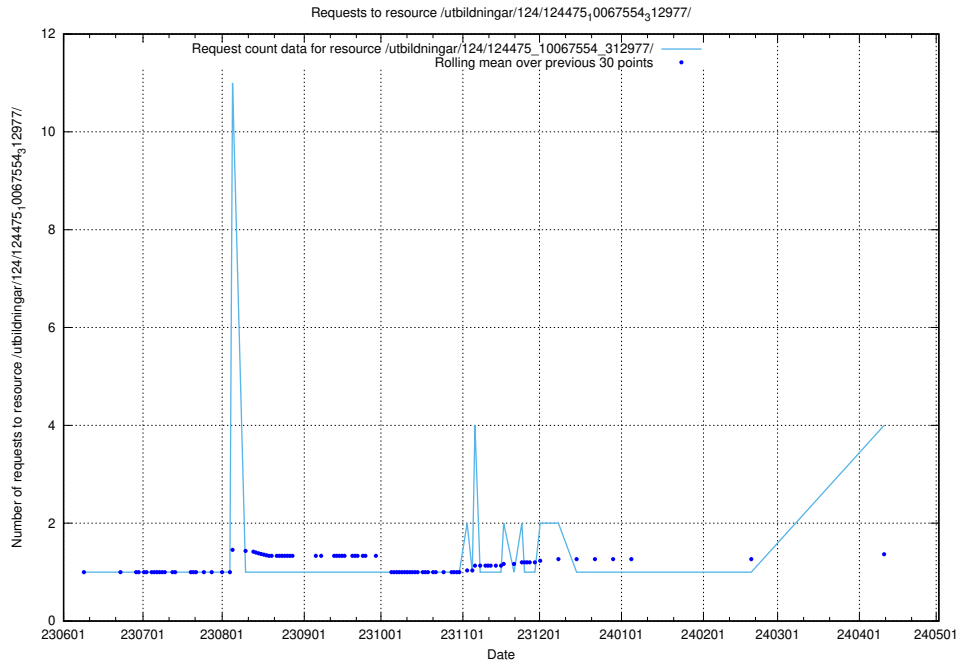

5.230 Usage of /utbildningar/124/124475_10067554_312977/

Here, we count the number of requests to resource /utbildningar/124/124475_10067554_312977/.