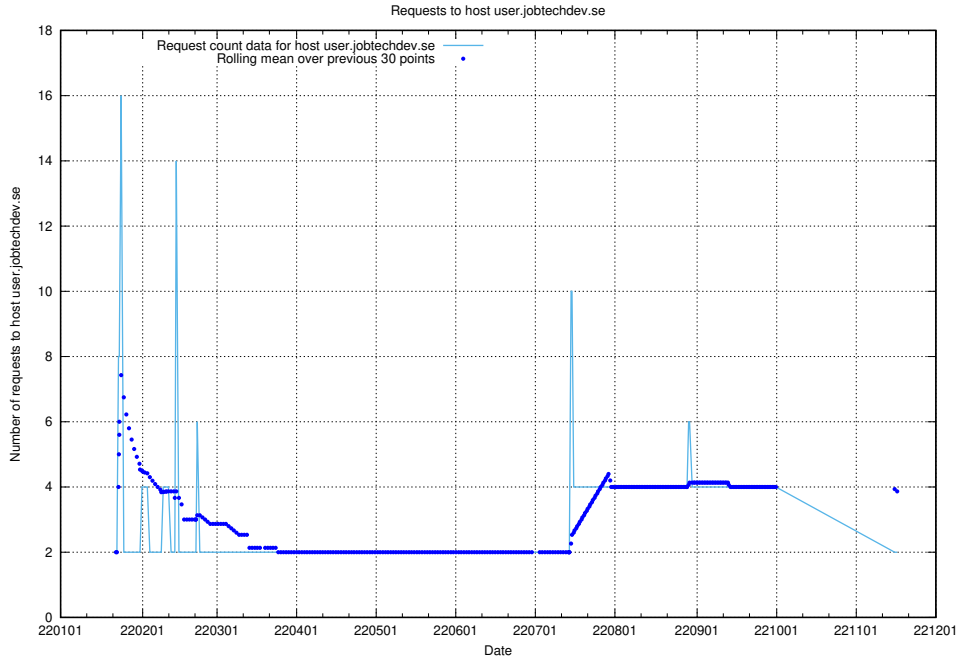

7.585 Usage of user.jobtechdev.se

Here, we count the number of requests to host user.jobtechdev.se.