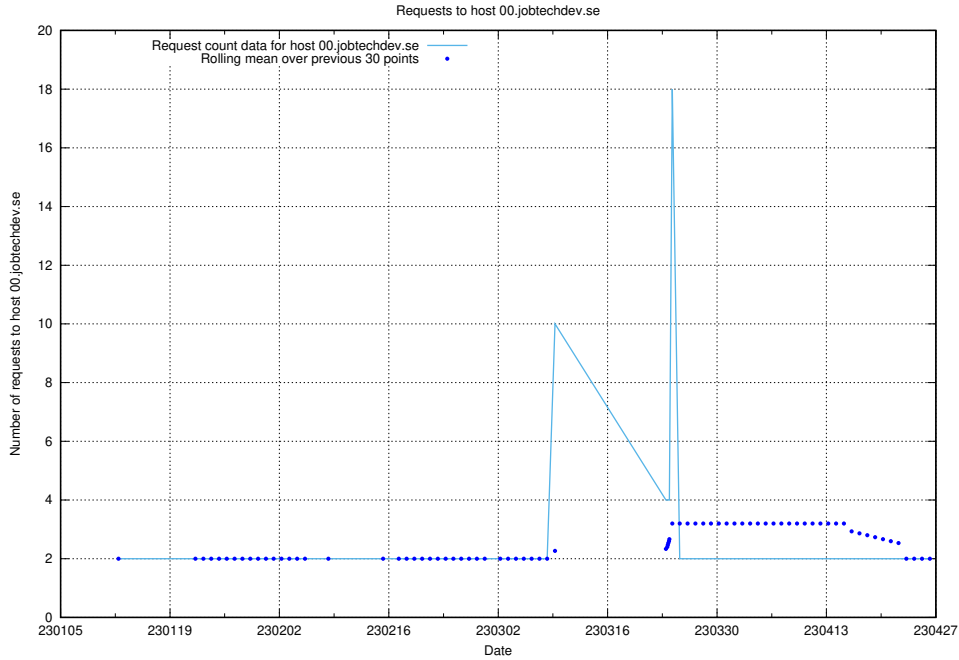

7.303 Usage of 00.jobtechdev.se

Here, we count the number of requests to host 00.jobtechdev.se.