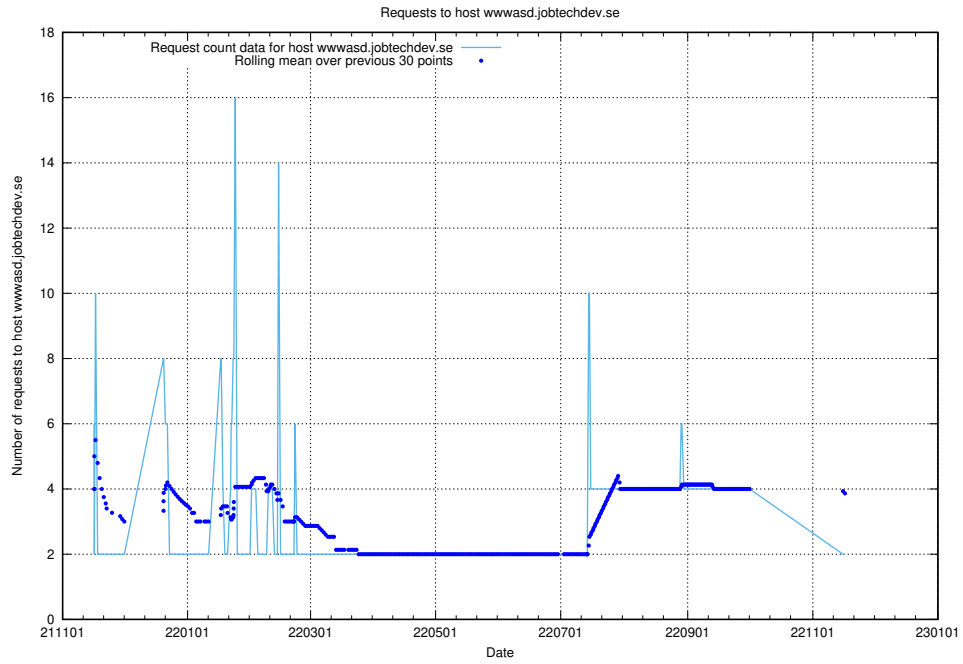

7.538 Usage of wwwasd.jobtechdev.se

Here, we count the number of requests to host wwwasd.jobtechdev.se.