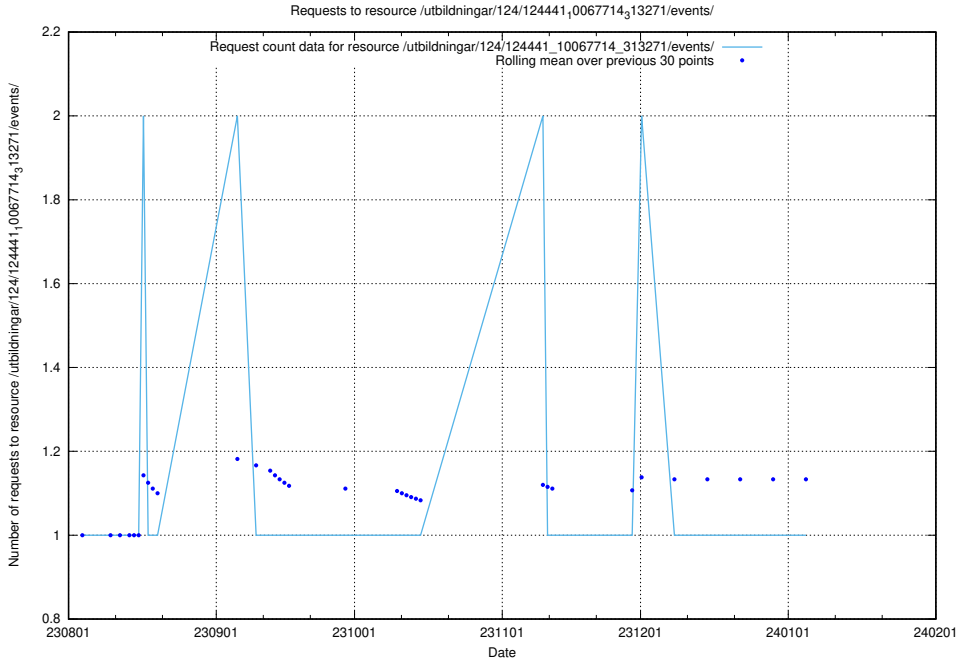

Here, we count the number of requests to resource /utbildningar/124/124443_10067451_326676/.

5.5264 Usage of /utbildningar/124/124441_10067714_313271/events/

Here, we count the number of requests to resource /utbildningar/124/124441_10067714_313271/events/