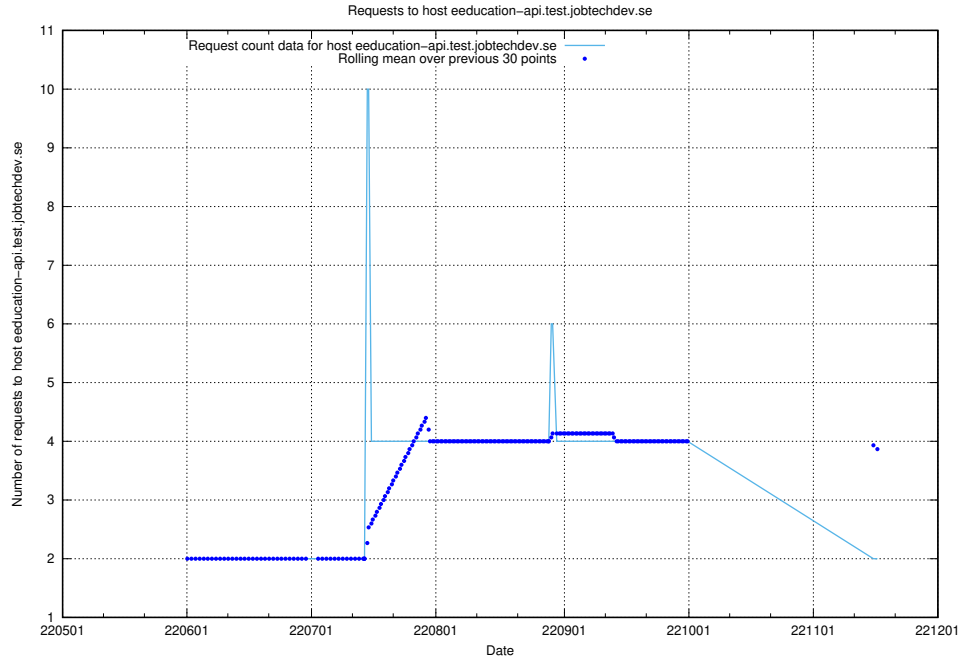

7.419 Usage of eeducation-api.test.jobtechdev.se

Here, we count the number of requests to host eeducation-api.test.jobtechdev.se.