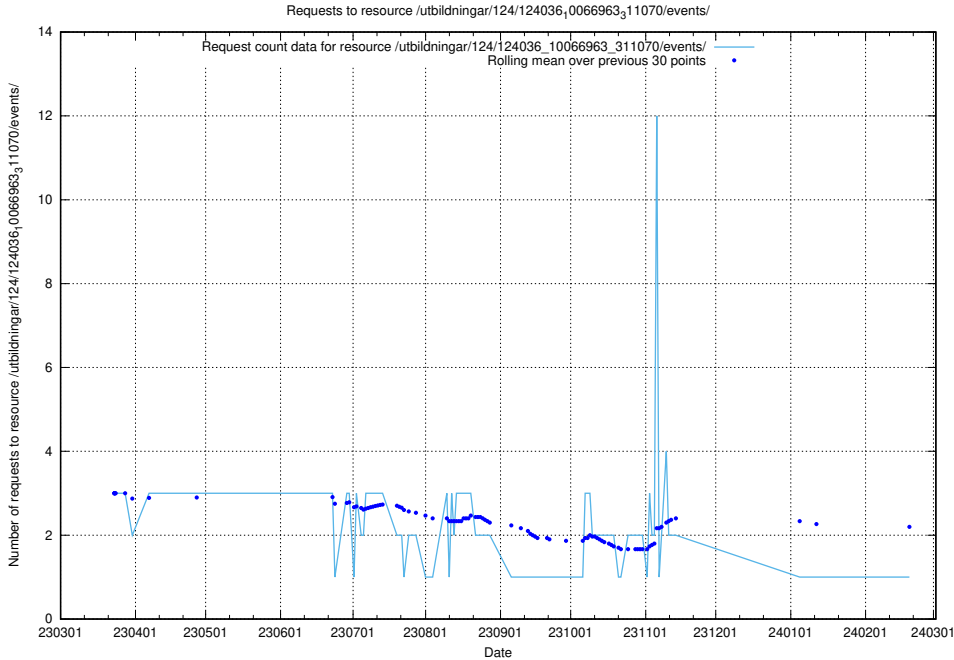

5.6647 Usage of /utbildningar/124/124036_10066963_311070/events/

Here, we count the number of requests to resource /utbildningar/124/124036_10066963_311070/events/