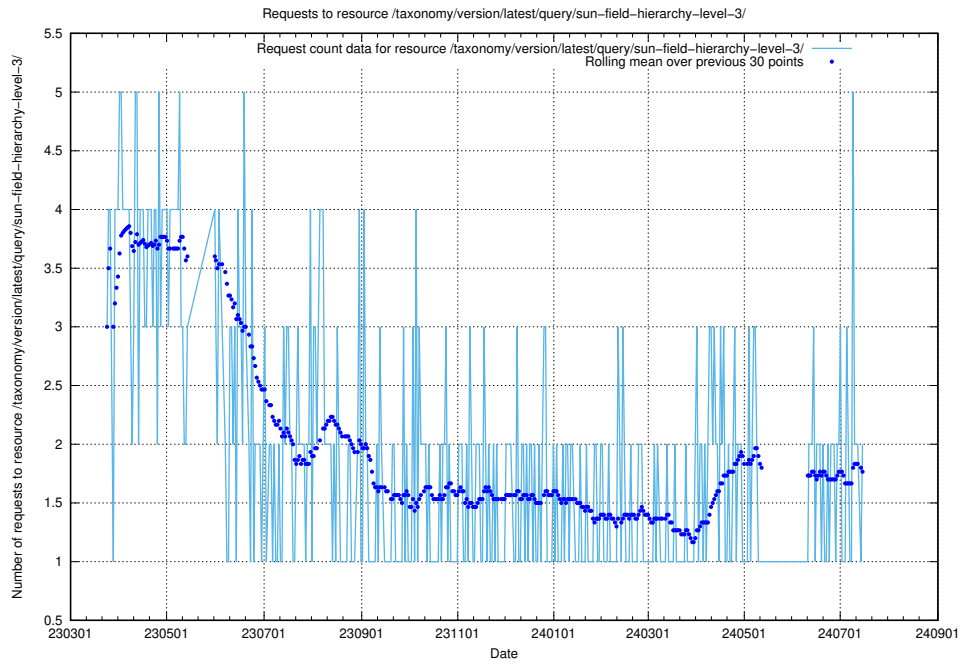

5.859 Usage of /taxonomy/version/latest/query/sun-field-hierarchy-level-3/

Here, we count the number of requests to resource /taxonomy/version/latest/query/sun-field-hierarchy-level-3/.