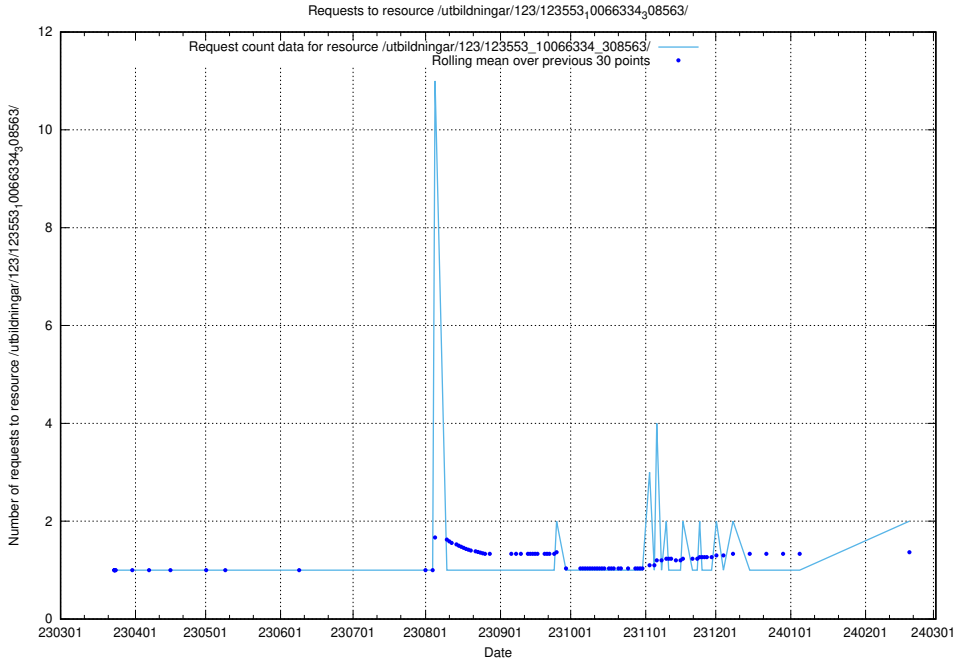

5.687 Usage of /utbildningar/123/123553_10066334_308563/

Here, we count the number of requests to resource /utbildningar/123/123553_10066334_308563/.