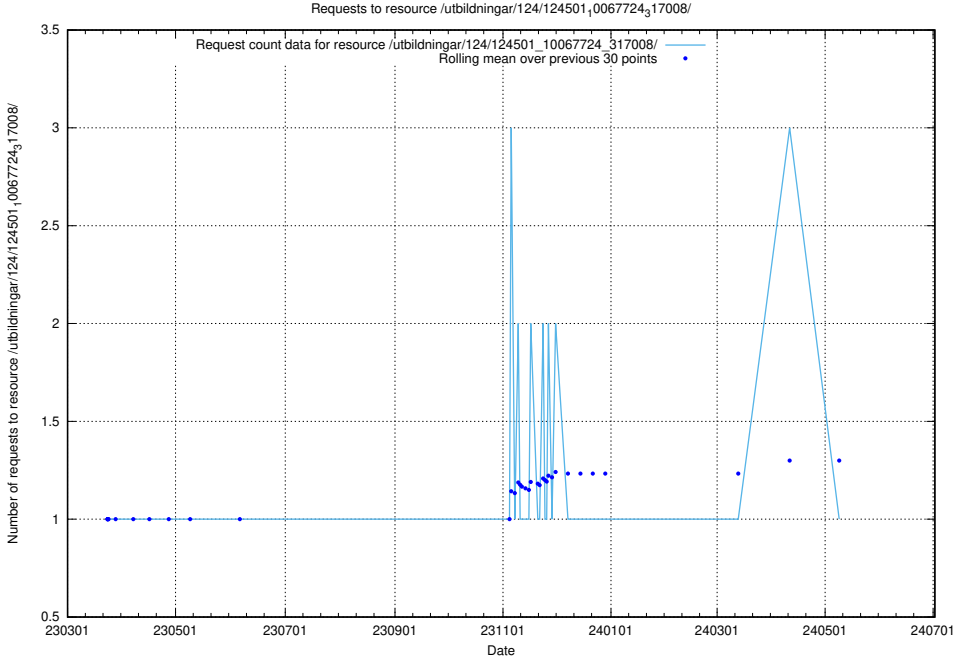

5.2653 Usage of /utbildningar/124/124501_10067724_317008/

Here, we count the number of requests to resource /utbildningar/124/124501_10067724_317008/.