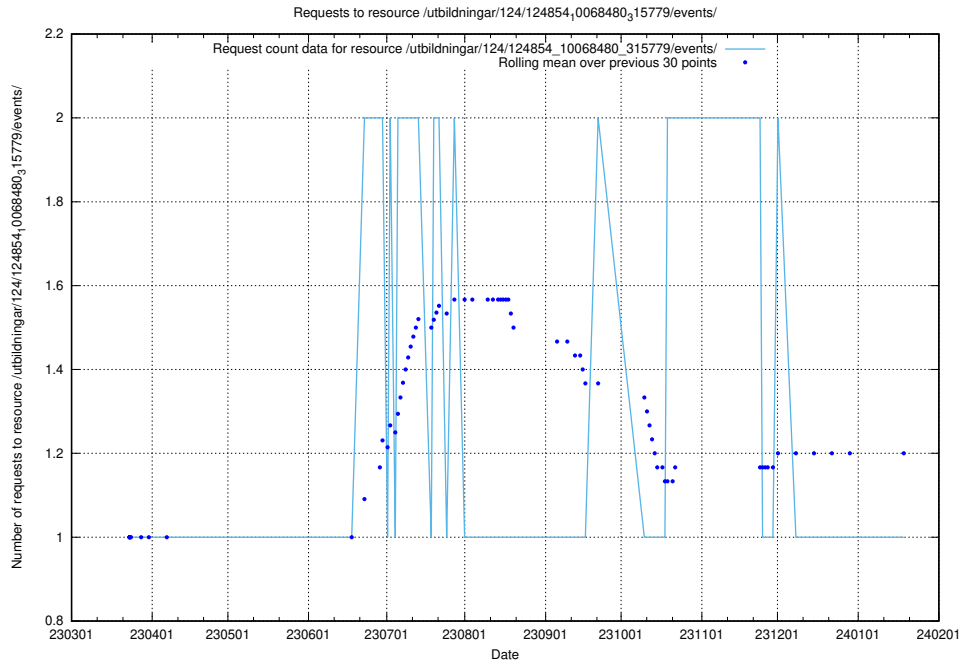

5.1189 Usage of /utbildningar/124/124854_10068480_315779/events/

Here, we count the number of requests to resource /utbildningar/124/124854_10068480_315779/events/