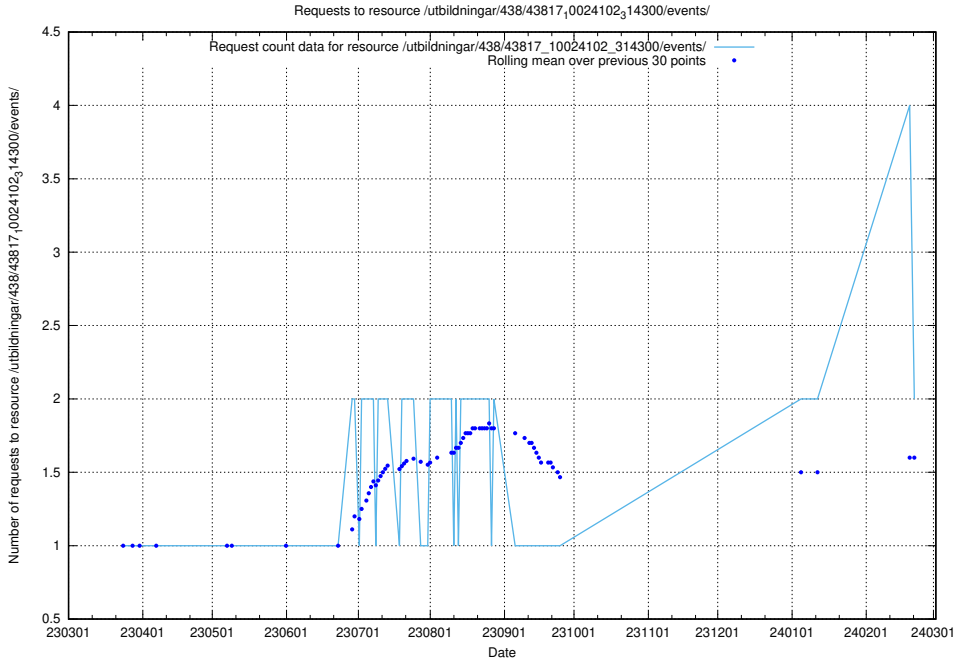

5.906 Usage of /utbildningar/438/43817_10024102_314300/events/

Here, we count the number of requests to resource /utbildningar/438/43817_10024102_314300/events/.