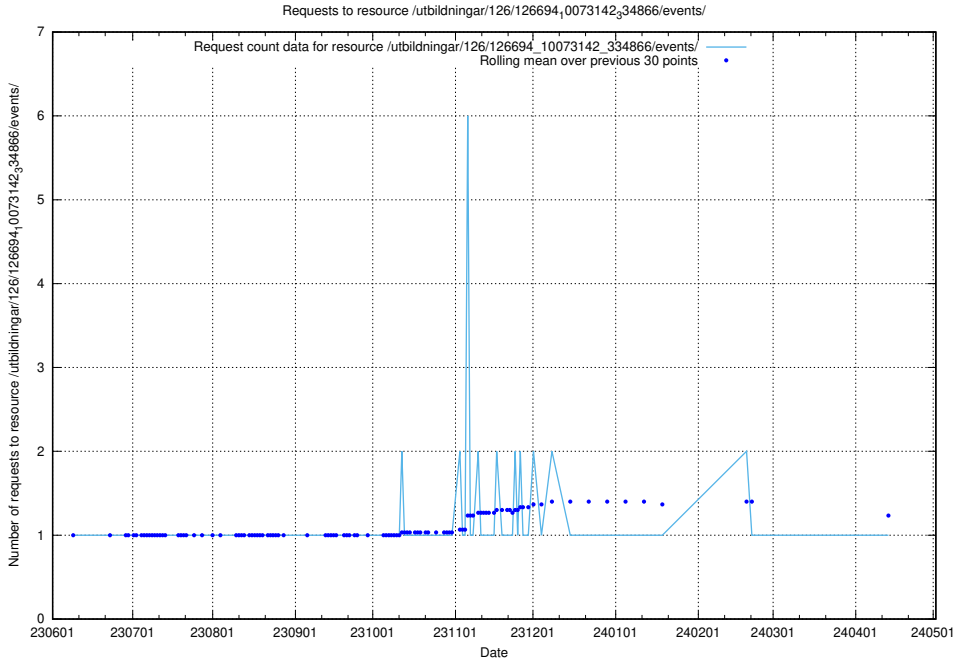

5.6283 Usage of /utbildningar/126/126694_10073142_334866/events/

Here, we count the number of requests to resource /utbildningar/126/126694_10073142_334866/events/