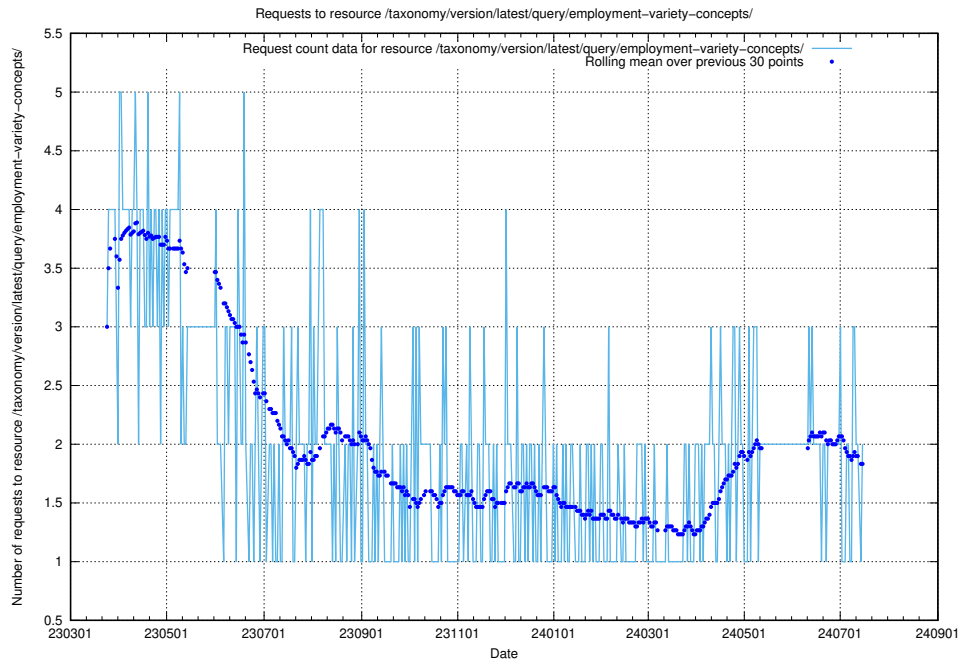

5.890 Usage of /taxonomy/version/latest/query/employment-variety-concepts/

Here, we count the number of requests to resource /taxonomy/version/latest/query/employment-variety-concepts/.