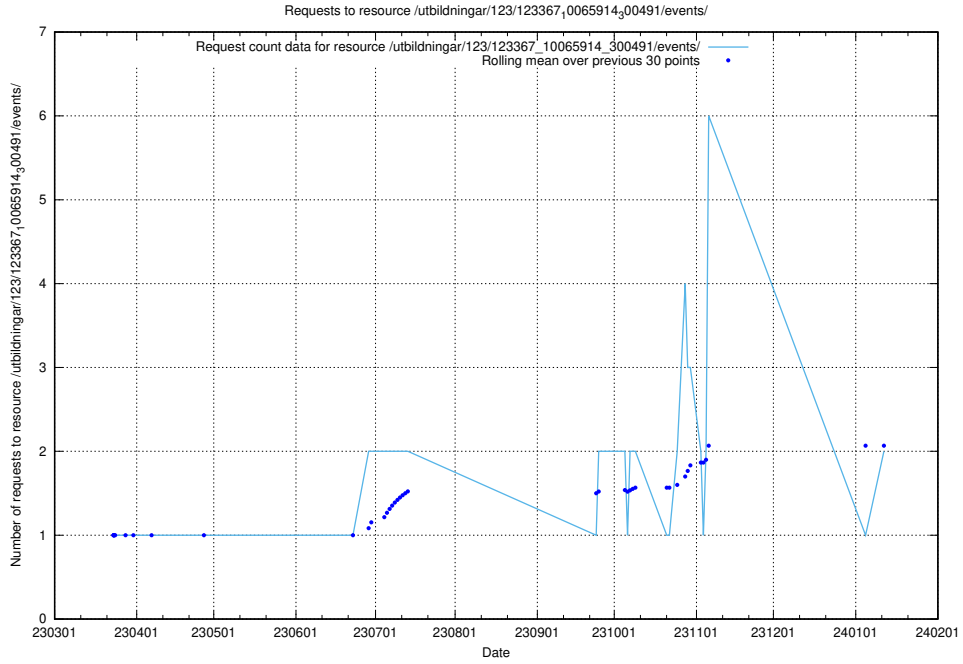

5.707 Usage of /utbildningar/123/123367_10065914_300491/events/

Here, we count the number of requests to resource /utbildningar/123/123367_10065914_300491/events/