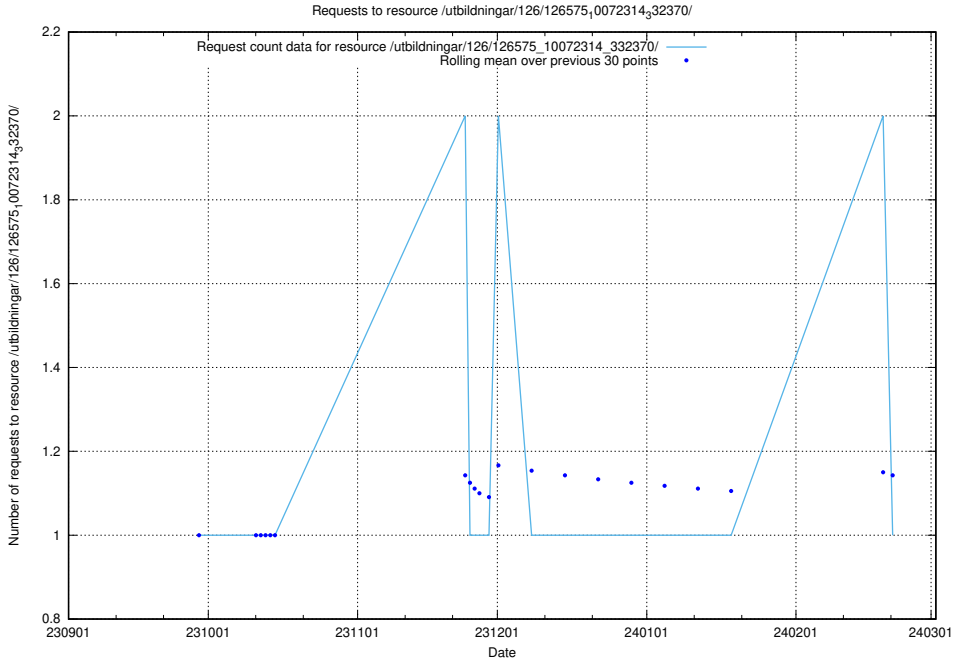

5.4836 Usage of /utbildningar/126/126575_10072314_332370/

Here, we count the number of requests to resource /utbildningar/126/126575_10072314_332370/.