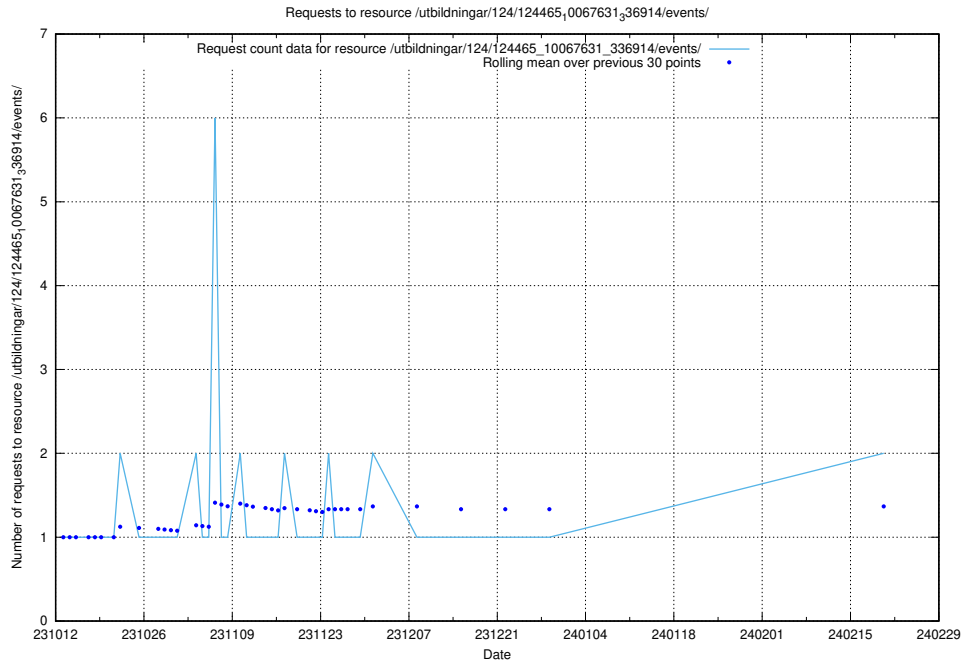

5.675 Usage of /utbildningar/124/124465_10067631_336914/events/

Here, we count the number of requests to resource /utbildningar/124/124465_10067631_336914/events/