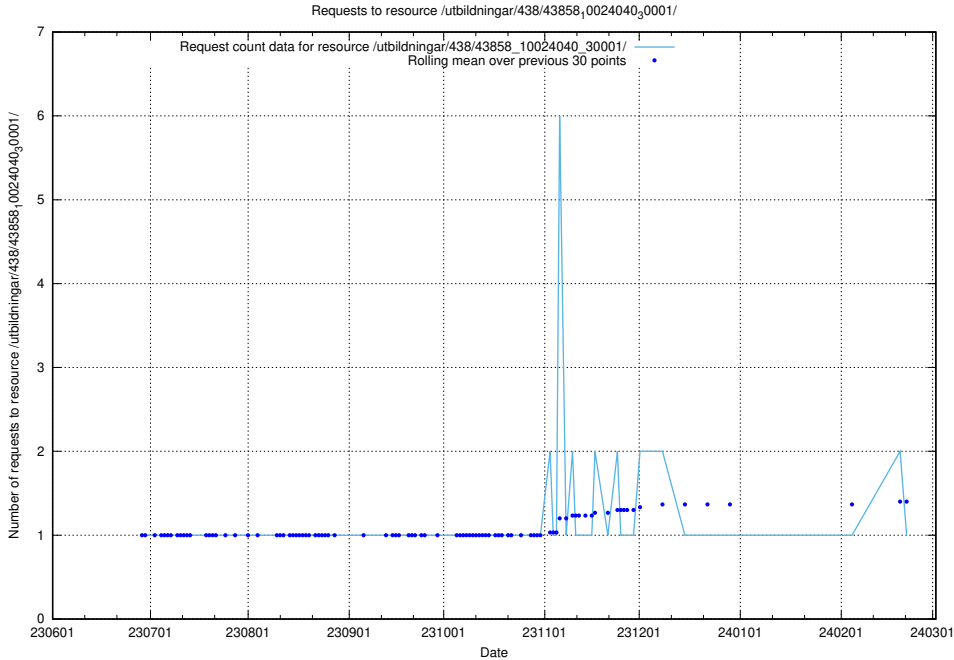

5.5821 Usage of /utbildningar/438/43858_10024040_30001/

Here, we count the number of requests to resource /utbildningar/438/43858_10024040_30001/.