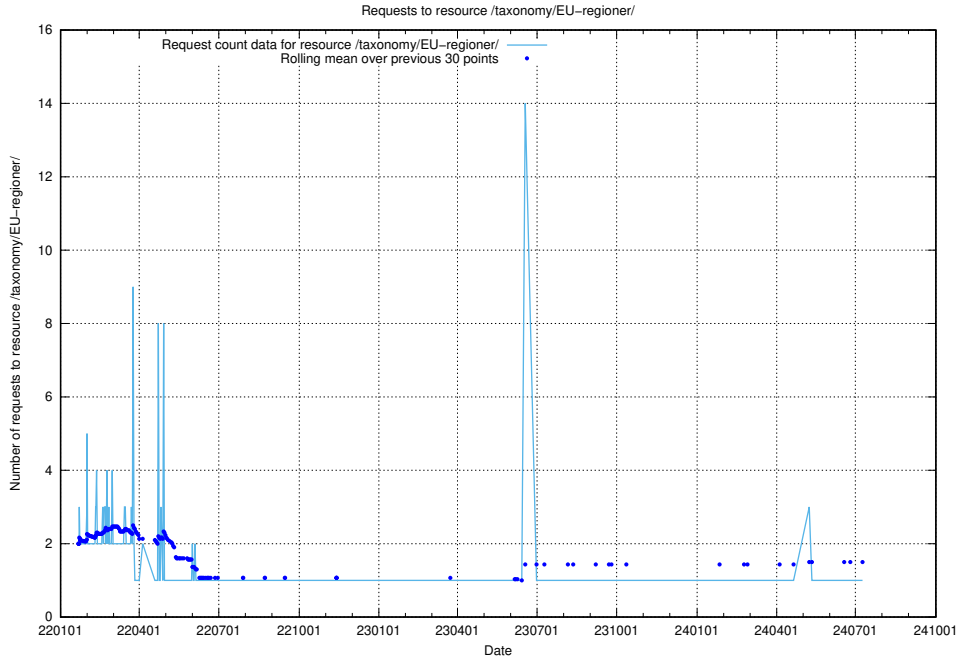

5.1111 Usage of /taxonomy/EU-regioner/

Here, we count the number of requests to resource /taxonomy/EU-regioner/.