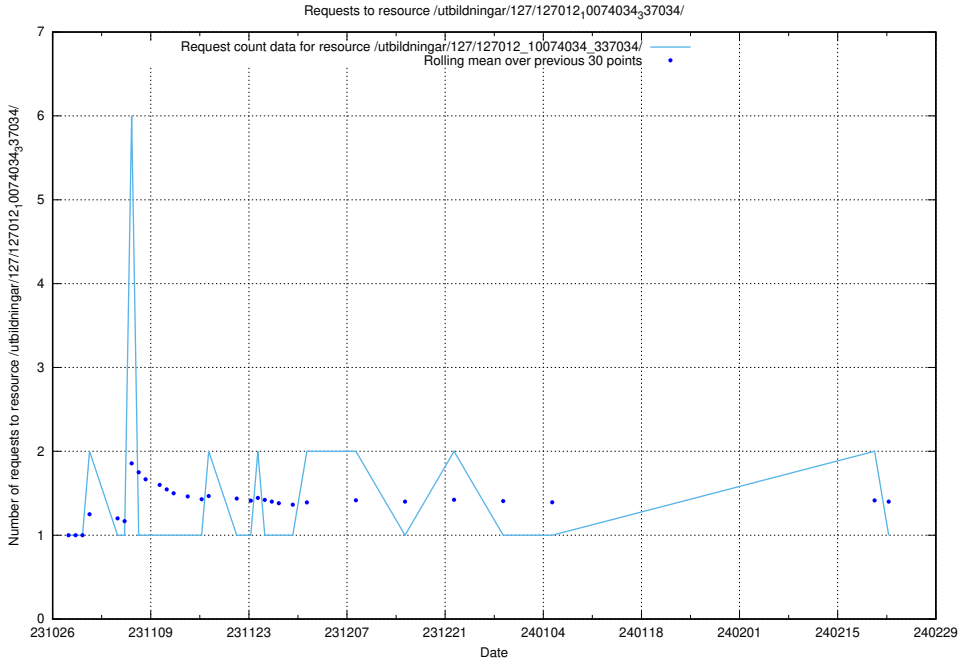

5.4576 Usage of /utbildningar/127/127012_10074034_337034/

Here, we count the number of requests to resource /utbildningar/127/127012_10074034_337034/.