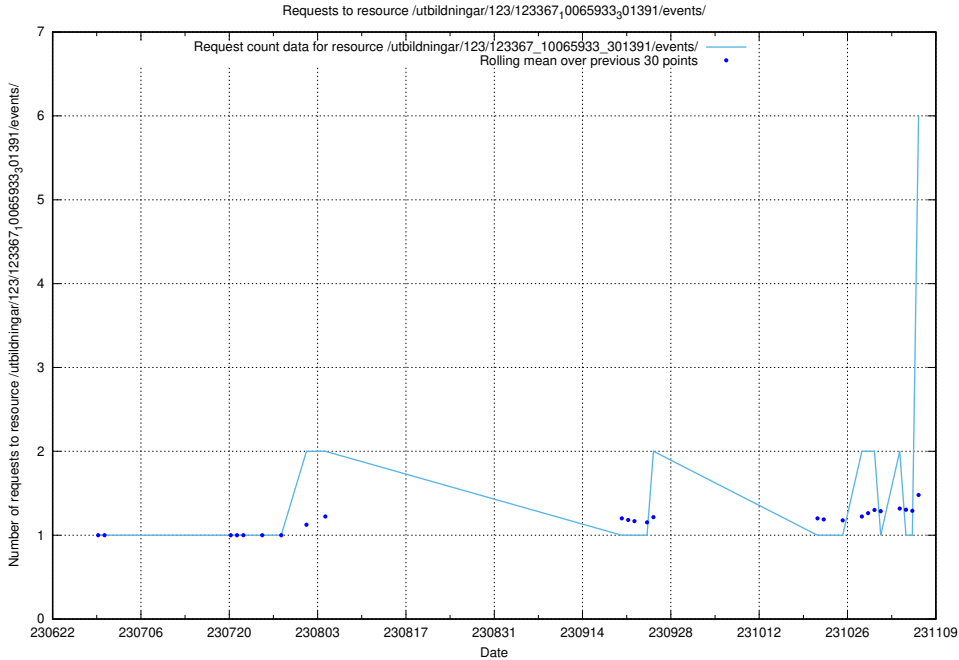

5.81 Usage of /utbildningar/123/123367_10065933_301391/events/

Here, we count the number of requests to resource /utbildningar/123/123367_10065933_301391/events/