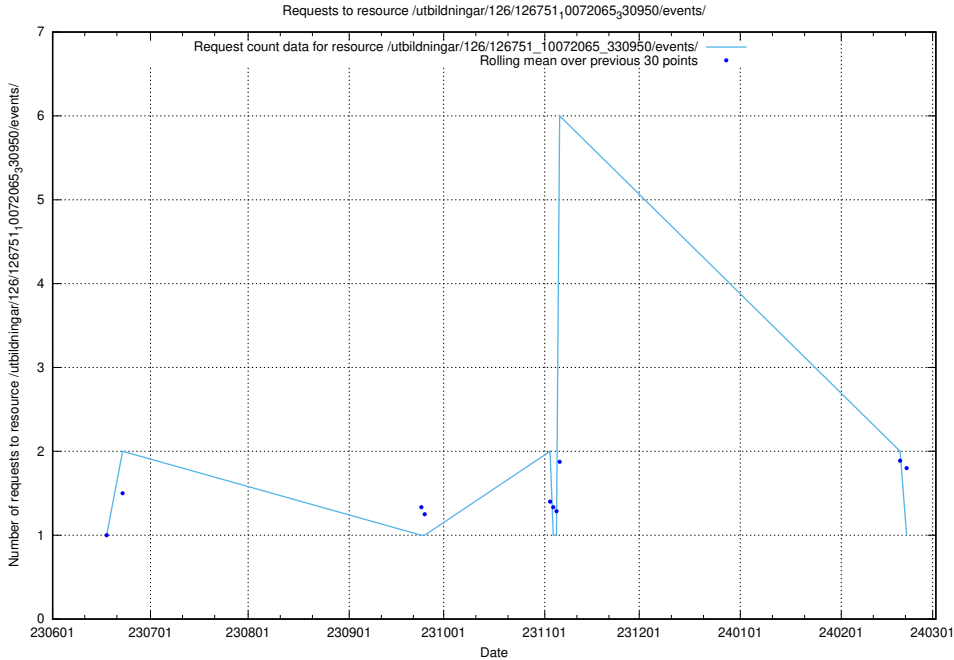

5.6249 Usage of /utbildningar/126/126751_10072065_330950/events/

Here, we count the number of requests to resource /utbildningar/126/126751_10072065_330950/events/