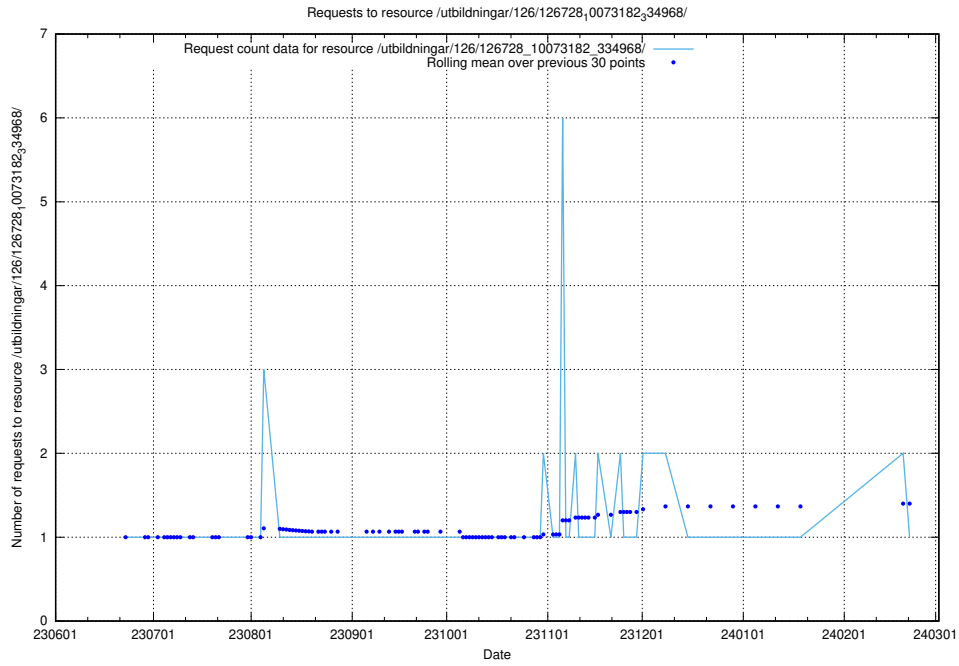

5.5998 Usage of /utbildningar/126/126728_10073182_334968/

Here, we count the number of requests to resource /utbildningar/126/126728_10073182_334968/.