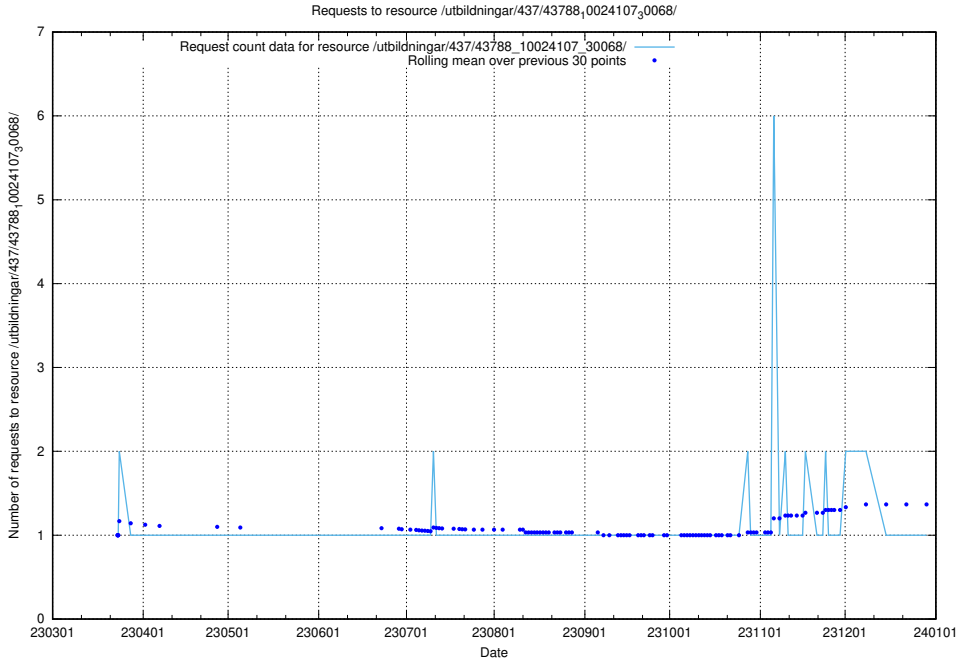

5.6742 Usage of /utbildningar/437/43788_10024107_30068/

Here, we count the number of requests to resource /utbildningar/437/43788_10024107_30068/.