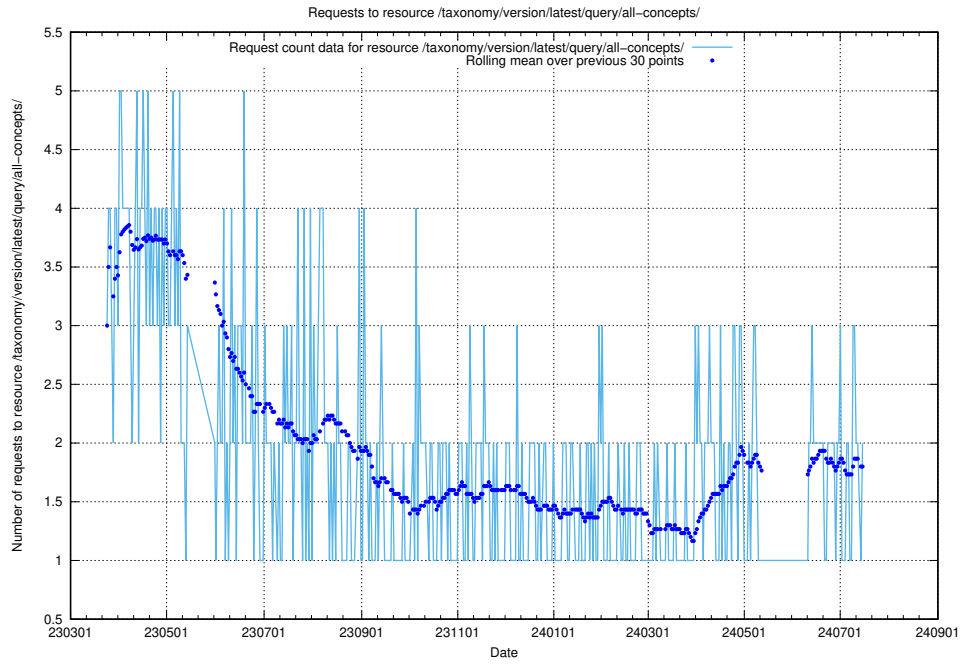

5.899 Usage of /taxonomy/version/latest/query/all-concepts/

Here, we count the number of requests to resource /taxonomy/version/latest/query/all-concepts/.