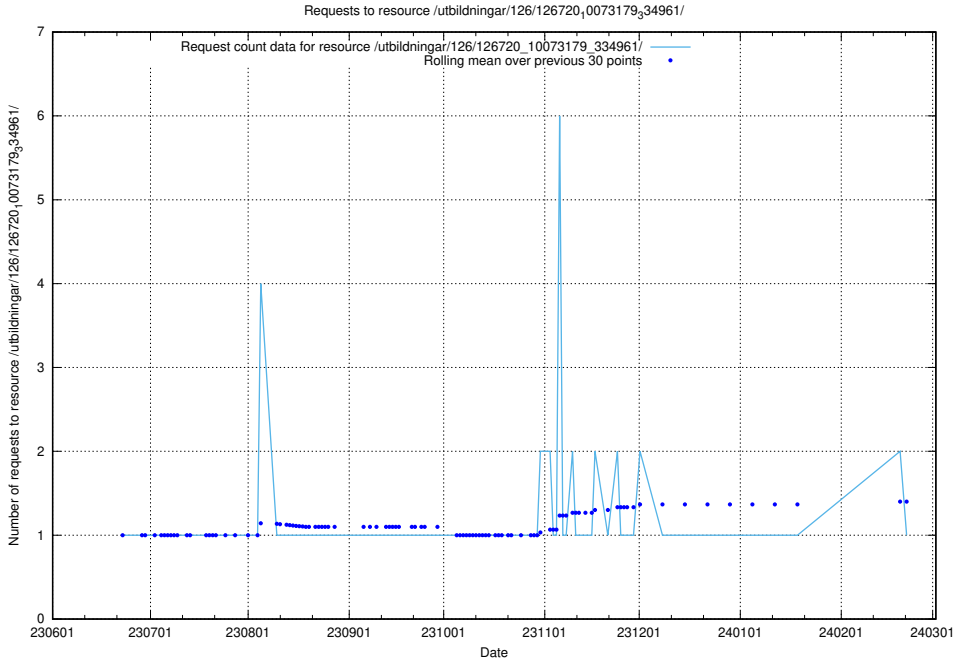

5.6006 Usage of /utbildningar/126/126720_10073179_334961/

Here, we count the number of requests to resource /utbildningar/126/126720_10073179_334961/.