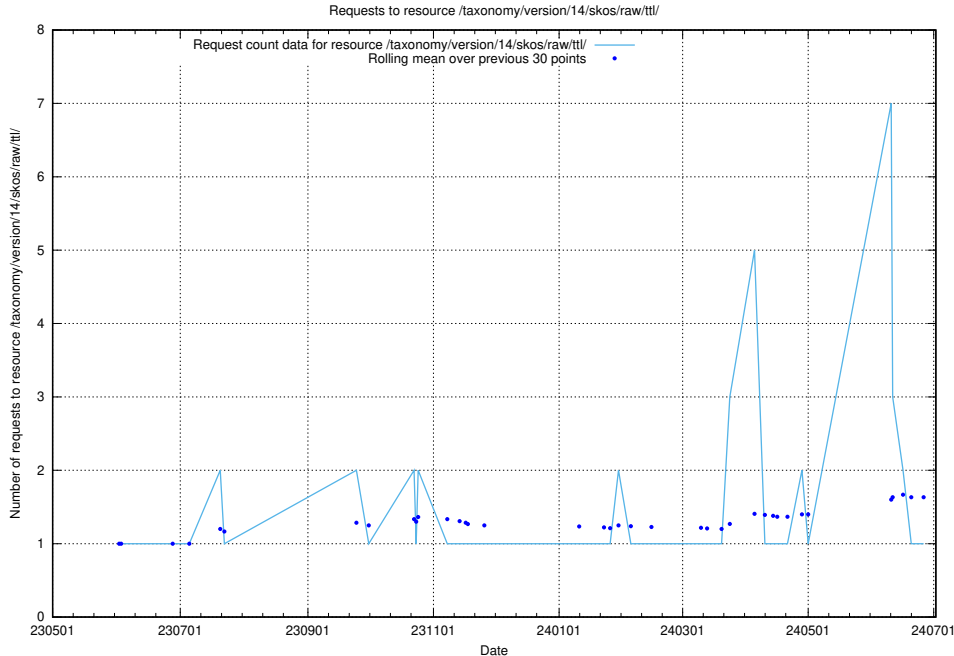

5.6322 Usage of /taxonomy/version/14/skos/raw/ttl/

Here, we count the number of requests to resource /taxonomy/version/14/skos/raw/ttl/.