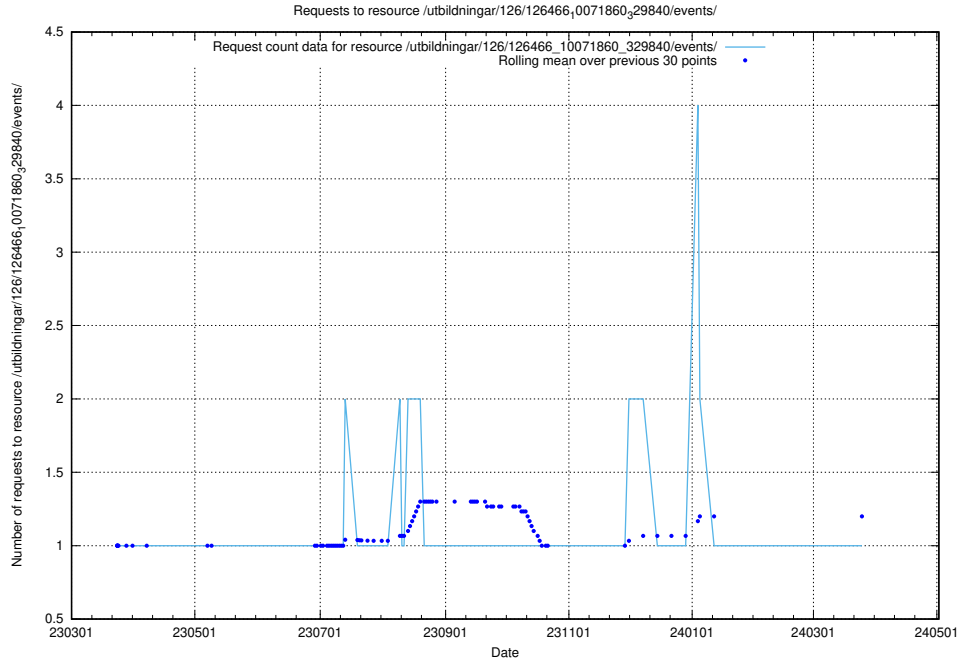

5.6792 Usage of /utbildningar/126/126466_10071860_329840/events/

Here, we count the number of requests to resource /utbildningar/126/126466_10071860_329840/events/