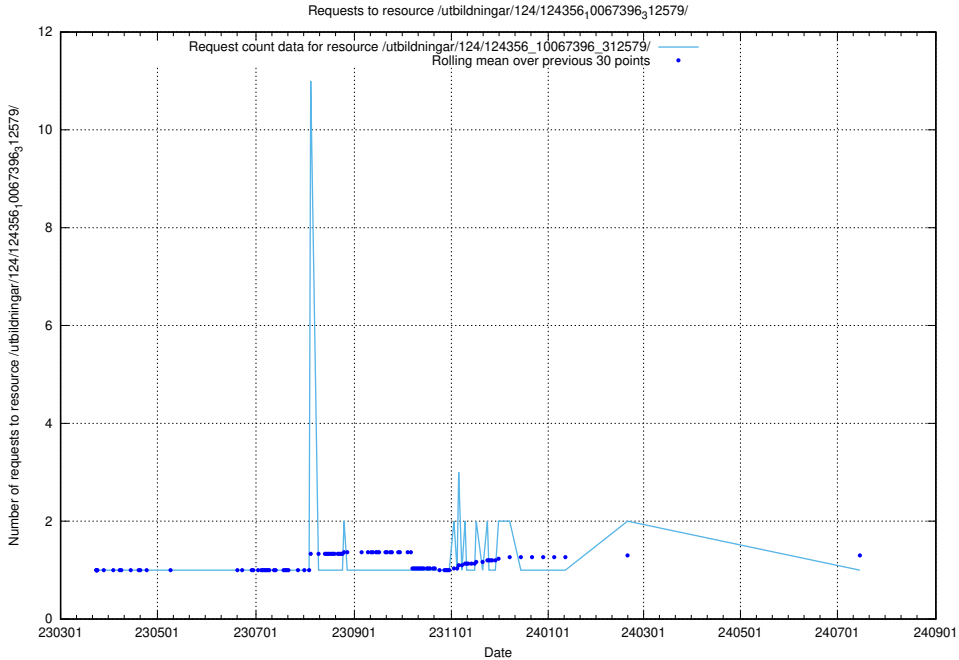

5.4262 Usage of /utbildningar/124/124356_10067396_312579/

Here, we count the number of requests to resource /utbildningar/124/124356_10067396_312579/.