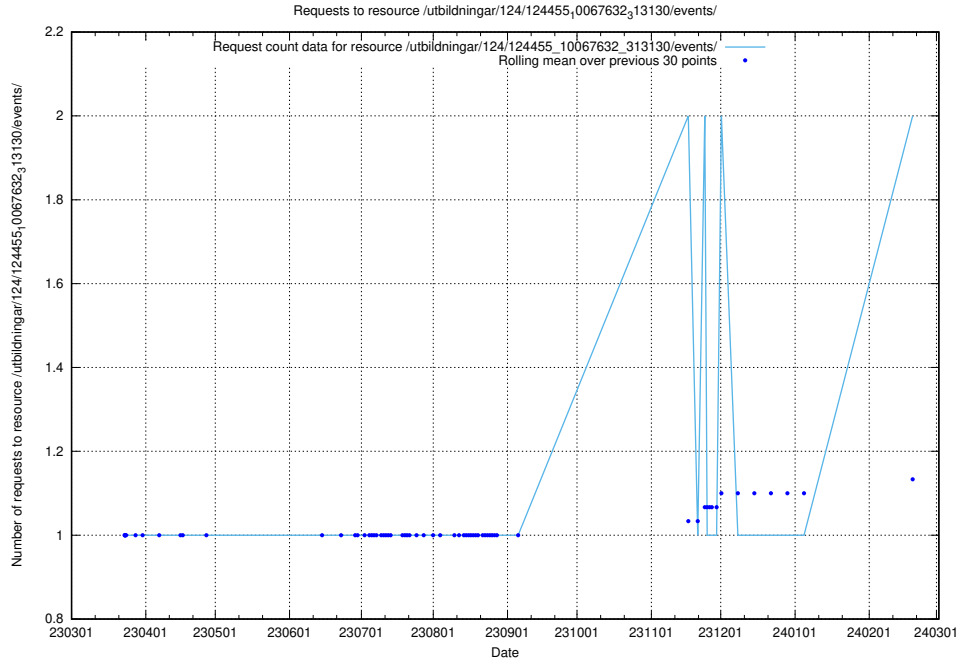

5.601 Usage of /utbildningar/124/124455_10067632_313130/events/

Here, we count the number of requests to resource /utbildningar/124/124455_10067632_313130/events/