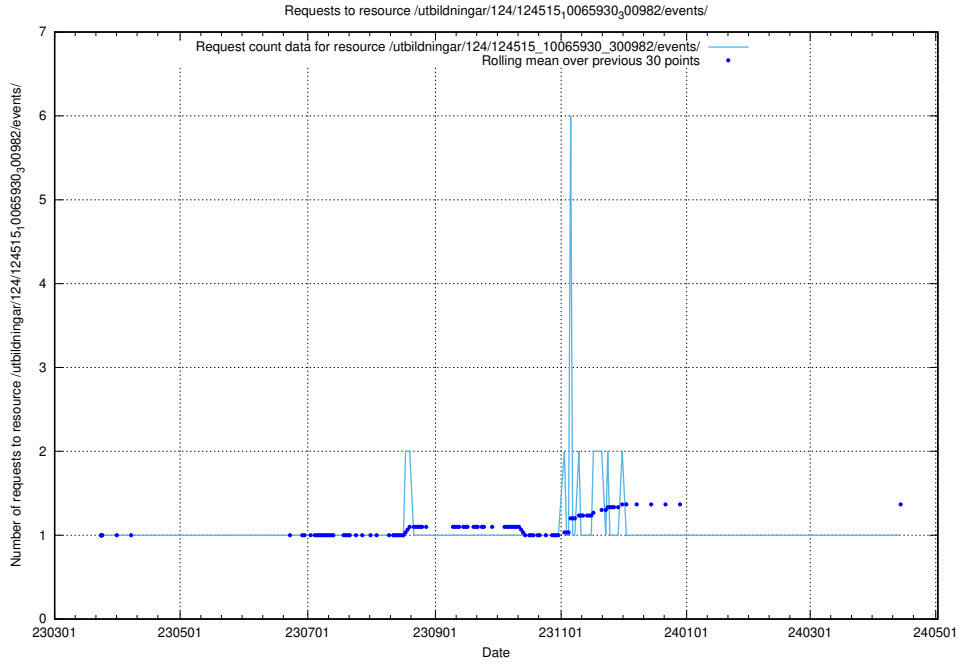

5.1957 Usage of /utbildningar/124/124515_10065930_300982/events/

Here, we count the number of requests to resource /utbildningar/124/124515_10065930_300982/events/

5.1958 Usage of /taxonomy/version/22/query/sun-field-hierarchy/