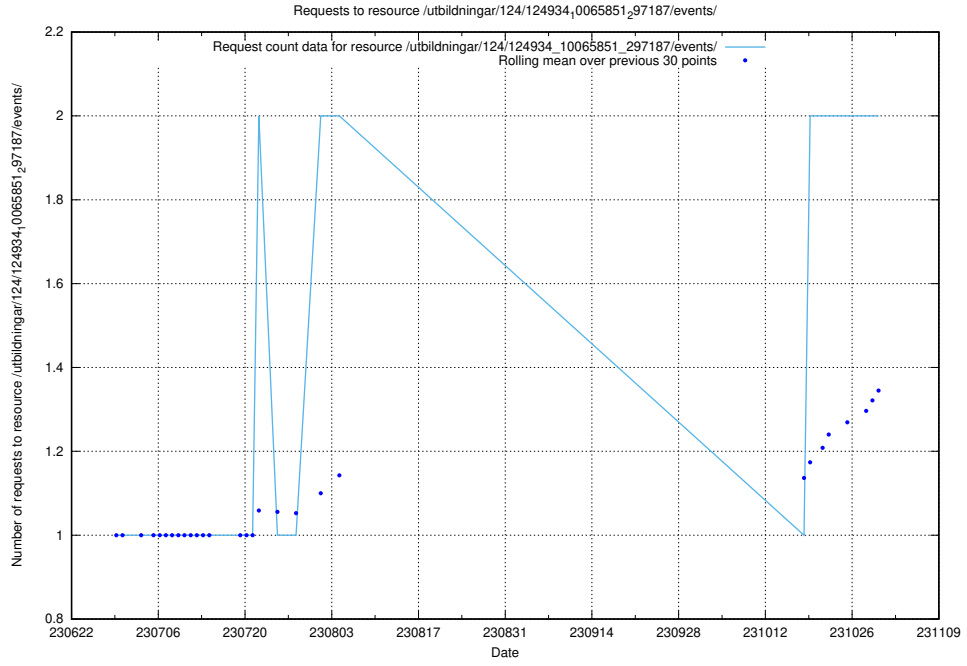

5.772 Usage of /utbildningar/124/124934_10065851_297187/events/

Here, we count the number of requests to resource /utbildningar/124/124934_10065851_297187/events/

5.773 Usage of /utbildningar/124/124519_10065834_296972/