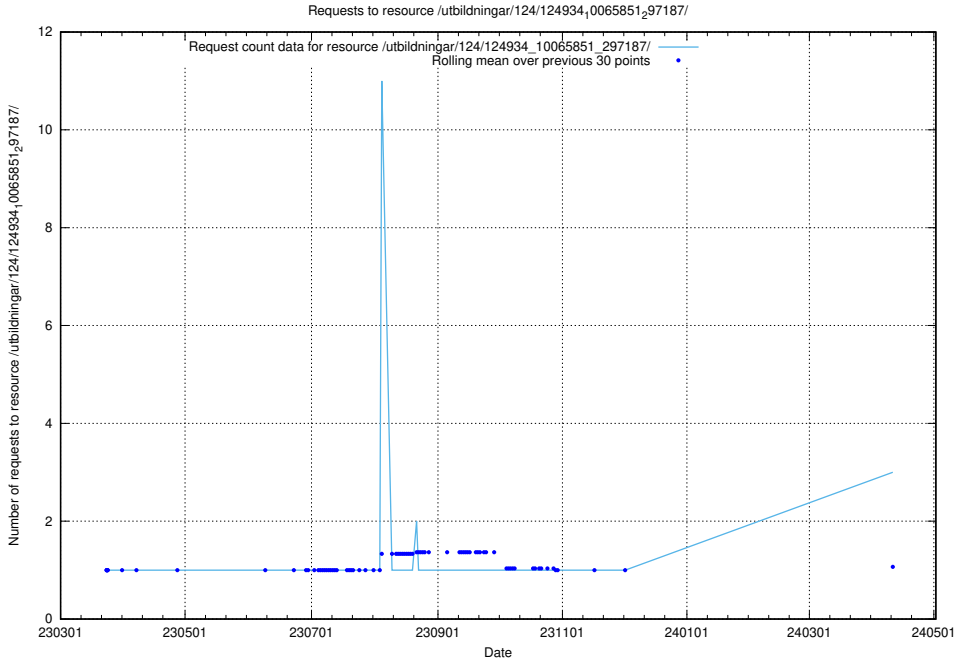

5.252 Usage of /utbildningar/124/124934_10065851_297187/

Here, we count the number of requests to resource /utbildningar/124/124934_10065851_297187/.

5.253 Usage of /availability/kpi/20240707/

Here, we count the number of requests to resource /availability/kpi/20240707/.