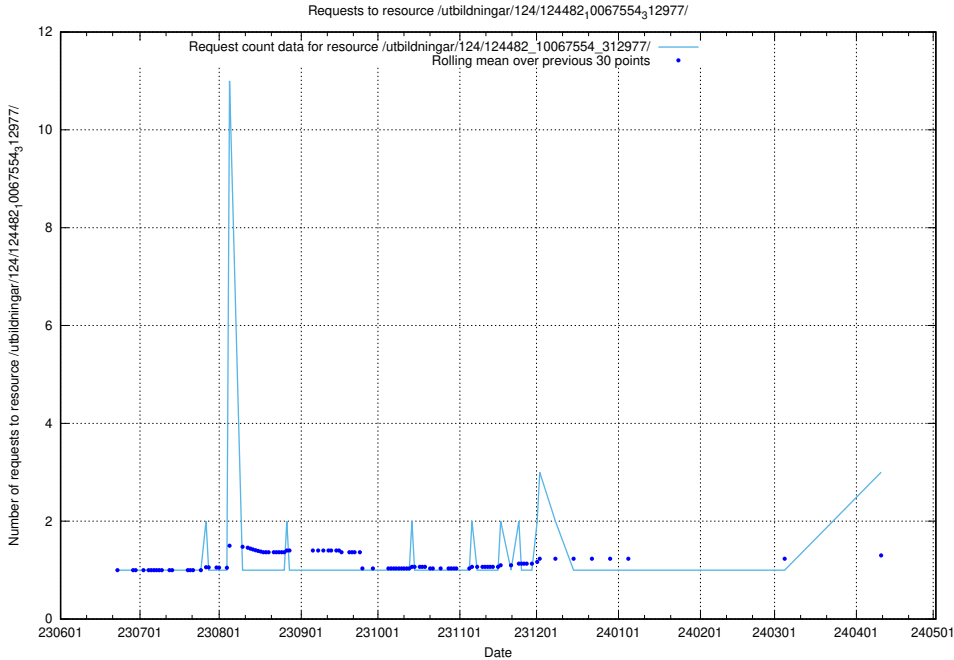

5.377 Usage of /utbildningar/124/124482_10067554_312977/

Here, we count the number of requests to resource /utbildningar/124/124482_10067554_312977/.