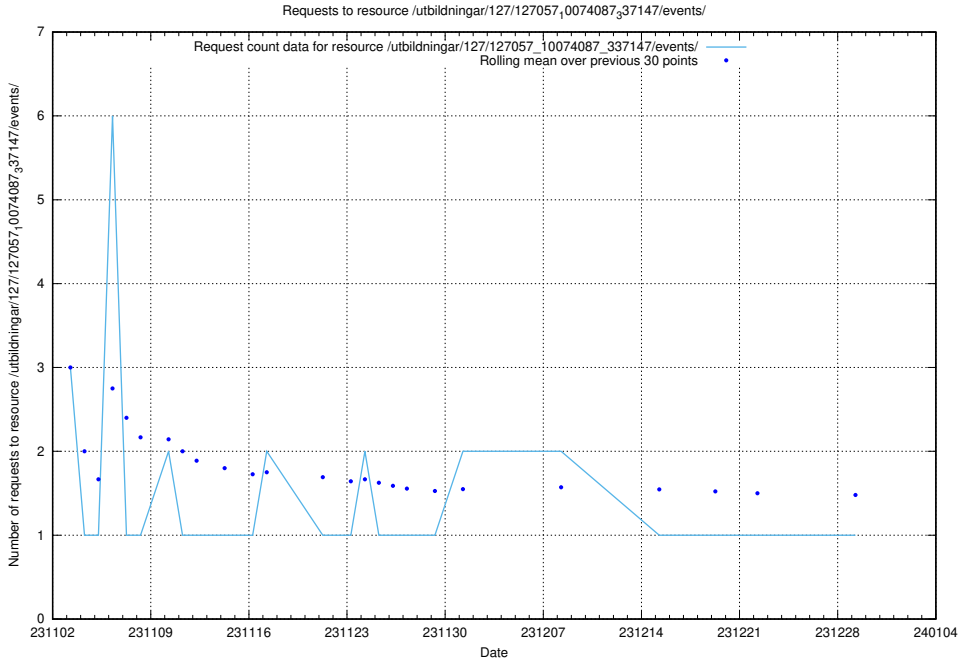

Here, we count the number of requests to resource /utbildningar/127/127111_10074050_337080/events/

5.4527 Usage of /utbildningar/127/127057_10074087_337147/events/

Here, we count the number of requests to resource /utbildningar/127/127057_10074087_337147/events/