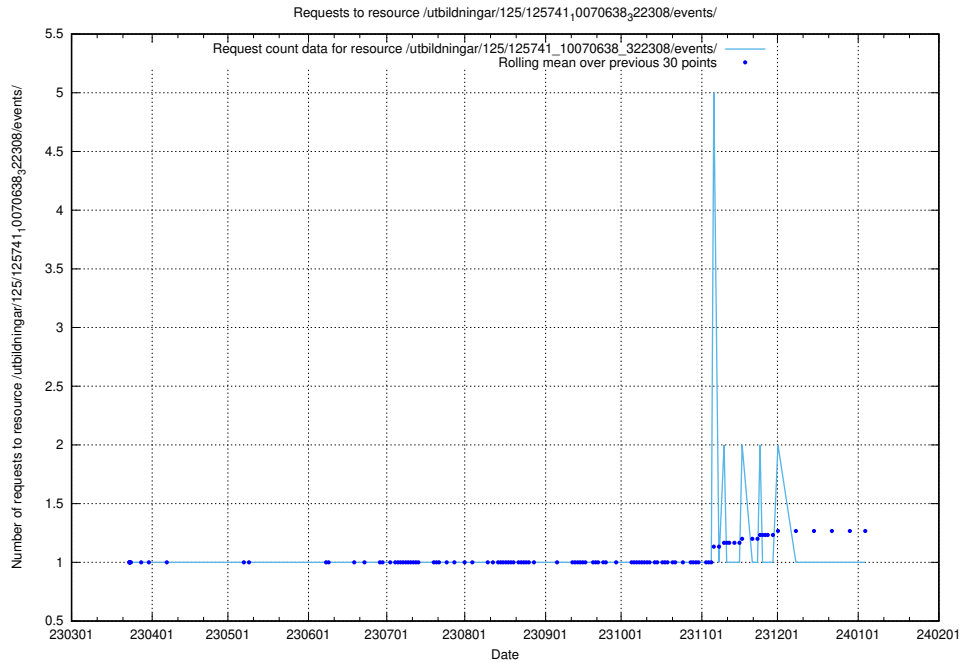

5.6873 Usage of /utbildningar/125/125741_10070638_322308/events/

Here, we count the number of requests to resource /utbildningar/125/125741_10070638_322308/events/