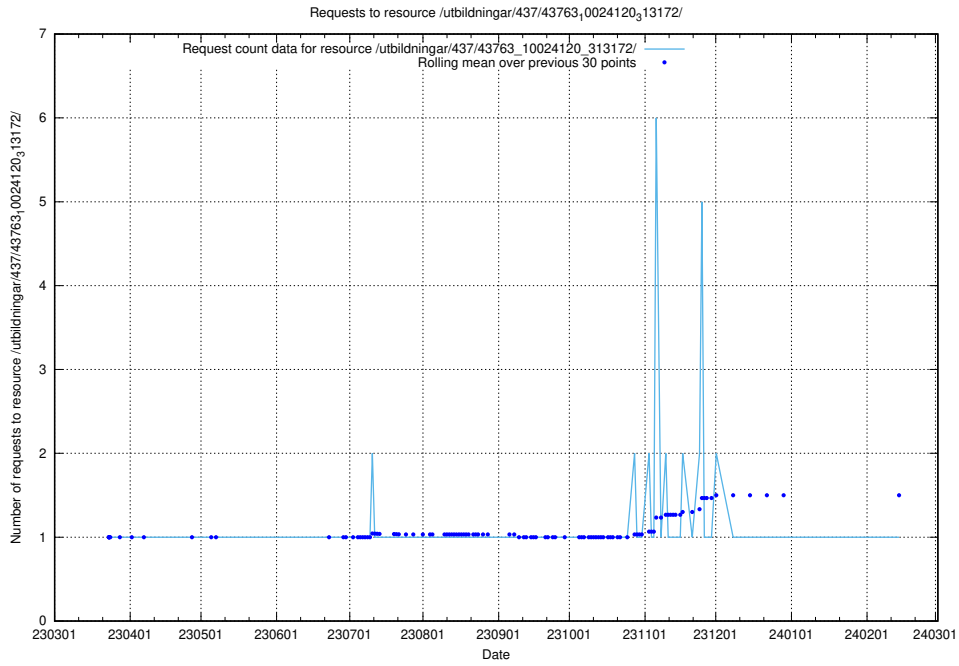

5.6750 Usage of /utbildningar/437/43763_10024120_313172/

Here, we count the number of requests to resource /utbildningar/437/43763_10024120_313172/.