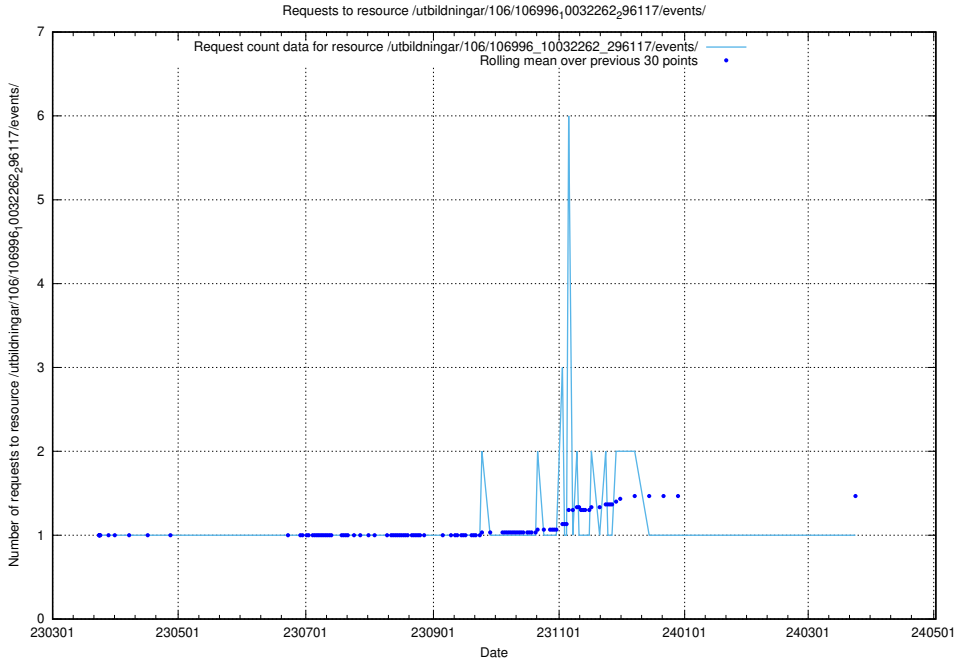

5.5807 Usage of /utbildningar/106/106996_10032262_296117/events/

Here, we count the number of requests to resource /utbildningar/106/106996_10032262_296117/events/

5.5808 Usage of /taxonomy/version/3/query/concepts-and-common-relations/