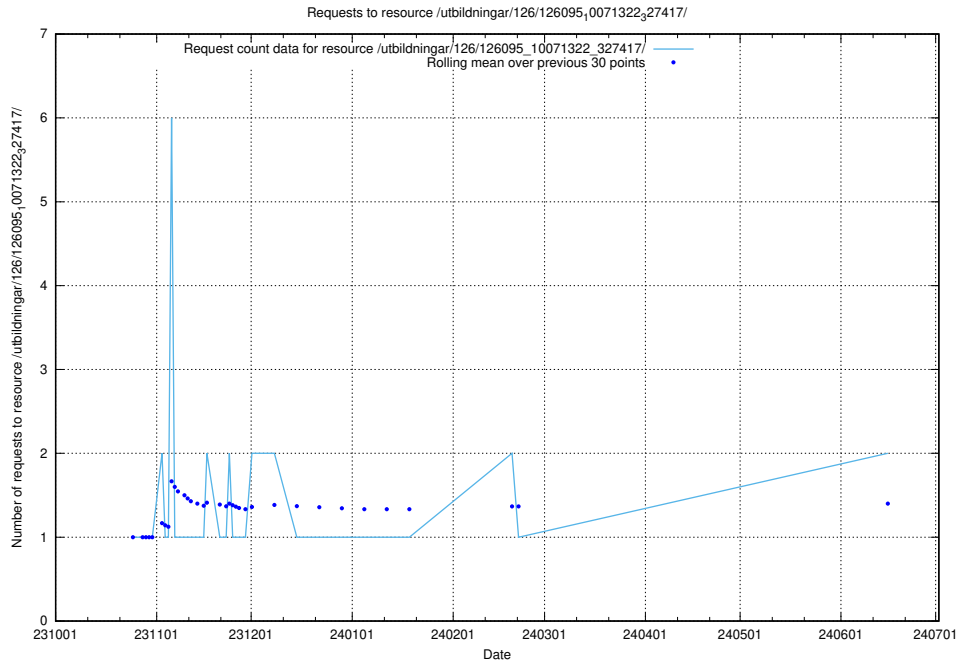

5.664 Usage of /utbildningar/126/126095_10071322_327417/

Here, we count the number of requests to resource /utbildningar/126/126095_10071322_327417/.