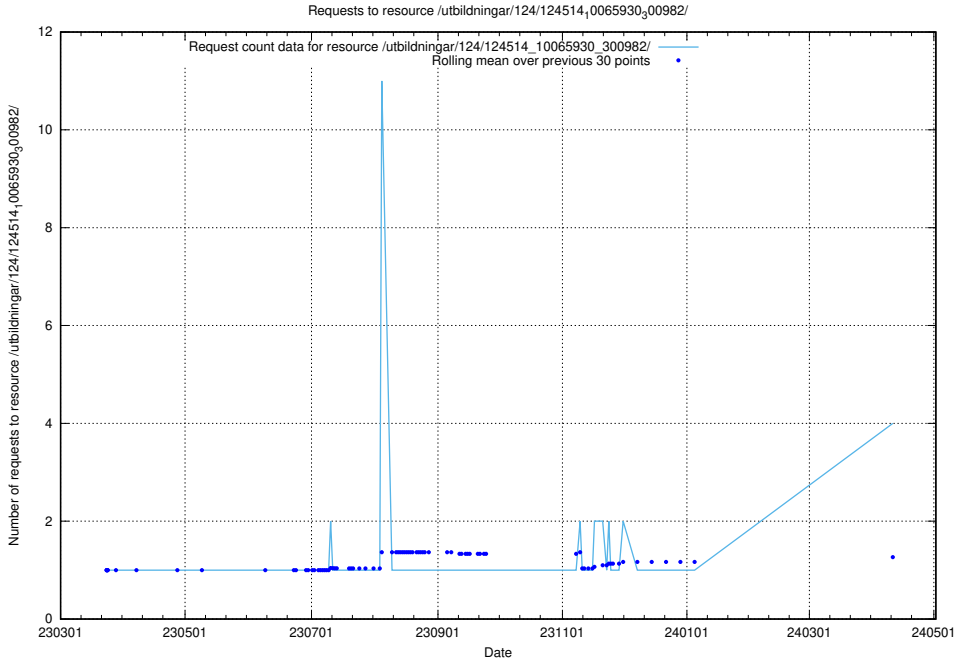

5.169 Usage of /utbildningar/124/124514_10065930_300982/

Here, we count the number of requests to resource /utbildningar/124/124514_10065930_300982/.