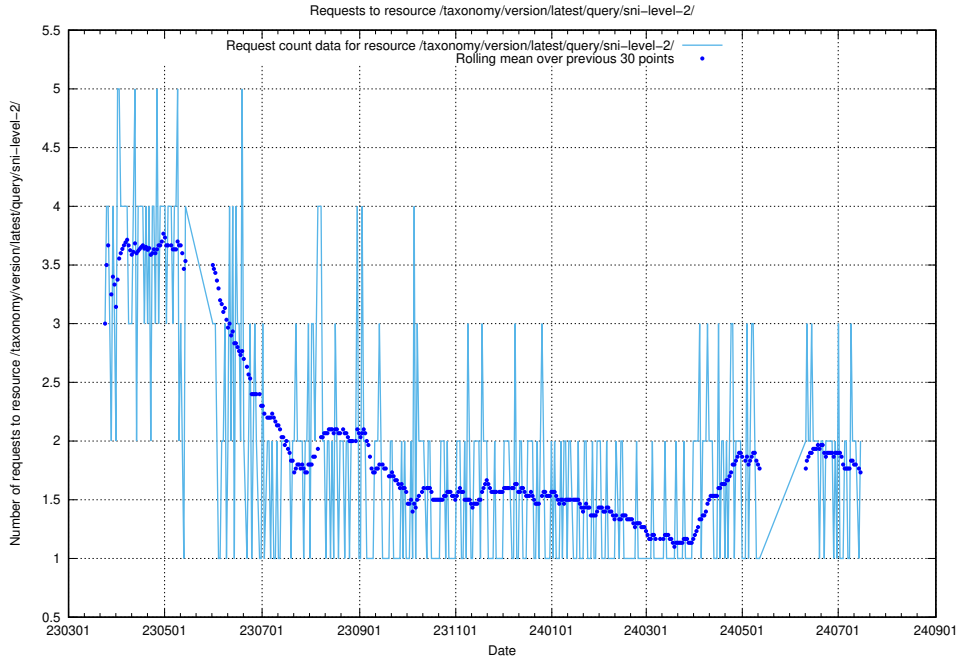

5.874 Usage of /taxonomy/version/latest/query/sni-level-2/

Here, we count the number of requests to resource /taxonomy/version/latest/query/sni-level-2/.