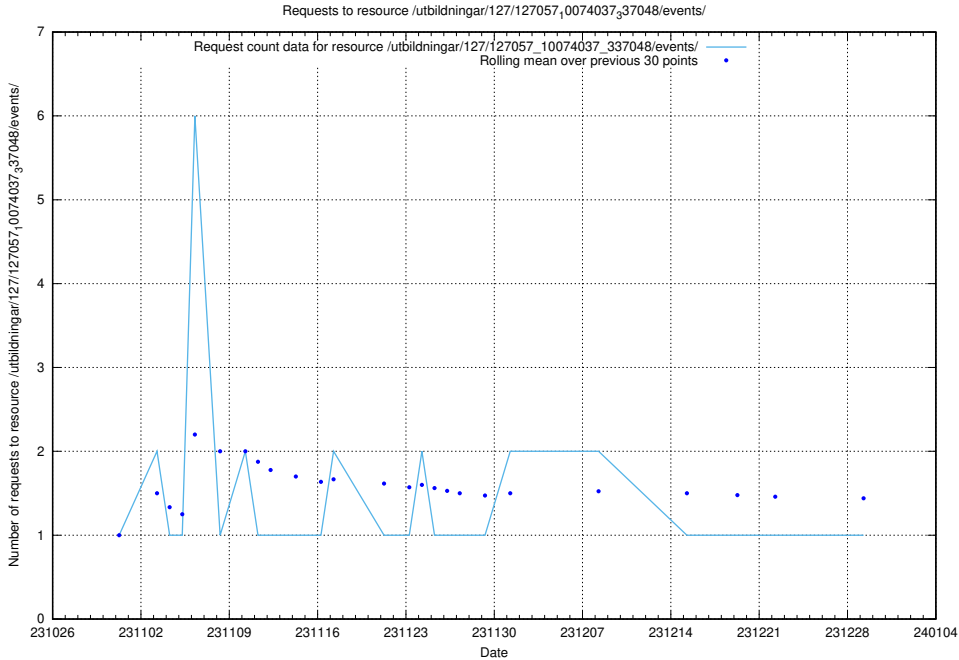

5.4553 Usage of /utbildningar/127/127057_10074037_337048/events/

Here, we count the number of requests to resource /utbildningar/127/127057_10074037_337048/events/