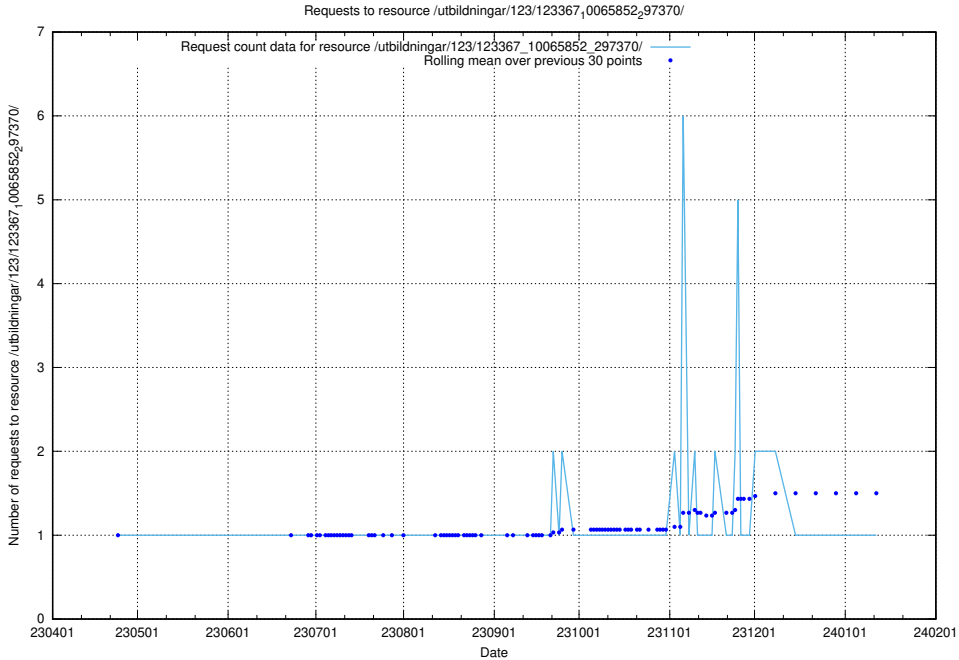

5.6409 Usage of /utbildningar/123/123367_10065852_297370/

Here, we count the number of requests to resource /utbildningar/123/123367_10065852_297370/.