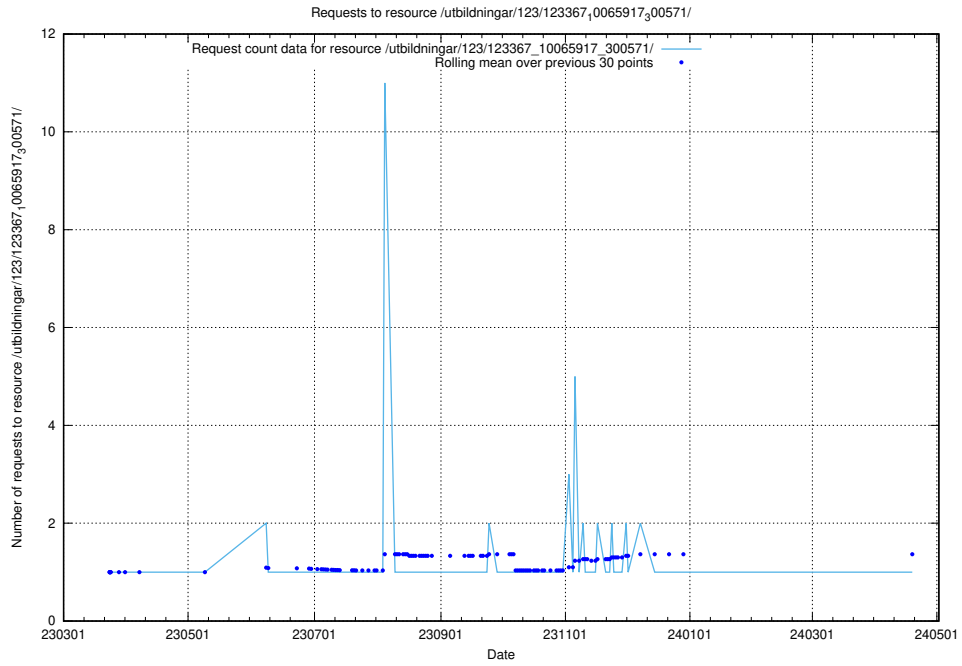

5.5034 Usage of /utbildningar/123/123367_10065917_300571/

Here, we count the number of requests to resource /utbildningar/123/123367_10065917_300571/.