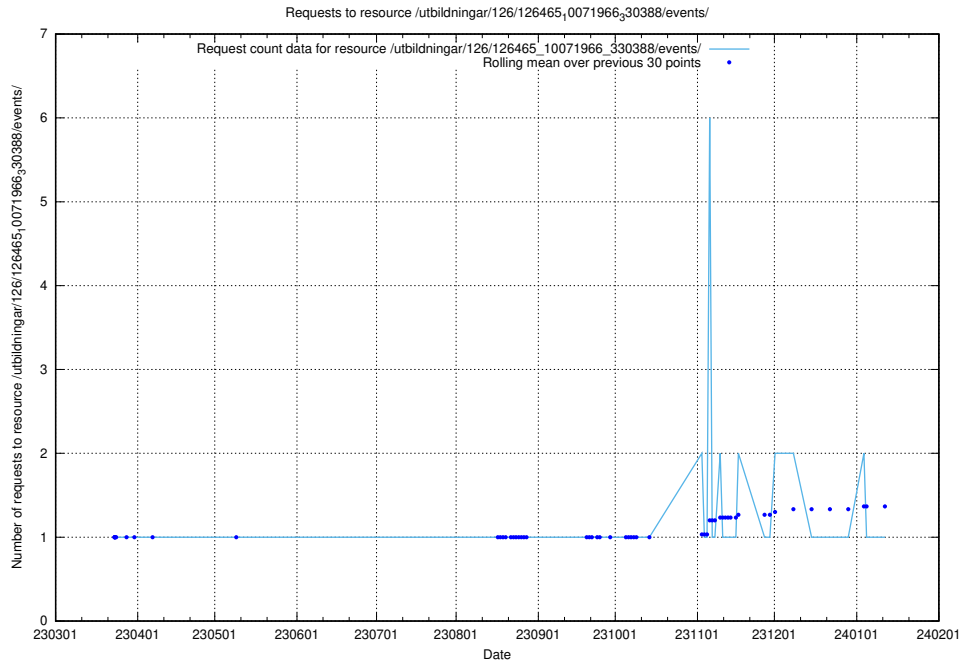

5.6794 Usage of /utbildningar/126/126465_10071966_330388/events/

Here, we count the number of requests to resource /utbildningar/126/126465_10071966_330388/events/