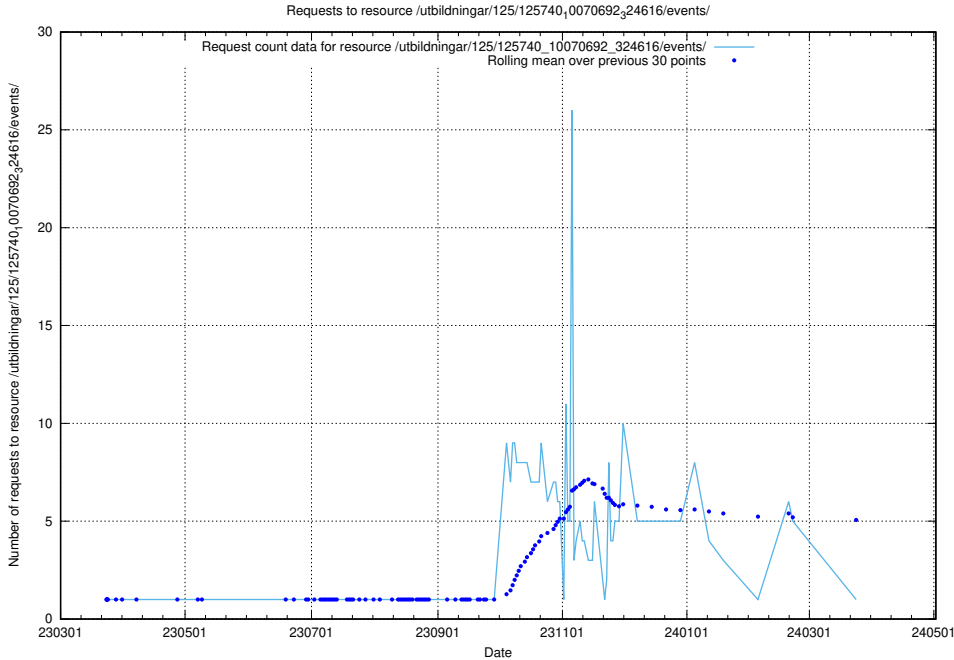

5.953 Usage of /utbildningar/125/125740_10070692_324616/events/

Here, we count the number of requests to resource /utbildningar/125/125740_10070692_324616/events/