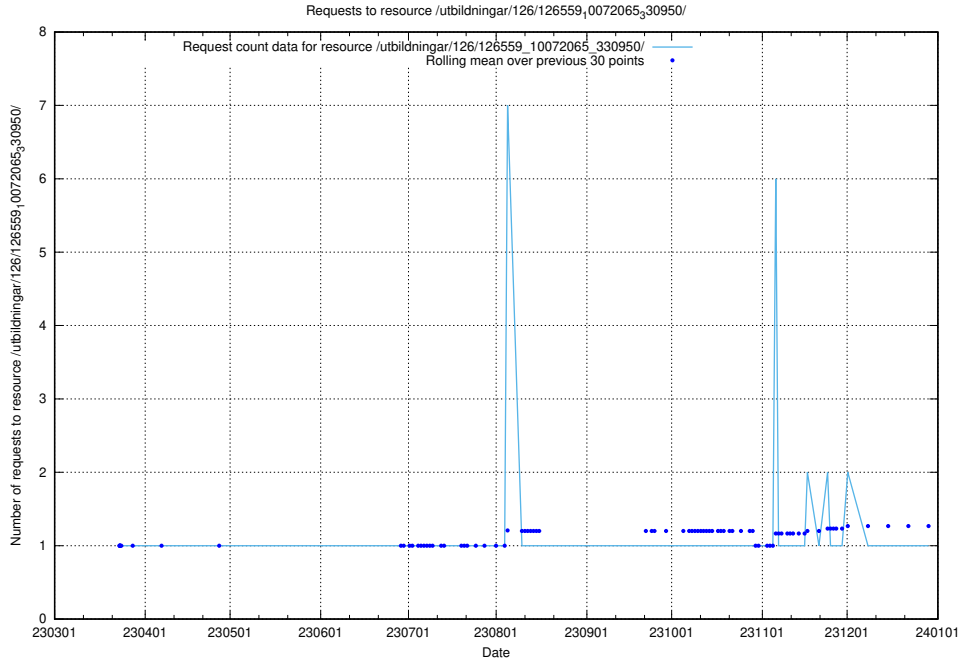

5.6782 Usage of /utbildningar/126/126559_10072065_330950/

Here, we count the number of requests to resource /utbildningar/126/126559_10072065_330950/.