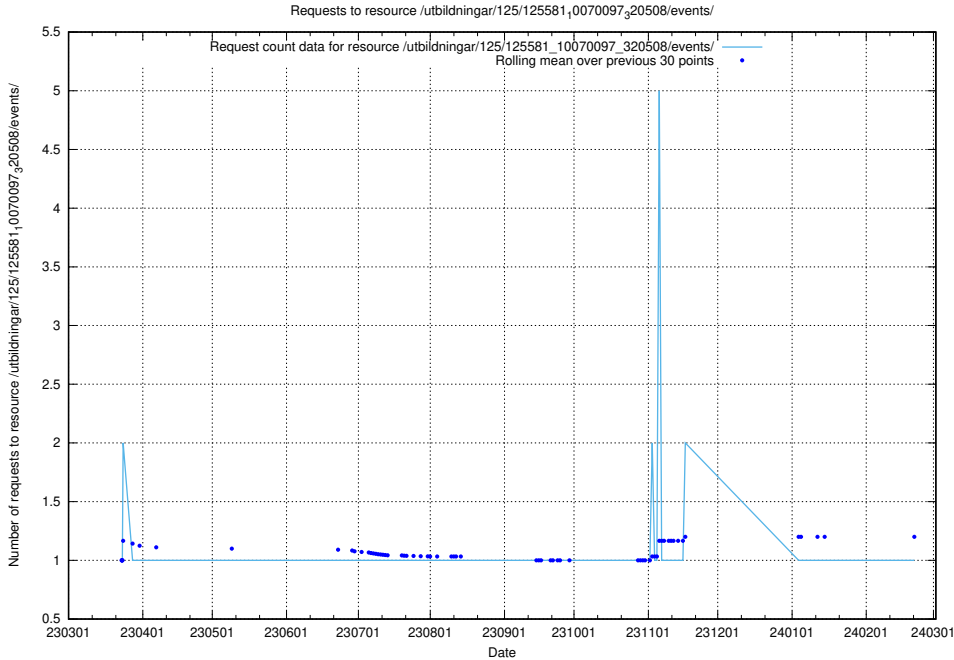

5.1076 Usage of /utbildningar/125/125581_10070097_320508/events/

Here, we count the number of requests to resource /utbildningar/125/125581_10070097_320508/events/