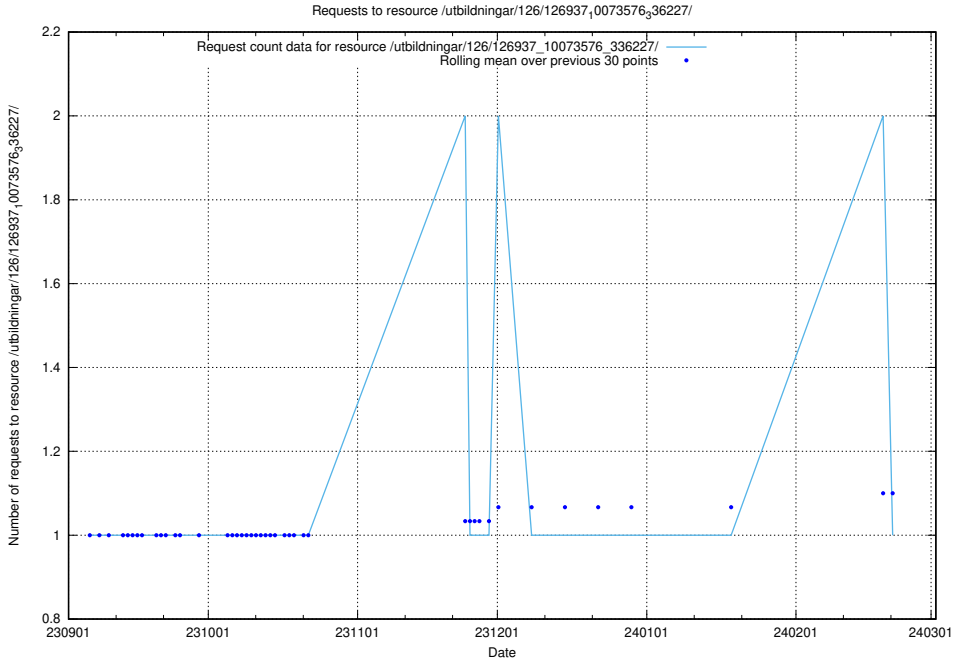

5.5040 Usage of /utbildningar/126/126937_10073576_336227/

Here, we count the number of requests to resource /utbildningar/126/126937_10073576_336227/.