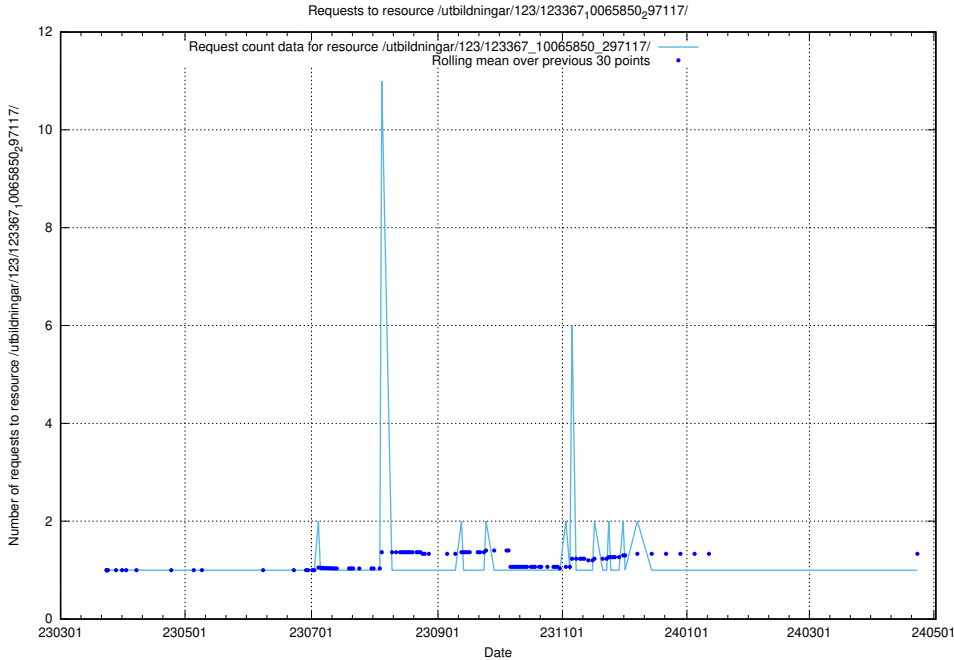

5.5232 Usage of /utbildningar/123/123367_10065850_297117/

Here, we count the number of requests to resource /utbildningar/123/123367_10065850_297117/.