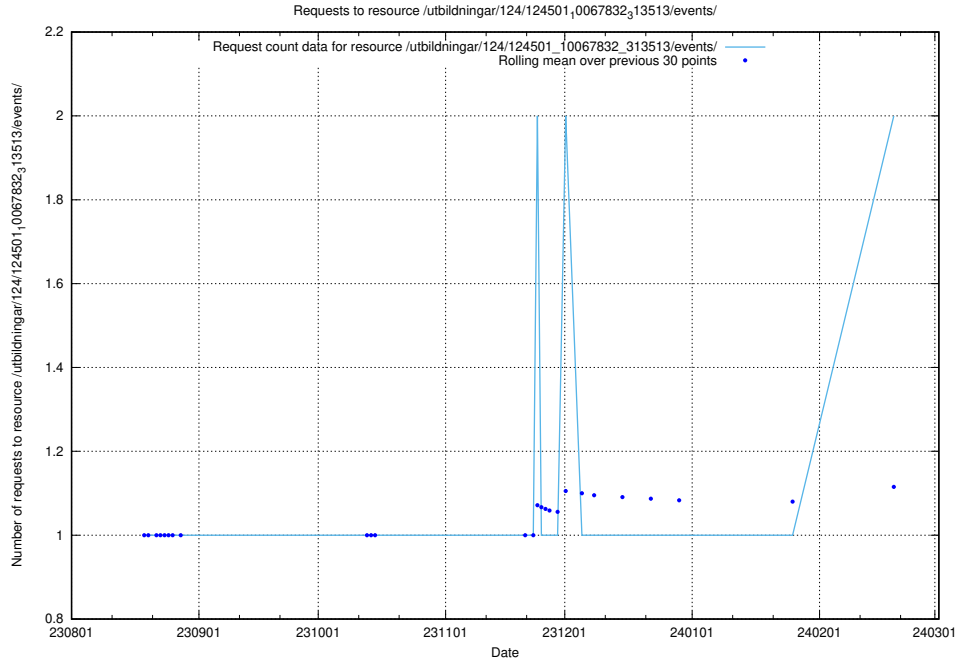

5.710 Usage of /utbildningar/124/124501_10067832_313513/events/

Here, we count the number of requests to resource /utbildningar/124/124501_10067832_313513/events/