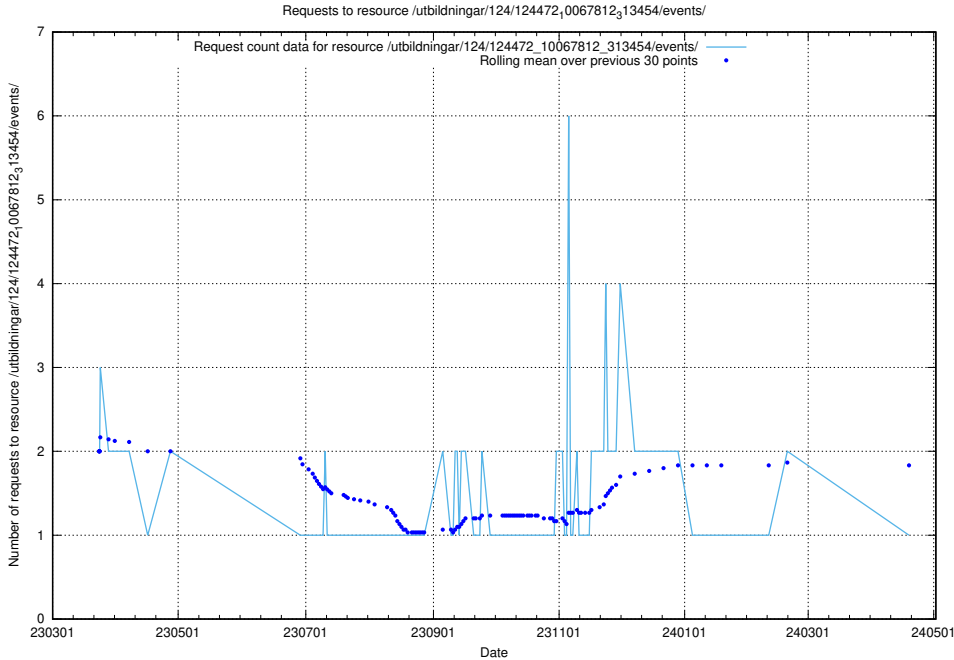

5.6682 Usage of /utbildningar/124/124472_10067812_313454/events/

Here, we count the number of requests to resource /utbildningar/124/124472_10067812_313454/events/