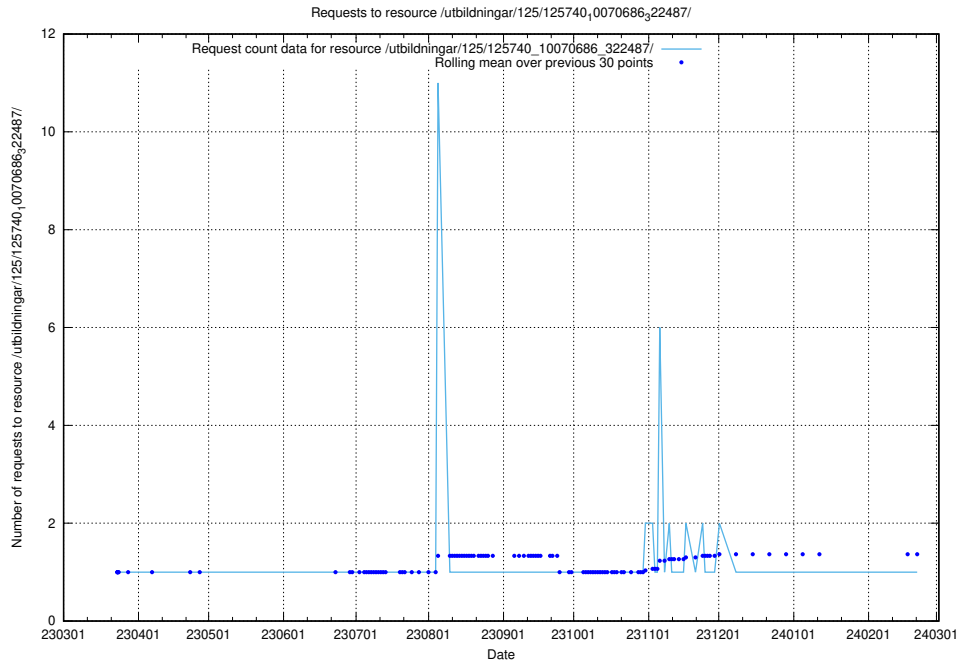

5.962 Usage of /utbildningar/125/125740_10070686_322487/

Here, we count the number of requests to resource /utbildningar/125/125740_10070686_322487/.