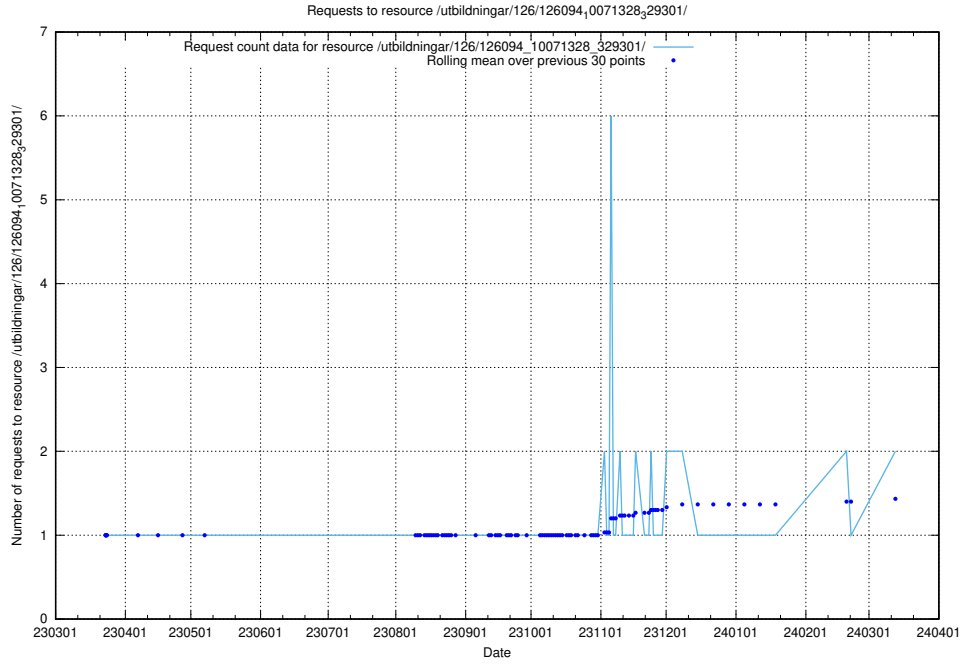

5.931 Usage of /utbildningar/126/126094_10071328_329301/

Here, we count the number of requests to resource /utbildningar/126/126094_10071328_329301/.