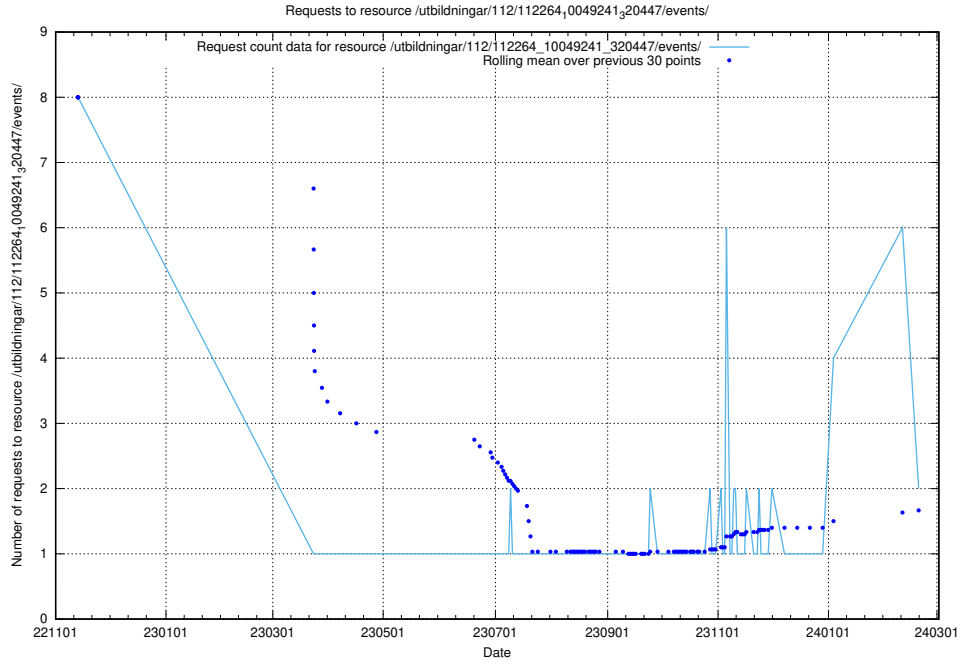

5.803 Usage of /utbildningar/112/112264_10049241_320447/events/

Here, we count the number of requests to resource /utbildningar/112/112264_10049241_320447/events/