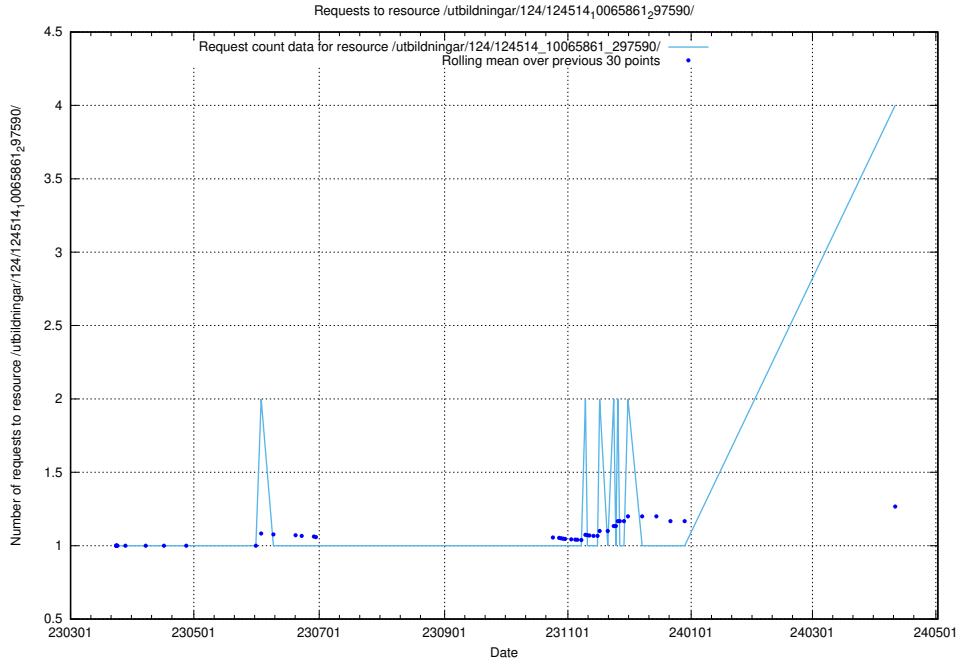

5.172 Usage of /utbildningar/124/124514_10065861_297590/

Here, we count the number of requests to resource /utbildningar/124/124514_10065861_297590/.