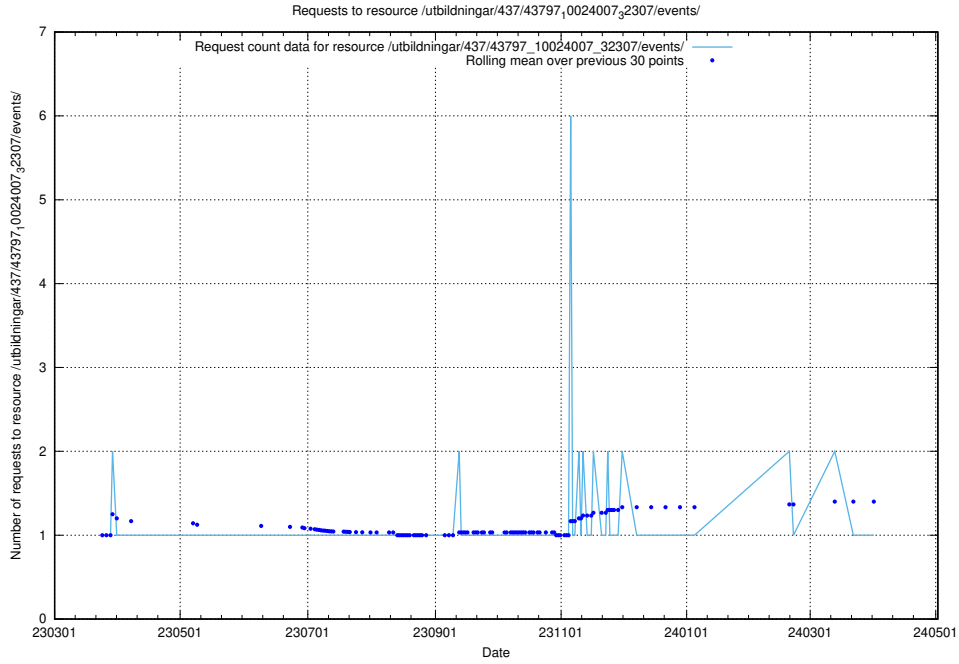

Here, we count the number of requests to resource /utbildningar/437/43799_10024013_29974/events/.

5.6559 Usage of /utbildningar/437/43797_10024007_32307/events/

Here, we count the number of requests to resource /utbildningar/437/43797_10024007_32307/events/.