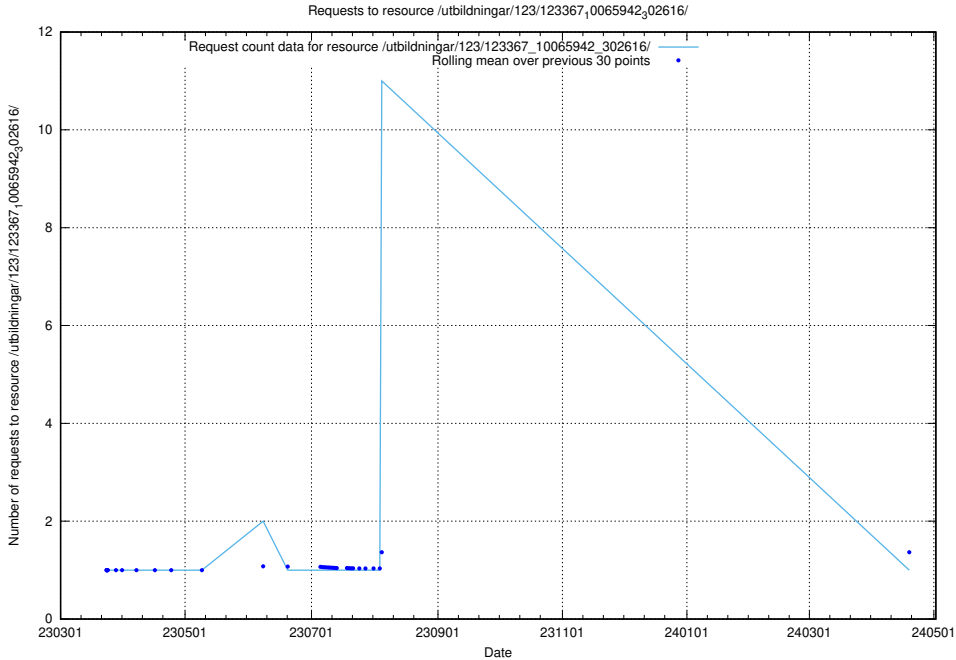

5.4956 Usage of /utbildningar/123/123367_10065942_302616/

Here, we count the number of requests to resource /utbildningar/123/123367_10065942_302616/.