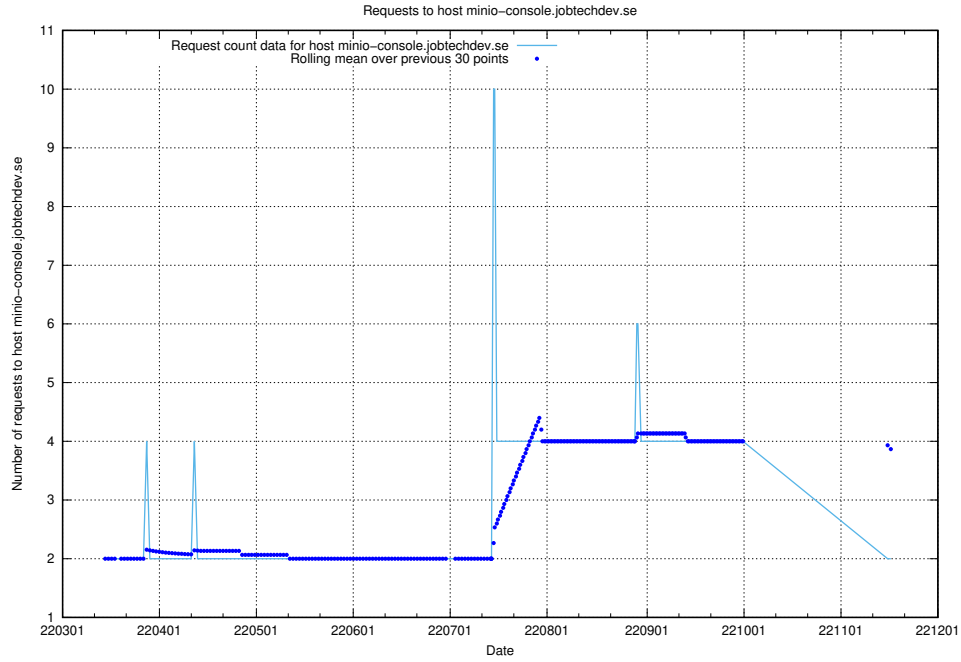

Here, we count the number of requests to host minioconsole.jobtechdev.se.

7.500 Usage of minio-console.jobtechdev.se

Here, we count the number of requests to host minio-console.jobtechdev.se.

7.501 Usage of jitsit.jobtechdev.se