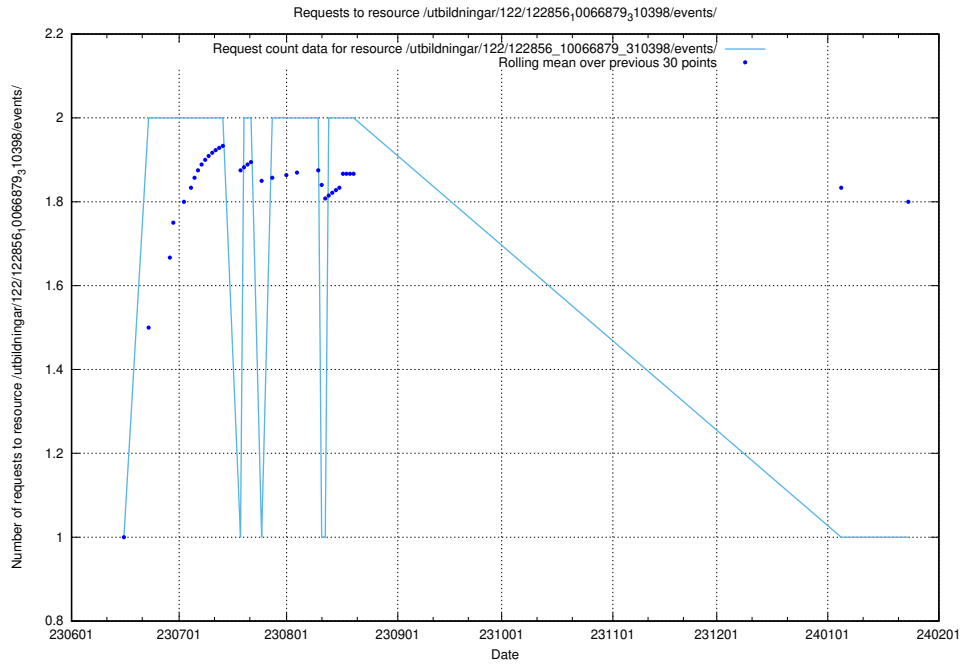

5.6279 Usage of /utbildningar/122/122856_10066879_310398/events/

Here, we count the number of requests to resource /utbildningar/122/122856_10066879_310398/events/