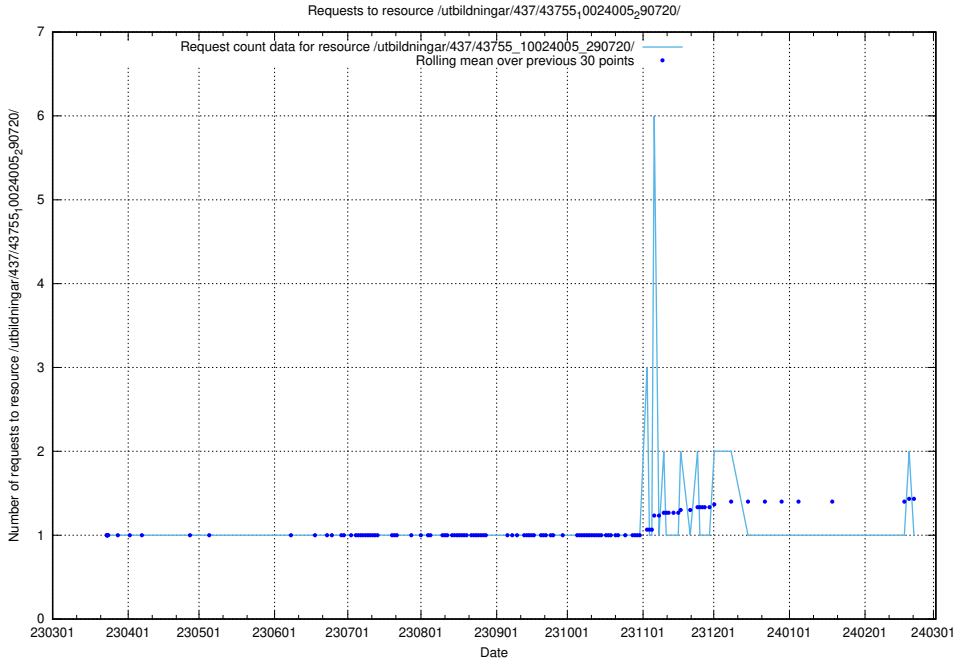

5.6755 Usage of /utbildningar/437/43755_10024005_290720/

Here, we count the number of requests to resource /utbildningar/437/43755_10024005_290720/.