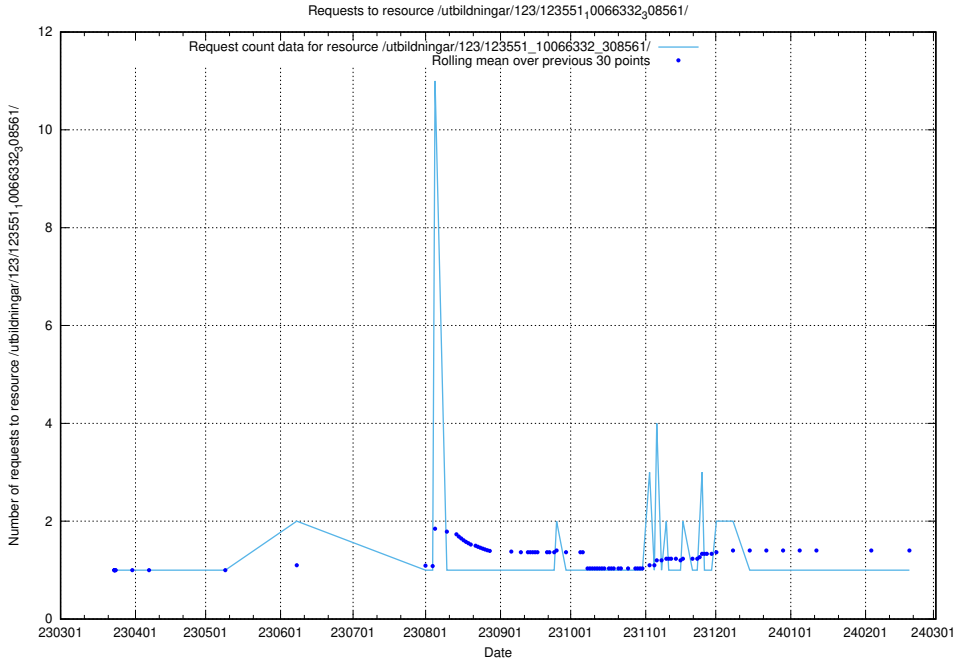

5.4875 Usage of /utbildningar/123/123551_10066332_308561/

Here, we count the number of requests to resource /utbildningar/123/123551_10066332_308561/.