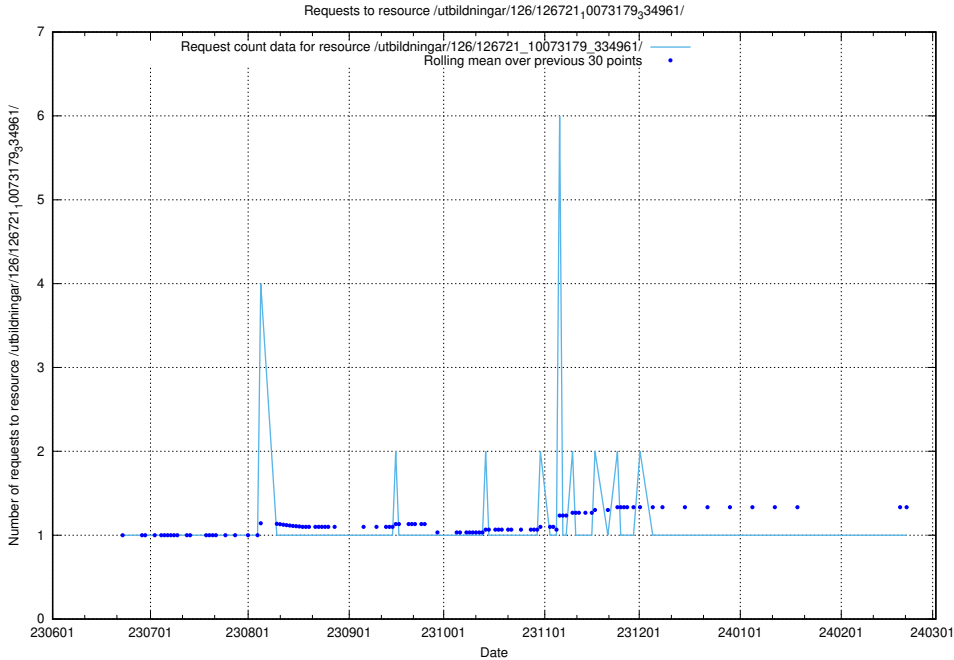

5.6005 Usage of /utbildningar/126/126721_10073179_334961/

Here, we count the number of requests to resource /utbildningar/126/126721_10073179_334961/.