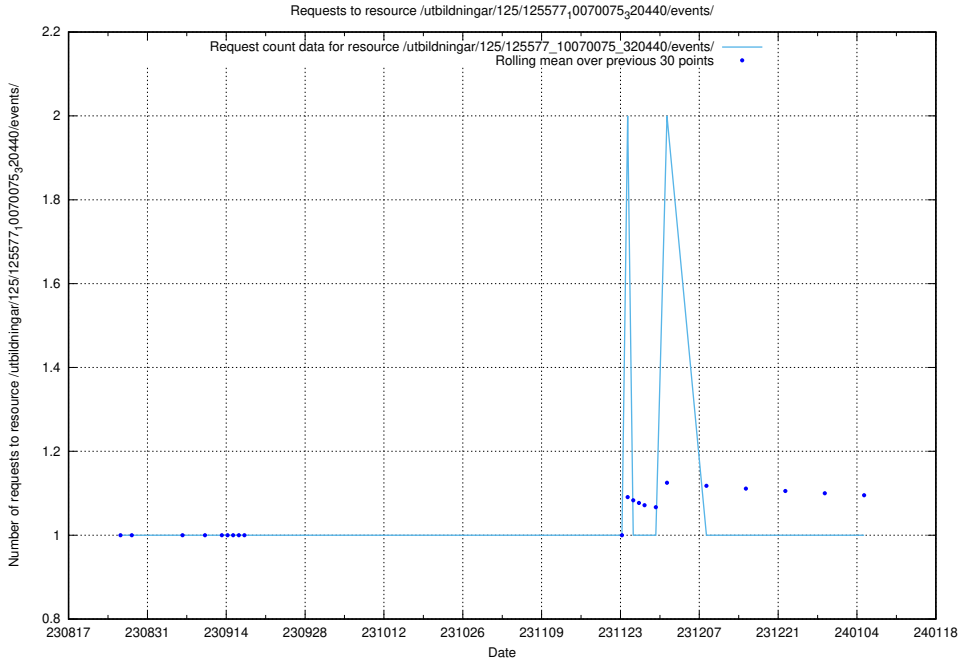

5.5091 Usage of /utbildningar/124/124860_10071099_324627/events/

Here, we count the number of requests to resource /utbildningar/124/124860_10071099_324627/events/

5.5092 Usage of /utbildningar/124/124855_10071083_324595/events/