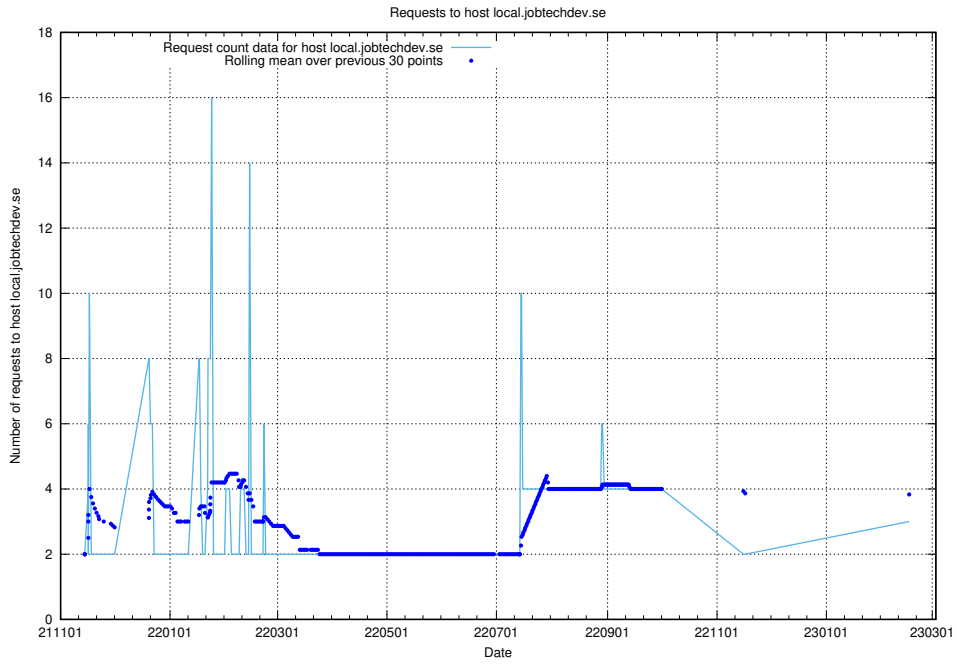

7.249 Usage of local.jobtechdev.se

Here, we count the number of requests to host local.jobtechdev.se.