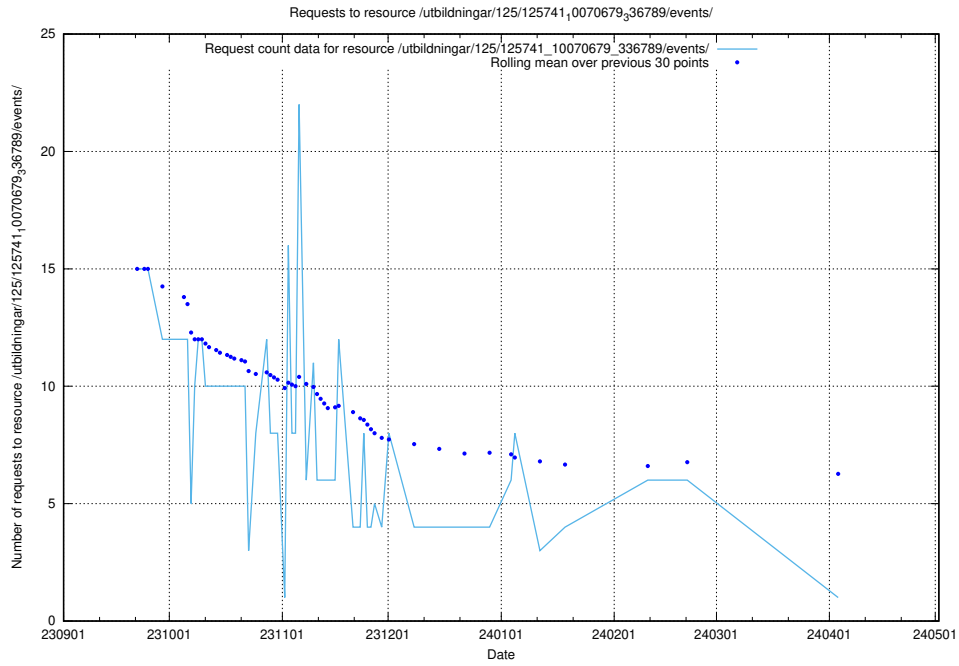

5.4877 Usage of /utbildningar/125/125741_10070679_336789/events/

Here, we count the number of requests to resource /utbildningar/125/125741_10070679_336789/events/