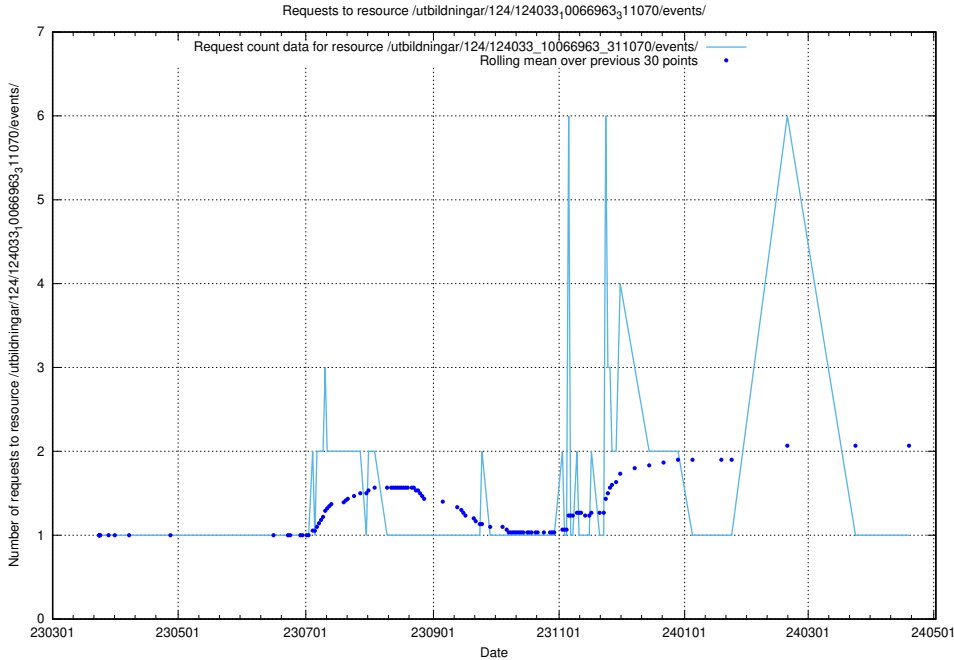

5.4828 Usage of /utbildningar/124/124033_10066963_311070/events/

Here, we count the number of requests to resource /utbildningar/124/124033_10066963_311070/events/