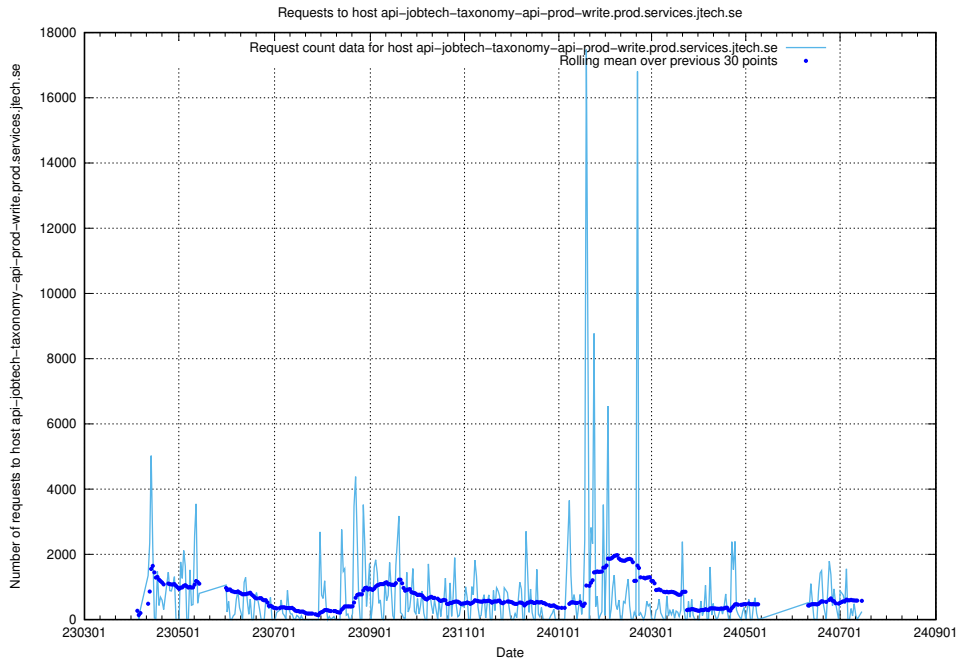

7.23 Usage of api-jobtech-taxonomy-api-prod-write.prod.services.jtech.se

Here, we count the number of requests to host api-jobtech-taxonomy-api-prod-write.prod.services.jtech.se.