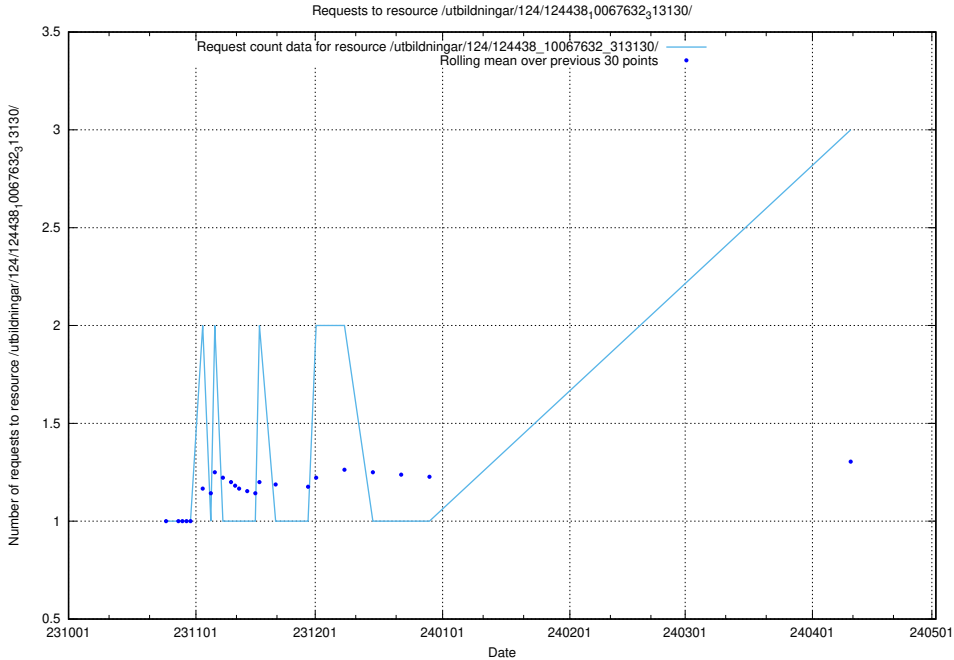

5.325 Usage of /utbildningar/124/124438_10067632_313130/

Here, we count the number of requests to resource /utbildningar/124/124438_10067632_313130/.