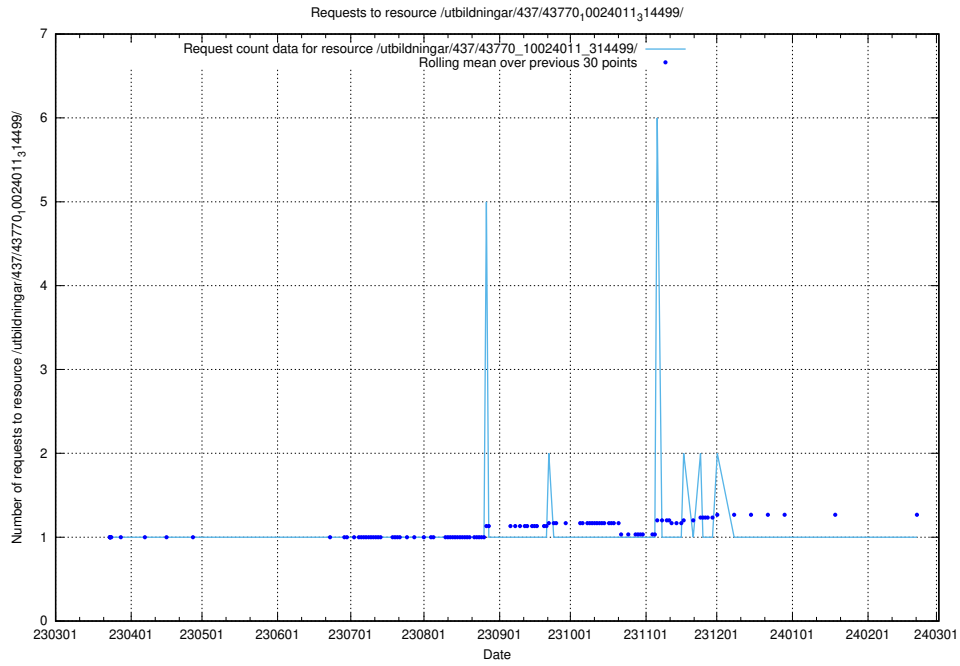

5.6749 Usage of /utbildningar/437/43770_10024011_314499/

Here, we count the number of requests to resource /utbildningar/437/43770_10024011_314499/.