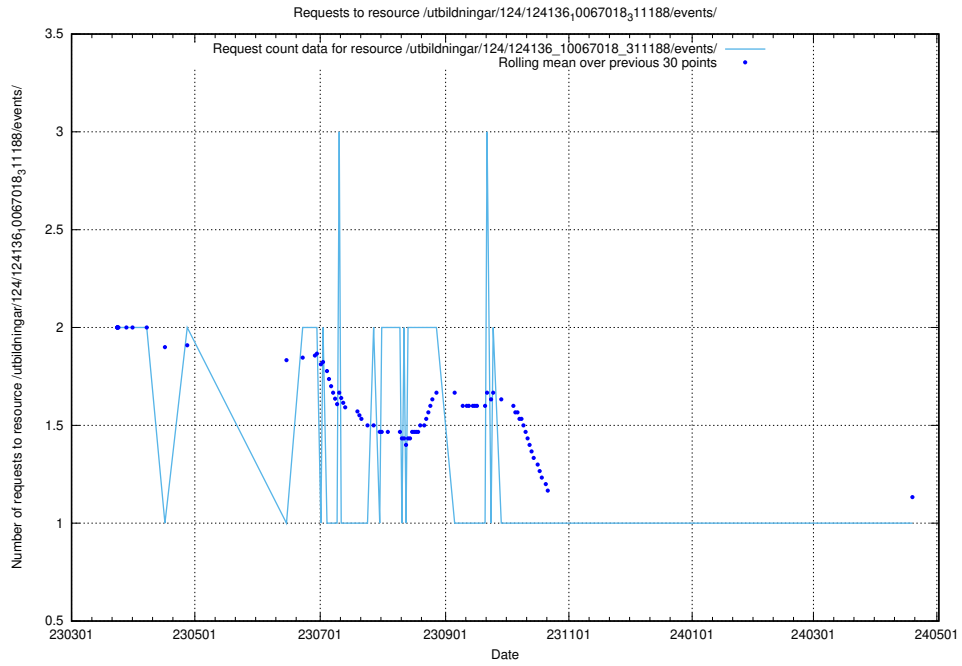

5.6685 Usage of /utbildningar/124/124136_10067018_311188/events/

Here, we count the number of requests to resource /utbildningar/124/124136_10067018_311188/events/