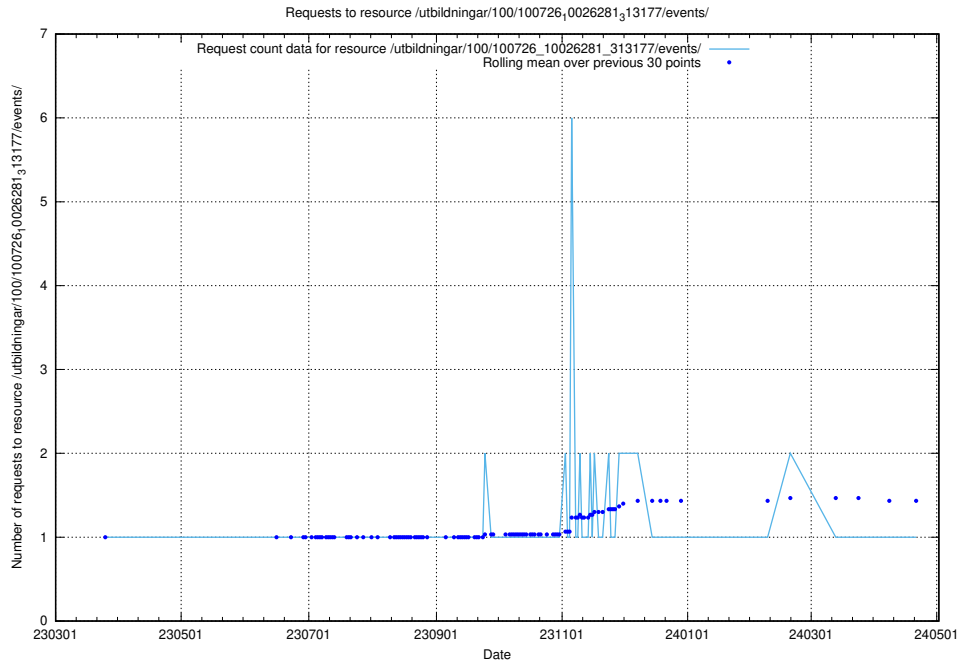

5.6478 Usage of /utbildningar/100/100726_10026281_313177/events/

Here, we count the number of requests to resource /utbildningar/100/100726_10026281_313177/events/