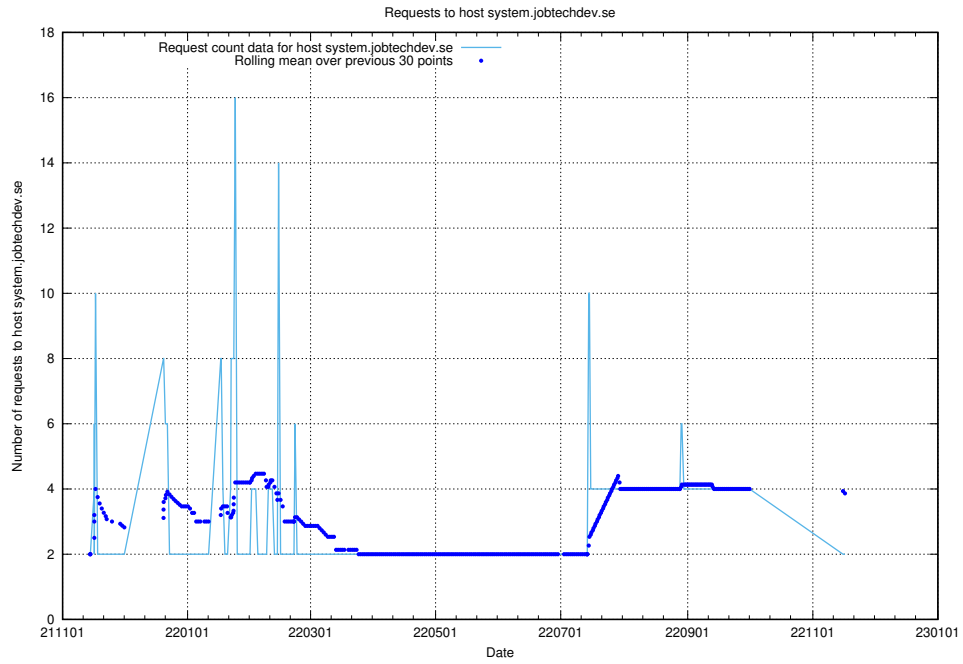

7.558 Usage of system.jobtechdev.se

Here, we count the number of requests to host system.jobtechdev.se.

7.559 Usage of store.jobtechdev.se

Here, we count the number of requests to host store.jobtechdev.se.