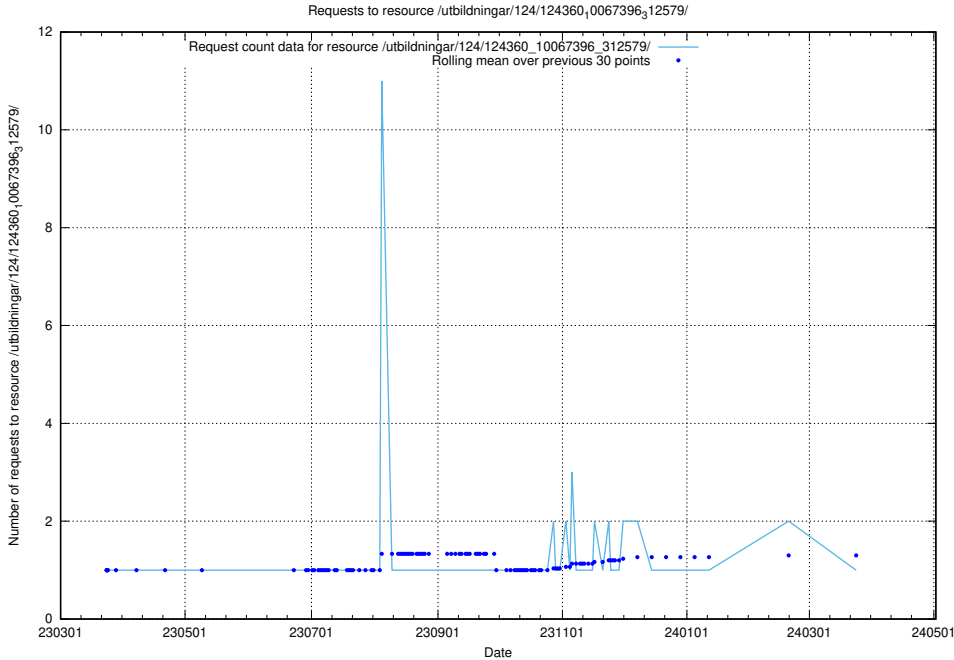

5.4181 Usage of /utbildningar/124/124360_10067396_312579/

Here, we count the number of requests to resource /utbildningar/124/124360_10067396_312579/.