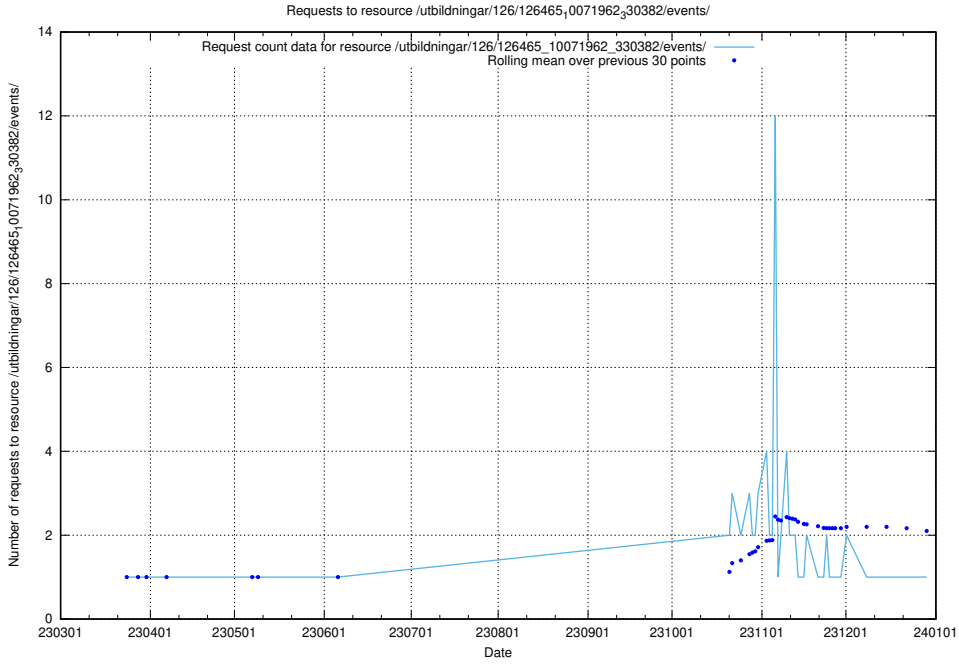

5.6586 Usage of /utbildningar/126/126465_10071962_330382/events/

Here, we count the number of requests to resource /utbildningar/126/126465_10071962_330382/events/