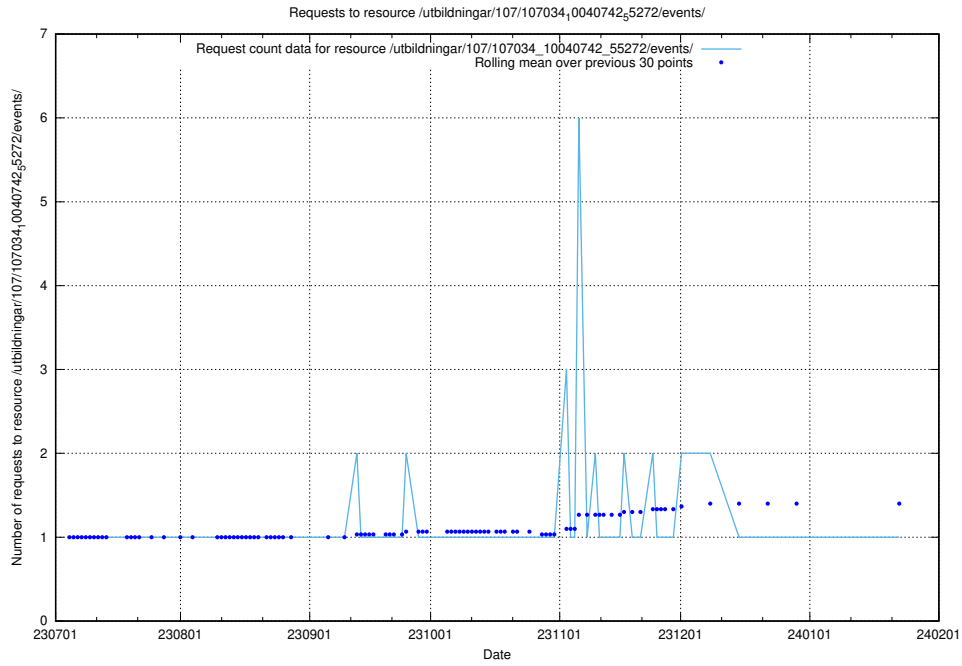

5.5756 Usage of /utbildningar/107/107034_10040742_55272/events/

Here, we count the number of requests to resource /utbildningar/107/107034_10040742_55272/events/.