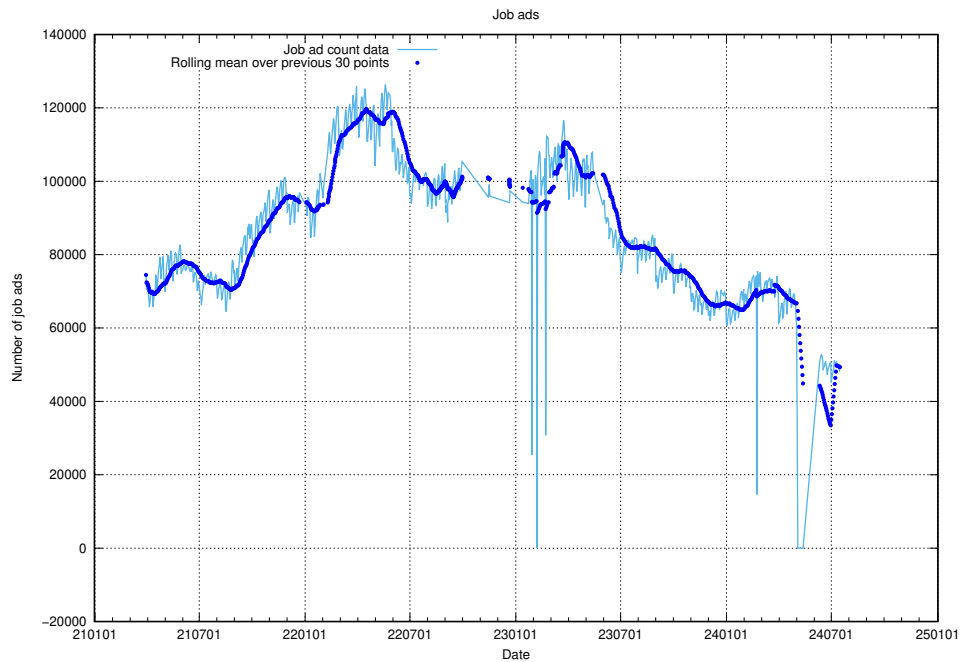

13 JobTechLinks Pipeline

This section contains a summary of last night's job ad processing in the [JobTech Links pipeline](#)¹³.

For a detailed statistical summary, please see [14.1](#).

13.1 Number of job ads

Here, we count the number of job ads processed by the pipeline each night.

¹³<https://gitlab.com/arbetsformedlingen/joblinks/wiki/-/wikis/home>