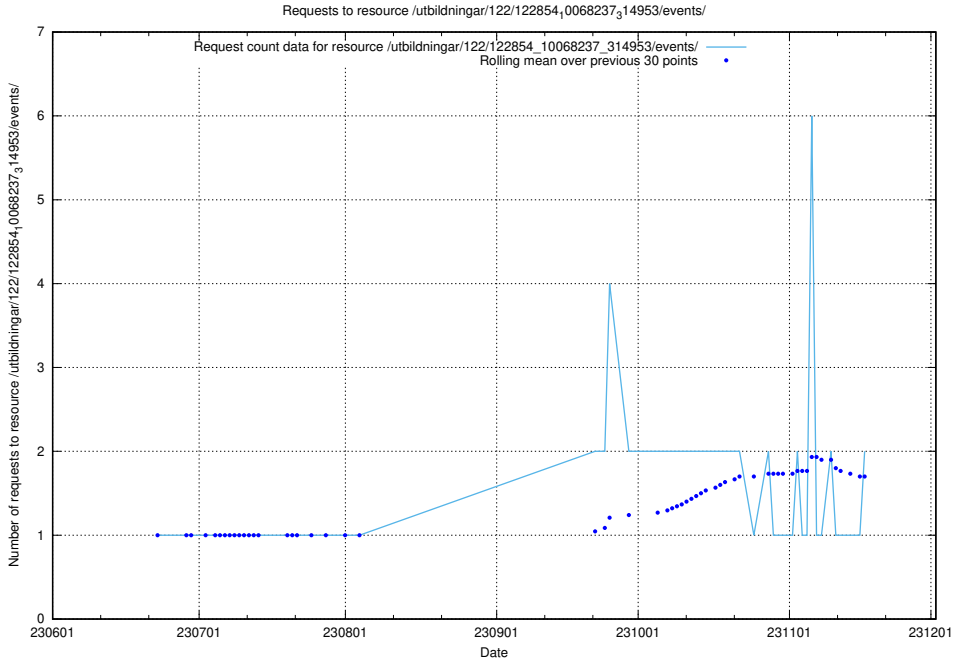

5.820 Usage of /utbildningar/122/122854_10068237_314953/events/

Here, we count the number of requests to resource /utbildningar/122/122854_10068237_314953/events/