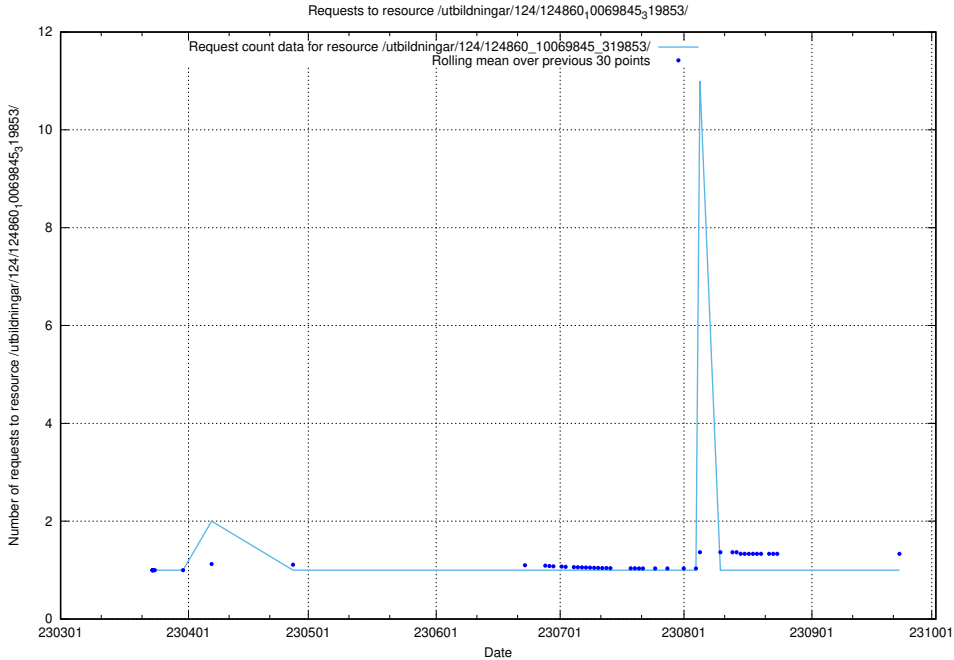

5.1148 Usage of /utbildningar/124/124860_10069845_319853/

Here, we count the number of requests to resource /utbildningar/124/124860_10069845_319853/.