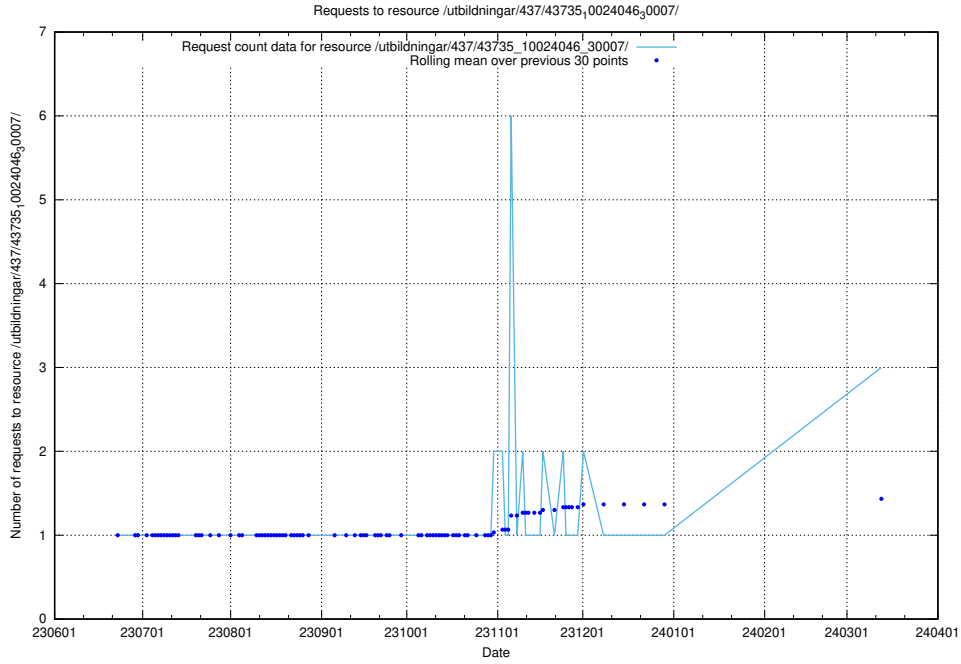

5.363 Usage of /utbildningar/437/43735_10024046_30007/

Here, we count the number of requests to resource /utbildningar/437/43735_10024046_30007/.