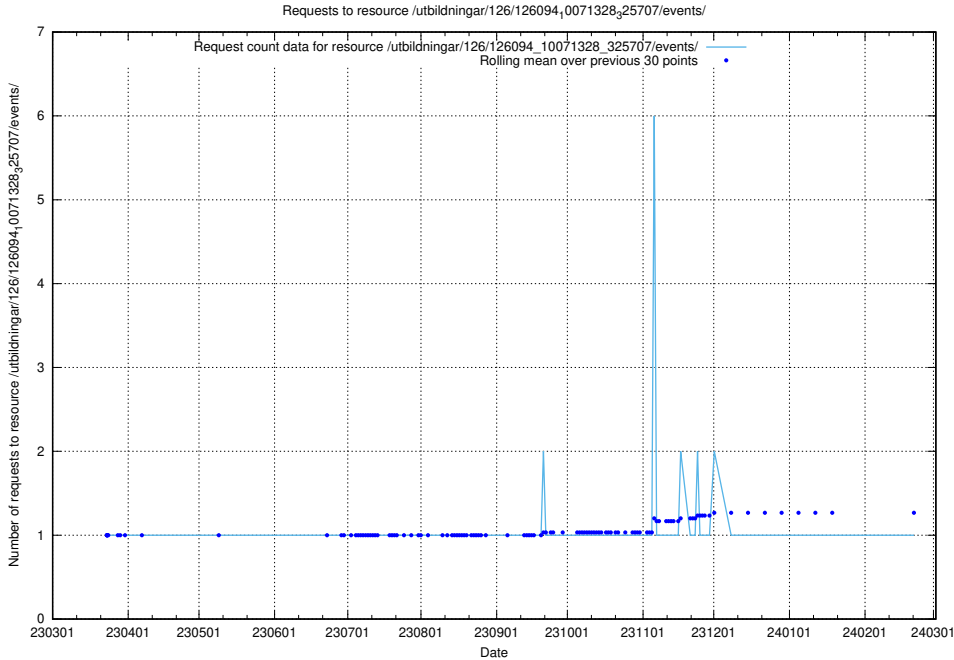

5.6812 Usage of /utbildningar/126/126094_10071328_325707/events/

Here, we count the number of requests to resource /utbildningar/126/126094_10071328_325707/events/