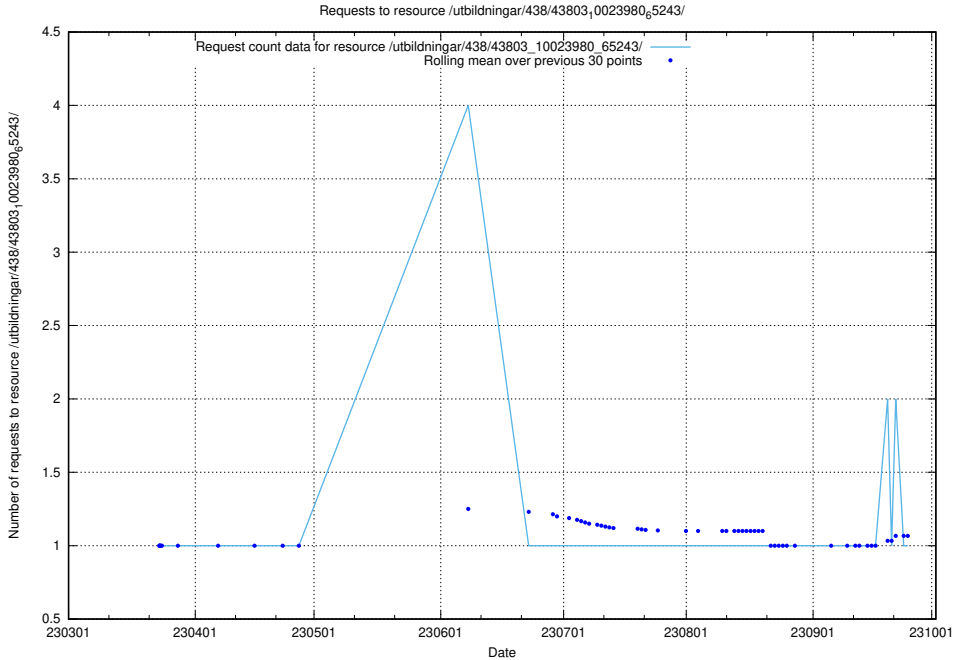

5.6728 Usage of /utbildningar/438/43803_10023980_65243/

Here, we count the number of requests to resource /utbildningar/438/43803_10023980_65243/.