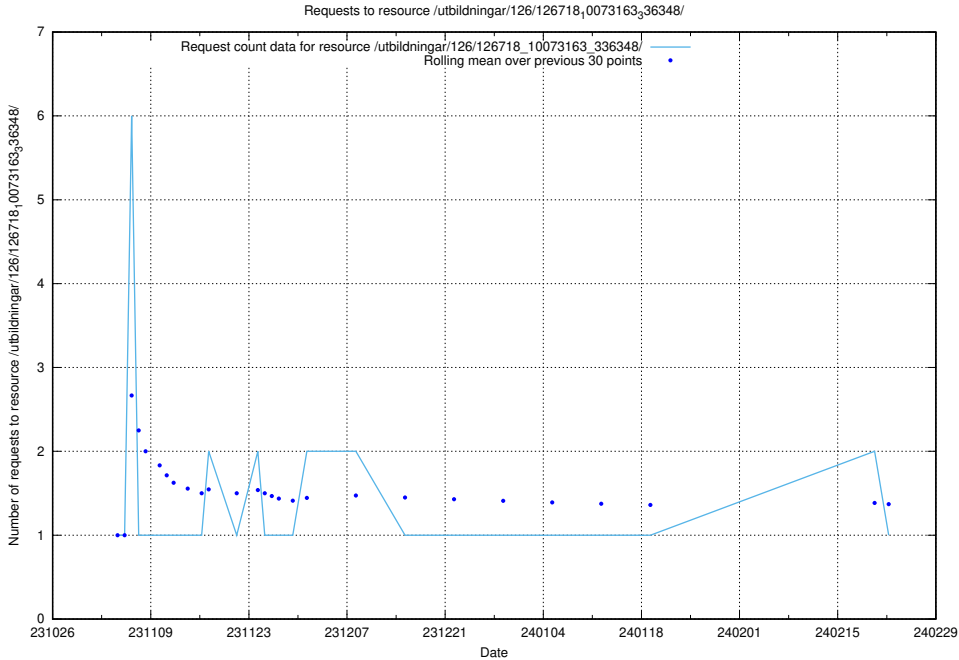

5.4521 Usage of /utbildningar/126/126718_10073163_336348/

Here, we count the number of requests to resource /utbildningar/126/126718_10073163_336348/.