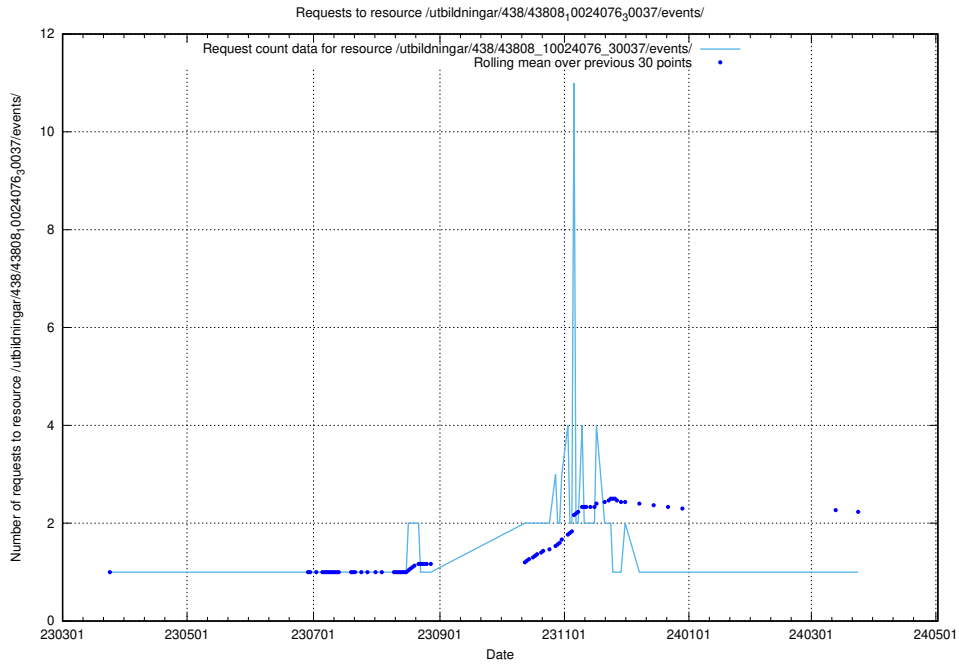

5.6556 Usage of /utbildningar/438/43808_10024076_30037/events/

Here, we count the number of requests to resource /utbildningar/438/43808_10024076_30037/events/.