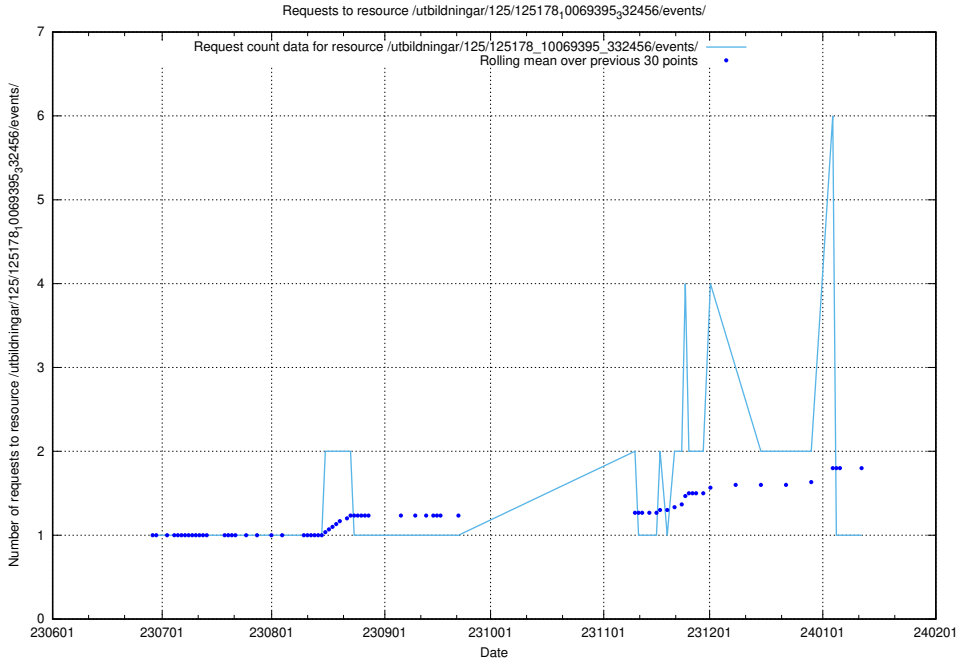

5.5877 Usage of /utbildningar/125/125178_10069395_332456/events/

Here, we count the number of requests to resource /utbildningar/125/125178_10069395_332456/events/