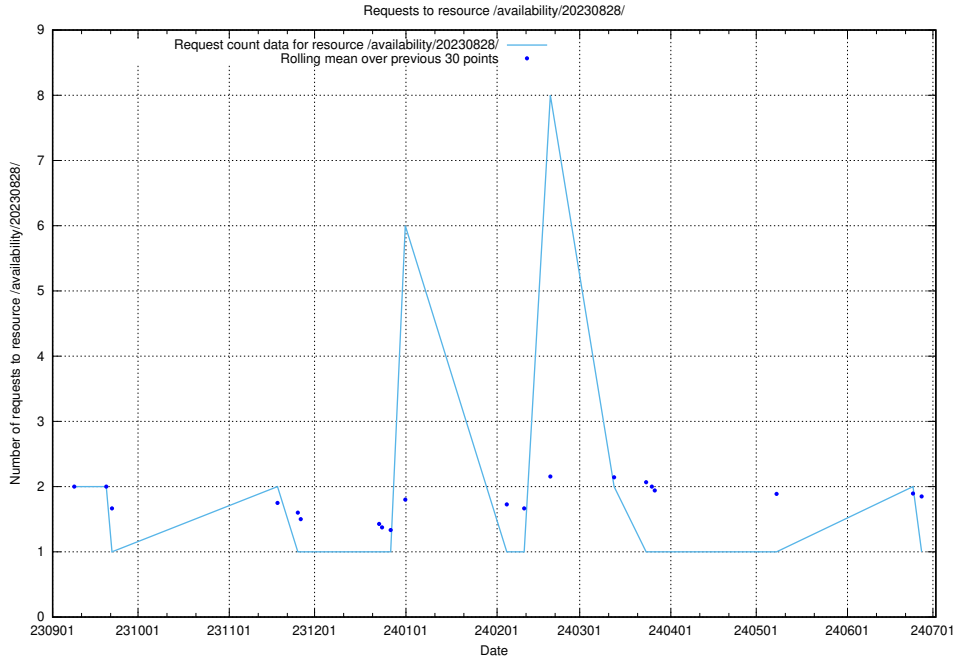

5.5013 Usage of /availability/20230828/

Here, we count the number of requests to resource /availability/20230828/.