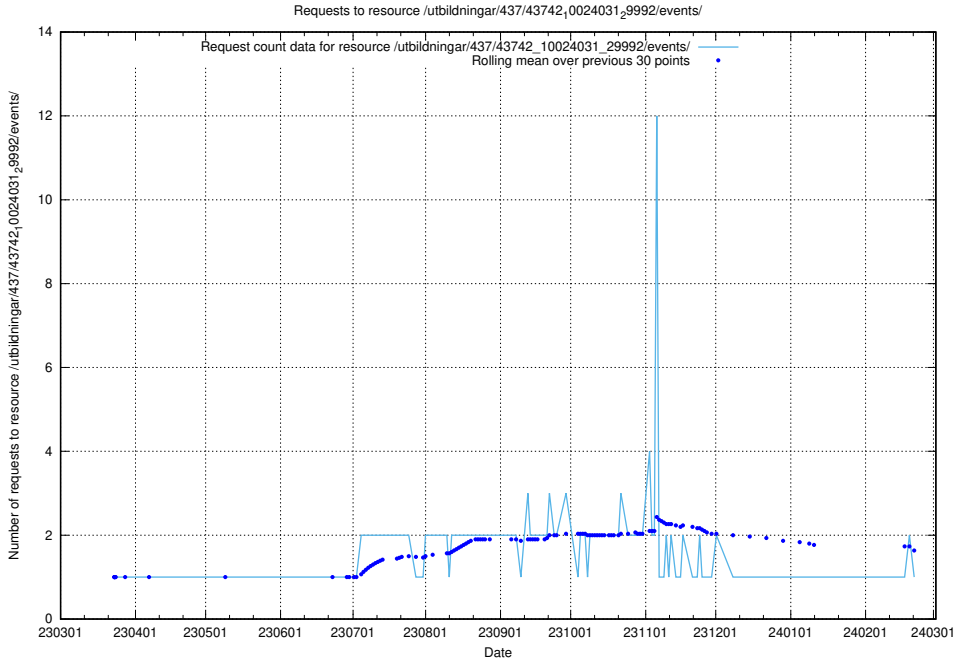

5.6769 Usage of /utbildningar/437/43742_10024031_29992/events/

Here, we count the number of requests to resource /utbildningar/437/43742_10024031_29992/events/.