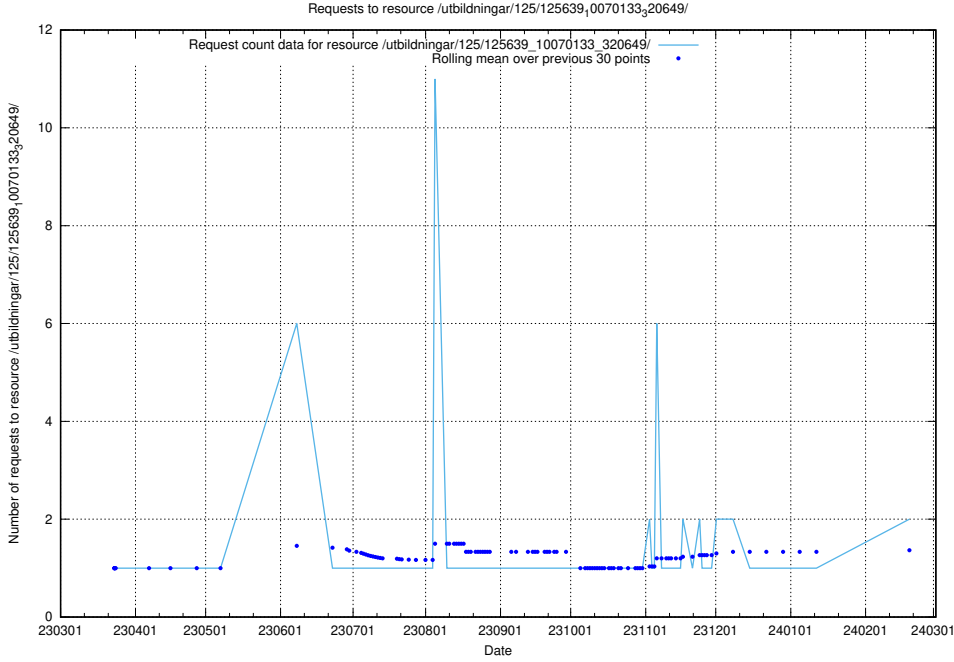

5.434 Usage of /utbildningar/125/125639_10070133_320649/

Here, we count the number of requests to resource /utbildningar/125/125639_10070133_320649/.