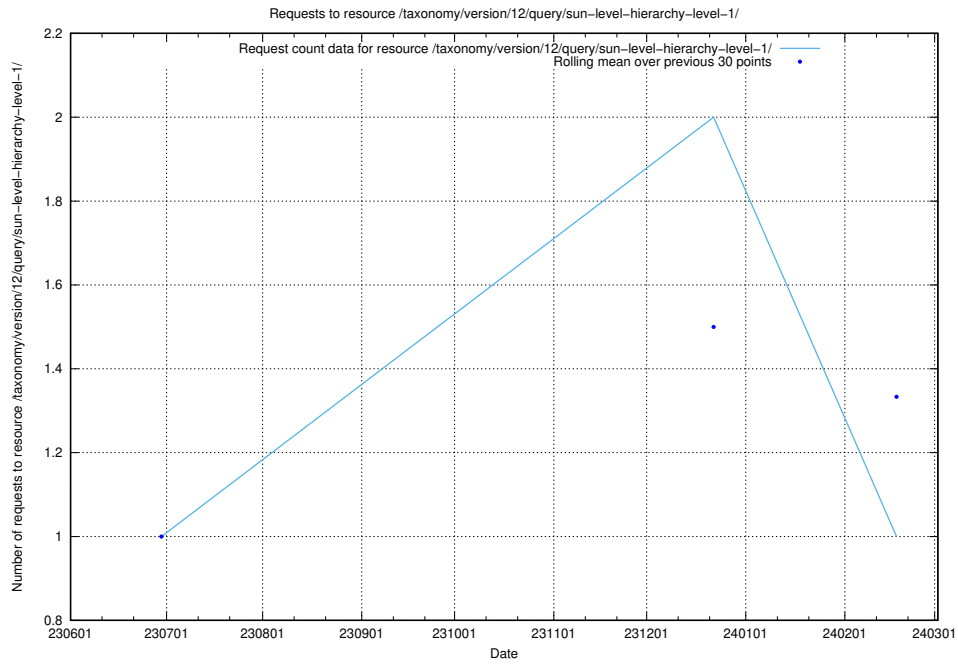

5.5812 Usage of /taxonomy/version/12/query/sun-level-hierarchy-level-1/

Here, we count the number of requests to resource /taxonomy/version/12/query/sun-level-hierarchy-level-1/.