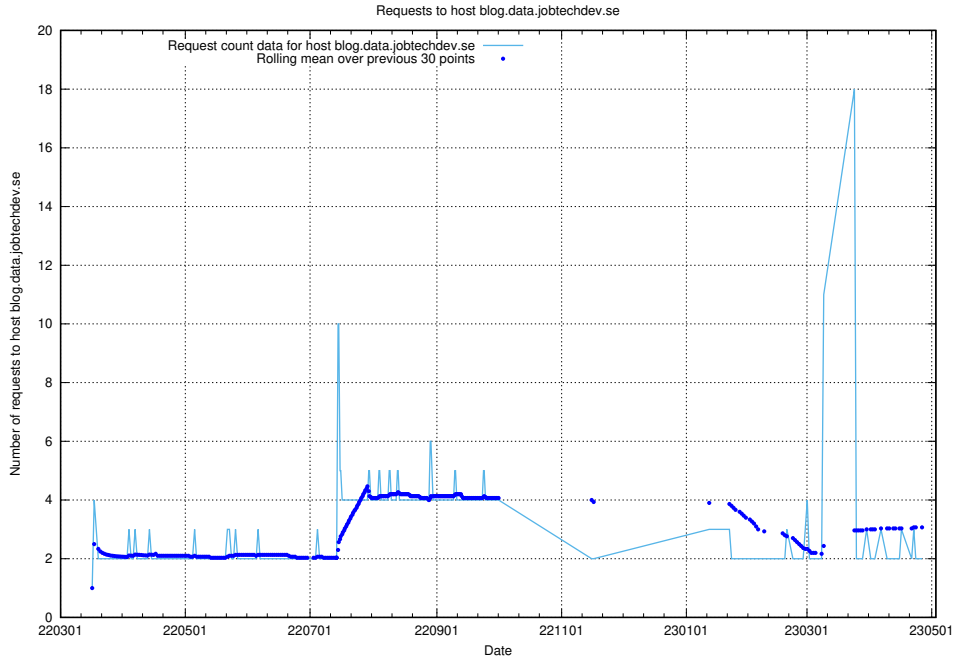

7.498 Usage of blog.data.jobtechdev.se

Here, we count the number of requests to host blog.data.jobtechdev.se.