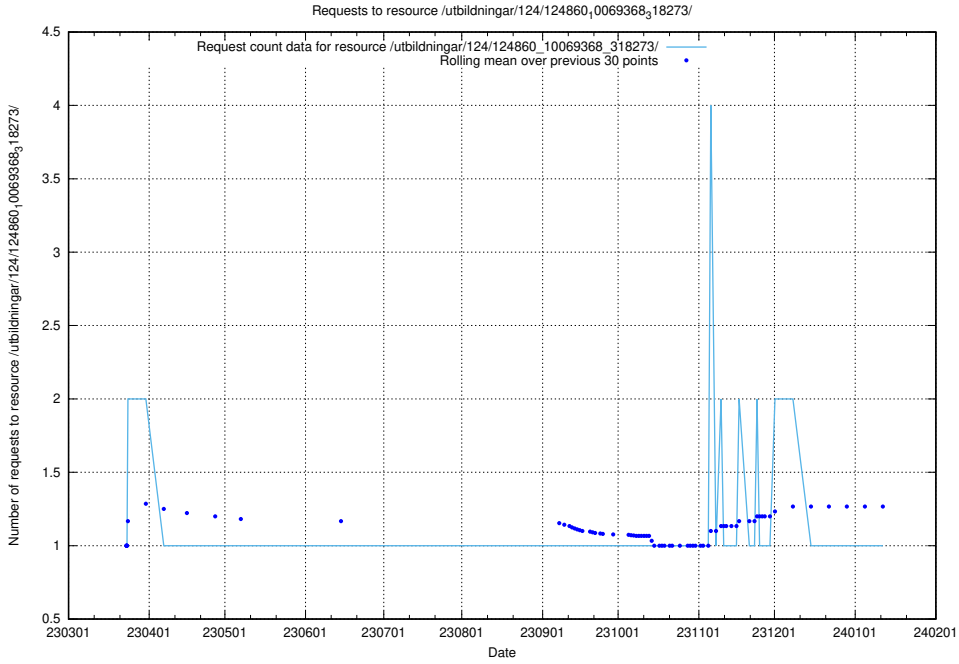

5.1150 Usage of /utbildningar/124/124860_10069368_318273/

Here, we count the number of requests to resource /utbildningar/124/124860_10069368_318273/.