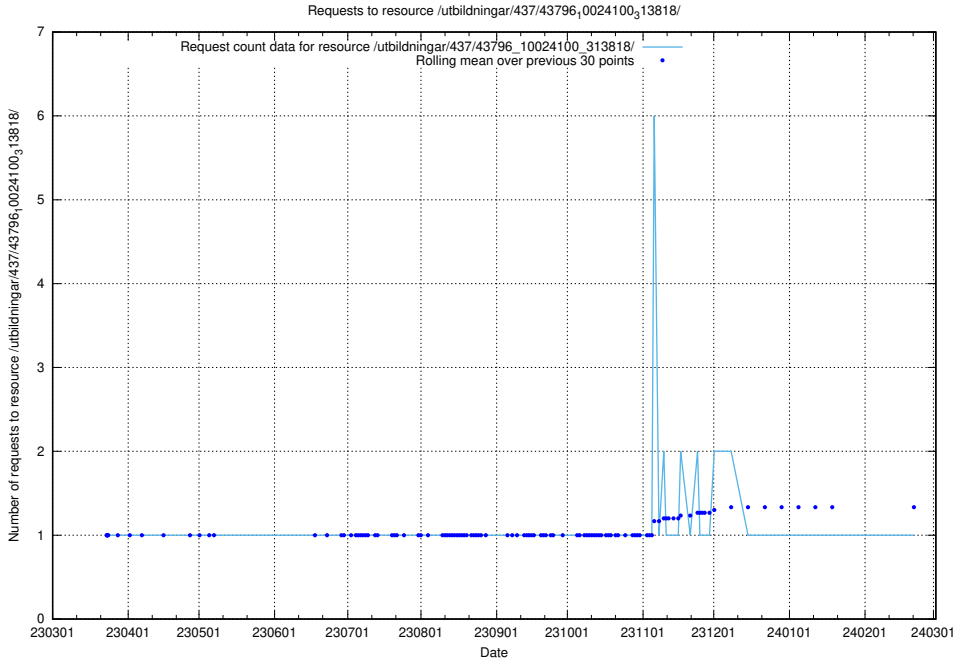

5.6738 Usage of /utbildningar/437/43796_10024100_313818/

Here, we count the number of requests to resource /utbildningar/437/43796_10024100_313818/.