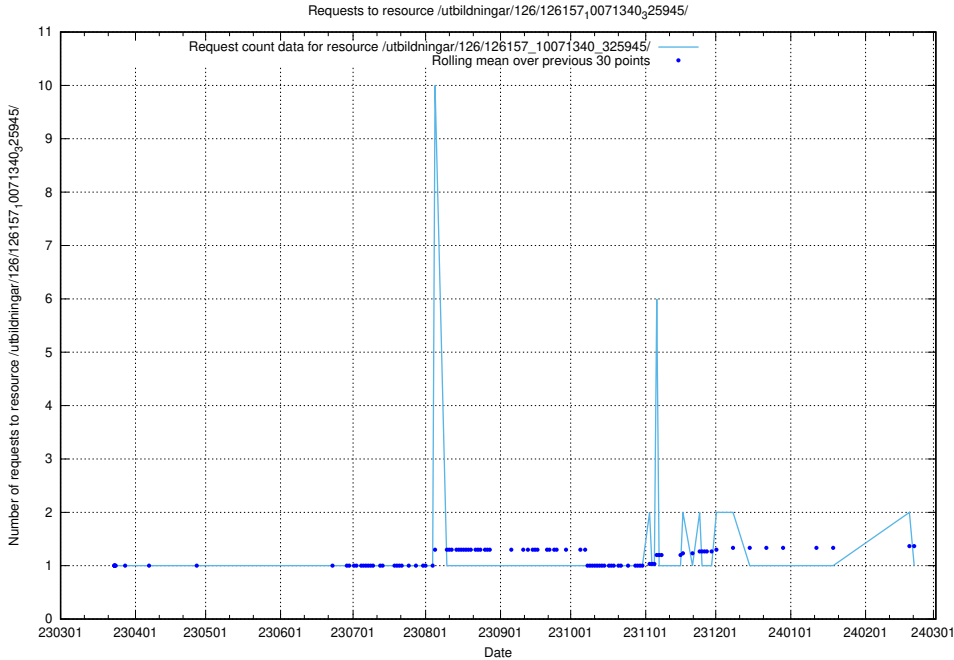

5.6808 Usage of /utbildningar/126/126157_10071340_325945/

Here, we count the number of requests to resource /utbildningar/126/126157_10071340_325945/.