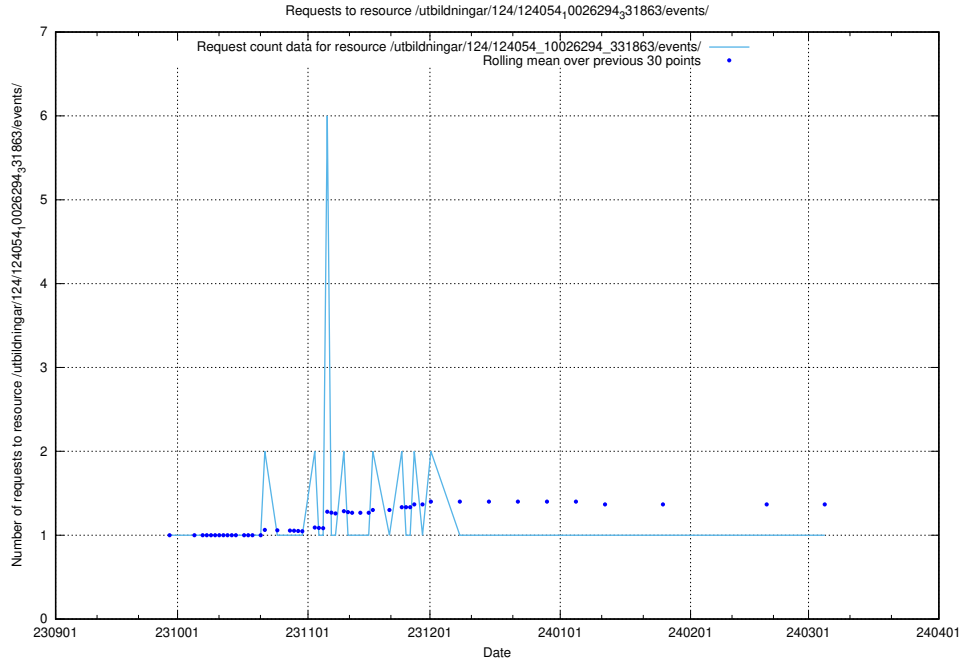

5.4855 Usage of /utbildningar/124/124054_10026294_331863/events/

Here, we count the number of requests to resource /utbildningar/124/124054_10026294_331863/events/