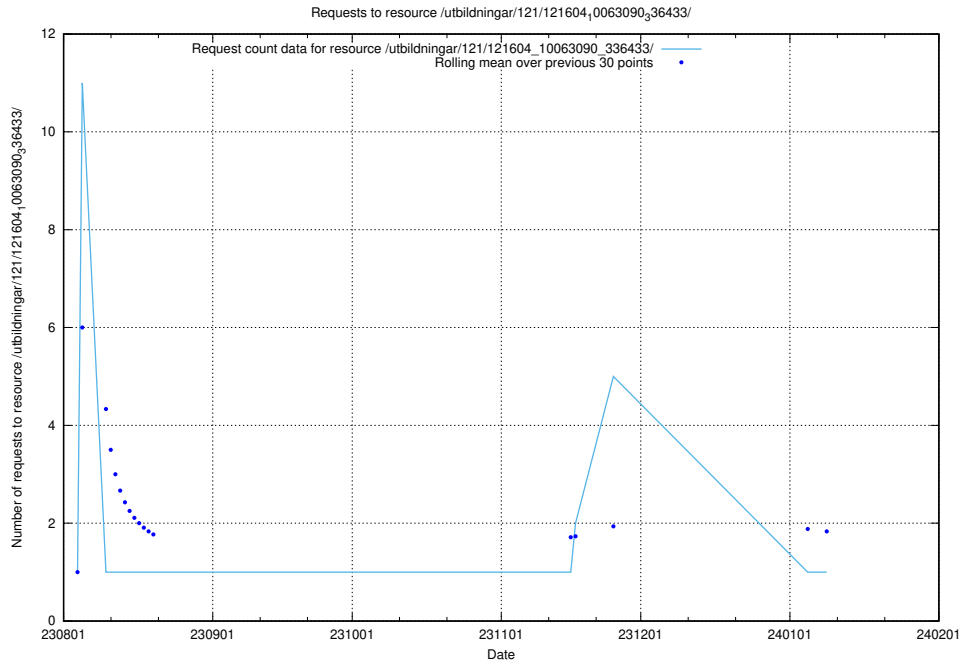

5.5270 Usage of /utbildningar/121/121604_10063090_336433/

Here, we count the number of requests to resource /utbildningar/121/121604_10063090_336433/.