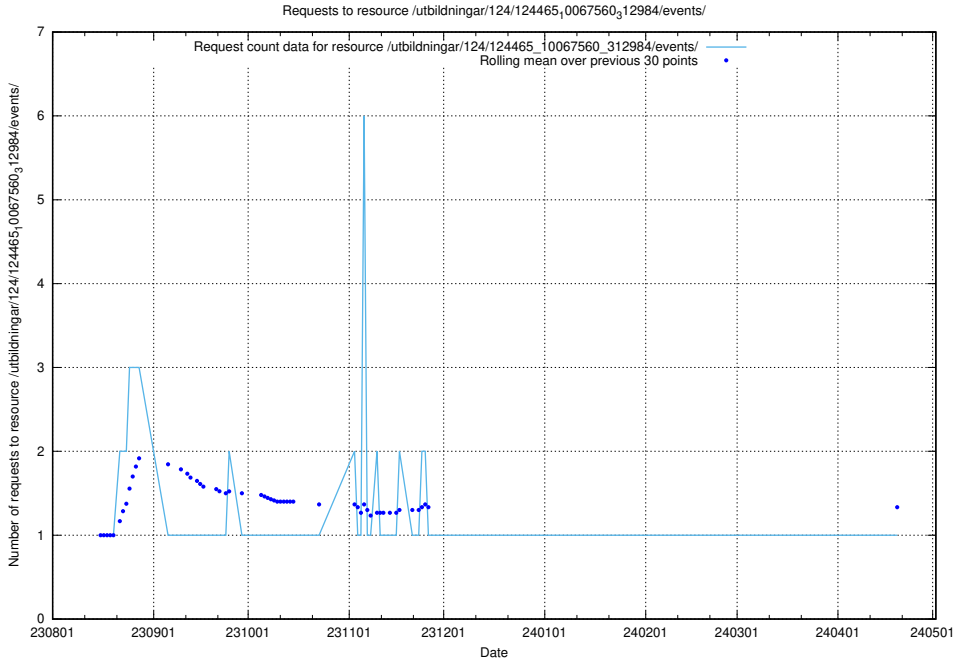

5.5178 Usage of /utbildningar/124/124465_10067560_312984/events/

Here, we count the number of requests to resource /utbildningar/124/124465_10067560_312984/events/