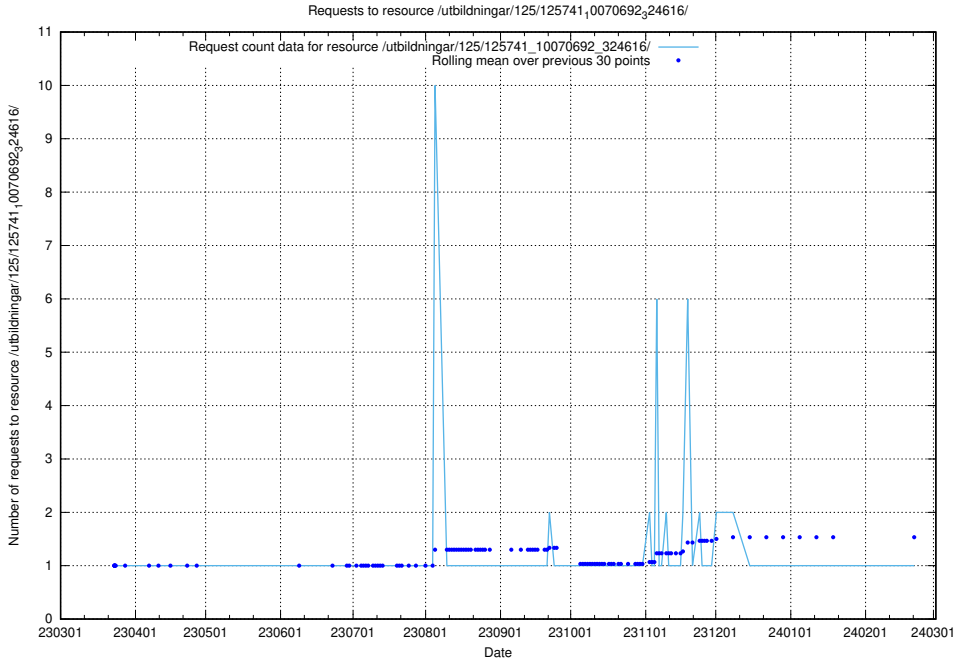

5.6846 Usage of /utbildningar/125/125741_10070692_324616/

Here, we count the number of requests to resource /utbildningar/125/125741_10070692_324616/.