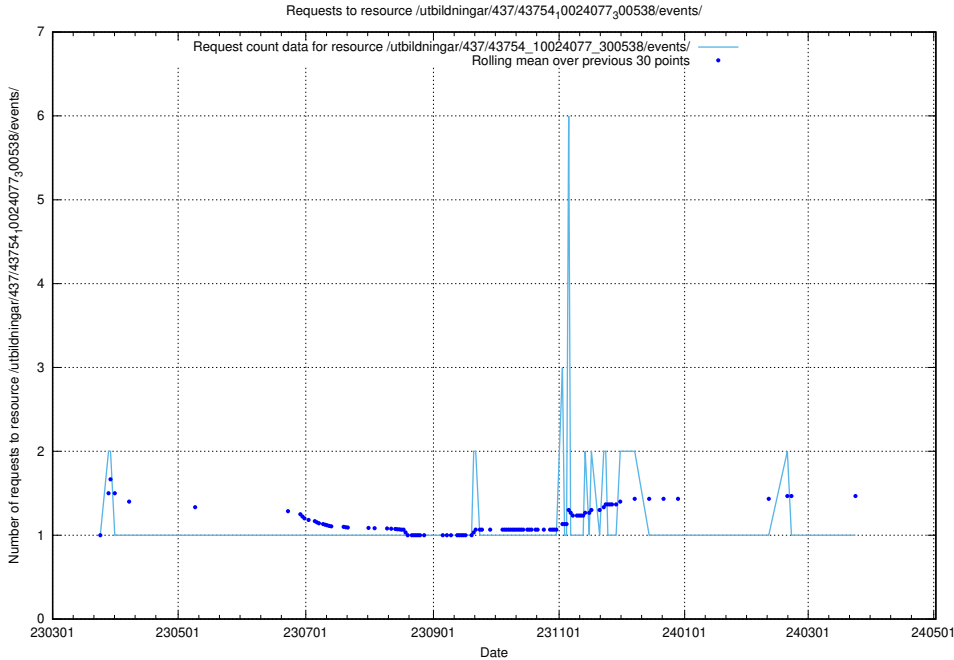

5.6575 Usage of /utbildningar/437/43754_10024077_300538/events/

Here, we count the number of requests to resource /utbildningar/437/43754_10024077_300538/events/.