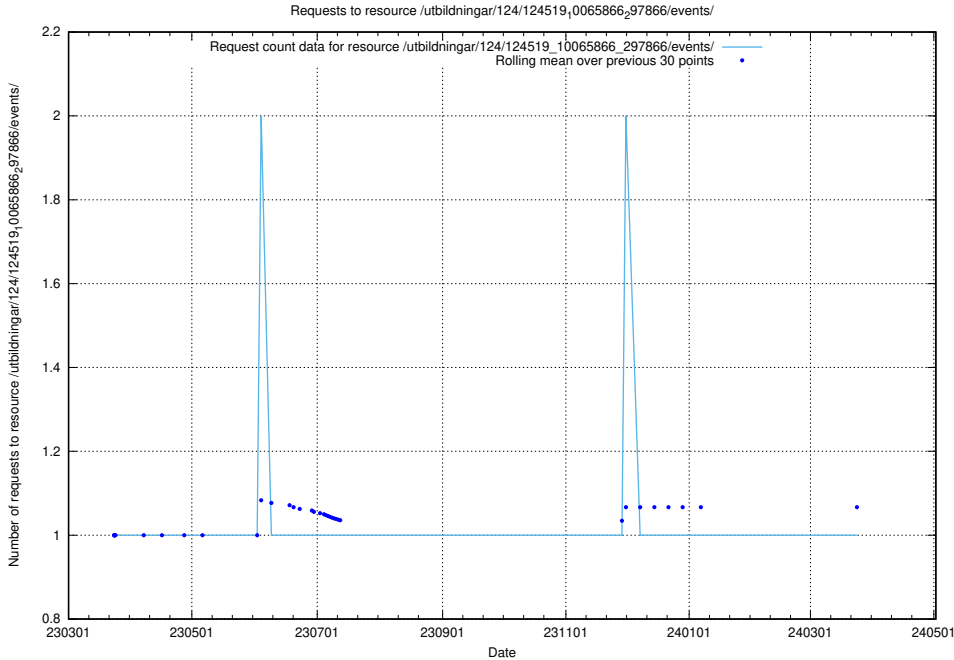

5.1680 Usage of /sql/sql/

Here, we count the number of requests to resource /sql/sql/.

5.1681 Usage of /utbildningar/124/124519_10065866_297866/events/

Here, we count the number of requests to resource /utbildningar/124/124519_10065866_297866/events/