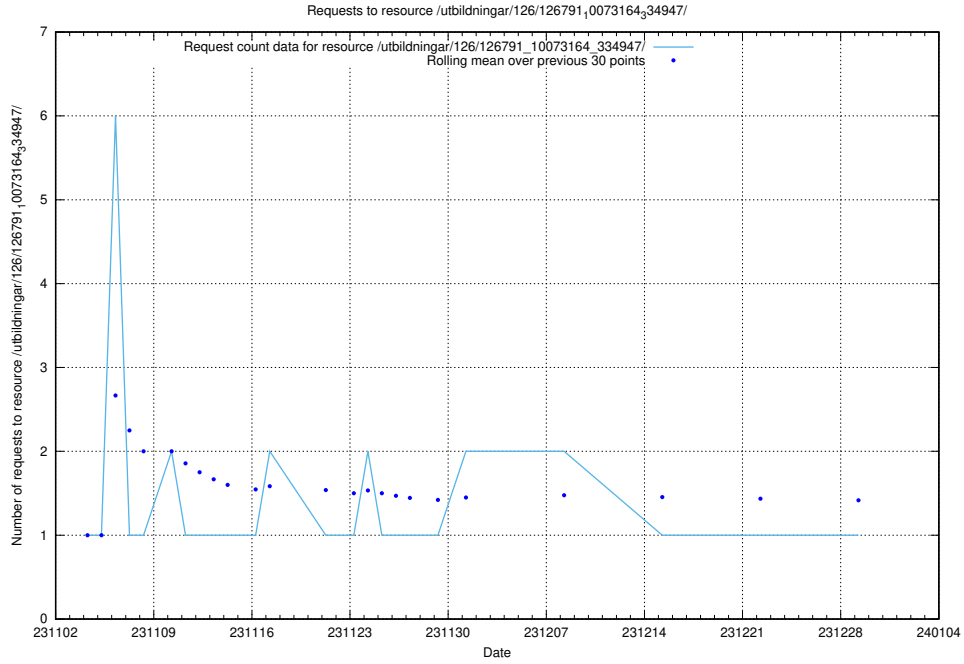

5.4520 Usage of /utbildningar/126/126791_10073164_334947/

Here, we count the number of requests to resource /utbildningar/126/126791_10073164_334947/.