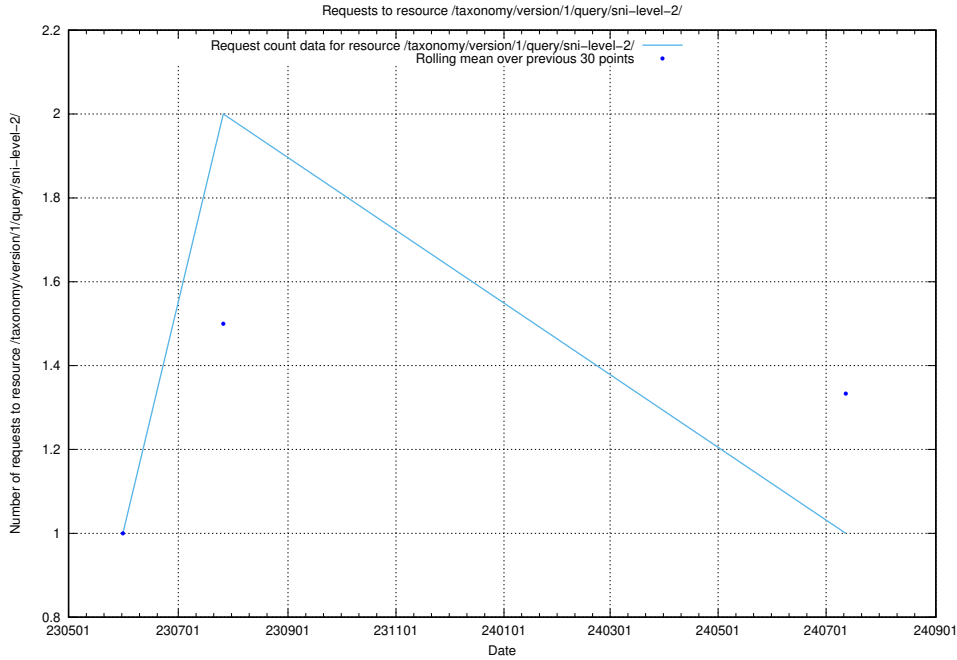

5.6340 Usage of /taxonomy/version/1/query/sni-level-2/

Here, we count the number of requests to resource /taxonomy/version/1/query/sni-level-2/.