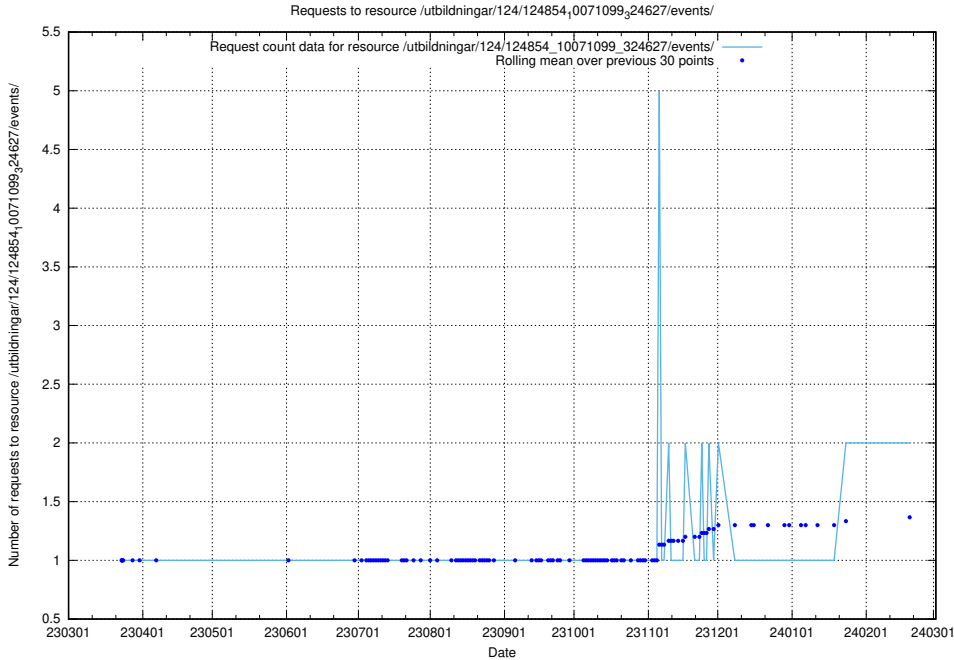

5.451 Usage of /utbildningar/124/124854_10071099_324627/events/

Here, we count the number of requests to resource /utbildningar/124/124854_10071099_324627/events/