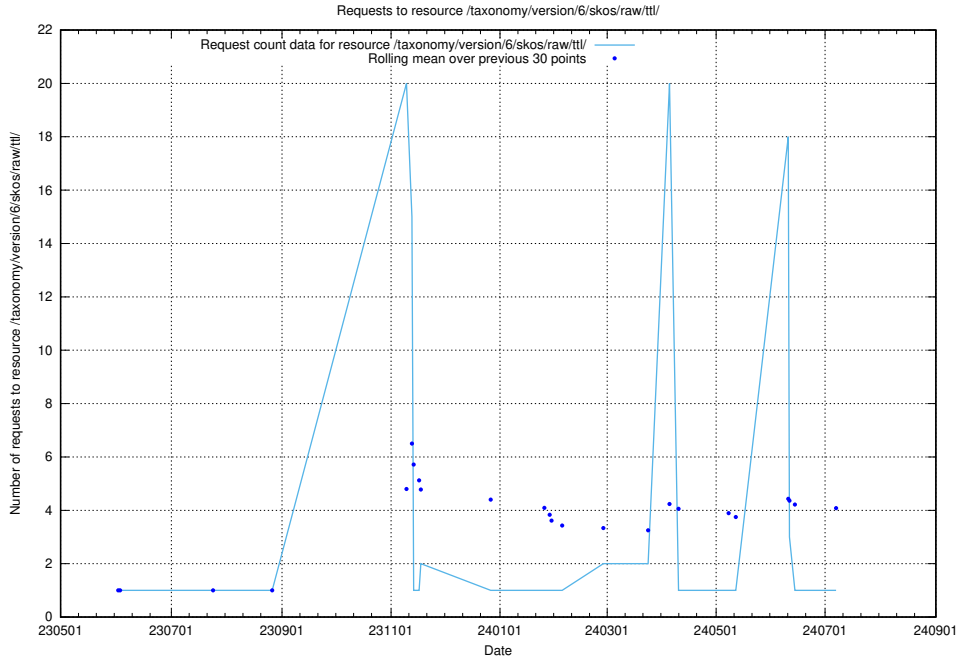

5.6318 Usage of /taxonomy/version/6/skos/raw/ttl/

Here, we count the number of requests to resource /taxonomy/version/6/skos/raw/ttl/.