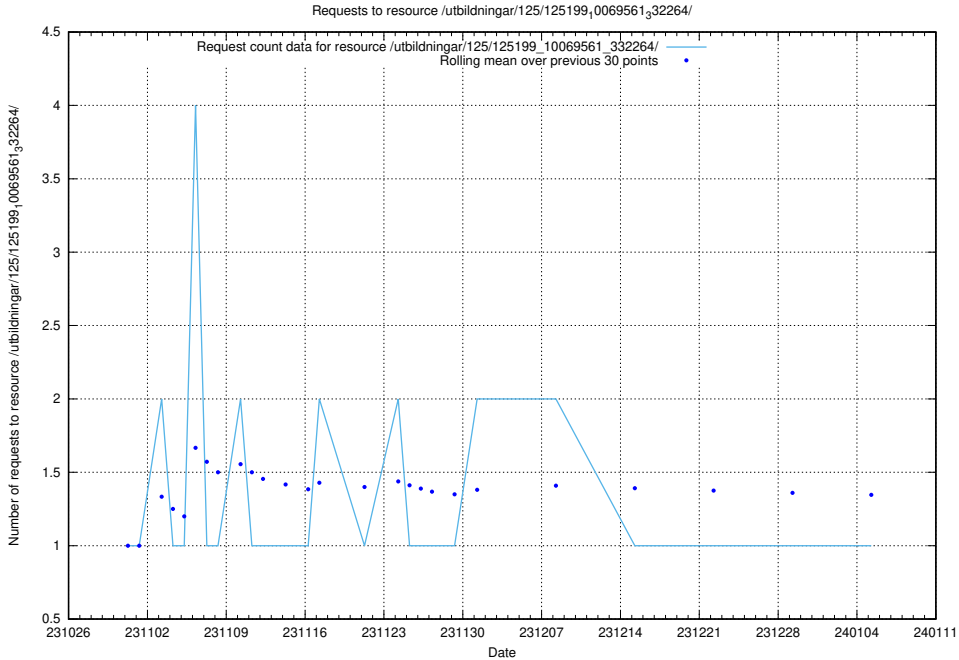

5.4555 Usage of /utbildningar/125/125199_10069561_332264/

Here, we count the number of requests to resource /utbildningar/125/125199_10069561_332264/.