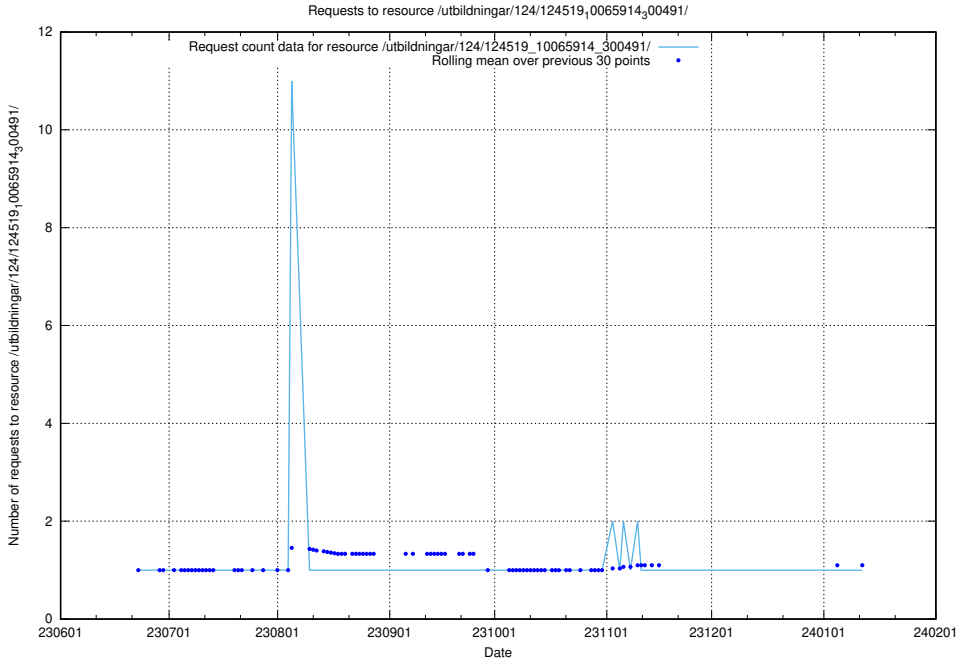

5.6159 Usage of /utbildningar/124/124519_10065914_300491/

Here, we count the number of requests to resource /utbildningar/124/124519_10065914_300491/.