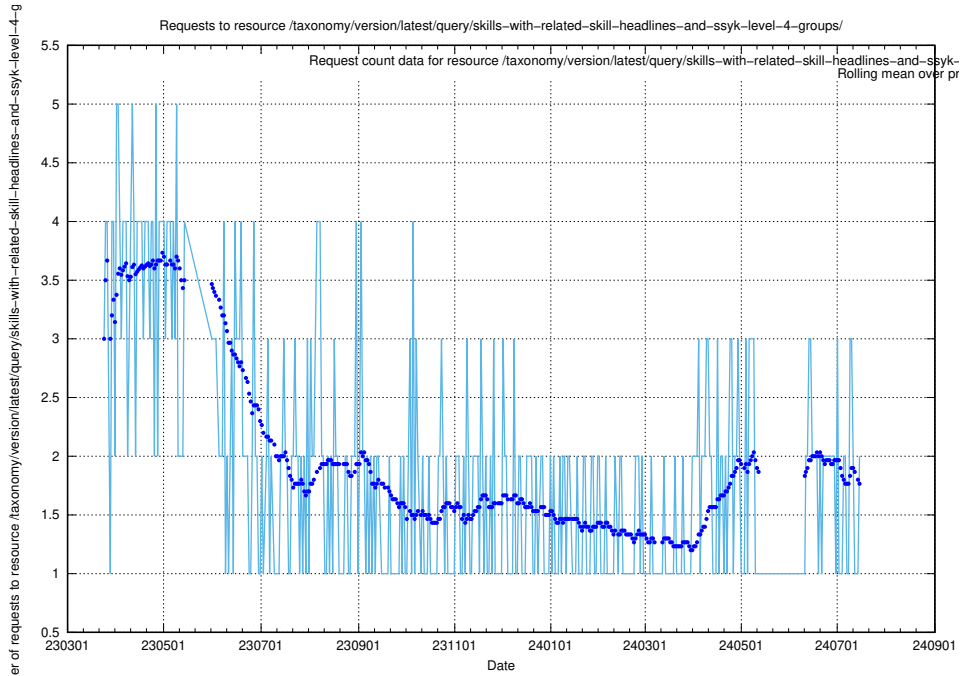

5.878 Usage of /taxonomy/version/latest/query/skills-with-related-skill-headlines-and-ssyk-level-4-groups/

Here, we count the number of requests to resource /taxonomy/version/latest/query/skills-with-related-skill-headlines-and-ssyk-level-4-groups/.