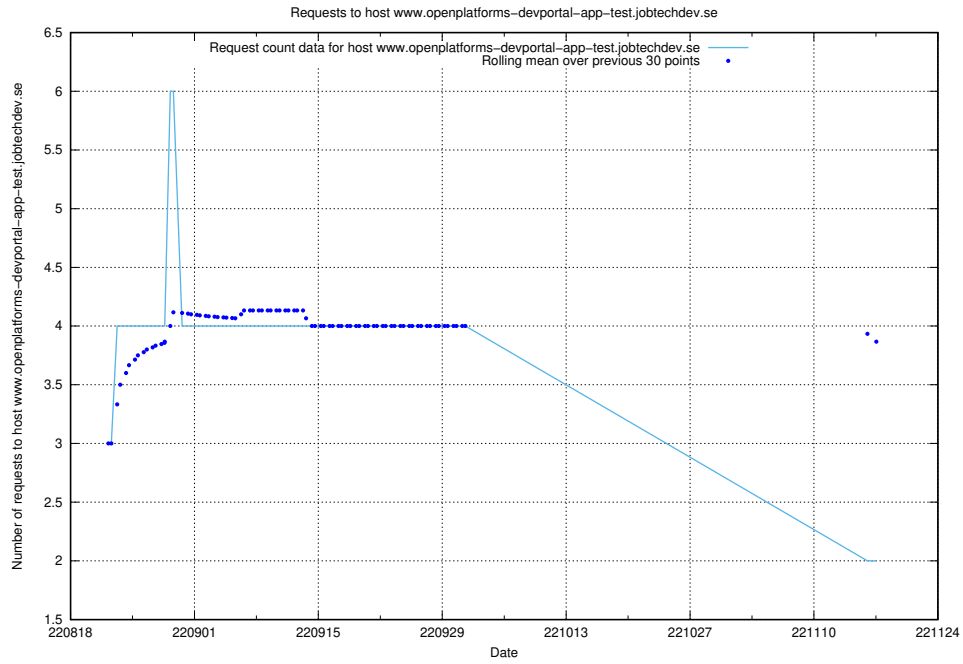

7.343 Usage of `www.openplatforms-devportal-app-test.jobtechdev.se`

Here, we count the number of requests to host `www.openplatforms-devportal-app-test.jobtechdev.se`.

7.344 Usage of taxonomy-soap-prod.jobtechdev.se:443