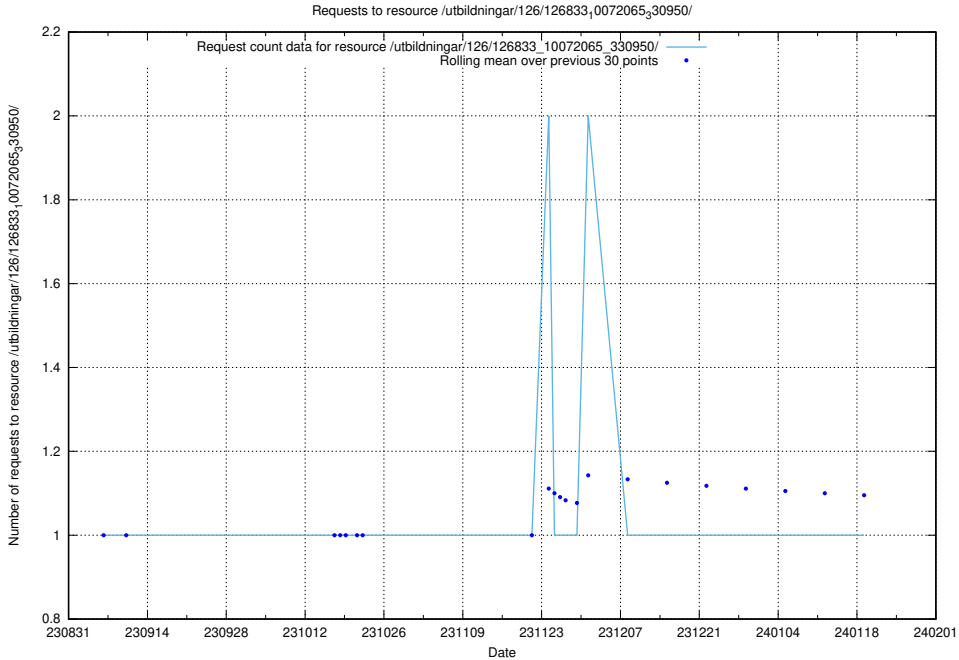

Here, we count the number of requests to resource /utbildningar/126/126833_10072065_330950/events/

5.5045 Usage of /utbildningar/126/126833_10072065_330950/

Here, we count the number of requests to resource /utbildningar/126/126833_10072065_330950/.