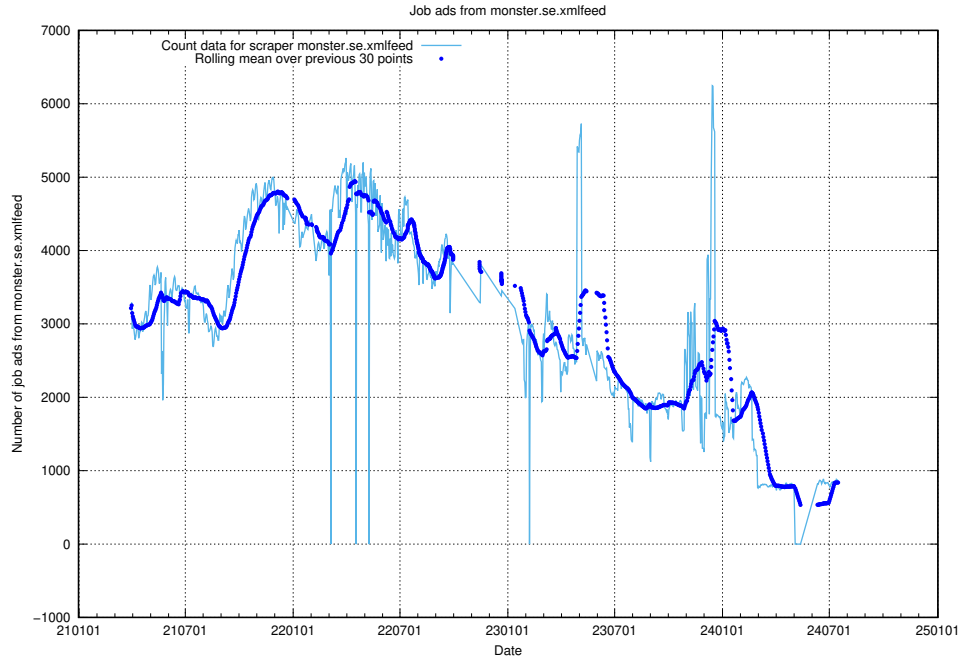

13.6 Number of ads by scraper monster.se.xmlfeed

Here, we count the number of job ads scraped from monster.se.xmlfeed.