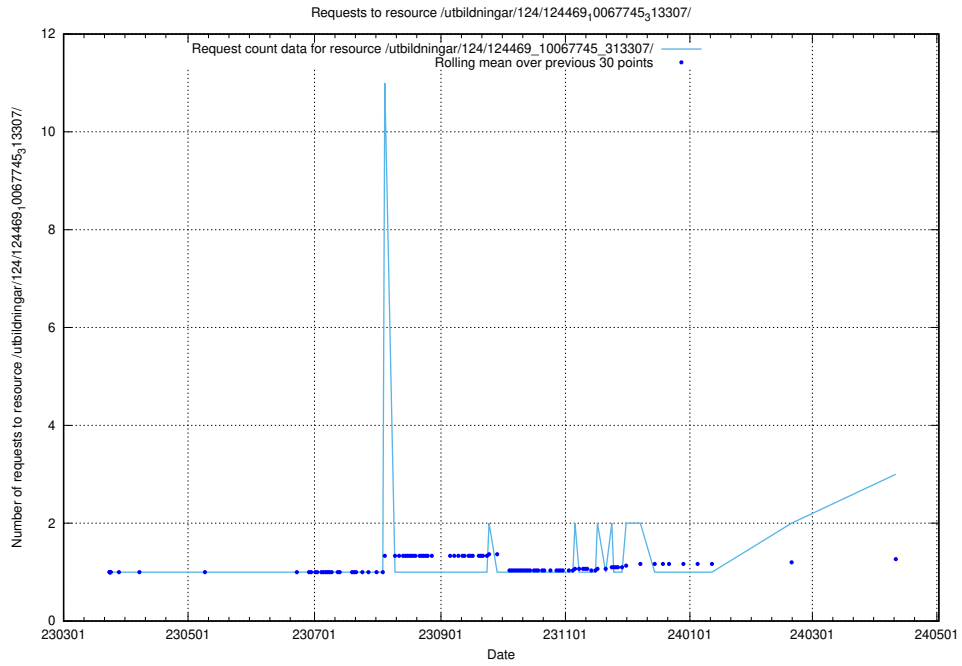

5.301 Usage of /utbildningar/124/124469_10067745_313307/

Here, we count the number of requests to resource /utbildningar/124/124469_10067745_313307/.