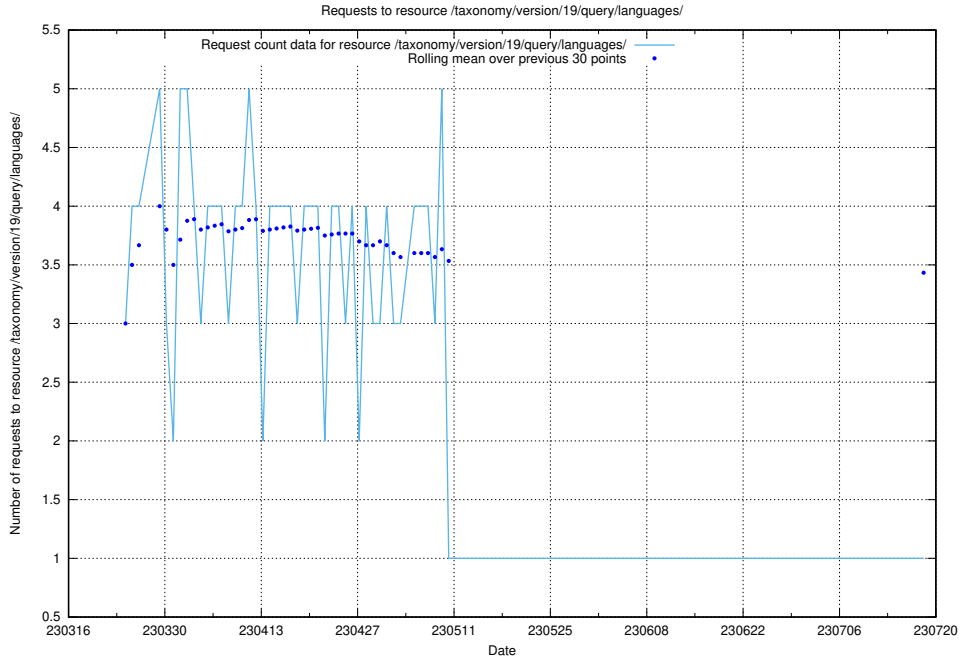

5.6522 Usage of /taxonomy/version/19/query/languages/

Here, we count the number of requests to resource /taxonomy/version/19/query/languages/.