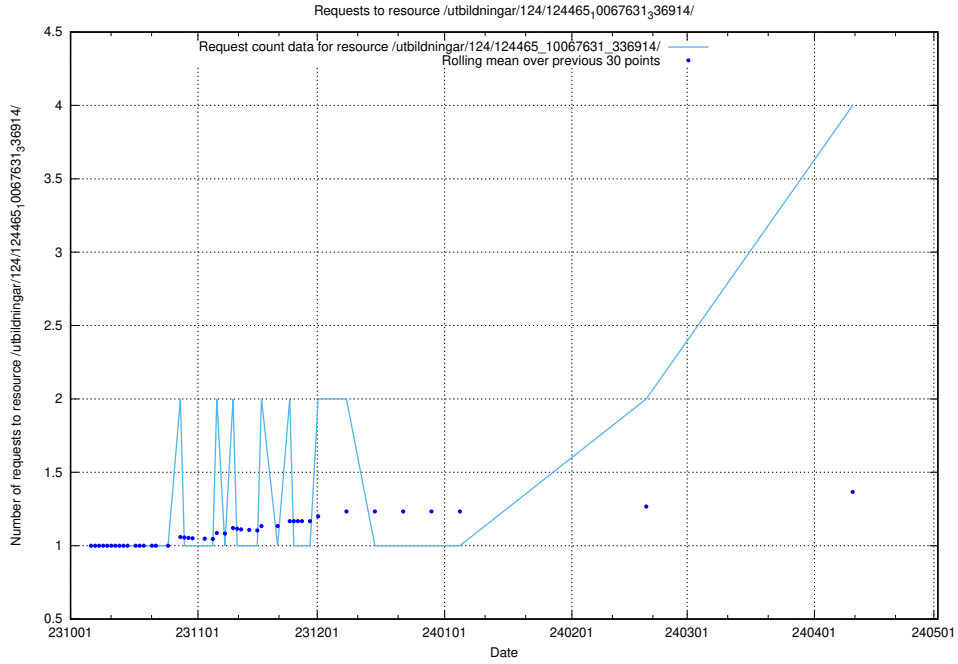

Here, we count the number of requests to resource /utbildningar/124/124501_10067722_313284/.

5.203 Usage of /utbildningar/124/124465_10067631_336914/

Here, we count the number of requests to resource /utbildningar/124/124465_10067631_336914/.