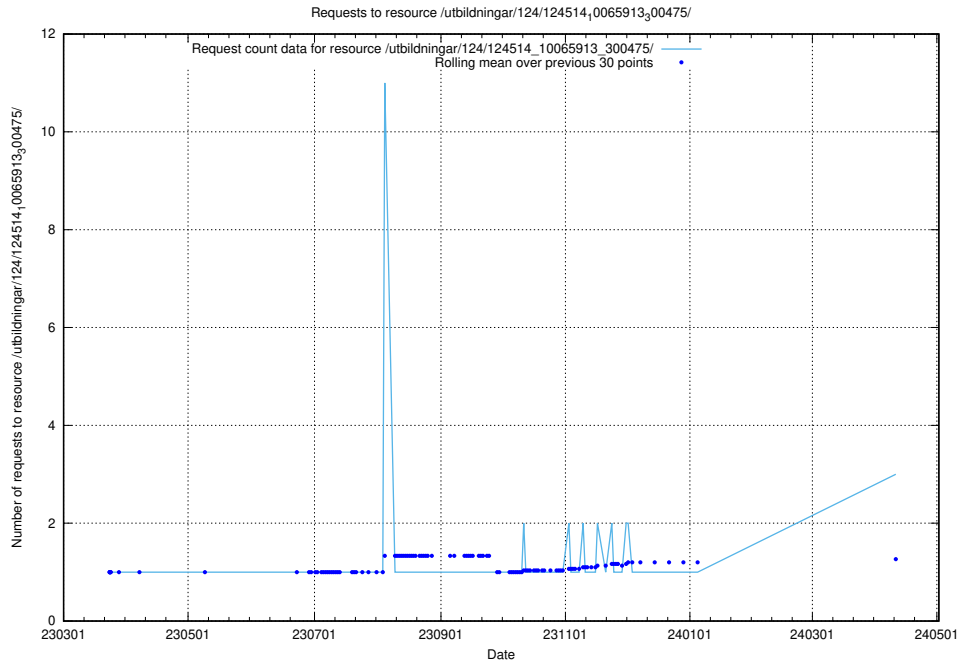

5.281 Usage of /utbildningar/124/124514_10065913_300475/

Here, we count the number of requests to resource /utbildningar/124/124514_10065913_300475/.