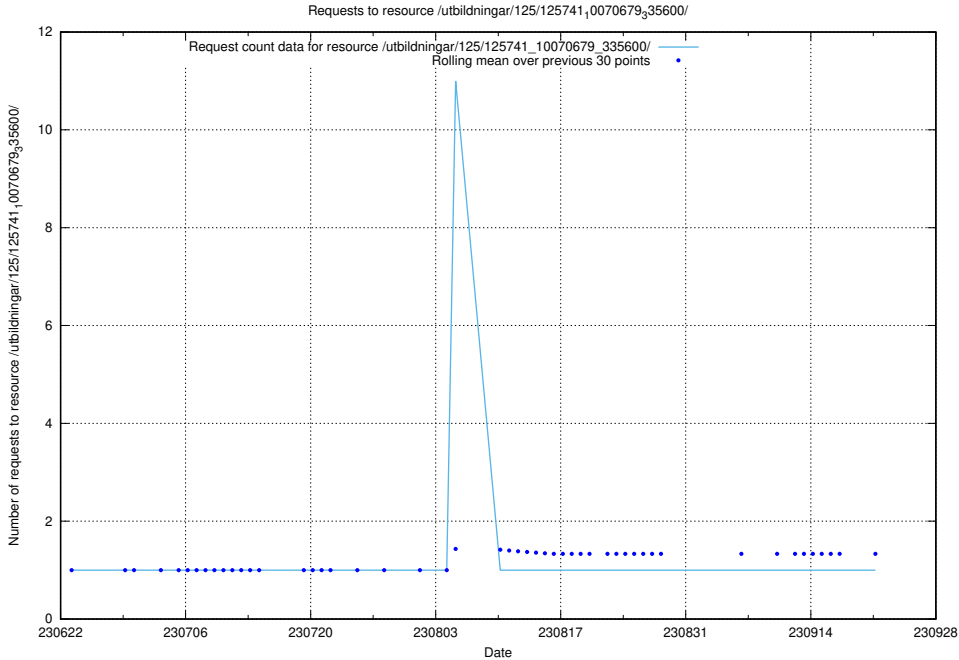

Here, we count the number of requests to resource /utbildningar/125/125741_10070679_335600/events/

5.6093 Usage of /utbildningar/125/125741_10070679_335600/

Here, we count the number of requests to resource /utbildningar/125/125741_10070679_335600/.