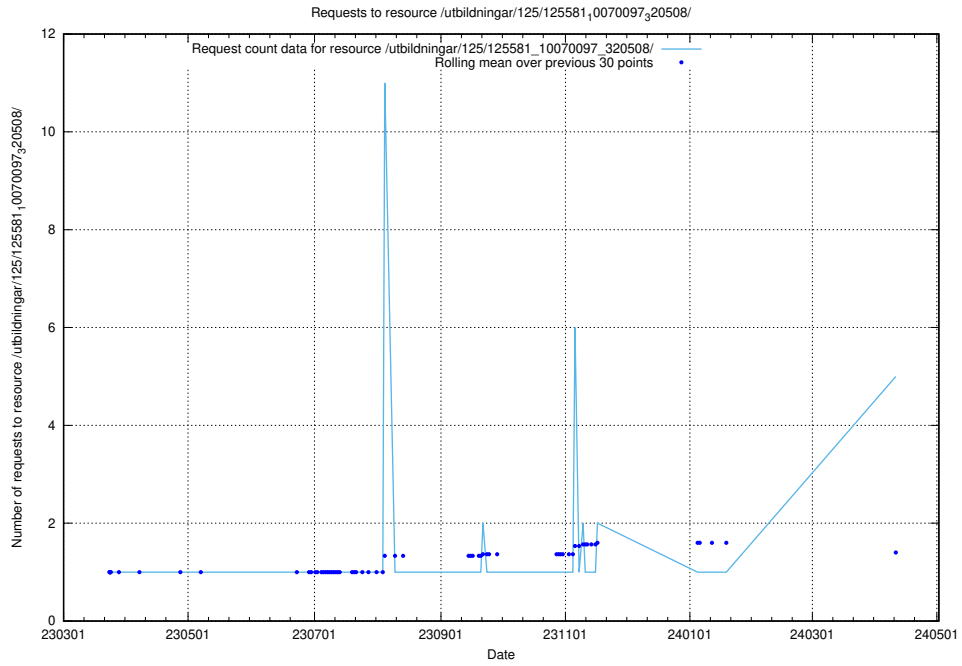

5.101 Usage of /utbildningar/125/125581_10070097_320508/

Here, we count the number of requests to resource /utbildningar/125/125581_10070097_320508/.