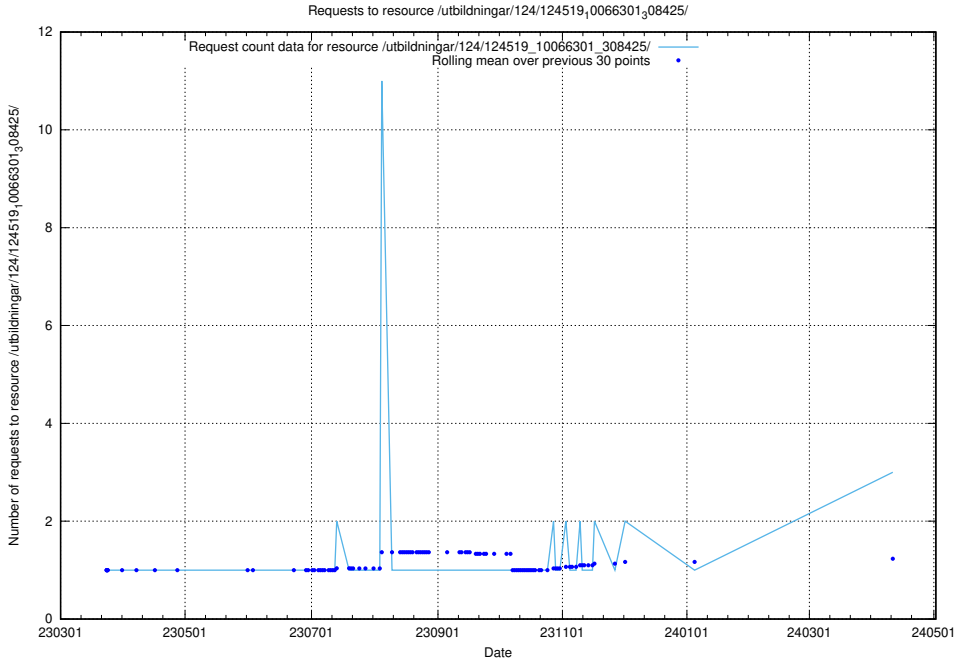

5.262 Usage of /utbildningar/124/124519_10066301_308425/

Here, we count the number of requests to resource /utbildningar/124/124519_10066301_308425/.

5.263 Usage of /utbildningar/124/124519_10065942_302616/