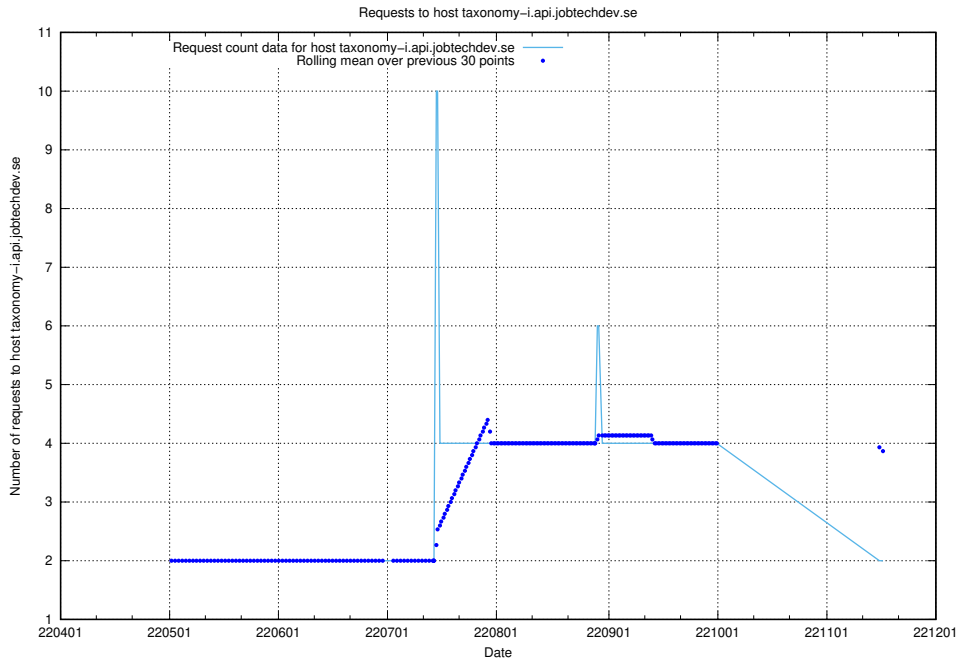

7.436 Usage of taxonomy-i.api.jobtechdev.se

Here, we count the number of requests to host taxonomy-i.api.jobtechdev.se.

7.437 Usage of hstest.www.jobtechdev.se

Here, we count the number of requests to host hstest.www.jobtechdev.se.