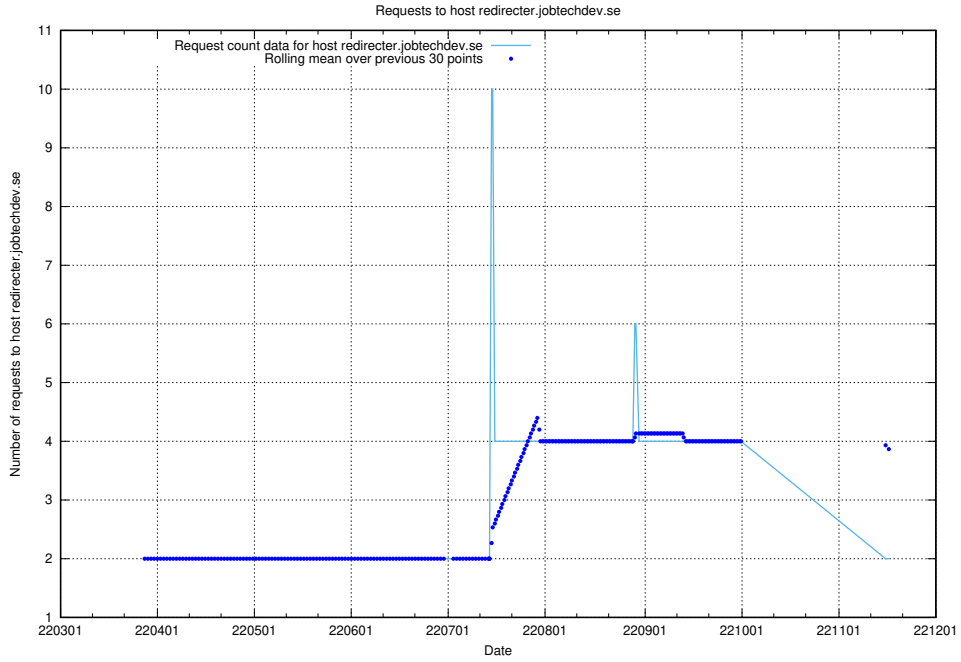

7.489 Usage of redirecter.jobtechdev.se

Here, we count the number of requests to host redirecter.jobtechdev.se.