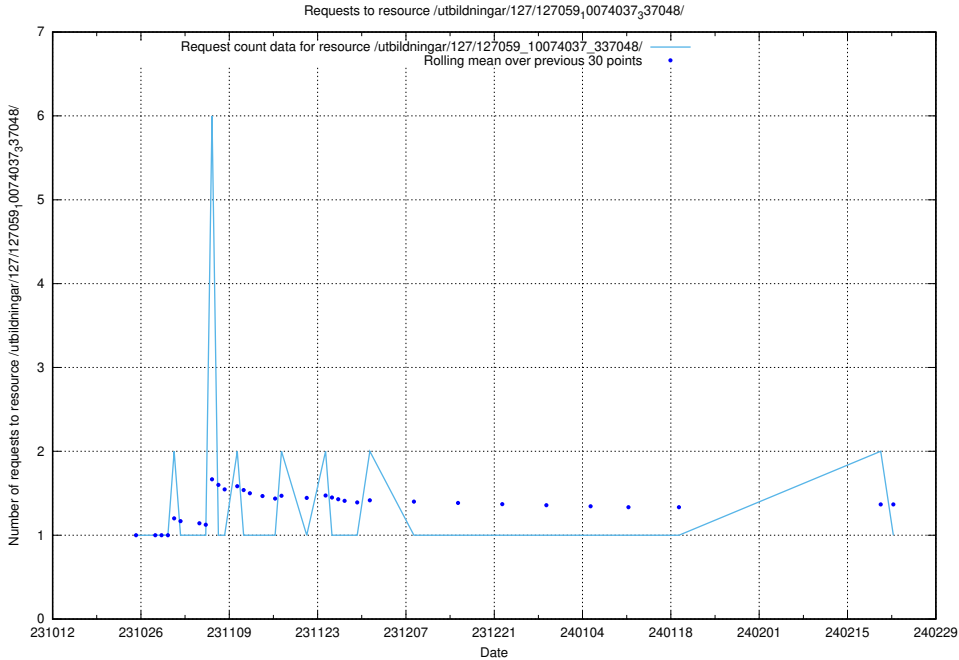

5.4594 Usage of /utbildningar/127/127059_10074037_337048/

Here, we count the number of requests to resource /utbildningar/127/127059_10074037_337048/.