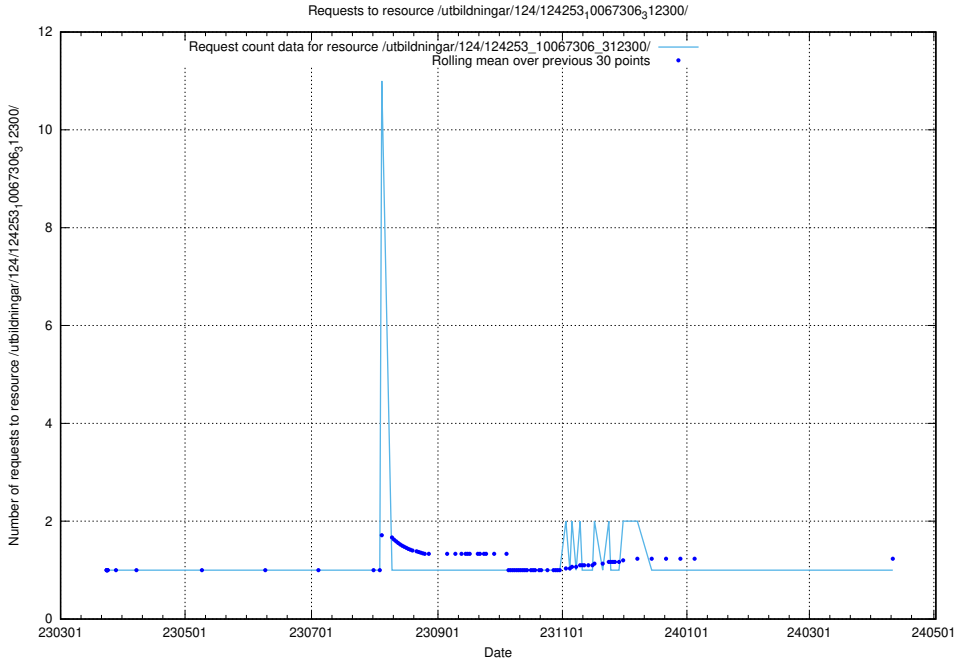

Here, we count the number of requests to resource /taxonomy/version/13/query/keyword-concepts-with-relations/.

5.4388 Usage of /utbildningar/124/124253_10067306_312300/

Here, we count the number of requests to resource /utbildningar/124/124253_10067306_312300/.