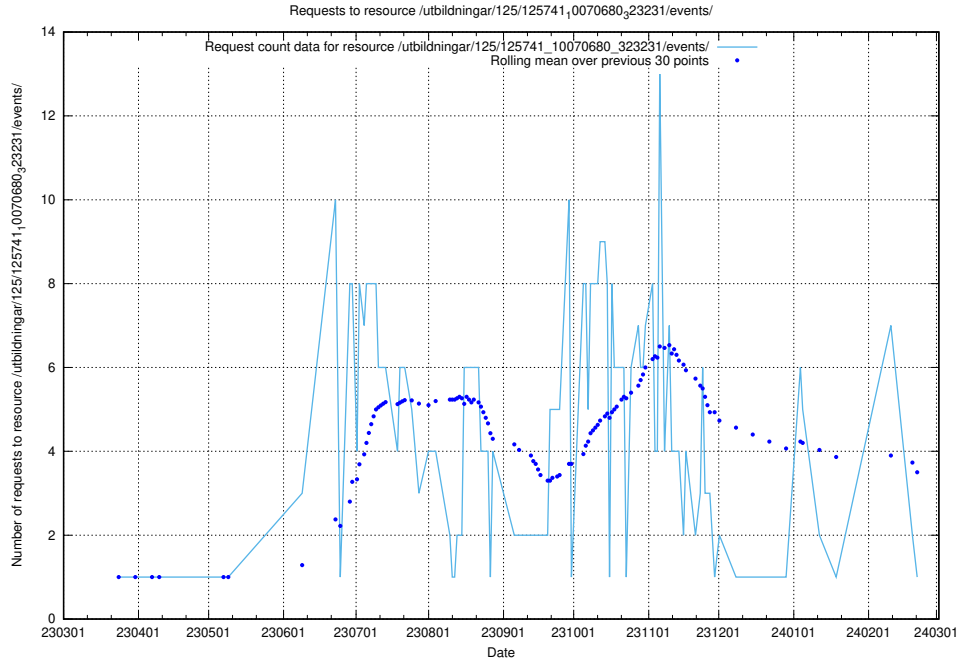

5.6612 Usage of /utbildningar/125/125741_10070680_323231/events/

Here, we count the number of requests to resource /utbildningar/125/125741_10070680_323231/events/