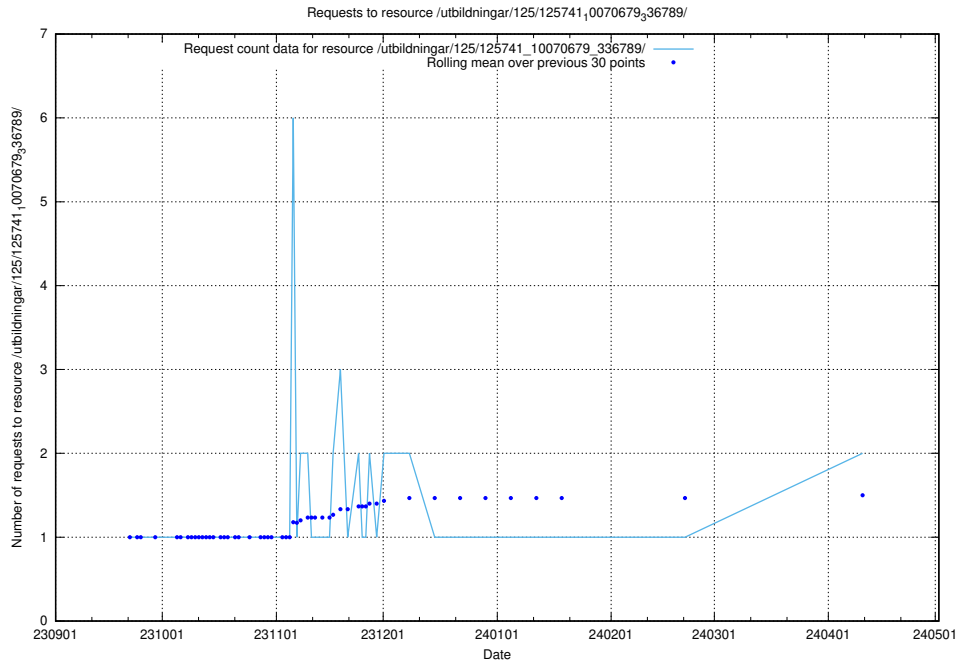

5.691 Usage of /utbildningar/125/125741_10070679_336789/

Here, we count the number of requests to resource /utbildningar/125/125741_10070679_336789/.