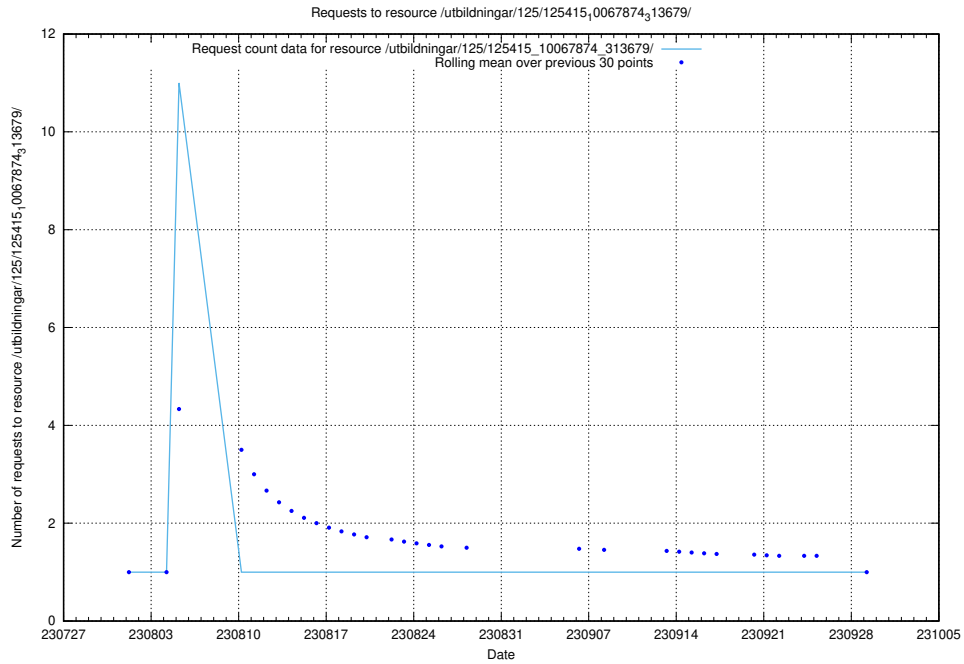

5.5275 Usage of /utbildningar/125/125415_10067874_313679/

Here, we count the number of requests to resource /utbildningar/125/125415_10067874_313679/.