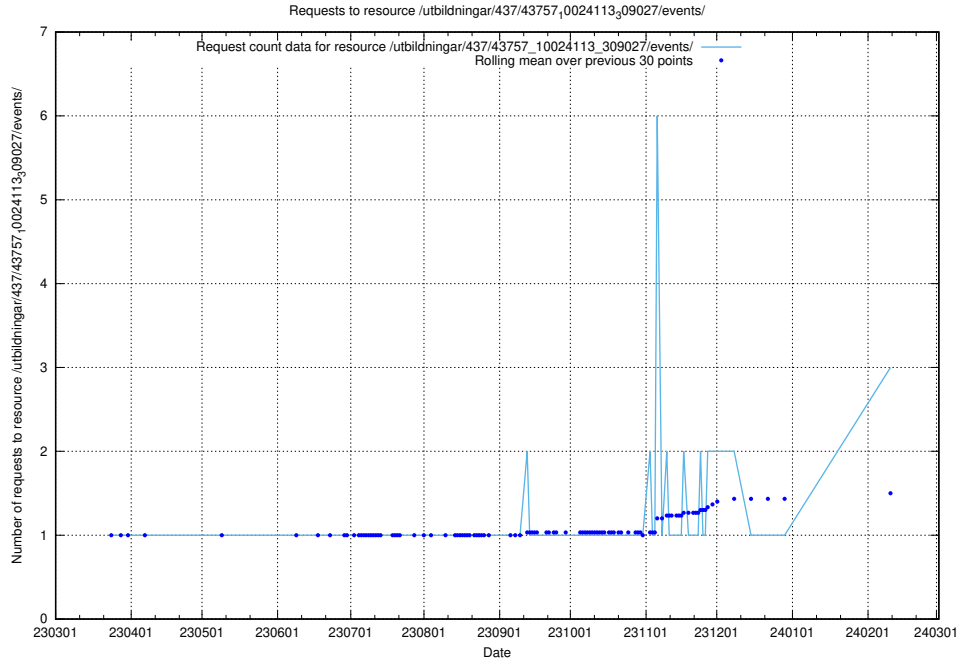

Here, we count the number of requests to resource /utbildningar/438/43817_10024102_242987/events/.

5.406 Usage of /utbildningar/437/43757_10024113_309027/events/

Here, we count the number of requests to resource /utbildningar/437/43757_10024113_309027/events/.