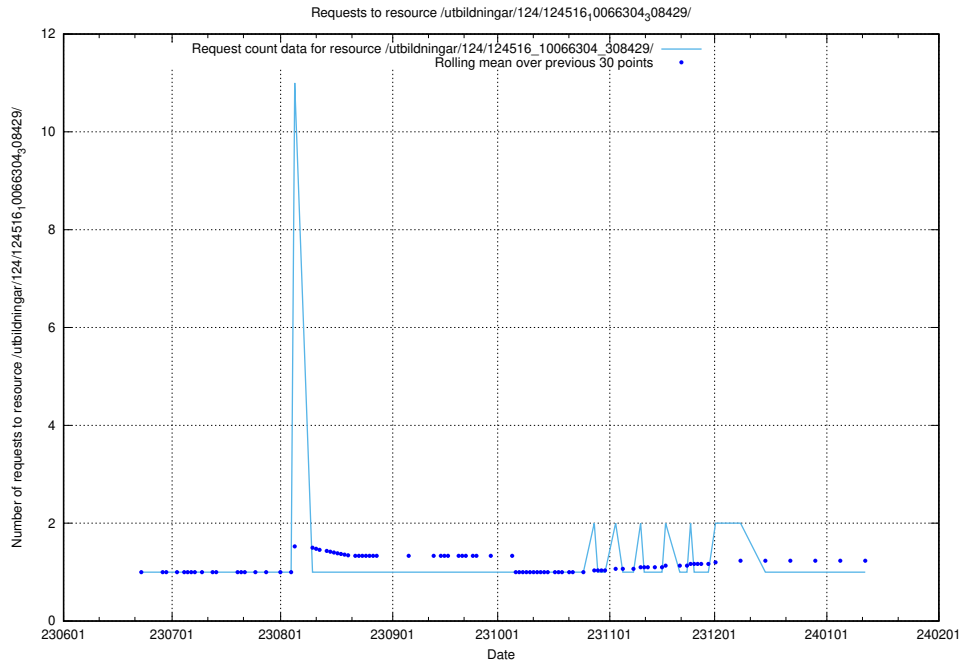

5.6162 Usage of /utbildningar/124/124516_10066304_308429/

Here, we count the number of requests to resource /utbildningar/124/124516_10066304_308429/.