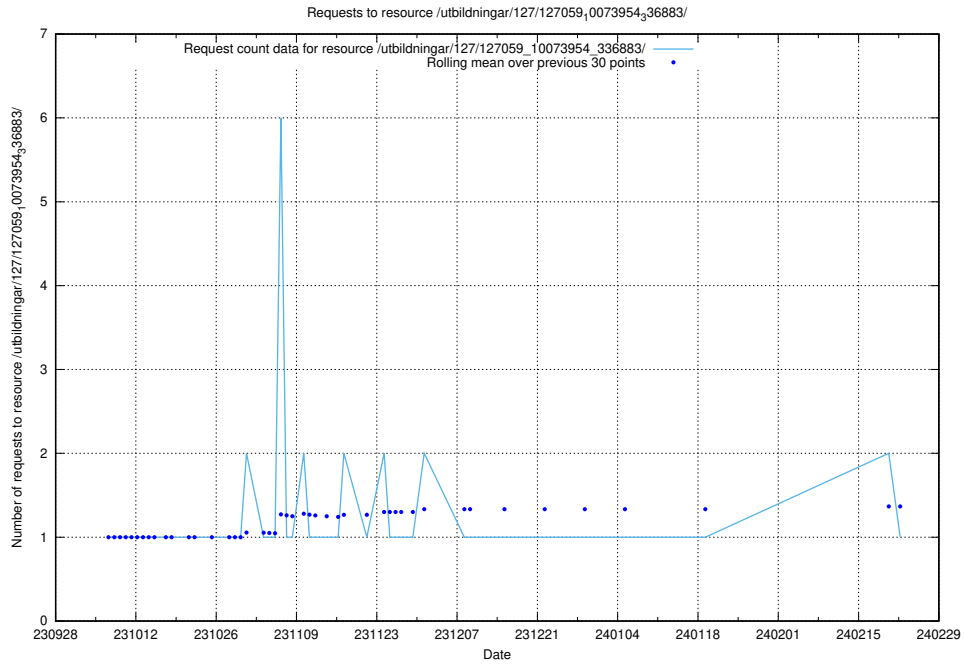

5.4771 Usage of /utbildningar/127/127059_10073954_336883/

Here, we count the number of requests to resource /utbildningar/127/127059_10073954_336883/.