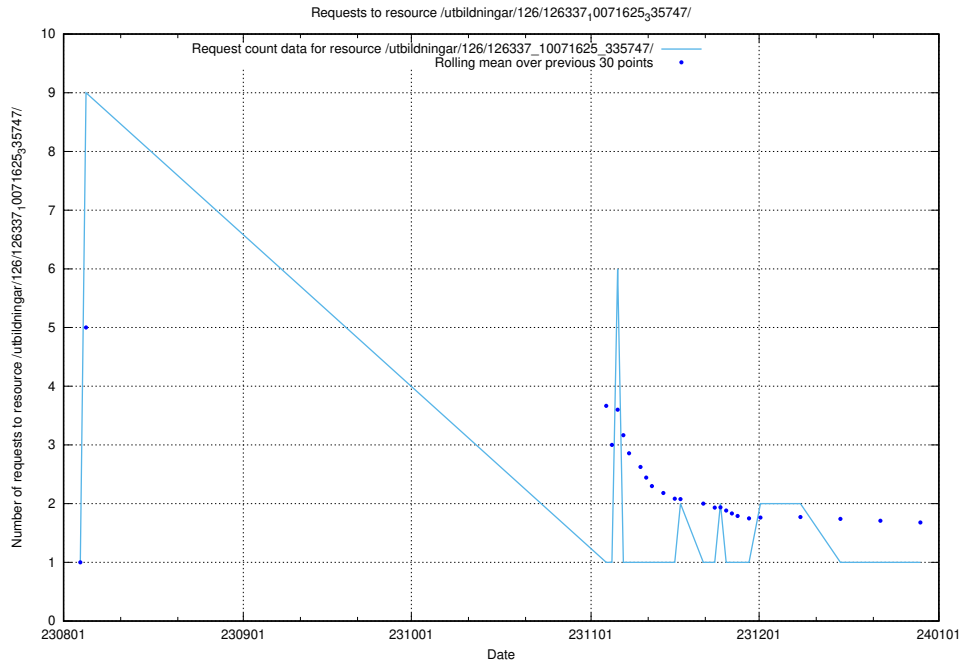

5.5254 Usage of /utbildningar/126/126337_10071625_335747/

Here, we count the number of requests to resource /utbildningar/126/126337_10071625_335747/.