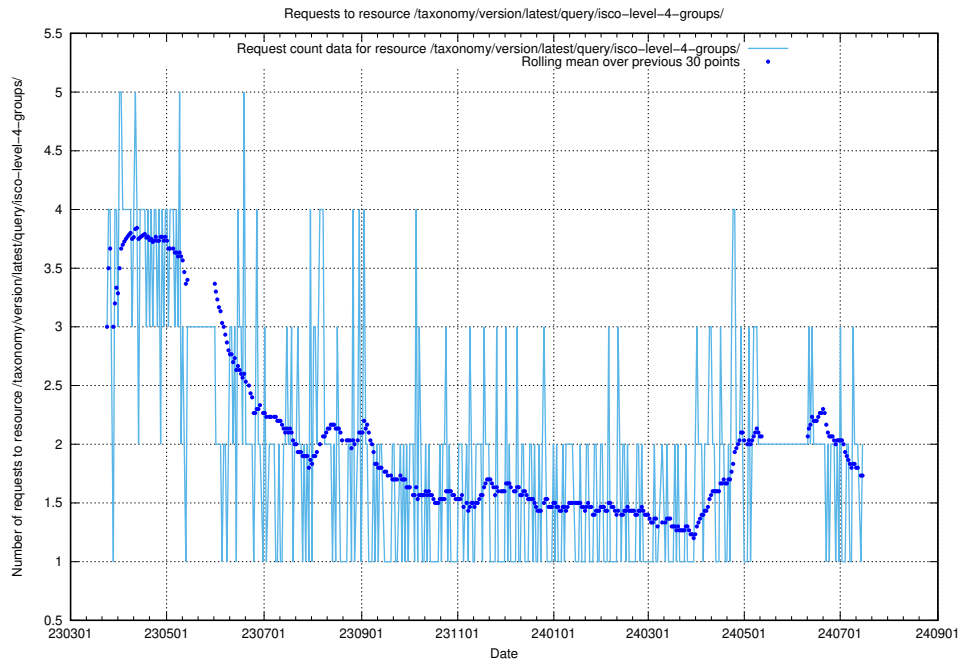

5.888 Usage of /taxonomy/version/latest/query/isco-level-4-groups/

Here, we count the number of requests to resource /taxonomy/version/latest/query/isco-level-4-groups/.