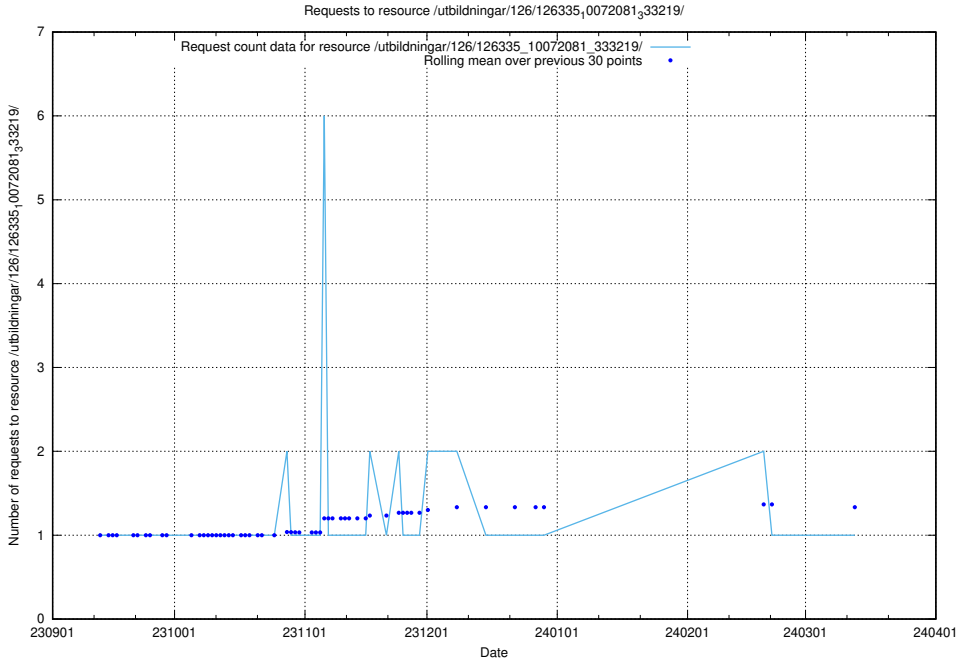

5.4972 Usage of /utbildningar/126/126335_10072081_333219/

Here, we count the number of requests to resource /utbildningar/126/126335_10072081_333219/.