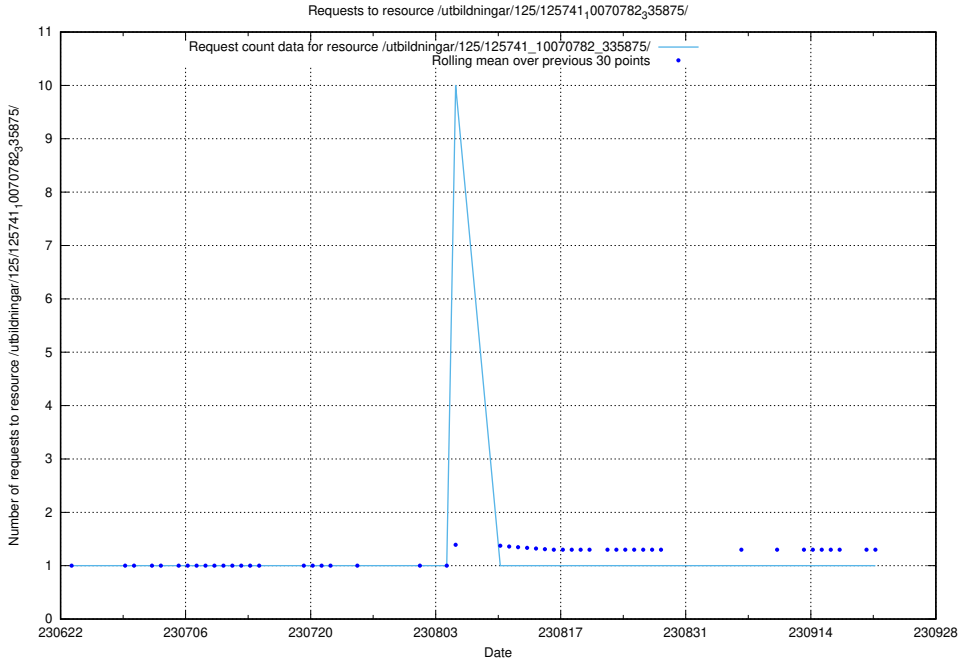

Here, we count the number of requests to resource /utbildningar/125/125756_10070398_321537/events/

5.6090 Usage of /utbildningar/125/125741_10070782_335875/

Here, we count the number of requests to resource /utbildningar/125/125741_10070782_335875/.