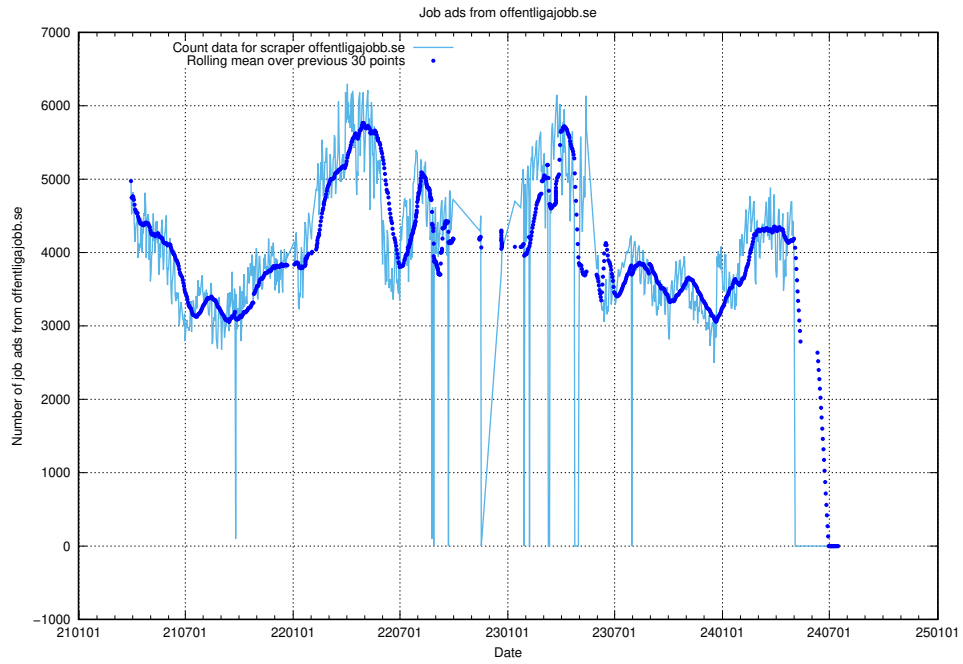

13.23 Number of ads by scraper offentligajobb.se

Here, we count the number of job ads scraped from offentligajobb.se.