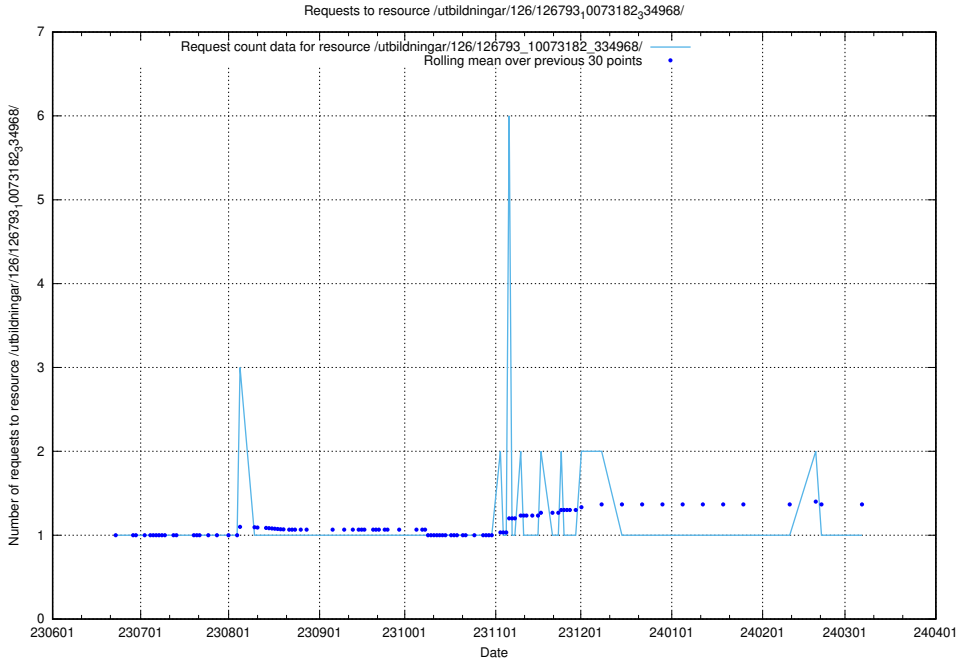

5.5989 Usage of /utbildningar/126/126793_10073182_334968/

Here, we count the number of requests to resource /utbildningar/126/126793_10073182_334968/.