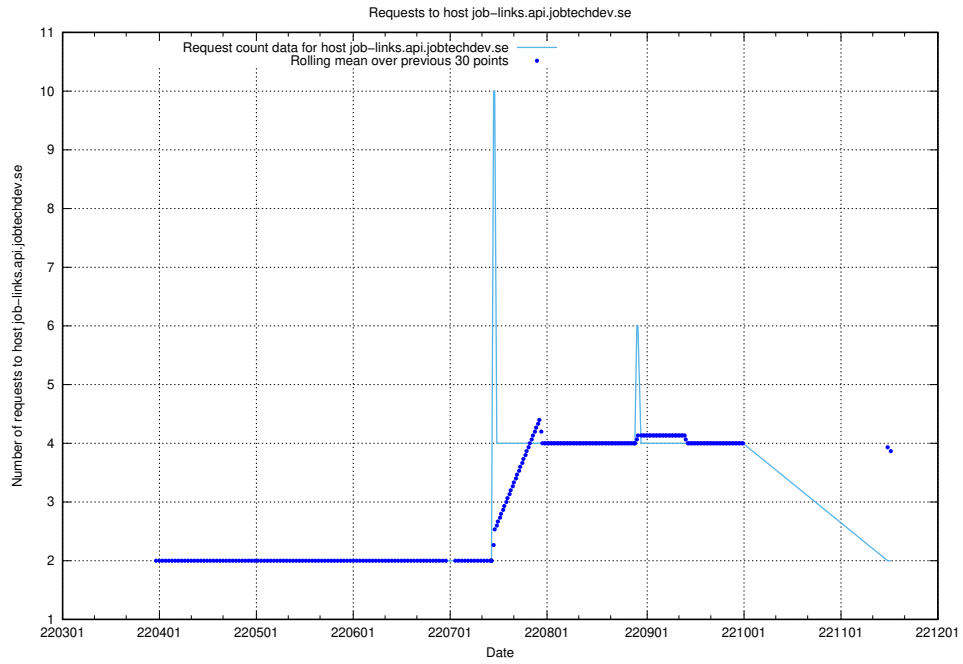

7.484 Usage of job-links.api.jobtechdev.se

Here, we count the number of requests to host job-links.api.jobtechdev.se.