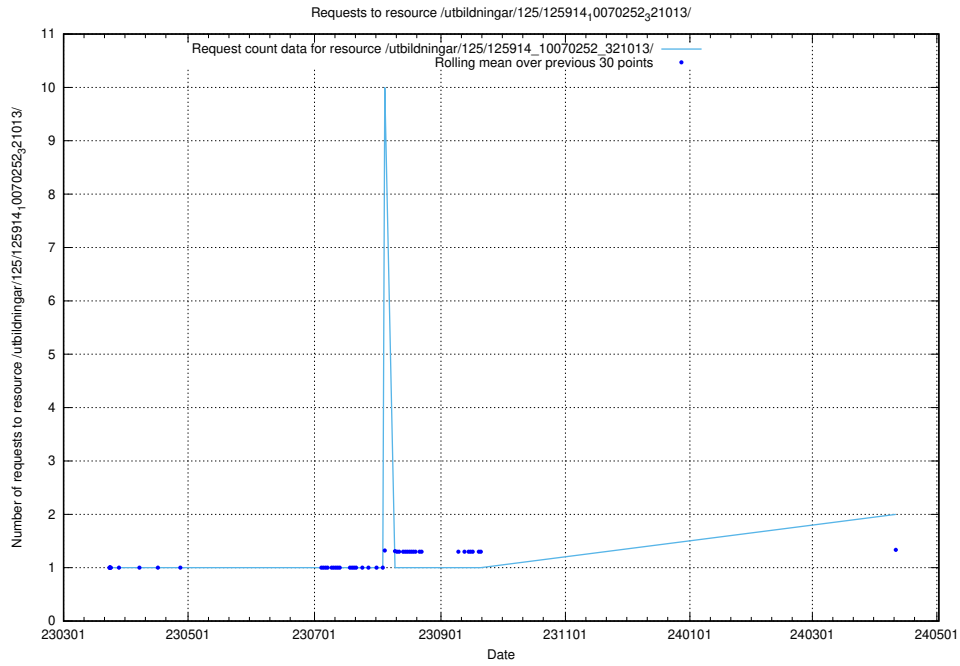

5.935 Usage of /utbildningar/125/125914_10070252_321013/

Here, we count the number of requests to resource /utbildningar/125/125914_10070252_321013/.