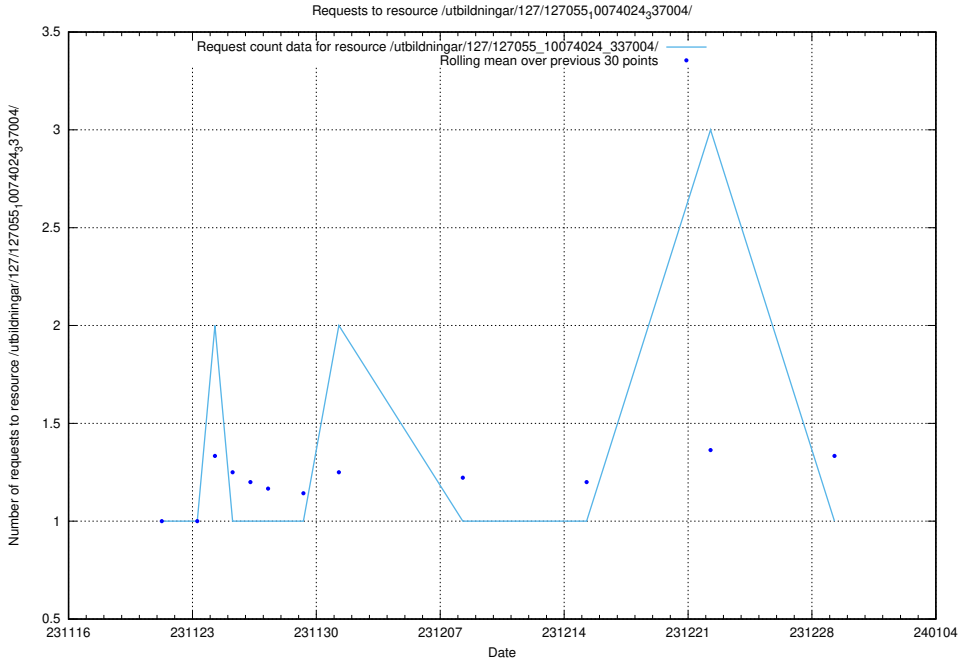

Here, we count the number of requests to resource /utbildningar/127/127055_10074024_337004/events/

5.4438 Usage of /utbildningar/127/127055_10074024_337004/

Here, we count the number of requests to resource /utbildningar/127/127055_10074024_337004/.