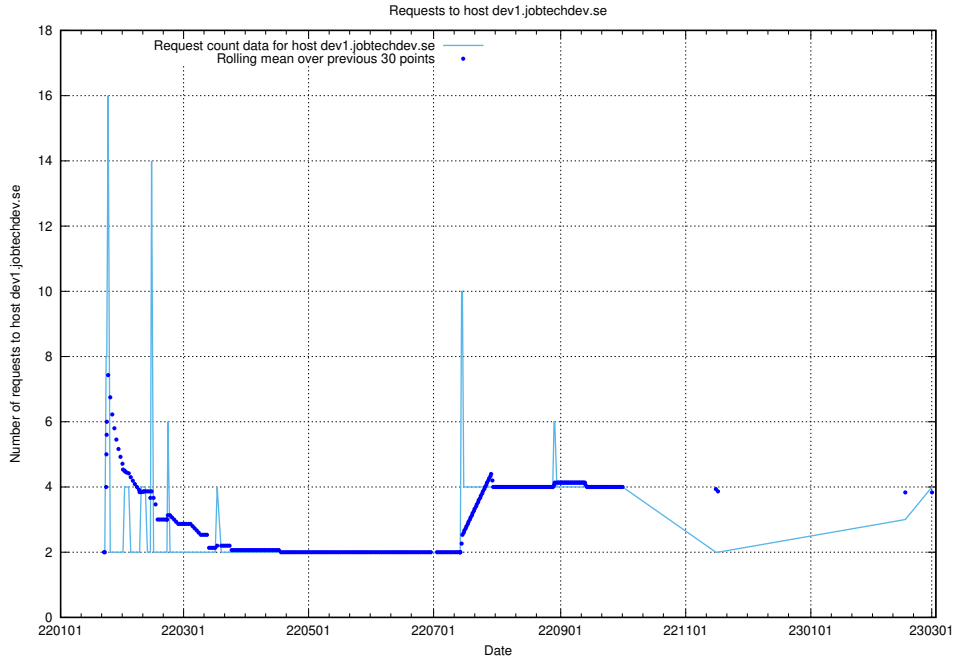

7.104 Usage of dev1.jobtechdev.se

Here, we count the number of requests to host dev1.jobtechdev.se.