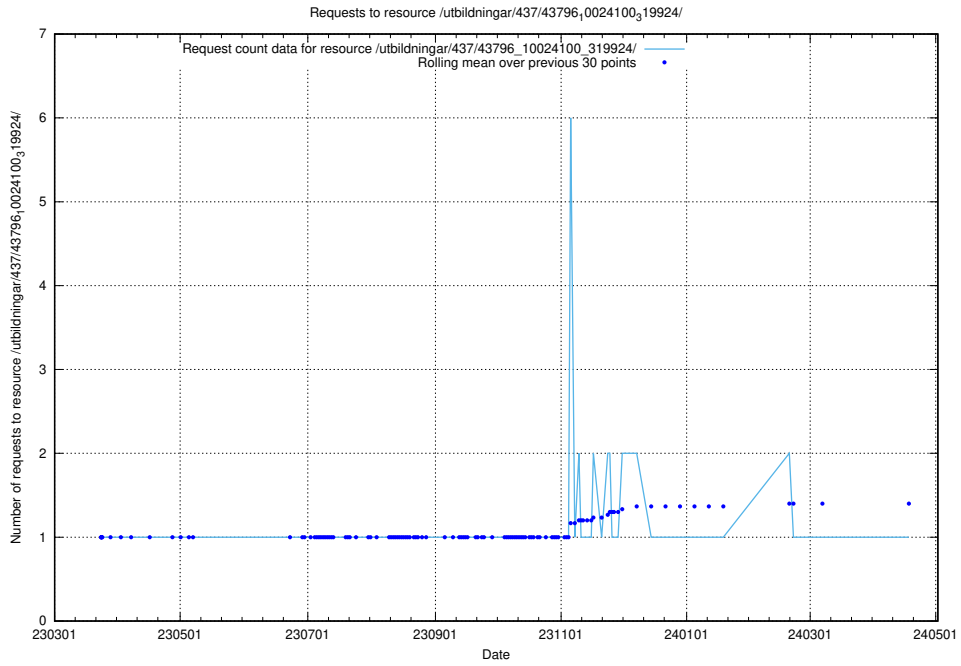

5.6737 Usage of /utbildningar/437/43796_10024100_319924/

Here, we count the number of requests to resource /utbildningar/437/43796_10024100_319924/.