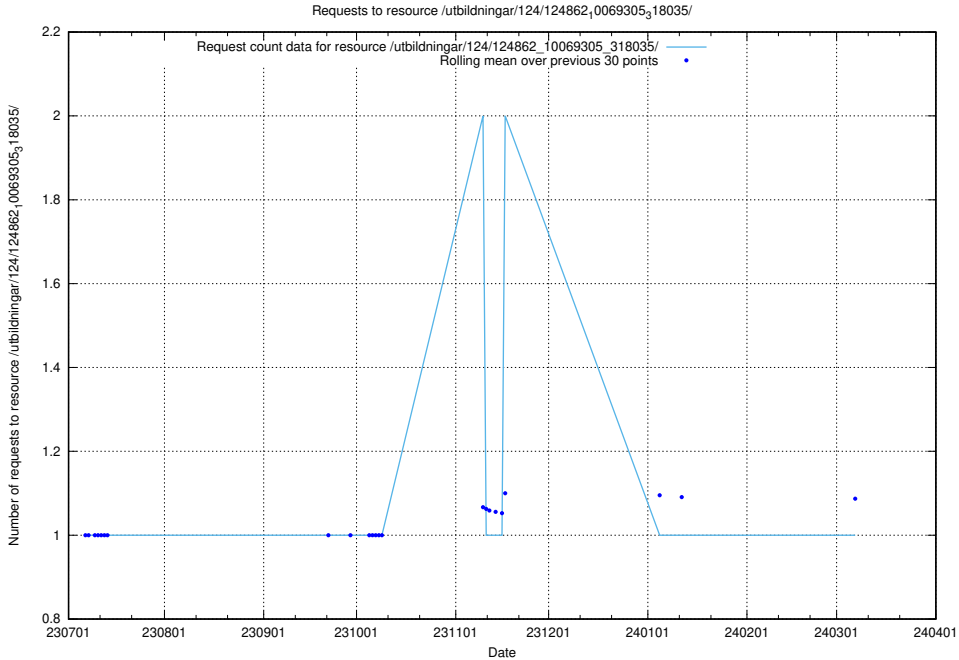

5.5707 Usage of /utbildningar/124/124861_10071083_324595/events/

Here, we count the number of requests to resource /utbildningar/124/124861_10071083_324595/events/

5.5708 Usage of /utbildningar/124/124861_10071083_324595/