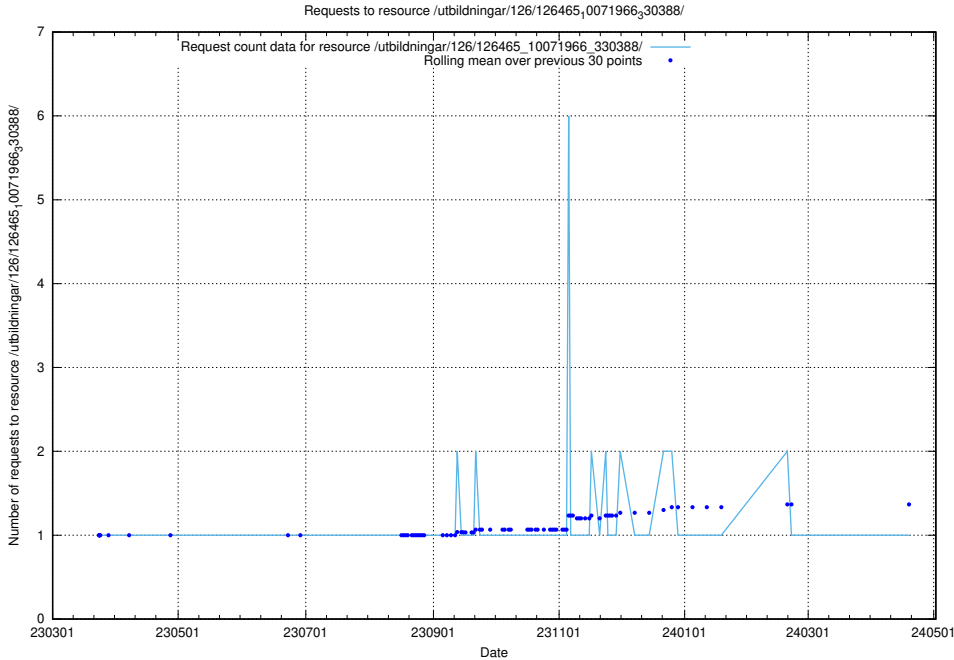

5.6795 Usage of /utbildningar/126/126465_10071966_330388/

Here, we count the number of requests to resource /utbildningar/126/126465_10071966_330388/.