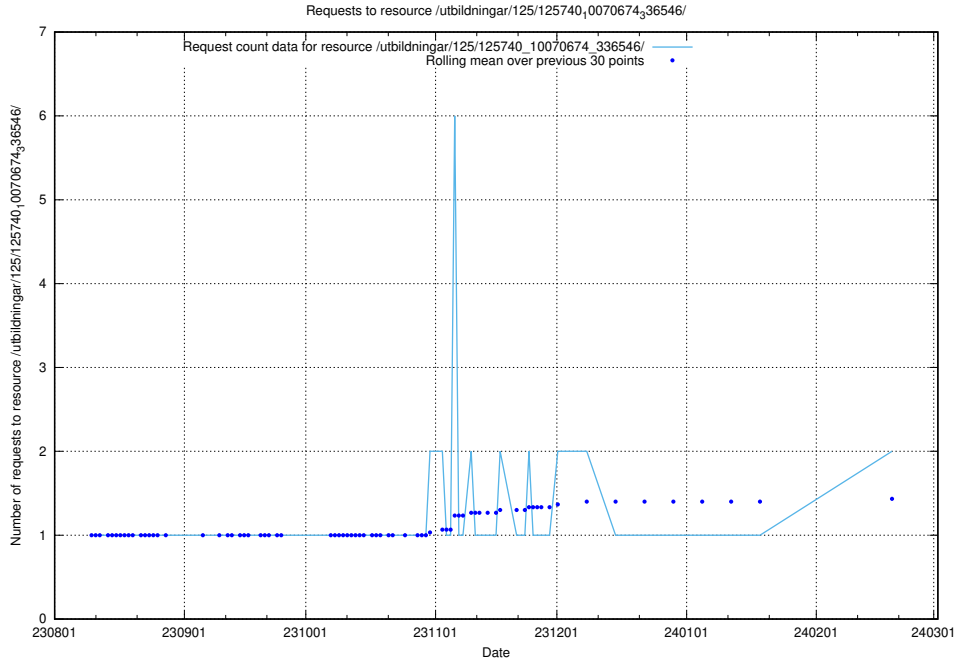

5.722 Usage of /utbildningar/125/125740_10070674_336546/

Here, we count the number of requests to resource /utbildningar/125/125740_10070674_336546/.