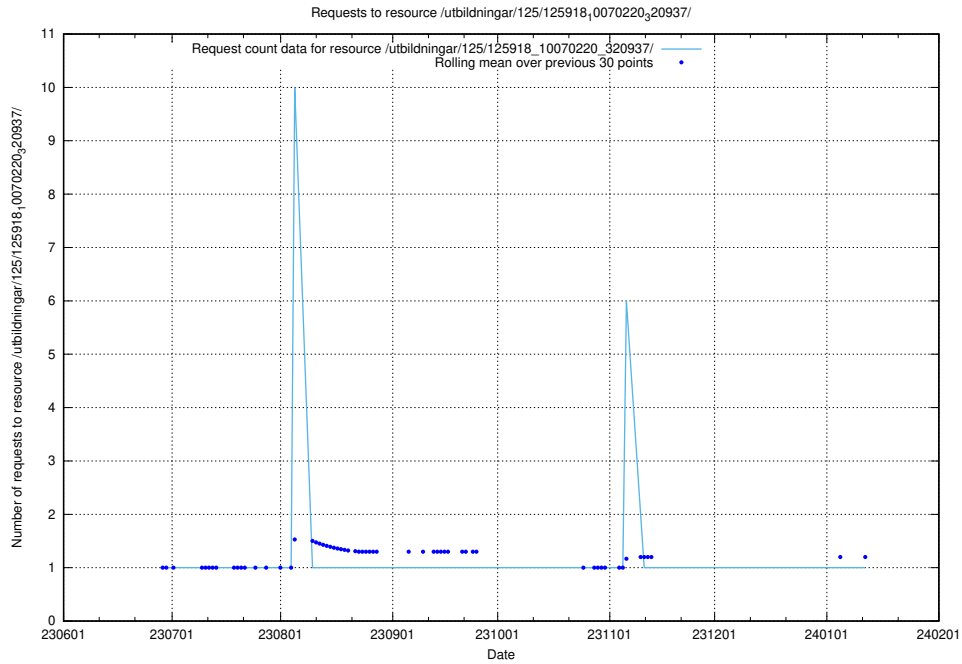

5.5863 Usage of /utbildningar/125/125918_10070220_320937/

Here, we count the number of requests to resource /utbildningar/125/125918_10070220_320937/.