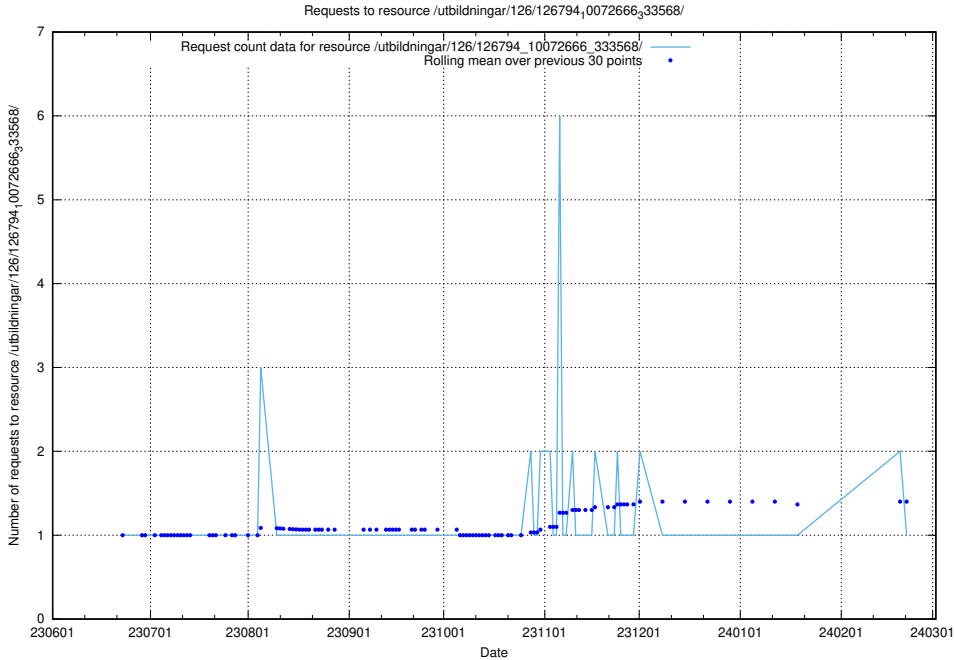

5.5988 Usage of /utbildningar/126/126794_10072666_333568/

Here, we count the number of requests to resource /utbildningar/126/126794_10072666_333568/.