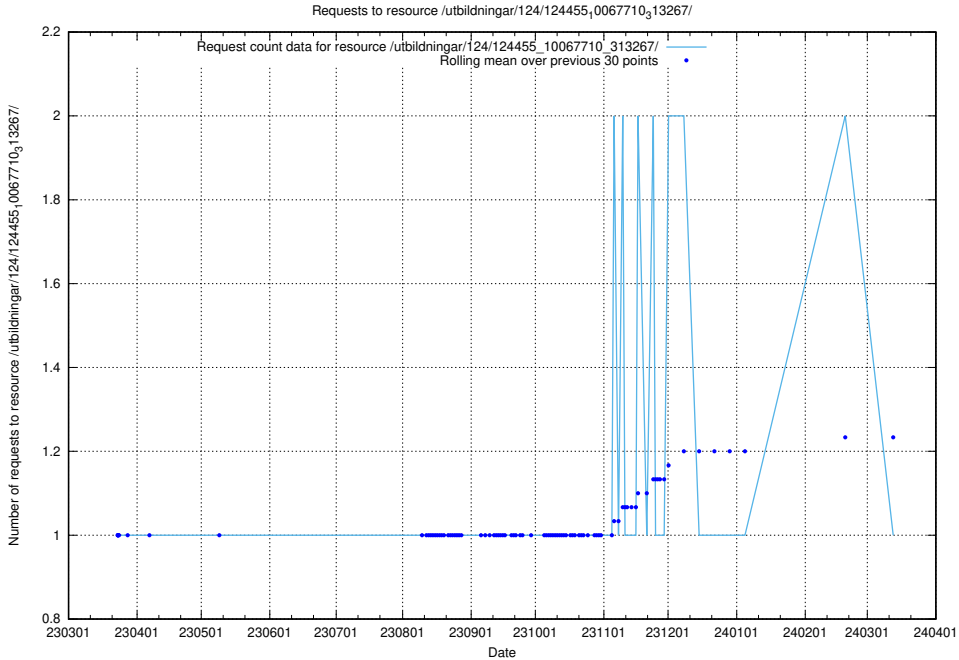

5.3837 Usage of /utbildningar/124/124455_10067710_313267/

Here, we count the number of requests to resource /utbildningar/124/124455_10067710_313267/.