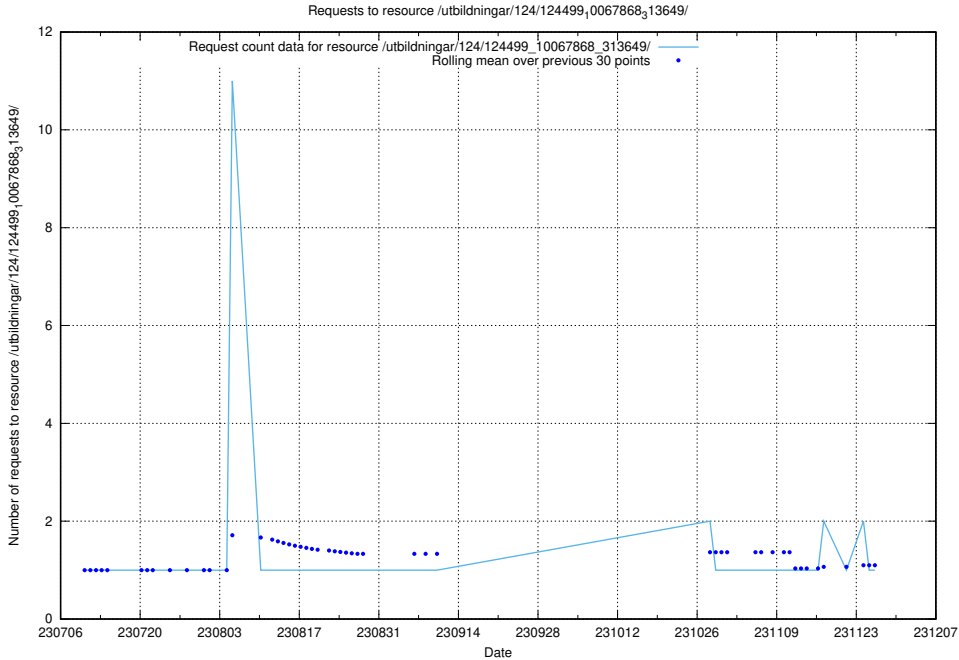

Here, we count the number of requests to resource /utbildningar/124/124499_10067868_313649/events/

5.5515 Usage of /utbildningar/124/124499_10067868_313649/

Here, we count the number of requests to resource /utbildningar/124/124499_10067868_313649/.