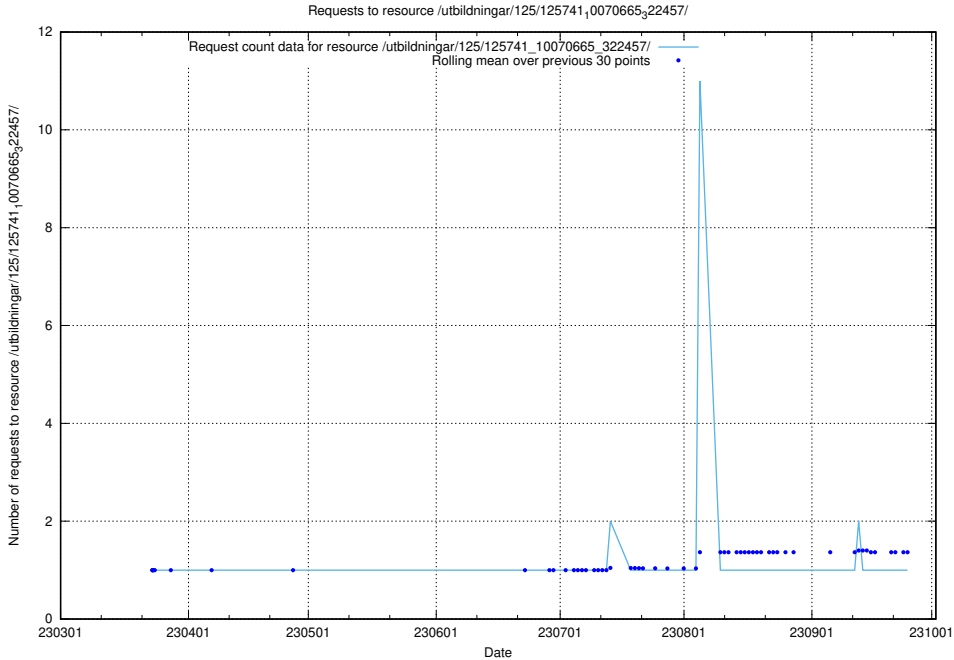

5.6871 Usage of /utbildningar/125/125741_10070665_322457/

Here, we count the number of requests to resource /utbildningar/125/125741_10070665_322457/.