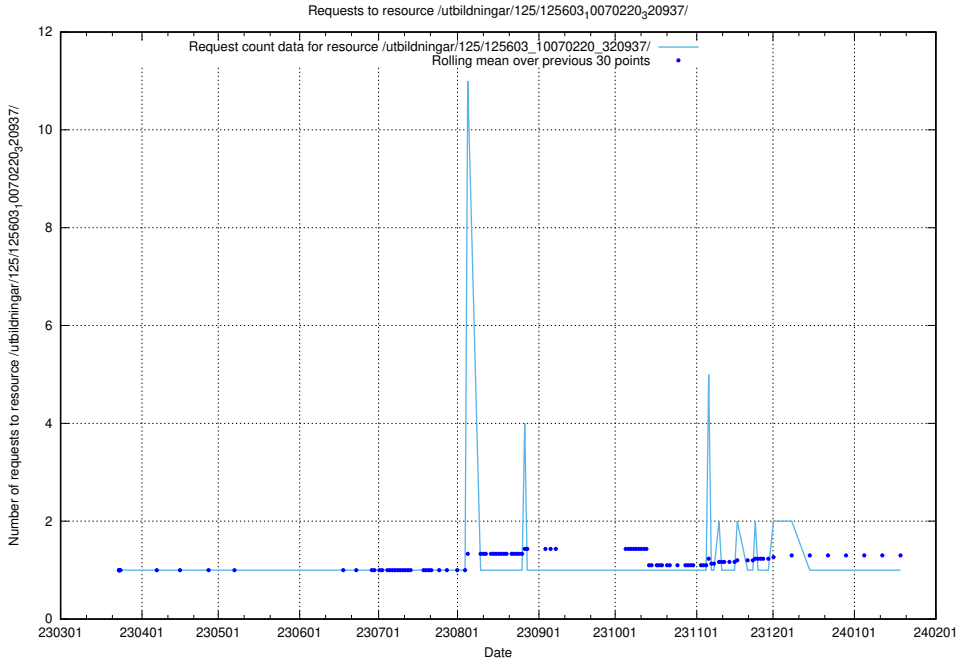

5.1060 Usage of /utbildningar/125/125603_10070220_320937/

Here, we count the number of requests to resource /utbildningar/125/125603_10070220_320937/.