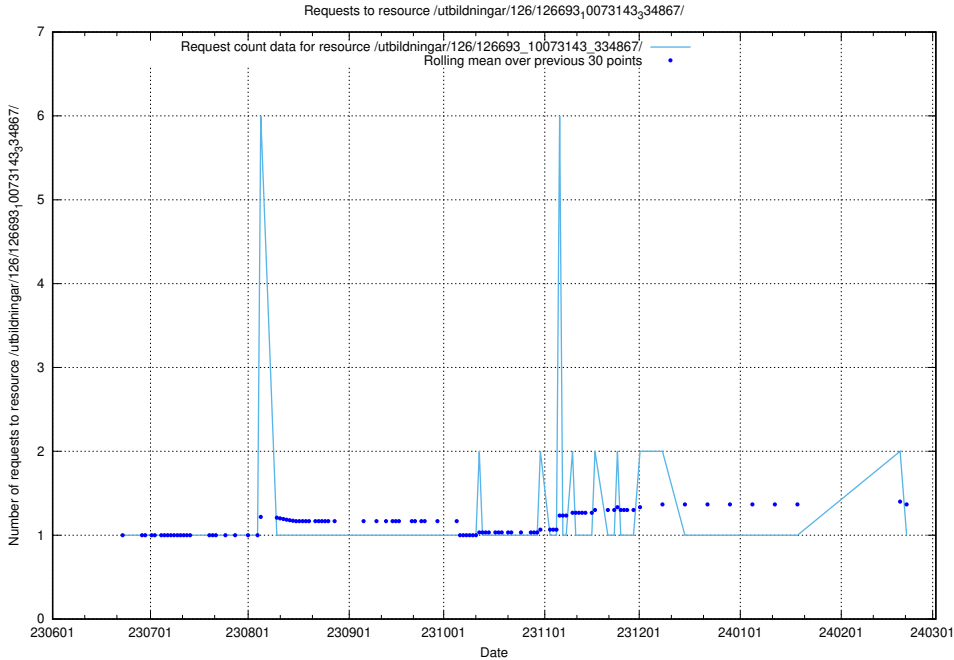

5.6041 Usage of /utbildningar/126/126693_10073143_334867/

Here, we count the number of requests to resource /utbildningar/126/126693_10073143_334867/.