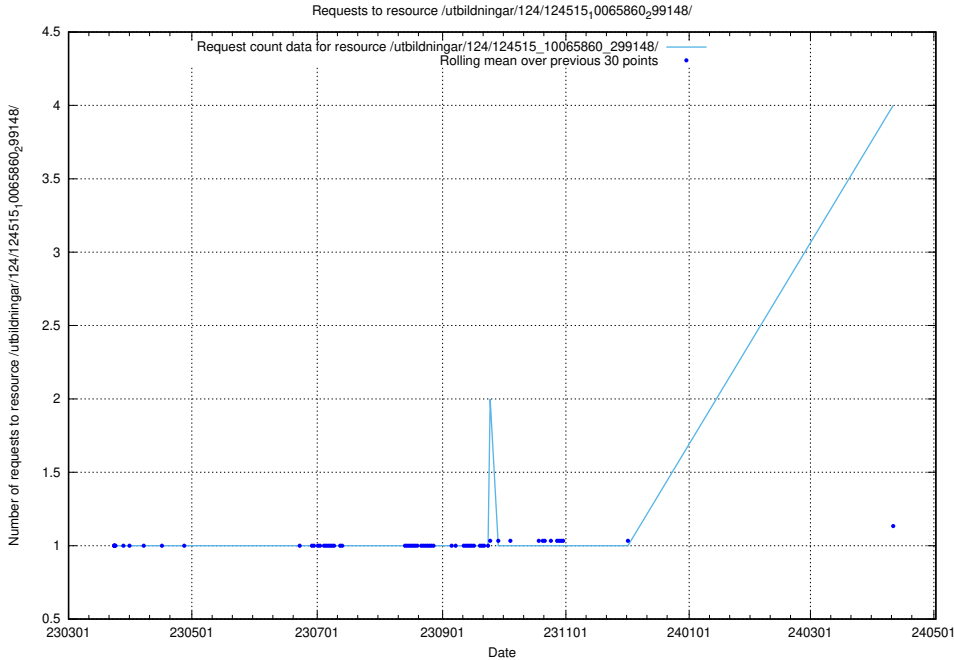

5.167 Usage of /utbildningar/124/124515_10065860_299148/

Here, we count the number of requests to resource /utbildningar/124/124515_10065860_299148/.