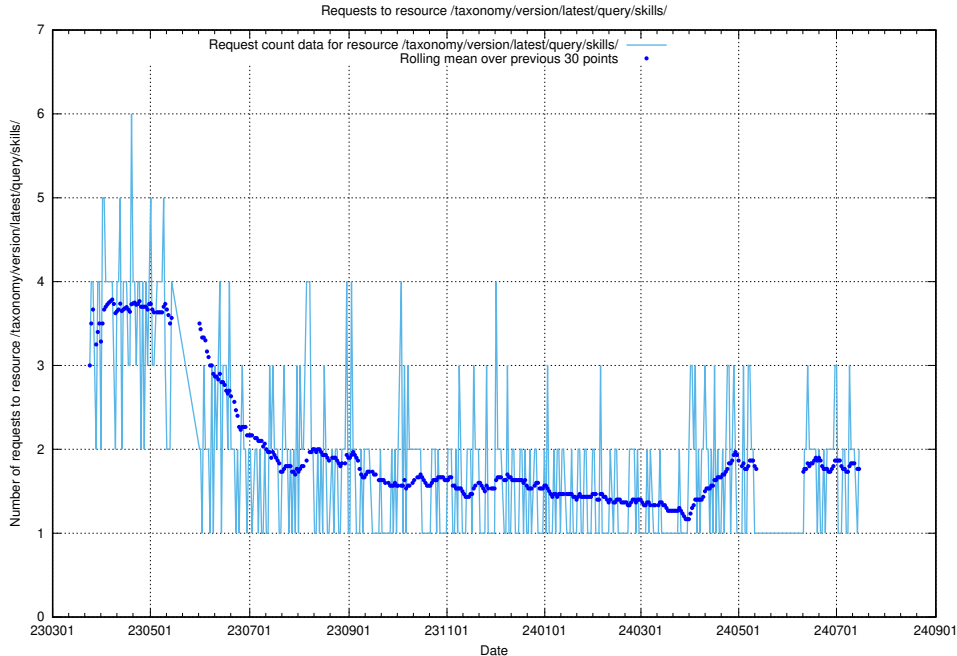

5.877 Usage of /taxonomy/version/latest/query/skills/

Here, we count the number of requests to resource /taxonomy/version/latest/query/skills/.