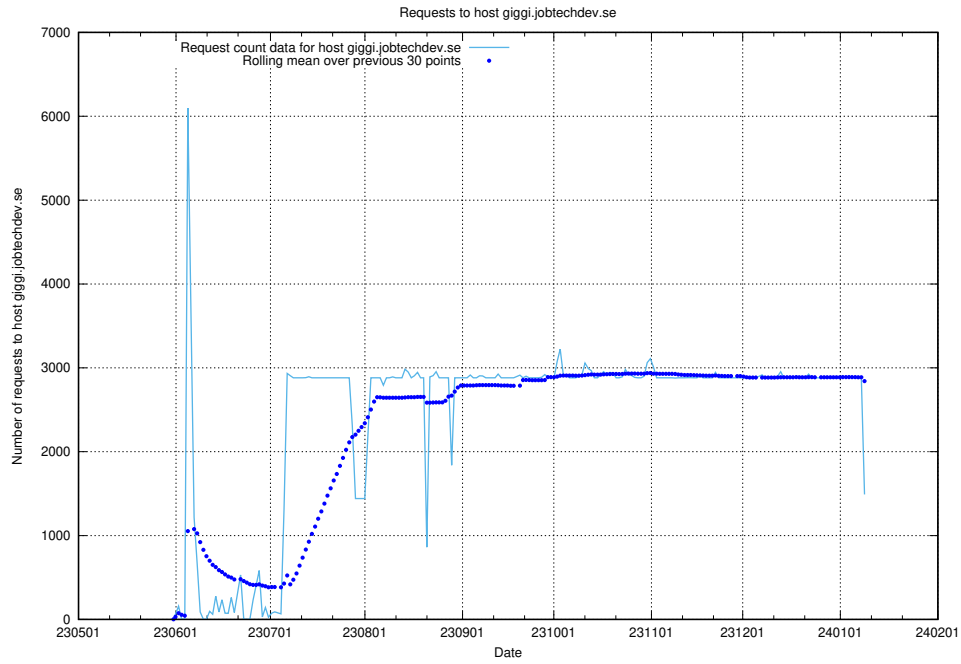

7.17 Usage of www.jobtechdev.se

Here, we count the number of requests to host www.jobtechdev.se.

7.18 Usage of giggi.jobtechdev.se

Here, we count the number of requests to host giggi.jobtechdev.se.

7.19 Usage of canary-openshift-ingress-canary.prod.services.jtech.se