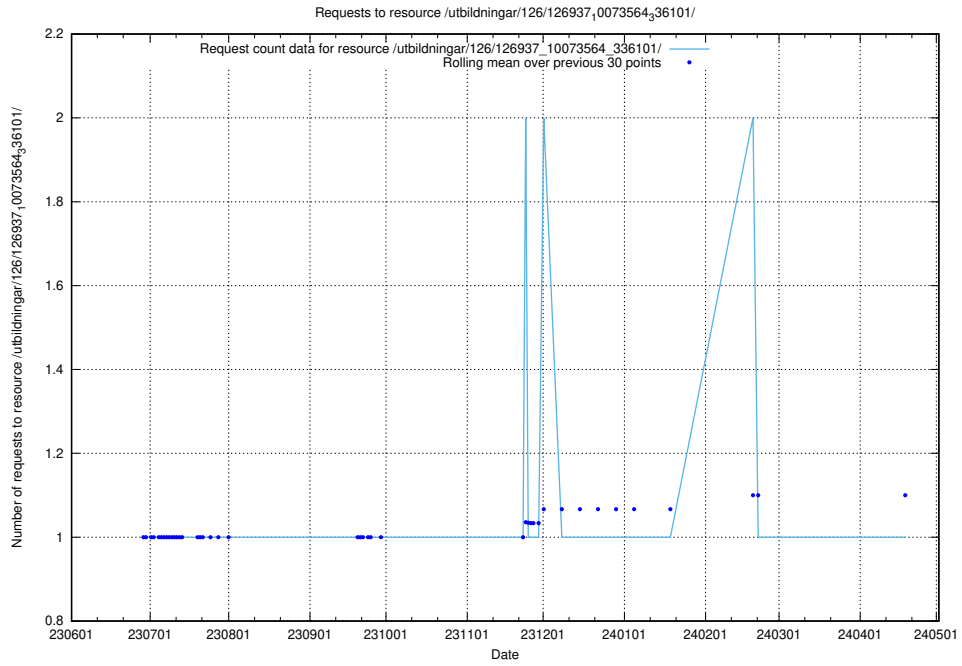

5.5839 Usage of /utbildningar/126/126937_10073564_336101/

Here, we count the number of requests to resource /utbildningar/126/126937_10073564_336101/.