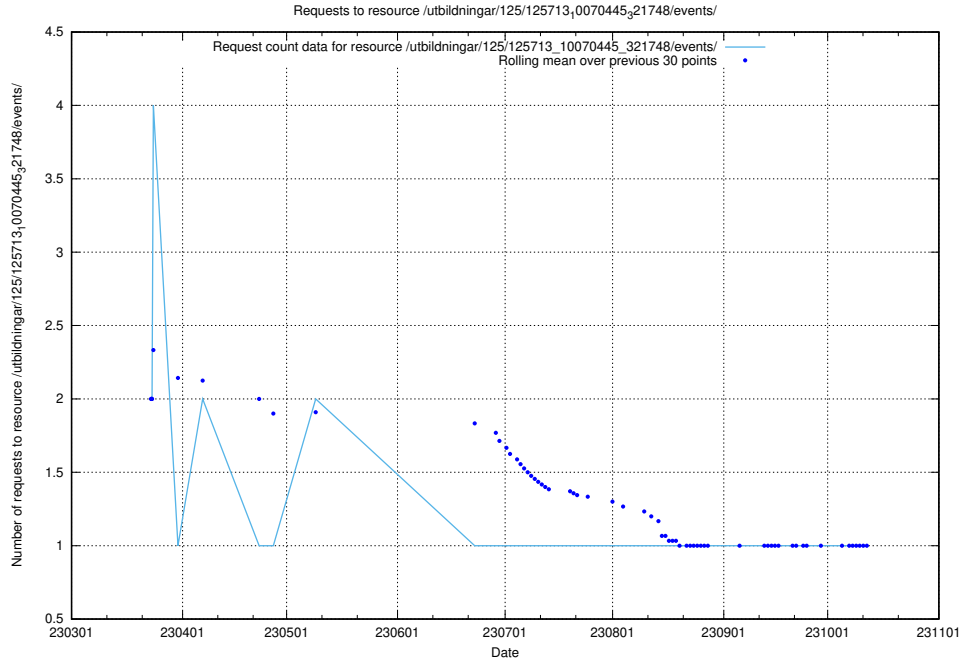

5.6664 Usage of /utbildningar/125/125713_10070445_321748/events/

Here, we count the number of requests to resource /utbildningar/125/125713_10070445_321748/events/