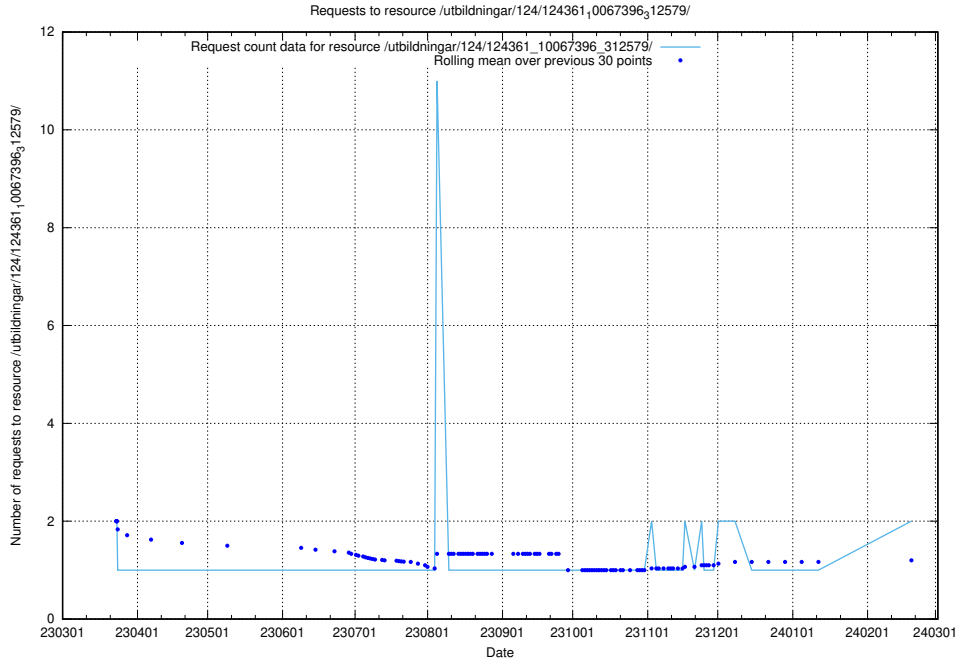

5.925 Usage of /utbildningar/124/124361_10067396_312579/

Here, we count the number of requests to resource /utbildningar/124/124361_10067396_312579/.