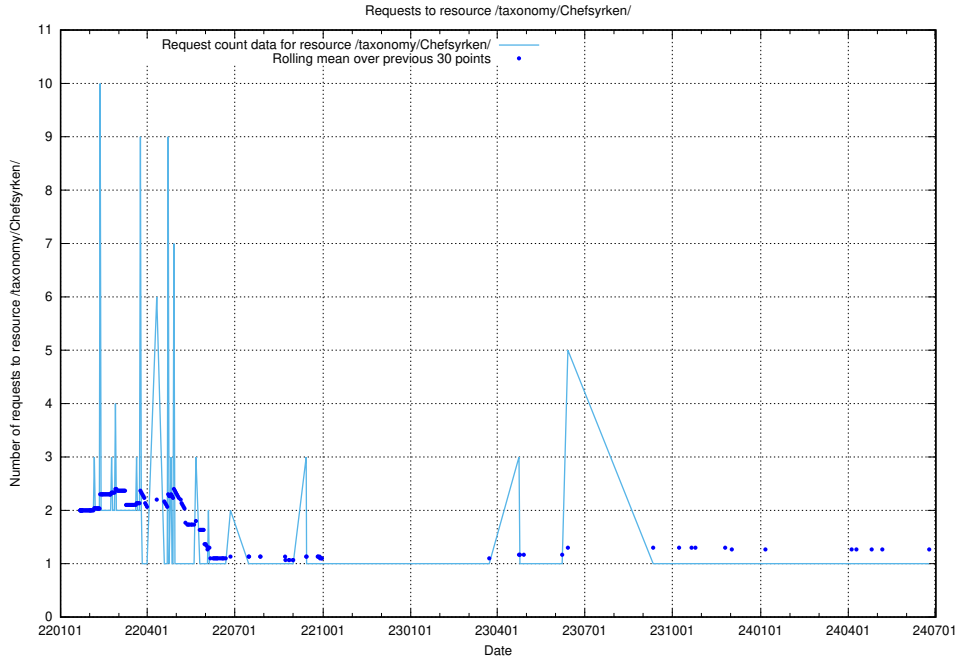

5.1204 Usage of /taxonomy/Chesyrken/

Here, we count the number of requests to resource /taxonomy/Chesyrken/.