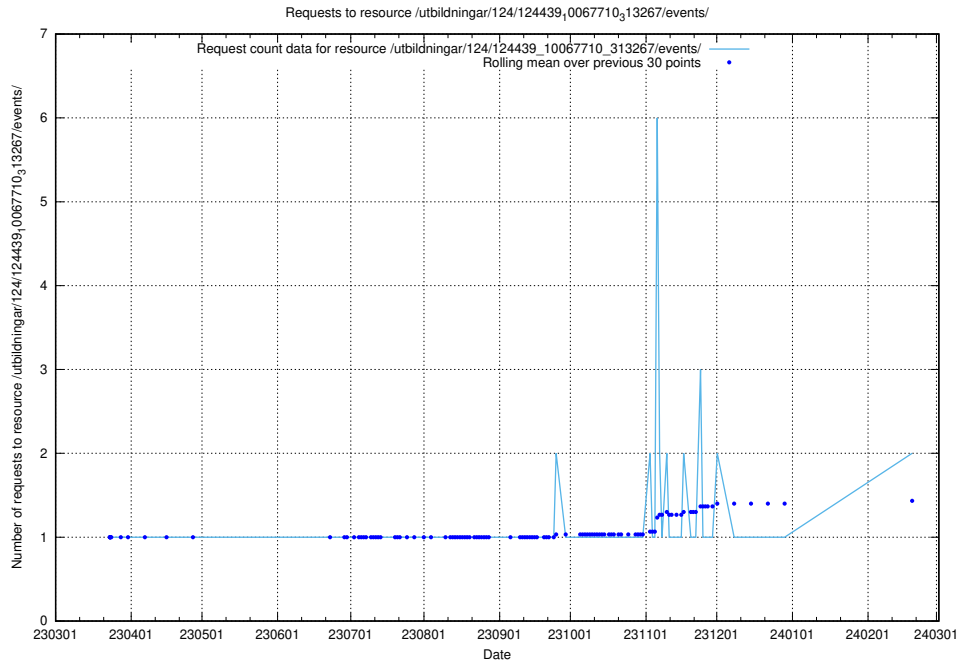

5.610 Usage of /utbildningar/124/124439_10067710_313267/events/

Here, we count the number of requests to resource /utbildningar/124/124439_10067710_313267/events/