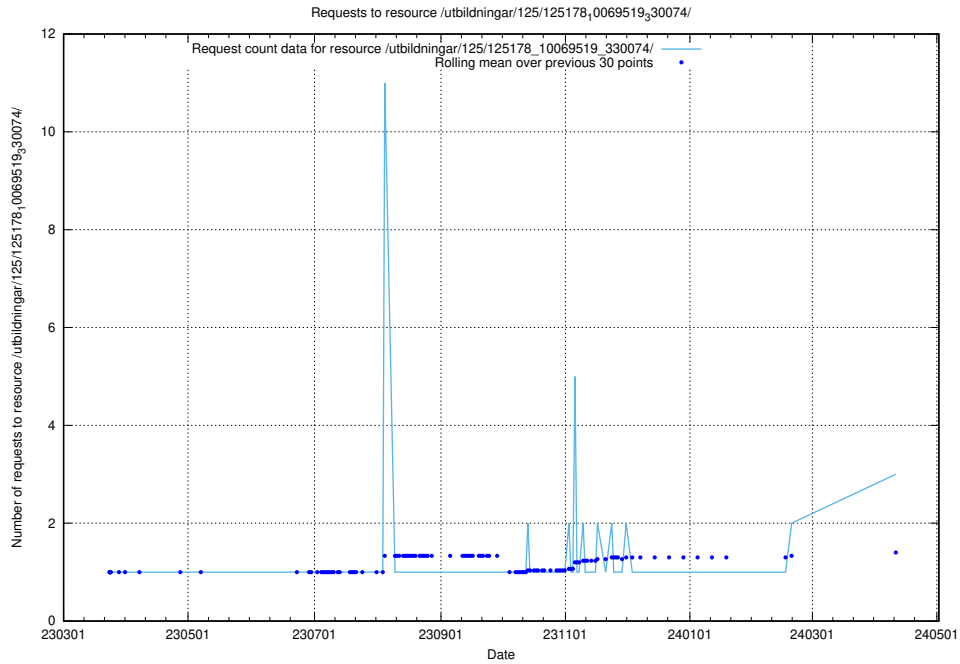

5.250 Usage of /utbildningar/125/125178_10069519_330074/

Here, we count the number of requests to resource /utbildningar/125/125178_10069519_330074/.