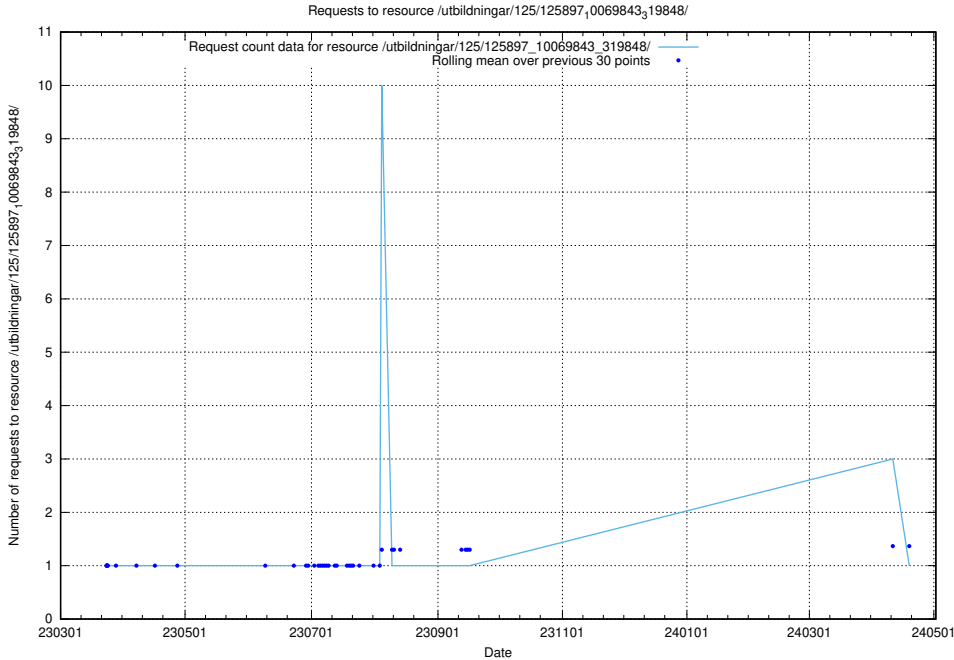

5.6827 Usage of /utbildningar/125/125897_10069843_319848/

Here, we count the number of requests to resource /utbildningar/125/125897_10069843_319848/.