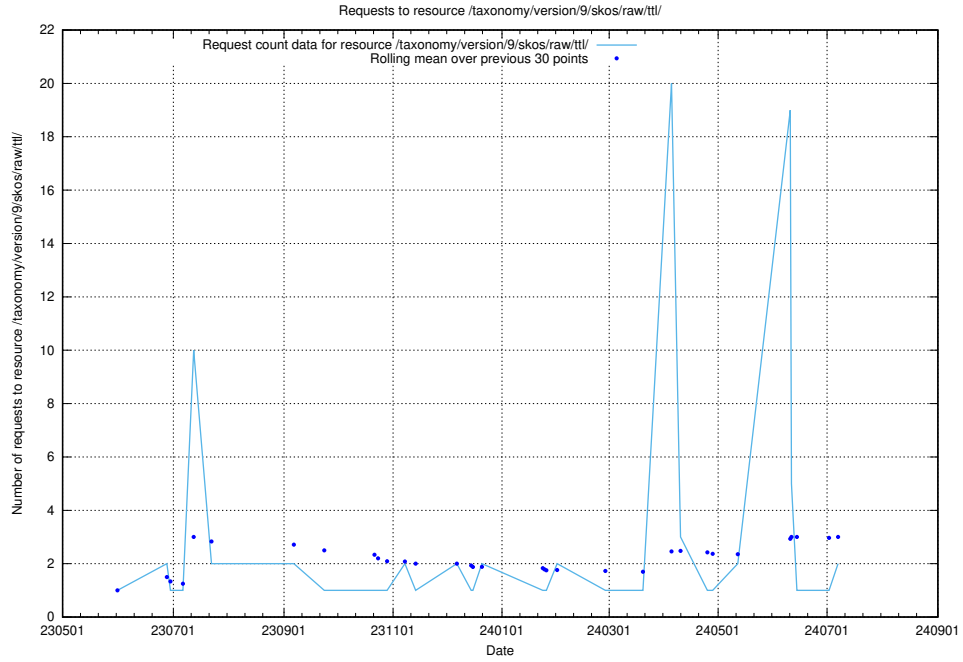

5.838 Usage of /taxonomy/version/9/skos/raw/ttl/

Here, we count the number of requests to resource /taxonomy/version/9/skos/raw/ttl/.