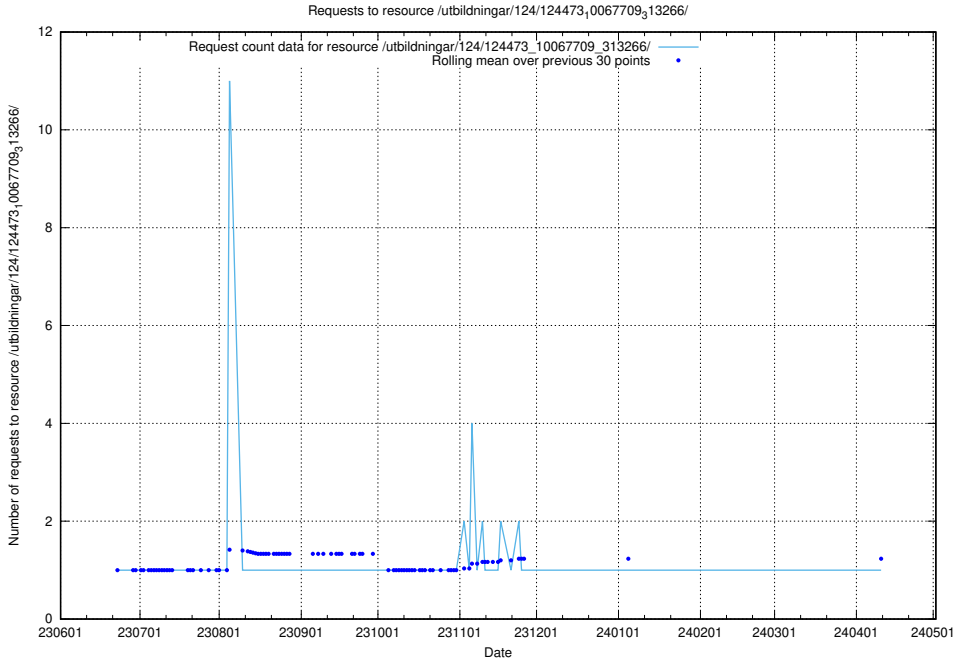

5.6196 Usage of /utbildningar/124/124473_10067709_313266/

Here, we count the number of requests to resource /utbildningar/124/124473_10067709_313266/.