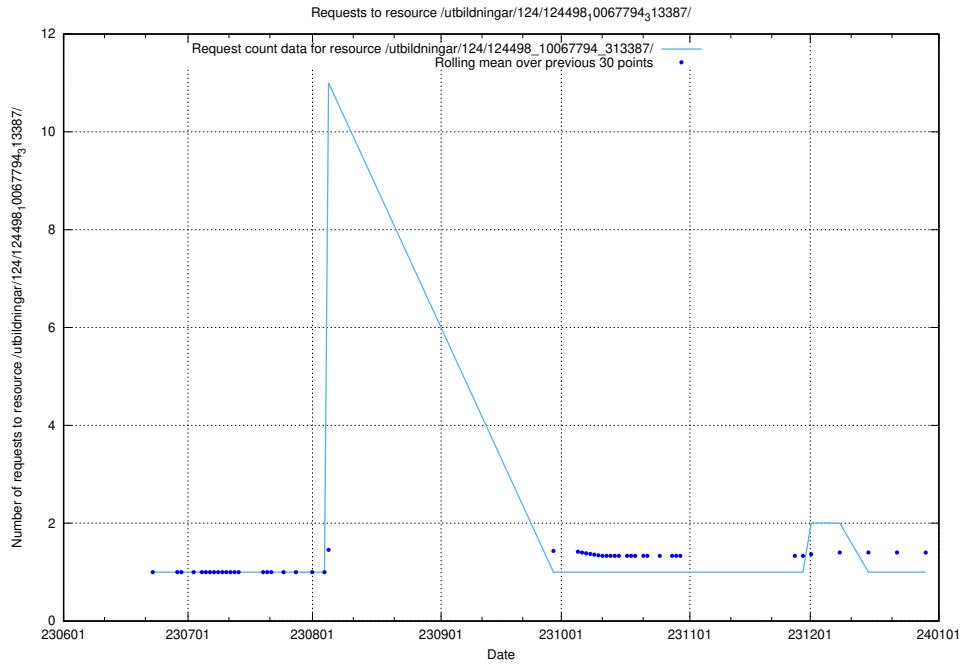

5.6187 Usage of /utbildningar/124/124498_10067794_313387/

Here, we count the number of requests to resource /utbildningar/124/124498_10067794_313387/.