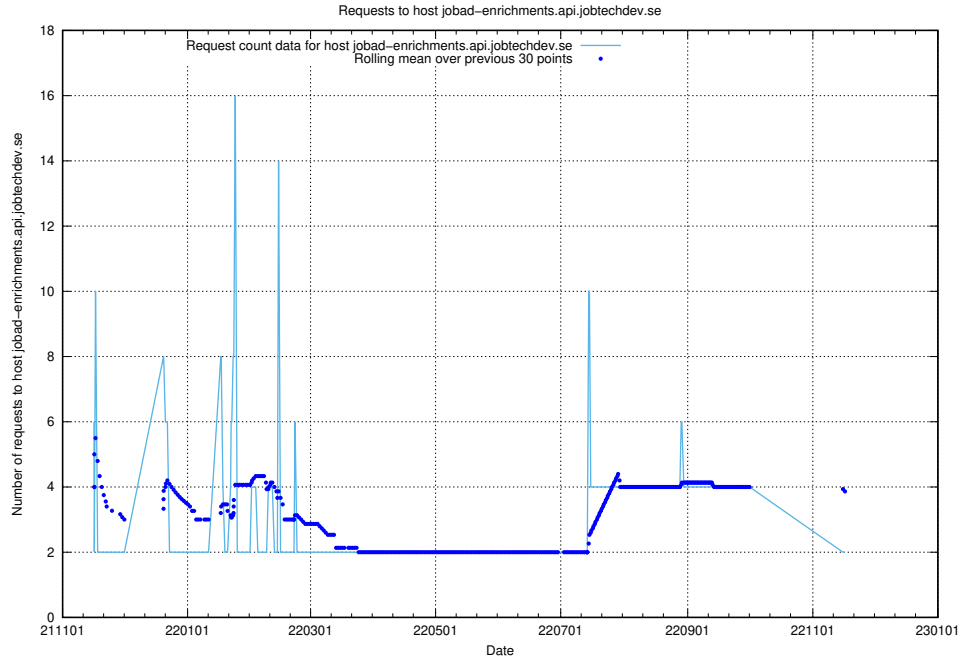

7.544 Usage of `jobad-enrichments.api.jobtechdev.se`

Here, we count the number of requests to host `jobad-enrichments.api.jobtechdev.se`.