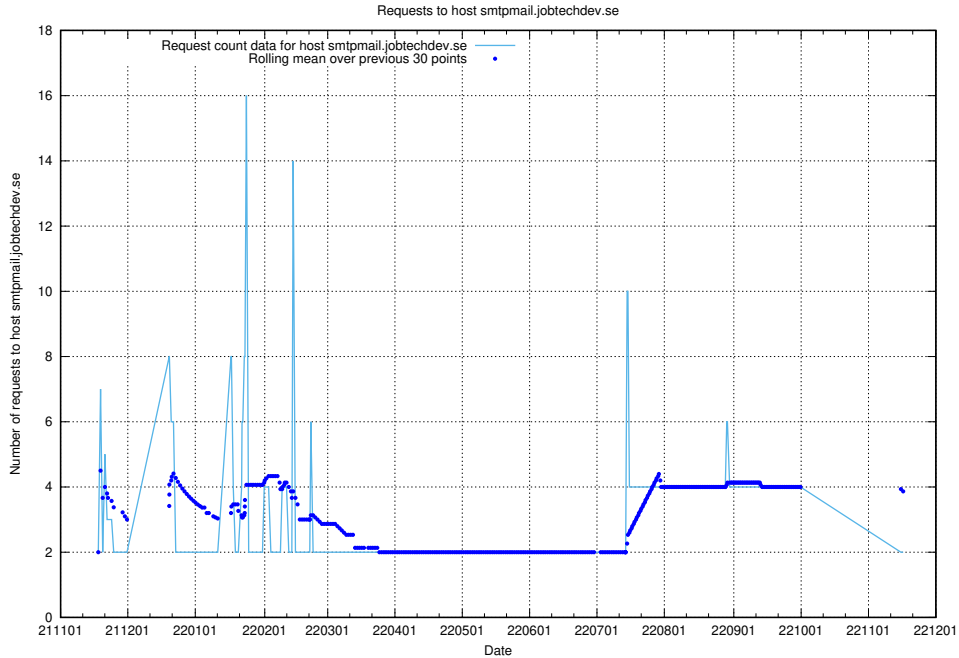

7.477 Usage of smtpmail.jobtechdev.se

Here, we count the number of requests to host smtpmail.jobtechdev.se.