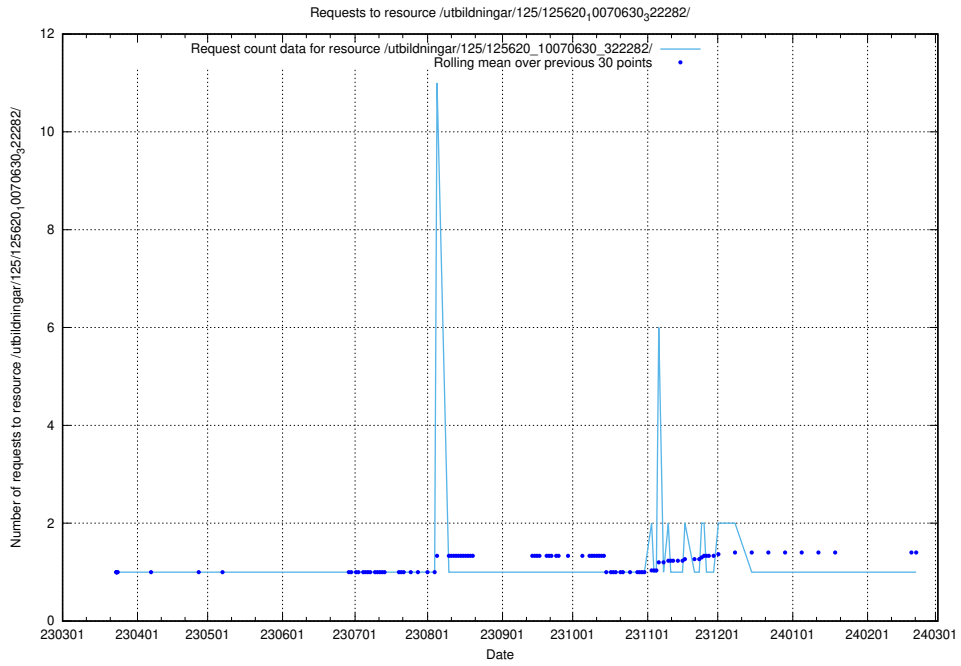

5.1039 Usage of /utbildningar/125/125620_10070630_322282/

Here, we count the number of requests to resource /utbildningar/125/125620_10070630_322282/.