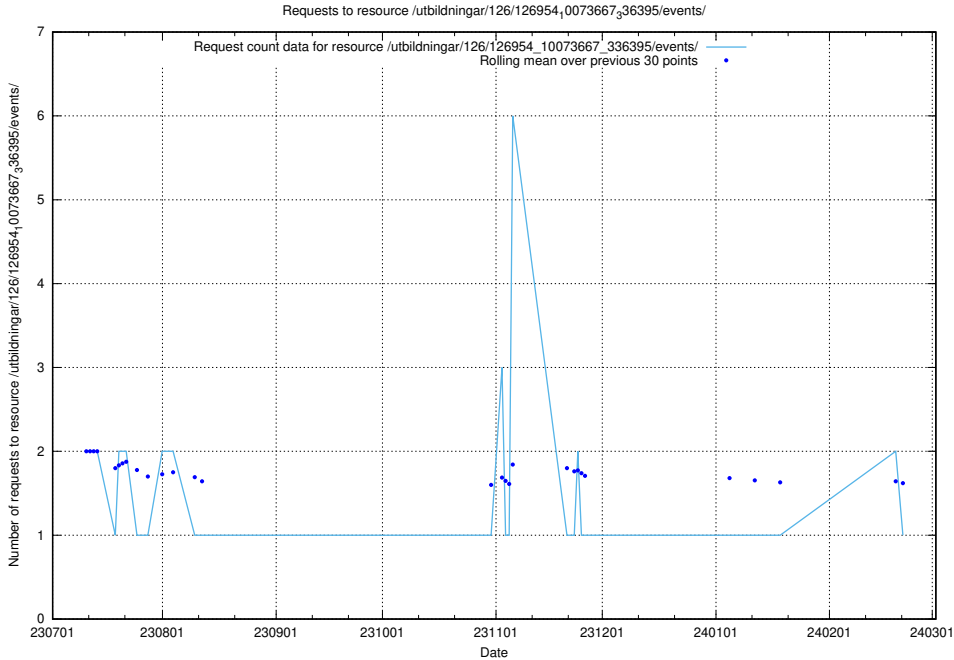

Here, we count the number of requests to resource /utbildningar/126/126954_10073667_336395/events/

5.5506 Usage of /utbildningar/126/126954_10073667_336395/

Here, we count the number of requests to resource /utbildningar/126/126954_10073667_336395/.