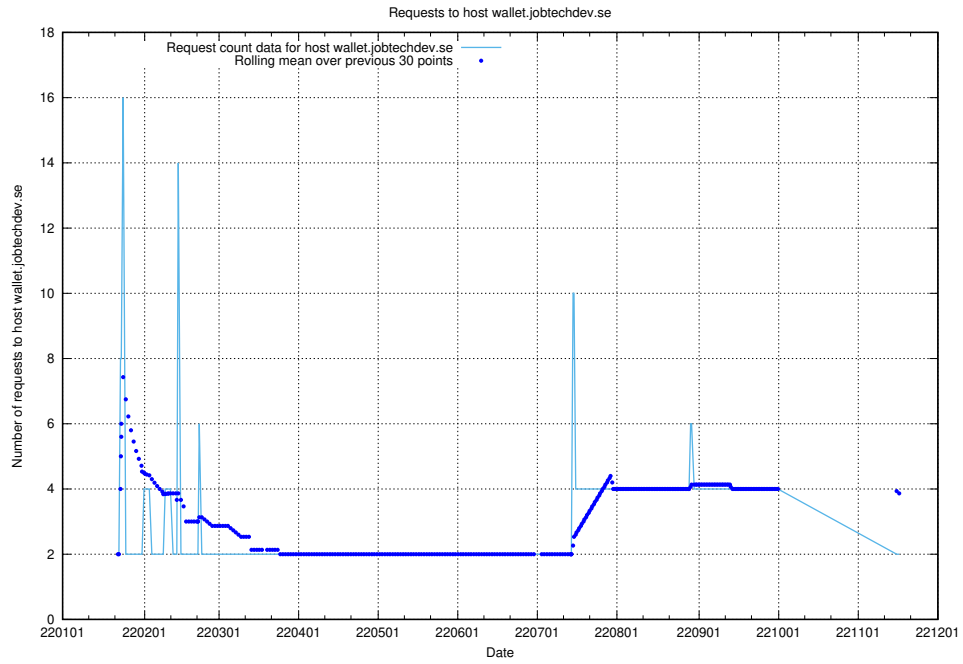

7.583 Usage of wallet.jobtechdev.se

Here, we count the number of requests to host wallet.jobtechdev.se.