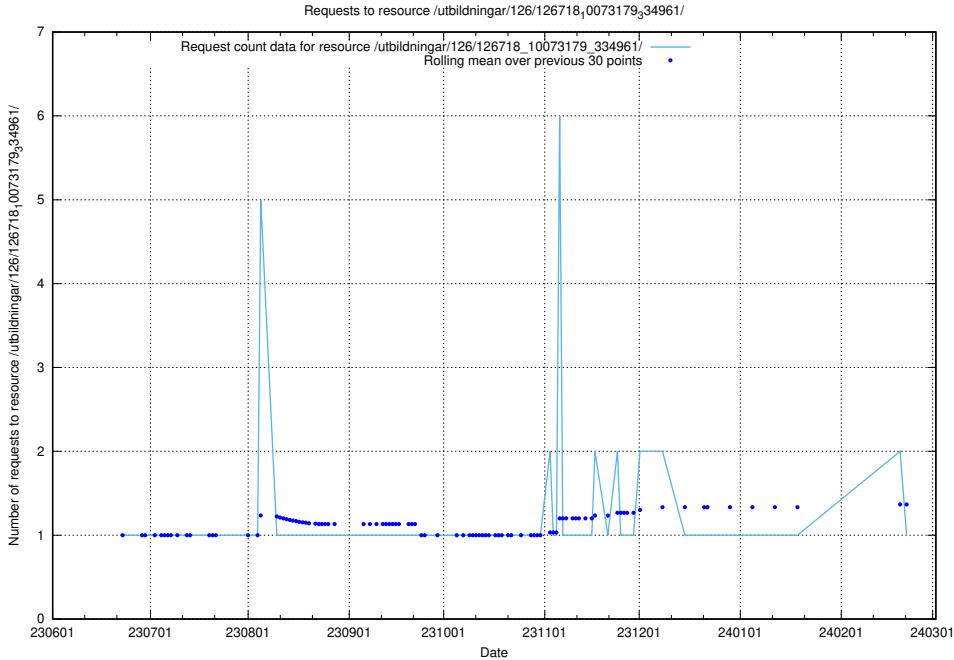

5.6012 Usage of /utbildningar/126/126718_10073179_334961/

Here, we count the number of requests to resource /utbildningar/126/126718_10073179_334961/.