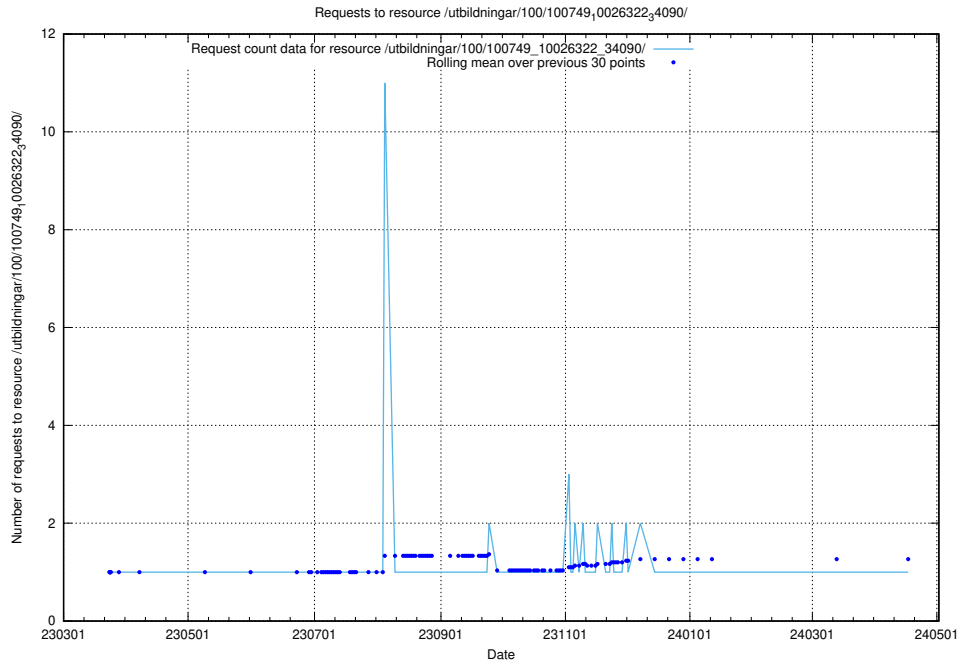

5.6024 Usage of /utbildningar/100/100749_10026322_34090/

Here, we count the number of requests to resource /utbildningar/100/100749_10026322_34090/.