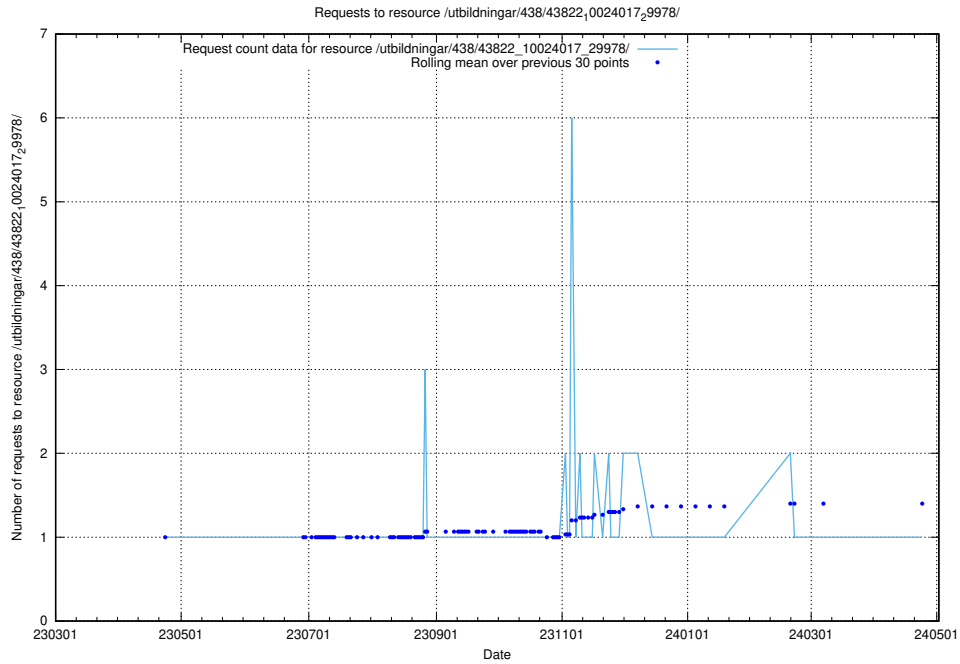

5.6425 Usage of /utbildningar/438/43822_10024017_29978/

Here, we count the number of requests to resource /utbildningar/438/43822_10024017_29978/.