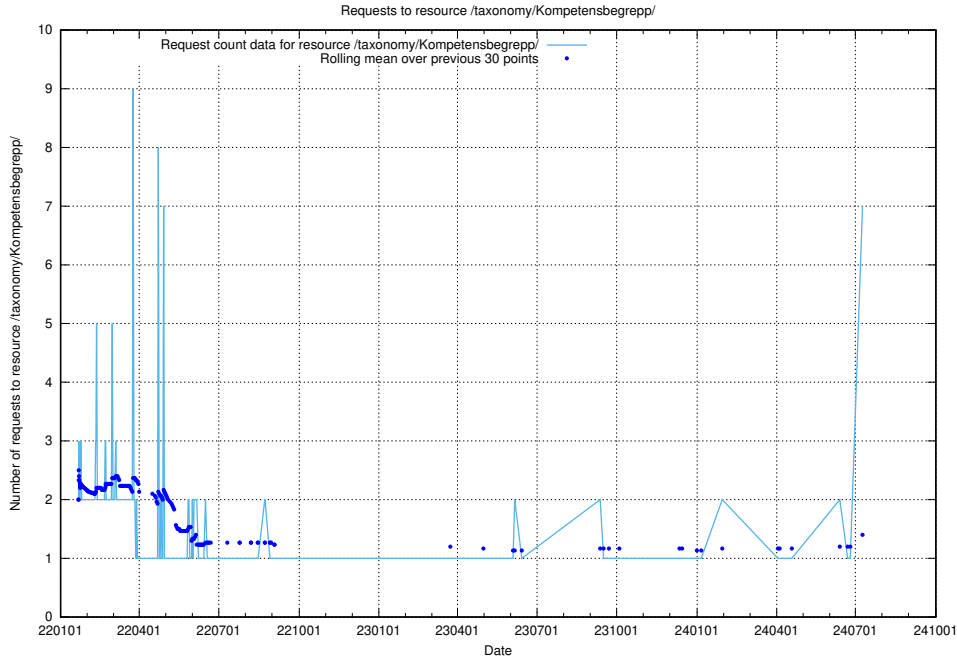

5.42 Usage of /taxonomy/Kompetensbegrepp/

Here, we count the number of requests to resource /taxonomy/Kompetensbegrepp/.