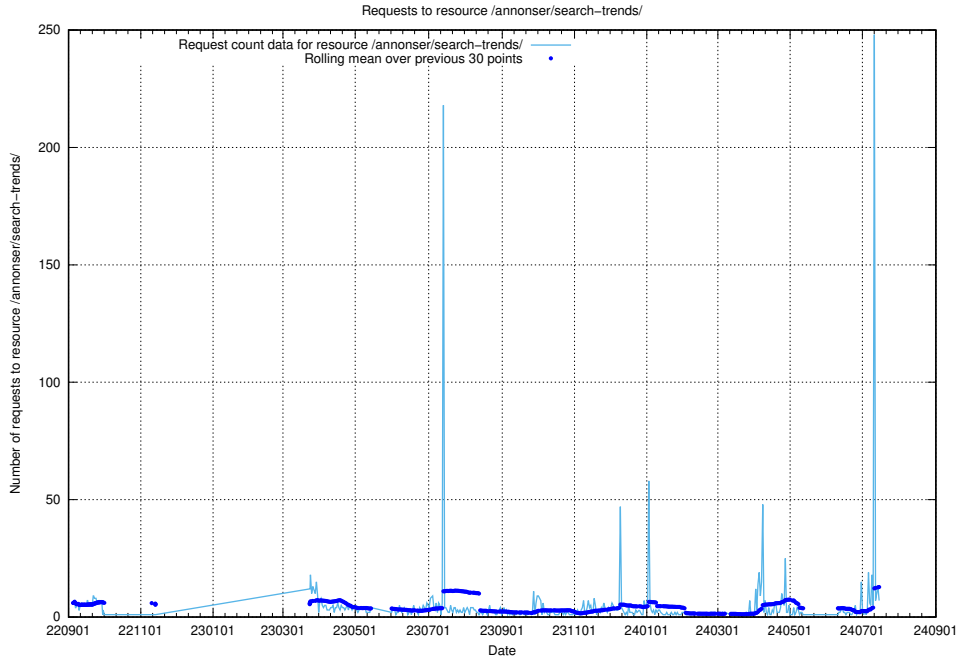

5.43 Usage of /annonser/search-trends/

Here, we count the number of requests to resource /annonser/search-trends/.