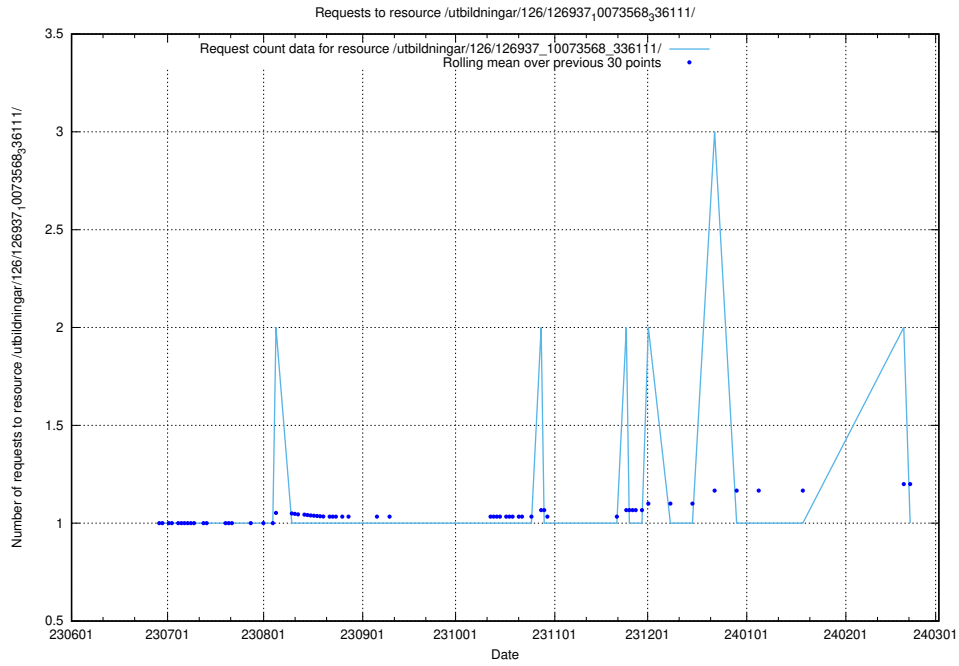

5.5836 Usage of /utbildningar/126/126937_10073568_336111/

Here, we count the number of requests to resource /utbildningar/126/126937_10073568_336111/.