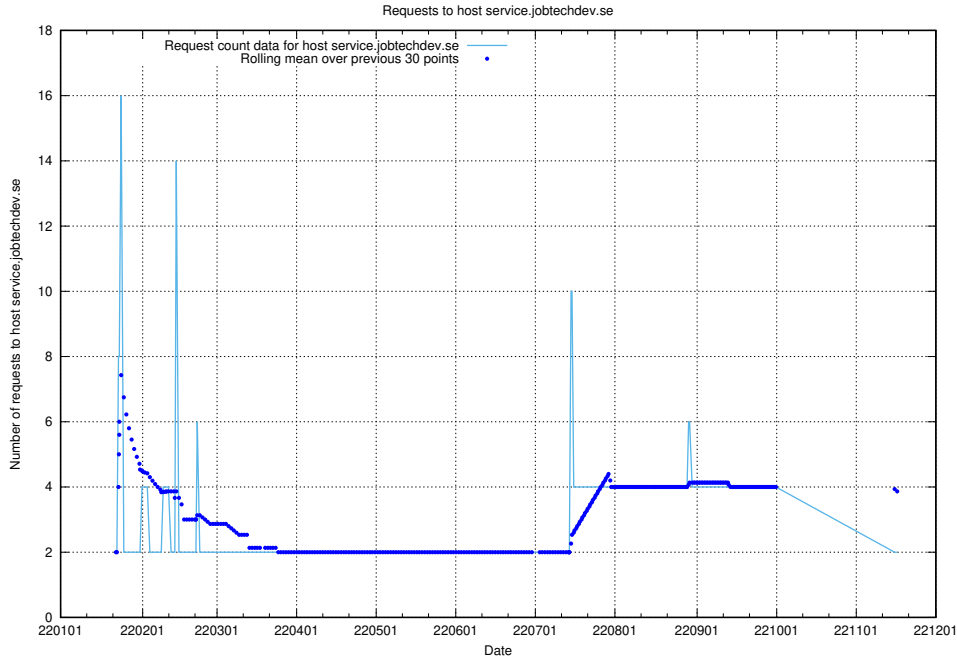

7.592 Usage of service.jobtechdev.se

Here, we count the number of requests to host service.jobtechdev.se.