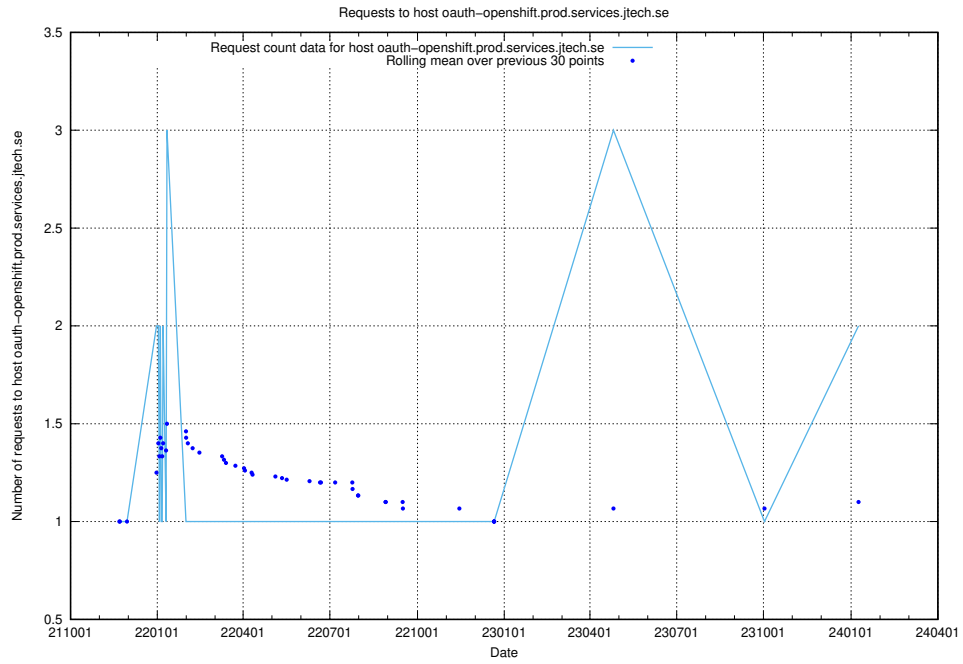

7.435 Usage of `oauth-openshift.prod.services.jtech.se`

Here, we count the number of requests to host `oauth-openshift.prod.services.jtech.se`.