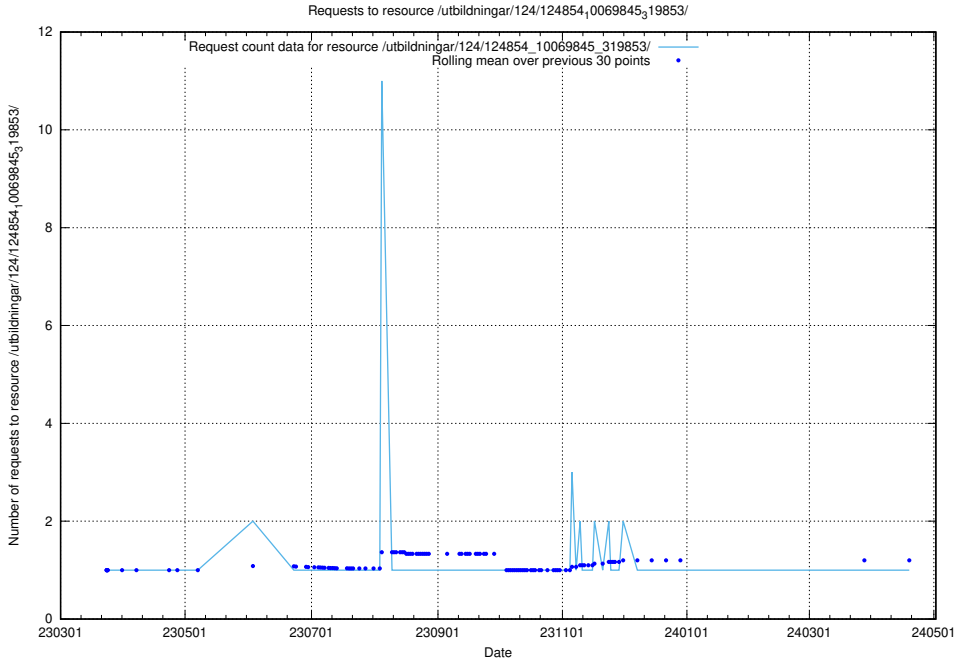

5.1181 Usage of /utbildningar/124/124854_10069845_319853/

Here, we count the number of requests to resource /utbildningar/124/124854_10069845_319853/.