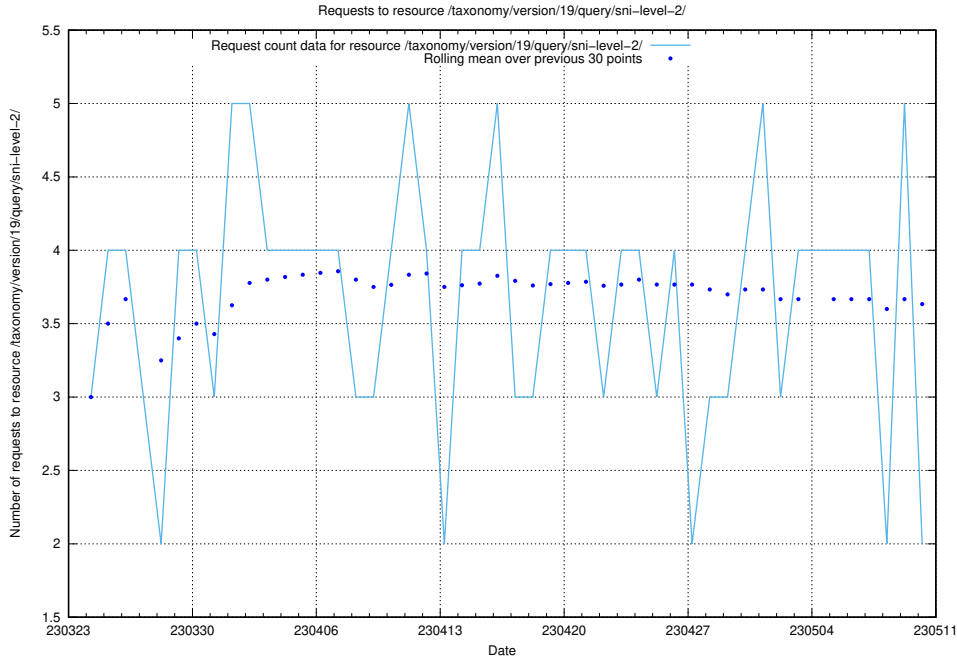

5.901 Usage of /taxonomy/version/19/query/sni-level-2/

Here, we count the number of requests to resource /taxonomy/version/19/query/sni-level-2/.