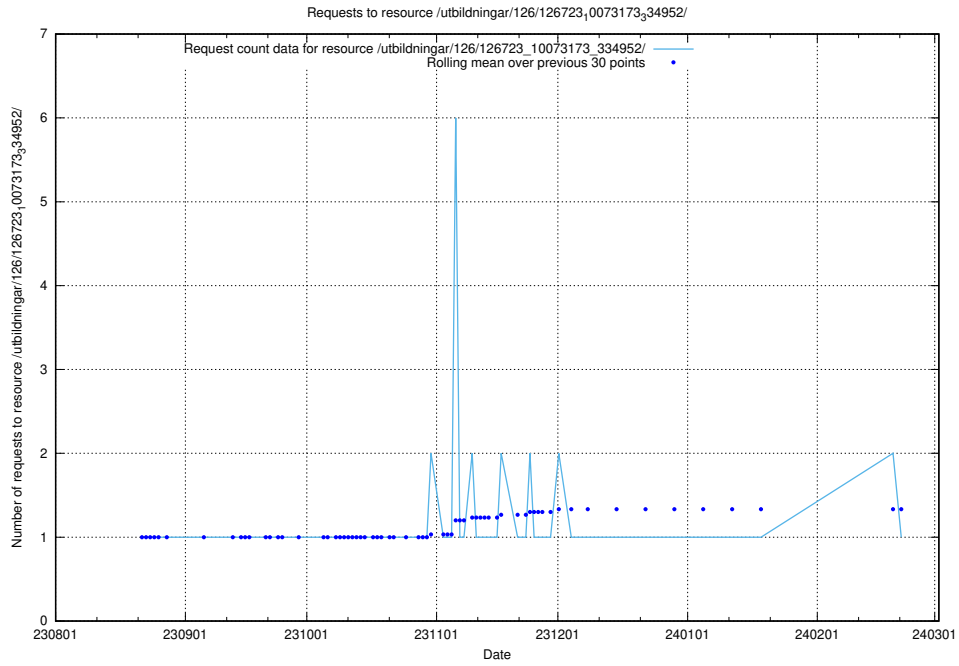

5.5123 Usage of /utbildningar/126/126723_10073173_334952/

Here, we count the number of requests to resource /utbildningar/126/126723_10073173_334952/.