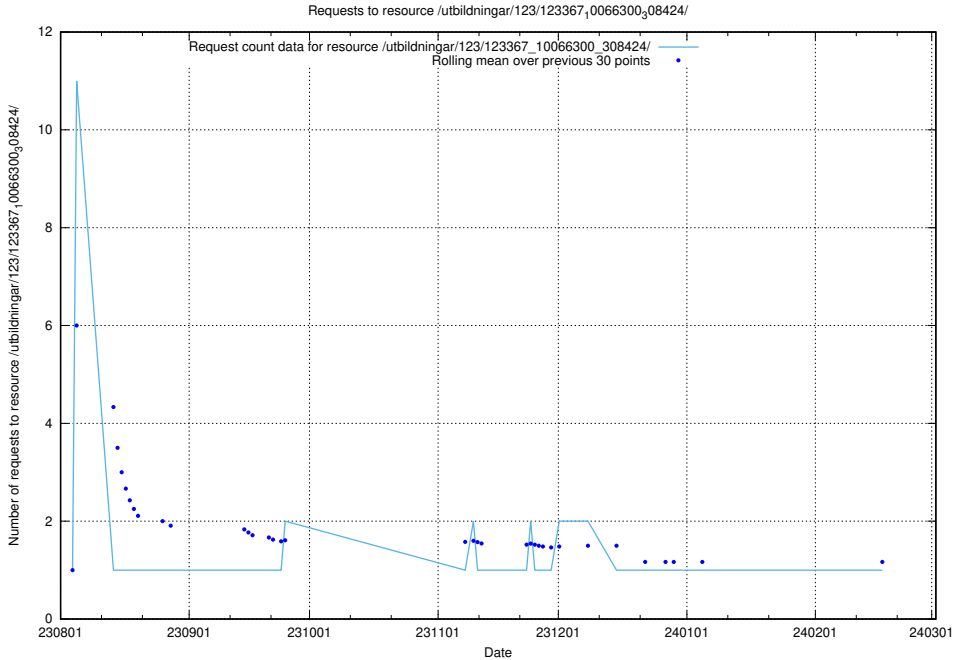

Here, we count the number of requests to resource /utbildningar/123/123367_10066300_308424/events/

5.5267 Usage of /utbildningar/123/123367_10066300_308424/

Here, we count the number of requests to resource /utbildningar/123/123367_10066300_308424/.