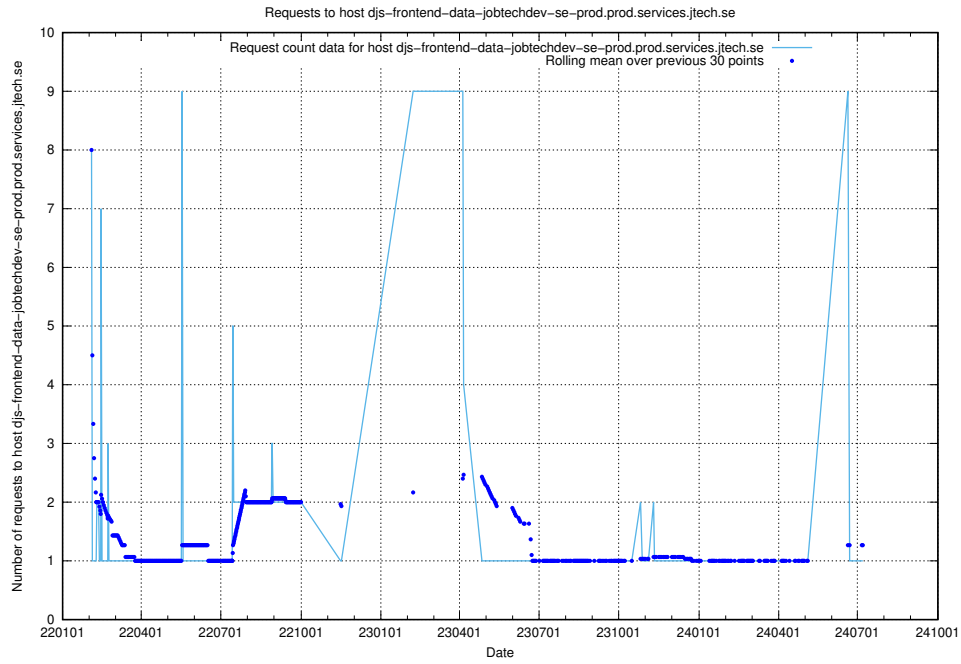

Here, we count the number of requests to host app-yrkesinfo2.jobtechdev.se.

7.659 Usage of djs-frontend-data-jobtechdev-se-prod.prod.services.jtech.se

Here, we count the number of requests to host djs-frontend-data-jobtechdev-se-prod.prod.services.jtech.se.