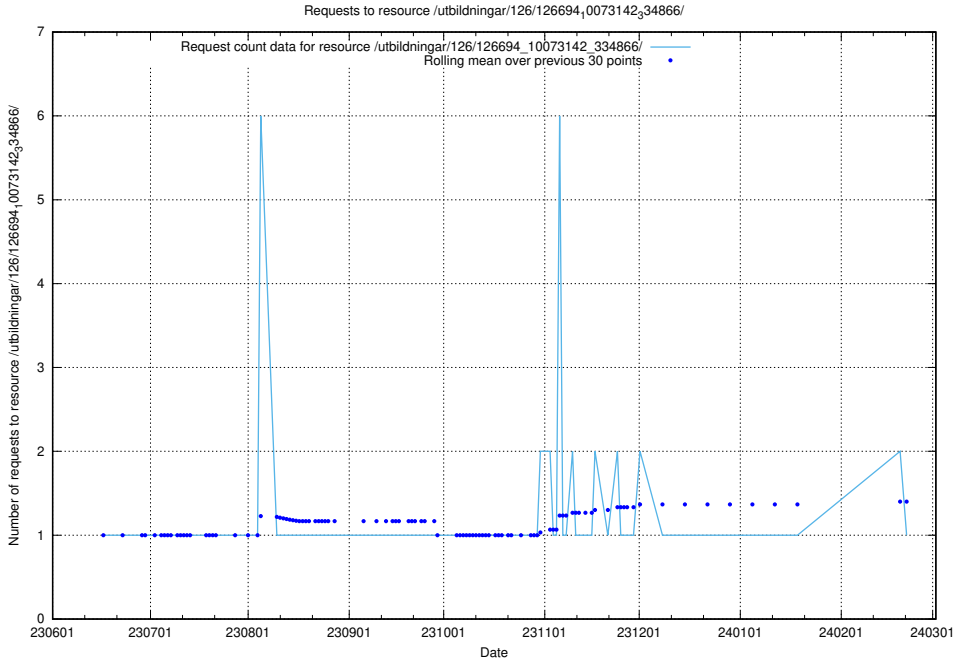

5.6260 Usage of /utbildningar/126/126694_10073142_334866/

Here, we count the number of requests to resource /utbildningar/126/126694_10073142_334866/.