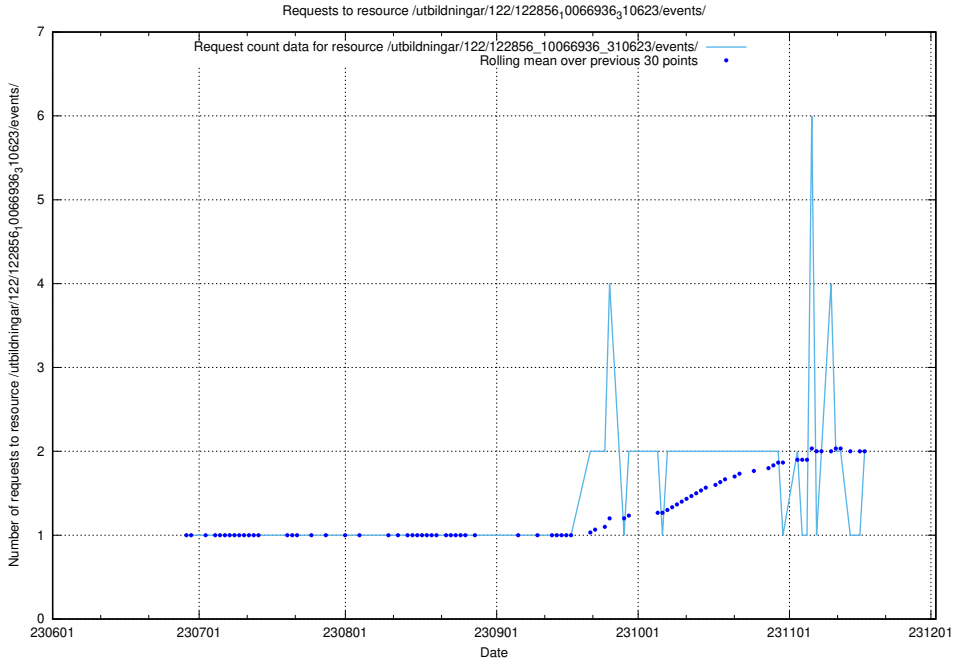

5.782 Usage of /utbildningar/122/122856_10066936_310623/events/

Here, we count the number of requests to resource /utbildningar/122/122856_10066936_310623/events/