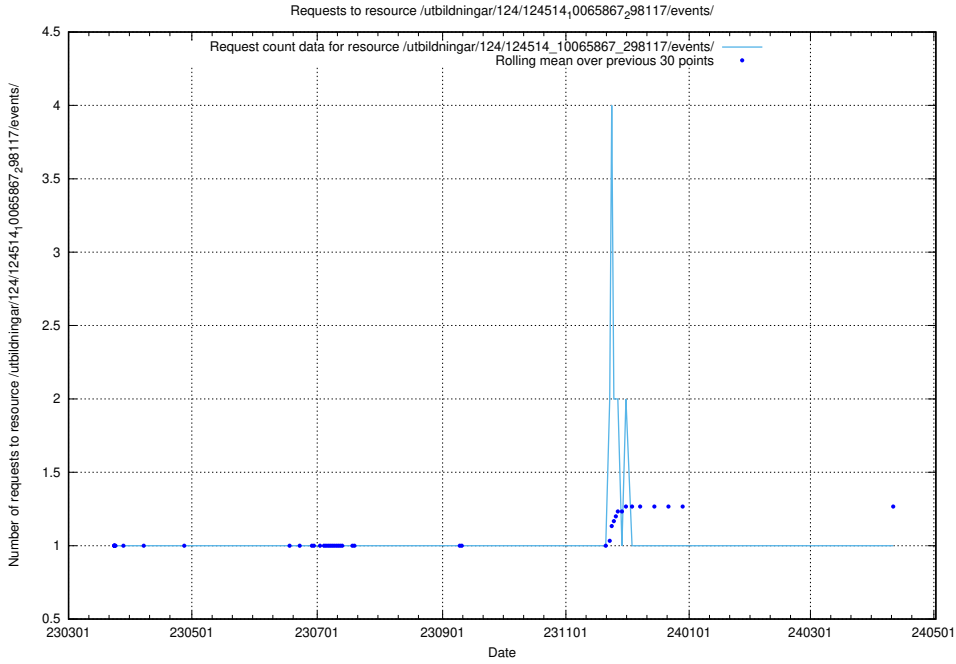

5.2360 Usage of /utbildningar/124/124514_10065867_298117/events/

Here, we count the number of requests to resource /utbildningar/124/124514_10065867_298117/events/