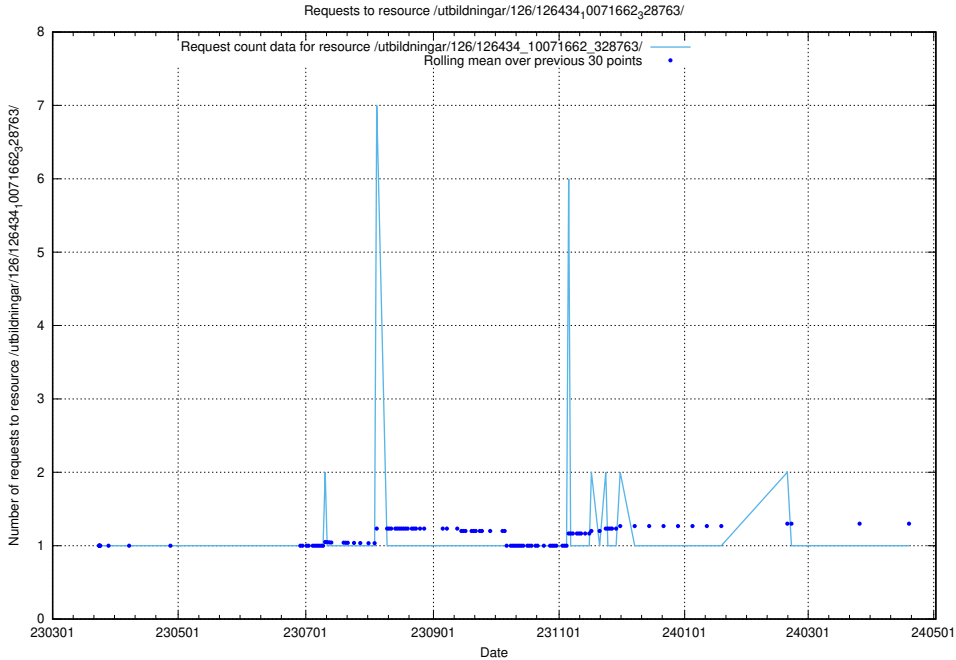

5.6801 Usage of /utbildningar/126/126434_10071662_328763/

Here, we count the number of requests to resource /utbildningar/126/126434_10071662_328763/.