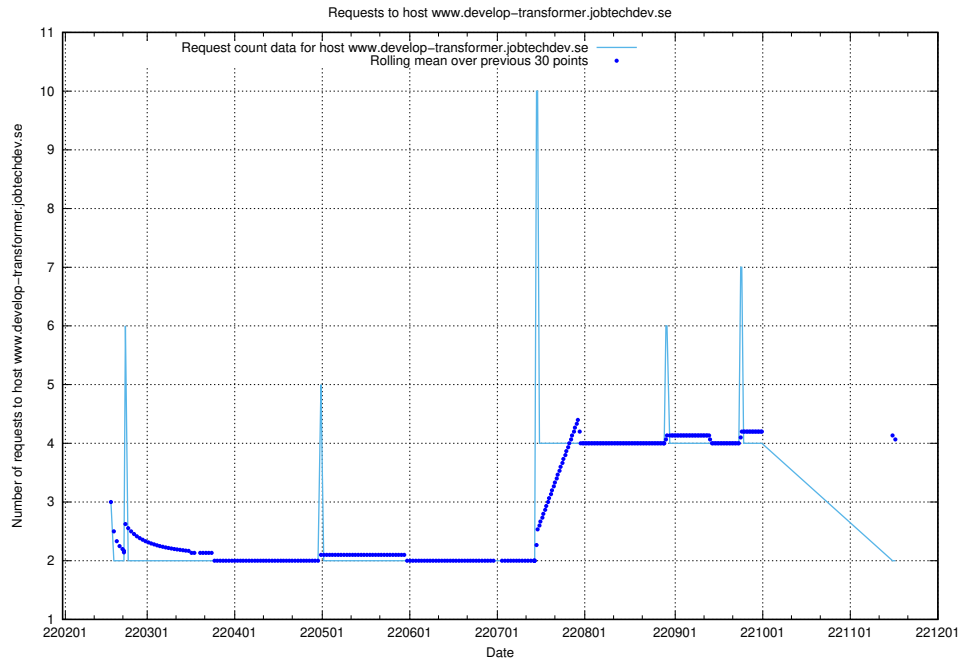

7.540 Usage of standby.jobtechdev.se

Here, we count the number of requests to host standby.jobtechdev.se.

7.541 Usage of asasdask.jobtechdev.se

Here, we count the number of requests to host asasdask.jobtechdev.se.