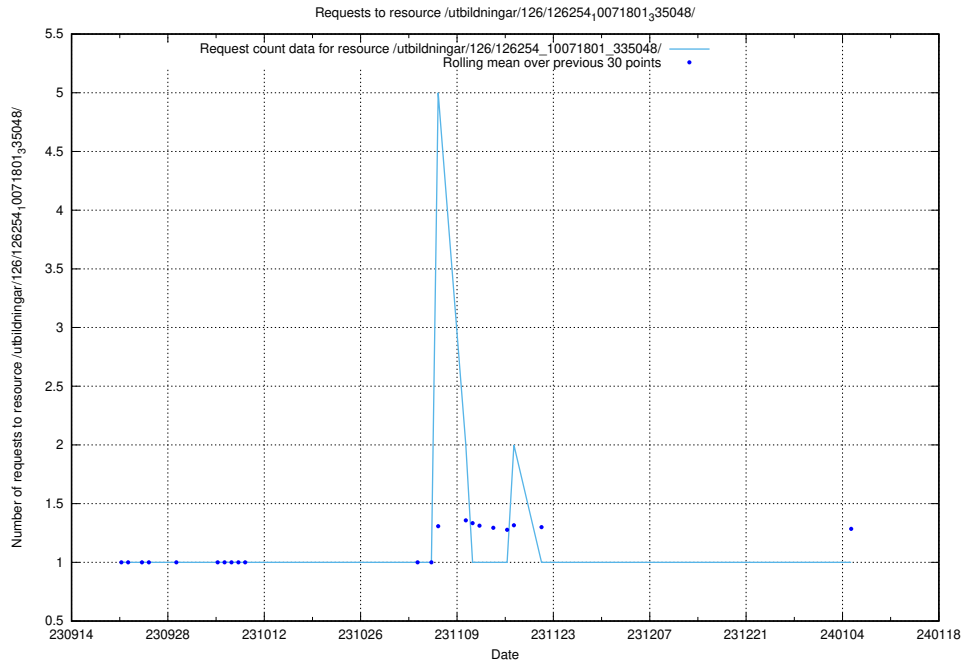

5.4905 Usage of /utbildningar/126/126254_10071801_335048/

Here, we count the number of requests to resource /utbildningar/126/126254_10071801_335048/.