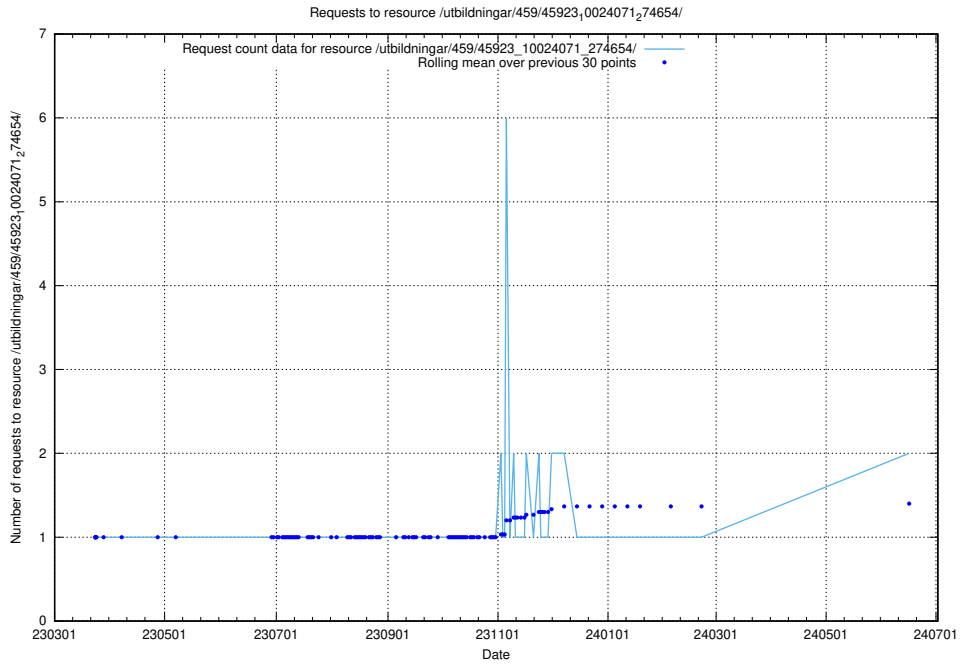

5.927 Usage of /utbildningar/459/45923_10024071_274654/

Here, we count the number of requests to resource /utbildningar/459/45923_10024071_274654/.