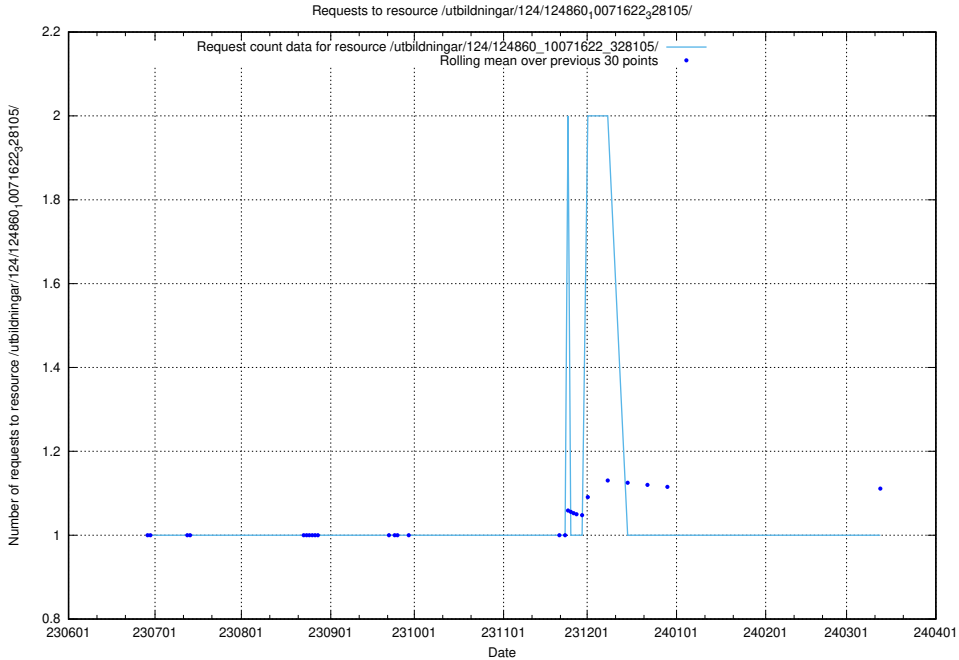

Here, we count the number of requests to resource /utbildningar/124/124860_10071622_328105/events/

5.5885 Usage of /utbildningar/124/124860_10071622_328105/

Here, we count the number of requests to resource /utbildningar/124/124860_10071622_328105/.