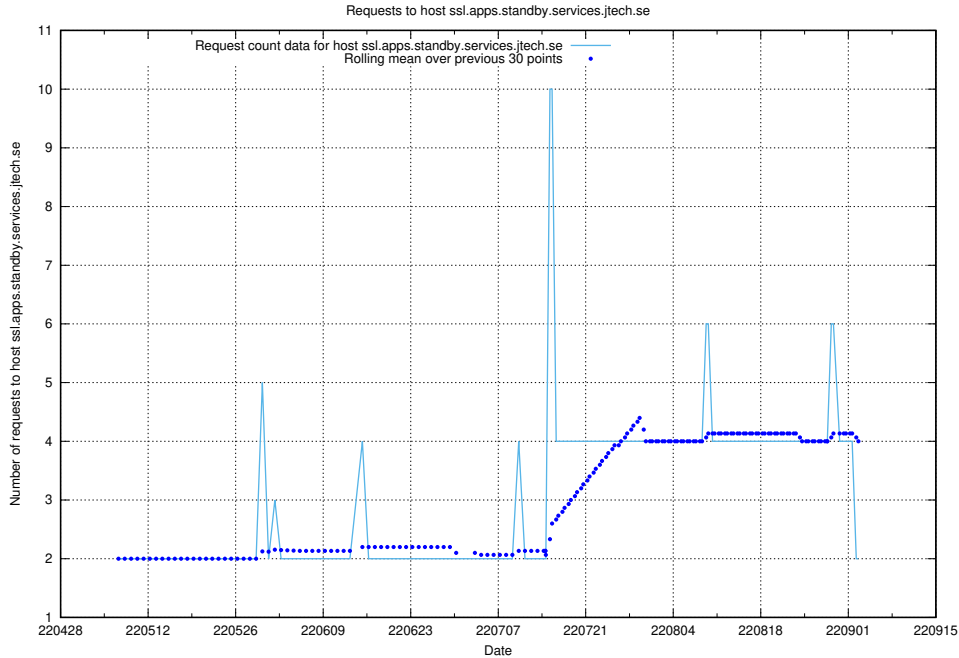

7.432 Usage of ssl.apps.standby.services.jtech.se

Here, we count the number of requests to host ssl.apps.standby.services.jtech.se.