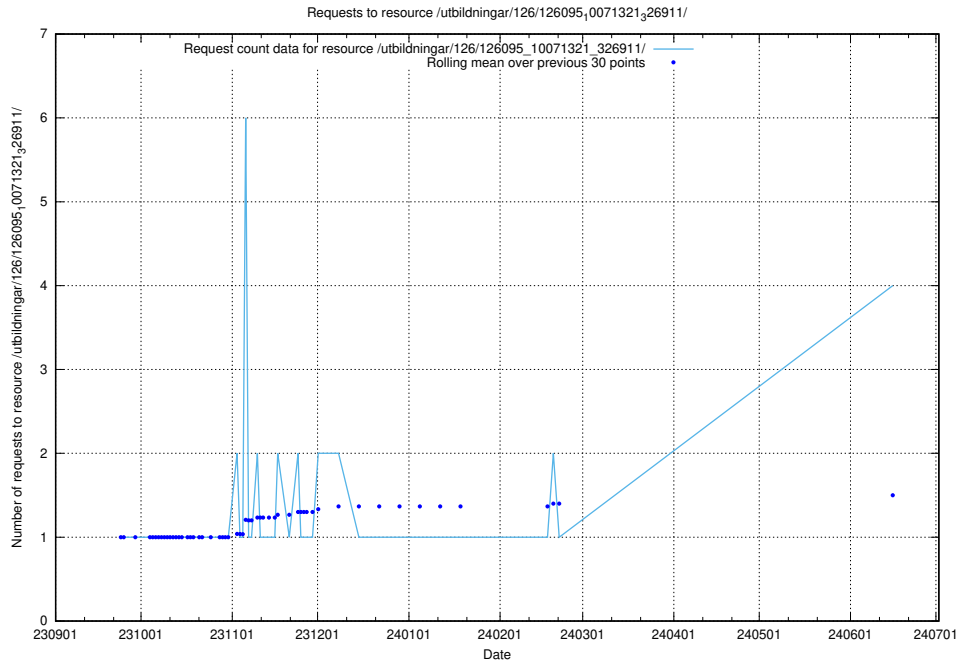

5.205 Usage of /utbildningar/126/126095_10071321_326911/

Here, we count the number of requests to resource /utbildningar/126/126095_10071321_326911/.