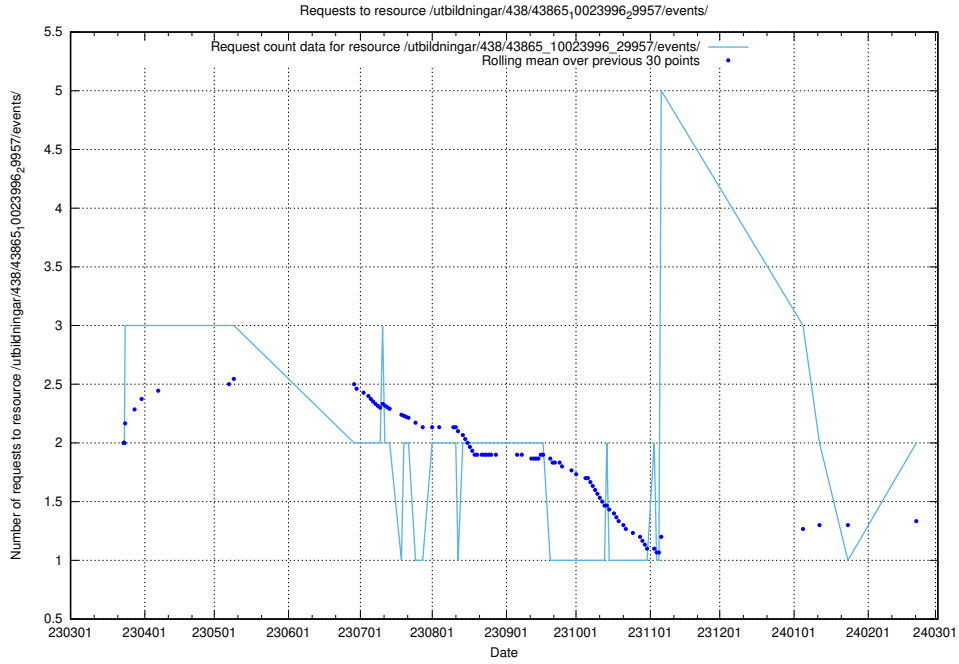

5.912 Usage of /utbildningar/438/43865_10023996_29957/events/

Here, we count the number of requests to resource /utbildningar/438/43865_10023996_29957/events/.