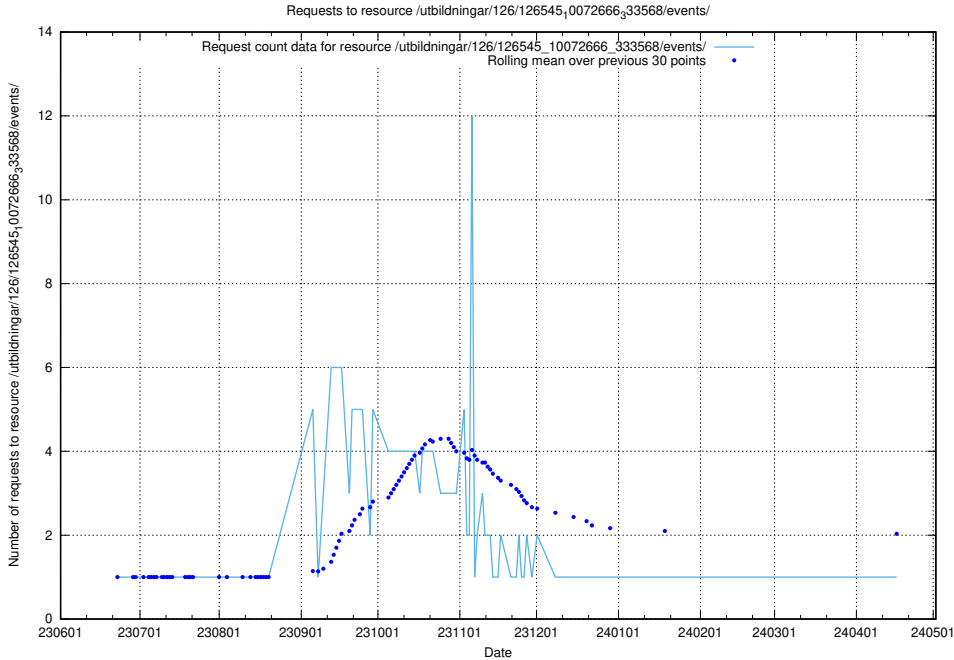

5.6046 Usage of /utbildningar/126/126545_10072666_333568/events/

Here, we count the number of requests to resource /utbildningar/126/126545_10072666_333568/events/