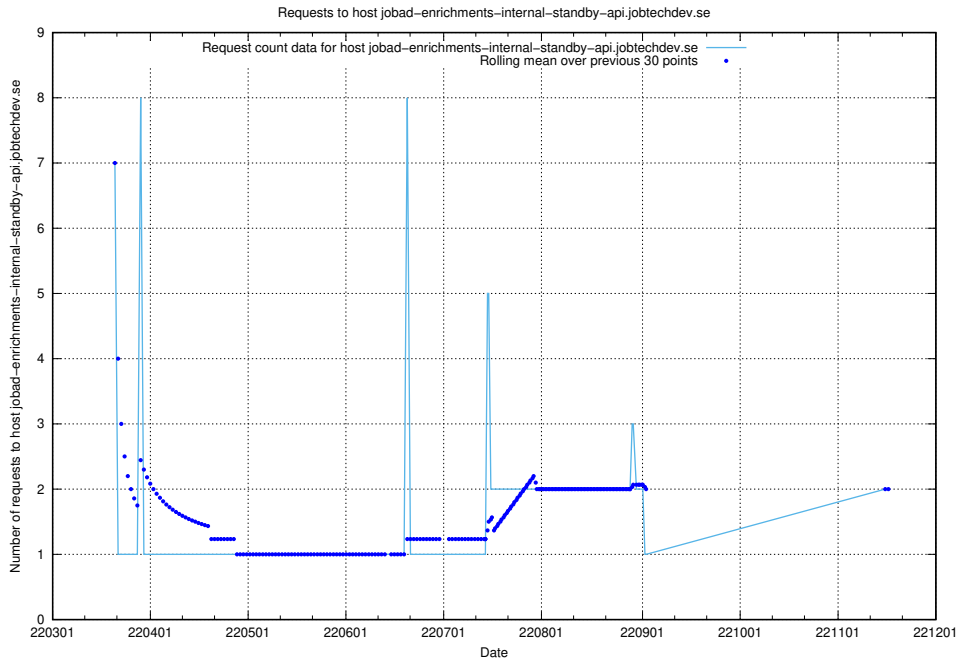

7.496 Usage of jobad-enrichments-internal-standby-api.jobtechdev.se

Here, we count the number of requests to host jobad-enrichments-internal-standby-api.jobtechdev.se.