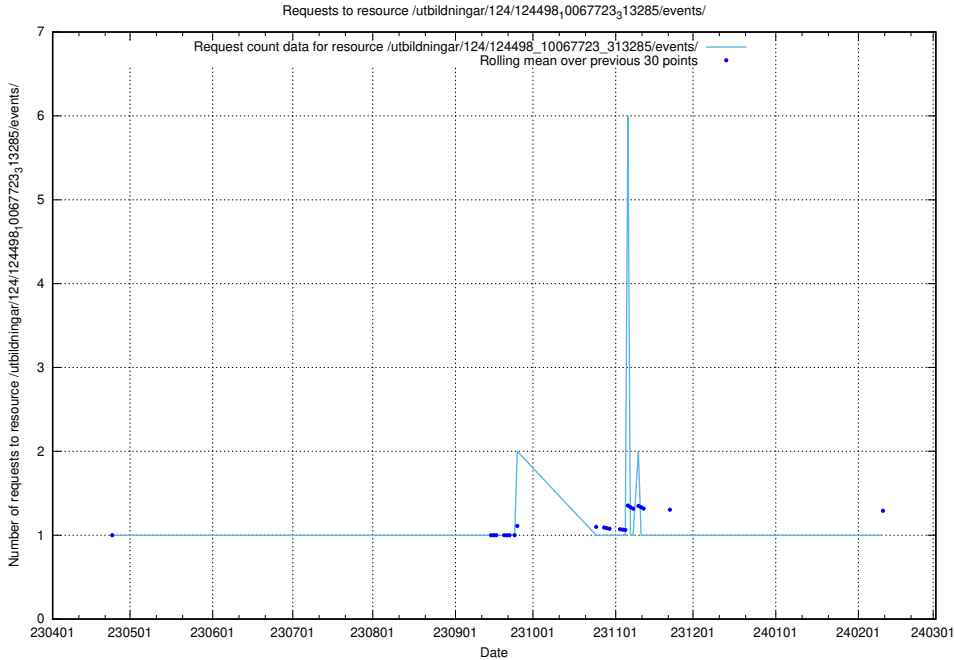

5.6407 Usage of /utbildningar/124/124498_10067723_313285/events/

Here, we count the number of requests to resource /utbildningar/124/124498_10067723_313285/events/