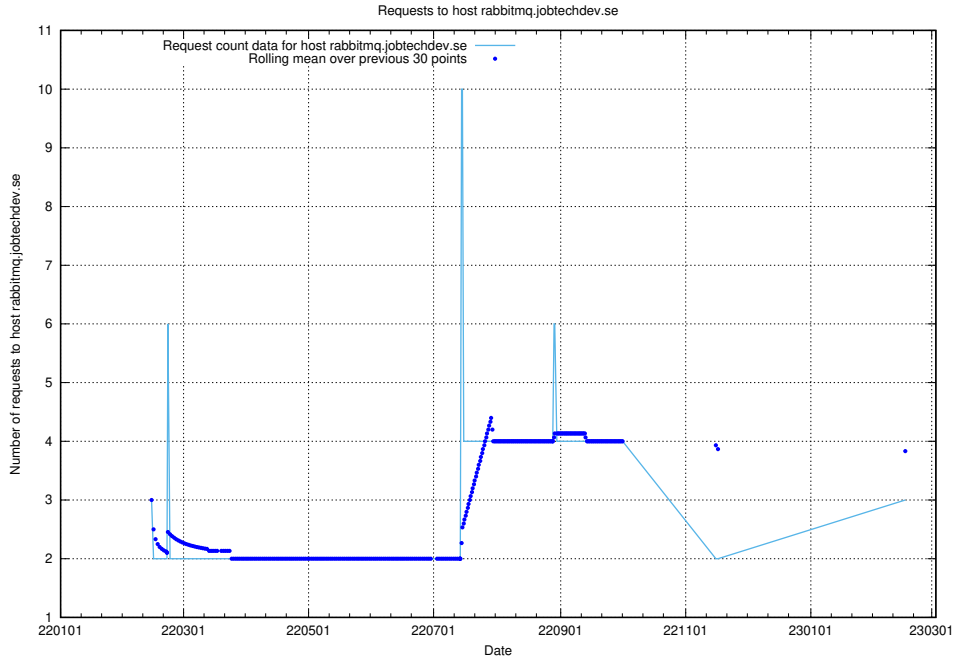

7.235 Usage of rabbitmq.jobtechdev.se

Here, we count the number of requests to host rabbitmq.jobtechdev.se.

7.236 Usage of kam-openshift-gitops.prod.services.jtech.se

Here, we count the number of requests to host kam-openshift-gitops.prod.services.jtech.se.