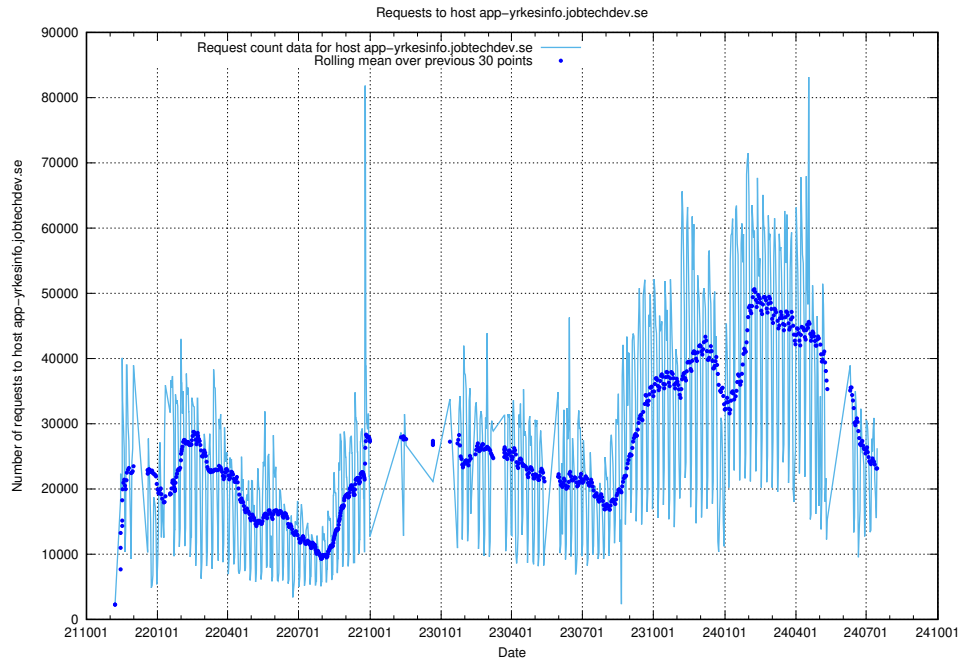

7.8 Usage of app-yrkesinfo.jobtechdev.se

Here, we count the number of requests to host app-yrkesinfo.jobtechdev.se.