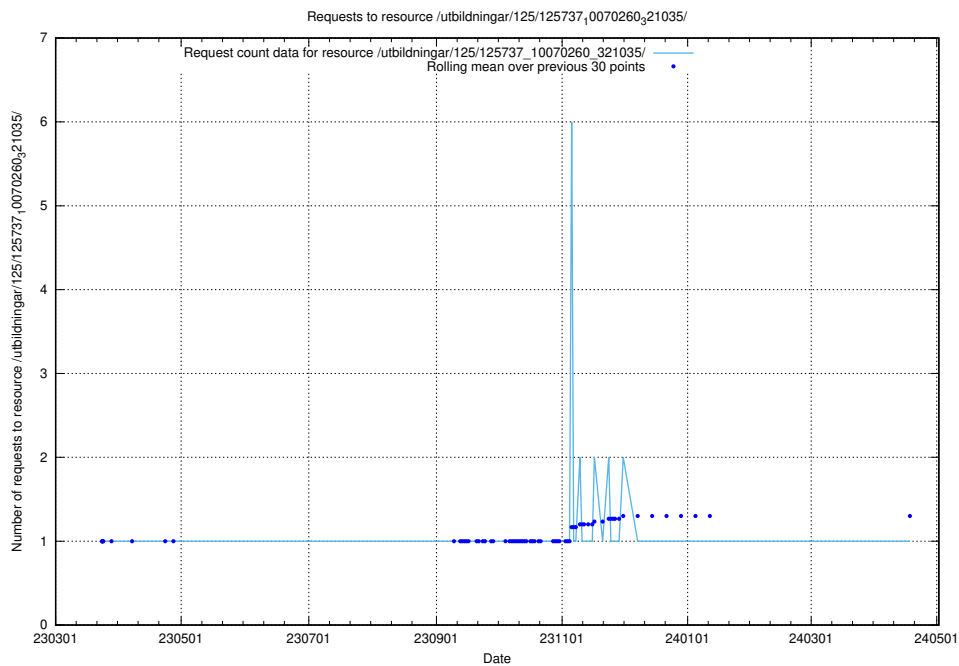

5.993 Usage of /utbildningar/125/125737_10070260_321035/

Here, we count the number of requests to resource /utbildningar/125/125737_10070260_321035/.