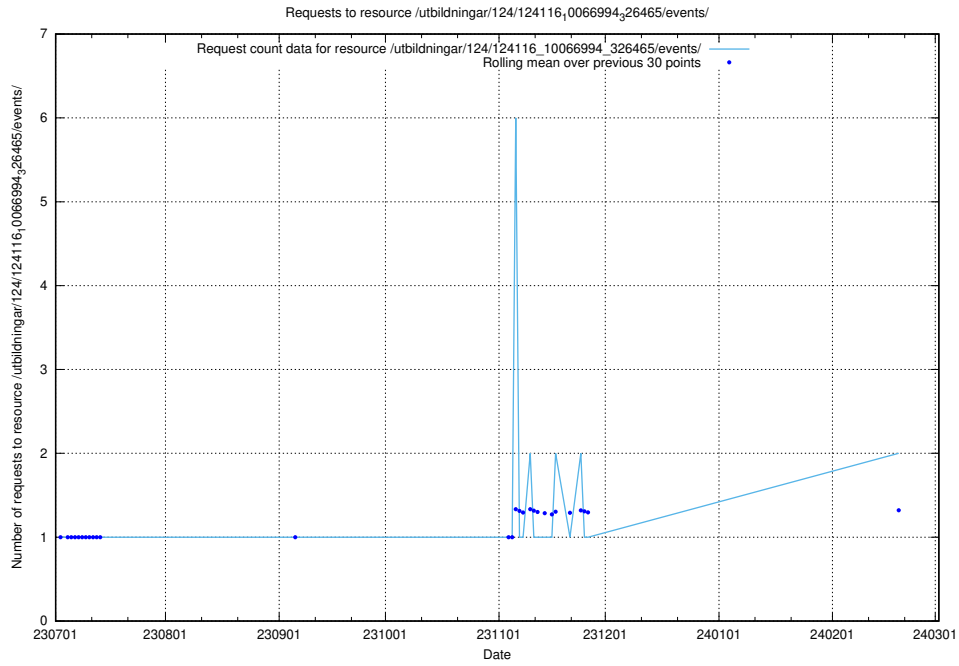

5.764 Usage of /utbildningar/124/124116_10066994_326465/events/

Here, we count the number of requests to resource /utbildningar/124/124116_10066994_326465/events/