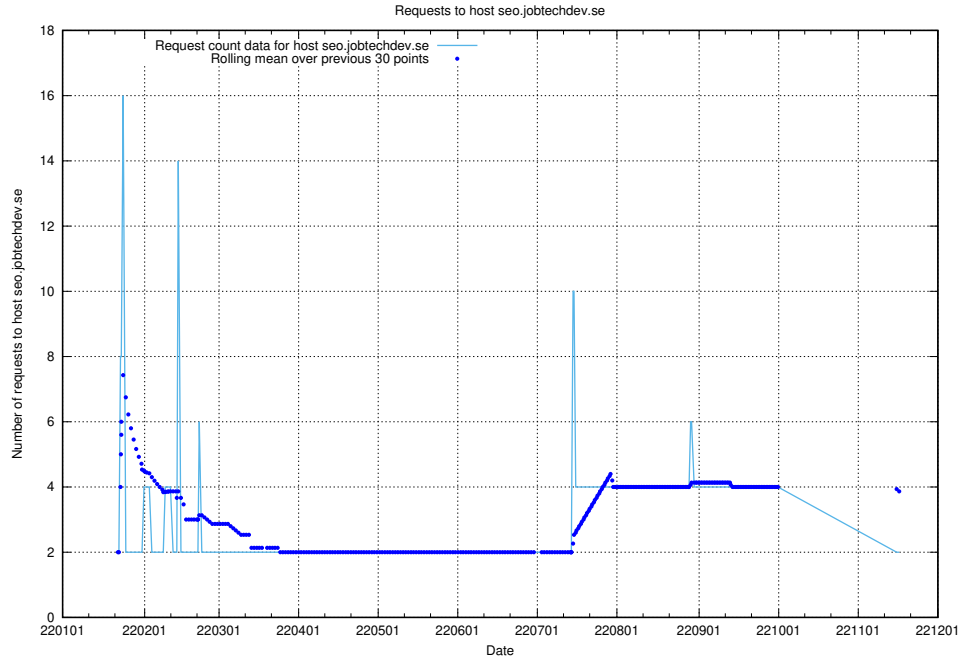

7.593 Usage of seo.jobtechdev.se

Here, we count the number of requests to host seo.jobtechdev.se.