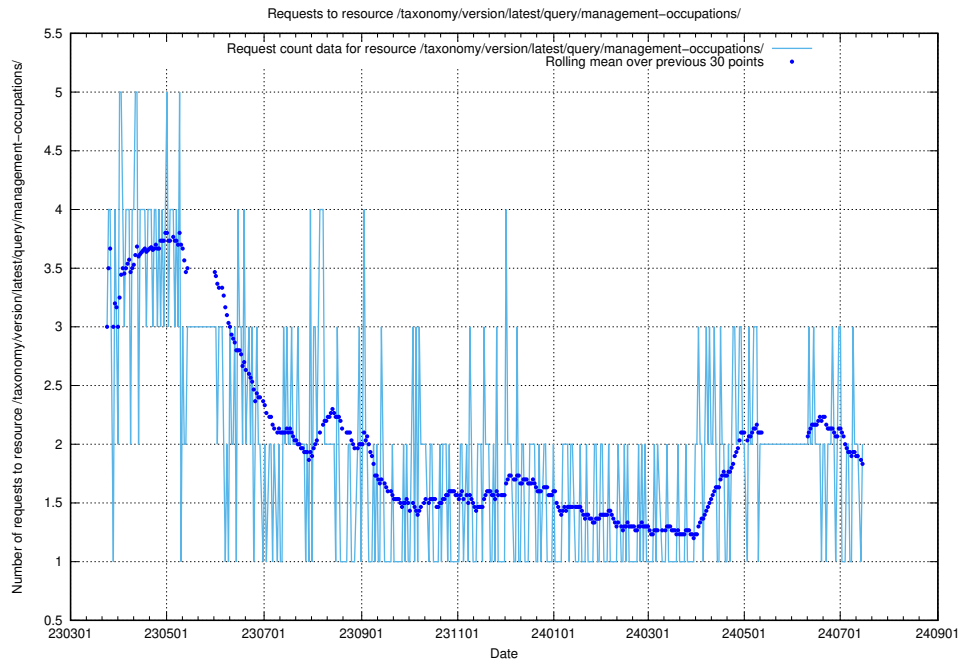

5.884 Usage of /taxonomy/version/latest/query/management-occupations/

Here, we count the number of requests to resource /taxonomy/version/latest/query/management-occupations/.