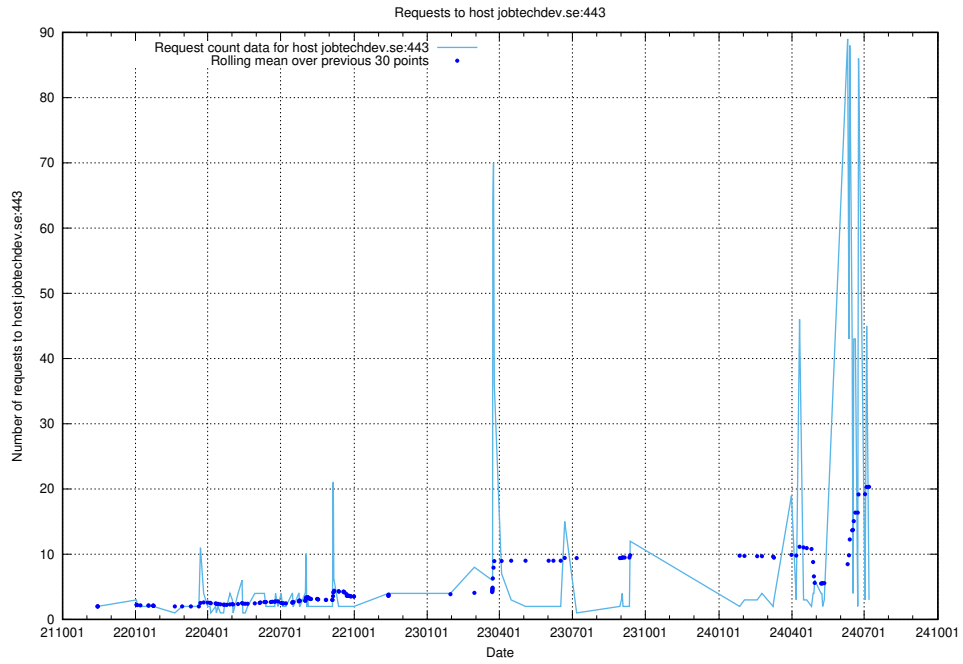

7.250 Usage of jobtechdev.se:443

Here, we count the number of requests to host jobtechdev.se:443.