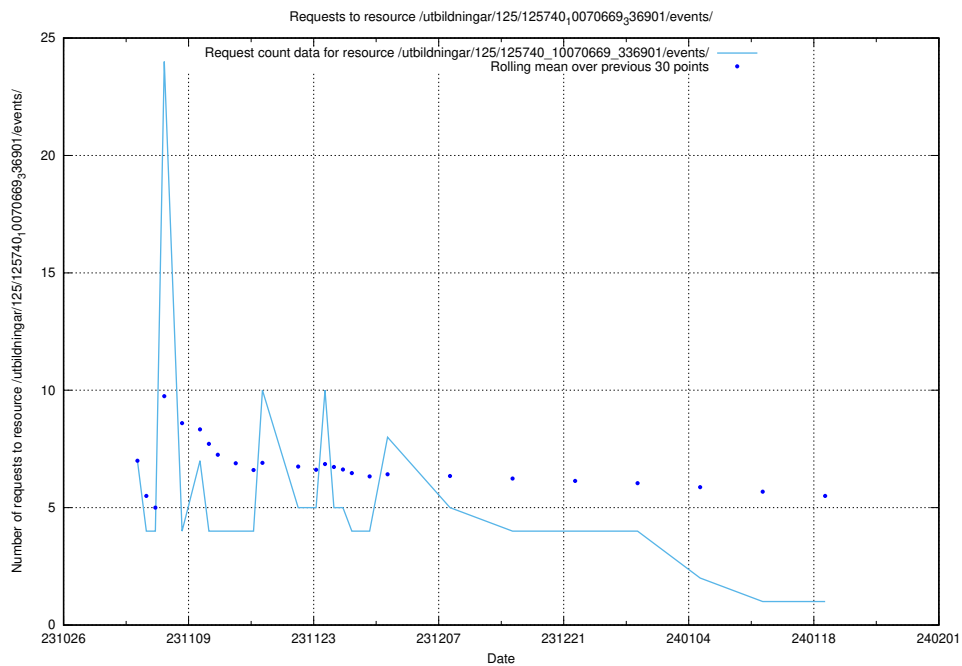

5.4525 Usage of /utbildningar/125/125740_10070669_336901/events/

Here, we count the number of requests to resource /utbildningar/125/125740_10070669_336901/events/