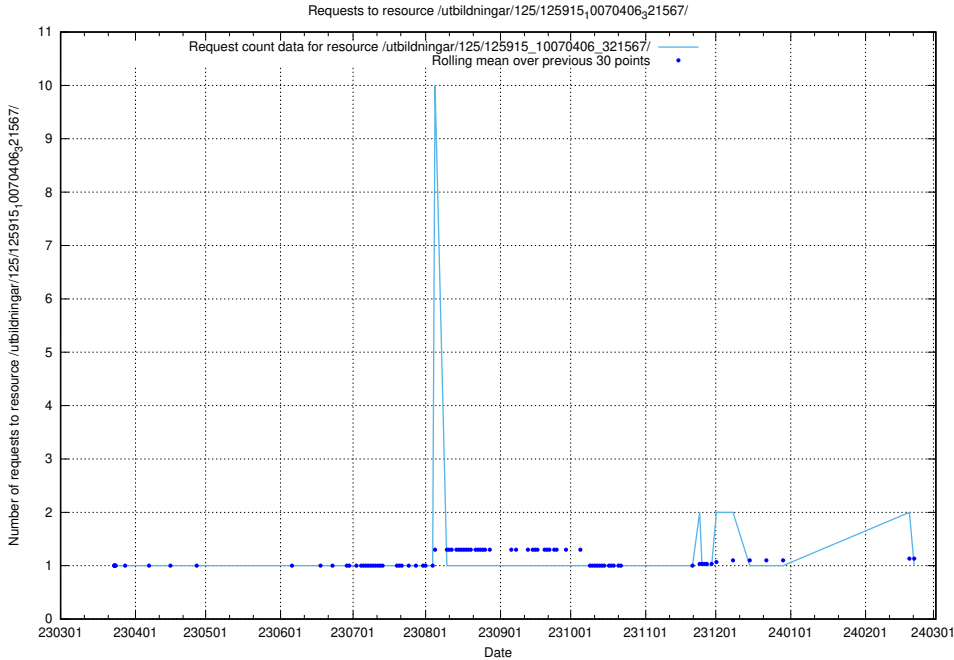

5.6822 Usage of /utbildningar/125/125915_10070406_321567/

Here, we count the number of requests to resource /utbildningar/125/125915_10070406_321567/.