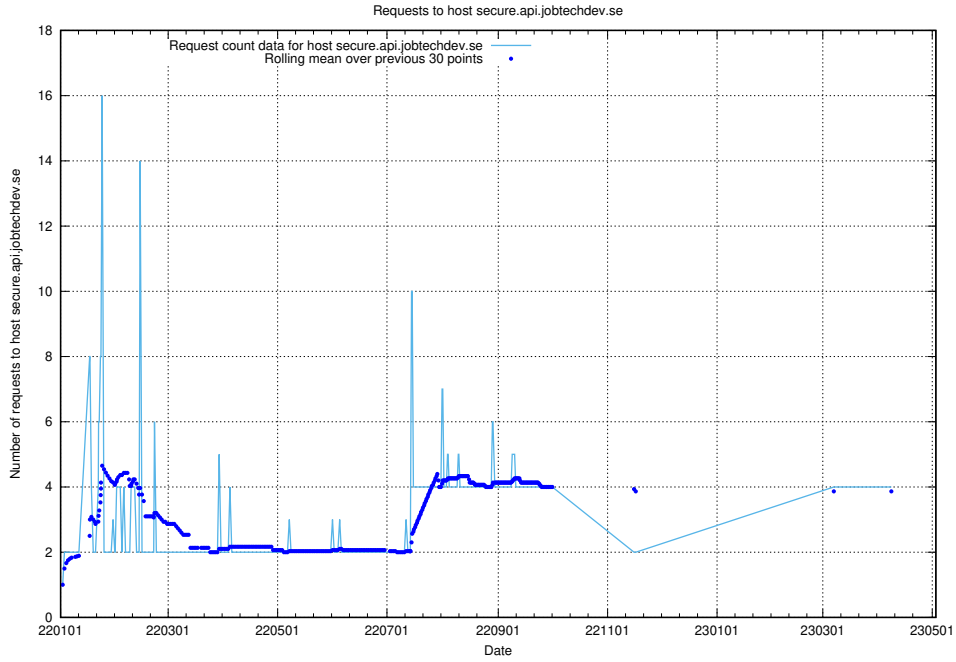

7.123 Usage of secure.api.jobtechdev.se

Here, we count the number of requests to host secure.api.jobtechdev.se.