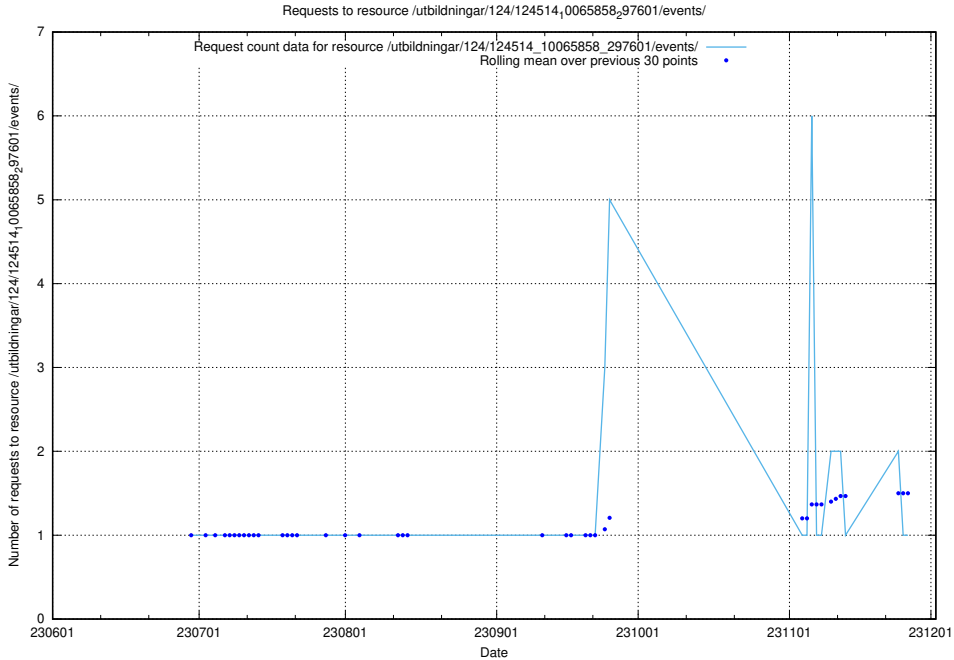

5.5793 Usage of /utbildningar/124/124514_10065858_297601/events/

Here, we count the number of requests to resource /utbildningar/124/124514_10065858_297601/events/