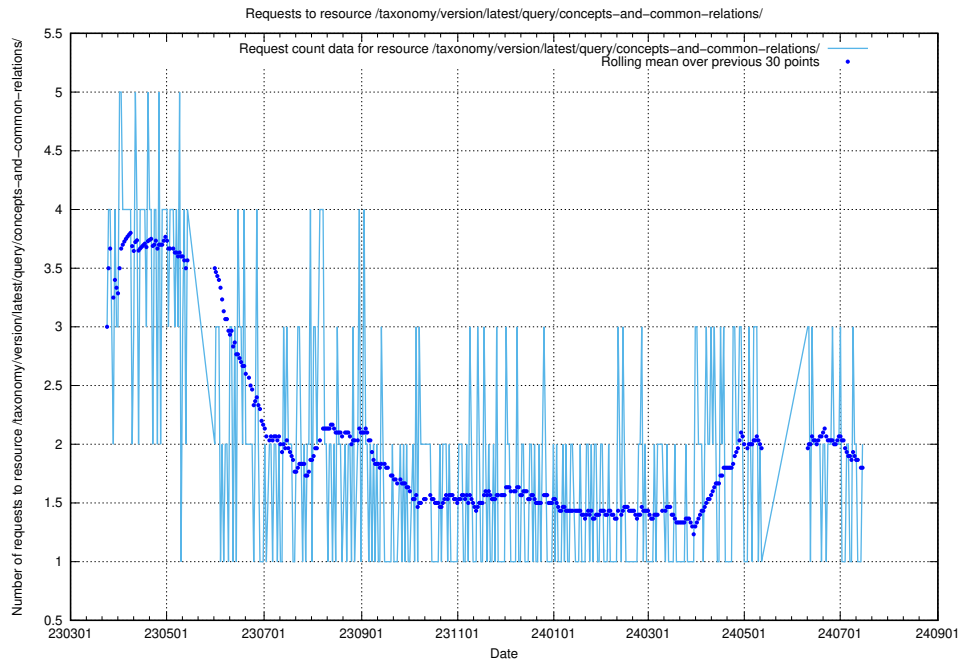

5.897 Usage of /taxonomy/version/latest/query/concepts-and-common-relations/

Here, we count the number of requests to resource /taxonomy/version/latest/query/concepts-and-common-relations/.