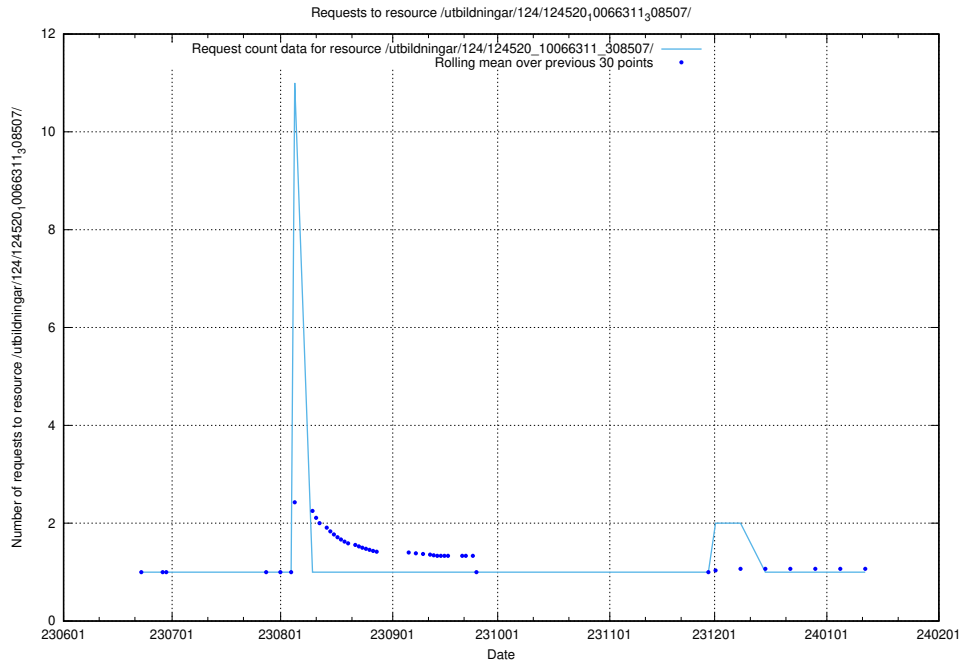

5.6152 Usage of /utbildningar/124/124520_10066311_308507/

Here, we count the number of requests to resource /utbildningar/124/124520_10066311_308507/.