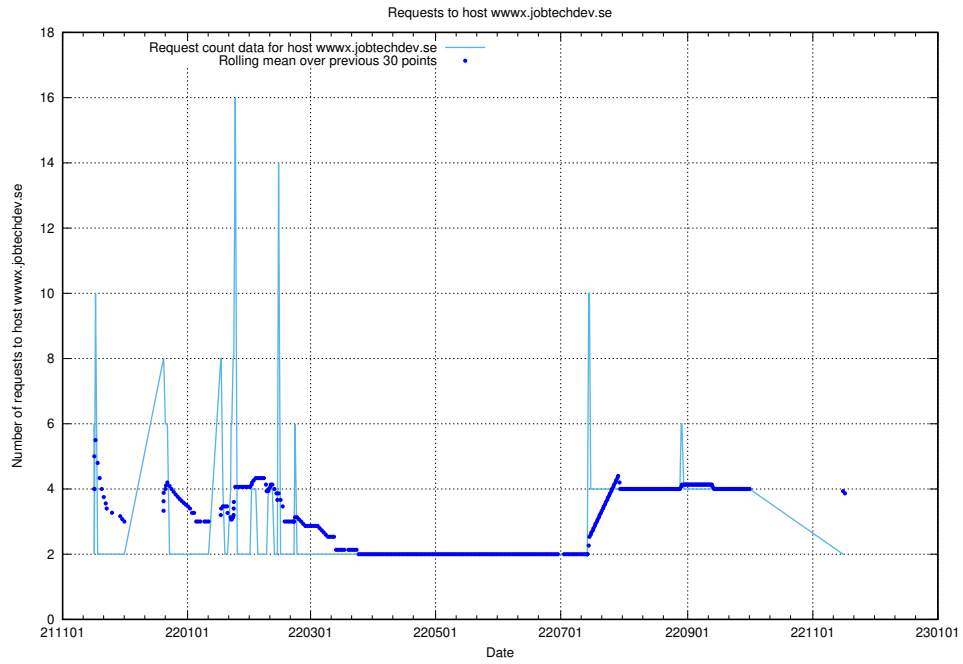

7.537 Usage of wwwx.jobtechdev.se

Here, we count the number of requests to host wwwx.jobtechdev.se.