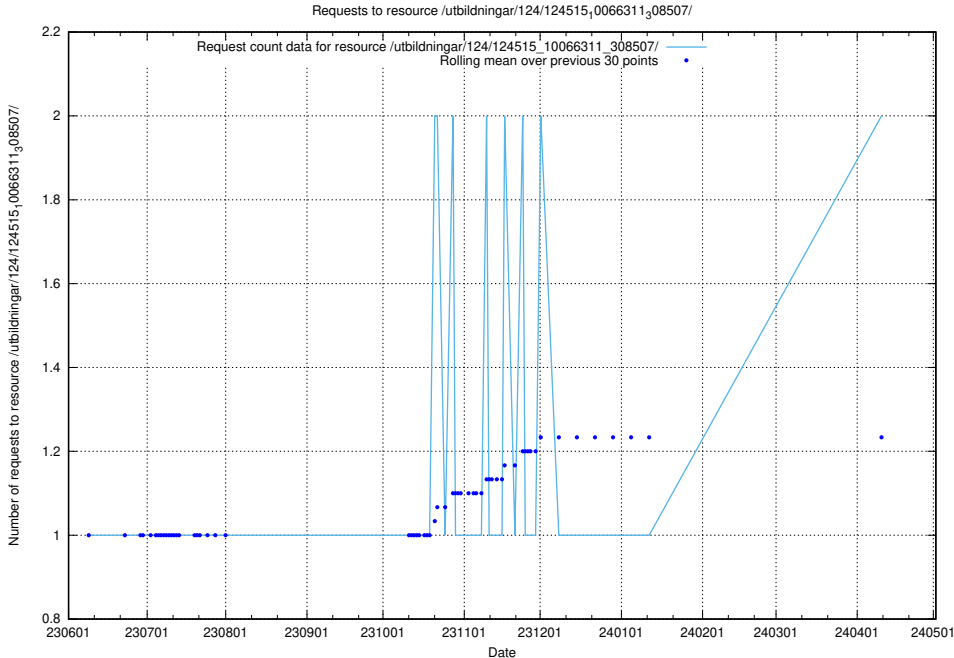

5.832 Usage of /utbildningar/124/124515_10066311_308507/

Here, we count the number of requests to resource /utbildningar/124/124515_10066311_308507/.