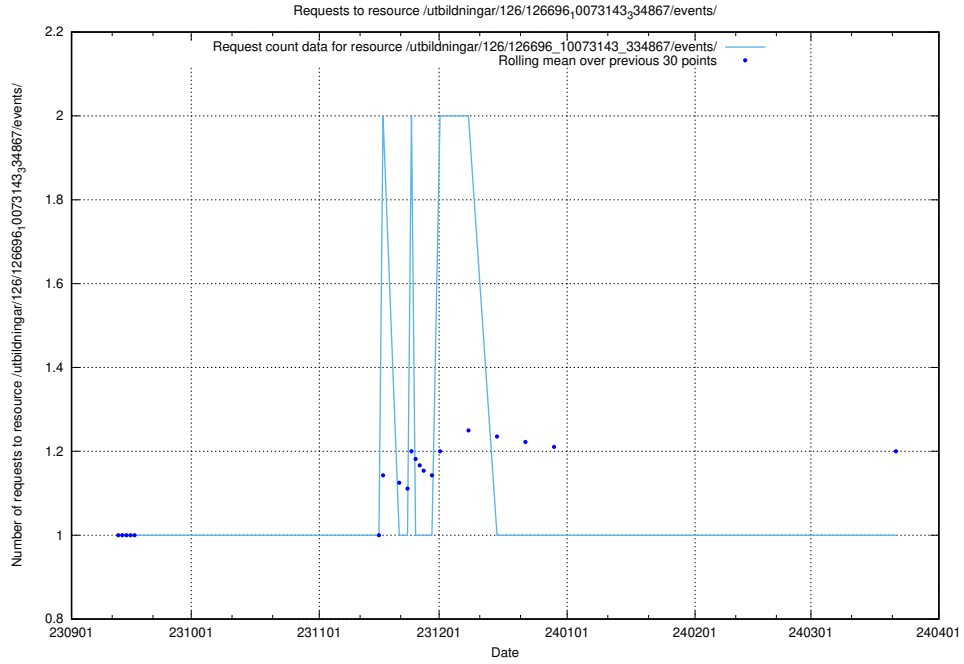

Here, we count the number of requests to resource /utbildningar/124/124519_10065852_297370/events/

5.4971 Usage of /utbildningar/126/126696_10073143_334867/events/

Here, we count the number of requests to resource /utbildningar/126/126696_10073143_334867/events/