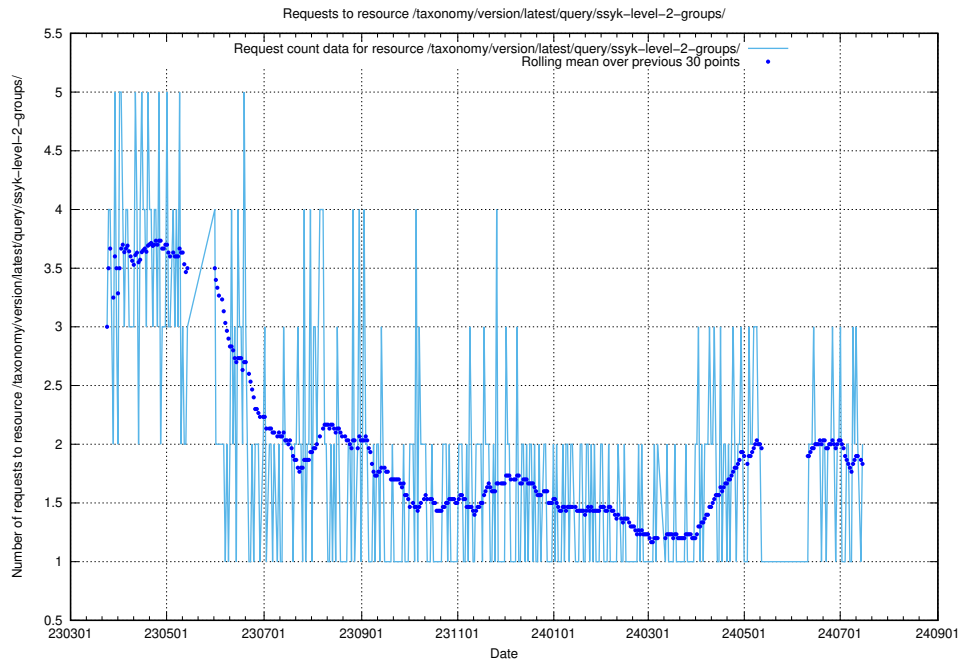

5.869 Usage of /taxonomy/version/latest/query/ssyk-level-2-groups/

Here, we count the number of requests to resource /taxonomy/version/latest/query/ssyk-level-2-groups/.