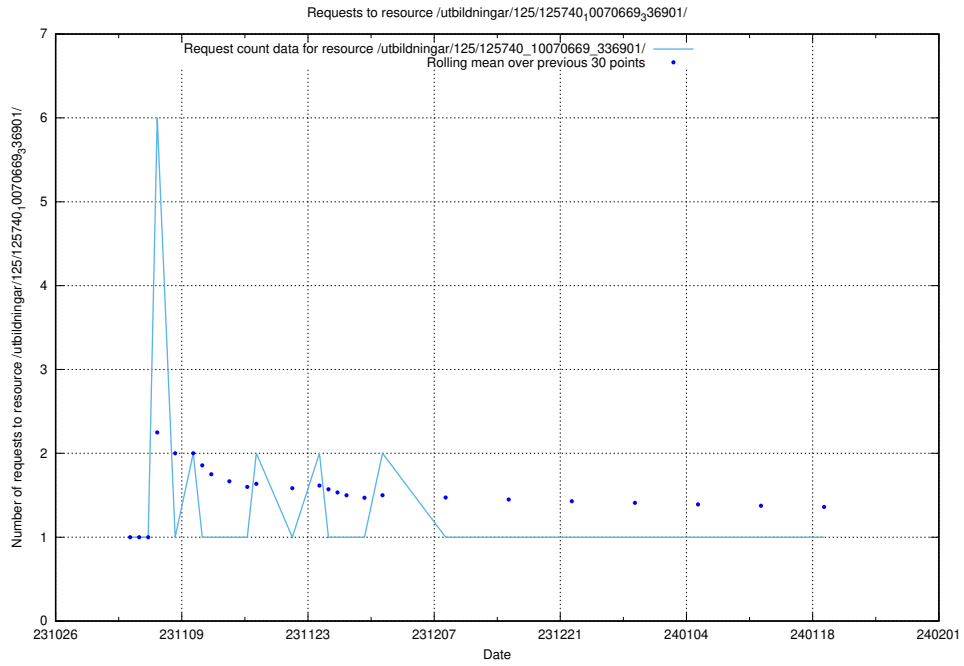

5.4542 Usage of /utbildningar/125/125740_10070669_336901/

Here, we count the number of requests to resource /utbildningar/125/125740_10070669_336901/.