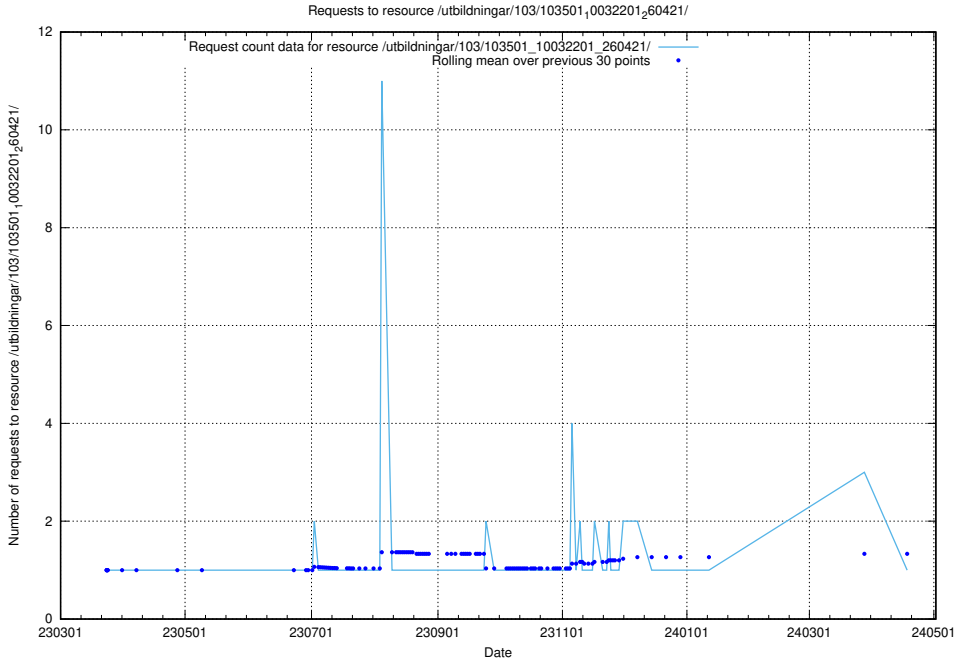

5.5873 Usage of /utbildningar/103/103501_10032201_260421/

Here, we count the number of requests to resource /utbildningar/103/103501_10032201_260421/.