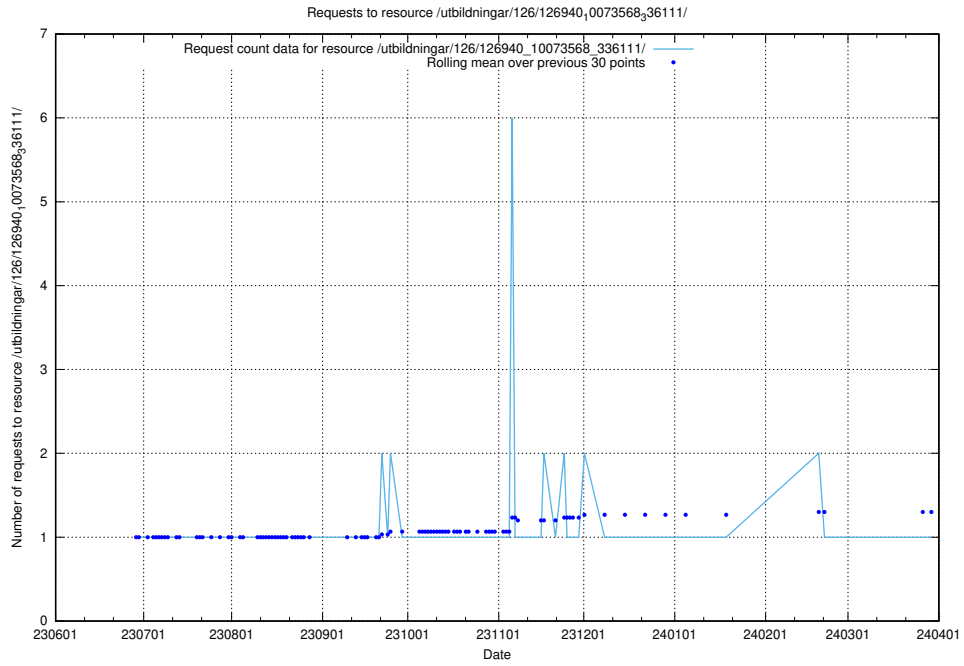

5.5830 Usage of /utbildningar/126/126940_10073568_336111/

Here, we count the number of requests to resource /utbildningar/126/126940_10073568_336111/.