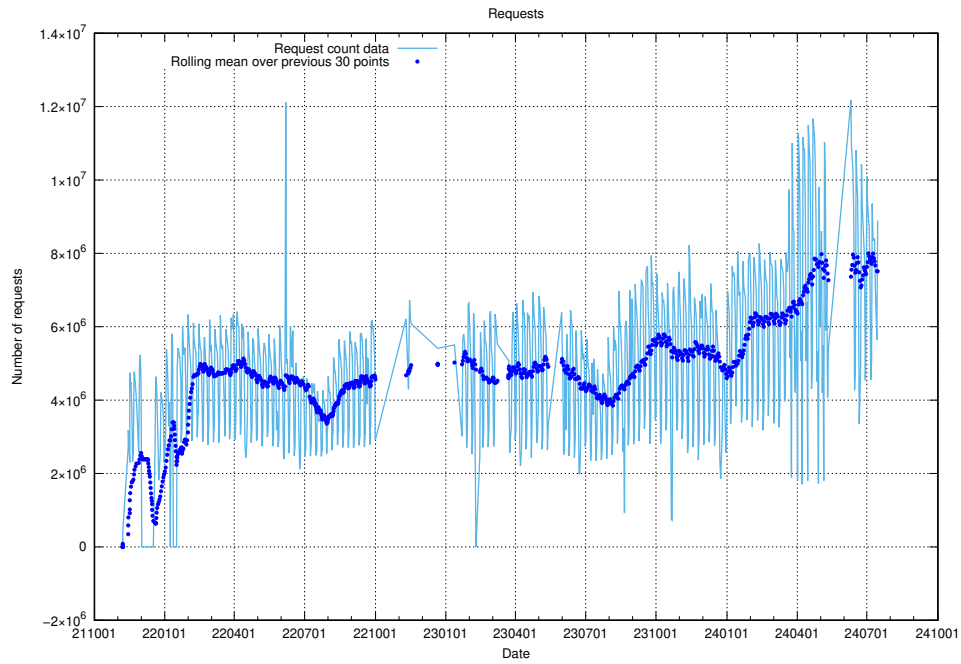

8 Log Stack - General Statistics

This section contains general statistics from [JobTech's log stack](#)⁸.

8.1 Total number of requests

Here, we count the total number of requests.