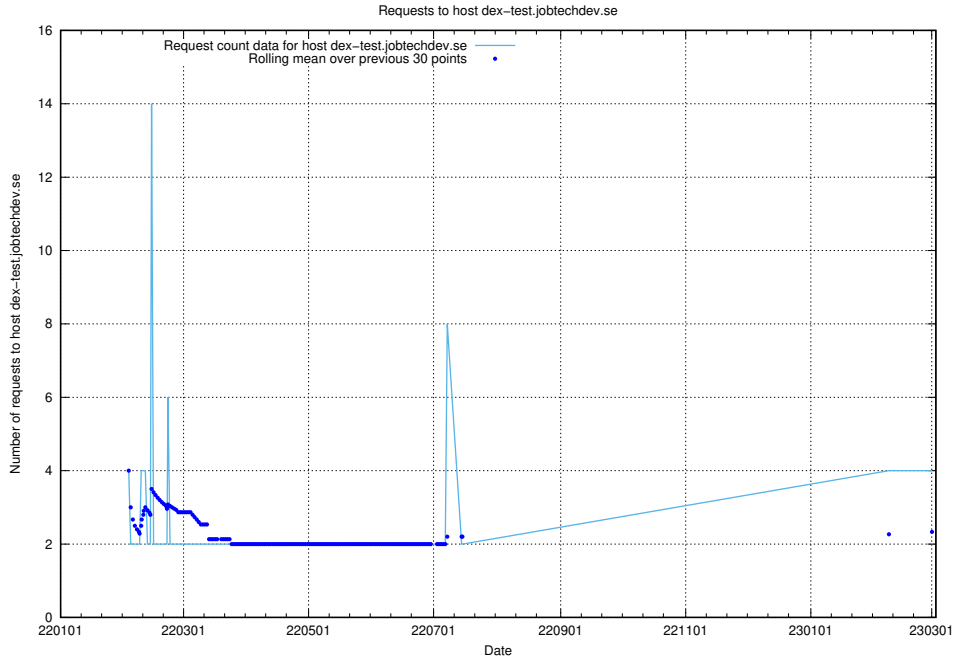

7.168 Usage of dex-test.jobtechdev.se

Here, we count the number of requests to host dex-test.jobtechdev.se.