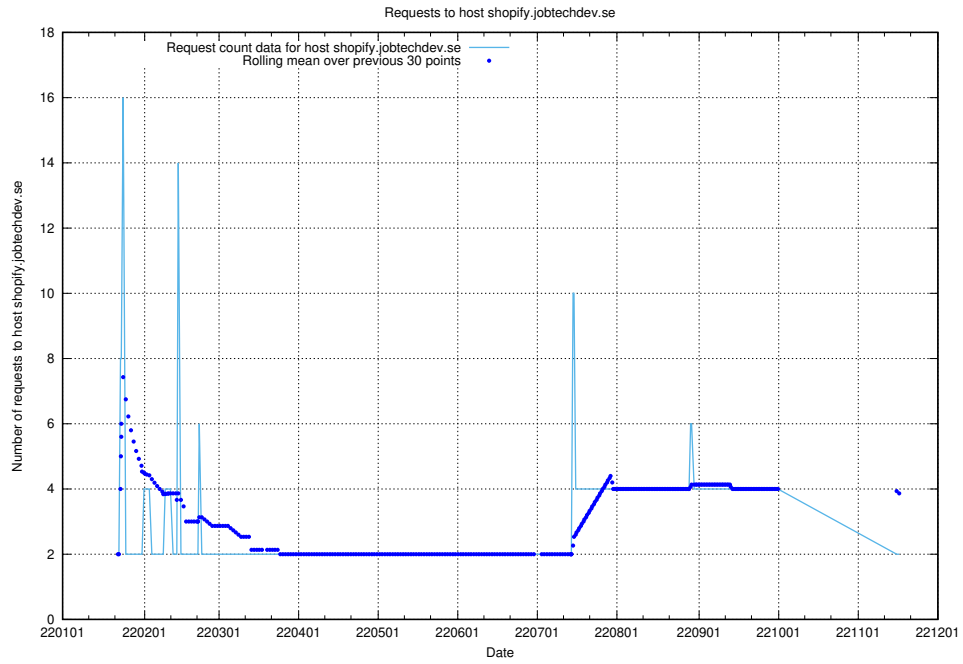

7.590 Usage of shopify.jobtechdev.se

Here, we count the number of requests to host shopify.jobtechdev.se.