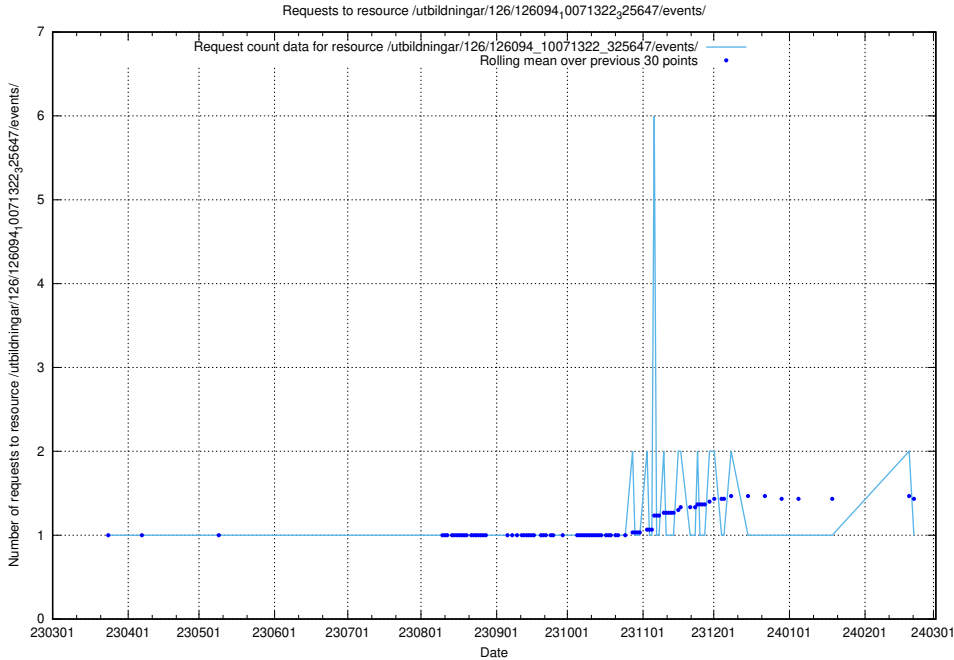

5.6590 Usage of /utbildningar/126/126094_10071322_325647/events/

Here, we count the number of requests to resource /utbildningar/126/126094_10071322_325647/events/