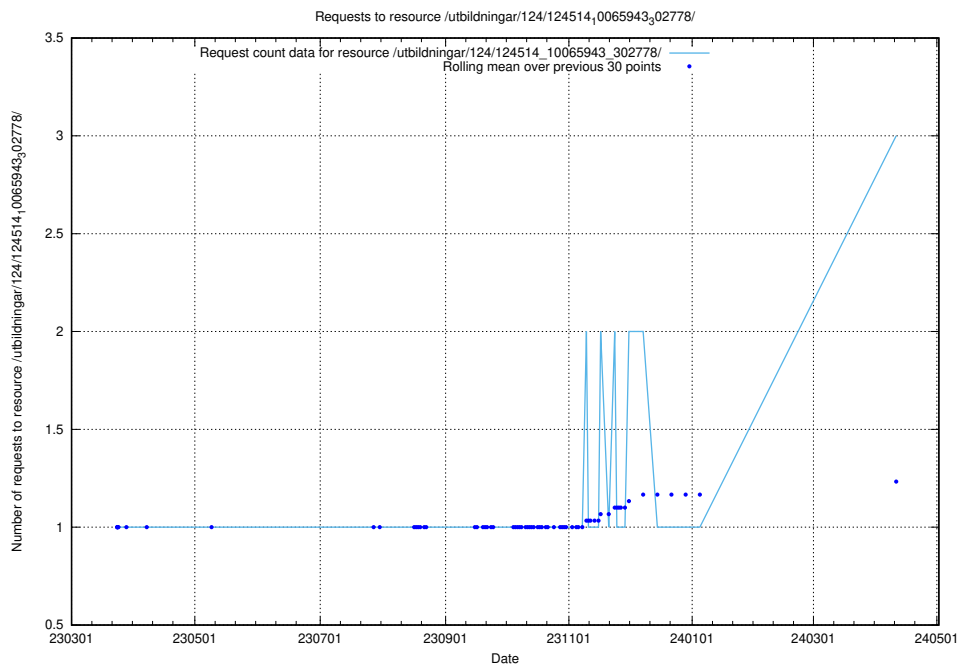

5.275 Usage of /utbildningar/124/124514_10065943_302778/

Here, we count the number of requests to resource /utbildningar/124/124514_10065943_302778/.