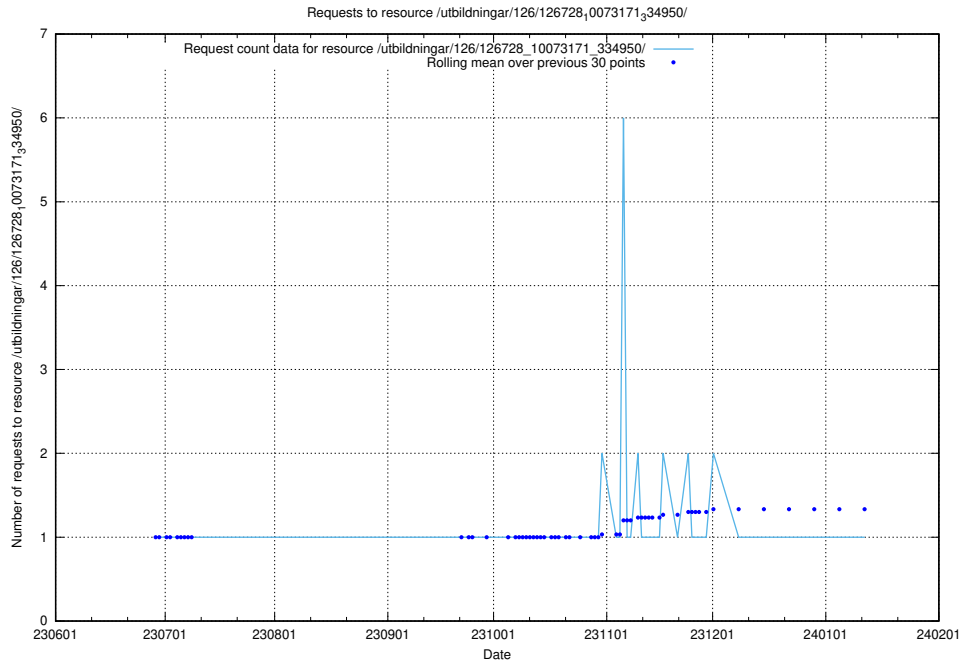

Here, we count the number of requests to resource /utbildningar/126/126728_10073171_334950/events/

5.5848 Usage of /utbildningar/126/126728_10073171_334950/

Here, we count the number of requests to resource /utbildningar/126/126728_10073171_334950/.