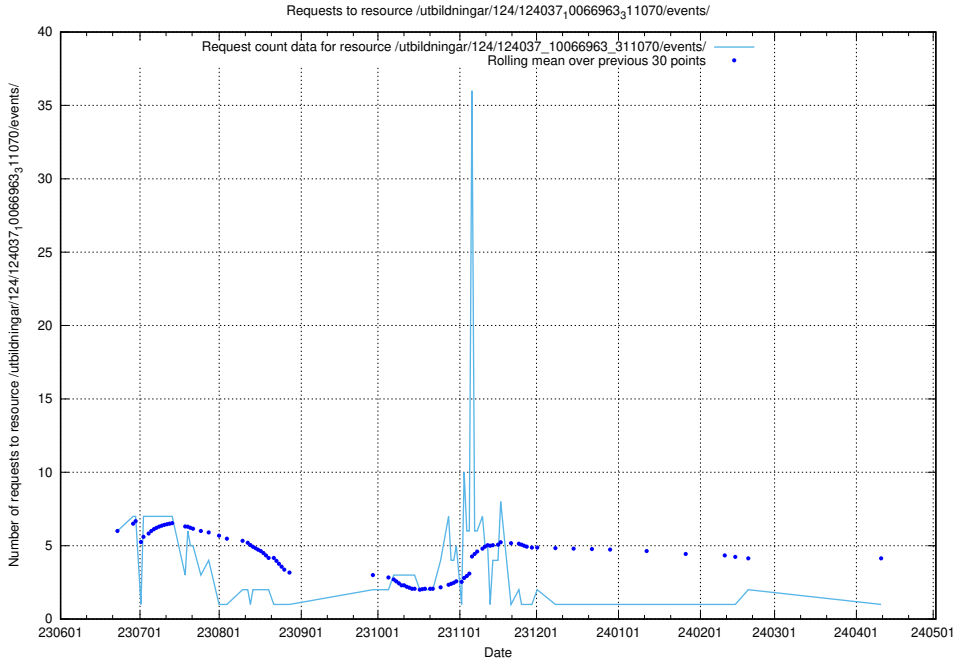

Here, we count the number of requests to resource /utbildningar/124/124037_10066963_311070/events/

5.5959 Usage of /utbildningar/124/124474_10067547_312970/events/

Here, we count the number of requests to resource /utbildningar/124/124474_10067547_312970/events/