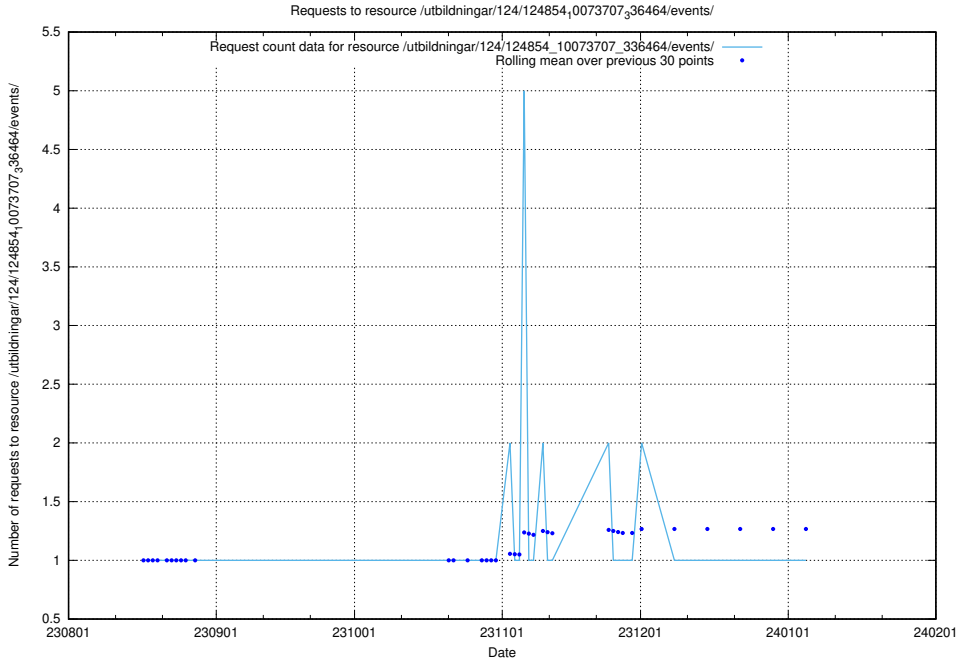

Here, we count the number of requests to resource /utbildningar/125/125740_10070782_336574/.

5.5168 Usage of /utbildningar/124/124854_10073707_336464/events/

Here, we count the number of requests to resource /utbildningar/124/124854_10073707_336464/events/