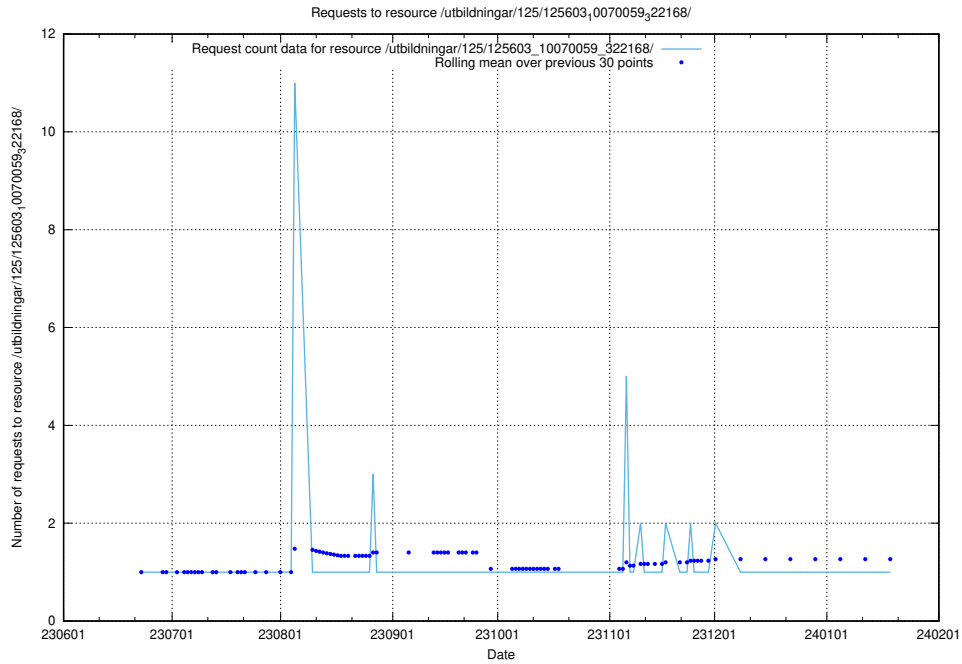

5.6118 Usage of /utbildningar/125/125603_10070059_322168/

Here, we count the number of requests to resource /utbildningar/125/125603_10070059_322168/.