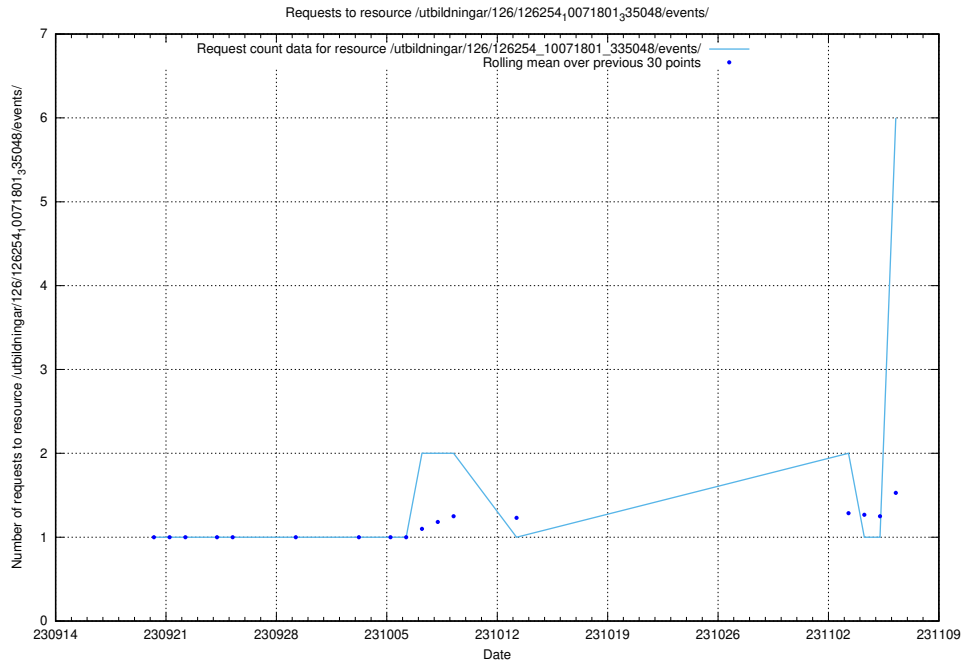

5.71 Usage of /utbildningar/126/126254_10071801_335048/events/

Here, we count the number of requests to resource /utbildningar/126/126254_10071801_335048/events/