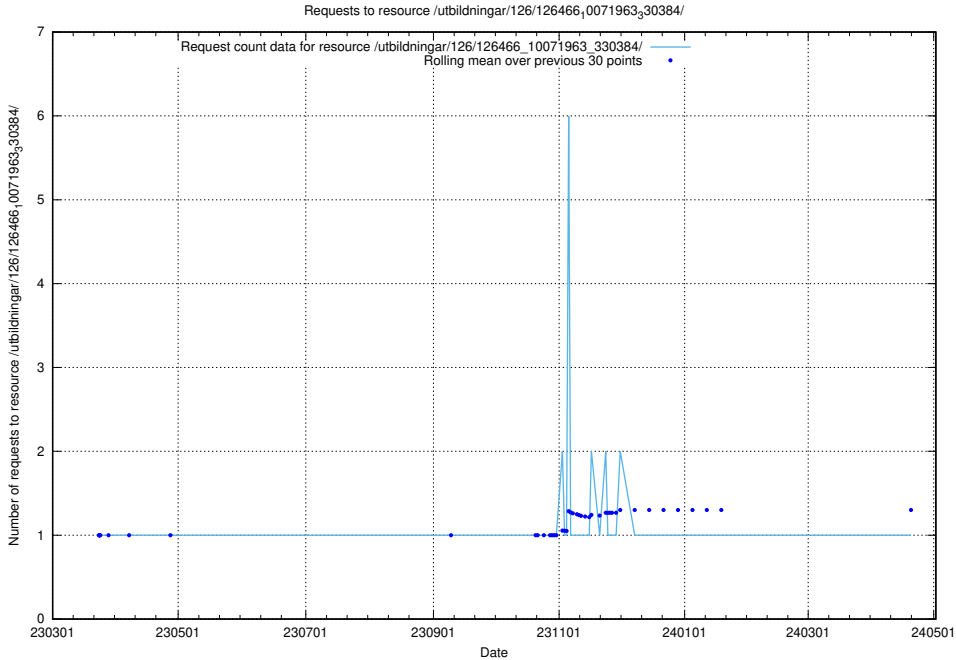

5.6791 Usage of /utbildningar/126/126466_10071963_330384/

Here, we count the number of requests to resource /utbildningar/126/126466_10071963_330384/.

5.6792 Usage of /utbildningar/126/126466_10071860_329840/events/