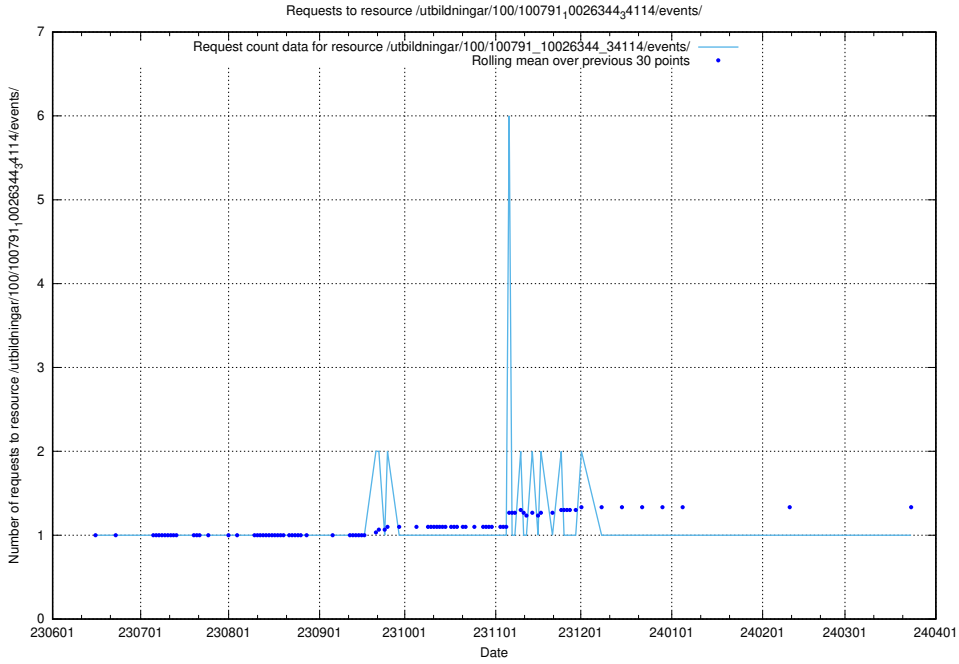

5.6280 Usage of /utbildningar/100/100791_10026344_34114/events/

Here, we count the number of requests to resource /utbildningar/100/100791_10026344_34114/events/.