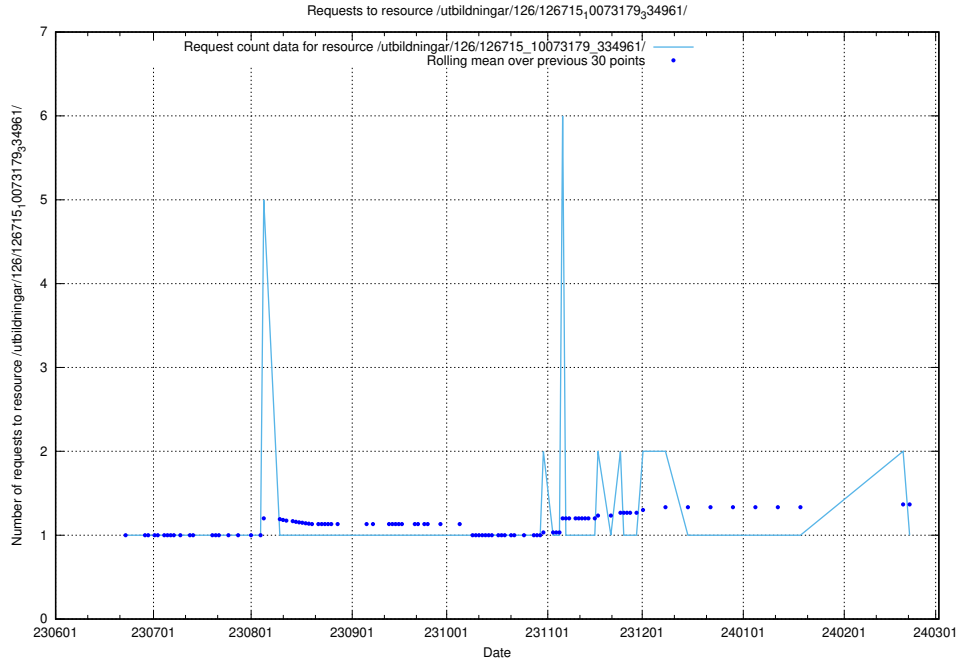

5.6017 Usage of /utbildningar/126/126715_10073179_334961/

Here, we count the number of requests to resource /utbildningar/126/126715_10073179_334961/.