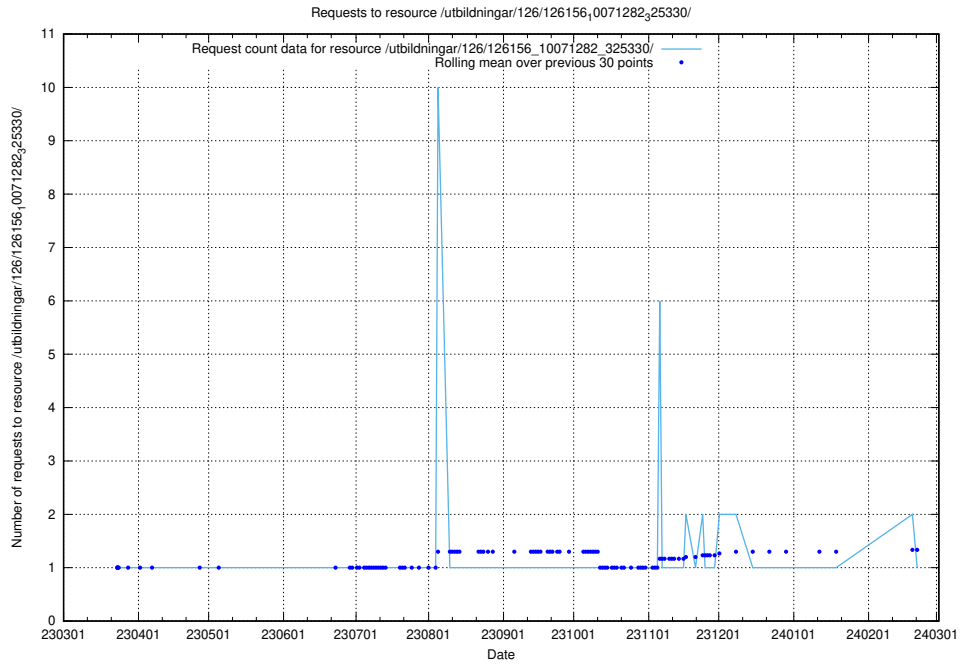

5.6809 Usage of /utbildningar/126/126156_10071282_325330/

Here, we count the number of requests to resource /utbildningar/126/126156_10071282_325330/.