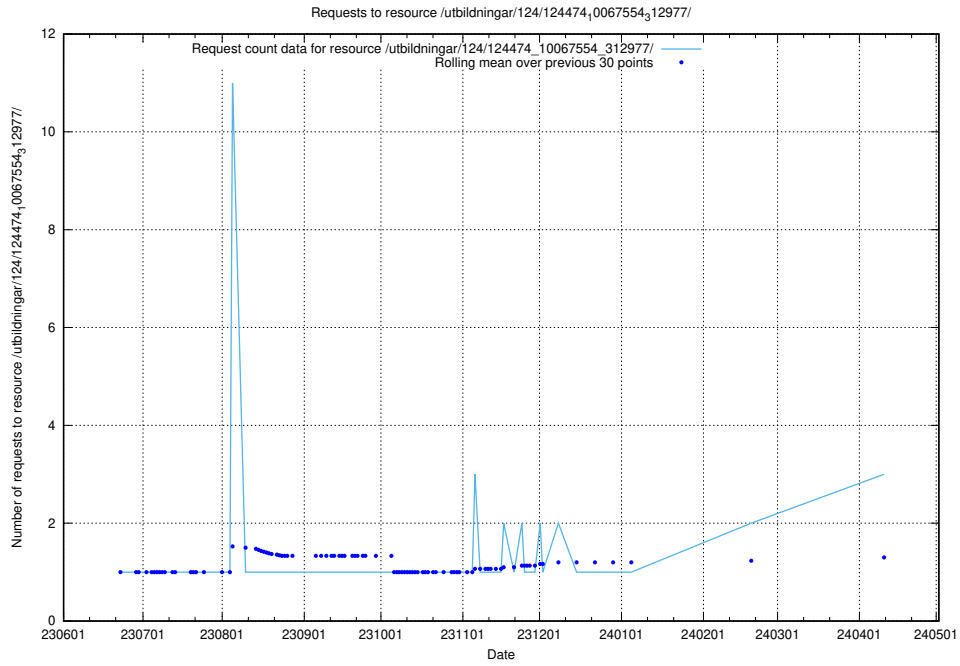

5.380 Usage of /utbildningar/124/124474_10067554_312977/

Here, we count the number of requests to resource /utbildningar/124/124474_10067554_312977/.