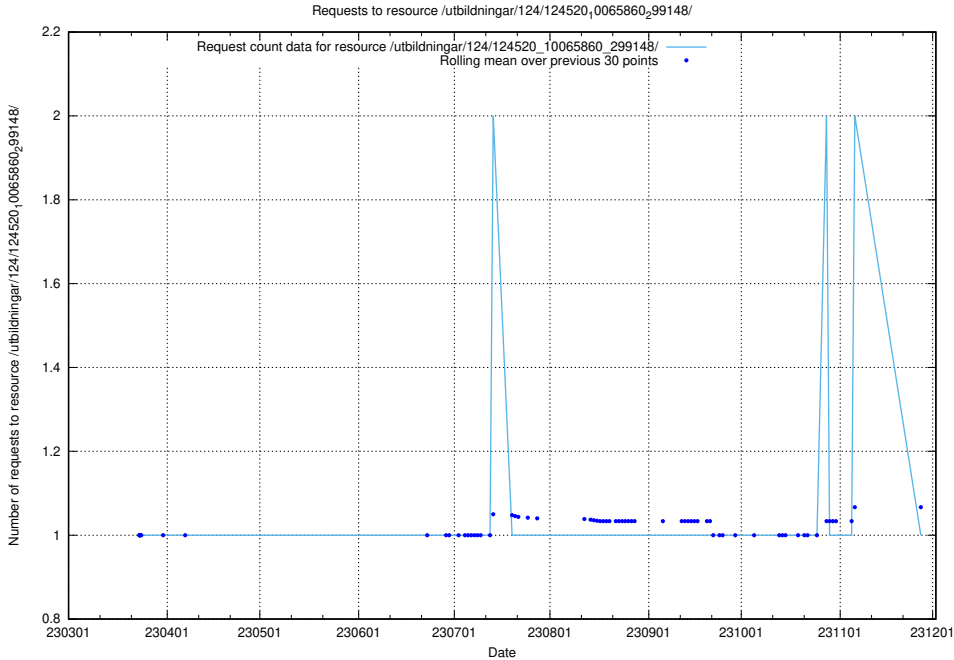

5.1550 Usage of /utbildningar/124/124520_10065860_299148/

Here, we count the number of requests to resource /utbildningar/124/124520_10065860_299148/.