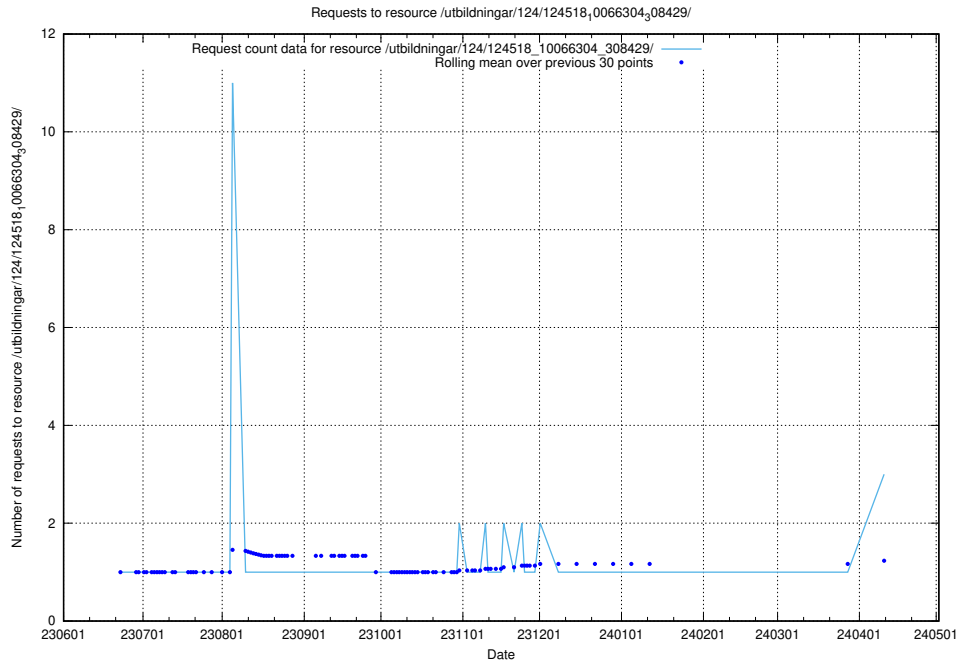

5.372 Usage of /utbildningar/124/124518_10066304_308429/

Here, we count the number of requests to resource /utbildningar/124/124518_10066304_308429/.