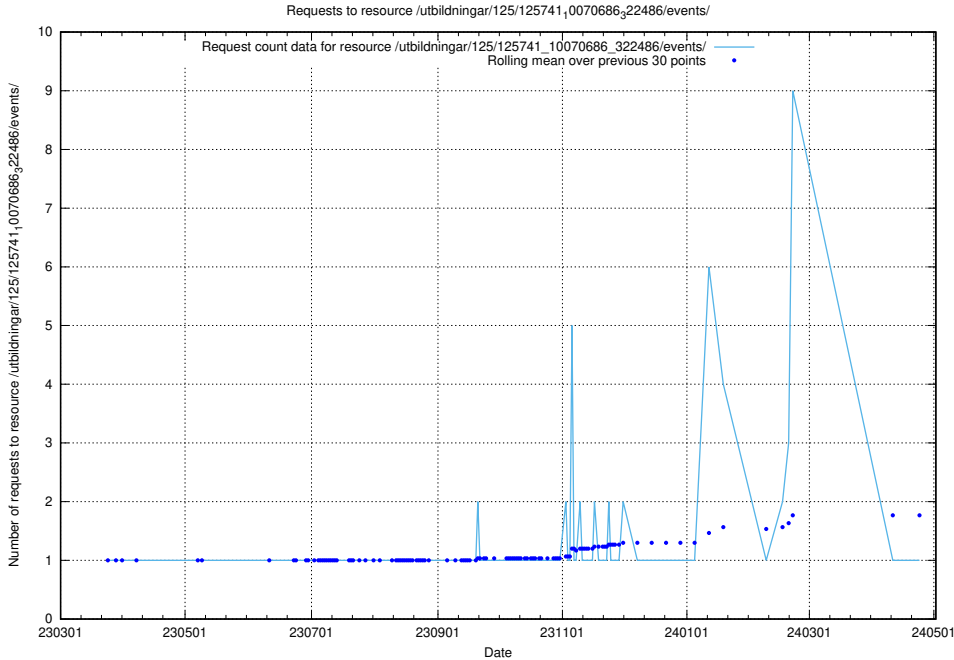

5.6611 Usage of /utbildningar/125/125741_10070686_322486/events/

Here, we count the number of requests to resource /utbildningar/125/125741_10070686_322486/events/