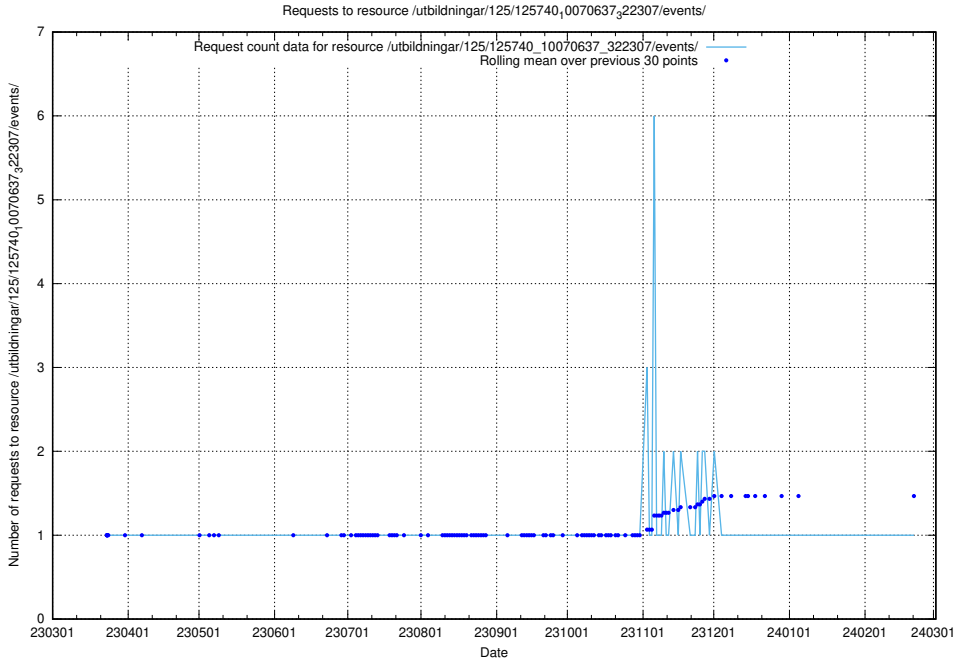

5.990 Usage of /utbildningar/125/125740_10070637_322307/events/

Here, we count the number of requests to resource /utbildningar/125/125740_10070637_322307/events/