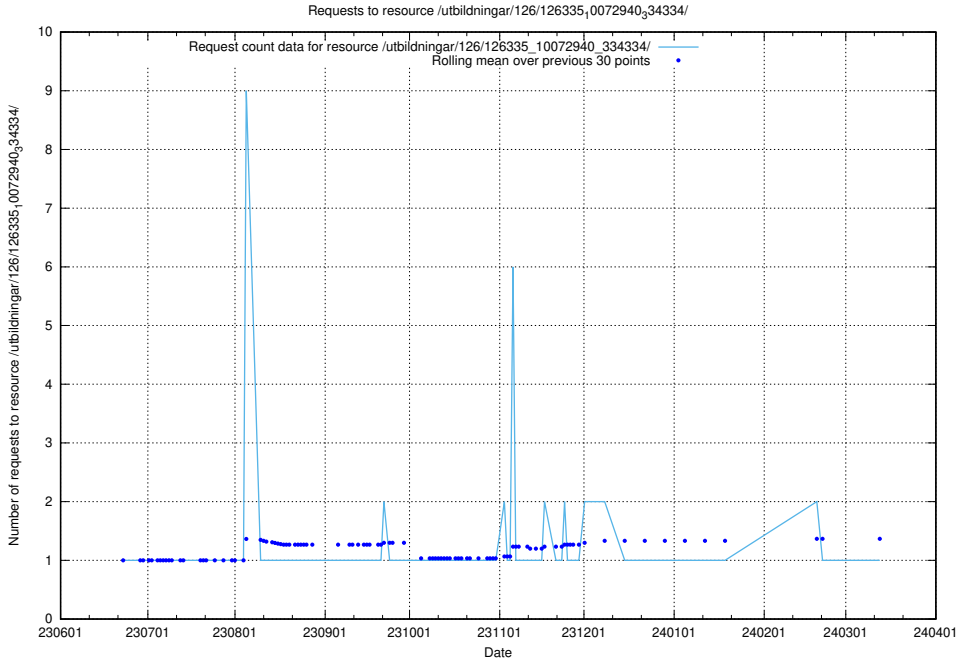

5.6069 Usage of /utbildningar/126/126335_10072940_334334/

Here, we count the number of requests to resource /utbildningar/126/126335_10072940_334334/.