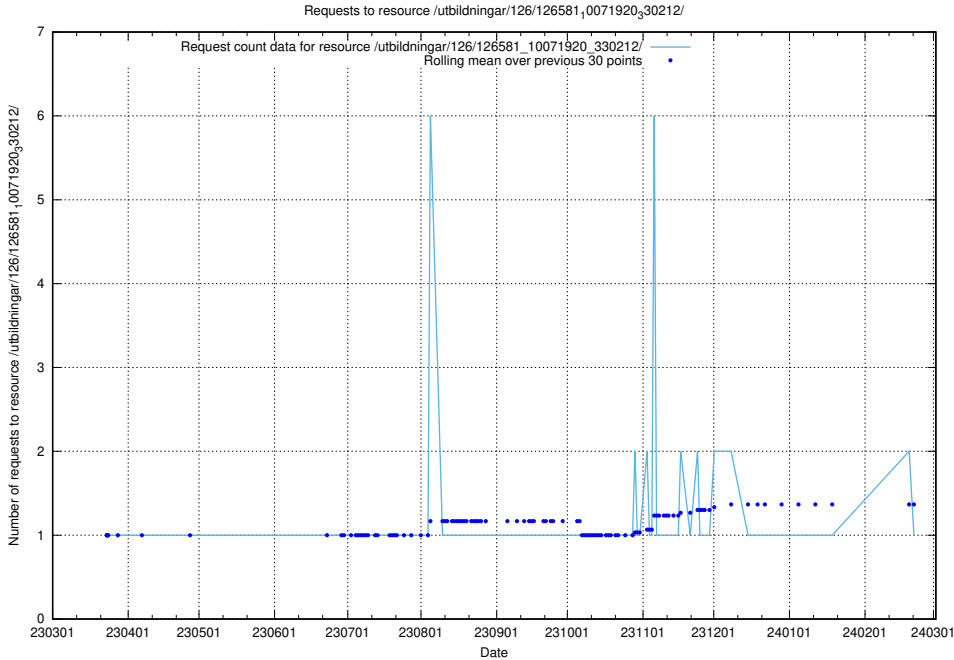

5.6780 Usage of /utbildningar/126/126581_10071920_330212/

Here, we count the number of requests to resource /utbildningar/126/126581_10071920_330212/.