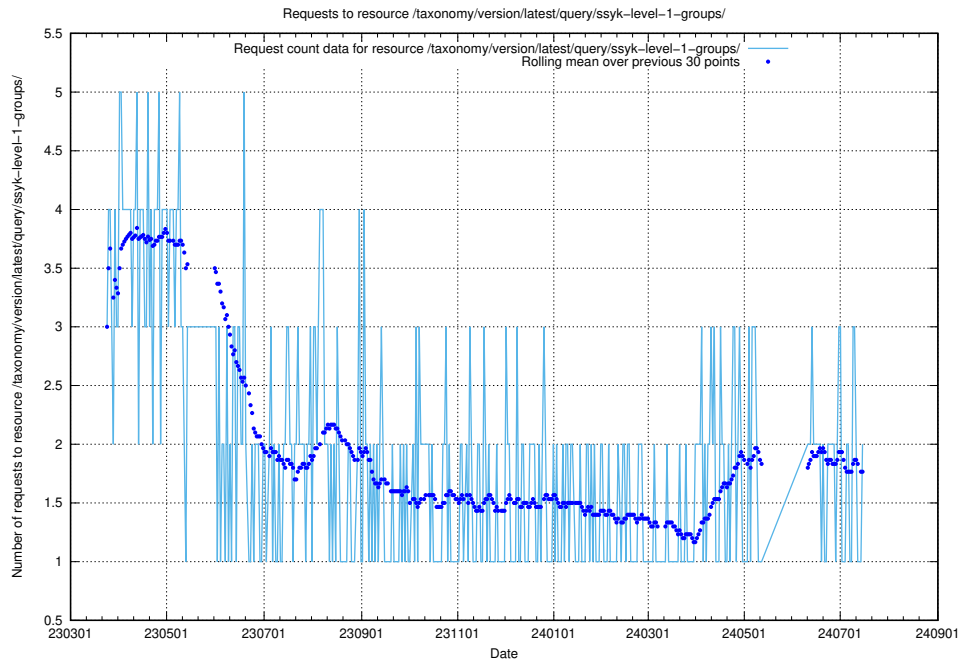

5.870 Usage of /taxonomy/version/latest/query/ssyk-level-1-groups/

Here, we count the number of requests to resource /taxonomy/version/latest/query/ssyk-level-1-groups/.