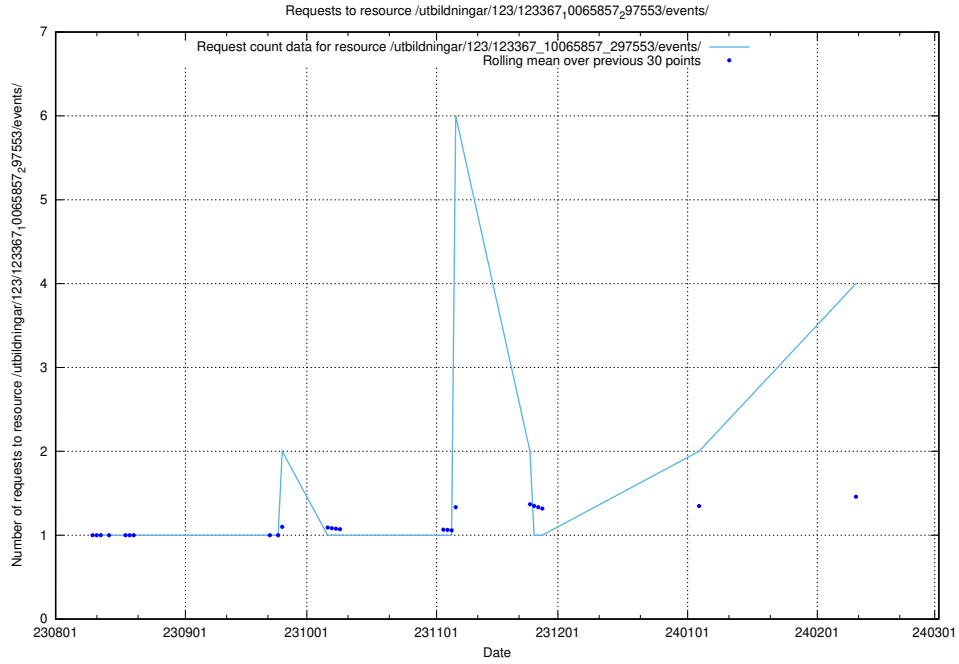

5.211 Usage of /utbildningar/123/123367_10065857_297553/events/

Here, we count the number of requests to resource /utbildningar/123/123367_10065857_297553/events/