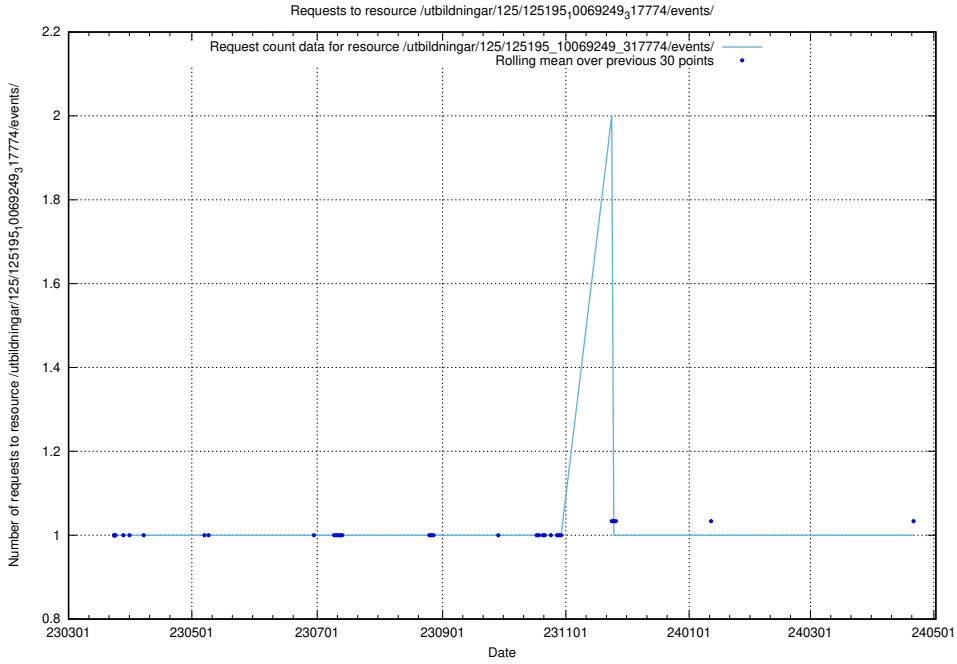

5.1108 Usage of /utbildningar/125/125195_10069249_317774/events/

Here, we count the number of requests to resource /utbildningar/125/125195_10069249_317774/events/