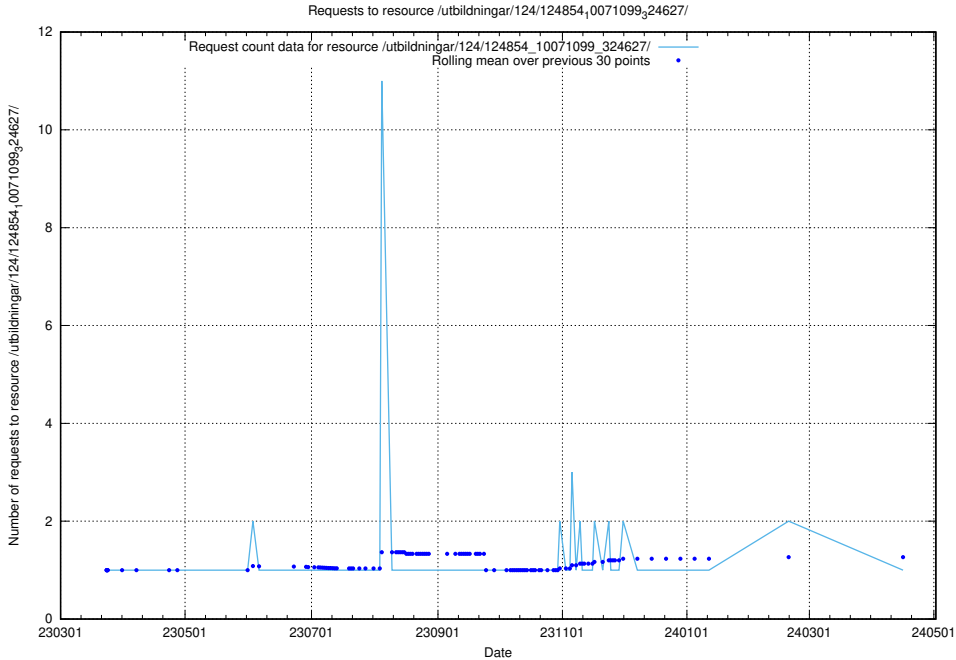

Here, we count the number of requests to resource /utbildningar/124/124854_10071441_326466/.

5.1179 Usage of /utbildningar/124/124854_10071099_324627/

Here, we count the number of requests to resource /utbildningar/124/124854_10071099_324627/.