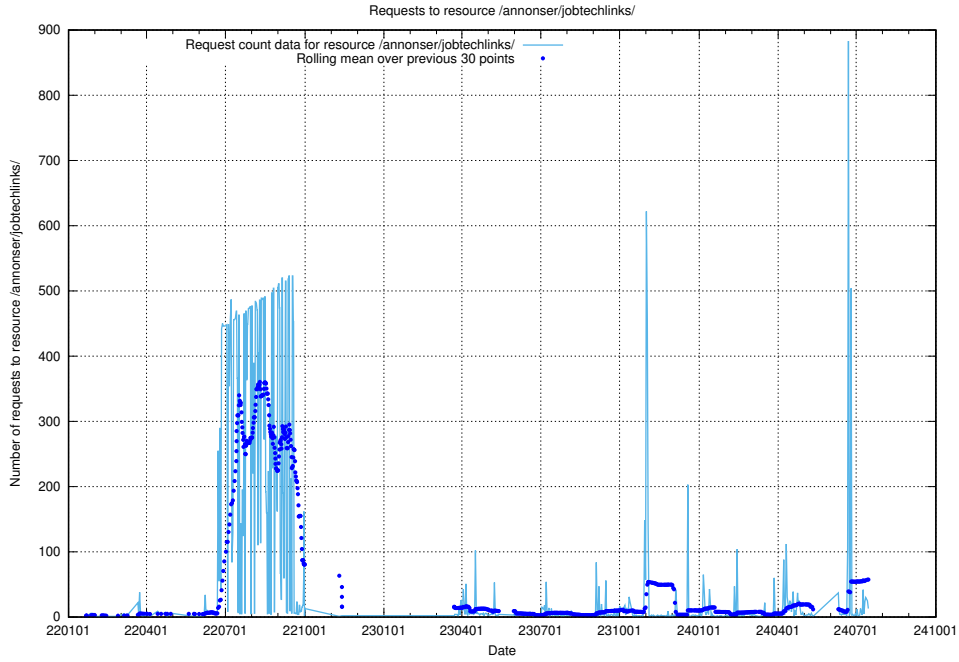

5.16 Usage of /annonser/jobtechlinks/

Here, we count the number of requests to resource /annonser/jobtechlinks/.