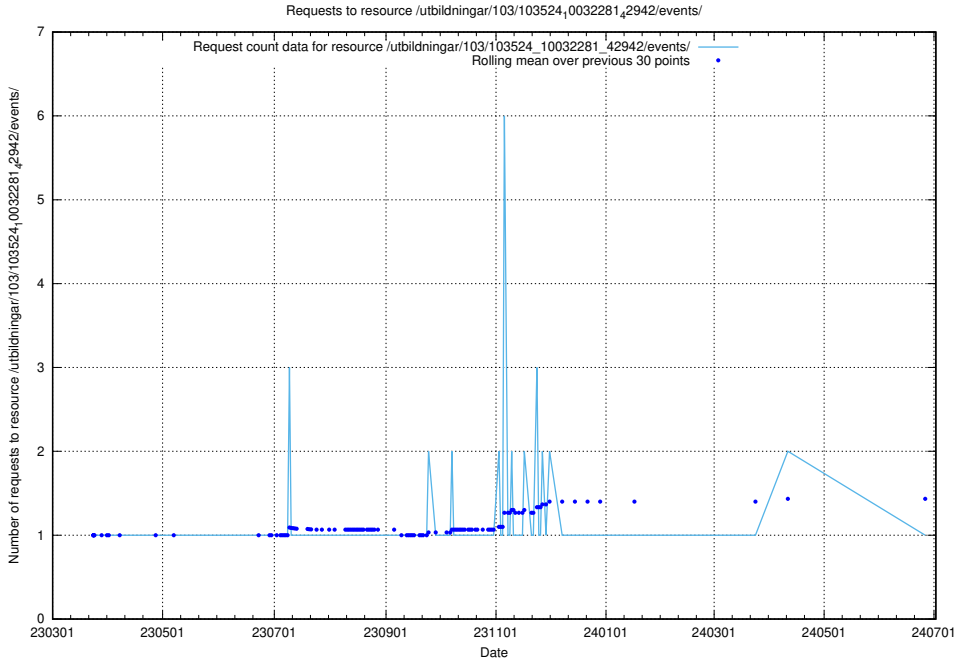

Here, we count the number of requests to resource /utbildningar/126/126791_10073169_334954/.

5.5845 Usage of /utbildningar/103/103524_10032281_42942/events/

Here, we count the number of requests to resource /utbildningar/103/103524_10032281_42942/events/.