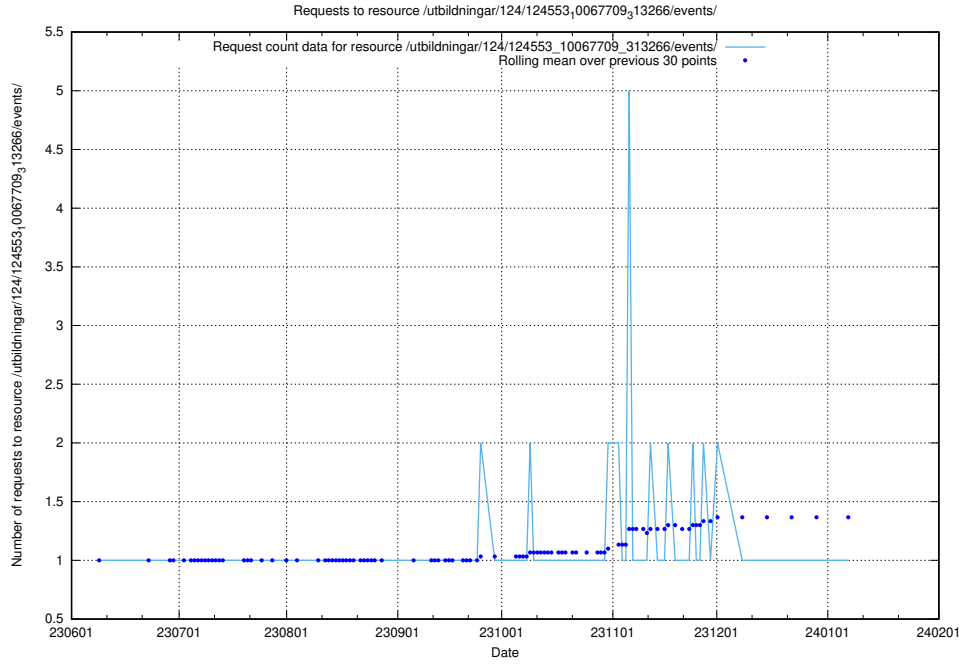

Here, we count the number of requests to resource /utbildningar/124/124934_10072963_334378/.

5.6287 Usage of /utbildningar/124/124553_10067709_313266/events/

Here, we count the number of requests to resource /utbildningar/124/124553_10067709_313266/events/