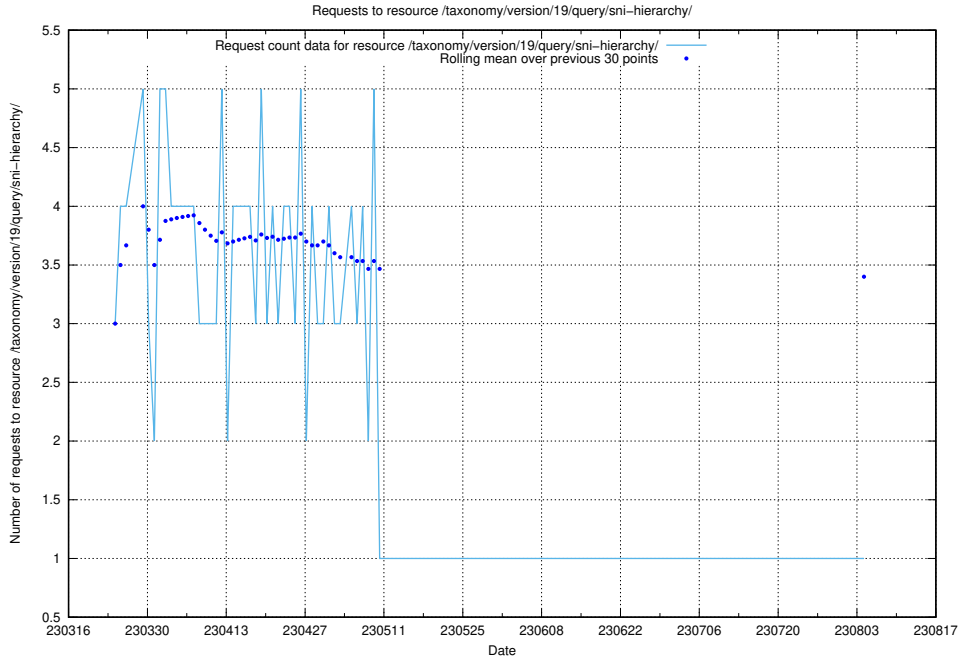

5.6514 Usage of /taxonomy/version/19/query/sni-hierarchy/

Here, we count the number of requests to resource /taxonomy/version/19/query/sni-hierarchy/.