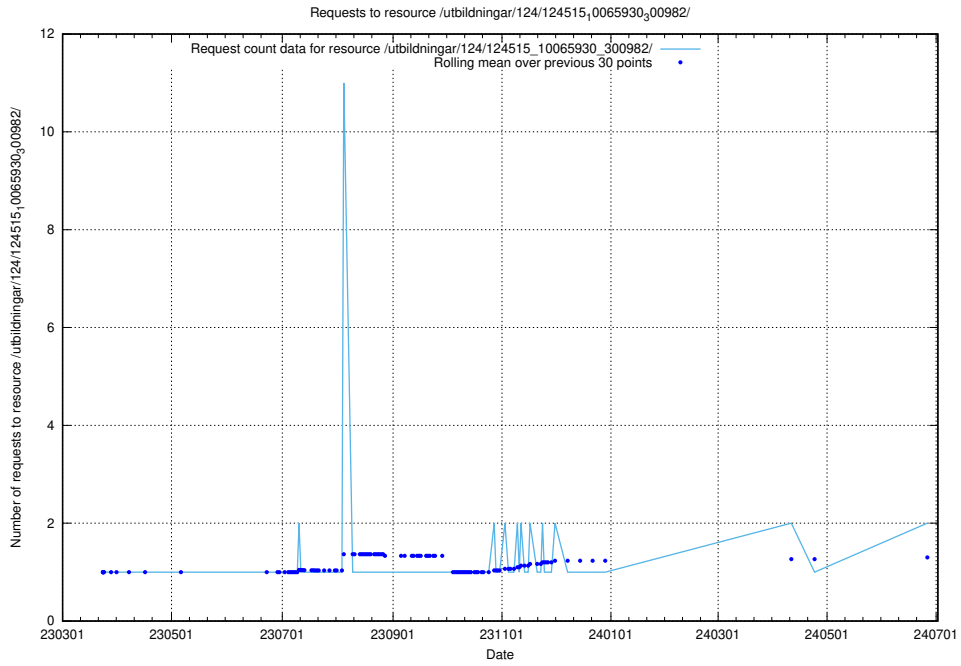

5.493 Usage of /utbildningar/124/124515_10065930_300982/

Here, we count the number of requests to resource /utbildningar/124/124515_10065930_300982/.