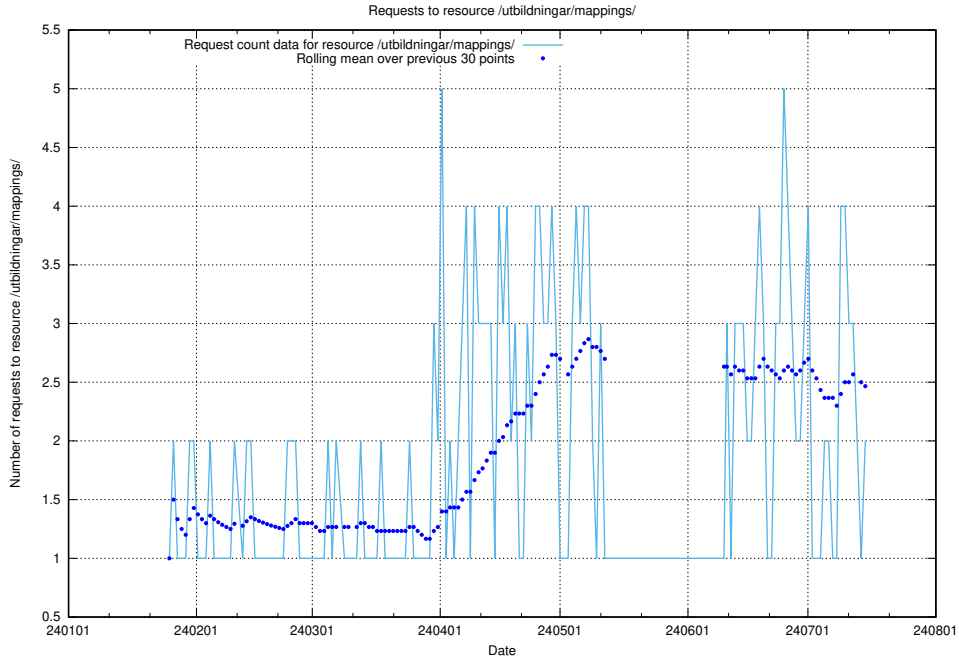

5.621 Usage of /utbildningar/mappings/

Here, we count the number of requests to resource /utbildningar/mappings/.