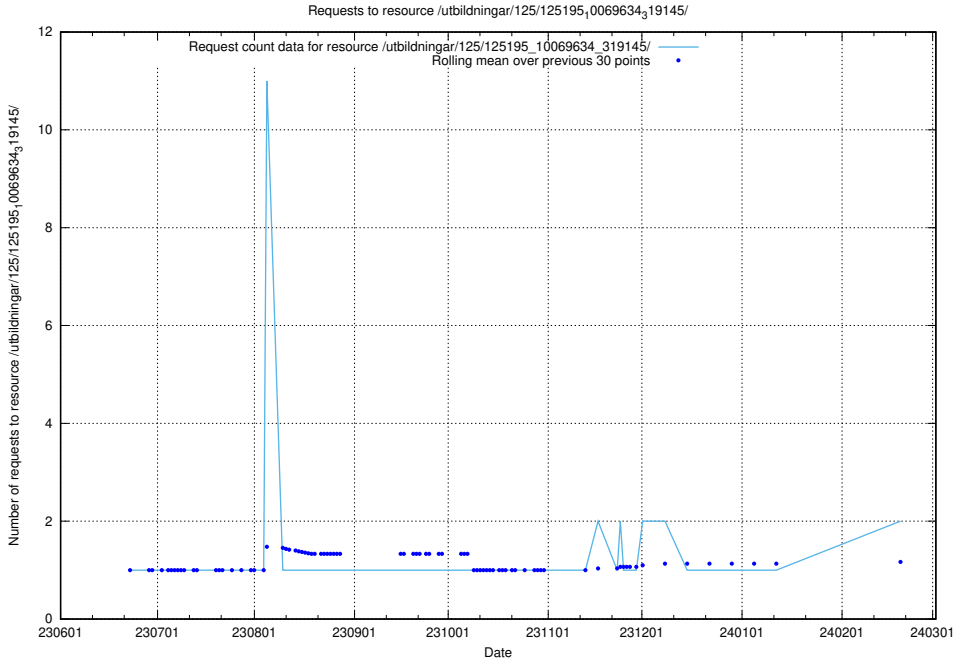

5.796 Usage of /utbildningar/125/125195_10069634_319145/

Here, we count the number of requests to resource /utbildningar/125/125195_10069634_319145/.

5.797 Usage of /utbildningar/124/124934_10072963_334378/events/