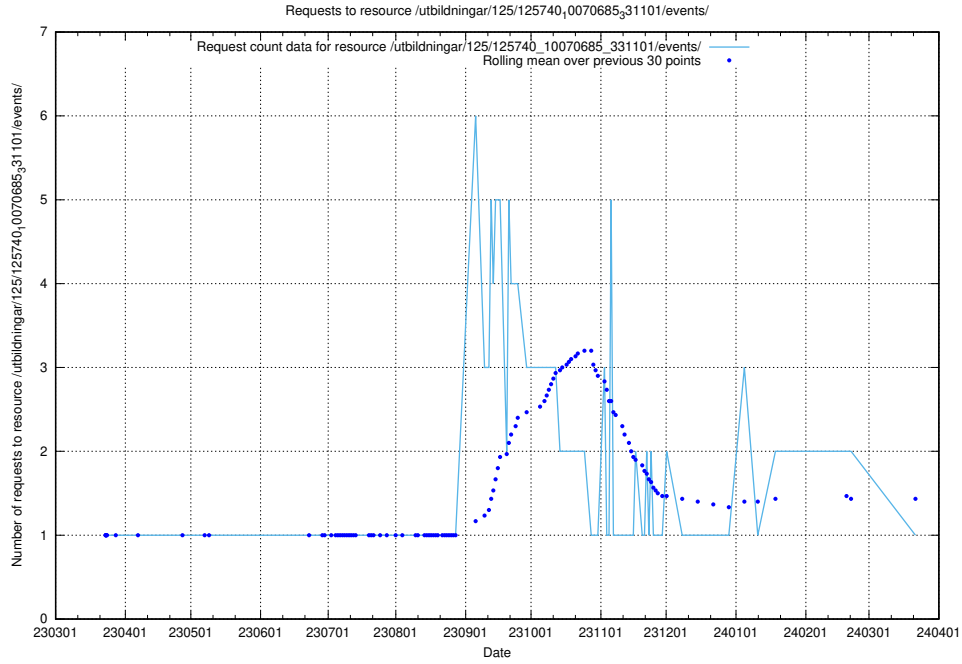

5.964 Usage of /utbildningar/125/125740_10070685_331101/events/

Here, we count the number of requests to resource /utbildningar/125/125740_10070685_331101/events/