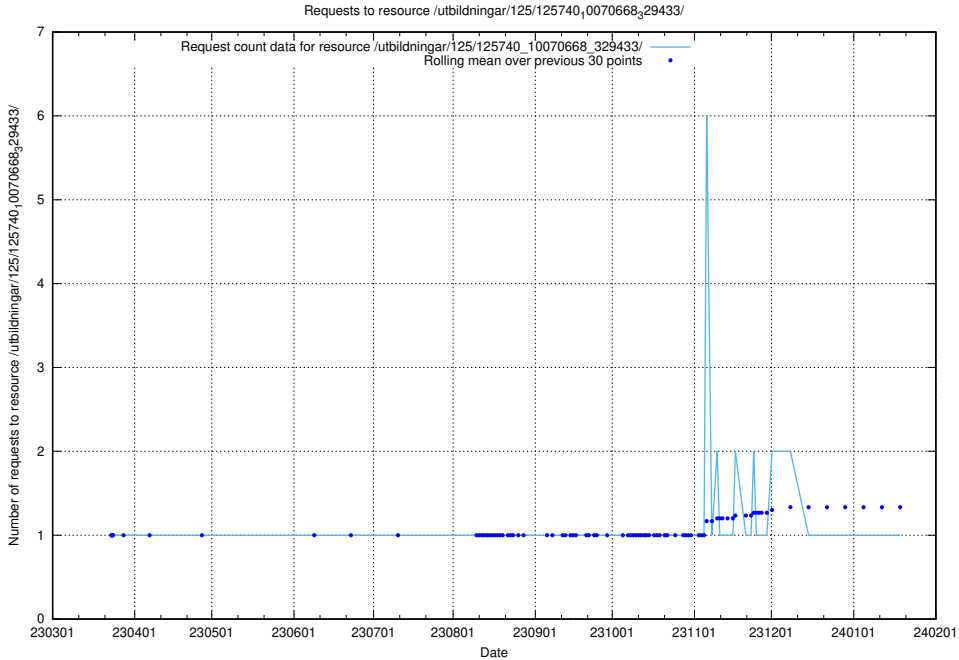

5.984 Usage of /utbildningar/125/125740_10070668_329433/

Here, we count the number of requests to resource /utbildningar/125/125740_10070668_329433/.