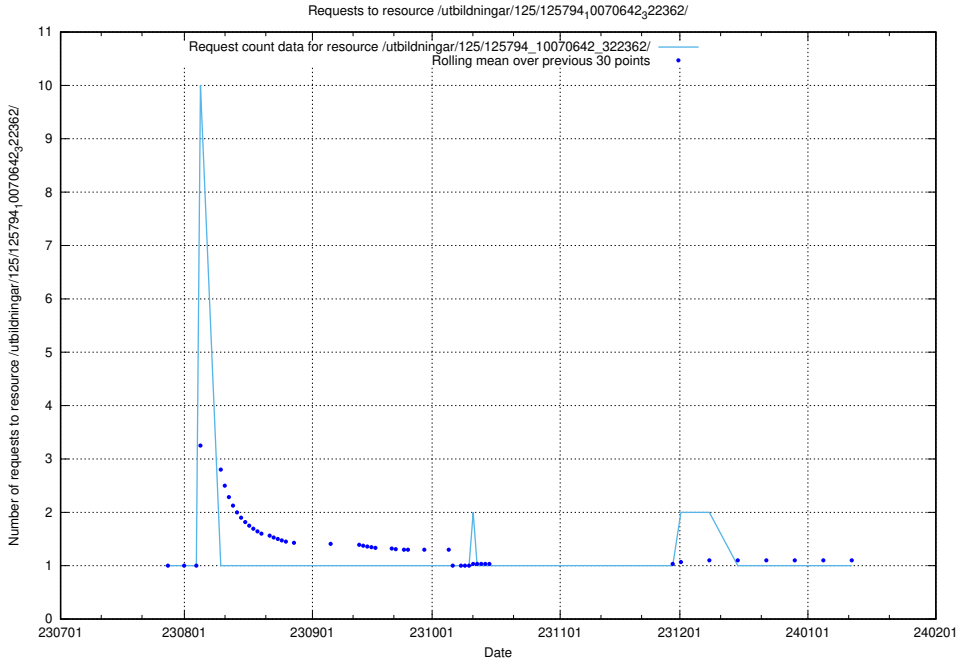

5.5283 Usage of /utbildningar/125/125794_10070642_322362/

Here, we count the number of requests to resource /utbildningar/125/125794_10070642_322362/.