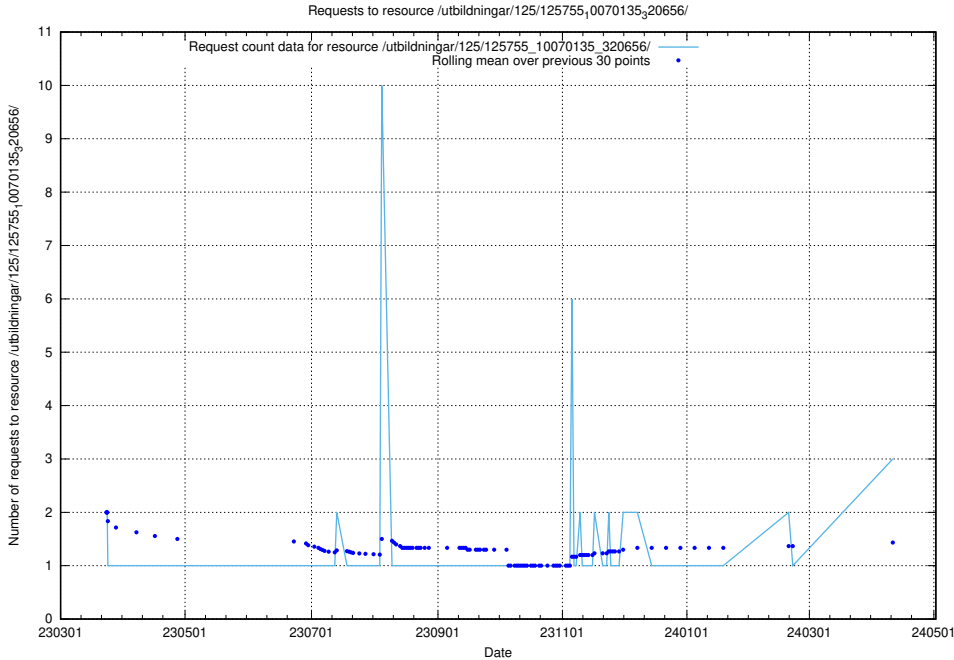

5.411 Usage of /utbildningar/125/125755_10070135_320656/

Here, we count the number of requests to resource /utbildningar/125/125755_10070135_320656/.