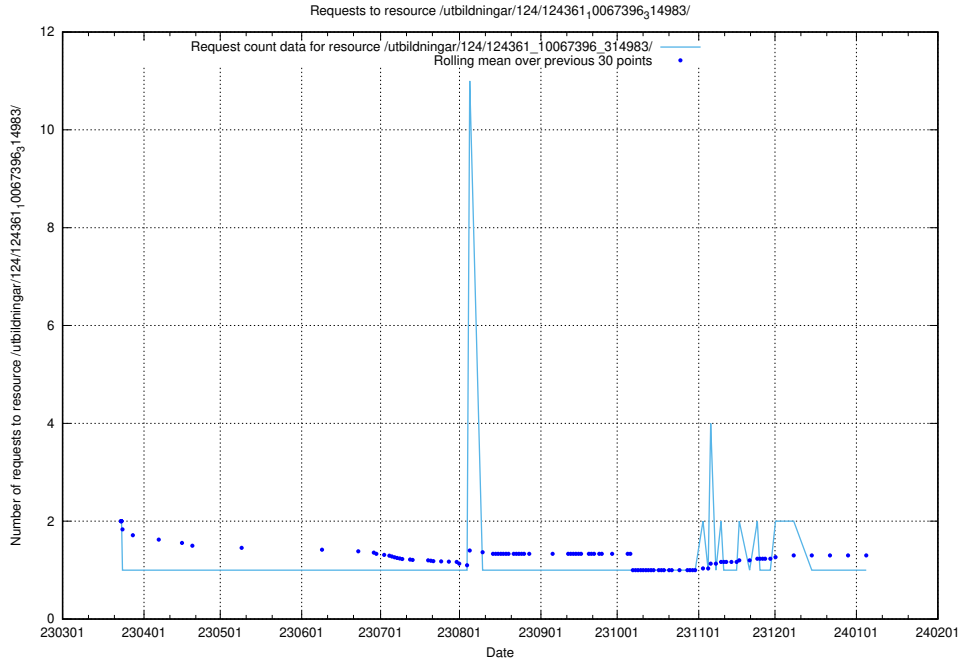

5.6684 Usage of /utbildningar/124/124361_10067396_314983/

Here, we count the number of requests to resource /utbildningar/124/124361_10067396_314983/.