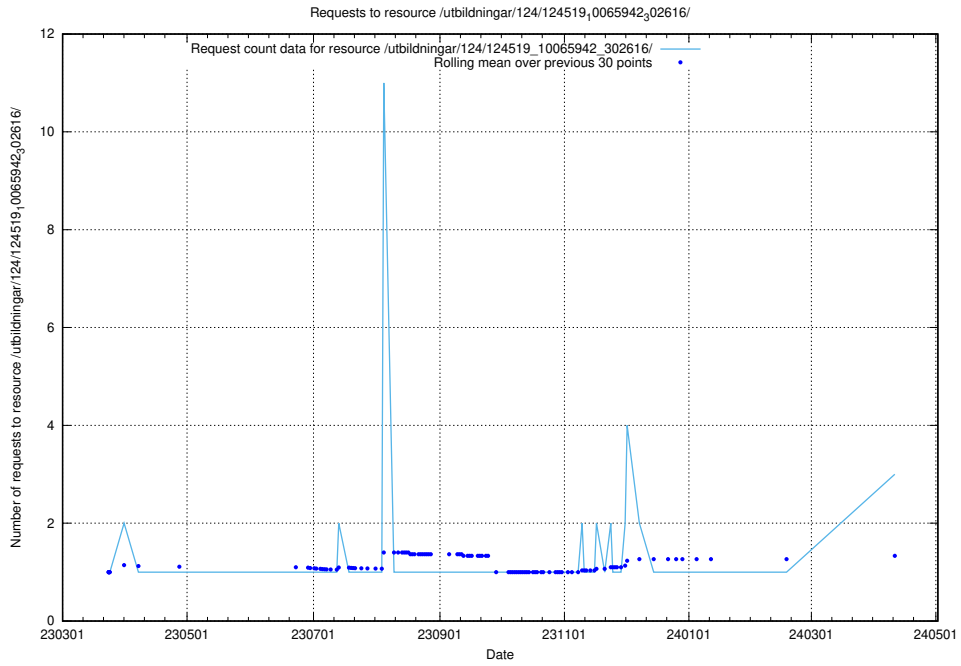

5.263 Usage of /utbildningar/124/124519_10065942_302616/

Here, we count the number of requests to resource /utbildningar/124/124519_10065942_302616/.