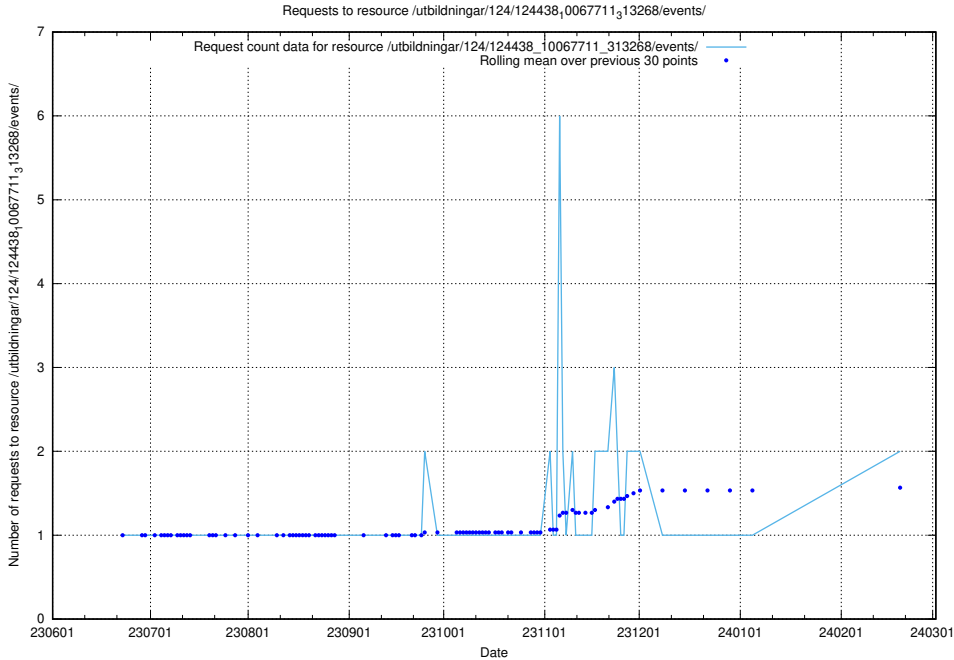

5.817 Usage of /utbildningar/124/124438_10067711_313268/events/

Here, we count the number of requests to resource /utbildningar/124/124438_10067711_313268/events/