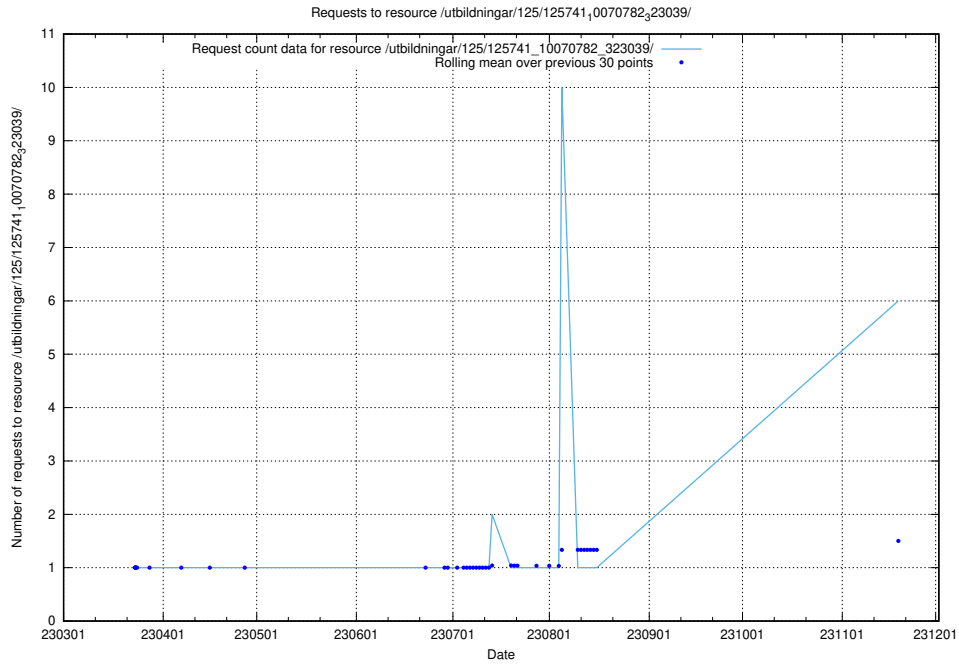

5.96 Usage of /utbildningar/125/125741_10070782_323039/

Here, we count the number of requests to resource /utbildningar/125/125741_10070782_323039/.