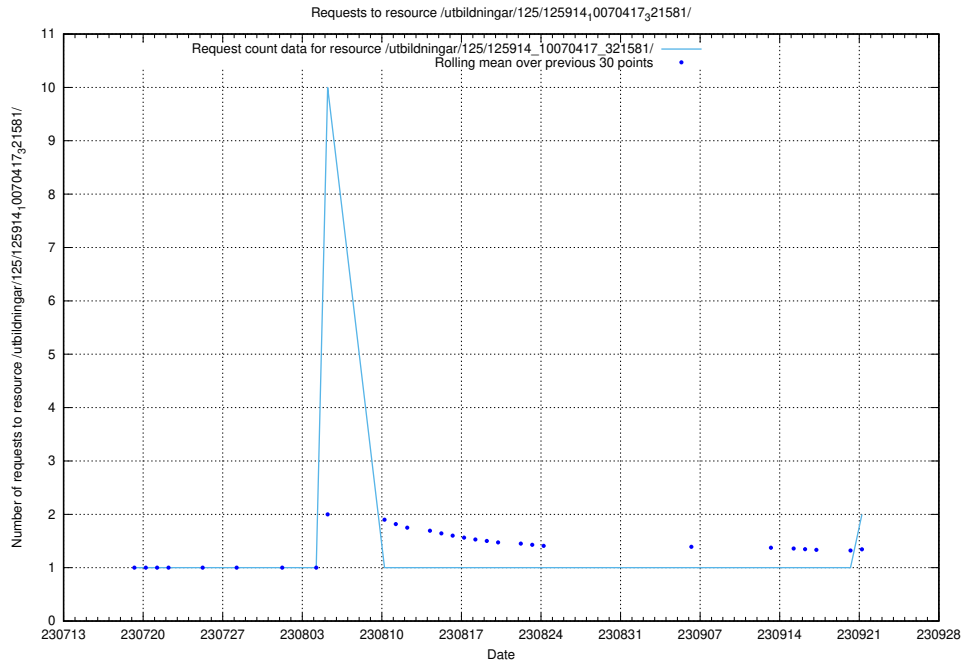

5.744 Usage of /utbildningar/125/125914_10070417_321581/

Here, we count the number of requests to resource /utbildningar/125/125914_10070417_321581/.