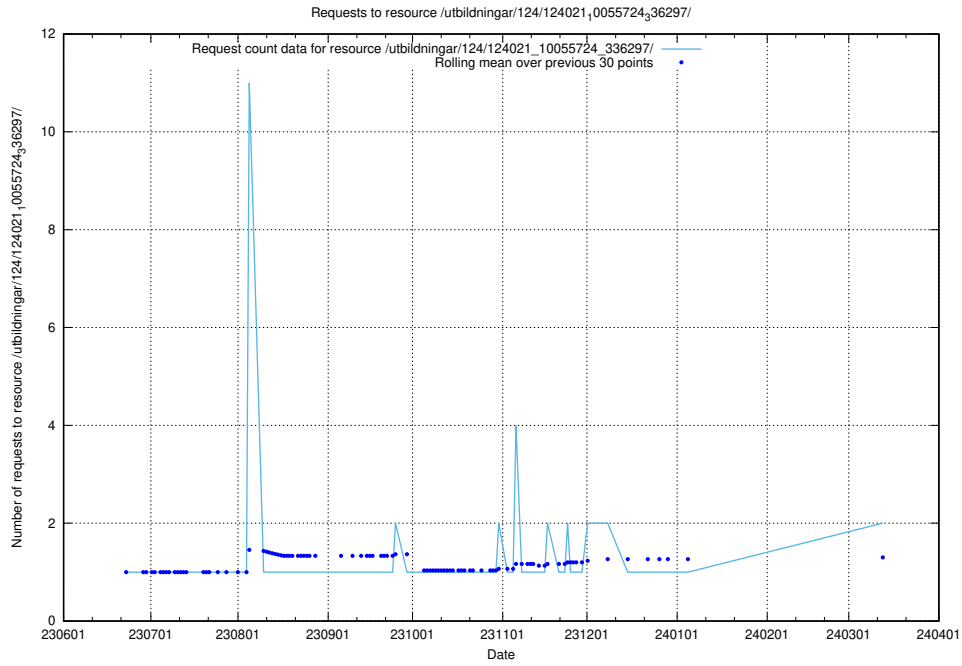

5.818 Usage of /utbildningar/124/124021_10055724_336297/

Here, we count the number of requests to resource /utbildningar/124/124021_10055724_336297/.