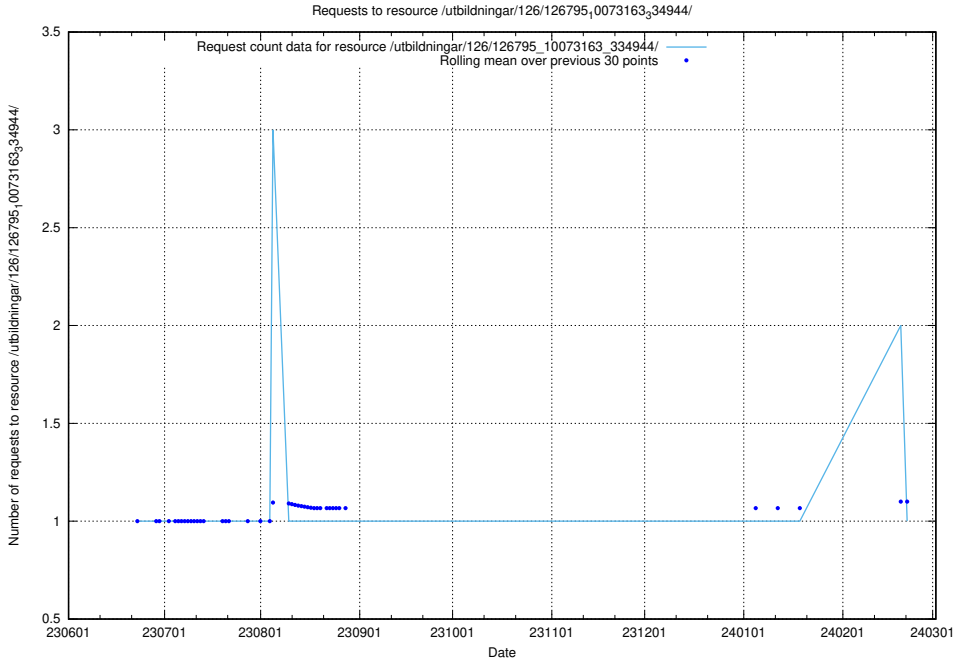

5.5986 Usage of /utbildningar/126/126795_10073163_334944/

Here, we count the number of requests to resource /utbildningar/126/126795_10073163_334944/.