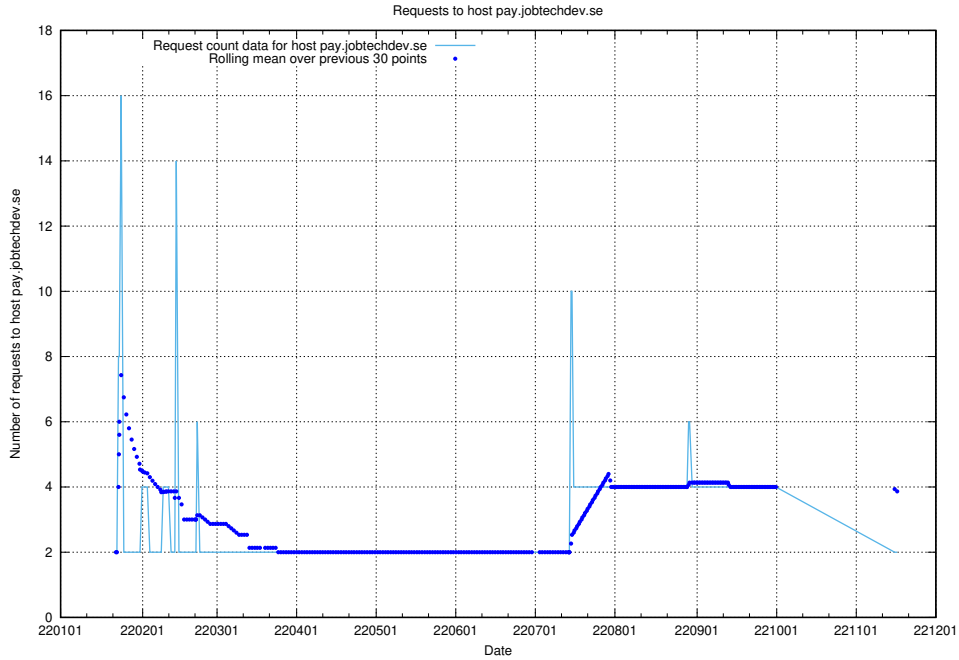

7.595 Usage of pay.jobtechdev.se

Here, we count the number of requests to host pay.jobtechdev.se.