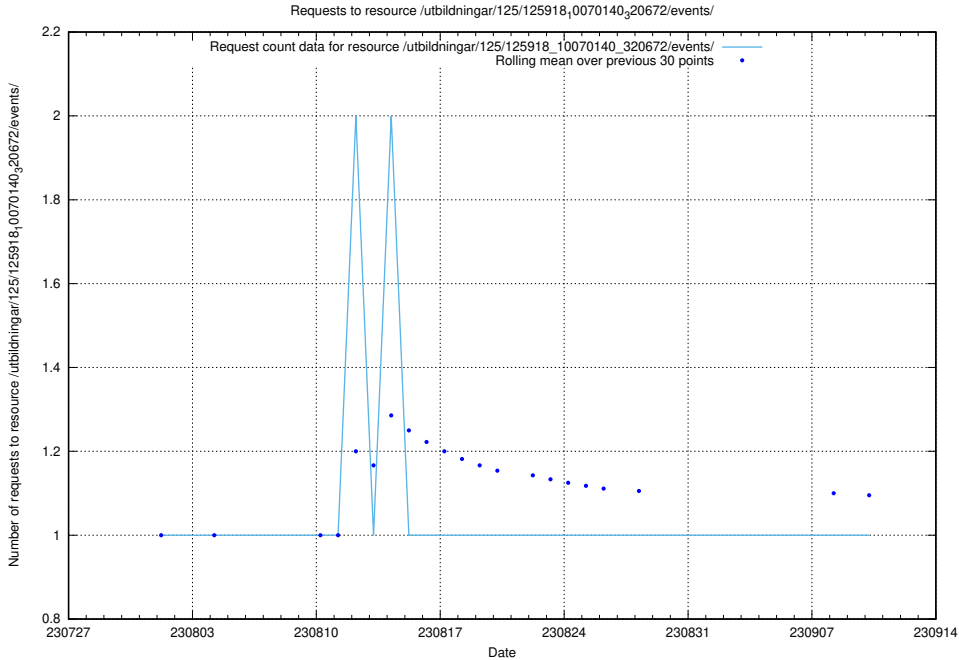

5.5272 Usage of /utbildningar/125/125918_10070140_320672/events/

Here, we count the number of requests to resource /utbildningar/125/125918_10070140_320672/events/