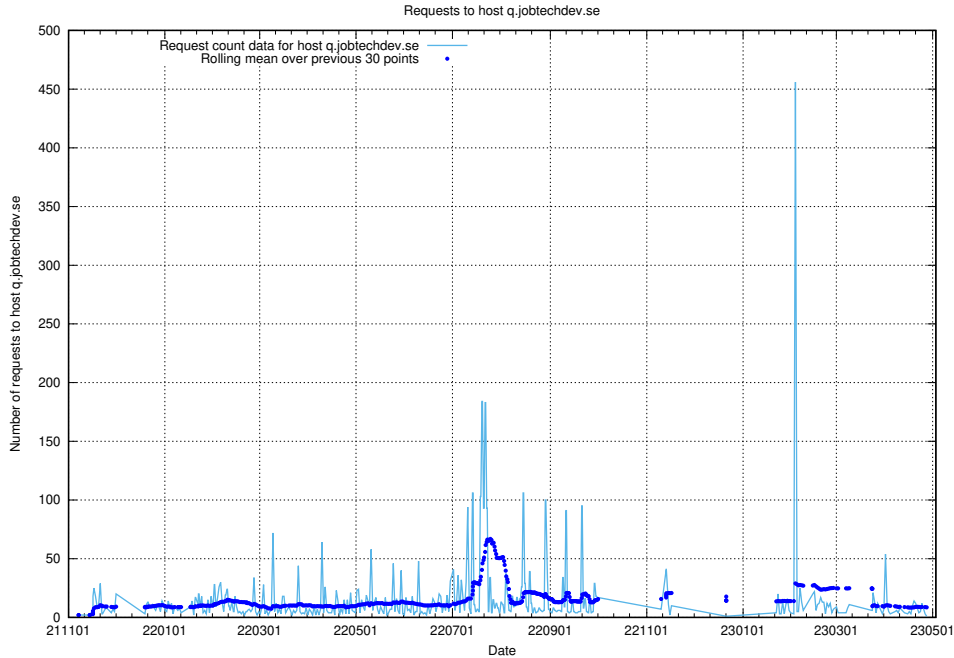

7.626 Usage of q.jobtechdev.se

Here, we count the number of requests to host q.jobtechdev.se.

7.627 Usage of mc.jobtechdev.se

Here, we count the number of requests to host mc.jobtechdev.se.

7.628 Usage of list.jobtechdev.se