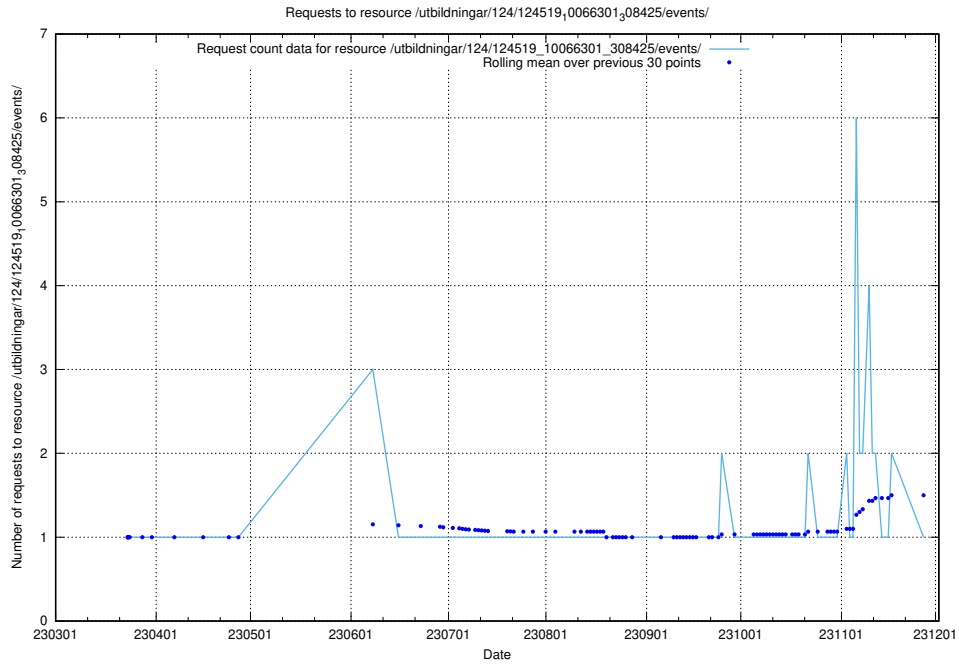

5.1602 Usage of /utbildningar/124/124519_10066301_308425/events/

Here, we count the number of requests to resource /utbildningar/124/124519_10066301_308425/events/

5.1603 Usage of /annonser/historiska/berikade/exempel/