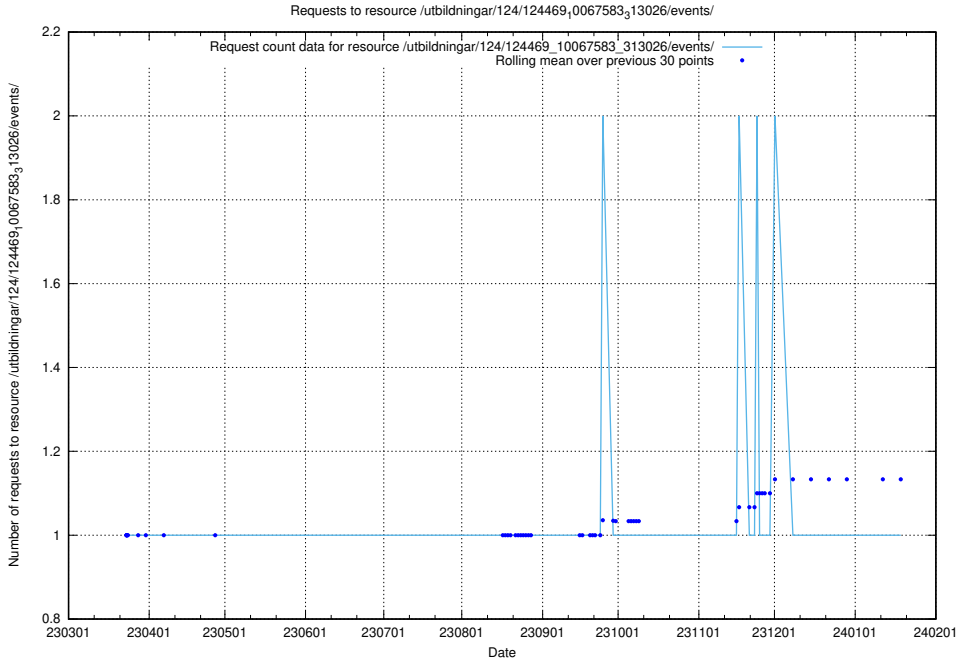

5.3668 Usage of /utbildningar/124/124469_10067583_313026/events/

Here, we count the number of requests to resource /utbildningar/124/124469_10067583_313026/events/