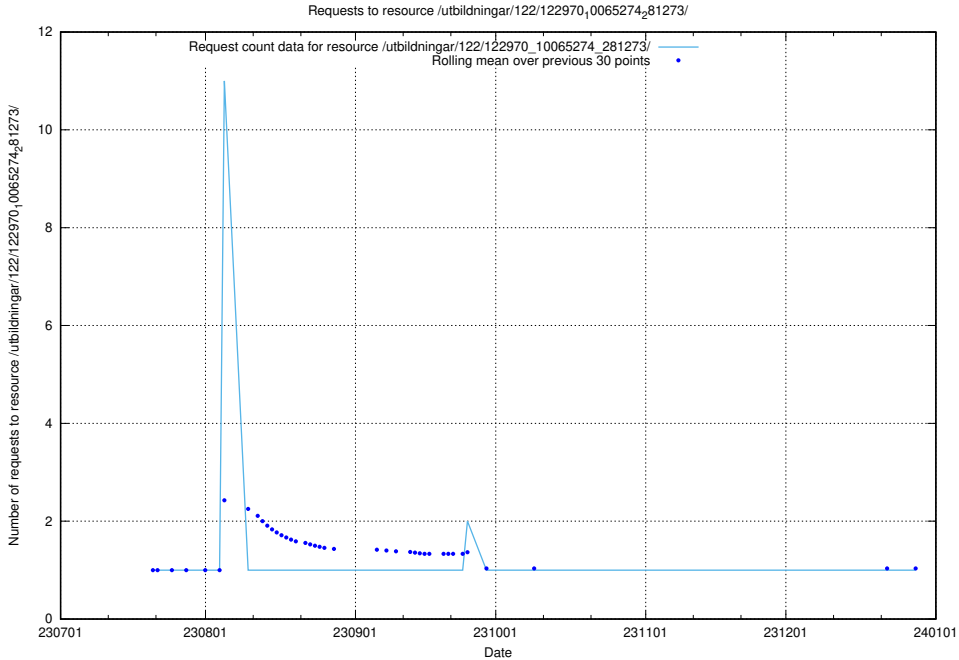

5.5368 Usage of /utbildningar/122/122970_10065274_281273/

Here, we count the number of requests to resource /utbildningar/122/122970_10065274_281273/.