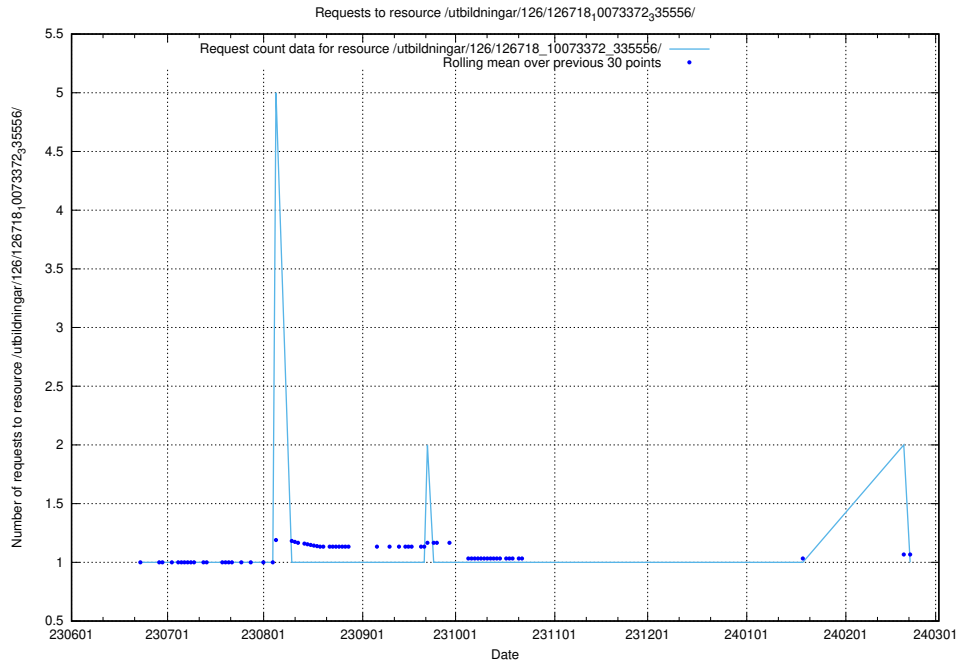

5.6011 Usage of /utbildningar/126/126718_10073372_335556/

Here, we count the number of requests to resource /utbildningar/126/126718_10073372_335556/.