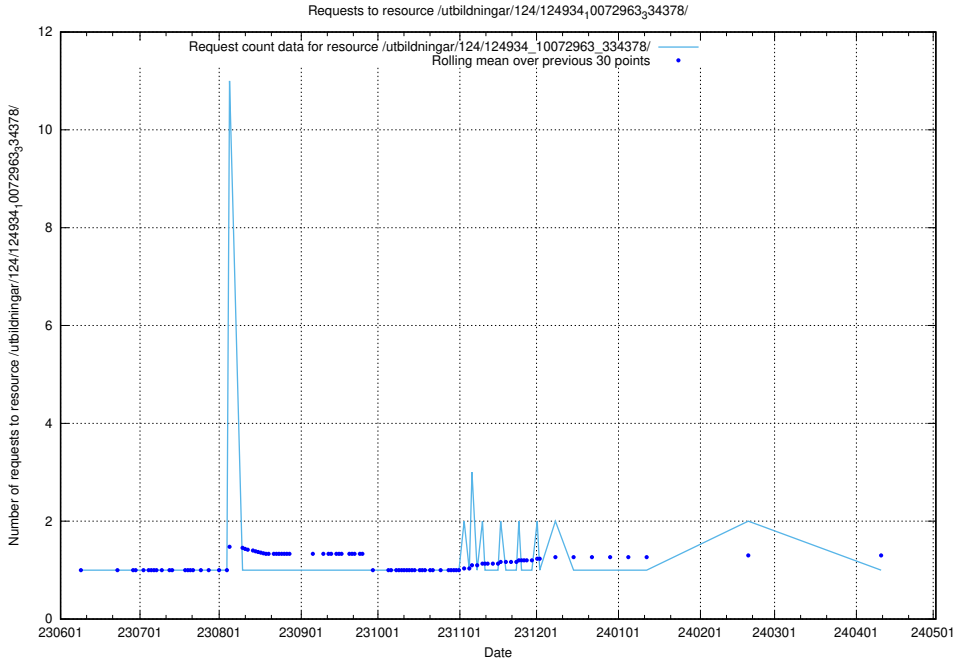

5.6286 Usage of /utbildningar/124/124934_10072963_334378/

Here, we count the number of requests to resource /utbildningar/124/124934_10072963_334378/.