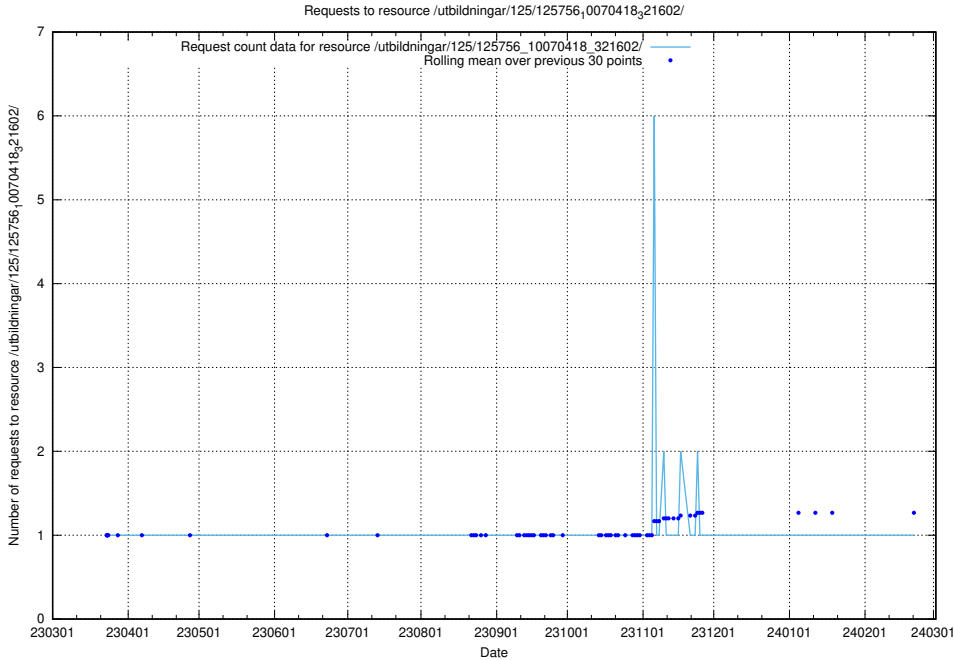

5.6832 Usage of /utbildningar/125/125756_10070418_321602/

Here, we count the number of requests to resource /utbildningar/125/125756_10070418_321602/.