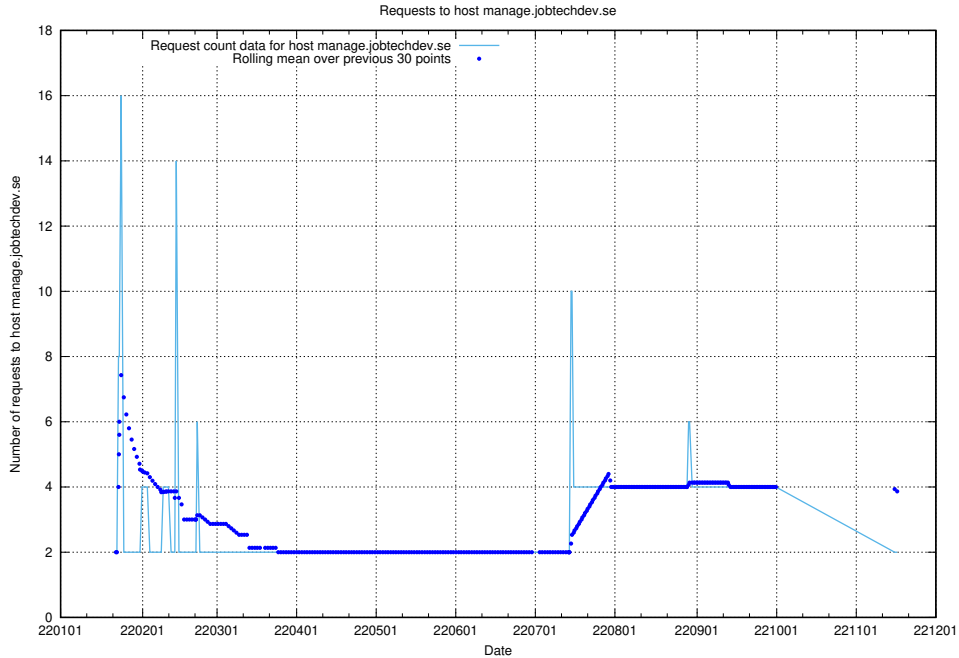

7.599 Usage of manage.jobtechdev.se

Here, we count the number of requests to host manage.jobtechdev.se.