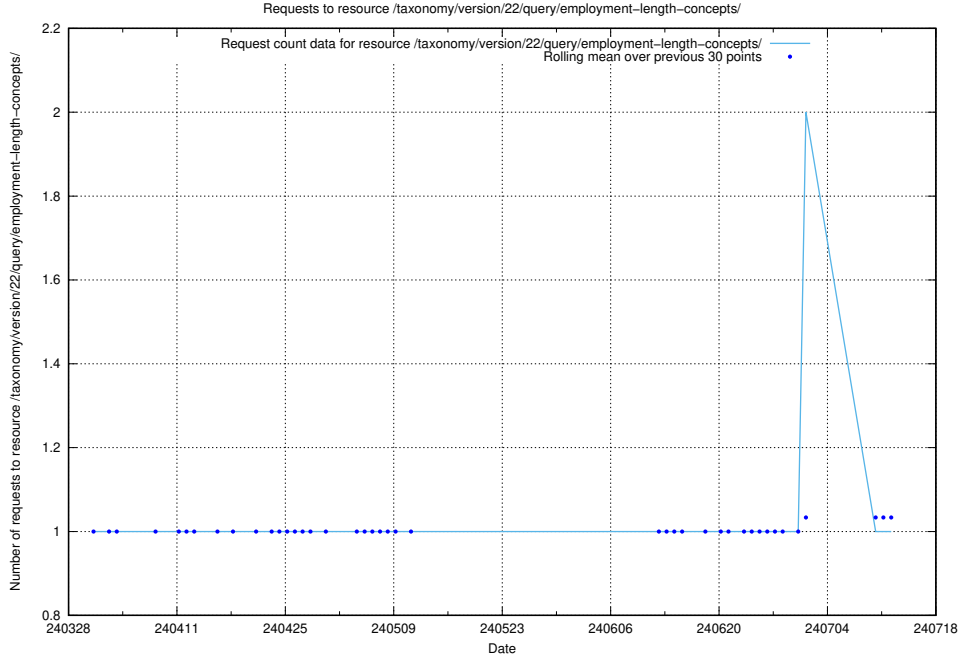

5.1991 Usage of /taxonomy/version/22/query/employment-length-concepts/

Here, we count the number of requests to resource /taxonomy/version/22/query/employment-length-concepts/.