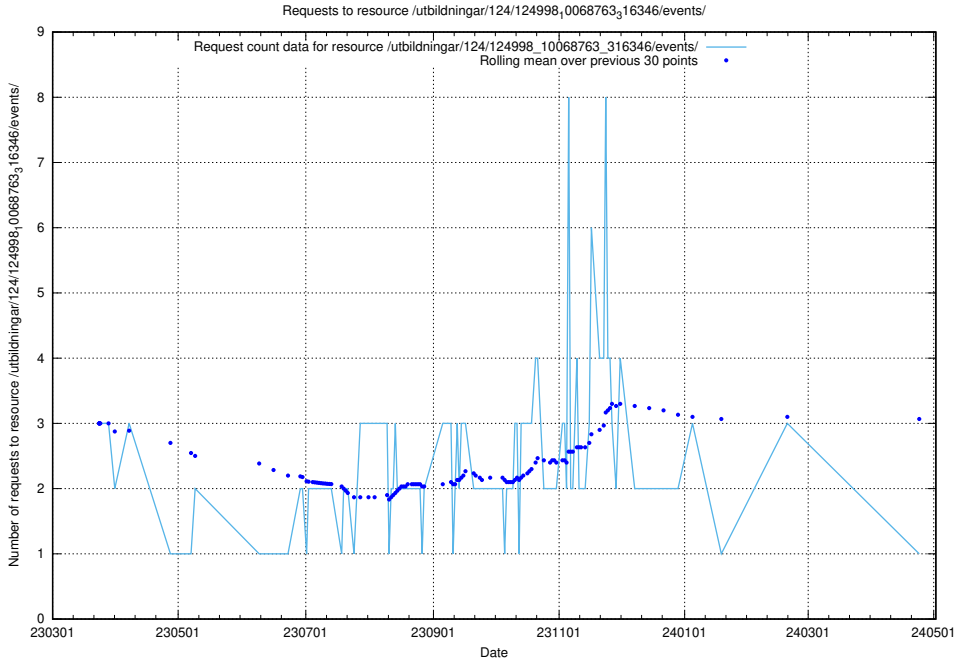

5.6642 Usage of /utbildningar/124/124998_10068763_316346/events/

Here, we count the number of requests to resource /utbildningar/124/124998_10068763_316346/events/

5.6643 Usage of /utbildningar/124/124854_10071121_330533/events/