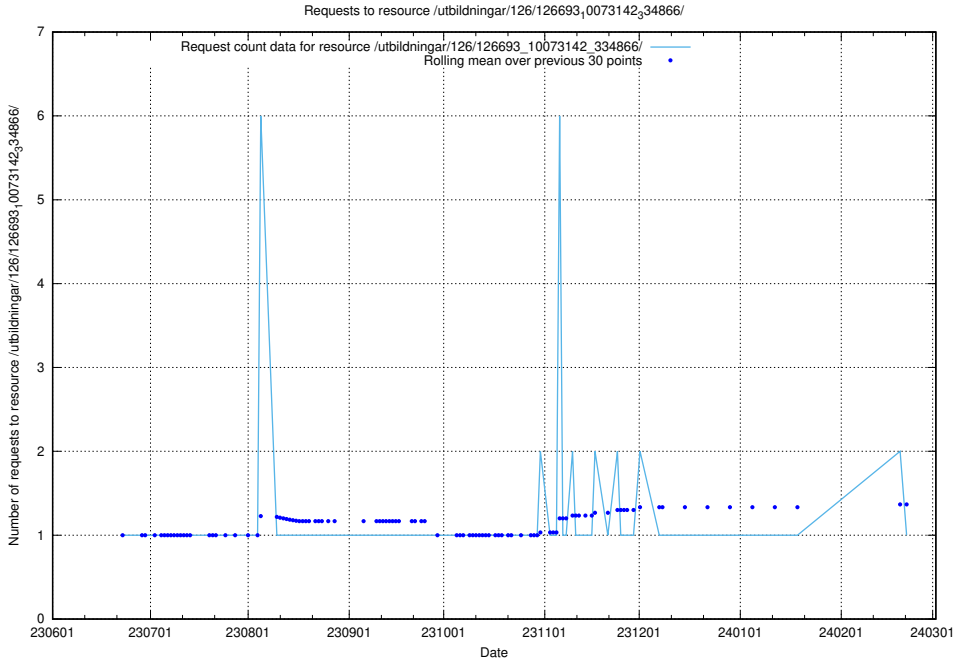

5.6043 Usage of /utbildningar/126/126693_10073142_334866/

Here, we count the number of requests to resource /utbildningar/126/126693_10073142_334866/.