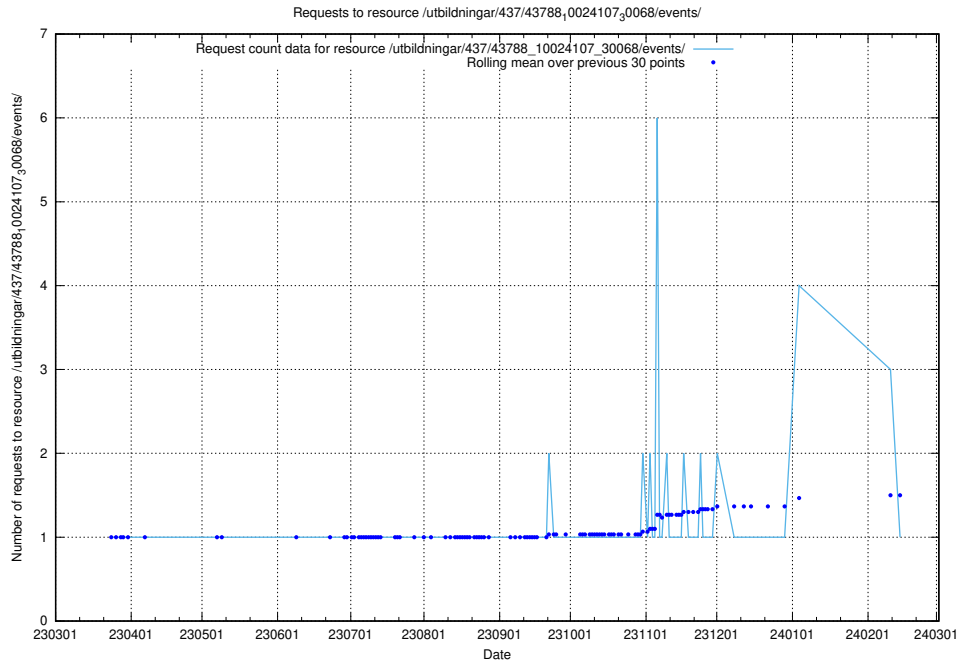

5.6563 Usage of /utbildningar/437/43788_10024107_30068/events/

Here, we count the number of requests to resource /utbildningar/437/43788_10024107_30068/events/.