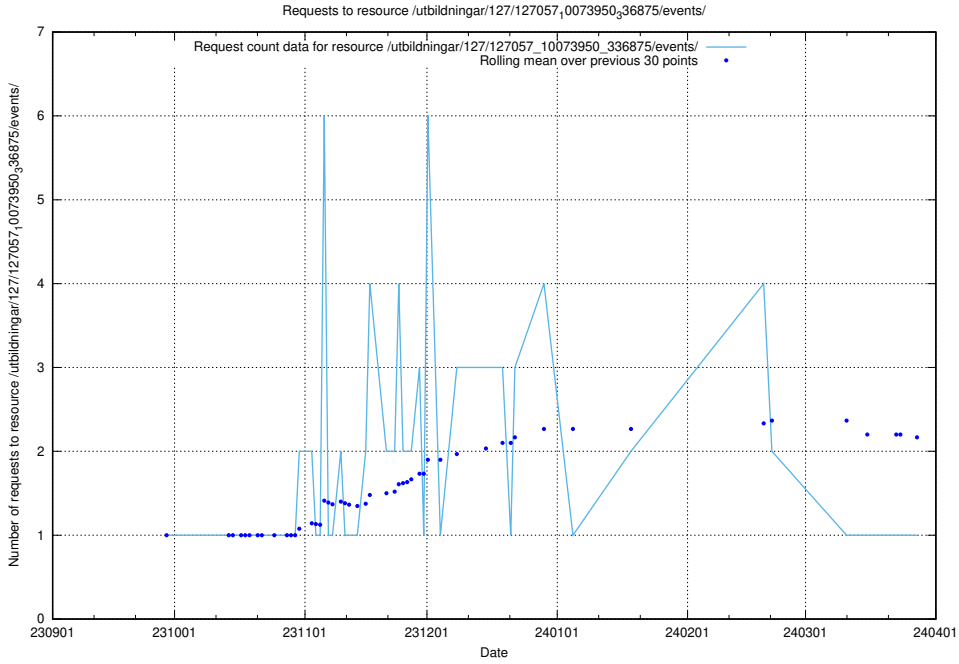

5.4830 Usage of /utbildningar/127/127057_10073950_336875/events/

Here, we count the number of requests to resource /utbildningar/127/127057_10073950_336875/events/