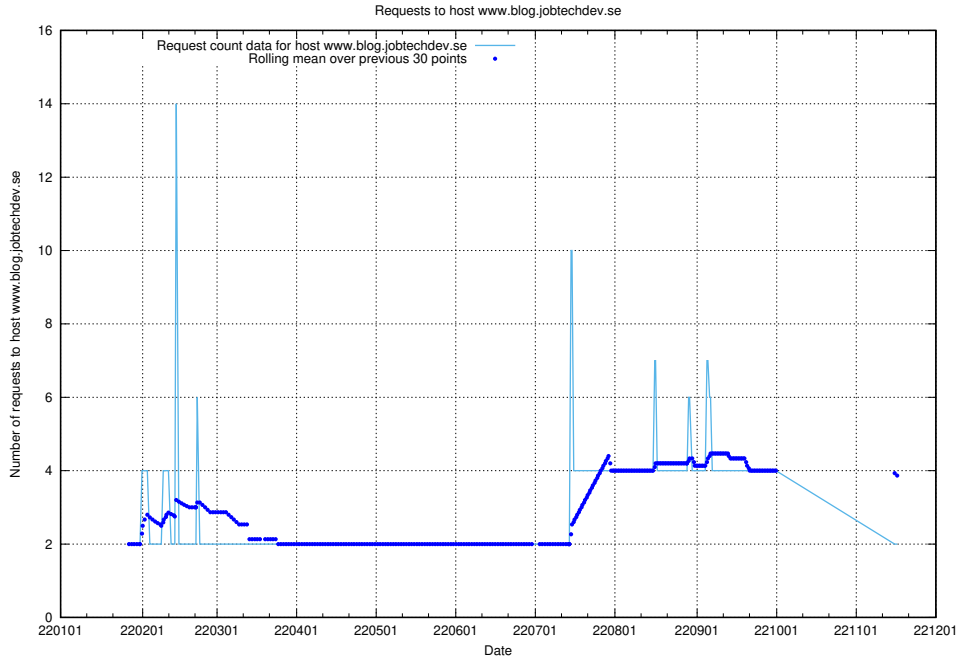

7.573 Usage of www.blog.jobtechdev.se

Here, we count the number of requests to host www.blog.jobtechdev.se.