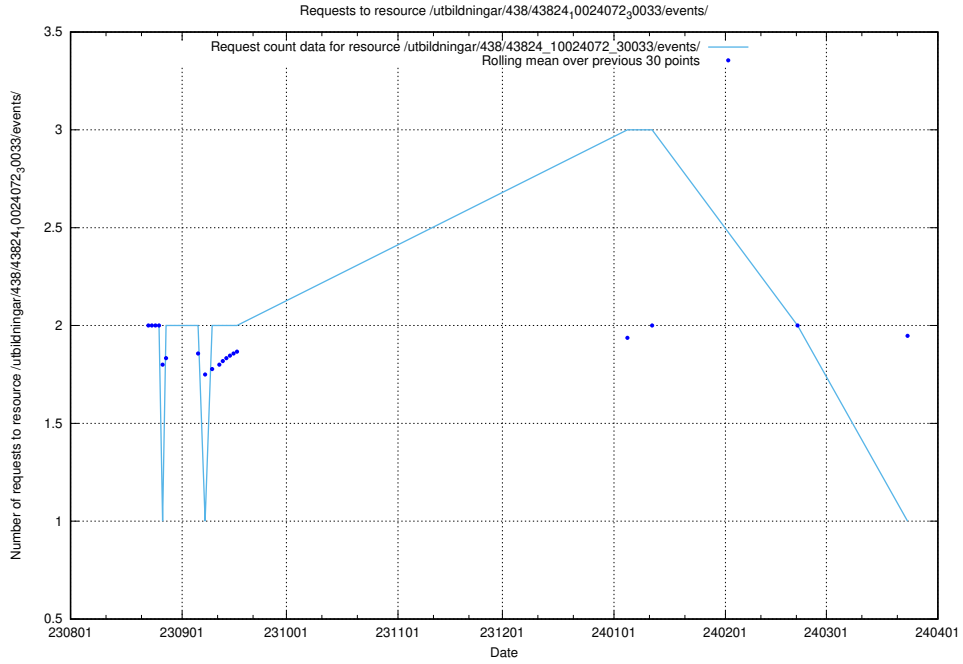

5.5119 Usage of /utbildningar/438/43824_10024072_30033/events/

Here, we count the number of requests to resource /utbildningar/438/43824_10024072_30033/events/.