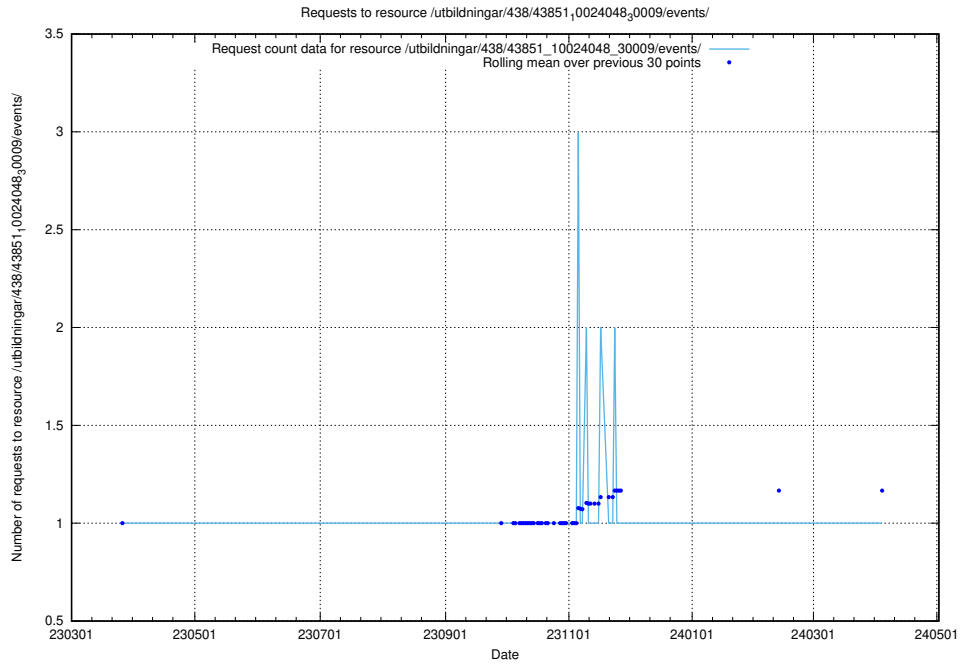

5.6471 Usage of /utbildningar/438/43851_10024048_30009/events/

Here, we count the number of requests to resource /utbildningar/438/43851_10024048_30009/events/.