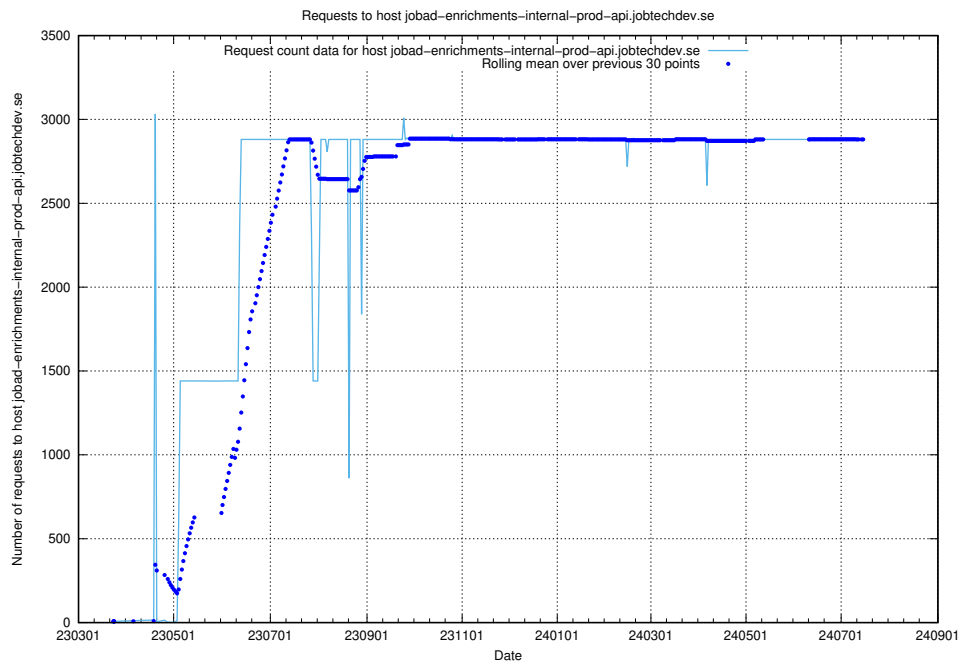

7.16 Usage of jobad-enrichments-internal-prod-api.jobtechdev.se

Here, we count the number of requests to host jobad-enrichments-internal-prod-api.jobtechdev.se.