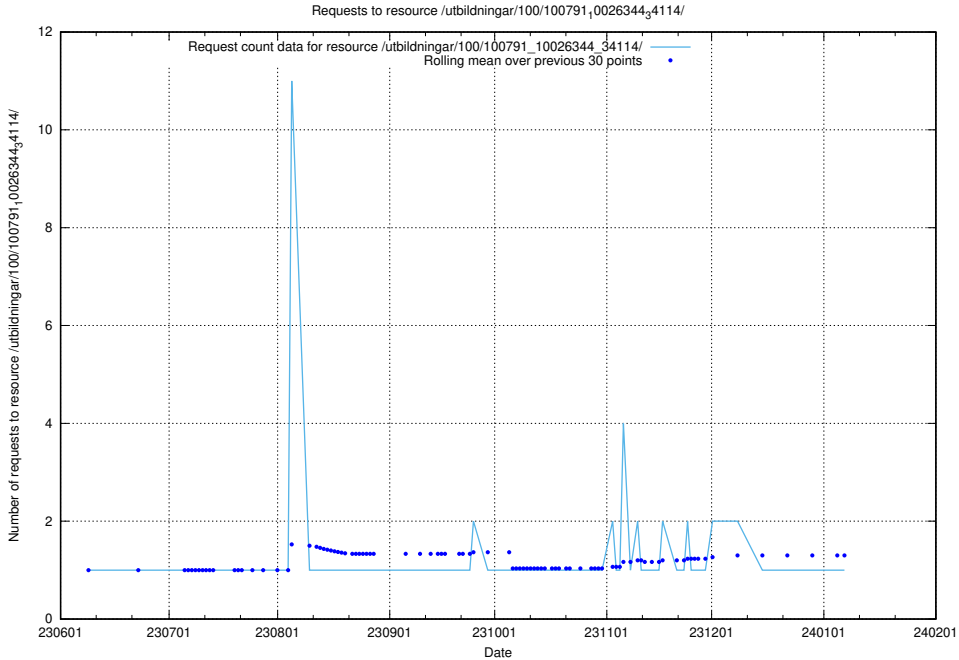

5.6298 Usage of /utbildningar/100/100791_10026344_34114/

Here, we count the number of requests to resource /utbildningar/100/100791_10026344_34114/.