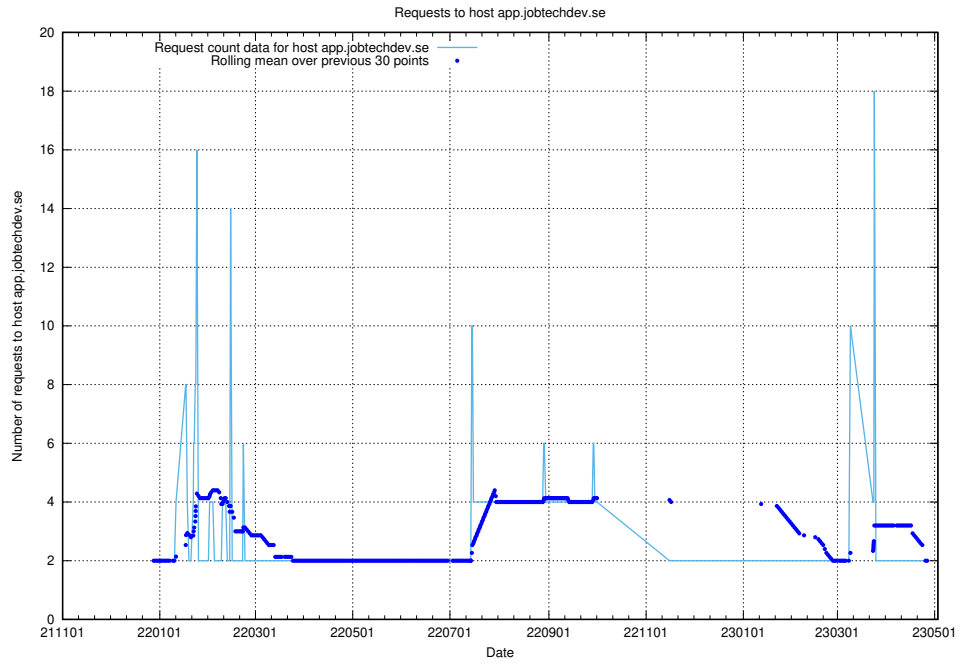

7.364 Usage of app.jobtechdev.se

Here, we count the number of requests to host app.jobtechdev.se.