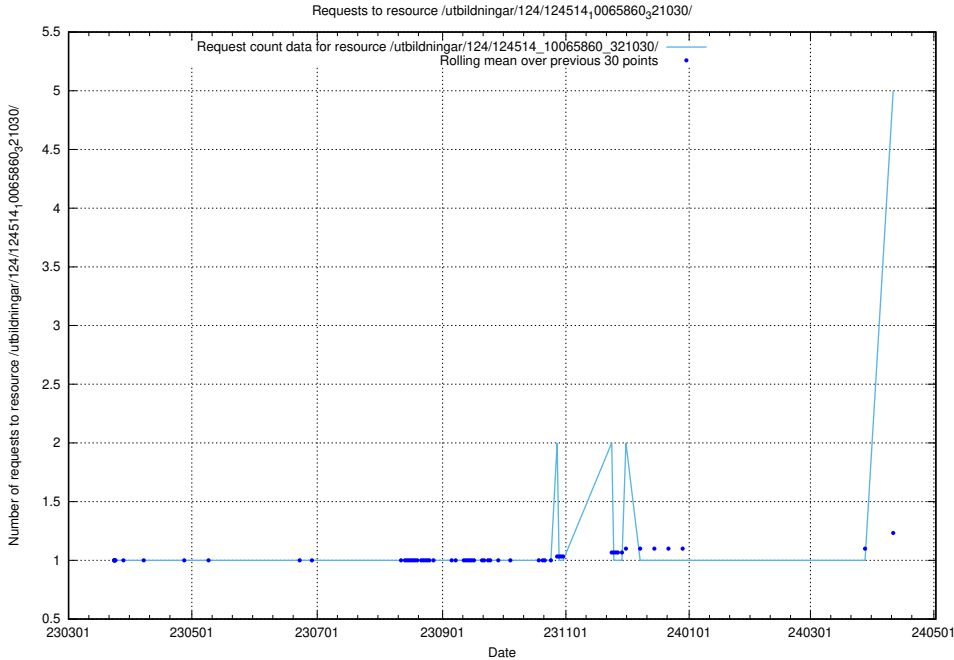

5.117 Usage of /utbildningar/124/124514_10065860_321030/

Here, we count the number of requests to resource /utbildningar/124/124514_10065860_321030/.