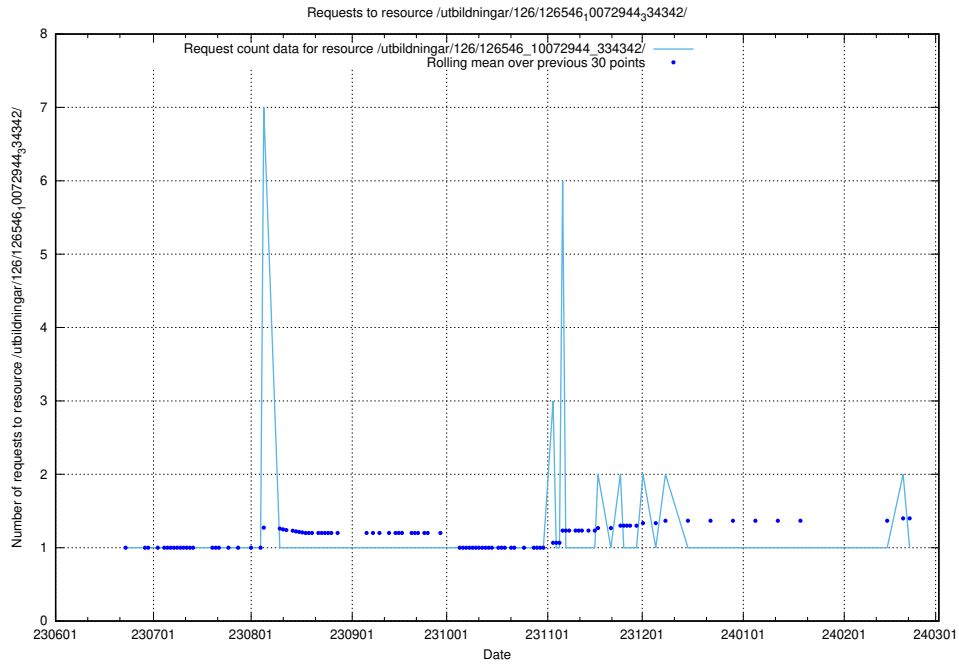

5.6045 Usage of /utbildningar/126/126546_10072944_334342/

Here, we count the number of requests to resource /utbildningar/126/126546_10072944_334342/.