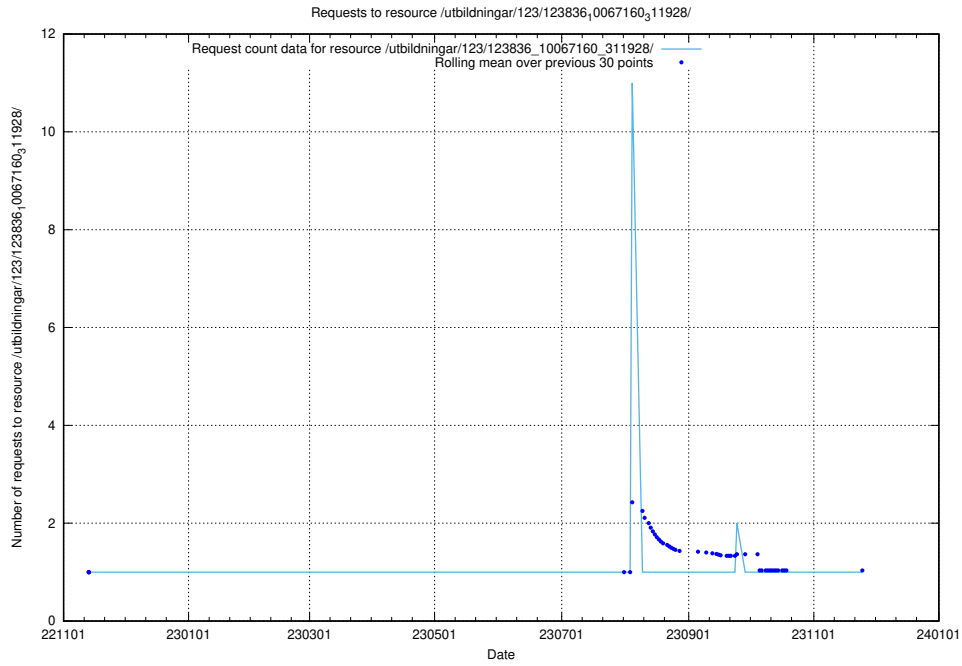

5.6291 Usage of /utbildningar/123/123836_10067160_311928/

Here, we count the number of requests to resource /utbildningar/123/123836_10067160_311928/.