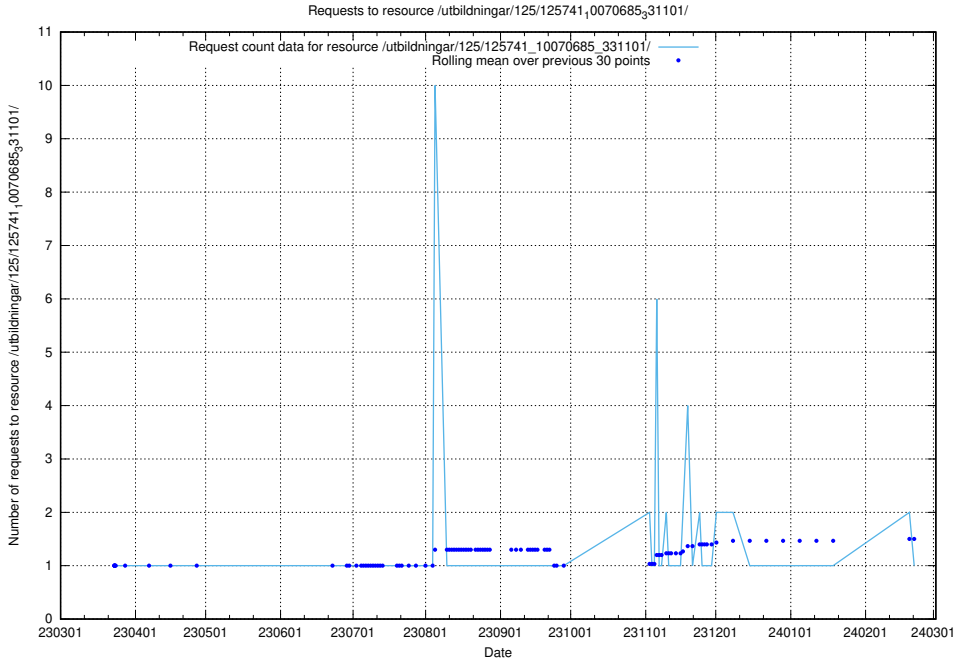

5.6854 Usage of /utbildningar/125/125741_10070685_331101/

Here, we count the number of requests to resource /utbildningar/125/125741_10070685_331101/.