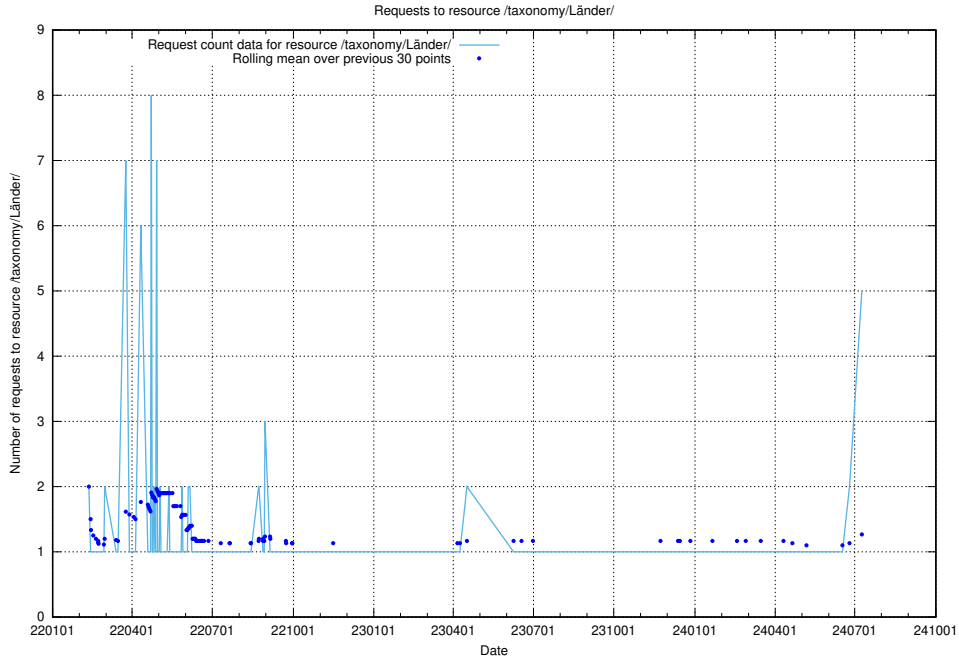

5.114 Usage of /taxonomy/Länder/

Here, we count the number of requests to resource /taxonomy/Länder/.