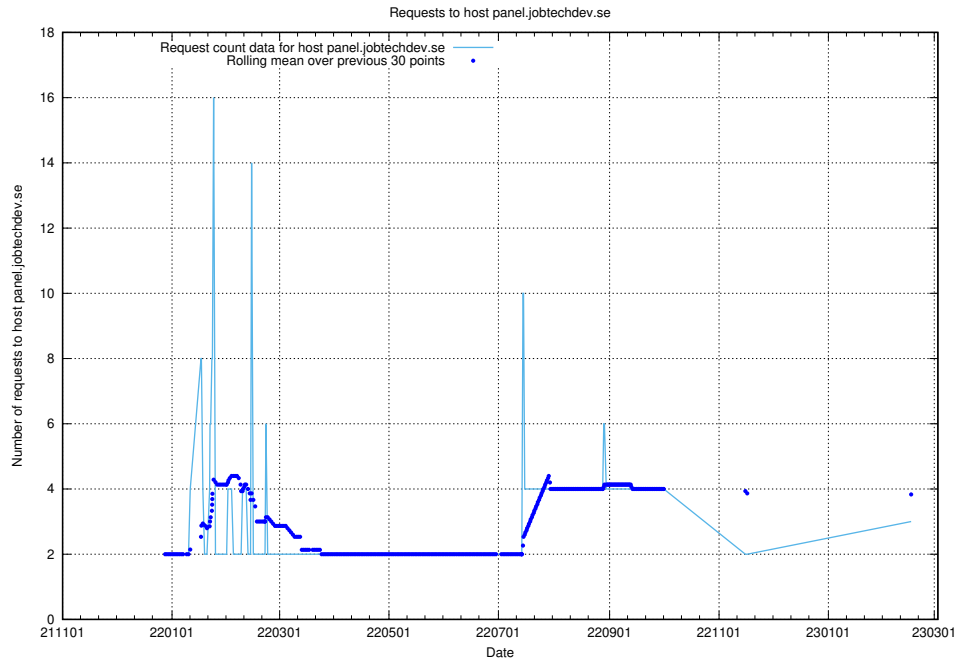

Here, we count the number of requests to host portal.jobtechdev.se.

7.199 Usage of panel.jobtechdev.se

Here, we count the number of requests to host panel.jobtechdev.se.

7.200 Usage of new.jobtechdev.se

Here, we count the number of requests to host new.jobtechdev.se.