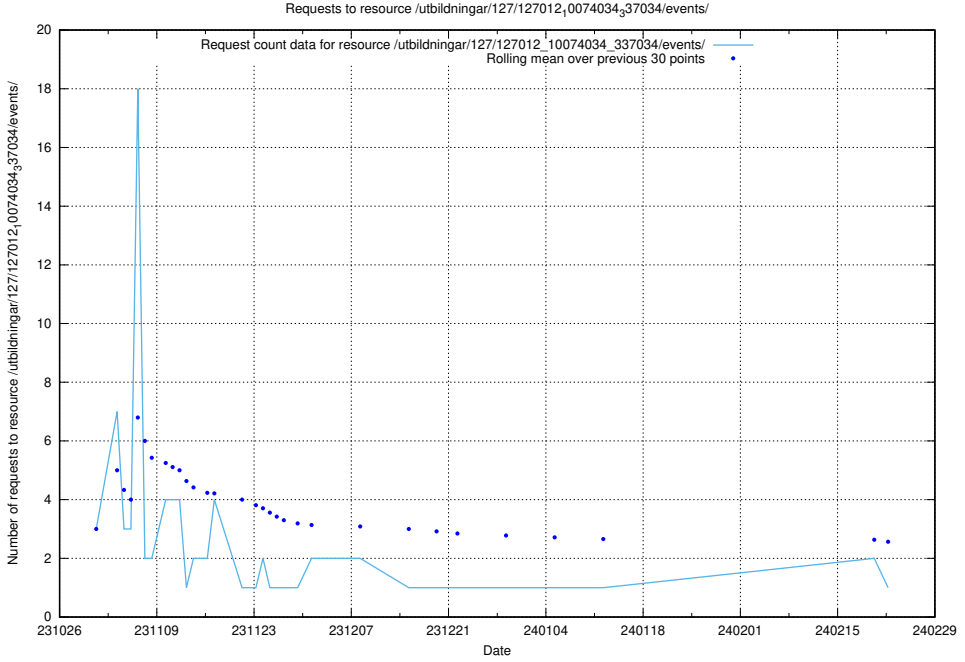

Here, we count the number of requests to resource /utbildningar/125/125199_10069561_332264/events/

5.4551 Usage of /utbildningar/127/127012_10074034_337034/events/

Here, we count the number of requests to resource /utbildningar/127/127012_10074034_337034/events/