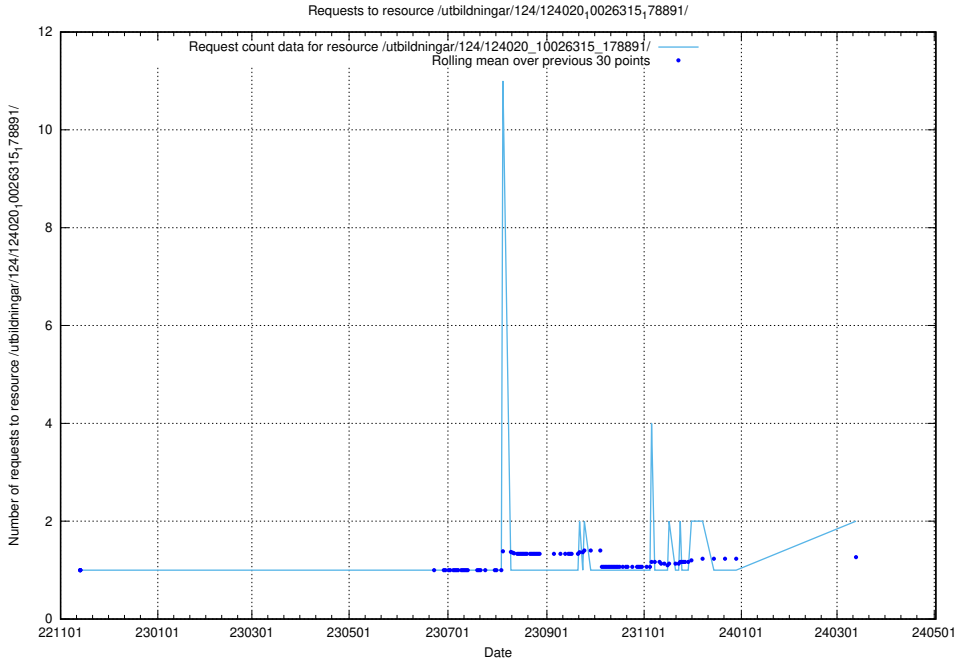

5.827 Usage of /utbildningar/124/124020_10026315_178891/

Here, we count the number of requests to resource /utbildningar/124/124020_10026315_178891/.