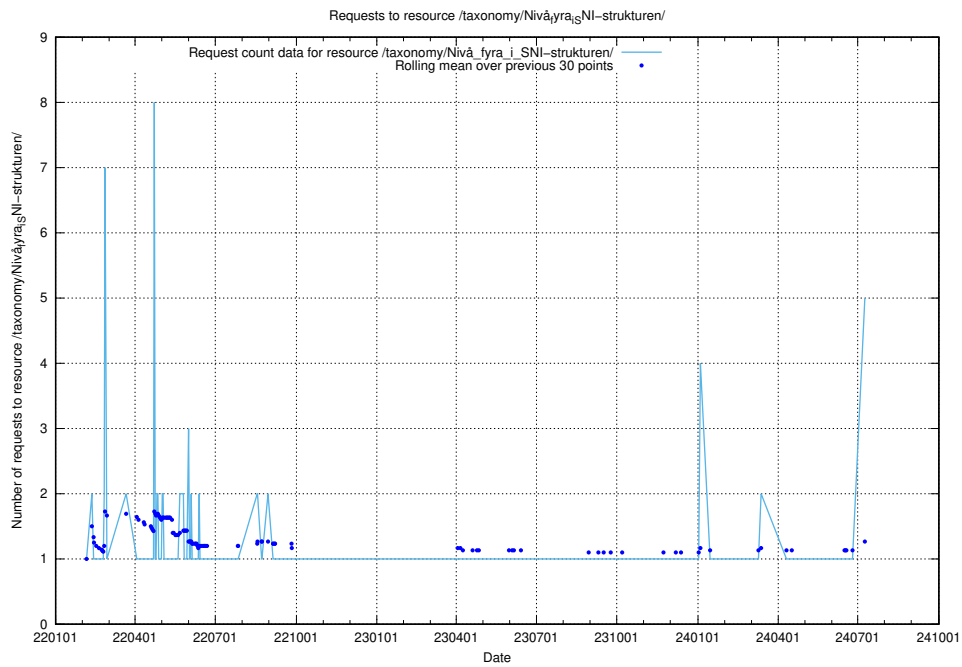

5.120 Usage of /taxonomy/Nivå_fyra_i_SNI-strukturen/

Here, we count the number of requests to resource /taxonomy/Nivå_fyra_i_SNI-strukturen/.