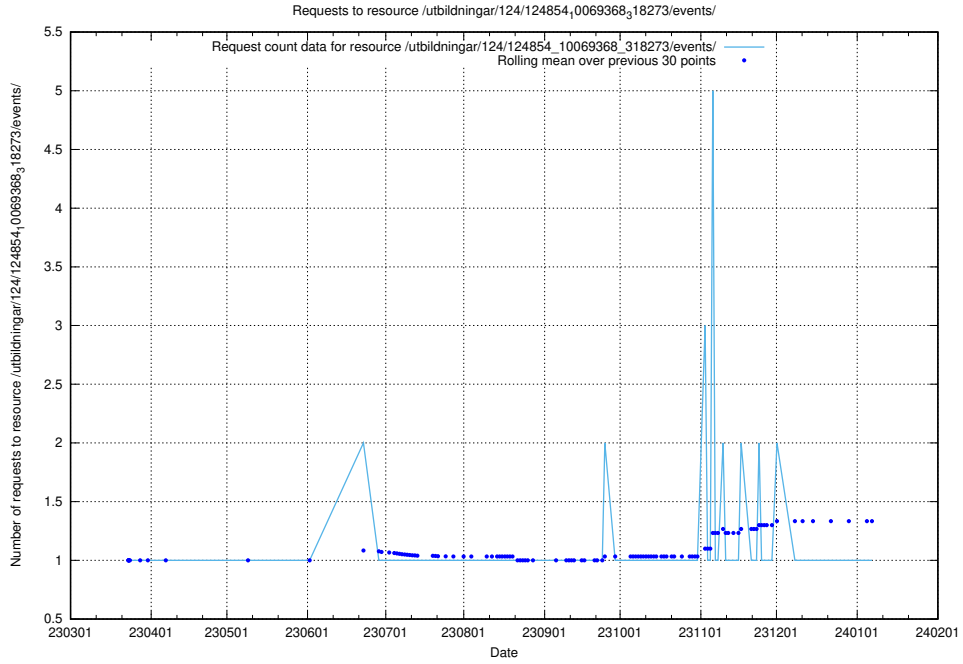

Here, we count the number of requests to resource /utbildningar/124/124854_10069845_319853/.

5.1182 Usage of /utbildningar/124/124854_10069368_318273/events/

Here, we count the number of requests to resource /utbildningar/124/124854_10069368_318273/events/