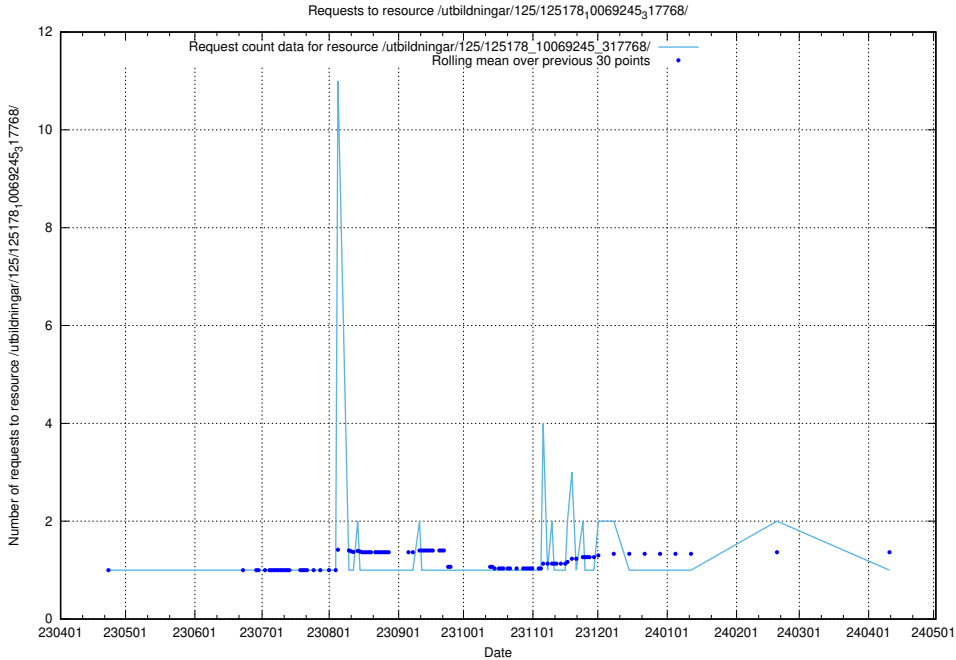

5.6436 Usage of /utbildningar/125/125178_10069245_317768/

Here, we count the number of requests to resource /utbildningar/125/125178_10069245_317768/.