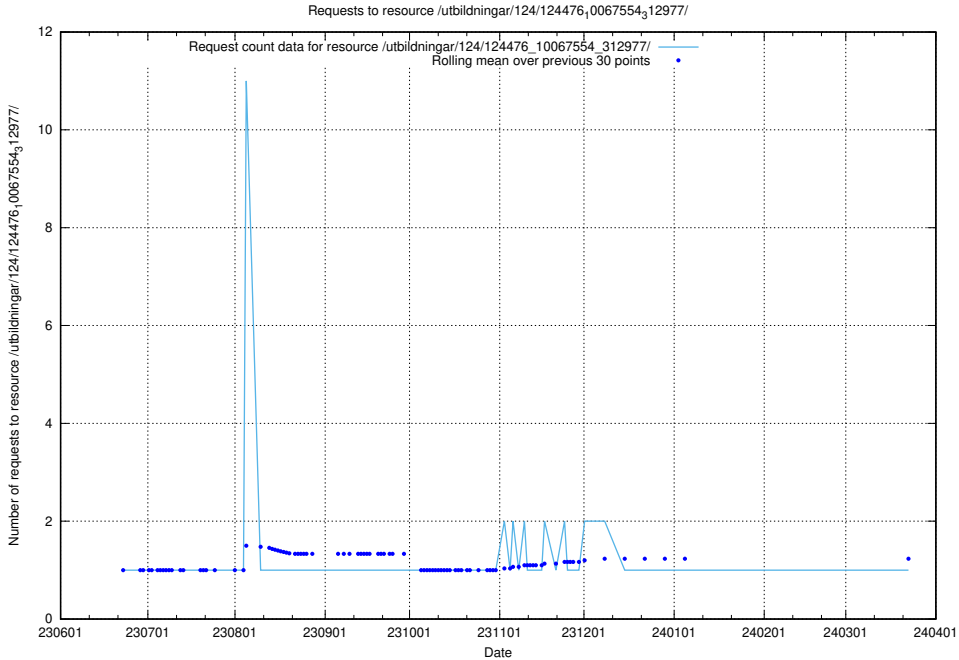

5.6194 Usage of /utbildningar/124/124476_10067554_312977/

Here, we count the number of requests to resource /utbildningar/124/124476_10067554_312977/.