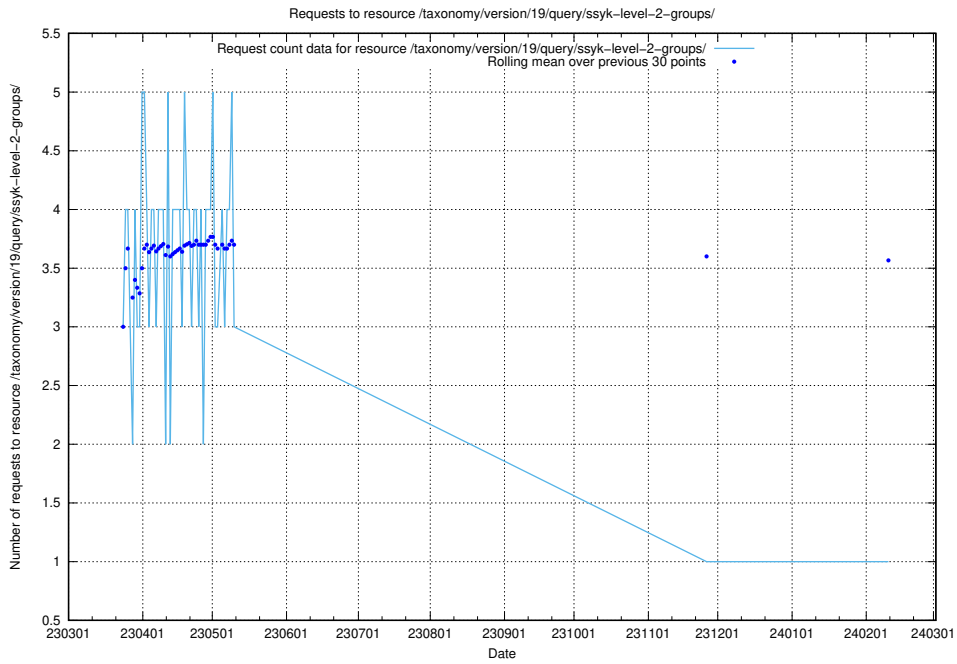

5.6507 Usage of /taxonomy/version/19/query/ssyk-level-2-groups/

Here, we count the number of requests to resource /taxonomy/version/19/query/ssyk-level-2-groups/.