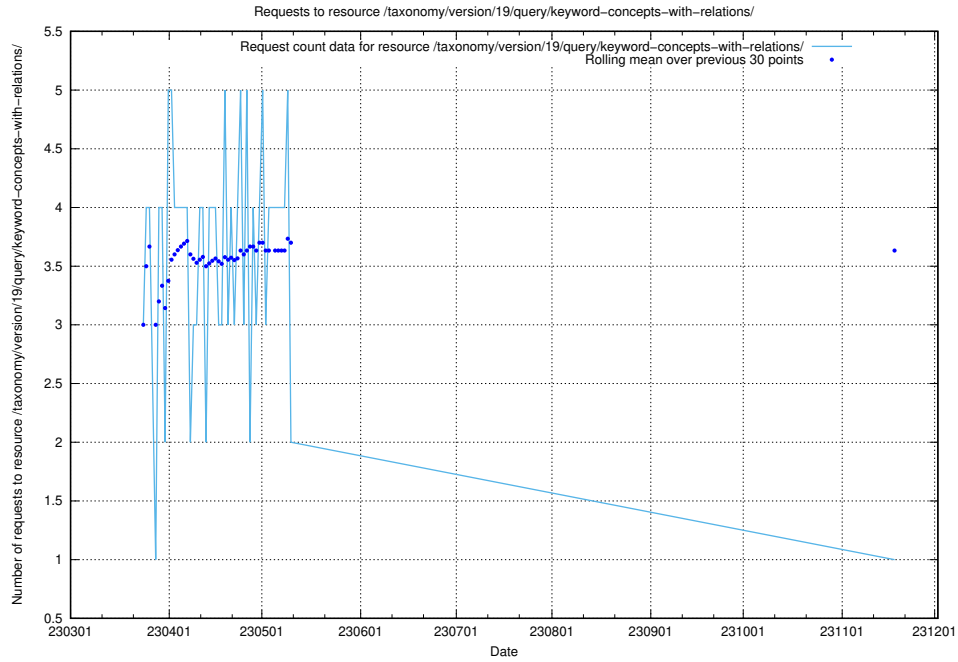

5.6524 Usage of /taxonomy/version/19/query/keyword-concepts-with-relations/

Here, we count the number of requests to resource /taxonomy/version/19/query/keyword-concepts-with-relations/.

5.6525 Usage of /taxonomy/version/19/query/isco-level-4-groups/