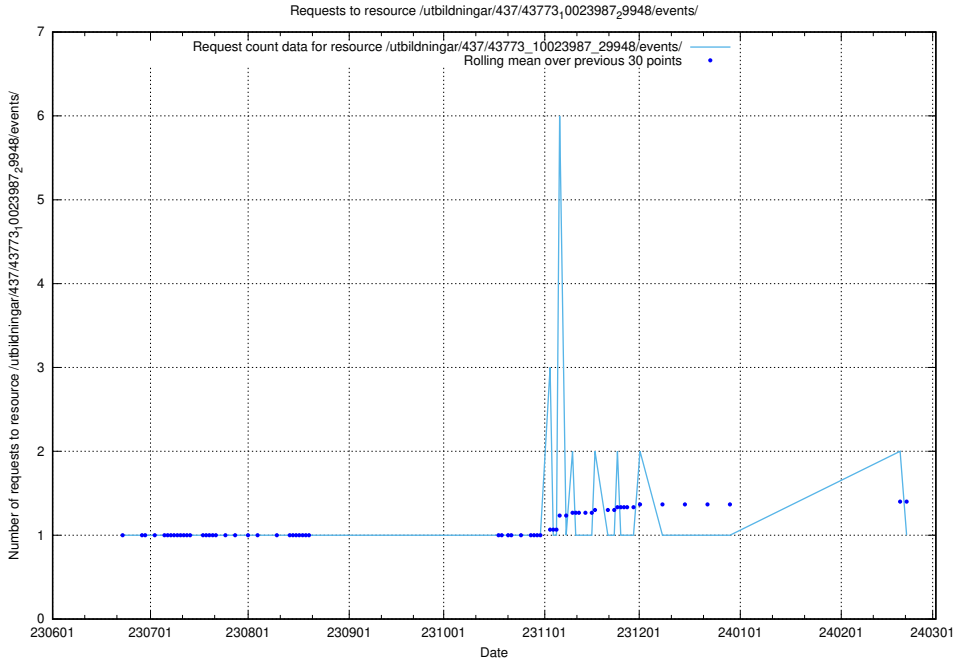

5.5973 Usage of /utbildningar/437/43773_10023987_29948/events/

Here, we count the number of requests to resource /utbildningar/437/43773_10023987_29948/events/.