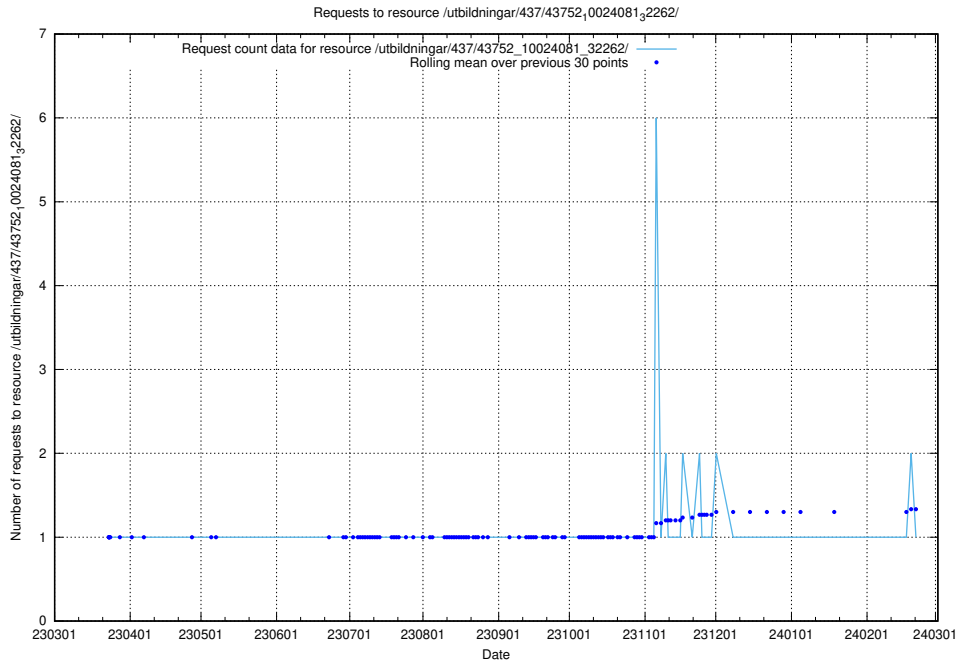

5.6758 Usage of /utbildningar/437/43752_10024081_32262/

Here, we count the number of requests to resource /utbildningar/437/43752_10024081_32262/.