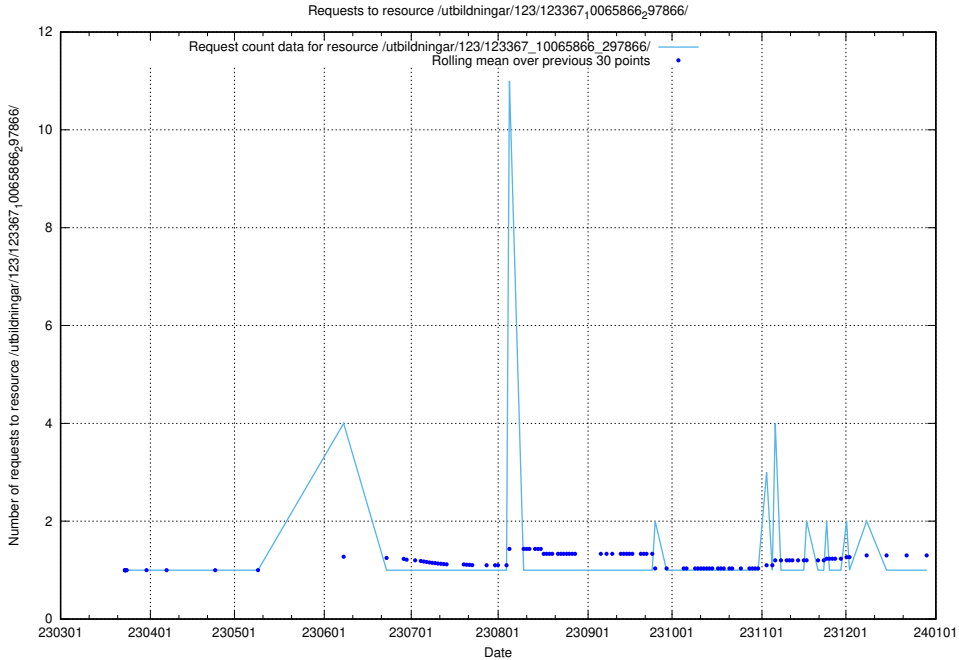

5.5159 Usage of /utbildningar/123/123367_10065866_297866/

Here, we count the number of requests to resource /utbildningar/123/123367_10065866_297866/.