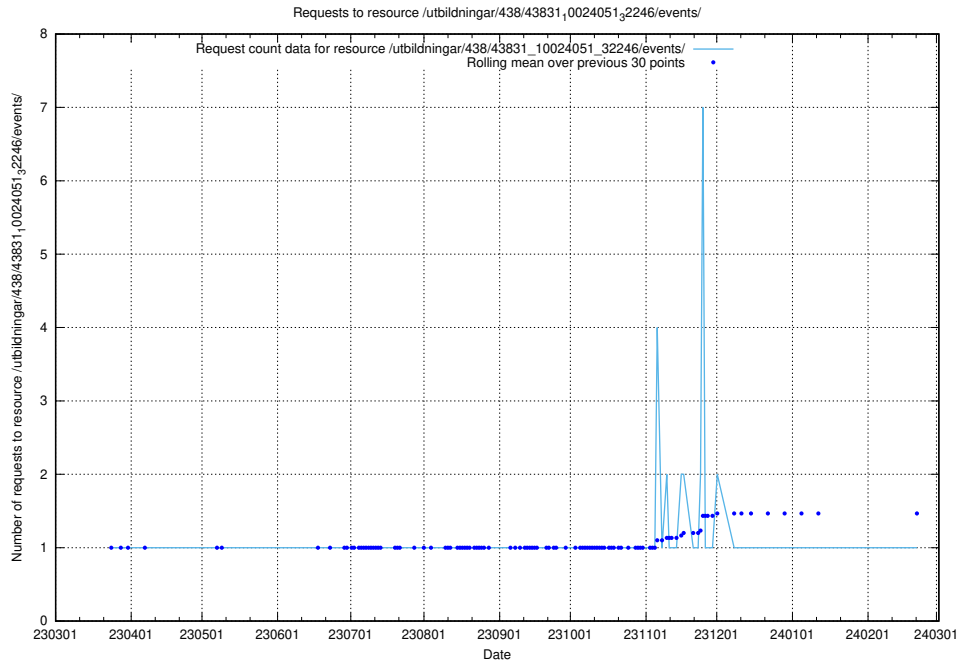

5.6550 Usage of /utbildningar/438/43831_10024051_32246/events/

Here, we count the number of requests to resource /utbildningar/438/43831_10024051_32246/events/.