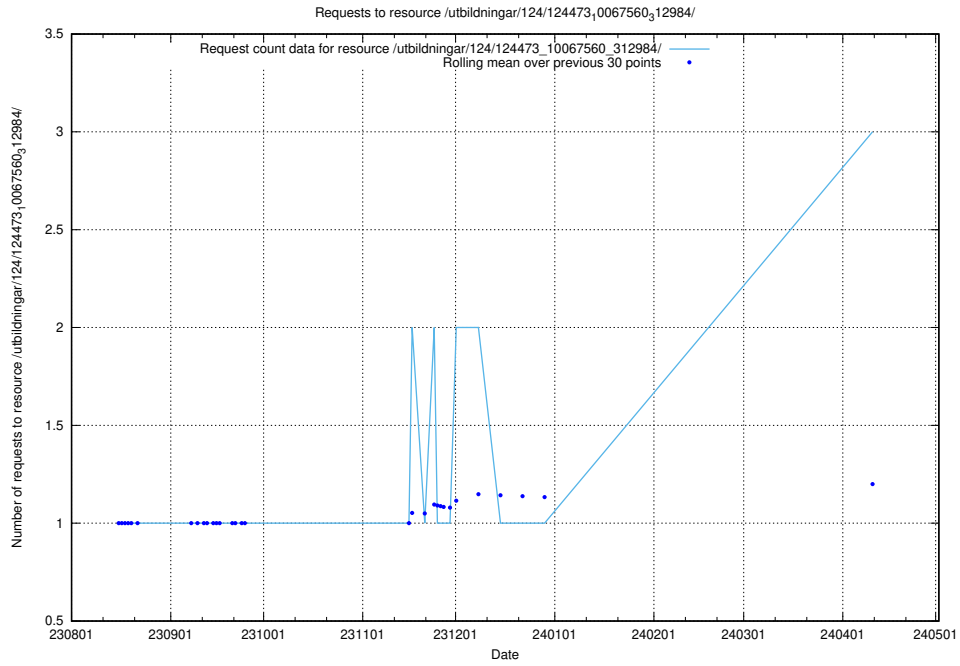

5.344 Usage of /utbildningar/124/124473_10067560_312984/

Here, we count the number of requests to resource /utbildningar/124/124473_10067560_312984/.