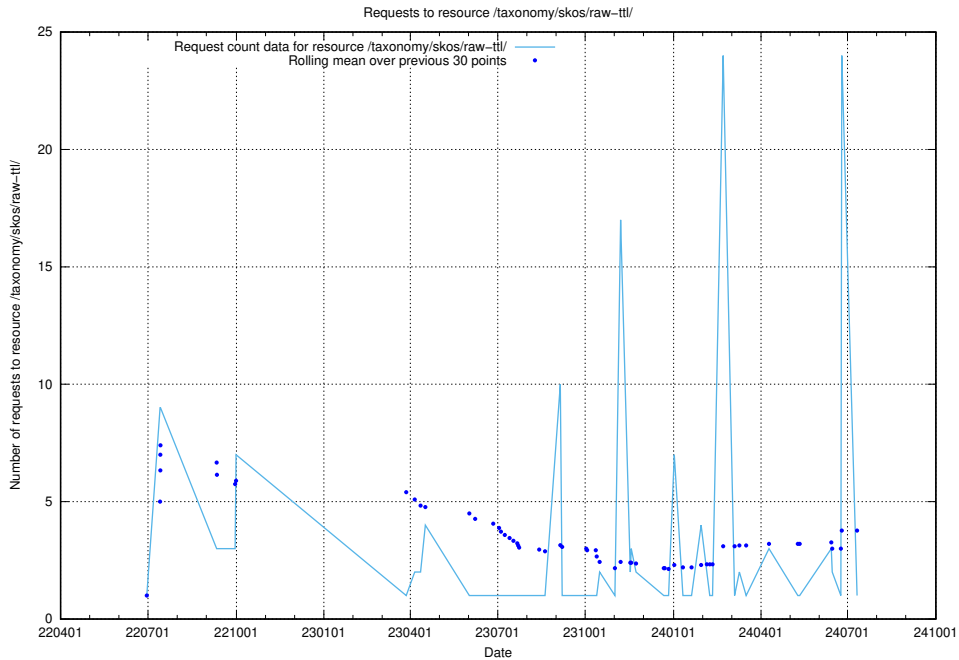

5.985 Usage of /taxonomy/skos/raw-ttl/

Here, we count the number of requests to resource /taxonomy/skos/raw-ttl/.