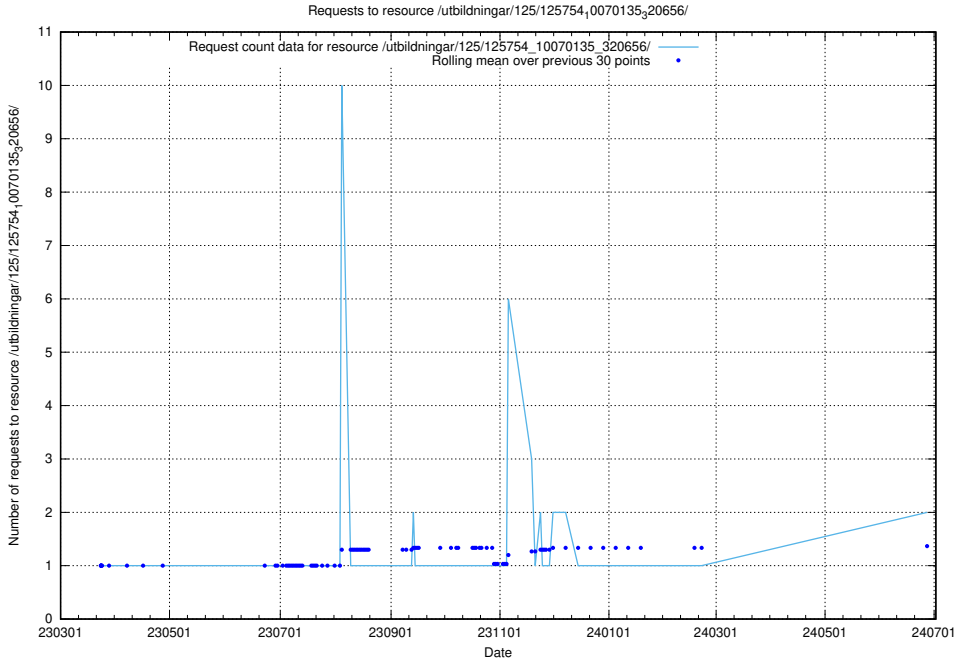

5.937 Usage of /utbildningar/125/125754_10070135_320656/

Here, we count the number of requests to resource /utbildningar/125/125754_10070135_320656/.