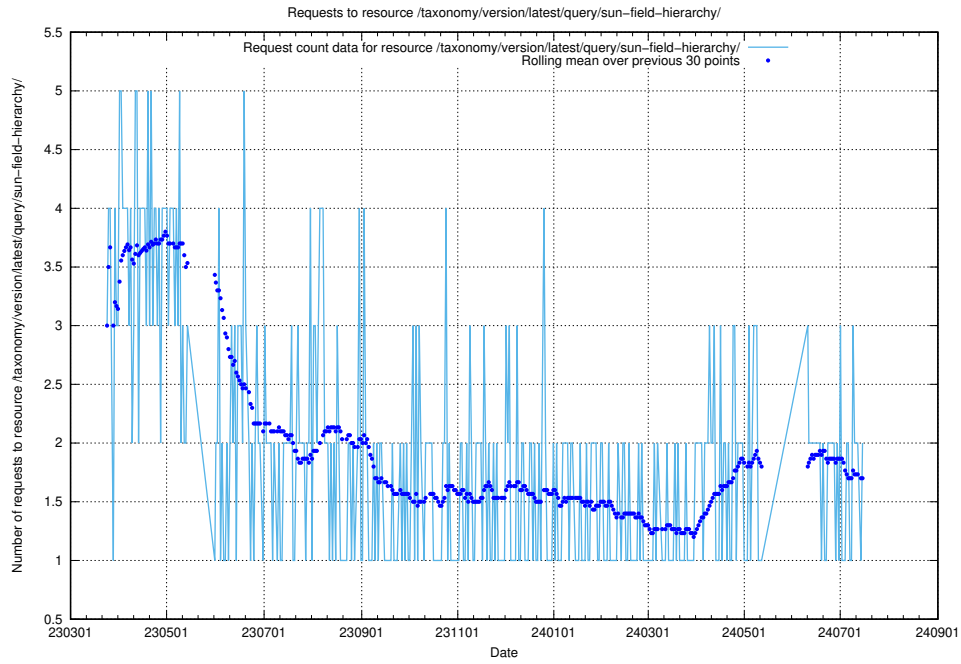

5.857 Usage of /taxonomy/version/latest/query/sun-field-hierarchy/

Here, we count the number of requests to resource /taxonomy/version/latest/query/sun-field-hierarchy/.