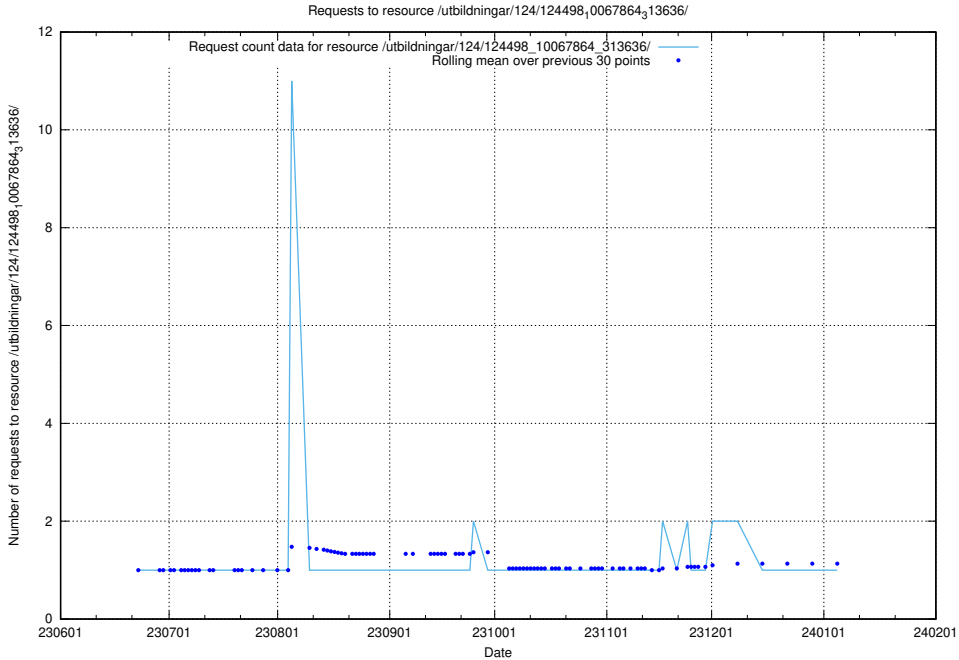

5.6183 Usage of /utbildningar/124/124498_10067864_313636/

Here, we count the number of requests to resource /utbildningar/124/124498_10067864_313636/.