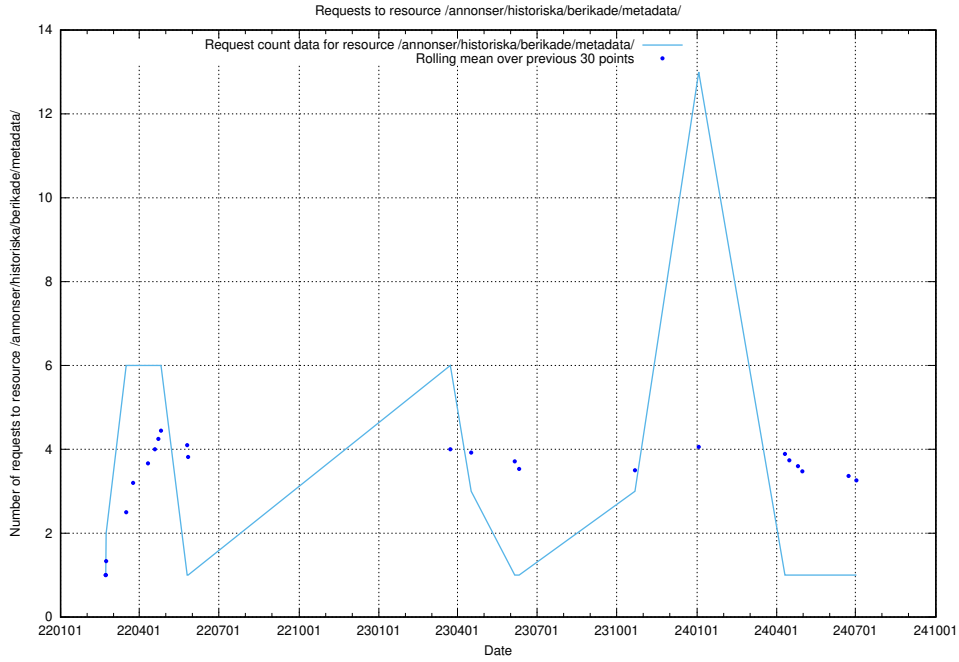

5.1300 Usage of /annonser/historiska/berikade/metadata/

Here, we count the number of requests to resource /annonser/historiska/berikade/metadata/.