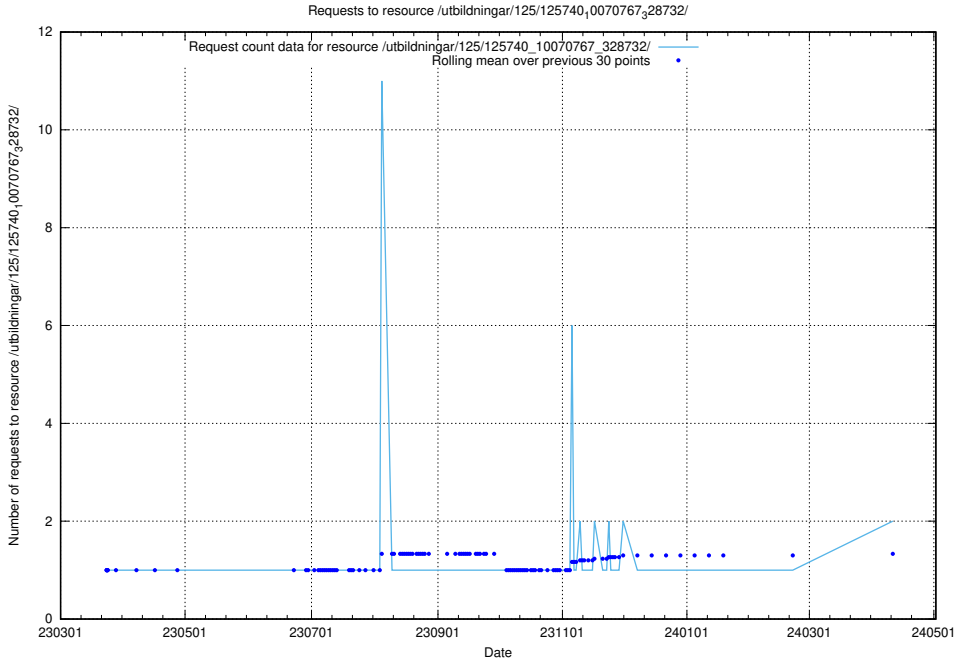

5.422 Usage of /utbildningar/125/125740_10070767_328732/

Here, we count the number of requests to resource /utbildningar/125/125740_10070767_328732/.