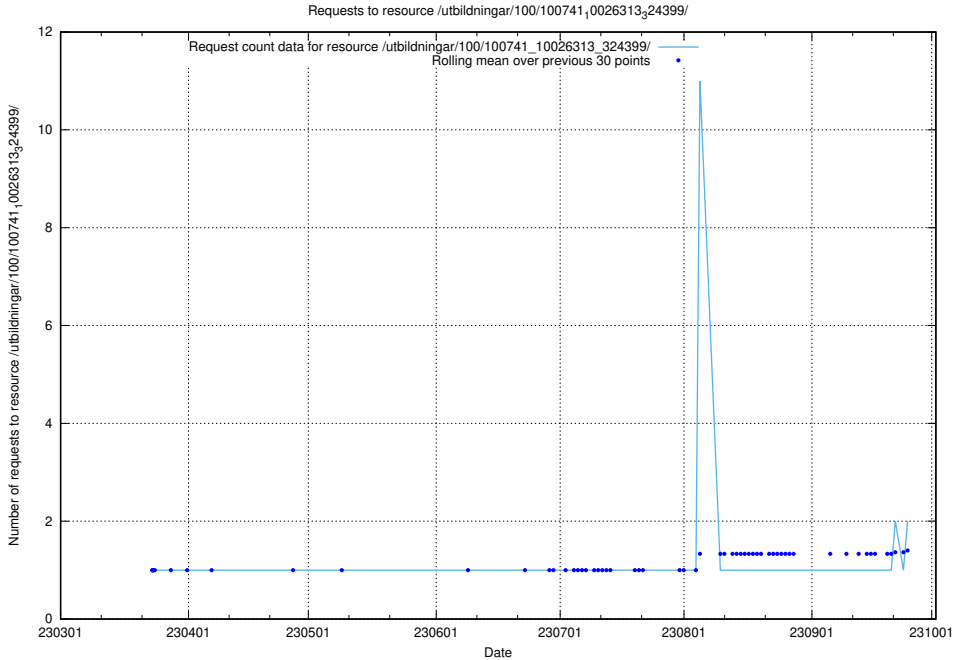

5.790 Usage of /utbildningar/100/100741_10026313_324399/

Here, we count the number of requests to resource /utbildningar/100/100741_10026313_324399/.