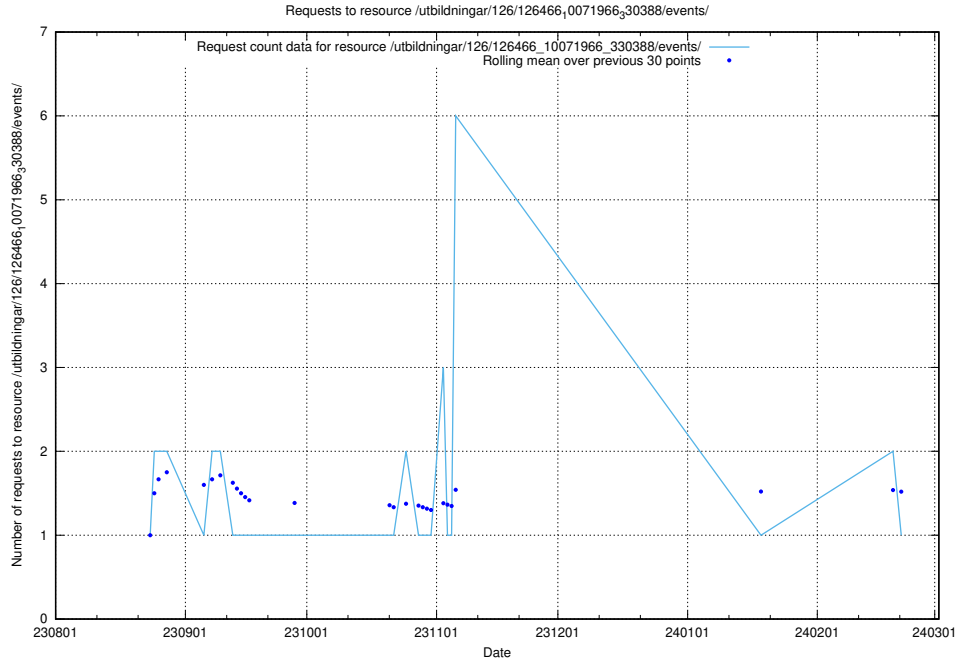

5.5106 Usage of /utbildningar/126/126466_10071966_330388/events/

Here, we count the number of requests to resource /utbildningar/126/126466_10071966_330388/events/