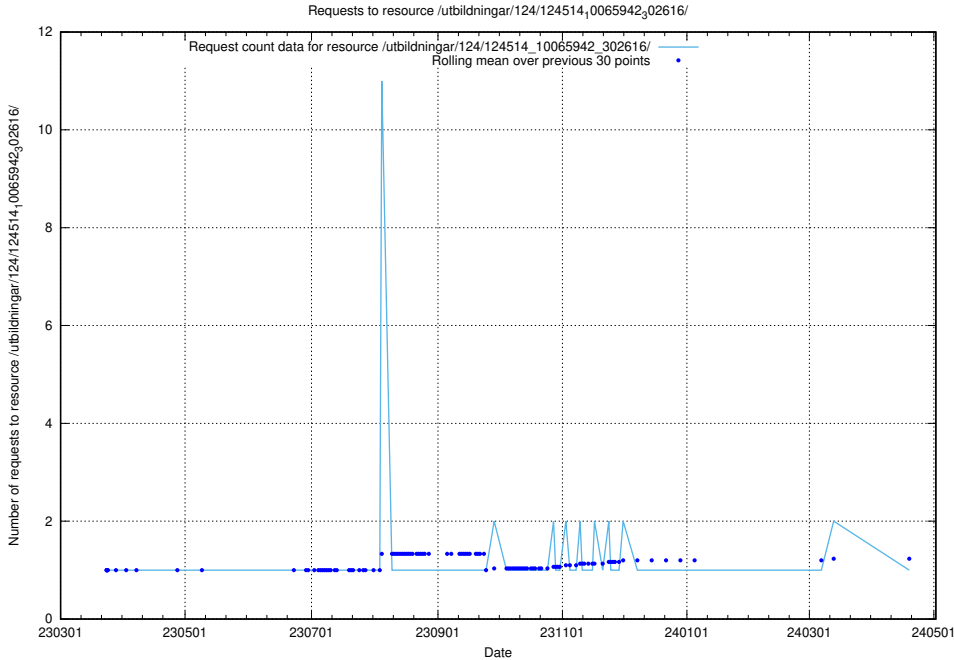

5.2252 Usage of /utbildningar/124/124514_10065942_302616/

Here, we count the number of requests to resource /utbildningar/124/124514_10065942_302616/.