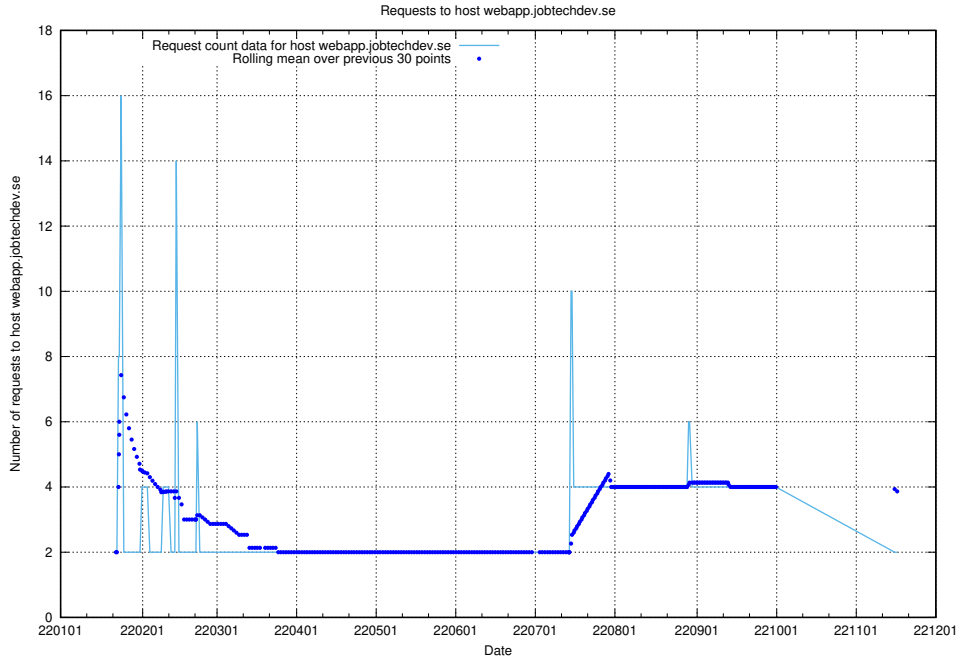

7.582 Usage of webapp.jobtechdev.se

Here, we count the number of requests to host webapp.jobtechdev.se.