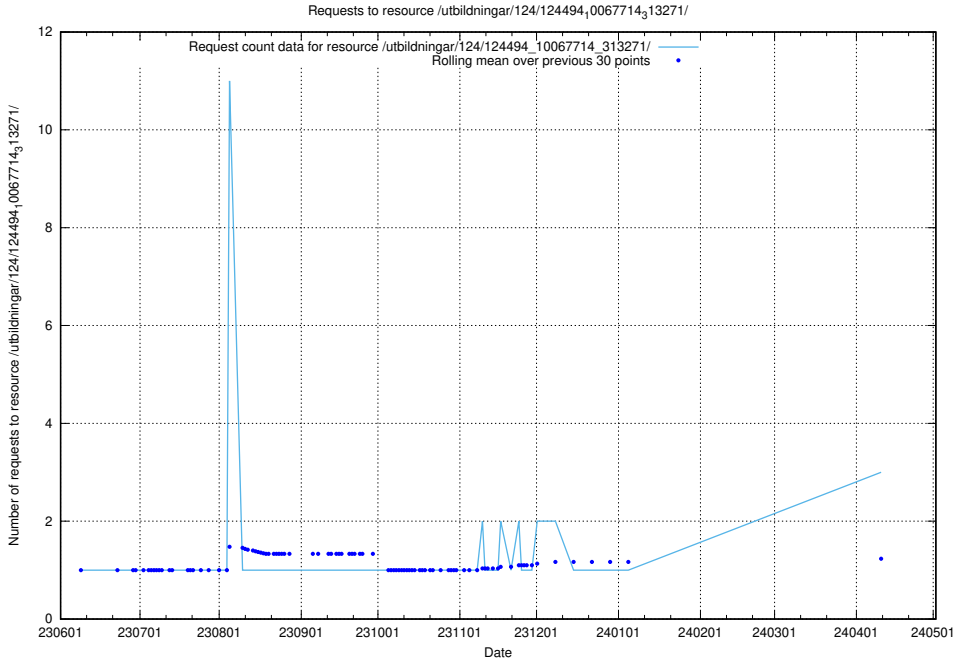

5.390 Usage of /utbildningar/124/124494_10067714_313271/

Here, we count the number of requests to resource /utbildningar/124/124494_10067714_313271/.