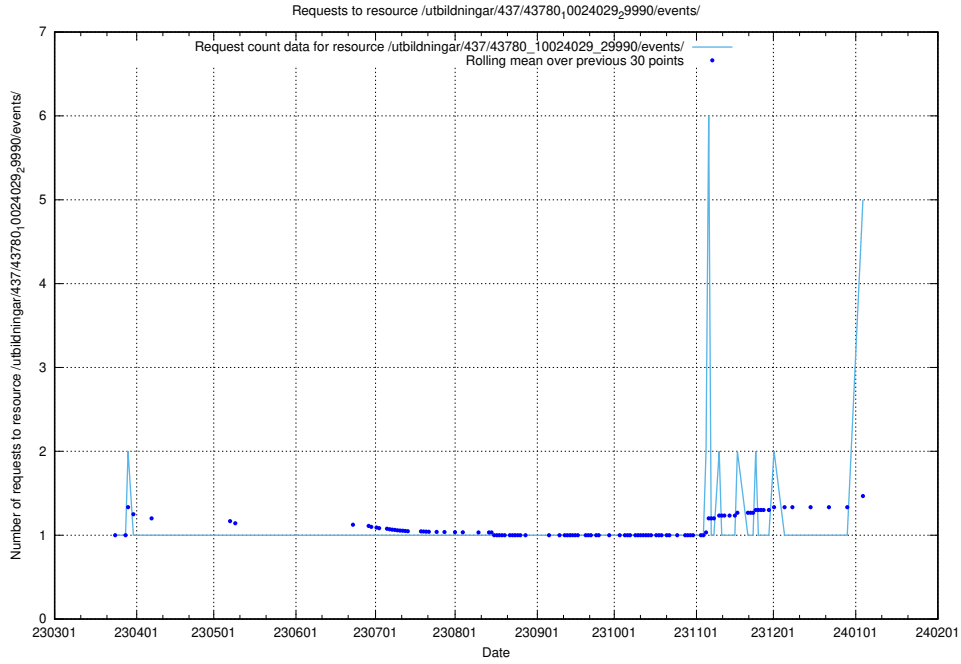

5.146 Usage of /utbildningar/437/43780_10024029_29990/events/

Here, we count the number of requests to resource /utbildningar/437/43780_10024029_29990/events/.