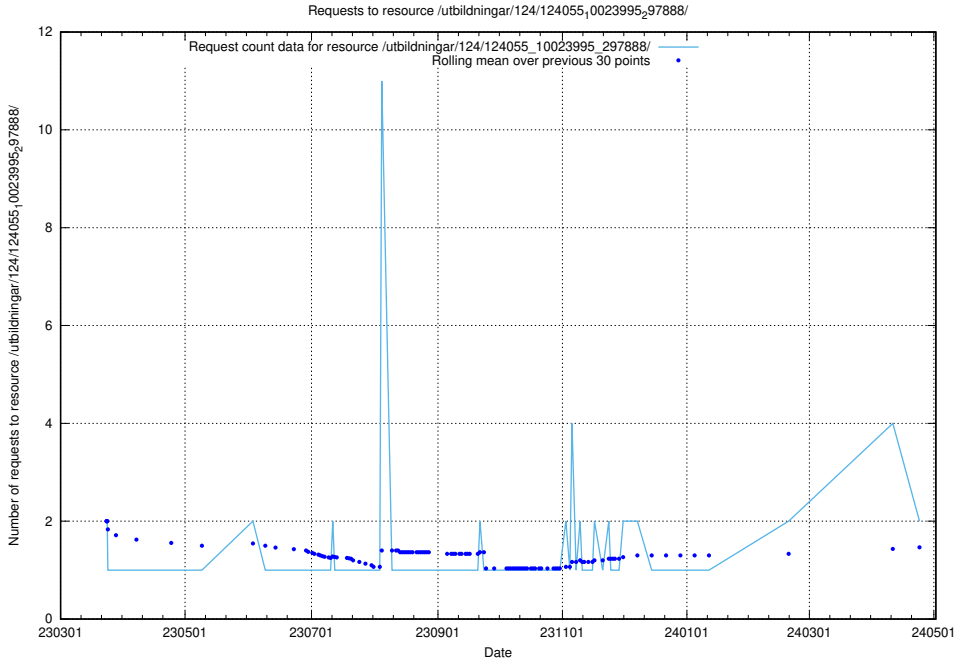

5.926 Usage of /utbildningar/124/124055_10023995_297888/

Here, we count the number of requests to resource /utbildningar/124/124055_10023995_297888/.