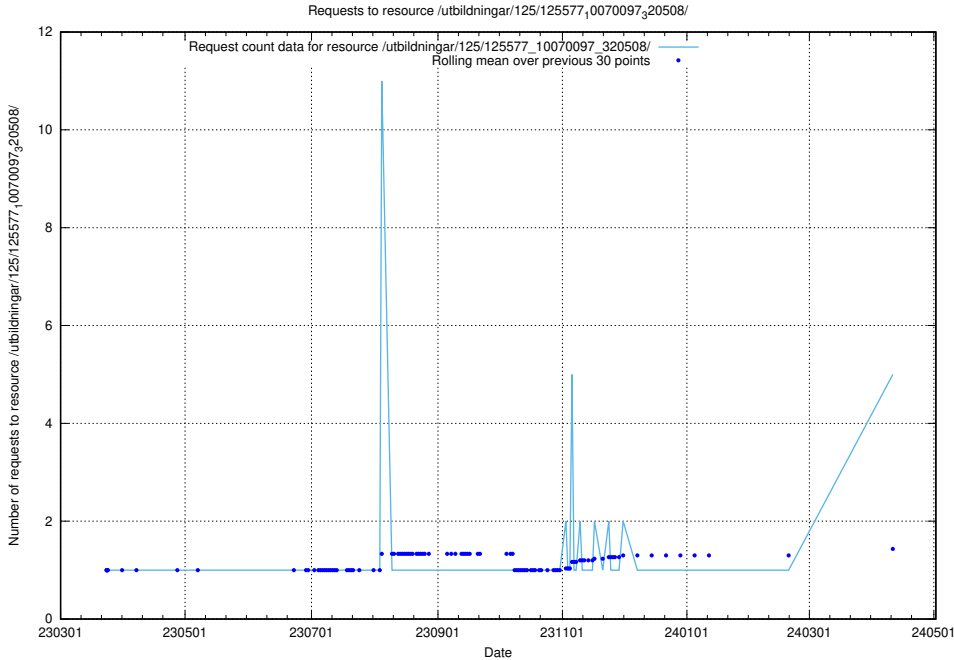

5.102 Usage of /utbildningar/125/125577_10070097_320508/

Here, we count the number of requests to resource /utbildningar/125/125577_10070097_320508/.