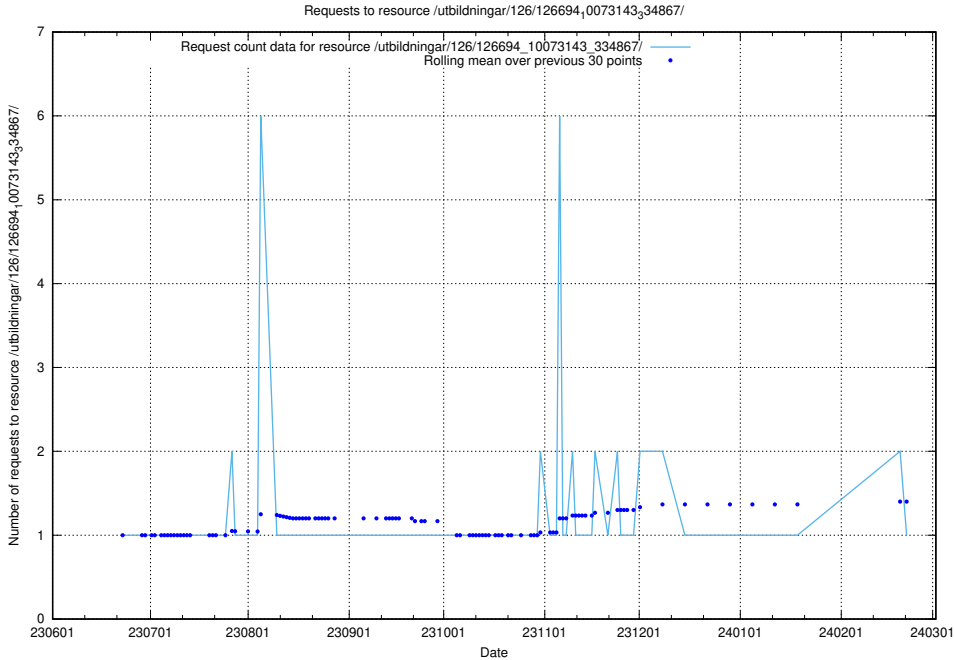

5.6034 Usage of /utbildningar/126/126694_10073143_334867/

Here, we count the number of requests to resource /utbildningar/126/126694_10073143_334867/.