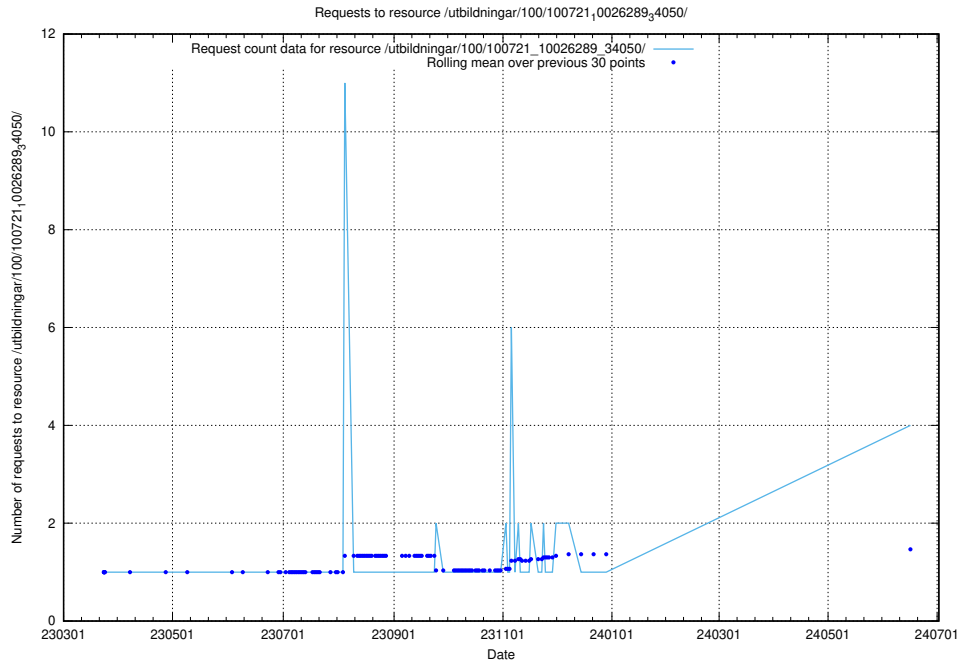

5.223 Usage of /utbildningar/100/100721_10026289_34050/

Here, we count the number of requests to resource /utbildningar/100/100721_10026289_34050/.