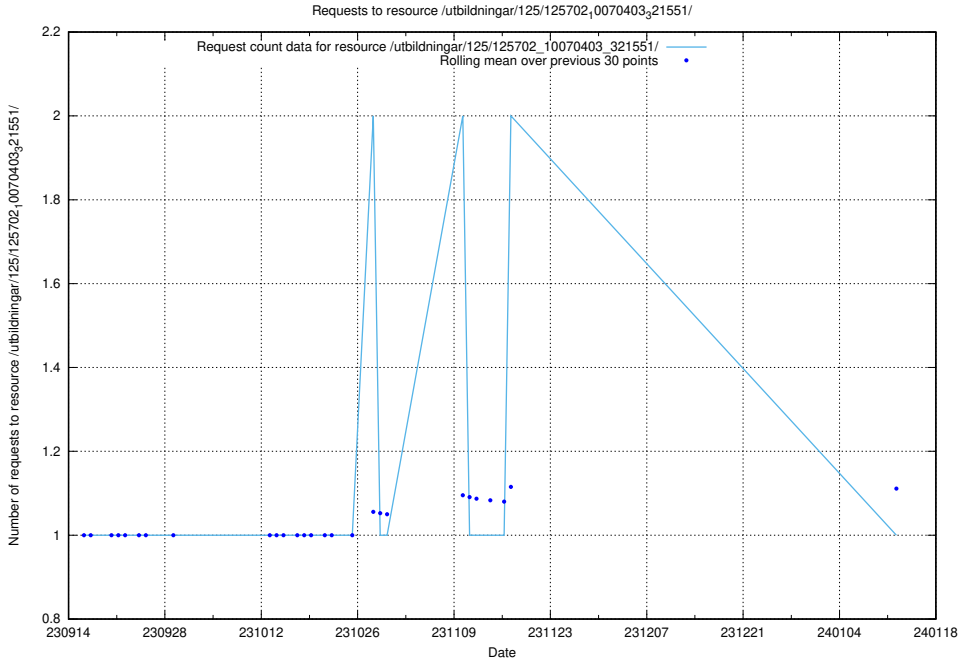

5.4936 Usage of /utbildningar/125/125702_10070403_321551/

Here, we count the number of requests to resource /utbildningar/125/125702_10070403_321551/.