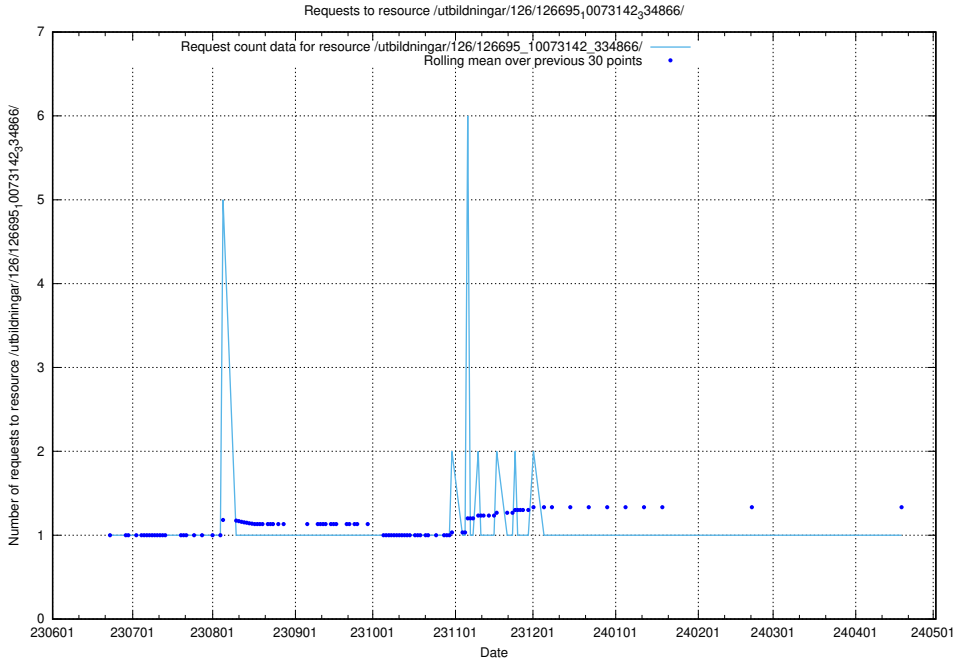

5.6030 Usage of /utbildningar/126/126695_10073142_334866/

Here, we count the number of requests to resource /utbildningar/126/126695_10073142_334866/.