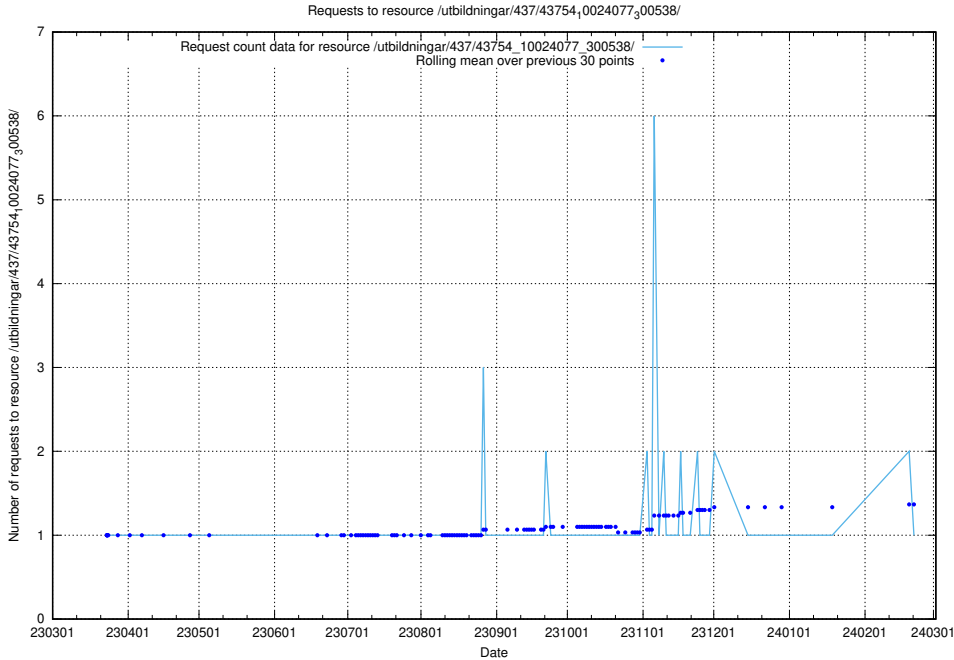

5.6756 Usage of /utbildningar/437/43754_10024077_300538/

Here, we count the number of requests to resource /utbildningar/437/43754_10024077_300538/.