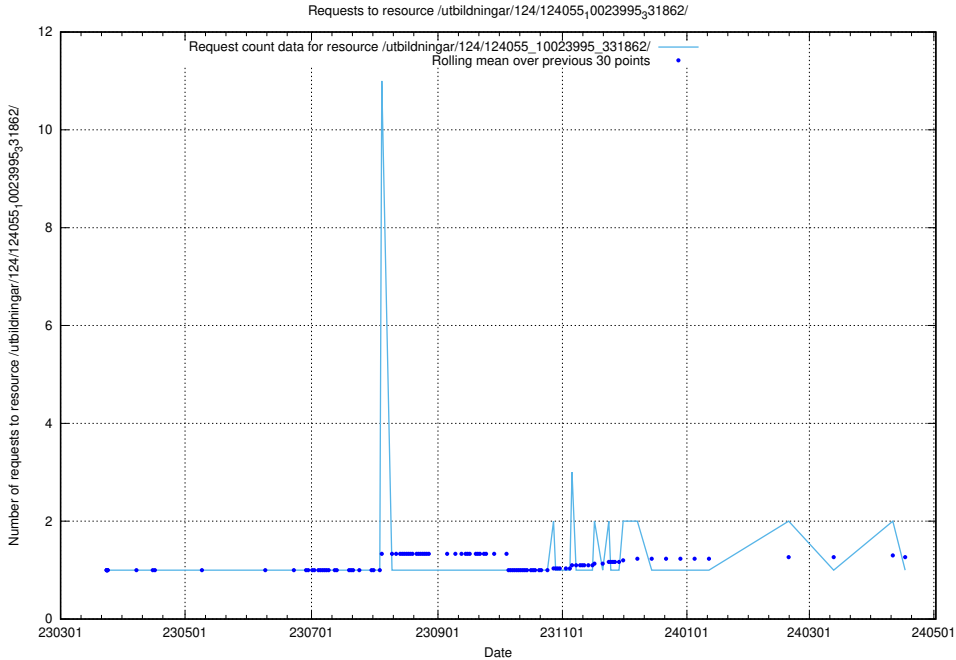

5.4679 Usage of /utbildningar/124/124055_10023995_331862/

Here, we count the number of requests to resource /utbildningar/124/124055_10023995_331862/.