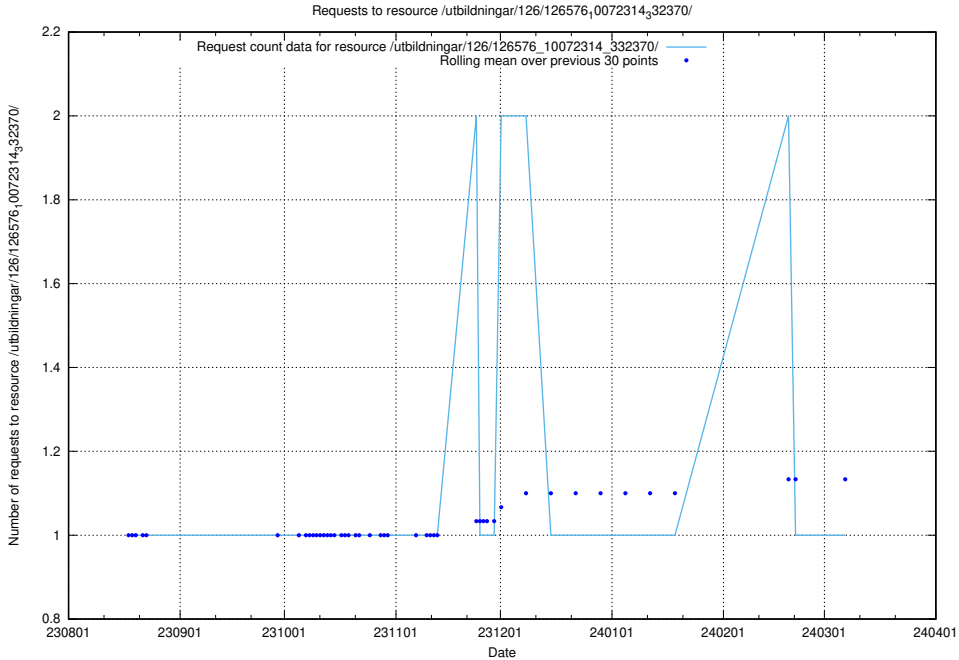

5.5152 Usage of /utbildningar/126/126576_10072314_332370/

Here, we count the number of requests to resource /utbildningar/126/126576_10072314_332370/.