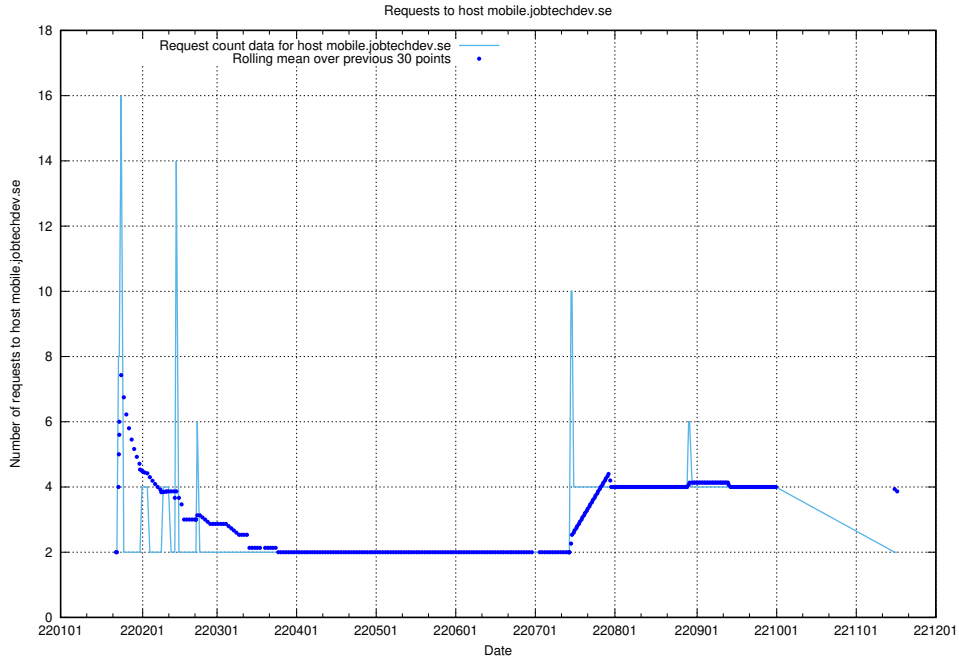

7.597 Usage of mobile.jobtechdev.se

Here, we count the number of requests to host mobile.jobtechdev.se.