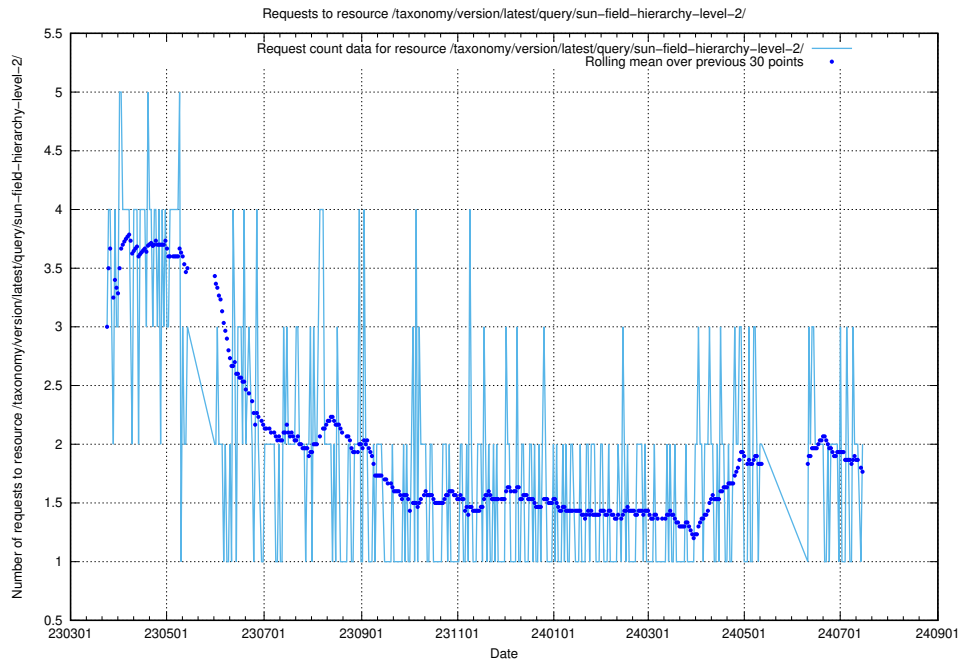

5.860 Usage of /taxonomy/version/latest/query/sun-field-hierarchy-level-2/

Here, we count the number of requests to resource /taxonomy/version/latest/query/sun-field-hierarchy-level-2/.