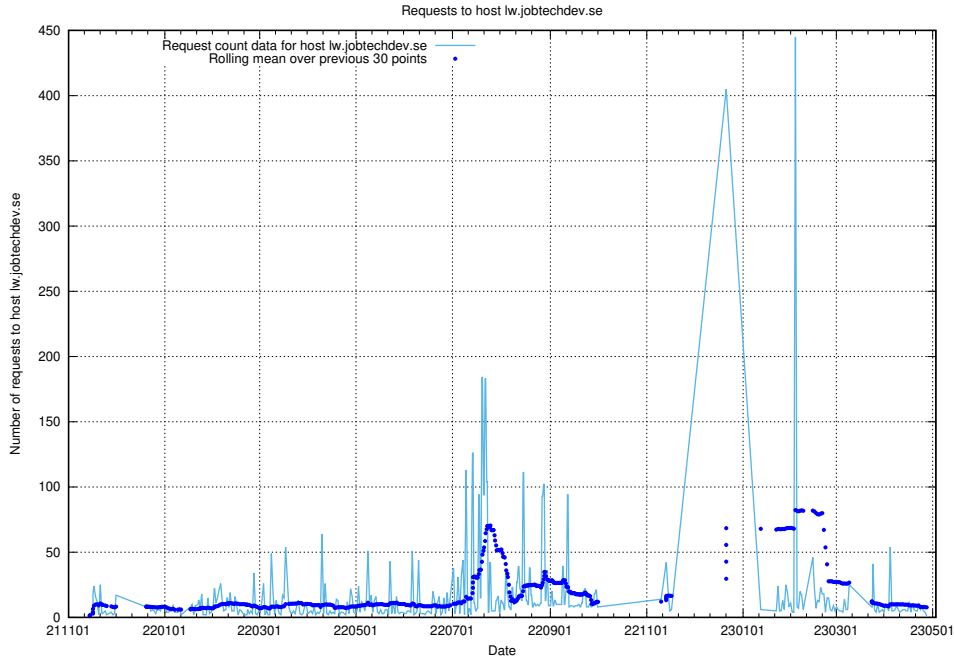

7.660 Usage of lw.jobtechdev.se

Here, we count the number of requests to host lw.jobtechdev.se.