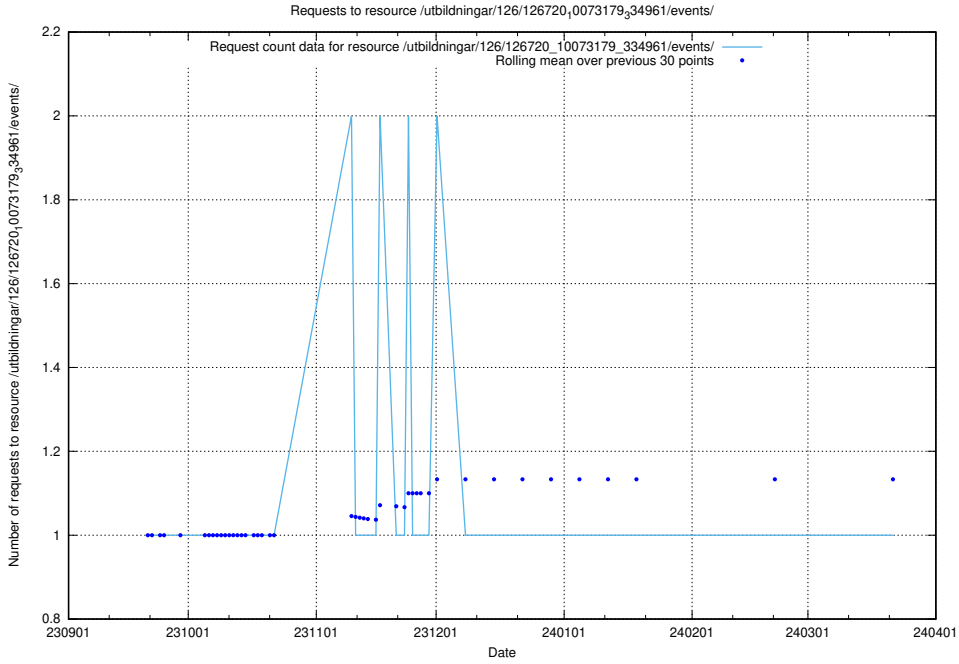

5.4902 Usage of /utbildningar/126/126720_10073179_334961/events/

Here, we count the number of requests to resource /utbildningar/126/126720_10073179_334961/events/