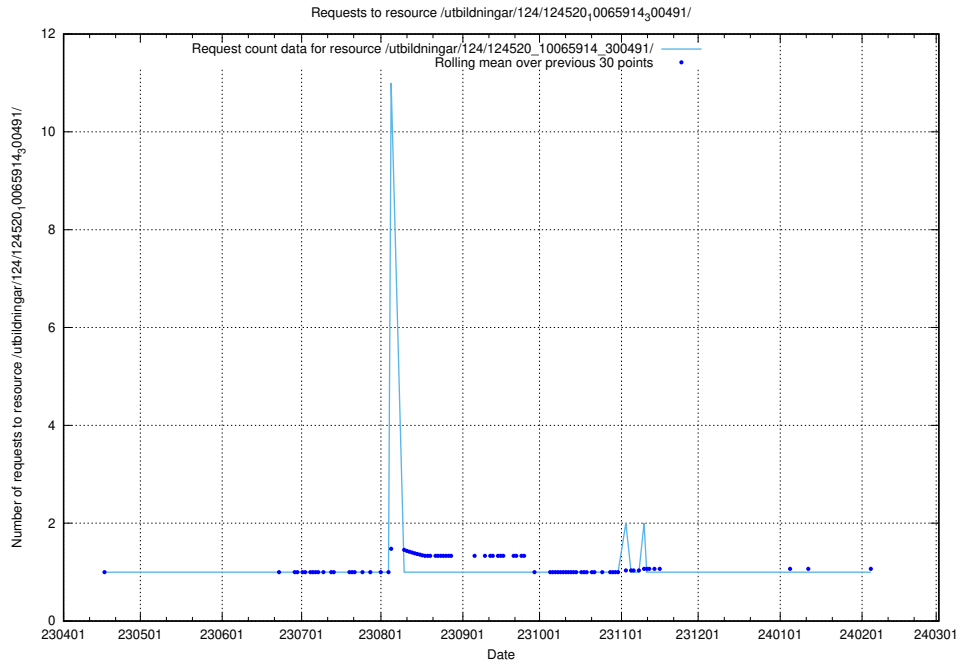

5.6449 Usage of /utbildningar/124/124520_10065914_300491/

Here, we count the number of requests to resource /utbildningar/124/124520_10065914_300491/.