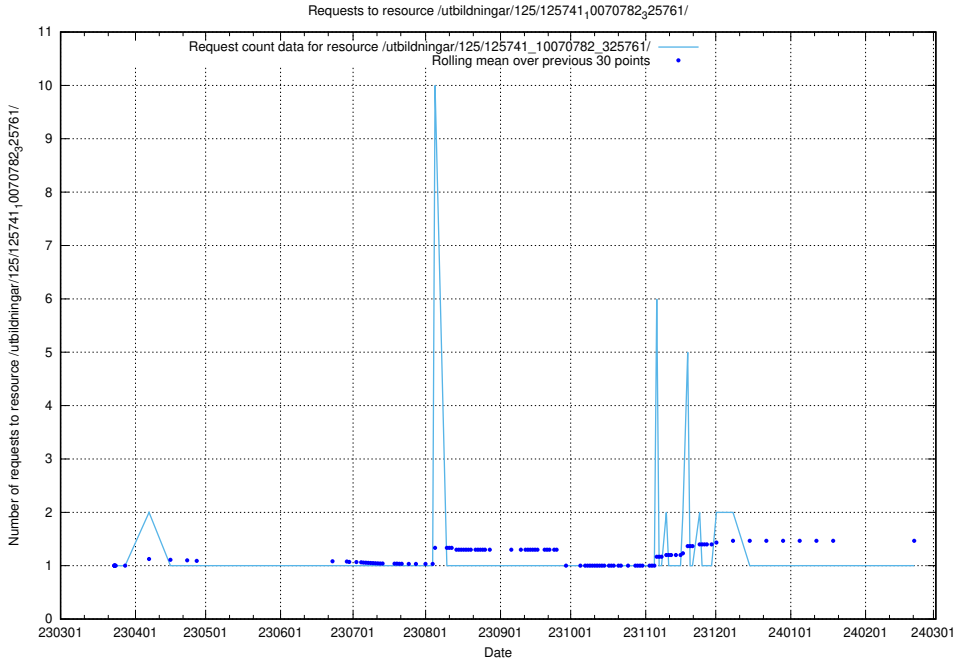

Here, we count the number of requests to resource /utbildningar/125/125741_10070782_325761/.

5.6842 Usage of /utbildningar/125/125741_10070782_323040/

Here, we count the number of requests to resource /utbildningar/125/125741_10070782_323040/.