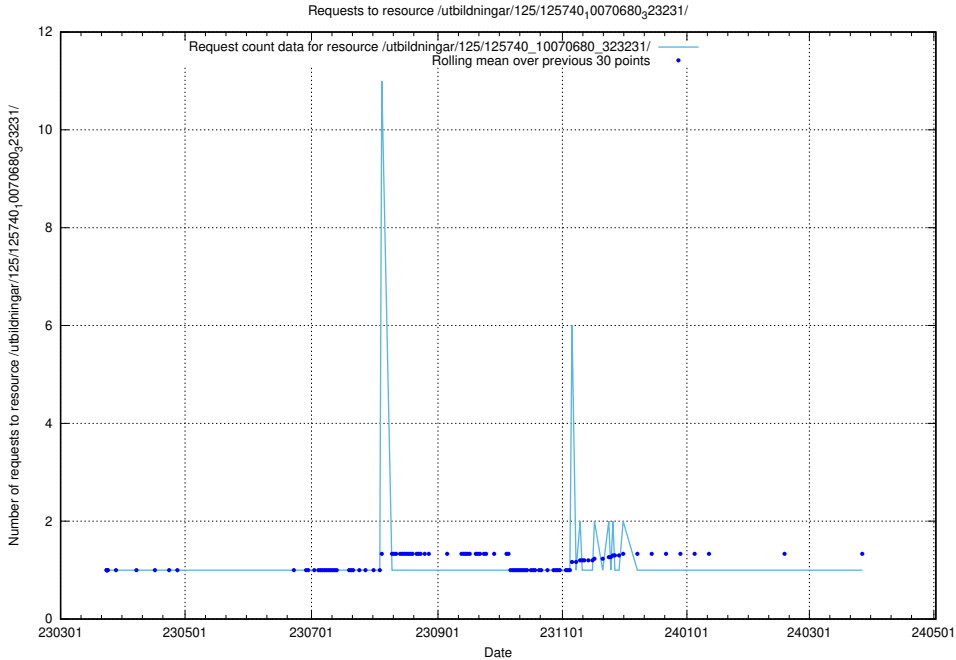

5.969 Usage of /utbildningar/125/125740_10070680_323231/

Here, we count the number of requests to resource /utbildningar/125/125740_10070680_323231/.