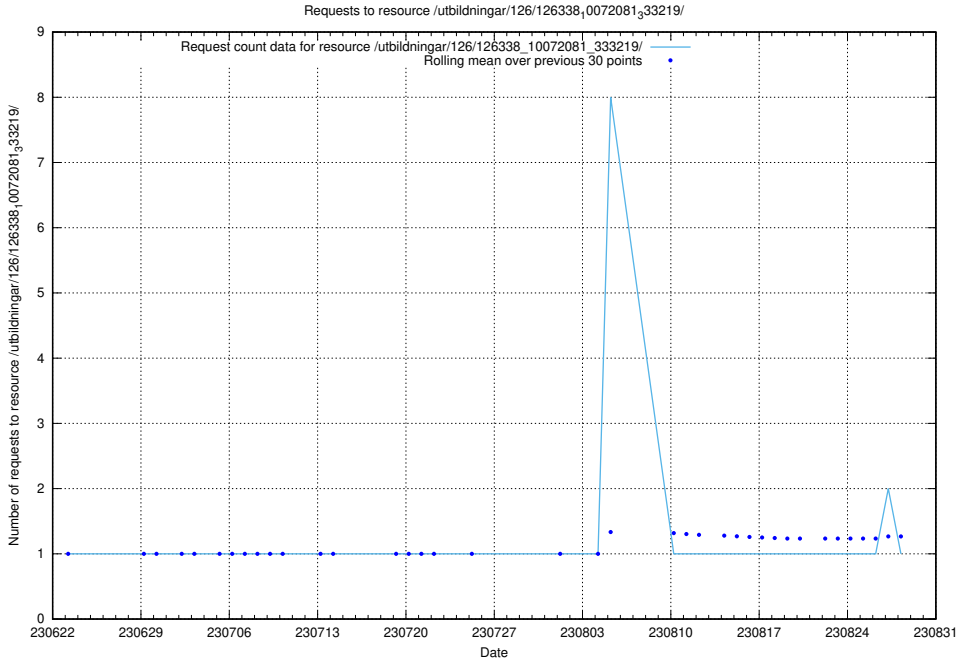

Here, we count the number of requests to resource /utbildningar/126/126338_10072940_334334/.

5.6060 Usage of /utbildningar/126/126338_10072081_333219/

Here, we count the number of requests to resource /utbildningar/126/126338_10072081_333219/.