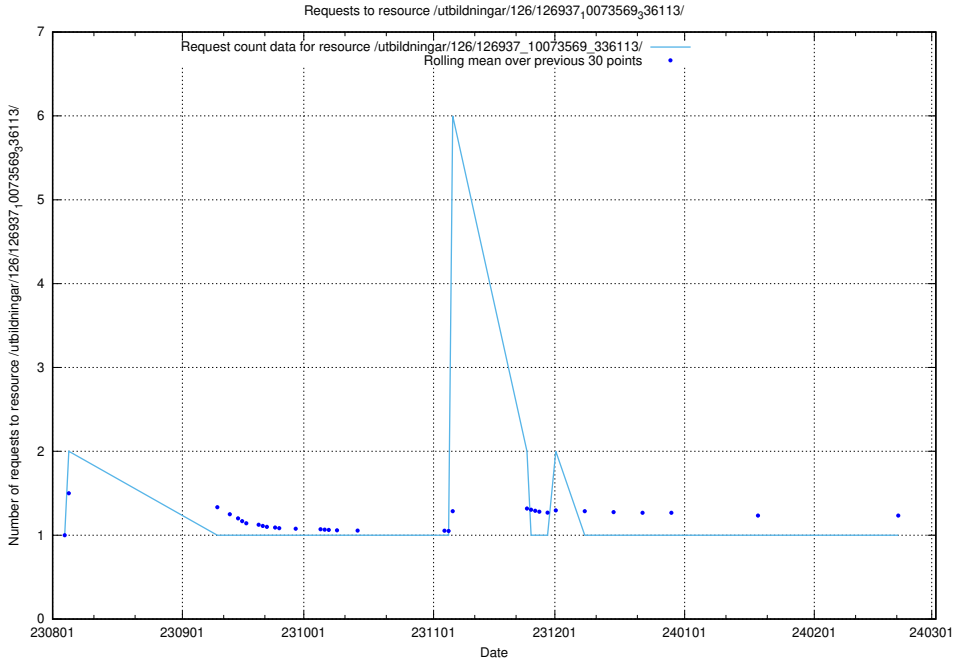

5.5245 Usage of /utbildningar/126/126937_10073569_336113/

Here, we count the number of requests to resource /utbildningar/126/126937_10073569_336113/.