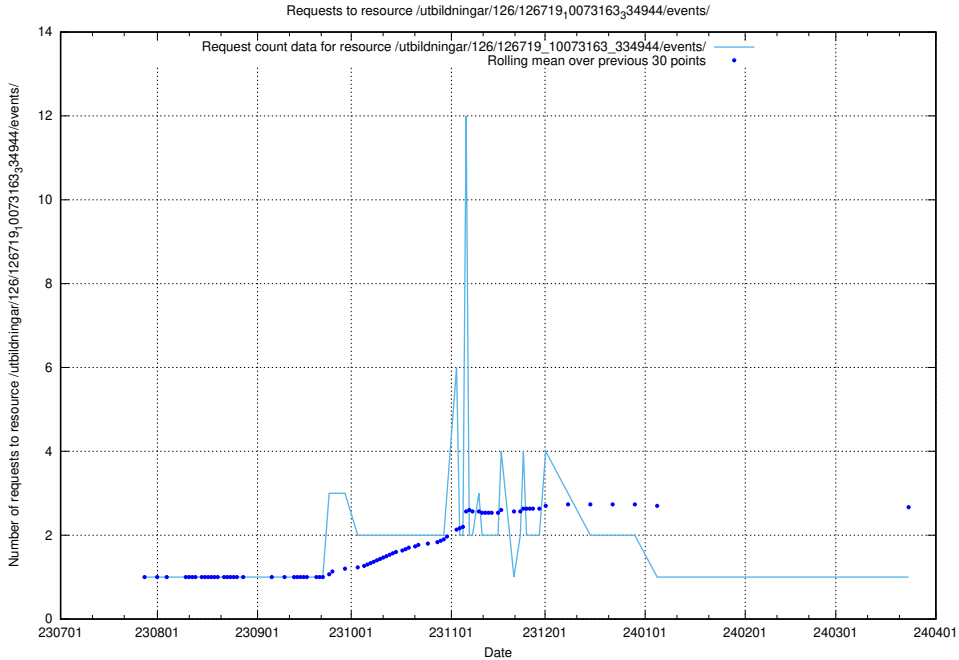

5.5282 Usage of /utbildningar/126/126719_10073163_334944/events/

Here, we count the number of requests to resource /utbildningar/126/126719_10073163_334944/events/