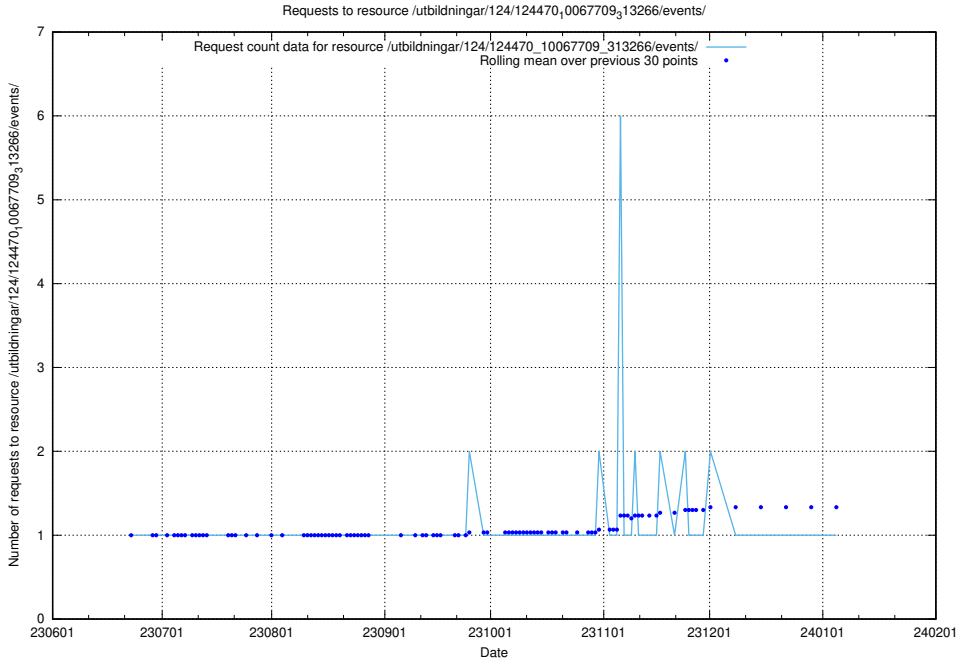

5.6199 Usage of /utbildningar/124/124470_10067709_313266/events/

Here, we count the number of requests to resource /utbildningar/124/124470_10067709_313266/events/