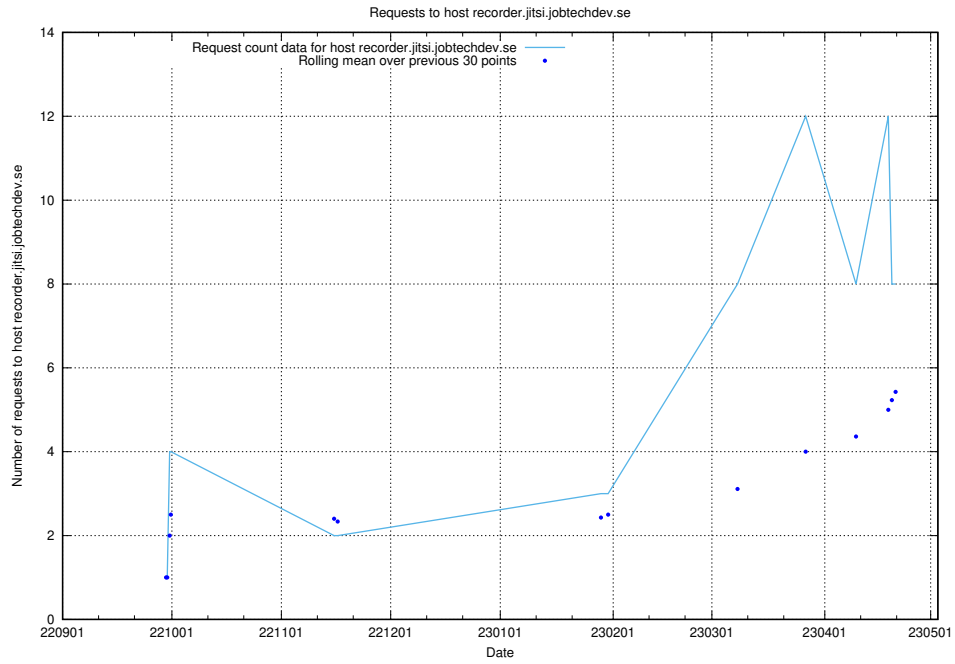

7.73 Usage of recorder.jitsi.jobtechdev.se

Here, we count the number of requests to host recorder.jitsi.jobtechdev.se.