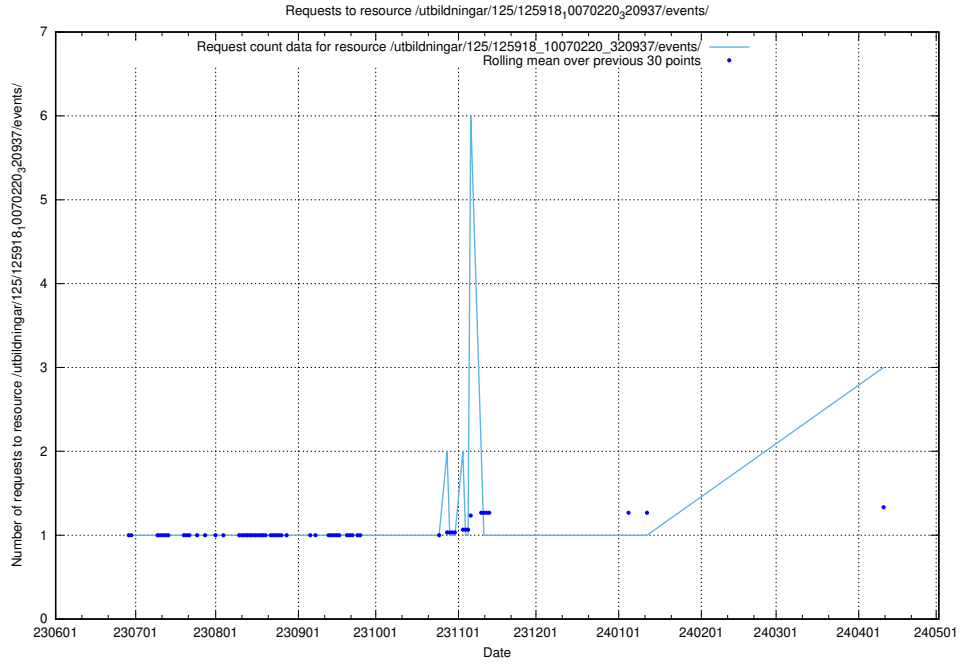

5.358 Usage of /utbildningar/125/125918_10070220_320937/events/

Here, we count the number of requests to resource /utbildningar/125/125918_10070220_320937/events/