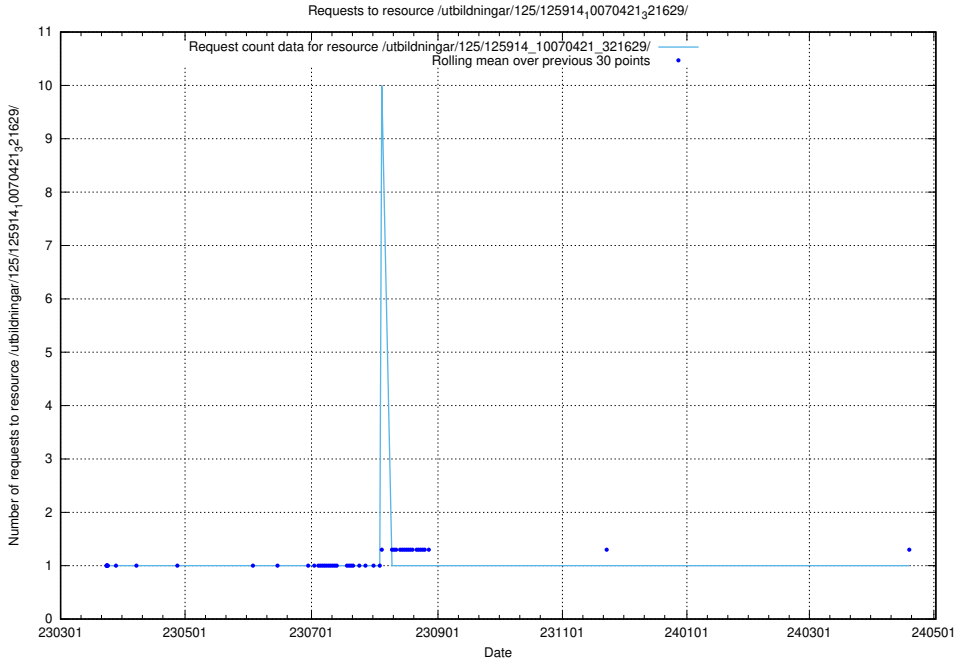

5.6825 Usage of /utbildningar/125/125914_10070421_321629/

Here, we count the number of requests to resource /utbildningar/125/125914_10070421_321629/.