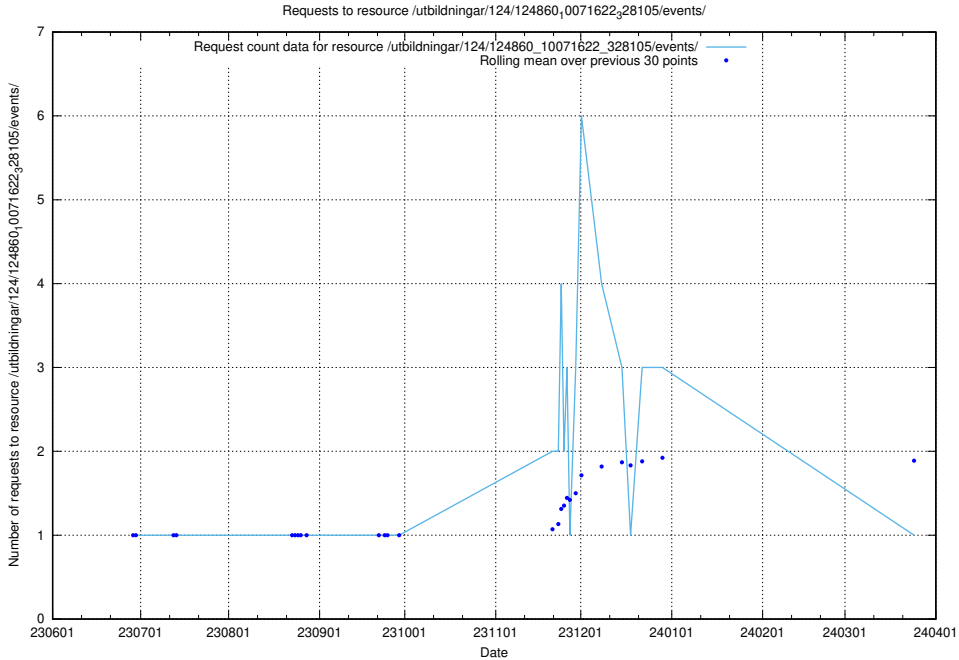

5.5884 Usage of /utbildningar/124/124860_10071622_328105/events/

Here, we count the number of requests to resource /utbildningar/124/124860_10071622_328105/events/