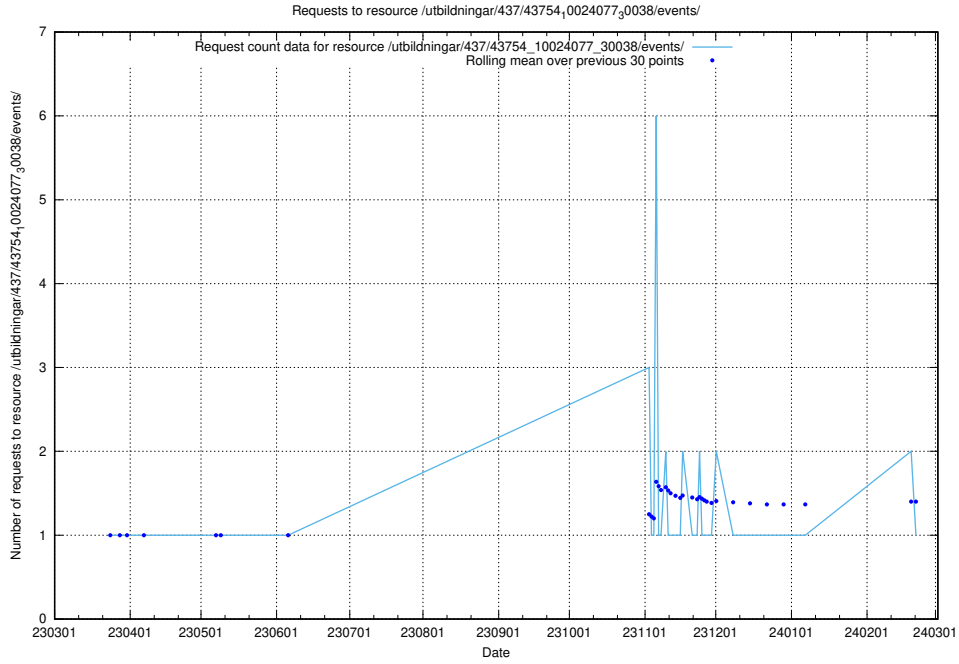

5.6576 Usage of /utbildningar/437/43754_10024077_30038/events/

Here, we count the number of requests to resource /utbildningar/437/43754_10024077_30038/events/.