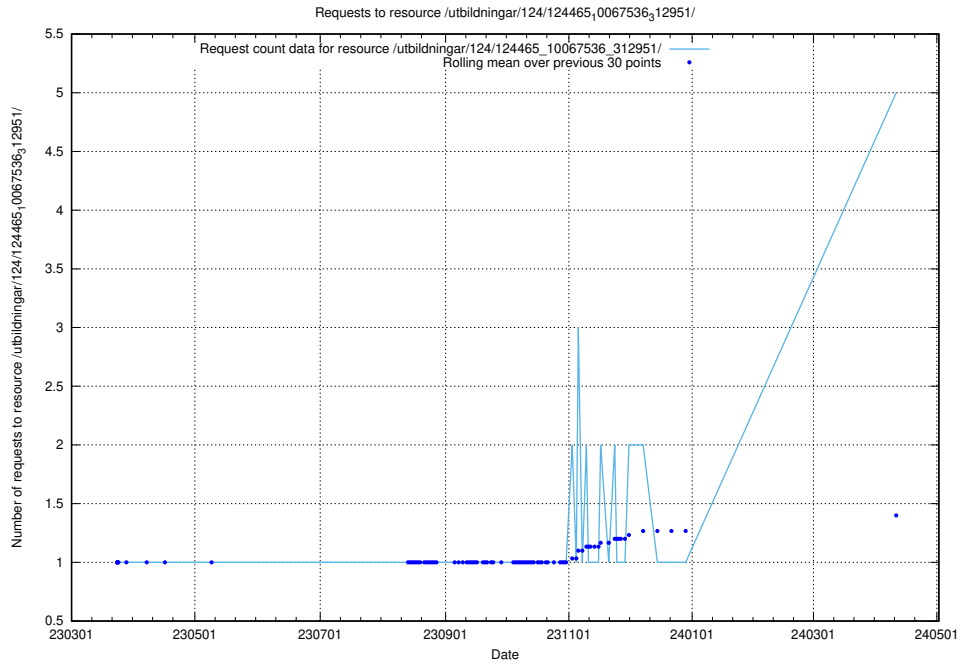

5.125 Usage of /utbildningar/124/124465_10067536_312951/

Here, we count the number of requests to resource /utbildningar/124/124465_10067536_312951/.