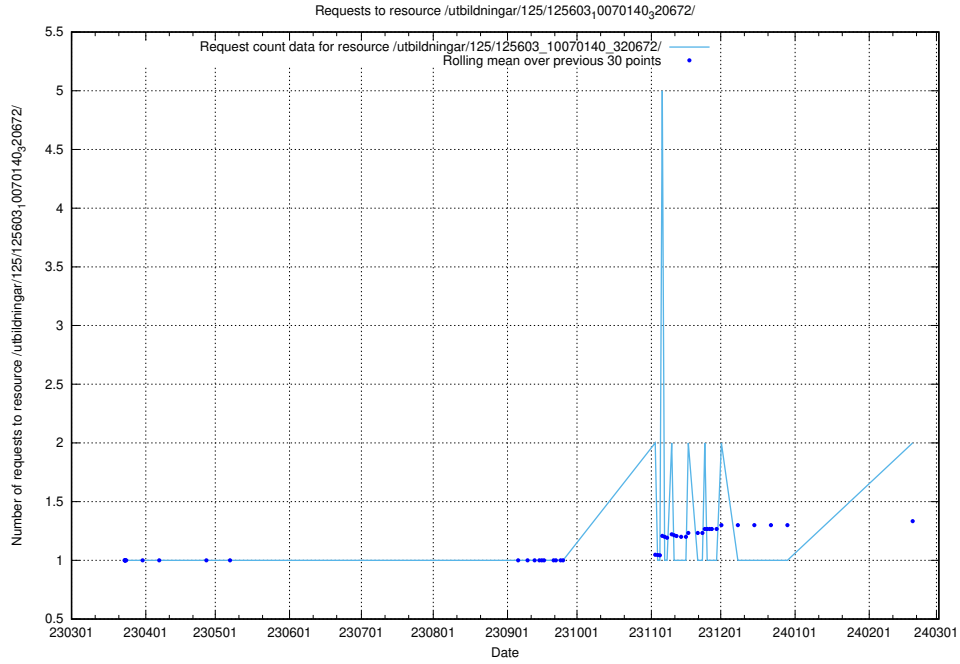

5.438 Usage of /utbildningar/125/125603_10070140_320672/

Here, we count the number of requests to resource /utbildningar/125/125603_10070140_320672/.