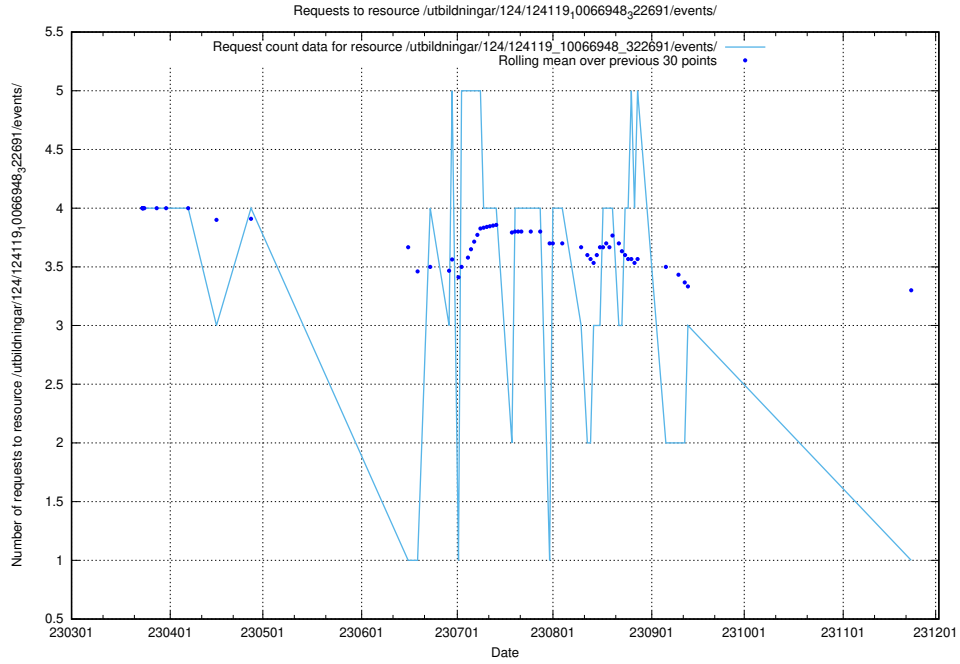

5.6640 Usage of /utbildningar/124/124119_10066948_322691/events/

Here, we count the number of requests to resource /utbildningar/124/124119_10066948_322691/events/