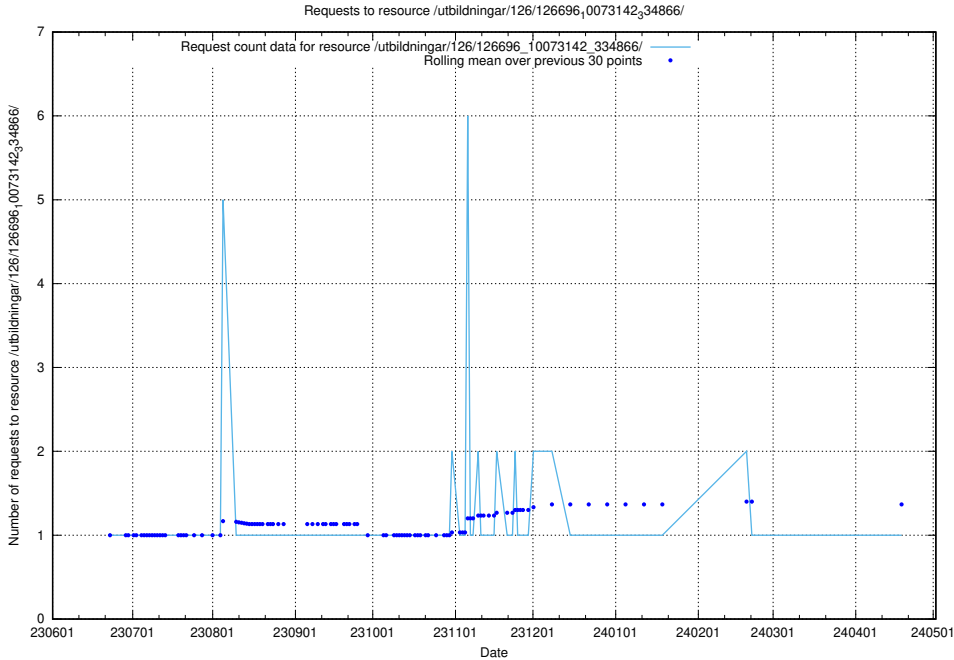

5.6023 Usage of /utbildningar/126/126696_10073142_334866/

Here, we count the number of requests to resource /utbildningar/126/126696_10073142_334866/.