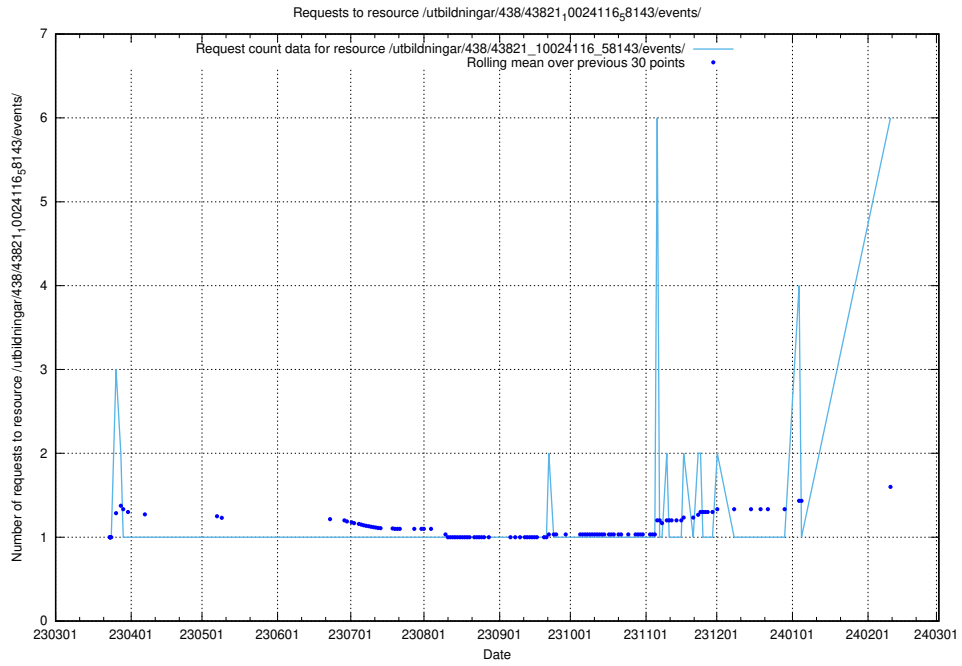

5.95 Usage of /utbildningar/438/43821_10024116_58143/events/

Here, we count the number of requests to resource /utbildningar/438/43821_10024116_58143/events/.