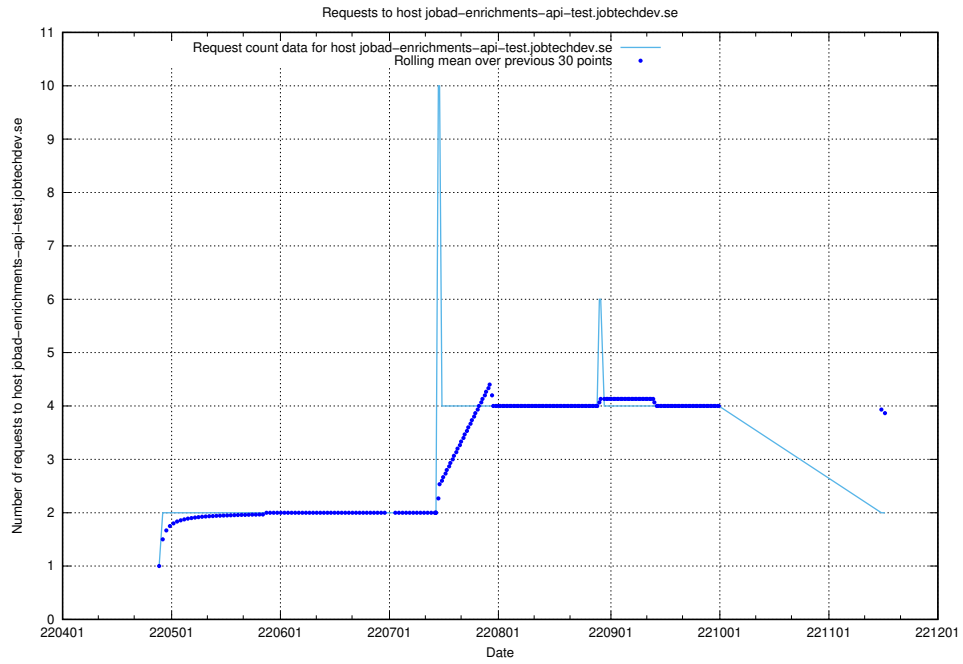

7.446 Usage of `jobad-enrichments-api-test.jobtechdev.se`

Here, we count the number of requests to host `jobad-enrichments-api-test.jobtechdev.se`.