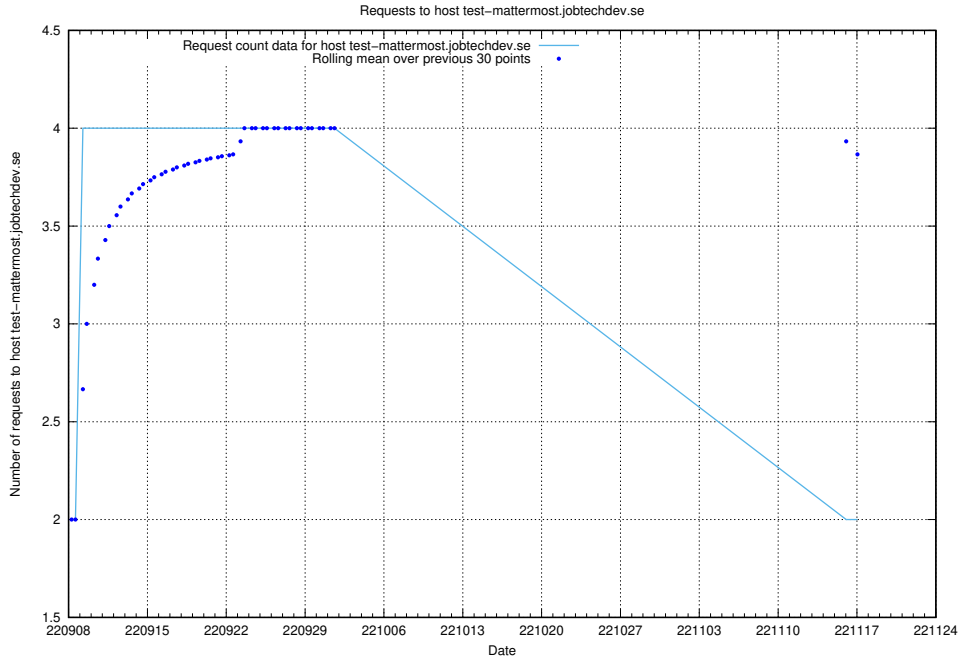

7.330 Usage of test-mattermost.jobtechdev.se

Here, we count the number of requests to host test-mattermost.jobtechdev.se.