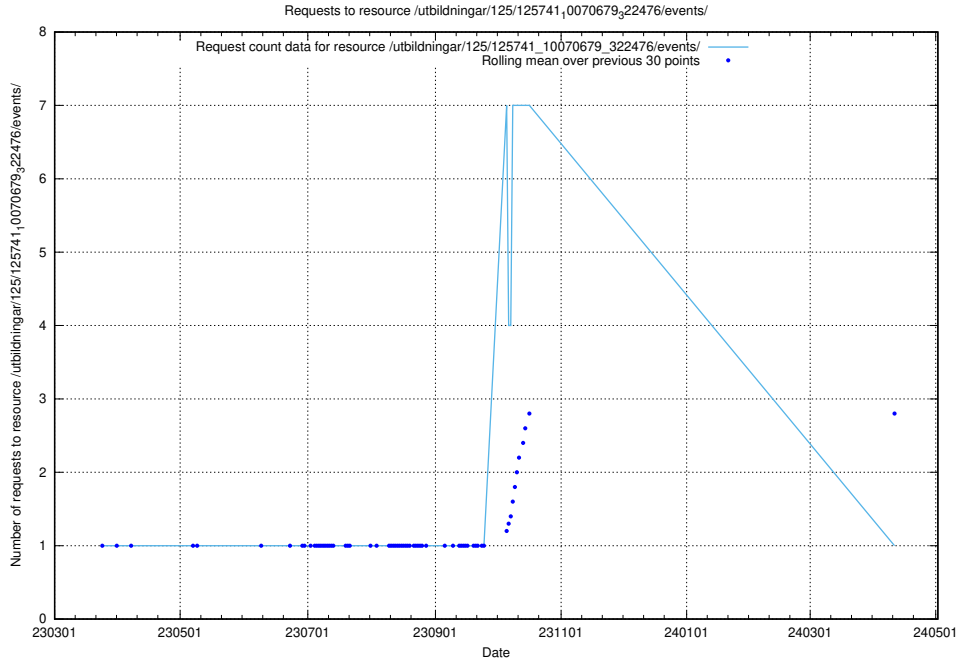

Here, we count the number of requests to resource /utbildningar/125/125741_10070679_322477/events/

5.6614 Usage of /utbildningar/125/125741_10070679_322476/events/

Here, we count the number of requests to resource /utbildningar/125/125741_10070679_322476/events/