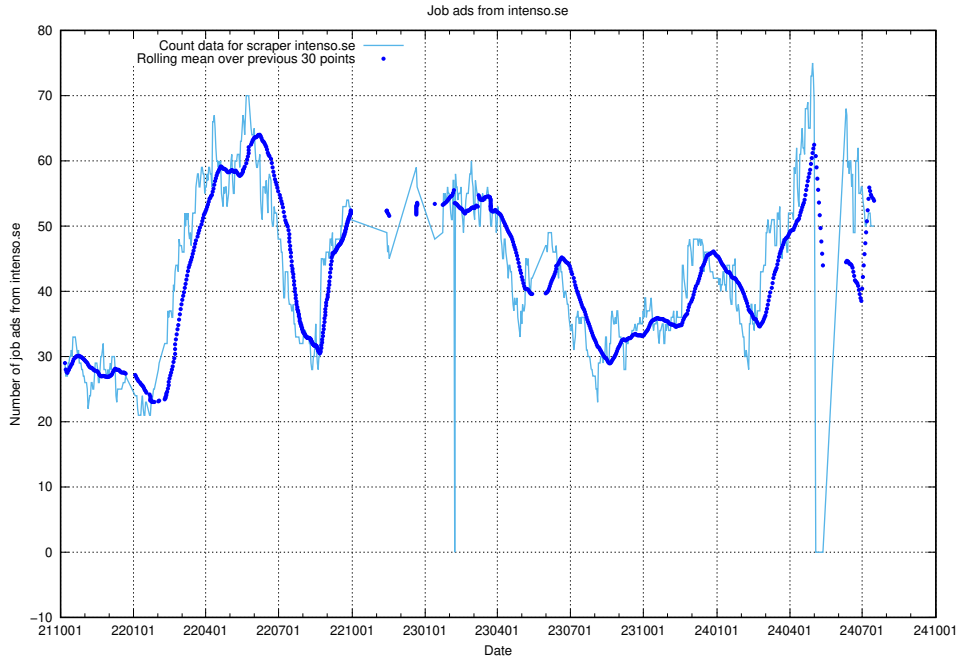

13.14 Number of ads by scraper intenso.se

Here, we count the number of job ads scraped from intenso.se.

13.15 Number of ads by scraper studentjob.se

Here, we count the number of job ads scraped from studentjob.se.