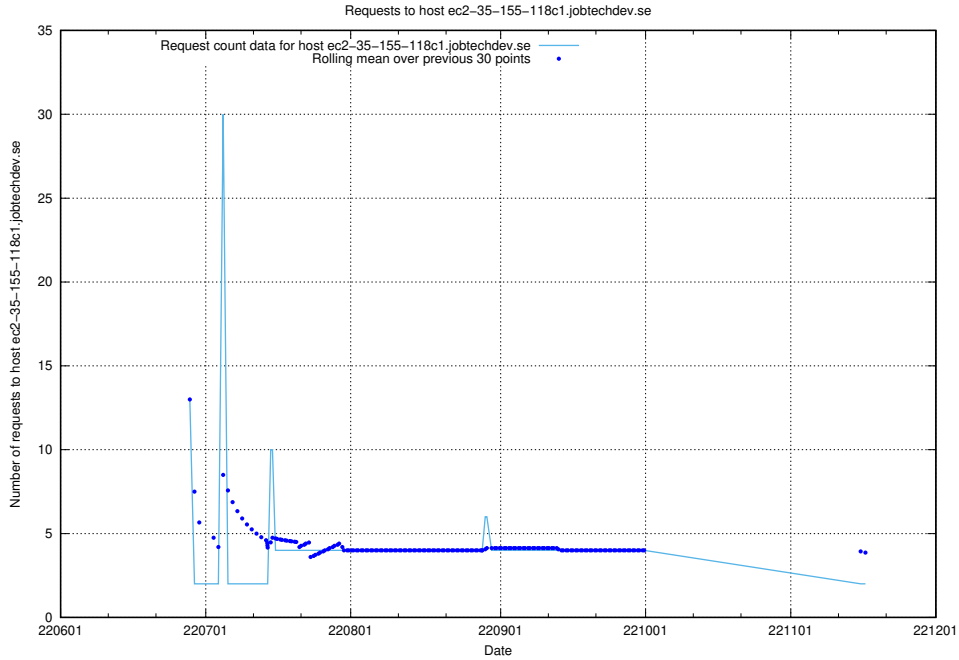

7.398 Usage of ec2-35-155-118c1.jobtechdev.se

Here, we count the number of requests to host ec2-35-155-118c1.jobtechdev.se.