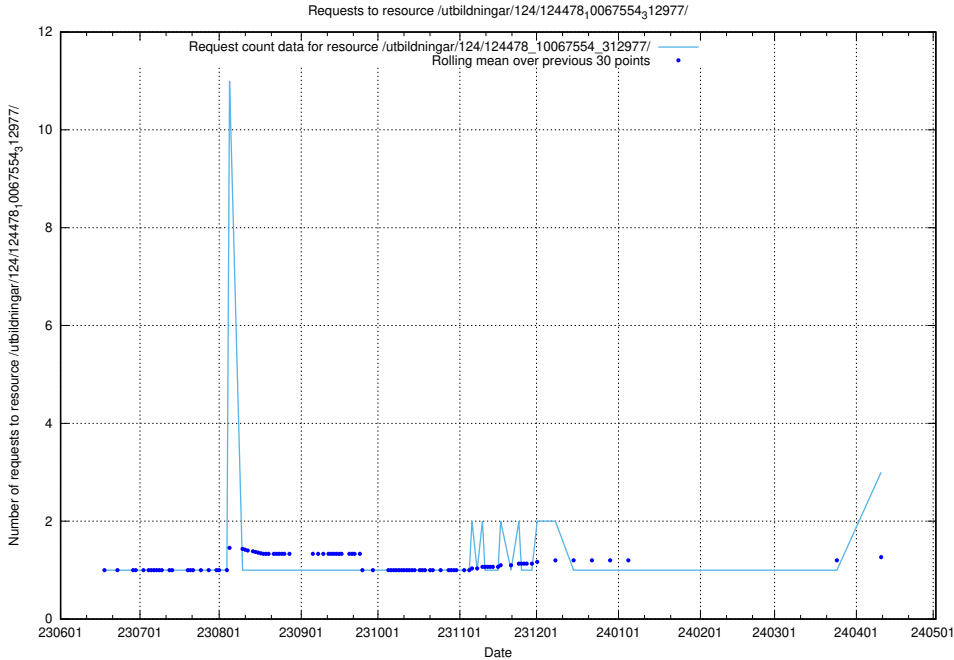

5.386 Usage of /utbildningar/124/124478_10067554_312977/

Here, we count the number of requests to resource /utbildningar/124/124478_10067554_312977/.