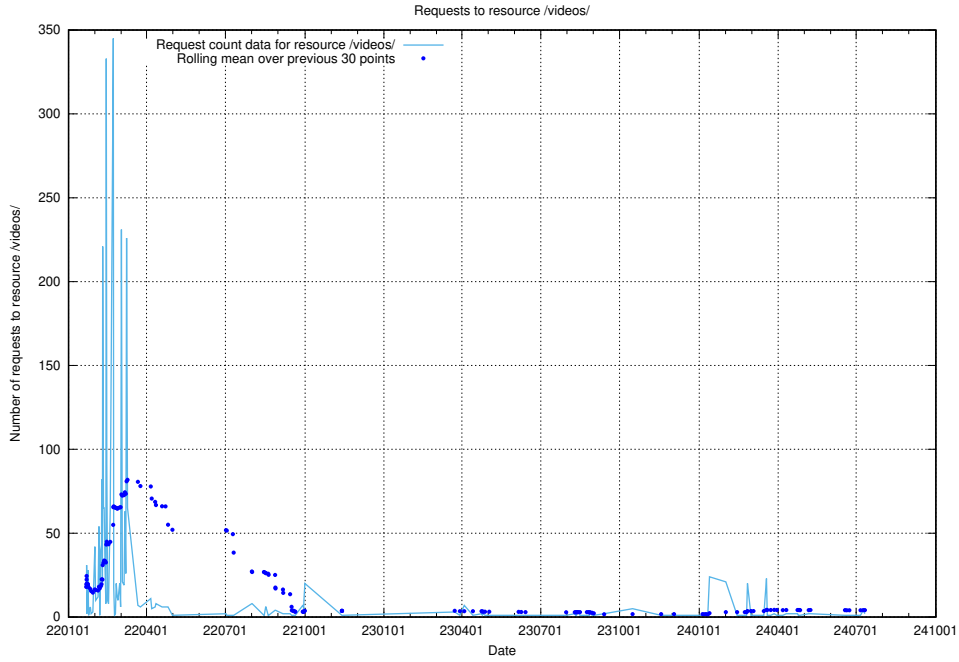

5.841 Usage of /videos/

Here, we count the number of requests to resource /videos/.