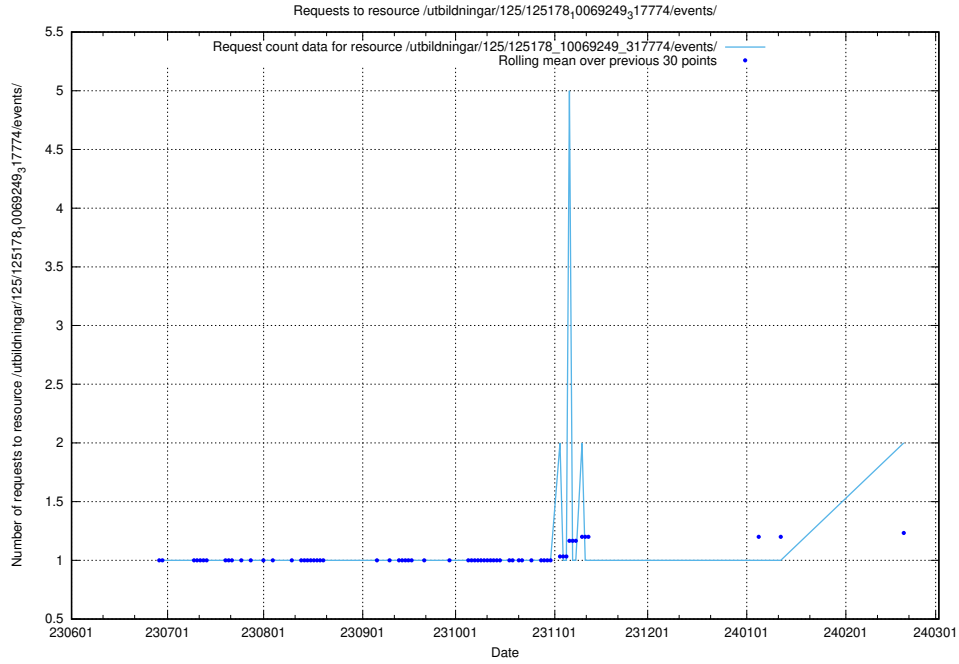

5.771 Usage of /utbildningar/125/125178_10069249_317774/events/

Here, we count the number of requests to resource /utbildningar/125/125178_10069249_317774/events/