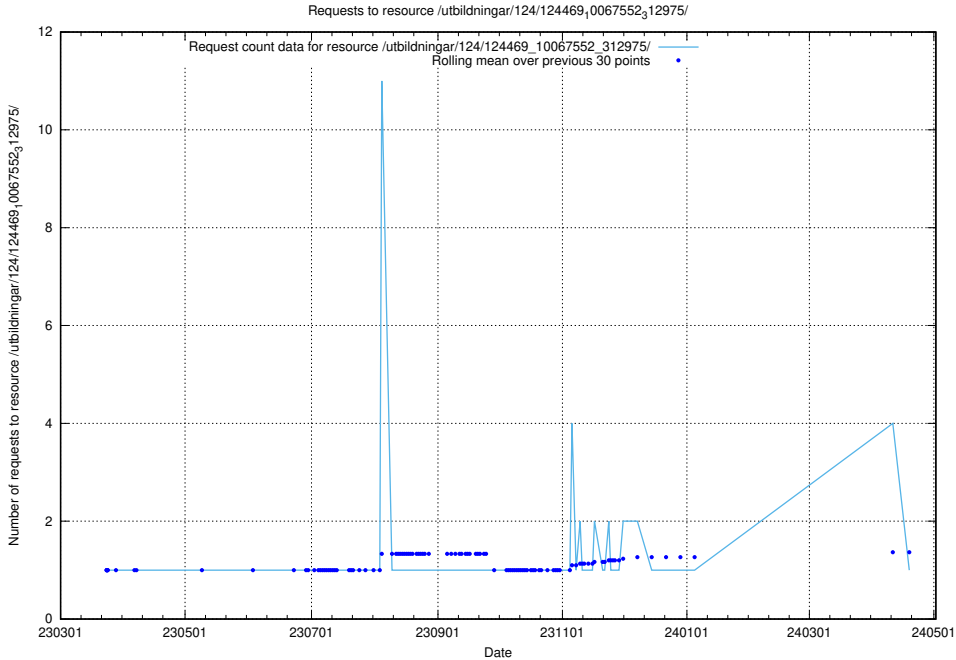

5.3719 Usage of /utbildningar/124/124469_10067552_312975/

Here, we count the number of requests to resource /utbildningar/124/124469_10067552_312975/.