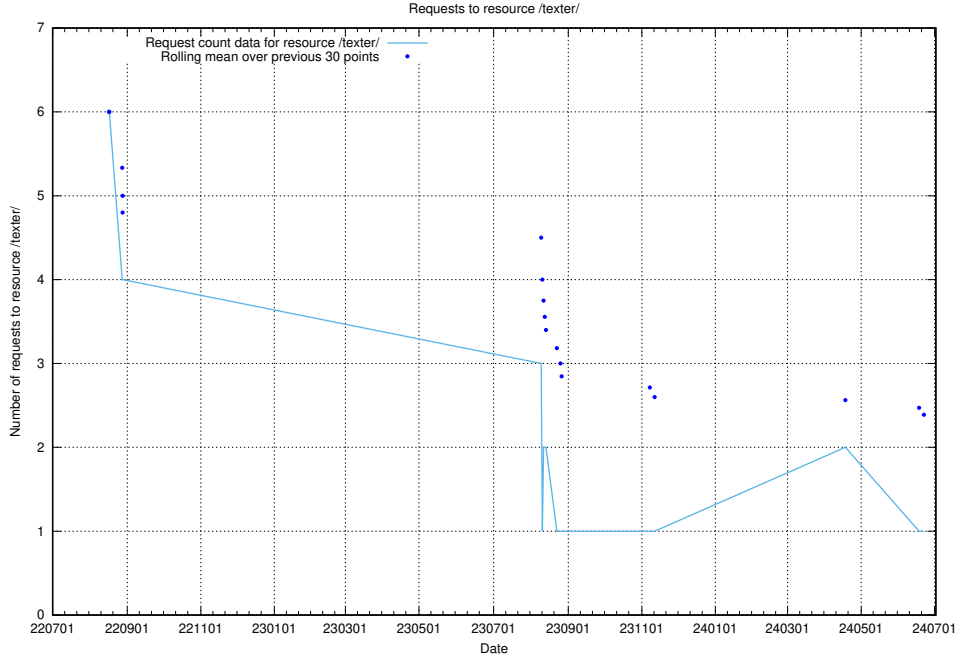

5.6840 Usage of /texter/

Here, we count the number of requests to resource /texter/.