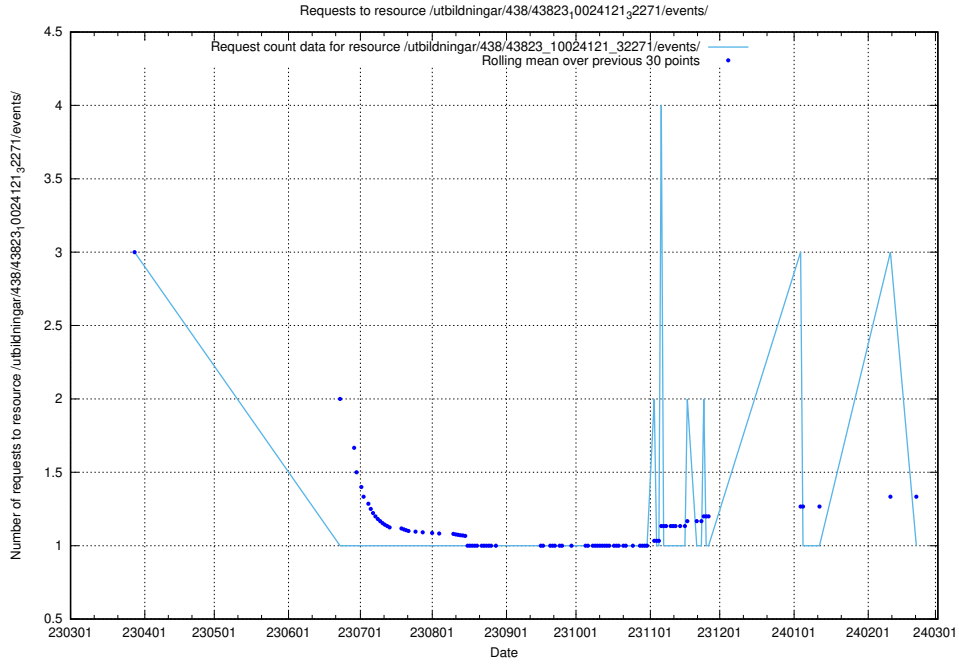

5.6469 Usage of /utbildningar/438/43823_10024121_32271/events/

Here, we count the number of requests to resource /utbildningar/438/43823_10024121_32271/events/.