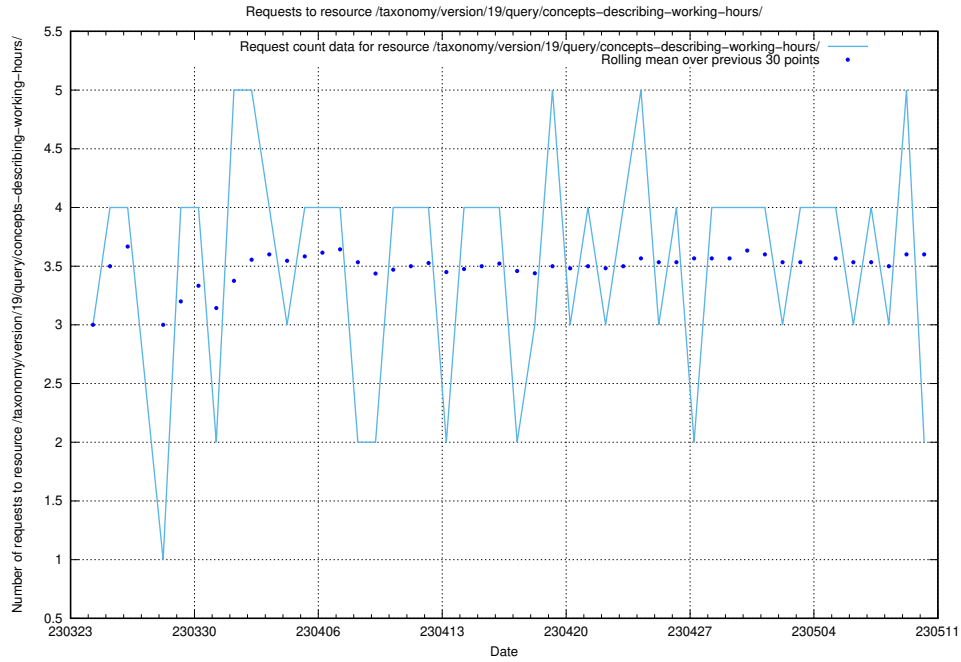

Here, we count the number of requests to resource /taxonomy/version/19/query/concepts-describing-working-hours/.

5.905 Usage of /utbildningar/438/43836_10024038_29999/events/

Here, we count the number of requests to resource /utbildningar/438/43836_10024038_29999/events/.