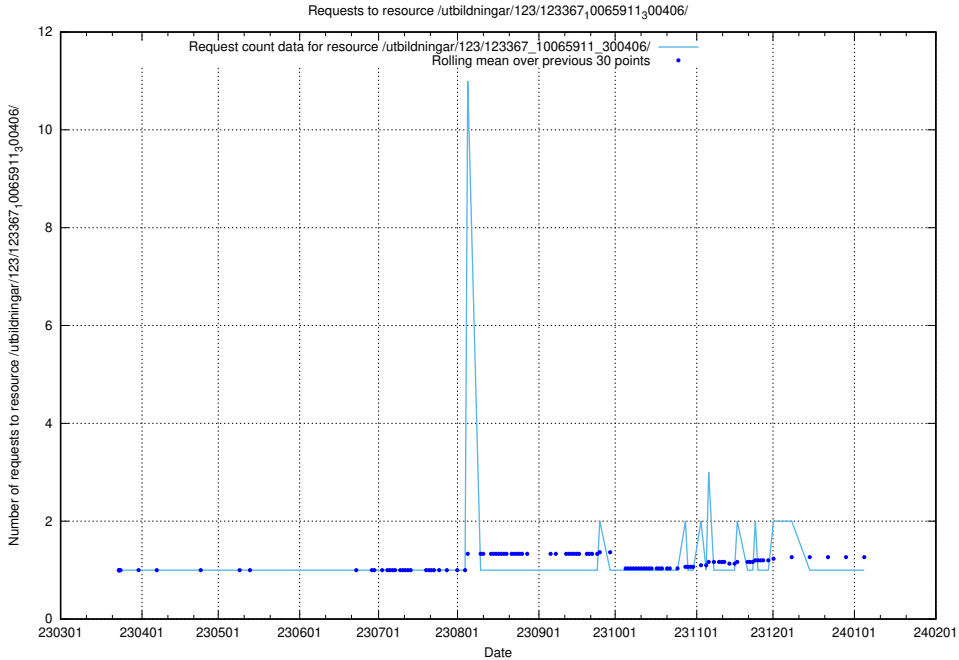

5.5107 Usage of /utbildningar/123/123367_10065911_300406/

Here, we count the number of requests to resource /utbildningar/123/123367_10065911_300406/.