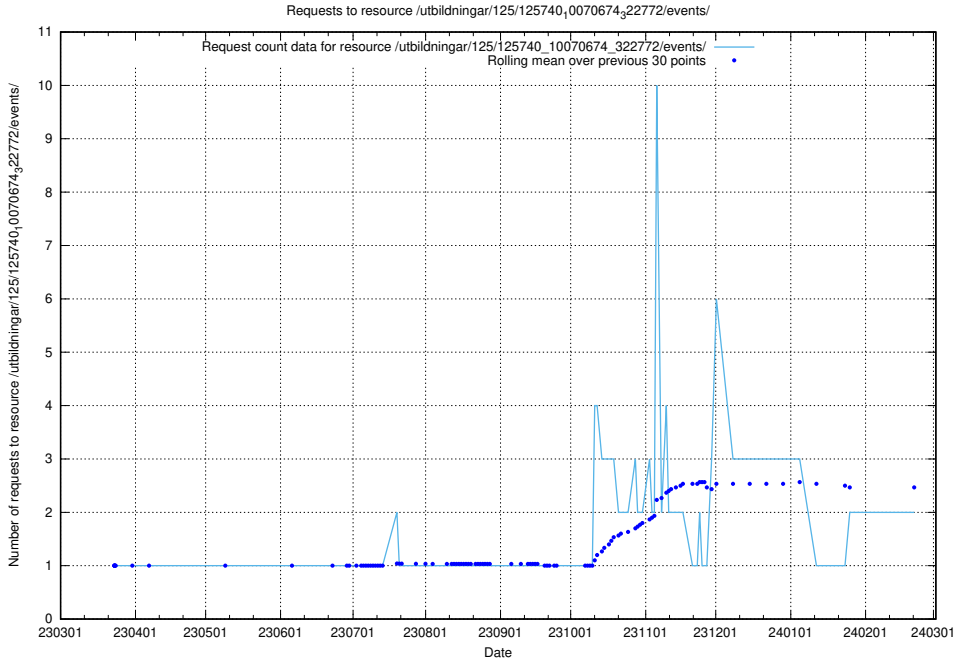

5.425 Usage of /utbildningar/125/125740_10070674_322772/events/

Here, we count the number of requests to resource /utbildningar/125/125740_10070674_322772/events/