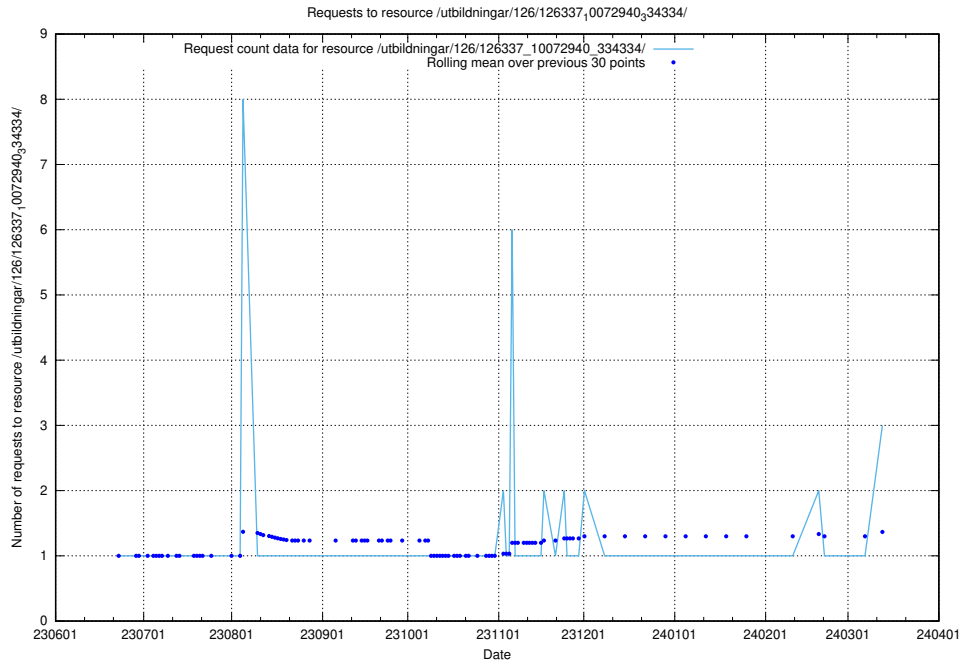

5.365 Usage of /utbildningar/126/126337_10072940_334334/

Here, we count the number of requests to resource /utbildningar/126/126337_10072940_334334/.