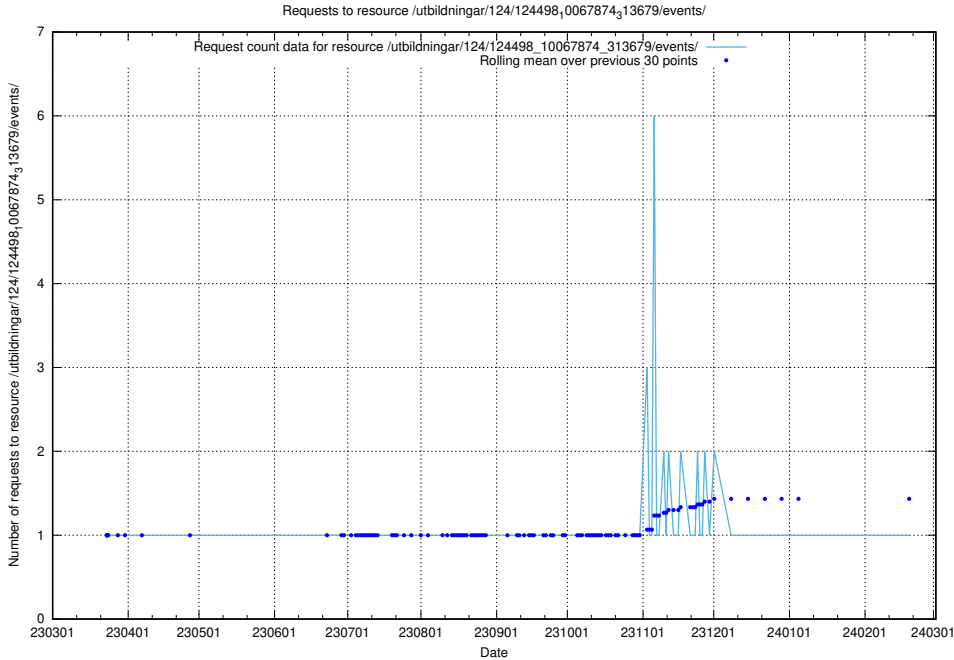

5.3008 Usage of /utbildningar/124/124498_10067874_313679/events/

Here, we count the number of requests to resource /utbildningar/124/124498_10067874_313679/events/