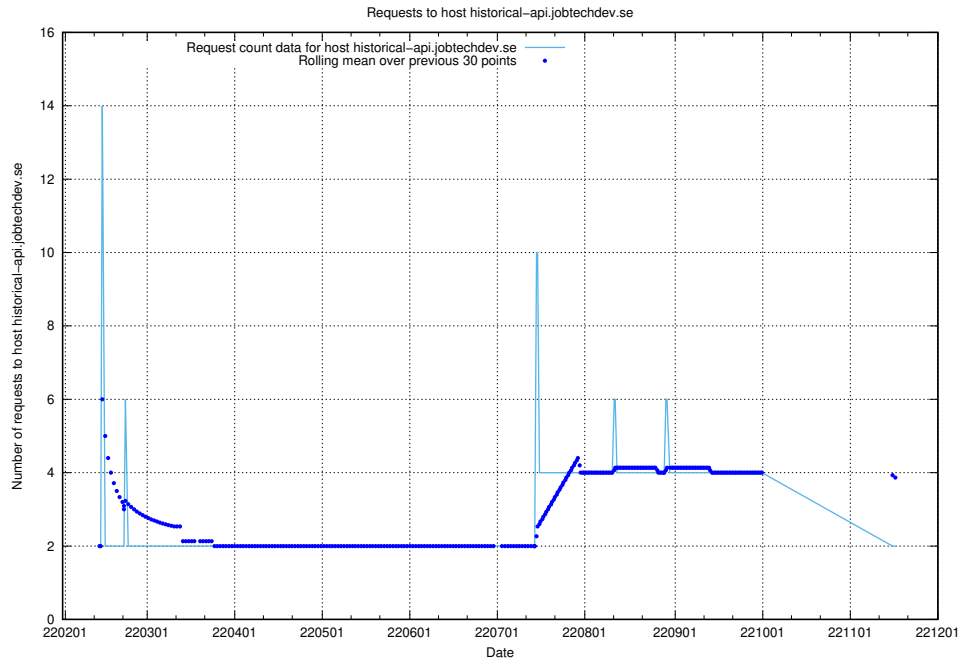

7.545 Usage of historical-api.jobtechdev.se

Here, we count the number of requests to host historical-api.jobtechdev.se.