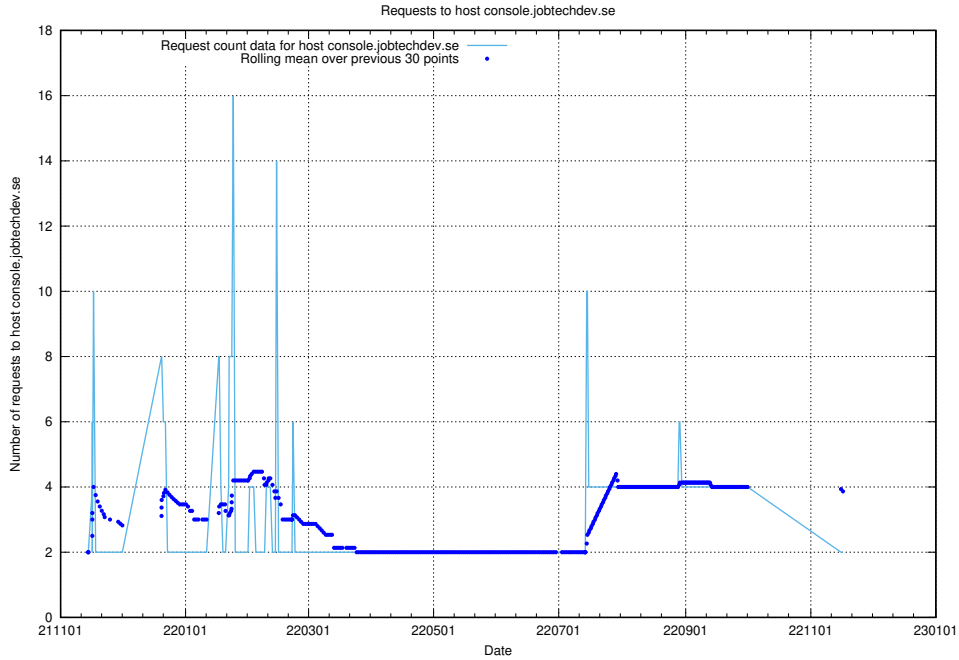

7.273 Usage of console.jobtechdev.se

Here, we count the number of requests to host console.jobtechdev.se.