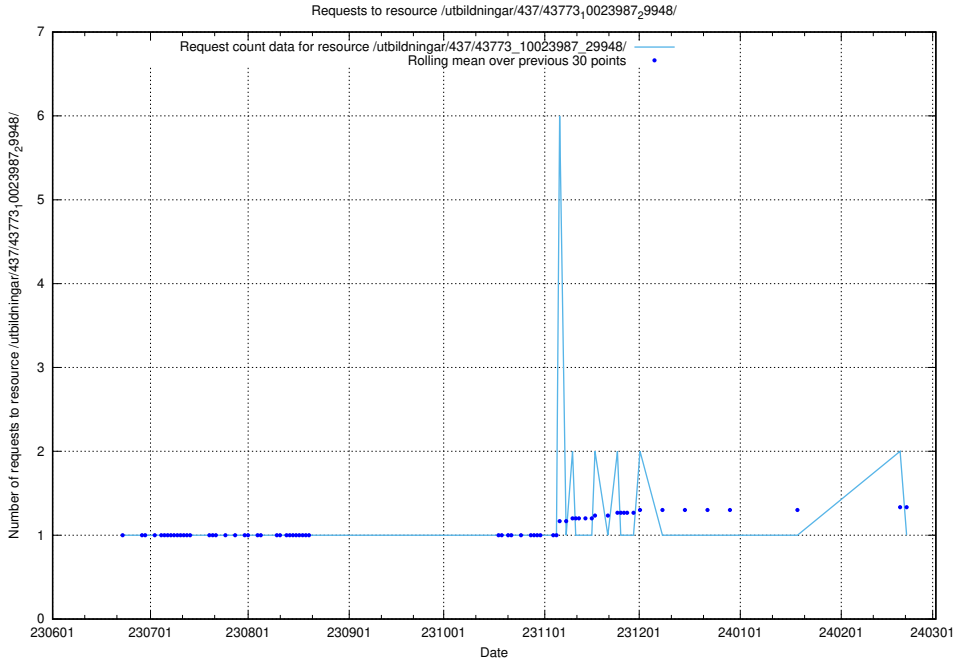

5.5974 Usage of /utbildningar/437/43773_10023987_29948/

Here, we count the number of requests to resource /utbildningar/437/43773_10023987_29948/.