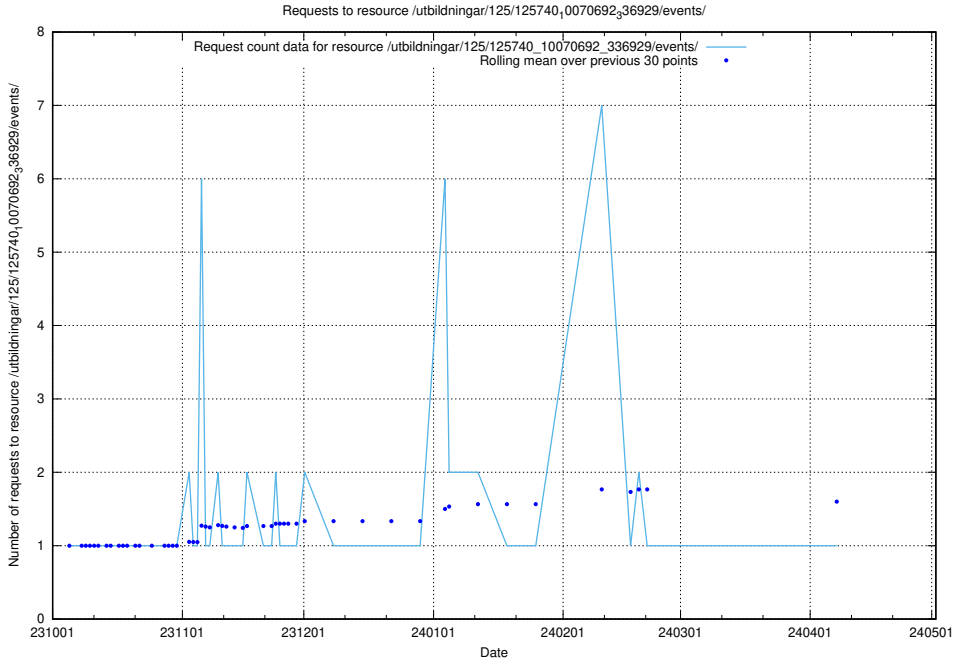

5.4792 Usage of /utbildningar/125/125740_10070692_336929/events/

Here, we count the number of requests to resource /utbildningar/125/125740_10070692_336929/events/