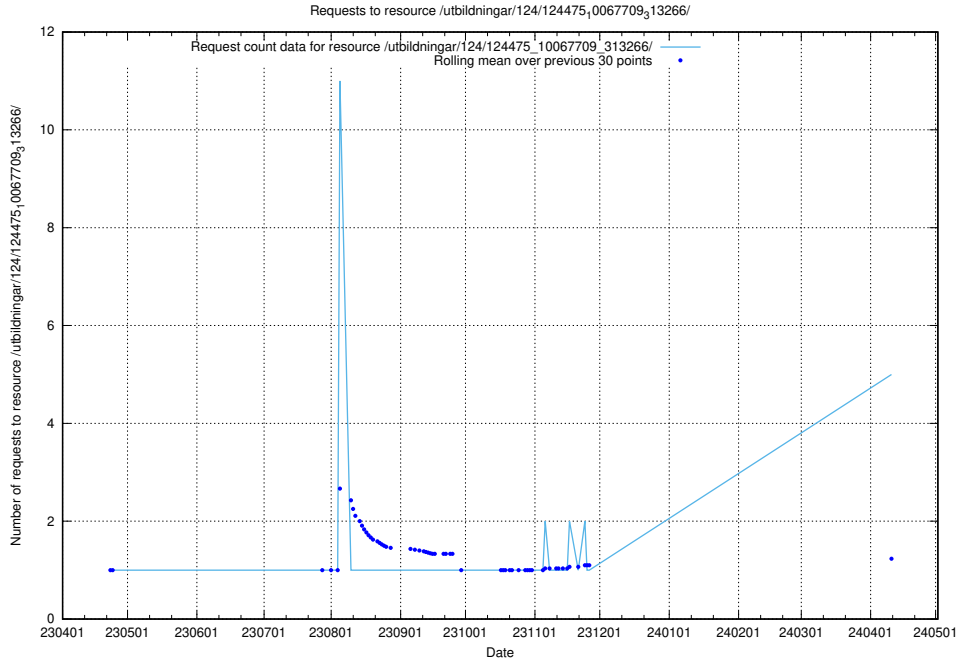

5.145 Usage of /utbildningar/124/124475_10067709_313266/

Here, we count the number of requests to resource /utbildningar/124/124475_10067709_313266/.