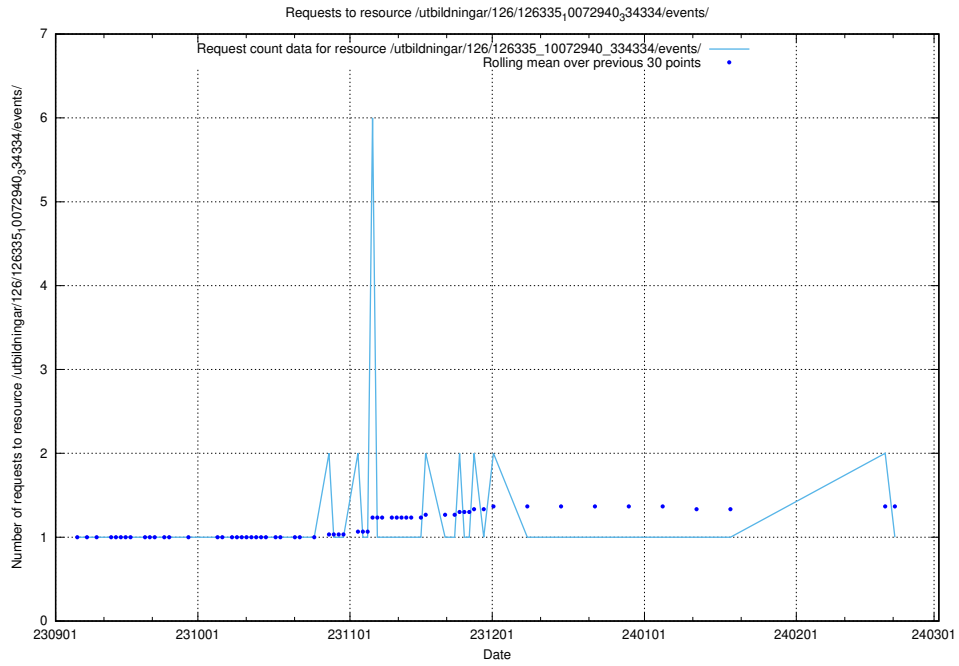

5.5047 Usage of /utbildningar/126/126335_10072940_334334/events/

Here, we count the number of requests to resource /utbildningar/126/126335_10072940_334334/events/