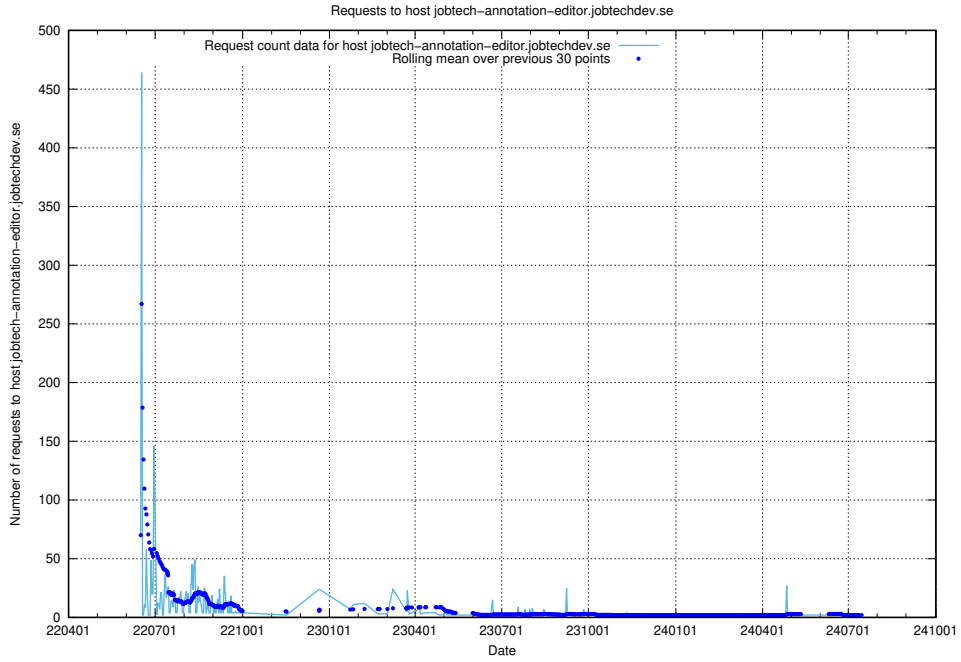

7.406 Usage of `jobtech-annotation-editor.jobtechdev.se`

Here, we count the number of requests to host `jobtech-annotation-editor.jobtechdev.se`.