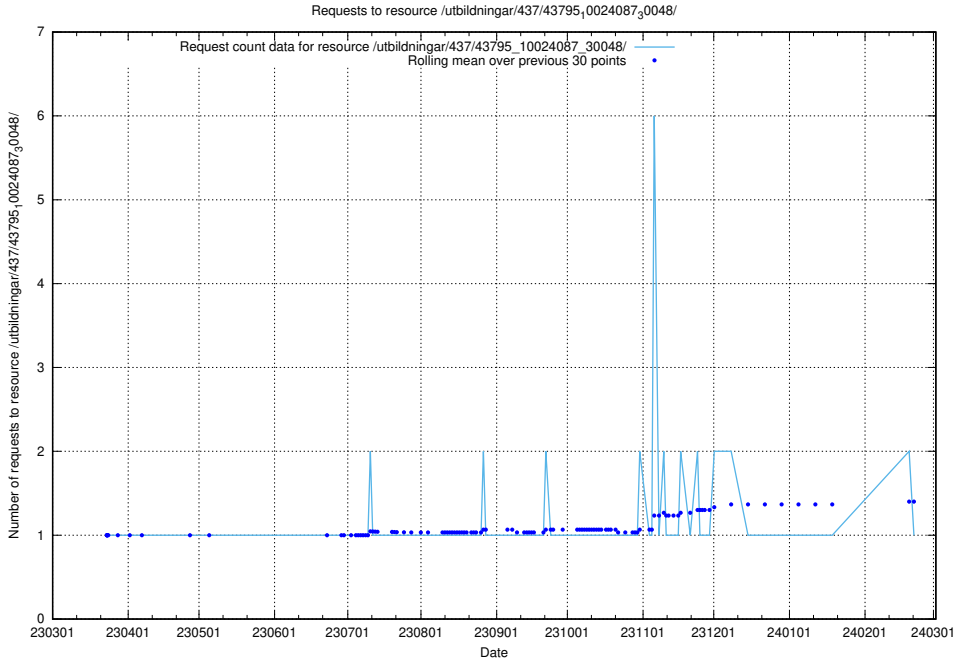

Here, we count the number of requests to resource /utbildningar/437/43795_10024087_30048/events/.

5.6740 Usage of /utbildningar/437/43795_10024087_30048/

Here, we count the number of requests to resource /utbildningar/437/43795_10024087_30048/.