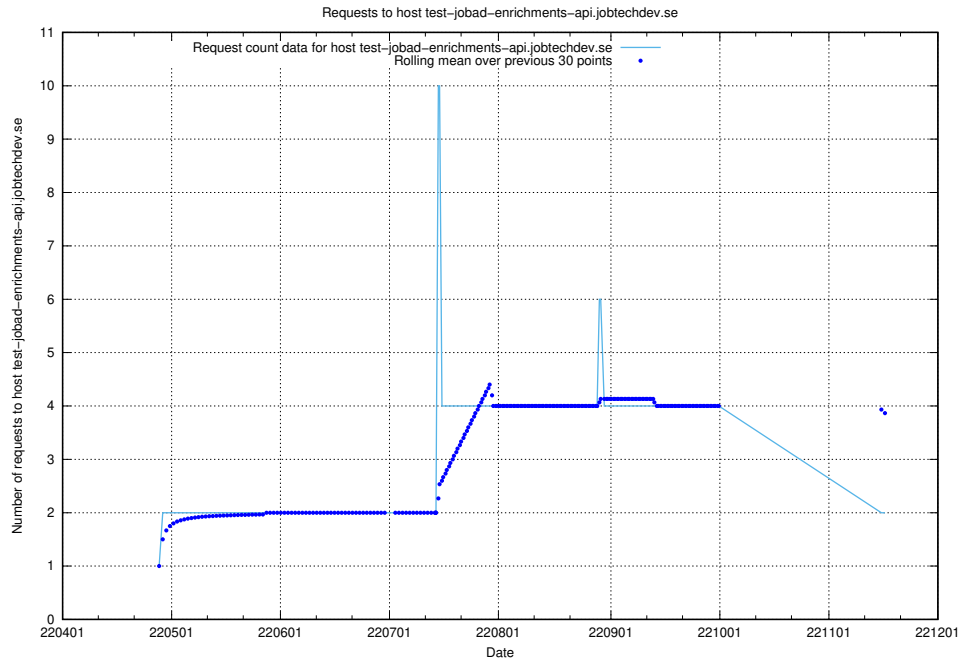

7.442 Usage of jobtech-jobad-enrichments-develop.jobtechdev.se

Here, we count the number of requests to host jobtech-jobad-enrichments-develop.jobtechdev.se.

7.443 Usage of `jobad-enrichments-test.jobtechdev.se`