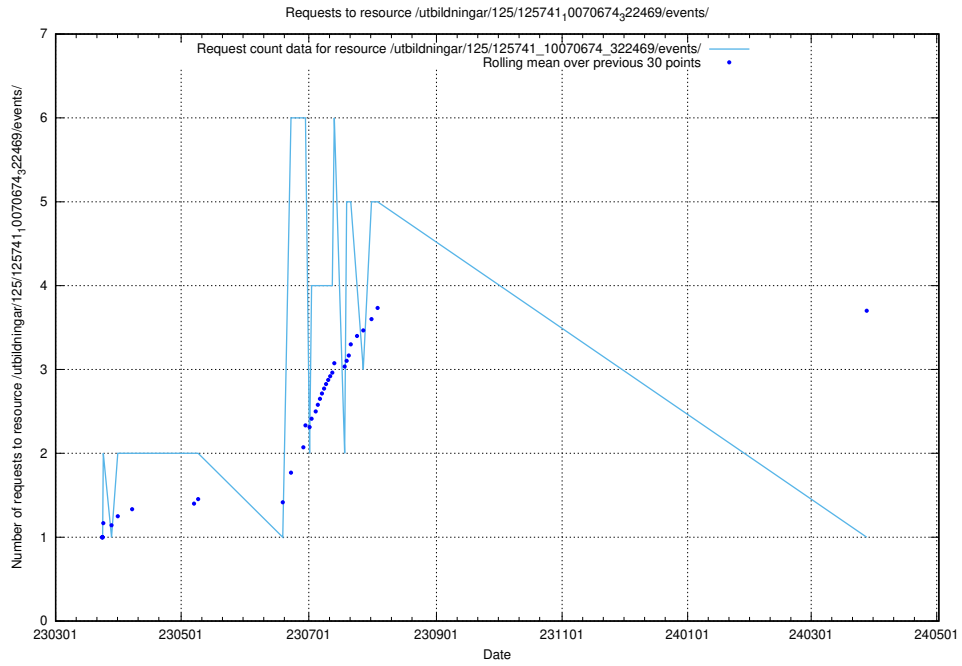

5.6864 Usage of /utbildningar/125/125741_10070674_322469/events/

Here, we count the number of requests to resource /utbildningar/125/125741_10070674_322469/events/