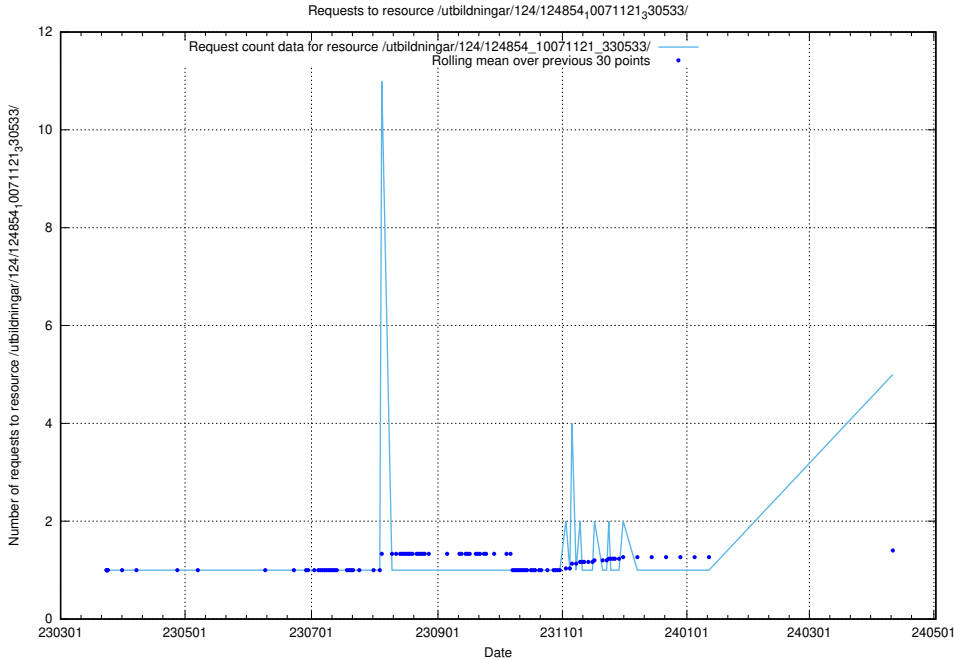

Here, we count the number of requests to resource /utbildningar/124/124934_10066879_310398/.

5.106 Usage of /utbildningar/124/124854_10071121_330533/

Here, we count the number of requests to resource /utbildningar/124/124854_10071121_330533/.