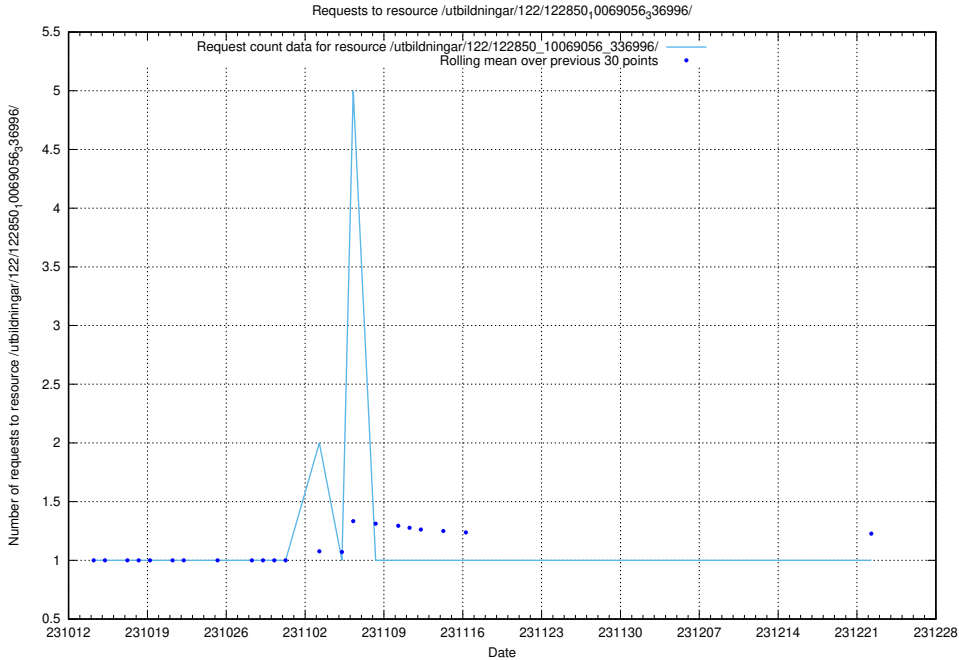

5.4727 Usage of /utbildningar/122/122850_10069056_336996/

Here, we count the number of requests to resource /utbildningar/122/122850_10069056_336996/.