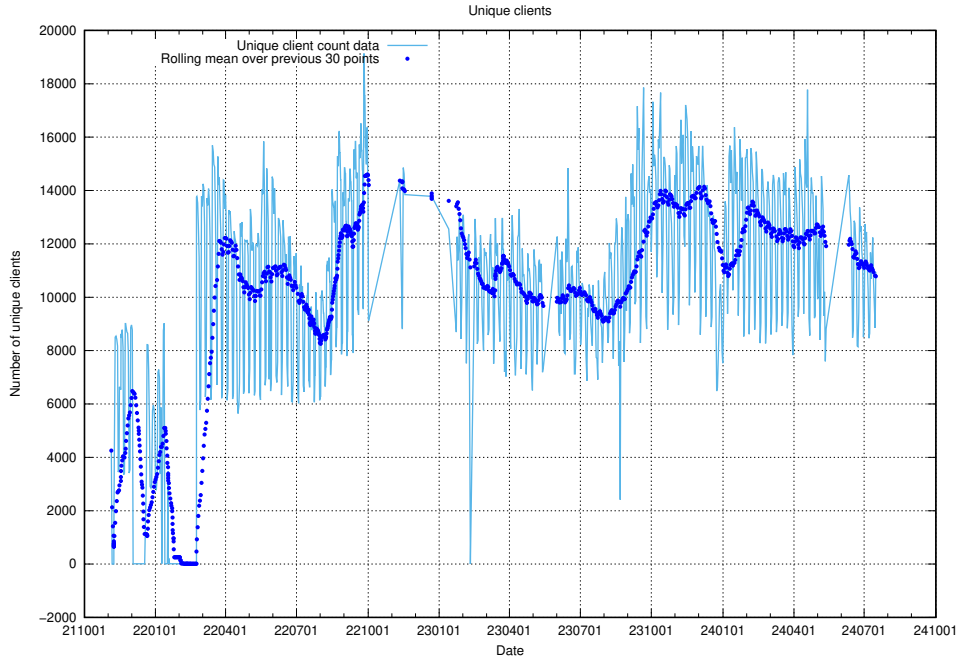

8.2 Number of unique clients

Here we extract the number of unique clients that have used our APIs.