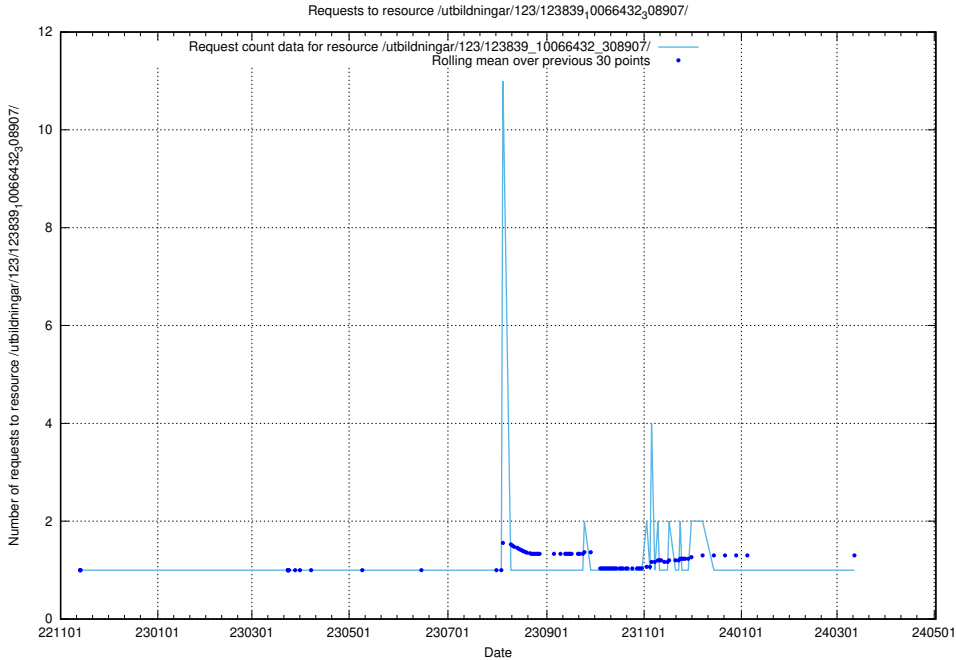

5.6276 Usage of /utbildningar/123/123839_10066432_308907/

Here, we count the number of requests to resource /utbildningar/123/123839_10066432_308907/.

5.6277 Usage of /utbildningar/124/124469_10067547_312970/events/