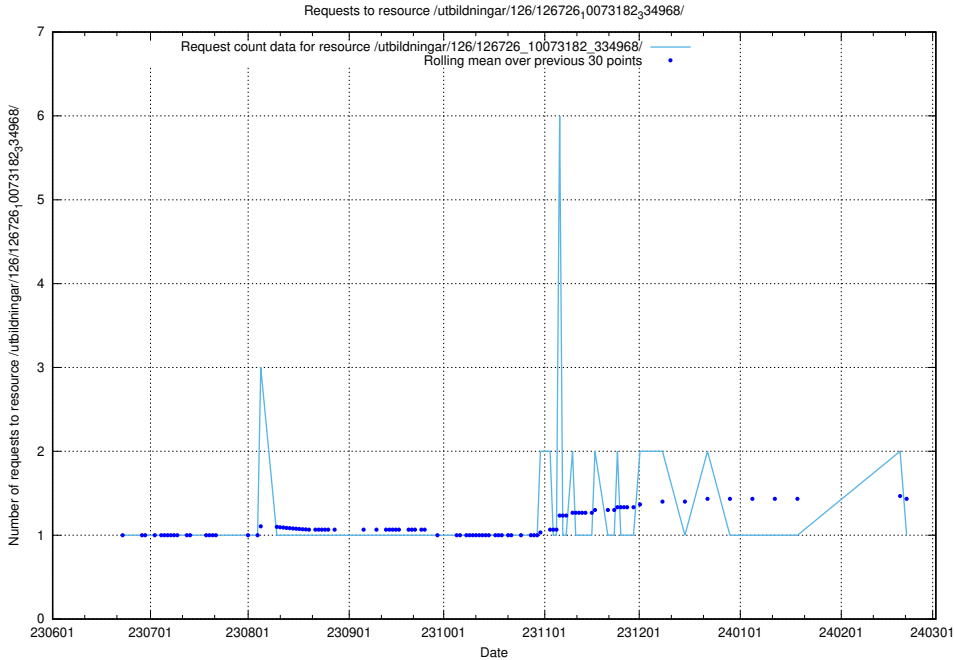

5.6000 Usage of /utbildningar/126/126726_10073182_334968/

Here, we count the number of requests to resource /utbildningar/126/126726_10073182_334968/.