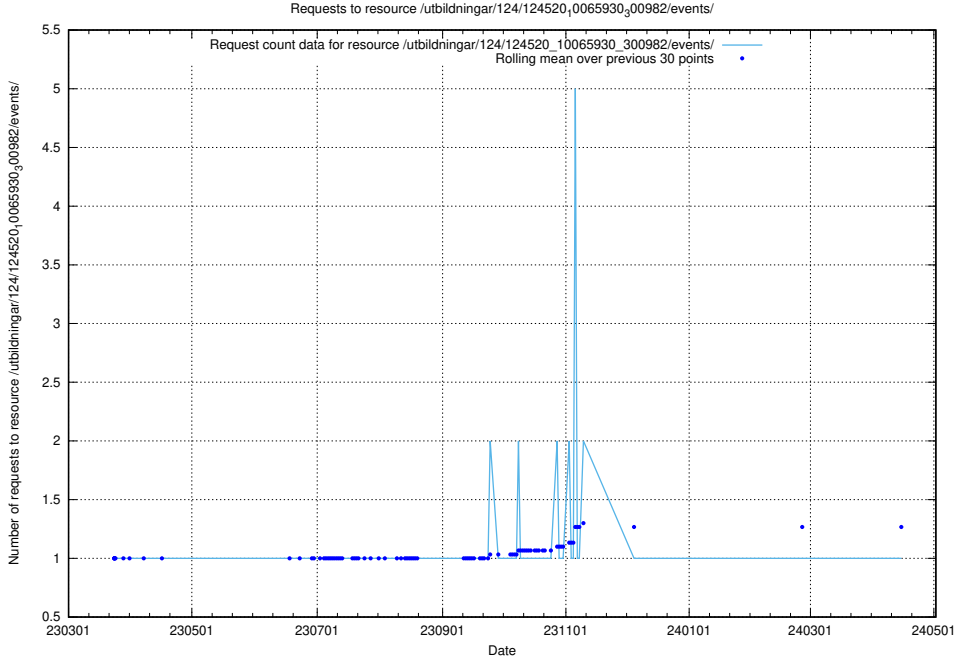

5.1363 Usage of /utbildningar/124/124520_10065930_300982/events/

Here, we count the number of requests to resource /utbildningar/124/124520_10065930_300982/events/