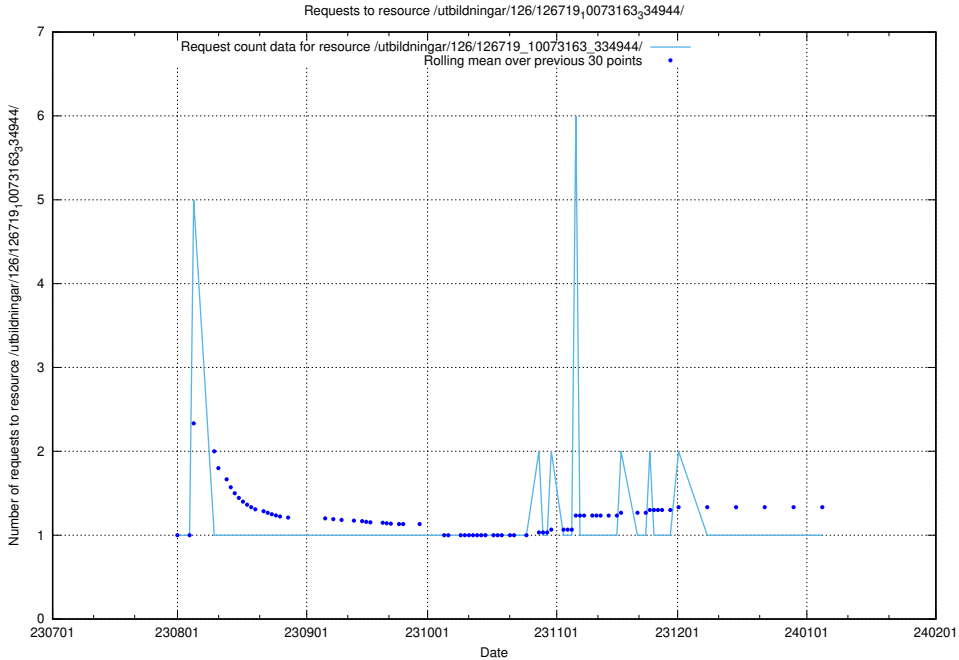

5.5271 Usage of /utbildningar/126/126719_10073163_334944/

Here, we count the number of requests to resource /utbildningar/126/126719_10073163_334944/.