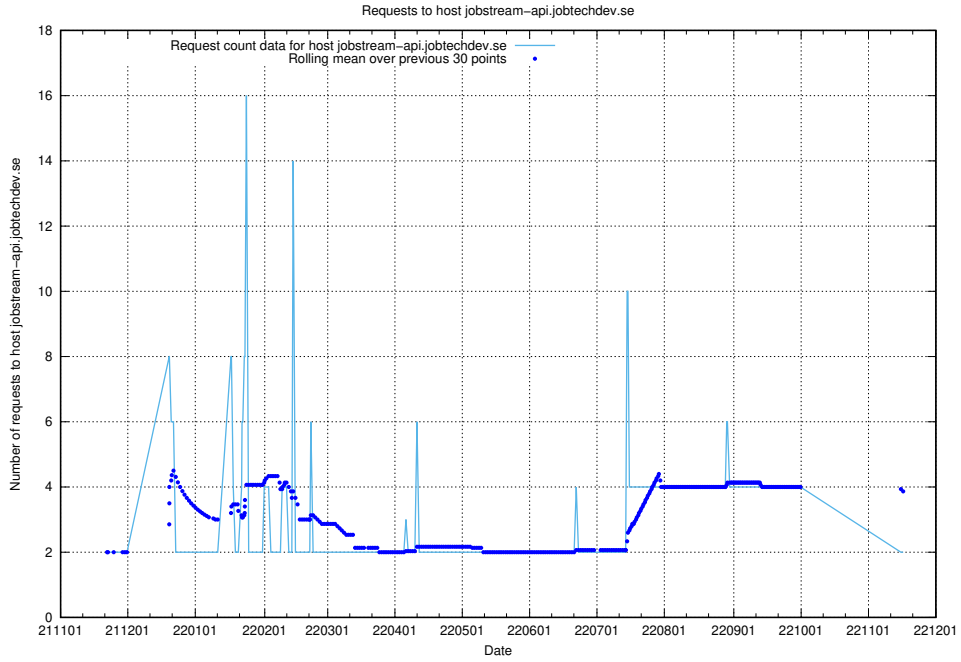

7.438 Usage of jobstream-api.jobtechdev.se

Here, we count the number of requests to host jobstream-api.jobtechdev.se.