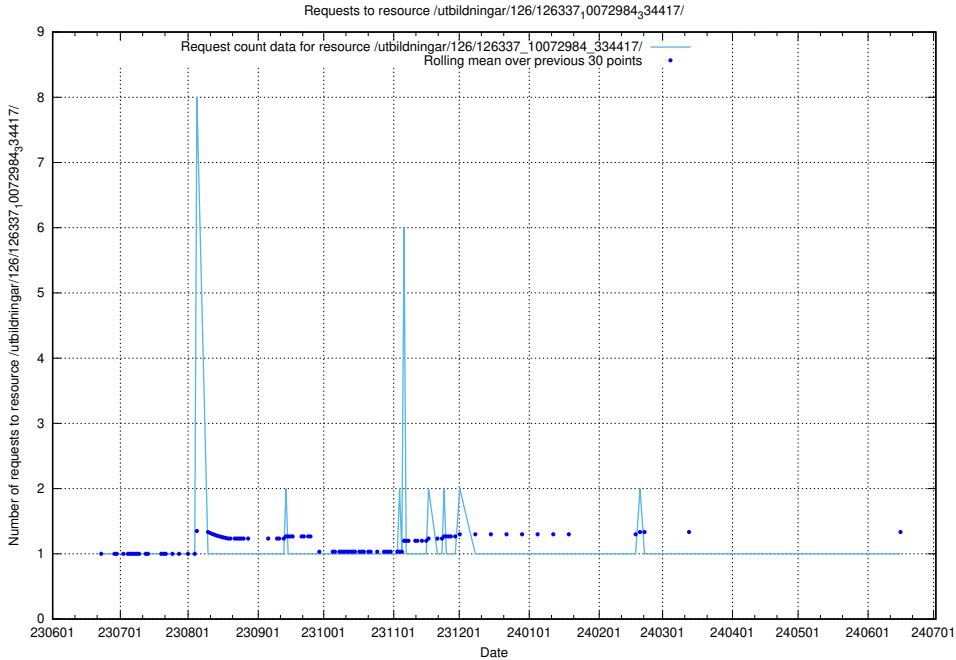

5.6061 Usage of /utbildningar/126/126337_10072984_334417/

Here, we count the number of requests to resource /utbildningar/126/126337_10072984_334417/.