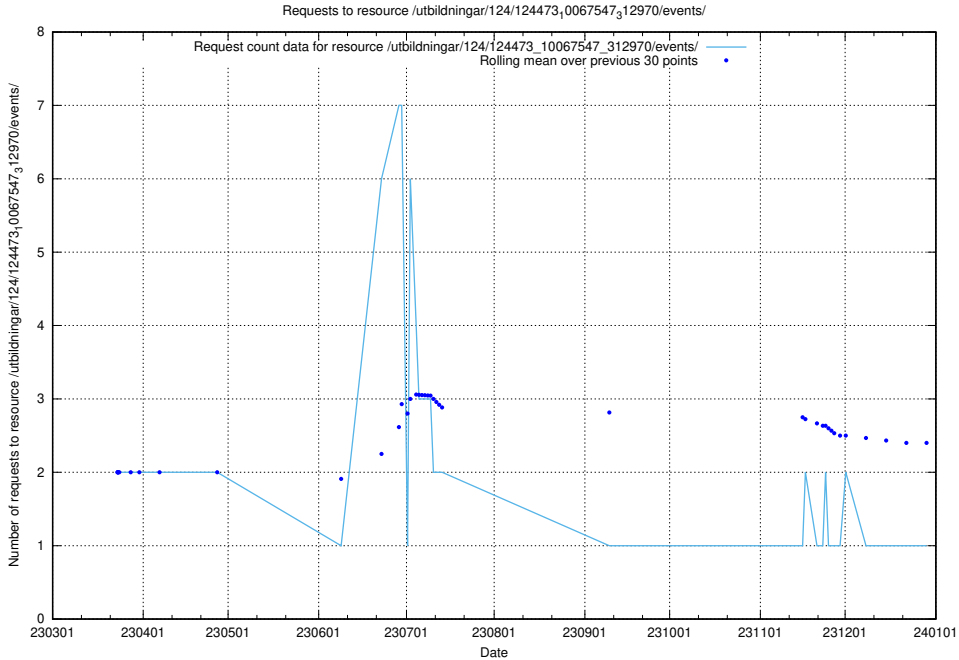

Here, we count the number of requests to resource /utbildningar/124/124498_10067796_313401/events/

5.6680 Usage of /utbildningar/124/124473_10067547_312970/events/

Here, we count the number of requests to resource /utbildningar/124/124473_10067547_312970/events/