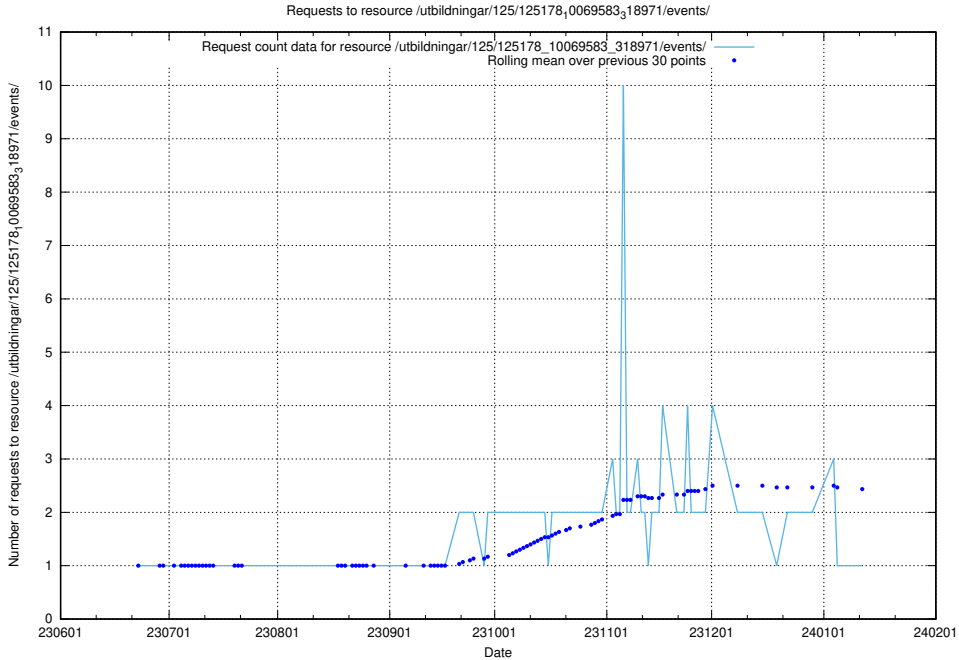

5.6127 Usage of /utbildningar/125/125178_10069583_318971/events/

Here, we count the number of requests to resource /utbildningar/125/125178_10069583_318971/events/