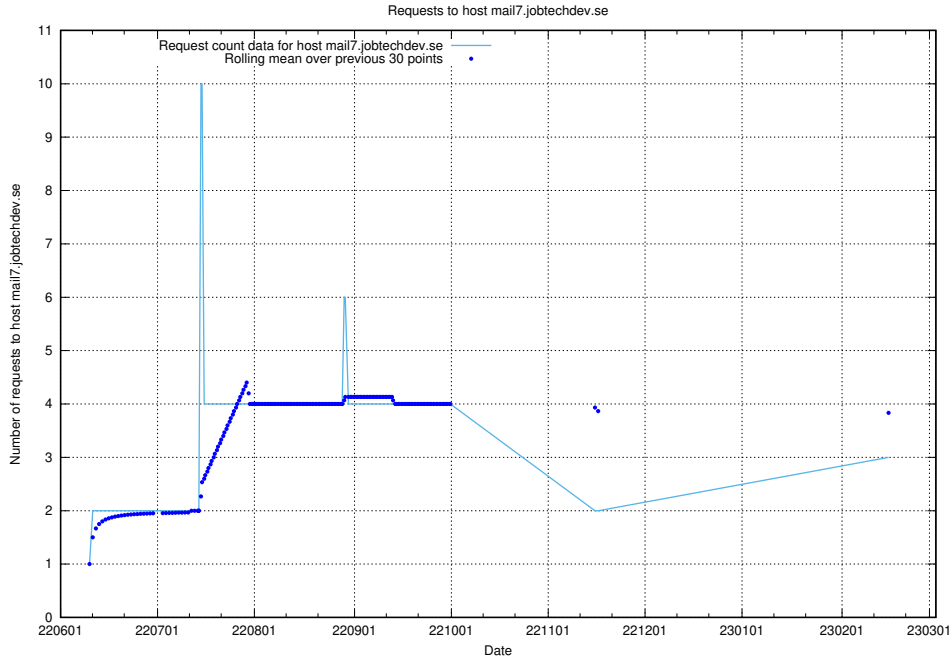

7.218 Usage of mail7.jobtechdev.se

Here, we count the number of requests to host mail7.jobtechdev.se.