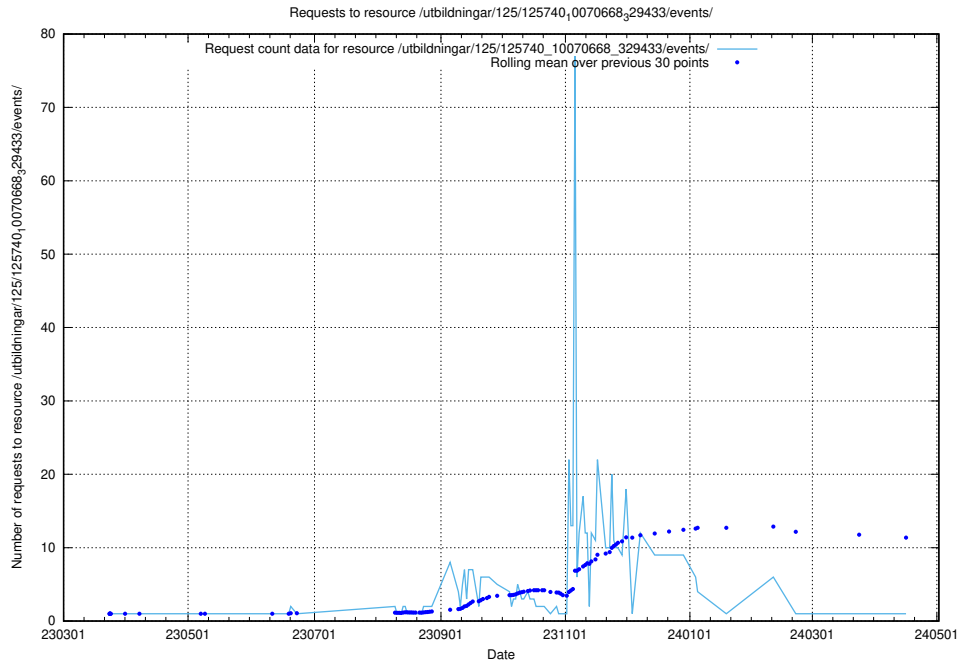

5.983 Usage of /utbildningar/125/125740_10070668_329433/events/

Here, we count the number of requests to resource /utbildningar/125/125740_10070668_329433/events/