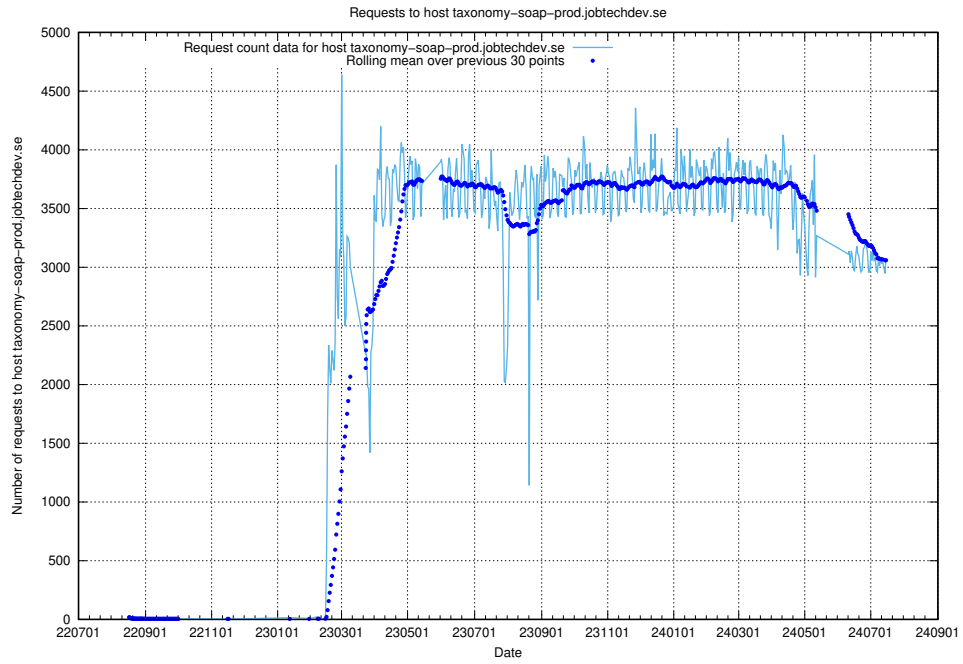

7.15 Usage of taxonomy-soap-prod.jobtechdev.se

Here, we count the number of requests to host taxonomy-soap-prod.jobtechdev.se.