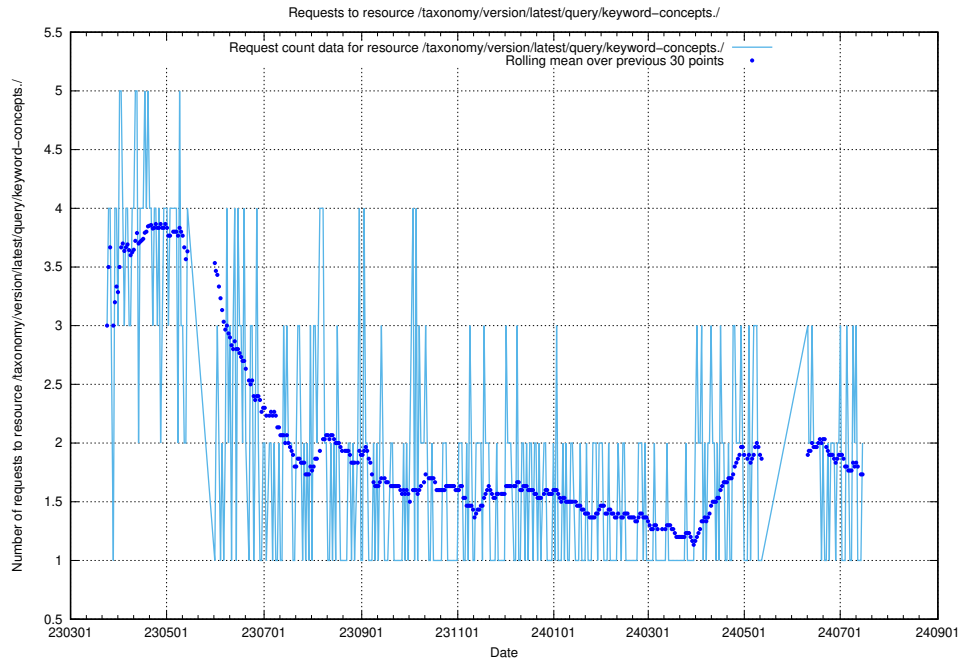

5.886 Usage of /taxonomy/version/latest/query/keyword-concepts./

Here, we count the number of requests to resource /taxonomy/version/latest/query/keyword-concepts./.