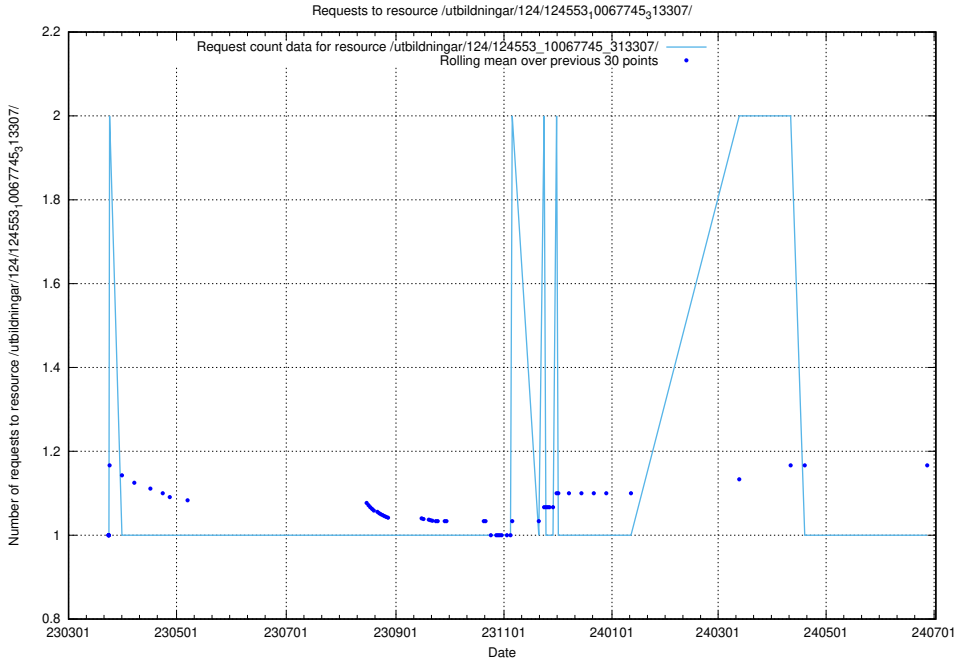

Here, we count the number of requests to resource /utbildningar/124/124553_10067745_313307/events/

5.1193 Usage of /utbildningar/124/124553_10067745_313307/

Here, we count the number of requests to resource /utbildningar/124/124553_10067745_313307/.