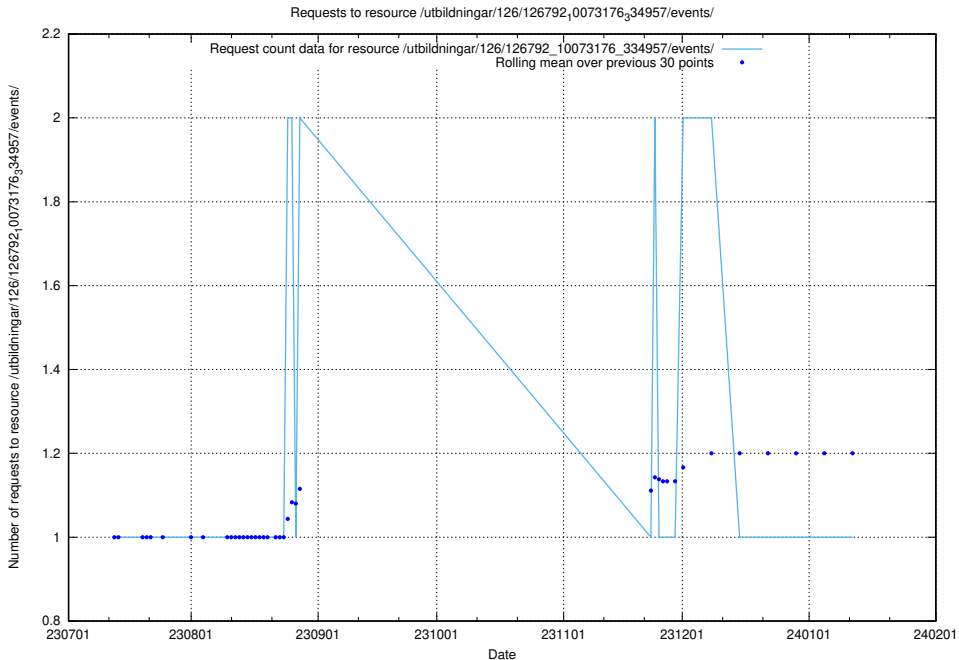

5.5495 Usage of /utbildningar/126/126792_10073176_334957/events/

Here, we count the number of requests to resource /utbildningar/126/126792_10073176_334957/events/