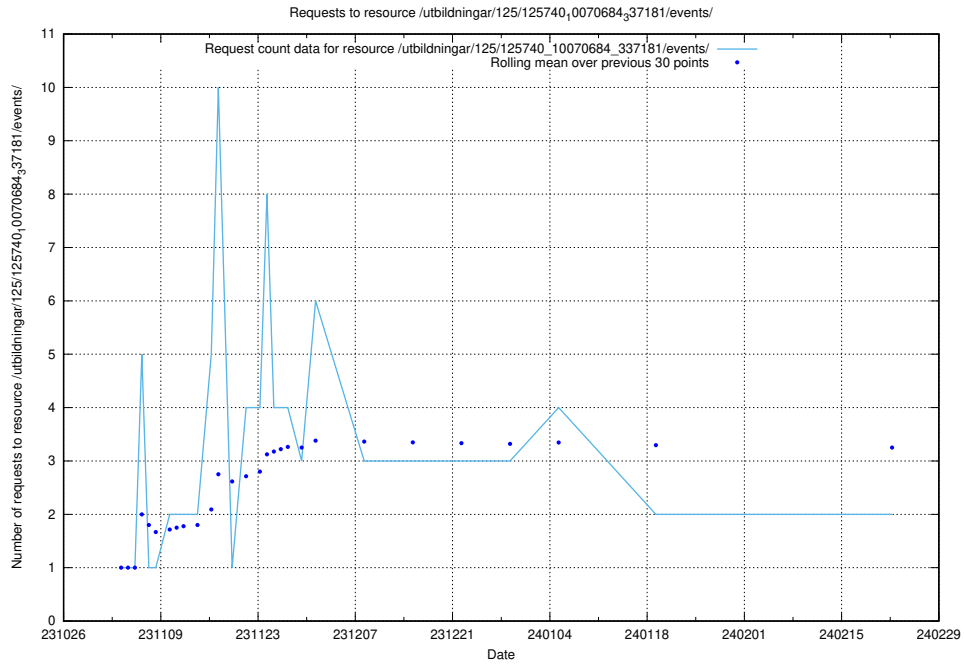

5.659 Usage of /utbildningar/125/125740_10070684_337181/events/

Here, we count the number of requests to resource /utbildningar/125/125740_10070684_337181/events/