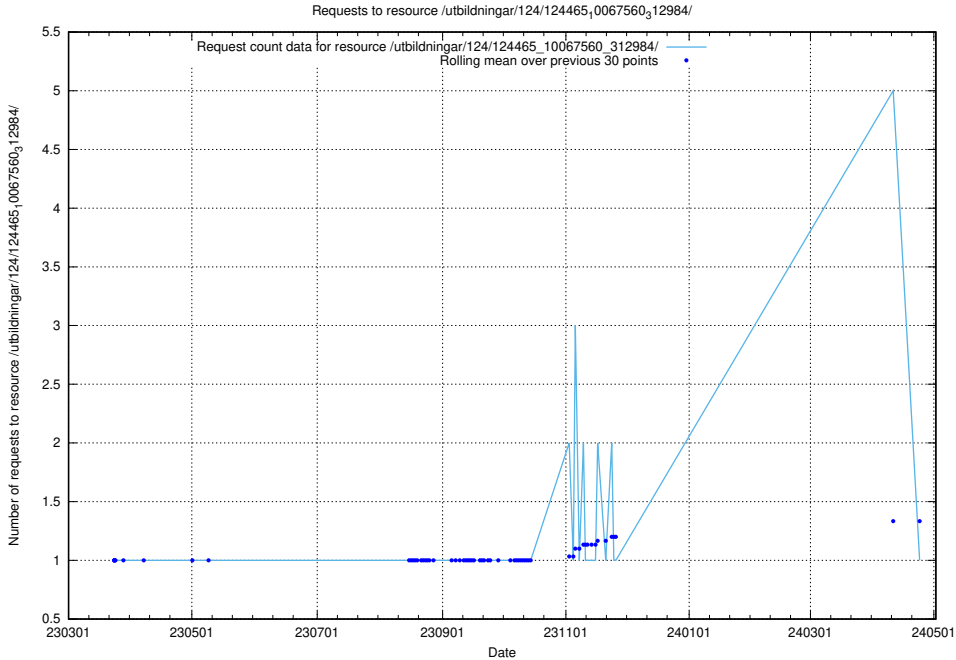

5.3805 Usage of /utbildningar/124/124465_10067560_312984/

Here, we count the number of requests to resource /utbildningar/124/124465_10067560_312984/.