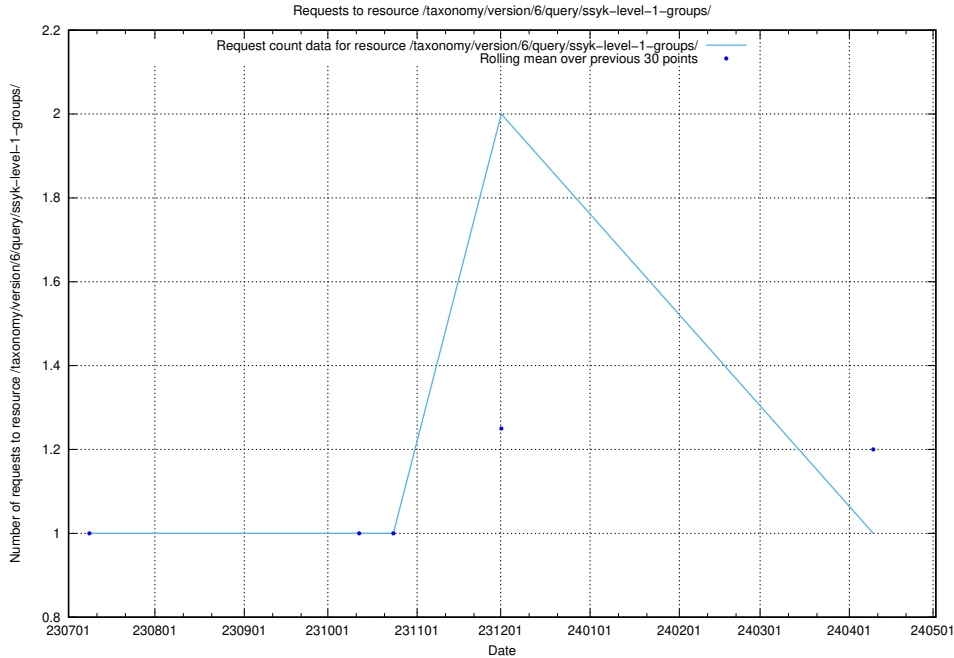

5.5624 Usage of /taxonomy/version/6/query/ssyk-level-1-groups/

Here, we count the number of requests to resource /taxonomy/version/6/query/ssyk-level-1-groups/.