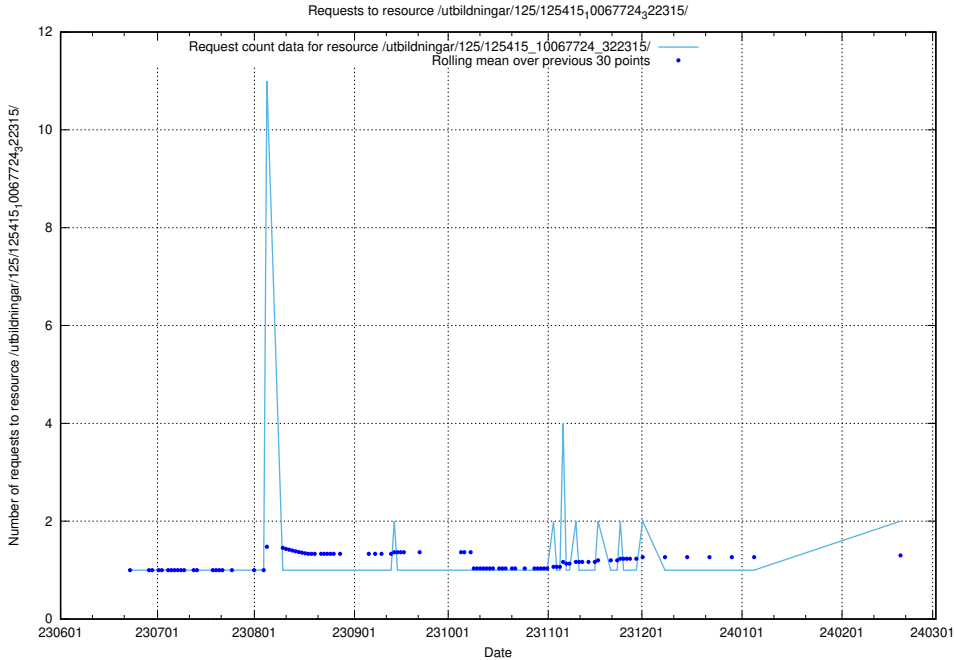

5.794 Usage of /utbildningar/125/125415_10067724_322315/

Here, we count the number of requests to resource /utbildningar/125/125415_10067724_322315/.