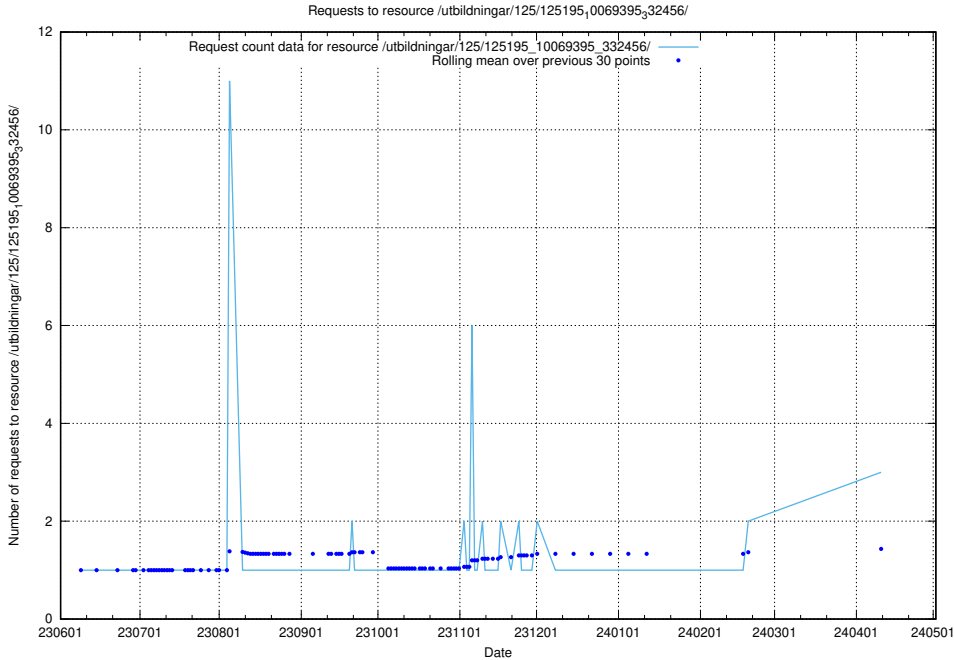

5.388 Usage of /utbildningar/125/125195_10069395_332456/

Here, we count the number of requests to resource /utbildningar/125/125195_10069395_332456/.