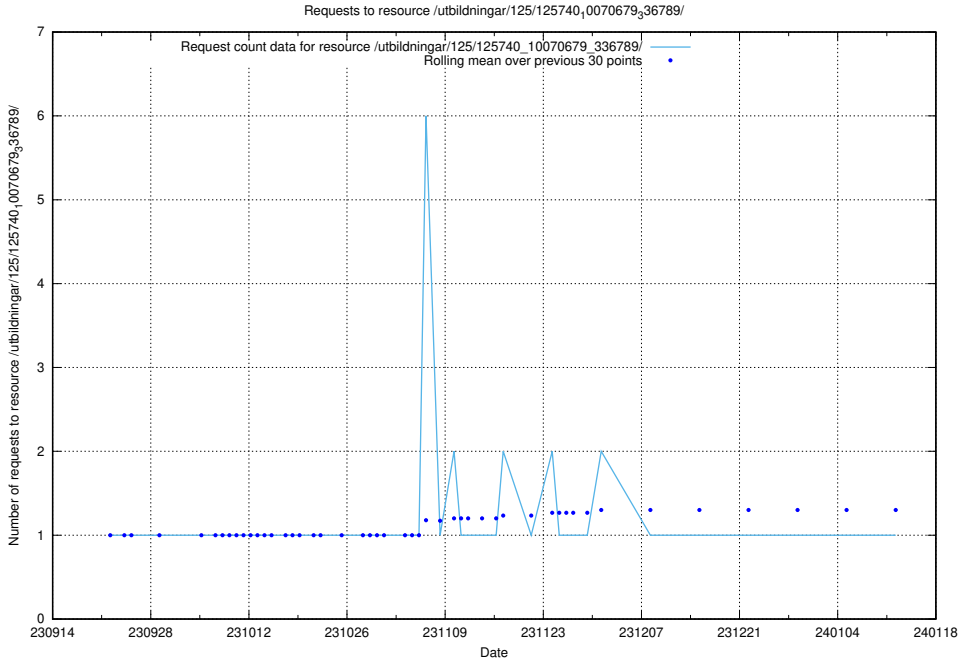

5.4891 Usage of /utbildningar/125/125740_10070679_336789/

Here, we count the number of requests to resource /utbildningar/125/125740_10070679_336789/.