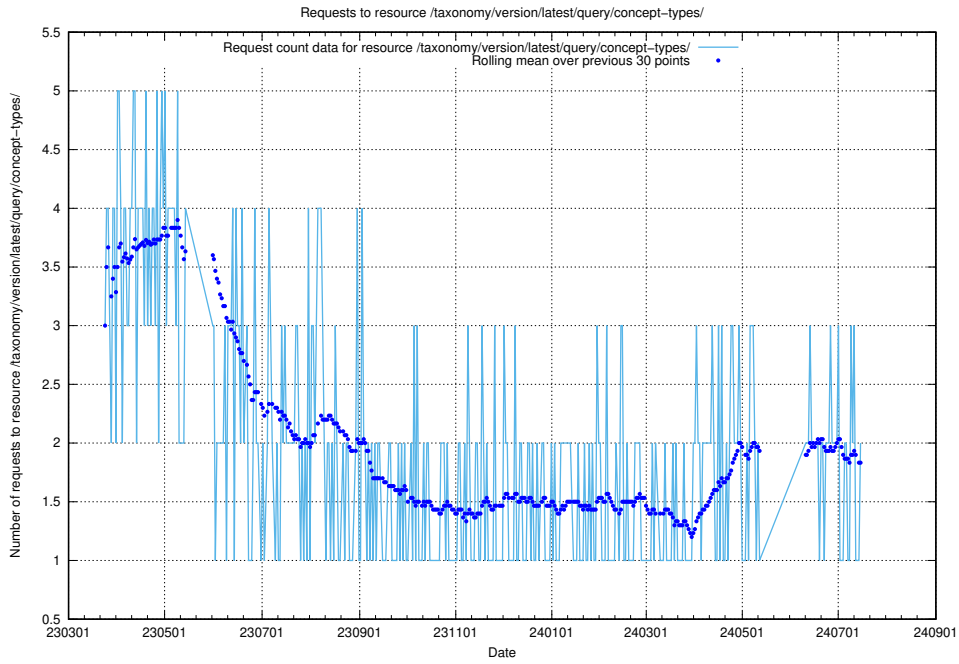

5.898 Usage of /taxonomy/version/latest/query/concept-types/

Here, we count the number of requests to resource /taxonomy/version/latest/query/concept-types/.