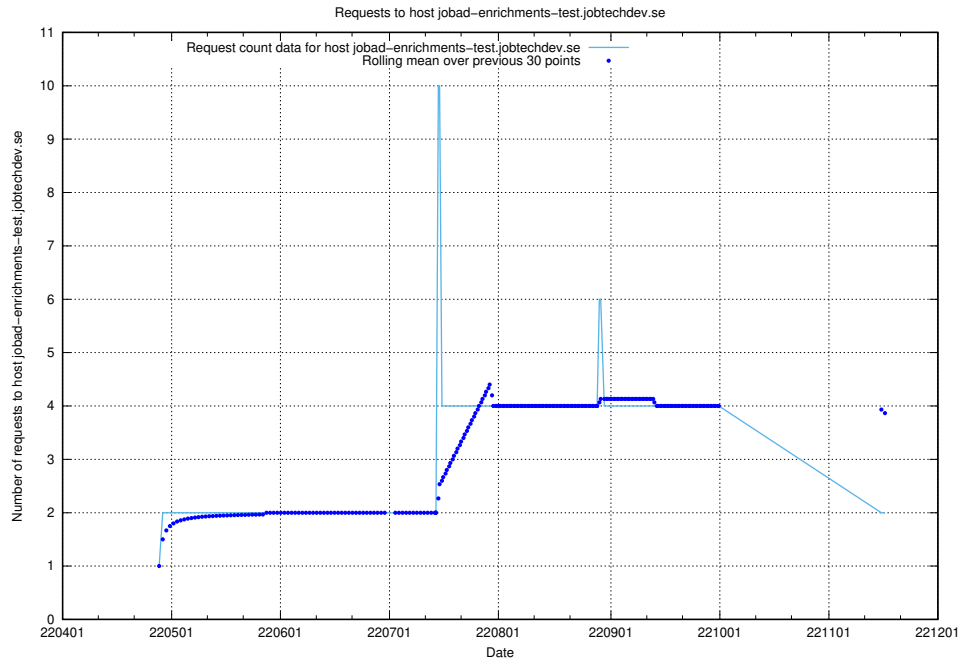

7.443 Usage of `jobad-enrichments-test.jobtechdev.se`

Here, we count the number of requests to host `jobad-enrichments-test.jobtechdev.se`.