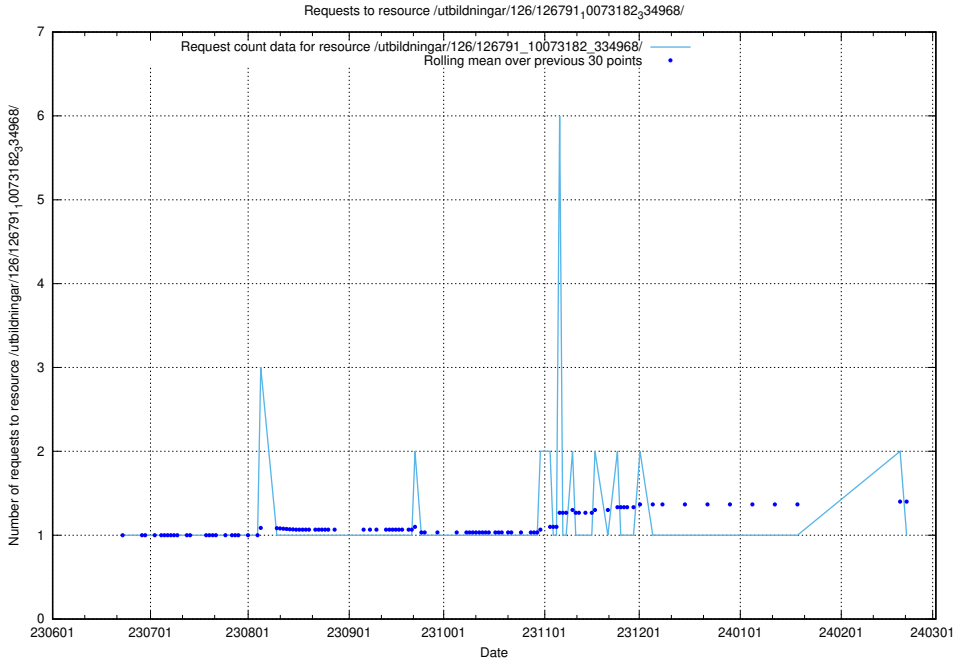

5.5993 Usage of /utbildningar/126/126791_10073182_334968/

Here, we count the number of requests to resource /utbildningar/126/126791_10073182_334968/.