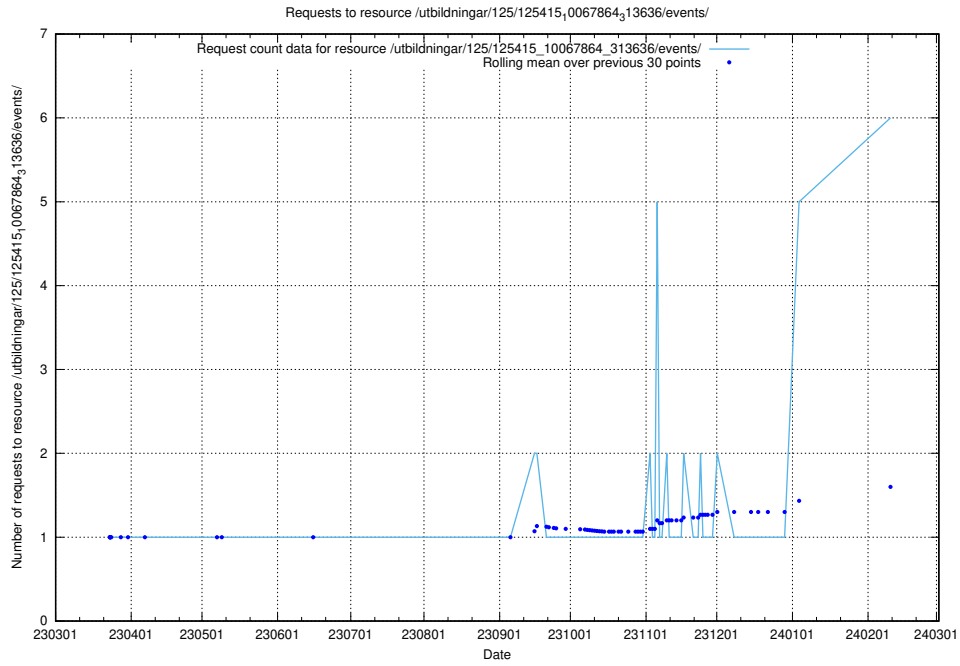

5.45 Usage of /utbildningar/125/125415_10067864_313636/events/

Here, we count the number of requests to resource /utbildningar/125/125415_10067864_313636/events/