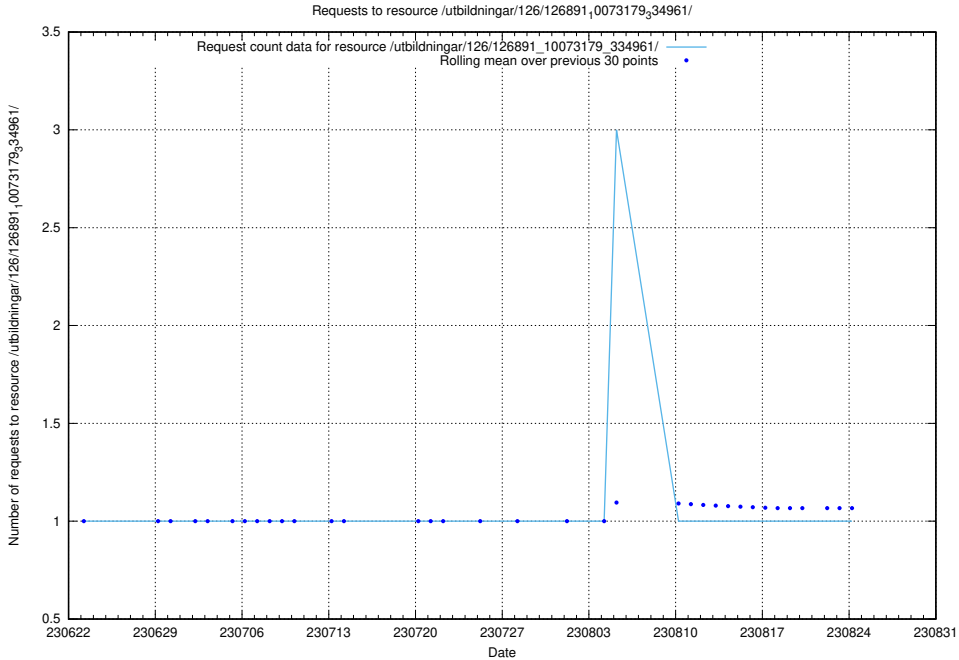

5.5981 Usage of /utbildningar/126/126891_10073179_334961/

Here, we count the number of requests to resource /utbildningar/126/126891_10073179_334961/.