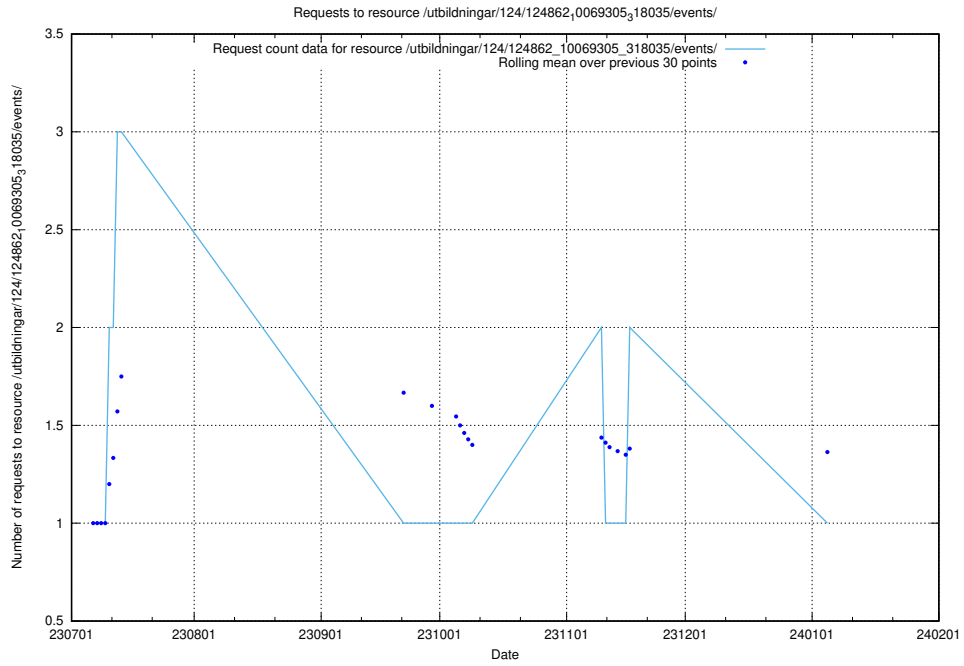

5.5704 Usage of /utbildningar/124/124862_10069305_318035/events/

Here, we count the number of requests to resource /utbildningar/124/124862_10069305_318035/events/