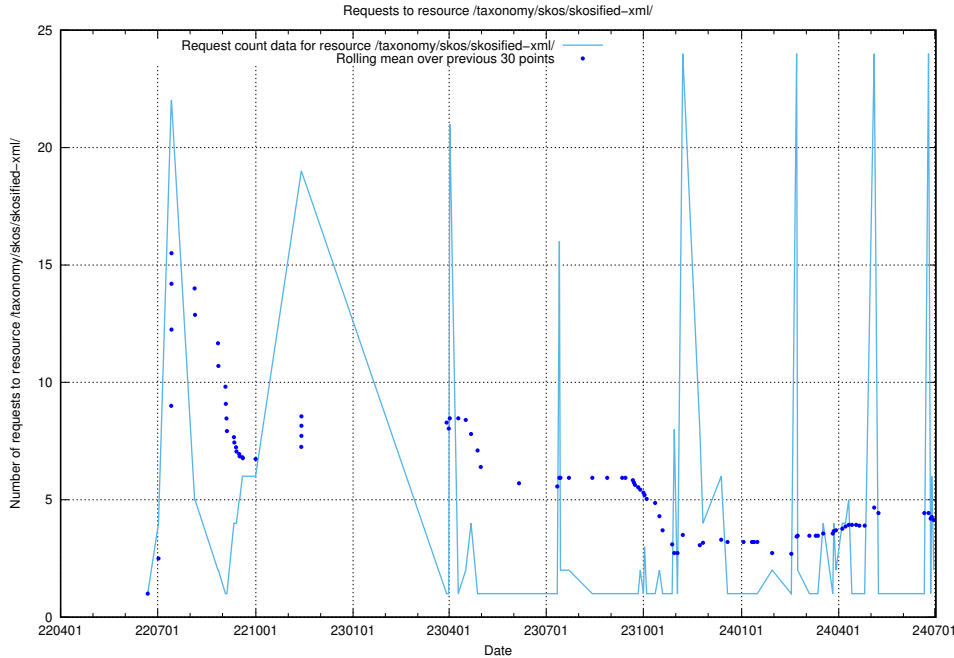

5.432 Usage of /taxonomy/skos/skosified-xml/

Here, we count the number of requests to resource /taxonomy/skos/skosified-xml/.