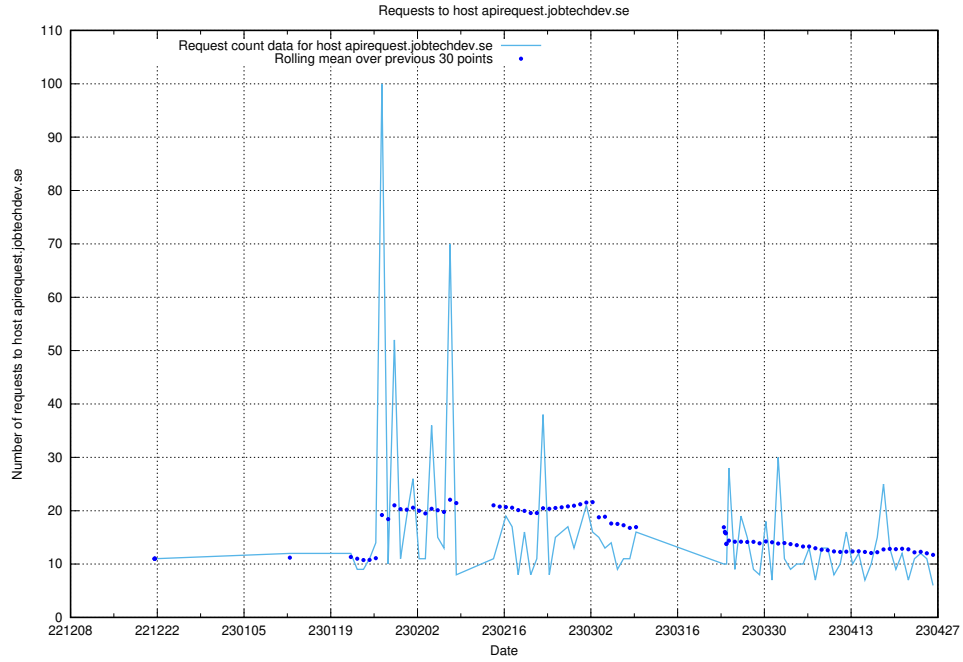

7.86 Usage of `apirequest.jobtechdev.se`

Here, we count the number of requests to host `apirequest.jobtechdev.se`.

7.87 Usage of opensearch-test.jobtechdev.se

Here, we count the number of requests to host opensearch-test.jobtechdev.se.