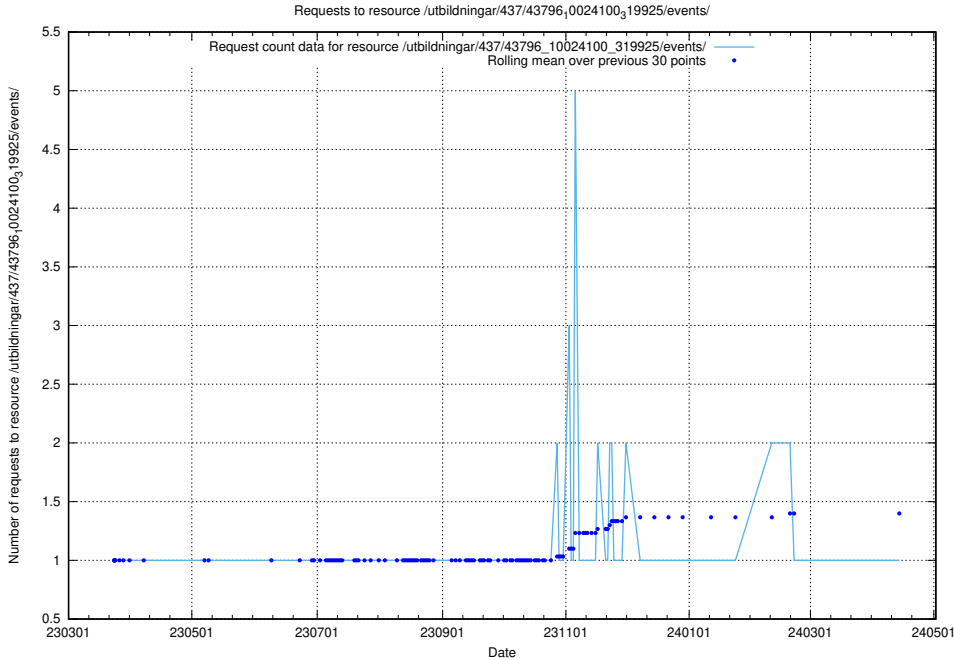

5.6735 Usage of /utbildningar/437/43796_10024100_319925/events/

Here, we count the number of requests to resource /utbildningar/437/43796_10024100_319925/events/.