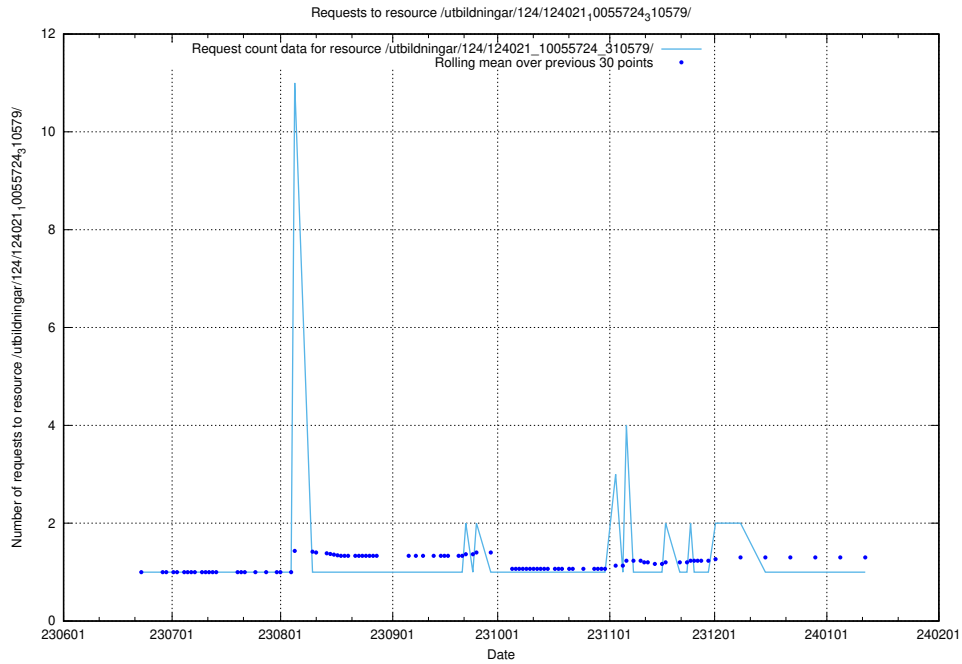

5.6217 Usage of /utbildningar/124/124021_10055724_310579/

Here, we count the number of requests to resource /utbildningar/124/124021_10055724_310579/.