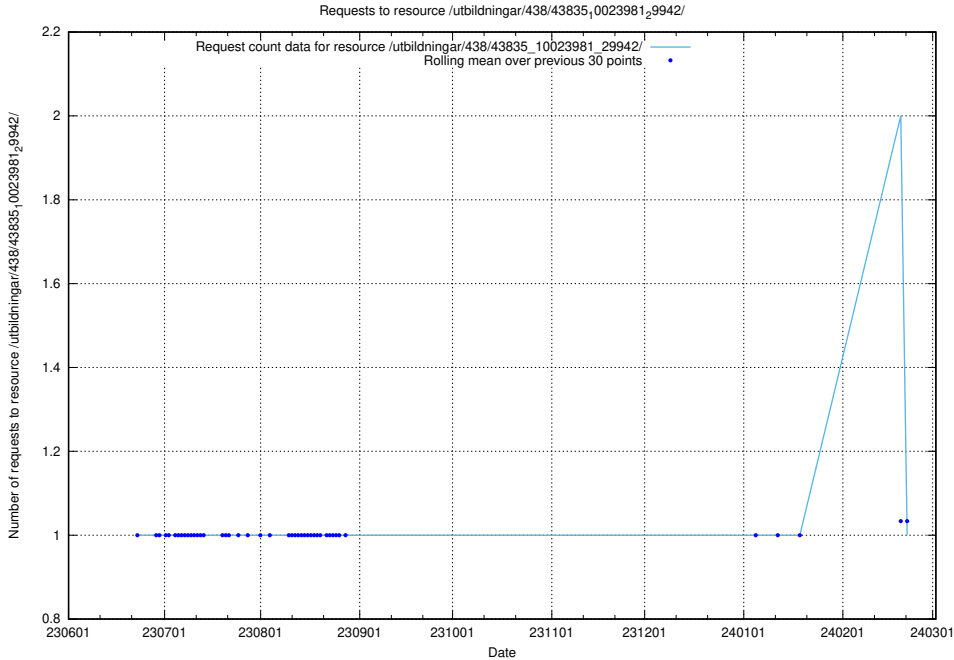

5.5970 Usage of /utbildningar/438/43835_10023981_29942/

Here, we count the number of requests to resource /utbildningar/438/43835_10023981_29942/.