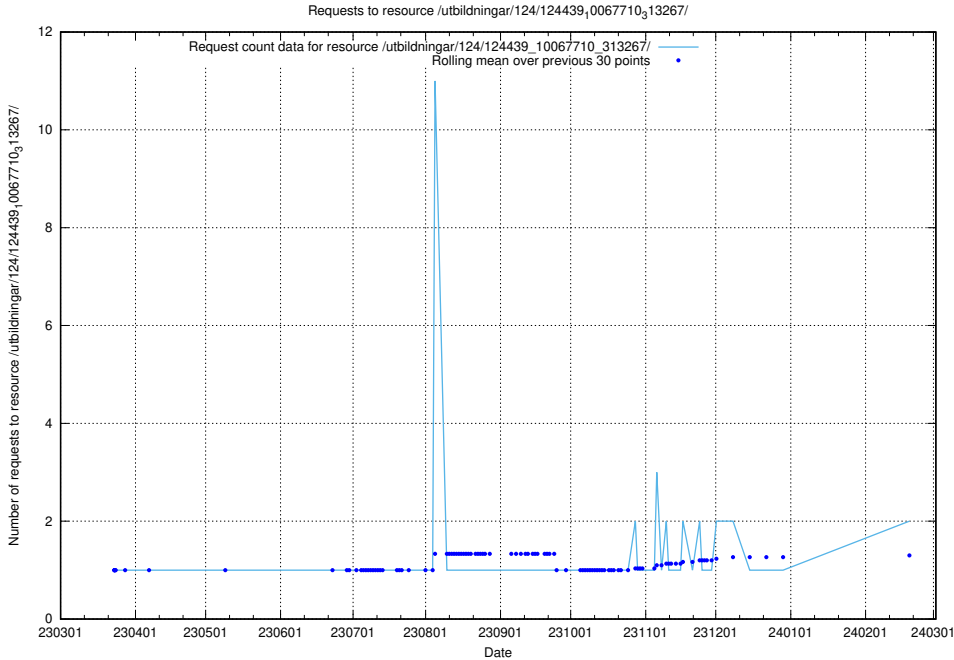

5.611 Usage of /utbildningar/124/124439_10067710_313267/

Here, we count the number of requests to resource /utbildningar/124/124439_10067710_313267/.