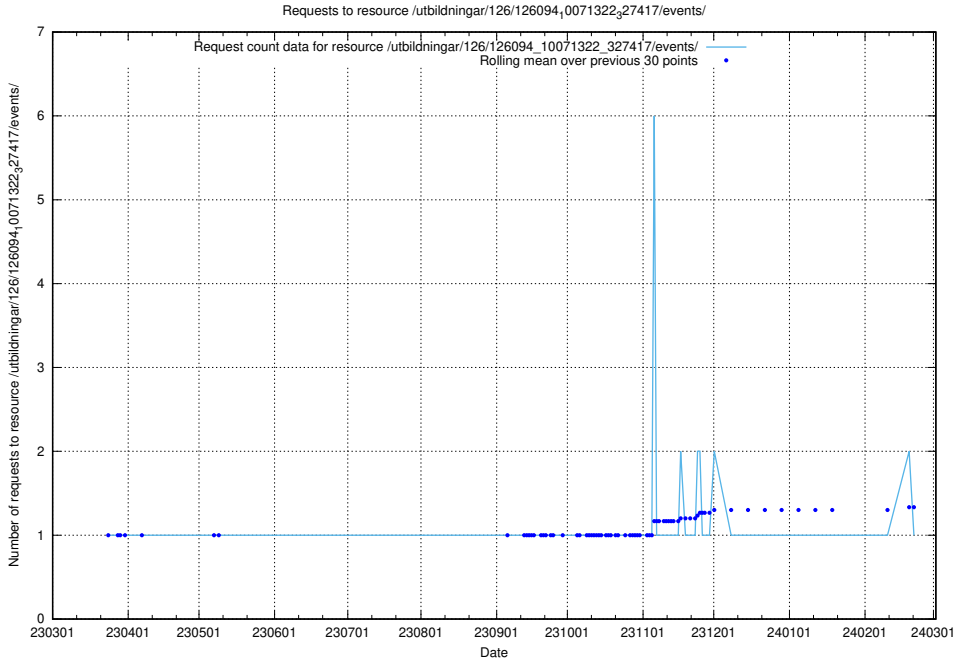

5.6589 Usage of /utbildningar/126/126094_10071322_327417/events/

Here, we count the number of requests to resource /utbildningar/126/126094_10071322_327417/events/