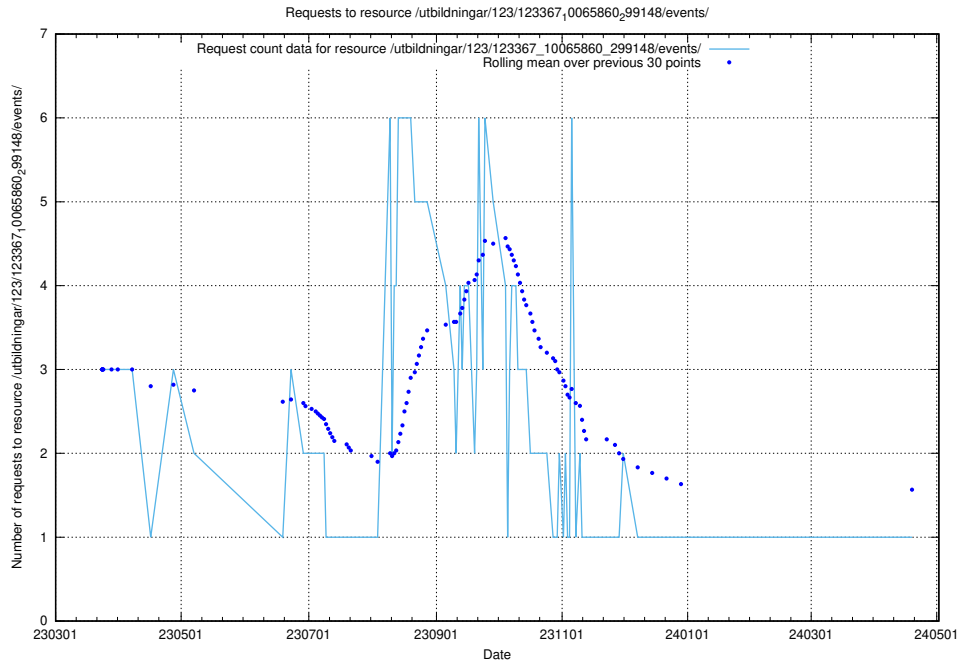

5.6648 Usage of /utbildningar/123/123367_10065860_299148/events/

Here, we count the number of requests to resource /utbildningar/123/123367_10065860_299148/events/