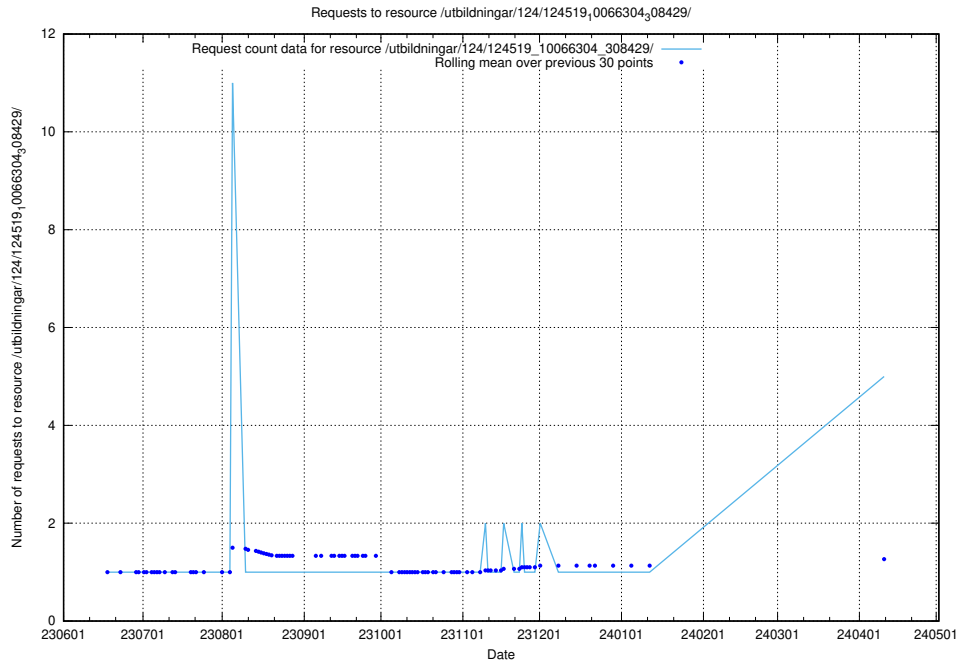

5.144 Usage of /utbildningar/124/124519_10066304_308429/

Here, we count the number of requests to resource /utbildningar/124/124519_10066304_308429/.