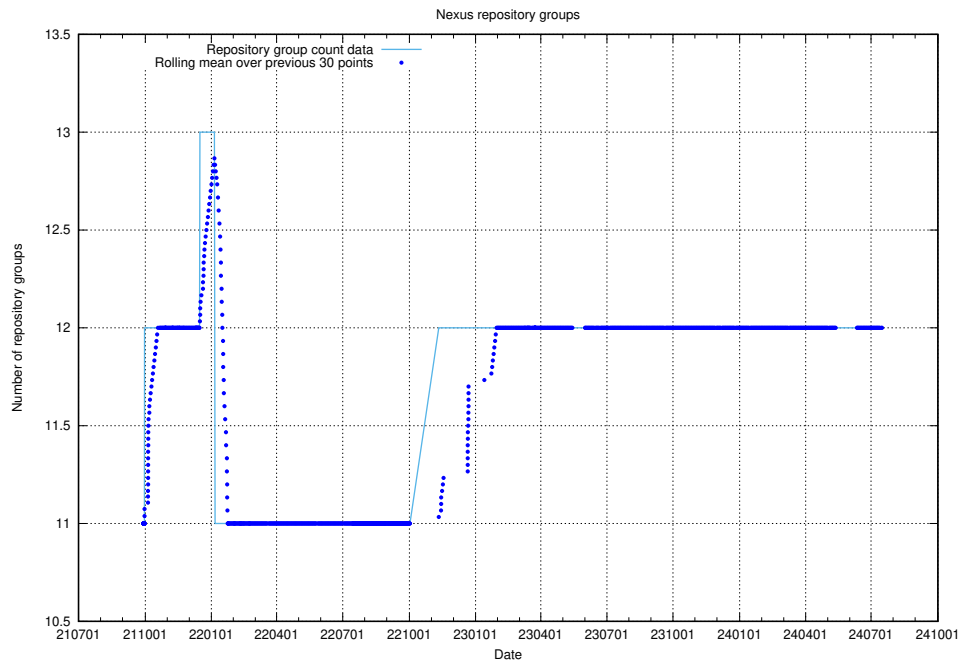

9 Nexus

This section contains statistics from the [image and package repositories](https://nexus.jobtechdev.se)⁹ of JobTech.

9.1 Number of repository groups in Nexus

A graph showing the number of repository groups.

⁹<https://nexus.jobtechdev.se>