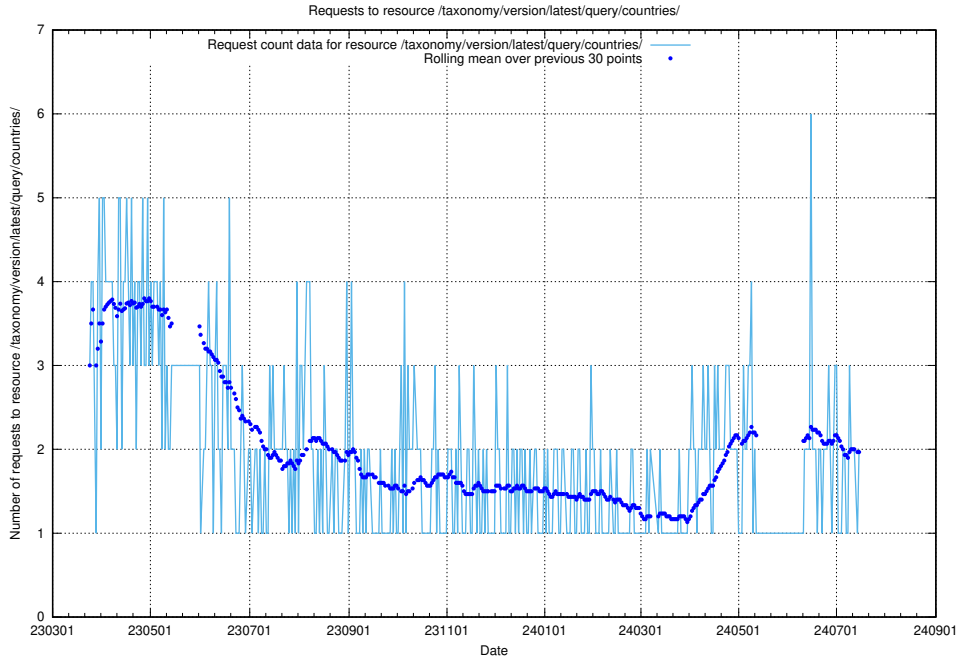

5.894 Usage of /taxonomy/version/latest/query/countries/

Here, we count the number of requests to resource /taxonomy/version/latest/query/countries/.