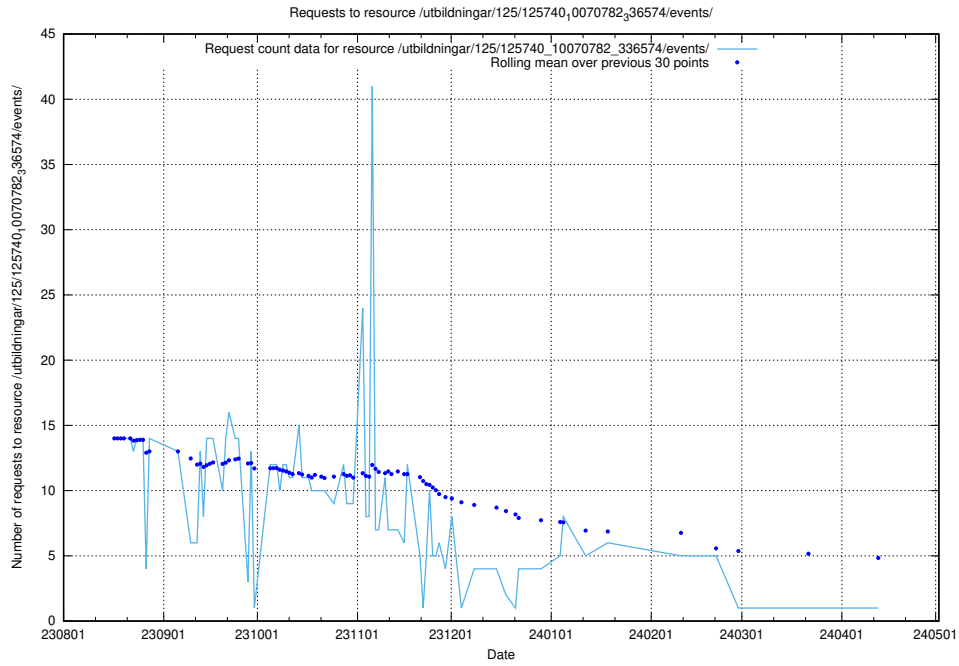

5.5160 Usage of /utbildningar/125/125740_10070782_336574/events/

Here, we count the number of requests to resource /utbildningar/125/125740_10070782_336574/events/