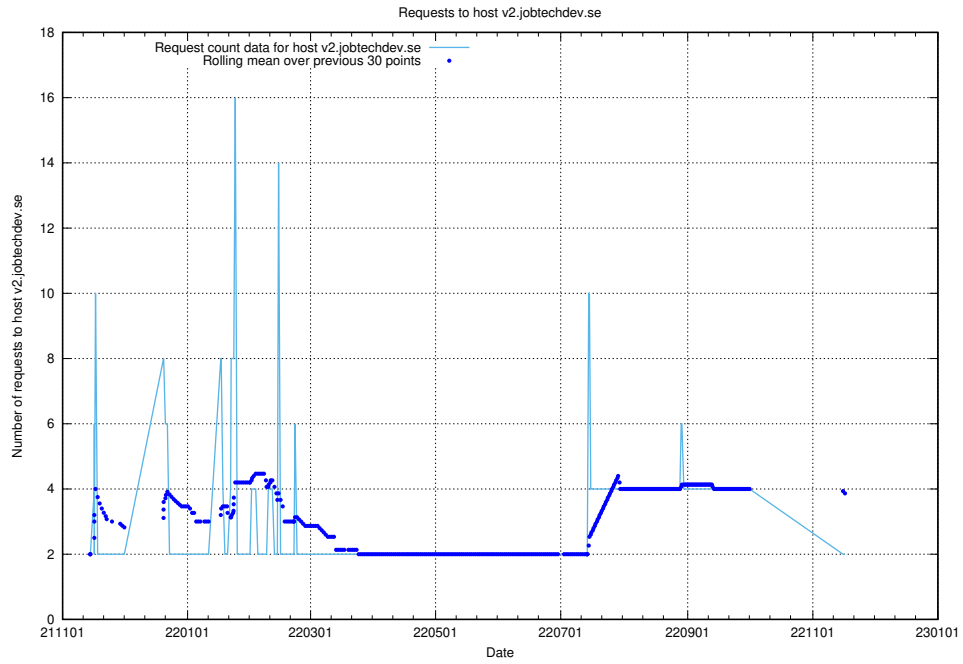

7.555 Usage of v2.jobtechdev.se

Here, we count the number of requests to host v2.jobtechdev.se.