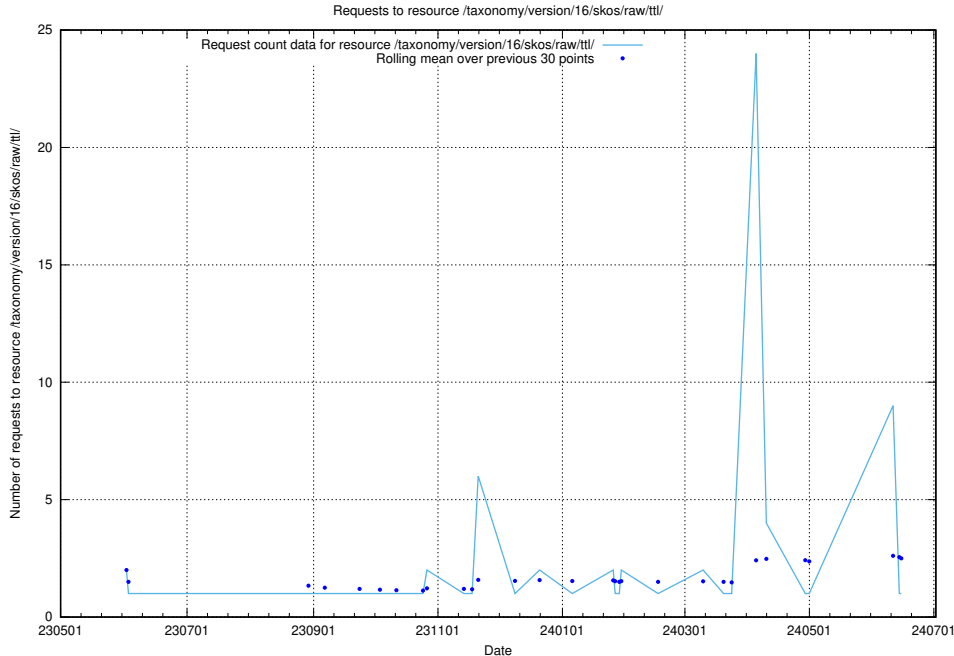

5.6314 Usage of /taxonomy/version/16/skos/raw/ttl/

Here, we count the number of requests to resource /taxonomy/version/16/skos/raw/ttl/.