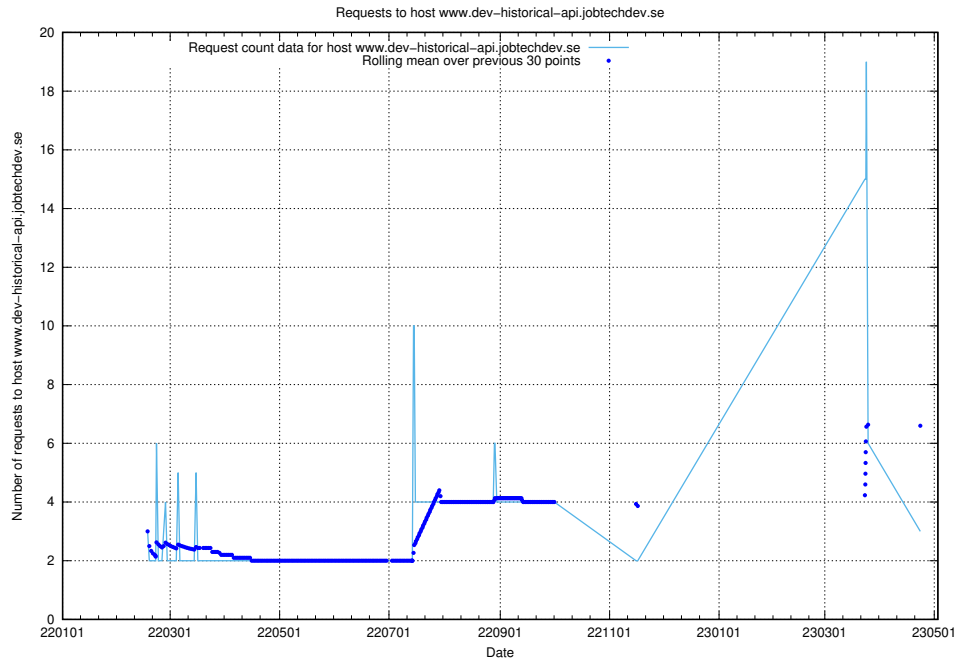

7.235 Usage of rabbitmq.jobtechdev.se

Here, we count the number of requests to host rabbitmq.jobtechdev.se.

7.236 Usage of kam-openshift-gitops.prod.services.jtech.se

Here, we count the number of requests to host kam-openshift-gitops.prod.services.jtech.se.