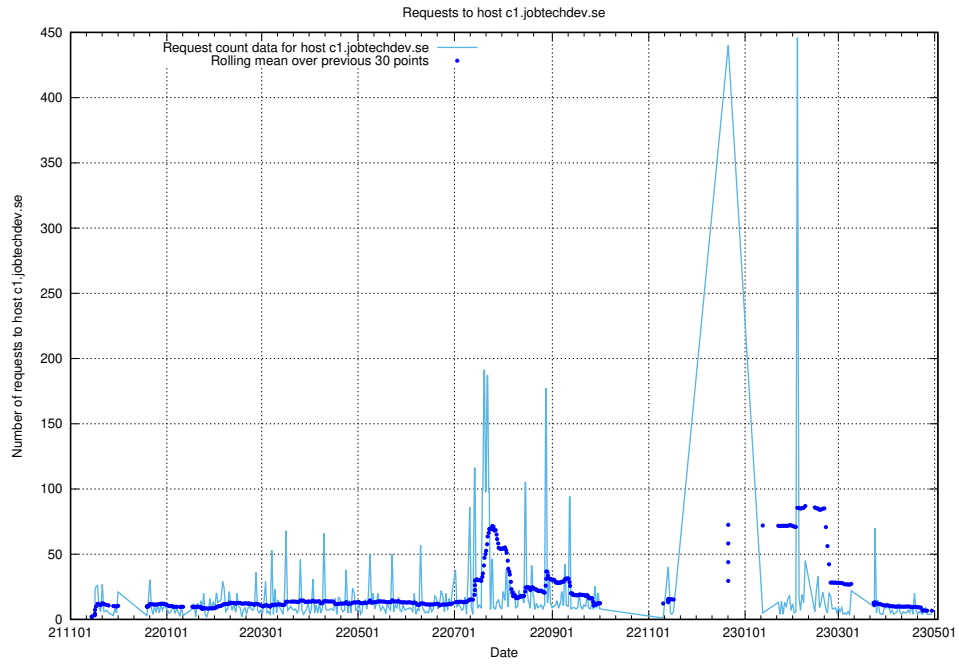

7.109 Usage of c1.jobtechdev.se

Here, we count the number of requests to host c1.jobtechdev.se.