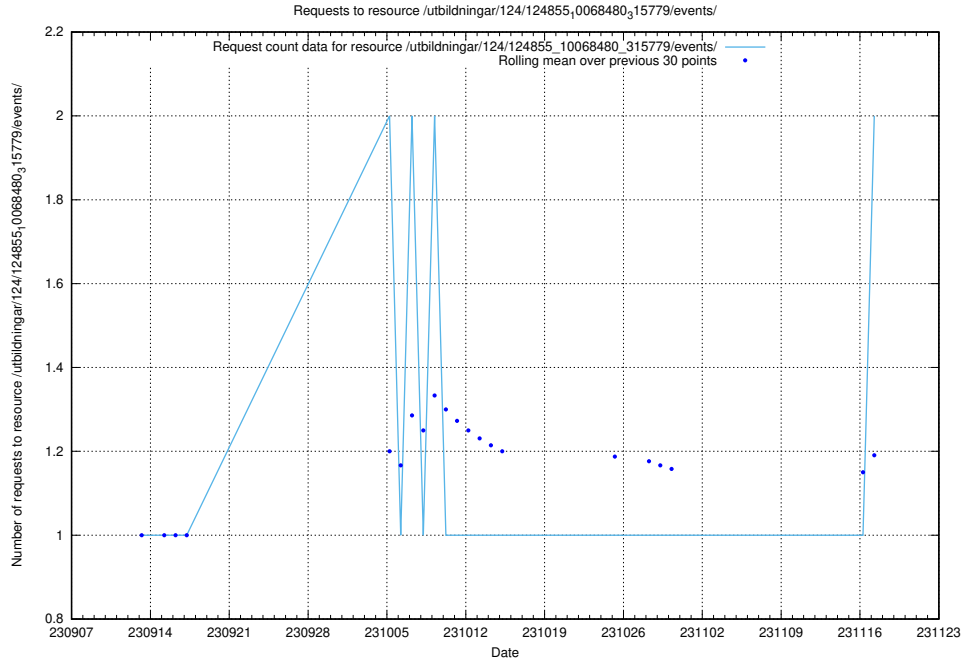

5.701 Usage of /utbildningar/124/124855_10068480_315779/events/

Here, we count the number of requests to resource /utbildningar/124/124855_10068480_315779/events/