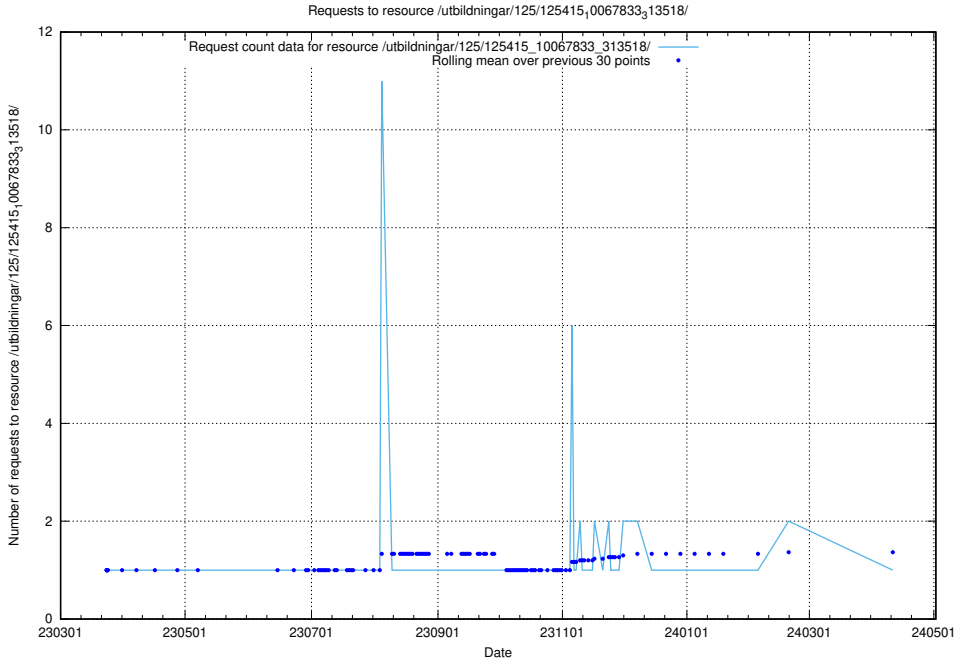

5.1086 Usage of /utbildningar/125/125415_10067833_313518/

Here, we count the number of requests to resource /utbildningar/125/125415_10067833_313518/.