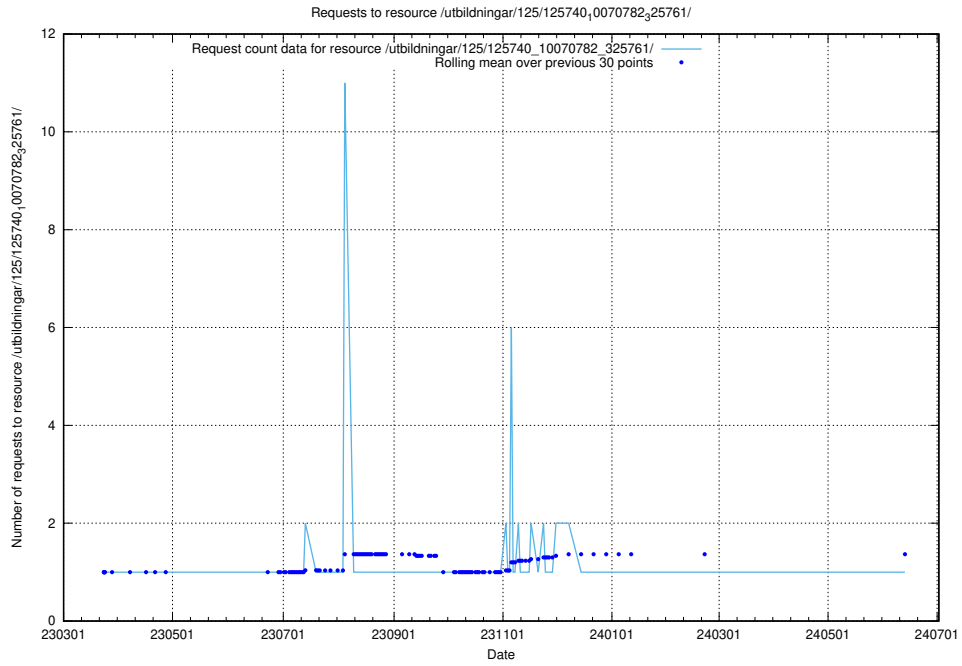

5.945 Usage of /utbildningar/125/125740_10070782_325761/

Here, we count the number of requests to resource /utbildningar/125/125740_10070782_325761/.