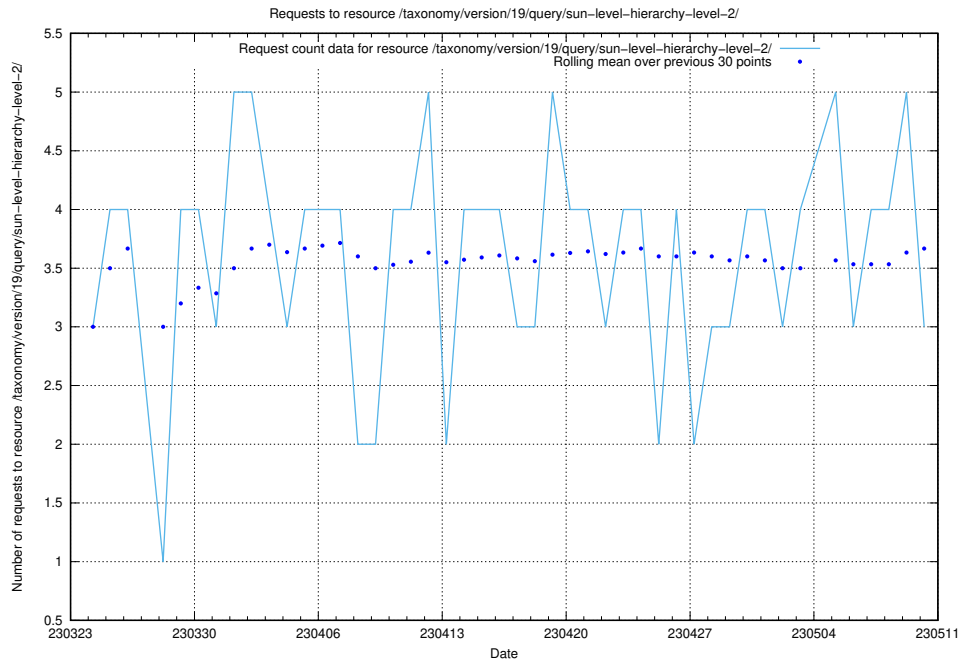

5.400 Usage of /taxonomy/version/19/query/sun-level-hierarchy-level-2/

Here, we count the number of requests to resource /taxonomy/version/19/query/sun-level-hierarchy-level-2/.