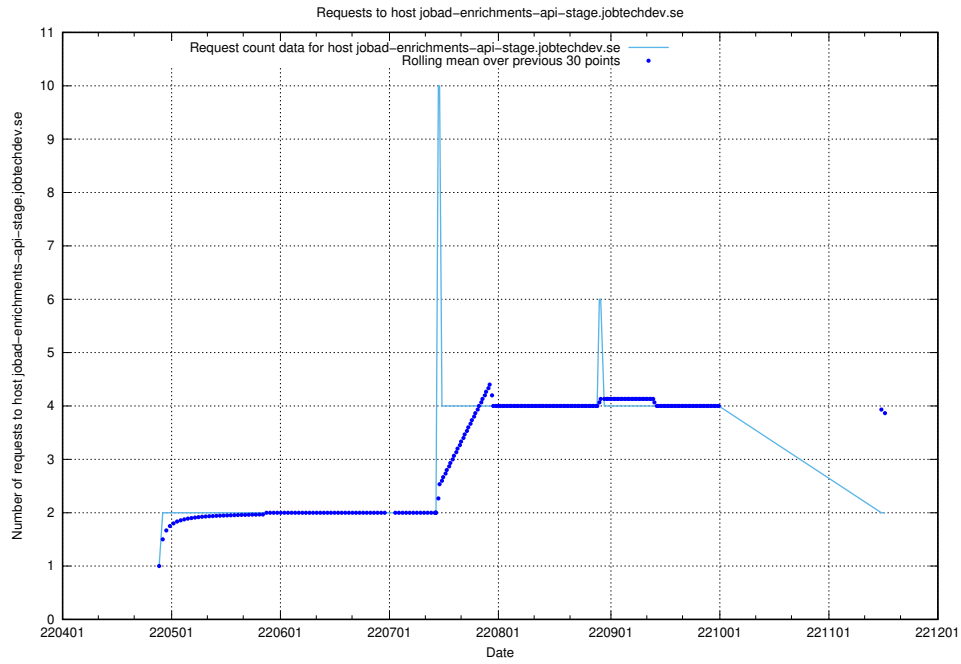

7.447 Usage of jobad-enrichments-api-stage.jobtechdev.se

Here, we count the number of requests to host jobad-enrichments-api-stage.jobtechdev.se.