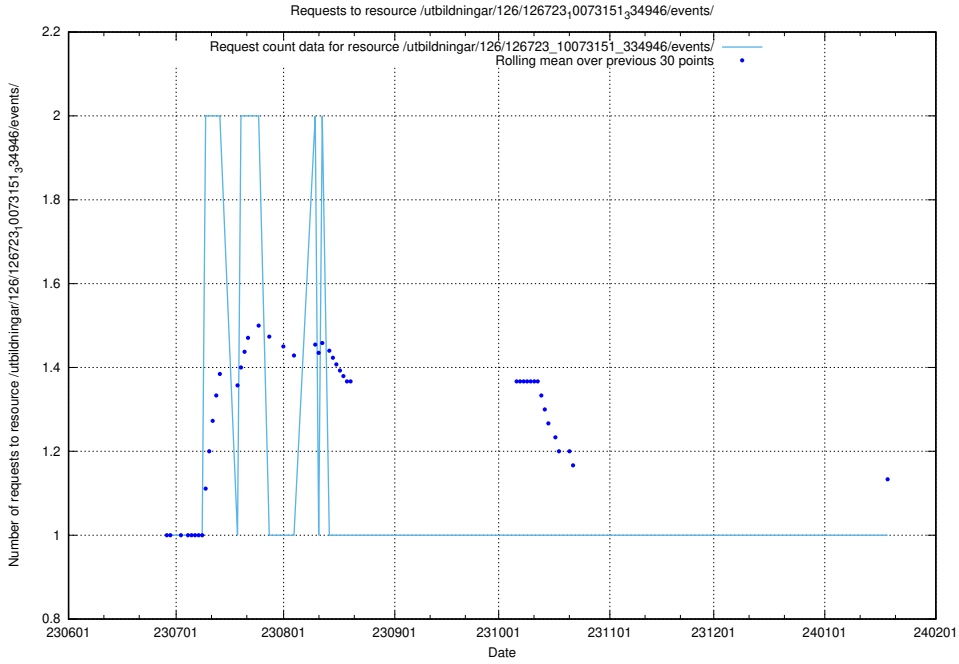

5.5850 Usage of /utbildningar/126/126723_10073151_334946/events/

Here, we count the number of requests to resource /utbildningar/126/126723_10073151_334946/events/