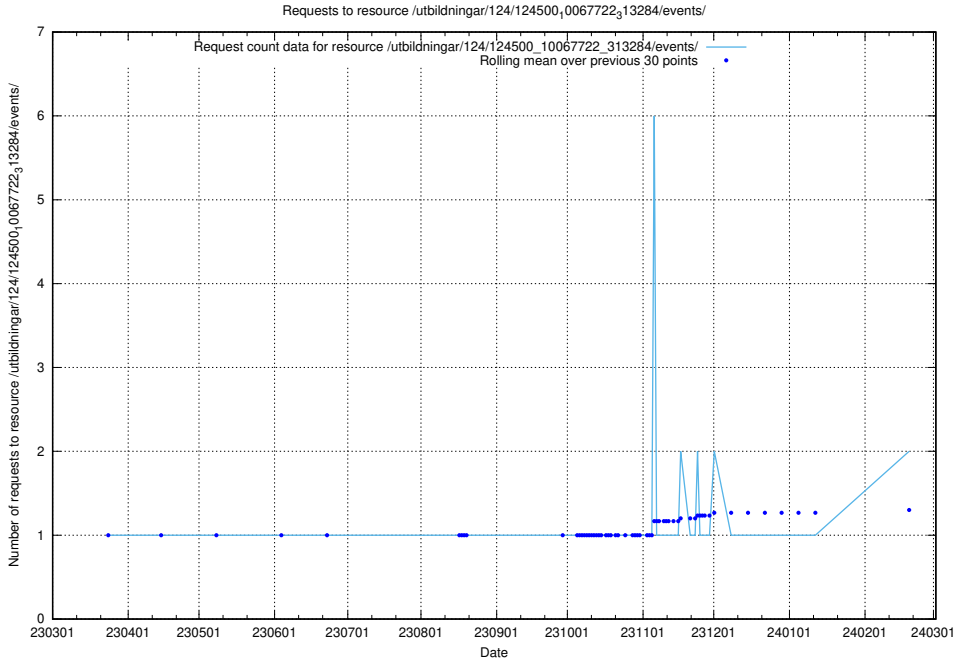

5.909 Usage of /utbildningar/124/124500_10067722_313284/events/

Here, we count the number of requests to resource /utbildningar/124/124500_10067722_313284/events/