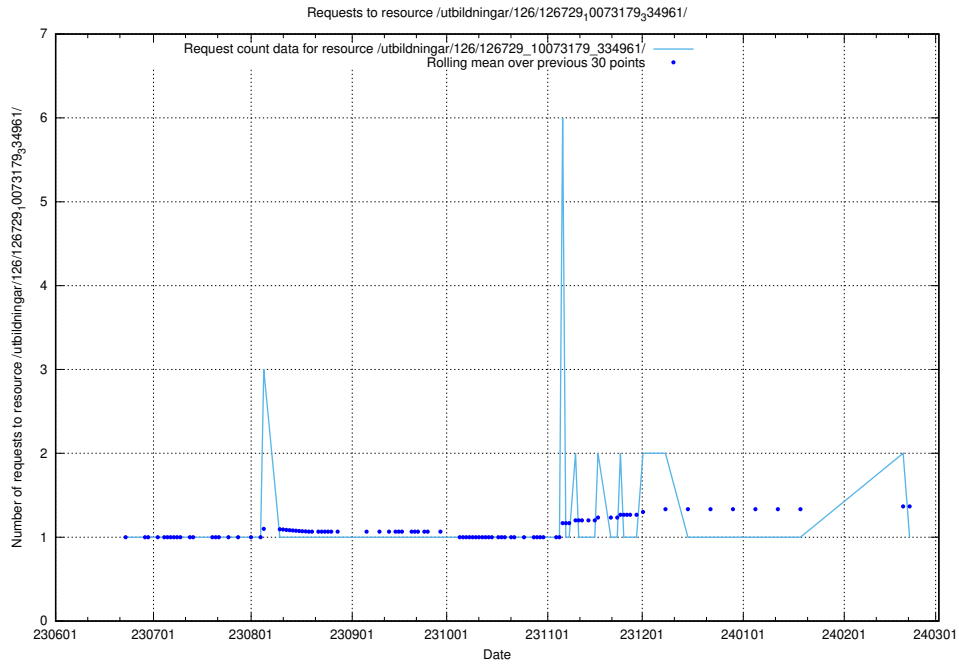

5.5996 Usage of /utbildningar/126/126729_10073179_334961/

Here, we count the number of requests to resource /utbildningar/126/126729_10073179_334961/.