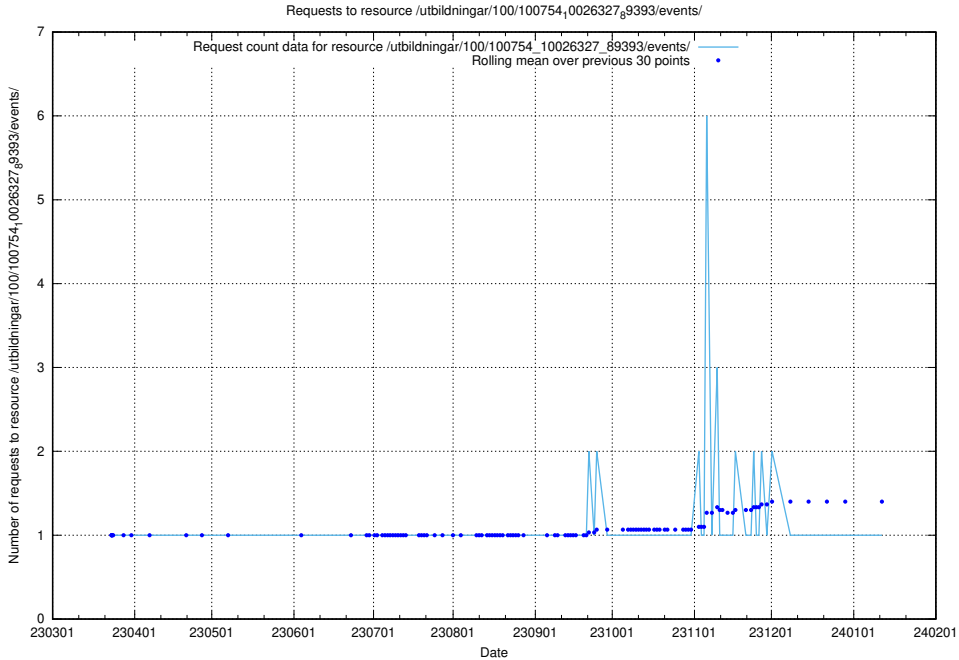

5.5954 Usage of /utbildningar/100/100754_10026327_89393/events/

Here, we count the number of requests to resource /utbildningar/100/100754_10026327_89393/events/.