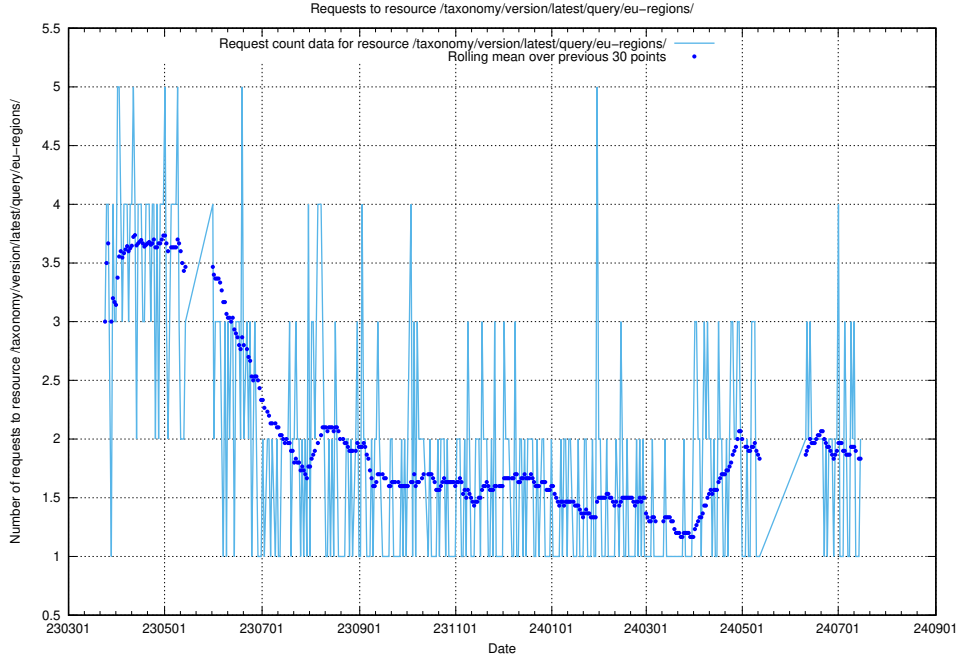

5.889 Usage of /taxonomy/version/latest/query/eu-regions/

Here, we count the number of requests to resource /taxonomy/version/latest/query/eu-regions/.