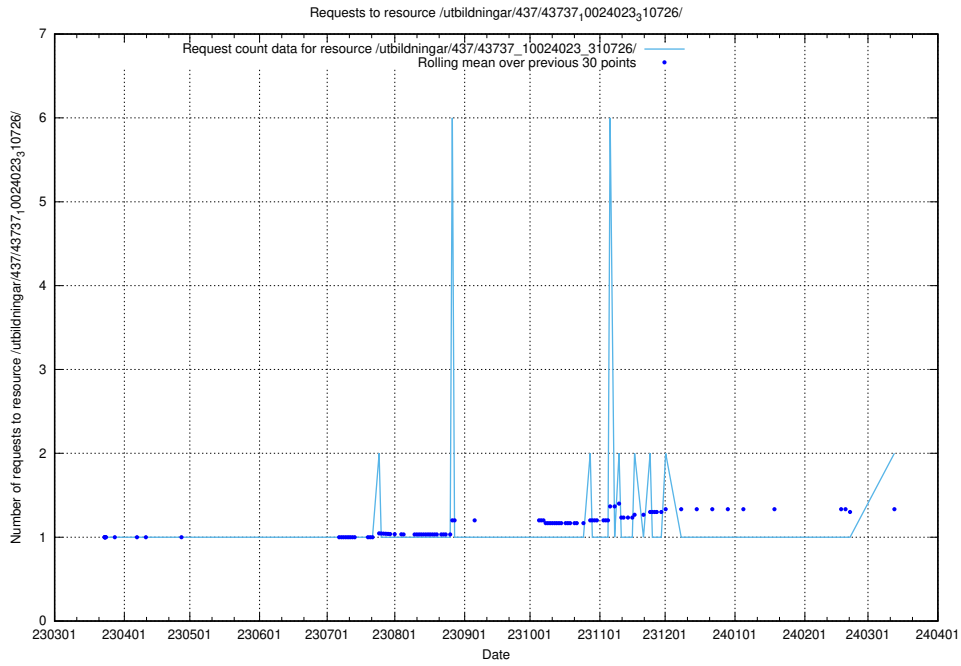

5.929 Usage of /utbildningar/437/43737_10024023_310726/

Here, we count the number of requests to resource /utbildningar/437/43737_10024023_310726/.