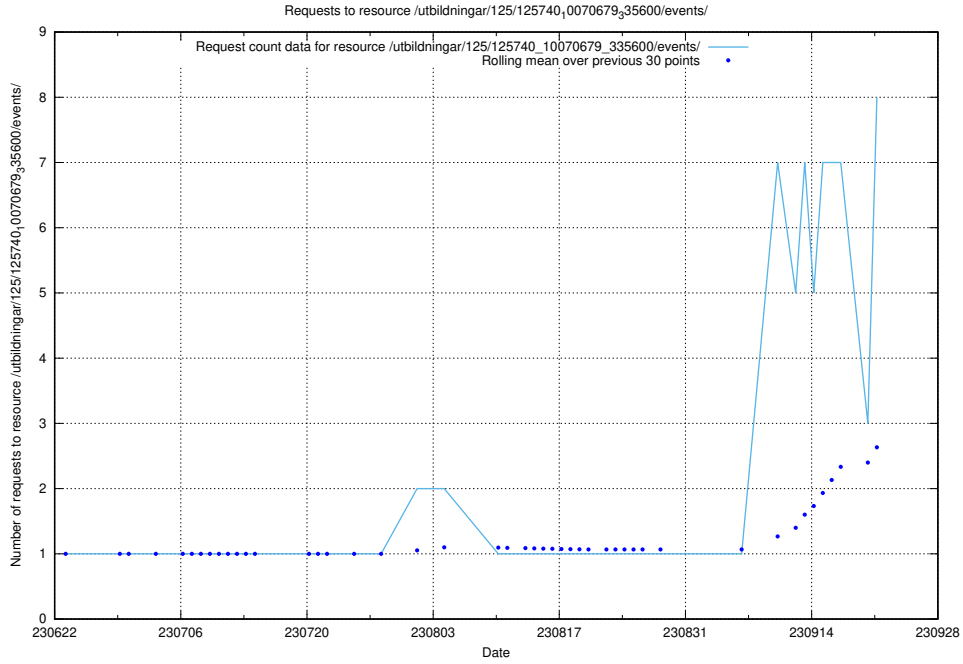

5.38 Usage of /utbildningar/125/125740_10070679_335600/events/

Here, we count the number of requests to resource /utbildningar/125/125740_10070679_335600/events/