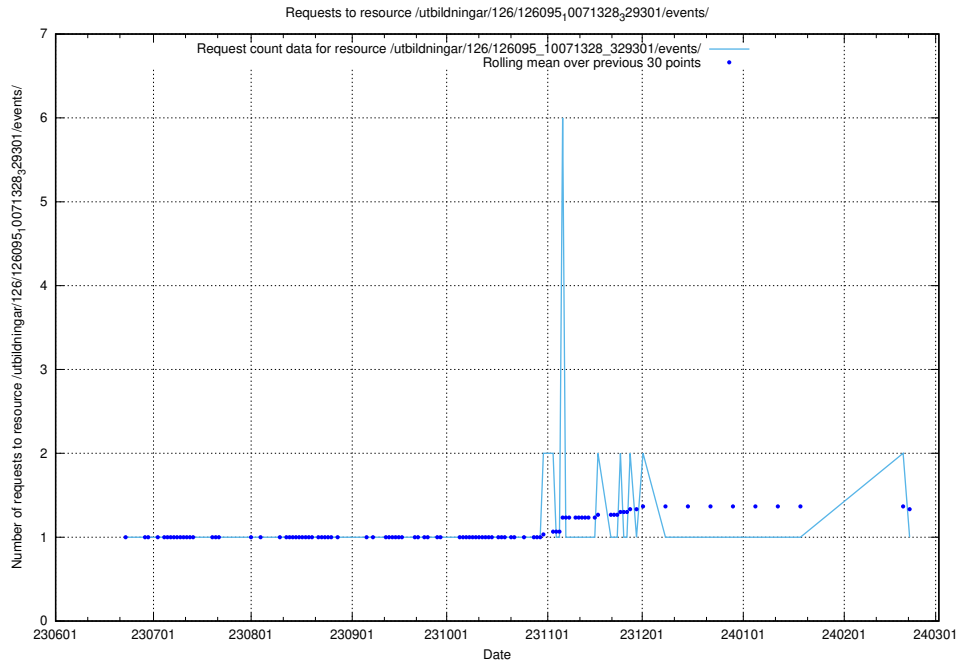

5.6076 Usage of /utbildningar/126/126095_10071328_329301/events/

Here, we count the number of requests to resource /utbildningar/126/126095_10071328_329301/events/