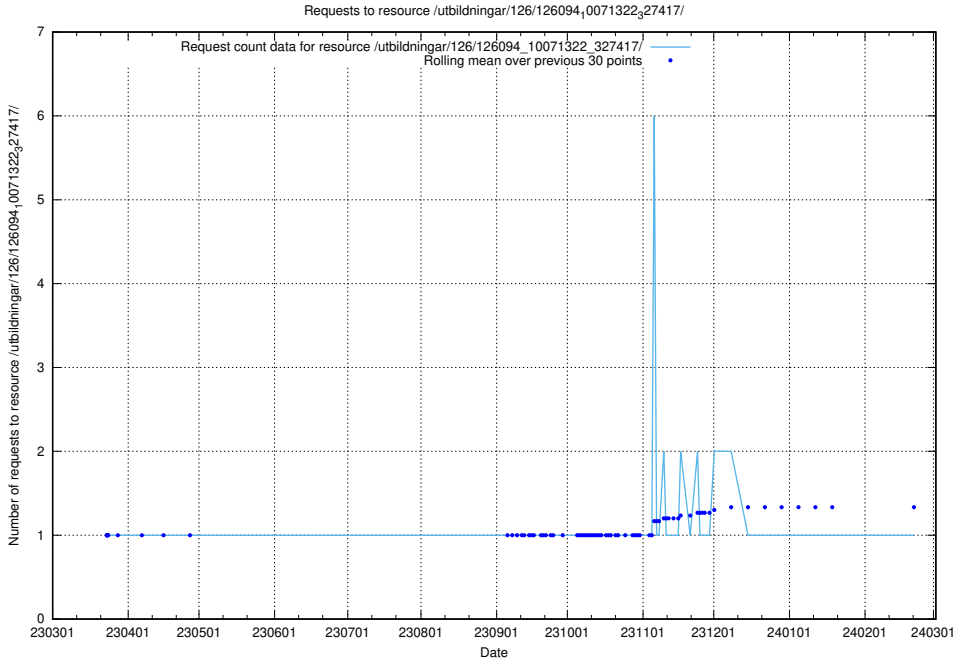

Here, we count the number of requests to resource /utbildningar/126/126094_10071328_325707/events/

5.6813 Usage of /utbildningar/126/126094_10071322_327417/

Here, we count the number of requests to resource /utbildningar/126/126094_10071322_327417/.