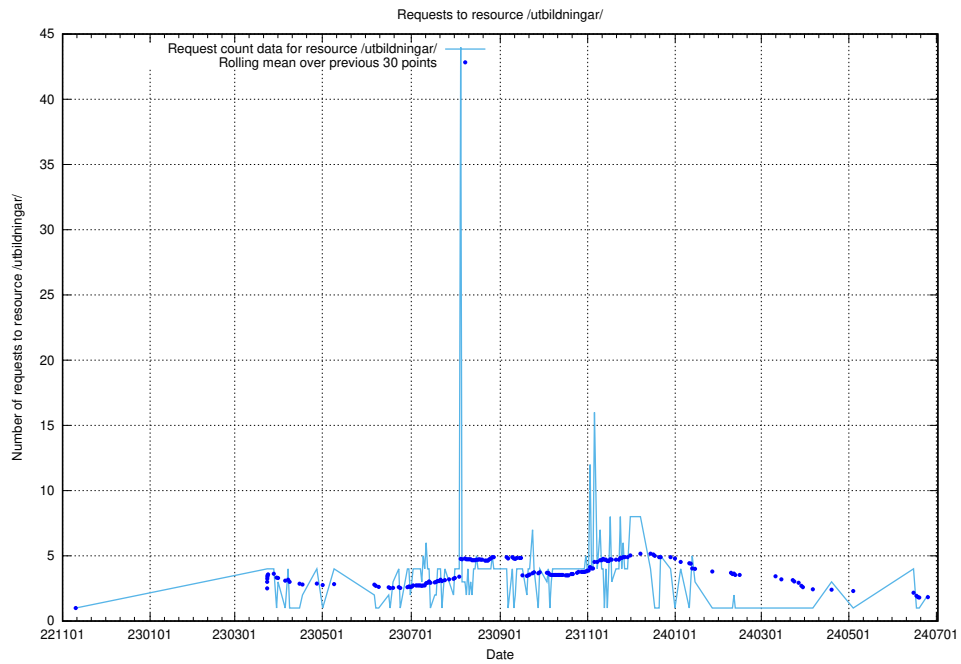

5.921 Usage of /utbildningar/125/125178_10069397_323486/events/

Here, we count the number of requests to resource /utbildningar/125/125178_10069397_323486/events/

5.922 Usage of /utbildningar/

Here, we count the number of requests to resource /utbildningar/.