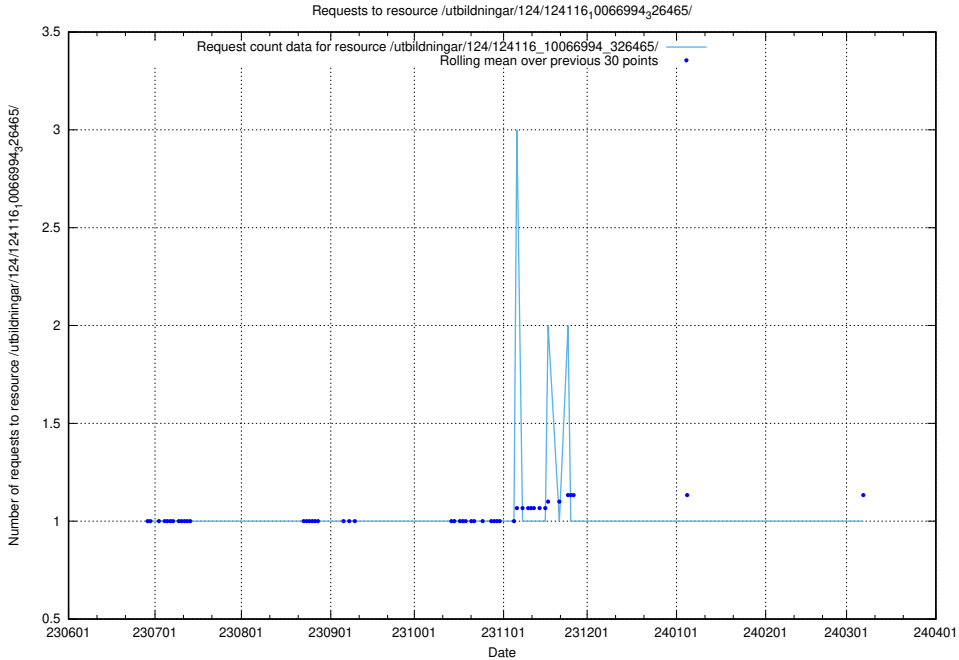

5.5924 Usage of /utbildningar/124/124116_10066994_326465/

Here, we count the number of requests to resource /utbildningar/124/124116_10066994_326465/.