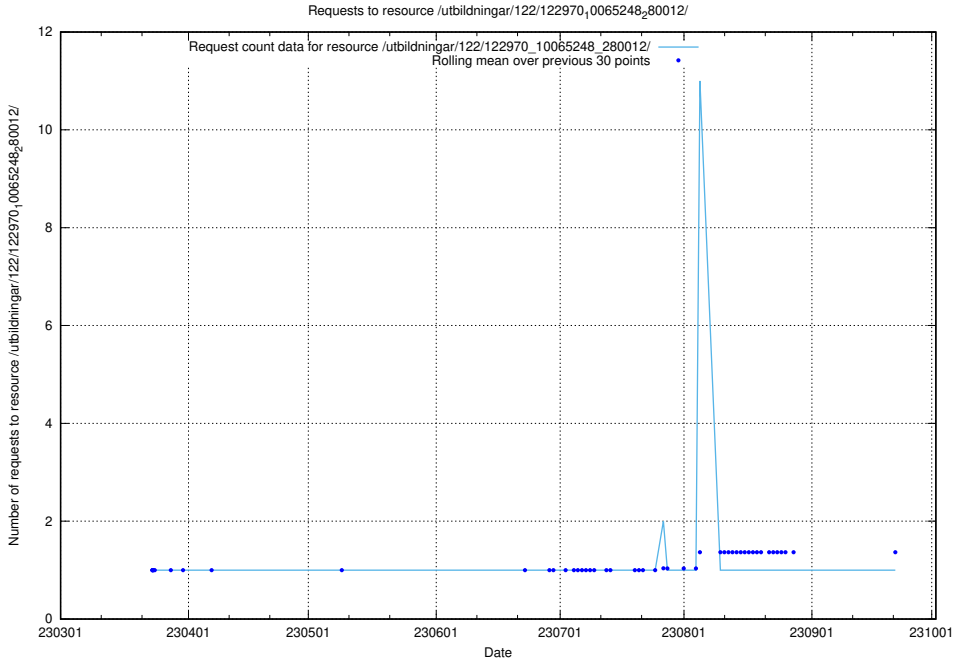

5.5362 Usage of /utbildningar/122/122970_10065248_280012/

Here, we count the number of requests to resource /utbildningar/122/122970_10065248_280012/.