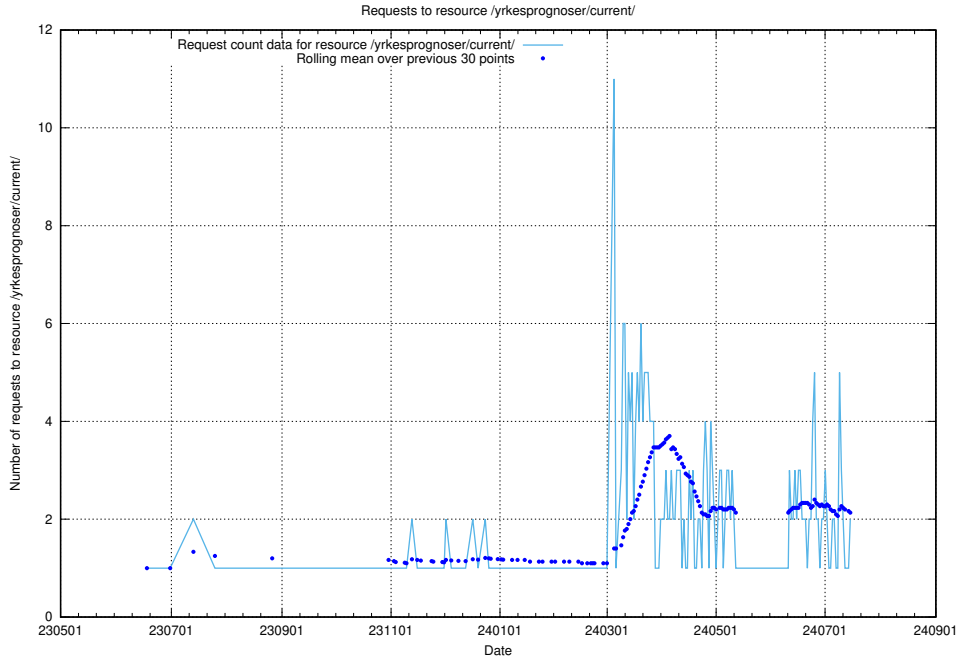

5.825 Usage of /yrkesprognoser/current/

Here, we count the number of requests to resource /yrkesprognoser/current/.