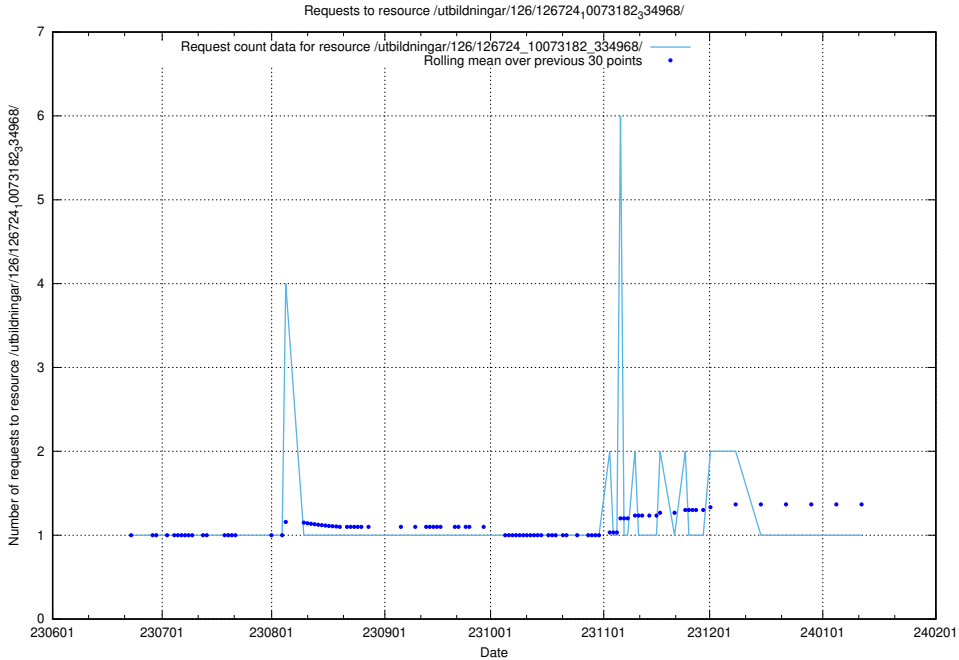

5.6001 Usage of /utbildningar/126/126724_10073182_334968/

Here, we count the number of requests to resource /utbildningar/126/126724_10073182_334968/.