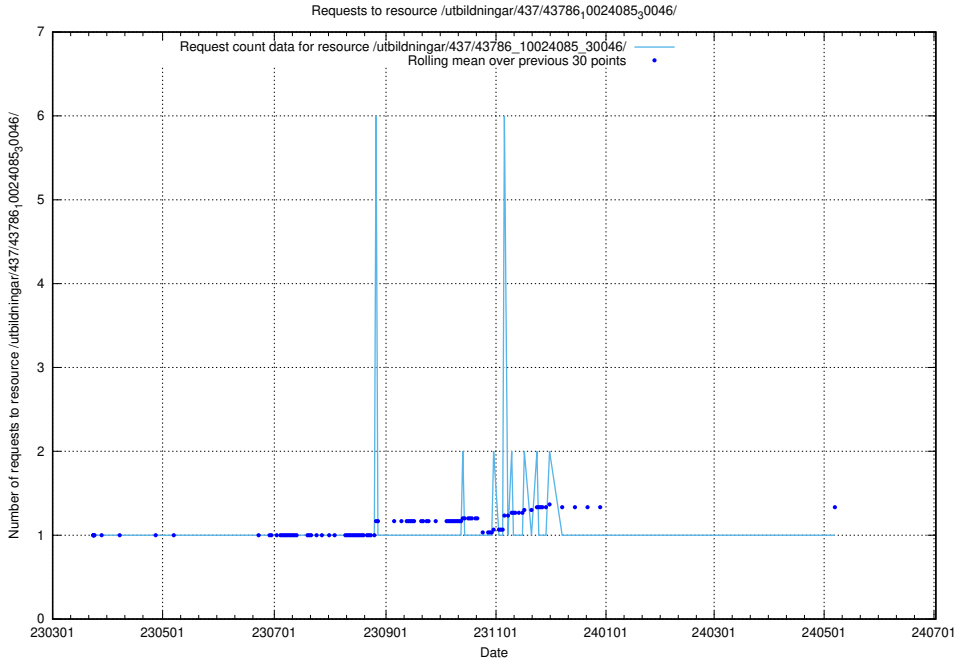

5.6744 Usage of /utbildningar/437/43786_10024085_30046/

Here, we count the number of requests to resource /utbildningar/437/43786_10024085_30046/.