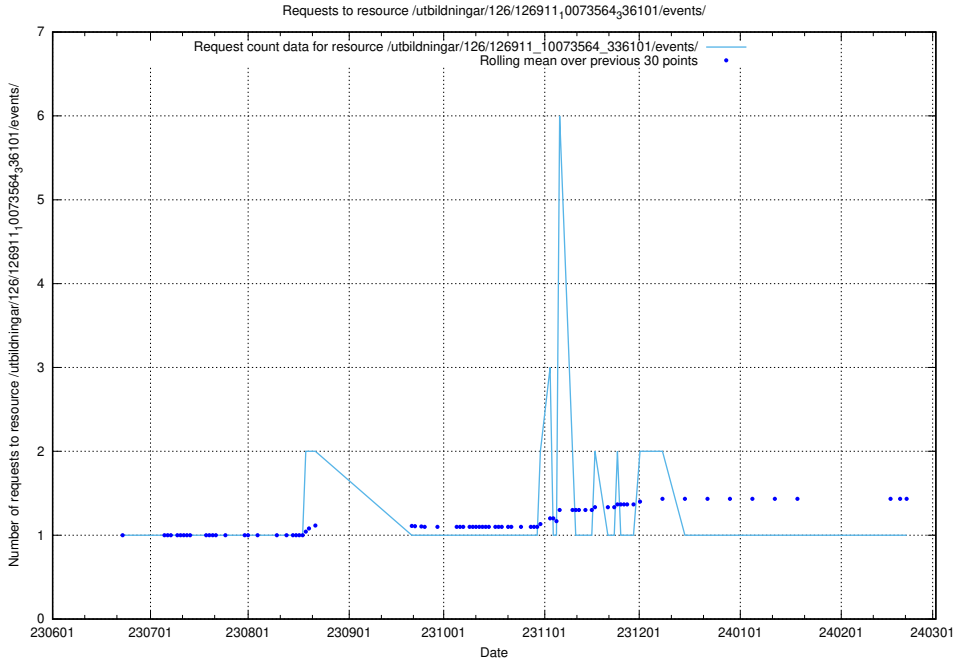

5.5979 Usage of /utbildningar/126/126911_10073564_336101/events/

Here, we count the number of requests to resource /utbildningar/126/126911_10073564_336101/events/