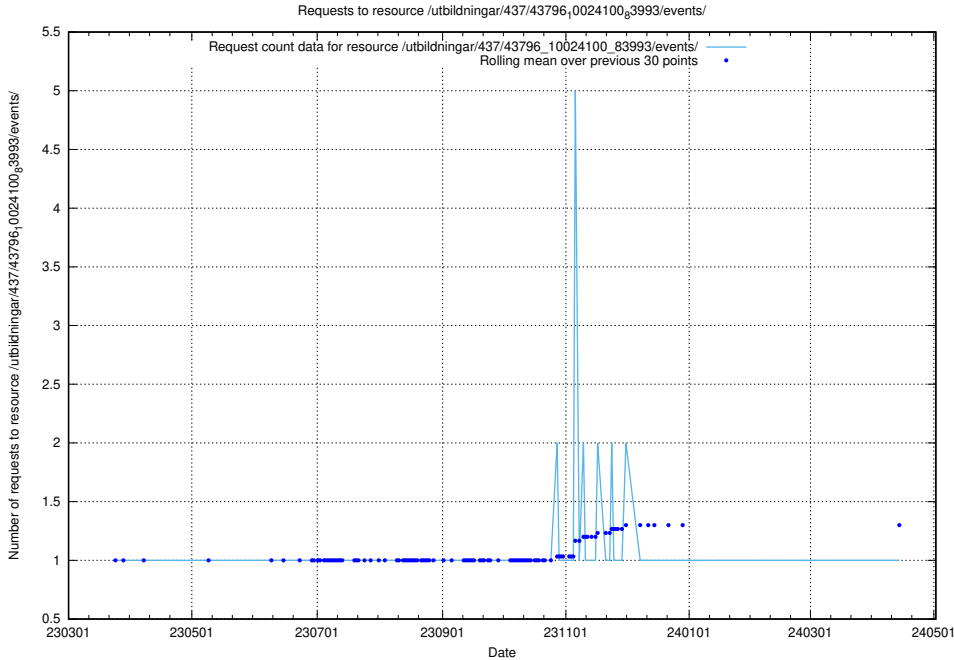

5.6561 Usage of /utbildningar/437/43796_10024100_83993/events/

Here, we count the number of requests to resource /utbildningar/437/43796_10024100_83993/events/.