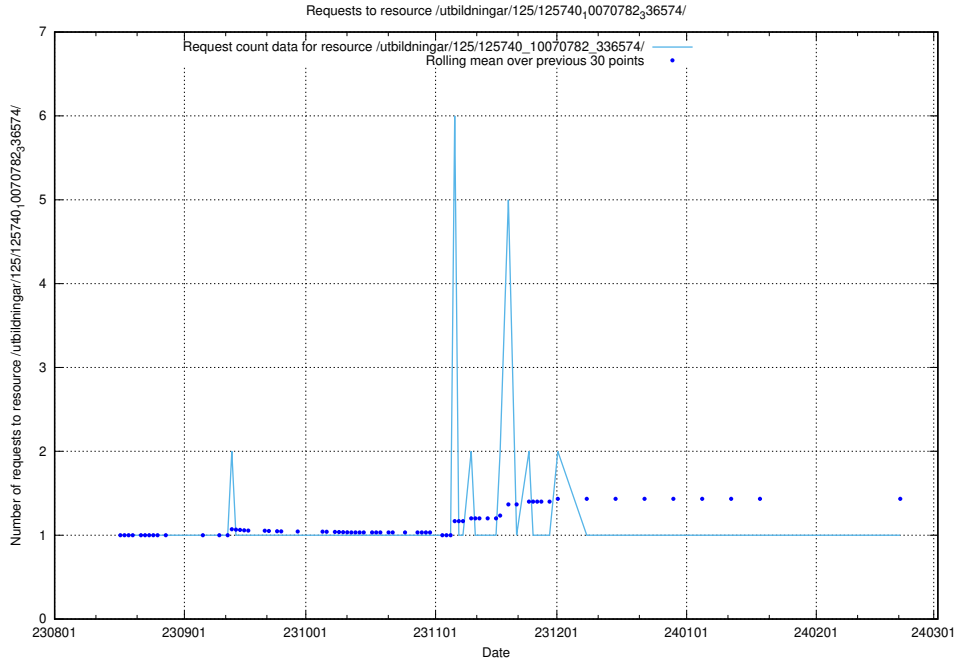

5.5167 Usage of /utbildningar/125/125740_10070782_336574/

Here, we count the number of requests to resource /utbildningar/125/125740_10070782_336574/.