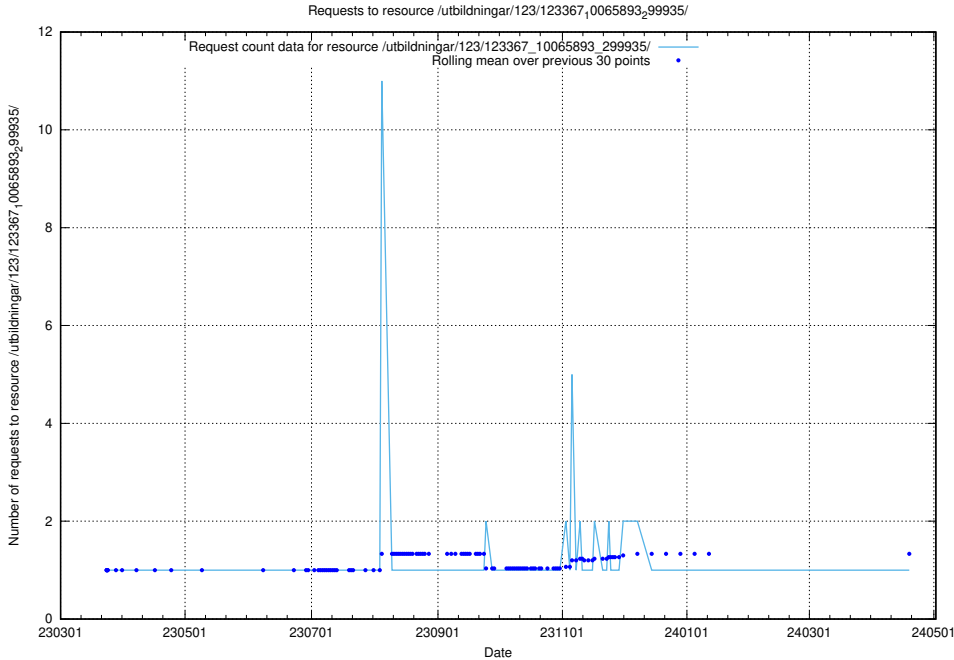

5.5128 Usage of /utbildningar/123/123367_10065893_299935/

Here, we count the number of requests to resource /utbildningar/123/123367_10065893_299935/.