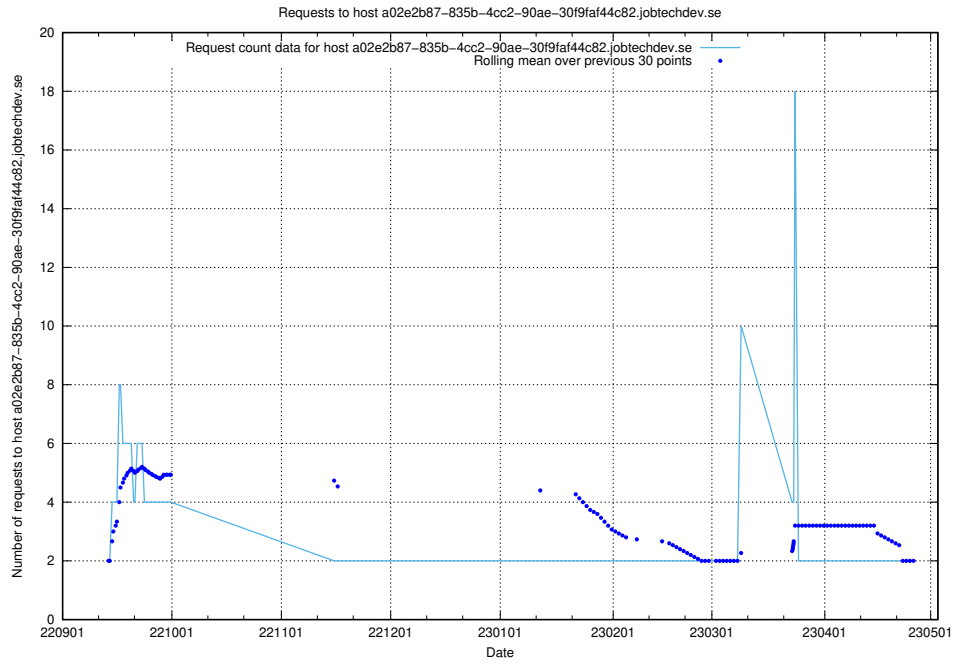

7.326 Usage of a02e2b87-835b-4cc2-90ae-30f9faf44c82.jobtechdev.se

Here, we count the number of requests to host a02e2b87-835b-4cc2-90ae-30f9faf44c82.jobtechdev.se.