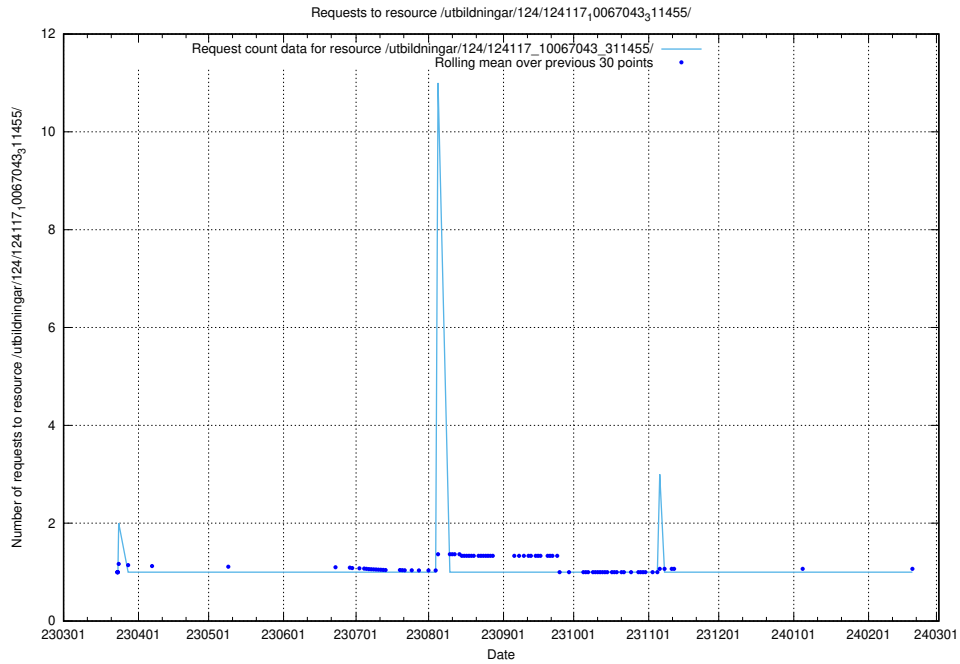

5.4619 Usage of /utbildningar/124/124117_10067043_311455/

Here, we count the number of requests to resource /utbildningar/124/124117_10067043_311455/.