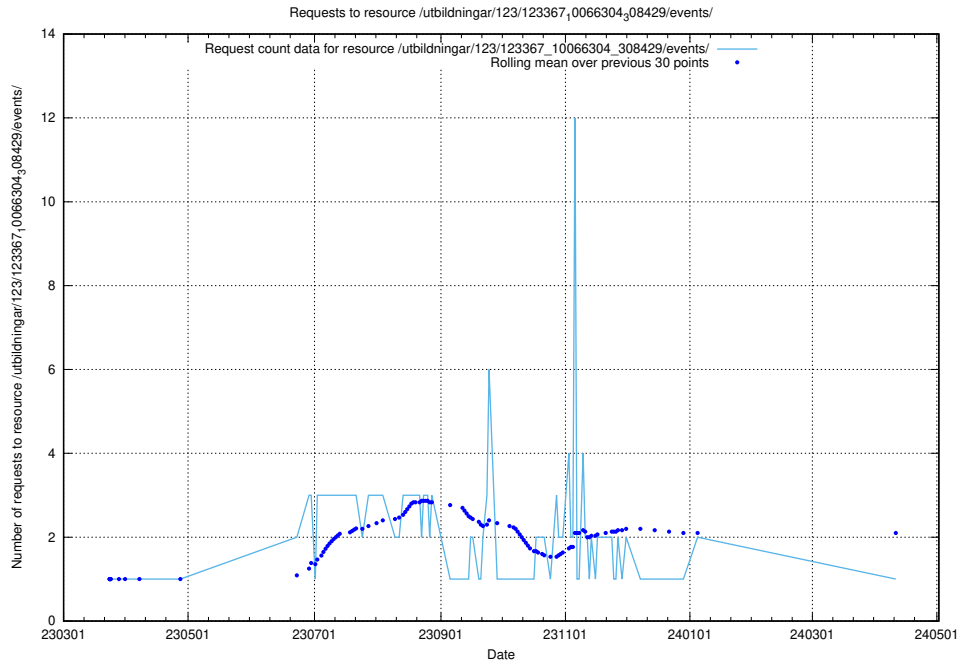

5.4909 Usage of /utbildningar/123/123367_10066304_308429/events/

Here, we count the number of requests to resource /utbildningar/123/123367_10066304_308429/events/