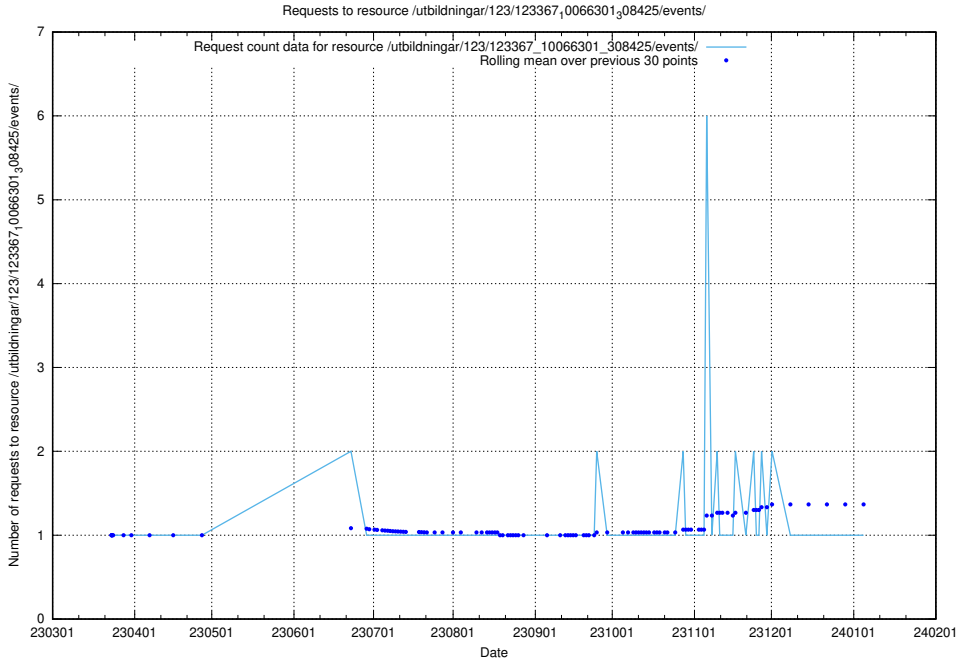

Here, we count the number of requests to resource /utbildningar/126/126254_10071449_329487/.

5.4927 Usage of /utbildningar/123/123367_10066301_308425/events/

Here, we count the number of requests to resource /utbildningar/123/123367_10066301_308425/events/