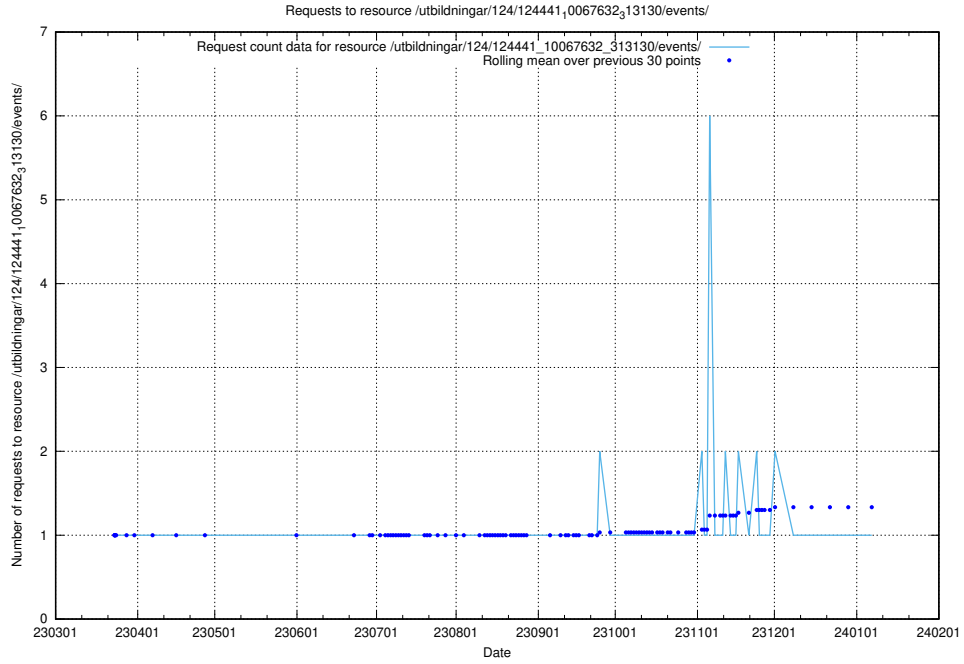

Here, we count the number of requests to resource /utbildningar/utb_emil/124/124520_10066301_308425/

5.3943 Usage of /utbildningar/124/124441_10067632_313130/events/

Here, we count the number of requests to resource /utbildningar/124/124441_10067632_313130/events/