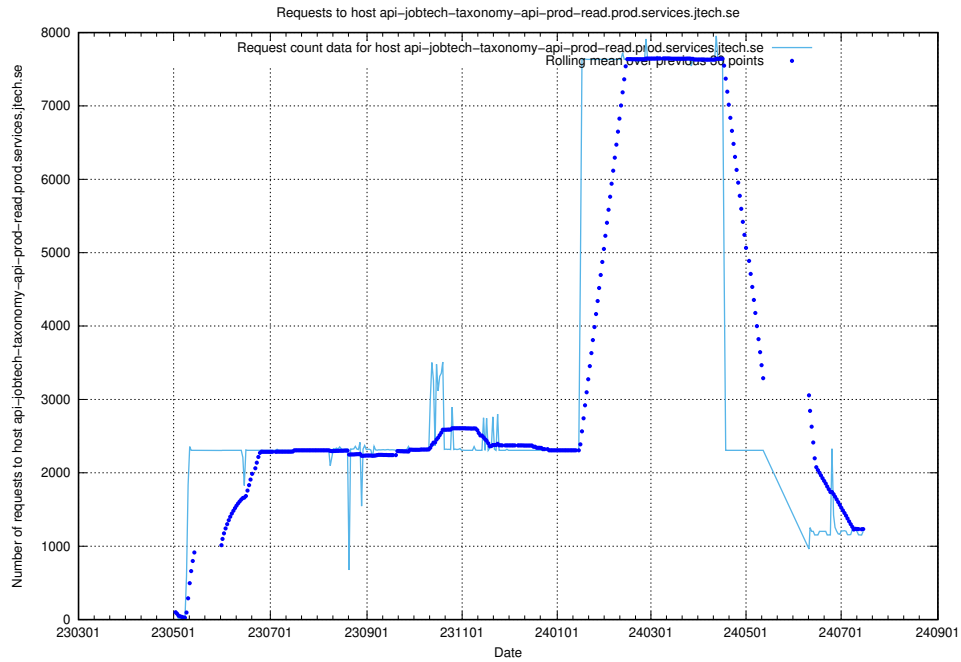

7.20 Usage of `api-jobtech-taxonomy-api-prod-read.prod.services.jtech.se`

Here, we count the number of requests to host `api-jobtech-taxonomy-api-prod-read.prod.services.jtech.se`.