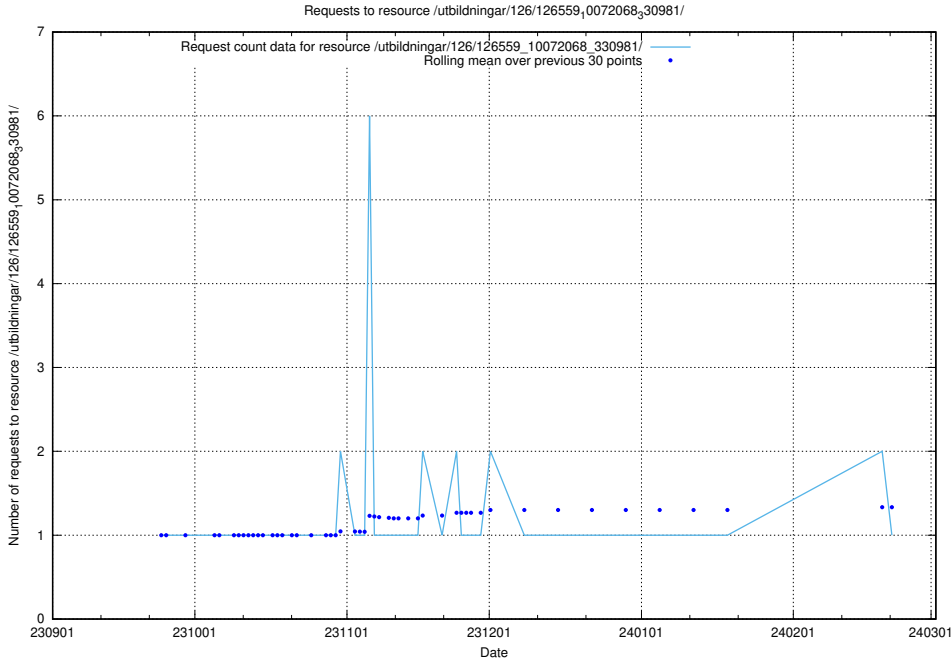

5.4864 Usage of /utbildningar/126/126559_10072068_330981/

Here, we count the number of requests to resource /utbildningar/126/126559_10072068_330981/.