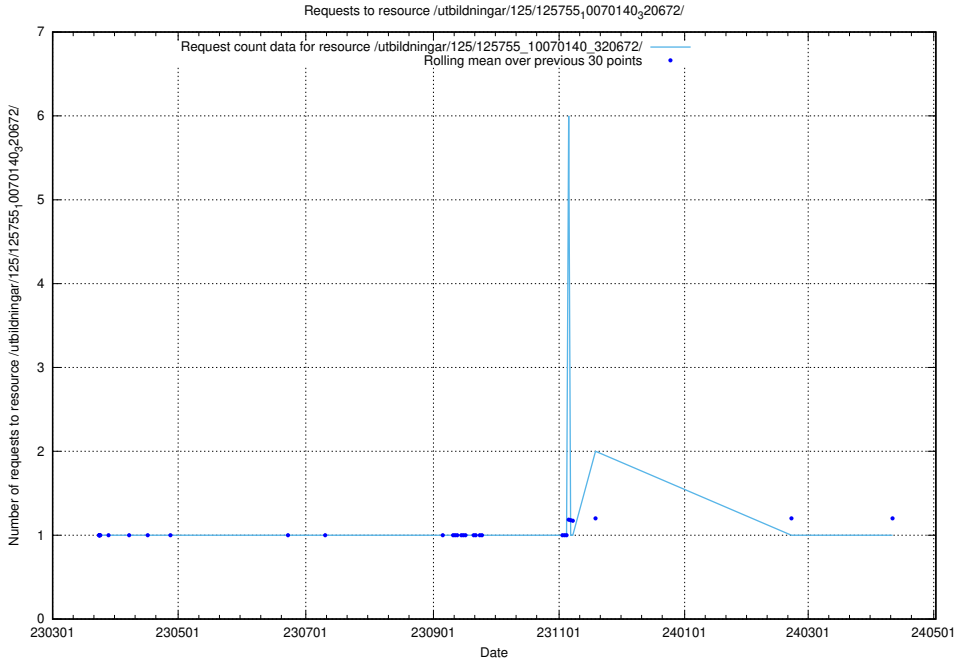

5.6837 Usage of /utbildningar/125/125755_10070140_320672/

Here, we count the number of requests to resource /utbildningar/125/125755_10070140_320672/.