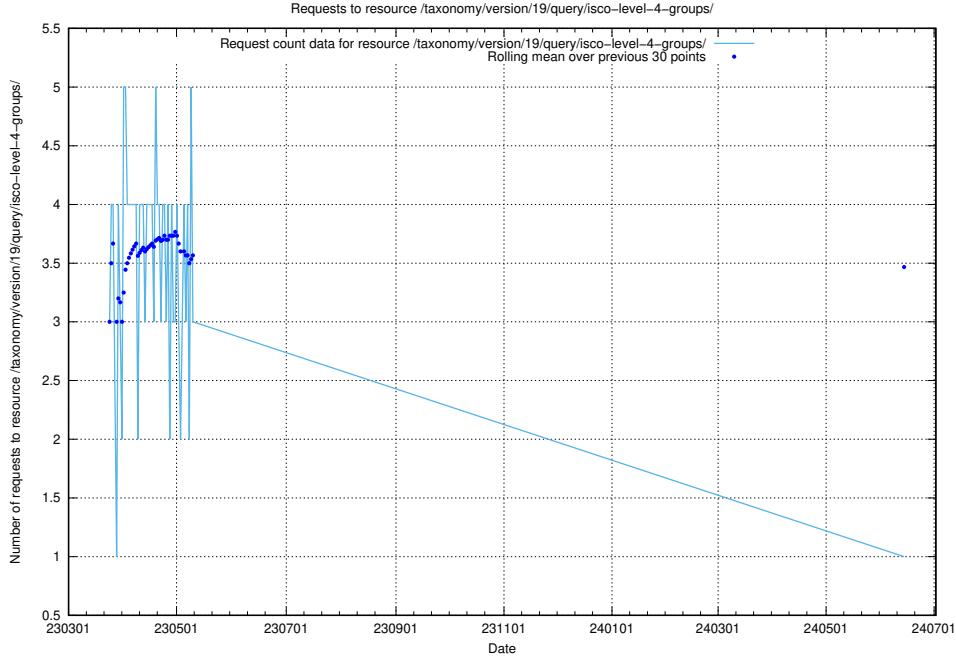

5.6525 Usage of /taxonomy/version/19/query/isco-level-4-groups/

Here, we count the number of requests to resource /taxonomy/version/19/query/isco-level-4-groups/.