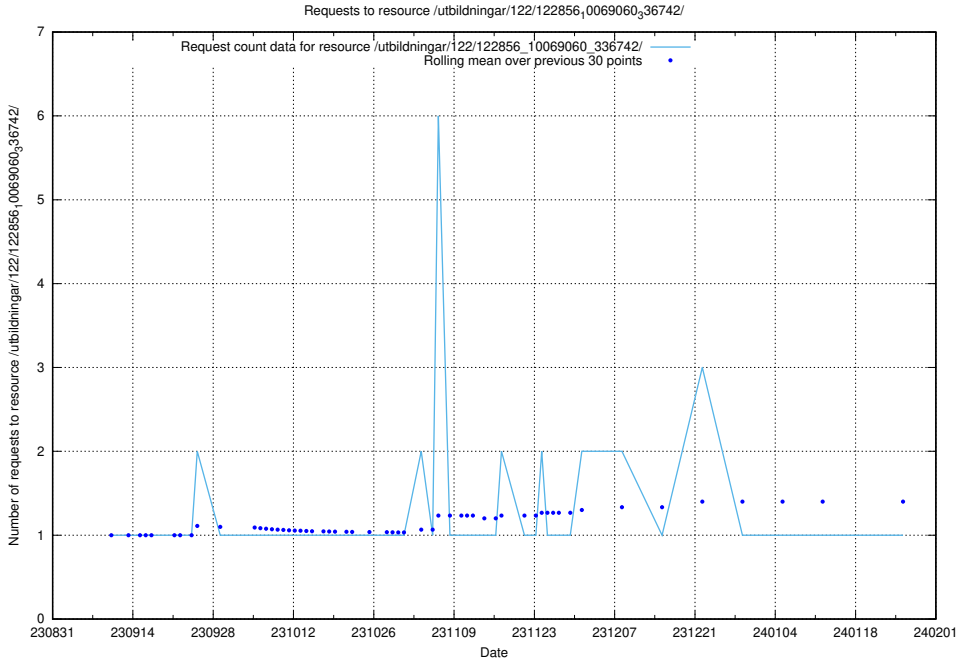

5.5010 Usage of /utbildningar/122/122856_10069060_336742/

Here, we count the number of requests to resource /utbildningar/122/122856_10069060_336742/.