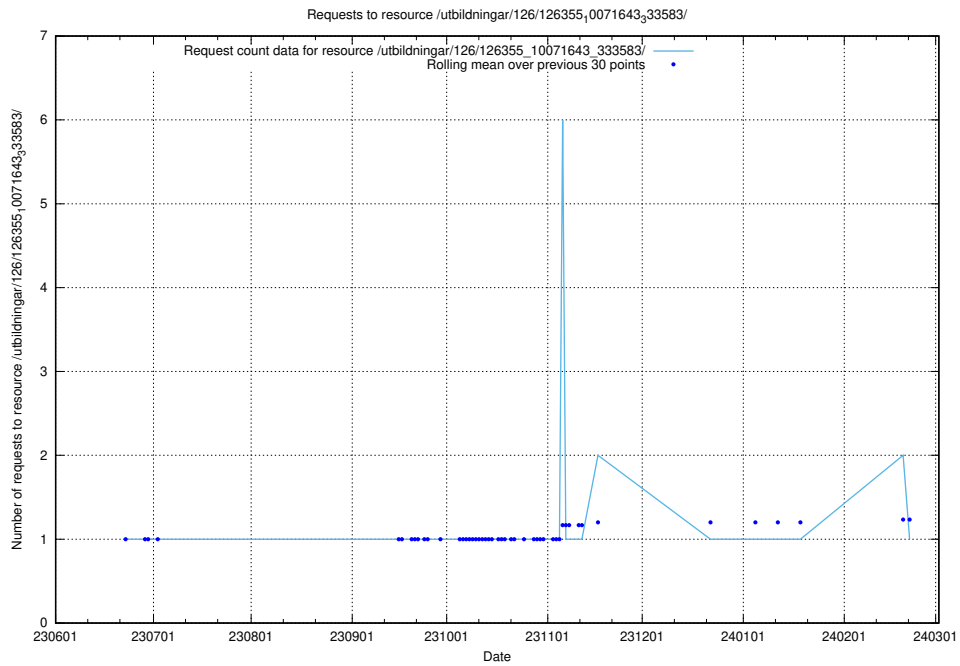

5.6054 Usage of /utbildningar/126/126355_10071643_333583/

Here, we count the number of requests to resource /utbildningar/126/126355_10071643_333583/.