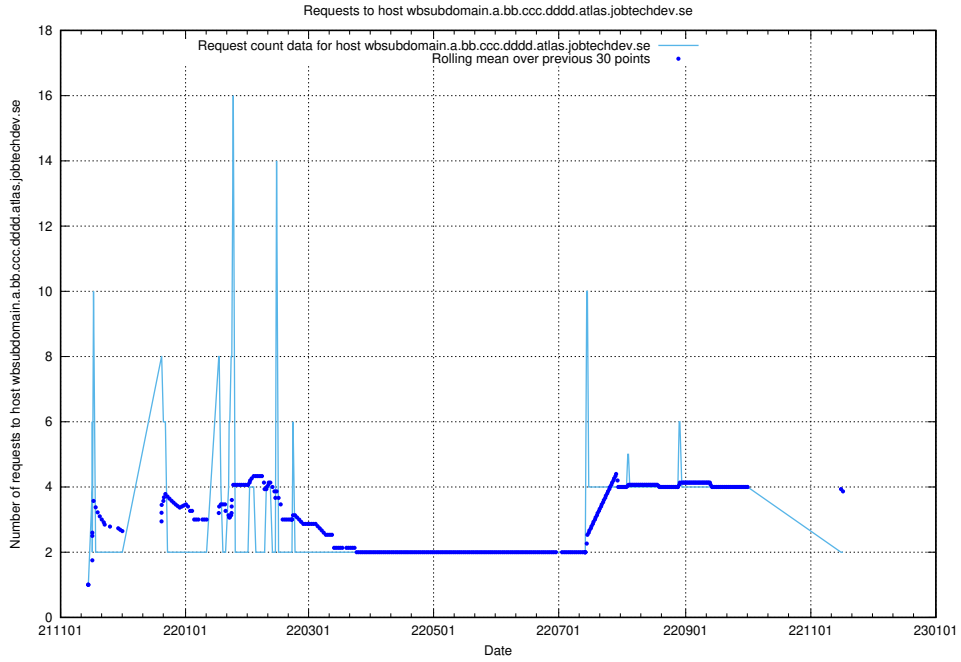

7.553 Usage of wbsubdomain.a.bb.ccc.dddd.atlas.jobtechdev.se

Here, we count the number of requests to host wbsubdomain.a.bb.ccc.dddd.atlas.jobtechdev.se.