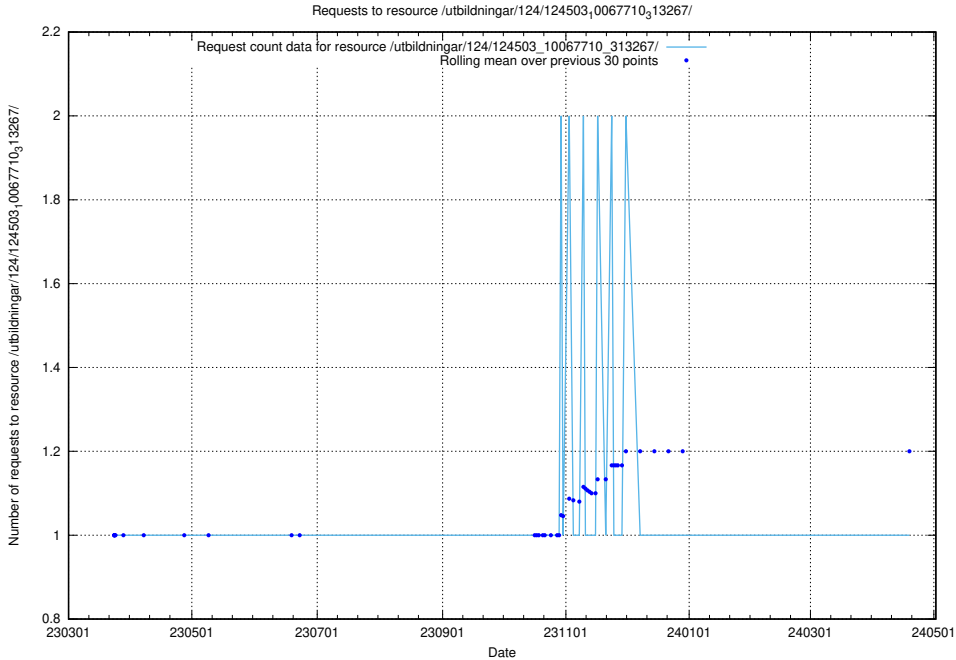

5.2516 Usage of /utbildningar/124/124503_10067710_313267/

Here, we count the number of requests to resource /utbildningar/124/124503_10067710_313267/.