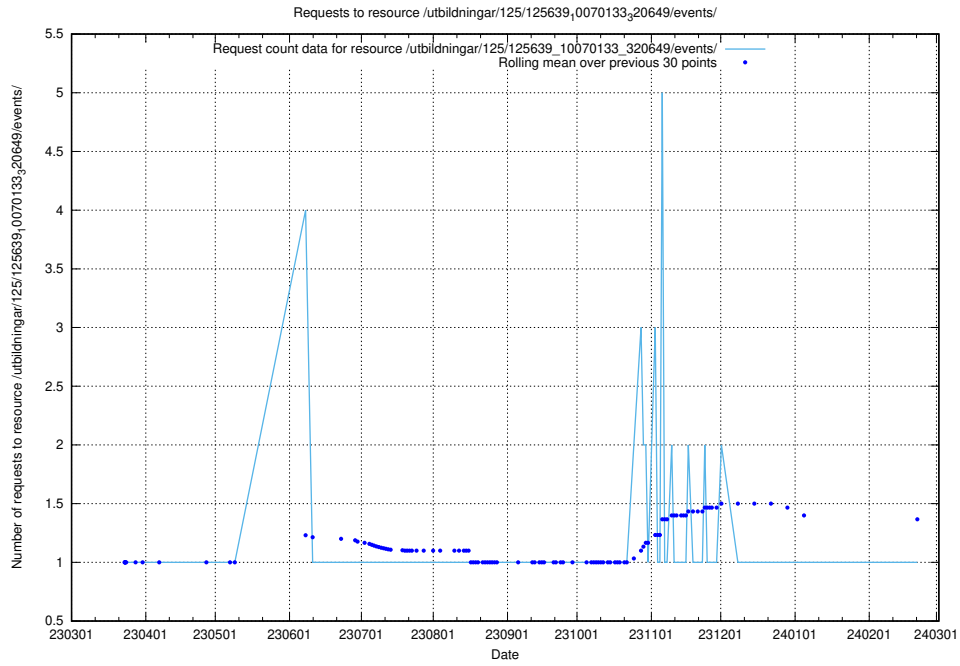

5.1035 Usage of /utbildningar/125/125639_10070133_320649/events/

Here, we count the number of requests to resource /utbildningar/125/125639_10070133_320649/events/