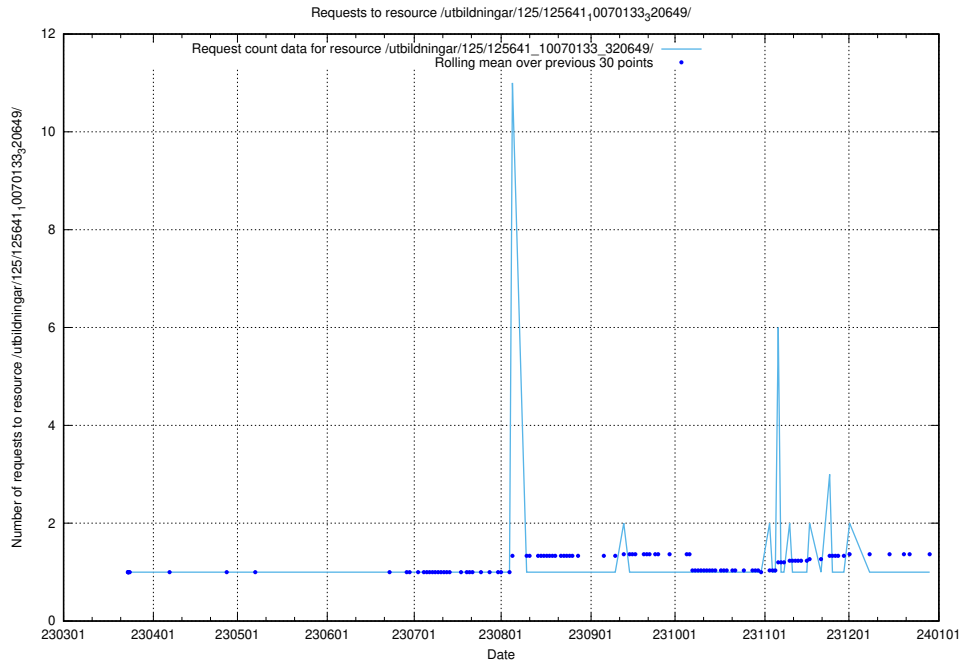

5.1032 Usage of /utbildningar/125/125641_10070133_320649/

Here, we count the number of requests to resource /utbildningar/125/125641_10070133_320649/.