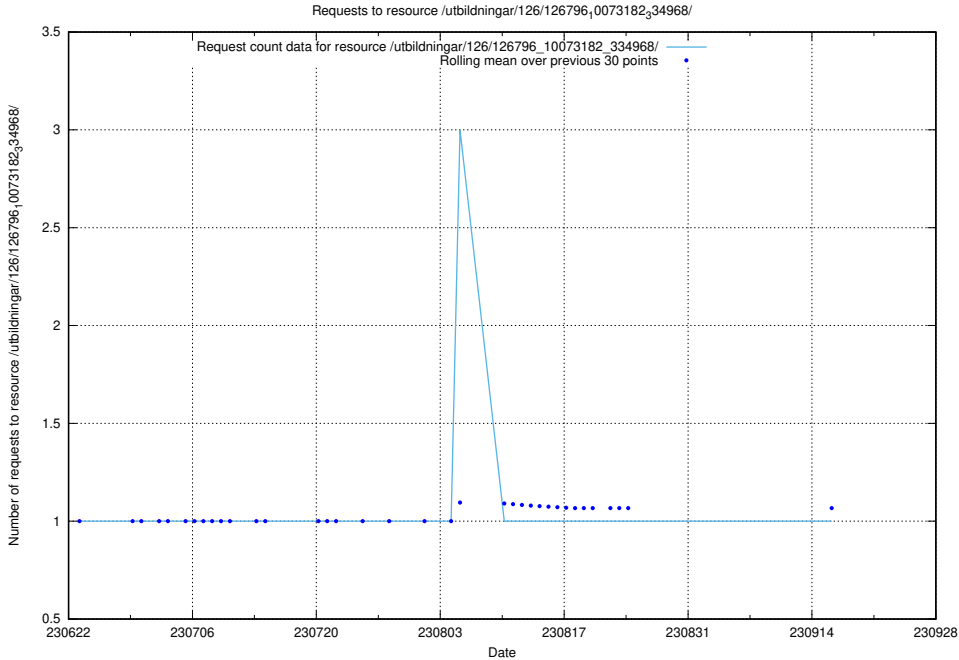

5.5982 Usage of /utbildningar/126/126796_10073182_334968/

Here, we count the number of requests to resource /utbildningar/126/126796_10073182_334968/.