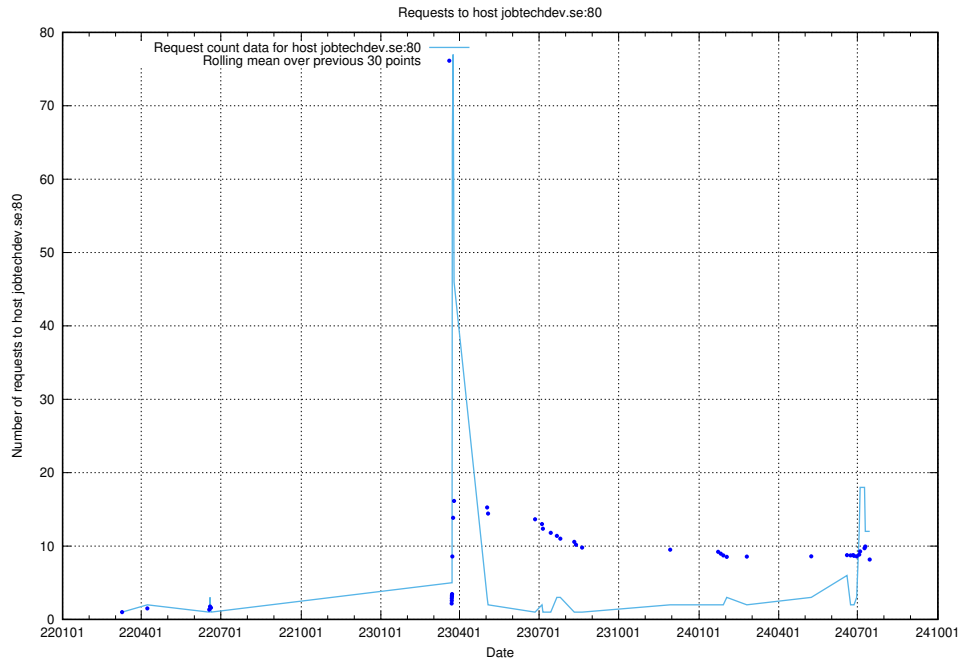

7.61 Usage of jobtechdev.se:80

Here, we count the number of requests to host jobtechdev.se:80.

7.62 Usage of jobbometern.jobtechdev.se

Here, we count the number of requests to host jobbometern.jobtechdev.se.