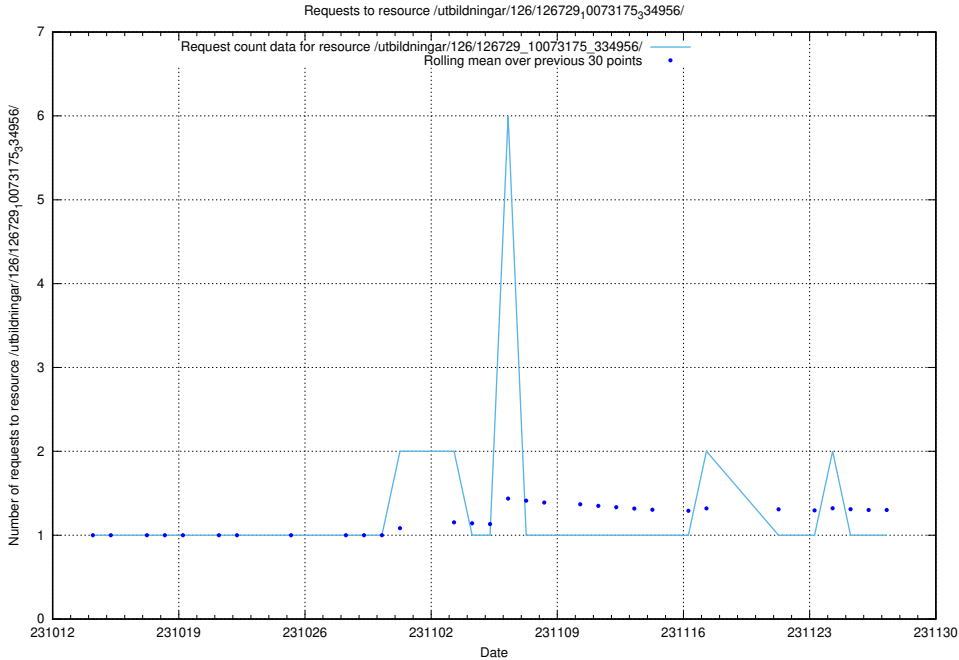

5.4715 Usage of /utbildningar/126/126729_10073175_334956/

Here, we count the number of requests to resource /utbildningar/126/126729_10073175_334956/.