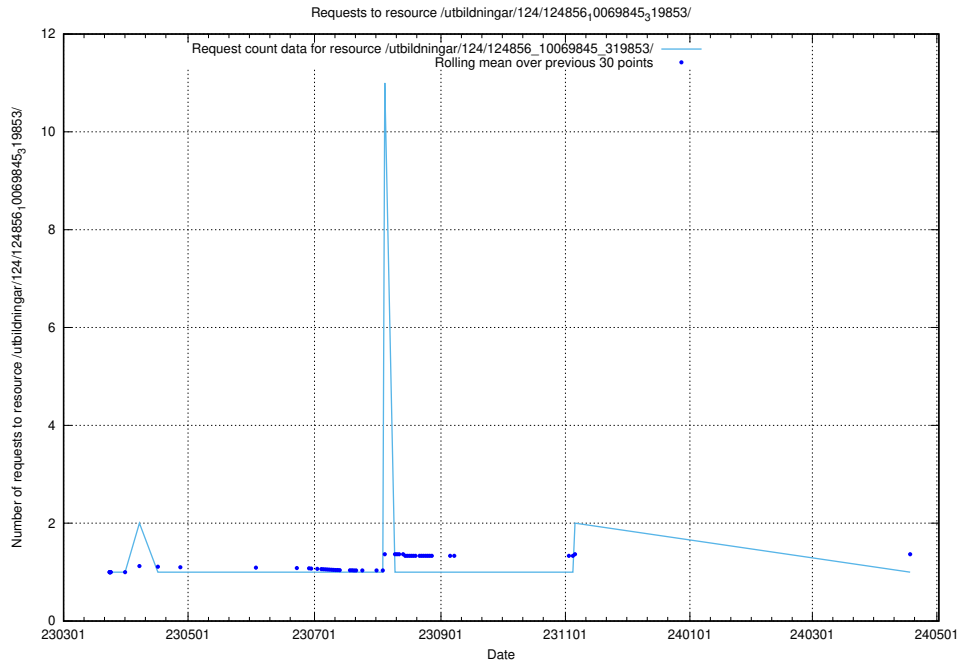

5.1161 Usage of /utbildningar/124/124856_10069845_319853/

Here, we count the number of requests to resource /utbildningar/124/124856_10069845_319853/.