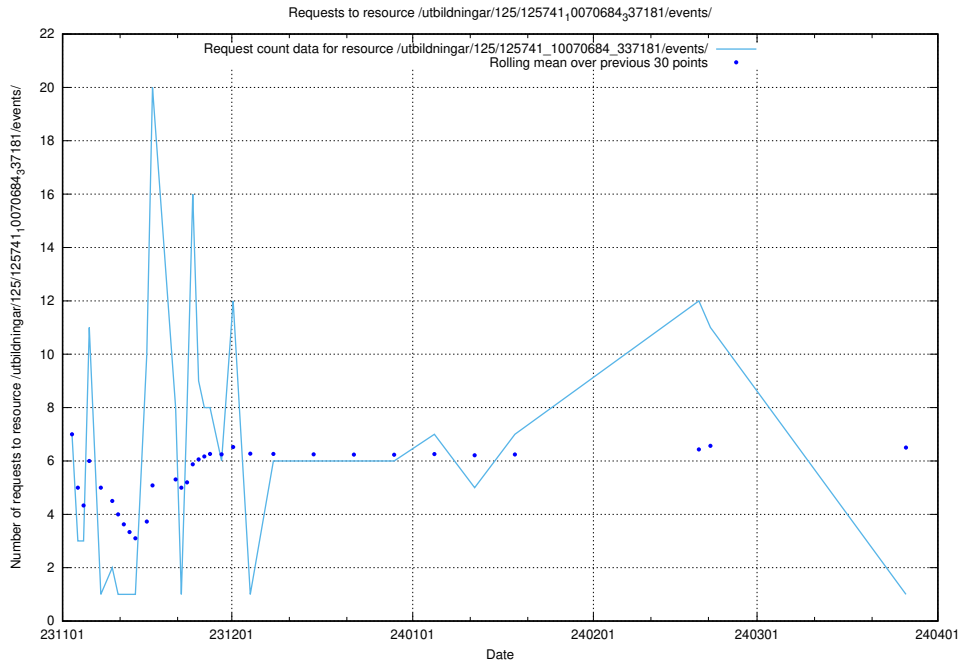

Here, we count the number of requests to resource /utbildningar/126/126334_10071625_335747/.

5.4524 Usage of /utbildningar/125/125741_10070684_337181/events/

Here, we count the number of requests to resource /utbildningar/125/125741_10070684_337181/events/