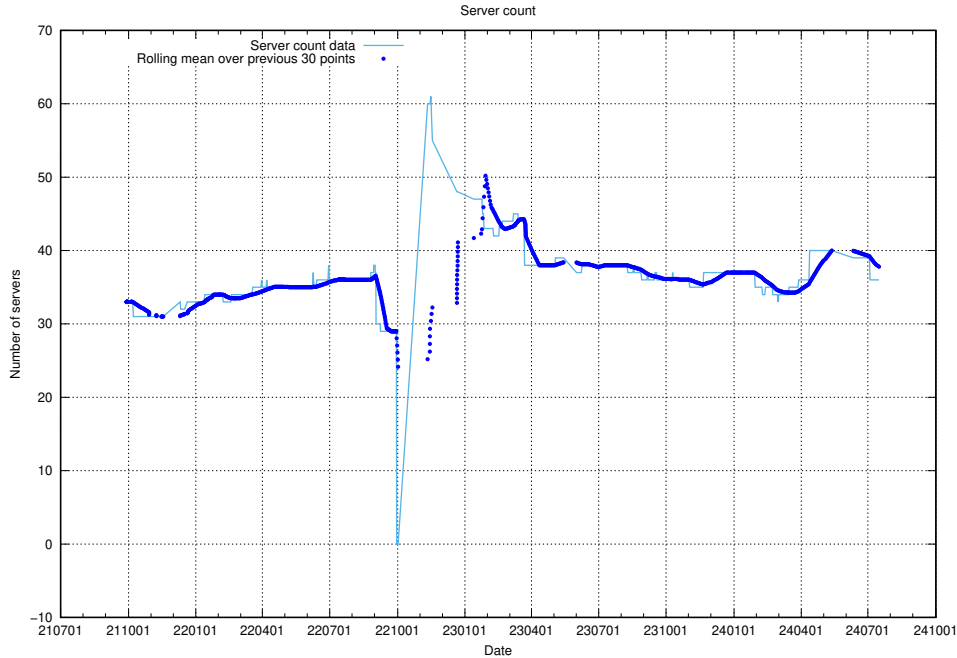

2.2 Number of servers in the JobTech production region

A graph of the servers in AWS region eu-north-1.