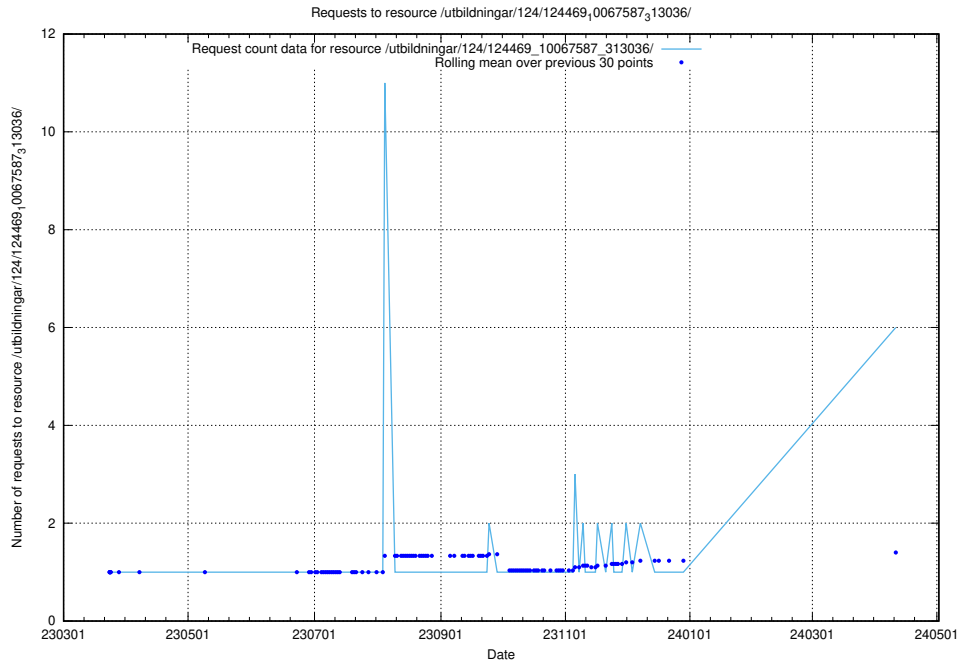

5.51 Usage of /utbildningar/124/124469_10067587_313036/

Here, we count the number of requests to resource /utbildningar/124/124469_10067587_313036/.