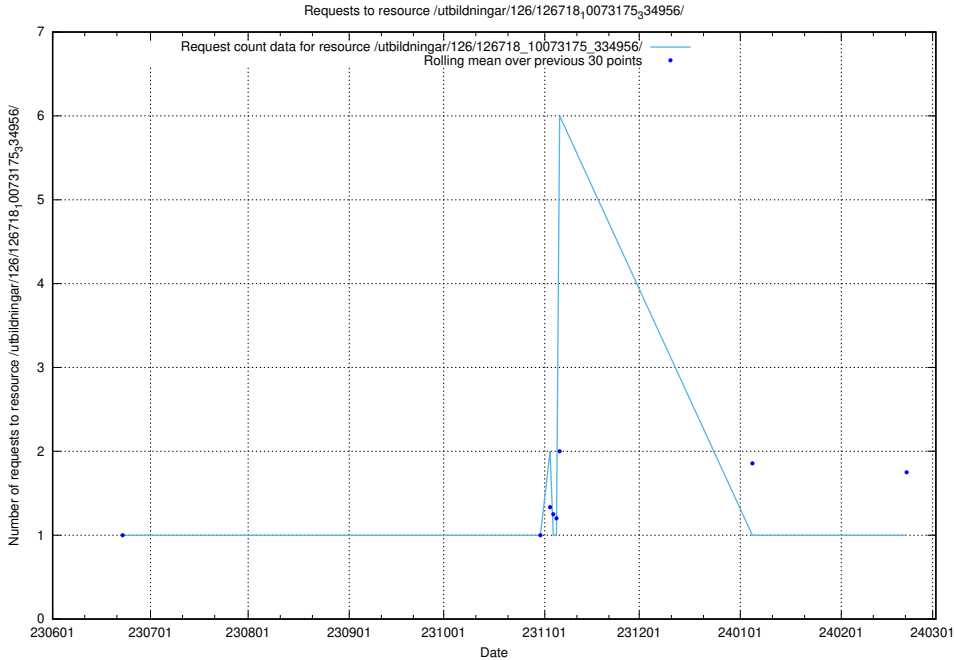

5.6013 Usage of /utbildningar/126/126718_10073175_334956/

Here, we count the number of requests to resource /utbildningar/126/126718_10073175_334956/.