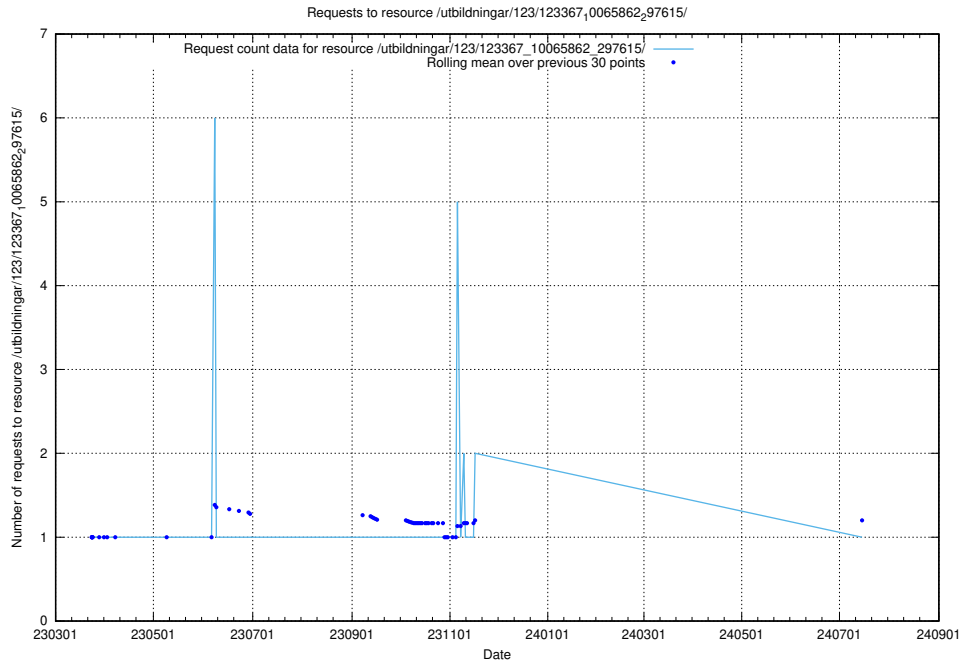

5.5177 Usage of /utbildningar/123/123367_10065862_297615/

Here, we count the number of requests to resource /utbildningar/123/123367_10065862_297615/.