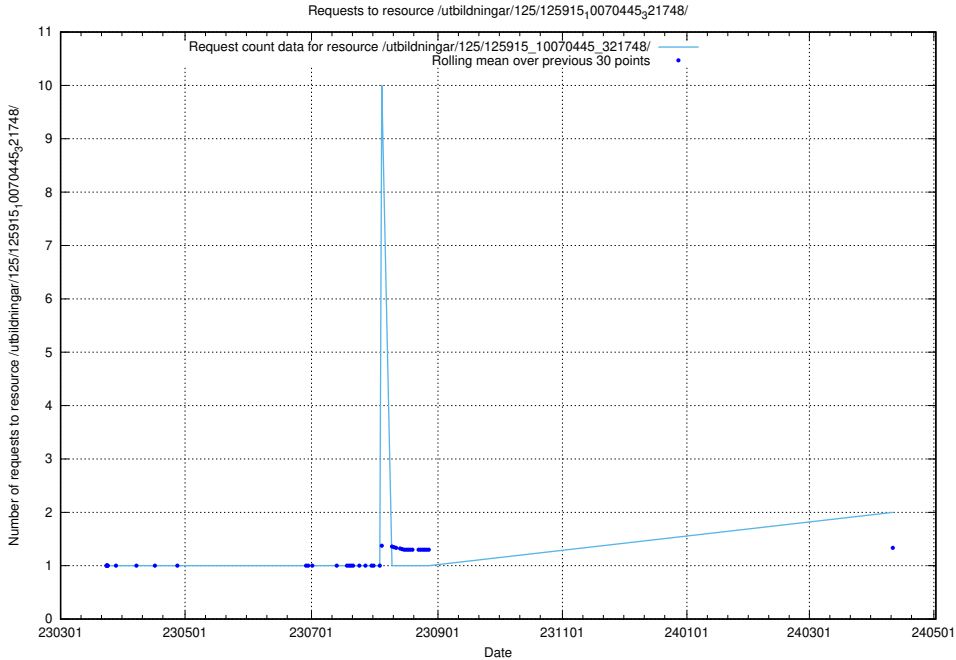

5.933 Usage of /utbildningar/125/125915_10070445_321748/

Here, we count the number of requests to resource /utbildningar/125/125915_10070445_321748/.