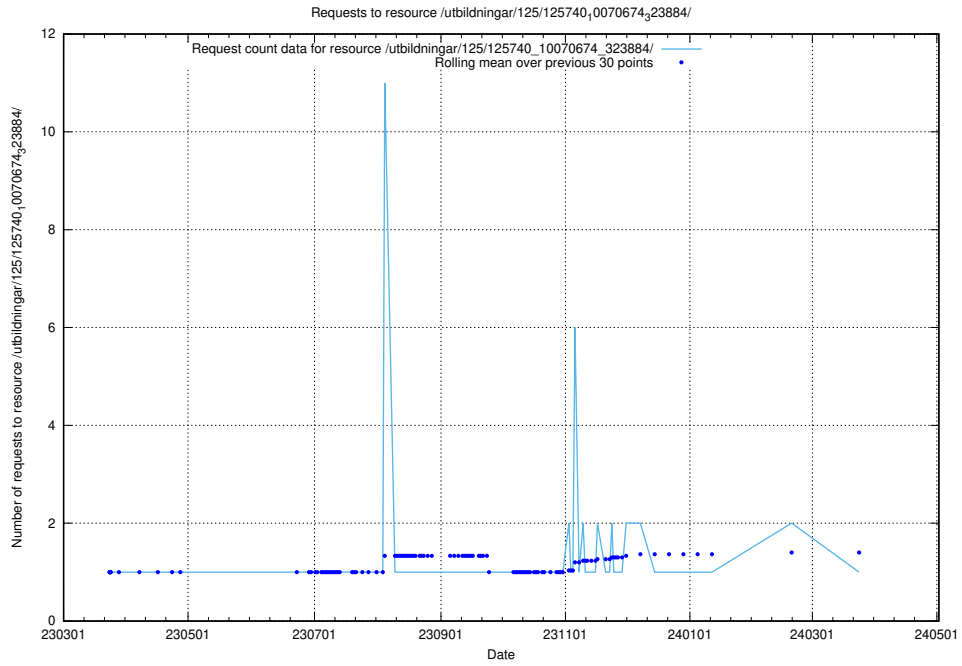

5.975 Usage of /utbildningar/125/125740_10070674_323884/

Here, we count the number of requests to resource /utbildningar/125/125740_10070674_323884/.