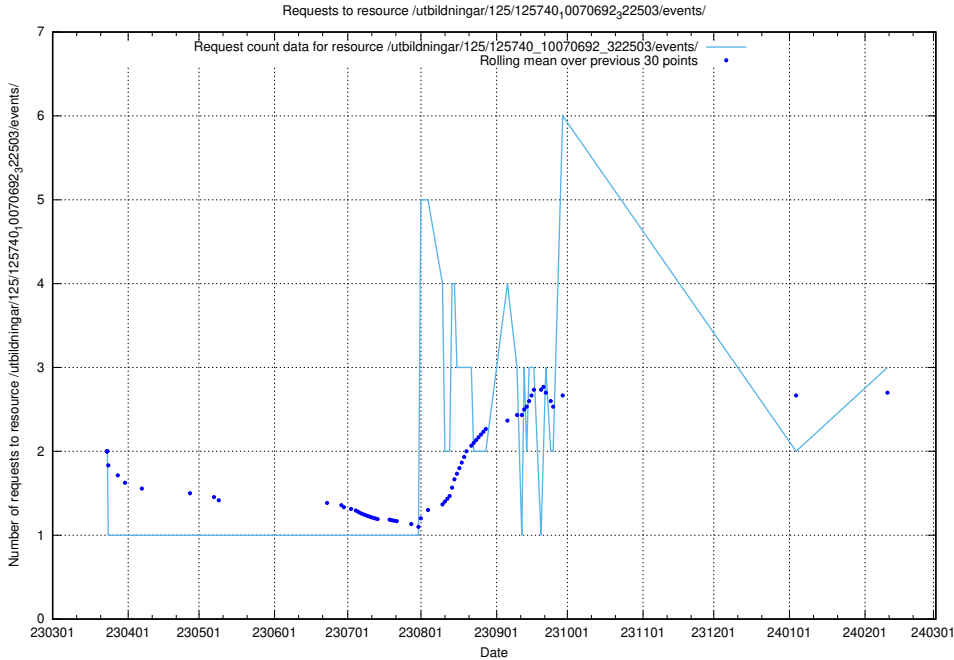

5.412 Usage of /utbildningar/125/125740_10070692_322503/events/

Here, we count the number of requests to resource /utbildningar/125/125740_10070692_322503/events/