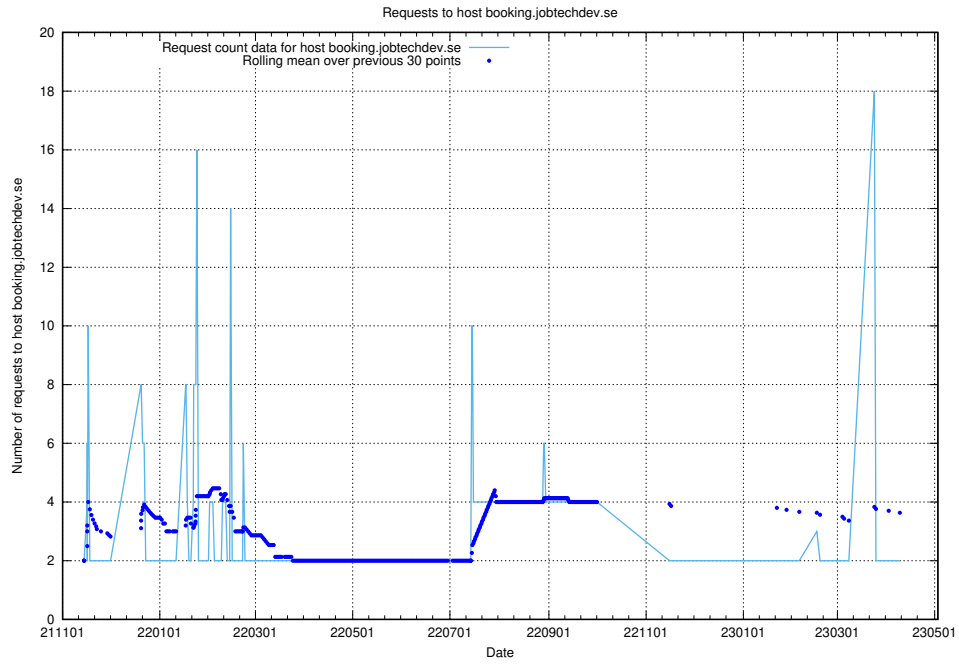

Here, we count the number of requests to host booking.jobtechdev.se.

7.285 Usage of af-connect-demo.jobtechdev.se

Here, we count the number of requests to host af-connect-demo.jobtechdev.se.

7.286 Usage of taxonomi.jobtechdev.se