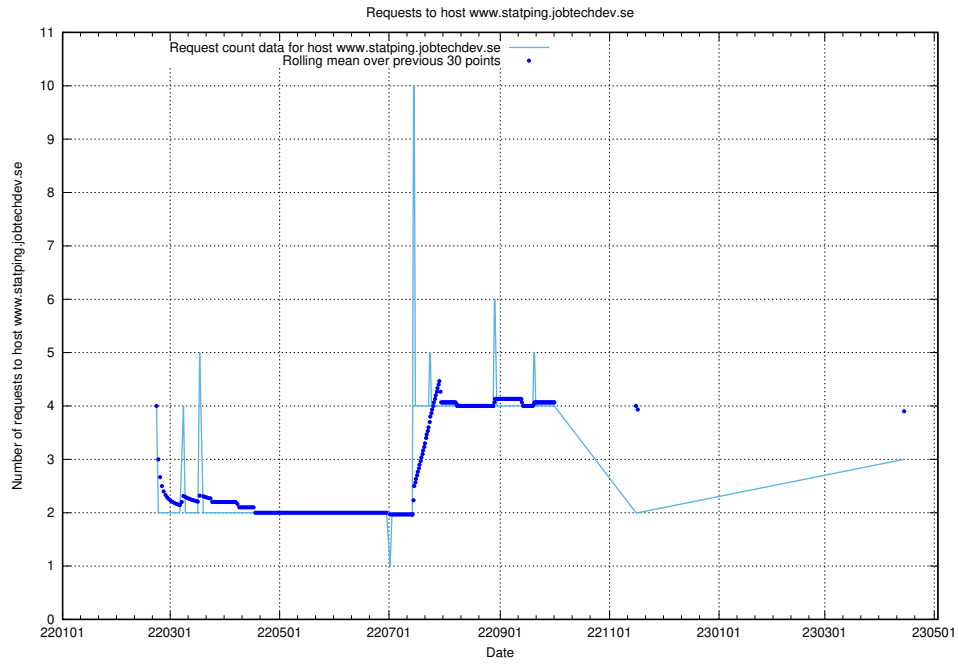

7.229 Usage of `www.statping.jobtechdev.se`

Here, we count the number of requests to host `www.statping.jobtechdev.se`.