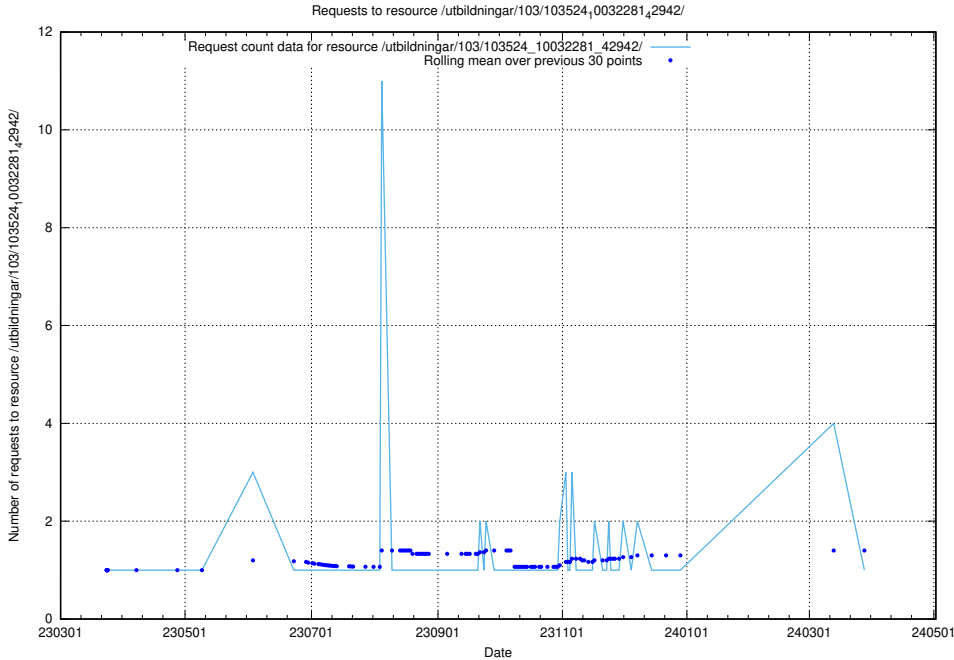

5.5857 Usage of /utbildningar/103/103524_10032281_42942/

Here, we count the number of requests to resource /utbildningar/103/103524_10032281_42942/.