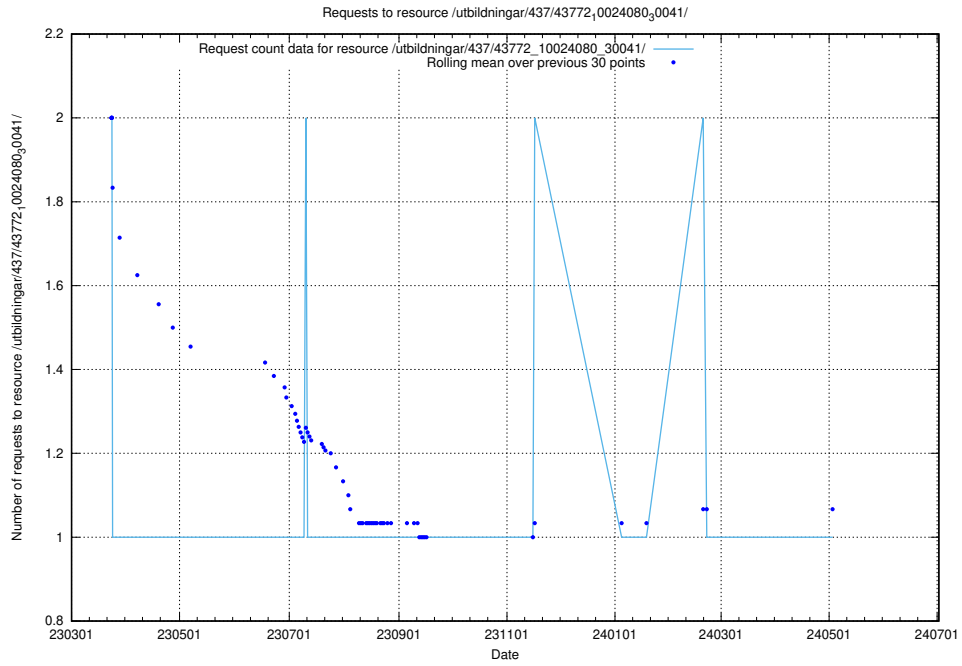

5.6650 Usage of /utbildningar/437/43772_10024080_30041/

Here, we count the number of requests to resource /utbildningar/437/43772_10024080_30041/.