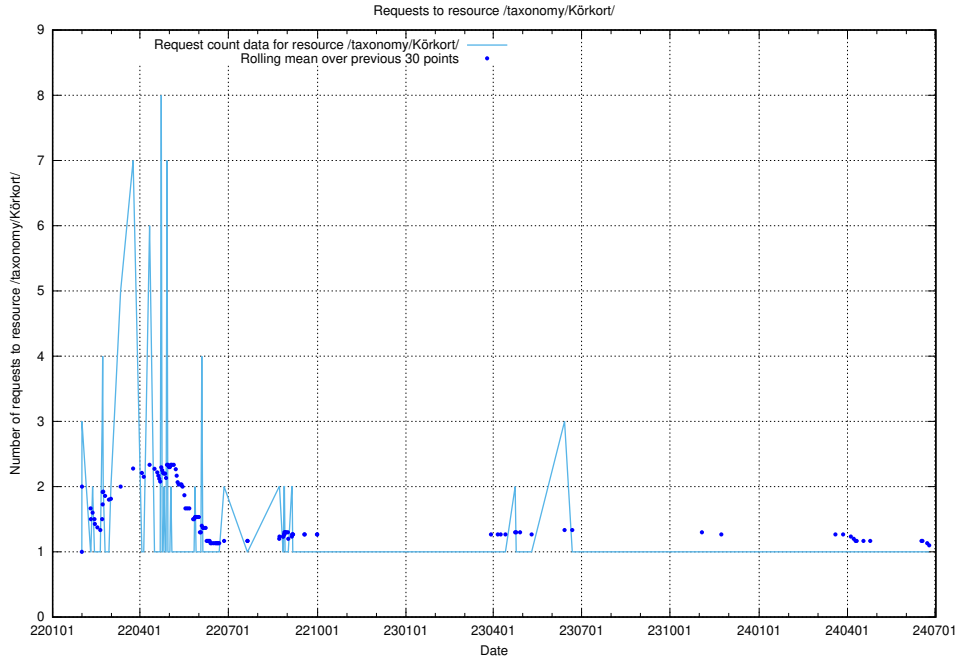

5.3826 Usage of /taxonomy/Körkort/

Here, we count the number of requests to resource /taxonomy/Körkort/.