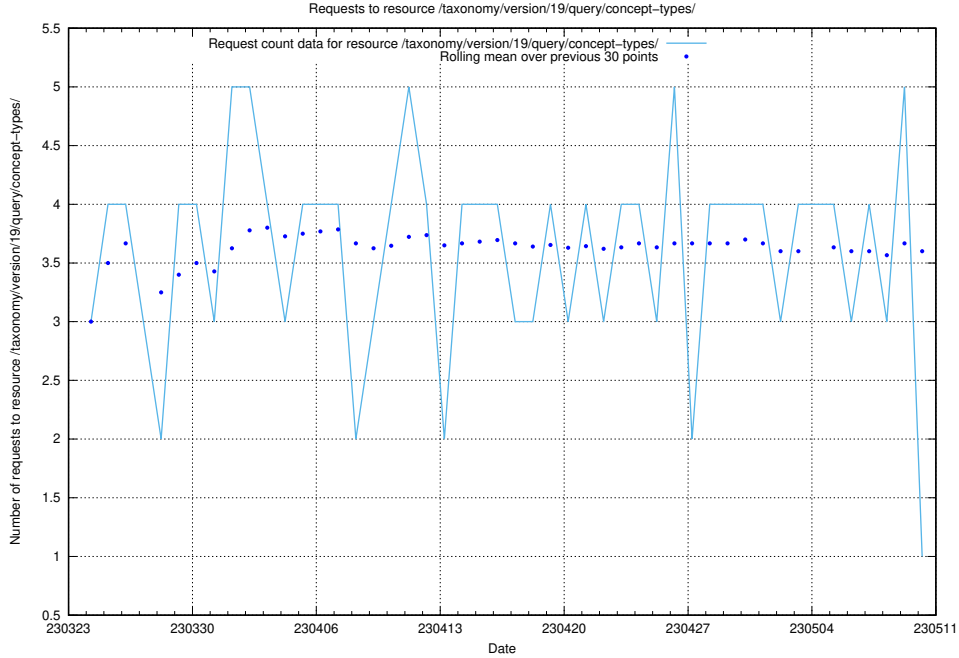

Here, we count the number of requests to resource /taxonomy/version/19/query/concept-types/.

5.6535 Usage of /taxonomy/version/19/query/all-concepts/

Here, we count the number of requests to resource /taxonomy/version/19/query/all-concepts/.