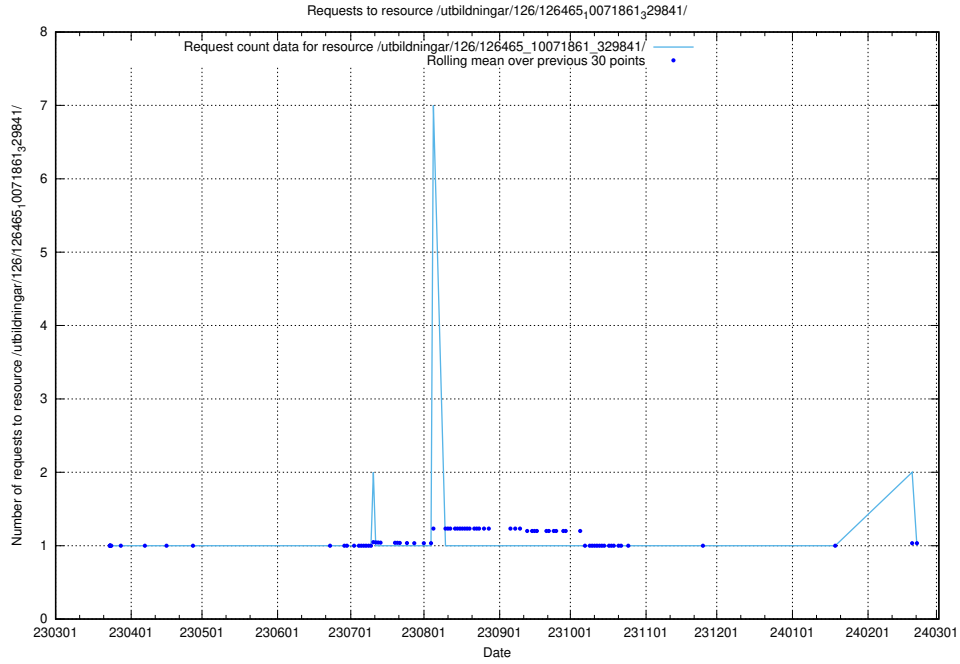

Here, we count the number of requests to resource /utbildningar/126/126465_10071962_330382/.

5.6799 Usage of /utbildningar/126/126465_10071861_329841/

Here, we count the number of requests to resource /utbildningar/126/126465_10071861_329841/.