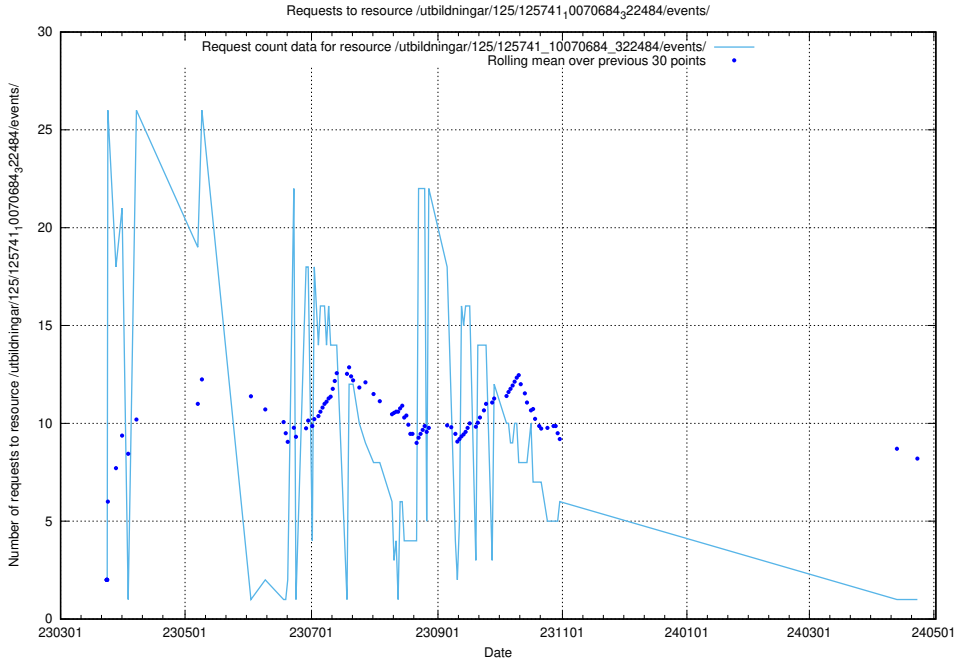

5.6657 Usage of /utbildningar/125/125741_10070684_322484/events/

Here, we count the number of requests to resource /utbildningar/125/125741_10070684_322484/events/