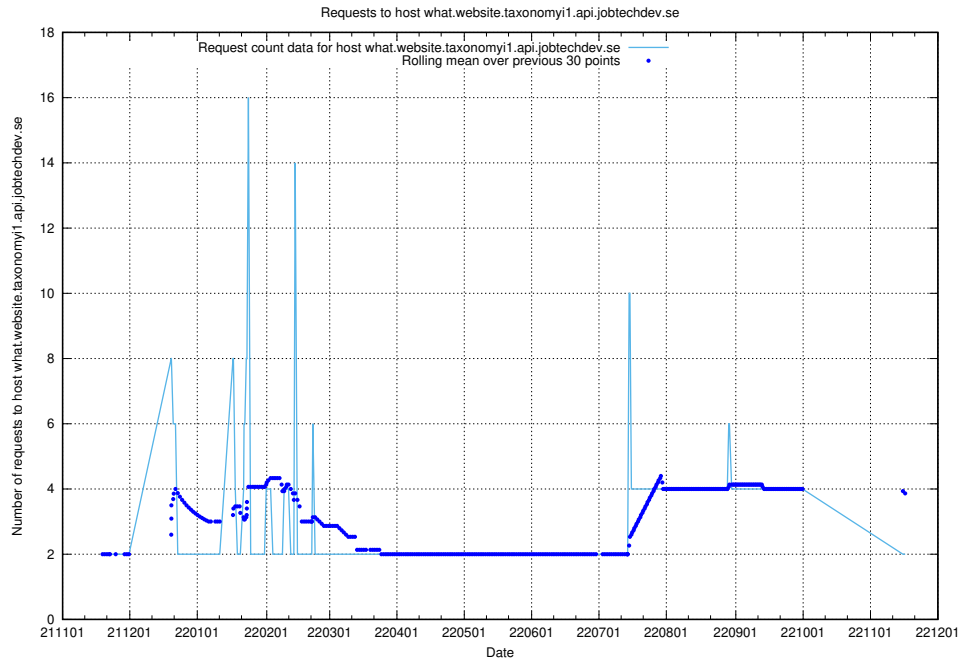

7.457 Usage of what.website.taxonomy1.api.jobtechdev.se

Here, we count the number of requests to host what.website.taxonomy1.api.jobtechdev.se.