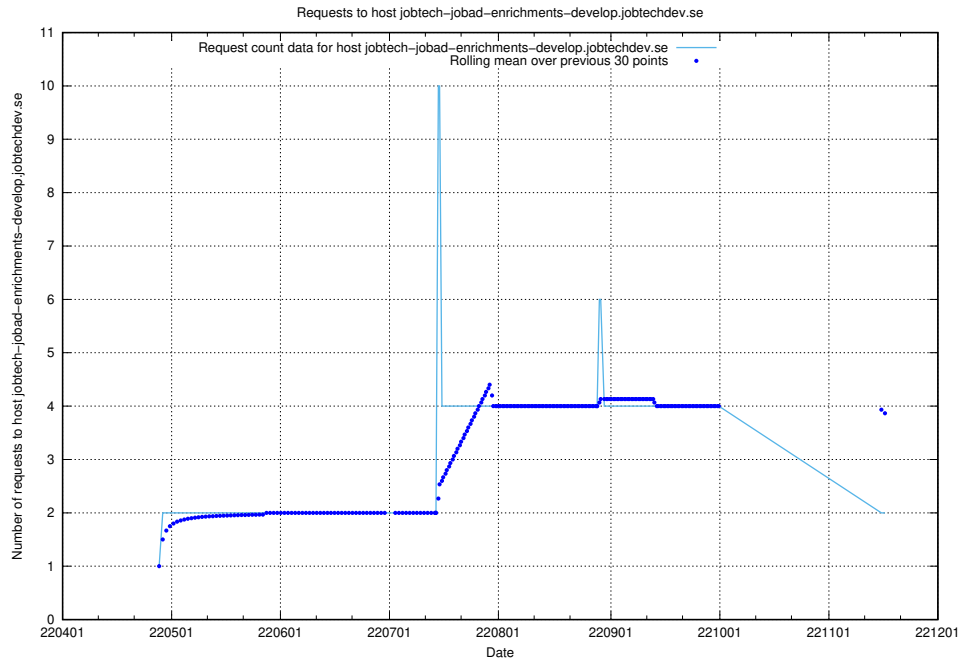

7.442 Usage of jobtech-jobad-enrichments-develop.jobtechdev.se

Here, we count the number of requests to host jobtech-jobad-enrichments-develop.jobtechdev.se.

7.443 Usage of `jobad-enrichments-test.jobtechdev.se`