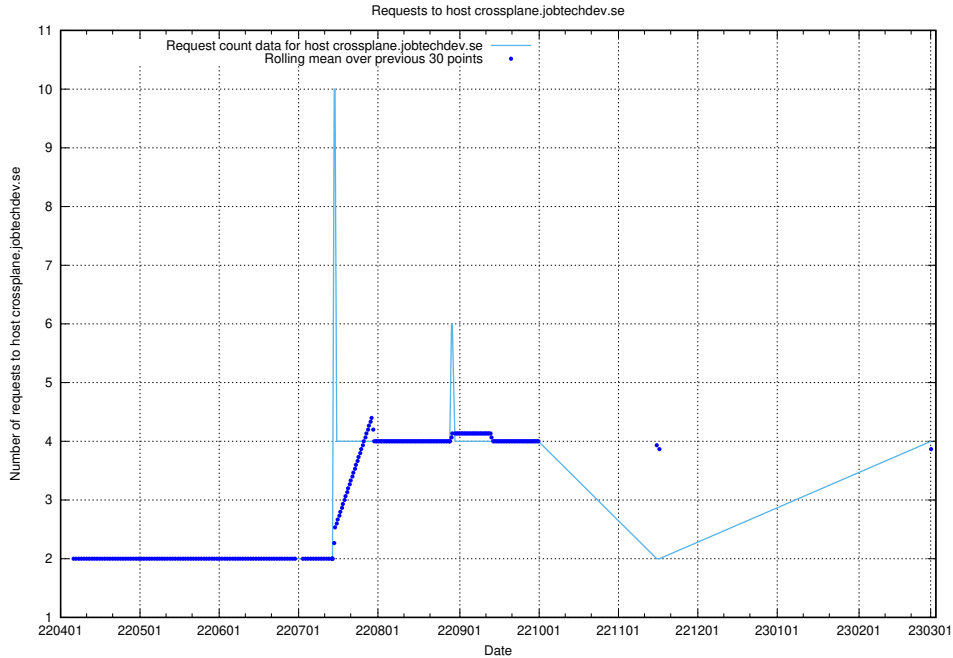

Here, we count the number of requests to host dev-jobad-enrichments-api.jobtechdev.se.

7.159 Usage of crossplane.jobtechdev.se

Here, we count the number of requests to host crossplane.jobtechdev.se.

7.160 Usage of taxonomi.api.jobtechdev.se