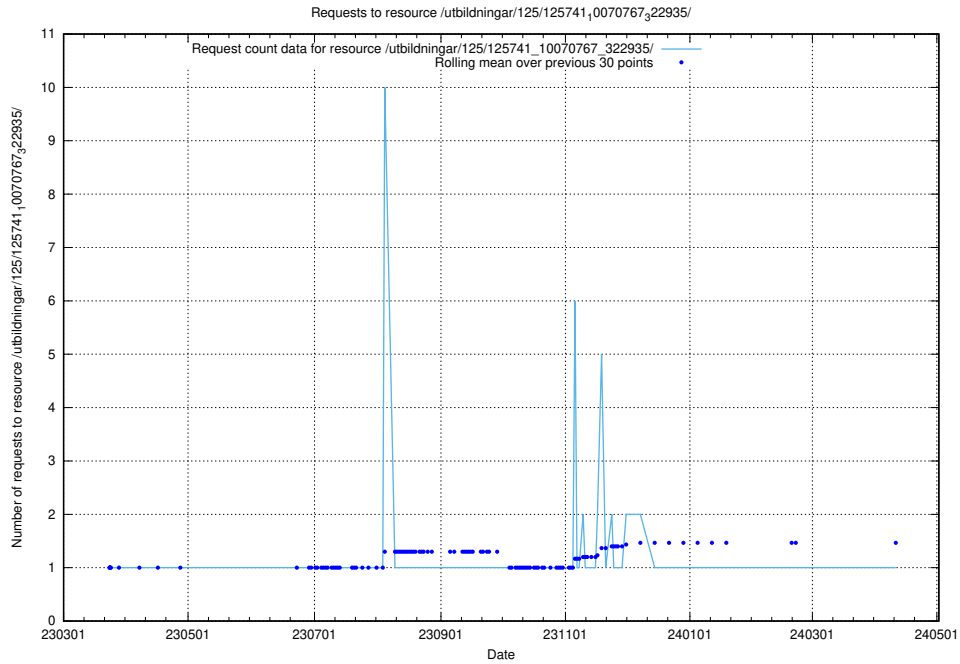

5.6844 Usage of /utbildningar/125/125741_10070767_322935/

Here, we count the number of requests to resource /utbildningar/125/125741_10070767_322935/.