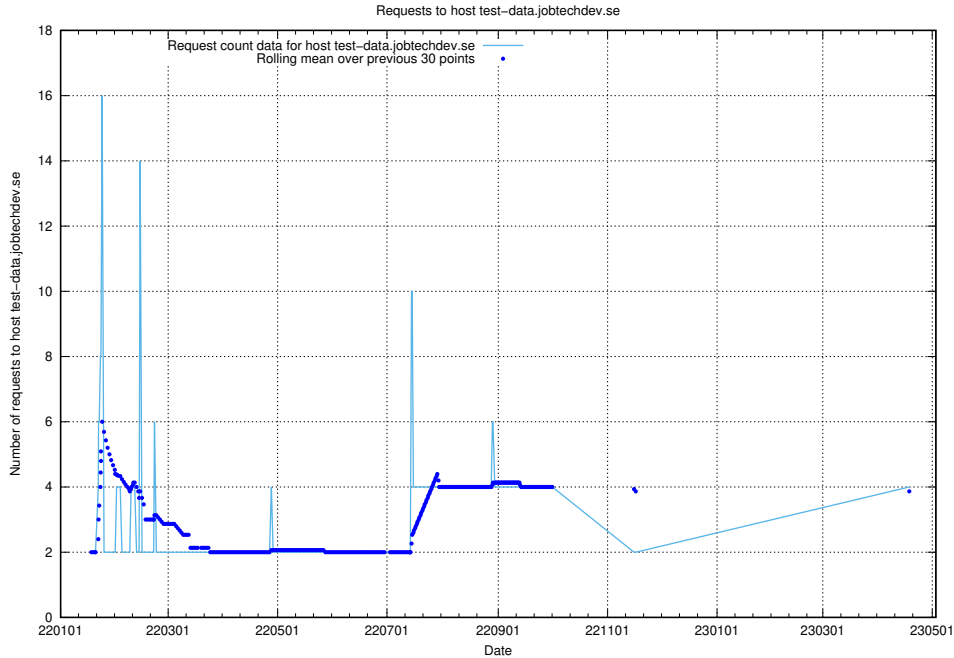

7.108 Usage of test-data.jobtechdev.se

Here, we count the number of requests to host test-data.jobtechdev.se.