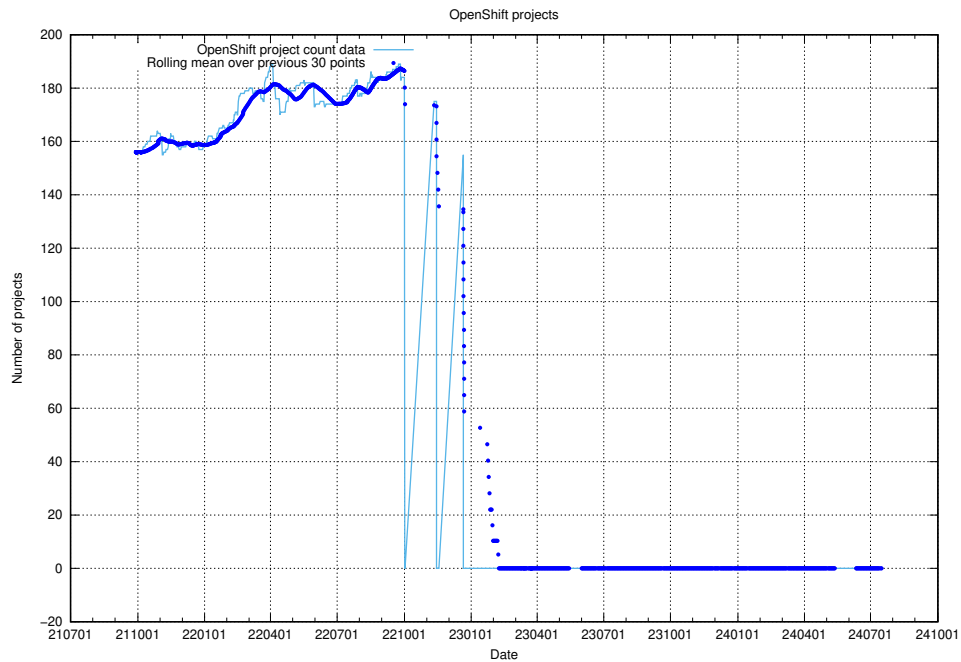

10.1 Number of projects in OpenShift

A graph of the number of projects in JobTech's production cluster of OpenShift.

¹⁰<https://console-openshift-console.prod.services.jtech.se>

11 Customer Relation Management