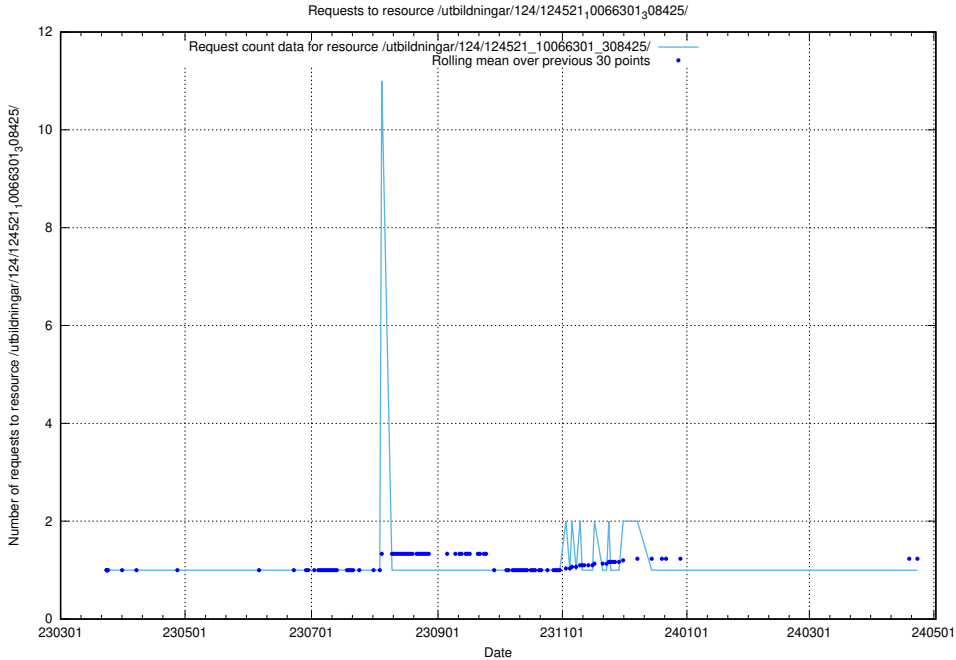

5.1206 Usage of /utbildningar/124/124521_10066301_308425/

Here, we count the number of requests to resource /utbildningar/124/124521_10066301_308425/.