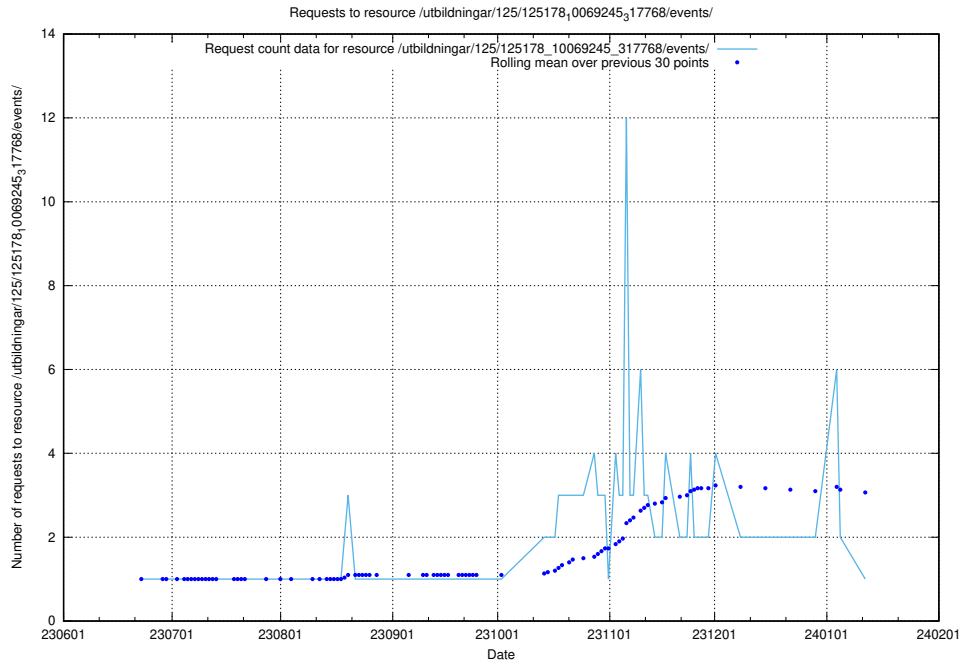

5.6130 Usage of /utbildningar/125/125178_10069245_317768/events/

Here, we count the number of requests to resource /utbildningar/125/125178_10069245_317768/events/