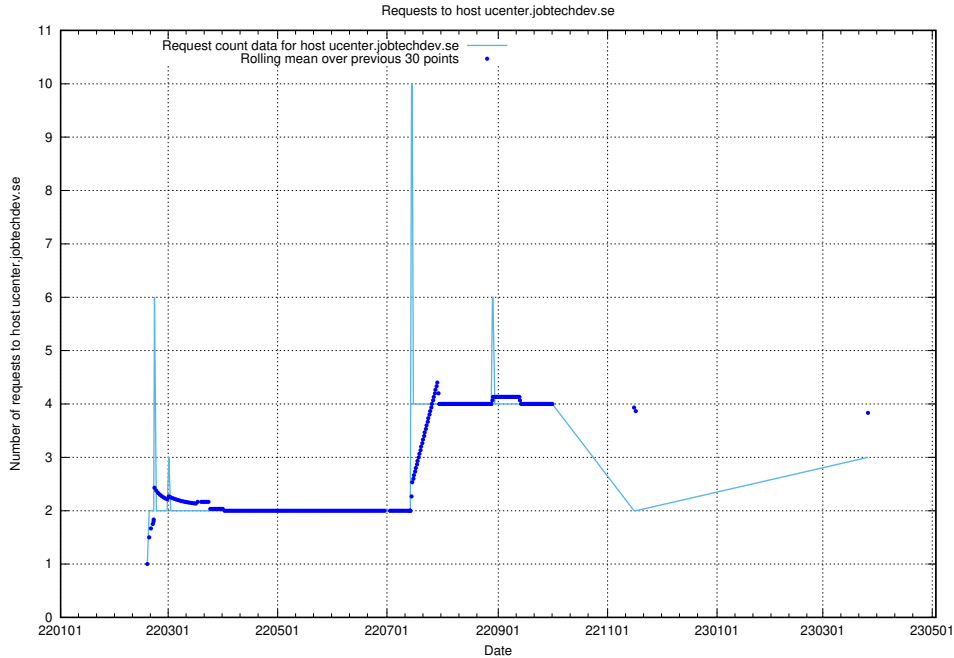

7.231 Usage of ucenter.jobtechdev.se

Here, we count the number of requests to host ucenter.jobtechdev.se.