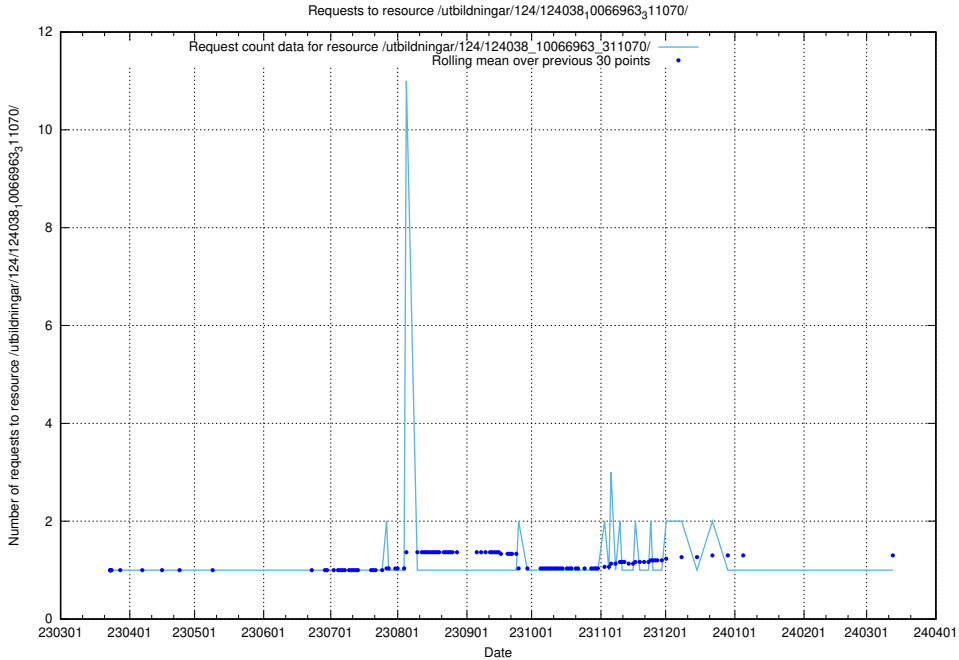

Here, we count the number of requests to resource /taxonomy/version/17/query/languages/.

5.4746 Usage of /utbildningar/124/124038_10066963_311070/

Here, we count the number of requests to resource /utbildningar/124/124038_10066963_311070/.