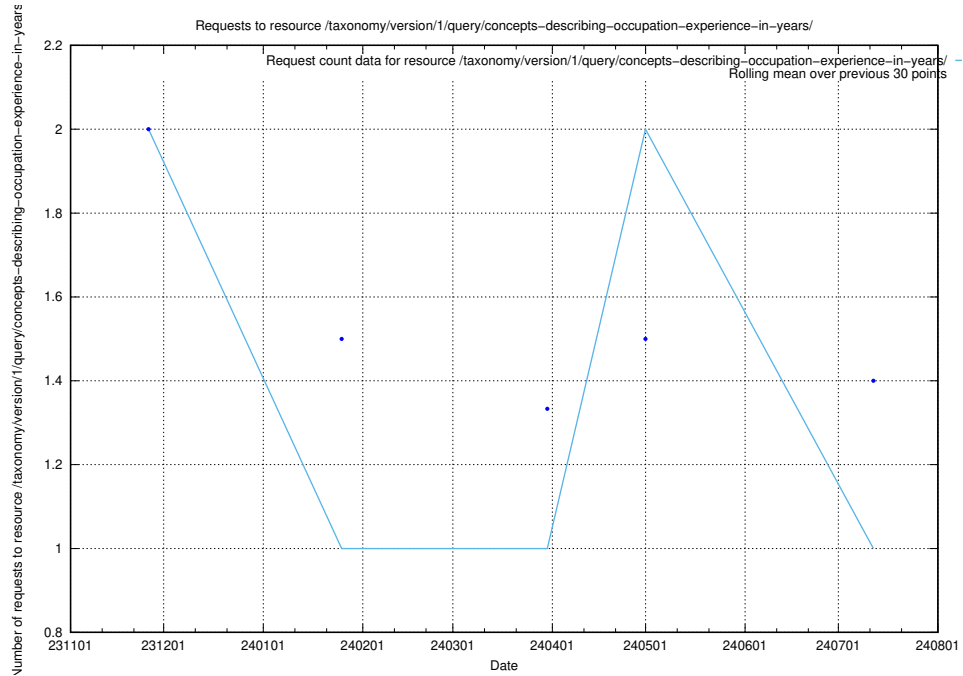

5.4362 Usage of /taxonomy/version/1/query/concepts-describing-occupation-experience-in-years/

Here, we count the number of requests to resource /taxonomy/version/1/query/concepts-describing-occupation-experience-in-years/.