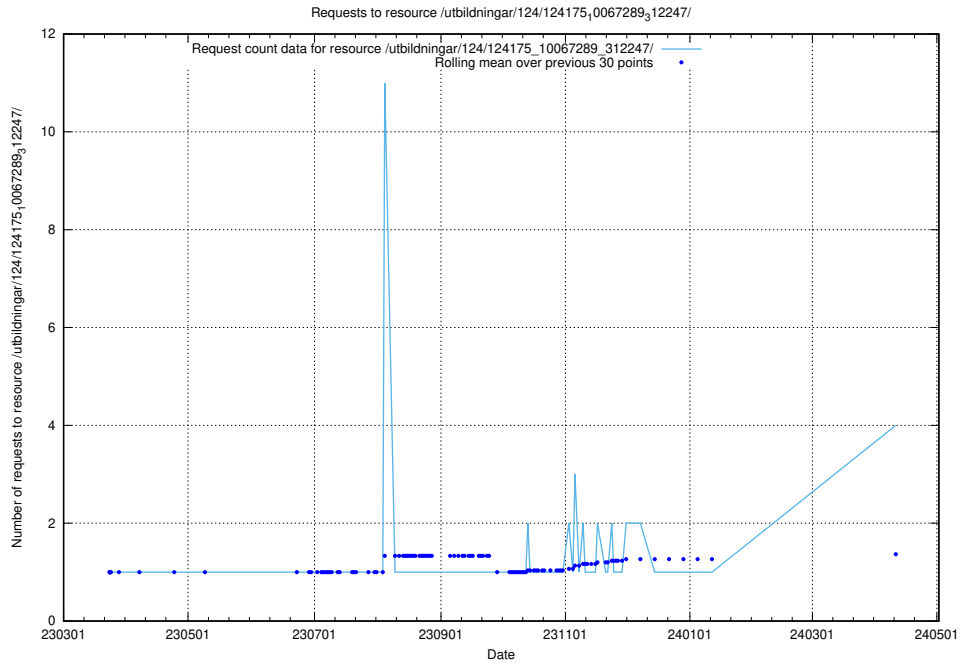

5.192 Usage of /utbildningar/124/124175_10067289_312247/

Here, we count the number of requests to resource /utbildningar/124/124175_10067289_312247/.