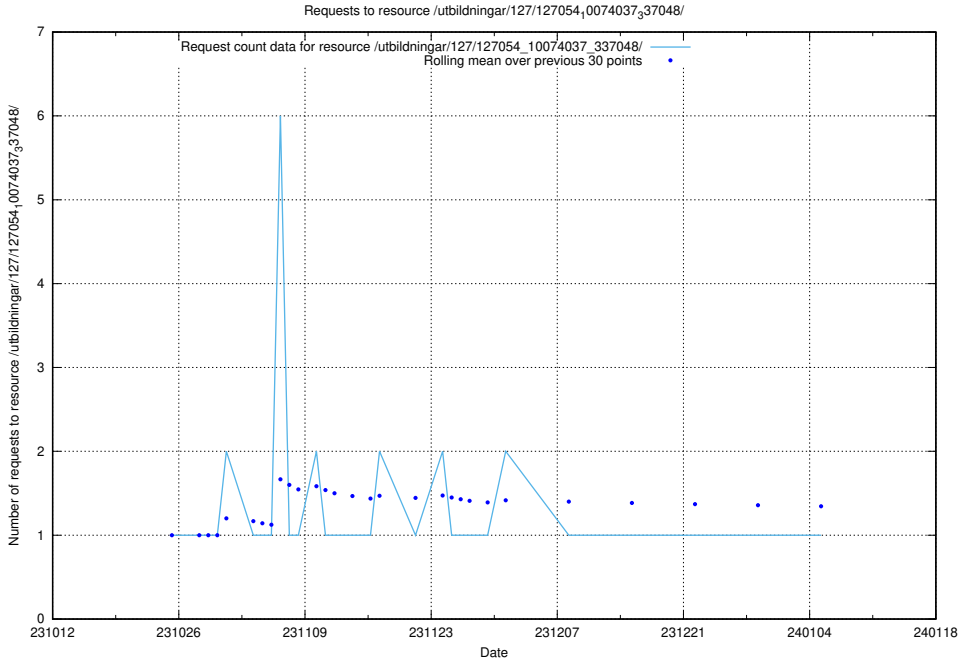

5.4604 Usage of /utbildningar/127/127054_10074037_337048/

Here, we count the number of requests to resource /utbildningar/127/127054_10074037_337048/.