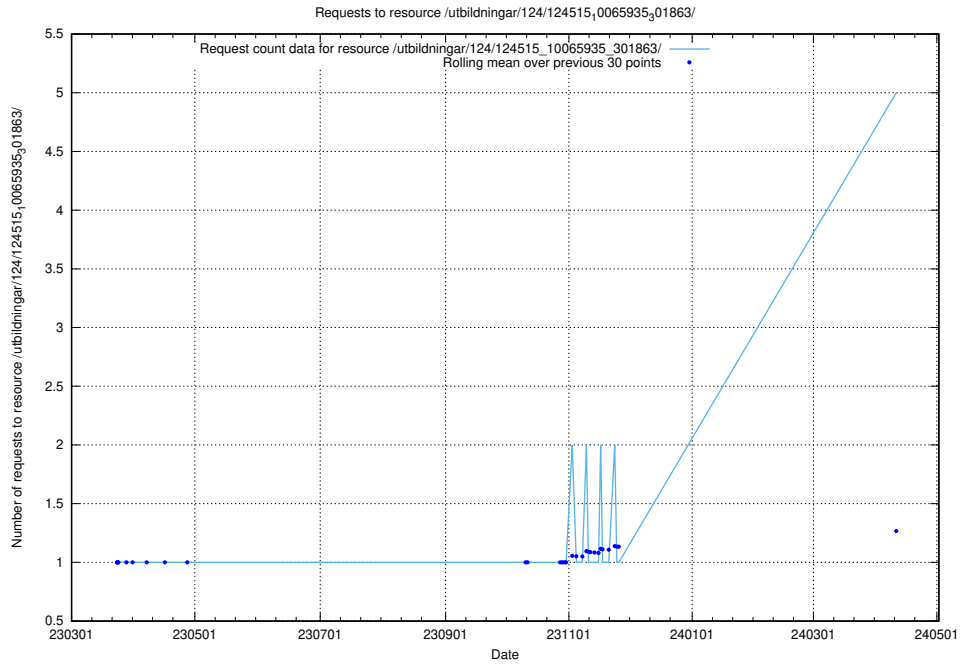

Here, we count the number of requests to resource /utbildningar/124/124515_10066301_308425/.

5.113 Usage of /utbildningar/124/124515_10065935_301863/

Here, we count the number of requests to resource /utbildningar/124/124515_10065935_301863/.