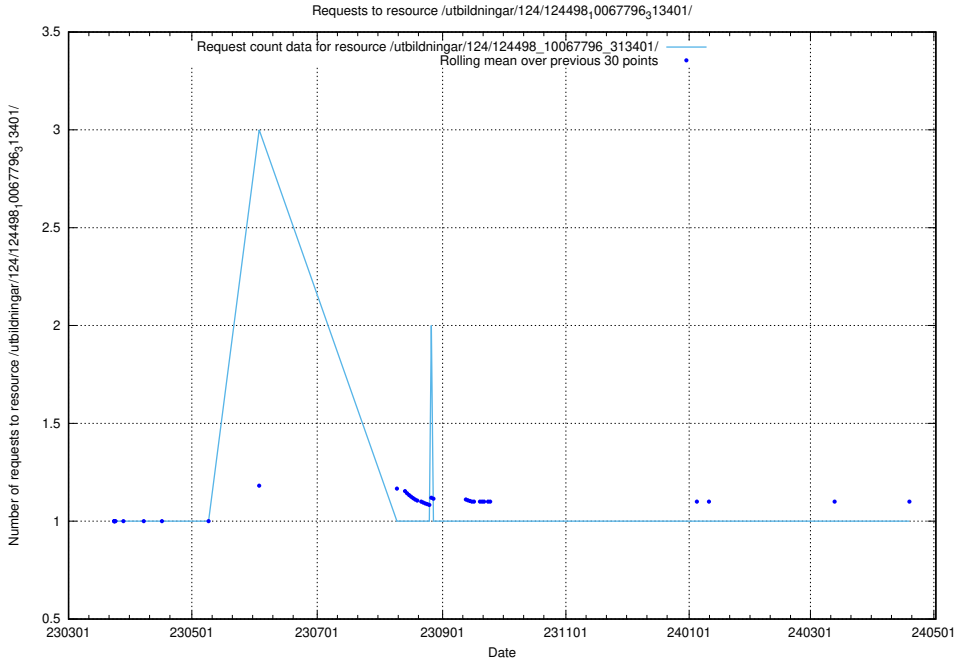

5.3067 Usage of /utbildningar/124/124498_10067796_313401/

Here, we count the number of requests to resource /utbildningar/124/124498_10067796_313401/.