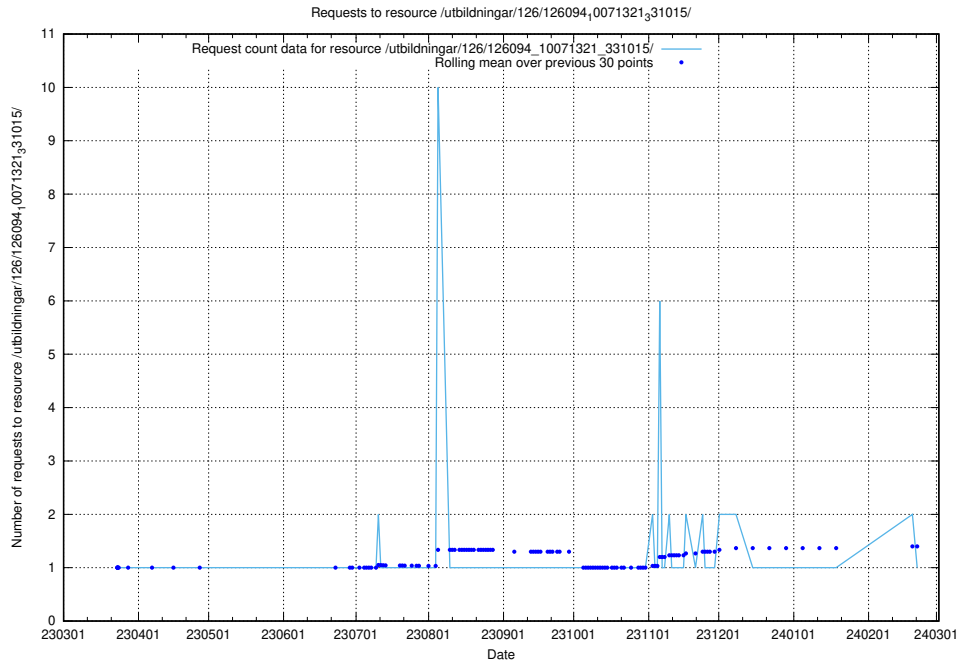

5.6815 Usage of /utbildningar/126/126094_10071321_331015/

Here, we count the number of requests to resource /utbildningar/126/126094_10071321_331015/.