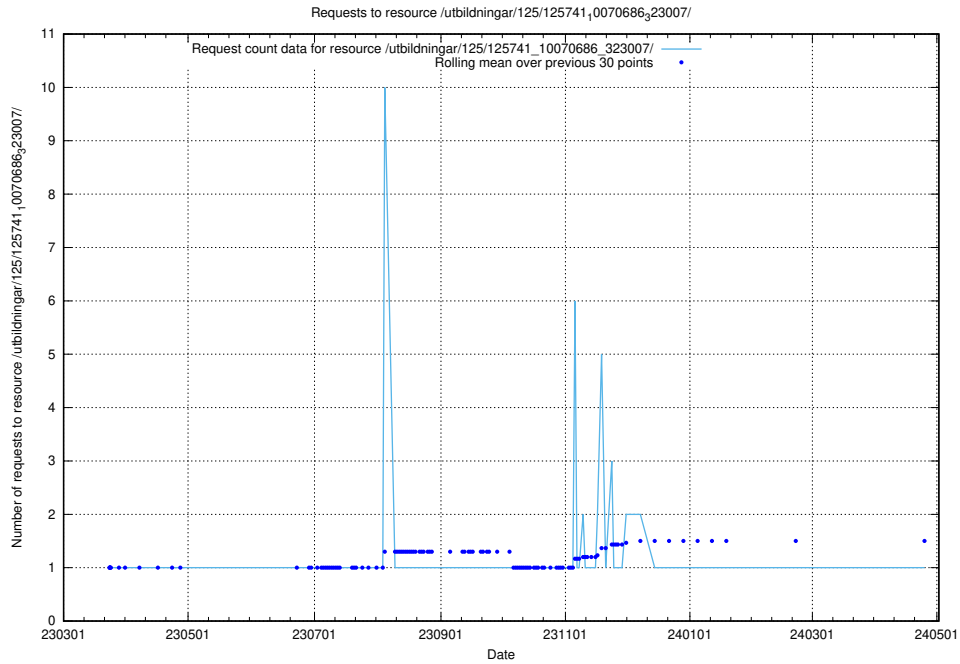

5.6852 Usage of /utbildningar/125/125741_10070686_323007/

Here, we count the number of requests to resource /utbildningar/125/125741_10070686_323007/.