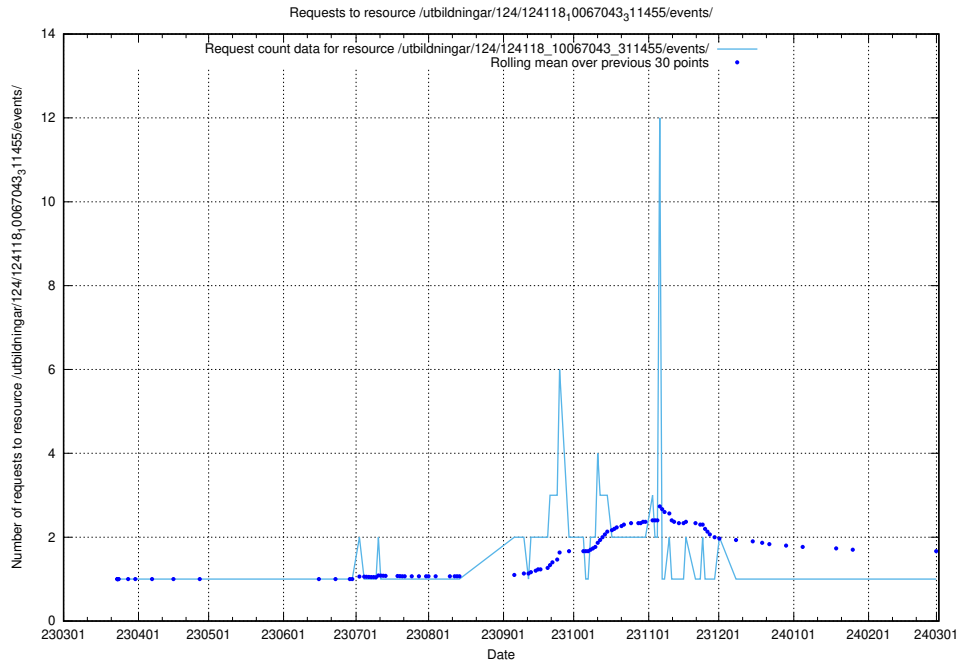

5.4560 Usage of /utbildningar/124/124118_10067043_311455/events/

Here, we count the number of requests to resource /utbildningar/124/124118_10067043_311455/events/