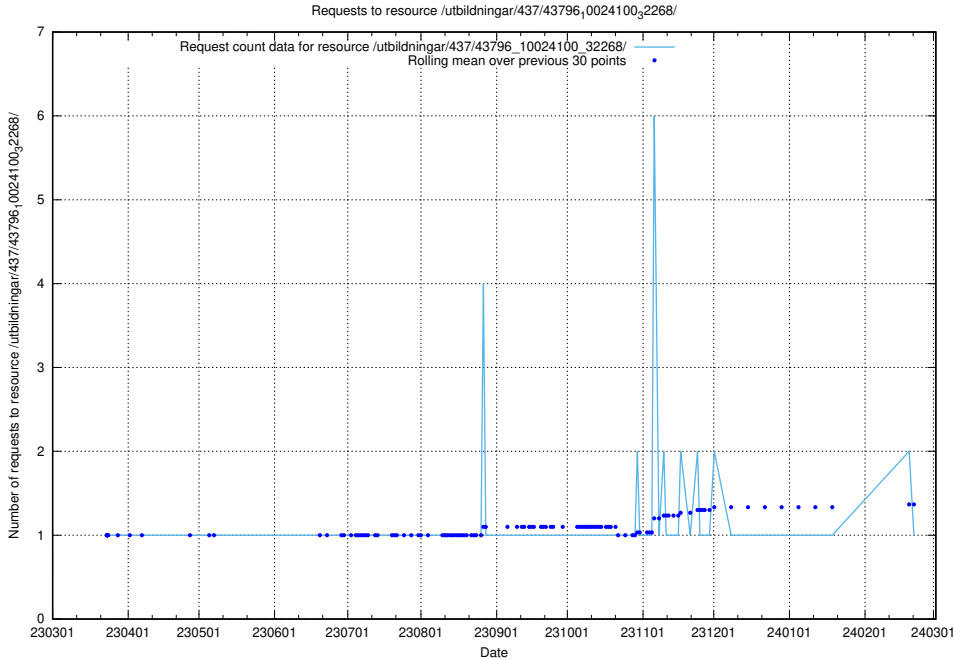

5.6734 Usage of /utbildningar/437/43796_10024100_32268/

Here, we count the number of requests to resource /utbildningar/437/43796_10024100_32268/.