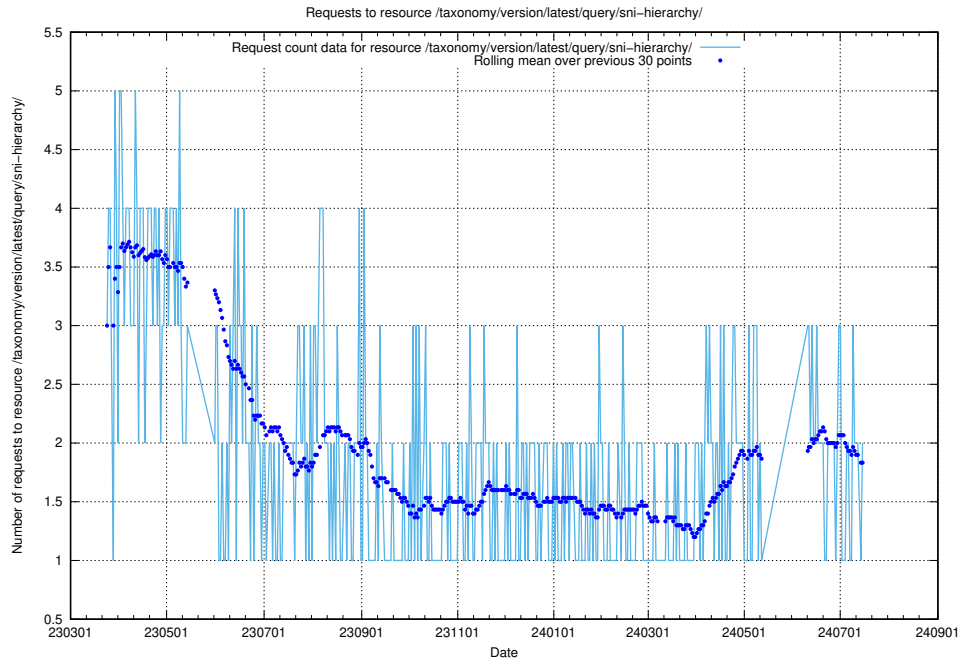

5.876 Usage of /taxonomy/version/latest/query/sni-hierarchy/

Here, we count the number of requests to resource /taxonomy/version/latest/query/sni-hierarchy/.