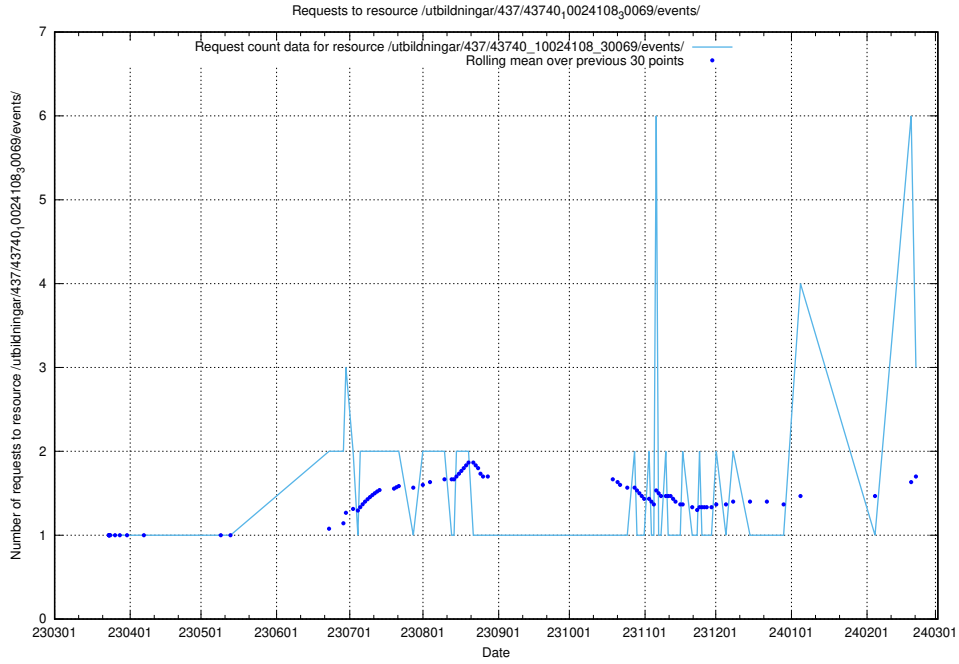

5.413 Usage of /utbildningar/437/43740_10024108_30069/events/

Here, we count the number of requests to resource /utbildningar/437/43740_10024108_30069/events/.