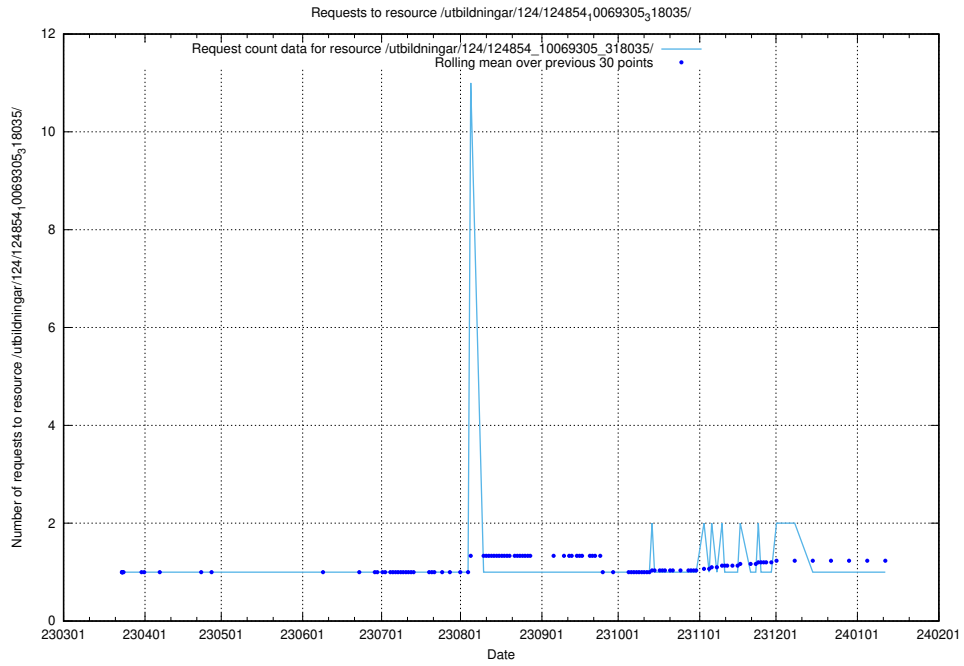

5.1185 Usage of /utbildningar/124/124854_10069305_318035/

Here, we count the number of requests to resource /utbildningar/124/124854_10069305_318035/.