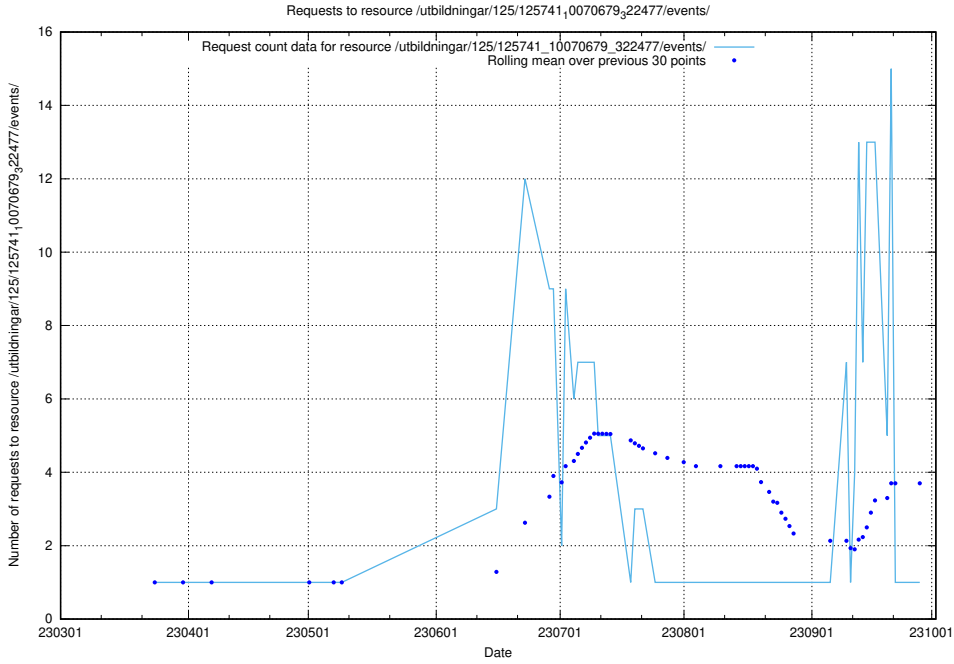

5.6613 Usage of /utbildningar/125/125741_10070679_322477/events/

Here, we count the number of requests to resource /utbildningar/125/125741_10070679_322477/events/