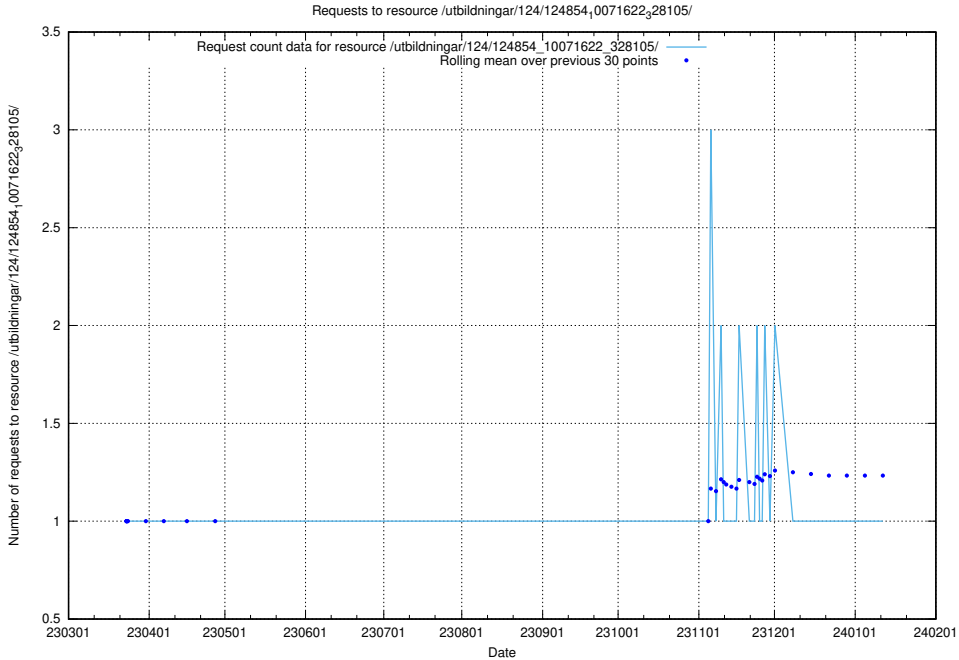

5.1177 Usage of /utbildningar/124/124854_10071622_328105/

Here, we count the number of requests to resource /utbildningar/124/124854_10071622_328105/.