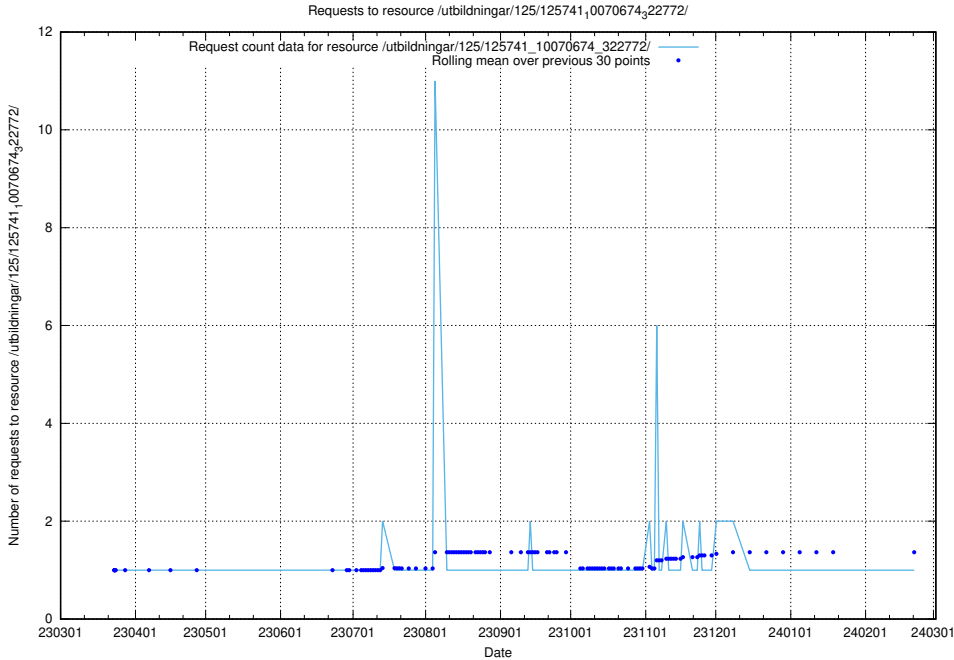

5.6863 Usage of /utbildningar/125/125741_10070674_322772/

Here, we count the number of requests to resource /utbildningar/125/125741_10070674_322772/.

5.6864 Usage of /utbildningar/125/125741_10070674_322469/events/