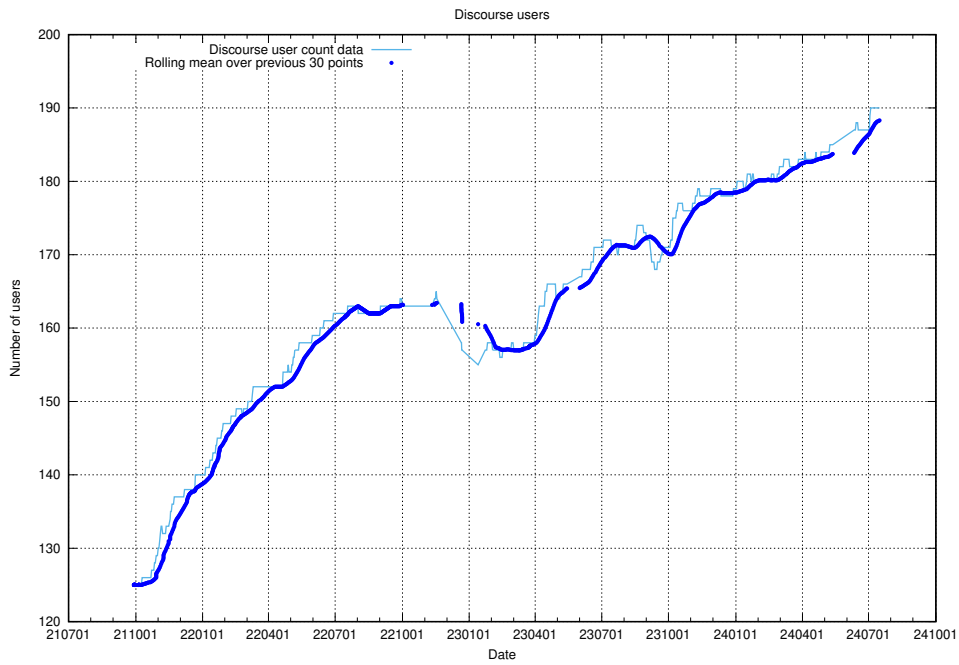

4 Discourse

This section summarises activities from the [JobTech Discourse Forum](https://forum.jobtechdev.se)⁵.

4.1 User count

A table of the number of users in Discourse.

---

⁵<https://forum.jobtechdev.se>