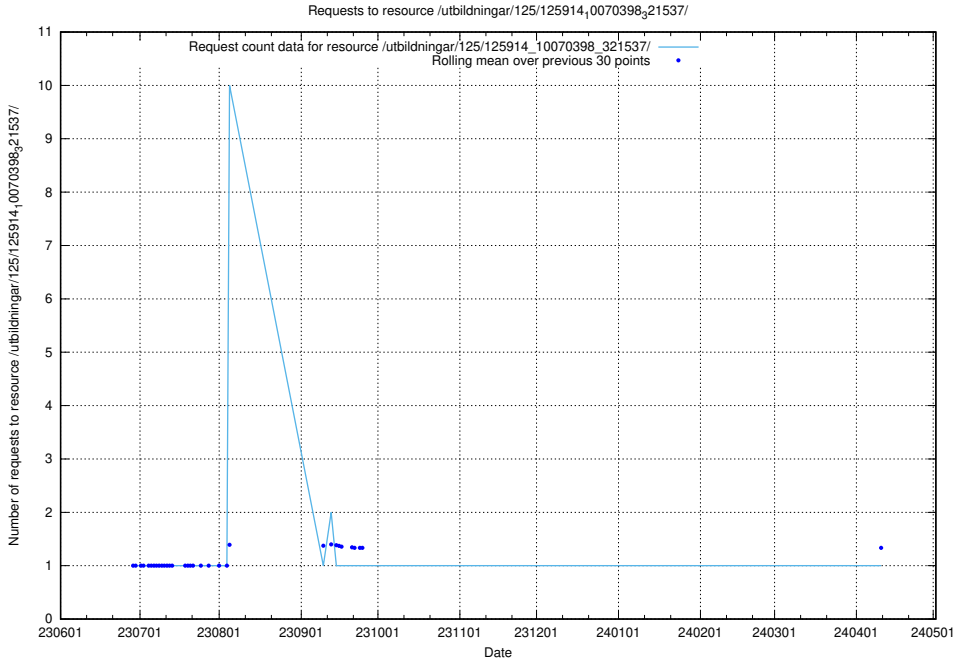

5.5867 Usage of /utbildningar/125/125914_10070398_321537/

Here, we count the number of requests to resource /utbildningar/125/125914_10070398_321537/.