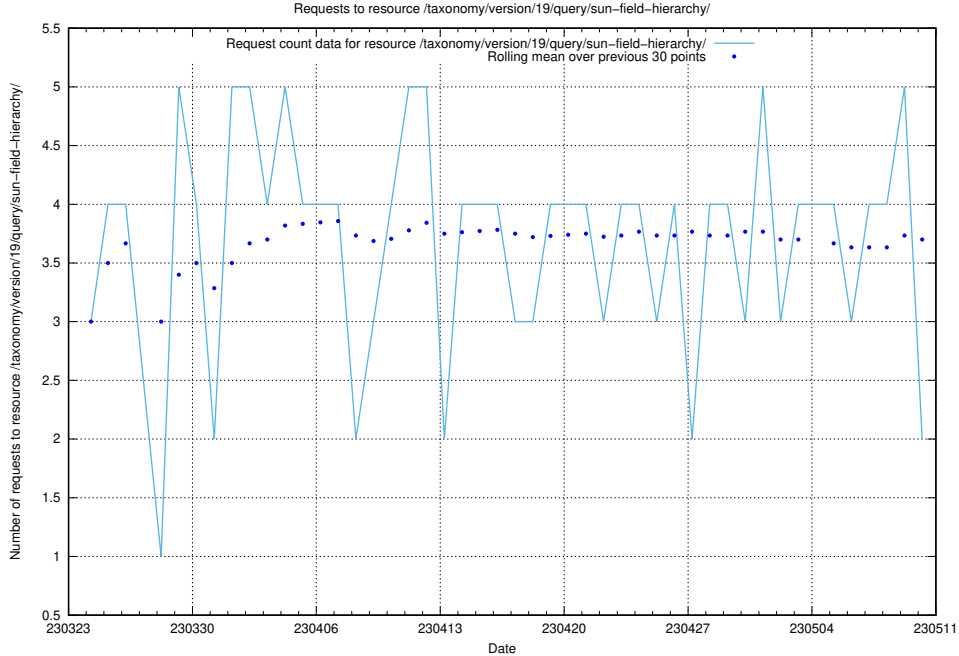

5.900 Usage of /taxonomy/version/19/query/sun-field-hierarchy/

Here, we count the number of requests to resource /taxonomy/version/19/query/sun-field-hierarchy/.