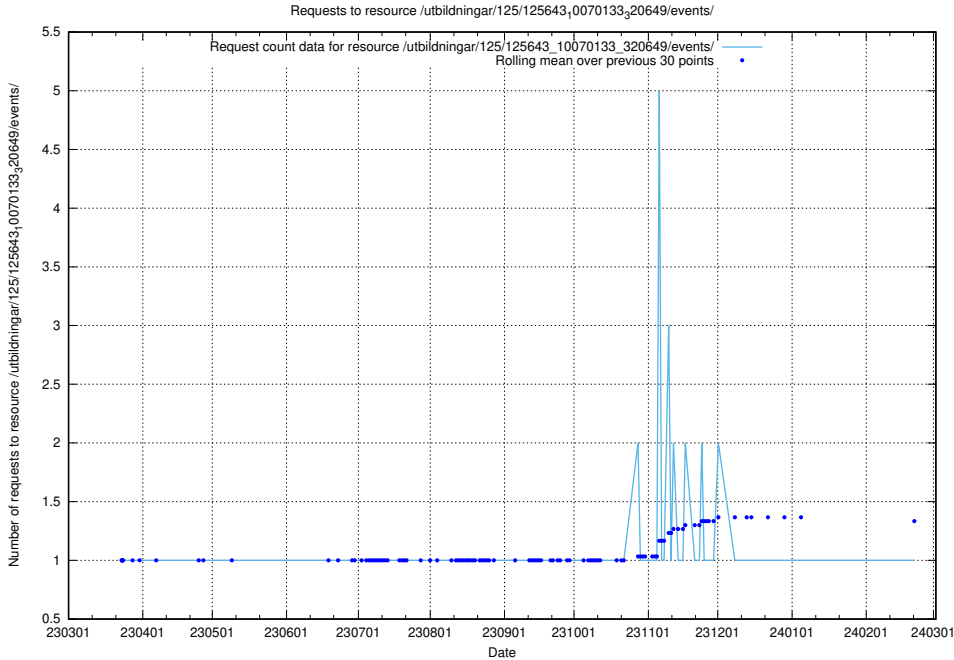

5.1026 Usage of /utbildningar/125/125643_10070133_320649/events/

Here, we count the number of requests to resource /utbildningar/125/125643_10070133_320649/events/