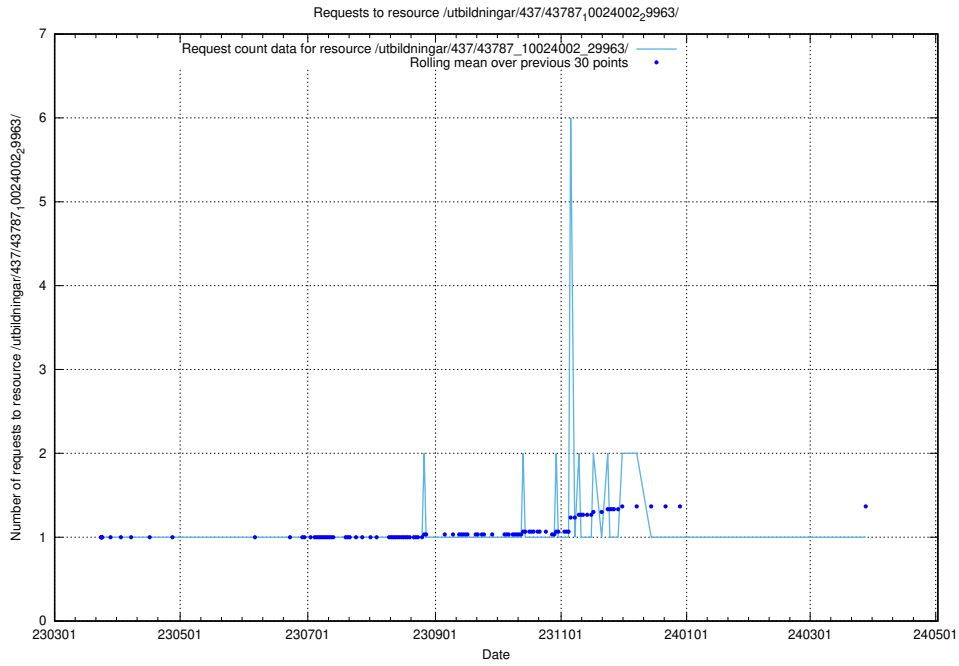

5.6743 Usage of /utbildningar/437/43787_10024002_29963/

Here, we count the number of requests to resource /utbildningar/437/43787_10024002_29963/.