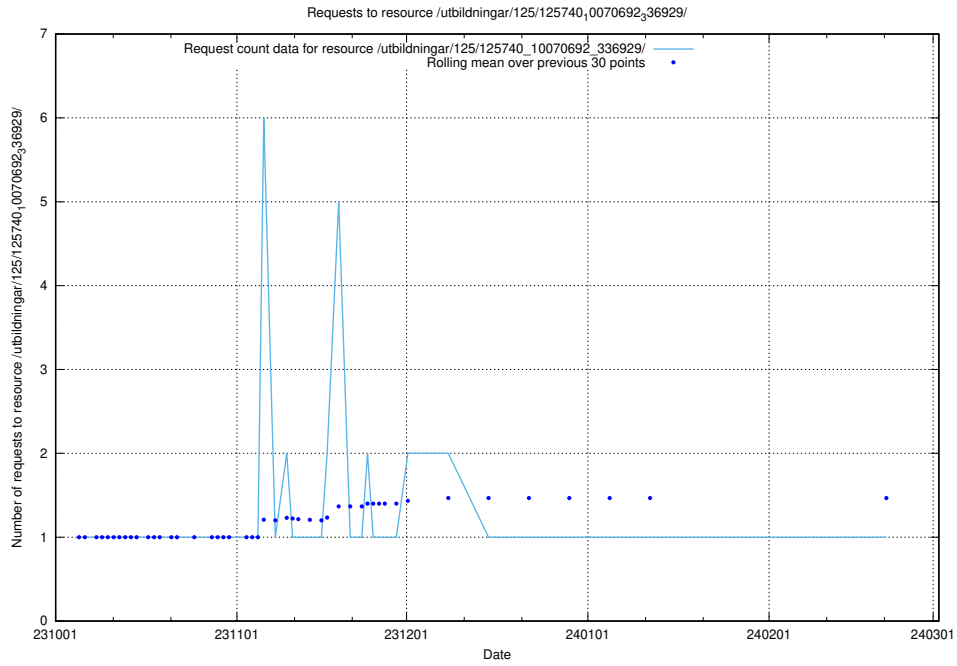

5.4793 Usage of /utbildningar/125/125740_10070692_336929/

Here, we count the number of requests to resource /utbildningar/125/125740_10070692_336929/.