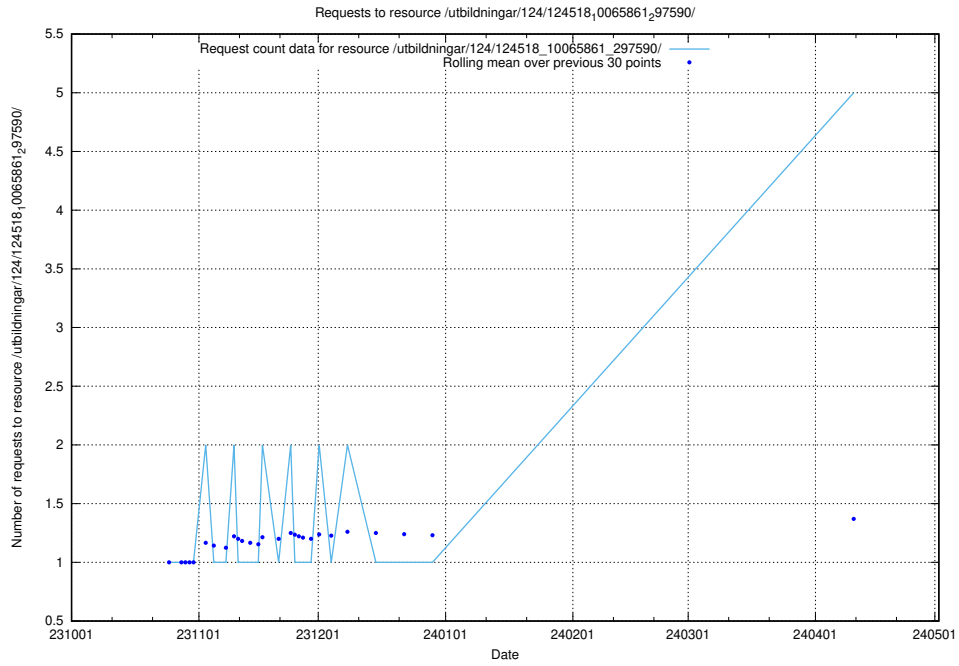

Here, we count the number of requests to resource /utbildningar/124/124934_10069056_336996/events/

5.133 Usage of /utbildningar/124/124518_10065861_297590/

Here, we count the number of requests to resource /utbildningar/124/124518_10065861_297590/.