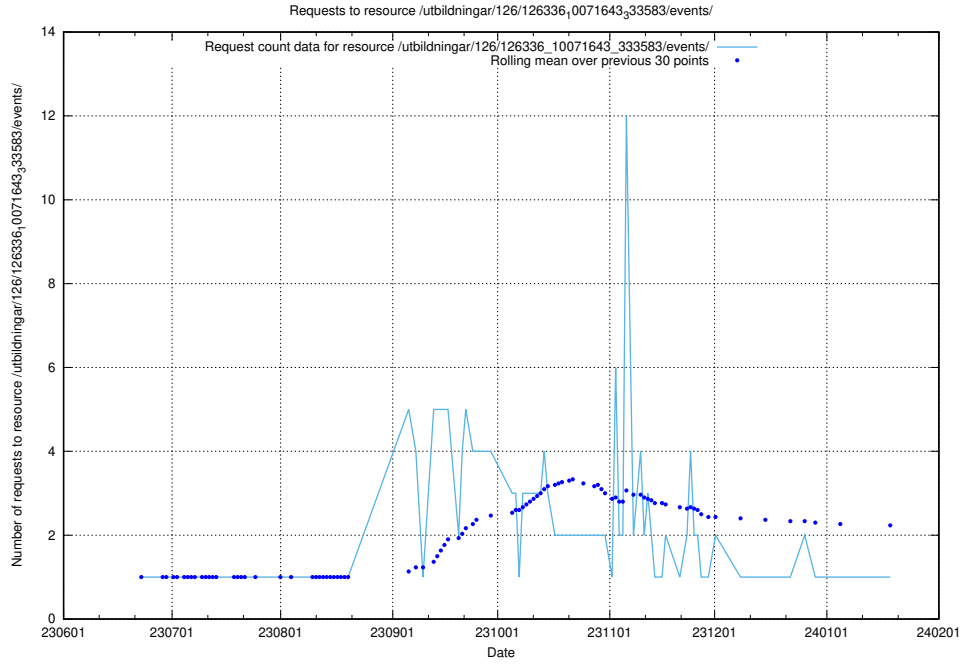

5.6065 Usage of /utbildningar/126/126336_10071643_333583/events/

Here, we count the number of requests to resource /utbildningar/126/126336_10071643_333583/events/