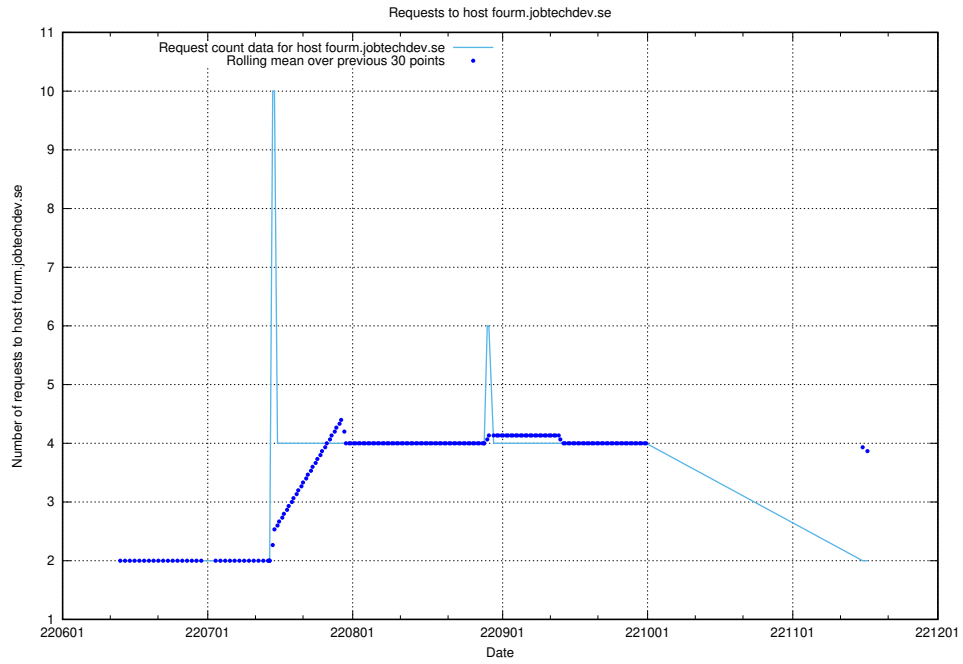

7.409 Usage of fourm.jobtechdev.se

Here, we count the number of requests to host fourm.jobtechdev.se.

7.410 Usage of ac93955e-375e-46ab-98cd-1c60a34122cd.jobtechdev.se

Here, we count the number of requests to host ac93955e-375e-46ab-98cd-1c60a34122cd.jobtechdev.se.