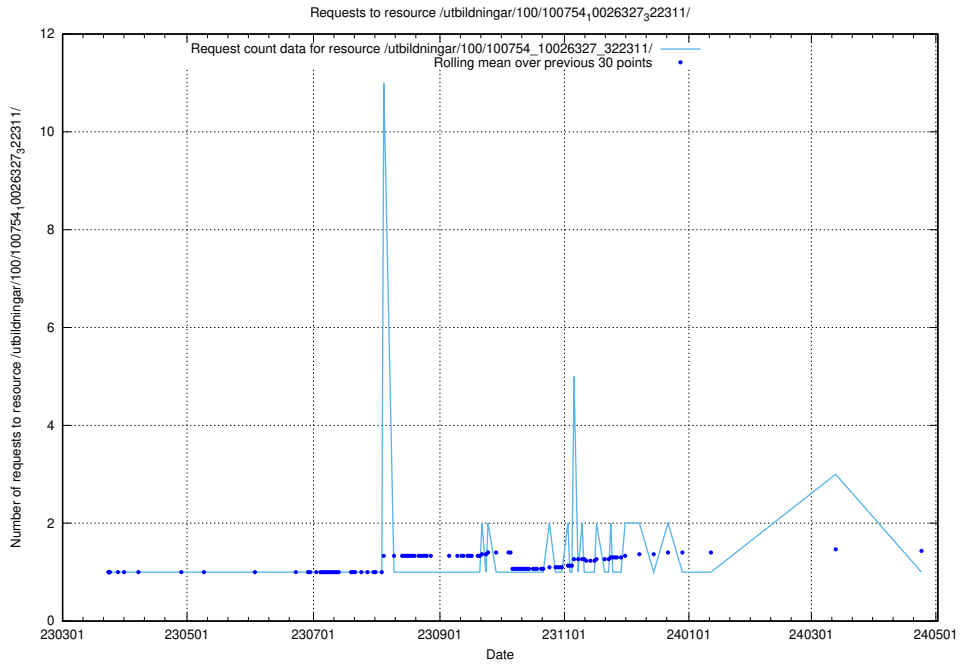

5.5983 Usage of /utbildningar/100/100754_10026327_322311/

Here, we count the number of requests to resource /utbildningar/100/100754_10026327_322311/.