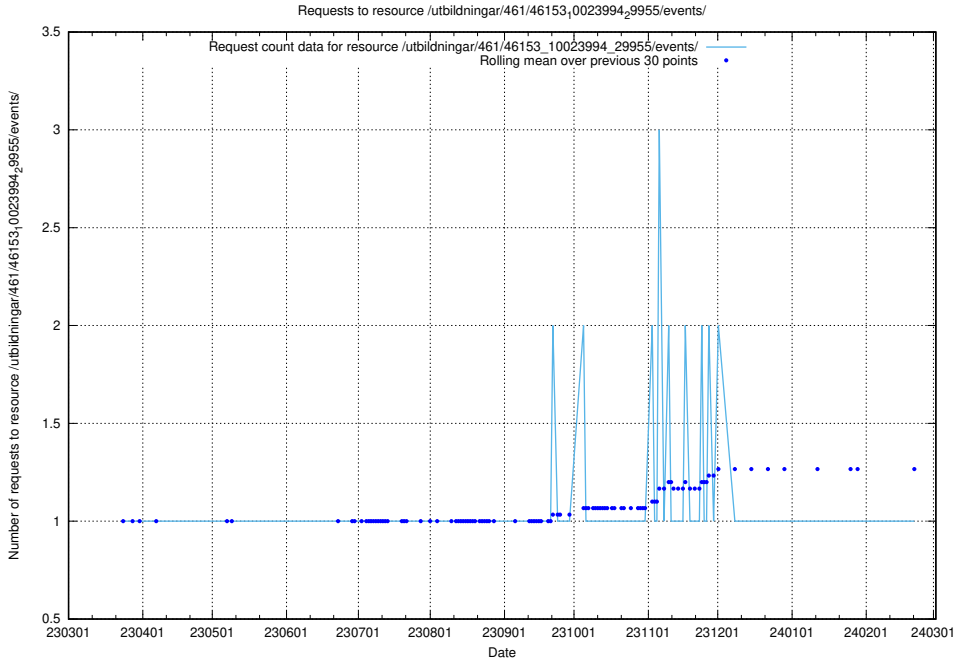

5.6542 Usage of /utbildningar/461/46153_10023994_29955/events/

Here, we count the number of requests to resource /utbildningar/461/46153_10023994_29955/events/.