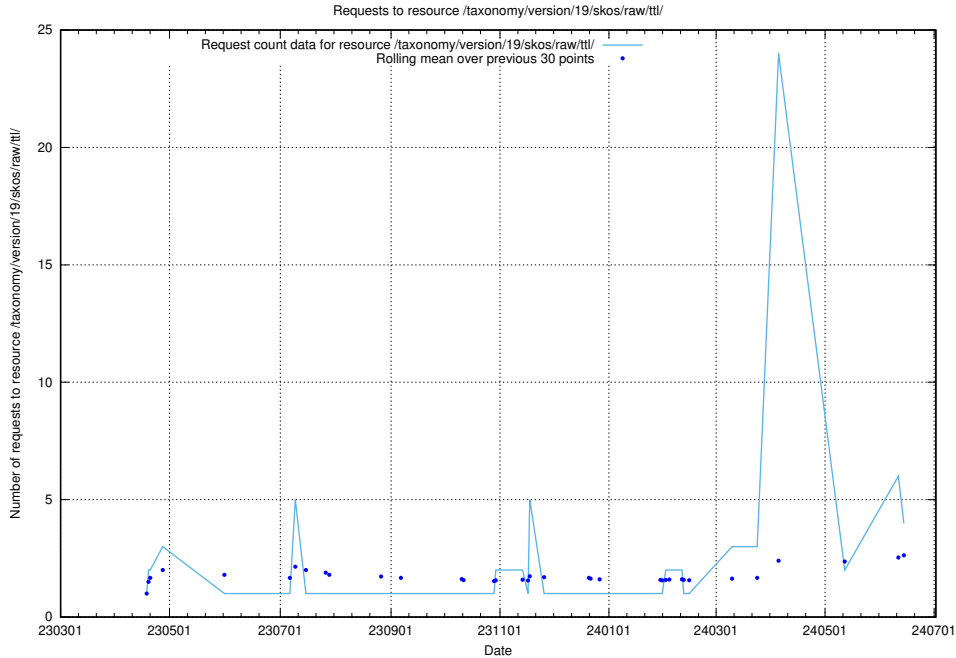

5.233 Usage of /taxonomy/version/19/skos/raw/ttl/

Here, we count the number of requests to resource /taxonomy/version/19/skos/raw/ttl/.