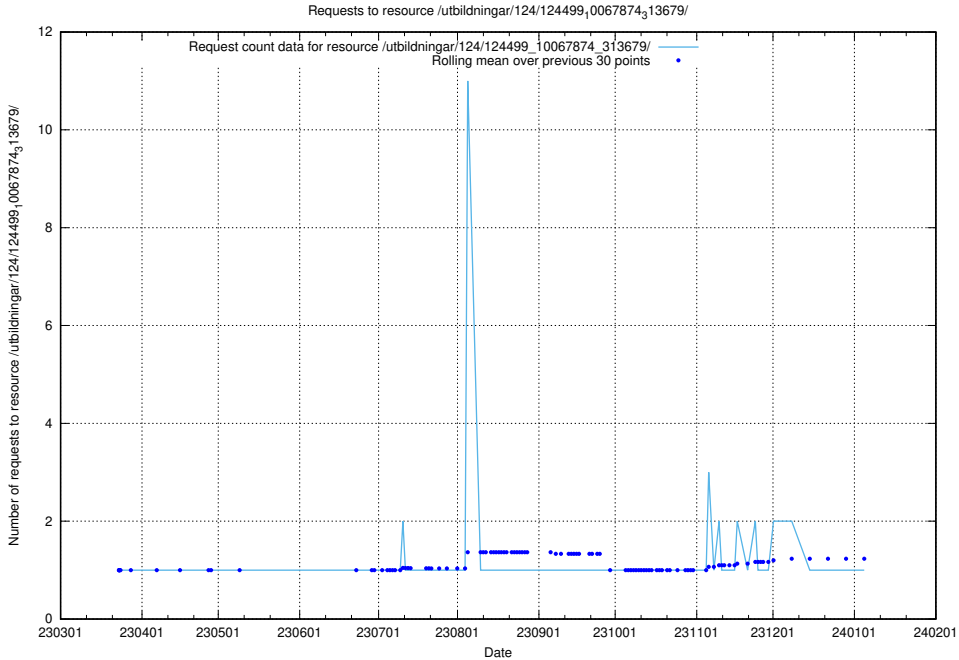

5.2736 Usage of /utbildningar/124/124499_10067874_313679/

Here, we count the number of requests to resource /utbildningar/124/124499_10067874_313679/.