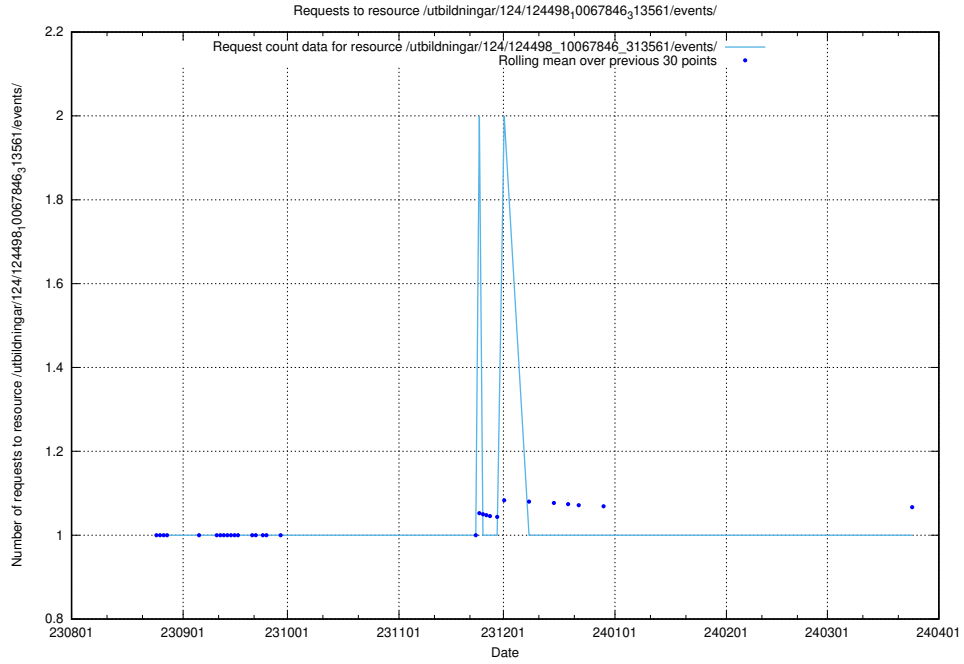

5.5102 Usage of /utbildningar/124/124498_10067846_313561/events/

Here, we count the number of requests to resource /utbildningar/124/124498_10067846_313561/events/