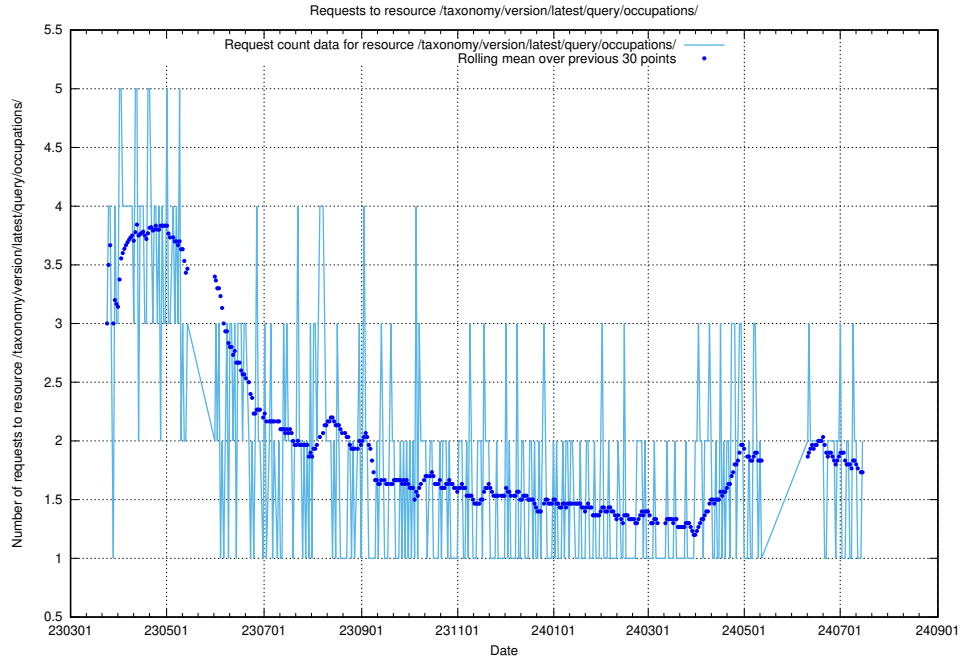

Here, we count the number of requests to resource /taxonomy/version/latest/query/occupations/.

5.881 Usage of /taxonomy/version/latest/query/occupations-with-no-educational-requirements/

Here, we count the number of requests to resource /taxonomy/version/latest/query/occupations-with-no-educational-requirements/.