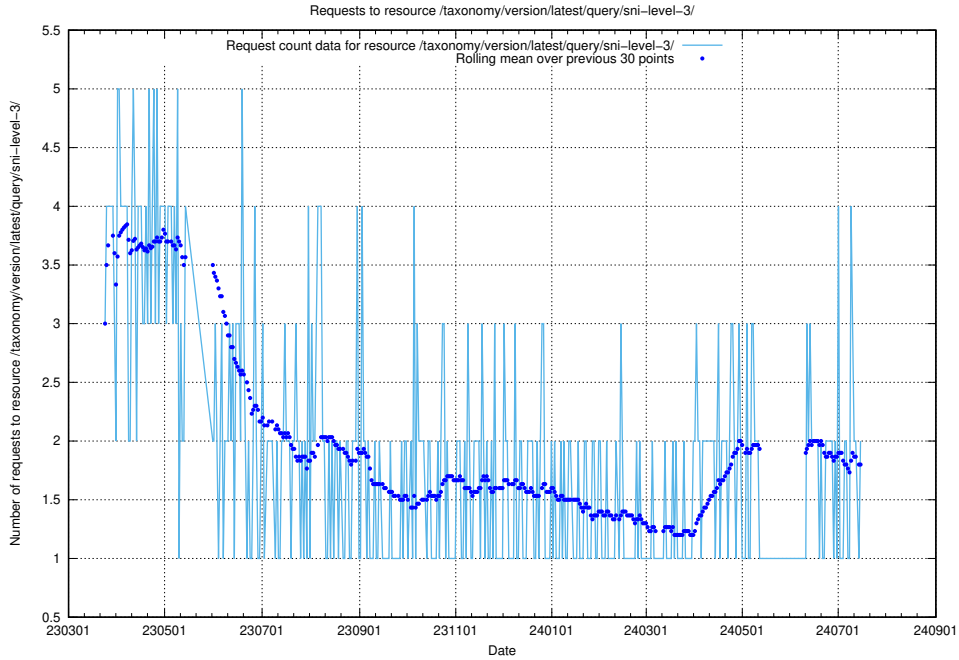

5.873 Usage of /taxonomy/version/latest/query/sni-level-3/

Here, we count the number of requests to resource /taxonomy/version/latest/query/sni-level-3/.