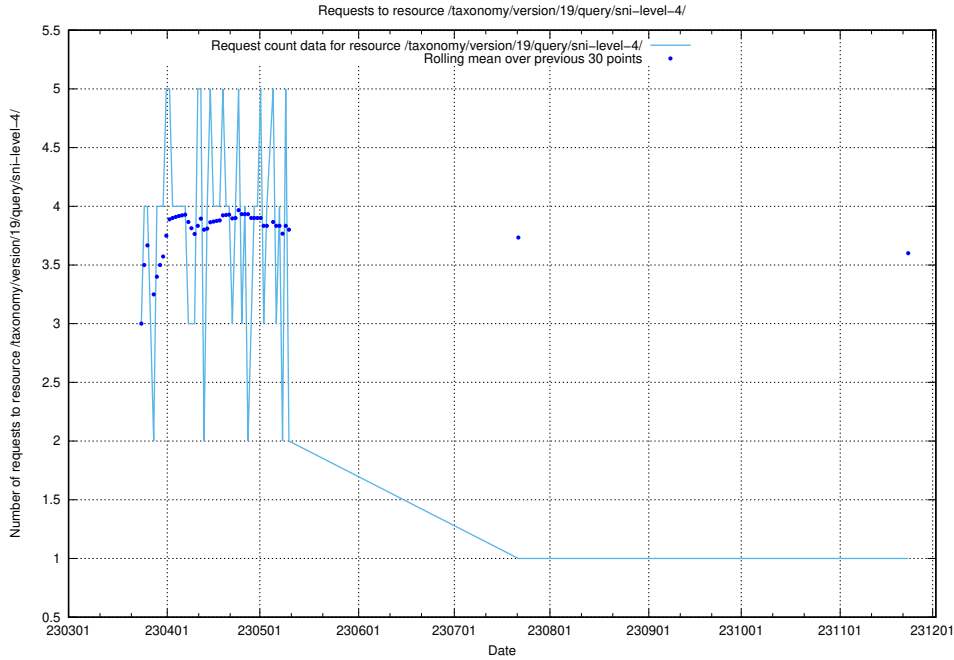

5.6511 Usage of /taxonomy/version/19/query/sni-level-4/

Here, we count the number of requests to resource /taxonomy/version/19/query/sni-level-4/.