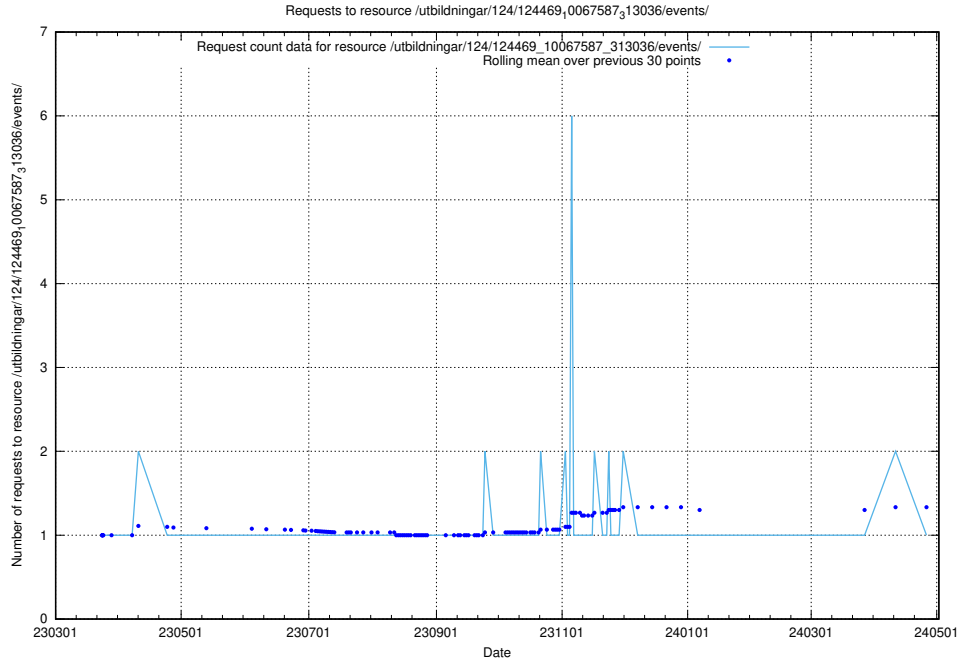

5.3647 Usage of /utbildningar/124/124469_10067587_313036/events/

Here, we count the number of requests to resource /utbildningar/124/124469_10067587_313036/events/