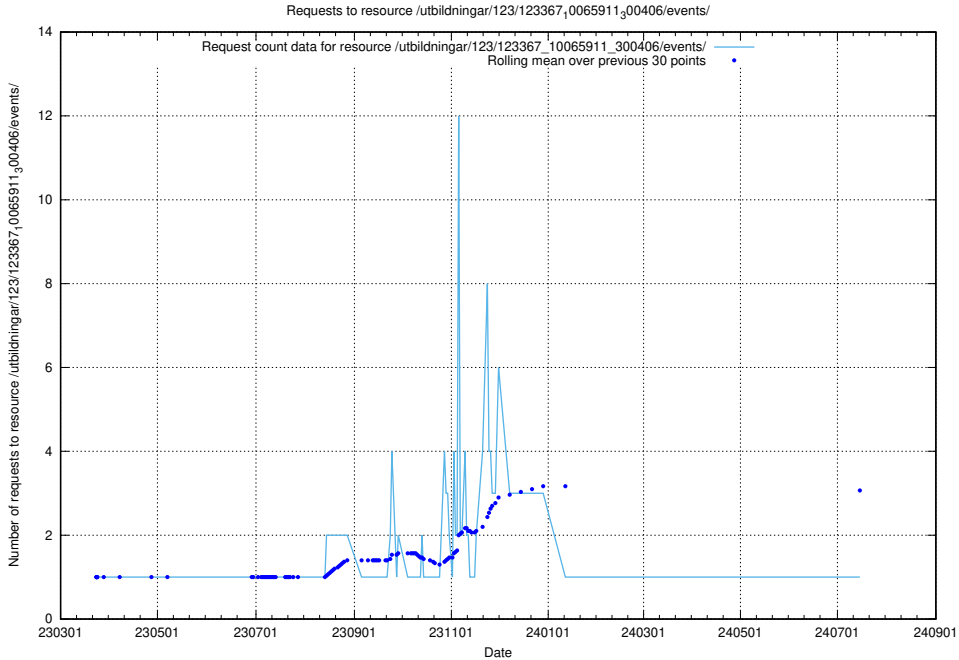

Here, we count the number of requests to resource /utbildningar/124/124518_10065938_301948/.

5.5096 Usage of /utbildningar/123/123367_10065911_300406/events/

Here, we count the number of requests to resource /utbildningar/123/123367_10065911_300406/events/