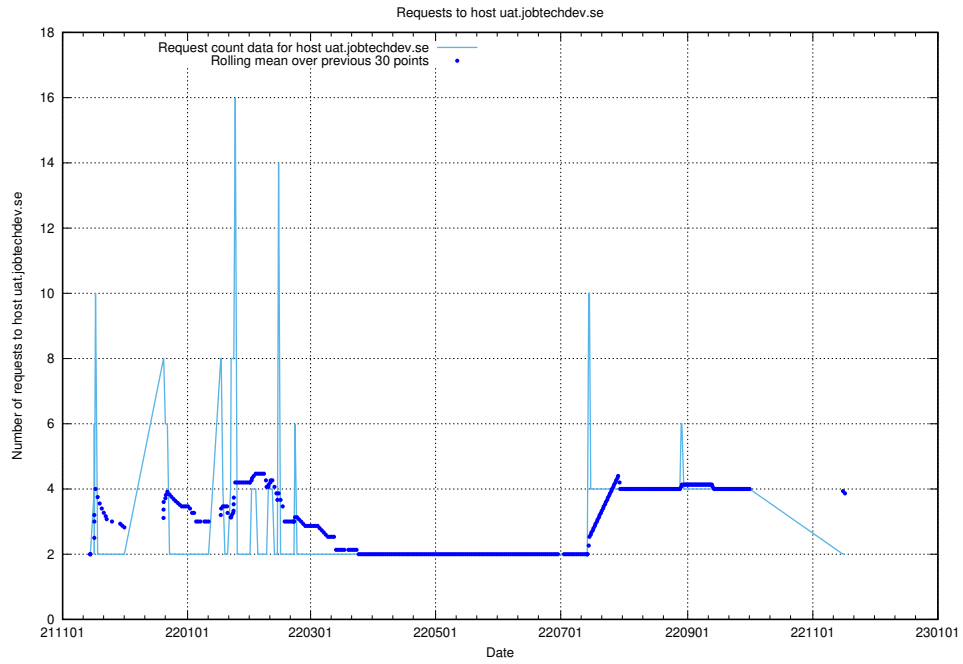

7.556 Usage of uat.jobtechdev.se

Here, we count the number of requests to host uat.jobtechdev.se.