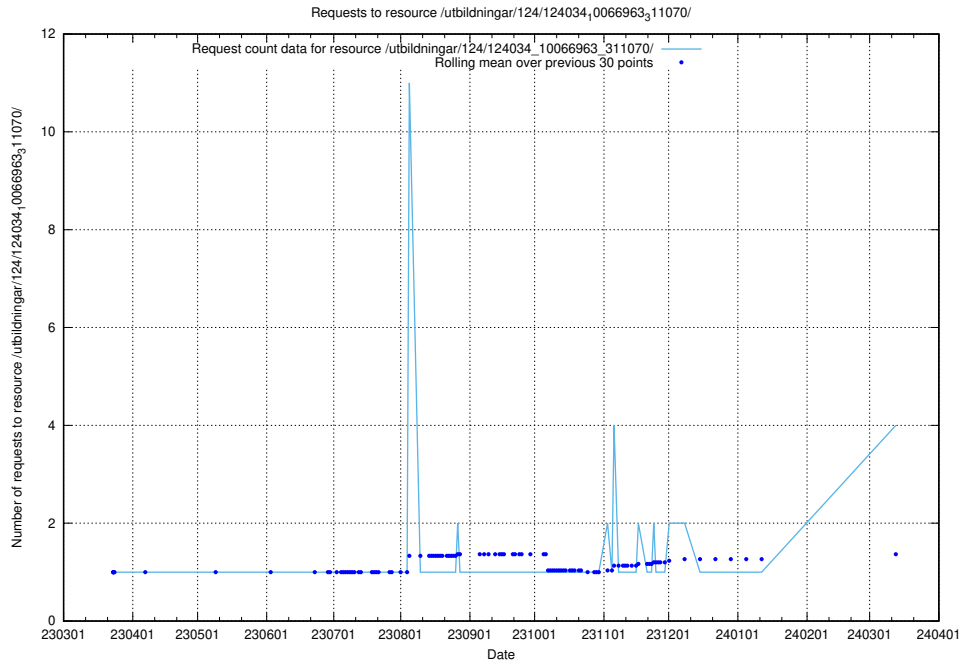

5.204 Usage of /utbildningar/124/124034_10066963_311070/

Here, we count the number of requests to resource /utbildningar/124/124034_10066963_311070/.