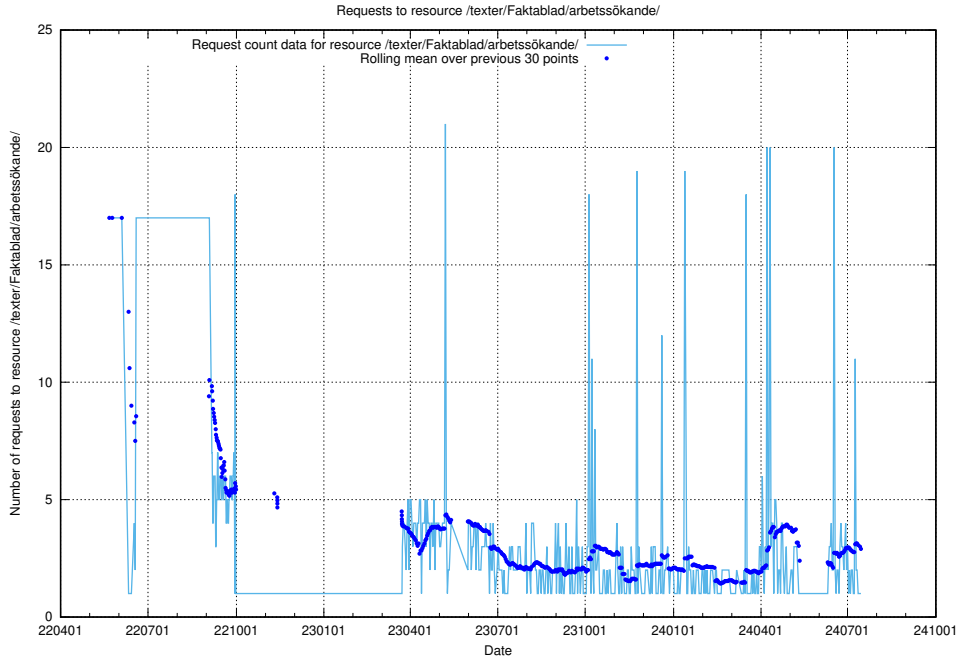

5.1030 Usage of /texter/Faktablad/arbetsökande/

Here, we count the number of requests to resource /texter/Faktablad/arbetsökande/.