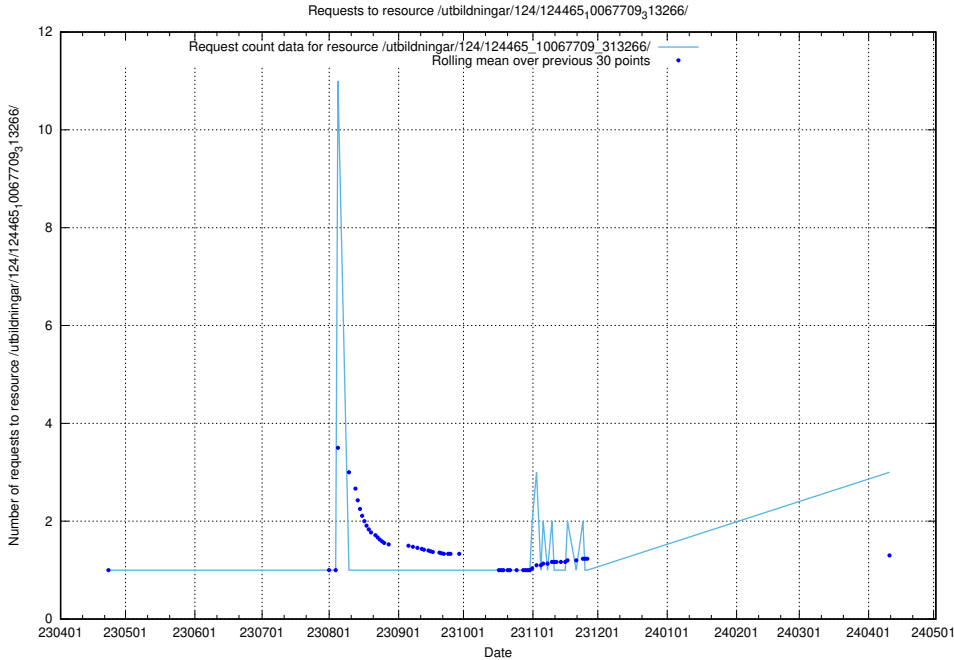

5.397 Usage of /utbildningar/124/124465_10067709_313266/

Here, we count the number of requests to resource /utbildningar/124/124465_10067709_313266/.