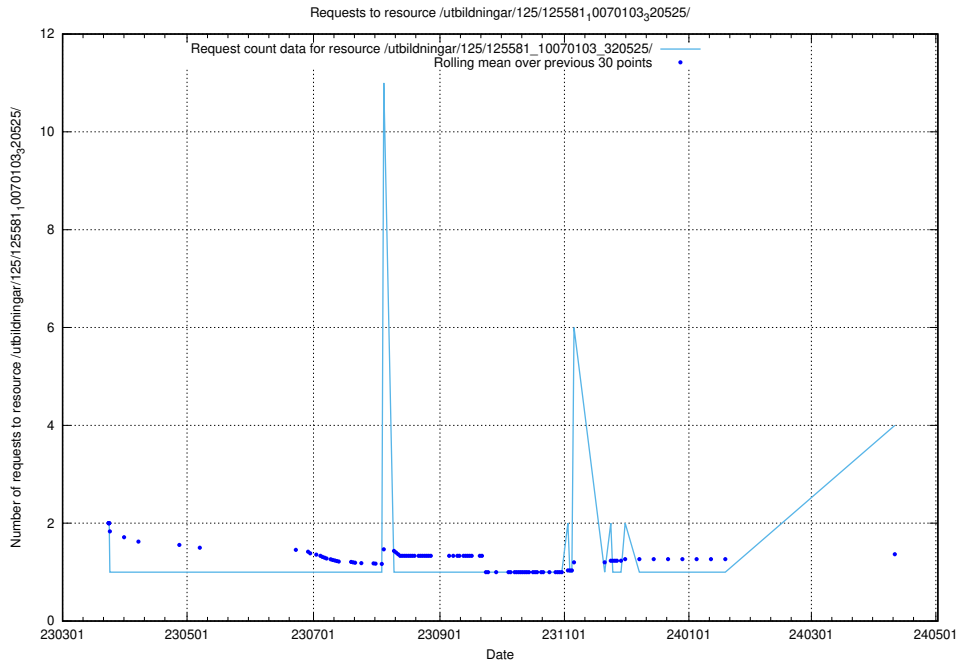

5.237 Usage of /utbildningar/125/125581_10070103_320525/

Here, we count the number of requests to resource /utbildningar/125/125581_10070103_320525/.