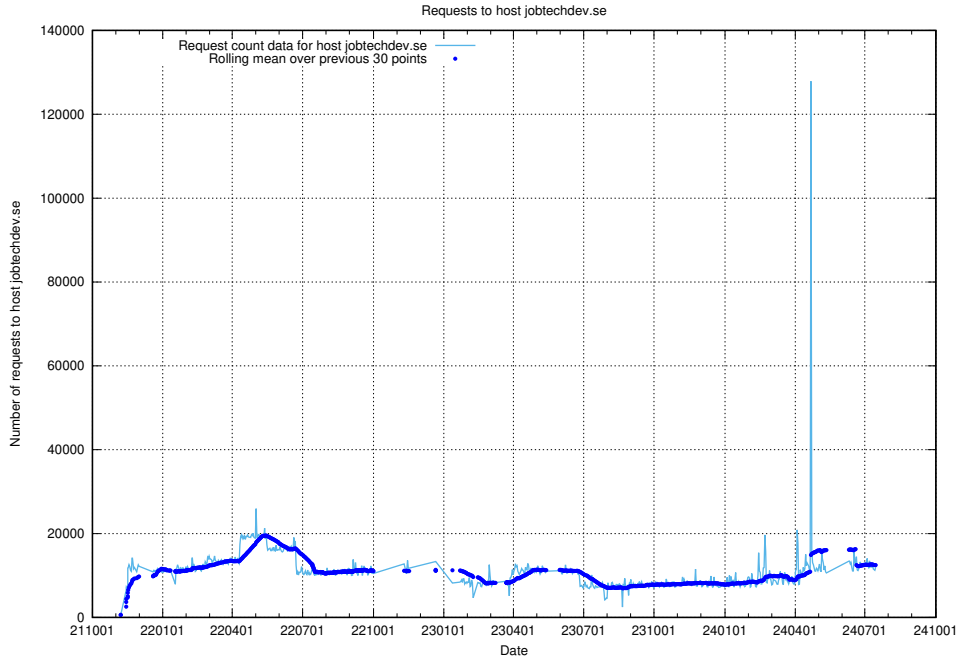

7.10 Usage of jobtechdev.se

Here, we count the number of requests to host jobtechdev.se.