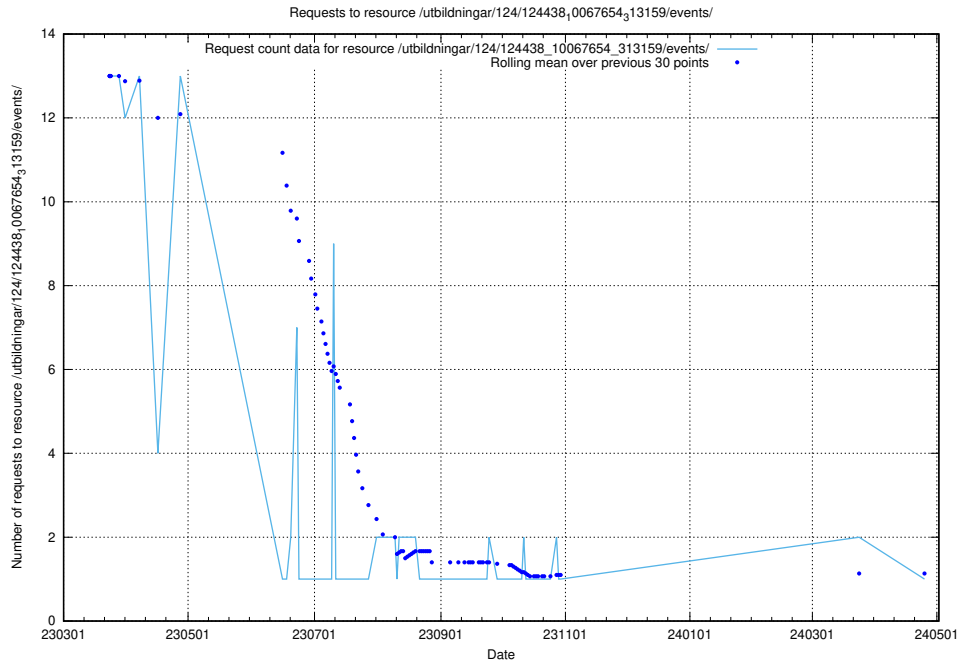

5.6629 Usage of /utbildningar/124/124438_10067654_313159/events/

Here, we count the number of requests to resource /utbildningar/124/124438_10067654_313159/events/