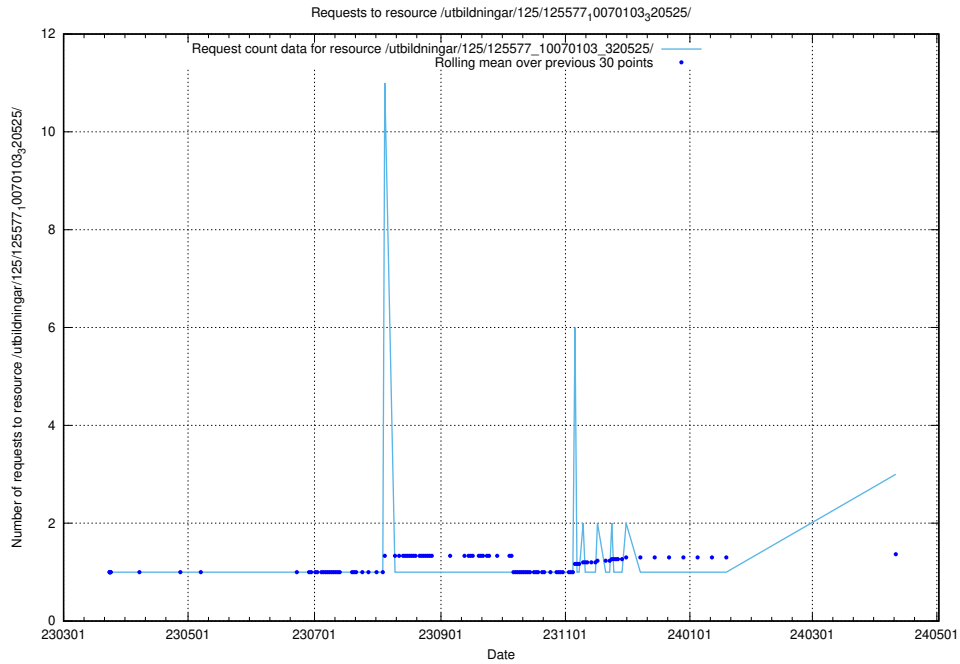

5.246 Usage of /utbildningar/125/125577_10070103_320525/

Here, we count the number of requests to resource /utbildningar/125/125577_10070103_320525/.