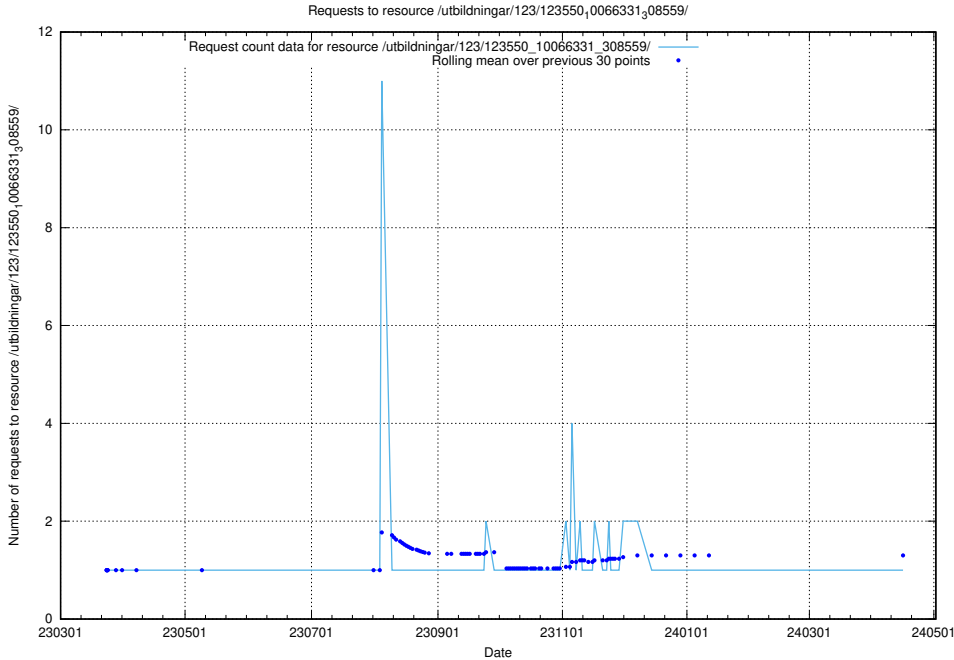

5.4883 Usage of /utbildningar/123/123550_10066331_308559/

Here, we count the number of requests to resource /utbildningar/123/123550_10066331_308559/.