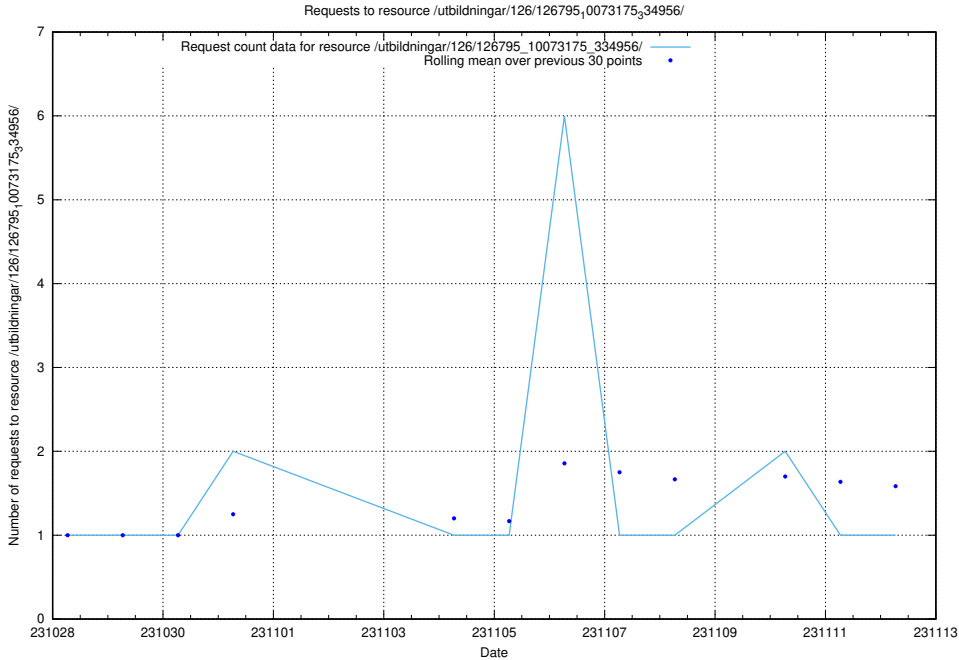

5.4577 Usage of /utbildningar/126/126795_10073175_334956/

Here, we count the number of requests to resource /utbildningar/126/126795_10073175_334956/.