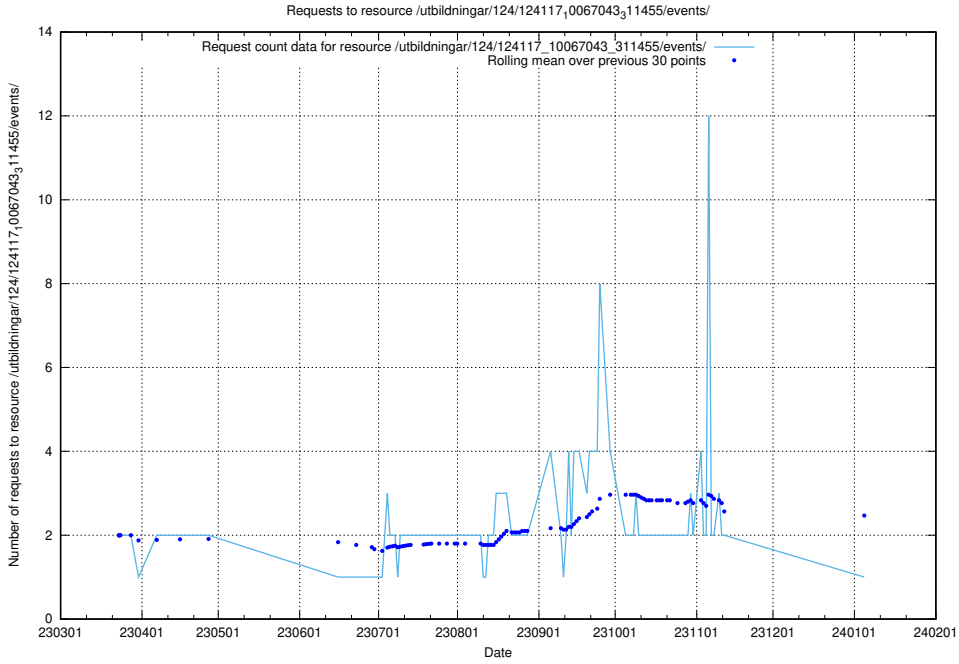

5.6688 Usage of /utbildningar/124/124117_10067043_311455/events/

Here, we count the number of requests to resource /utbildningar/124/124117_10067043_311455/events/