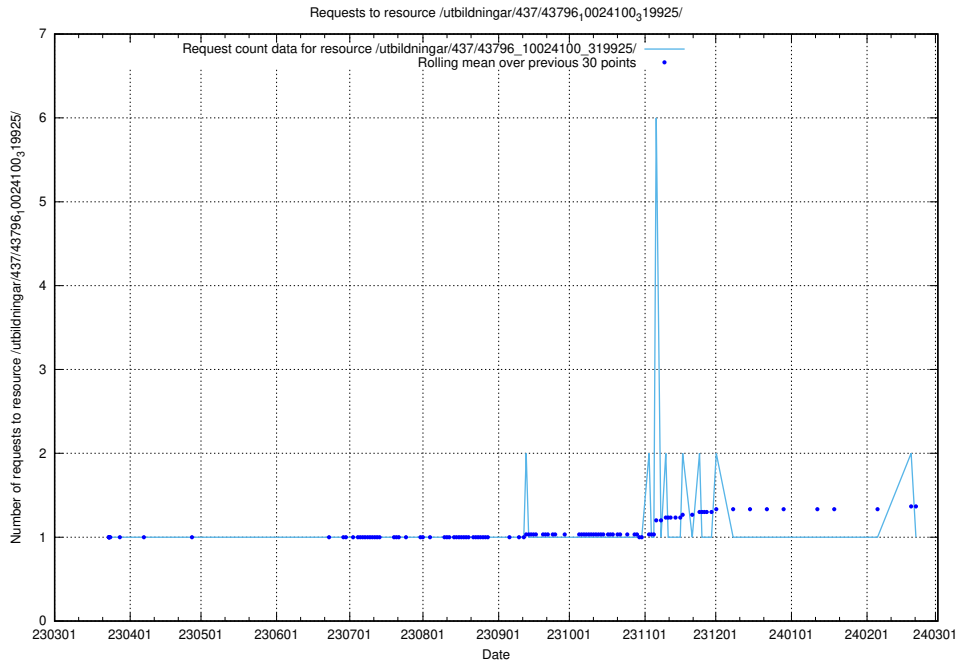

5.6736 Usage of /utbildningar/437/43796_10024100_319925/

Here, we count the number of requests to resource /utbildningar/437/43796_10024100_319925/.