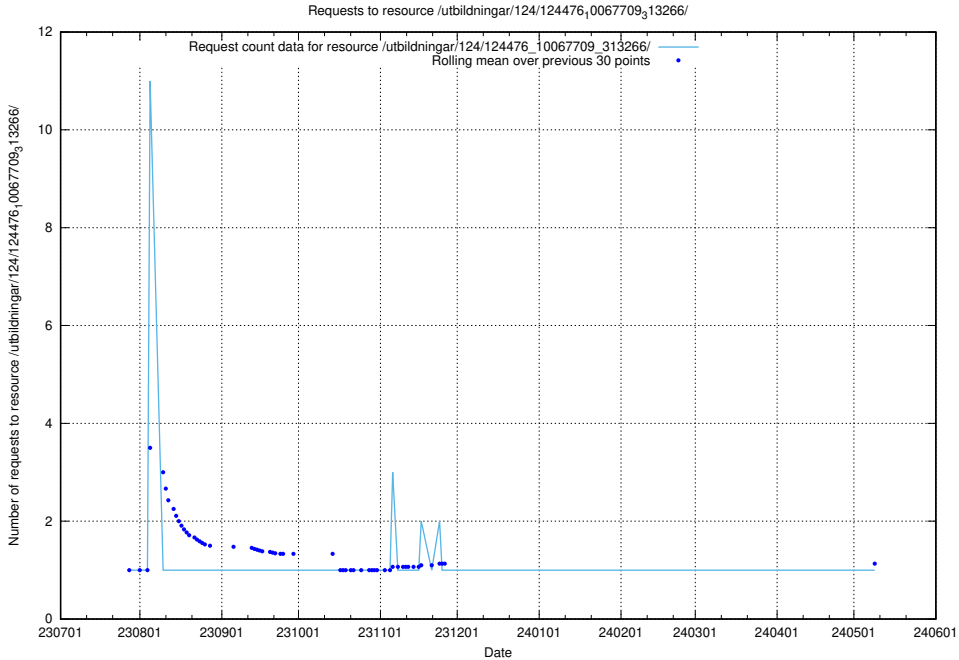

Here, we count the number of requests to resource /utbildningar/124/124501_10067874_313679/.

5.5288 Usage of /utbildningar/124/124476_10067709_313266/

Here, we count the number of requests to resource /utbildningar/124/124476_10067709_313266/.