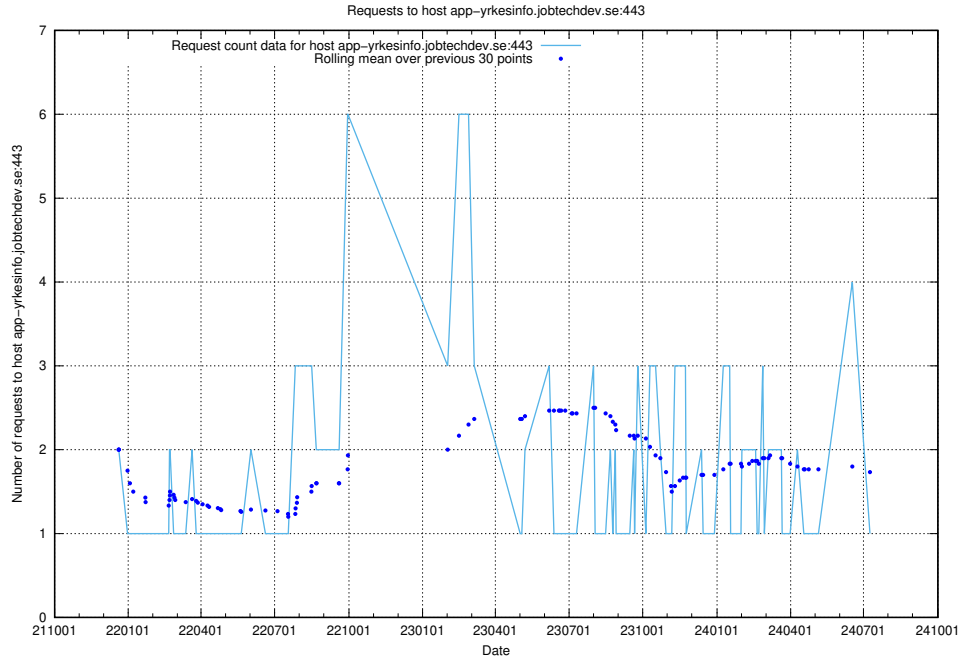

7.623 Usage of app-yrkesinfo.jobtechdev.se:443

Here, we count the number of requests to host app-yrkesinfo.jobtechdev.se:443.