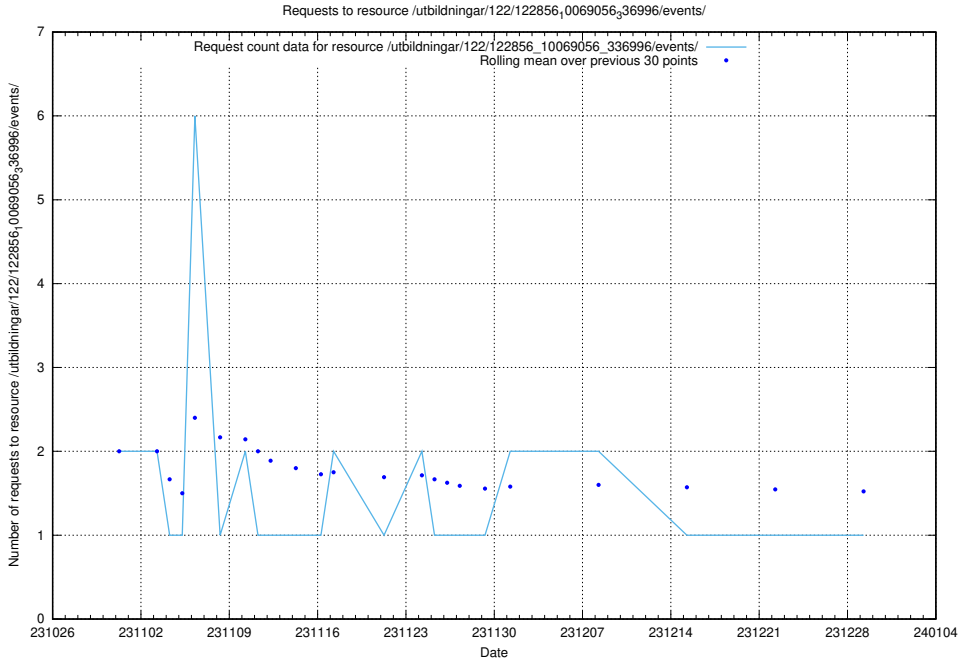

5.4552 Usage of /utbildningar/122/122856_10069056_336996/events/

Here, we count the number of requests to resource /utbildningar/122/122856_10069056_336996/events/