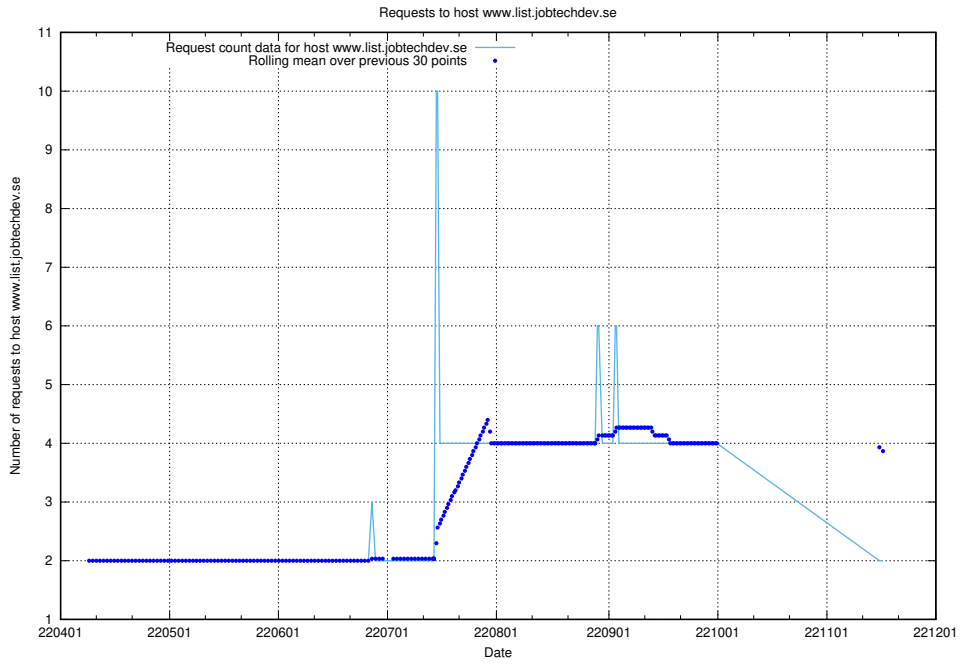

7.471 Usage of `www.list.jobtechdev.se`

Here, we count the number of requests to host `www.list.jobtechdev.se`.