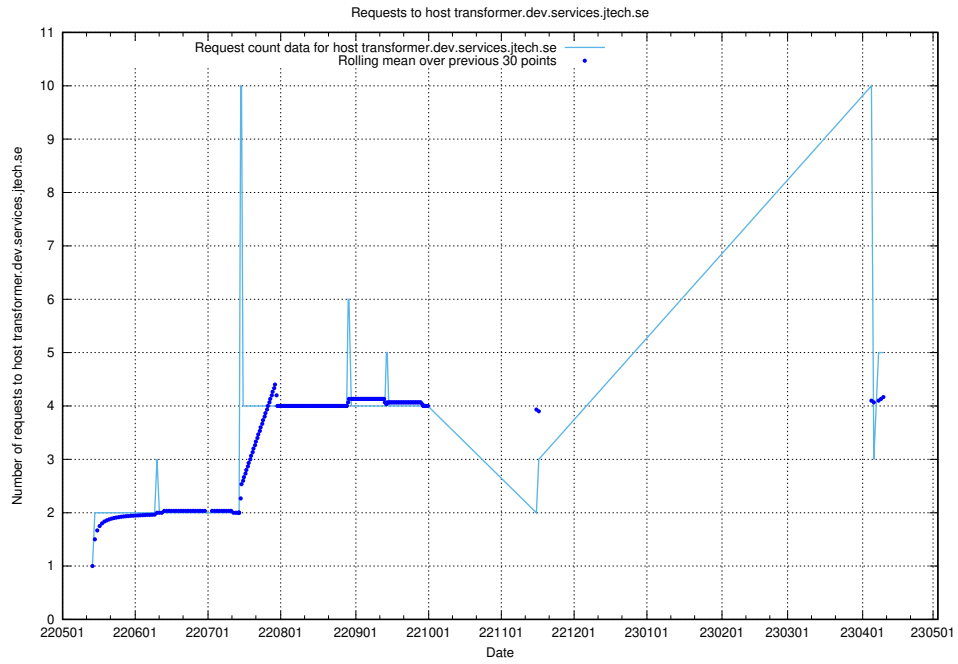

7.100 Usage of transformer.dev.services.jtech.se

Here, we count the number of requests to host transformer.dev.services.jtech.se.