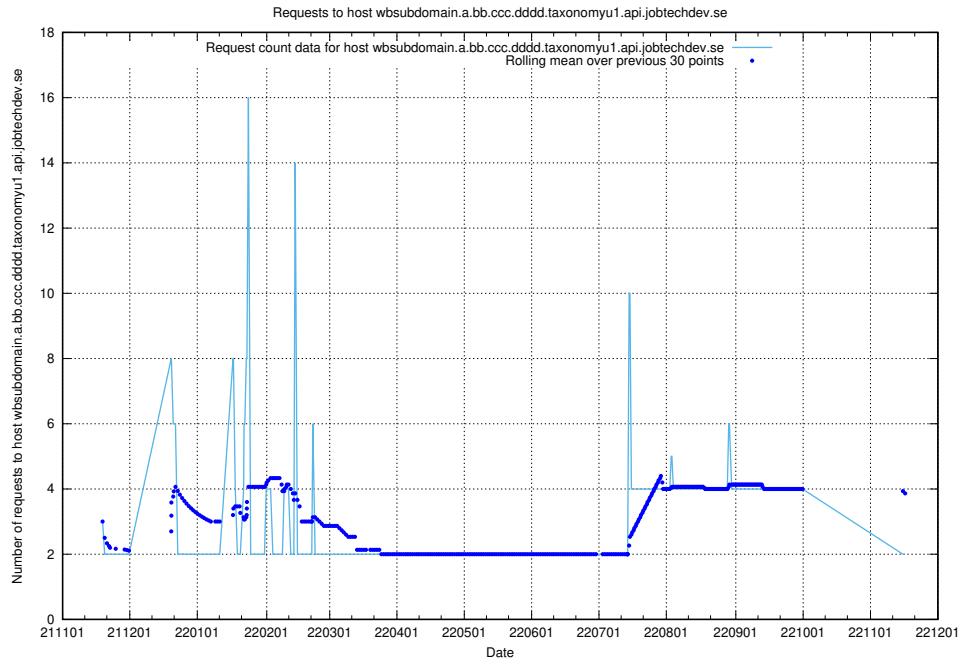

7.459 Usage of wbsubdomain.a.bb.ccc.dddd.taxonomy1.api.jobtechdev.se

Here, we count the number of requests to host wbsubdomain.a.bb.ccc.dddd.taxonomy1.api.jobtechdev.se