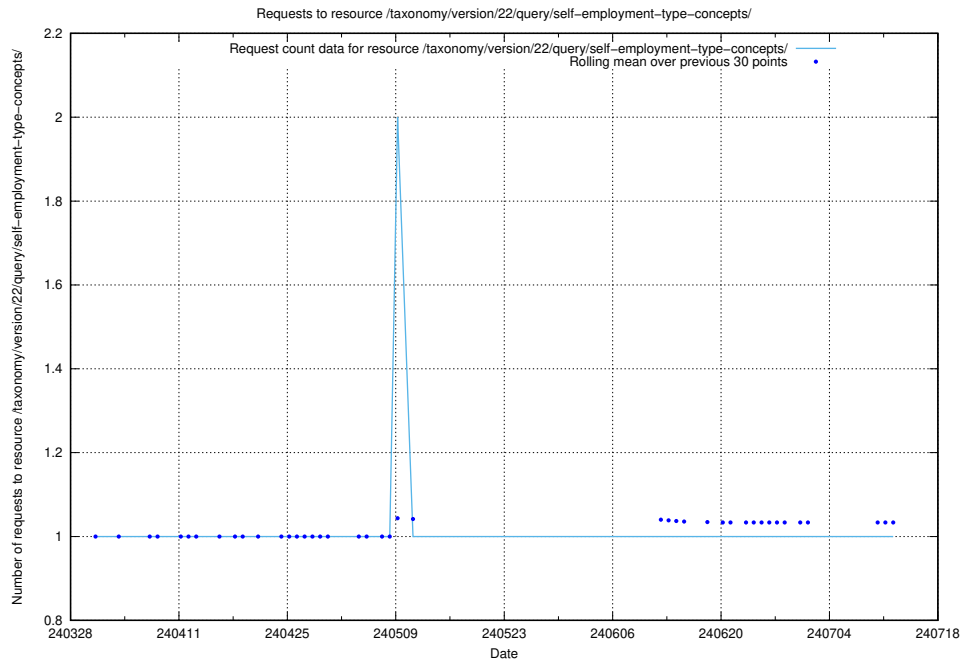

5.1976 Usage of /taxonomy/version/22/query/self-employment-type-concepts/

Here, we count the number of requests to resource /taxonomy/version/22/query/self-employment-type-concepts/.