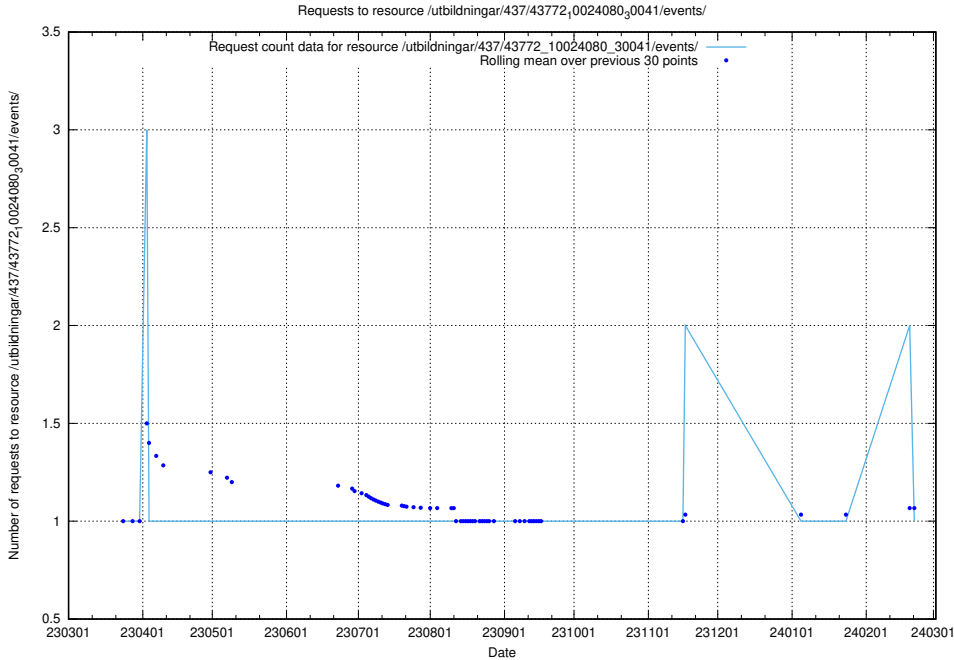

5.6568 Usage of /utbildningar/437/43772_10024080_30041/events/

Here, we count the number of requests to resource /utbildningar/437/43772_10024080_30041/events/.