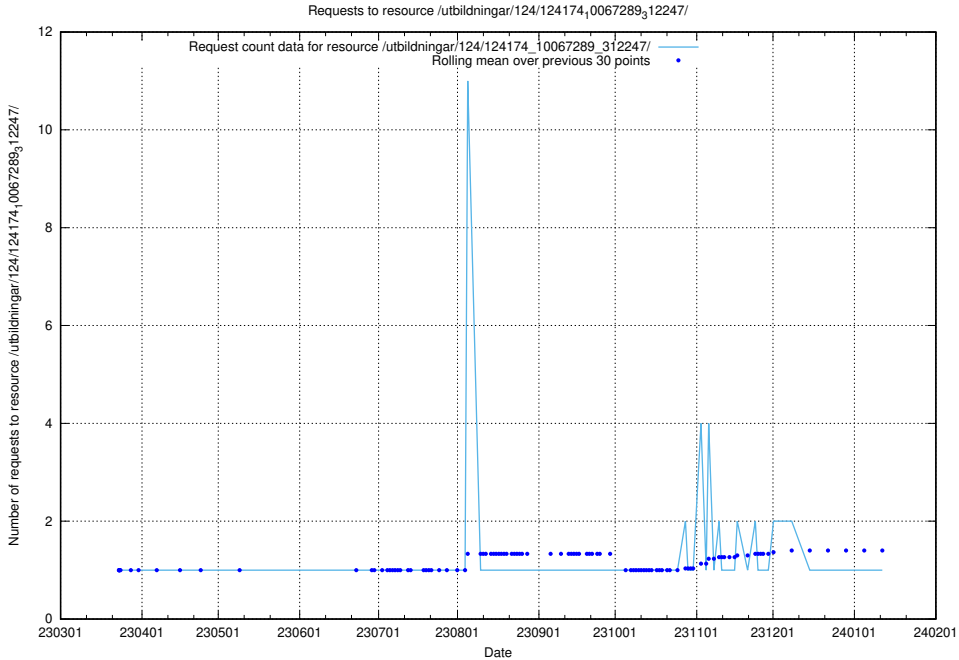

5.4442 Usage of /utbildningar/124/124174_10067289_312247/

Here, we count the number of requests to resource /utbildningar/124/124174_10067289_312247/.