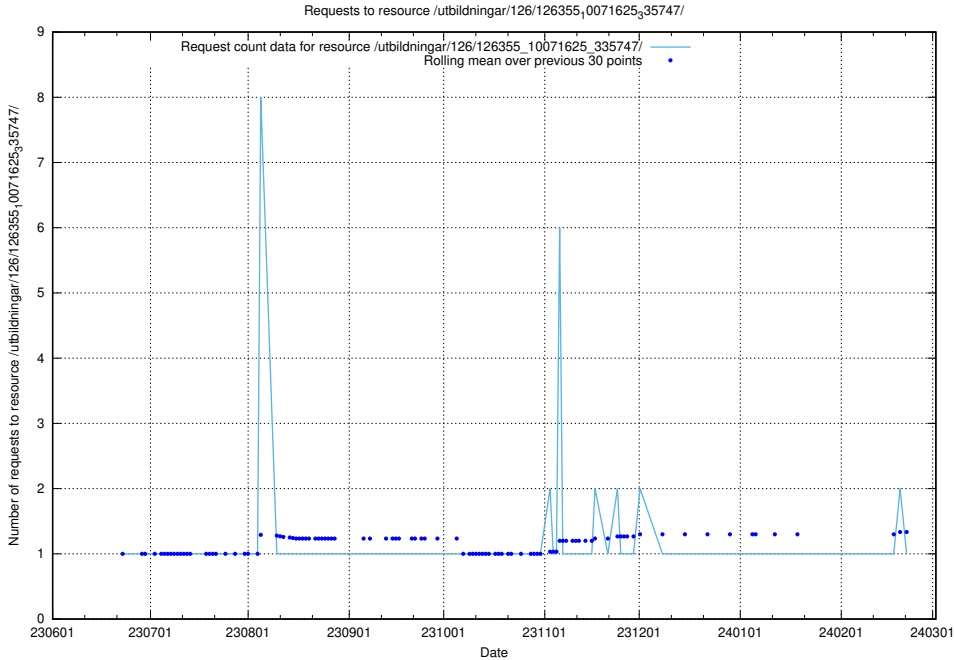

5.6056 Usage of /utbildningar/126/126355_10071625_335747/

Here, we count the number of requests to resource /utbildningar/126/126355_10071625_335747/.