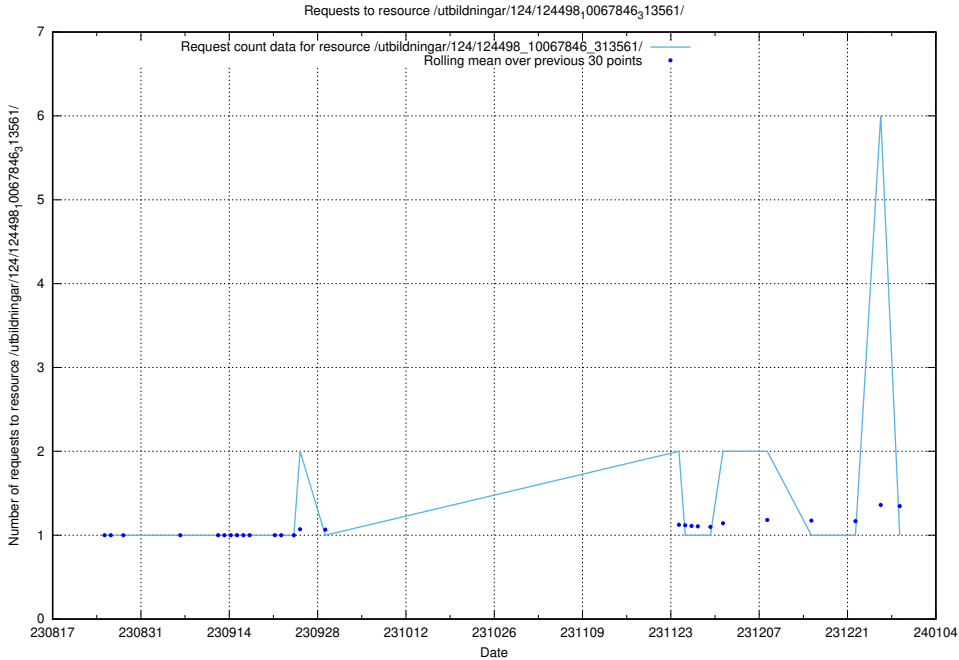

5.5103 Usage of /utbildningar/124/124498_10067846_313561/

Here, we count the number of requests to resource /utbildningar/124/124498_10067846_313561/.