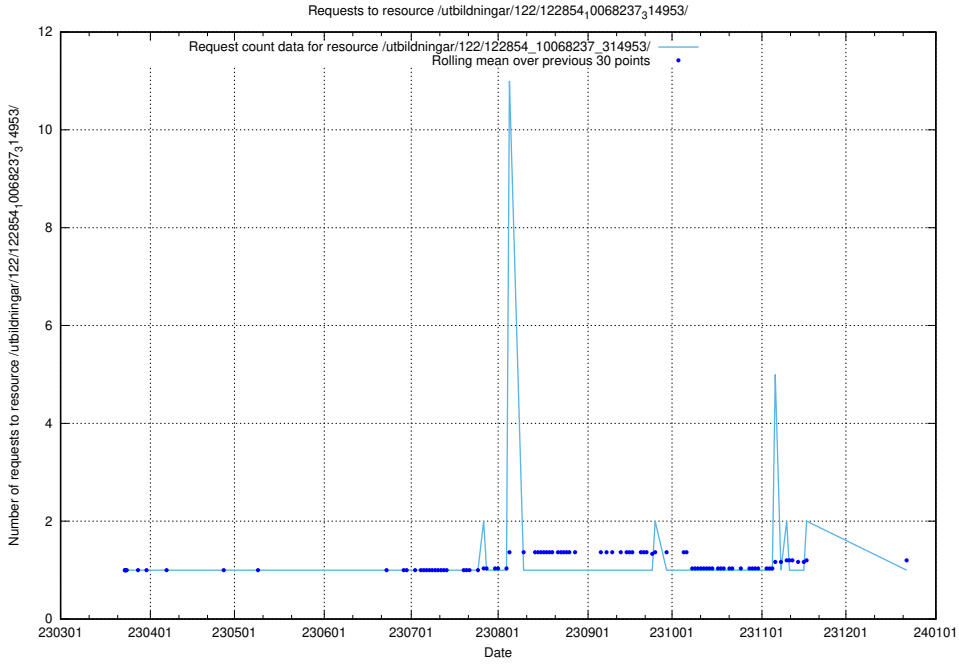

5.5575 Usage of /utbildningar/122/122854_10068237_314953/

Here, we count the number of requests to resource /utbildningar/122/122854_10068237_314953/.