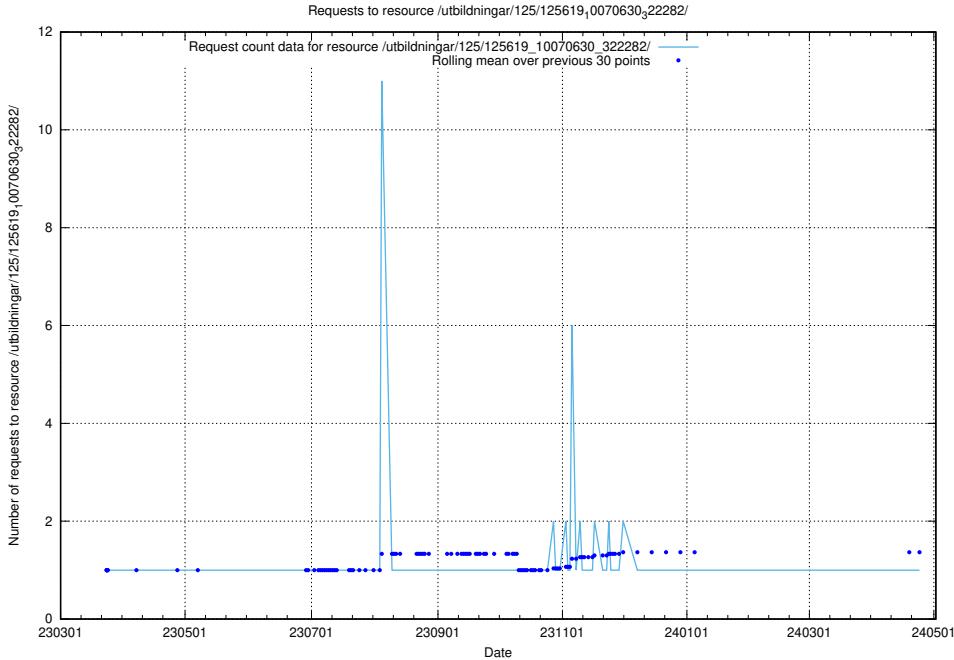

5.1043 Usage of /utbildningar/125/125619_10070630_322282/

Here, we count the number of requests to resource /utbildningar/125/125619_10070630_322282/.