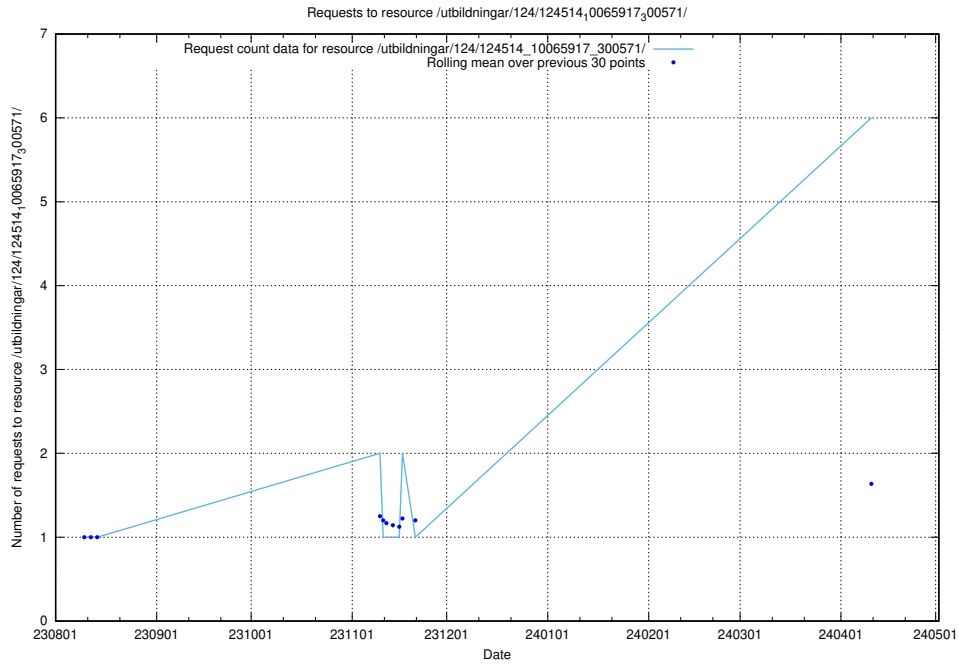

5.75 Usage of /utbildningar/124/124514_10065917_300571/

Here, we count the number of requests to resource /utbildningar/124/124514_10065917_300571/.