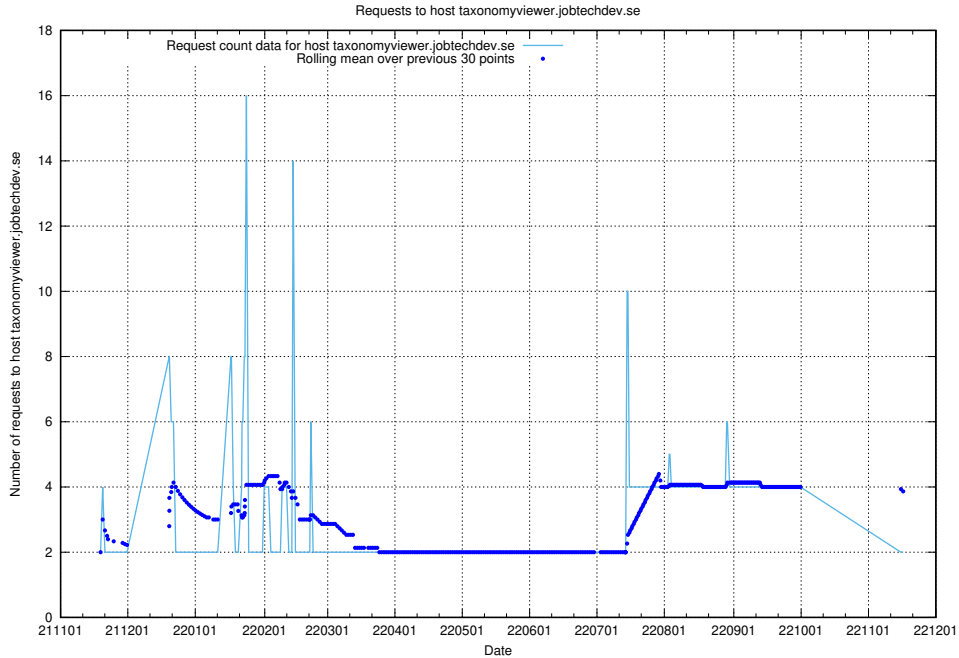

7.463 Usage of taxonomyviewer.jobtechdev.se

Here, we count the number of requests to host taxonomyviewer.jobtechdev.se.