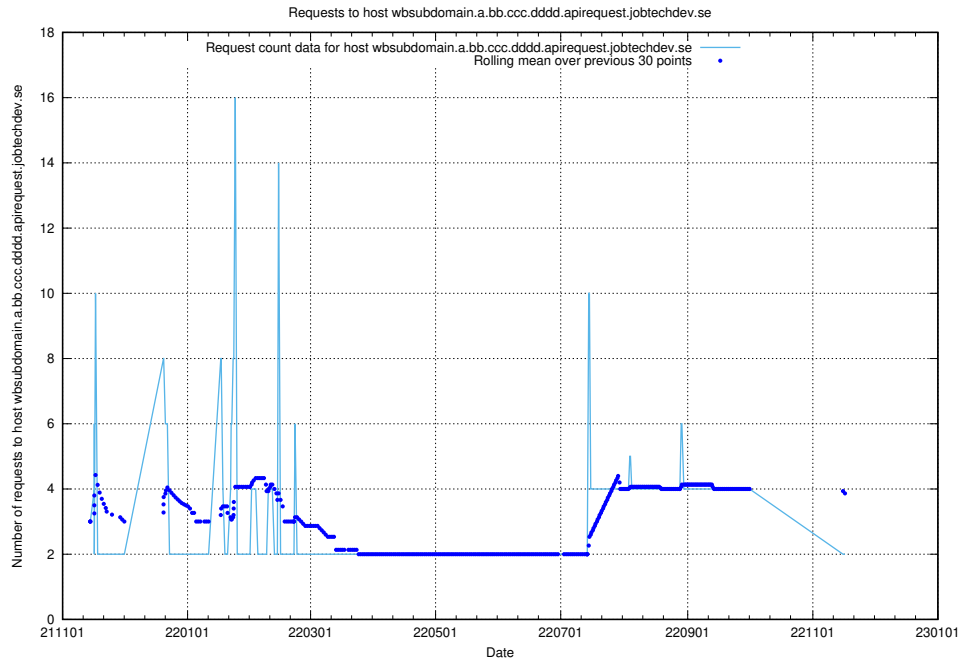

7.554 Usage of wbsubdomain.a.bb.ccc.dddd.apirequest.jobtechdev.se

Here, we count the number of requests to host wbsubdomain.a.bb.ccc.dddd.apirequest.jobtechdev.se.