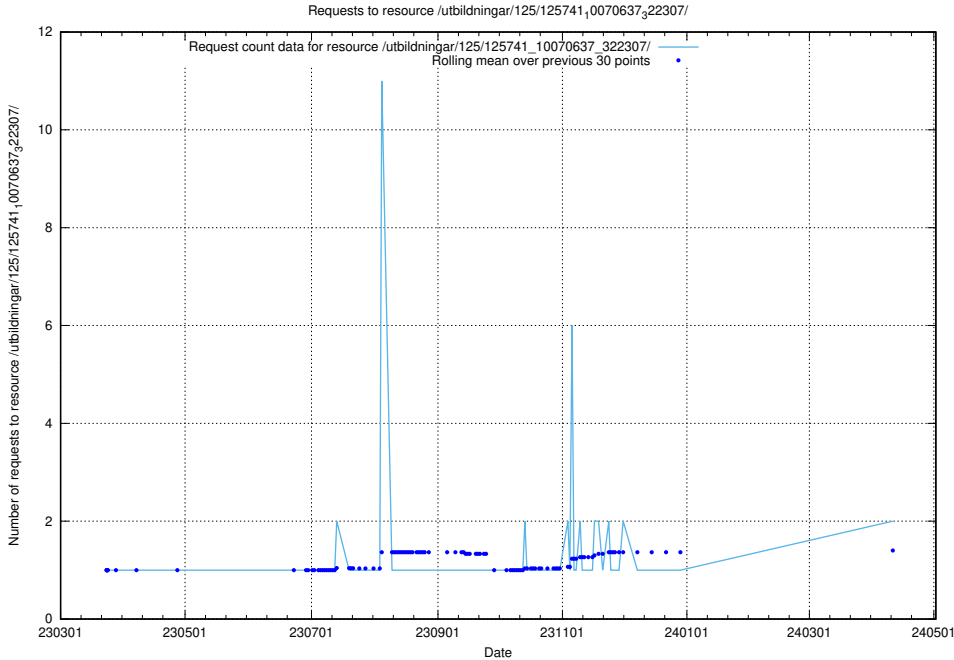

5.421 Usage of /utbildningar/125/125741_10070637_322307/

Here, we count the number of requests to resource /utbildningar/125/125741_10070637_322307/.