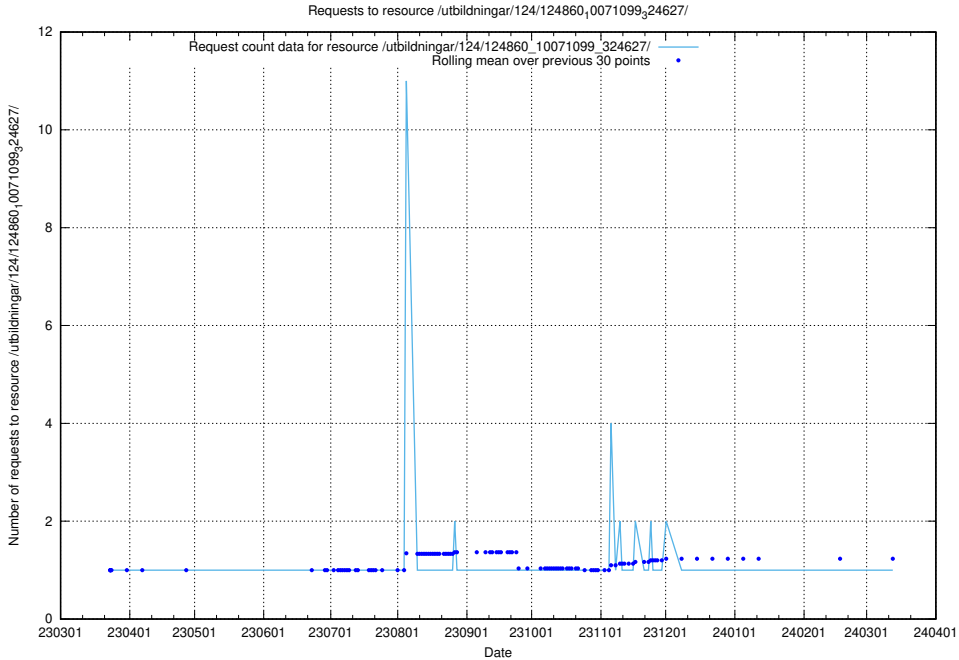

5.1146 Usage of /utbildningar/124/124860_10071099_324627/

Here, we count the number of requests to resource /utbildningar/124/124860_10071099_324627/.