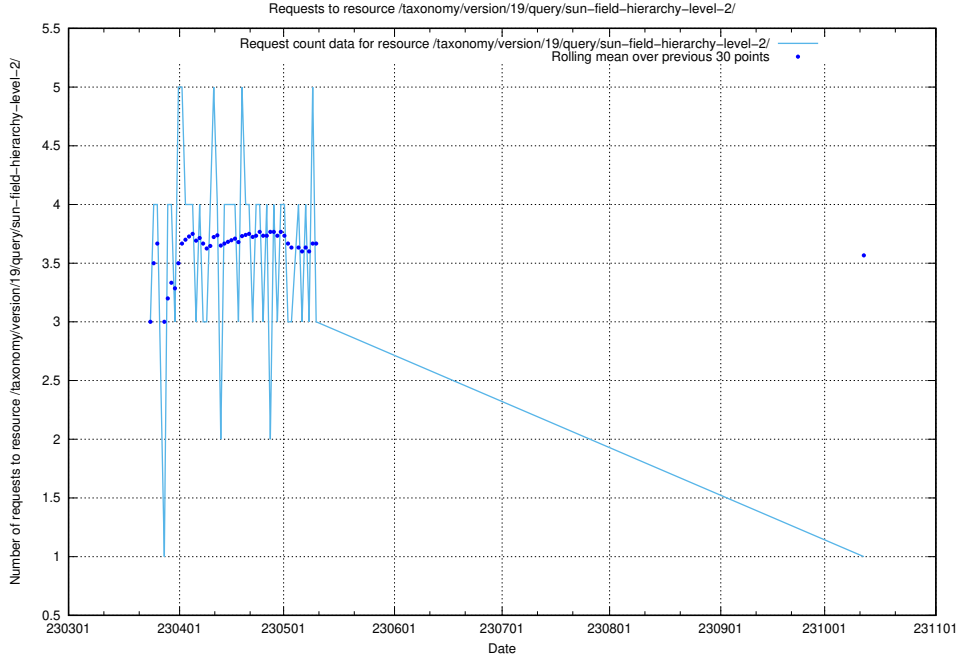

5.6499 Usage of /taxonomy/version/19/query/sun-field-hierarchy-level-2/

Here, we count the number of requests to resource /taxonomy/version/19/query/sun-field-hierarchy-level-2/.