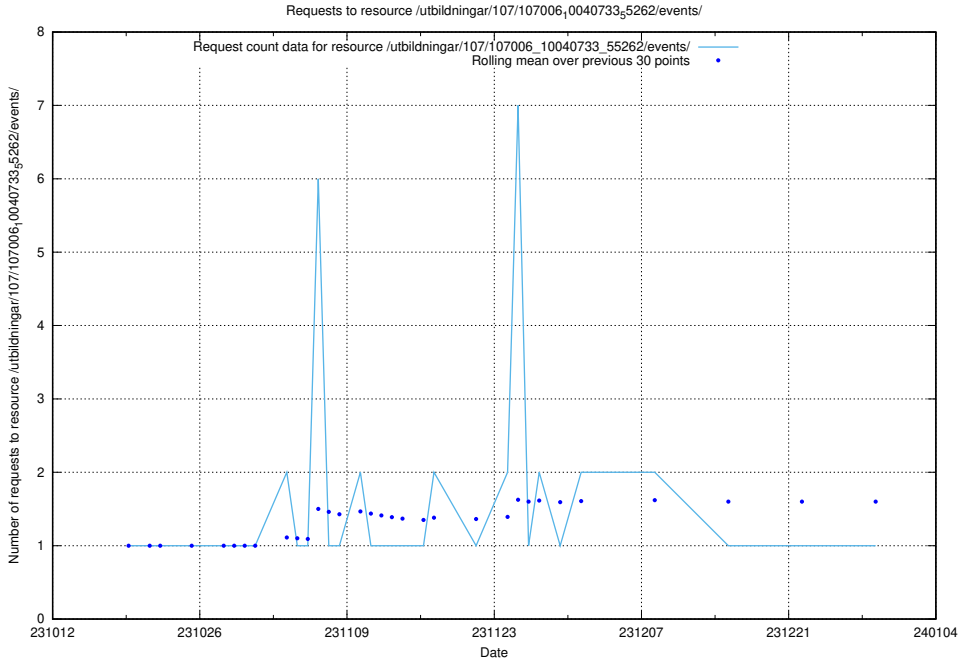

5.4658 Usage of /utbildningar/107/107006_10040733_55262/events/

Here, we count the number of requests to resource /utbildningar/107/107006_10040733_55262/events/.