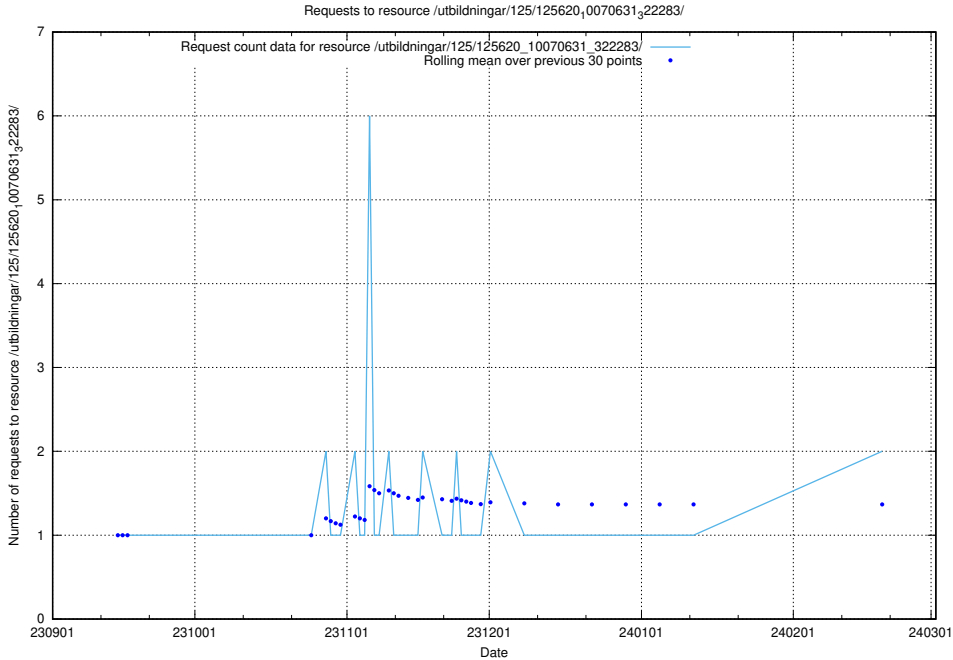

5.700 Usage of /utbildningar/125/125620_10070631_322283/

Here, we count the number of requests to resource /utbildningar/125/125620_10070631_322283/.