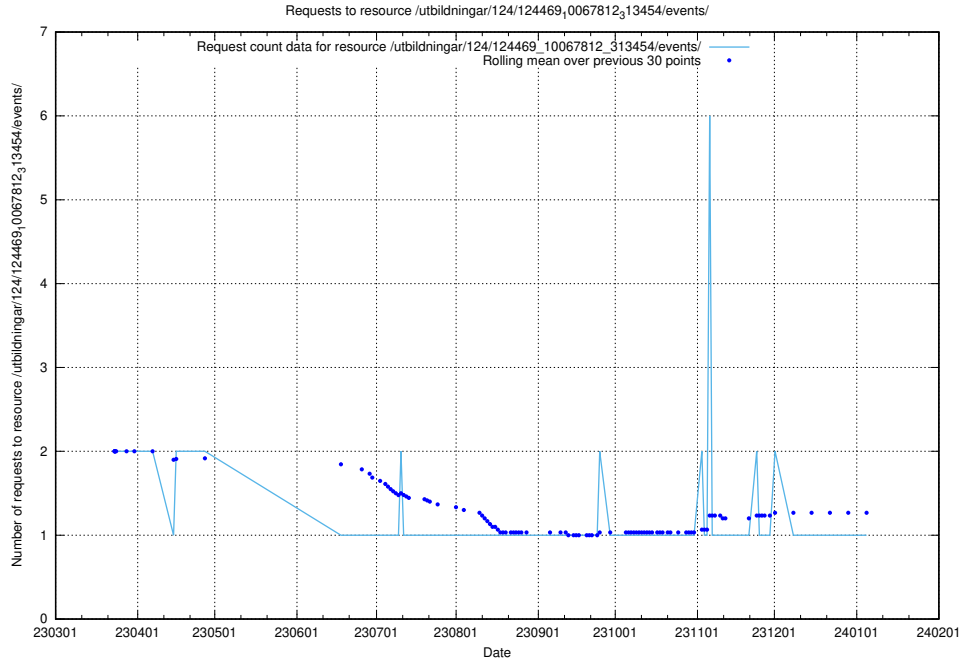

Here, we count the number of requests to resource /utbildningar/124/124472_10067812_313454/events/

5.6683 Usage of /utbildningar/124/124469_10067812_313454/events/

Here, we count the number of requests to resource /utbildningar/124/124469_10067812_313454/events/