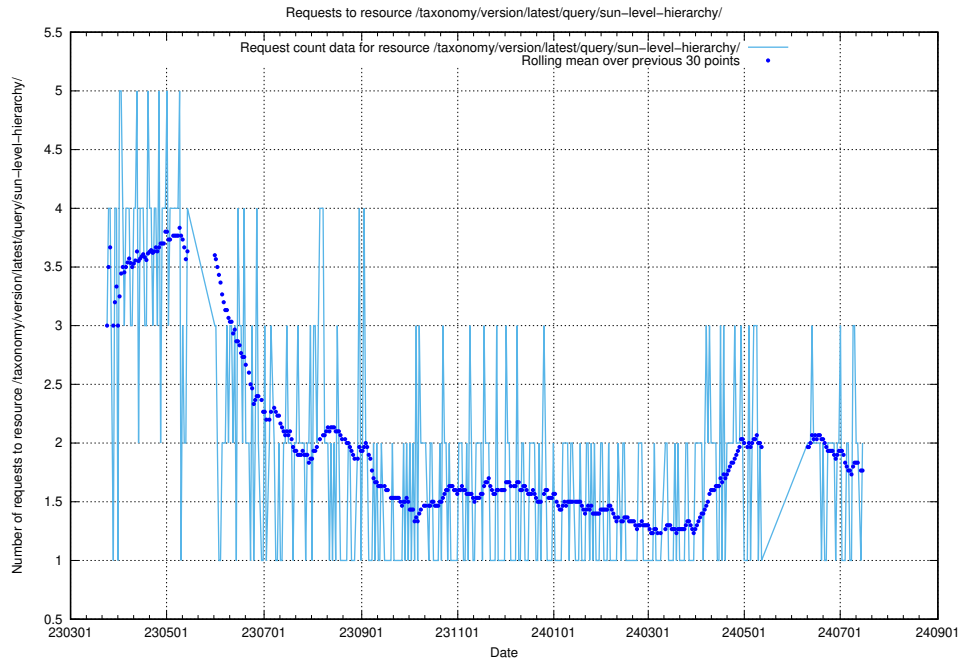

5.853 Usage of /taxonomy/version/latest/query/sun-level-hierarchy/

Here, we count the number of requests to resource /taxonomy/version/latest/query/sun-level-hierarchy/.