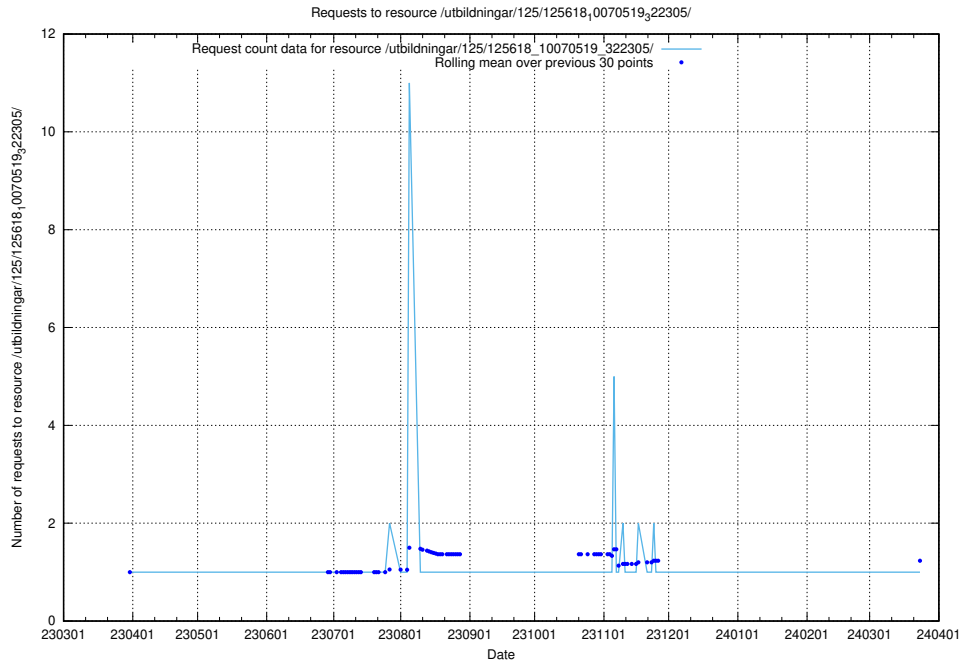

5.6460 Usage of /utbildningar/125/125618_10070519_322305/

Here, we count the number of requests to resource /utbildningar/125/125618_10070519_322305/.