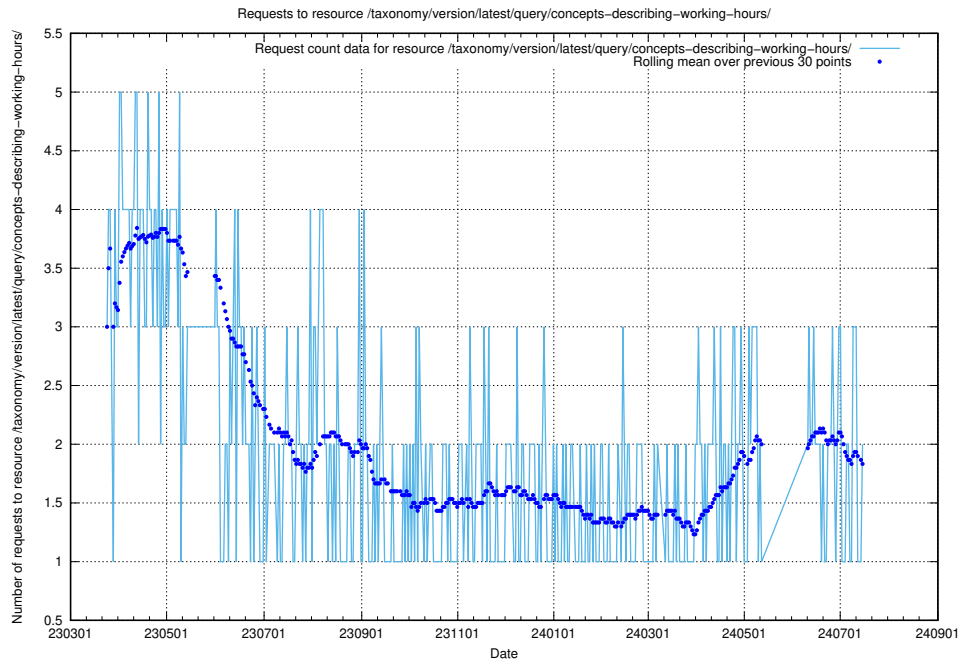

5.895 Usage of /taxonomy/version/latest/query/concepts-describing-working-hours/

Here, we count the number of requests to resource /taxonomy/version/latest/query/concepts-describing-working-hours/.