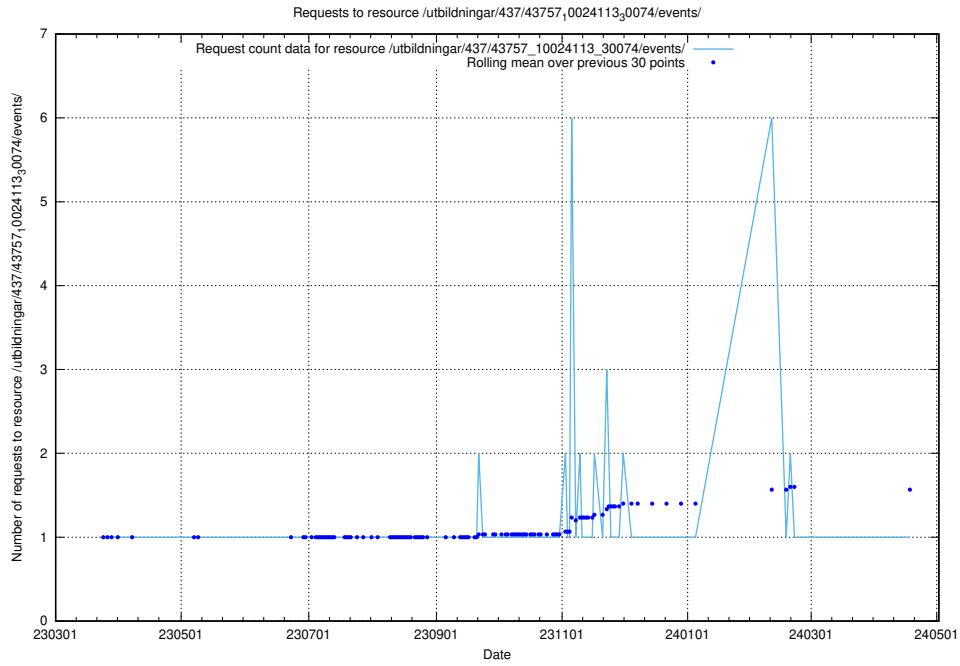

5.6572 Usage of /utbildningar/437/43757_10024113_30074/events/

Here, we count the number of requests to resource /utbildningar/437/43757_10024113_30074/events/.