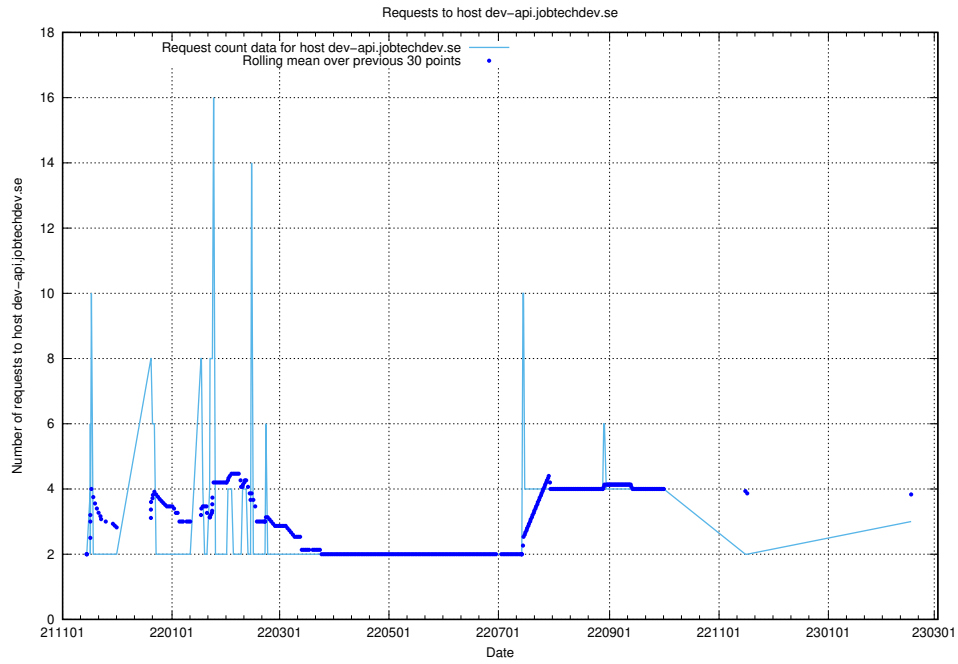

Here, we count the number of requests to host dev-api.jobtechdev.se.

7.175 Usage of taxonomy-t1.api.jobtechdev.se

Here, we count the number of requests to host taxonomy-t1.api.jobtechdev.se.

7.176 Usage of dashboard.jobtechdev.se