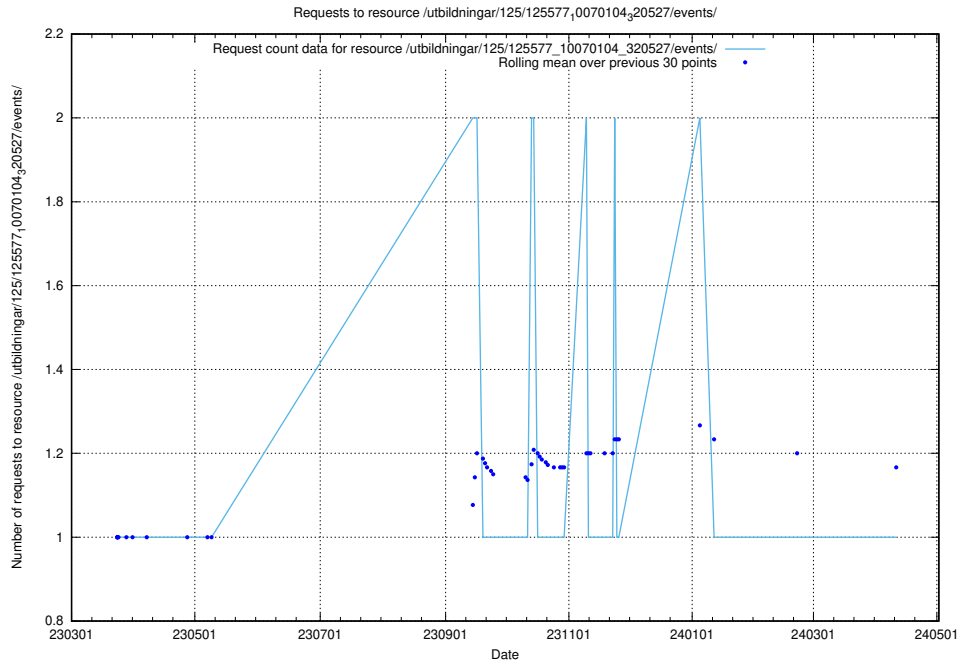

5.1077 Usage of /utbildningar/125/125577_10070104_320527/events/

Here, we count the number of requests to resource /utbildningar/125/125577_10070104_320527/events/