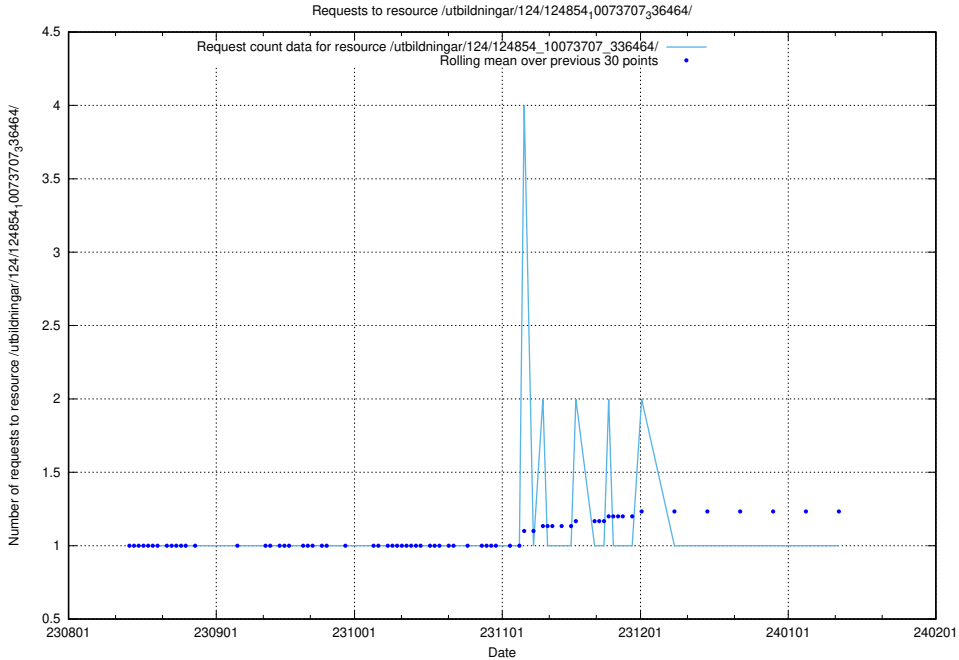

5.5182 Usage of /utbildningar/124/124854_10073707_336464/

Here, we count the number of requests to resource /utbildningar/124/124854_10073707_336464/.