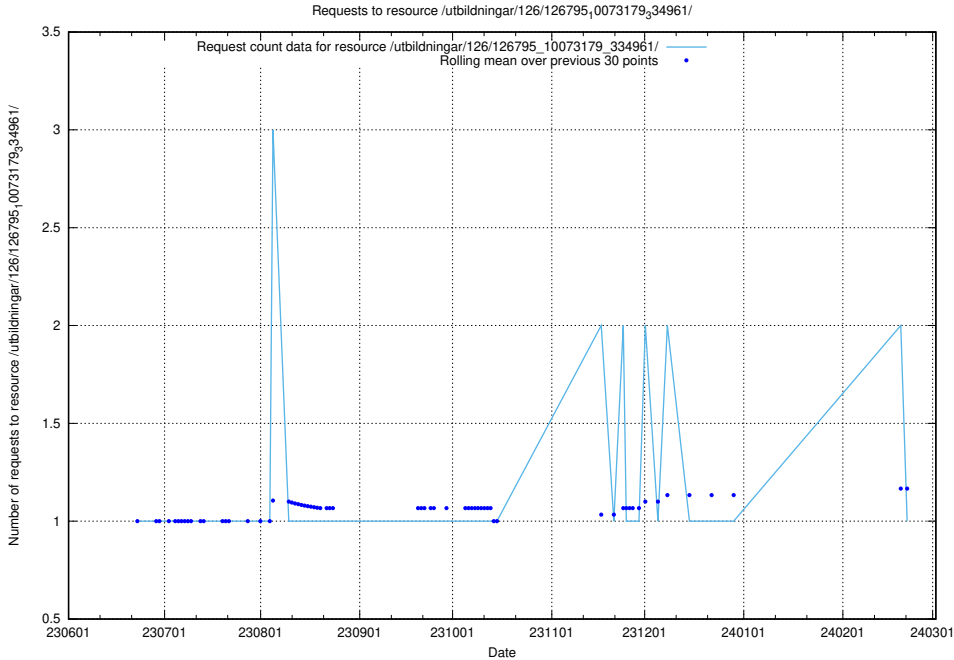

5.5984 Usage of /utbildningar/126/126795_10073179_334961/

Here, we count the number of requests to resource /utbildningar/126/126795_10073179_334961/.

5.5985 Usage of /utbildningar/126/126795_10073163_334944/events/