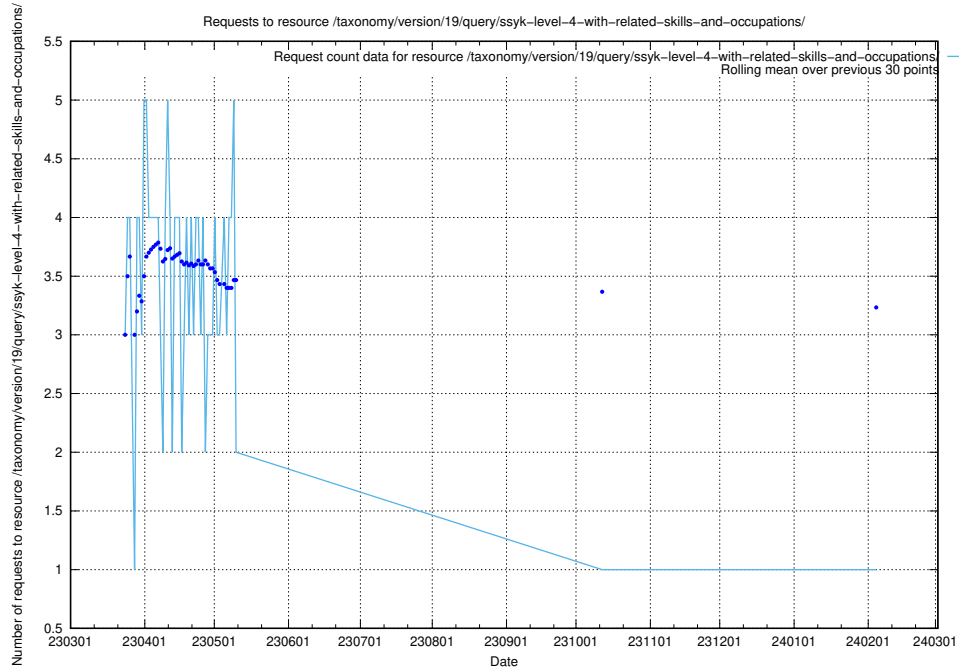

5.6503 Usage of /taxonomy/version/19/query/ssyk-level-4-with-related-isco-level-4-groups/

Here, we count the number of requests to resource /taxonomy/version/19/query/ssyk-level-4-with-related-isco-level-4-groups/.