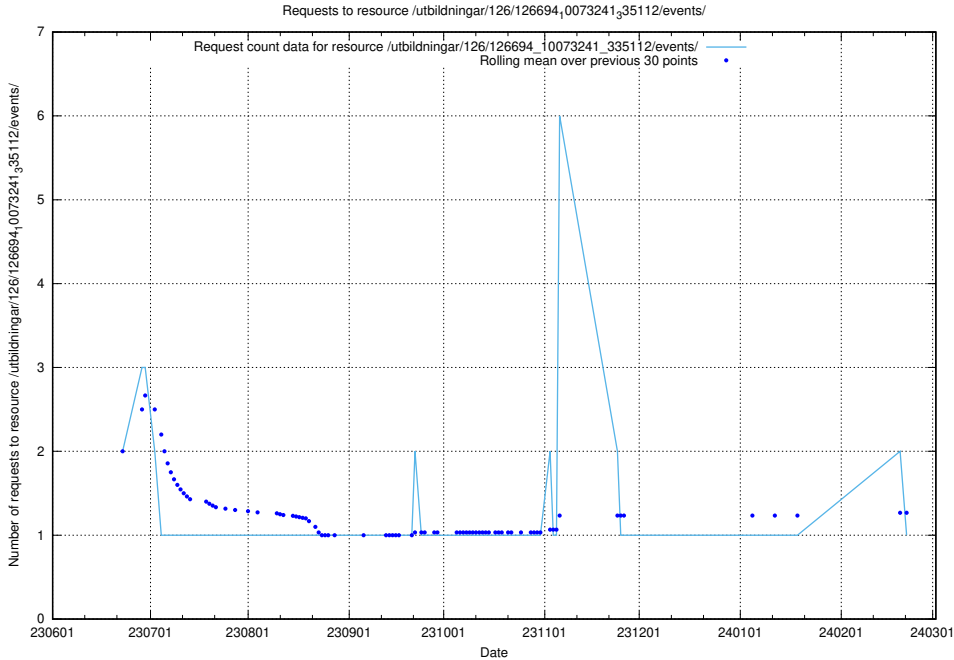

5.5962 Usage of /utbildningar/126/126694_10073241_335112/events/

Here, we count the number of requests to resource /utbildningar/126/126694_10073241_335112/events/