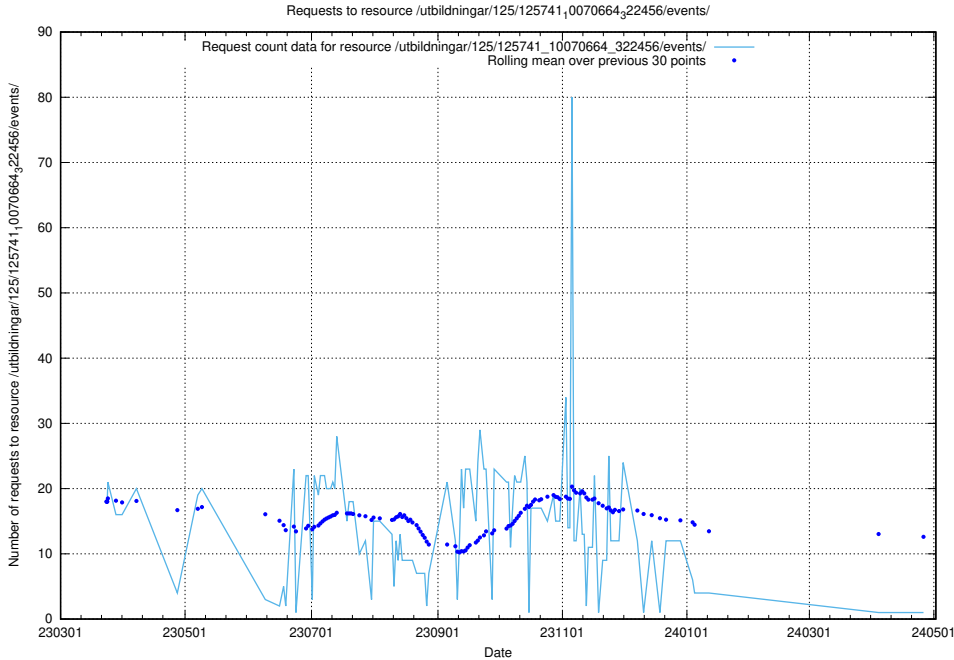

5.6626 Usage of /utbildningar/125/125741_10070664_322456/events/

Here, we count the number of requests to resource /utbildningar/125/125741_10070664_322456/events/