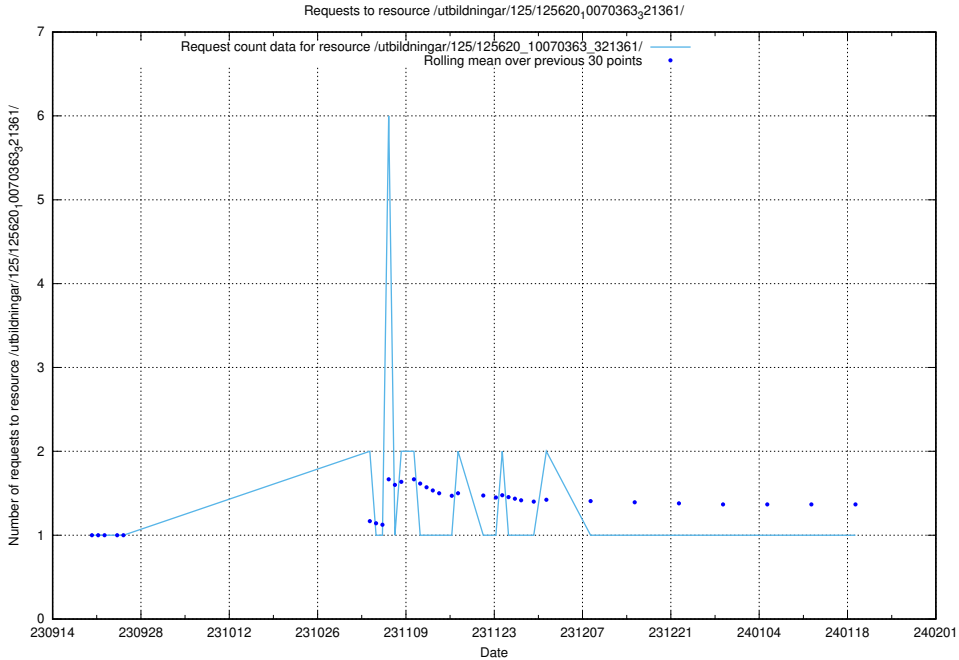

5.4915 Usage of /utbildningar/125/125620_10070363_321361/

Here, we count the number of requests to resource /utbildningar/125/125620_10070363_321361/.