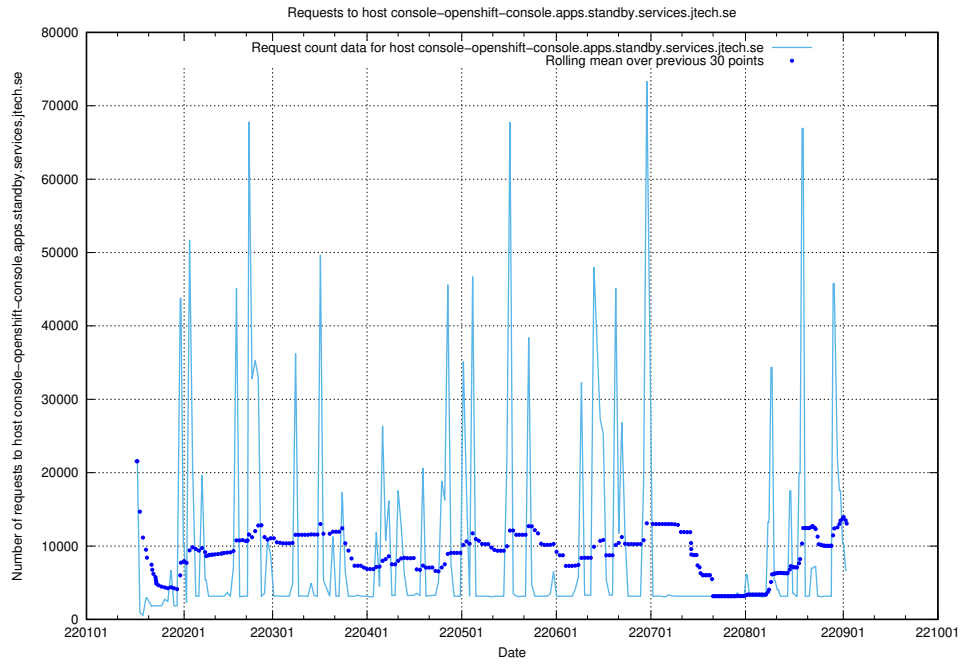

7.14 Usage of console-openshift-console.prod.services.jtech.se

Here, we count the number of requests to host console-openshift-console.prod.services.jtech.se.

7.15 Usage of taxonomy-soap-prod.jobtechdev.se