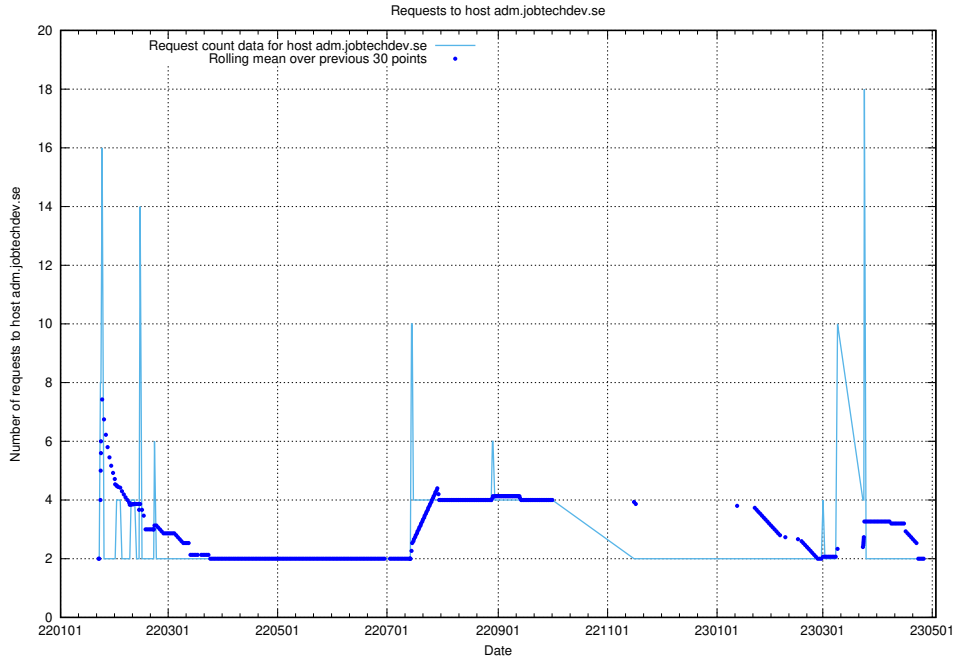

7.263 Usage of application.jobtechdev.se

Here, we count the number of requests to host application.jobtechdev.se.

7.264 Usage of adm.jobtechdev.se

Here, we count the number of requests to host adm.jobtechdev.se.