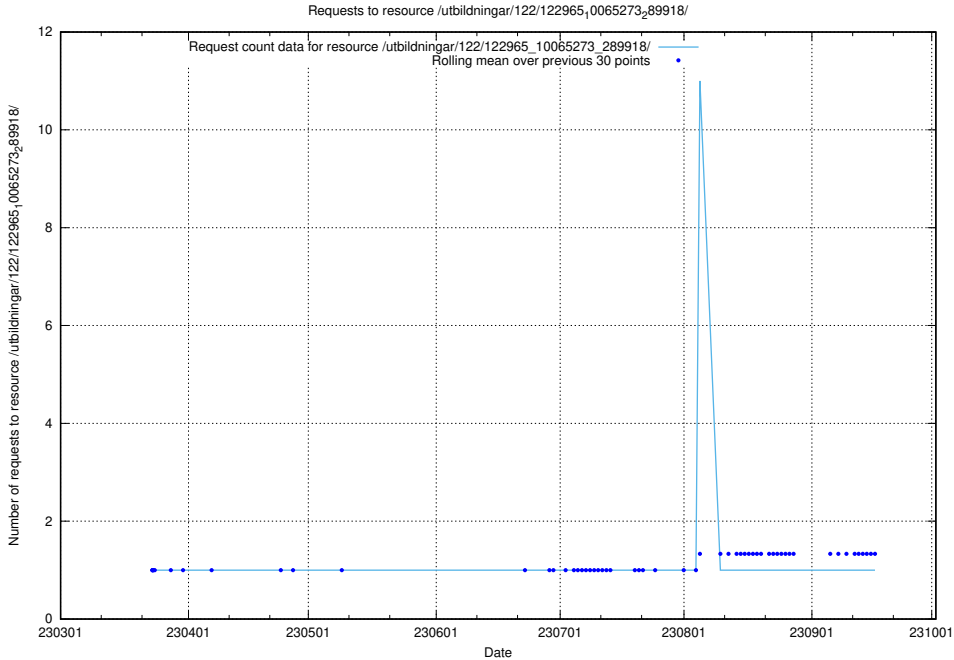

Here, we count the number of requests to resource /taxonomy/version/14/query/eu-regions/.

5.5531 Usage of /utbildningar/122/122965_10065273_289918/

Here, we count the number of requests to resource /utbildningar/122/122965_10065273_289918/.