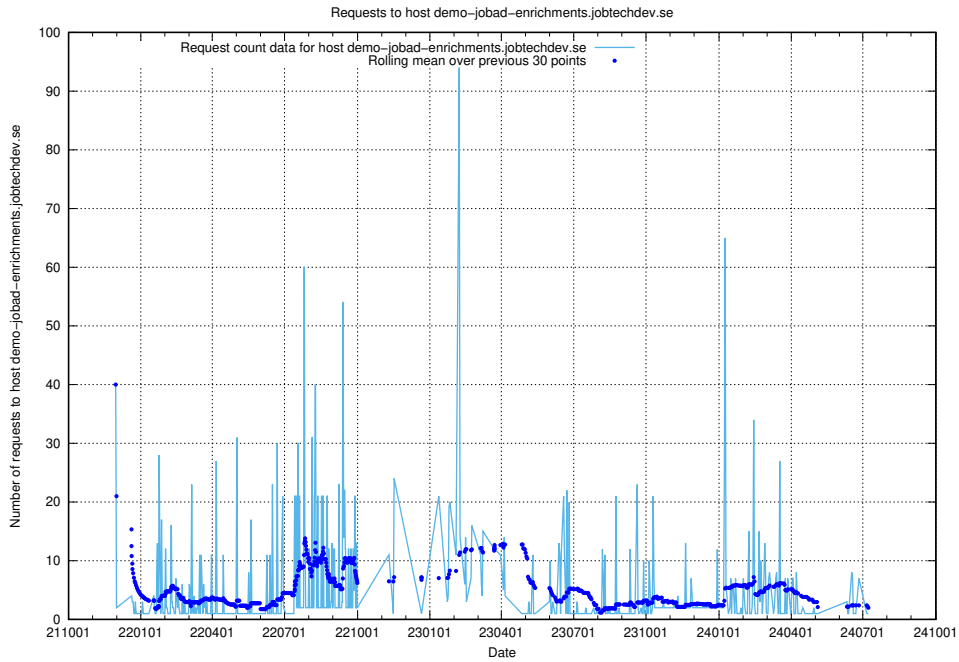

7.626 Usage of q.jobtechdev.se

Here, we count the number of requests to host q.jobtechdev.se.

7.627 Usage of mc.jobtechdev.se

Here, we count the number of requests to host mc.jobtechdev.se.

7.628 Usage of list.jobtechdev.se