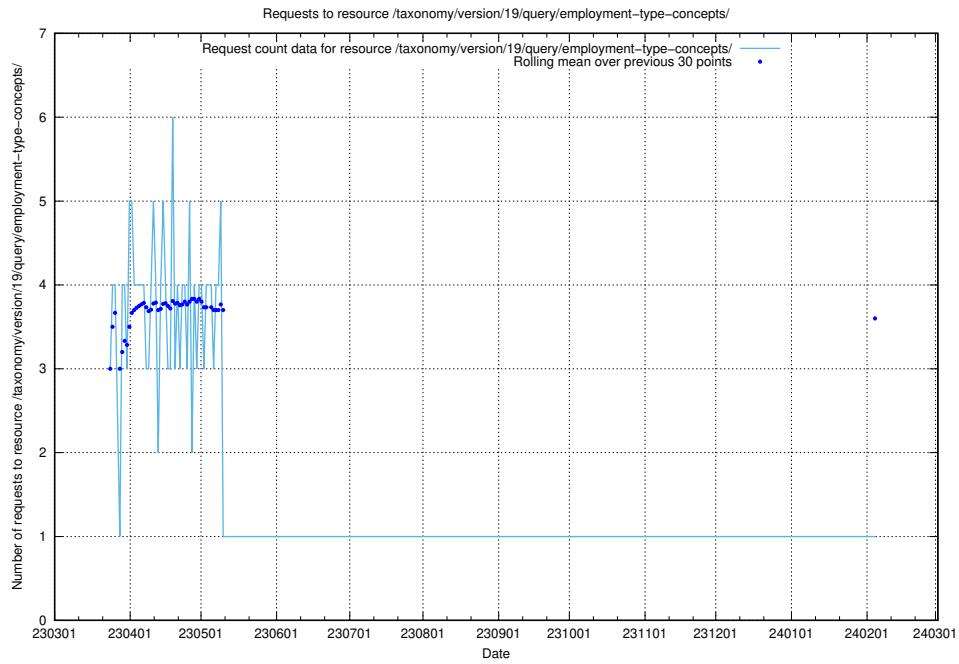

5.6528 Usage of /taxonomy/version/19/query/employment-type-concepts/

Here, we count the number of requests to resource /taxonomy/version/19/query/employment-type-concepts/.