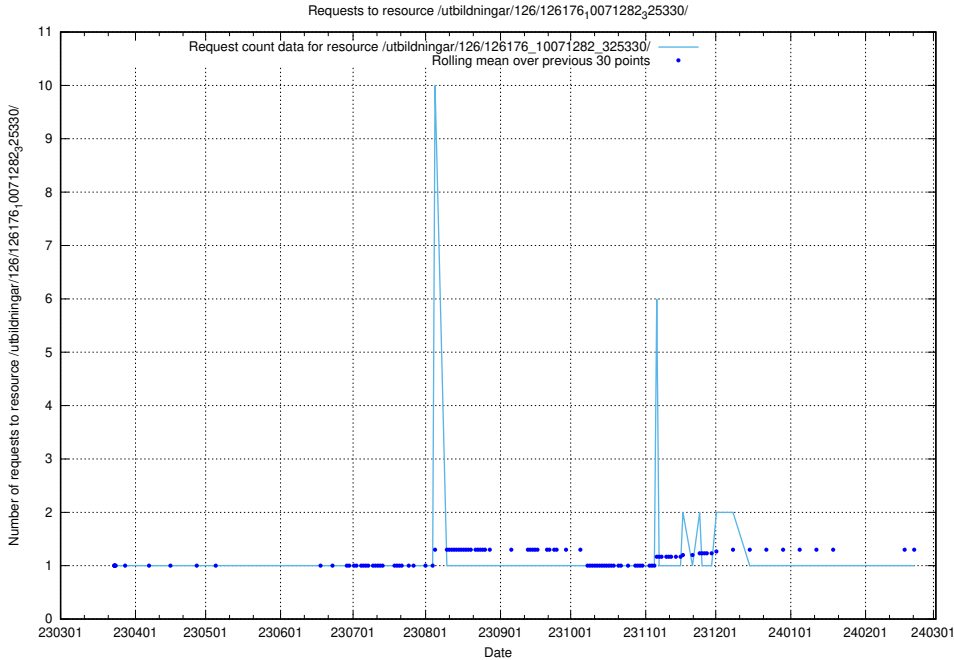

5.6807 Usage of /utbildningar/126/126176_10071282_325330/

Here, we count the number of requests to resource /utbildningar/126/126176_10071282_325330/.