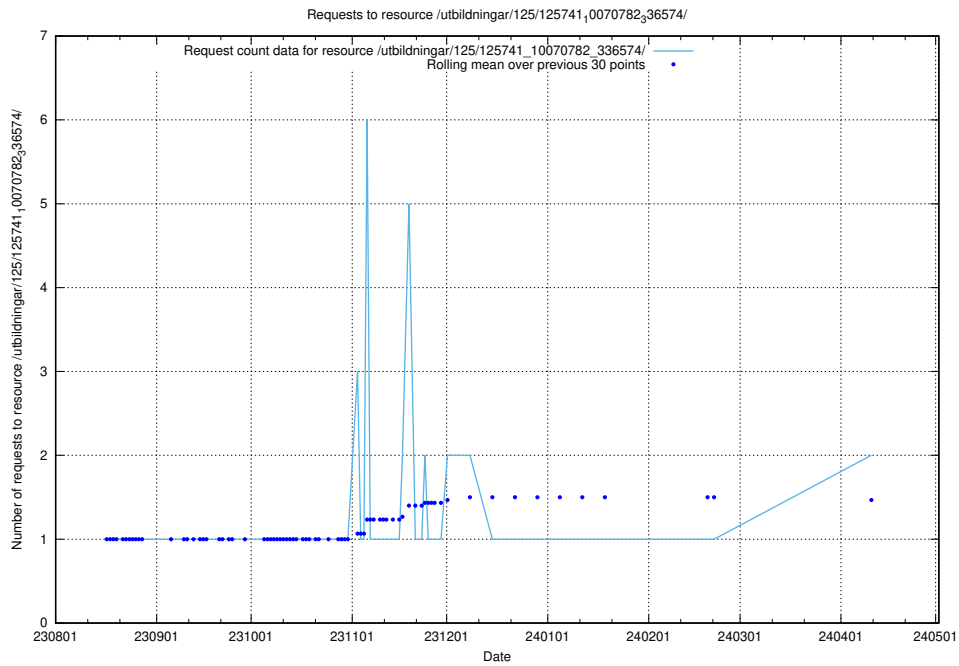

5.711 Usage of /utbildningar/125/125741_10070782_336574/

Here, we count the number of requests to resource /utbildningar/125/125741_10070782_336574/.