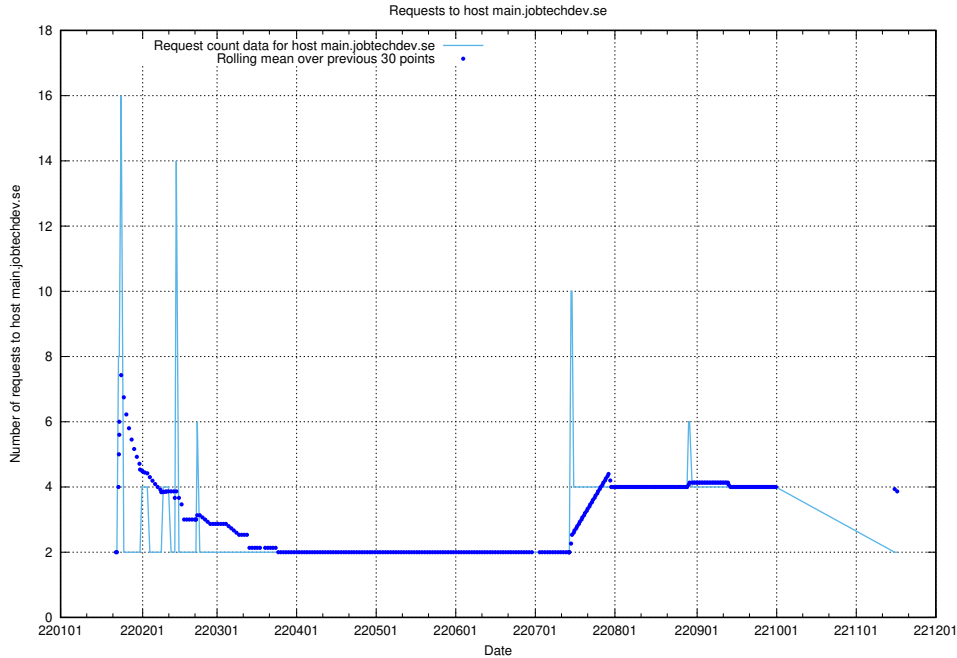

7.600 Usage of main.jobtechdev.se

Here, we count the number of requests to host main.jobtechdev.se.