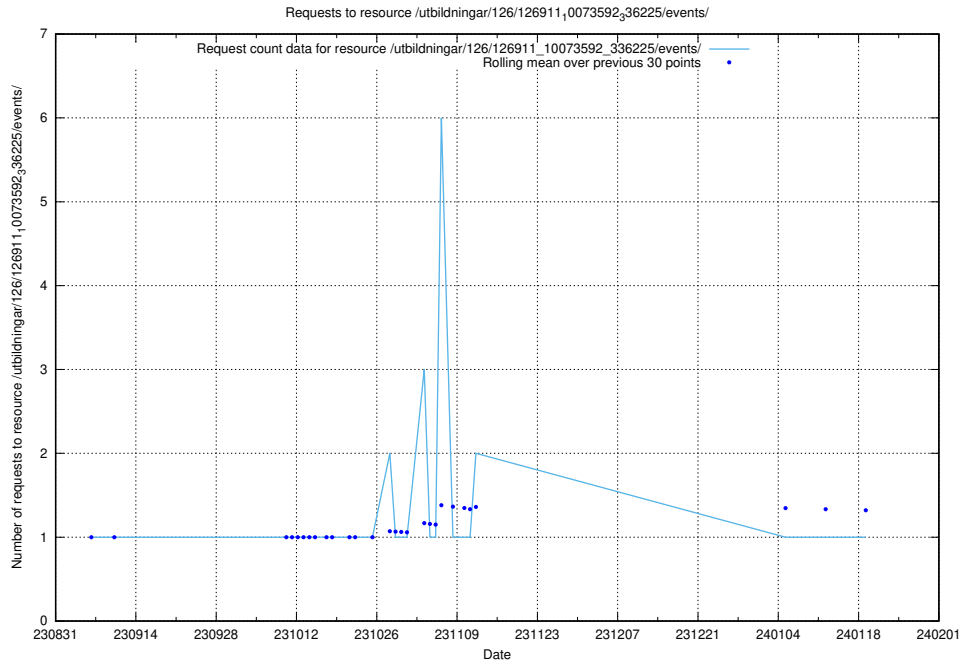

5.5041 Usage of /utbildningar/126/126911_10073592_336225/events/

Here, we count the number of requests to resource /utbildningar/126/126911_10073592_336225/events/