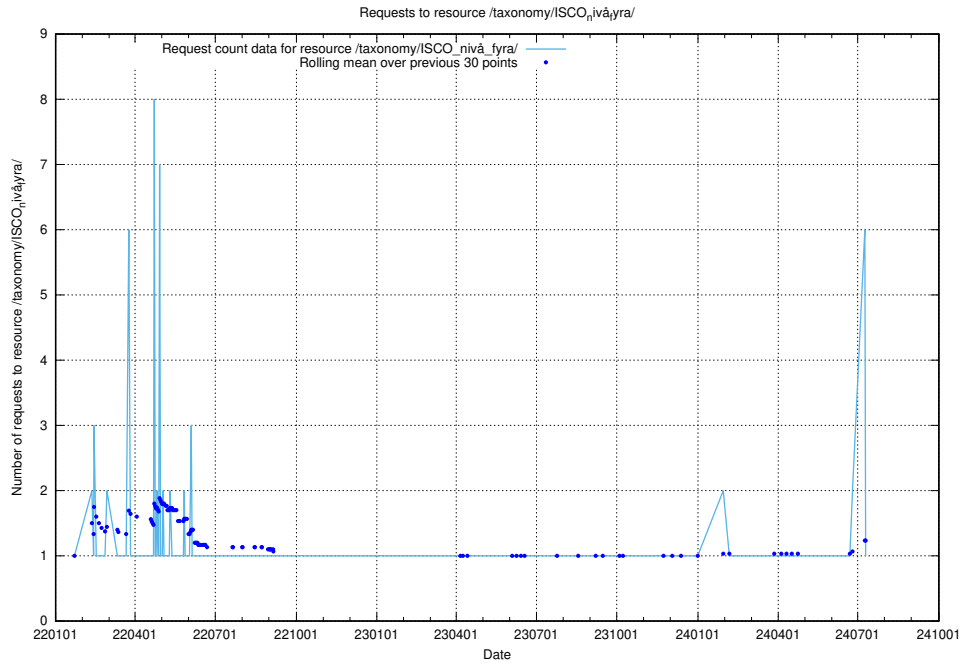

5.5343 Usage of /taxonomy/ISCO_nivå_fyra/

Here, we count the number of requests to resource /taxonomy/ISCO_nivå_fyra/.