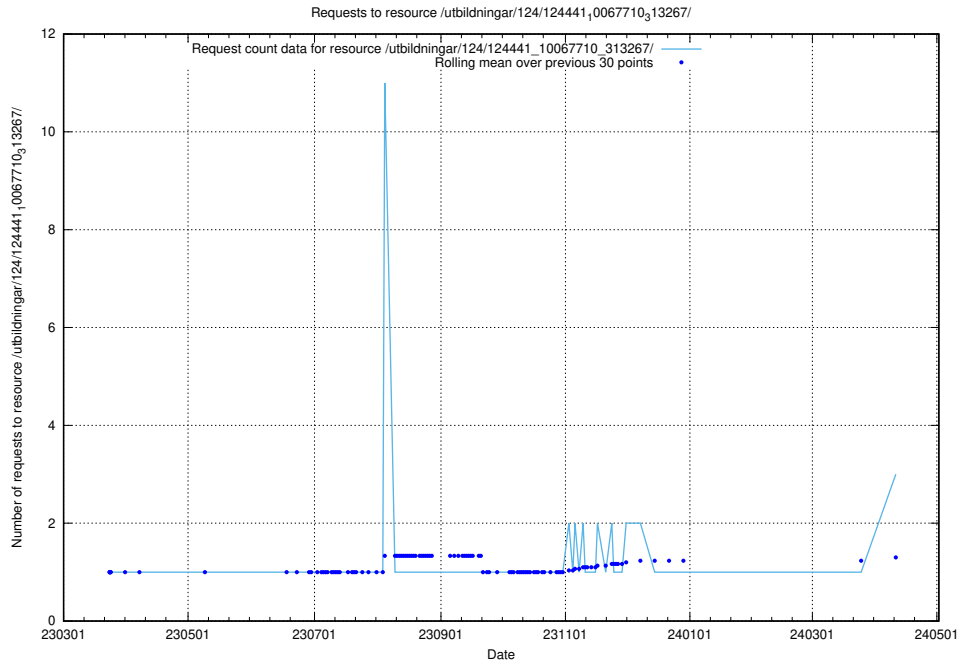

5.302 Usage of /utbildningar/124/124441_10067710_313267/

Here, we count the number of requests to resource /utbildningar/124/124441_10067710_313267/.