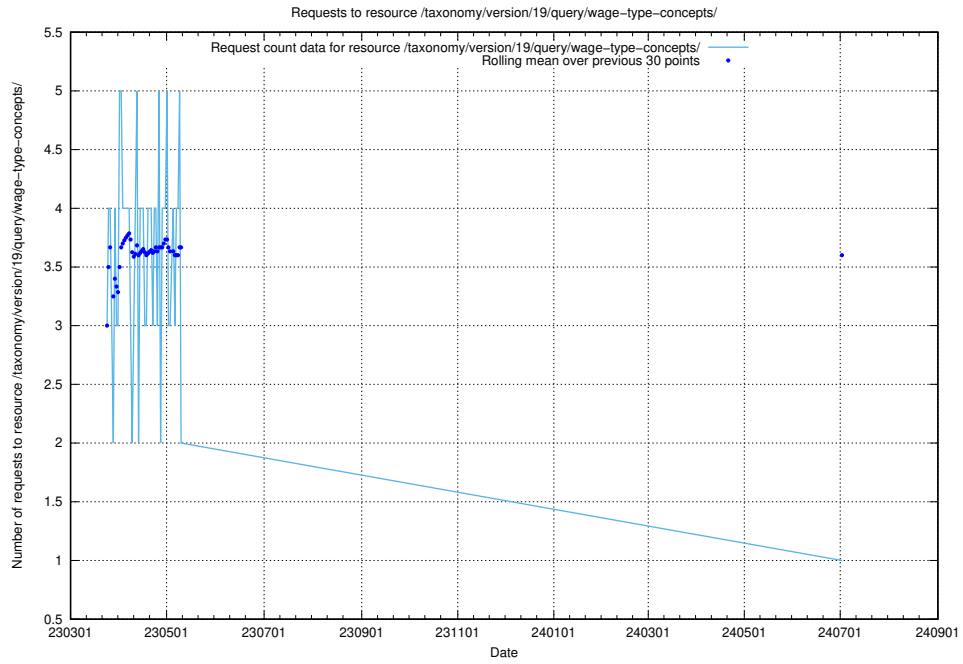

5.6490 Usage of /taxonomy/version/19/query/wage-type-concepts/

Here, we count the number of requests to resource /taxonomy/version/19/query/wage-type-concepts/.