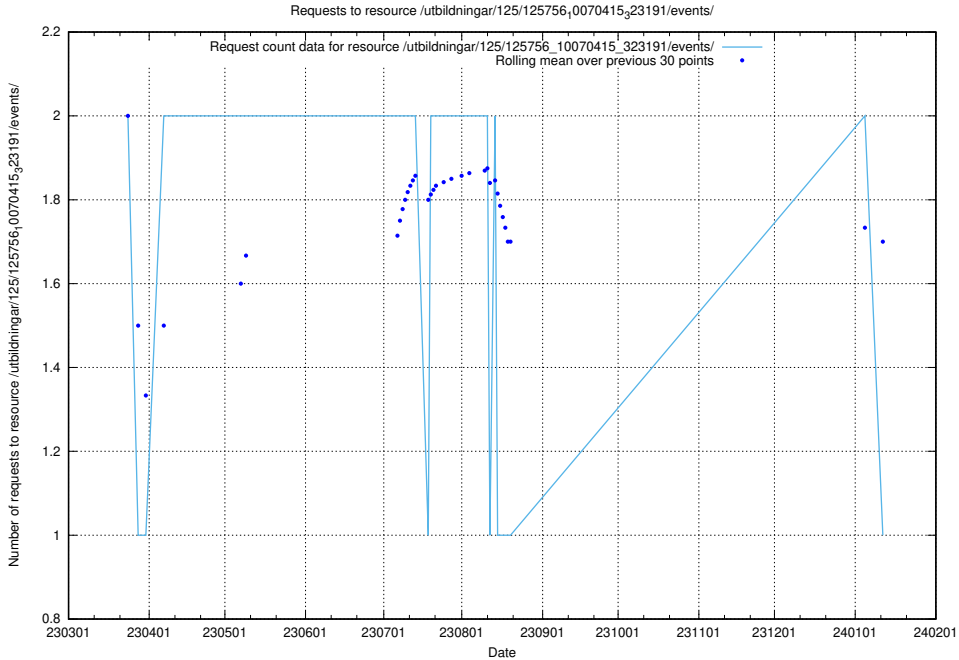

5.6539 Usage of /utbildningar/125/125756_10070415_323191/events/

Here, we count the number of requests to resource /utbildningar/125/125756_10070415_323191/events/