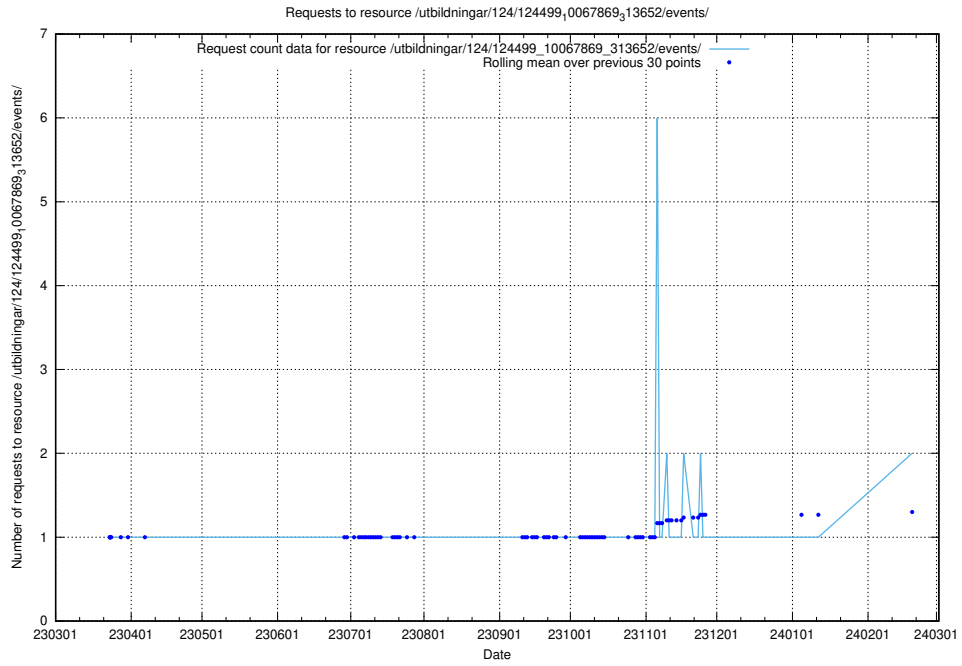

5.531 Usage of /utbildningar/124/124499_10067869_313652/events/

Here, we count the number of requests to resource /utbildningar/124/124499_10067869_313652/events/