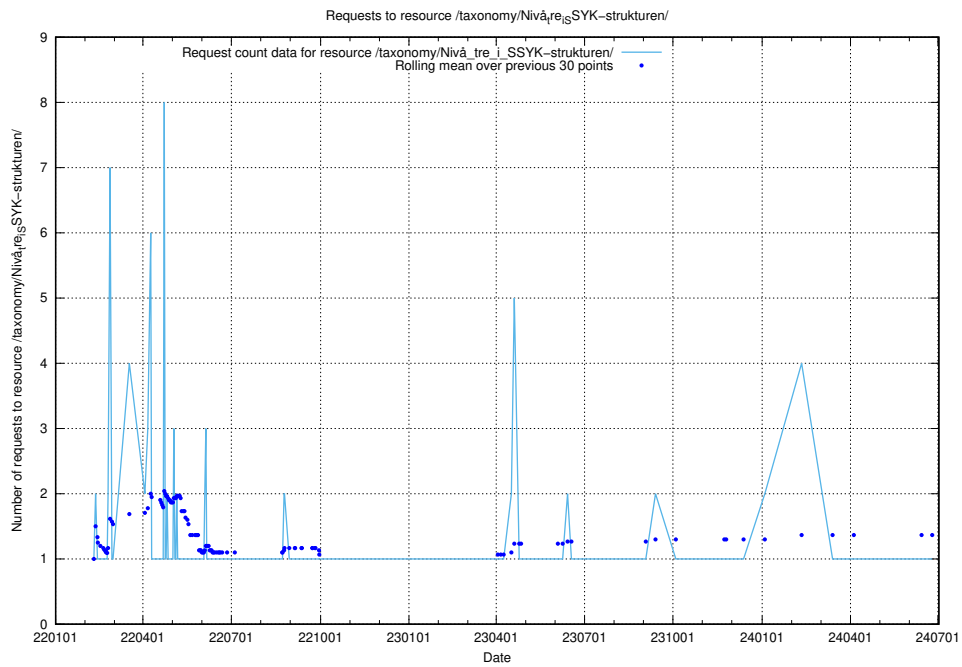

5.2307 Usage of /taxonomy/Nivå_tre_i_SSYK-strukturen/

Here, we count the number of requests to resource /taxonomy/Nivå_tre_i_SSYK-strukturen/.