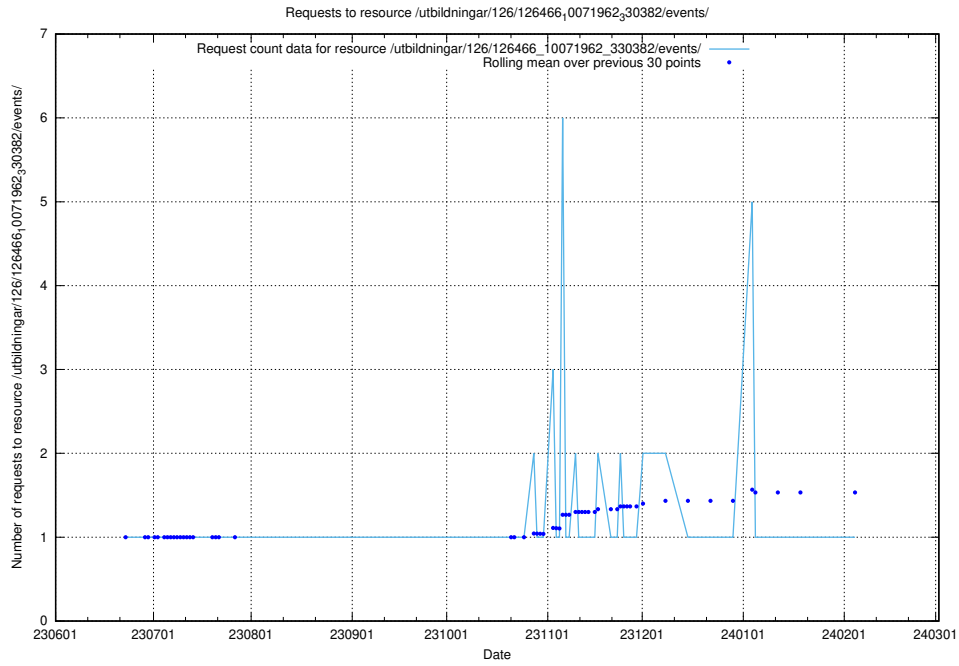

Here, we count the number of requests to resource /utbildningar/126/126466_10071962_330382/events/

5.6051 Usage of /utbildningar/126/126465_10071860_329840/events/

Here, we count the number of requests to resource /utbildningar/126/126465_10071860_329840/events/