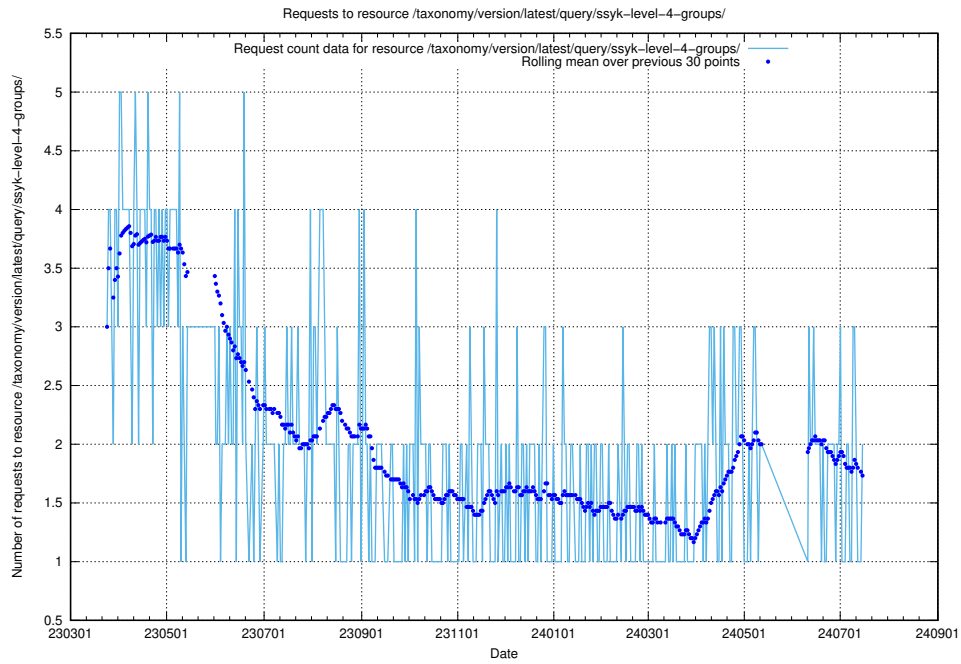

5.865 Usage of /taxonomy/version/latest/query/ssyk-level-4-groups/

Here, we count the number of requests to resource /taxonomy/version/latest/query/ssyk-level-4-groups/.