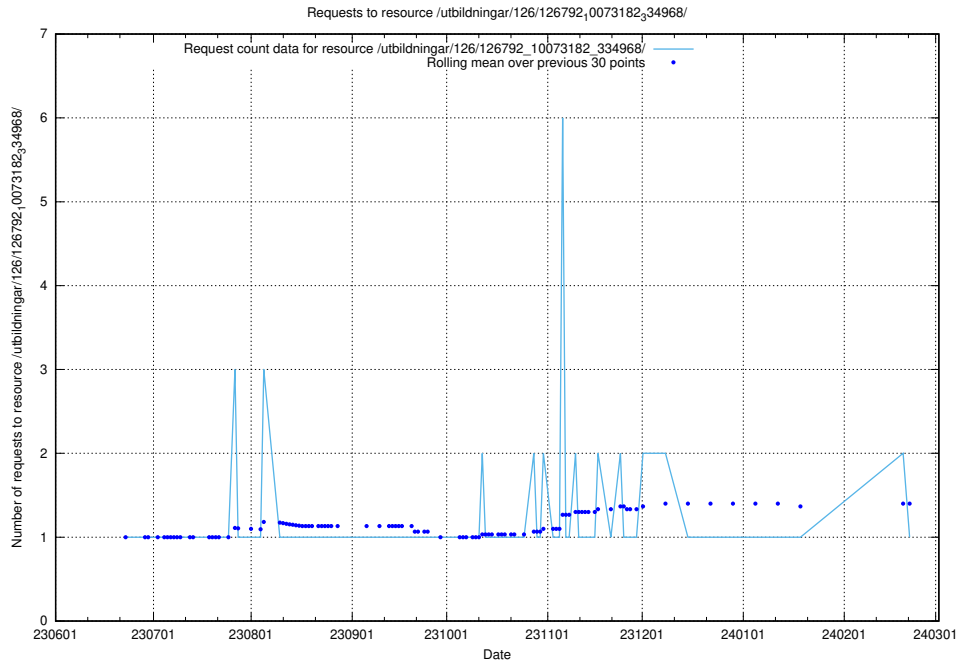

5.5991 Usage of /utbildningar/126/126792_10073182_334968/

Here, we count the number of requests to resource /utbildningar/126/126792_10073182_334968/.