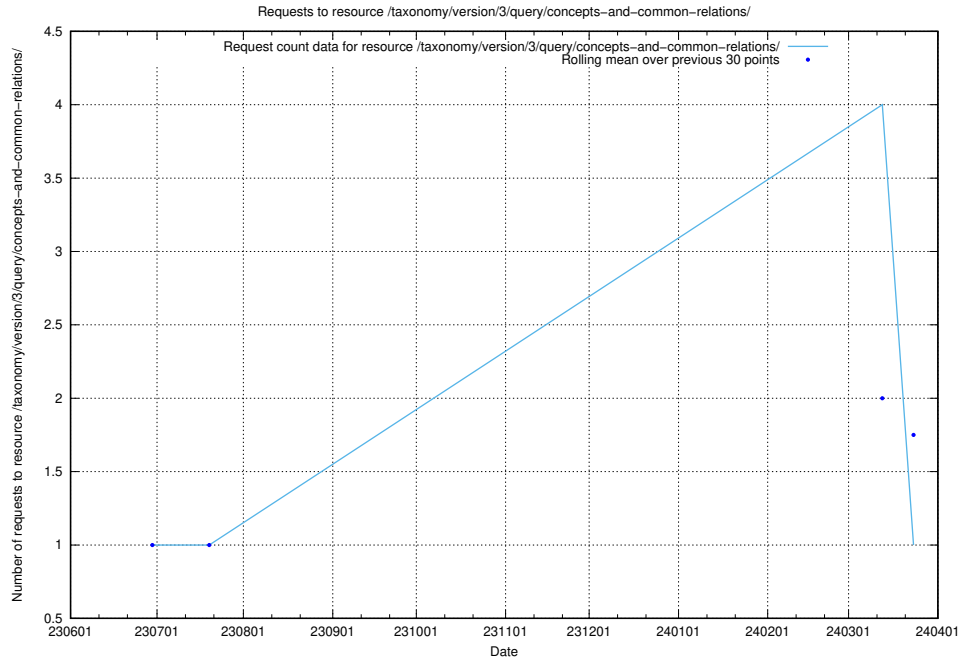

5.5808 Usage of /taxonomy/version/3/query/concepts-and-common-relations/

Here, we count the number of requests to resource /taxonomy/version/3/query/concepts-and-common-relations/.