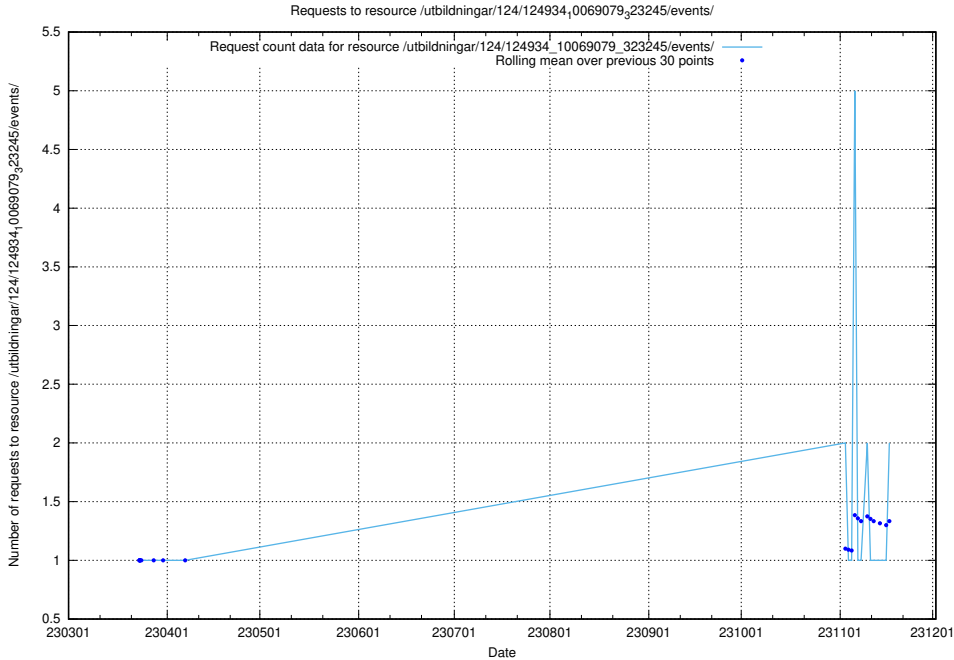

5.449 Usage of /utbildningar/124/124934_10069079_323245/events/

Here, we count the number of requests to resource /utbildningar/124/124934_10069079_323245/events/