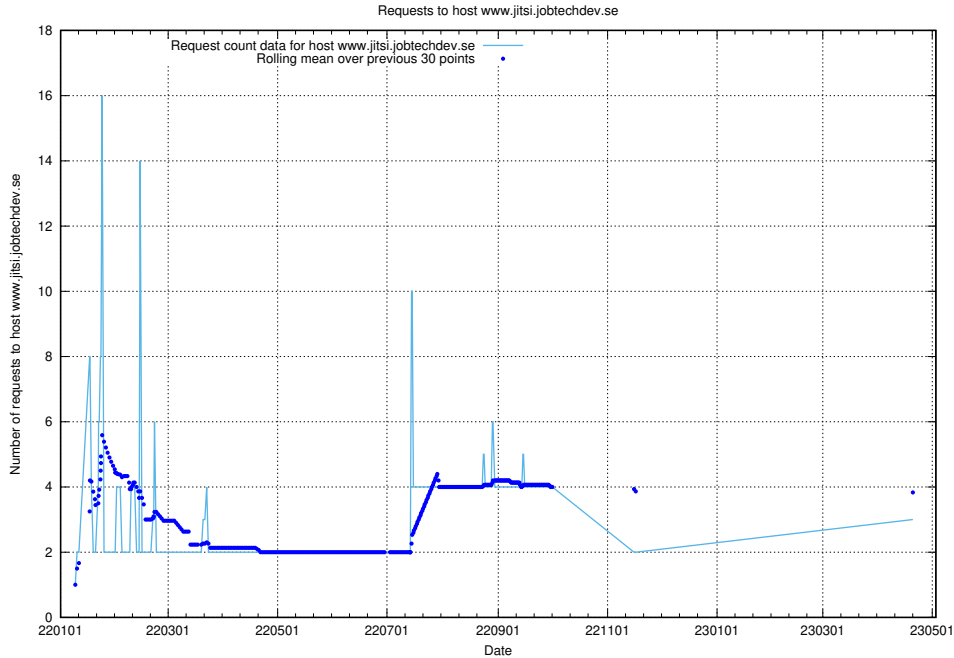

7.183 Usage of www.jitsi.jobtechdev.se

Here, we count the number of requests to host www.jitsi.jobtechdev.se.