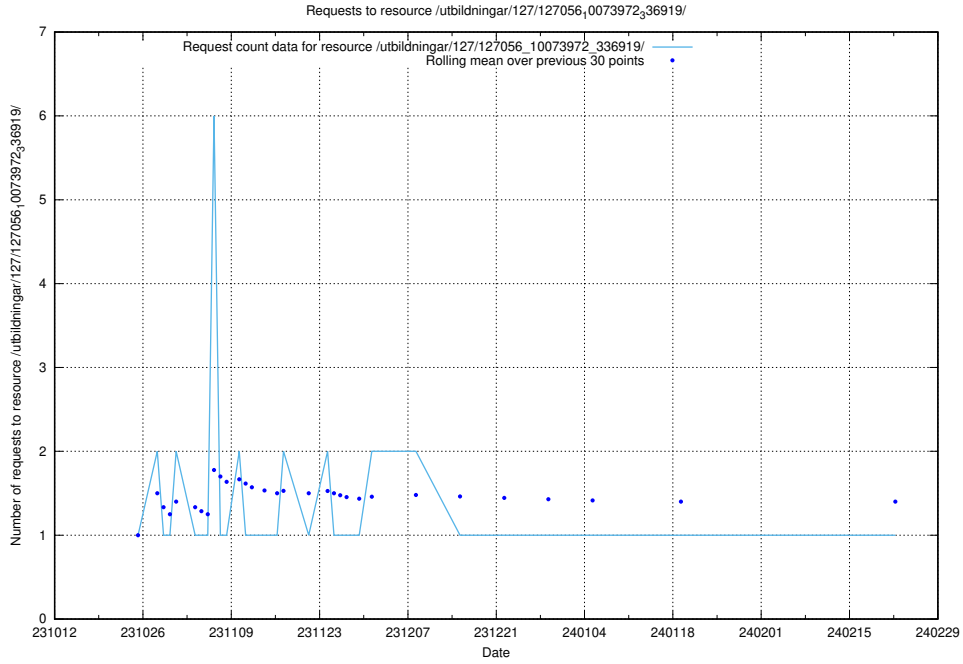

5.4602 Usage of /utbildningar/127/127056_10073972_336919/

Here, we count the number of requests to resource /utbildningar/127/127056_10073972_336919/.