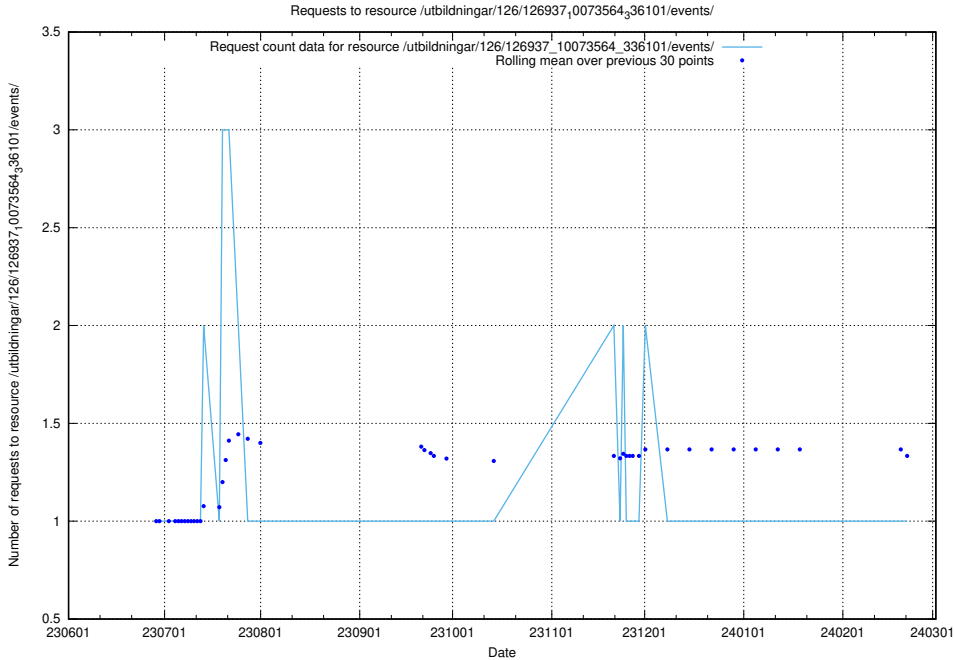

5.5838 Usage of /utbildningar/126/126937_10073564_336101/events/

Here, we count the number of requests to resource /utbildningar/126/126937_10073564_336101/events/