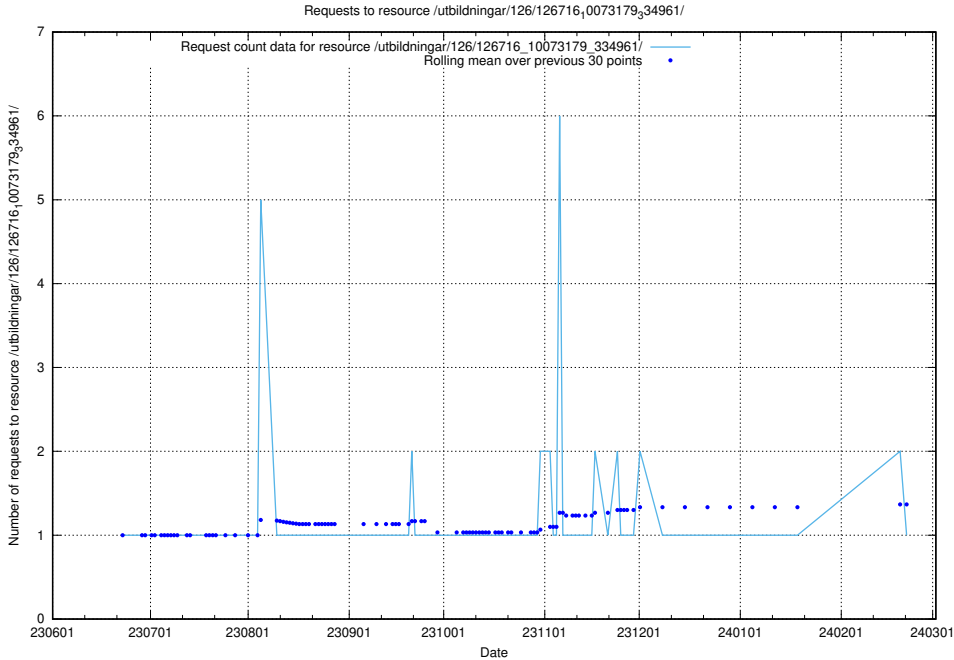

5.6016 Usage of /utbildningar/126/126716_10073179_334961/

Here, we count the number of requests to resource /utbildningar/126/126716_10073179_334961/.