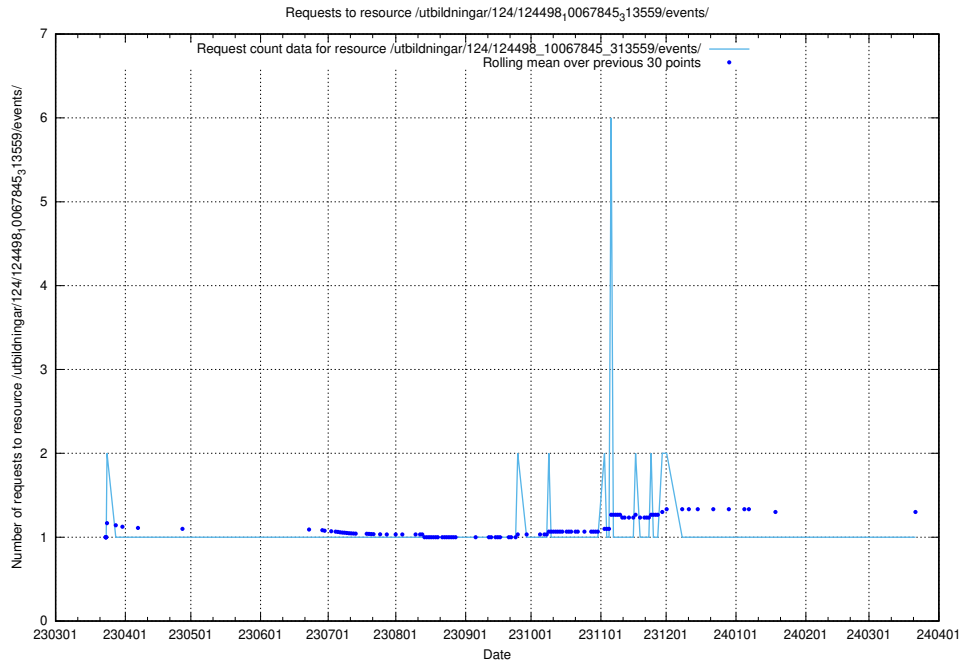

5.3048 Usage of /utbildningar/124/124498_10067845_313559/events/

Here, we count the number of requests to resource /utbildningar/124/124498_10067845_313559/events/