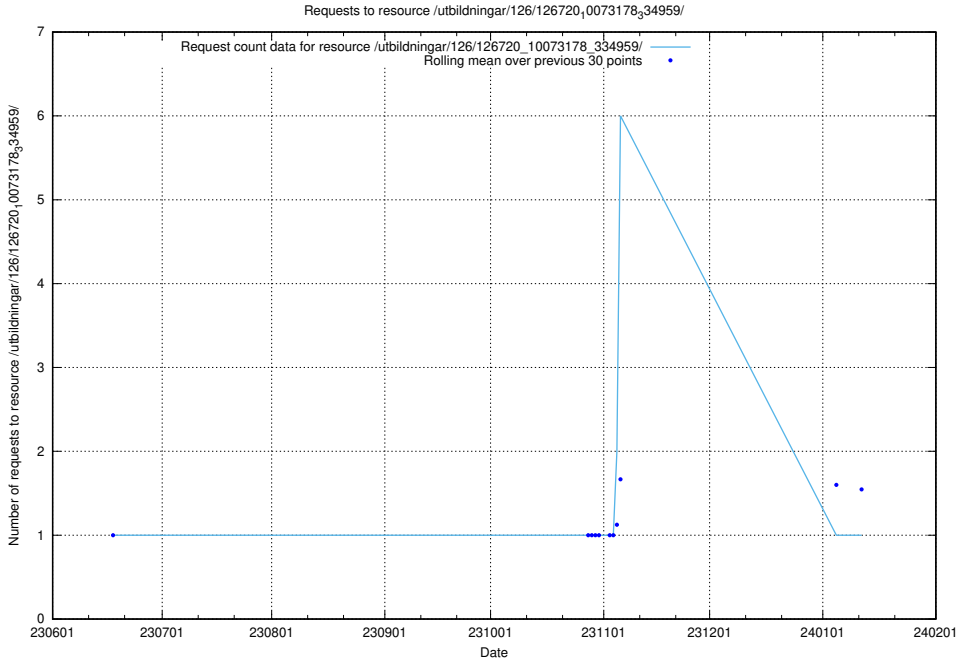

5.6250 Usage of /utbildningar/126/126720_10073178_334959/

Here, we count the number of requests to resource /utbildningar/126/126720_10073178_334959/.