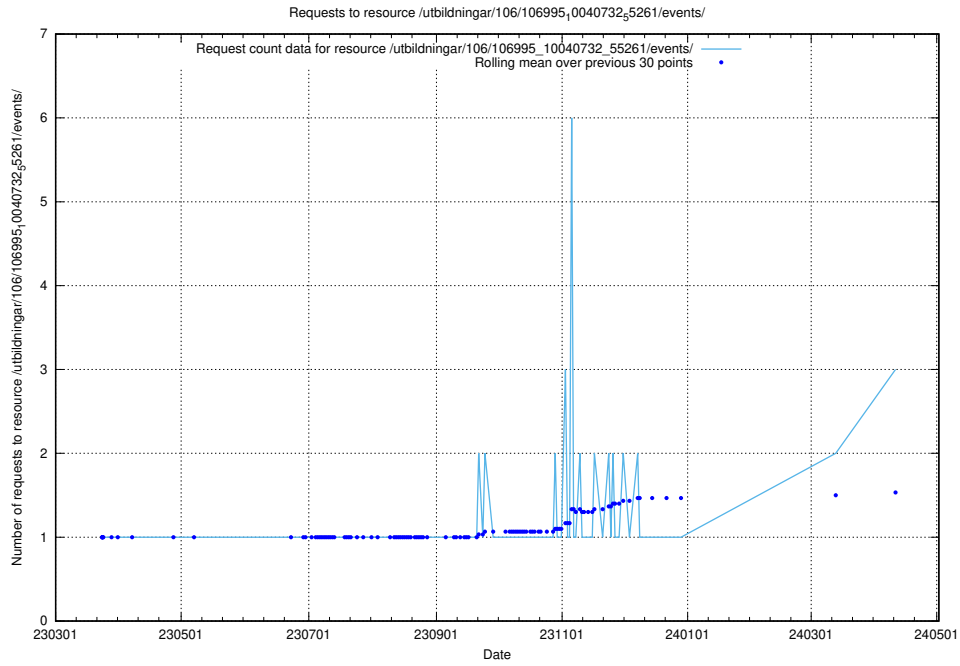

Here, we count the number of requests to resource /taxonomy/version/3/query/employment-variety-concepts/.

5.357 Usage of /utbildningar/106/106995_10040732_55261/events/

Here, we count the number of requests to resource /utbildningar/106/106995_10040732_55261/events/.