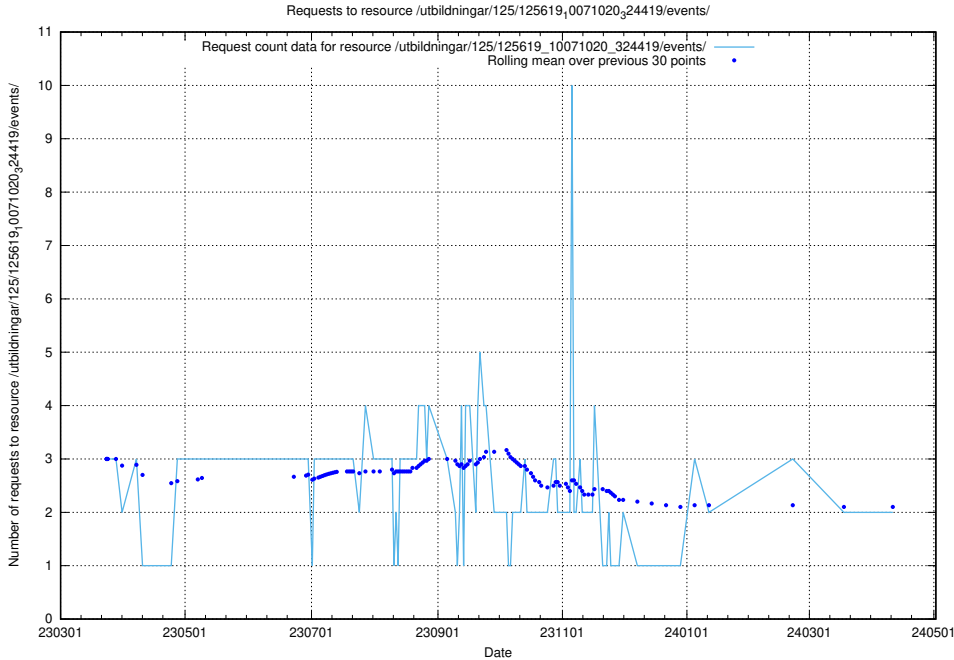

5.911 Usage of /utbildningar/125/125619_10071020_324419/events/

Here, we count the number of requests to resource /utbildningar/125/125619_10071020_324419/events/