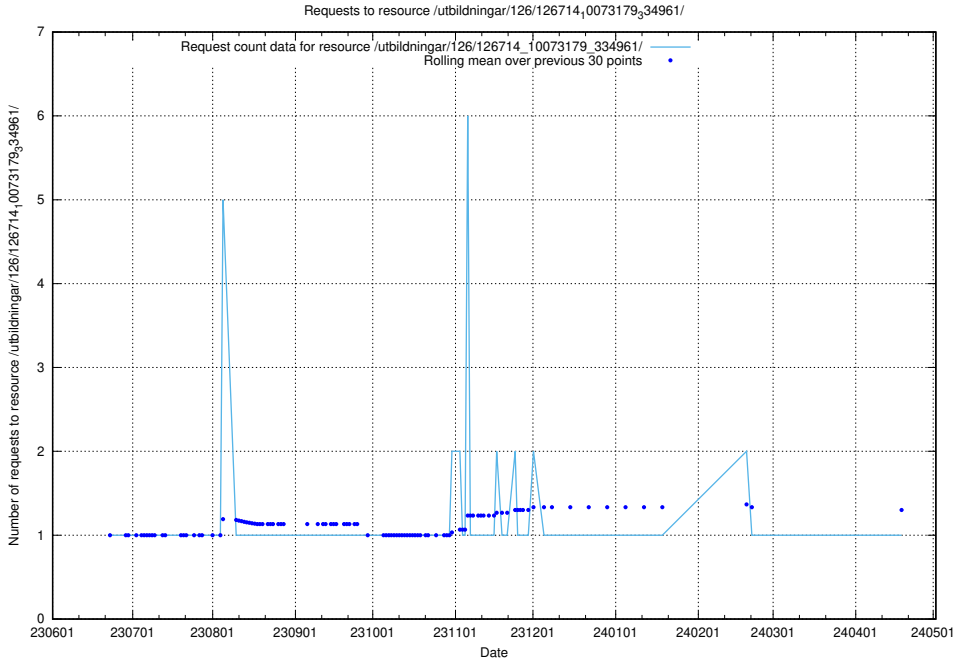

5.6018 Usage of /utbildningar/126/126714_10073179_334961/

Here, we count the number of requests to resource /utbildningar/126/126714_10073179_334961/.