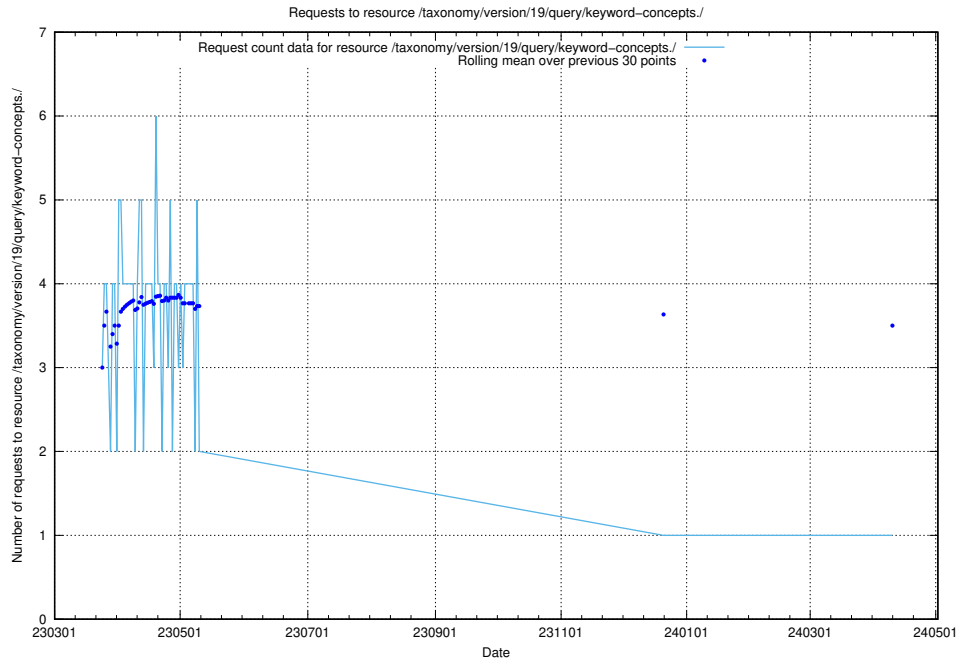

5.6524 Usage of /taxonomy/version/19/query/keyword-concepts-with-relations/

Here, we count the number of requests to resource /taxonomy/version/19/query/keyword-concepts-with-relations/.

5.6525 Usage of /taxonomy/version/19/query/isco-level-4-groups/