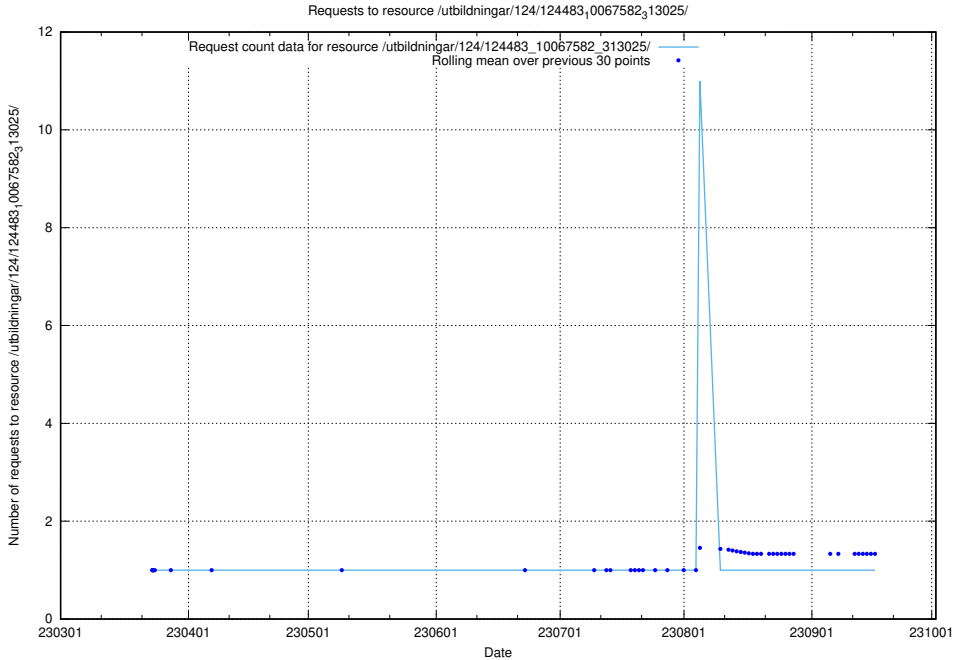

5.3167 Usage of /utbildningar/124/124483_10067582_313025/

Here, we count the number of requests to resource /utbildningar/124/124483_10067582_313025/.