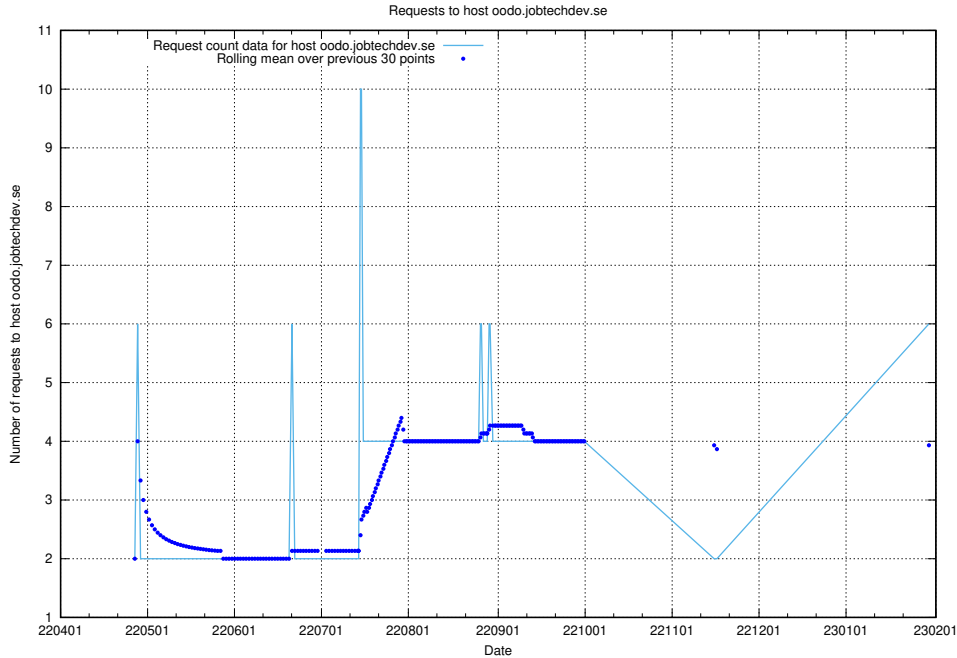

7.89 Usage of oodo.jobtechdev.se

Here, we count the number of requests to host oodo.jobtechdev.se.