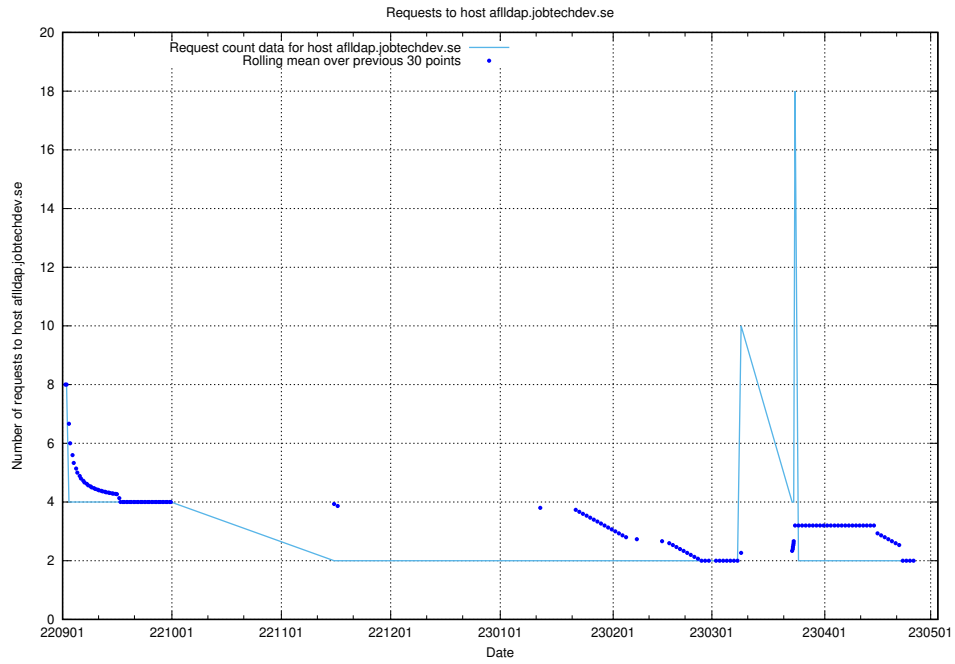

7.335 Usage of afldap.jobtechdev.se

Here, we count the number of requests to host afldap.jobtechdev.se.