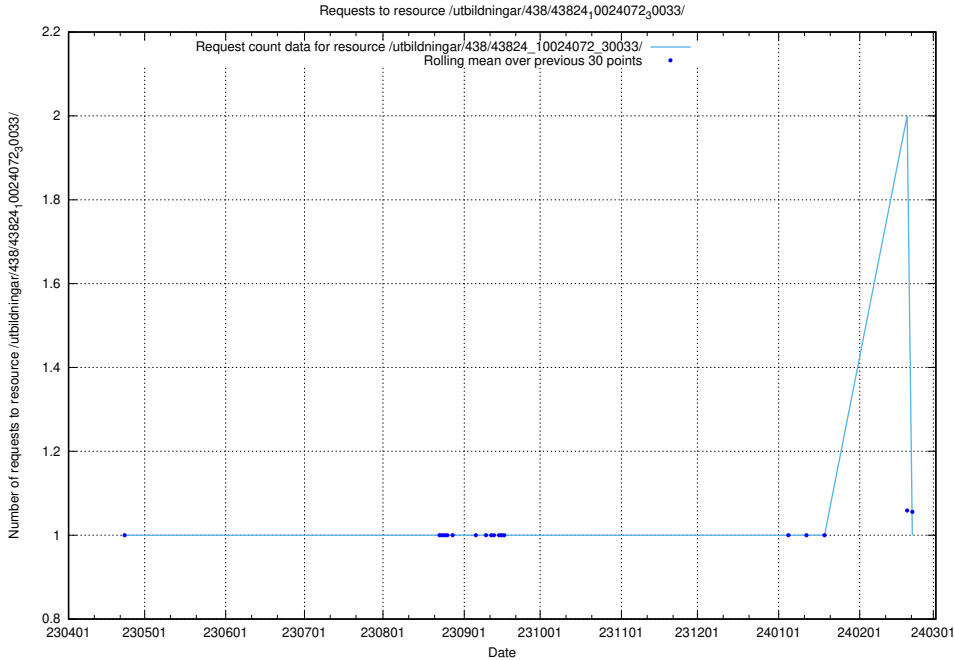

5.6423 Usage of /utbildningar/438/43824_10024072_30033/

Here, we count the number of requests to resource /utbildningar/438/43824_10024072_30033/.