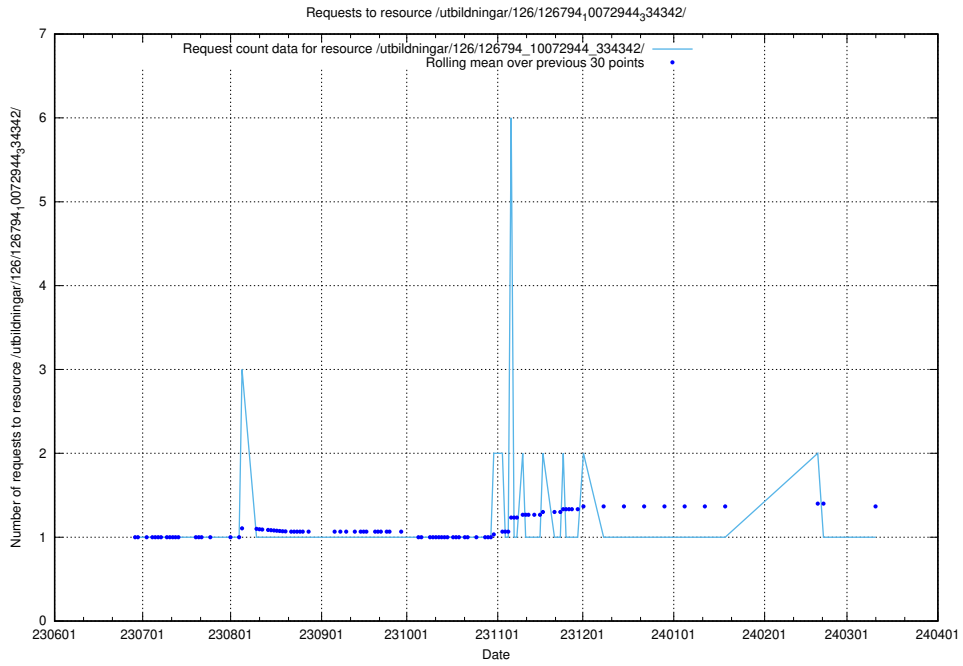

5.5841 Usage of /utbildningar/126/126794_10072944_334342/

Here, we count the number of requests to resource /utbildningar/126/126794_10072944_334342/.