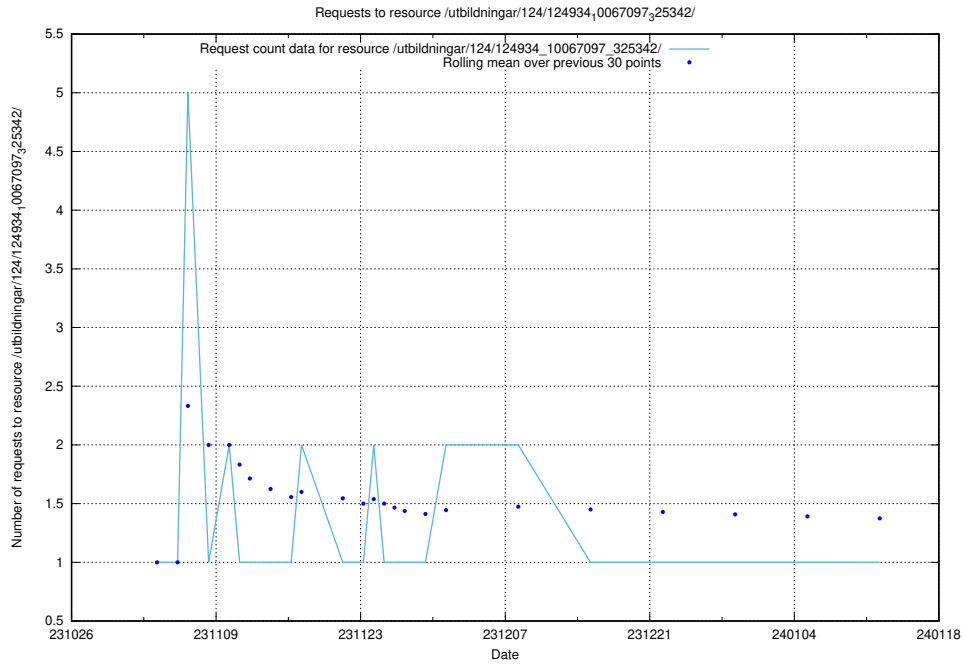

Here, we count the number of requests to resource /utbildningar/125/125598_10070059_322168/.

5.4545 Usage of /utbildningar/124/124934_10067097_325342/

Here, we count the number of requests to resource /utbildningar/124/124934_10067097_325342/.