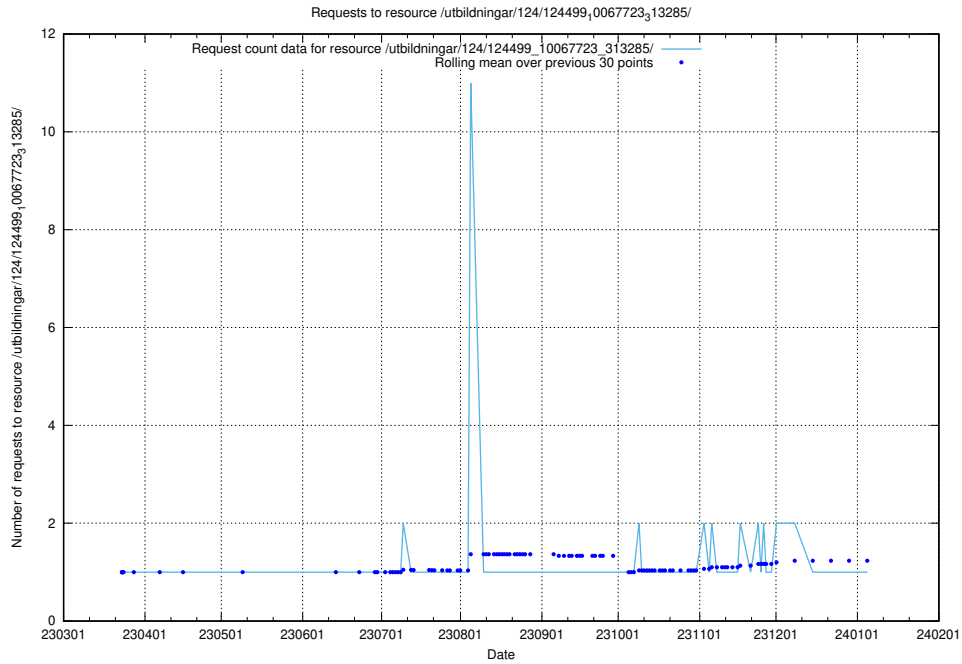

Here, we count the number of requests to resource /utbildningar/utb_emil/124/124176_10067289_312247/

5.2901 Usage of /utbildningar/124/124499_10067723_313285/

Here, we count the number of requests to resource /utbildningar/124/124499_10067723_313285/.