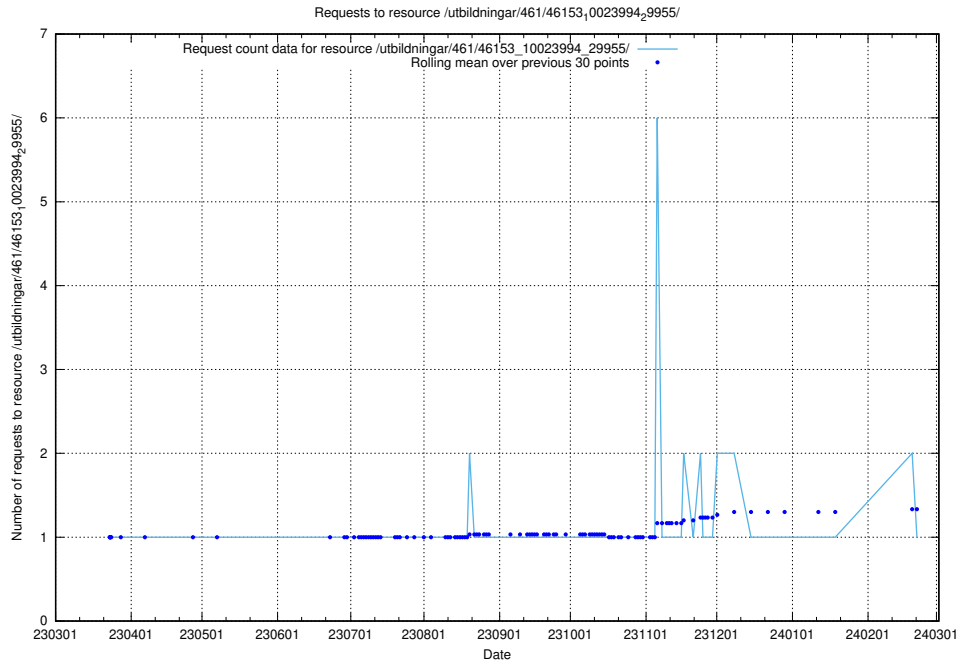

5.6697 Usage of /utbildningar/461/46153_10023994_29955/

Here, we count the number of requests to resource /utbildningar/461/46153_10023994_29955/.