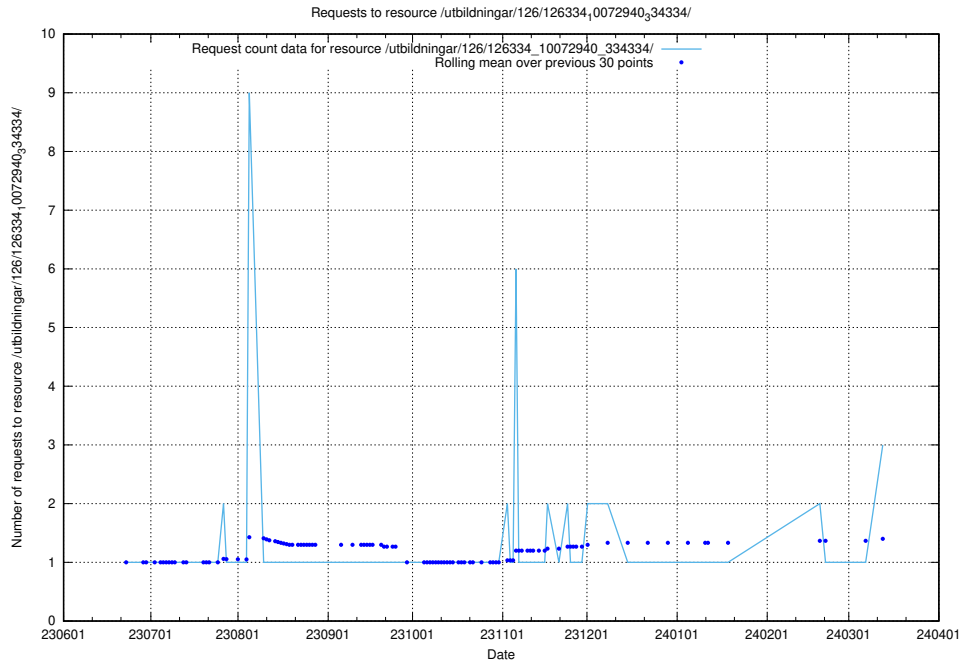

5.368 Usage of /utbildningar/126/126334_10072940_334334/

Here, we count the number of requests to resource /utbildningar/126/126334_10072940_334334/.