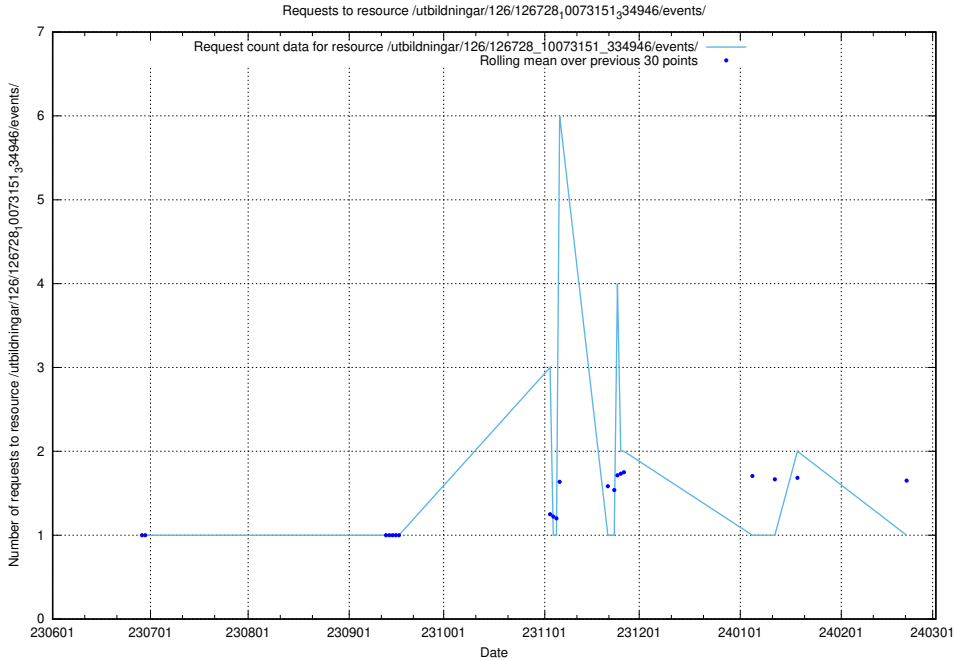

5.5849 Usage of /utbildningar/126/126728_10073151_334946/events/

Here, we count the number of requests to resource /utbildningar/126/126728_10073151_334946/events/