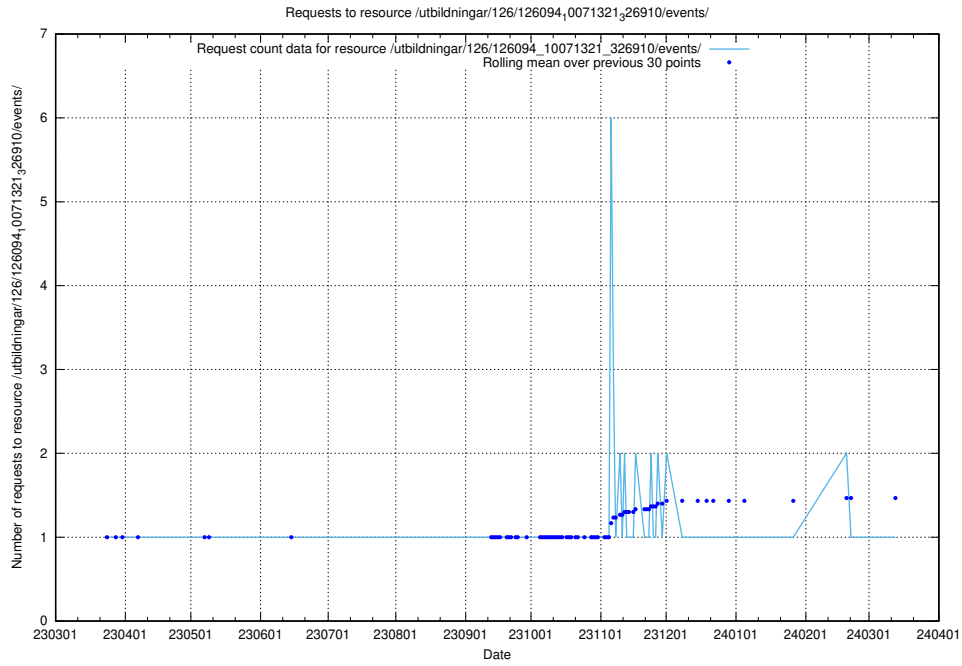

5.6592 Usage of /utbildningar/126/126094_10071321_326910/events/

Here, we count the number of requests to resource /utbildningar/126/126094_10071321_326910/events/