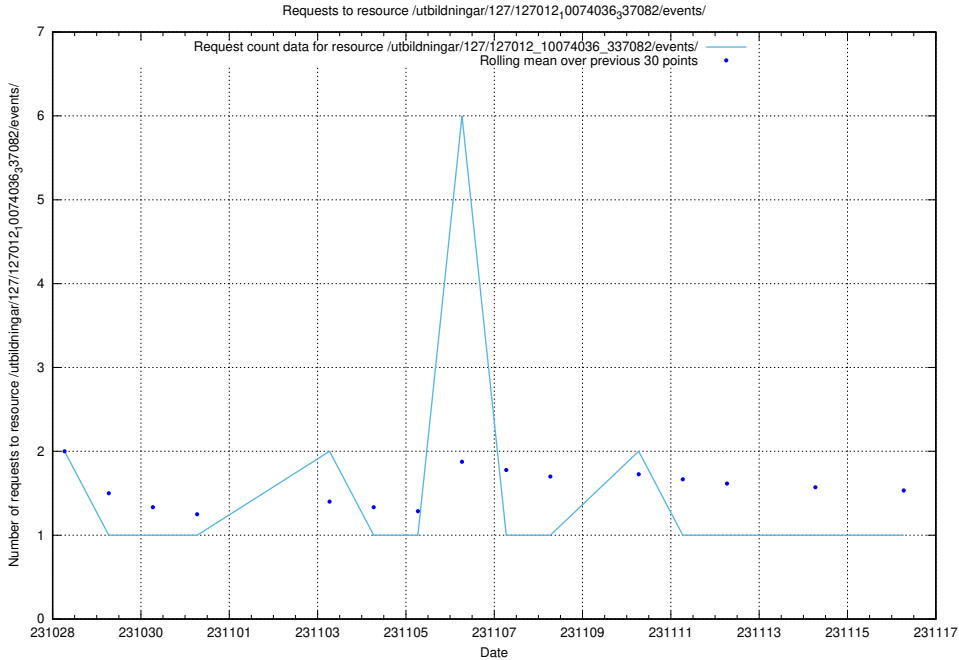

5.4571 Usage of /utbildningar/127/127012_10074036_337082/events/

Here, we count the number of requests to resource /utbildningar/127/127012_10074036_337082/events/

5.4572 Usage of /utbildningar/126/126795_10073175_334956/events/