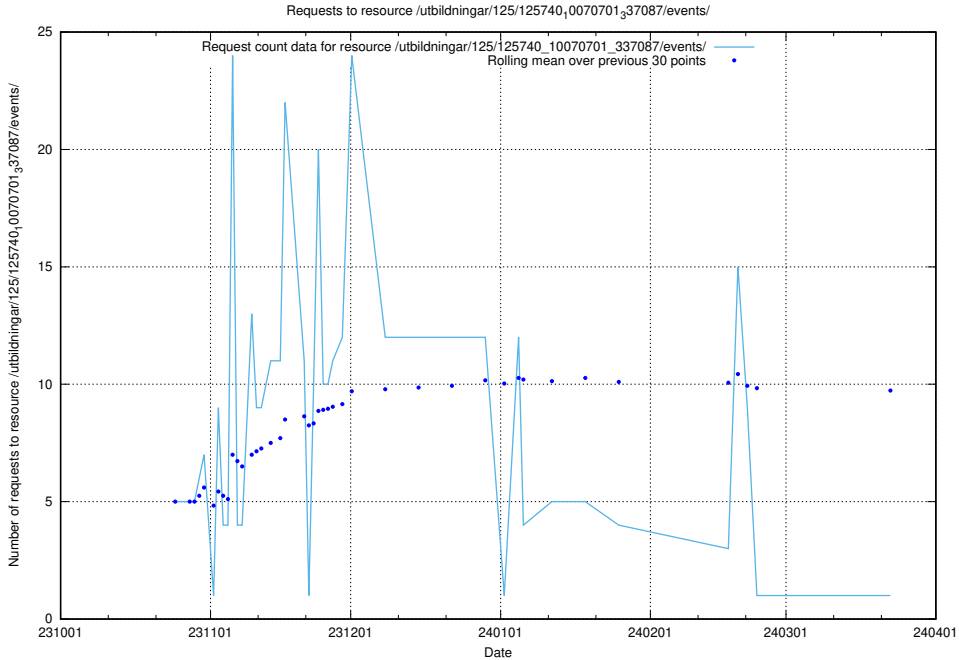

5.4589 Usage of /taxonomy/version/1/query/skills/

Here, we count the number of requests to resource /taxonomy/version/1/query/skills/.

5.4591 Usage of /utbildningar/125/125740_10070701_337087/events/

Here, we count the number of requests to resource /utbildningar/125/125740_10070701_337087/events/