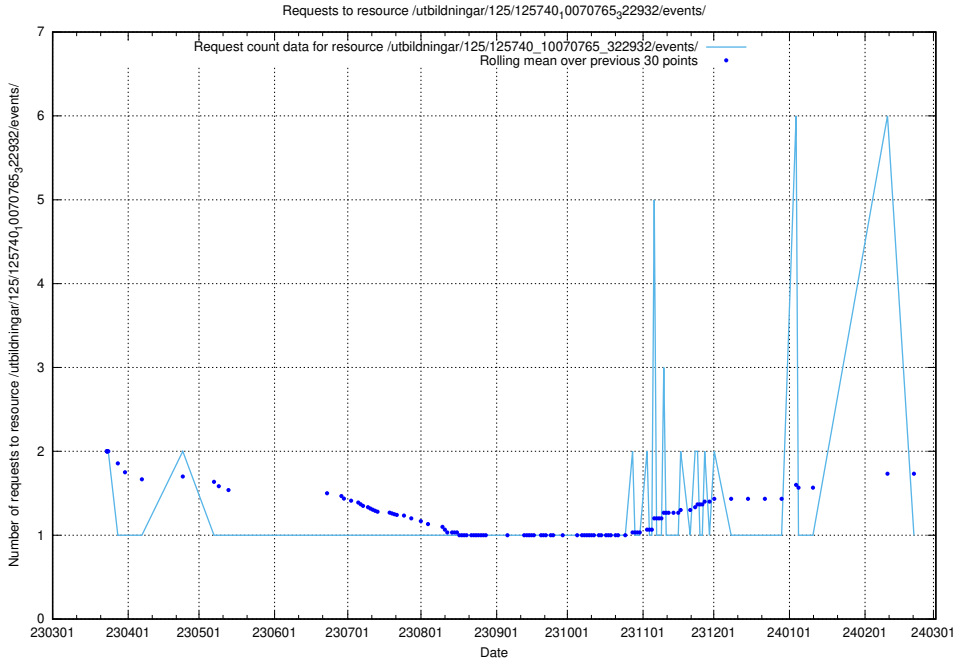

5.6659 Usage of /utbildningar/125/125740_10070765_322932/events/

Here, we count the number of requests to resource /utbildningar/125/125740_10070765_322932/events/