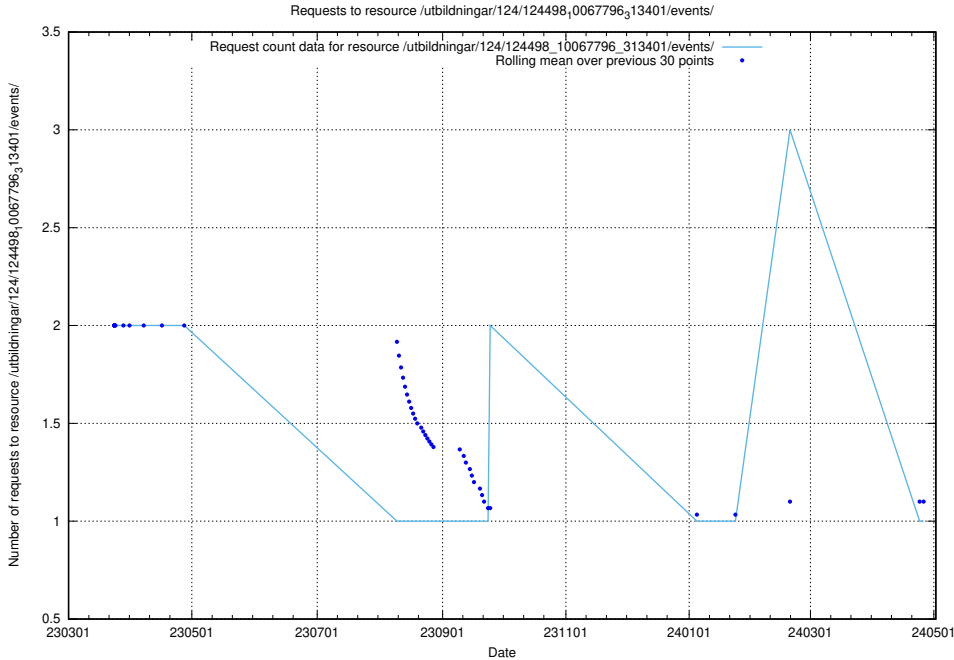

5.6679 Usage of /utbildningar/124/124498_10067796_313401/events/

Here, we count the number of requests to resource /utbildningar/124/124498_10067796_313401/events/