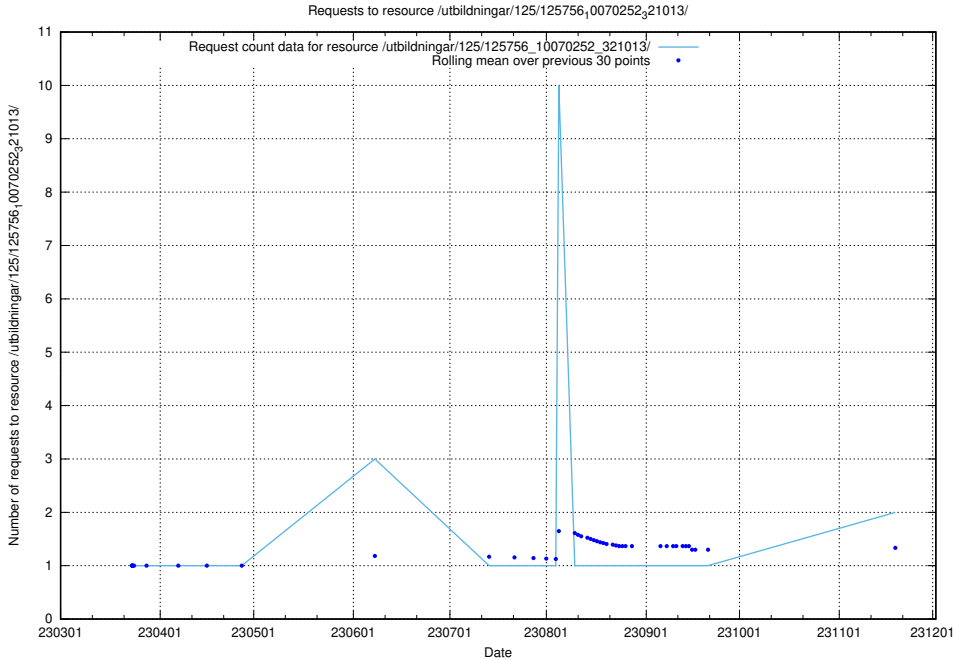

5.936 Usage of /utbildningar/125/125756_10070252_321013/

Here, we count the number of requests to resource /utbildningar/125/125756_10070252_321013/.