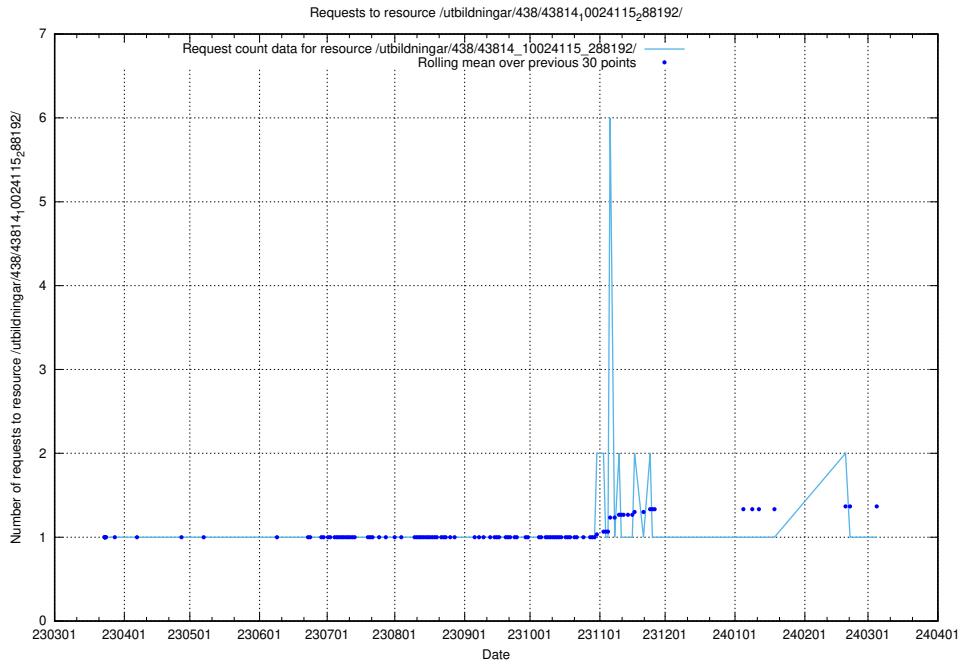

5.6726 Usage of /utbildningar/438/43814_10024115_288192/

Here, we count the number of requests to resource /utbildningar/438/43814_10024115_288192/.