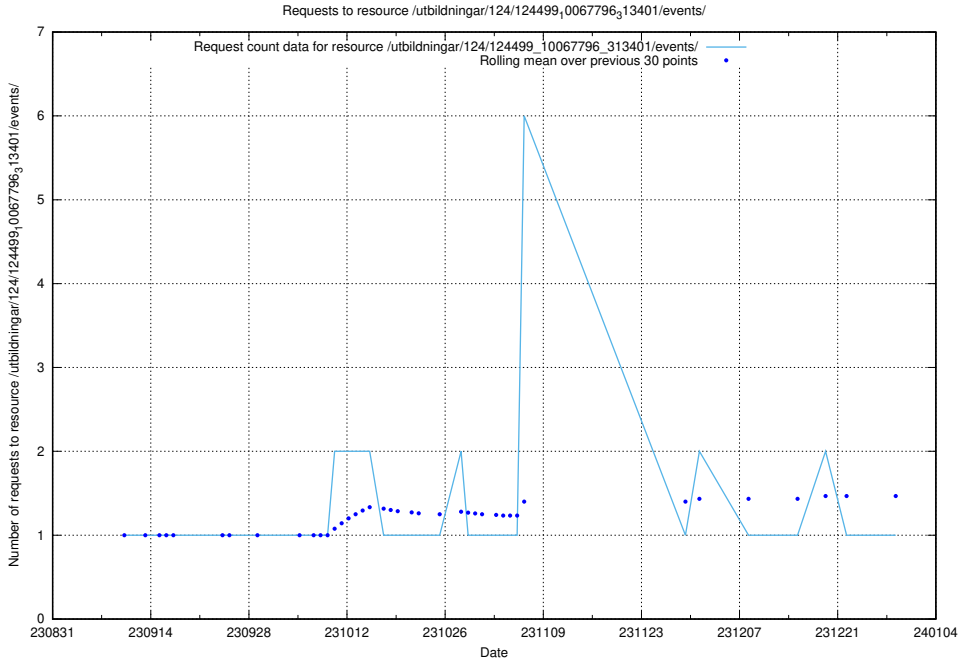

5.4997 Usage of /utbildningar/124/124499_10067796_313401/events/

Here, we count the number of requests to resource /utbildningar/124/124499_10067796_313401/events/