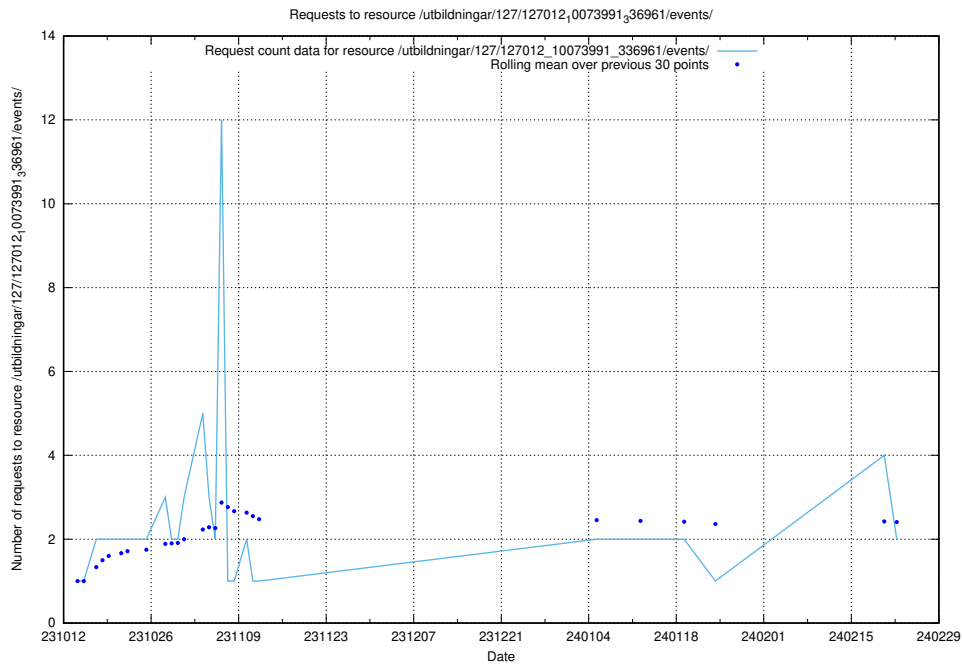

5.674 Usage of /utbildningar/127/127012_10073991_336961/events/

Here, we count the number of requests to resource /utbildningar/127/127012_10073991_336961/events/