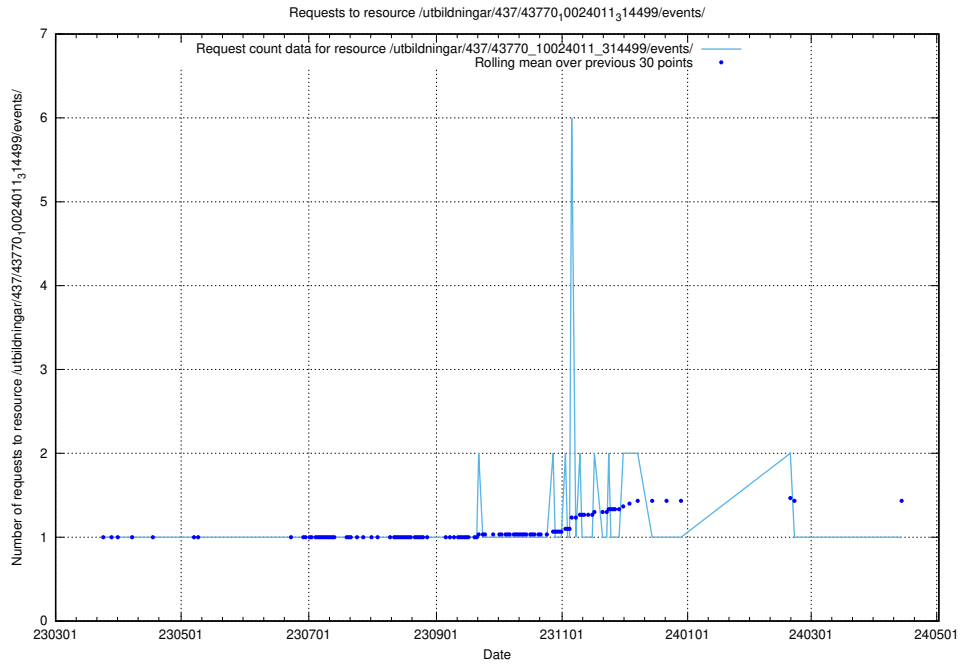

5.6569 Usage of /utbildningar/437/43770_10024011_314499/events/

Here, we count the number of requests to resource /utbildningar/437/43770_10024011_314499/events/.