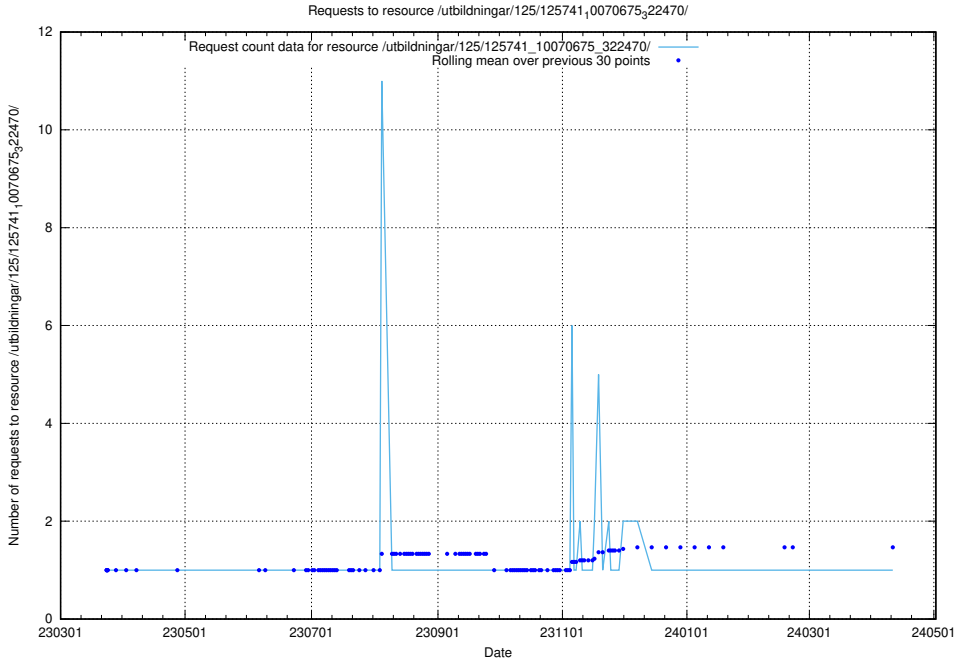

5.6861 Usage of /utbildningar/125/125741_10070675_322470/

Here, we count the number of requests to resource /utbildningar/125/125741_10070675_322470/.