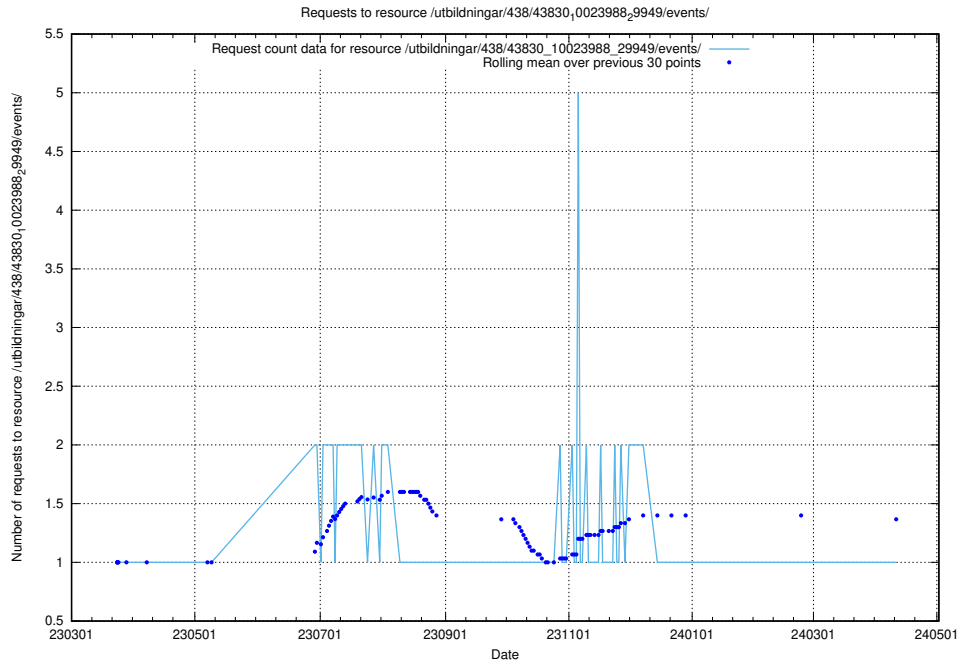

Here, we count the number of requests to resource /utbildningar/438/43831_10024051_32246/.

5.6715 Usage of /utbildningar/438/43830_10023988_29949/events/

Here, we count the number of requests to resource /utbildningar/438/43830_10023988_29949/events/.