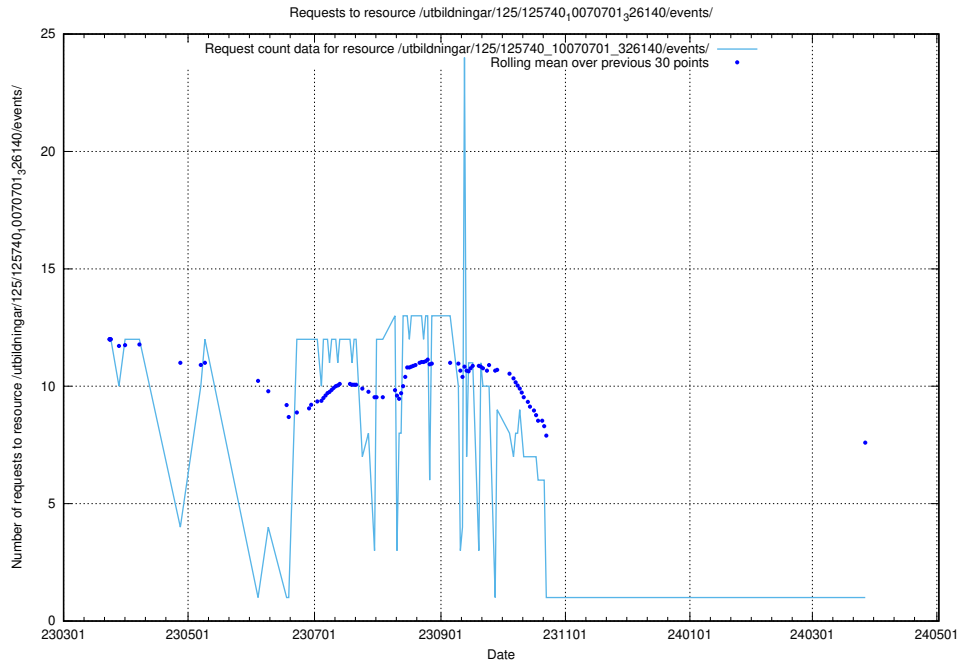

5.6631 Usage of /utbildningar/125/125740_10070701_326140/events/

Here, we count the number of requests to resource /utbildningar/125/125740_10070701_326140/events/