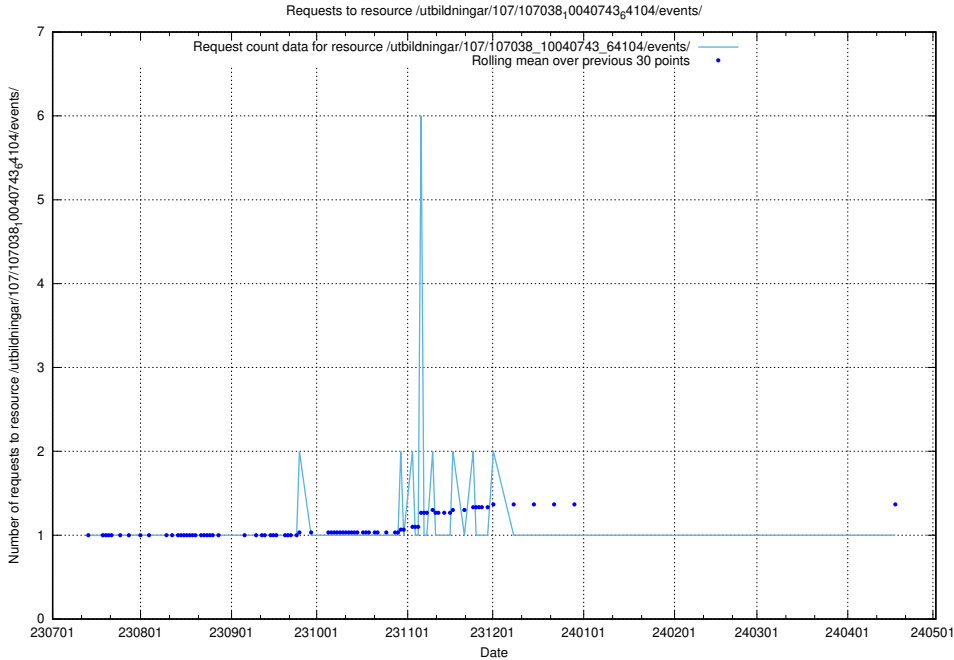

5.5465 Usage of /utbildningar/107/107038_10040743_64104/events/

Here, we count the number of requests to resource /utbildningar/107/107038_10040743_64104/events/.