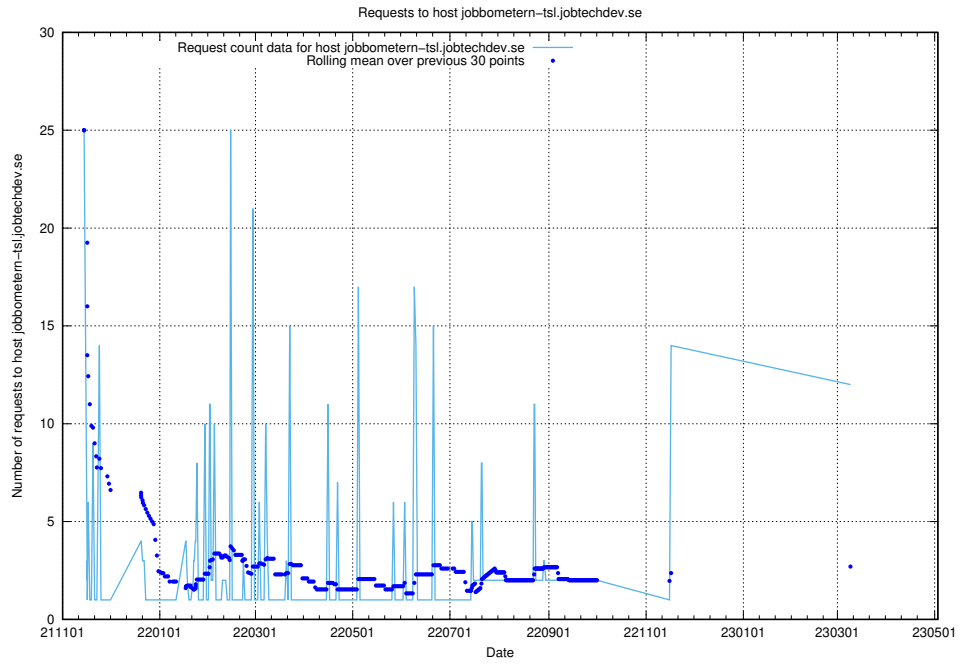

7.63 Usage of `jobbometern-tsl.jobtechdev.se`

Here, we count the number of requests to host `jobbometern-tsl.jobtechdev.se`.