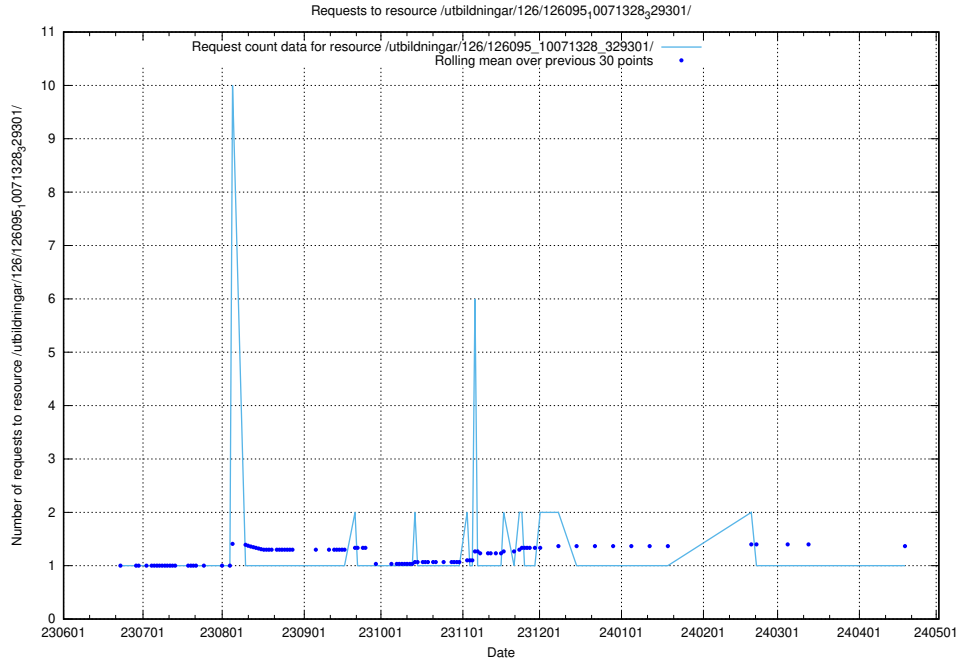

5.6077 Usage of /utbildningar/126/126095_10071328_329301/

Here, we count the number of requests to resource /utbildningar/126/126095_10071328_329301/.