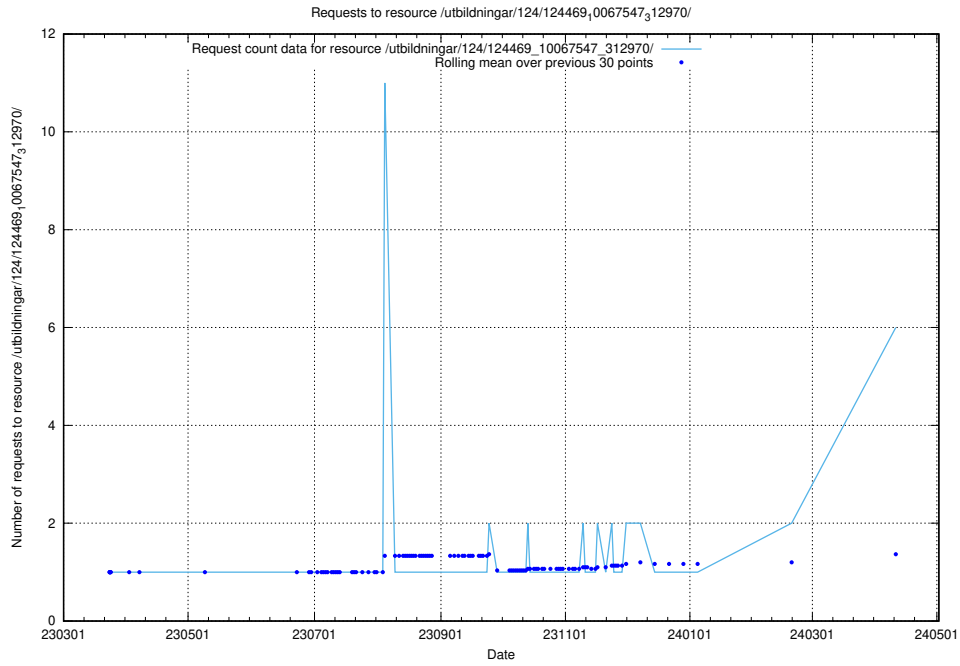

5.52 Usage of /utbildningar/124/124469_10067547_312970/

Here, we count the number of requests to resource /utbildningar/124/124469_10067547_312970/.