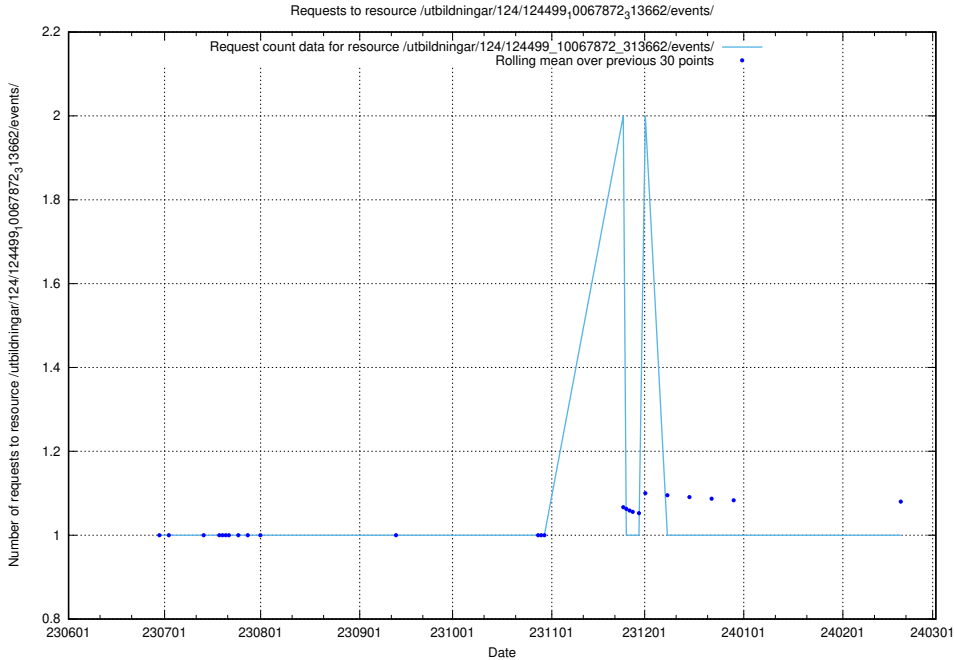

5.5795 Usage of /utbildningar/124/124499_10067872_313662/events/

Here, we count the number of requests to resource /utbildningar/124/124499_10067872_313662/events/