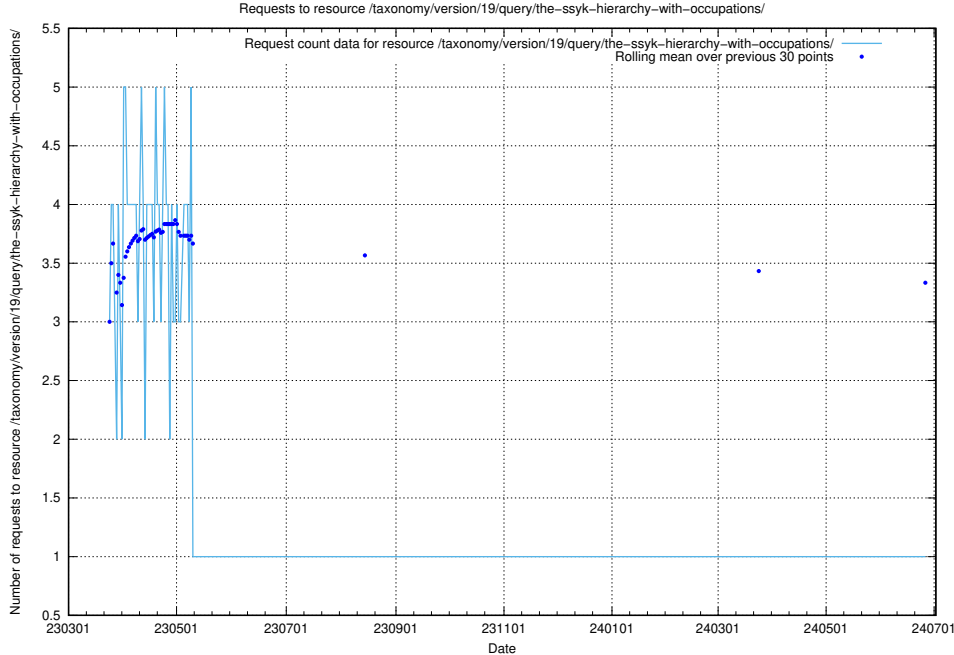

5.6492 Usage of /taxonomy/version/19/query/the-ssyk-hierarchy-with-occupations/

Here, we count the number of requests to resource /taxonomy/version/19/query/the-ssyk-hierarchy-with-occupations/.