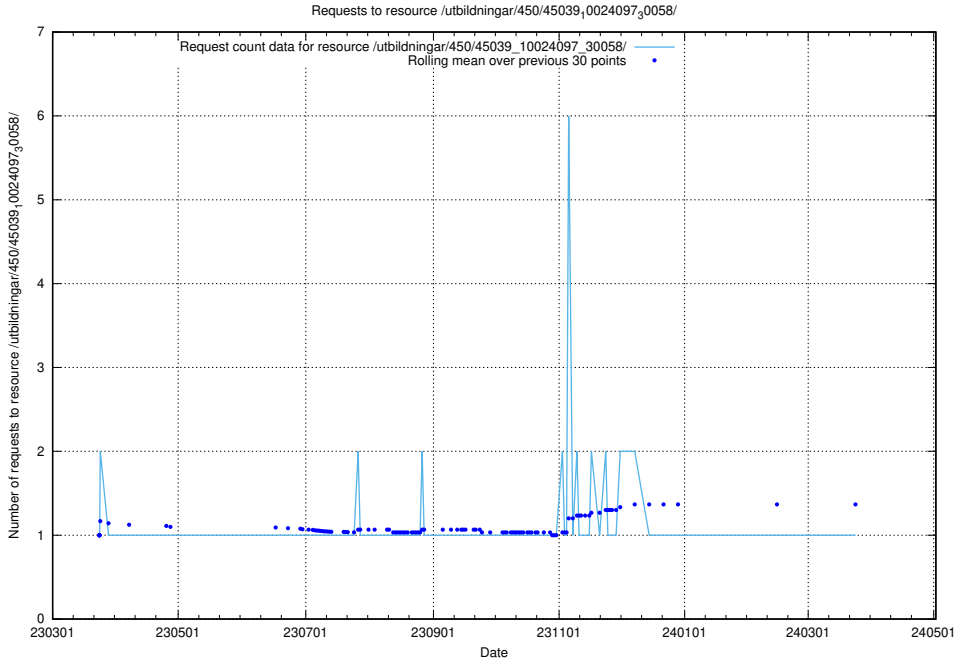

5.6702 Usage of /utbildningar/450/45039_10024097_30058/

Here, we count the number of requests to resource /utbildningar/450/45039_10024097_30058/.