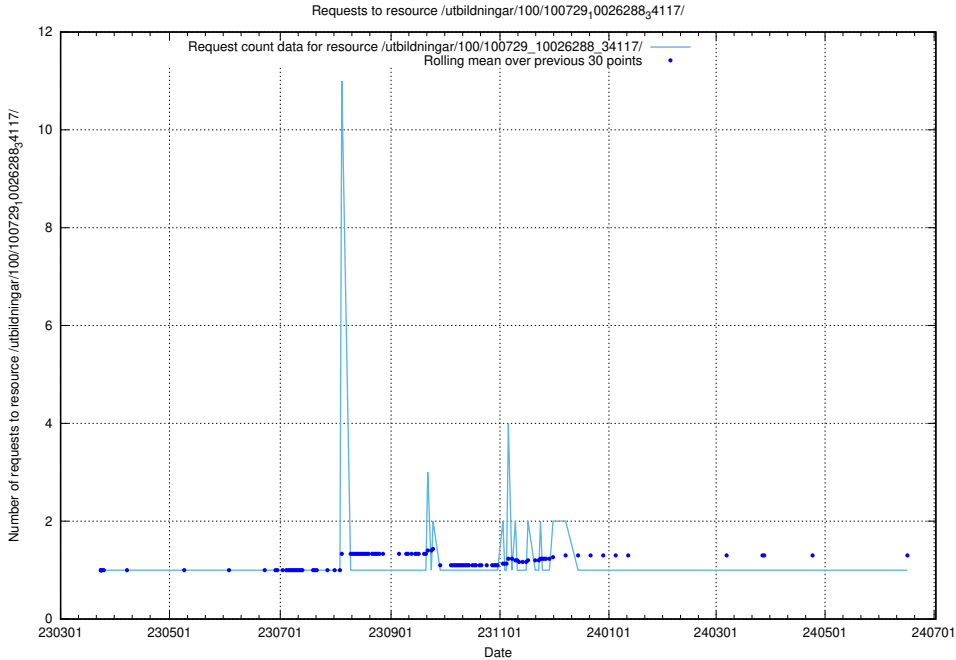

5.6082 Usage of /utbildningar/100/100729_10026288_34117/

Here, we count the number of requests to resource /utbildningar/100/100729_10026288_34117/.