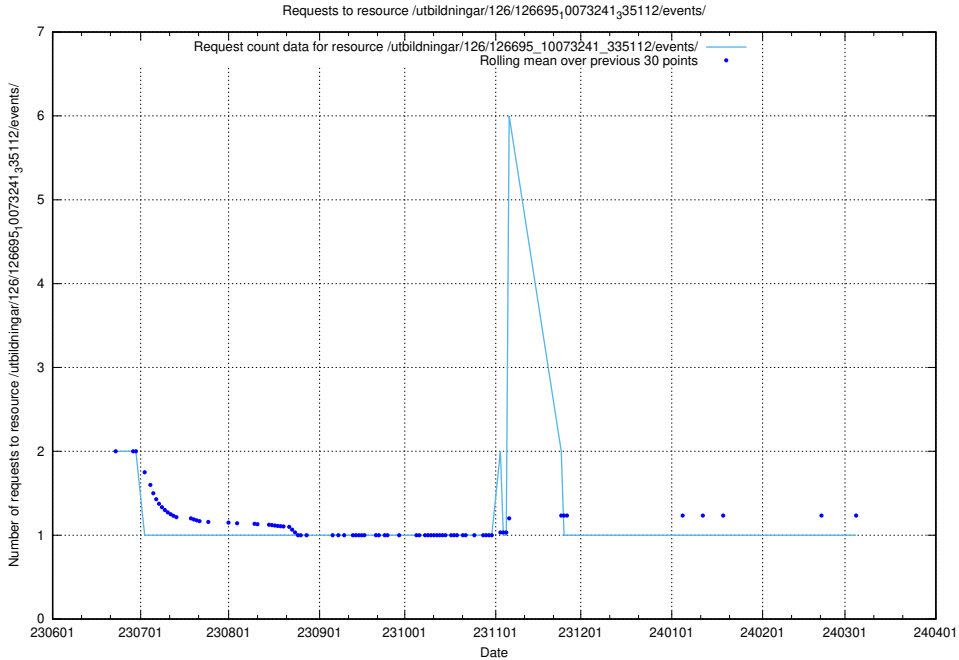

5.5961 Usage of /utbildningar/126/126695_10073241_335112/events/

Here, we count the number of requests to resource /utbildningar/126/126695_10073241_335112/events/