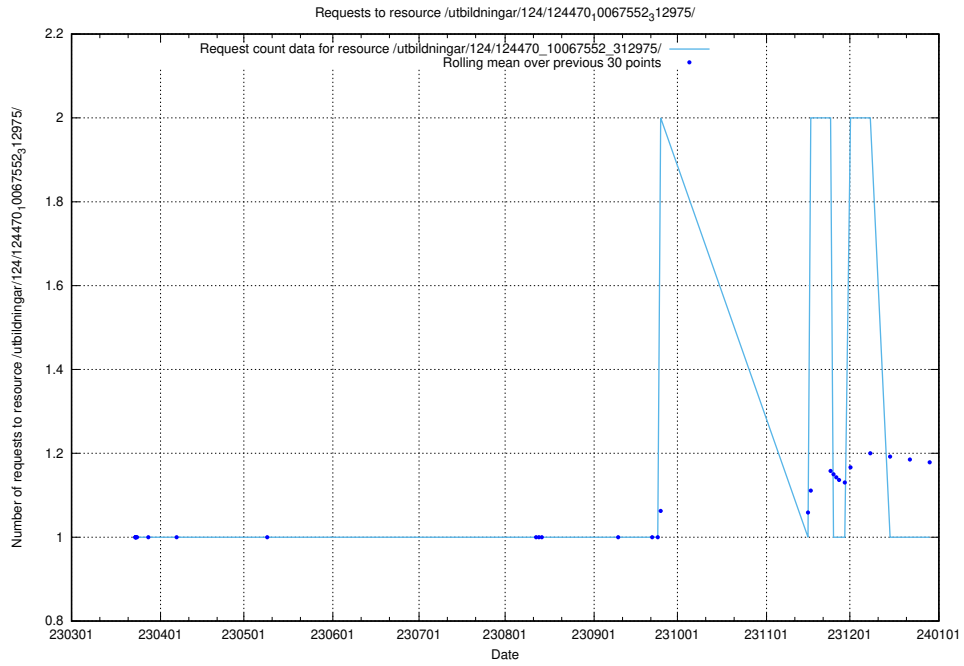

5.3575 Usage of /utbildningar/124/124470_10067552_312975/

Here, we count the number of requests to resource /utbildningar/124/124470_10067552_312975/.