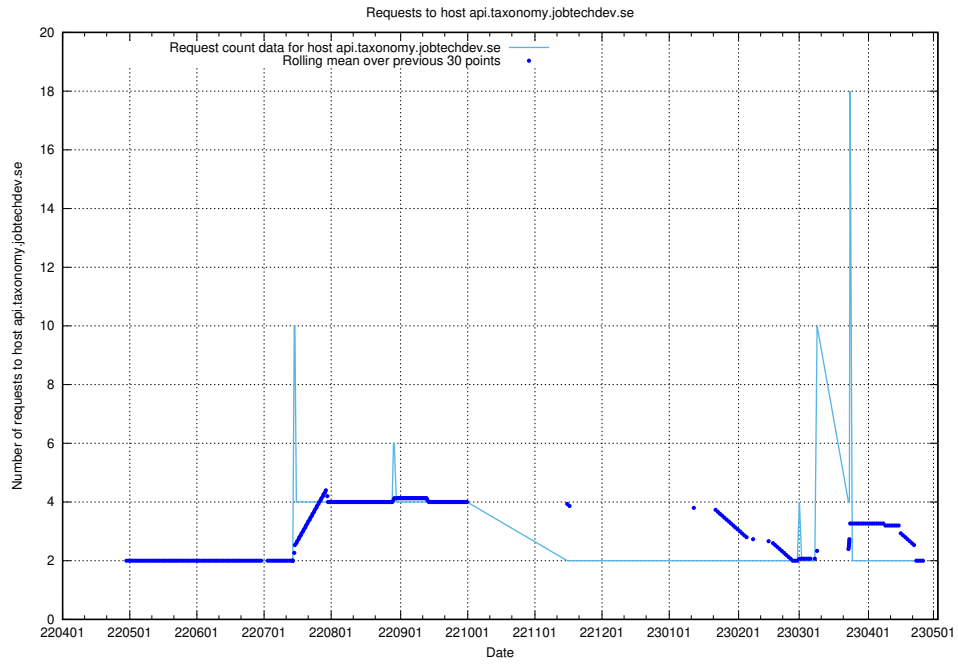

7.439 Usage of api.taxonomy.jobtechdev.se

Here, we count the number of requests to host api.taxonomy.jobtechdev.se.