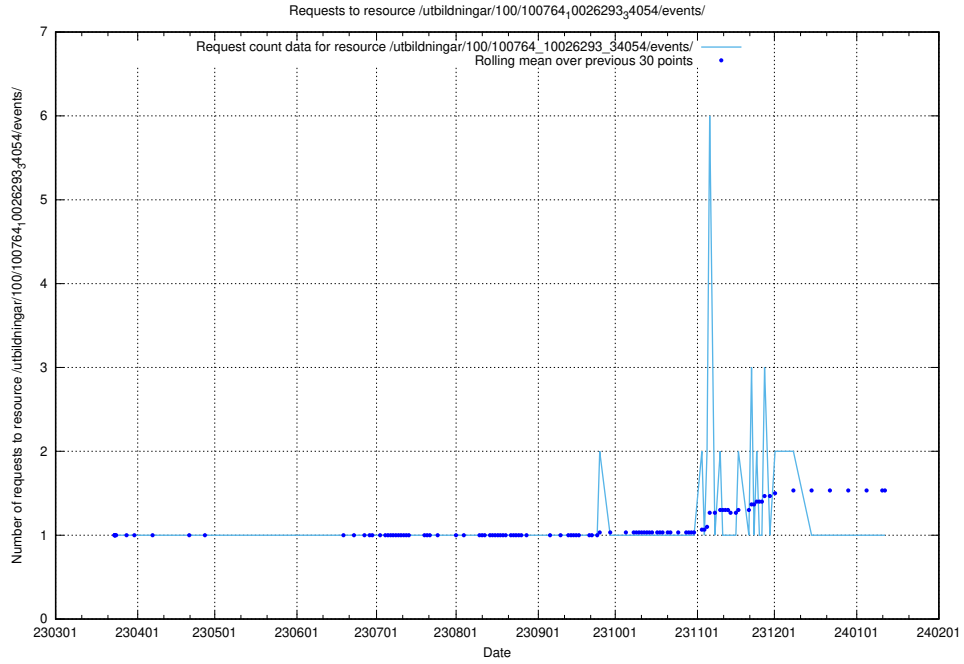

5.5933 Usage of /utbildningar/100/100764_10026293_34054/events/

Here, we count the number of requests to resource /utbildningar/100/100764_10026293_34054/events/.