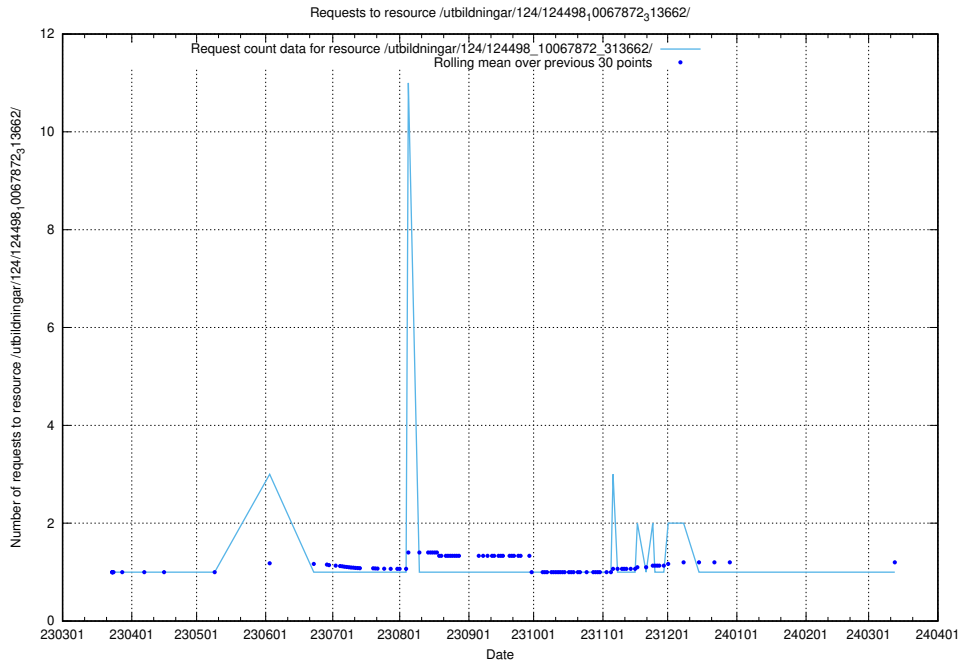

5.3029 Usage of /utbildningar/124/124498_10067872_313662/

Here, we count the number of requests to resource /utbildningar/124/124498_10067872_313662/.