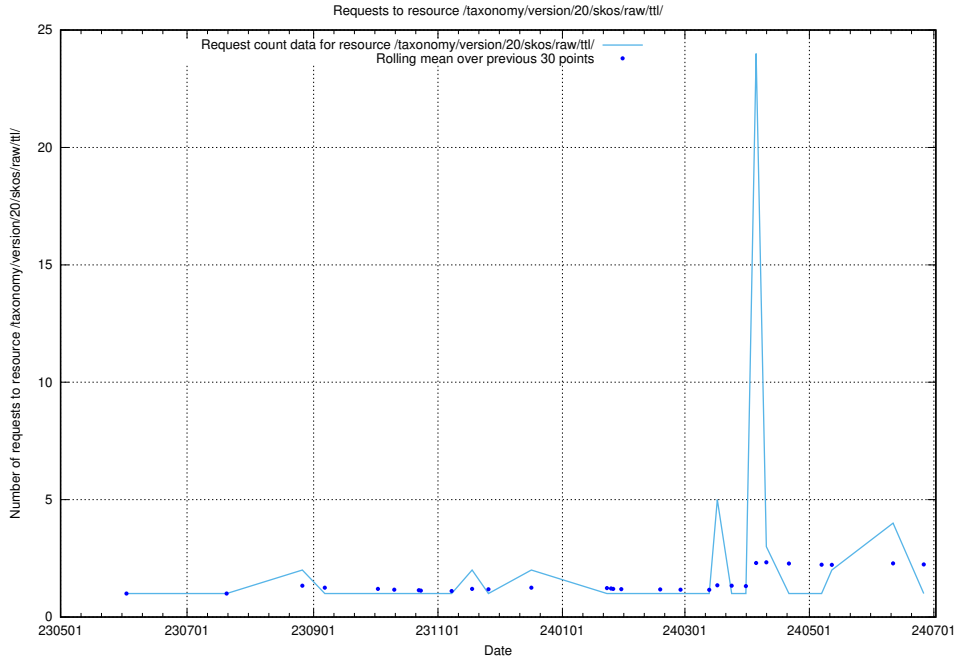

5.6319 Usage of /taxonomy/version/20/skos/raw/ttl/

Here, we count the number of requests to resource /taxonomy/version/20/skos/raw/ttl/.