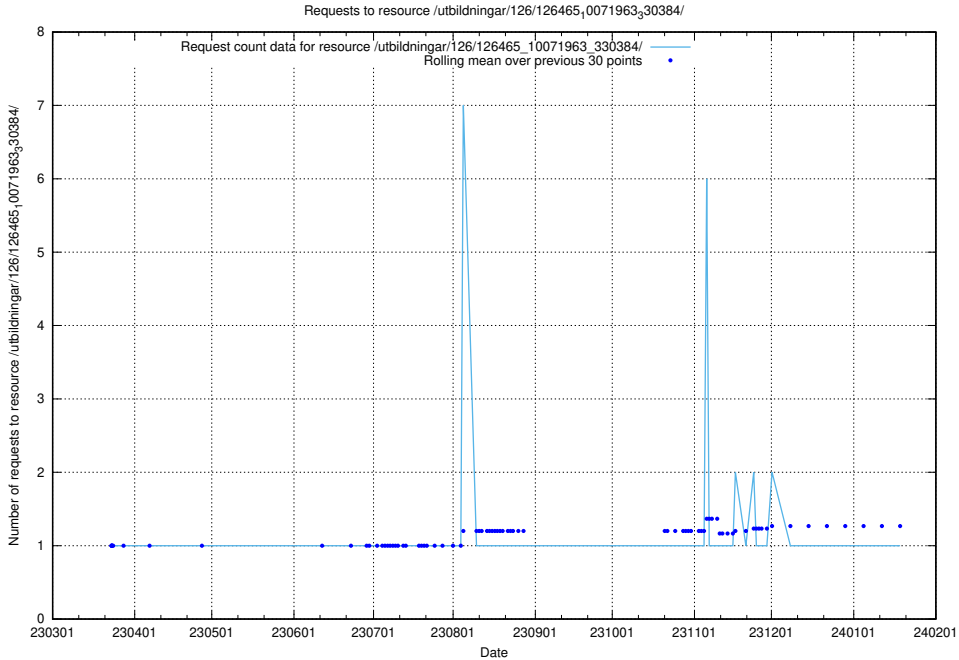

5.6797 Usage of /utbildningar/126/126465_10071963_330384/

Here, we count the number of requests to resource /utbildningar/126/126465_10071963_330384/.