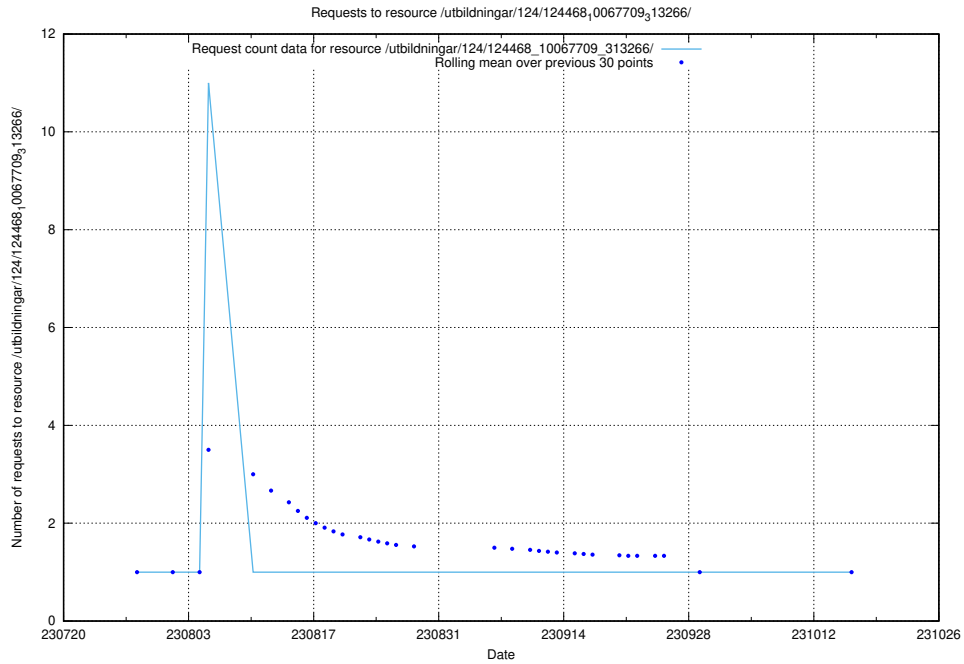

5.5290 Usage of /utbildningar/124/124468_10067709_313266/

Here, we count the number of requests to resource /utbildningar/124/124468_10067709_313266/.