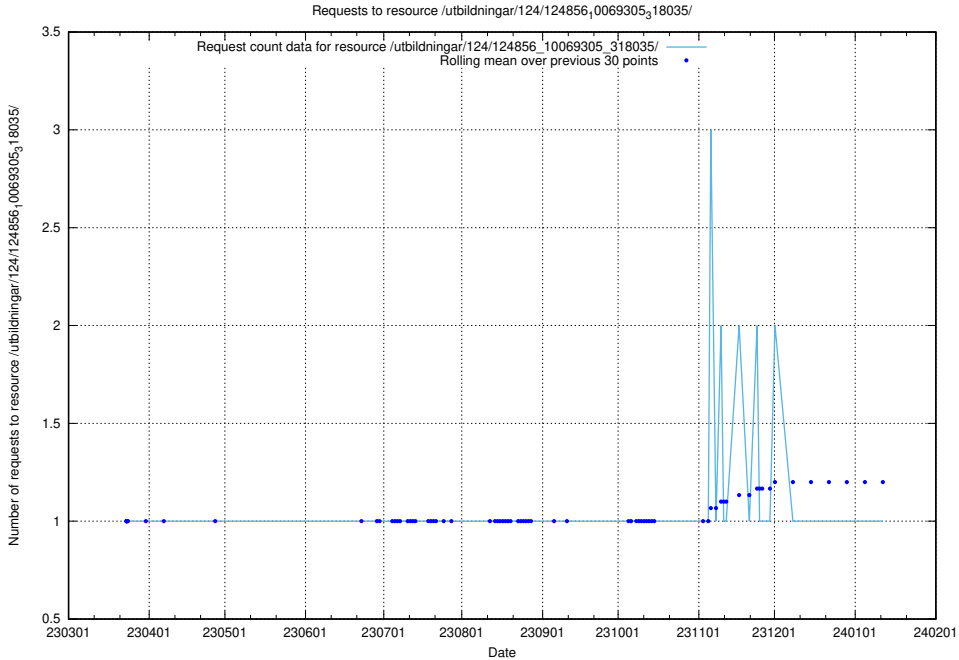

5.1164 Usage of /utbildningar/124/124856_10069305_318035/

Here, we count the number of requests to resource /utbildningar/124/124856_10069305_318035/.