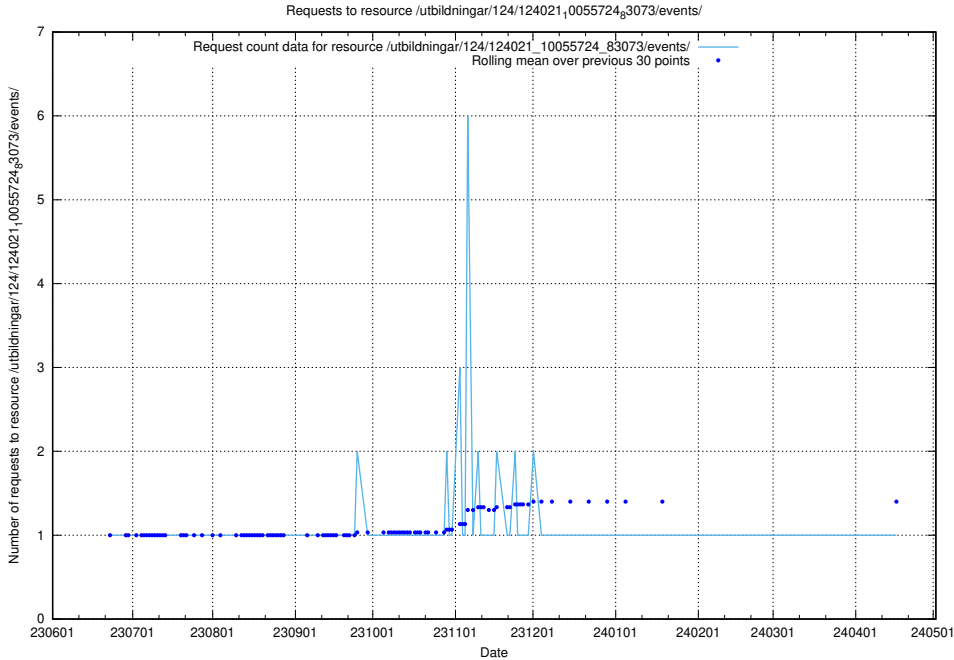

5.6213 Usage of /utbildningar/124/124021_10055724_83073/events/

Here, we count the number of requests to resource /utbildningar/124/124021_10055724_83073/events/.