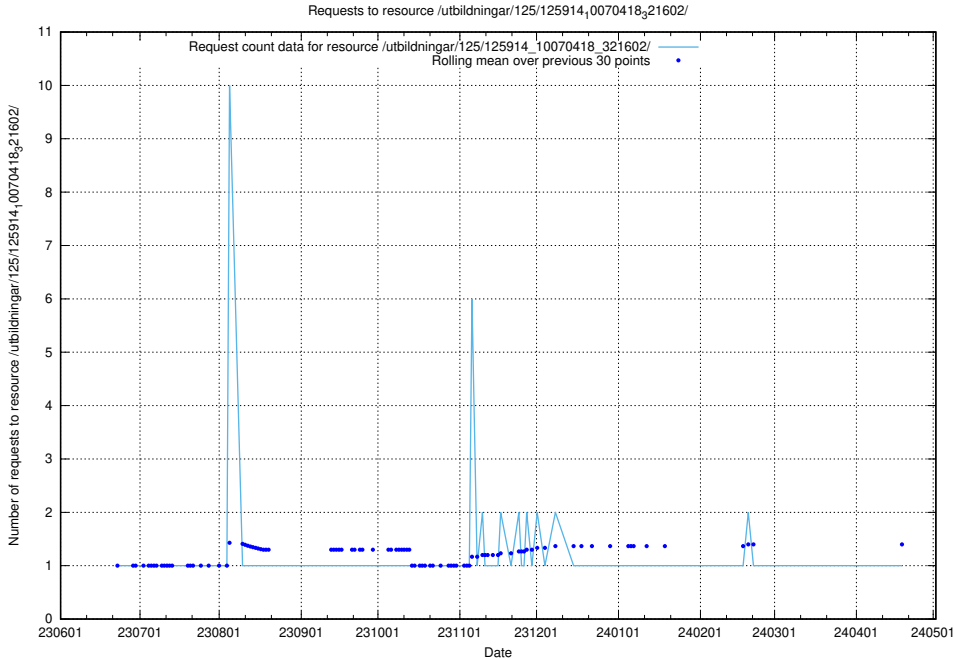

5.6086 Usage of /utbildningar/125/125914_10070418_321602/

Here, we count the number of requests to resource /utbildningar/125/125914_10070418_321602/.