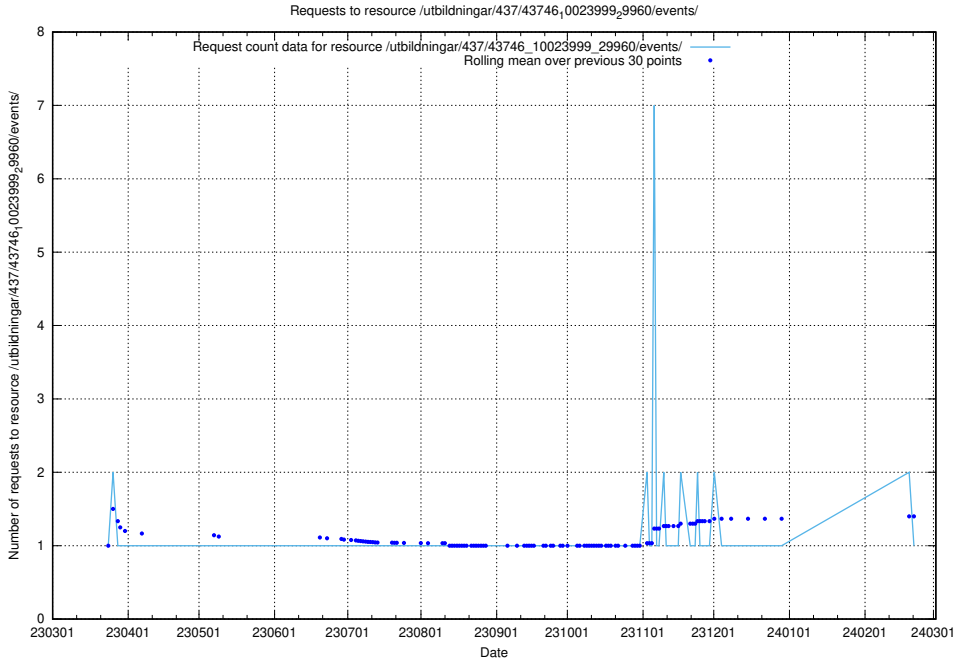

5.6581 Usage of /utbildningar/437/43746_10023999_29960/events/

Here, we count the number of requests to resource /utbildningar/437/43746_10023999_29960/events/.