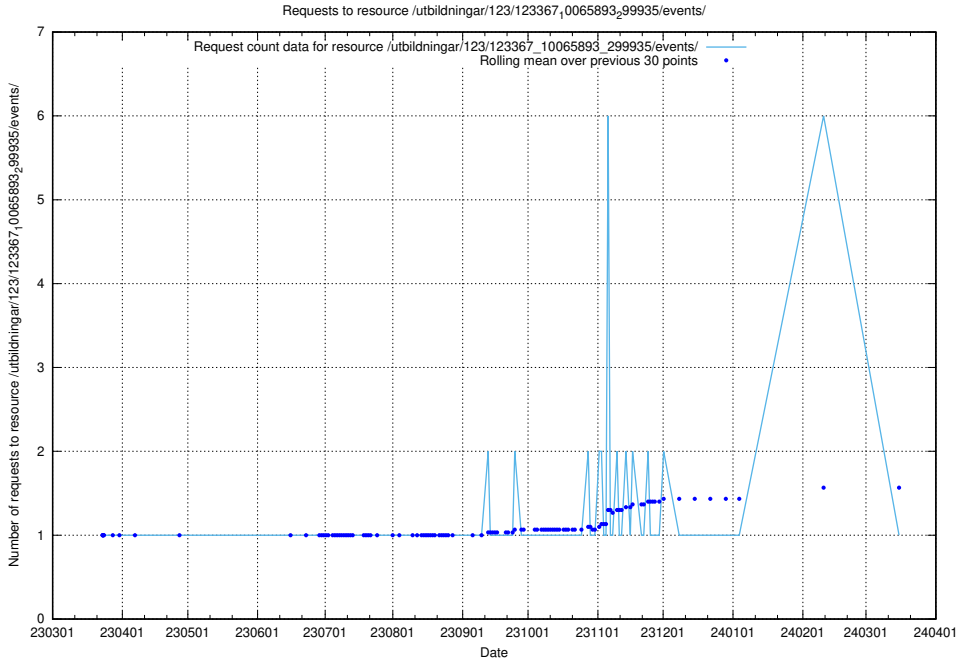

5.5118 Usage of /utbildningar/123/123367_10065893_299935/events/

Here, we count the number of requests to resource /utbildningar/123/123367_10065893_299935/events/