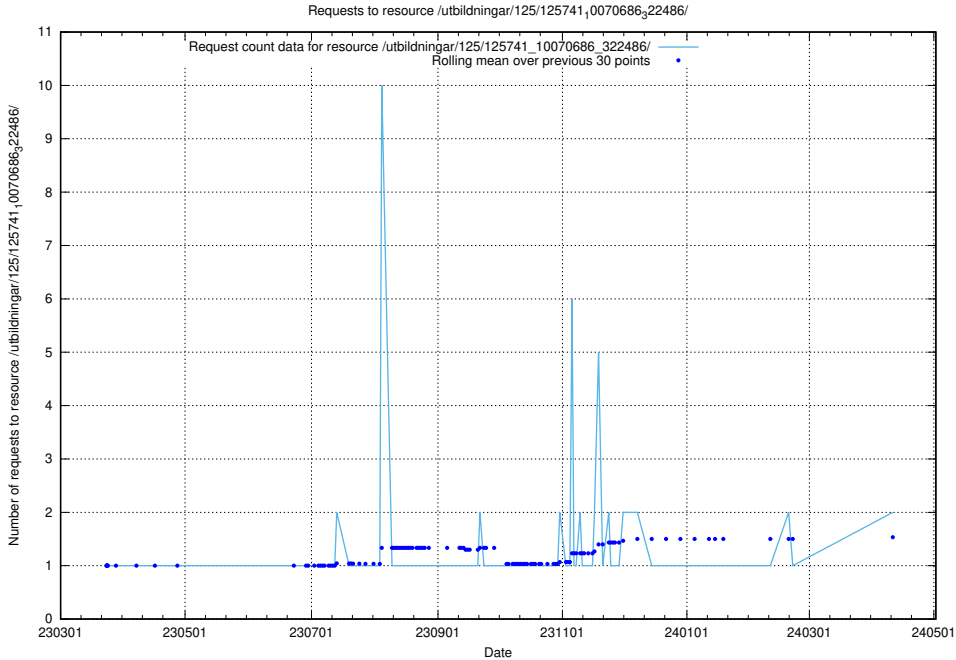

5.939 Usage of /utbildningar/125/125741_10070686_322486/

Here, we count the number of requests to resource /utbildningar/125/125741_10070686_322486/.