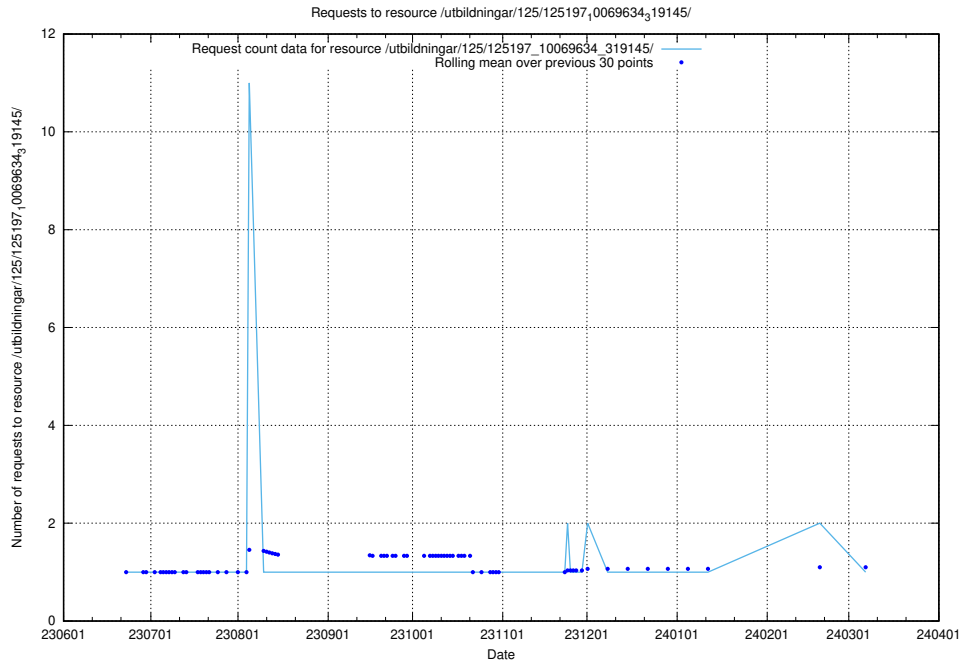

Here, we count the number of requests to resource /utbildningar/125/125197_10069634_319145/.

5.6126 Usage of /utbildningar/125/125195_10069583_318971/events/

Here, we count the number of requests to resource /utbildningar/125/125195_10069583_318971/events/