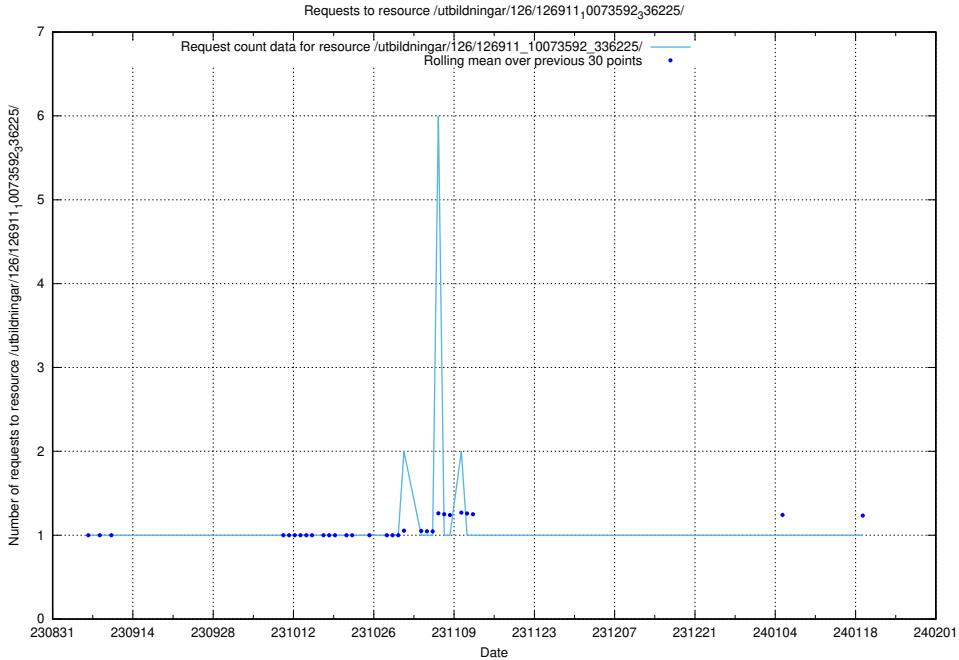

5.5042 Usage of /utbildningar/126/126911_10073592_336225/

Here, we count the number of requests to resource /utbildningar/126/126911_10073592_336225/.