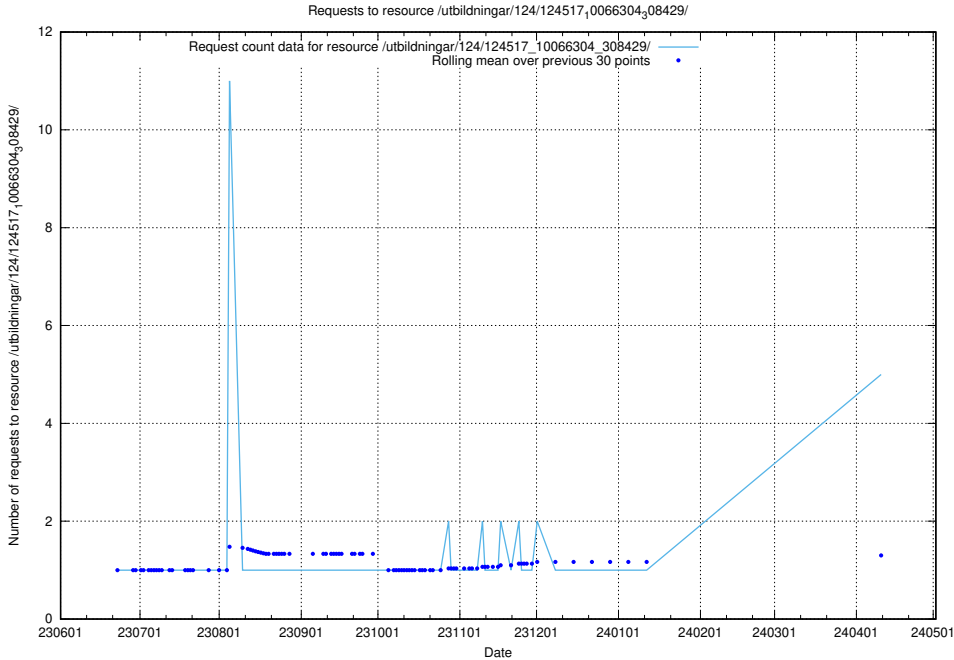

5.143 Usage of /utbildningar/124/124517_10066304_308429/

Here, we count the number of requests to resource /utbildningar/124/124517_10066304_308429/.