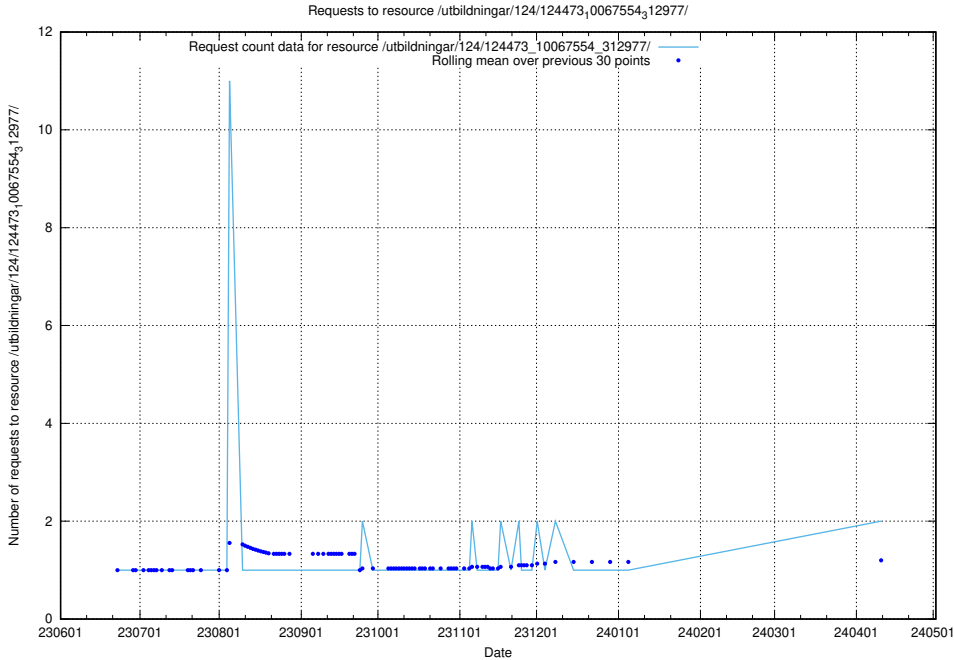

Here, we count the number of requests to resource /utbildningar/124/124473_10067812_313454/events/

5.810 Usage of /utbildningar/124/124473_10067554_312977/

Here, we count the number of requests to resource /utbildningar/124/124473_10067554_312977/.