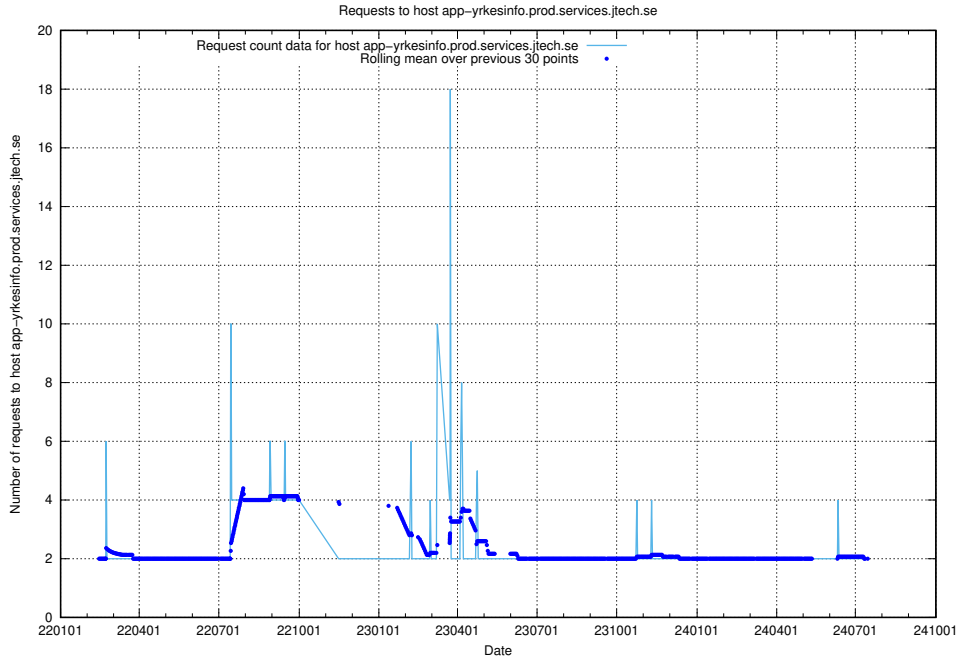

7.543 Usage of app-yrkesinfo.prod.services.jtech.se

Here, we count the number of requests to host app-yrkesinfo.prod.services.jtech.se.