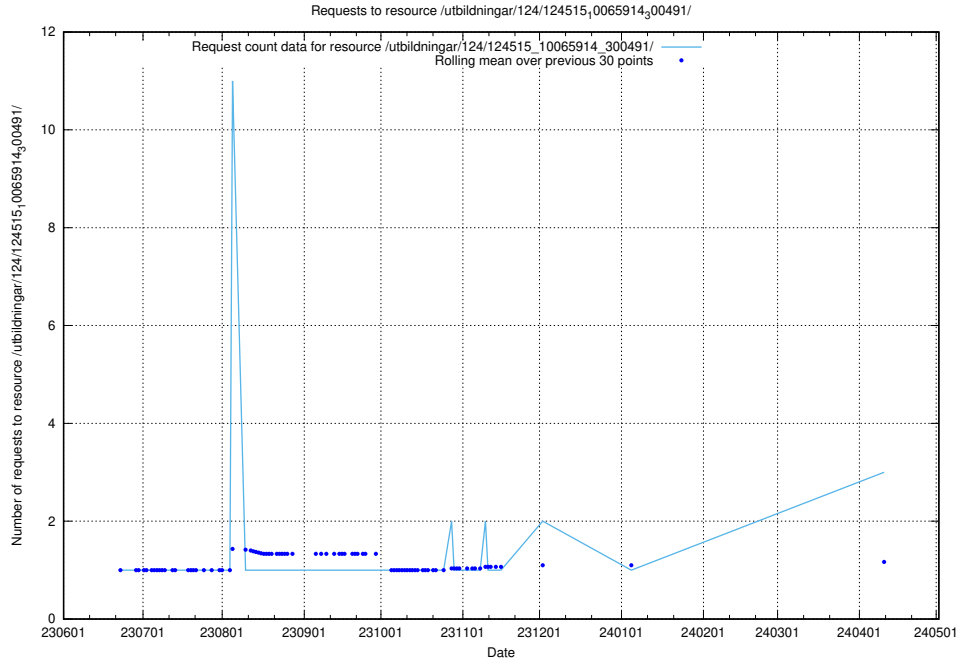

5.374 Usage of /utbildningar/124/124515_10065914_300491/

Here, we count the number of requests to resource /utbildningar/124/124515_10065914_300491/.