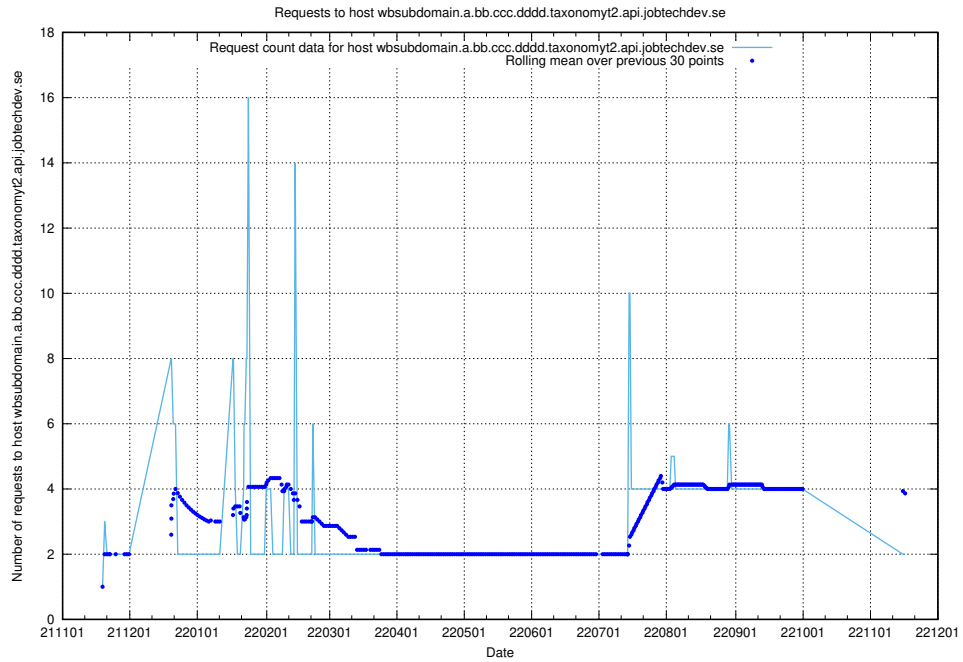

7.460 Usage of wbsubdomain.a.bb.ccc.dddd.taxonomyt2.api.jobtechdev.se

Here, we count the number of requests to host wbsubdomain.a.bb.ccc.dddd.taxonomyt2.api.jobtechdev.se