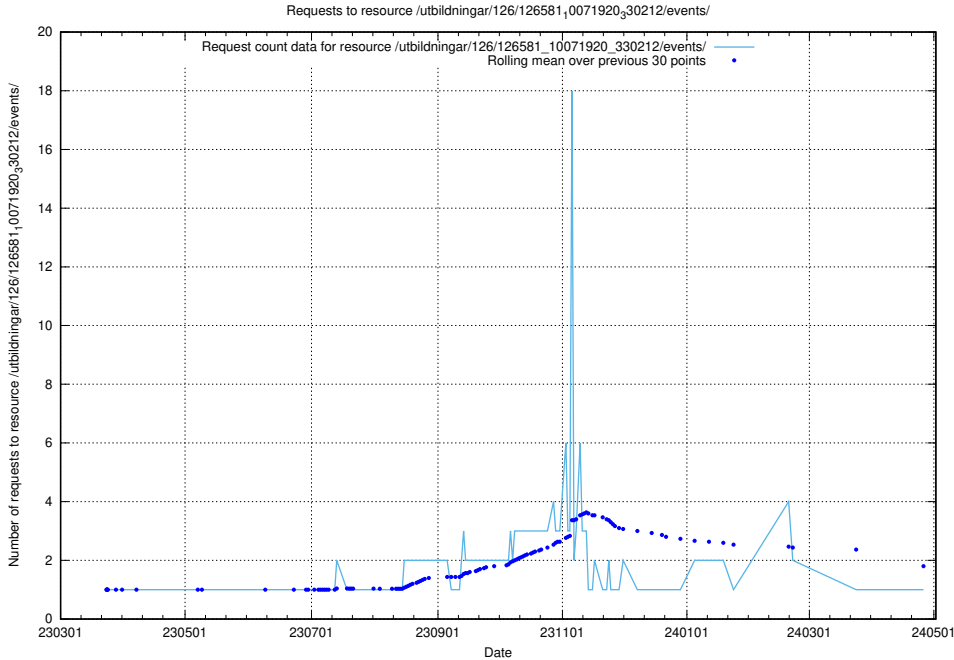

5.6779 Usage of /utbildningar/126/126581_10071920_330212/events/

Here, we count the number of requests to resource /utbildningar/126/126581_10071920_330212/events/