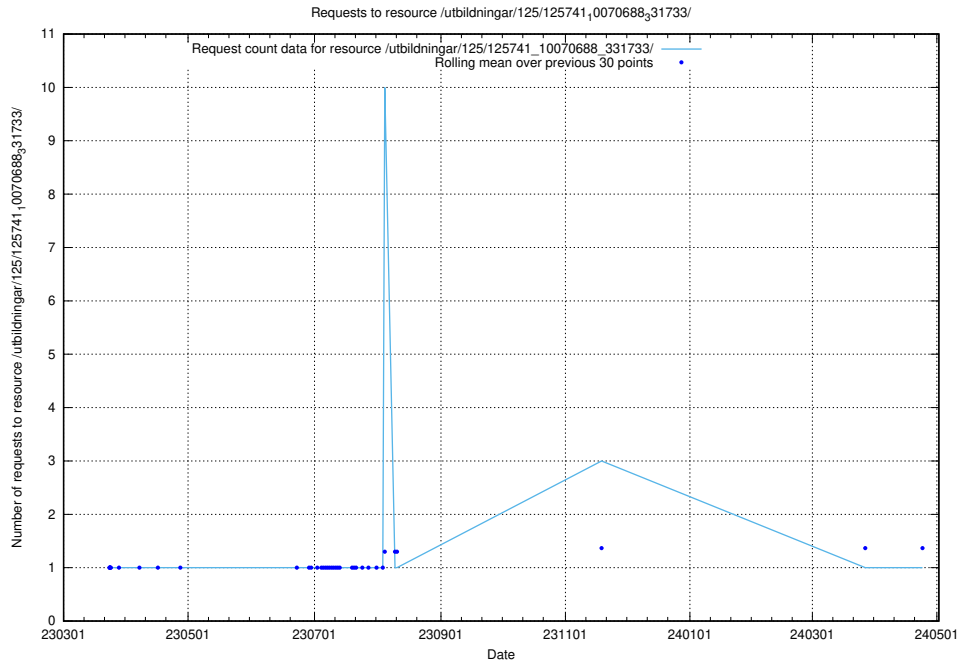

5.6851 Usage of /utbildningar/125/125741_10070688_331733/

Here, we count the number of requests to resource /utbildningar/125/125741_10070688_331733/.