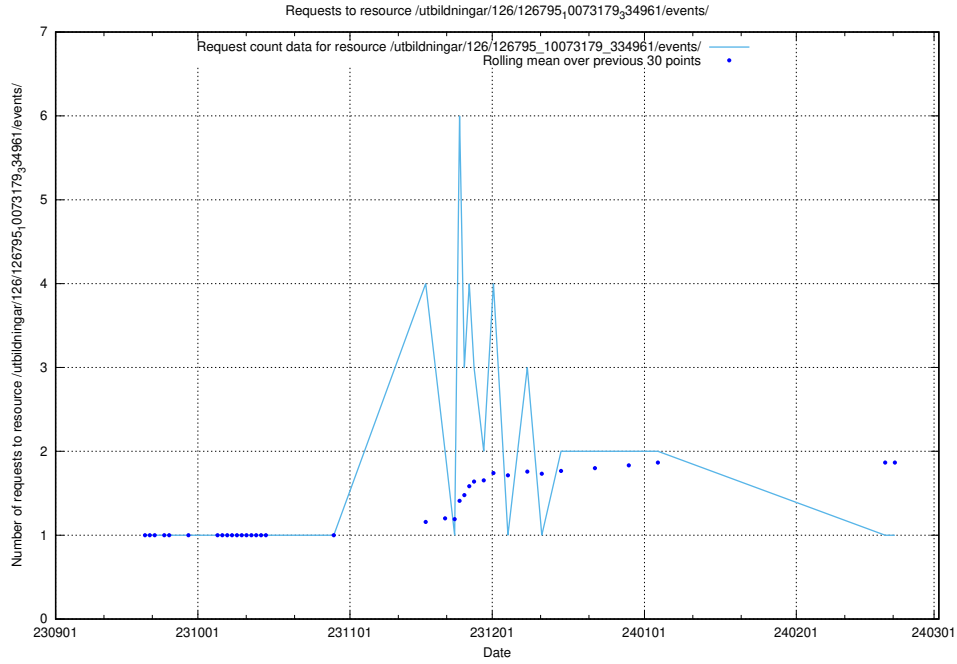

5.4908 Usage of /utbildningar/126/126795_10073179_334961/events/

Here, we count the number of requests to resource /utbildningar/126/126795_10073179_334961/events/

5.4909 Usage of /utbildningar/123/123367_10066304_308429/events/