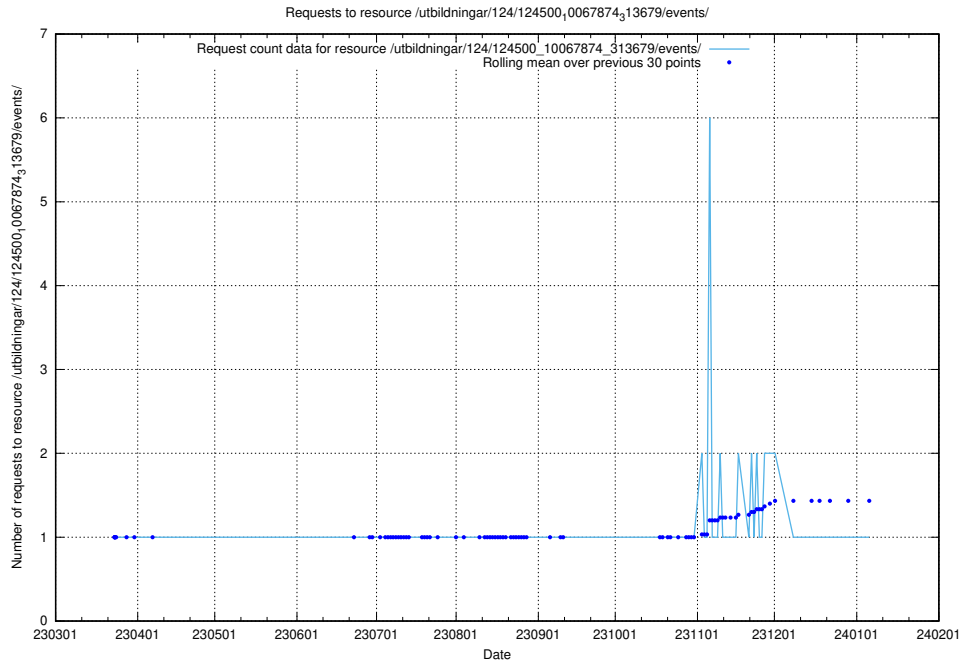

Here, we count the number of requests to resource /taxonomy/version/16/query/swedish-retail-and-wholesale-council-skills/.

5.2662 Usage of /utbildningar/124/124500_10067874_313679/events/

Here, we count the number of requests to resource /utbildningar/124/124500_10067874_313679/events/