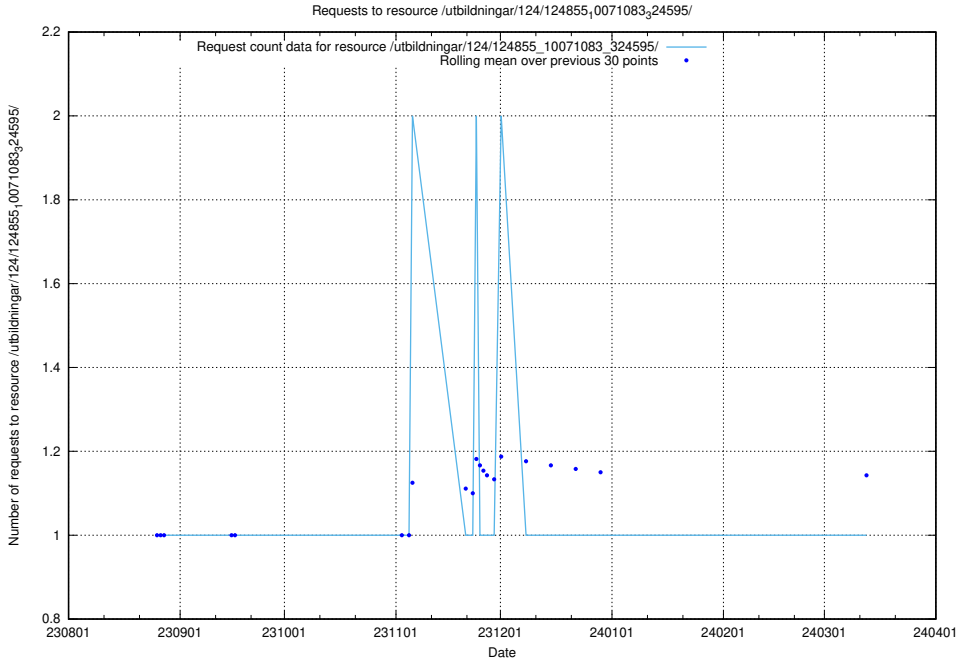

5.5093 Usage of /utbildningar/124/124855_10071083_324595/

Here, we count the number of requests to resource /utbildningar/124/124855_10071083_324595/.