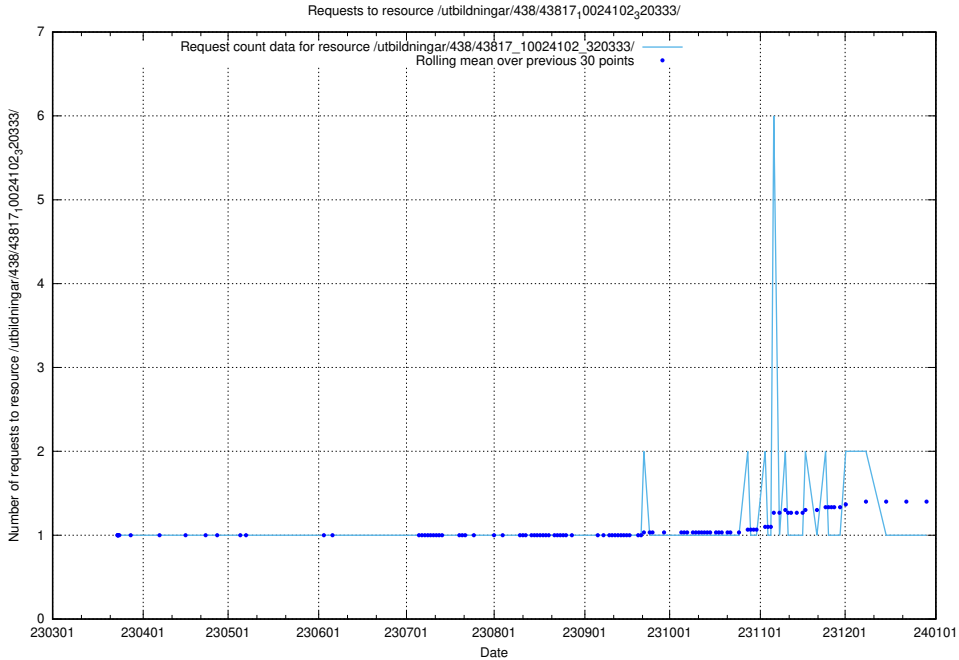

5.6723 Usage of /utbildningar/438/43817_10024102_320333/

Here, we count the number of requests to resource /utbildningar/438/43817_10024102_320333/.