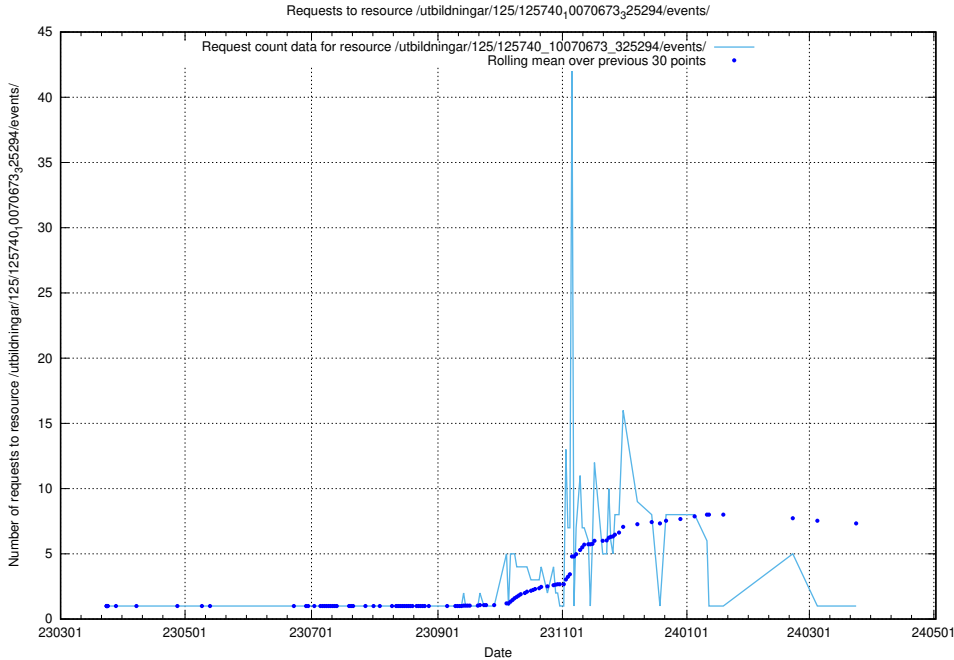

5.979 Usage of /utbildningar/125/125740_10070673_325294/events/

Here, we count the number of requests to resource /utbildningar/125/125740_10070673_325294/events/