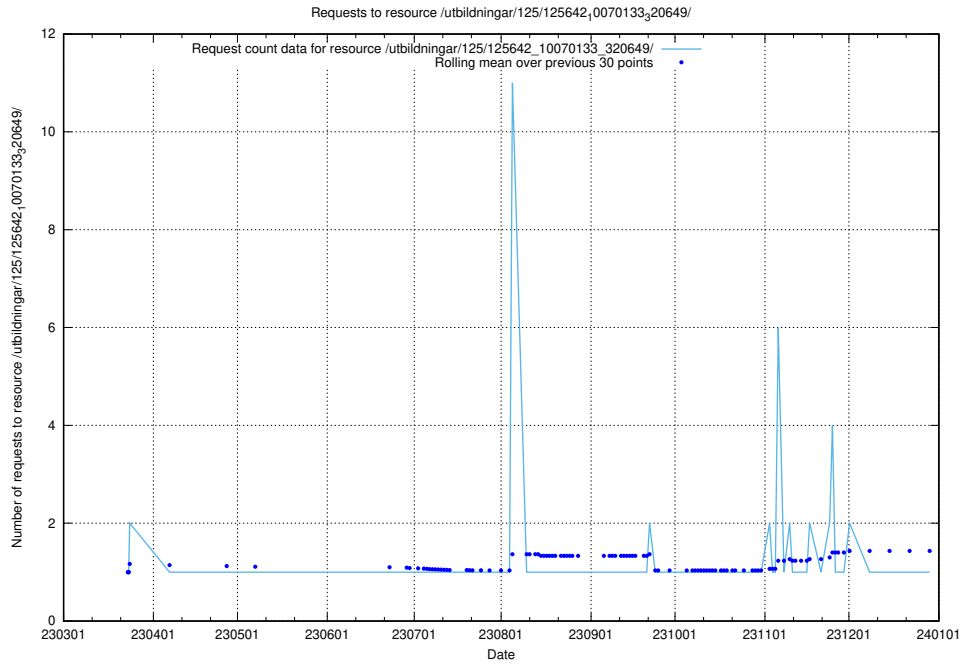

5.1029 Usage of /utbildningar/125/125642_10070133_320649/

Here, we count the number of requests to resource /utbildningar/125/125642_10070133_320649/.