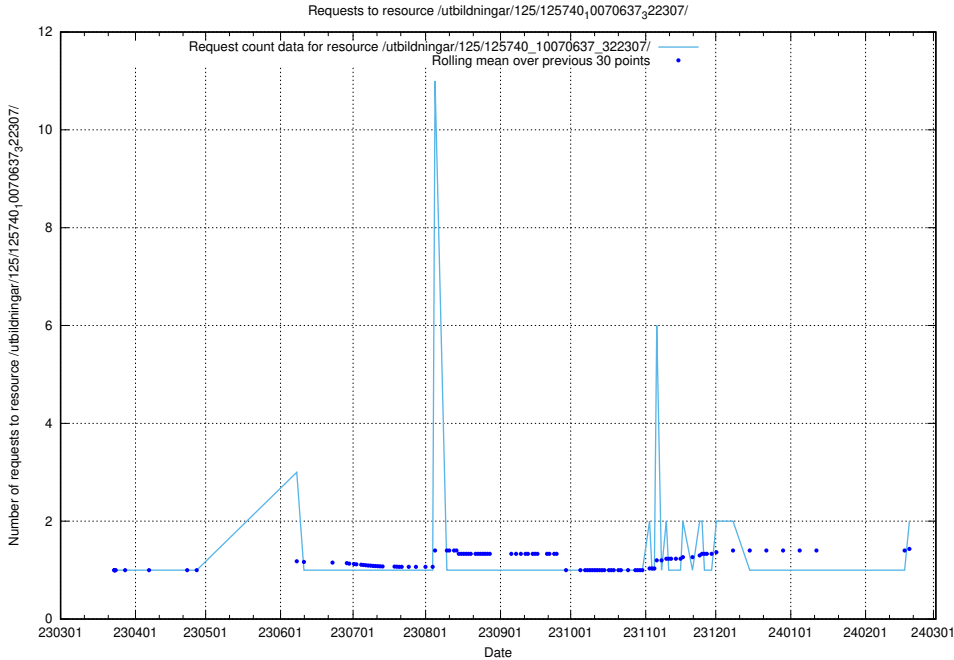

5.427 Usage of /utbildningar/125/125740_10070637_322307/

Here, we count the number of requests to resource /utbildningar/125/125740_10070637_322307/.