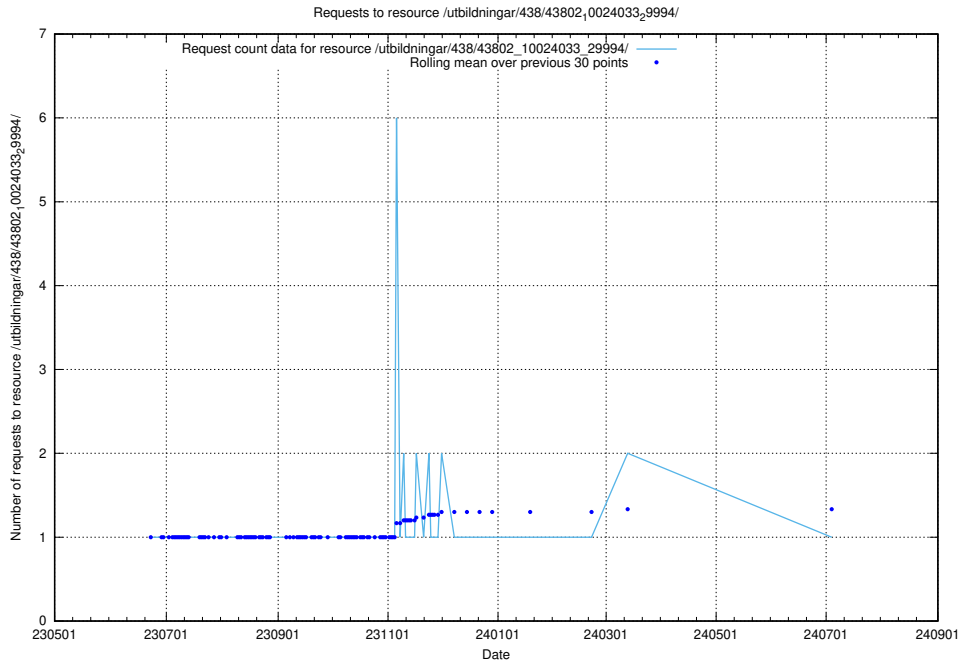

5.5971 Usage of /utbildningar/438/43802_10024033_29994/

Here, we count the number of requests to resource /utbildningar/438/43802_10024033_29994/.