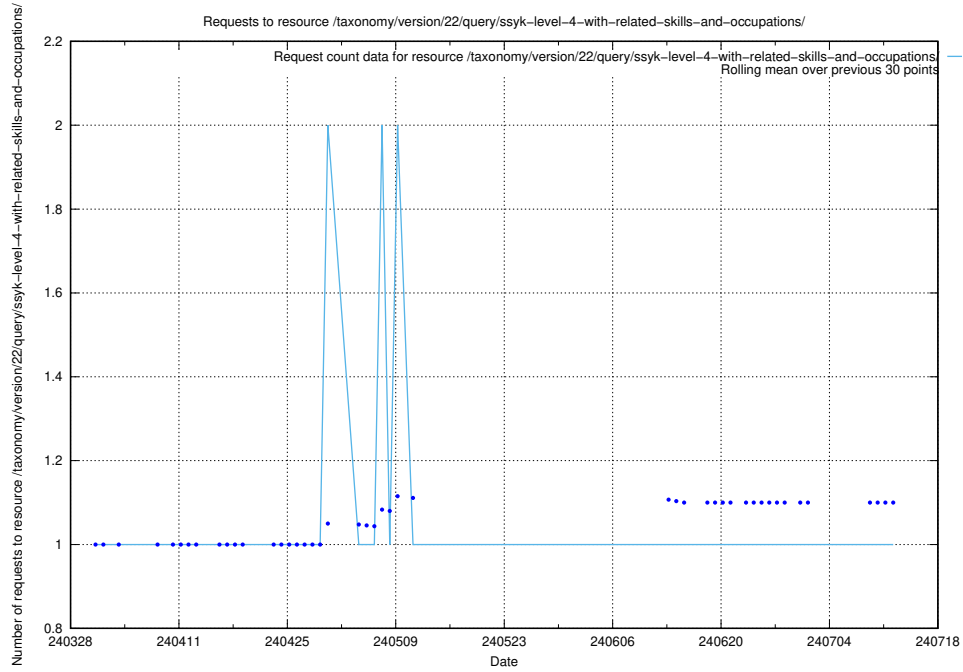

5.1963 Usage of /taxonomy/version/22/query/ssyk-level-4-with-related-skills-and-occupations/

Here, we count the number of requests to resource /taxonomy/version/22/query/ssyk-level-4-with-related-skills-and-occupations/.