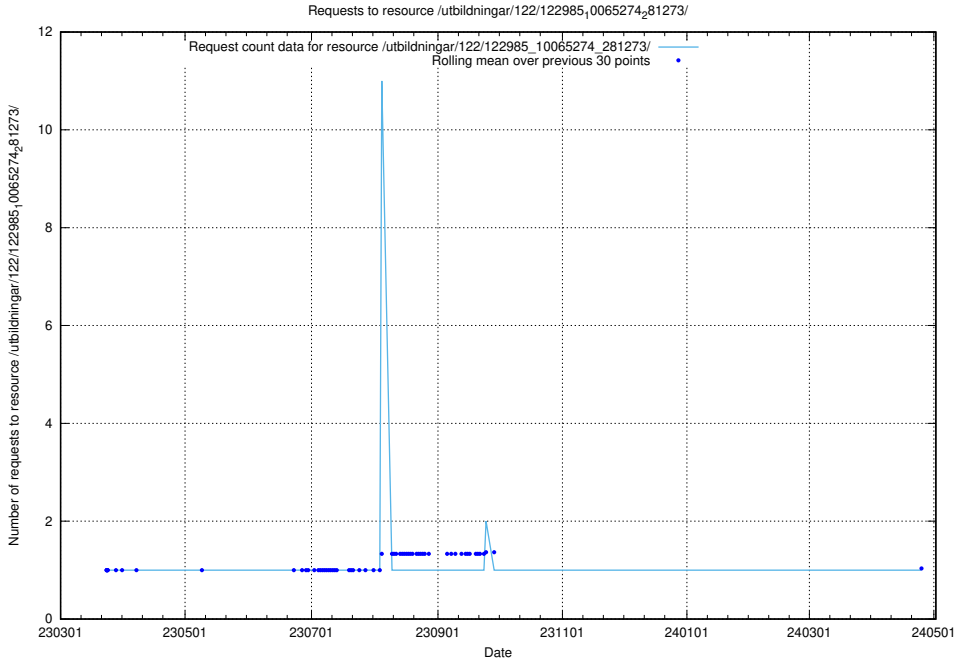

5.5306 Usage of /utbildningar/122/122985_10065274_281273/

Here, we count the number of requests to resource /utbildningar/122/122985_10065274_281273/.