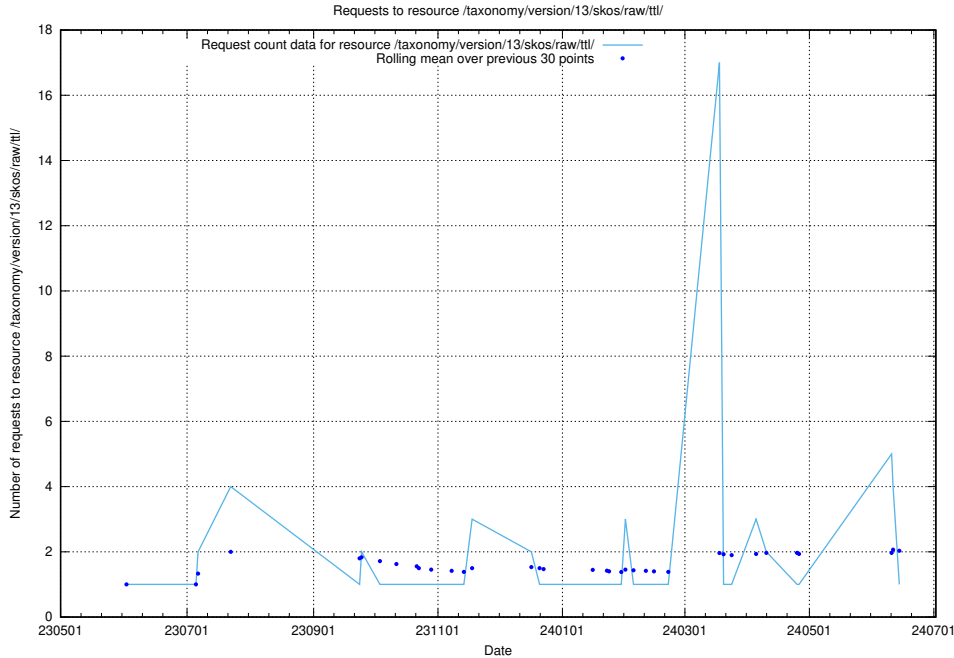

5.6323 Usage of /taxonomy/version/13/skos/raw/ttl/

Here, we count the number of requests to resource /taxonomy/version/13/skos/raw/ttl/.