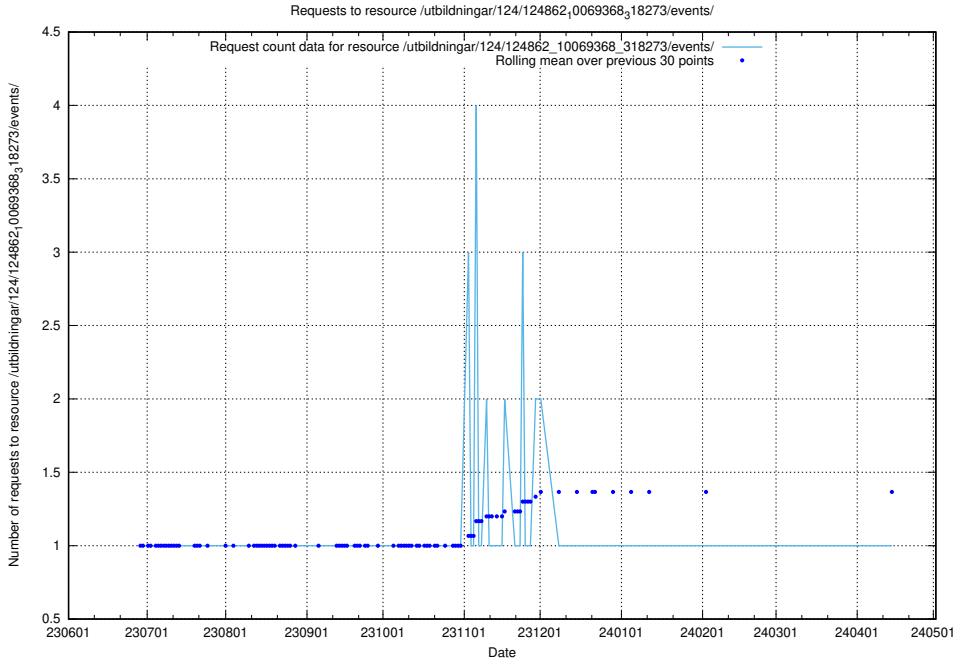

5.5878 Usage of /utbildningar/124/124862_10069368_318273/events/

Here, we count the number of requests to resource /utbildningar/124/124862_10069368_318273/events/