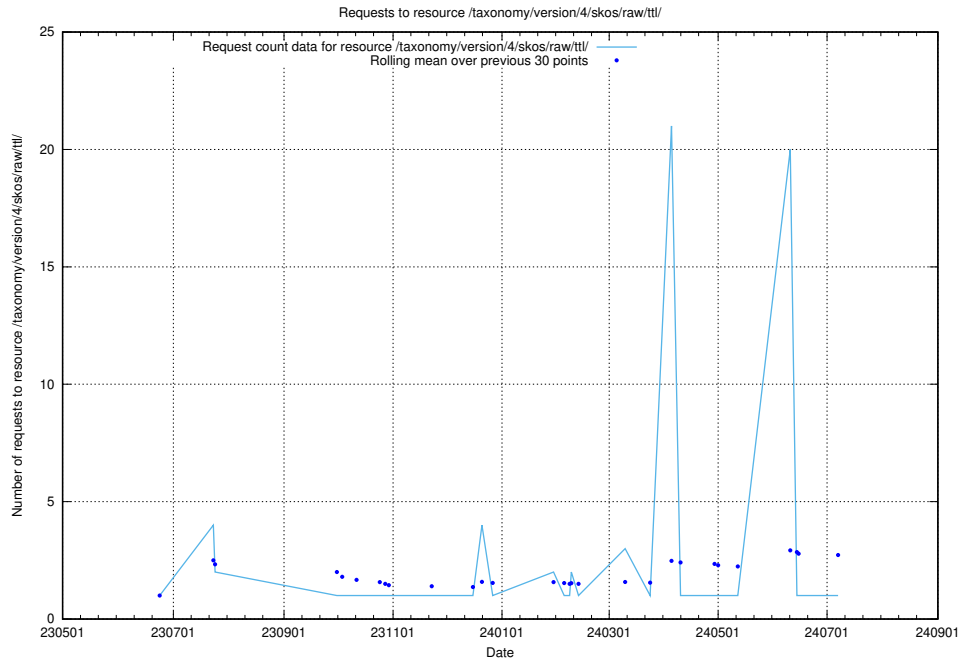

5.5955 Usage of /taxonomy/version/4/skos/raw/ttl/

Here, we count the number of requests to resource /taxonomy/version/4/skos/raw/ttl/.