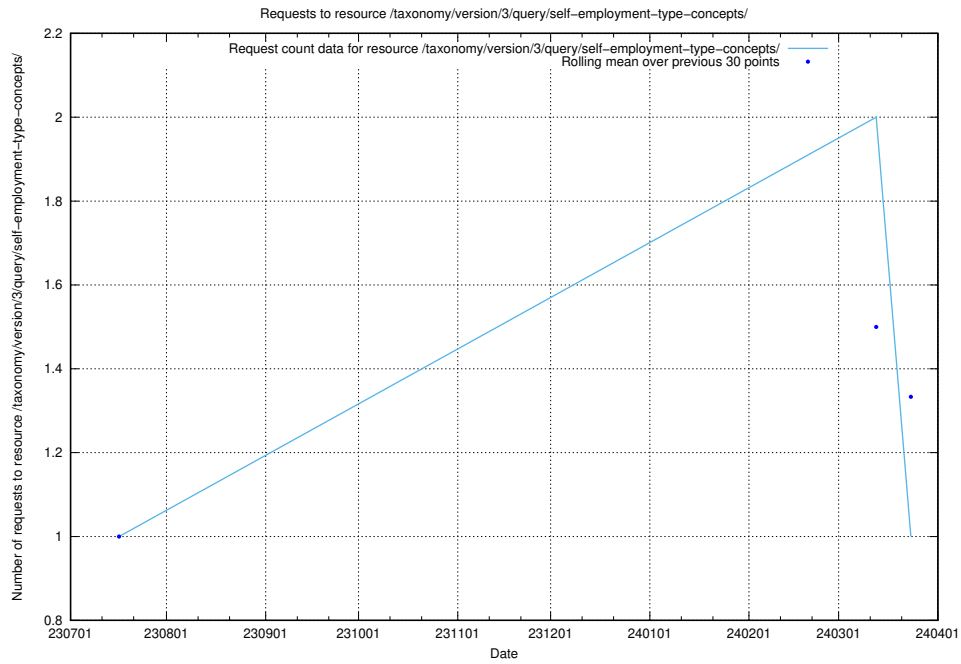

5.5441 Usage of /taxonomy/version/3/query/self-employment-type-concepts/

Here, we count the number of requests to resource /taxonomy/version/3/query/self-employment-type-concepts/.