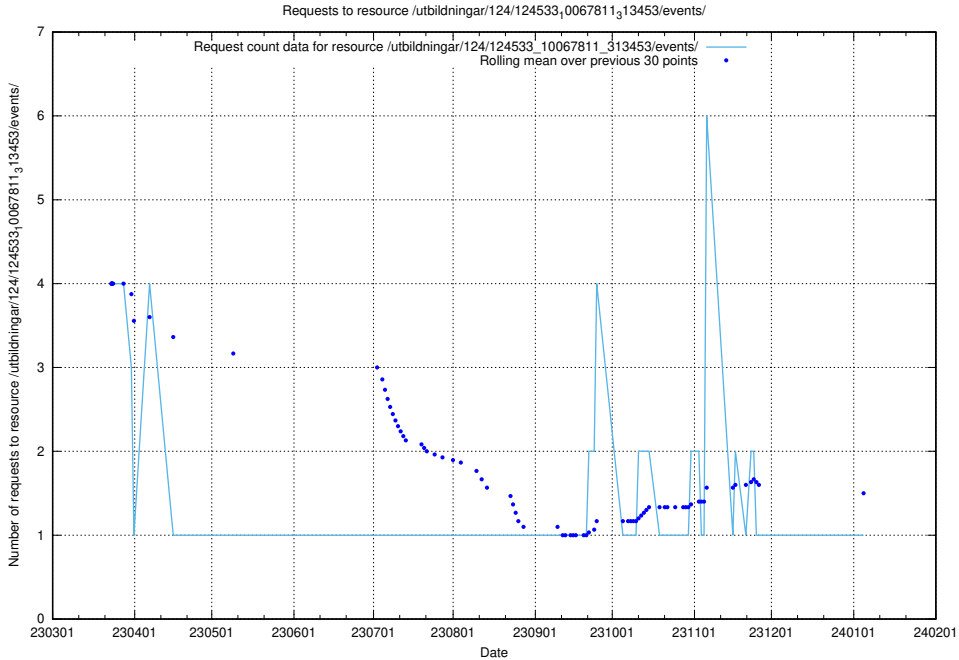

5.6637 Usage of /utbildningar/124/124533_10067811_313453/events/

Here, we count the number of requests to resource /utbildningar/124/124533_10067811_313453/events/