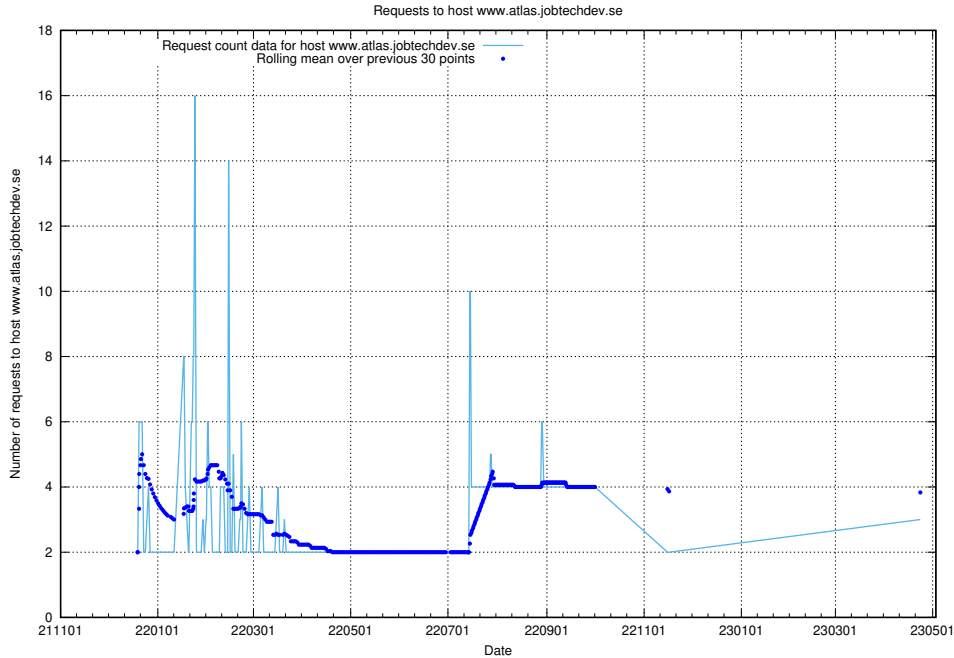

Here, we count the number of requests to host correo.jobtechdev.se.

7.211 Usage of www.atlas.jobtechdev.se

Here, we count the number of requests to host www.atlas.jobtechdev.se.

7.212 Usage of jobsearch.jobtechdev.se