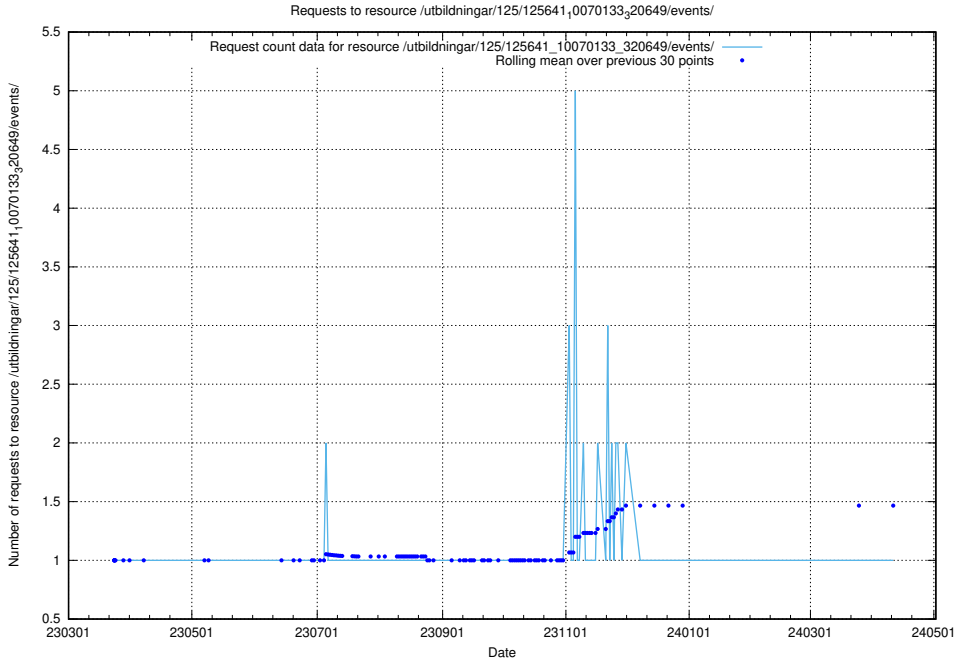

5.1031 Usage of /utbildningar/125/125641_10070133_320649/events/

Here, we count the number of requests to resource /utbildningar/125/125641_10070133_320649/events/