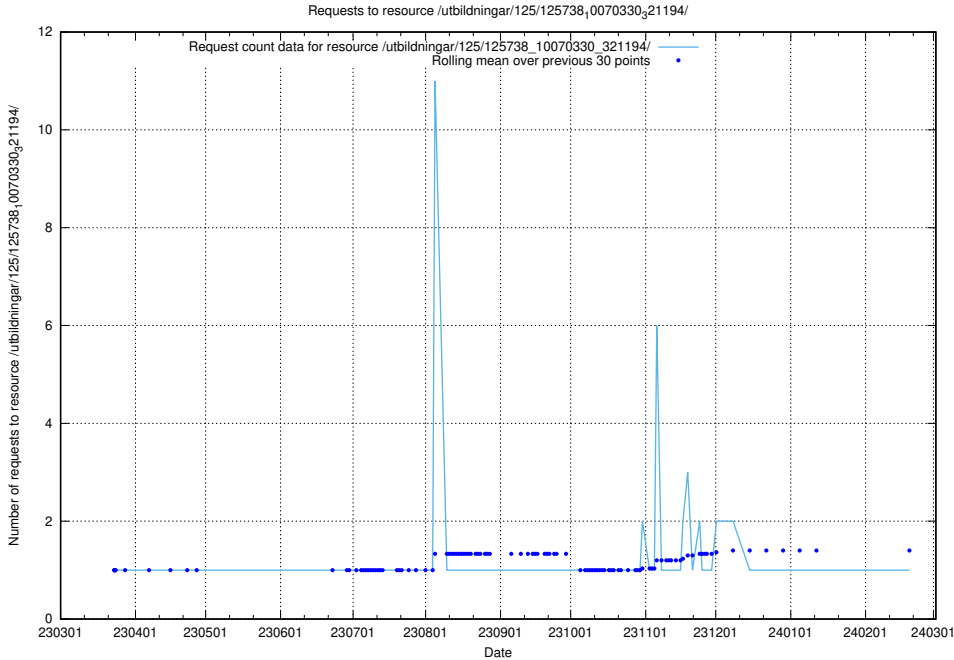

5.992 Usage of /utbildningar/125/125738_10070330_321194/

Here, we count the number of requests to resource /utbildningar/125/125738_10070330_321194/.