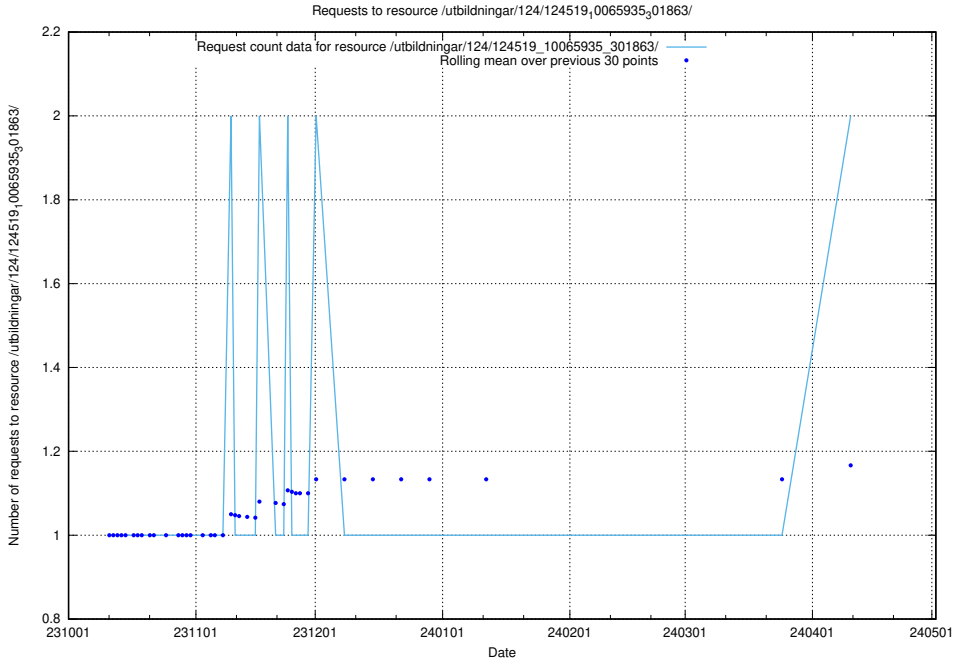

5.676 Usage of /utbildningar/124/124519_10065935_301863/

Here, we count the number of requests to resource /utbildningar/124/124519_10065935_301863/.