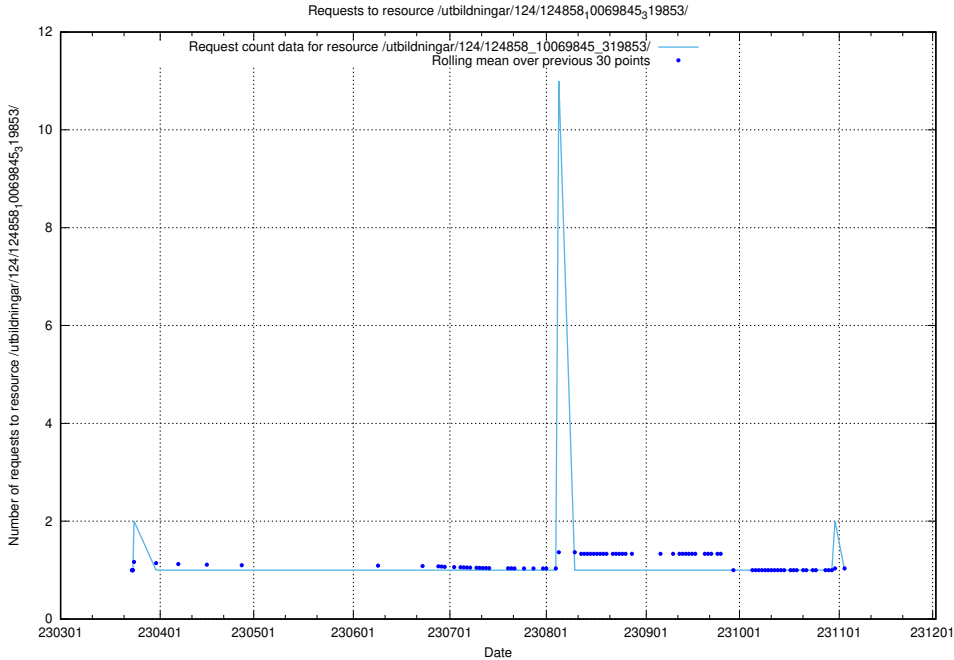

5.1157 Usage of /utbildningar/124/124858_10069845_319853/

Here, we count the number of requests to resource /utbildningar/124/124858_10069845_319853/.