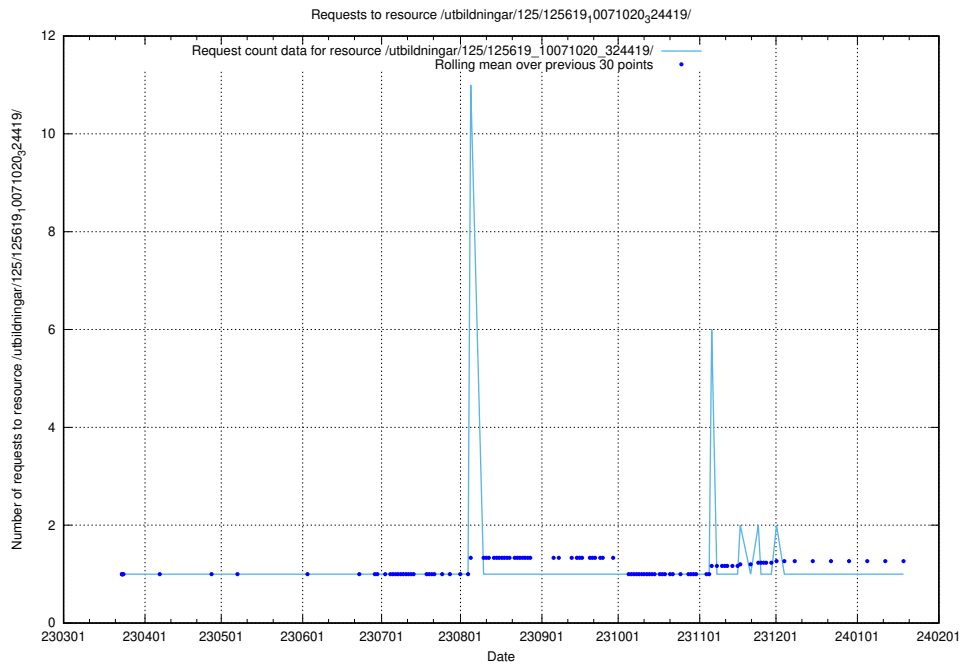

5.1041 Usage of /utbildningar/125/125619_10071020_324419/

Here, we count the number of requests to resource /utbildningar/125/125619_10071020_324419/.