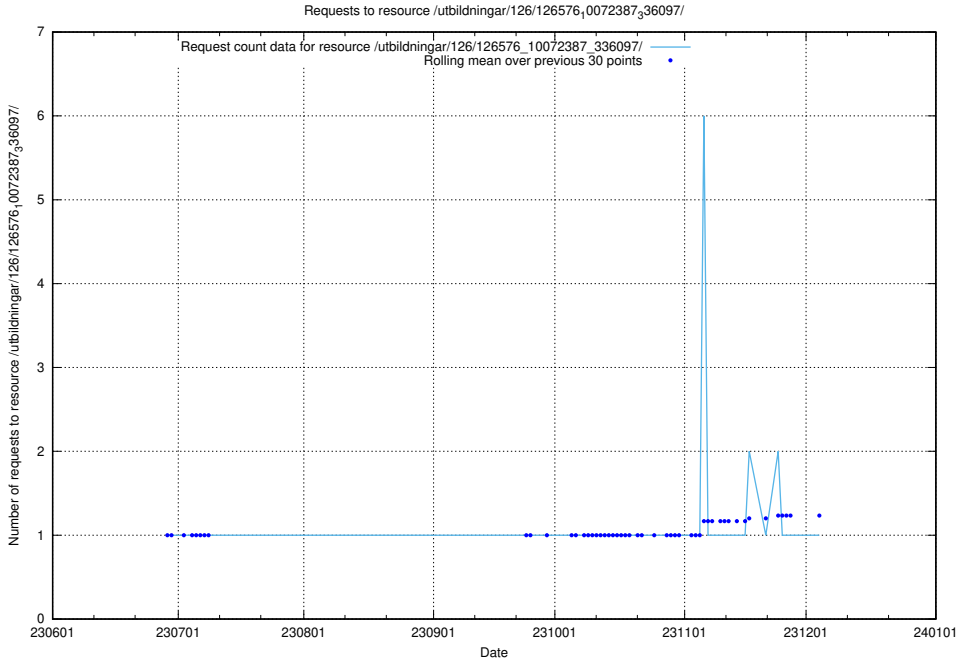

5.5852 Usage of /utbildningar/126/126576_10072387_336097/

Here, we count the number of requests to resource /utbildningar/126/126576_10072387_336097/.