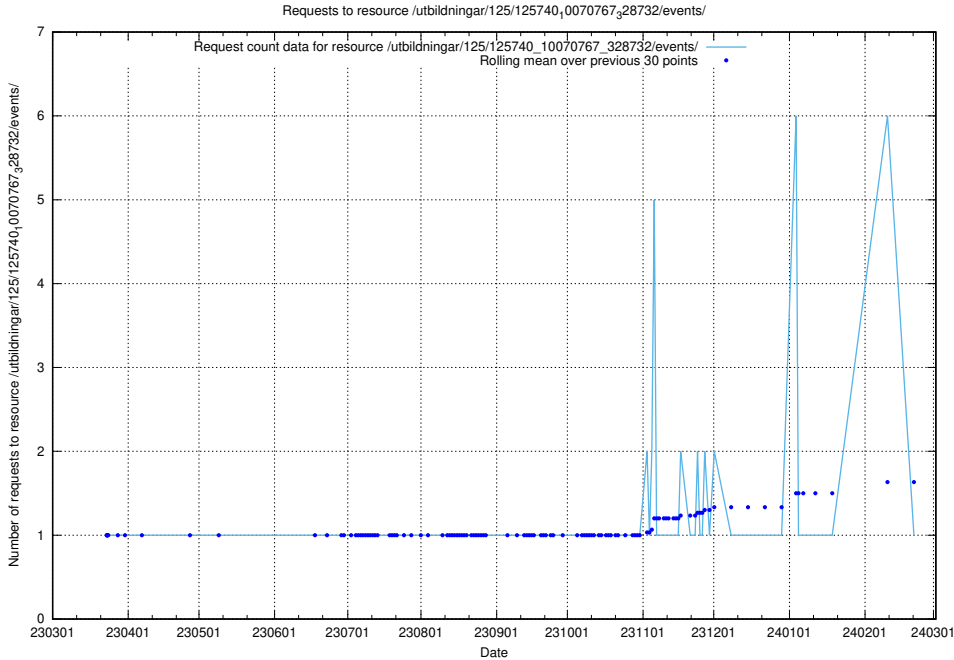

5.948 Usage of /utbildningar/125/125740_10070767_328732/events/

Here, we count the number of requests to resource /utbildningar/125/125740_10070767_328732/events/