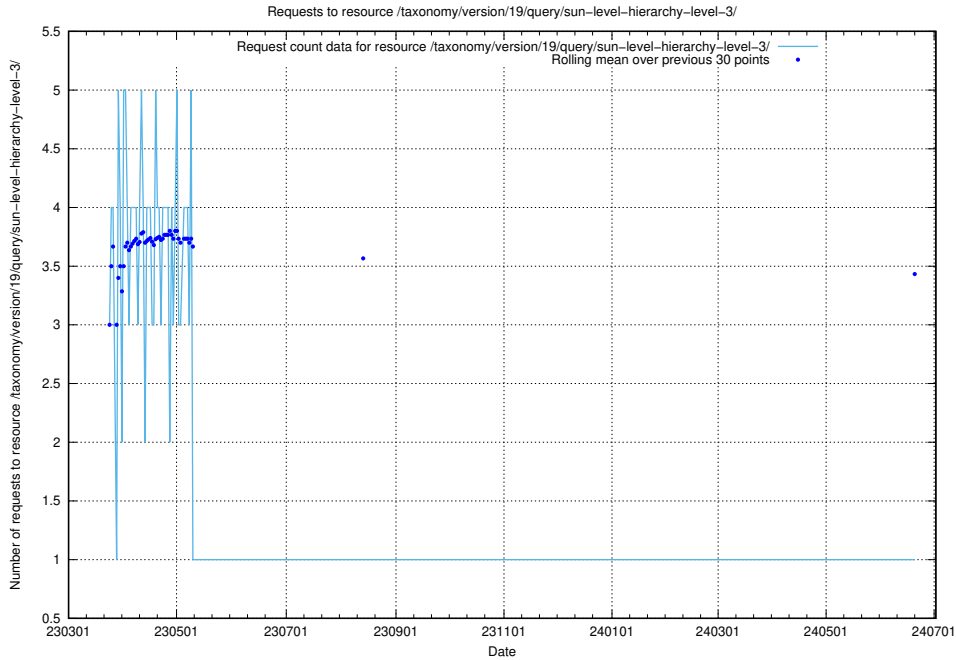

5.6495 Usage of /taxonomy/version/19/query/sun-level-hierarchy-level-3/

Here, we count the number of requests to resource /taxonomy/version/19/query/sun-level-hierarchy-level-3/.