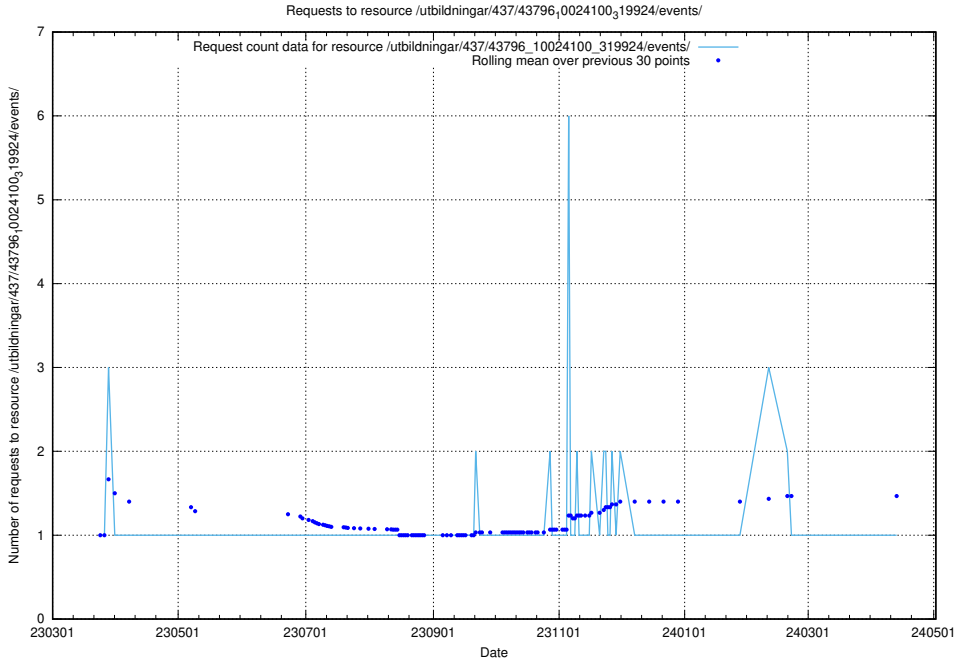

5.6562 Usage of /utbildningar/437/43796_10024100_319924/events/

Here, we count the number of requests to resource /utbildningar/437/43796_10024100_319924/events/.