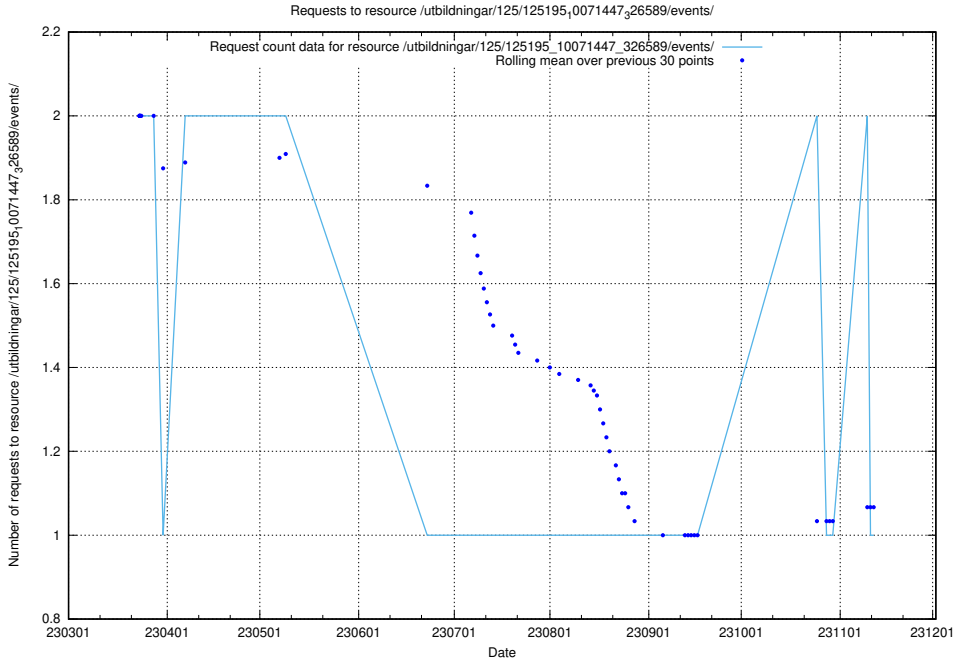

5.6668 Usage of /utbildningar/125/125195_10071447_326589/events/

Here, we count the number of requests to resource /utbildningar/125/125195_10071447_326589/events/