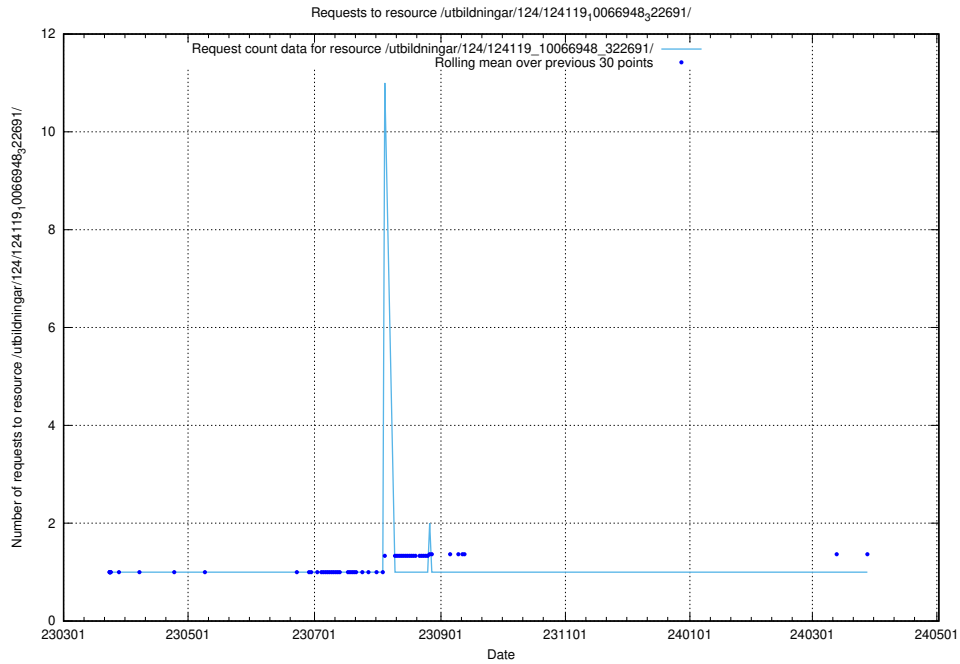

5.4506 Usage of /utbildningar/124/124119_10066948_322691/

Here, we count the number of requests to resource /utbildningar/124/124119_10066948_322691/.