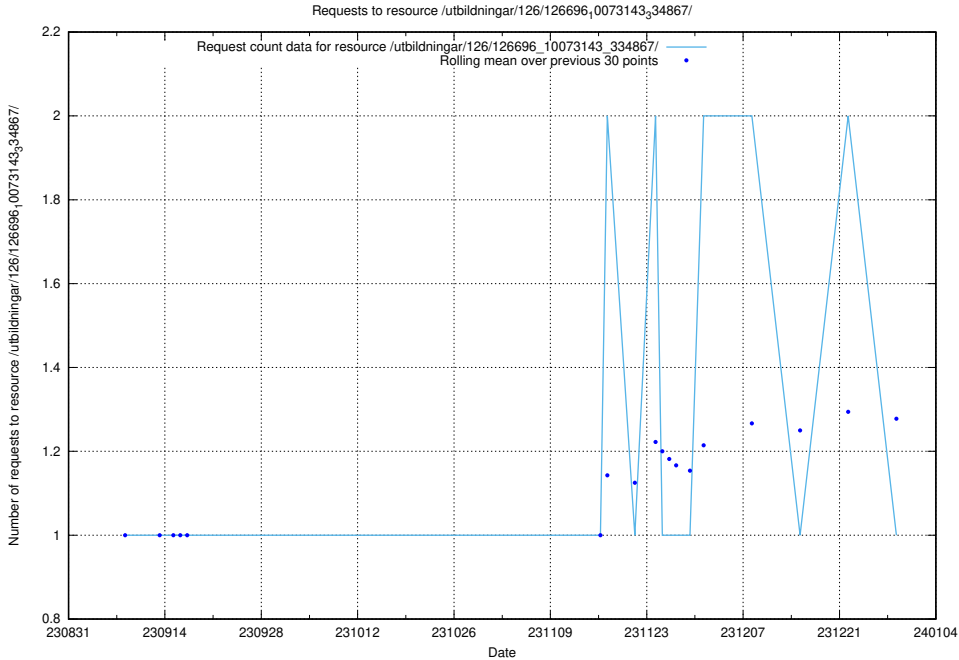

5.5015 Usage of /utbildningar/126/126696_10073143_334867/

Here, we count the number of requests to resource /utbildningar/126/126696_10073143_334867/.

5.5016 Usage of /utbildningar/125/125915_10070443_321899/events/