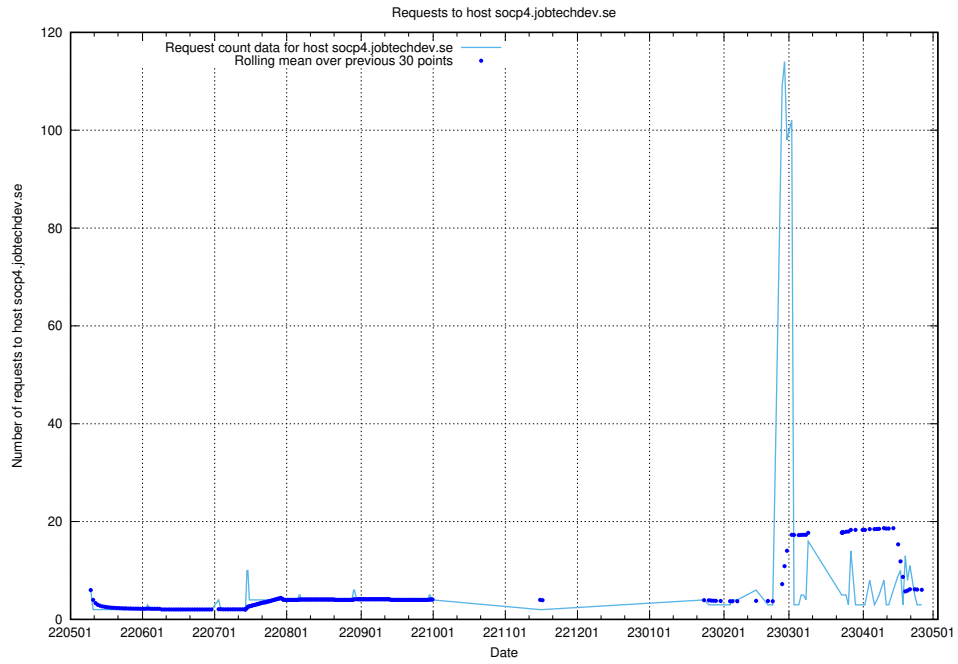

7.222 Usage of socp4.jobtechdev.se

Here, we count the number of requests to host socp4.jobtechdev.se.

7.223 Usage of oa.jobtechdev.se

Here, we count the number of requests to host oa.jobtechdev.se.

7.224 Usage of data.jobtechdev.se:80