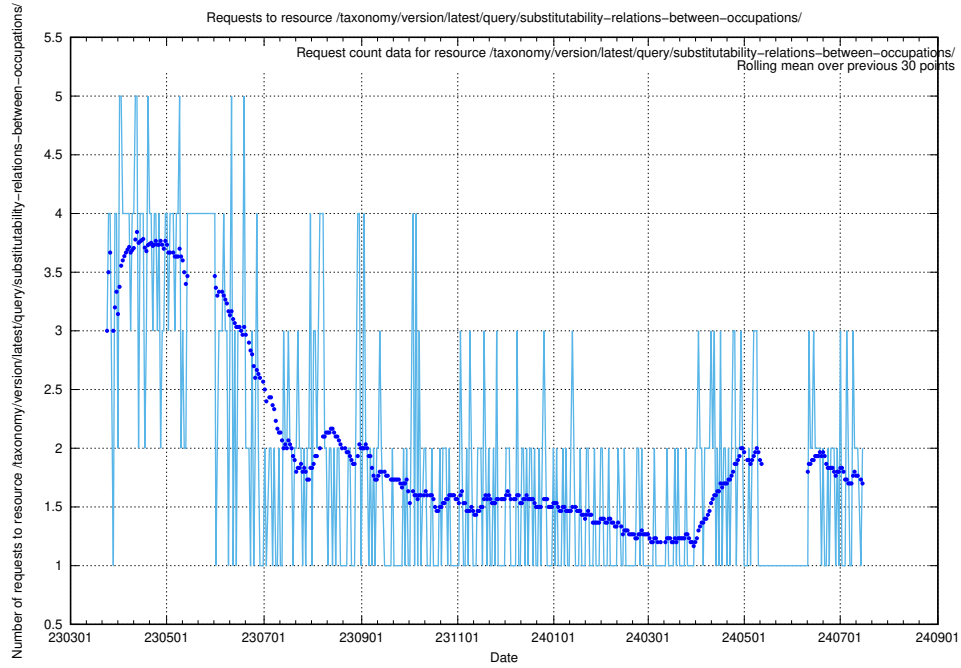

5.863 Usage of /taxonomy/version/latest/query/ssyk-level-4-with-related-skills-and-occupations/

Here, we count the number of requests to resource /taxonomy/version/latest/query/ssyk-level-4-with-related-skills-and-occupations/.