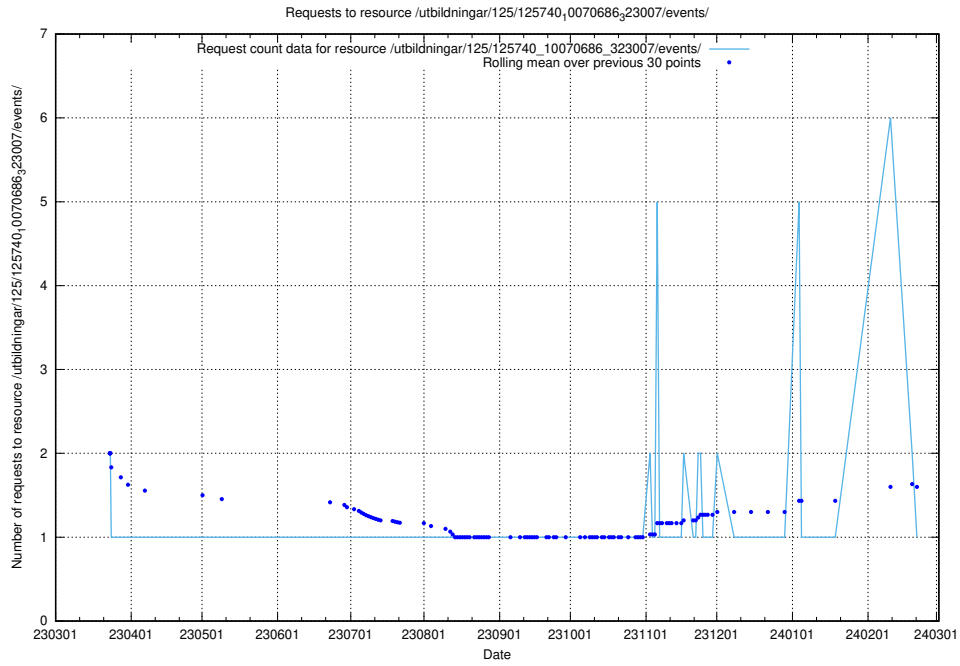

5.6660 Usage of /utbildningar/125/125740_10070686_323007/events/

Here, we count the number of requests to resource /utbildningar/125/125740_10070686_323007/events/