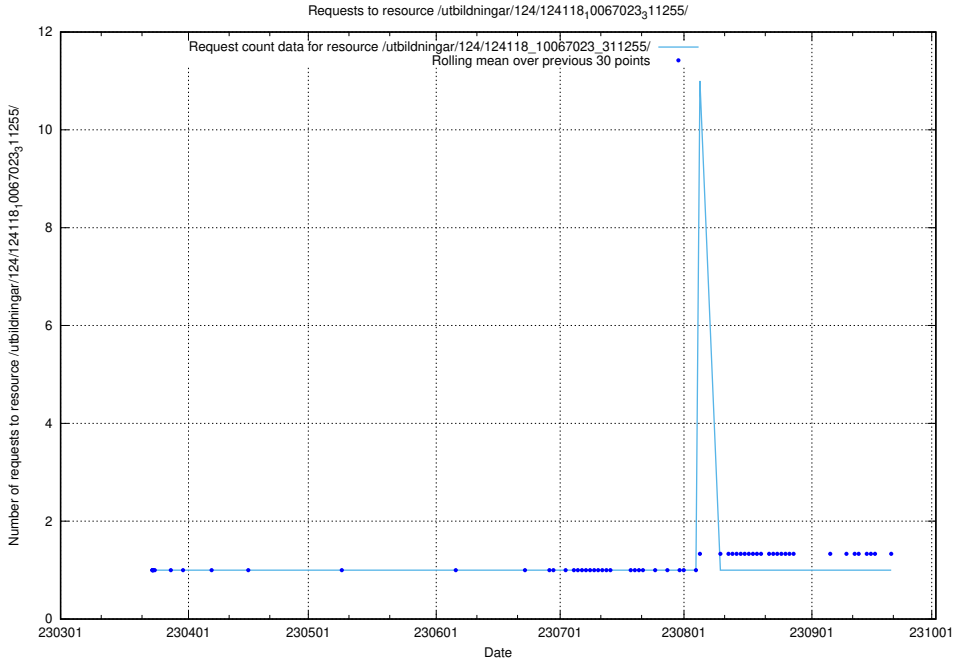

5.4587 Usage of /utbildningar/124/124118_10067023_311255/

Here, we count the number of requests to resource /utbildningar/124/124118_10067023_311255/.