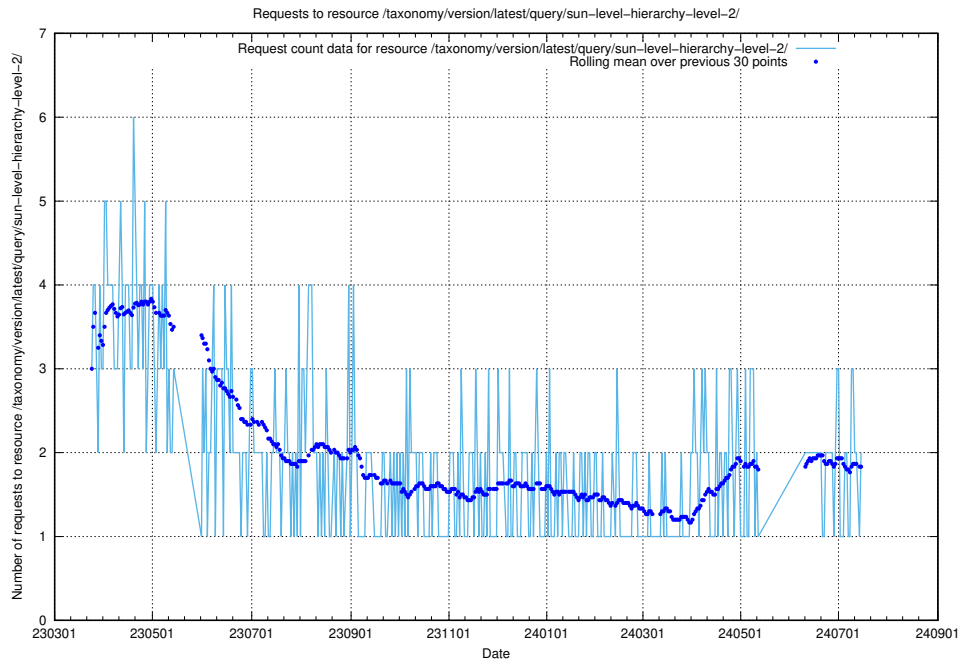

5.855 Usage of /taxonomy/version/latest/query/sun-level-hierarchy-level-2/

Here, we count the number of requests to resource /taxonomy/version/latest/query/sun-level-hierarchy-level-2/.