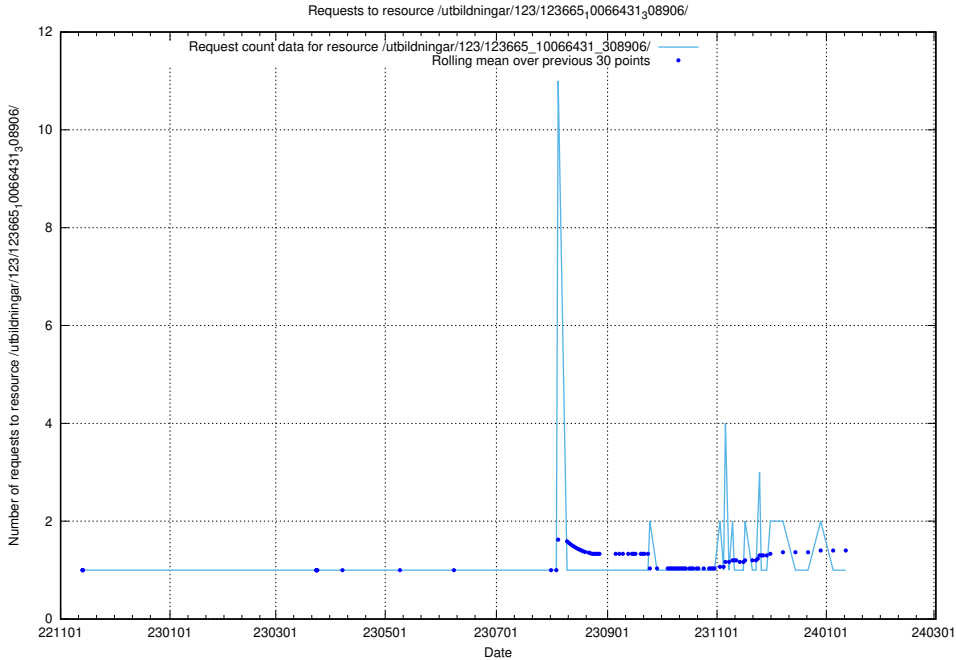

5.6327 Usage of /utbildningar/123/123665_10066431_308906/

Here, we count the number of requests to resource /utbildningar/123/123665_10066431_308906/.