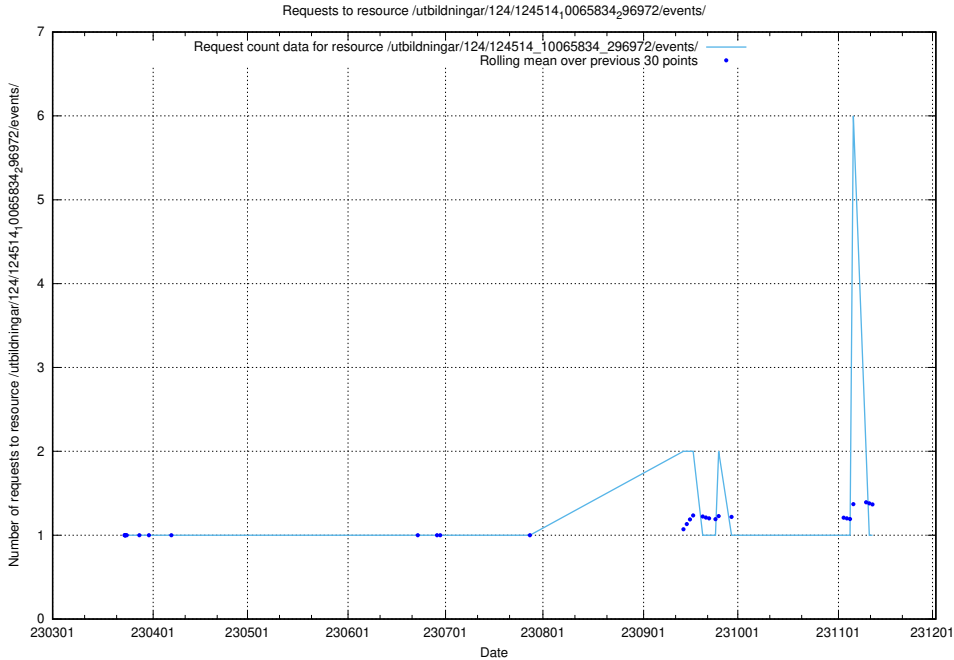

5.2474 Usage of /utbildningar/124/124514_10065834_296972/events/

Here, we count the number of requests to resource /utbildningar/124/124514_10065834_296972/events/