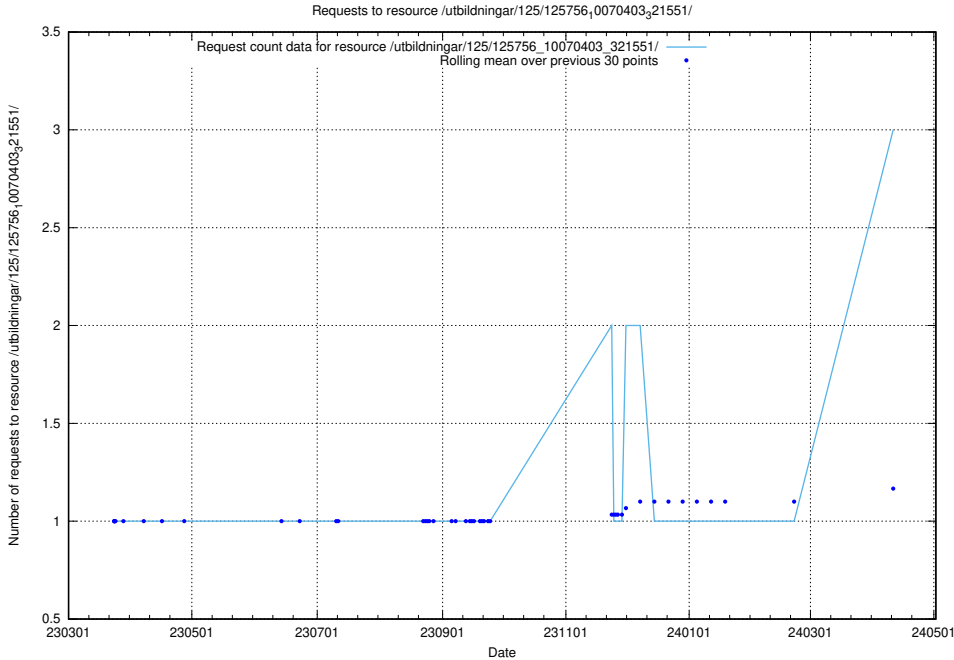

5.418 Usage of /utbildningar/125/125756_10070403_321551/

Here, we count the number of requests to resource /utbildningar/125/125756_10070403_321551/.