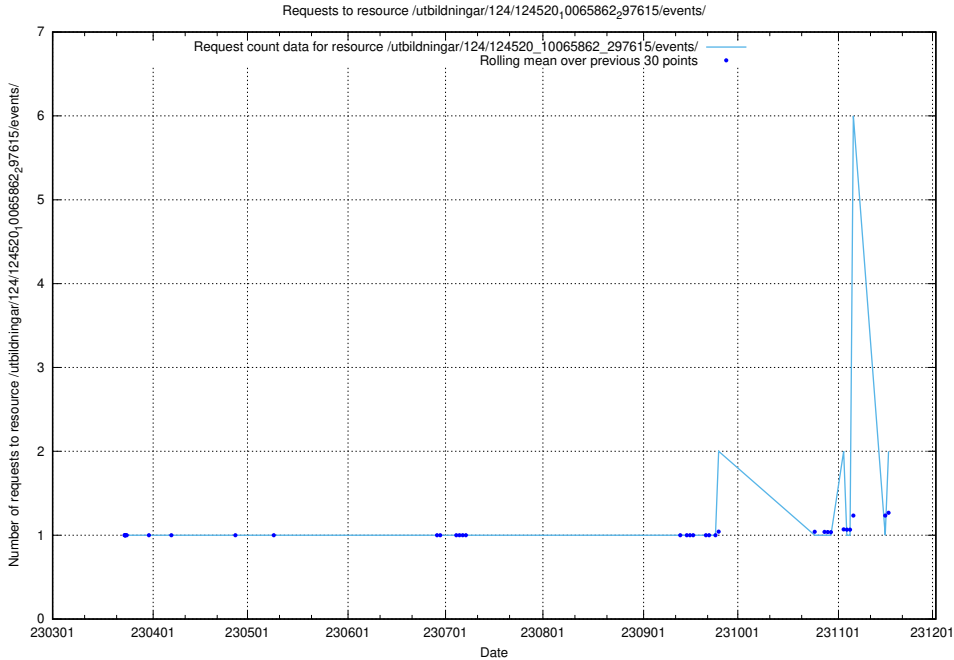

5.470 Usage of /utbildningar/124/124520_10065862_297615/events/

Here, we count the number of requests to resource /utbildningar/124/124520_10065862_297615/events/