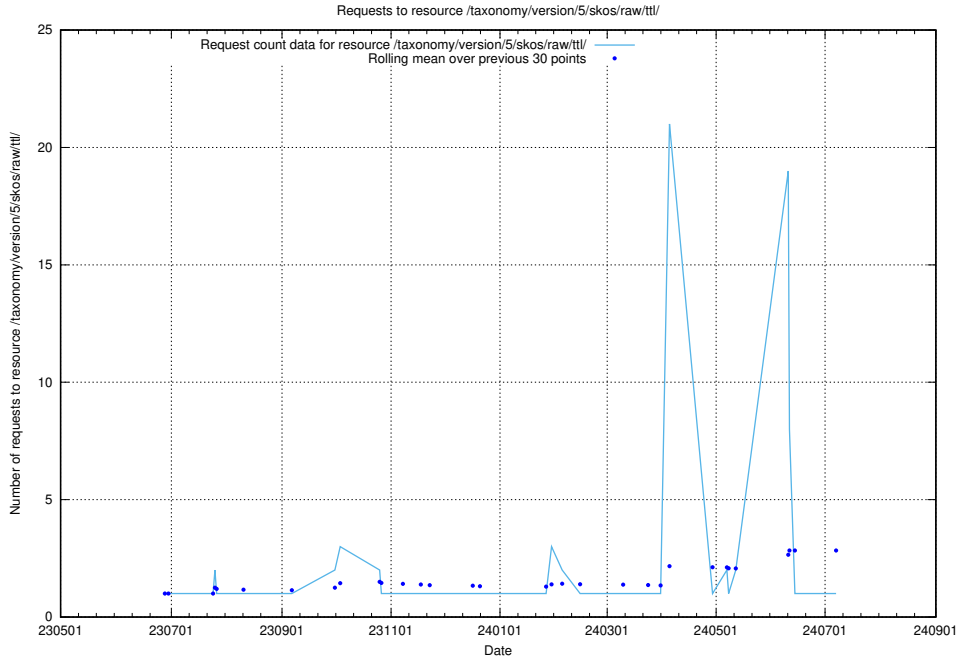

5.5941 Usage of /taxonomy/version/5/skos/raw/ttl/

Here, we count the number of requests to resource /taxonomy/version/5/skos/raw/ttl/.