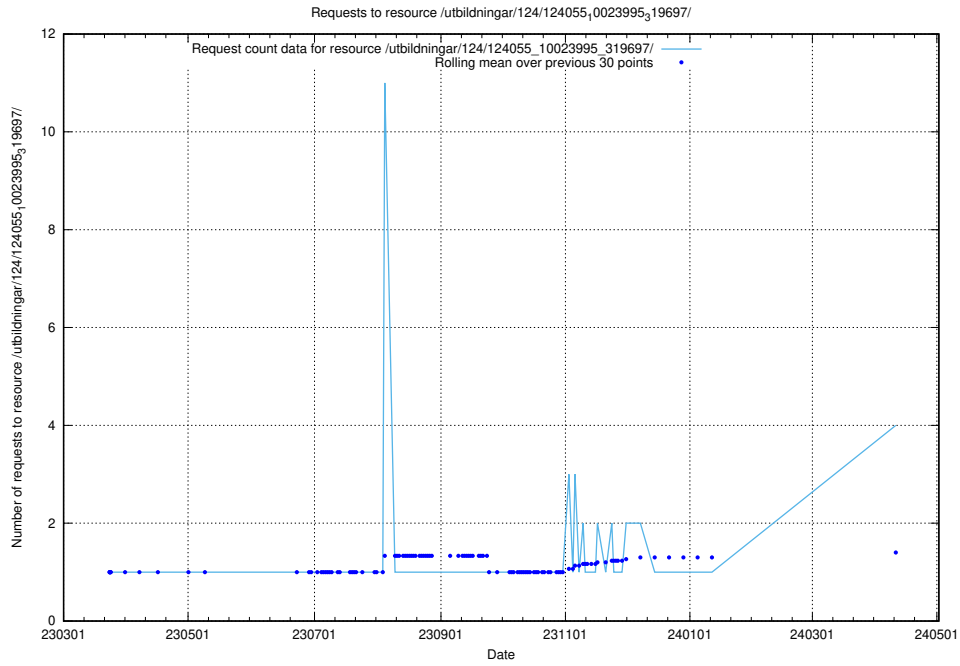

5.200 Usage of /utbildningar/124/124055_10023995_319697/

Here, we count the number of requests to resource /utbildningar/124/124055_10023995_319697/.