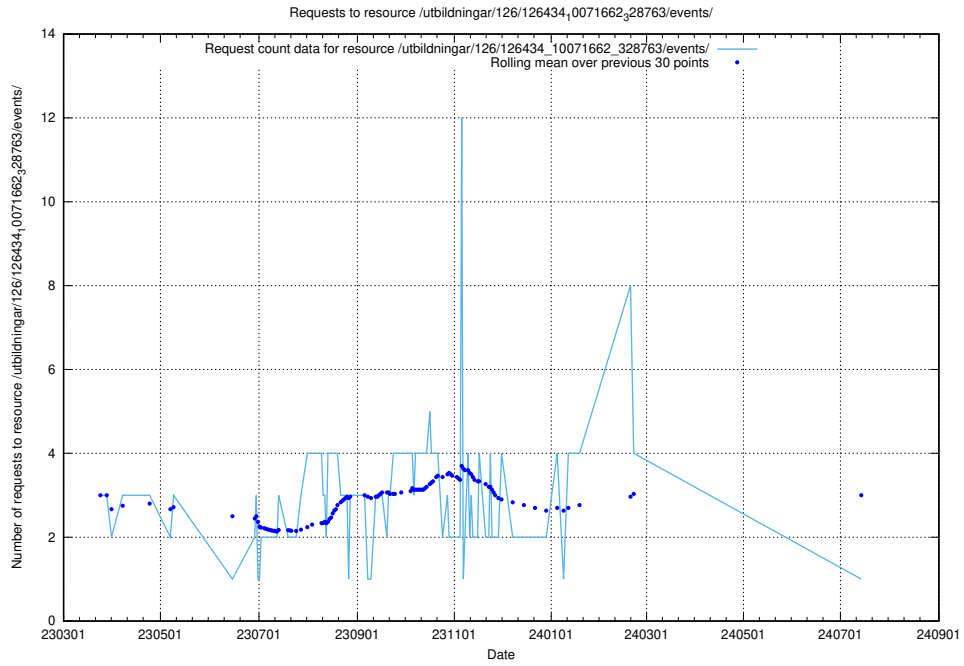

5.6483 Usage of /utbildningar/126/126434_10071662_328763/events/

Here, we count the number of requests to resource /utbildningar/126/126434_10071662_328763/events/