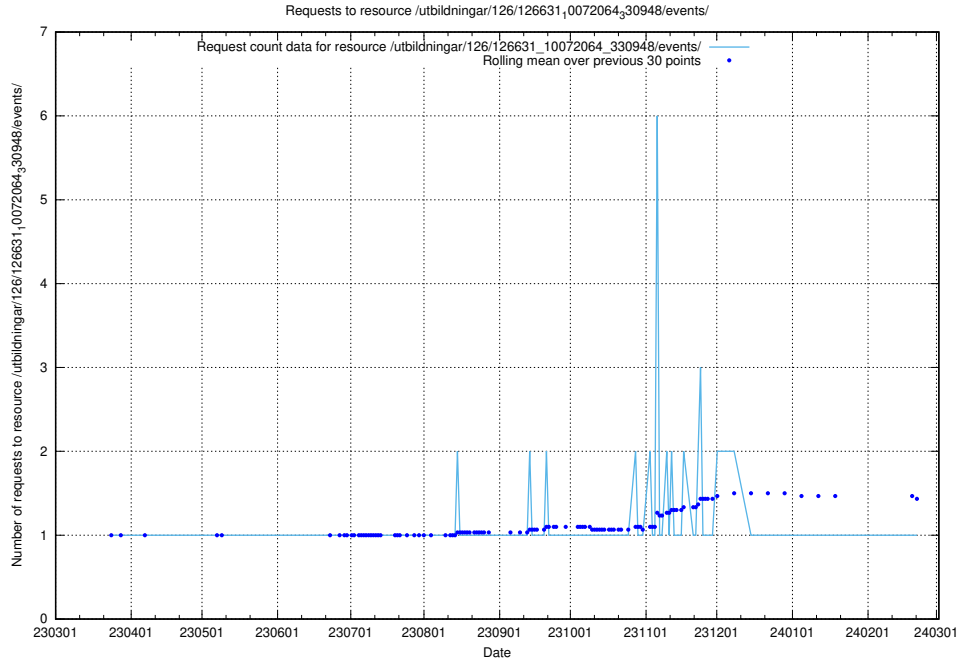

Here, we count the number of requests to resource /utbildningar/437/43741_10024043_32243/events/.

5.6584 Usage of /utbildningar/126/126631_10072064_330948/events/

Here, we count the number of requests to resource /utbildningar/126/126631_10072064_330948/events/