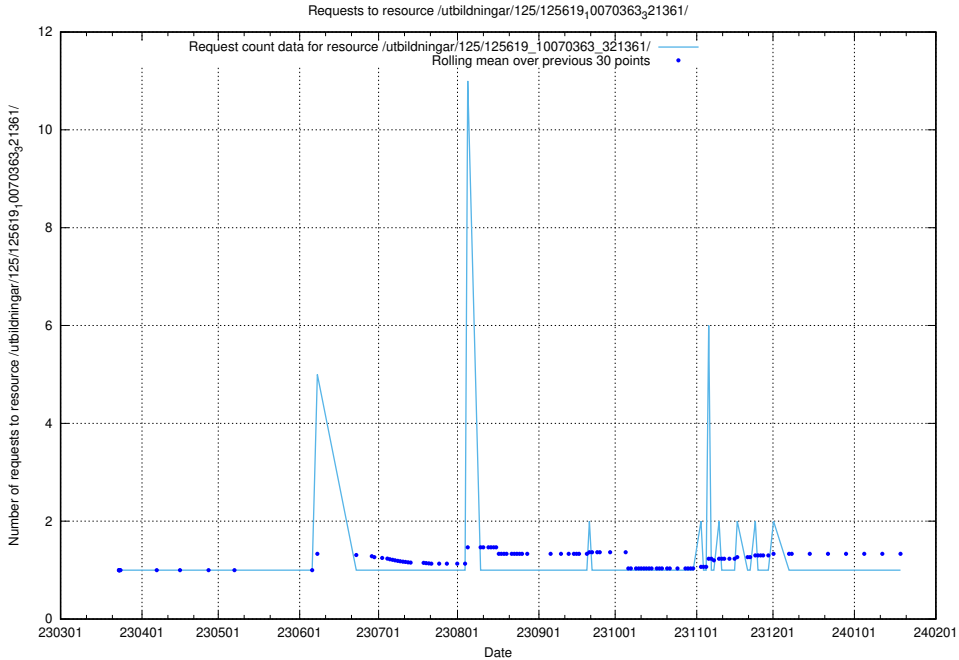

5.1045 Usage of /utbildningar/125/125619_10070363_321361/

Here, we count the number of requests to resource /utbildningar/125/125619_10070363_321361/.