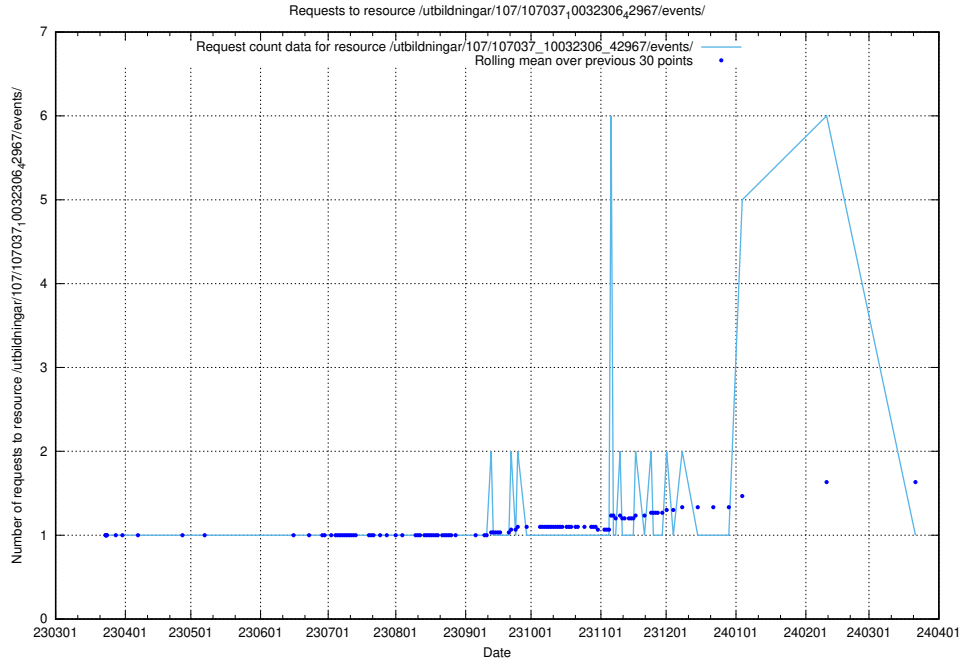

5.5767 Usage of /utbildningar/107/107037_10032306_42967/events/

Here, we count the number of requests to resource /utbildningar/107/107037_10032306_42967/events/.