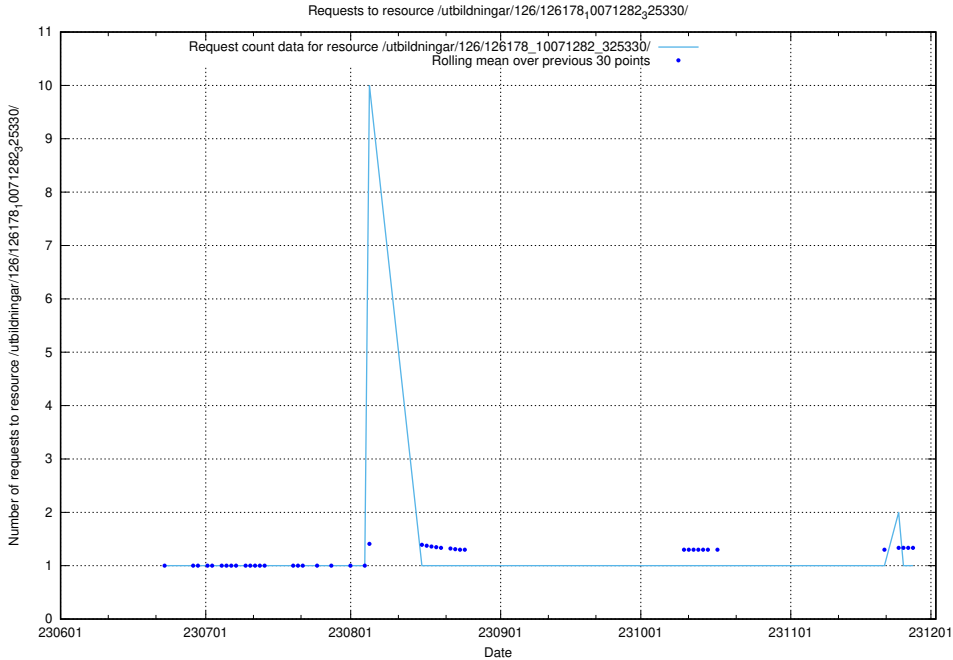

5.6074 Usage of /utbildningar/126/126178_10071282_325330/

Here, we count the number of requests to resource /utbildningar/126/126178_10071282_325330/.