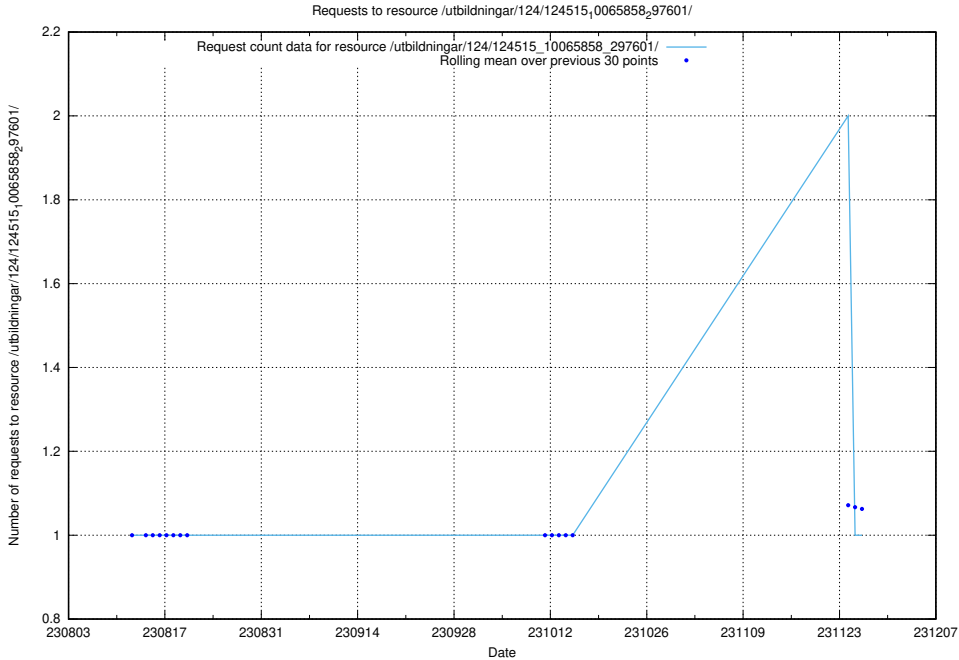

Here, we count the number of requests to resource /utbildningar/124/124515_10065860_299148/events/

5.5197 Usage of /utbildningar/124/124515_10065858_297601/

Here, we count the number of requests to resource /utbildningar/124/124515_10065858_297601/.