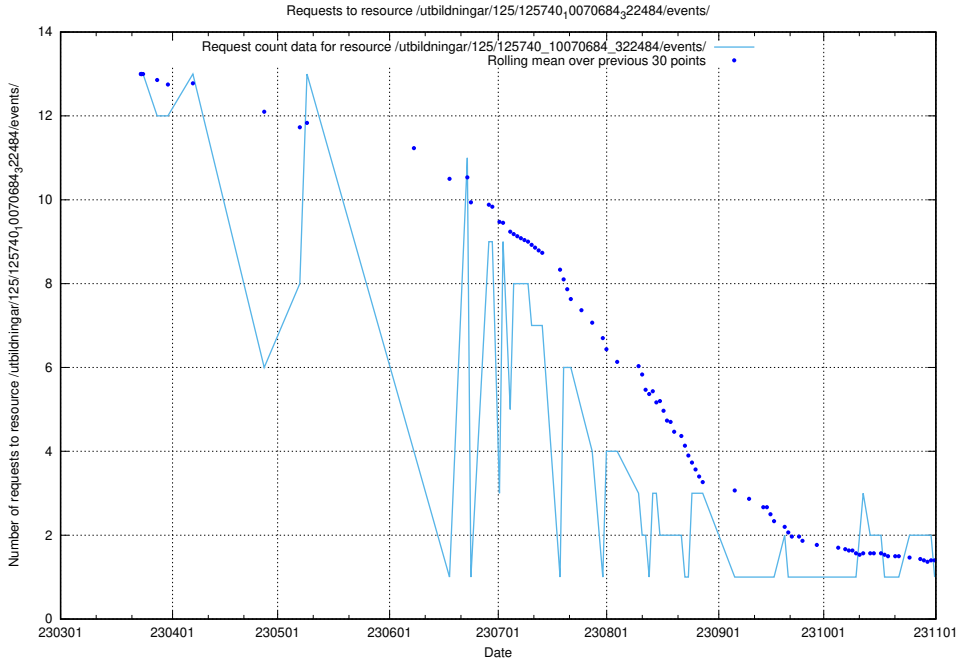

5.6628 Usage of /utbildningar/125/125740_10070684_322484/events/

Here, we count the number of requests to resource /utbildningar/125/125740_10070684_322484/events/