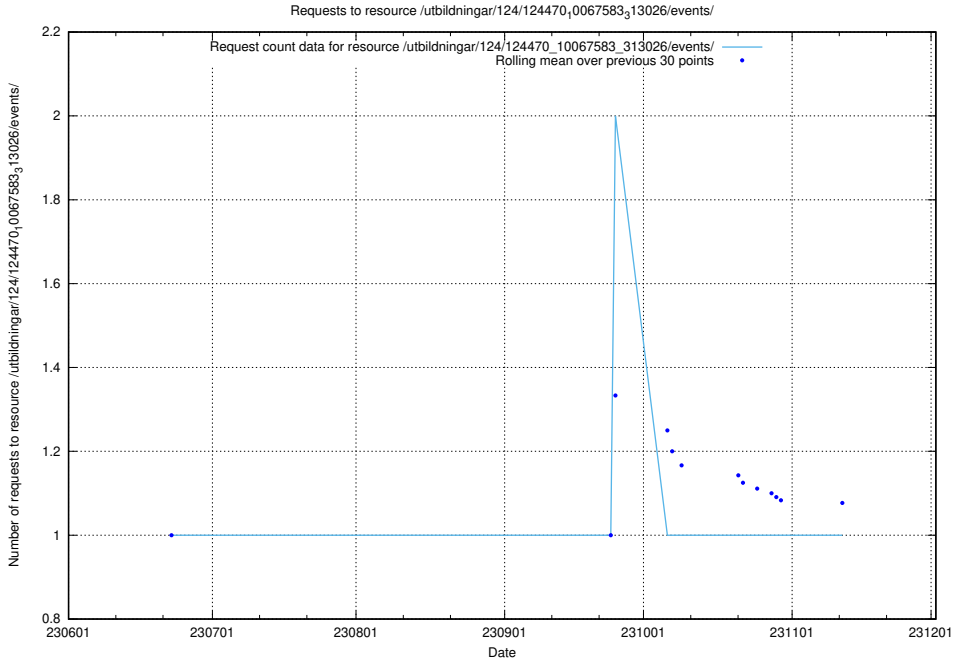

5.6200 Usage of /utbildningar/124/124470_10067583_313026/events/

Here, we count the number of requests to resource /utbildningar/124/124470_10067583_313026/events/