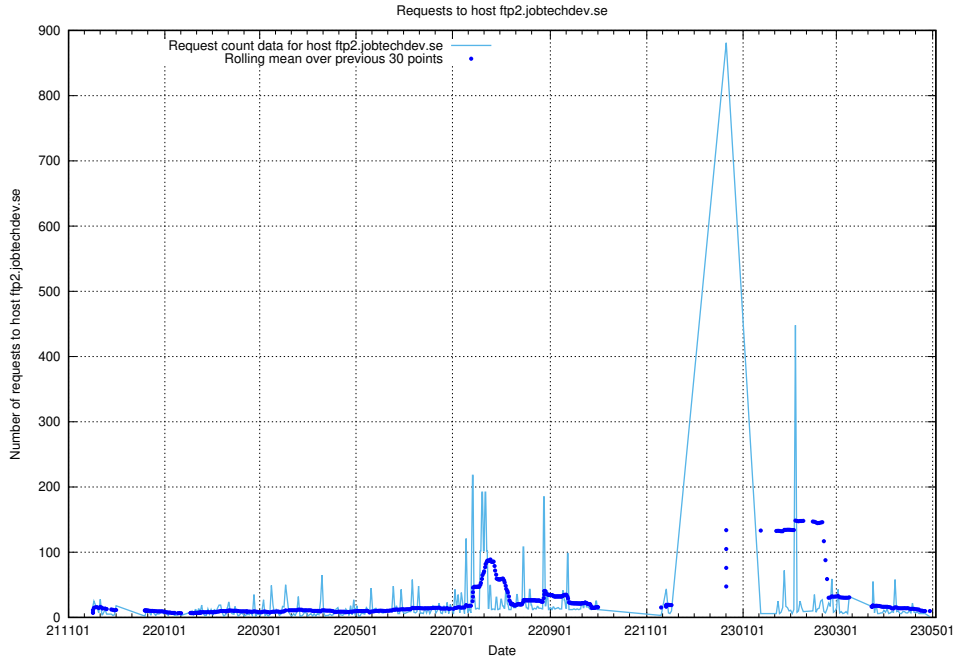

7.657 Usage of ftp2.jobtechdev.se

Here, we count the number of requests to host ftp2.jobtechdev.se.