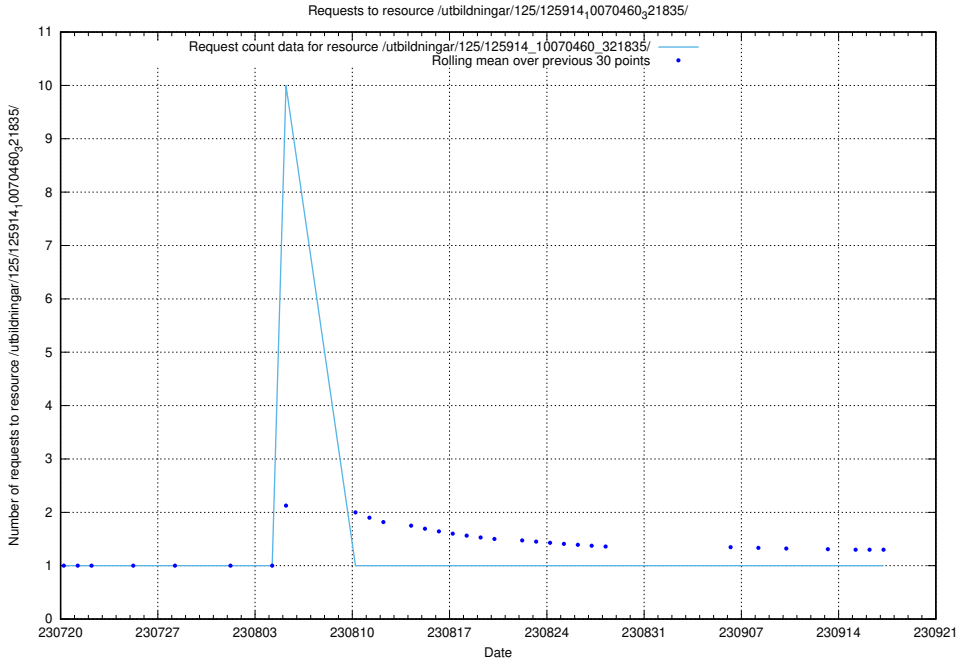

5.5378 Usage of /utbildningar/125/125914_10070460_321835/

Here, we count the number of requests to resource /utbildningar/125/125914_10070460_321835/.