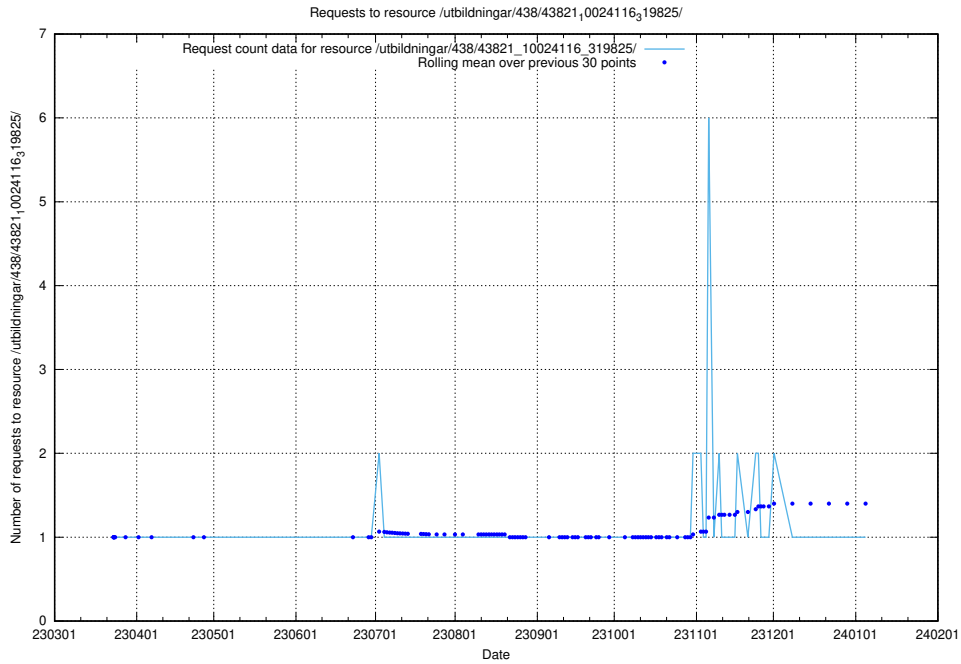

5.6718 Usage of /utbildningar/438/43821_10024116_319825/

Here, we count the number of requests to resource /utbildningar/438/43821_10024116_319825/.