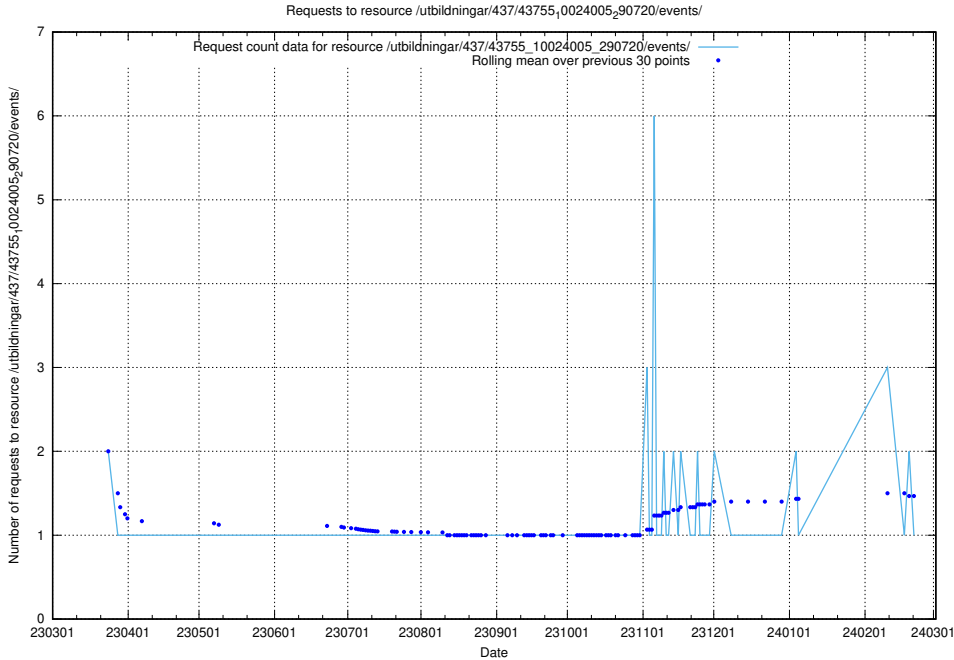

5.6536 Usage of /utbildningar/437/43755_10024005_290720/events/

Here, we count the number of requests to resource /utbildningar/437/43755_10024005_290720/events/.