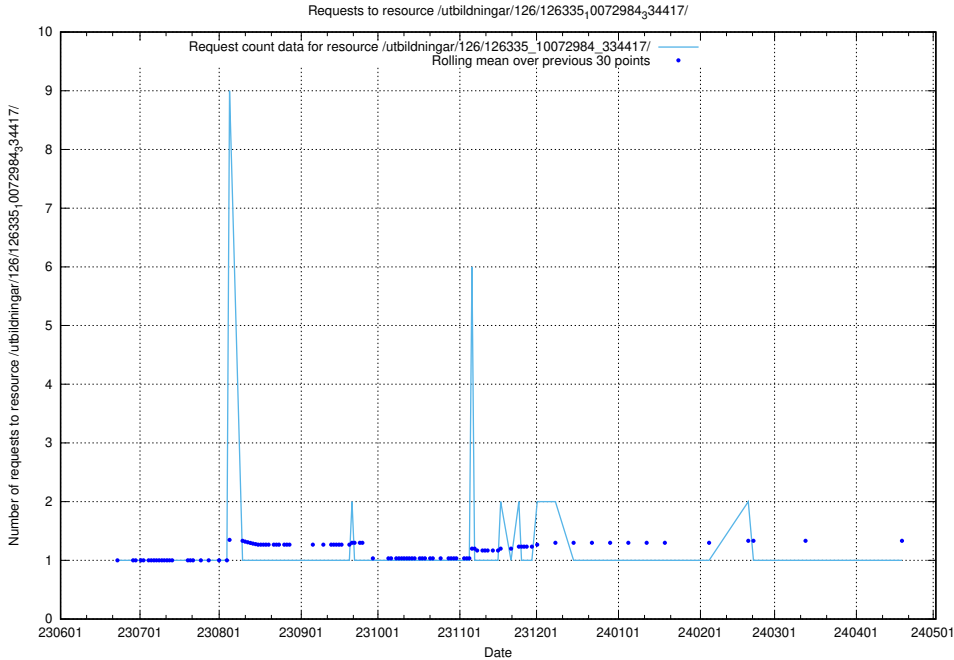

5.6068 Usage of /utbildningar/126/126335_10072984_334417/

Here, we count the number of requests to resource /utbildningar/126/126335_10072984_334417/.