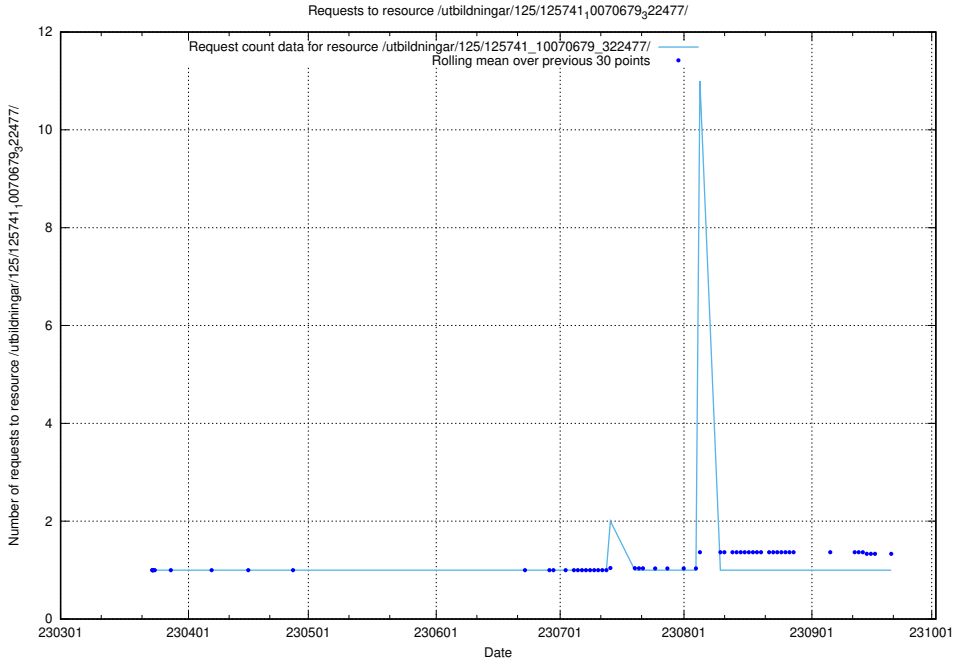

5.6857 Usage of /utbildningar/125/125741_10070679_322477/

Here, we count the number of requests to resource /utbildningar/125/125741_10070679_322477/.