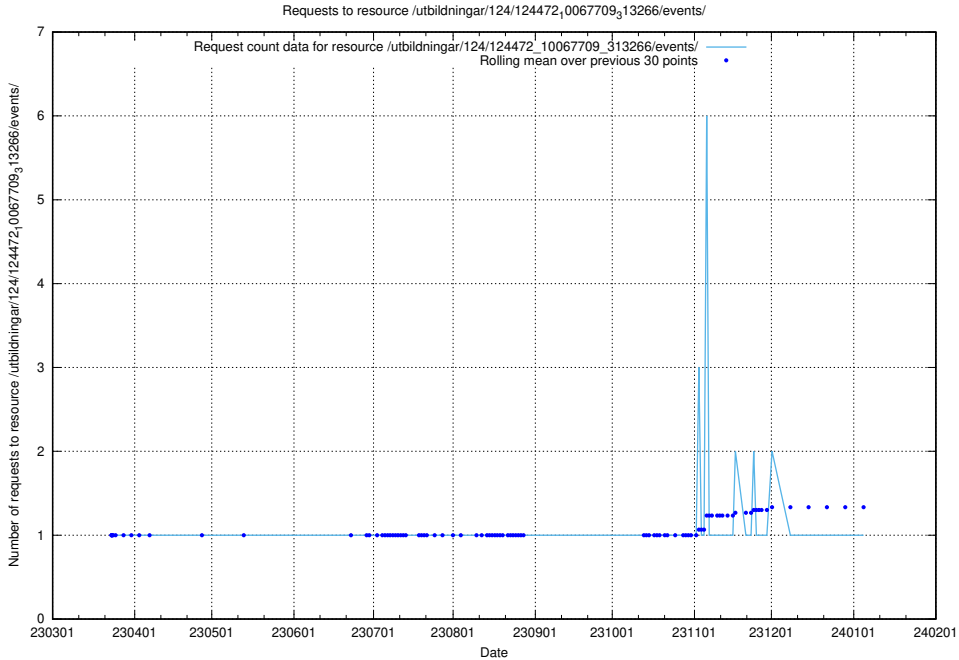

5.3426 Usage of /utbildningar/124/124472_10067709_313266/events/

Here, we count the number of requests to resource /utbildningar/124/124472_10067709_313266/events/