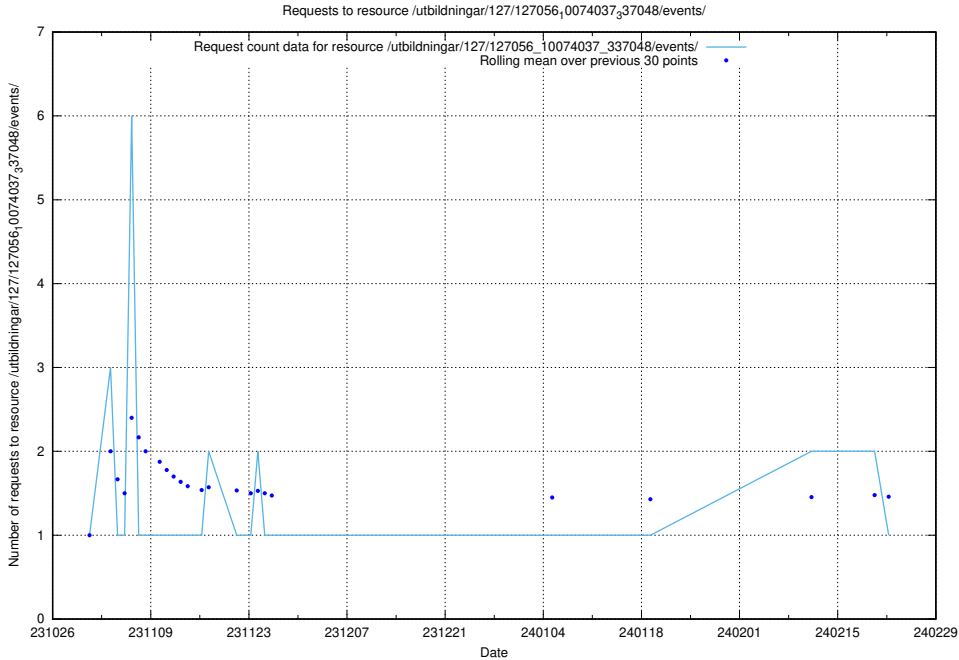

Here, we count the number of requests to resource /utbildningar/127/127057_10074037_337048/events/

5.4554 Usage of /utbildningar/127/127056_10074037_337048/events/

Here, we count the number of requests to resource /utbildningar/127/127056_10074037_337048/events/