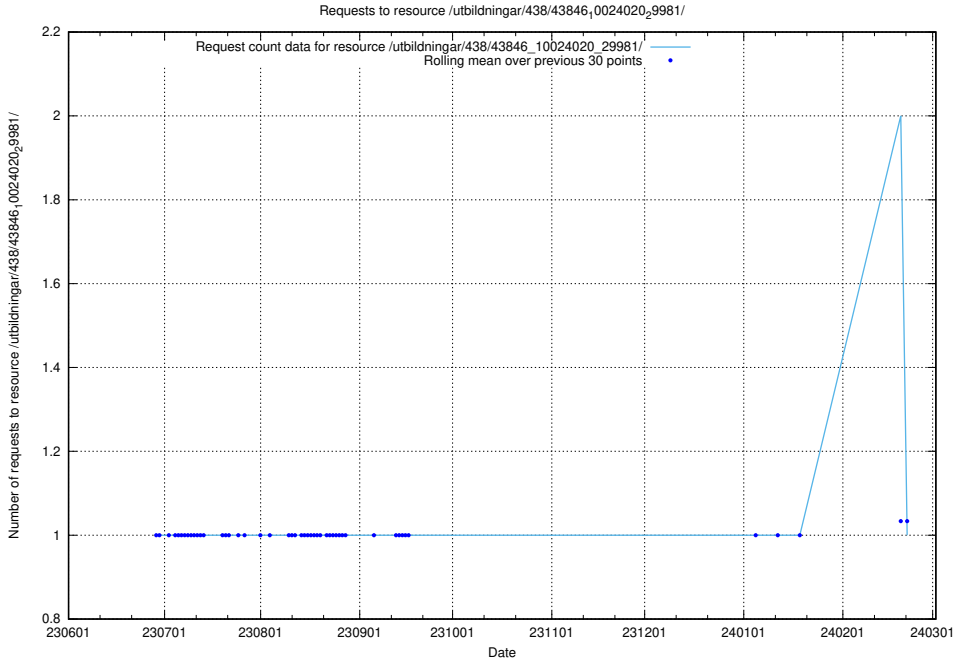

5.5823 Usage of /utbildningar/438/43846_10024020_29981/

Here, we count the number of requests to resource /utbildningar/438/43846_10024020_29981/.