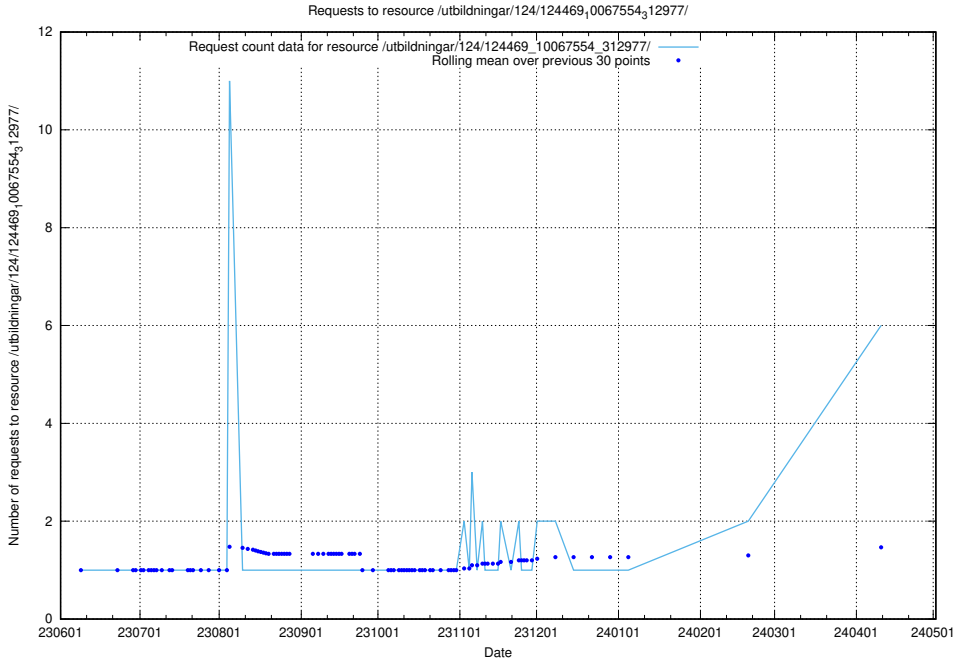

5.86 Usage of /utbildningar/124/124469_10067554_312977/

Here, we count the number of requests to resource /utbildningar/124/124469_10067554_312977/.