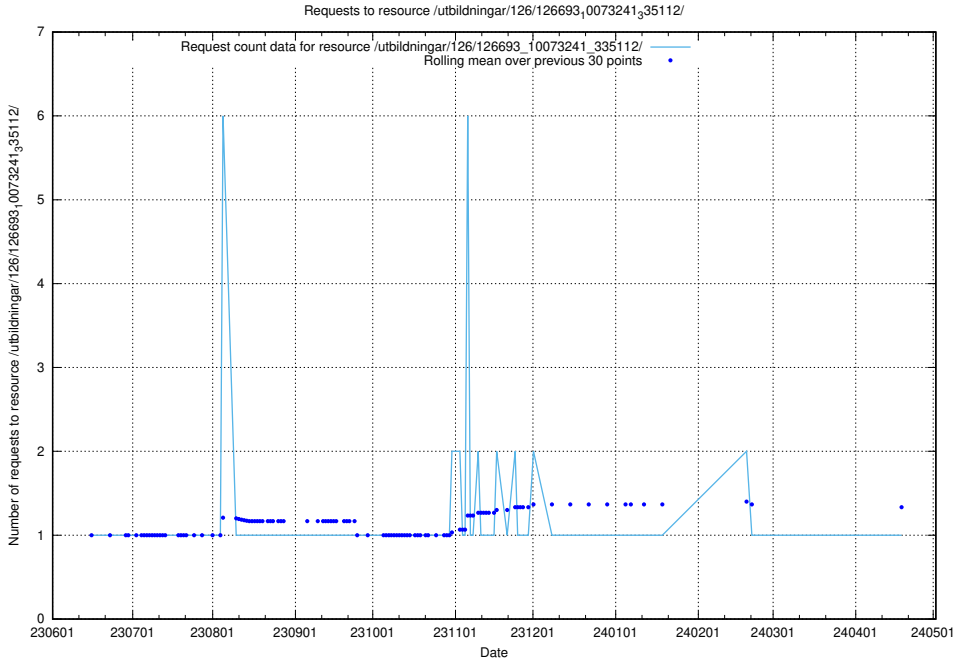

5.6268 Usage of /utbildningar/126/126693_10073241_335112/

Here, we count the number of requests to resource /utbildningar/126/126693_10073241_335112/.