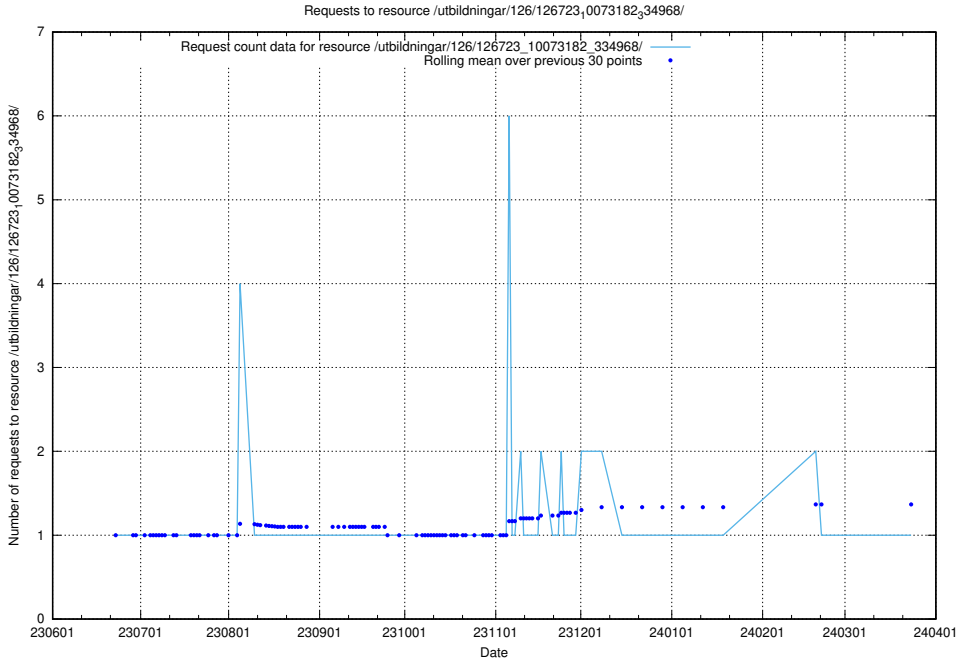

5.6002 Usage of /utbildningar/126/126723_10073182_334968/

Here, we count the number of requests to resource /utbildningar/126/126723_10073182_334968/.