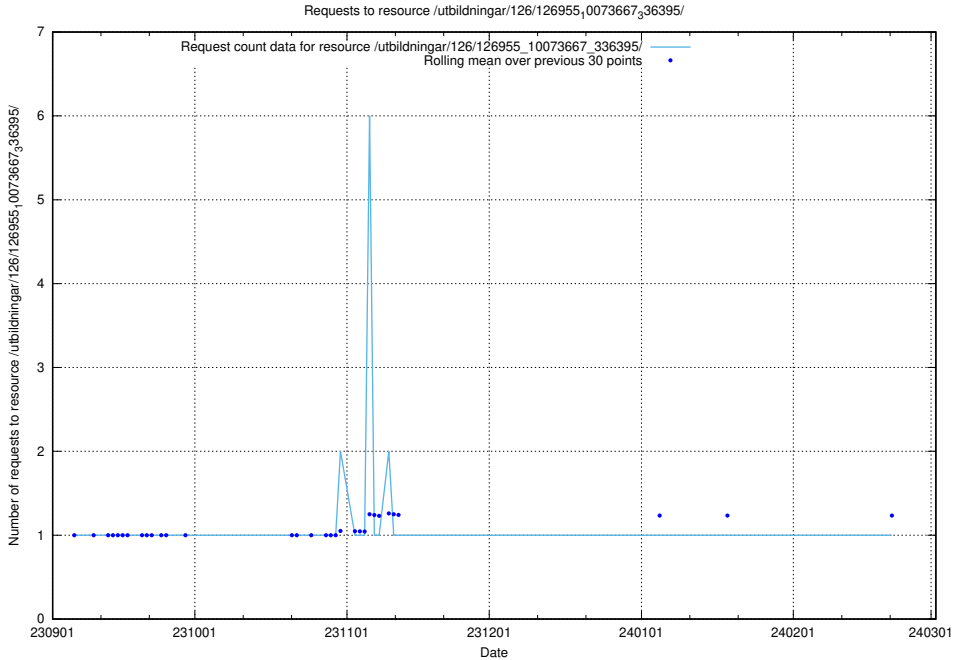

5.5037 Usage of /utbildningar/126/126955_10073667_336395/

Here, we count the number of requests to resource /utbildningar/126/126955_10073667_336395/.