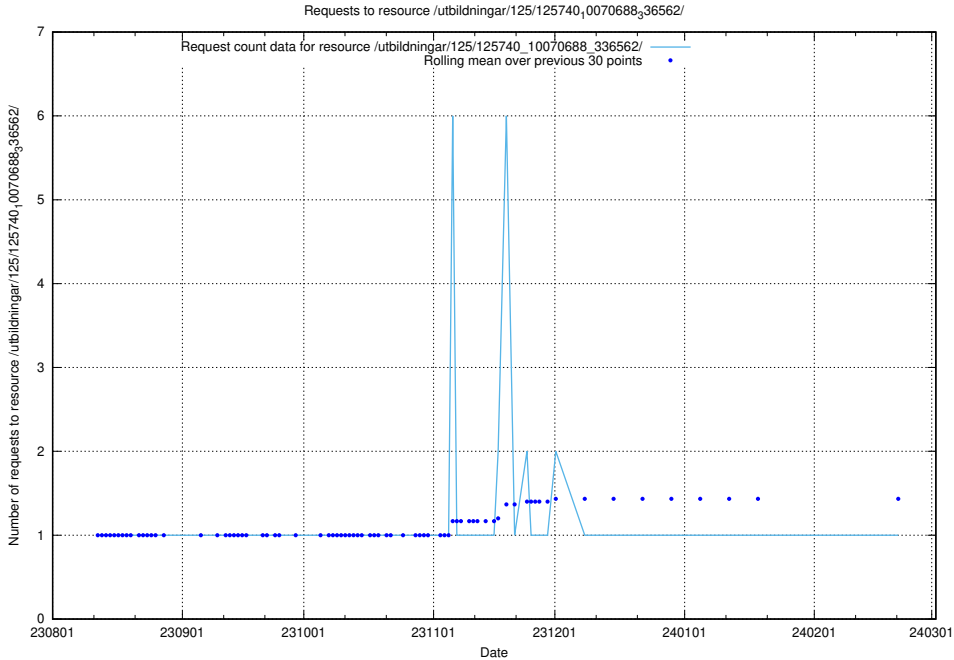

5.5191 Usage of /utbildningar/125/125740_10070688_336562/

Here, we count the number of requests to resource /utbildningar/125/125740_10070688_336562/.