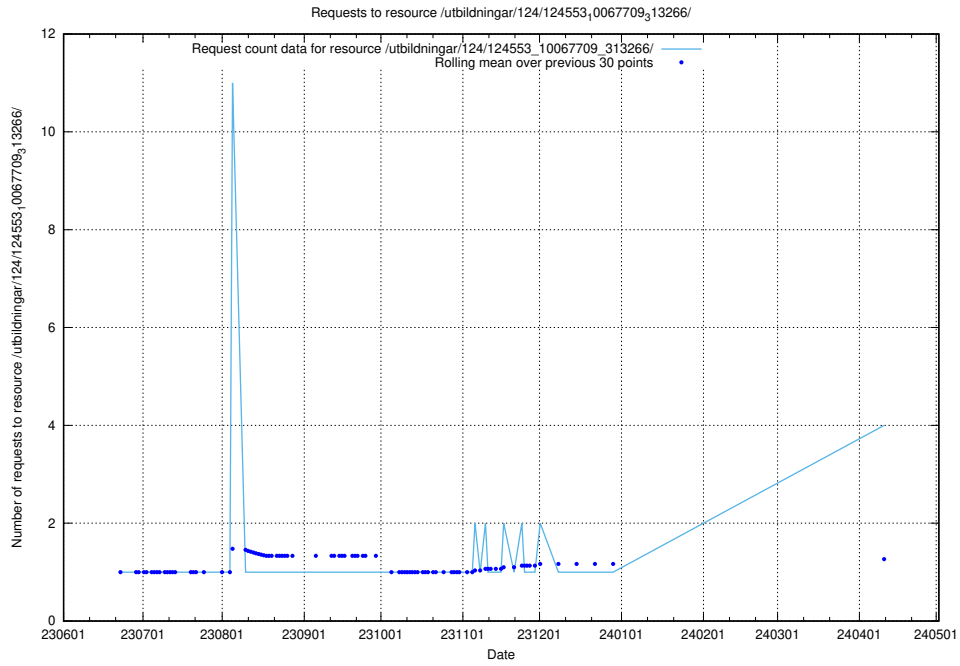

5.225 Usage of /utbildningar/124/124553_10067709_313266/

Here, we count the number of requests to resource /utbildningar/124/124553_10067709_313266/.