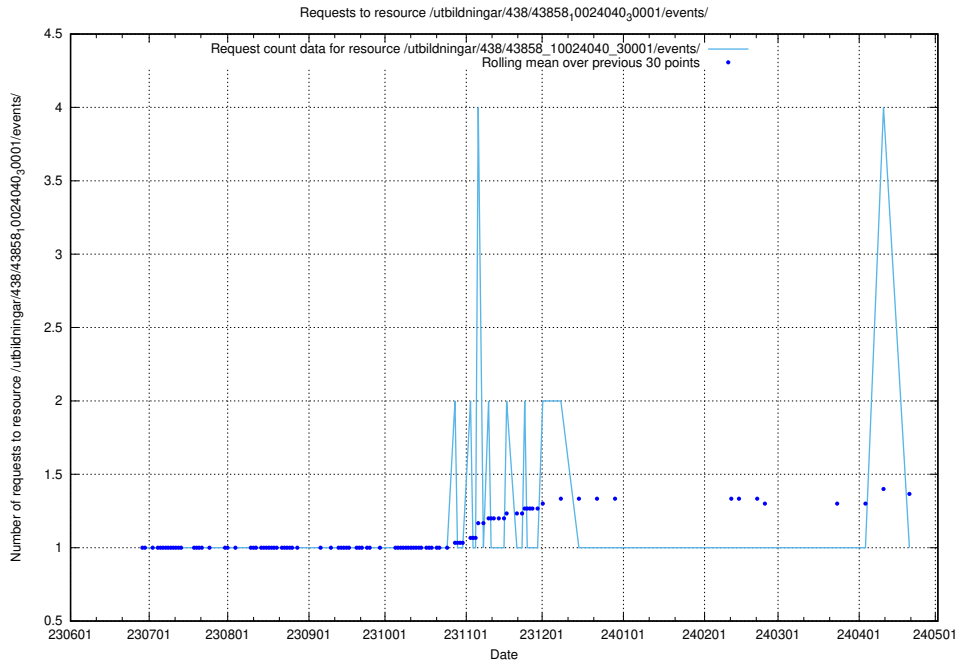

5.5820 Usage of /utbildningar/438/43858_10024040_30001/events/

Here, we count the number of requests to resource /utbildningar/438/43858_10024040_30001/events/.