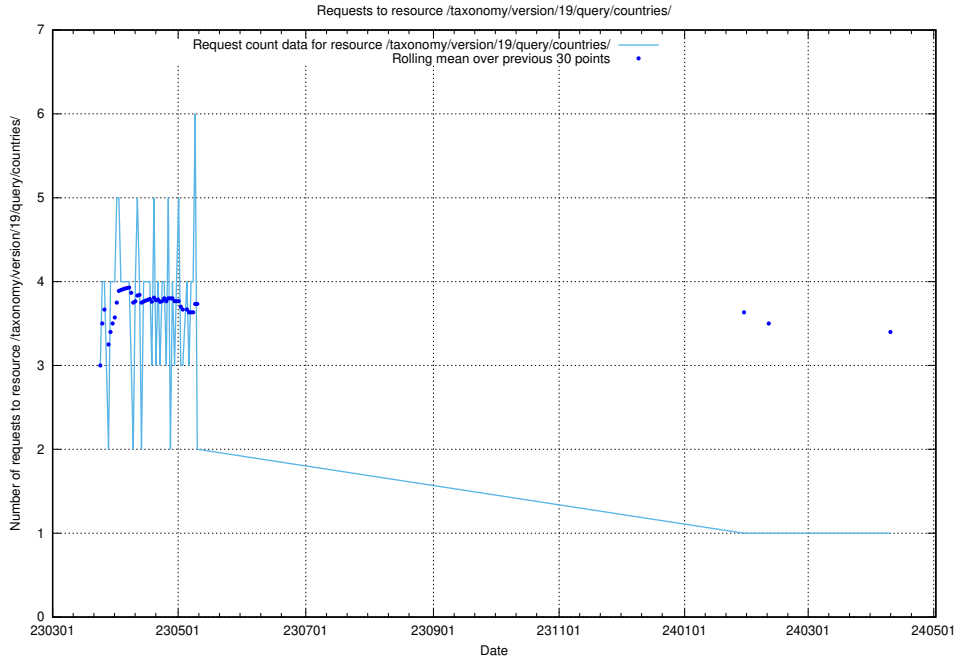

5.6531 Usage of /taxonomy/version/19/query/countries/

Here, we count the number of requests to resource /taxonomy/version/19/query/countries/.