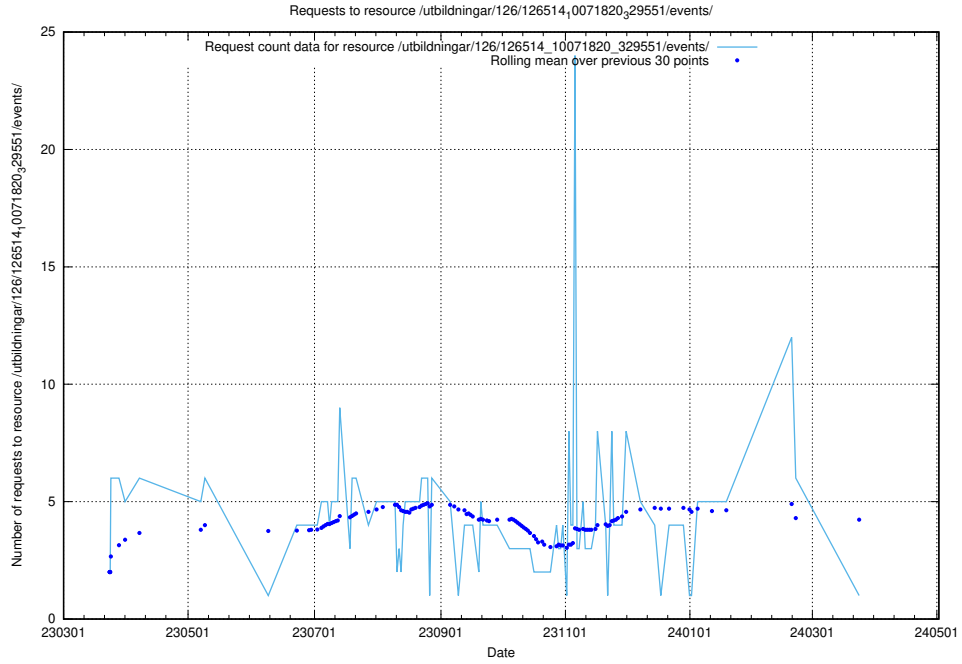

5.6651 Usage of /utbildningar/126/126514_10071820_329551/events/

Here, we count the number of requests to resource /utbildningar/126/126514_10071820_329551/events/