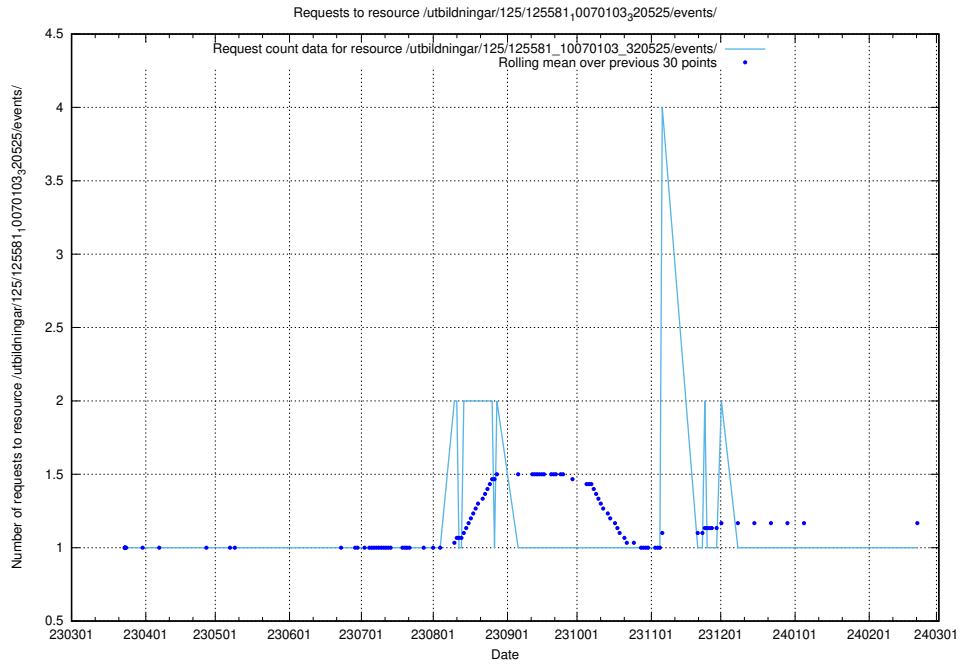

5.1074 Usage of /utbildningar/125/125581_10070103_320525/events/

Here, we count the number of requests to resource /utbildningar/125/125581_10070103_320525/events/