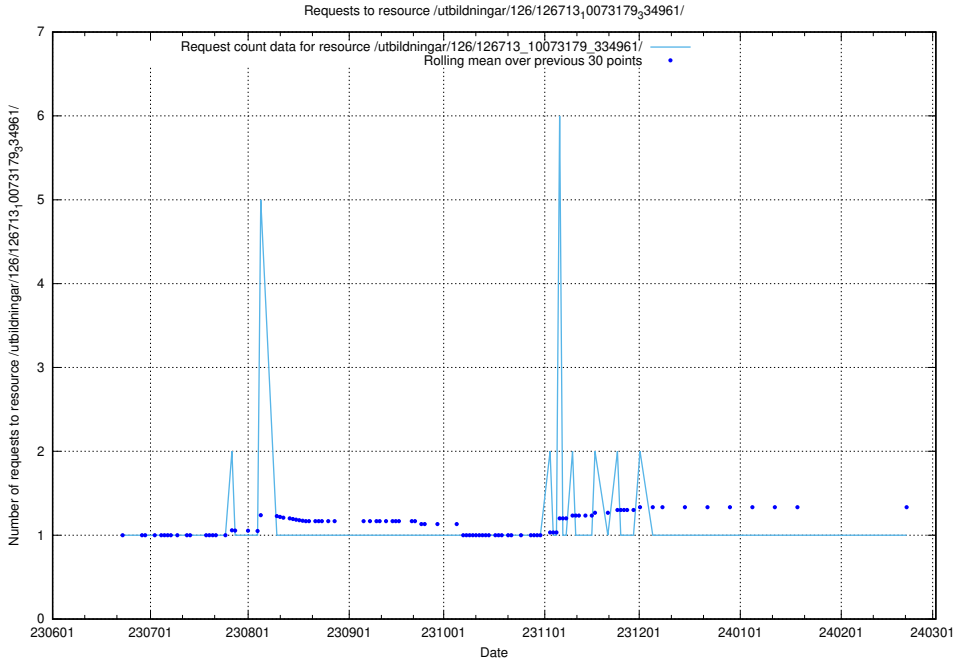

5.6019 Usage of /utbildningar/126/126713_10073179_334961/

Here, we count the number of requests to resource /utbildningar/126/126713_10073179_334961/.