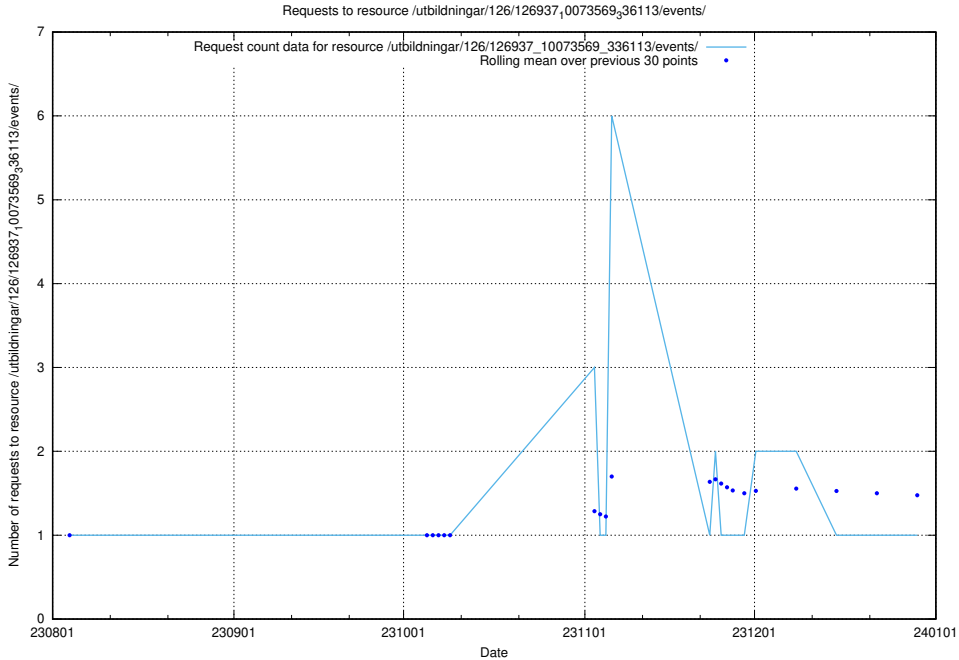

5.5244 Usage of /utbildningar/126/126937_10073569_336113/events/

Here, we count the number of requests to resource /utbildningar/126/126937_10073569_336113/events/