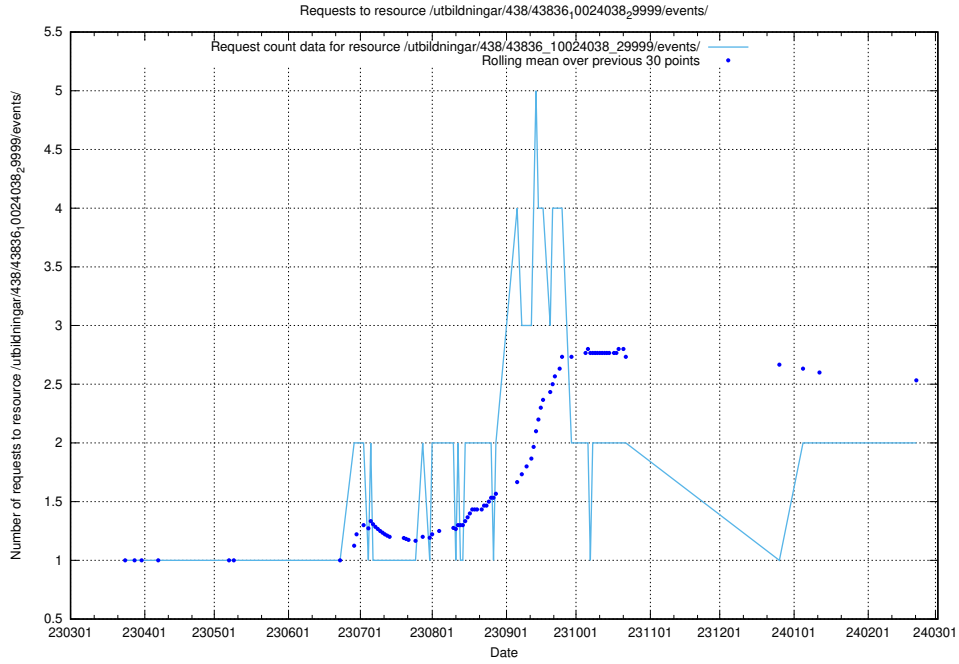

Here, we count the number of requests to resource /taxonomy/version/19/query/concepts-describing-working-hours/.

5.905 Usage of /utbildningar/438/43836_10024038_29999/events/

Here, we count the number of requests to resource /utbildningar/438/43836_10024038_29999/events/.