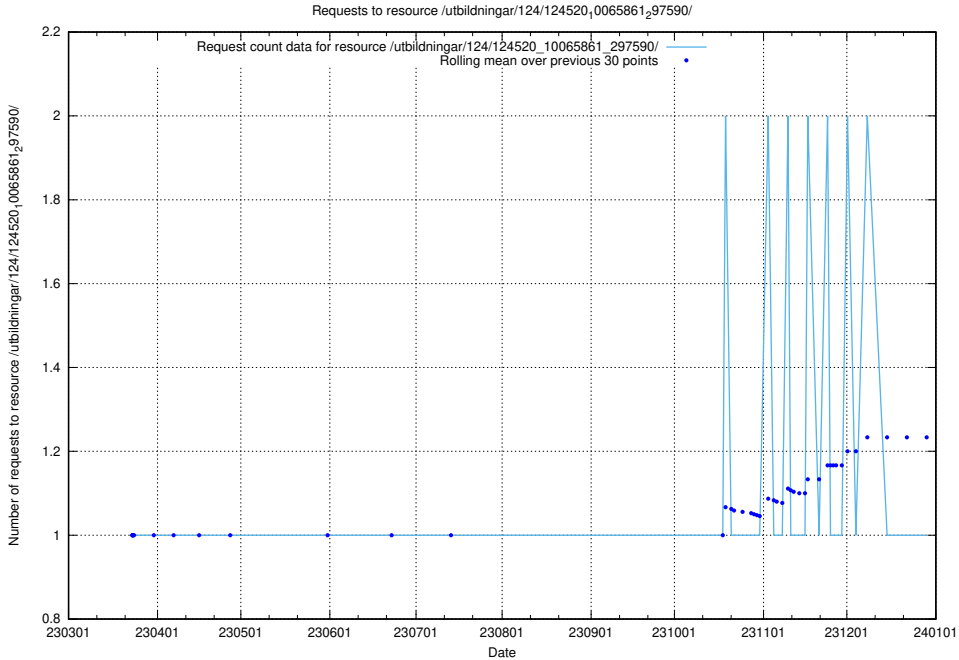

5.1528 Usage of /utbildningar/124/124520_10065861_297590/

Here, we count the number of requests to resource /utbildningar/124/124520_10065861_297590/.