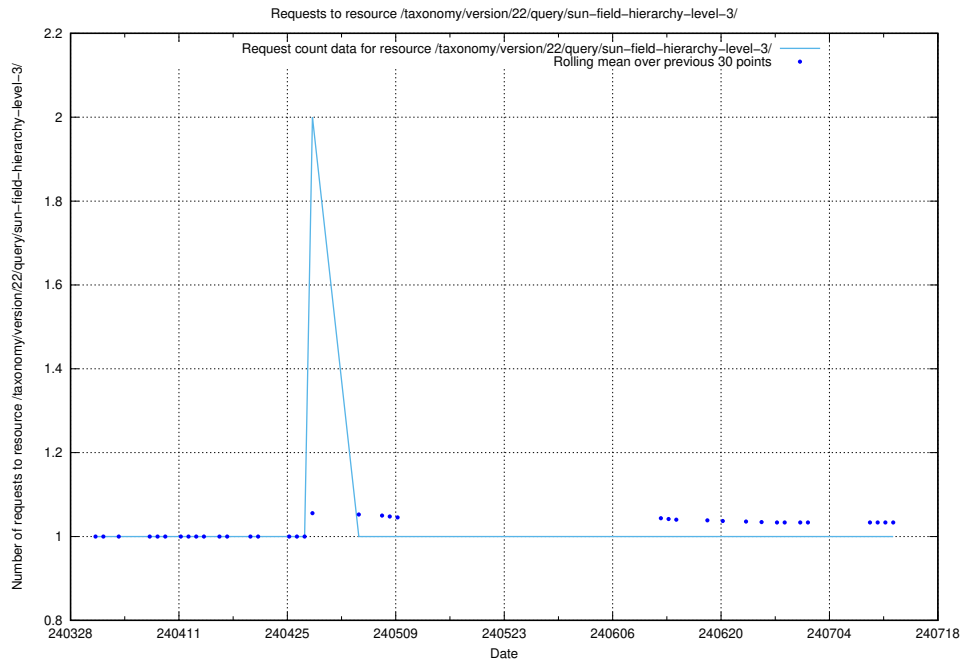

5.1959 Usage of /taxonomy/version/22/query/sun-field-hierarchy-level-3/

Here, we count the number of requests to resource /taxonomy/version/22/query/sun-field-hierarchy-level-3/.