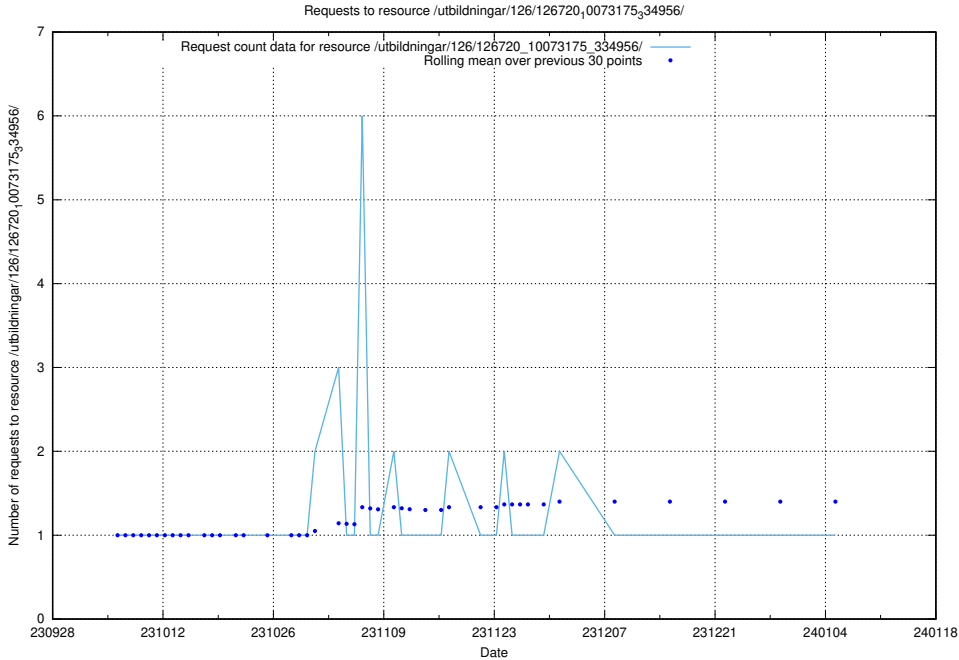

5.4781 Usage of /utbildningar/126/126720_10073175_334956/

Here, we count the number of requests to resource /utbildningar/126/126720_10073175_334956/.