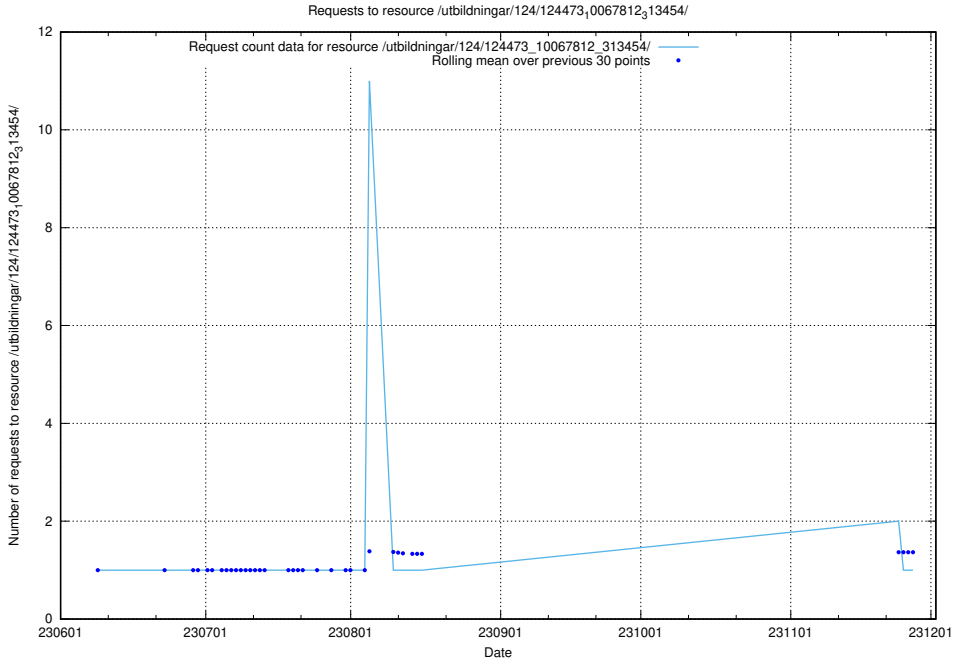

5.6292 Usage of /utbildningar/124/124473_10067812_313454/

Here, we count the number of requests to resource /utbildningar/124/124473_10067812_313454/.