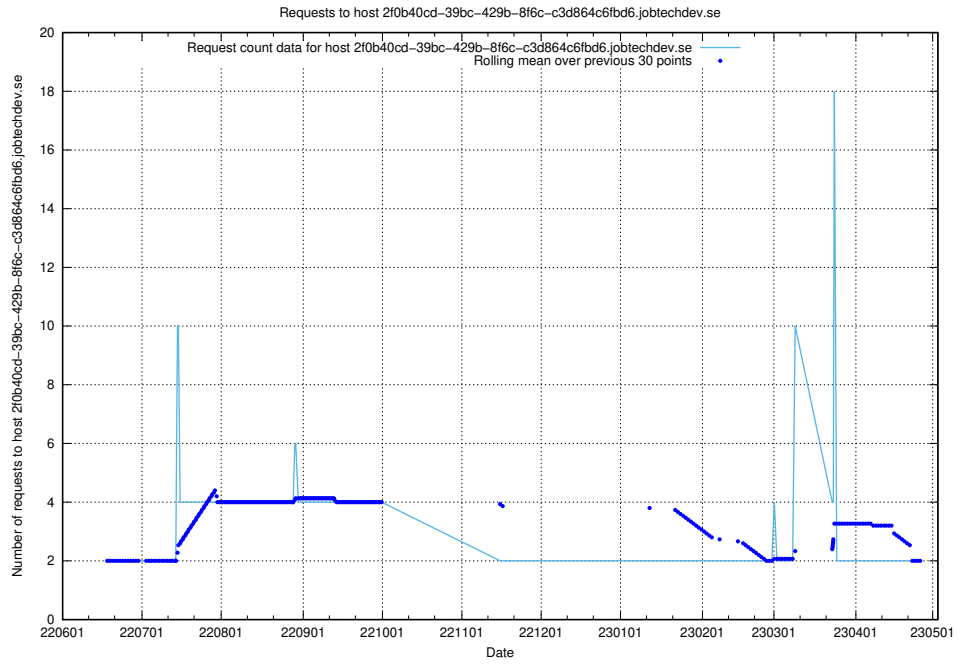

Here, we count the number of requests to host 2f0b40cd-39bc-429b-8f6c-c3d864c6fbd6.jobtechdev.se.

7.404 Usage of openserch-test.jobtechdev.se

Here, we count the number of requests to host openserch-test.jobtechdev.se.