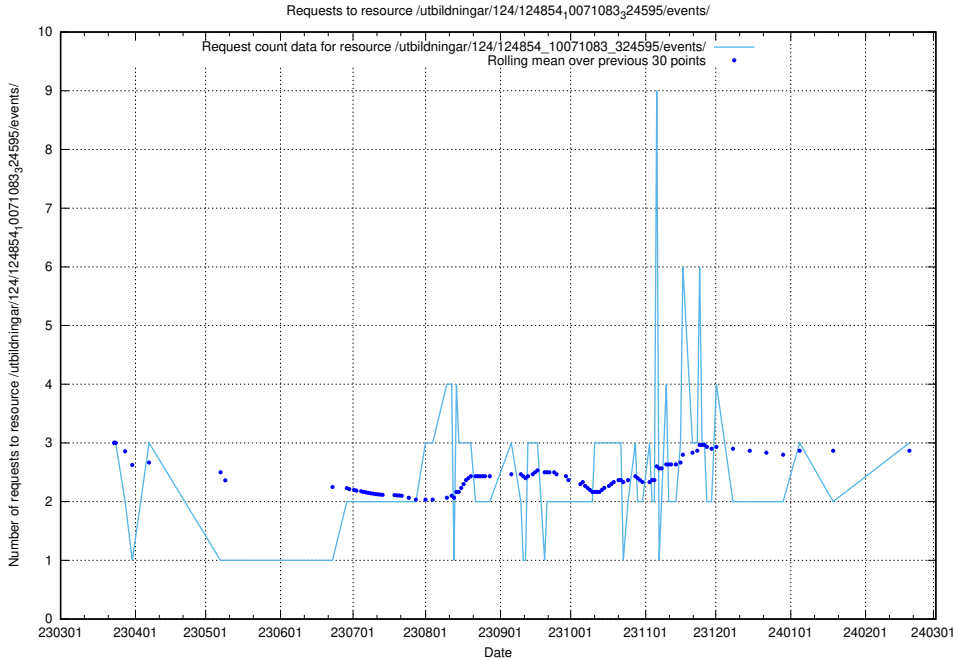

5.409 Usage of /utbildningar/124/124854_10071083_324595/events/

Here, we count the number of requests to resource /utbildningar/124/124854_10071083_324595/events/