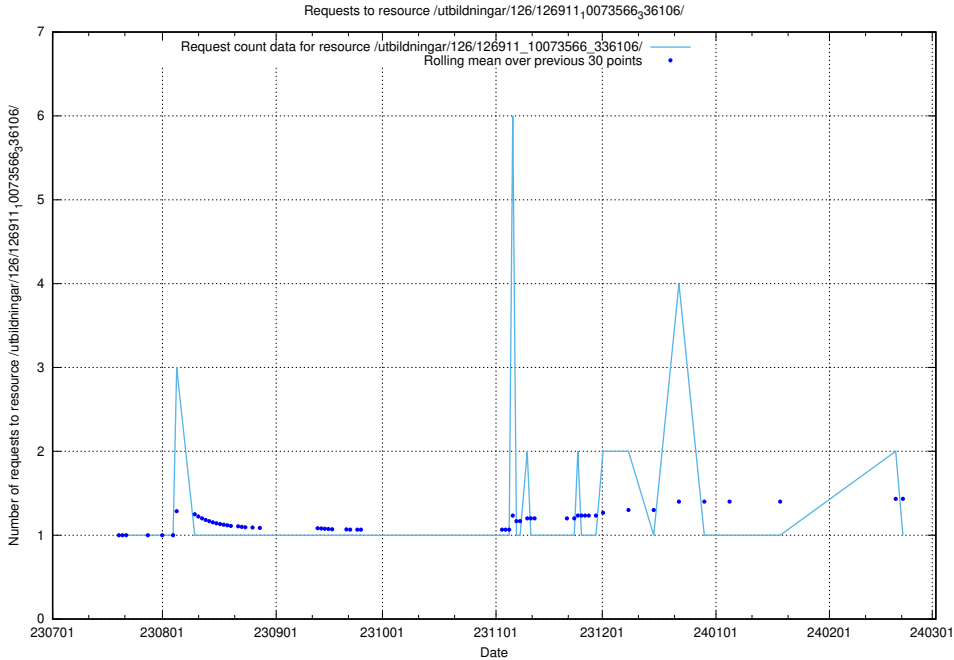

Here, we count the number of requests to resource /utbildningar/126/126911_10073566_336106/.

5.5377 Usage of /utbildningar/125/125914_10070460_321835/events/

Here, we count the number of requests to resource /utbildningar/125/125914_10070460_321835/events/