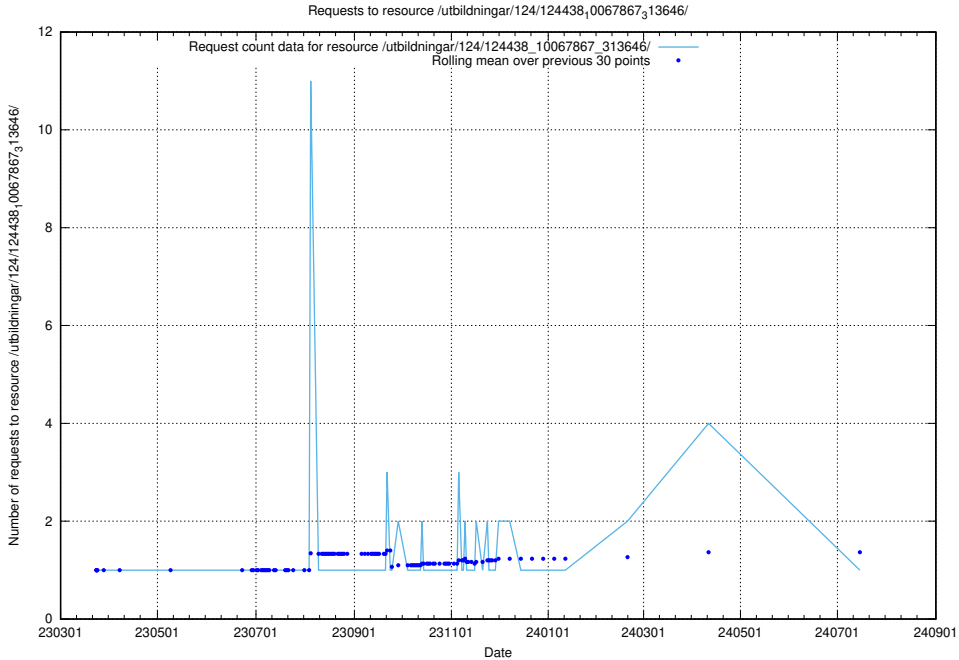

5.4066 Usage of /utbildningar/124/124438_10067867_313646/

Here, we count the number of requests to resource /utbildningar/124/124438_10067867_313646/.