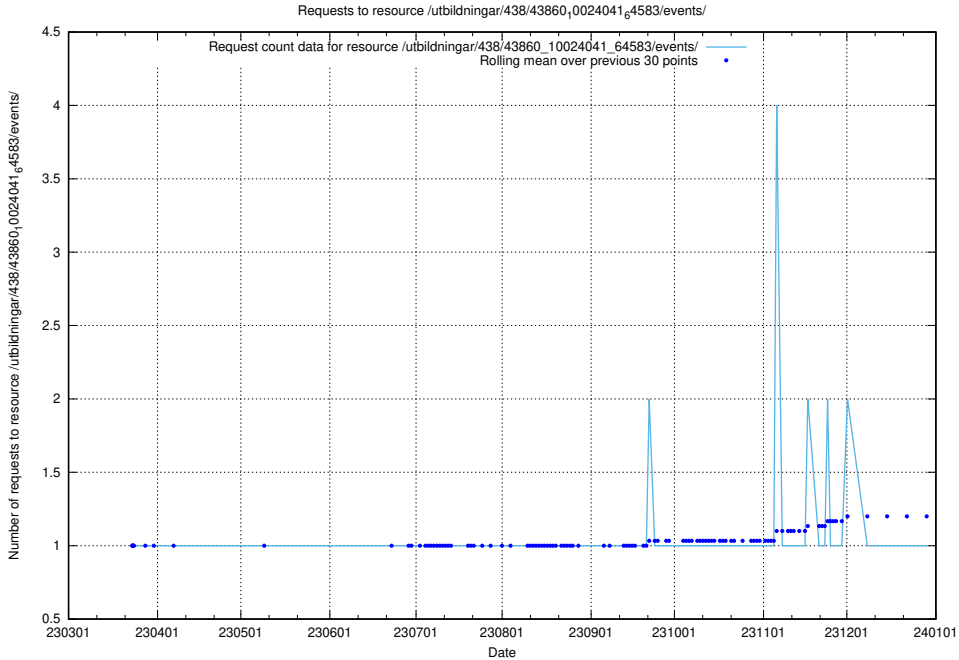

5.6704 Usage of /utbildningar/438/43860_10024041_64583/events/

Here, we count the number of requests to resource /utbildningar/438/43860_10024041_64583/events/.