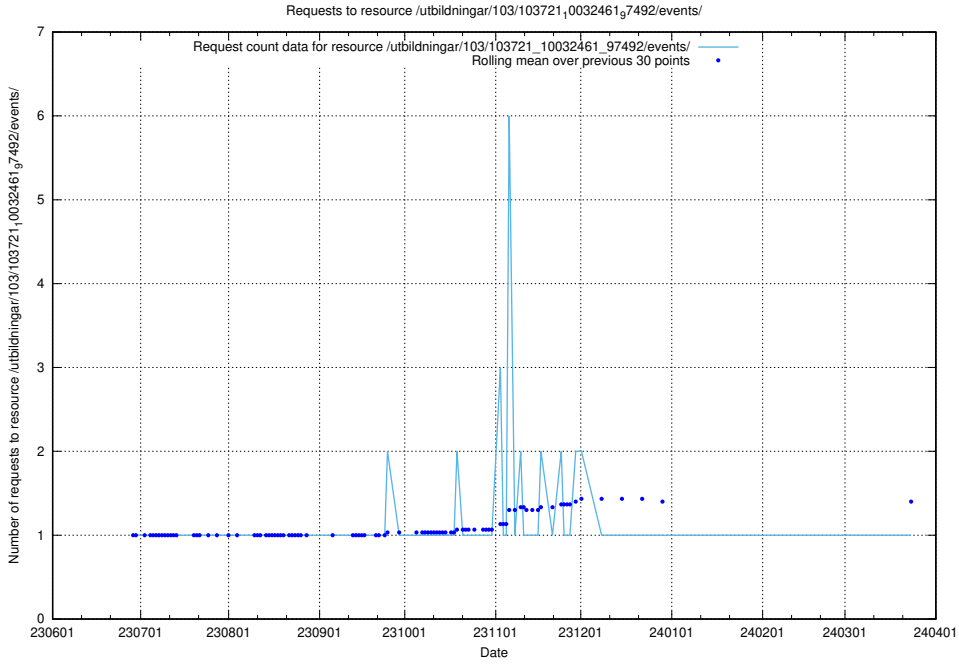

5.5931 Usage of /utbildningar/103/103721_10032461_97492/events/

Here, we count the number of requests to resource /utbildningar/103/103721_10032461_97492/events/.