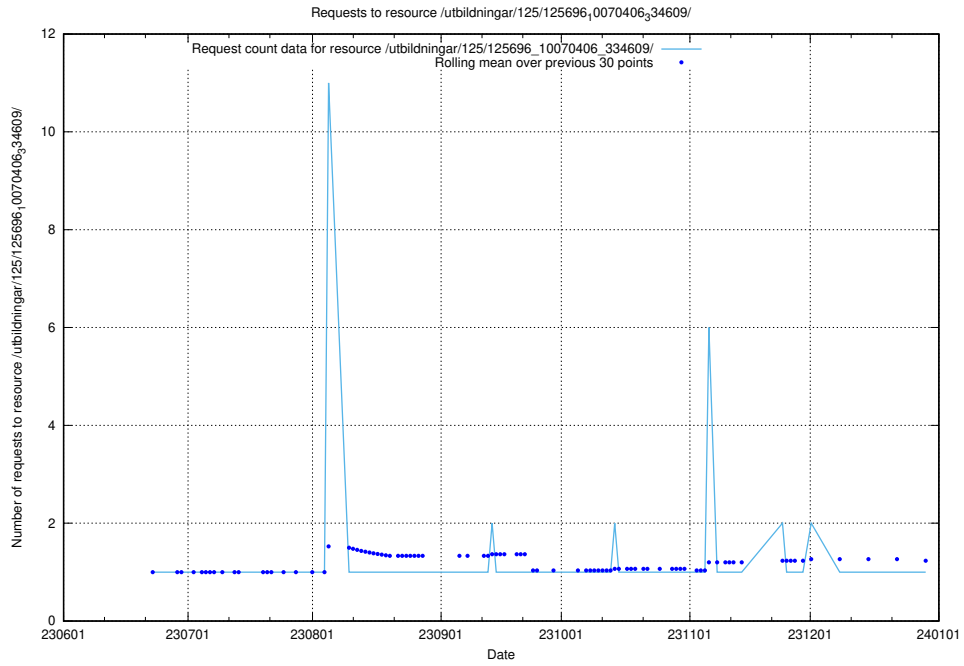

5.6112 Usage of /utbildningar/125/125696_10070406_334609/

Here, we count the number of requests to resource /utbildningar/125/125696_10070406_334609/.

5.6113 Usage of /utbildningar/125/125696_10070406_321567/