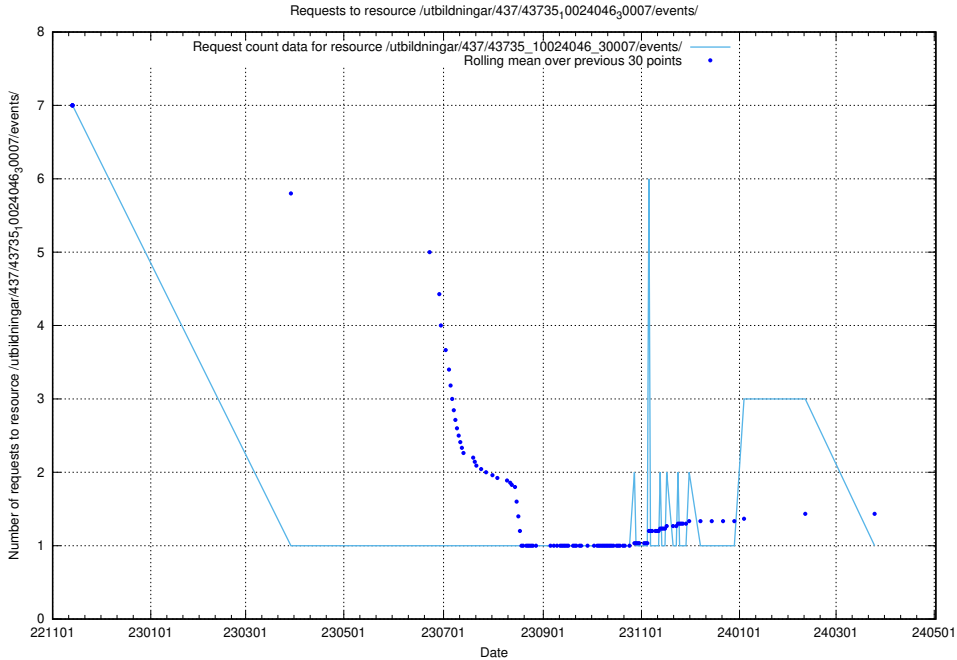

5.6191 Usage of /utbildningar/437/43735_10024046_30007/events/

Here, we count the number of requests to resource /utbildningar/437/43735_10024046_30007/events/.