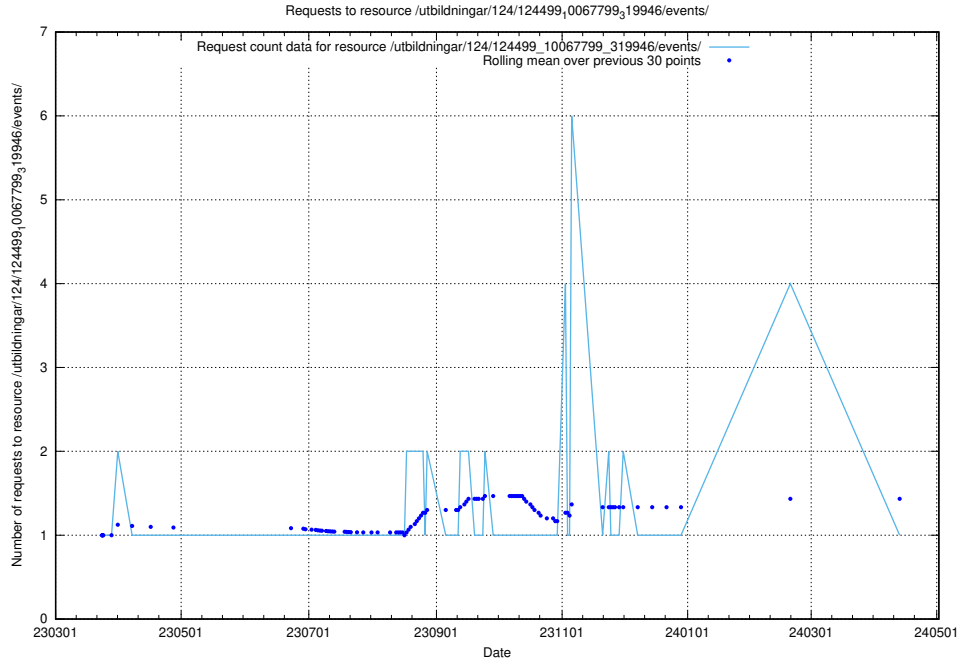

Here, we count the number of requests to resource /utbildningar/124/124499_10067799_319946/events/

5.2841 Usage of /utbildningar/utb_emil/124/124475_10067547_312970/

Here, we count the number of requests to resource /utbildningar/utb_emil/124/124475_10067547_312970/