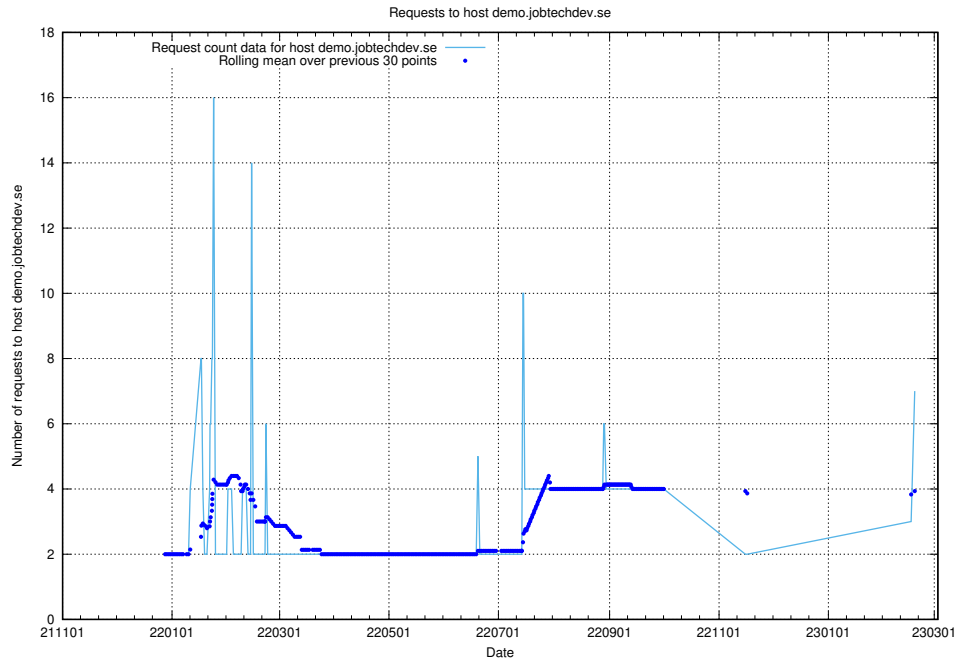

7.80 Usage of demo.jobtechdev.se

Here, we count the number of requests to host demo.jobtechdev.se.