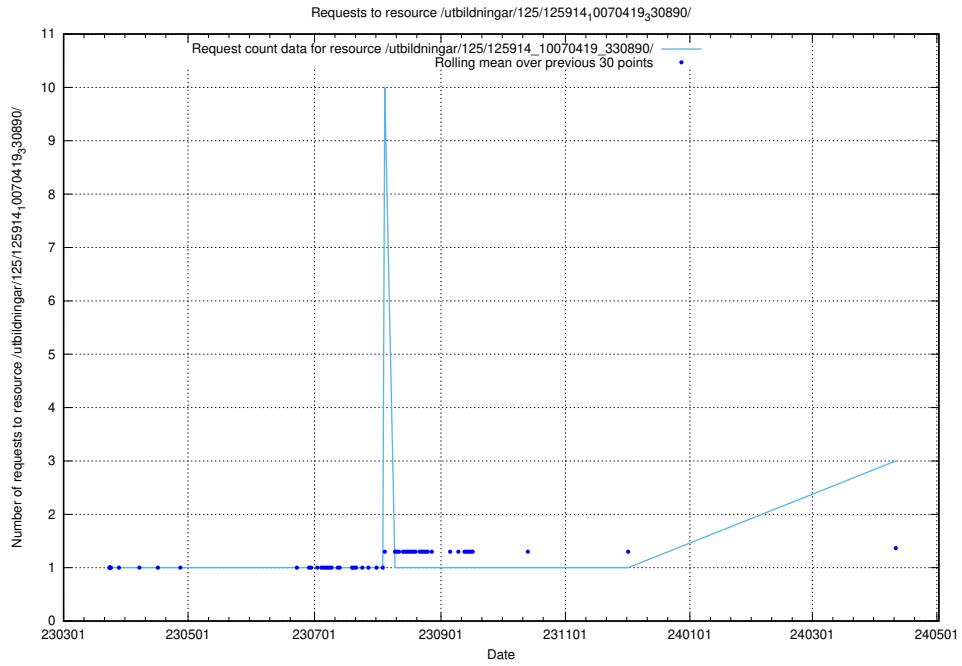

5.417 Usage of /utbildningar/125/125914_10070419_330890/

Here, we count the number of requests to resource /utbildningar/125/125914_10070419_330890/.