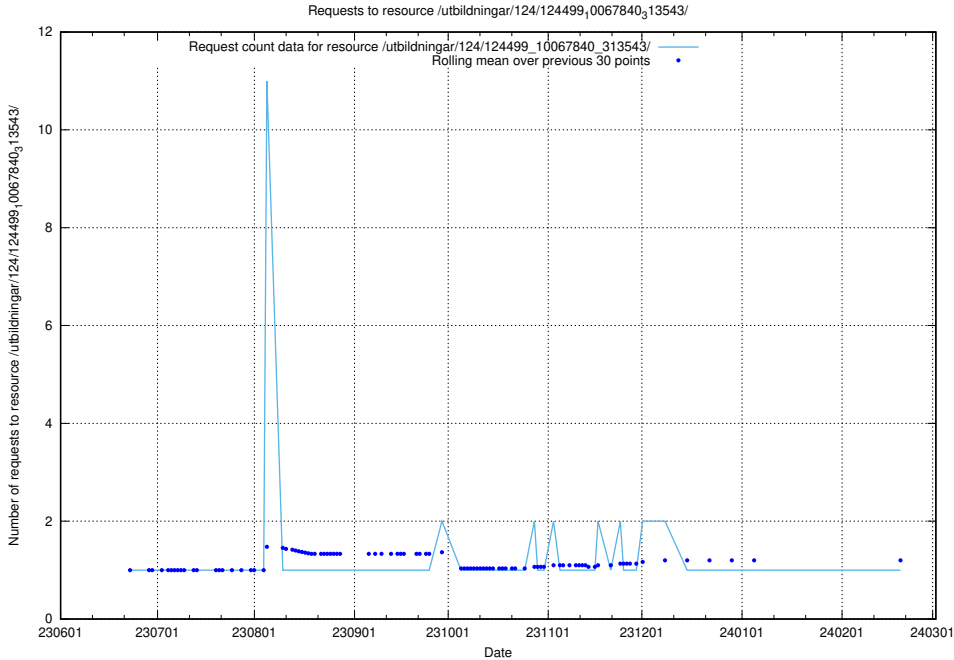

5.6177 Usage of /utbildningar/124/124499_10067840_313543/

Here, we count the number of requests to resource /utbildningar/124/124499_10067840_313543/.