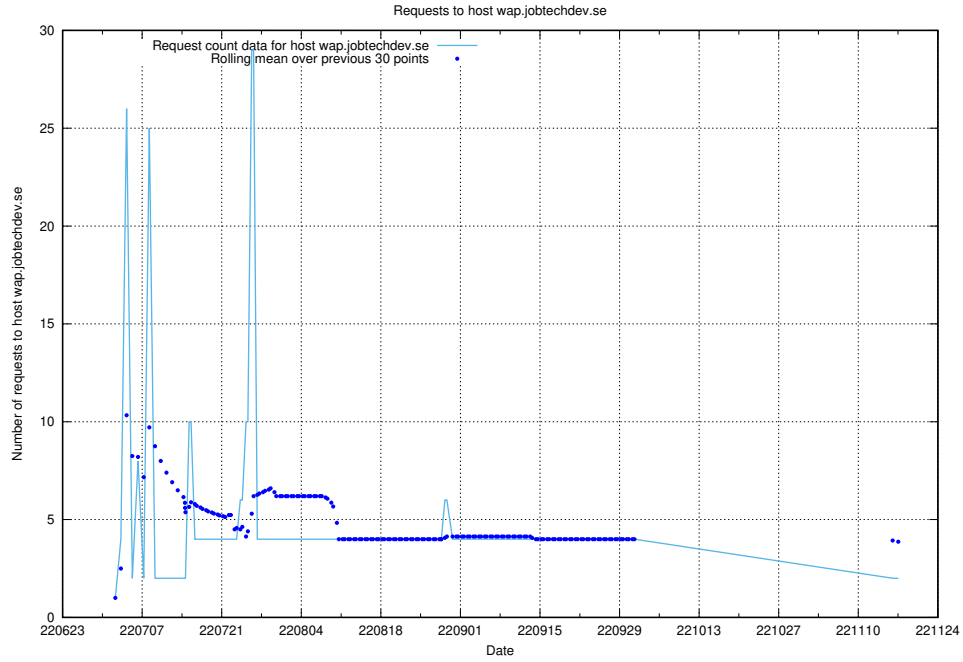

7.396 Usage of wap.jobtechdev.se

Here, we count the number of requests to host wap.jobtechdev.se.