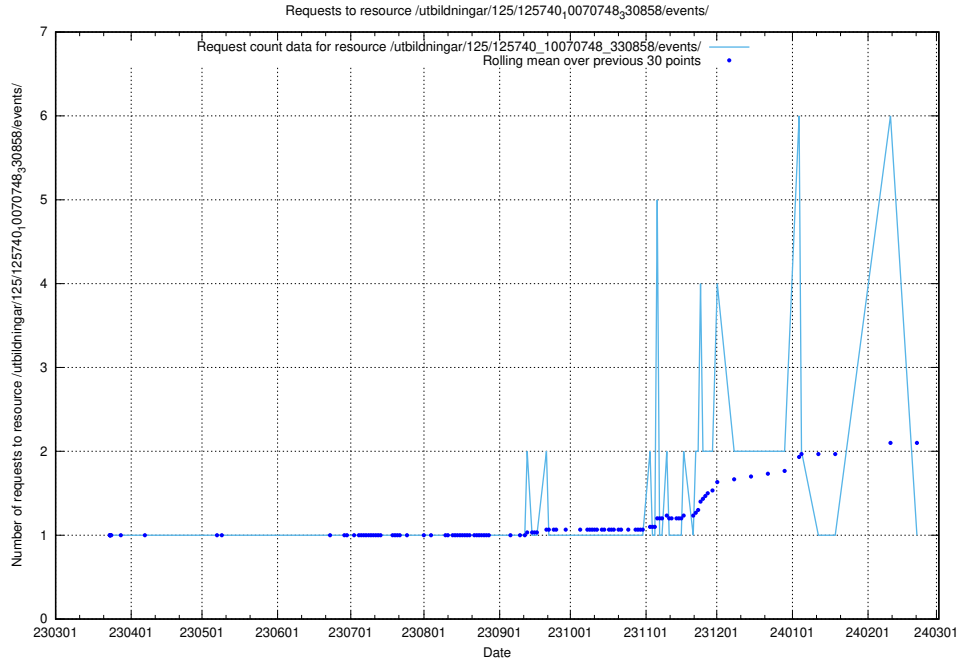

5.951 Usage of /utbildningar/125/125740_10070748_330858/events/

Here, we count the number of requests to resource /utbildningar/125/125740_10070748_330858/events/