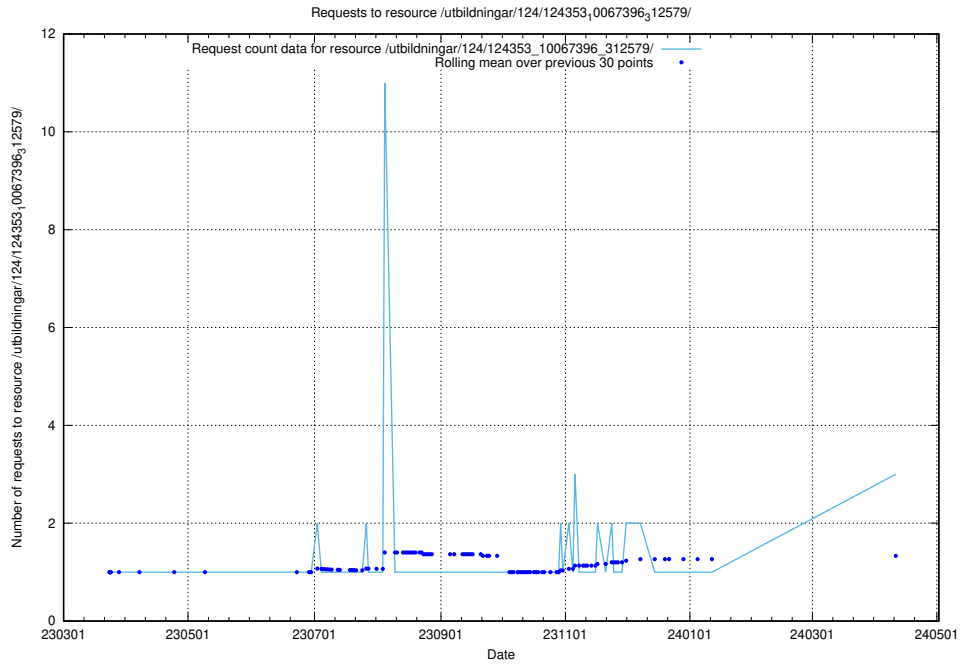

5.309 Usage of /utbildningar/124/124353_10067396_312579/

Here, we count the number of requests to resource /utbildningar/124/124353_10067396_312579/.