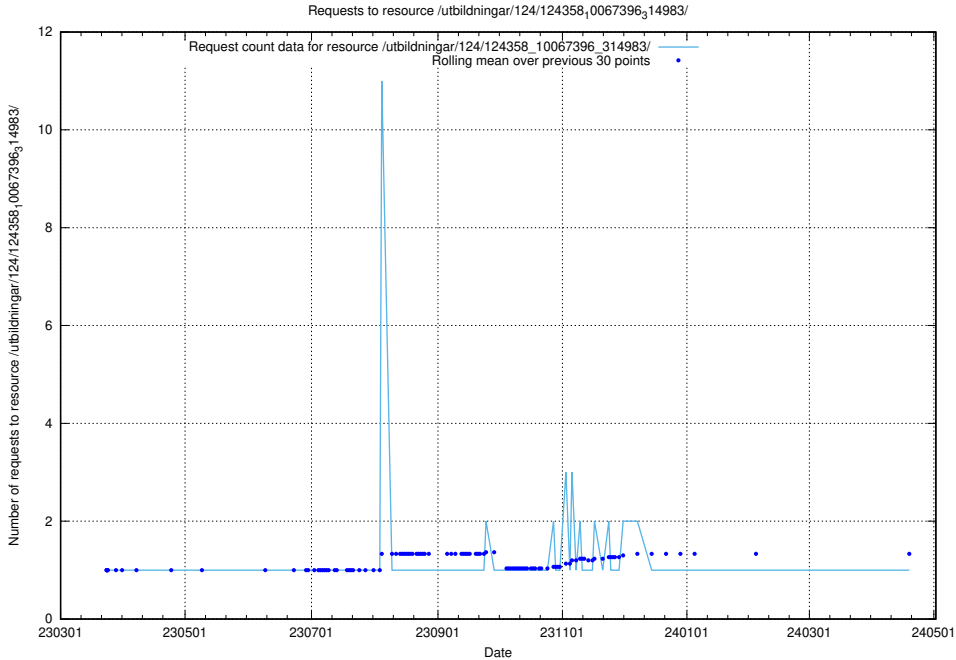

5.4212 Usage of /utbildningar/124/124358_10067396_314983/

Here, we count the number of requests to resource /utbildningar/124/124358_10067396_314983/.