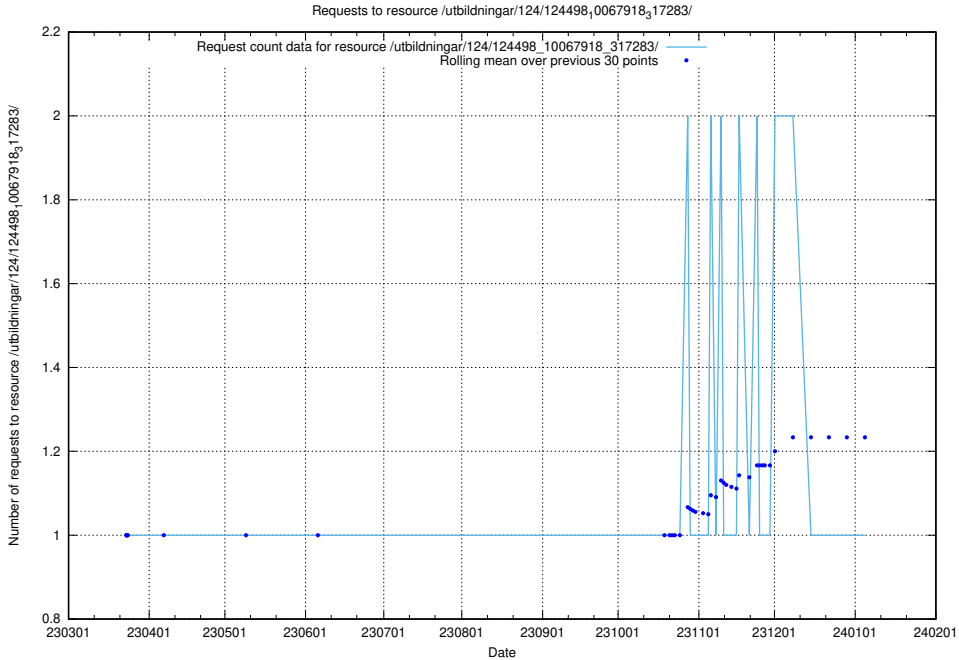

5.2987 Usage of /utbildningar/124/124498_10067918_317283/

Here, we count the number of requests to resource /utbildningar/124/124498_10067918_317283/.