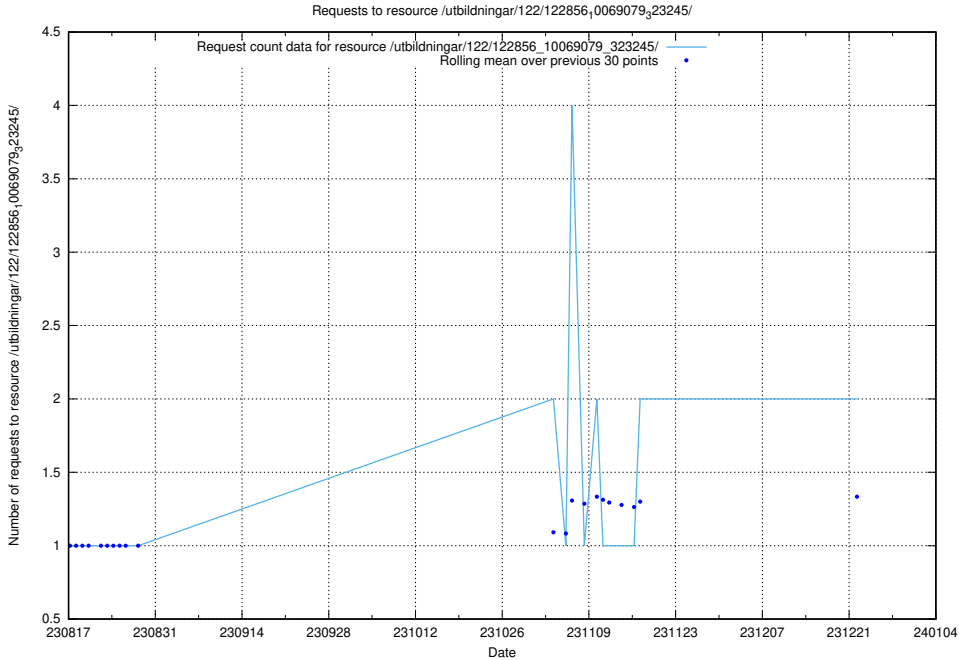

5.713 Usage of /utbildningar/122/122856_10069079_323245/

Here, we count the number of requests to resource /utbildningar/122/122856_10069079_323245/.