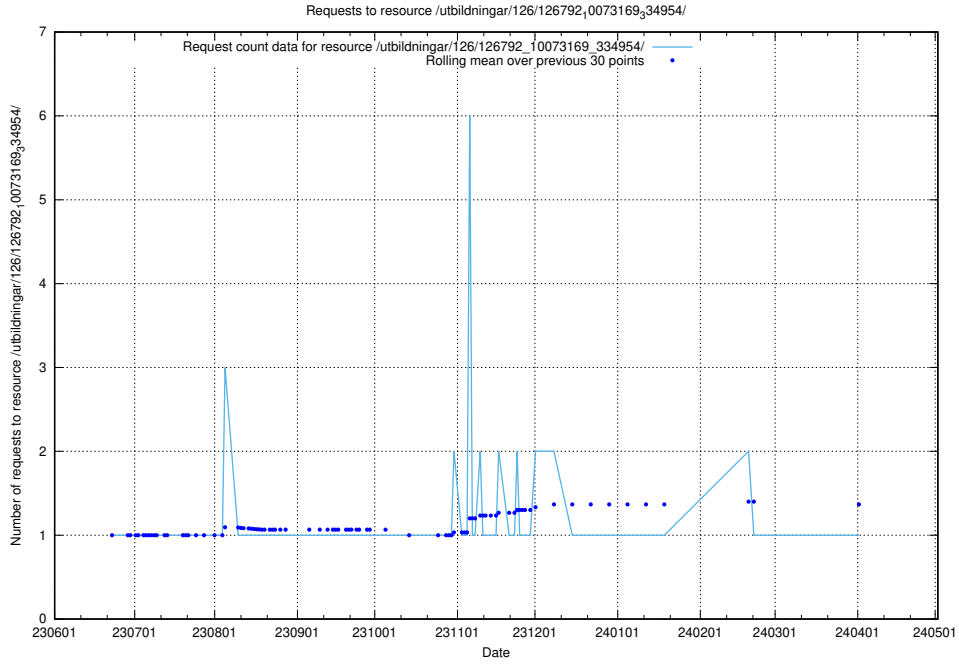

5.5992 Usage of /utbildningar/126/126792_10073169_334954/

Here, we count the number of requests to resource /utbildningar/126/126792_10073169_334954/.