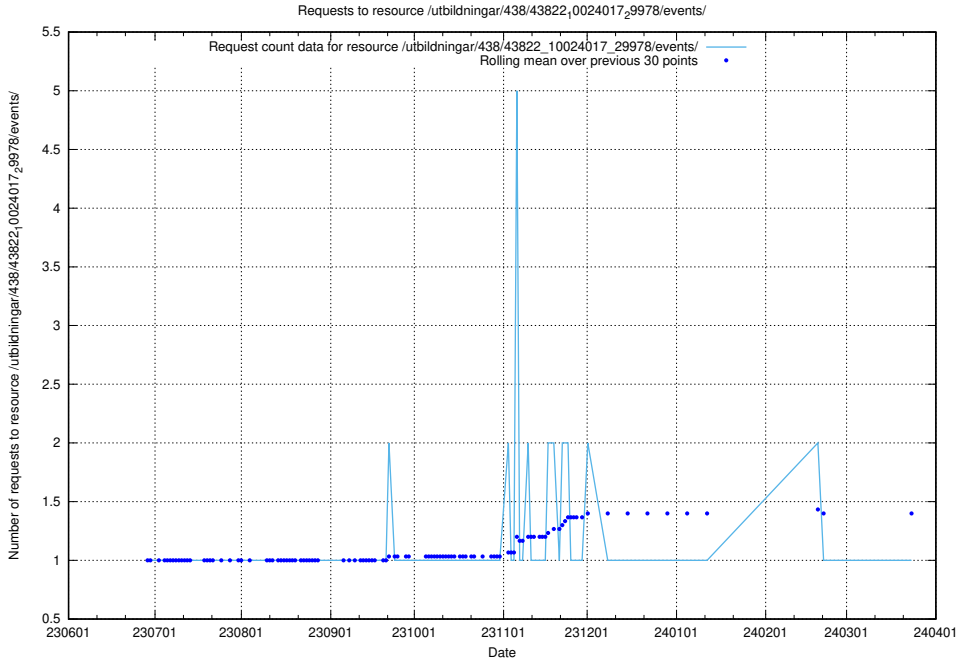

5.5826 Usage of /utbildningar/438/43822_10024017_29978/events/

Here, we count the number of requests to resource /utbildningar/438/43822_10024017_29978/events/.