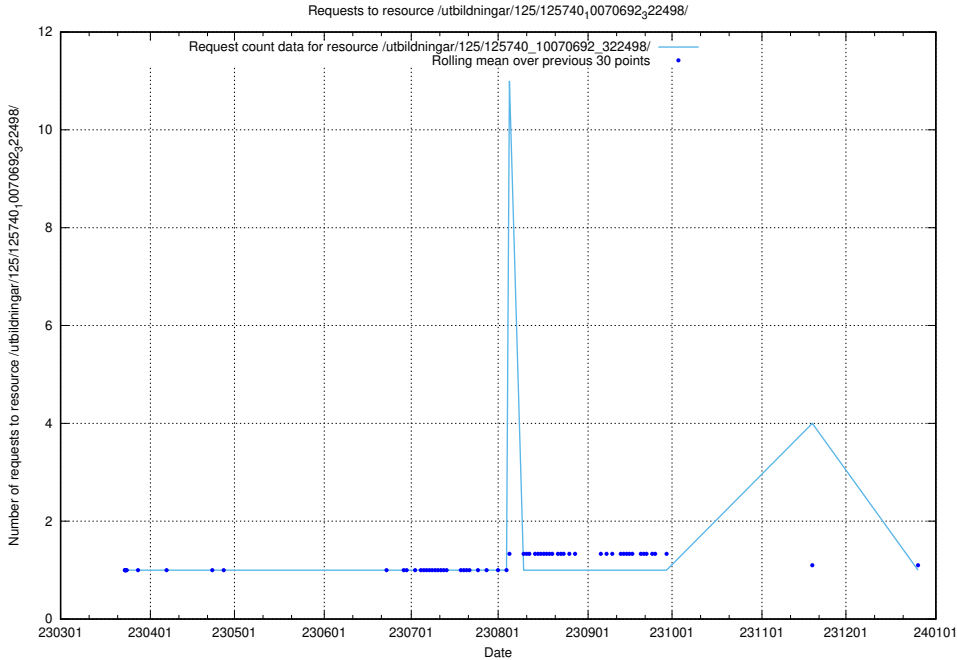

5.959 Usage of /utbildningar/125/125740_10070692_322498/

Here, we count the number of requests to resource /utbildningar/125/125740_10070692_322498/.