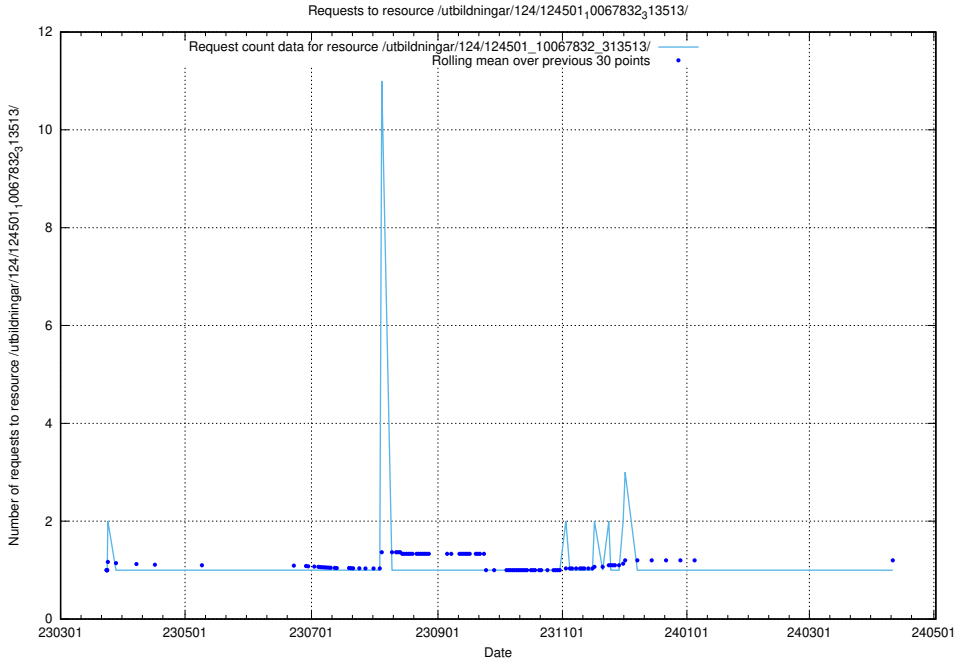

Here, we count the number of requests to resource /utbildningar/utb_emil/125/125796_10070642_322362/events/

5.2611 Usage of /utbildningar/124/124501_10067832_313513/

Here, we count the number of requests to resource /utbildningar/124/124501_10067832_313513/.