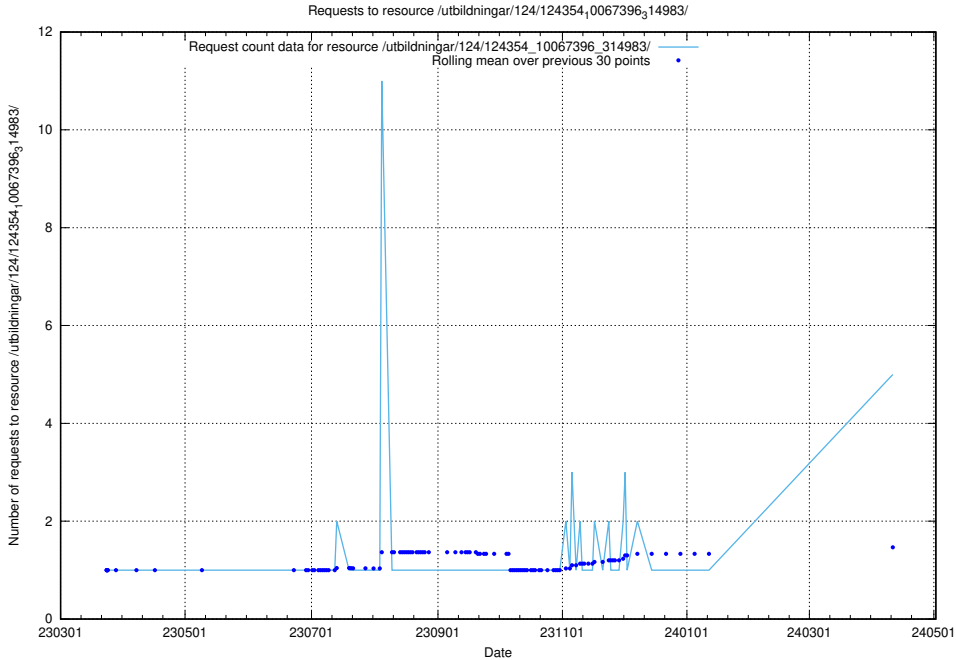

5.127 Usage of /utbildningar/124/124354_10067396_314983/

Here, we count the number of requests to resource /utbildningar/124/124354_10067396_314983/.