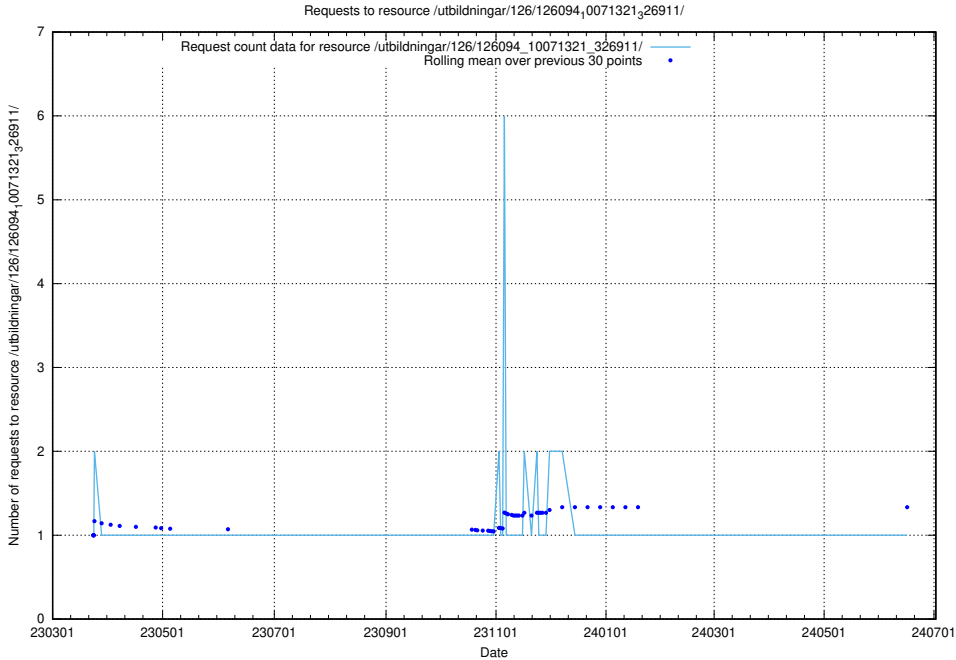

5.6816 Usage of /utbildningar/126/126094_10071321_326911/

Here, we count the number of requests to resource /utbildningar/126/126094_10071321_326911/.