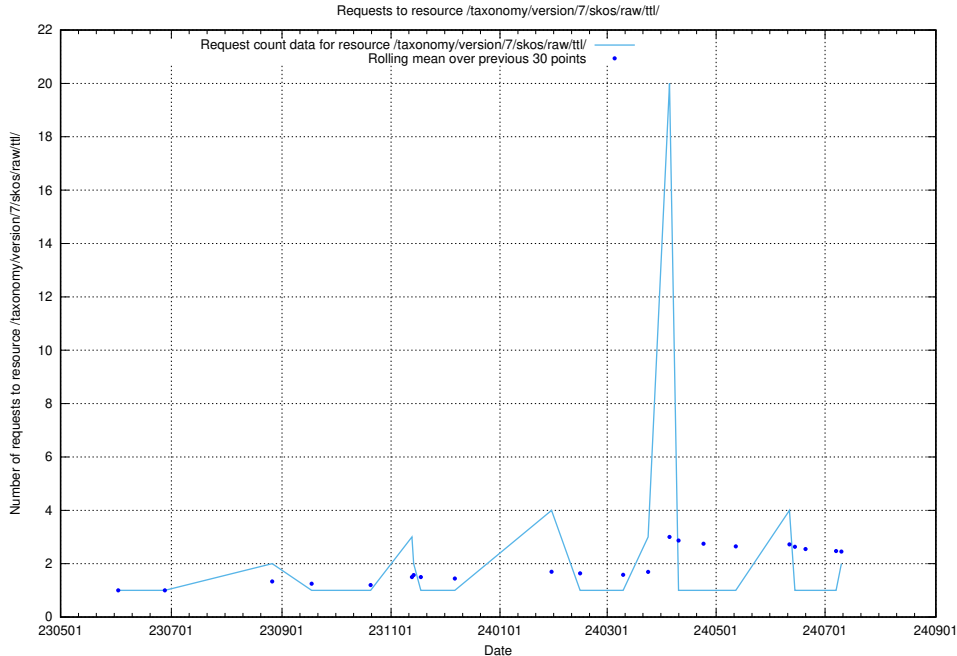

5.837 Usage of /taxonomy/version/7/skos/raw/ttl/

Here, we count the number of requests to resource /taxonomy/version/7/skos/raw/ttl/.