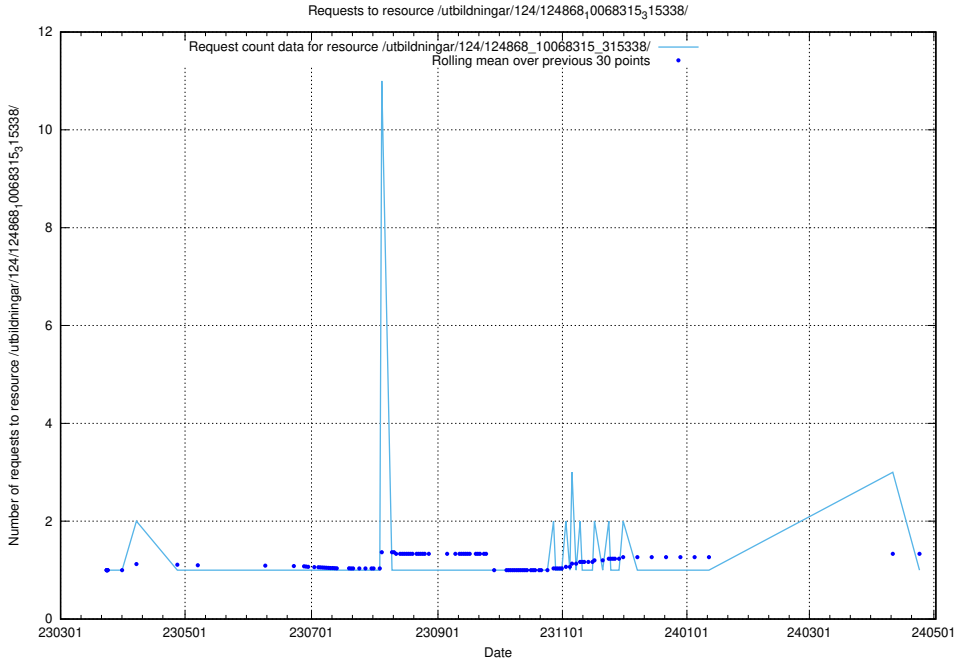

5.1136 Usage of /utbildningar/124/124868_10068315_315338/

Here, we count the number of requests to resource /utbildningar/124/124868_10068315_315338/.