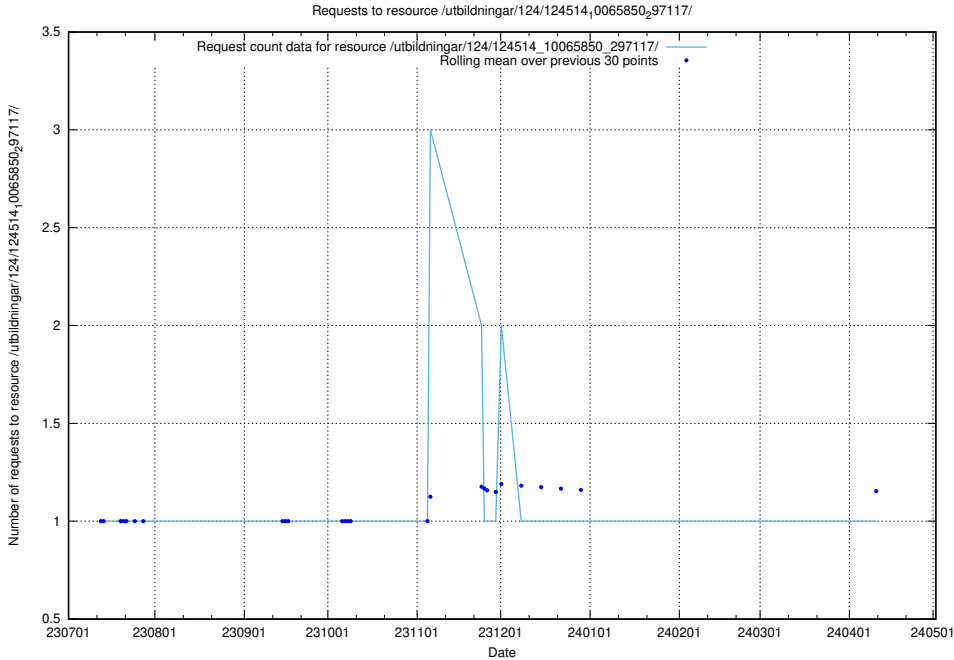

5.5502 Usage of /utbildningar/124/124514_10065850_297117/

Here, we count the number of requests to resource /utbildningar/124/124514_10065850_297117/.