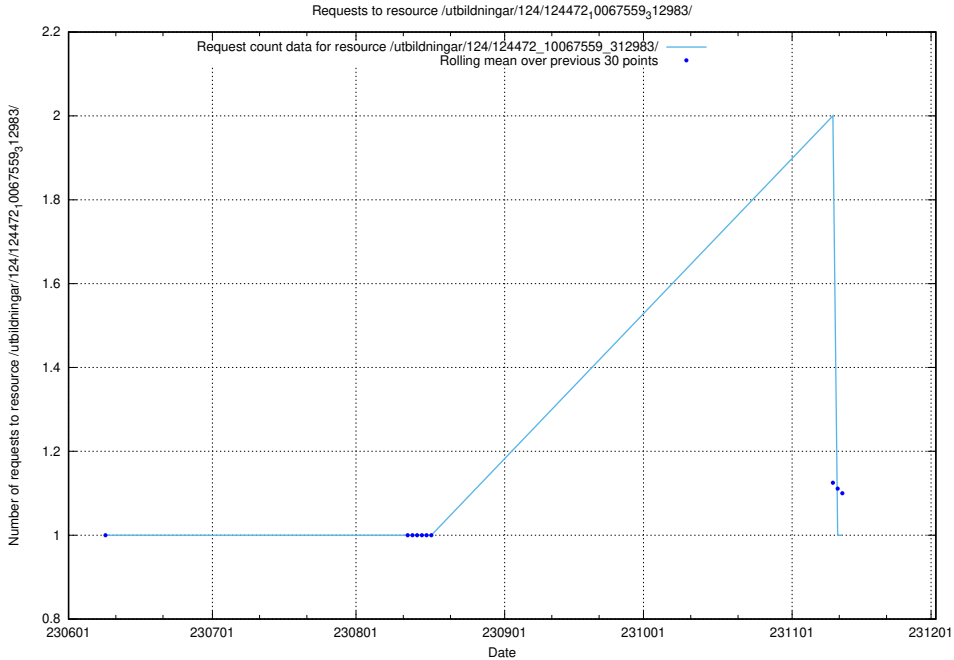

5.6294 Usage of /utbildningar/124/124472_10067559_312983/

Here, we count the number of requests to resource /utbildningar/124/124472_10067559_312983/.