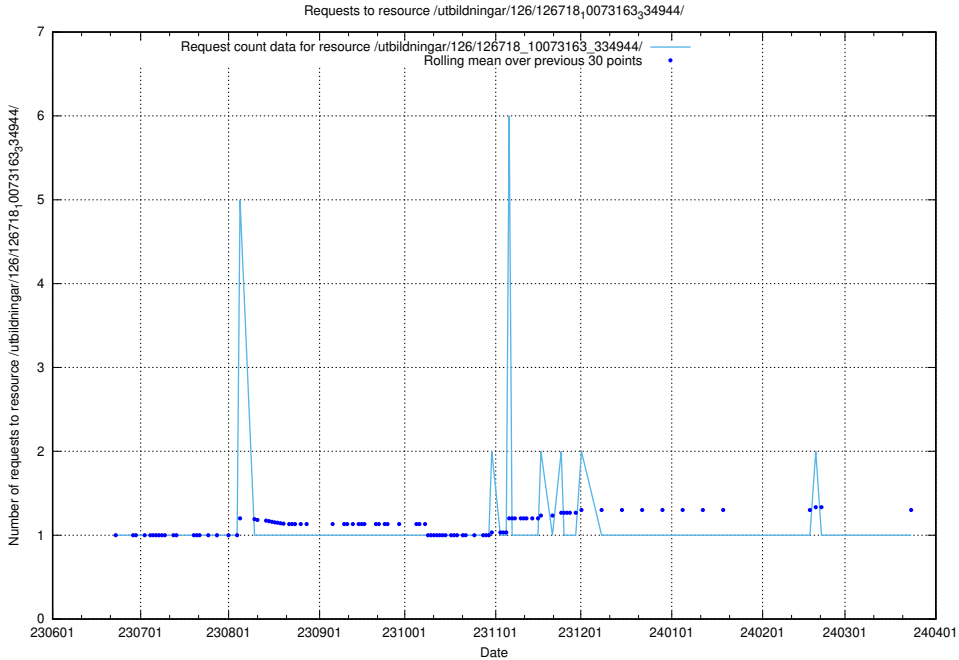

5.6014 Usage of /utbildningar/126/126718_10073163_334944/

Here, we count the number of requests to resource /utbildningar/126/126718_10073163_334944/.