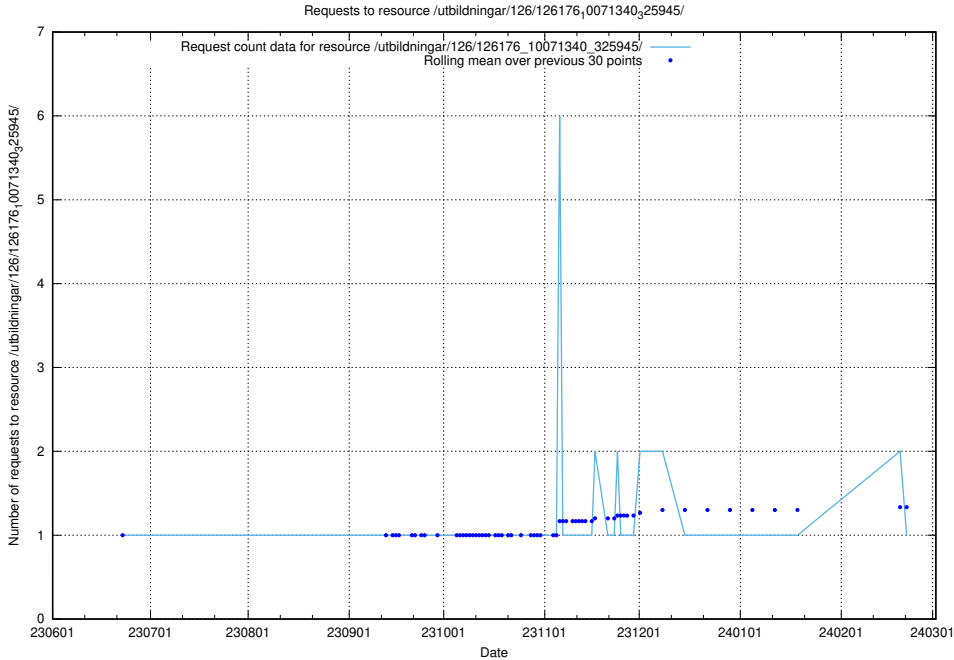

5.6075 Usage of /utbildningar/126/126176_10071340_325945/

Here, we count the number of requests to resource /utbildningar/126/126176_10071340_325945/.