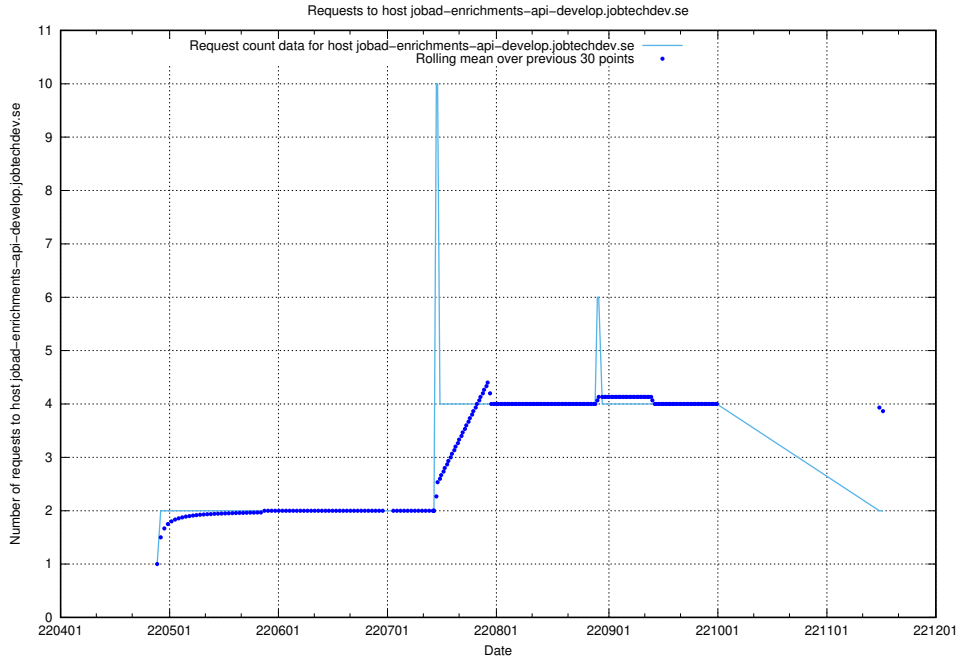

7.448 Usage of jobad-enrichments-api-develop.jobtechdev.se

Here, we count the number of requests to host jobad-enrichments-api-develop.jobtechdev.se.