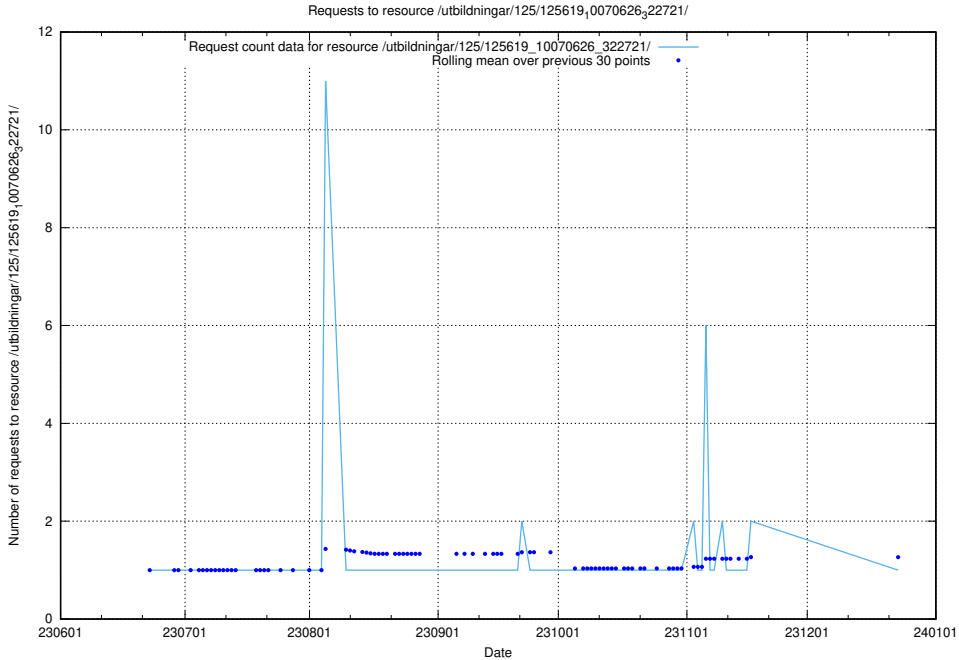

5.6116 Usage of /utbildningar/125/125619_10070626_322721/

Here, we count the number of requests to resource /utbildningar/125/125619_10070626_322721/.