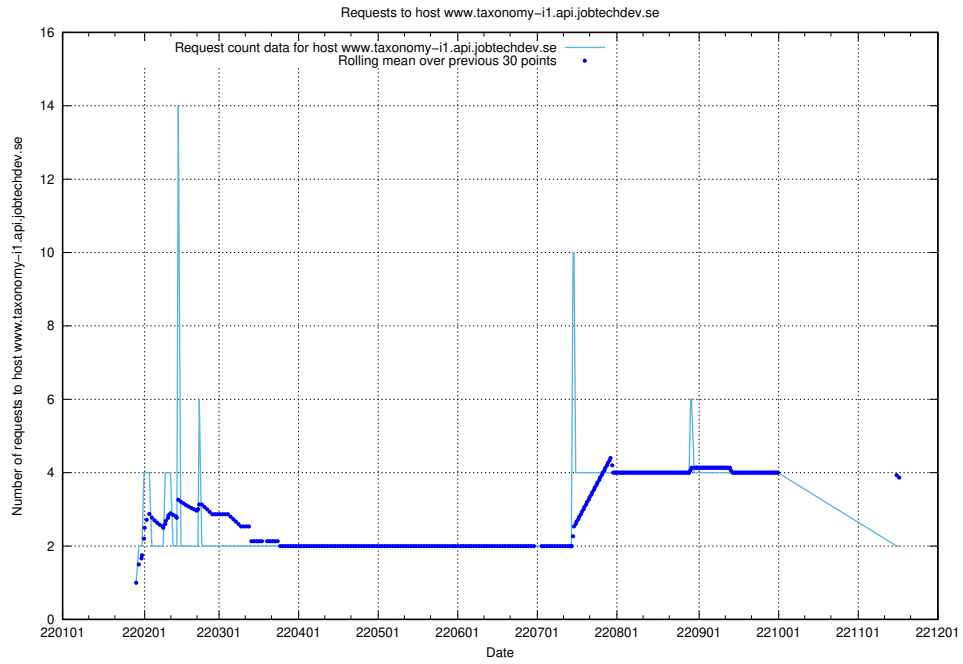

7.571 Usage of `www.taxonomy-i1.api.jobtechdev.se`

Here, we count the number of requests to host `www.taxonomy-i1.api.jobtechdev.se`.