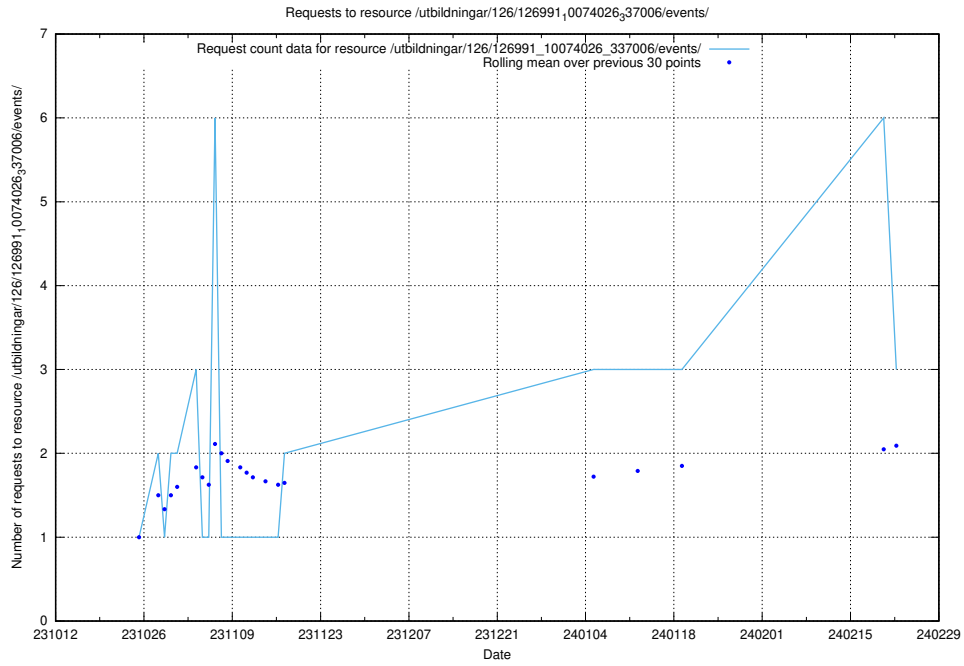

5.323 Usage of /utbildningar/126/126991_10074026_337006/events/

Here, we count the number of requests to resource /utbildningar/126/126991_10074026_337006/events/