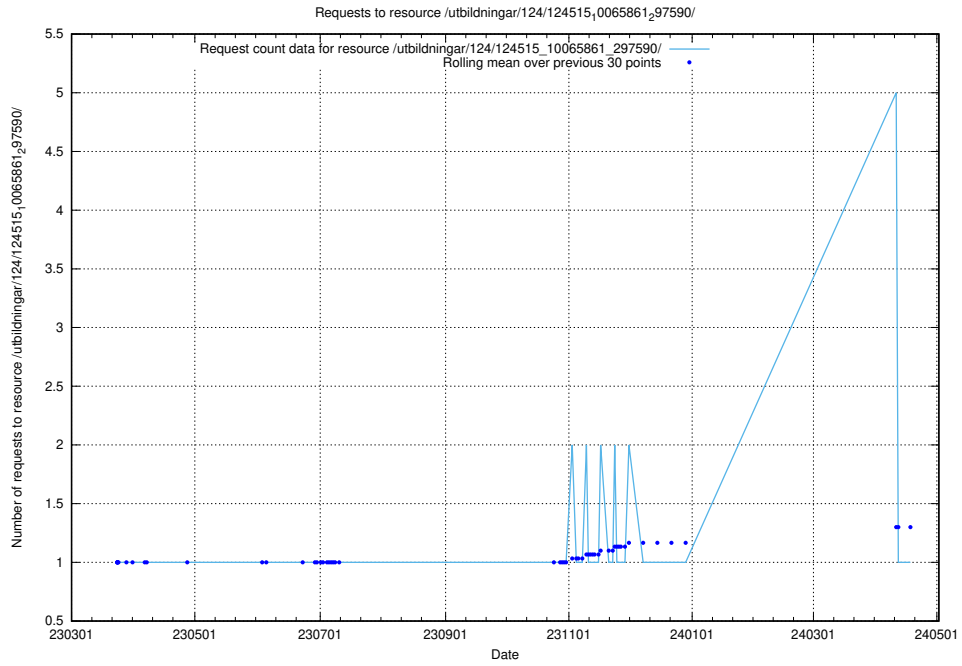

5.2117 Usage of /utbildningar/124/124515_10065861_297590/

Here, we count the number of requests to resource /utbildningar/124/124515_10065861_297590/.