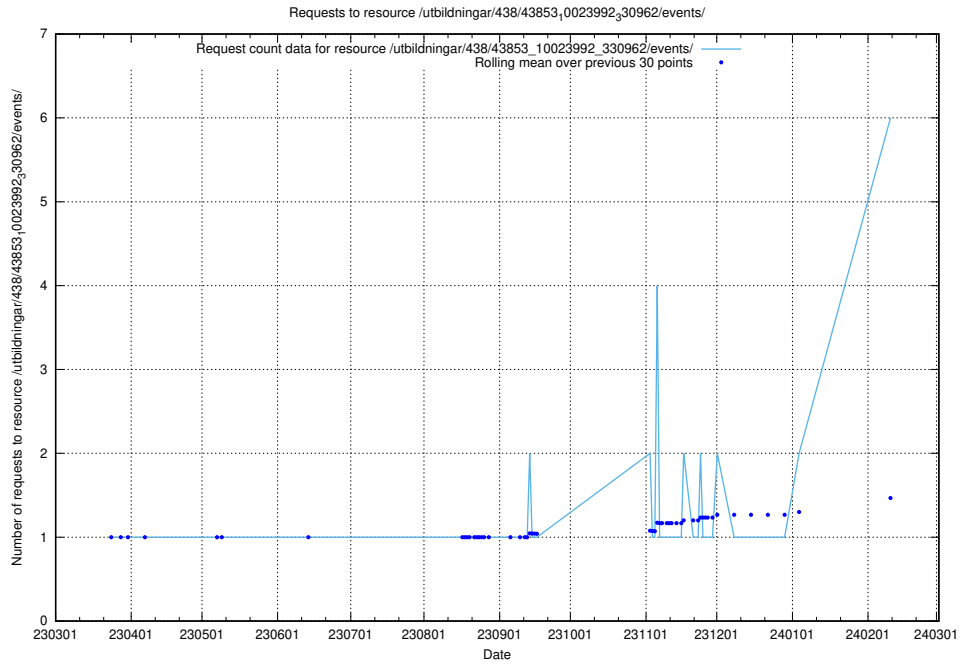

5.90 Usage of /utbildningar/438/43853_10023992_330962/events/

Here, we count the number of requests to resource /utbildningar/438/43853_10023992_330962/events/.