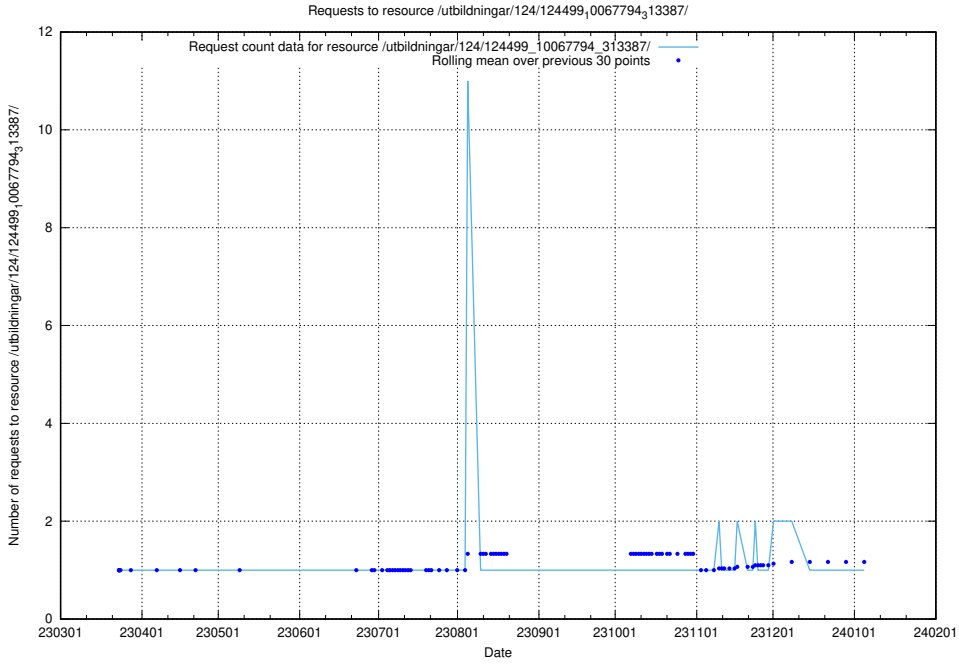

Here, we count the number of requests to resource /utbildningar/utb_emil/124/124455_10067678_313200/

5.2871 Usage of /utbildningar/124/124499_10067794_313387/

Here, we count the number of requests to resource /utbildningar/124/124499_10067794_313387/.