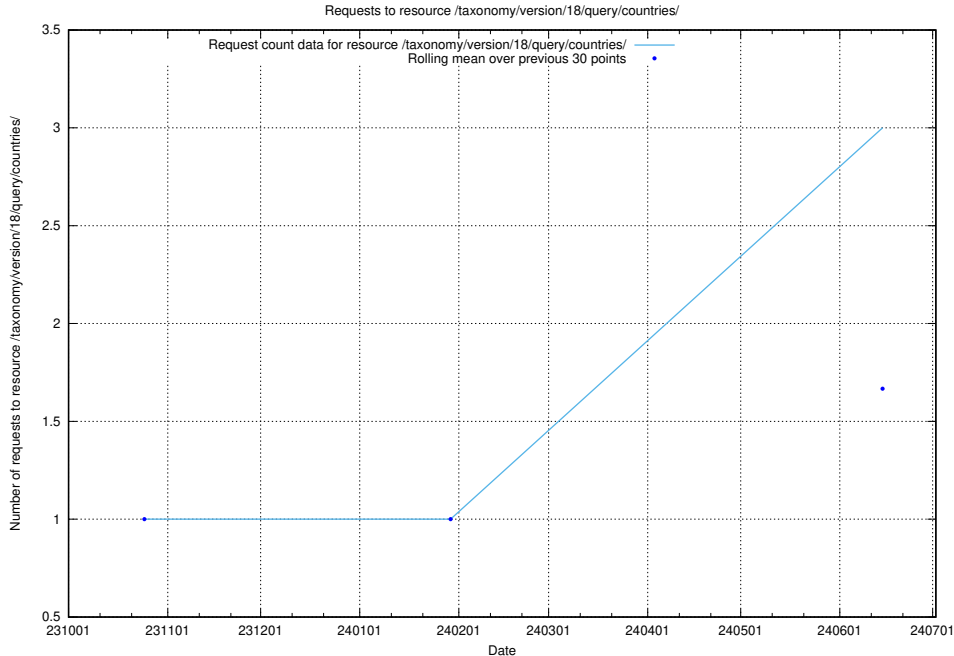

5.326 Usage of /taxonomy/version/18/query/countries/

Here, we count the number of requests to resource /taxonomy/version/18/query/countries/.