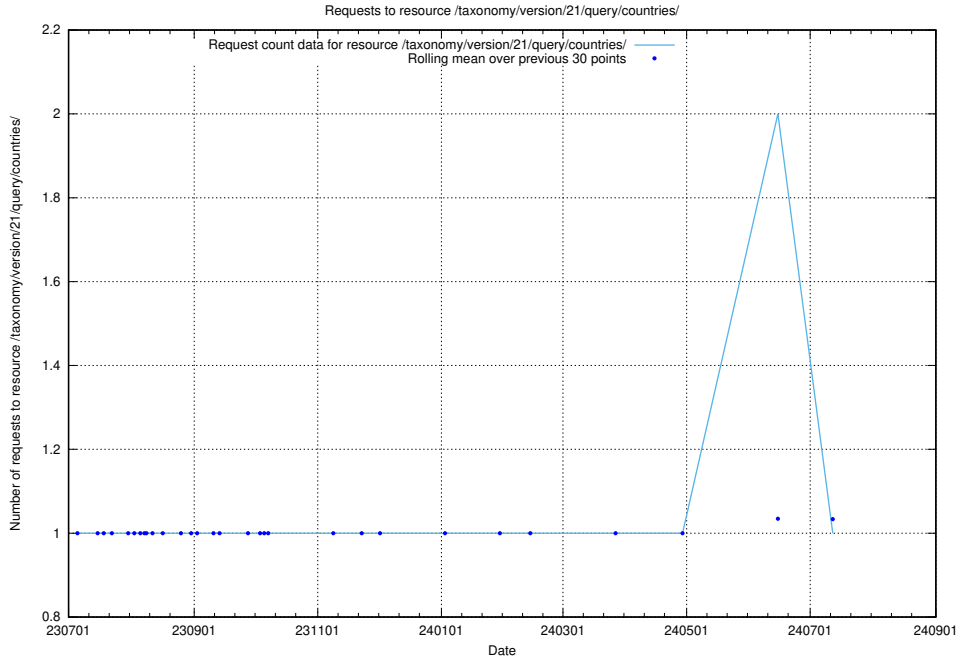

5.5737 Usage of /taxonomy/version/21/query/countries/

Here, we count the number of requests to resource /taxonomy/version/21/query/countries/.