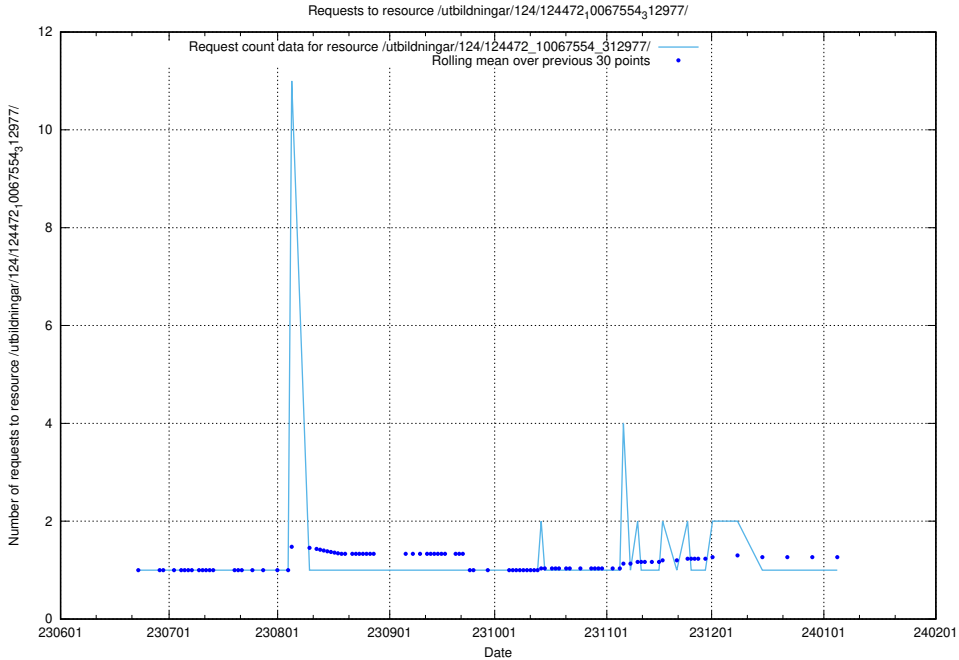

5.6198 Usage of /utbildningar/124/124472_10067554_312977/

Here, we count the number of requests to resource /utbildningar/124/124472_10067554_312977/.