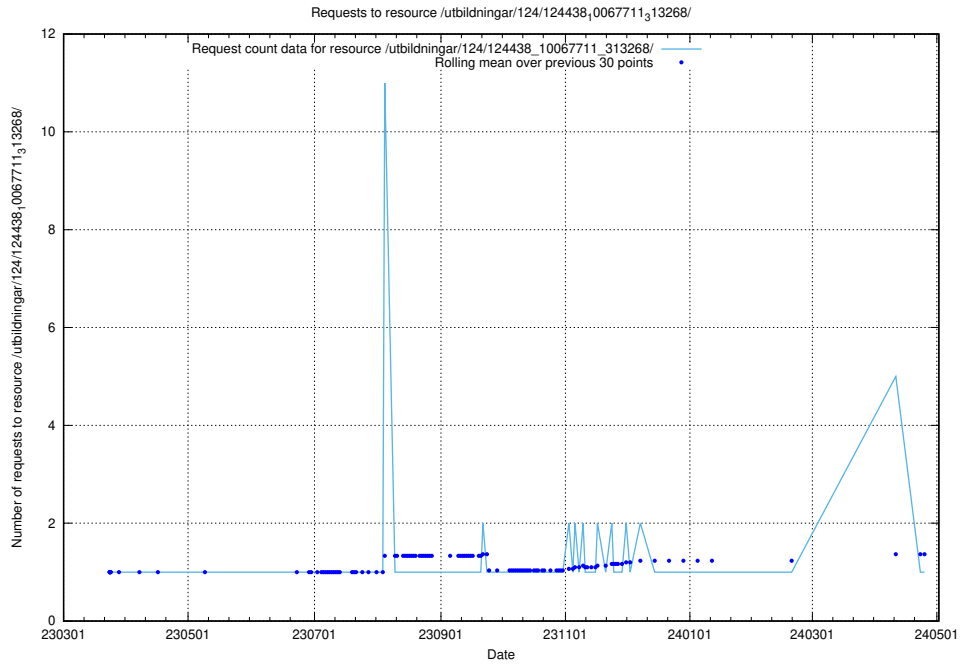

5.4095 Usage of /utbildningar/124/124438_10067711_313268/

Here, we count the number of requests to resource /utbildningar/124/124438_10067711_313268/.