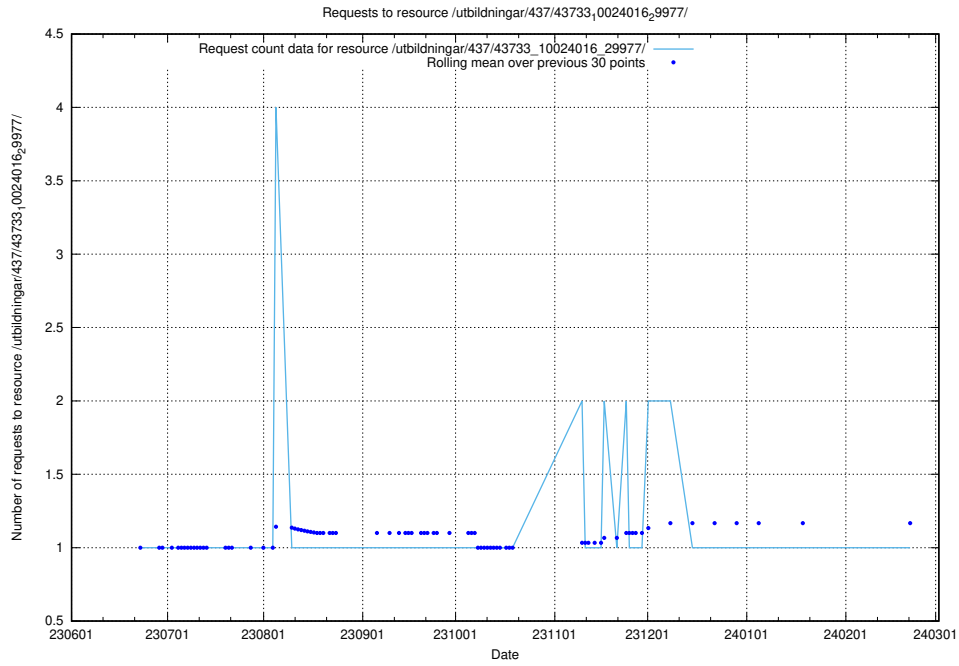

Here, we count the number of requests to resource /utbildningar/437/43733_10024016_29977/events/.

5.5977 Usage of /utbildningar/437/43733_10024016_29977/

Here, we count the number of requests to resource /utbildningar/437/43733_10024016_29977/.