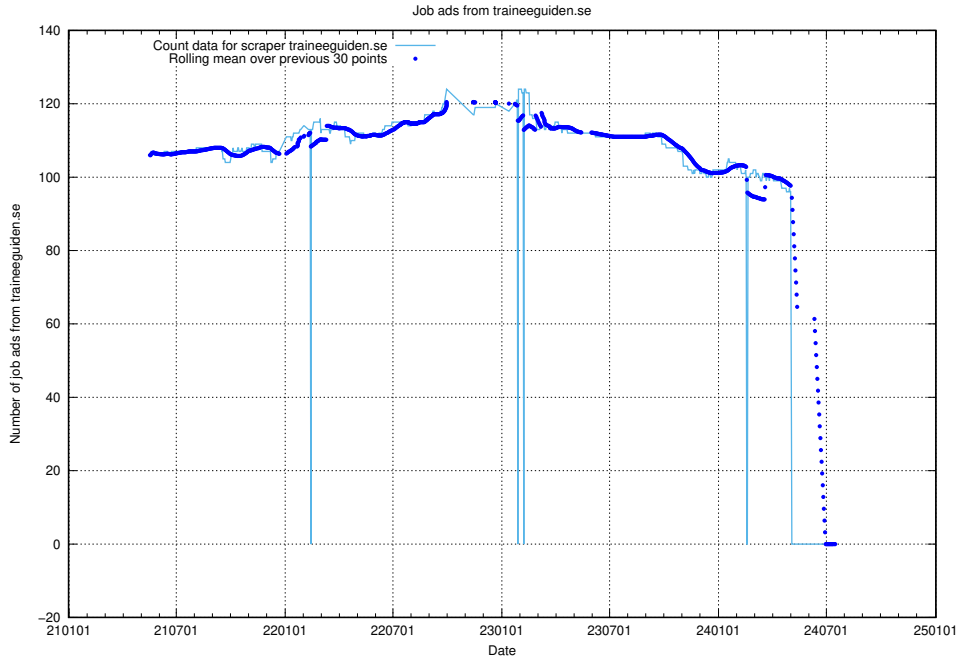

13.21 Number of ads by scraper traineeguiden.se

Here, we count the number of job ads scraped from traineeguiden.se.