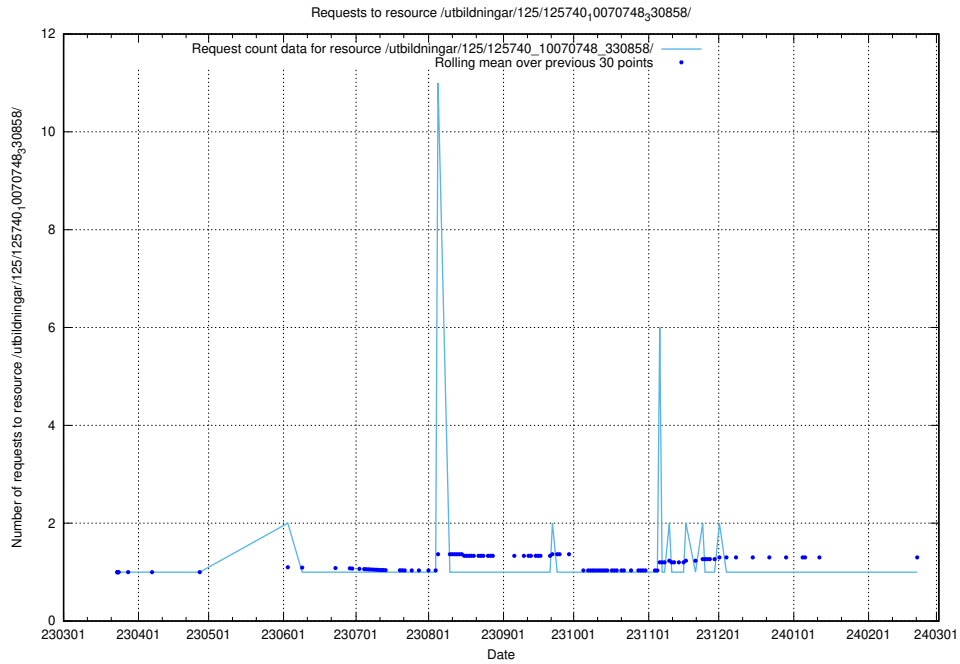

5.952 Usage of /utbildningar/125/125740_10070748_330858/

Here, we count the number of requests to resource /utbildningar/125/125740_10070748_330858/.