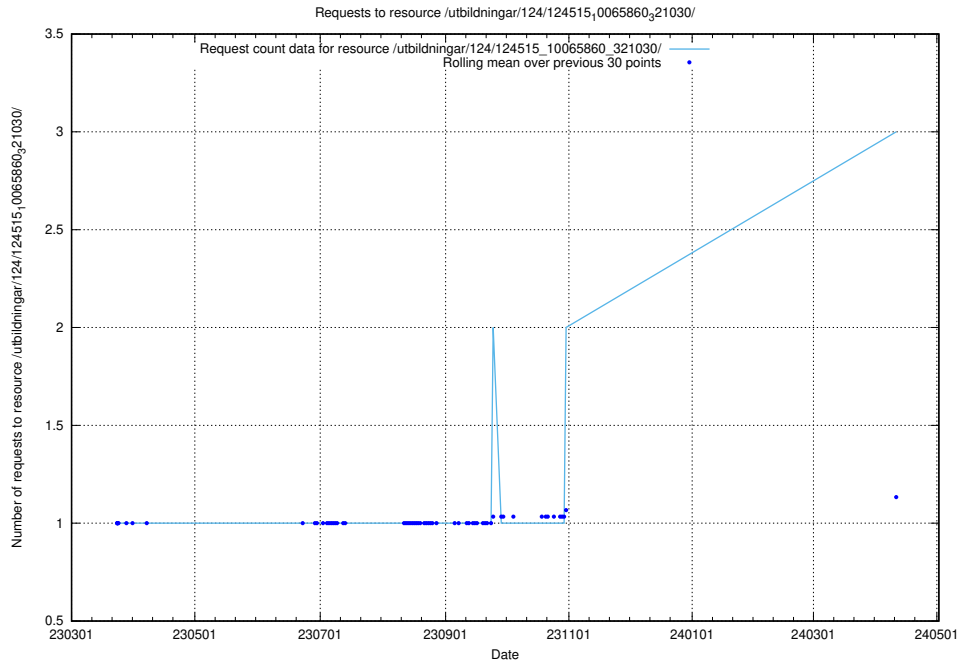

5.273 Usage of /utbildningar/124/124515_10065860_321030/

Here, we count the number of requests to resource /utbildningar/124/124515_10065860_321030/.