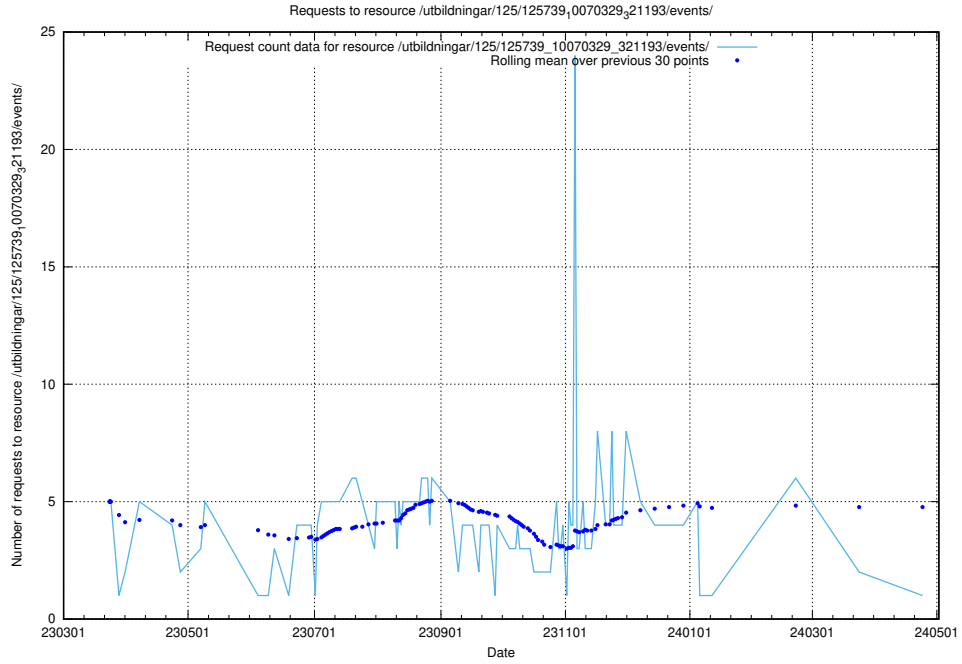

5.6634 Usage of /utbildningar/125/125739_10070329_321193/events/

Here, we count the number of requests to resource /utbildningar/125/125739_10070329_321193/events/