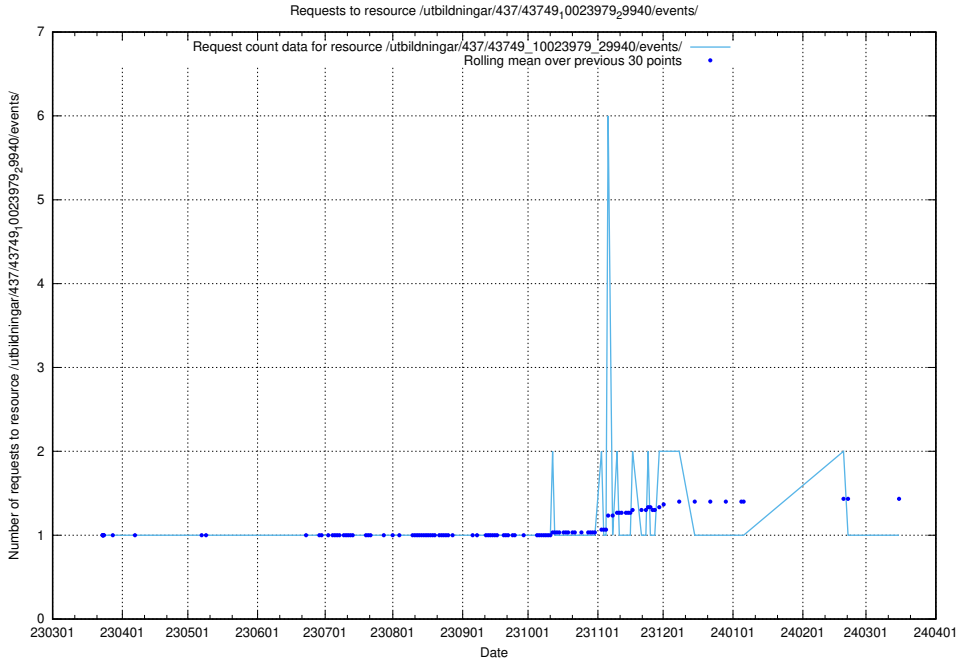

Here, we count the number of requests to resource /utbildningar/437/43750_10024057_30018/.

5.6761 Usage of /utbildningar/437/43749_10023979_29940/events/

Here, we count the number of requests to resource /utbildningar/437/43749_10023979_29940/events/.