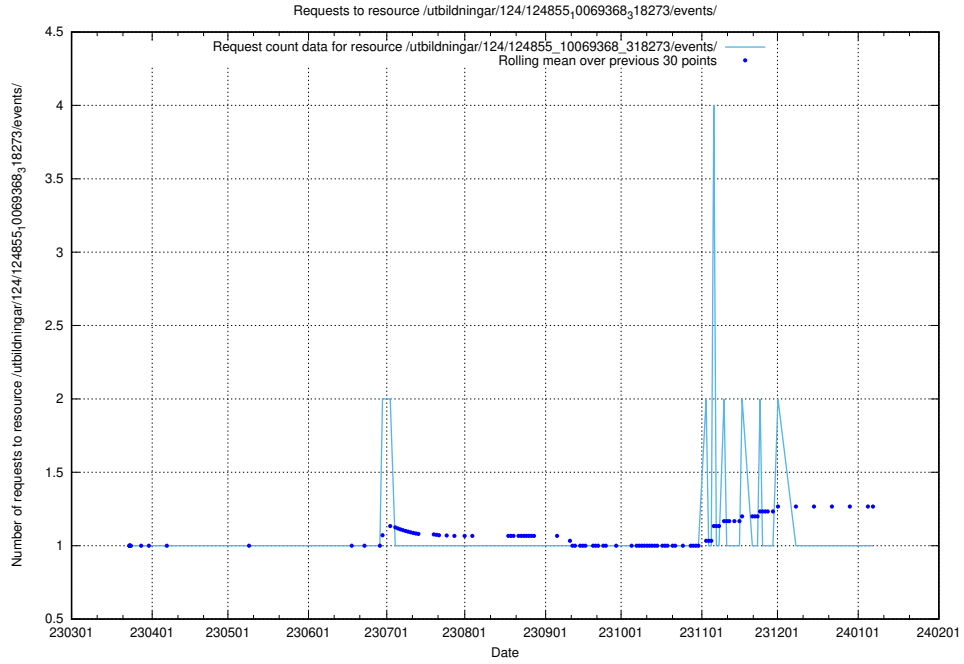

5.1172 Usage of /utbildningar/124/124855_10069368_318273/events/

Here, we count the number of requests to resource /utbildningar/124/124855_10069368_318273/events/