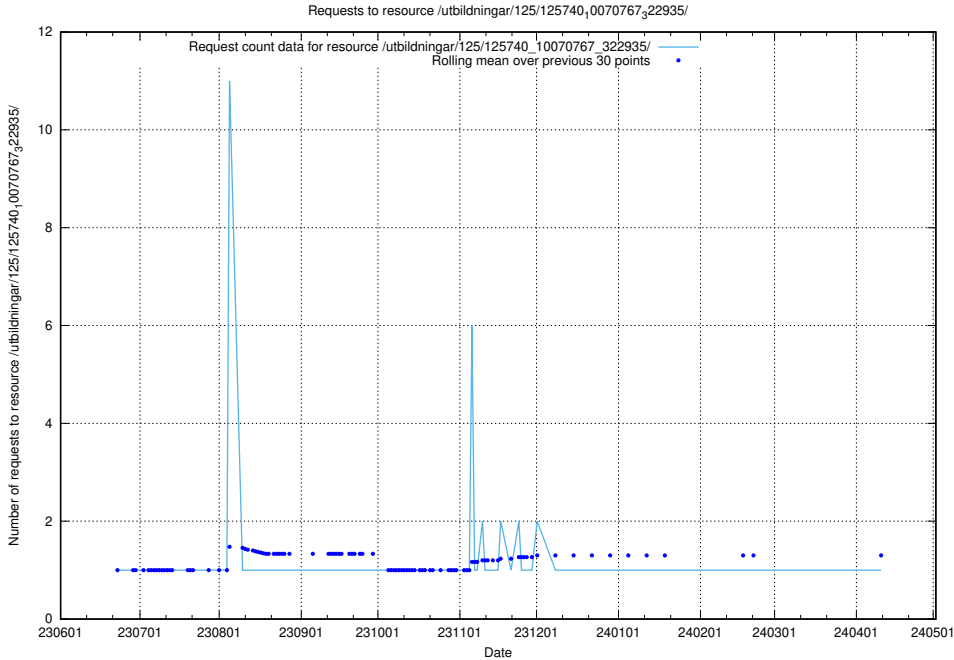

5.6096 Usage of /utbildningar/125/125740_10070767_322935/

Here, we count the number of requests to resource /utbildningar/125/125740_10070767_322935/.