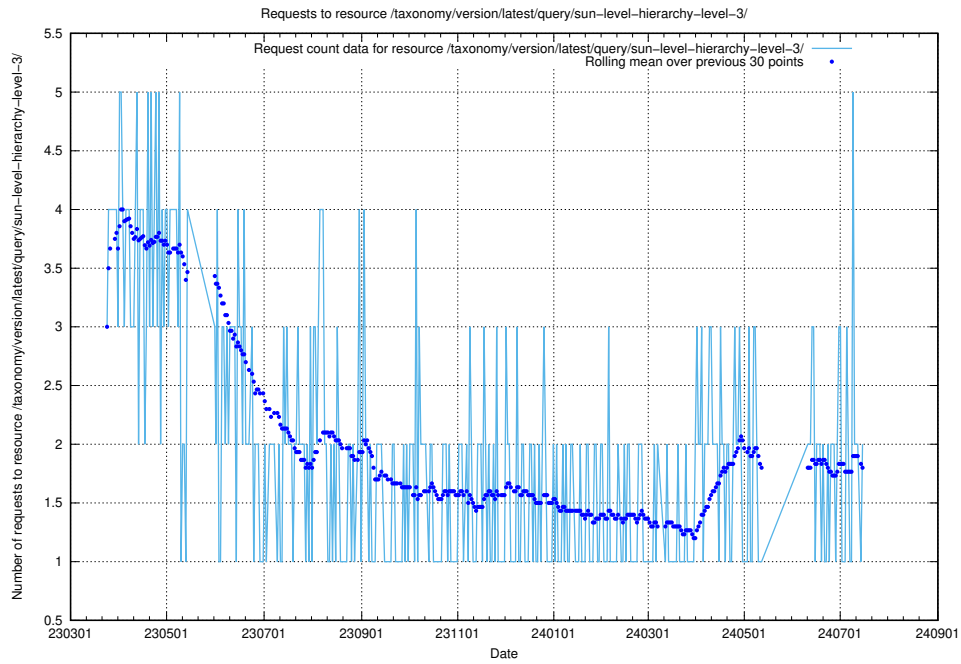

5.854 Usage of /taxonomy/version/latest/query/sun-level-hierarchy-level-3/

Here, we count the number of requests to resource /taxonomy/version/latest/query/sun-level-hierarchy-level-3/.