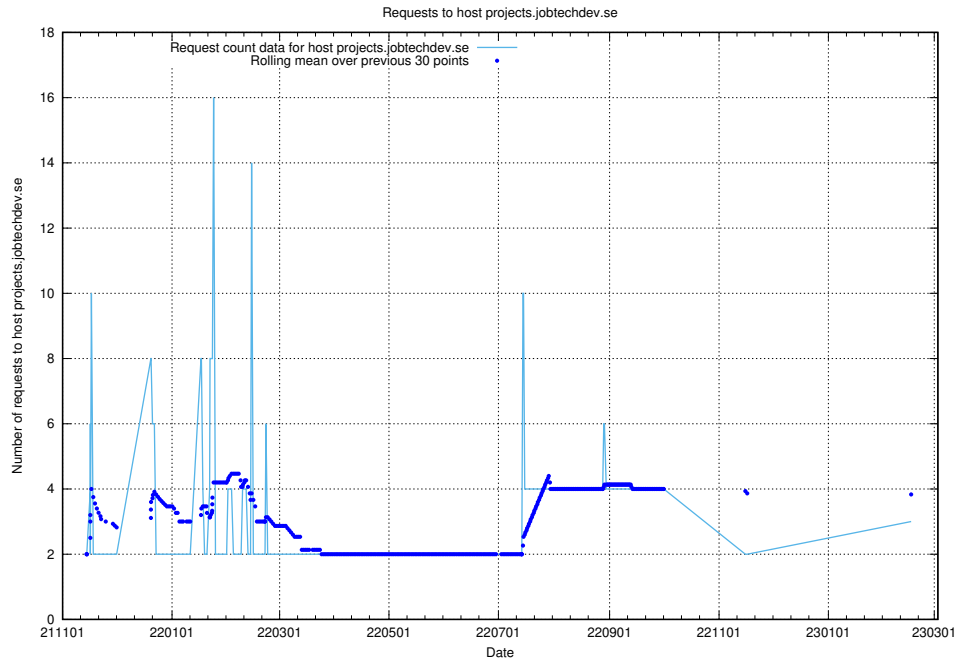

7.240 Usage of projects.jobtechdev.se

Here, we count the number of requests to host projects.jobtechdev.se.