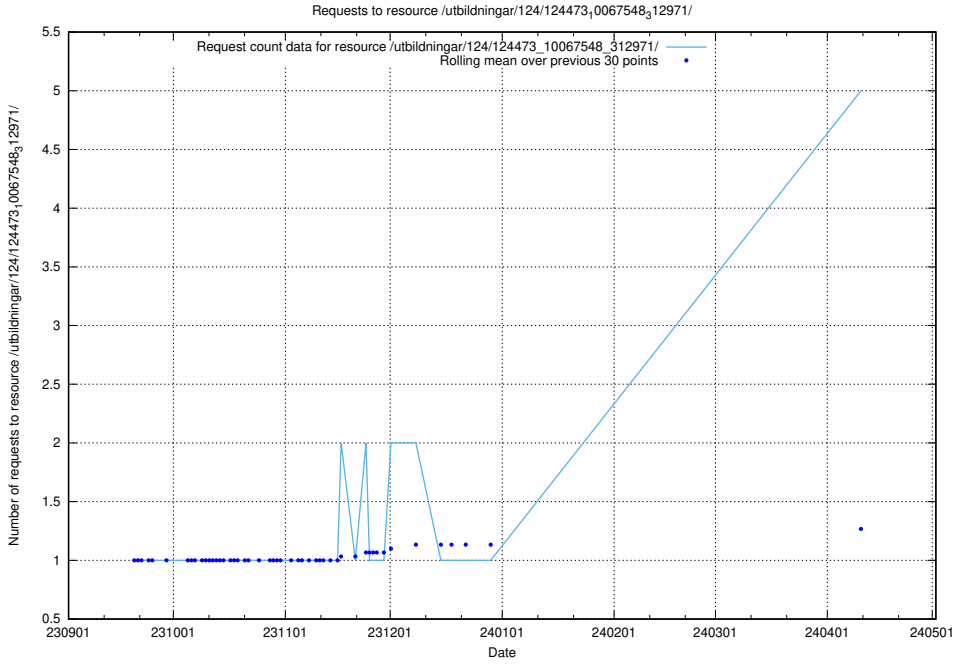

5.135 Usage of /utbildningar/124/124473_10067548_312971/

Here, we count the number of requests to resource /utbildningar/124/124473_10067548_312971/.