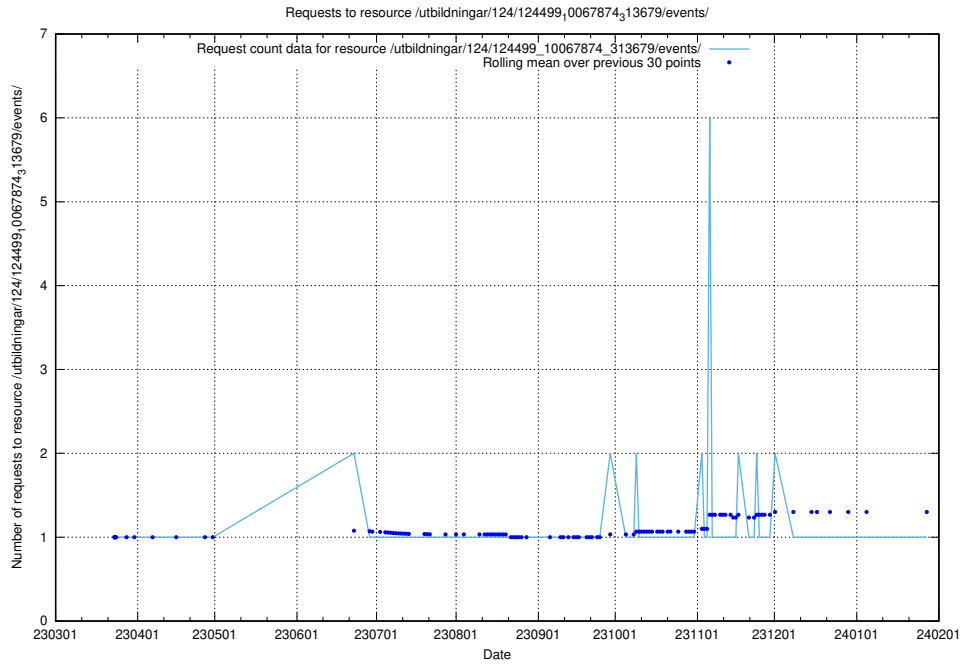

5.2725 Usage of /utbildningar/124/124499_10067874_313679/events/

Here, we count the number of requests to resource /utbildningar/124/124499_10067874_313679/events/