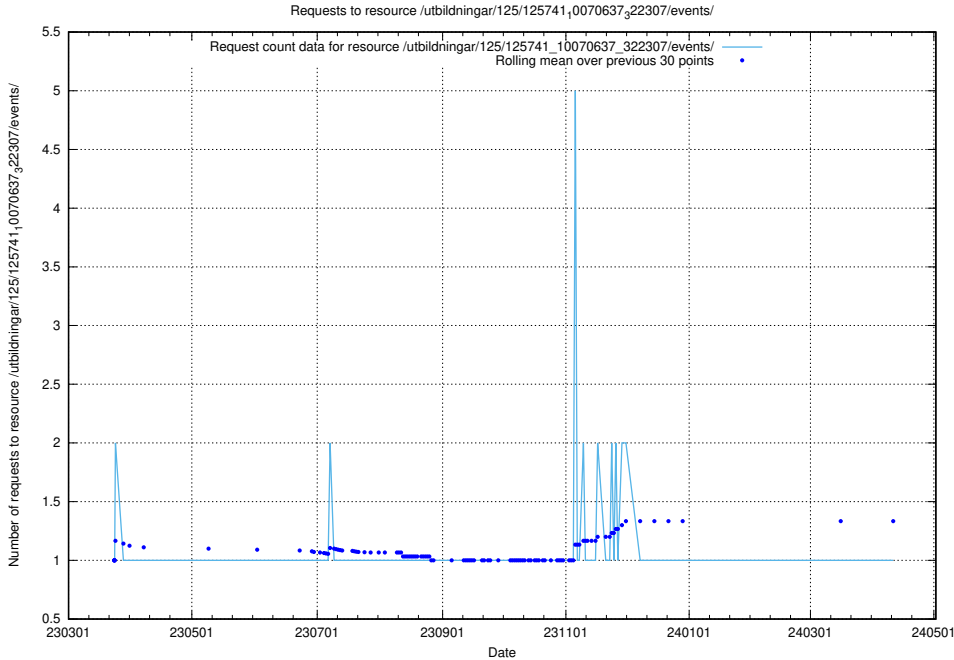

5.943 Usage of /utbildningar/125/125741_10070637_322307/events/

Here, we count the number of requests to resource /utbildningar/125/125741_10070637_322307/events/