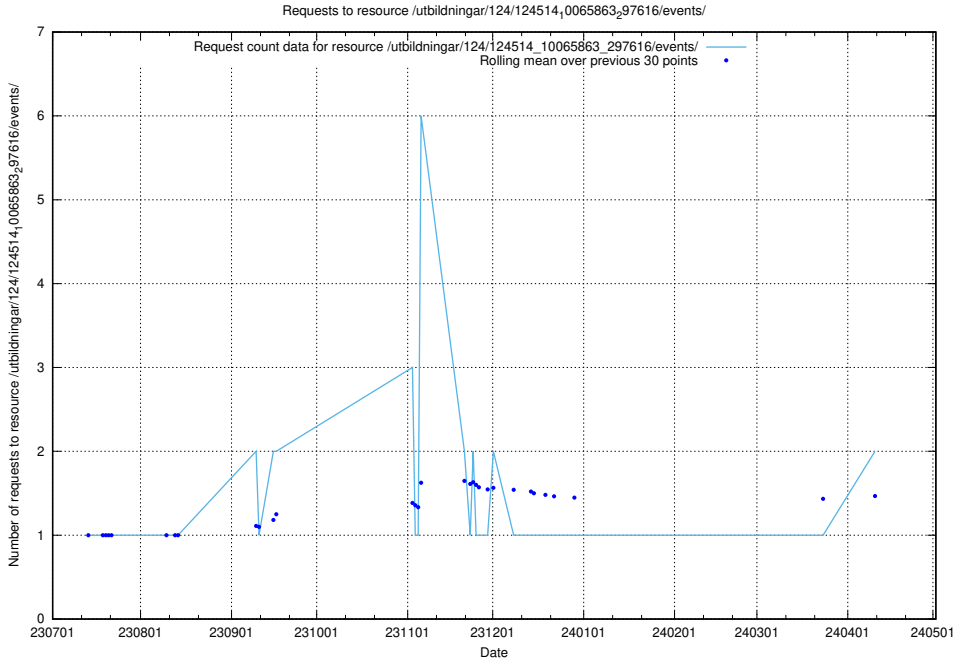

Here, we count the number of requests to resource /utbildningar/122/122967_10065248_280012/.

5.751 Usage of /utbildningar/124/124514_10065863_297616/events/

Here, we count the number of requests to resource /utbildningar/124/124514_10065863_297616/events/