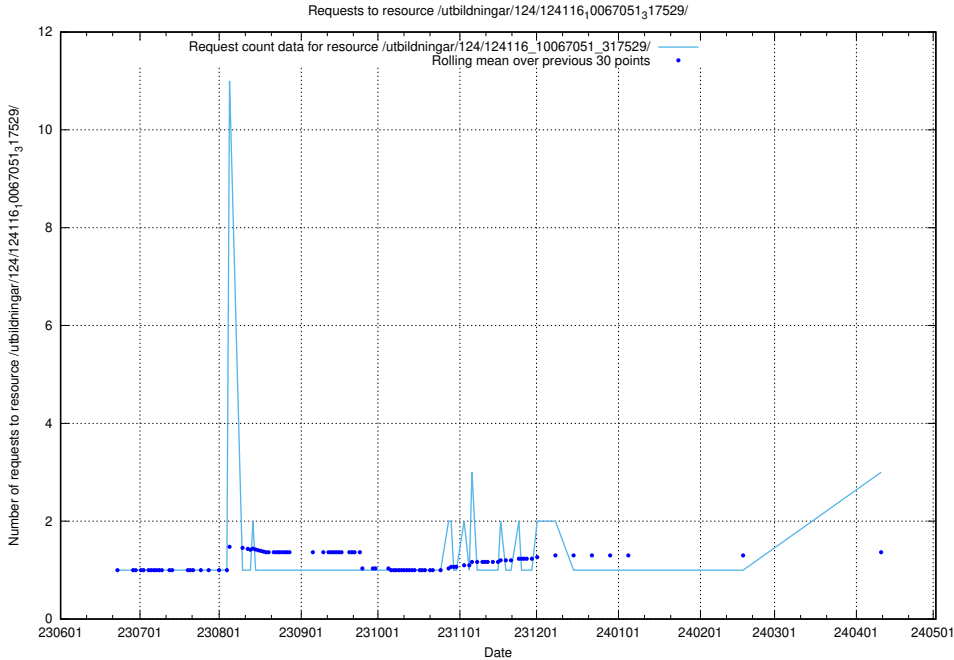

Here, we count the number of requests to resource /utbildningar/125/125741_10070692_324616/events/

5.384 Usage of /utbildningar/124/124116_10067051_317529/

Here, we count the number of requests to resource /utbildningar/124/124116_10067051_317529/.