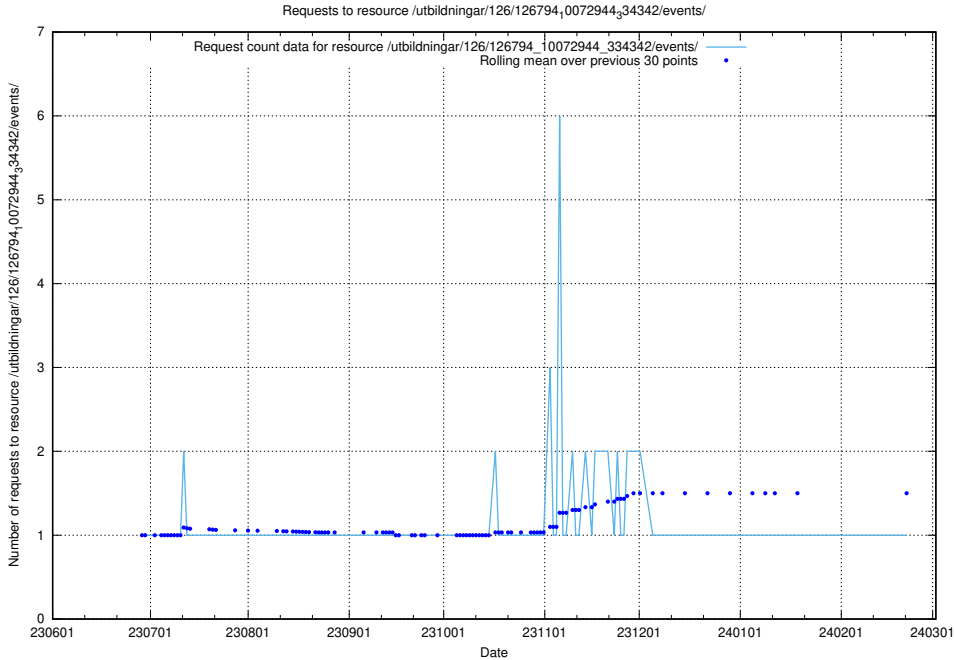

5.5840 Usage of /utbildningar/126/126794_10072944_334342/events/

Here, we count the number of requests to resource /utbildningar/126/126794_10072944_334342/events/