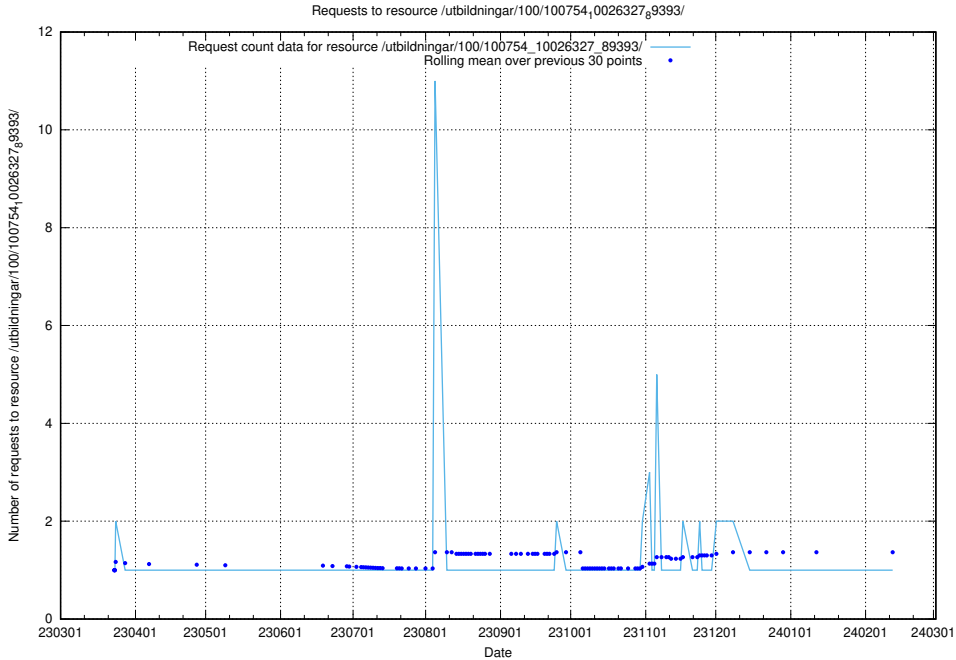

5.5964 Usage of /utbildningar/100/100754_10026327_89393/

Here, we count the number of requests to resource /utbildningar/100/100754_10026327_89393/.