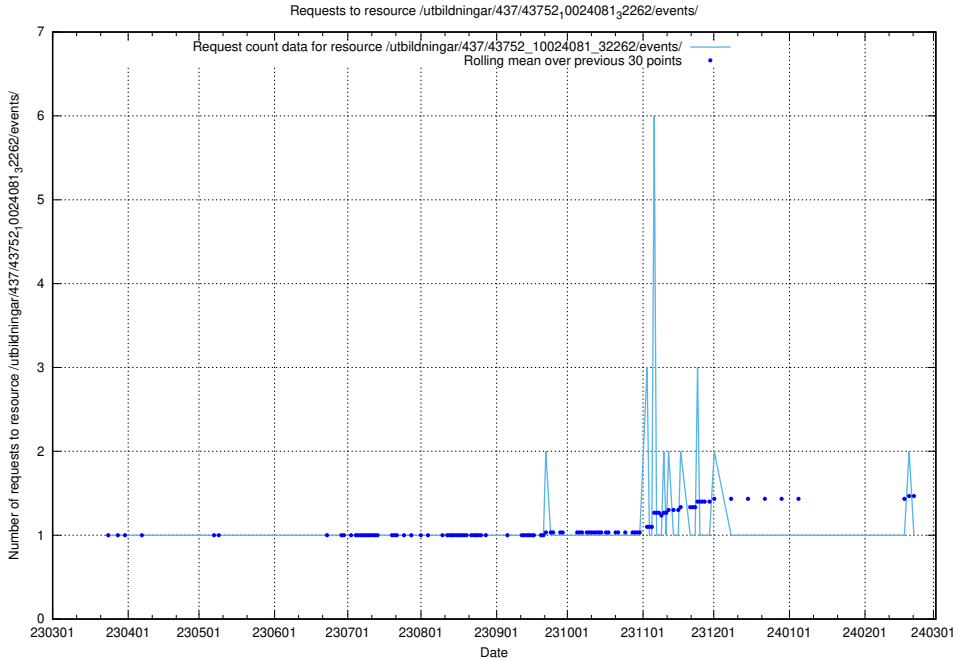

5.6577 Usage of /utbildningar/437/43752_10024081_32262/events/

Here, we count the number of requests to resource /utbildningar/437/43752_10024081_32262/events/.