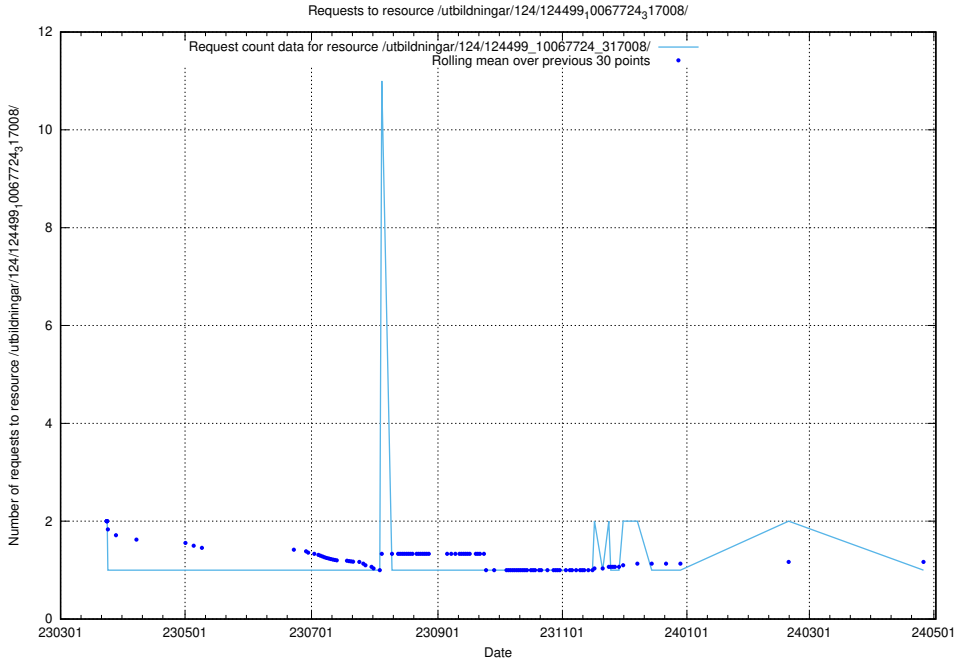

5.6678 Usage of /utbildningar/124/124499_10067724_317008/

Here, we count the number of requests to resource /utbildningar/124/124499_10067724_317008/.