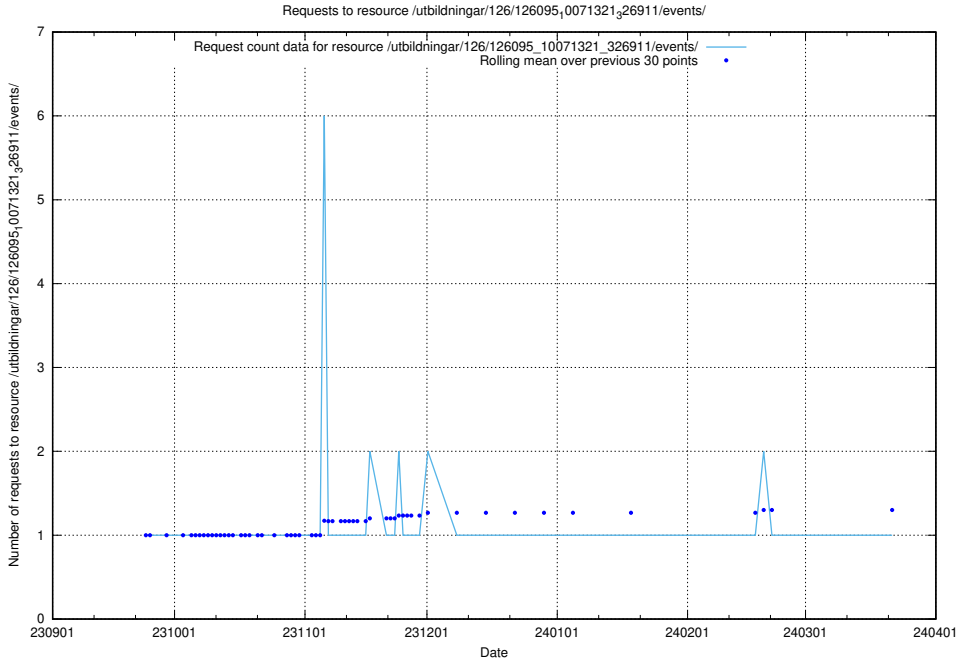

5.4866 Usage of /utbildningar/126/126095_10071321_326911/events/

Here, we count the number of requests to resource /utbildningar/126/126095_10071321_326911/events/

5.4867 Usage of /utbildningar/125/125713_10070422_321633/events/