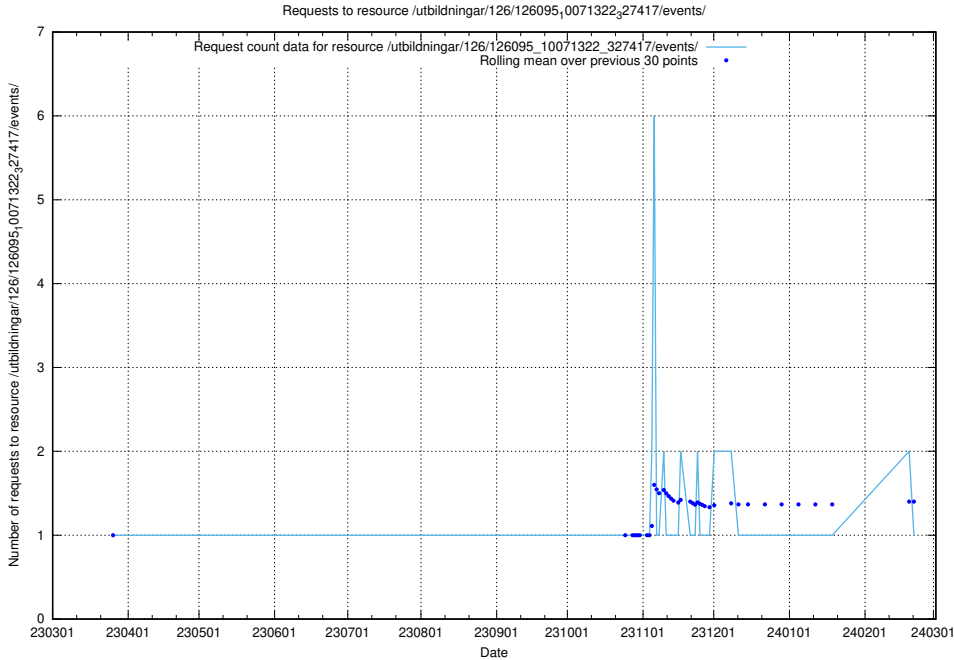

5.6477 Usage of /utbildningar/126/126095_10071322_327417/events/

Here, we count the number of requests to resource /utbildningar/126/126095_10071322_327417/events/