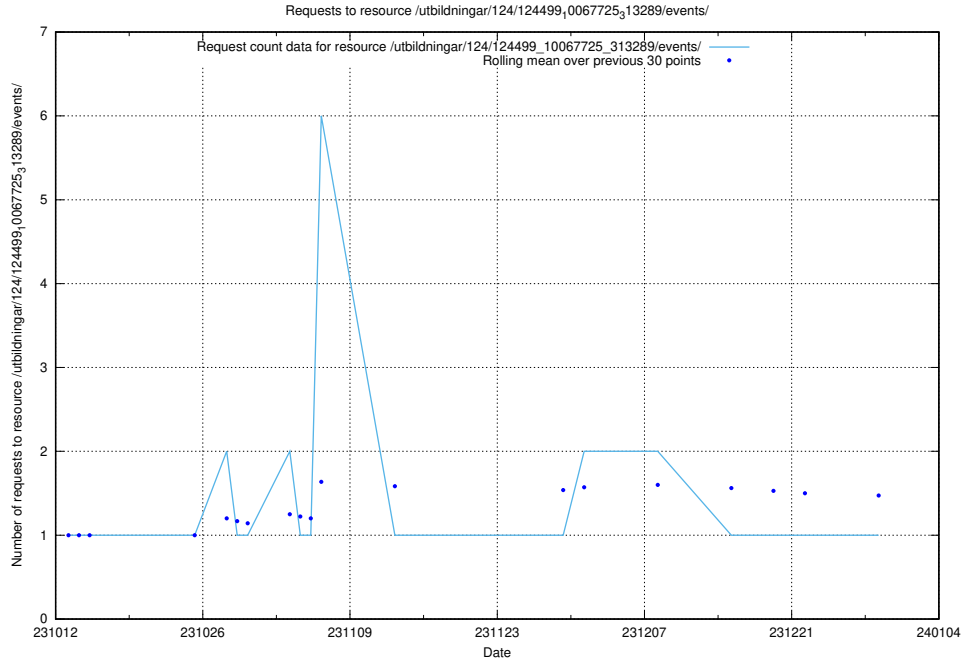

5.4740 Usage of /utbildningar/124/124499_10067725_313289/events/

Here, we count the number of requests to resource /utbildningar/124/124499_10067725_313289/events/