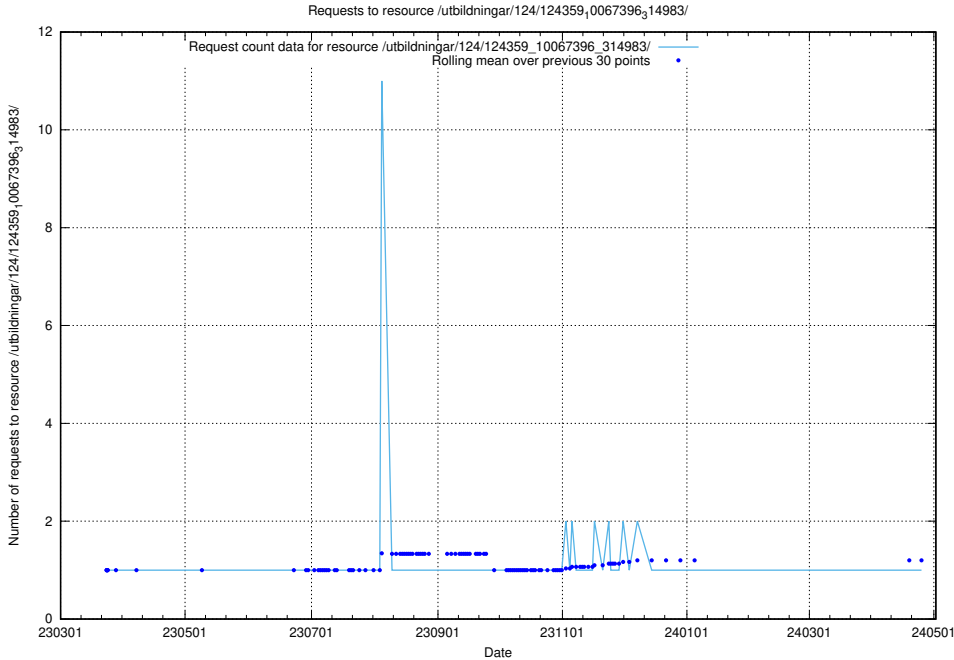

5.4192 Usage of /utbildningar/124/124359_10067396_314983/

Here, we count the number of requests to resource /utbildningar/124/124359_10067396_314983/.