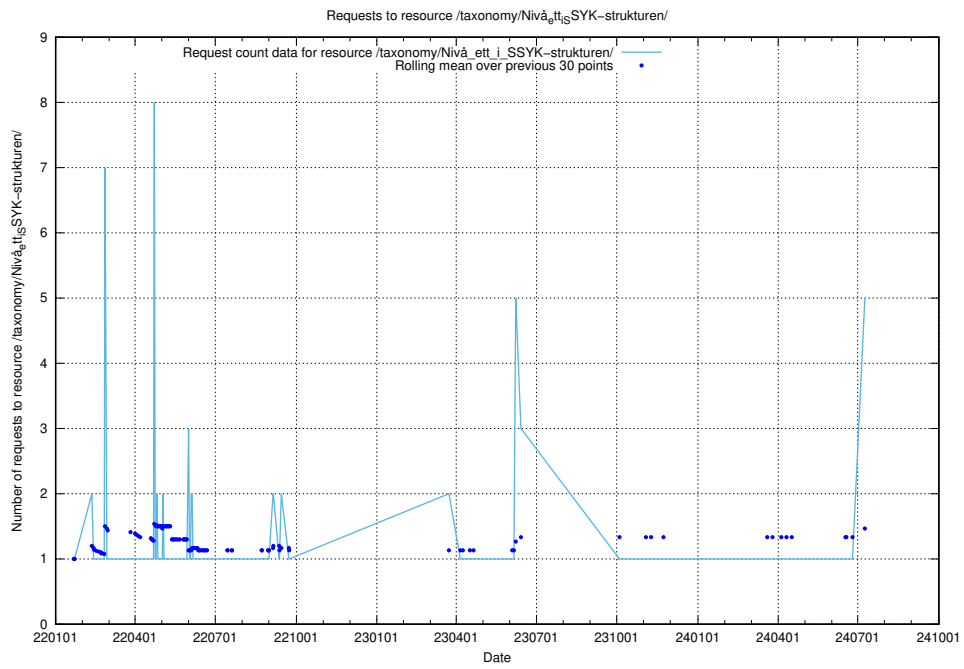

5.142 Usage of /taxonomy/Nivå_ett_i_SSYK-strukturen/

Here, we count the number of requests to resource /taxonomy/Nivå_ett_i_SSYK-strukturen/.