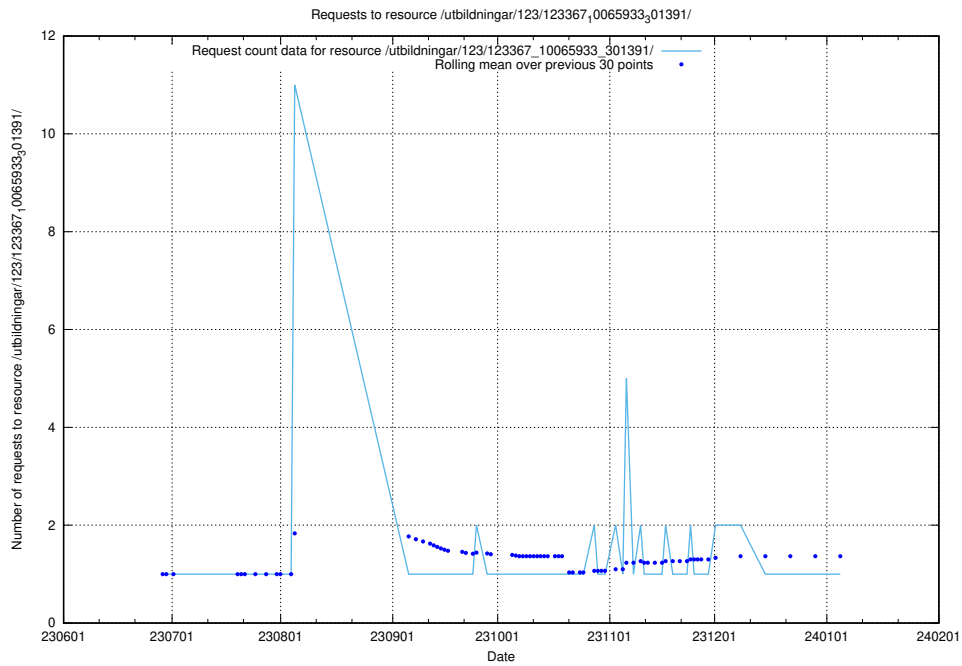

5.5929 Usage of /utbildningar/123/123367_10065933_301391/

Here, we count the number of requests to resource /utbildningar/123/123367_10065933_301391/.