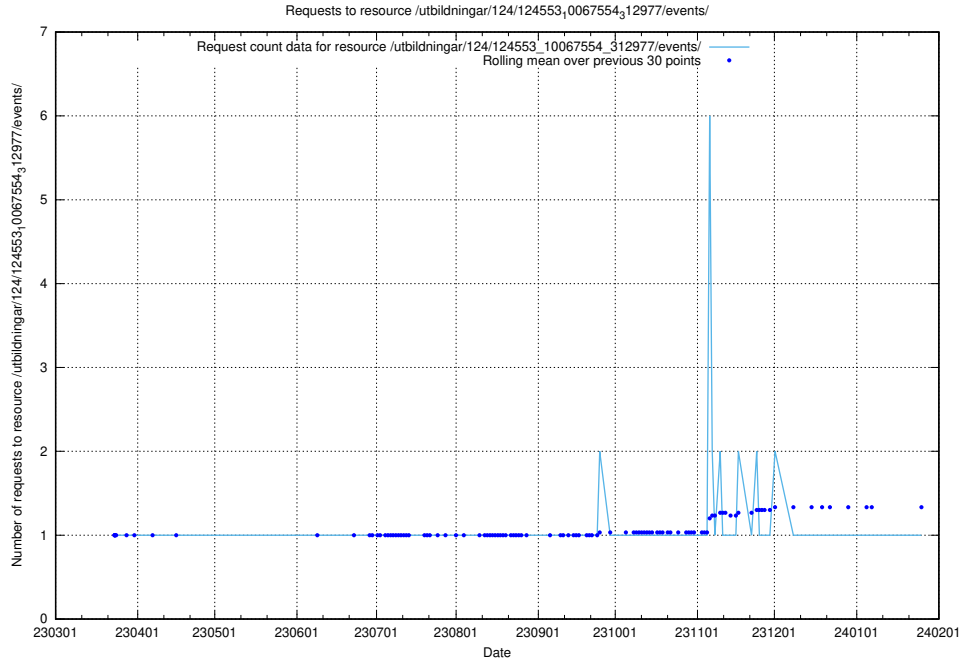

5.1194 Usage of /utbildningar/124/124553_10067554_312977/events/

Here, we count the number of requests to resource /utbildningar/124/124553_10067554_312977/events/