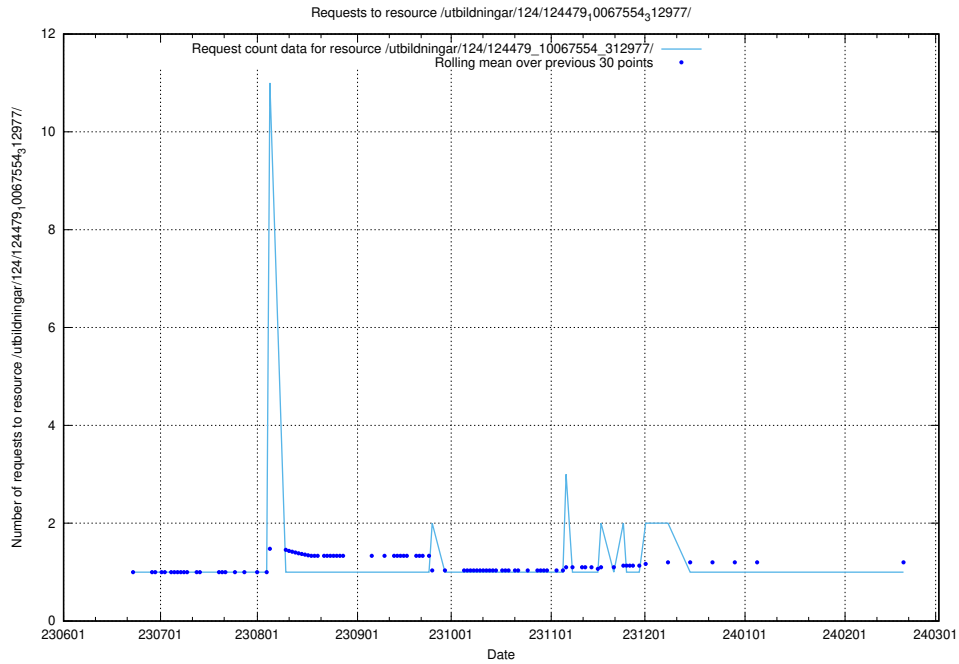

5.6189 Usage of /utbildningar/124/124479_10067554_312977/

Here, we count the number of requests to resource /utbildningar/124/124479_10067554_312977/.