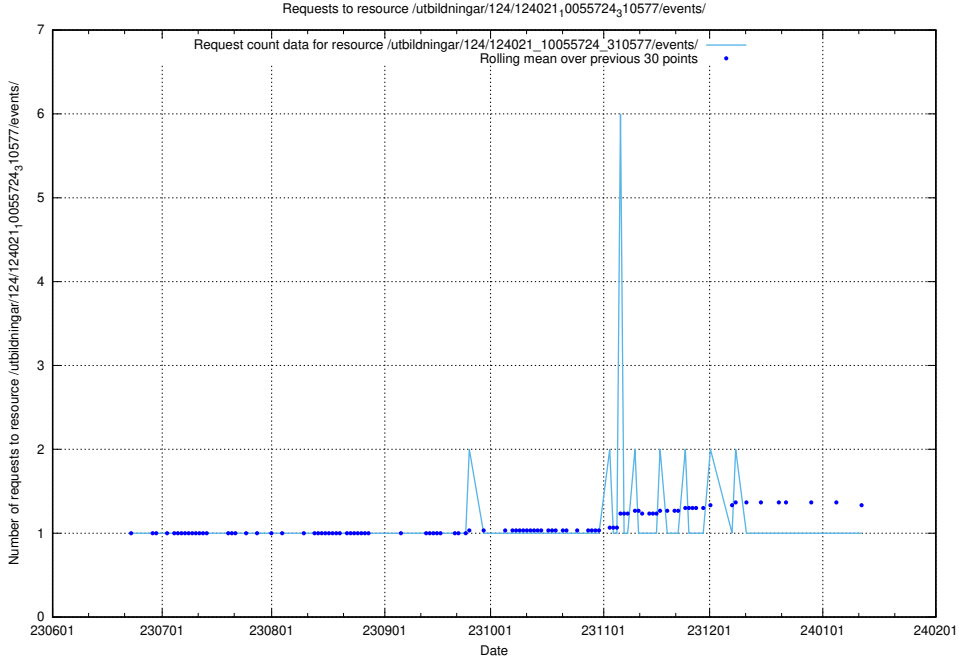

5.6218 Usage of /utbildningar/124/124021_10055724_310577/events/

Here, we count the number of requests to resource /utbildningar/124/124021_10055724_310577/events/