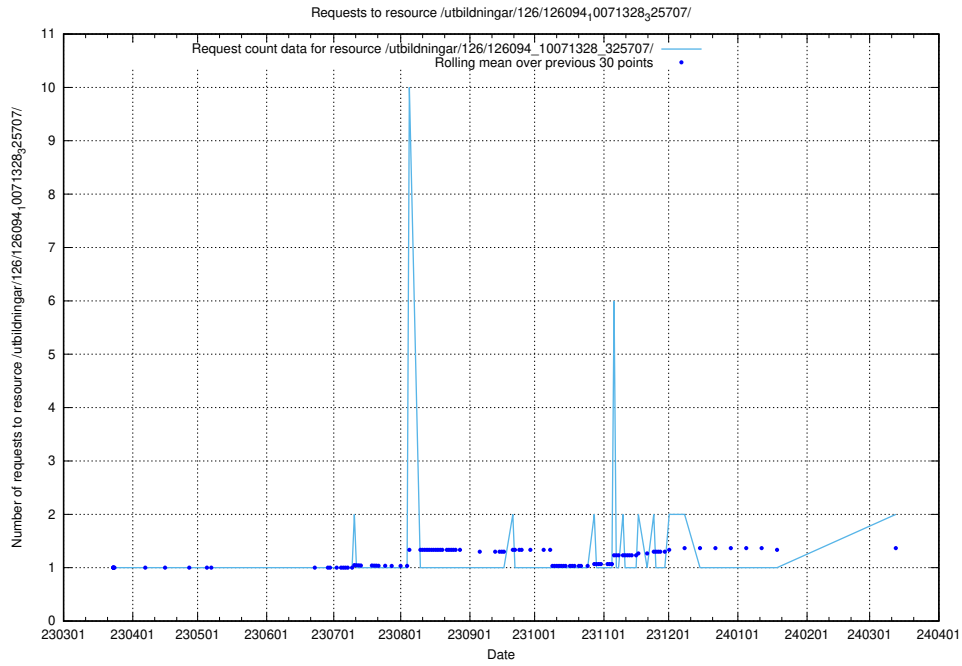

5.932 Usage of /utbildningar/126/126094_10071328_325707/

Here, we count the number of requests to resource /utbildningar/126/126094_10071328_325707/.