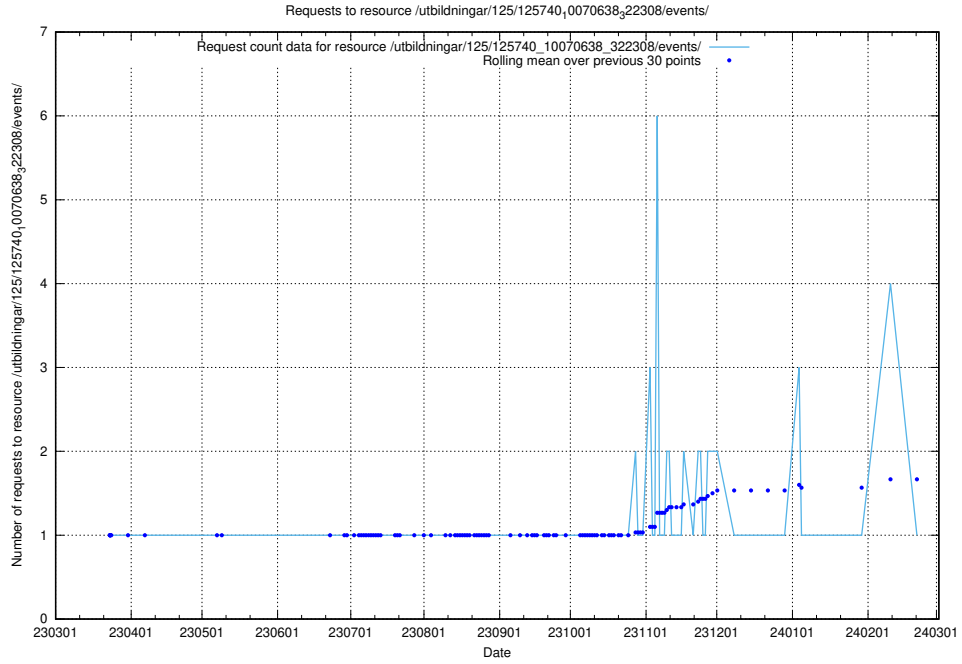

5.989 Usage of /utbildningar/125/125740_10070638_322308/events/

Here, we count the number of requests to resource /utbildningar/125/125740_10070638_322308/events/