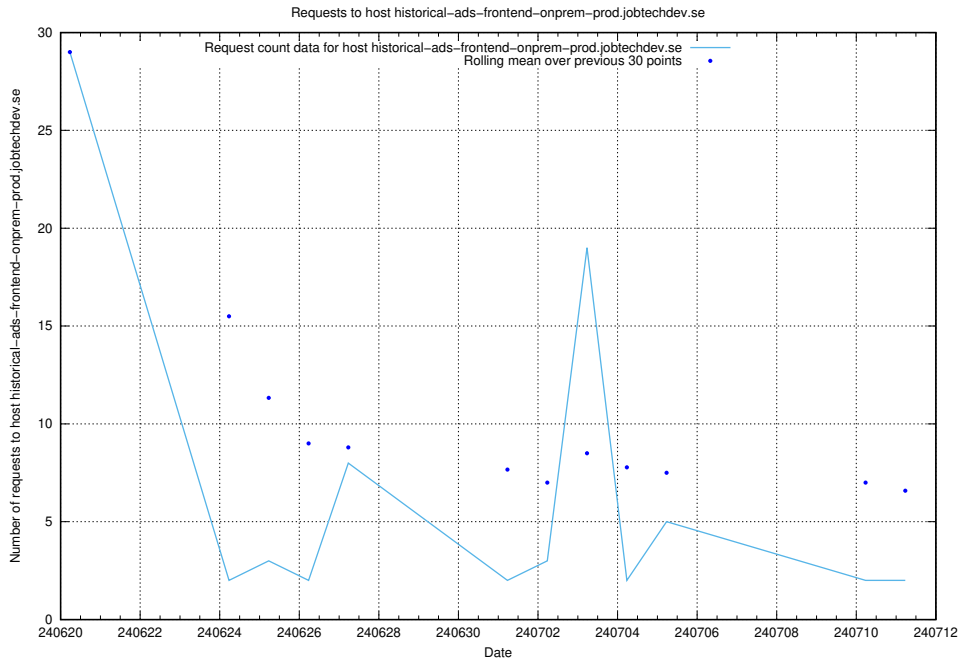

7.550 Usage of historical-ads-frontend-onprem-prod.jobtechdev.se

Here, we count the number of requests to host historical-ads-frontend-onprem-prod.jobtechdev.se.