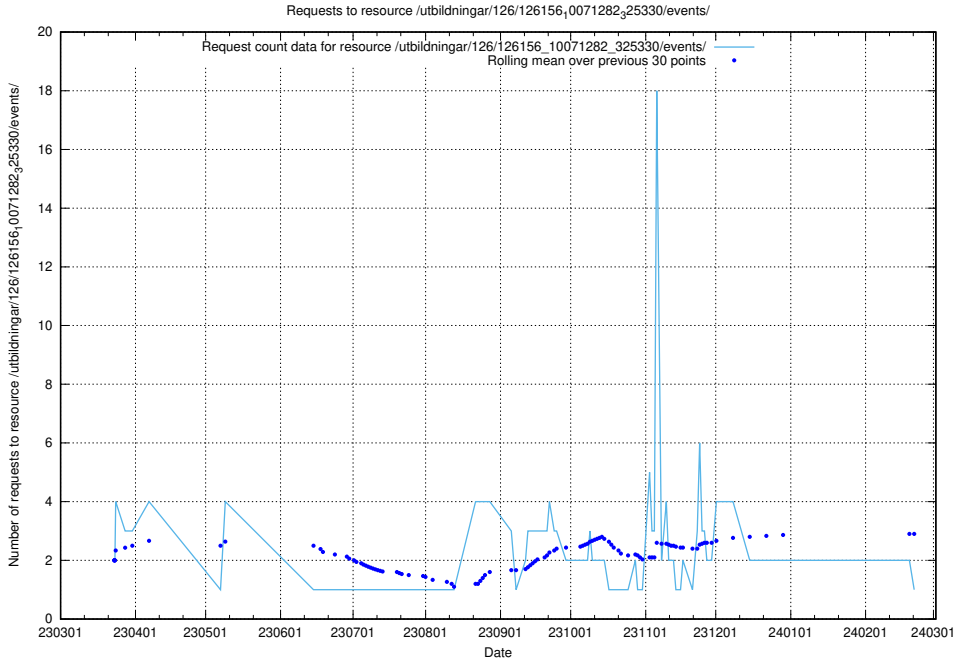

5.6654 Usage of /utbildningar/126/126156_10071282_325330/events/

Here, we count the number of requests to resource /utbildningar/126/126156_10071282_325330/events/