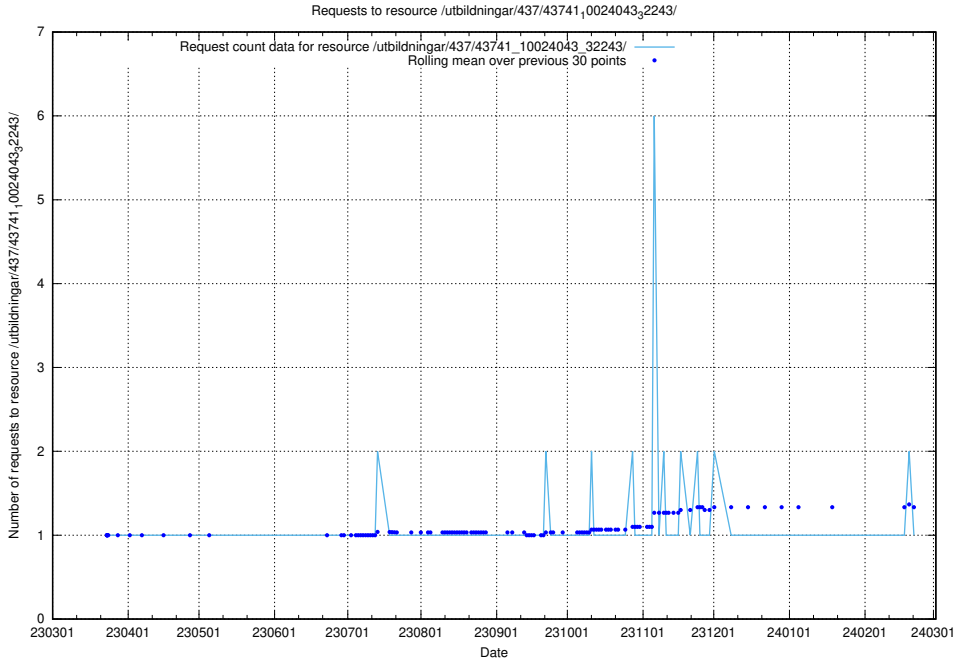

5.6771 Usage of /utbildningar/437/43741_10024043_32243/

Here, we count the number of requests to resource /utbildningar/437/43741_10024043_32243/.