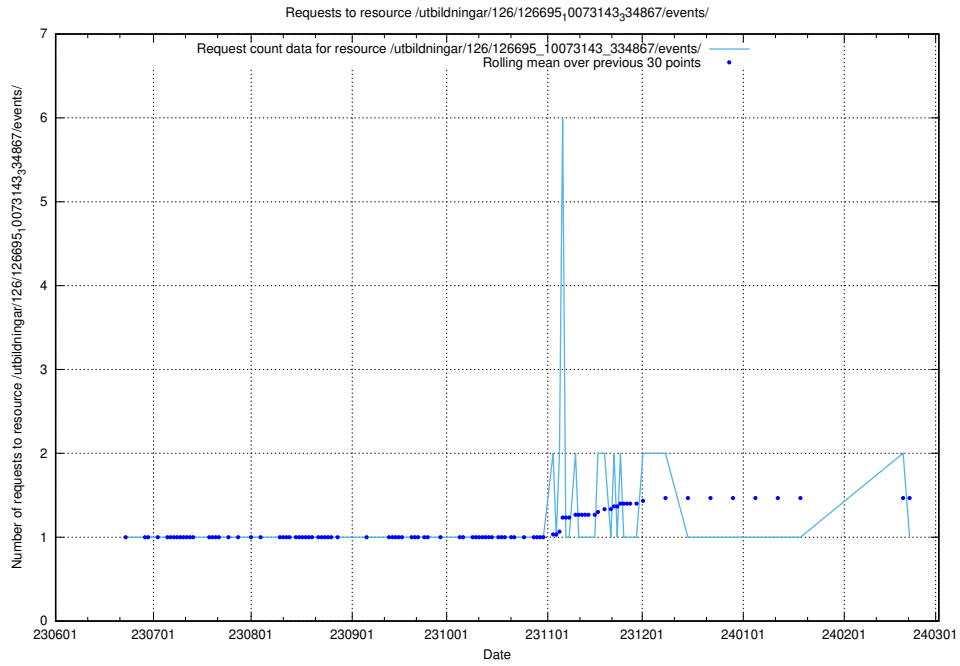

5.6027 Usage of /utbildningar/126/126695_10073143_334867/events/

Here, we count the number of requests to resource /utbildningar/126/126695_10073143_334867/events/

5.6028 Usage of /utbildningar/126/126695_10073143_334867/