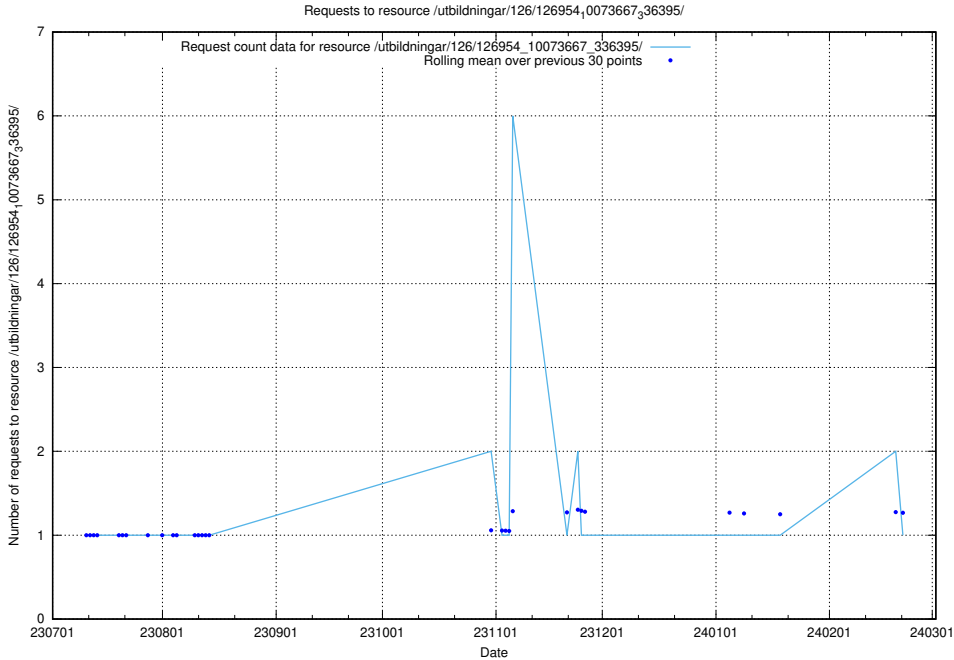

Here, we count the number of requests to resource /utbildningar/126/126954_10073667_336395/events/

5.5506 Usage of /utbildningar/126/126954_10073667_336395/

Here, we count the number of requests to resource /utbildningar/126/126954_10073667_336395/.