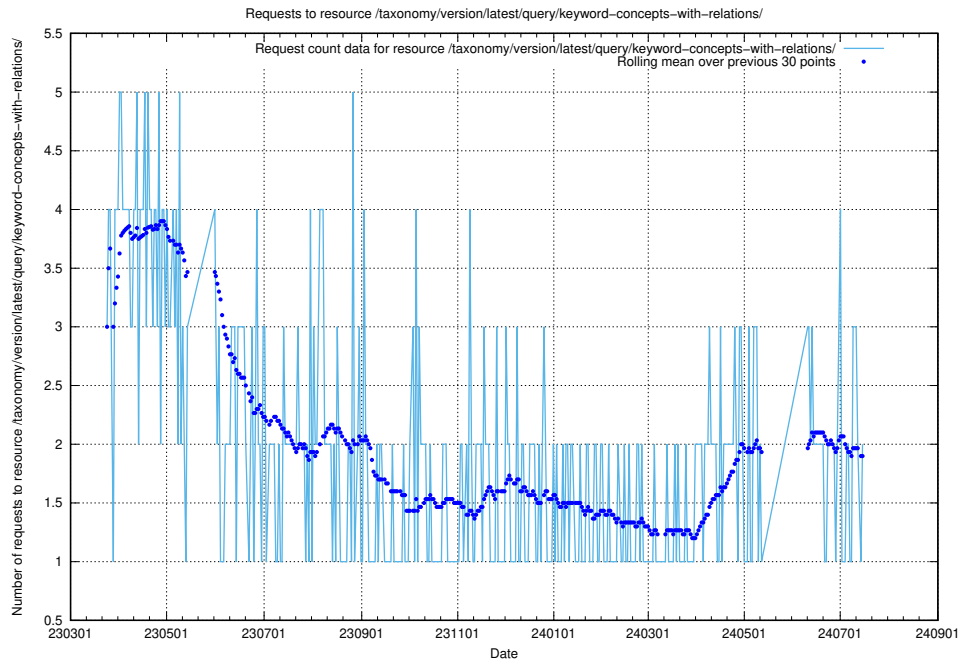

5.887 Usage of /taxonomy/version/latest/query/keyword-concepts-with-relations/

Here, we count the number of requests to resource /taxonomy/version/latest/query/keyword-concepts-with-relations/.

5.888 Usage of /taxonomy/version/latest/query/isco-level-4-groups/