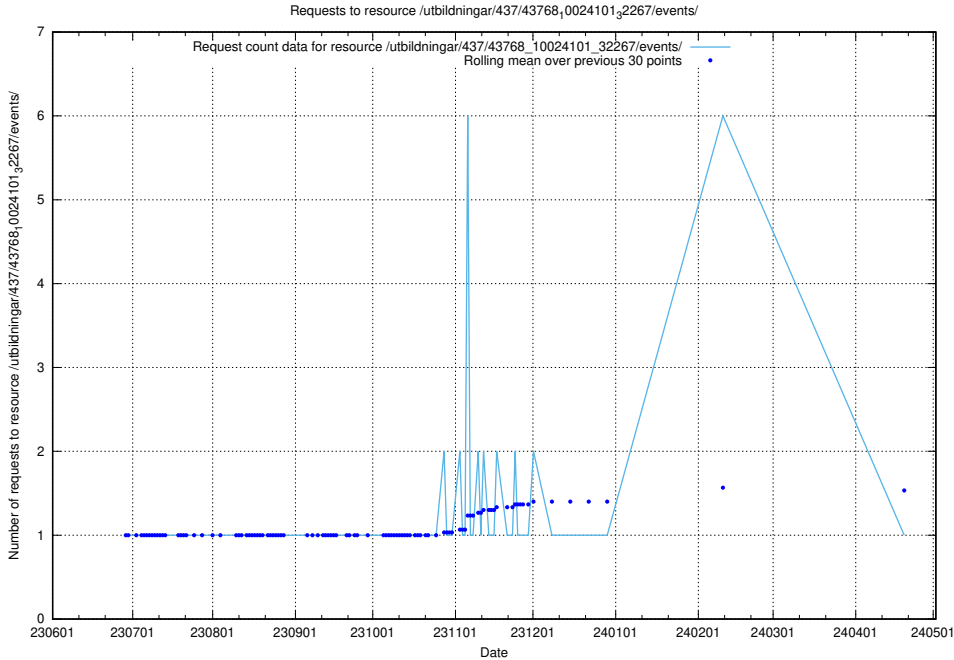

5.5828 Usage of /utbildningar/437/43768_10024101_32267/events/

Here, we count the number of requests to resource /utbildningar/437/43768_10024101_32267/events/.