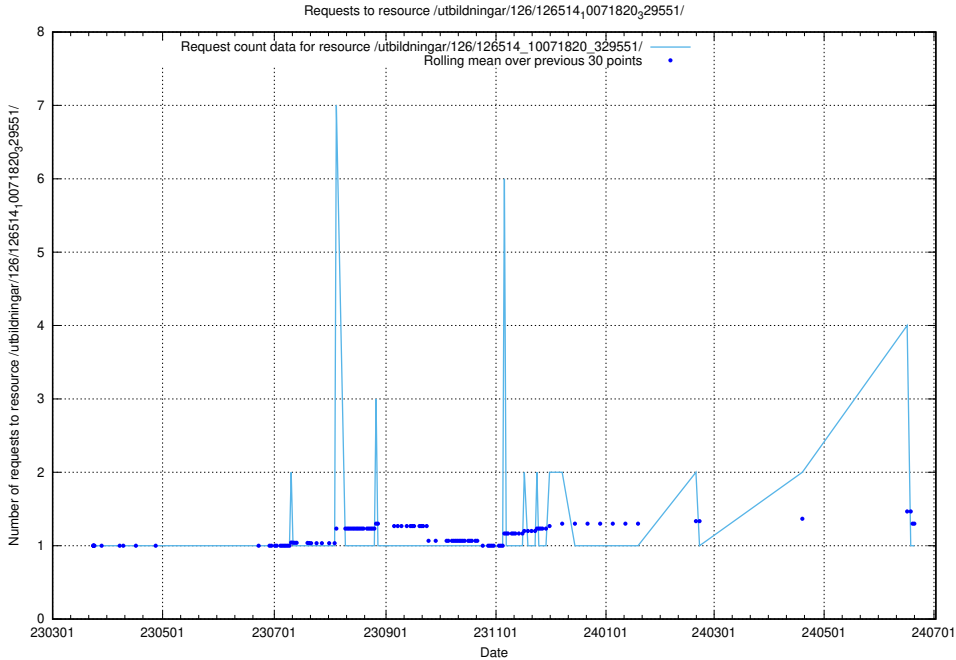

5.6788 Usage of /utbildningar/126/126514_10071820_329551/

Here, we count the number of requests to resource /utbildningar/126/126514_10071820_329551/.