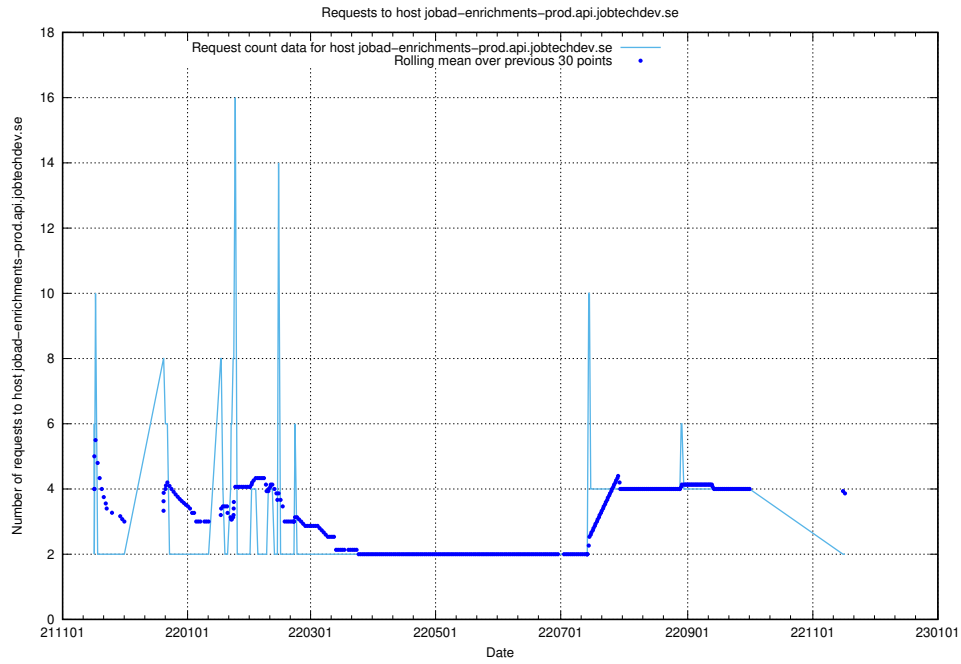

7.546 Usage of jobad-enrichments-prod.api.jobtechdev.se

Here, we count the number of requests to host jobad-enrichments-prod.api.jobtechdev.se.