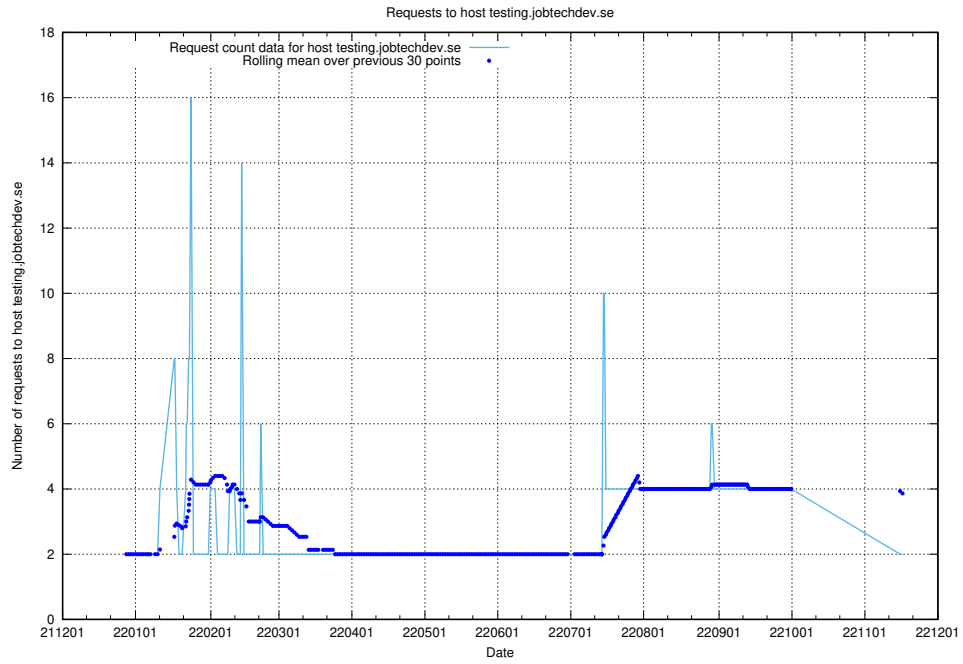

7.358 Usage of testing.jobtechdev.se

Here, we count the number of requests to host testing.jobtechdev.se.