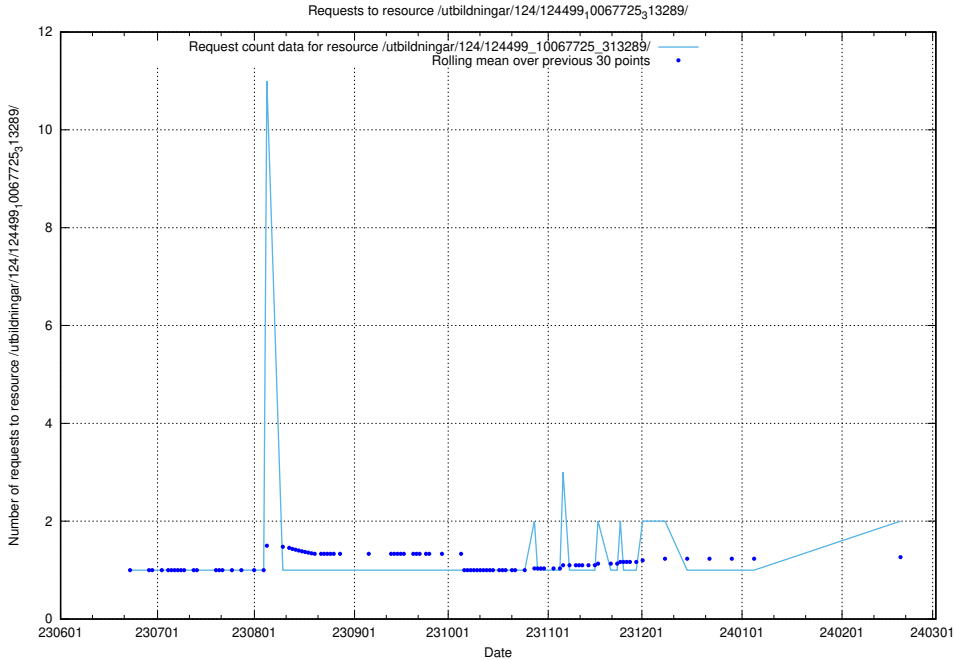

5.804 Usage of /utbildningar/124/124499_10067725_313289/

Here, we count the number of requests to resource /utbildningar/124/124499_10067725_313289/.