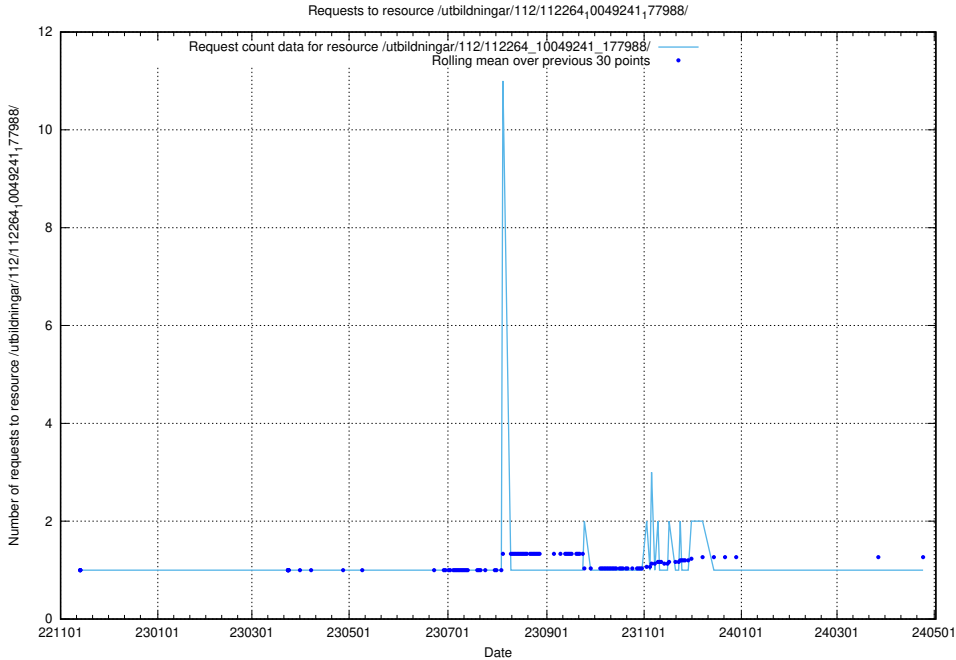

5.6574 Usage of /utbildningar/112/112264_10049241_177988/

Here, we count the number of requests to resource /utbildningar/112/112264_10049241_177988/.