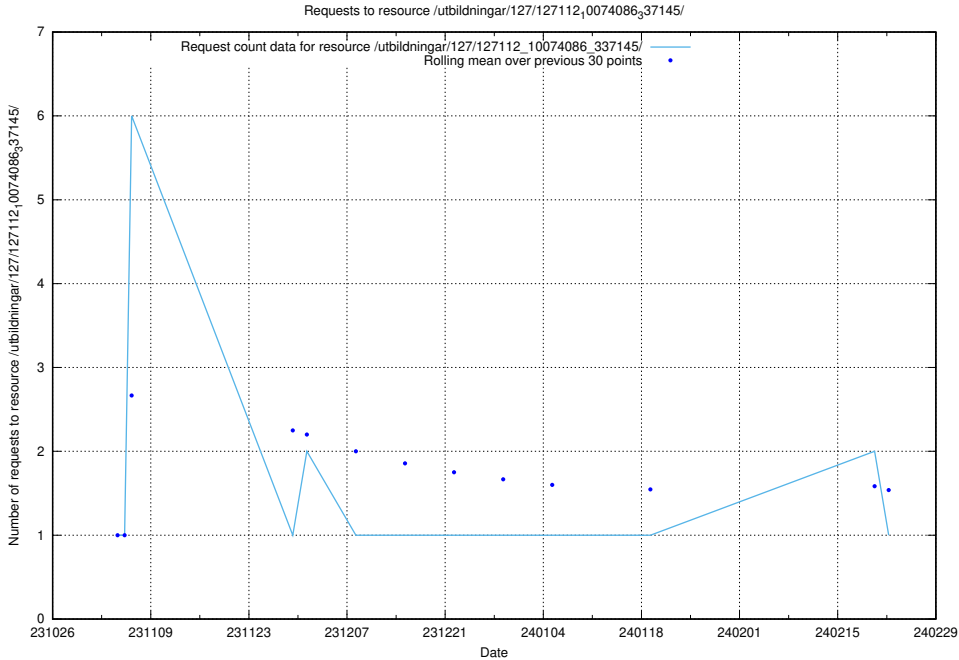

5.4516 Usage of /utbildningar/127/127112_10074086_337145/

Here, we count the number of requests to resource /utbildningar/127/127112_10074086_337145/.

5.4517 Usage of /utbildningar/127/127112_10074064_337115/events/