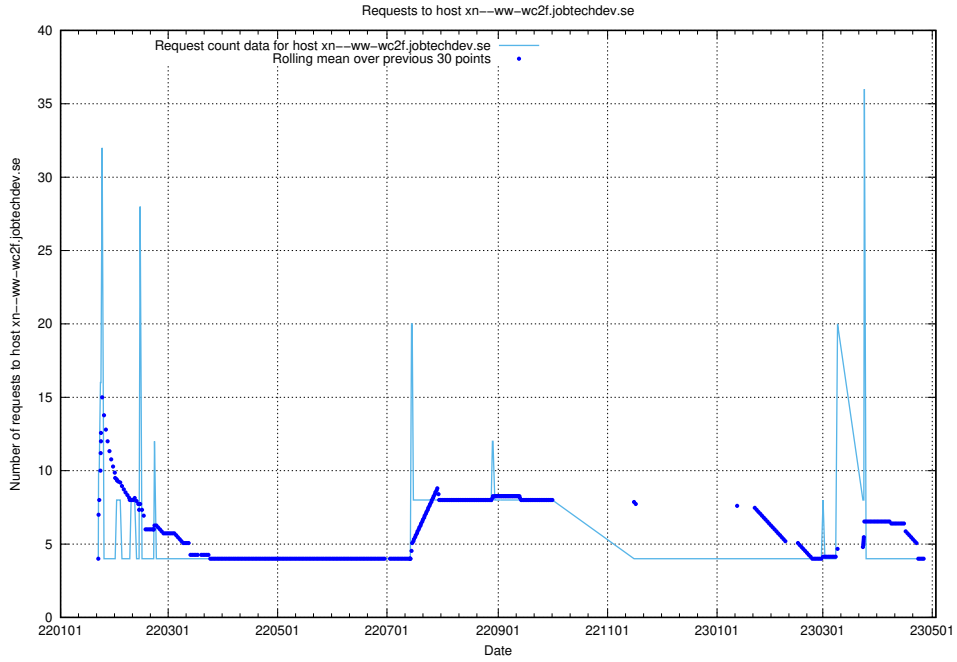

7.107 Usage of xn-ww-wc2f.jobtechdev.se

Here, we count the number of requests to host xn-ww-wc2f.jobtechdev.se.