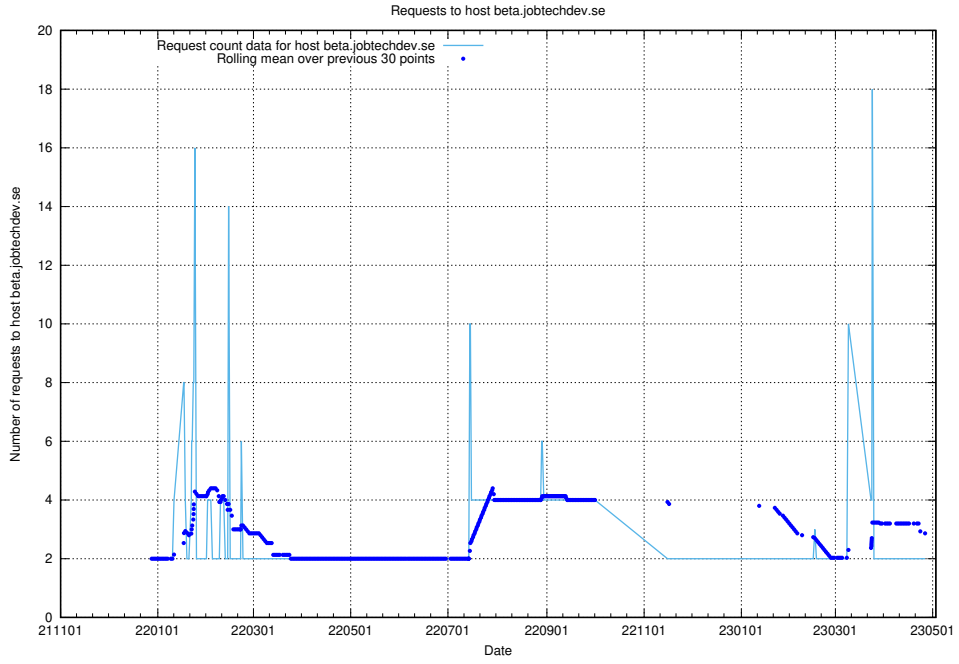

7.361 Usage of beta.jobtechdev.se

Here, we count the number of requests to host beta.jobtechdev.se.