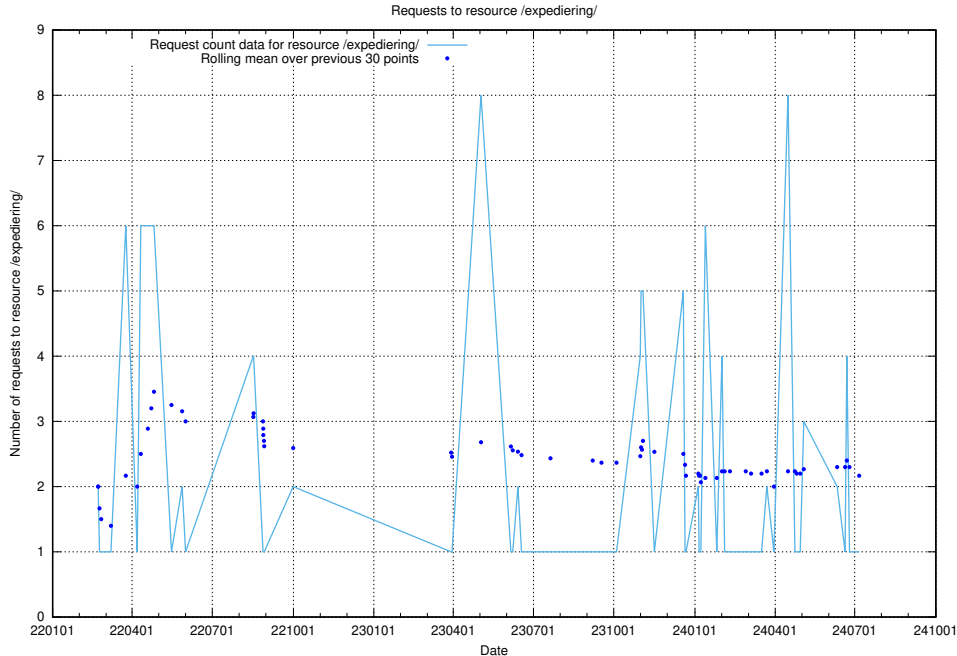

5.1214 Usage of /expediering/

Here, we count the number of requests to resource /expediering/.