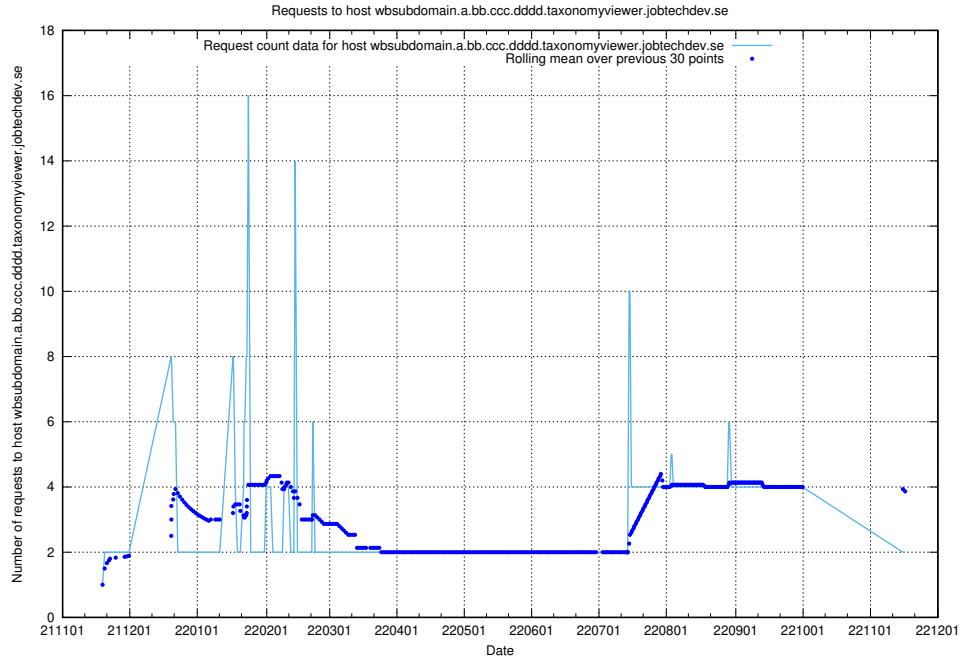

7.458 Usage of wbsubdomain.a.bb.ccc.dddd.taxonomyviewer.jobtechdev.se

Here, we count the number of requests to host wbsubdomain.a.bb.ccc.dddd.taxonomyviewer.jobtechdev.se