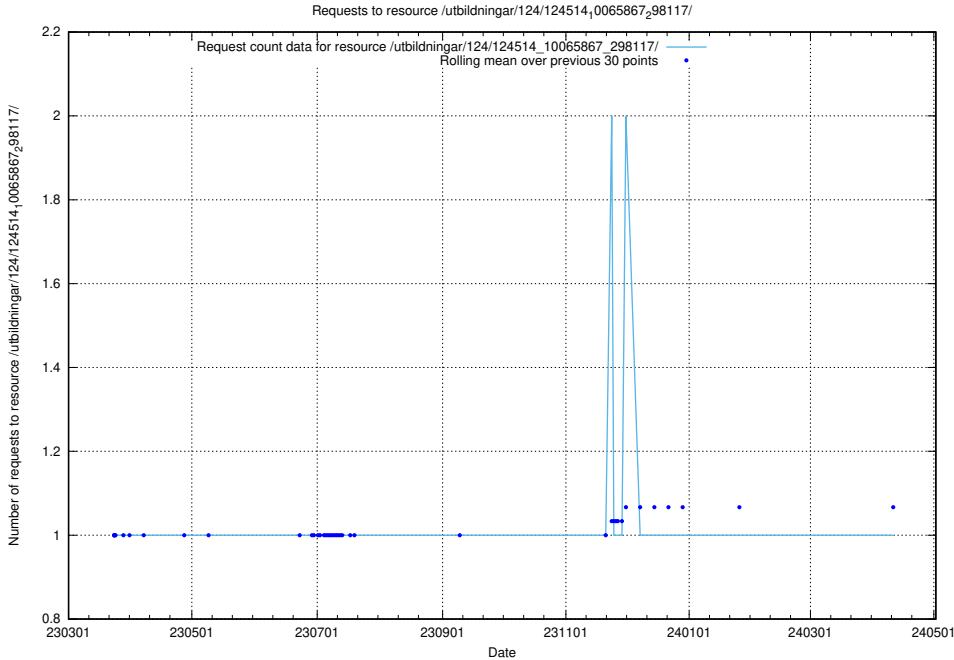

5.2370 Usage of /utbildningar/124/124514_10065867_298117/

Here, we count the number of requests to resource /utbildningar/124/124514_10065867_298117/.