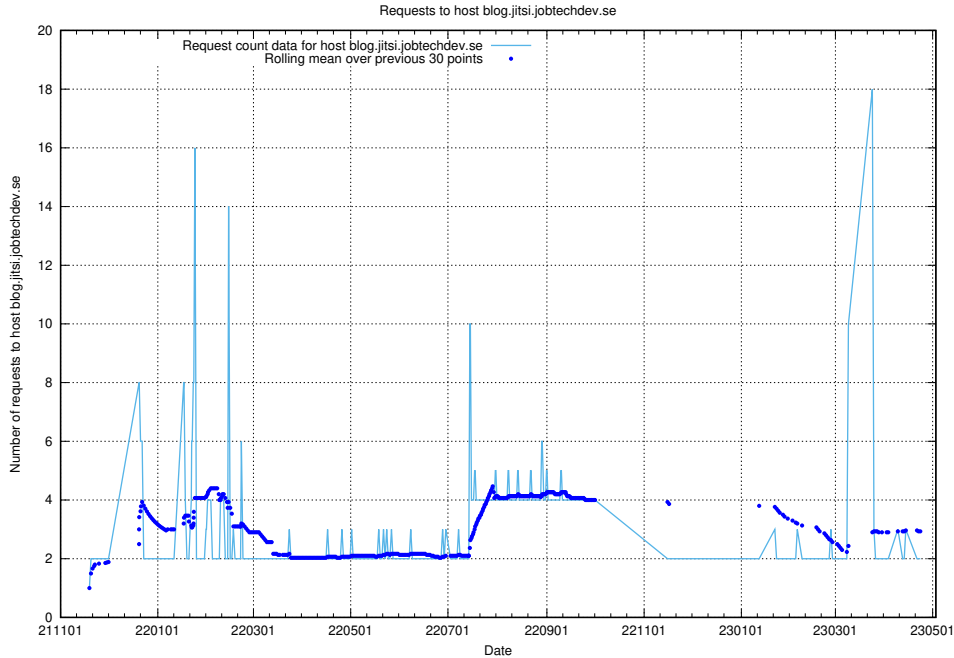

7.476 Usage of blog.jitsi.jobtechdev.se

Here, we count the number of requests to host blog.jitsi.jobtechdev.se.