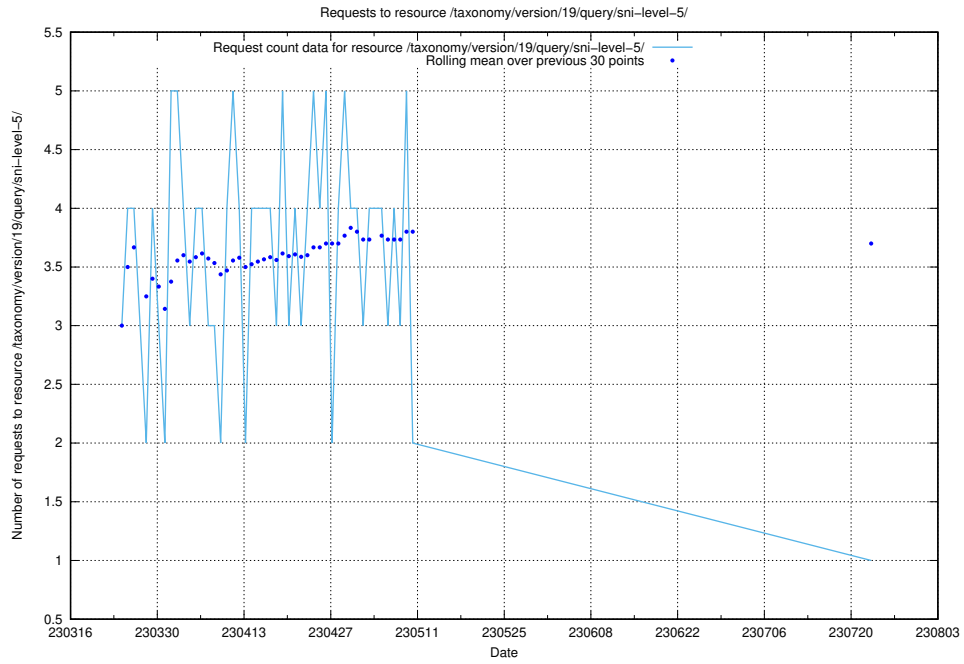

5.6510 Usage of /taxonomy/version/19/query/sni-level-5/

Here, we count the number of requests to resource /taxonomy/version/19/query/sni-level-5/.