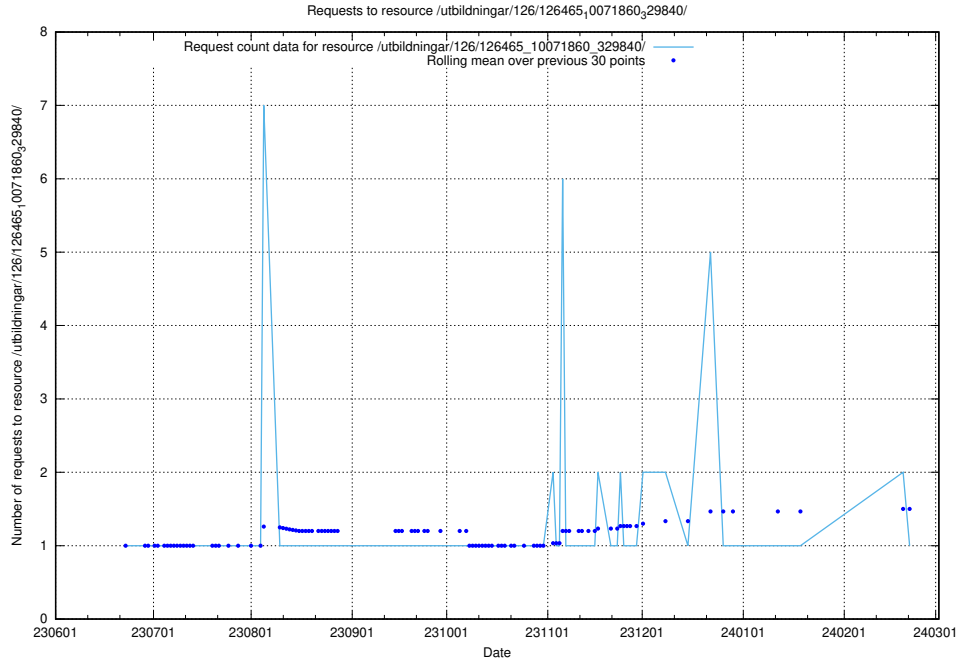

5.6052 Usage of /utbildningar/126/126465_10071860_329840/

Here, we count the number of requests to resource /utbildningar/126/126465_10071860_329840/.