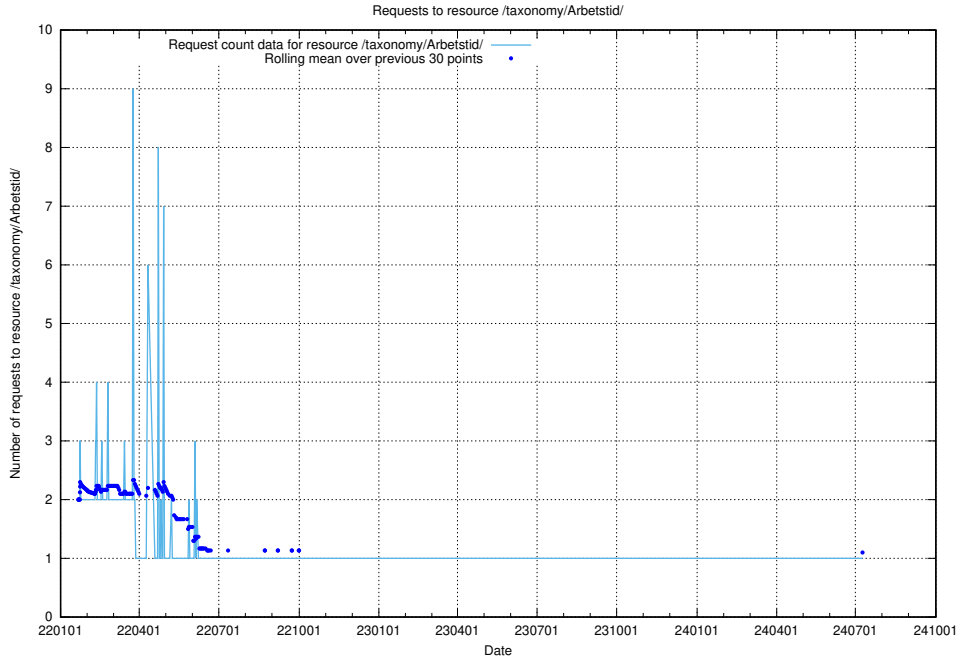

5.2107 Usage of /taxonomy/Arbetstid/

Here, we count the number of requests to resource /taxonomy/Arbetstid/.