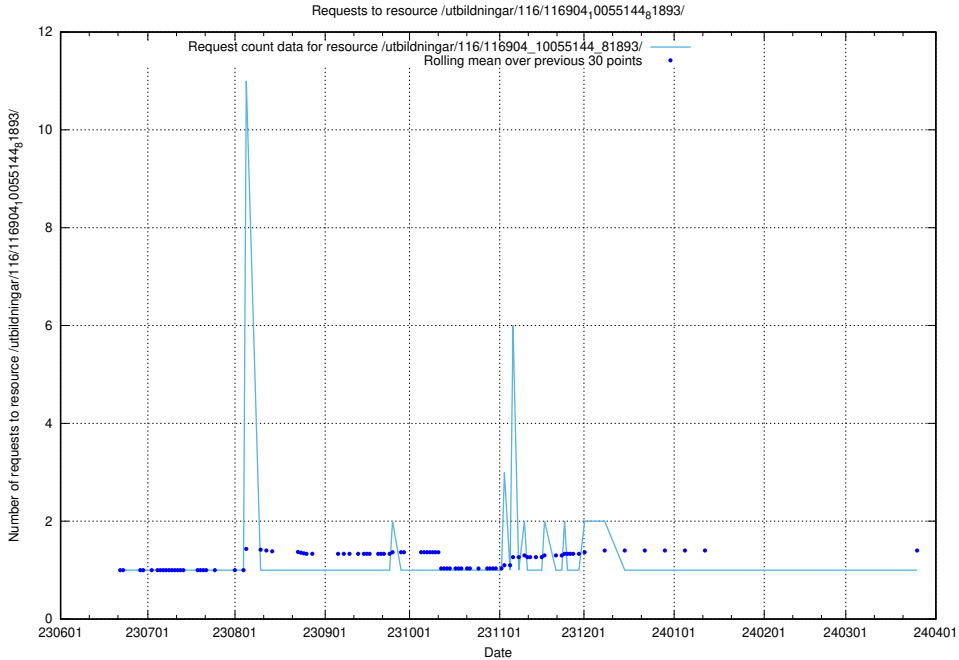

5.6239 Usage of /utbildningar/116/116904_10055144_81893/

Here, we count the number of requests to resource /utbildningar/116/116904_10055144_81893/.