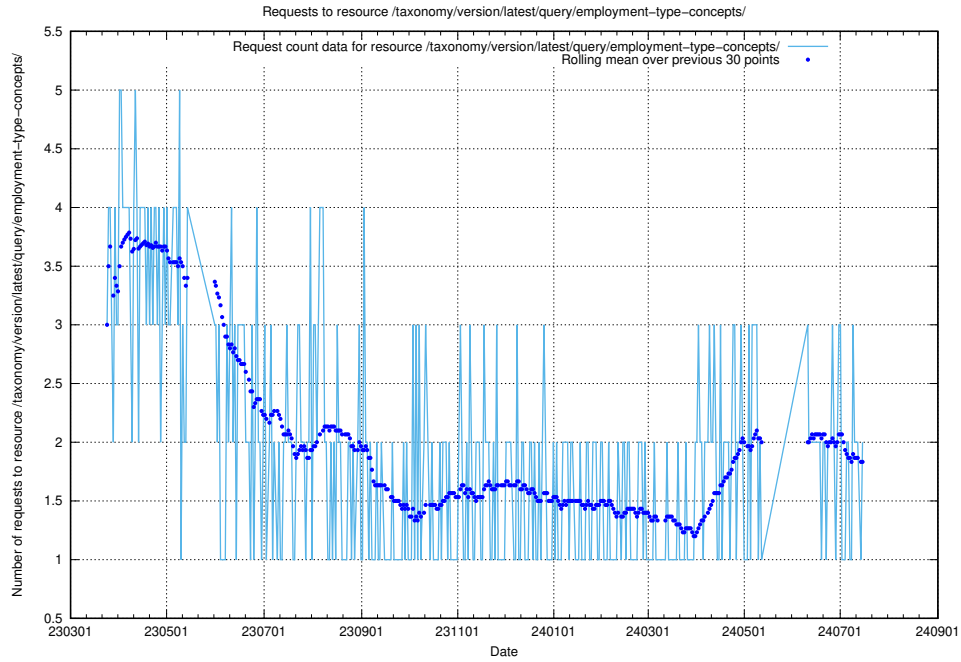

5.891 Usage of /taxonomy/version/latest/query/employment-type-concepts/

Here, we count the number of requests to resource /taxonomy/version/latest/query/employment-type-concepts/.