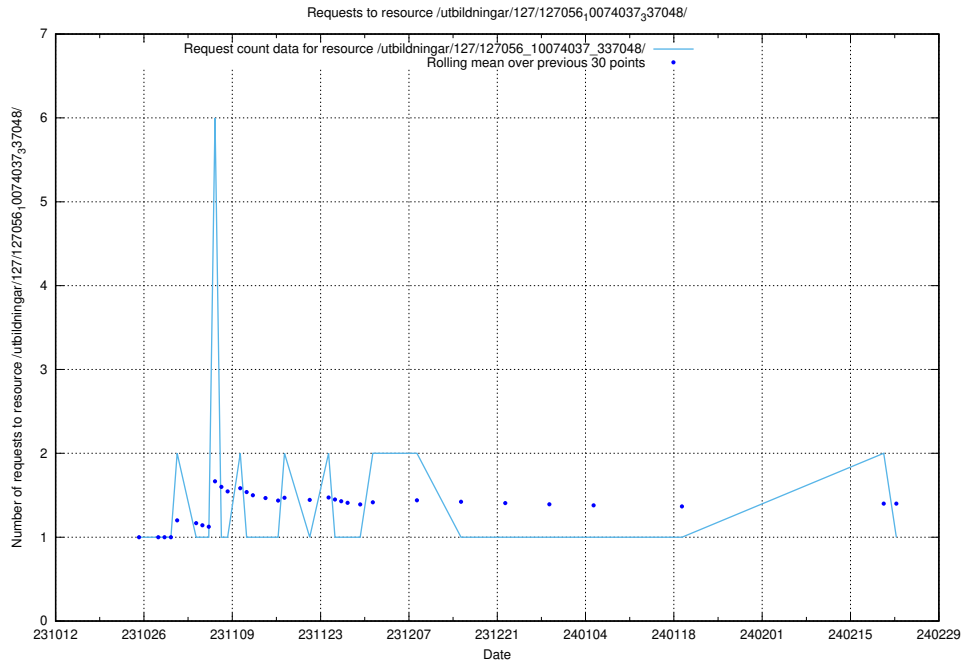

5.4599 Usage of /utbildningar/127/127056_10074037_337048/

Here, we count the number of requests to resource /utbildningar/127/127056_10074037_337048/.