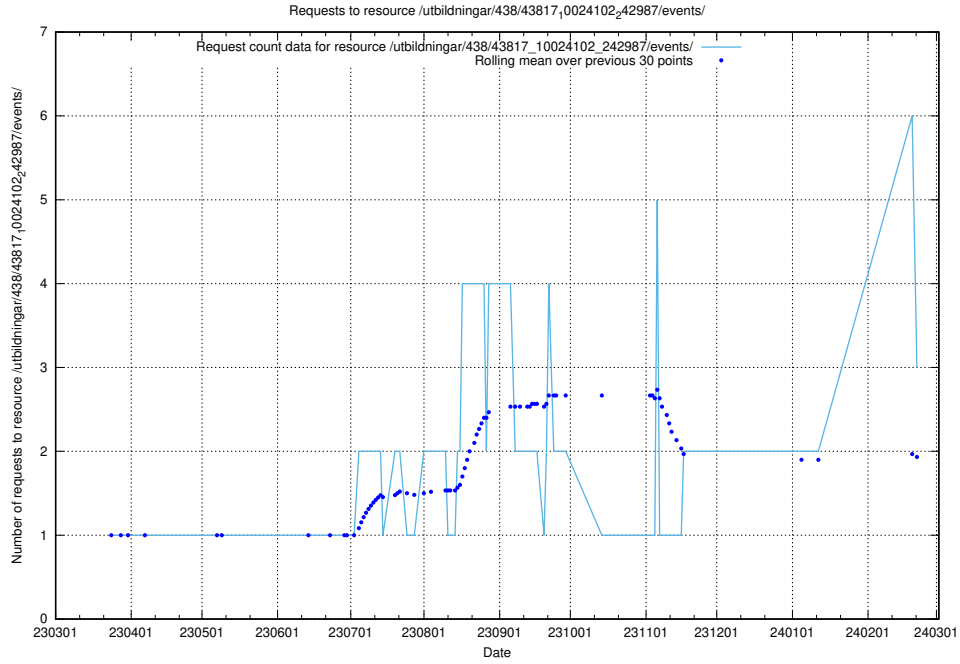

Here, we count the number of requests to resource /utbildningar/438/43817_10024102_242987/events/.

5.406 Usage of /utbildningar/437/43757_10024113_309027/events/

Here, we count the number of requests to resource /utbildningar/437/43757_10024113_309027/events/.