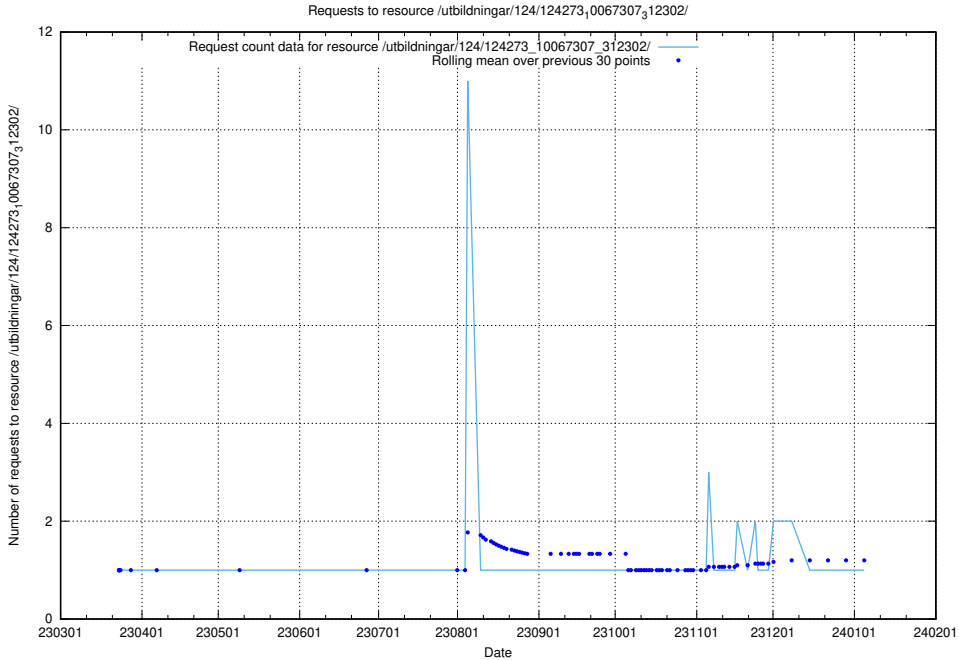

5.4377 Usage of /utbildningar/124/124273_10067307_312302/

Here, we count the number of requests to resource /utbildningar/124/124273_10067307_312302/.

5.4378 Usage of /taxonomy/version/18/query/concepts-describing-working-hours/