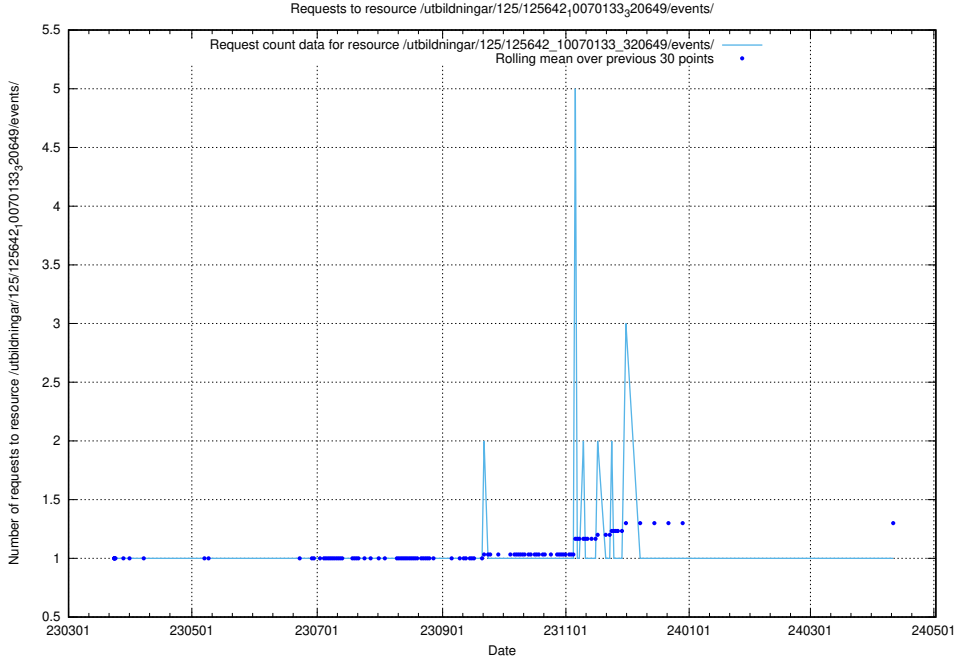

5.1028 Usage of /utbildningar/125/125642_10070133_320649/events/

Here, we count the number of requests to resource /utbildningar/125/125642_10070133_320649/events/