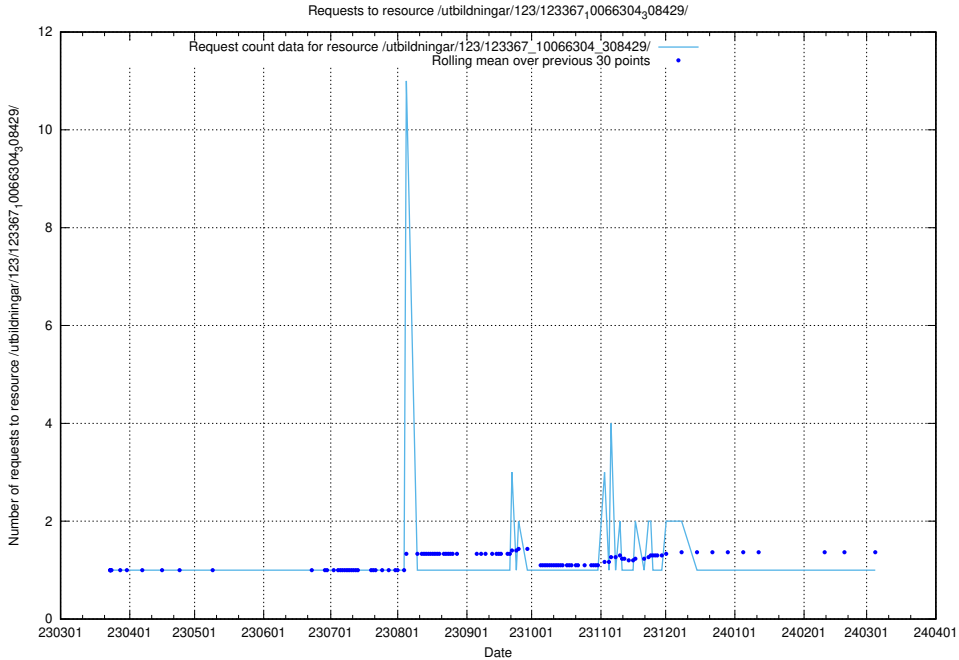

5.4918 Usage of /utbildningar/123/123367_10066304_308429/

Here, we count the number of requests to resource /utbildningar/123/123367_10066304_308429/.