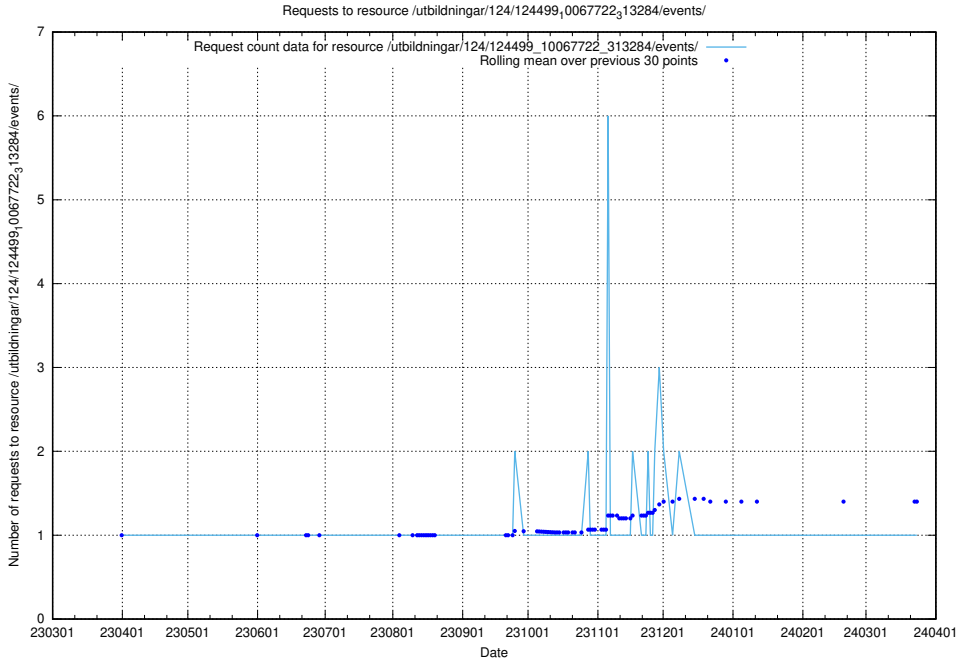

5.6458 Usage of /utbildningar/124/124499_10067722_313284/events/

Here, we count the number of requests to resource /utbildningar/124/124499_10067722_313284/events/