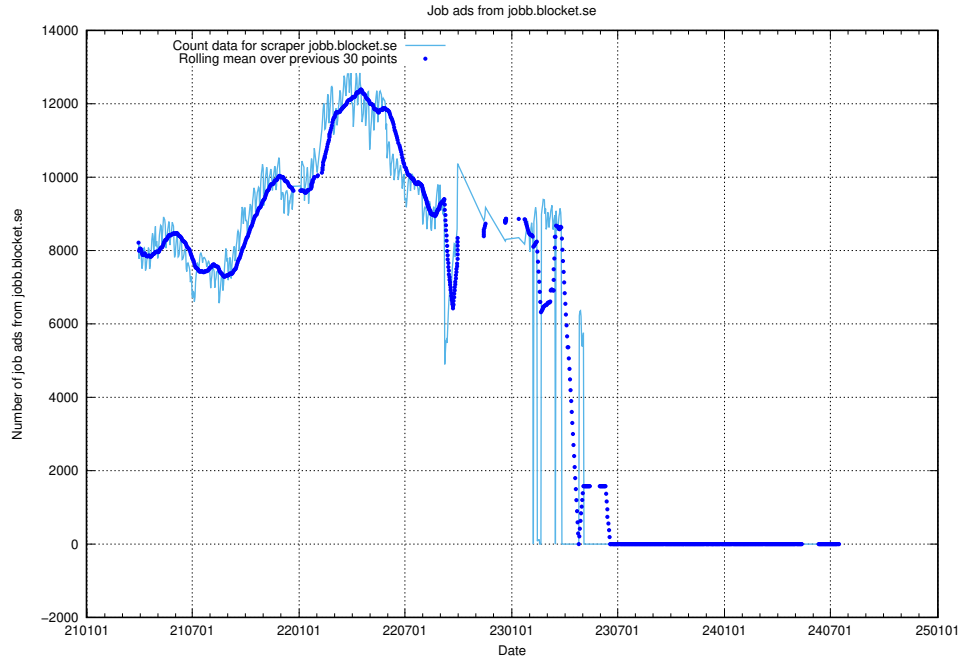

13.22 Number of ads by scraper jobb.blocket.se

Here, we count the number of job ads scraped from jobb.blocket.se.