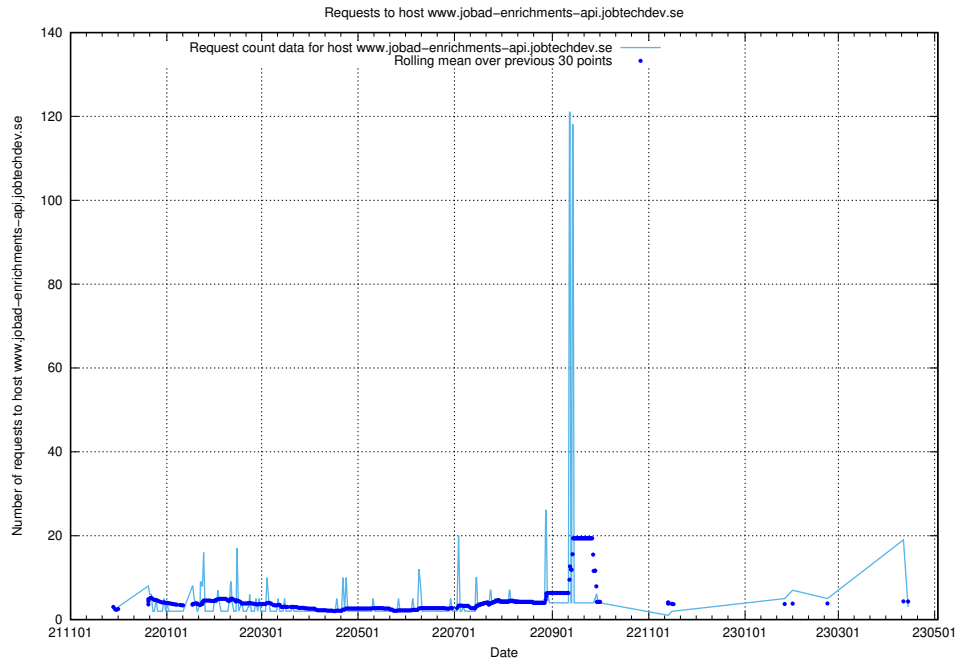

Here, we count the number of requests to host www.jobad-enrichments-api.jobtechdev.se.

7.215 Usage of magazine.jobtechdev.se

Here, we count the number of requests to host magazine.jobtechdev.se.

7.216 Usage of `blog.atlas.jobtechdev.se`