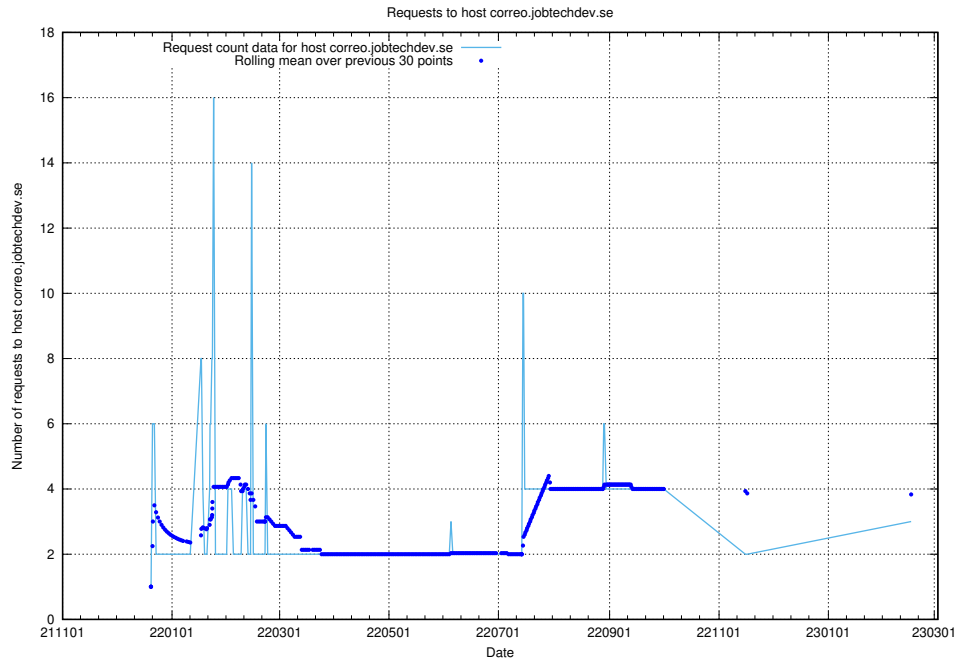

Here, we count the number of requests to host correo.jobtechdev.se.

7.211 Usage of www.atlas.jobtechdev.se

Here, we count the number of requests to host www.atlas.jobtechdev.se.

7.212 Usage of jobsearch.jobtechdev.se