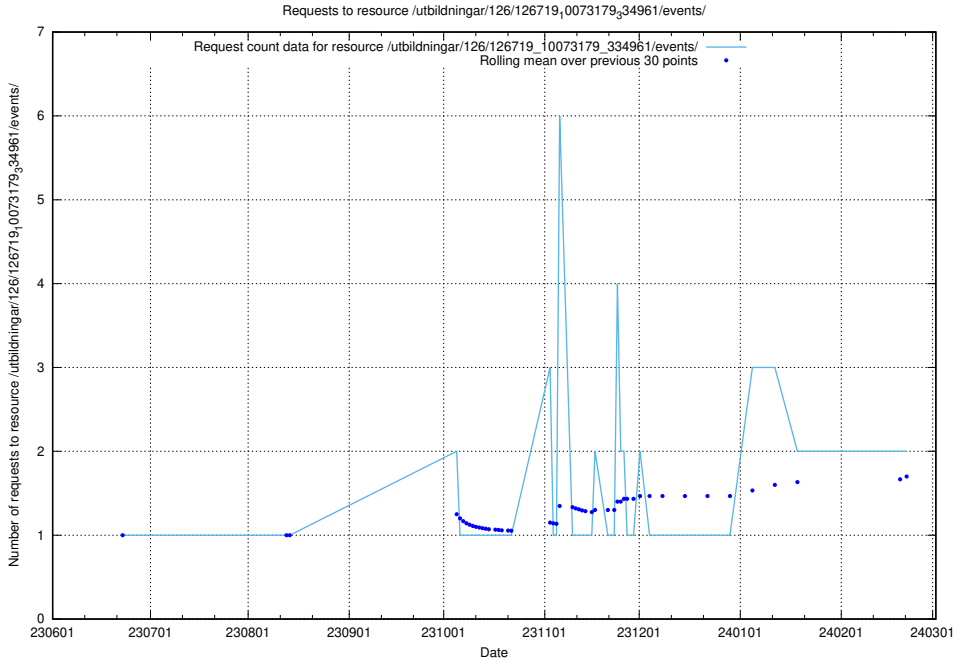

5.787 Usage of /utbildningar/126/126719_10073179_334961/events/

Here, we count the number of requests to resource /utbildningar/126/126719_10073179_334961/events/