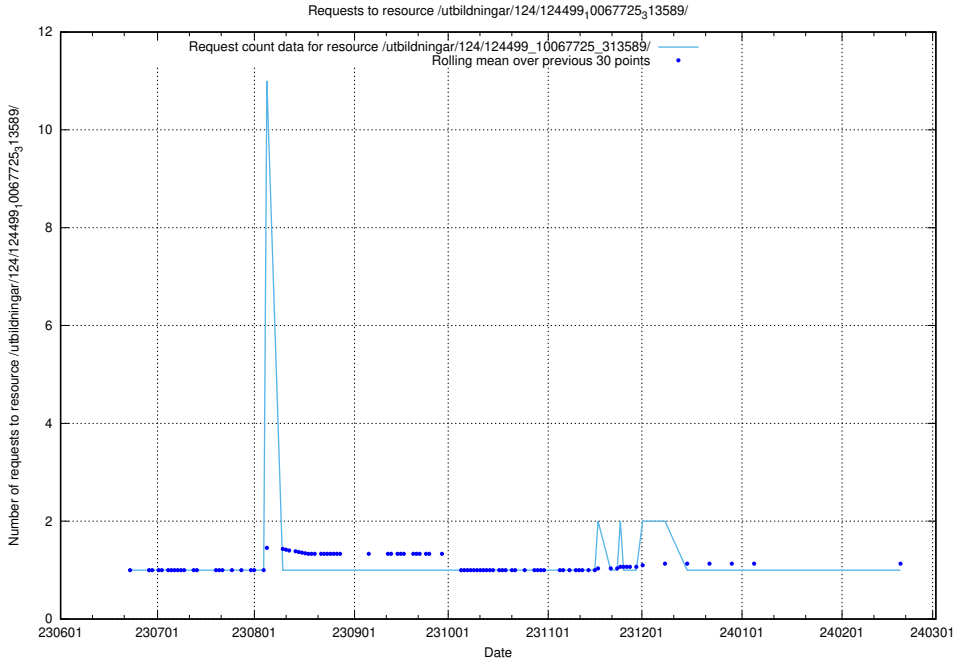

5.6179 Usage of /utbildningar/124/124499_10067725_313589/

Here, we count the number of requests to resource /utbildningar/124/124499_10067725_313589/.