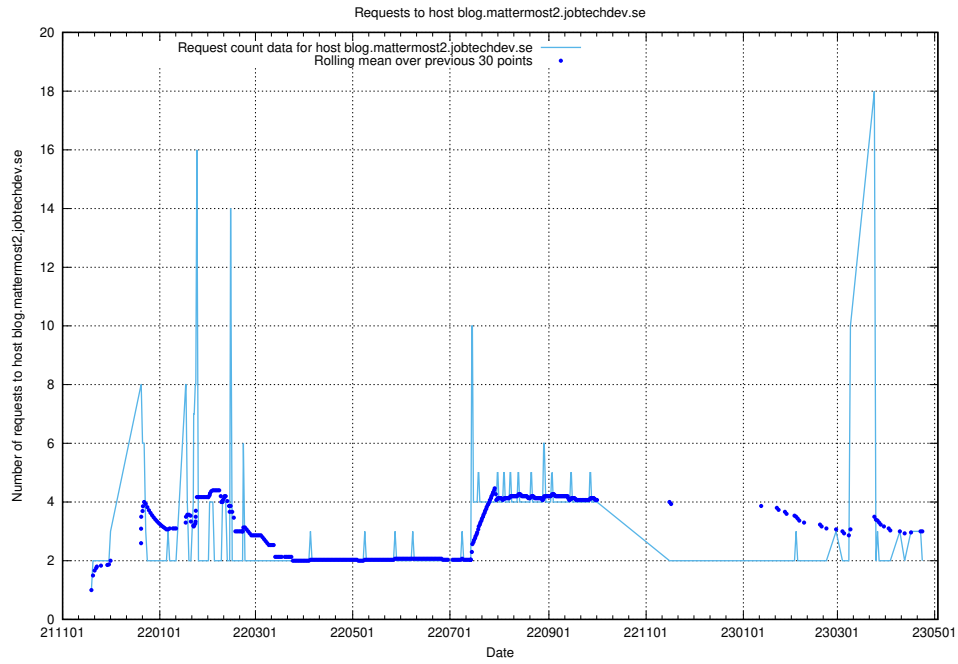

7.474 Usage of `blog.mattermost2.jobtechdev.se`

Here, we count the number of requests to host `blog.mattermost2.jobtechdev.se`.