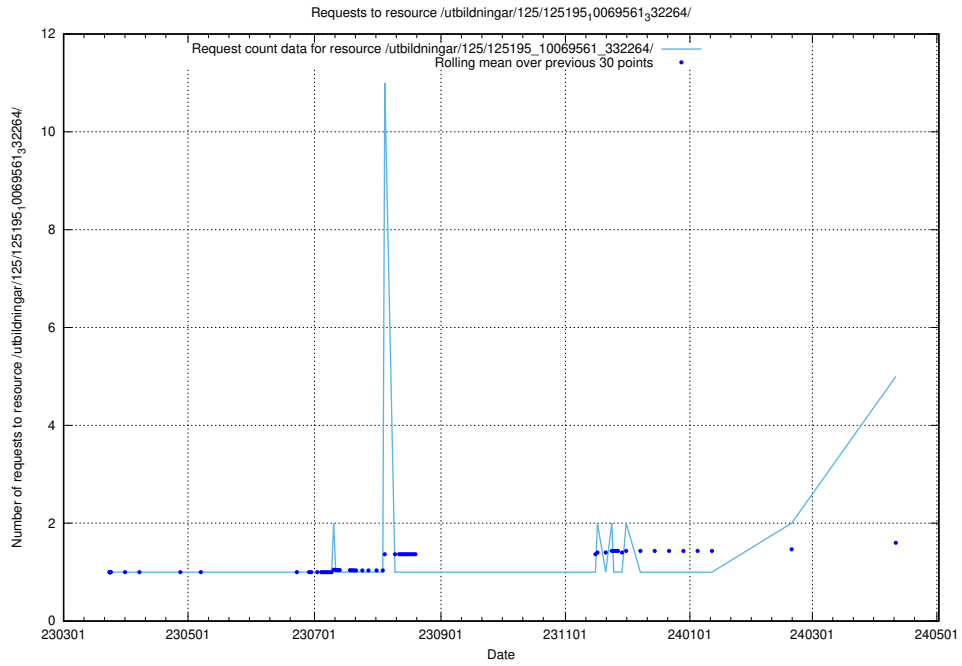

5.103 Usage of /utbildningar/125/125195_10069561_332264/

Here, we count the number of requests to resource /utbildningar/125/125195_10069561_332264/.