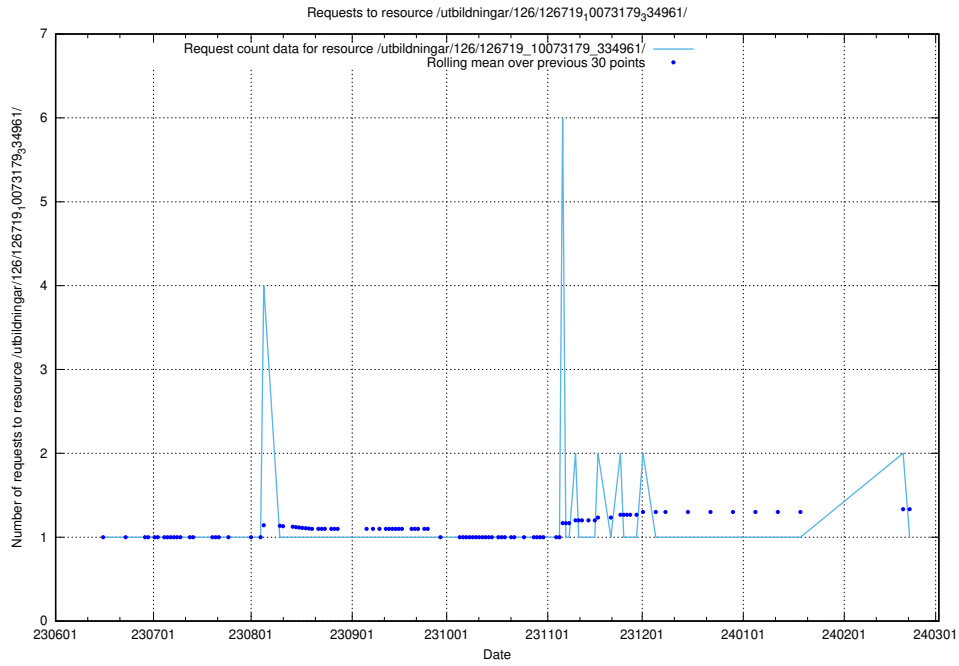

5.6266 Usage of /utbildningar/126/126719_10073179_334961/

Here, we count the number of requests to resource /utbildningar/126/126719_10073179_334961/.