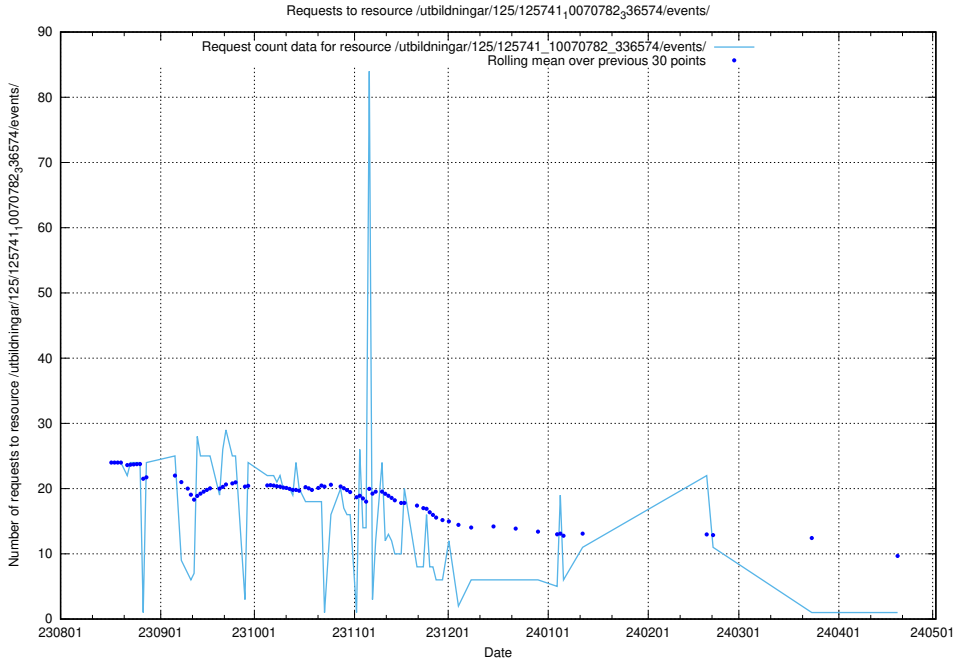

5.5158 Usage of /utbildningar/125/125741_10070782_336574/events/

Here, we count the number of requests to resource /utbildningar/125/125741_10070782_336574/events/