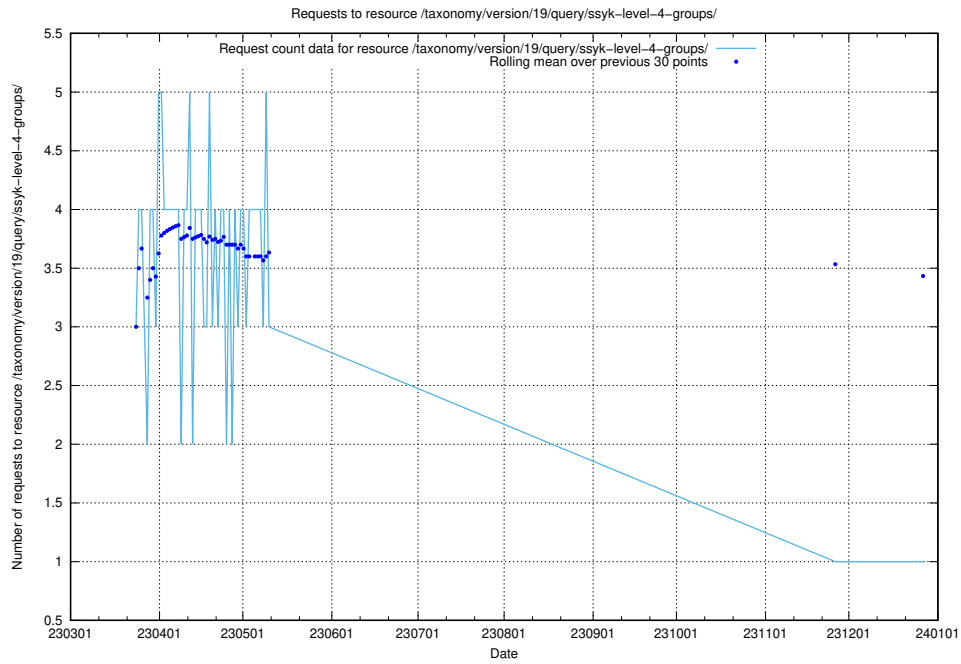

5.6504 Usage of /taxonomy/version/19/query/ssyk-level-4-groups/

Here, we count the number of requests to resource /taxonomy/version/19/query/ssyk-level-4-groups/.