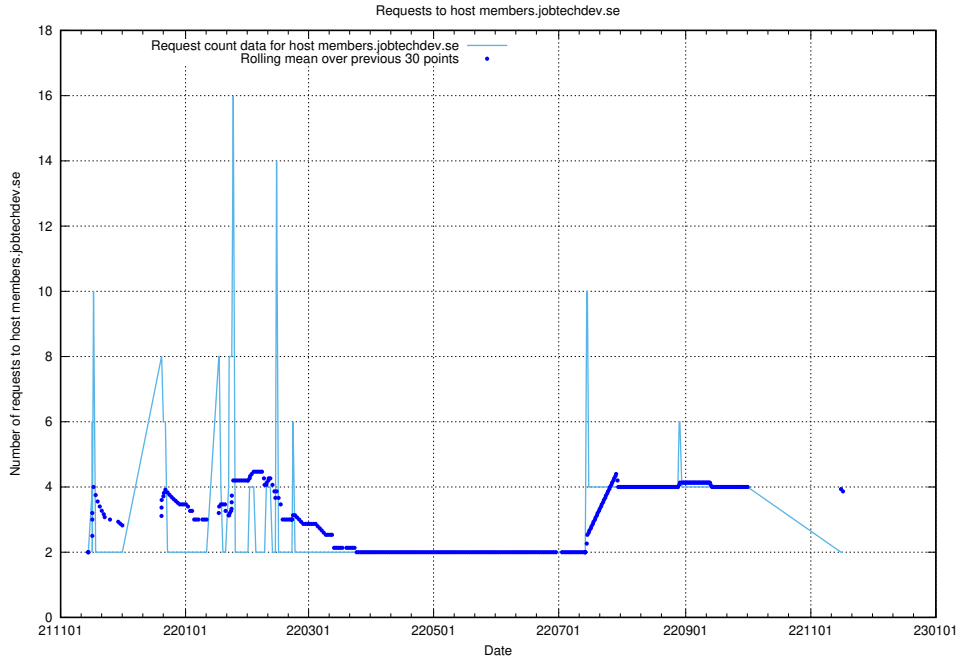

7.572 Usage of members.jobtechdev.se

Here, we count the number of requests to host members.jobtechdev.se.