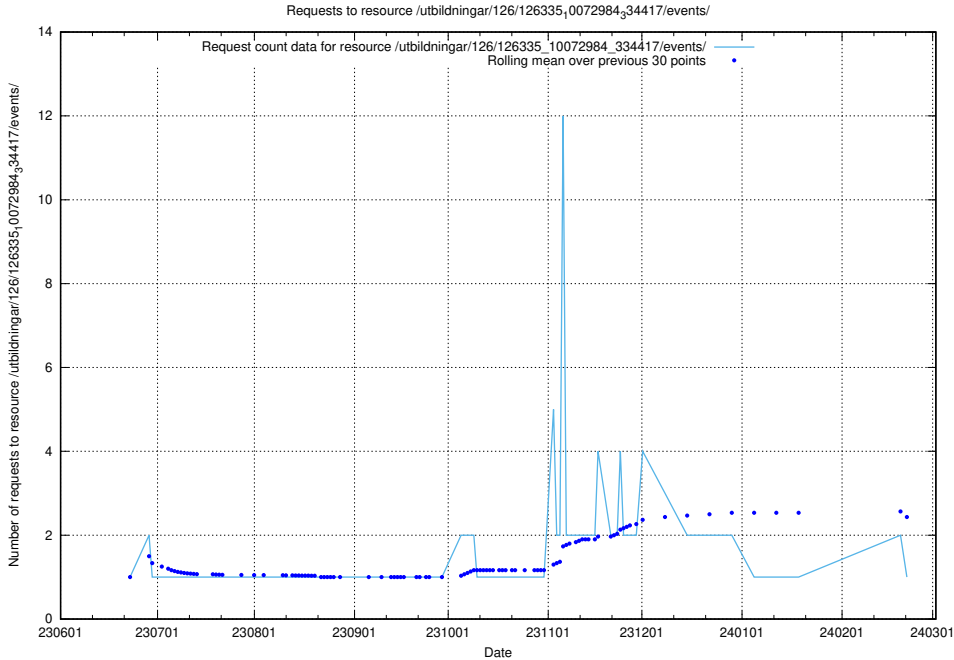

5.6067 Usage of /utbildningar/126/126335_10072984_334417/events/

Here, we count the number of requests to resource /utbildningar/126/126335_10072984_334417/events/