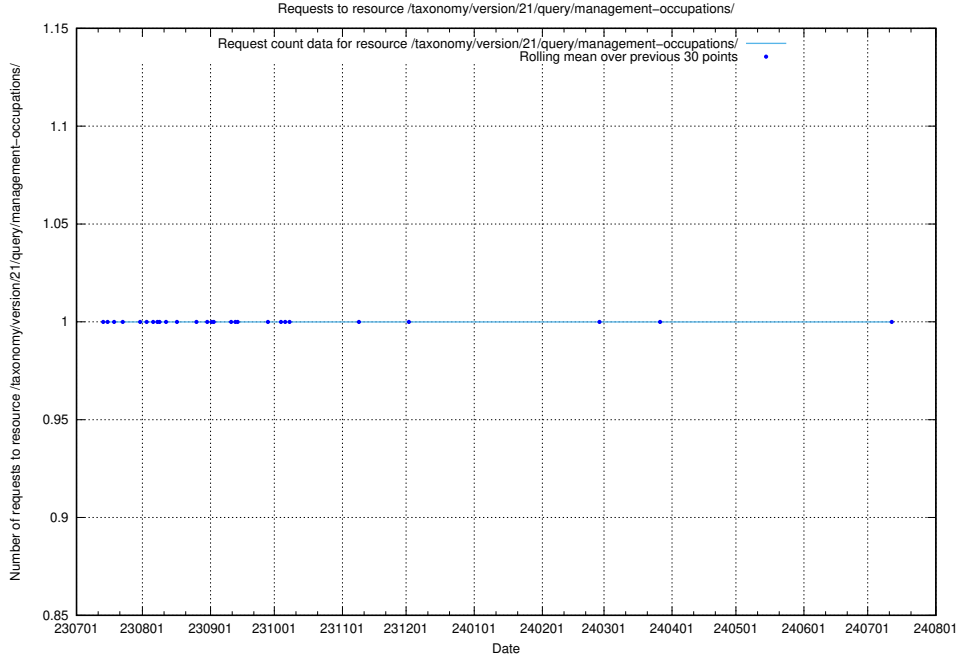

Here, we count the number of requests to resource /taxonomy/version/21/query/management-occupations/.

5.5487 Usage of /taxonomy/version/21/query/keyword-concepts-with-relations/

Here, we count the number of requests to resource /taxonomy/version/21/query/keyword-concepts-with-relations/.