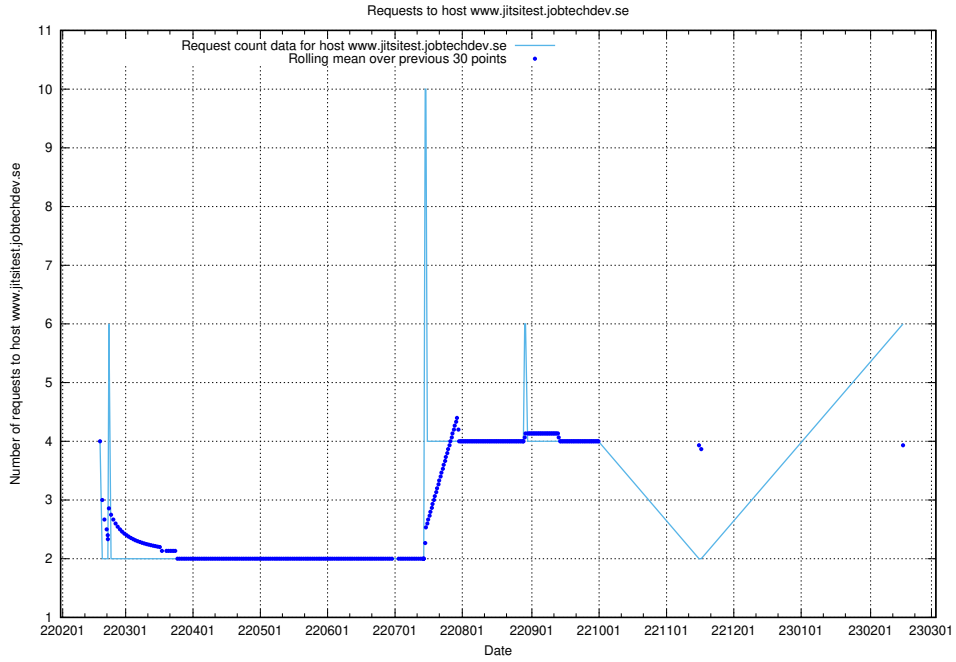

7.90 Usage of `www.jitsitest.jobtechdev.se`

Here, we count the number of requests to host `www.jitsitest.jobtechdev.se`.