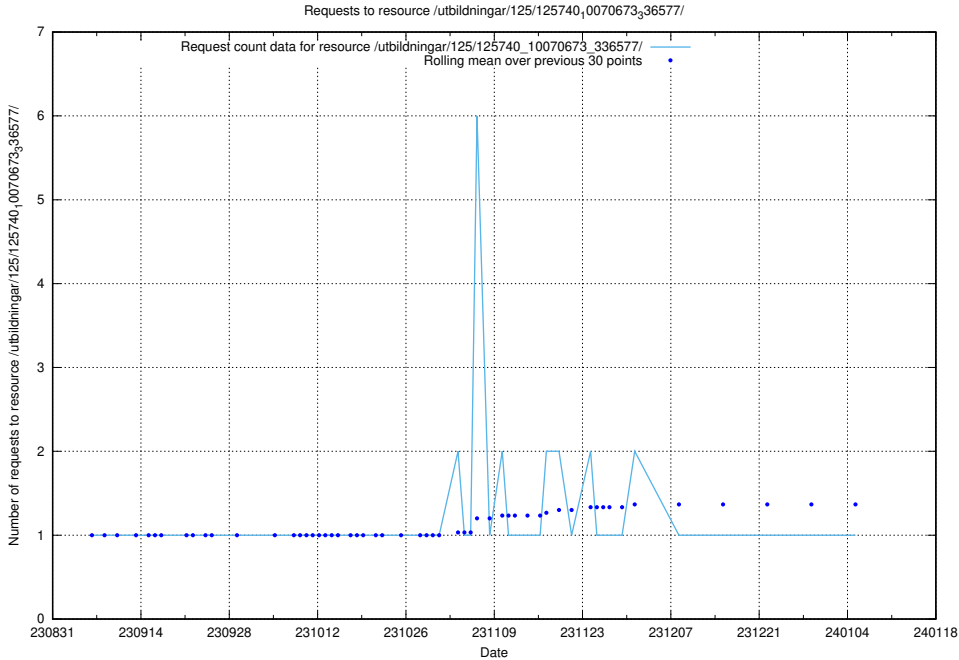

5.5056 Usage of /utbildningar/125/125740_10070673_336577/

Here, we count the number of requests to resource /utbildningar/125/125740_10070673_336577/.