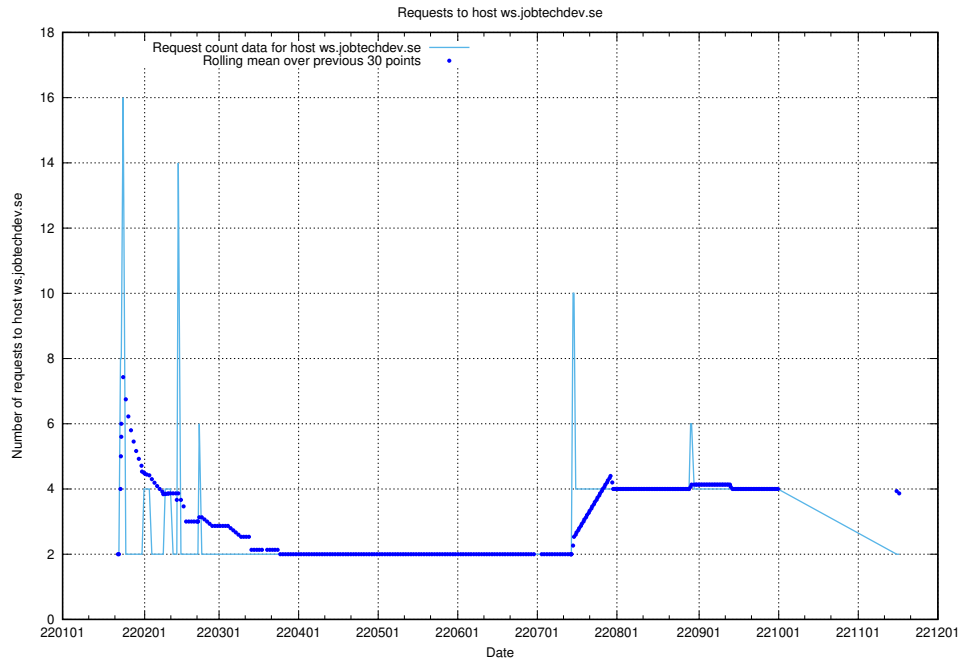

7.581 Usage of ws.jobtechdev.se

Here, we count the number of requests to host ws.jobtechdev.se.