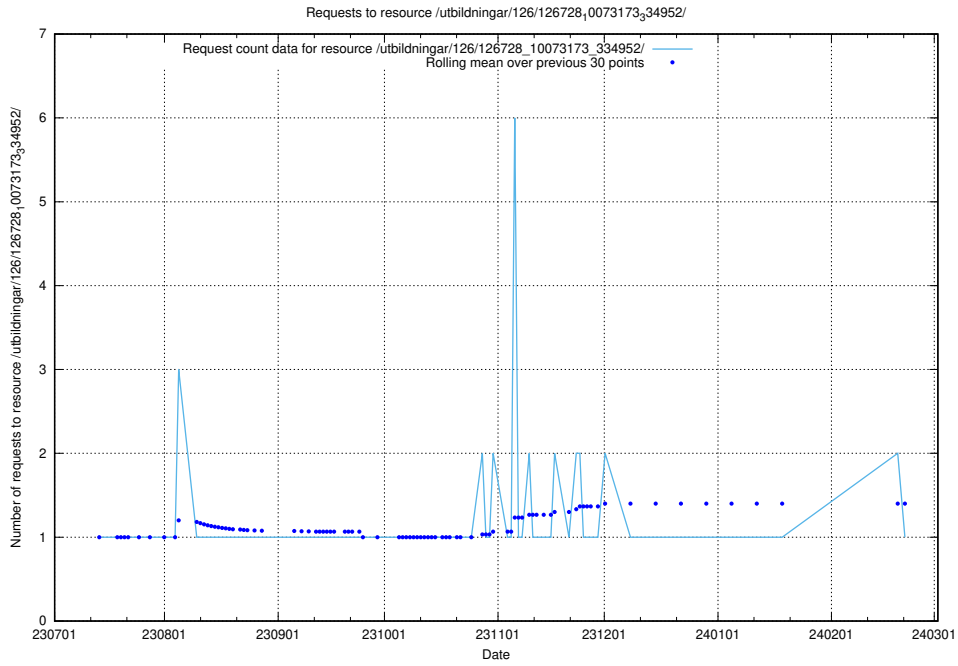

5.5459 Usage of /utbildningar/126/126728_10073173_334952/

Here, we count the number of requests to resource /utbildningar/126/126728_10073173_334952/.