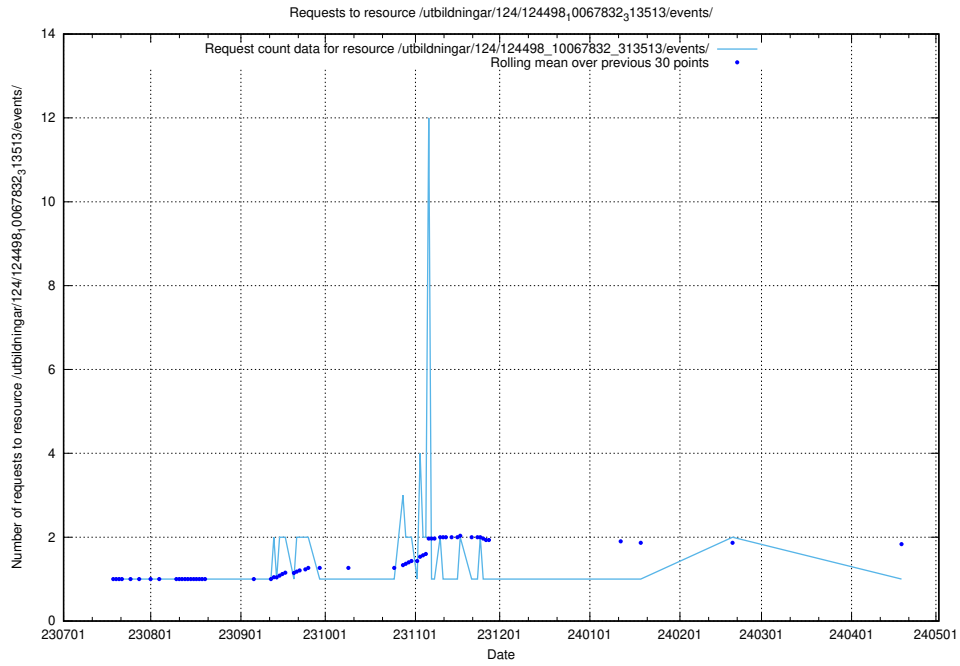

5.5409 Usage of /utbildningar/124/124498_10067832_313513/events/

Here, we count the number of requests to resource /utbildningar/124/124498_10067832_313513/events/