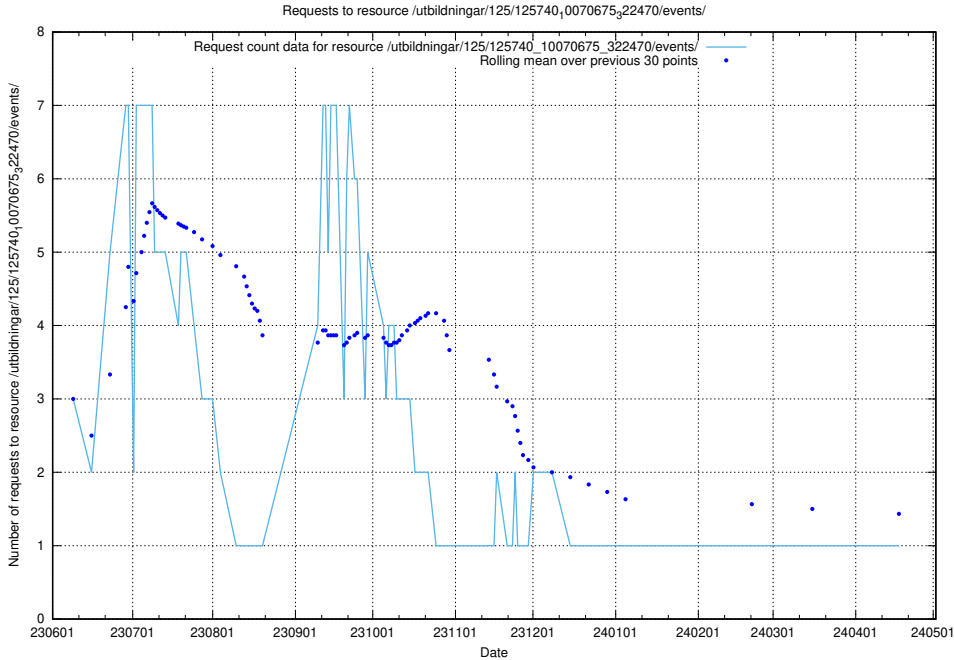

5.6282 Usage of /utbildningar/125/125740_10070675_322470/events/

Here, we count the number of requests to resource /utbildningar/125/125740_10070675_322470/events/