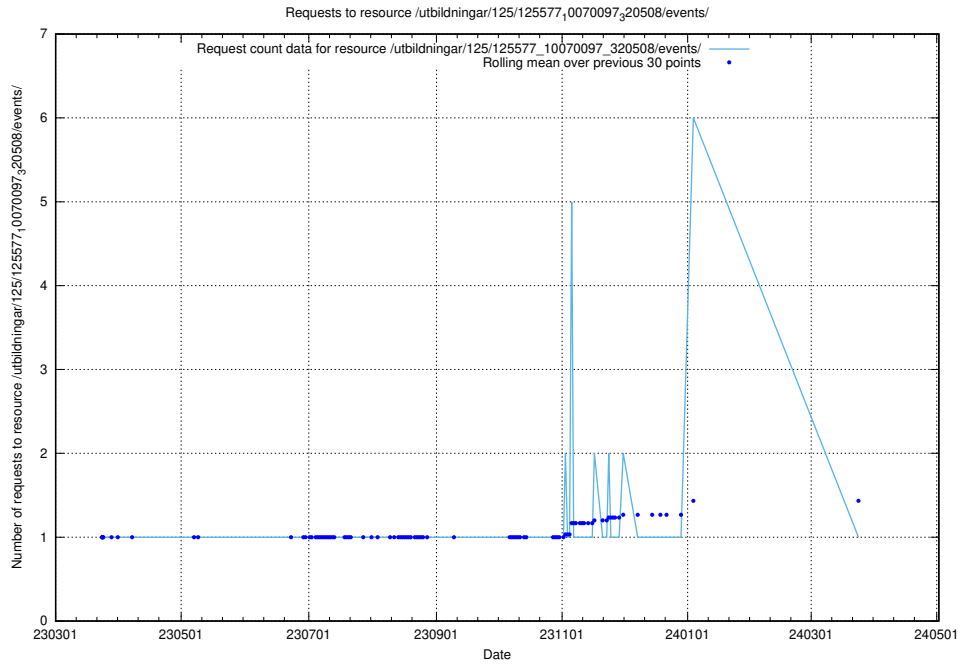

5.1080 Usage of /utbildningar/125/125577_10070097_320508/events/

Here, we count the number of requests to resource /utbildningar/125/125577_10070097_320508/events/