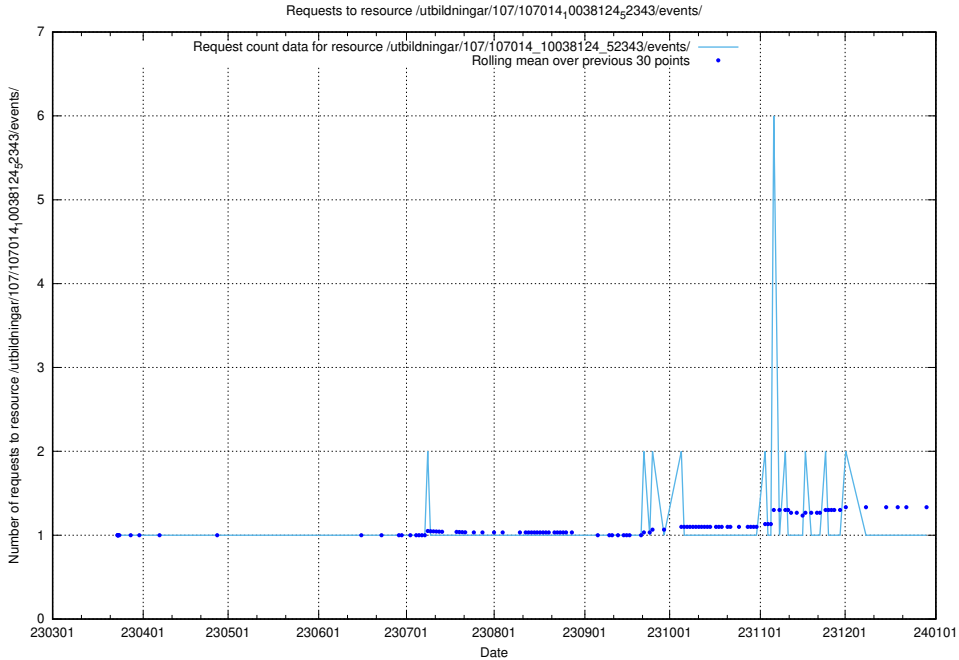

5.5785 Usage of /utbildningar/107/107014_10038124_52343/events/

Here, we count the number of requests to resource /utbildningar/107/107014_10038124_52343/events/.