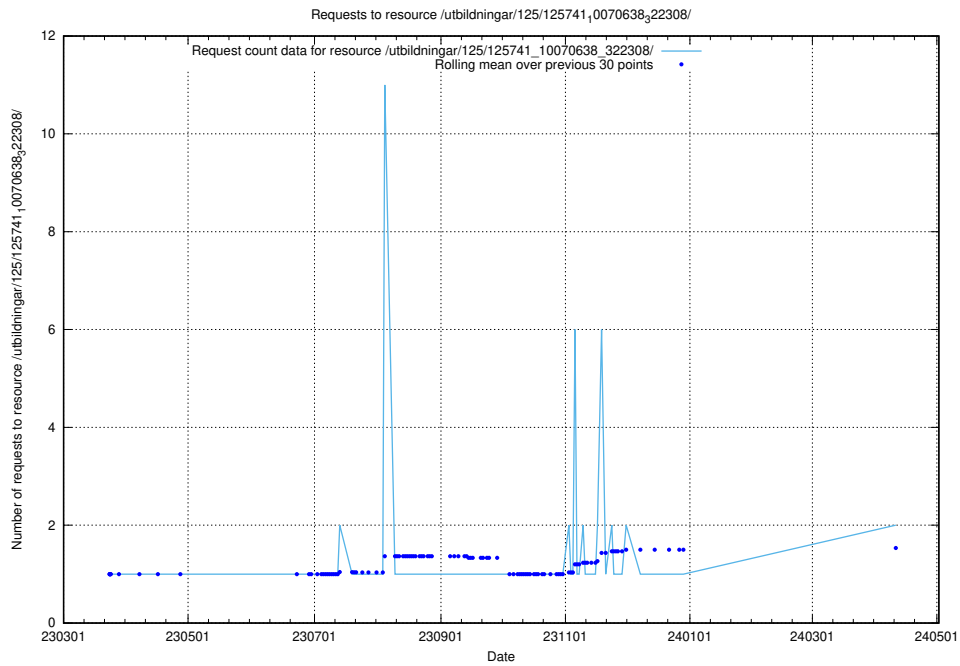

5.420 Usage of /utbildningar/125/125741_10070638_322308/

Here, we count the number of requests to resource /utbildningar/125/125741_10070638_322308/.