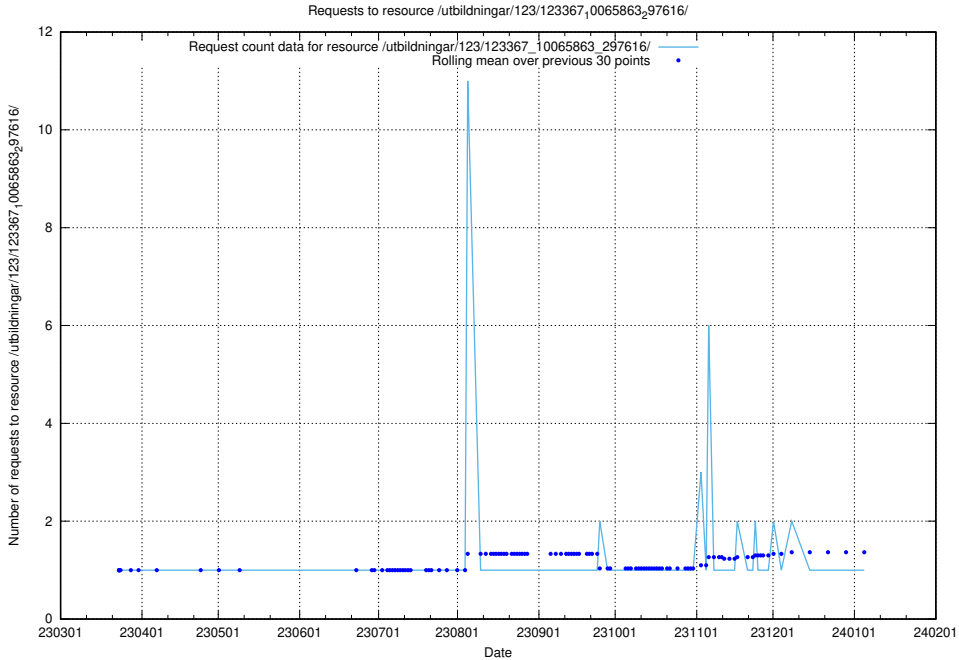

5.5169 Usage of /utbildningar/123/123367_10065863_297616/

Here, we count the number of requests to resource /utbildningar/123/123367_10065863_297616/.