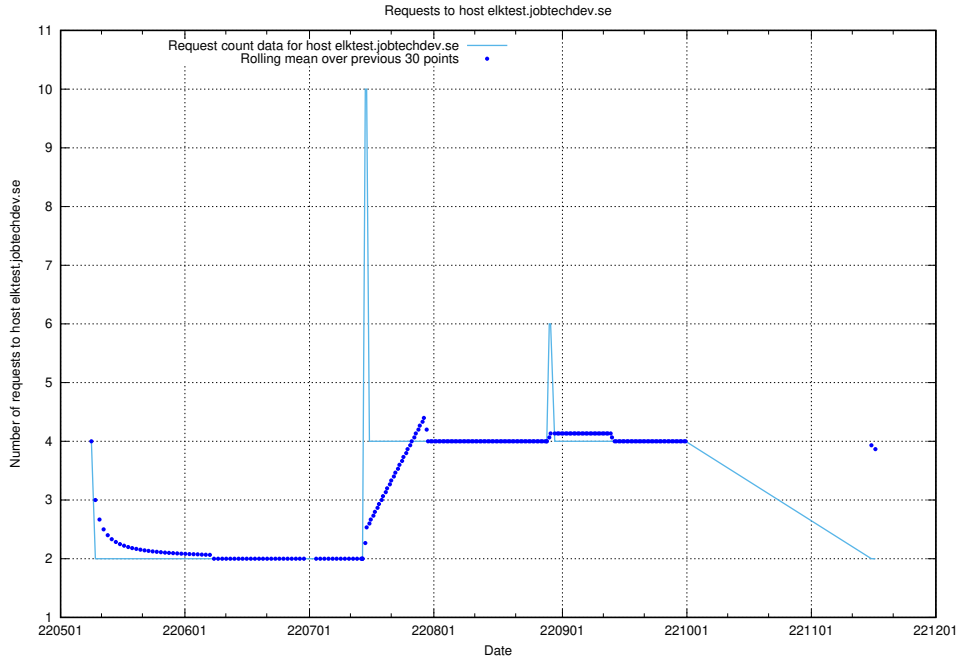

7.431 Usage of elktest.jobtechdev.se

Here, we count the number of requests to host elktest.jobtechdev.se.