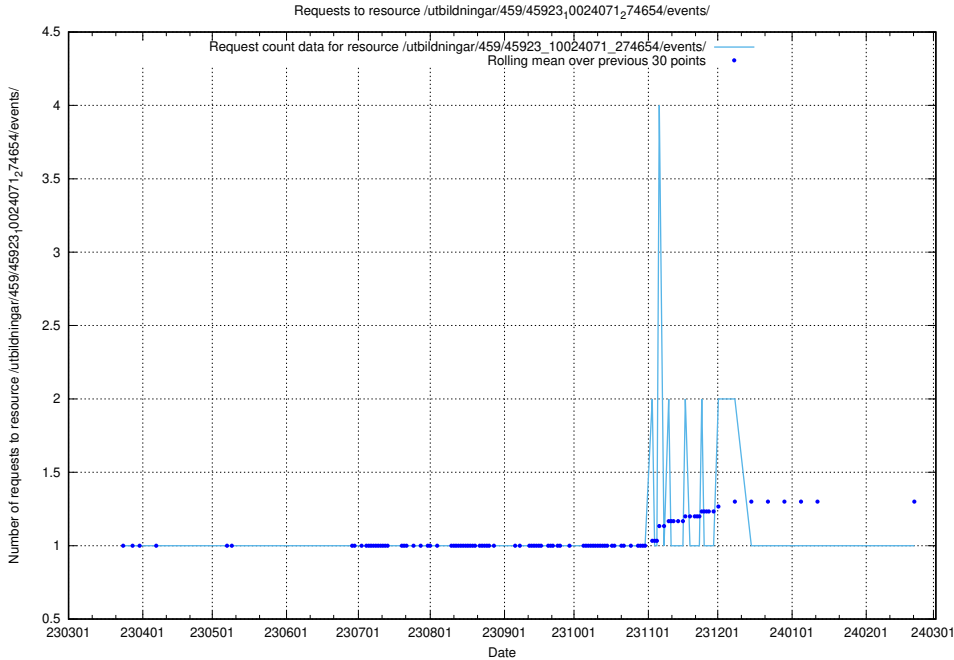

5.6544 Usage of /utbildningar/459/45923_10024071_274654/events/

Here, we count the number of requests to resource /utbildningar/459/45923_10024071_274654/events/.