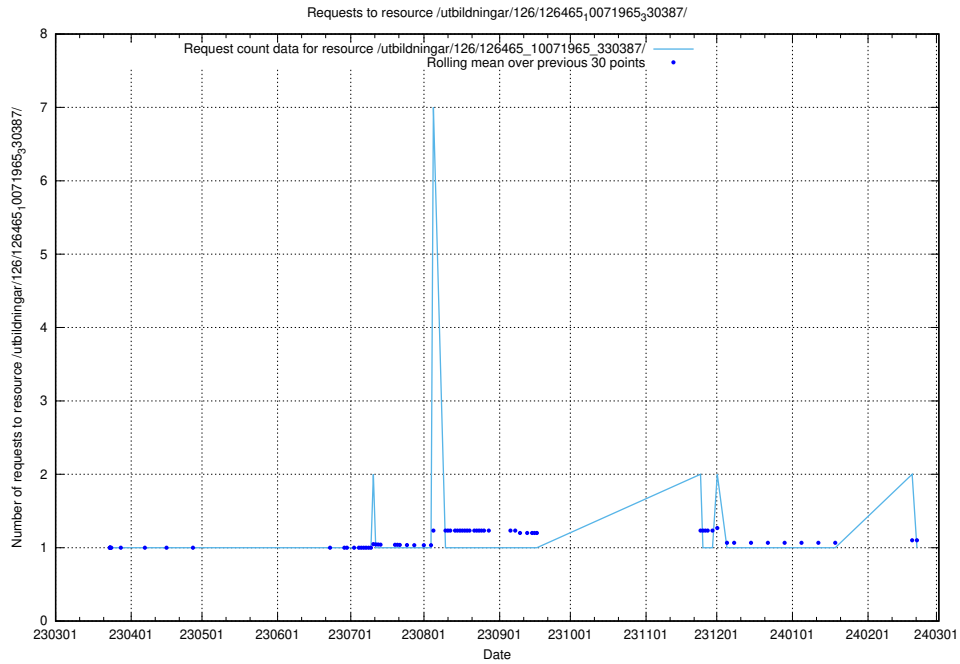

5.6796 Usage of /utbildningar/126/126465_10071965_330387/

Here, we count the number of requests to resource /utbildningar/126/126465_10071965_330387/.