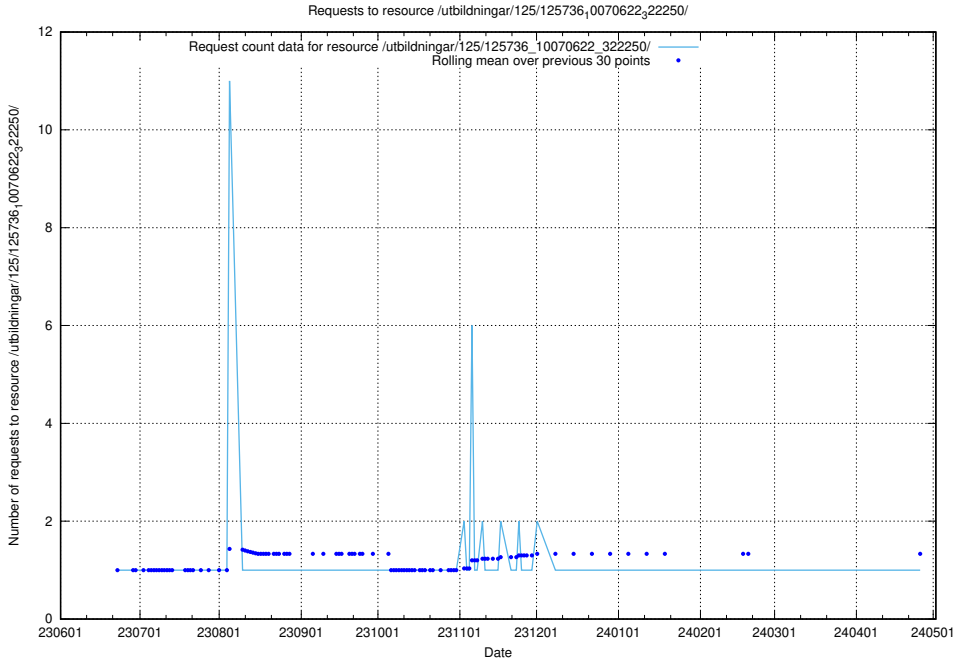

5.6098 Usage of /utbildningar/125/125736_10070622_322250/

Here, we count the number of requests to resource /utbildningar/125/125736_10070622_322250/.