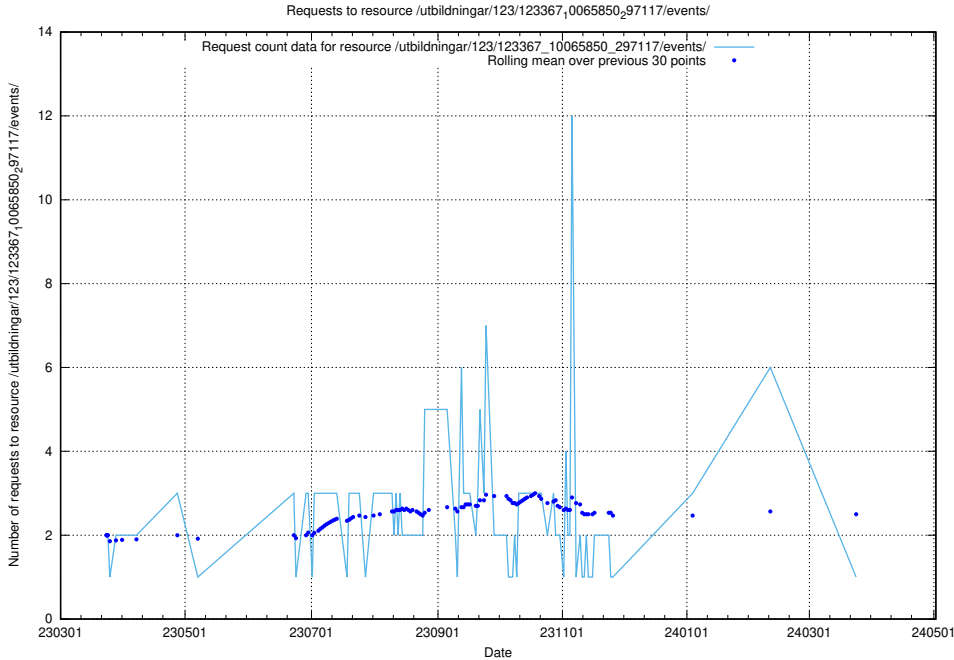

5.6692 Usage of /utbildningar/123/123367_10065850_297117/events/

Here, we count the number of requests to resource /utbildningar/123/123367_10065850_297117/events/

5.6693 Usage of /utbildningar/122/122966_10065491_287624/events/