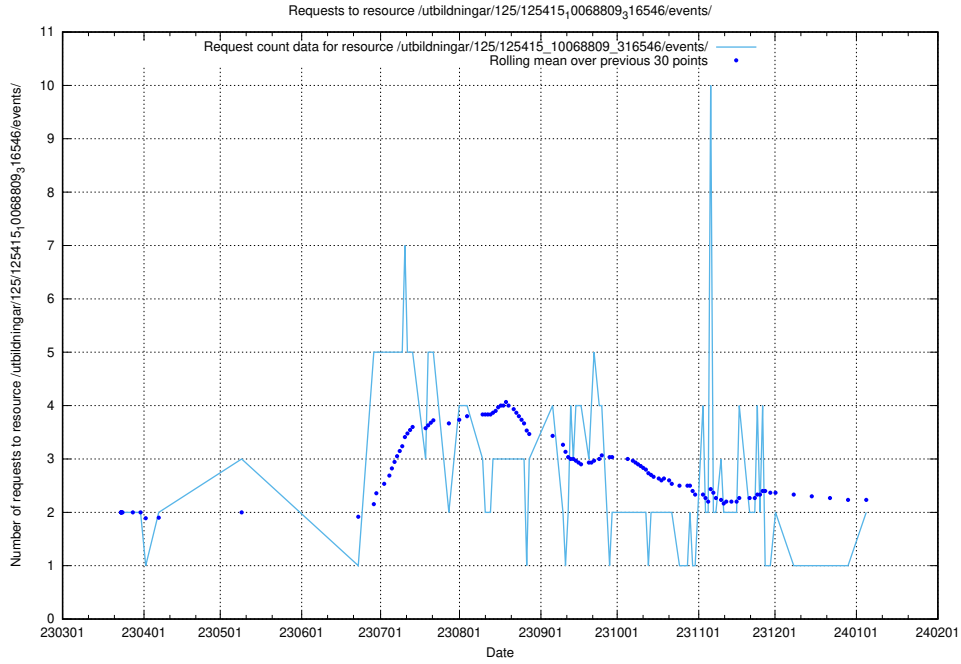

5.916 Usage of /utbildningar/125/125415_10068809_316546/events/

Here, we count the number of requests to resource /utbildningar/125/125415_10068809_316546/events/