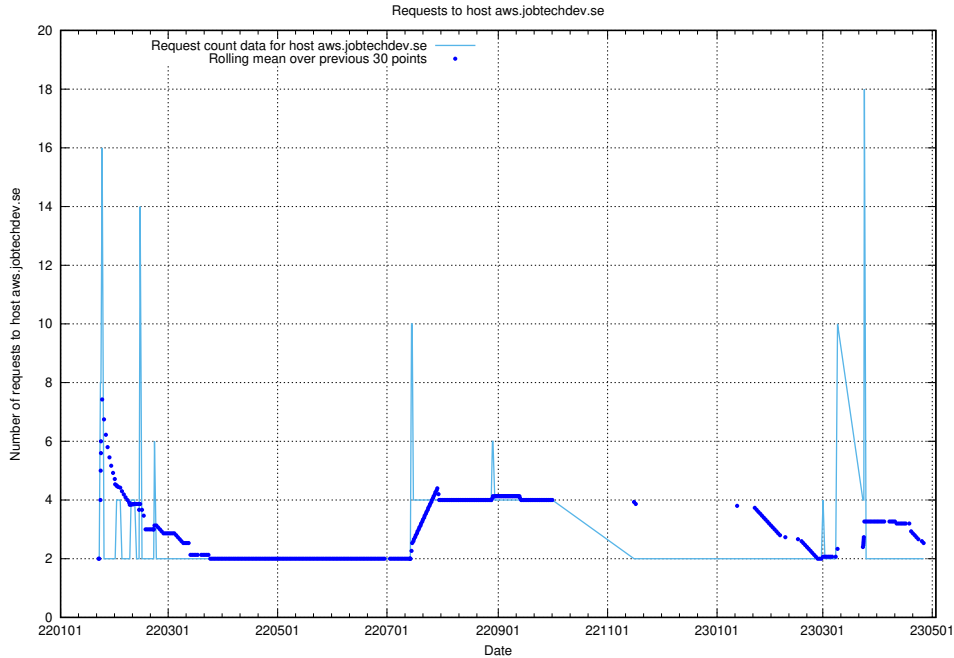

7.263 Usage of application.jobtechdev.se

Here, we count the number of requests to host application.jobtechdev.se.

7.264 Usage of adm.jobtechdev.se

Here, we count the number of requests to host adm.jobtechdev.se.