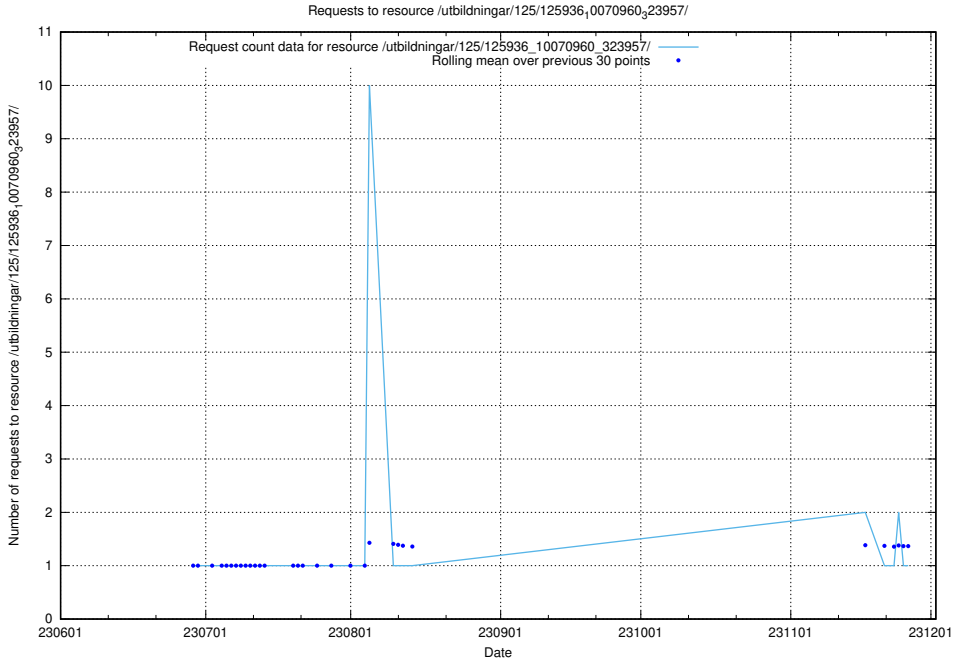

5.5862 Usage of /utbildningar/125/125936_10070960_323957/

Here, we count the number of requests to resource /utbildningar/125/125936_10070960_323957/.