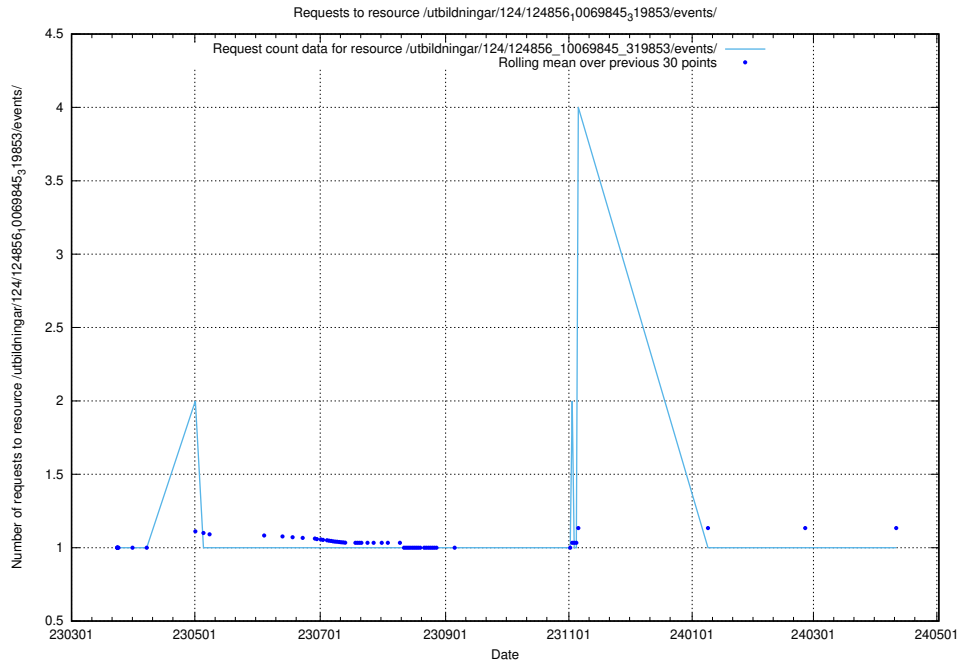

Here, we count the number of requests to resource /utbildningar/124/124857_10069845_319853/.

5.1160 Usage of /utbildningar/124/124856_10069845_319853/events/

Here, we count the number of requests to resource /utbildningar/124/124856_10069845_319853/events/