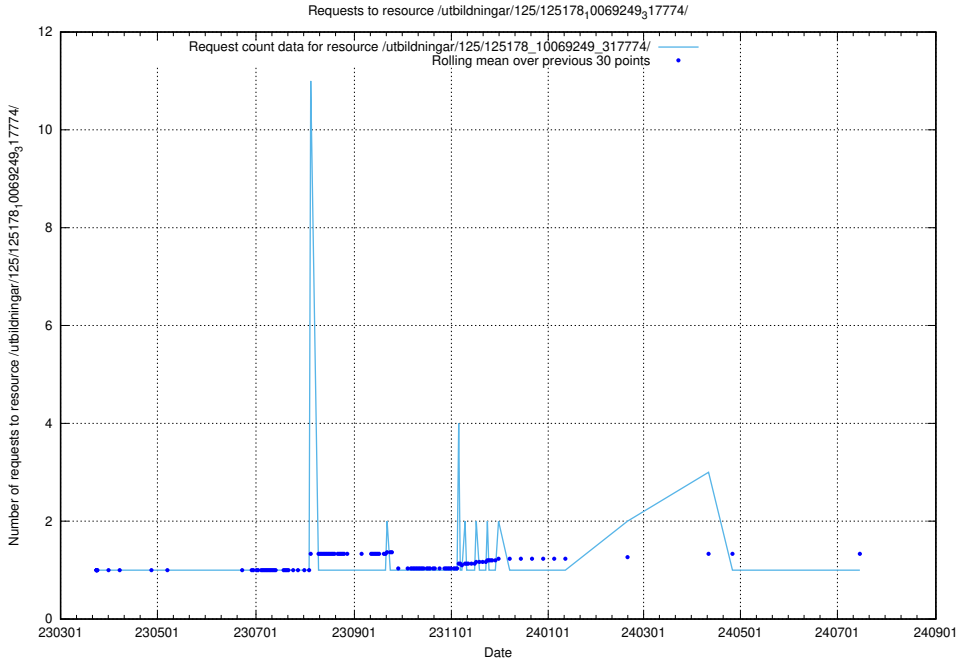

5.1117 Usage of /utbildningar/125/125178_10069249_317774/

Here, we count the number of requests to resource /utbildningar/125/125178_10069249_317774/.