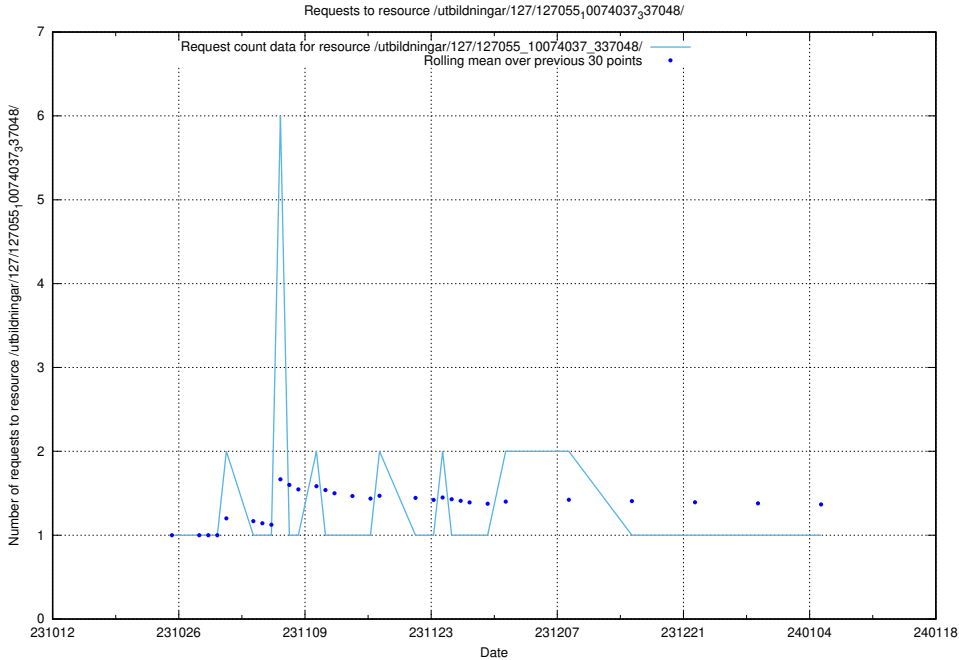

5.4603 Usage of /utbildningar/127/127055_10074037_337048/

Here, we count the number of requests to resource /utbildningar/127/127055_10074037_337048/.