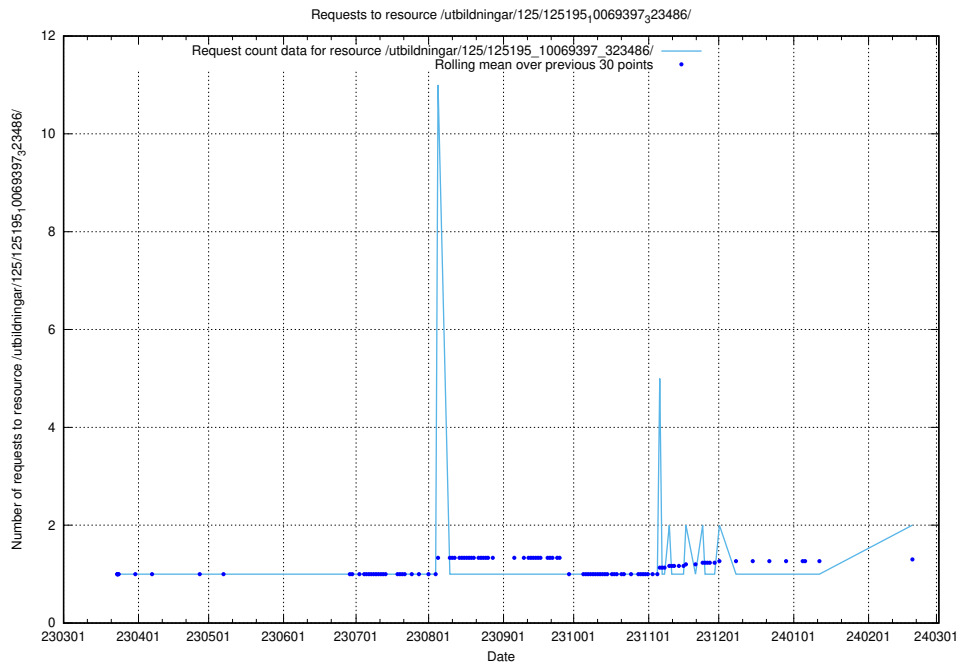

5.445 Usage of /utbildningar/125/125195_10069397_323486/

Here, we count the number of requests to resource /utbildningar/125/125195_10069397_323486/.