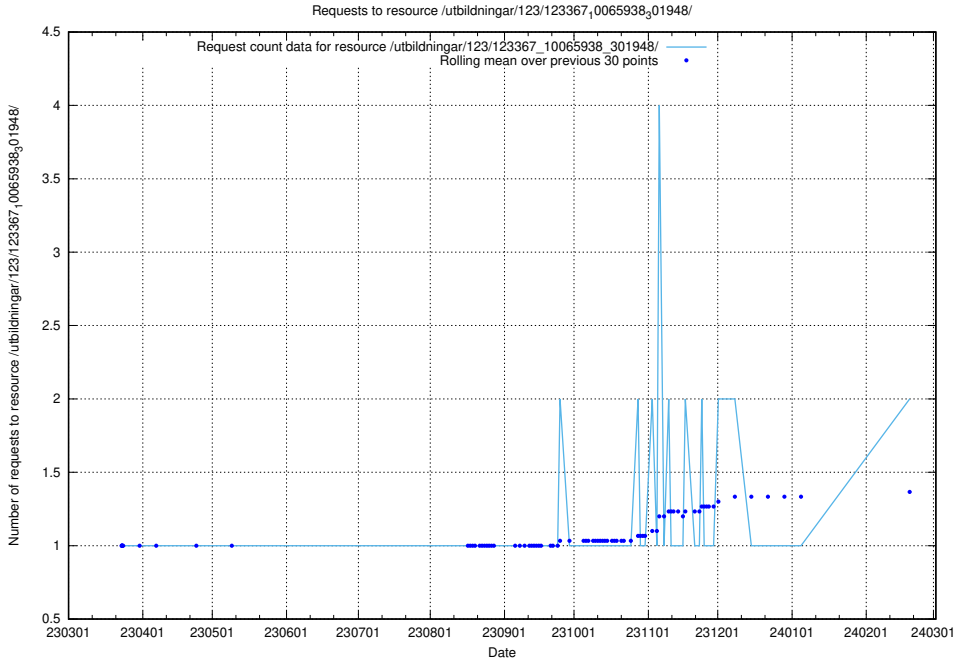

5.703 Usage of /utbildningar/123/123367_10065938_301948/

Here, we count the number of requests to resource /utbildningar/123/123367_10065938_301948/.