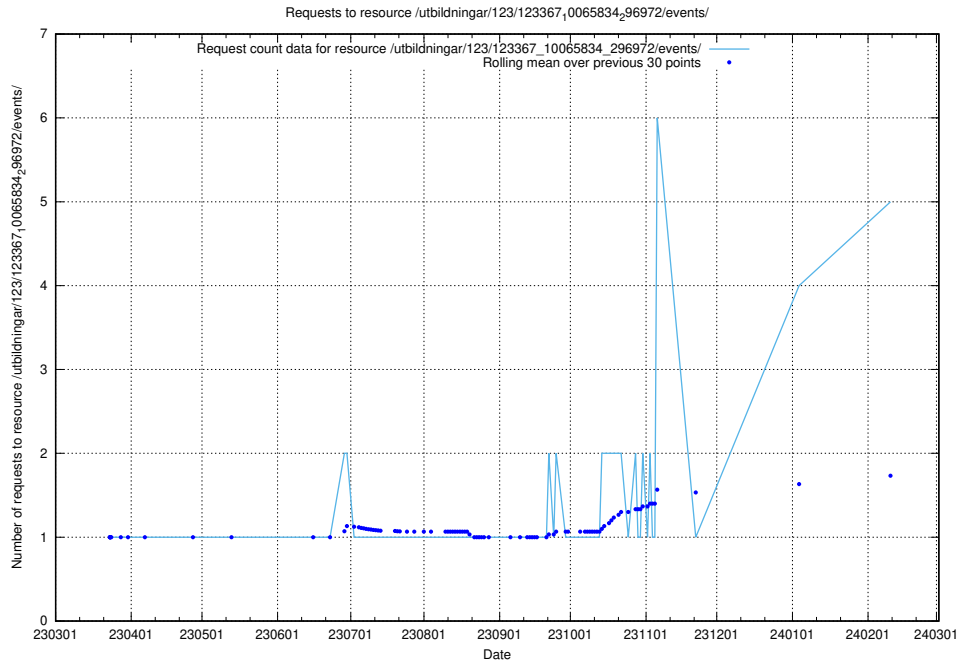

5.138 Usage of /utbildningar/123/123367_10065834_296972/events/

Here, we count the number of requests to resource /utbildningar/123/123367_10065834_296972/events/