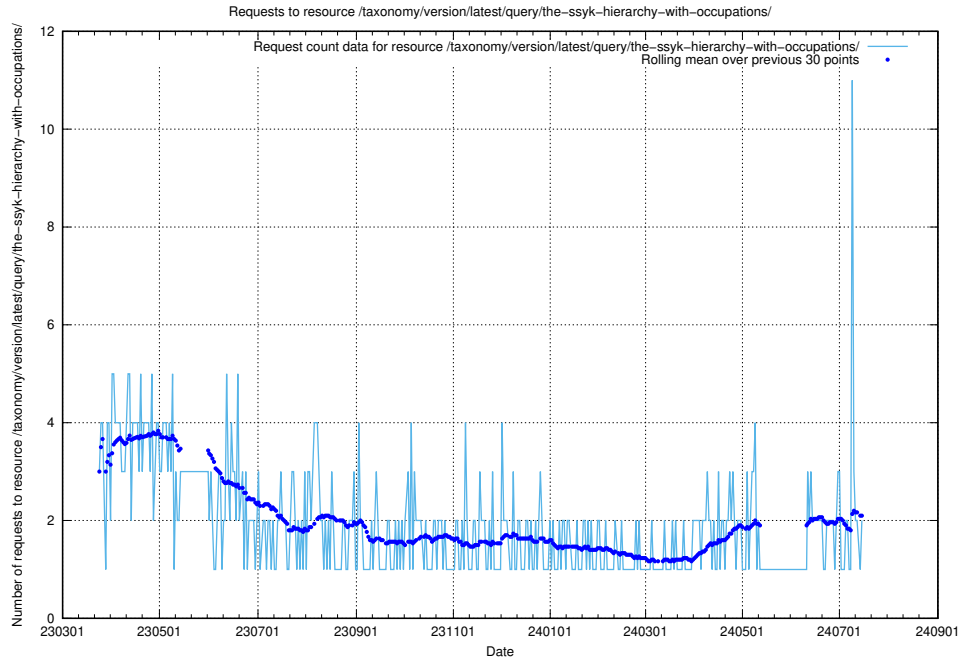

5.851 Usage of /taxonomy/version/latest/query/the-ssyk-hierarchy-with-occupations/

Here, we count the number of requests to resource /taxonomy/version/latest/query/the-ssyk-hierarchy-with-occupations/.