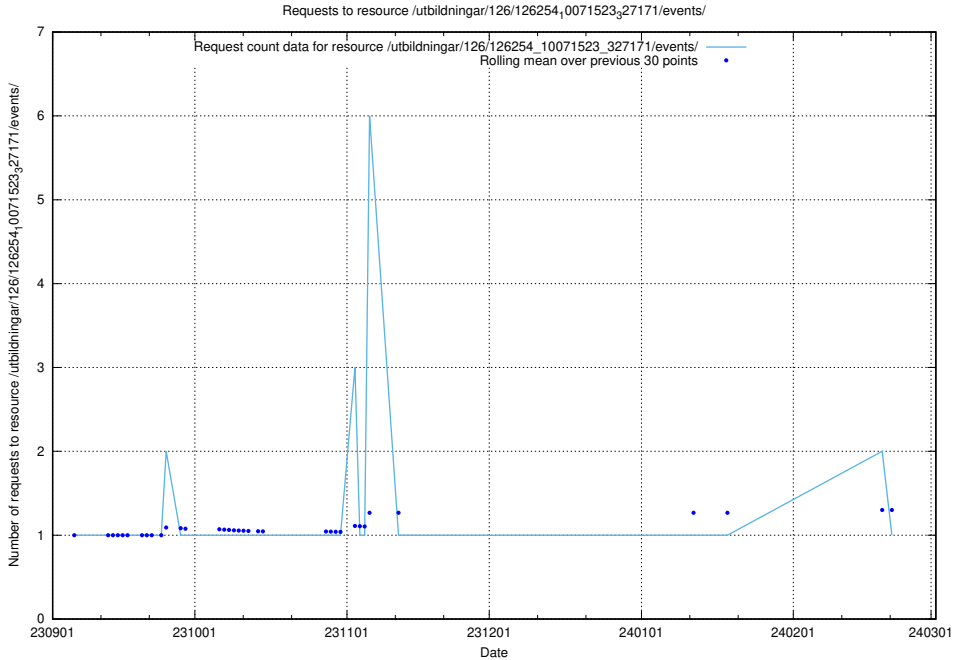

Here, we count the number of requests to resource /utbildningar/126/126335_10072940_334334/events/

5.5048 Usage of /utbildningar/126/126254_10071523_327171/events/

Here, we count the number of requests to resource /utbildningar/126/126254_10071523_327171/events/