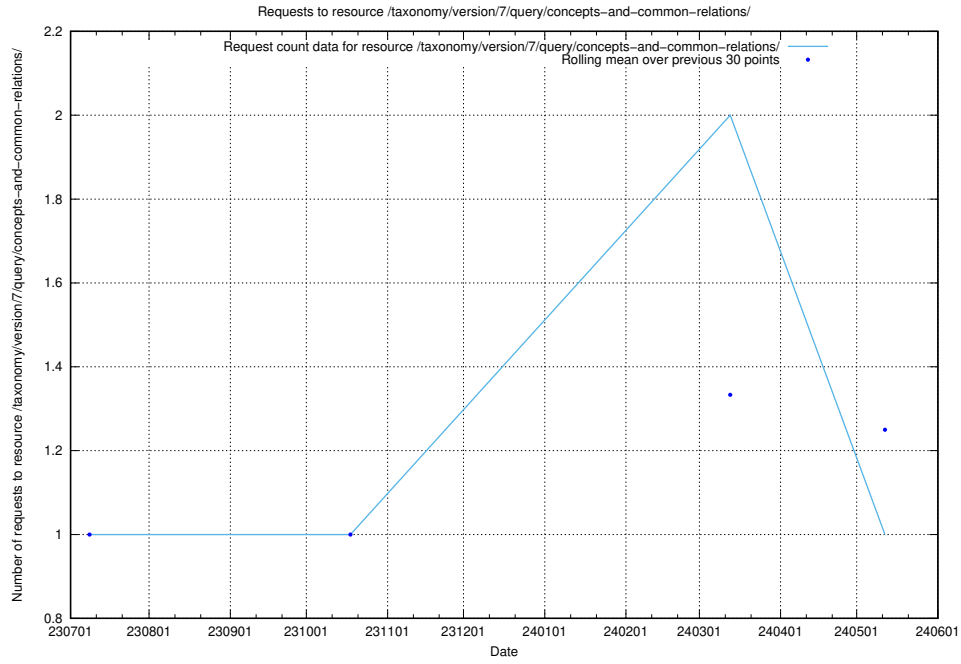

5.5606 Usage of /taxonomy/version/7/query/concepts-and-common-relations/

Here, we count the number of requests to resource /taxonomy/version/7/query/concepts-and-common-relations/.