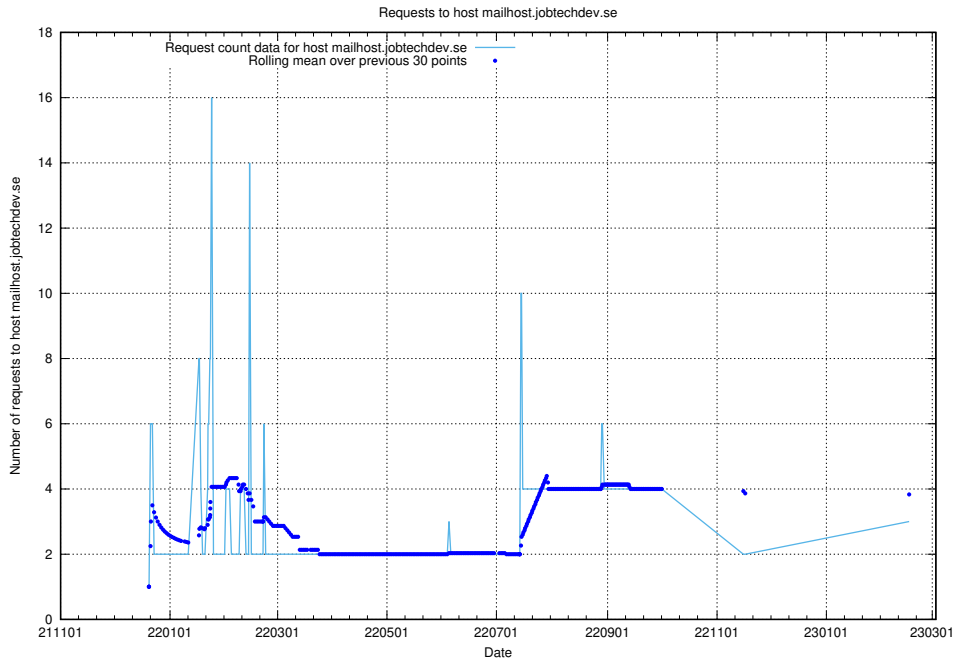

7.206 Usage of mailhost.jobtechdev.se

Here, we count the number of requests to host mailhost.jobtechdev.se.