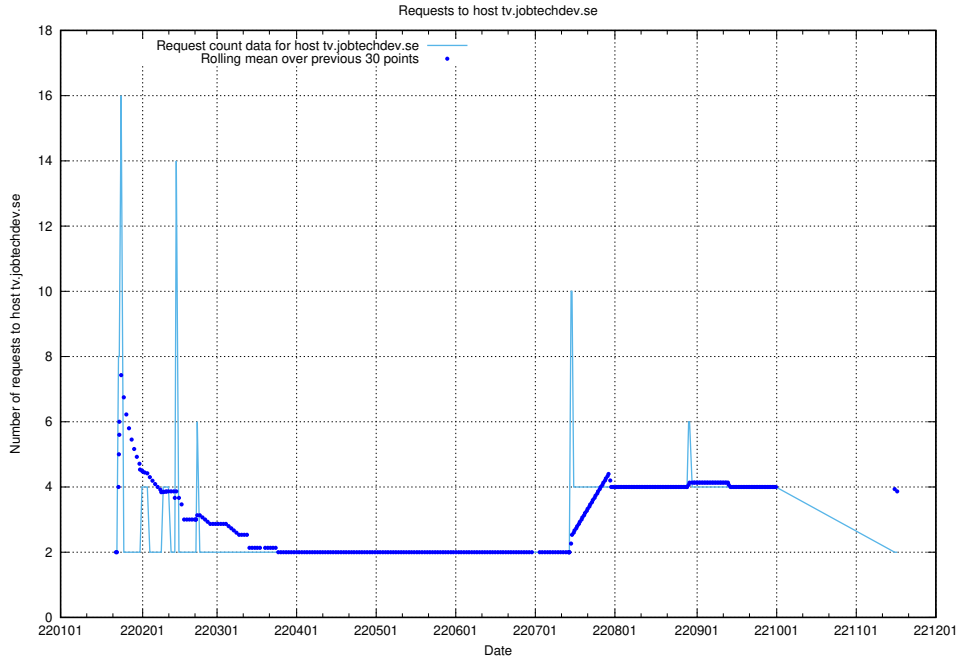

7.586 Usage of tv.jobtechdev.se

Here, we count the number of requests to host tv.jobtechdev.se.