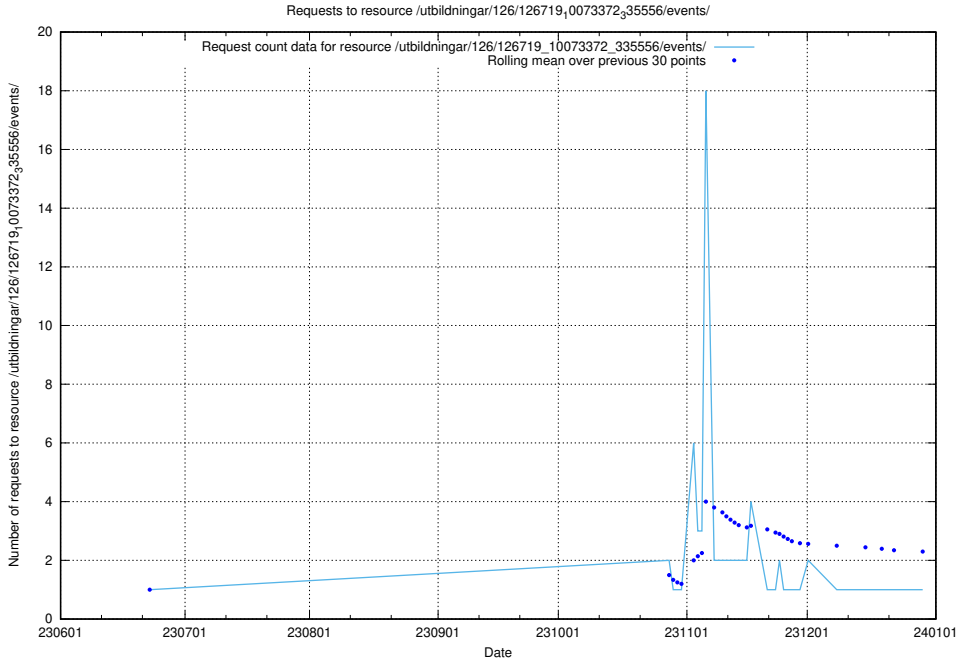

Here, we count the number of requests to resource /utbildningar/126/126720_10073179_334961/.

5.6007 Usage of /utbildningar/126/126719_10073372_335556/events/

Here, we count the number of requests to resource /utbildningar/126/126719_10073372_335556/events/