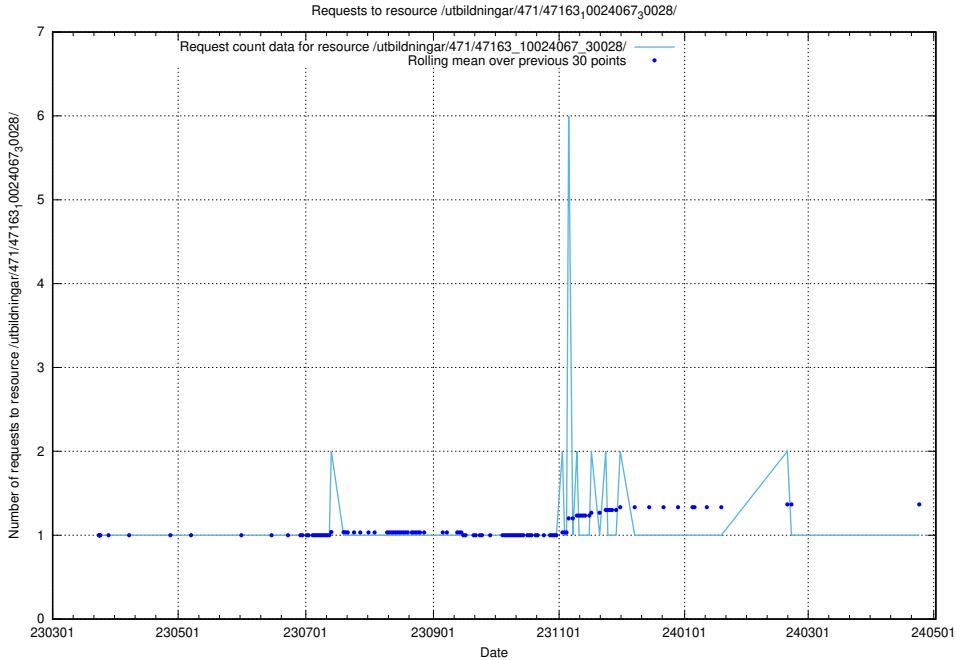

5.6695 Usage of /utbildningar/471/47163_10024067_30028/

Here, we count the number of requests to resource /utbildningar/471/47163_10024067_30028/.