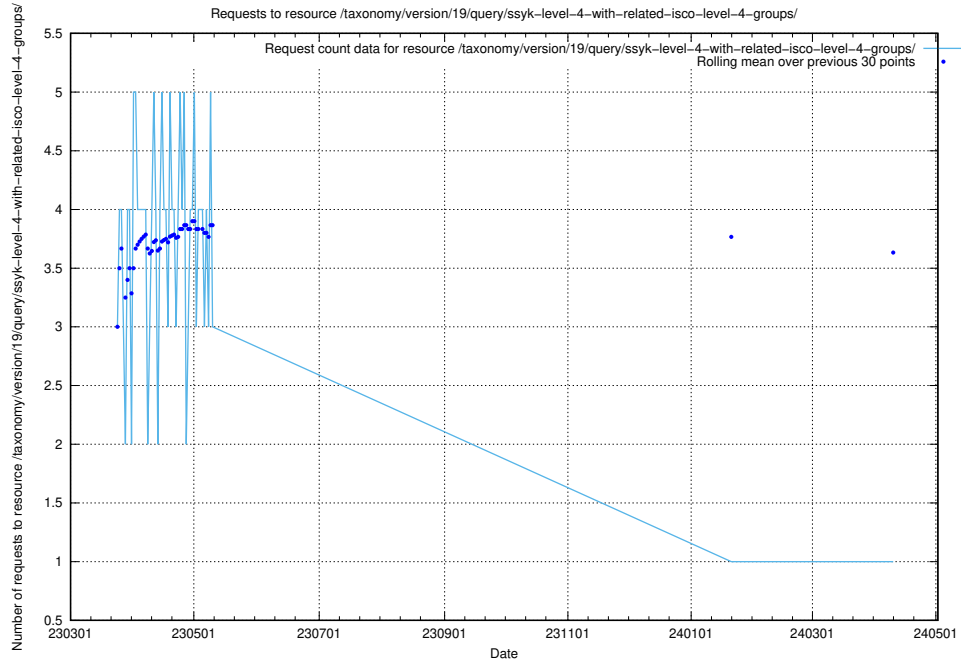

5.6503 Usage of /taxonomy/version/19/query/ssyk-level-4-with-related-isco-level-4-groups/

Here, we count the number of requests to resource /taxonomy/version/19/query/ssyk-level-4-with-related-isco-level-4-groups/.