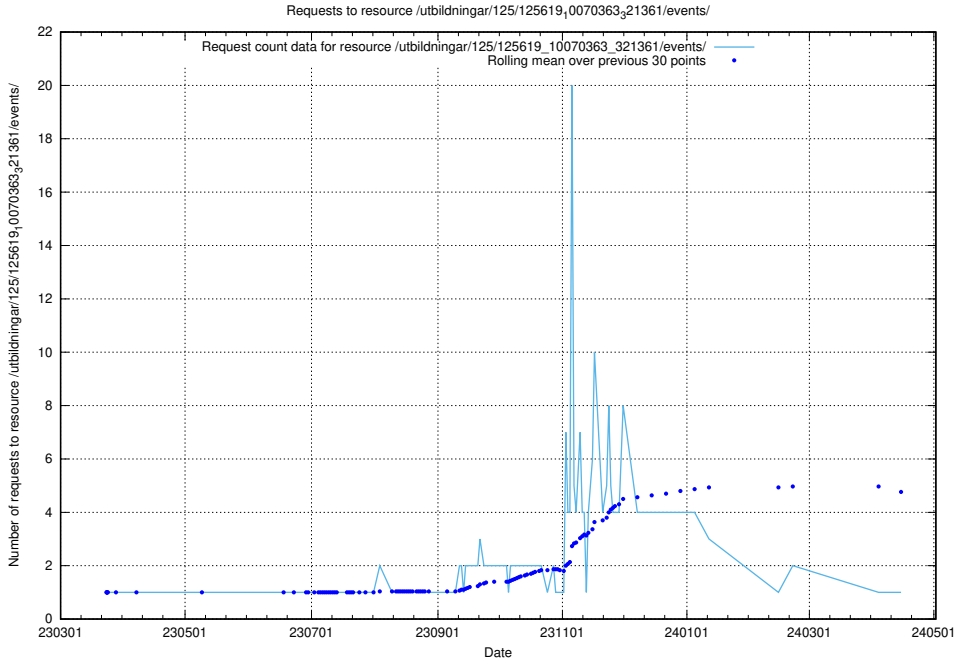

5.1044 Usage of /utbildningar/125/125619_10070363_321361/events/

Here, we count the number of requests to resource /utbildningar/125/125619_10070363_321361/events/