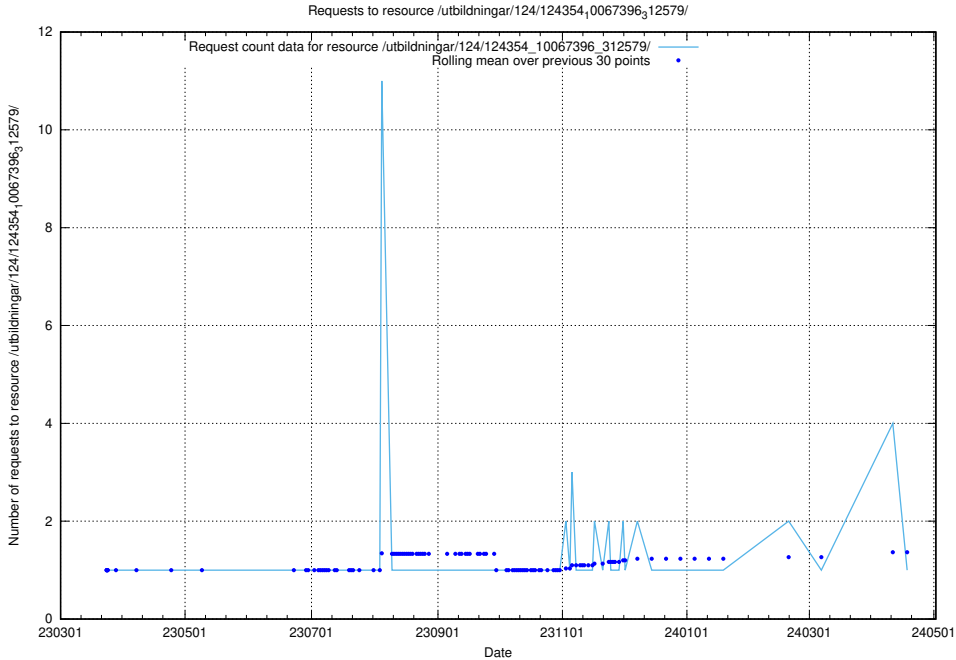

5.4299 Usage of /utbildningar/124/124354_10067396_312579/

Here, we count the number of requests to resource /utbildningar/124/124354_10067396_312579/.