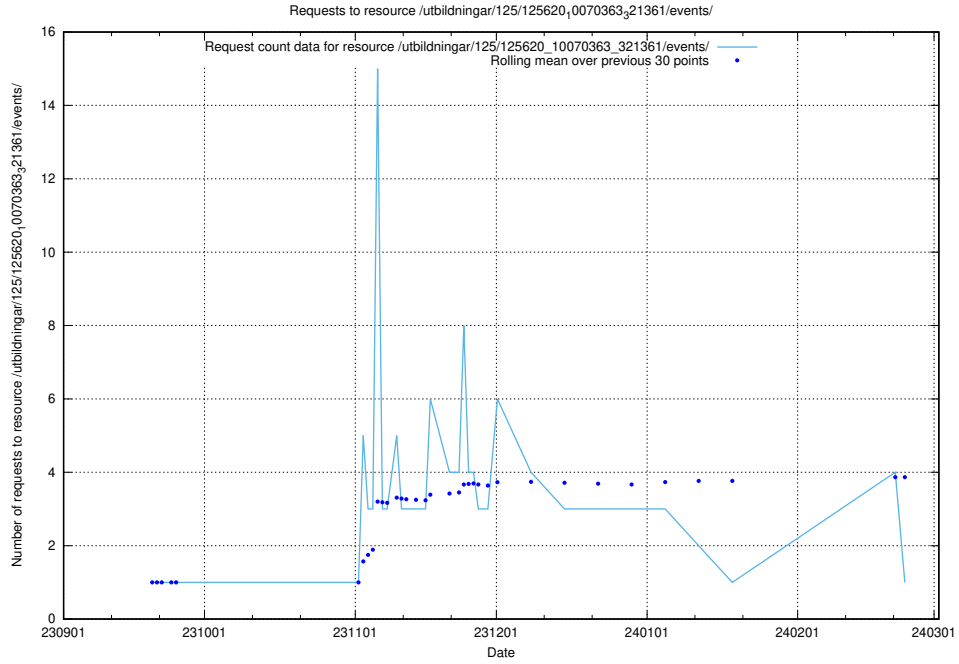

5.4914 Usage of /utbildningar/125/125620_10070363_321361/events/

Here, we count the number of requests to resource /utbildningar/125/125620_10070363_321361/events/