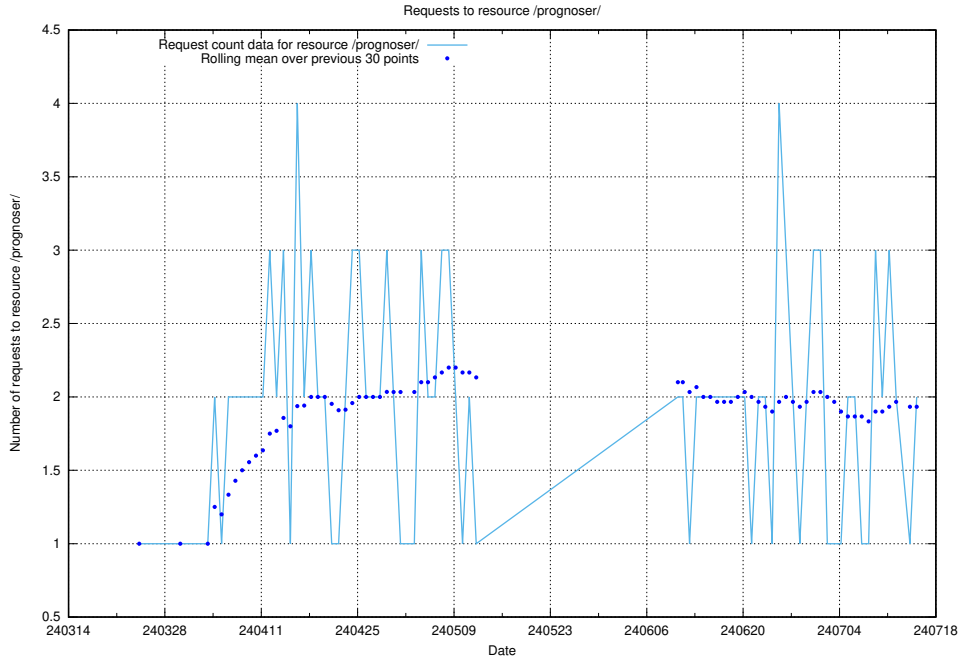

5.495 Usage of /prognoser/

Here, we count the number of requests to resource /prognoser/.