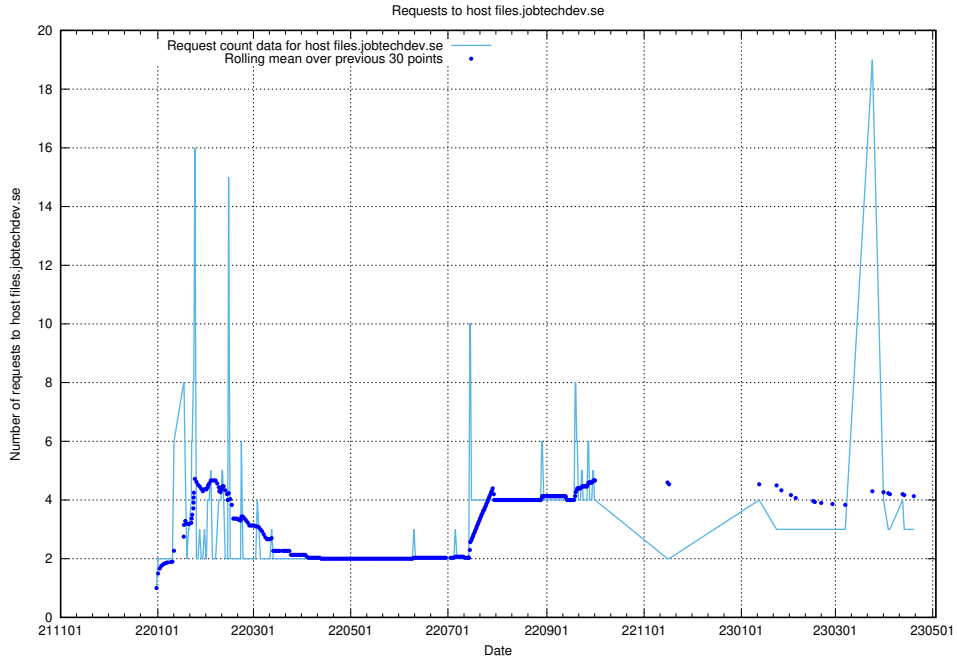

7.197 Usage of files.jobtechdev.se

Here, we count the number of requests to host files.jobtechdev.se.