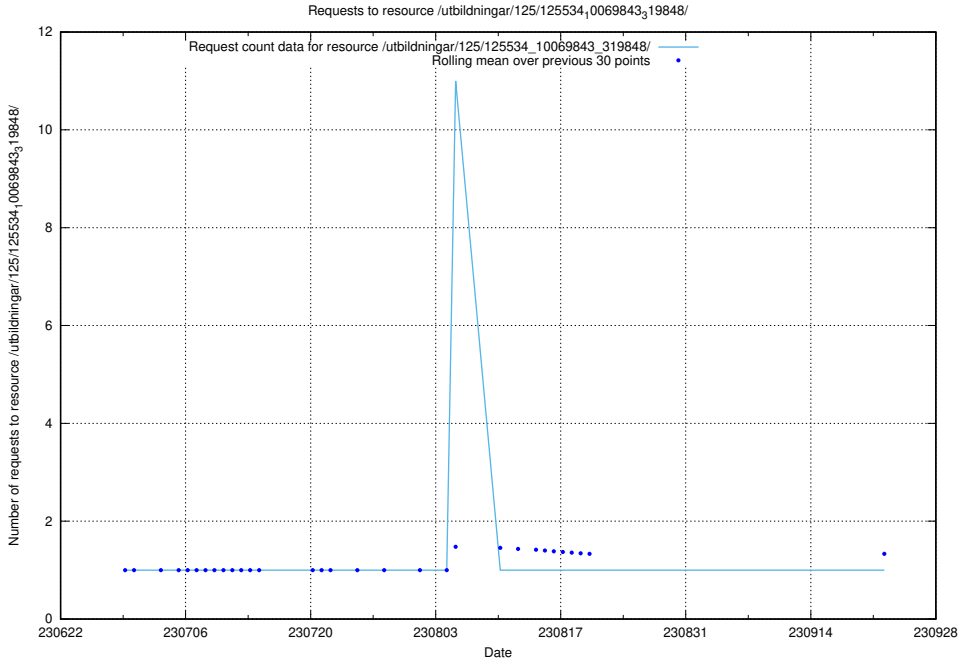

5.5876 Usage of /utbildningar/125/125534_10069843_319848/

Here, we count the number of requests to resource /utbildningar/125/125534_10069843_319848/.