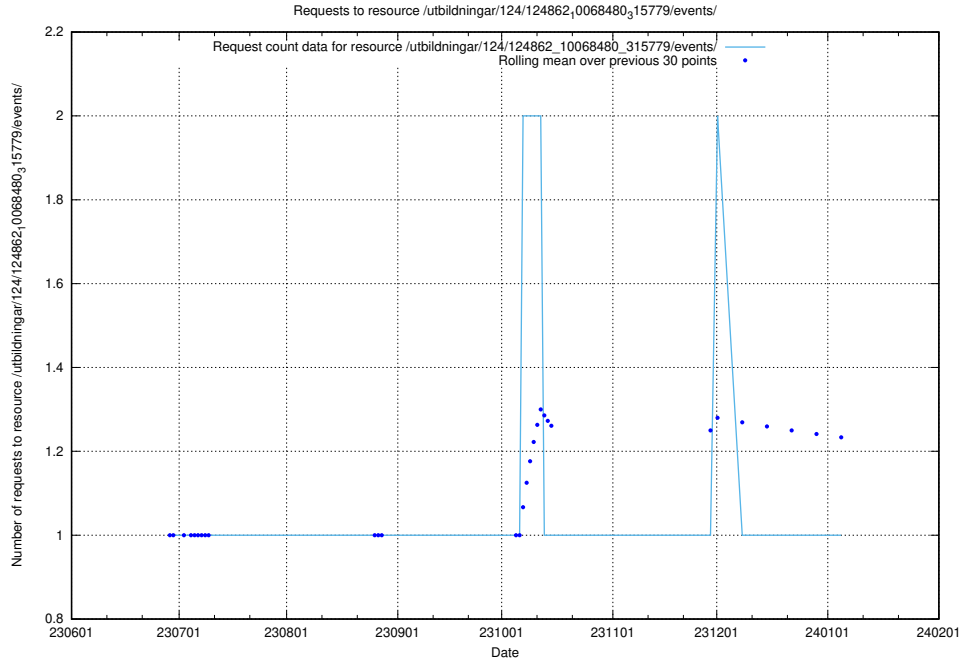

5.5879 Usage of /utbildningar/124/124862_10068480_315779/events/

Here, we count the number of requests to resource /utbildningar/124/124862_10068480_315779/events/