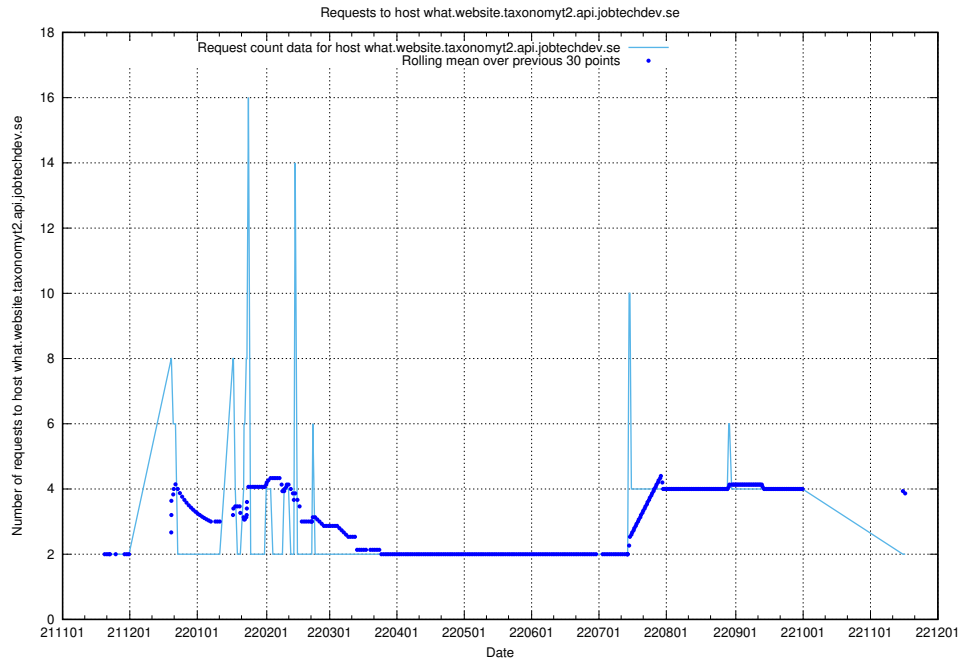

7.453 Usage of what.website.taxonomy2.api.jobtechdev.se

Here, we count the number of requests to host what.website.taxonomy2.api.jobtechdev.se.