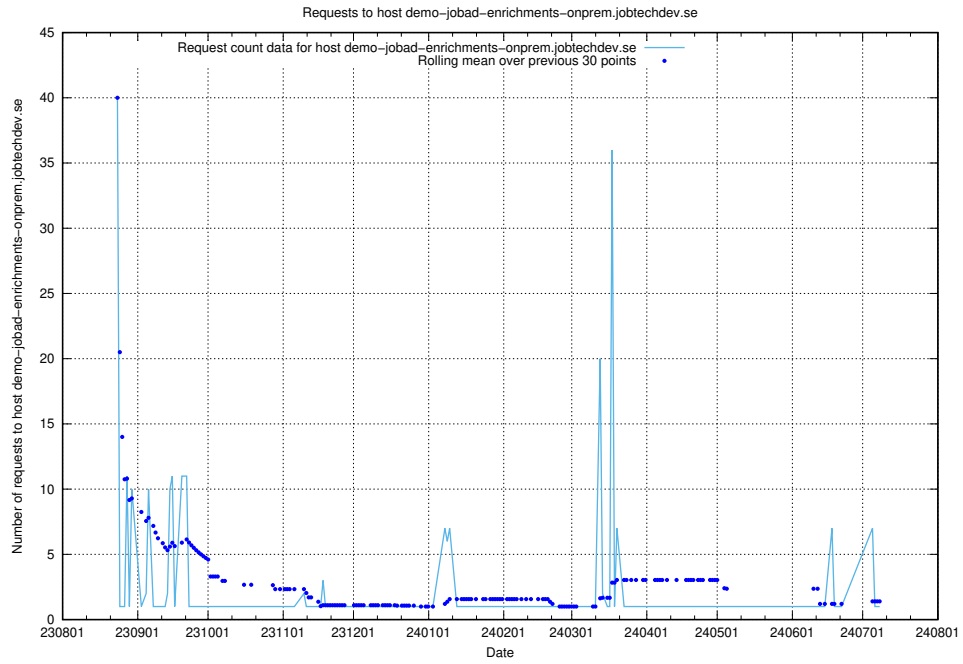

7.607 Usage of demo-jobad-enrichments-onprem.jobtechdev.se

Here, we count the number of requests to host demo-jobad-enrichments-onprem.jobtechdev.se.