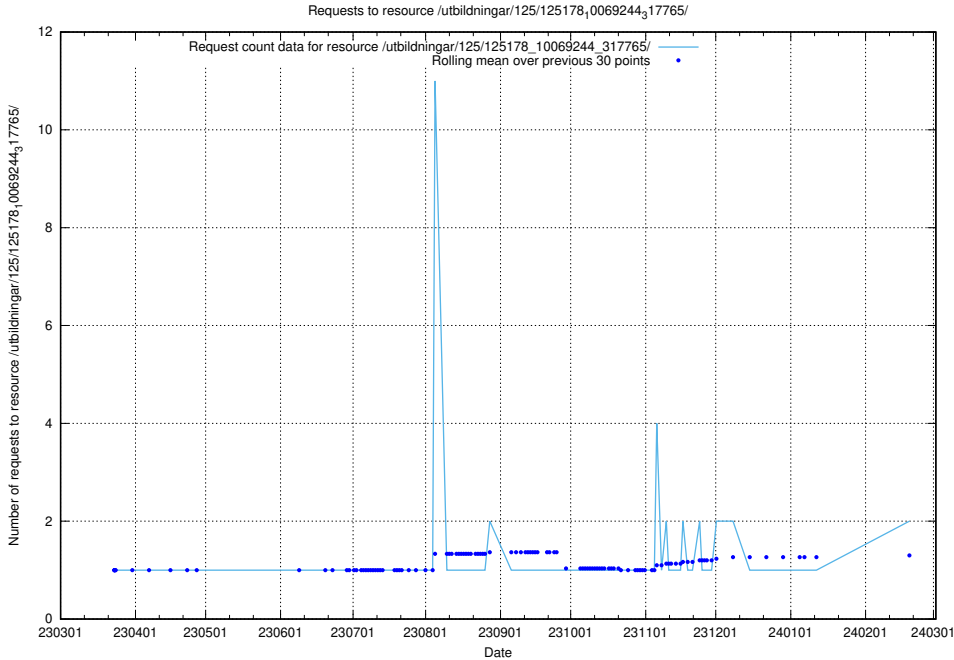

5.448 Usage of /utbildningar/125/125178_10069244_317765/

Here, we count the number of requests to resource /utbildningar/125/125178_10069244_317765/.