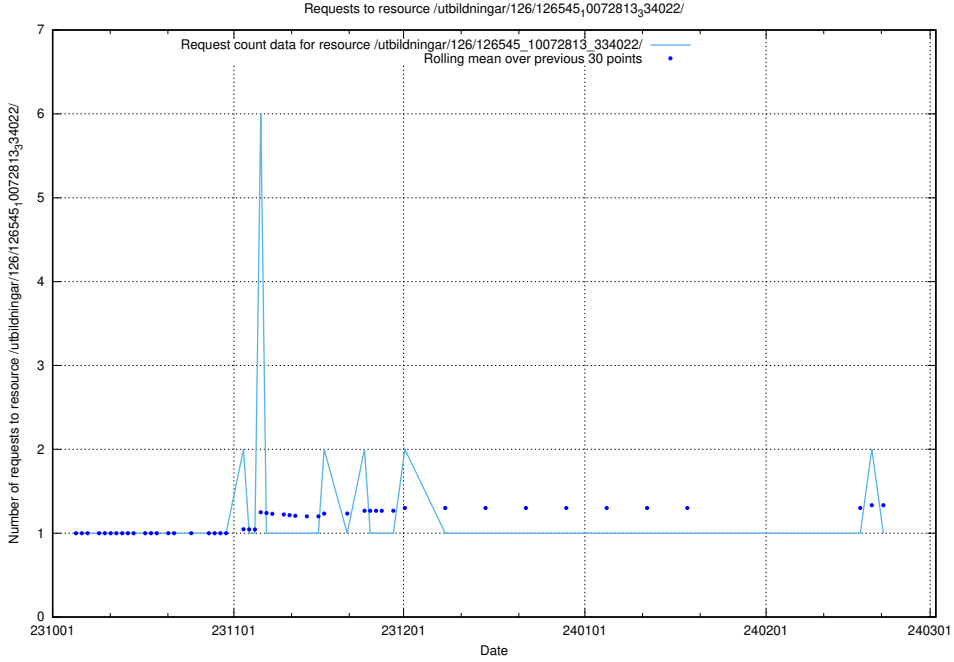

5.4790 Usage of /utbildningar/126/126545_10072813_334022/

Here, we count the number of requests to resource /utbildningar/126/126545_10072813_334022/.