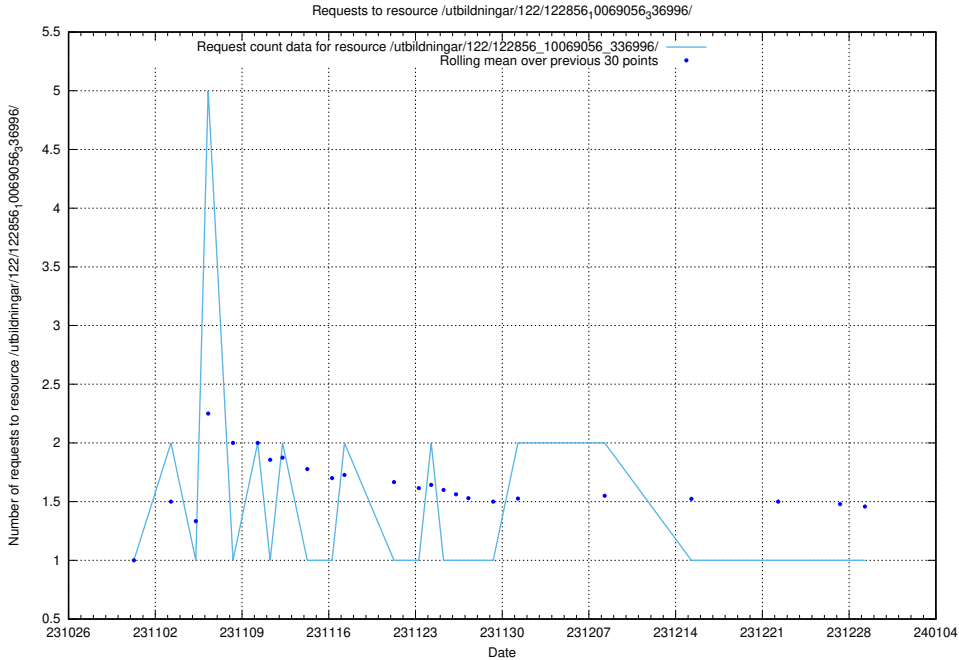

5.4556 Usage of /utbildningar/122/122856_10069056_336996/

Here, we count the number of requests to resource /utbildningar/122/122856_10069056_336996/.