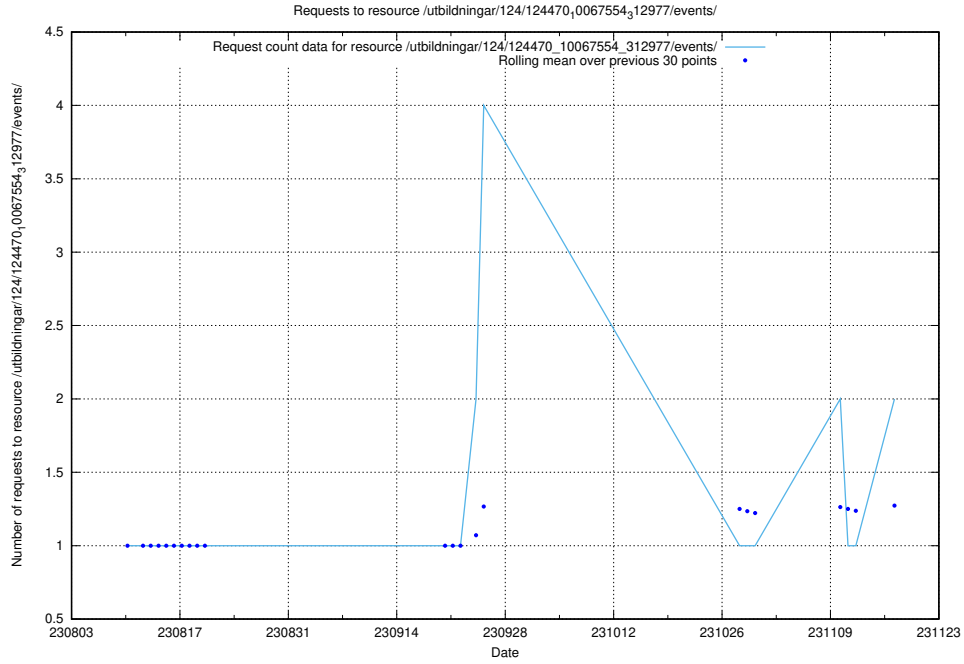

5.727 Usage of /utbildningar/124/124470_10067554_312977/events/

Here, we count the number of requests to resource /utbildningar/124/124470_10067554_312977/events/