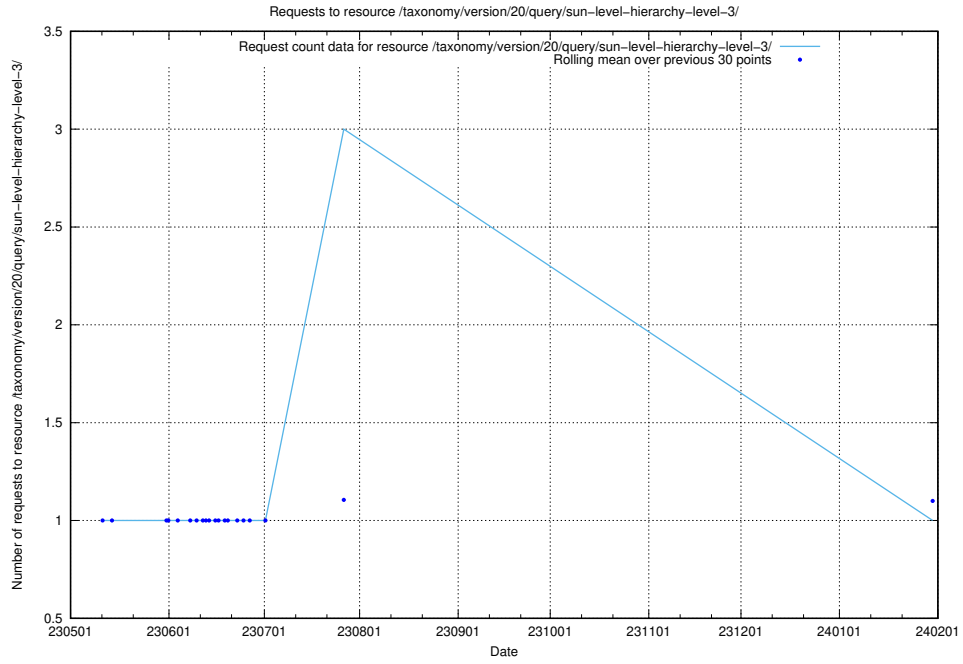

5.6350 Usage of /taxonomy/version/20/query/sun-level-hierarchy-level-3/

Here, we count the number of requests to resource /taxonomy/version/20/query/sun-level-hierarchy-level-3/.