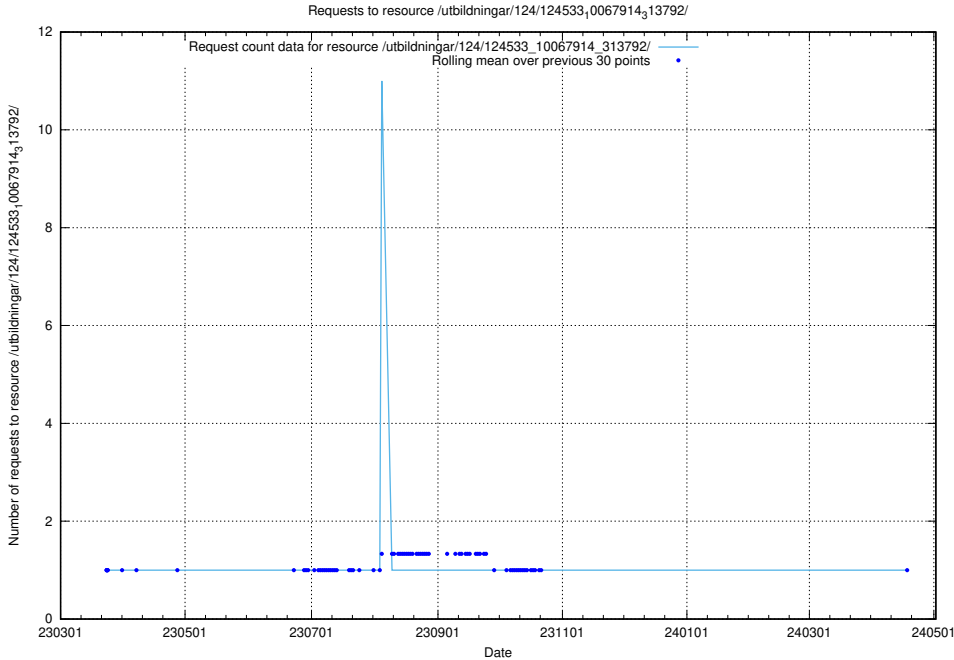

5.1200 Usage of /utbildningar/124/124533_10067914_313792/

Here, we count the number of requests to resource /utbildningar/124/124533_10067914_313792/.