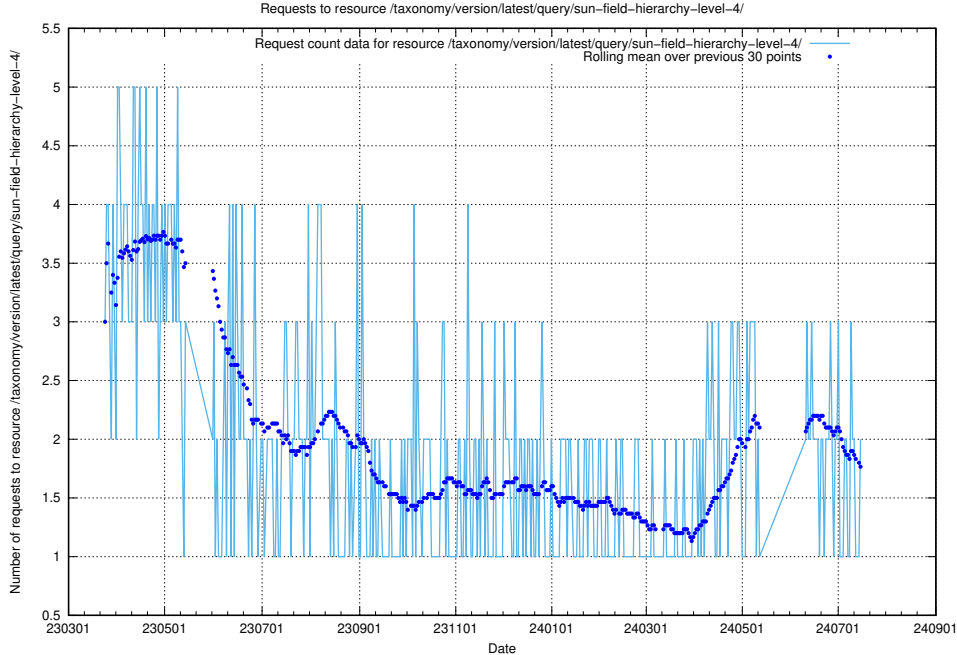

5.858 Usage of /taxonomy/version/latest/query/sun-field-hierarchy-level-4/

Here, we count the number of requests to resource /taxonomy/version/latest/query/sun-field-hierarchy-level-4/.