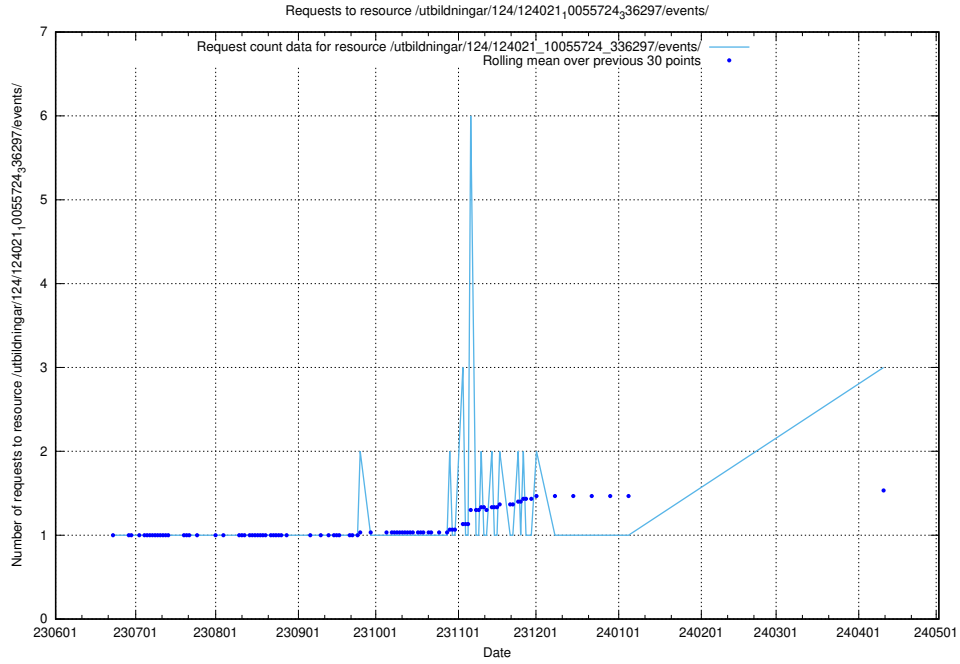

5.385 Usage of /utbildningar/124/124021_10055724_336297/events/

Here, we count the number of requests to resource /utbildningar/124/124021_10055724_336297/events/