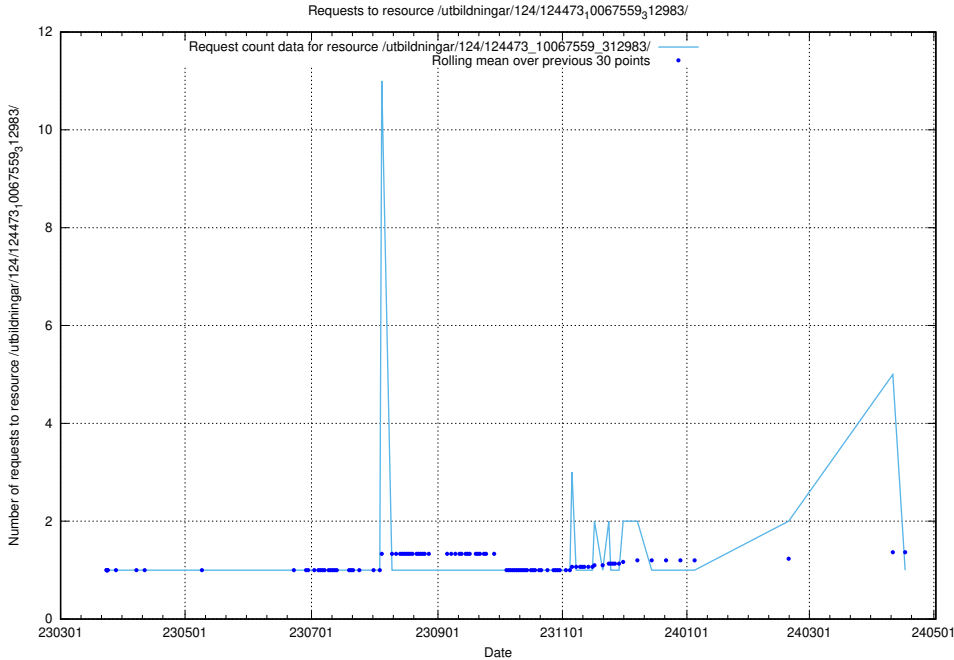

5.3327 Usage of /utbildningar/124/124473_10067559_312983/

Here, we count the number of requests to resource /utbildningar/124/124473_10067559_312983/.