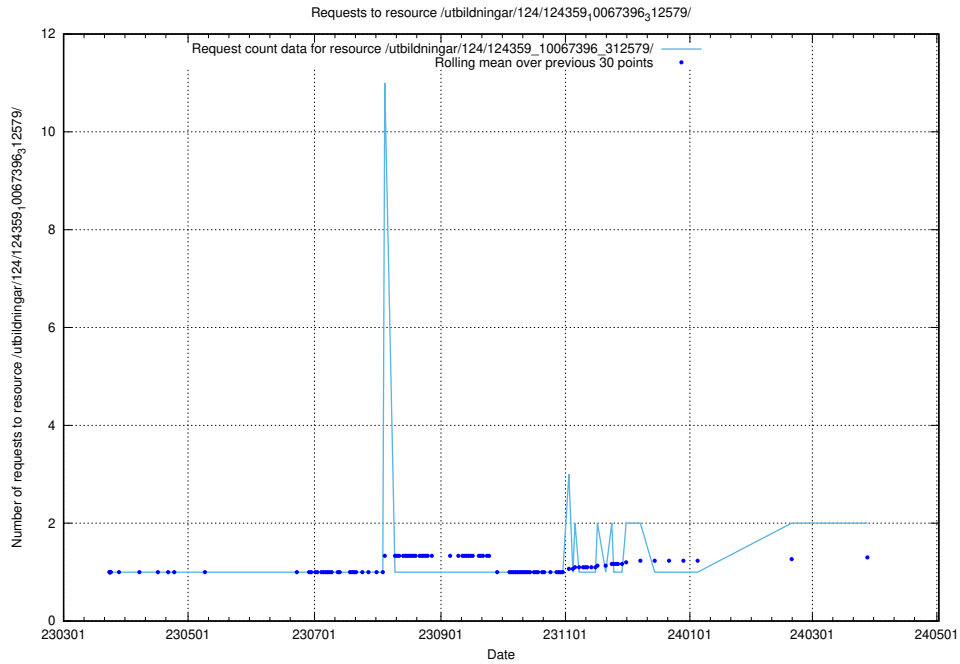

5.628 Usage of /utbildningar/124/124359_10067396_312579/

Here, we count the number of requests to resource /utbildningar/124/124359_10067396_312579/.