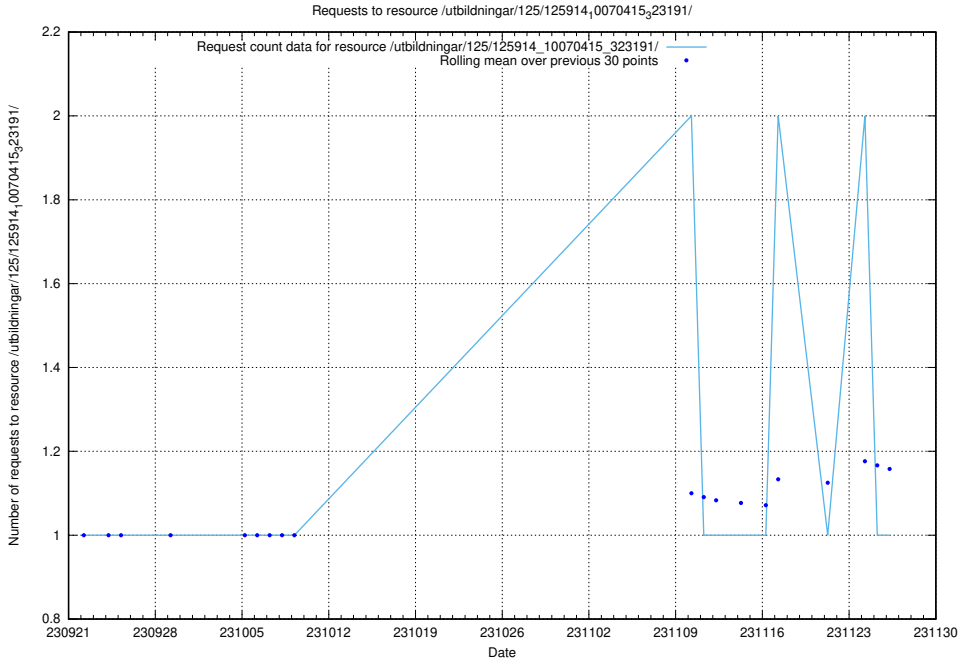

5.4887 Usage of /utbildningar/125/125914_10070415_323191/

Here, we count the number of requests to resource /utbildningar/125/125914_10070415_323191/.