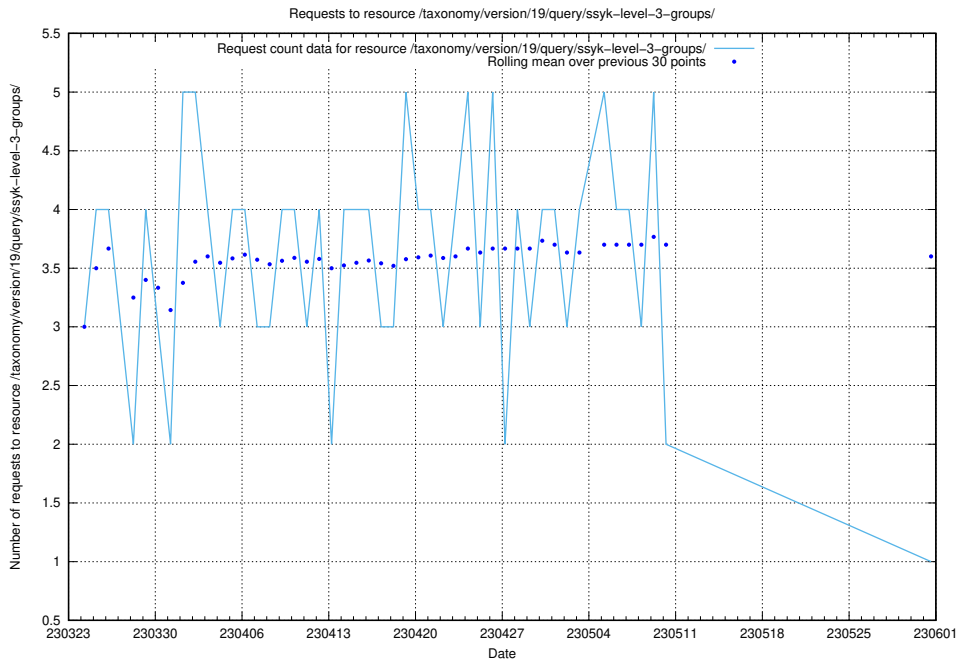

5.6506 Usage of /taxonomy/version/19/query/ssyk-level-3-groups/

Here, we count the number of requests to resource /taxonomy/version/19/query/ssyk-level-3-groups/.