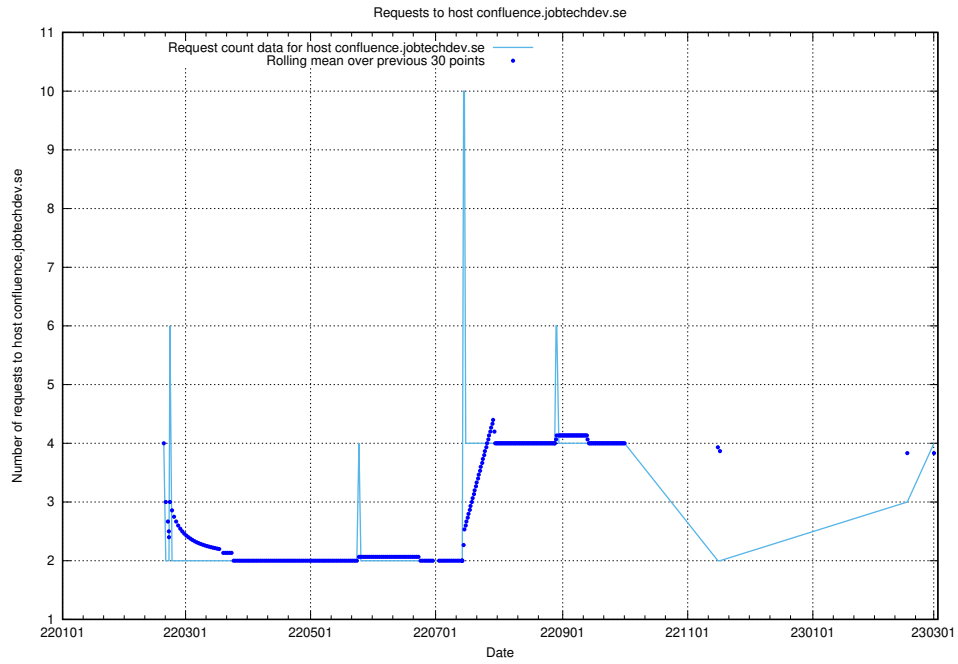

7.165 Usage of confluence.jobtechdev.se

Here, we count the number of requests to host confluence.jobtechdev.se.