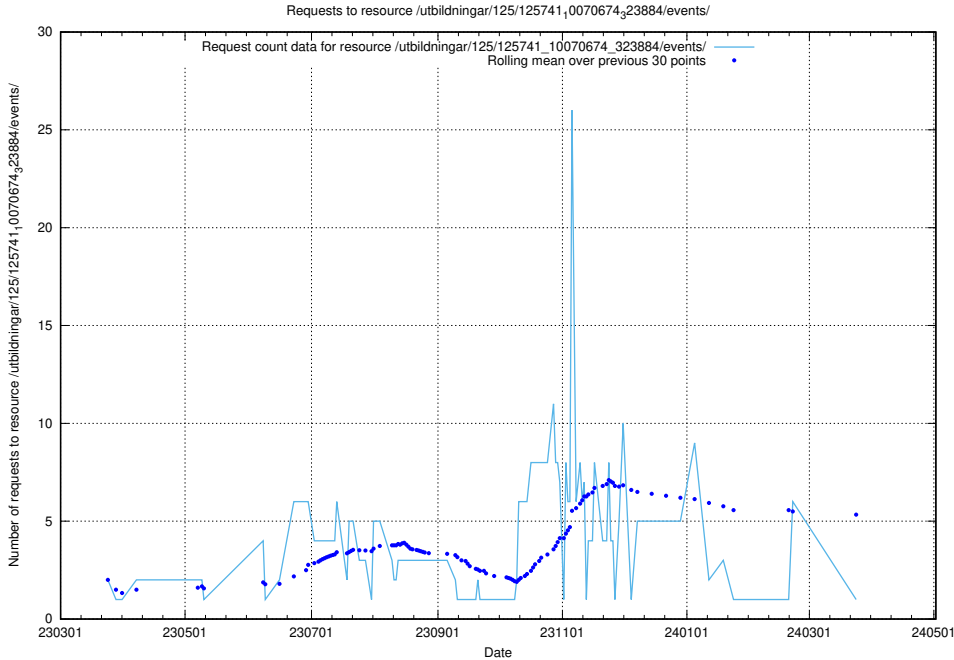

5.6541 Usage of /utbildningar/125/125741_10070674_323884/events/

Here, we count the number of requests to resource /utbildningar/125/125741_10070674_323884/events/