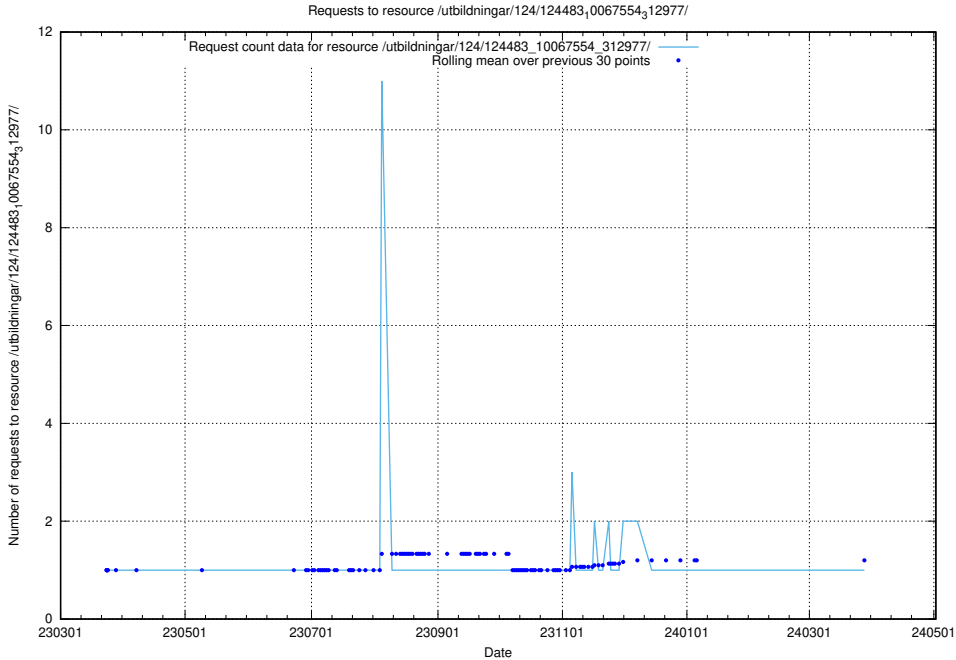

5.3178 Usage of /utbildningar/124/124483_10067554_312977/

Here, we count the number of requests to resource /utbildningar/124/124483_10067554_312977/.