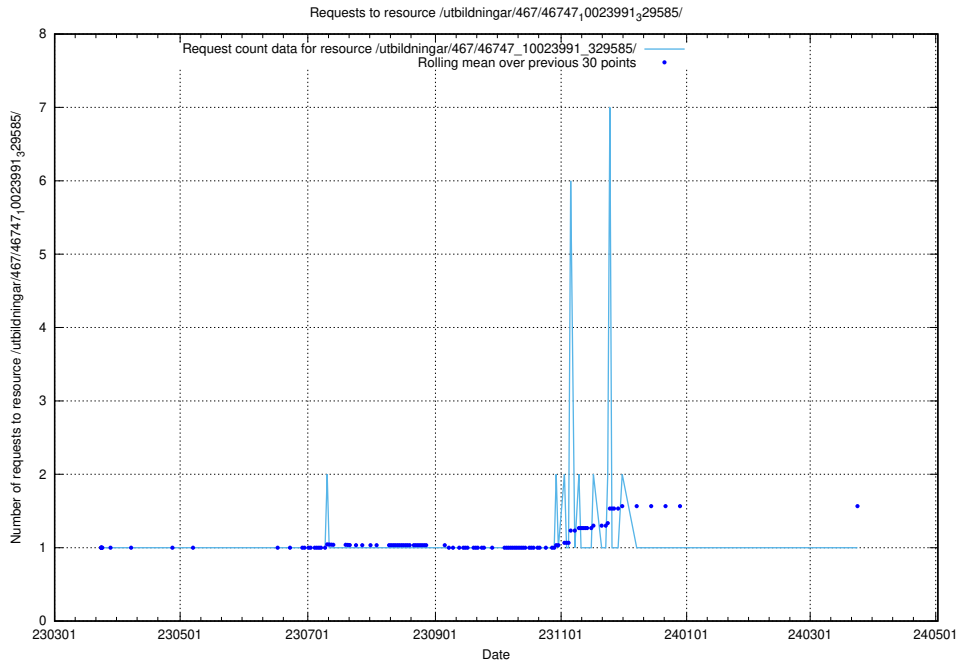

5.6696 Usage of /utbildningar/467/46747_10023991_329585/

Here, we count the number of requests to resource /utbildningar/467/46747_10023991_329585/.