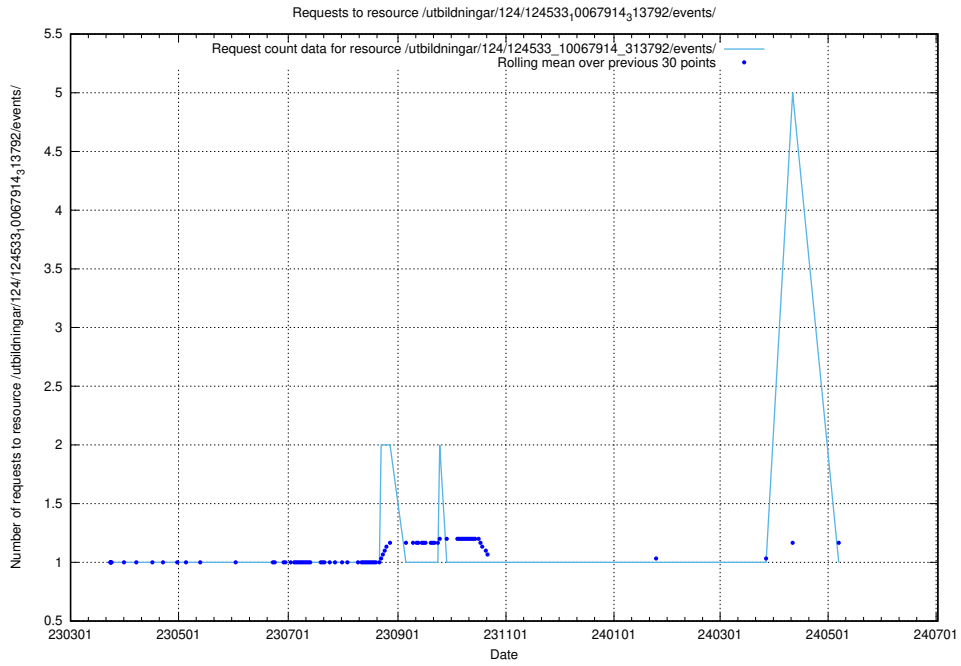

5.1199 Usage of /utbildningar/124/124533_10067914_313792/events/

Here, we count the number of requests to resource /utbildningar/124/124533_10067914_313792/events/