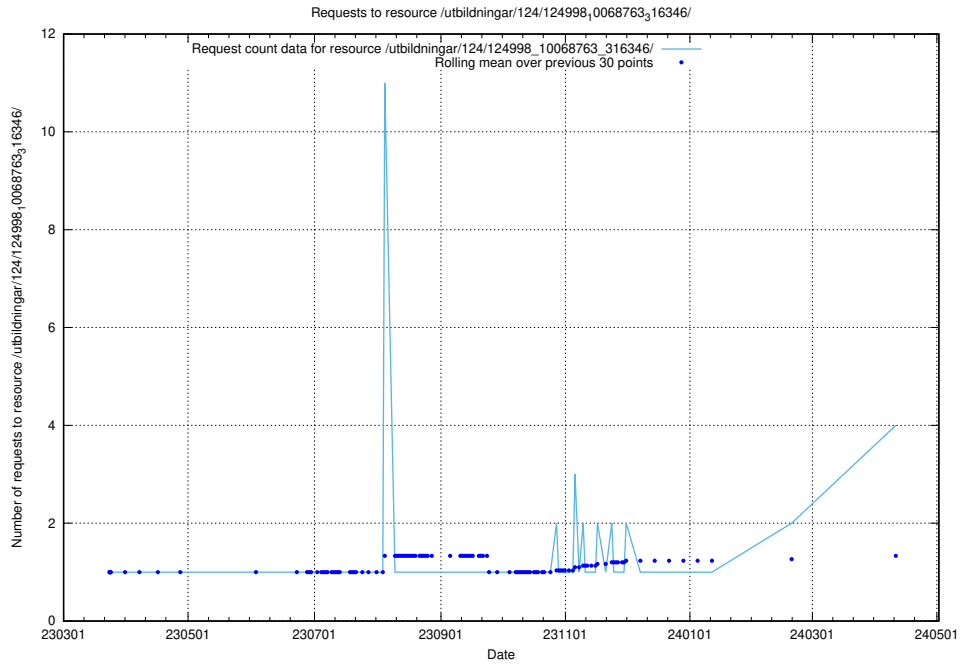

Here, we count the number of requests to resource /utbildningar/124/124998_10068763_316346/.

5.161 Usage of /utbildningar/124/124861_10069368_318273/events/

Here, we count the number of requests to resource /utbildningar/124/124861_10069368_318273/events/