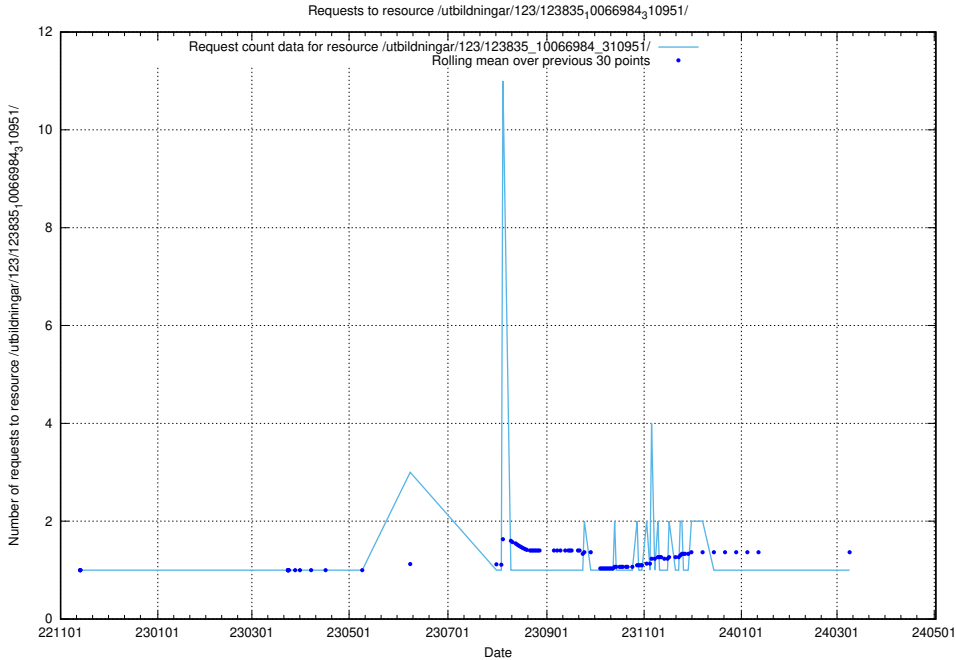

5.6297 Usage of /utbildningar/123/123835_10066984_310951/

Here, we count the number of requests to resource /utbildningar/123/123835_10066984_310951/.