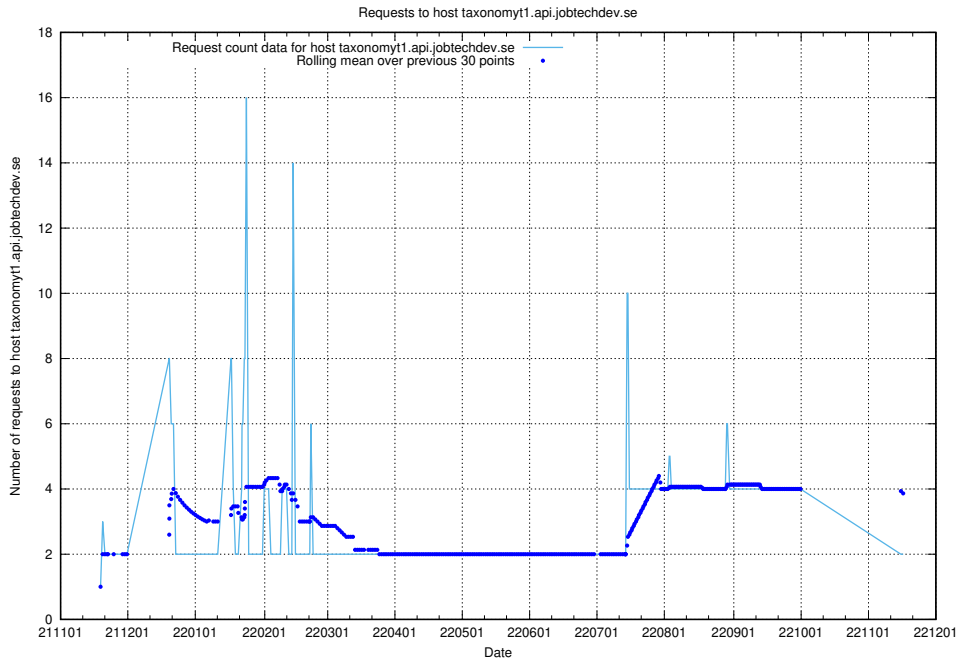

7.466 Usage of widget.jobtechdev.se

Here, we count the number of requests to host widget.jobtechdev.se.

7.467 Usage of taxonomyt1.api.jobtechdev.se

Here, we count the number of requests to host taxonomyt1.api.jobtechdev.se.