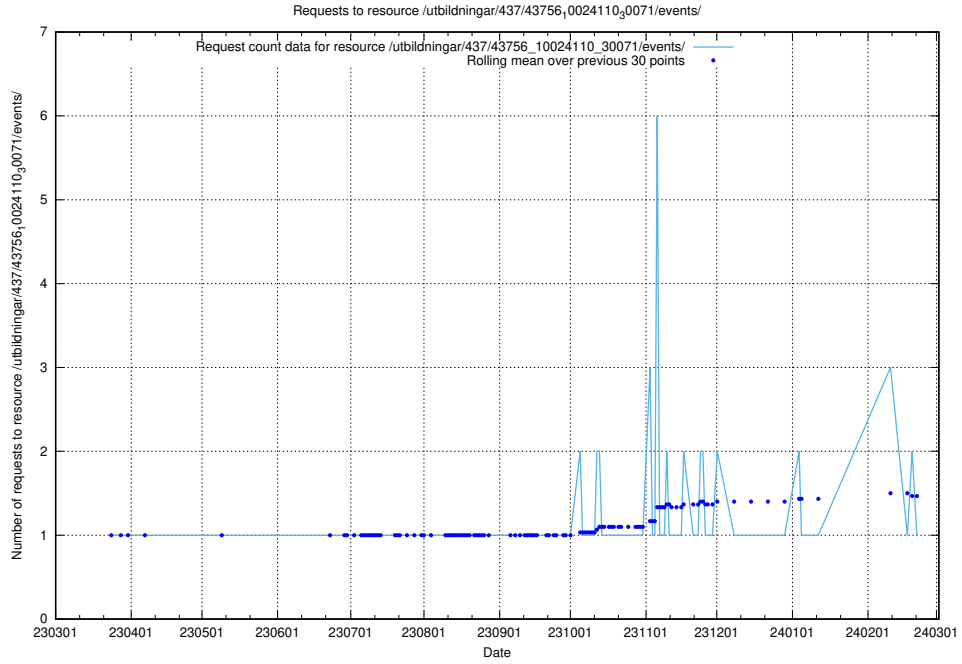

5.6573 Usage of /utbildningar/437/43756_10024110_30071/events/

Here, we count the number of requests to resource /utbildningar/437/43756_10024110_30071/events/.