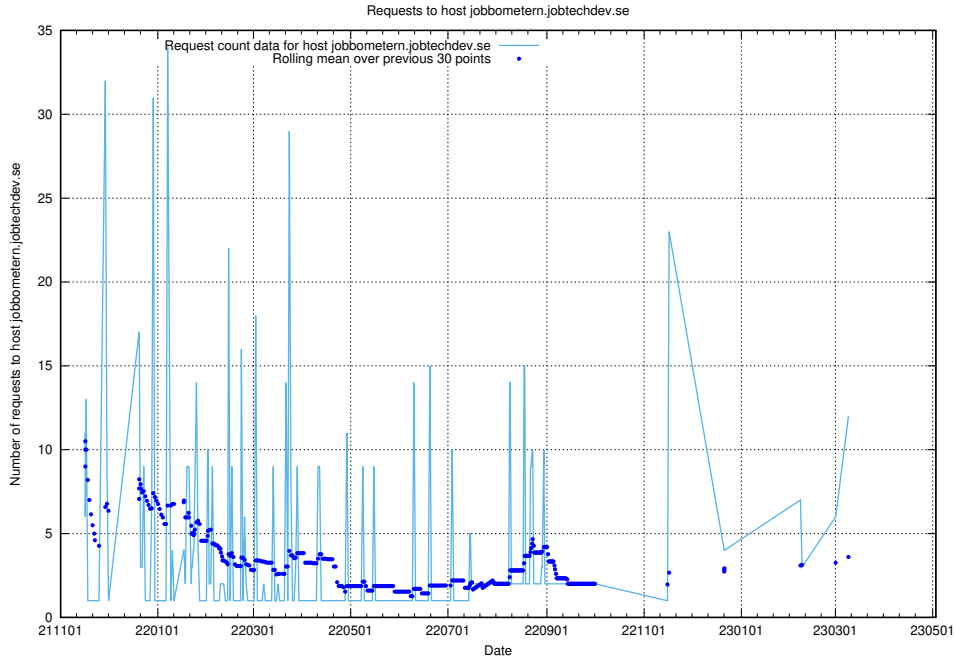

7.61 Usage of jobtechdev.se:80

Here, we count the number of requests to host jobtechdev.se:80.

7.62 Usage of jobbometern.jobtechdev.se

Here, we count the number of requests to host jobbometern.jobtechdev.se.