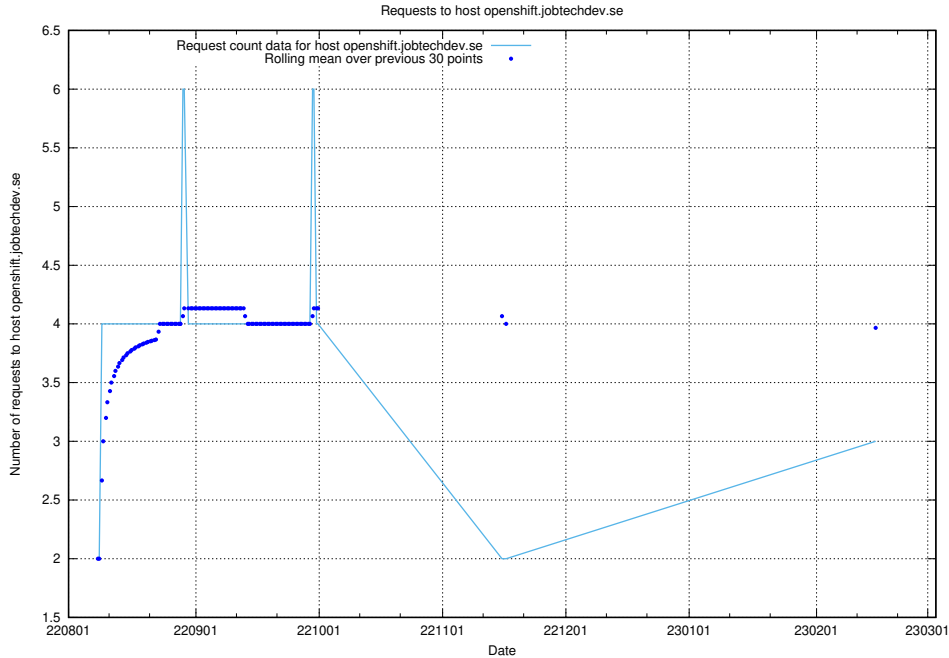

7.193 Usage of openshift.jobtechdev.se

Here, we count the number of requests to host openshift.jobtechdev.se.