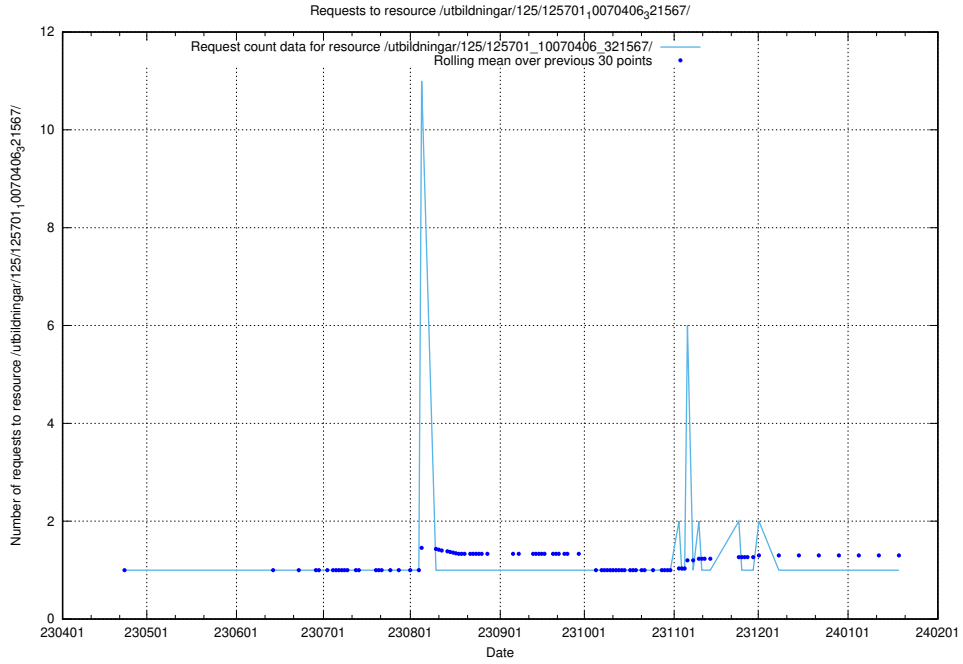

5.6431 Usage of /utbildningar/125/125701_10070406_321567/

Here, we count the number of requests to resource /utbildningar/125/125701_10070406_321567/.