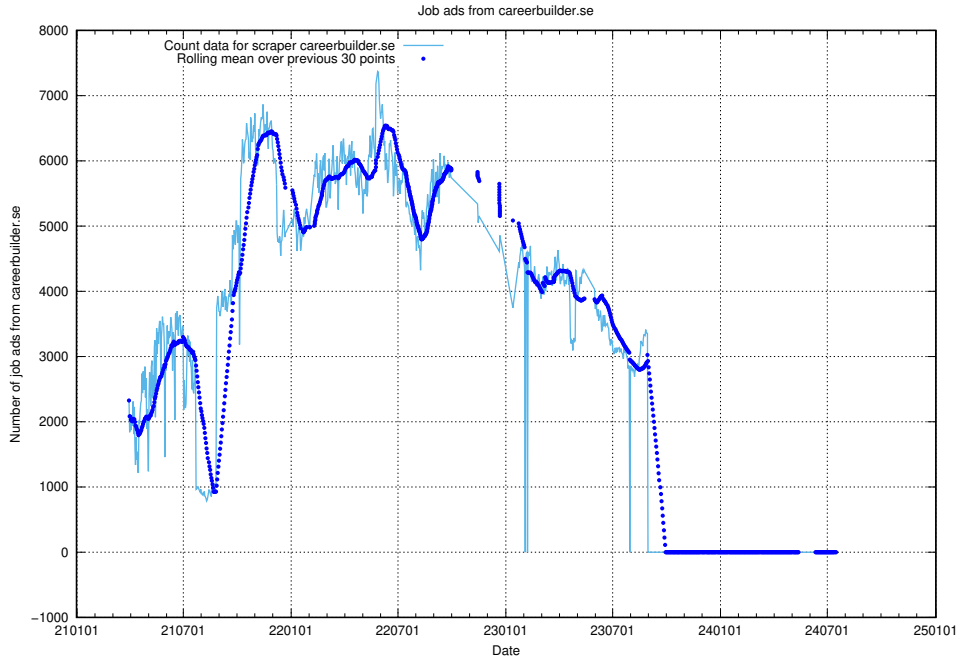

13.18 Number of ads by scraper careerbuilder.se

Here, we count the number of job ads scraped from careerbuilder.se.