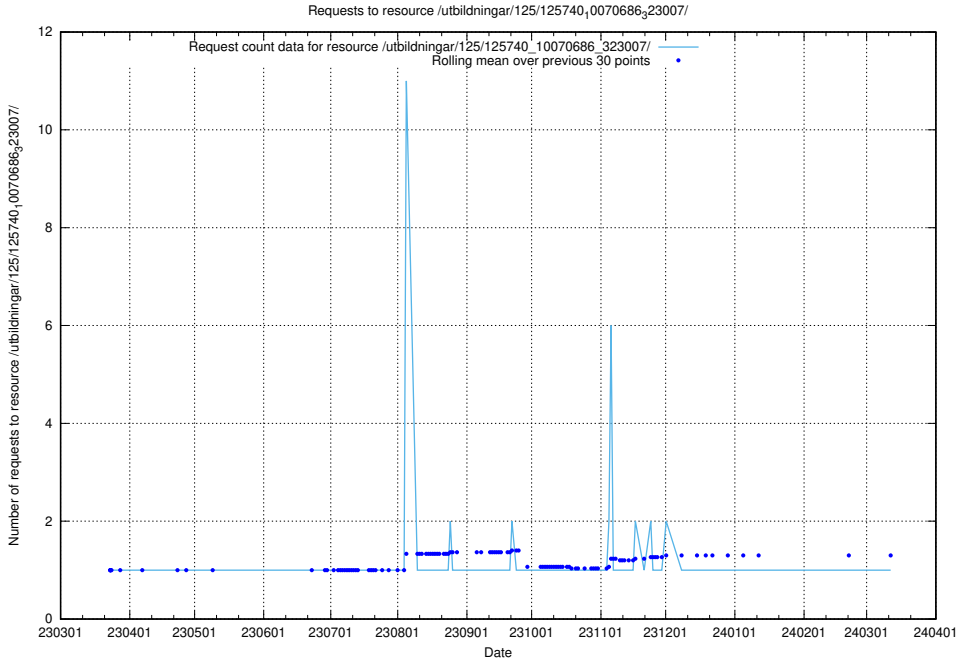

5.960 Usage of /utbildningar/125/125740_10070686_323007/

Here, we count the number of requests to resource /utbildningar/125/125740_10070686_323007/.