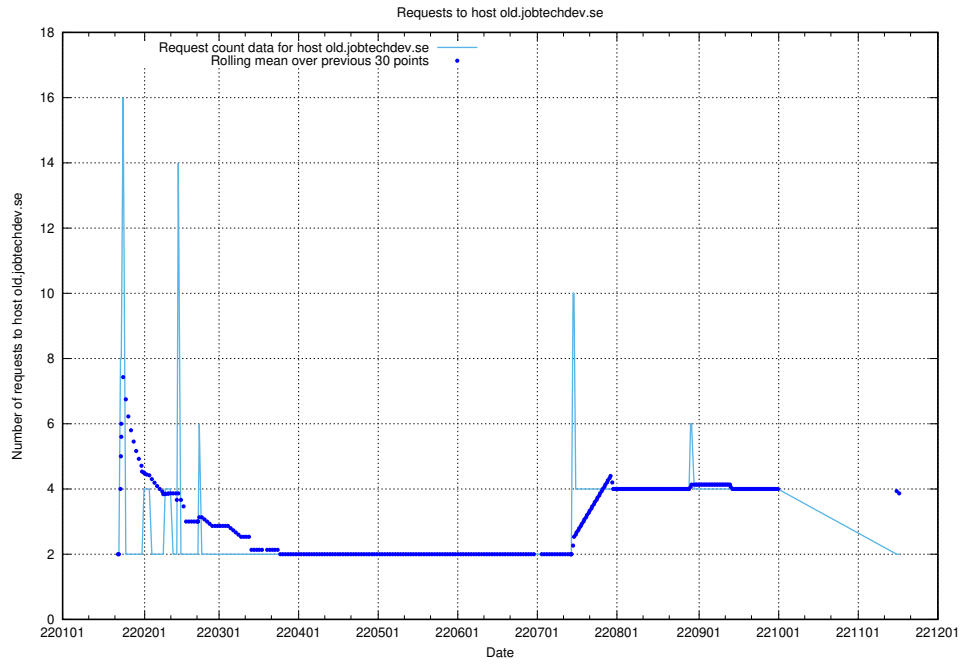

7.596 Usage of old.jobtechdev.se

Here, we count the number of requests to host old.jobtechdev.se.