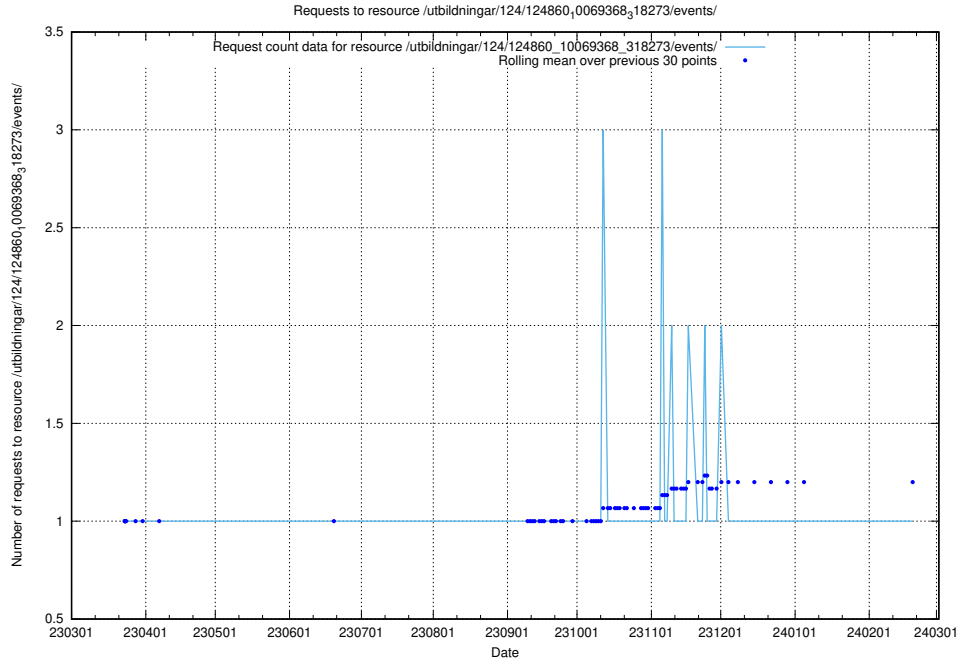

Here, we count the number of requests to resource /utbildningar/124/124860_10069845_319853/.

5.1149 Usage of /utbildningar/124/124860_10069368_318273/events/

Here, we count the number of requests to resource /utbildningar/124/124860_10069368_318273/events/