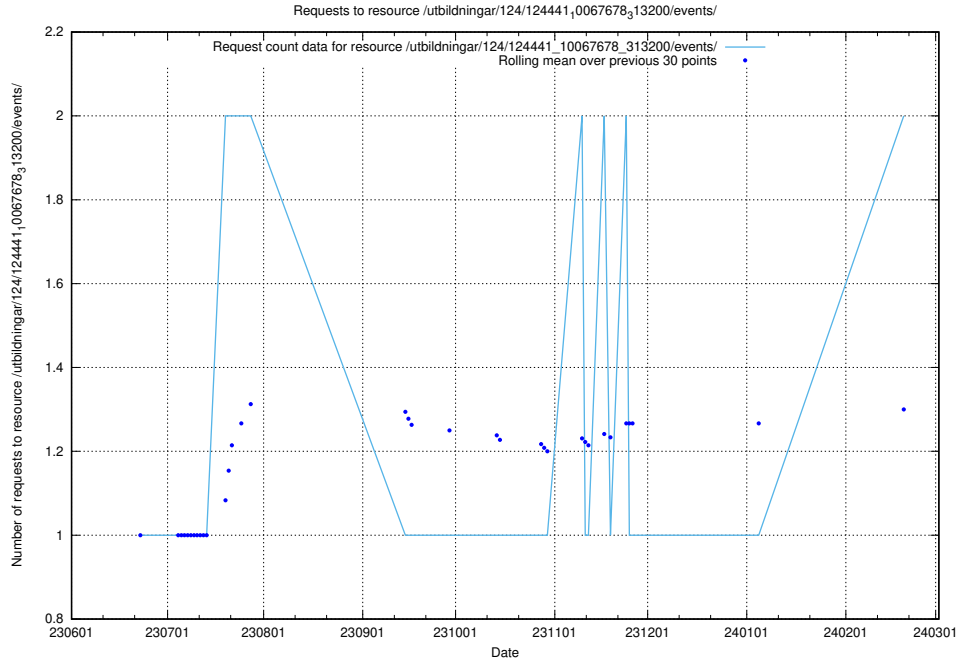

5.815 Usage of /utbildningar/124/124441_10067678_313200/events/

Here, we count the number of requests to resource /utbildningar/124/124441_10067678_313200/events/