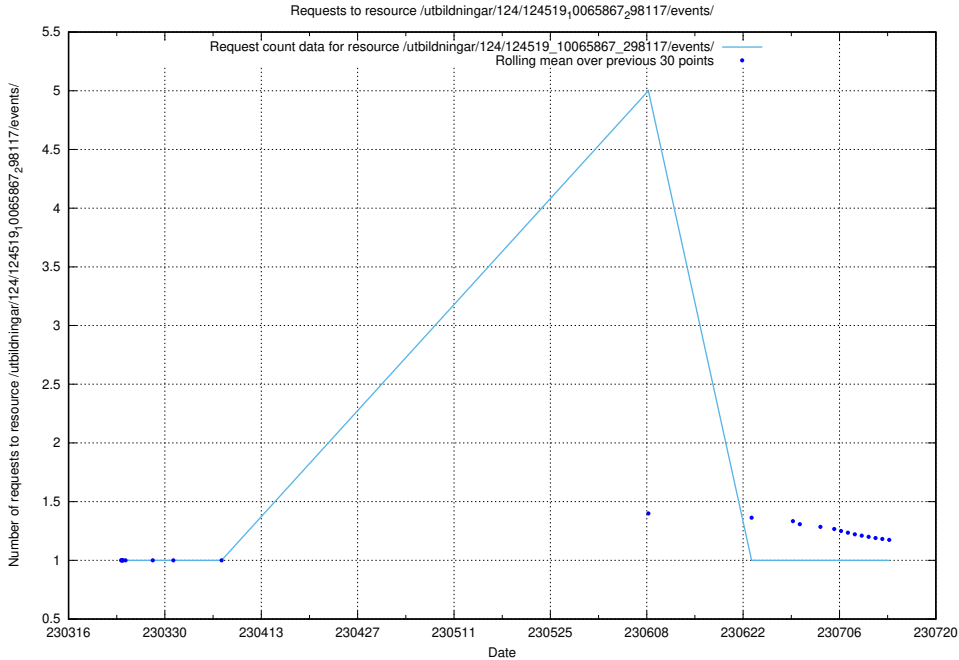

5.1661 Usage of /utbildningar/124/124519_10065867_298117/events/

Here, we count the number of requests to resource /utbildningar/124/124519_10065867_298117/events/