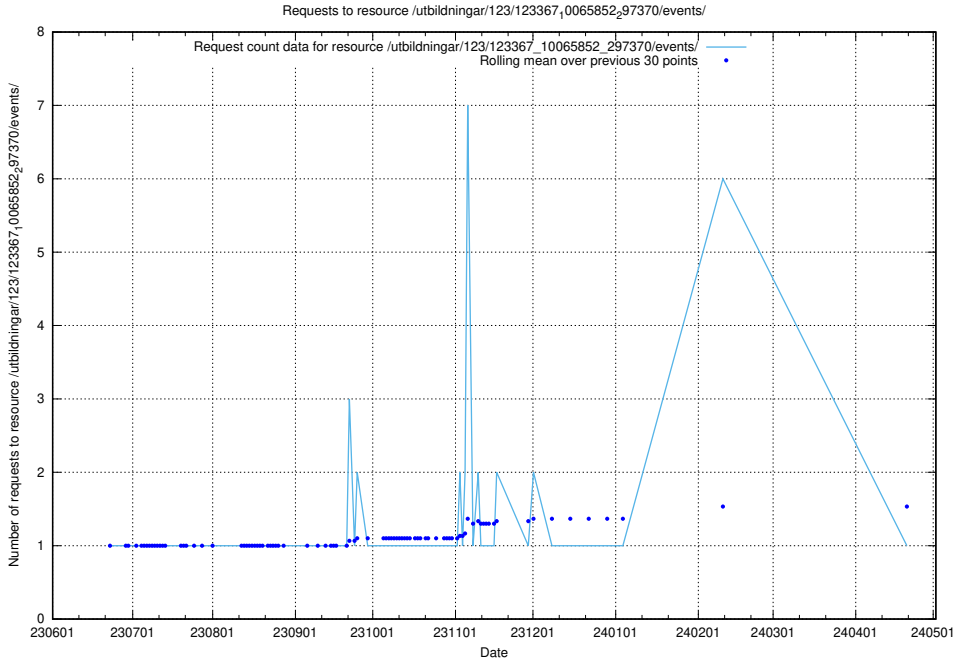

5.6224 Usage of /utbildningar/123/123367_10065852_297370/events/

Here, we count the number of requests to resource /utbildningar/123/123367_10065852_297370/events/