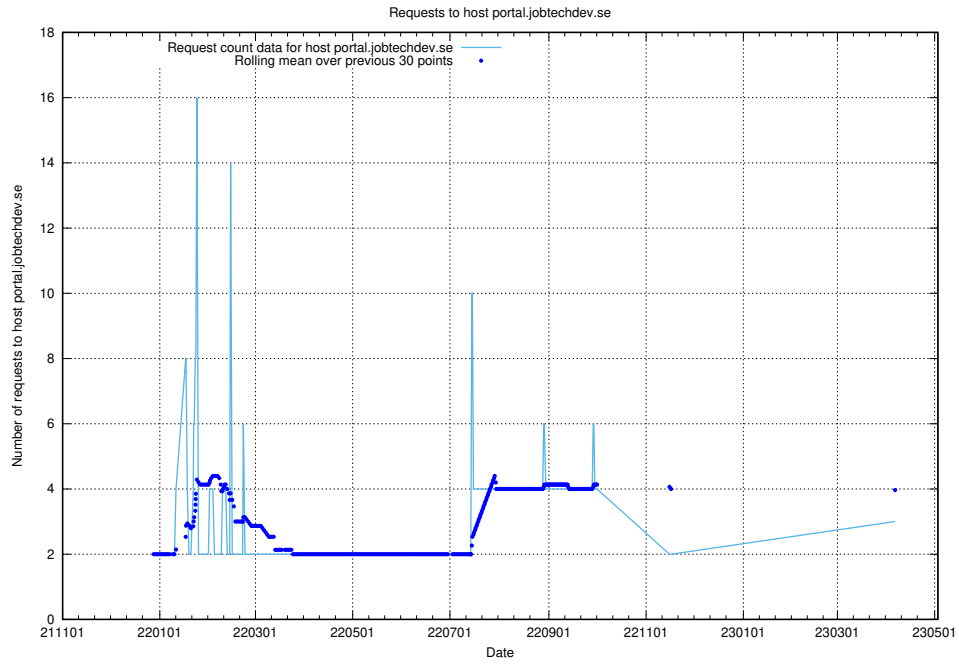

Here, we count the number of requests to host portal.jobtechdev.se.

7.199 Usage of panel.jobtechdev.se

Here, we count the number of requests to host panel.jobtechdev.se.

7.200 Usage of new.jobtechdev.se

Here, we count the number of requests to host new.jobtechdev.se.