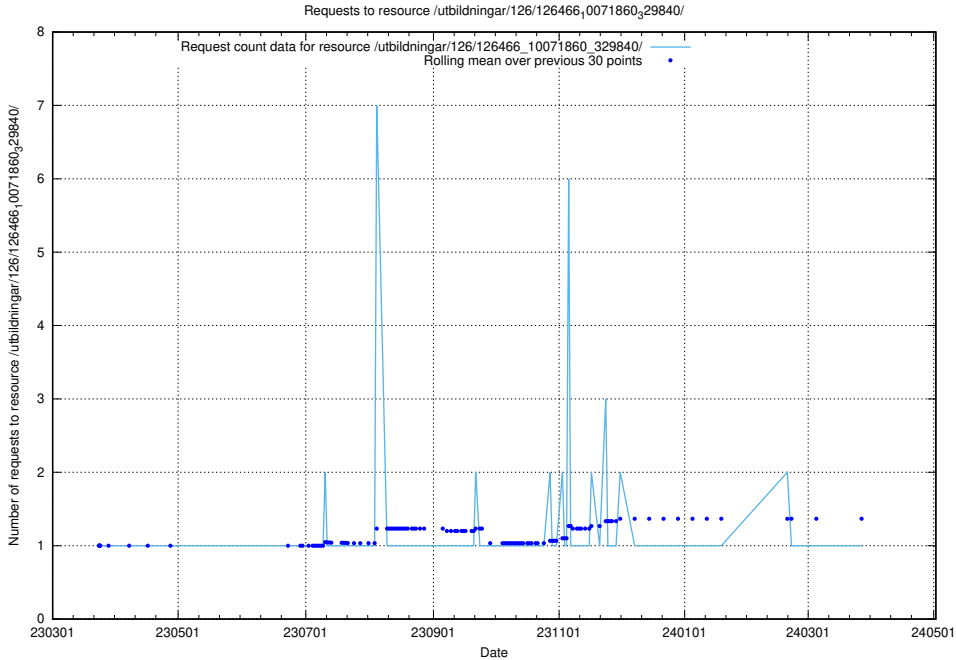

5.6793 Usage of /utbildningar/126/126466_10071860_329840/

Here, we count the number of requests to resource /utbildningar/126/126466_10071860_329840/.