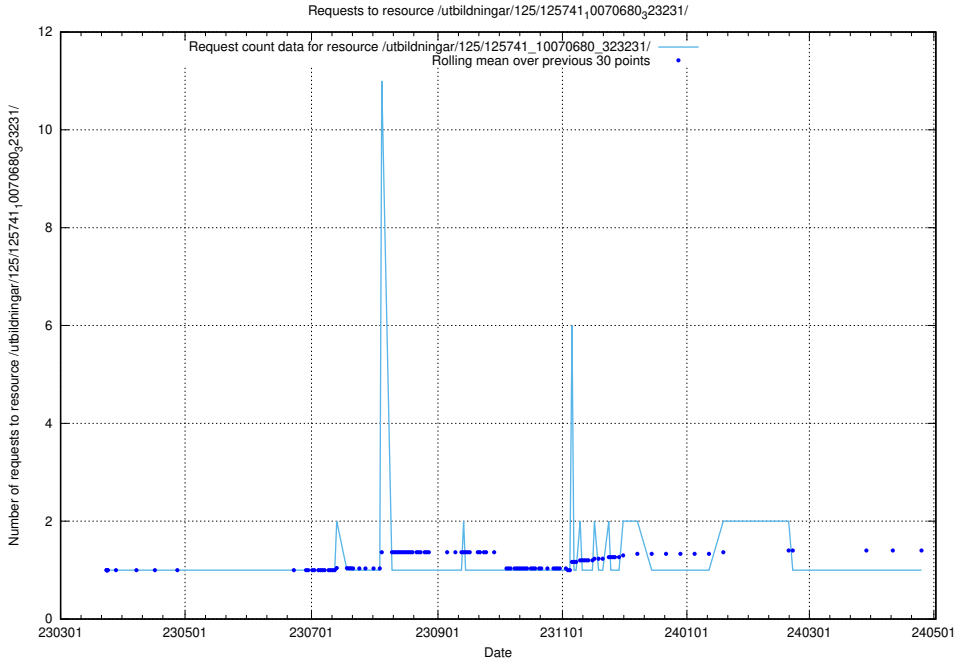

5.6855 Usage of /utbildningar/125/125741_10070680_323231/

Here, we count the number of requests to resource /utbildningar/125/125741_10070680_323231/.