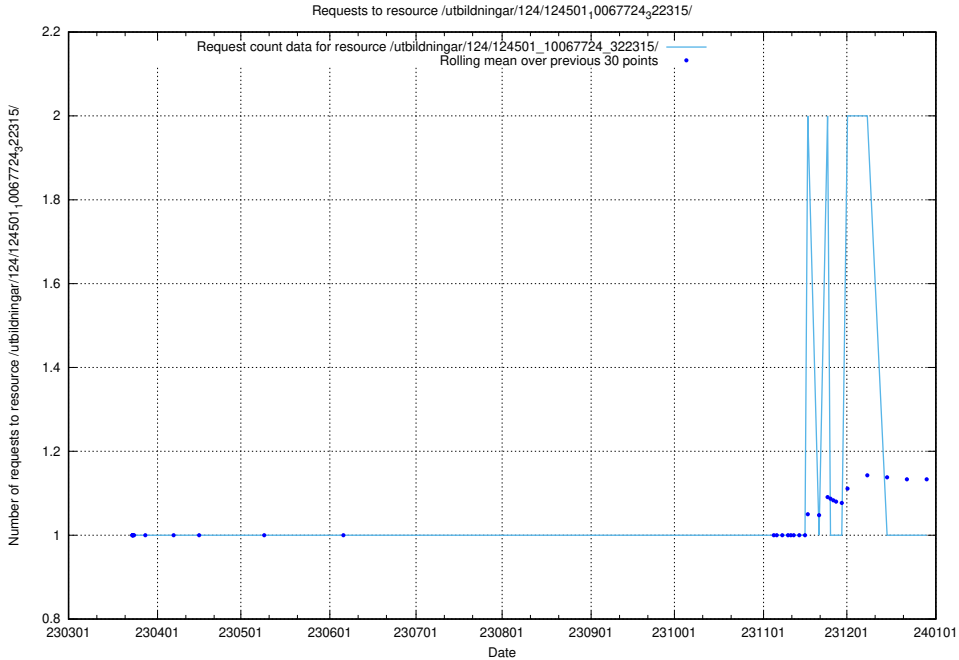

5.2642 Usage of /utbildningar/124/124501_10067724_322315/

Here, we count the number of requests to resource /utbildningar/124/124501_10067724_322315/.