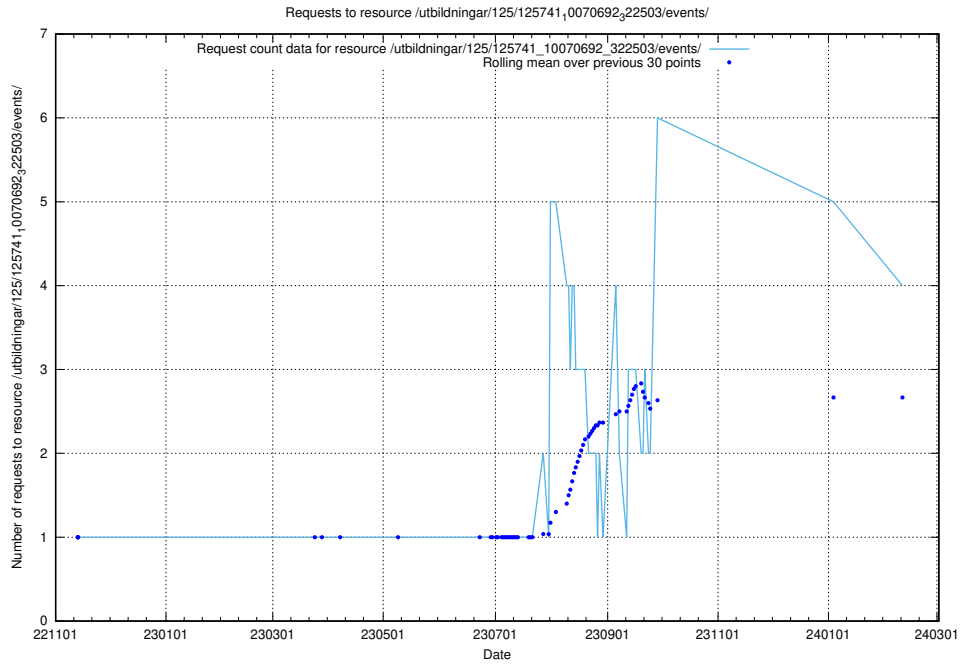

5.228 Usage of /utbildningar/125/125741_10070692_322503/events/

Here, we count the number of requests to resource /utbildningar/125/125741_10070692_322503/events/