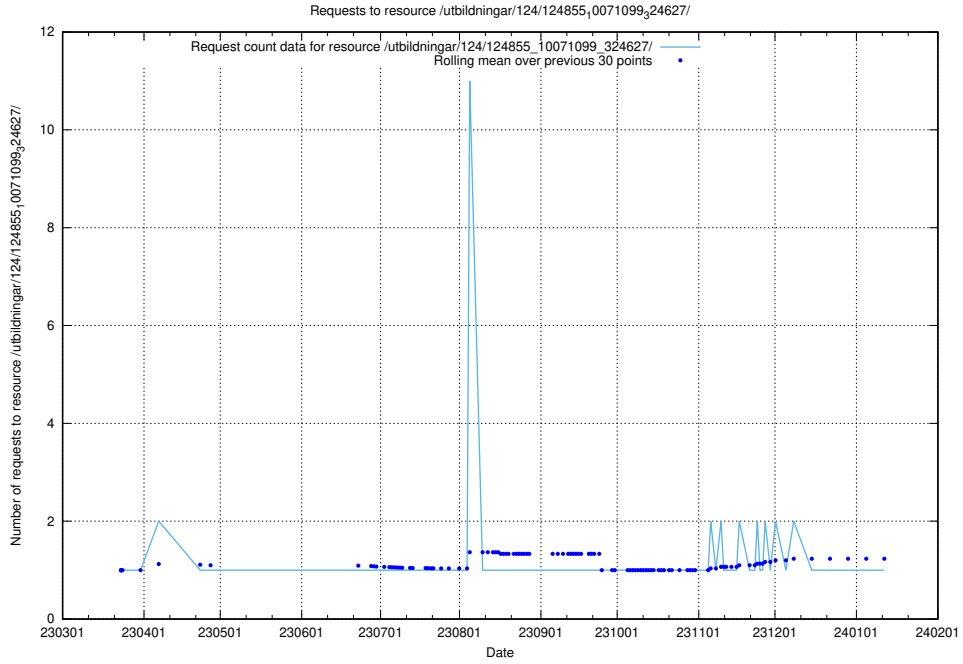

5.1169 Usage of /utbildningar/124/124855_10071099_324627/

Here, we count the number of requests to resource /utbildningar/124/124855_10071099_324627/.