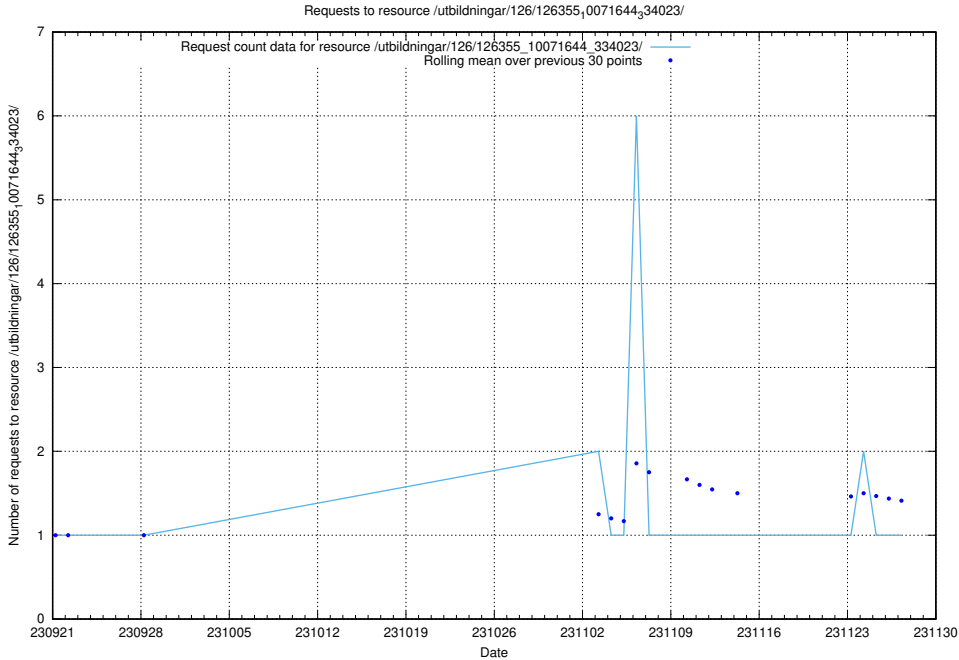

5.4904 Usage of /utbildningar/126/126355_10071644_334023/

Here, we count the number of requests to resource /utbildningar/126/126355_10071644_334023/.