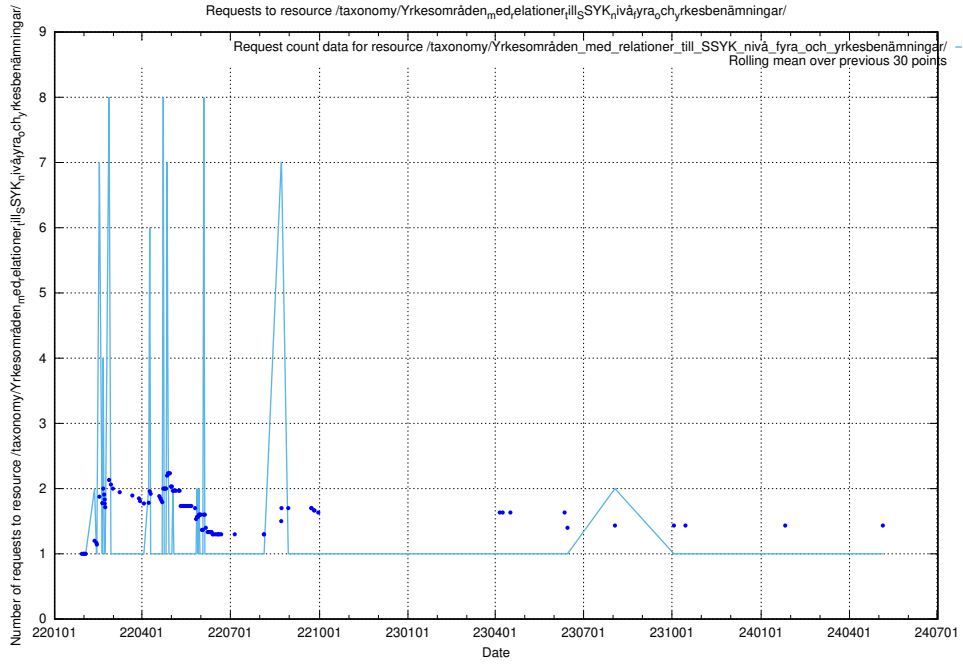

5.4131 Usage of /taxonomy/Yrkesområden_med_relationer_till_SSYK_nivå_fy

Here, we count the number of requests to resource /taxonomy/Yrkesområden_med_relationer_till_SSYK_nivå_fy