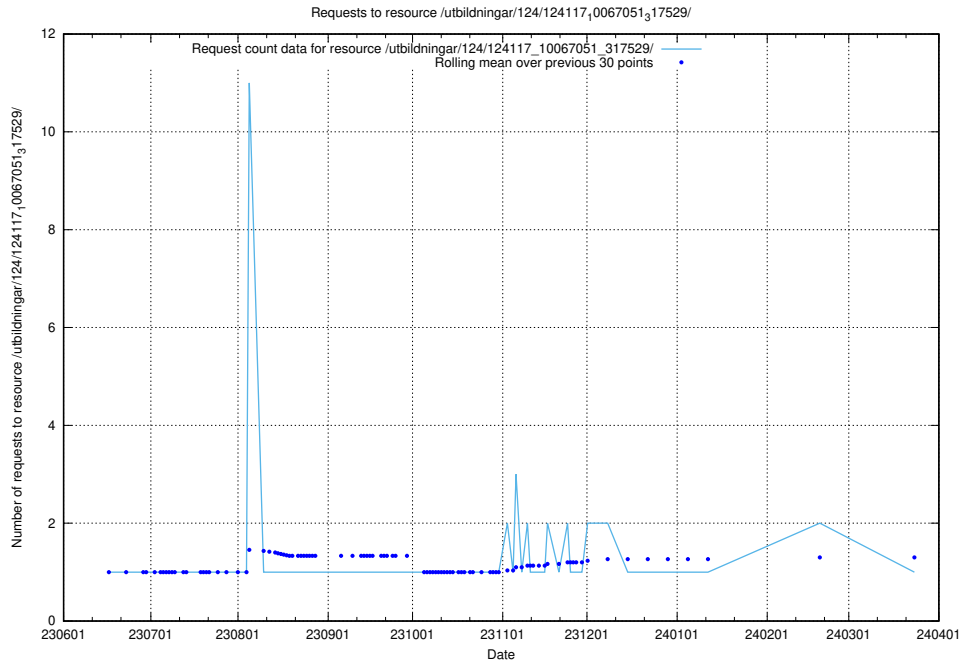

Here, we count the number of requests to resource /utbildningar/125/125605_10070132_320643/events/

5.6264 Usage of /utbildningar/124/124117_10067051_317529/

Here, we count the number of requests to resource /utbildningar/124/124117_10067051_317529/.