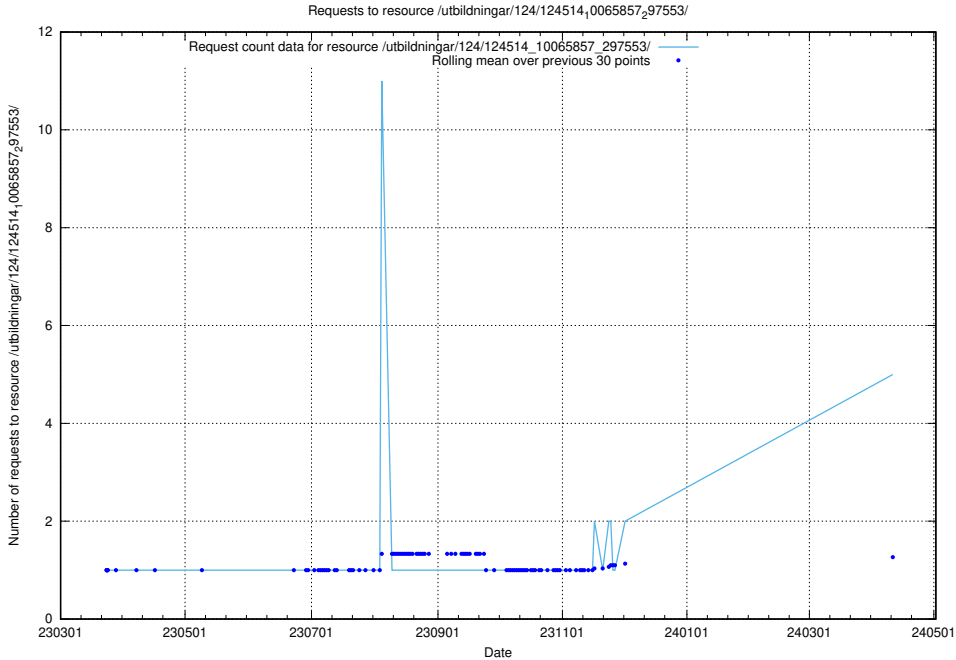

5.119 Usage of /utbildningar/124/124514_10065857_297553/

Here, we count the number of requests to resource /utbildningar/124/124514_10065857_297553/.