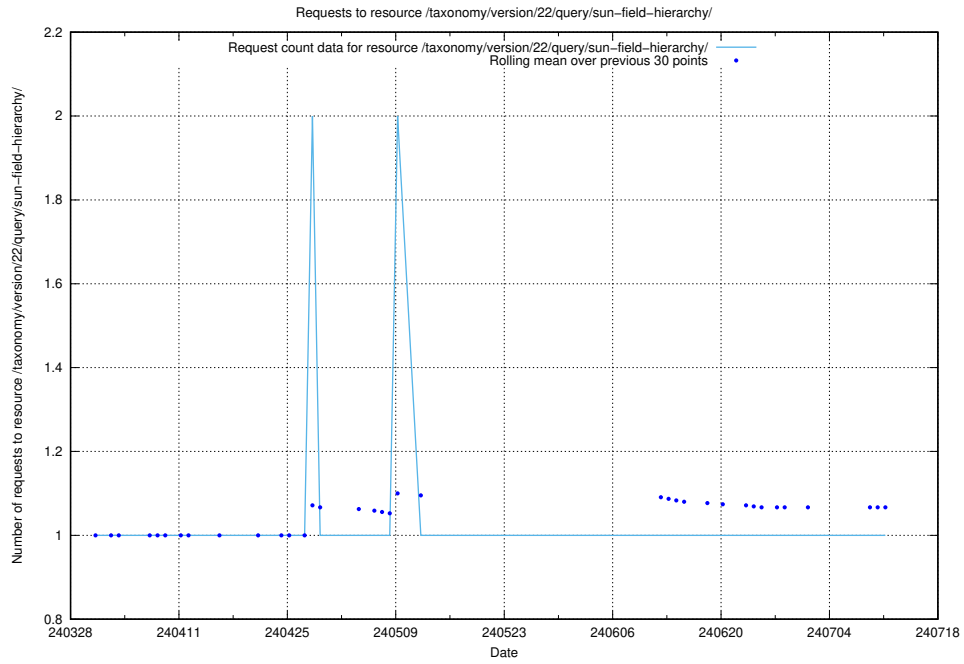

5.1958 Usage of /taxonomy/version/22/query/sun-field-hierarchy/

Here, we count the number of requests to resource /taxonomy/version/22/query/sun-field-hierarchy/.