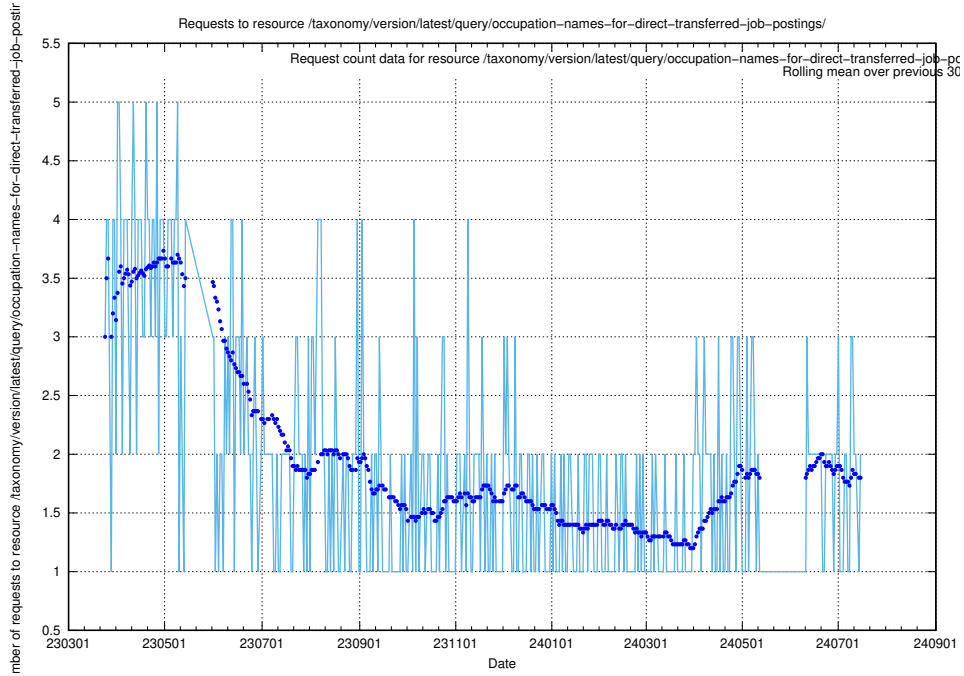

5.882 Usage of /taxonomy/version/latest/query/occupation-names-for-direct-transferred-job-postings/

Here, we count the number of requests to resource /taxonomy/version/latest/query/occupation-names-for-direct-transferred-job-postings/.