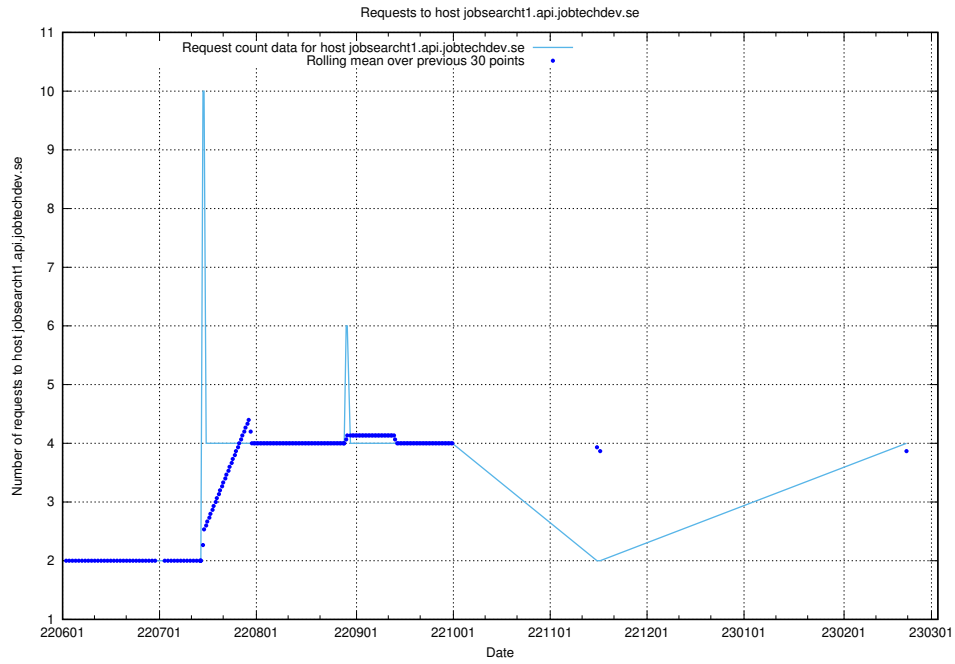

7.154 Usage of jobsearcht1.api.jobtechdev.se

Here, we count the number of requests to host jobsearcht1.api.jobtechdev.se.