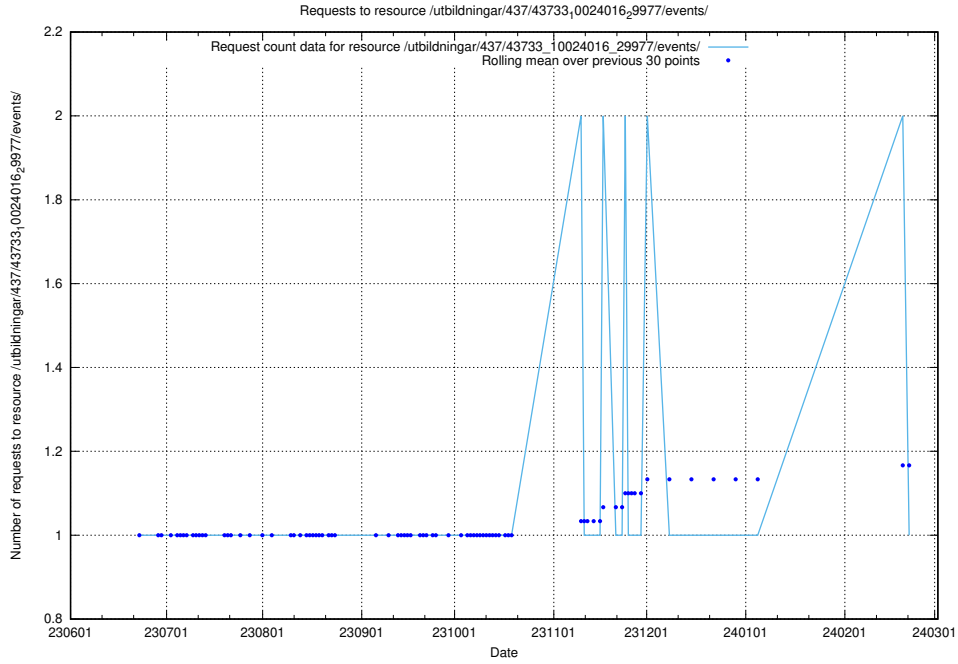

5.5976 Usage of /utbildningar/437/43733_10024016_29977/events/

Here, we count the number of requests to resource /utbildningar/437/43733_10024016_29977/events/.