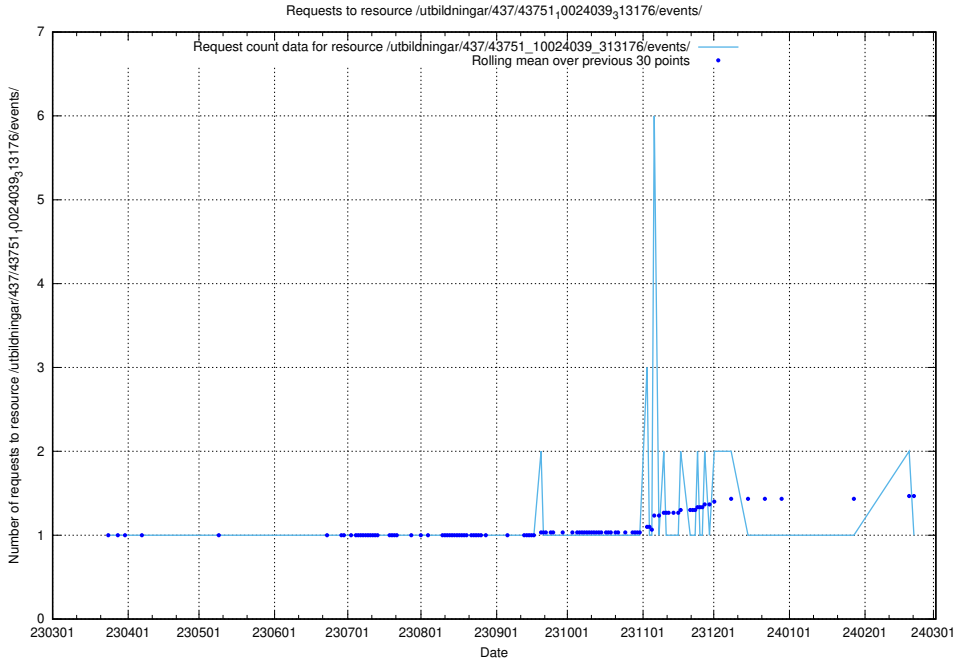

5.6578 Usage of /utbildningar/437/43751_10024039_313176/events/

Here, we count the number of requests to resource /utbildningar/437/43751_10024039_313176/events/.