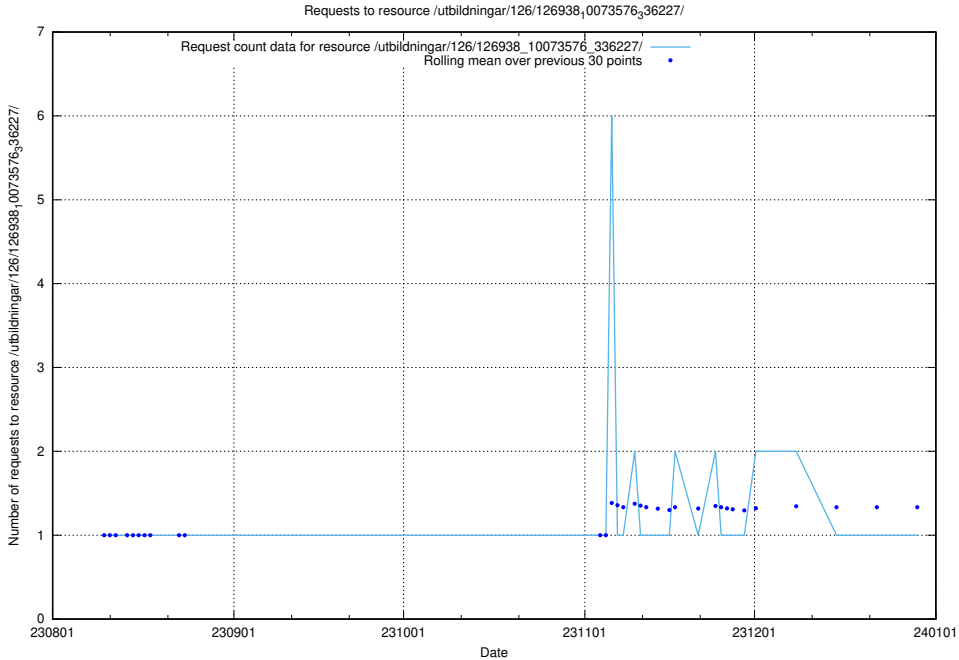

5.5201 Usage of /utbildningar/126/126938_10073576_336227/

Here, we count the number of requests to resource /utbildningar/126/126938_10073576_336227/.