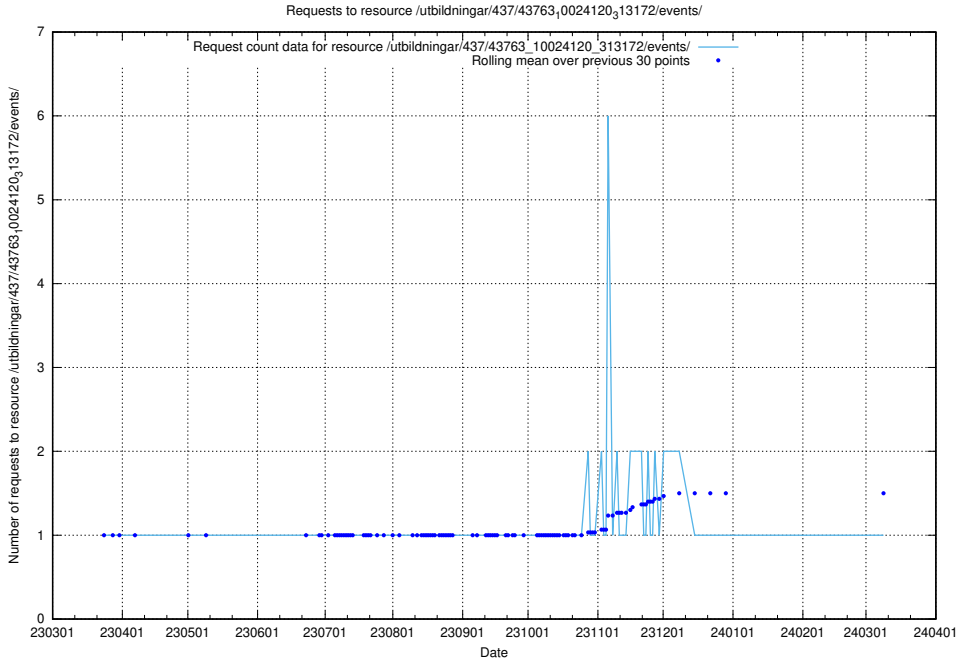

5.6570 Usage of /utbildningar/437/43763_10024120_313172/events/

Here, we count the number of requests to resource /utbildningar/437/43763_10024120_313172/events/.