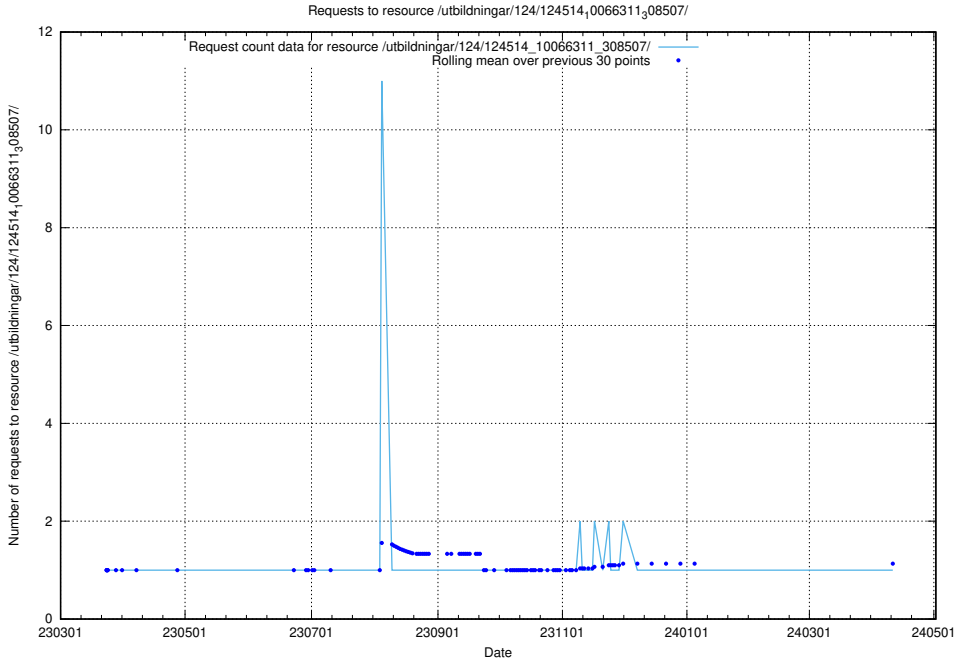

5.2179 Usage of /utbildningar/124/124514_10066311_308507/

Here, we count the number of requests to resource /utbildningar/124/124514_10066311_308507/.