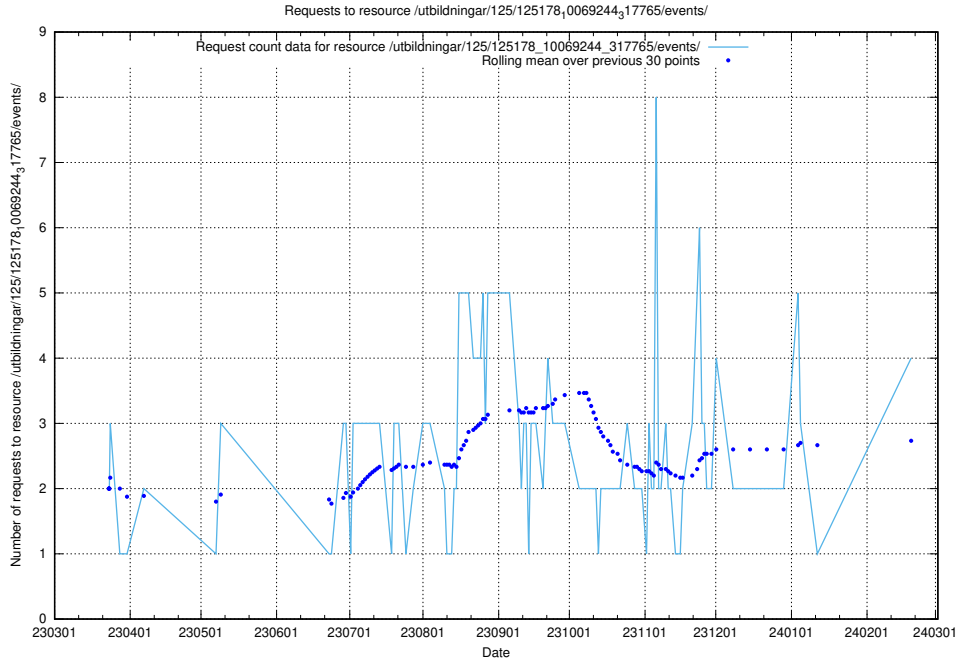

5.238 Usage of /utbildningar/125/125178_10069244_317765/events/

Here, we count the number of requests to resource /utbildningar/125/125178_10069244_317765/events/