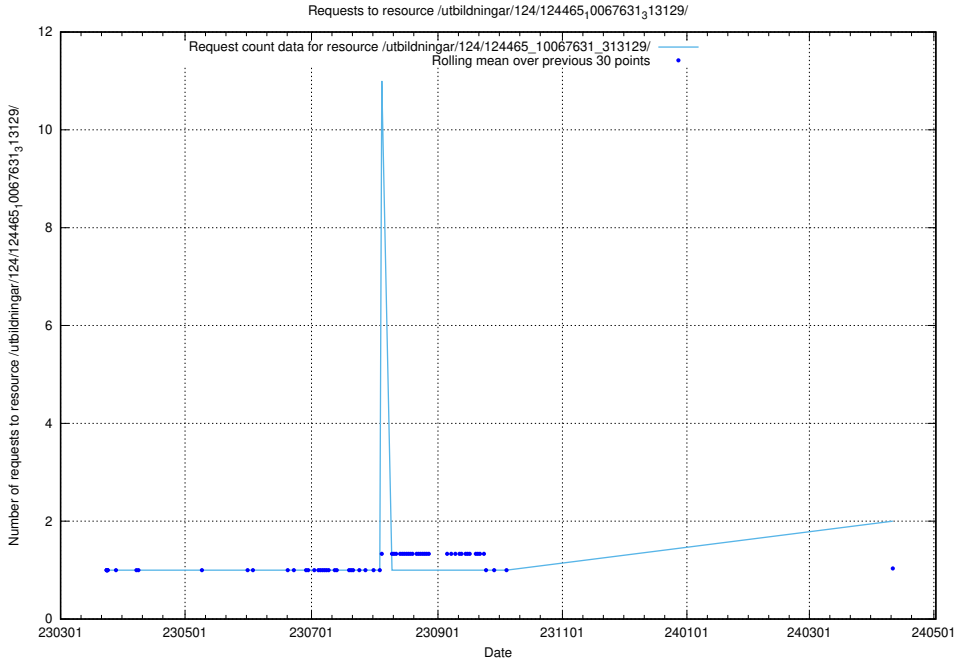

5.599 Usage of /utbildningar/124/124465_10067631_313129/

Here, we count the number of requests to resource /utbildningar/124/124465_10067631_313129/.