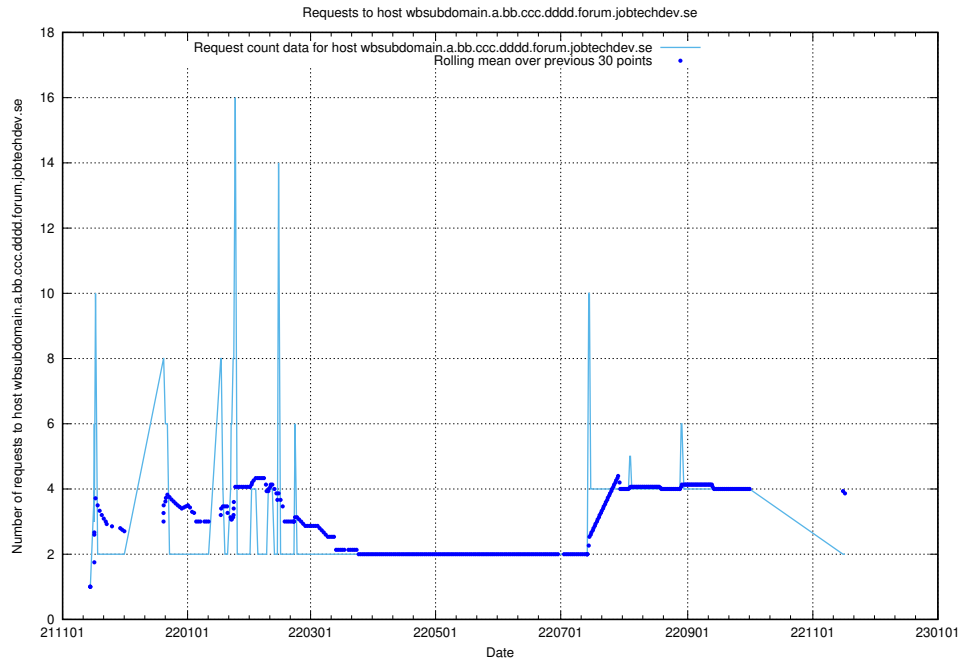

7.552 Usage of wbsubdomain.a.bb.ccc.dddd.forum.jobtechdev.se

Here, we count the number of requests to host wbsubdomain.a.bb.ccc.dddd.forum.jobtechdev.se.