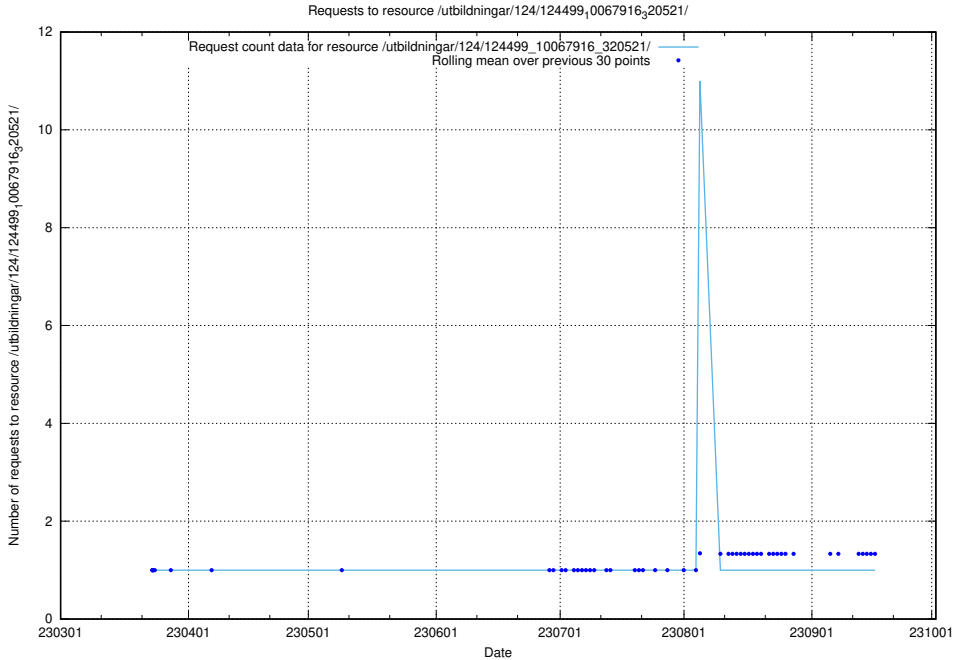

5.2713 Usage of /utbildningar/124/124499_10067916_320521/

Here, we count the number of requests to resource /utbildningar/124/124499_10067916_320521/.