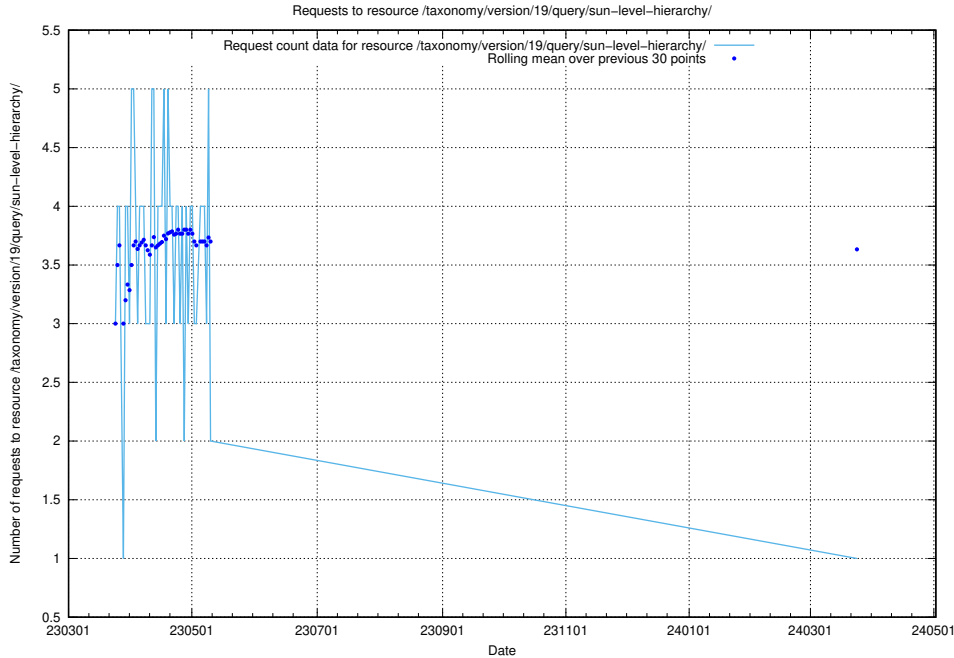

5.6494 Usage of /taxonomy/version/19/query/sun-level-hierarchy/

Here, we count the number of requests to resource /taxonomy/version/19/query/sun-level-hierarchy/.