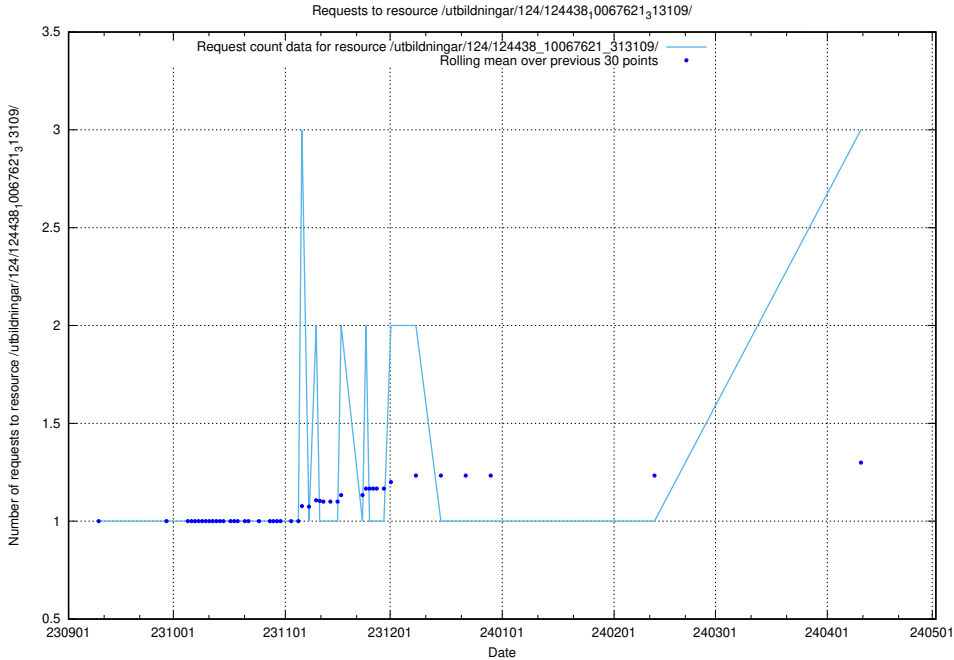

5.342 Usage of /utbildningar/124/124438_10067621_313109/

Here, we count the number of requests to resource /utbildningar/124/124438_10067621_313109/.