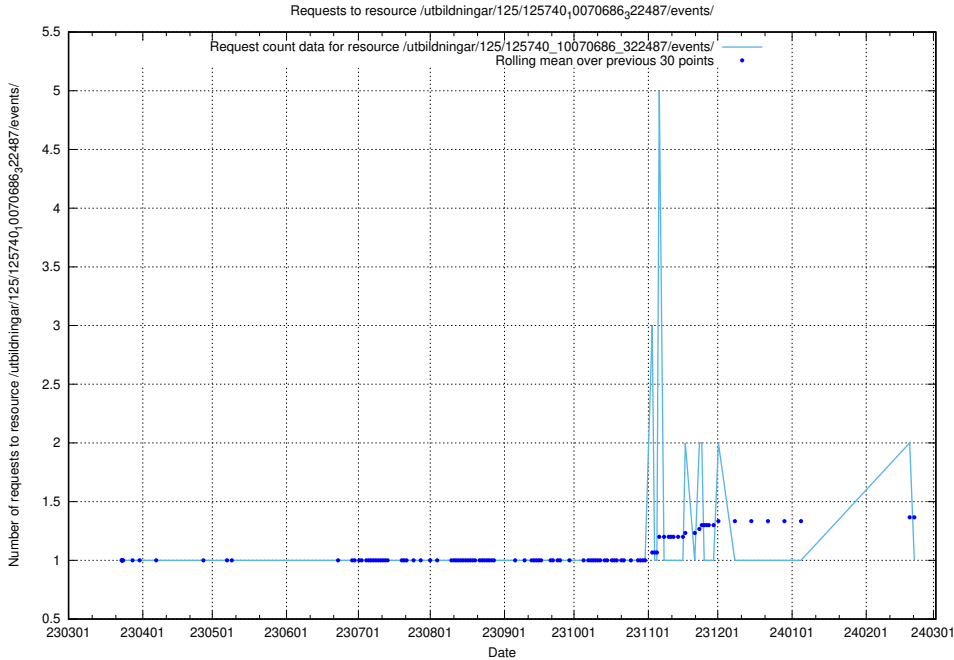

Here, we count the number of requests to resource /utbildningar/125/125740_10070686_323007/.

5.961 Usage of /utbildningar/125/125740_10070686_322487/events/

Here, we count the number of requests to resource /utbildningar/125/125740_10070686_322487/events/