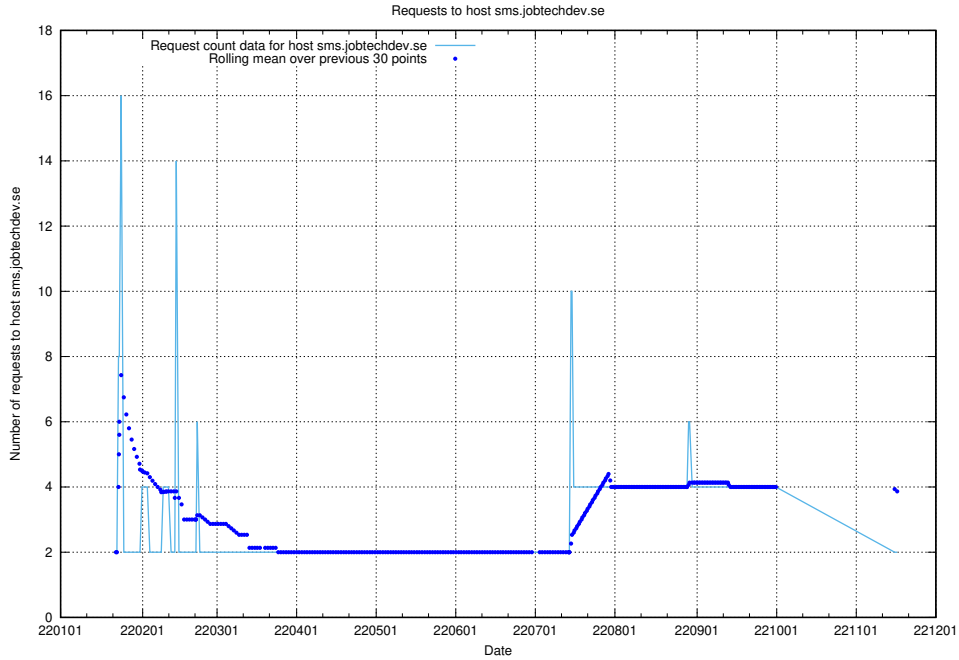

Here, we count the number of requests to host sms.jobtechdev.se.

7.589 Usage of sistema.jobtechdev.se

Here, we count the number of requests to host sistema.jobtechdev.se.

7.590 Usage of shopify.jobtechdev.se