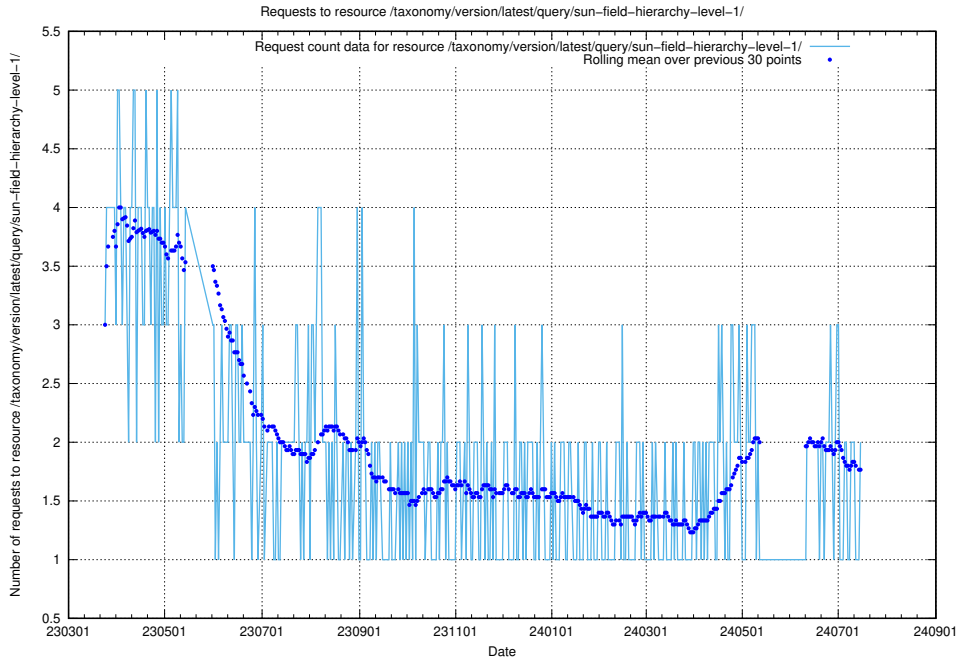

5.861 Usage of /taxonomy/version/latest/query/sun-field-hierarchy-level-1/

Here, we count the number of requests to resource /taxonomy/version/latest/query/sun-field-hierarchy-level-1/.