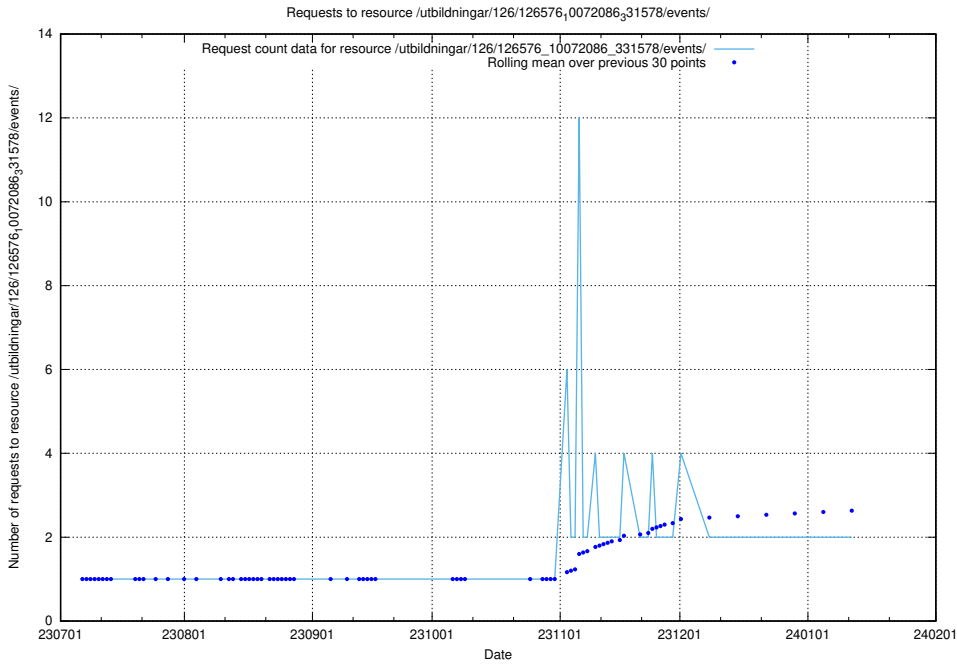

5.760 Usage of /utbildningar/124/124862_10071083_324595/events/

Here, we count the number of requests to resource /utbildningar/124/124862_10071083_324595/events/

5.761 Usage of /utbildningar/124/124520_10065864_333174/events/