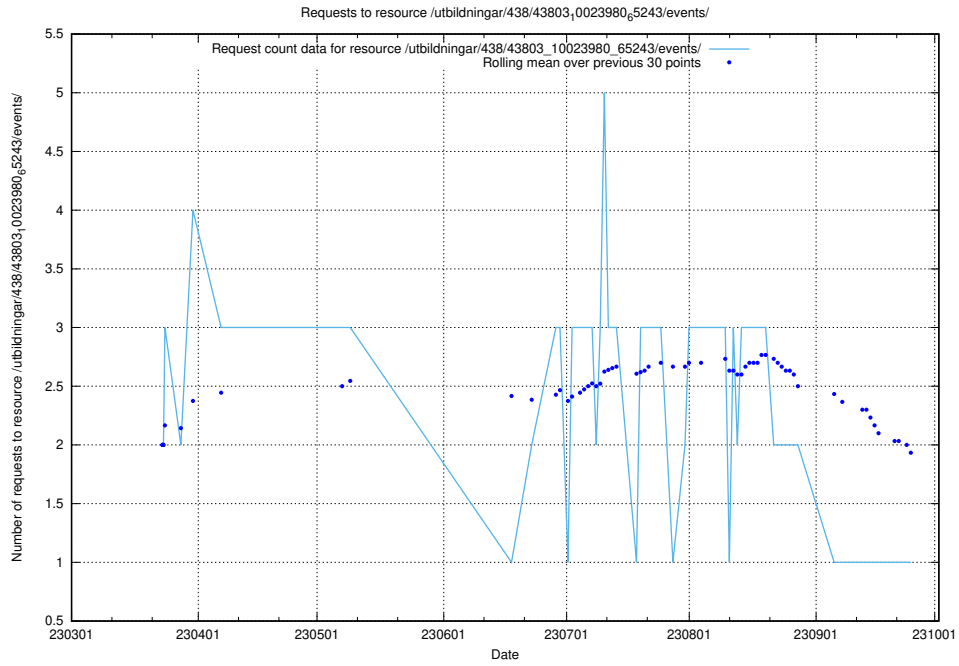

5.6649 Usage of /utbildningar/438/43803_10023980_65243/events/

Here, we count the number of requests to resource /utbildningar/438/43803_10023980_65243/events/.