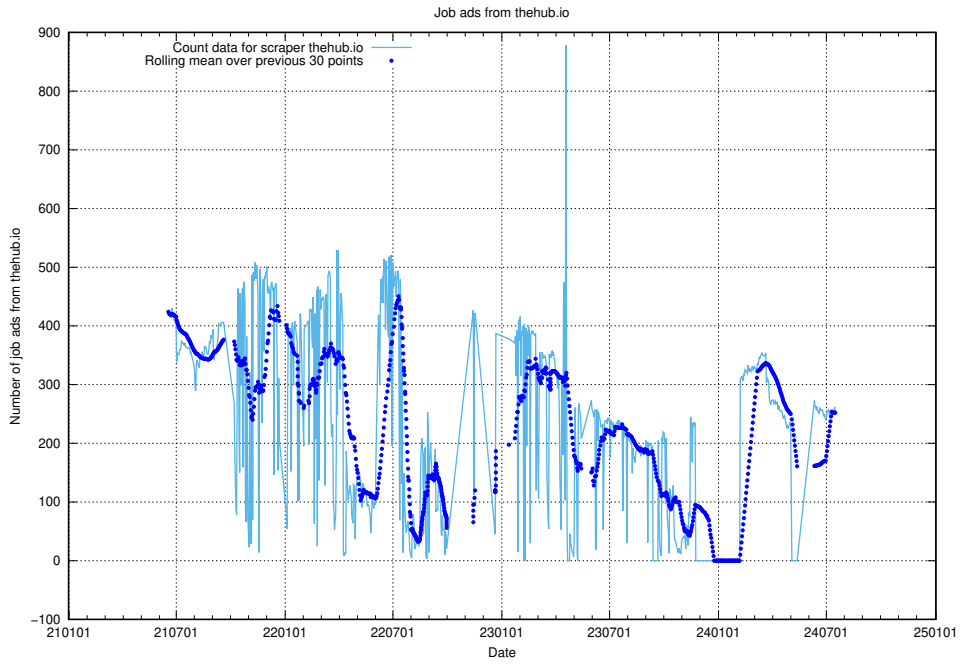

13.8 Number of ads by scraper jobbdirekt.se

Here, we count the number of job ads scraped from jobbdirekt.se.

13.9 Number of ads by scraper thehub.io

Here, we count the number of job ads scraped from thehub.io.