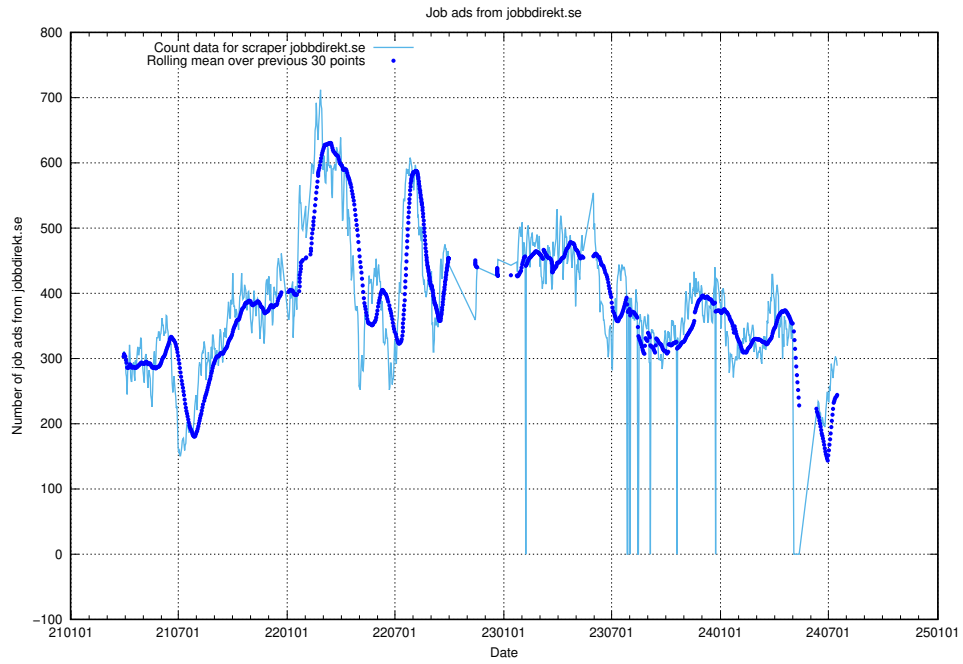

13.8 Number of ads by scraper jobbdirekt.se

Here, we count the number of job ads scraped from jobbdirekt.se.

13.9 Number of ads by scraper thehub.io

Here, we count the number of job ads scraped from thehub.io.