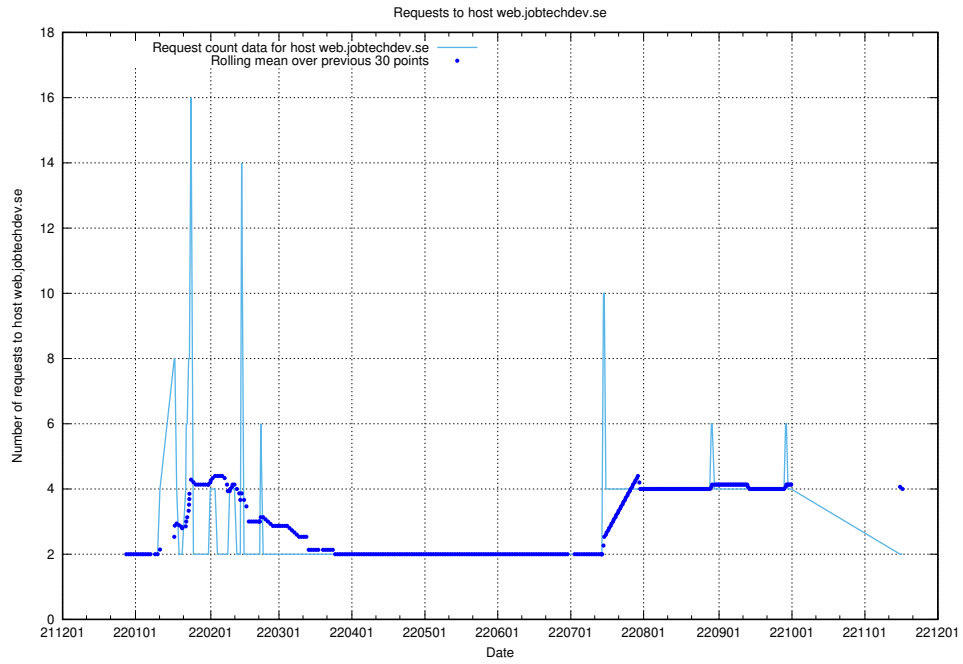

7.356 Usage of inks-develop.api.jobtechdev.se

Here, we count the number of requests to host inks-develop.api.jobtechdev.se.

7.357 Usage of web.jobtechdev.se

Here, we count the number of requests to host web.jobtechdev.se.