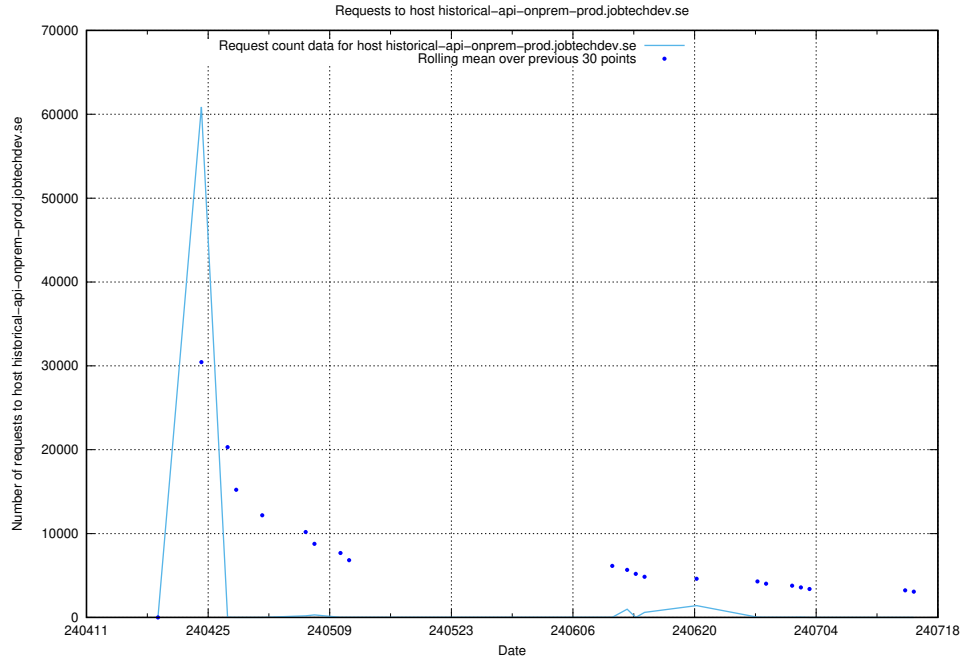

7.558 Usage of system.jobtechdev.se

Here, we count the number of requests to host system.jobtechdev.se.

7.559 Usage of store.jobtechdev.se

Here, we count the number of requests to host store.jobtechdev.se.