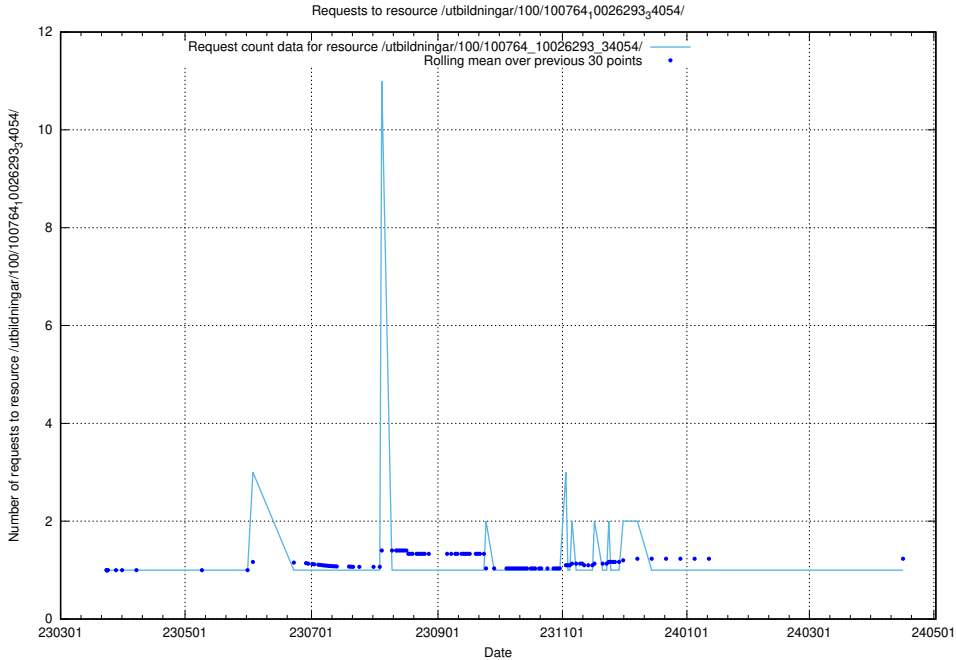

5.5943 Usage of /utbildningar/100/100764_10026293_34054/

Here, we count the number of requests to resource /utbildningar/100/100764_10026293_34054/.