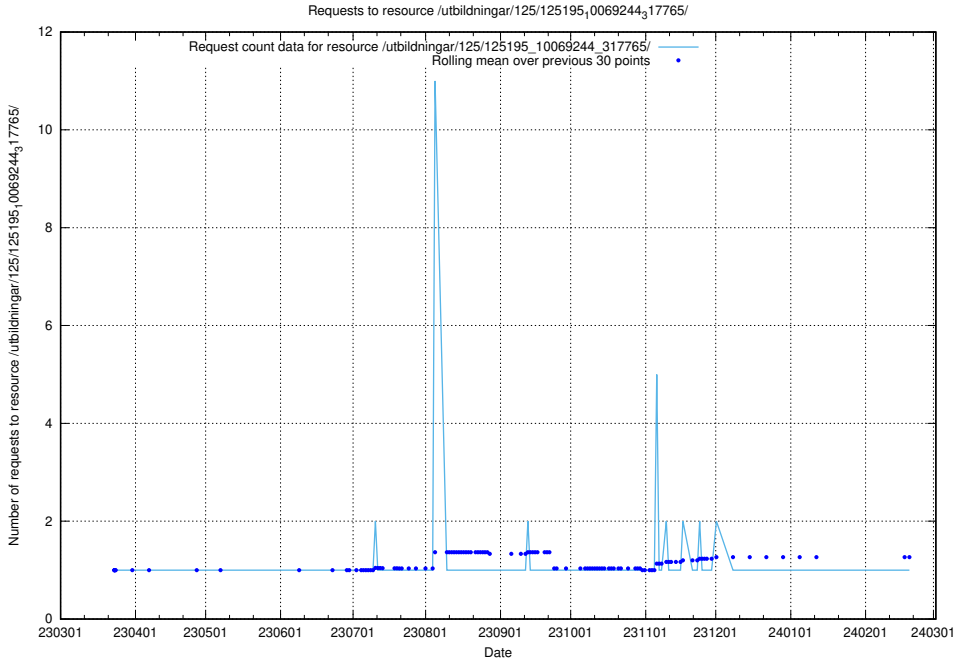

5.1109 Usage of /utbildningar/125/125195_10069244_317765/

Here, we count the number of requests to resource /utbildningar/125/125195_10069244_317765/.