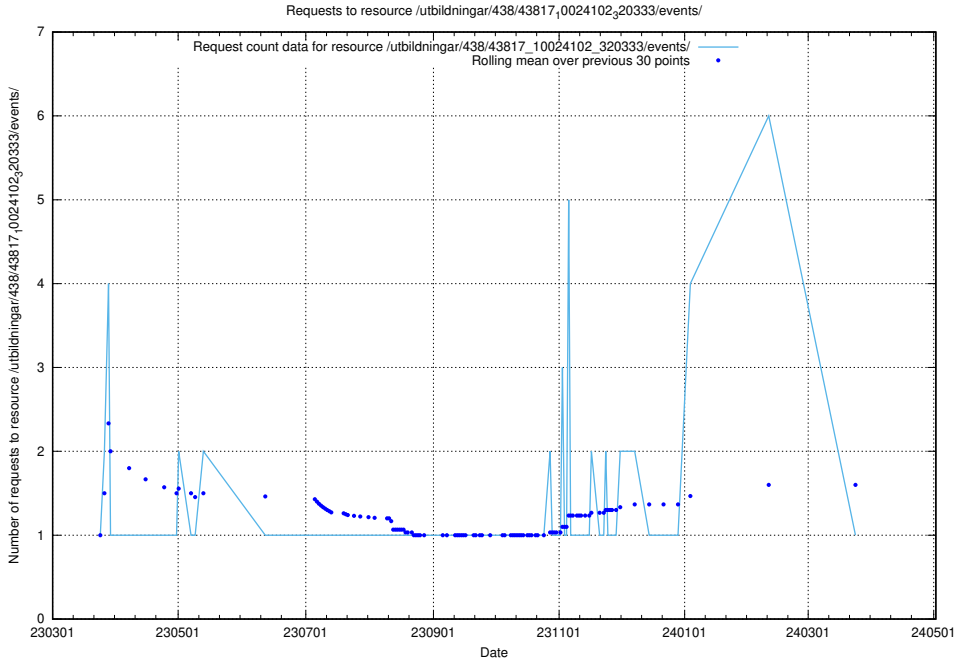

5.6552 Usage of /utbildningar/438/43817_10024102_320333/events/

Here, we count the number of requests to resource /utbildningar/438/43817_10024102_320333/events/.