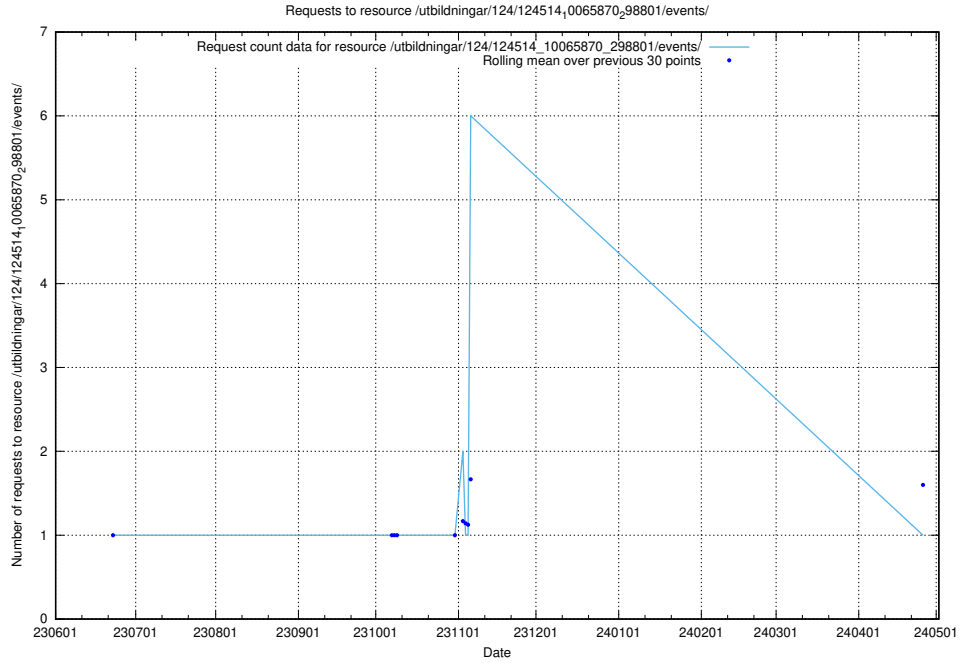

5.6171 Usage of /utbildningar/124/124514_10065870_298801/events/

Here, we count the number of requests to resource /utbildningar/124/124514_10065870_298801/events/