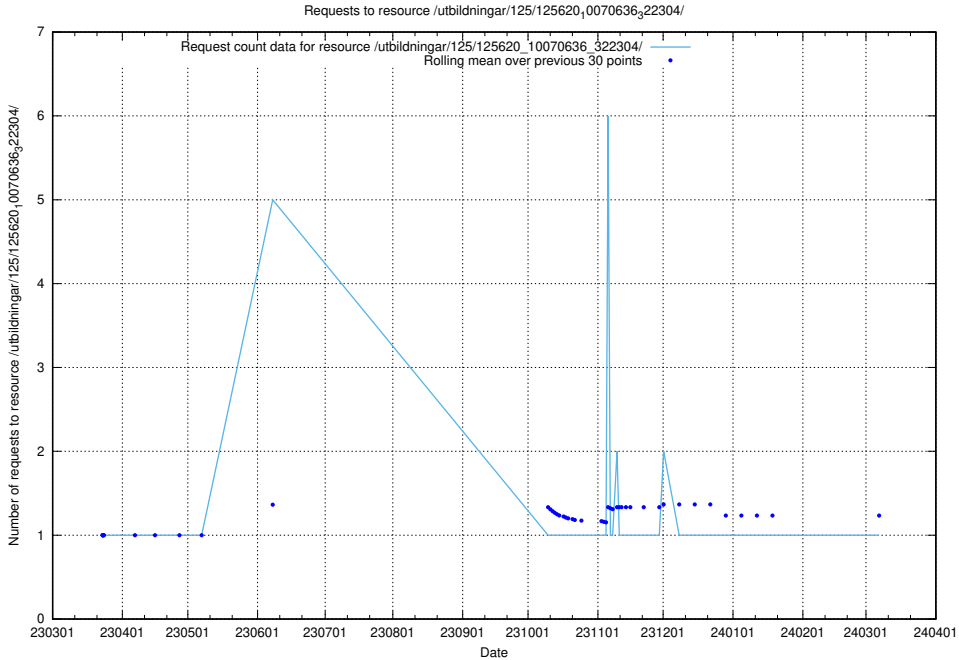

5.1037 Usage of /utbildningar/125/125620_10070636_322304/

Here, we count the number of requests to resource /utbildningar/125/125620_10070636_322304/.