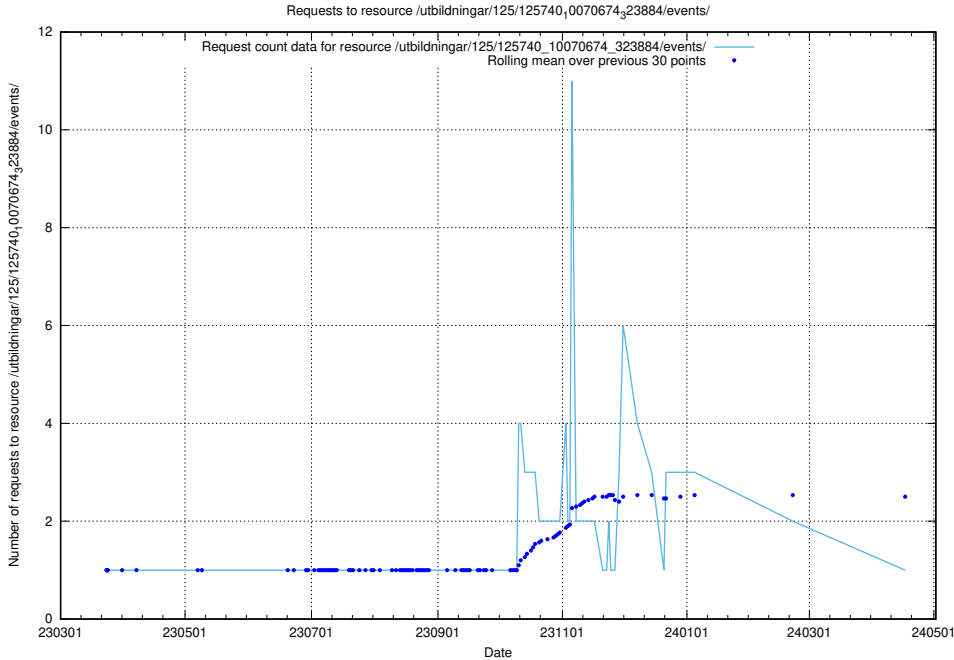

5.974 Usage of /utbildningar/125/125740_10070674_323884/events/

Here, we count the number of requests to resource /utbildningar/125/125740_10070674_323884/events/