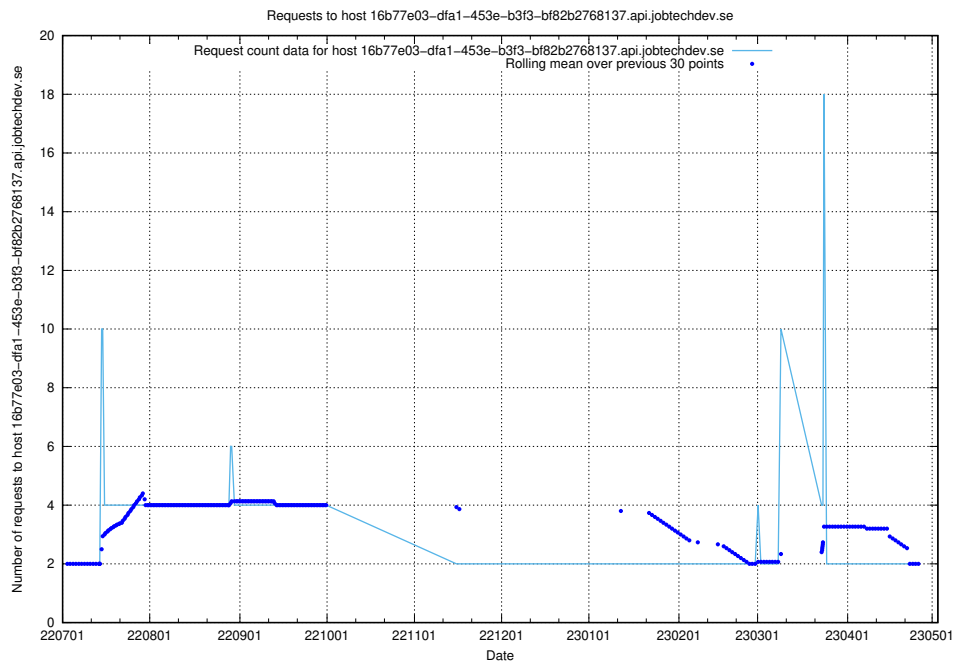

7.392 Usage of 16b77e03-dfa1-453e-b3f3-bf82b2768137.api.jobtechdev.se

Here, we count the number of requests to host 16b77e03-dfa1-453e-b3f3-bf82b2768137.api.jobtechdev.se.