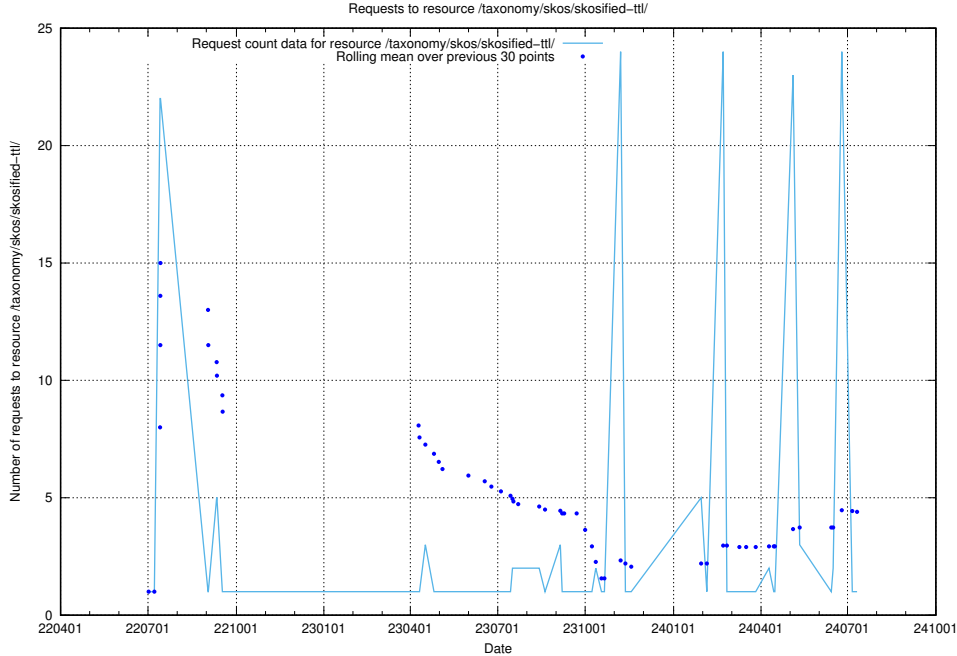

5.976 Usage of /taxonomy/skos/skosified-ttl/

Here, we count the number of requests to resource /taxonomy/skos/skosified-ttl/.