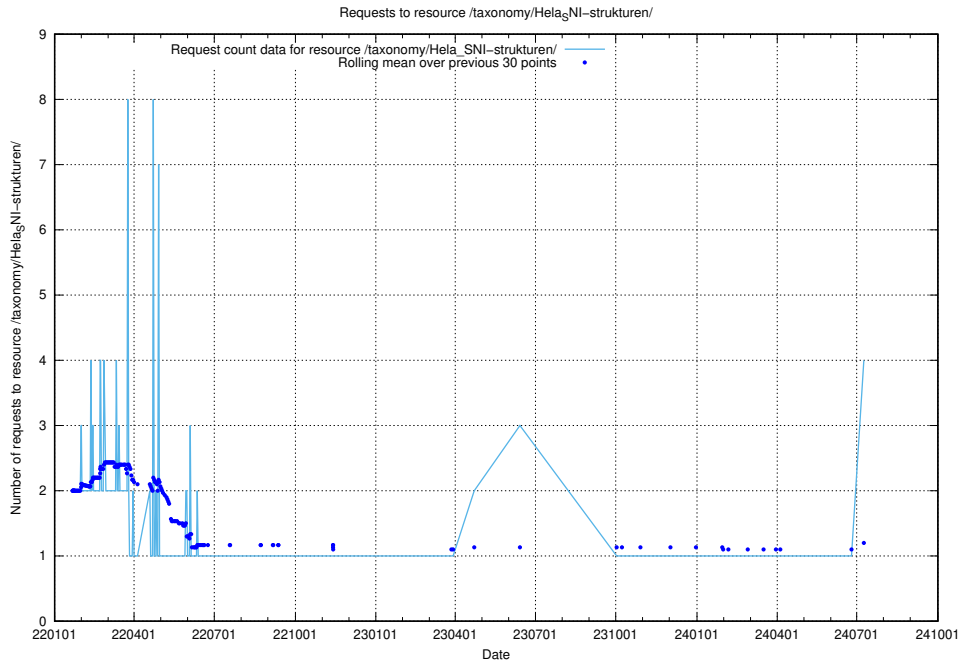

5.152 Usage of /taxonomy/Hela_SNI-strukturen/

Here, we count the number of requests to resource /taxonomy/Hela_SNI-strukturen/.