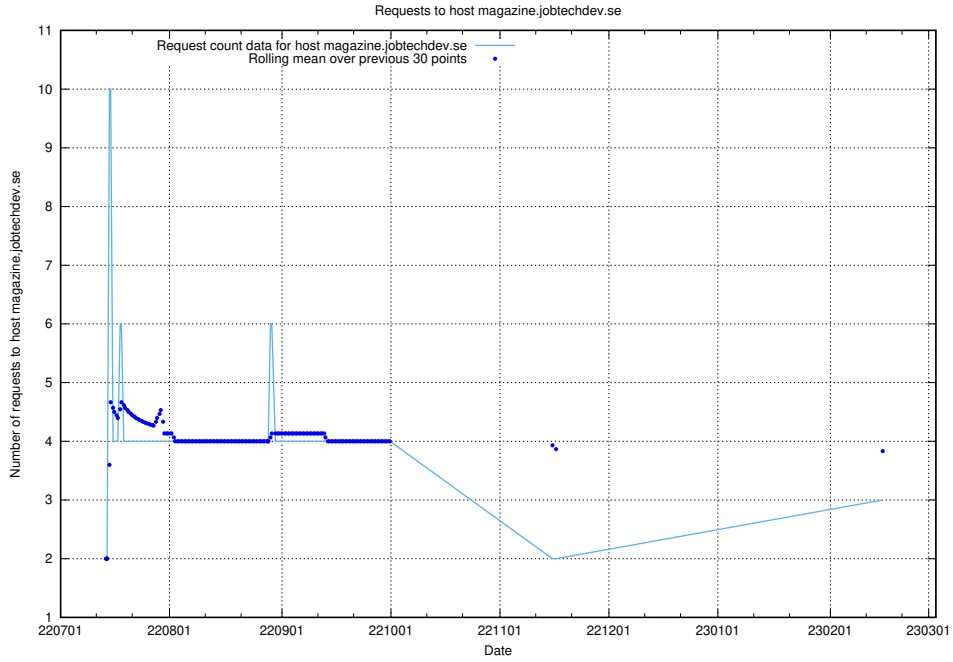

Here, we count the number of requests to host www.jobad-enrichments-api.jobtechdev.se.

7.215 Usage of magazine.jobtechdev.se

Here, we count the number of requests to host magazine.jobtechdev.se.

7.216 Usage of `blog.atlas.jobtechdev.se`