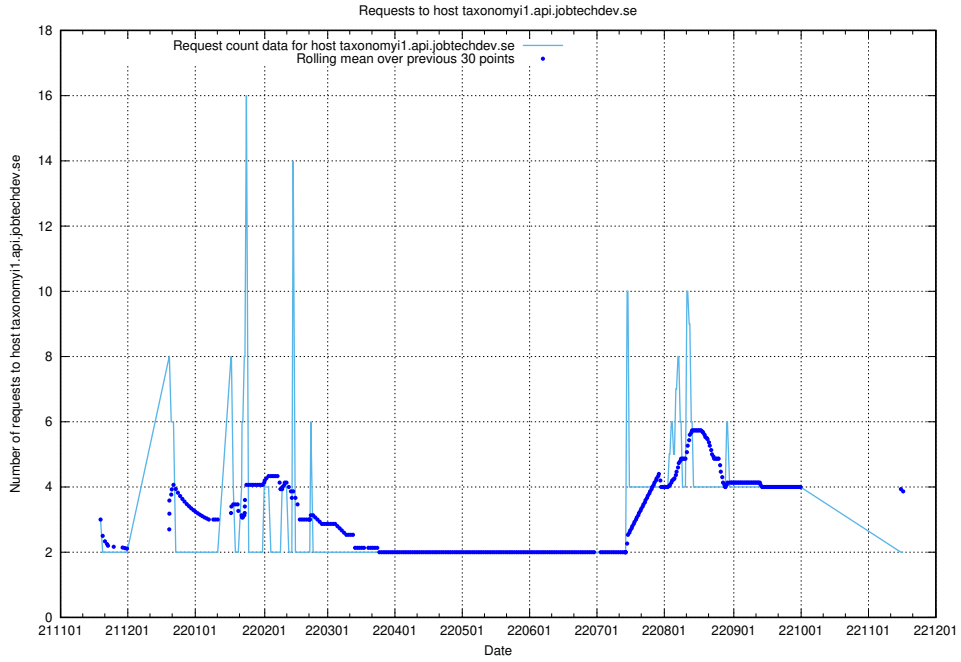

7.468 Usage of taxonomy1.api.jobtechdev.se

Here, we count the number of requests to host taxonomy1.api.jobtechdev.se.