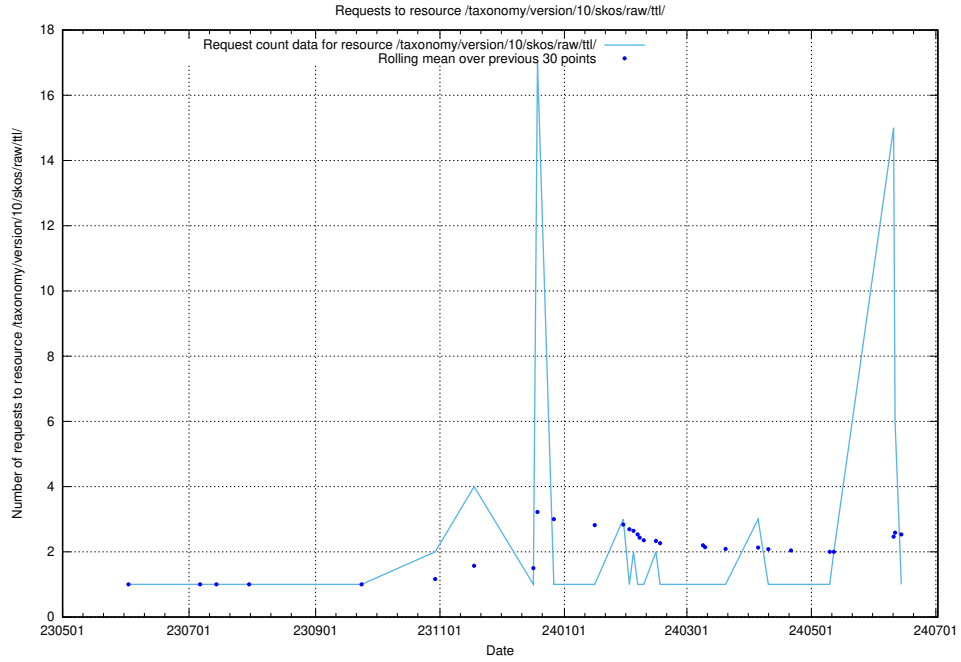

5.6325 Usage of /utbildningar/124/124055_10023995_319697/events/

Here, we count the number of requests to resource /utbildningar/124/124055_10023995_319697/events/

5.6326 Usage of /taxonomy/version/latest/