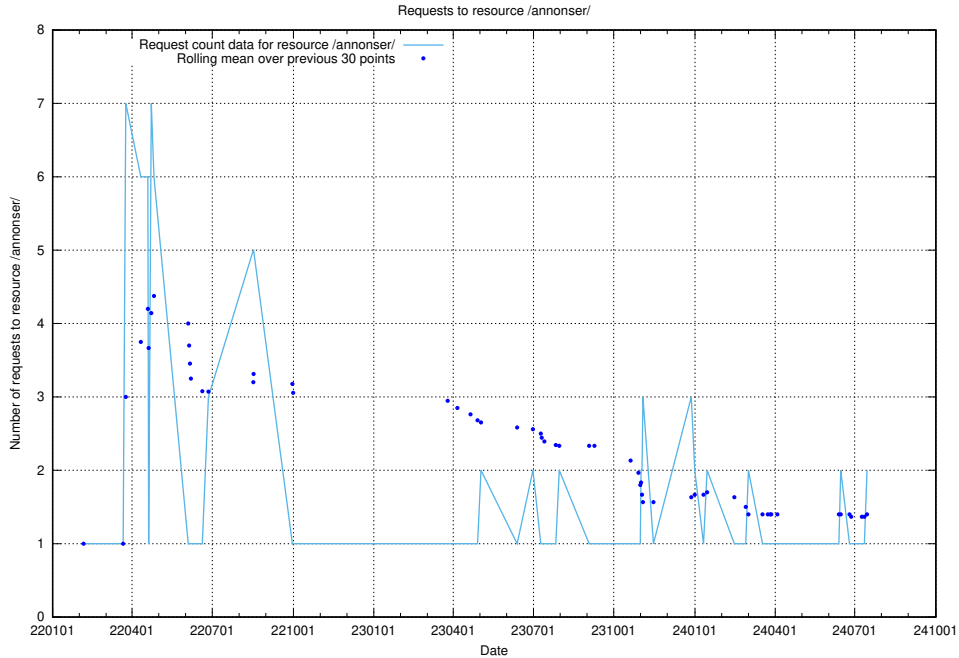

5.541 Usage of /annonser/

Here, we count the number of requests to resource /annonser/.