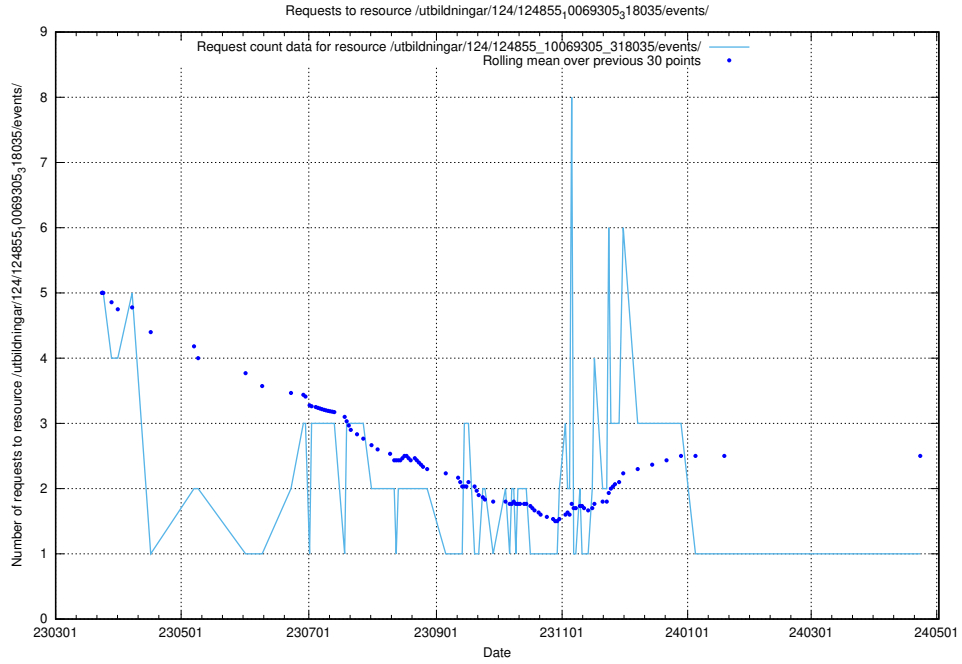

5.6635 Usage of /utbildningar/124/124855_10069305_318035/events/

Here, we count the number of requests to resource /utbildningar/124/124855_10069305_318035/events/