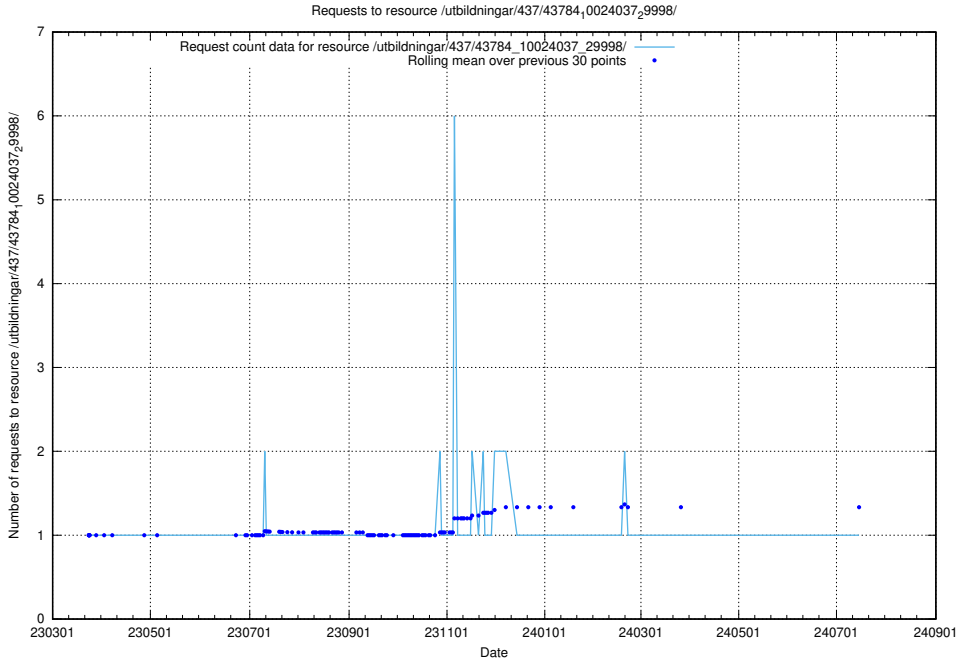

5.6745 Usage of /utbildningar/437/43784_10024037_29998/

Here, we count the number of requests to resource /utbildningar/437/43784_10024037_29998/.