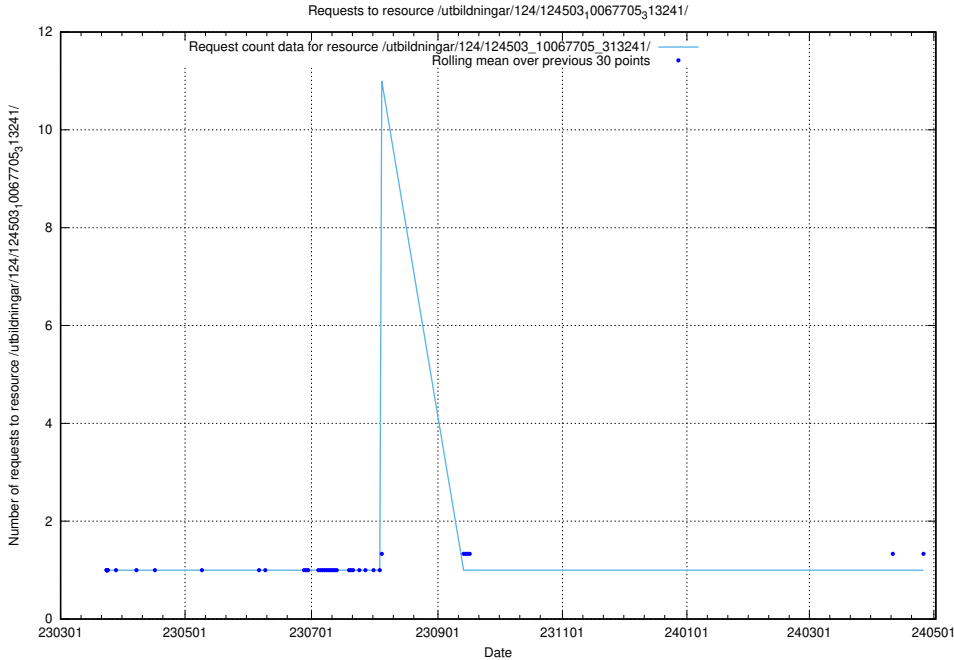

Here, we count the number of requests to resource /utbildningar/utb_emil/125/125195_10069395_332456/events/

5.2527 Usage of /utbildningar/124/124503_10067705_313241/

Here, we count the number of requests to resource /utbildningar/124/124503_10067705_313241/.