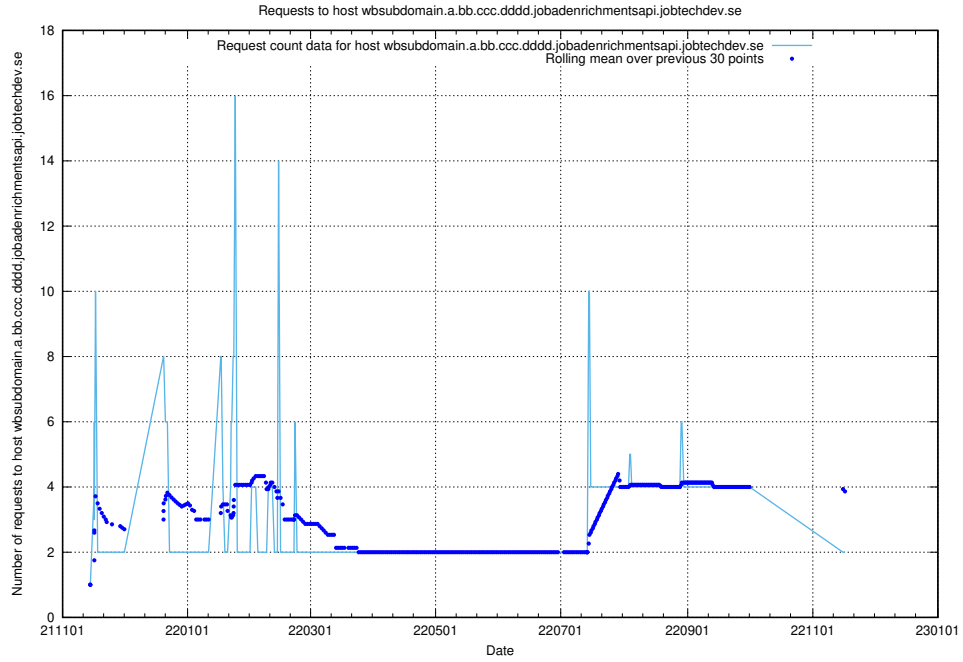

7.551 Usage of wbsubdomain.a.bb.ccc.dddd.jobadenrichmentsapi.jobtechdev.se

Here, we count the number of requests to host wbsubdomain.a.bb.ccc.dddd.jobadenrichmentsapi.jobtechdev.se