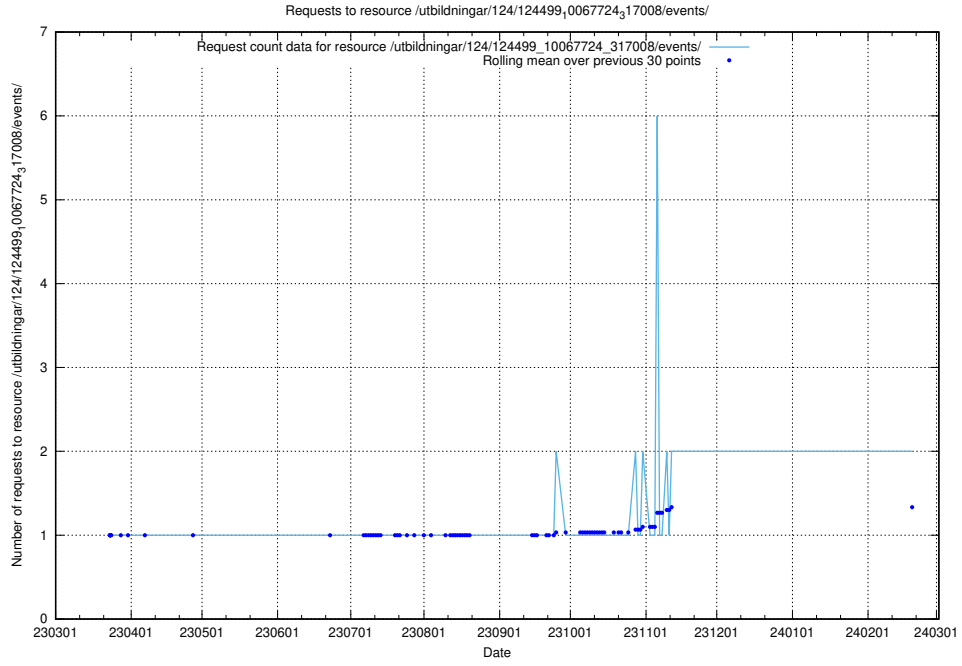

5.538 Usage of /utbildningar/124/124499_10067724_317008/events/

Here, we count the number of requests to resource /utbildningar/124/124499_10067724_317008/events/