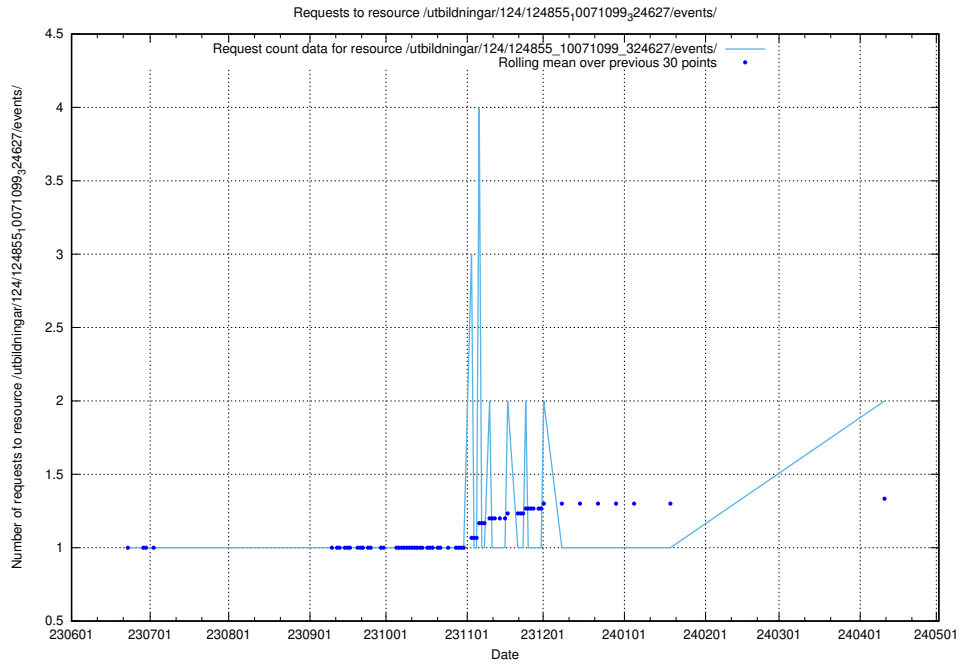

5.798 Usage of /utbildningar/124/124855_10071099_324627/events/

Here, we count the number of requests to resource /utbildningar/124/124855_10071099_324627/events/