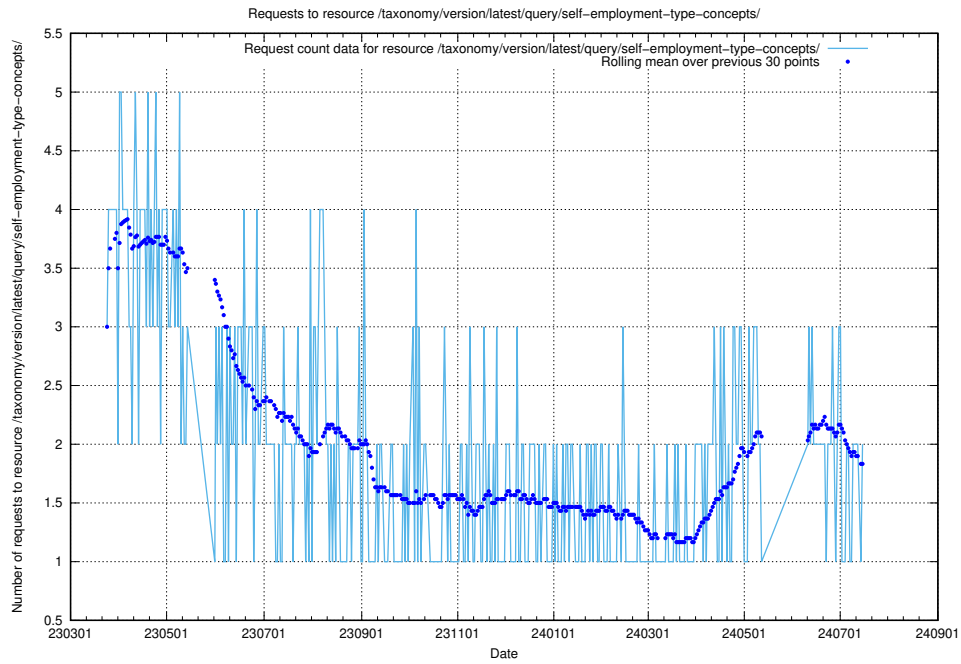

5.879 Usage of /taxonomy/version/latest/query/self-employment-type-concepts/

Here, we count the number of requests to resource /taxonomy/version/latest/query/self-employment-type-concepts/.