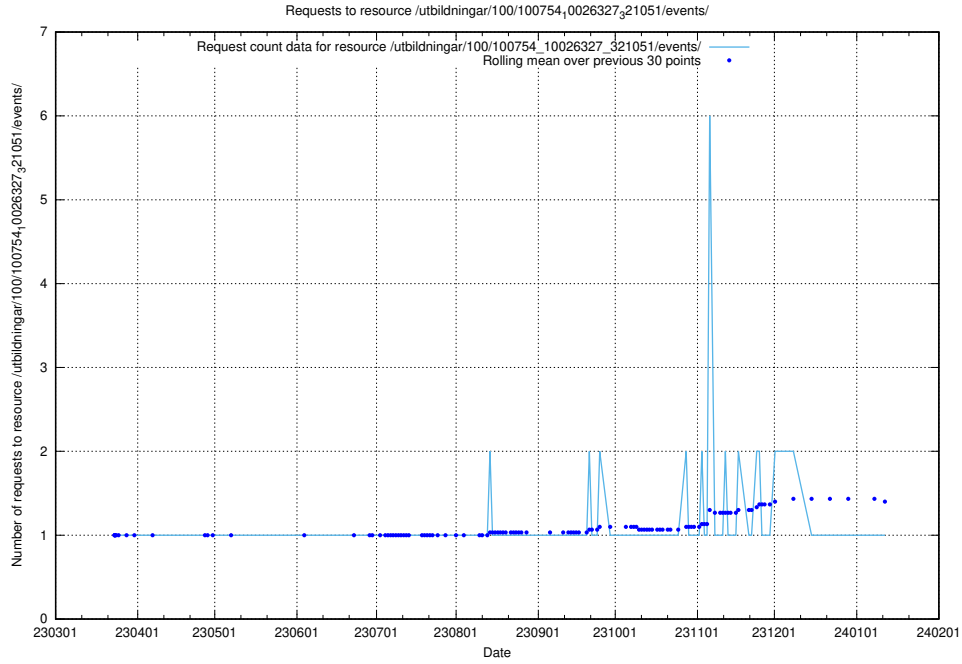

5.5994 Usage of /utbildningar/100/100754_10026327_321051/events/

Here, we count the number of requests to resource /utbildningar/100/100754_10026327_321051/events/