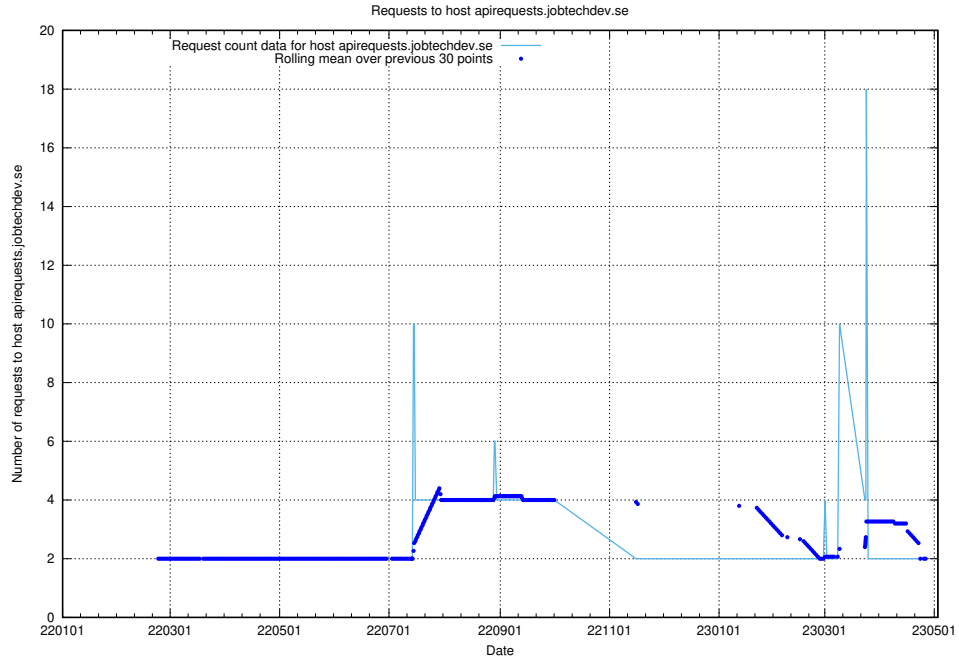

7.517 Usage of apirequests.jobtechdev.se

Here, we count the number of requests to host apirequests.jobtechdev.se.

7.518 Usage of prod.services.jtech.se

Here, we count the number of requests to host prod.services.jtech.se.