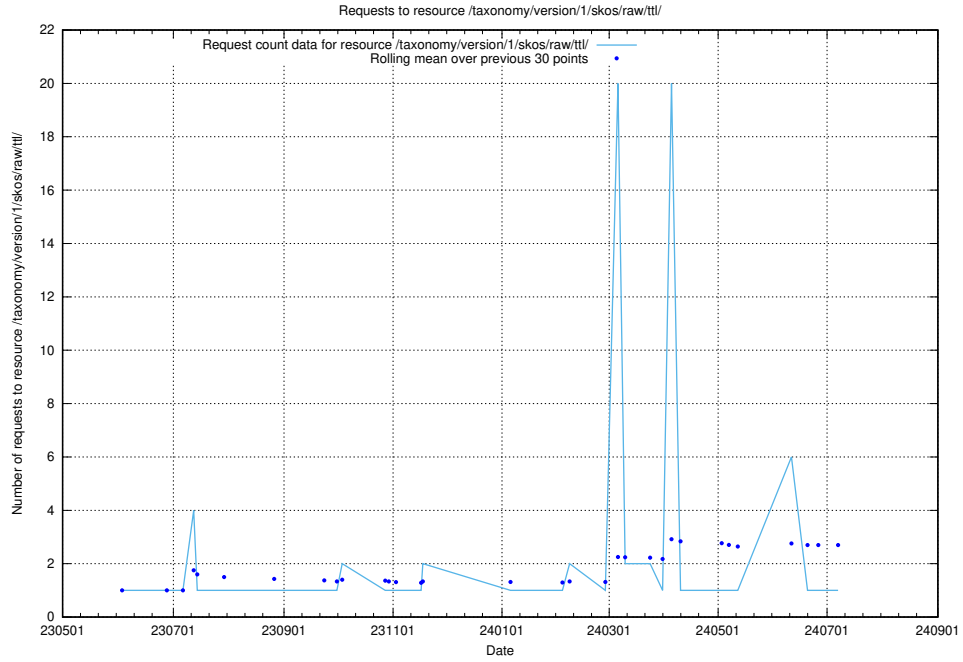

5.6312 Usage of /taxonomy/version/1/skos/raw/ttl/

Here, we count the number of requests to resource /taxonomy/version/1/skos/raw/ttl/.