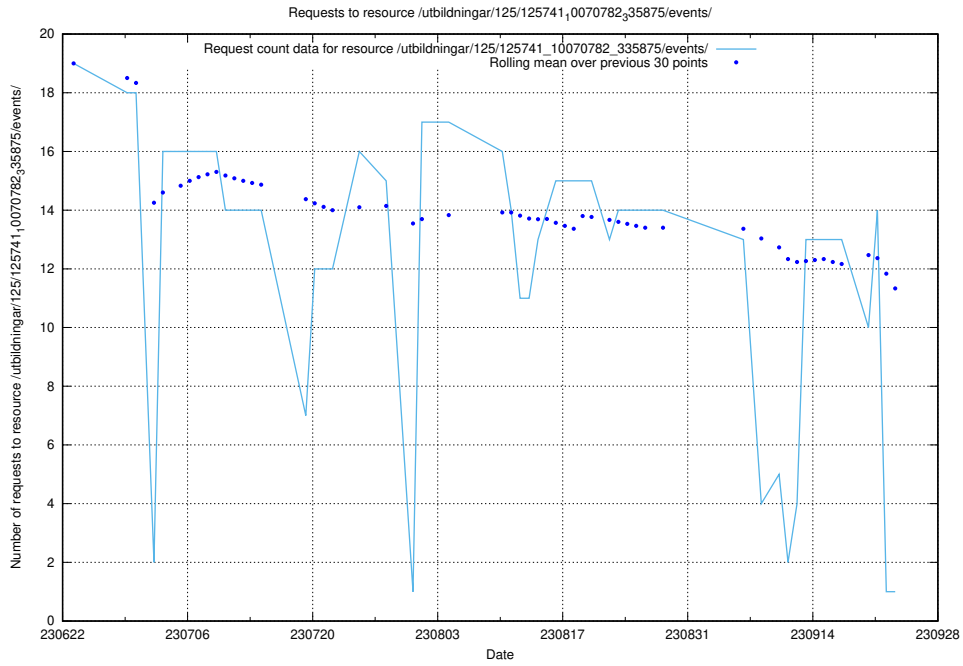

5.5956 Usage of /utbildningar/125/125741_10070782_335875/events/

Here, we count the number of requests to resource /utbildningar/125/125741_10070782_335875/events/