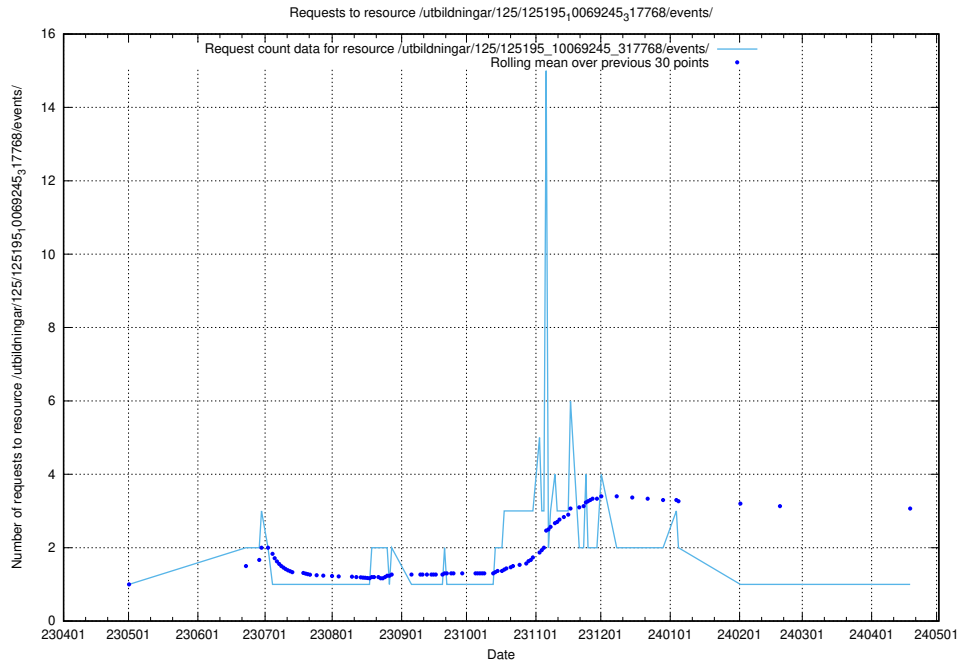

5.6396 Usage of /utbildningar/125/125195_10069245_317768/events/

Here, we count the number of requests to resource /utbildningar/125/125195_10069245_317768/events/