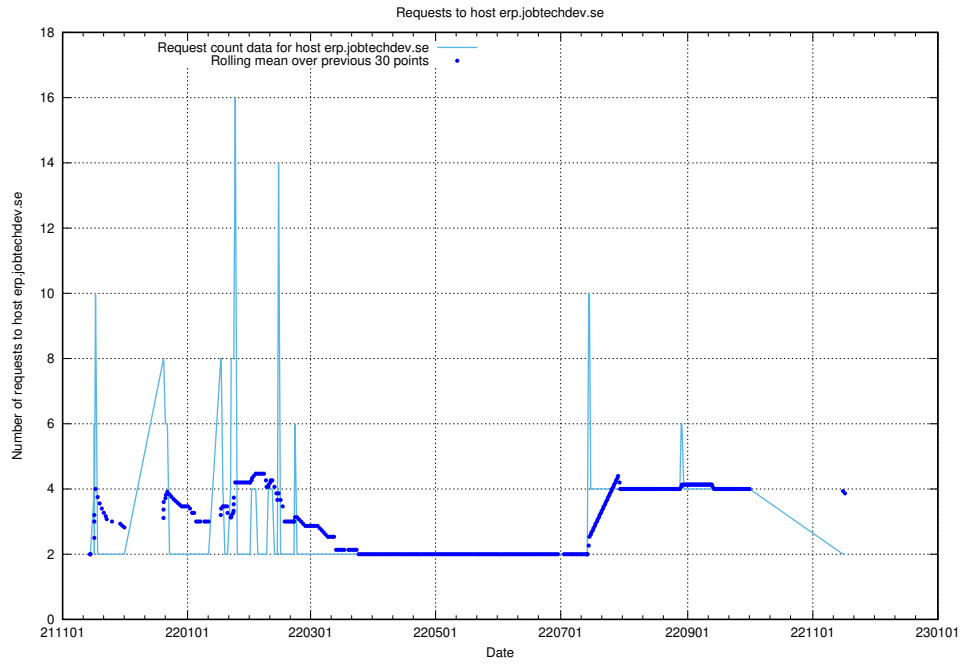

7.267 Usage of game.jobtechdev.se

Here, we count the number of requests to host game.jobtechdev.se.

7.268 Usage of erp.jobtechdev.se

Here, we count the number of requests to host erp.jobtechdev.se.

7.269 Usage of backup.jobtechdev.se