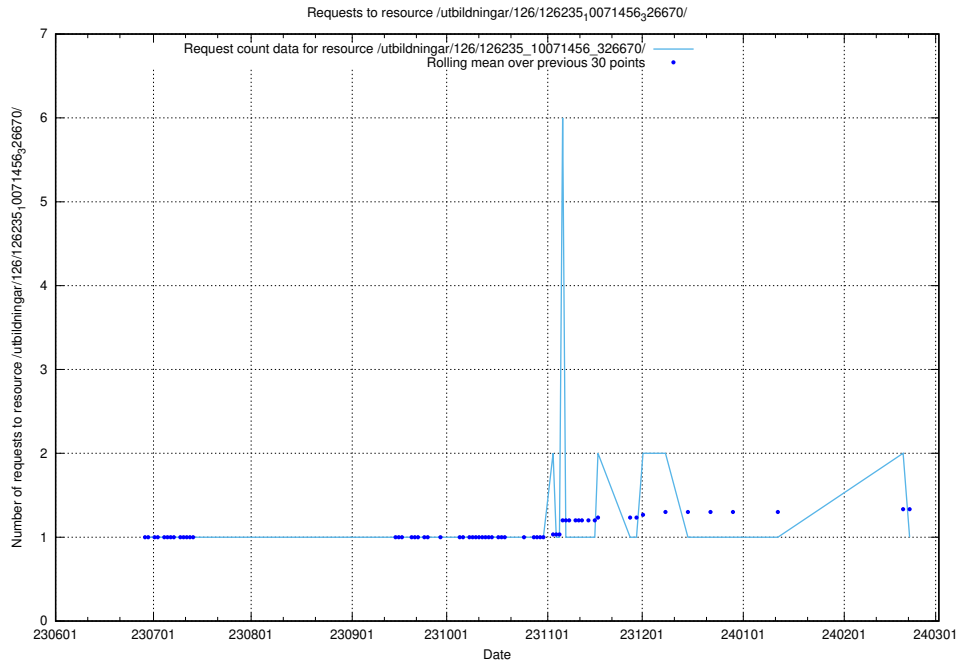

5.5860 Usage of /utbildningar/126/126235_10071456_326670/

Here, we count the number of requests to resource /utbildningar/126/126235_10071456_326670/.