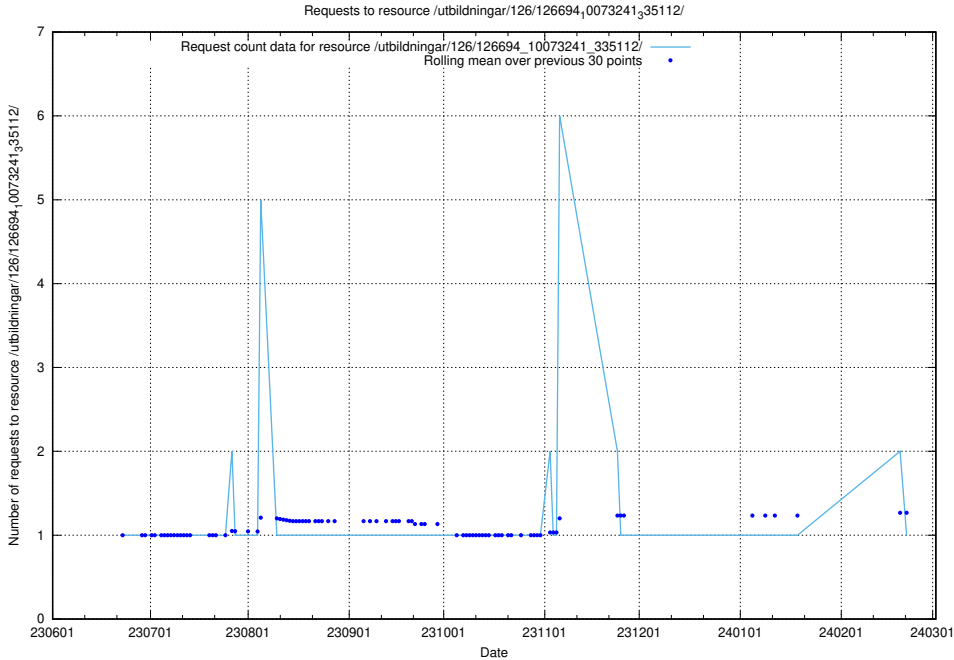

5.6032 Usage of /utbildningar/126/126694_10073241_335112/

Here, we count the number of requests to resource /utbildningar/126/126694_10073241_335112/.