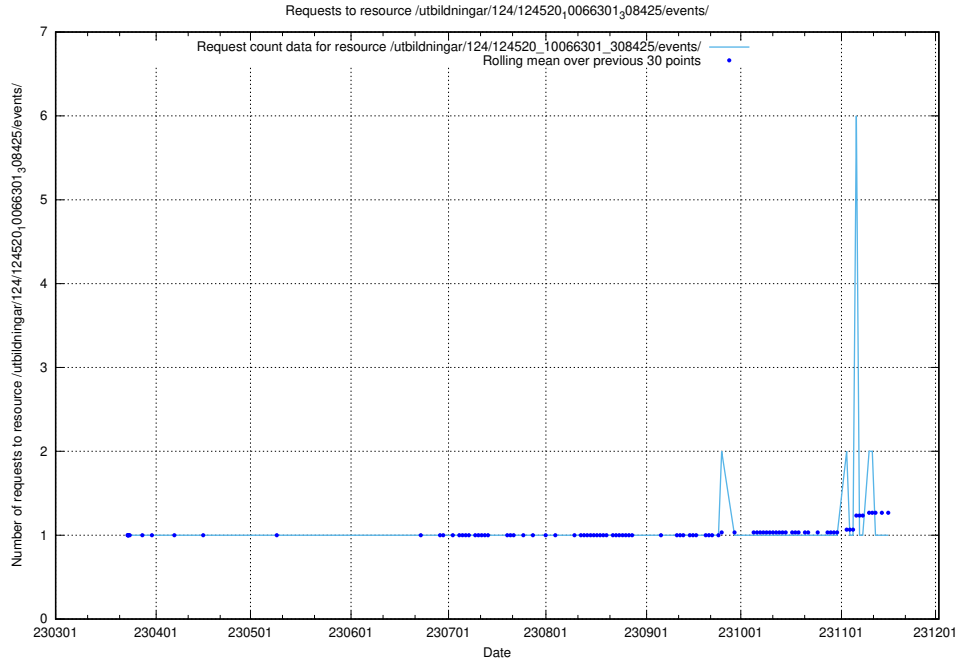

5.1332 Usage of /utbildningar/124/124520_10066301_308425/events/

Here, we count the number of requests to resource /utbildningar/124/124520_10066301_308425/events/