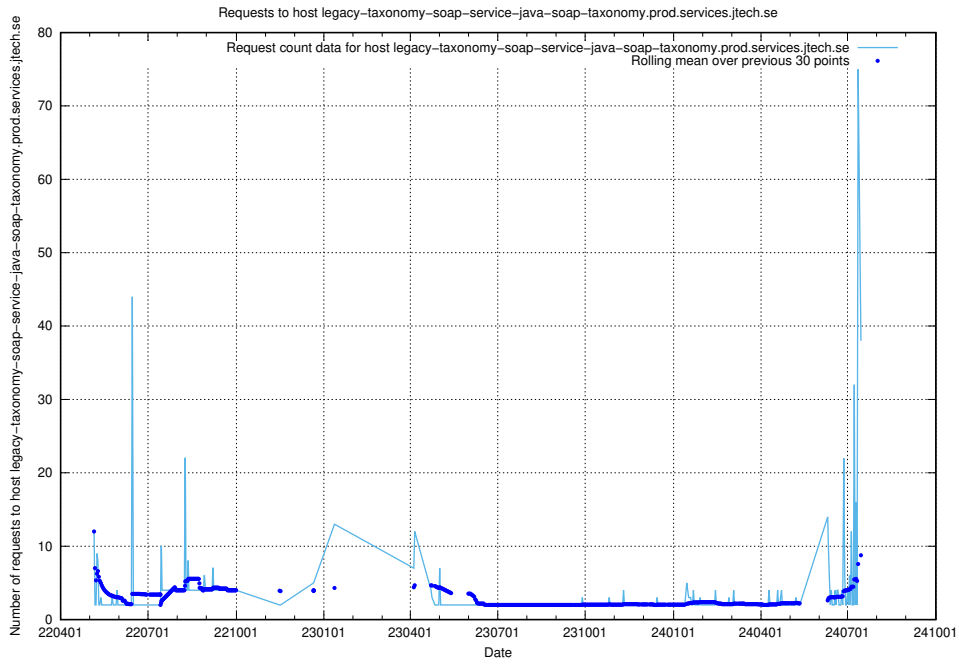

7.29 Usage of legacy-taxonomy-soap-service-java-soap-taxonomy.prod.services.jtech.se

Here, we count the number of requests to host legacy-taxonomy-soap-service-java-soap-taxonomy.prod.services.jtech.se.