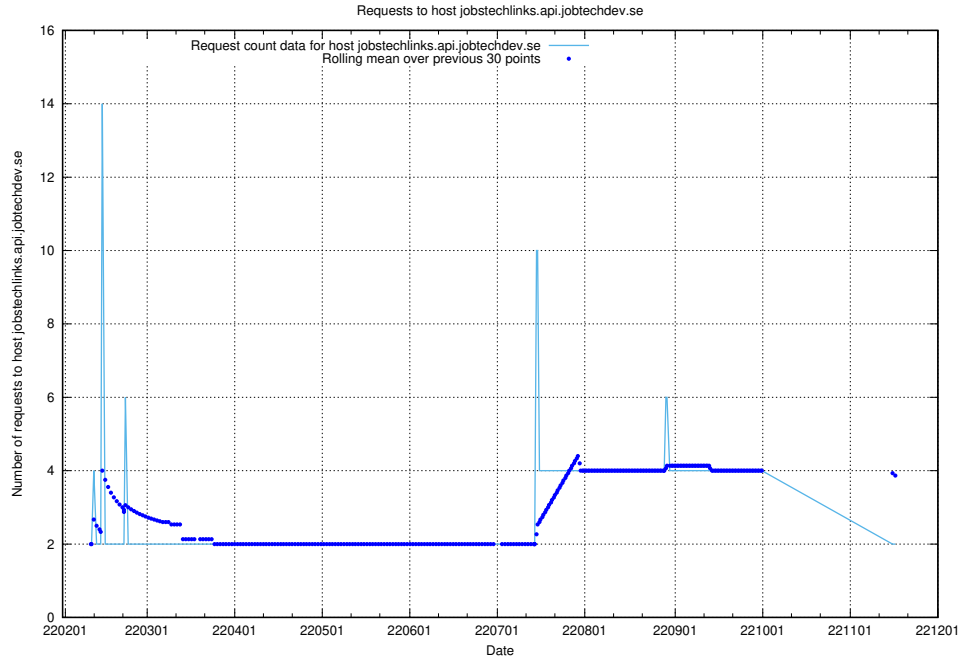

7.561 Usage of `jobstechlinks.api.jobtechdev.se`

Here, we count the number of requests to host `jobstechlinks.api.jobtechdev.se`.