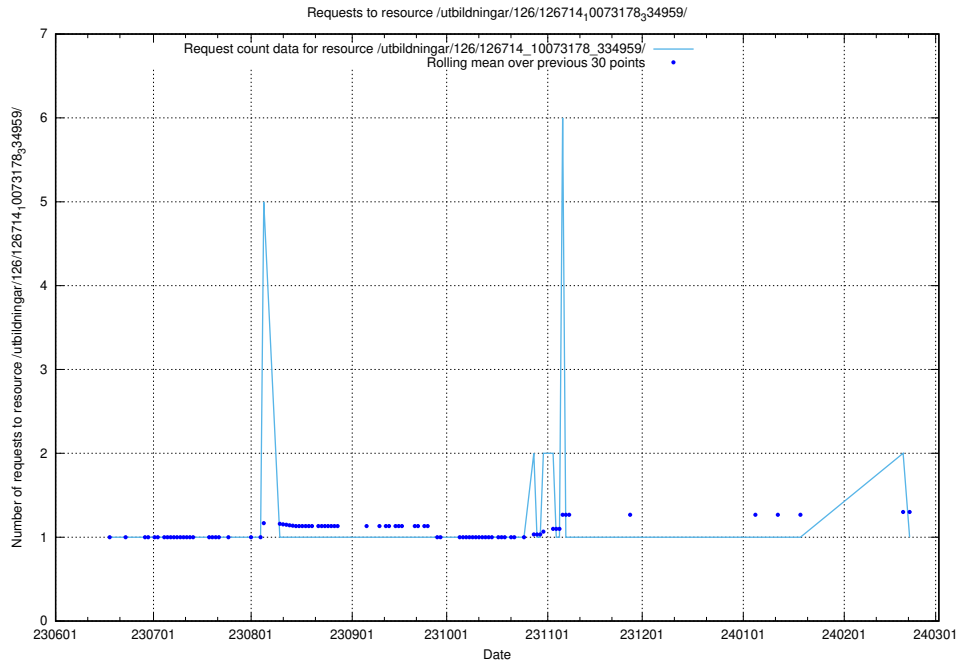

5.6251 Usage of /utbildningar/126/126714_10073178_334959/

Here, we count the number of requests to resource /utbildningar/126/126714_10073178_334959/.