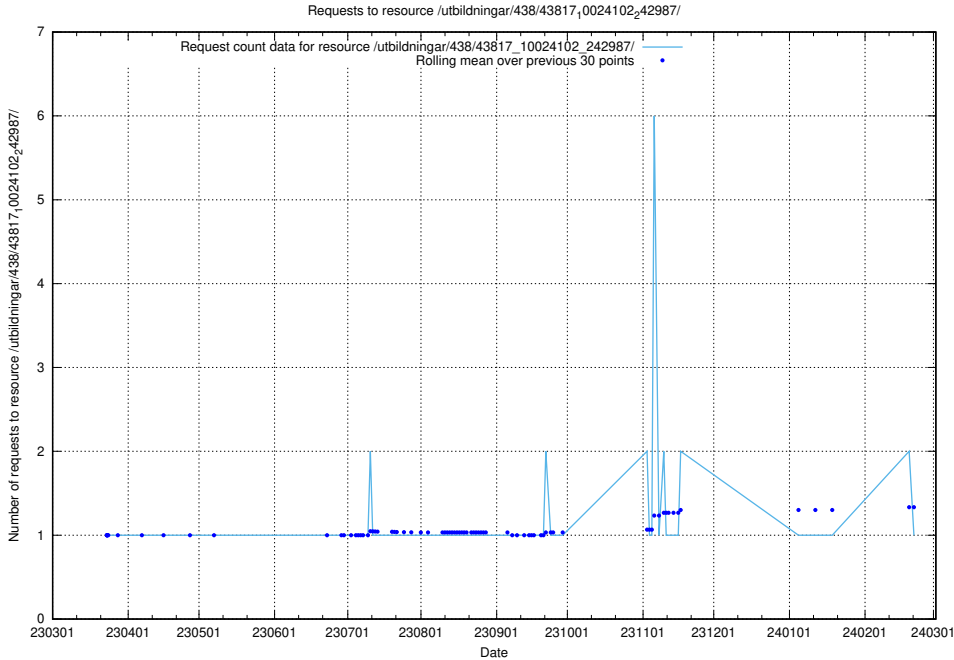

5.6725 Usage of /utbildningar/438/43817_10024102_242987/

Here, we count the number of requests to resource /utbildningar/438/43817_10024102_242987/.