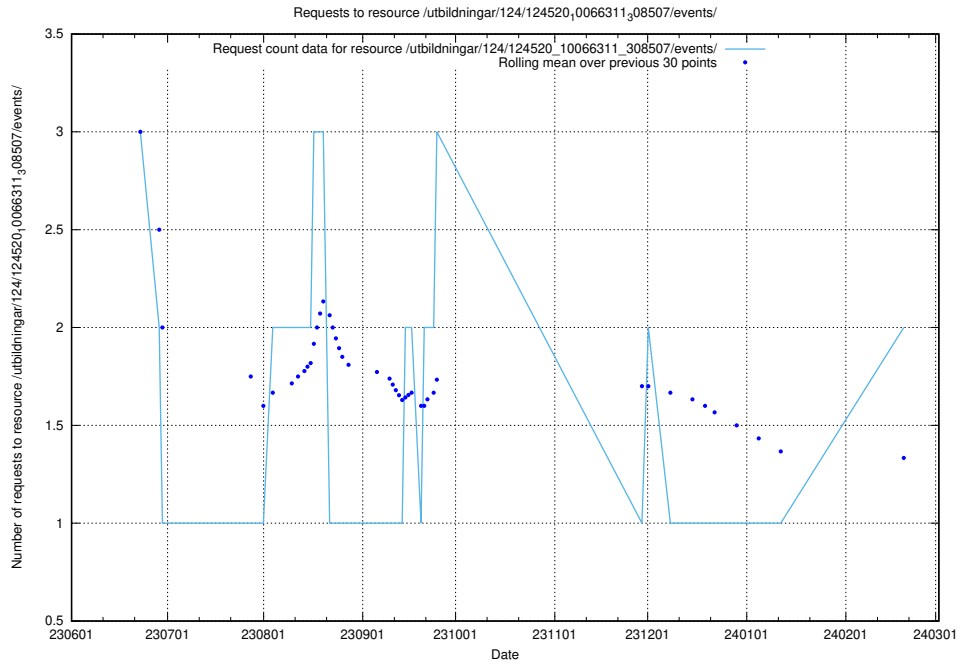

5.784 Usage of /utbildningar/124/124520_10066311_308507/events/

Here, we count the number of requests to resource /utbildningar/124/124520_10066311_308507/events/