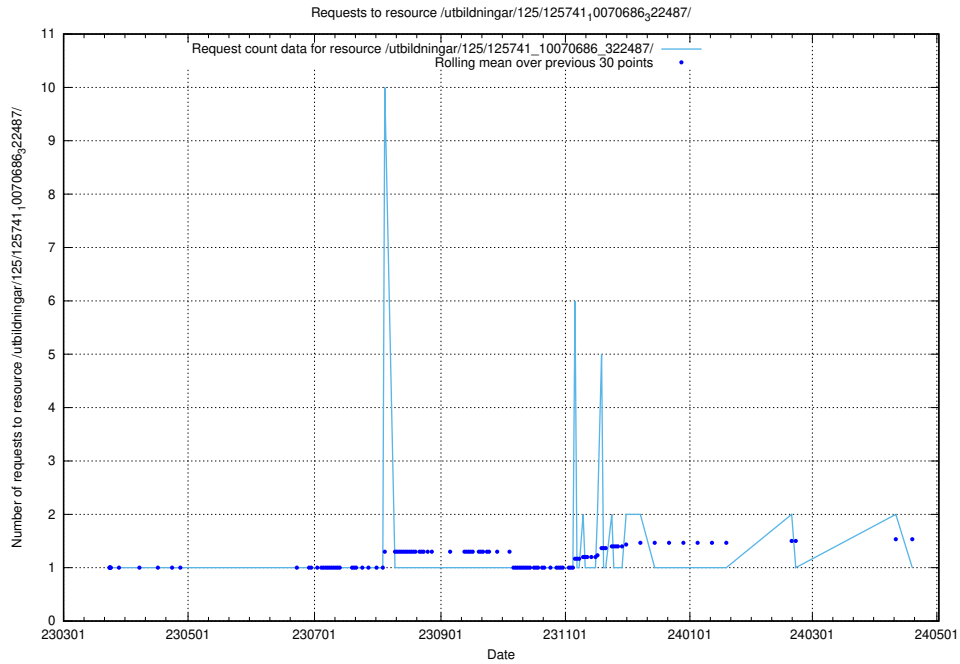

Here, we count the number of requests to resource /utbildningar/125/125741_10070686_323007/.

5.6853 Usage of /utbildningar/125/125741_10070686_322487/

Here, we count the number of requests to resource /utbildningar/125/125741_10070686_322487/.