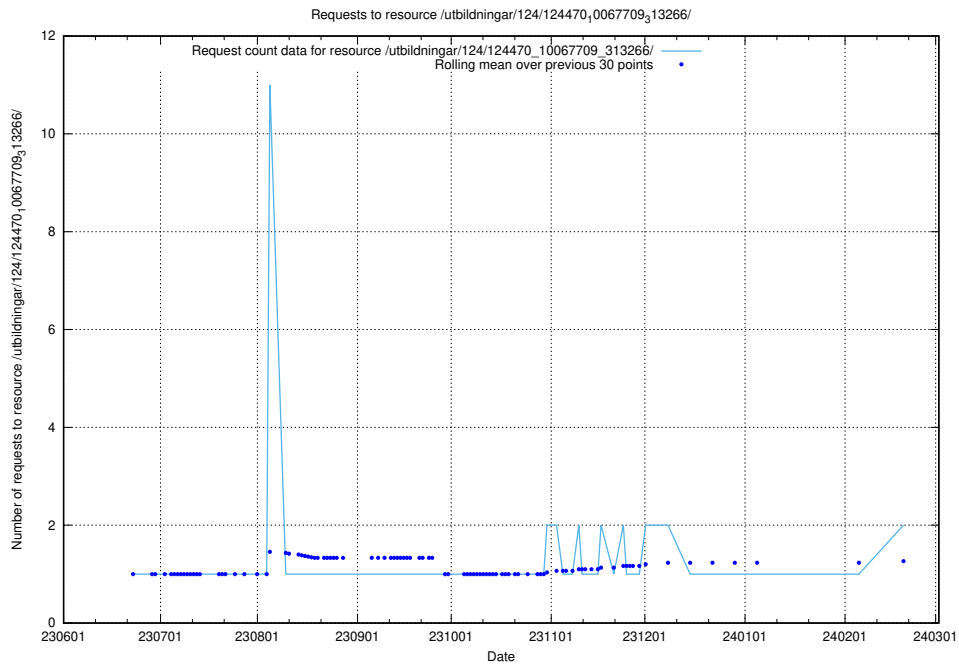

5.811 Usage of /utbildningar/124/124470_10067709_313266/

Here, we count the number of requests to resource /utbildningar/124/124470_10067709_313266/.