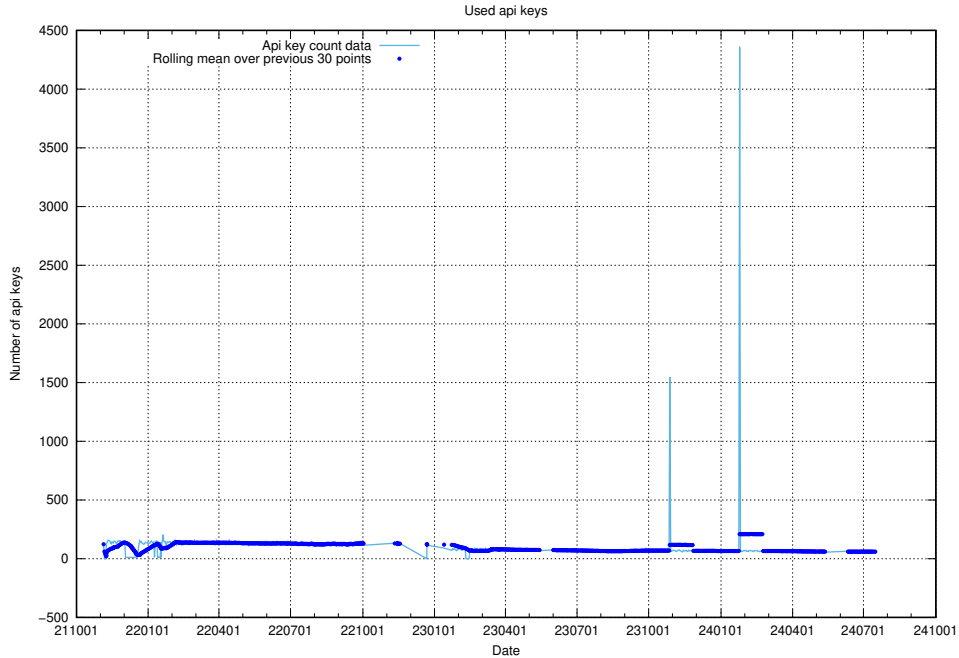

8.3 Number of used api keys

Here we extract the number of keys that were used for at least one request.