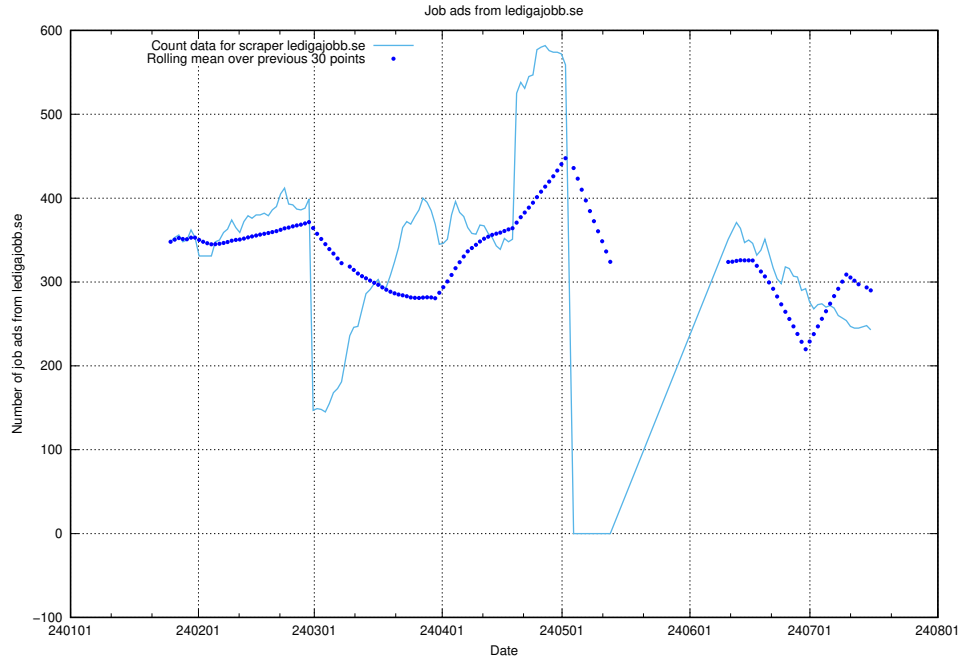

13.10 Number of ads by scraper ledigajobb.se

Here, we count the number of job ads scraped from ledigajobb.se.