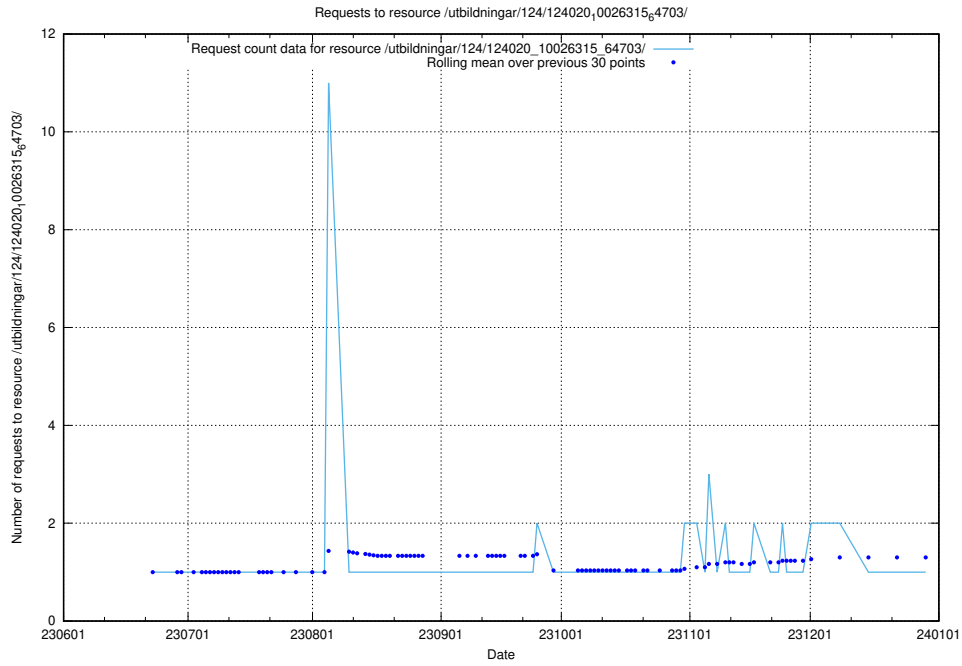

5.6221 Usage of /utbildningar/124/124020_10026315_64703/

Here, we count the number of requests to resource /utbildningar/124/124020_10026315_64703/.