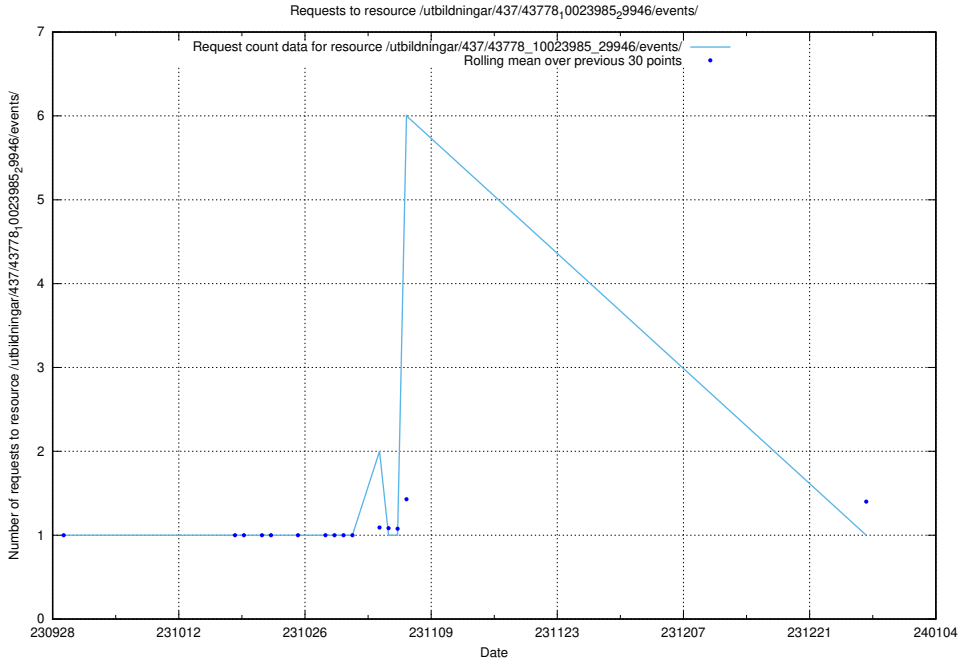

5.4829 Usage of /utbildningar/437/43778_10023985_29946/events/

Here, we count the number of requests to resource /utbildningar/437/43778_10023985_29946/events/.