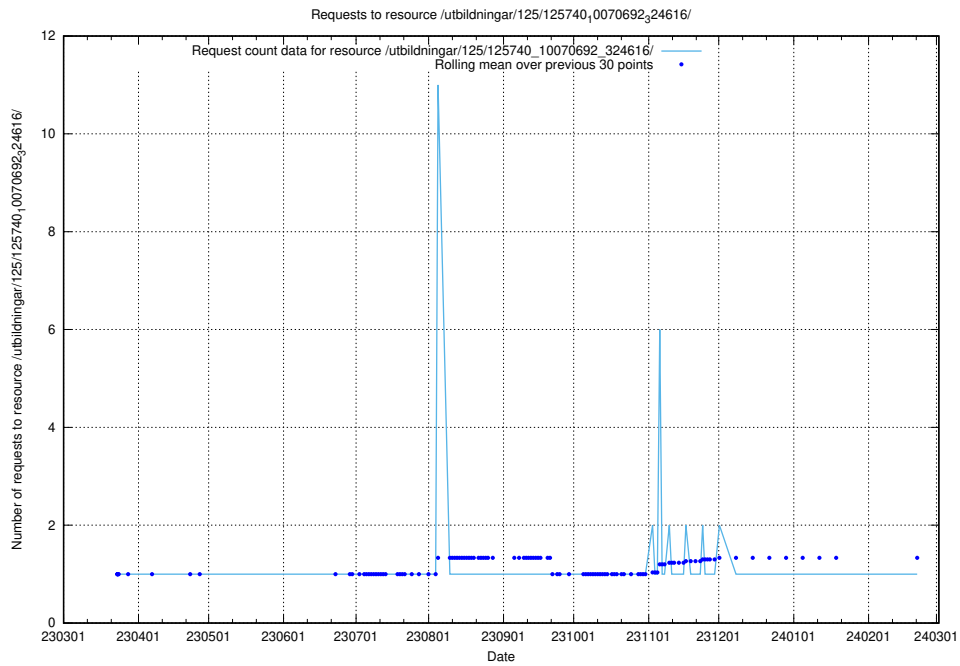

5.954 Usage of /utbildningar/125/125740_10070692_324616/

Here, we count the number of requests to resource /utbildningar/125/125740_10070692_324616/.