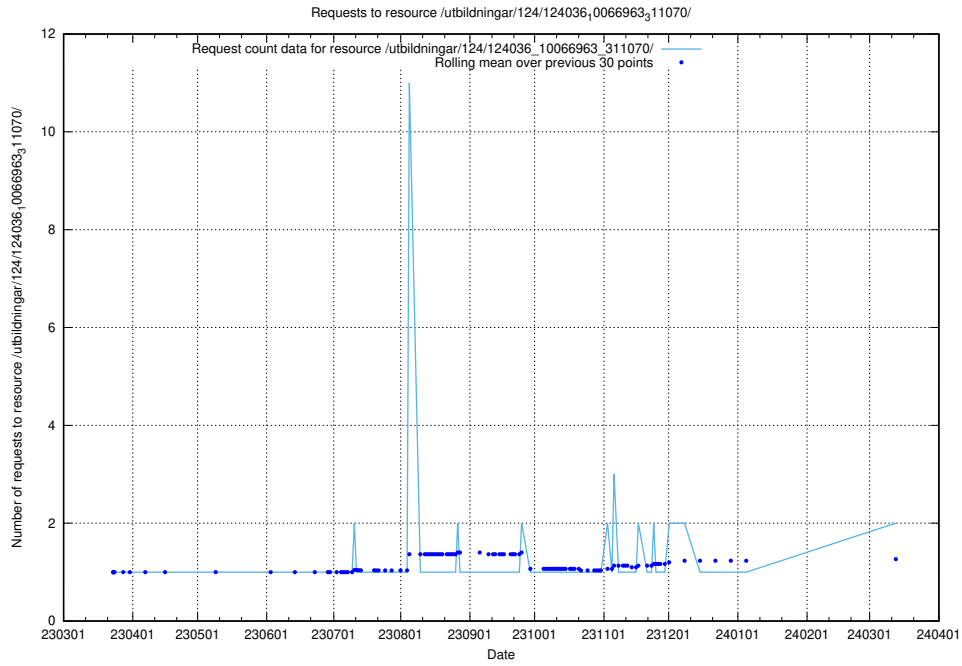

5.677 Usage of /utbildningar/124/124036_10066963_311070/

Here, we count the number of requests to resource /utbildningar/124/124036_10066963_311070/.