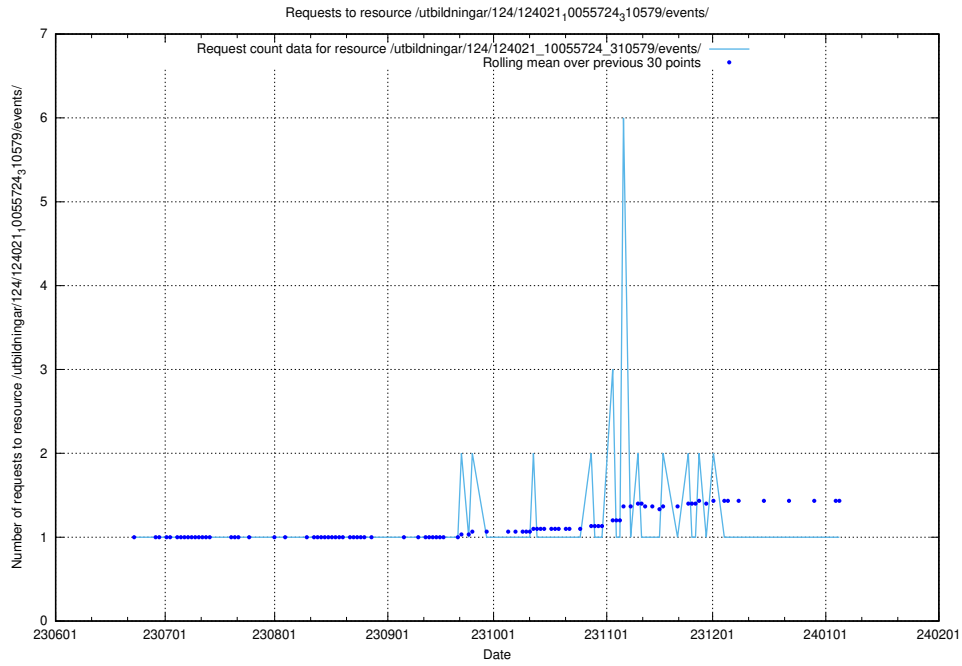

5.6215 Usage of /utbildningar/124/124021_10055724_310579/events/

Here, we count the number of requests to resource /utbildningar/124/124021_10055724_310579/events/