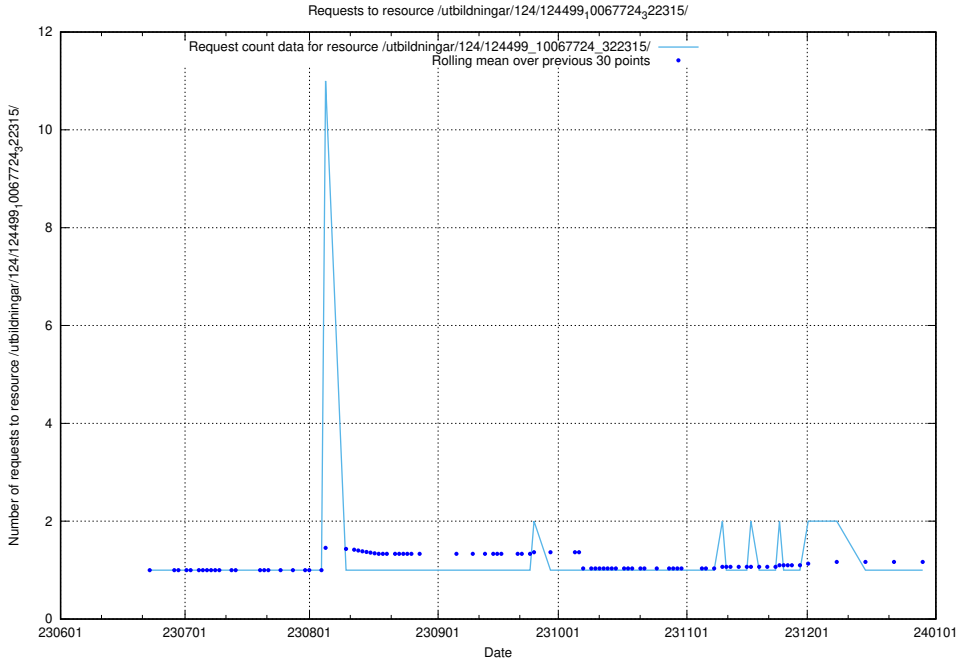

5.6180 Usage of /utbildningar/124/124499_10067724_322315/

Here, we count the number of requests to resource /utbildningar/124/124499_10067724_322315/.