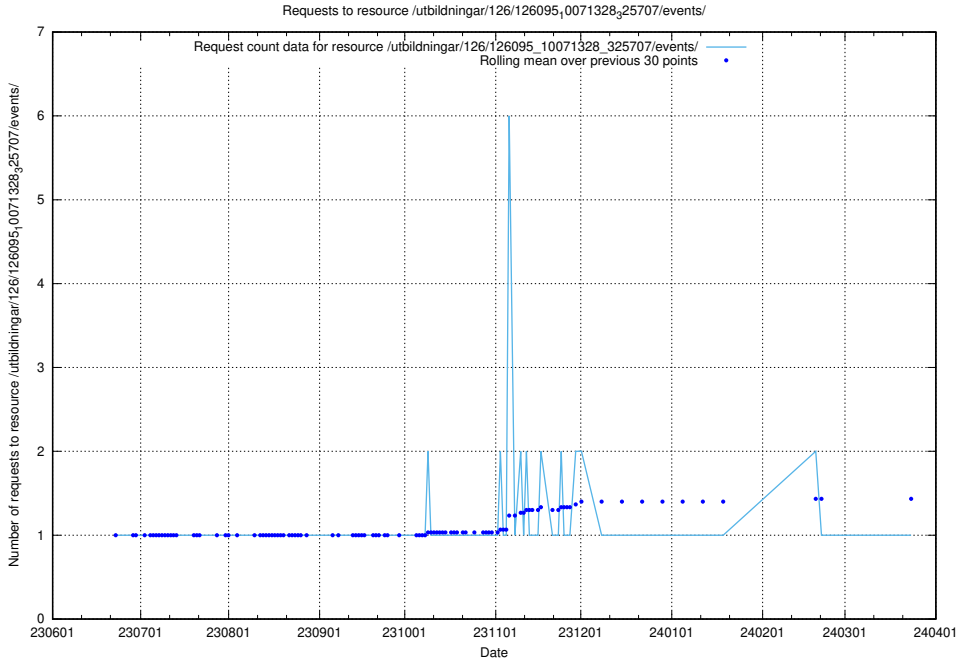

5.6078 Usage of /utbildningar/126/126095_10071328_325707/events/

Here, we count the number of requests to resource /utbildningar/126/126095_10071328_325707/events/