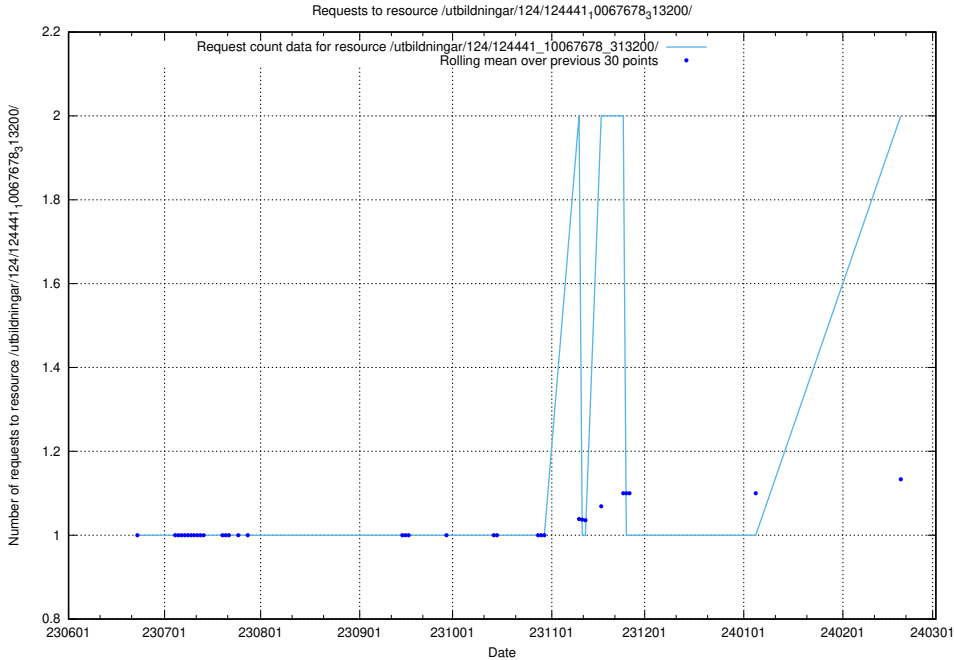

Here, we count the number of requests to resource /utbildningar/124/124441_10067678_313200/events/

5.816 Usage of /utbildningar/124/124441_10067678_313200/

Here, we count the number of requests to resource /utbildningar/124/124441_10067678_313200/.