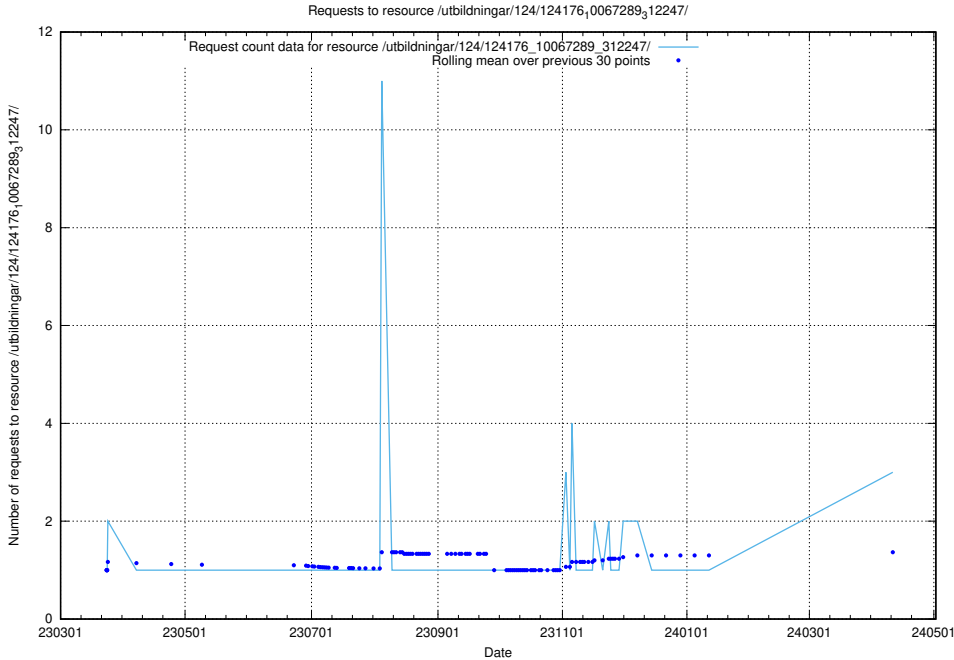

5.313 Usage of /utbildningar/124/124176_10067289_312247/

Here, we count the number of requests to resource /utbildningar/124/124176_10067289_312247/.