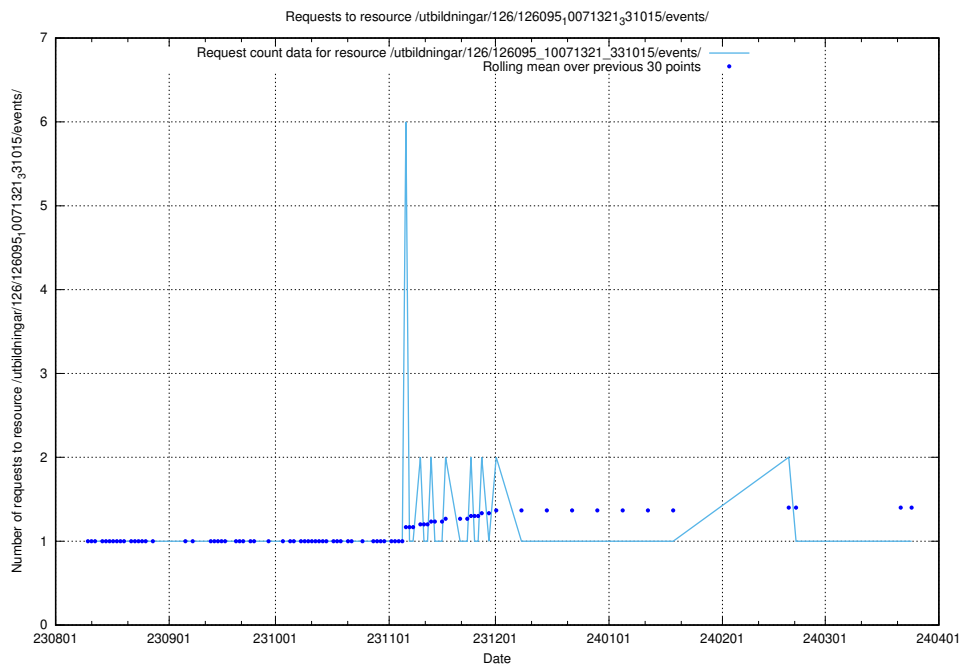

5.5211 Usage of /utbildningar/126/126095_10071321_331015/events/

Here, we count the number of requests to resource /utbildningar/126/126095_10071321_331015/events/