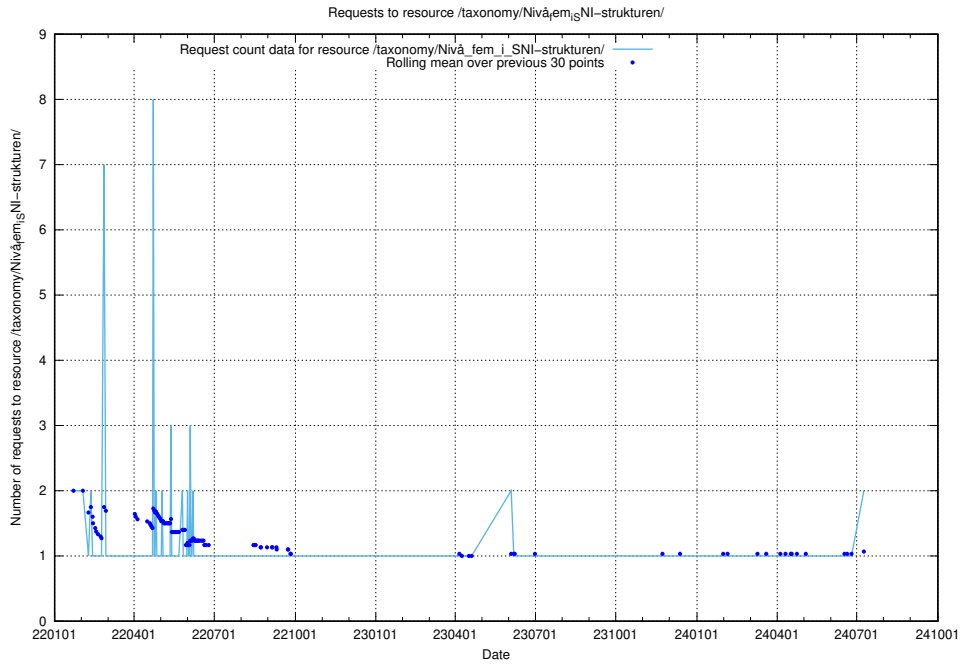

5.688 Usage of /taxonomy/Nivå_fem_i_SNI-strukturen/

Here, we count the number of requests to resource /taxonomy/Nivå_fem_i_SNI-strukturen/.