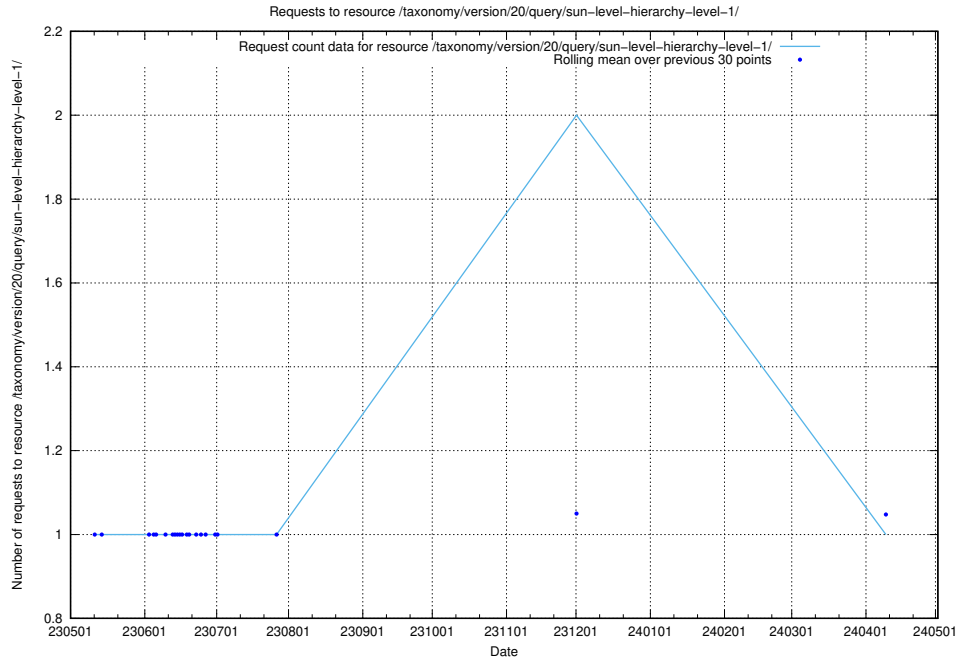

5.6352 Usage of /taxonomy/version/20/query/sun-level-hierarchy-level-1/

Here, we count the number of requests to resource /taxonomy/version/20/query/sun-level-hierarchy-level-1/.