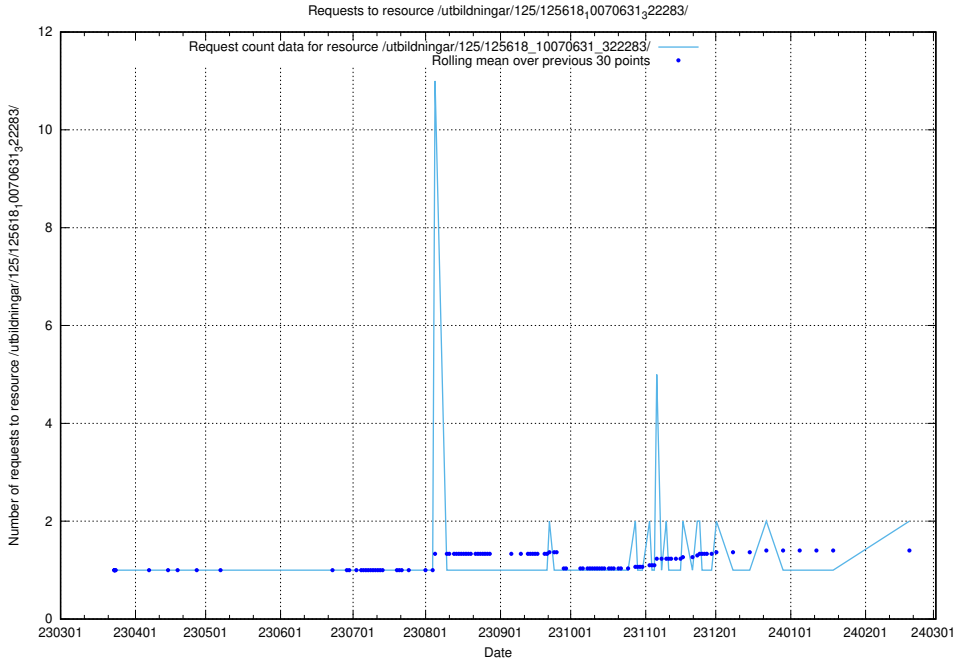

5.436 Usage of /utbildningar/125/125618_10070631_322283/

Here, we count the number of requests to resource /utbildningar/125/125618_10070631_322283/.