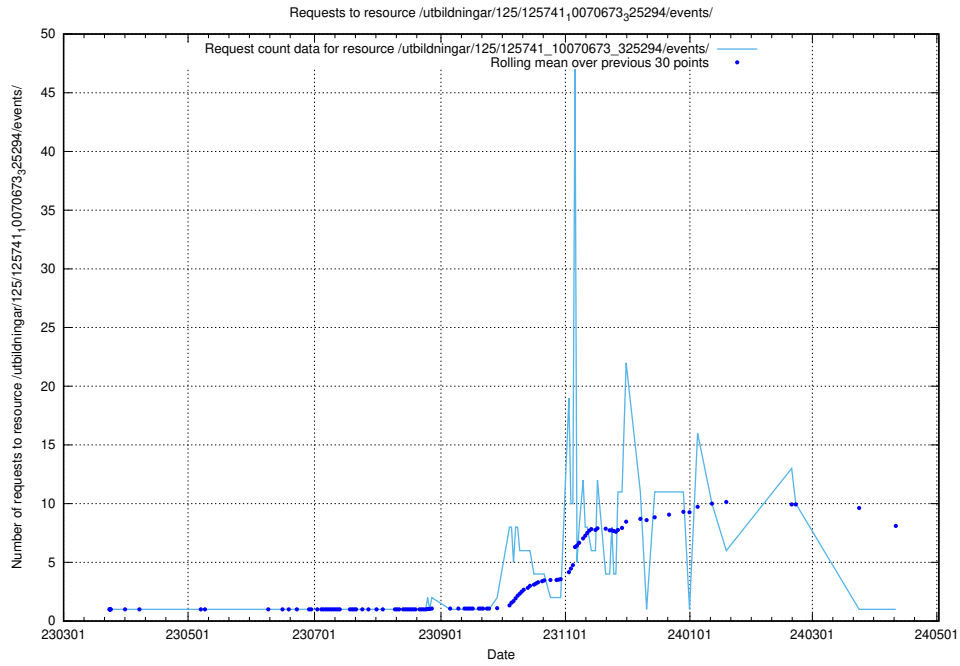

5.6866 Usage of /utbildningar/125/125741_10070673_325294/events/

Here, we count the number of requests to resource /utbildningar/125/125741_10070673_325294/events/