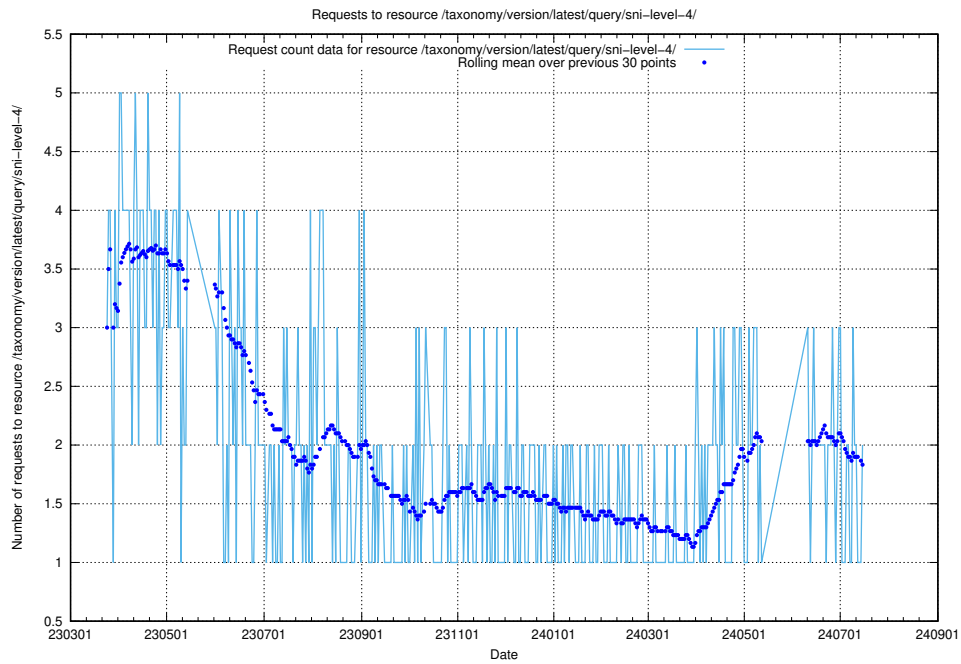

5.872 Usage of /taxonomy/version/latest/query/sni-level-4/

Here, we count the number of requests to resource /taxonomy/version/latest/query/sni-level-4/.