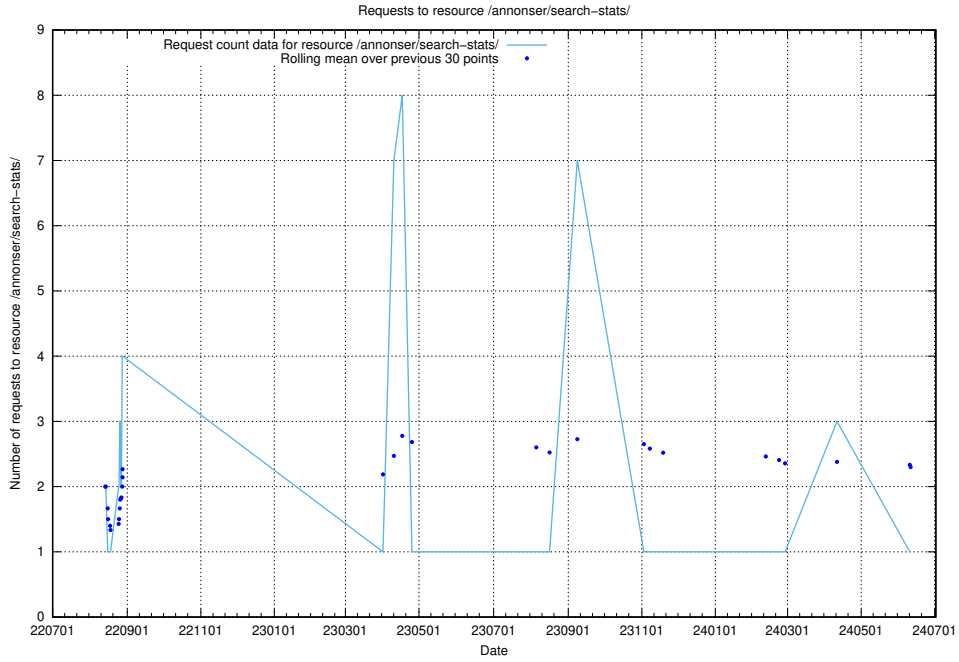

5.6847 Usage of /annonser/search-stats/

Here, we count the number of requests to resource /annonser/search-stats/.