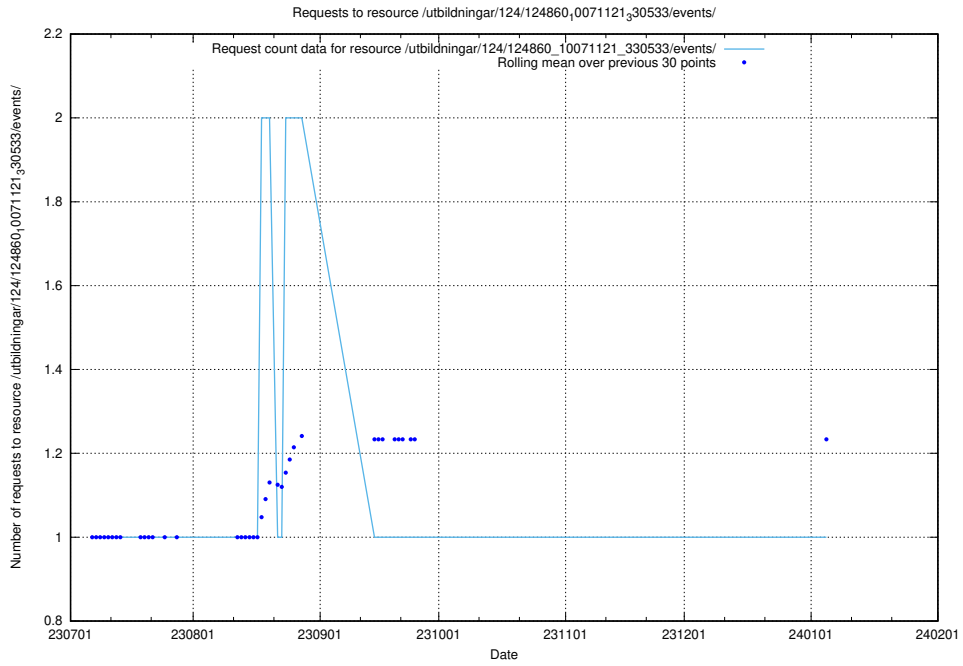

5.5709 Usage of /utbildningar/124/124860_10071121_330533/events/

Here, we count the number of requests to resource /utbildningar/124/124860_10071121_330533/events/