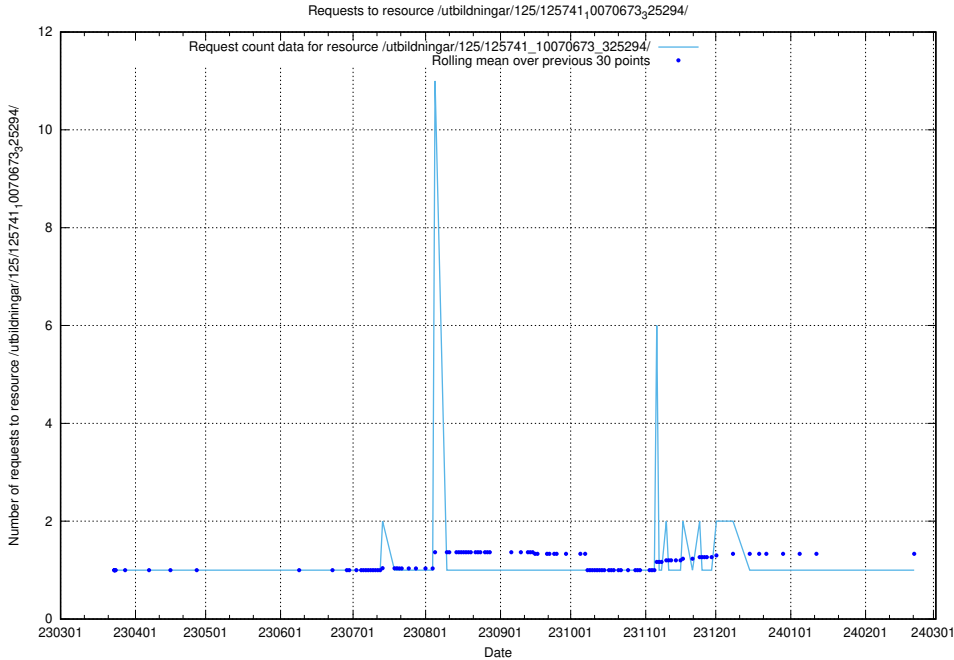

5.6867 Usage of /utbildningar/125/125741_10070673_325294/

Here, we count the number of requests to resource /utbildningar/125/125741_10070673_325294/.