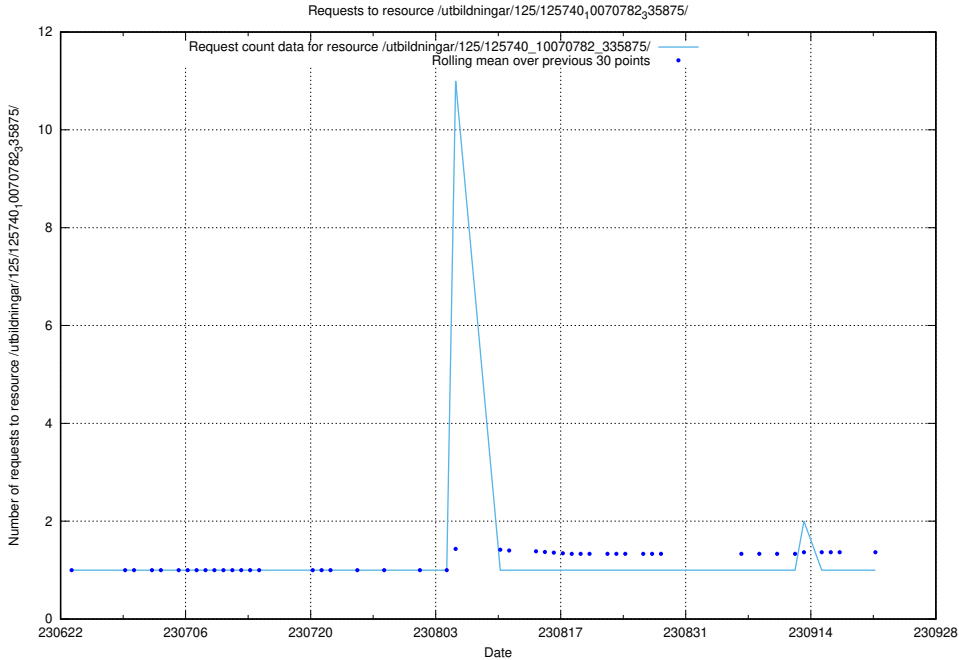

5.6094 Usage of /utbildningar/125/125740_10070782_335875/

Here, we count the number of requests to resource /utbildningar/125/125740_10070782_335875/.