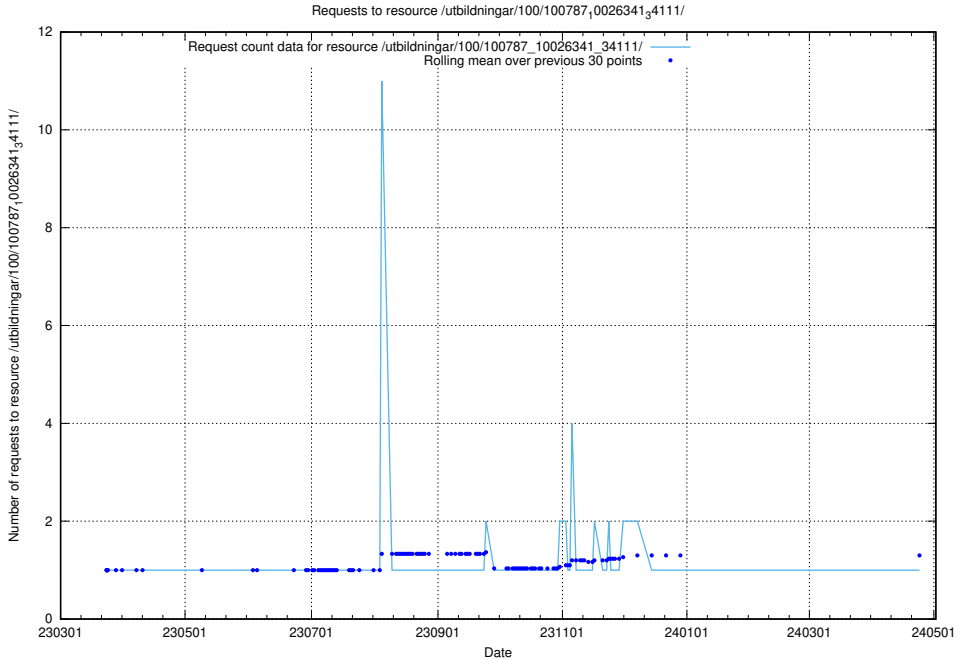

5.5925 Usage of /utbildningar/100/100787_10026341_34111/

Here, we count the number of requests to resource /utbildningar/100/100787_10026341_34111/.