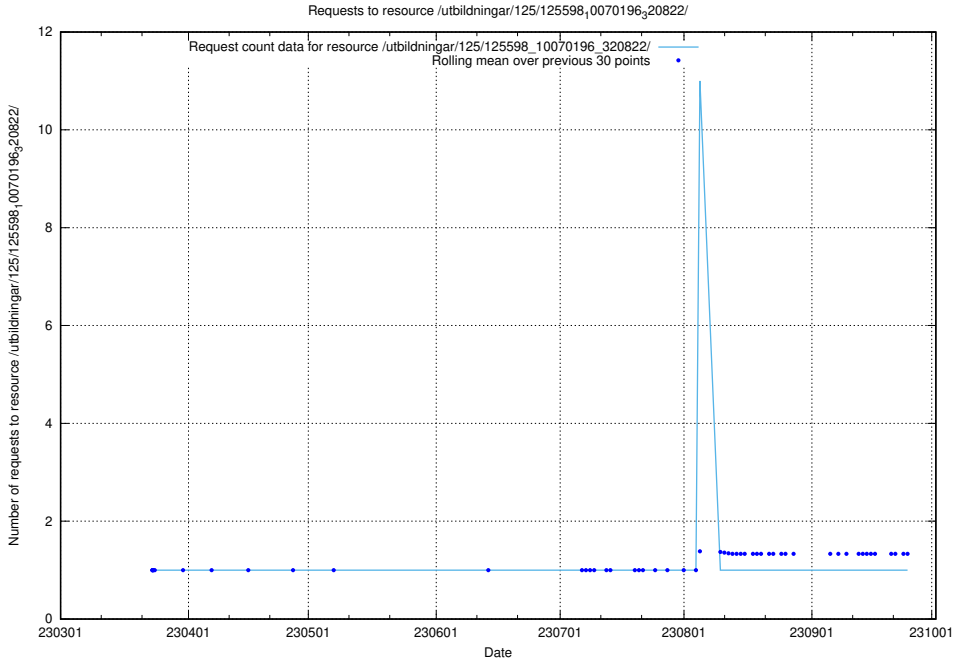

5.1070 Usage of /utbildningar/125/125598_10070196_320822/

Here, we count the number of requests to resource /utbildningar/125/125598_10070196_320822/.