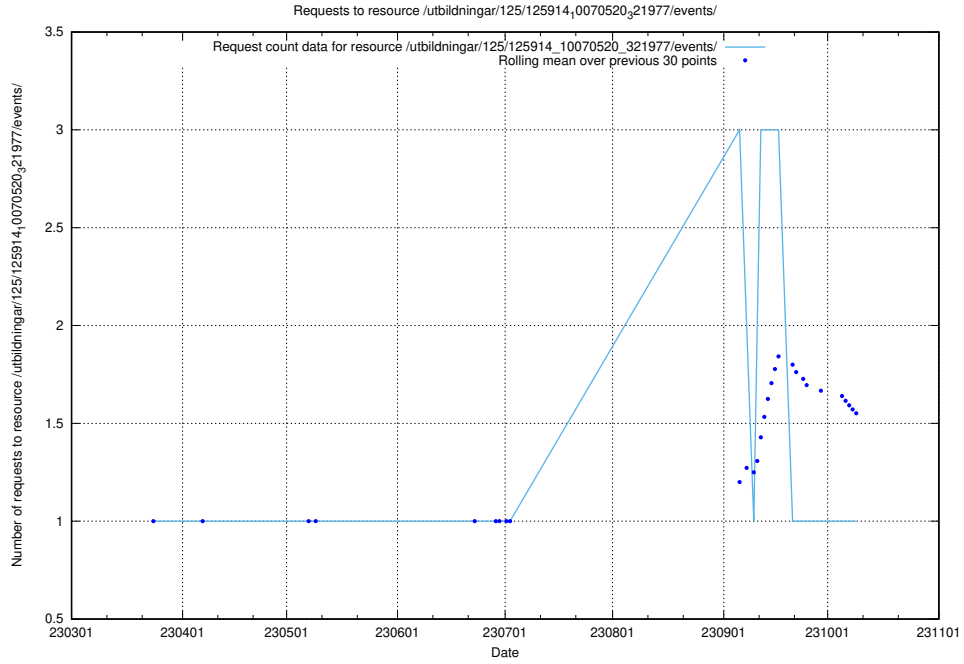

5.6597 Usage of /utbildningar/125/125914_10070520_321977/events/

Here, we count the number of requests to resource /utbildningar/125/125914_10070520_321977/events/