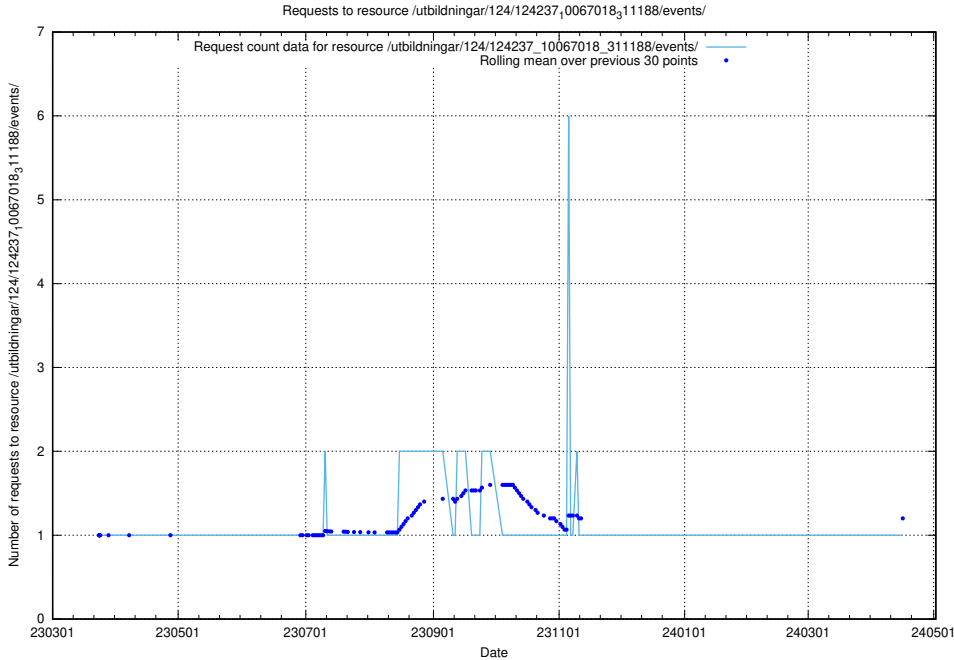

5.4398 Usage of /utbildningar/124/124237_10067018_311188/events/

Here, we count the number of requests to resource /utbildningar/124/124237_10067018_311188/events/