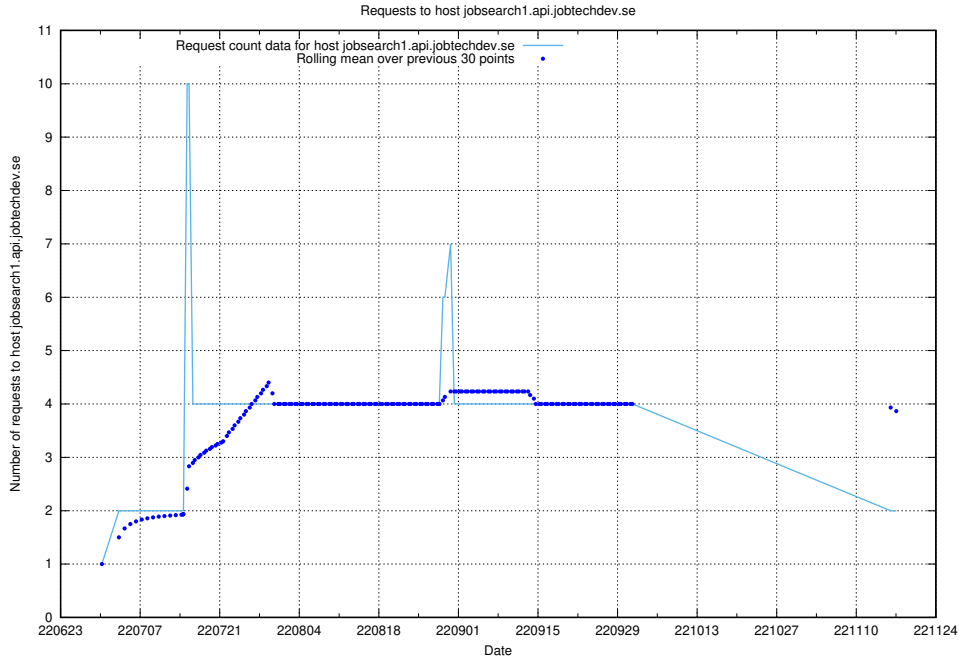

7.397 Usage of jobsearch1.api.jobtechdev.se

Here, we count the number of requests to host jobsearch1.api.jobtechdev.se.