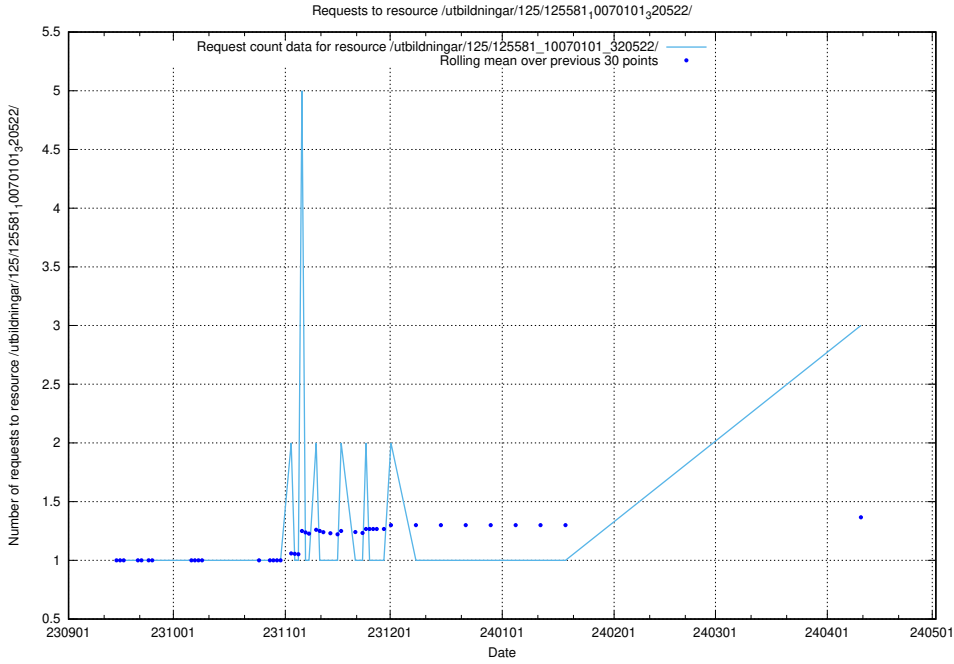

5.340 Usage of /utbildningar/125/125581_10070101_320522/

Here, we count the number of requests to resource /utbildningar/125/125581_10070101_320522/.