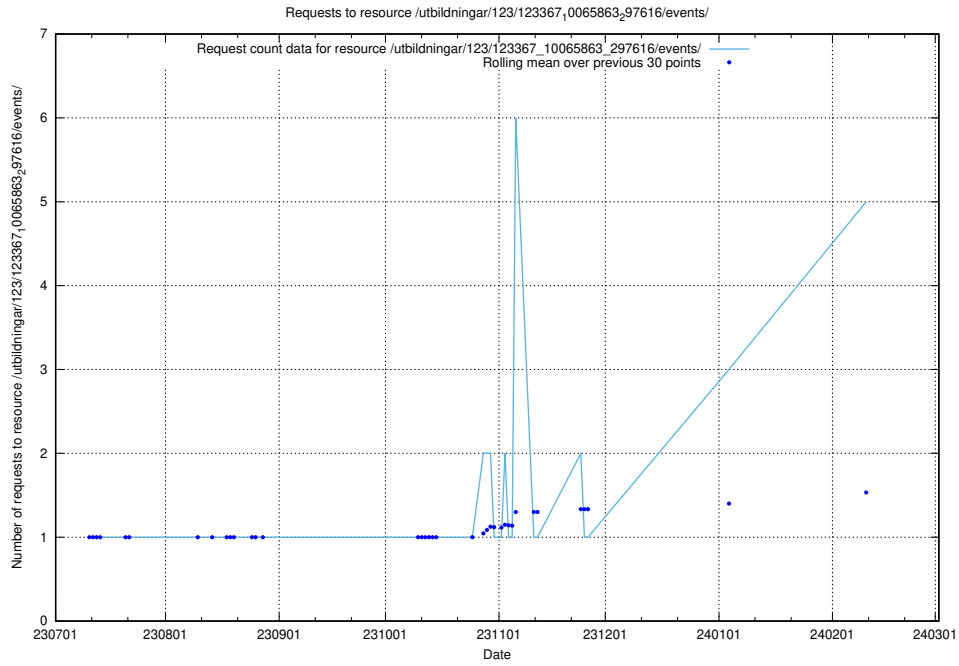

Here, we count the number of requests to resource /utbildningar/123/123367_10065834_296972/events/

5.139 Usage of /utbildningar/123/123367_10065863_297616/events/

Here, we count the number of requests to resource /utbildningar/123/123367_10065863_297616/events/