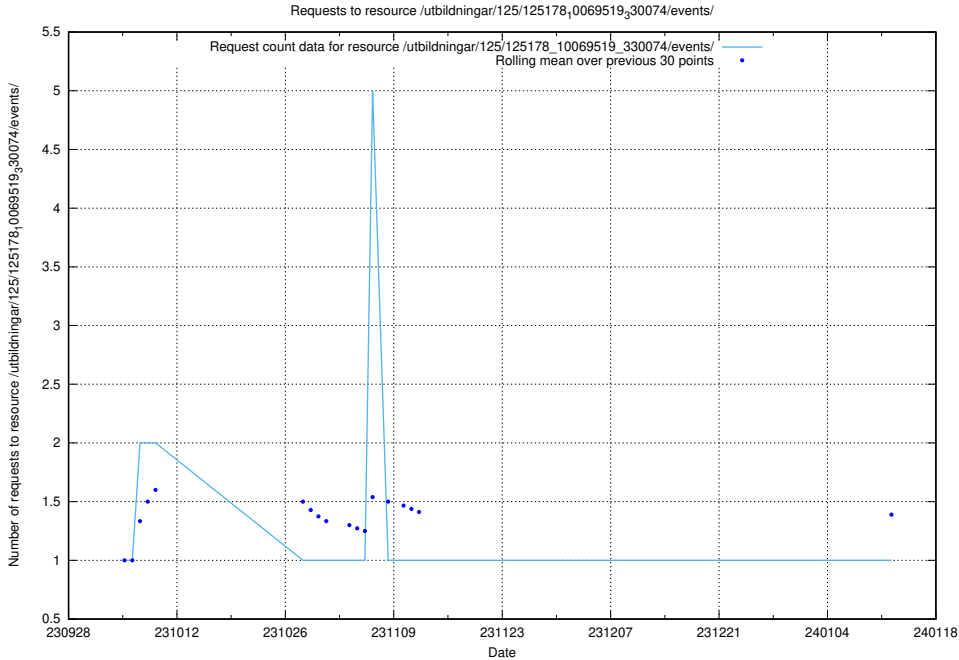

5.4802 Usage of /utbildningar/125/125178_10069519_330074/events/

Here, we count the number of requests to resource /utbildningar/125/125178_10069519_330074/events/