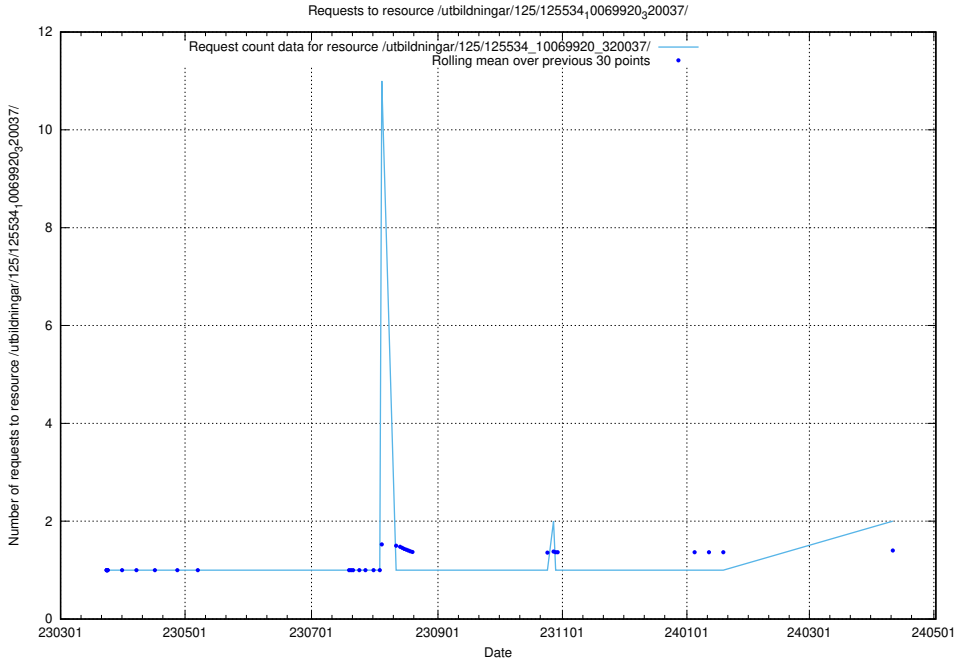

5.442 Usage of /utbildningar/125/125534_10069920_320037/

Here, we count the number of requests to resource /utbildningar/125/125534_10069920_320037/.