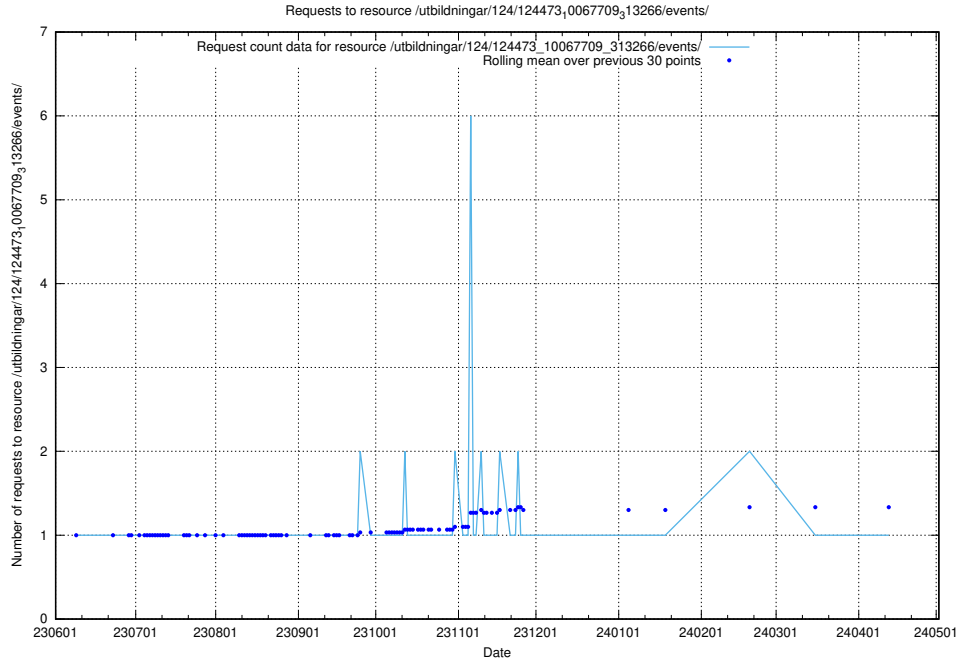

Here, we count the number of requests to resource /utbildningar/124/124473_10067812_313454/.

5.6293 Usage of /utbildningar/124/124473_10067709_313266/events/

Here, we count the number of requests to resource /utbildningar/124/124473_10067709_313266/events/