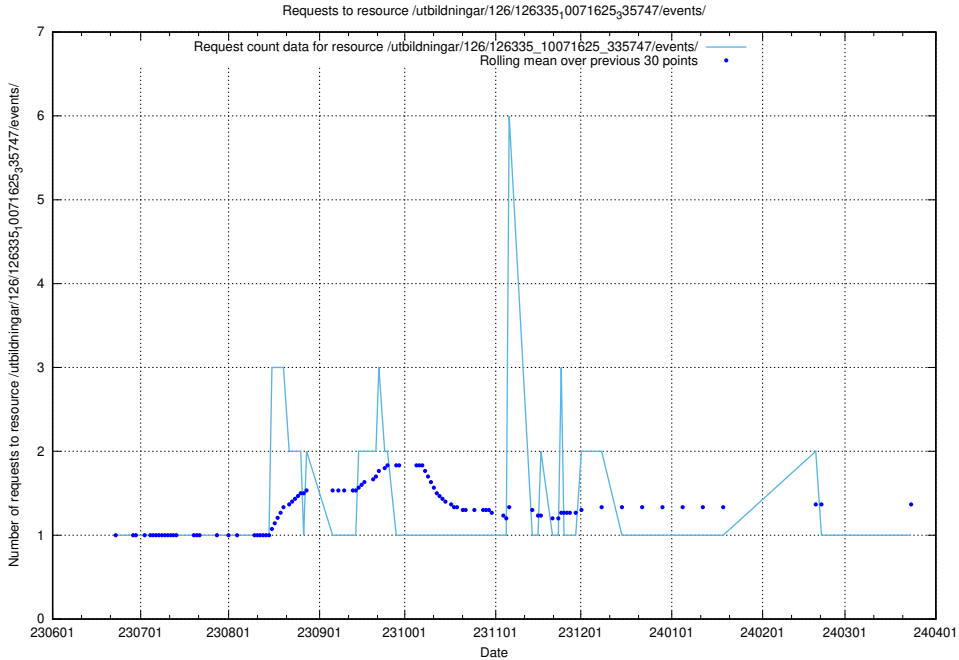

5.6070 Usage of /utbildningar/126/126335_10071625_335747/events/

Here, we count the number of requests to resource /utbildningar/126/126335_10071625_335747/events/