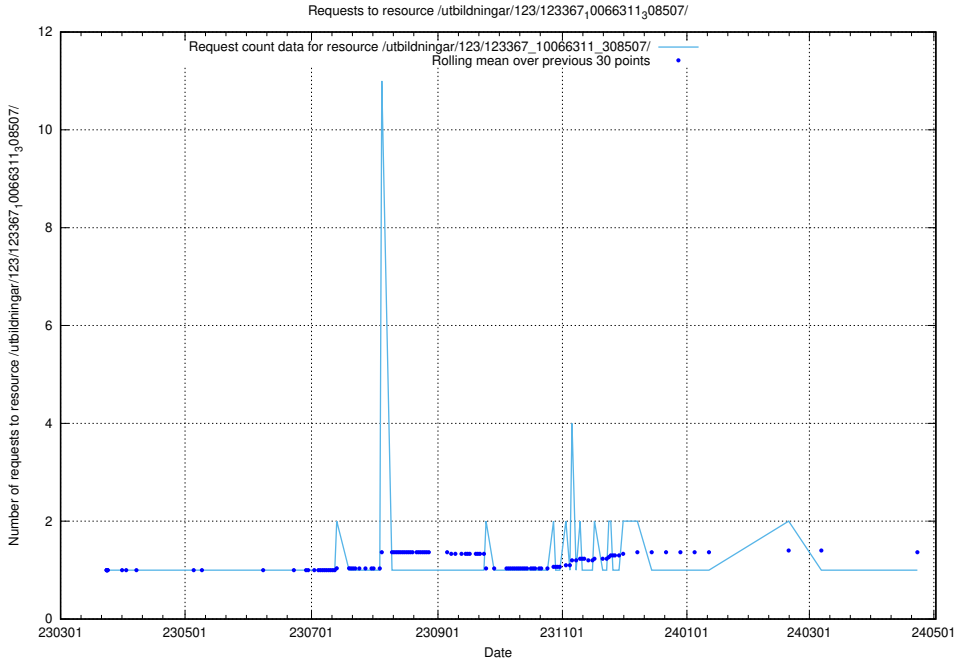

5.4900 Usage of /utbildningar/123/123367_10066311_308507/

Here, we count the number of requests to resource /utbildningar/123/123367_10066311_308507/.