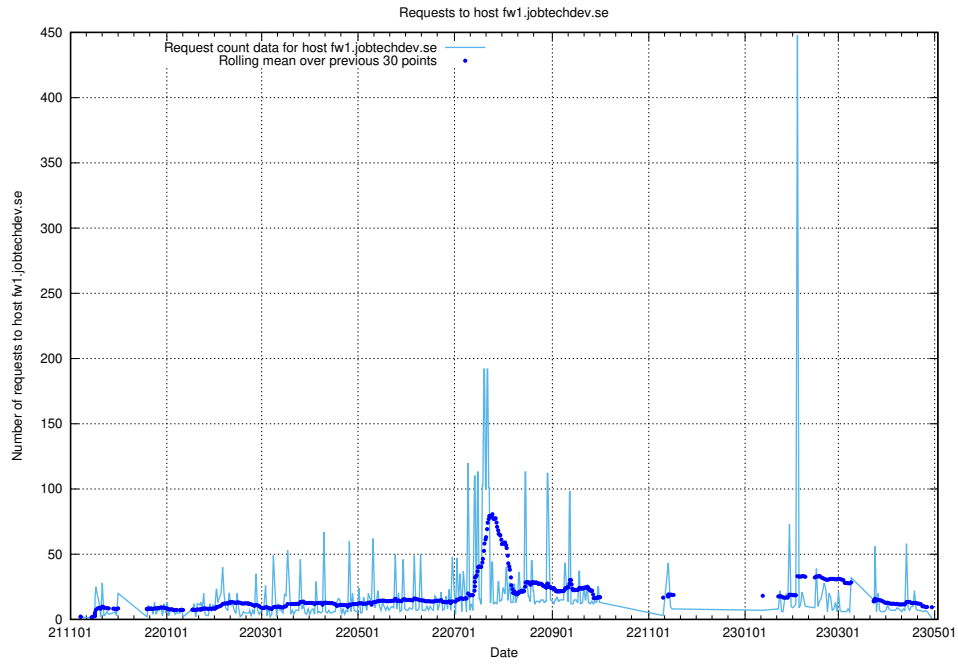

7.632 Usage of fw1.jobtechdev.se

Here, we count the number of requests to host fw1.jobtechdev.se.