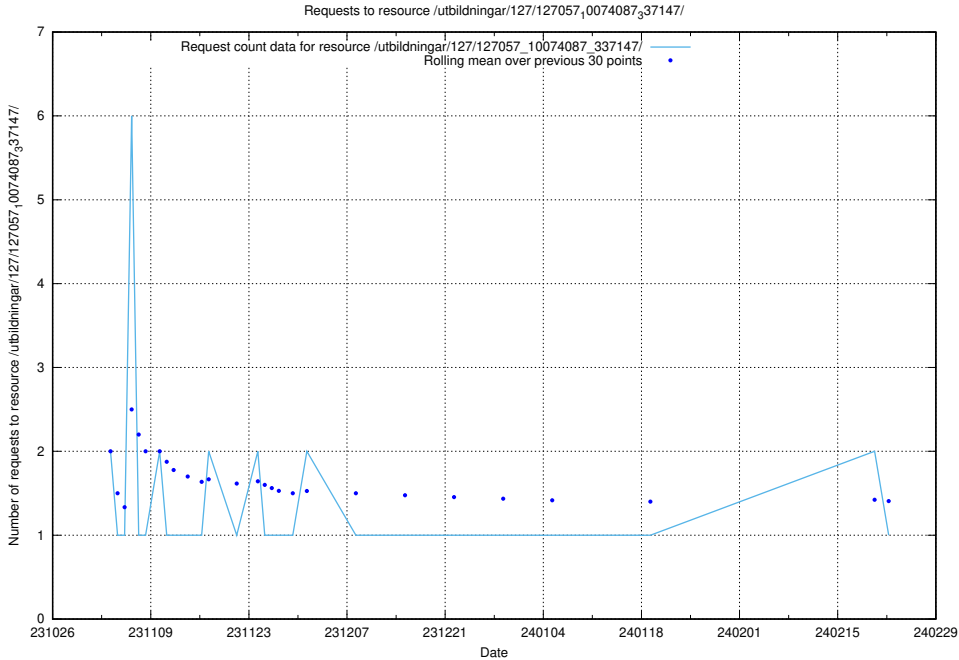

Here, we count the number of requests to resource /utbildningar/127/127112_10074048_337078/events/

5.4530 Usage of /utbildningar/127/127057_10074087_337147/

Here, we count the number of requests to resource /utbildningar/127/127057_10074087_337147/.