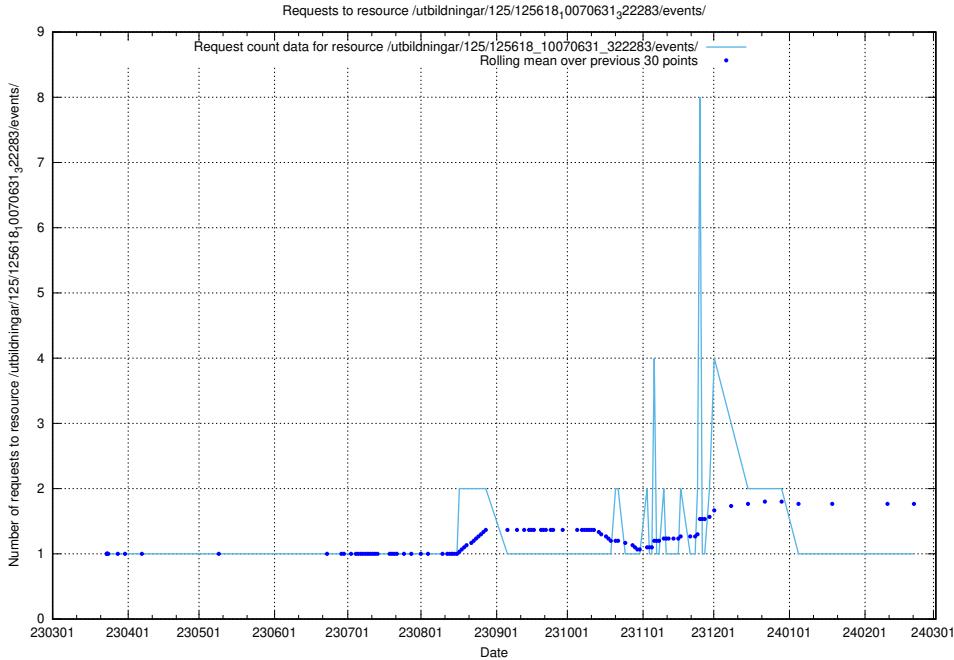

5.1048 Usage of /utbildningar/125/125618_10070631_322283/events/

Here, we count the number of requests to resource /utbildningar/125/125618_10070631_322283/events/