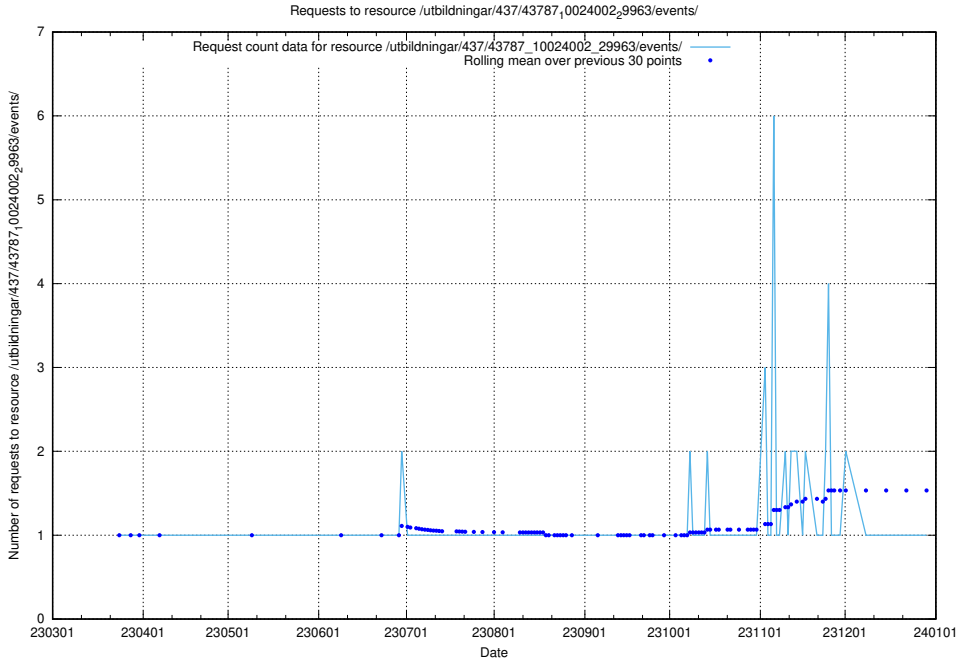

5.6564 Usage of /utbildningar/437/43787_10024002_29963/events/

Here, we count the number of requests to resource /utbildningar/437/43787_10024002_29963/events/.