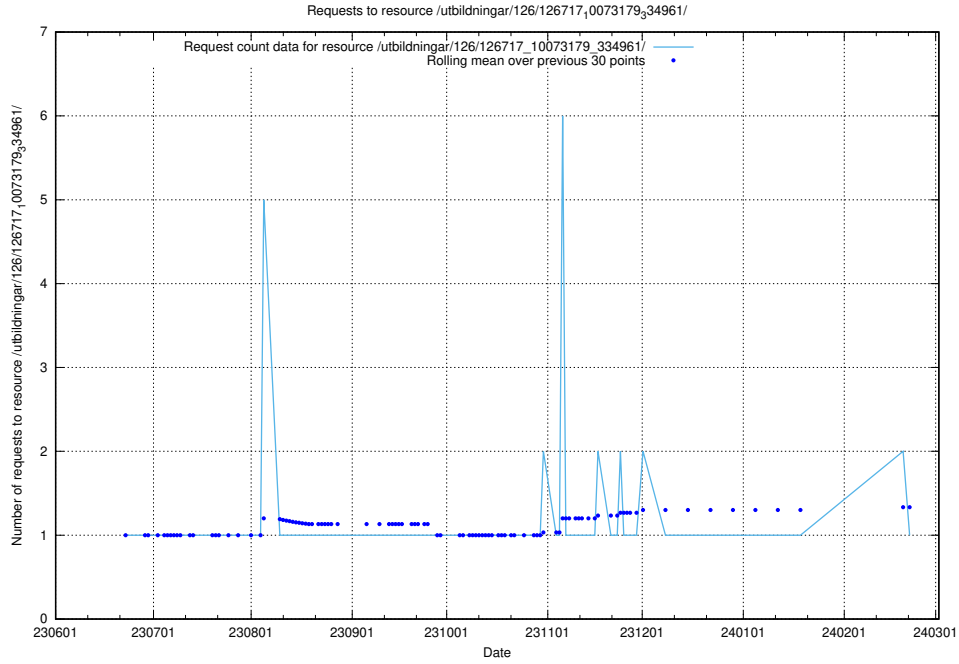

5.6015 Usage of /utbildningar/126/126717_10073179_334961/

Here, we count the number of requests to resource /utbildningar/126/126717_10073179_334961/.