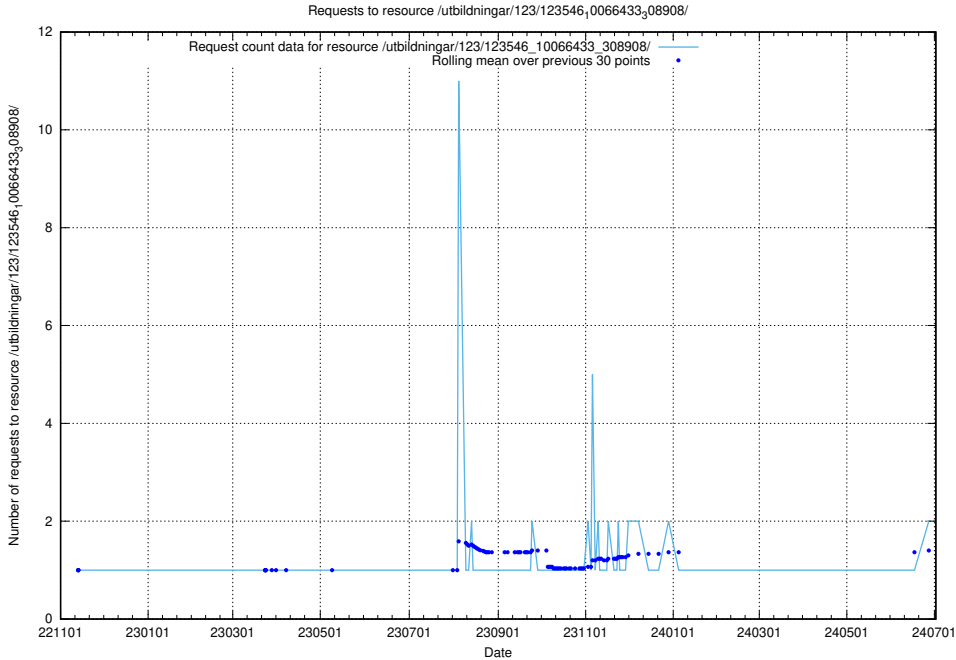

5.839 Usage of /utbildningar/123/123546_10066433_308908/

Here, we count the number of requests to resource /utbildningar/123/123546_10066433_308908/.