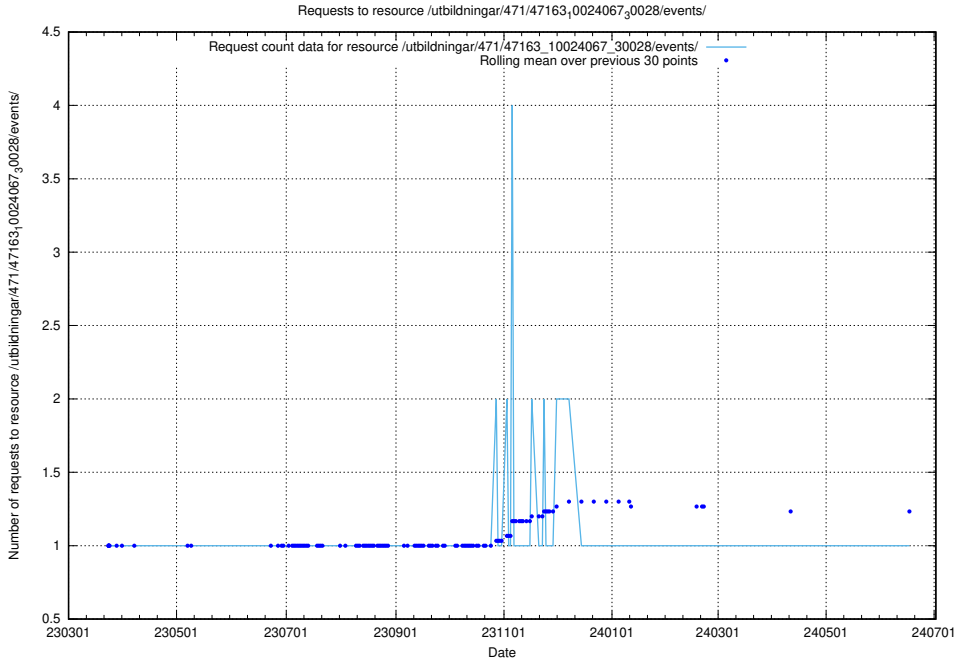

5.6694 Usage of /utbildningar/471/47163_10024067_30028/events/

Here, we count the number of requests to resource /utbildningar/471/47163_10024067_30028/events/.