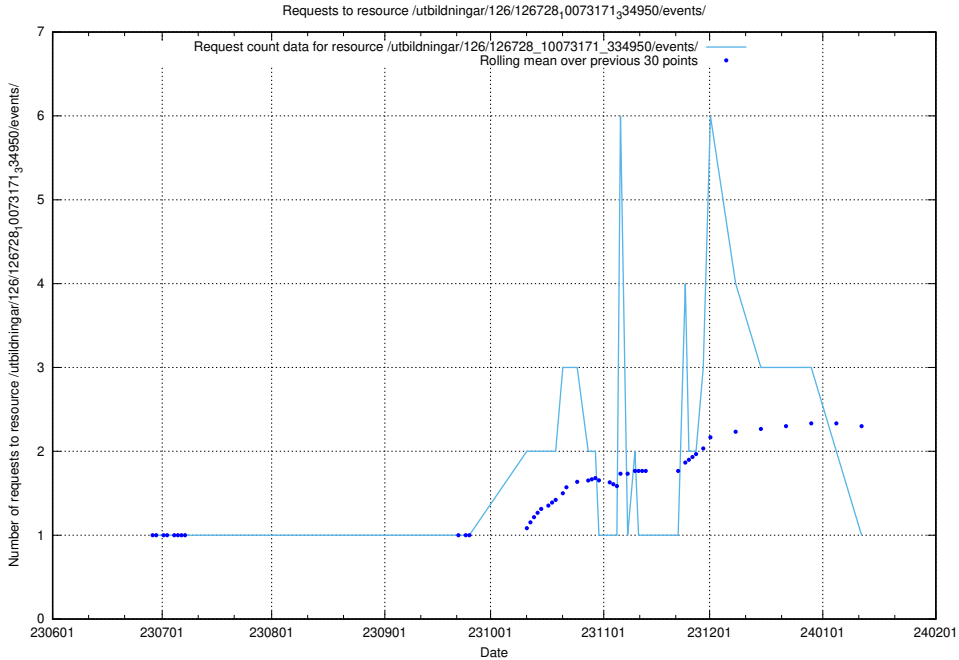

5.5847 Usage of /utbildningar/126/126728_10073171_334950/events/

Here, we count the number of requests to resource /utbildningar/126/126728_10073171_334950/events/