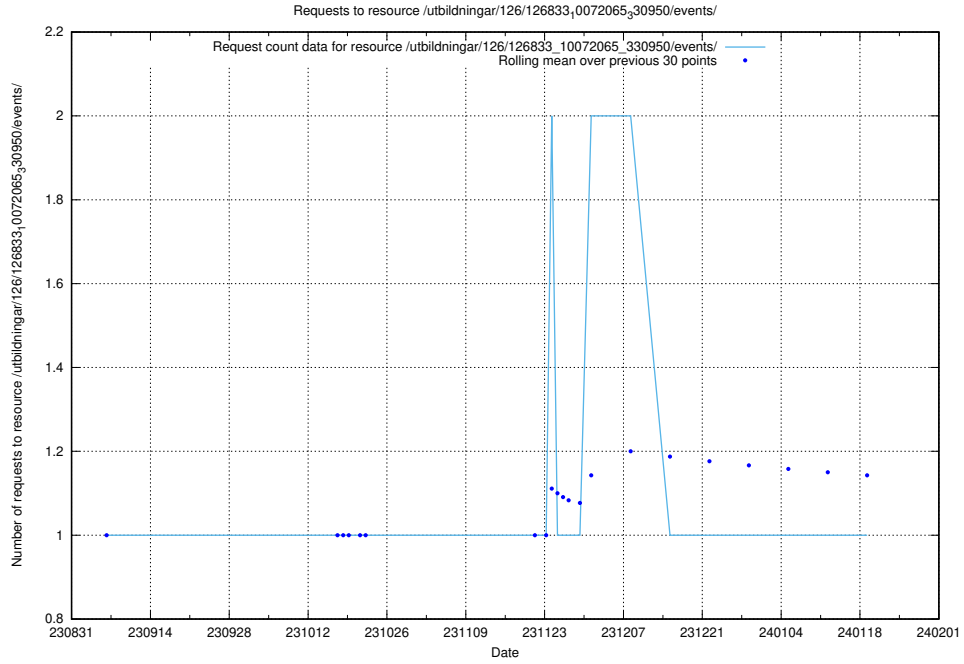

5.5044 Usage of /utbildningar/126/126833_10072065_330950/events/

Here, we count the number of requests to resource /utbildningar/126/126833_10072065_330950/events/