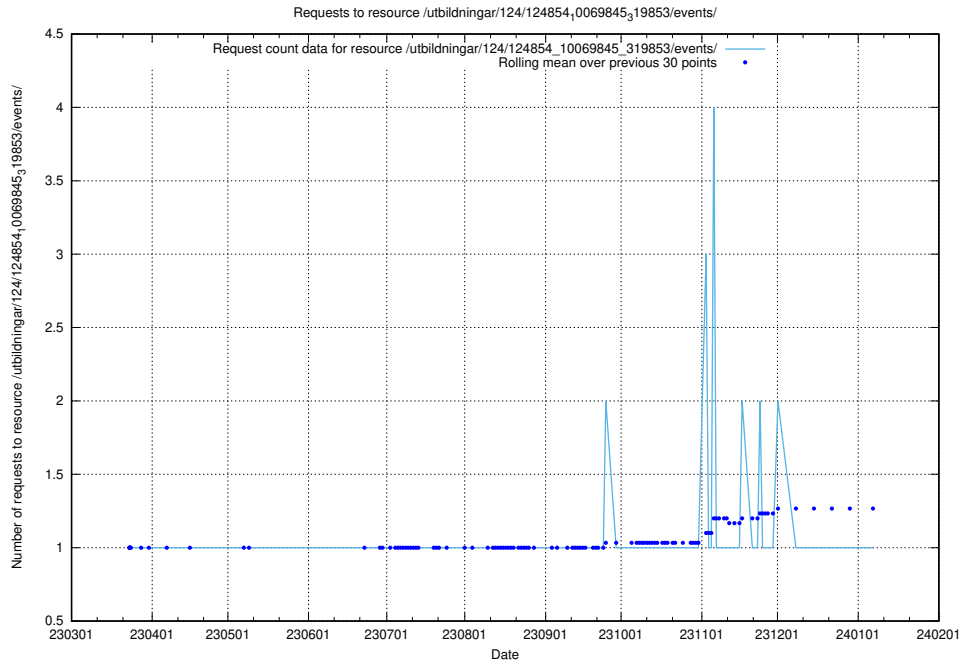

5.1180 Usage of /utbildningar/124/124854_10069845_319853/events/

Here, we count the number of requests to resource /utbildningar/124/124854_10069845_319853/events/