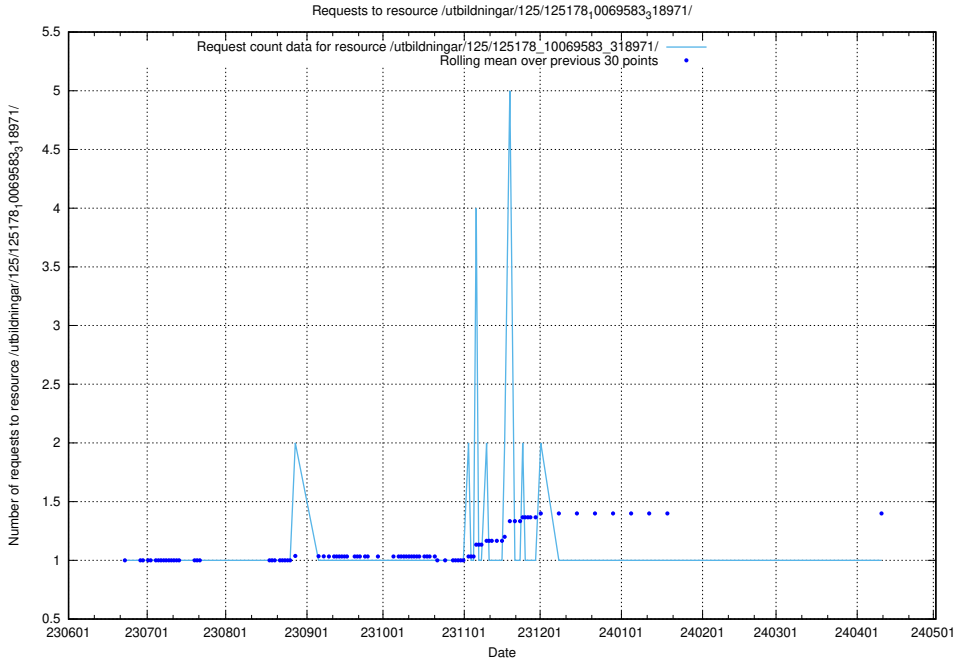

5.6128 Usage of /utbildningar/125/125178_10069583_318971/

Here, we count the number of requests to resource /utbildningar/125/125178_10069583_318971/.