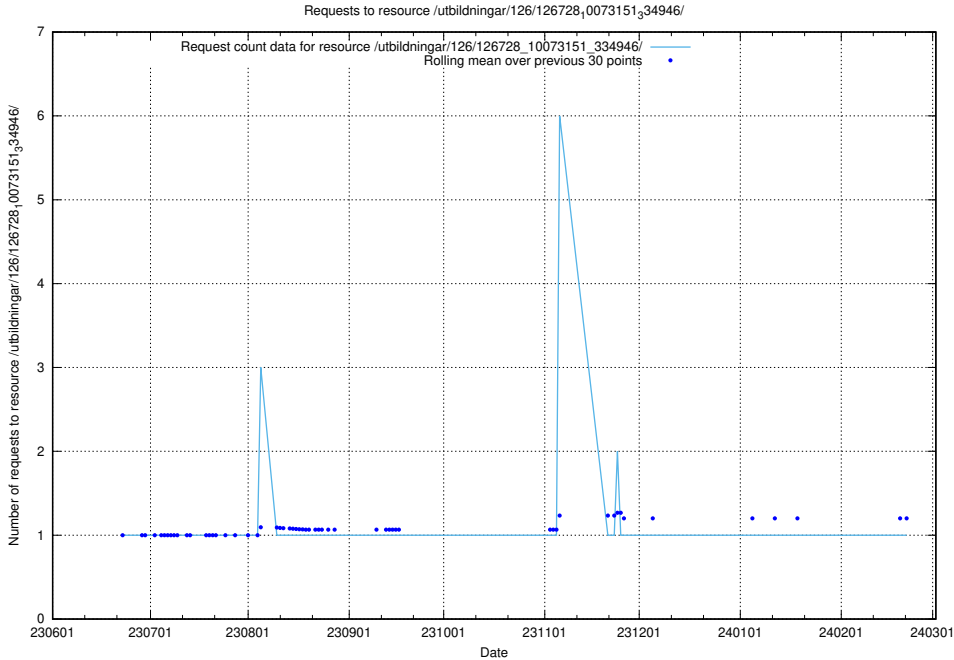

5.5999 Usage of /utbildningar/126/126728_10073151_334946/

Here, we count the number of requests to resource /utbildningar/126/126728_10073151_334946/.