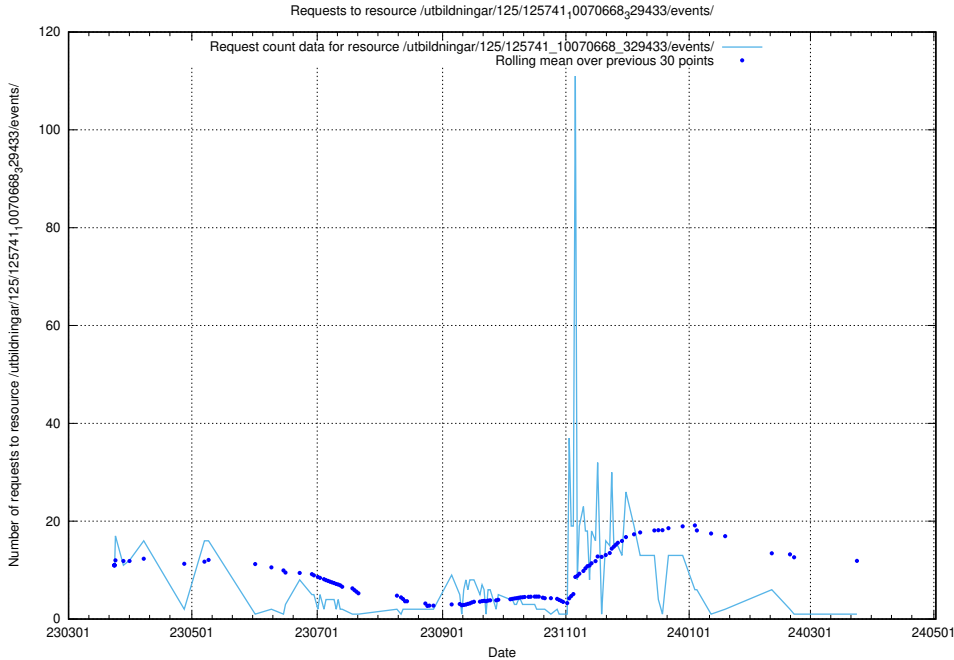

5.6632 Usage of /utbildningar/125/125741_10070668_329433/events/

Here, we count the number of requests to resource /utbildningar/125/125741_10070668_329433/events/