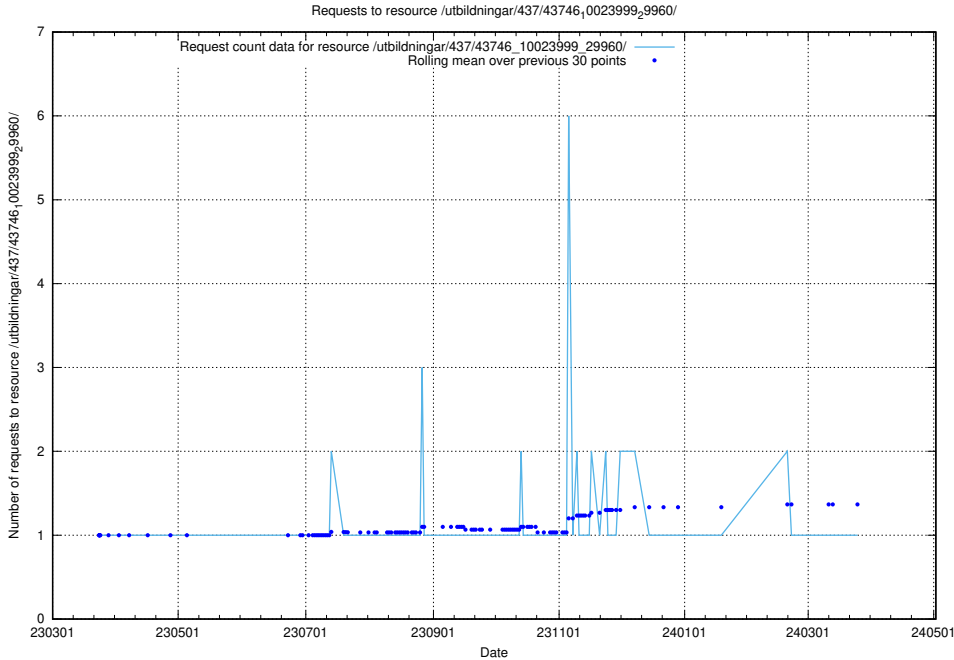

5.6765 Usage of /utbildningar/437/43746_10023999_29960/

Here, we count the number of requests to resource /utbildningar/437/43746_10023999_29960/.