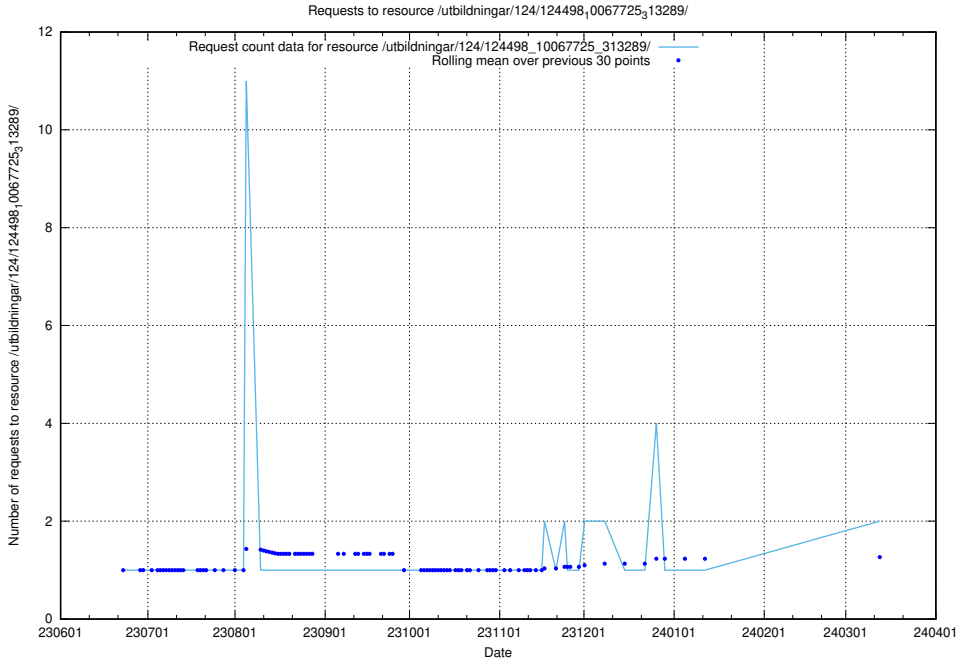

5.805 Usage of /utbildningar/124/124498_10067725_313289/

Here, we count the number of requests to resource /utbildningar/124/124498_10067725_313289/.