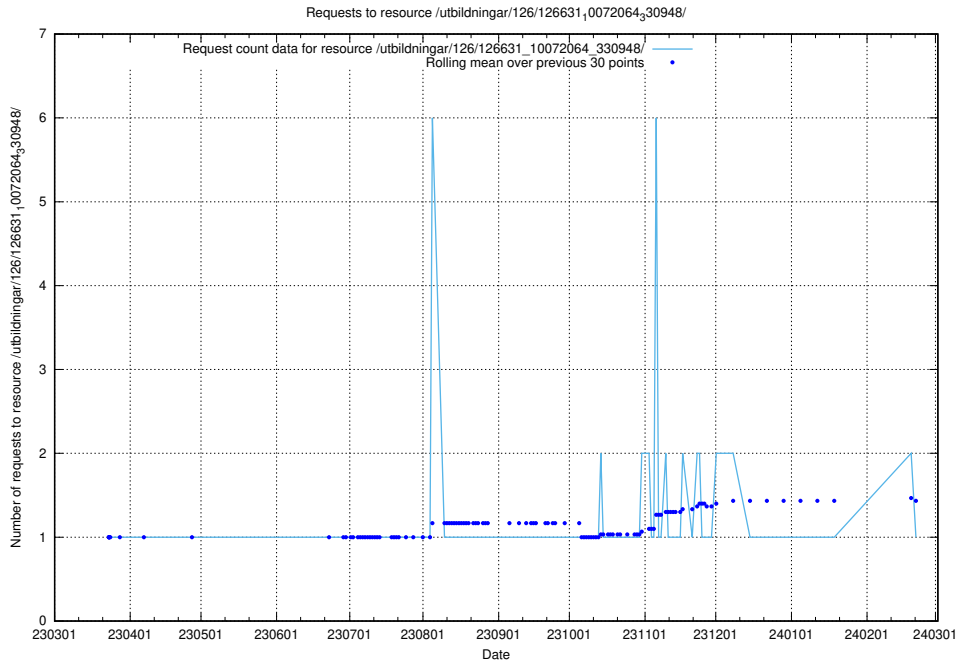

5.6776 Usage of /utbildningar/126/126631_10072064_330948/

Here, we count the number of requests to resource /utbildningar/126/126631_10072064_330948/.