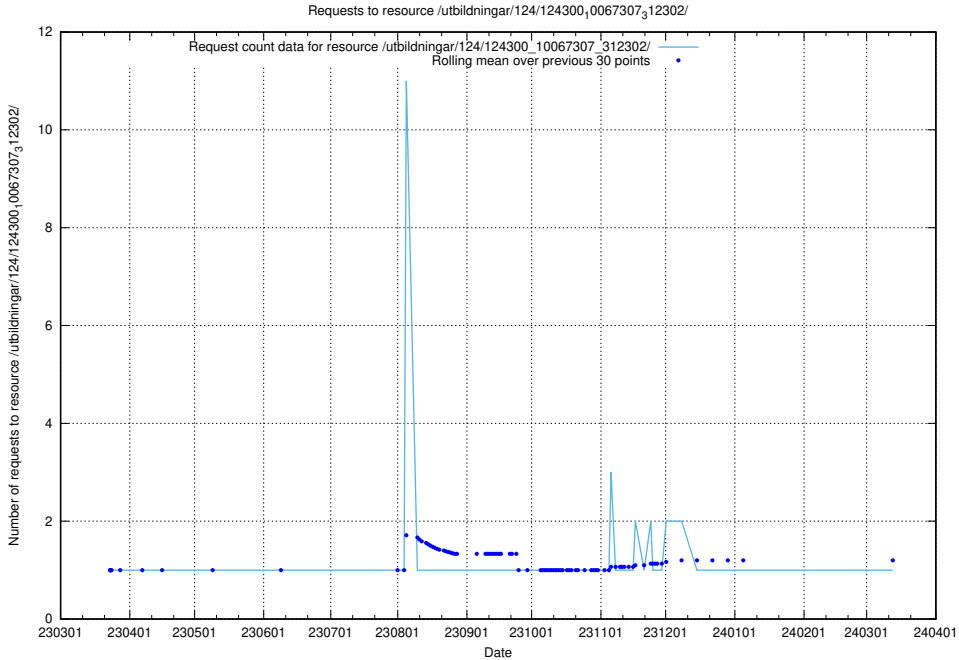

5.4336 Usage of /utbildningar/124/124300_10067307_312302/

Here, we count the number of requests to resource /utbildningar/124/124300_10067307_312302/.