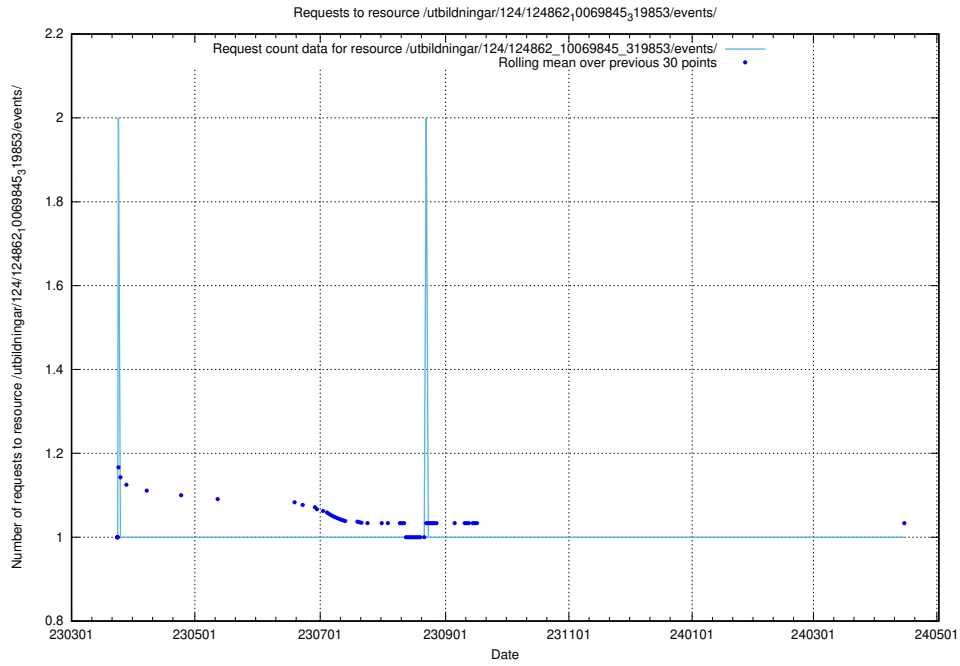

Here, we count the number of requests to resource /utbildningar/124/124865_10068315_315338/.

5.1138 Usage of /utbildningar/124/124862_10069845_319853/events/

Here, we count the number of requests to resource /utbildningar/124/124862_10069845_319853/events/