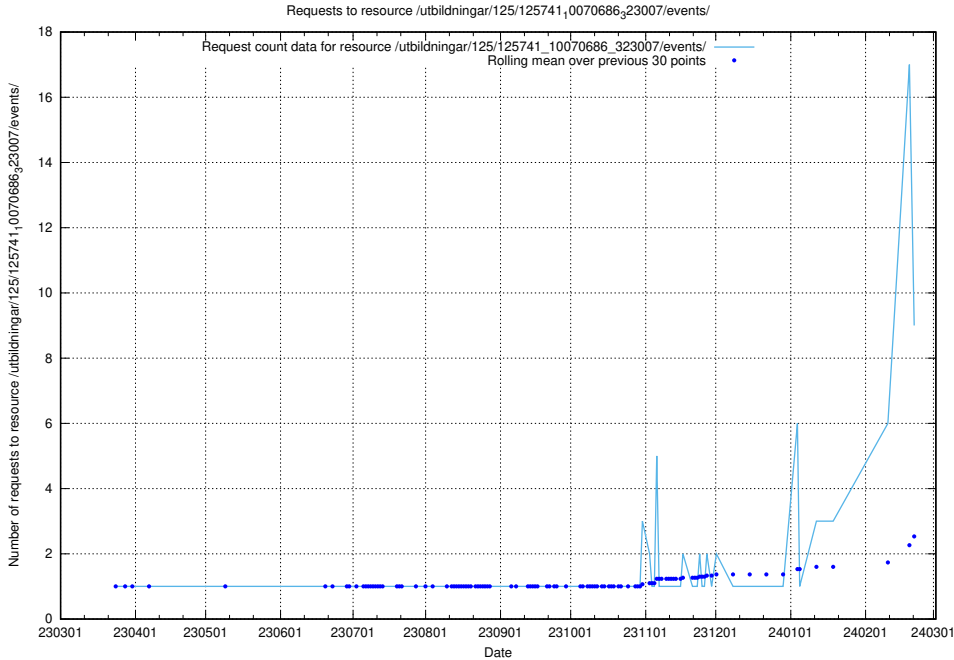

5.35 Usage of /utbildningar/125/125741_10070686_323007/events/

Here, we count the number of requests to resource /utbildningar/125/125741_10070686_323007/events/