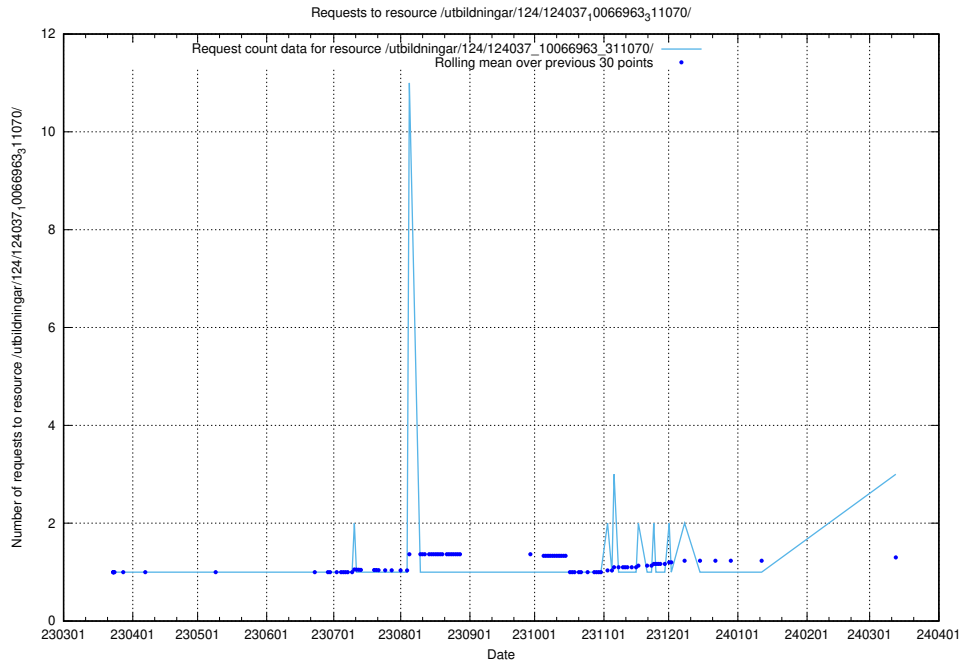

5.335 Usage of /utbildningar/124/124037_10066963_311070/

Here, we count the number of requests to resource /utbildningar/124/124037_10066963_311070/.