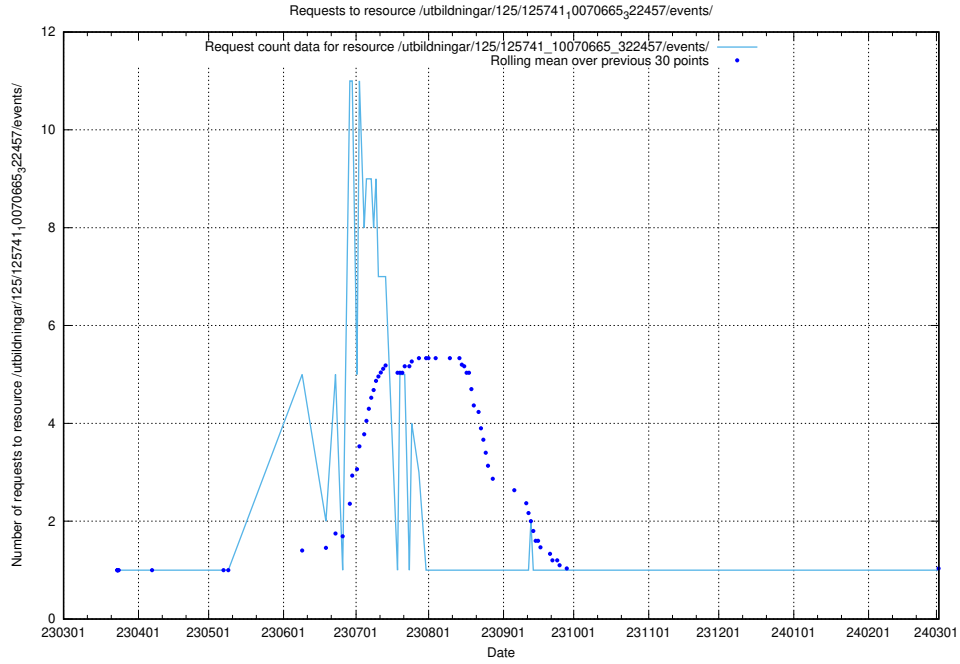

5.6870 Usage of /utbildningar/125/125741_10070665_322457/events/

Here, we count the number of requests to resource /utbildningar/125/125741_10070665_322457/events/