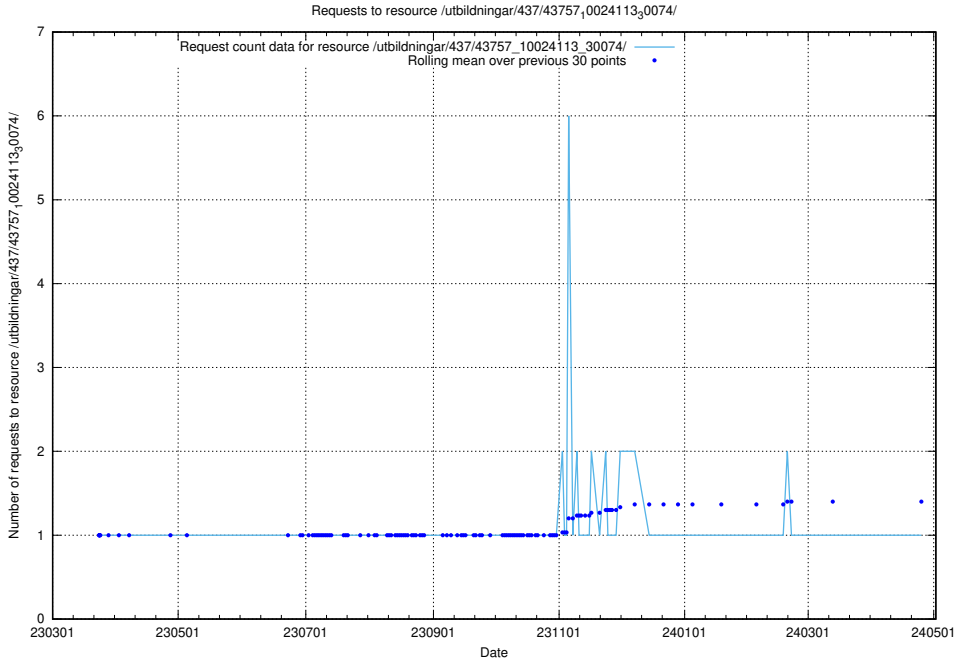

5.6754 Usage of /utbildningar/437/43757_10024113_30074/

Here, we count the number of requests to resource /utbildningar/437/43757_10024113_30074/.