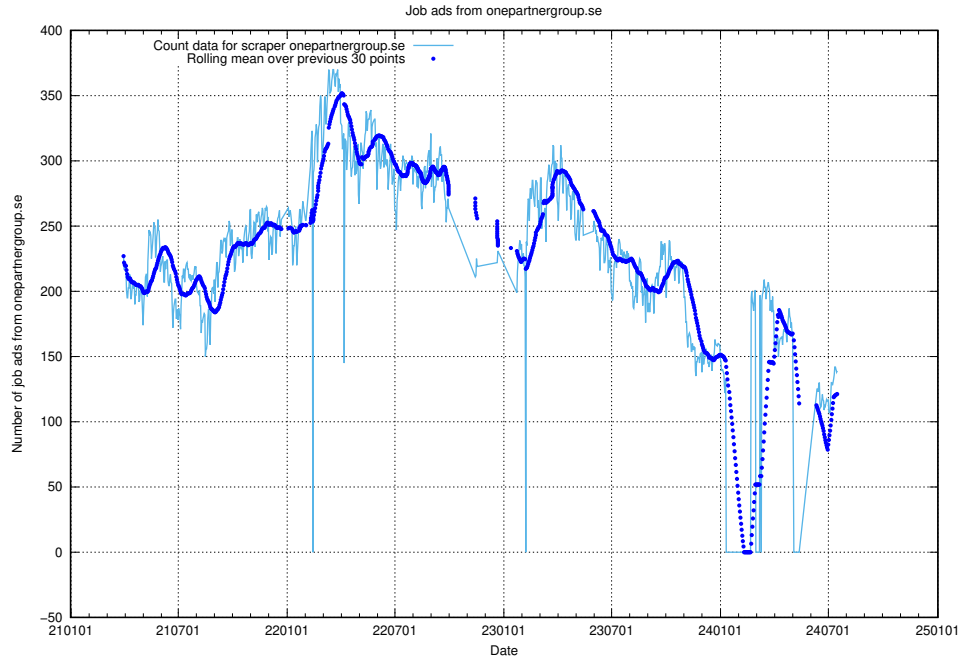

13.11 Number of ads by scraper onepartnergroup.se

Here, we count the number of job ads scraped from onepartnergroup.se.