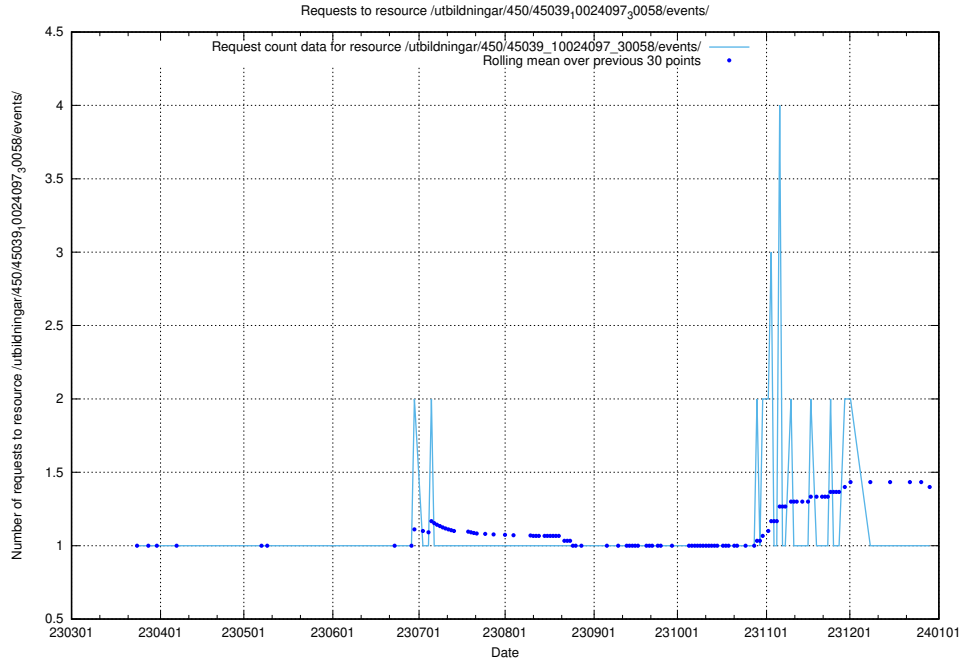

5.6545 Usage of /utbildningar/450/45039_10024097_30058/events/

Here, we count the number of requests to resource /utbildningar/450/45039_10024097_30058/events/.