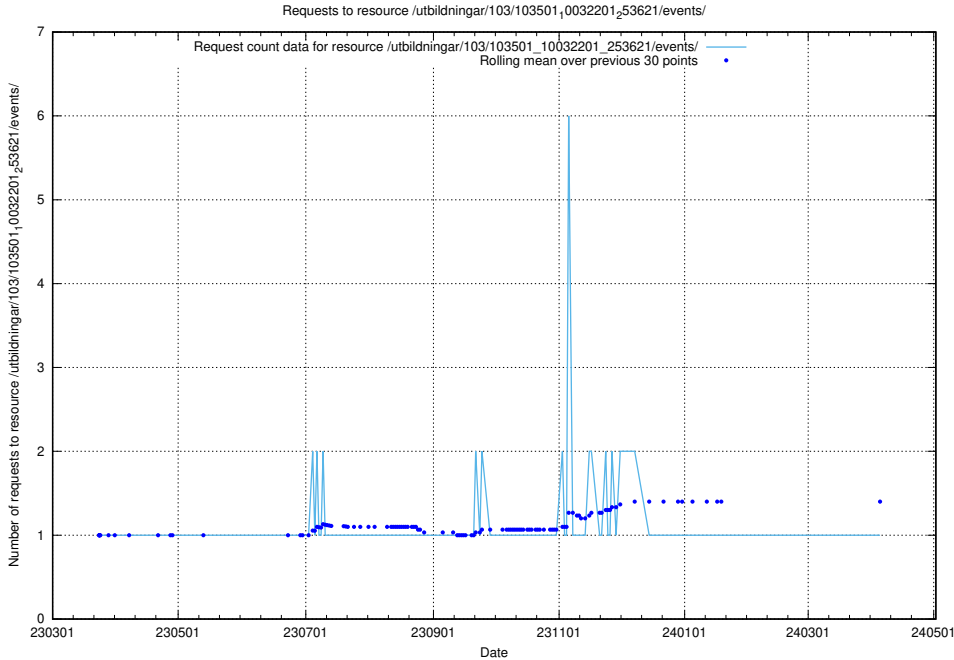

5.5882 Usage of /utbildningar/103/103501_10032201_253621/events/

Here, we count the number of requests to resource /utbildningar/103/103501_10032201_253621/events/