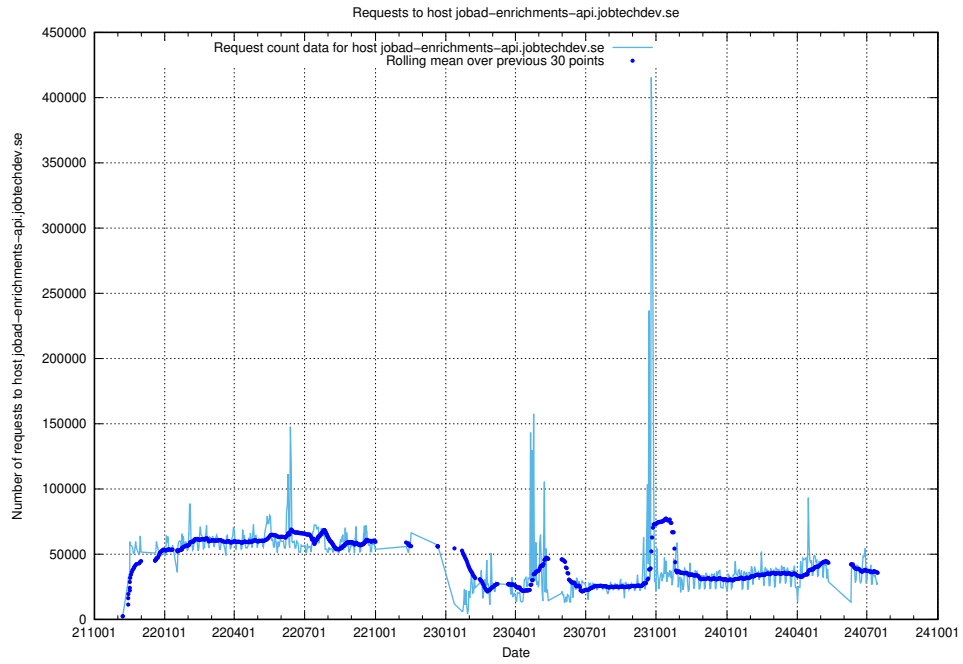

7.7 Usage of jobad-enrichments-api.jobtechdev.se

Here, we count the number of requests to host jobad-enrichments-api.jobtechdev.se.