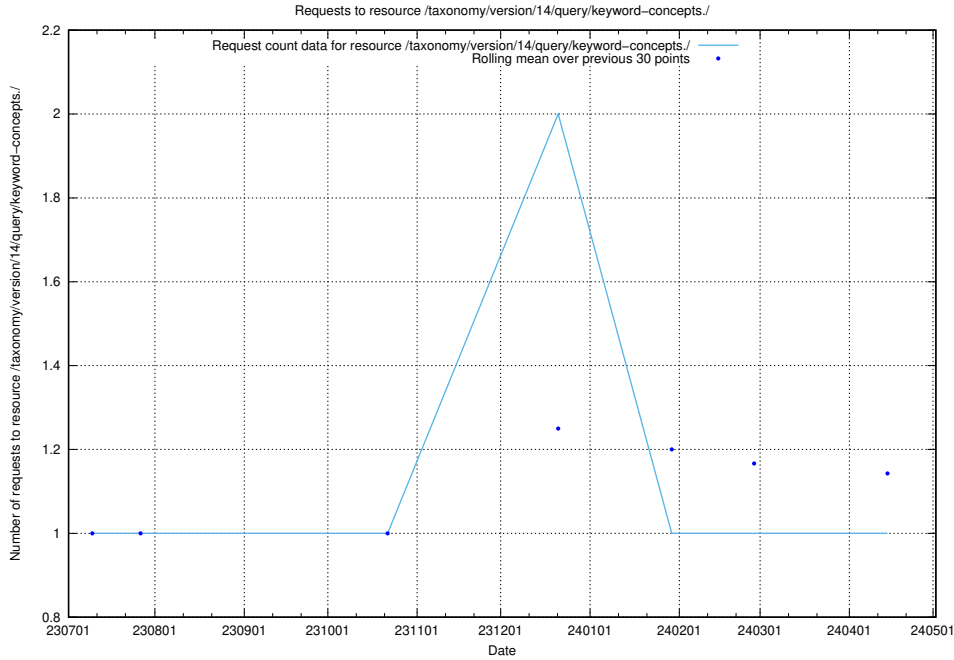

5.5528 Usage of /taxonomy/version/14/query/keyword-concepts./

Here, we count the number of requests to resource /taxonomy/version/14/query/keyword-concepts./.