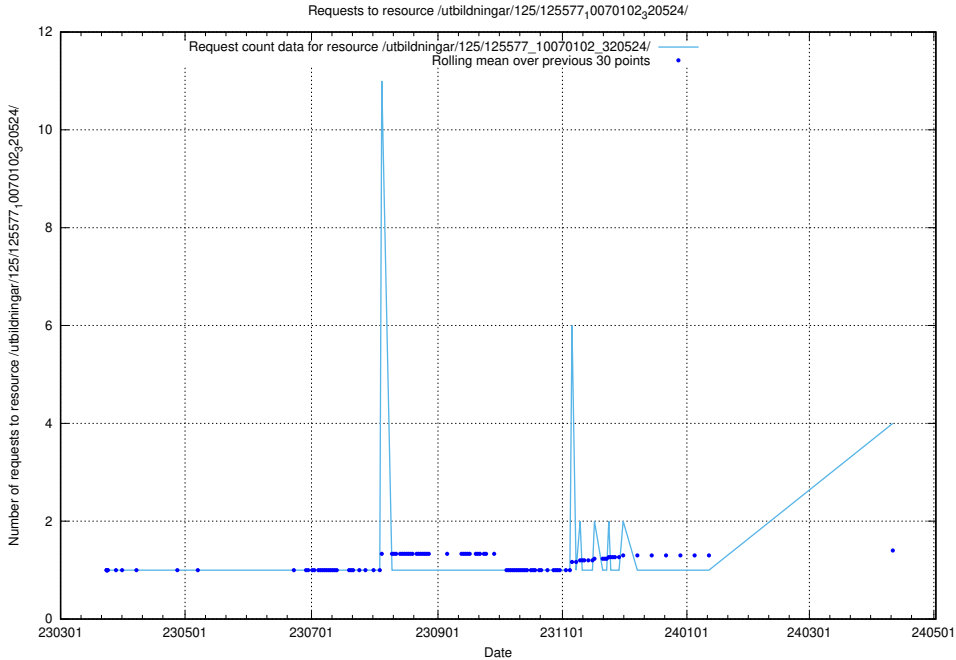

5.155 Usage of /utbildningar/125/125577_10070102_320524/

Here, we count the number of requests to resource /utbildningar/125/125577_10070102_320524/.