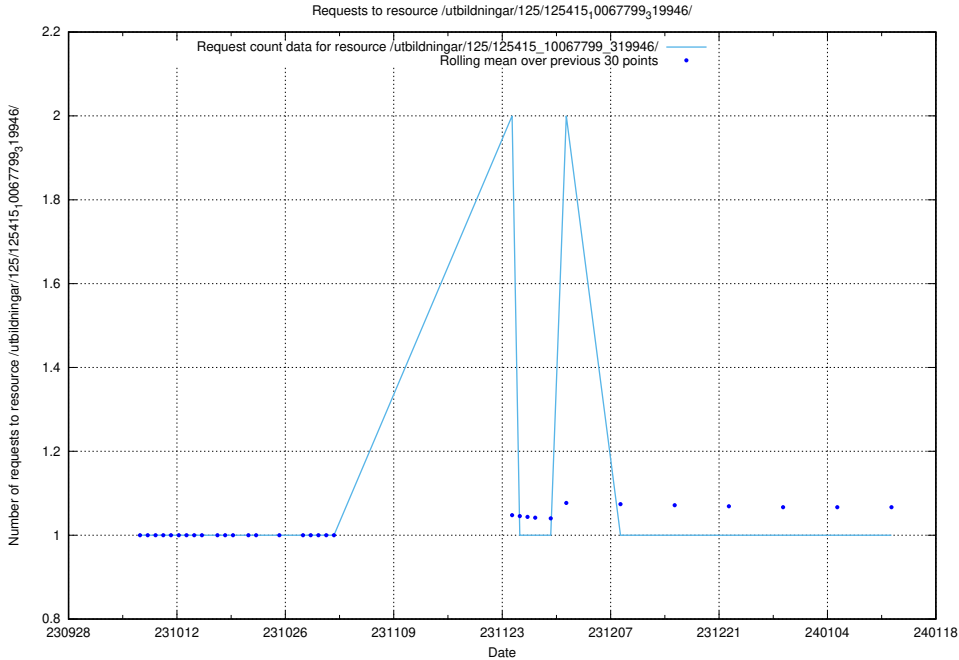

5.4776 Usage of /utbildningar/125/125415_10067799_319946/

Here, we count the number of requests to resource /utbildningar/125/125415_10067799_319946/.