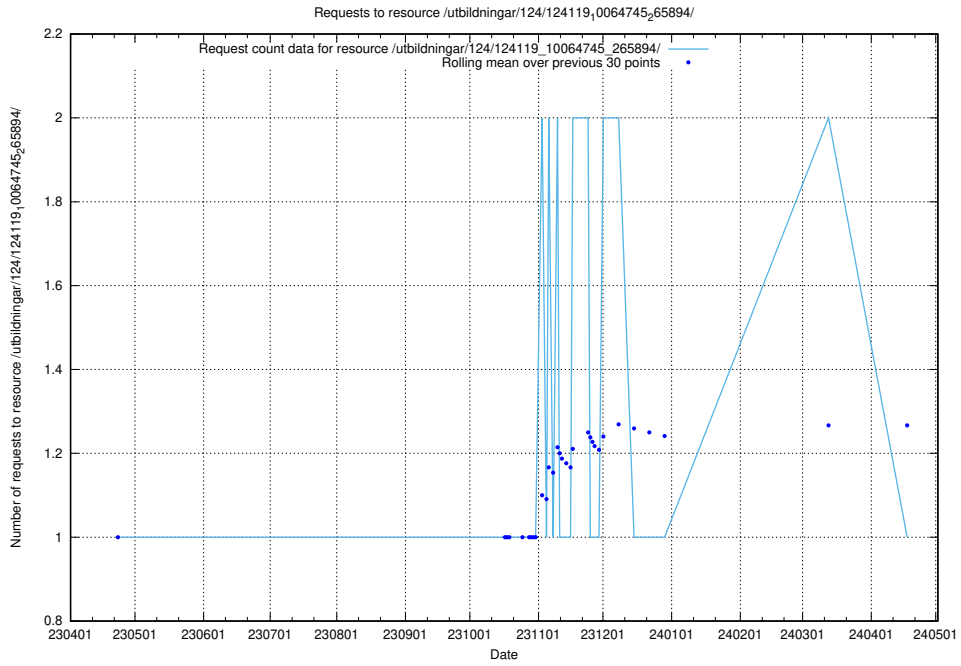

5.6438 Usage of /utbildningar/124/124119_10064745_265894/

Here, we count the number of requests to resource /utbildningar/124/124119_10064745_265894/.