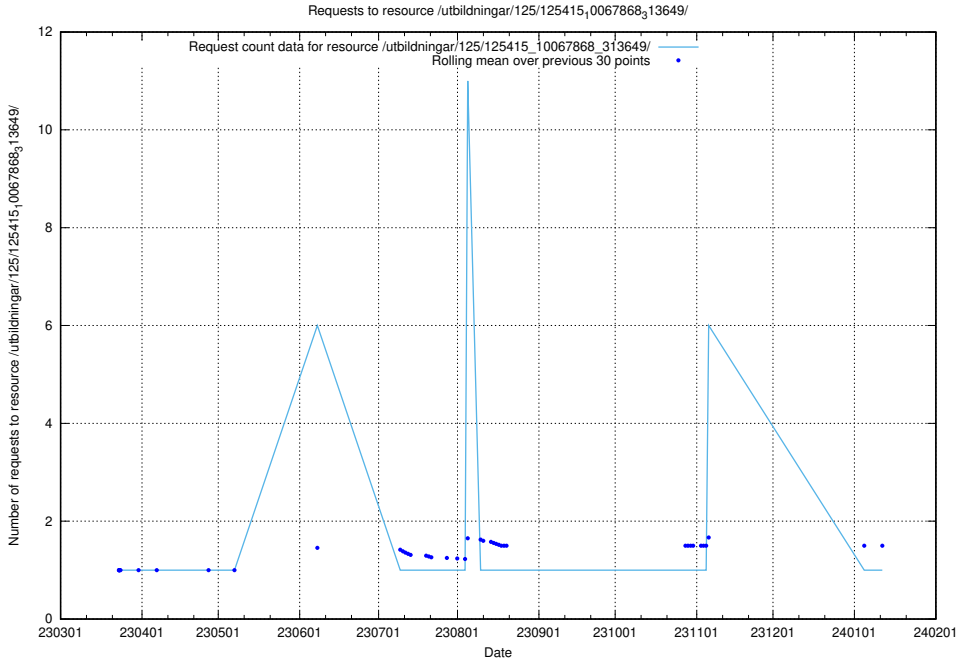

5.1084 Usage of /utbildningar/125/125415_10067868_313649/

Here, we count the number of requests to resource /utbildningar/125/125415_10067868_313649/.