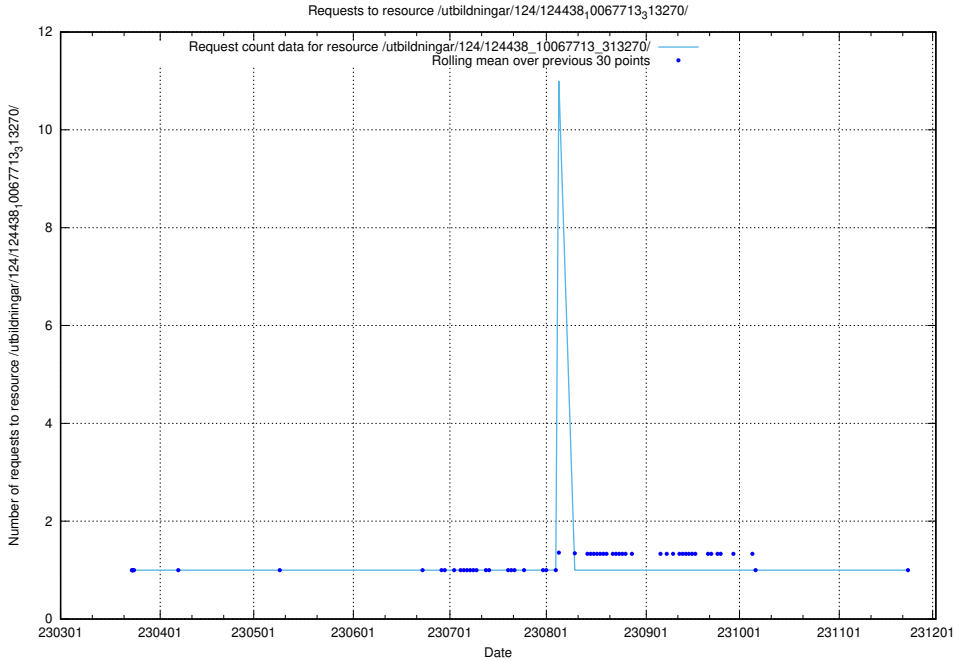

5.4074 Usage of /utbildningar/124/124438_10067713_313270/

Here, we count the number of requests to resource /utbildningar/124/124438_10067713_313270/.