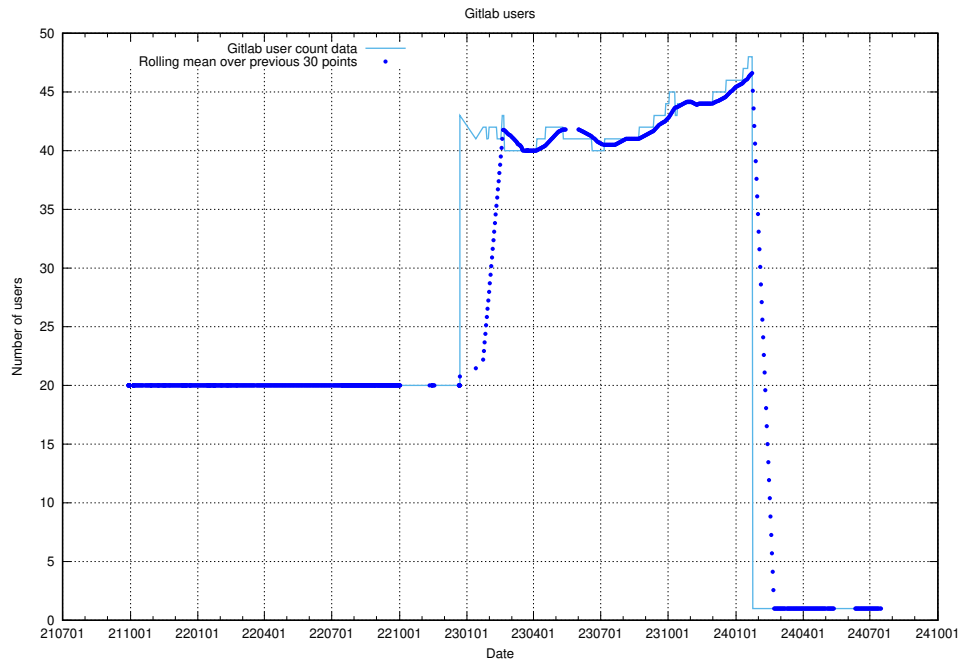

6 Gitlab

This section summarises the state of [JobTech's code repositories](https://gitlab.com/arbetsformedlingen)⁷.

6.1 User count

A graph of users in JobTech's official code repository.

⁷<https://gitlab.com/arbetsformedlingen>