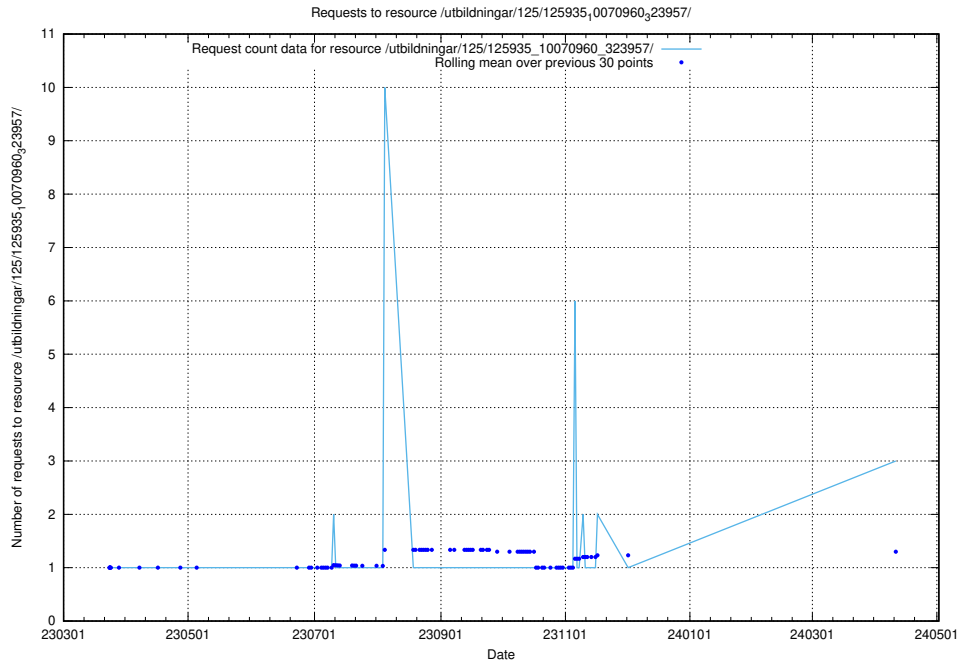

5.415 Usage of /utbildningar/125/125935_10070960_323957/

Here, we count the number of requests to resource /utbildningar/125/125935_10070960_323957/.