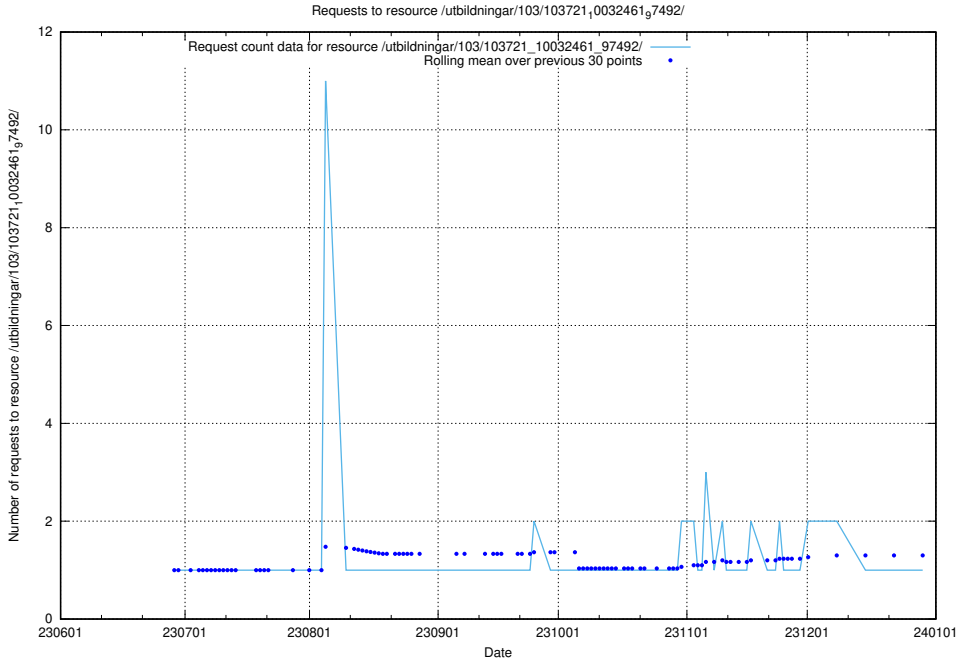

5.5932 Usage of /utbildningar/103/103721_10032461_97492/

Here, we count the number of requests to resource /utbildningar/103/103721_10032461_97492/.