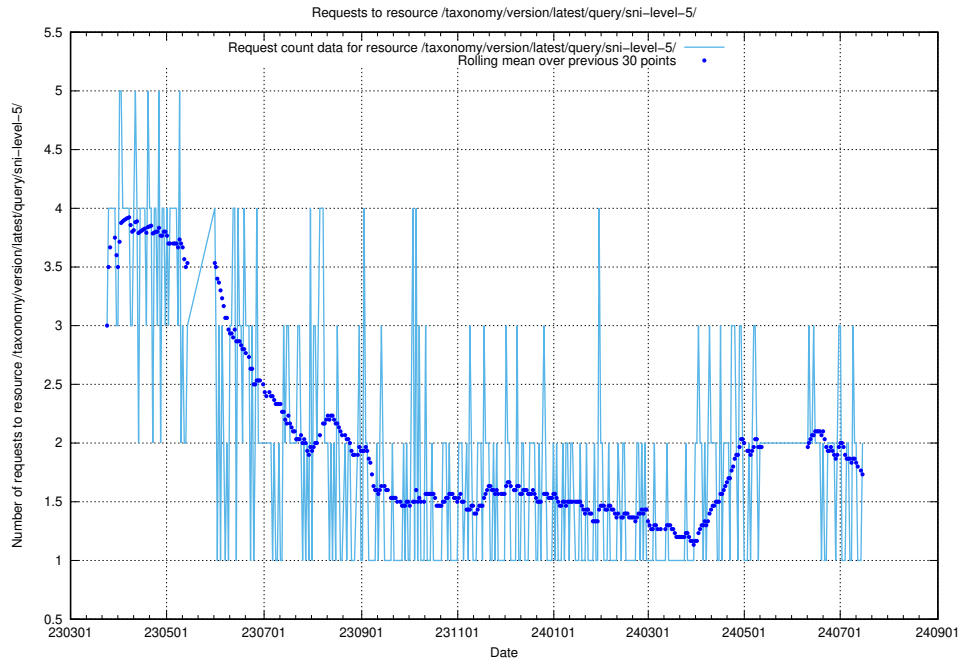

5.871 Usage of /taxonomy/version/latest/query/sni-level-5/

Here, we count the number of requests to resource /taxonomy/version/latest/query/sni-level-5/.