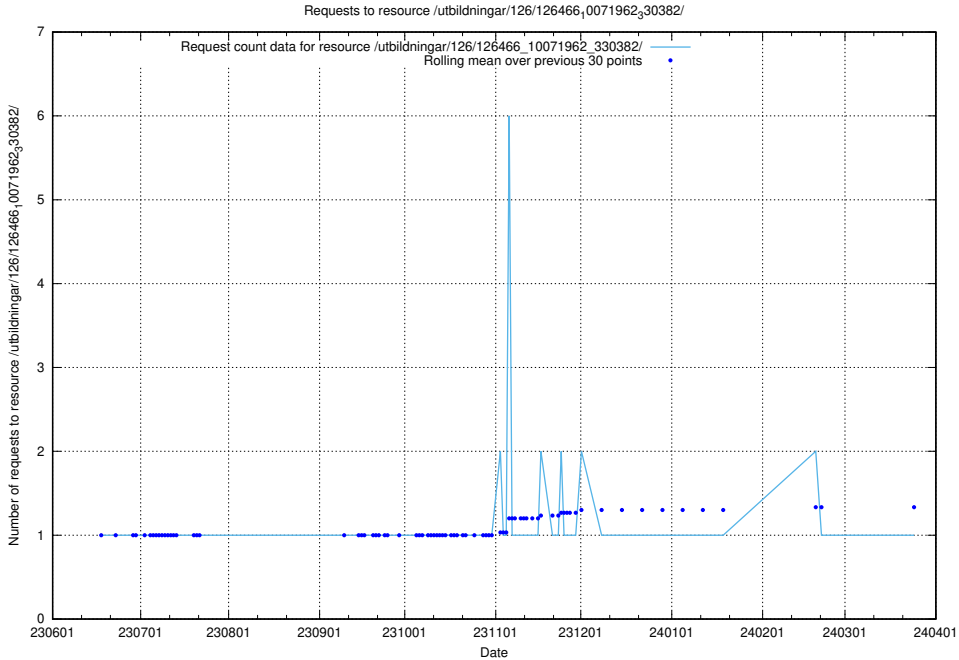

5.6253 Usage of /utbildningar/126/126466_10071962_330382/

Here, we count the number of requests to resource /utbildningar/126/126466_10071962_330382/.