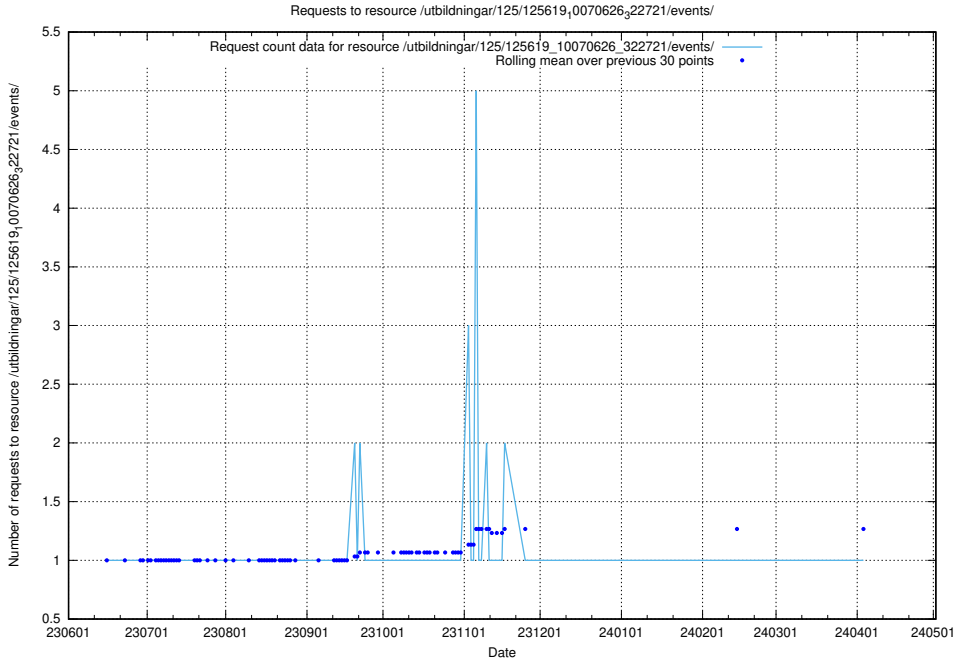

5.6270 Usage of /utbildningar/125/125619_10070626_322721/events/

Here, we count the number of requests to resource /utbildningar/125/125619_10070626_322721/events/