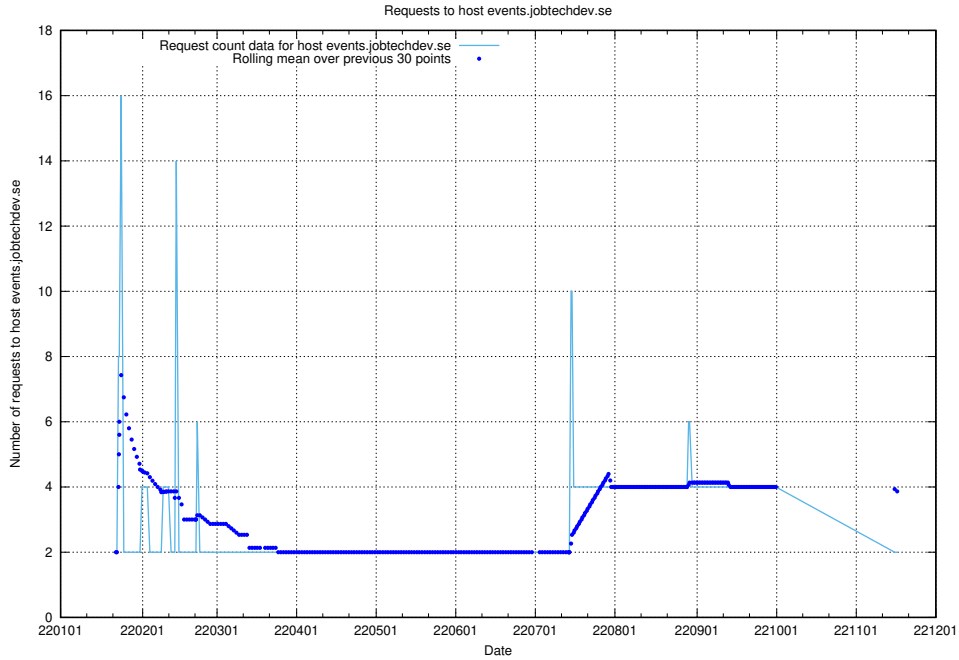

7.604 Usage of hr.jobtechdev.se

Here, we count the number of requests to host hr.jobtechdev.se.

7.605 Usage of demo-jobed-connect-onprem.jobtechdev.se

Here, we count the number of requests to host demo-jobed-connect-onprem.jobtechdev.se.