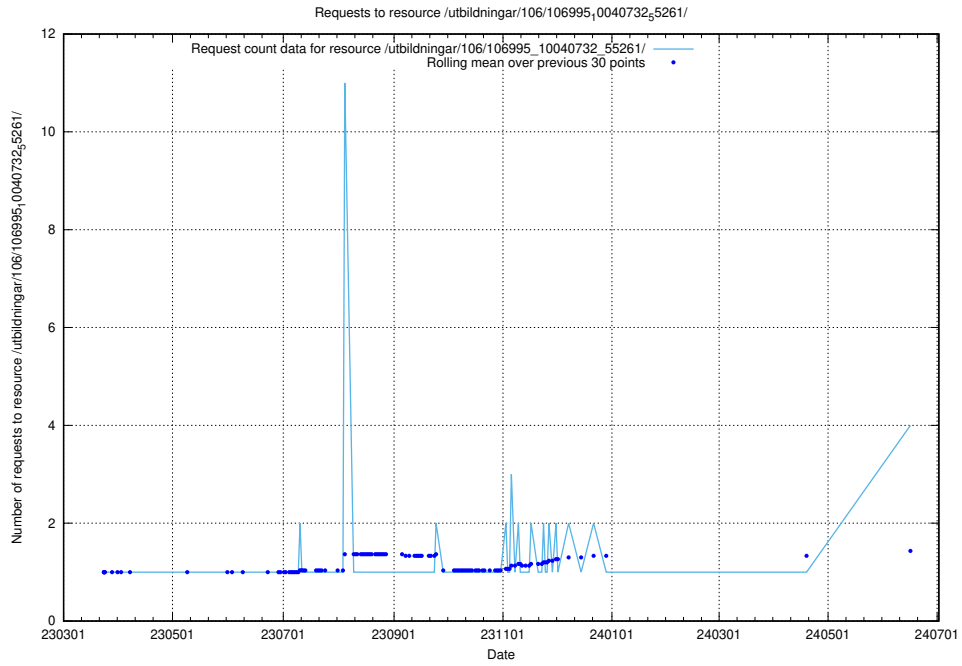

Here, we count the number of requests to resource /utbildningar/124/124862_10071083_324595/.

5.220 Usage of /utbildningar/106/106995_10040732_55261/

Here, we count the number of requests to resource /utbildningar/106/106995_10040732_55261/.