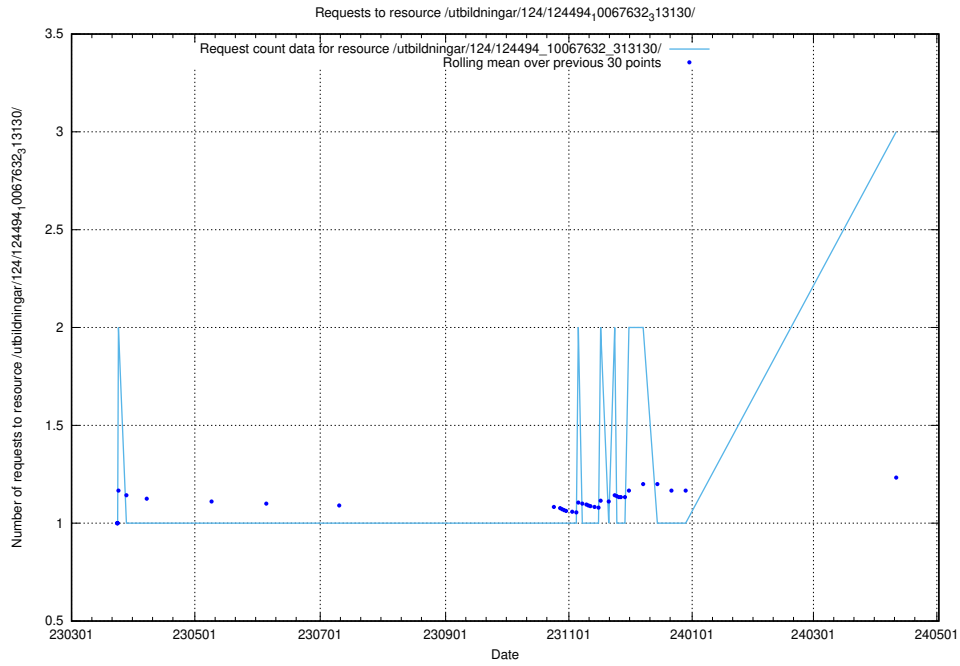

5.298 Usage of /utbildningar/124/124494_10067632_313130/

Here, we count the number of requests to resource /utbildningar/124/124494_10067632_313130/.