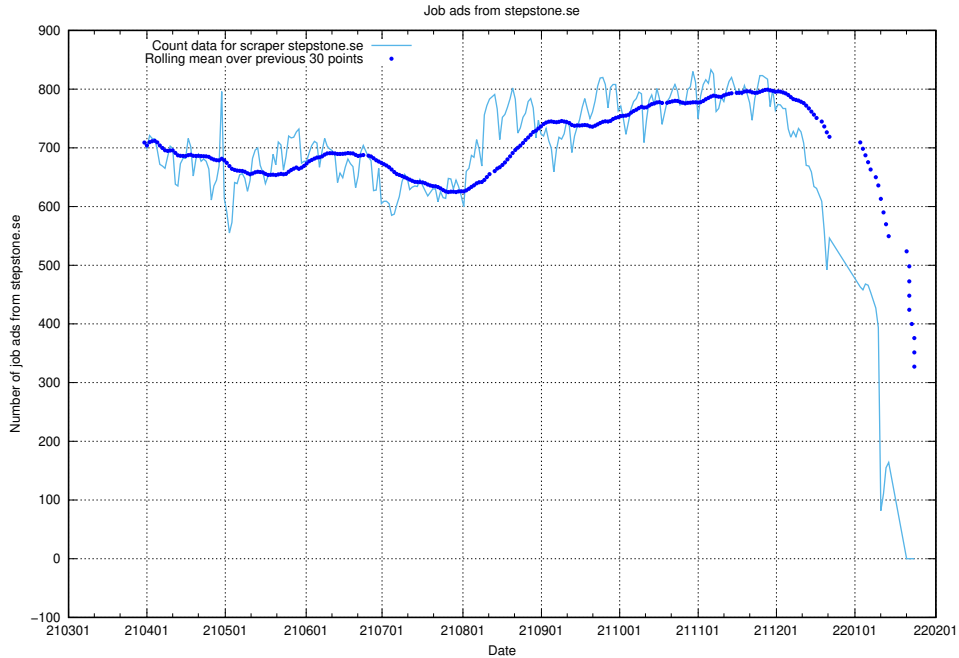

13.19 Number of ads by scraper stepstone.se

Here, we count the number of job ads scraped from stepstone.se.

13.20 Number of ads by scraper monster.se

Here, we count the number of job ads scraped from monster.se.