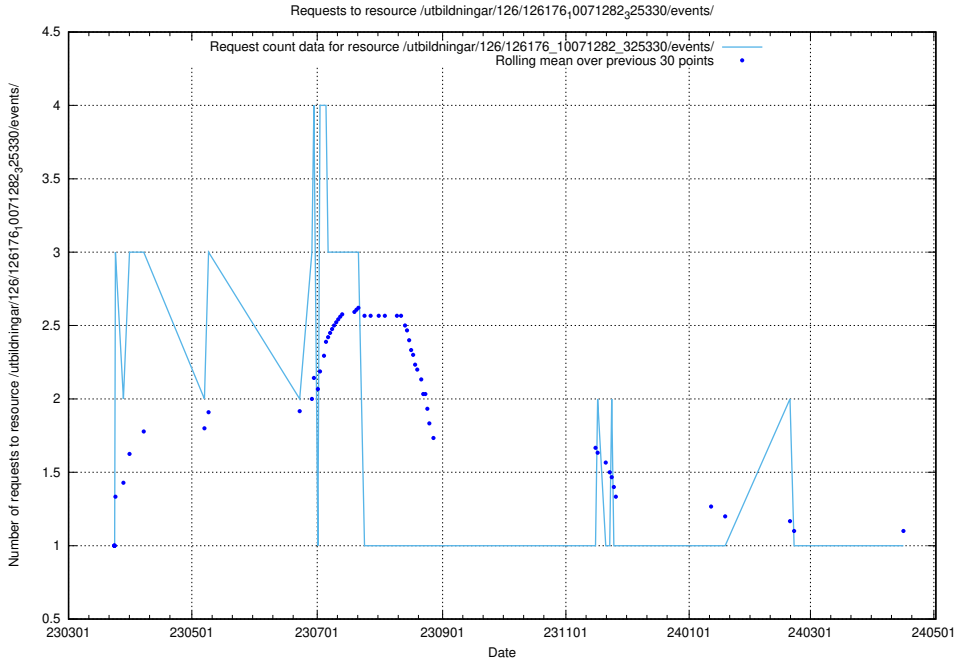

Here, we count the number of requests to resource /utbildningar/126/126235_10071455_326669/.

5.6806 Usage of /utbildningar/126/126176_10071282_325330/events/

Here, we count the number of requests to resource /utbildningar/126/126176_10071282_325330/events/