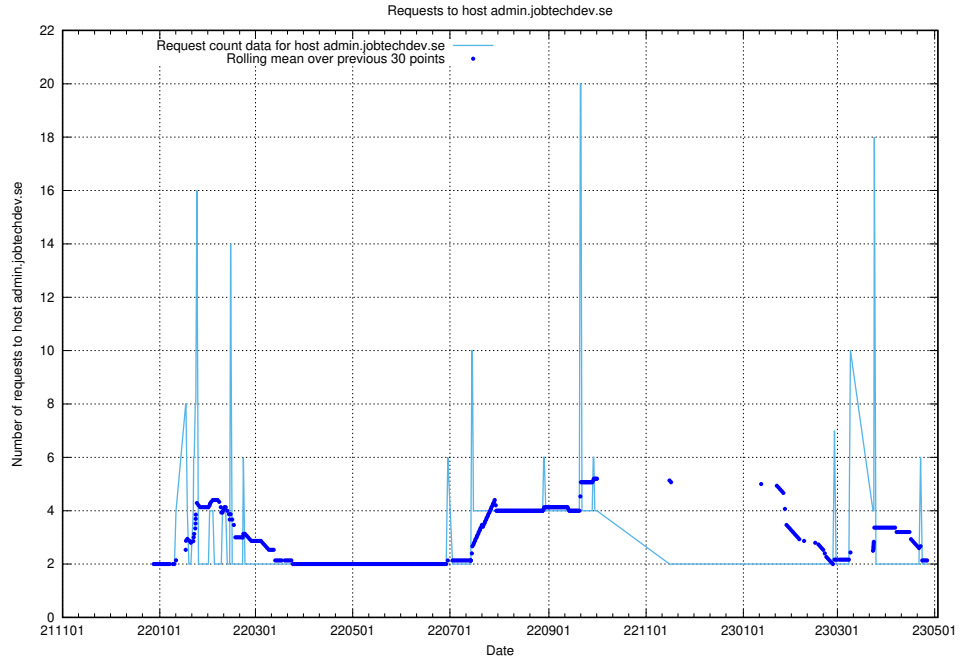

7.365 Usage of admin.jobtechdev.se

Here, we count the number of requests to host admin.jobtechdev.se.