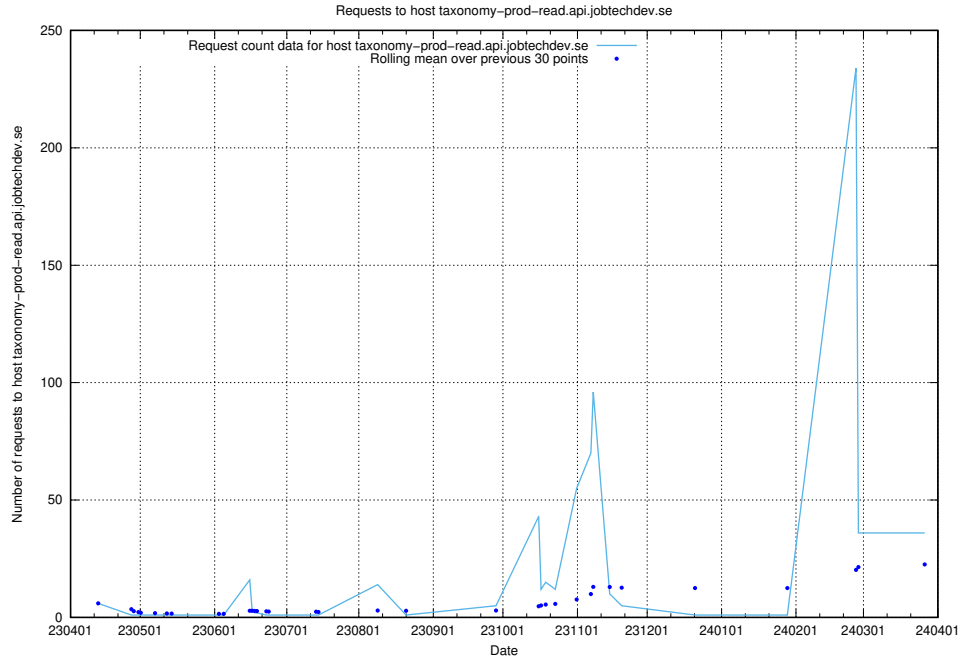

7.30 Usage of taxonomy-prod-read.api.jobtechdev.se

Here, we count the number of requests to host taxonomy-prod-read.api.jobtechdev.se.