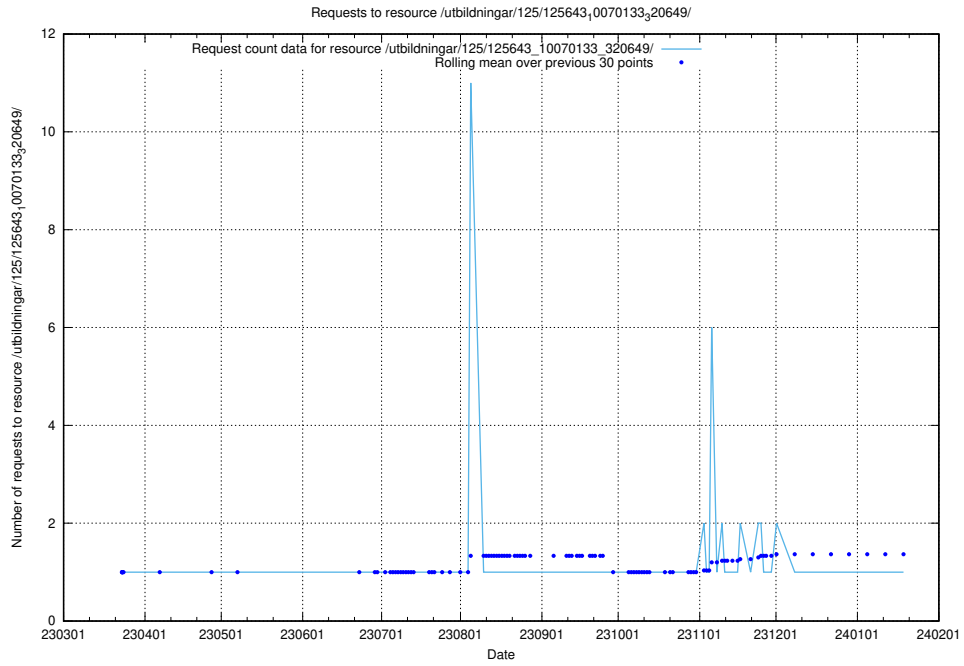

5.1027 Usage of /utbildningar/125/125643_10070133_320649/

Here, we count the number of requests to resource /utbildningar/125/125643_10070133_320649/.