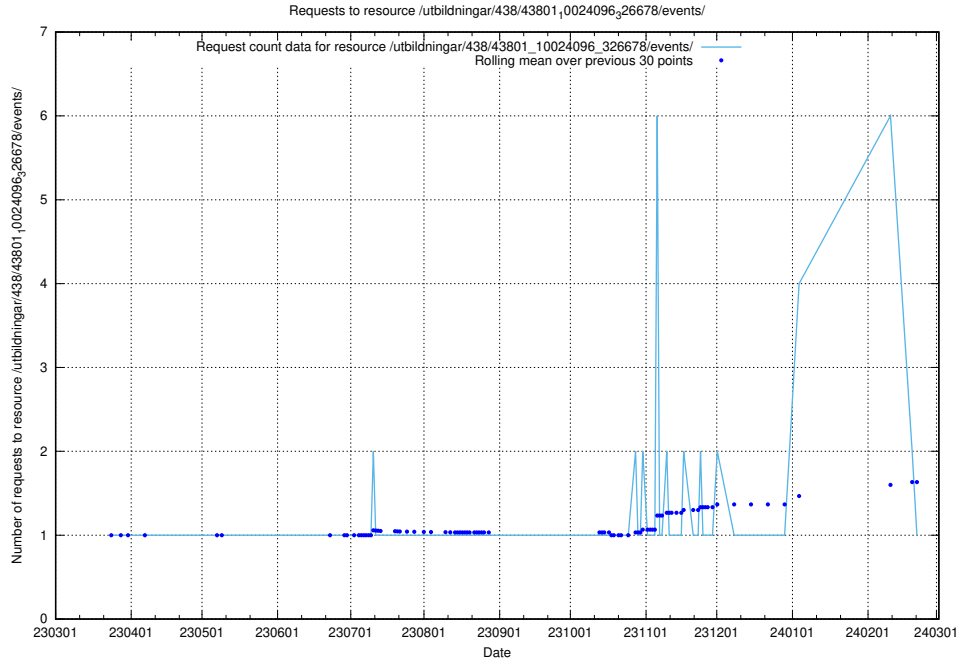

5.6557 Usage of /utbildningar/438/43801_10024096_326678/events/

Here, we count the number of requests to resource /utbildningar/438/43801_10024096_326678/events/.