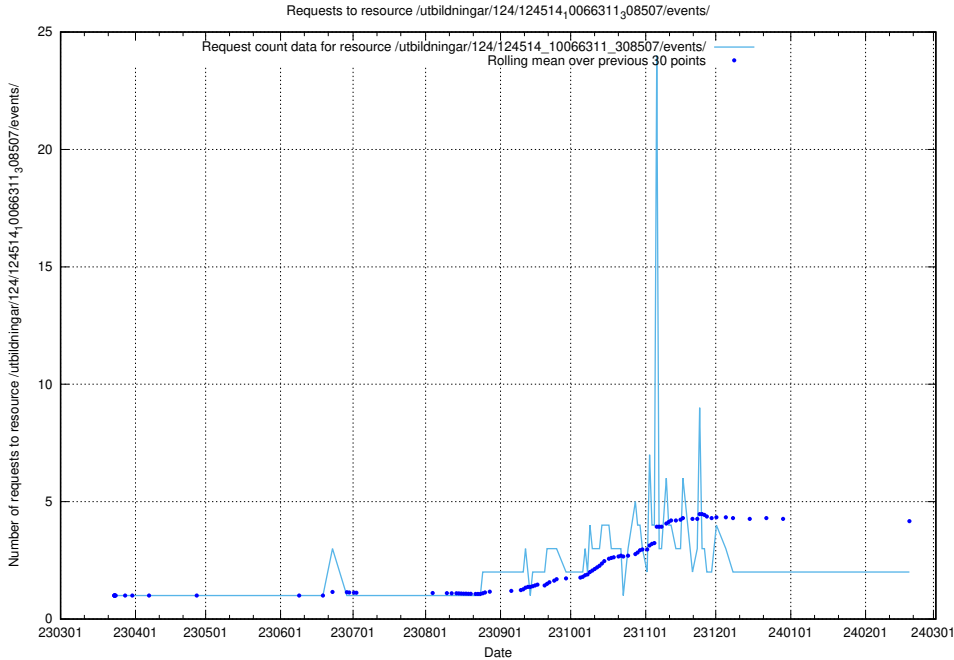

5.499 Usage of /utbildningar/124/124514_10066311_308507/events/

Here, we count the number of requests to resource /utbildningar/124/124514_10066311_308507/events/