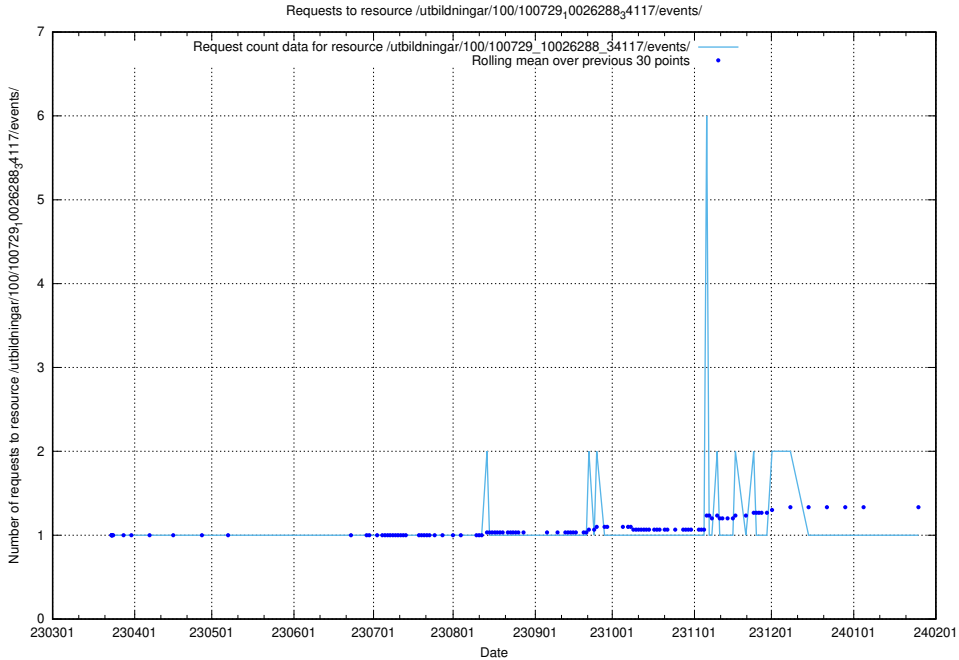

5.6072 Usage of /utbildningar/100/100729_10026288_34117/events/

Here, we count the number of requests to resource /utbildningar/100/100729_10026288_34117/events/.