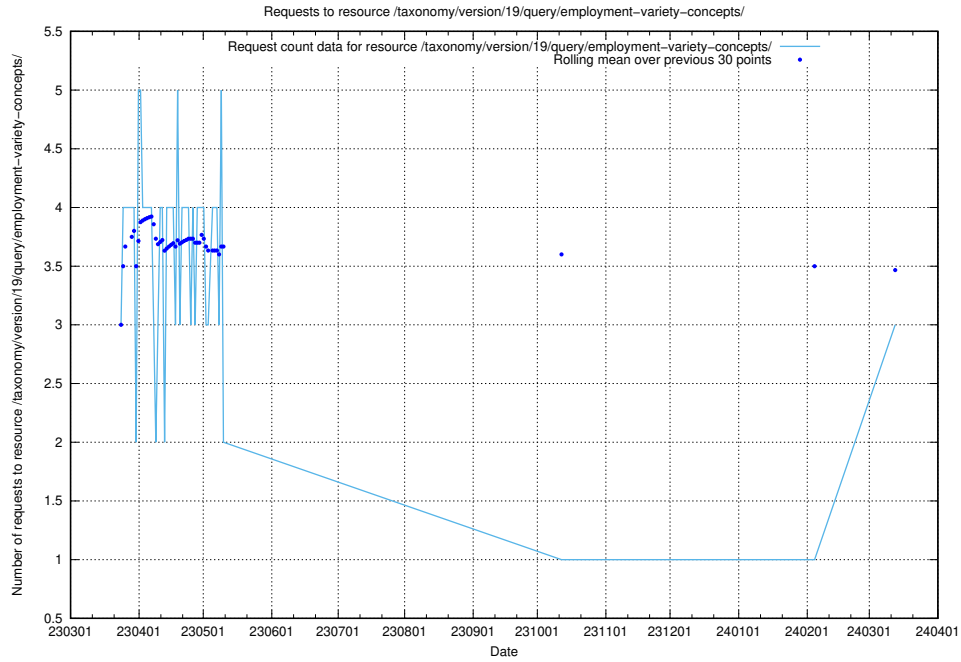

5.404 Usage of /taxonomy/version/19/query/employment-variety-concepts/

Here, we count the number of requests to resource /taxonomy/version/19/query/employment-variety-concepts/.