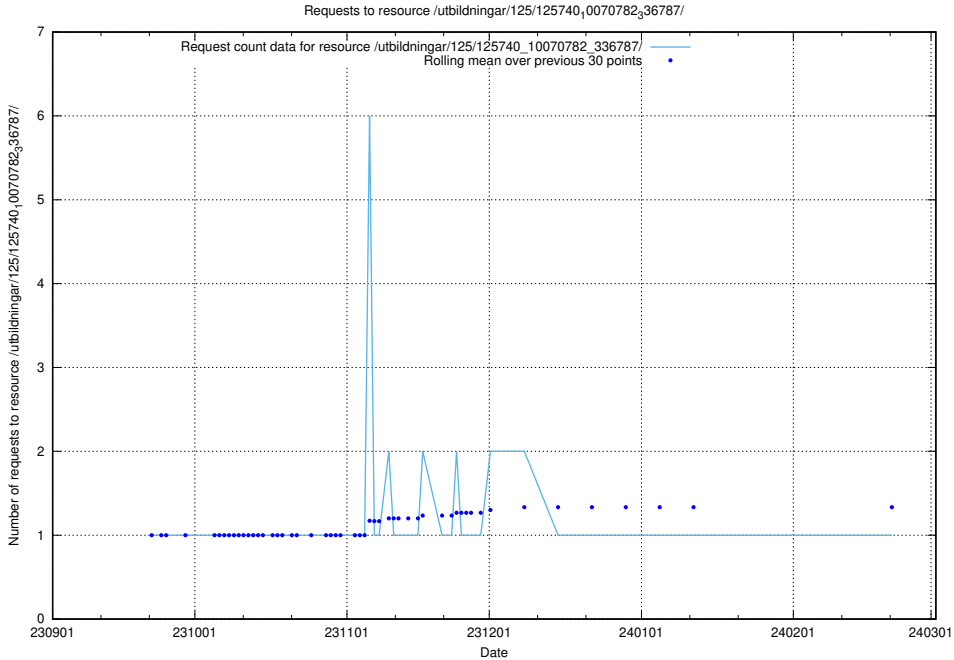

5.4890 Usage of /utbildningar/125/125740_10070782_336787/

Here, we count the number of requests to resource /utbildningar/125/125740_10070782_336787/.