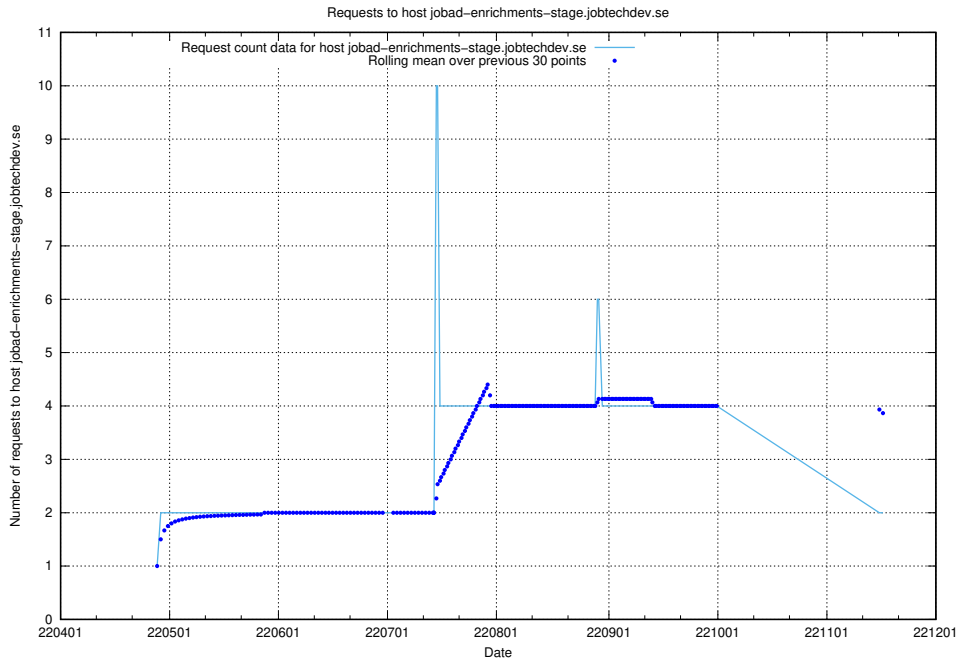

7.444 Usage of jobad-enrichments-stage.jobtechdev.se

Here, we count the number of requests to host jobad-enrichments-stage.jobtechdev.se.