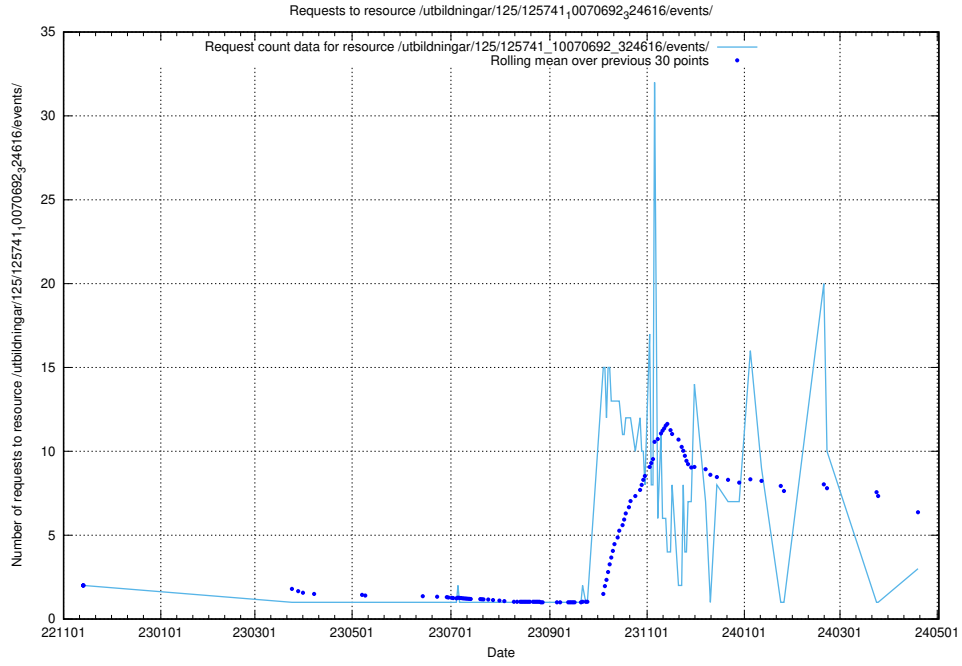

5.383 Usage of /utbildningar/125/125741_10070692_324616/events/

Here, we count the number of requests to resource /utbildningar/125/125741_10070692_324616/events/