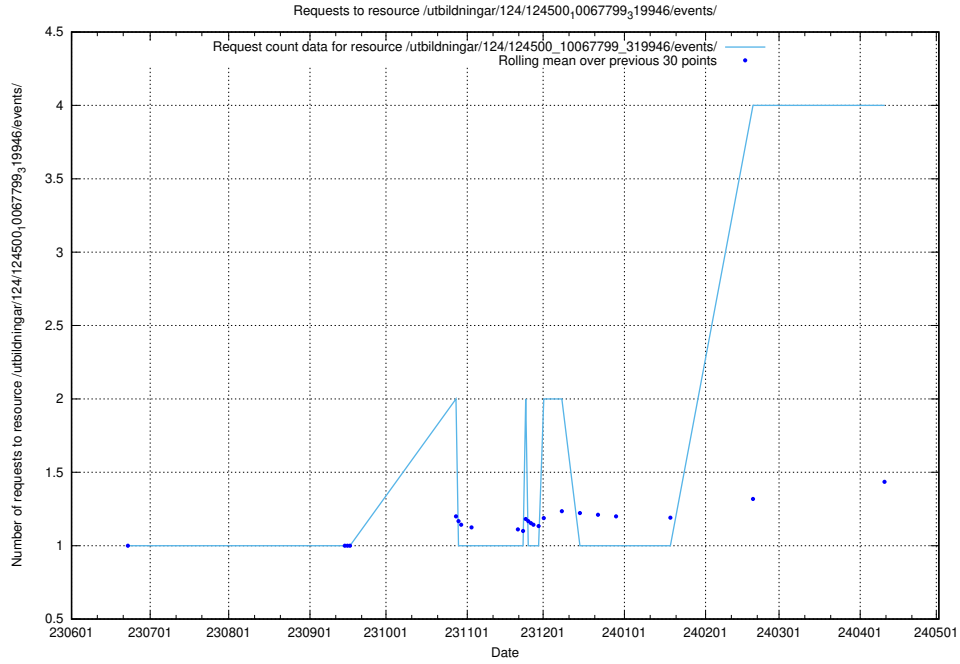

Here, we count the number of requests to resource /utbildningar/124/124553_10067709_313266/.

5.226 Usage of /utbildningar/124/124500_10067799_319946/events/

Here, we count the number of requests to resource /utbildningar/124/124500_10067799_319946/events/