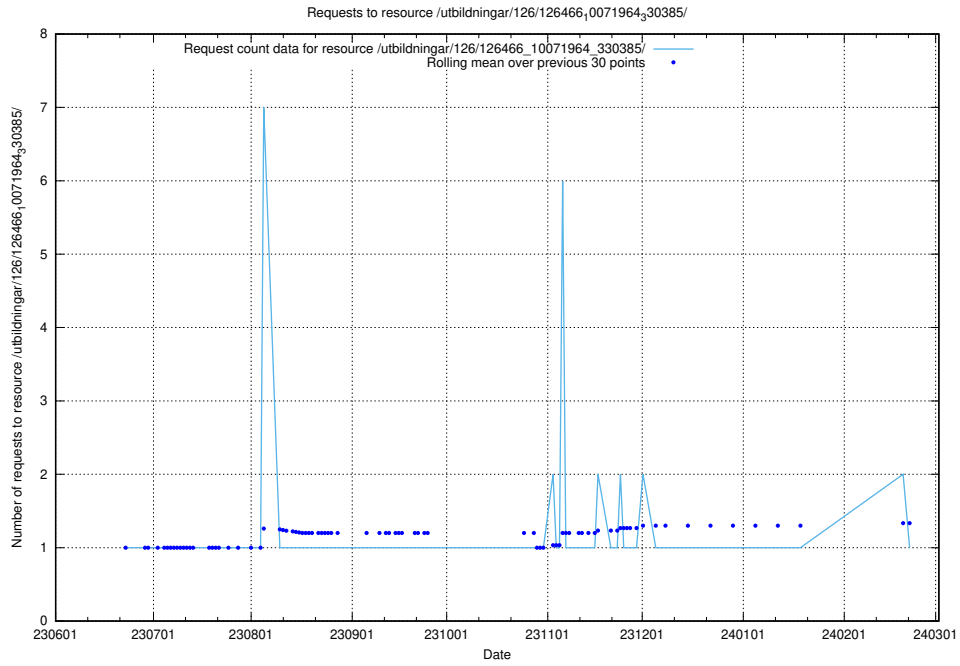

5.6049 Usage of /utbildningar/126/126466_10071964_330385/

Here, we count the number of requests to resource /utbildningar/126/126466_10071964_330385/.