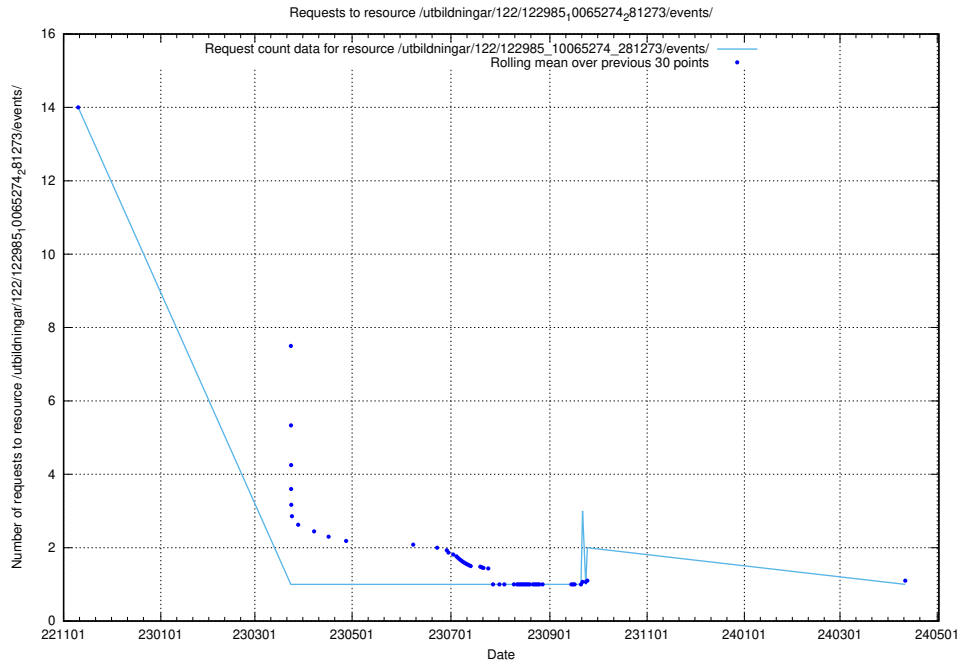

5.6604 Usage of /utbildningar/122/122985_10065274_281273/events/

Here, we count the number of requests to resource /utbildningar/122/122985_10065274_281273/events/