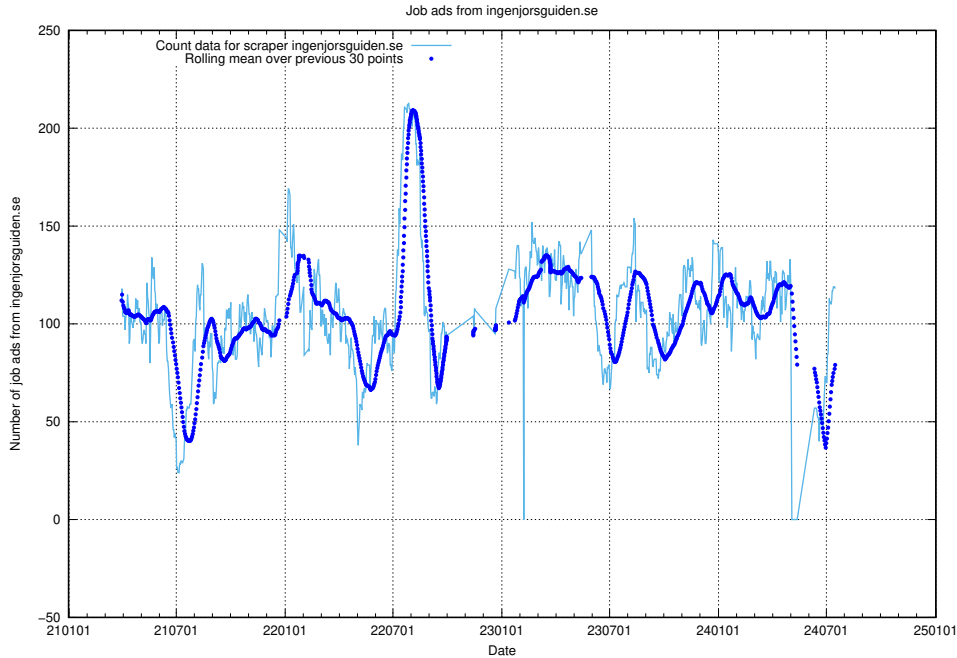

13.12 Number of ads by scraper ingenjorsguiden.se

Here, we count the number of job ads scraped from ingenjorsguiden.se.