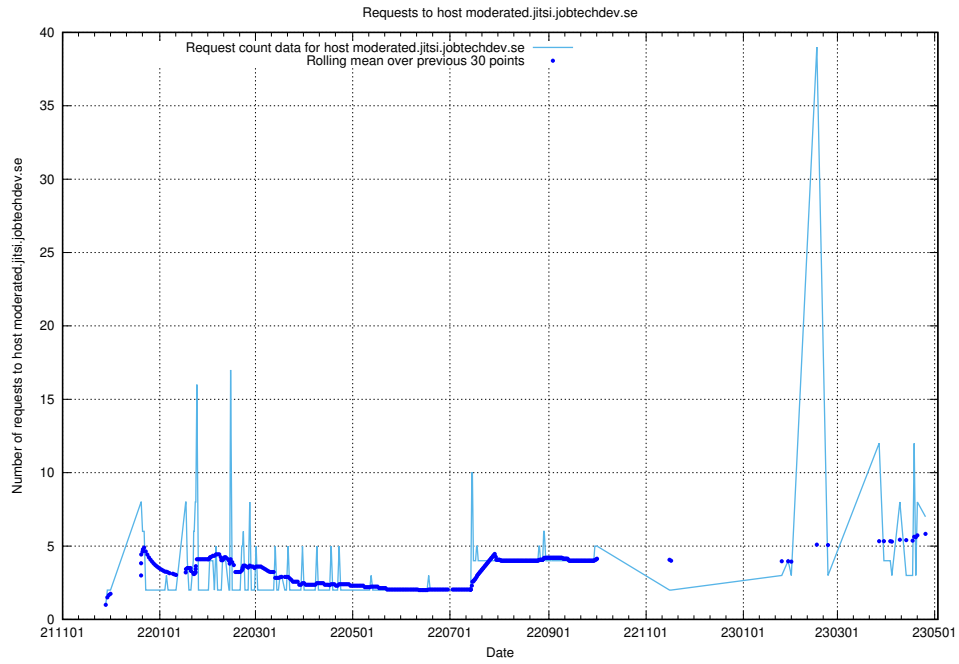

7.82 Usage of moderated.jitsi.jobtechdev.se

Here, we count the number of requests to host moderated.jitsi.jobtechdev.se.