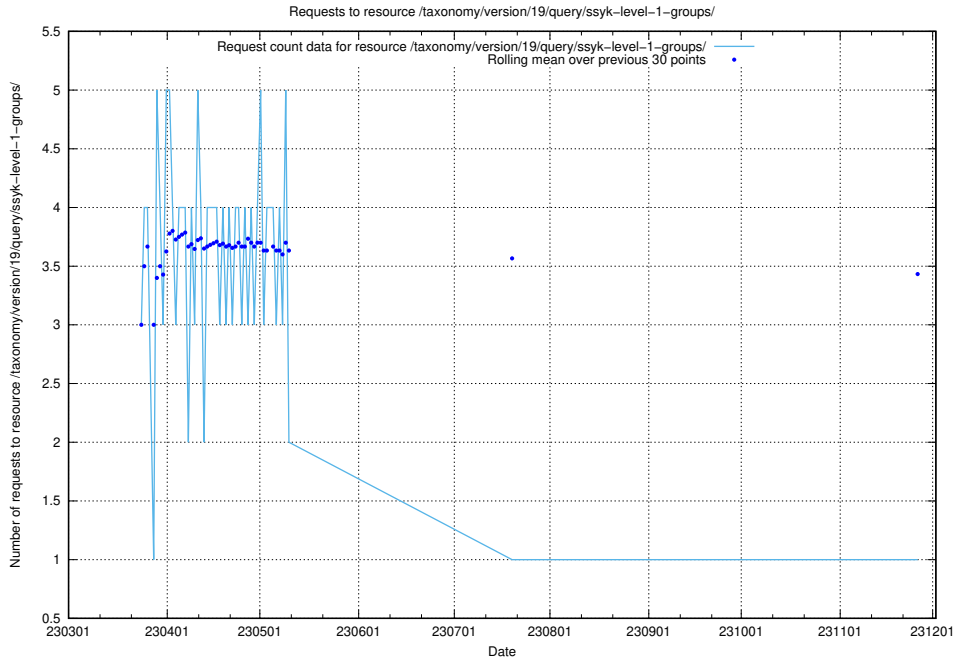

5.6508 Usage of /taxonomy/version/19/query/ssyk-level-1-groups/

Here, we count the number of requests to resource /taxonomy/version/19/query/ssyk-level-1-groups/.