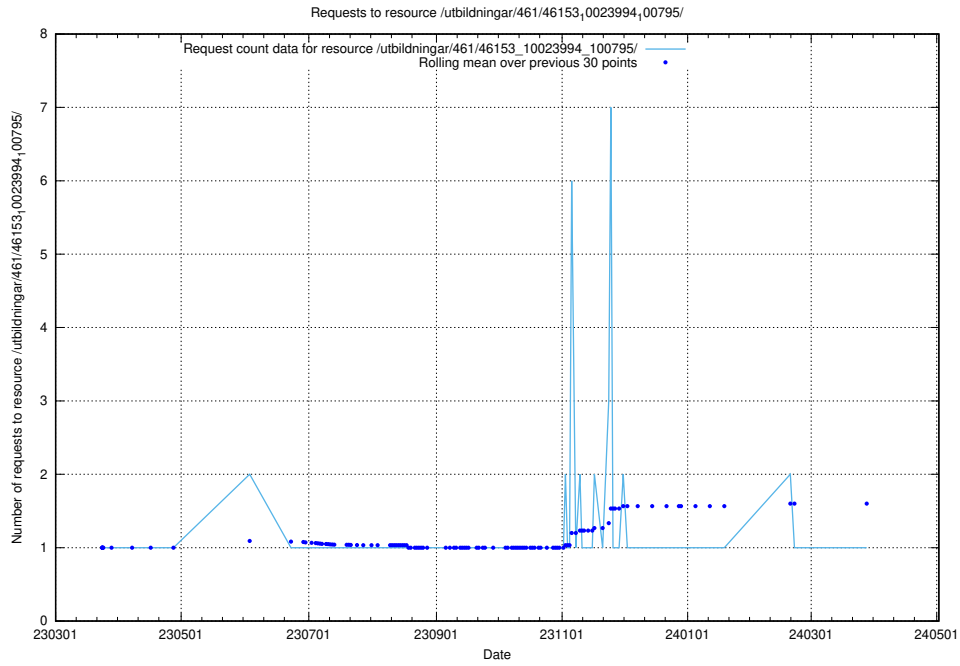

5.6698 Usage of /utbildningar/461/46153_10023994_100795/

Here, we count the number of requests to resource /utbildningar/461/46153_10023994_100795/.

5.6699 Usage of /utbildningar/457/45736_10024003_32189/events/