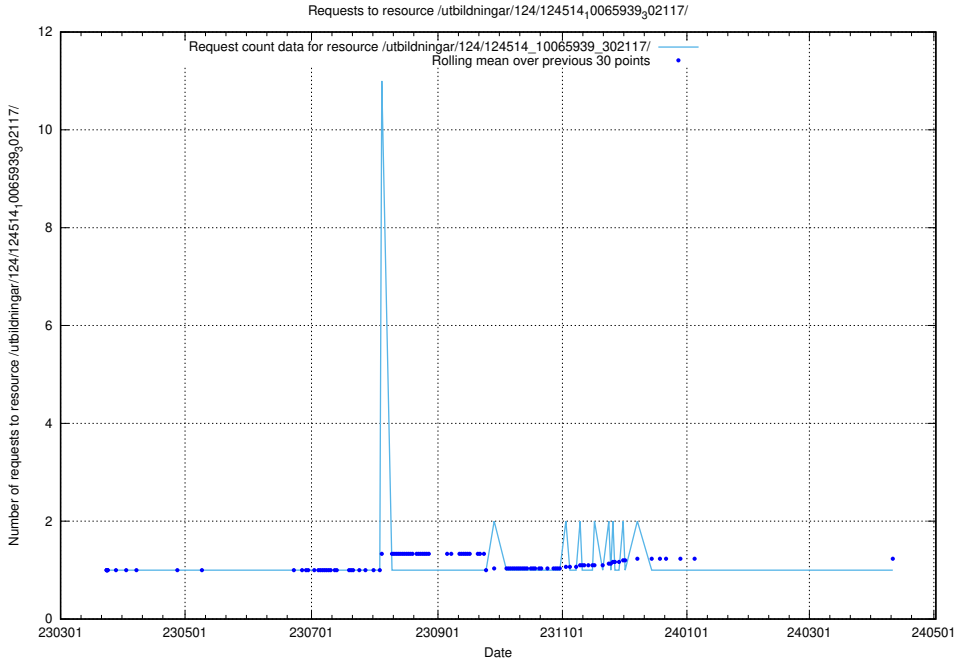

5.2258 Usage of /utbildningar/124/124514_10065939_302117/

Here, we count the number of requests to resource /utbildningar/124/124514_10065939_302117/.