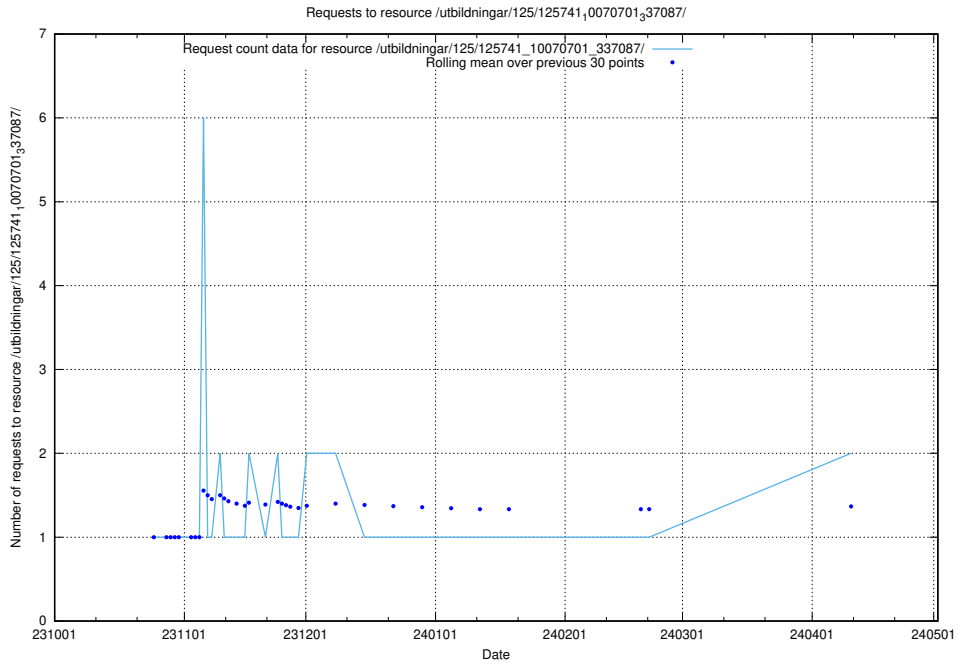

5.665 Usage of /utbildningar/125/125741_10070701_337087/

Here, we count the number of requests to resource /utbildningar/125/125741_10070701_337087/.