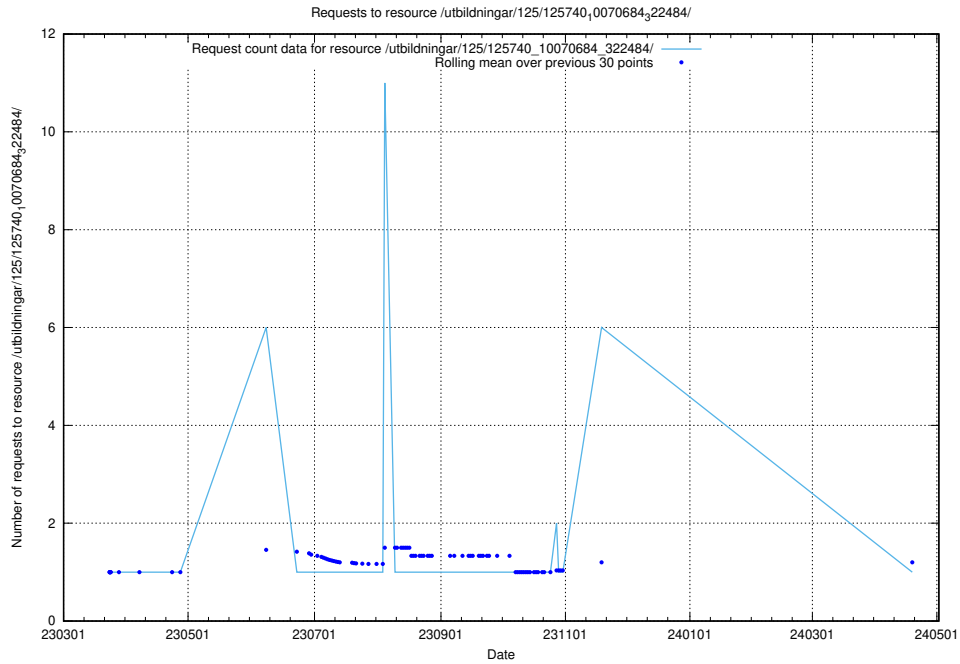

5.966 Usage of /utbildningar/125/125740_10070684_322484/

Here, we count the number of requests to resource /utbildningar/125/125740_10070684_322484/.