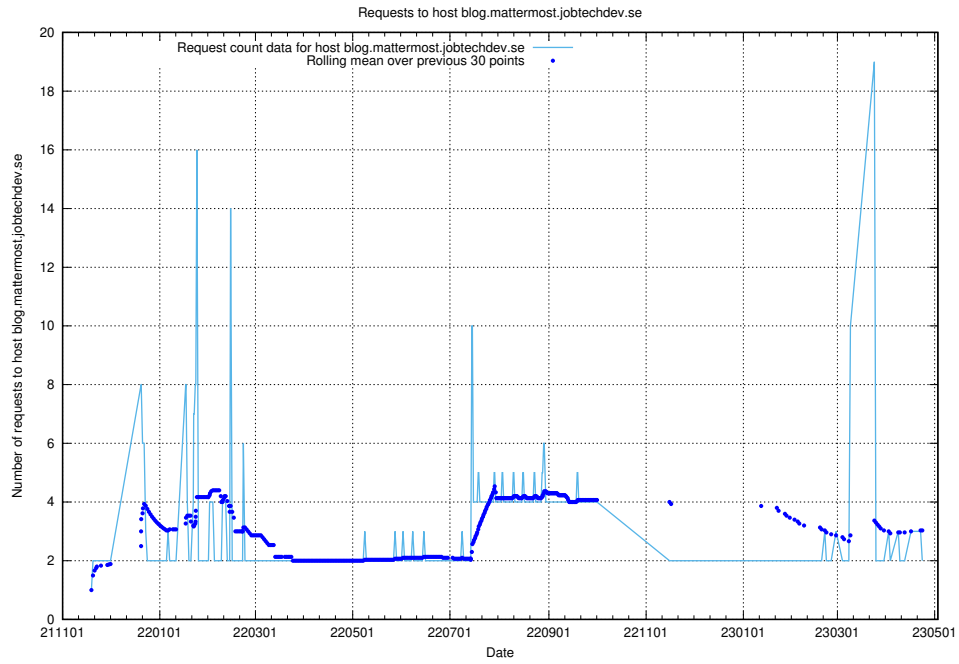

7.475 Usage of `blog.mattermost.jobtechdev.se`

Here, we count the number of requests to host `blog.mattermost.jobtechdev.se`.