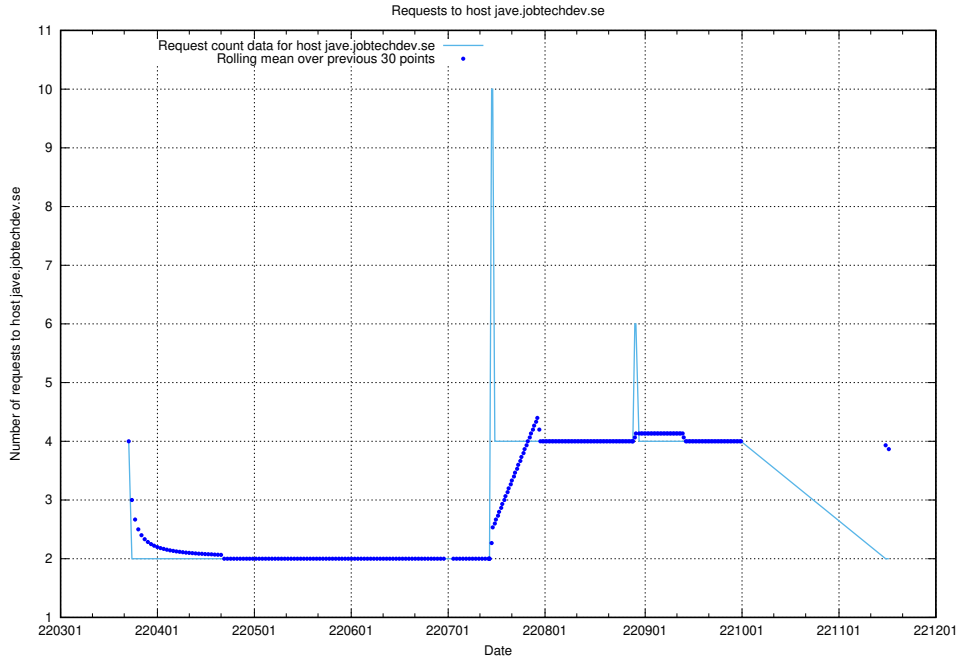

7.494 Usage of `jave.jobtechdev.se`

Here, we count the number of requests to host `jave.jobtechdev.se`.

7.495 Usage of `jobstream-smoke.jobtechdev.se`

Here, we count the number of requests to host `jobstream-smoke.jobtechdev.se`.