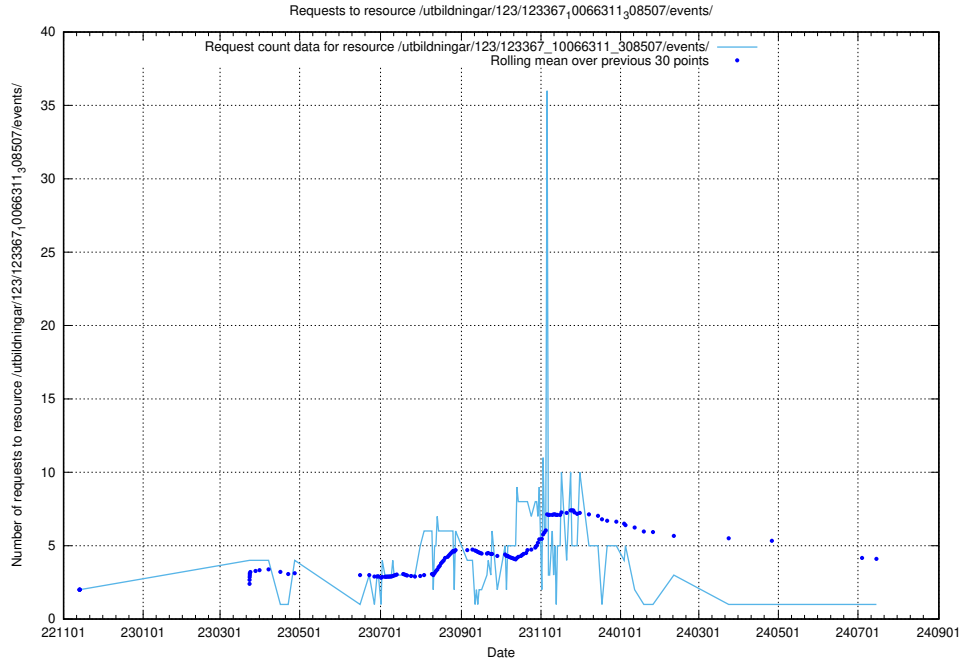

Here, we count the number of requests to resource /utbildningar/124/124021_10055724_310579/events/

5.6216 Usage of /utbildningar/123/123367_10066311_308507/events/

Here, we count the number of requests to resource /utbildningar/123/123367_10066311_308507/events/