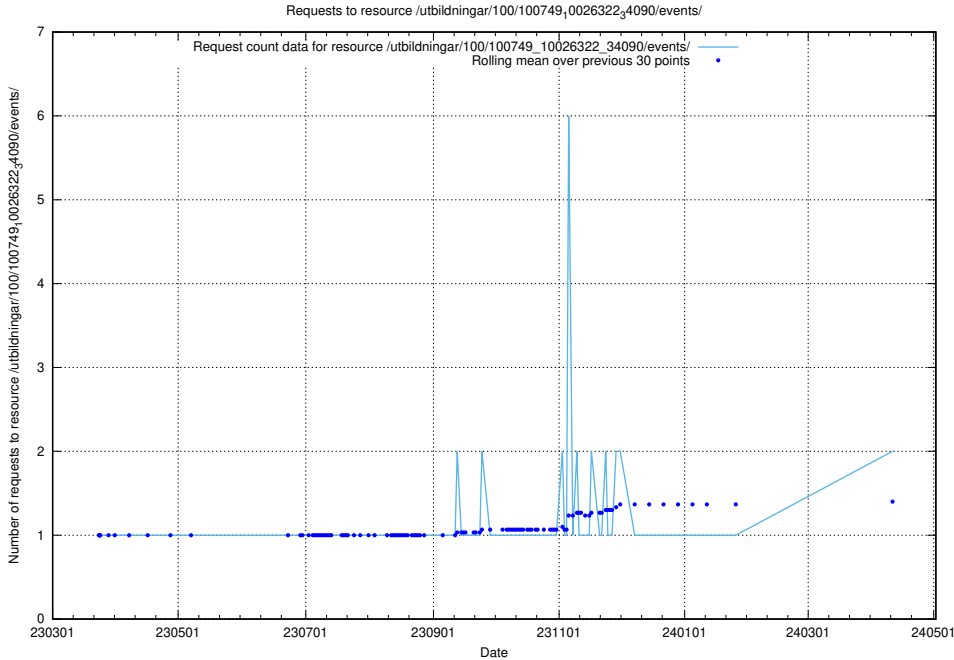

5.788 Usage of /utbildningar/100/100749_10026322_34090/events/

Here, we count the number of requests to resource /utbildningar/100/100749_10026322_34090/events/.