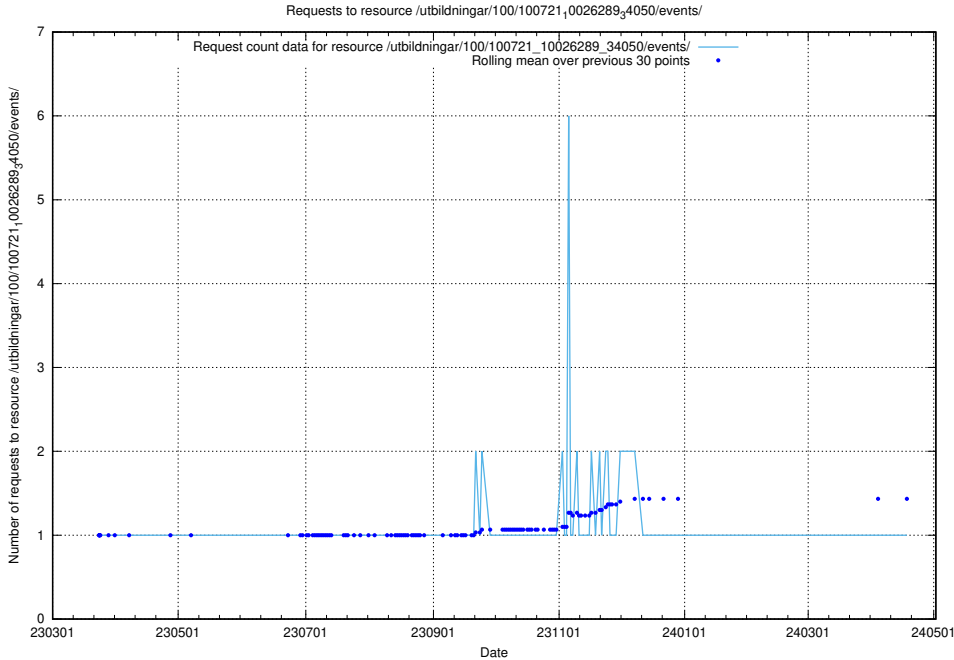

5.6091 Usage of /utbildningar/100/100721_10026289_34050/events/

Here, we count the number of requests to resource /utbildningar/100/100721_10026289_34050/events/.