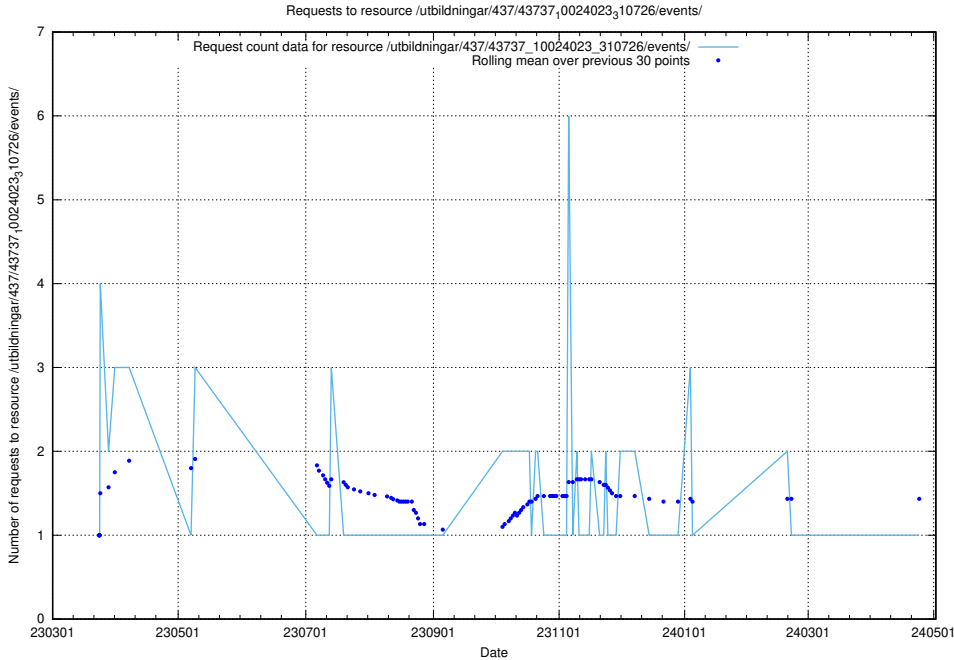

5.6775 Usage of /utbildningar/437/43737_10024023_310726/events/

Here, we count the number of requests to resource /utbildningar/437/43737_10024023_310726/events/.