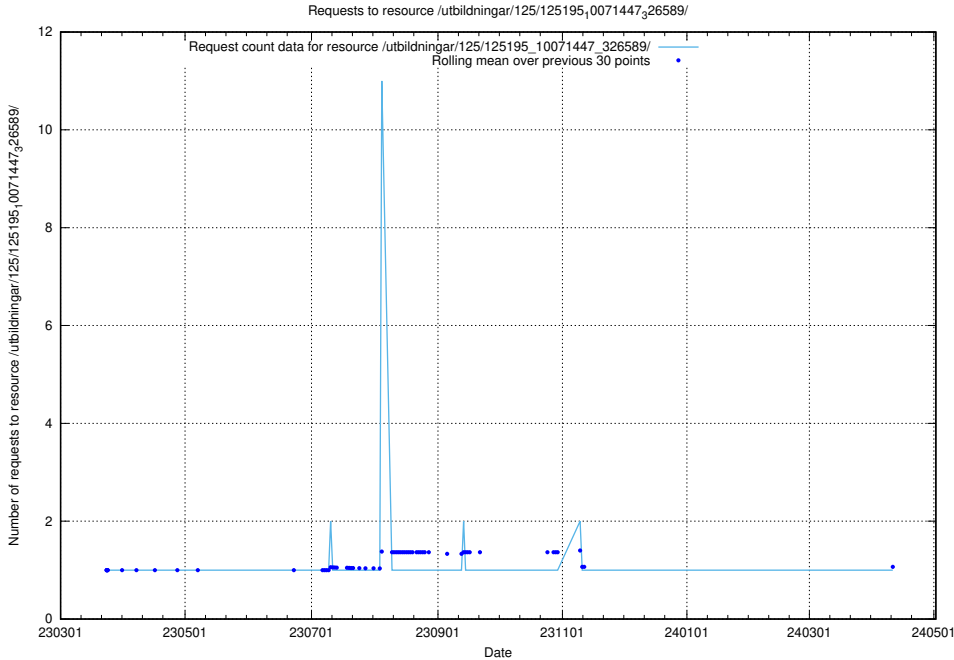

5.1102 Usage of /utbildningar/125/125195_10071447_326589/

Here, we count the number of requests to resource /utbildningar/125/125195_10071447_326589/.