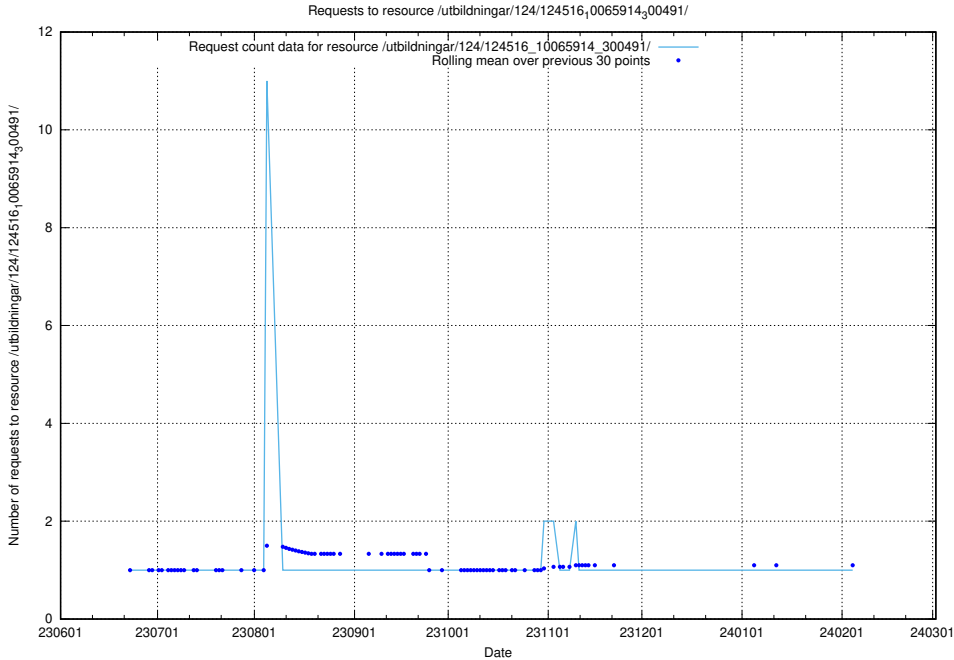

5.6164 Usage of /utbildningar/124/124516_10065914_300491/

Here, we count the number of requests to resource /utbildningar/124/124516_10065914_300491/.