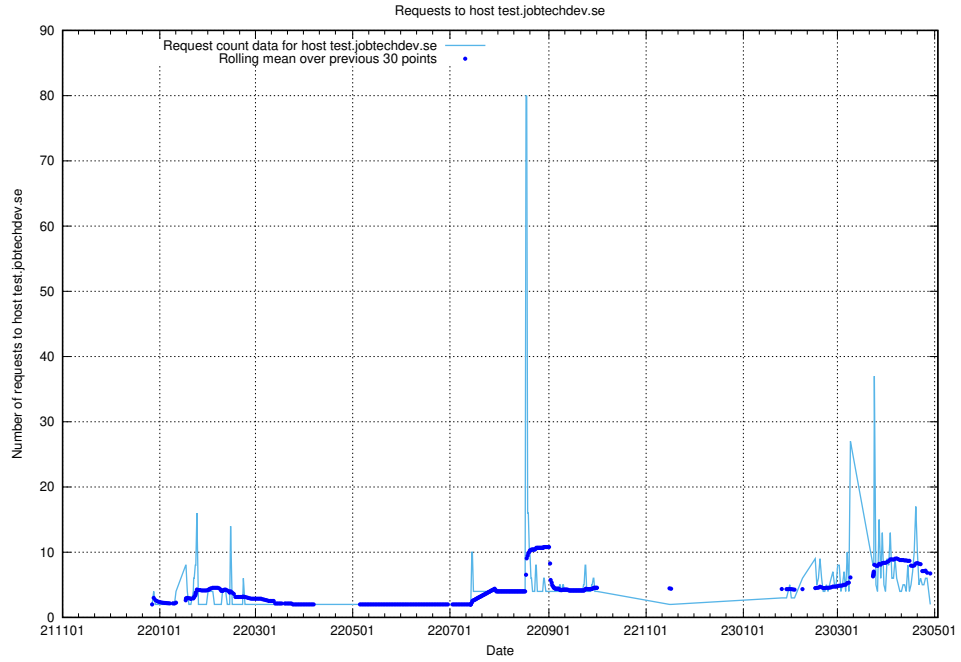

7.366 Usage of test.jobtechdev.se

Here, we count the number of requests to host test.jobtechdev.se.