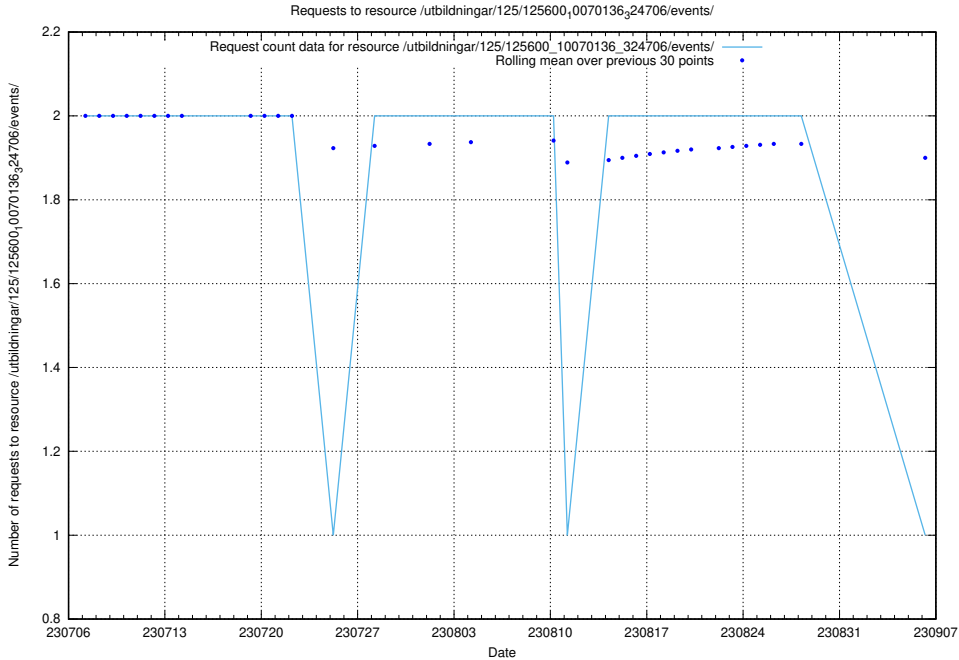

Here, we count the number of requests to resource /utbildningar/125/125600_10070136_324706/events/

5.5693 Usage of /utbildningar/126/126576_10072086_331578/

Here, we count the number of requests to resource /utbildningar/126/126576_10072086_331578/.