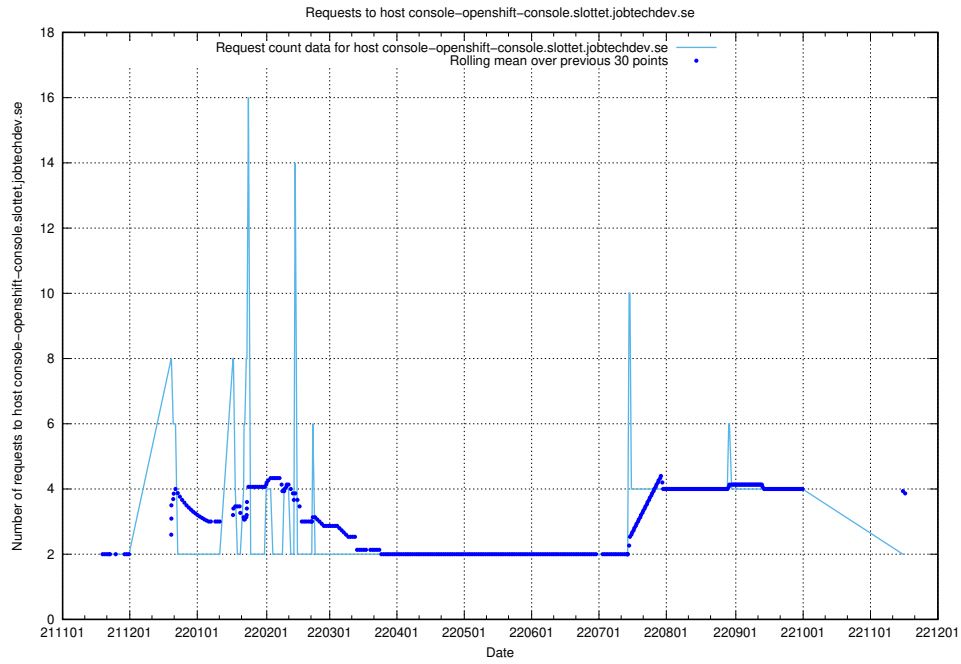

7.473 Usage of console-openshift-console.slottet.jobtechdev.se

Here, we count the number of requests to host console-openshift-console.slottet.jobtechdev.se.