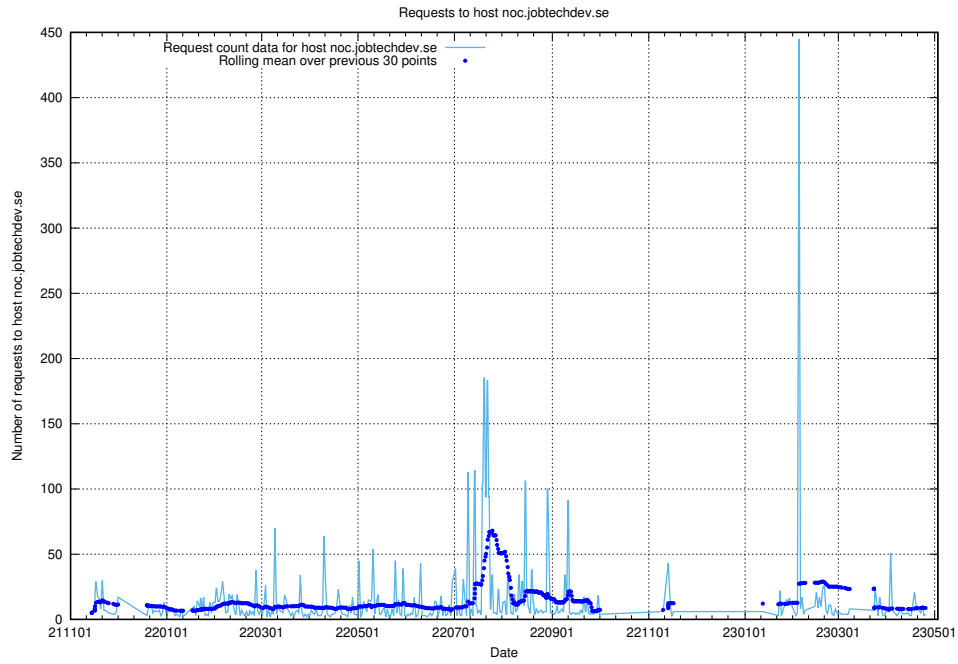

7.169 Usage of noc.jobtechdev.se

Here, we count the number of requests to host noc.jobtechdev.se.