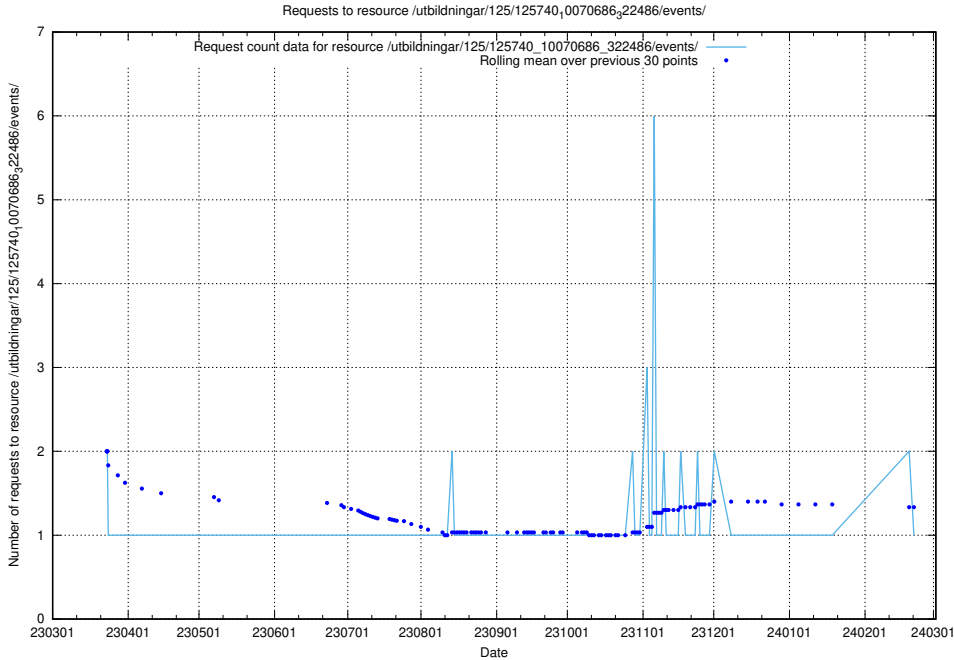

5.6661 Usage of /utbildningar/125/125740_10070686_322486/events/

Here, we count the number of requests to resource /utbildningar/125/125740_10070686_322486/events/