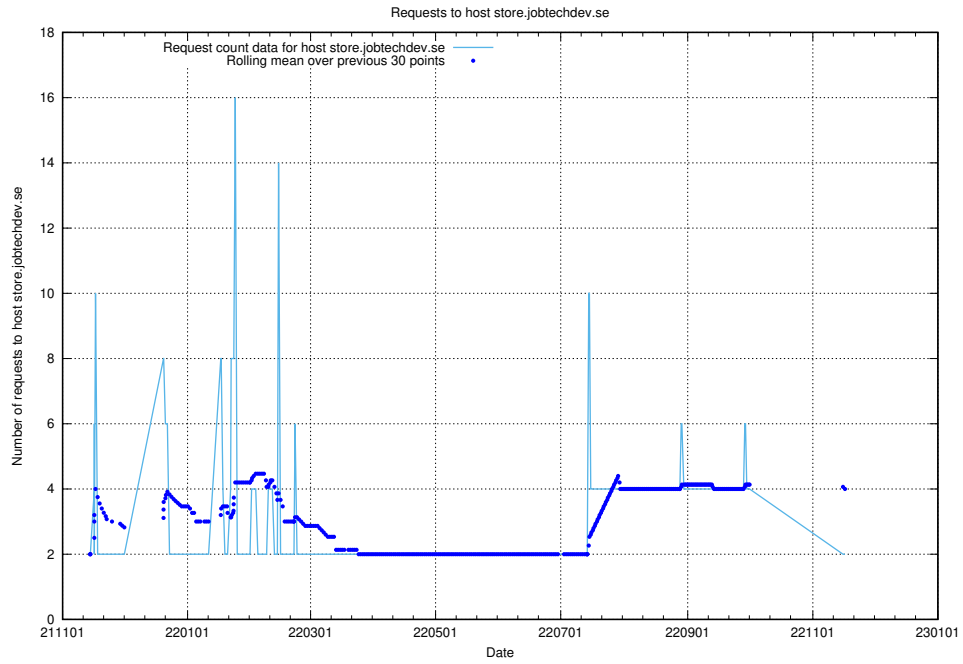

7.558 Usage of system.jobtechdev.se

Here, we count the number of requests to host system.jobtechdev.se.

7.559 Usage of store.jobtechdev.se

Here, we count the number of requests to host store.jobtechdev.se.