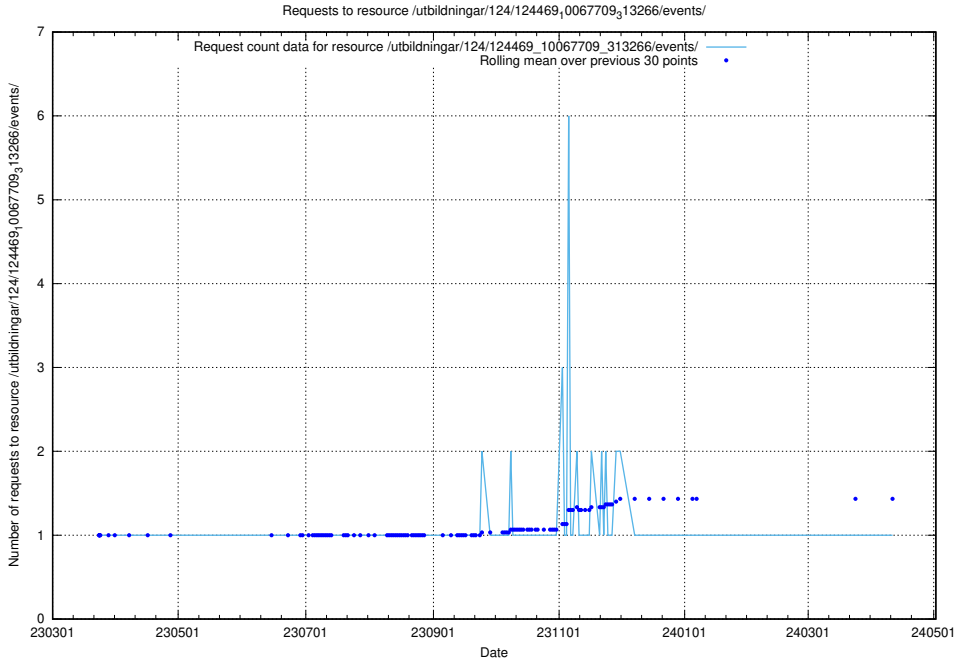

5.3626 Usage of /utbildningar/124/124469_10067709_313266/events/

Here, we count the number of requests to resource /utbildningar/124/124469_10067709_313266/events/