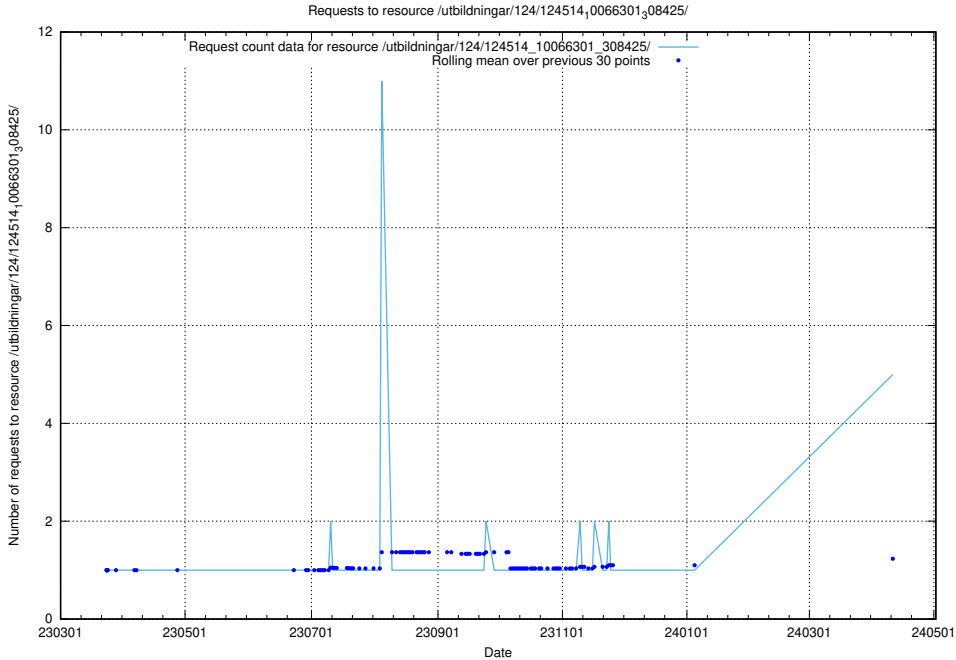

5.115 Usage of /utbildningar/124/124514_10066301_308425/

Here, we count the number of requests to resource /utbildningar/124/124514_10066301_308425/.