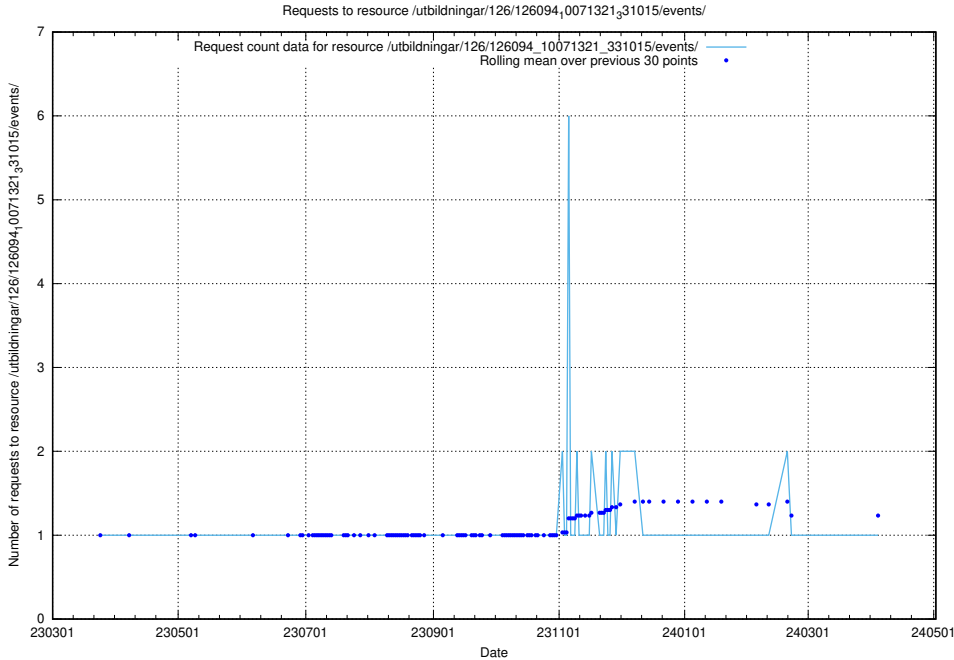

5.6591 Usage of /utbildningar/126/126094_10071321_331015/events/

Here, we count the number of requests to resource /utbildningar/126/126094_10071321_331015/events/