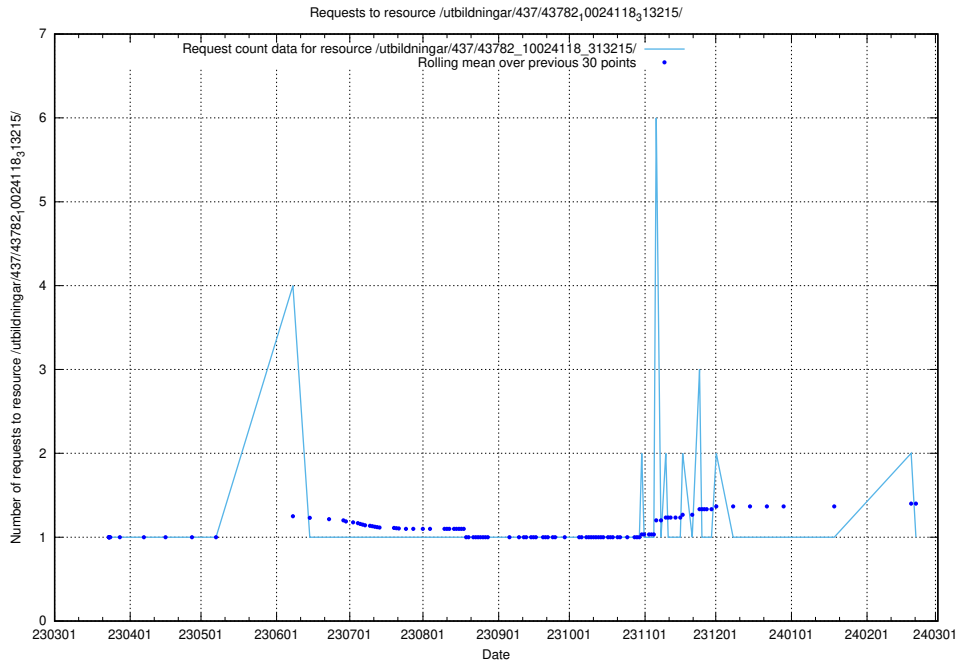

5.6747 Usage of /utbildningar/437/43782_10024118_313215/

Here, we count the number of requests to resource /utbildningar/437/43782_10024118_313215/.