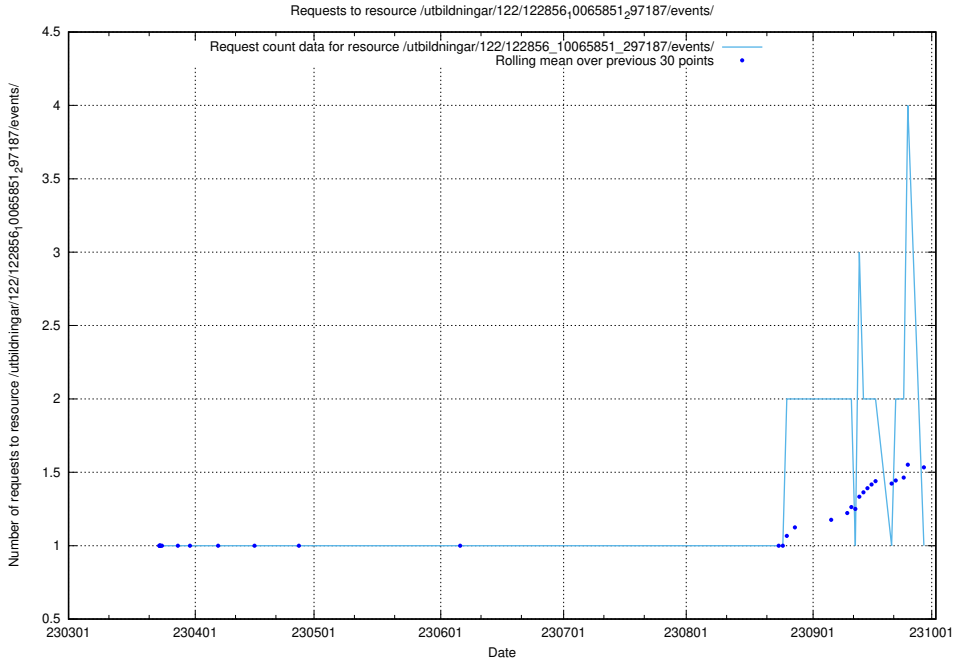

5.5553 Usage of /utbildningar/122/122856_10065851_297187/events/

Here, we count the number of requests to resource /utbildningar/122/122856_10065851_297187/events/