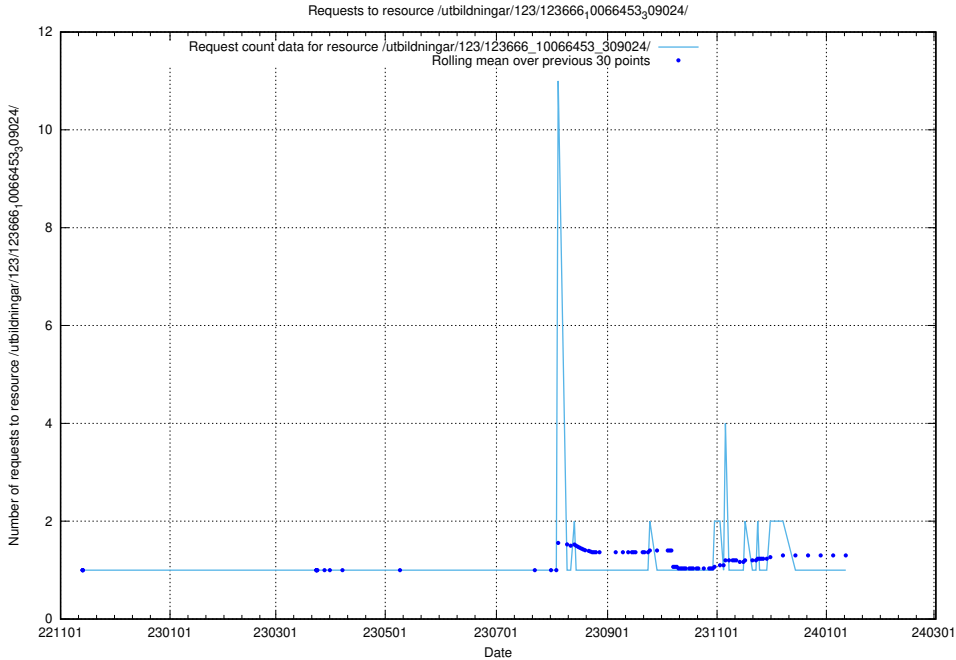

5.6317 Usage of /utbildningar/123/123666_10066453_309024/

Here, we count the number of requests to resource /utbildningar/123/123666_10066453_309024/.