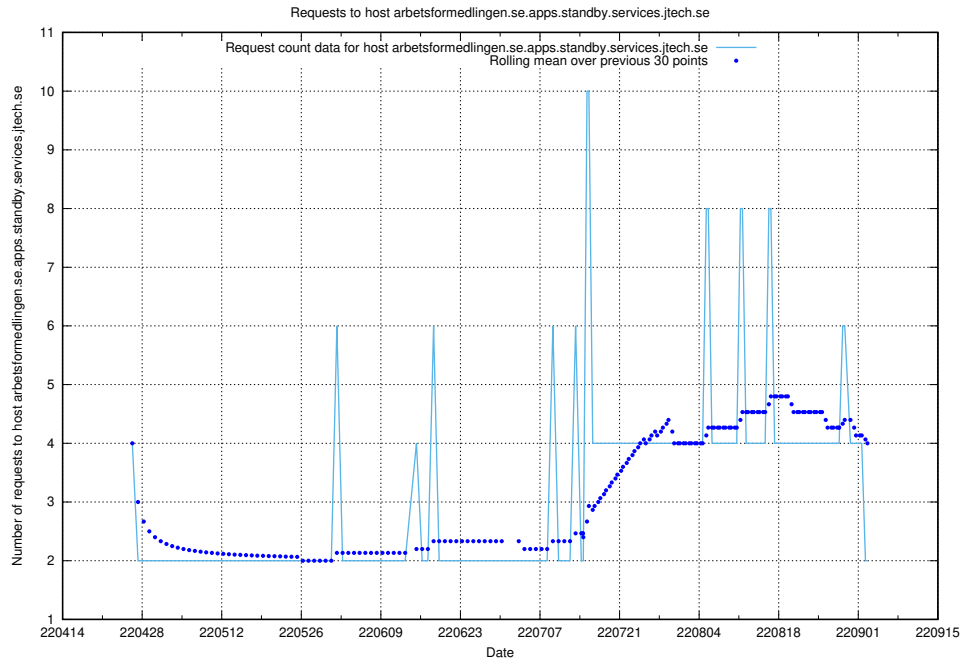

Here, we count the number of requests to host arbetsformedlingen.se.apps.standby.services.jtech.se.

7.451 Usage of jitsi-test.jobtechdev.se

Here, we count the number of requests to host jitsi-test.jobtechdev.se.