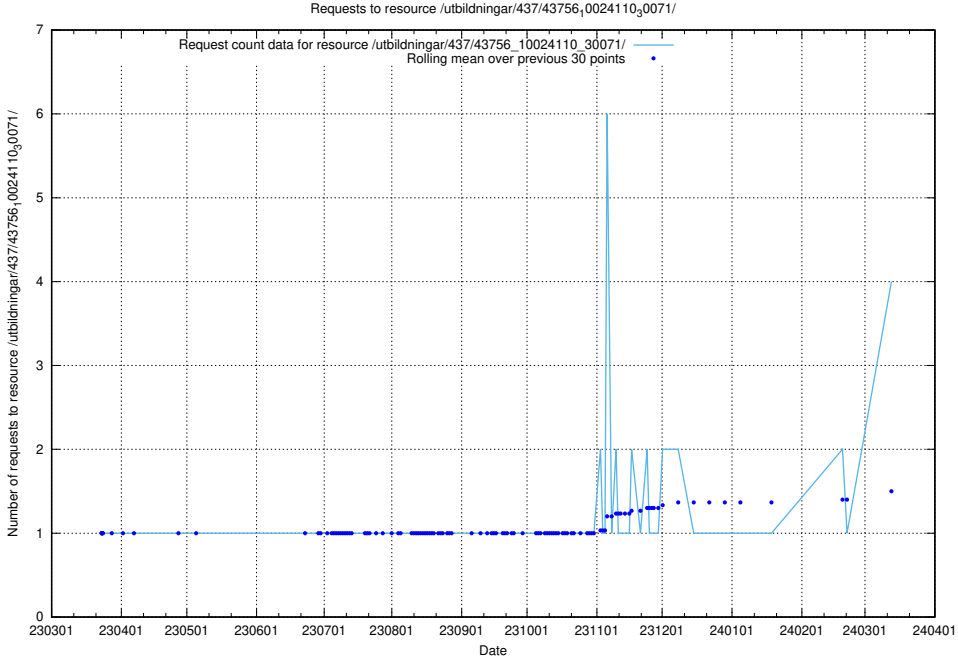

Here, we count the number of requests to resource /utbildningar/125/125178_10069244_317765/events/

5.239 Usage of /utbildningar/437/43756_10024110_30071/

Here, we count the number of requests to resource /utbildningar/437/43756_10024110_30071/.