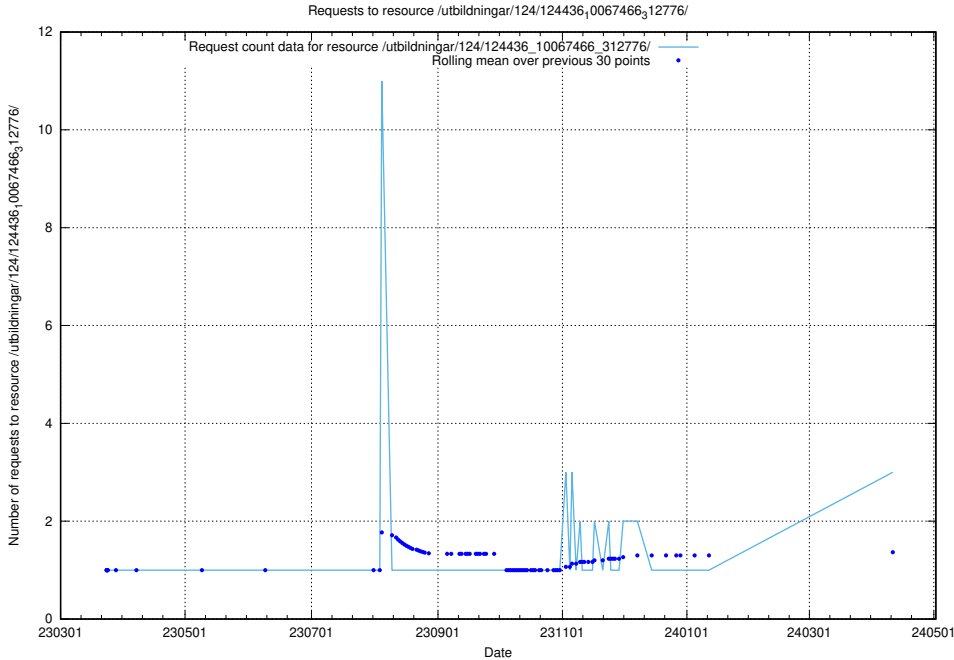

5.305 Usage of /utbildningar/124/124436_10067466_312776/

Here, we count the number of requests to resource /utbildningar/124/124436_10067466_312776/.