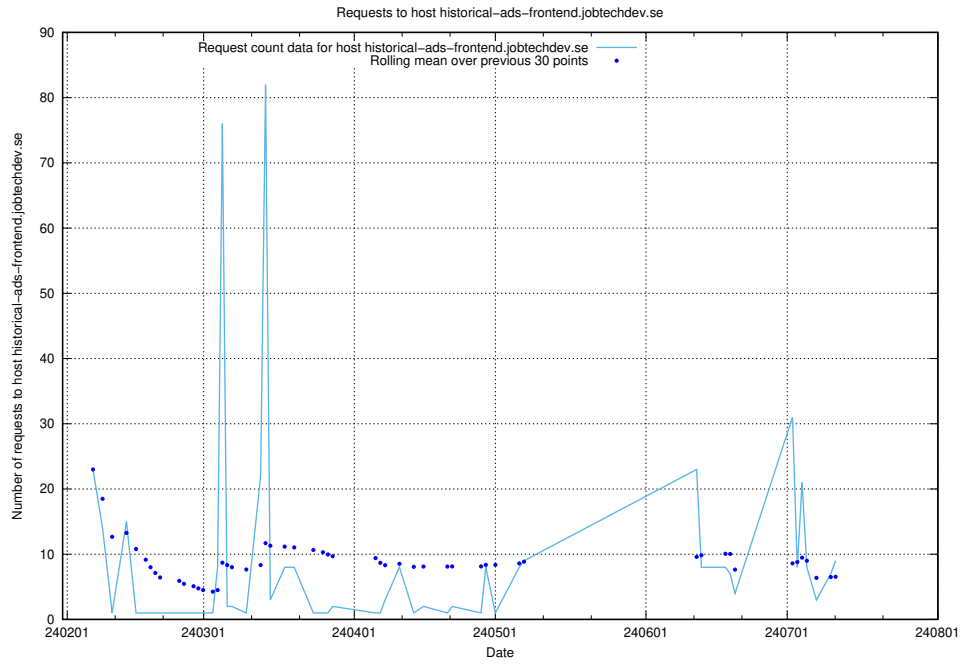

7.69 Usage of historical-ads-frontend.jobtechdev.se

Here, we count the number of requests to host historical-ads-frontend.jobtechdev.se.