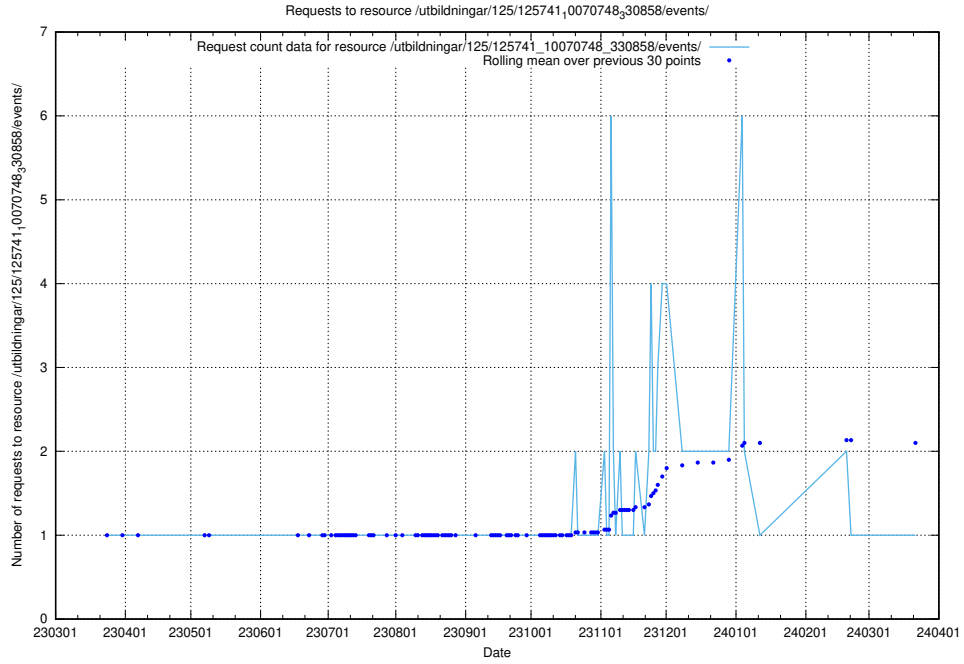

5.6609 Usage of /utbildningar/125/125741_10070748_330858/events/

Here, we count the number of requests to resource /utbildningar/125/125741_10070748_330858/events/