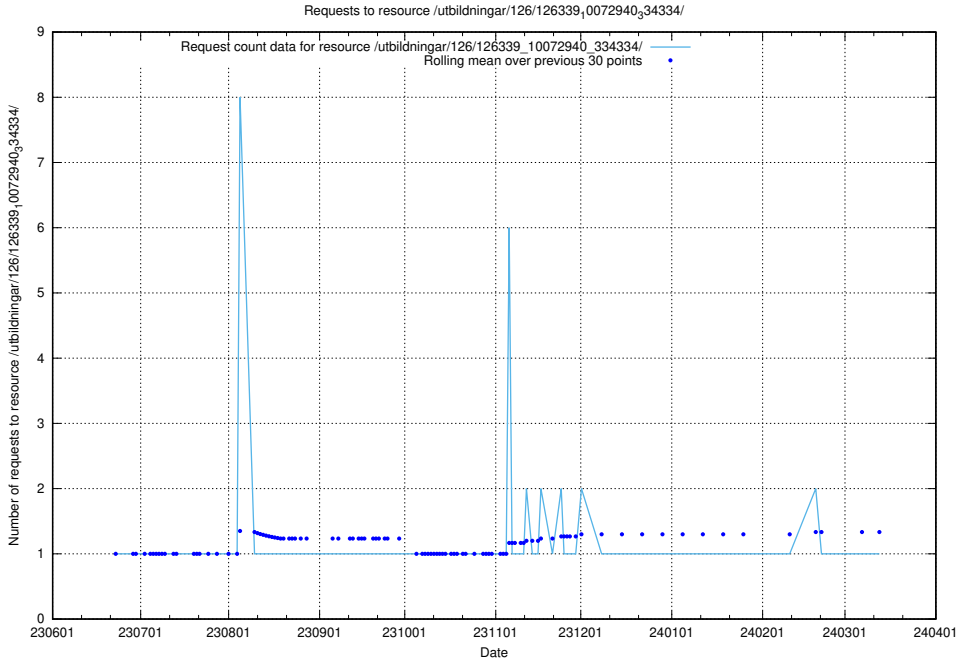

5.6057 Usage of /utbildningar/126/126339_10072940_334334/

Here, we count the number of requests to resource /utbildningar/126/126339_10072940_334334/.