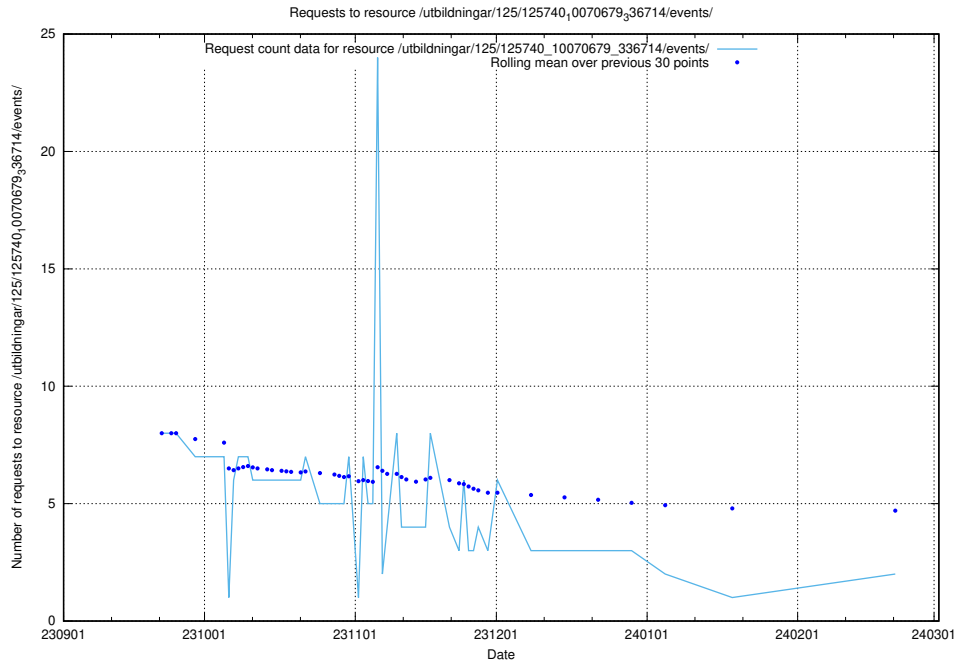

5.690 Usage of /utbildningar/125/125740_10070679_336714/events/

Here, we count the number of requests to resource /utbildningar/125/125740_10070679_336714/events/

5.691 Usage of /utbildningar/125/125741_10070679_336789/