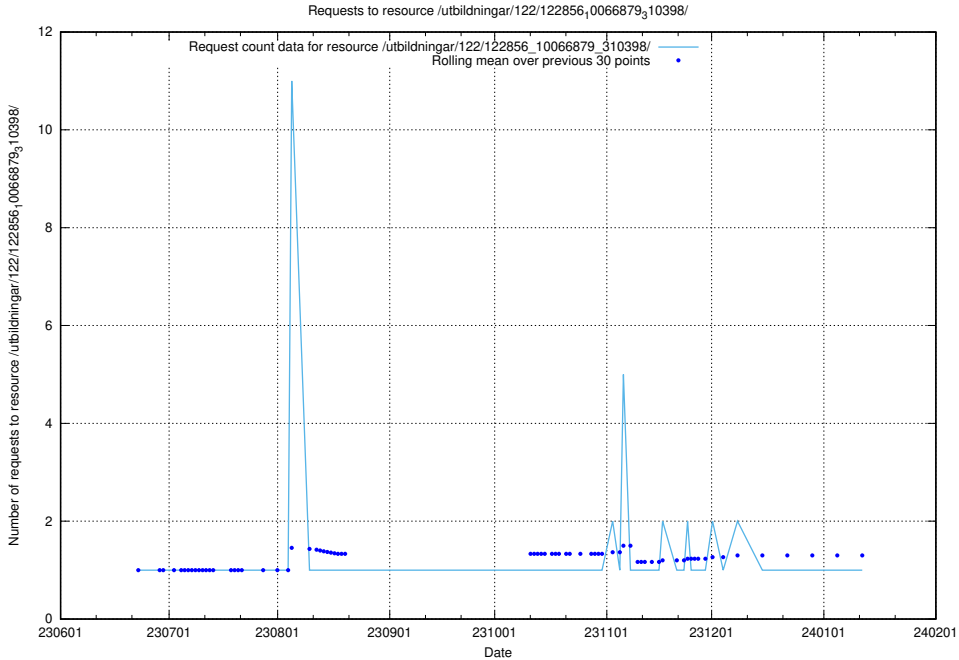

5.6227 Usage of /utbildningar/122/122856_10066879_310398/

Here, we count the number of requests to resource /utbildningar/122/122856_10066879_310398/.