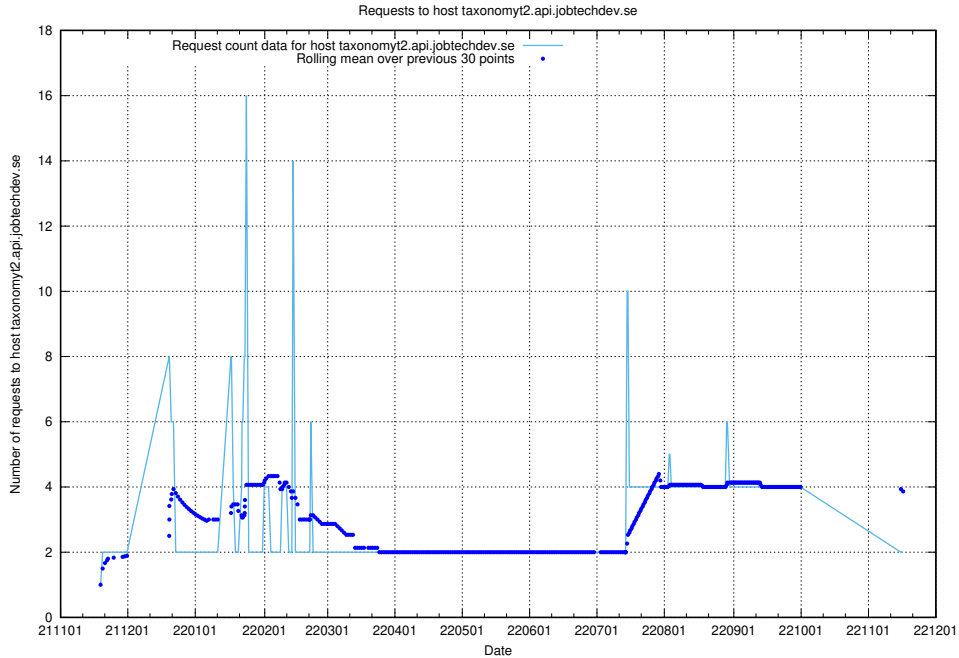

7.466 Usage of widget.jobtechdev.se

Here, we count the number of requests to host widget.jobtechdev.se.

7.467 Usage of taxonomyt1.api.jobtechdev.se

Here, we count the number of requests to host taxonomyt1.api.jobtechdev.se.