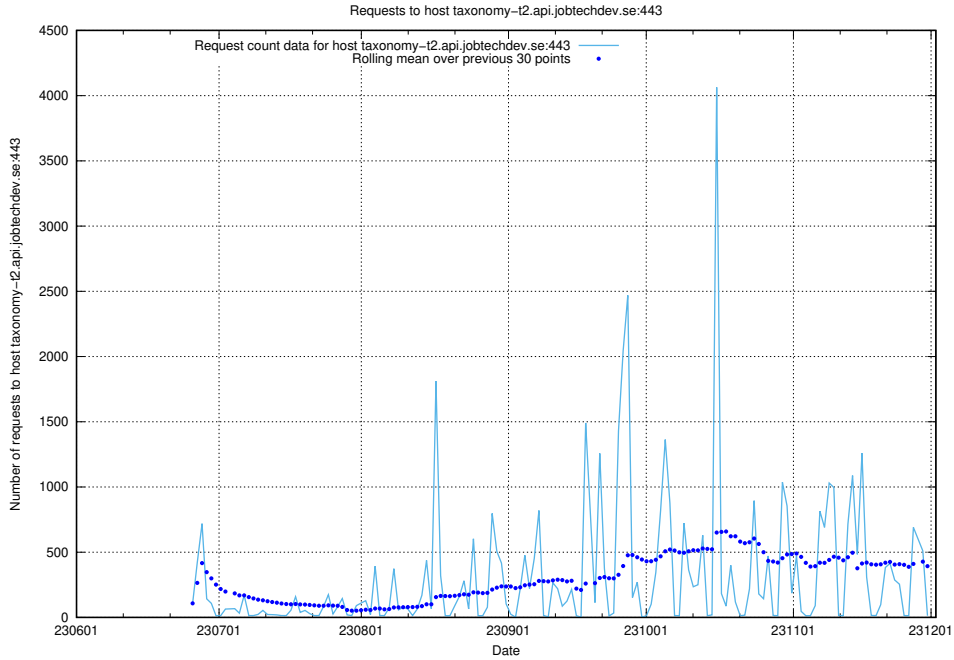

7.45 Usage of taxonomy-t2.api.jobtechdev.se:443

Here, we count the number of requests to host taxonomy-t2.api.jobtechdev.se:443.