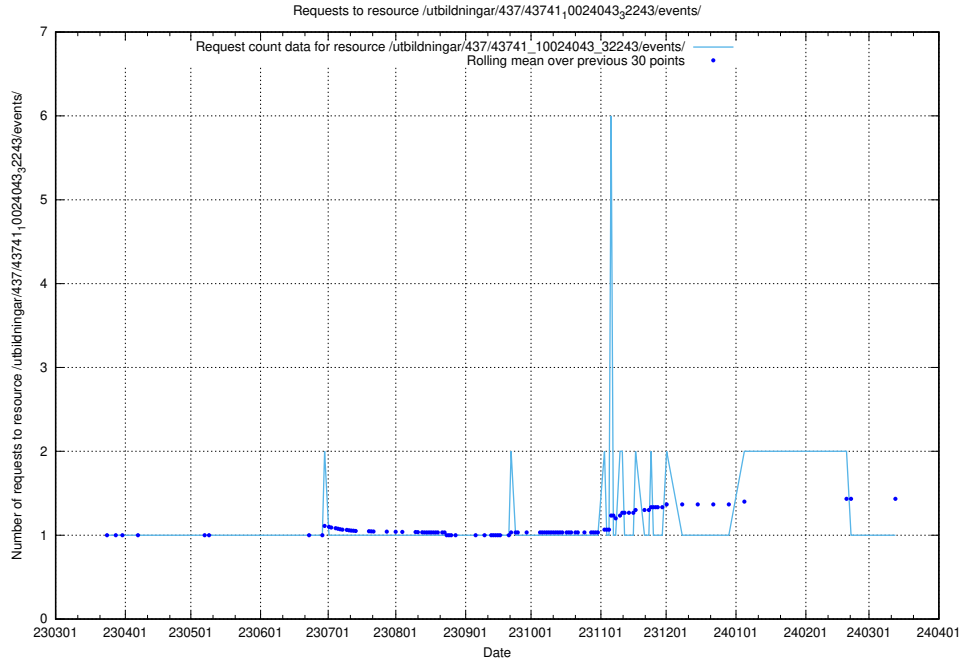

5.6583 Usage of /utbildningar/437/43741_10024043_32243/events/

Here, we count the number of requests to resource /utbildningar/437/43741_10024043_32243/events/.