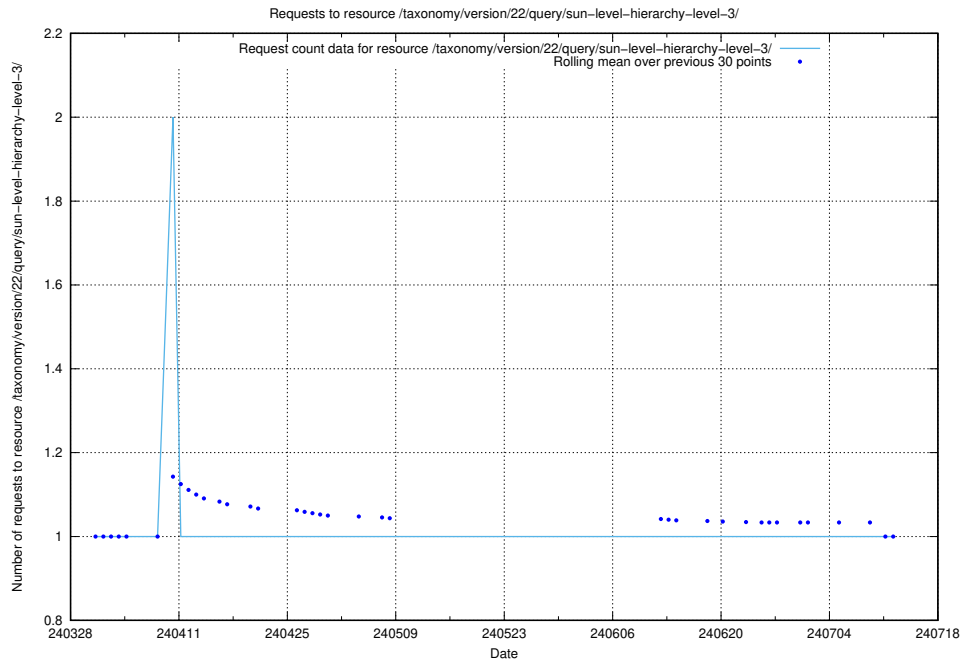

5.1954 Usage of /taxonomy/version/22/query/sun-level-hierarchy-level-3/

Here, we count the number of requests to resource /taxonomy/version/22/query/sun-level-hierarchy-level-3/.