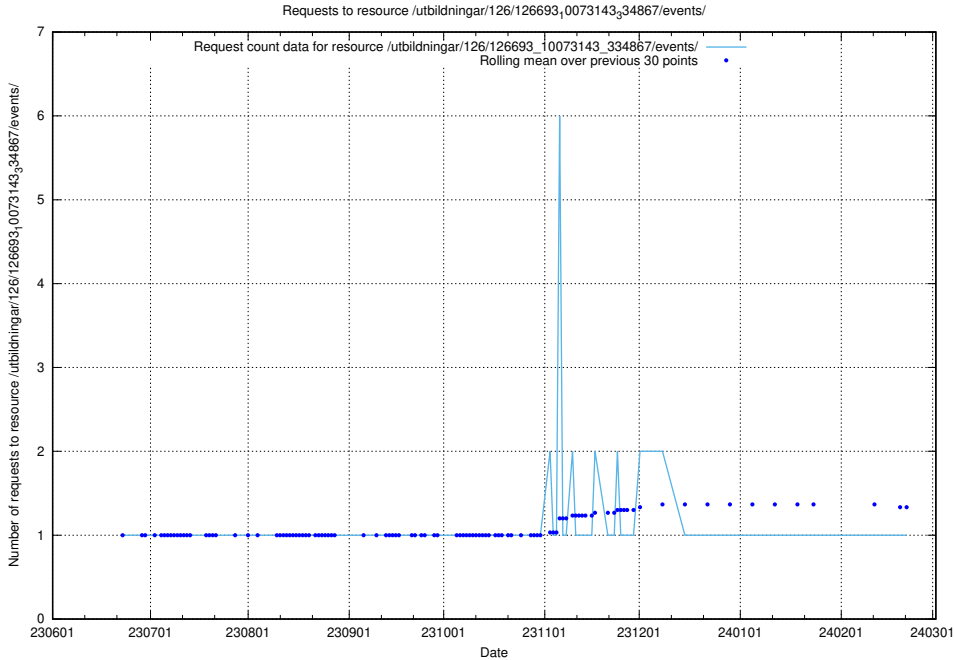

5.6040 Usage of /utbildningar/126/126693_10073143_334867/events/

Here, we count the number of requests to resource /utbildningar/126/126693_10073143_334867/events/