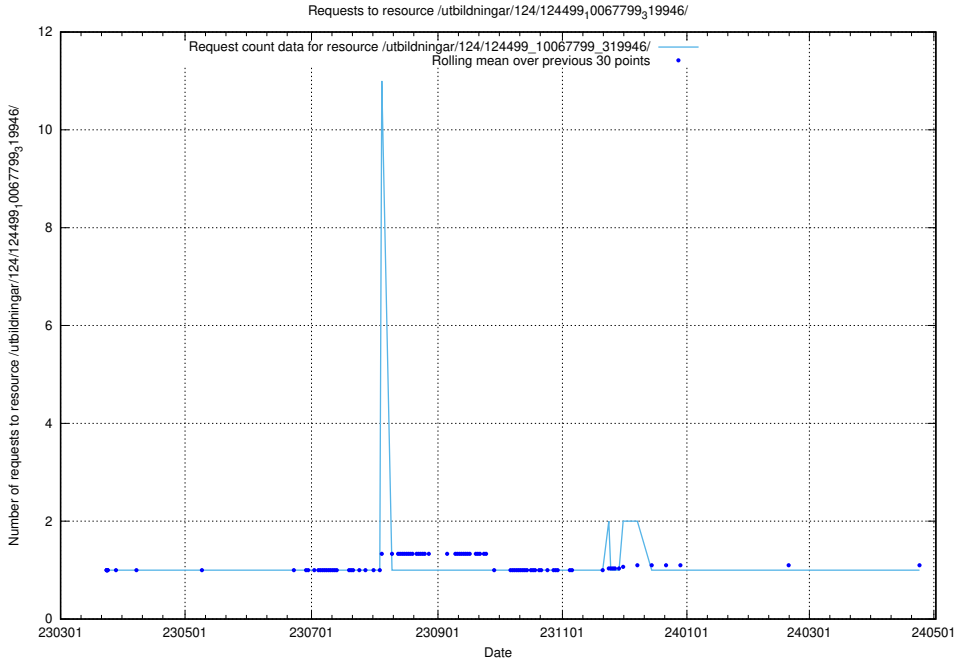

5.2851 Usage of /utbildningar/124/124499_10067799_319946/

Here, we count the number of requests to resource /utbildningar/124/124499_10067799_319946/.