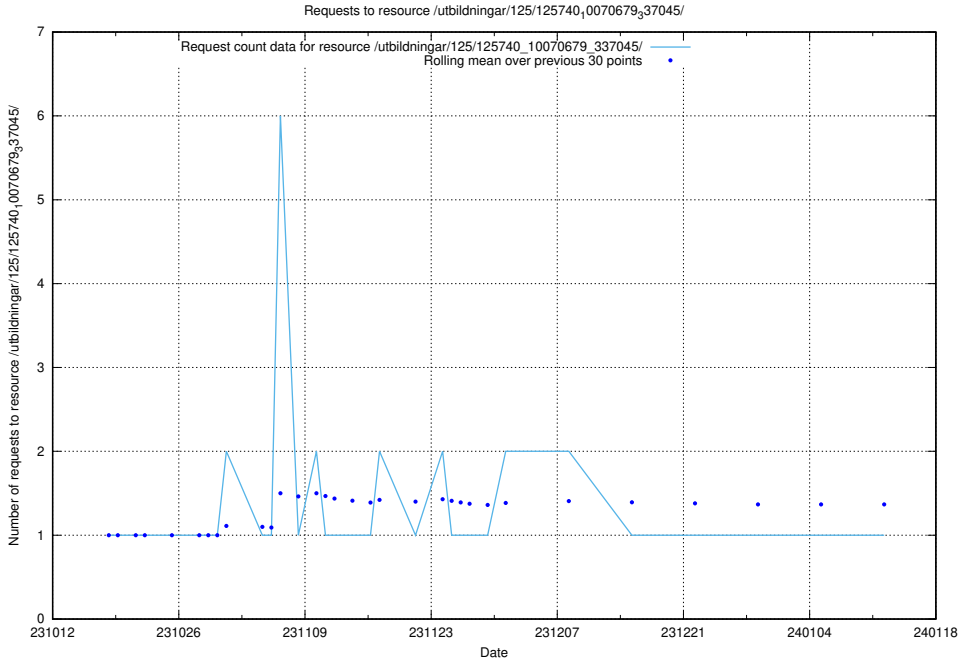

5.4673 Usage of /utbildningar/125/125740_10070679_337045/

Here, we count the number of requests to resource /utbildningar/125/125740_10070679_337045/.