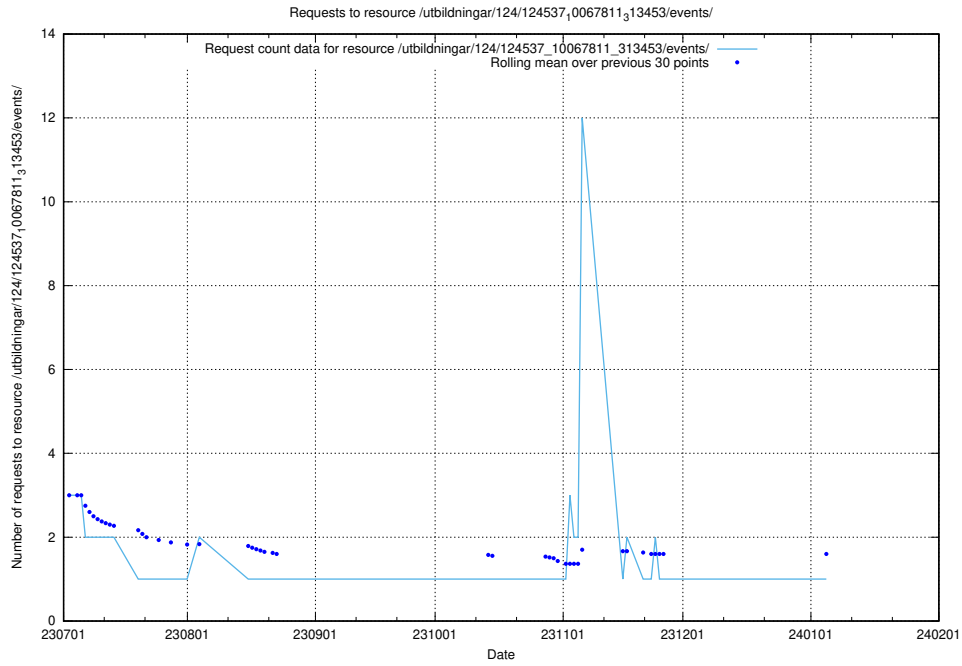

5.5759 Usage of /utbildningar/124/124537_10067811_313453/events/

Here, we count the number of requests to resource /utbildningar/124/124537_10067811_313453/events/