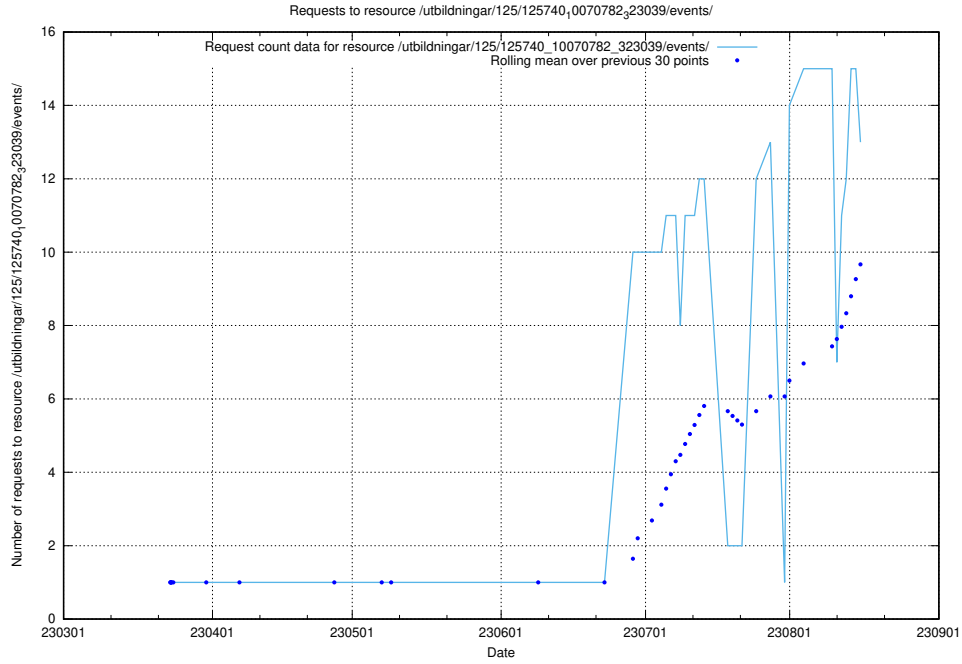

5.12 Usage of /utbildningar/125/125740_10070782_323039/events/

Here, we count the number of requests to resource /utbildningar/125/125740_10070782_323039/events/