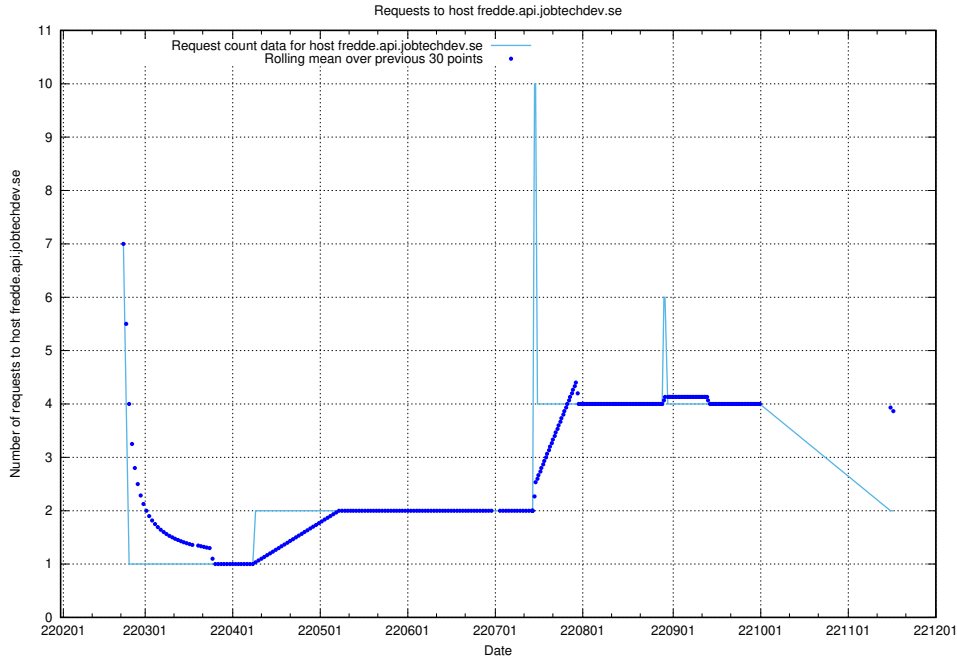

7.521 Usage of fredde.api.jobtechdev.se

Here, we count the number of requests to host fredde.api.jobtechdev.se.