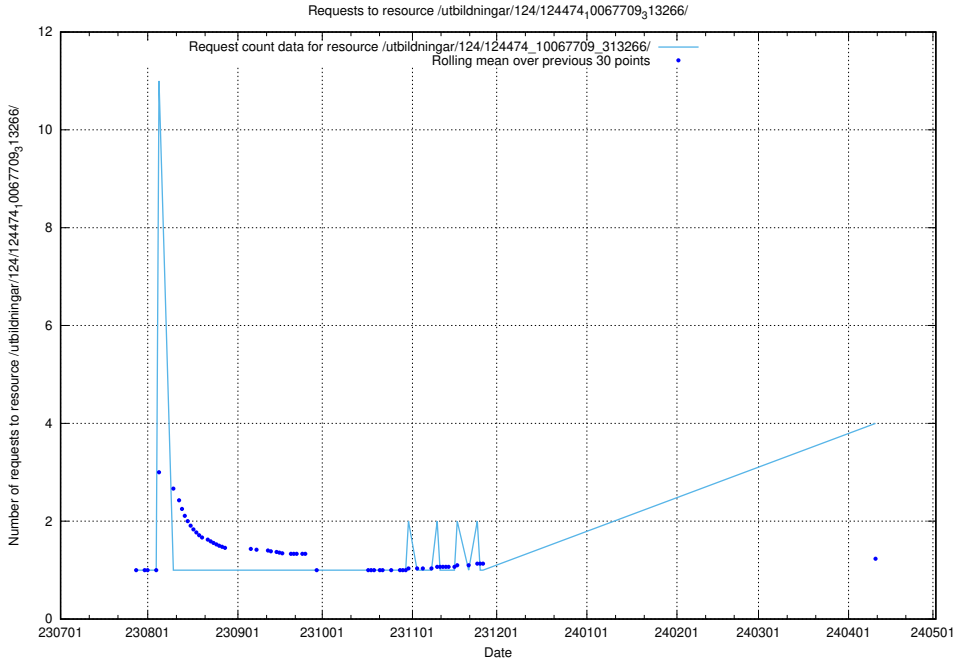

5.213 Usage of /utbildningar/124/124474_10067709_313266/

Here, we count the number of requests to resource /utbildningar/124/124474_10067709_313266/.