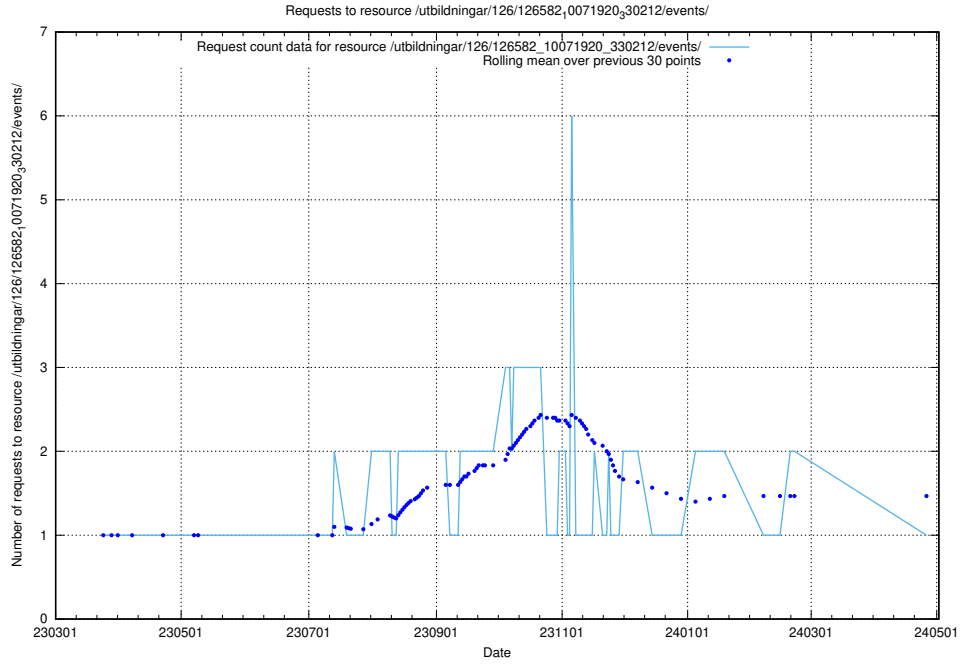

5.6585 Usage of /utbildningar/126/126582_10071920_330212/events/

Here, we count the number of requests to resource /utbildningar/126/126582_10071920_330212/events/