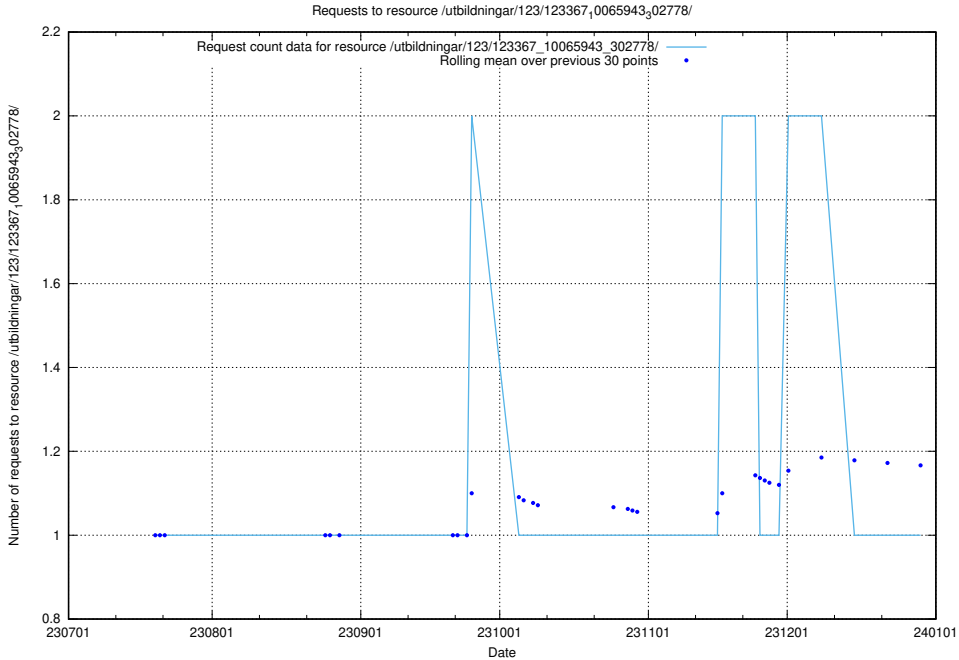

5.5390 Usage of /utbildningar/123/123367_10065943_302778/

Here, we count the number of requests to resource /utbildningar/123/123367_10065943_302778/.