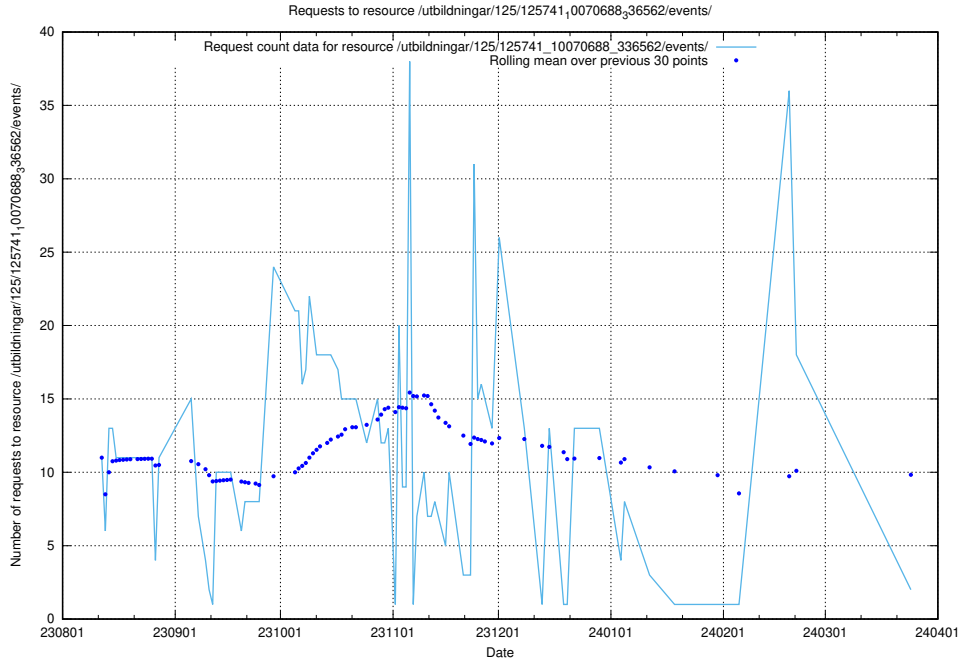

5.715 Usage of /utbildningar/125/125741_10070688_336562/events/

Here, we count the number of requests to resource /utbildningar/125/125741_10070688_336562/events/