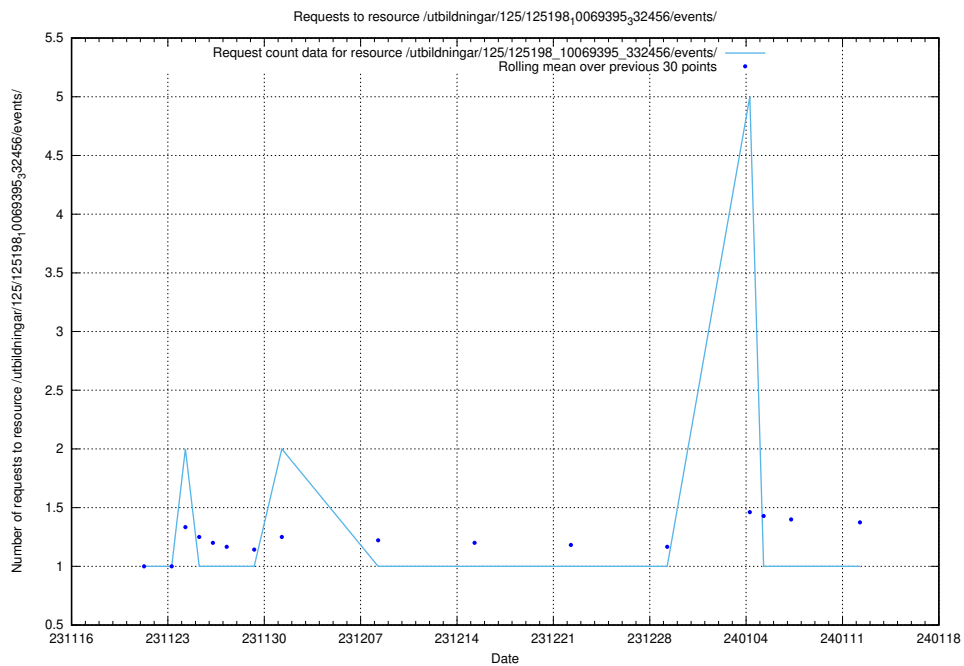

5.4443 Usage of /utbildningar/125/125198_10069395_332456/events/

Here, we count the number of requests to resource /utbildningar/125/125198_10069395_332456/events/