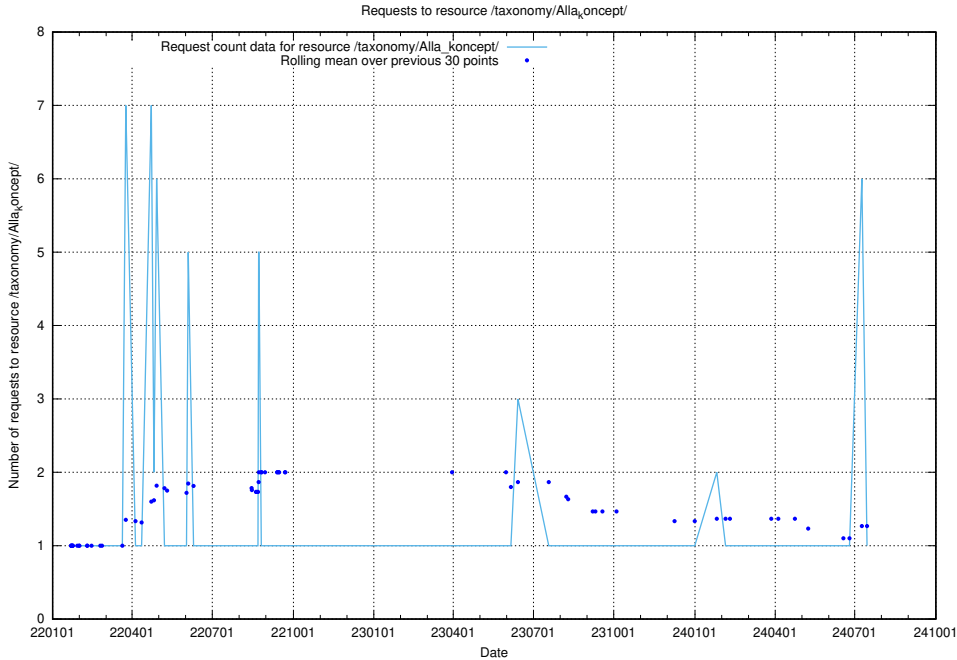

5.6203 Usage of /taxonomy/Alla_koncept/

Here, we count the number of requests to resource /taxonomy/Alla_koncept/.