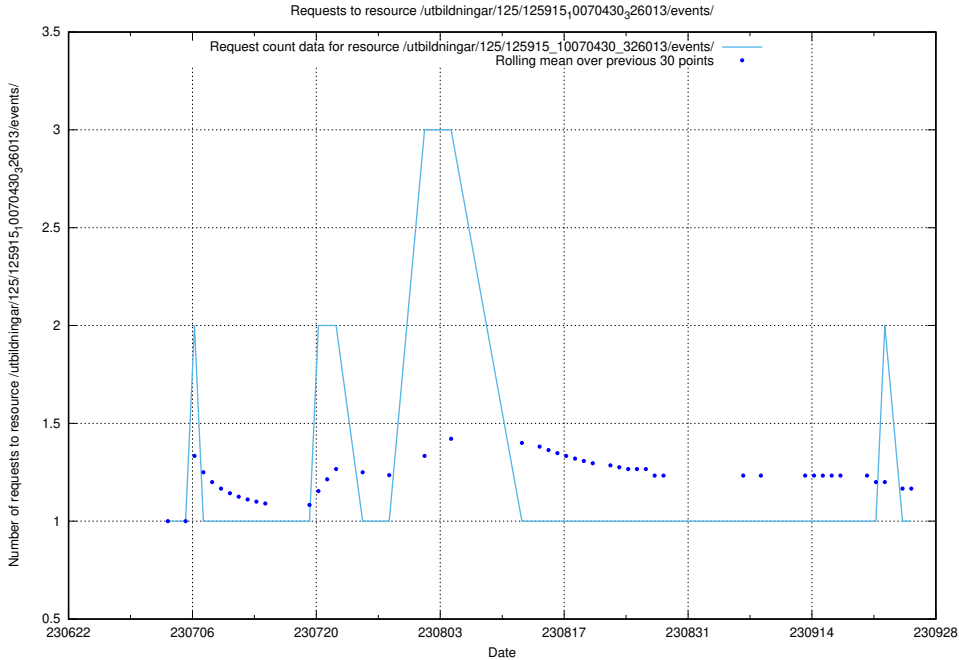

5.5763 Usage of /utbildningar/125/125915_10070430_326013/events/

Here, we count the number of requests to resource /utbildningar/125/125915_10070430_326013/events/