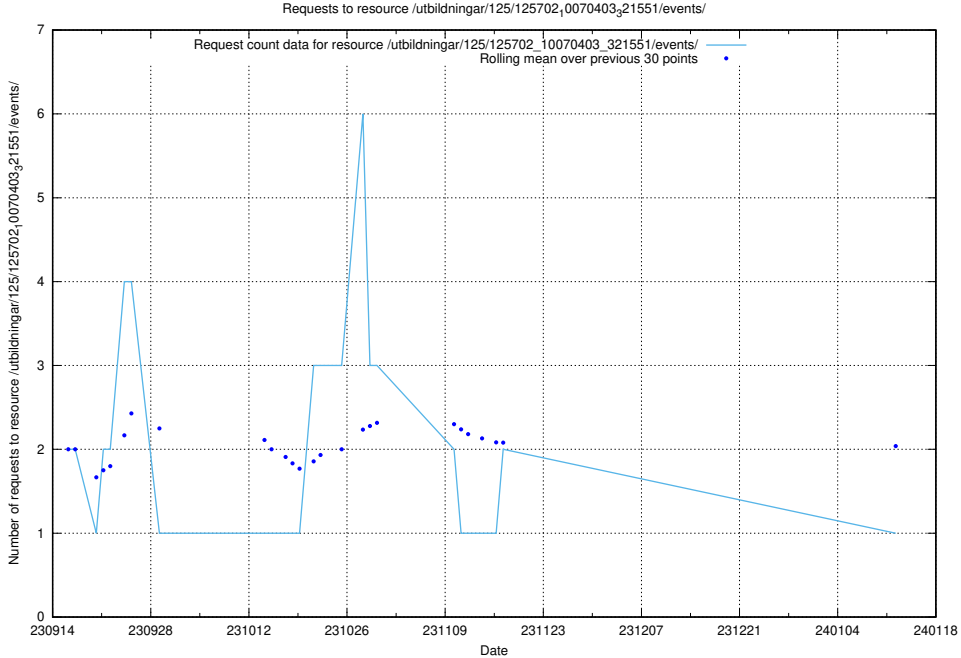

5.4921 Usage of /utbildningar/125/125702_10070403_321551/events/

Here, we count the number of requests to resource /utbildningar/125/125702_10070403_321551/events/