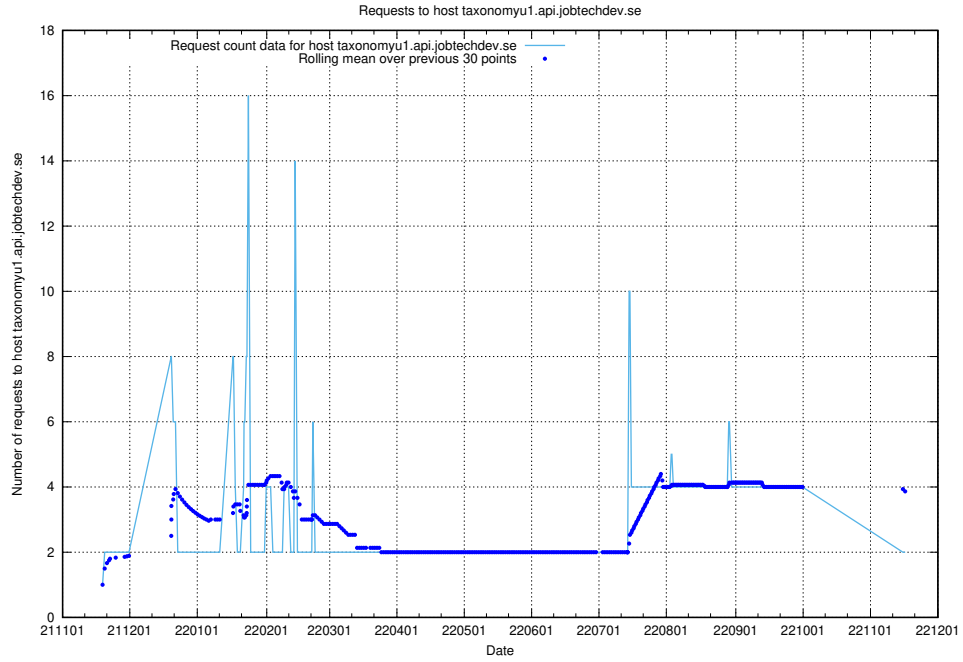

7.464 Usage of taxonomy1.api.jobtechdev.se

Here, we count the number of requests to host taxonomy1.api.jobtechdev.se.