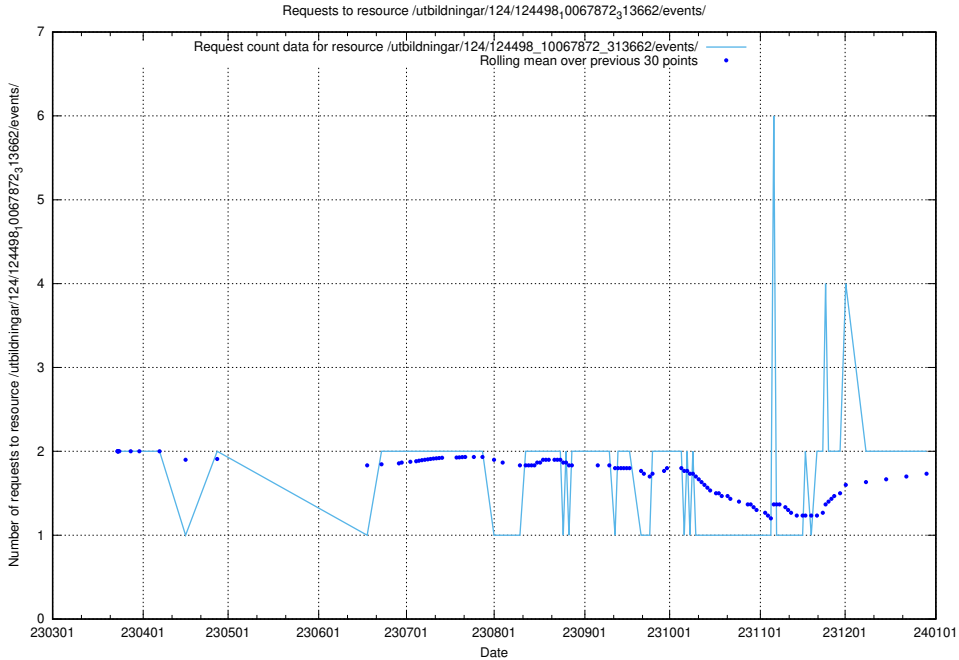

5.924 Usage of /utbildningar/124/124498_10067872_313662/events/

Here, we count the number of requests to resource /utbildningar/124/124498_10067872_313662/events/