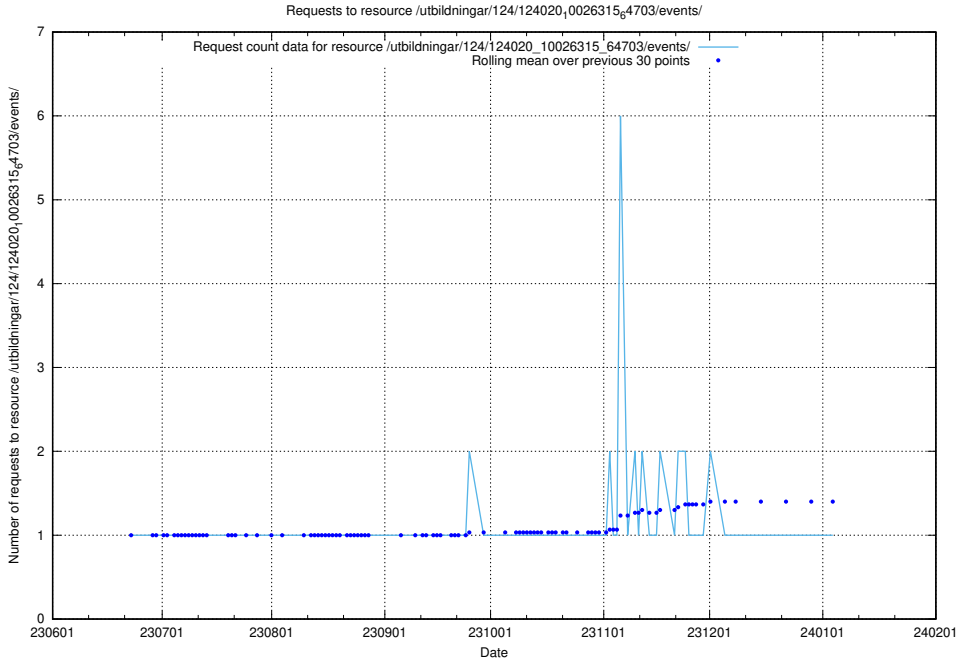

5.6220 Usage of /utbildningar/124/124020_10026315_64703/events/

Here, we count the number of requests to resource /utbildningar/124/124020_10026315_64703/events/.

5.6221 Usage of /utbildningar/124/124020_10026315_64703/