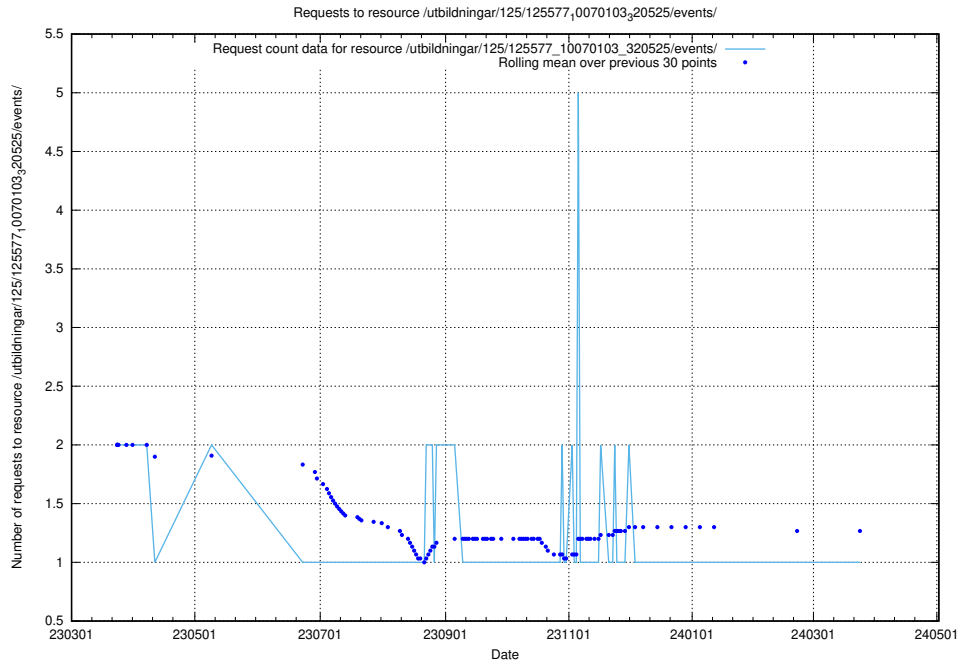

5.6667 Usage of /utbildningar/125/125577_10070103_320525/events/

Here, we count the number of requests to resource /utbildningar/125/125577_10070103_320525/events/