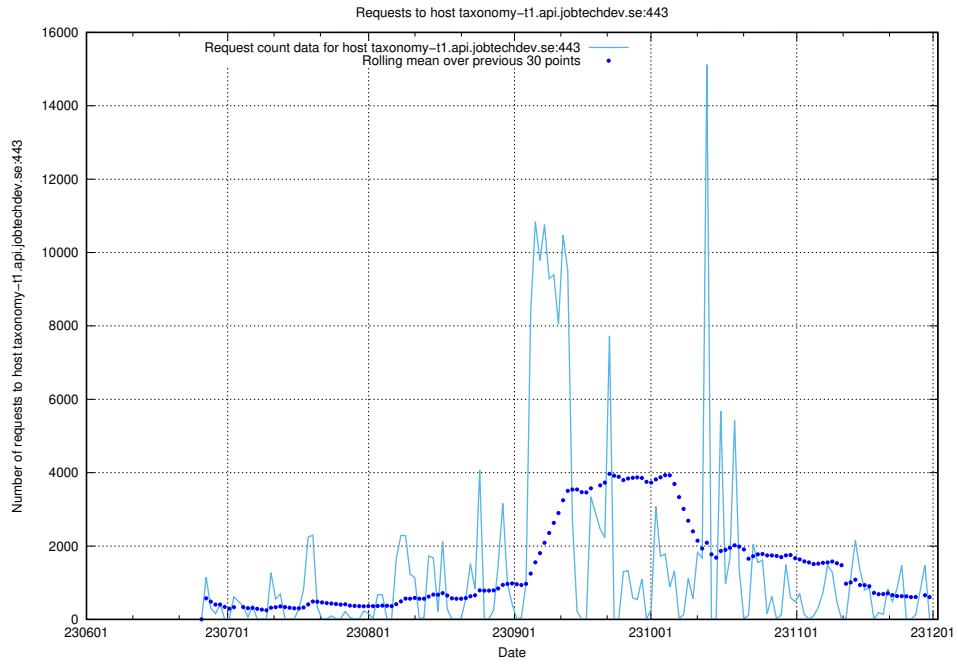

7.64 Usage of taxonomy-t1.api.jobtechdev.se:443

Here, we count the number of requests to host taxonomy-t1.api.jobtechdev.se:443.