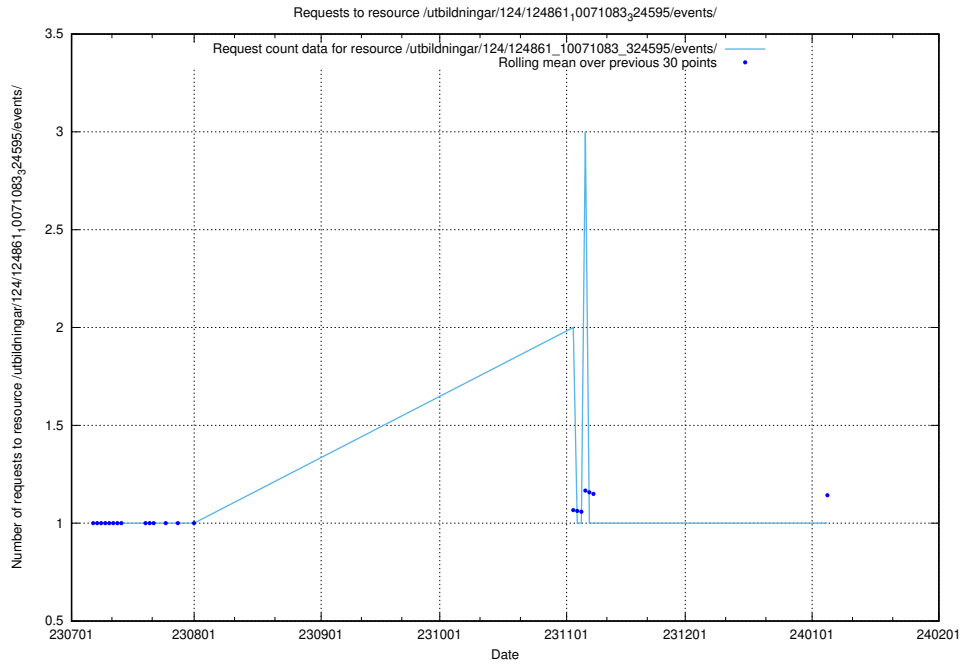

5.5707 Usage of /utbildningar/124/124861_10071083_324595/events/

Here, we count the number of requests to resource /utbildningar/124/124861_10071083_324595/events/

5.5708 Usage of /utbildningar/124/124861_10071083_324595/