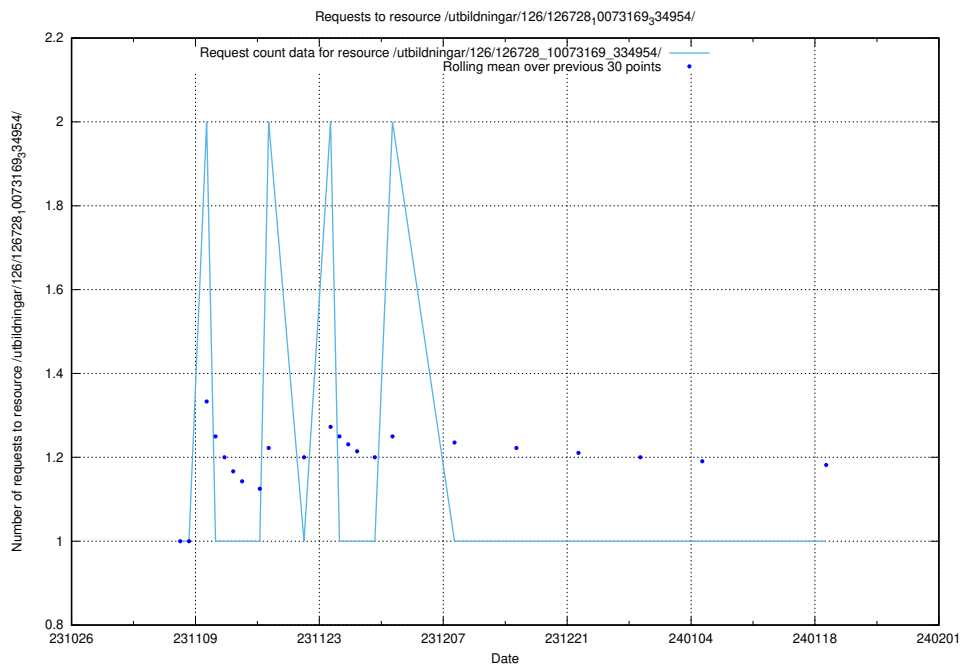

5.4507 Usage of /utbildningar/126/126728_10073169_334954/

Here, we count the number of requests to resource /utbildningar/126/126728_10073169_334954/.