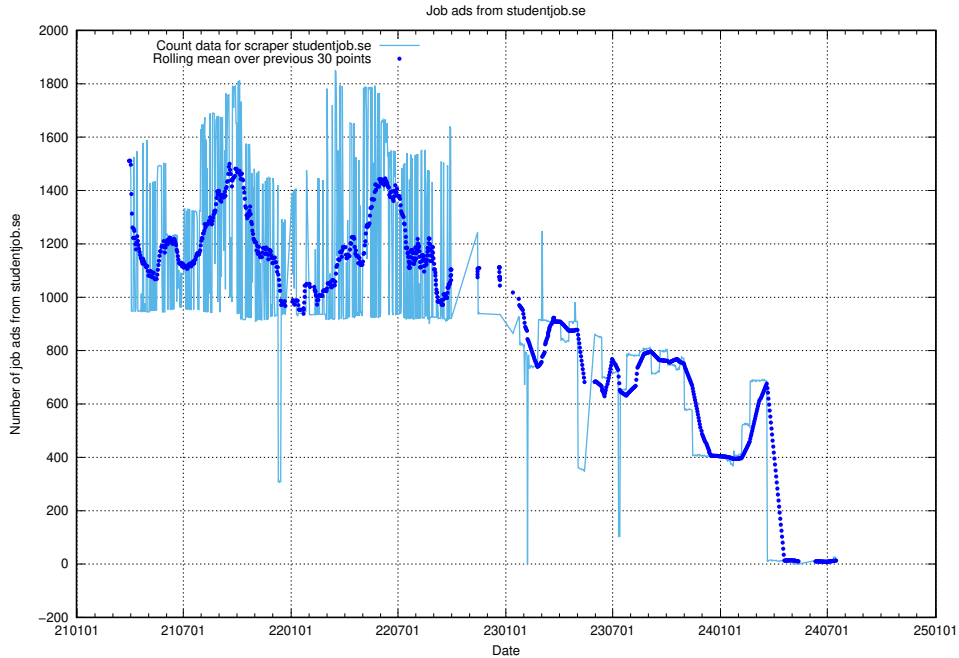

13.14 Number of ads by scraper intenso.se

Here, we count the number of job ads scraped from intenso.se.

13.15 Number of ads by scraper studentjob.se

Here, we count the number of job ads scraped from studentjob.se.