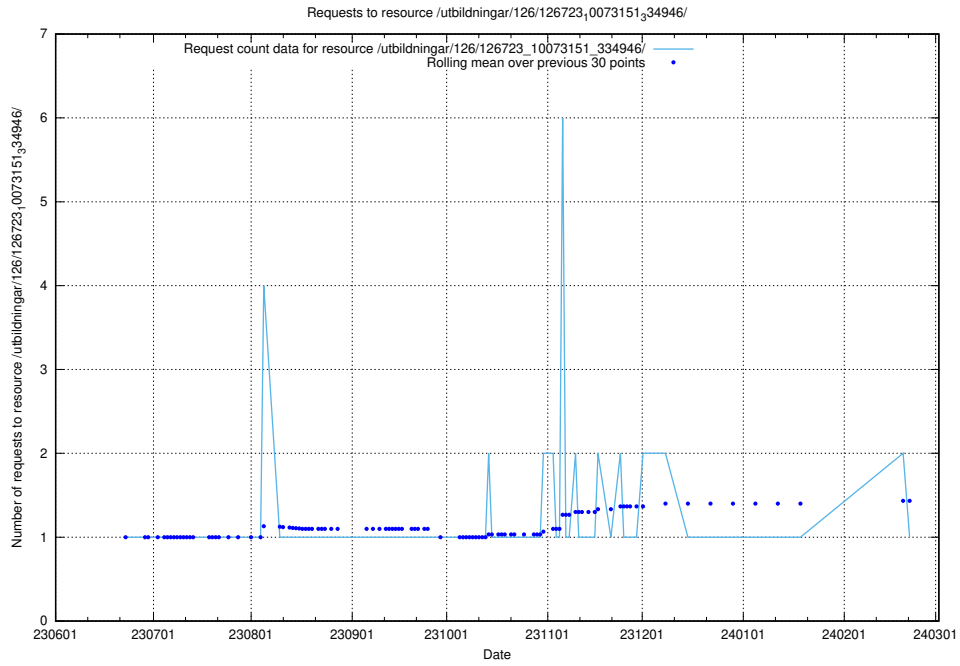

Here, we count the number of requests to resource /utbildningar/126/126723_10073176_334957/.

5.6004 Usage of /utbildningar/126/126723_10073151_334946/

Here, we count the number of requests to resource /utbildningar/126/126723_10073151_334946/.