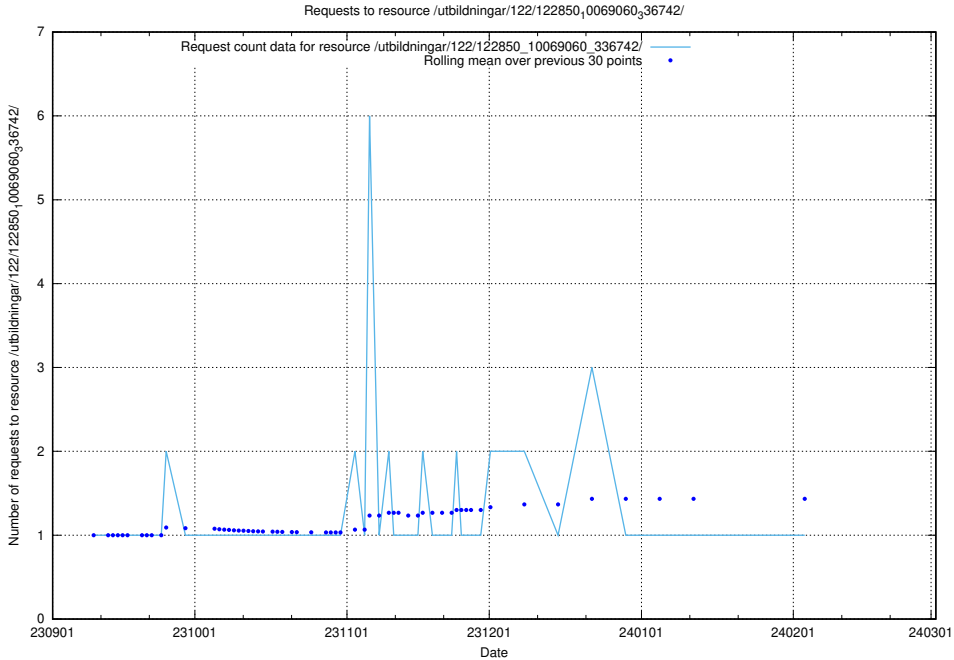

5.5012 Usage of /utbildningar/122/122850_10069060_336742/

Here, we count the number of requests to resource /utbildningar/122/122850_10069060_336742/.