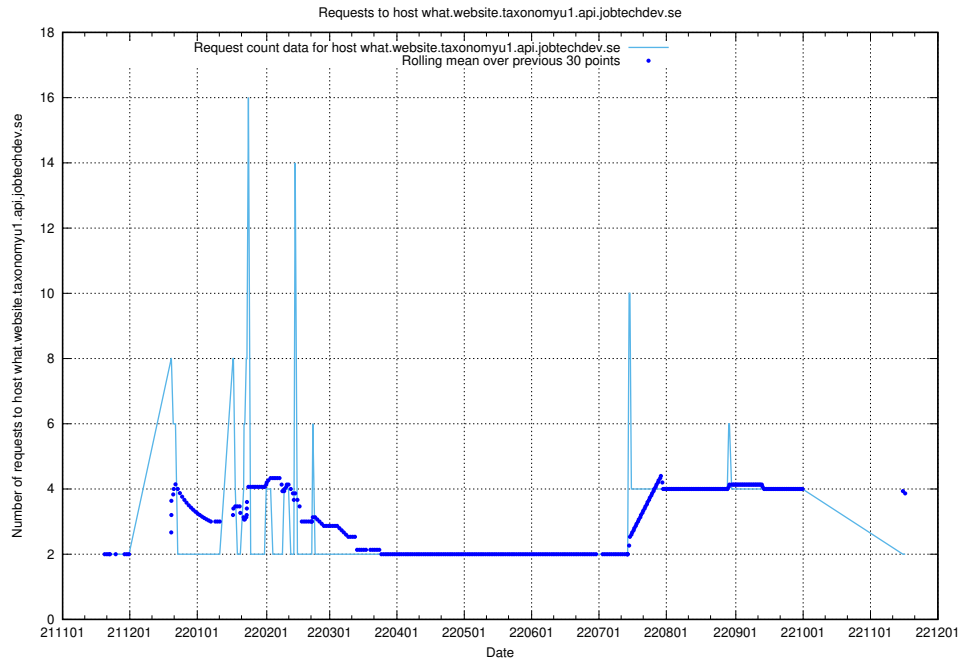

7.452 Usage of what.website.taxonomy1.api.jobtechdev.se

Here, we count the number of requests to host what.website.taxonomy1.api.jobtechdev.se.