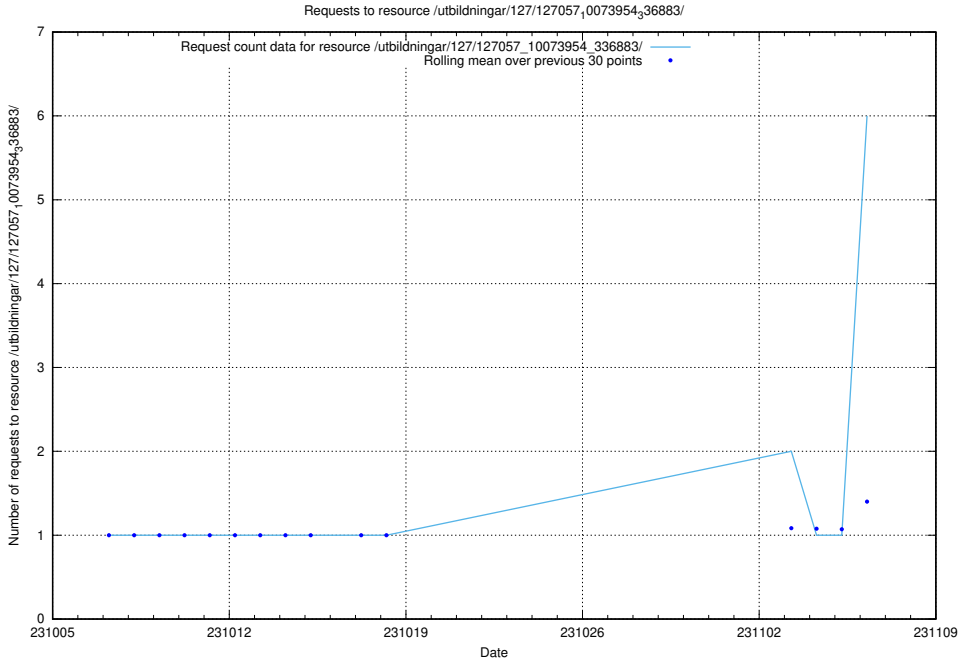

5.66 Usage of /utbildningar/127/127057_10073954_336883/

Here, we count the number of requests to resource /utbildningar/127/127057_10073954_336883/.