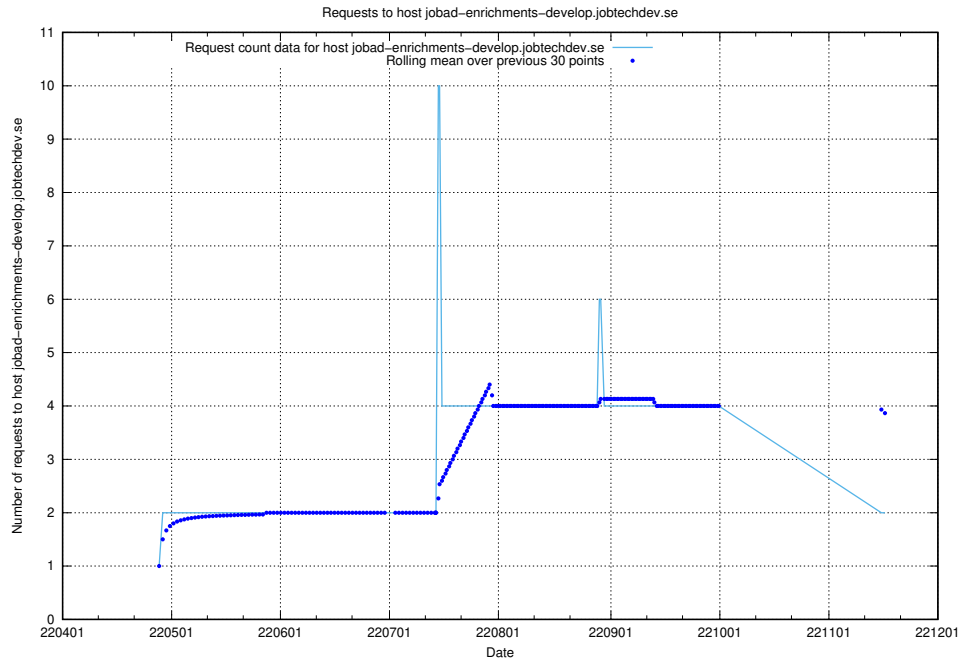

7.445 Usage of jobad-enrichments-develop.jobtechdev.se

Here, we count the number of requests to host jobad-enrichments-develop.jobtechdev.se.