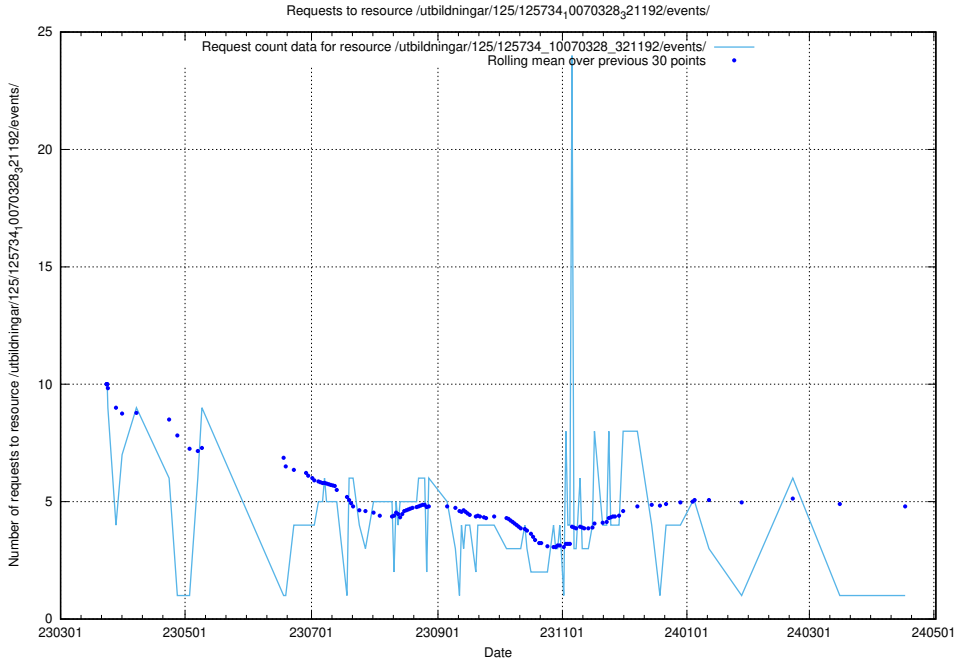

5.6633 Usage of /utbildningar/125/125734_10070328_321192/events/

Here, we count the number of requests to resource /utbildningar/125/125734_10070328_321192/events/