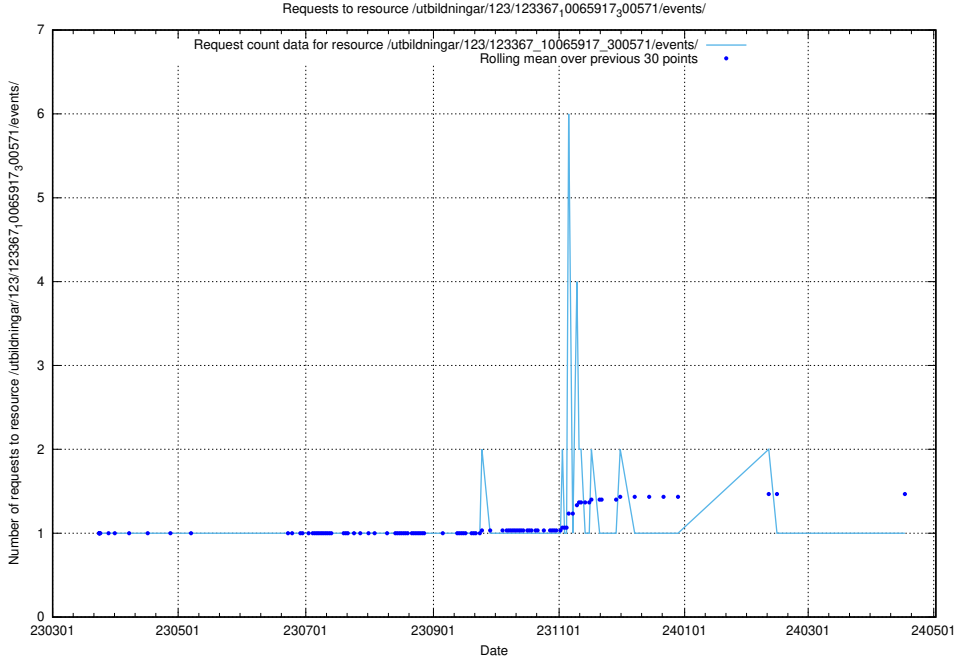

5.5025 Usage of /utbildningar/123/123367_10065917_300571/events/

Here, we count the number of requests to resource /utbildningar/123/123367_10065917_300571/events/

5.5026 Usage of /taxonomy/version/18/query/sun-field-hierarchy/