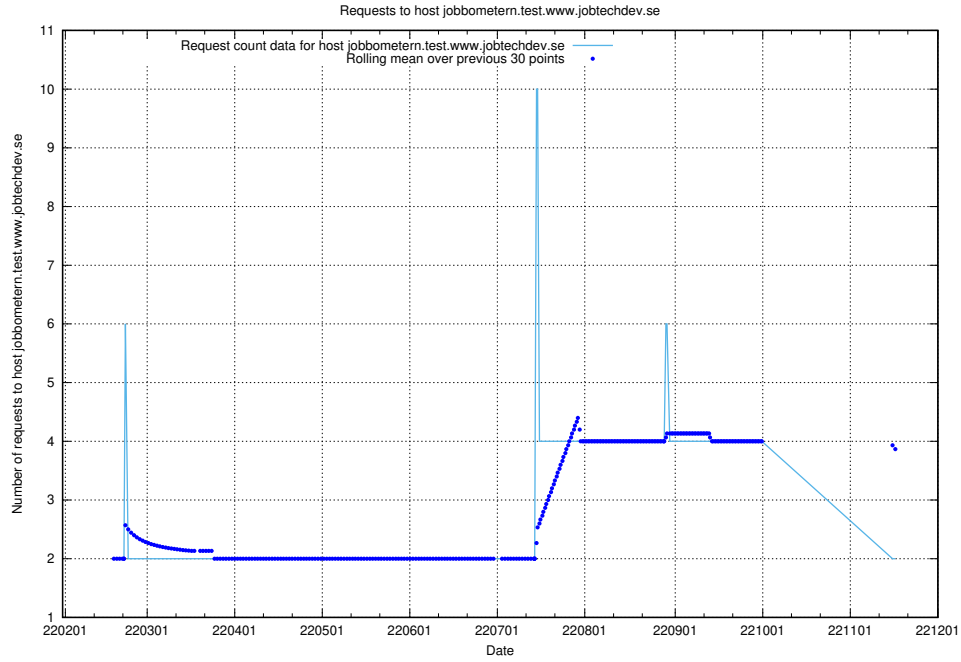

7.534 Usage of www.jocp4.jobtechdev.se

Here, we count the number of requests to host www.jocp4.jobtechdev.se.

7.535 Usage of `jobbometern.test.www.jobtechdev.se`

Here, we count the number of requests to host `jobbometern.test.www.jobtechdev.se`.