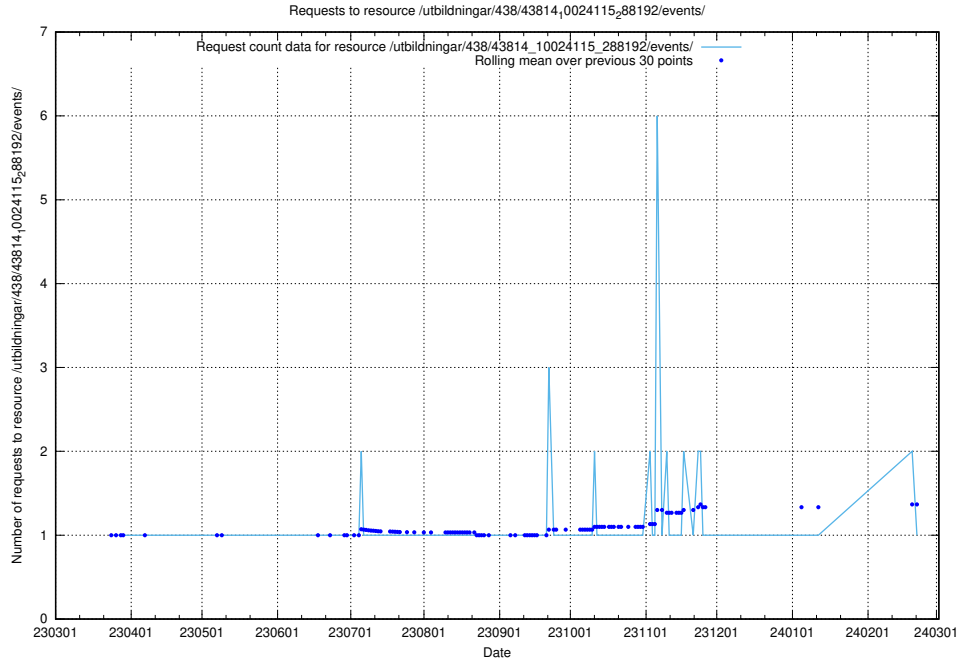

5.6553 Usage of /utbildningar/438/43814_10024115_288192/events/

Here, we count the number of requests to resource /utbildningar/438/43814_10024115_288192/events/.