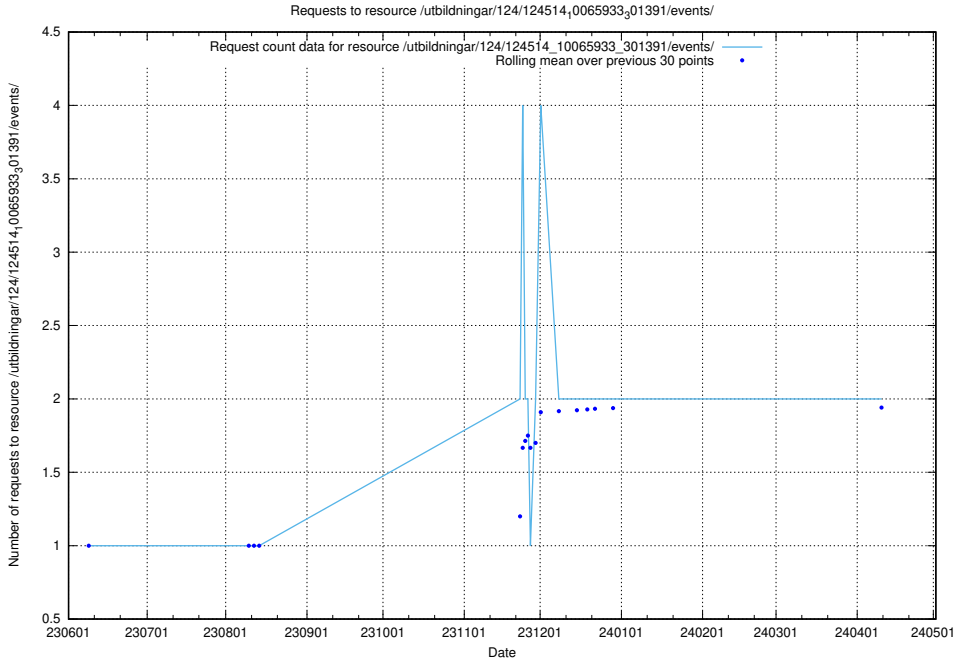

5.833 Usage of /utbildningar/124/124514_10065933_301391/events/

Here, we count the number of requests to resource /utbildningar/124/124514_10065933_301391/events/

5.834 Usage of /utbildningar/124/124455_10067678_313200/