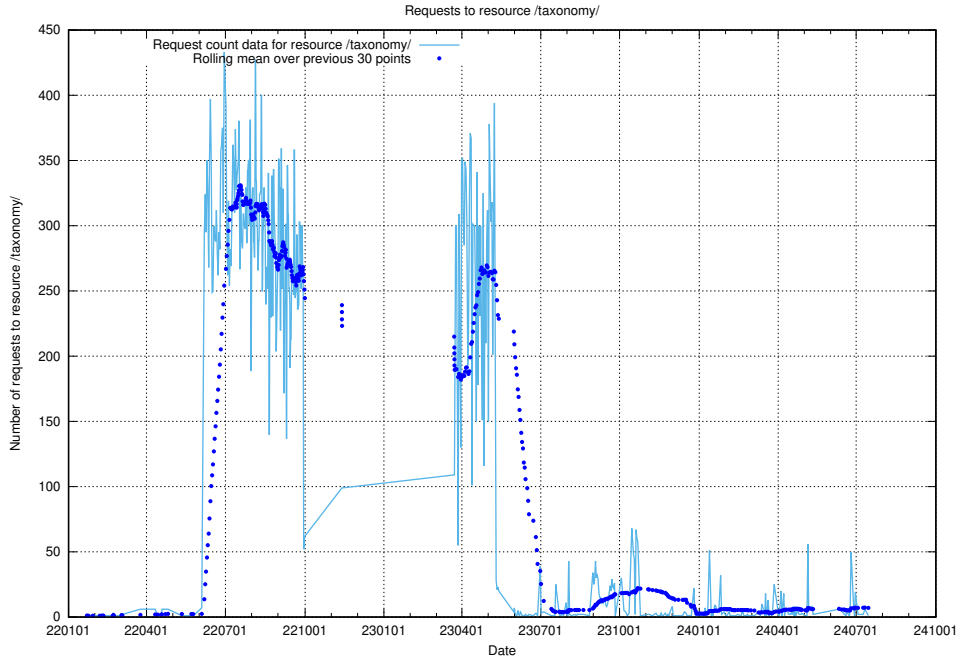

5.5647 Usage of /taxonomy/

Here, we count the number of requests to resource /taxonomy/.