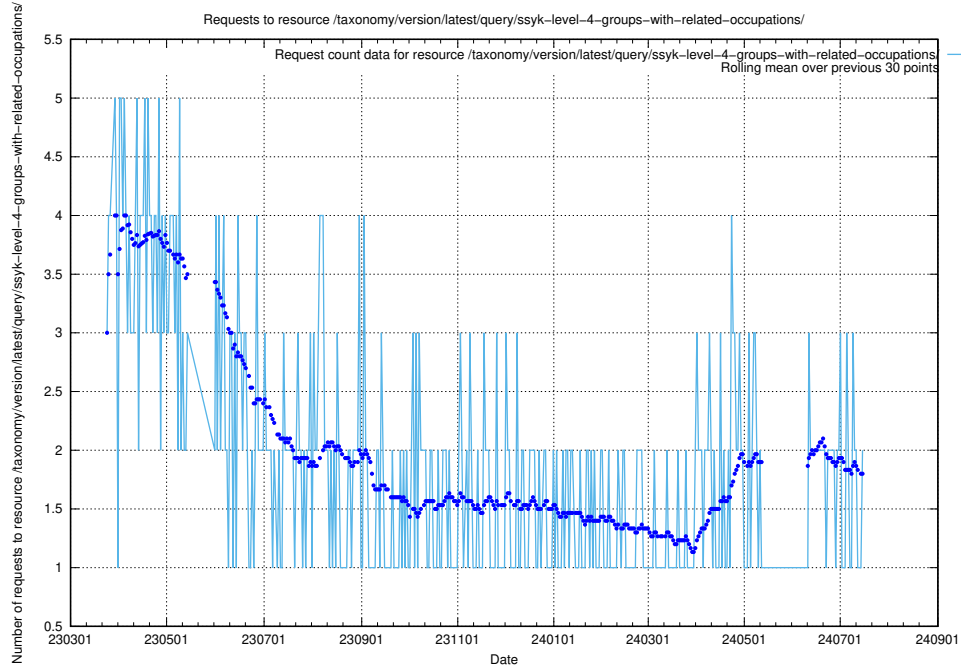

5.867 Usage of /taxonomy/version/latest/query/ssyk-level-4-groups-with-related-occupations/

Here, we count the number of requests to resource /taxonomy/version/latest/query/ssyk-level-4-groups-with-related-occupations/.