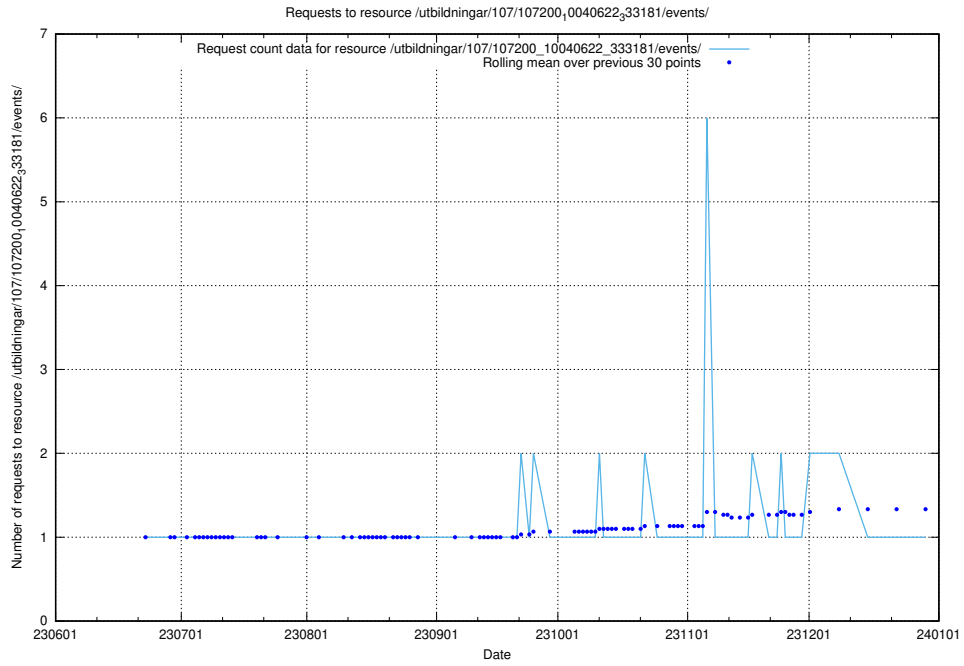

5.6234 Usage of /utbildningar/107/107200_10040622_333181/events/

Here, we count the number of requests to resource /utbildningar/107/107200_10040622_333181/events/