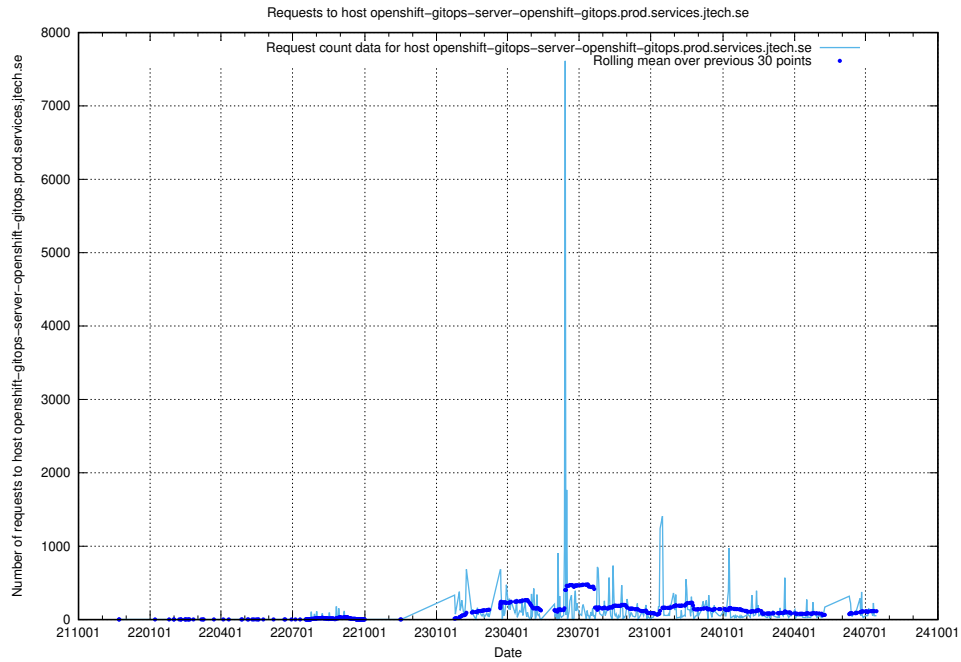

Here, we count the number of requests to host `wikipoc.jobtechdev.se`.

7.27 Usage of openshift-gitops-server-openshift-gitops.prod.services.jtech.se

Here, we count the number of requests to host openshift-gitops-server-openshift-gitops.prod.services.jtech.se.