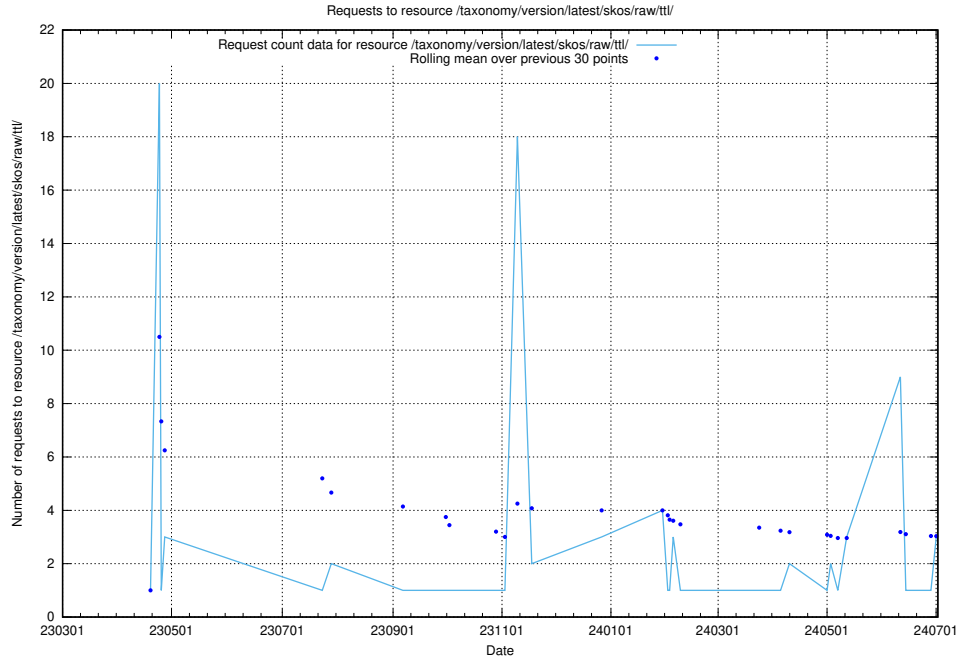

5.398 Usage of `/taxonomy/version/latest/skos/raw/ttl/`

Here, we count the number of requests to resource `/taxonomy/version/latest/skos/raw/ttl/`.