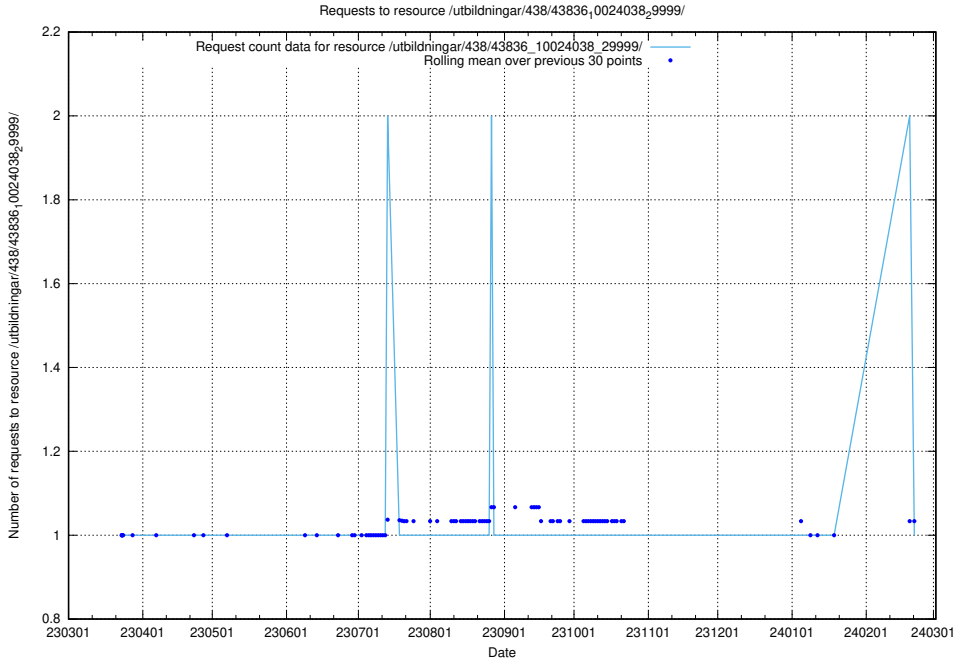

5.6713 Usage of /utbildningar/438/43836_10024038_29999/

Here, we count the number of requests to resource /utbildningar/438/43836_10024038_29999/.