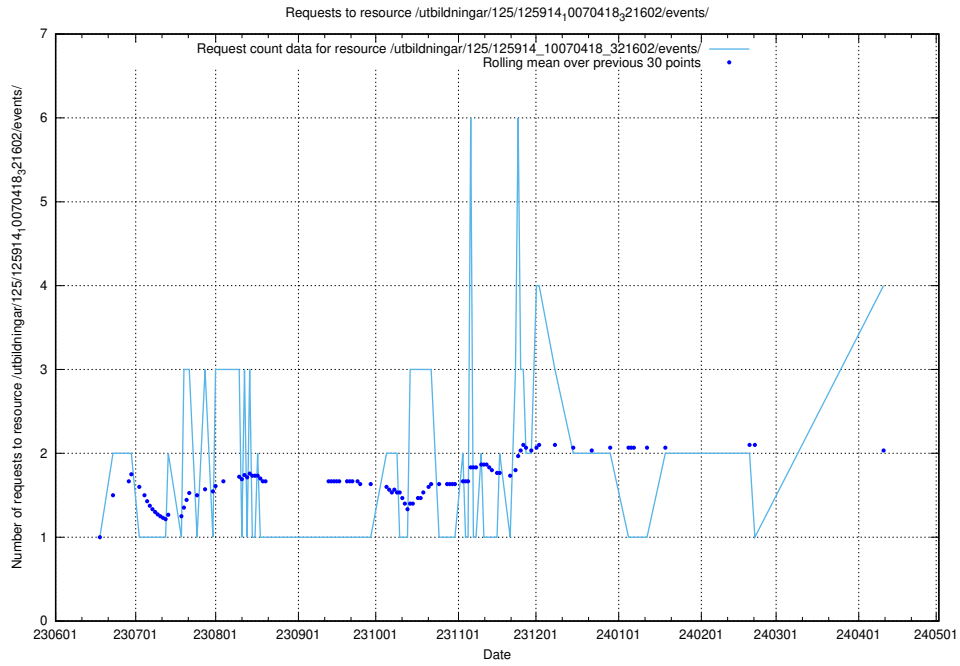

5.227 Usage of /utbildningar/125/125914_10070418_321602/events/

Here, we count the number of requests to resource /utbildningar/125/125914_10070418_321602/events/