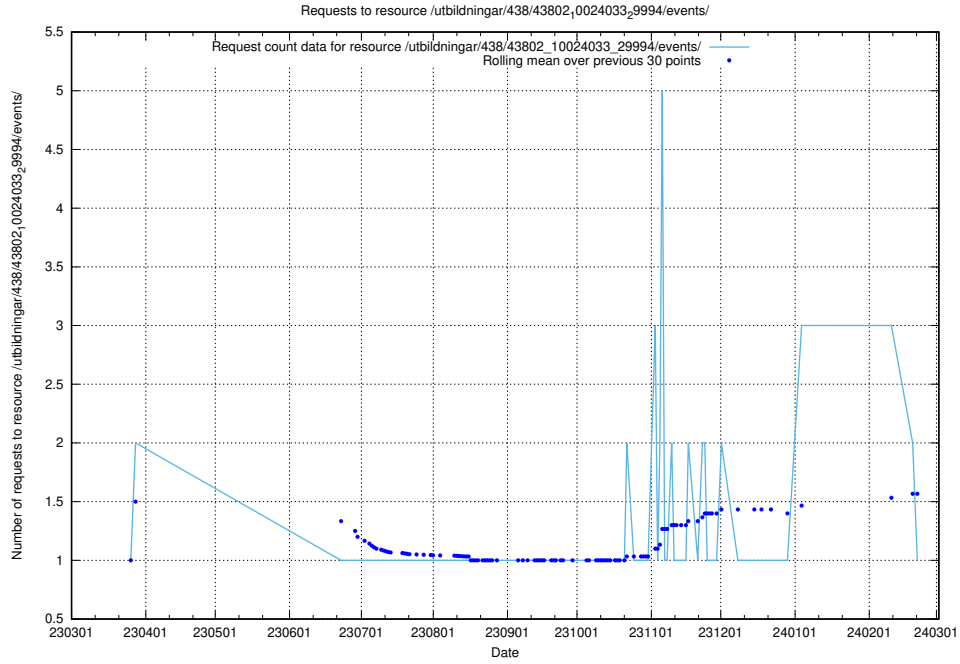

5.6474 Usage of /utbildningar/437/43796_10024100_30061/events/

Here, we count the number of requests to resource /utbildningar/437/43796_10024100_30061/events/.

5.6476 Usage of /utbildningar/437/43793_10024074_30035/events/