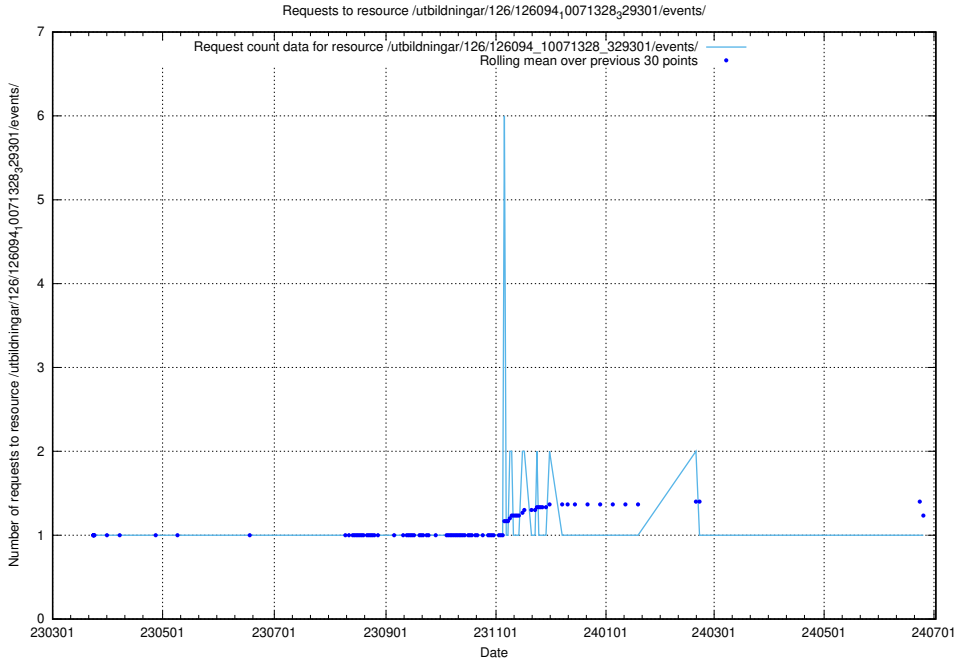

5.6810 Usage of /utbildningar/126/126094_10071328_329301/events/

Here, we count the number of requests to resource /utbildningar/126/126094_10071328_329301/events/