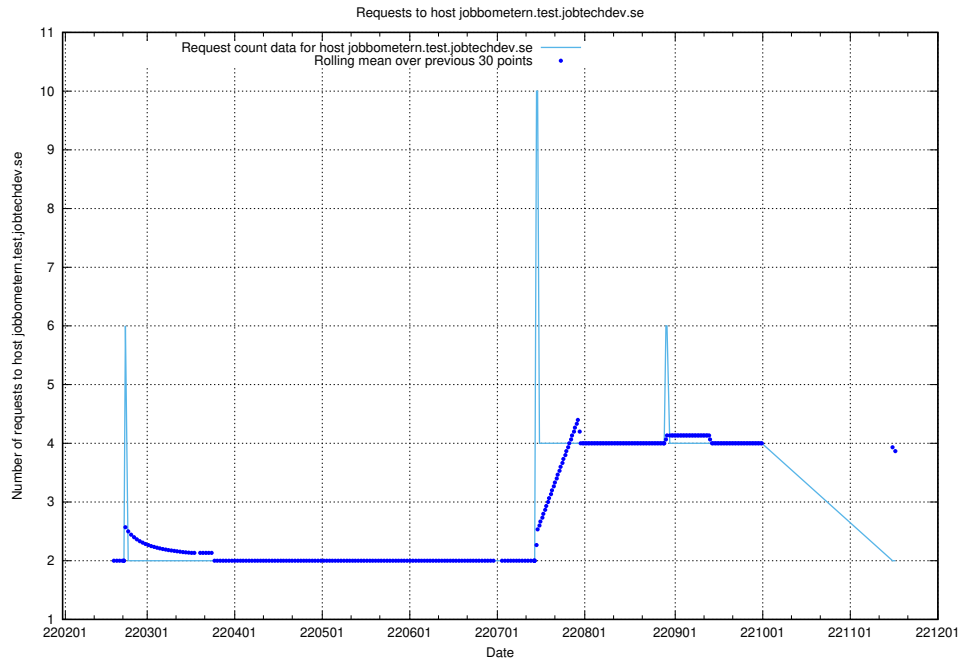

7.536 Usage of `jobbometern.test.jobtechdev.se`

Here, we count the number of requests to host `jobbometern.test.jobtechdev.se`.