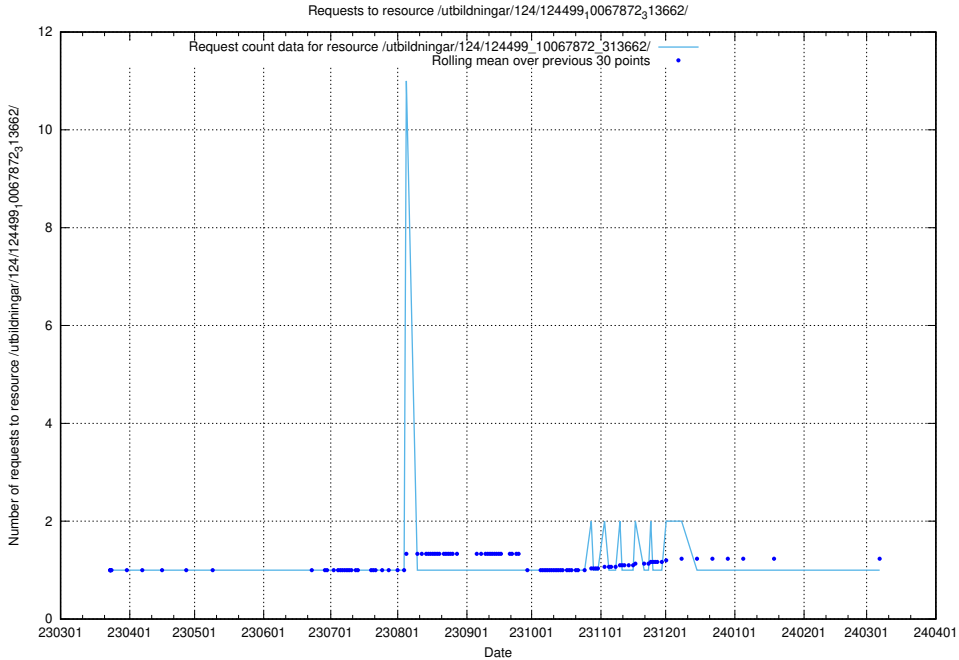

5.2747 Usage of /utbildningar/124/124499_10067872_313662/

Here, we count the number of requests to resource /utbildningar/124/124499_10067872_313662/.