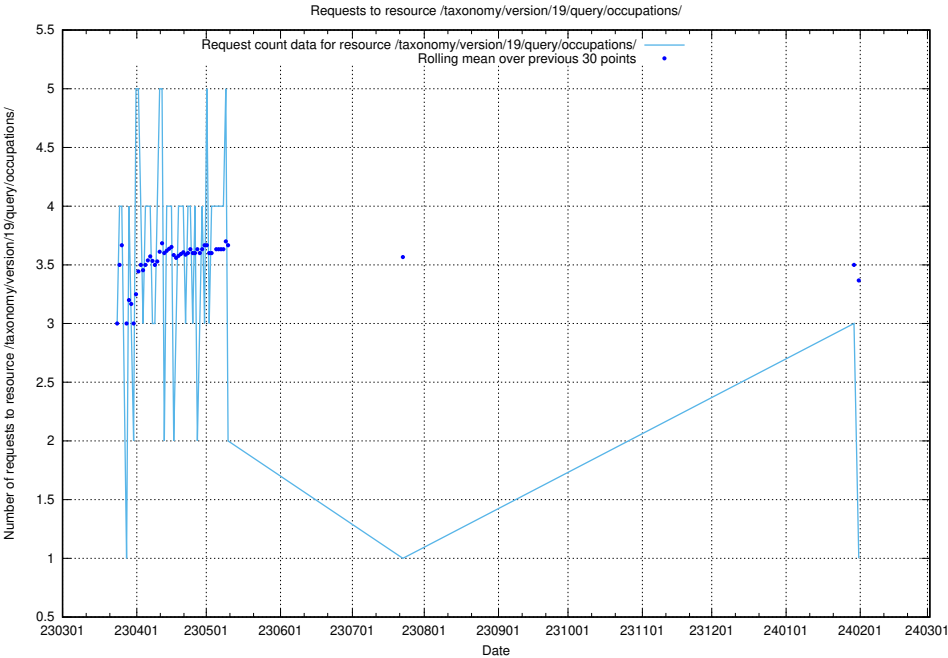

5.6516 Usage of /taxonomy/version/19/query/occupations/

Here, we count the number of requests to resource /taxonomy/version/19/query/occupations/.

5.6517 Usage of /utbildningar/122/122290_10064538_314862/