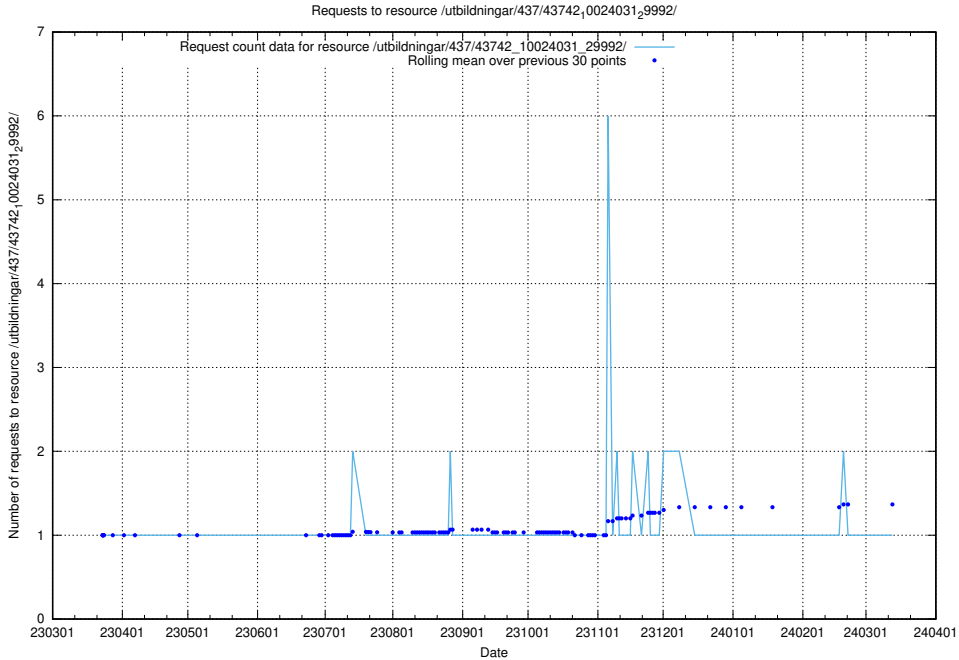

5.6770 Usage of /utbildningar/437/43742_10024031_29992/

Here, we count the number of requests to resource /utbildningar/437/43742_10024031_29992/.