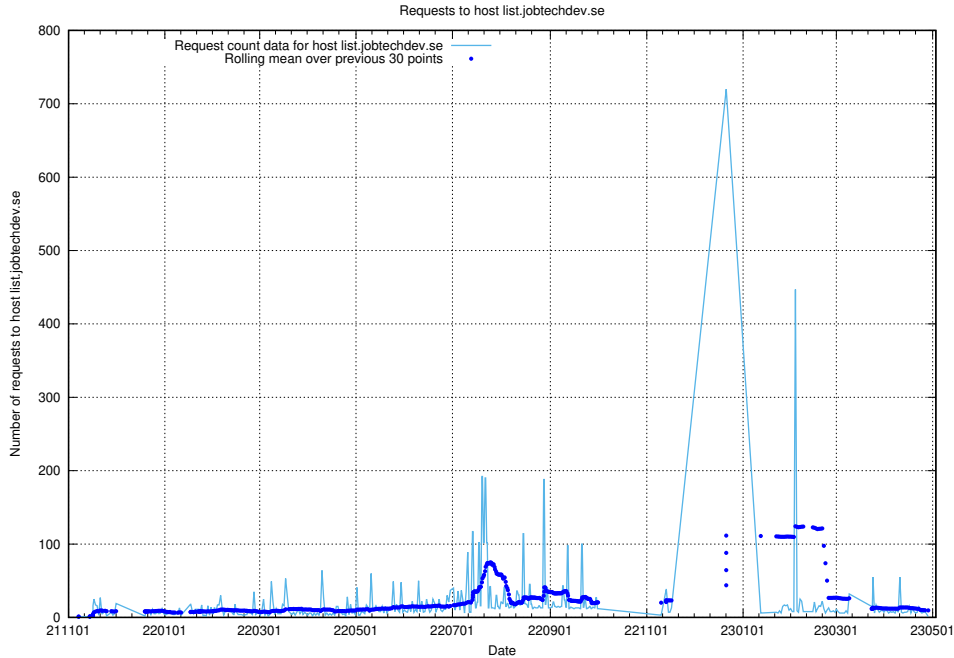

7.628 Usage of list.jobtechdev.se

Here, we count the number of requests to host list.jobtechdev.se.