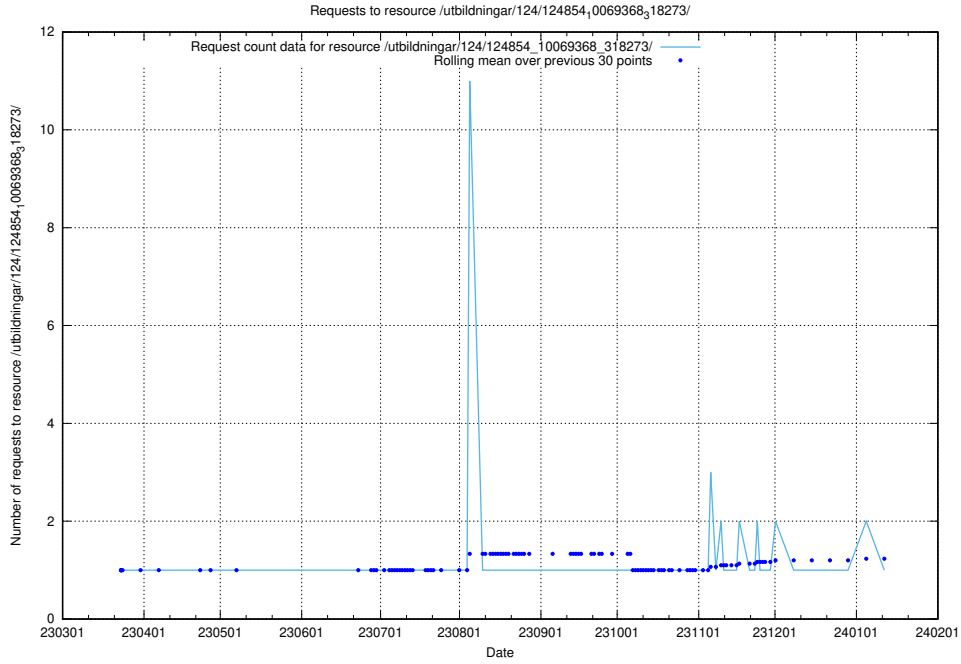

5.1183 Usage of /utbildningar/124/124854_10069368_318273/

Here, we count the number of requests to resource /utbildningar/124/124854_10069368_318273/.