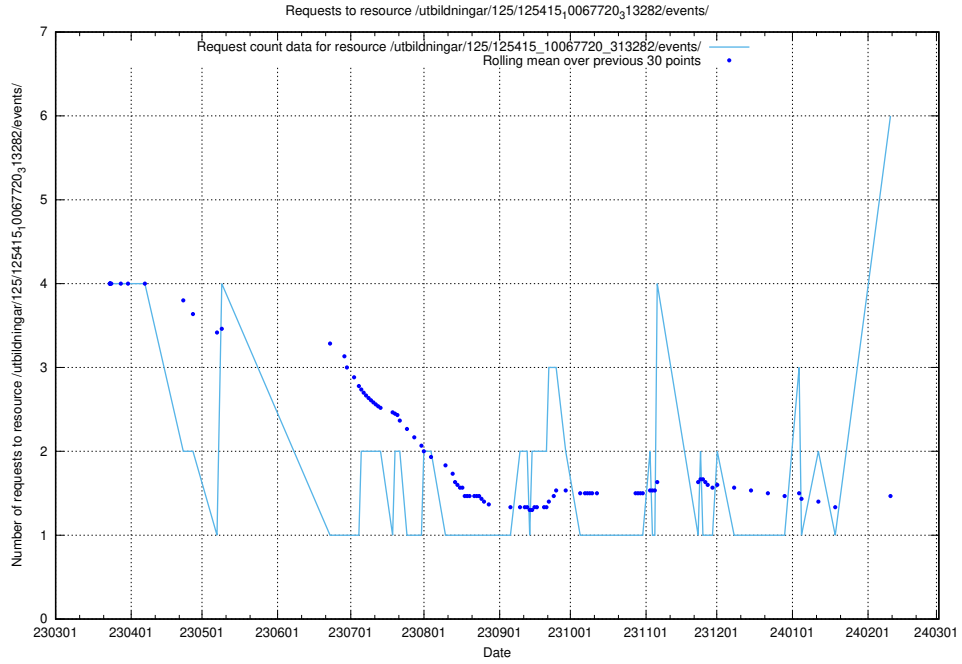

5.93 Usage of /utbildningar/125/125415_10067720_313282/events/

Here, we count the number of requests to resource /utbildningar/125/125415_10067720_313282/events/