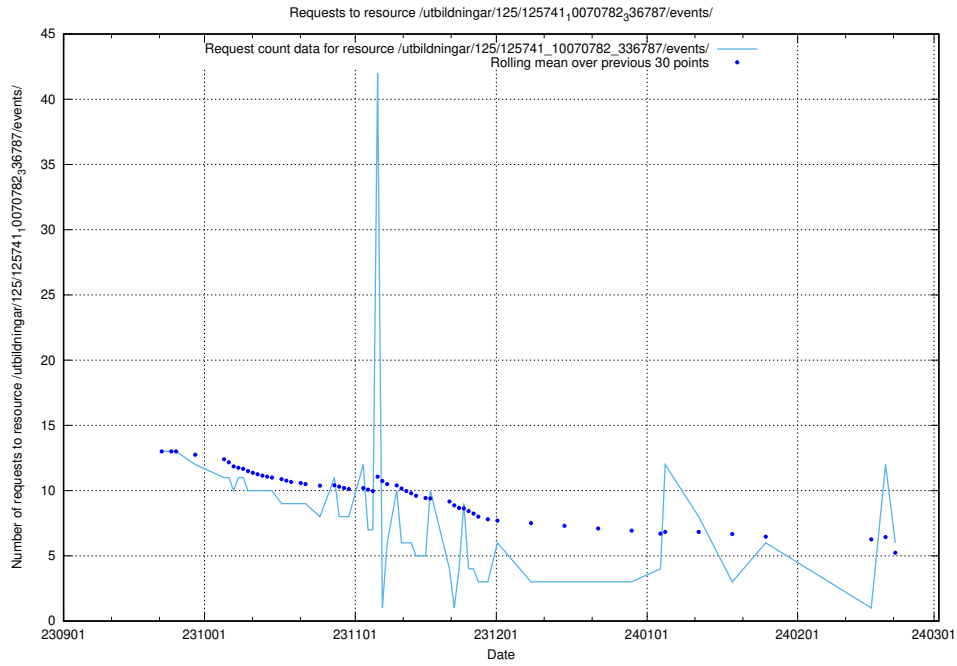

5.69 Usage of /utbildningar/125/125741_10070782_336787/events/

Here, we count the number of requests to resource /utbildningar/125/125741_10070782_336787/events/