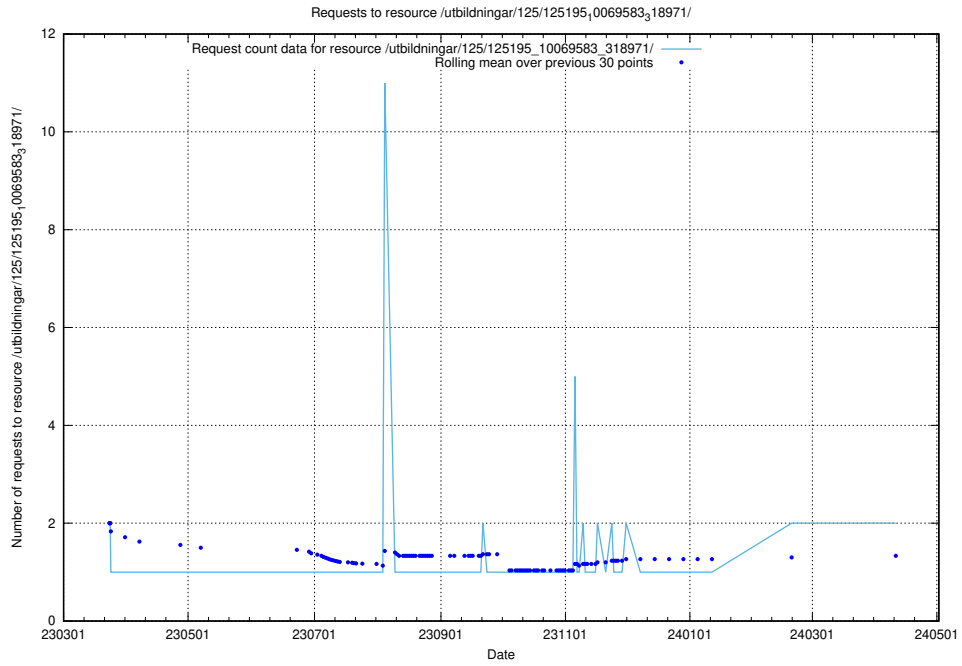

5.919 Usage of /utbildningar/125/125195_10069583_318971/

Here, we count the number of requests to resource /utbildningar/125/125195_10069583_318971/.