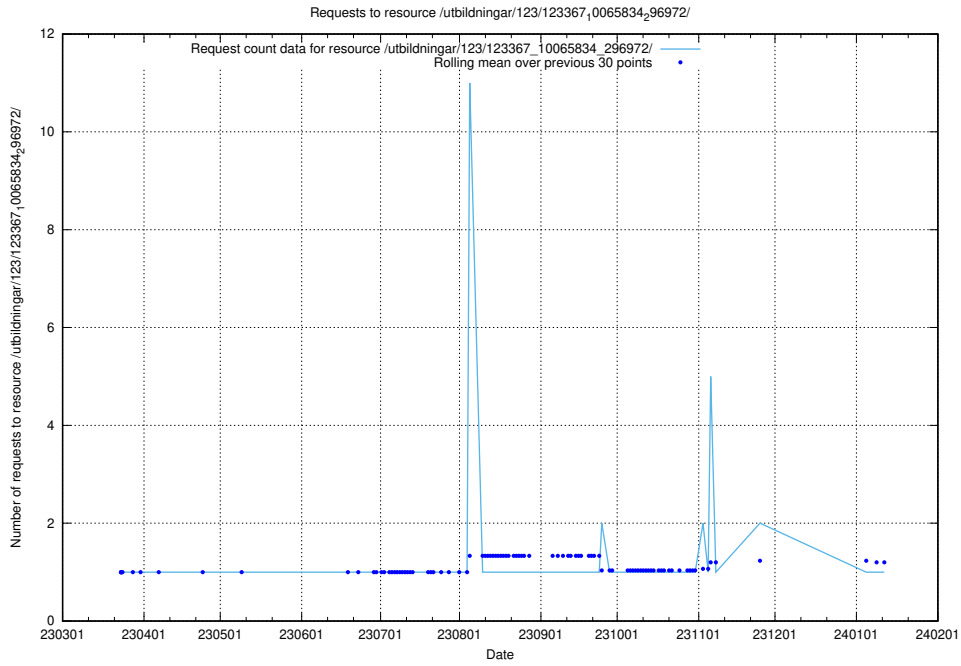

5.5251 Usage of /utbildningar/123/123367_10065834_296972/

Here, we count the number of requests to resource /utbildningar/123/123367_10065834_296972/.