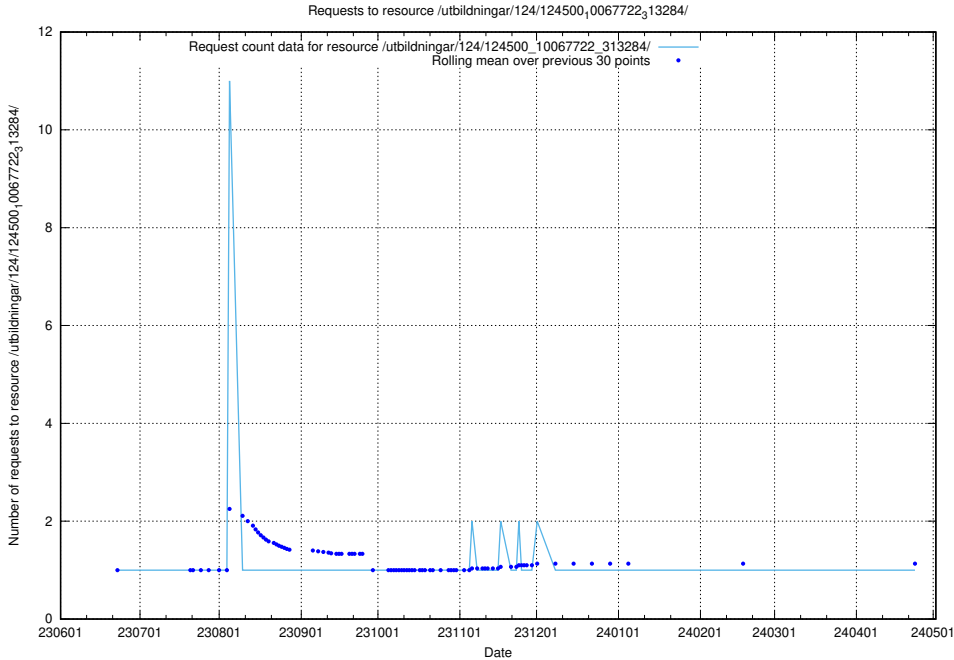

5.6175 Usage of /utbildningar/124/124500_10067722_313284/

Here, we count the number of requests to resource /utbildningar/124/124500_10067722_313284/.