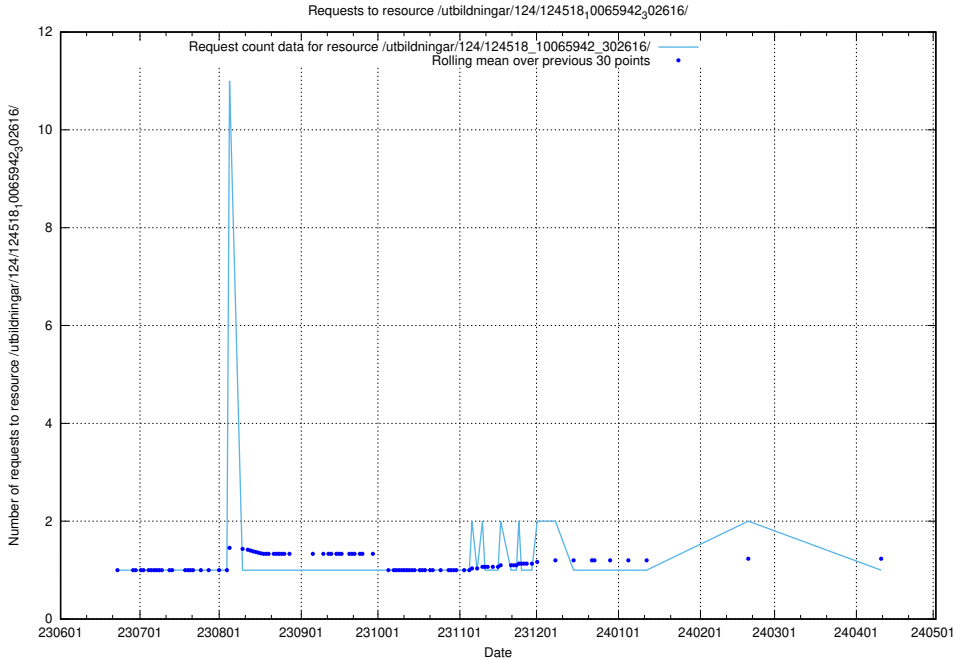

5.6161 Usage of /utbildningar/124/124518_10065942_302616/

Here, we count the number of requests to resource /utbildningar/124/124518_10065942_302616/.