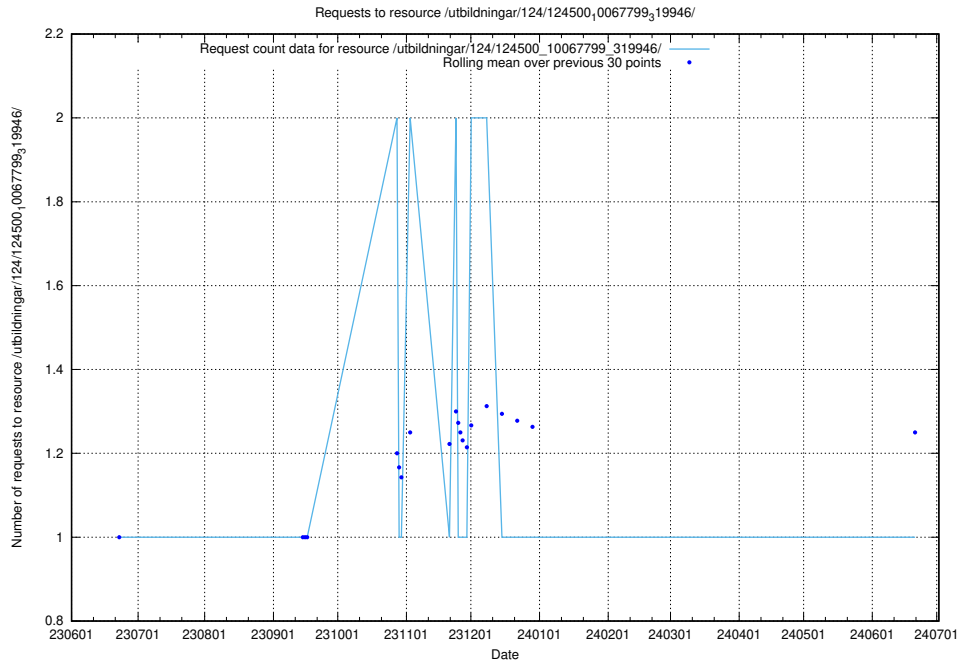

Here, we count the number of requests to resource /utbildningar/124/124500_10067840_313543/.

5.6174 Usage of /utbildningar/124/124500_10067799_319946/

Here, we count the number of requests to resource /utbildningar/124/124500_10067799_319946/.