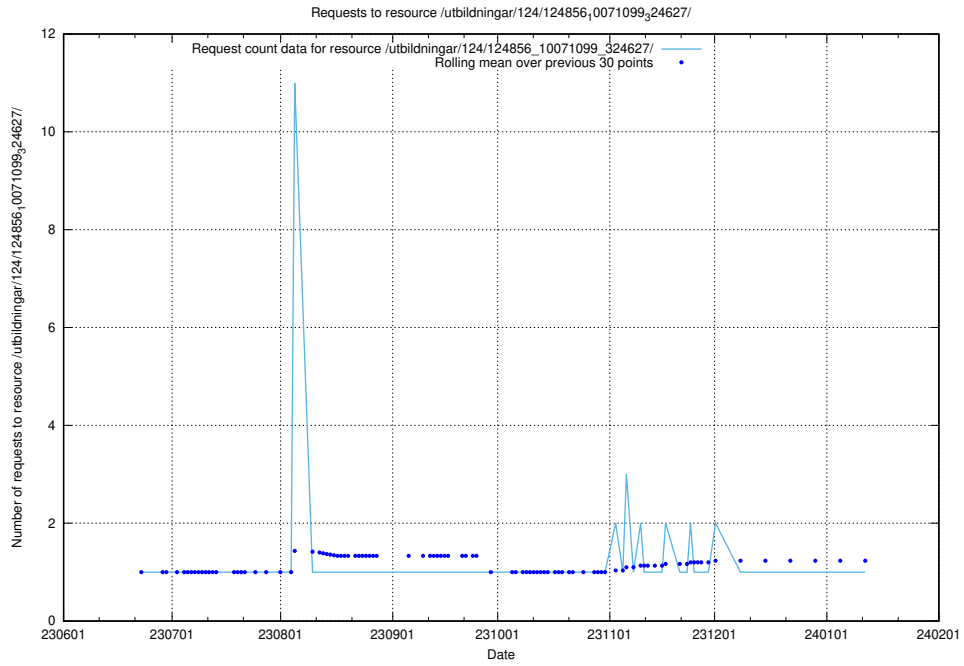

5.6141 Usage of /utbildningar/124/124856_10071099_324627/

Here, we count the number of requests to resource /utbildningar/124/124856_10071099_324627/.