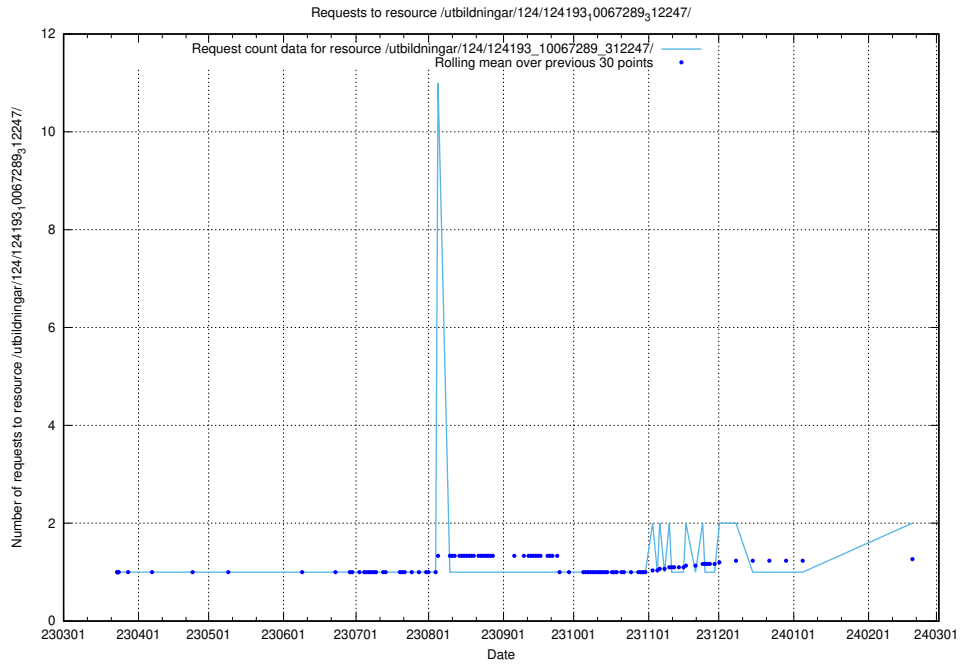

5.643 Usage of /utbildningar/124/124193_10067289_312247/

Here, we count the number of requests to resource /utbildningar/124/124193_10067289_312247/.