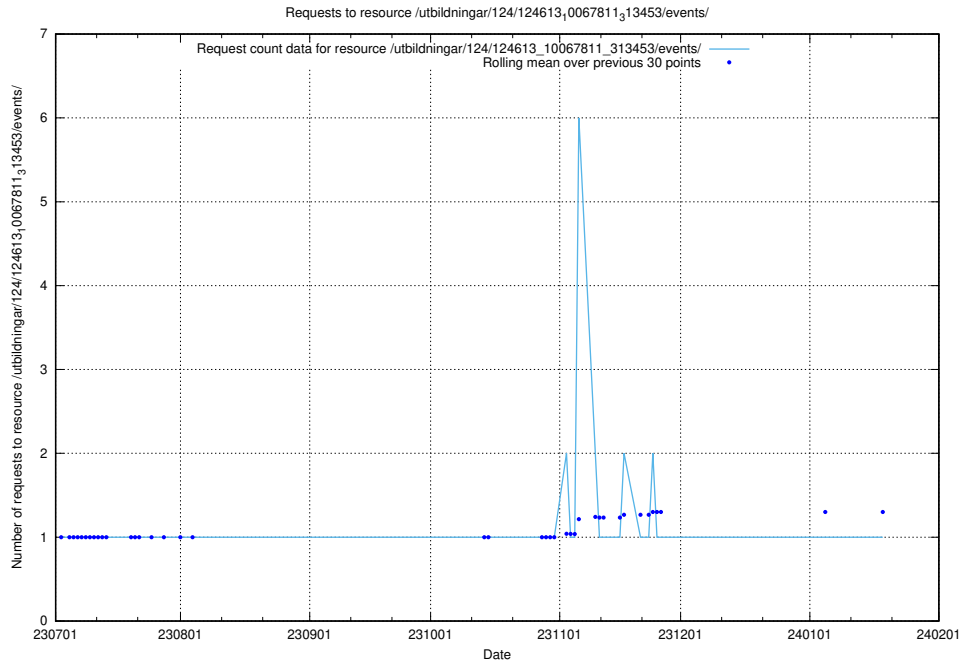

5.5768 Usage of /utbildningar/124/124613_10067811_313453/events/

Here, we count the number of requests to resource /utbildningar/124/124613_10067811_313453/events/