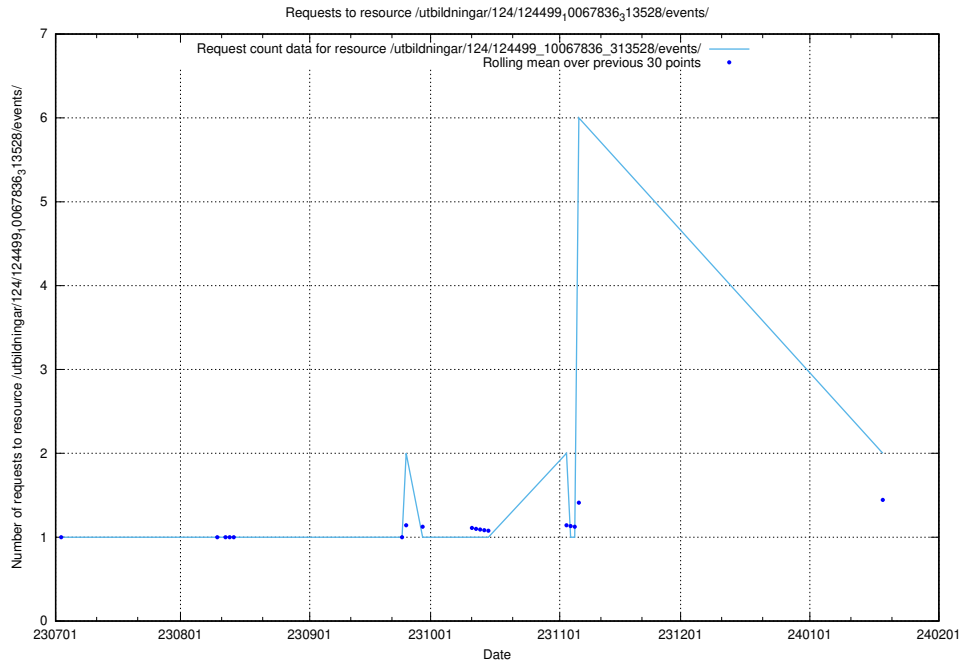

5.762 Usage of /utbildningar/124/124499_10067836_313528/events/

Here, we count the number of requests to resource /utbildningar/124/124499_10067836_313528/events/