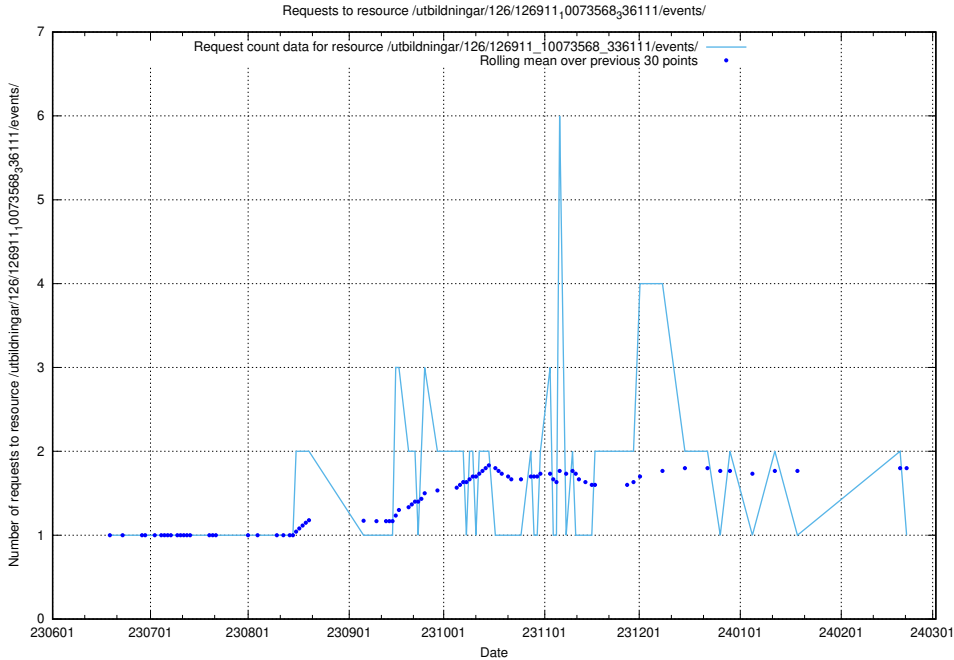

5.6243 Usage of /utbildningar/126/126911_10073568_336111/events/

Here, we count the number of requests to resource /utbildningar/126/126911_10073568_336111/events/