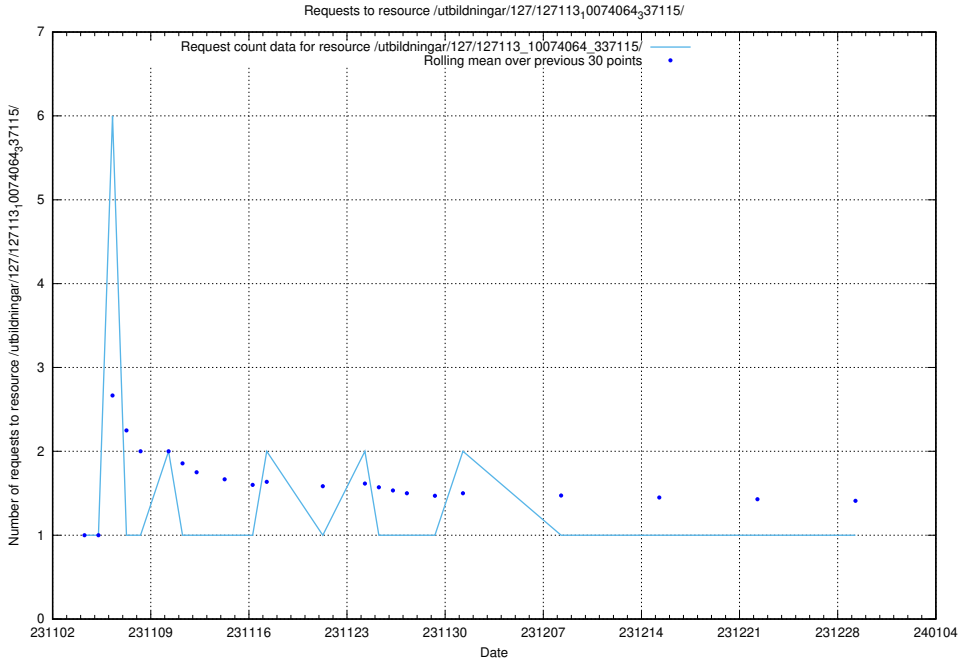

5.4513 Usage of /utbildningar/127/127113_10074064_337115/

Here, we count the number of requests to resource /utbildningar/127/127113_10074064_337115/.