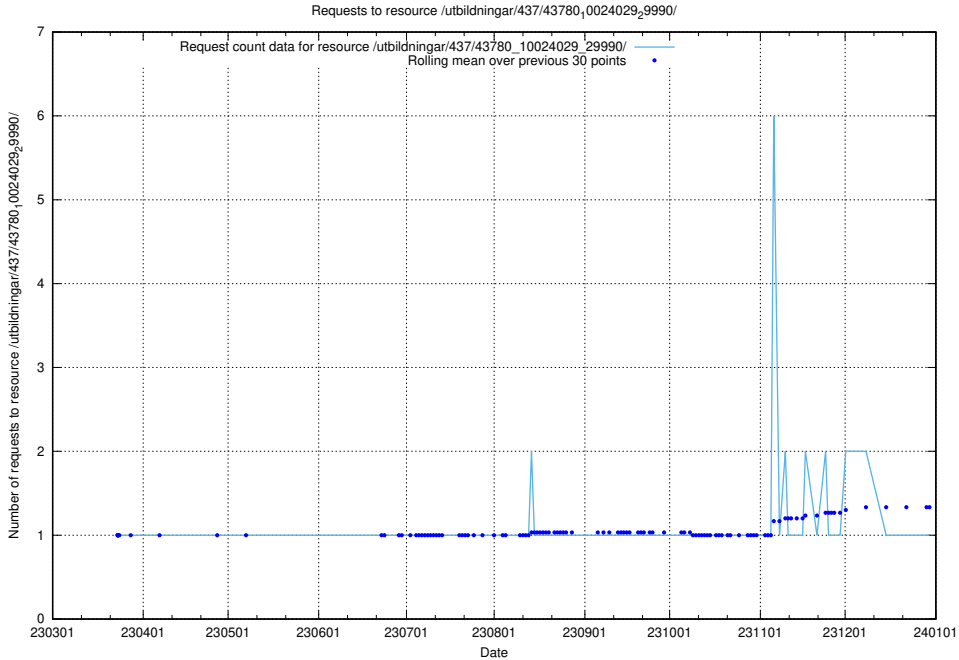

5.6748 Usage of /utbildningar/437/43780_10024029_29990/

Here, we count the number of requests to resource /utbildningar/437/43780_10024029_29990/.