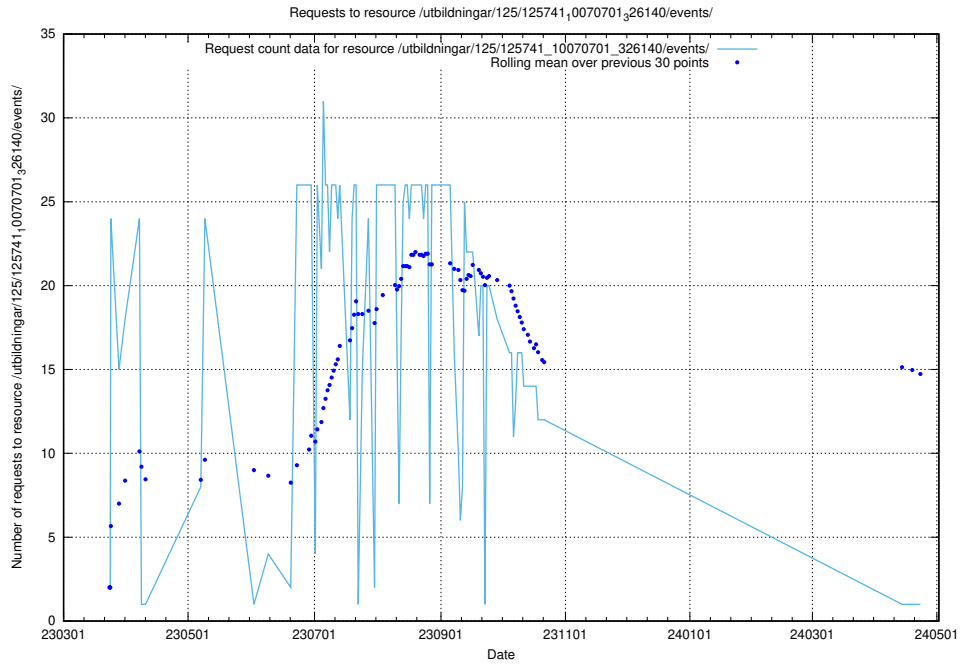

5.6656 Usage of /utbildningar/125/125741_10070701_326140/events/

Here, we count the number of requests to resource /utbildningar/125/125741_10070701_326140/events/