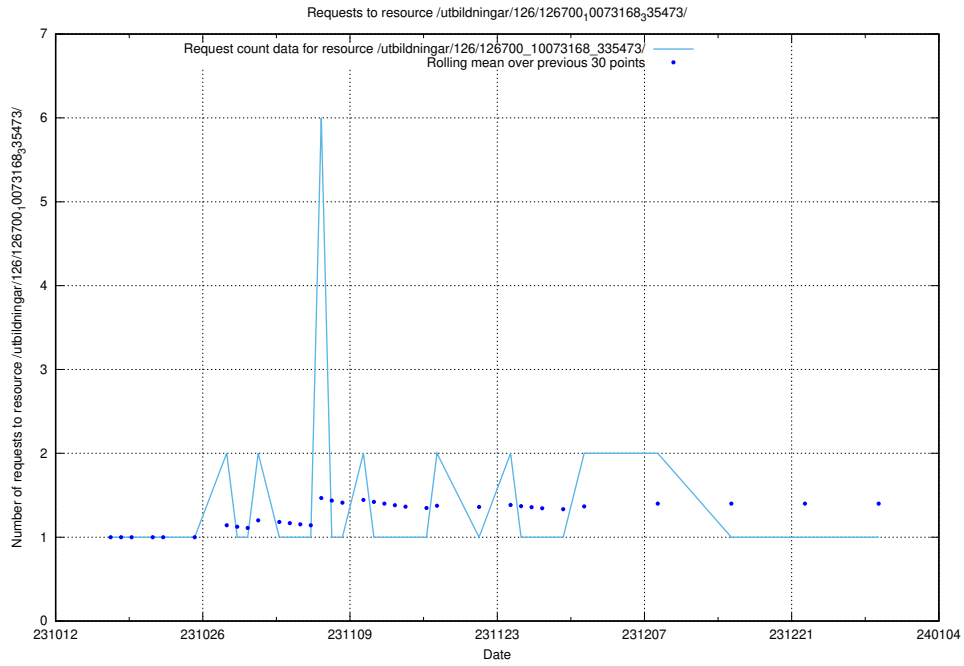

5.4681 Usage of /utbildningar/126/126700_10073168_335473/

Here, we count the number of requests to resource /utbildningar/126/126700_10073168_335473/.