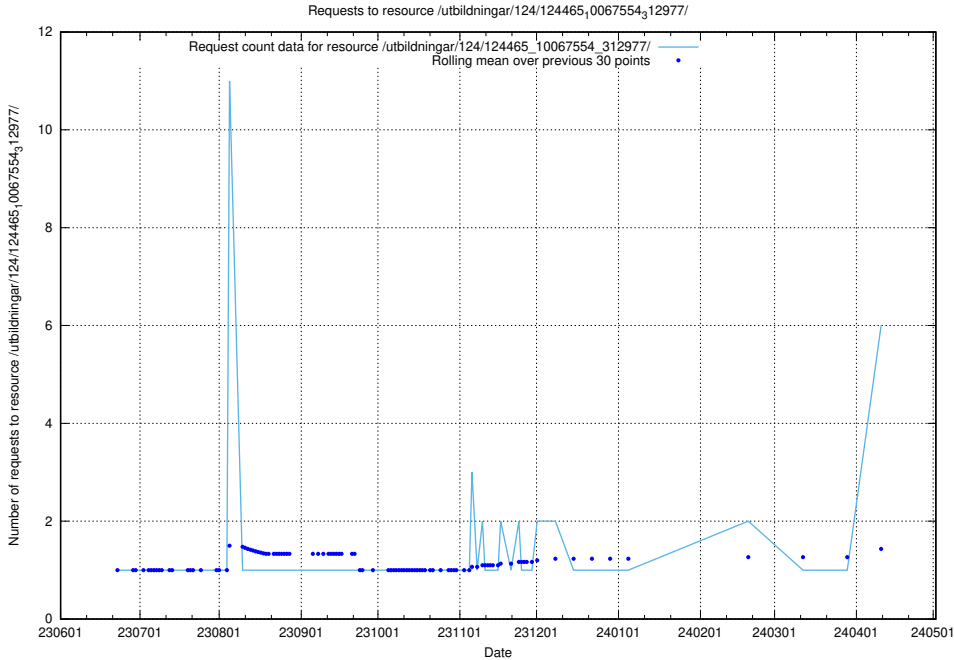

5.85 Usage of /utbildningar/124/124465_10067554_312977/

Here, we count the number of requests to resource /utbildningar/124/124465_10067554_312977/.