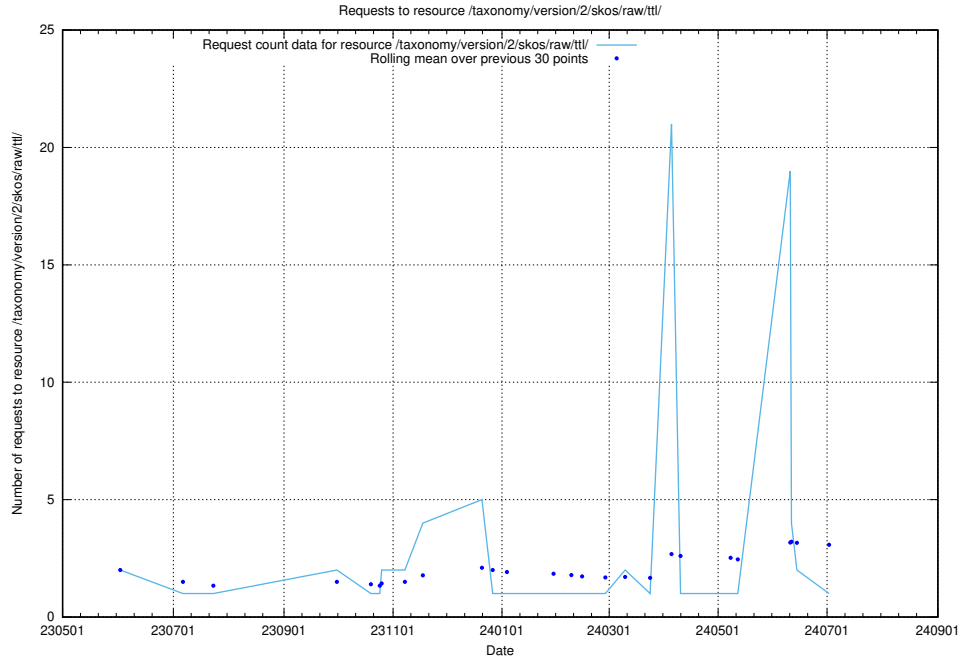

5.6313 Usage of /taxonomy/version/2/skos/raw/ttl/

Here, we count the number of requests to resource /taxonomy/version/2/skos/raw/ttl/.