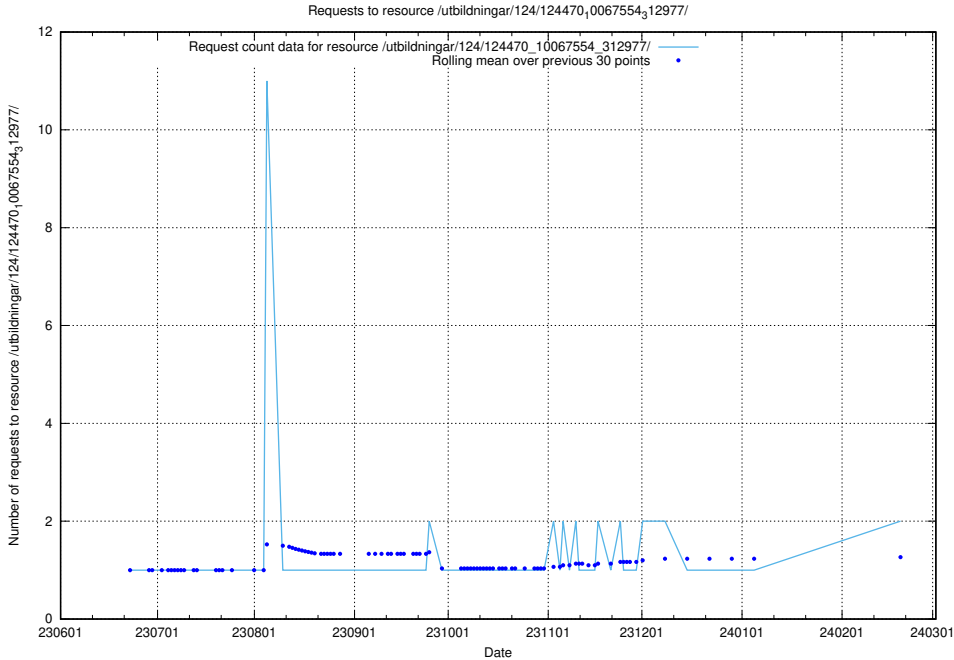

5.812 Usage of /utbildningar/124/124470_10067554_312977/

Here, we count the number of requests to resource /utbildningar/124/124470_10067554_312977/.