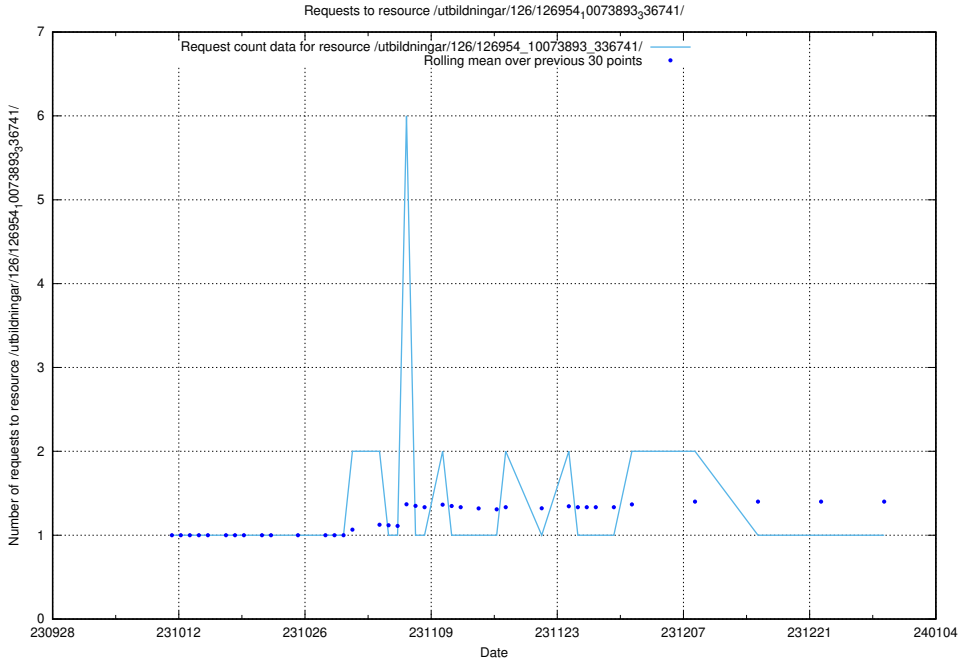

Here, we count the number of requests to resource /utbildningar/126/126954_10073893_336741/.

5.4752 Usage of /utbildningar/126/126751_10072075_331197/events/

Here, we count the number of requests to resource /utbildningar/126/126751_10072075_331197/events/