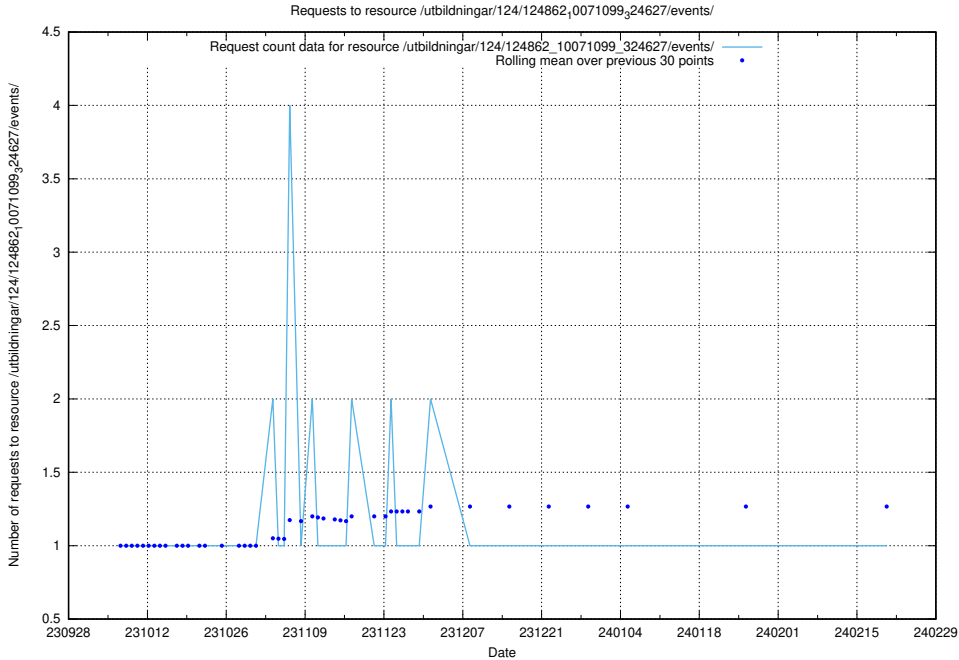

Here, we count the number of requests to resource /utbildningar/125/125415_10067799_319946/.

5.4777 Usage of /utbildningar/124/124862_10071099_324627/events/

Here, we count the number of requests to resource /utbildningar/124/124862_10071099_324627/events/