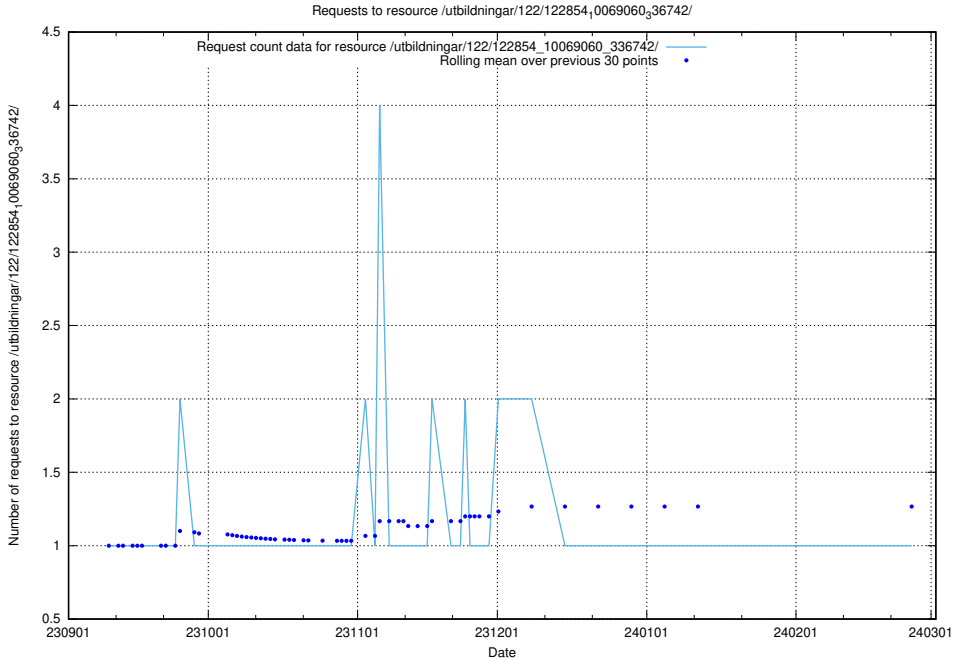

5.5011 Usage of /utbildningar/122/122854_10069060_336742/

Here, we count the number of requests to resource /utbildningar/122/122854_10069060_336742/.