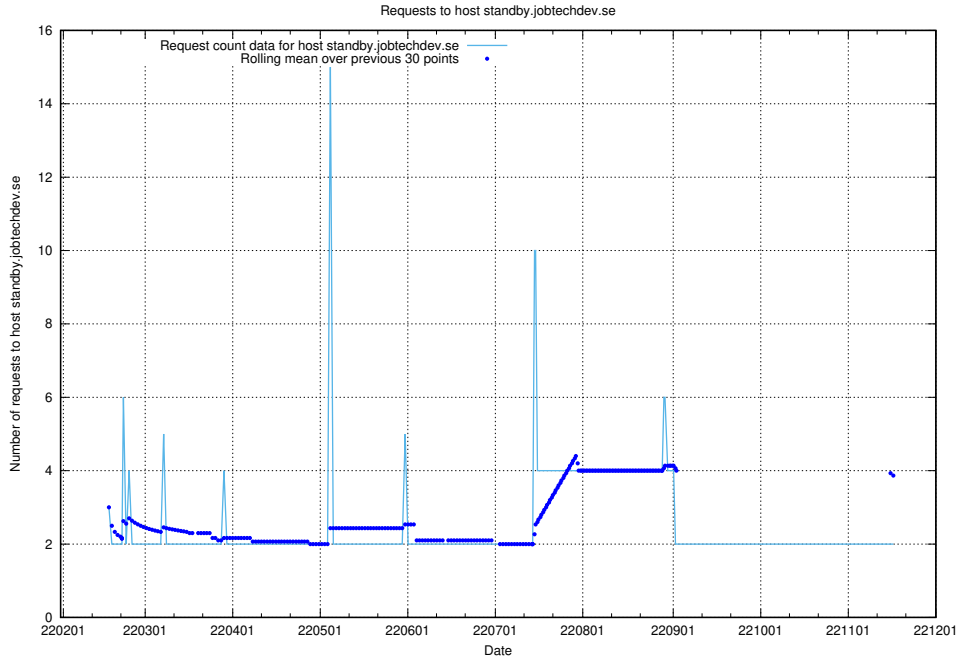

7.540 Usage of standby.jobtechdev.se

Here, we count the number of requests to host standby.jobtechdev.se.

7.541 Usage of asasdask.jobtechdev.se

Here, we count the number of requests to host asasdask.jobtechdev.se.