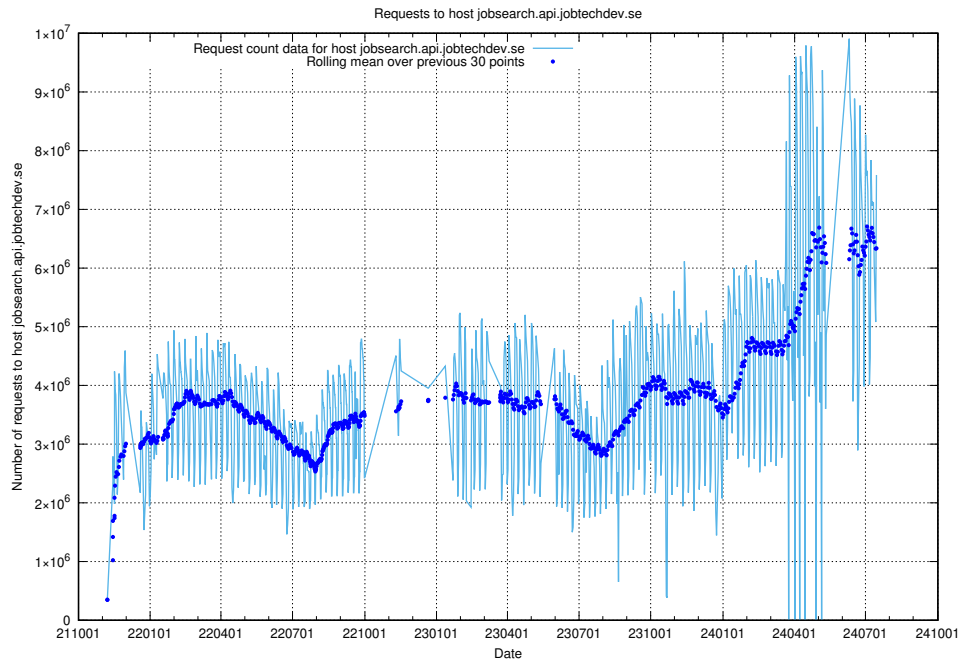

7 Log Stack

This section contains request statistics from [JobTech's log stack](#)⁸.

7.1 Usage of jobsearch.api.jobtechdev.se

Here, we count the number of requests to host jobsearch.api.jobtechdev.se.

---

⁸<https://elk.jobtechdev.se>