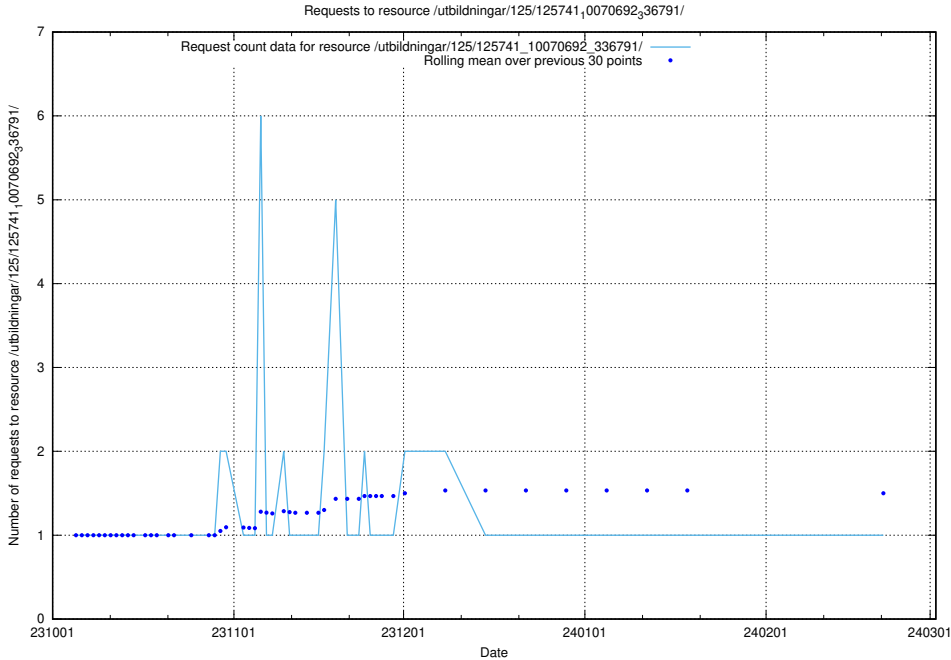

5.4791 Usage of /utbildningar/125/125741_10070692_336791/

Here, we count the number of requests to resource /utbildningar/125/125741_10070692_336791/.