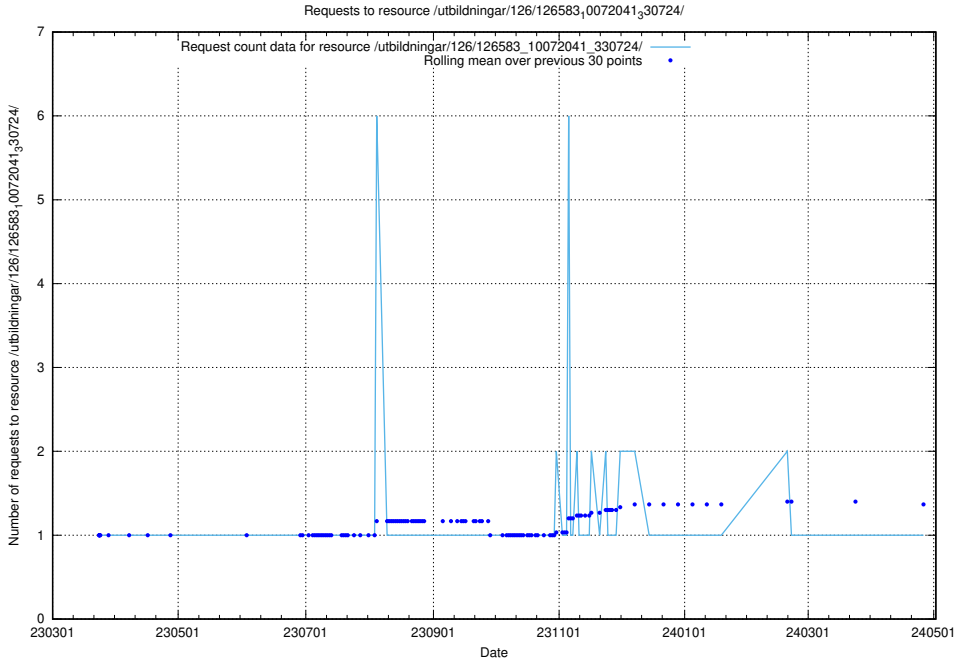

5.6777 Usage of /utbildningar/126/126583_10072041_330724/

Here, we count the number of requests to resource /utbildningar/126/126583_10072041_330724/.