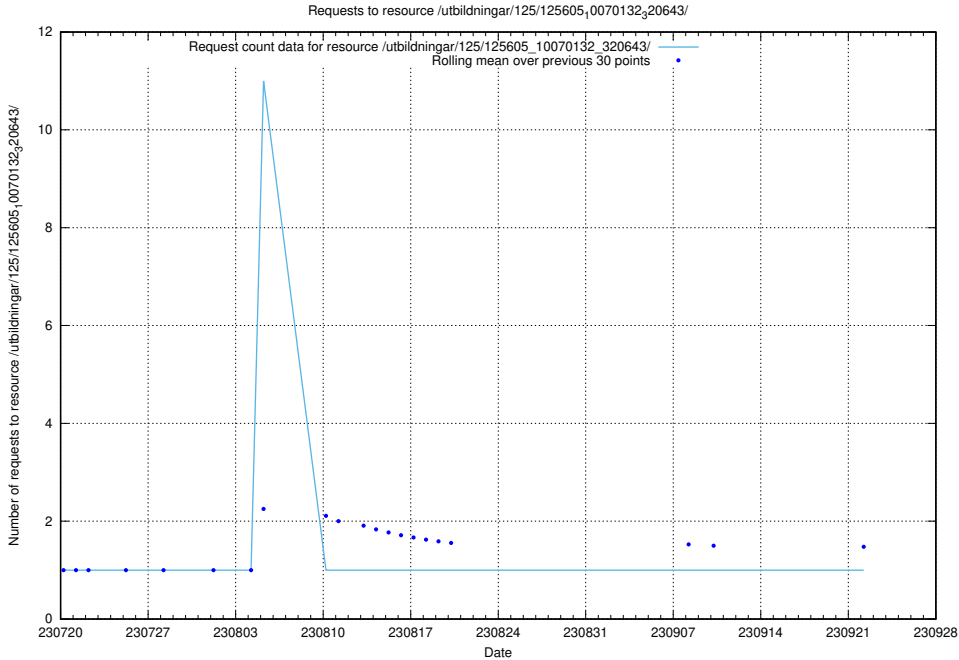

5.5384 Usage of /utbildningar/125/125605_10070132_320643/

Here, we count the number of requests to resource /utbildningar/125/125605_10070132_320643/.