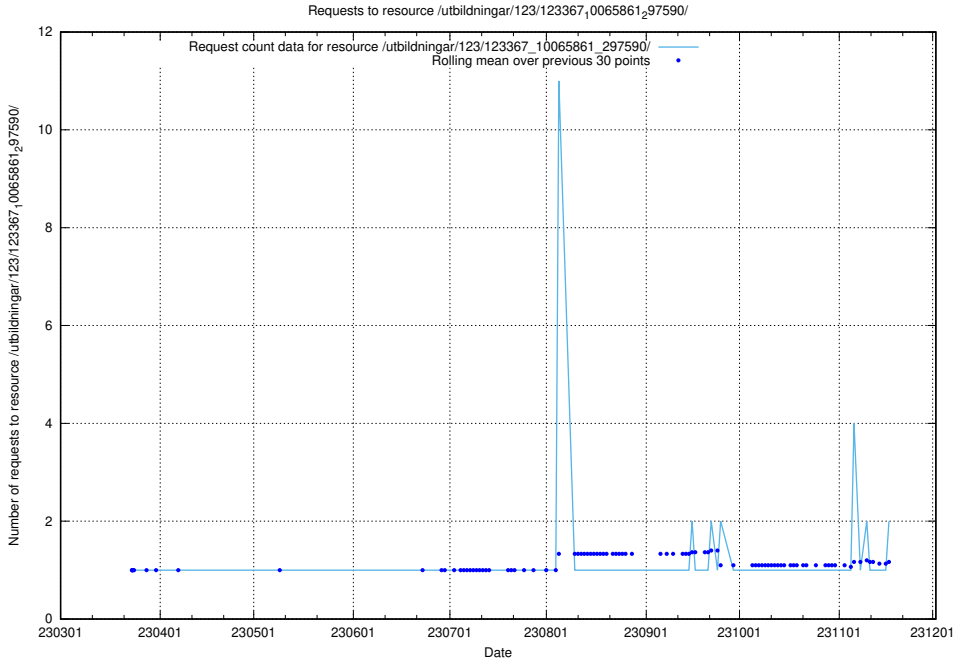

5.717 Usage of /utbildningar/123/123367_10065861_297590/

Here, we count the number of requests to resource /utbildningar/123/123367_10065861_297590/.