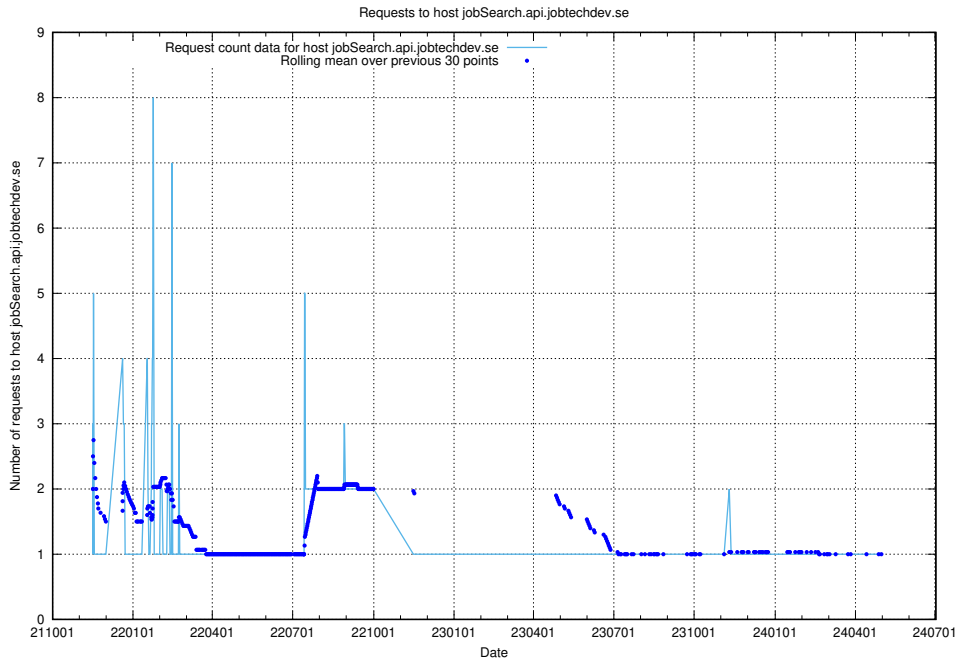

7.649 Usage of jobSearch.api.jobtechdev.se

Here, we count the number of requests to host jobSearch.api.jobtechdev.se.