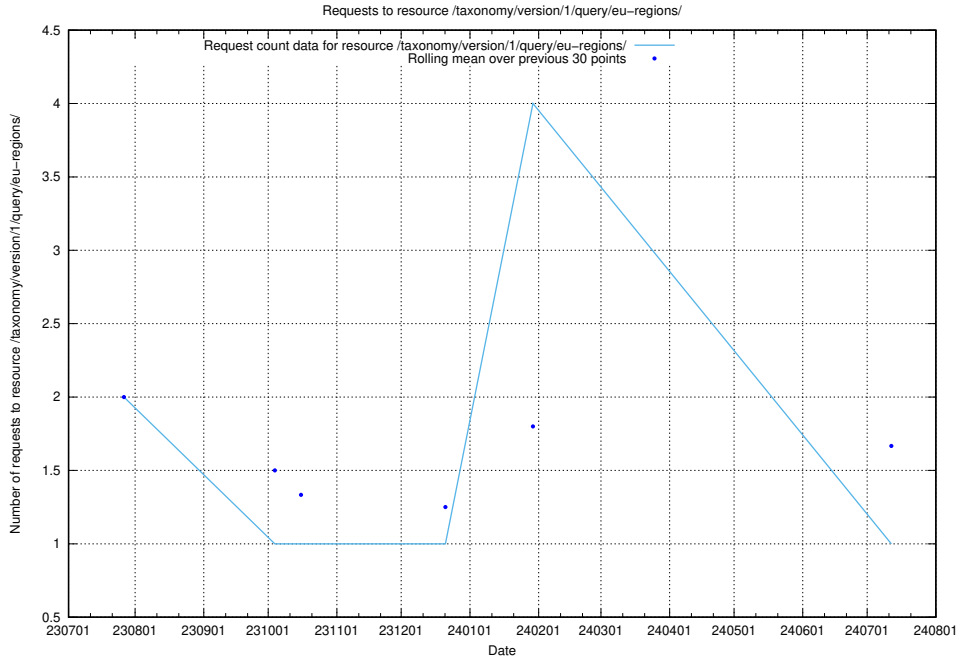

5.5314 Usage of /taxonomy/version/1/query/eu-regions/

Here, we count the number of requests to resource /taxonomy/version/1/query/eu-regions/.