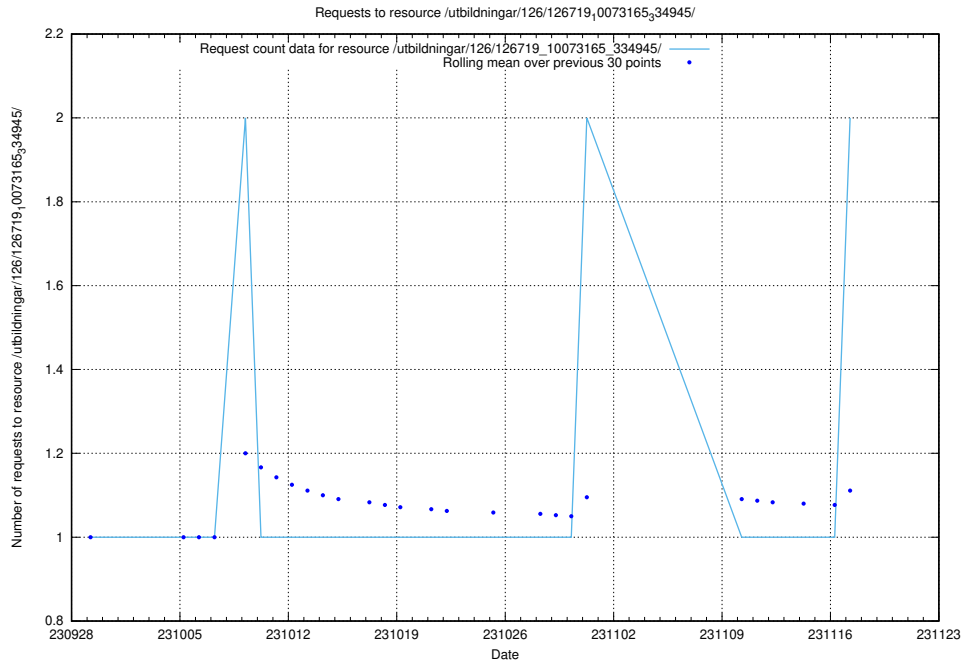

5.683 Usage of /utbildningar/126/126719_10073165_334945/

Here, we count the number of requests to resource /utbildningar/126/126719_10073165_334945/.