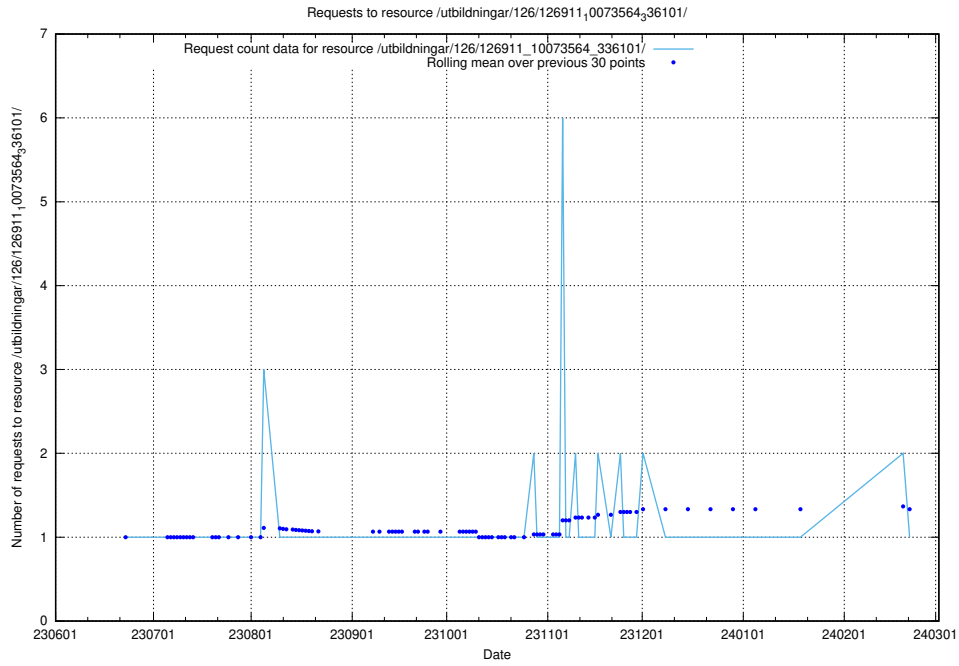

5.5980 Usage of /utbildningar/126/126911_10073564_336101/

Here, we count the number of requests to resource /utbildningar/126/126911_10073564_336101/.