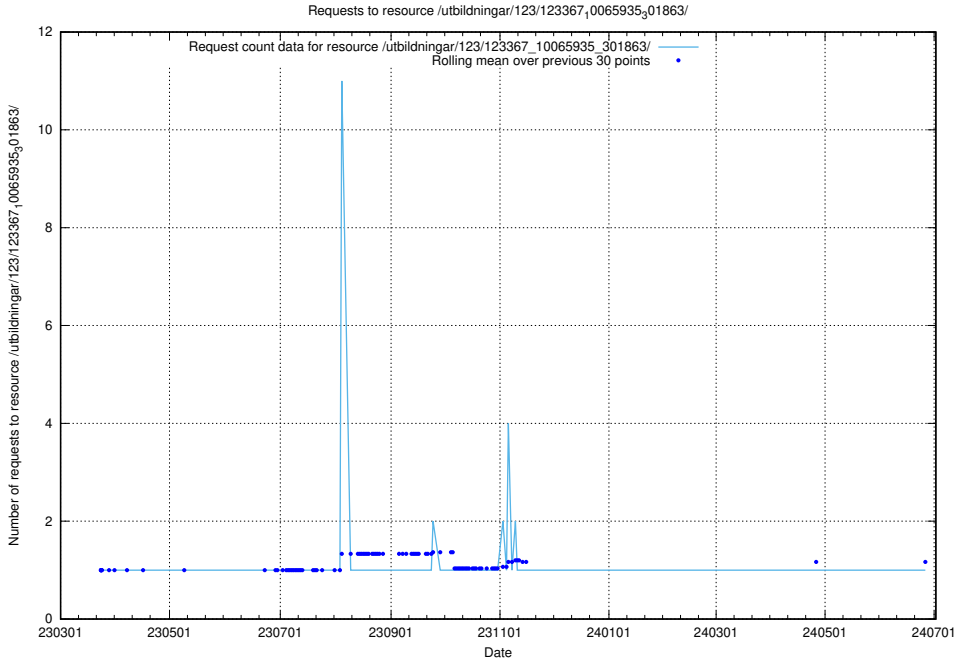

5.4993 Usage of /utbildningar/123/123367_10065935_301863/

Here, we count the number of requests to resource /utbildningar/123/123367_10065935_301863/.