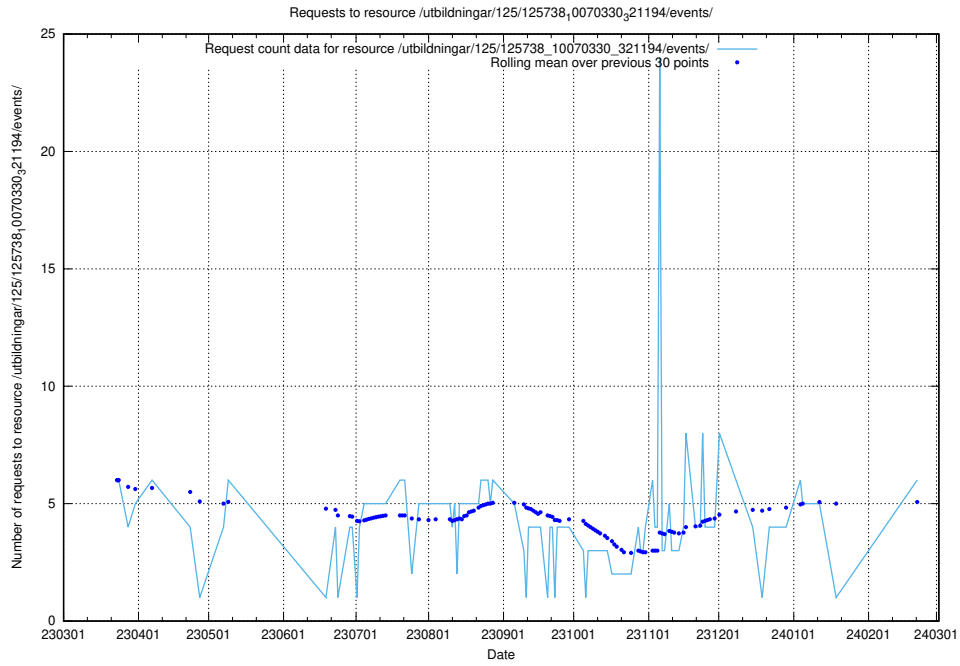

5.92 Usage of /utbildningar/125/125738_10070330_321194/events/

Here, we count the number of requests to resource /utbildningar/125/125738_10070330_321194/events/