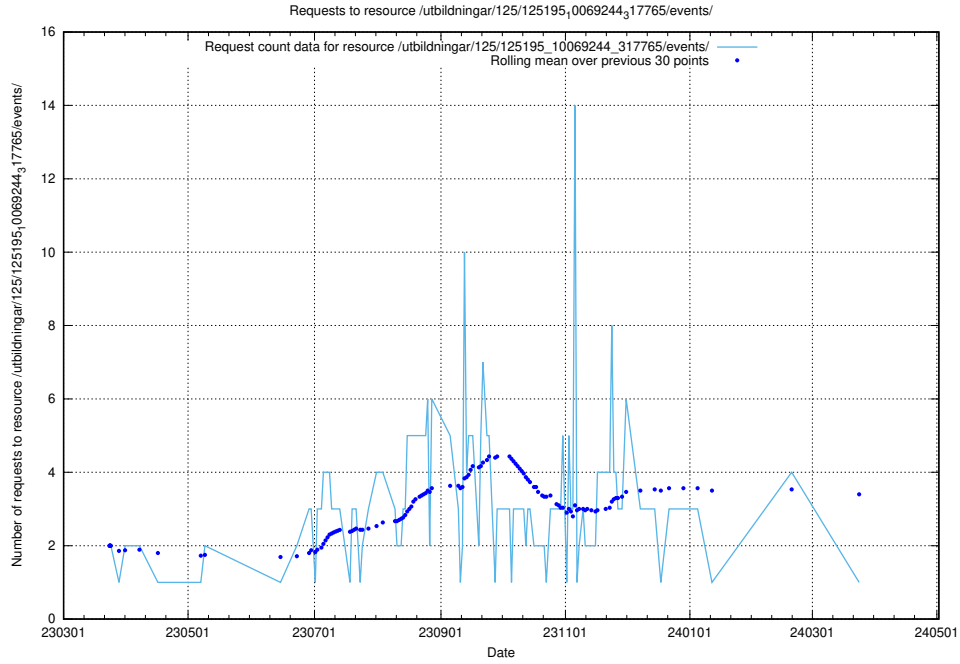

5.6669 Usage of /utbildningar/125/125195_10069244_317765/events/

Here, we count the number of requests to resource /utbildningar/125/125195_10069244_317765/events/