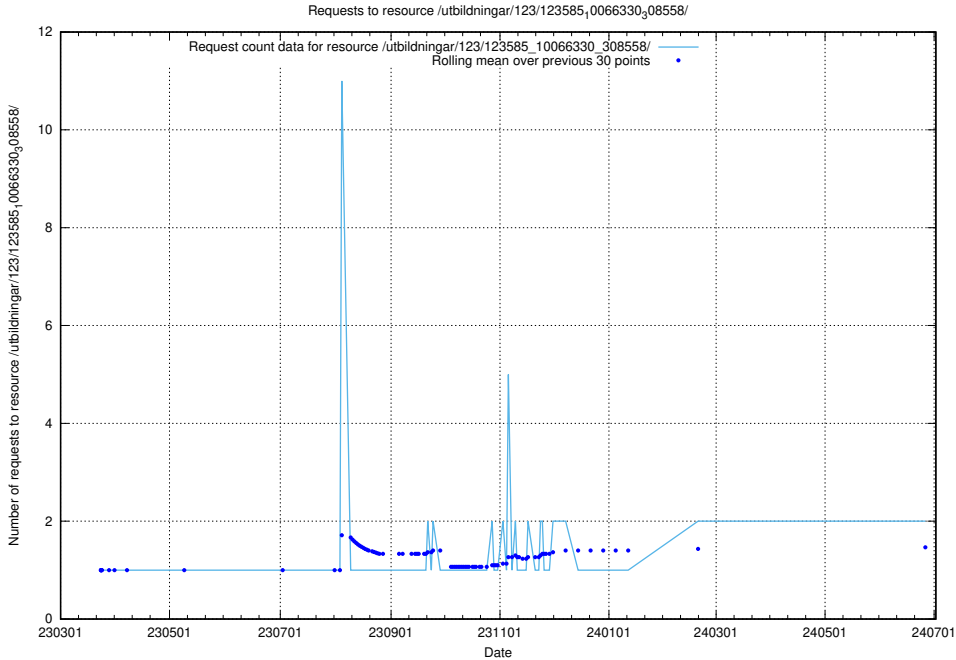

5.686 Usage of /utbildningar/123/123585_10066330_308558/

Here, we count the number of requests to resource /utbildningar/123/123585_10066330_308558/.