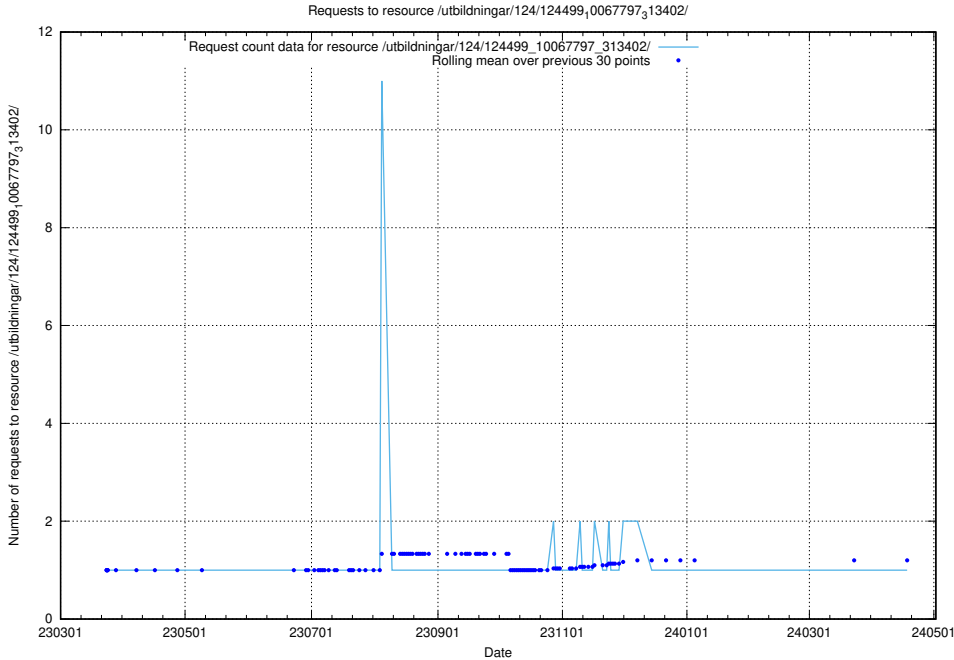

5.2862 Usage of /utbildningar/124/124499_10067797_313402/

Here, we count the number of requests to resource /utbildningar/124/124499_10067797_313402/.