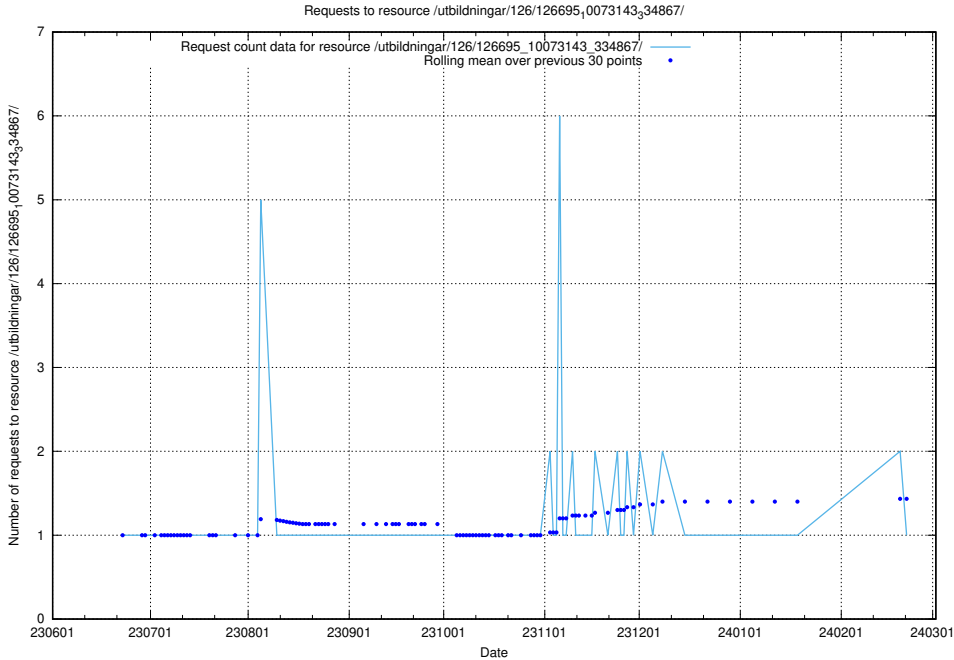

5.6028 Usage of /utbildningar/126/126695_10073143_334867/

Here, we count the number of requests to resource /utbildningar/126/126695_10073143_334867/.