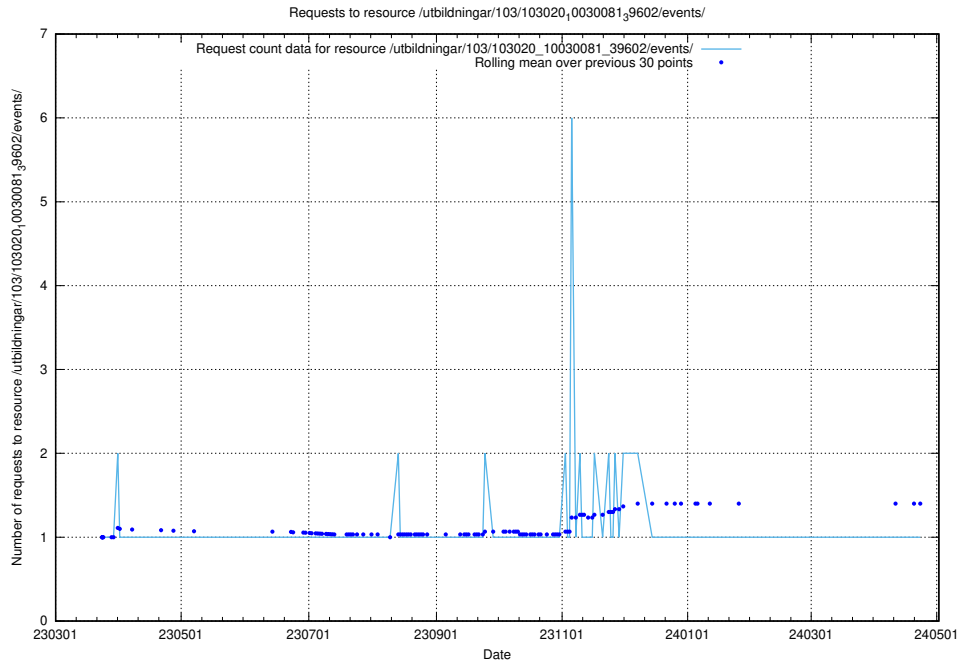

5.5903 Usage of /utbildningar/103/103020_10030081_39602/events/

Here, we count the number of requests to resource /utbildningar/103/103020_10030081_39602/events/.