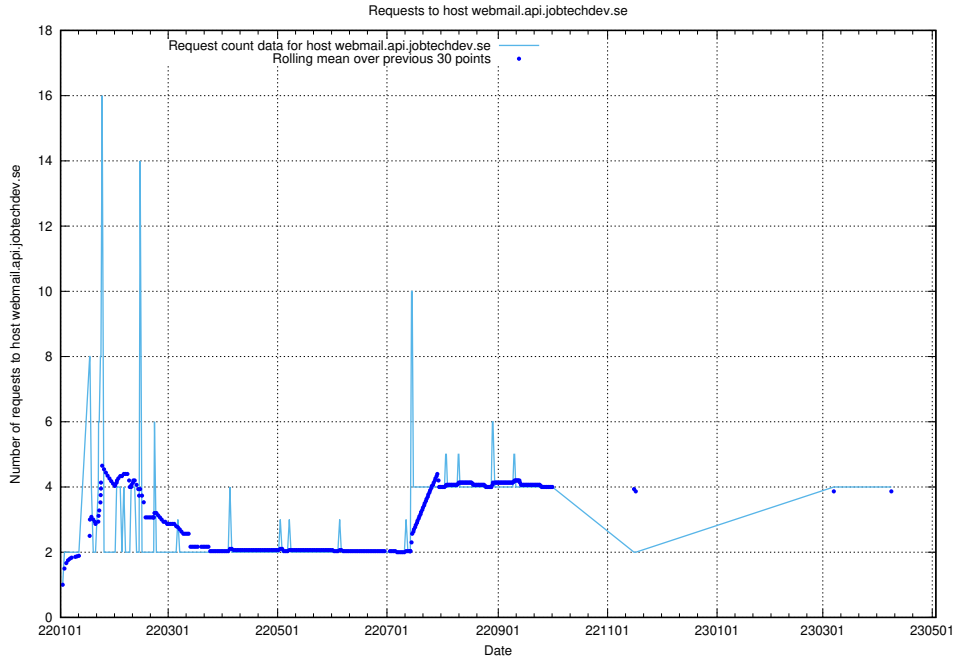

7.121 Usage of webmail.api.jobtechdev.se

Here, we count the number of requests to host webmail.api.jobtechdev.se.