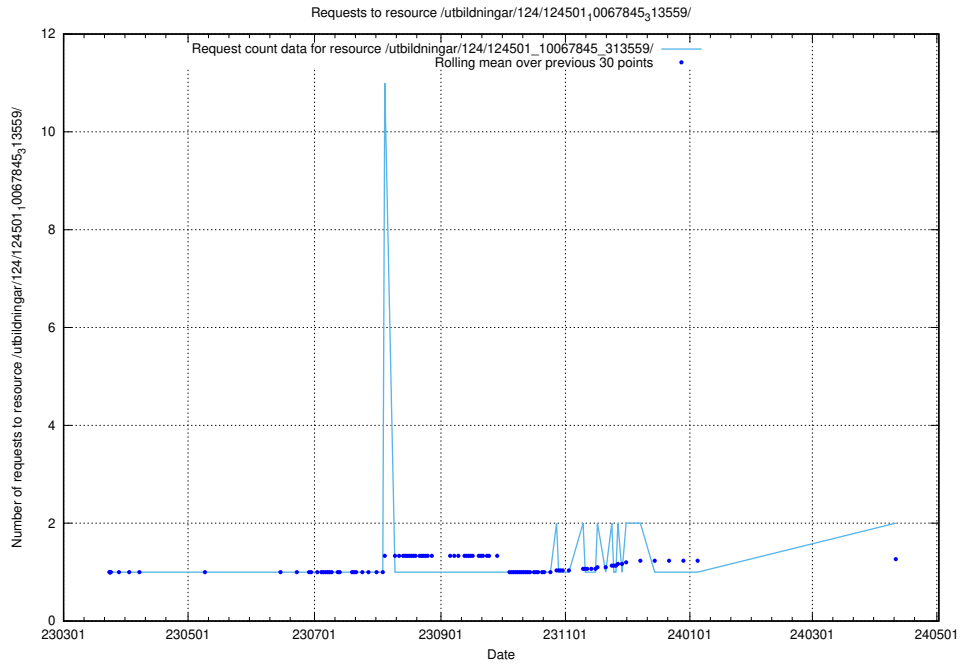

5.520 Usage of /utbildningar/124/124501_10067845_313559/

Here, we count the number of requests to resource /utbildningar/124/124501_10067845_313559/.