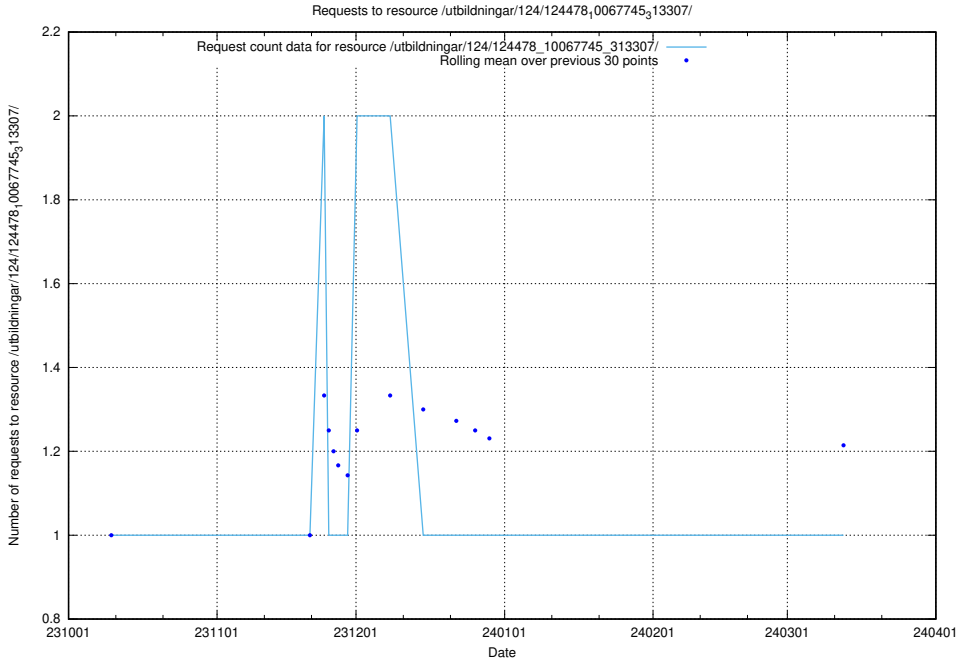

5.4765 Usage of /utbildningar/124/124478_10067745_313307/

Here, we count the number of requests to resource /utbildningar/124/124478_10067745_313307/.