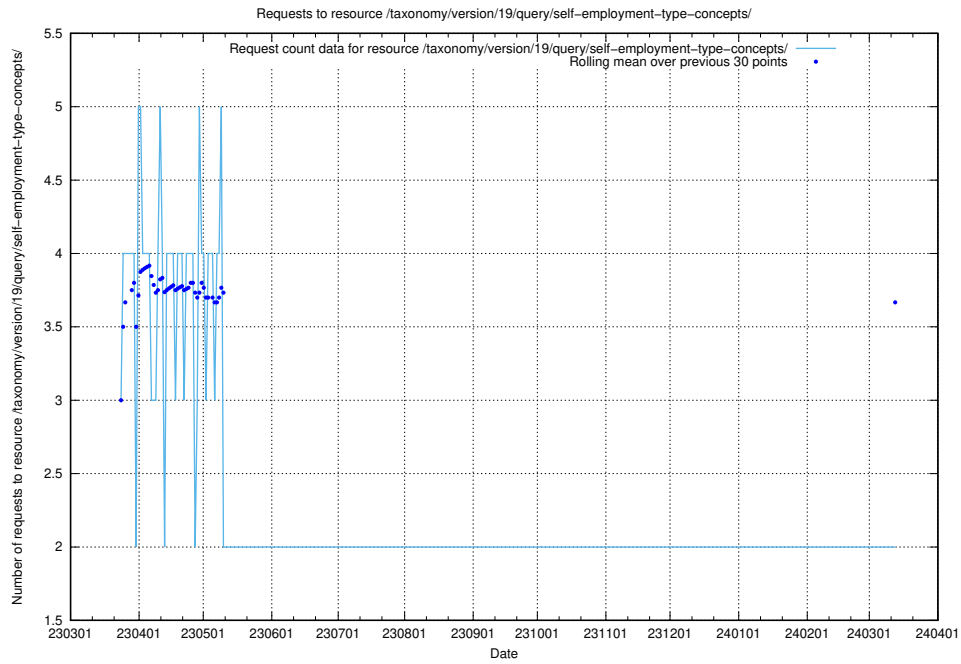

5.903 Usage of /taxonomy/version/19/query/self-employment-type-concepts/

Here, we count the number of requests to resource /taxonomy/version/19/query/self-employment-type-concepts/.