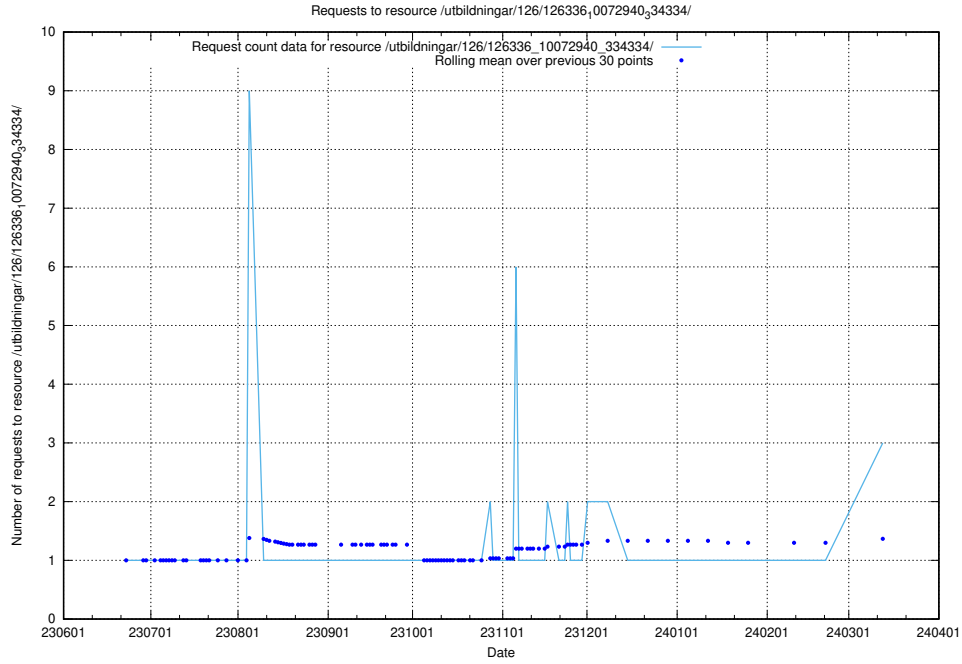

5.366 Usage of /utbildningar/126/126336_10072940_334334/

Here, we count the number of requests to resource /utbildningar/126/126336_10072940_334334/.