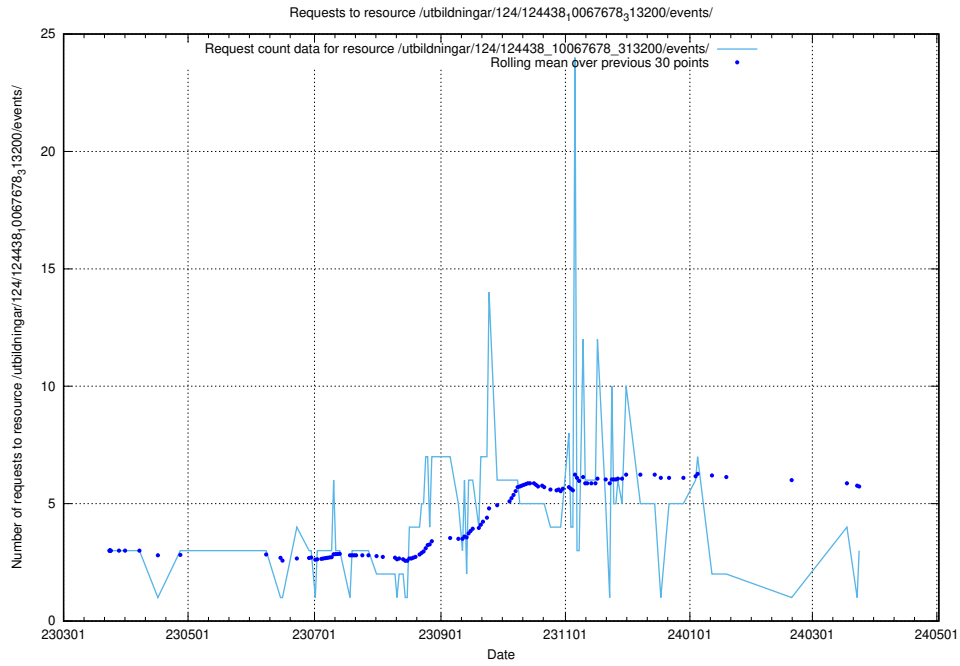

5.410 Usage of /utbildningar/124/124438_10067678_313200/events/

Here, we count the number of requests to resource /utbildningar/124/124438_10067678_313200/events/