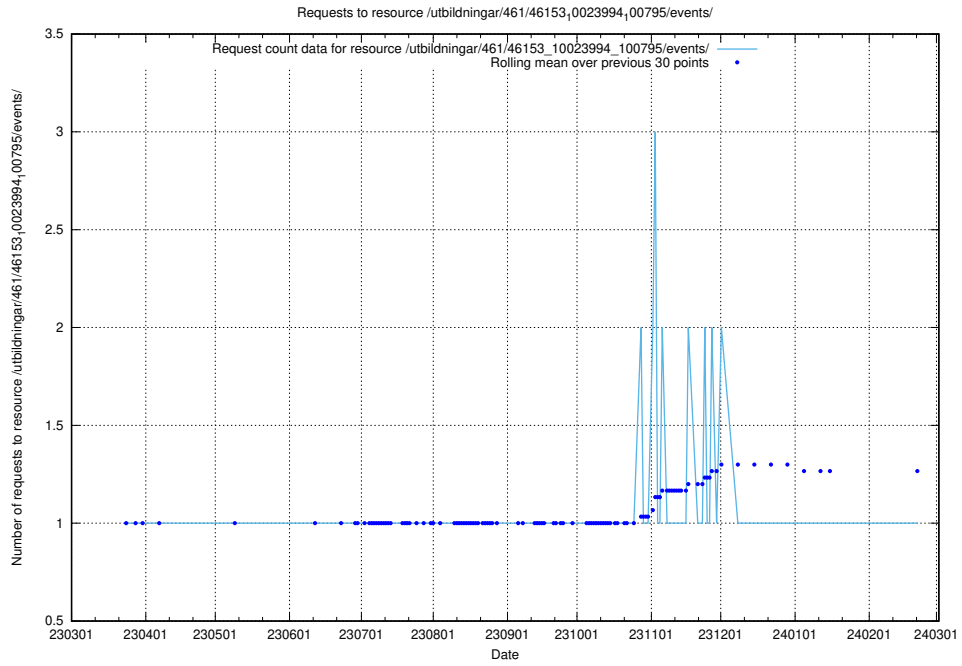

5.6543 Usage of /utbildningar/461/46153_10023994_100795/events/

Here, we count the number of requests to resource /utbildningar/461/46153_10023994_100795/events/.