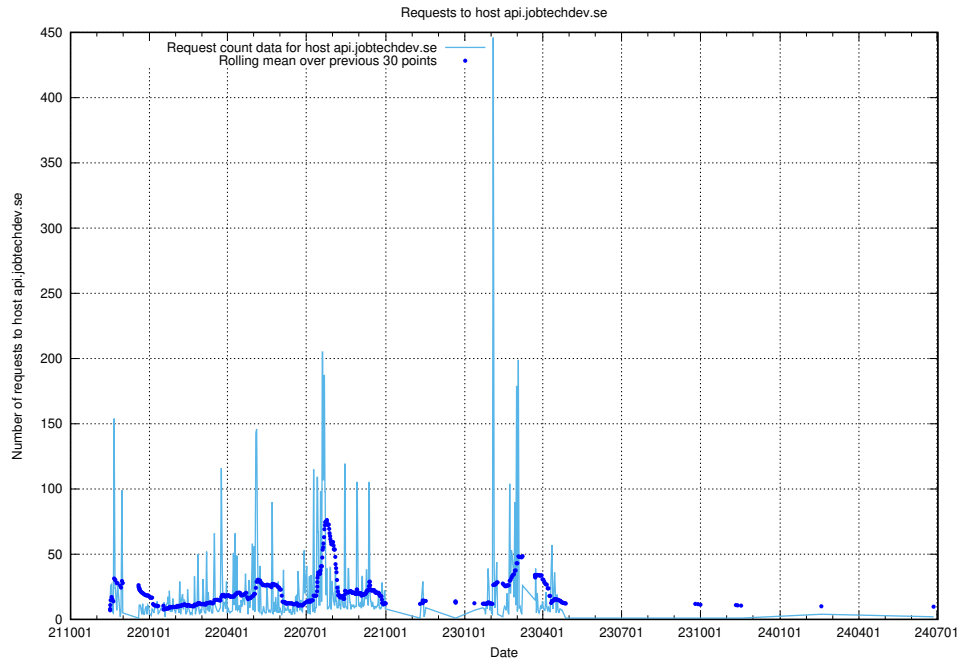

7.511 Usage of api.jobtechdev.se

Here, we count the number of requests to host api.jobtechdev.se.