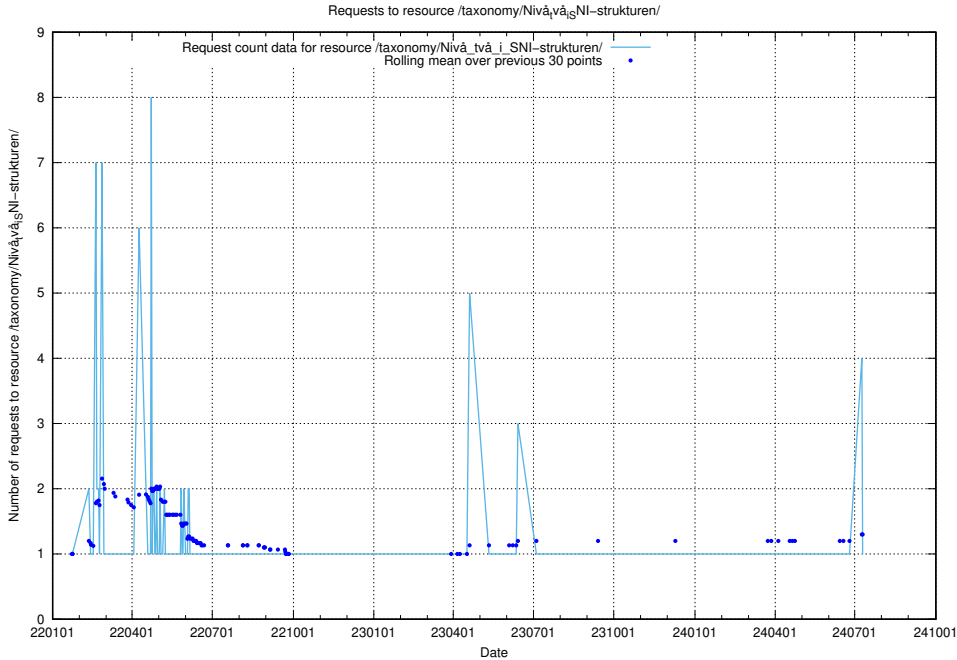

5.4606 Usage of /taxonomy/Nivå_två_i_SNI-strukturen/

Here, we count the number of requests to resource /taxonomy/Nivå_två_i_SNI-strukturen/.