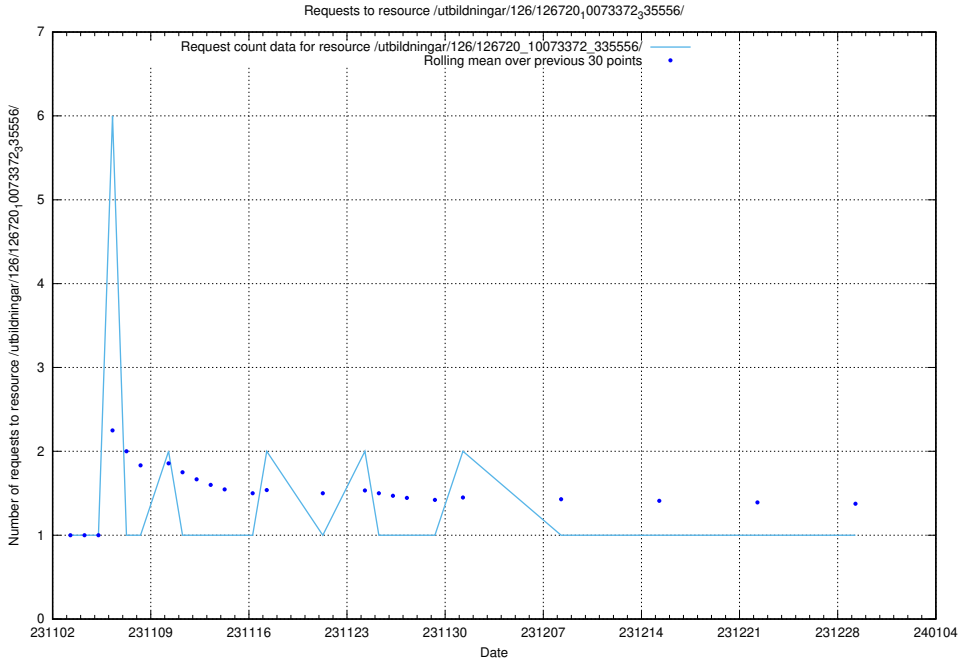

5.4540 Usage of /utbildningar/126/126720_10073372_335556/

Here, we count the number of requests to resource /utbildningar/126/126720_10073372_335556/.