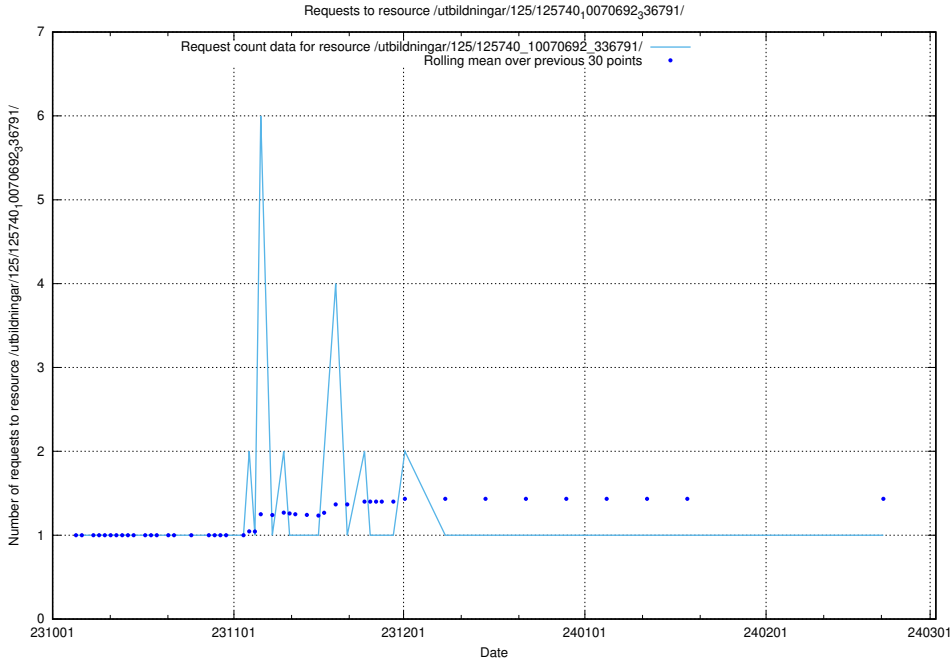

5.4794 Usage of /utbildningar/125/125740_10070692_336791/

Here, we count the number of requests to resource /utbildningar/125/125740_10070692_336791/.