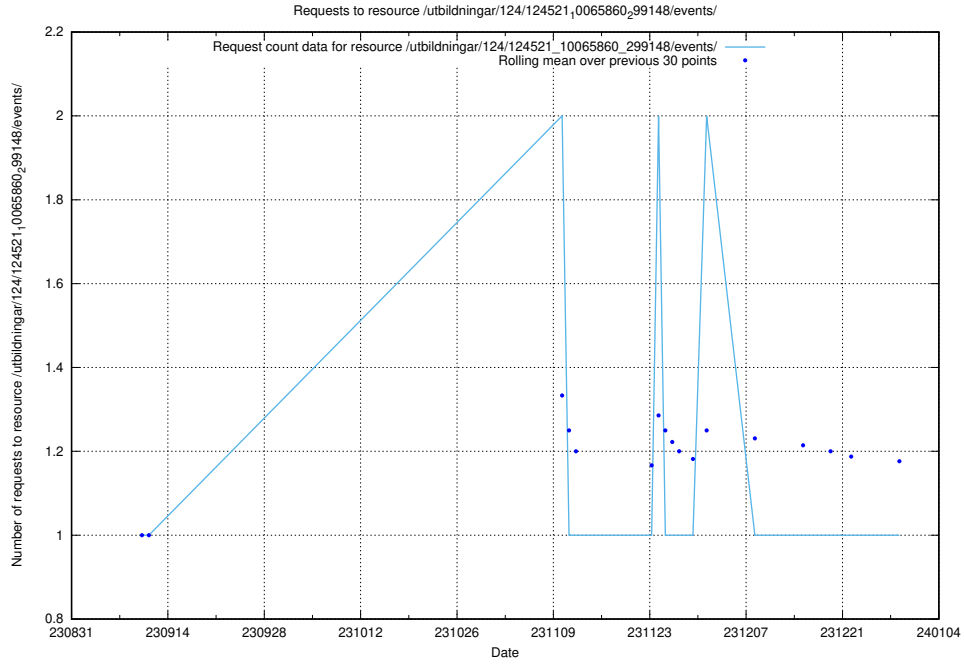

5.4995 Usage of /utbildningar/124/124521_10065860_299148/events/

Here, we count the number of requests to resource /utbildningar/124/124521_10065860_299148/events/

5.4996 Usage of /utbildningar/124/124520_10065933_301391/