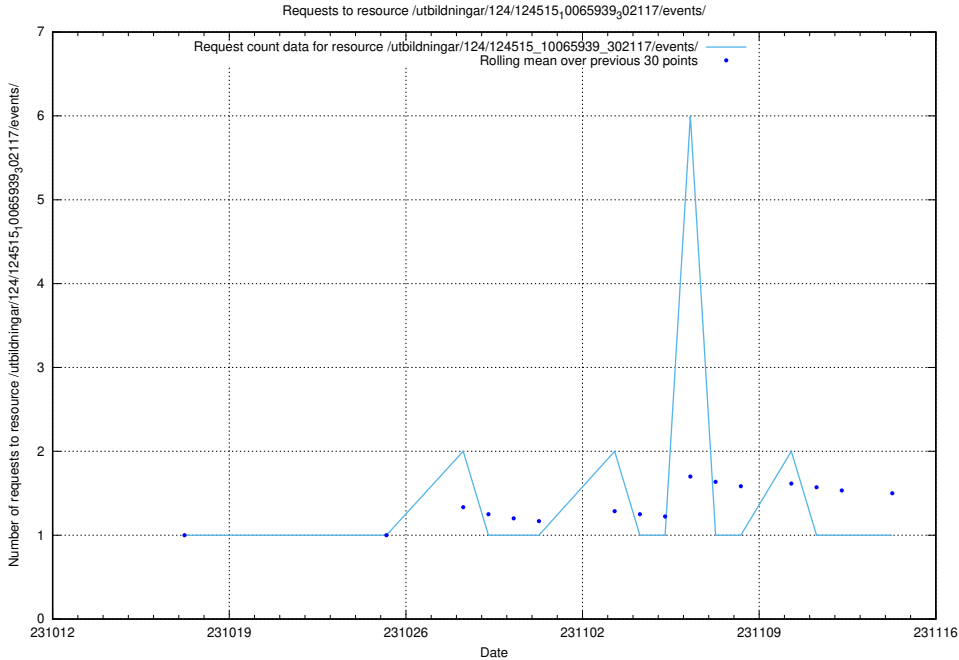

5.4694 Usage of /utbildningar/124/124515_10065939_302117/events/

Here, we count the number of requests to resource /utbildningar/124/124515_10065939_302117/events/