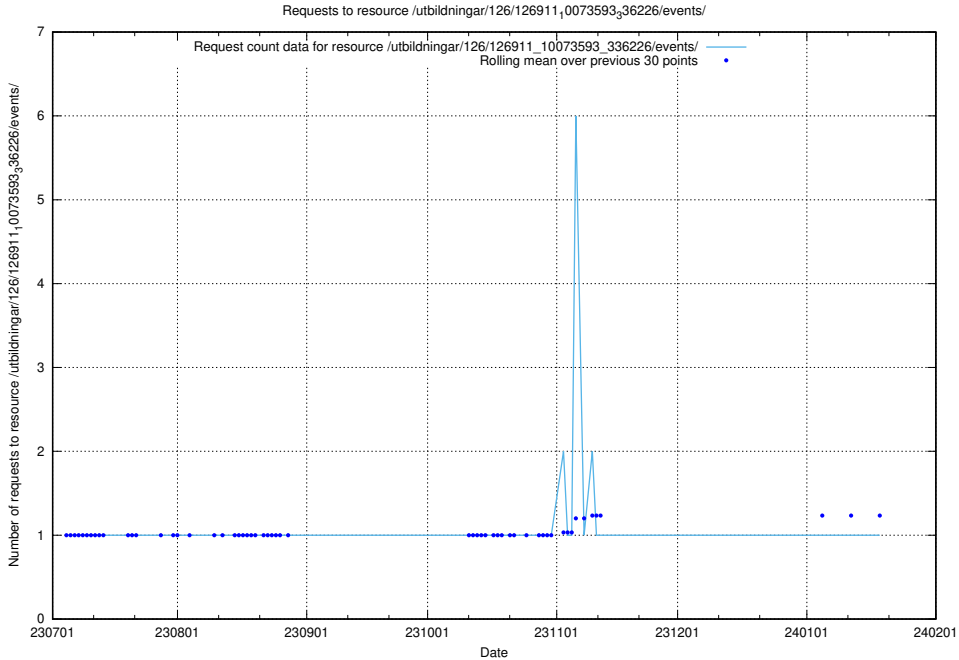

5.5741 Usage of /utbildningar/126/126911_10073593_336226/events/

Here, we count the number of requests to resource /utbildningar/126/126911_10073593_336226/events/

5.5742 Usage of /utbildningar/126/126911_10073593_336226/