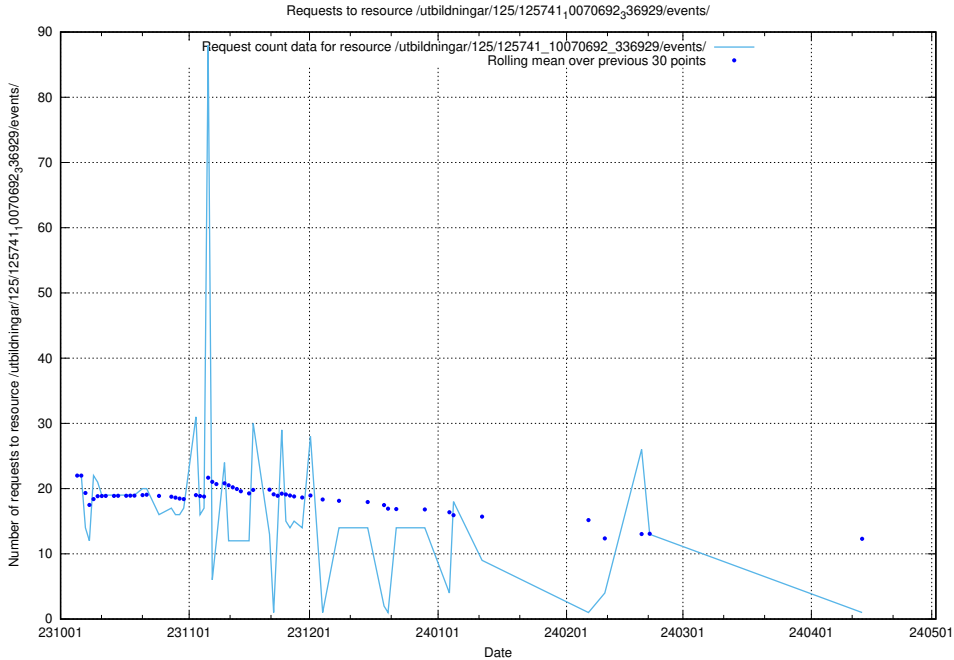

5.4785 Usage of /utbildningar/125/125741_10070692_336929/events/

Here, we count the number of requests to resource /utbildningar/125/125741_10070692_336929/events/