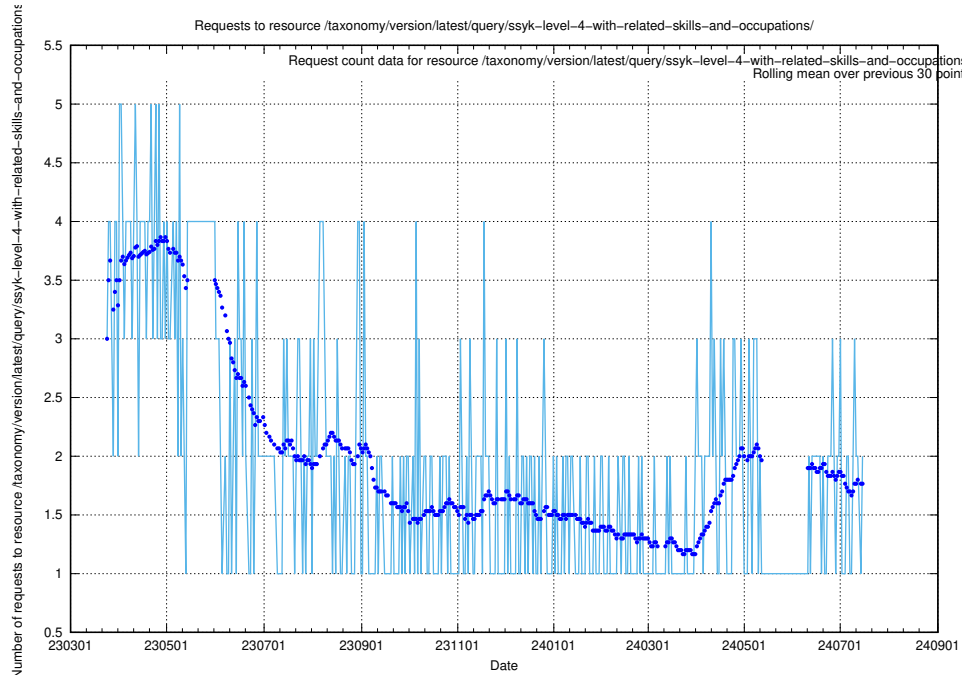

5.863 Usage of /taxonomy/version/latest/query/ssyk-level-4-with-related-skills-and-occupations/

Here, we count the number of requests to resource /taxonomy/version/latest/query/ssyk-level-4-with-related-skills-and-occupations/.