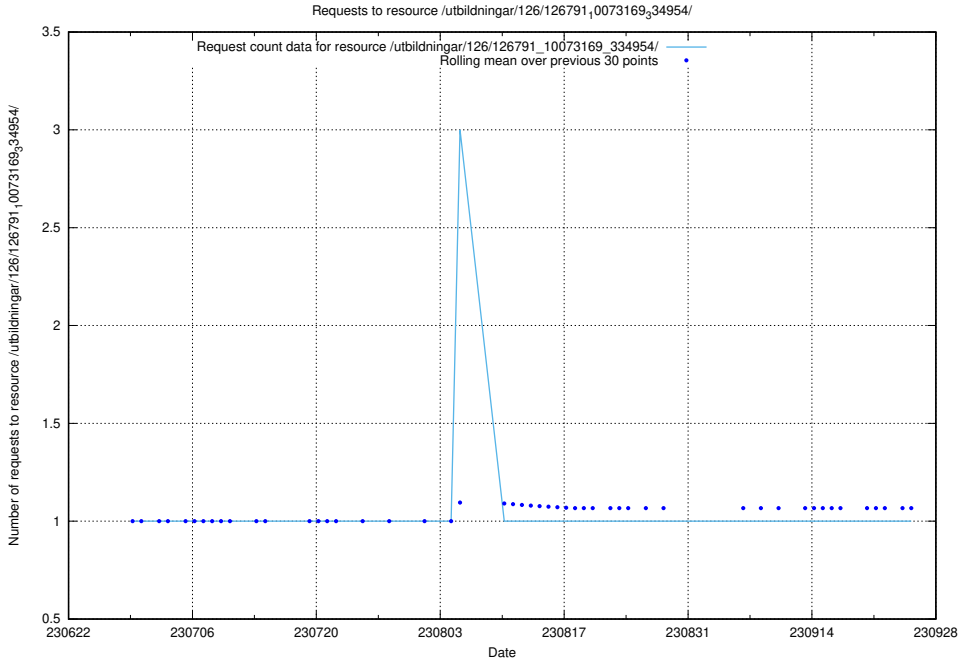

5.5844 Usage of /utbildningar/126/126791_10073169_334954/

Here, we count the number of requests to resource /utbildningar/126/126791_10073169_334954/.