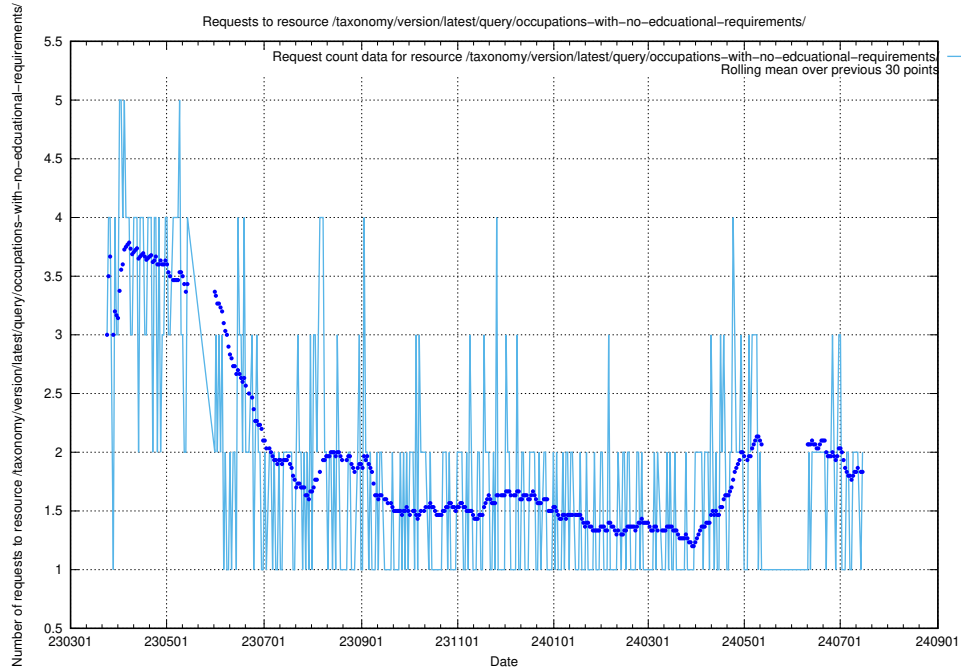

Here, we count the number of requests to resource /taxonomy/version/latest/query/occupations/.

5.881 Usage of /taxonomy/version/latest/query/occupations-with-no-educational-requirements/

Here, we count the number of requests to resource /taxonomy/version/latest/query/occupations-with-no-educational-requirements/.