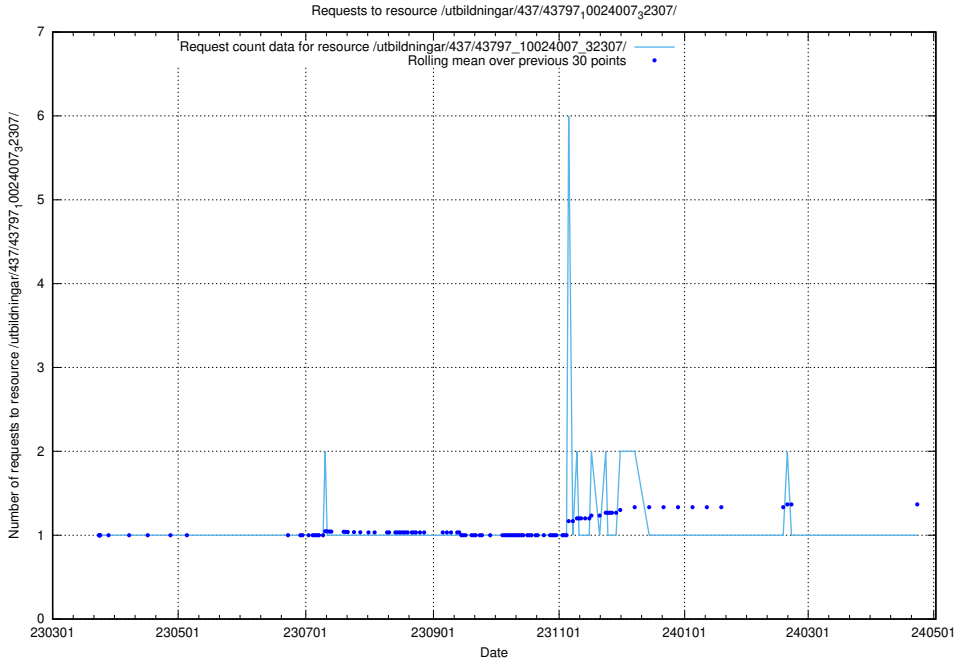

Here, we count the number of requests to resource /utbildningar/437/43799_10024013_29974/.

5.6731 Usage of /utbildningar/437/43797_10024007_32307/

Here, we count the number of requests to resource /utbildningar/437/43797_10024007_32307/.