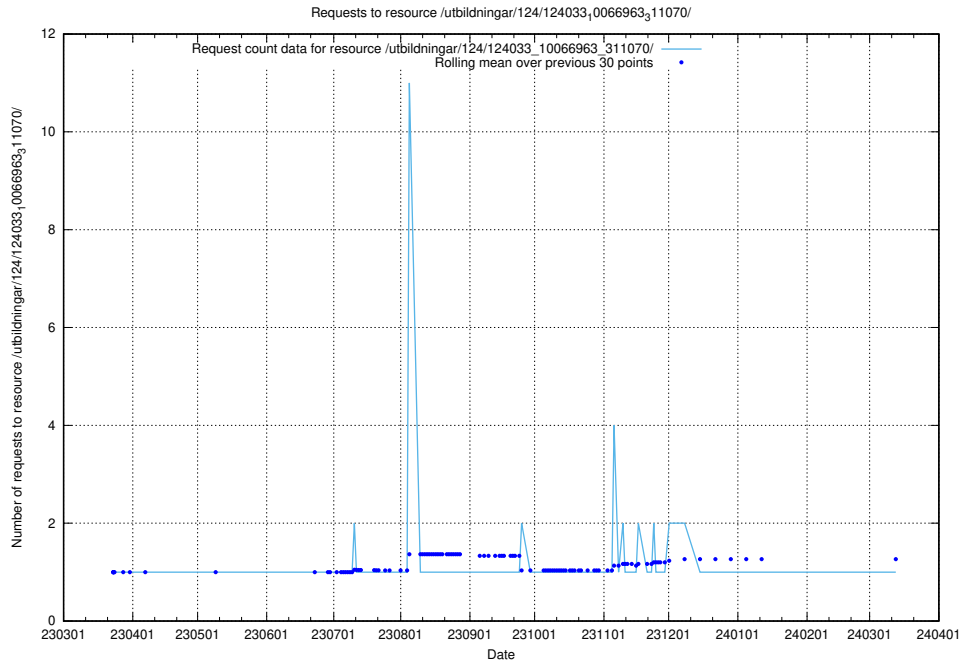

5.4837 Usage of /utbildningar/124/124033_10066963_311070/

Here, we count the number of requests to resource /utbildningar/124/124033_10066963_311070/.