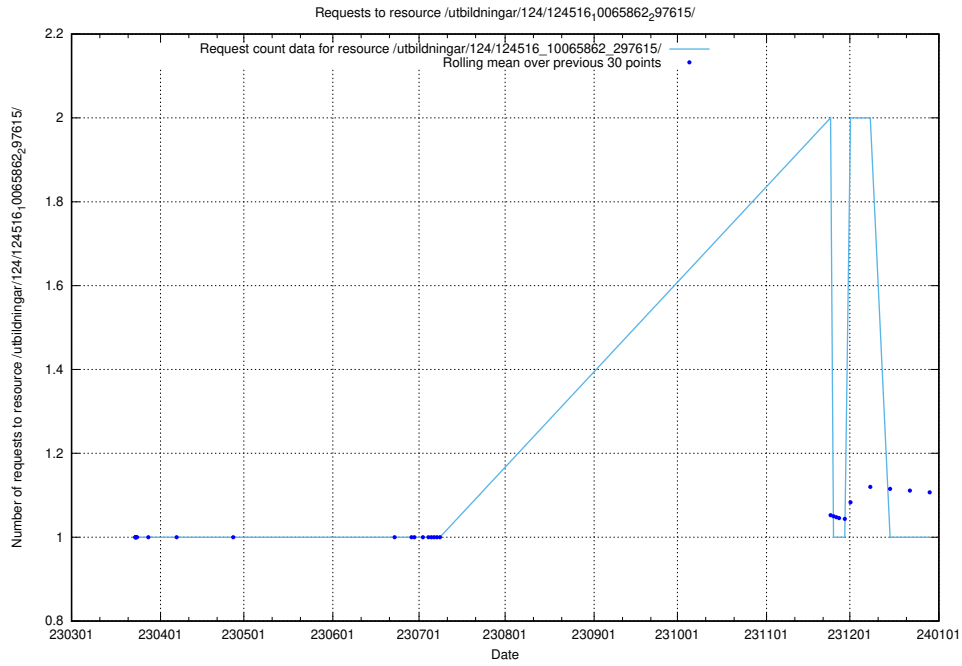

5.1858 Usage of /utbildningar/124/124516_10065862_297615/

Here, we count the number of requests to resource /utbildningar/124/124516_10065862_297615/.

5.1859 Usage of /availability/uptime/20230726/

Here, we count the number of requests to resource /availability/uptime/20230726/.