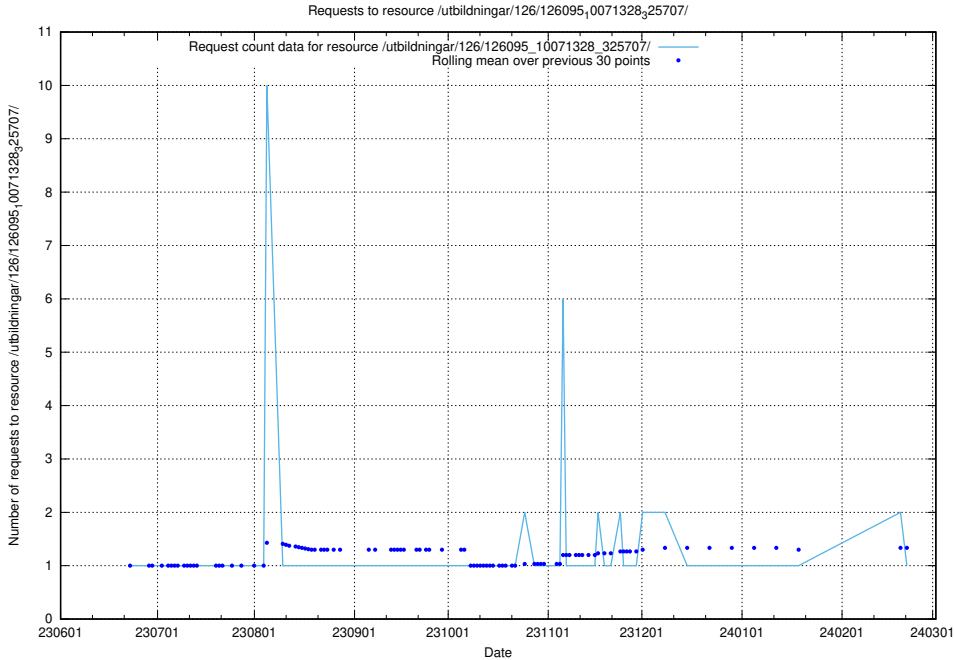

5.6079 Usage of /utbildningar/126/126095_10071328_325707/

Here, we count the number of requests to resource /utbildningar/126/126095_10071328_325707/.