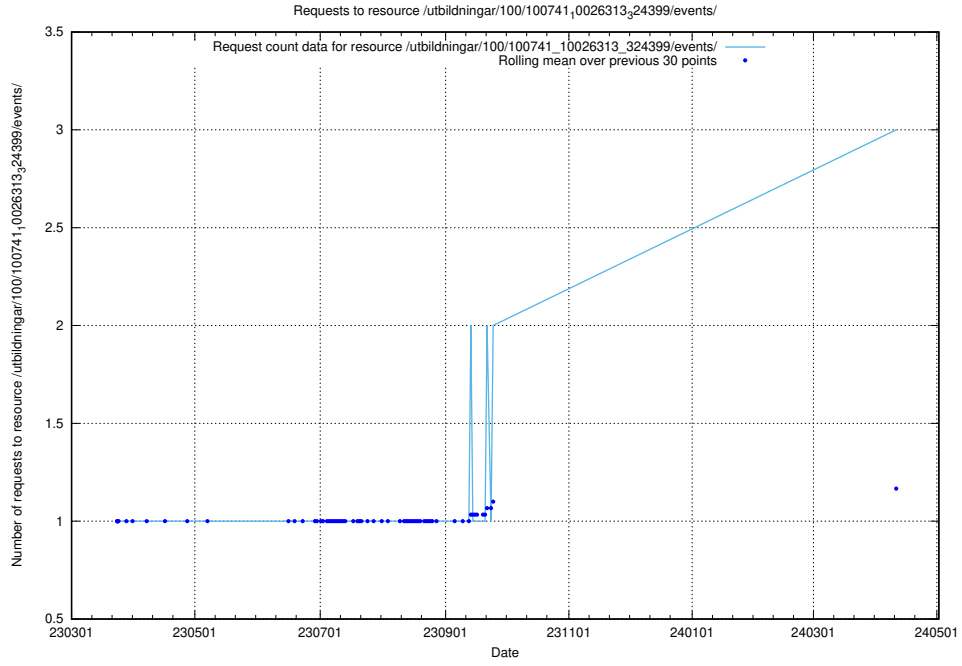

5.364 Usage of /utbildningar/100/100741_10026313_324399/events/

Here, we count the number of requests to resource /utbildningar/100/100741_10026313_324399/events/