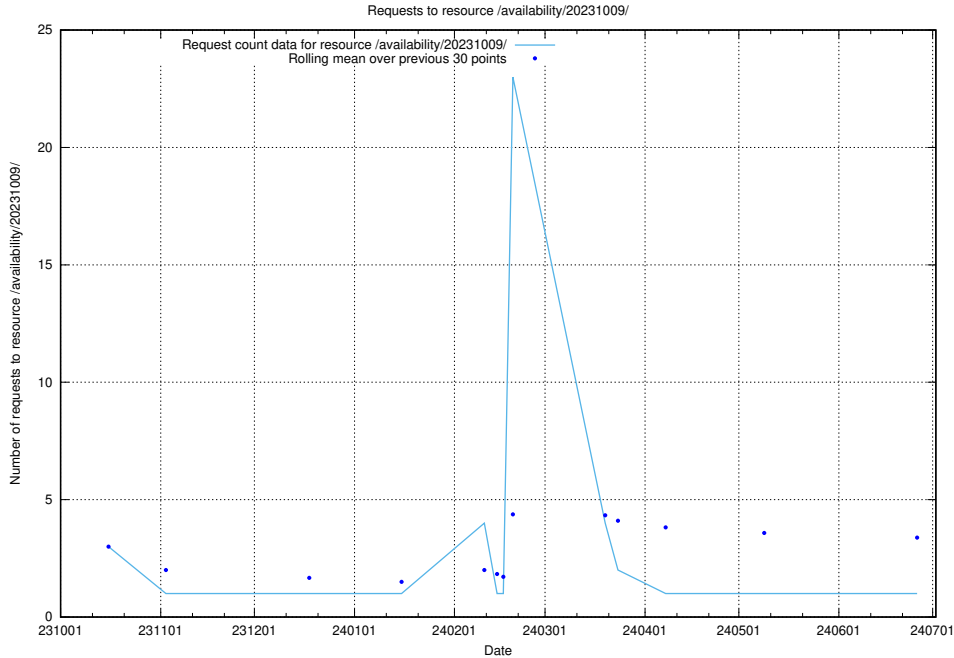

5.4703 Usage of /availability/20231009/

Here, we count the number of requests to resource /availability/20231009/.