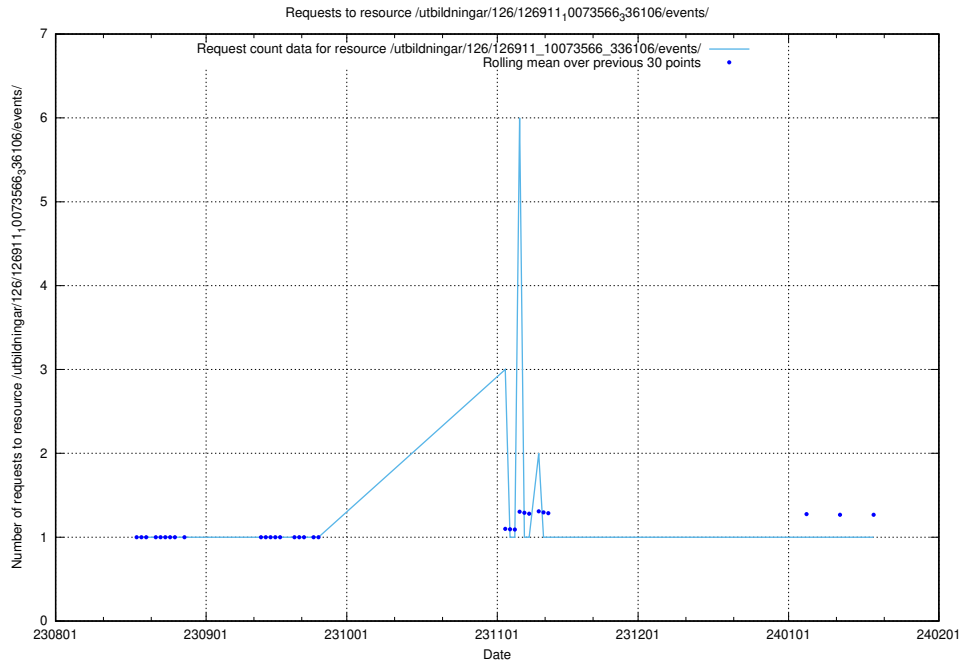

5.5150 Usage of /utbildningar/126/126911_10073566_336106/events/

Here, we count the number of requests to resource /utbildningar/126/126911_10073566_336106/events/