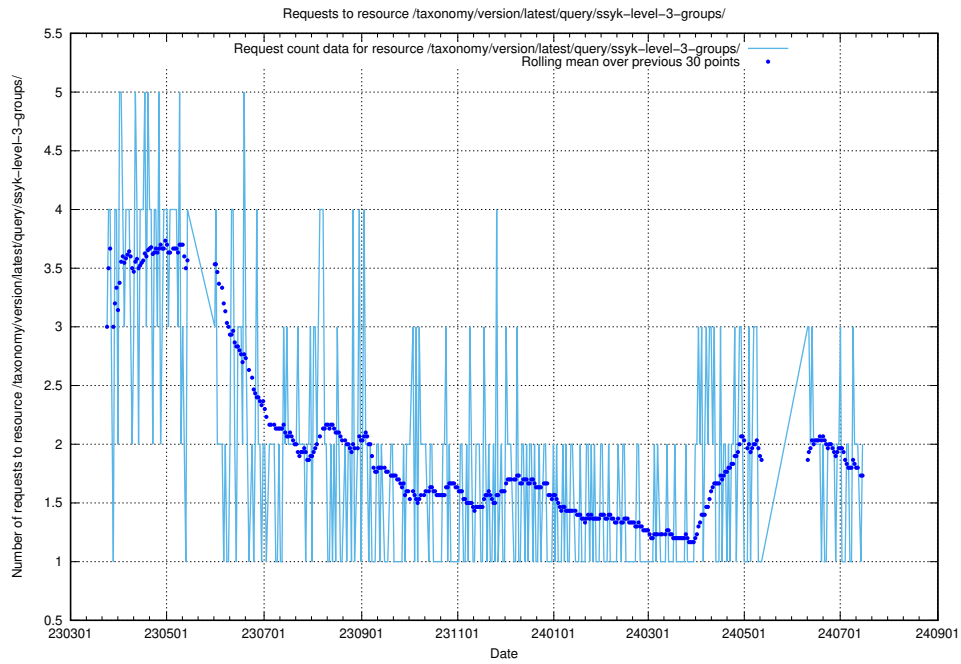

5.868 Usage of /taxonomy/version/latest/query/ssyk-level-3-groups/

Here, we count the number of requests to resource /taxonomy/version/latest/query/ssyk-level-3-groups/.