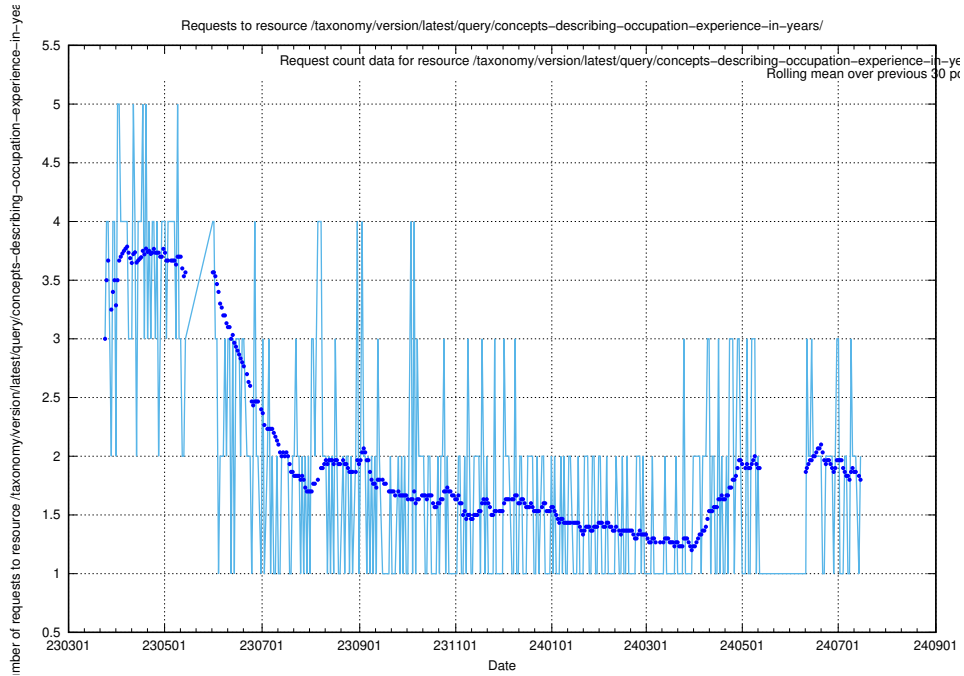

5.896 Usage of /taxonomy/version/latest/query/concepts-describing-occupation-experience-in-years/

Here, we count the number of requests to resource /taxonomy/version/latest/query/concepts-describing-occupation-experience-in-years/.