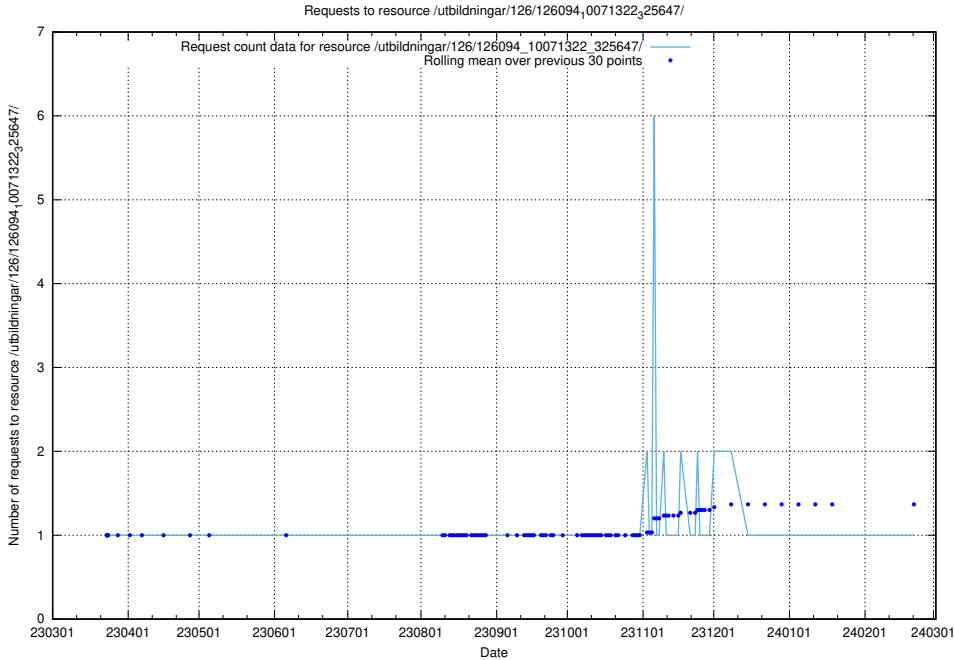

5.6814 Usage of /utbildningar/126/126094_10071322_325647/

Here, we count the number of requests to resource /utbildningar/126/126094_10071322_325647/.