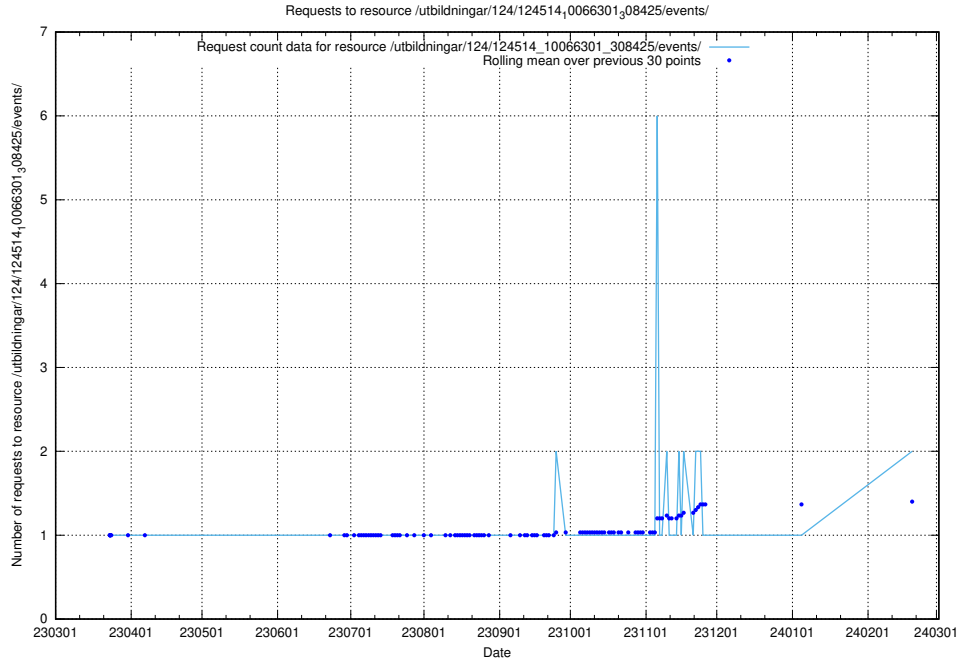

5.501 Usage of /utbildningar/124/124514_10066301_308425/events/

Here, we count the number of requests to resource /utbildningar/124/124514_10066301_308425/events/