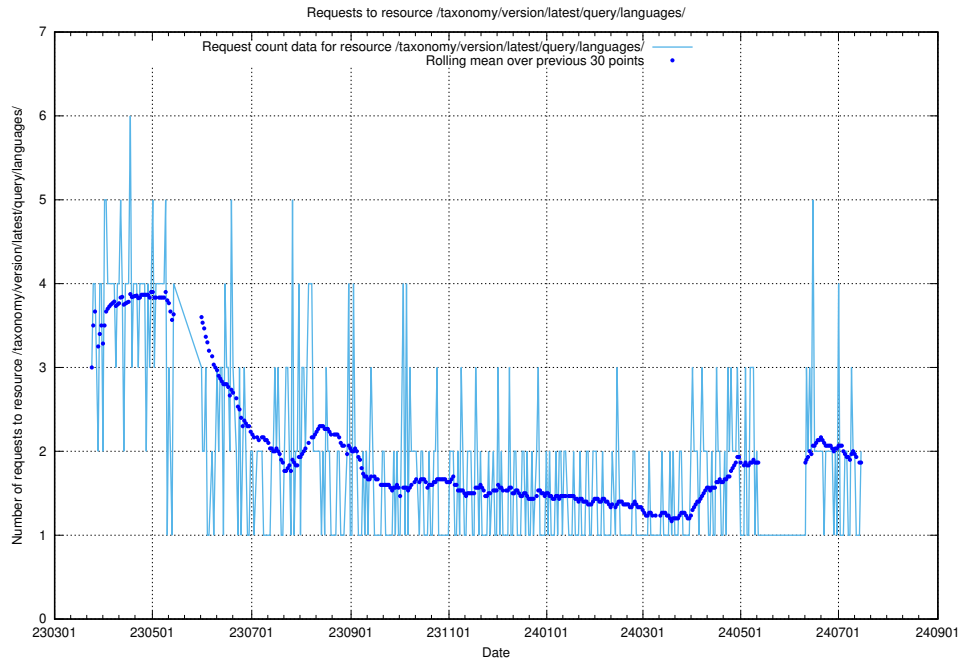

5.885 Usage of /taxonomy/version/latest/query/languages/

Here, we count the number of requests to resource /taxonomy/version/latest/query/languages/.