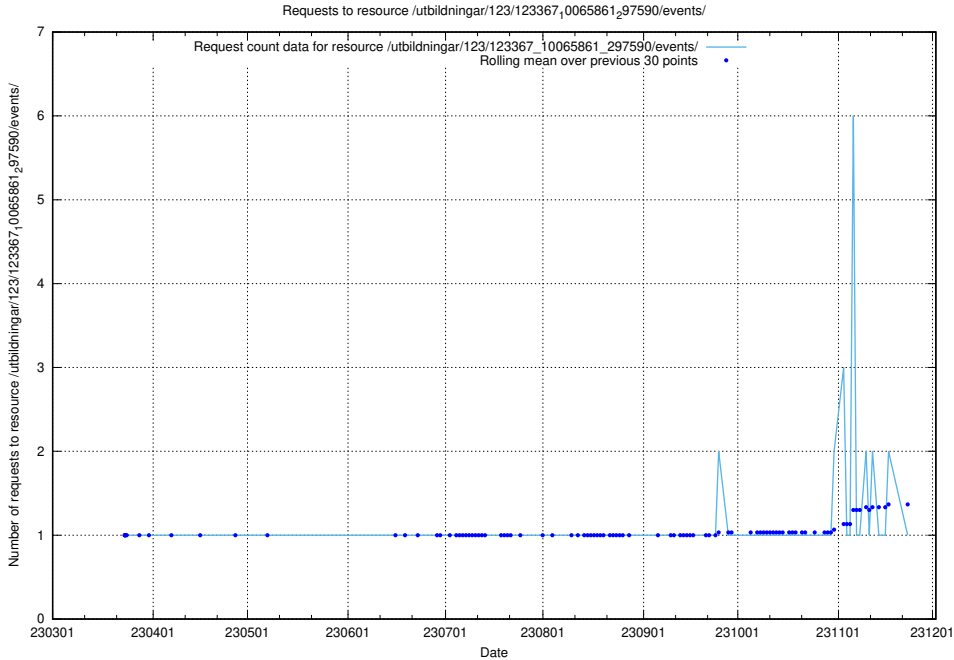

5.5186 Usage of /utbildningar/123/123367_10065861_297590/events/

Here, we count the number of requests to resource /utbildningar/123/123367_10065861_297590/events/

5.5187 Usage of /utbildningar/124/124519_10065858_297601/events/