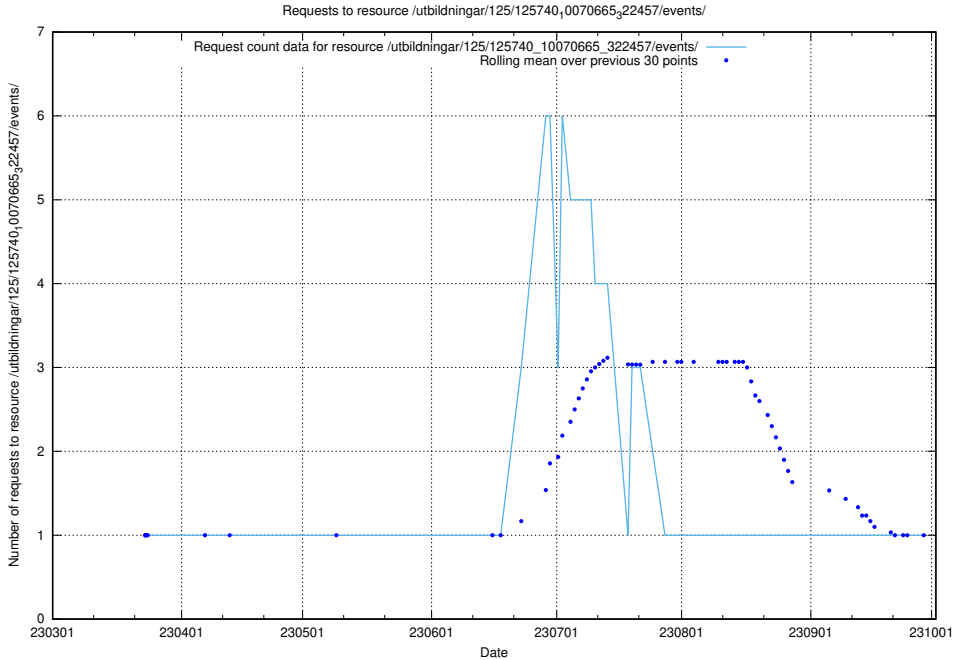

5.986 Usage of /utbildningar/125/125740_10070665_322457/events/

Here, we count the number of requests to resource /utbildningar/125/125740_10070665_322457/events/