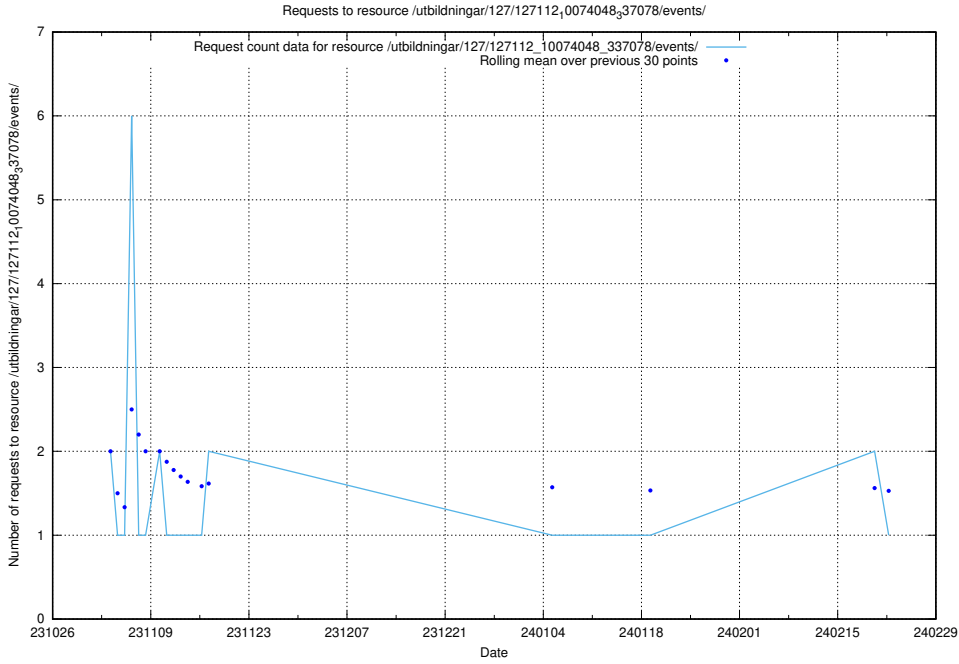

5.4529 Usage of /utbildningar/127/127112_10074048_337078/events/

Here, we count the number of requests to resource /utbildningar/127/127112_10074048_337078/events/