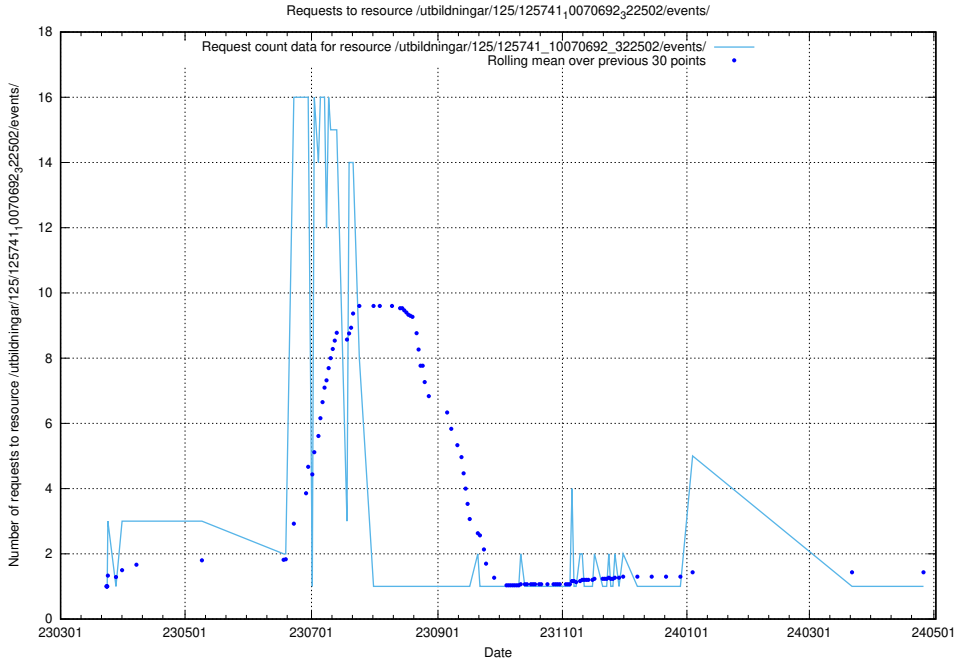

5.6848 Usage of /utbildningar/125/125741_10070692_322502/events/

Here, we count the number of requests to resource /utbildningar/125/125741_10070692_322502/events/