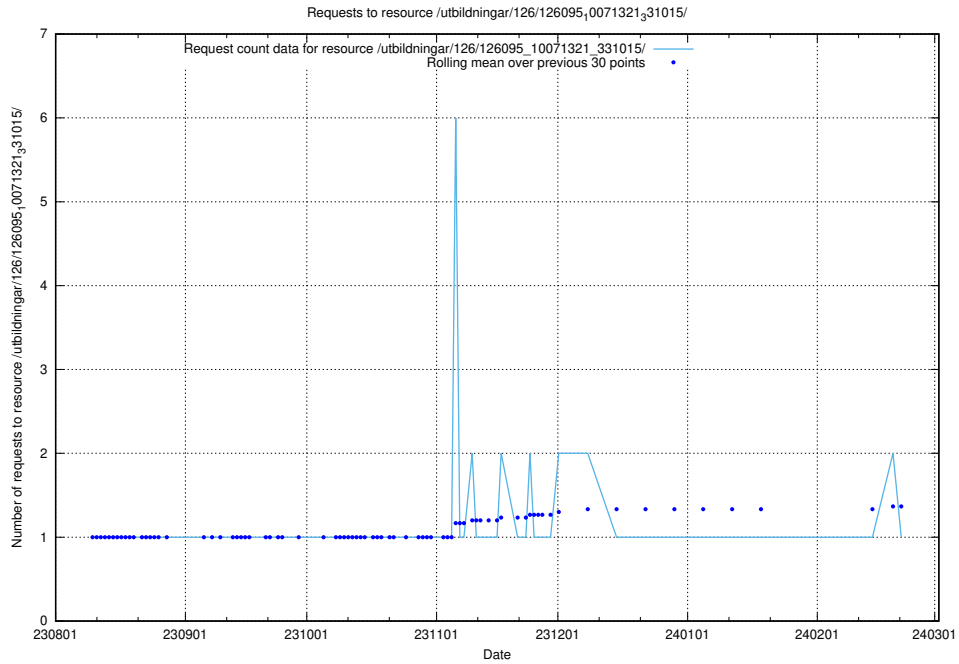

5.5212 Usage of /utbildningar/126/126095_10071321_331015/

Here, we count the number of requests to resource /utbildningar/126/126095_10071321_331015/.