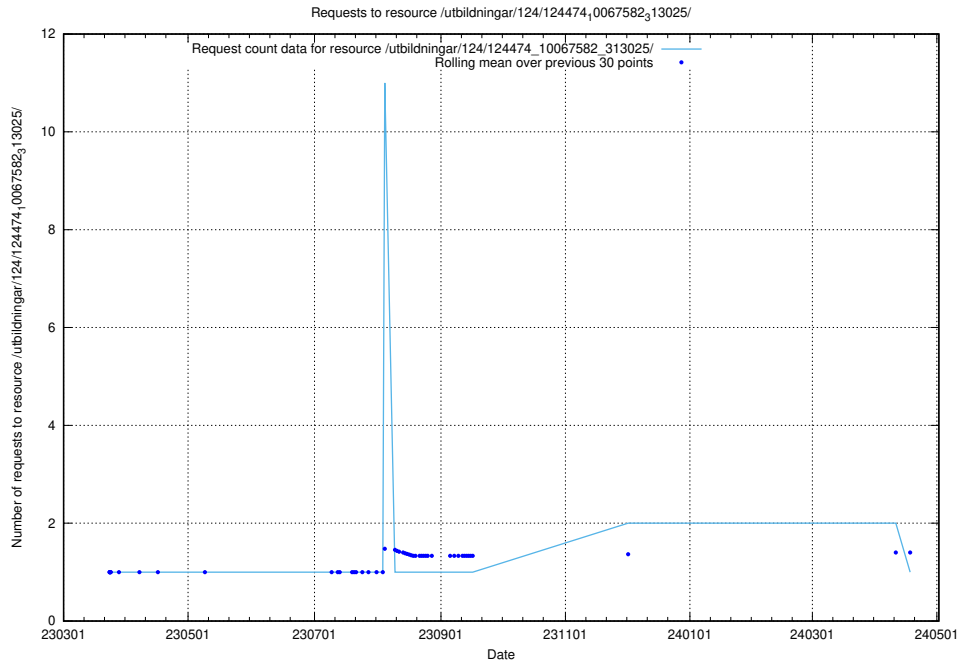

5.3273 Usage of /utbildningar/124/124474_10067582_313025/

Here, we count the number of requests to resource /utbildningar/124/124474_10067582_313025/.