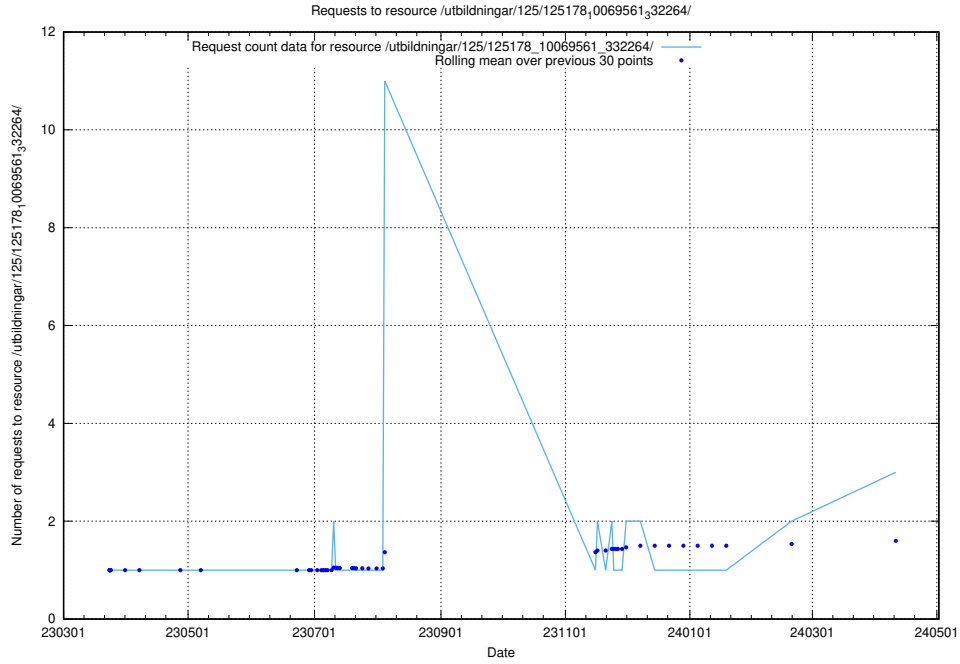

5.249 Usage of /utbildningar/125/125178_10069561_332264/

Here, we count the number of requests to resource /utbildningar/125/125178_10069561_332264/.