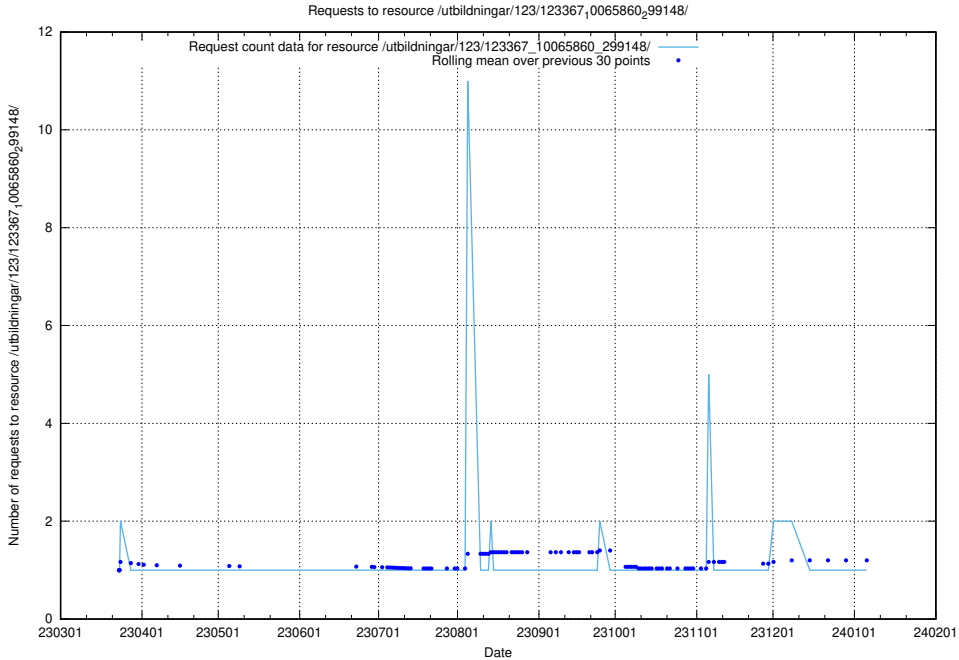

5.5210 Usage of /utbildningar/123/123367_10065860_299148/

Here, we count the number of requests to resource /utbildningar/123/123367_10065860_299148/.