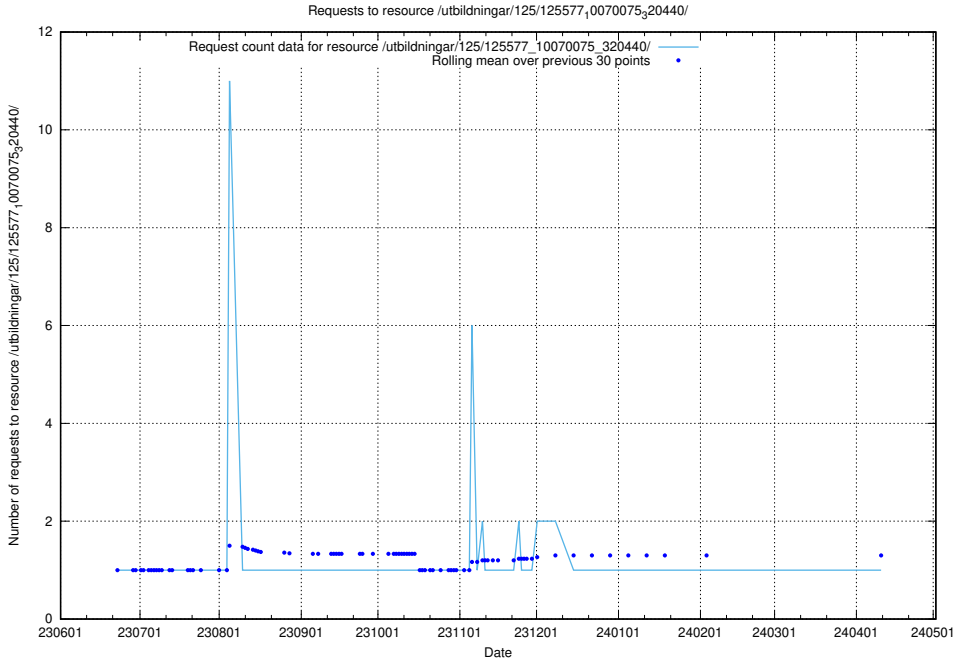

5.6120 Usage of /utbildningar/125/125577_10070075_320440/

Here, we count the number of requests to resource /utbildningar/125/125577_10070075_320440/.