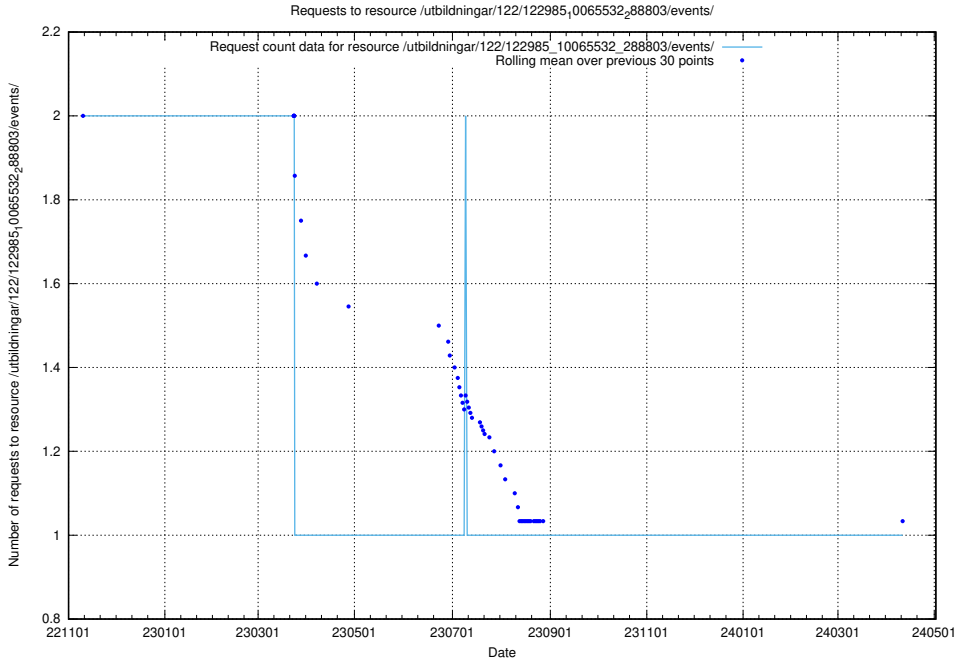

5.6645 Usage of /utbildningar/122/122985_10065532_288803/events/

Here, we count the number of requests to resource /utbildningar/122/122985_10065532_288803/events/