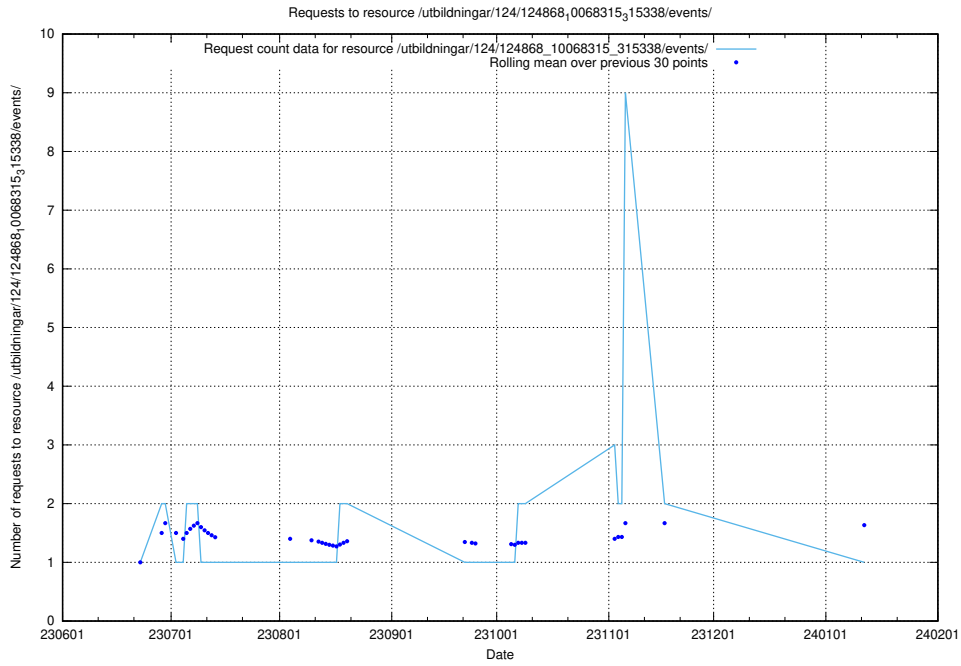

5.6133 Usage of /utbildningar/124/124868_10068315_315338/events/

Here, we count the number of requests to resource /utbildningar/124/124868_10068315_315338/events/