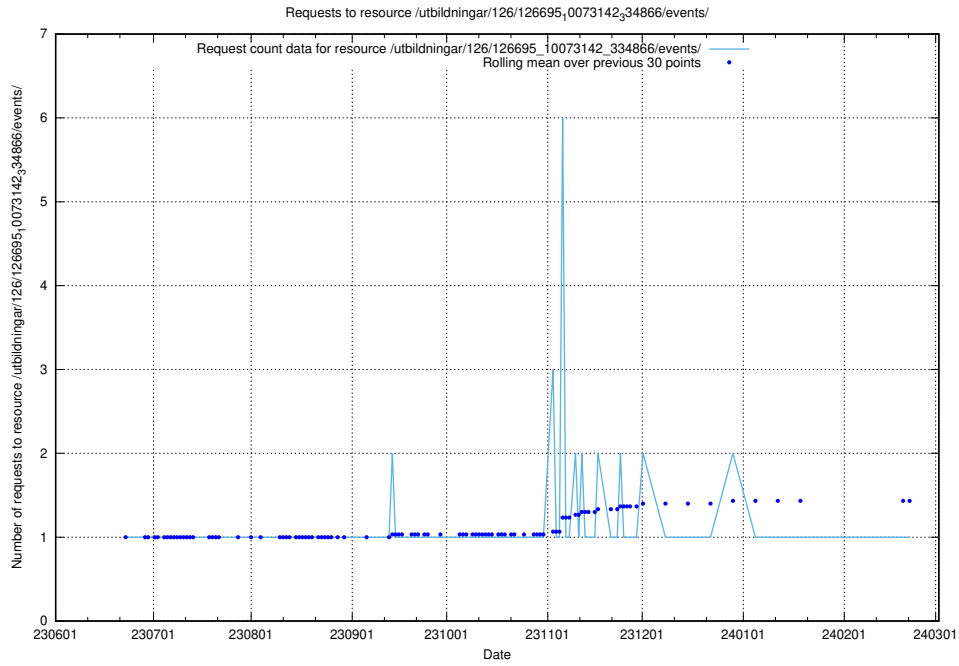

5.6029 Usage of /utbildningar/126/126695_10073142_334866/events/

Here, we count the number of requests to resource /utbildningar/126/126695_10073142_334866/events/