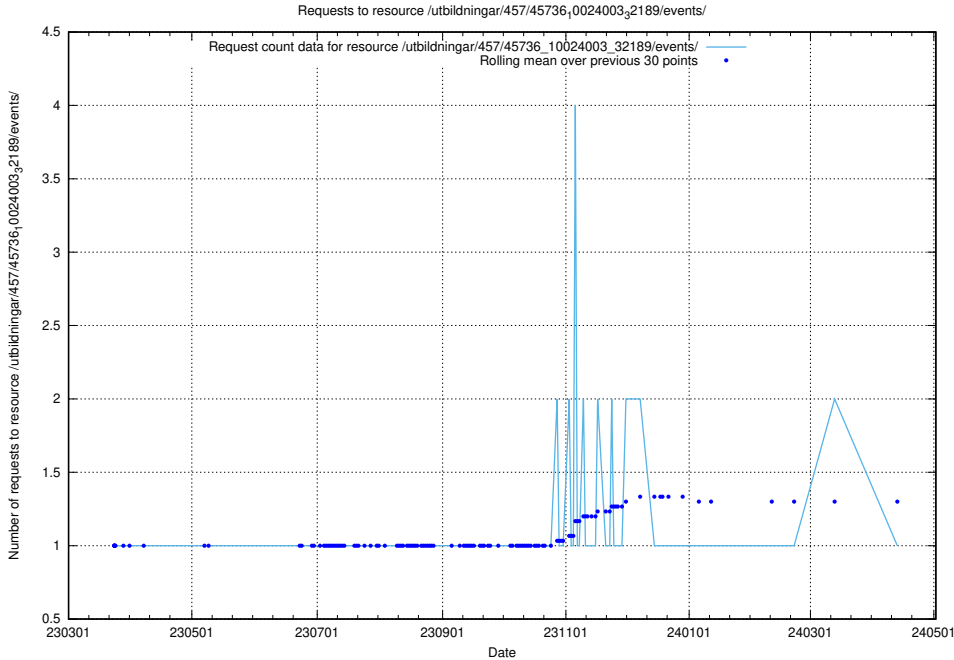

5.6699 Usage of /utbildningar/457/45736_10024003_32189/events/

Here, we count the number of requests to resource /utbildningar/457/45736_10024003_32189/events/.