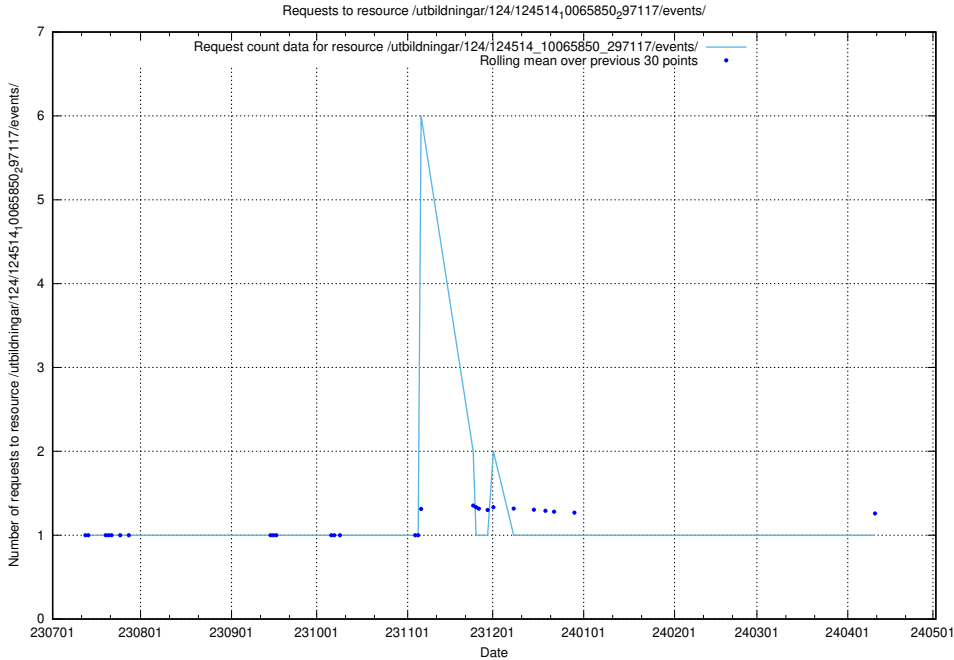

5.5501 Usage of /utbildningar/124/124514_10065850_297117/events/

Here, we count the number of requests to resource /utbildningar/124/124514_10065850_297117/events/