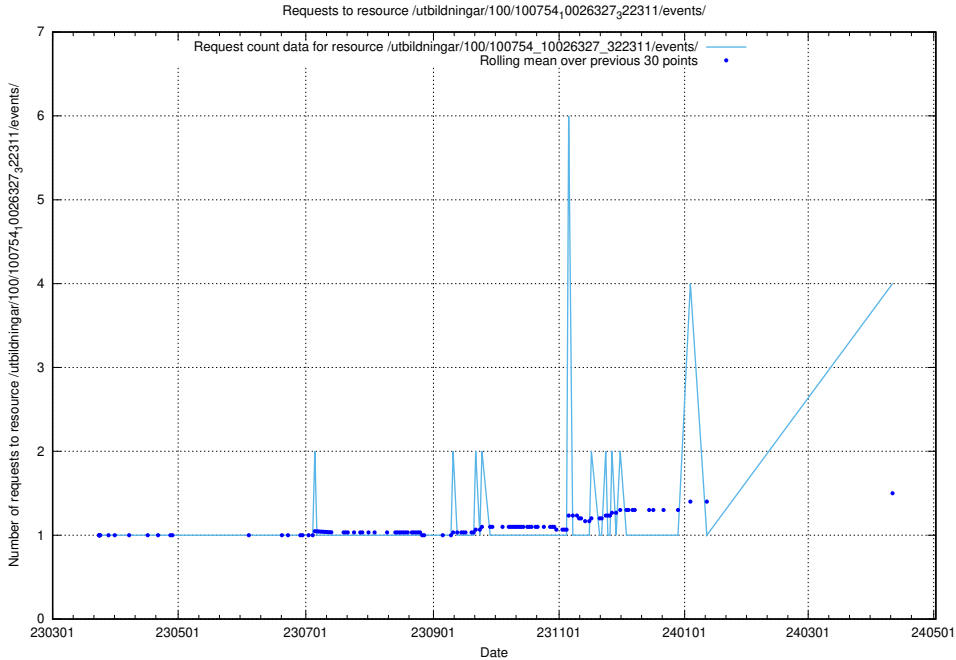

5.222 Usage of /utbildningar/100/100754_10026327_322311/events/

Here, we count the number of requests to resource /utbildningar/100/100754_10026327_322311/events/