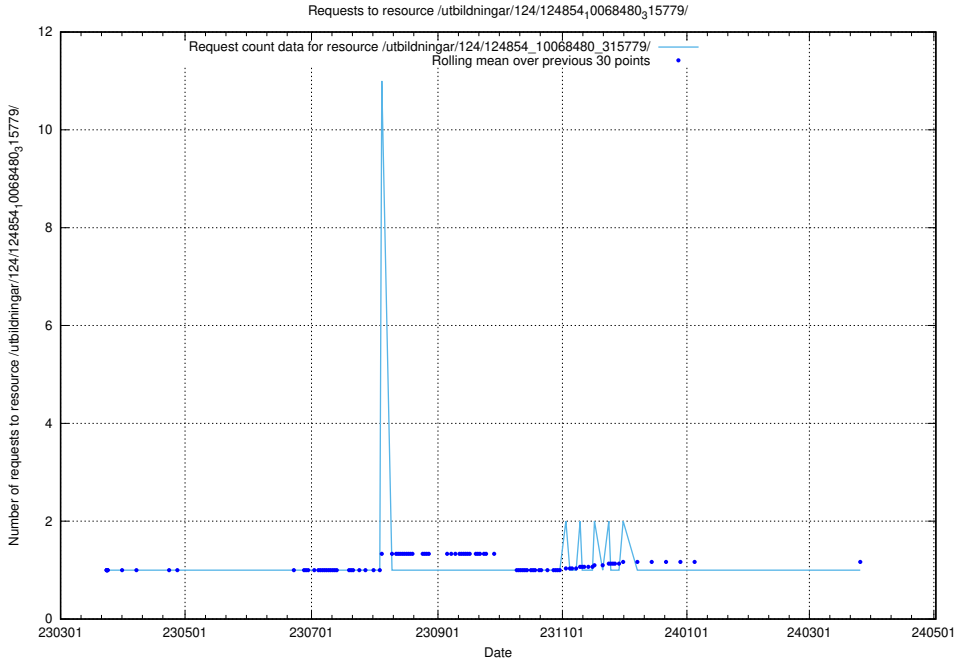

5.1190 Usage of /utbildningar/124/124854_10068480_315779/

Here, we count the number of requests to resource /utbildningar/124/124854_10068480_315779/.