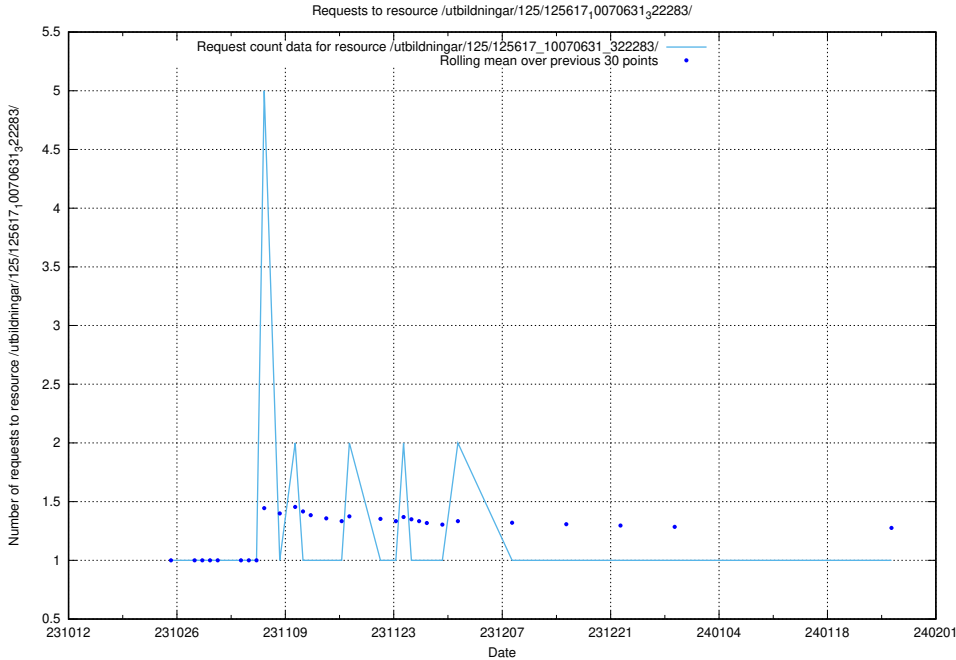

5.4607 Usage of /utbildningar/125/125617_10070631_322283/

Here, we count the number of requests to resource /utbildningar/125/125617_10070631_322283/.