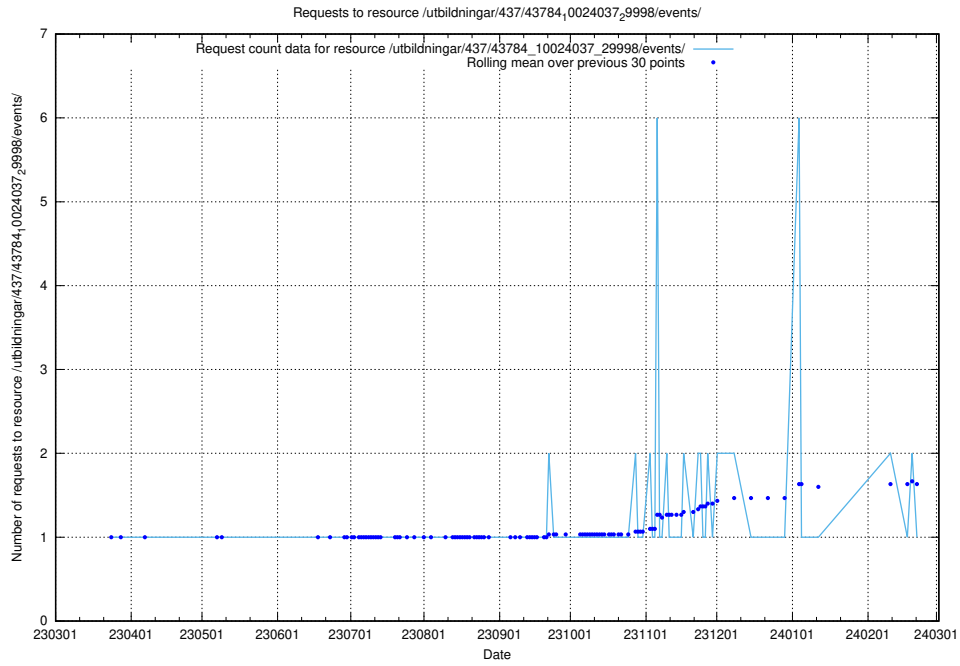

5.6567 Usage of /utbildningar/437/43784_10024037_29998/events/

Here, we count the number of requests to resource /utbildningar/437/43784_10024037_29998/events/.