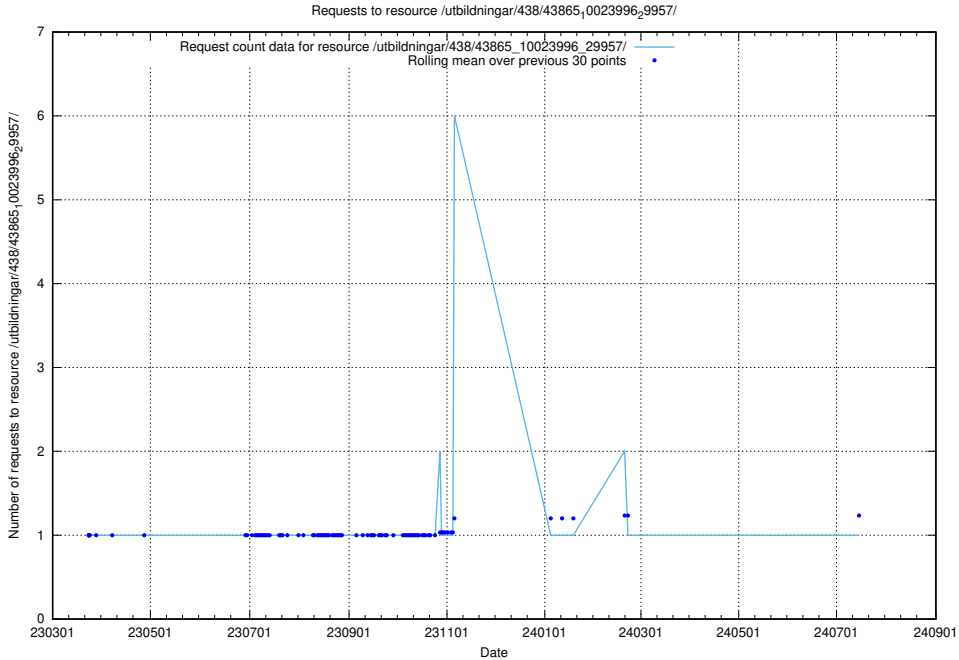

5.6703 Usage of /utbildningar/438/43865_10023996_29957/

Here, we count the number of requests to resource /utbildningar/438/43865_10023996_29957/.