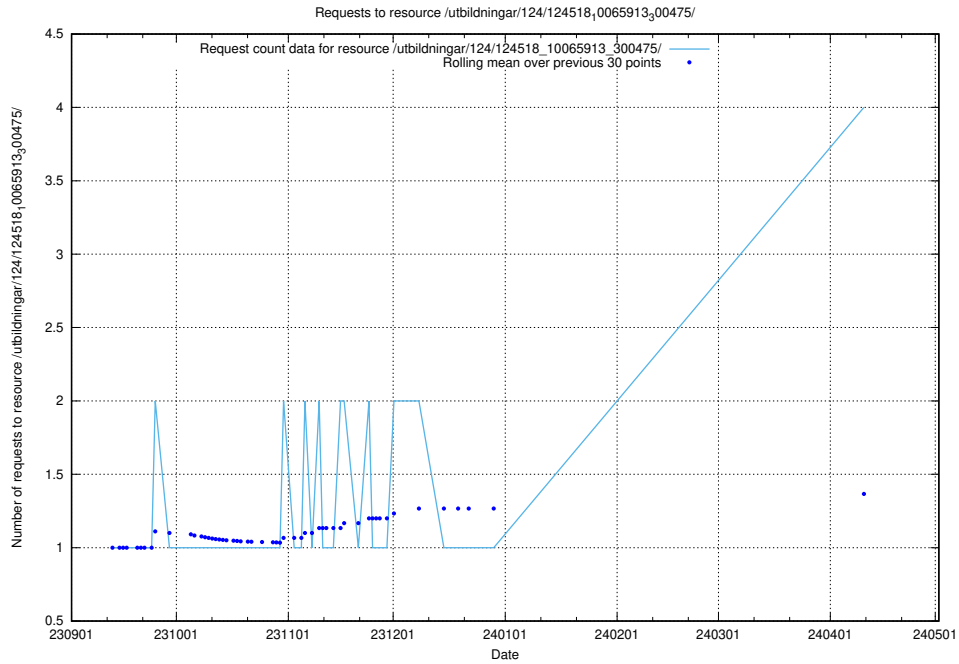

5.206 Usage of /utbildningar/124/124518_10065913_300475/

Here, we count the number of requests to resource /utbildningar/124/124518_10065913_300475/.