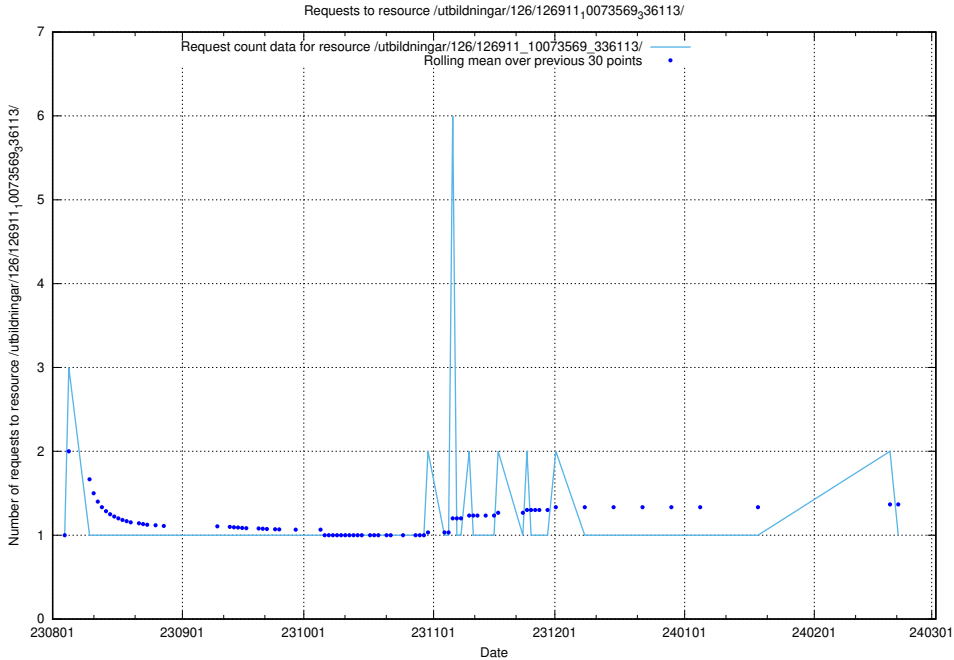

5.5247 Usage of /utbildningar/126/126911_10073569_336113/

Here, we count the number of requests to resource /utbildningar/126/126911_10073569_336113/.