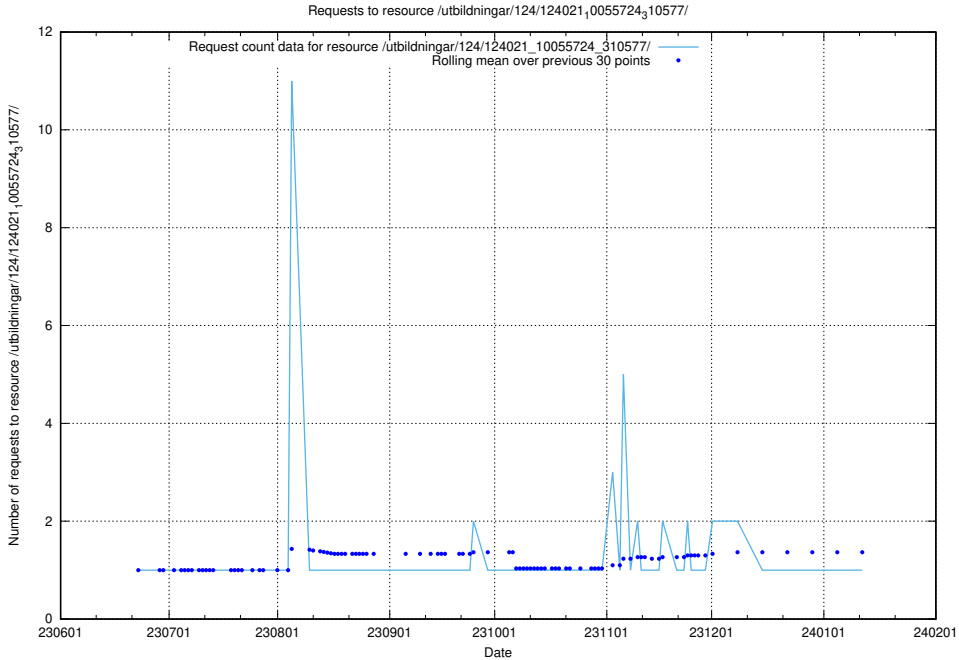

5.6219 Usage of /utbildningar/124/124021_10055724_310577/

Here, we count the number of requests to resource /utbildningar/124/124021_10055724_310577/.