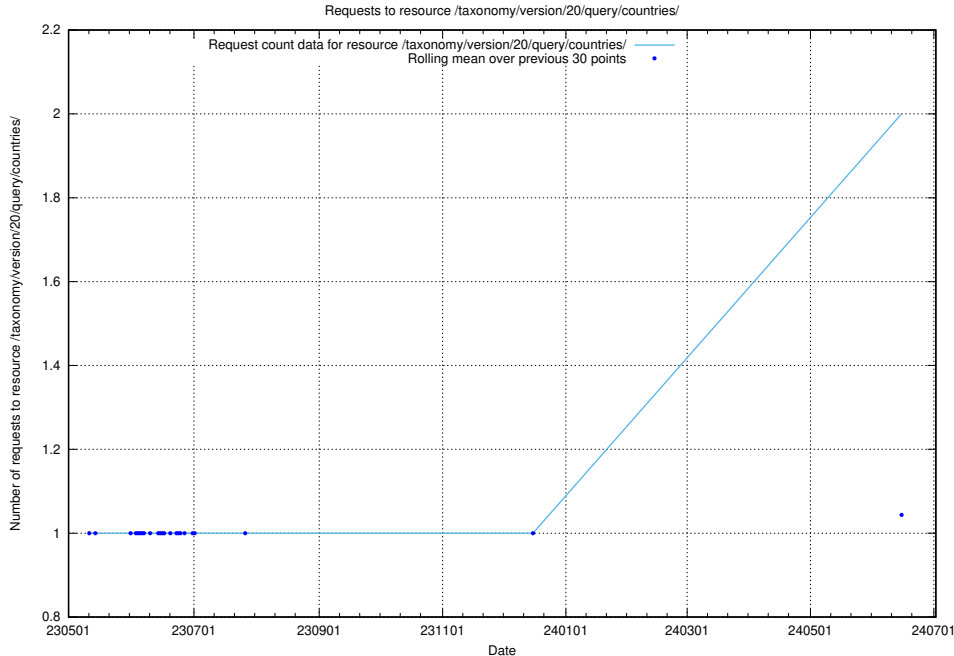

5.843 Usage of /taxonomy/version/20/query/countries/

Here, we count the number of requests to resource /taxonomy/version/20/query/countries/.