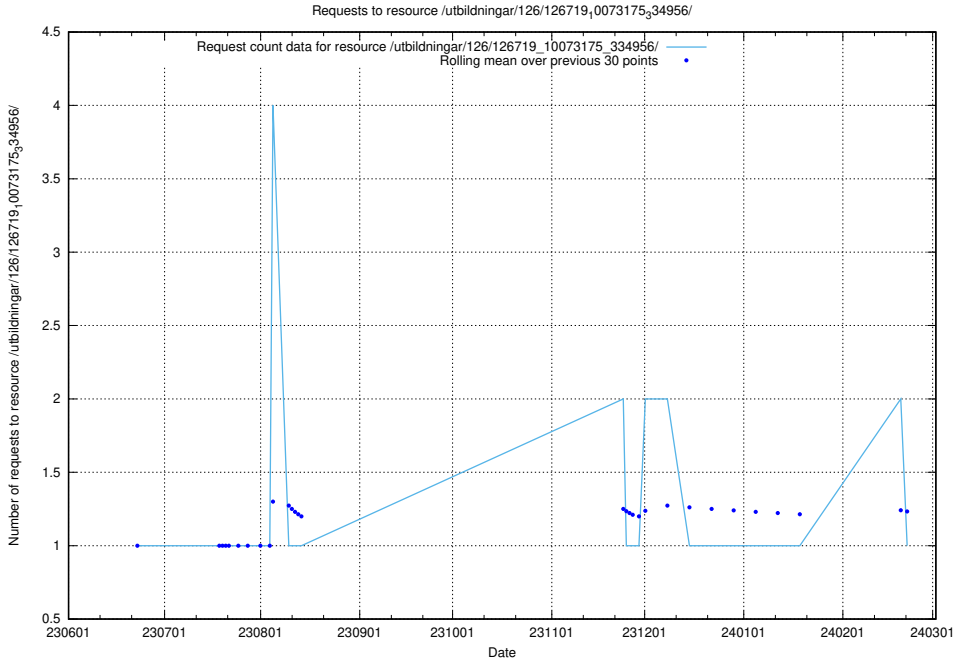

Here, we count the number of requests to resource /utbildningar/126/126719_10073175_334956/events/

5.6010 Usage of /utbildningar/126/126719_10073175_334956/

Here, we count the number of requests to resource /utbildningar/126/126719_10073175_334956/.