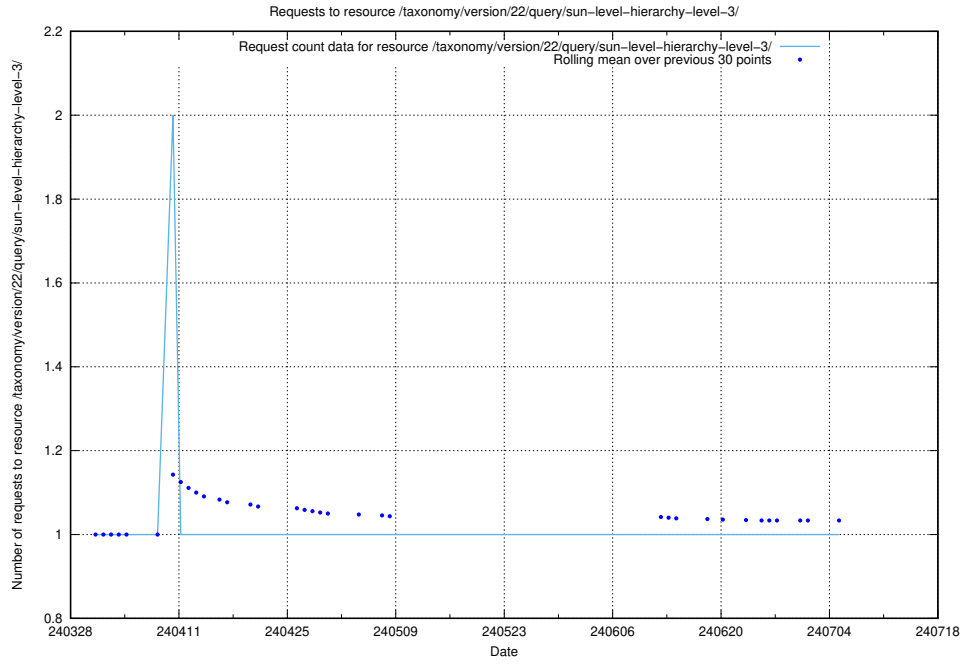

5.1806 Usage of /taxonomy/version/22/query/sun-level-hierarchy-level-3/

Here, we count the number of requests to resource /taxonomy/version/22/query/sun-level-hierarchy-level-3/.