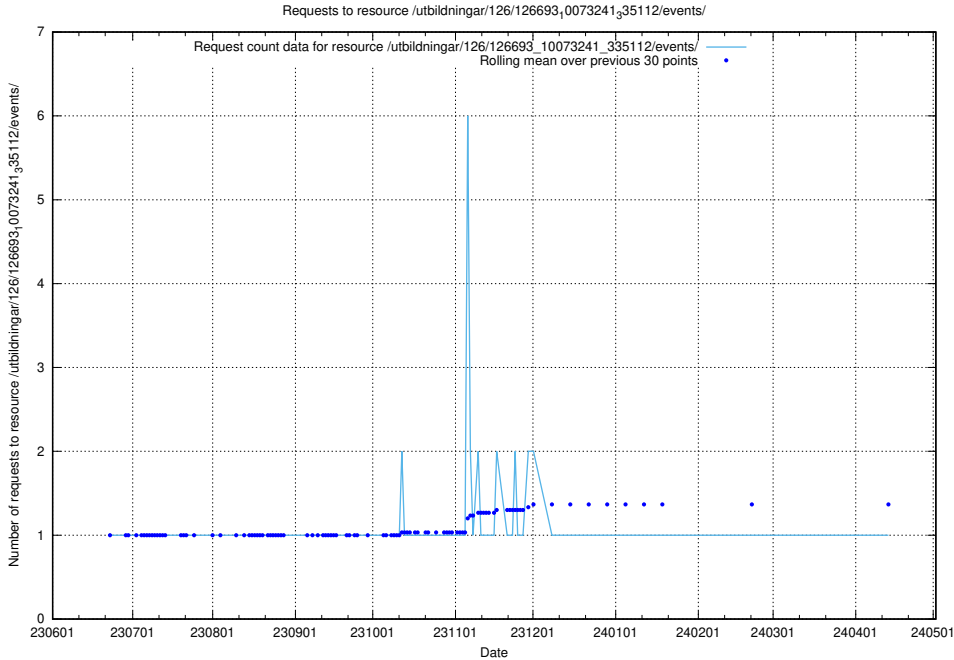

5.5894 Usage of /utbildningar/126/126693_10073241_335112/events/

Here, we count the number of requests to resource /utbildningar/126/126693_10073241_335112/events/