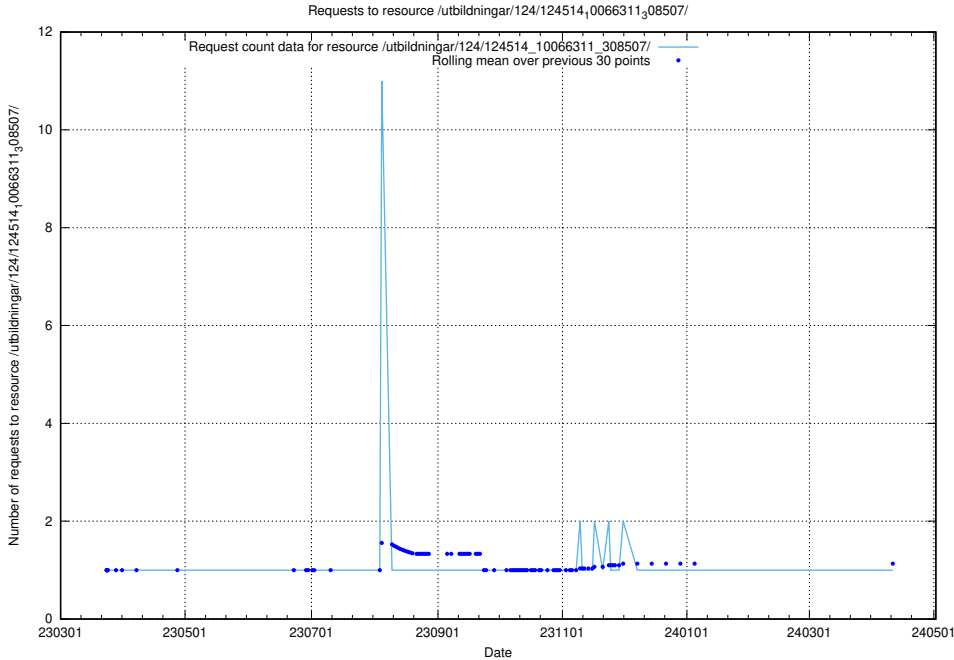

5.2029 Usage of /utbildningar/124/124514_10066311_308507/

Here, we count the number of requests to resource /utbildningar/124/124514_10066311_308507/.