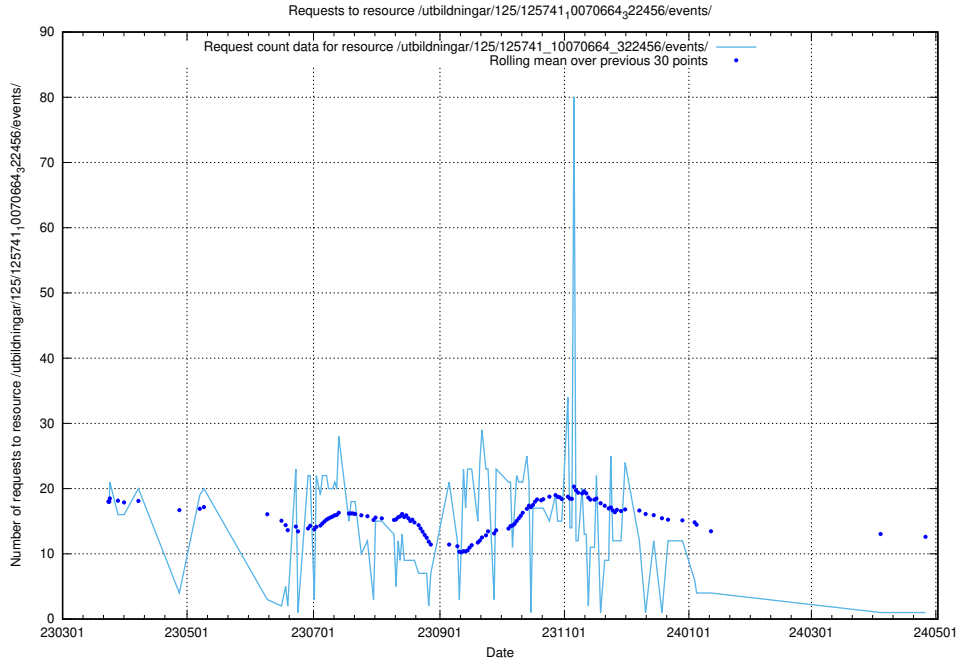

5.6532 Usage of /utbildningar/125/125741_10070664_322456/events/

Here, we count the number of requests to resource /utbildningar/125/125741_10070664_322456/events/