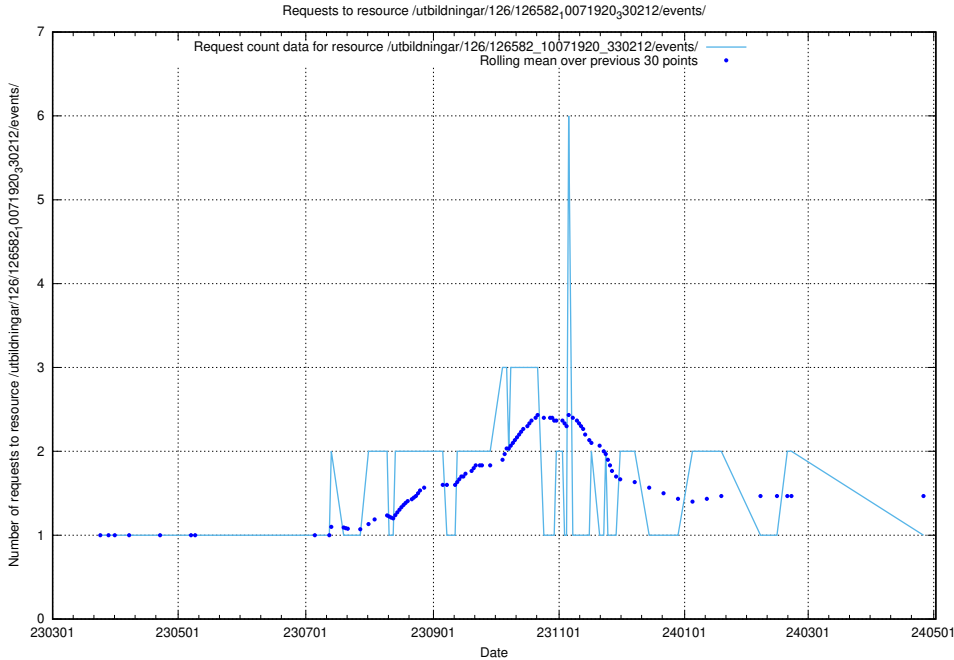

5.6490 Usage of /utbildningar/126/126582_10071920_330212/events/

Here, we count the number of requests to resource /utbildningar/126/126582_10071920_330212/events/