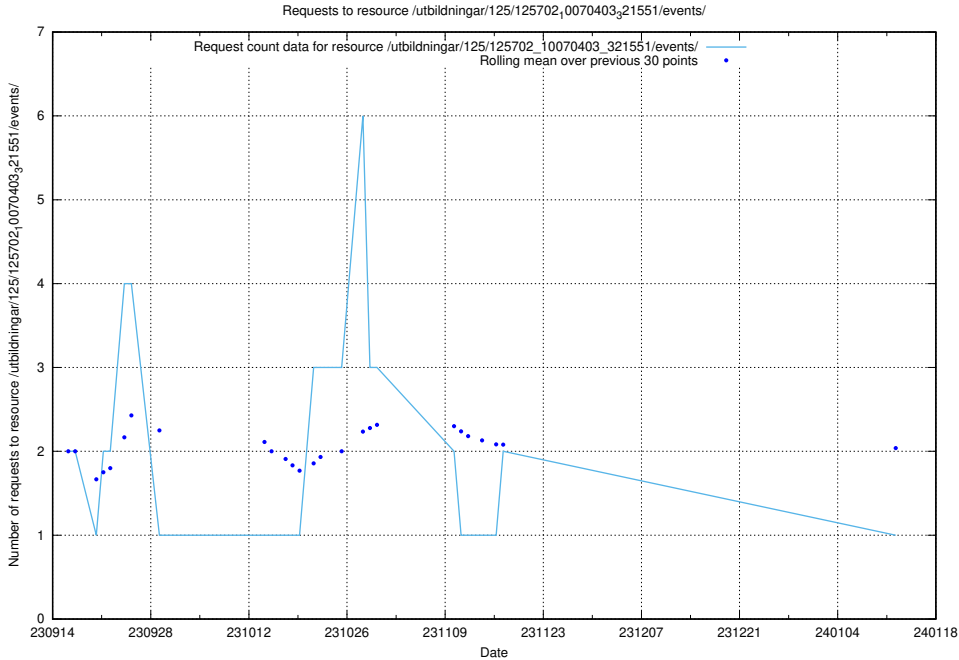

5.4787 Usage of /utbildningar/125/125702_10070403_321551/events/

Here, we count the number of requests to resource /utbildningar/125/125702_10070403_321551/events/