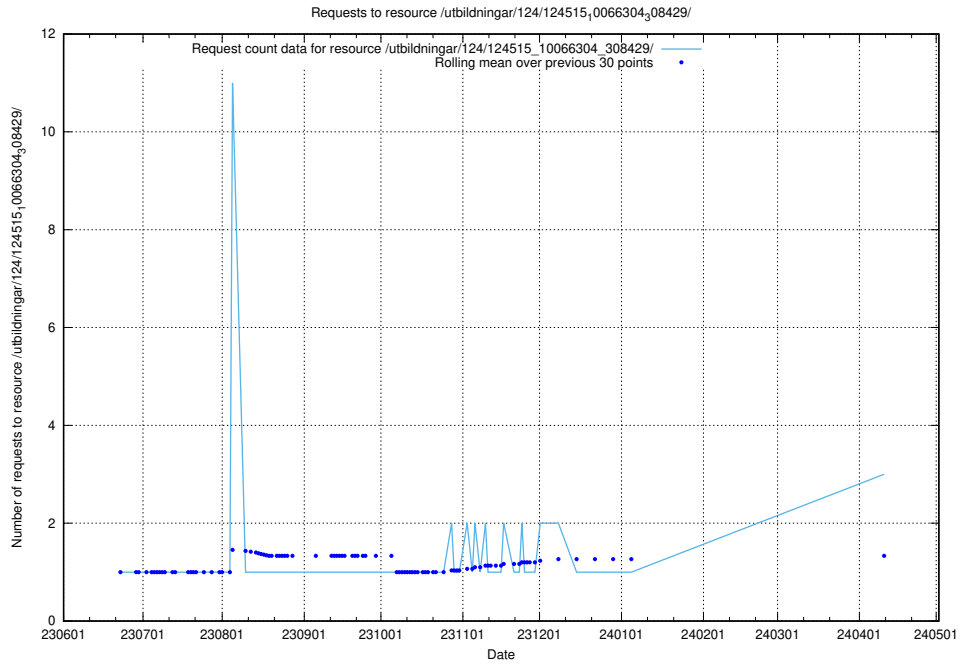

5.365 Usage of /utbildningar/124/124515_10066304_308429/

Here, we count the number of requests to resource /utbildningar/124/124515_10066304_308429/.