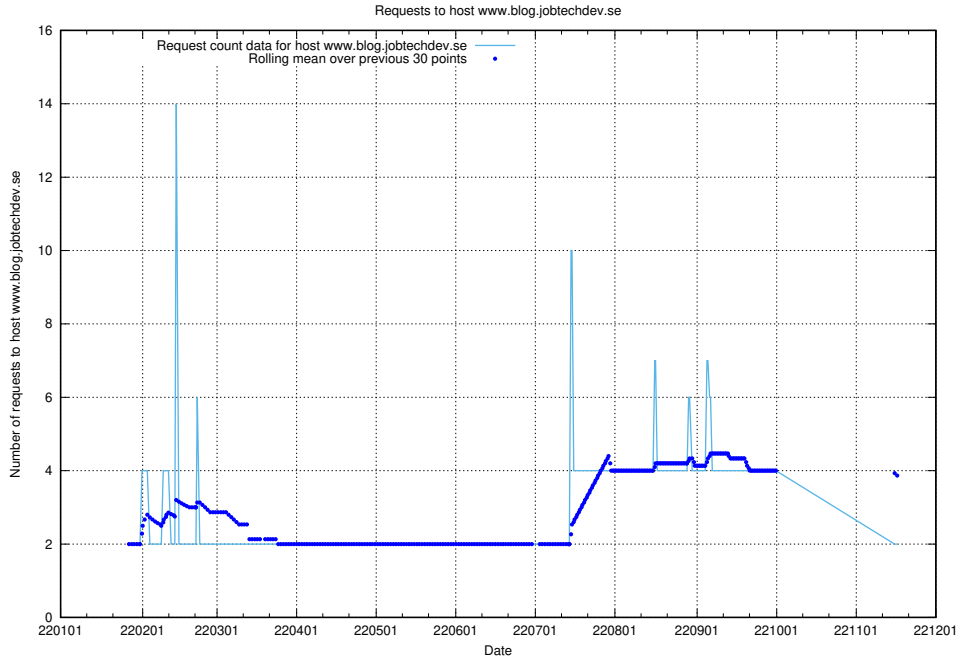

7.573 Usage of www.blog.jobtechdev.se

Here, we count the number of requests to host www.blog.jobtechdev.se.