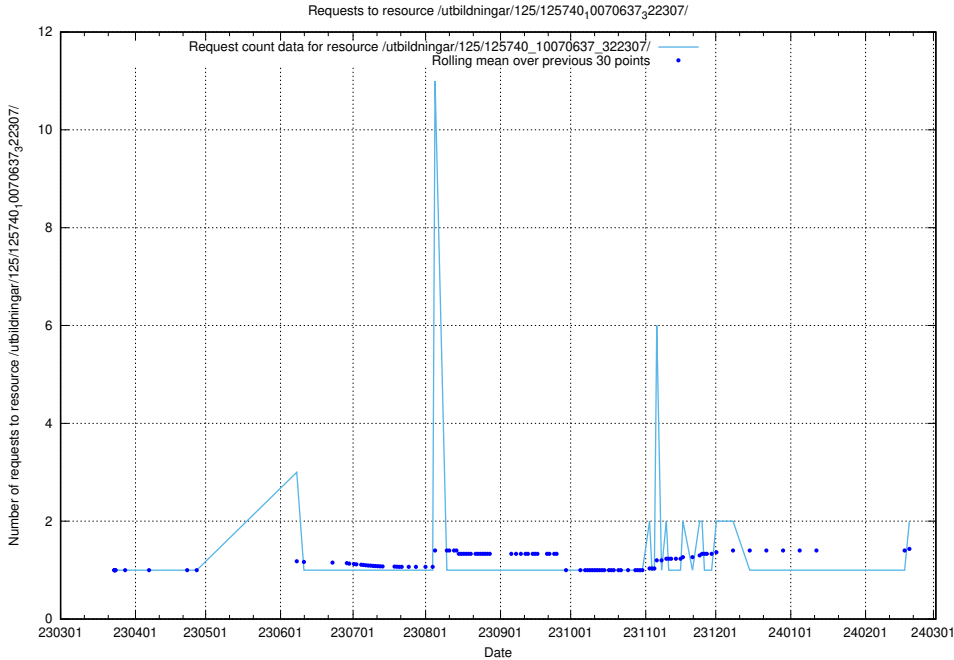

5.419 Usage of /utbildningar/125/125740_10070637_322307/

Here, we count the number of requests to resource /utbildningar/125/125740_10070637_322307/.