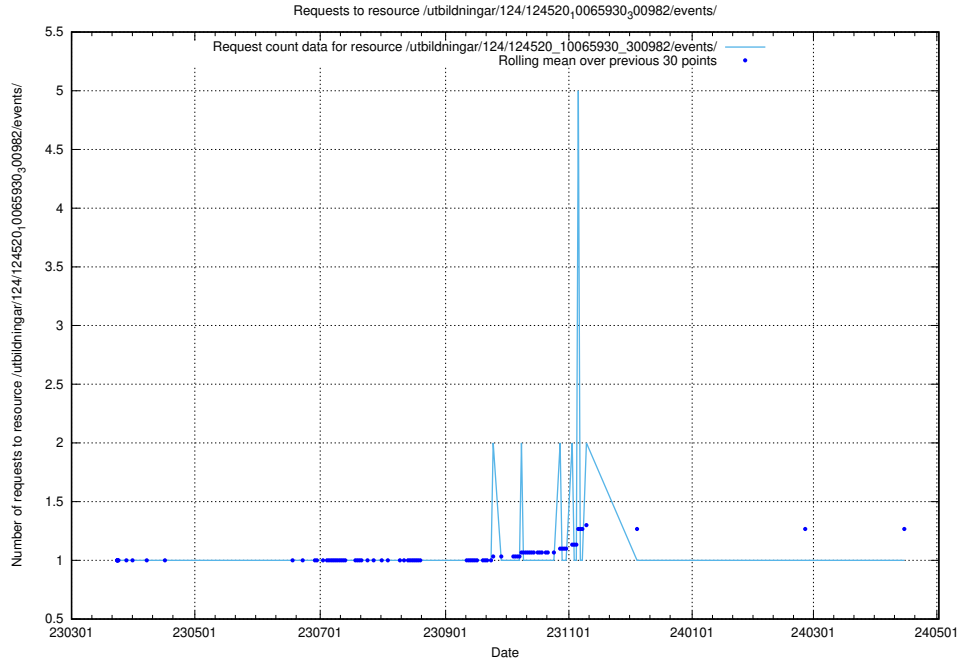

5.1214 Usage of /utbildningar/124/124520_10065930_300982/events/

Here, we count the number of requests to resource /utbildningar/124/124520_10065930_300982/events/