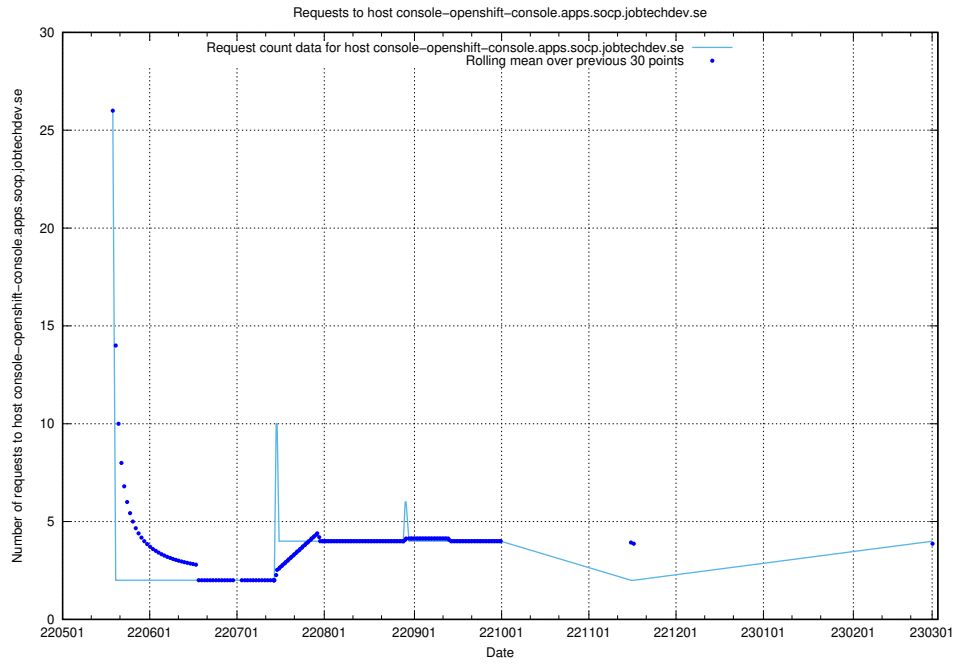

7.151 Usage of console-openshift-console.apps.socp.jobtechdev.se

Here, we count the number of requests to host console-openshift-console.apps.socp.jobtechdev.se.