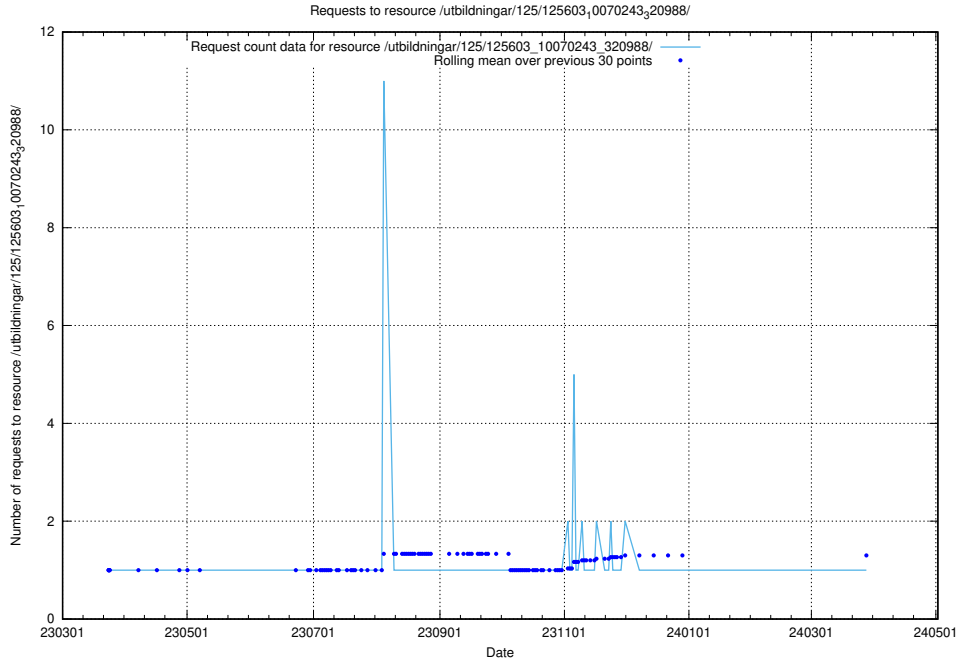

5.994 Usage of /utbildningar/125/125603_10070243_320988/

Here, we count the number of requests to resource /utbildningar/125/125603_10070243_320988/.