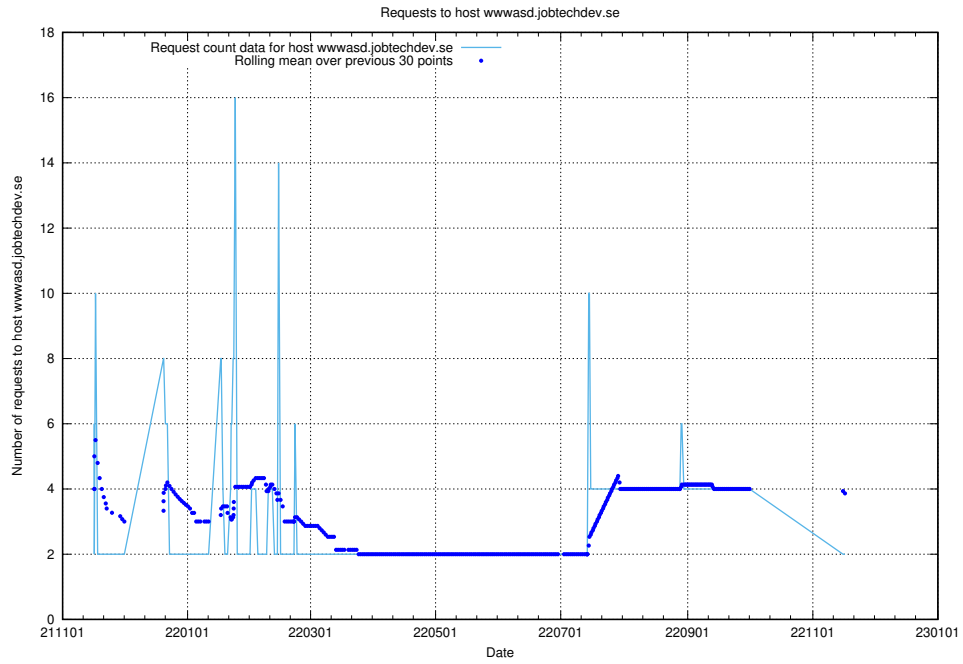

7.540 Usage of wwwasd.jobtechdev.se

Here, we count the number of requests to host wwwasd.jobtechdev.se.