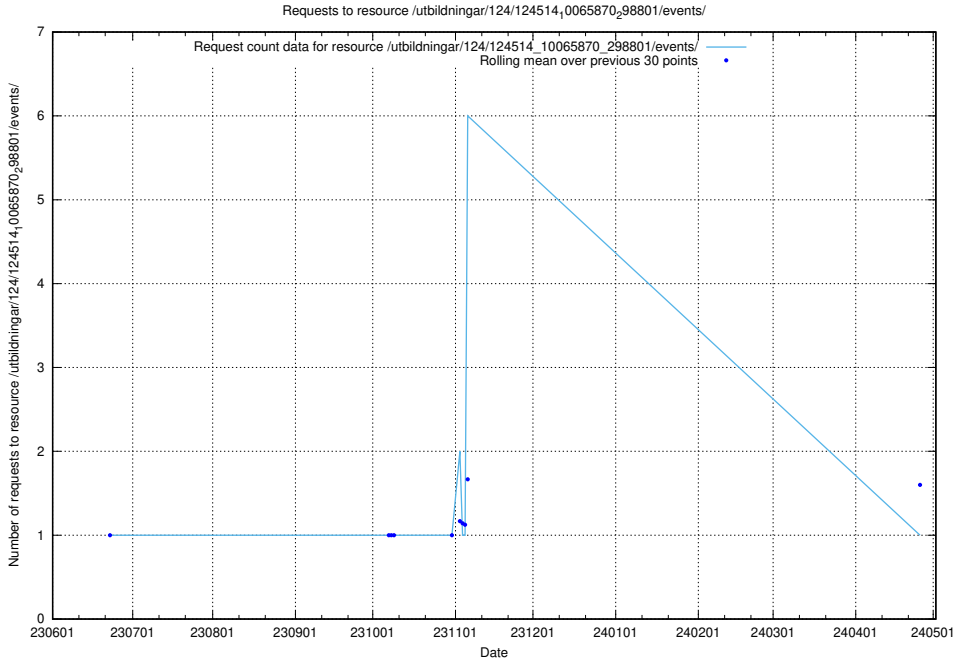

5.6026 Usage of /utbildningar/124/124514_10065870_298801/events/

Here, we count the number of requests to resource /utbildningar/124/124514_10065870_298801/events/