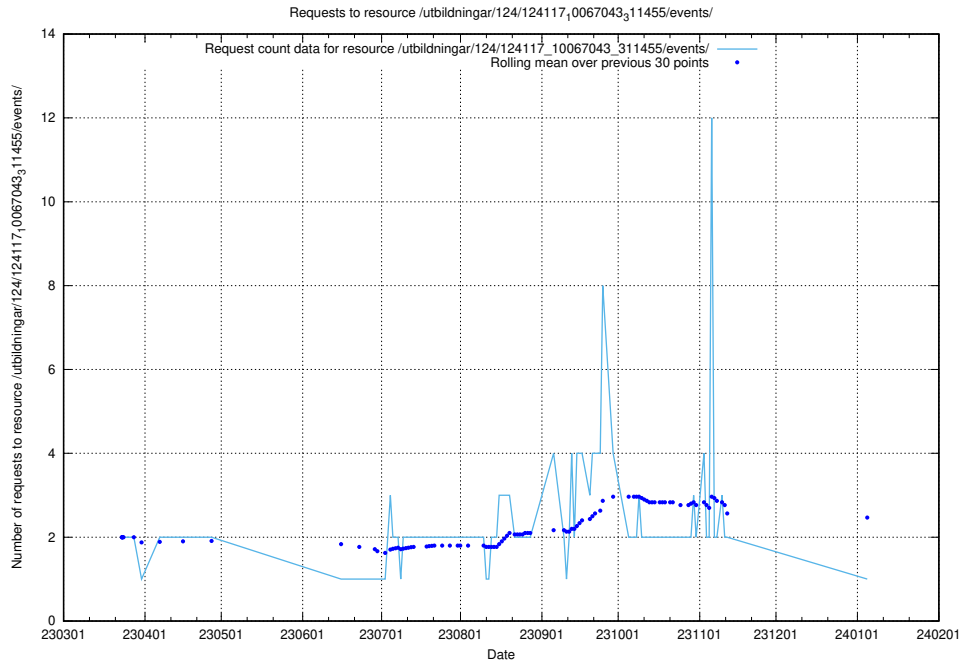

5.6595 Usage of /utbildningar/124/124117_10067043_311455/events/

Here, we count the number of requests to resource /utbildningar/124/124117_10067043_311455/events/