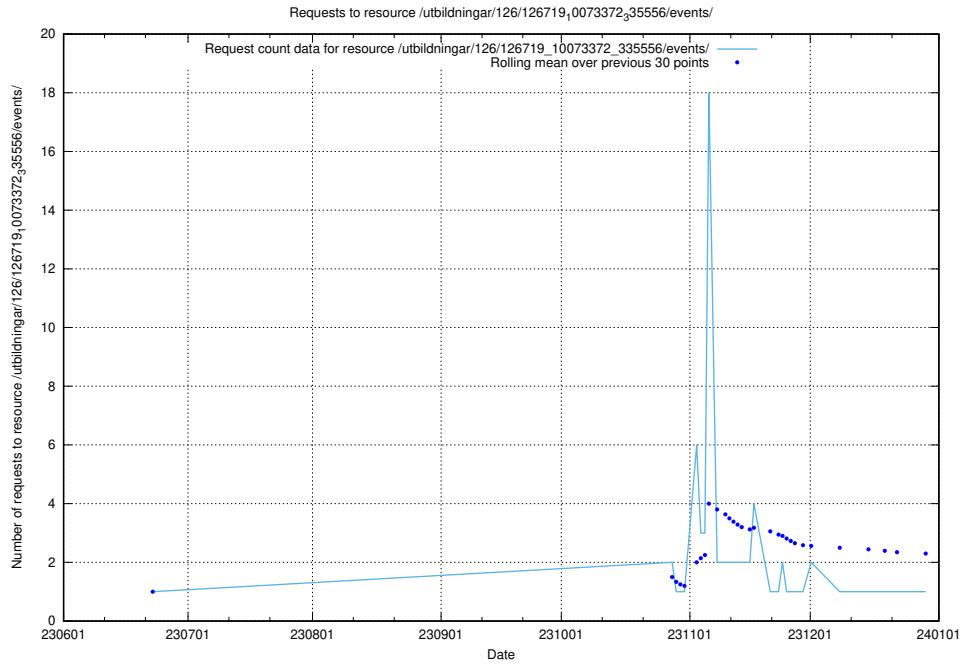

Here, we count the number of requests to resource /utbildningar/126/126720_10073179_334961/.

5.5861 Usage of /utbildningar/126/126719_10073372_335556/events/

Here, we count the number of requests to resource /utbildningar/126/126719_10073372_335556/events/