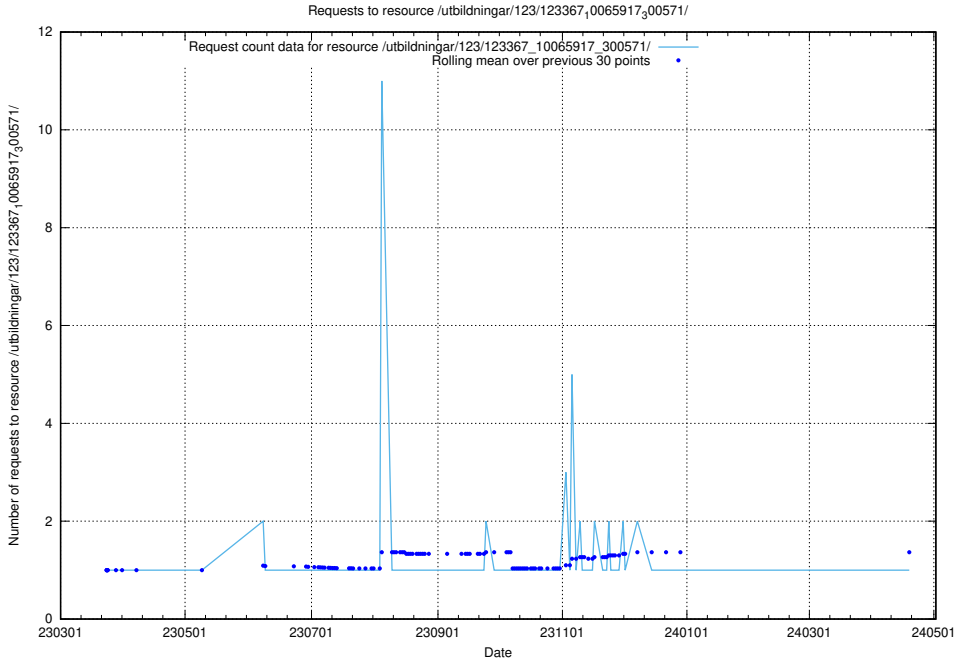

5.4900 Usage of /utbildningar/123/123367_10065917_300571/

Here, we count the number of requests to resource /utbildningar/123/123367_10065917_300571/.