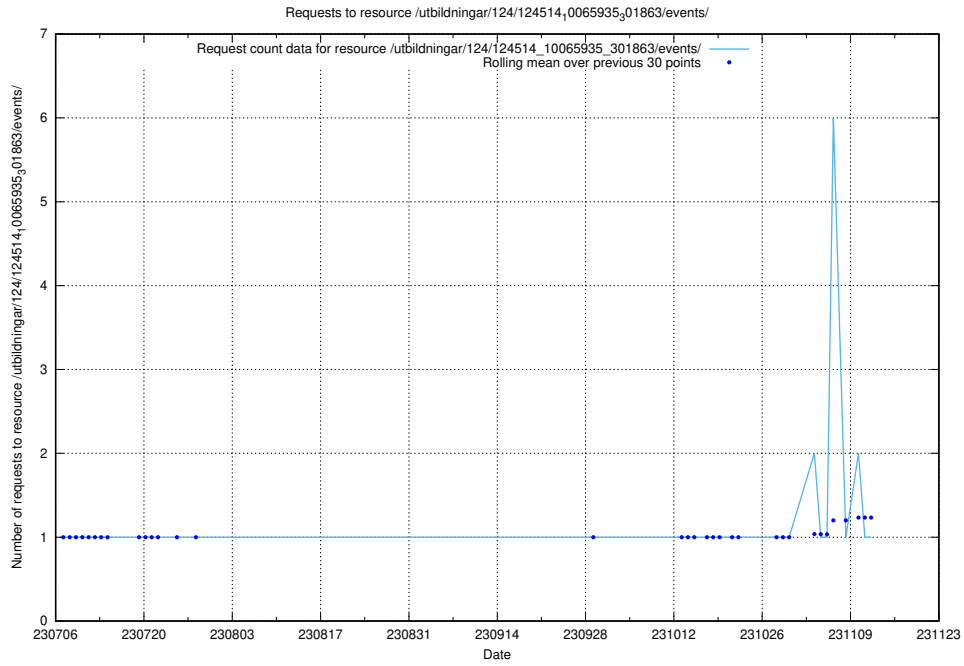

5.5567 Usage of /utbildningar/124/124514_10065935_301863/events/

Here, we count the number of requests to resource /utbildningar/124/124514_10065935_301863/events/