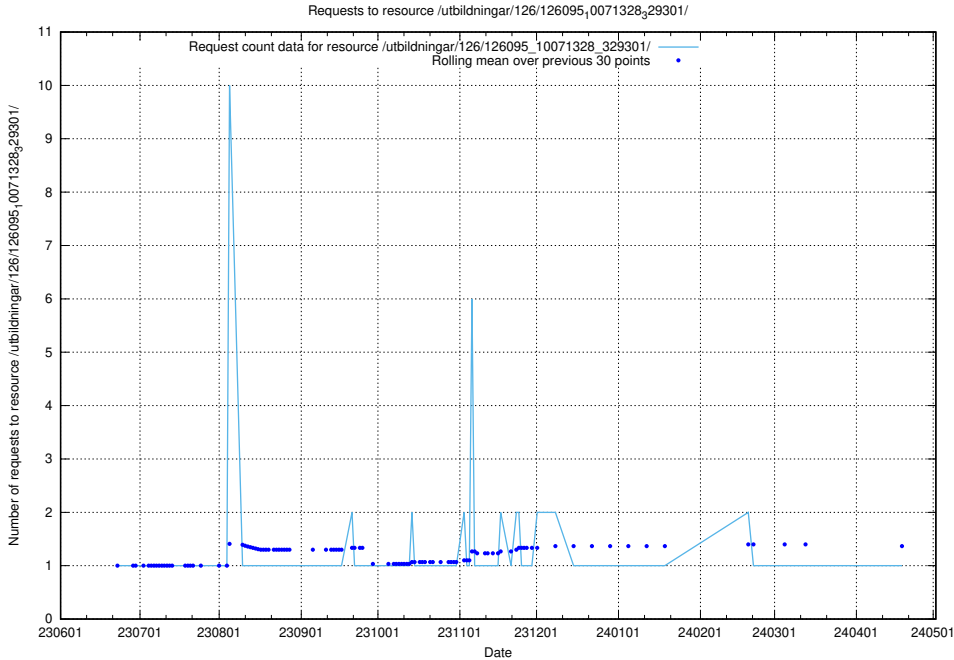

5.5932 Usage of /utbildningar/126/126095_10071328_329301/

Here, we count the number of requests to resource /utbildningar/126/126095_10071328_329301/.