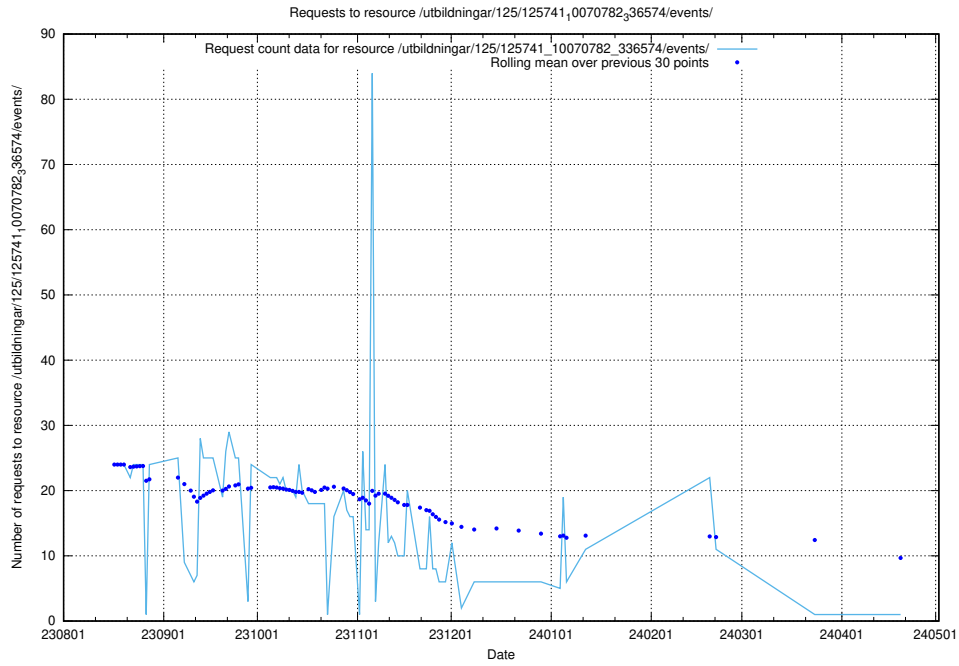

5.5025 Usage of /utbildningar/125/125741_10070782_336574/events/

Here, we count the number of requests to resource /utbildningar/125/125741_10070782_336574/events/