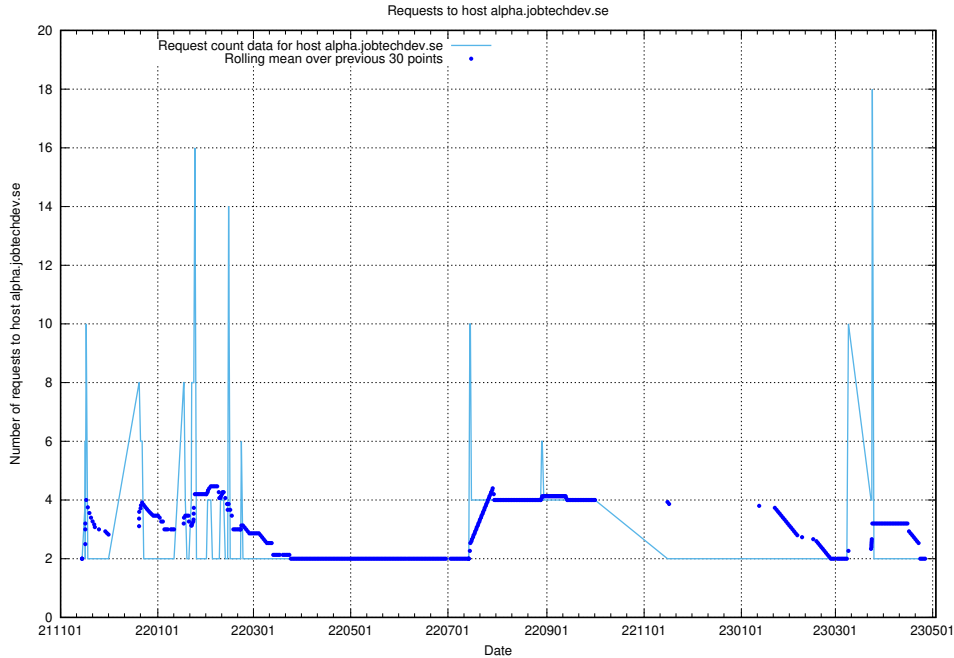

7.293 Usage of alpha.jobtechdev.se

Here, we count the number of requests to host alpha.jobtechdev.se.