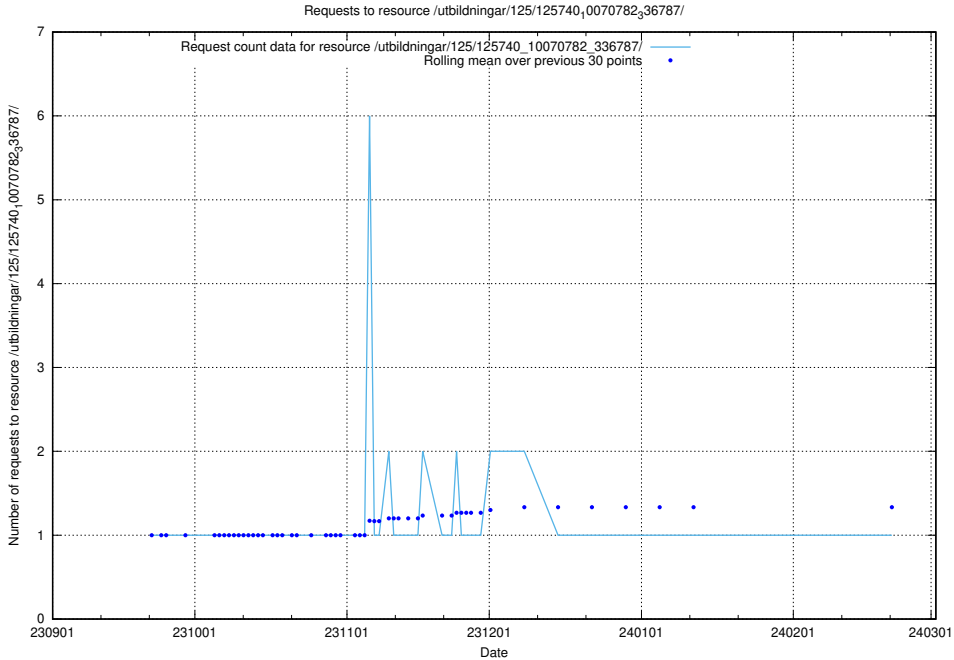

5.4756 Usage of /utbildningar/125/125740_10070782_336787/

Here, we count the number of requests to resource /utbildningar/125/125740_10070782_336787/.