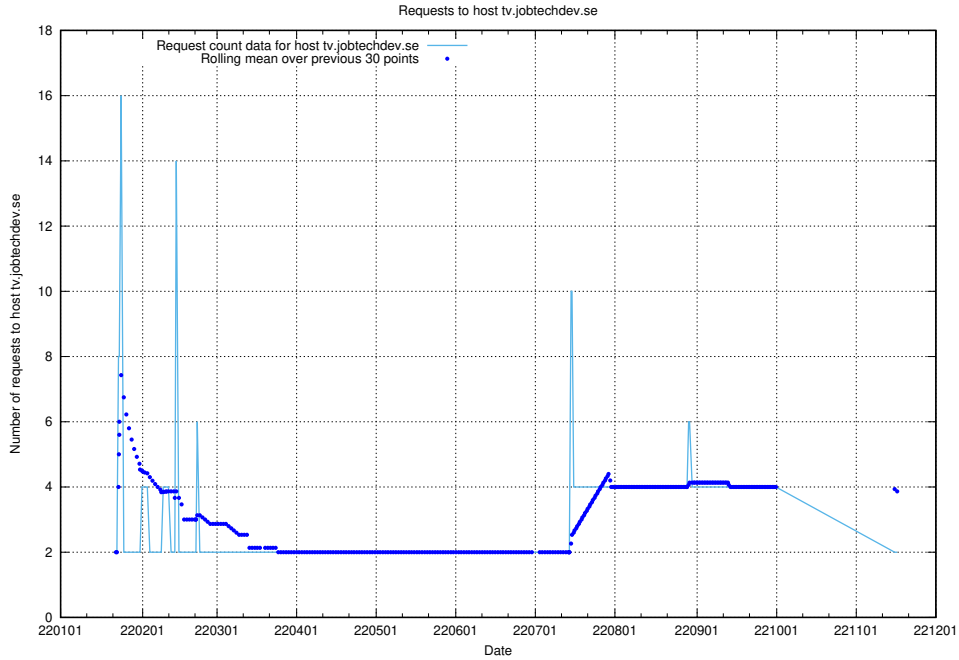

7.586 Usage of tv.jobtechdev.se

Here, we count the number of requests to host tv.jobtechdev.se.