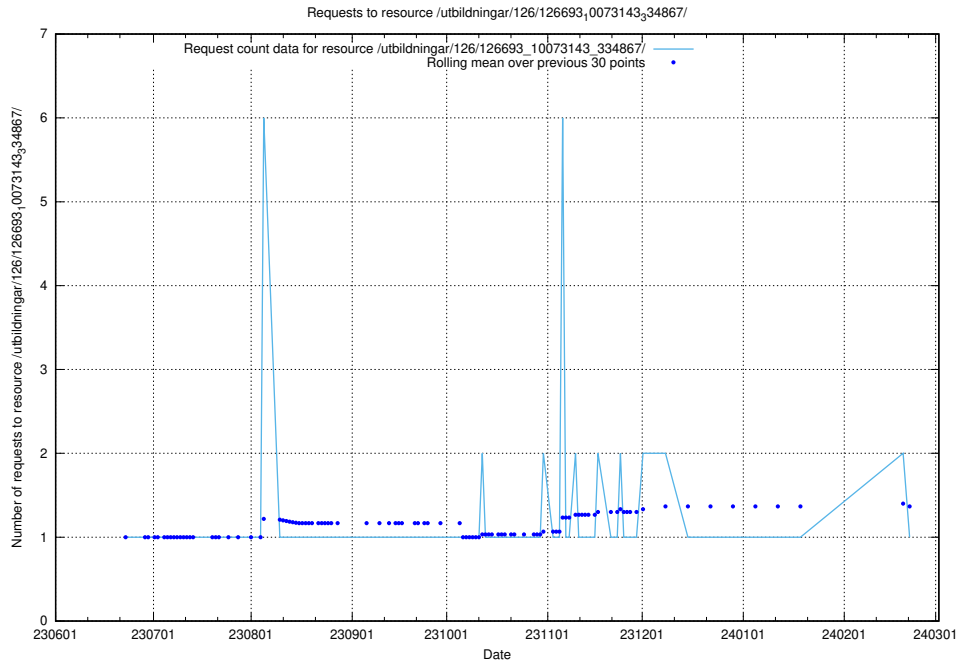

Here, we count the number of requests to resource /utbildningar/126/126693_10073143_334867/events/

5.5896 Usage of /utbildningar/126/126693_10073143_334867/

Here, we count the number of requests to resource /utbildningar/126/126693_10073143_334867/.