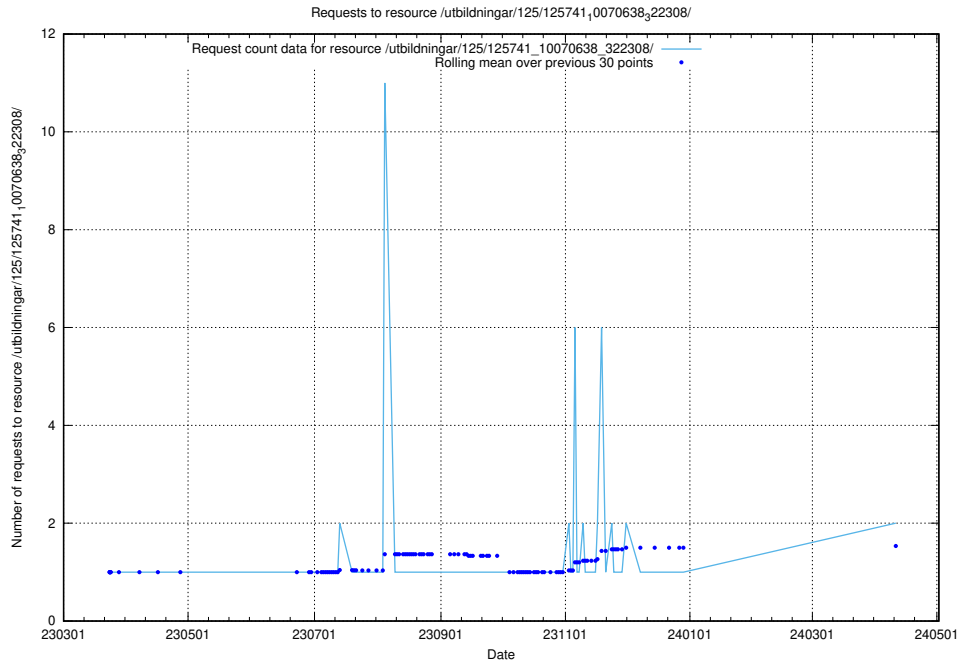

5.412 Usage of /utbildningar/125/125741_10070638_322308/

Here, we count the number of requests to resource /utbildningar/125/125741_10070638_322308/.