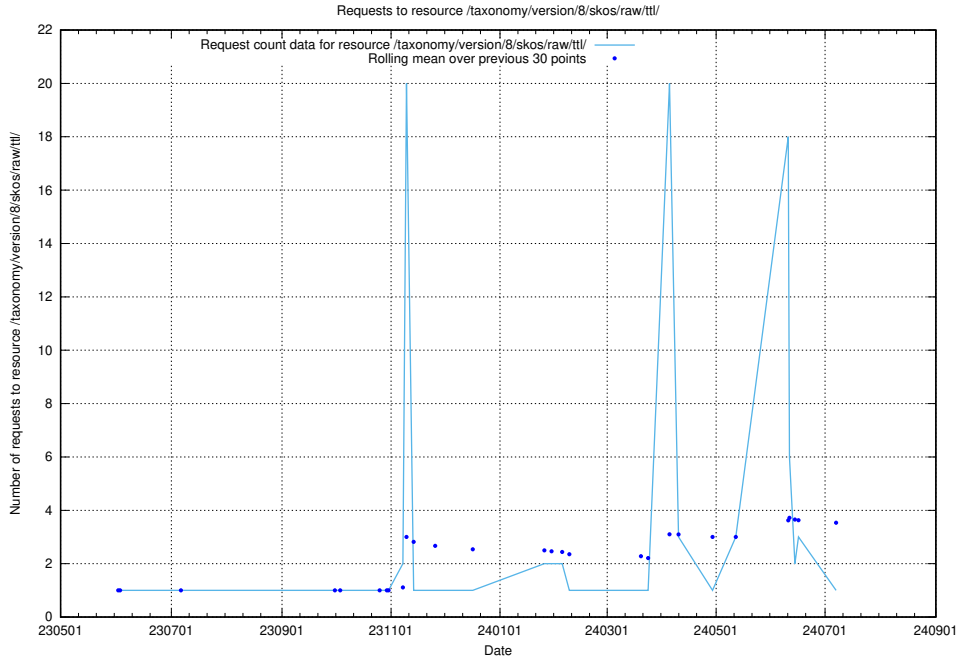

5.6172 Usage of /taxonomy/version/8/skos/raw/ttl/

Here, we count the number of requests to resource /taxonomy/version/8/skos/raw/ttl/.