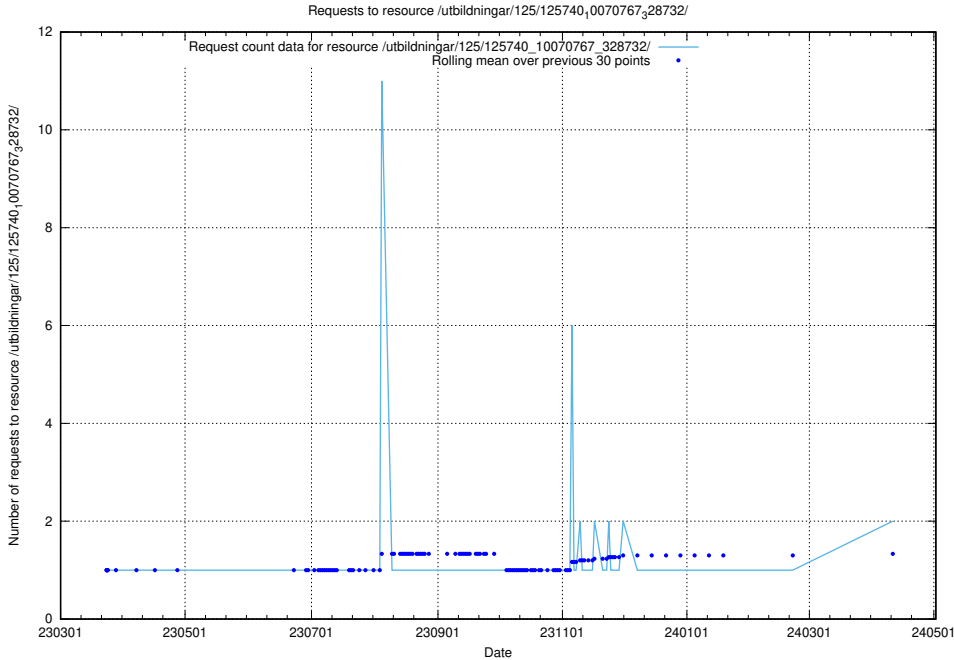

5.414 Usage of /utbildningar/125/125740_10070767_328732/

Here, we count the number of requests to resource /utbildningar/125/125740_10070767_328732/.