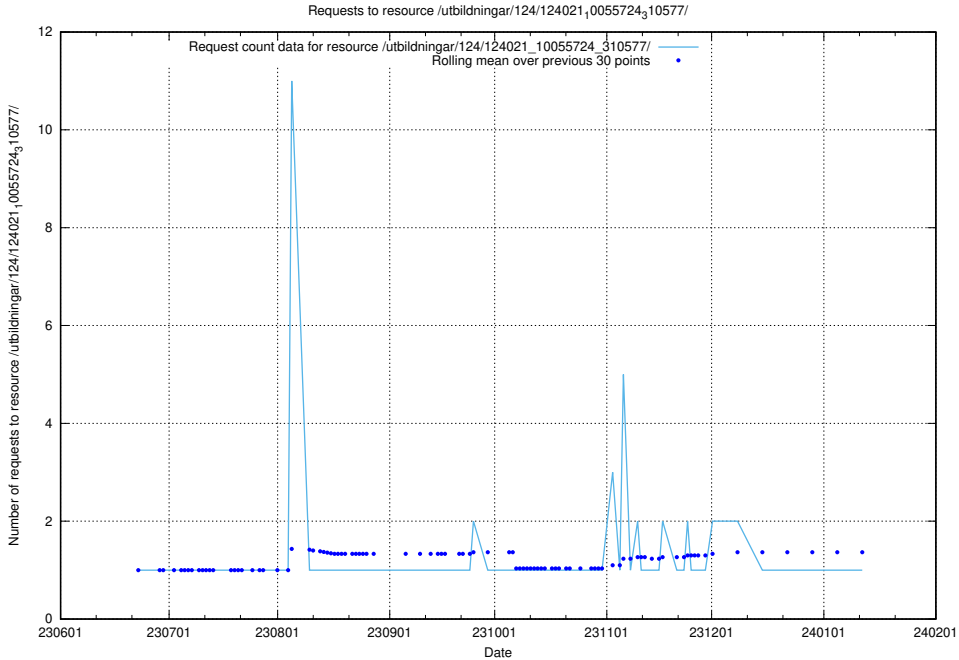

5.6074 Usage of /utbildningar/124/124021_10055724_310577/

Here, we count the number of requests to resource /utbildningar/124/124021_10055724_310577/.