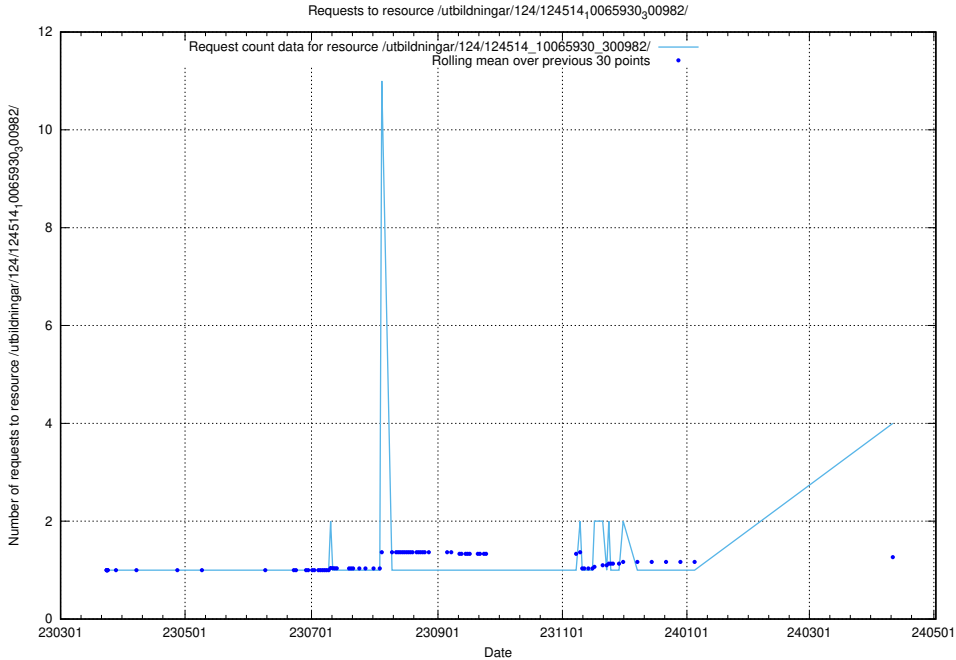

5.159 Usage of /utbildningar/124/124514_10065930_300982/

Here, we count the number of requests to resource /utbildningar/124/124514_10065930_300982/.