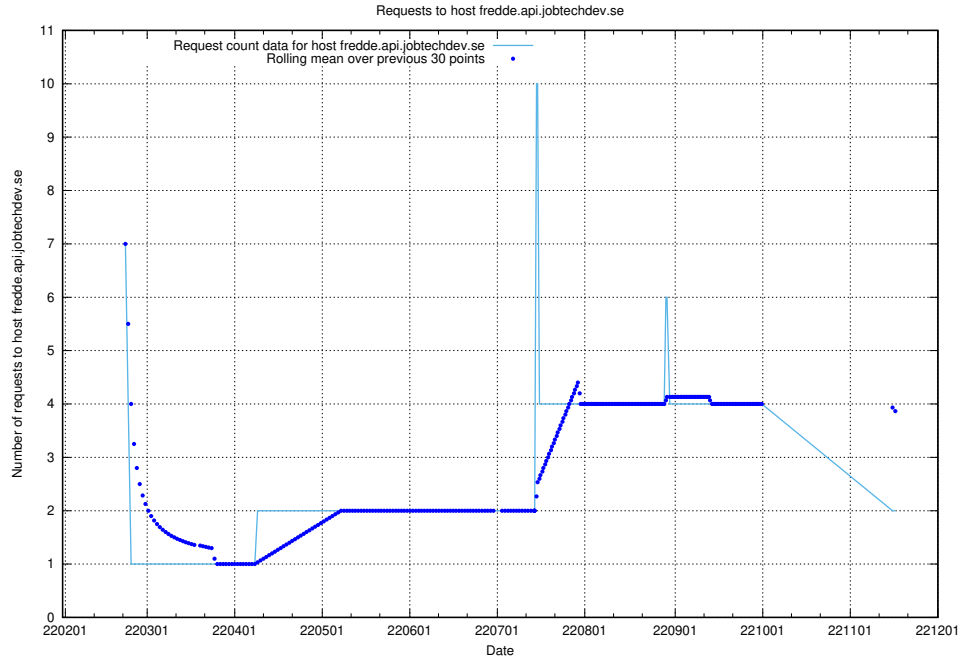

7.523 Usage of fredde.api.jobtechdev.se

Here, we count the number of requests to host fredde.api.jobtechdev.se.