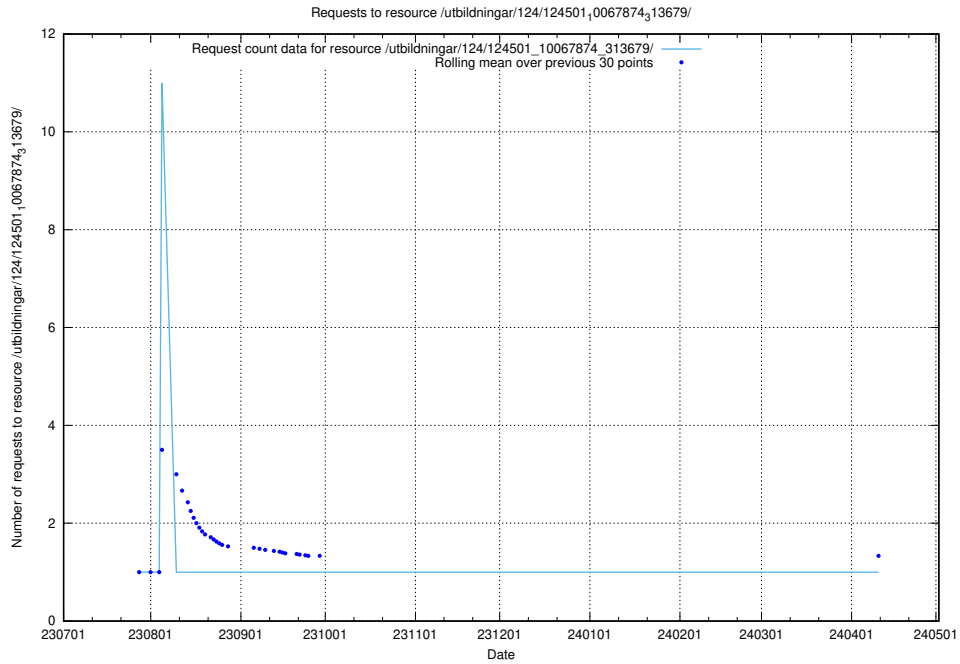

5.5153 Usage of /utbildningar/124/124501_10067874_313679/

Here, we count the number of requests to resource /utbildningar/124/124501_10067874_313679/.