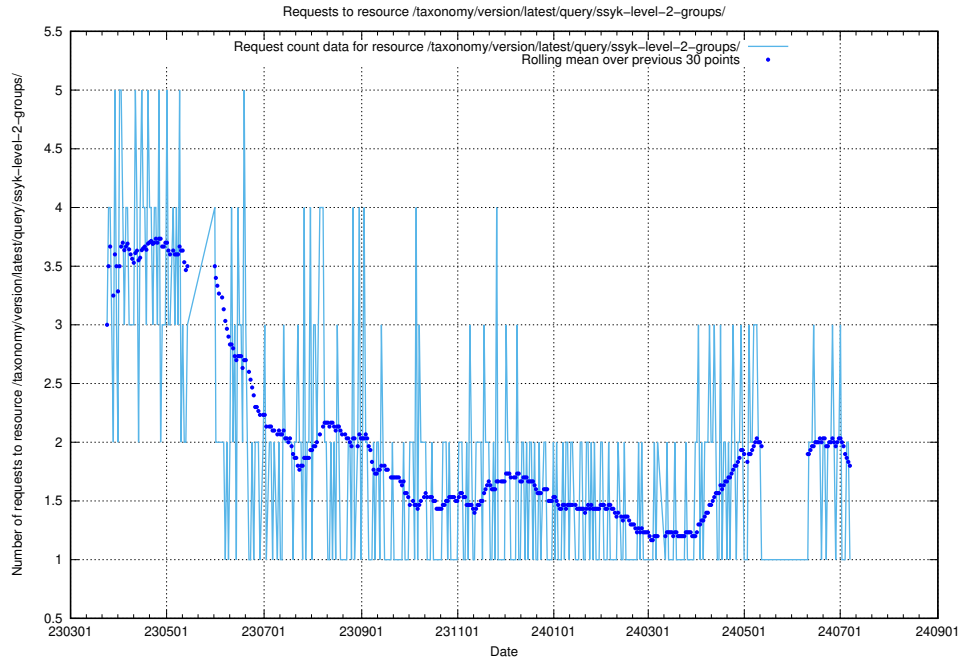

5.6361 Usage of /taxonomy/version/latest/query/ssyk-level-2-groups/

Here, we count the number of requests to resource /taxonomy/version/latest/query/ssyk-level-2-groups/.