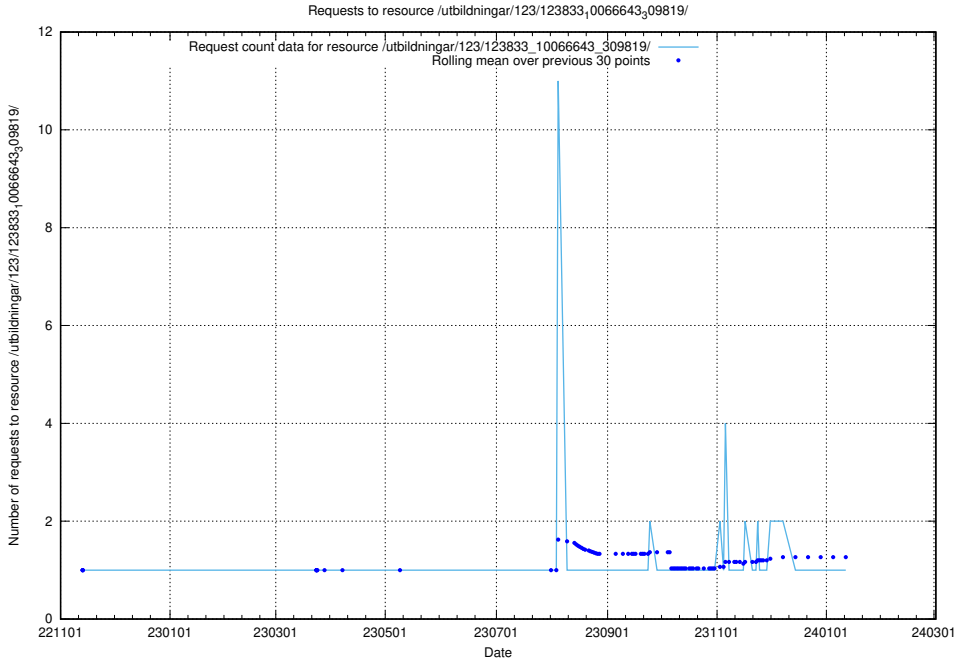

5.6164 Usage of /utbildningar/123/123833_10066643_309819/

Here, we count the number of requests to resource /utbildningar/123/123833_10066643_309819/.