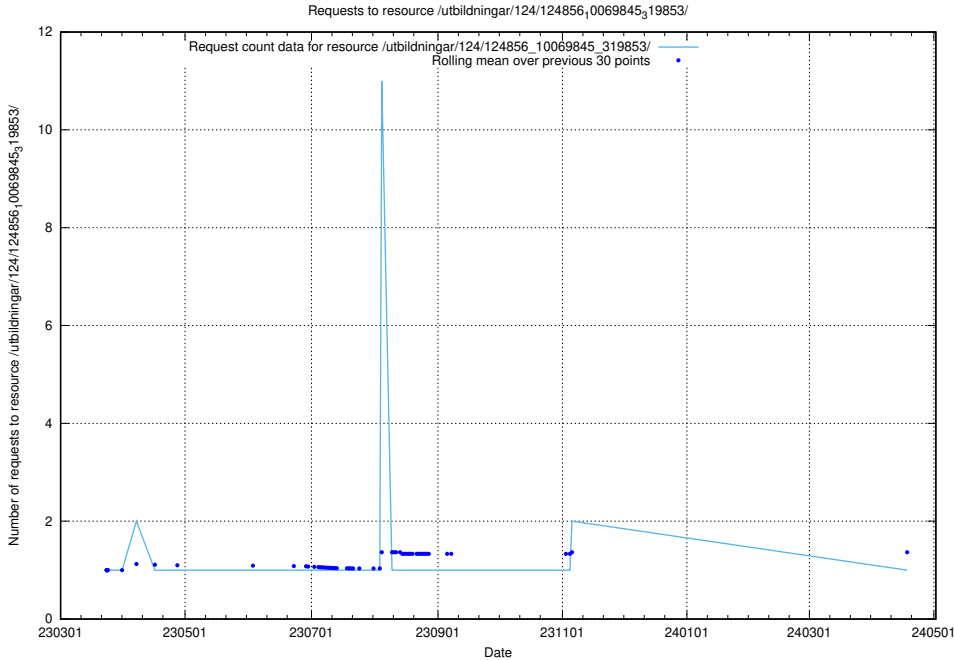

5.1096 Usage of /utbildningar/124/124856_10069845_319853/

Here, we count the number of requests to resource /utbildningar/124/124856_10069845_319853/.