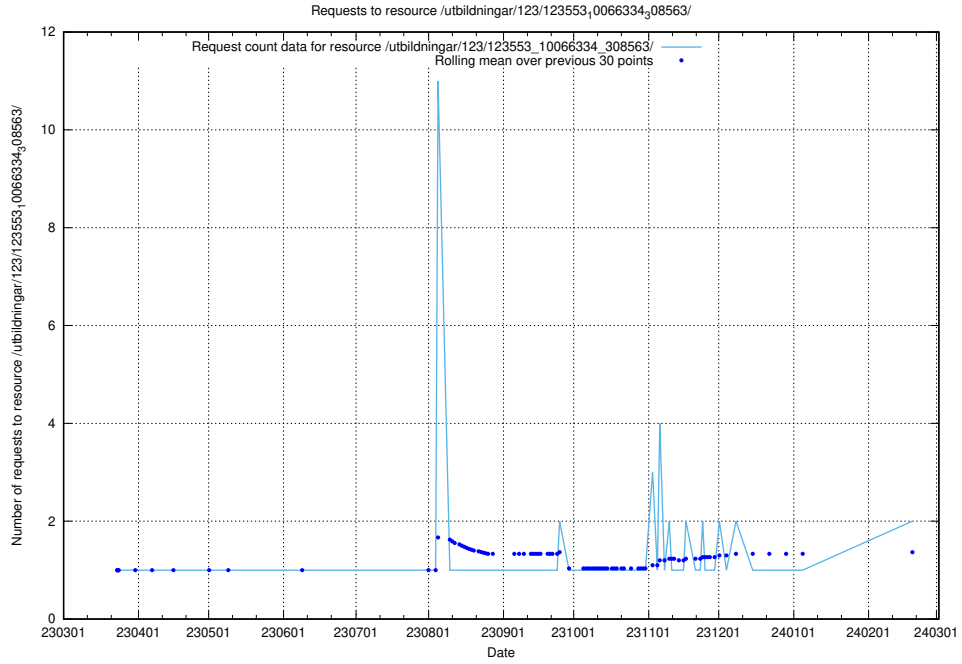

5.666 Usage of /utbildningar/123/123553_10066334_308563/

Here, we count the number of requests to resource /utbildningar/123/123553_10066334_308563/.