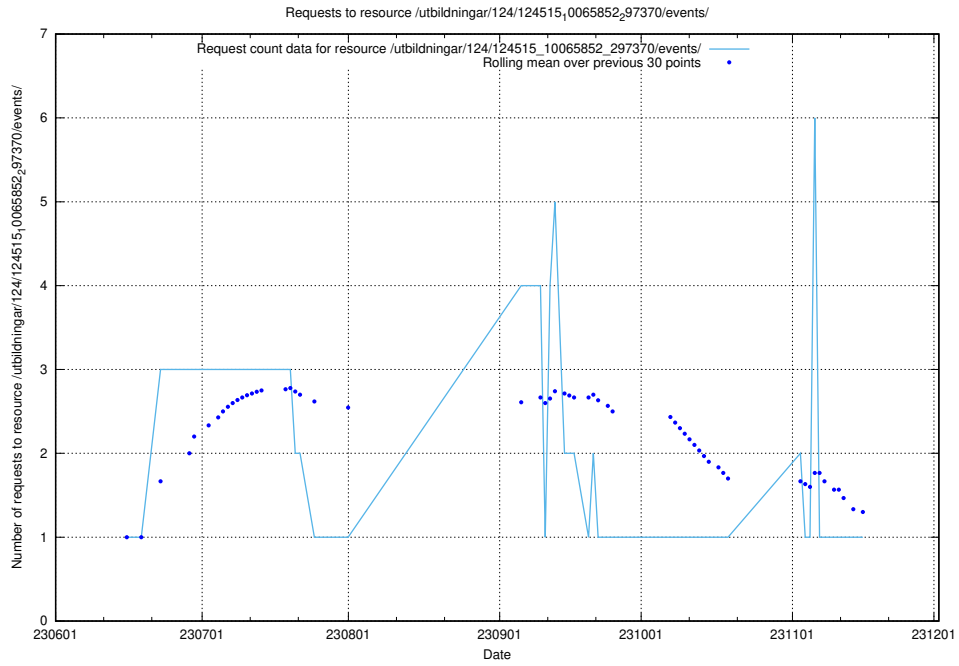

Here, we count the number of requests to resource /utbildningar/124/124521_10065864_333174/.

5.6128 Usage of /utbildningar/124/124515_10065852_297370/events/

Here, we count the number of requests to resource /utbildningar/124/124515_10065852_297370/events/