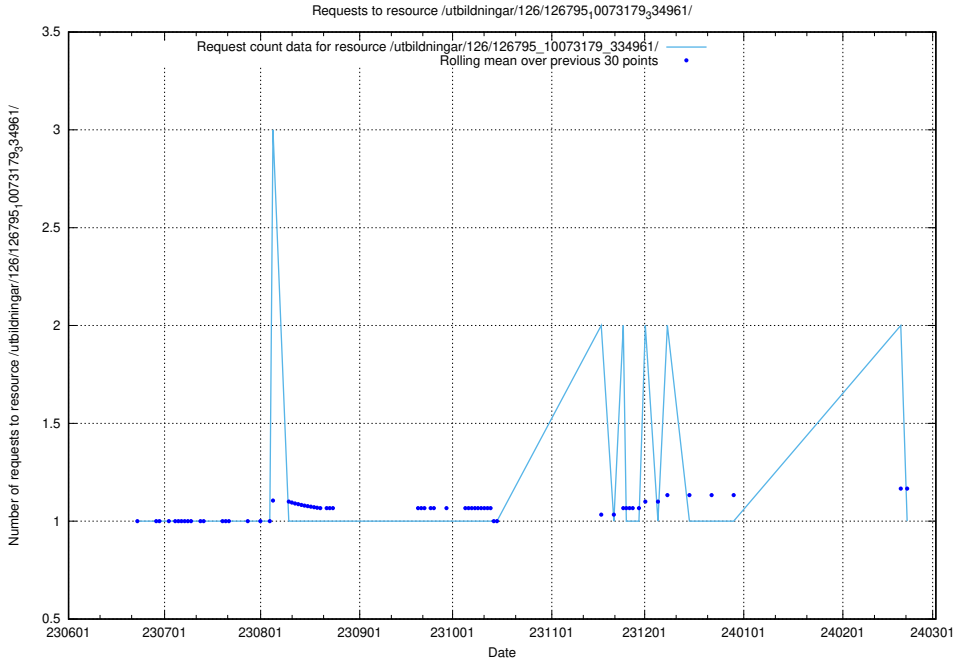

5.5838 Usage of /utbildningar/126/126795_10073179_334961/

Here, we count the number of requests to resource /utbildningar/126/126795_10073179_334961/.

5.5839 Usage of /utbildningar/126/126795_10073163_334944/events/