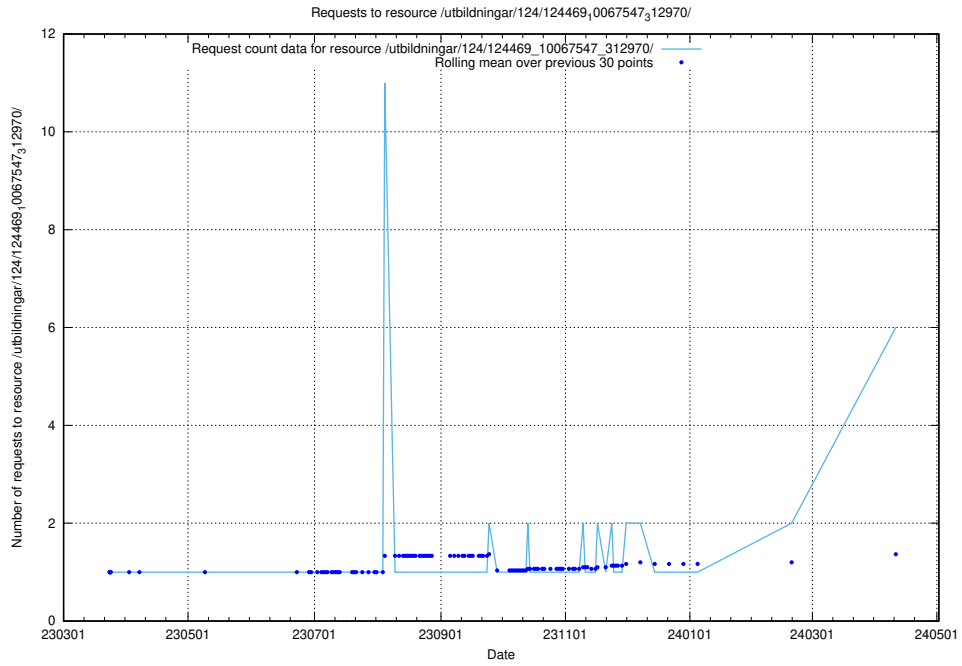

5.45 Usage of /utbildningar/124/124469_10067547_312970/

Here, we count the number of requests to resource /utbildningar/124/124469_10067547_312970/.