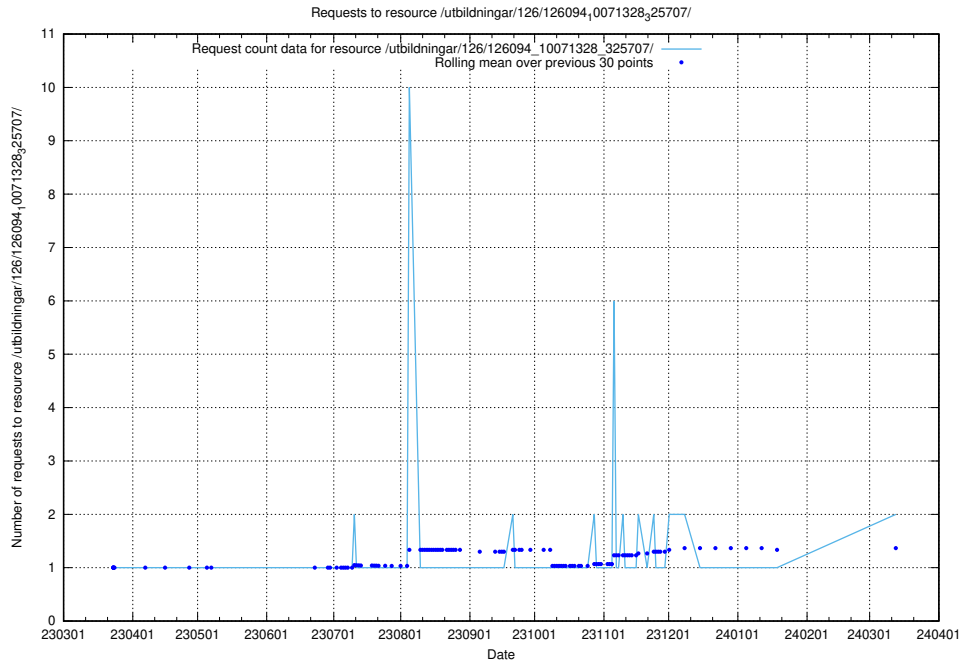

5.866 Usage of /utbildningar/126/126094_10071328_325707/

Here, we count the number of requests to resource /utbildningar/126/126094_10071328_325707/.