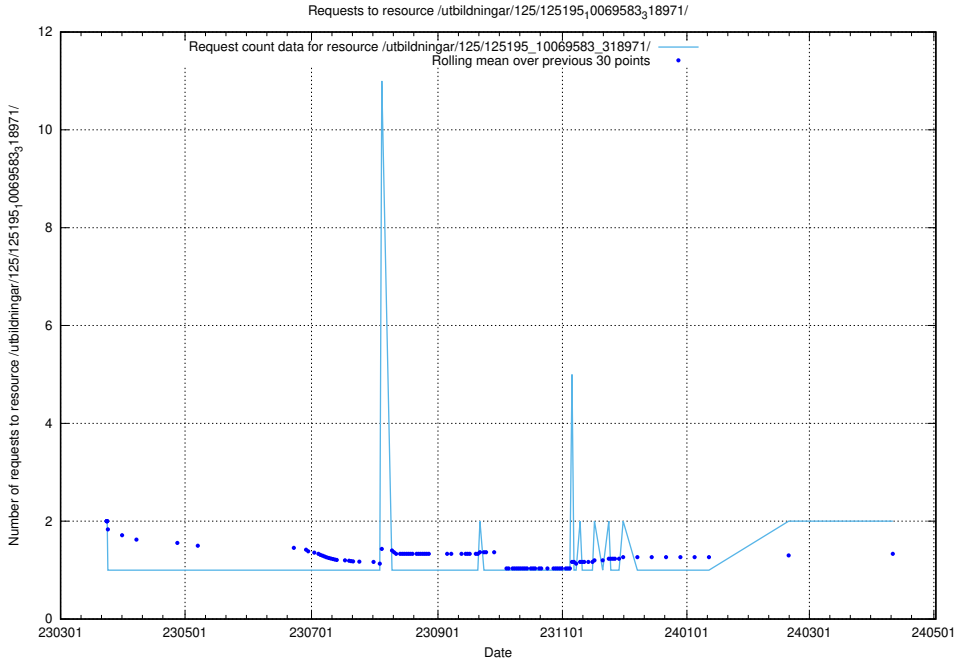

5.853 Usage of /utbildningar/125/125195_10069583_318971/

Here, we count the number of requests to resource /utbildningar/125/125195_10069583_318971/.