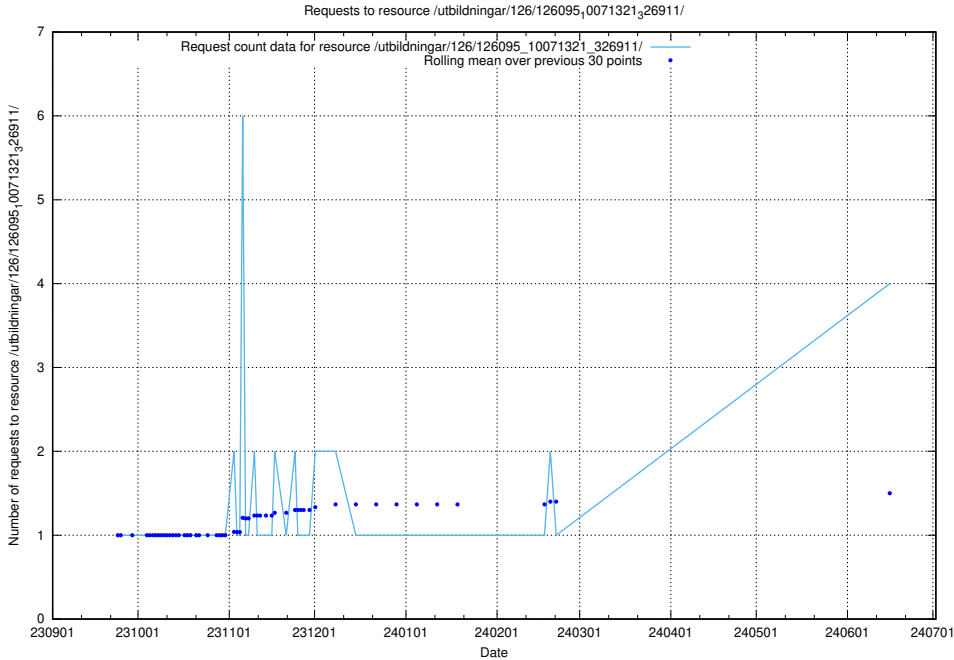

5.196 Usage of /utbildningar/126/126095_10071321_326911/

Here, we count the number of requests to resource /utbildningar/126/126095_10071321_326911/.