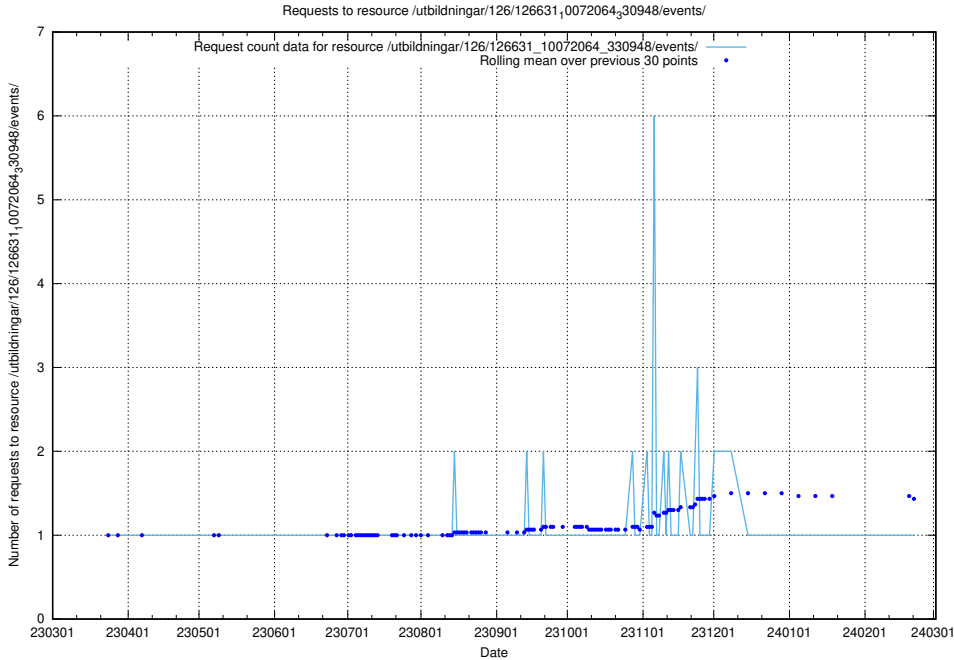

5.6489 Usage of /utbildningar/126/126631_10072064_330948/events/

Here, we count the number of requests to resource /utbildningar/126/126631_10072064_330948/events/