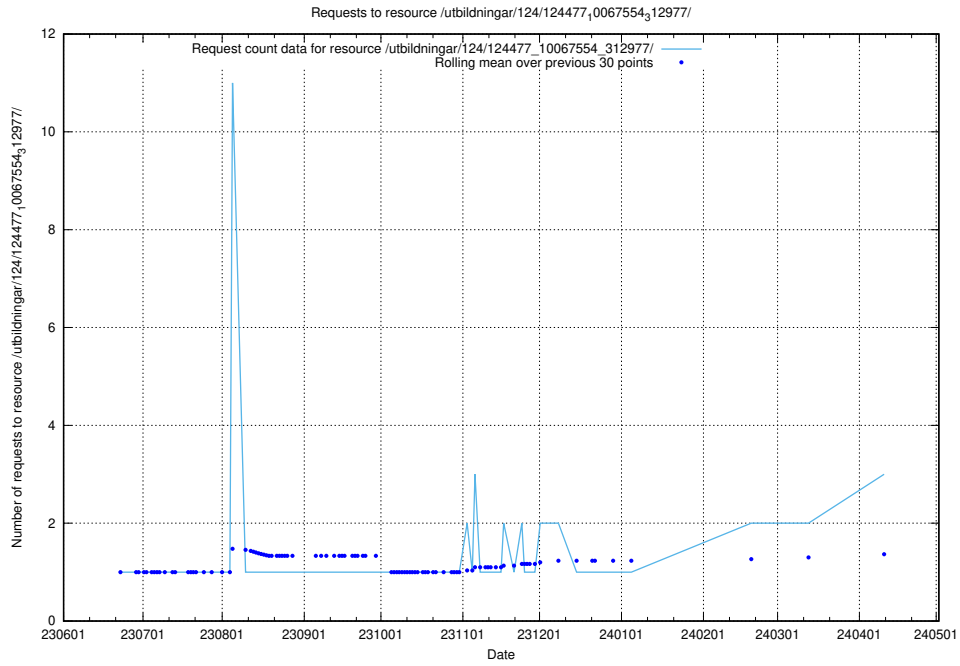

5.371 Usage of /utbildningar/124/124477_10067554_312977/

Here, we count the number of requests to resource /utbildningar/124/124477_10067554_312977/.