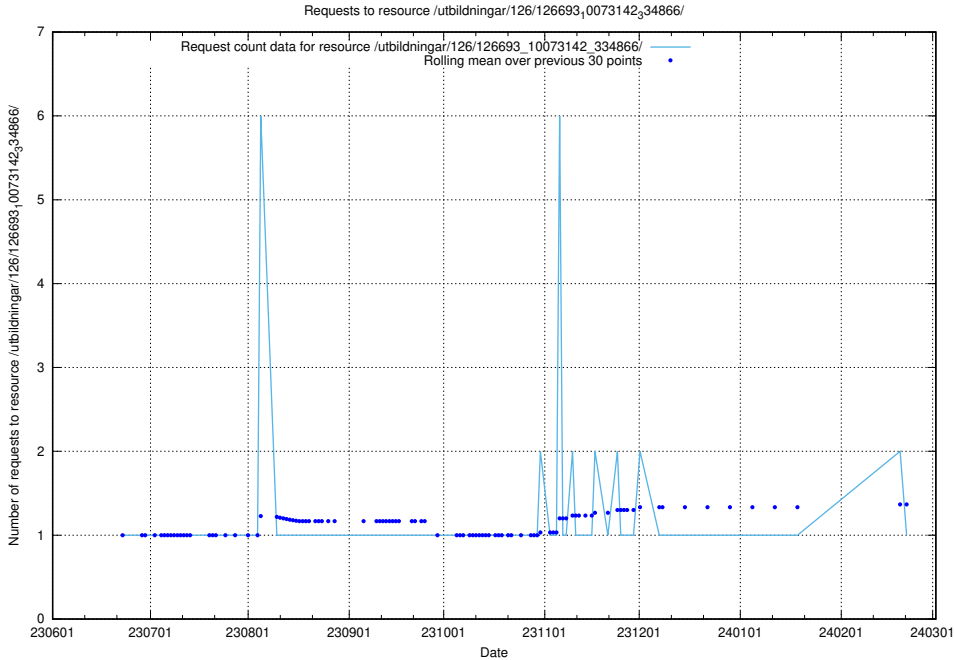

5.5898 Usage of /utbildningar/126/126693_10073142_334866/

Here, we count the number of requests to resource /utbildningar/126/126693_10073142_334866/.