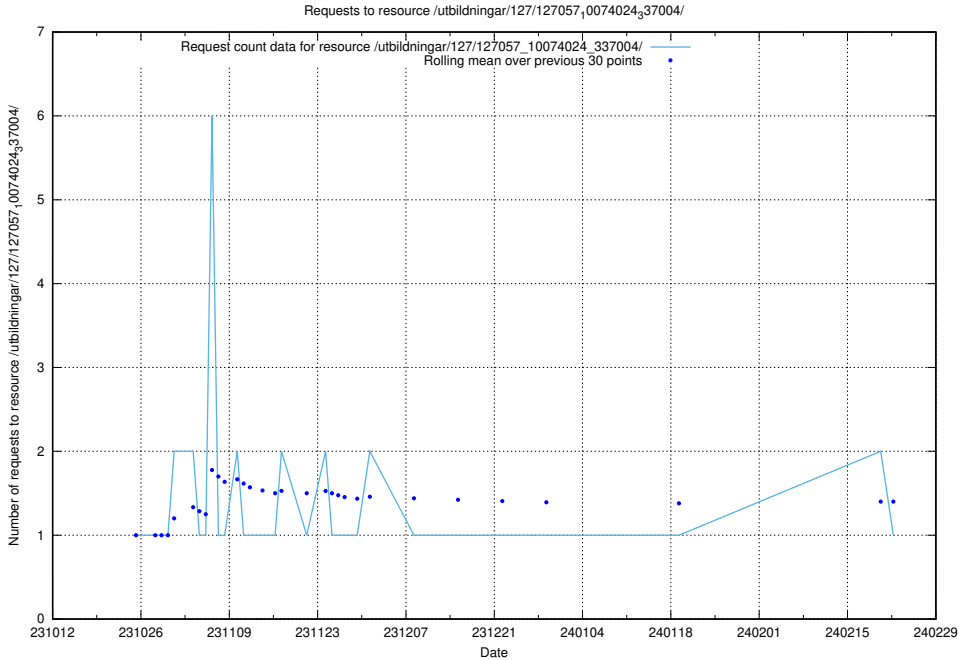

5.4463 Usage of /utbildningar/127/127057_10074024_337004/

Here, we count the number of requests to resource /utbildningar/127/127057_10074024_337004/.