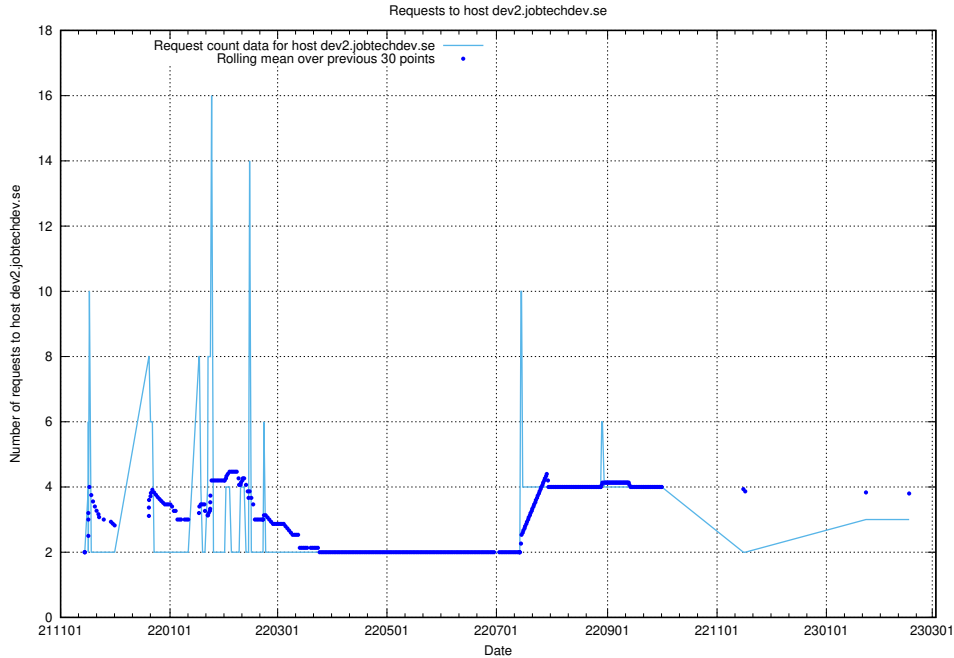

7.168 Usage of dev2.jobtechdev.se

Here, we count the number of requests to host dev2.jobtechdev.se.