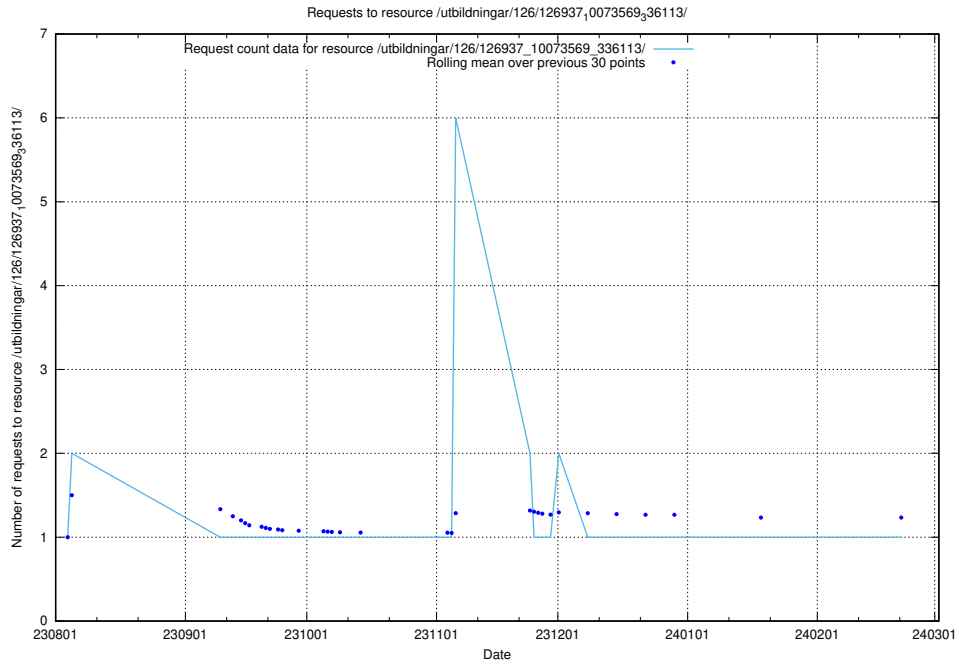

5.5111 Usage of /utbildningar/126/126937_10073569_336113/

Here, we count the number of requests to resource /utbildningar/126/126937_10073569_336113/.