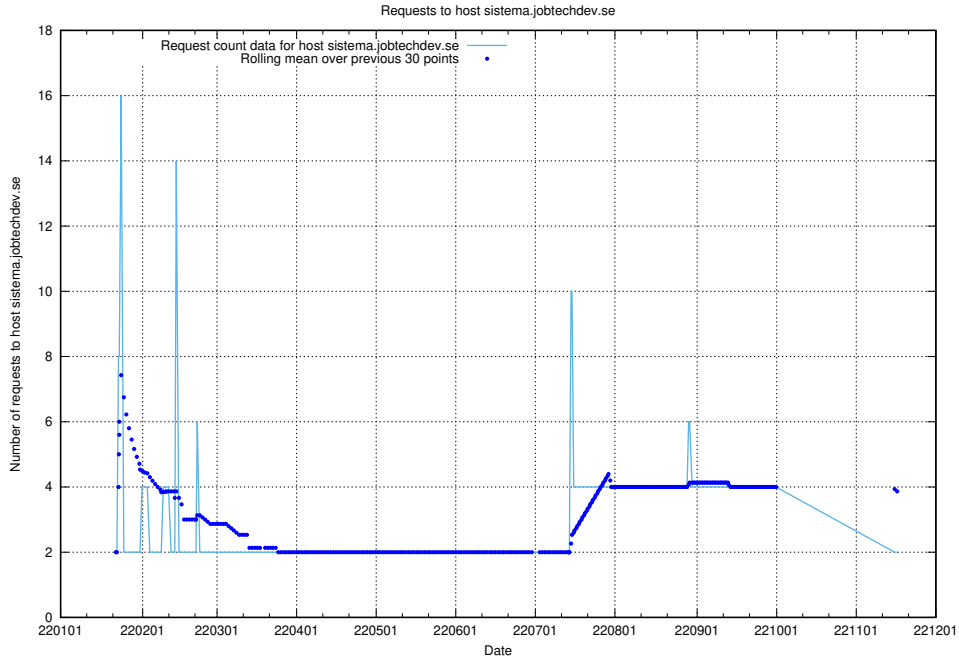

Here, we count the number of requests to host sms.jobtechdev.se.

7.589 Usage of sistema.jobtechdev.se

Here, we count the number of requests to host sistema.jobtechdev.se.

7.590 Usage of shopify.jobtechdev.se