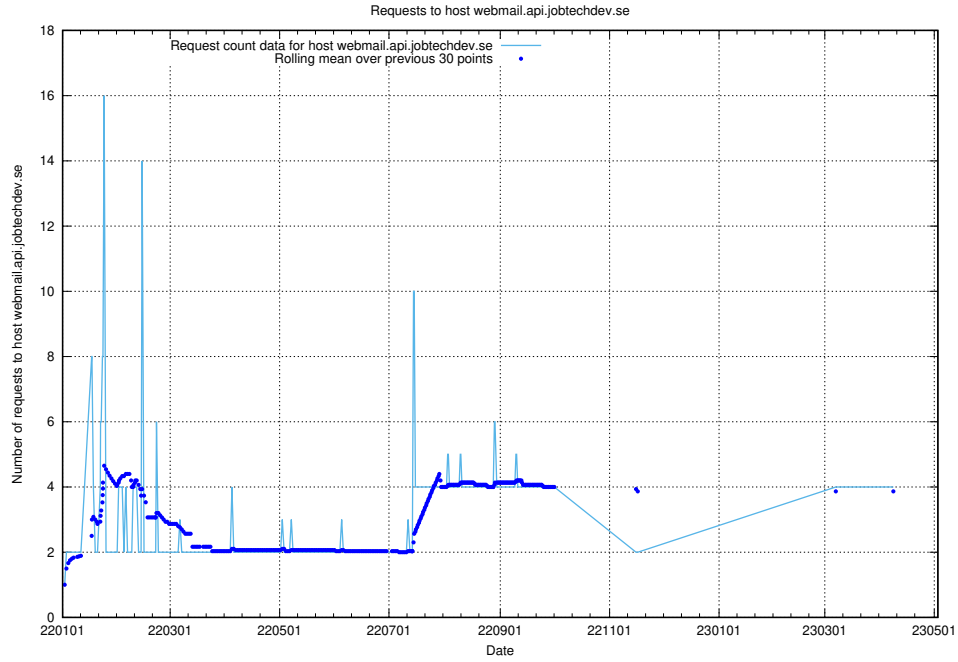

7.116 Usage of webmail.api.jobtechdev.se

Here, we count the number of requests to host webmail.api.jobtechdev.se.