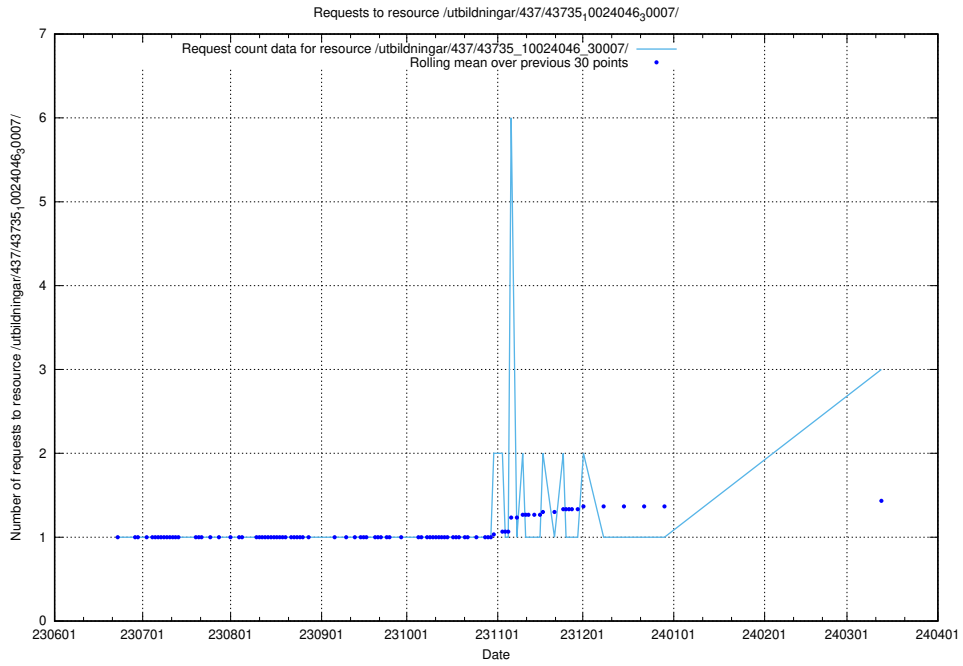

5.355 Usage of /utbildningar/437/43735_10024046_30007/

Here, we count the number of requests to resource /utbildningar/437/43735_10024046_30007/.