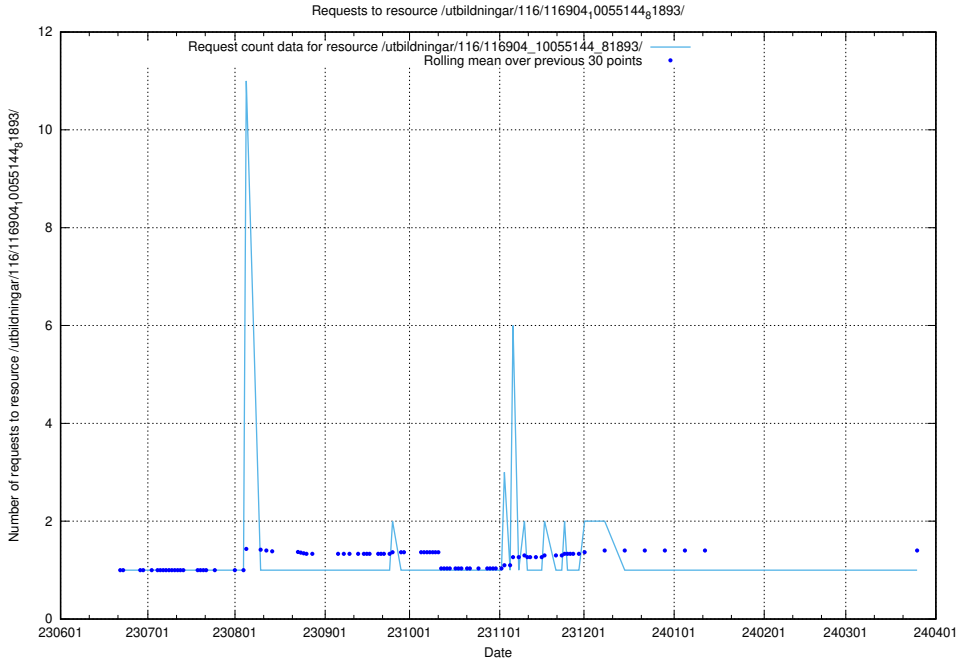

5.6094 Usage of /utbildningar/116/116904_10055144_81893/

Here, we count the number of requests to resource /utbildningar/116/116904_10055144_81893/.