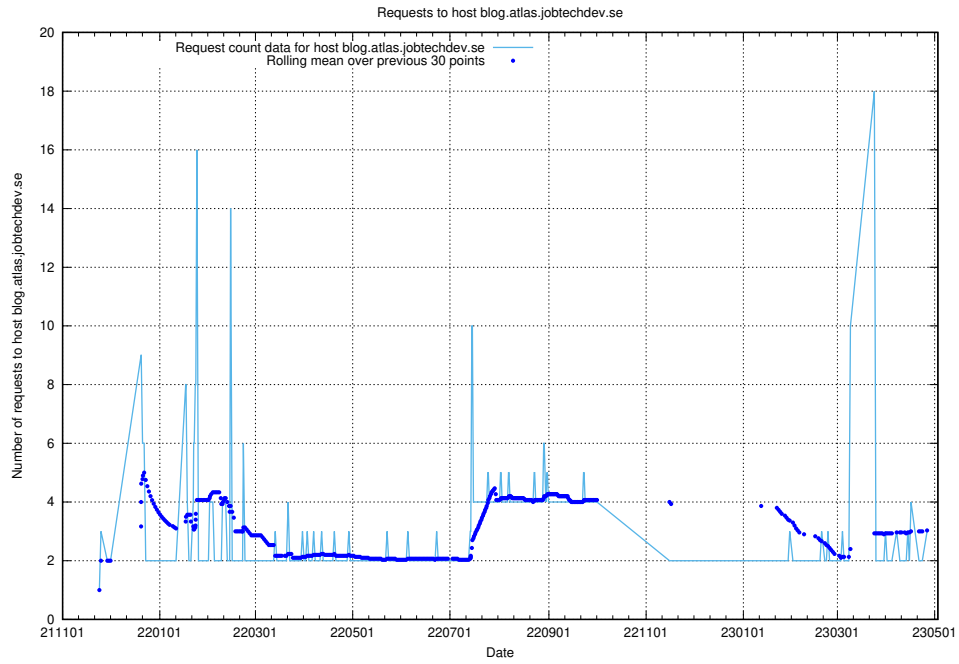

7.214 Usage of `blog.atlas.jobtechdev.se`

Here, we count the number of requests to host `blog.atlas.jobtechdev.se`.