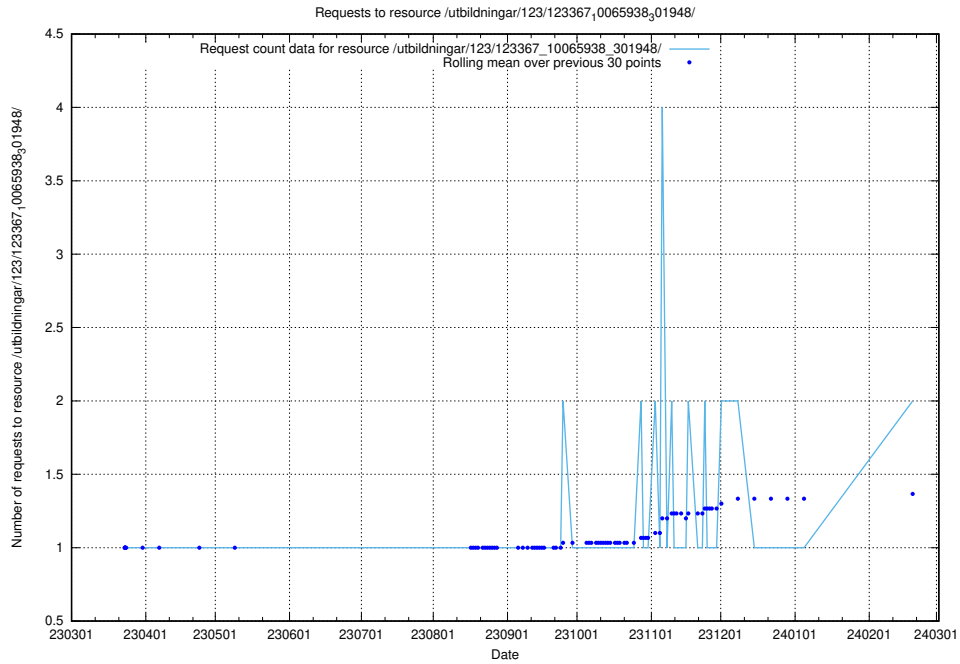

5.681 Usage of /utbildningar/123/123367_10065938_301948/

Here, we count the number of requests to resource /utbildningar/123/123367_10065938_301948/.