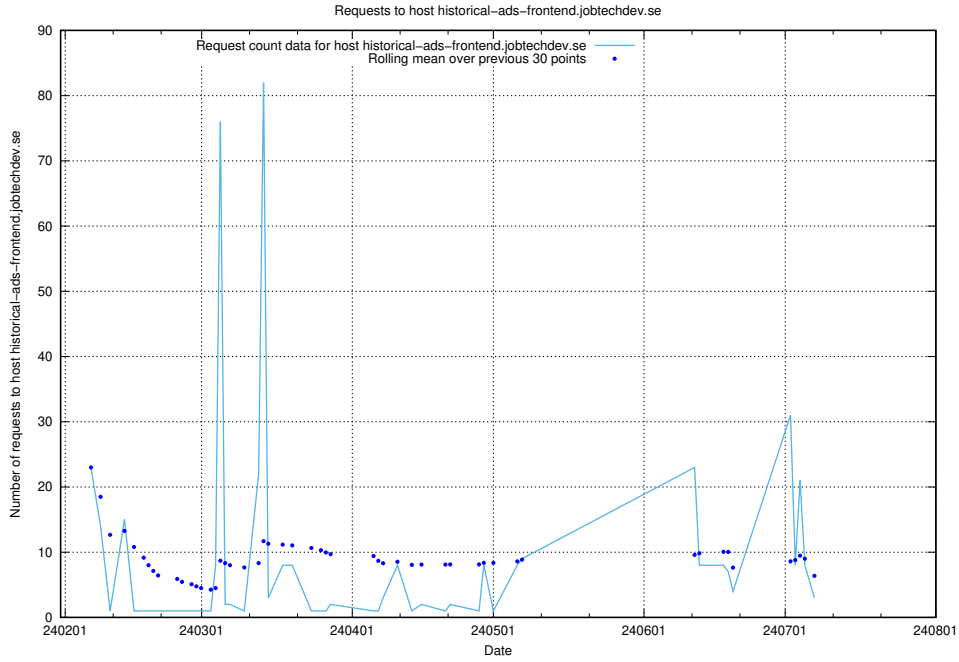

7.242 Usage of historical-ads-frontend.jobtechdev.se

Here, we count the number of requests to host historical-ads-frontend.jobtechdev.se.