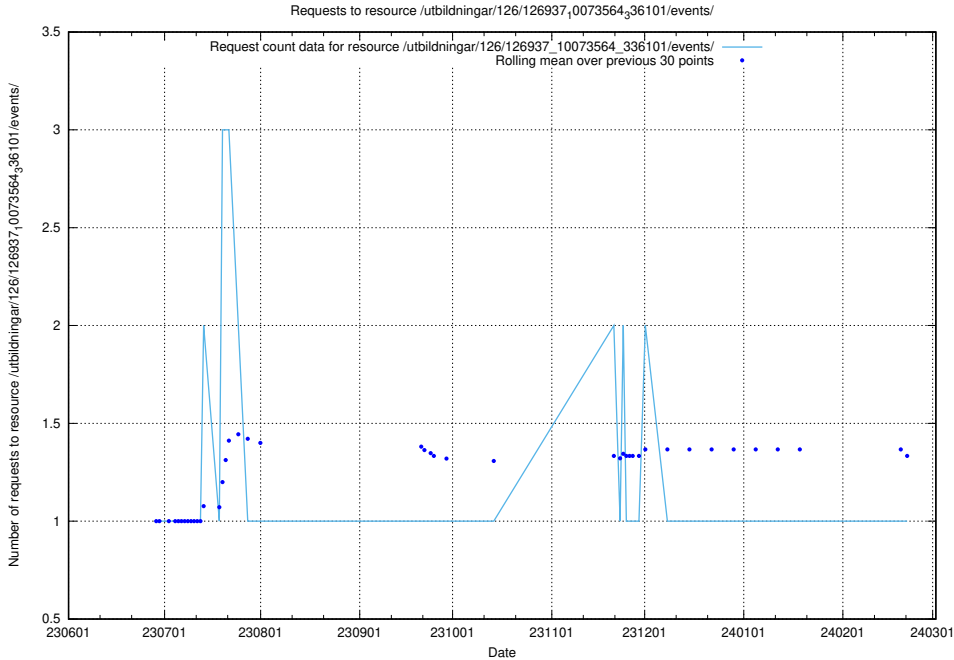

5.5692 Usage of /utbildningar/126/126937_10073564_336101/events/

Here, we count the number of requests to resource /utbildningar/126/126937_10073564_336101/events/