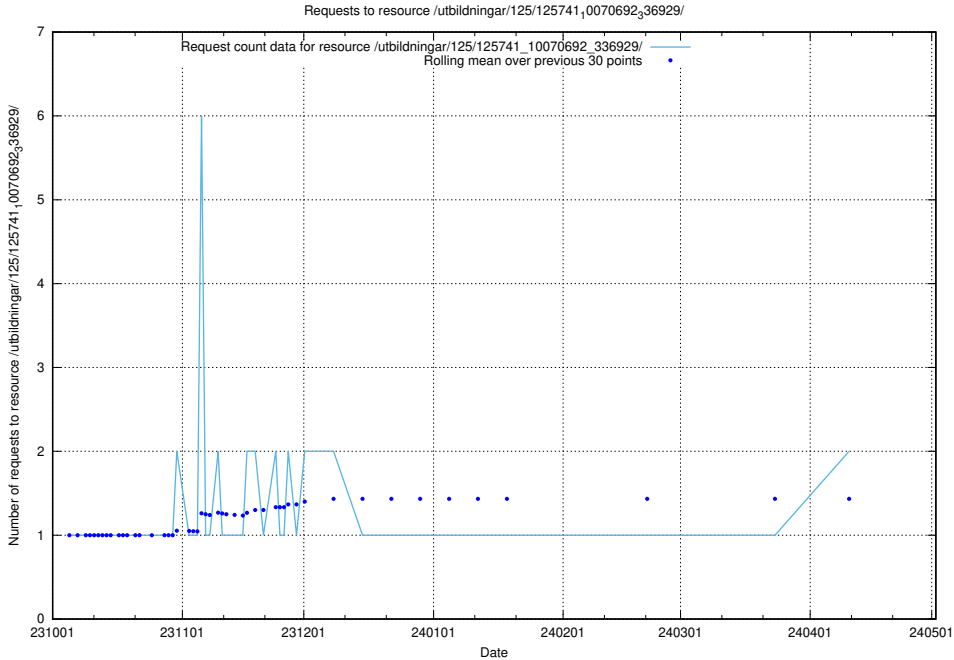

5.658 Usage of /utbildningar/125/125741_10070692_336929/

Here, we count the number of requests to resource /utbildningar/125/125741_10070692_336929/.