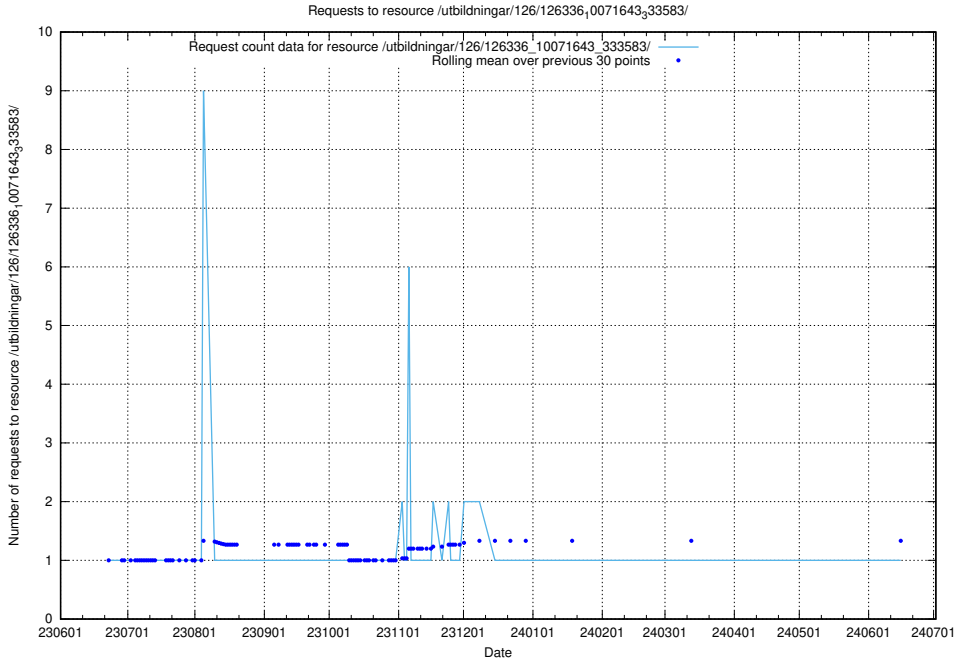

5.5921 Usage of /utbildningar/126/126336_10071643_333583/

Here, we count the number of requests to resource /utbildningar/126/126336_10071643_333583/.