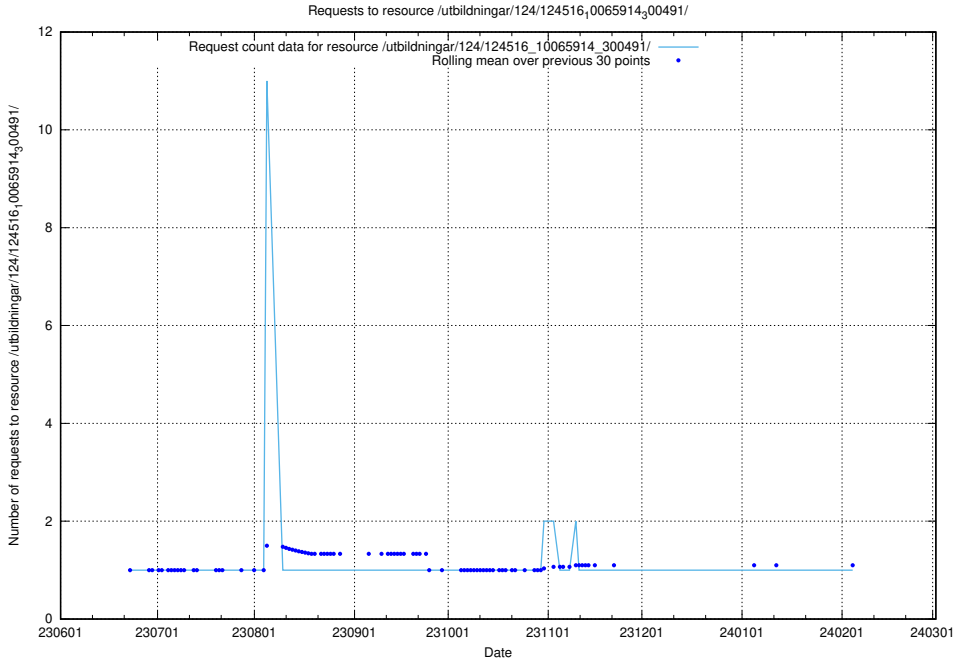

5.6019 Usage of /utbildningar/124/124516_10065914_300491/

Here, we count the number of requests to resource /utbildningar/124/124516_10065914_300491/.