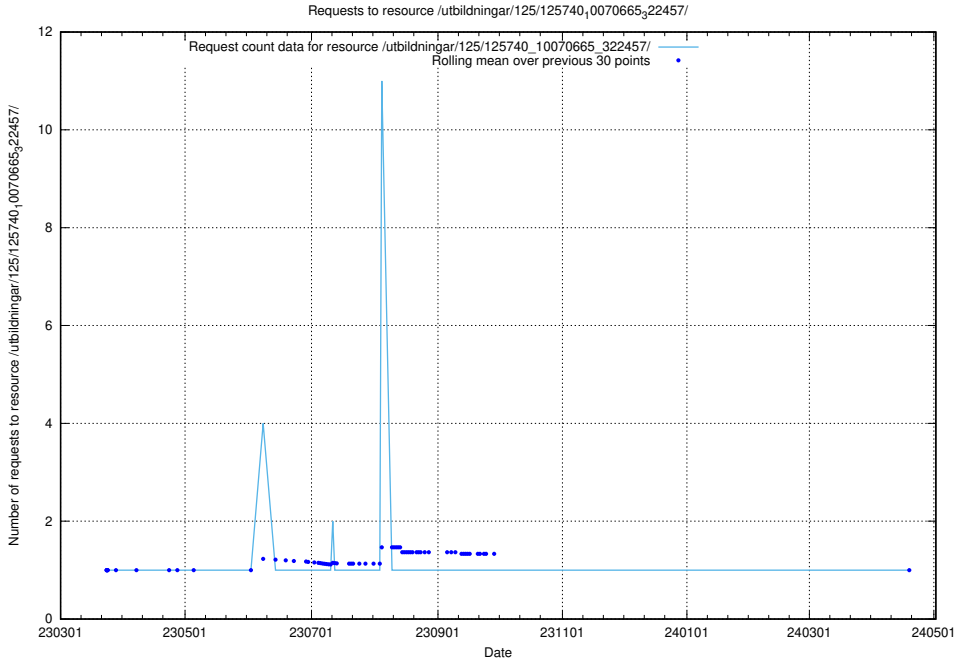

5.921 Usage of /utbildningar/125/125740_10070665_322457/

Here, we count the number of requests to resource /utbildningar/125/125740_10070665_322457/.