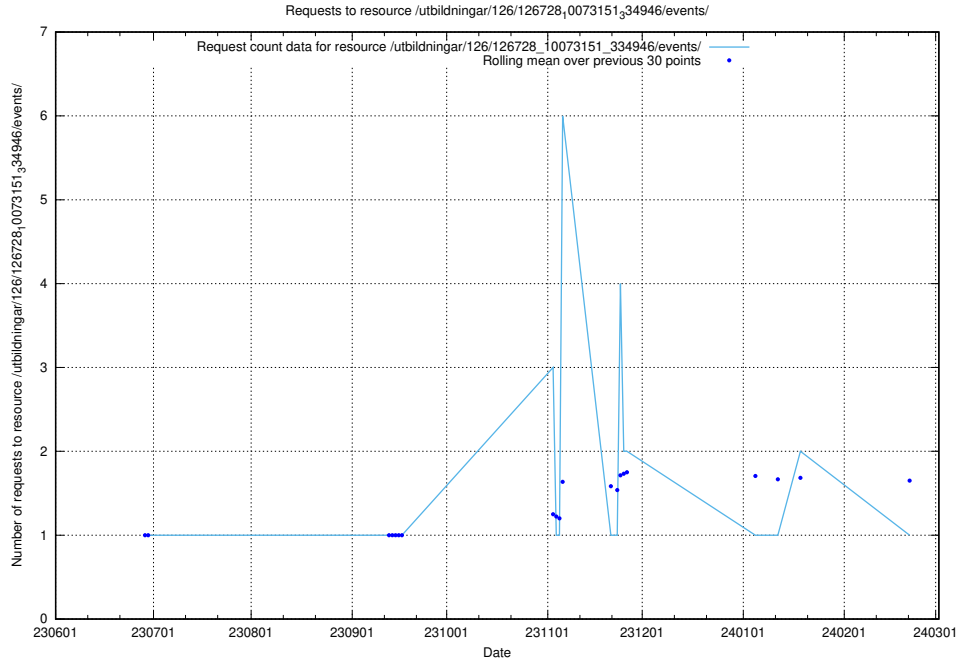

5.5703 Usage of /utbildningar/126/126728_10073151_334946/events/

Here, we count the number of requests to resource /utbildningar/126/126728_10073151_334946/events/