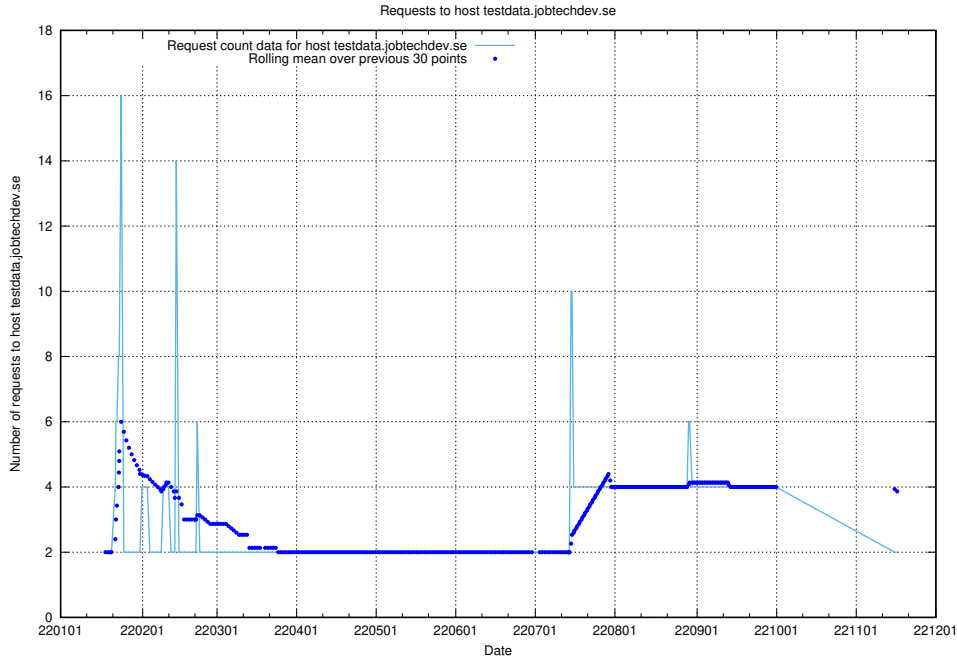

7.275 Usage of testdata.jobtechdev.se

Here, we count the number of requests to host testdata.jobtechdev.se.