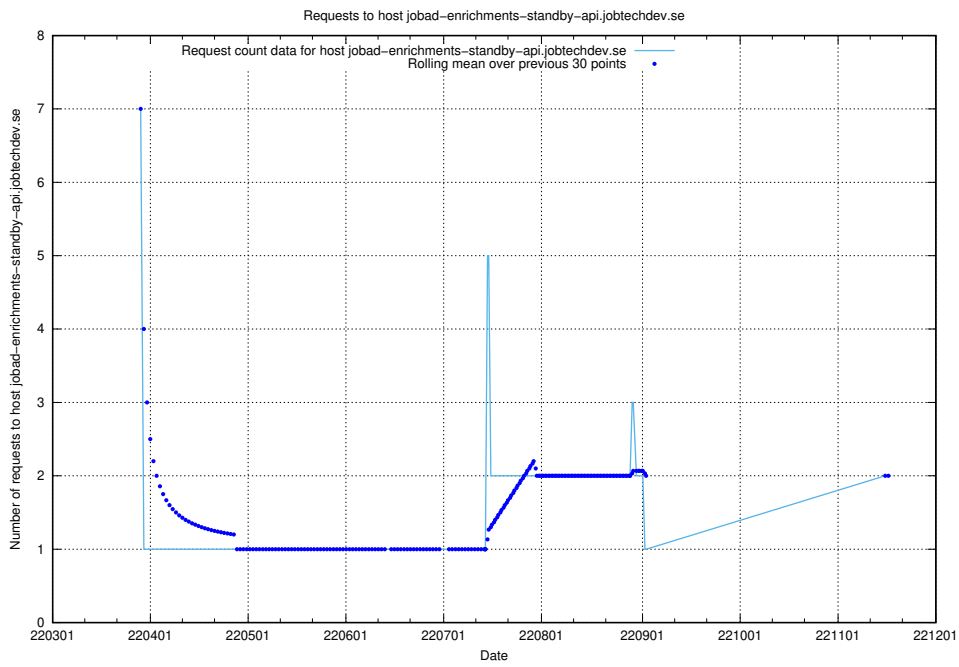

7.489 Usage of jobad-enrichments-standby-api.jobtechdev.se

Here, we count the number of requests to host jobad-enrichments-standby-api.jobtechdev.se.