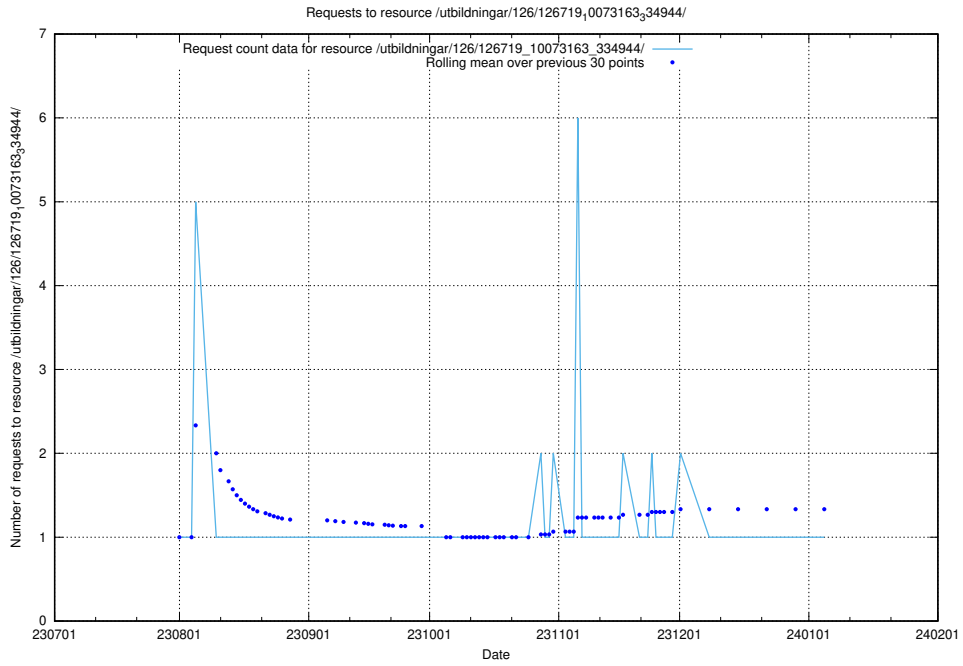

5.5137 Usage of /utbildningar/126/126719_10073163_334944/

Here, we count the number of requests to resource /utbildningar/126/126719_10073163_334944/.