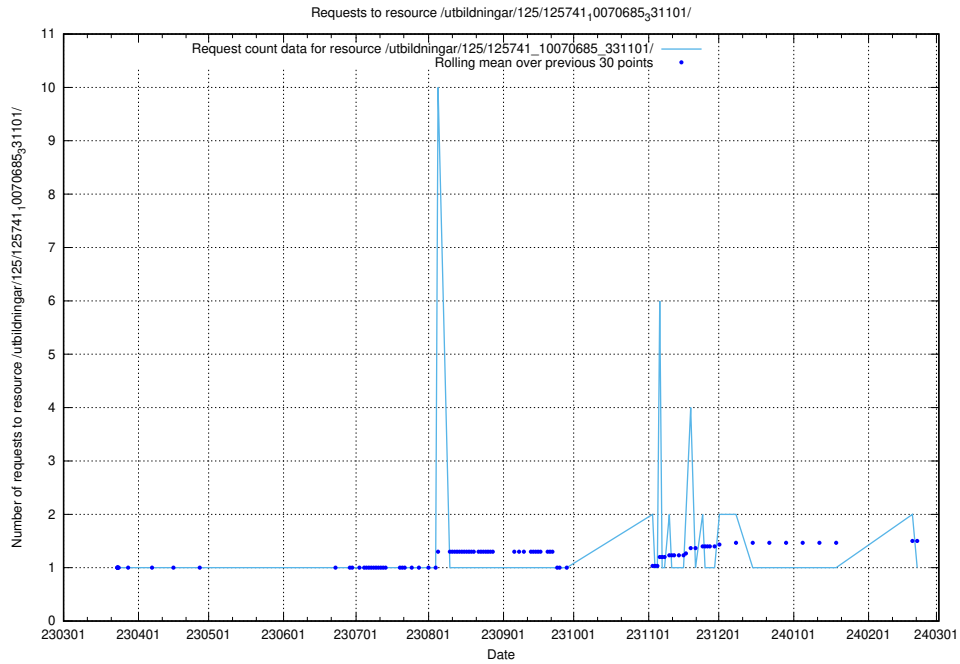

5.6762 Usage of /utbildningar/125/125741_10070685_331101/

Here, we count the number of requests to resource /utbildningar/125/125741_10070685_331101/.