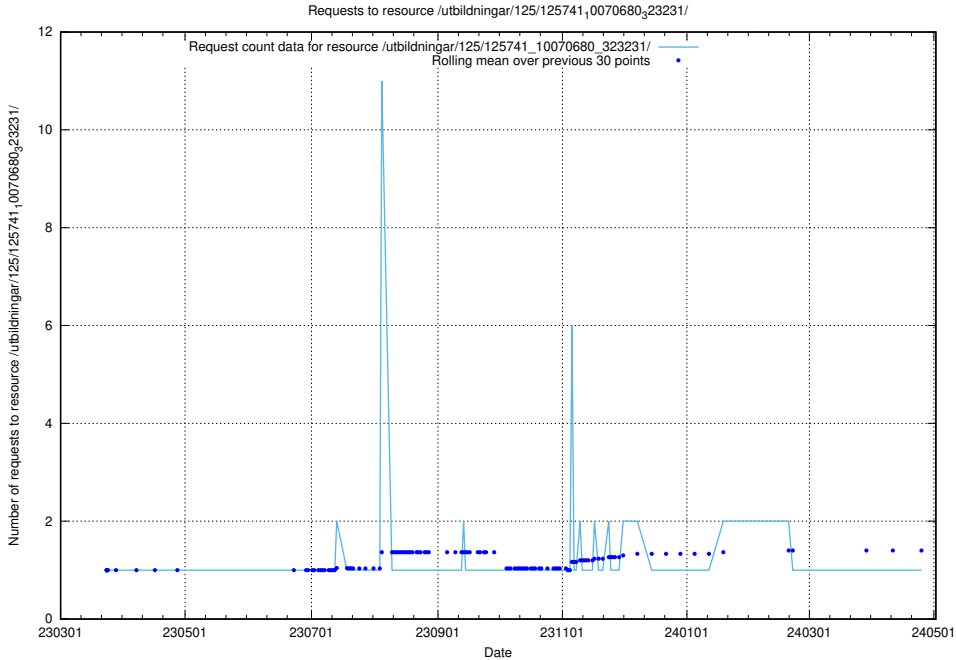

5.6763 Usage of /utbildningar/125/125741_10070680_323231/

Here, we count the number of requests to resource /utbildningar/125/125741_10070680_323231/.