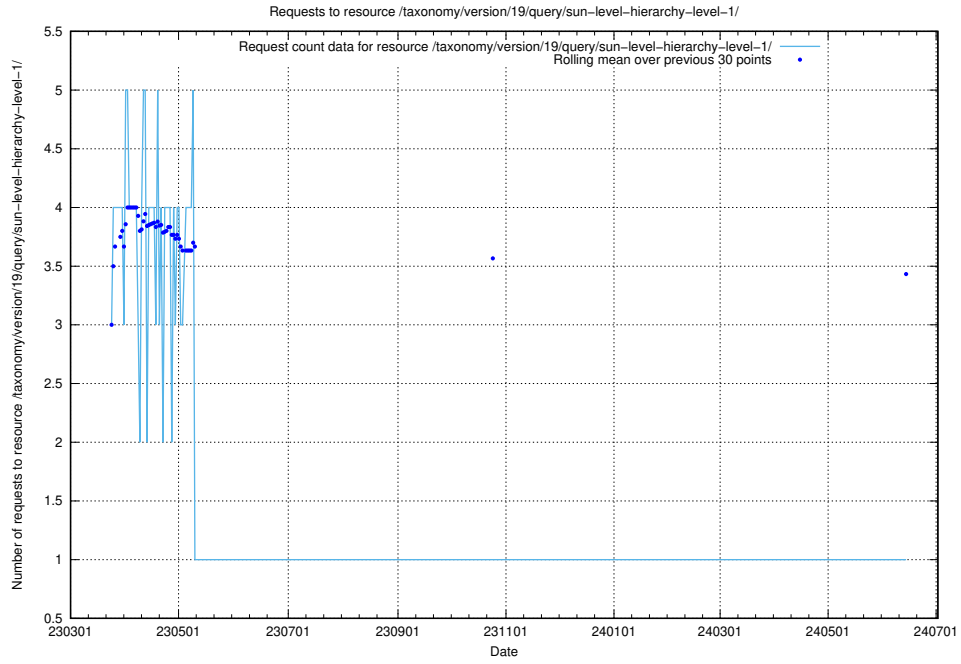

5.6401 Usage of /taxonomy/version/19/query/sun-level-hierarchy-level-1/

Here, we count the number of requests to resource /taxonomy/version/19/query/sun-level-hierarchy-level-1/.