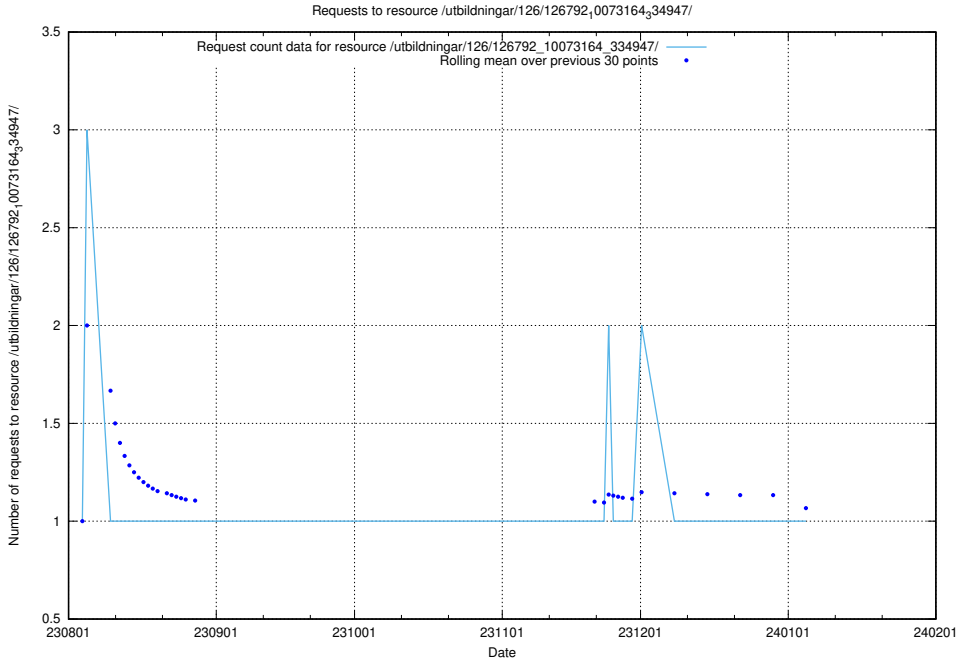

5.5115 Usage of /utbildningar/126/126792_10073164_334947/

Here, we count the number of requests to resource /utbildningar/126/126792_10073164_334947/.