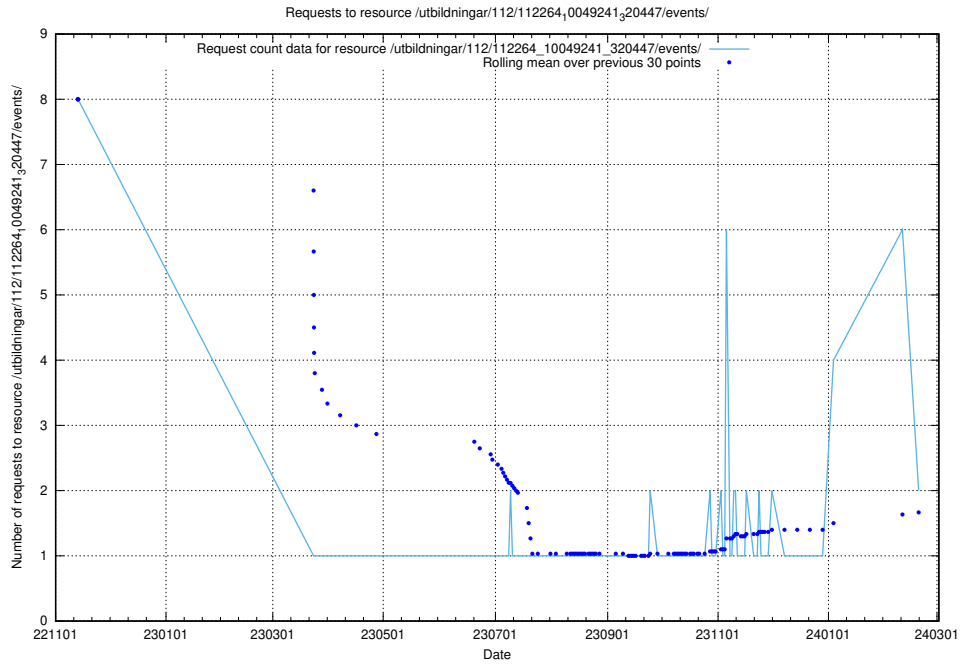

5.789 Usage of /utbildningar/112/112264_10049241_320447/events/

Here, we count the number of requests to resource /utbildningar/112/112264_10049241_320447/events/