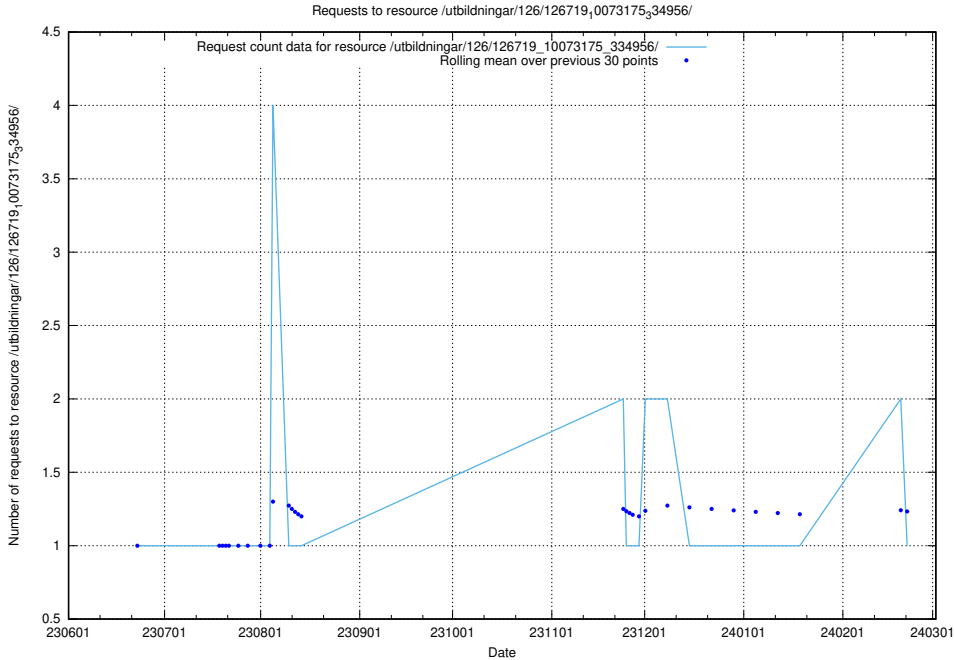

5.5864 Usage of /utbildningar/126/126719_10073175_334956/

Here, we count the number of requests to resource /utbildningar/126/126719_10073175_334956/.