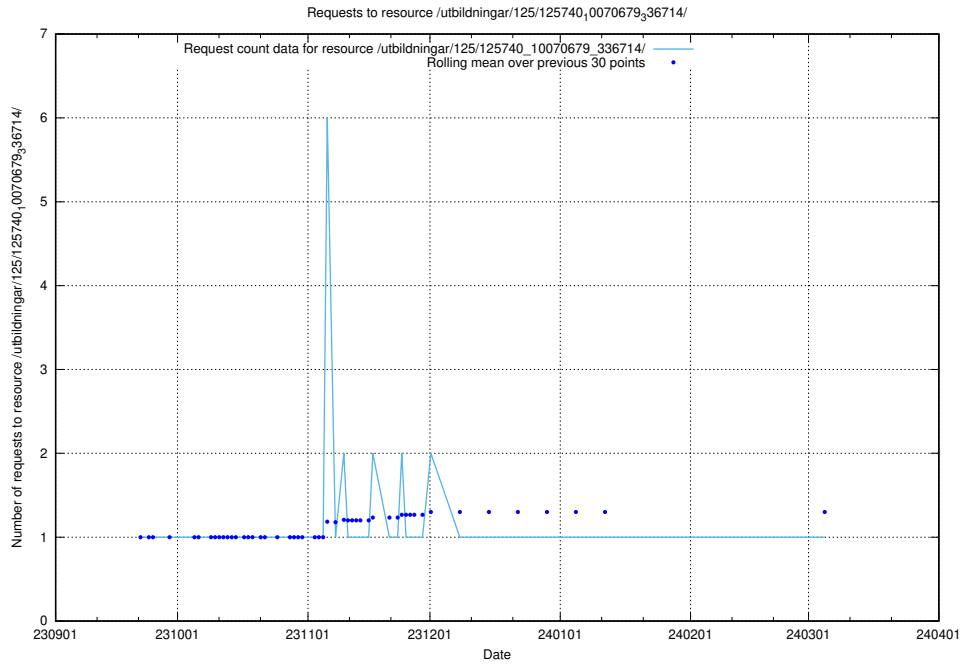

5.4758 Usage of /utbildningar/125/125740_10070679_336714/

Here, we count the number of requests to resource /utbildningar/125/125740_10070679_336714/.