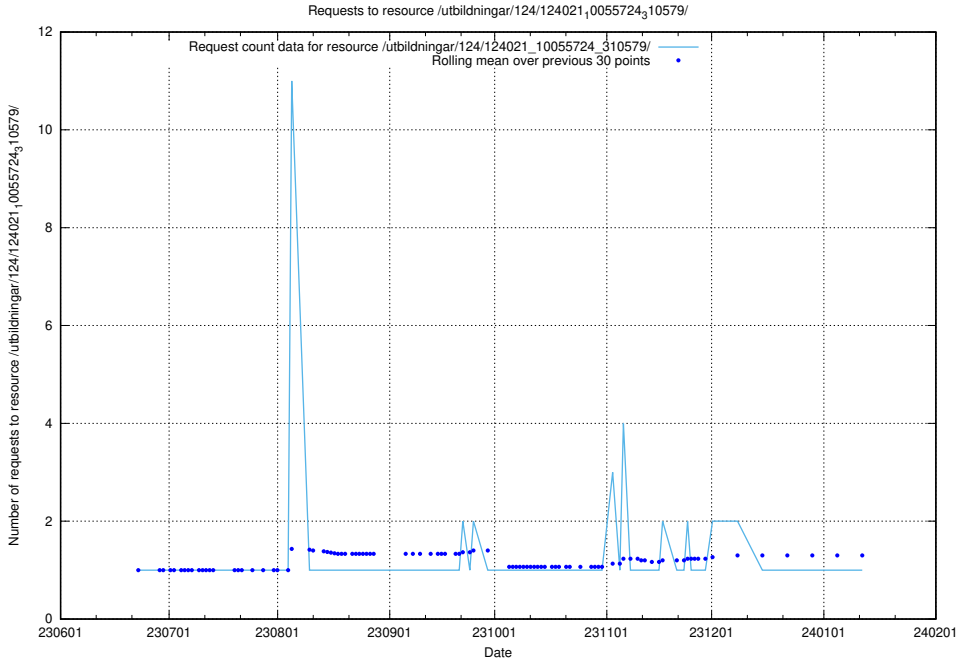

5.6072 Usage of /utbildningar/124/124021_10055724_310579/

Here, we count the number of requests to resource /utbildningar/124/124021_10055724_310579/.