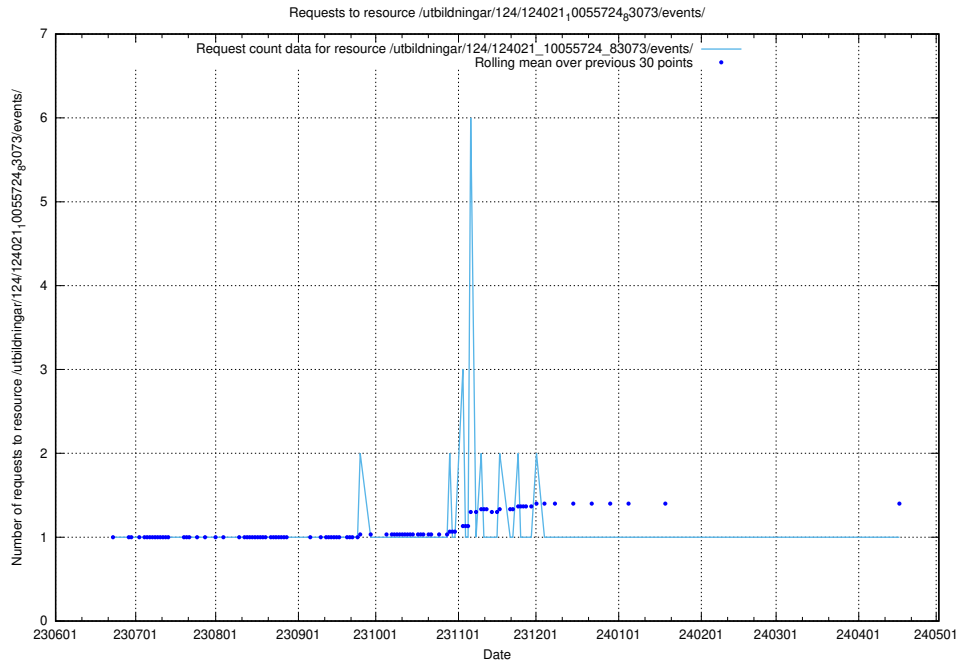

5.6068 Usage of /utbildningar/124/124021_10055724_83073/events/

Here, we count the number of requests to resource /utbildningar/124/124021_10055724_83073/events/.