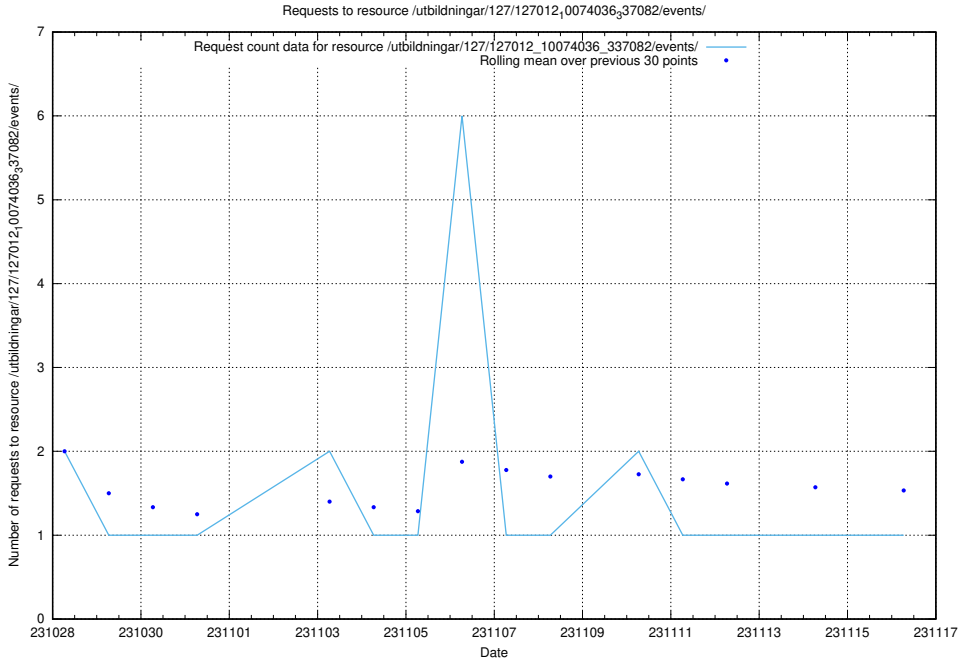

5.4436 Usage of /utbildningar/127/127012_10074036_337082/events/

Here, we count the number of requests to resource /utbildningar/127/127012_10074036_337082/events/

5.4437 Usage of /utbildningar/126/126795_10073175_334956/events/