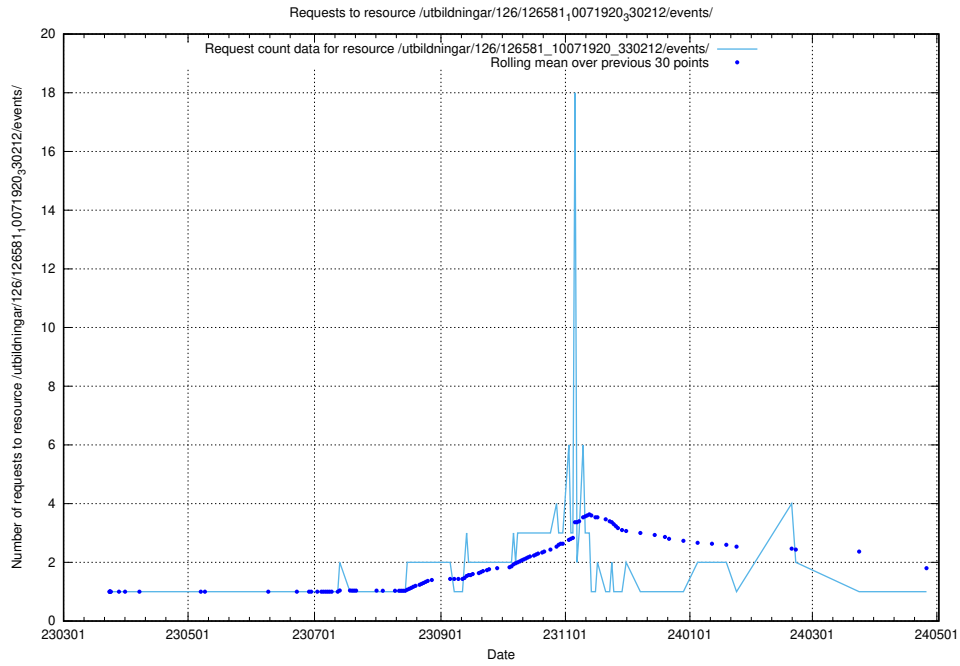

5.6686 Usage of /utbildningar/126/126581_10071920_330212/events/

Here, we count the number of requests to resource /utbildningar/126/126581_10071920_330212/events/