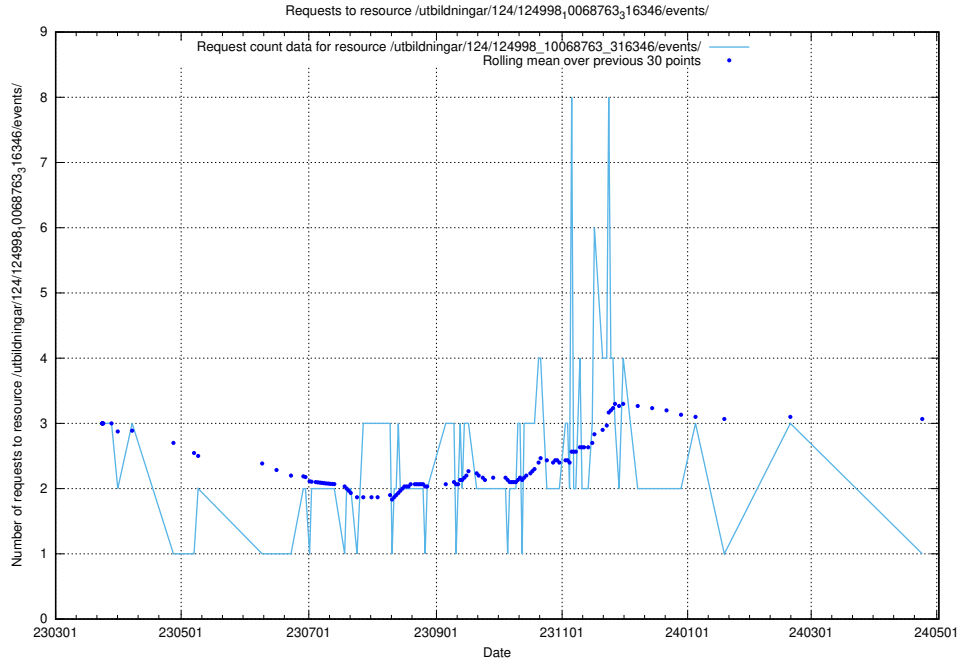

5.6549 Usage of /utbildningar/124/124998_10068763_316346/events/

Here, we count the number of requests to resource /utbildningar/124/124998_10068763_316346/events/

5.6550 Usage of /utbildningar/124/124854_10071121_330533/events/