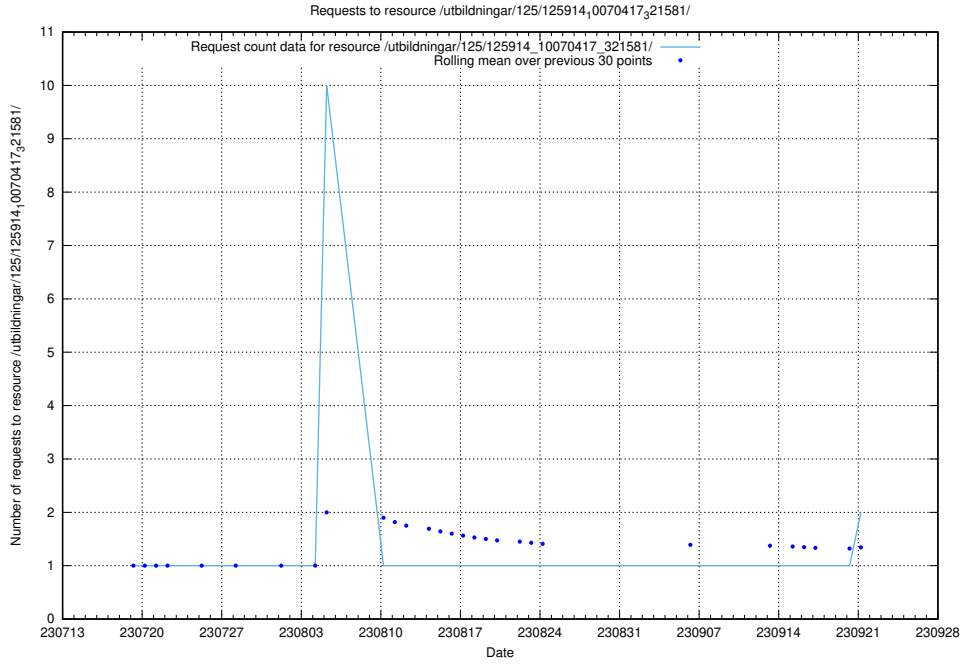

5.724 Usage of /utbildningar/125/125914_10070417_321581/

Here, we count the number of requests to resource /utbildningar/125/125914_10070417_321581/.