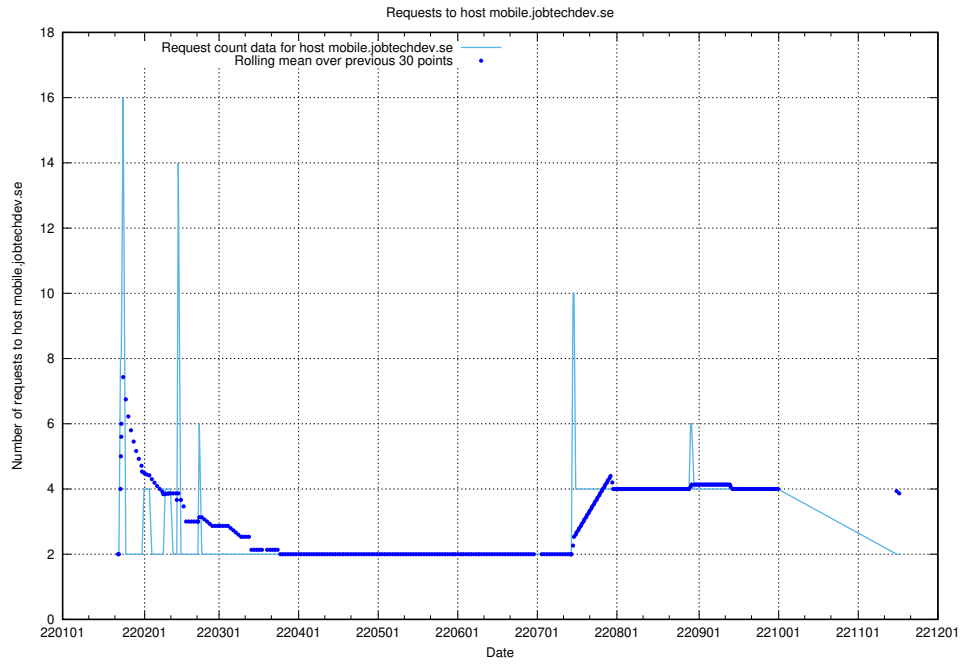

7.597 Usage of mobile.jobtechdev.se

Here, we count the number of requests to host mobile.jobtechdev.se.