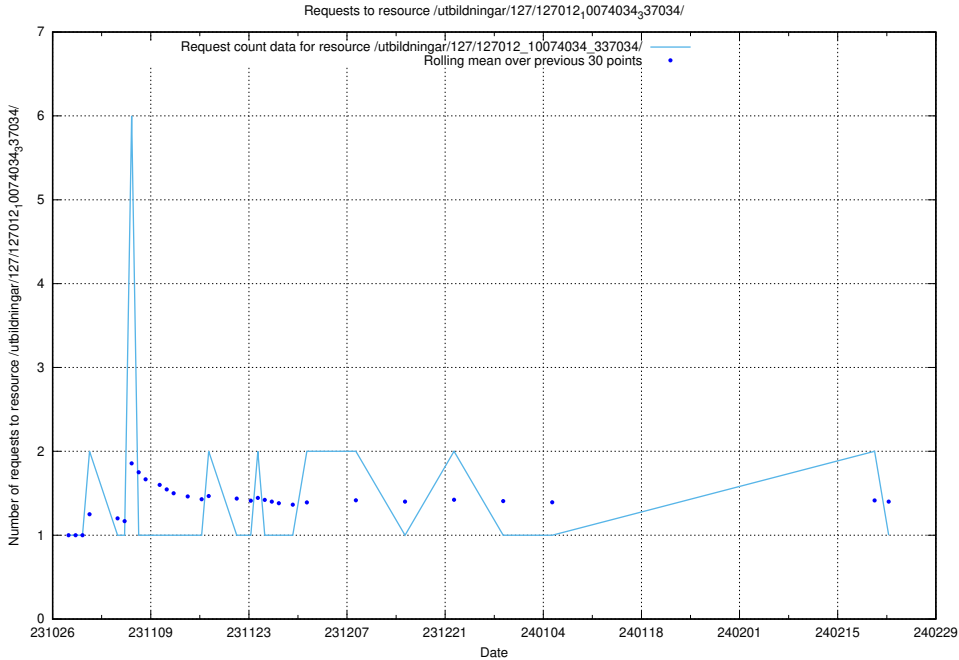

5.4441 Usage of /utbildningar/127/127012_10074034_337034/

Here, we count the number of requests to resource /utbildningar/127/127012_10074034_337034/.