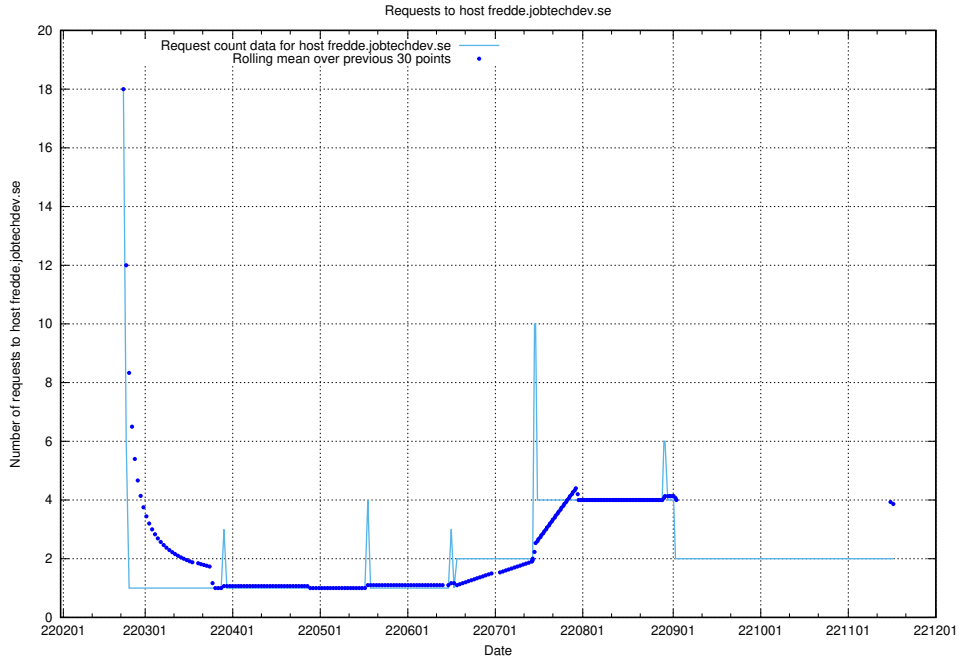

7.522 Usage of fredde.jobtechdev.se

Here, we count the number of requests to host fredde.jobtechdev.se.