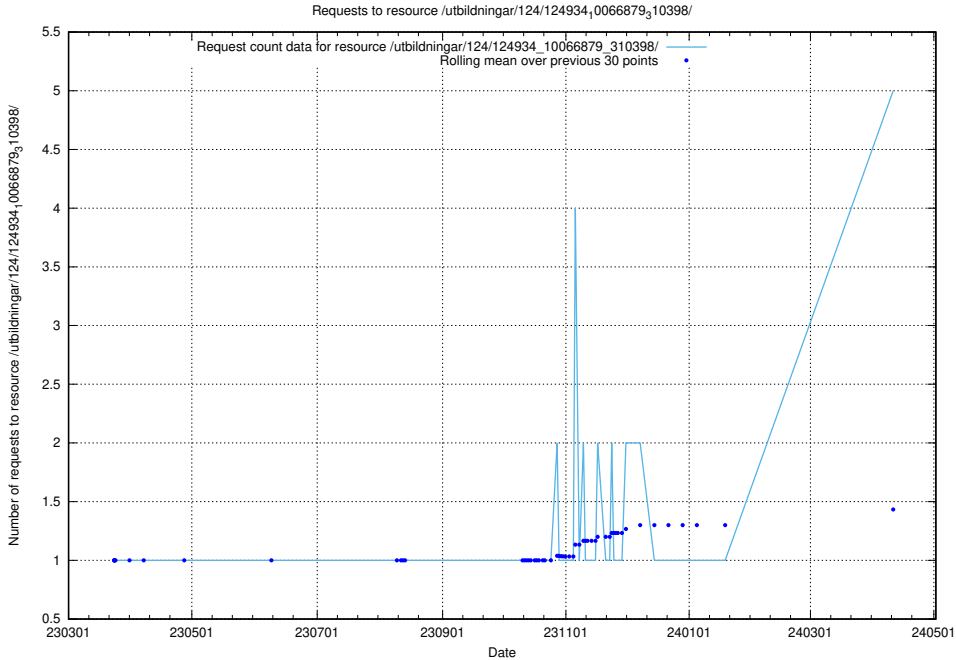

5.98 Usage of /utbildningar/124/124934_10066879_310398/

Here, we count the number of requests to resource /utbildningar/124/124934_10066879_310398/.