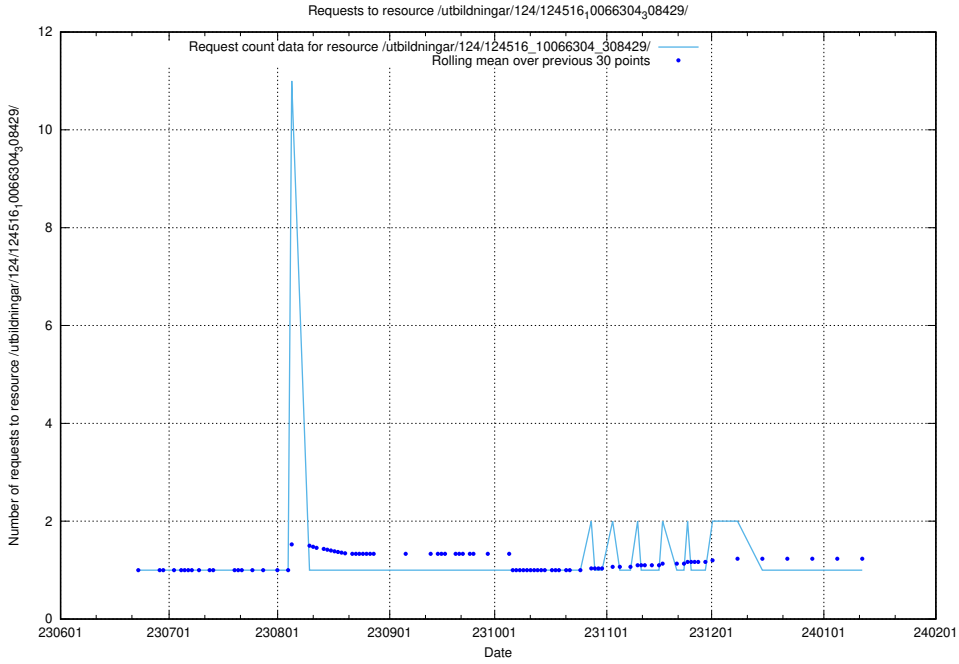

5.6017 Usage of /utbildningar/124/124516_10066304_308429/

Here, we count the number of requests to resource /utbildningar/124/124516_10066304_308429/.