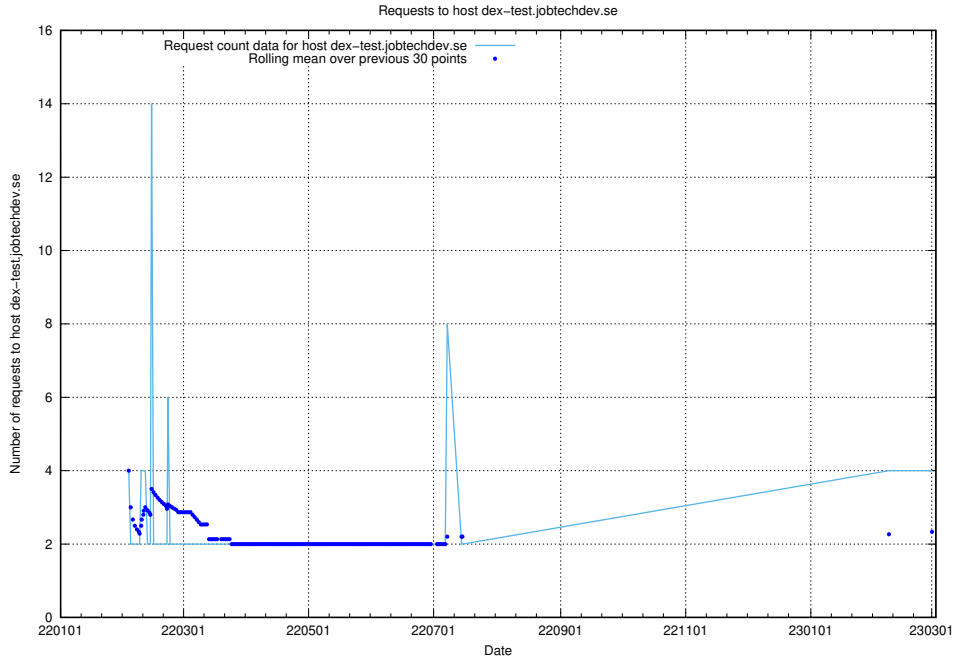

7.163 Usage of dex-test.jobtechdev.se

Here, we count the number of requests to host dex-test.jobtechdev.se.