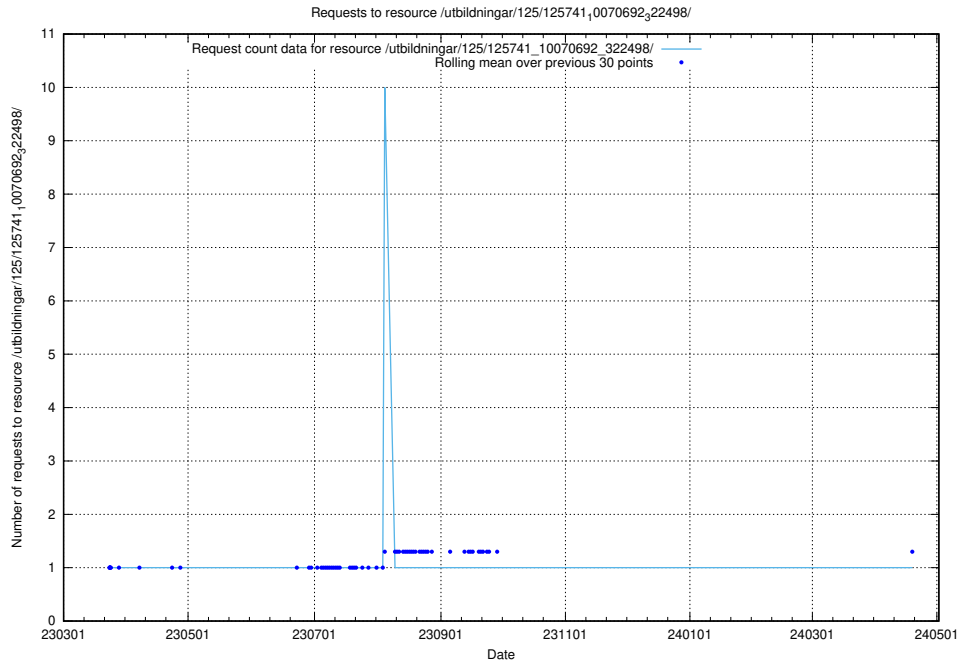

5.6758 Usage of /utbildningar/125/125741_10070692_322498/

Here, we count the number of requests to resource /utbildningar/125/125741_10070692_322498/.