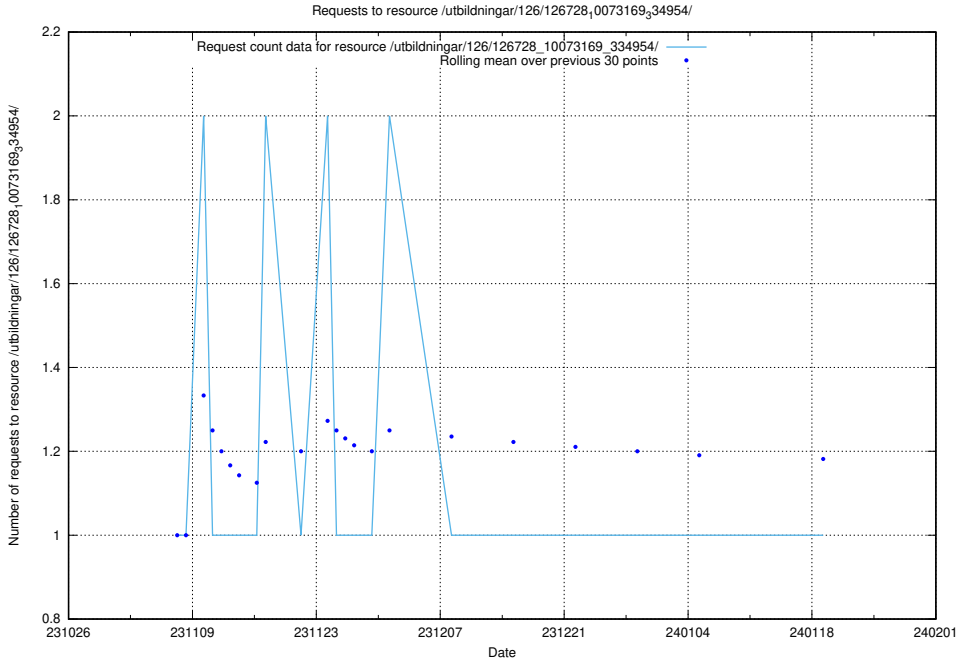

5.4372 Usage of /utbildningar/126/126728_10073169_334954/

Here, we count the number of requests to resource /utbildningar/126/126728_10073169_334954/.