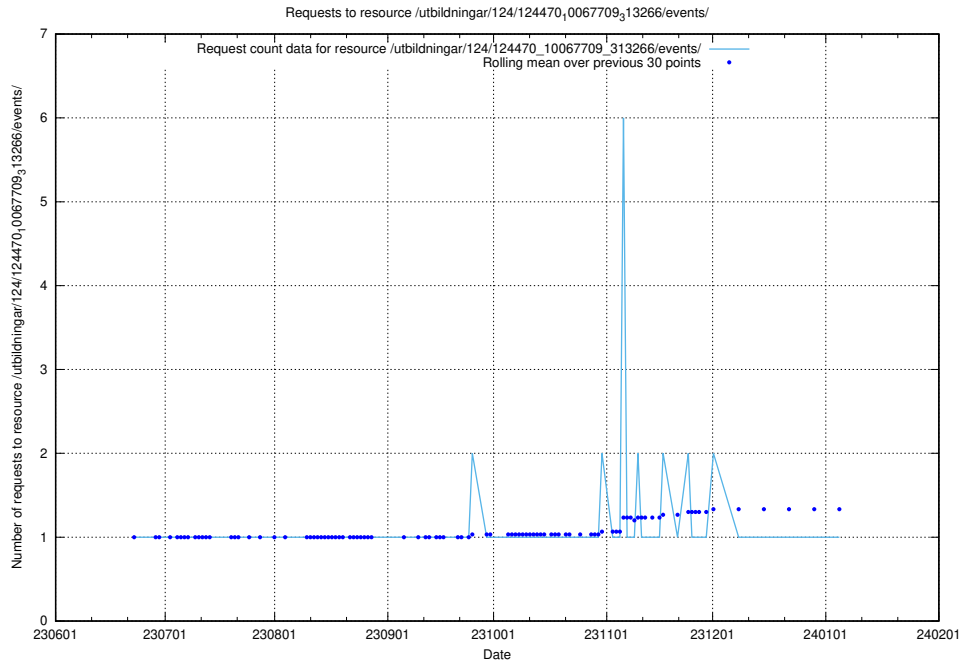

Here, we count the number of requests to resource /utbildningar/124/124472_10067554_312977/.

5.6054 Usage of /utbildningar/124/124470_10067709_313266/events/

Here, we count the number of requests to resource /utbildningar/124/124470_10067709_313266/events/