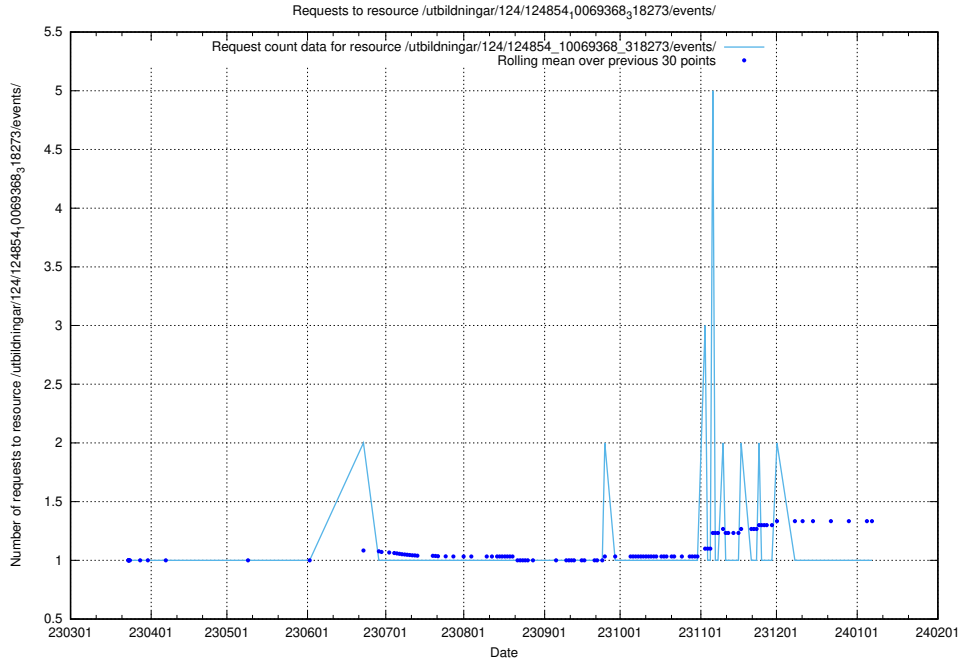

Here, we count the number of requests to resource /utbildningar/124/124854_10069845_319853/.

5.1117 Usage of /utbildningar/124/124854_10069368_318273/events/

Here, we count the number of requests to resource /utbildningar/124/124854_10069368_318273/events/