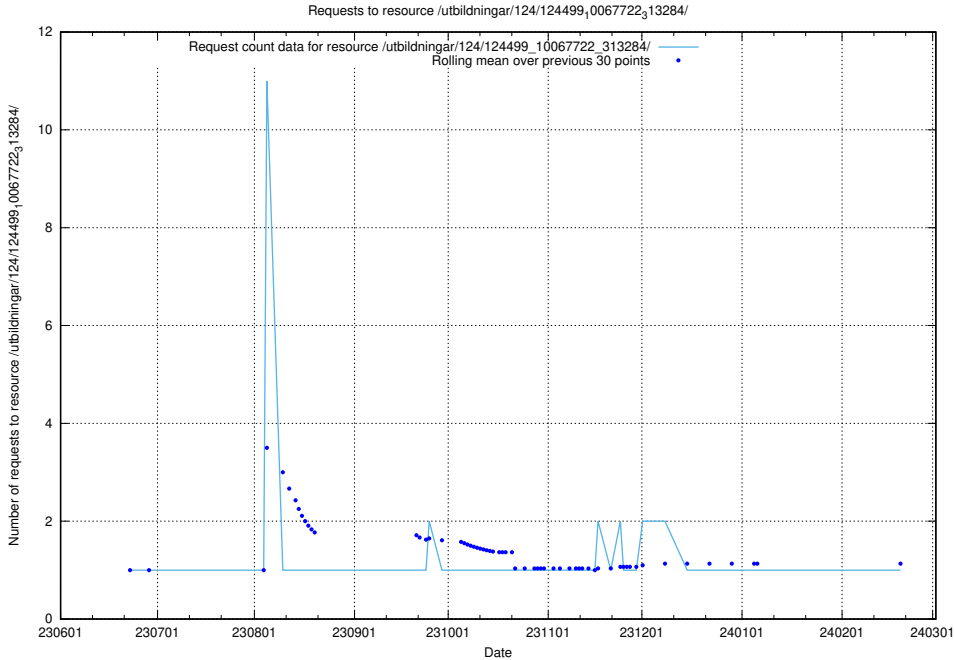

5.6036 Usage of /utbildningar/124/124499_10067722_313284/

Here, we count the number of requests to resource /utbildningar/124/124499_10067722_313284/.