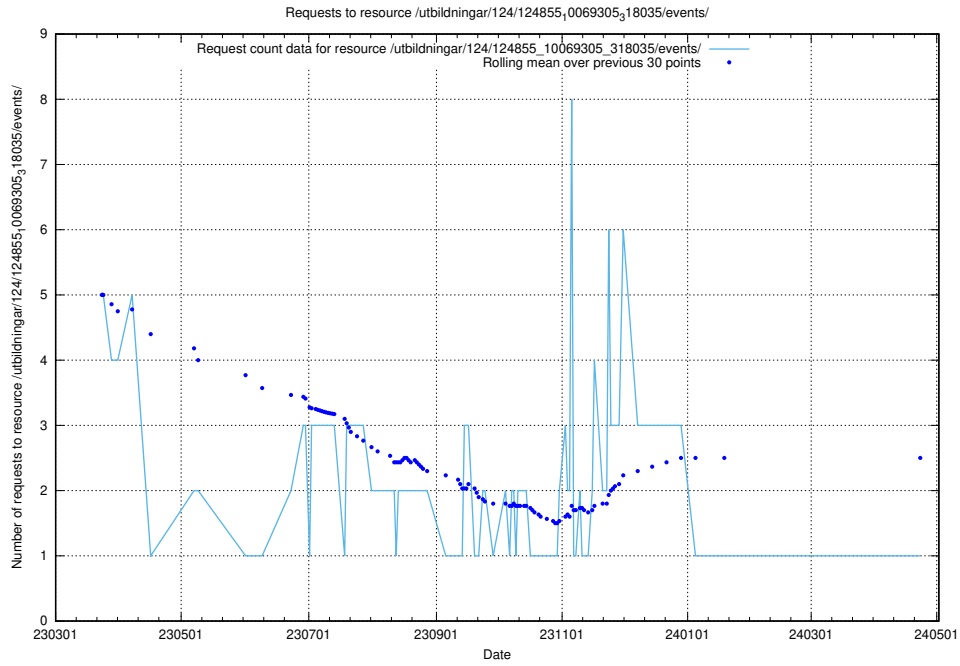

5.6541 Usage of /utbildningar/124/124855_10069305_318035/events/

Here, we count the number of requests to resource /utbildningar/124/124855_10069305_318035/events/