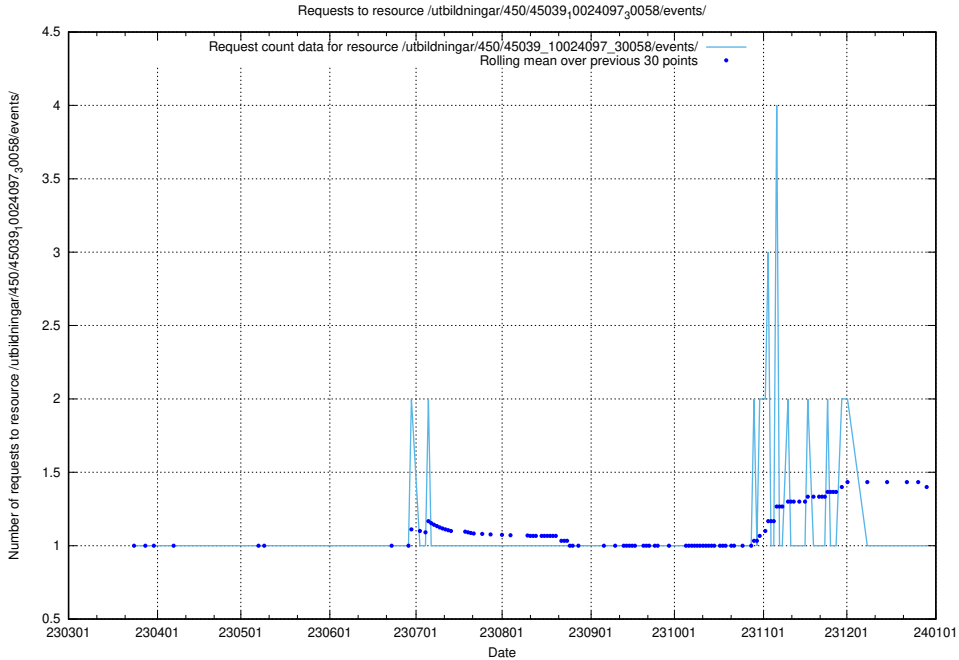

5.6450 Usage of /utbildningar/450/45039_10024097_30058/events/

Here, we count the number of requests to resource /utbildningar/450/45039_10024097_30058/events/.