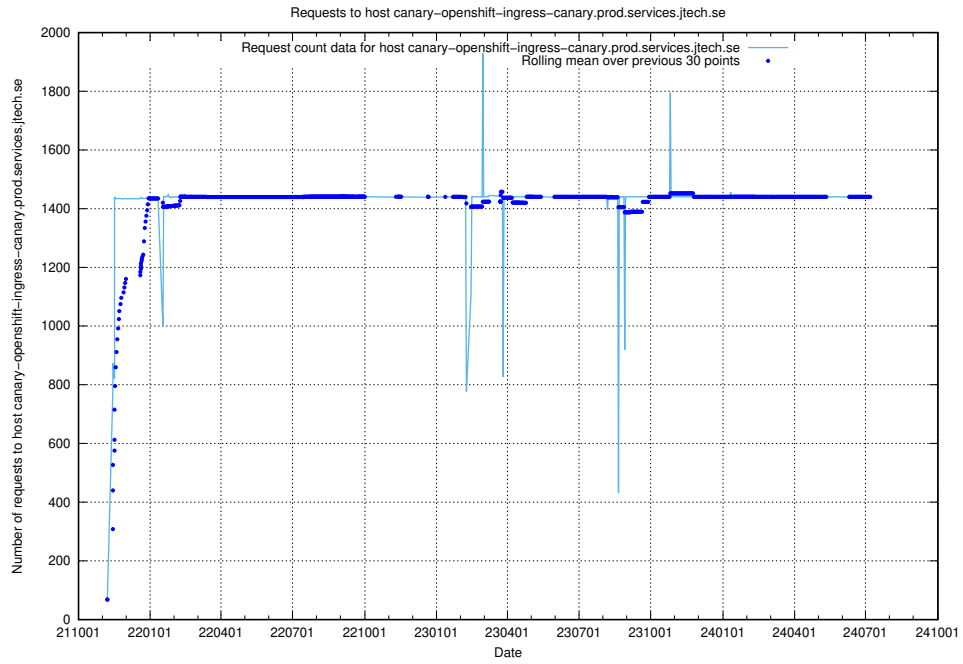

7.19 Usage of canary-openshift-ingress-canary.prod.services.jtech.se

Here, we count the number of requests to host canary-openshift-ingress-canary.prod.services.jtech.se.