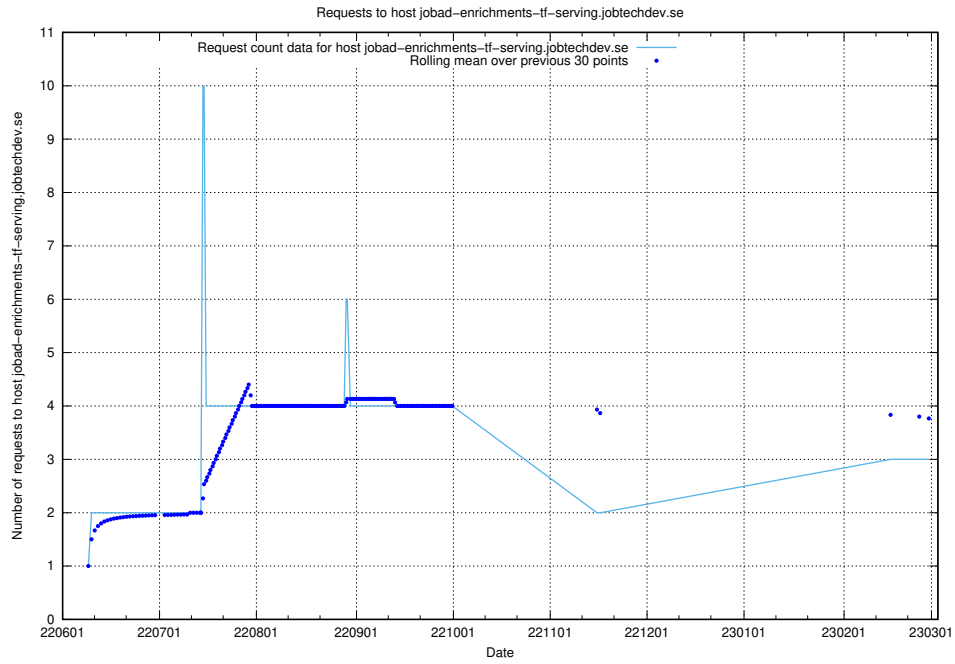

7.217 Usage of jobad-enrichments-tf-serving.jobtechdev.se

Here, we count the number of requests to host jobad-enrichments-tf-serving.jobtechdev.se.