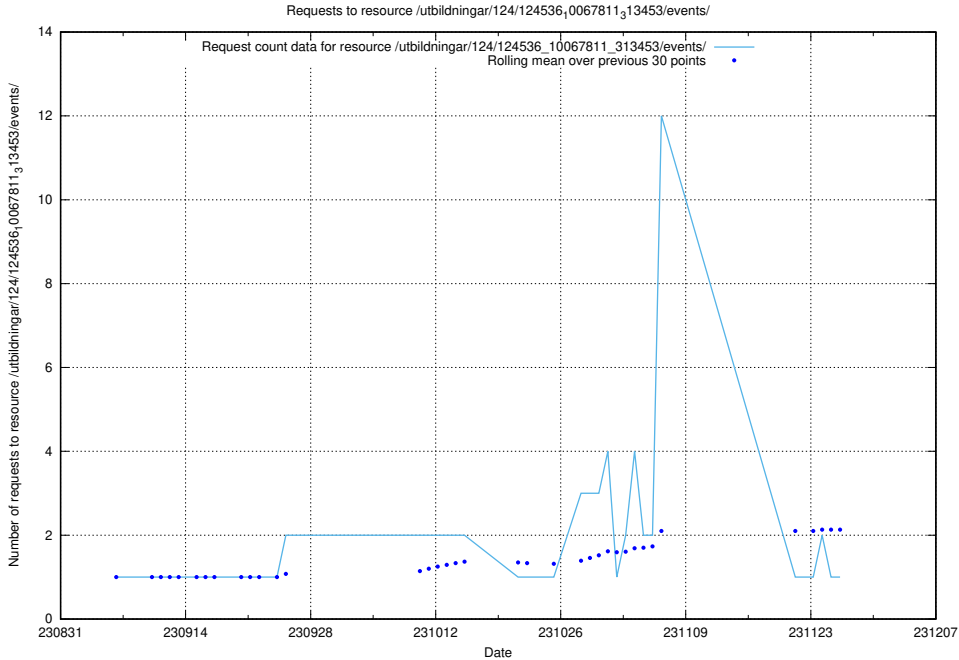

5.4933 Usage of /utbildningar/124/124536_10067811_313453/events/

Here, we count the number of requests to resource /utbildningar/124/124536_10067811_313453/events/