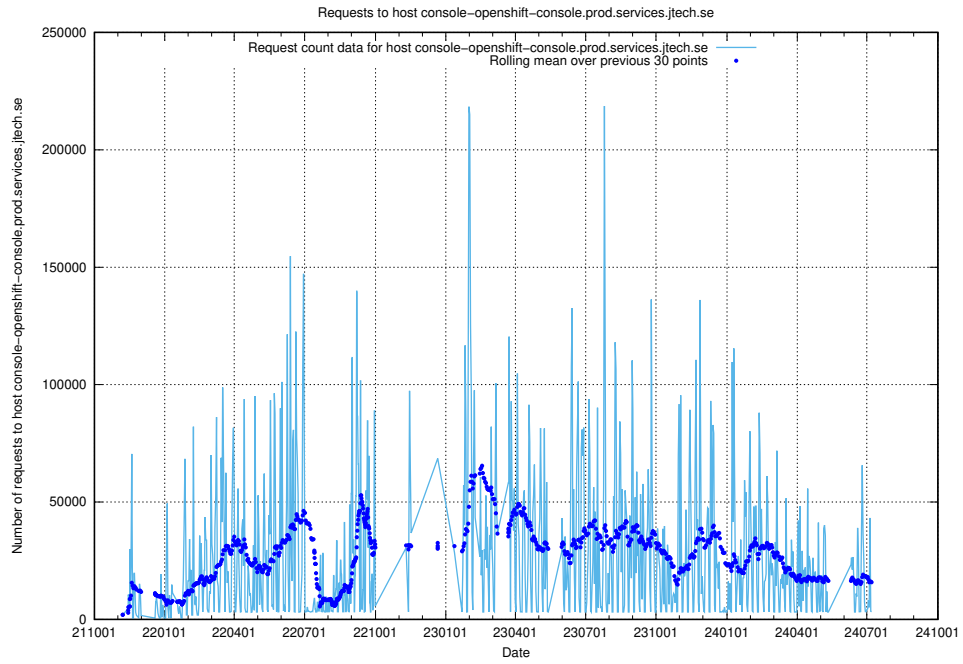

7.13 Usage of console-openshift-console.prod.services.jtech.se

Here, we count the number of requests to host console-openshift-console.prod.services.jtech.se.