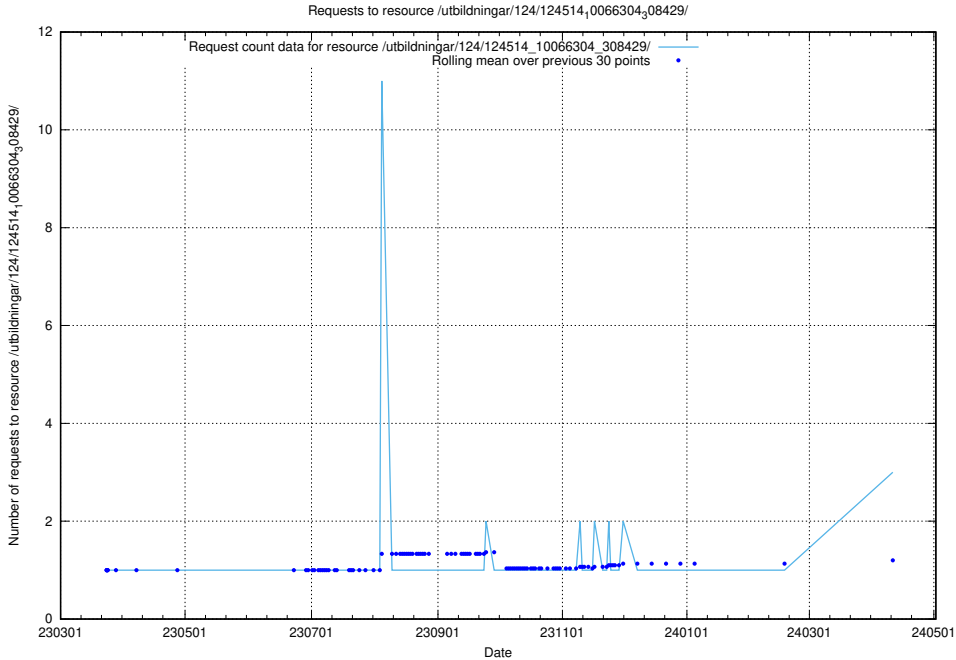

5.269 Usage of /utbildningar/124/124514_10066304_308429/

Here, we count the number of requests to resource /utbildningar/124/124514_10066304_308429/.