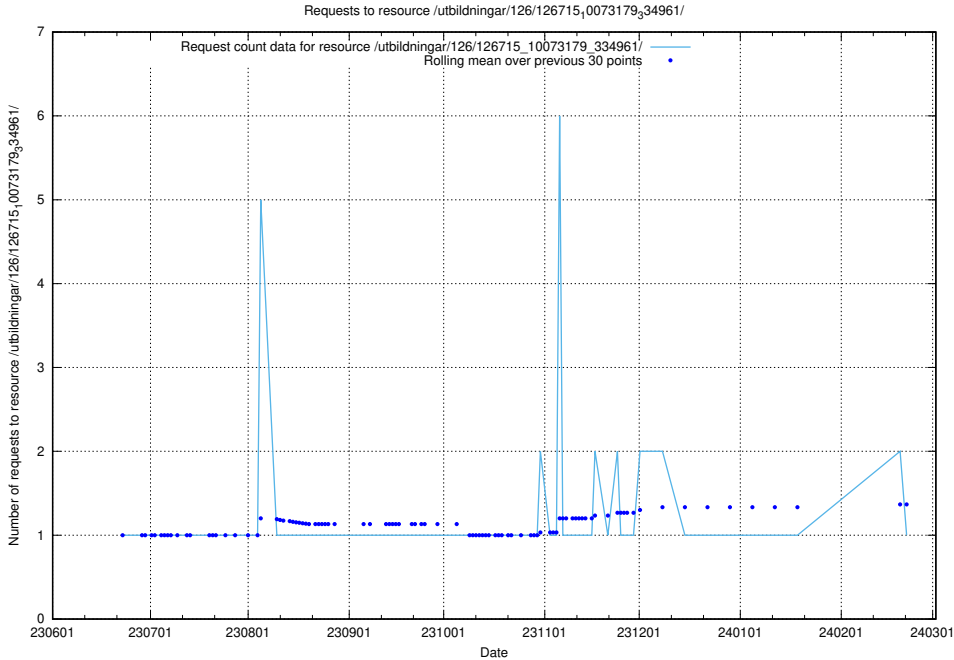

5.5871 Usage of /utbildningar/126/126715_10073179_334961/

Here, we count the number of requests to resource /utbildningar/126/126715_10073179_334961/.