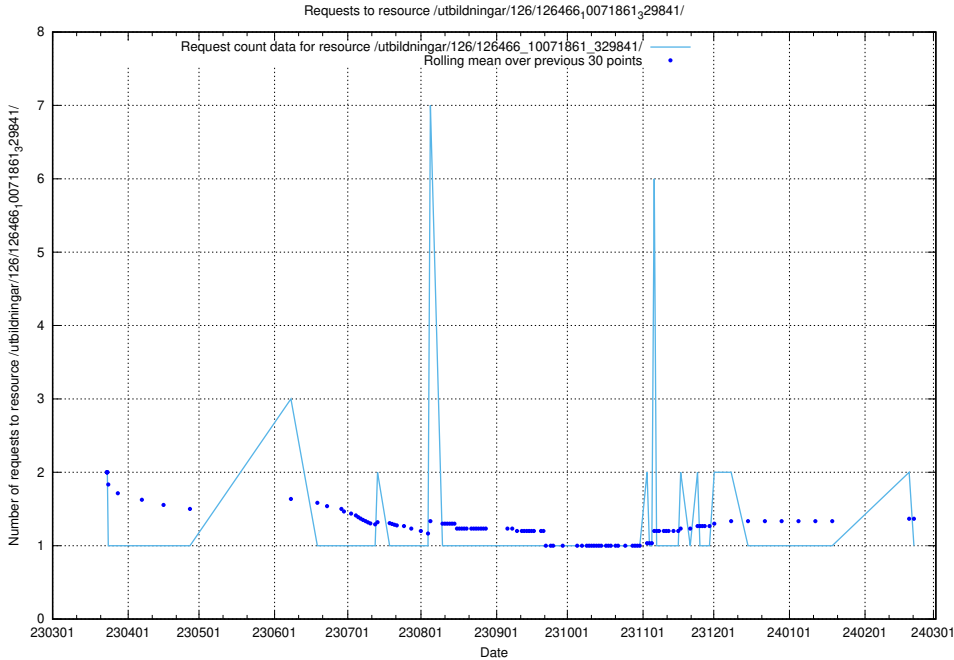

5.6559 Usage of /utbildningar/126/126466_10071861_329841/

Here, we count the number of requests to resource /utbildningar/126/126466_10071861_329841/.