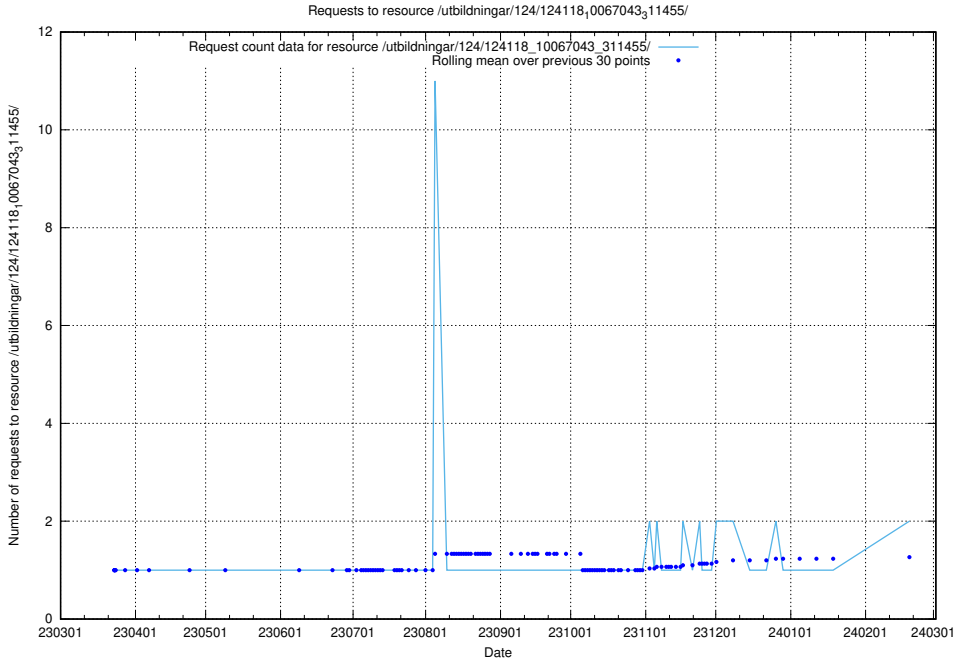

5.640 Usage of /utbildningar/124/124118_10067043_311455/

Here, we count the number of requests to resource /utbildningar/124/124118_10067043_311455/.