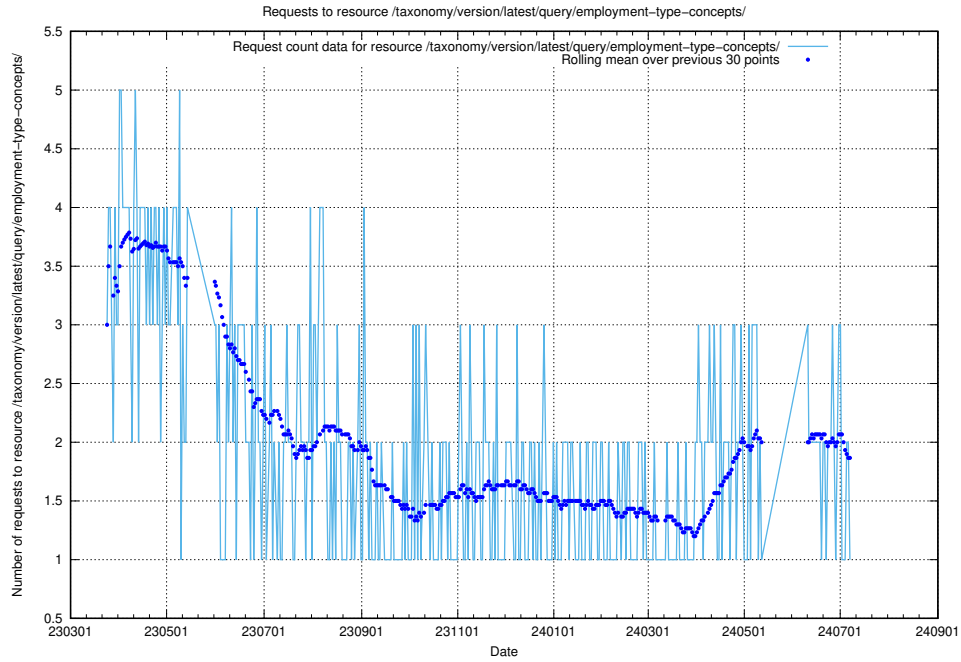

5.6386 Usage of /taxonomy/version/latest/query/employment-type-concepts/

Here, we count the number of requests to resource /taxonomy/version/latest/query/employment-type-concepts/.