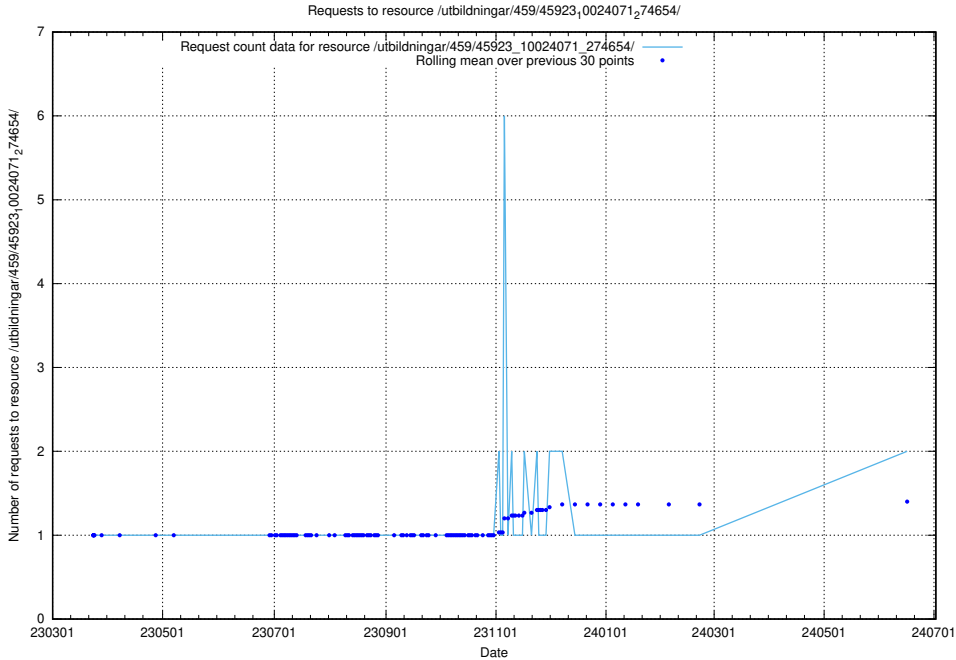

5.861 Usage of /utbildningar/459/45923_10024071_274654/

Here, we count the number of requests to resource /utbildningar/459/45923_10024071_274654/.