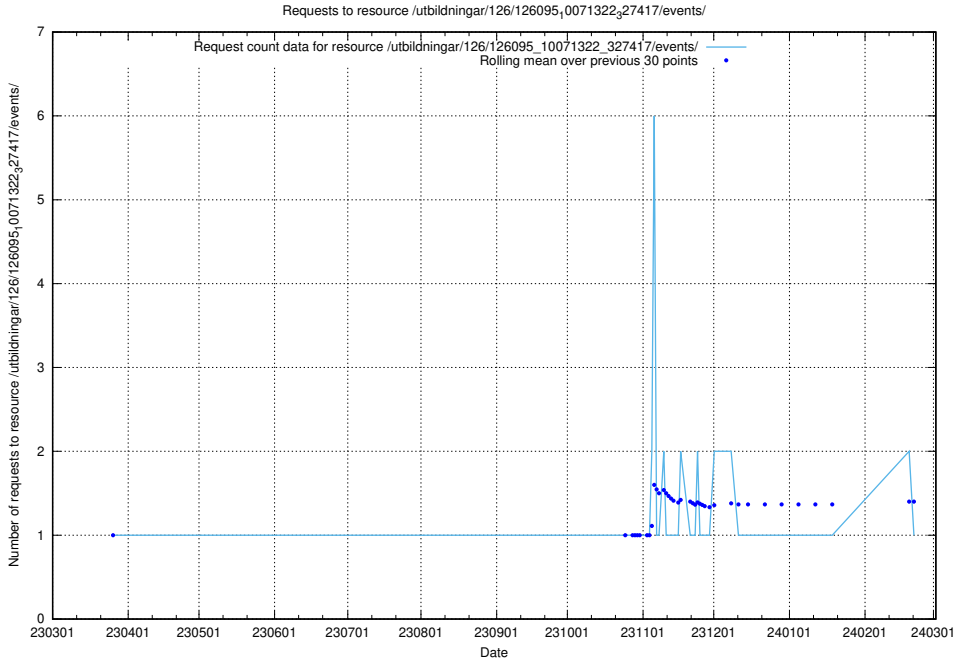

5.6333 Usage of /utbildningar/126/126095_10071322_327417/events/

Here, we count the number of requests to resource /utbildningar/126/126095_10071322_327417/events/