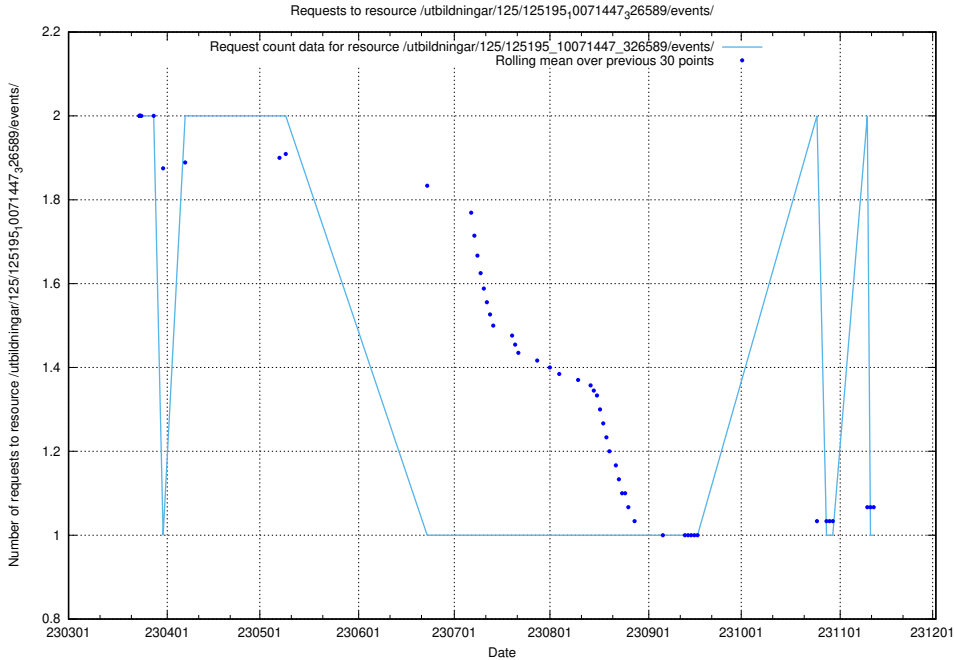

5.6575 Usage of /utbildningar/125/125195_10071447_326589/events/

Here, we count the number of requests to resource /utbildningar/125/125195_10071447_326589/events/