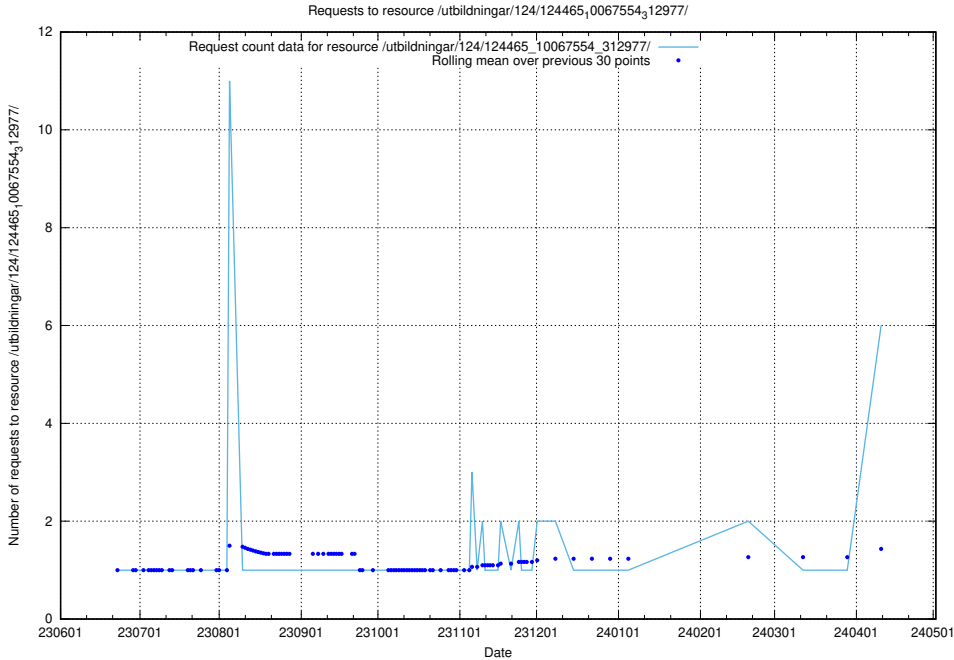

5.78 Usage of /utbildningar/124/124465_10067554_312977/

Here, we count the number of requests to resource /utbildningar/124/124465_10067554_312977/.