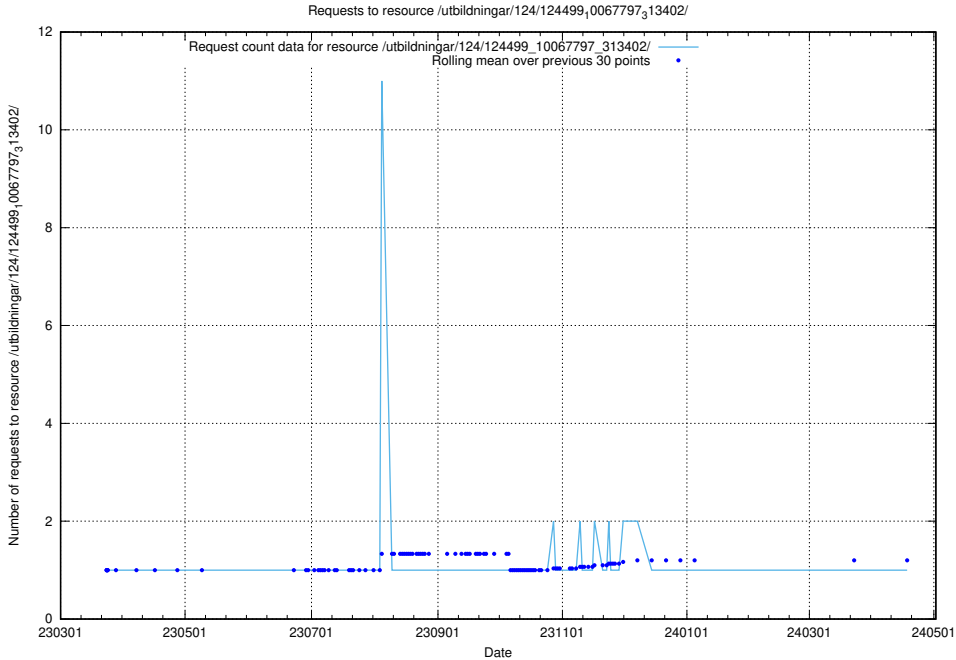

Here, we count the number of requests to resource /utbildningar/utb_emil/124/124469_10067554_312977/

5.2713 Usage of /utbildningar/124/124499_10067797_313402/

Here, we count the number of requests to resource /utbildningar/124/124499_10067797_313402/.