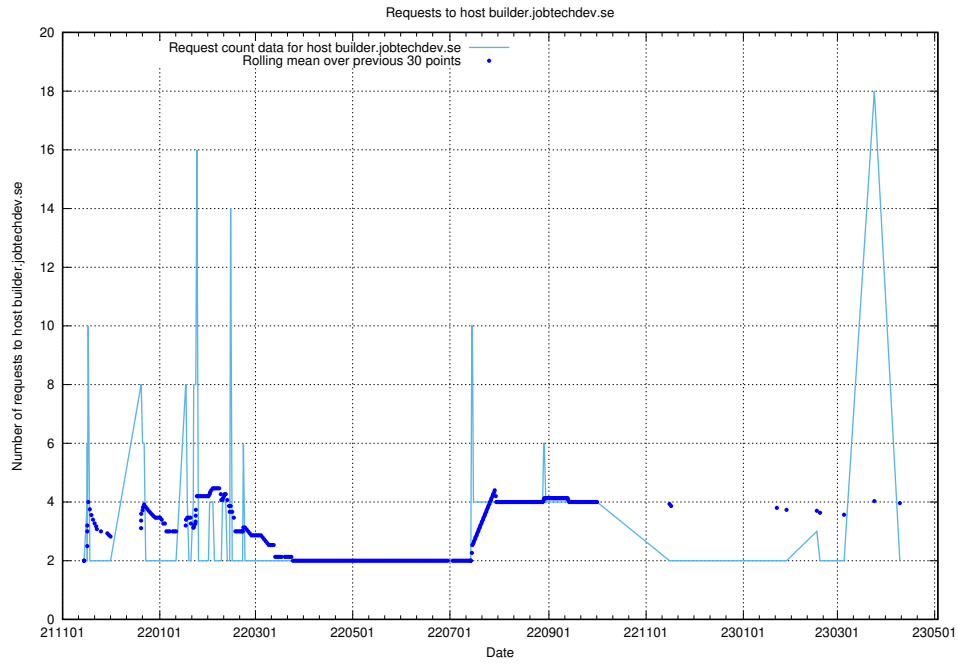

7.283 Usage of builder.jobtechdev.se

Here, we count the number of requests to host builder.jobtechdev.se.