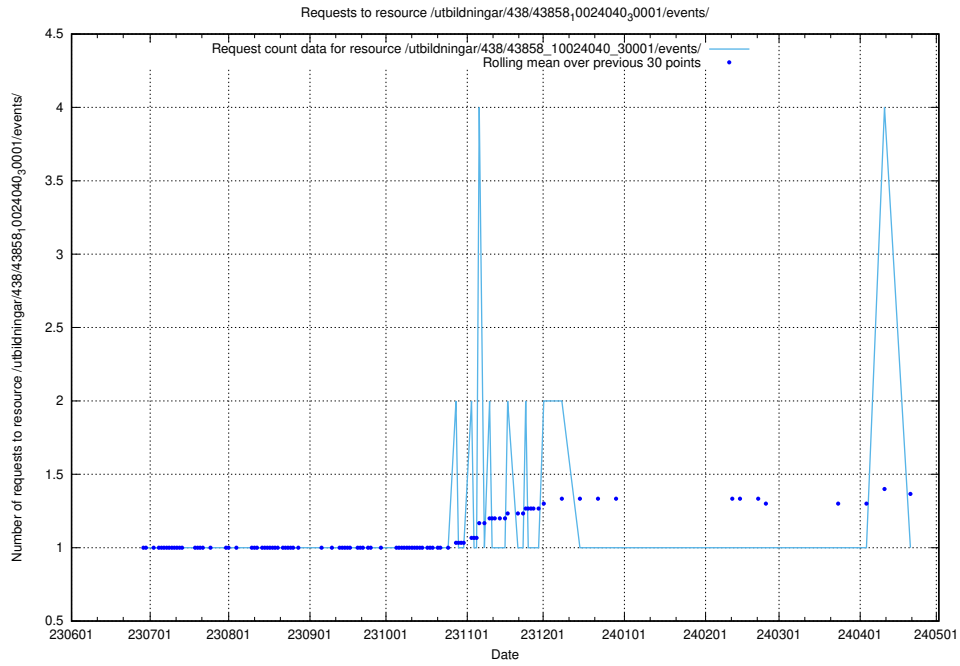

5.5674 Usage of /utbildningar/438/43858_10024040_30001/events/

Here, we count the number of requests to resource /utbildningar/438/43858_10024040_30001/events/.