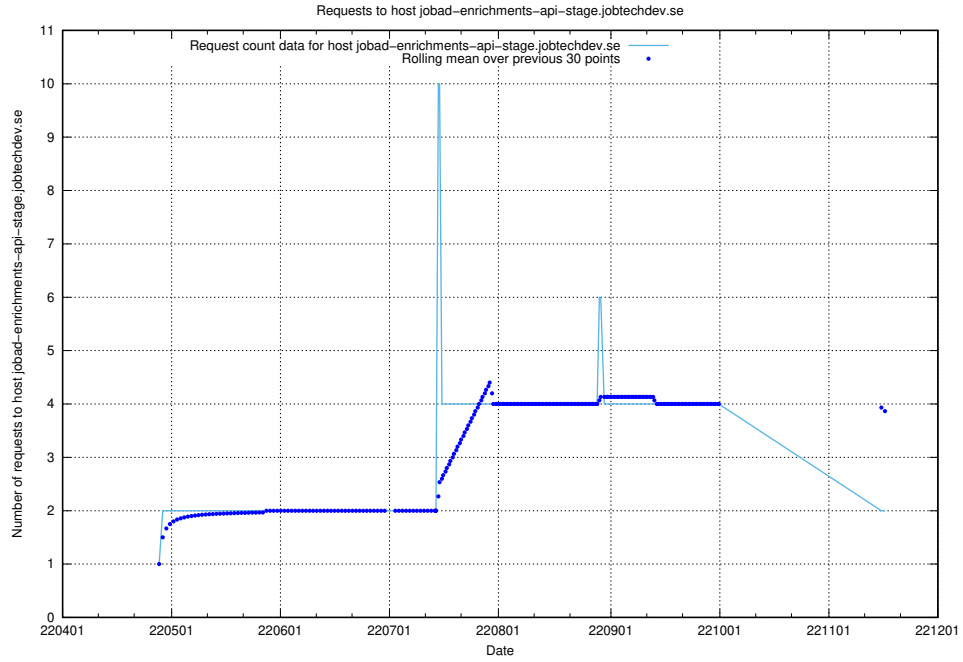

7.449 Usage of `jobad-enrichments-api-stage.jobtechdev.se`

Here, we count the number of requests to host `jobad-enrichments-api-stage.jobtechdev.se`.