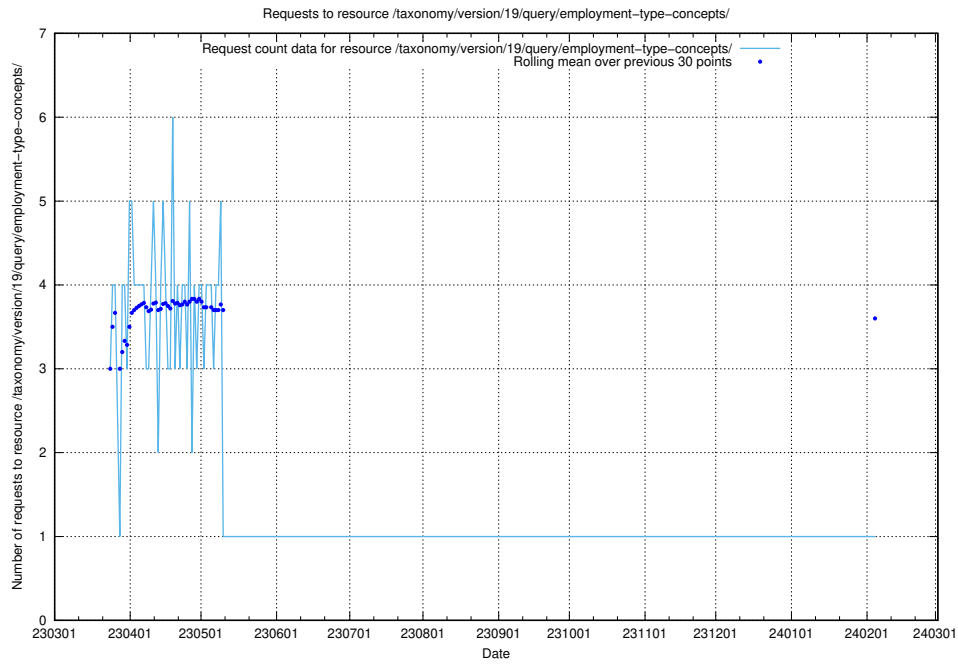

5.6433 Usage of /taxonomy/version/19/query/employment-type-concepts/

Here, we count the number of requests to resource /taxonomy/version/19/query/employment-type-concepts/.