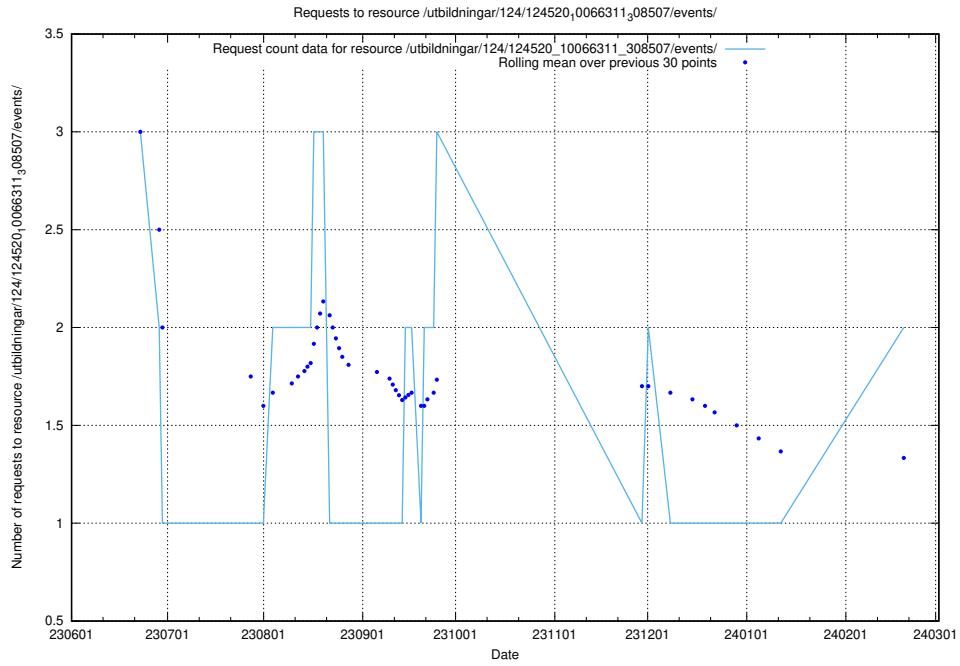

5.770 Usage of /utbildningar/124/124520_10066311_308507/events/

Here, we count the number of requests to resource /utbildningar/124/124520_10066311_308507/events/