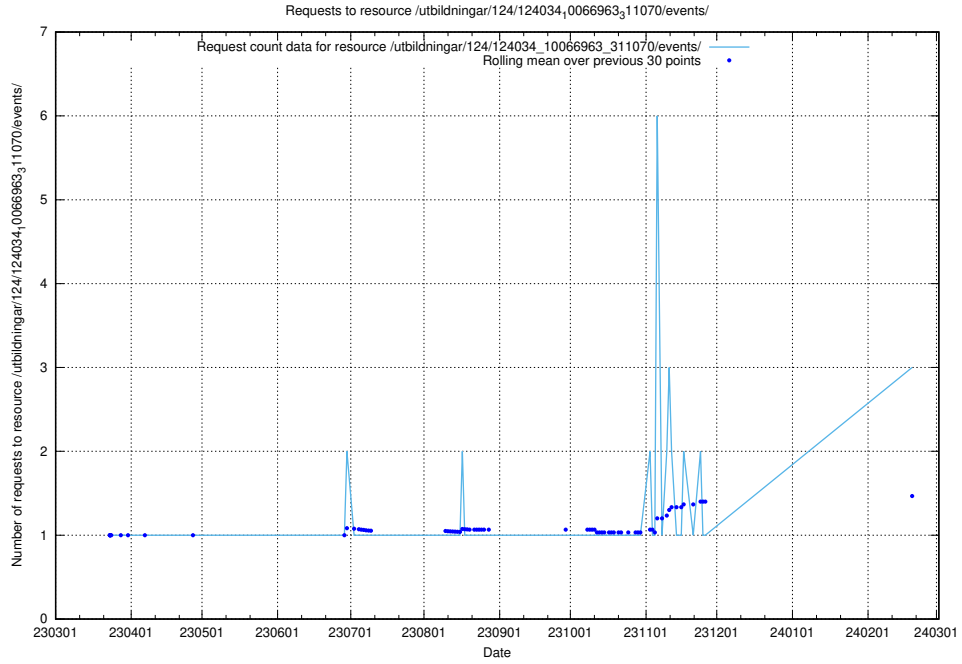

5.327 Usage of /utbildningar/124/124034_10066963_311070/events/

Here, we count the number of requests to resource /utbildningar/124/124034_10066963_311070/events/