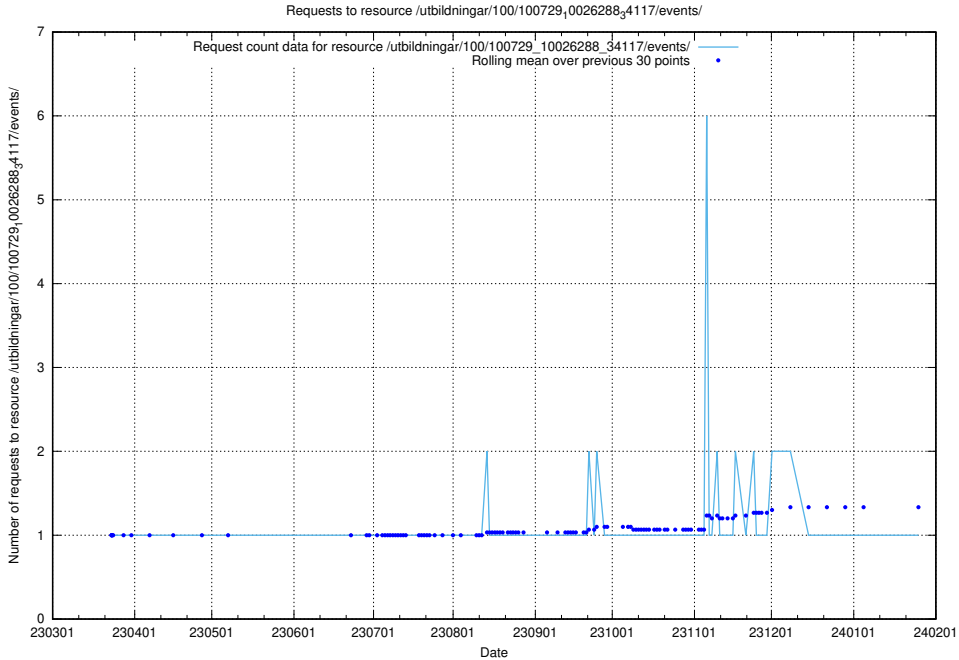

5.5927 Usage of /utbildningar/100/100729_10026288_34117/events/

Here, we count the number of requests to resource /utbildningar/100/100729_10026288_34117/events/.