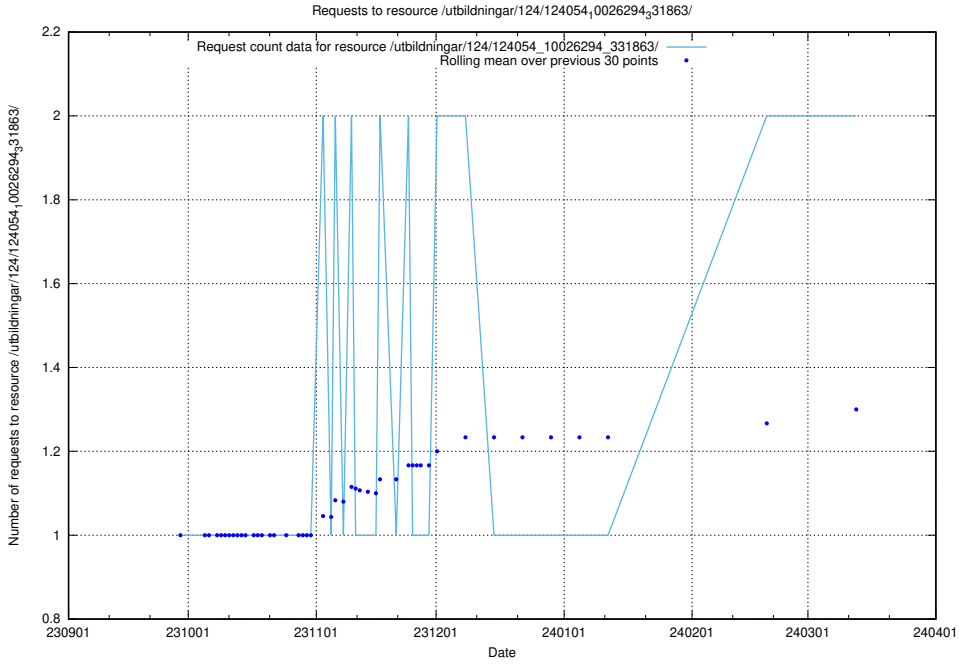

5.664 Usage of /utbildningar/124/124054_10026294_331863/

Here, we count the number of requests to resource /utbildningar/124/124054_10026294_331863/.