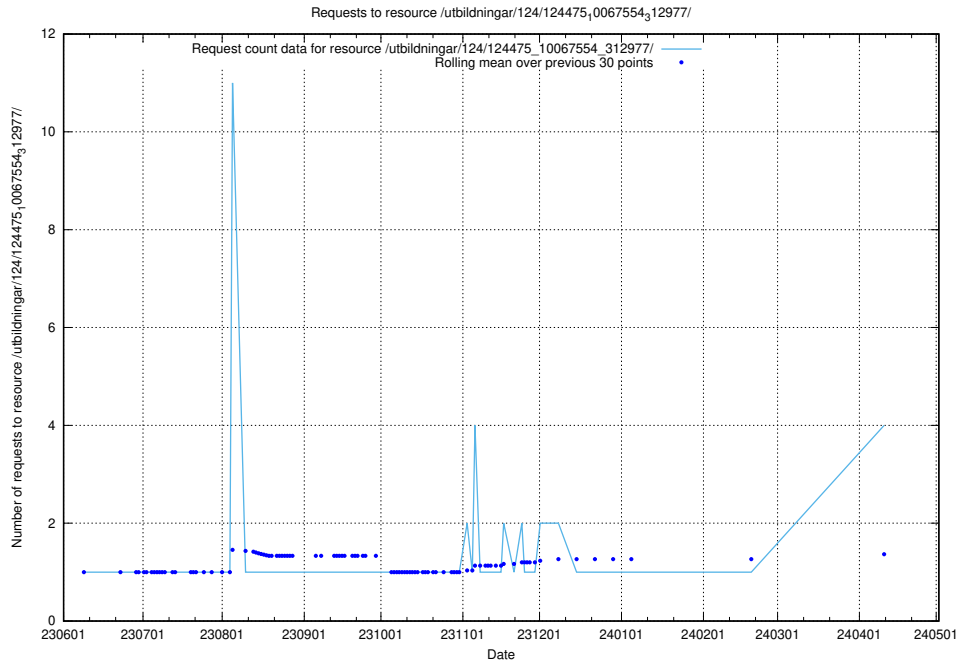

5.223 Usage of /utbildningar/124/124475_10067554_312977/

Here, we count the number of requests to resource /utbildningar/124/124475_10067554_312977/.