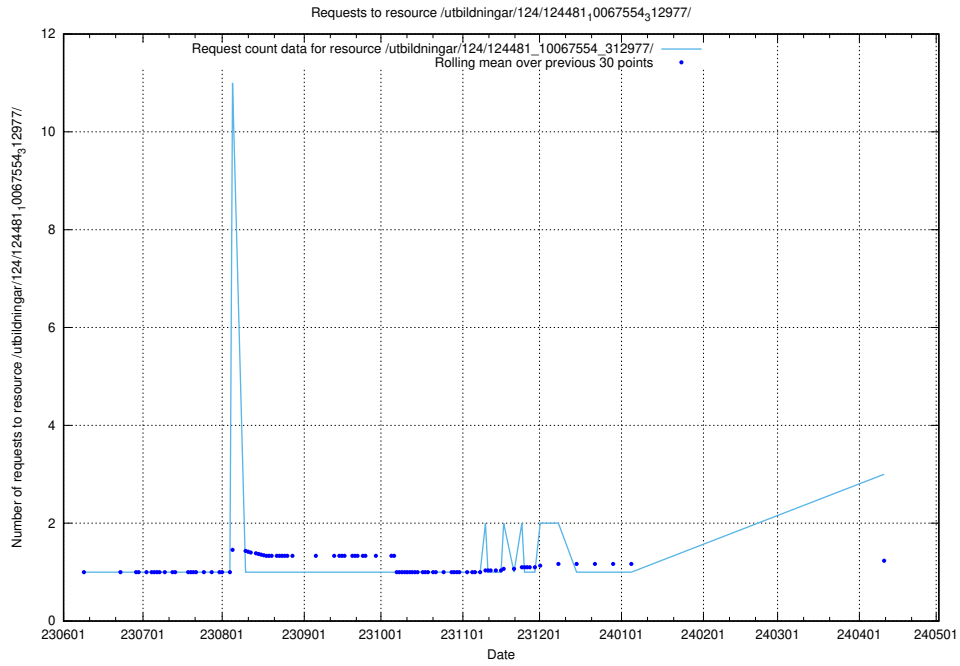

5.383 Usage of /utbildningar/124/124481_10067554_312977/

Here, we count the number of requests to resource /utbildningar/124/124481_10067554_312977/.