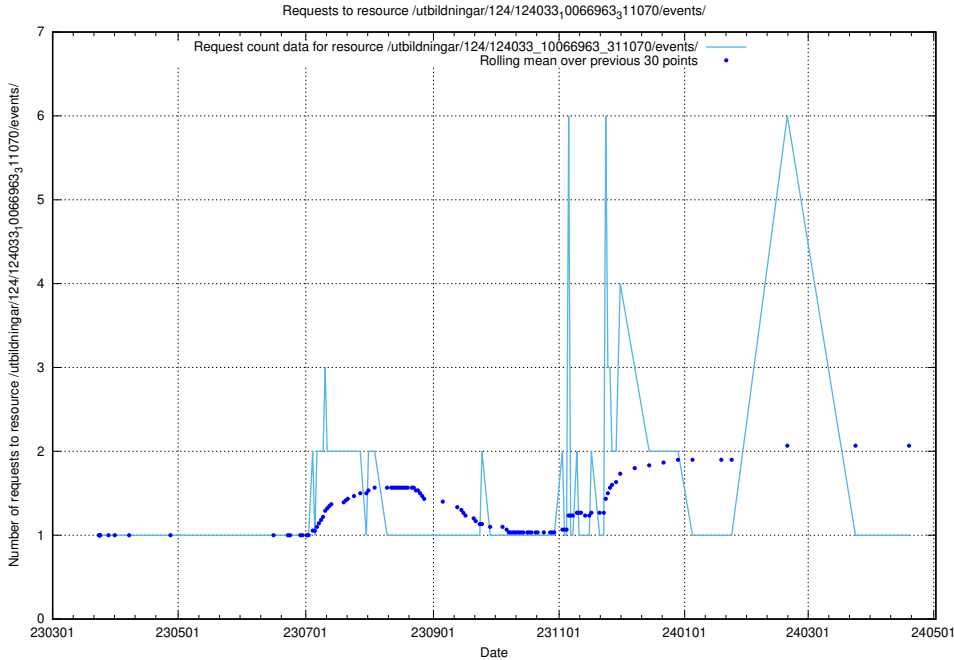

5.4693 Usage of /utbildningar/124/124033_10066963_311070/events/

Here, we count the number of requests to resource /utbildningar/124/124033_10066963_311070/events/

5.4694 Usage of /utbildningar/437/43778_10023985_29946/events/