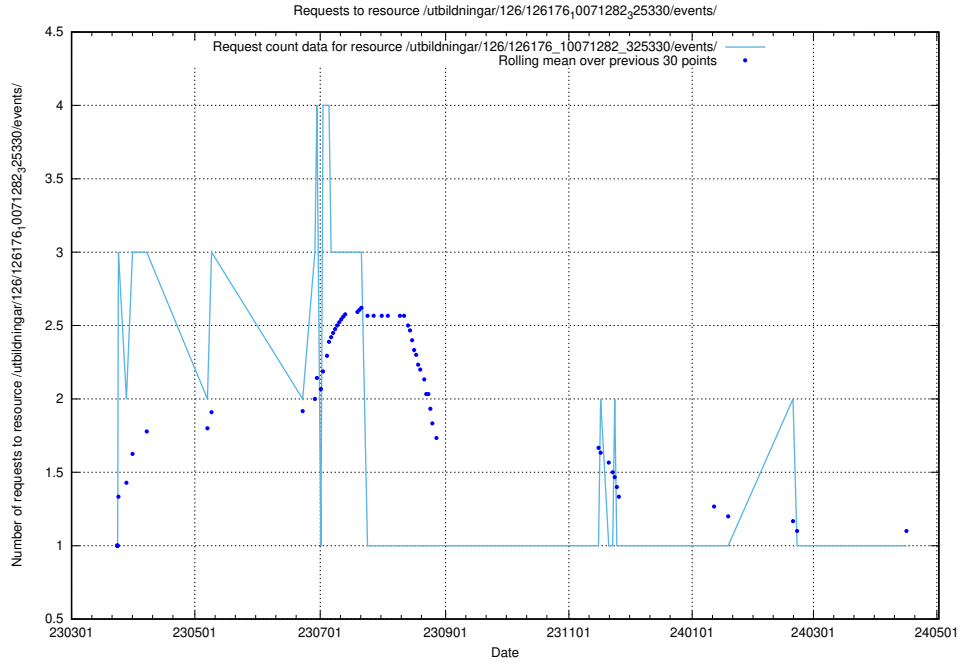

5.6714 Usage of /utbildningar/126/126176_10071282_325330/events/

Here, we count the number of requests to resource /utbildningar/126/126176_10071282_325330/events/