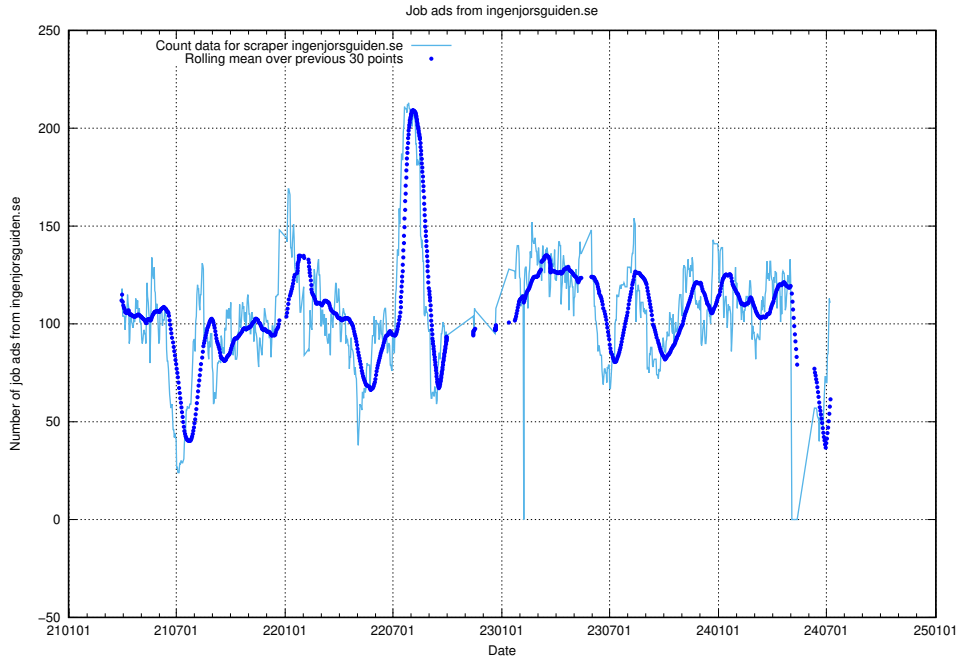

13.12 Number of ads by scraper ingenjorsguiden.se

Here, we count the number of job ads scraped from ingenjorsguiden.se.