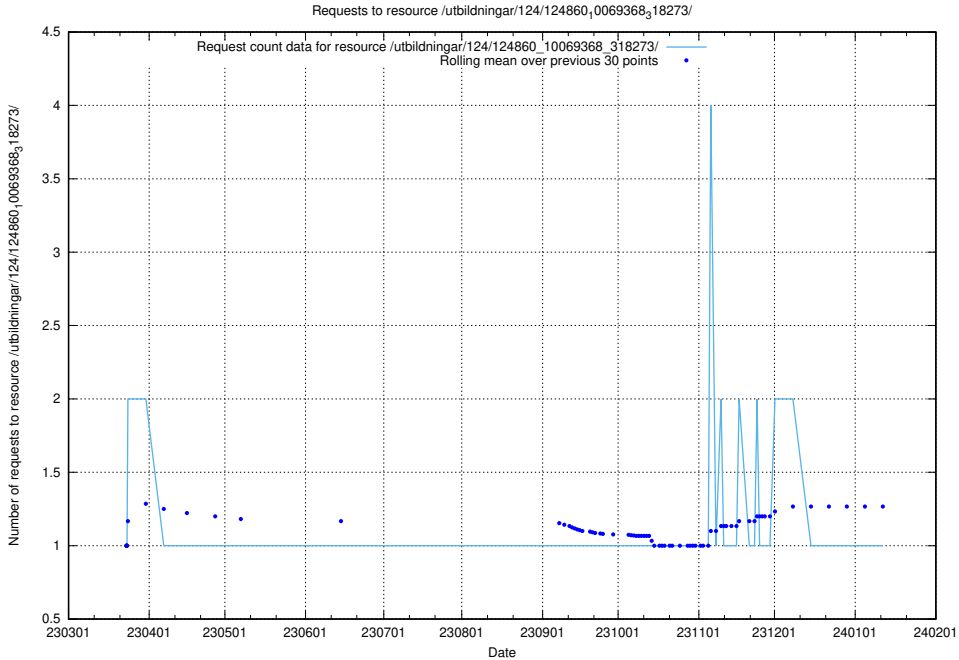

5.1085 Usage of /utbildningar/124/124860_10069368_318273/

Here, we count the number of requests to resource /utbildningar/124/124860_10069368_318273/.