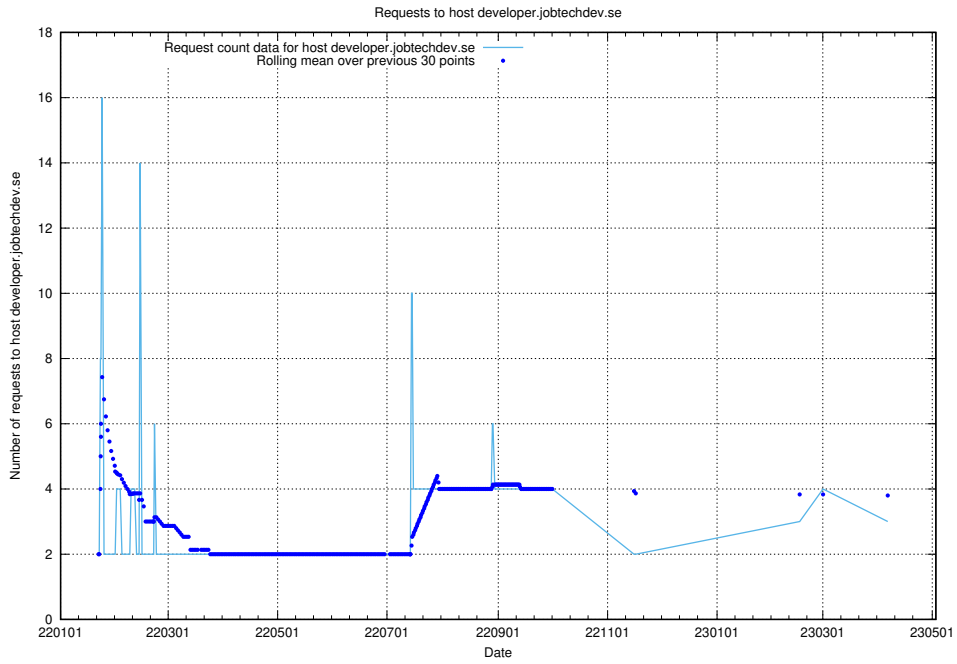

7.165 Usage of developer.jobtechdev.se

Here, we count the number of requests to host developer.jobtechdev.se.