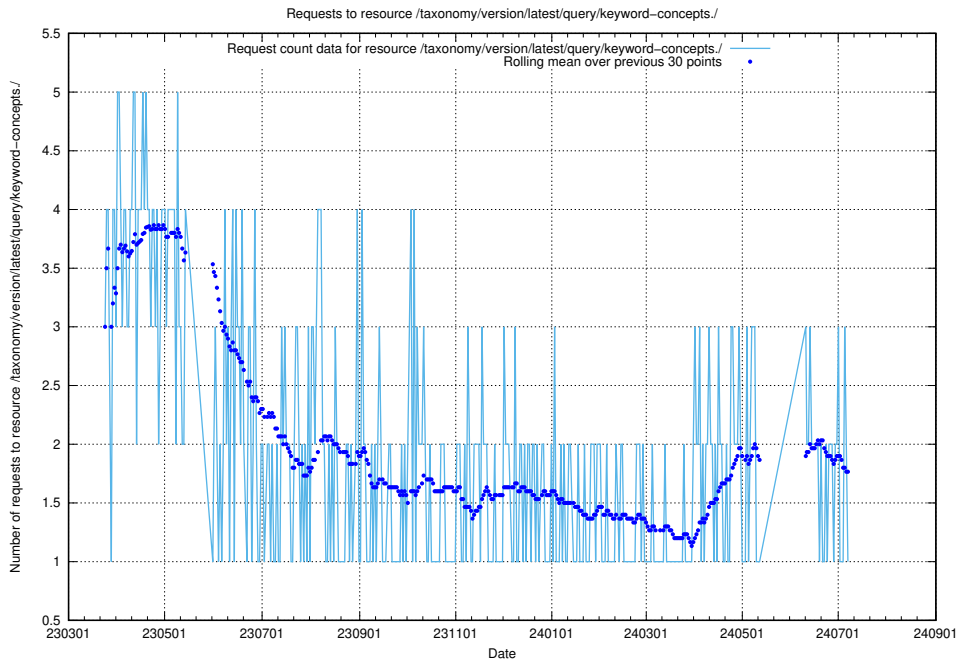

5.6381 Usage of /taxonomy/version/latest/query/keyword-concepts-with-relations/

Here, we count the number of requests to resource /taxonomy/version/latest/query/keyword-concepts-with-relations/.

5.6382 Usage of /taxonomy/version/latest/query/isco-level-4-groups/