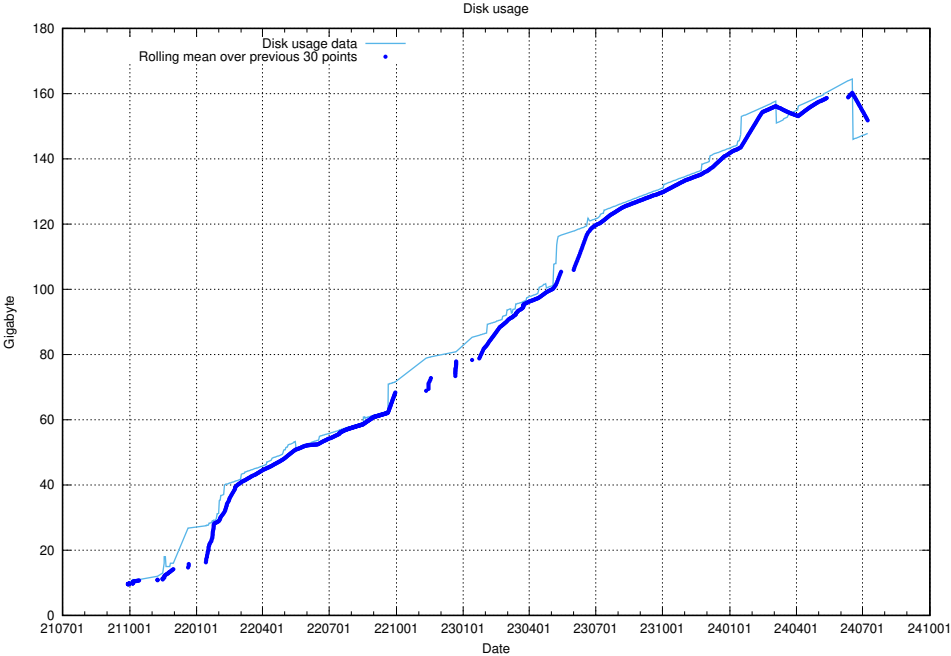

⁶<https://data.jobtechdev.se>

5.2 Disk space usage

A table showing the disk space usage on the data server.

5.5 Usage of /taxonomy/version/17/query/

Here, we count the number of requests to resource /taxonomy/version/17/query/.