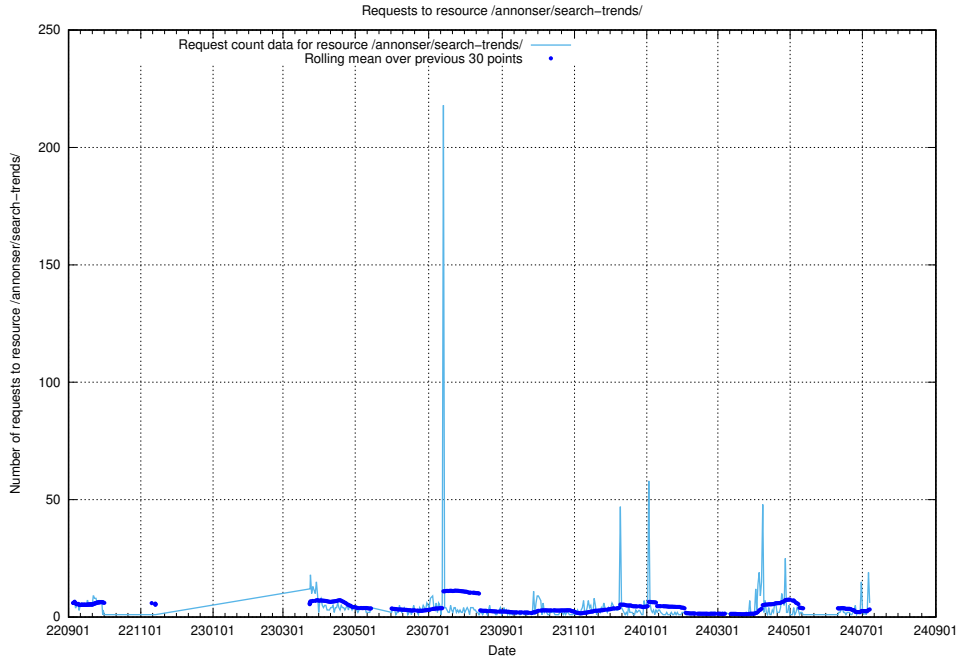

5.88 Usage of /annonser/search-trends/

Here, we count the number of requests to resource /annonser/search-trends/.