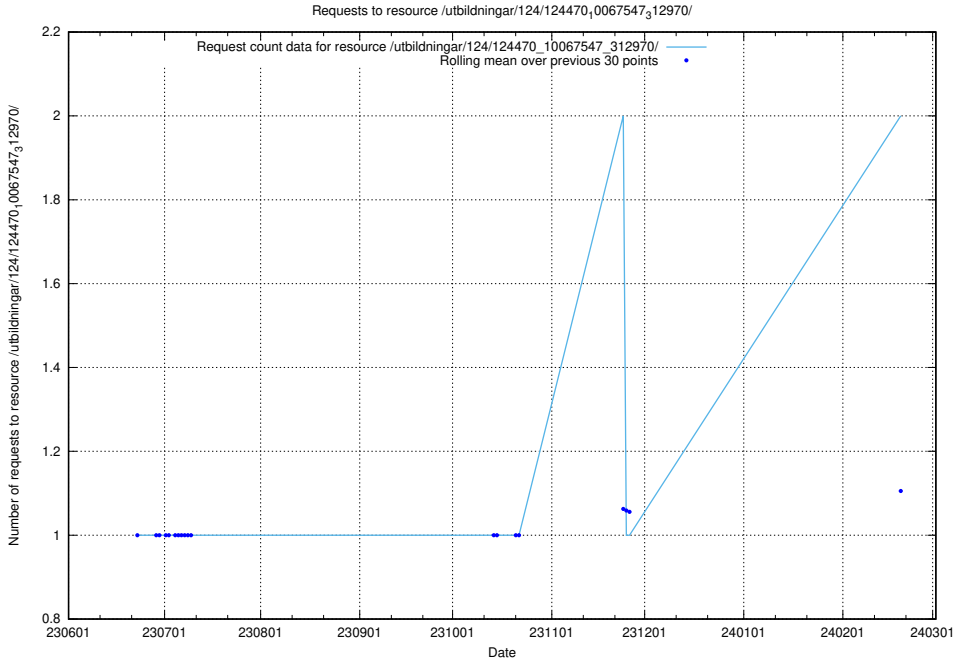

5.799 Usage of /utbildningar/124/124470_10067547_312970/

Here, we count the number of requests to resource /utbildningar/124/124470_10067547_312970/.