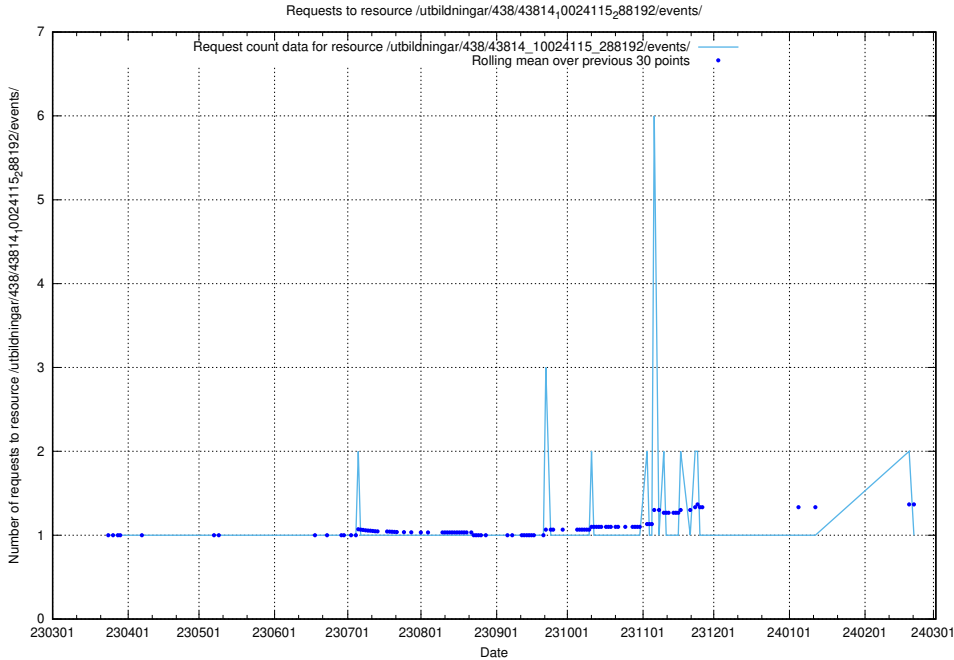

5.6458 Usage of /utbildningar/438/43814_10024115_288192/events/

Here, we count the number of requests to resource /utbildningar/438/43814_10024115_288192/events/.