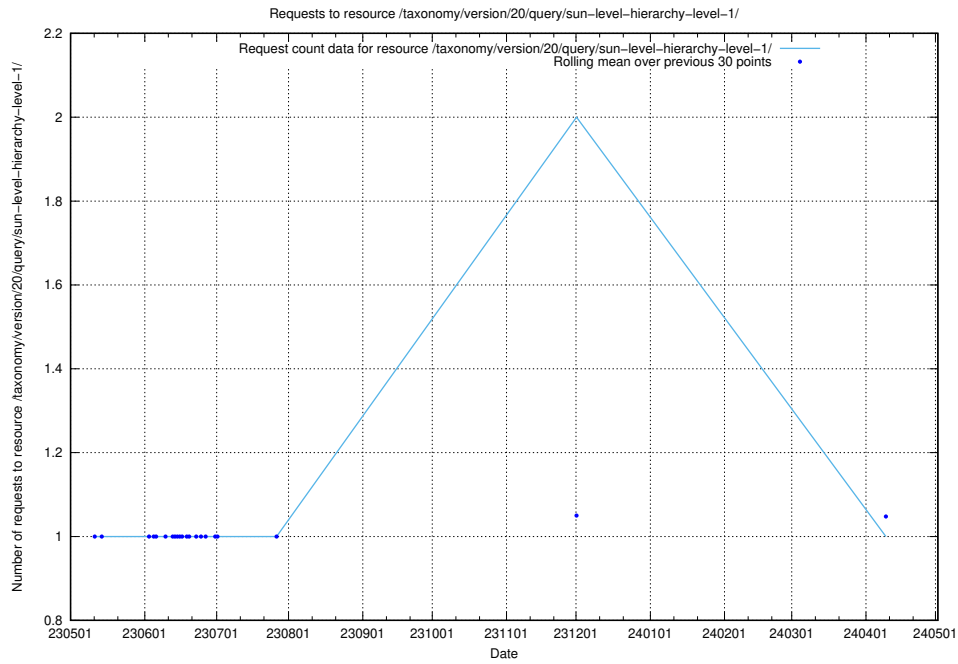

5.6207 Usage of /taxonomy/version/20/query/sun-level-hierarchy-level-1/

Here, we count the number of requests to resource /taxonomy/version/20/query/sun-level-hierarchy-level-1/.