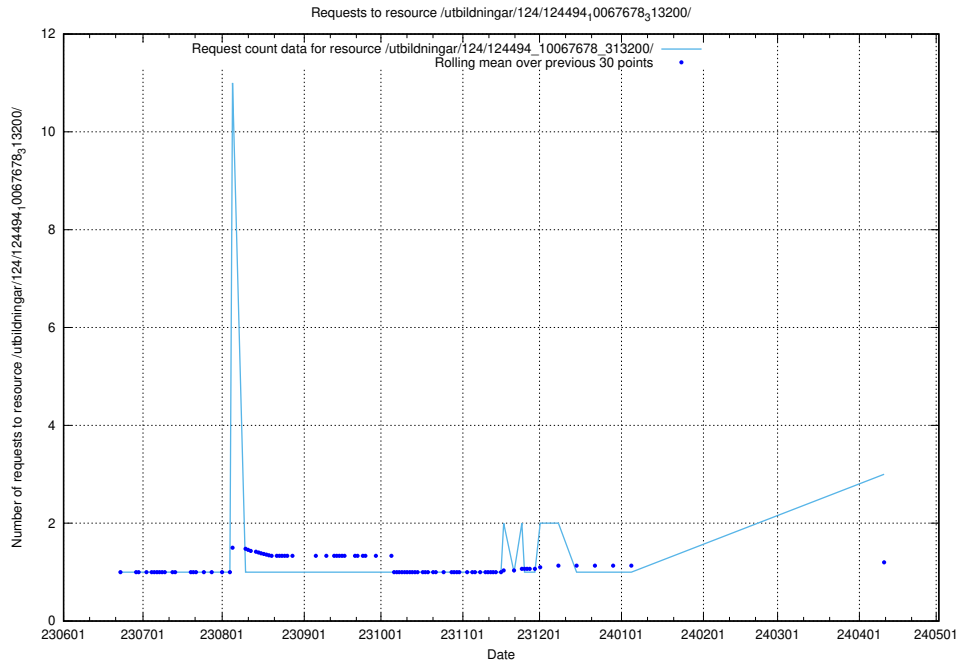

5.368 Usage of /utbildningar/124/124494_10067678_313200/

Here, we count the number of requests to resource /utbildningar/124/124494_10067678_313200/.