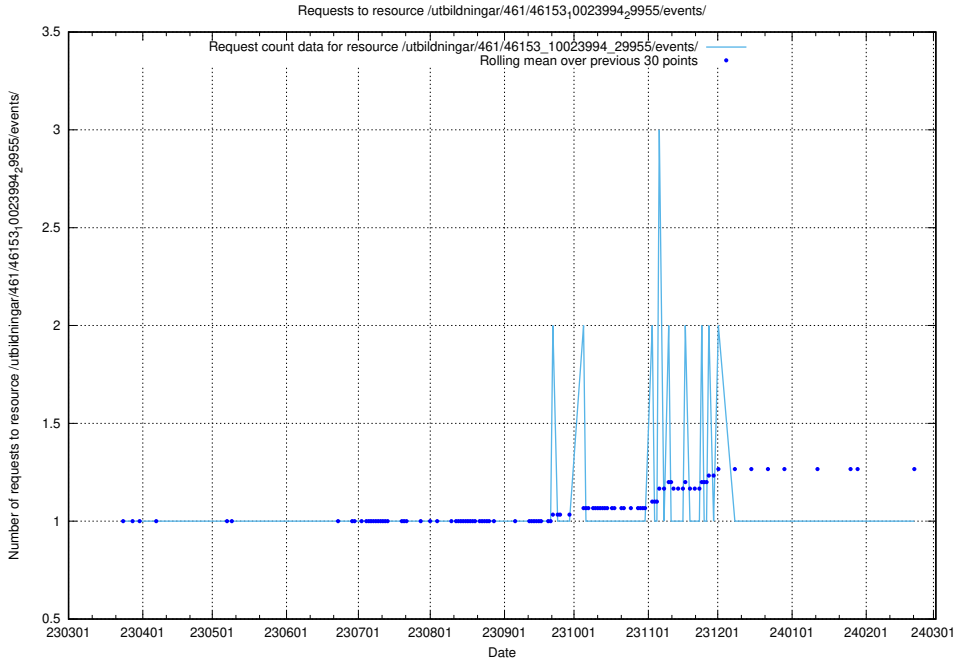

5.6447 Usage of /utbildningar/461/46153_10023994_29955/events/

Here, we count the number of requests to resource /utbildningar/461/46153_10023994_29955/events/.