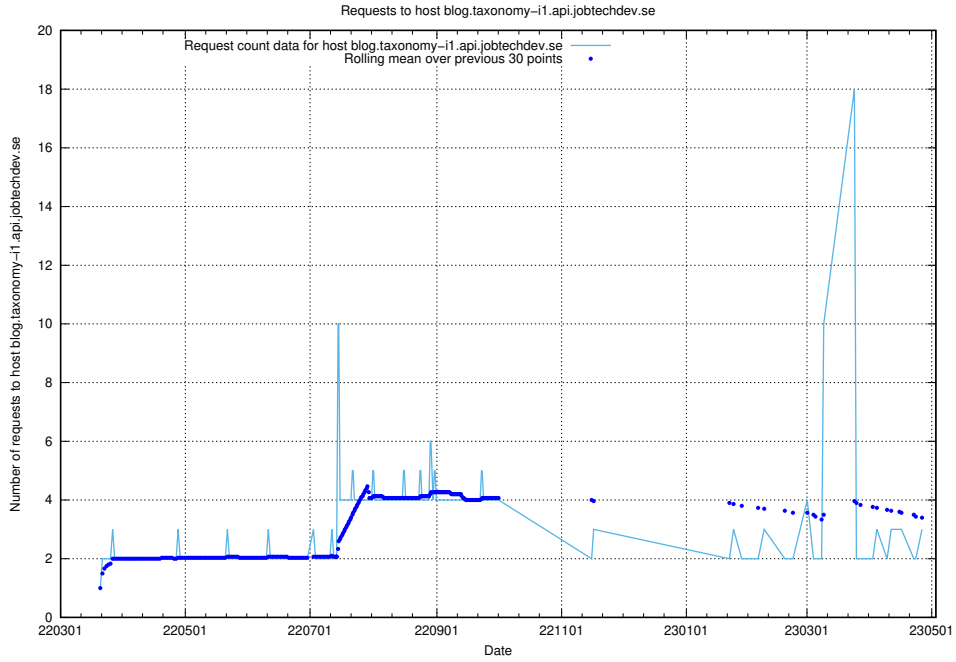

Here, we count the number of requests to host `blog.taxonomy-i1.api.jobtechdev.se`.

7.226 Usage of jobsearch.api.jobtechdev.se:80

Here, we count the number of requests to host jobsearch.api.jobtechdev.se:80.