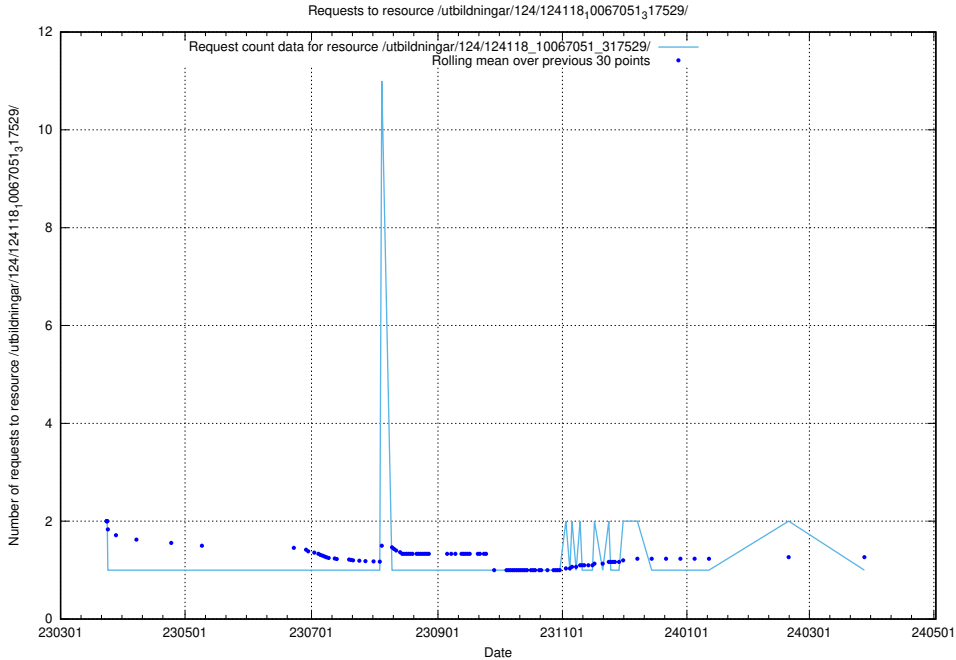

5.6594 Usage of /utbildningar/124/124118_10067051_317529/

Here, we count the number of requests to resource /utbildningar/124/124118_10067051_317529/.