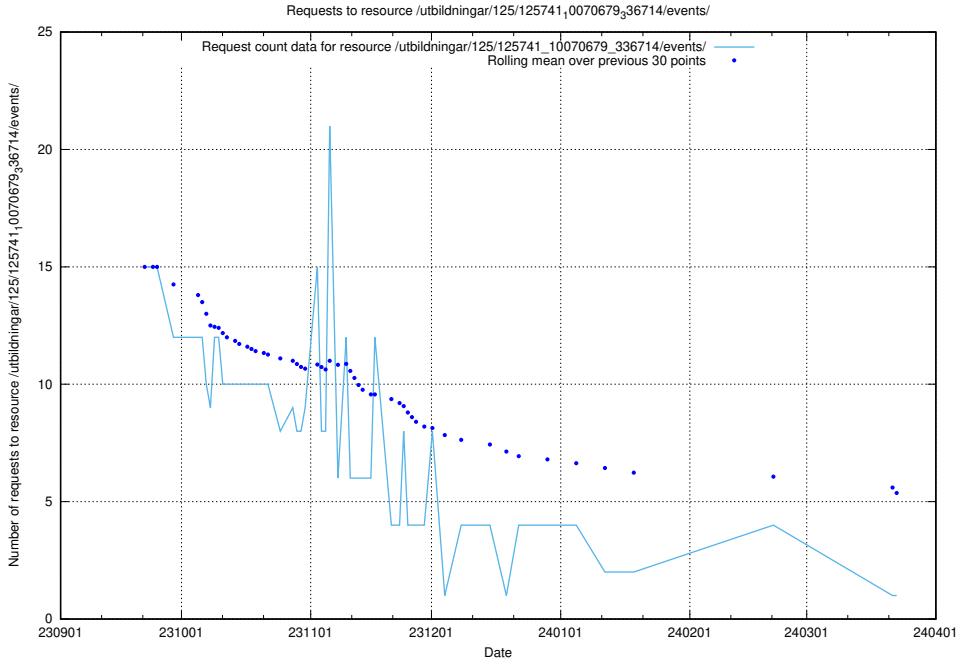

5.4744 Usage of /utbildningar/125/125741_10070679_336714/events/

Here, we count the number of requests to resource /utbildningar/125/125741_10070679_336714/events/