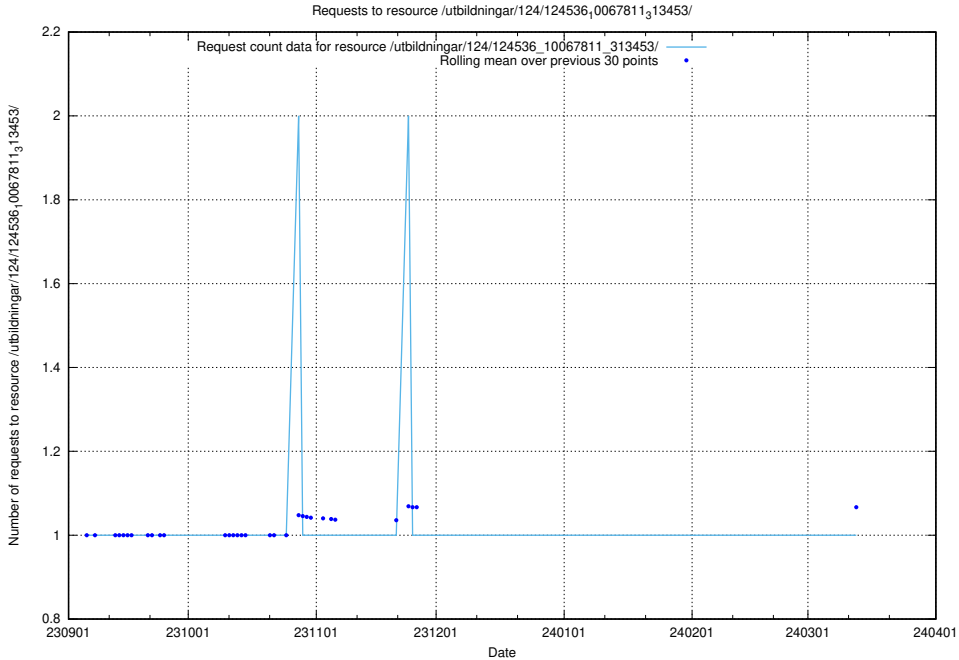

5.4934 Usage of /utbildningar/124/124536_10067811_313453/

Here, we count the number of requests to resource /utbildningar/124/124536_10067811_313453/.