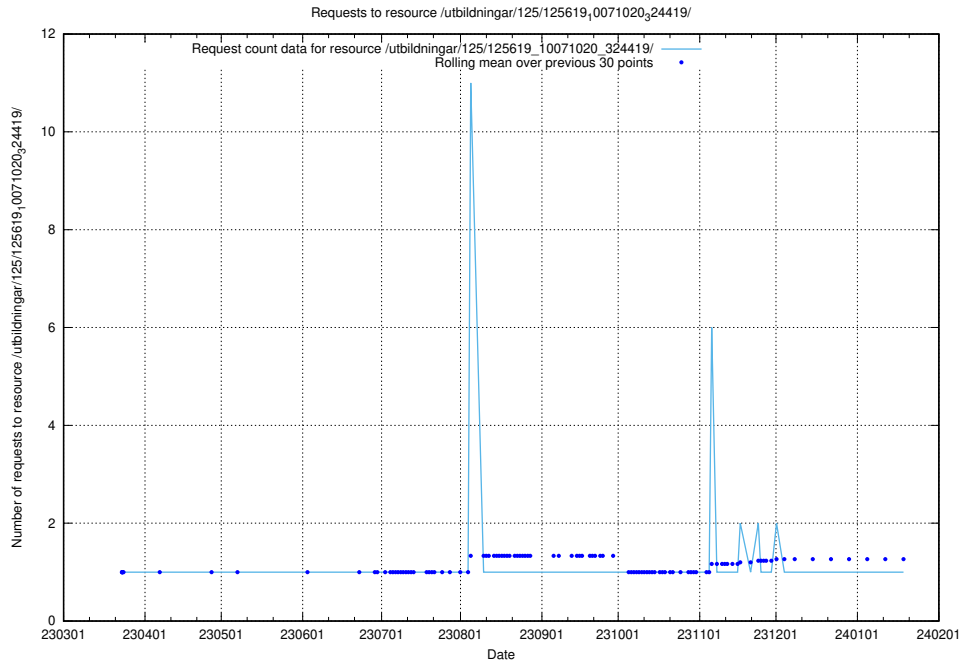

5.977 Usage of /utbildningar/125/125619_10071020_324419/

Here, we count the number of requests to resource /utbildningar/125/125619_10071020_324419/.