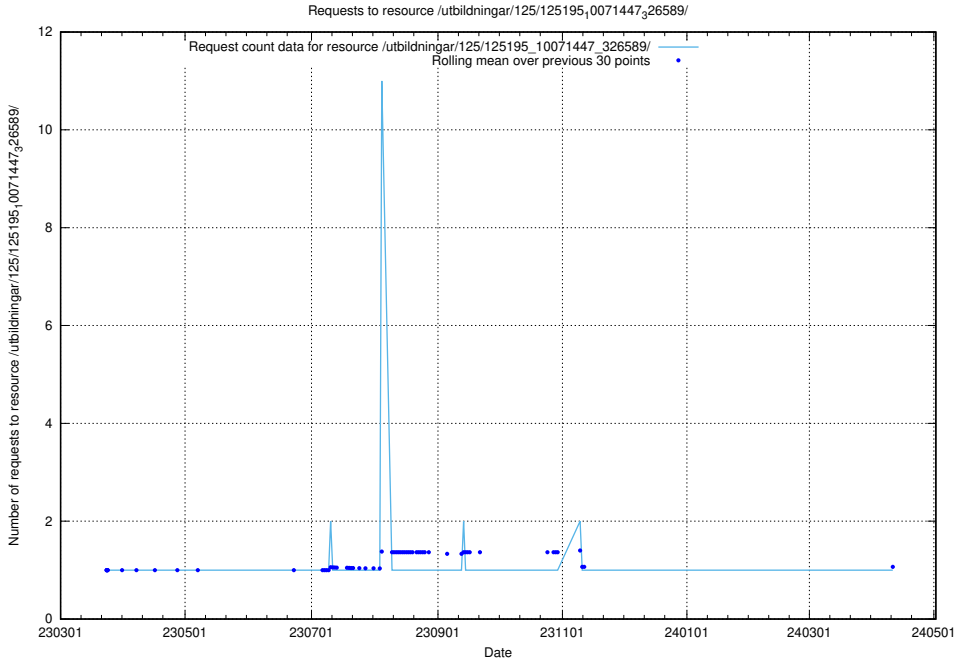

5.1037 Usage of /utbildningar/125/125195_10071447_326589/

Here, we count the number of requests to resource /utbildningar/125/125195_10071447_326589/.