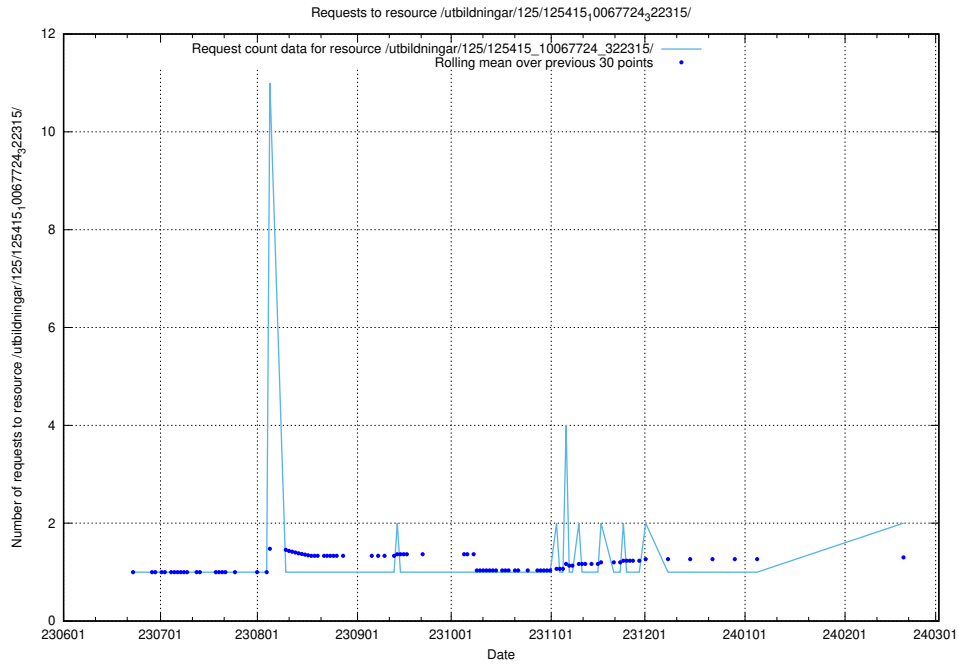

5.780 Usage of /utbildningar/125/125415_10067724_322315/

Here, we count the number of requests to resource /utbildningar/125/125415_10067724_322315/.