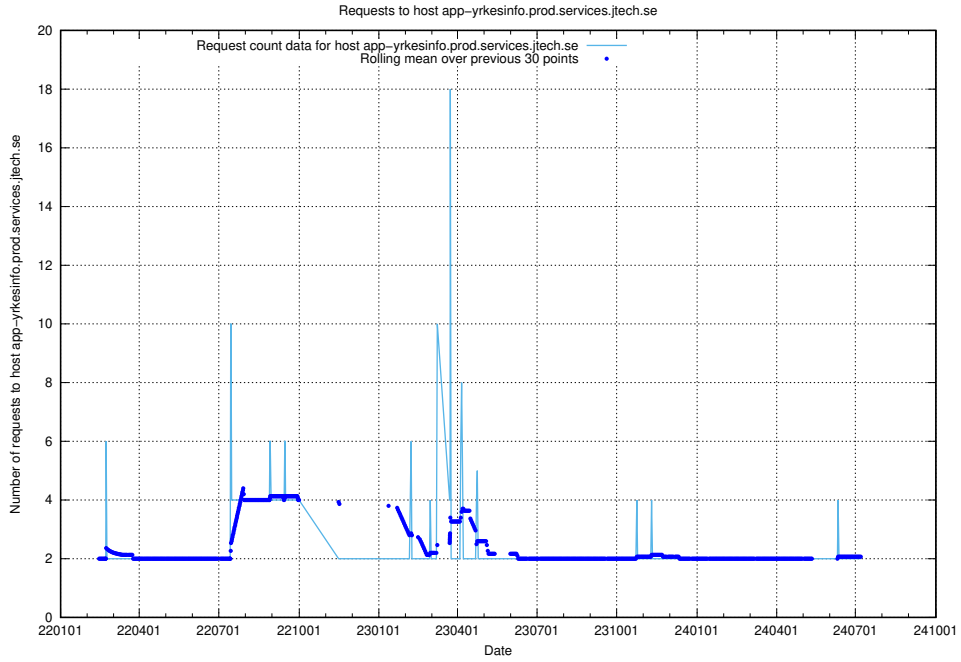

7.544 Usage of nisse.jobtechdev.se

Here, we count the number of requests to host nisse.jobtechdev.se.

7.545 Usage of app-yrkesinfo.prod.services.jtech.se

Here, we count the number of requests to host app-yrkesinfo.prod.services.jtech.se.