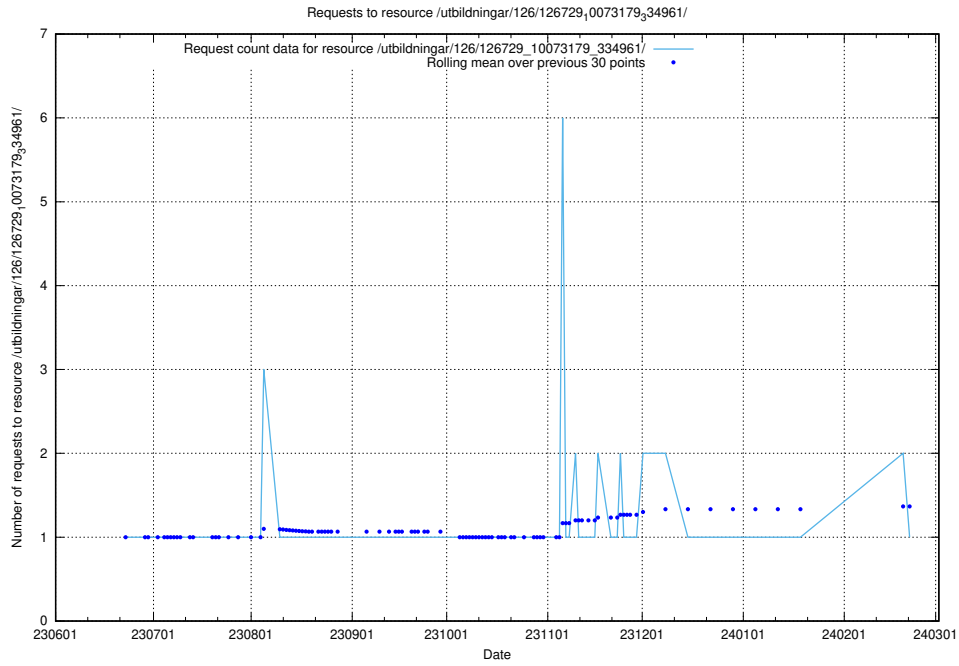

5.5850 Usage of /utbildningar/126/126729_10073179_334961/

Here, we count the number of requests to resource /utbildningar/126/126729_10073179_334961/.