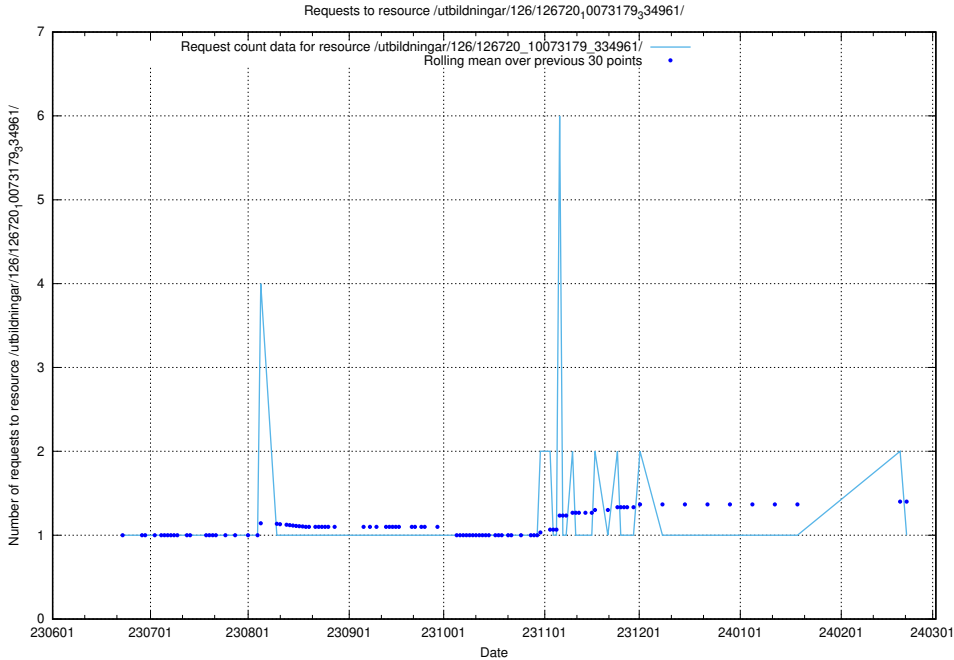

5.5860 Usage of /utbildningar/126/126720_10073179_334961/

Here, we count the number of requests to resource /utbildningar/126/126720_10073179_334961/.