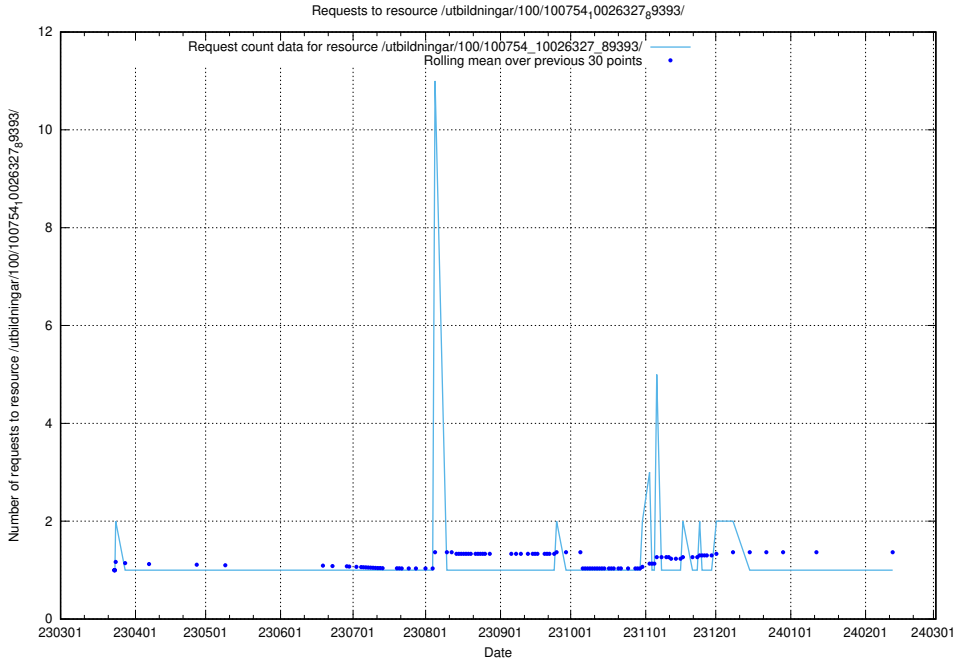

5.5818 Usage of /utbildningar/100/100754_10026327_89393/

Here, we count the number of requests to resource /utbildningar/100/100754_10026327_89393/.