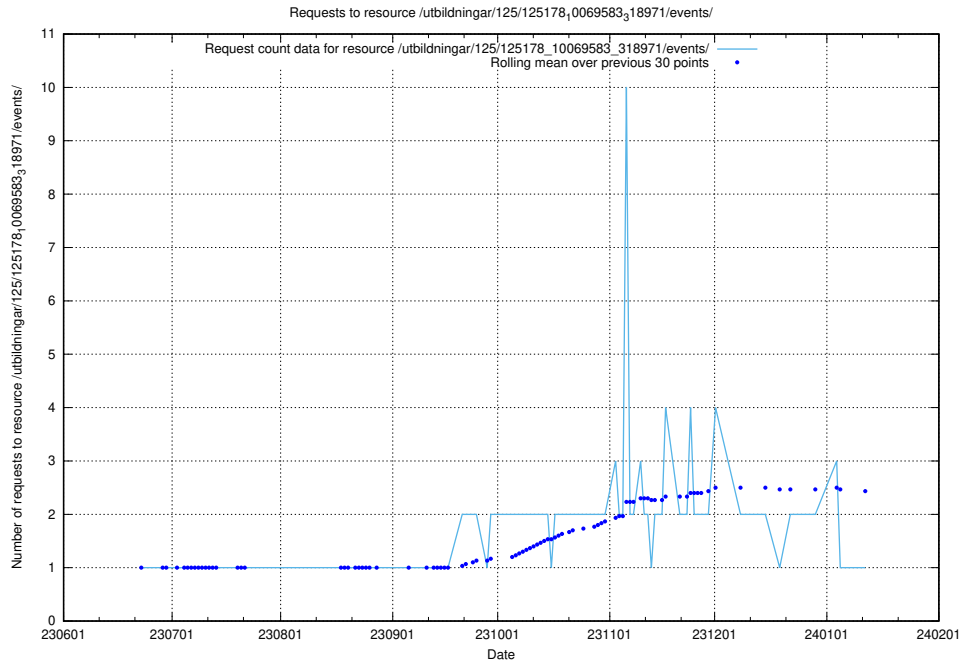

5.5982 Usage of /utbildningar/125/125178_10069583_318971/events/

Here, we count the number of requests to resource /utbildningar/125/125178_10069583_318971/events/