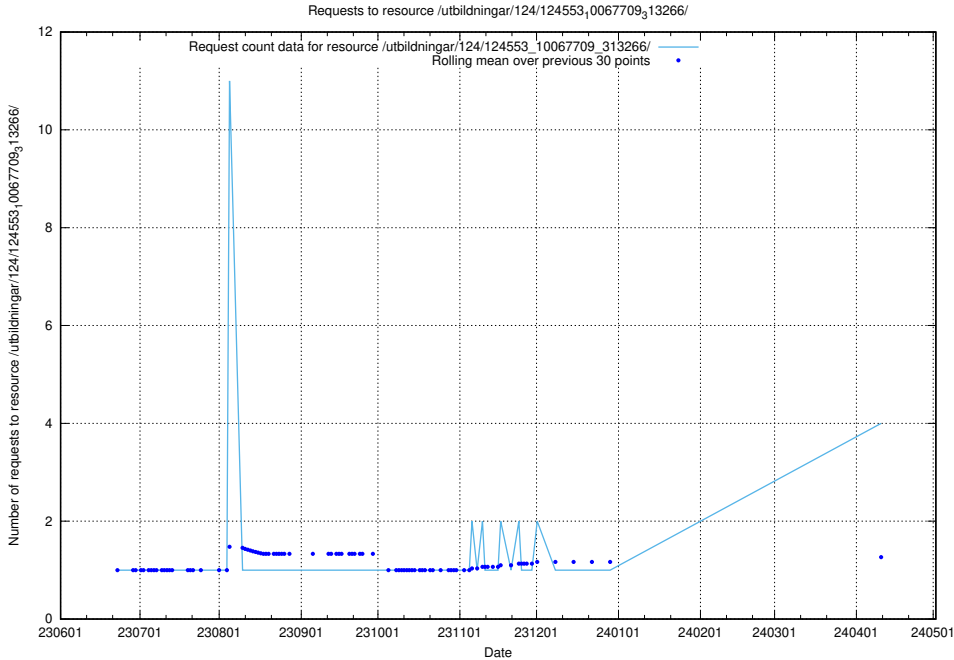

5.218 Usage of /utbildningar/124/124553_10067709_313266/

Here, we count the number of requests to resource /utbildningar/124/124553_10067709_313266/.