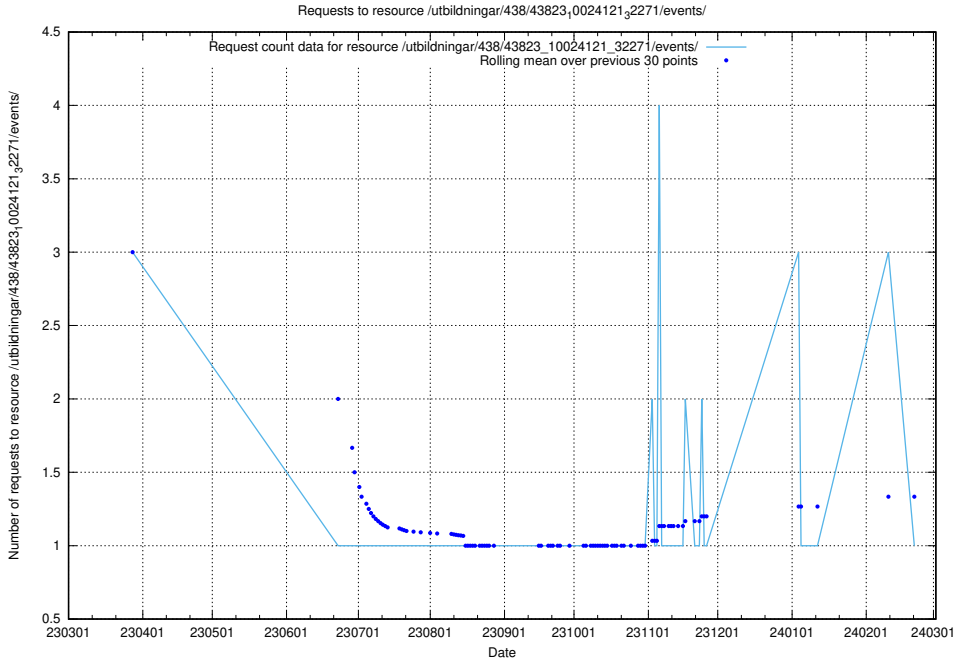

5.6325 Usage of /utbildningar/438/43823_10024121_32271/events/

Here, we count the number of requests to resource /utbildningar/438/43823_10024121_32271/events/.