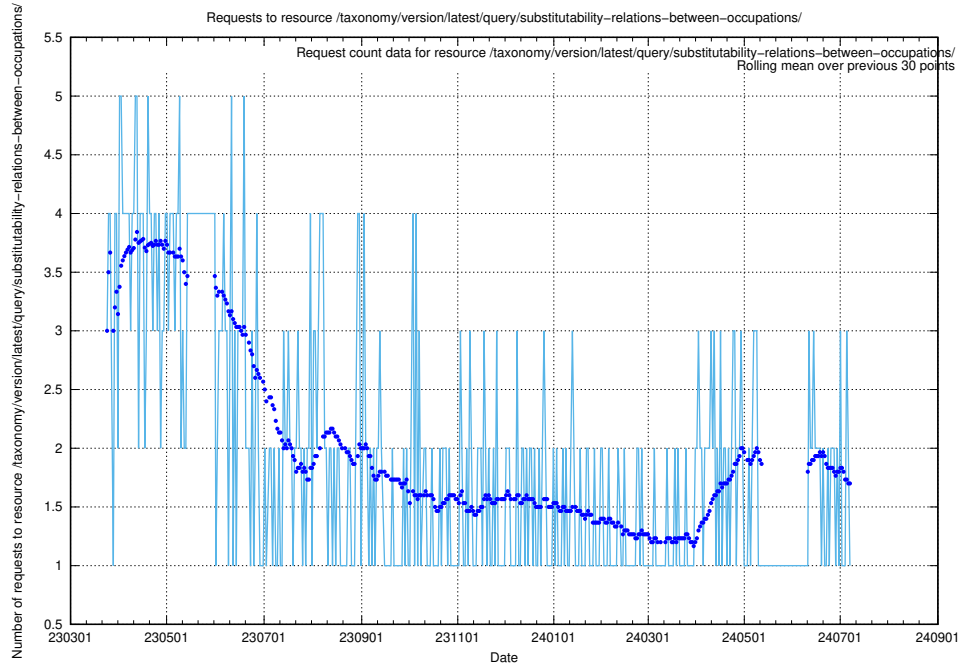

5.6354 Usage of /taxonomy/version/latest/query/substitutability-relations-between-occupations/

Here, we count the number of requests to resource /taxonomy/version/latest/query/substitutability-relations-between-occupations/.