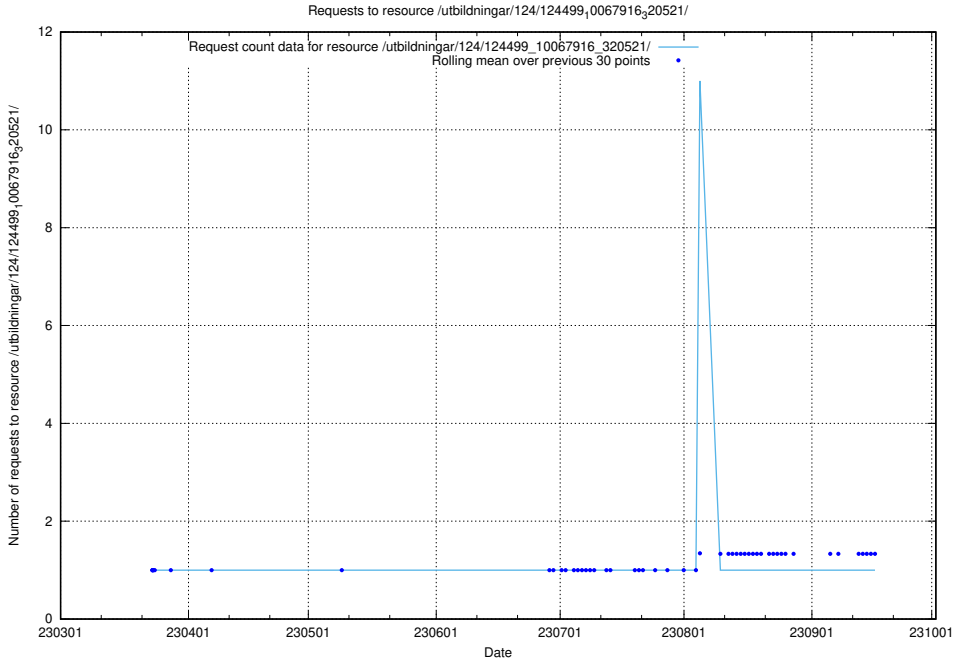

5.2560 Usage of /utbildningar/124/124499_10067916_320521/

Here, we count the number of requests to resource /utbildningar/124/124499_10067916_320521/.