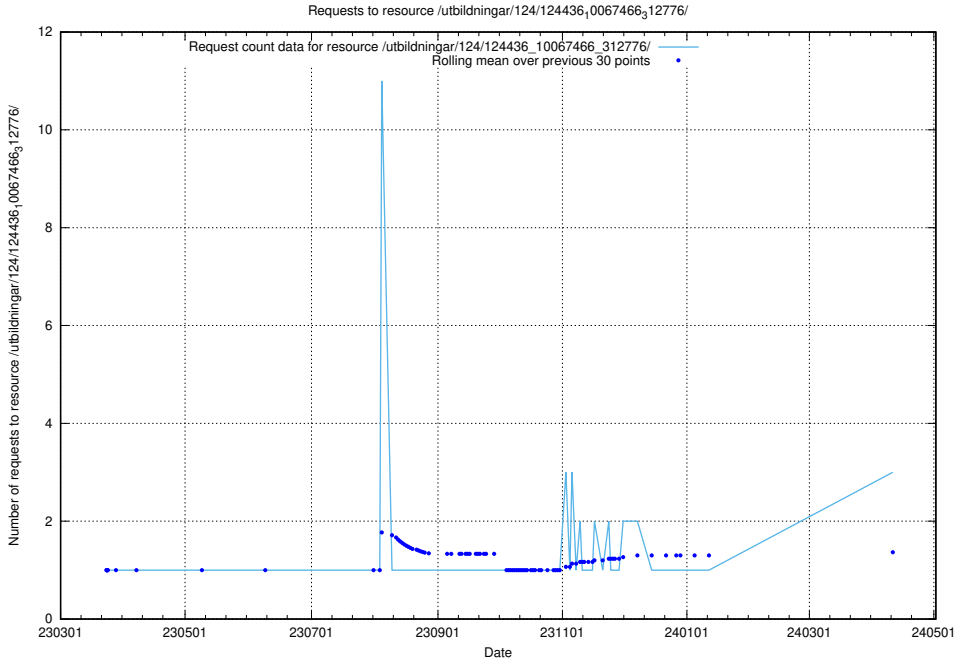

Here, we count the number of requests to resource /taxonomy/version/17/query/keyword-concepts./.

5.295 Usage of /utbildningar/124/124436_10067466_312776/

Here, we count the number of requests to resource /utbildningar/124/124436_10067466_312776/.