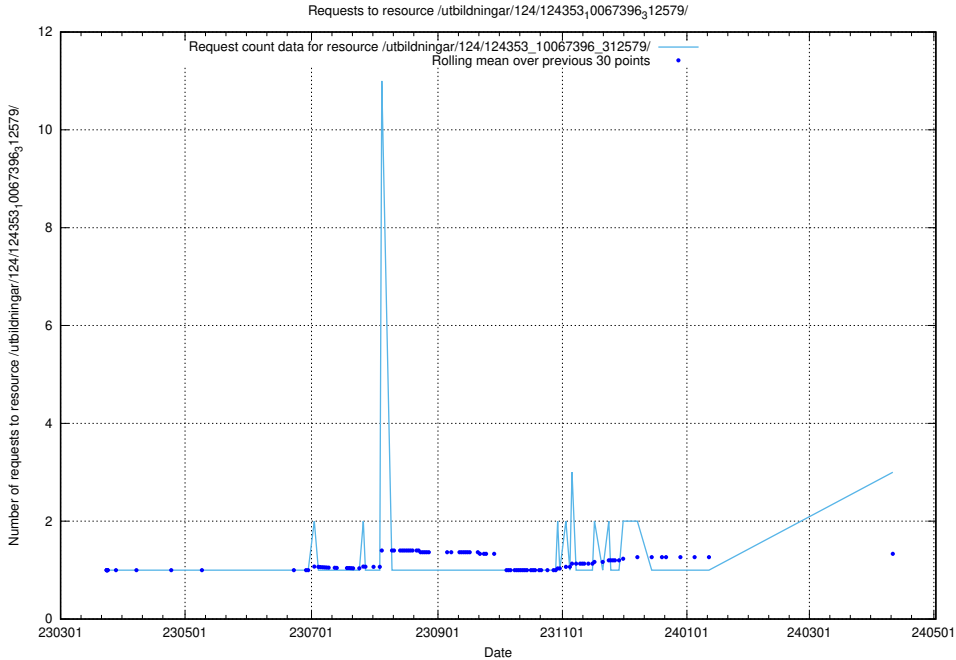

5.299 Usage of /utbildningar/124/124353_10067396_312579/

Here, we count the number of requests to resource /utbildningar/124/124353_10067396_312579/.