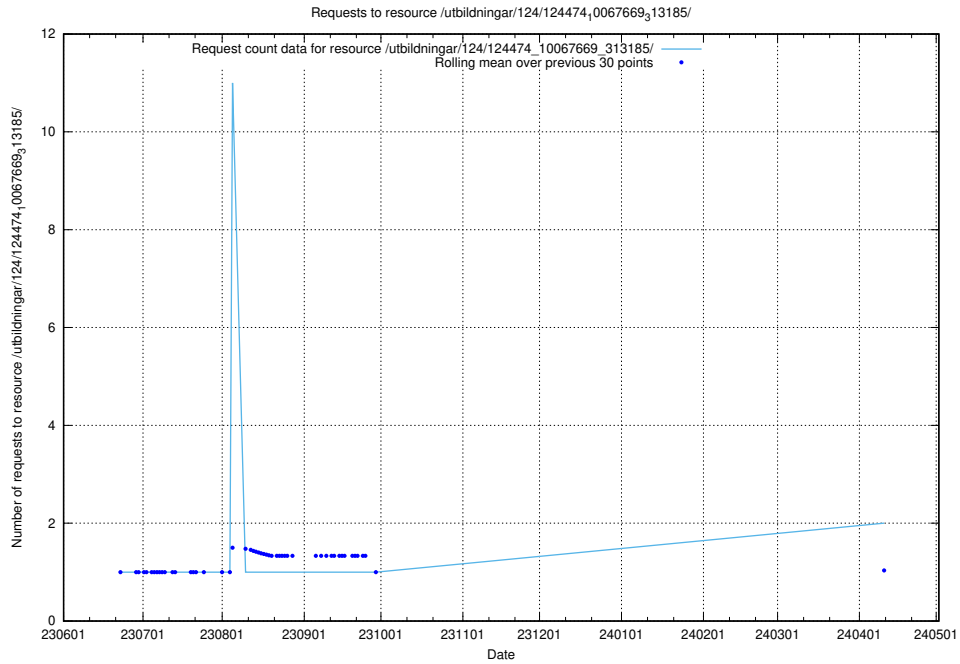

5.794 Usage of /utbildningar/124/124474_10067669_313185/

Here, we count the number of requests to resource /utbildningar/124/124474_10067669_313185/.