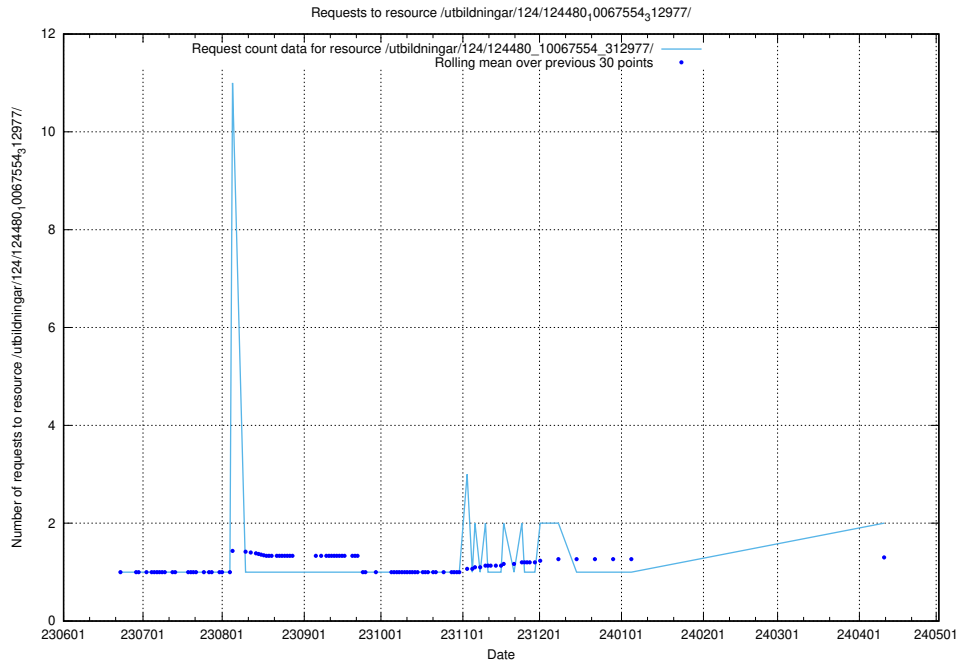

5.793 Usage of /utbildningar/124/124480_10067554_312977/

Here, we count the number of requests to resource /utbildningar/124/124480_10067554_312977/.