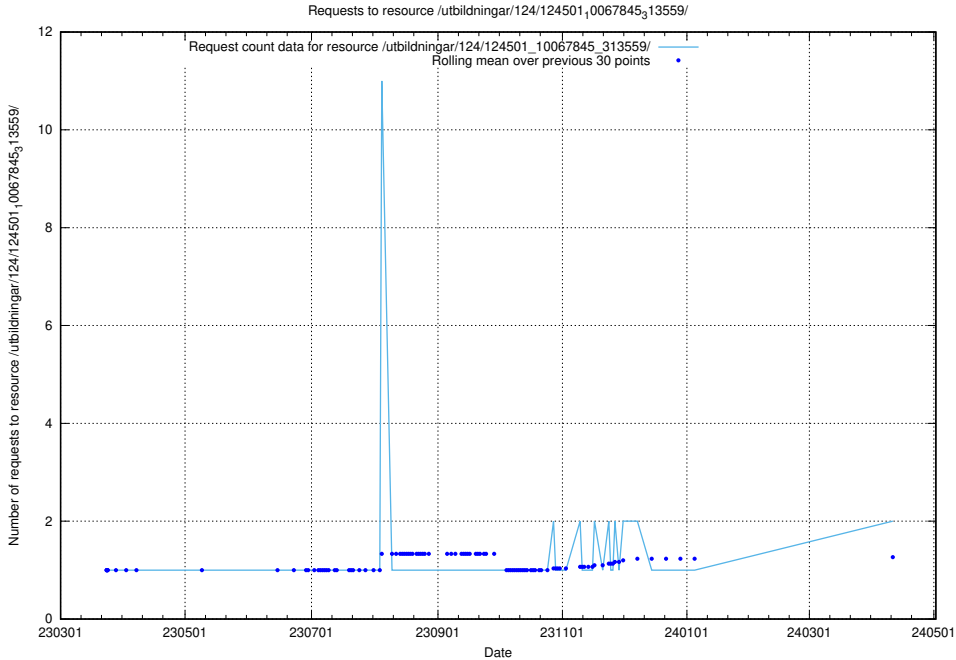

5.507 Usage of /utbildningar/124/124501_10067845_313559/

Here, we count the number of requests to resource /utbildningar/124/124501_10067845_313559/.