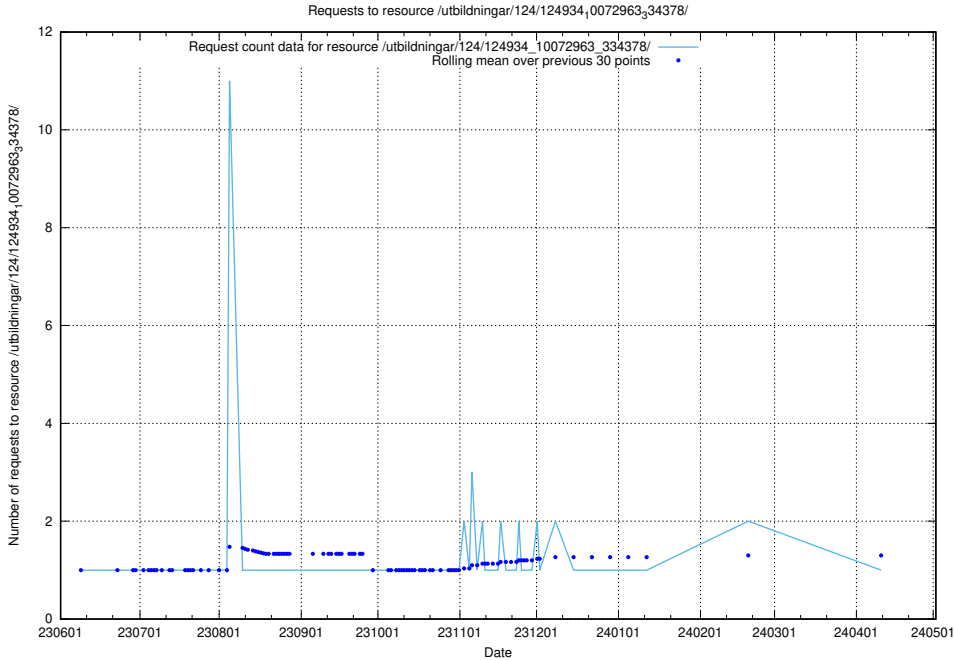

5.6142 Usage of /utbildningar/124/124934_10072963_334378/

Here, we count the number of requests to resource /utbildningar/124/124934_10072963_334378/.