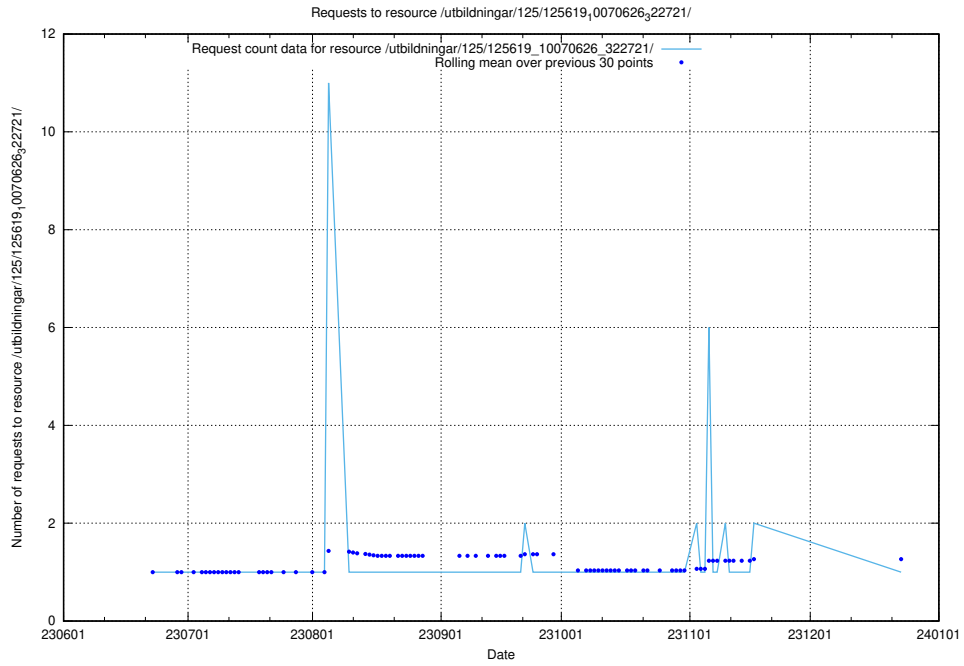

5.5971 Usage of /utbildningar/125/125619_10070626_322721/

Here, we count the number of requests to resource /utbildningar/125/125619_10070626_322721/.