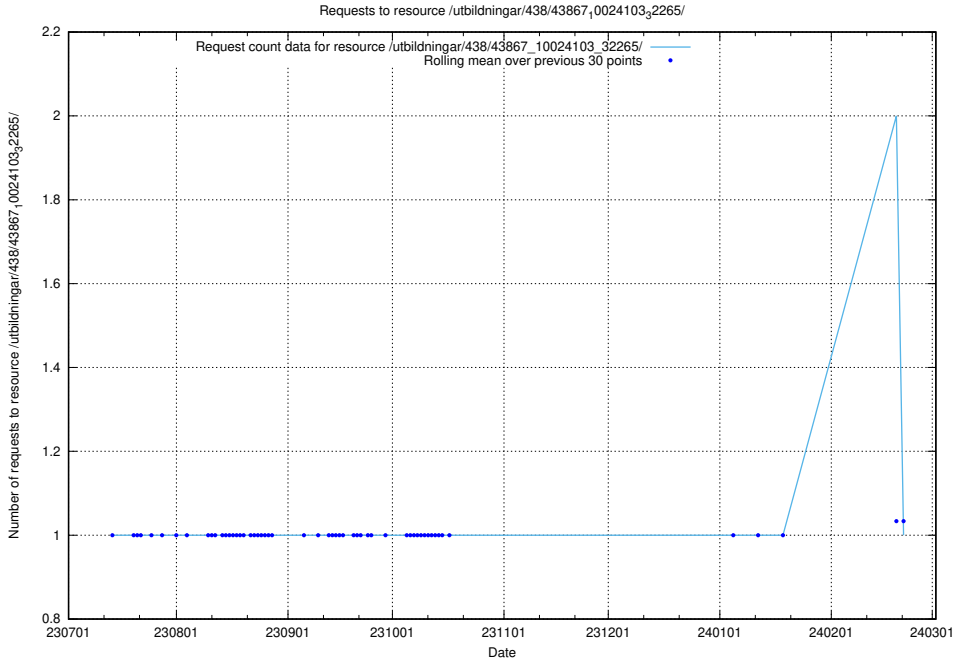

Here, we count the number of requests to resource /utbildningar/438/43867_10024103_32265/.

5.5316 Usage of /utbildningar/126/126728_10073173_334952/events/

Here, we count the number of requests to resource /utbildningar/126/126728_10073173_334952/events/