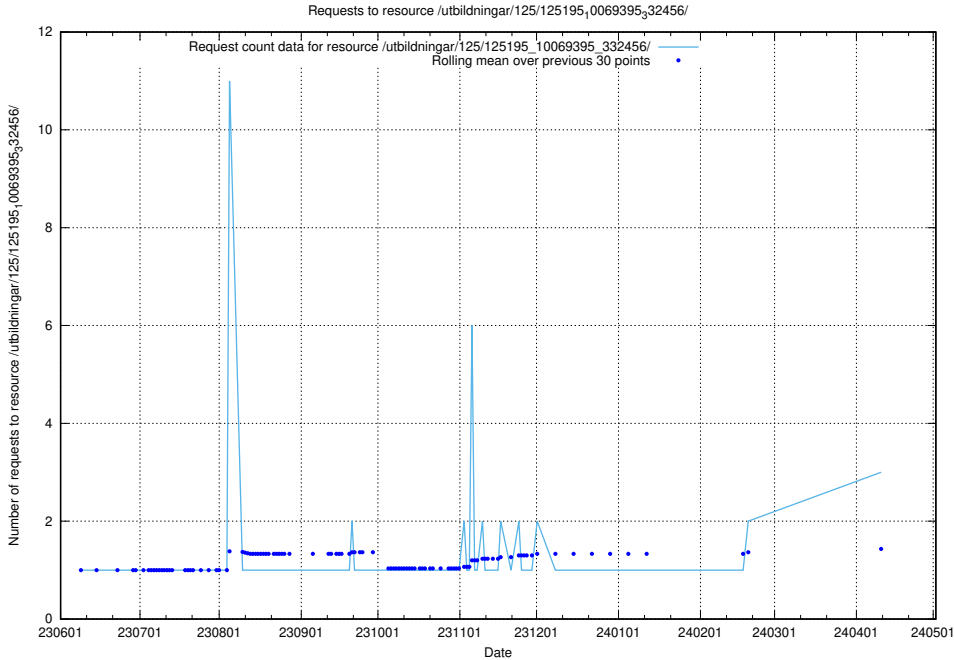

5.380 Usage of /utbildningar/125/125195_10069395_332456/

Here, we count the number of requests to resource /utbildningar/125/125195_10069395_332456/.