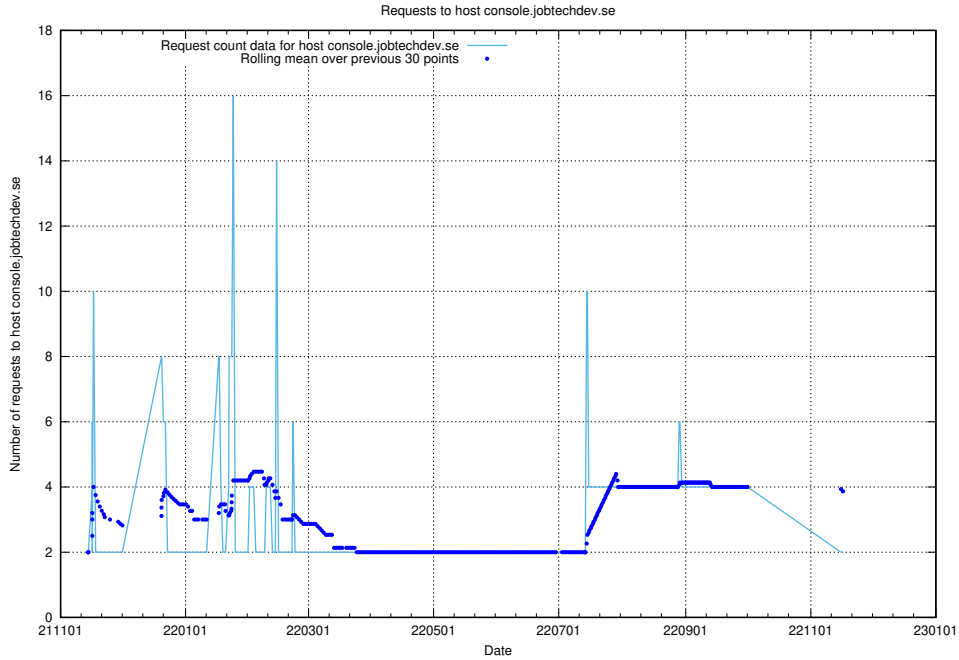

7.274 Usage of console.jobtechdev.se

Here, we count the number of requests to host console.jobtechdev.se.