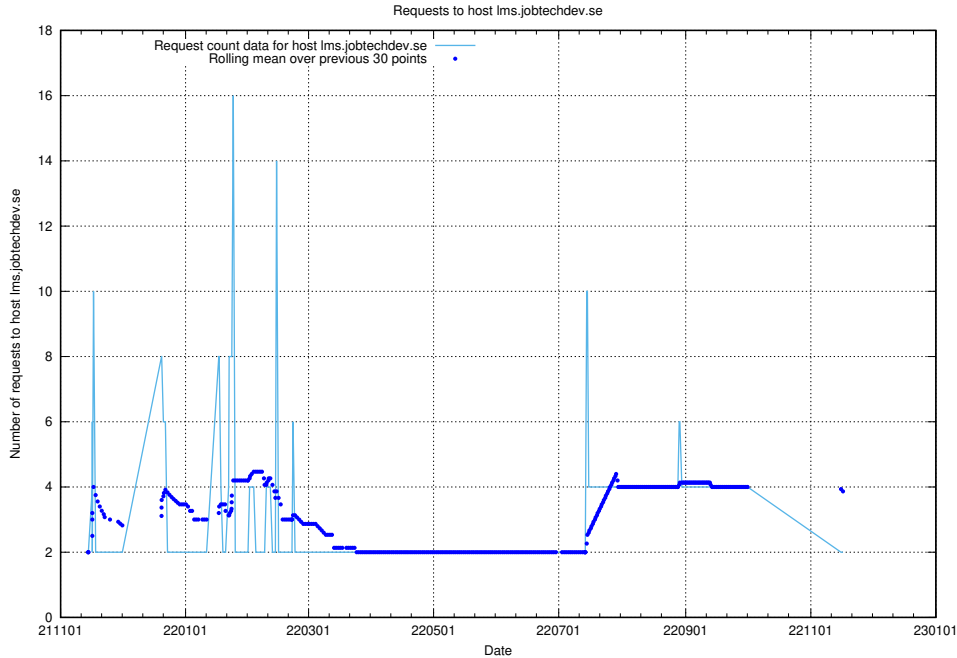

7.578 Usage of lms.jobtechdev.se

Here, we count the number of requests to host lms.jobtechdev.se.