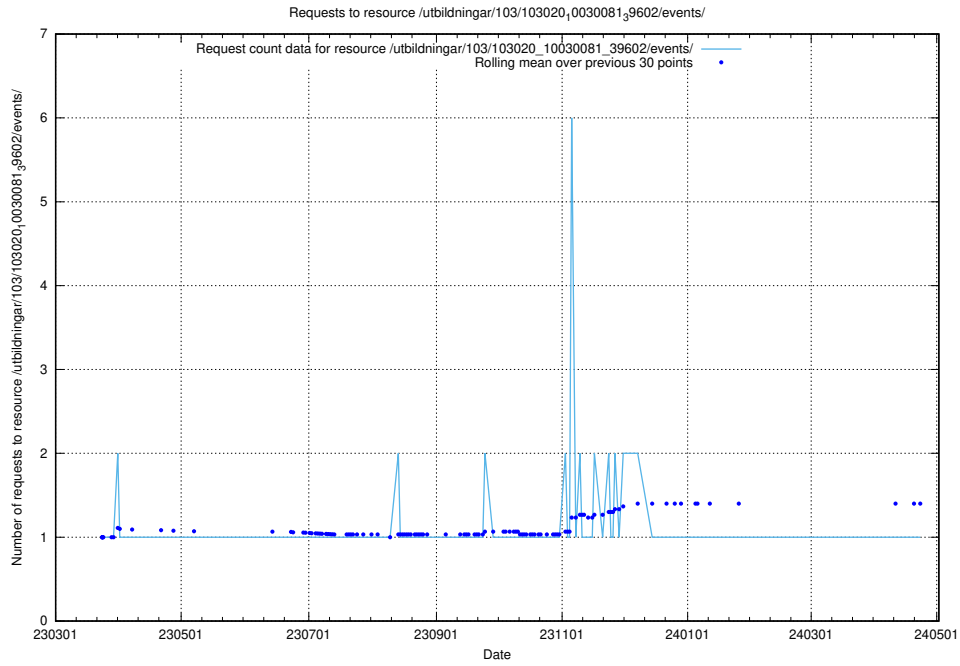

5.5757 Usage of /utbildningar/103/103020_10030081_39602/events/

Here, we count the number of requests to resource /utbildningar/103/103020_10030081_39602/events/.