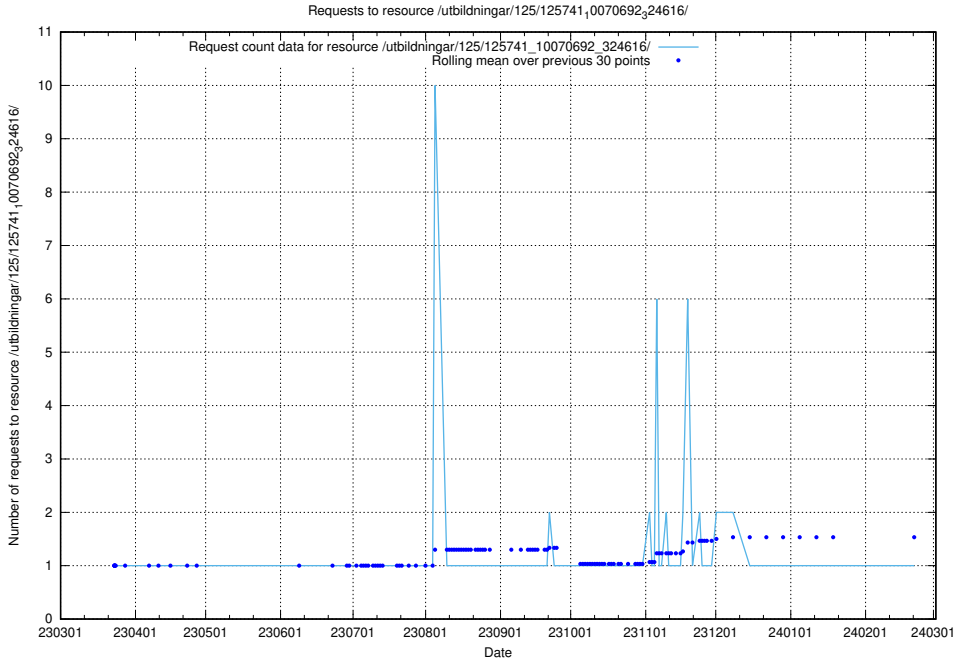

5.6754 Usage of /utbildningar/125/125741_10070692_324616/

Here, we count the number of requests to resource /utbildningar/125/125741_10070692_324616/.