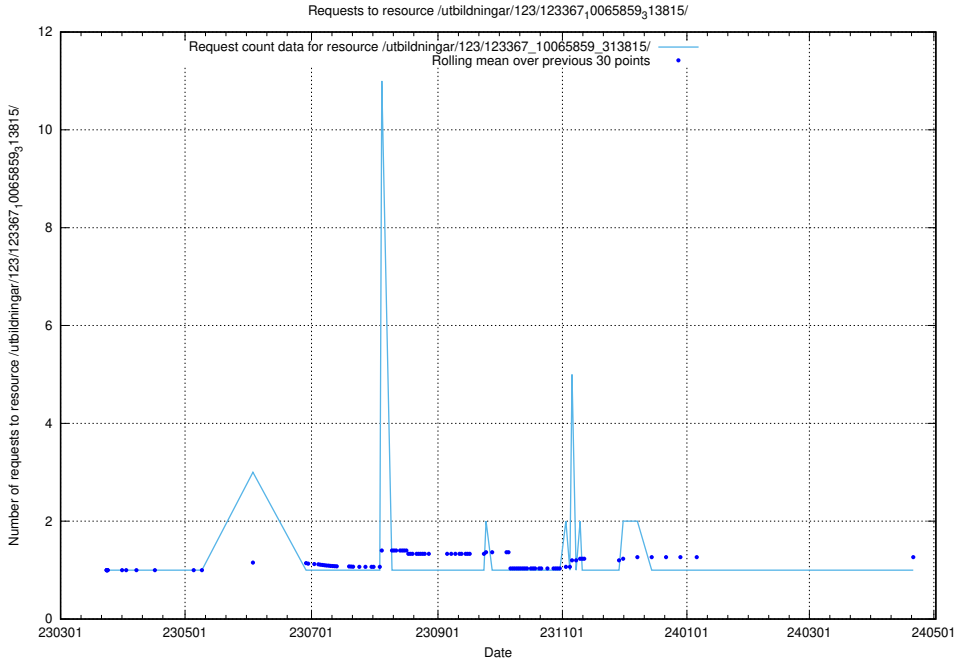

5.5090 Usage of /utbildningar/123/123367_10065859_313815/

Here, we count the number of requests to resource /utbildningar/123/123367_10065859_313815/.