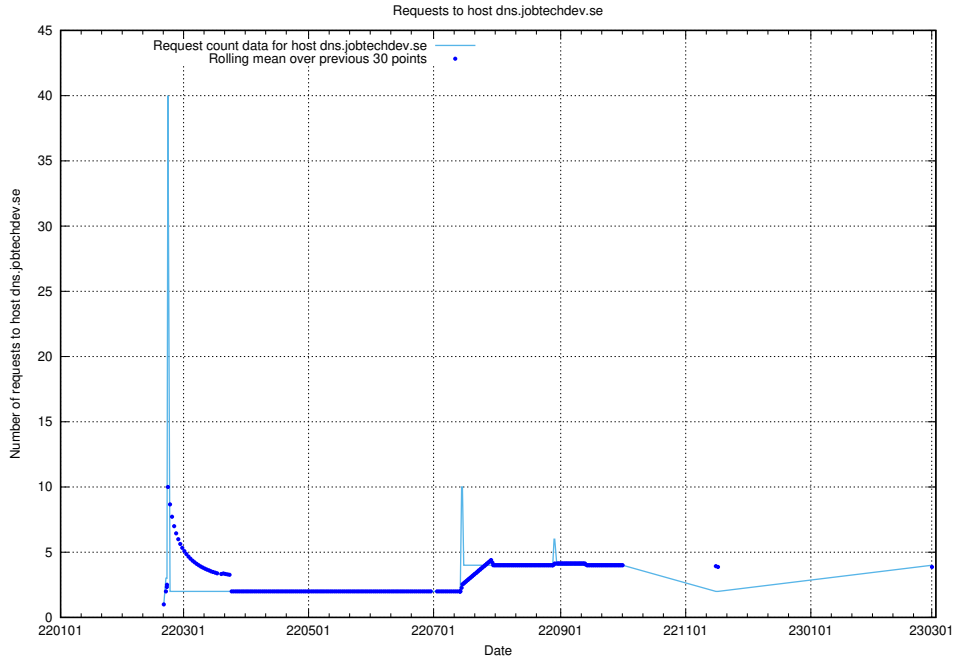

7.158 Usage of dns.jobtechdev.se

Here, we count the number of requests to host dns.jobtechdev.se.