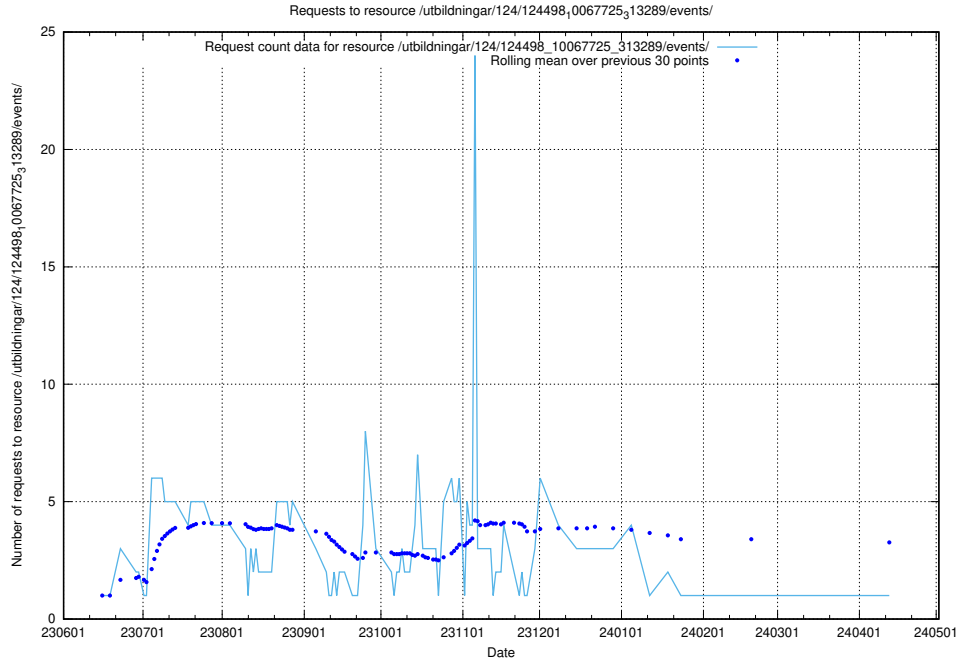

5.6132 Usage of /utbildningar/123/123839_10066432_308907/

Here, we count the number of requests to resource /utbildningar/123/123839_10066432_308907/.

5.6133 Usage of /utbildningar/124/124469_10067547_312970/events/