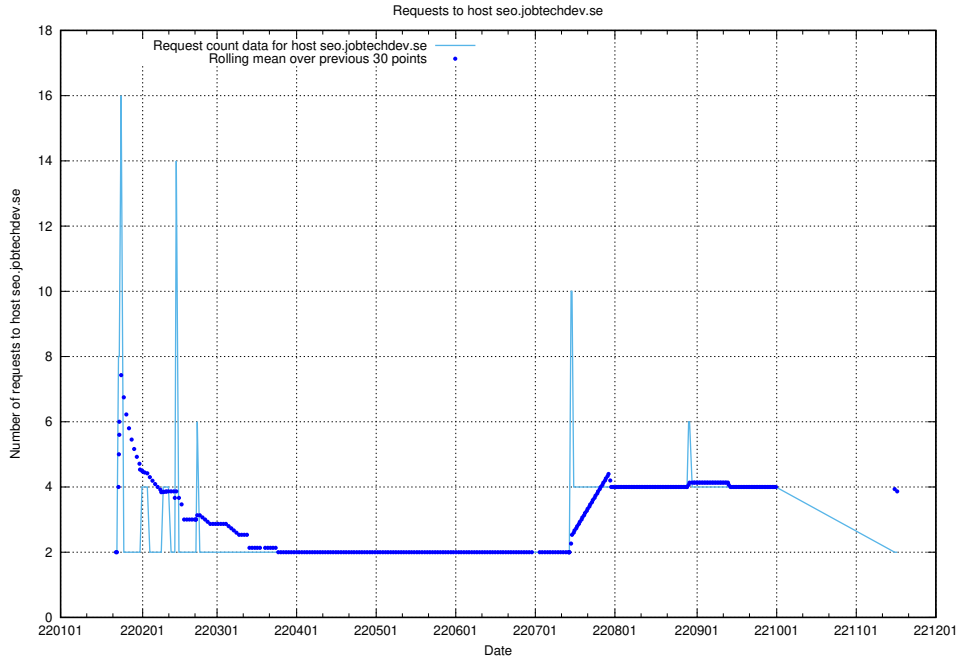

7.593 Usage of seo.jobtechdev.se

Here, we count the number of requests to host seo.jobtechdev.se.