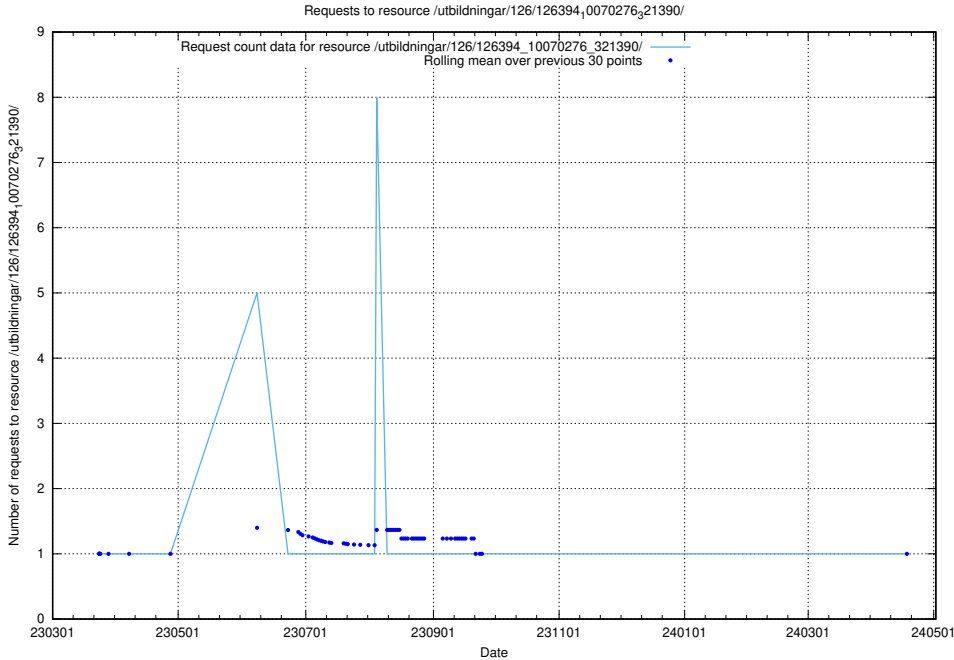

5.6710 Usage of /utbildningar/126/126394_10070276_321390/

Here, we count the number of requests to resource /utbildningar/126/126394_10070276_321390/.