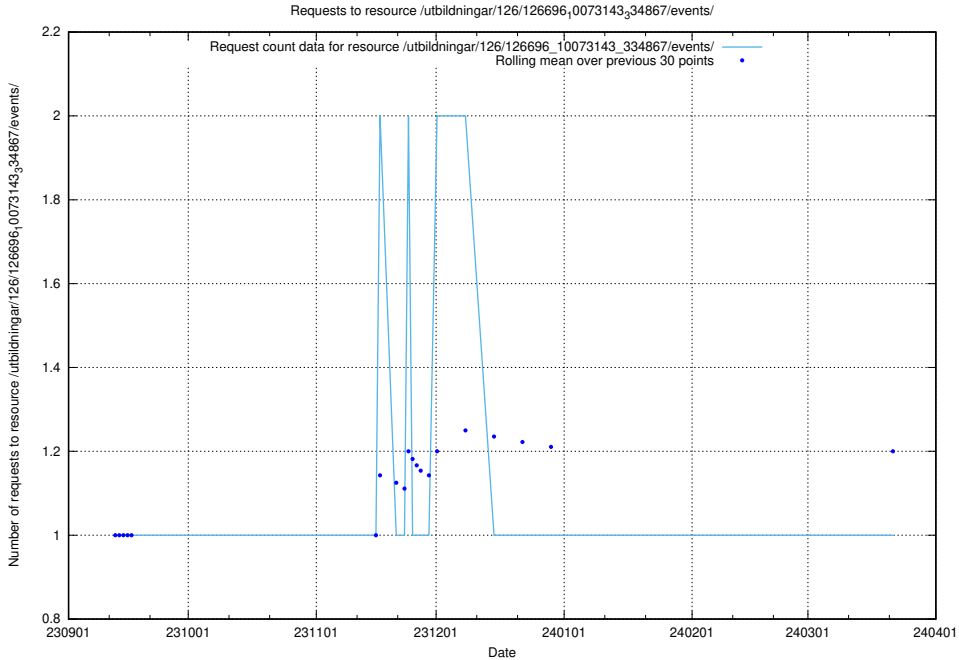

5.4837 Usage of /utbildningar/126/126696_10073143_334867/events/

Here, we count the number of requests to resource /utbildningar/126/126696_10073143_334867/events/