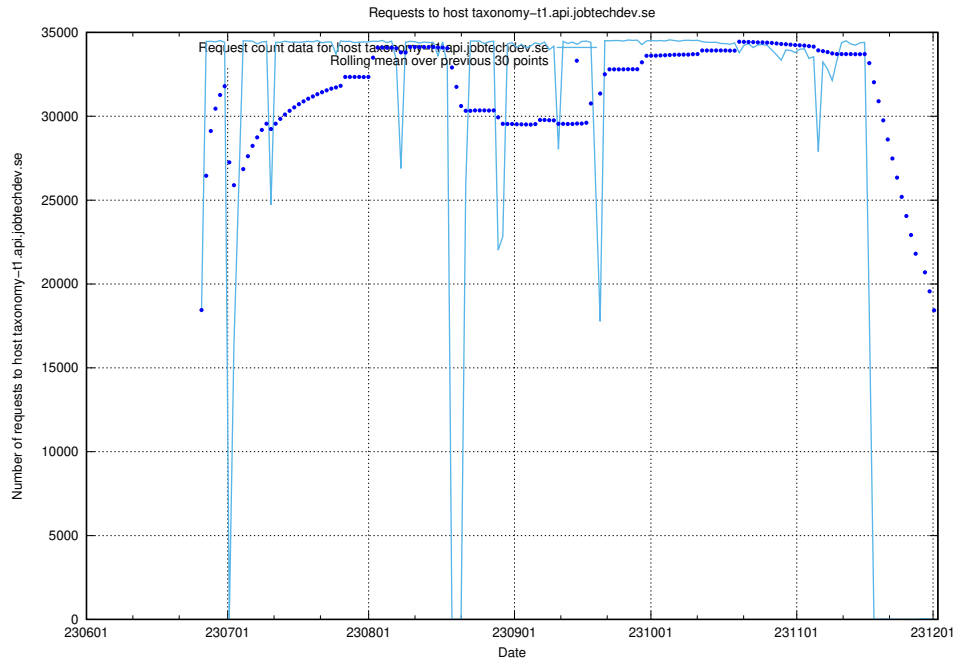

Here, we count the number of requests to host dev-api.jobtechdev.se.

7.170 Usage of taxonomy-t1.api.jobtechdev.se

Here, we count the number of requests to host taxonomy-t1.api.jobtechdev.se.

7.171 Usage of dashboard.jobtechdev.se