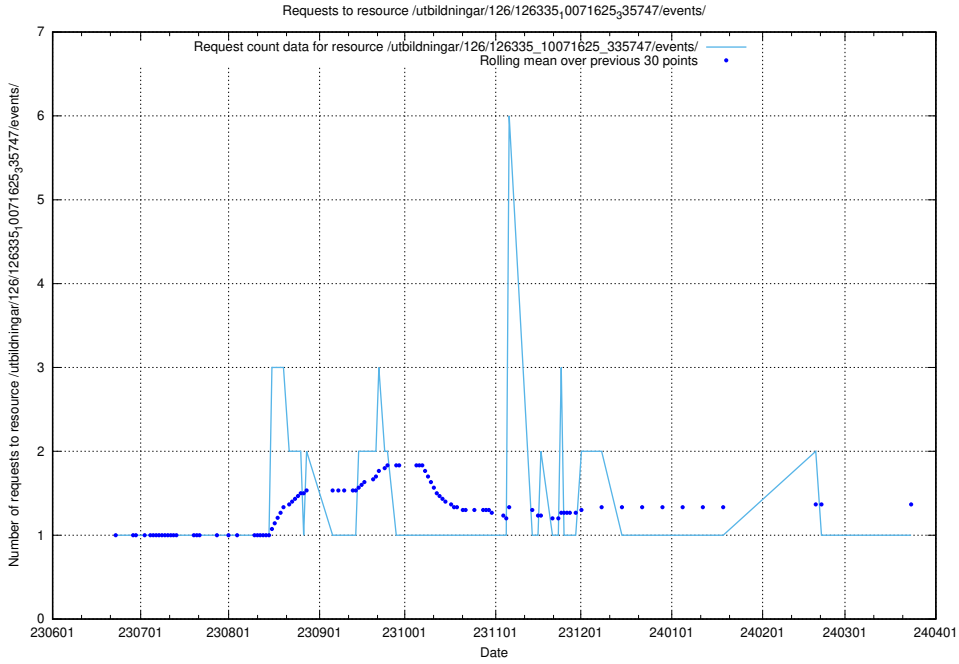

5.5925 Usage of /utbildningar/126/126335_10071625_335747/events/

Here, we count the number of requests to resource /utbildningar/126/126335_10071625_335747/events/