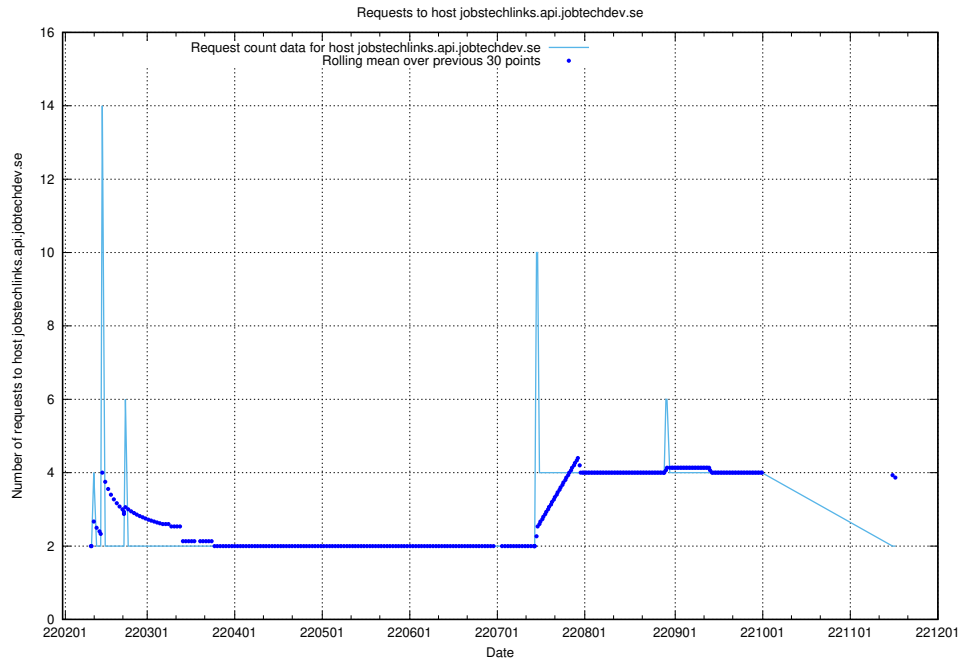

7.561 Usage of `jobstechlinks.api.jobtechdev.se`

Here, we count the number of requests to host `jobstechlinks.api.jobtechdev.se`.