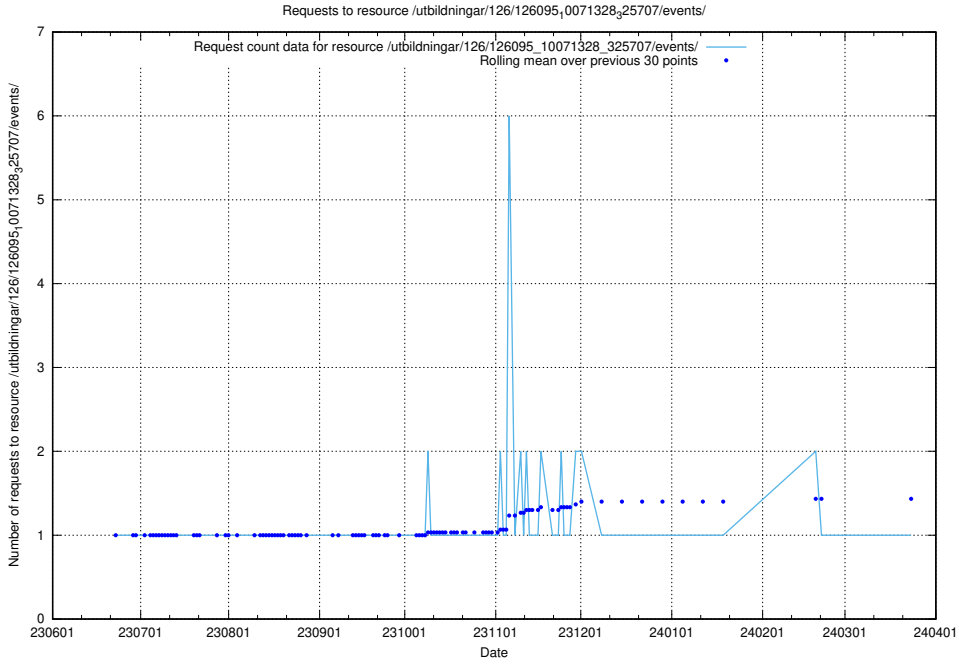

5.5933 Usage of /utbildningar/126/126095_10071328_325707/events/

Here, we count the number of requests to resource /utbildningar/126/126095_10071328_325707/events/