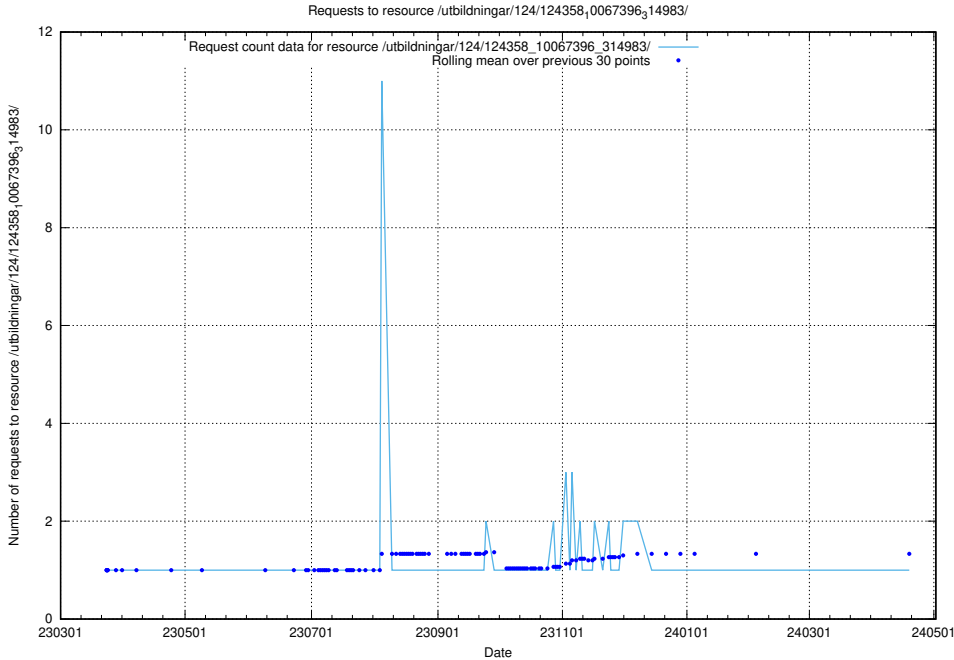

5.4079 Usage of /utbildningar/124/124358_10067396_314983/

Here, we count the number of requests to resource /utbildningar/124/124358_10067396_314983/.