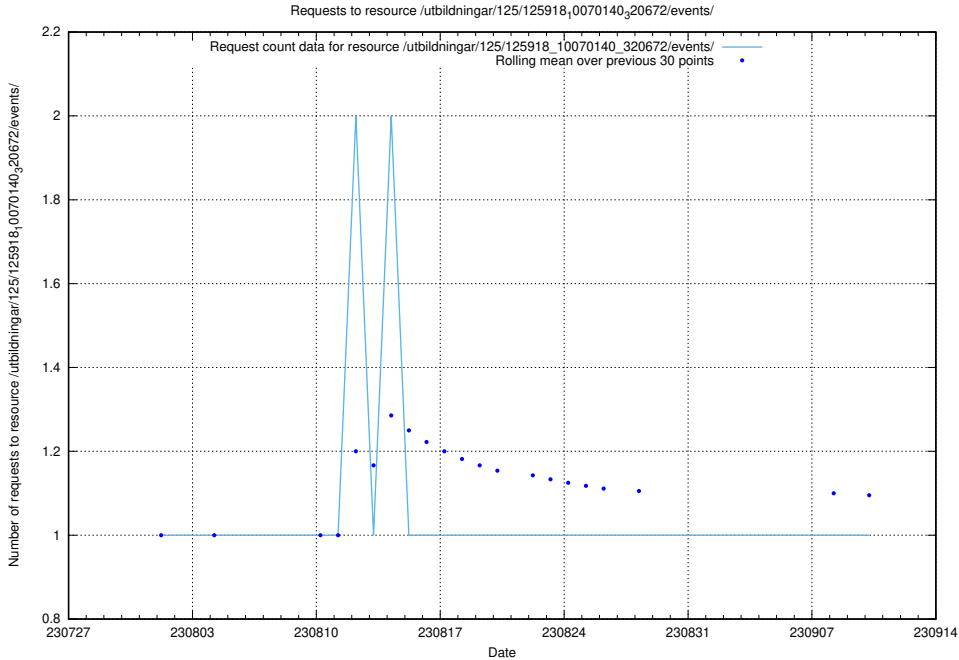

5.5138 Usage of /utbildningar/125/125918_10070140_320672/events/

Here, we count the number of requests to resource /utbildningar/125/125918_10070140_320672/events/