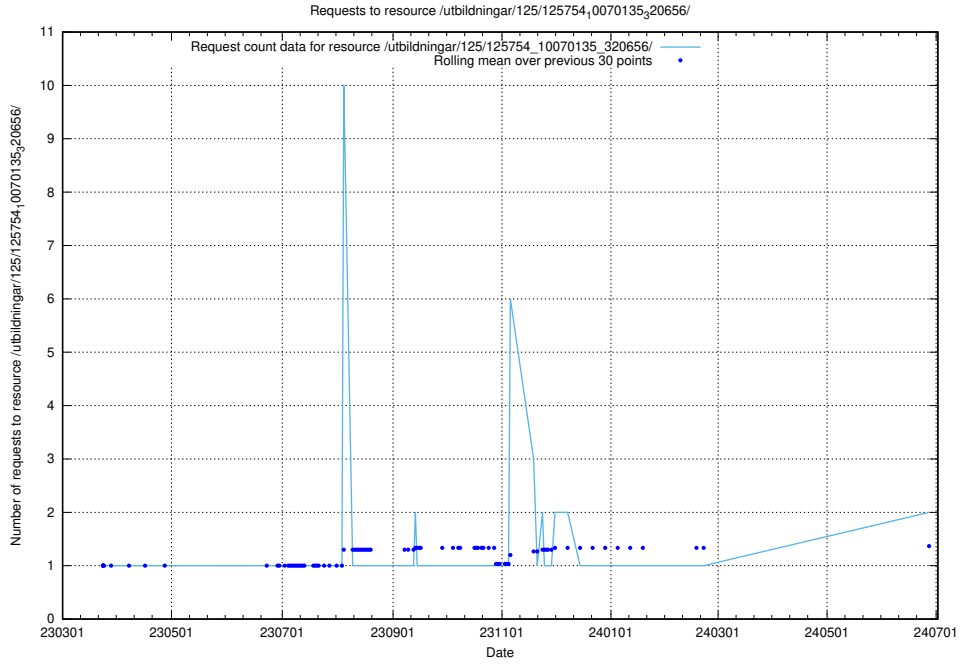

5.871 Usage of /utbildningar/125/125754_10070135_320656/

Here, we count the number of requests to resource /utbildningar/125/125754_10070135_320656/.