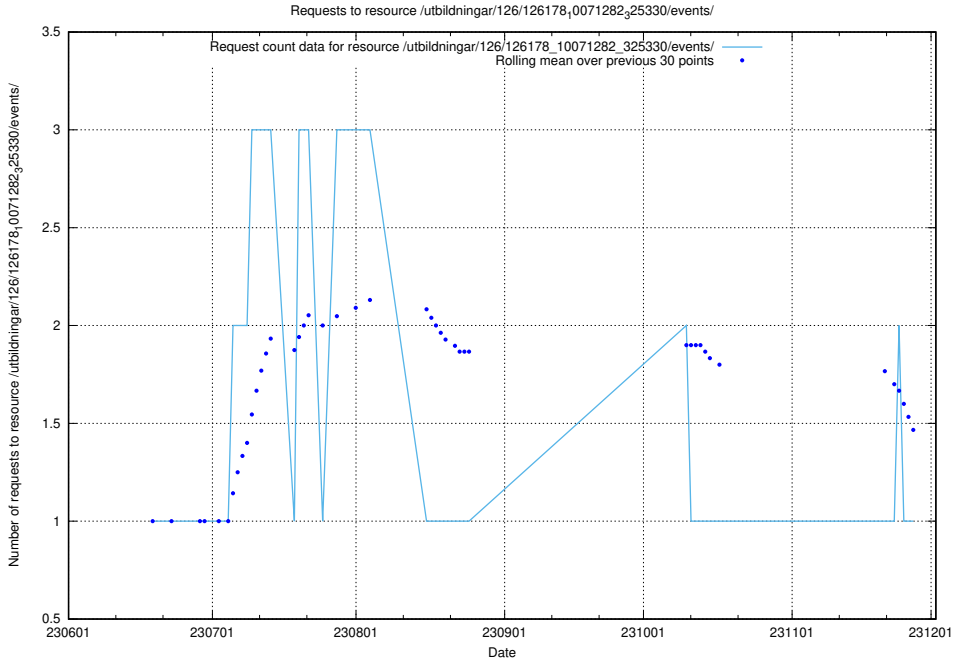

5.6100 Usage of /utbildningar/126/126178_10071282_325330/events/

Here, we count the number of requests to resource /utbildningar/126/126178_10071282_325330/events/