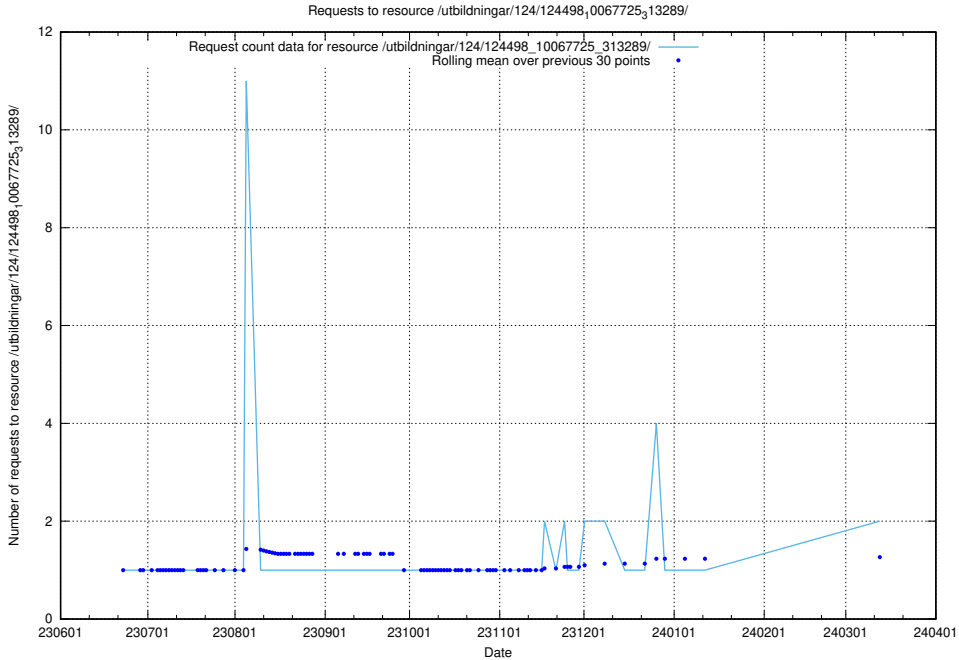

5.791 Usage of /utbildningar/124/124498_10067725_313289/

Here, we count the number of requests to resource /utbildningar/124/124498_10067725_313289/.