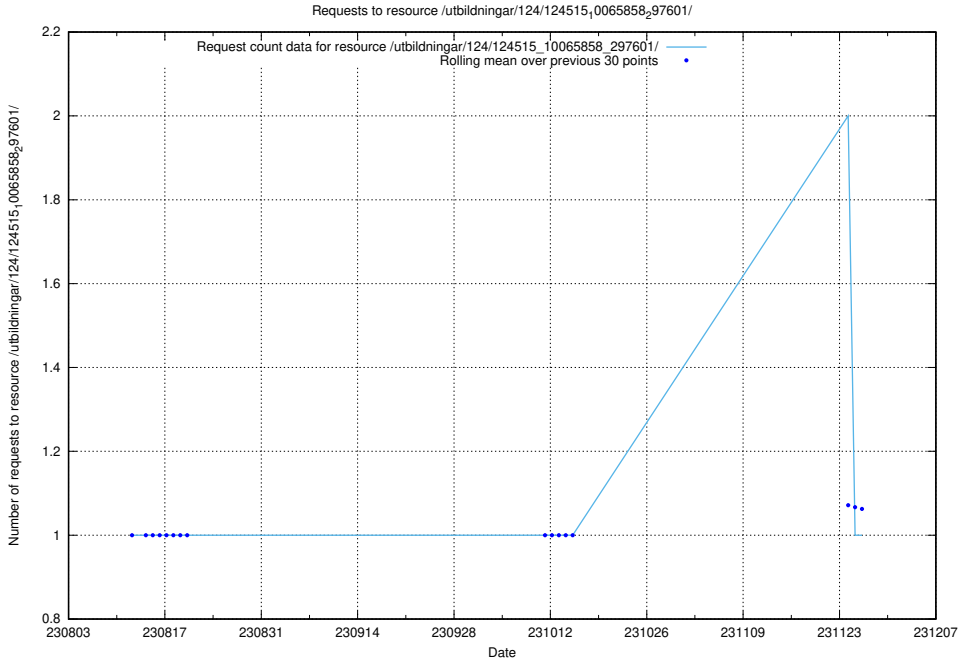

5.5063 Usage of /utbildningar/124/124515_10065858_297601/

Here, we count the number of requests to resource /utbildningar/124/124515_10065858_297601/.