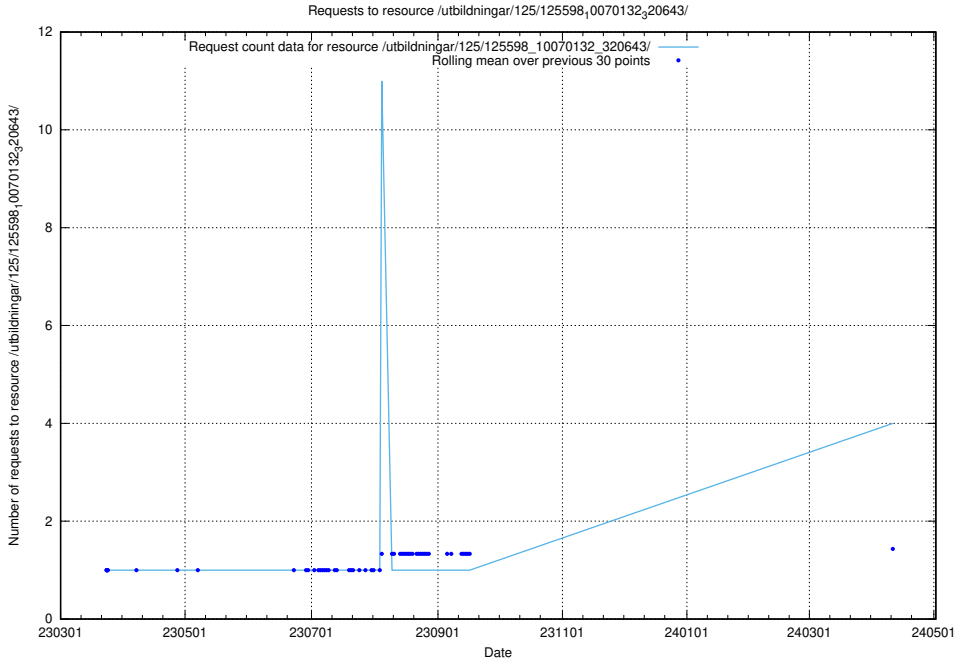

5.141 Usage of /utbildningar/125/125598_10070132_320643/

Here, we count the number of requests to resource /utbildningar/125/125598_10070132_320643/.