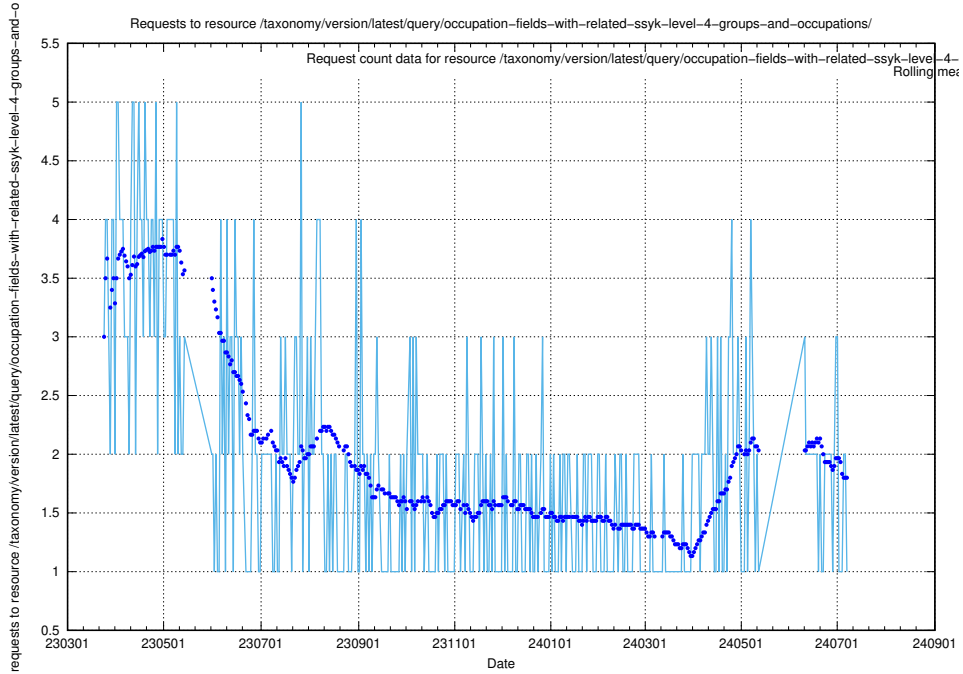

5.6377 Usage of /taxonomy/version/latest/query/occupation-fields-with-related-ssyk-level-4-groups-and-occupations/

Here, we count the number of requests to resource /taxonomy/version/latest/query/occupation-fields-with-related-ssyk-level-4-groups-and-occupations/.