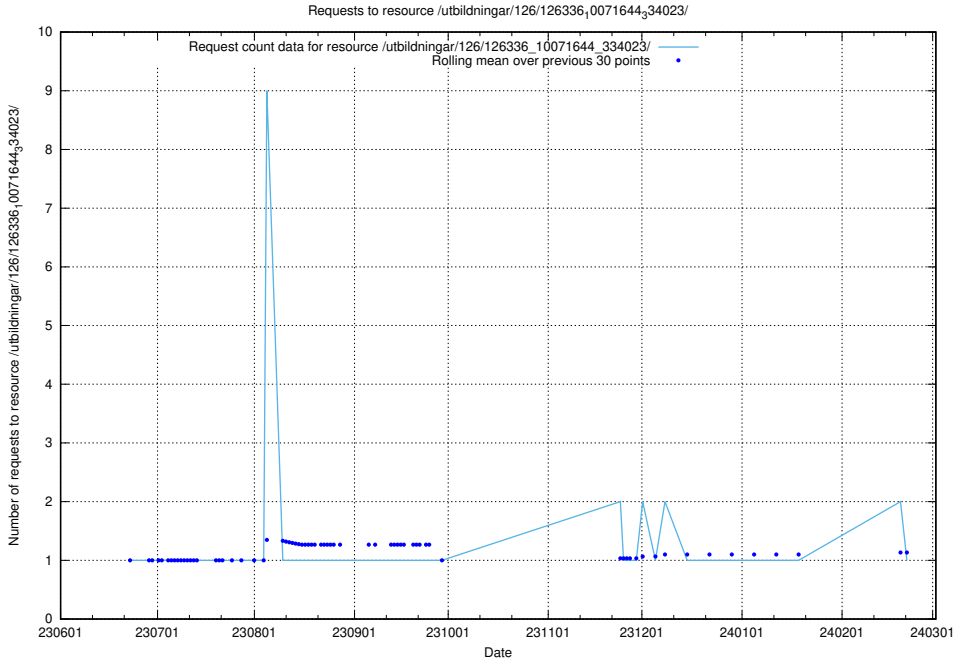

5.5919 Usage of /utbildningar/126/126336_10071644_334023/

Here, we count the number of requests to resource /utbildningar/126/126336_10071644_334023/.