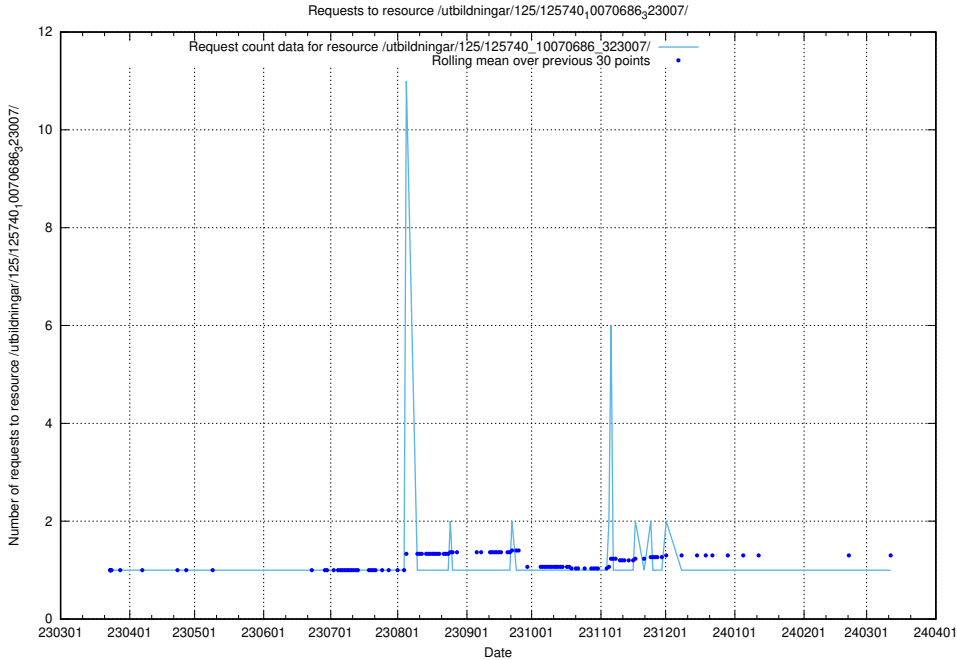

5.895 Usage of /utbildningar/125/125740_10070686_323007/

Here, we count the number of requests to resource /utbildningar/125/125740_10070686_323007/.