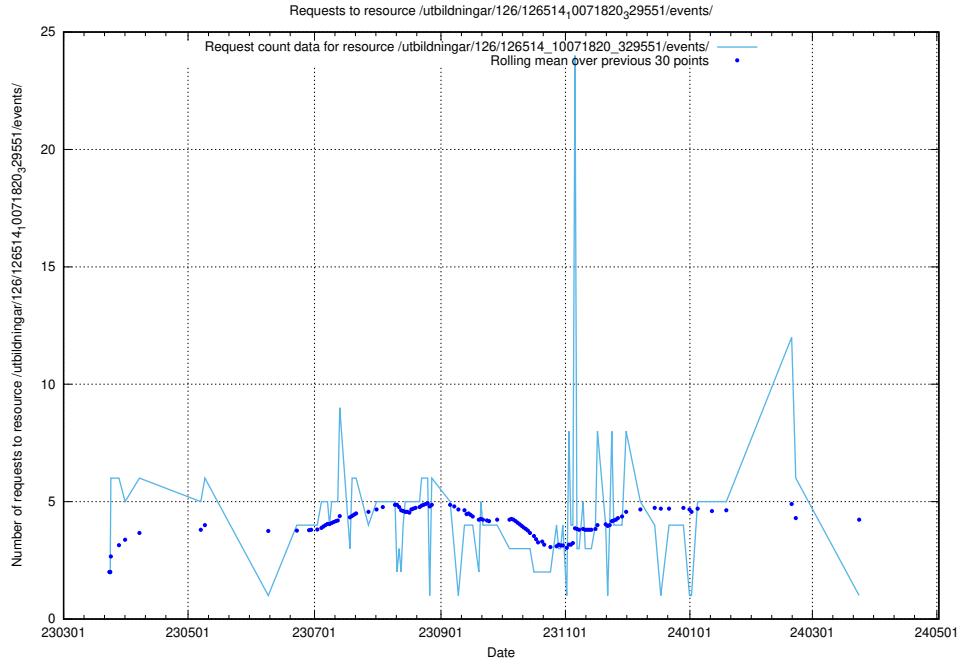

5.6558 Usage of /utbildningar/126/126514_10071820_329551/events/

Here, we count the number of requests to resource /utbildningar/126/126514_10071820_329551/events/