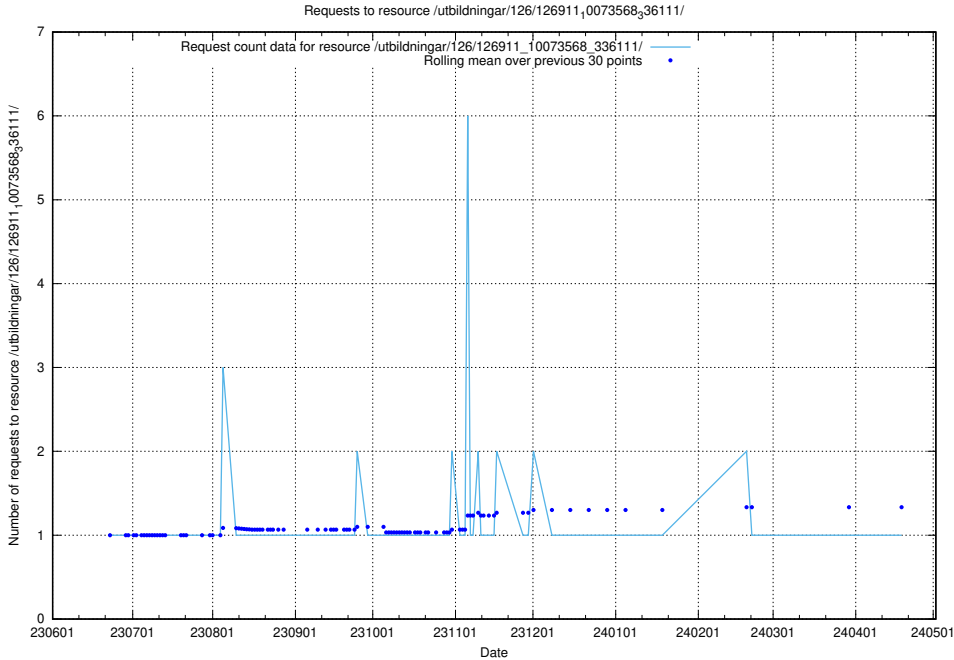

5.5832 Usage of /utbildningar/126/126911_10073568_336111/

Here, we count the number of requests to resource /utbildningar/126/126911_10073568_336111/.