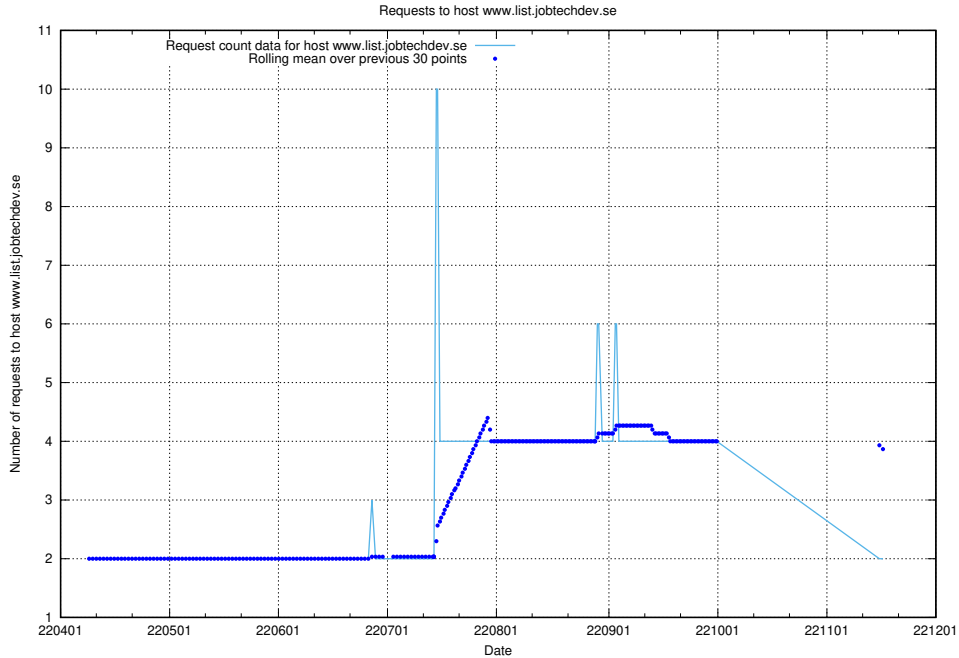

7.473 Usage of www.list.jobtechdev.se

Here, we count the number of requests to host www.list.jobtechdev.se.

7.475 Usage of console-openshift-console.slottet.jobtechdev.se

Here, we count the number of requests to host console-openshift-console.slottet.jobtechdev.se.