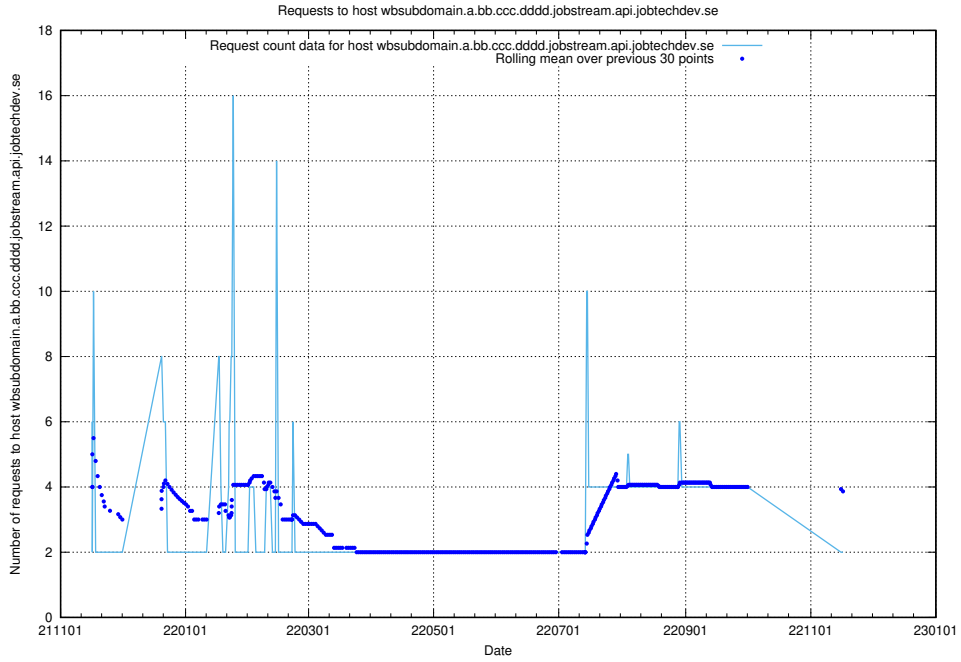

7.528 Usage of wbsubdomain.a.bb.ccc.dddd.jobstream.api.jobtechdev.se

Here, we count the number of requests to host wbsubdomain.a.bb.ccc.dddd.jobstream.api.jobtechdev.se.