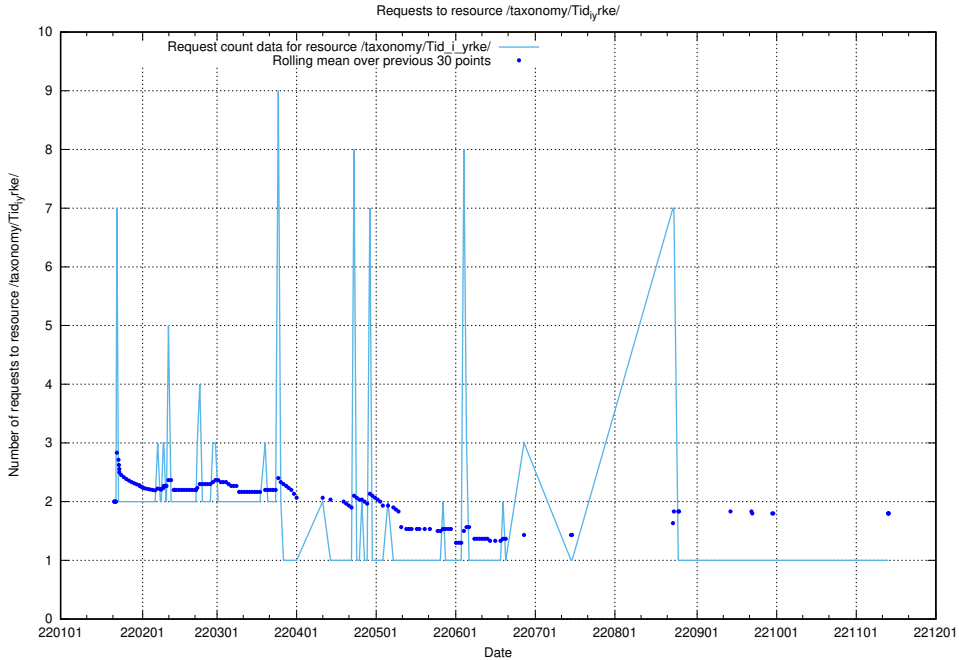

5.6598 Usage of /taxonomy/Tid_i_yrke/

Here, we count the number of requests to resource /taxonomy/Tid_i_yrke/.