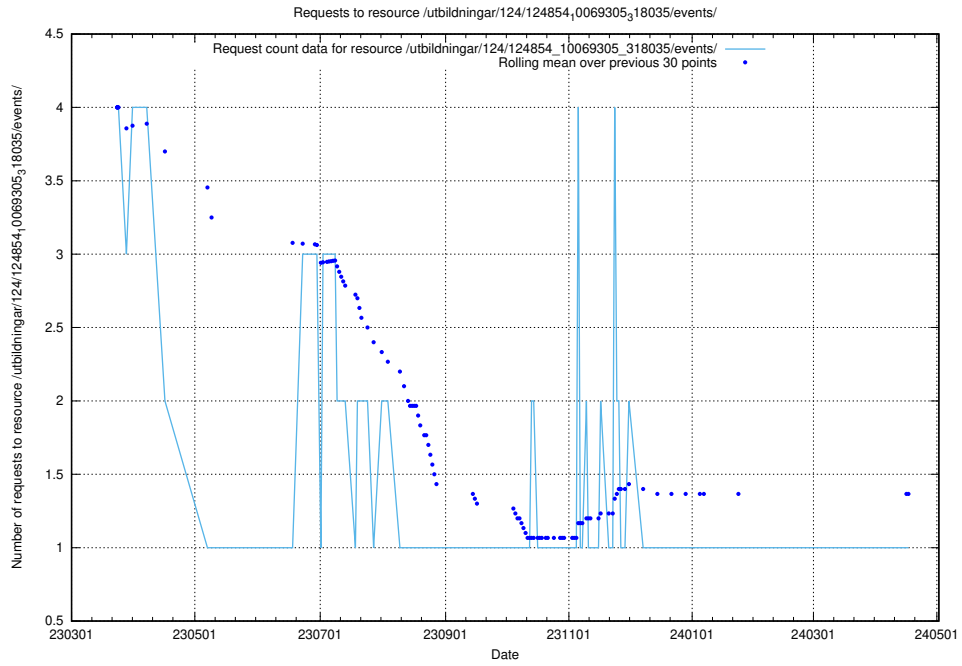

Here, we count the number of requests to resource /utbildningar/124/124855_10069305_318035/events/

5.6542 Usage of /utbildningar/124/124854_10069305_318035/events/

Here, we count the number of requests to resource /utbildningar/124/124854_10069305_318035/events/