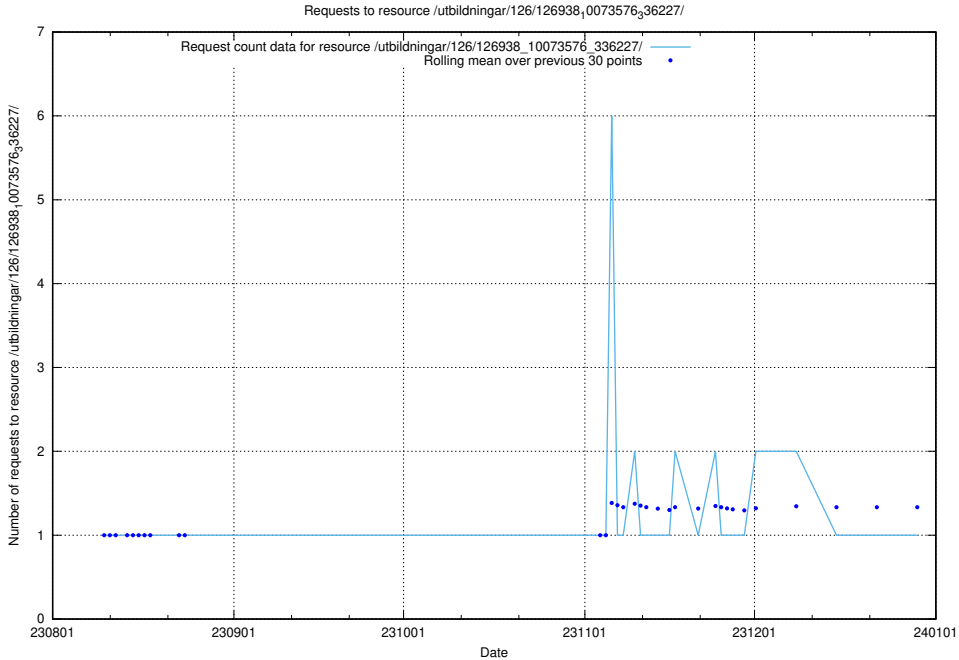

5.5067 Usage of /utbildningar/126/126938_10073576_336227/

Here, we count the number of requests to resource /utbildningar/126/126938_10073576_336227/.