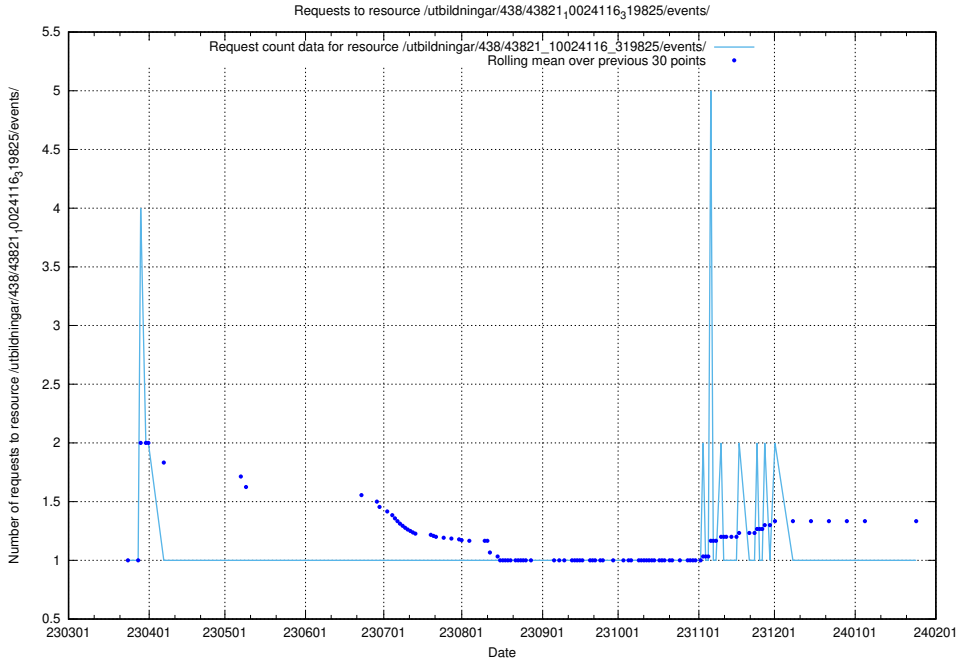

5.6456 Usage of /utbildningar/438/43821_10024116_319825/events/

Here, we count the number of requests to resource /utbildningar/438/43821_10024116_319825/events/.