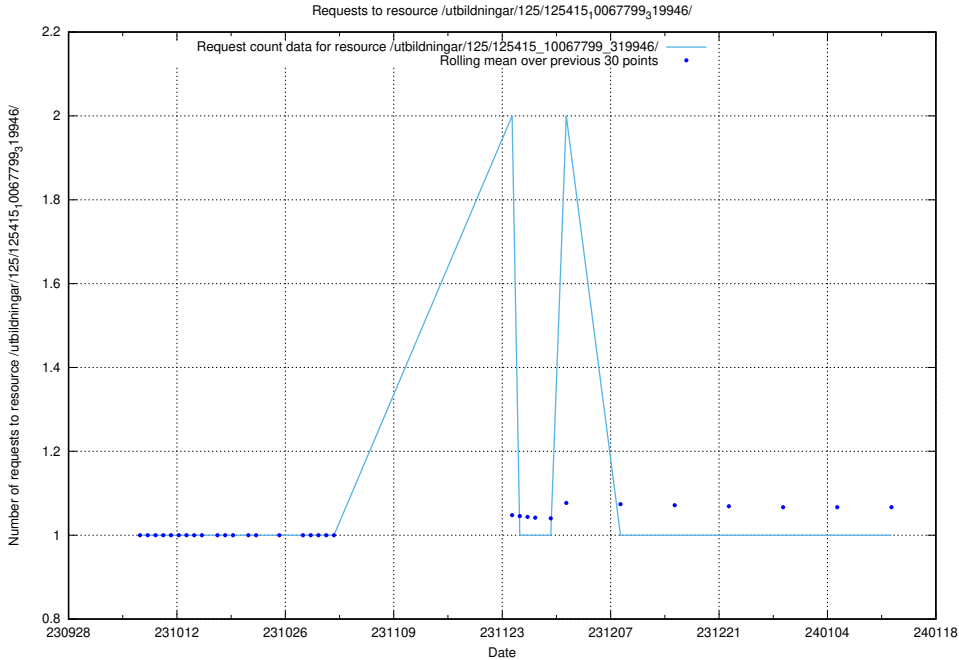

5.4641 Usage of /utbildningar/125/125415_10067799_319946/

Here, we count the number of requests to resource /utbildningar/125/125415_10067799_319946/.