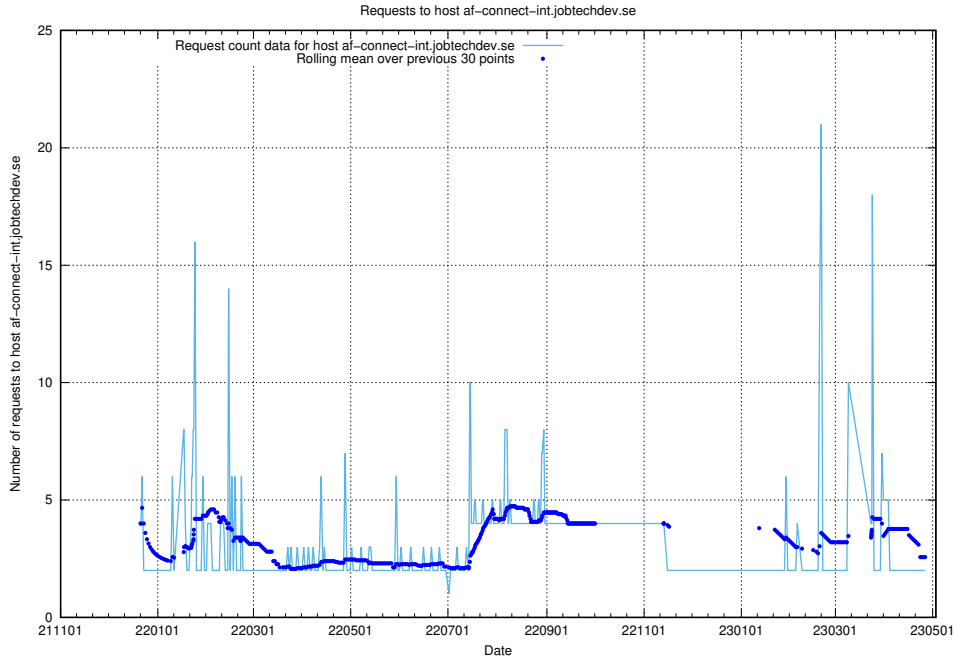

7.371 Usage of af-connect-int.jobtechdev.se

Here, we count the number of requests to host af-connect-int.jobtechdev.se.