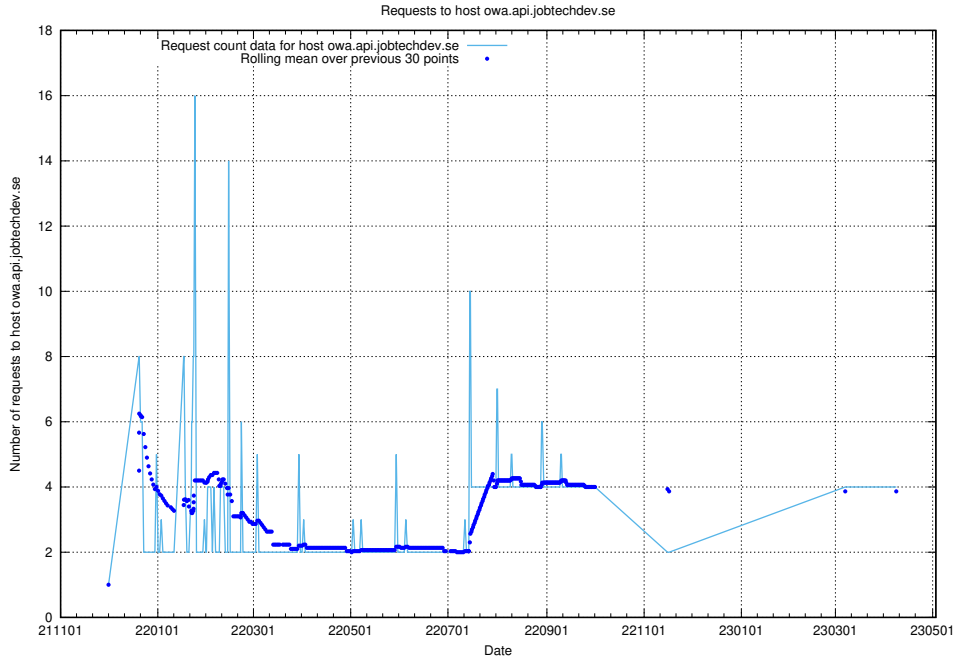

7.136 Usage of app-yrkesinfo.jobtechdev.se:443

Here, we count the number of requests to host app-yrkesinfo.jobtechdev.se:443.

7.137 Usage of owa.api.jobtechdev.se

Here, we count the number of requests to host owa.api.jobtechdev.se.