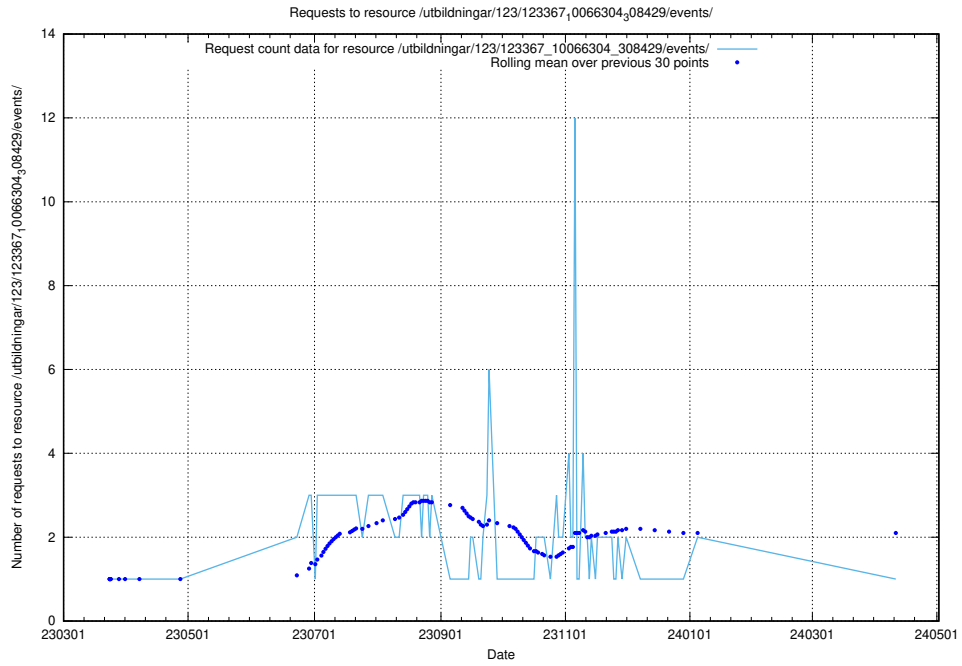

5.4775 Usage of /utbildningar/123/123367_10066304_308429/events/

Here, we count the number of requests to resource /utbildningar/123/123367_10066304_308429/events/