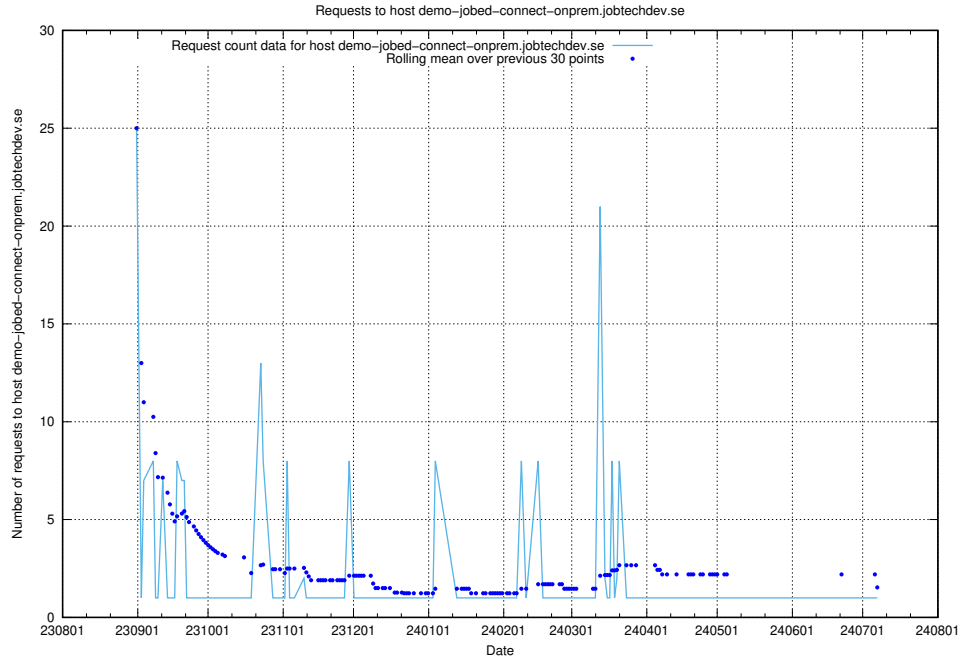

7.605 Usage of demo-jobed-connect-onprem.jobtechdev.se

Here, we count the number of requests to host demo-jobed-connect-onprem.jobtechdev.se.