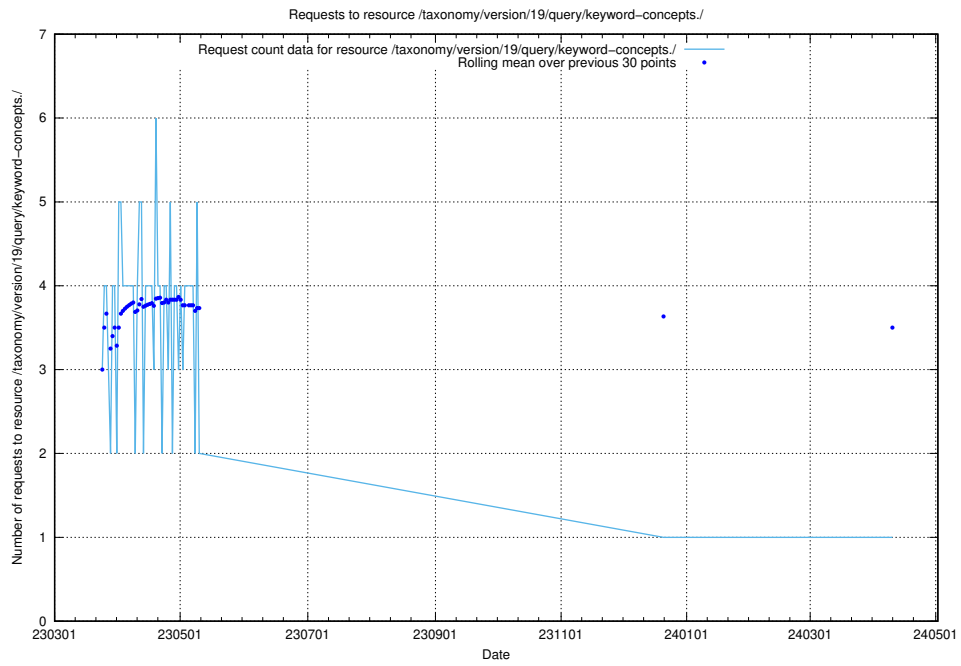

Here, we count the number of requests to resource /taxonomy/version/19/query/keyword-concepts./.

5.6429 Usage of /taxonomy/version/19/query/keyword-concepts-with-relations/

Here, we count the number of requests to resource /taxonomy/version/19/query/keyword-concepts-with-relations/.