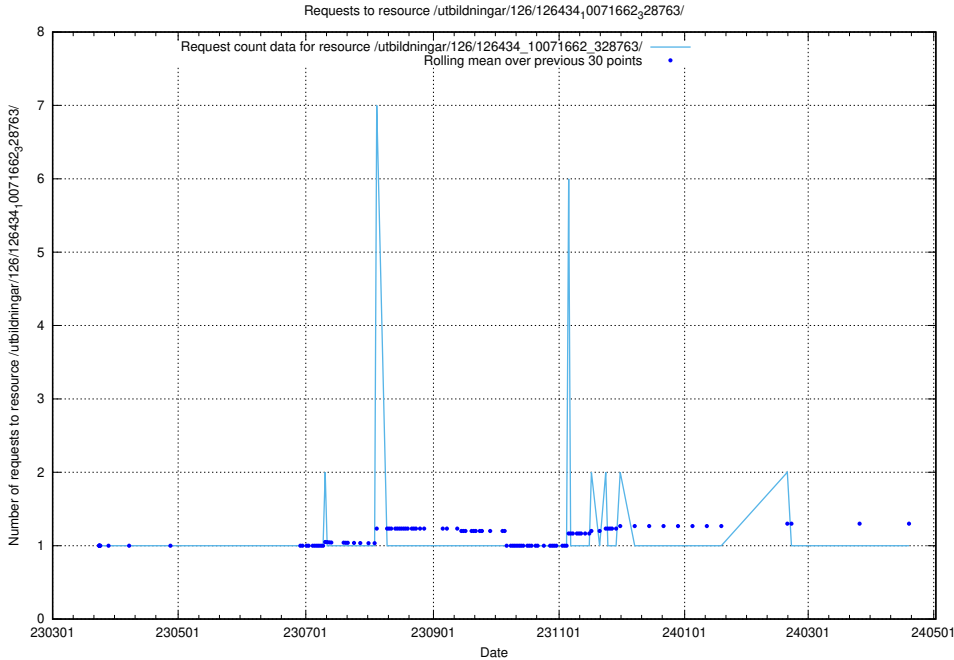

5.6709 Usage of /utbildningar/126/126434_10071662_328763/

Here, we count the number of requests to resource /utbildningar/126/126434_10071662_328763/.