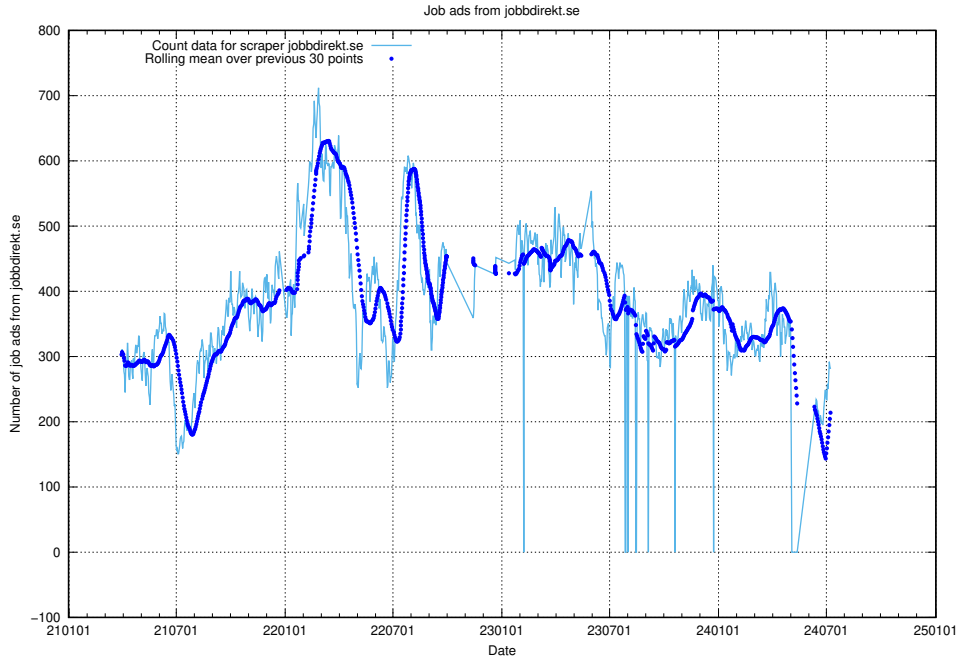

13.8 Number of ads by scraper jobbdirekt.se

Here, we count the number of job ads scraped from jobbdirekt.se.