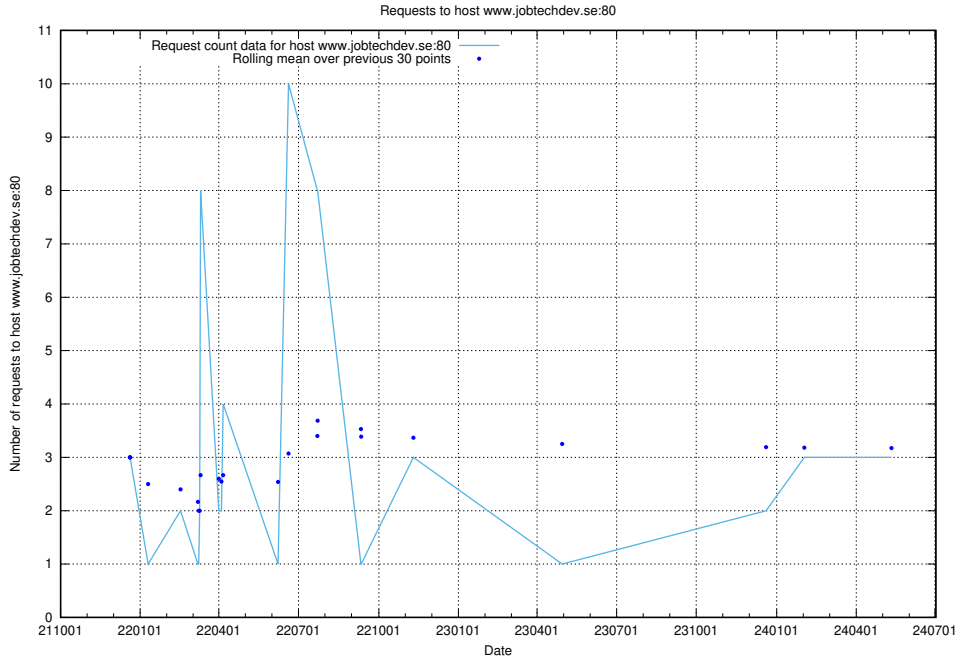

7.199 Usage of www.jobtechdev.se:80

Here, we count the number of requests to host www.jobtechdev.se:80.