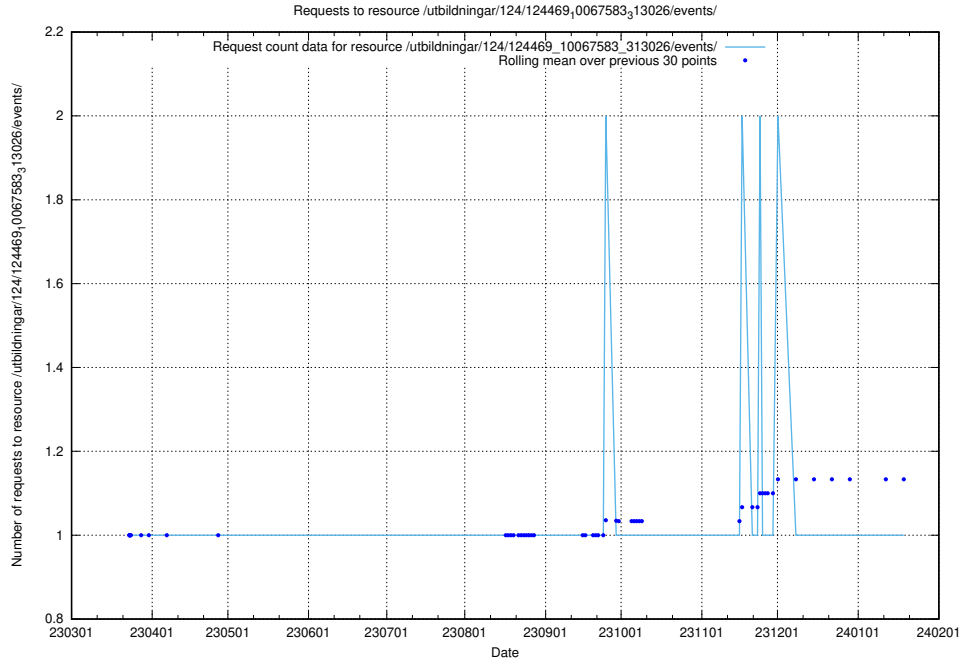

5.3526 Usage of /utbildningar/124/124469_10067583_313026/events/

Here, we count the number of requests to resource /utbildningar/124/124469_10067583_313026/events/