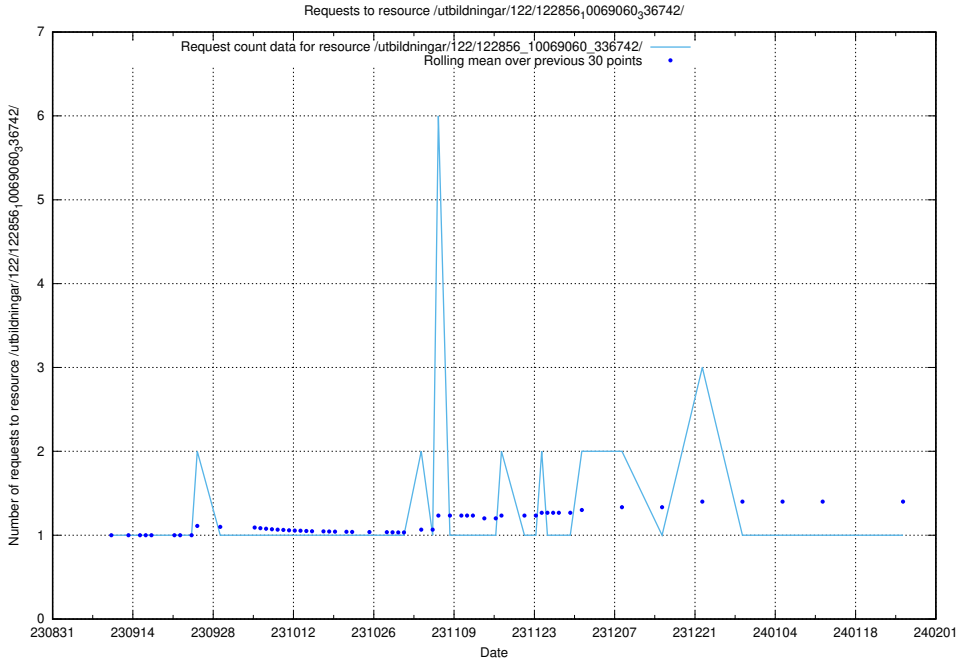

5.4876 Usage of /utbildningar/122/122856_10069060_336742/

Here, we count the number of requests to resource /utbildningar/122/122856_10069060_336742/.