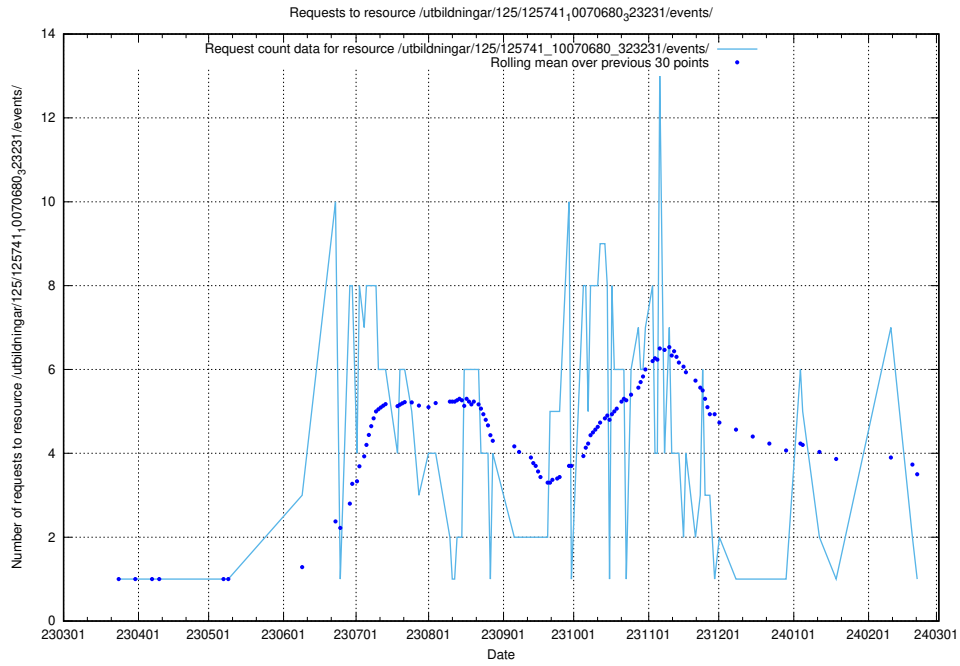

5.6518 Usage of /utbildningar/125/125741_10070680_323231/events/

Here, we count the number of requests to resource /utbildningar/125/125741_10070680_323231/events/