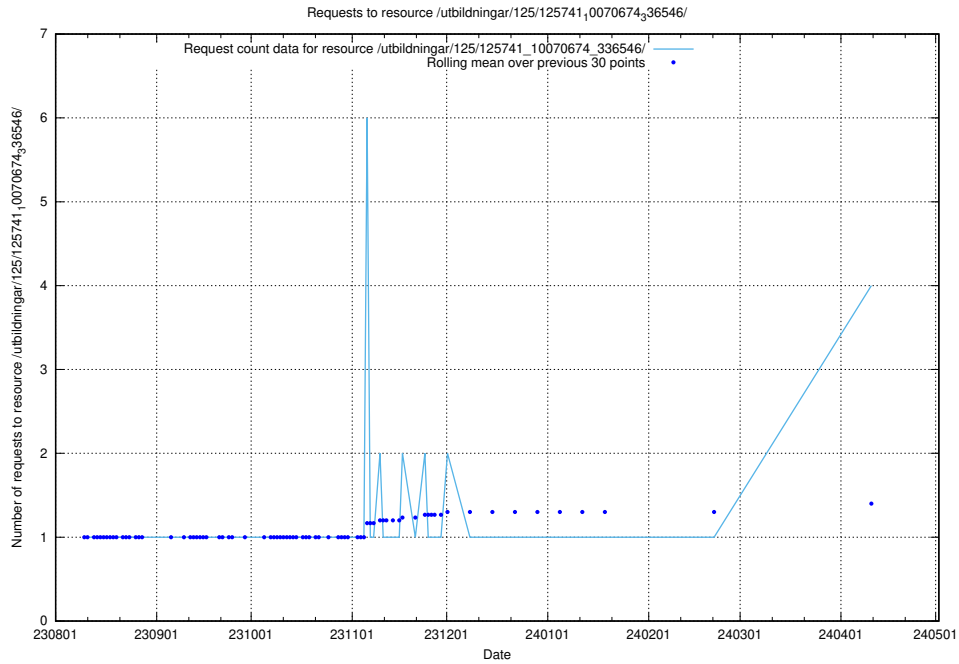

5.201 Usage of /utbildningar/125/125741_10070674_336546/

Here, we count the number of requests to resource /utbildningar/125/125741_10070674_336546/.