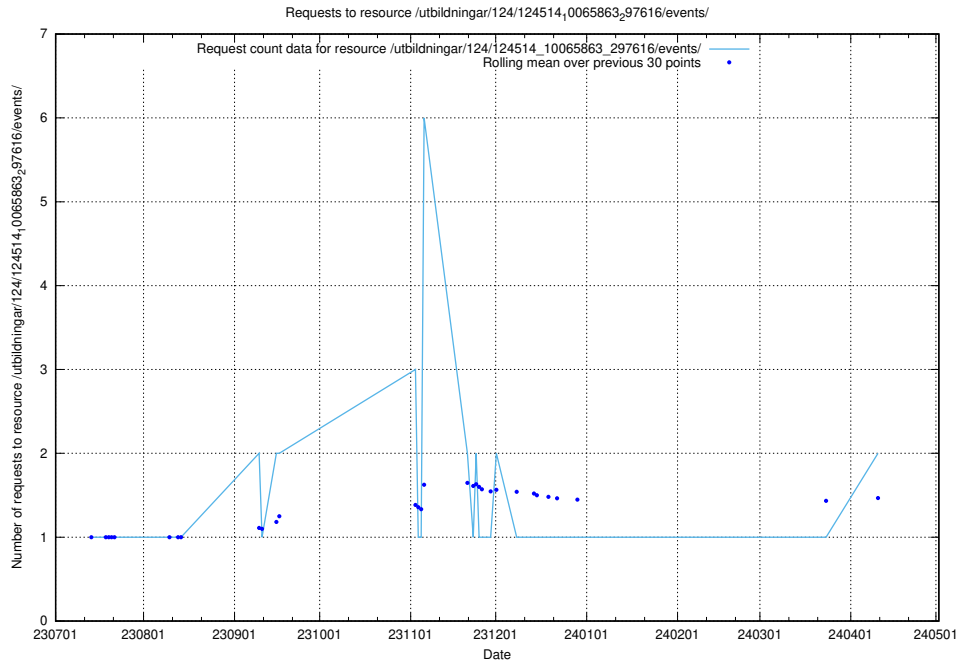

5.733 Usage of /utbildningar/124/124514_10065863_297616/events/

Here, we count the number of requests to resource /utbildningar/124/124514_10065863_297616/events/