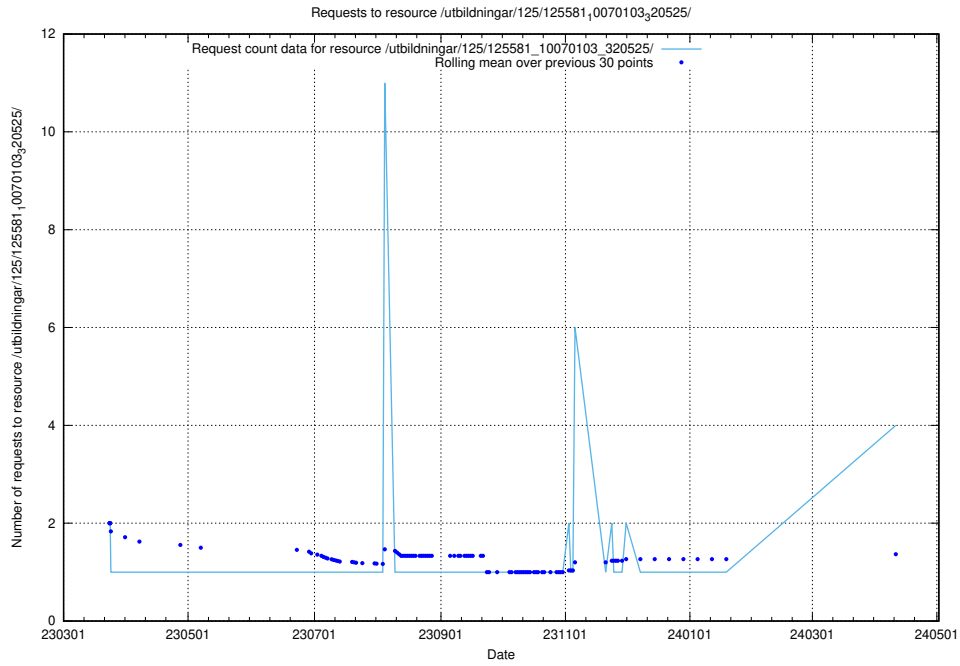

5.231 Usage of /utbildningar/125/125581_10070103_320525/

Here, we count the number of requests to resource /utbildningar/125/125581_10070103_320525/.