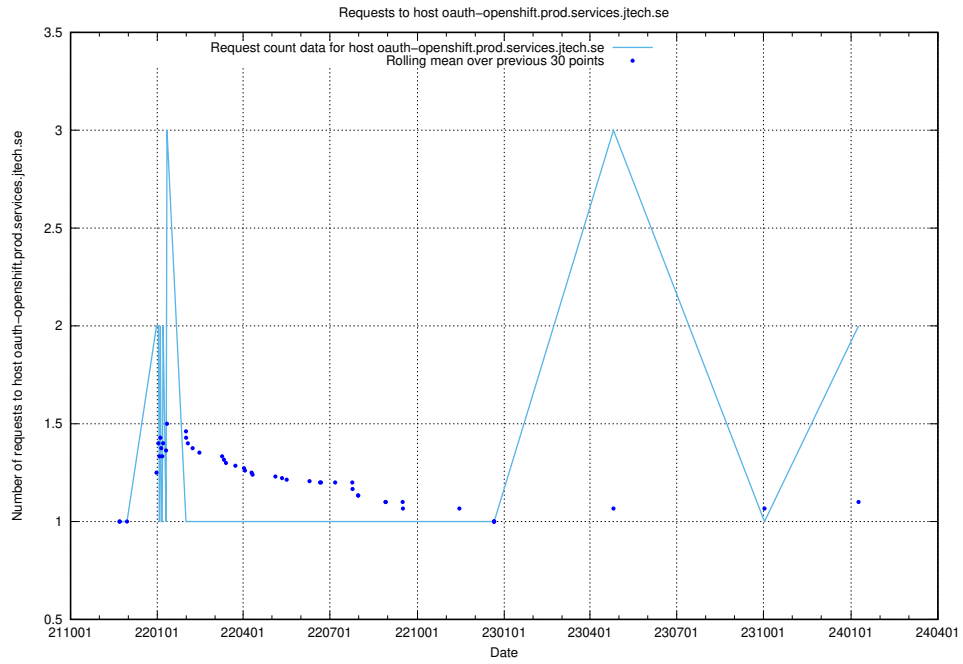

7.437 Usage of `oauth-openshift.prod.services.jtech.se`

Here, we count the number of requests to host `oauth-openshift.prod.services.jtech.se`.