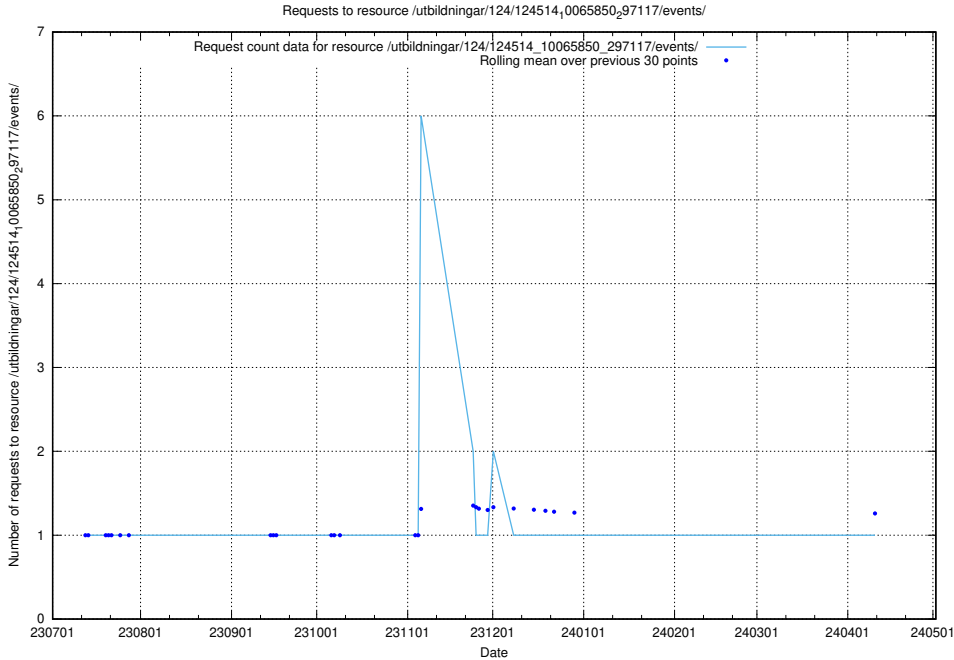

5.5358 Usage of /utbildningar/124/124514_10065850_297117/events/

Here, we count the number of requests to resource /utbildningar/124/124514_10065850_297117/events/