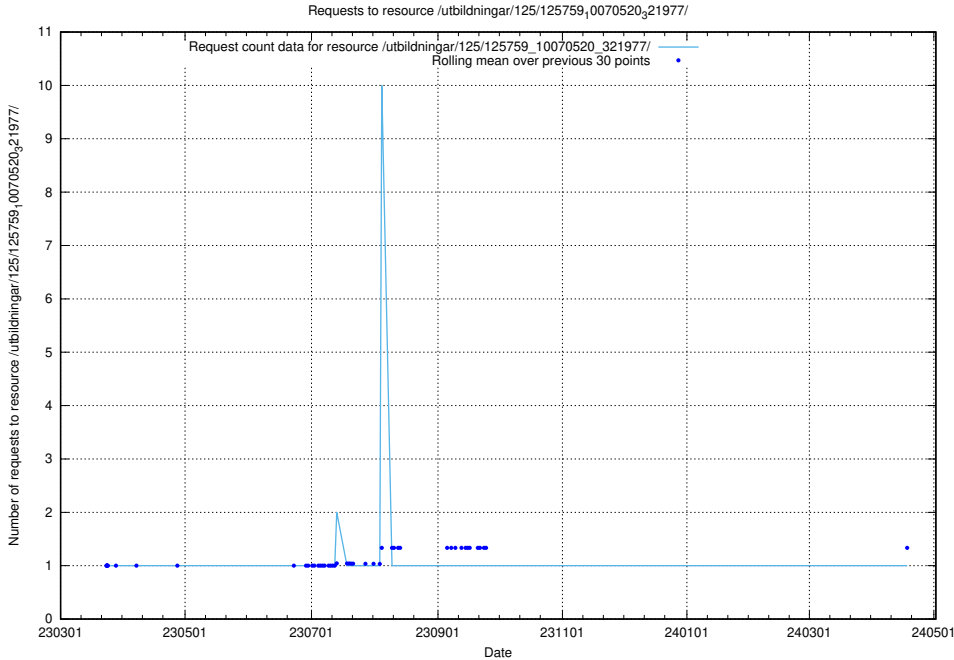

5.6736 Usage of /utbildningar/125/125759_10070520_321977/

Here, we count the number of requests to resource /utbildningar/125/125759_10070520_321977/.