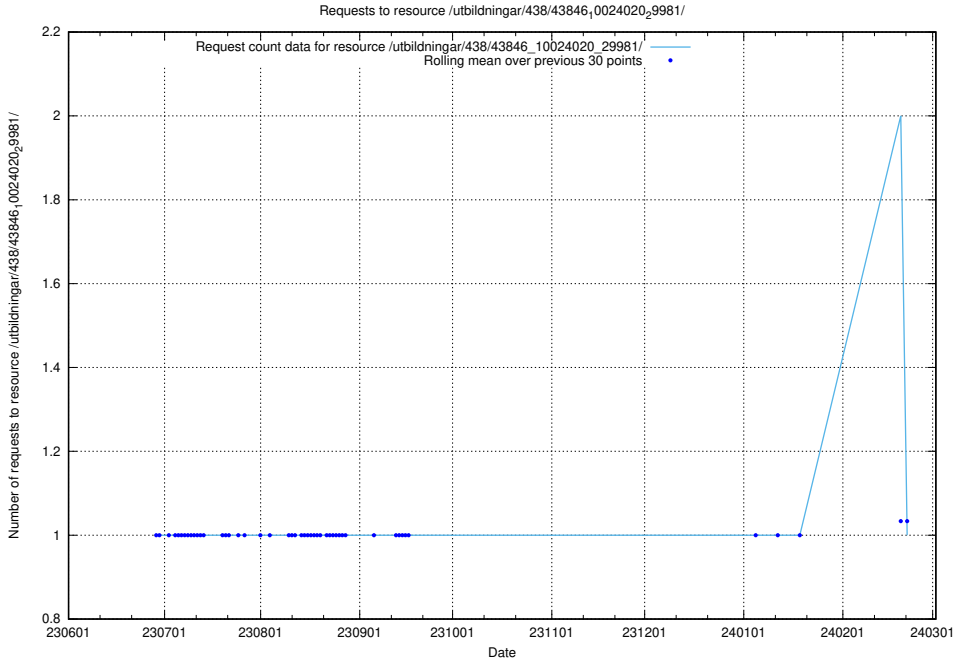

5.5677 Usage of /utbildningar/438/43846_10024020_29981/

Here, we count the number of requests to resource /utbildningar/438/43846_10024020_29981/.