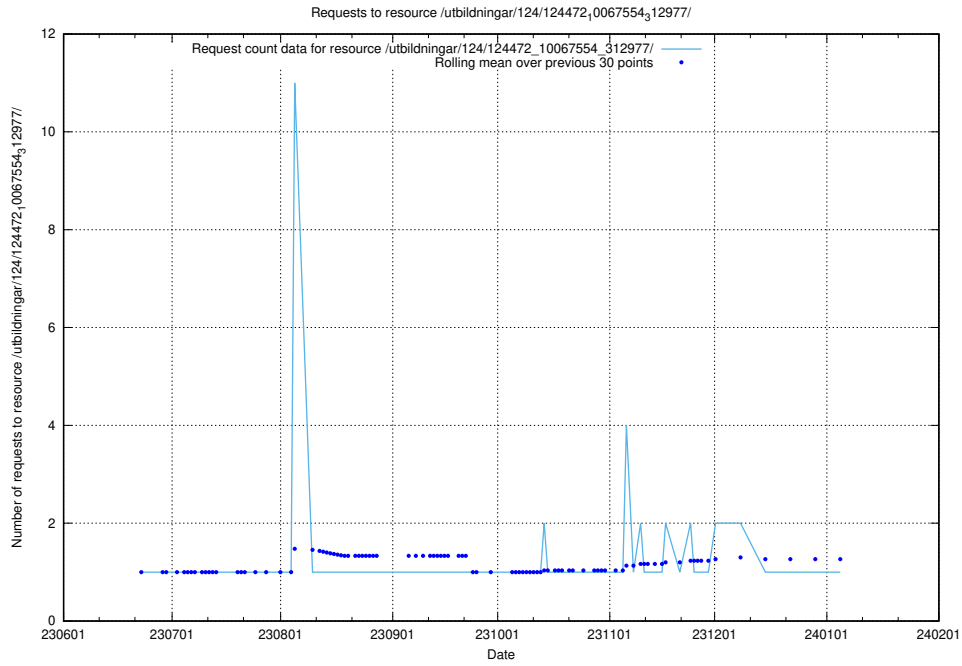

5.6053 Usage of /utbildningar/124/124472_10067554_312977/

Here, we count the number of requests to resource /utbildningar/124/124472_10067554_312977/.