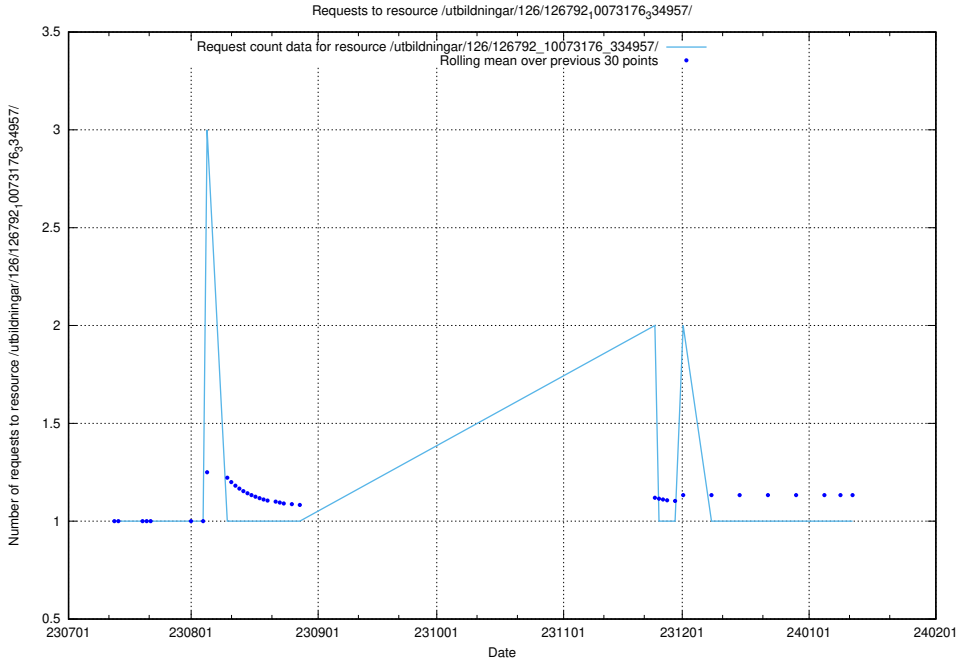

5.5353 Usage of /utbildningar/126/126792_10073176_334957/

Here, we count the number of requests to resource /utbildningar/126/126792_10073176_334957/.