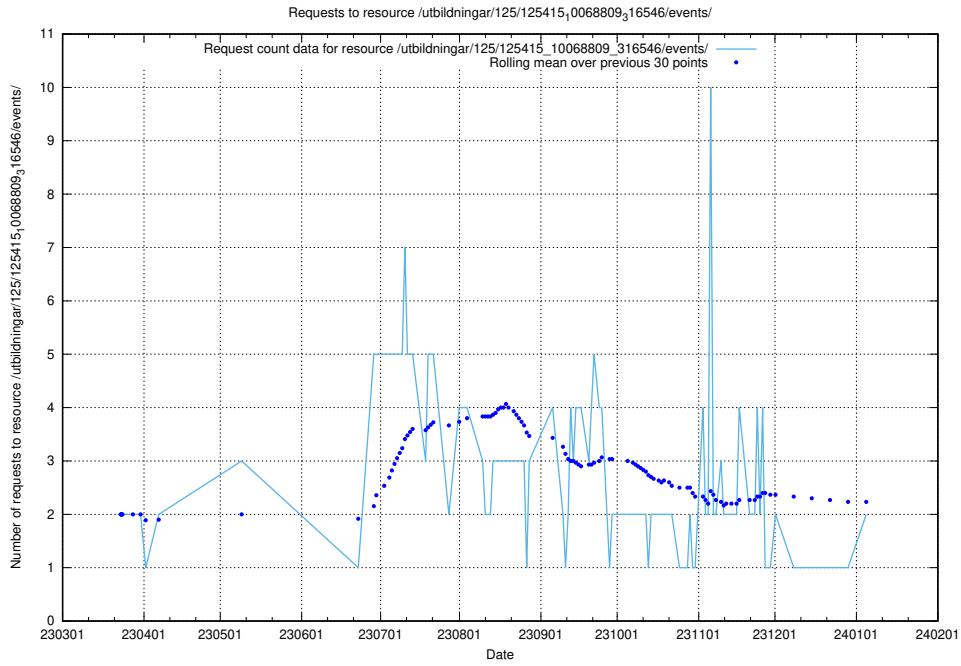

5.850 Usage of /utbildningar/125/125415_10068809_316546/events/

Here, we count the number of requests to resource /utbildningar/125/125415_10068809_316546/events/