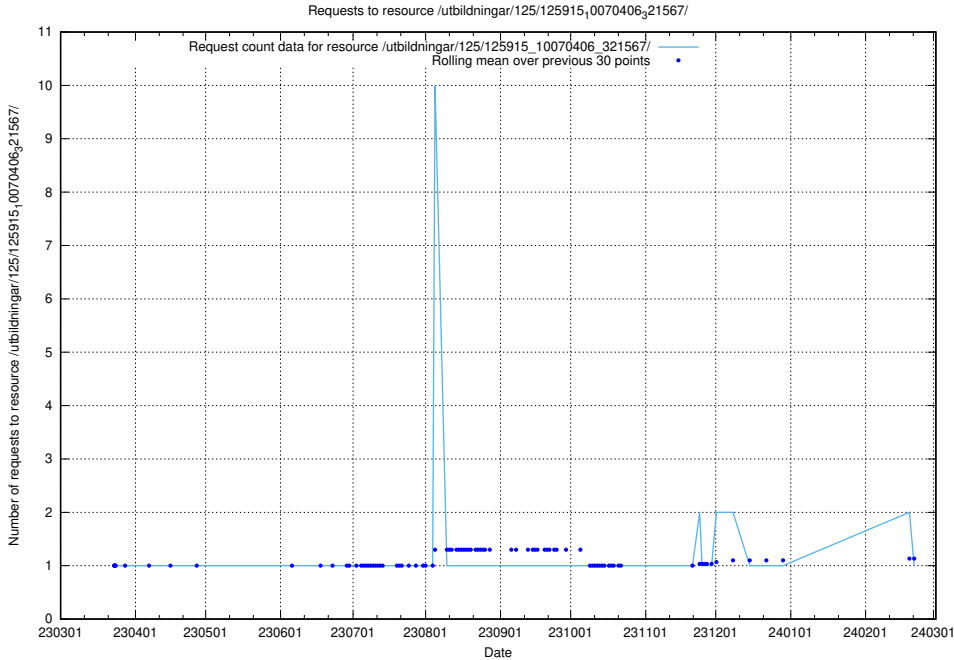

5.6730 Usage of /utbildningar/125/125915_10070406_321567/

Here, we count the number of requests to resource /utbildningar/125/125915_10070406_321567/.