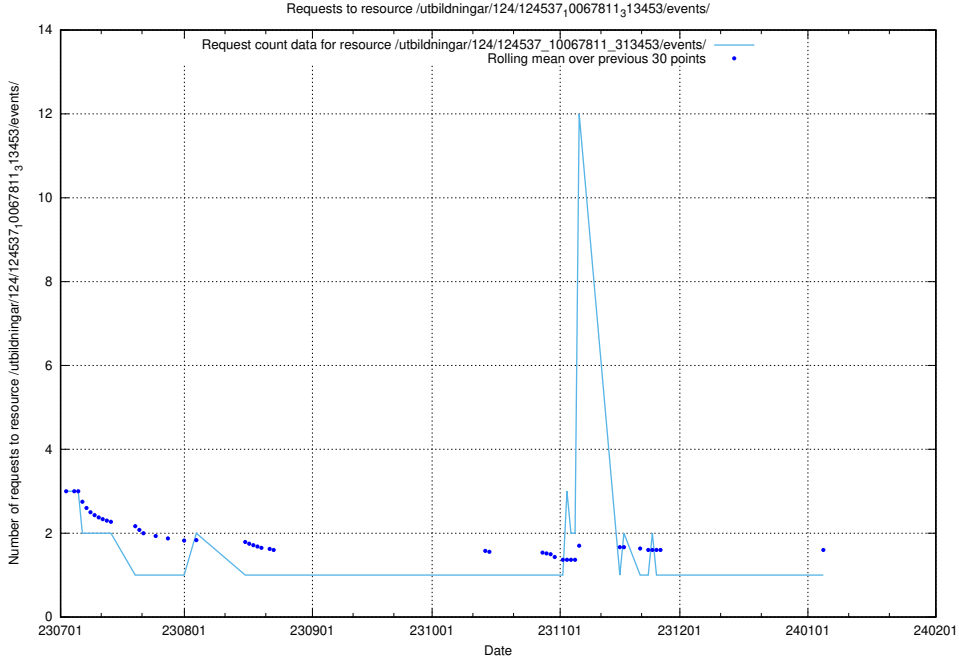

5.5613 Usage of /utbildningar/124/124537_10067811_313453/events/

Here, we count the number of requests to resource /utbildningar/124/124537_10067811_313453/events/