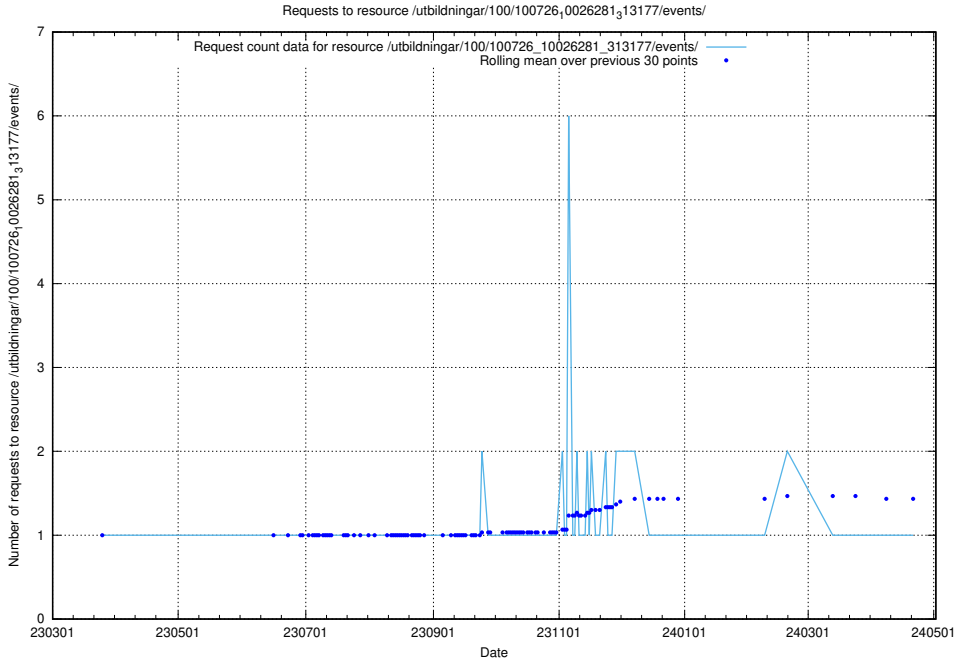

5.6334 Usage of /utbildningar/100/100726_10026281_313177/events/

Here, we count the number of requests to resource /utbildningar/100/100726_10026281_313177/events/