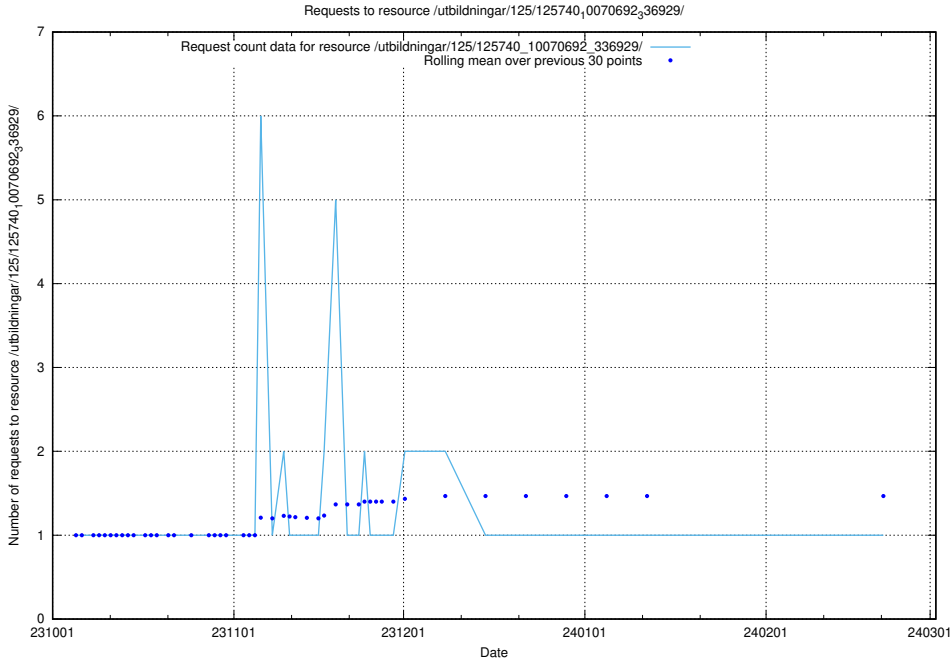

5.4658 Usage of /utbildningar/125/125740_10070692_336929/

Here, we count the number of requests to resource /utbildningar/125/125740_10070692_336929/.