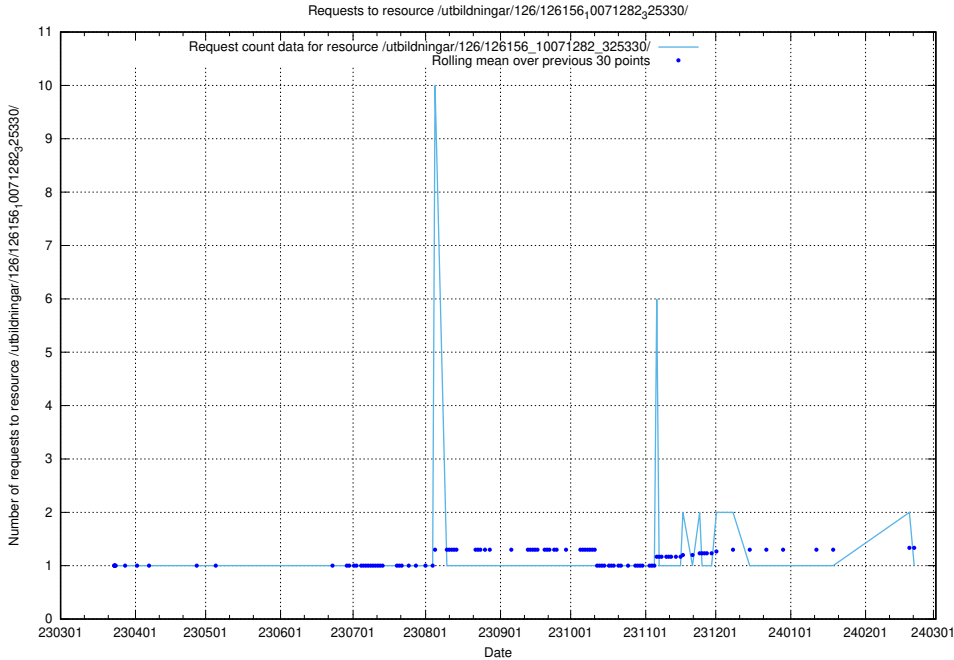

5.6717 Usage of /utbildningar/126/126156_10071282_325330/

Here, we count the number of requests to resource /utbildningar/126/126156_10071282_325330/.