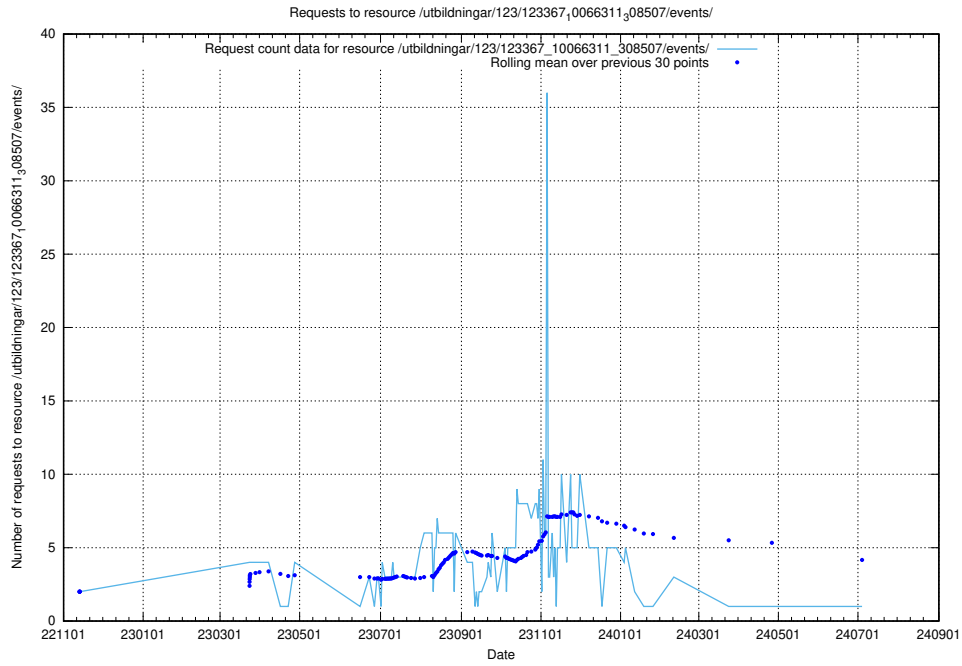

5.6071 Usage of /utbildningar/123/123367_10066311_308507/events/

Here, we count the number of requests to resource /utbildningar/123/123367_10066311_308507/events/