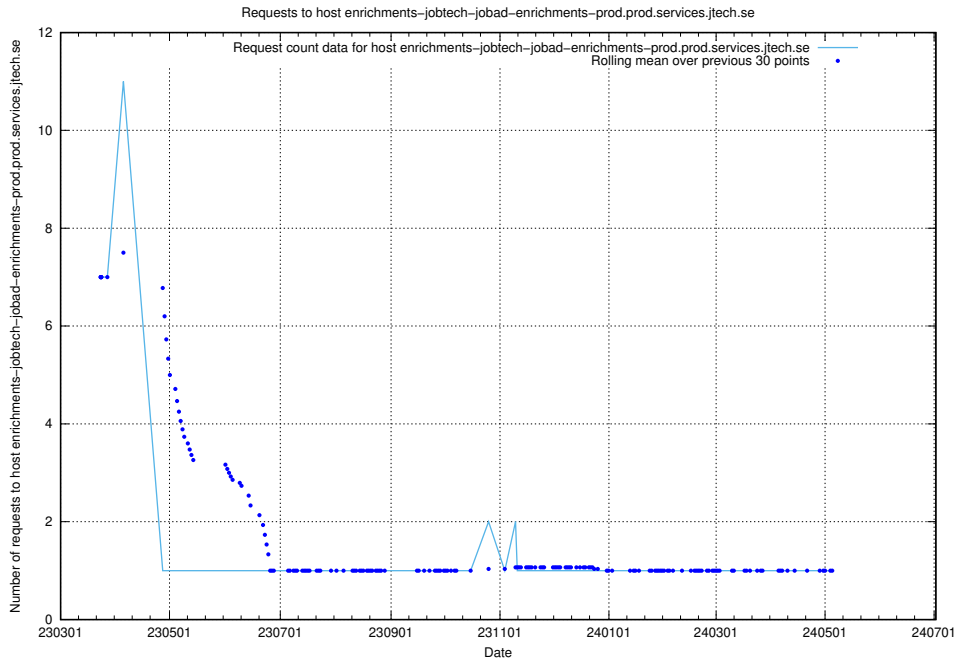

Here, we count the number of requests to host enrichments-jobtech-jobad-enrichments-prod.prod.services.jtech.se.

7.612 Usage of test.jobtechdev.se:443

Here, we count the number of requests to host test.jobtechdev.se:443.