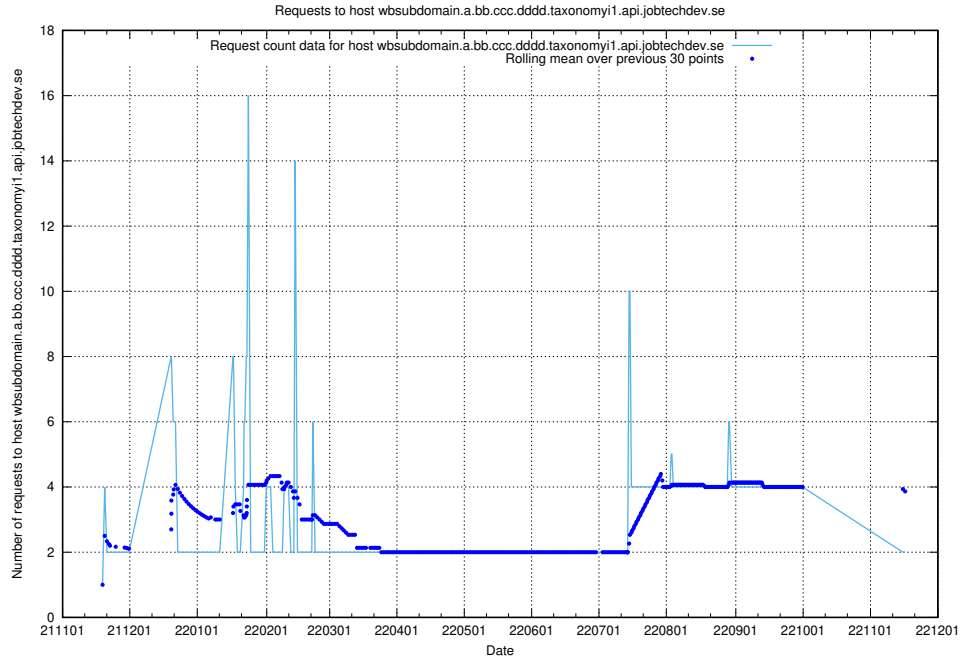

7.464 Usage of wbsubdomain.a.bb.ccc.dddd.taxonomy1.api.jobtechdev.se

Here, we count the number of requests to host wbsubdomain.a.bb.ccc.dddd.taxonomy1.api.jobtechdev.se