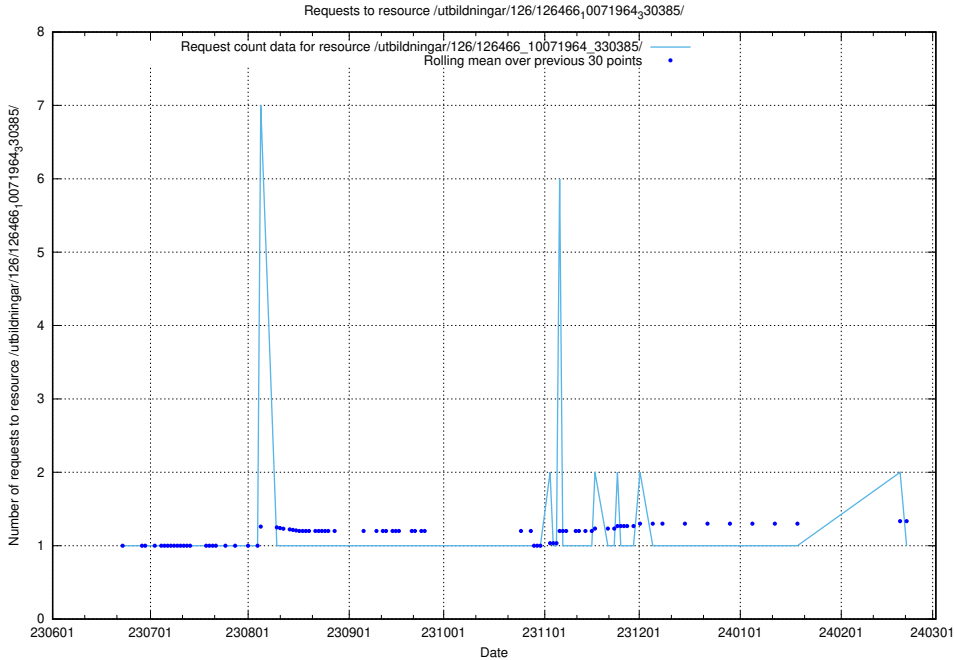

5.5904 Usage of /utbildningar/126/126466_10071964_330385/

Here, we count the number of requests to resource /utbildningar/126/126466_10071964_330385/.