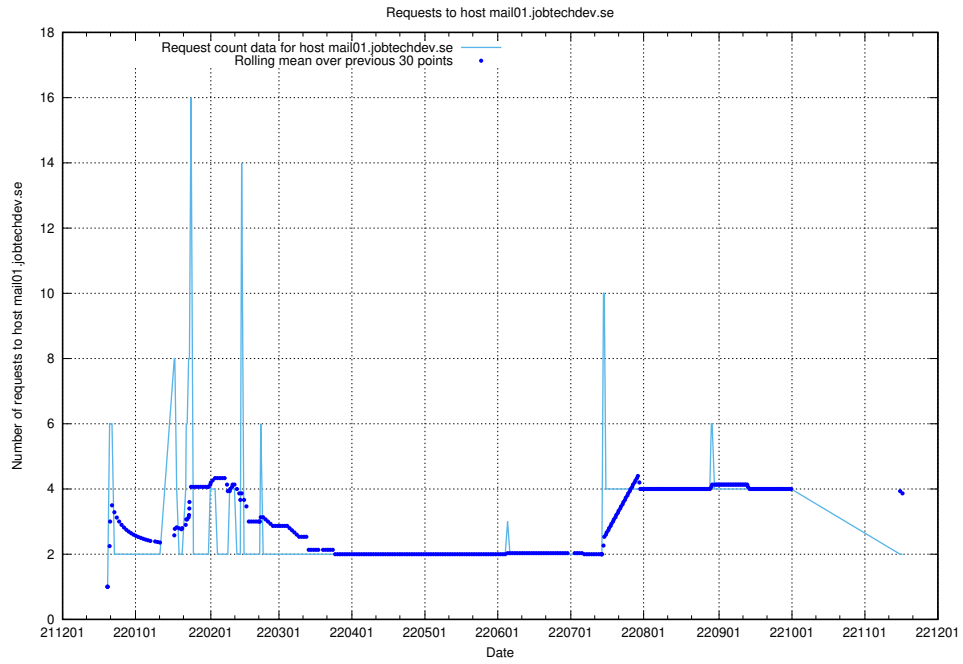

7.380 Usage of mail01.jobtechdev.se

Here, we count the number of requests to host mail01.jobtechdev.se.

7.381 Usage of exchange.jobtechdev.se

Here, we count the number of requests to host exchange.jobtechdev.se.