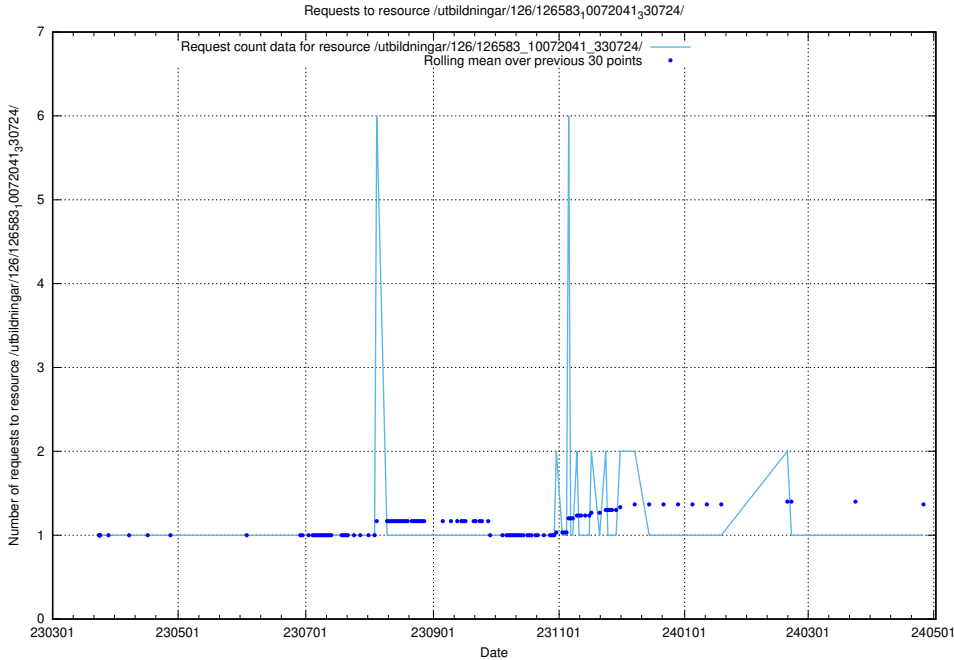

5.6684 Usage of /utbildningar/126/126583_10072041_330724/

Here, we count the number of requests to resource /utbildningar/126/126583_10072041_330724/.