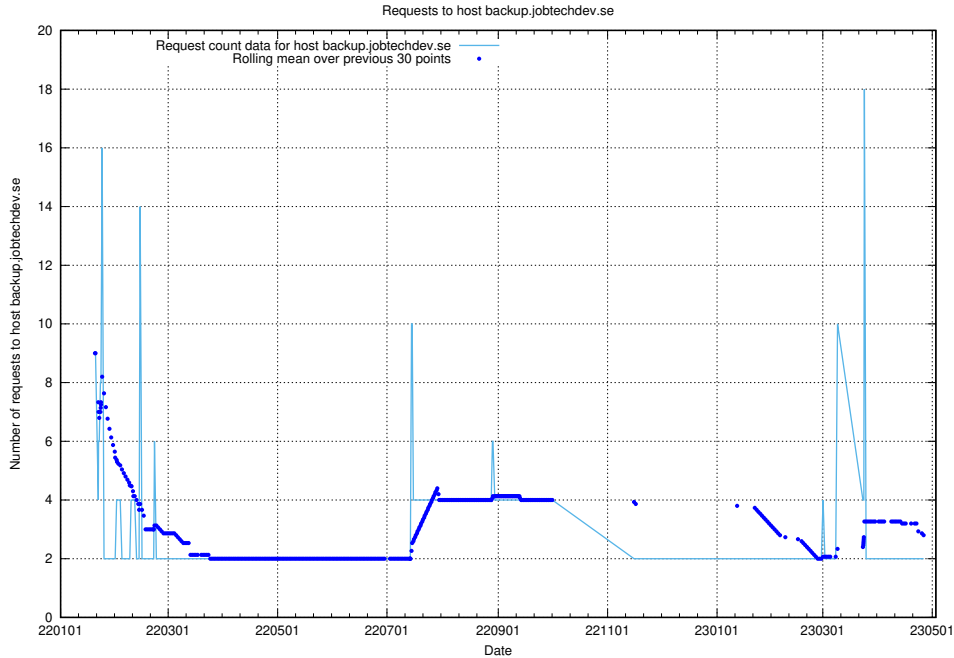

7.270 Usage of backup.jobtechdev.se

Here, we count the number of requests to host backup.jobtechdev.se.