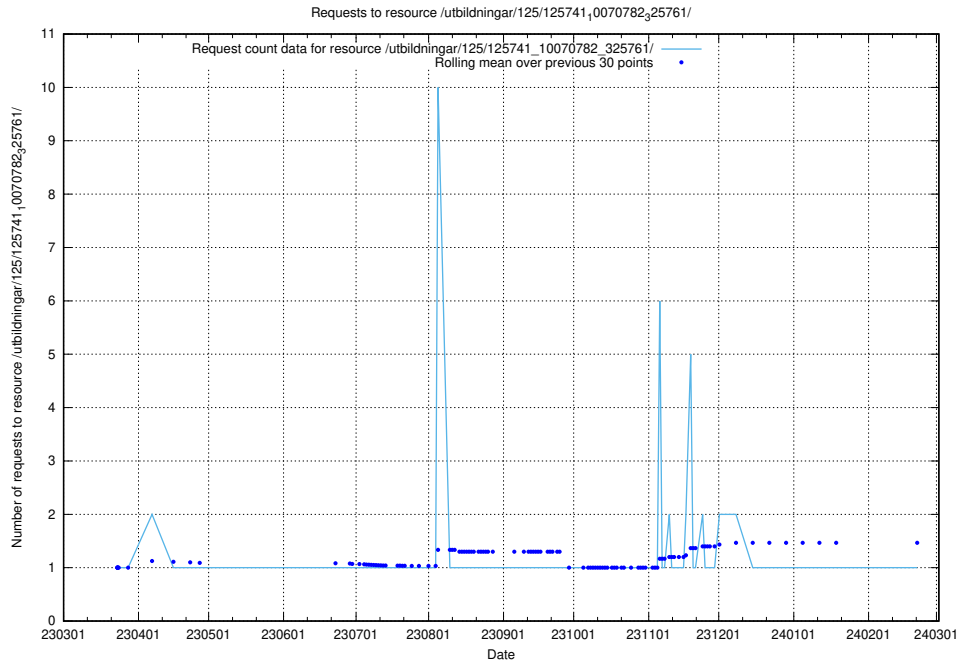

Here, we count the number of requests to resource /utbildningar/125/125741_10070782_325761/.

5.6750 Usage of /utbildningar/125/125741_10070782_323040/

Here, we count the number of requests to resource /utbildningar/125/125741_10070782_323040/.