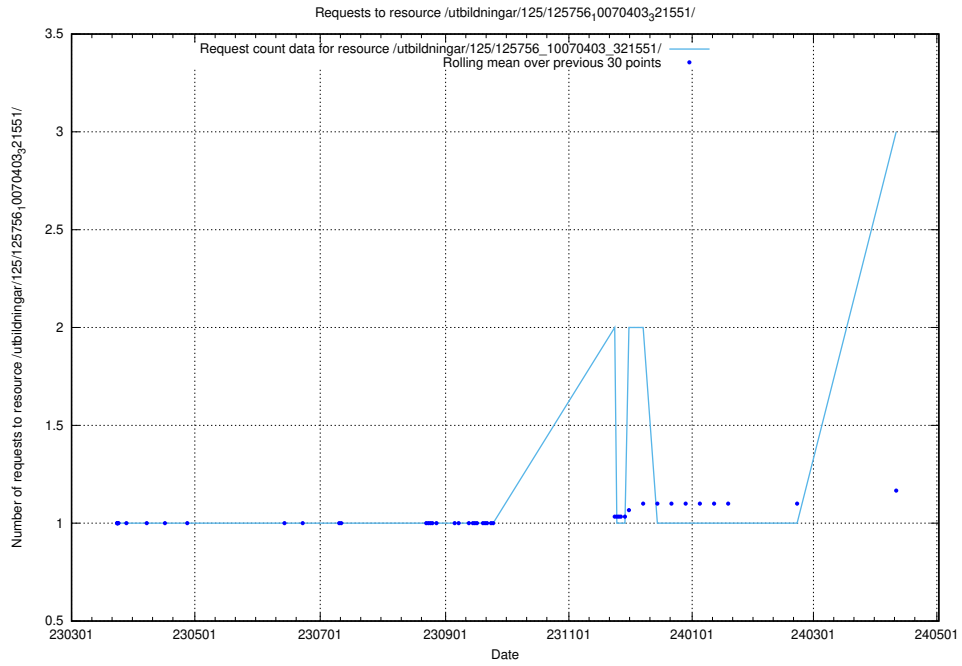

5.410 Usage of /utbildningar/125/125756_10070403_321551/

Here, we count the number of requests to resource /utbildningar/125/125756_10070403_321551/.