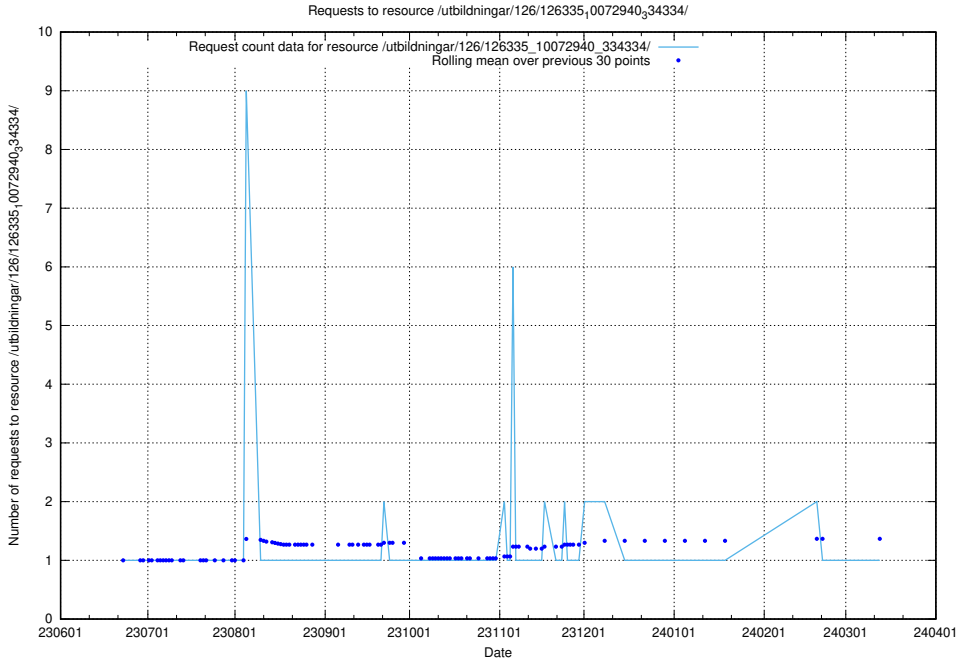

5.5924 Usage of /utbildningar/126/126335_10072940_334334/

Here, we count the number of requests to resource /utbildningar/126/126335_10072940_334334/.