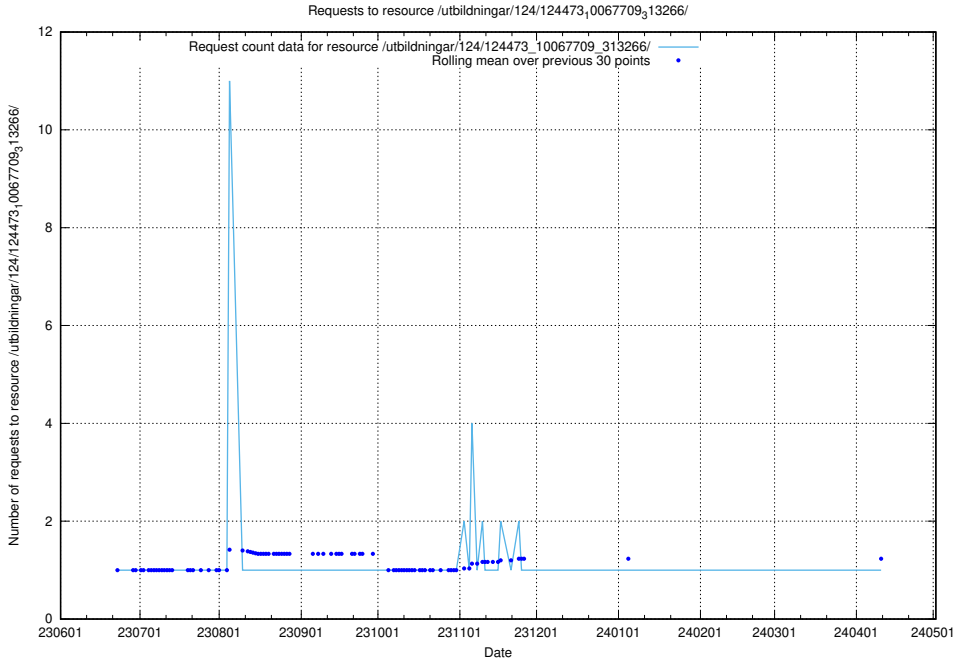

5.6051 Usage of /utbildningar/124/124473_10067709_313266/

Here, we count the number of requests to resource /utbildningar/124/124473_10067709_313266/.