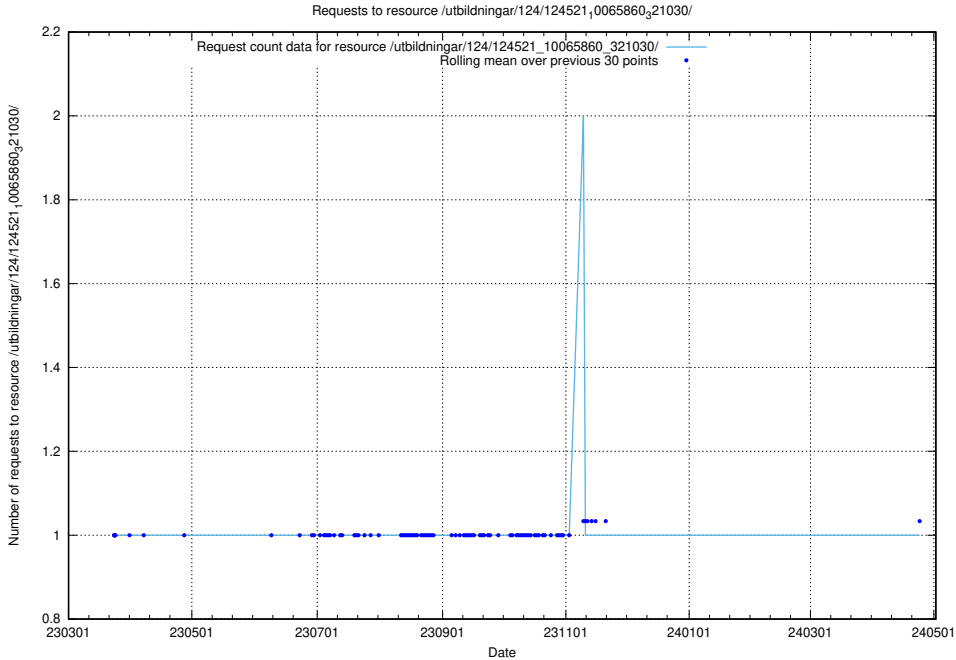

5.1157 Usage of /utbildningar/124/124521_10065860_321030/

Here, we count the number of requests to resource /utbildningar/124/124521_10065860_321030/.