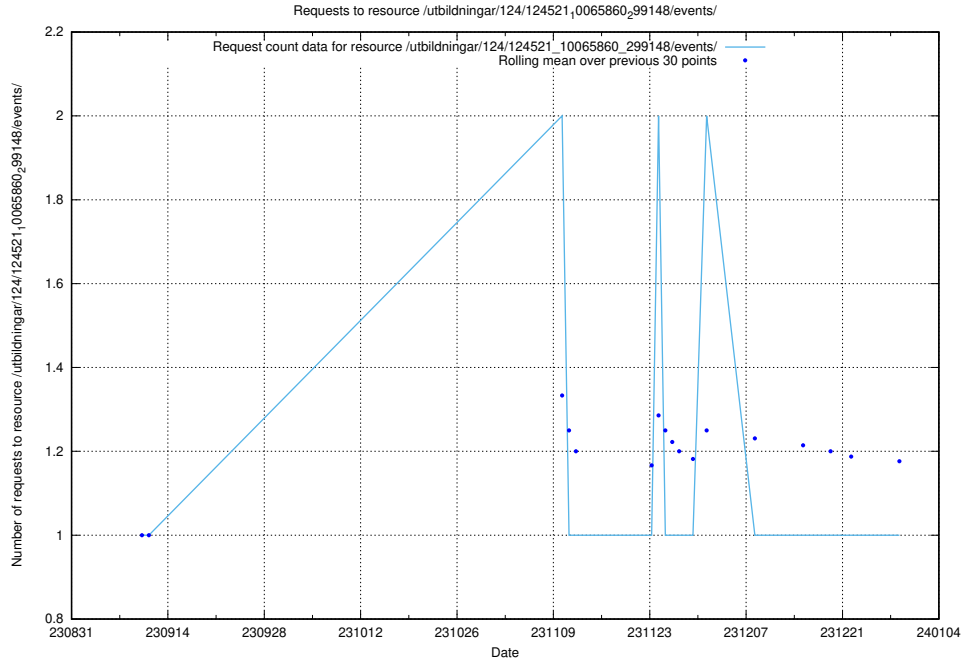

5.4861 Usage of /utbildningar/124/124521_10065860_299148/events/

Here, we count the number of requests to resource /utbildningar/124/124521_10065860_299148/events/