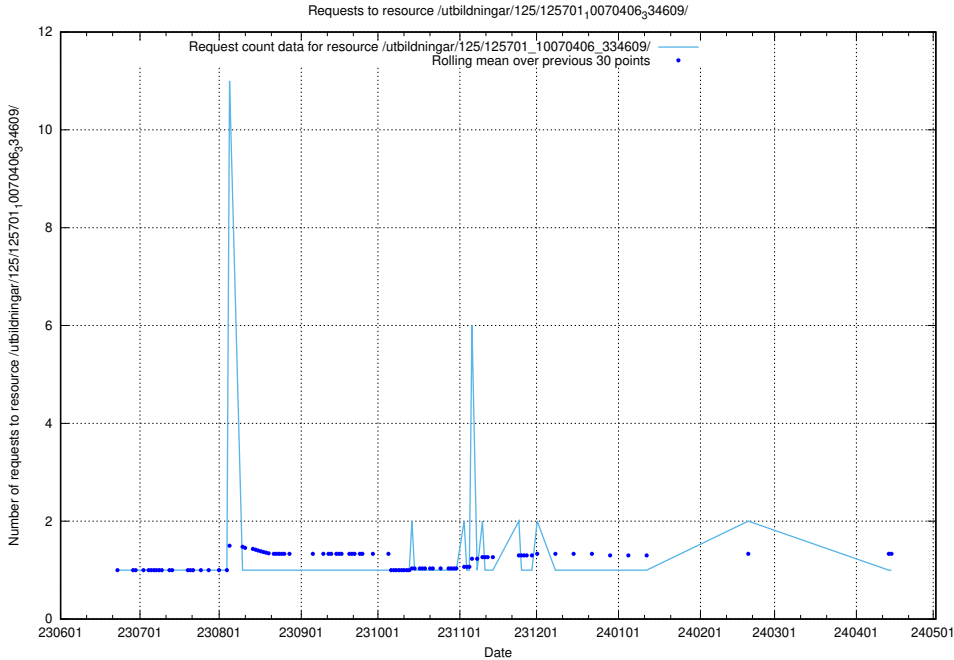

5.5957 Usage of /utbildningar/125/125701_10070406_334609/

Here, we count the number of requests to resource /utbildningar/125/125701_10070406_334609/.