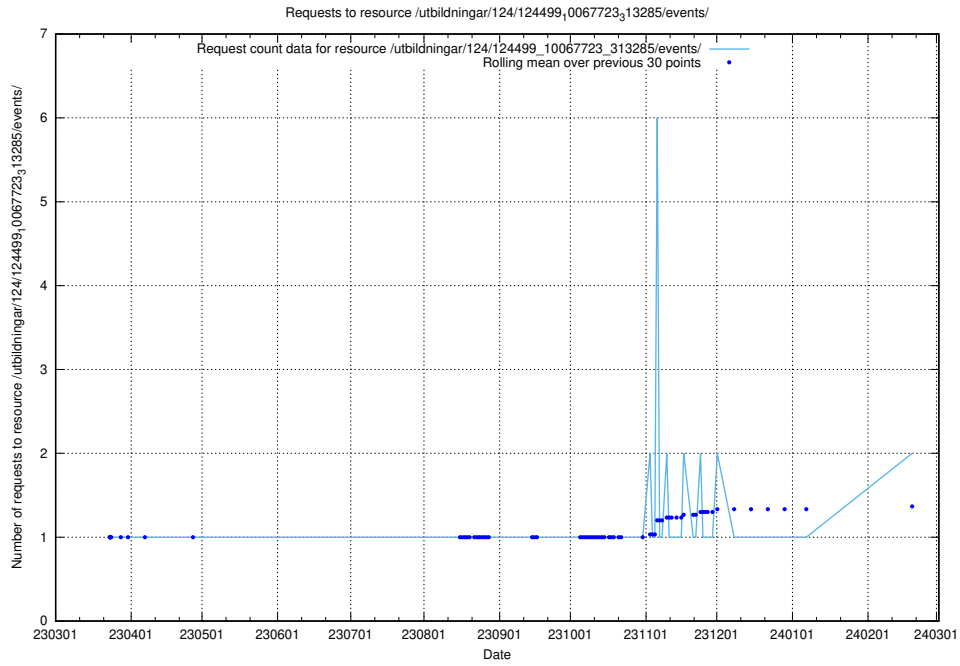

5.522 Usage of /utbildningar/124/124499_10067723_313285/events/

Here, we count the number of requests to resource /utbildningar/124/124499_10067723_313285/events/