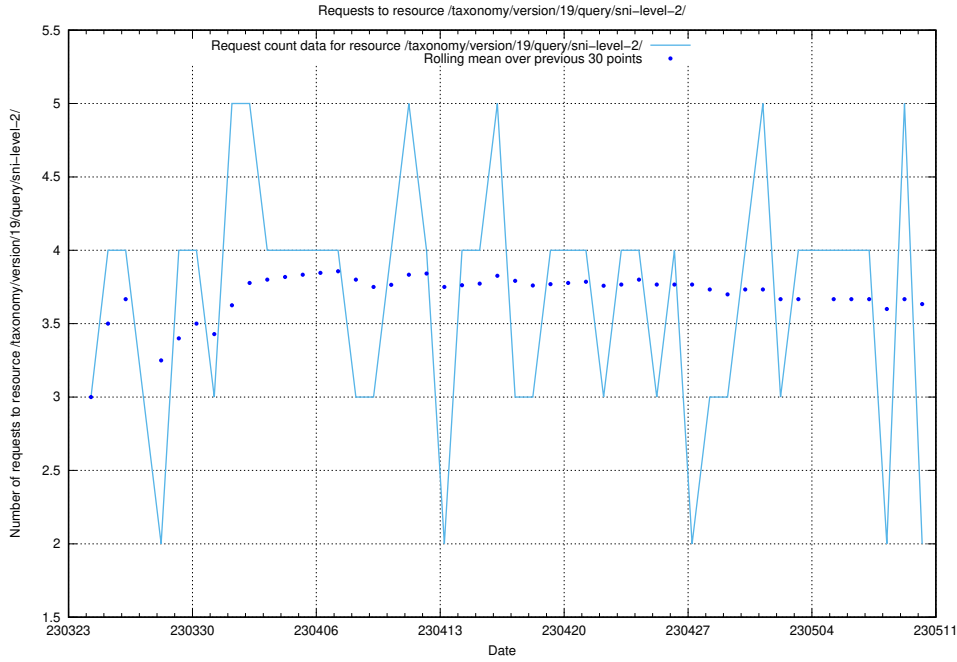

5.836 Usage of /taxonomy/version/19/query/sni-level-2/

Here, we count the number of requests to resource /taxonomy/version/19/query/sni-level-2/.