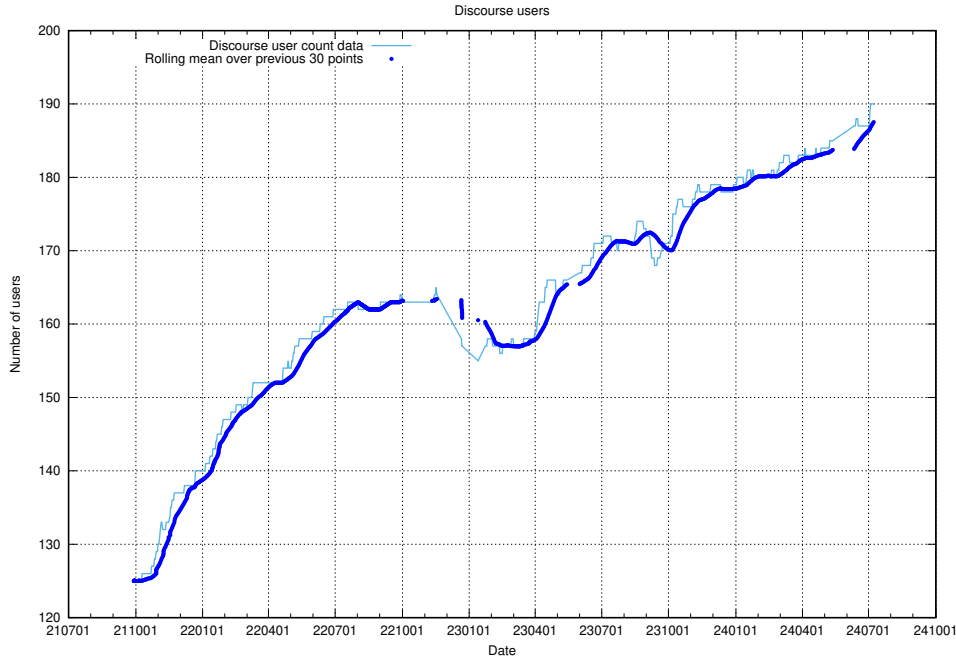

4 Discourse

This section summarises activities from the [JobTech Discourse Forum](https://forum.jobtechdev.se)⁵.

4.1 User count

A table of the number of users in Discourse.

⁵<https://forum.jobtechdev.se>