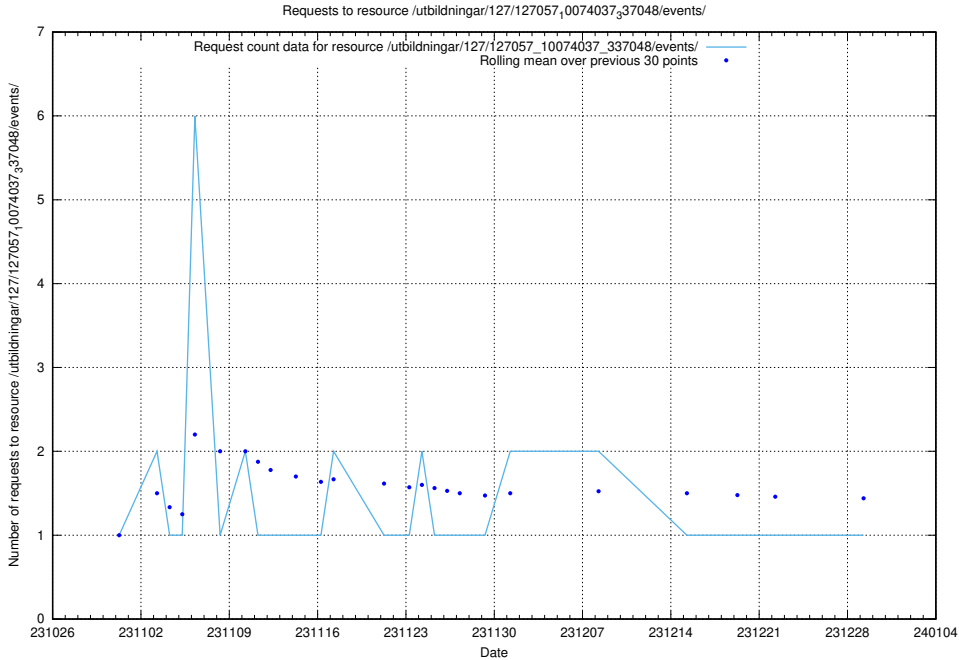

5.4418 Usage of /utbildningar/127/127057_10074037_337048/events/

Here, we count the number of requests to resource /utbildningar/127/127057_10074037_337048/events/