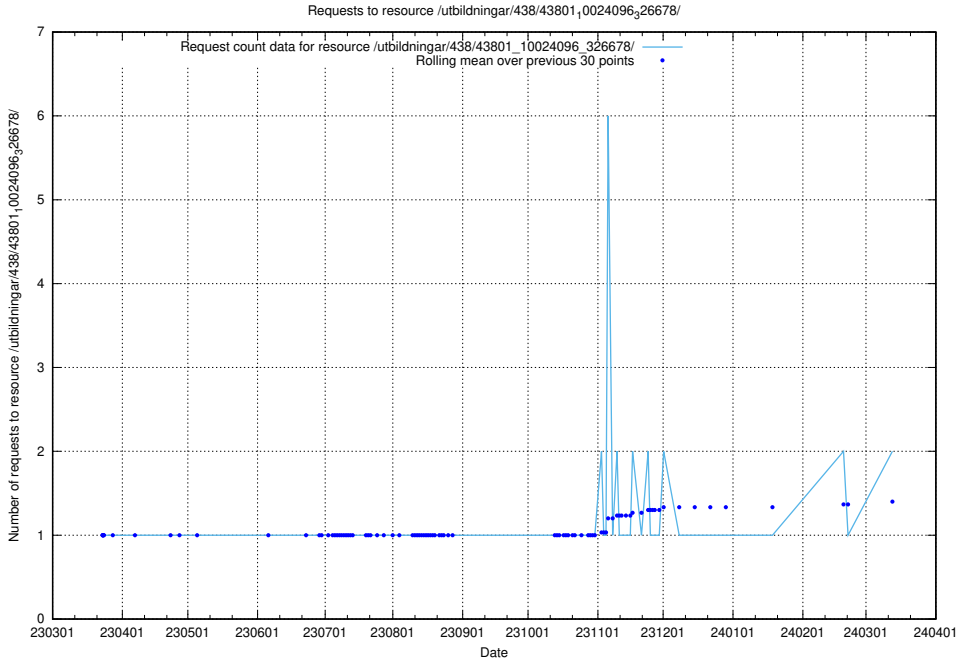

5.862 Usage of /utbildningar/438/43801_10024096_326678/

Here, we count the number of requests to resource /utbildningar/438/43801_10024096_326678/.