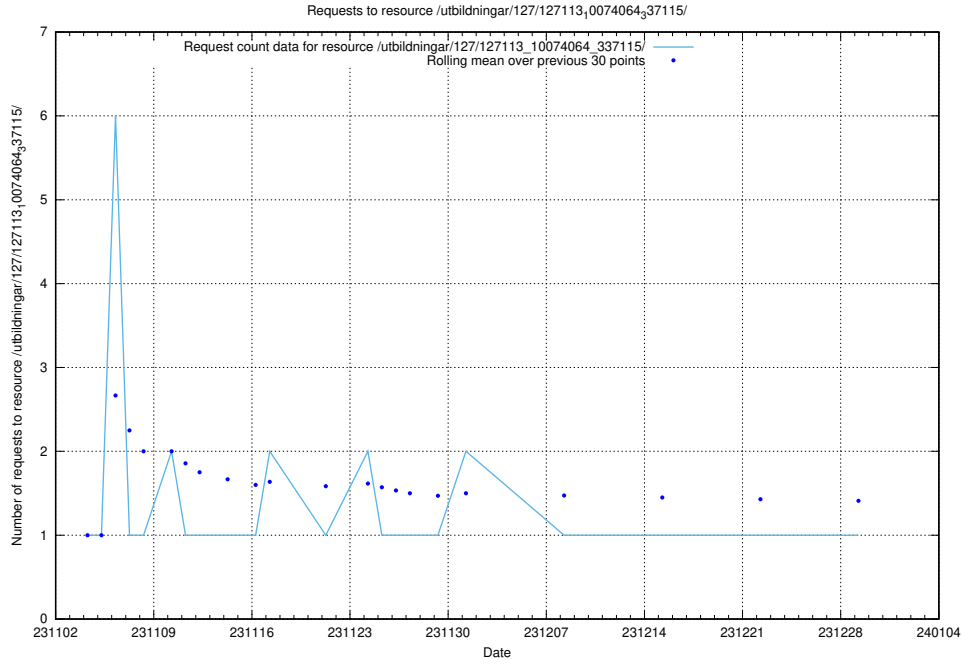

5.4378 Usage of /utbildningar/127/127113_10074064_337115/

Here, we count the number of requests to resource /utbildningar/127/127113_10074064_337115/.