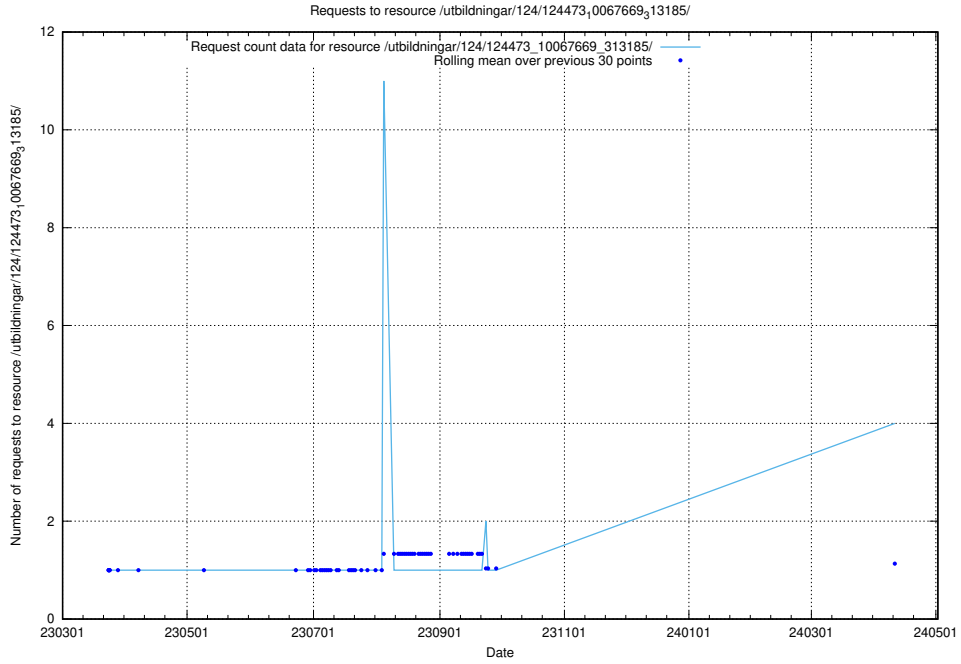

5.171 Usage of /utbildningar/124/124473_10067669_313185/

Here, we count the number of requests to resource /utbildningar/124/124473_10067669_313185/.