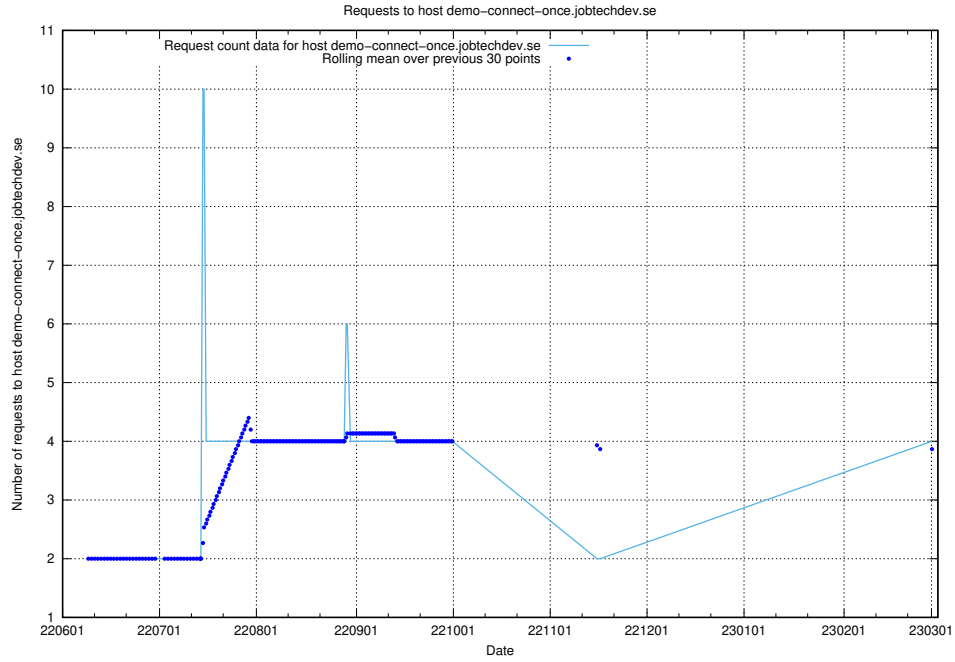

7.148 Usage of demo-connect-once.jobtechdev.se

Here, we count the number of requests to host demo-connect-once.jobtechdev.se.