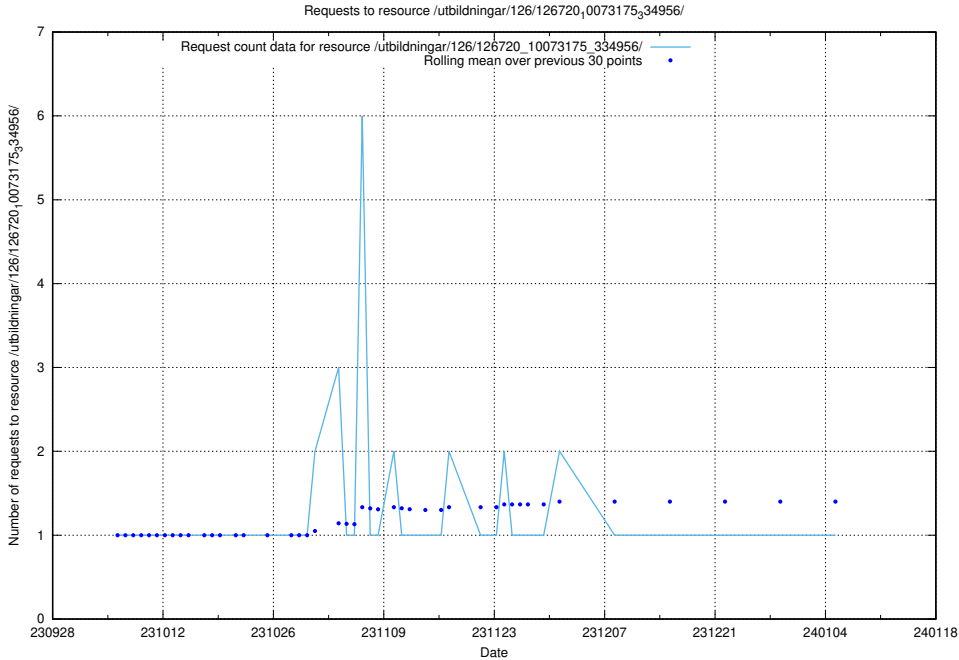

5.4646 Usage of /utbildningar/126/126720_10073175_334956/

Here, we count the number of requests to resource /utbildningar/126/126720_10073175_334956/.