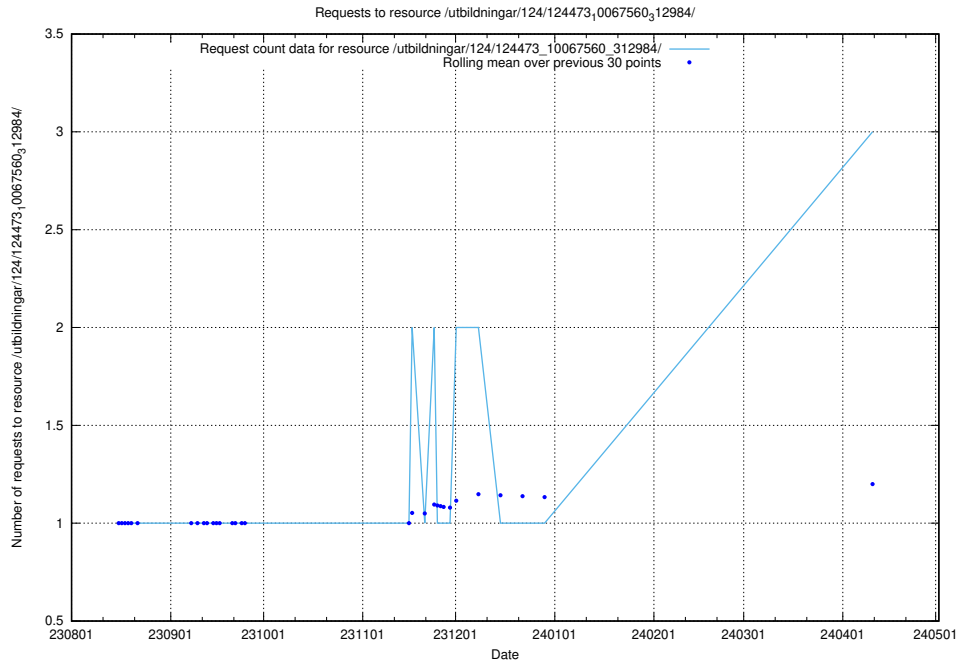

5.334 Usage of /utbildningar/124/124473_10067560_312984/

Here, we count the number of requests to resource /utbildningar/124/124473_10067560_312984/.