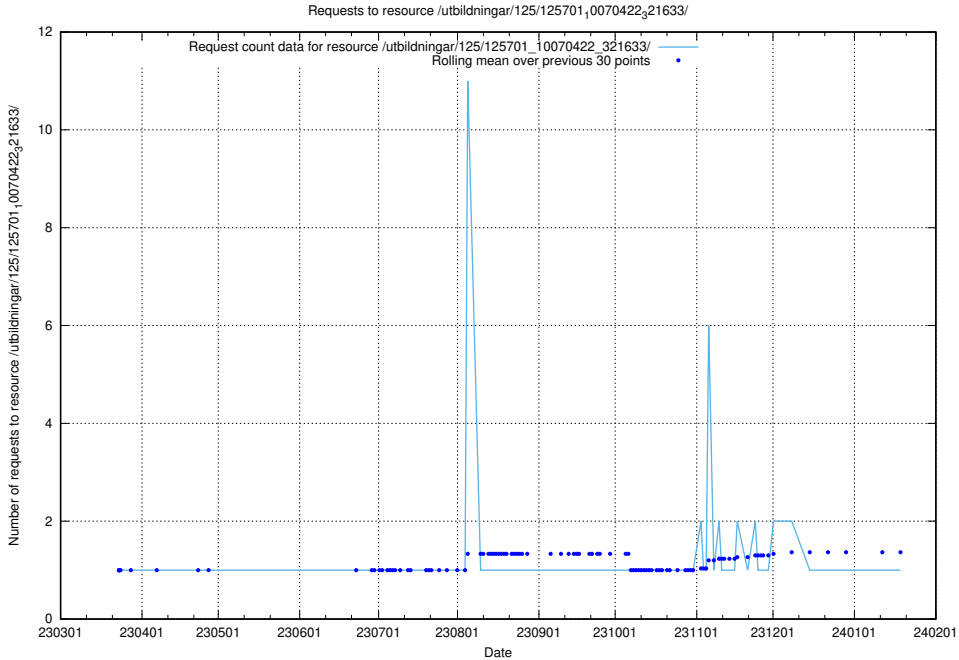

5.939 Usage of /utbildningar/125/125701_10070422_321633/

Here, we count the number of requests to resource /utbildningar/125/125701_10070422_321633/.