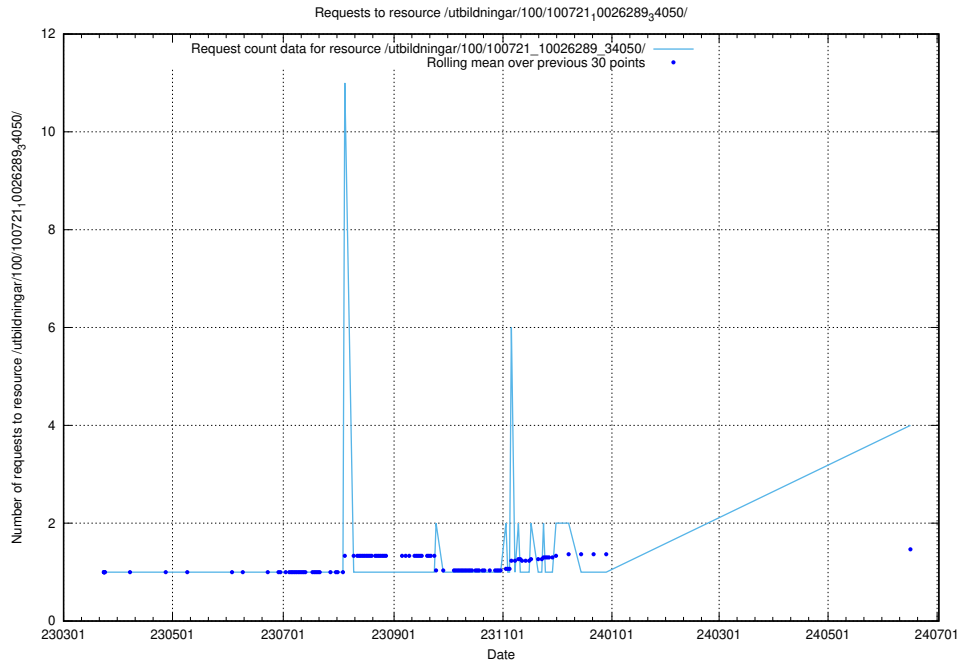

5.216 Usage of /utbildningar/100/100721_10026289_34050/

Here, we count the number of requests to resource /utbildningar/100/100721_10026289_34050/.