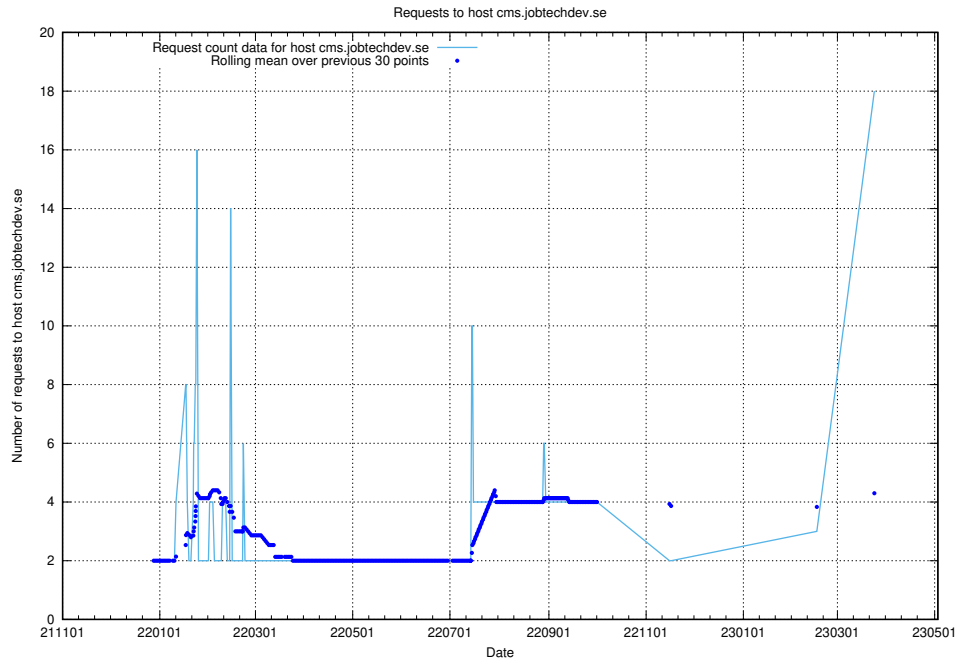

7.37 Usage of cms.jobtechdev.se

Here, we count the number of requests to host cms.jobtechdev.se.