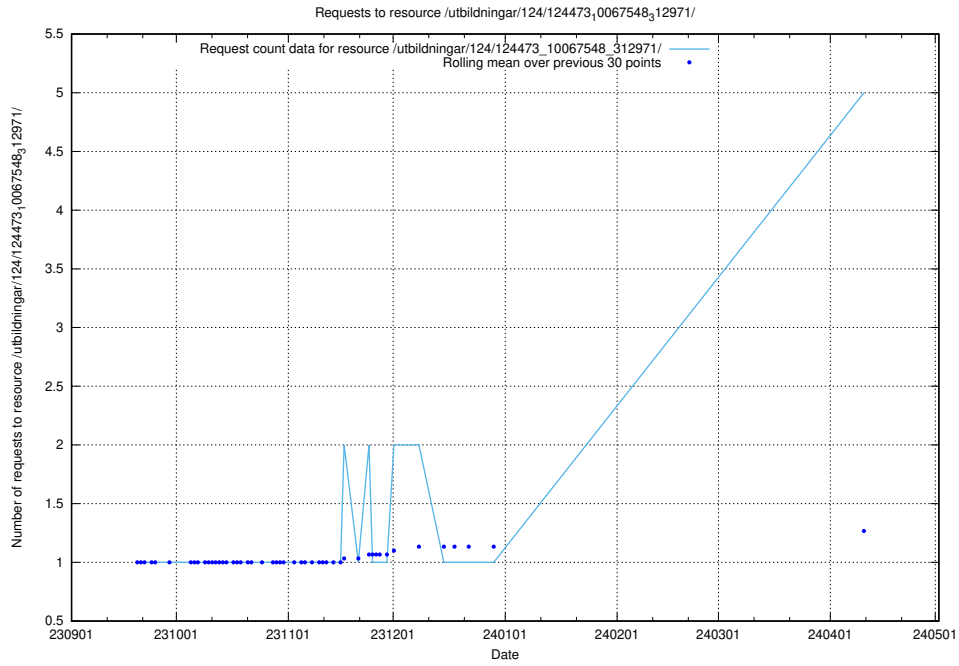

5.124 Usage of /utbildningar/124/124473_10067548_312971/

Here, we count the number of requests to resource /utbildningar/124/124473_10067548_312971/.