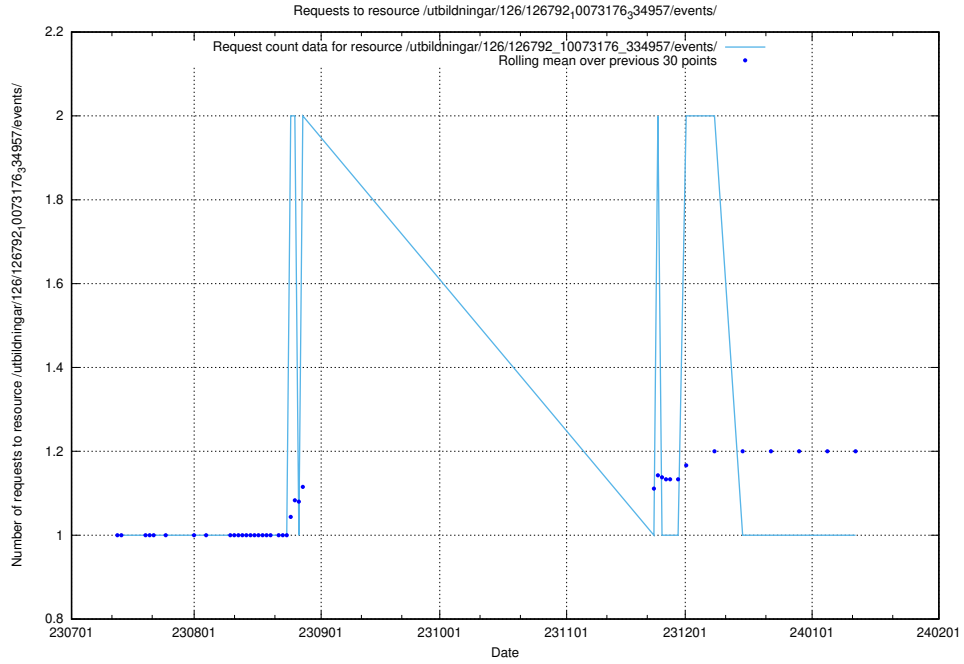

5.5352 Usage of /utbildningar/126/126792_10073176_334957/events/

Here, we count the number of requests to resource /utbildningar/126/126792_10073176_334957/events/