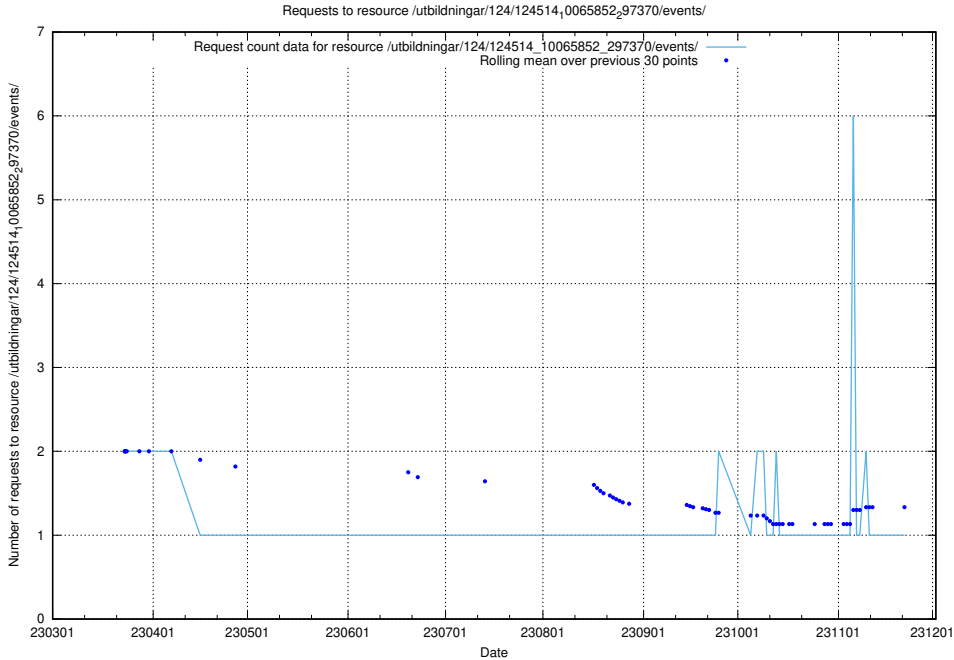

5.6583 Usage of /utbildningar/124/124514_10065852_297370/events/

Here, we count the number of requests to resource /utbildningar/124/124514_10065852_297370/events/