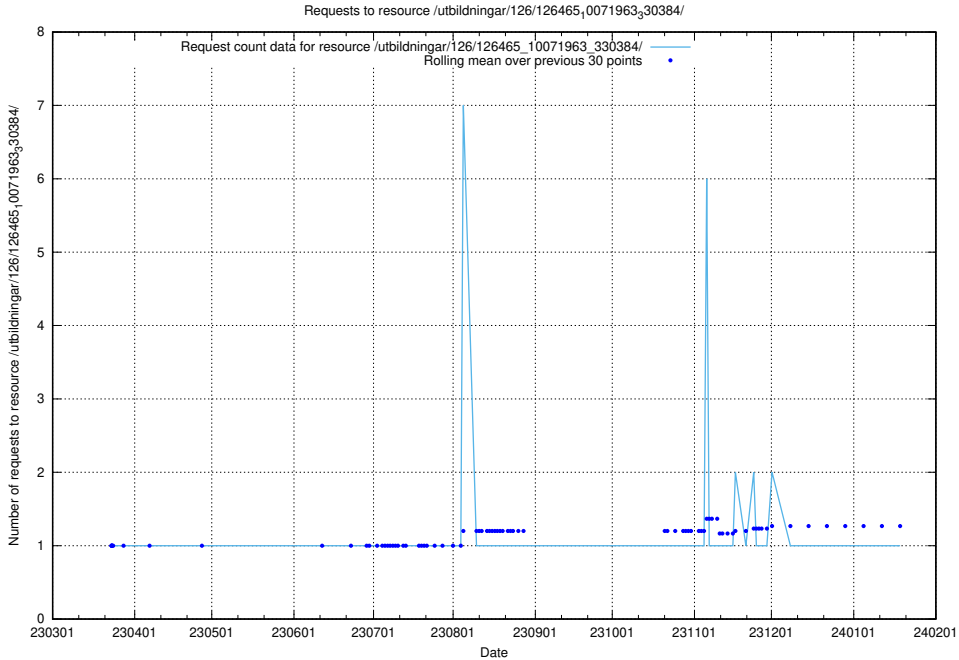

5.6705 Usage of /utbildningar/126/126465_10071963_330384/

Here, we count the number of requests to resource /utbildningar/126/126465_10071963_330384/.