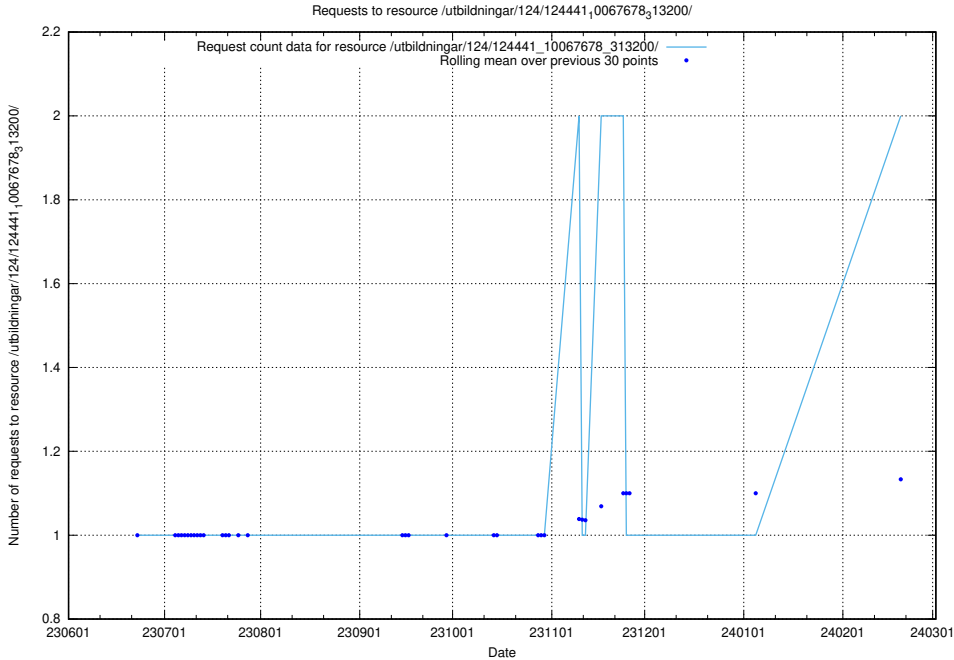

5.802 Usage of /utbildningar/124/124441_10067678_313200/

Here, we count the number of requests to resource /utbildningar/124/124441_10067678_313200/.