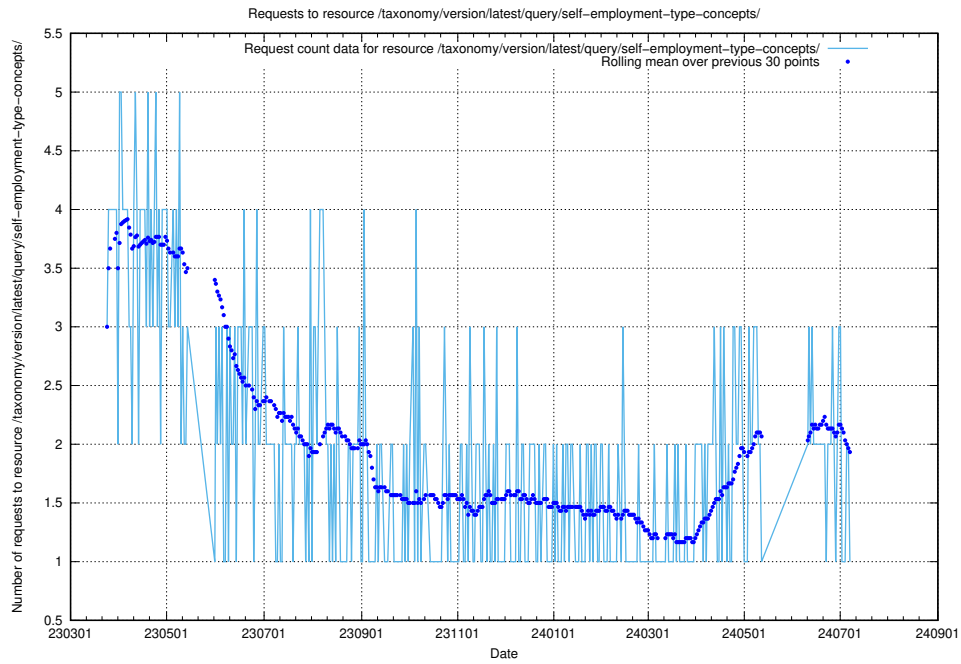

5.6372 Usage of /taxonomy/version/latest/query/self-employment-type-concepts/

Here, we count the number of requests to resource /taxonomy/version/latest/query/self-employment-type-concepts/.