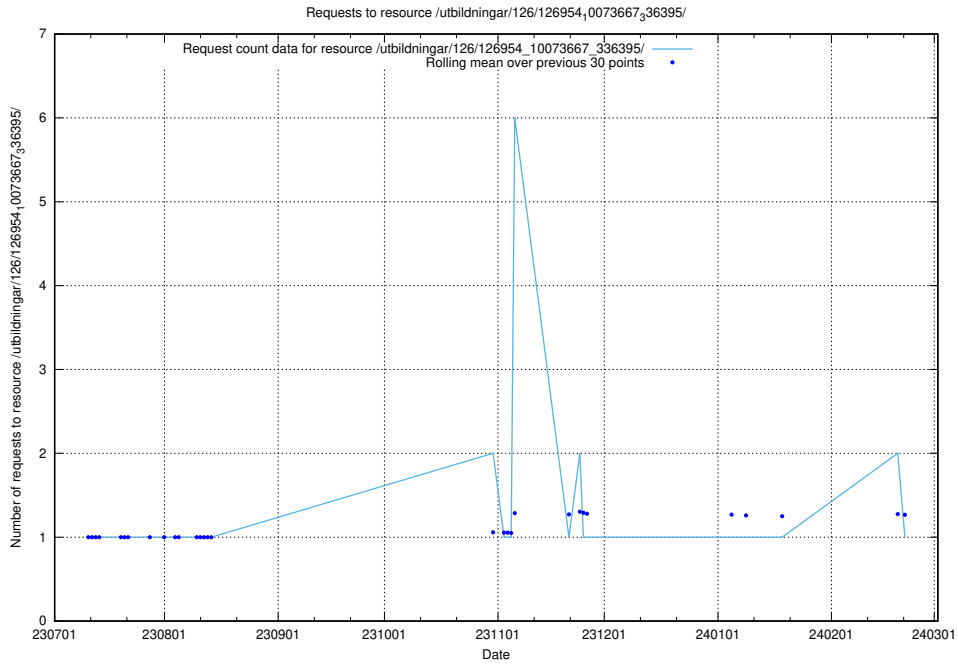

Here, we count the number of requests to resource /utbildningar/126/126954_10073667_336395/events/

5.5363 Usage of /utbildningar/126/126954_10073667_336395/

Here, we count the number of requests to resource /utbildningar/126/126954_10073667_336395/.