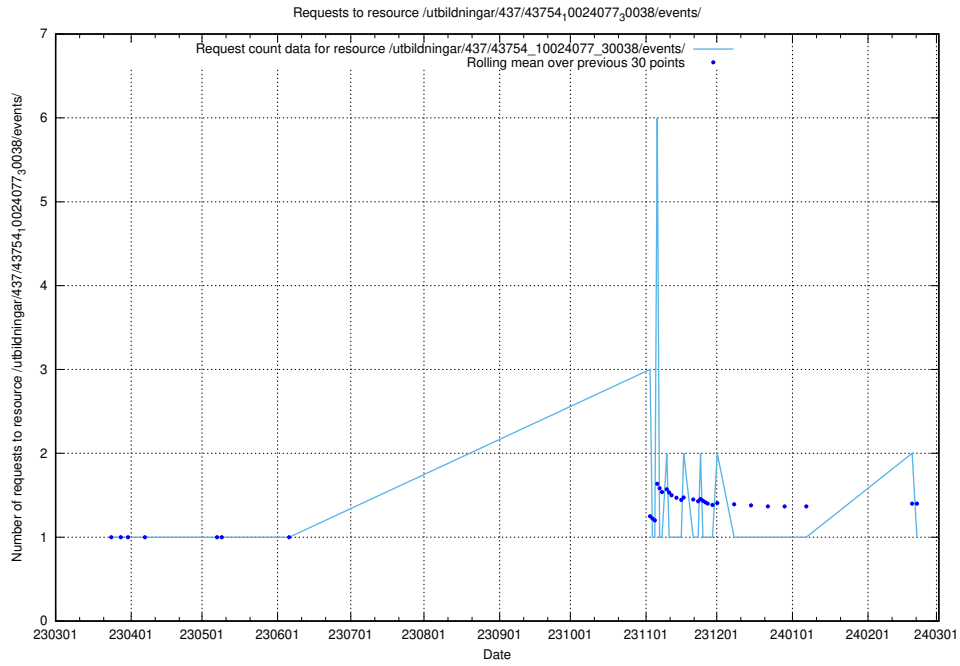

5.6481 Usage of /utbildningar/437/43754_10024077_30038/events/

Here, we count the number of requests to resource /utbildningar/437/43754_10024077_30038/events/.