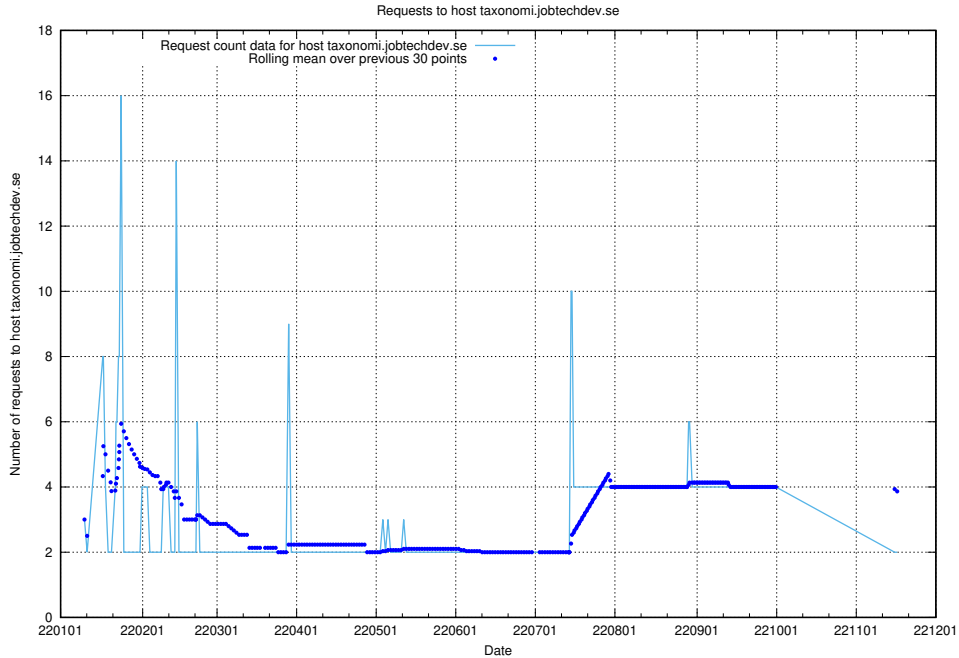

7.287 Usage of taxonomi.jobtechdev.se

Here, we count the number of requests to host taxonomi.jobtechdev.se.

7.288 Usage of jobad-enrichments-api.jobtechdev.se:80

Here, we count the number of requests to host jobad-enrichments-api.jobtechdev.se:80.