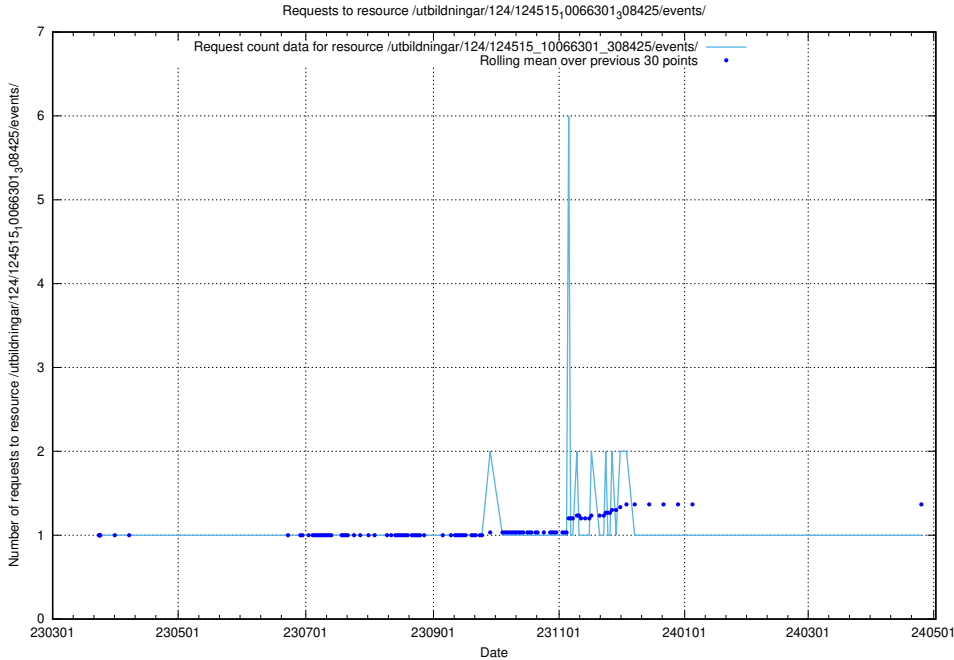

5.1729 Usage of /utbildningar/124/124515_10066301_308425/events/

Here, we count the number of requests to resource /utbildningar/124/124515_10066301_308425/events/