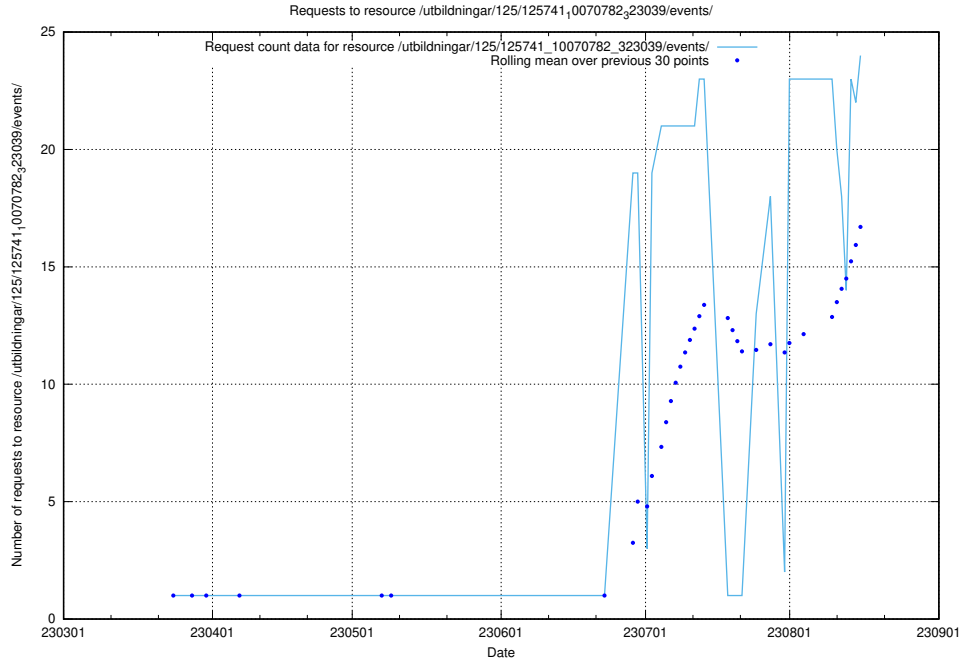

5.7 Usage of /utbildningar/125/125741_10070782_323039/events/

Here, we count the number of requests to resource /utbildningar/125/125741_10070782_323039/events/