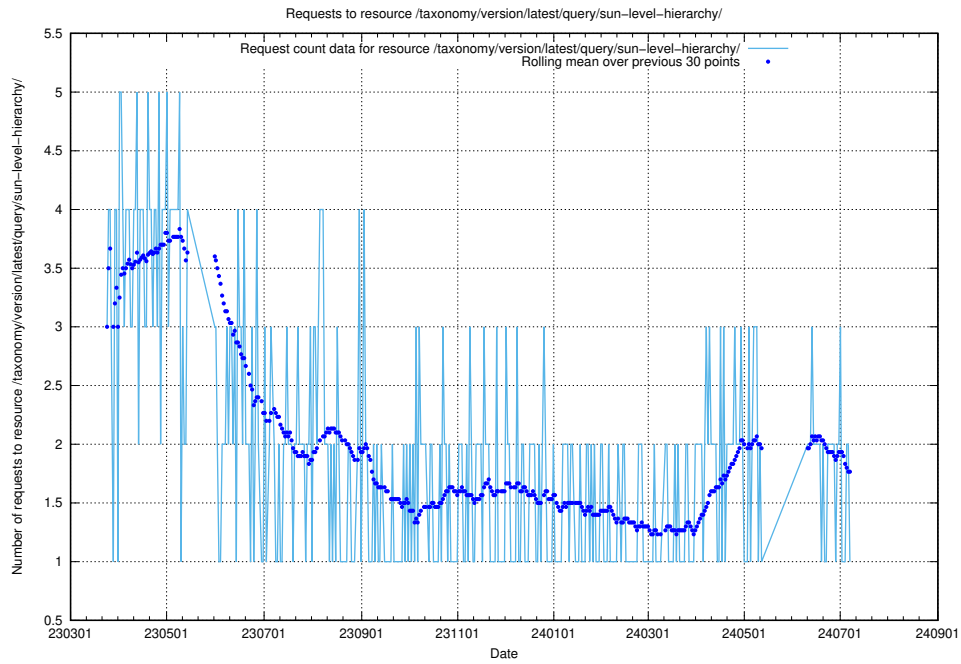

5.6344 Usage of /taxonomy/version/latest/query/sun-level-hierarchy/

Here, we count the number of requests to resource /taxonomy/version/latest/query/sun-level-hierarchy/.