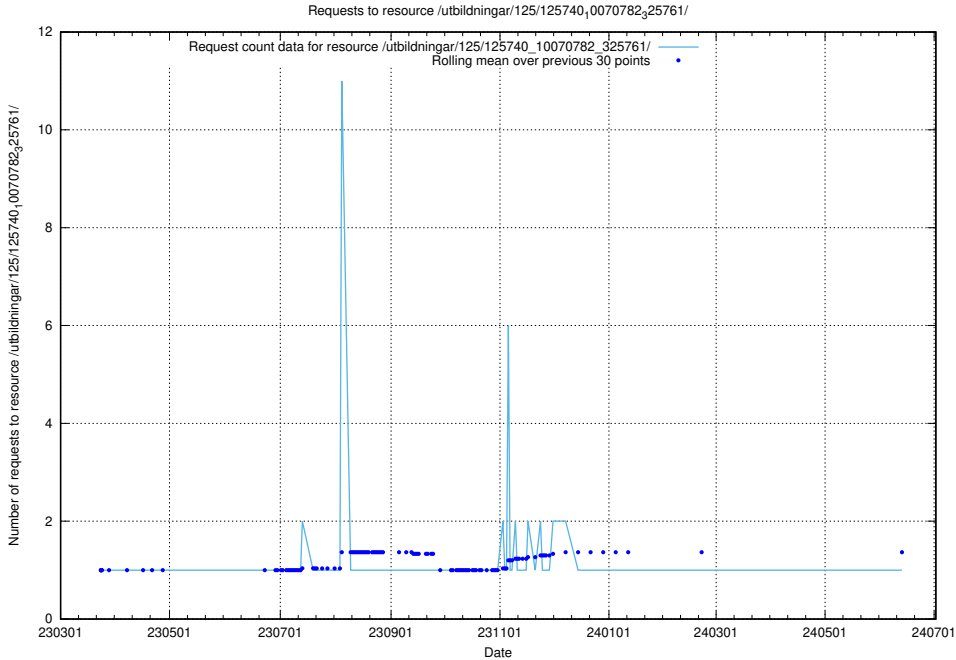

5.880 Usage of /utbildningar/125/125740_10070782_325761/

Here, we count the number of requests to resource /utbildningar/125/125740_10070782_325761/.