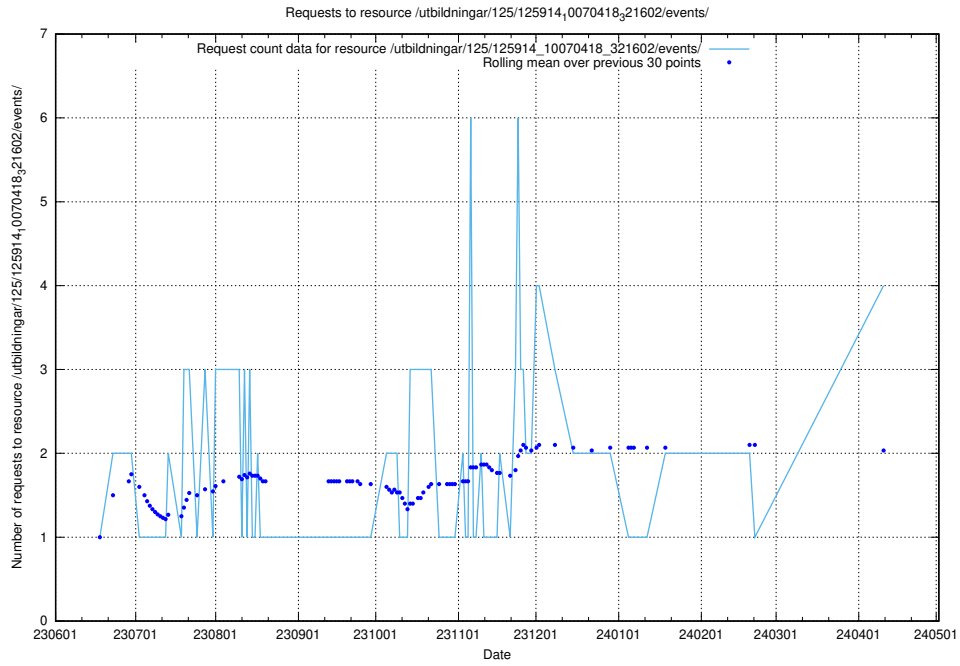

5.220 Usage of /utbildningar/125/125914_10070418_321602/events/

Here, we count the number of requests to resource /utbildningar/125/125914_10070418_321602/events/