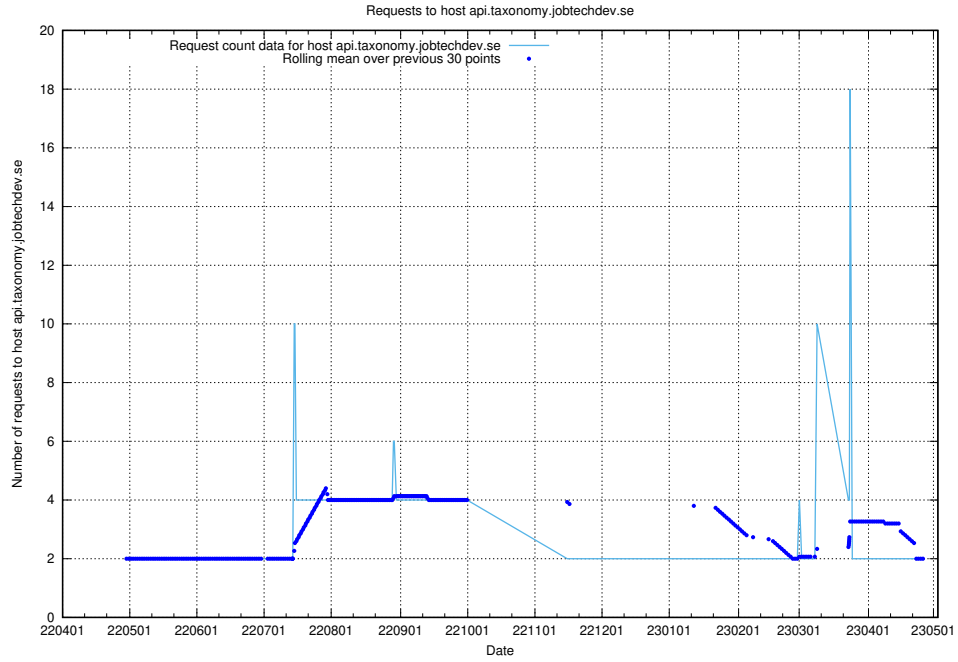

7.441 Usage of api.taxonomy.jobtechdev.se

Here, we count the number of requests to host api.taxonomy.jobtechdev.se.