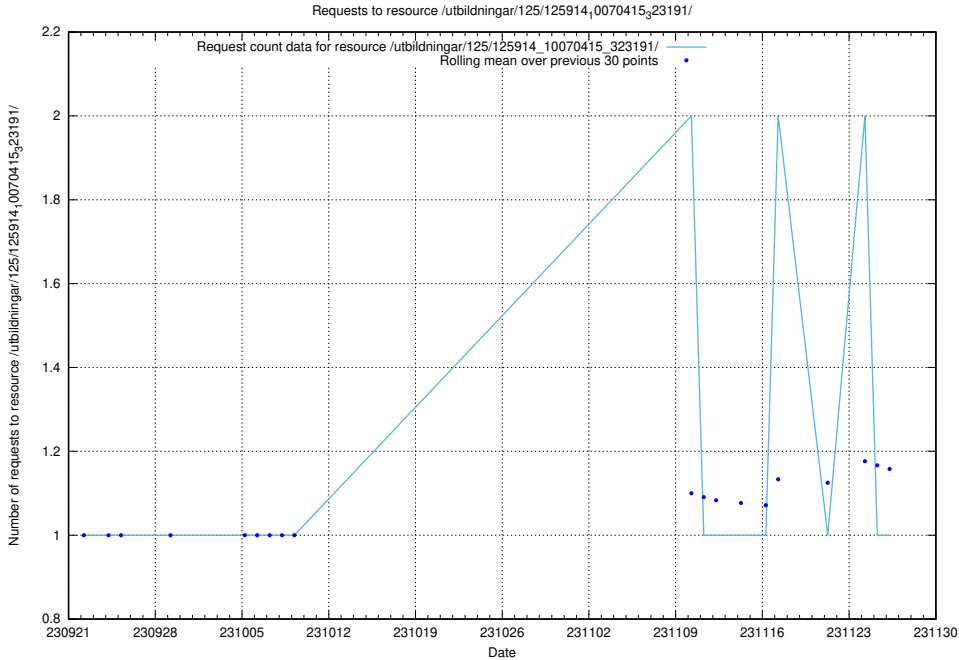

5.4753 Usage of /utbildningar/125/125914_10070415_323191/

Here, we count the number of requests to resource /utbildningar/125/125914_10070415_323191/.