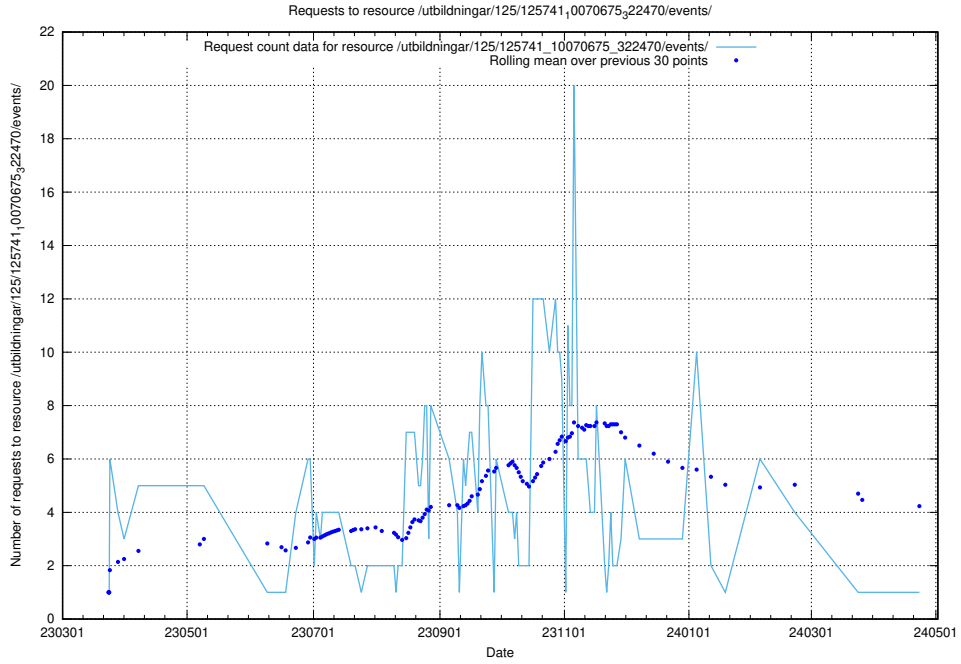

5.6768 Usage of /utbildningar/125/125741_10070675_322470/events/

Here, we count the number of requests to resource /utbildningar/125/125741_10070675_322470/events/