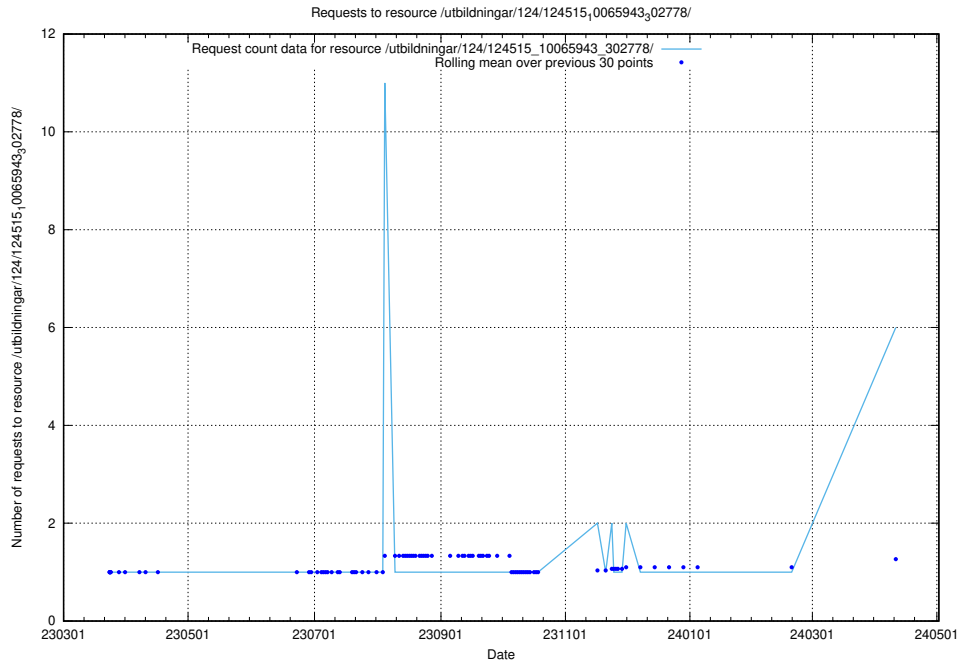

5.41 Usage of /utbildningar/124/124515_10065943_302778/

Here, we count the number of requests to resource /utbildningar/124/124515_10065943_302778/.