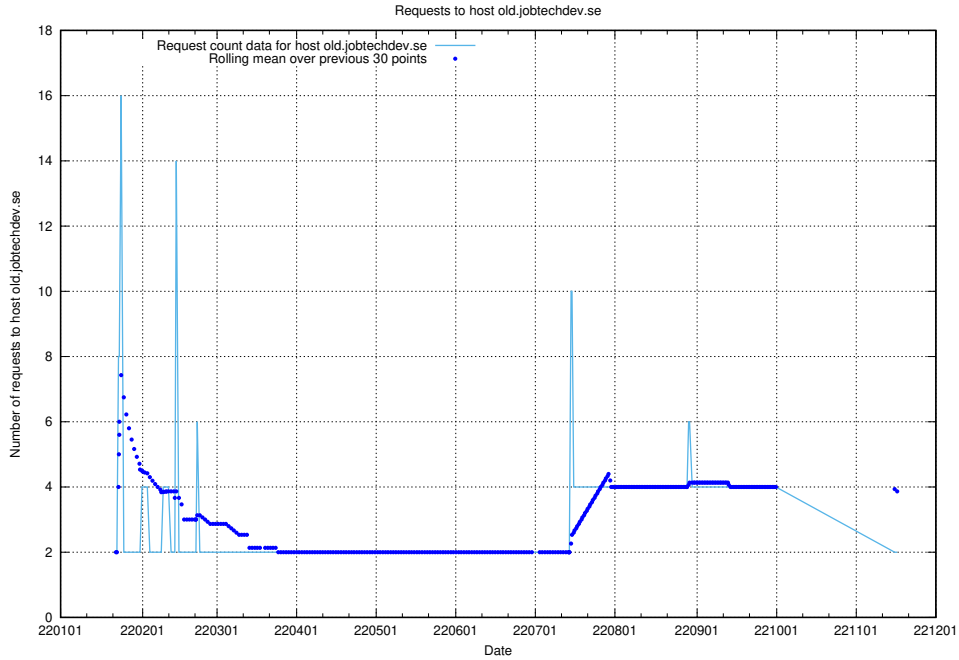

7.596 Usage of old.jobtechdev.se

Here, we count the number of requests to host old.jobtechdev.se.