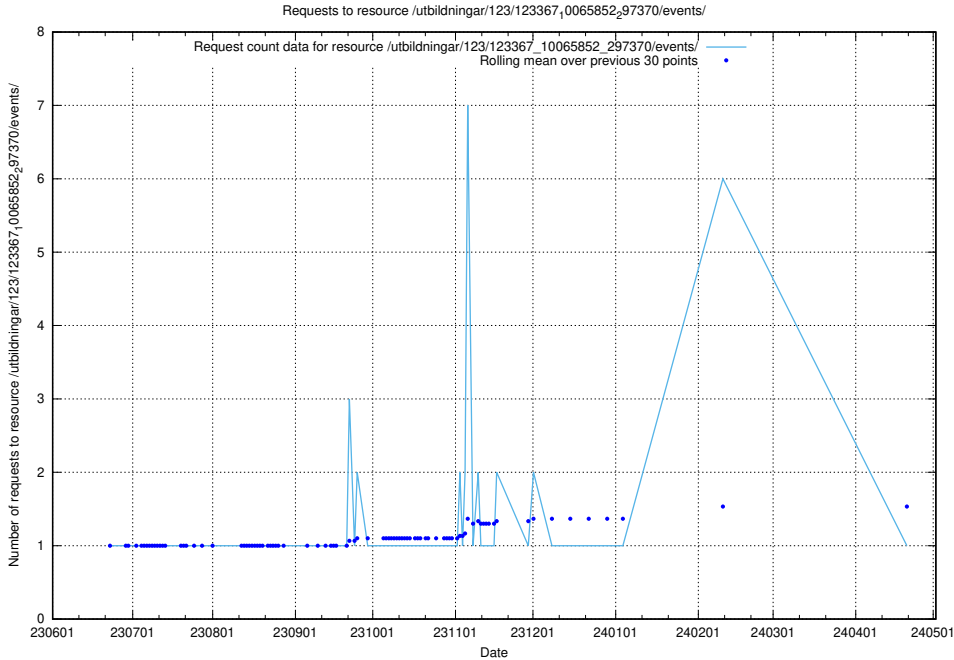

5.6079 Usage of /utbildningar/123/123367_10065852_297370/events/

Here, we count the number of requests to resource /utbildningar/123/123367_10065852_297370/events/