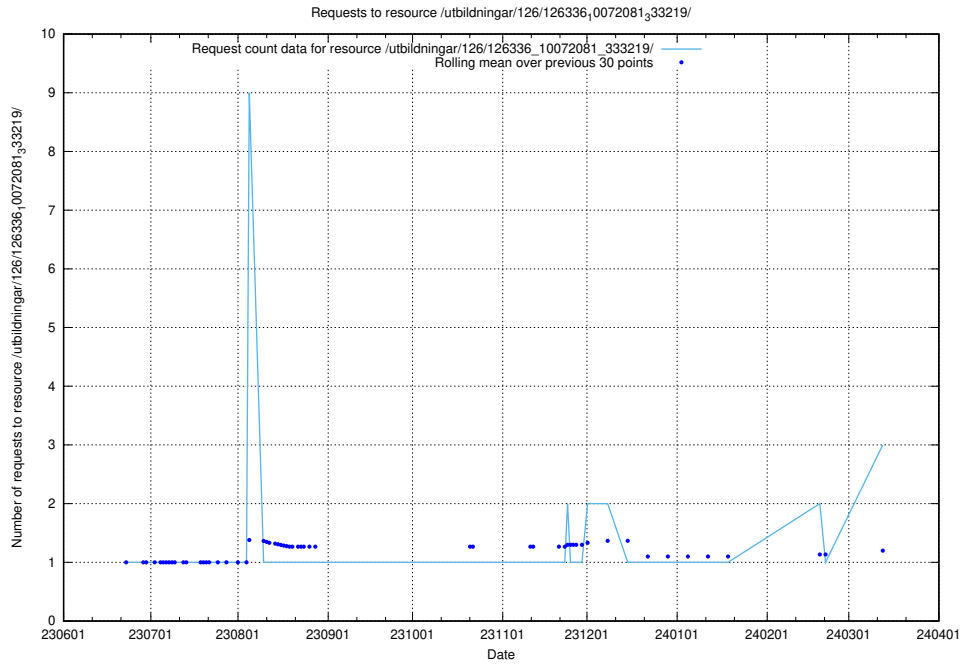

5.359 Usage of /utbildningar/126/126336_10072081_333219/

Here, we count the number of requests to resource /utbildningar/126/126336_10072081_333219/.