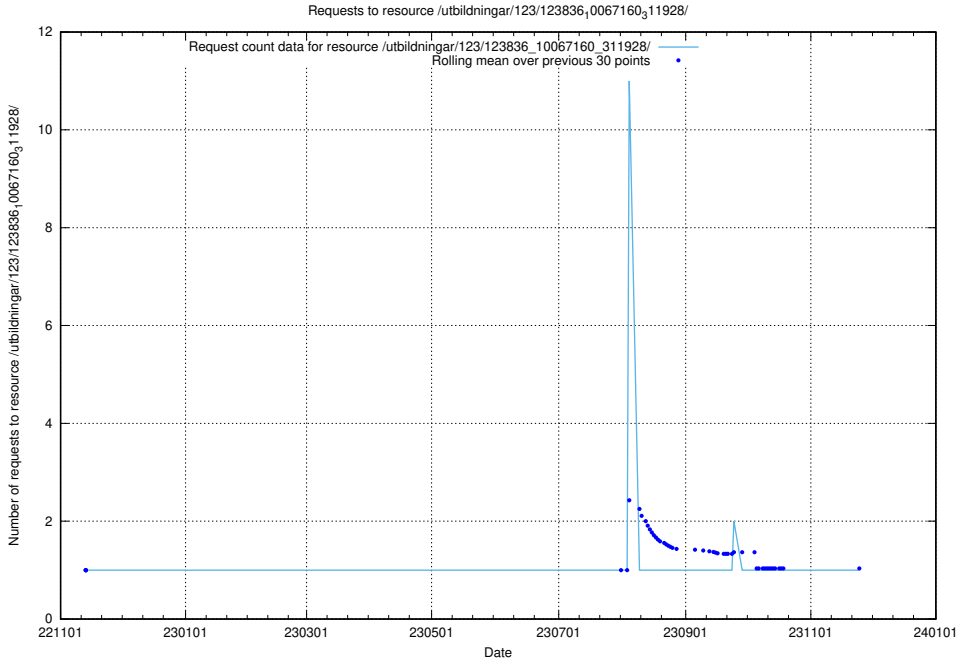

5.6147 Usage of /utbildningar/123/123836_10067160_311928/

Here, we count the number of requests to resource /utbildningar/123/123836_10067160_311928/.