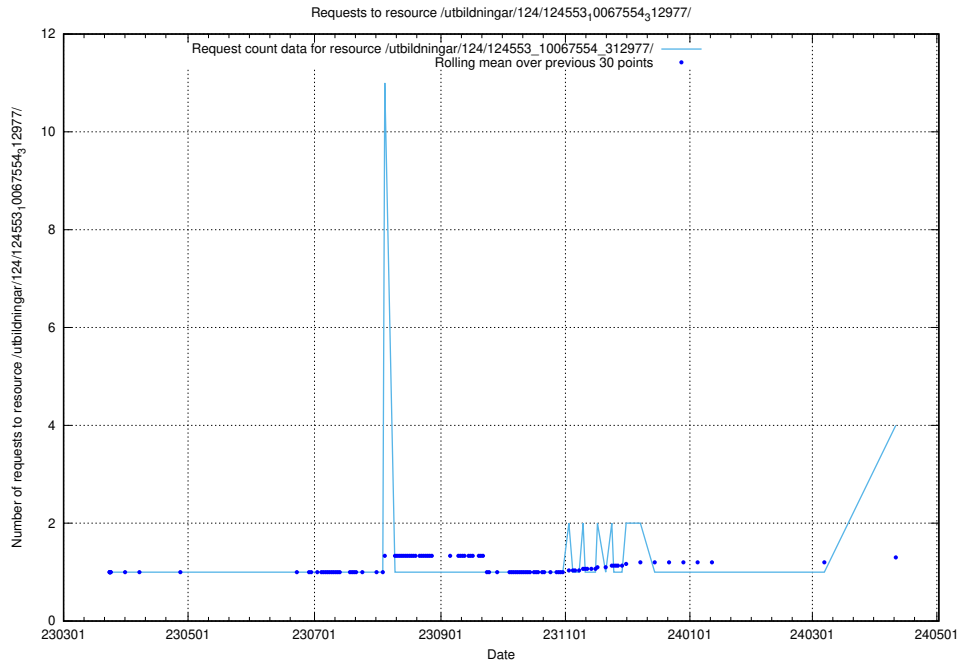

5.151 Usage of /utbildningar/124/124553_10067554_312977/

Here, we count the number of requests to resource /utbildningar/124/124553_10067554_312977/.