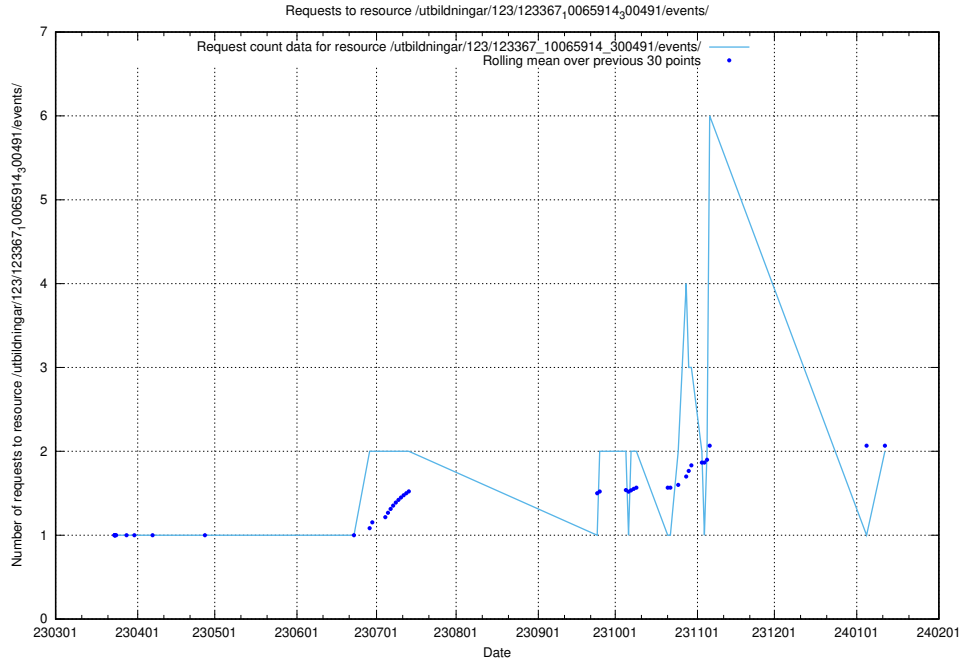

5.685 Usage of /utbildningar/123/123367_10065914_300491/events/

Here, we count the number of requests to resource /utbildningar/123/123367_10065914_300491/events/