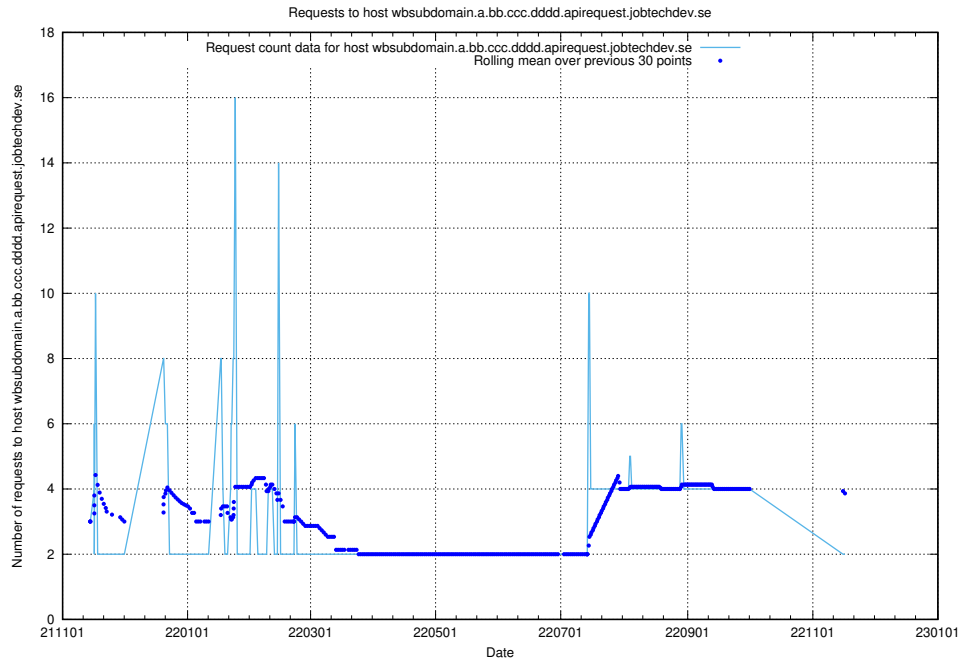

Here, we count the number of requests to host wbsubdomain.a.bb.ccc.dddd.atlas.jobtechdev.se.

7.555 Usage of wbsubdomain.a.bb.ccc.dddd.apirequest.jobtechdev.se

Here, we count the number of requests to host wbsubdomain.a.bb.ccc.dddd.apirequest.jobtechdev.se.