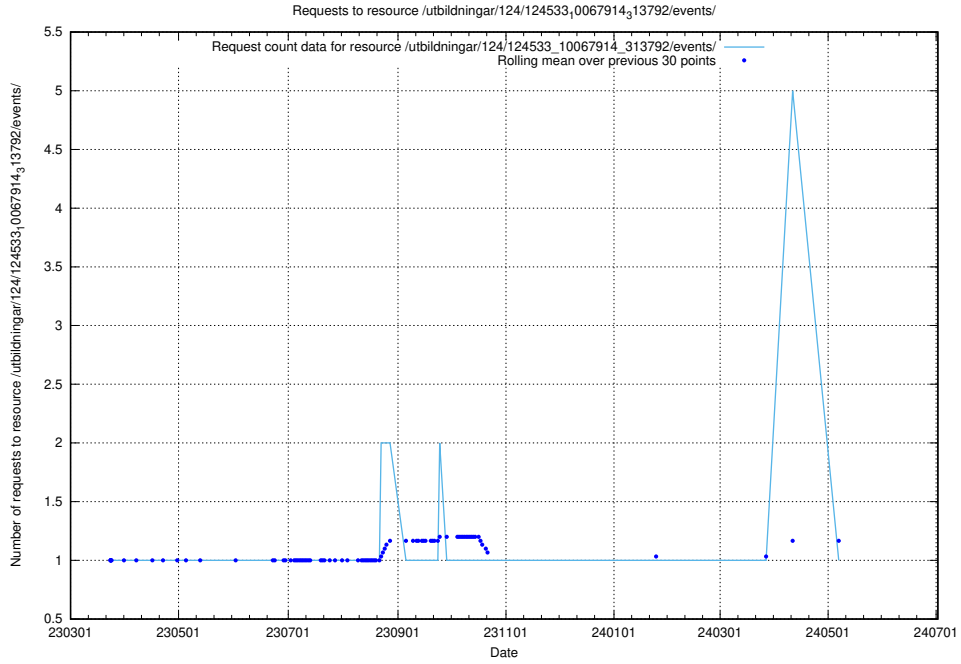

5.1134 Usage of /utbildningar/124/124533_10067914_313792/events/

Here, we count the number of requests to resource /utbildningar/124/124533_10067914_313792/events/