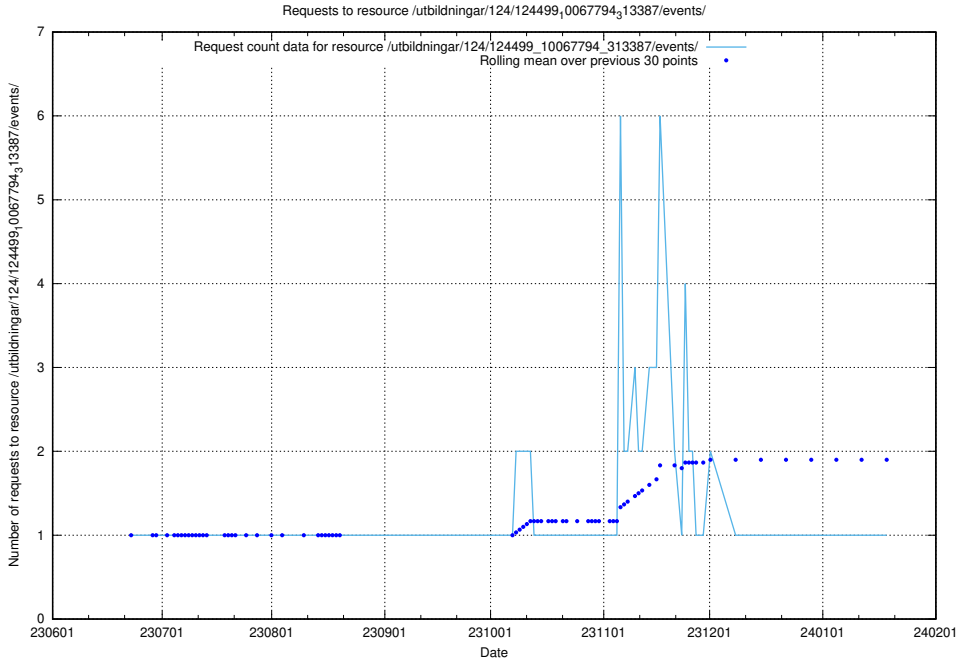

Here, we count the number of requests to resource /utbildningar/124/124499_10067840_313543/.

5.6033 Usage of /utbildningar/124/124499_10067794_313387/events/

Here, we count the number of requests to resource /utbildningar/124/124499_10067794_313387/events/