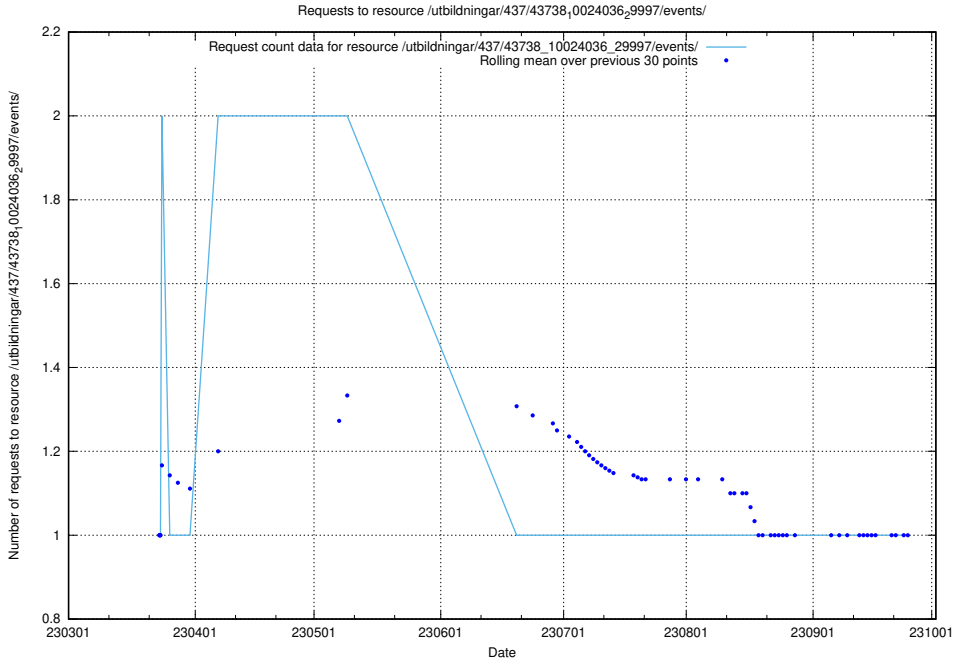

Here, we count the number of requests to resource /utbildningar/437/43738_10024036_29997/events/.

5.6681 Usage of /utbildningar/437/43738_10024036_29997/

Here, we count the number of requests to resource /utbildningar/437/43738_10024036_29997/.