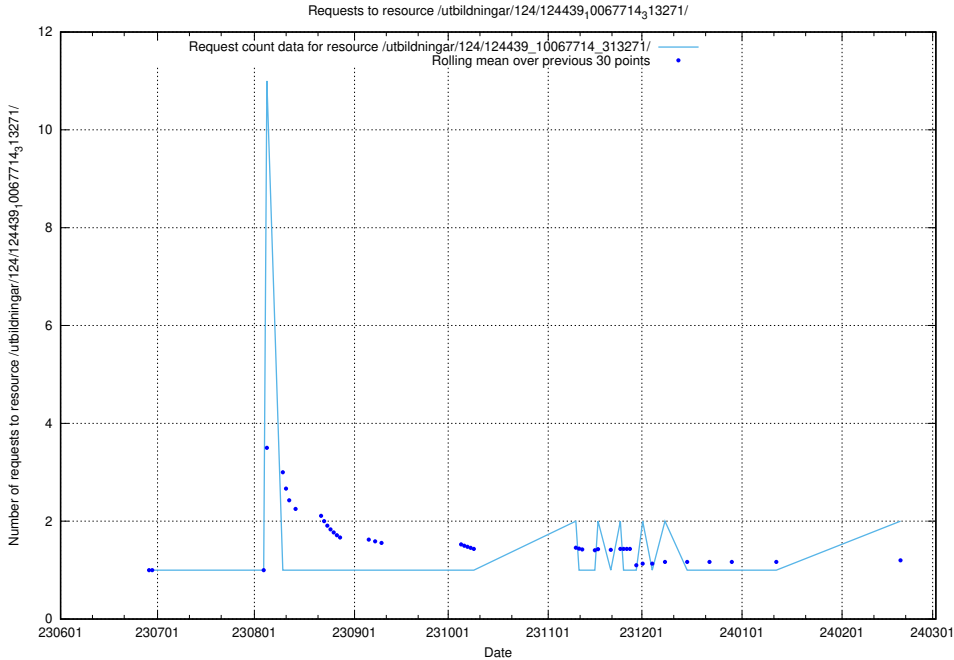

5.766 Usage of /utbildningar/124/124439_10067714_313271/

Here, we count the number of requests to resource /utbildningar/124/124439_10067714_313271/.