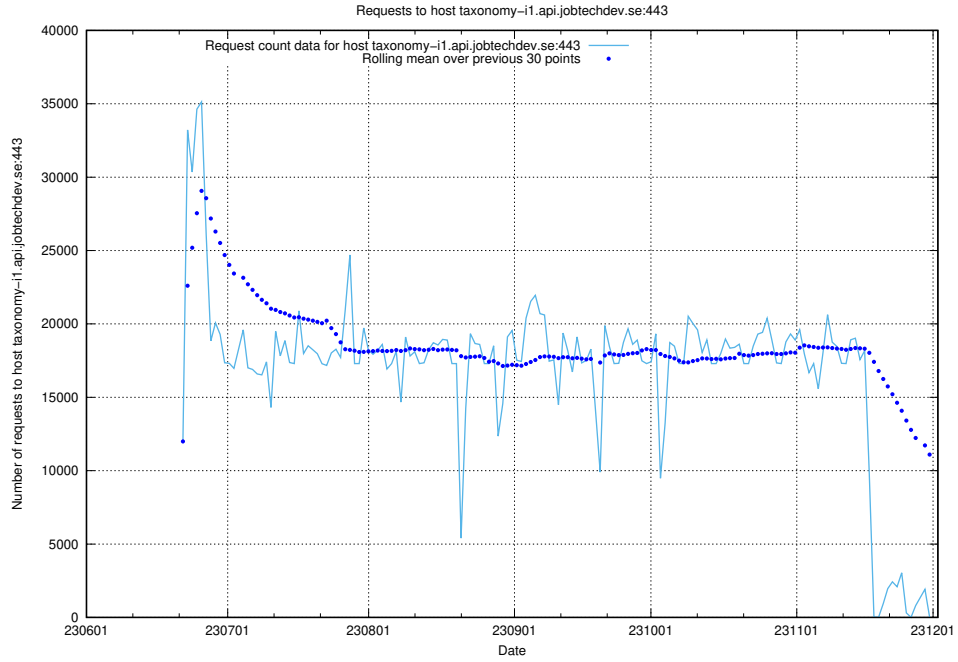

Here, we count the number of requests to host taxonomy-t2.api.jobtechdev.se.

7.40 Usage of taxonomy-i1.api.jobtechdev.se:443

Here, we count the number of requests to host taxonomy-i1.api.jobtechdev.se:443.