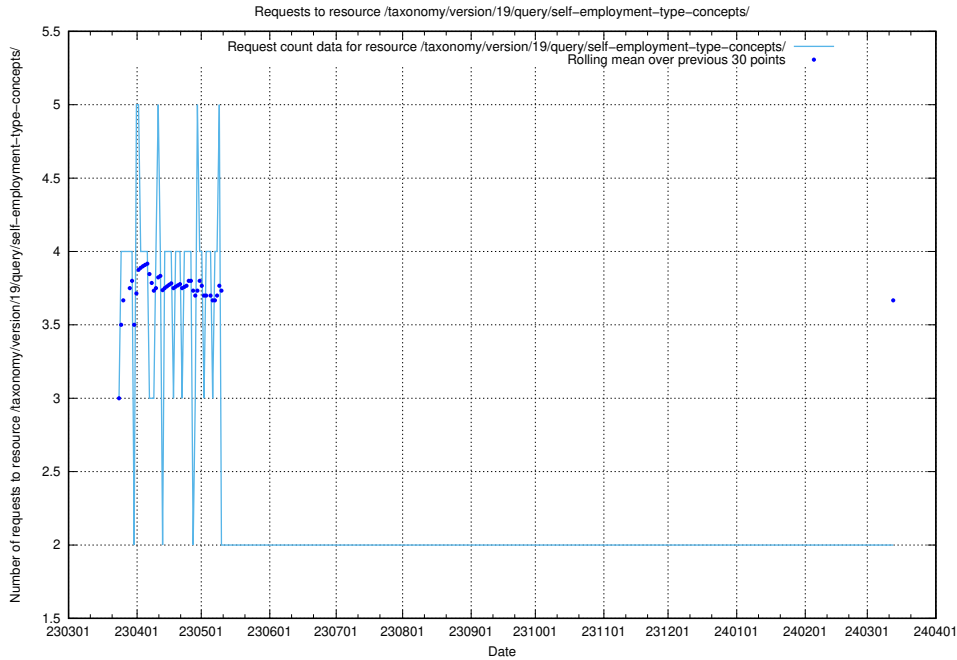

5.838 Usage of /taxonomy/version/19/query/self-employment-type-concepts/

Here, we count the number of requests to resource /taxonomy/version/19/query/self-employment-type-concepts/.