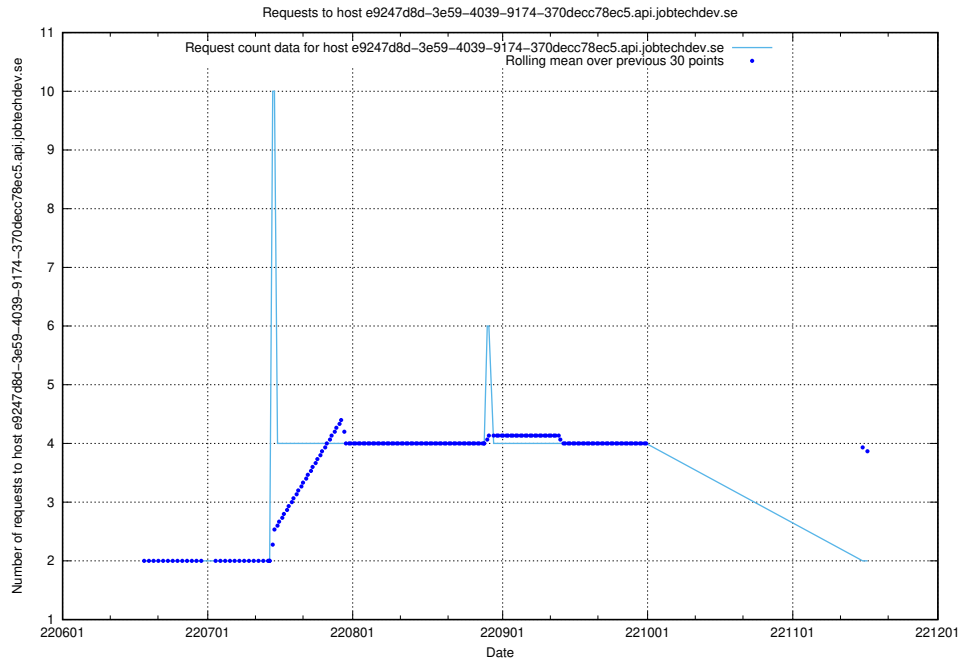

7.403 Usage of e9247d8d-3e59-4039-9174-370decc78ec5.api.jobtechdev.se

Here, we count the number of requests to host e9247d8d-3e59-4039-9174-370decc78ec5.api.jobtechdev.se.

7.404 Usage of 2f0b40cd-39bc-429b-8f6c-c3d864c6fbd6.jobtechdev.se