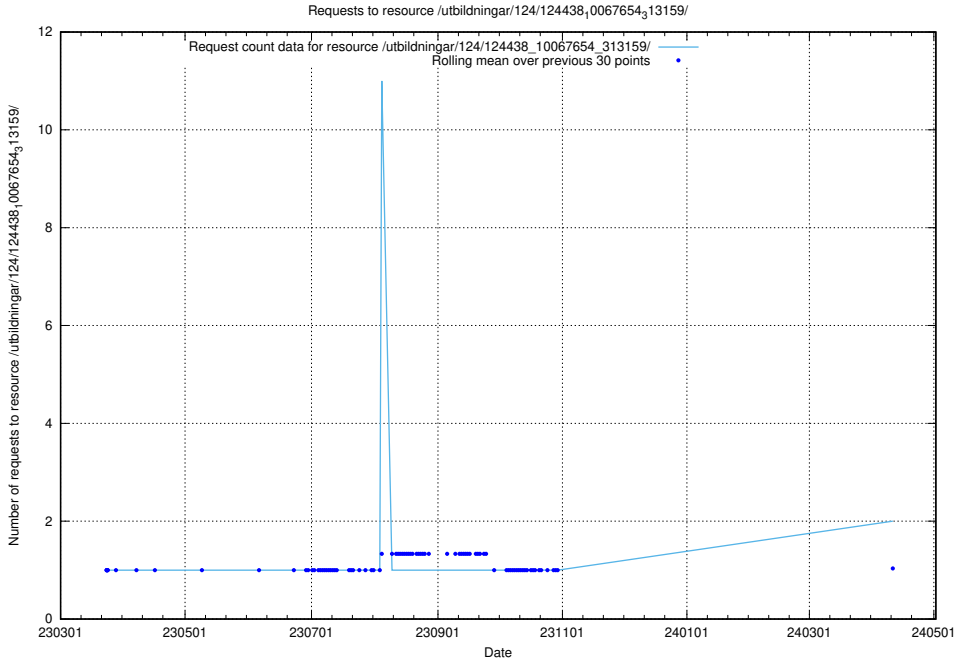

5.599 Usage of /utbildningar/124/124438_10067654_313159/

Here, we count the number of requests to resource /utbildningar/124/124438_10067654_313159/.