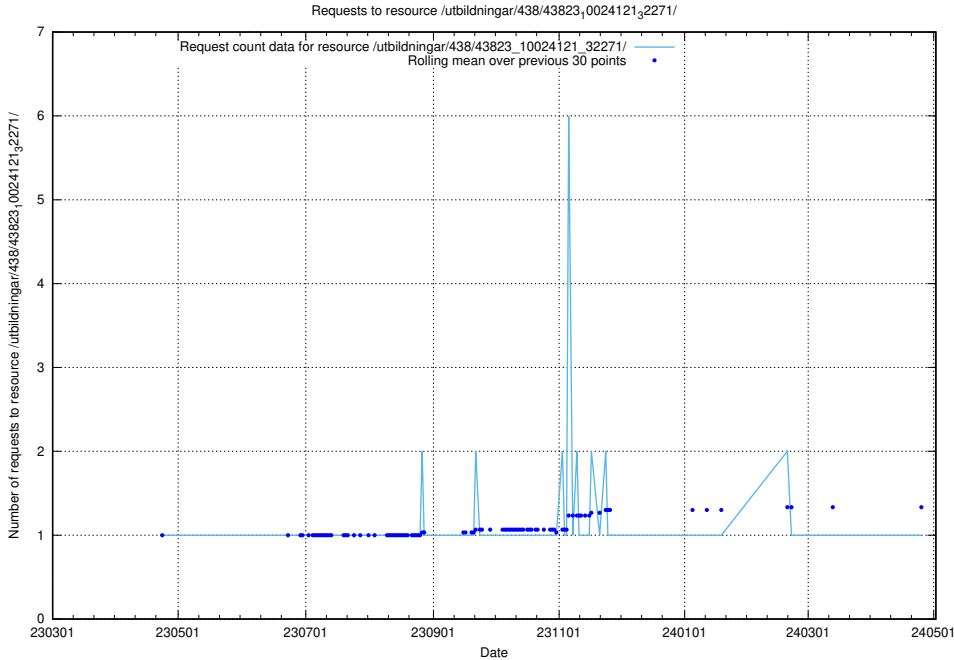

5.6280 Usage of /utbildningar/438/43823_10024121_32271/

Here, we count the number of requests to resource /utbildningar/438/43823_10024121_32271/.