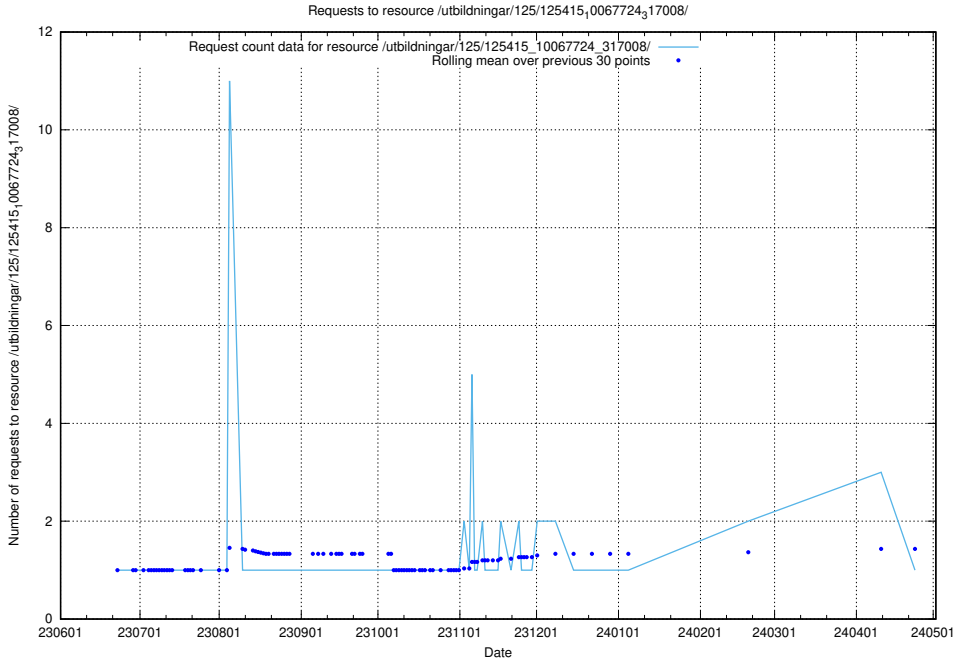

5.5978 Usage of /utbildningar/125/125415_10067724_317008/

Here, we count the number of requests to resource /utbildningar/125/125415_10067724_317008/.