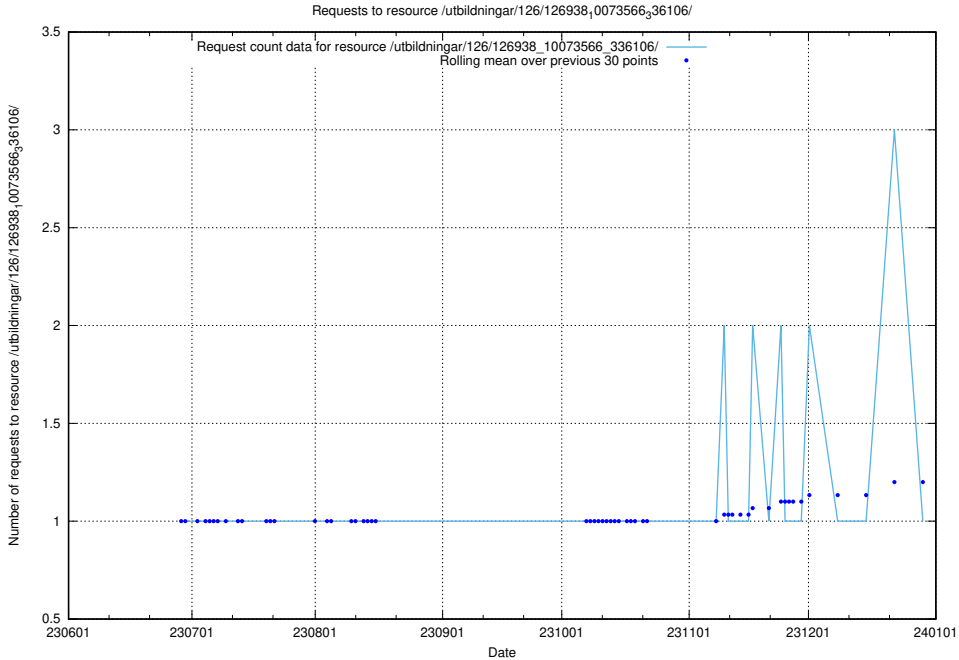

5.5688 Usage of /utbildningar/126/126938_10073566_336106/

Here, we count the number of requests to resource /utbildningar/126/126938_10073566_336106/.