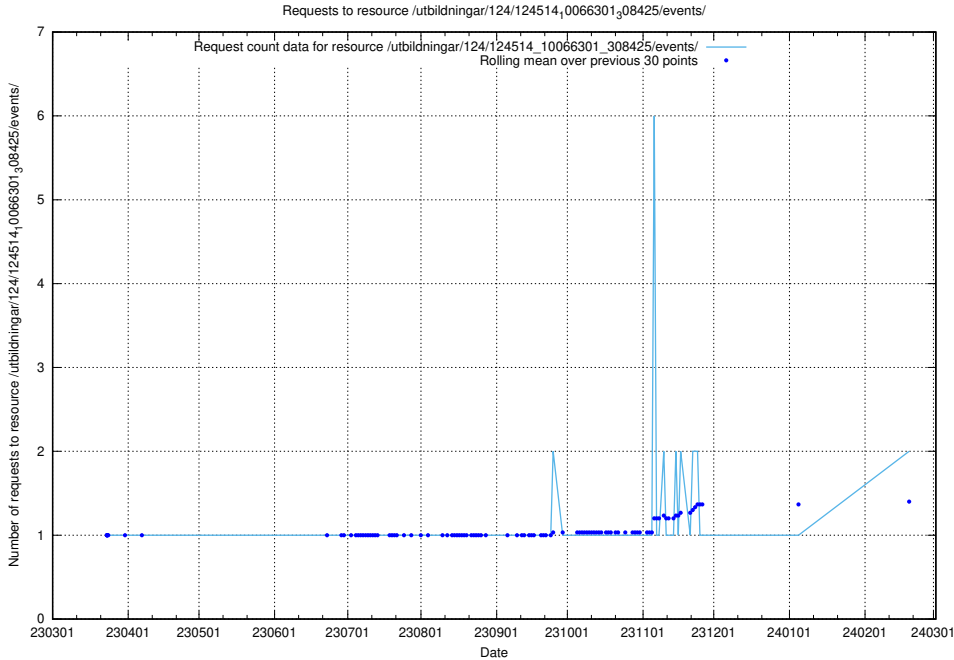

5.489 Usage of /utbildningar/124/124514_10066301_308425/events/

Here, we count the number of requests to resource /utbildningar/124/124514_10066301_308425/events/