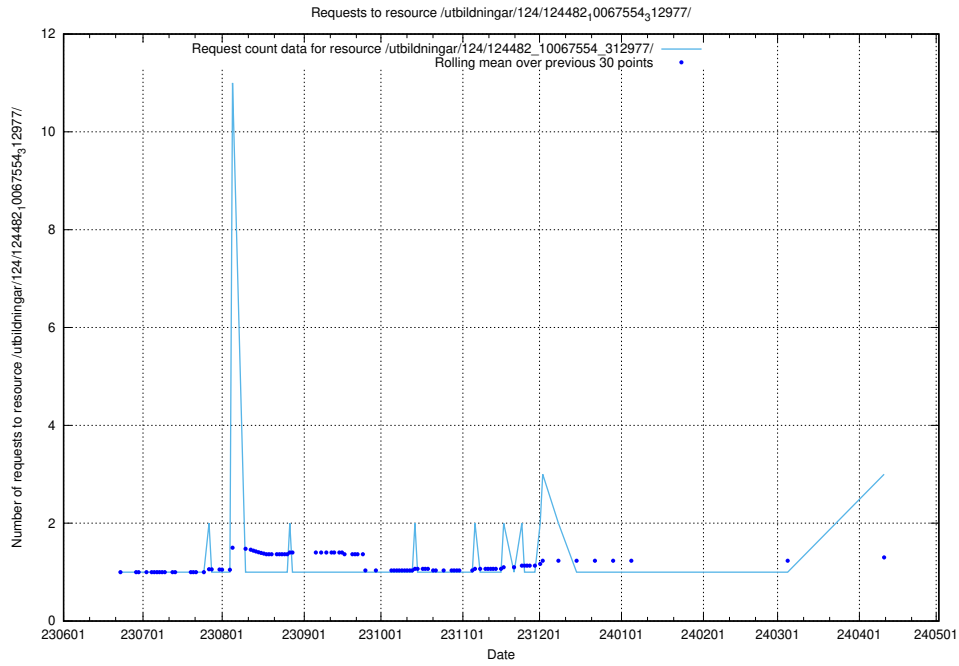

5.369 Usage of /utbildningar/124/124482_10067554_312977/

Here, we count the number of requests to resource /utbildningar/124/124482_10067554_312977/.