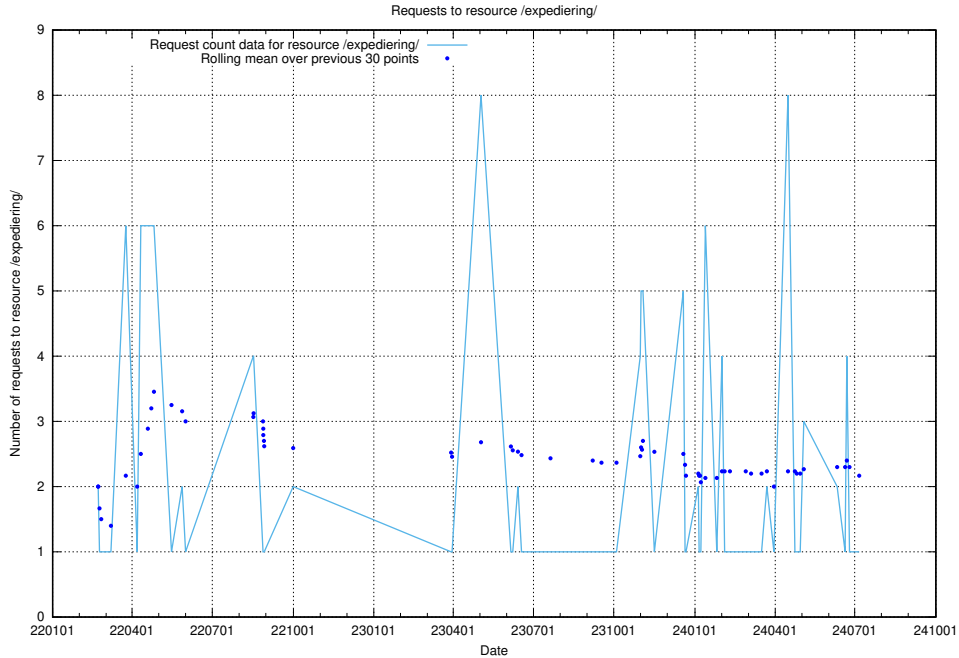

5.1149 Usage of /expediering/

Here, we count the number of requests to resource /expediering/.