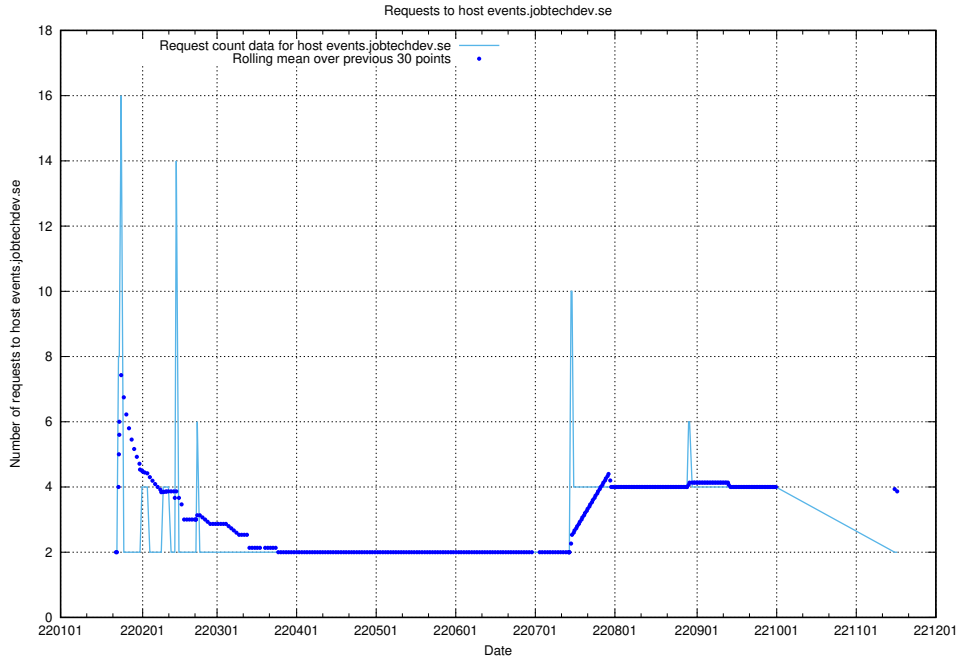

7.604 Usage of hr.jobtechdev.se

Here, we count the number of requests to host hr.jobtechdev.se.

7.605 Usage of demo-jobed-connect-onprem.jobtechdev.se

Here, we count the number of requests to host demo-jobed-connect-onprem.jobtechdev.se.