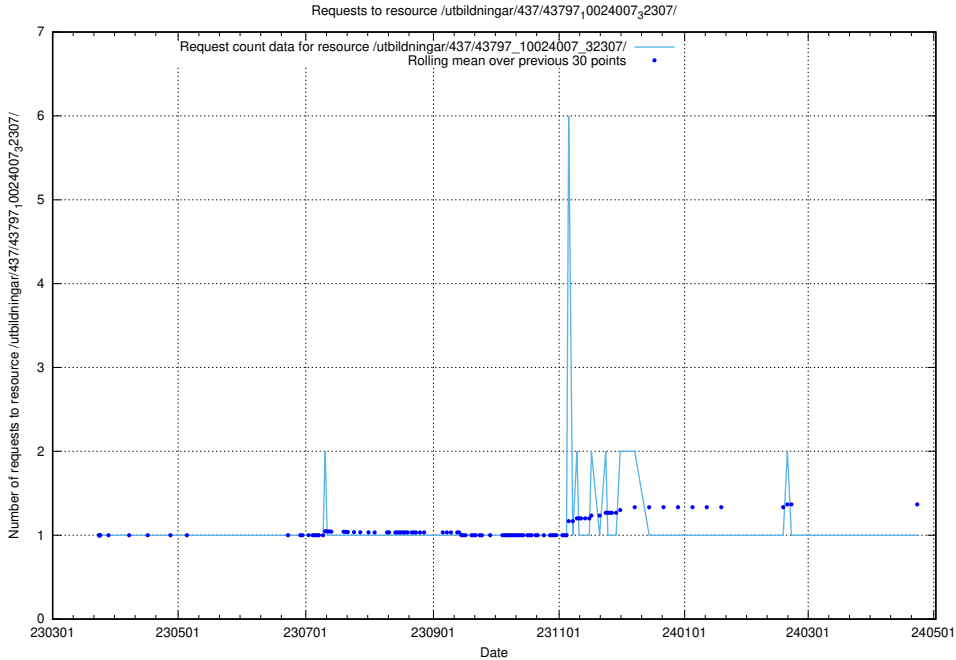

Here, we count the number of requests to resource /utbildningar/437/43799_10024013_29974/.

5.6638 Usage of /utbildningar/437/43797_10024007_32307/

Here, we count the number of requests to resource /utbildningar/437/43797_10024007_32307/.