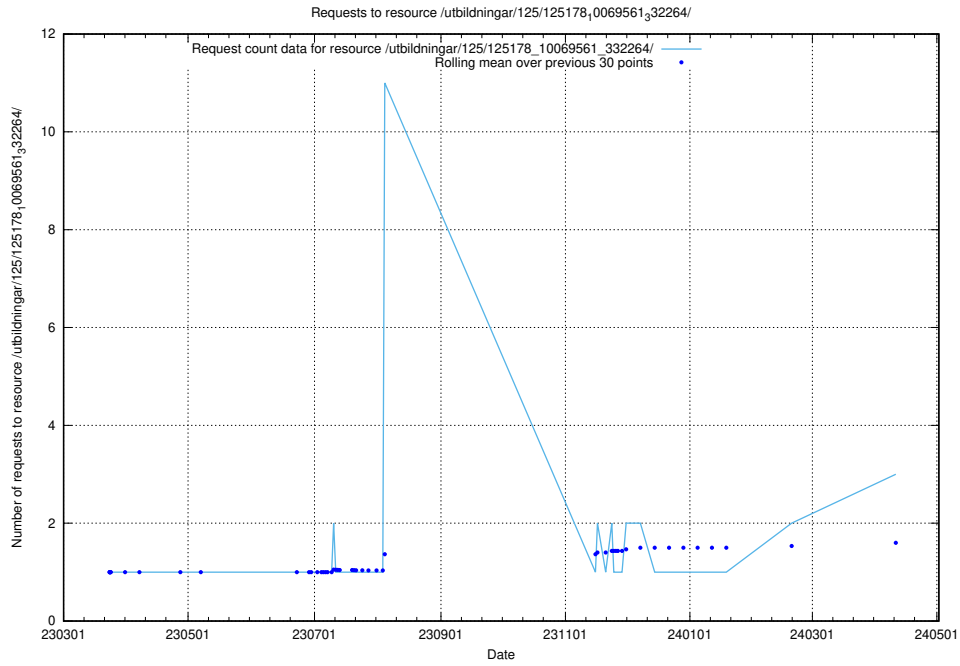

5.244 Usage of /utbildningar/125/125178_10069561_332264/

Here, we count the number of requests to resource /utbildningar/125/125178_10069561_332264/.