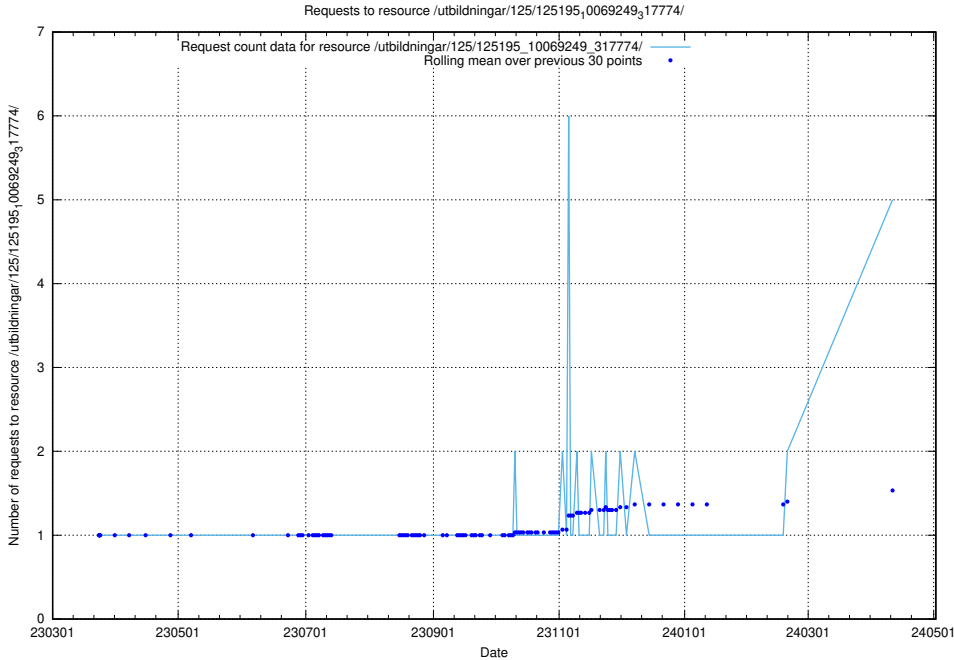

Here, we count the number of requests to resource /utbildningar/125/125195_10069561_332264/.

5.97 Usage of /utbildningar/125/125195_10069249_317774/

Here, we count the number of requests to resource /utbildningar/125/125195_10069249_317774/.