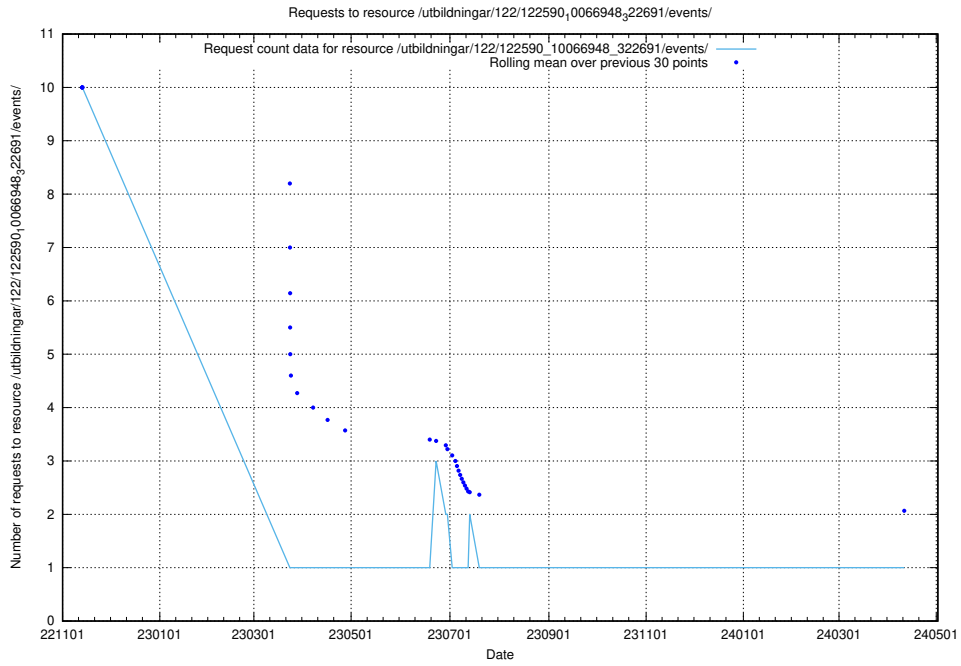

5.6001 Usage of /utbildningar/122/122590_10066948_322691/events/

Here, we count the number of requests to resource /utbildningar/122/122590_10066948_322691/events/