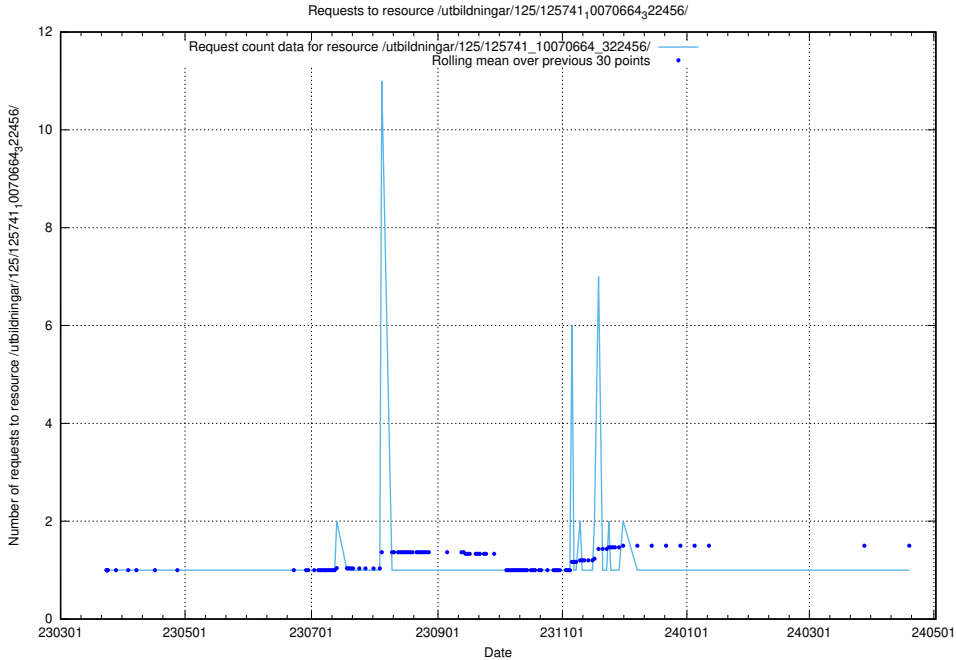

5.6780 Usage of /utbildningar/125/125741_10070664_322456/

Here, we count the number of requests to resource /utbildningar/125/125741_10070664_322456/.