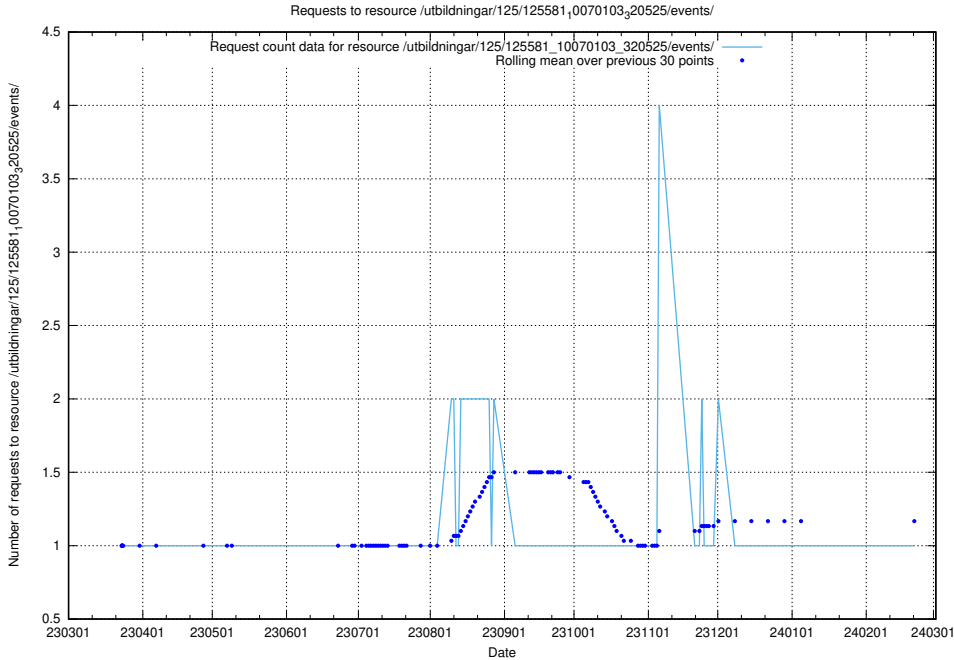

5.1009 Usage of /utbildningar/125/125581_10070103_320525/events/

Here, we count the number of requests to resource /utbildningar/125/125581_10070103_320525/events/