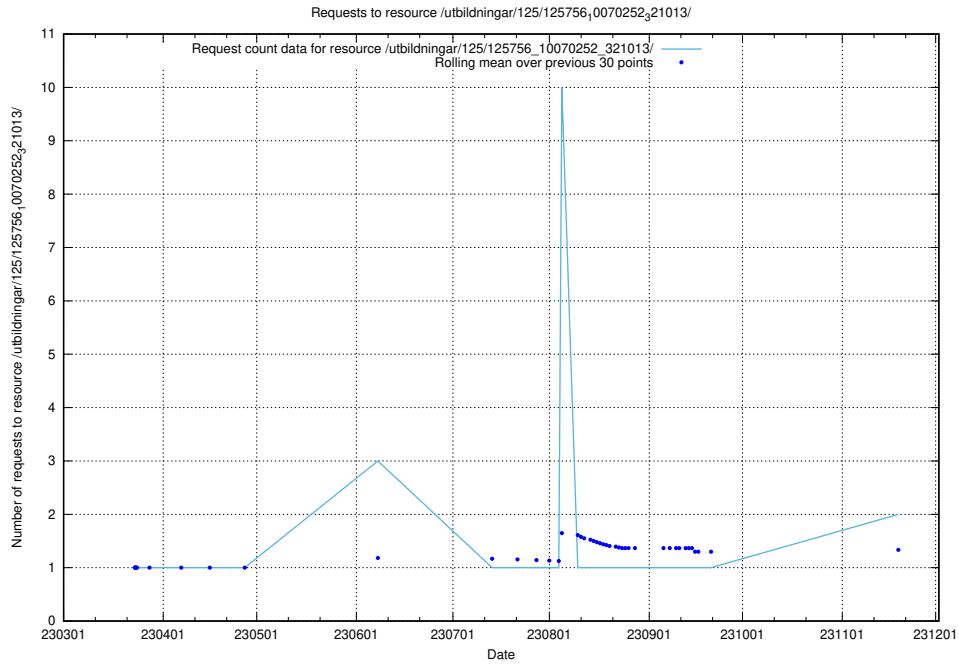

5.870 Usage of /utbildningar/125/125756_10070252_321013/

Here, we count the number of requests to resource /utbildningar/125/125756_10070252_321013/.