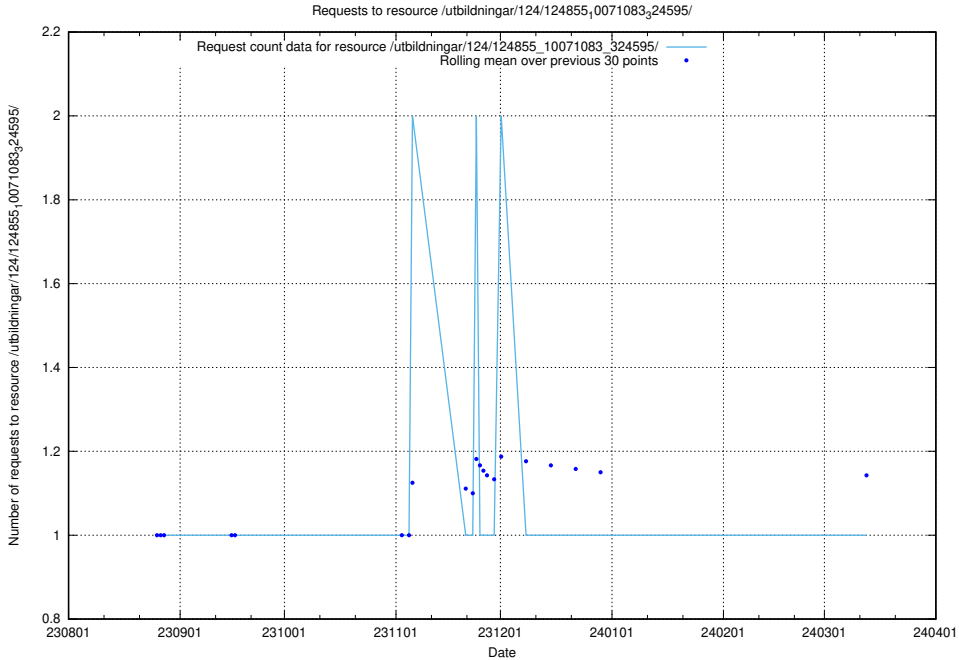

5.4959 Usage of /utbildningar/124/124855_10071083_324595/

Here, we count the number of requests to resource /utbildningar/124/124855_10071083_324595/.