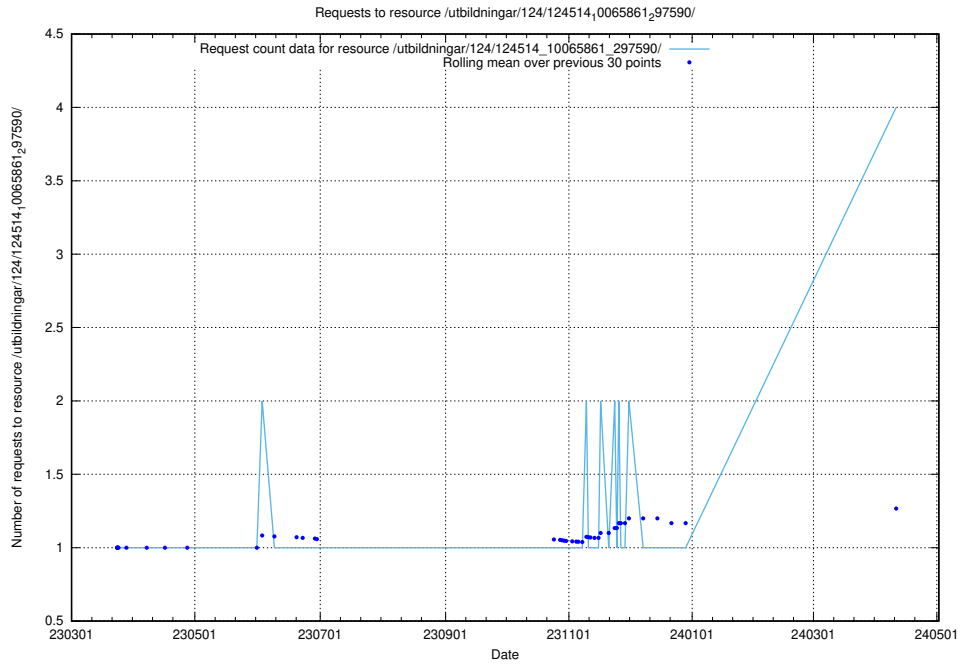

5.162 Usage of /utbildningar/124/124514_10065861_297590/

Here, we count the number of requests to resource /utbildningar/124/124514_10065861_297590/.