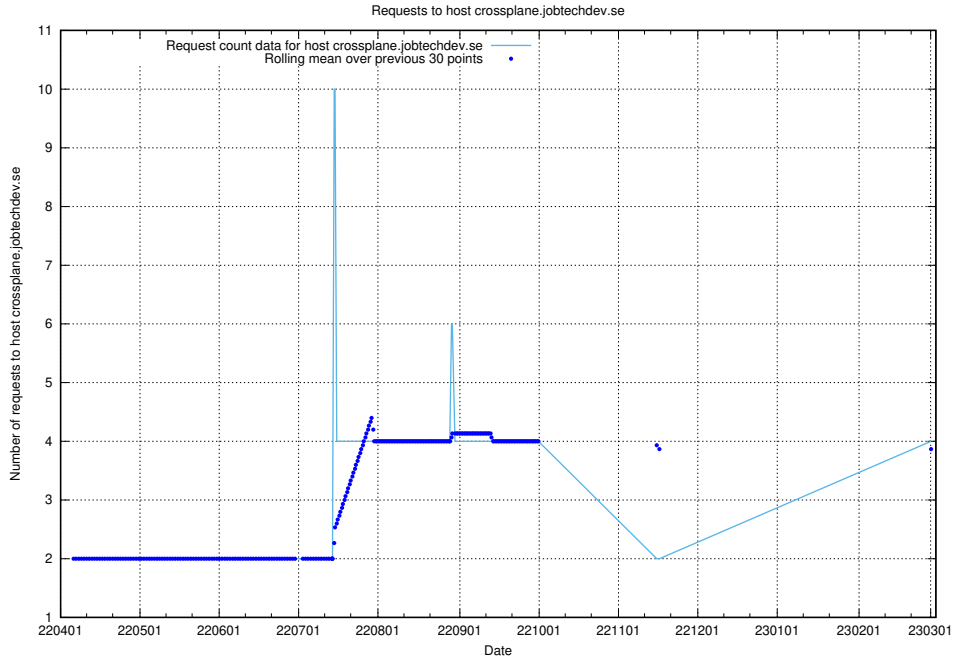

Here, we count the number of requests to host dev-jobad-enrichments-api.jobtechdev.se.

7.154 Usage of crossplane.jobtechdev.se

Here, we count the number of requests to host crossplane.jobtechdev.se.

7.155 Usage of taxonomi.api.jobtechdev.se