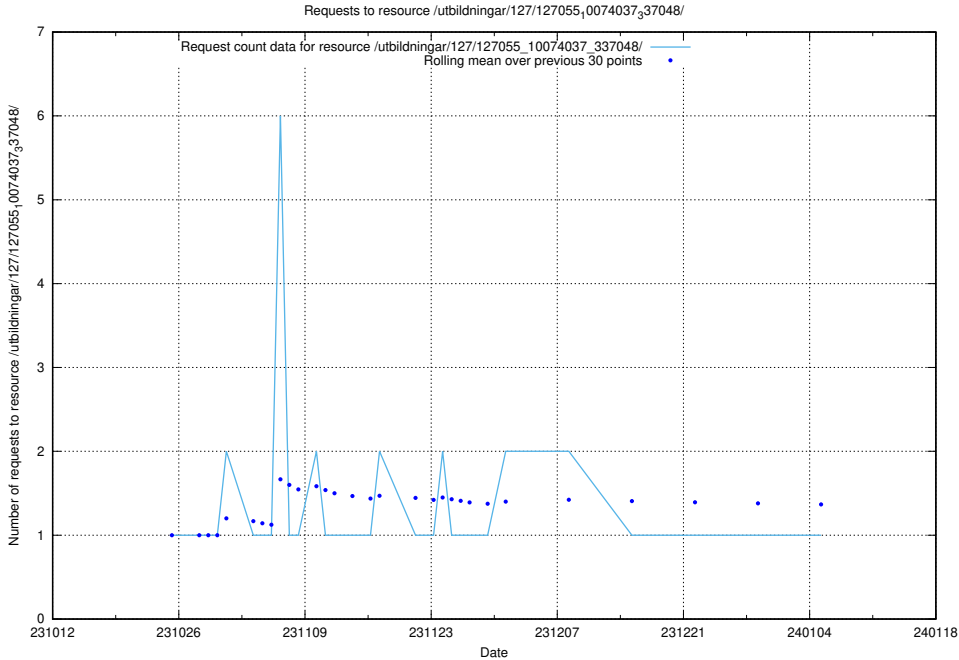

5.4468 Usage of /utbildningar/127/127055_10074037_337048/

Here, we count the number of requests to resource /utbildningar/127/127055_10074037_337048/.