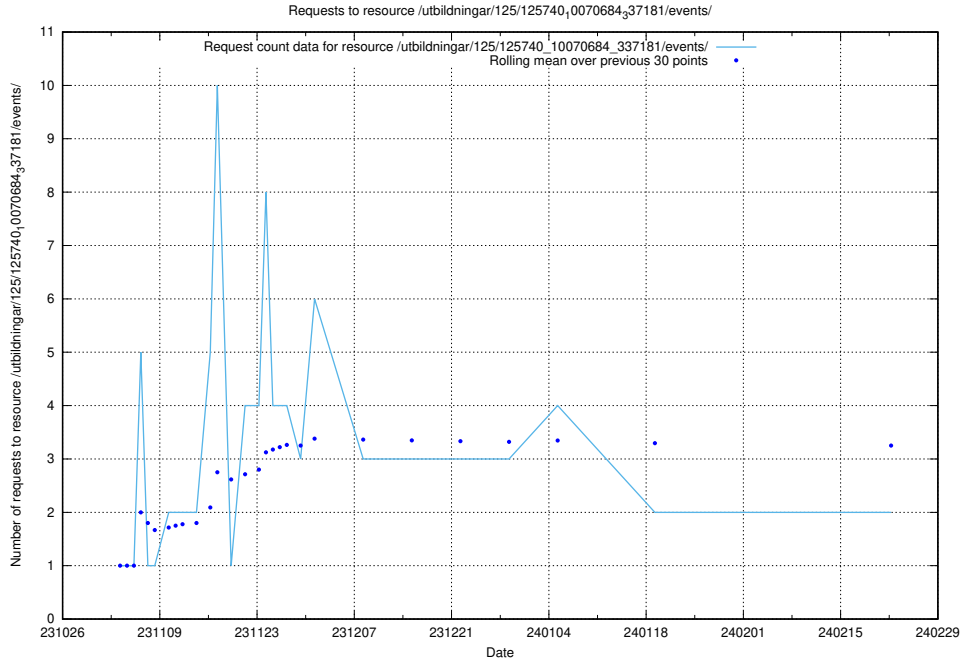

5.638 Usage of /utbildningar/125/125740_10070684_337181/events/

Here, we count the number of requests to resource /utbildningar/125/125740_10070684_337181/events/