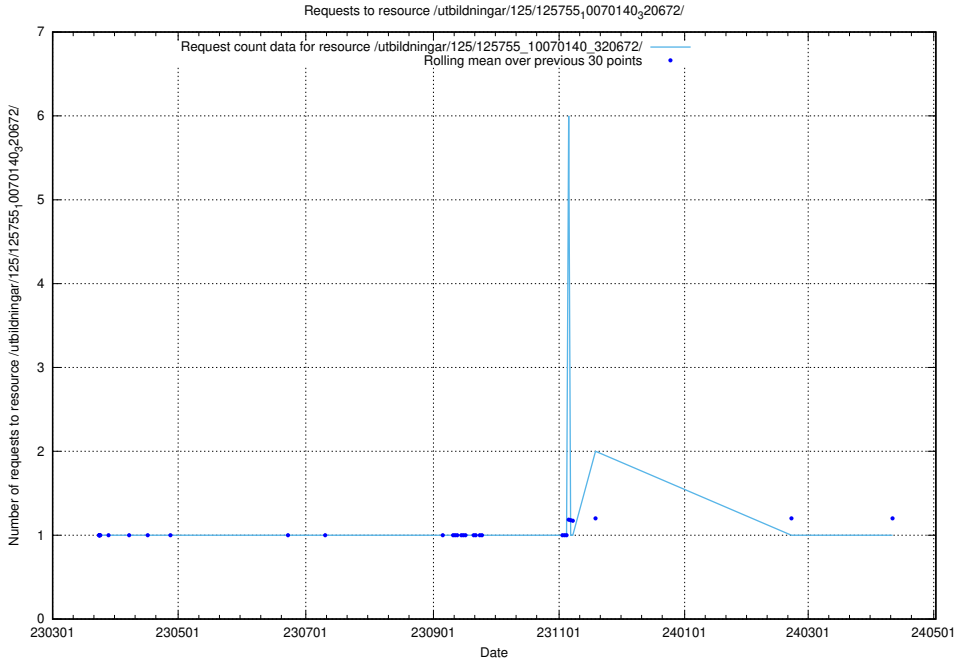

5.6745 Usage of /utbildningar/125/125755_10070140_320672/

Here, we count the number of requests to resource /utbildningar/125/125755_10070140_320672/.