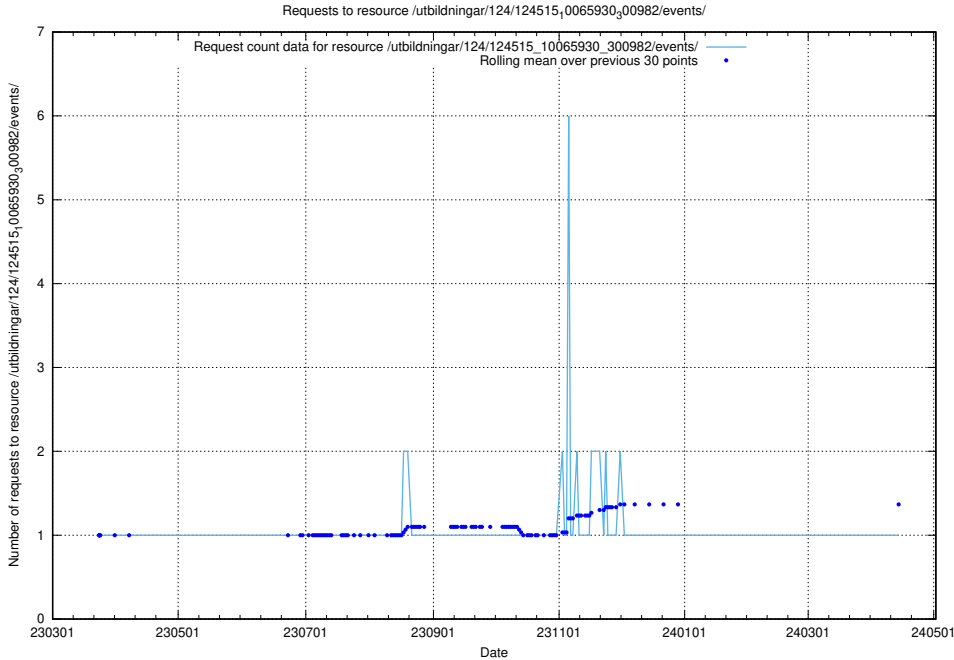

5.1809 Usage of /utbildningar/124/124515_10065930_300982/events/

Here, we count the number of requests to resource /utbildningar/124/124515_10065930_300982/events/