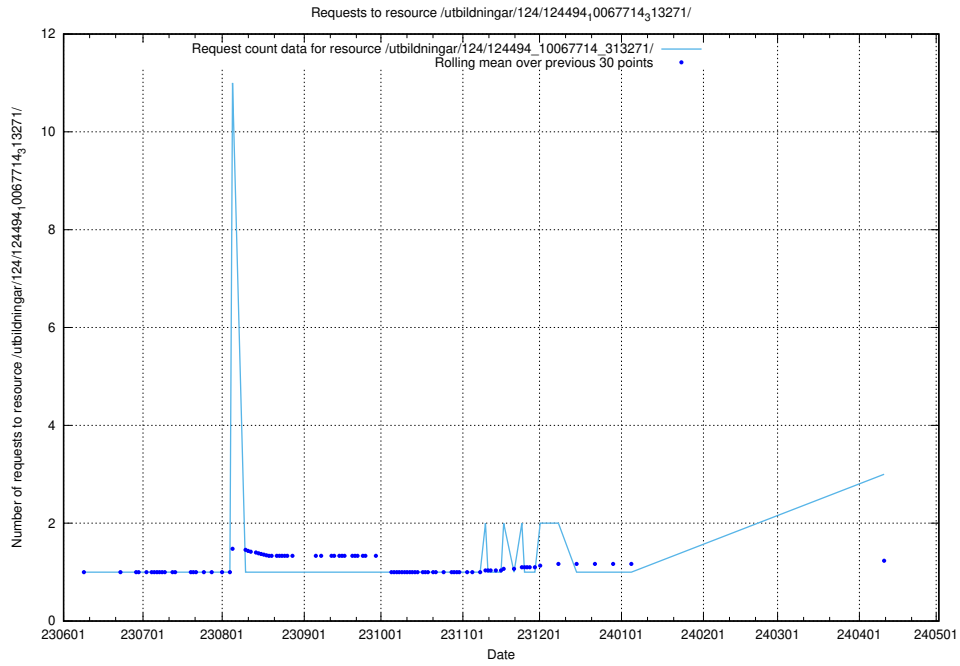

5.382 Usage of /utbildningar/124/124494_10067714_313271/

Here, we count the number of requests to resource /utbildningar/124/124494_10067714_313271/.