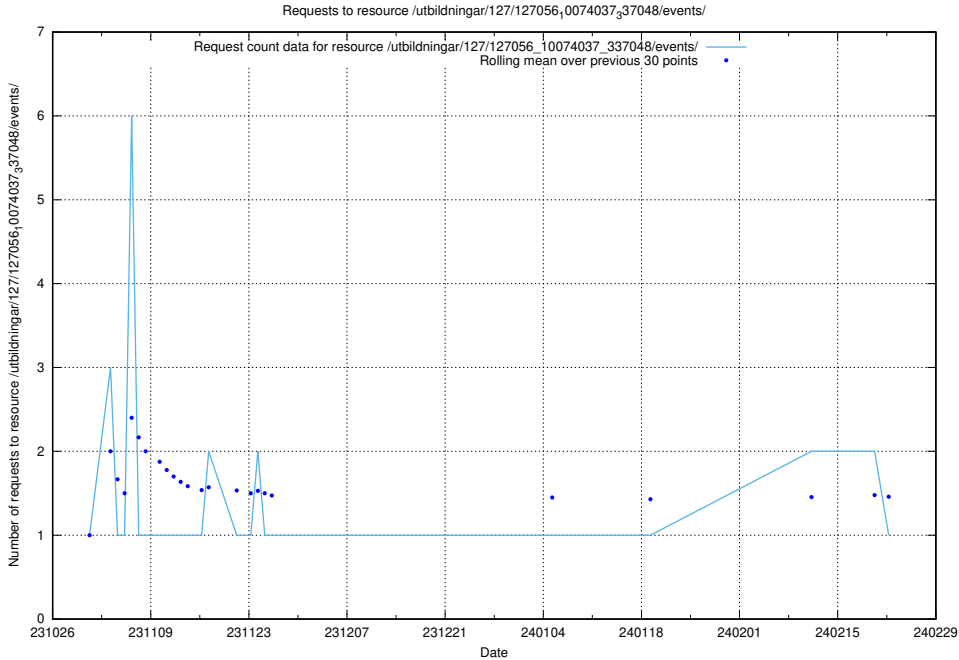

Here, we count the number of requests to resource /utbildningar/127/127057_10074037_337048/events/

5.4419 Usage of /utbildningar/127/127056_10074037_337048/events/

Here, we count the number of requests to resource /utbildningar/127/127056_10074037_337048/events/