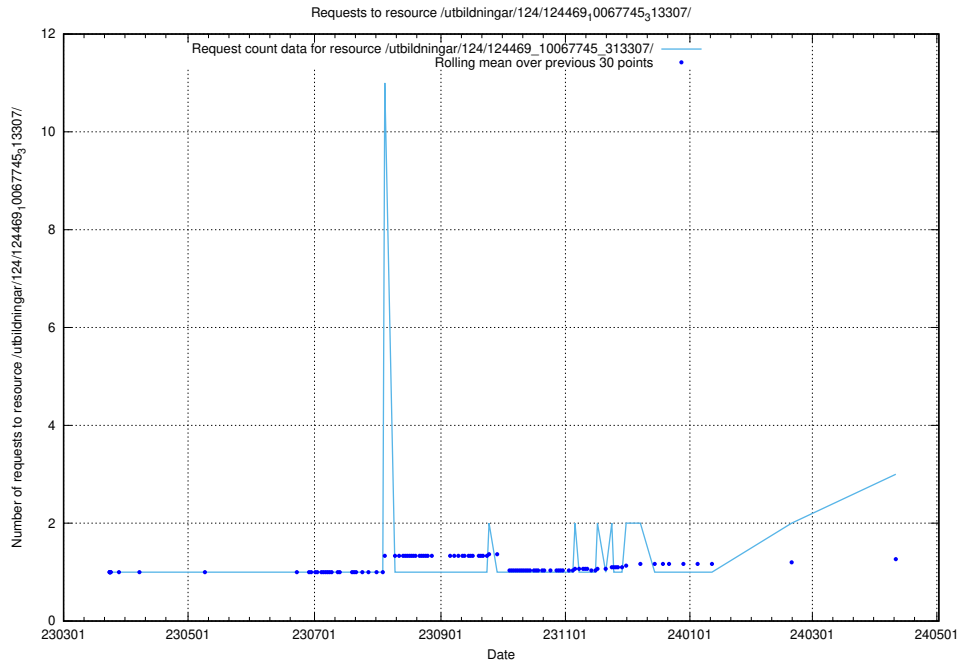

5.292 Usage of /utbildningar/124/124469_10067745_313307/

Here, we count the number of requests to resource /utbildningar/124/124469_10067745_313307/.