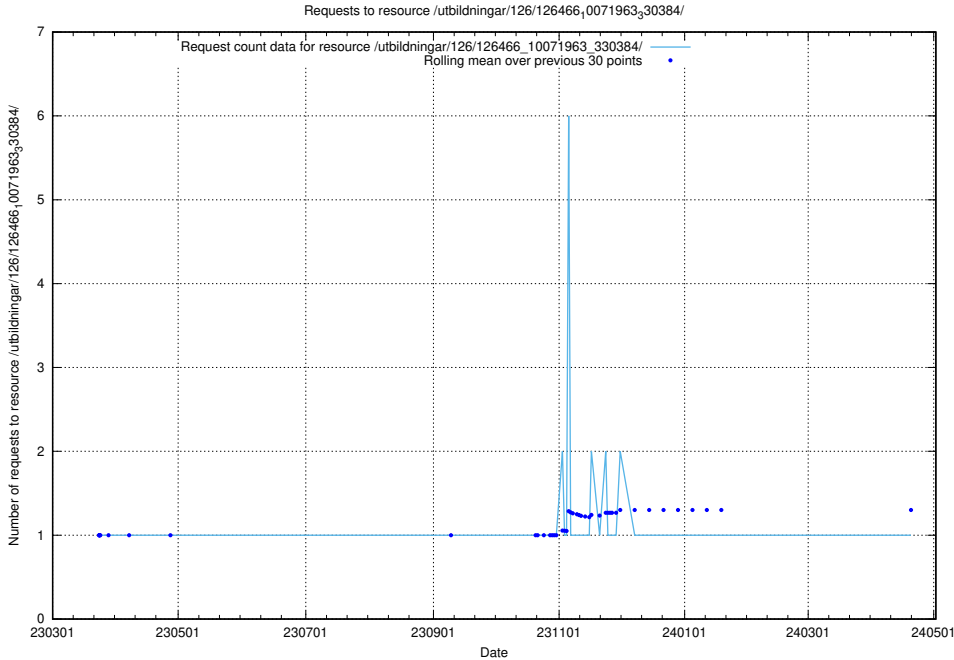

5.6698 Usage of /taxonomy/Kompetensbegrupp/

Here, we count the number of requests to resource /taxonomy/Kompetensbegrupp/.

5.6699 Usage of /utbildningar/126/126466_10071963_330384/

Here, we count the number of requests to resource /utbildningar/126/126466_10071963_330384/.