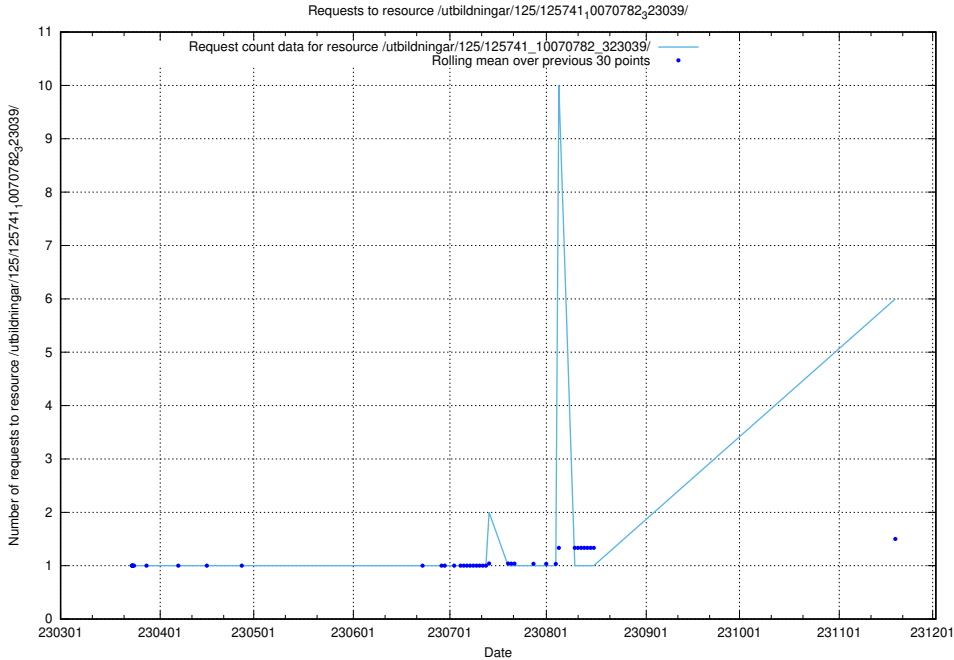

5.89 Usage of /utbildningar/125/125741_10070782_323039/

Here, we count the number of requests to resource /utbildningar/125/125741_10070782_323039/.