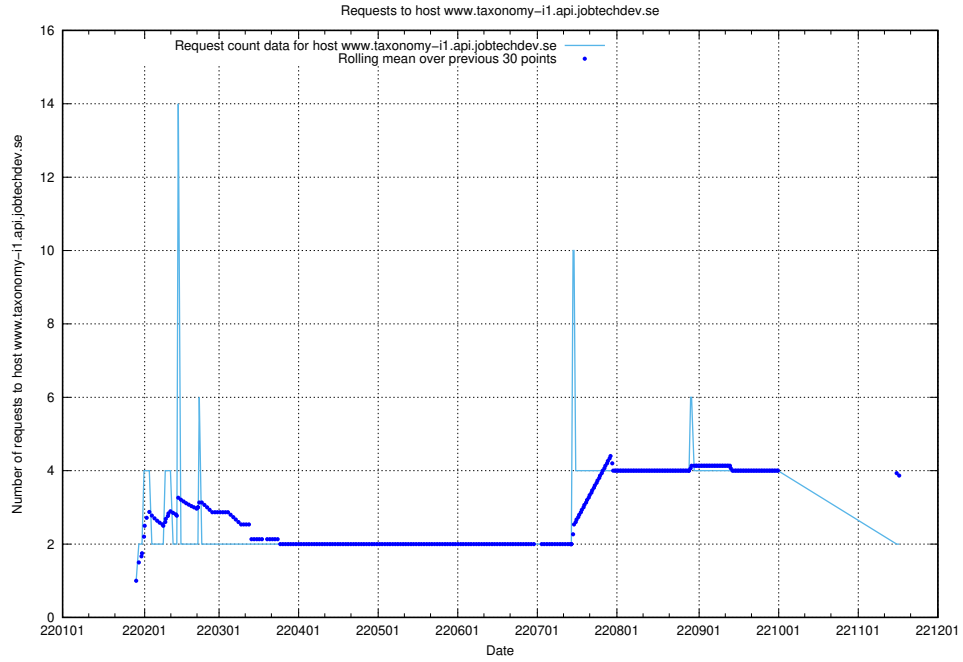

7.571 Usage of `www.taxonomy-i1.api.jobtechdev.se`

Here, we count the number of requests to host `www.taxonomy-i1.api.jobtechdev.se`.