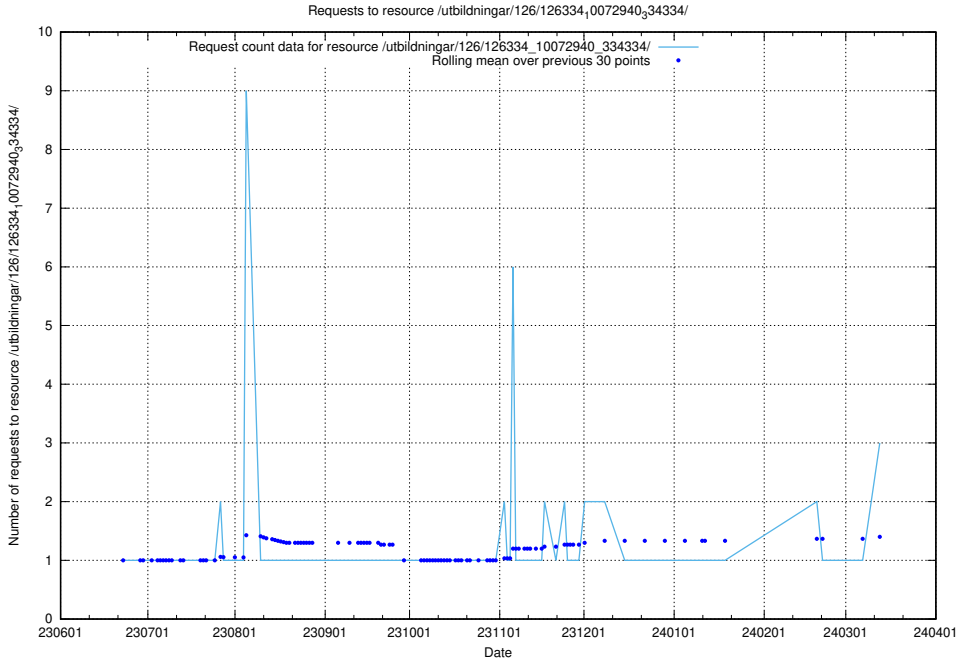

5.360 Usage of /utbildningar/126/126334_10072940_334334/

Here, we count the number of requests to resource /utbildningar/126/126334_10072940_334334/.