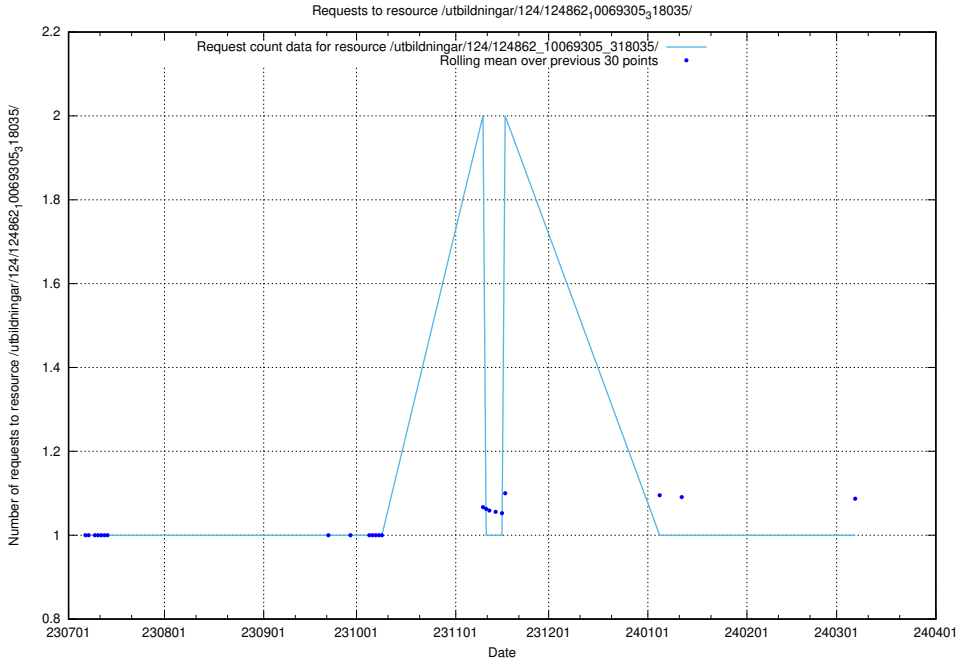

5.5561 Usage of /utbildningar/124/124862_10069305_318035/

Here, we count the number of requests to resource /utbildningar/124/124862_10069305_318035/.