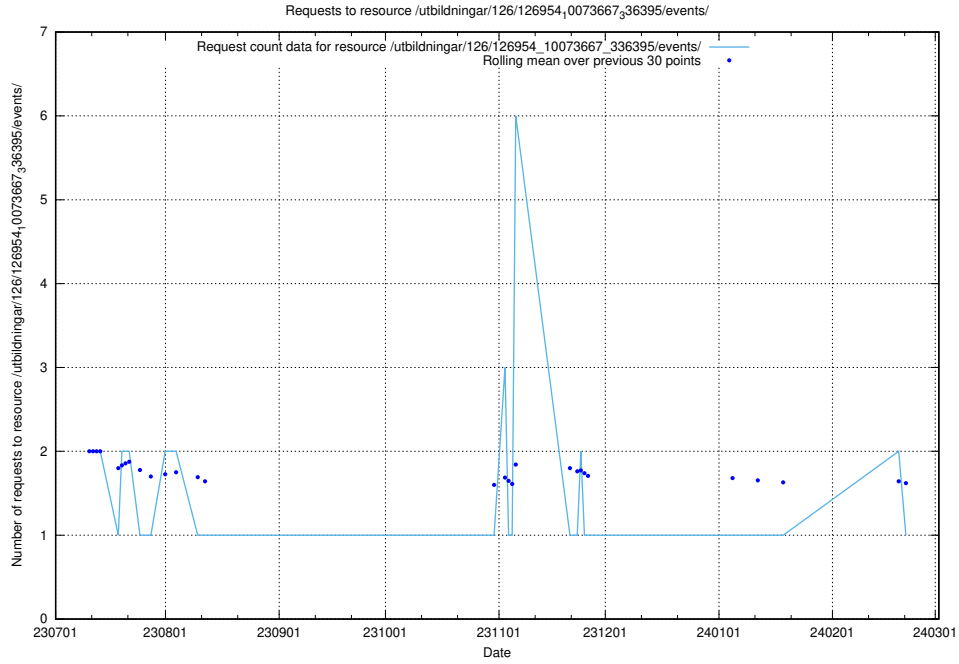

Here, we count the number of requests to resource /utbildningar/126/126954_10073667_336395/events/

5.5363 Usage of /utbildningar/126/126954_10073667_336395/

Here, we count the number of requests to resource /utbildningar/126/126954_10073667_336395/.