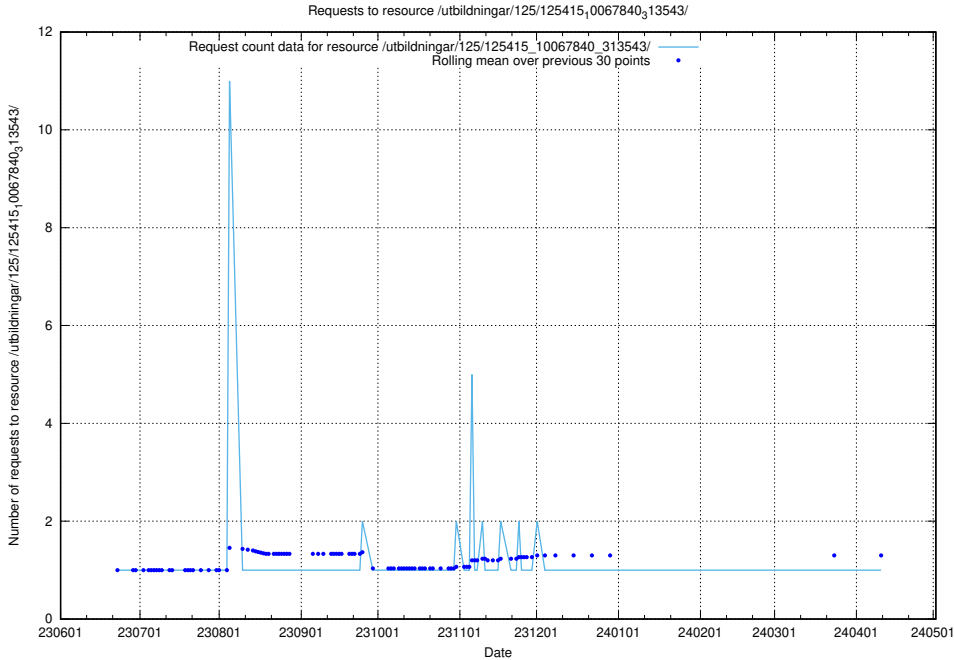

5.5976 Usage of /utbildningar/125/125415_10067840_313543/

Here, we count the number of requests to resource /utbildningar/125/125415_10067840_313543/.