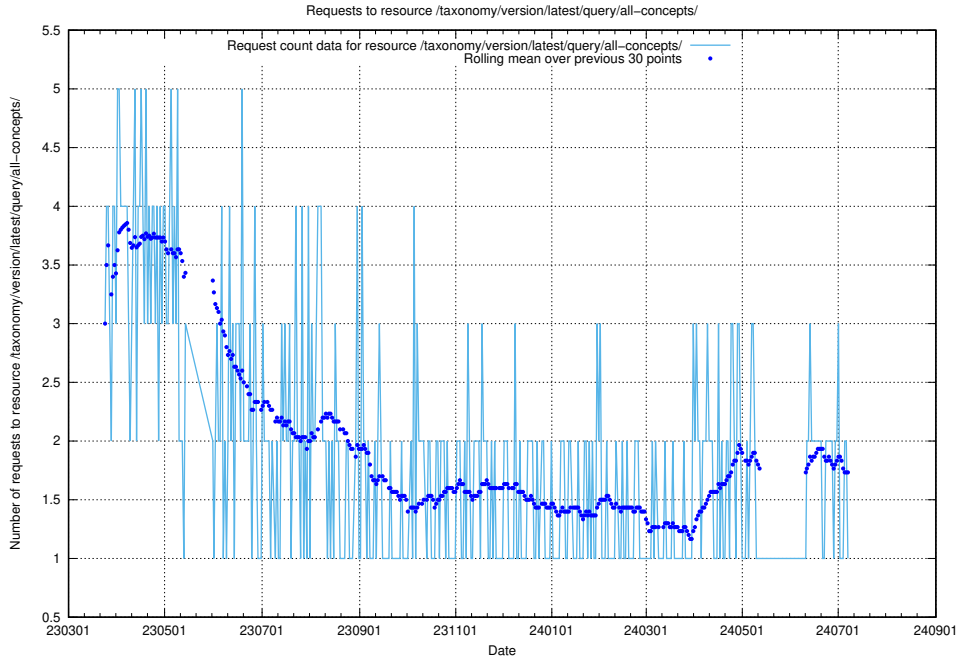

Here, we count the number of requests to resource /taxonomy/version/latest/query/concept-types/.

5.6394 Usage of /taxonomy/version/latest/query/all-concepts/

Here, we count the number of requests to resource /taxonomy/version/latest/query/all-concepts/.