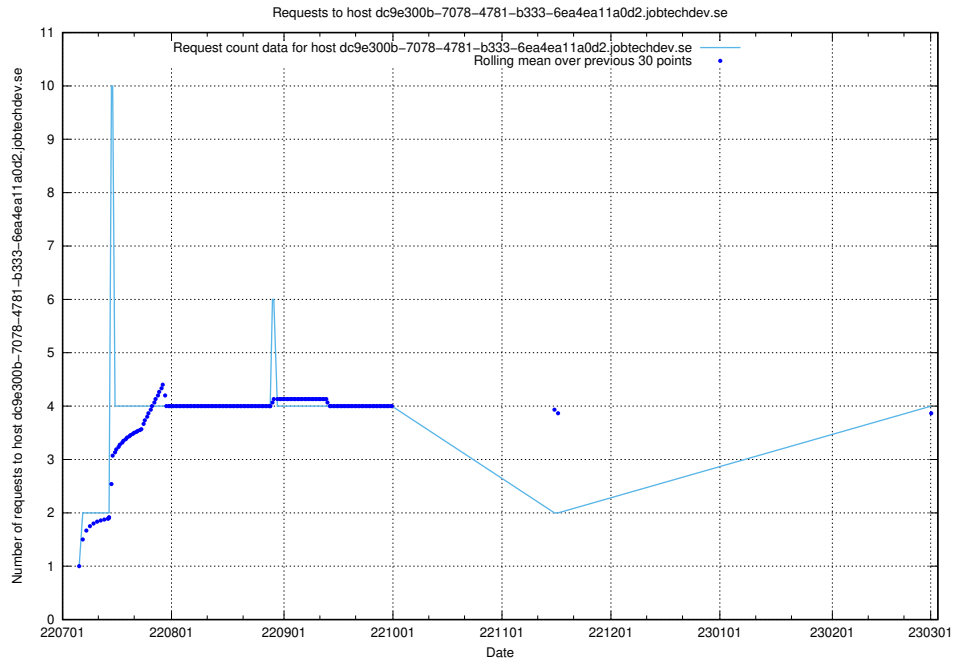

7.141 Usage of dc9e300b-7078-4781-b333-6ea4ea11a0d2.jobtechdev.se

Here, we count the number of requests to host dc9e300b-7078-4781-b333-6ea4ea11a0d2.jobtechdev.se.