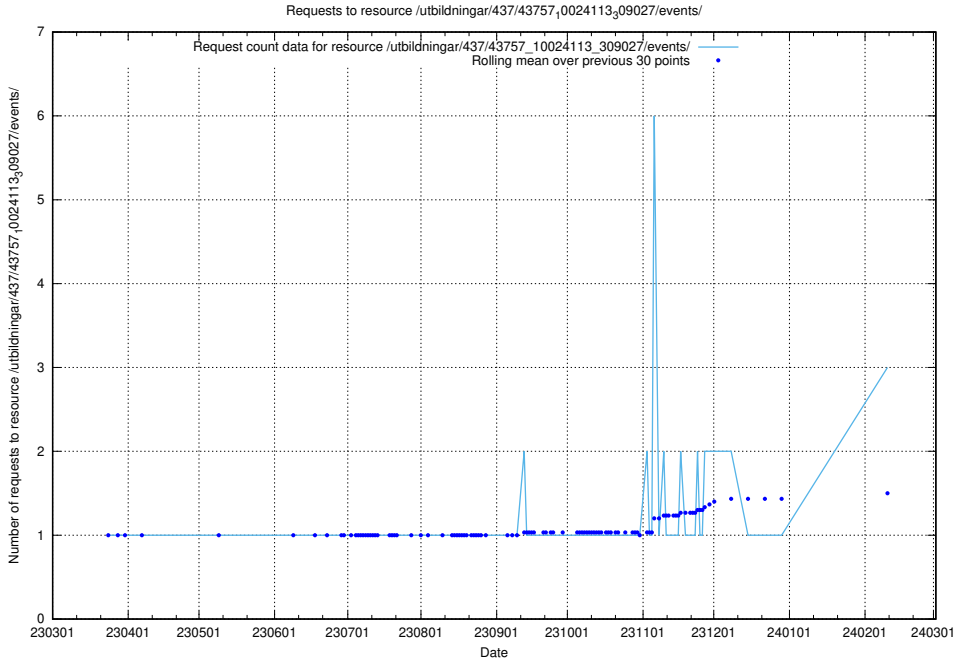

5.398 Usage of /utbildningar/437/43757_10024113_309027/events/

Here, we count the number of requests to resource /utbildningar/437/43757_10024113_309027/events/.