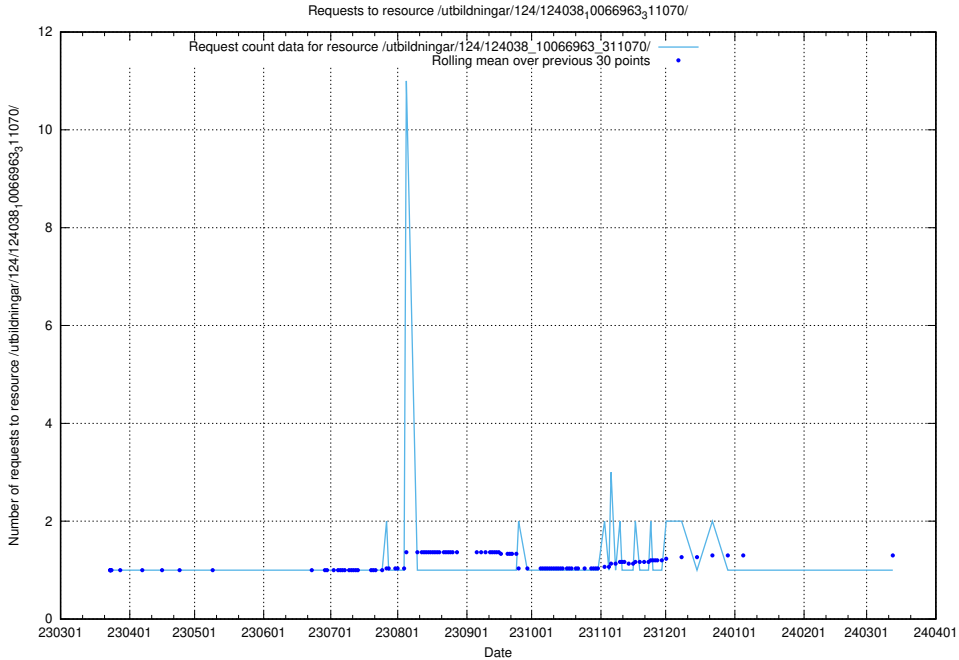

Here, we count the number of requests to resource /taxonomy/version/17/query/languages/.

5.4612 Usage of /utbildningar/124/124038_10066963_311070/

Here, we count the number of requests to resource /utbildningar/124/124038_10066963_311070/.