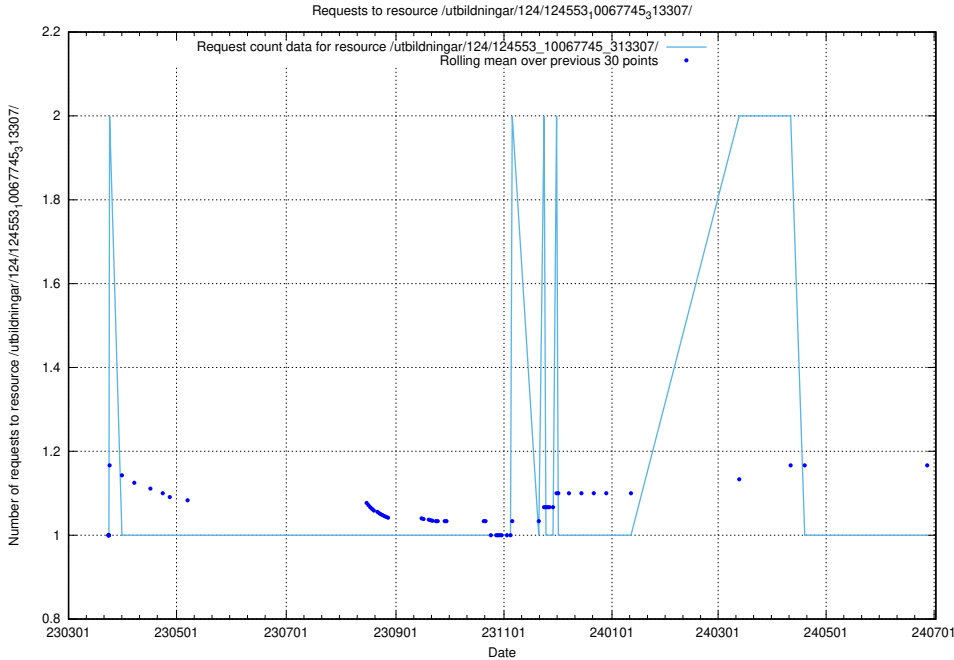

Here, we count the number of requests to resource /utbildningar/124/124553_10067745_313307/events/

5.1128 Usage of /utbildningar/124/124553_10067745_313307/

Here, we count the number of requests to resource /utbildningar/124/124553_10067745_313307/.