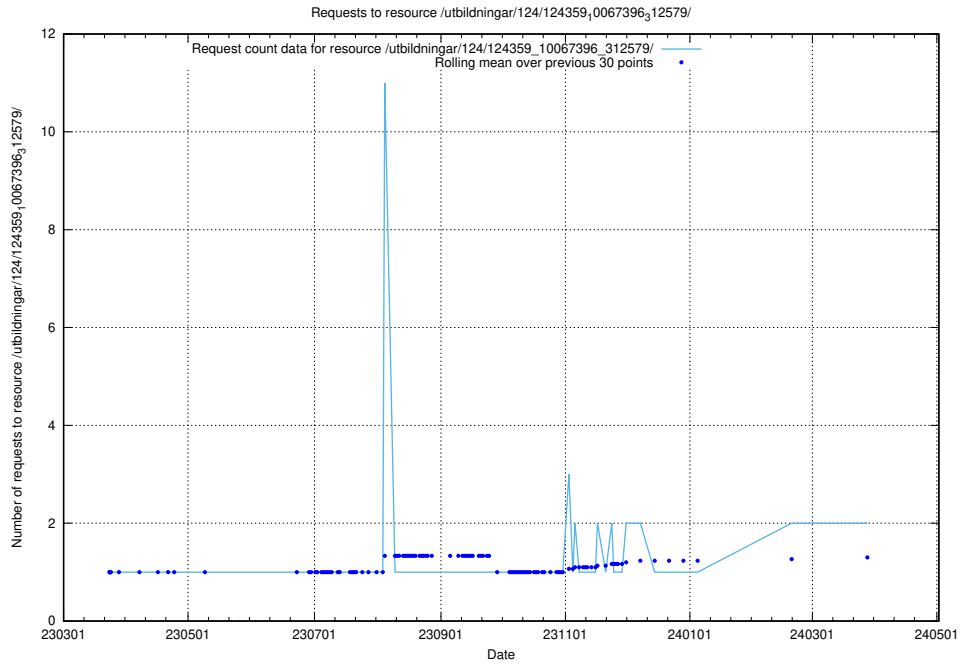

5.605 Usage of /utbildningar/124/124359_10067396_312579/

Here, we count the number of requests to resource /utbildningar/124/124359_10067396_312579/.