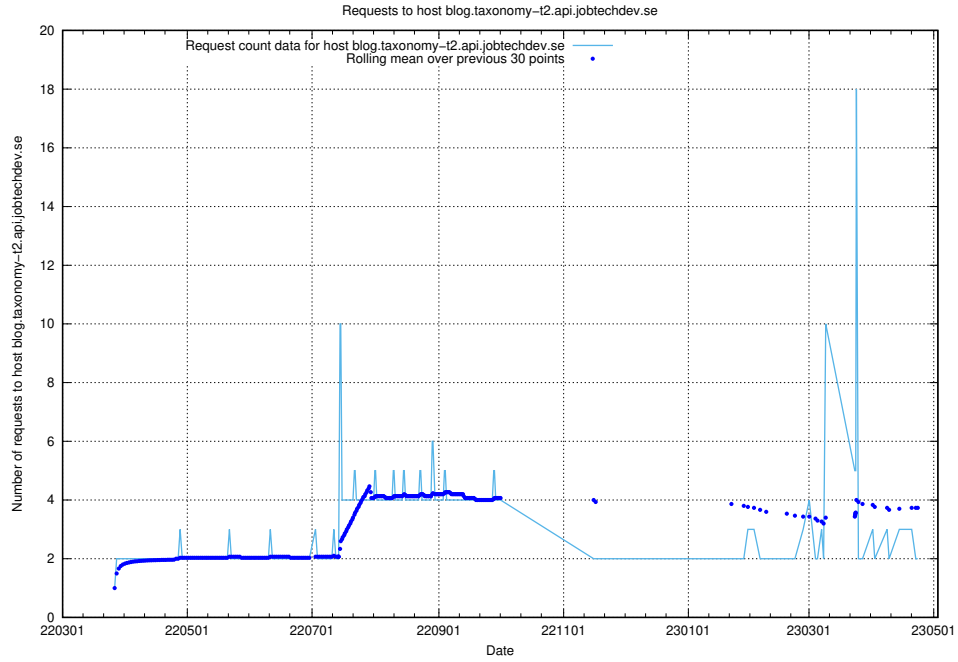

7.496 Usage of `jave.jobtechdev.se`

Here, we count the number of requests to host `jave.jobtechdev.se`.

7.497 Usage of `jobstream-smoke.jobtechdev.se`

Here, we count the number of requests to host `jobstream-smoke.jobtechdev.se`.