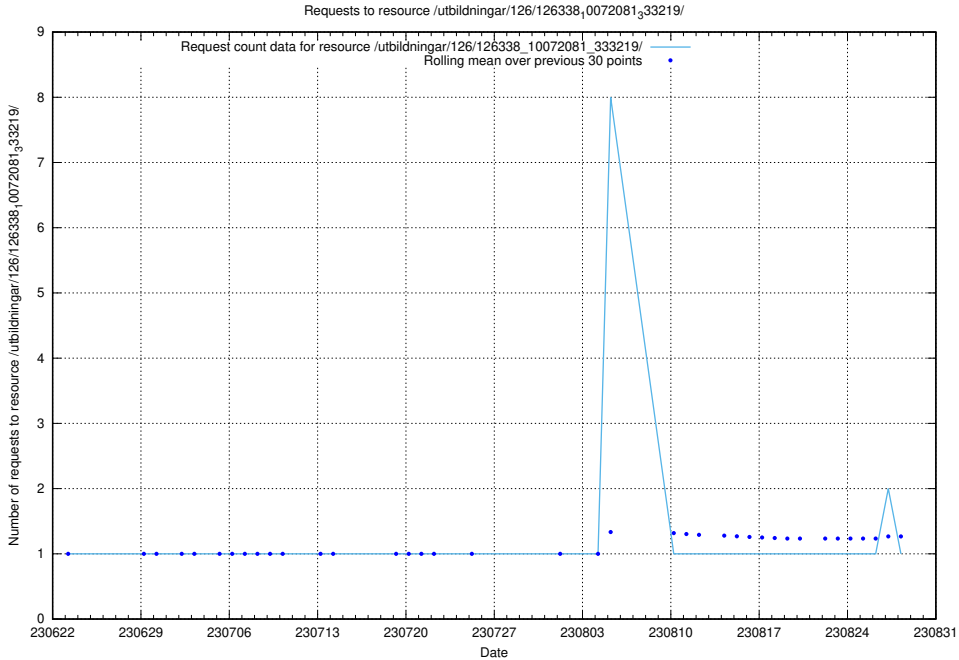

5.5915 Usage of /utbildningar/126/126338_10072081_333219/

Here, we count the number of requests to resource /utbildningar/126/126338_10072081_333219/.