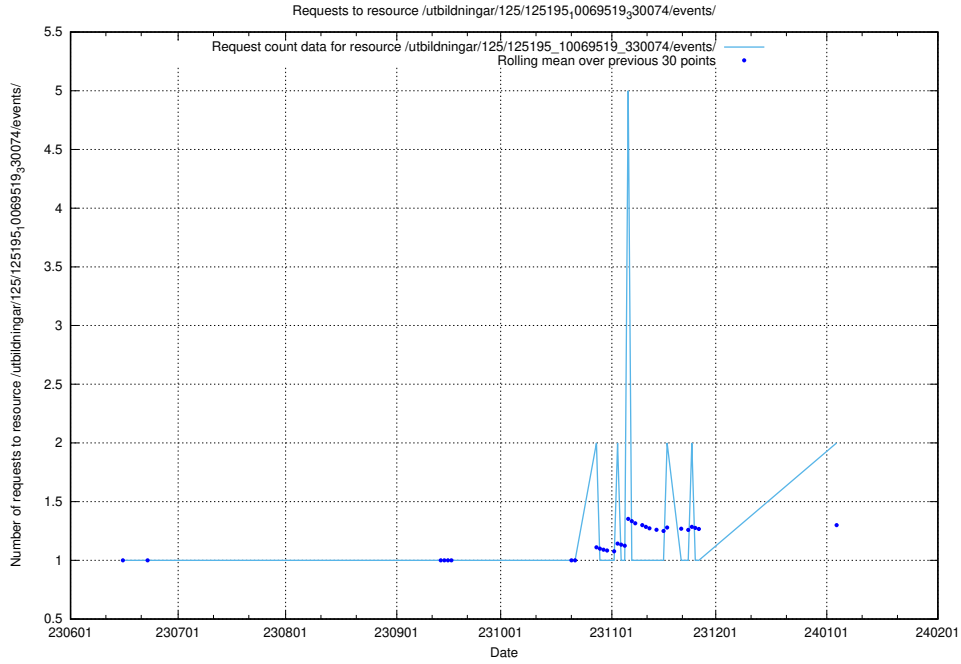

5.813 Usage of /utbildningar/125/125195_10069519_330074/events/

Here, we count the number of requests to resource /utbildningar/125/125195_10069519_330074/events/