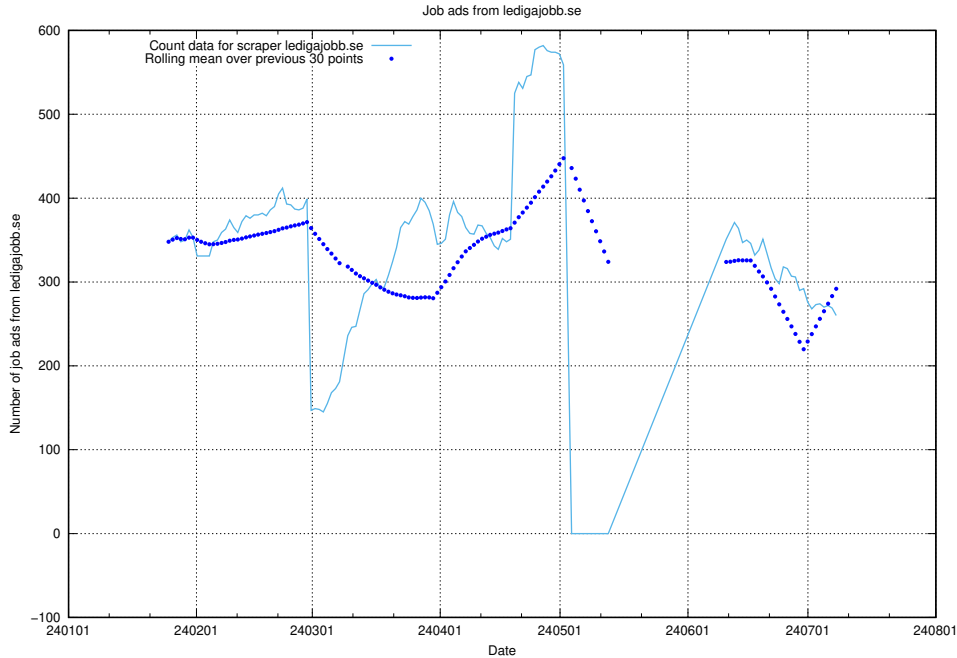

13.8 Number of ads by scraper jobbdirekt.se

Here, we count the number of job ads scraped from jobbdirekt.se.

13.9 Number of ads by scraper ledigajobb.se

Here, we count the number of job ads scraped from ledigajobb.se.