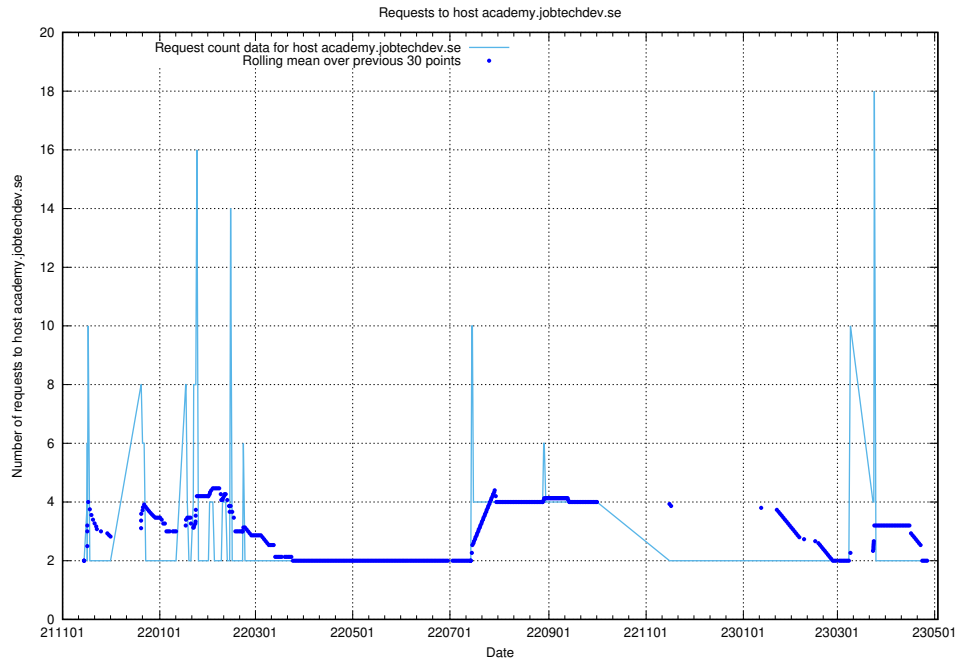

7.309 Usage of academy.jobtechdev.se

Here, we count the number of requests to host academy.jobtechdev.se.