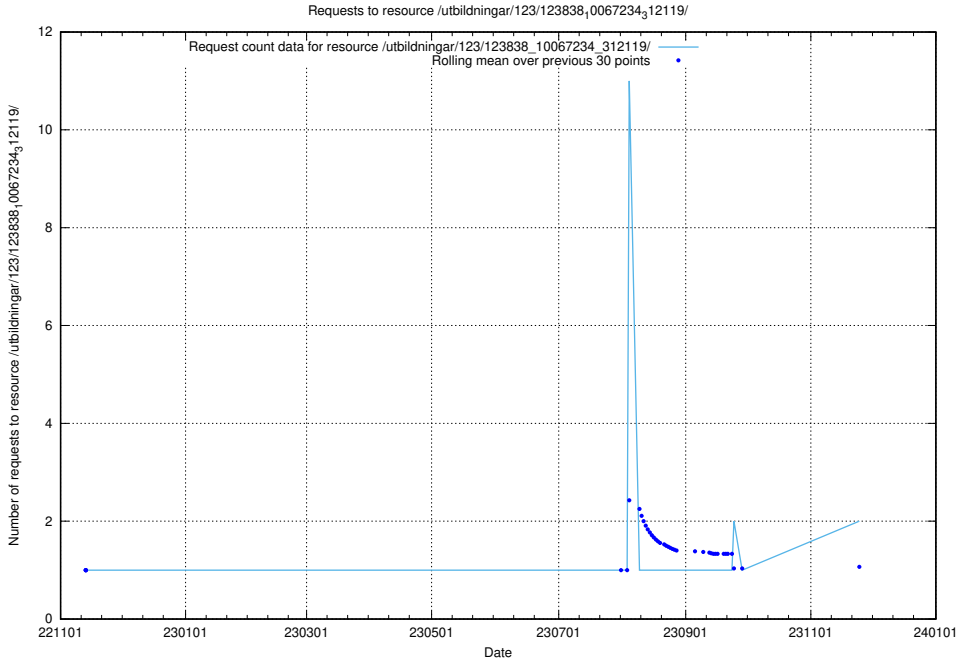

5.816 Usage of /utbildningar/123/123838_10067234_312119/

Here, we count the number of requests to resource /utbildningar/123/123838_10067234_312119/.