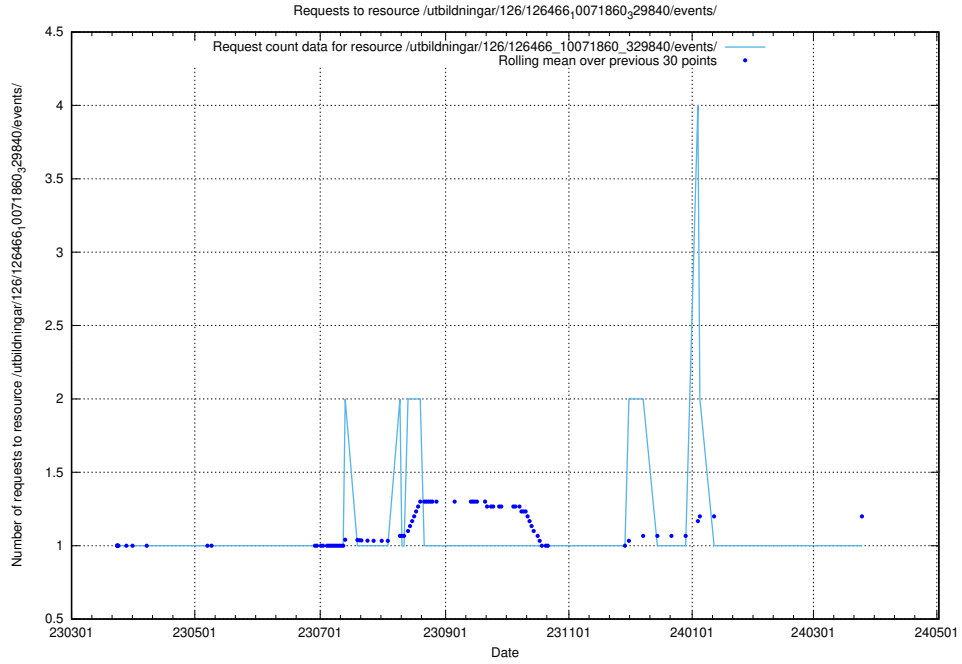

5.6700 Usage of /utbildningar/126/126466_10071860_329840/events/

Here, we count the number of requests to resource /utbildningar/126/126466_10071860_329840/events/