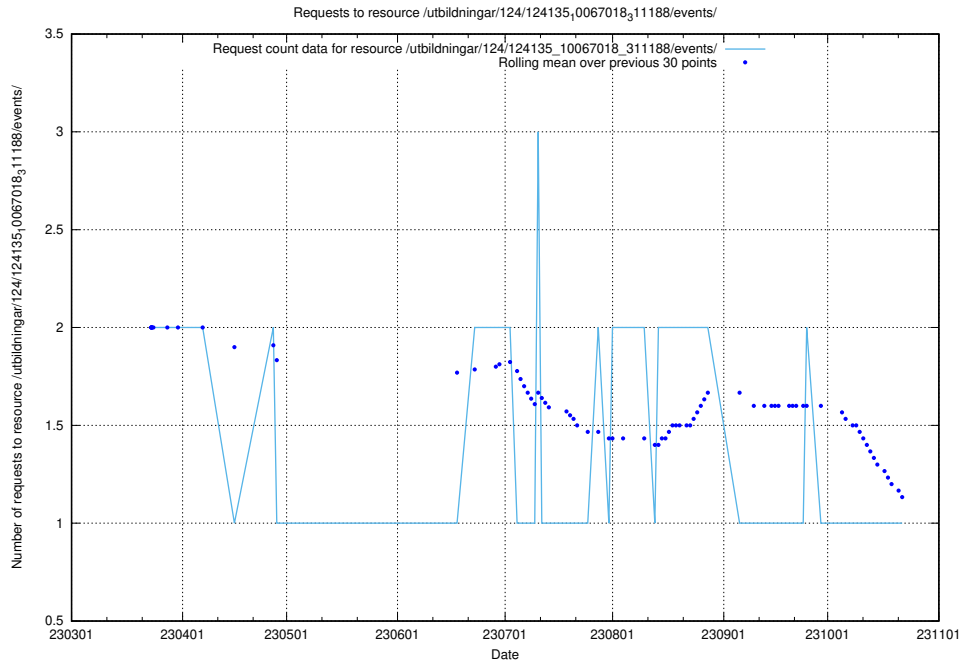

5.6593 Usage of /utbildningar/124/124135_10067018_311188/events/

Here, we count the number of requests to resource /utbildningar/124/124135_10067018_311188/events/