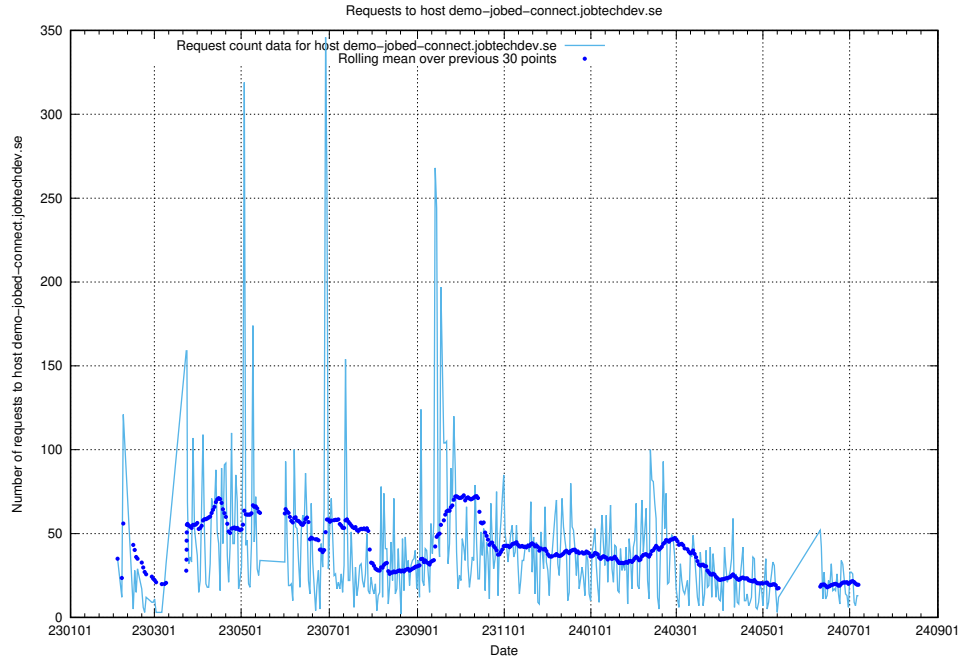

7.43 Usage of demo-jobed-connect.jobtechdev.se

Here, we count the number of requests to host demo-jobed-connect.jobtechdev.se.