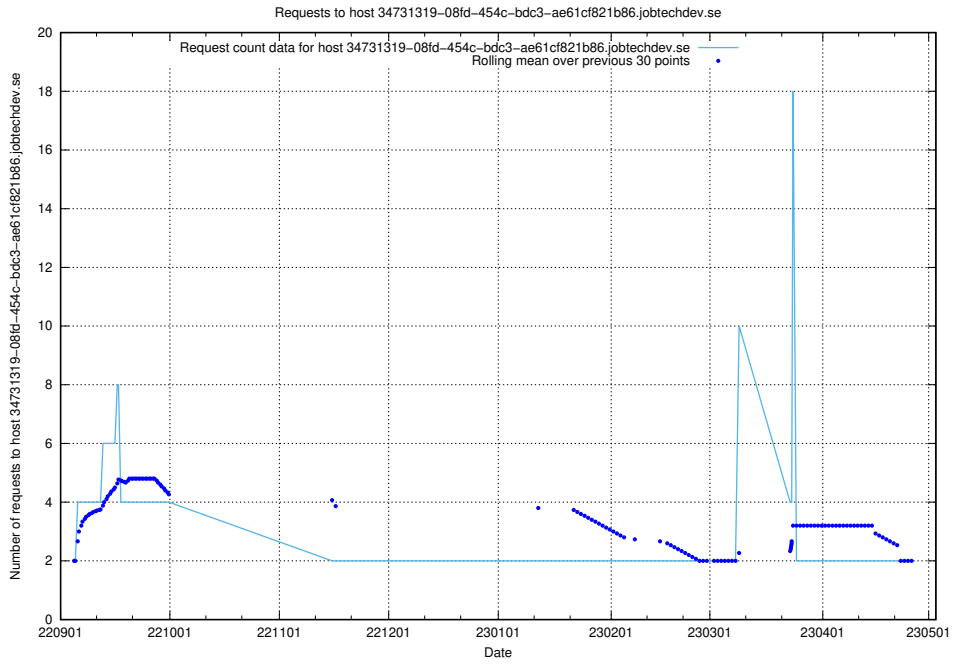

7.333 Usage of 34731319-08fd-454c-bdc3-ae61cf821b86.jobtechdev.se

Here, we count the number of requests to host 34731319-08fd-454c-bdc3-ae61cf821b86.jobtechdev.se.