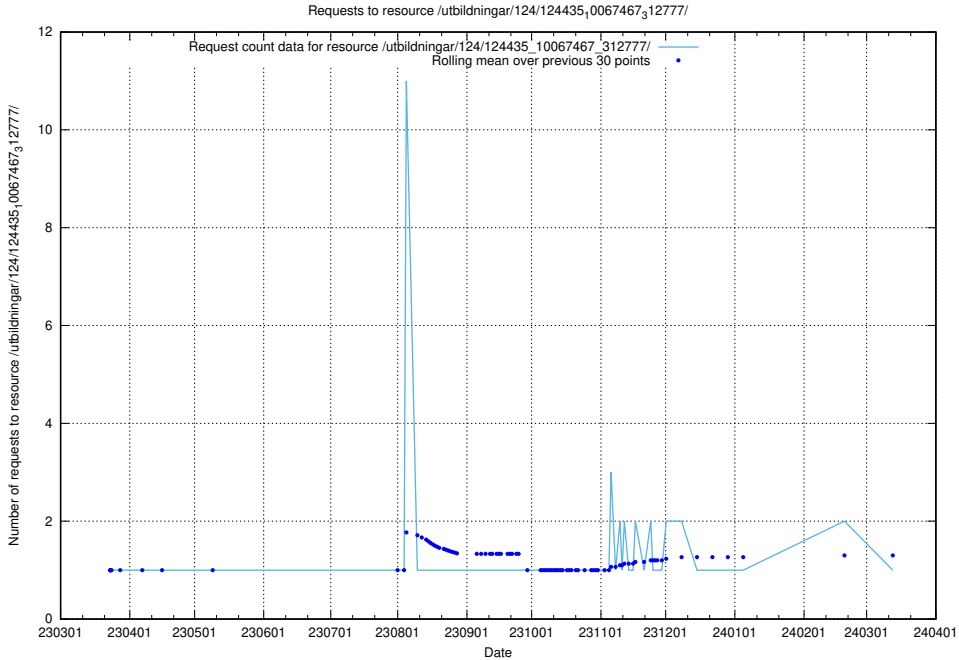

Here, we count the number of requests to resource /taxonomy/version/18/query/concepts-describing-occupation-experience-in-years/.

5.4009 Usage of /utbildningar/124/124435_10067467_312777/

Here, we count the number of requests to resource /utbildningar/124/124435_10067467_312777/.