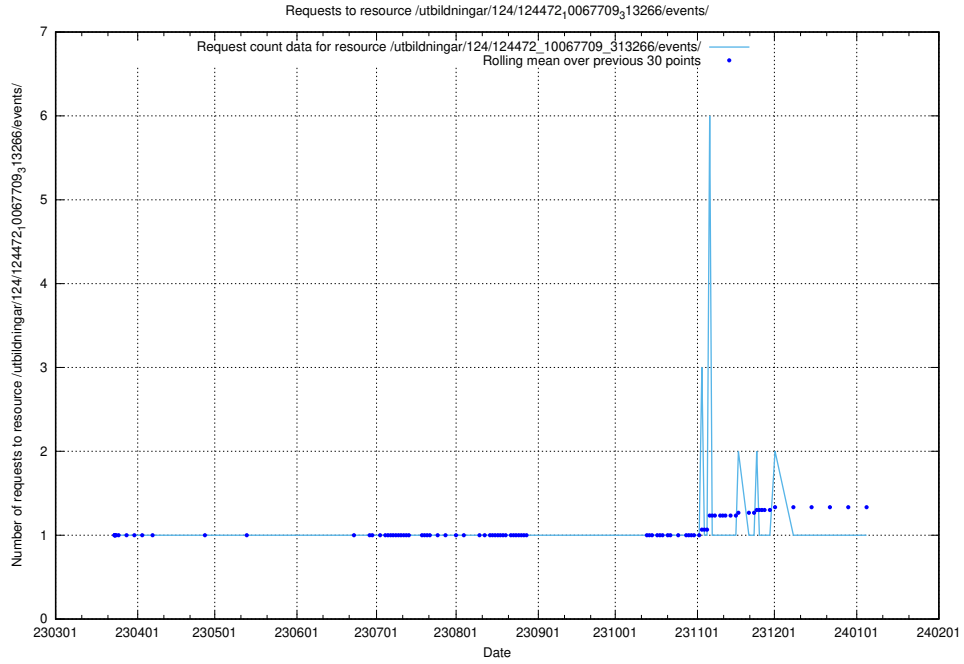

Here, we count the number of requests to resource /utbildningar/utb_emil/126/126911_10073569_336113/events/

5.3286 Usage of /utbildningar/124/124472_10067709_313266/events/

Here, we count the number of requests to resource /utbildningar/124/124472_10067709_313266/events/