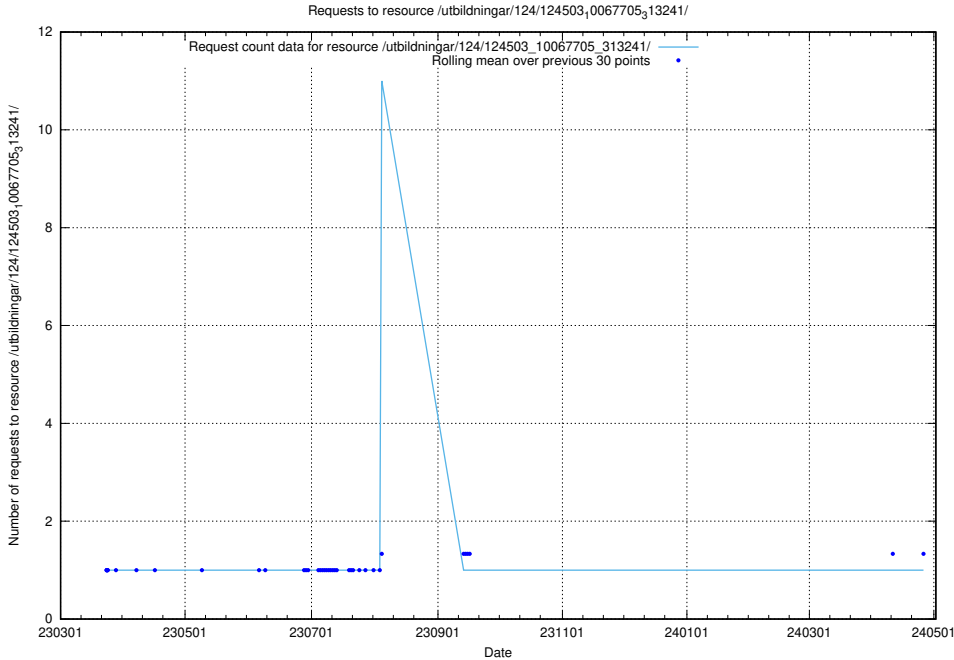

5.2378 Usage of /utbildningar/124/124503_10067705_313241/

Here, we count the number of requests to resource /utbildningar/124/124503_10067705_313241/.