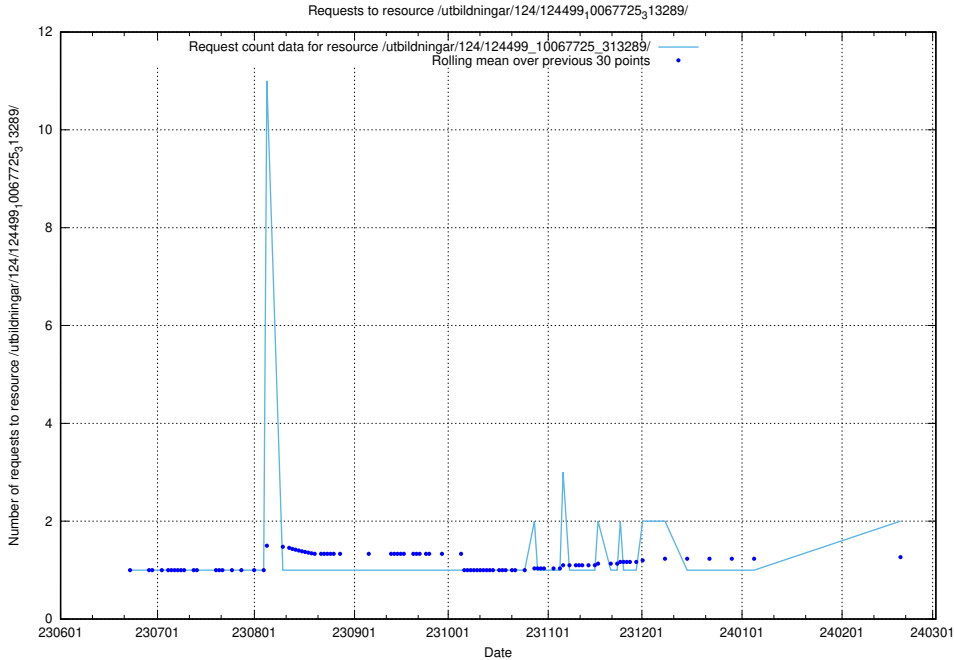

5.790 Usage of /utbildningar/124/124499_10067725_313289/

Here, we count the number of requests to resource /utbildningar/124/124499_10067725_313289/.