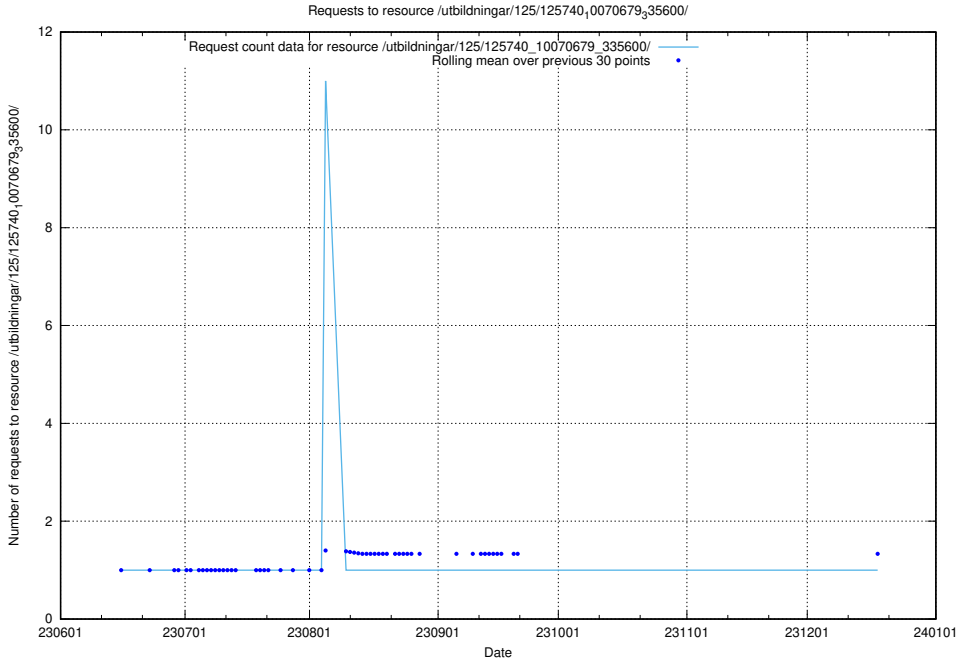

5.6125 Usage of /utbildningar/125/125740_10070679_335600/

Here, we count the number of requests to resource /utbildningar/125/125740_10070679_335600/.