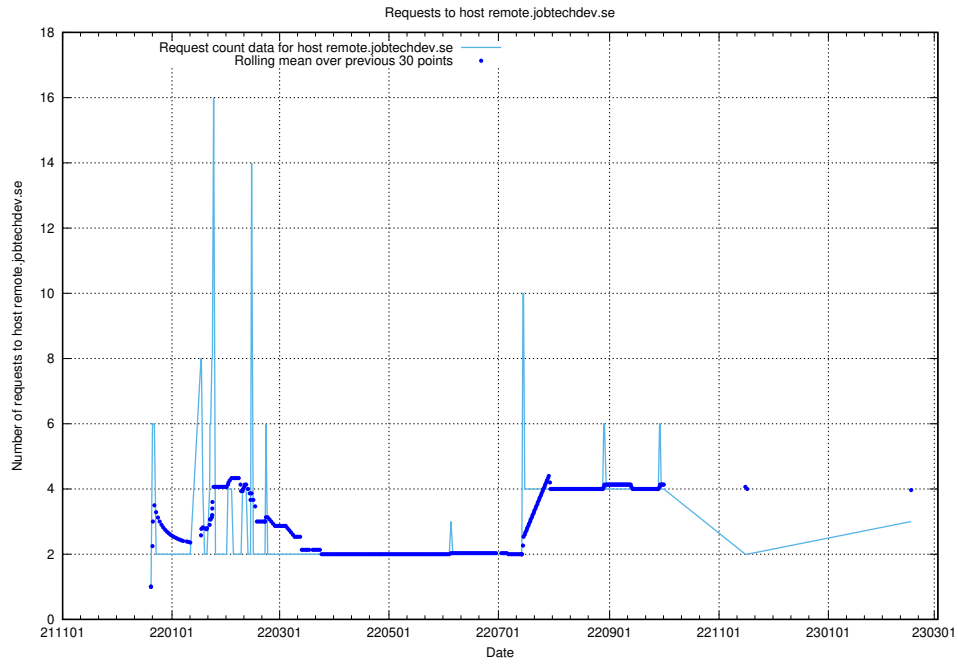

7.200 Usage of remote.jobtechdev.se

Here, we count the number of requests to host remote.jobtechdev.se.