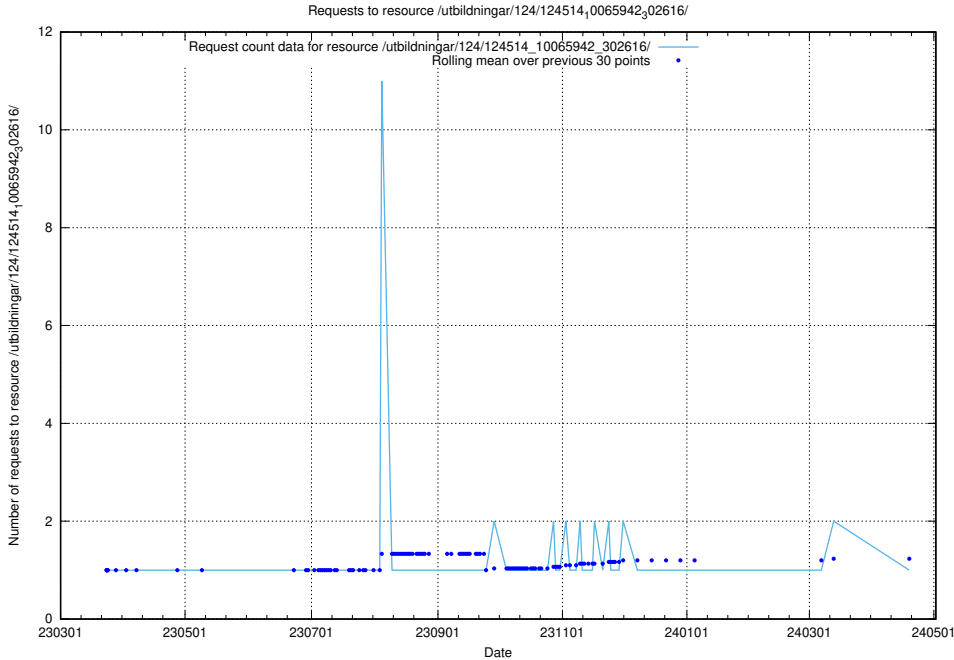

5.2102 Usage of /utbildningar/124/124514_10065942_302616/

Here, we count the number of requests to resource /utbildningar/124/124514_10065942_302616/.