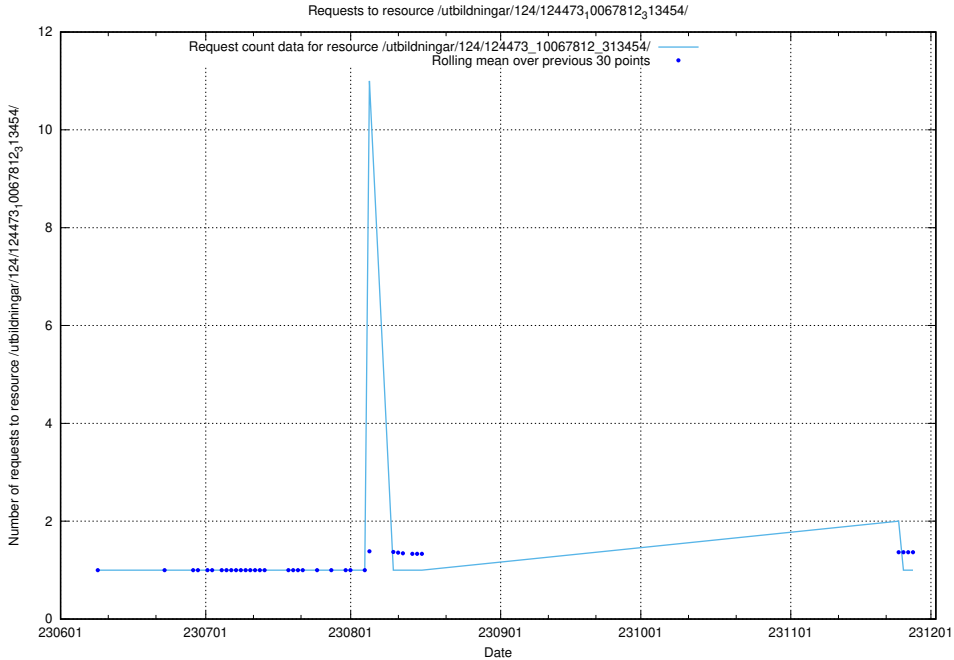

5.6148 Usage of /utbildningar/124/124473_10067812_313454/

Here, we count the number of requests to resource /utbildningar/124/124473_10067812_313454/.