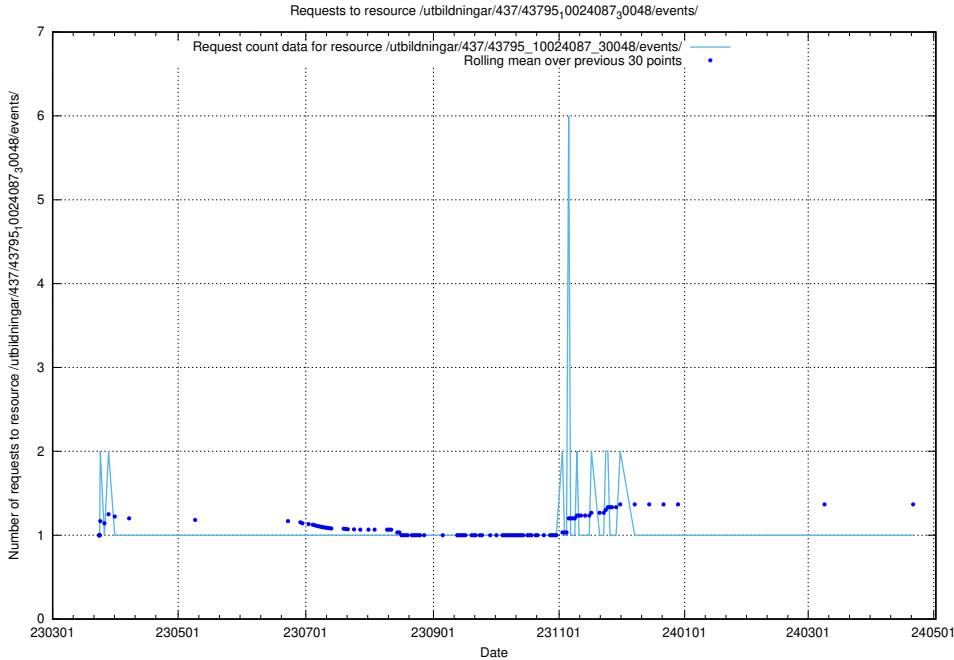

5.6646 Usage of /utbildningar/437/43795_10024087_30048/events/

Here, we count the number of requests to resource /utbildningar/437/43795_10024087_30048/events/.

5.6647 Usage of /utbildningar/437/43795_10024087_30048/