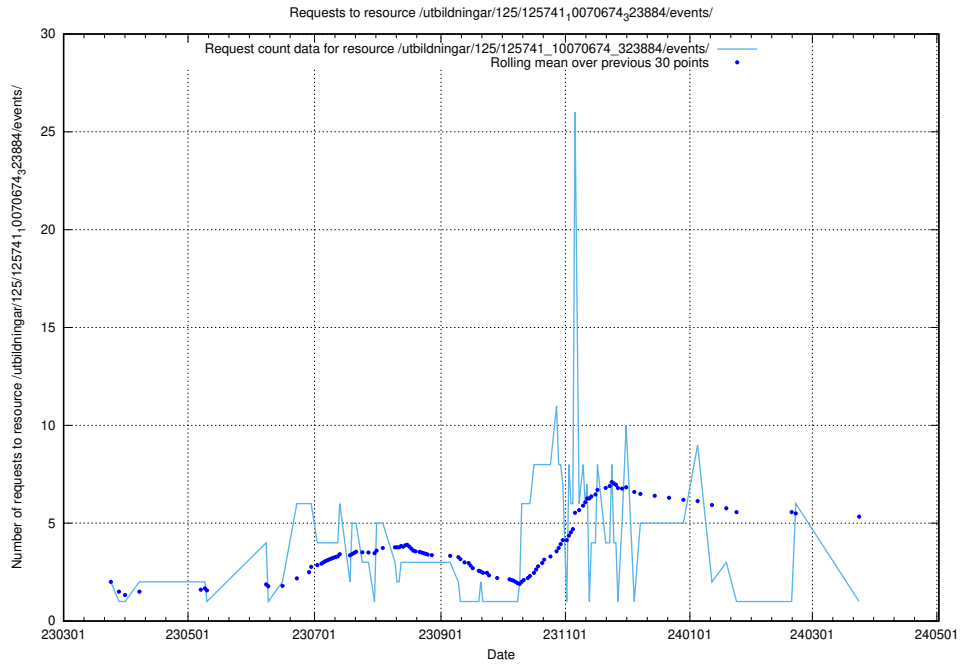

5.6446 Usage of /utbildningar/125/125741_10070674_323884/events/

Here, we count the number of requests to resource /utbildningar/125/125741_10070674_323884/events/