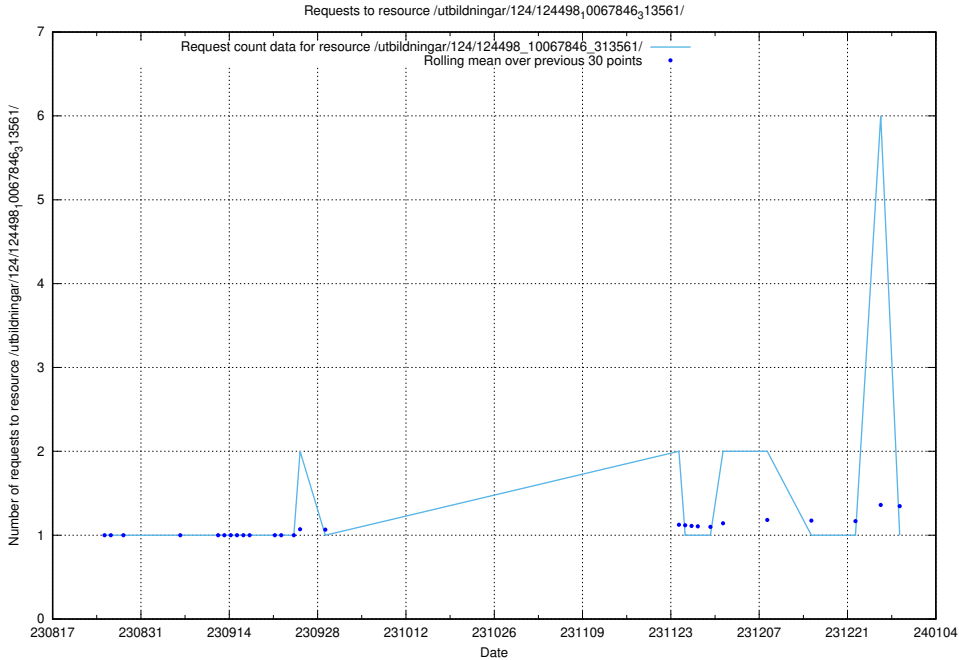

5.4969 Usage of /utbildningar/124/124498_10067846_313561/

Here, we count the number of requests to resource /utbildningar/124/124498_10067846_313561/.