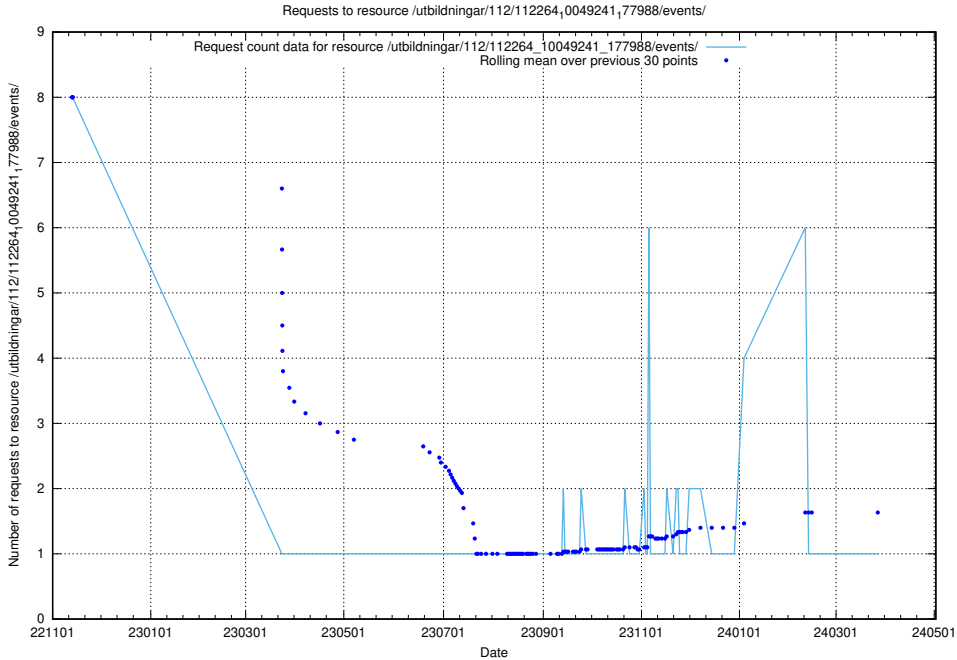

5.6040 Usage of /utbildningar/112/112264_10049241_177988/events/

Here, we count the number of requests to resource /utbildningar/112/112264_10049241_177988/events/