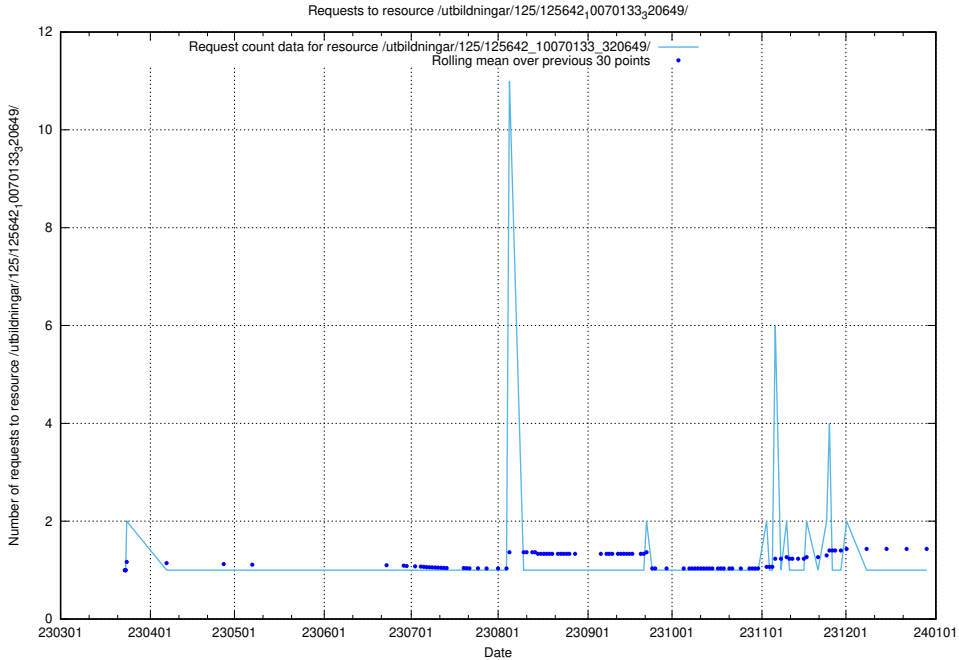

5.963 Usage of /utbildningar/125/125642_10070133_320649/

Here, we count the number of requests to resource /utbildningar/125/125642_10070133_320649/.