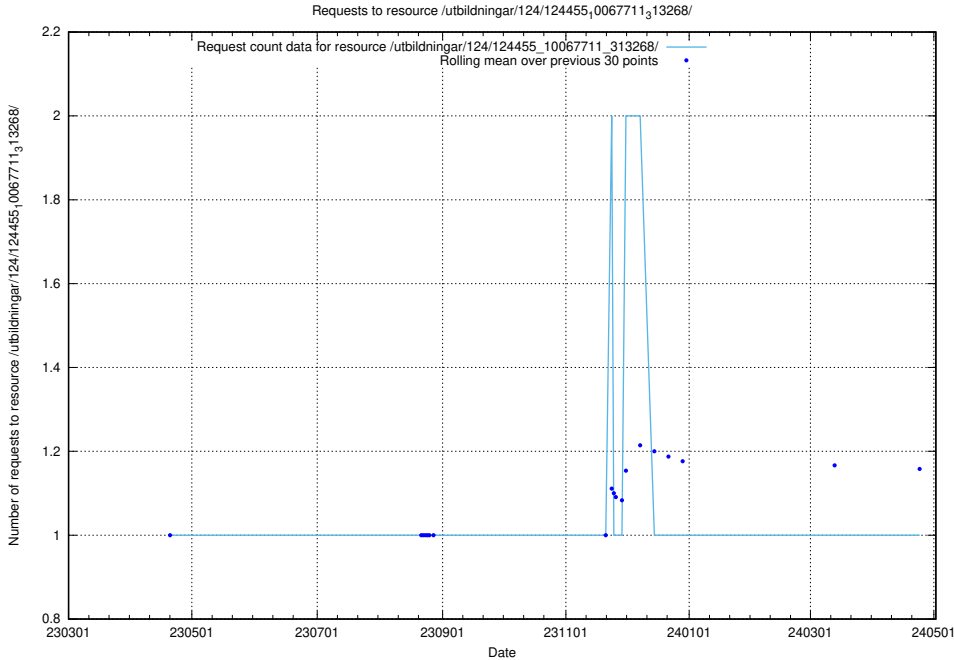

5.6304 Usage of /utbildningar/124/124455_10067711_313268/

Here, we count the number of requests to resource /utbildningar/124/124455_10067711_313268/.