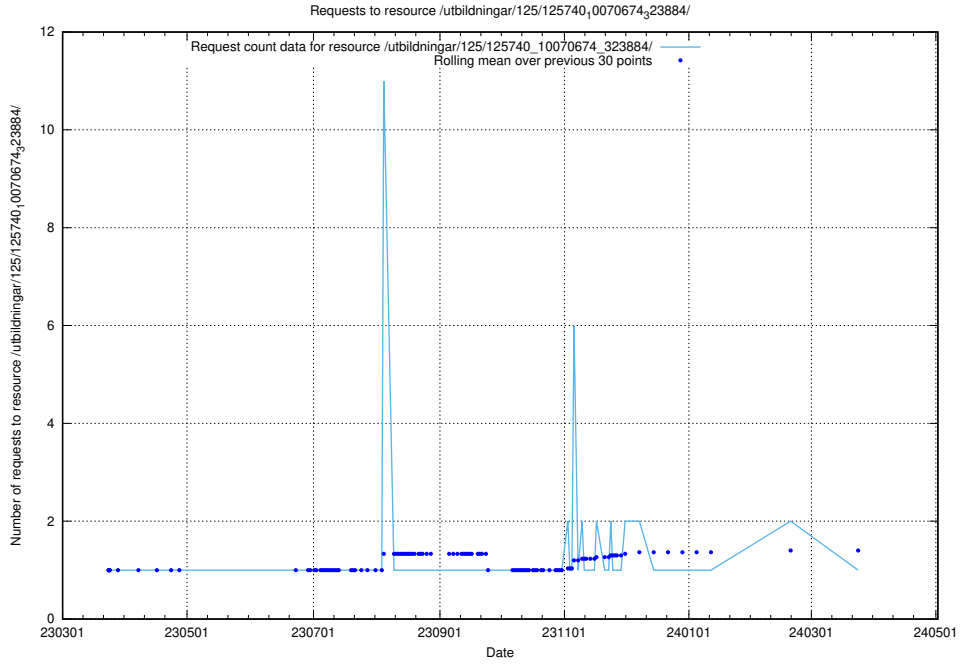

5.910 Usage of /utbildningar/125/125740_10070674_323884/

Here, we count the number of requests to resource /utbildningar/125/125740_10070674_323884/.