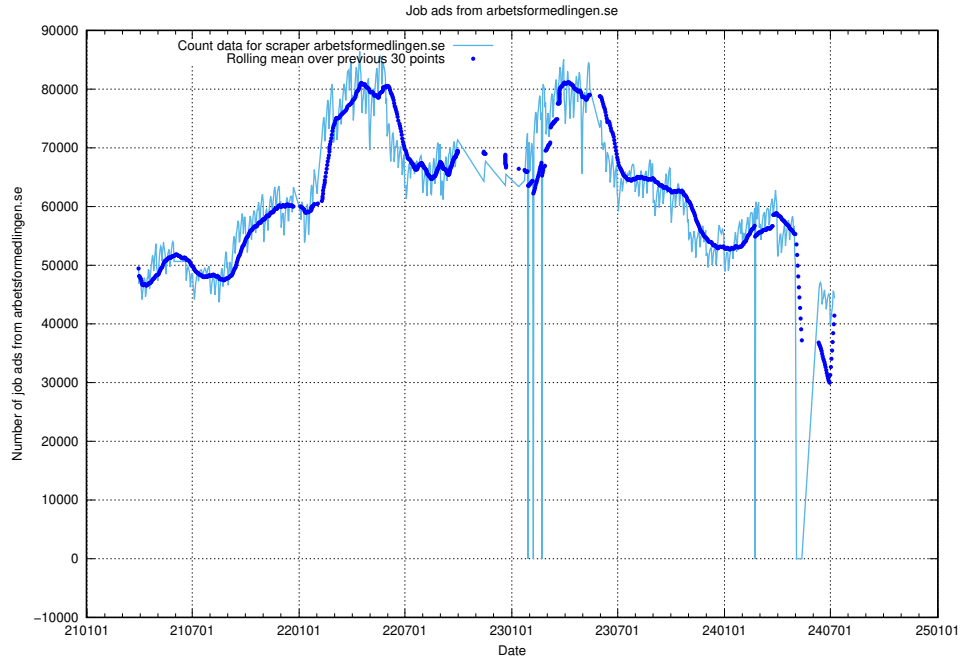

13.2 Number of ads by scraper arbetsformedlingen.se

Here, we count the number of job ads scraped from arbetsformedlingen.se.