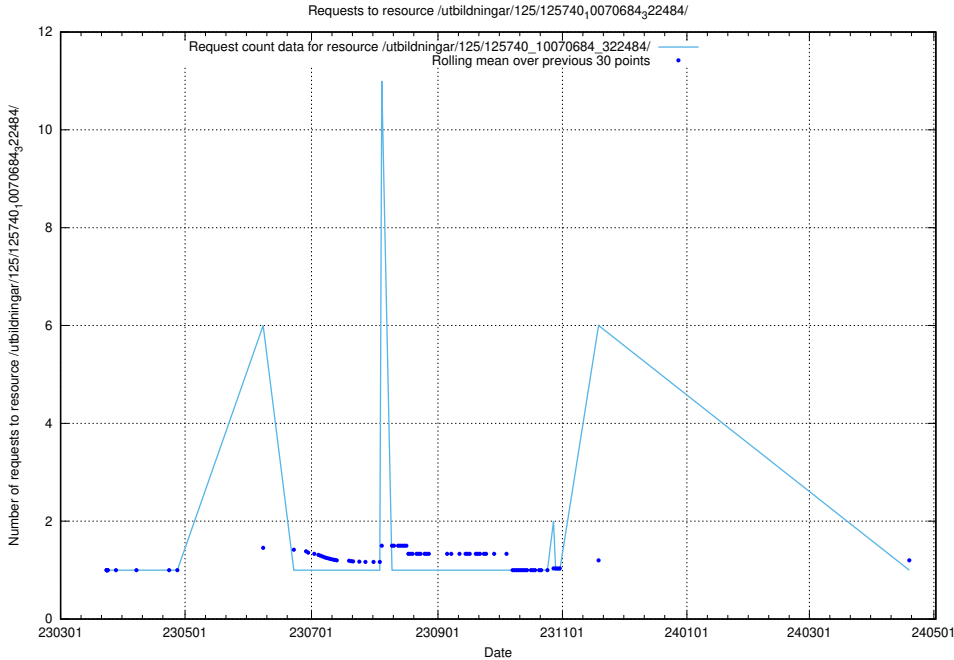

5.901 Usage of /utbildningar/125/125740_10070684_322484/

Here, we count the number of requests to resource /utbildningar/125/125740_10070684_322484/.