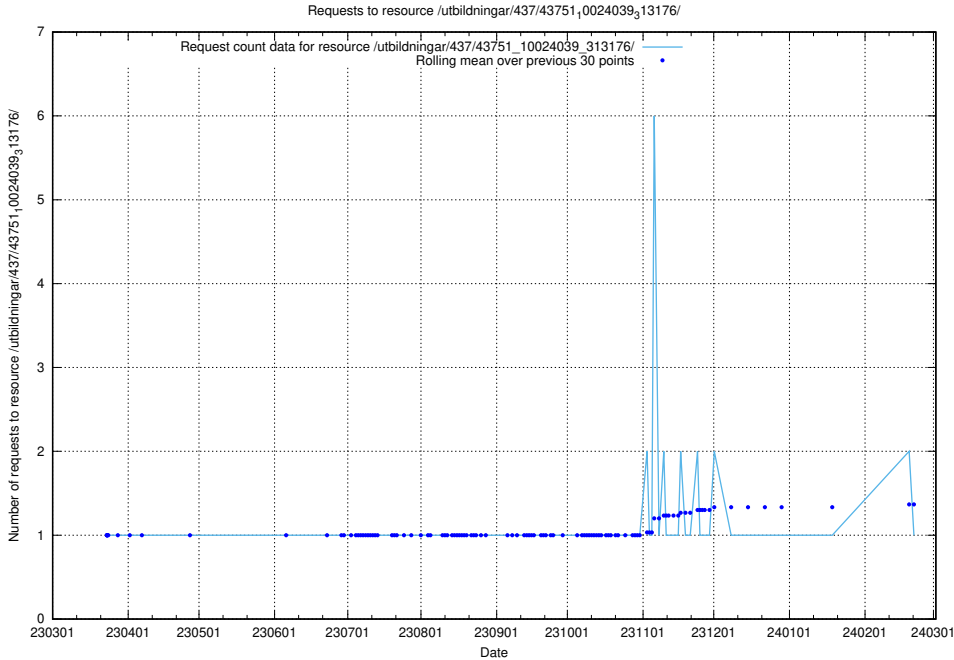

5.6666 Usage of /utbildningar/437/43751_10024039_313176/

Here, we count the number of requests to resource /utbildningar/437/43751_10024039_313176/.