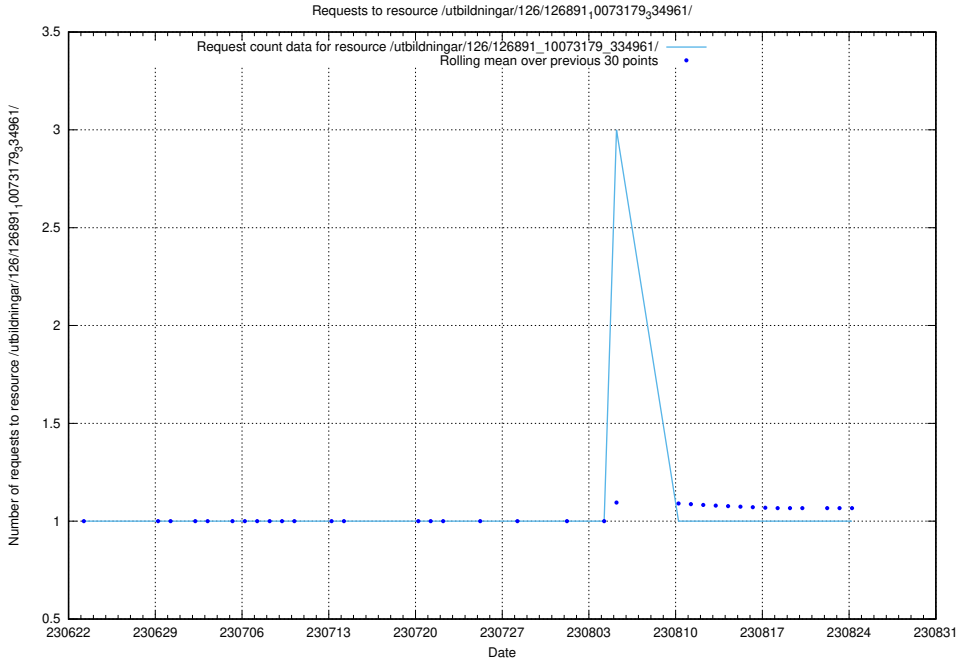

5.5835 Usage of /utbildningar/126/126891_10073179_334961/

Here, we count the number of requests to resource /utbildningar/126/126891_10073179_334961/.