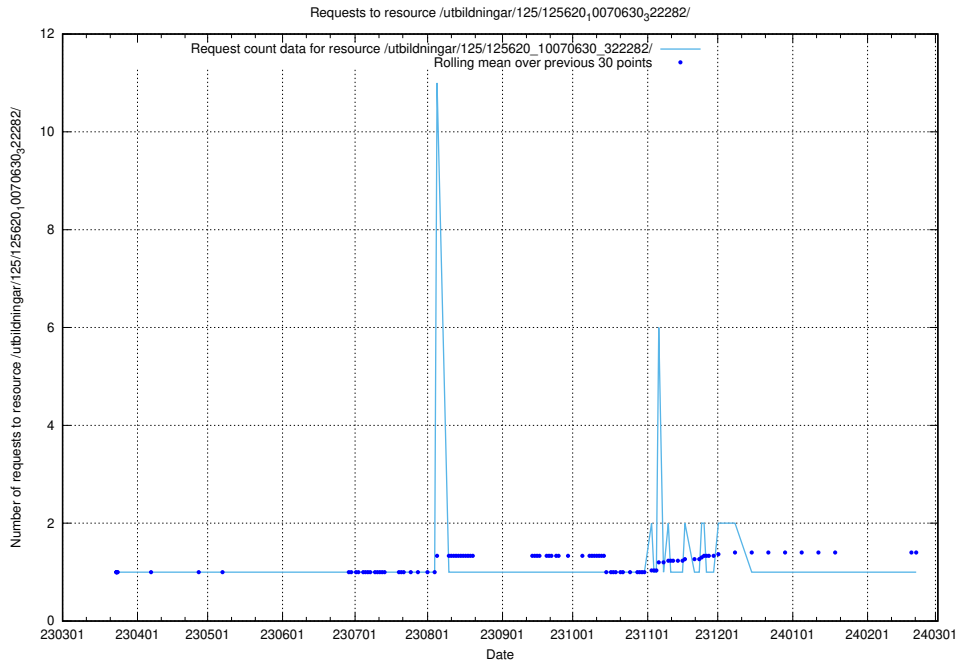

5.974 Usage of /utbildningar/125/125620_10070630_322282/

Here, we count the number of requests to resource /utbildningar/125/125620_10070630_322282/.