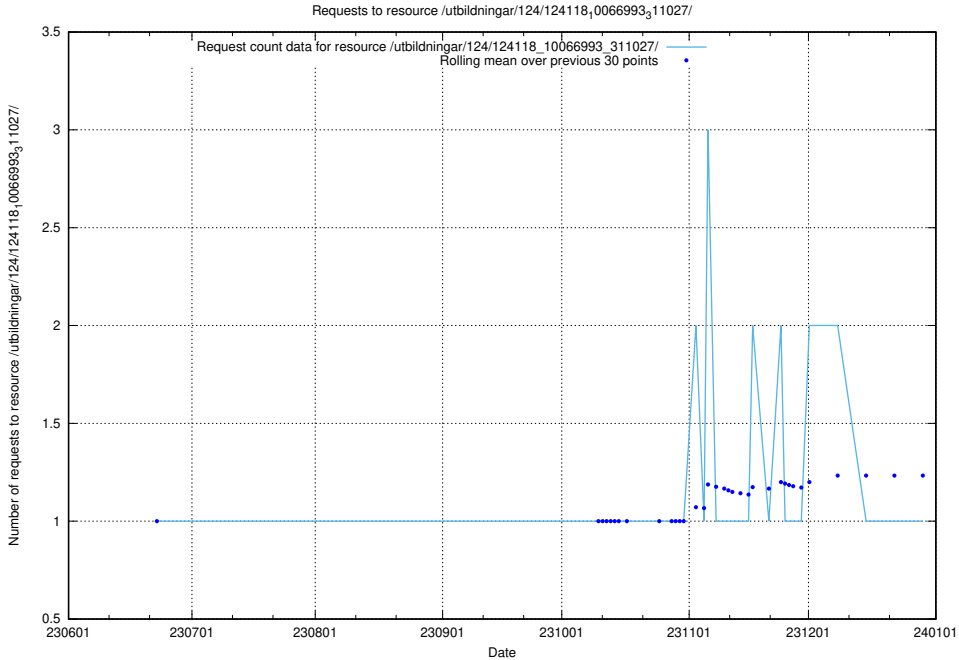

5.6066 Usage of /utbildningar/124/124118_10066993_311027/

Here, we count the number of requests to resource /utbildningar/124/124118_10066993_311027/.