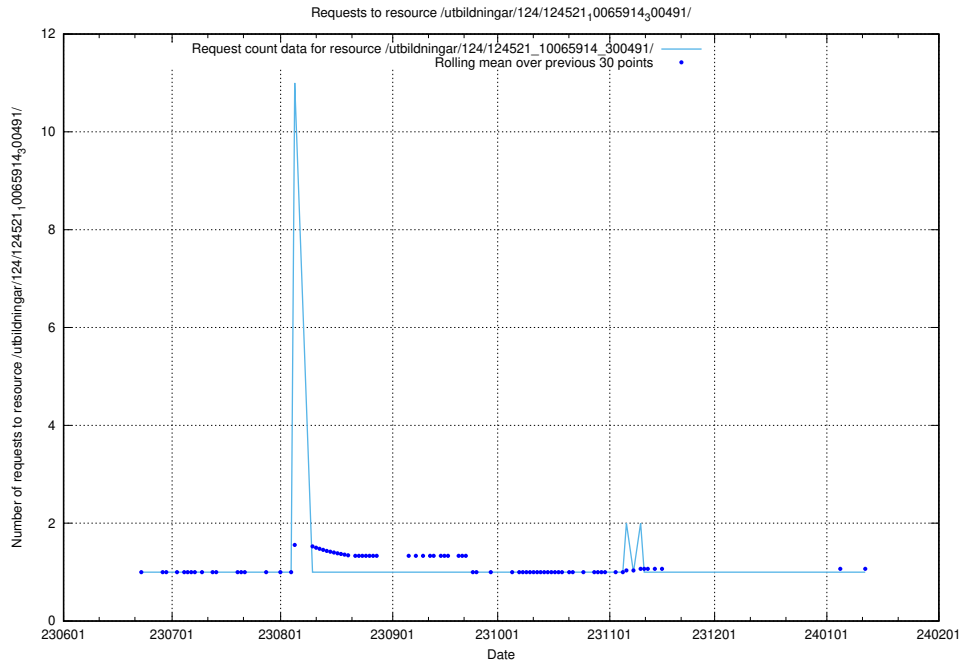

5.6003 Usage of /utbildningar/124/124521_10065914_300491/

Here, we count the number of requests to resource /utbildningar/124/124521_10065914_300491/.