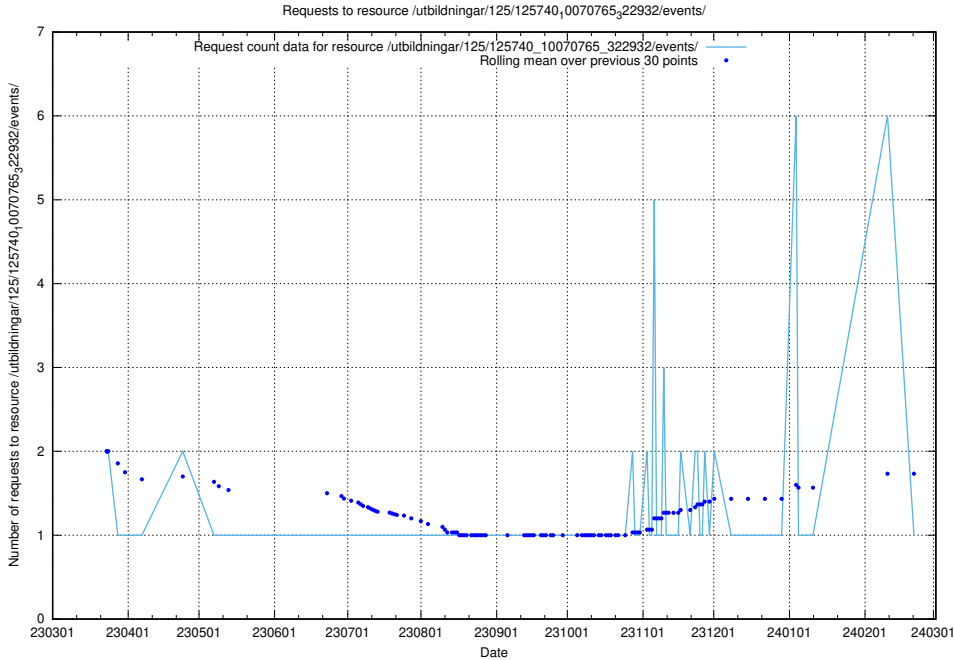

5.6566 Usage of /utbildningar/125/125740_10070765_322932/events/

Here, we count the number of requests to resource /utbildningar/125/125740_10070765_322932/events/