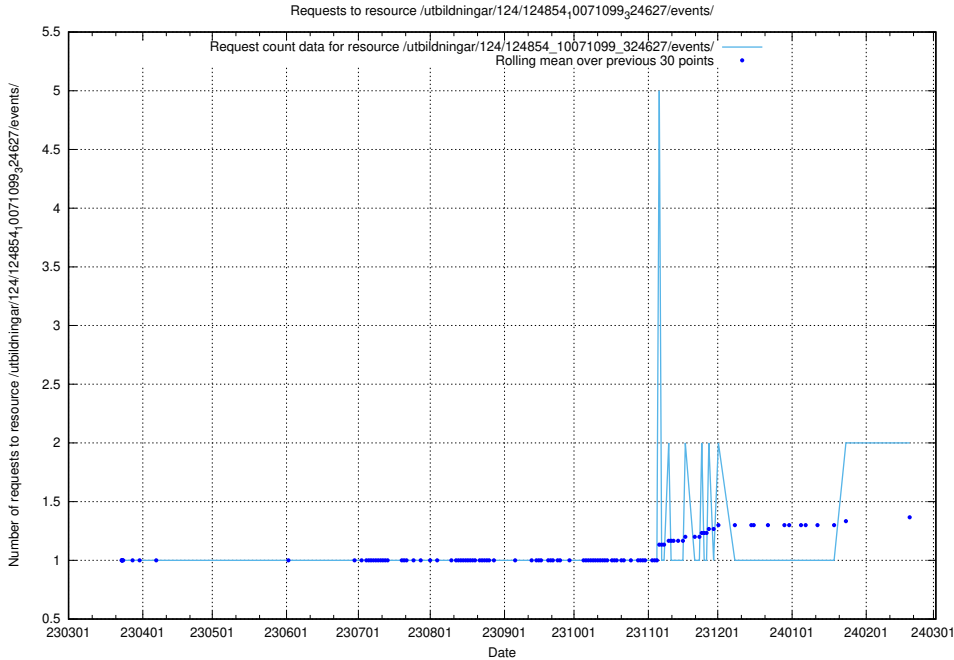

5.442 Usage of /utbildningar/124/124854_10071099_324627/events/

Here, we count the number of requests to resource /utbildningar/124/124854_10071099_324627/events/