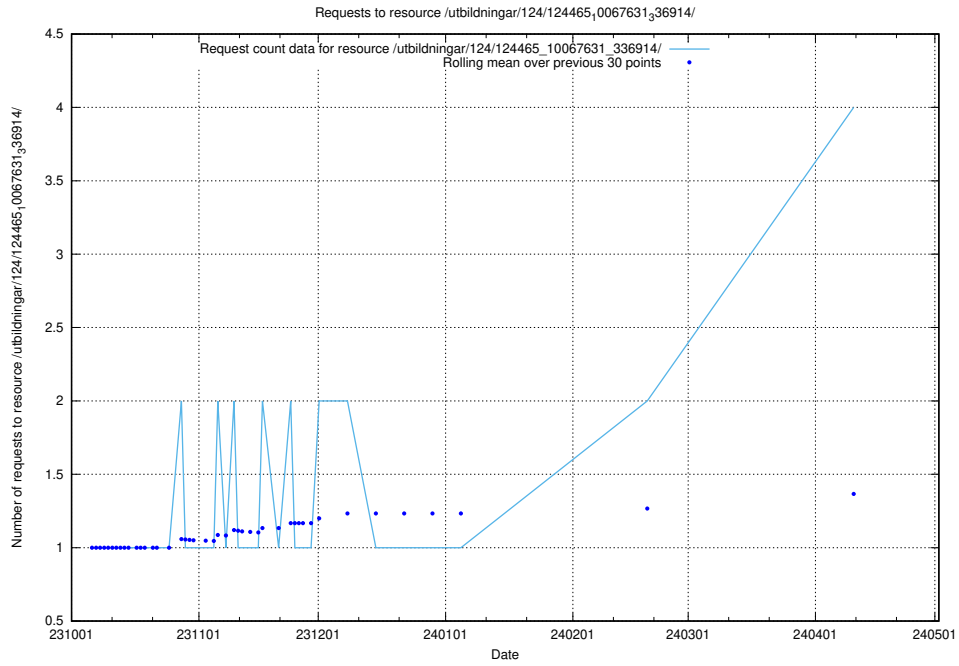

5.194 Usage of /utbildningar/124/124465_10067631_336914/

Here, we count the number of requests to resource /utbildningar/124/124465_10067631_336914/.