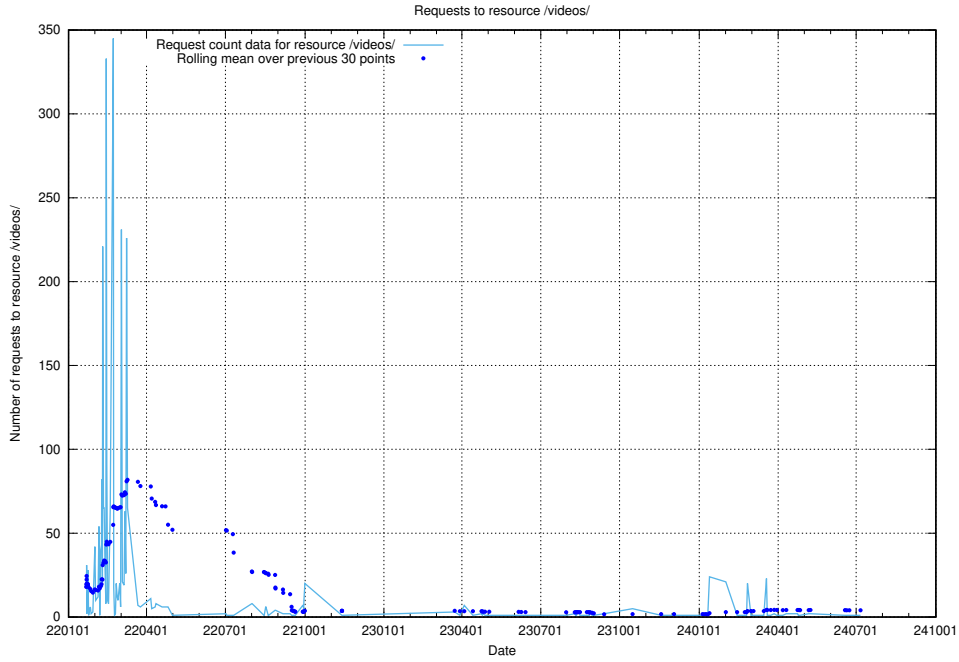

5.6233 Usage of /taxonomy/version/20/query/occupations-with-no-educational-requirements/

Here, we count the number of requests to resource /taxonomy/version/20/query/occupations-with-no-educational-requirements/.