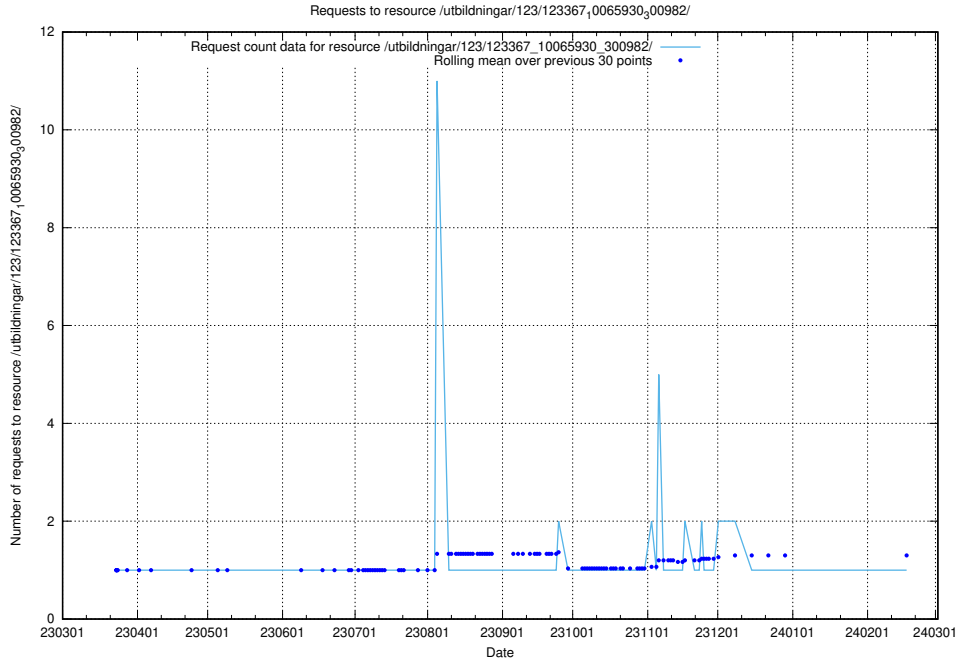

5.4880 Usage of /utbildningar/123/123367_10065930_300982/

Here, we count the number of requests to resource /utbildningar/123/123367_10065930_300982/.