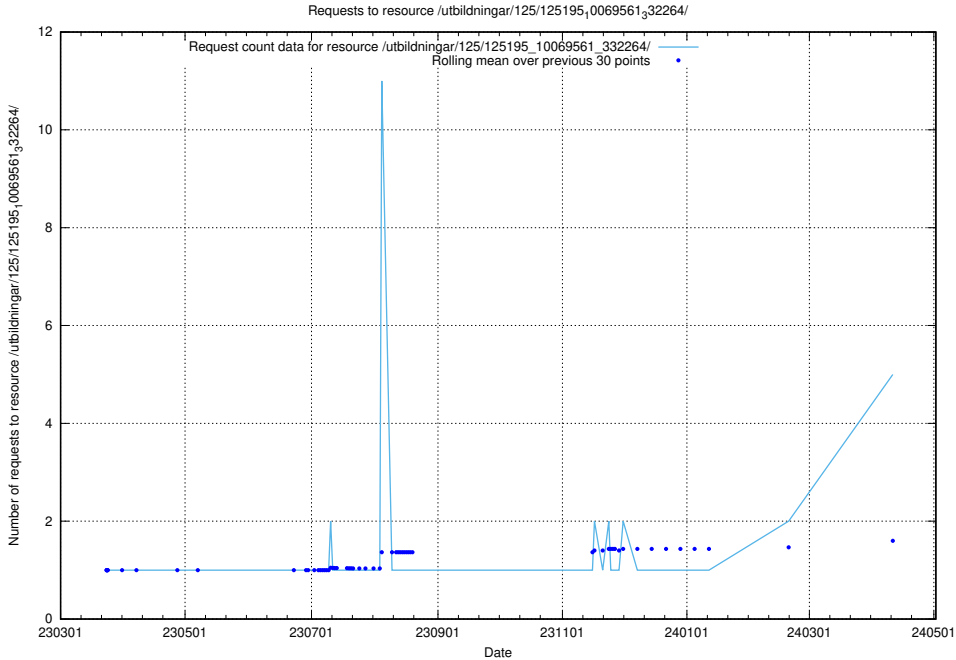

5.96 Usage of /utbildningar/125/125195_10069561_332264/

Here, we count the number of requests to resource /utbildningar/125/125195_10069561_332264/.