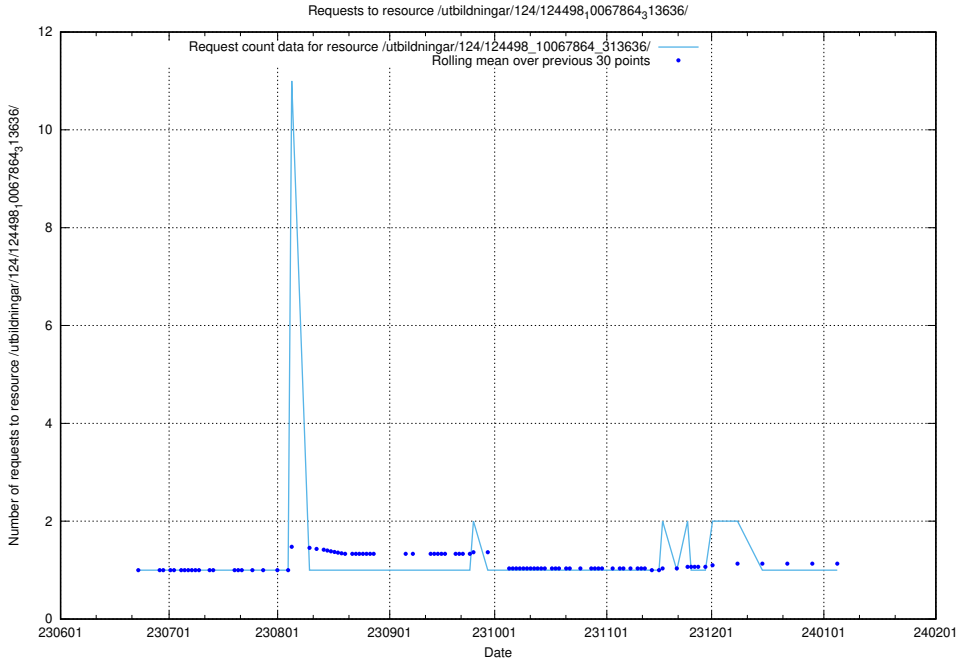

5.6038 Usage of /utbildningar/124/124498_10067864_313636/

Here, we count the number of requests to resource /utbildningar/124/124498_10067864_313636/.