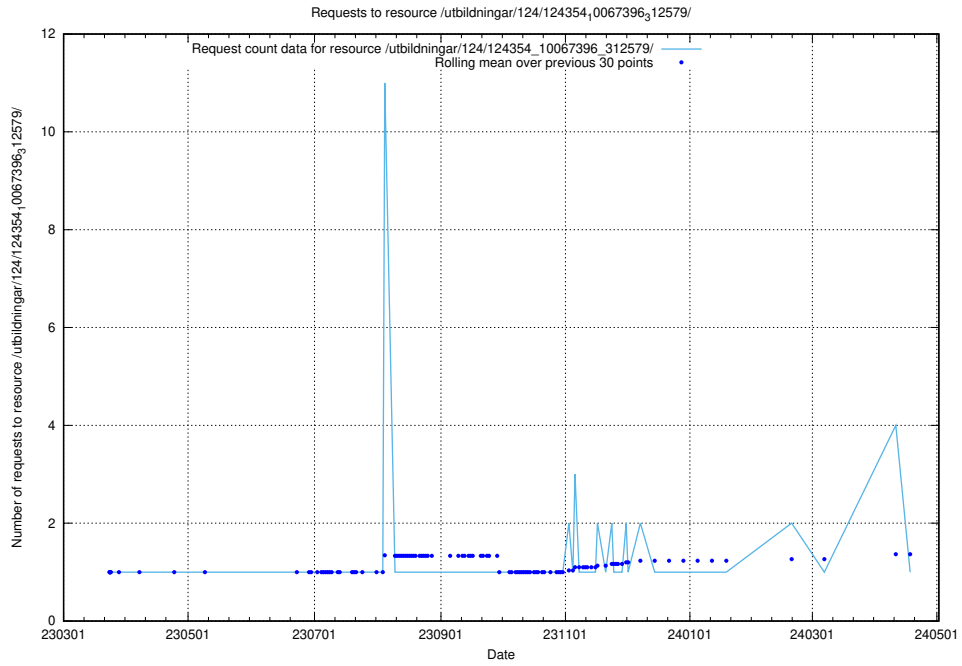

5.4165 Usage of /utbildningar/124/124354_10067396_312579/

Here, we count the number of requests to resource /utbildningar/124/124354_10067396_312579/.