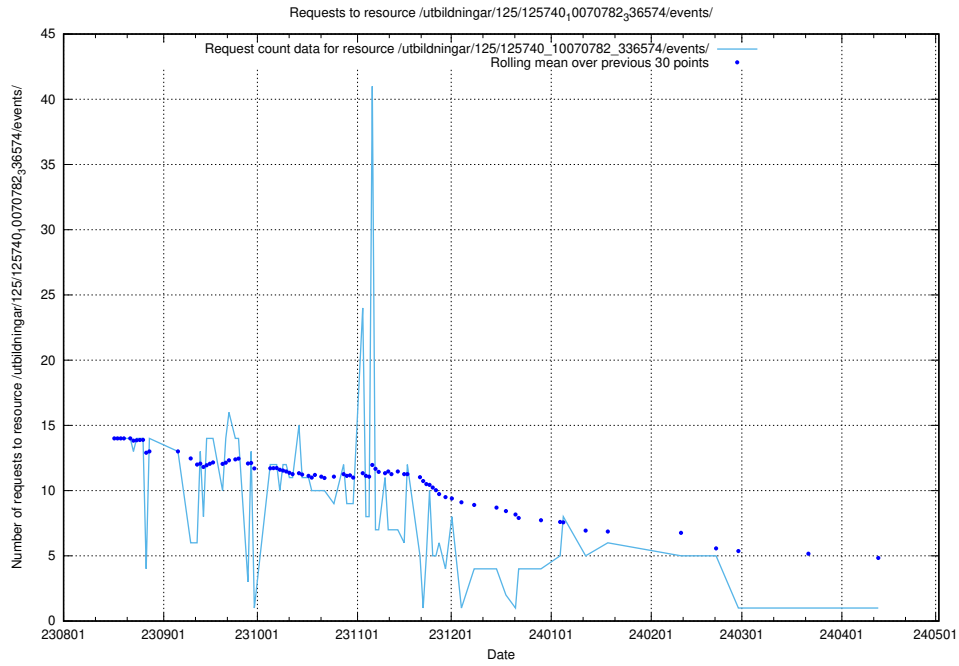

5.5027 Usage of /utbildningar/125/125740_10070782_336574/events/

Here, we count the number of requests to resource /utbildningar/125/125740_10070782_336574/events/