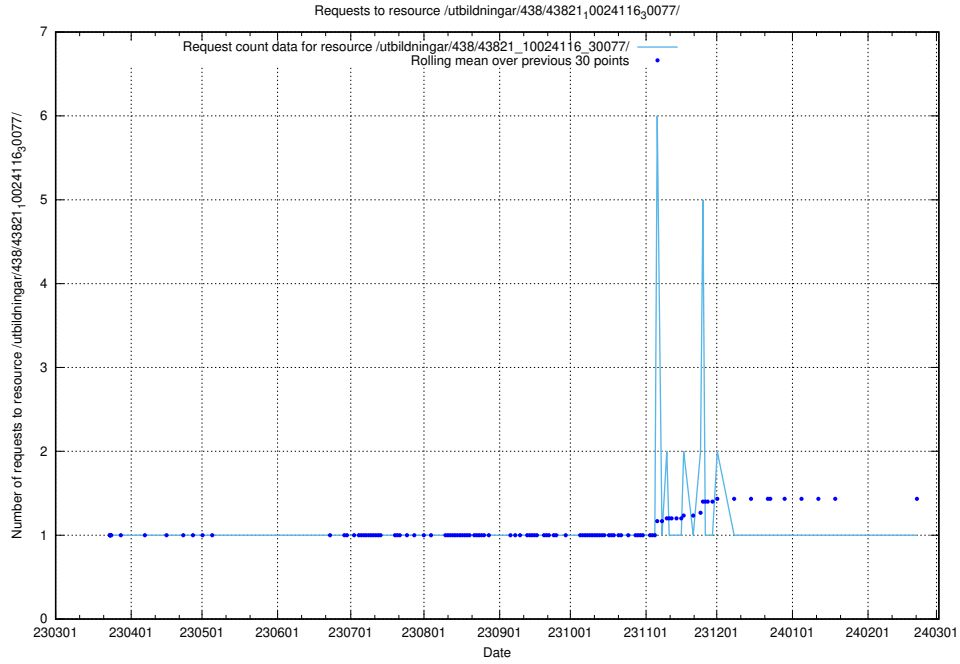

Here, we count the number of requests to resource /utbildningar/438/43821_10024116_30077/events/.

5.6627 Usage of /utbildningar/438/43821_10024116_30077/

Here, we count the number of requests to resource /utbildningar/438/43821_10024116_30077/.