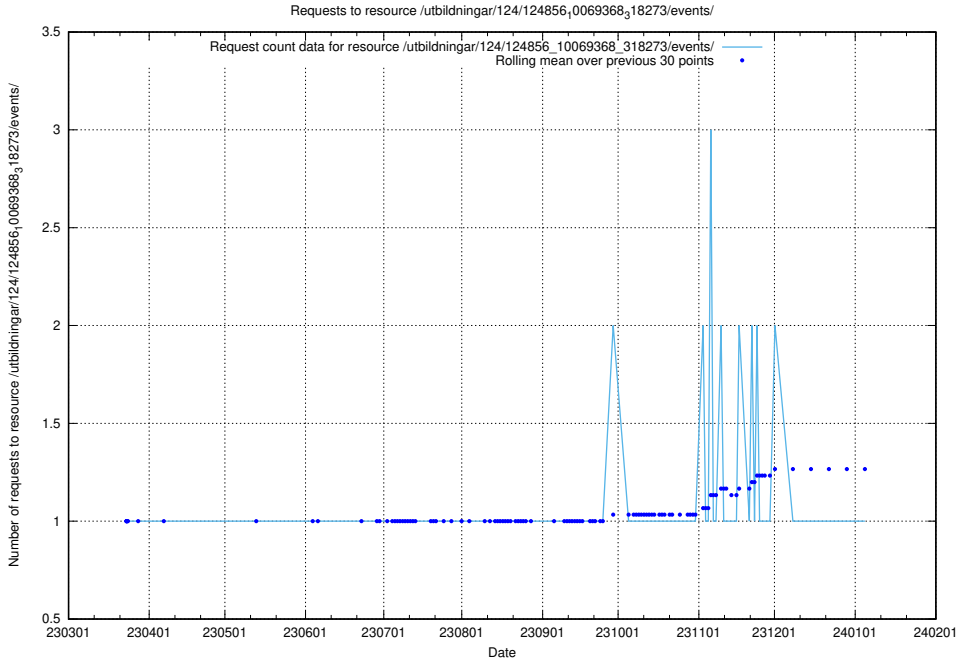

5.1097 Usage of /utbildningar/124/124856_10069368_318273/events/

Here, we count the number of requests to resource /utbildningar/124/124856_10069368_318273/events/