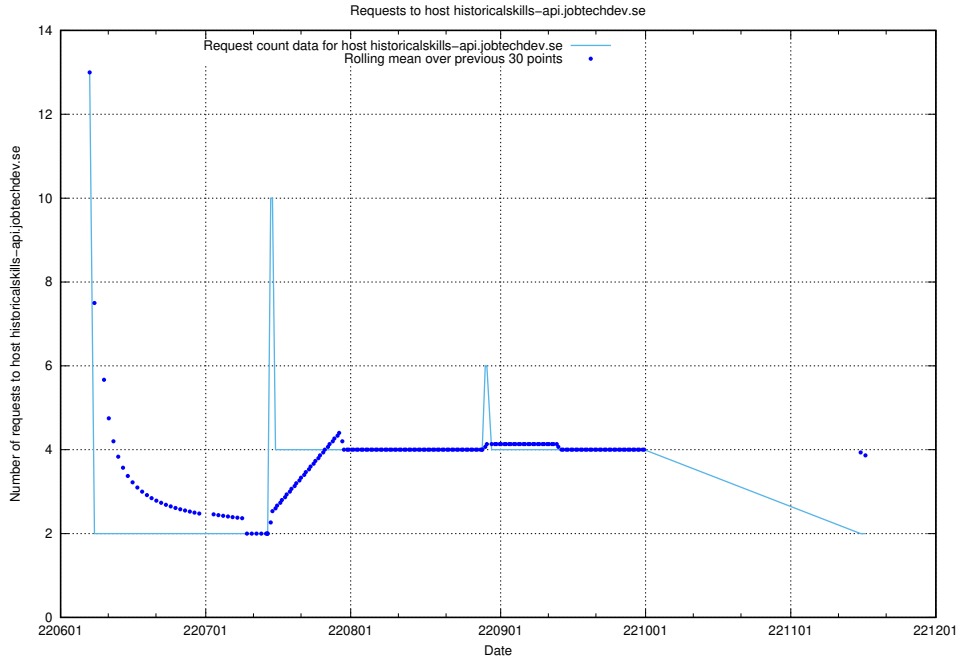

Here, we count the number of requests to host mentor-api-prod.jobtechdev.se.

7.414 Usage of historicalskills-api.jobtechdev.se

Here, we count the number of requests to host historicalskills-api.jobtechdev.se.