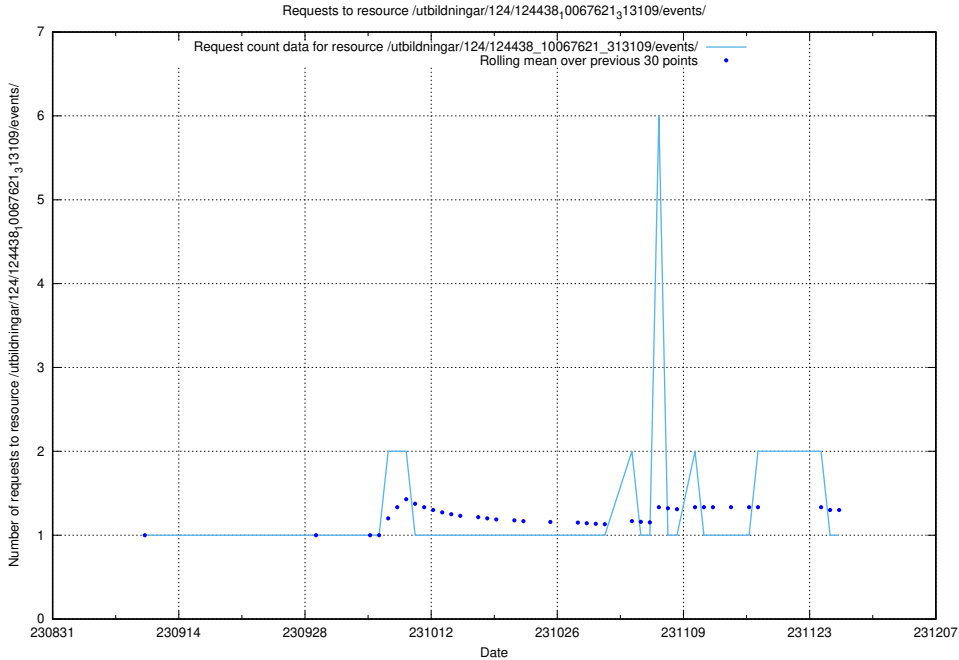

5.4871 Usage of /utbildningar/124/124438_10067621_313109/events/

Here, we count the number of requests to resource /utbildningar/124/124438_10067621_313109/events/