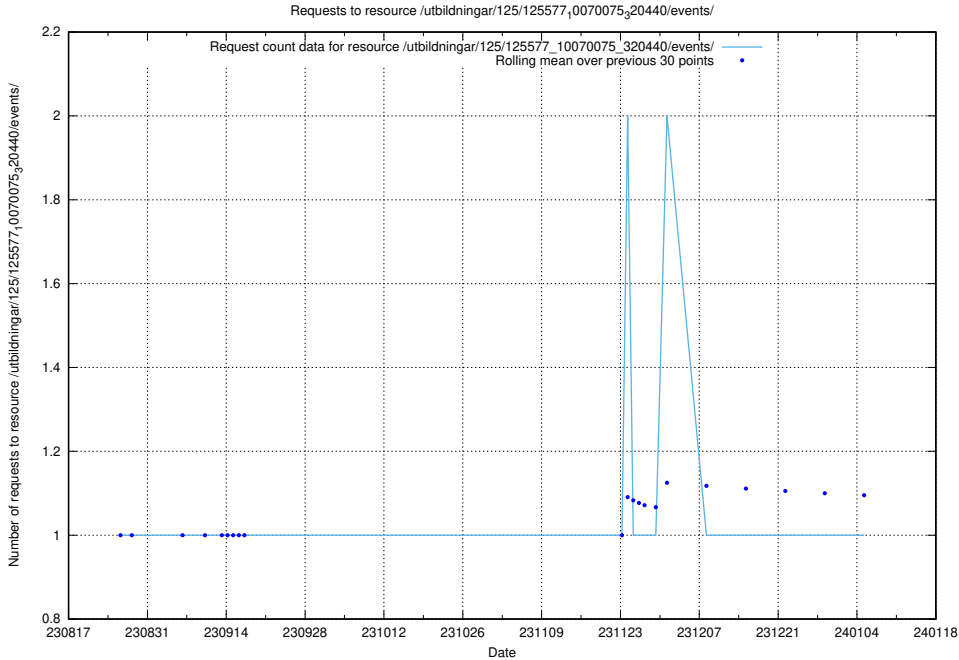

5.4956 Usage of /utbildningar/125/125577_10070075_320440/events/

Here, we count the number of requests to resource /utbildningar/125/125577_10070075_320440/events/