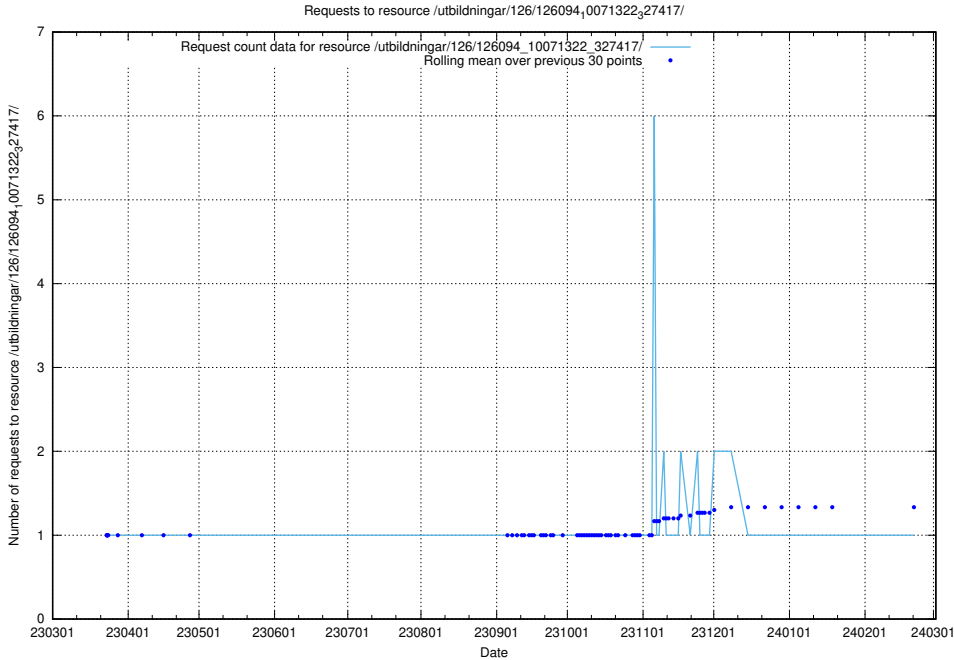

5.6721 Usage of /utbildningar/126/126094_10071322_327417/

Here, we count the number of requests to resource /utbildningar/126/126094_10071322_327417/.