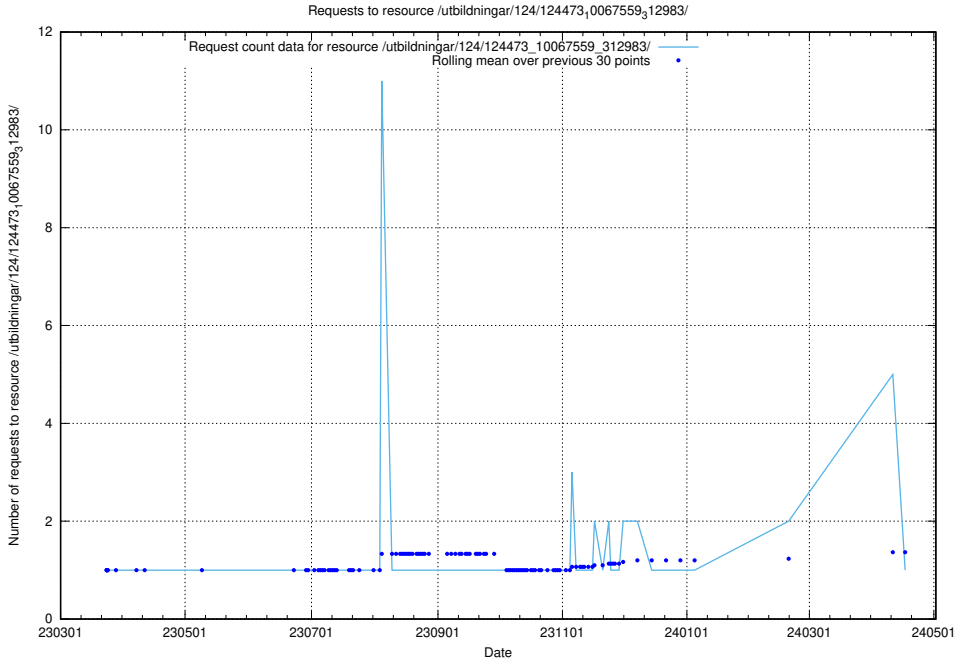

5.3184 Usage of /utbildningar/124/124473_10067559_312983/

Here, we count the number of requests to resource /utbildningar/124/124473_10067559_312983/.