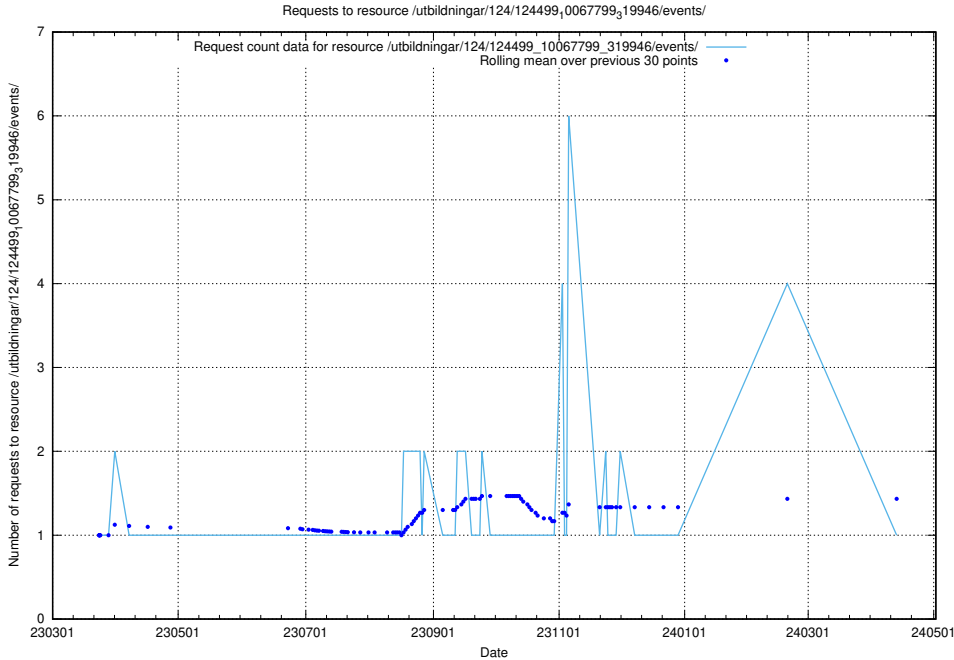

Here, we count the number of requests to resource /utbildningar/124/124499_10067799_319946/events/

5.2692 Usage of /utbildningar/utb_emil/124/124475_10067547_312970/

Here, we count the number of requests to resource /utbildningar/utb_emil/124/124475_10067547_312970/