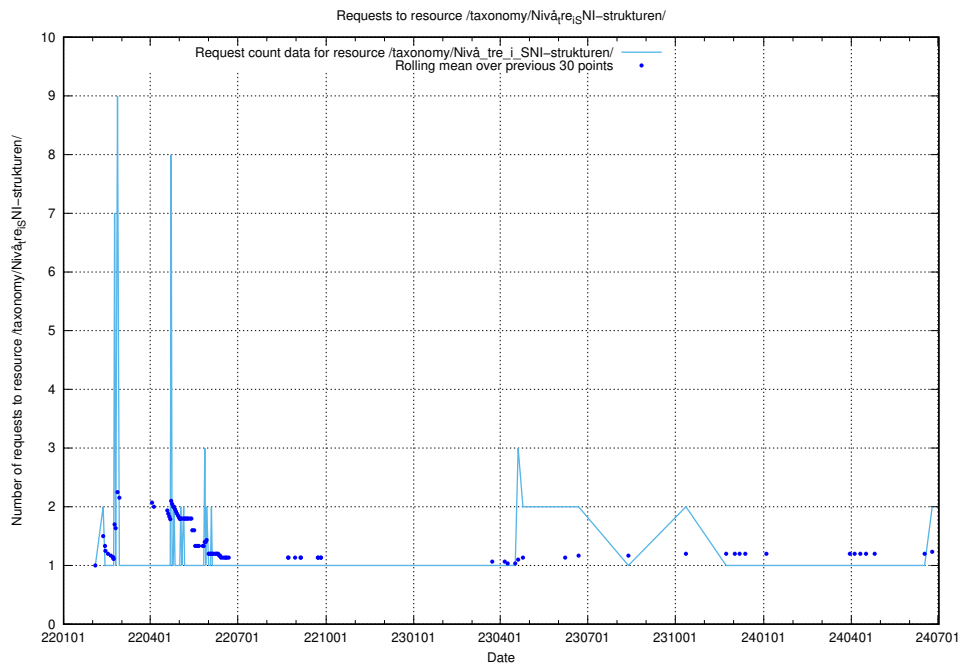

5.569 Usage of /taxonomy/Nivå_tre_i_SNI-strukturen/

Here, we count the number of requests to resource /taxonomy/Nivå_tre_i_SNI-strukturen/.