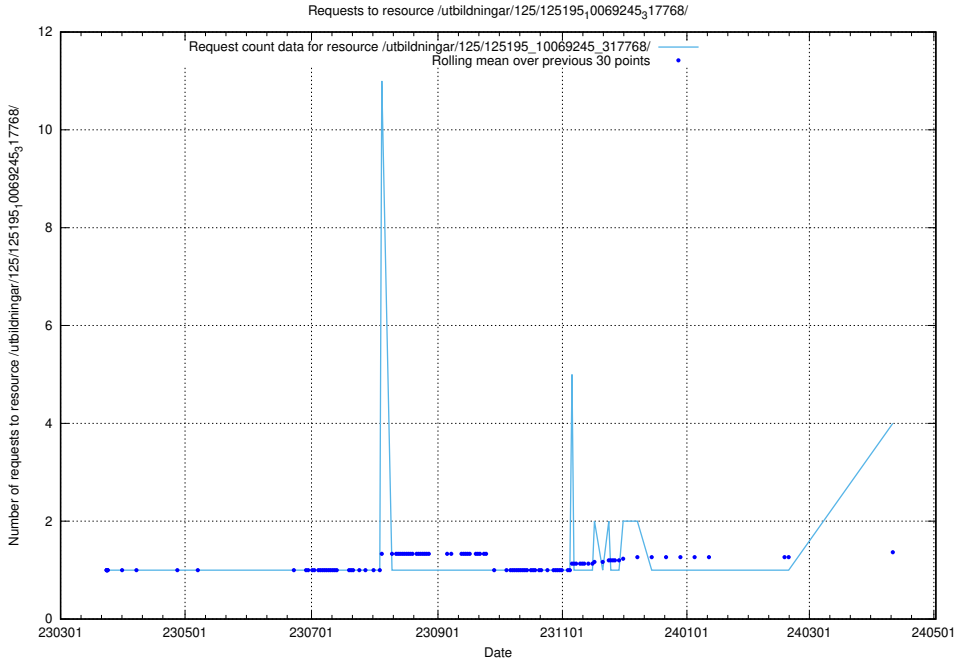

5.146 Usage of /utbildningar/125/125195_10069245_317768/

Here, we count the number of requests to resource /utbildningar/125/125195_10069245_317768/.