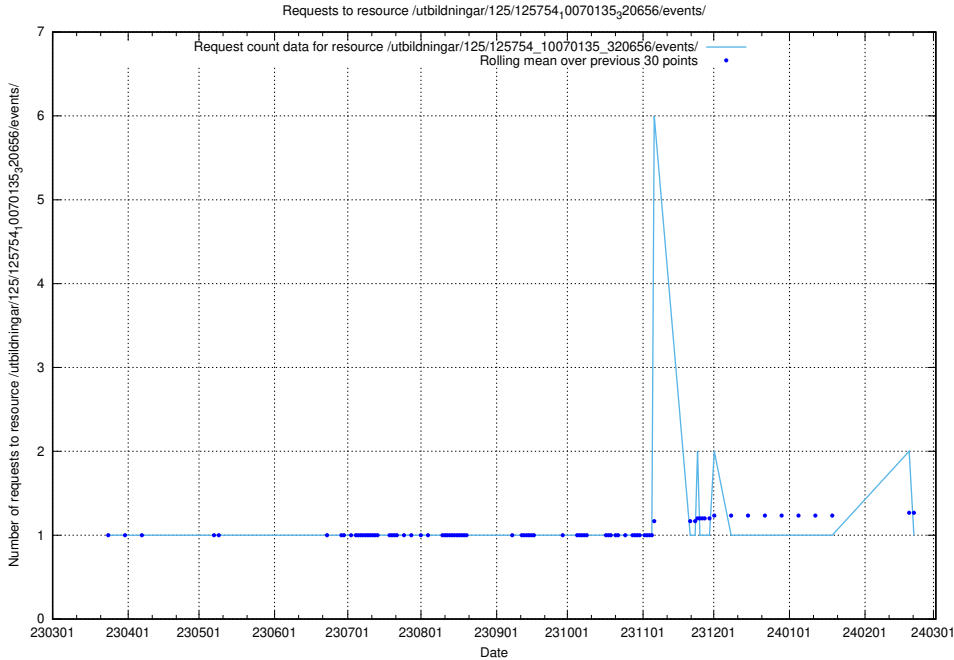

5.6510 Usage of /utbildningar/125/125754_10070135_320656/events/

Here, we count the number of requests to resource /utbildningar/125/125754_10070135_320656/events/