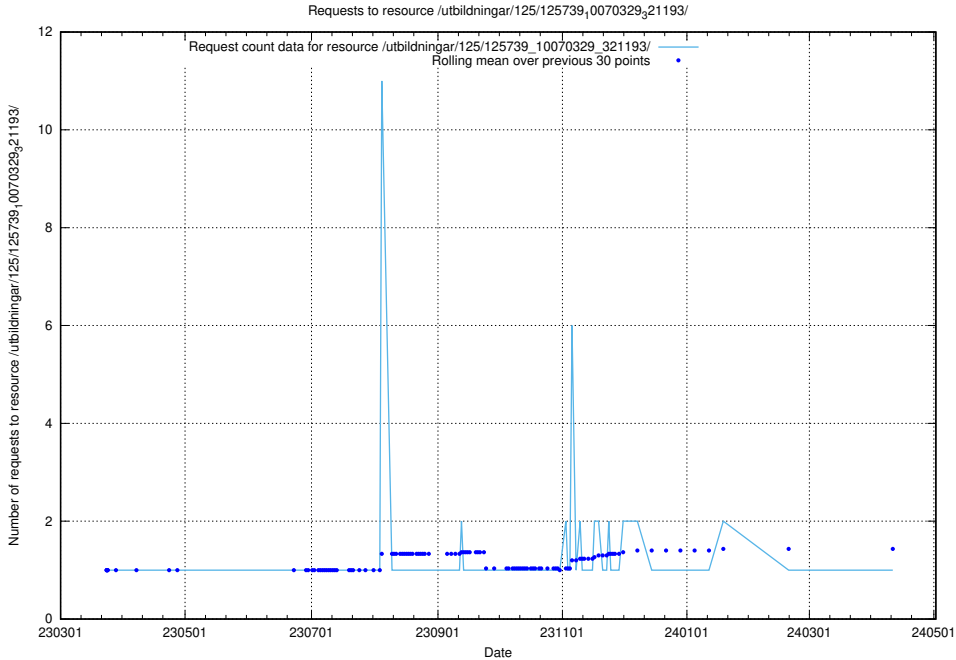

5.925 Usage of /utbildningar/125/125739_10070329_321193/

Here, we count the number of requests to resource /utbildningar/125/125739_10070329_321193/.