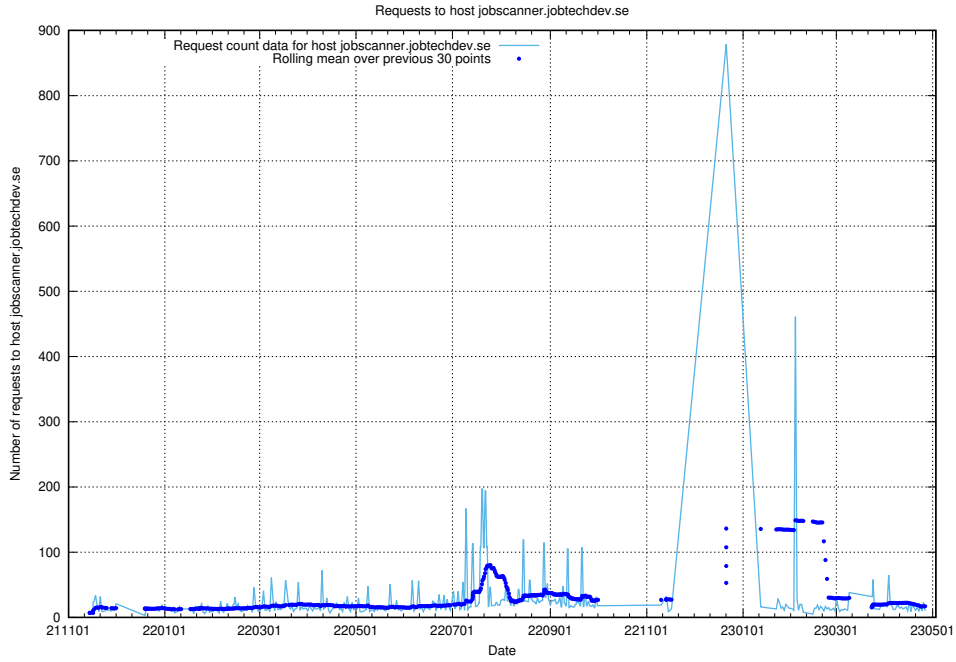

7.63 Usage of jobscanner.jobtechdev.se

Here, we count the number of requests to host jobscanner.jobtechdev.se.