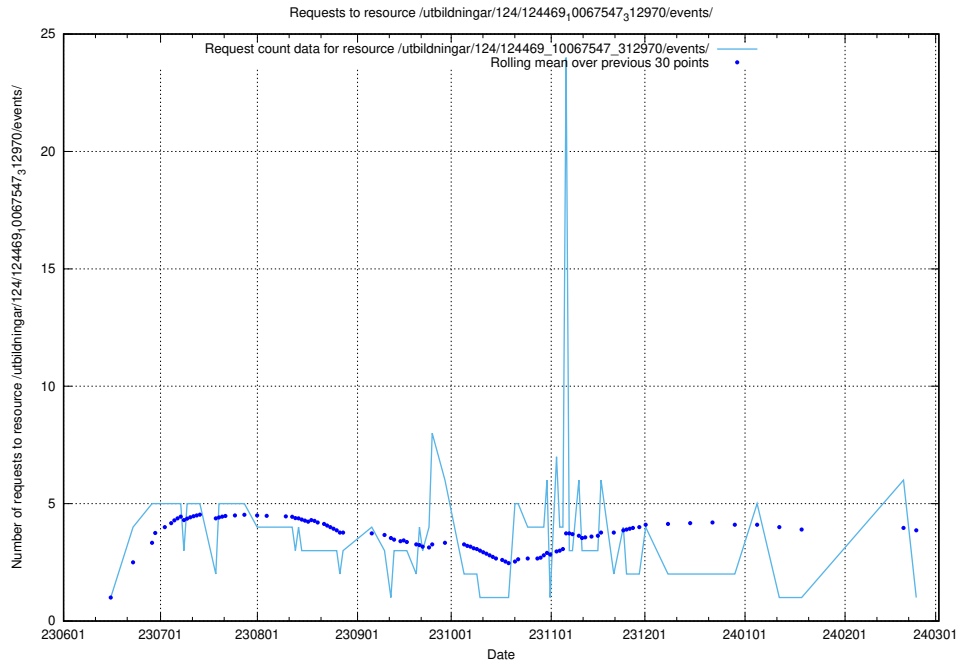

5.6133 Usage of /utbildningar/124/124469_10067547_312970/events/

Here, we count the number of requests to resource /utbildningar/124/124469_10067547_312970/events/