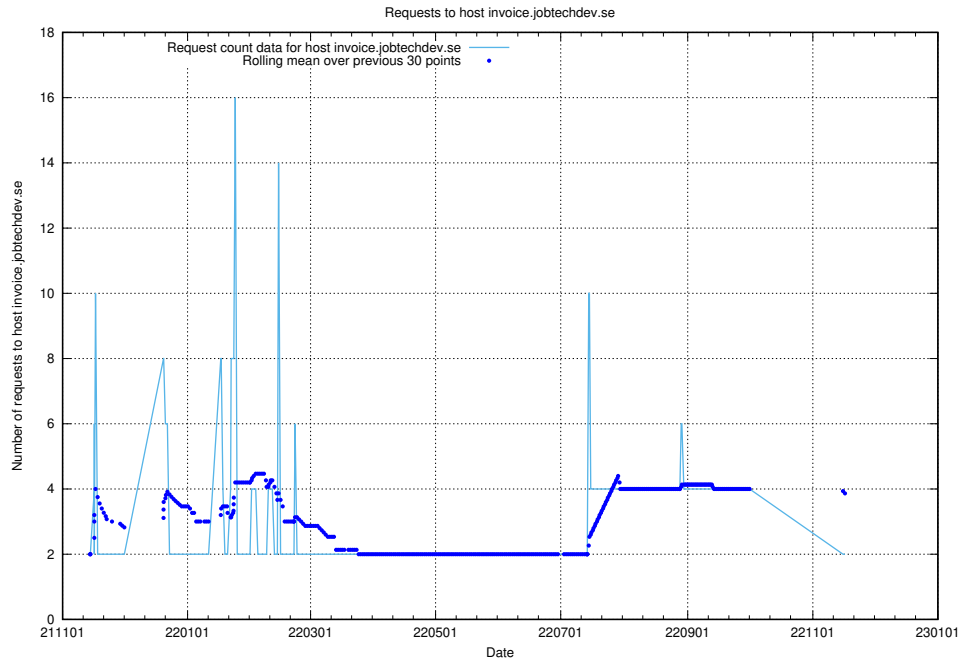

7.598 Usage of invoice.jobtechdev.se

Here, we count the number of requests to host invoice.jobtechdev.se.