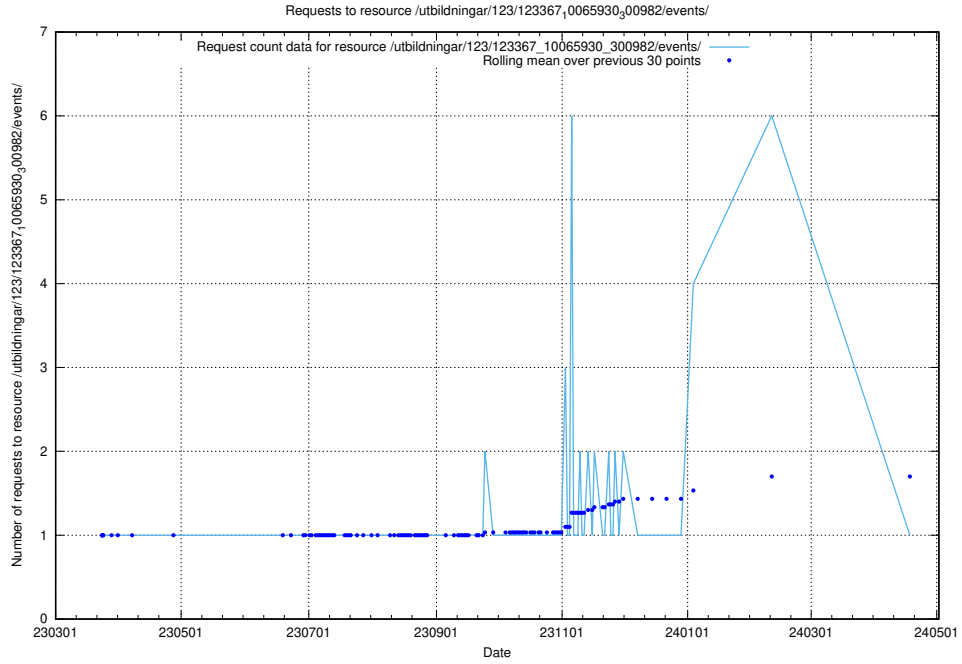

5.4870 Usage of /utbildningar/123/123367_10065930_300982/events/

Here, we count the number of requests to resource /utbildningar/123/123367_10065930_300982/events/