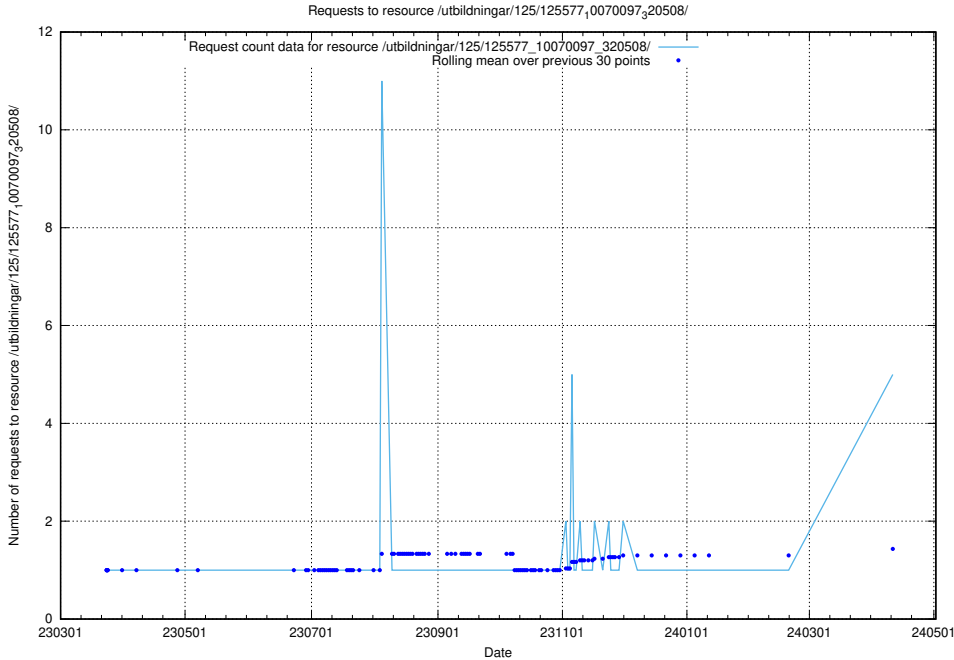

5.95 Usage of /utbildningar/125/125577_10070097_320508/

Here, we count the number of requests to resource /utbildningar/125/125577_10070097_320508/.