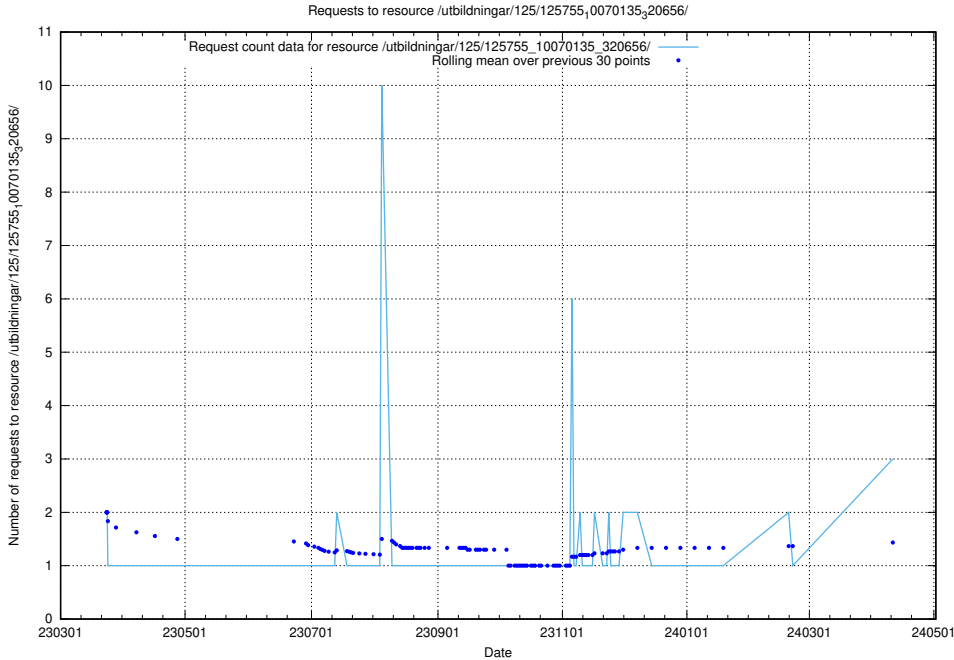

5.403 Usage of /utbildningar/125/125755_10070135_320656/

Here, we count the number of requests to resource /utbildningar/125/125755_10070135_320656/.