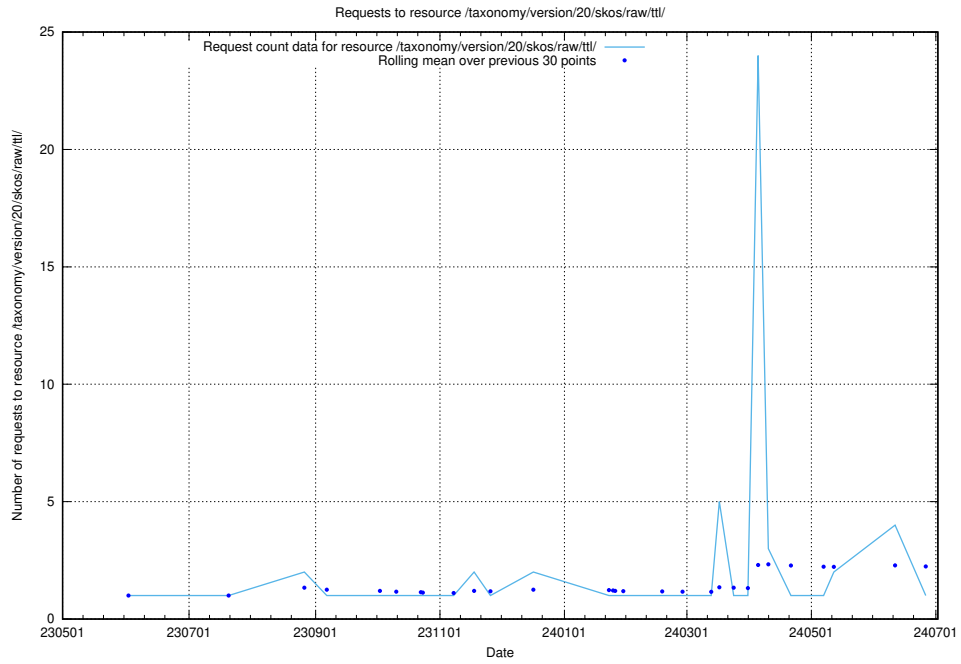

5.6176 Usage of /taxonomy/version/20/skos/raw/ttl/

Here, we count the number of requests to resource /taxonomy/version/20/skos/raw/ttl/.