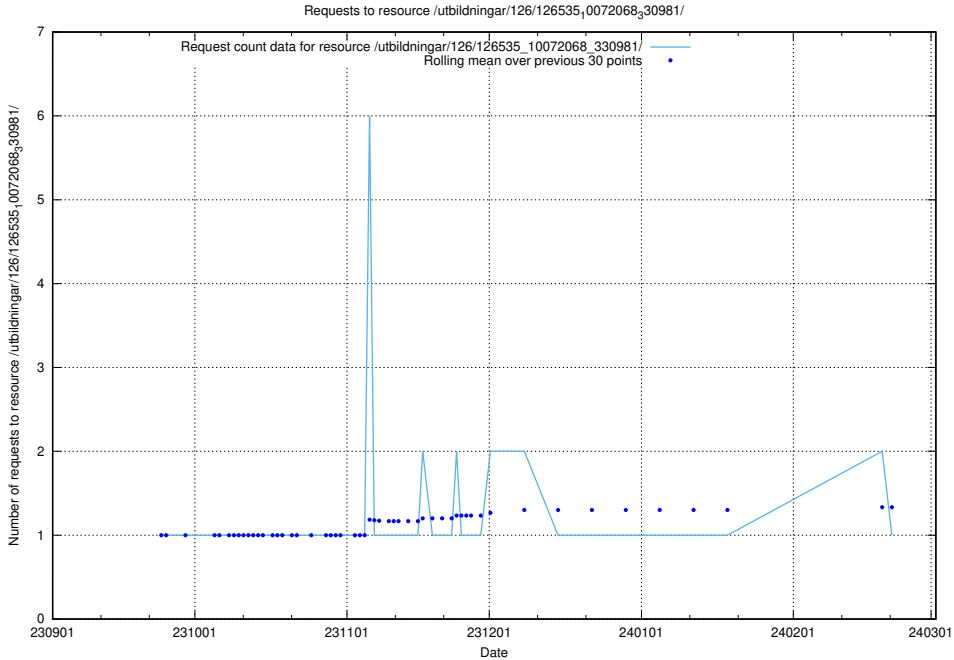

Here, we count the number of requests to resource /utbildningar/126/126535_10072068_330981/.

5.4731 Usage of /utbildningar/126/126095_10071321_326911/events/

Here, we count the number of requests to resource /utbildningar/126/126095_10071321_326911/events/