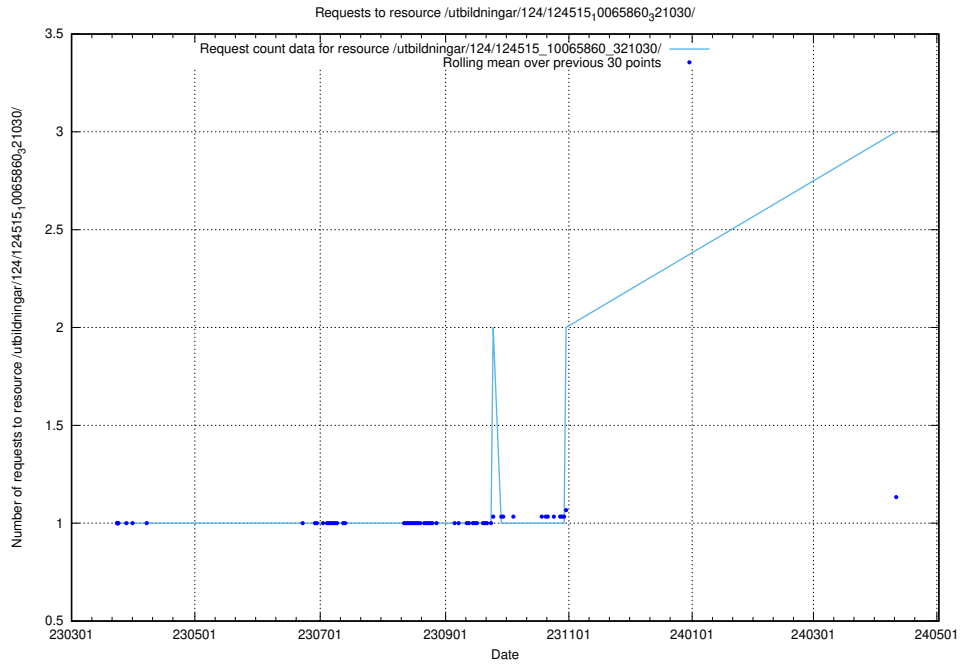

5.268 Usage of /utbildningar/124/124515_10065860_321030/

Here, we count the number of requests to resource /utbildningar/124/124515_10065860_321030/.