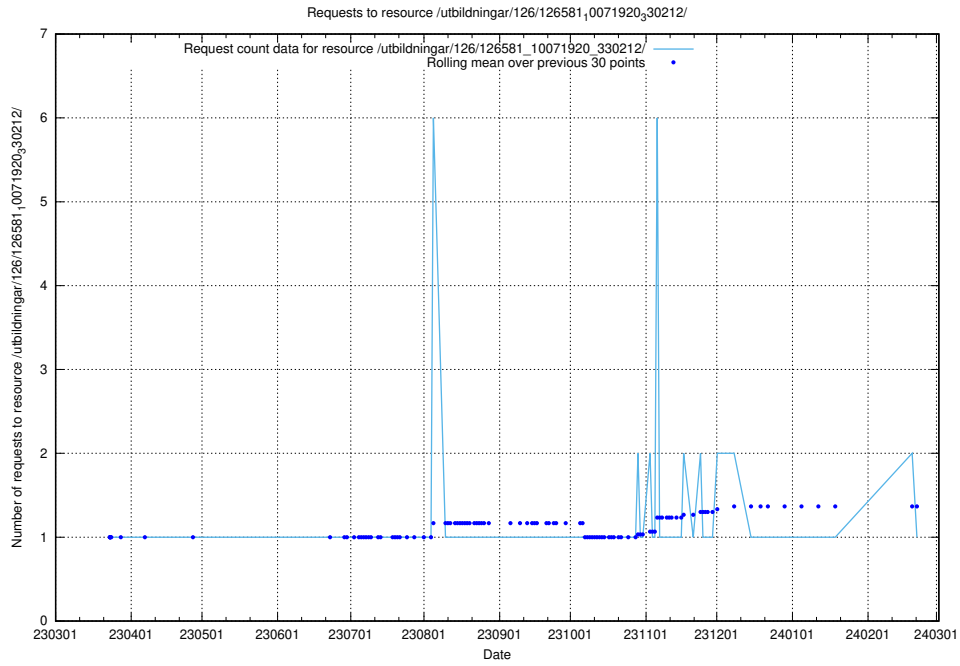

5.6687 Usage of /utbildningar/126/126581_10071920_330212/

Here, we count the number of requests to resource /utbildningar/126/126581_10071920_330212/.