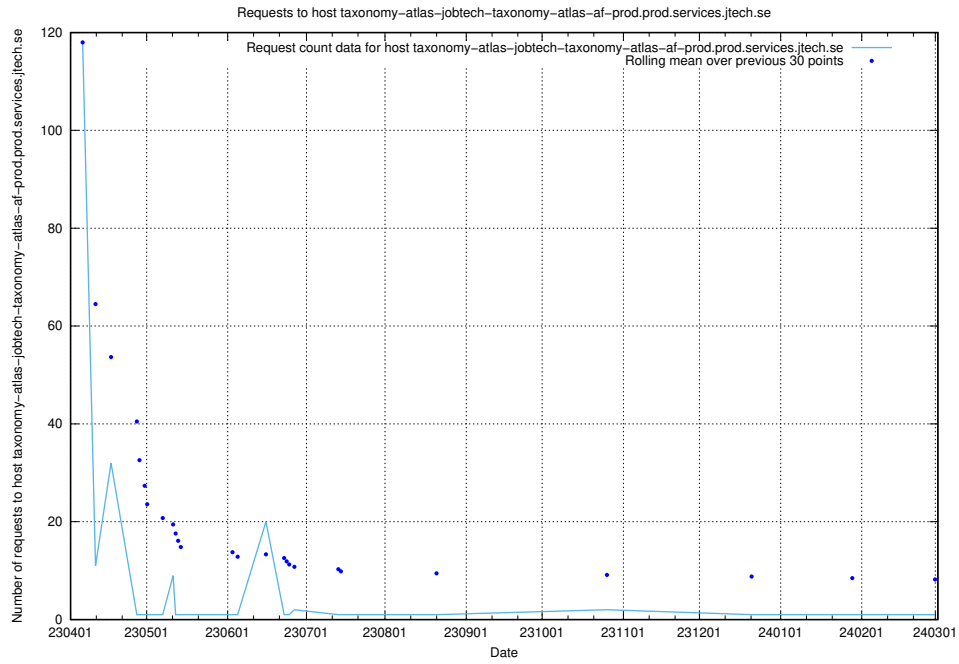

7.610 Usage of taxonomy-atlas-jobtech-taxonomy-atlas-af-prod.prod.services.jtech

Here, we count the number of requests to host taxonomy-atlas-jobtech-taxonomy-atlas-af-prod.prod.services.jtech.se.