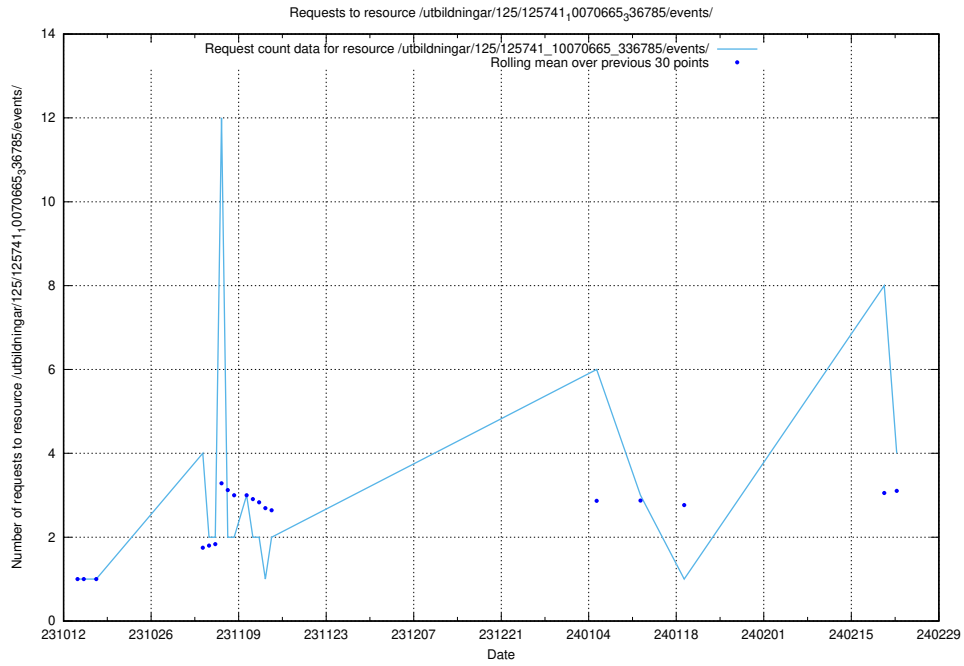

Here, we count the number of requests to resource /utbildningar/125/125741_10070665_336785/events/

5.192 Usage of /taxonomy/version/13/query/skills/

Here, we count the number of requests to resource /taxonomy/version/13/query/skills/.