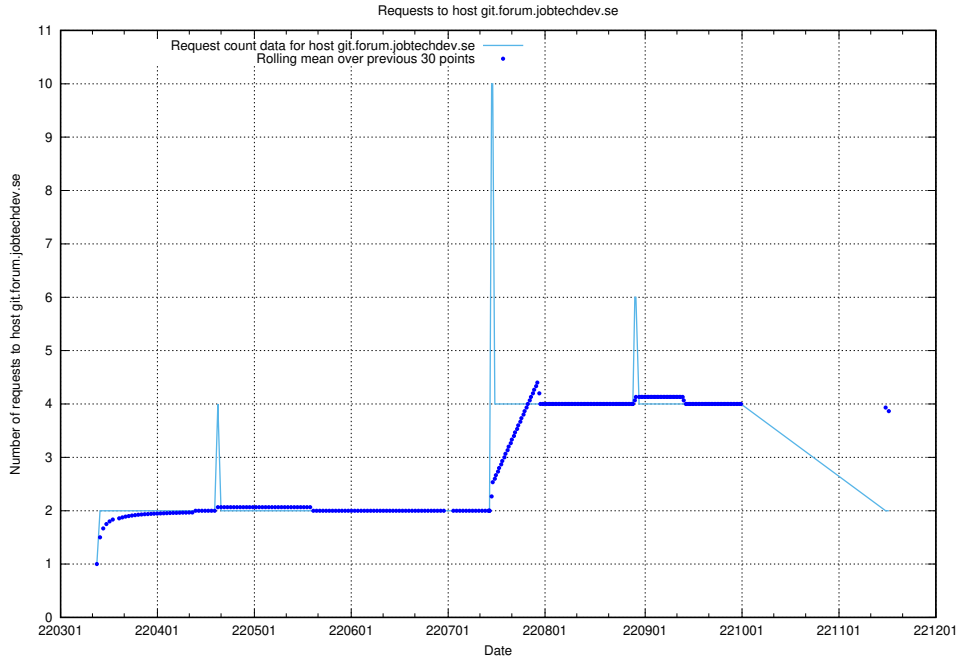

7.505 Usage of git.forum.jobtechdev.se

Here, we count the number of requests to host git.forum.jobtechdev.se.