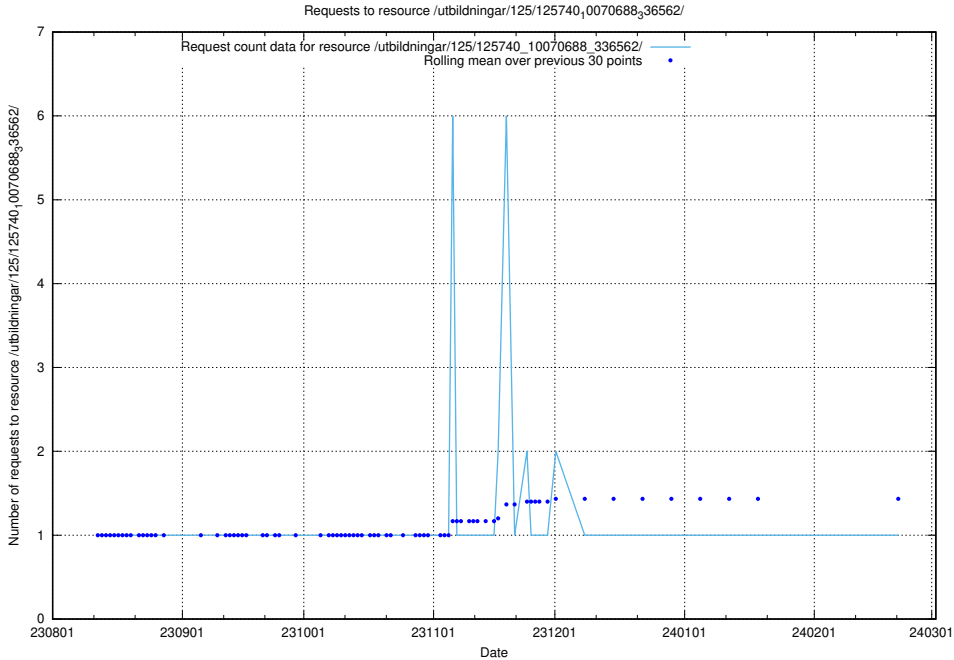

5.5057 Usage of /utbildningar/125/125740_10070688_336562/

Here, we count the number of requests to resource /utbildningar/125/125740_10070688_336562/.