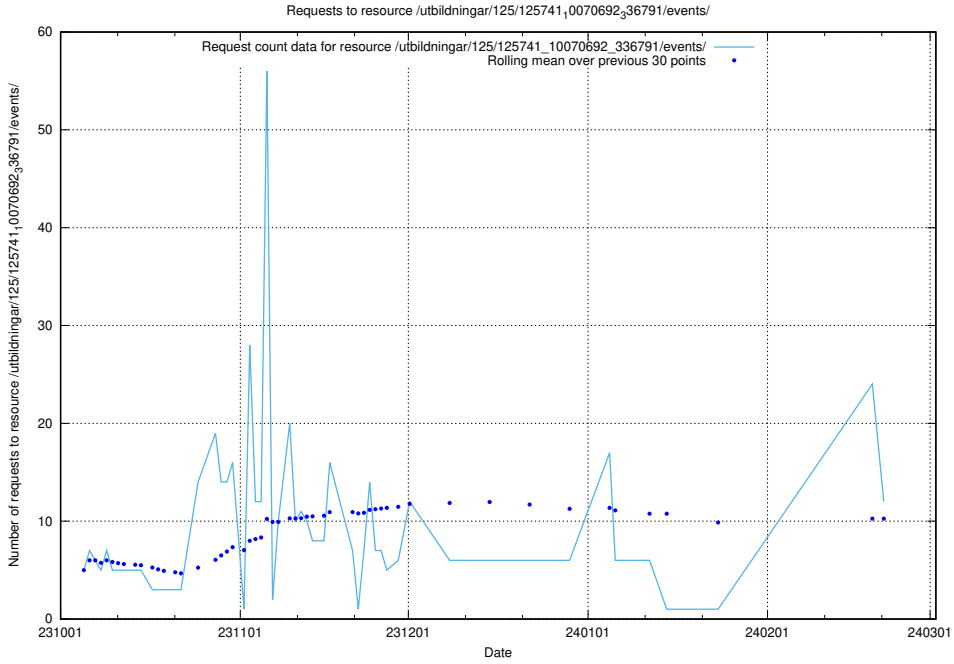

5.15 Usage of /utbildningar/125/125741_10070692_336791/events/

Here, we count the number of requests to resource /utbildningar/125/125741_10070692_336791/events/