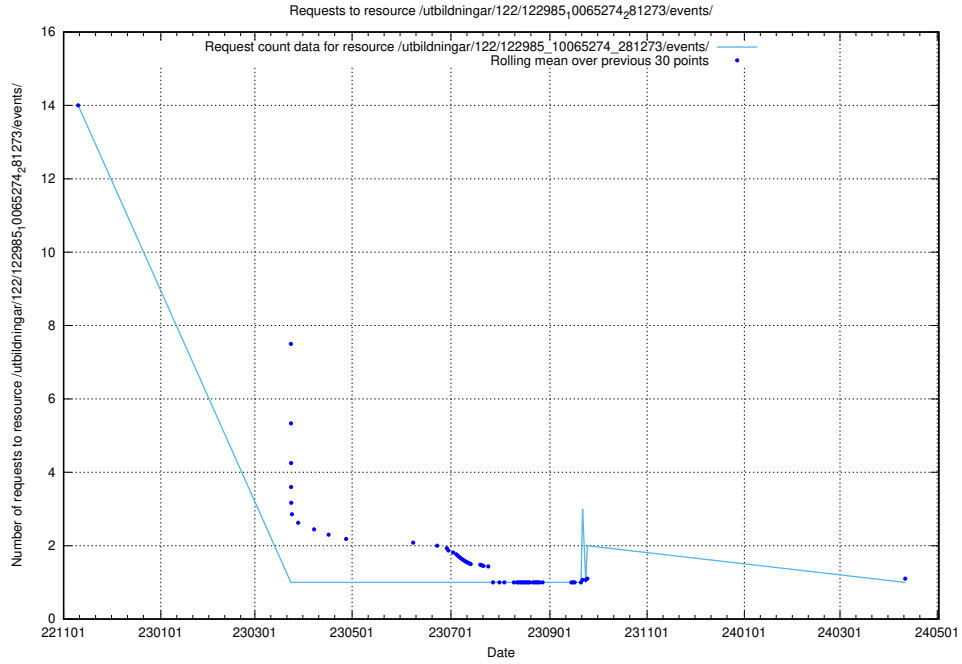

5.6509 Usage of /utbildningar/122/122985_10065274_281273/events/

Here, we count the number of requests to resource /utbildningar/122/122985_10065274_281273/events/