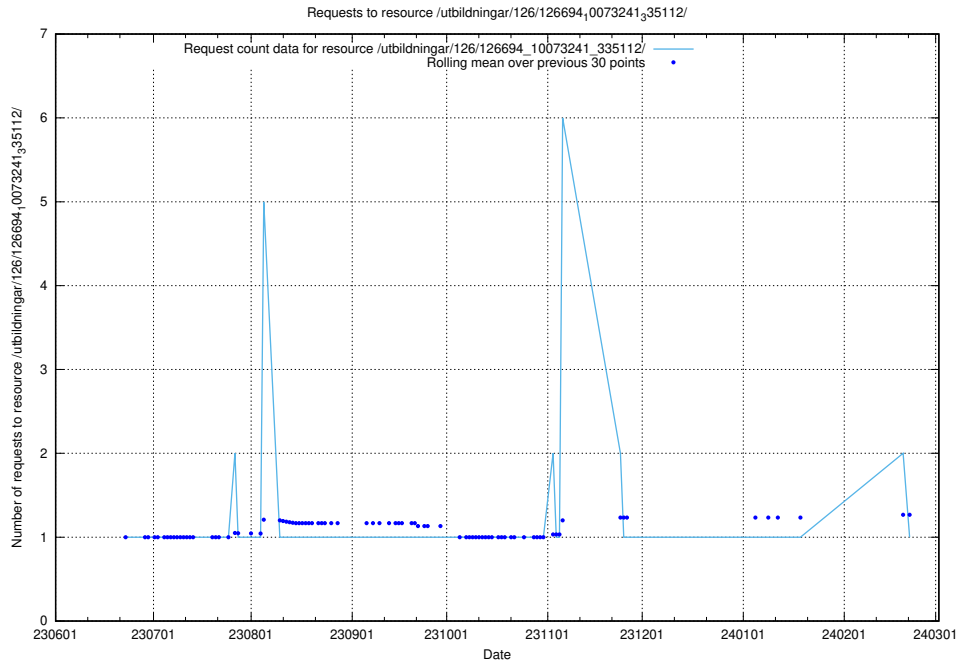

5.5886 Usage of /utbildningar/126/126694_10073241_335112/

Here, we count the number of requests to resource /utbildningar/126/126694_10073241_335112/.