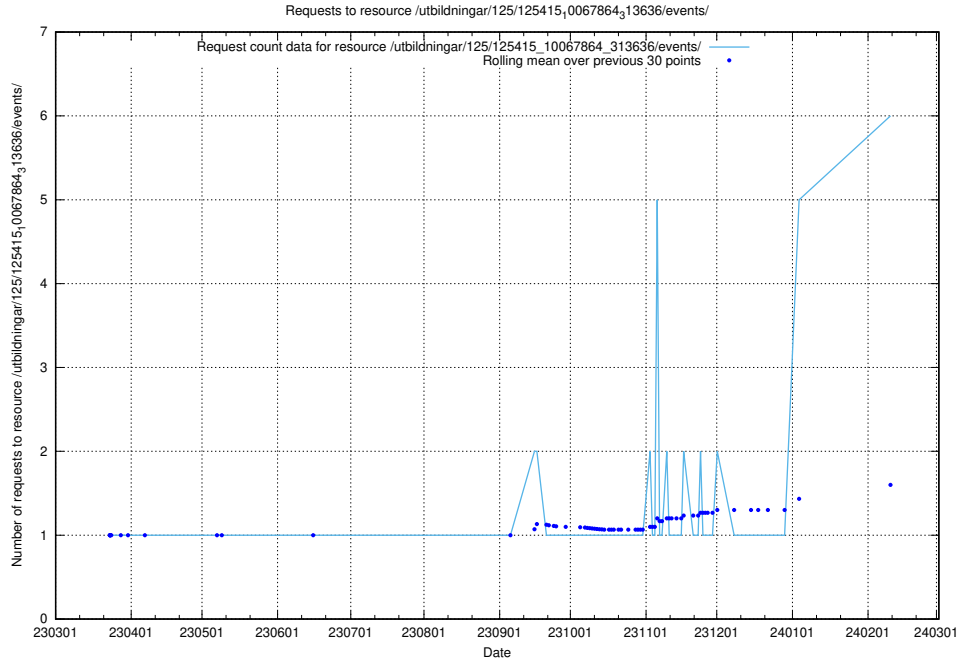

5.39 Usage of /utbildningar/125/125415_10067864_313636/events/

Here, we count the number of requests to resource /utbildningar/125/125415_10067864_313636/events/