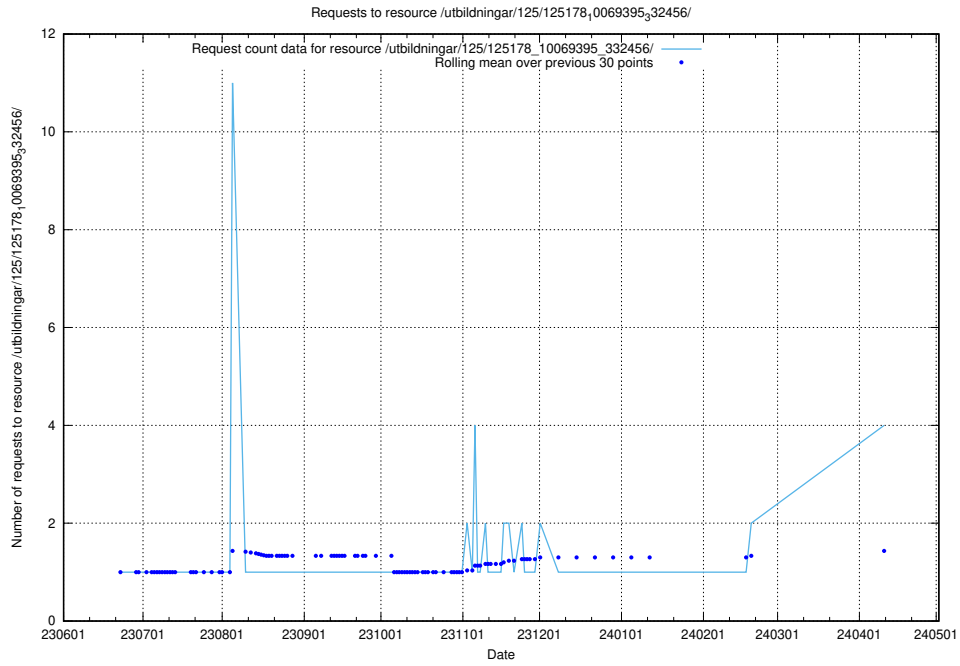

5.217 Usage of /utbildningar/125/125178_10069395_332456/

Here, we count the number of requests to resource /utbildningar/125/125178_10069395_332456/.