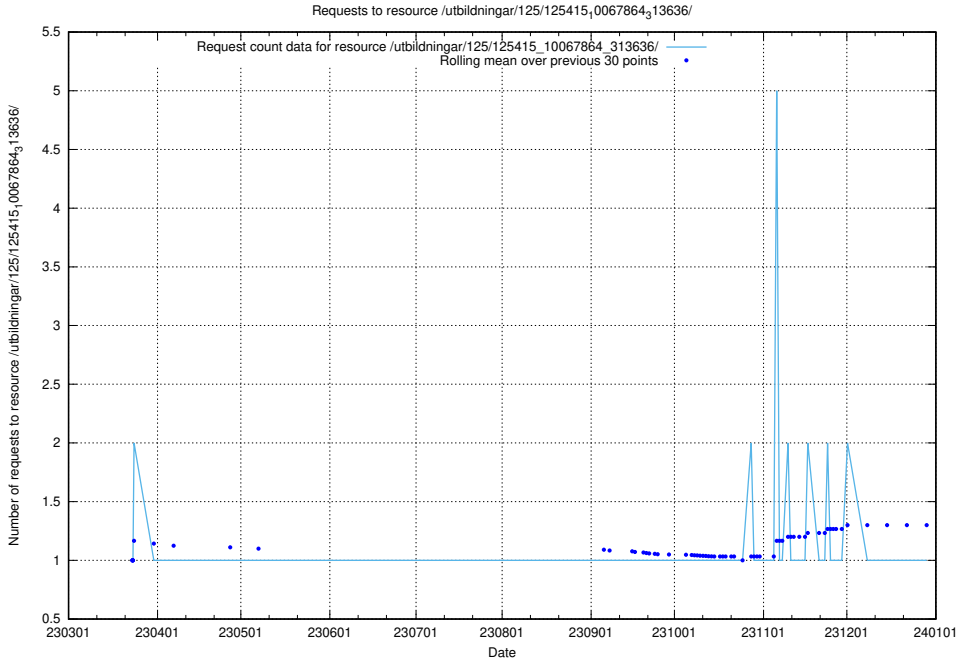

5.1020 Usage of /utbildningar/125/125415_10067864_313636/

Here, we count the number of requests to resource /utbildningar/125/125415_10067864_313636/.