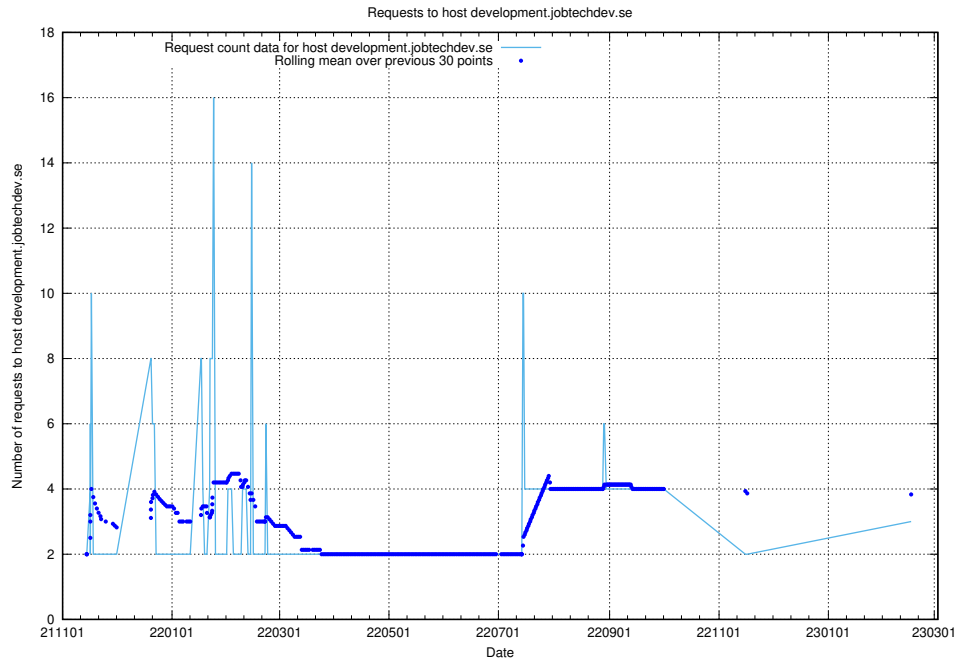

7.167 Usage of development.jobtechdev.se

Here, we count the number of requests to host development.jobtechdev.se.