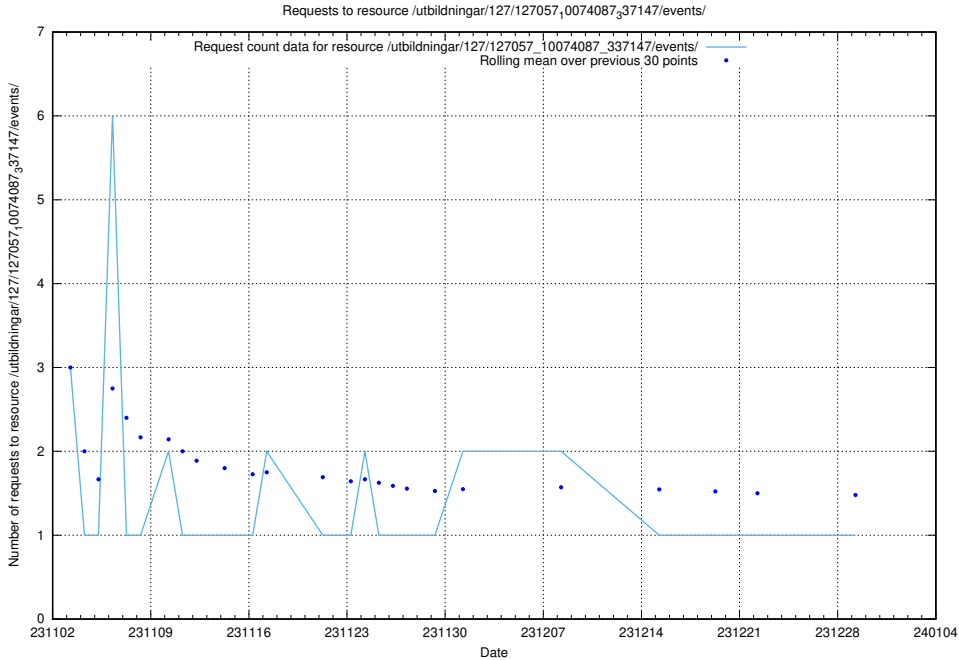

Here, we count the number of requests to resource /utbildningar/127/127111_10074050_337080/events/

5.4392 Usage of /utbildningar/127/127057_10074087_337147/events/

Here, we count the number of requests to resource /utbildningar/127/127057_10074087_337147/events/