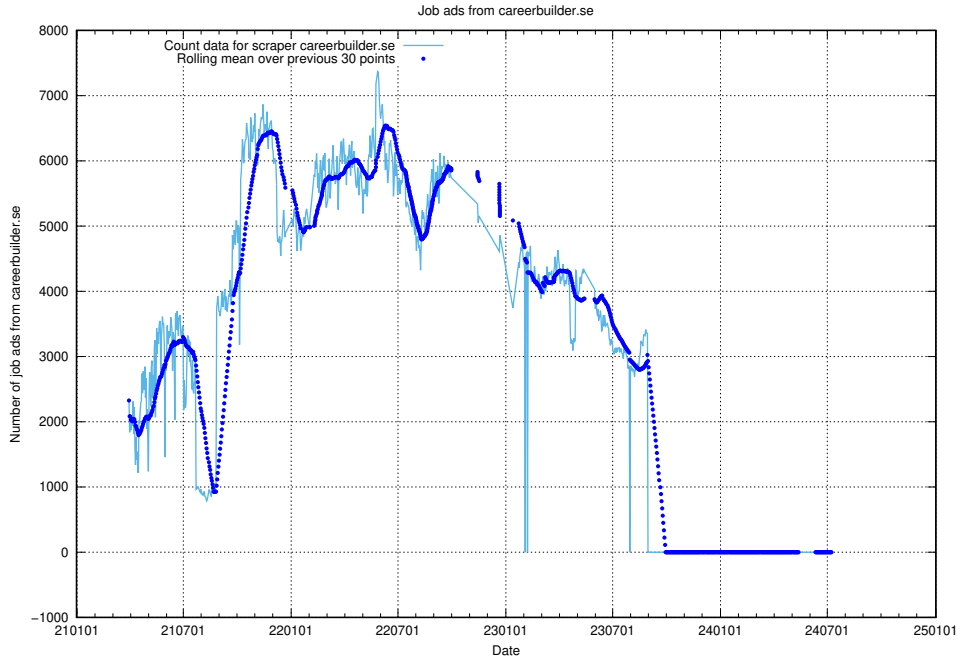

13.17 Number of ads by scraper careerbuilder.se

Here, we count the number of job ads scraped from careerbuilder.se.