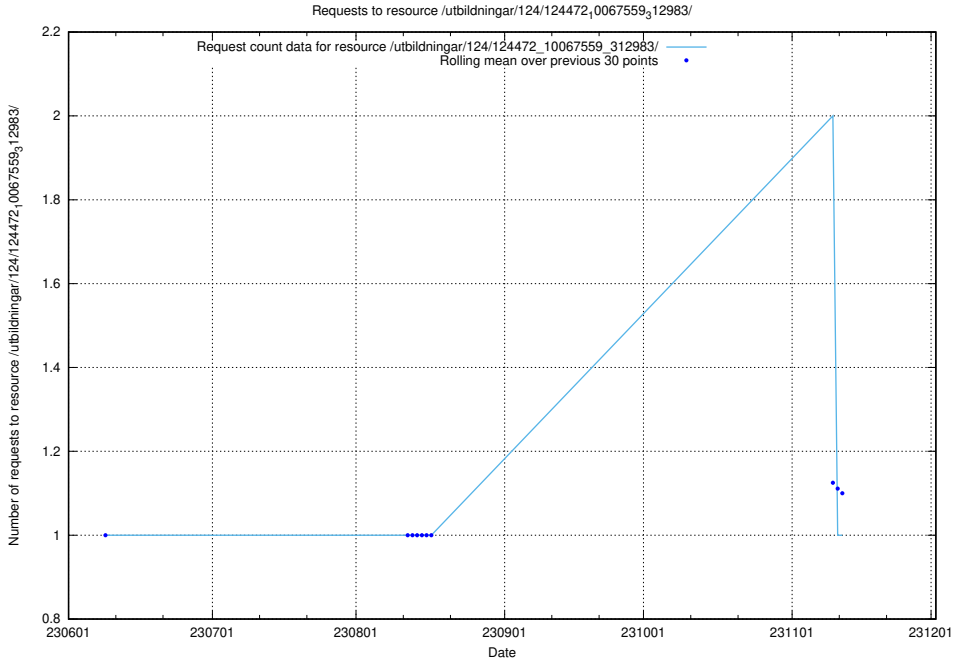

5.6150 Usage of /utbildningar/124/124472_10067559_312983/

Here, we count the number of requests to resource /utbildningar/124/124472_10067559_312983/.