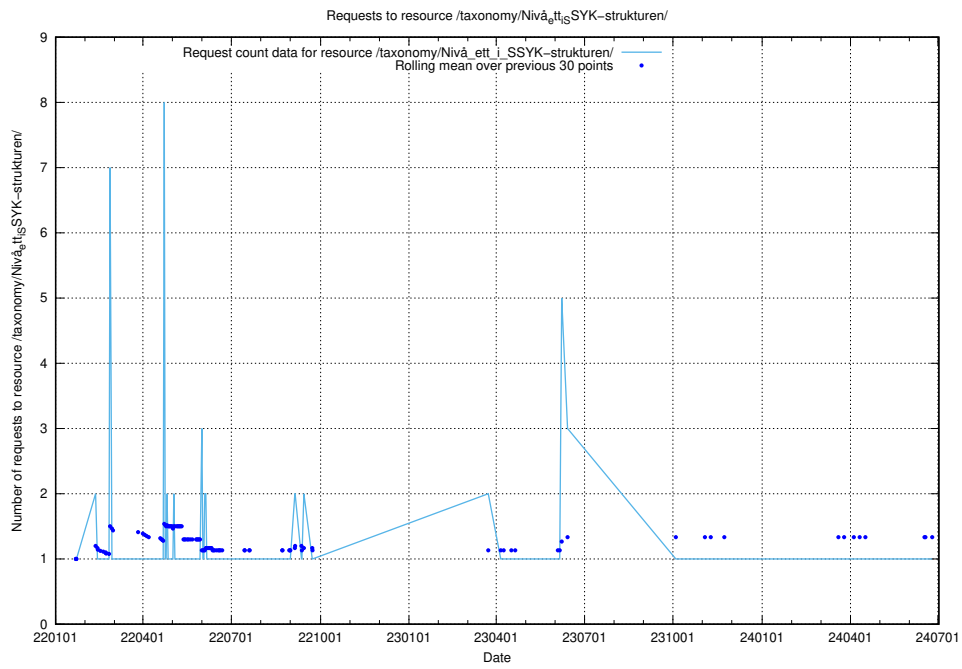

5.5890 Usage of /taxonomy/Nivå_ett_i_SSYK-strukturen/

Here, we count the number of requests to resource /taxonomy/Nivå_ett_i_SSYK-strukturen/.