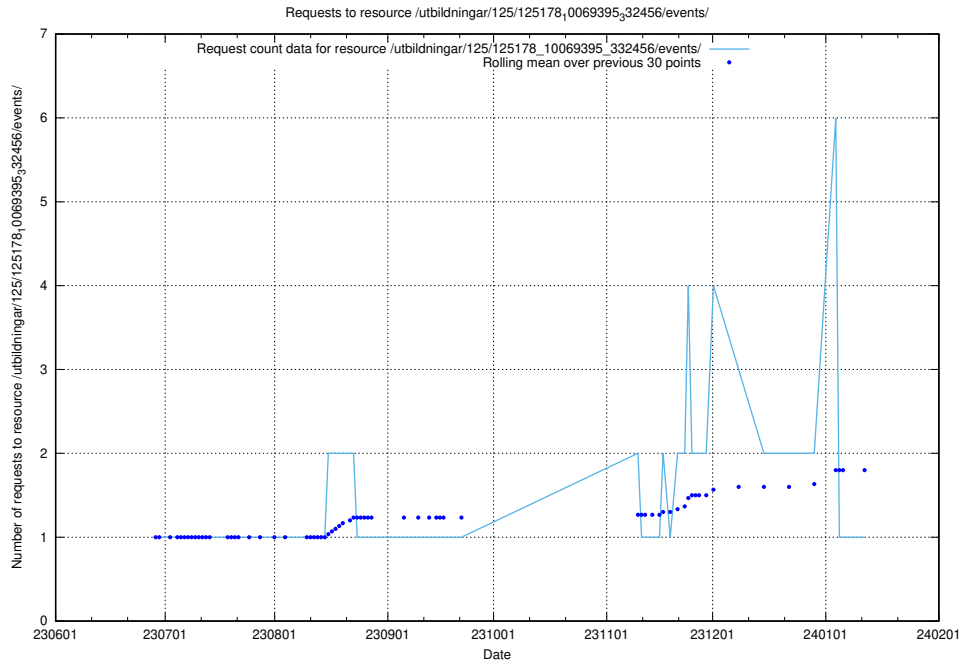

5.5731 Usage of /utbildningar/125/125178_10069395_332456/events/

Here, we count the number of requests to resource /utbildningar/125/125178_10069395_332456/events/