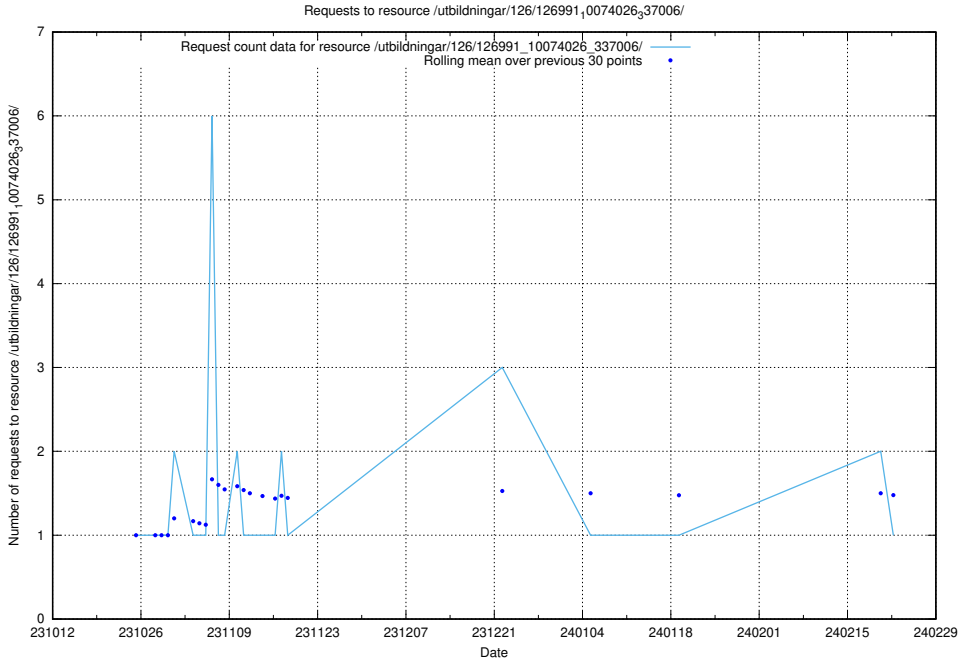

5.4470 Usage of /utbildningar/126/126991_10074026_337006/

Here, we count the number of requests to resource /utbildningar/126/126991_10074026_337006/.