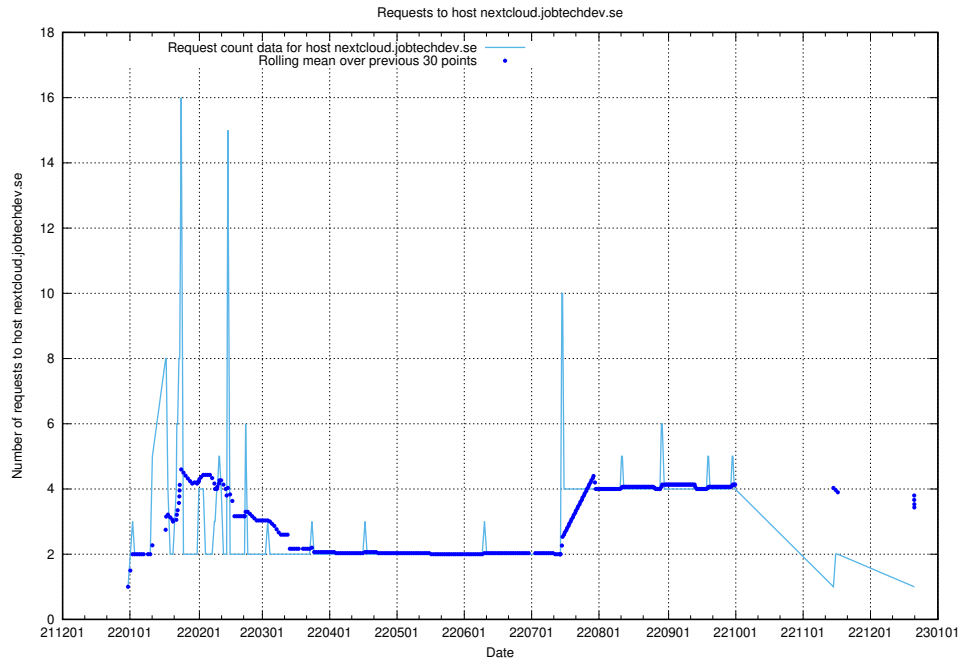

7.622 Usage of nextcloud.jobtechdev.se

Here, we count the number of requests to host nextcloud.jobtechdev.se.