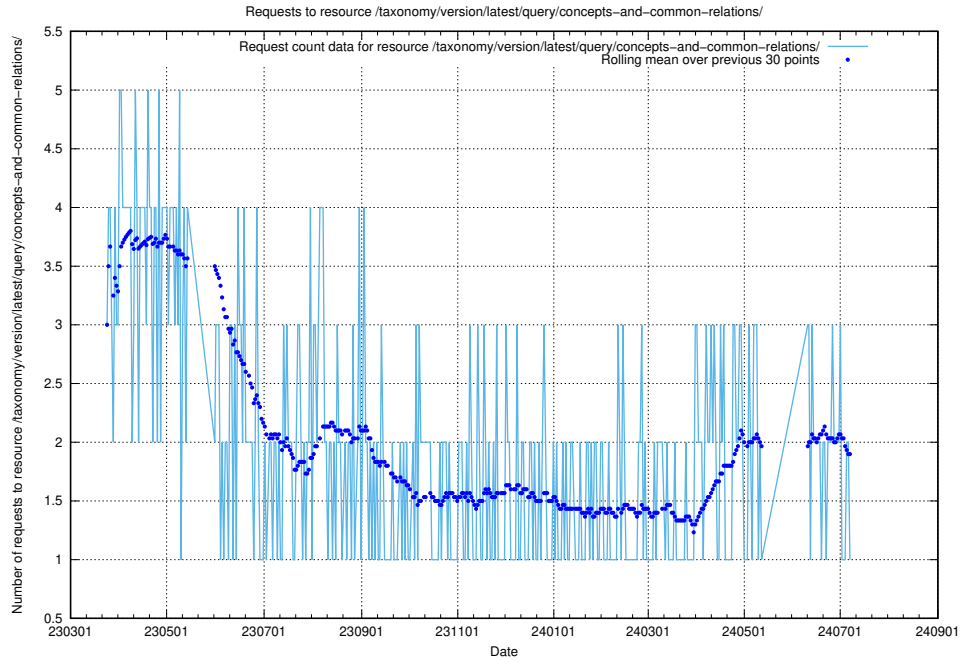

5.6392 Usage of /taxonomy/version/latest/query/concepts-and-common-relations/

Here, we count the number of requests to resource /taxonomy/version/latest/query/concepts-and-common-relations/.