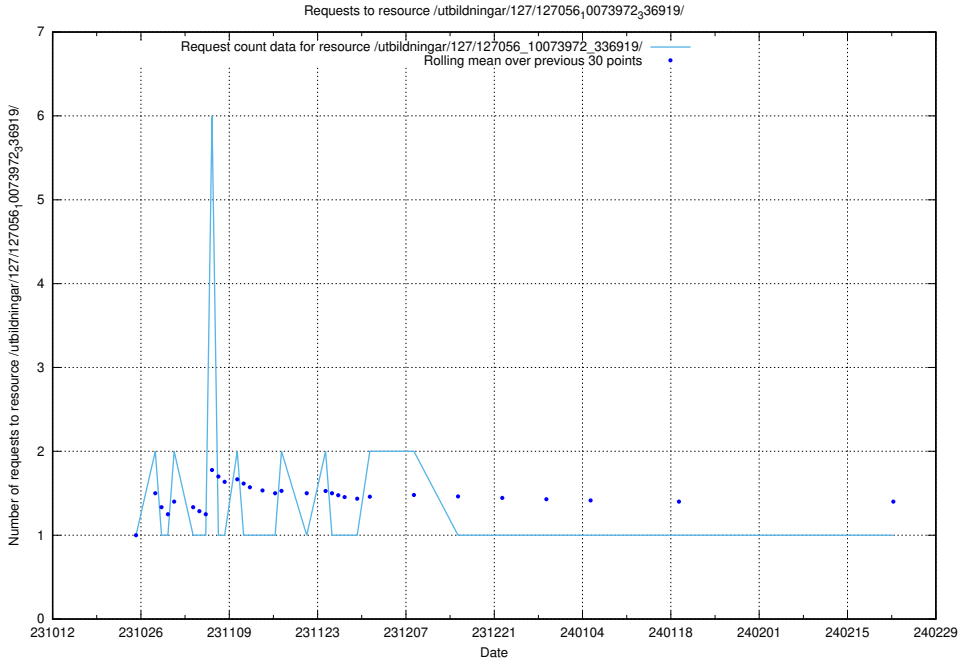

5.4467 Usage of /utbildningar/127/127056_10073972_336919/

Here, we count the number of requests to resource /utbildningar/127/127056_10073972_336919/.