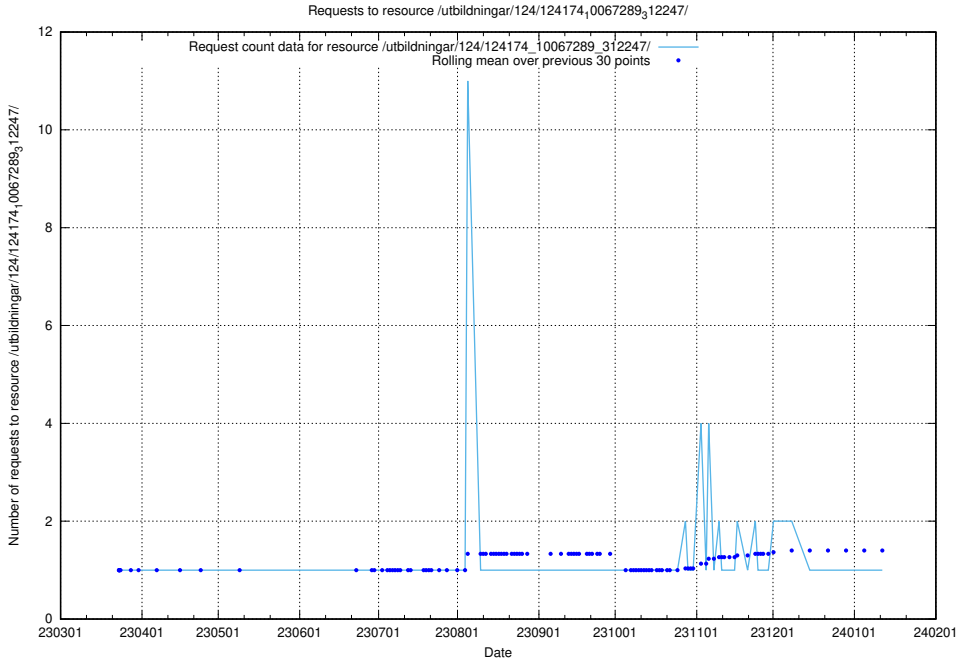

5.4308 Usage of /utbildningar/124/124174_10067289_312247/

Here, we count the number of requests to resource /utbildningar/124/124174_10067289_312247/.