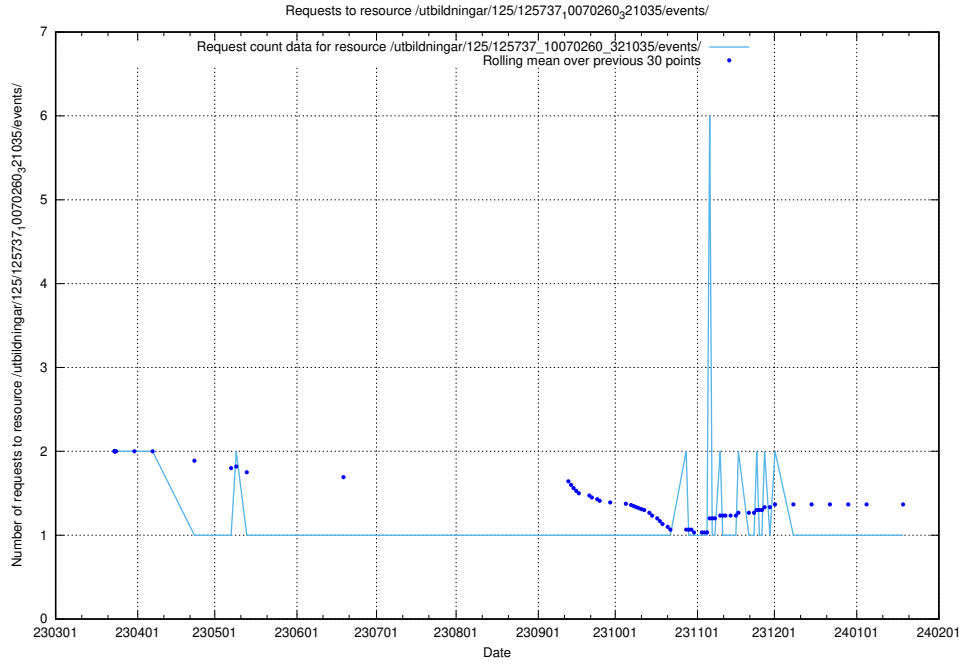

5.6570 Usage of /utbildningar/125/125737_10070260_321035/events/

Here, we count the number of requests to resource /utbildningar/125/125737_10070260_321035/events/