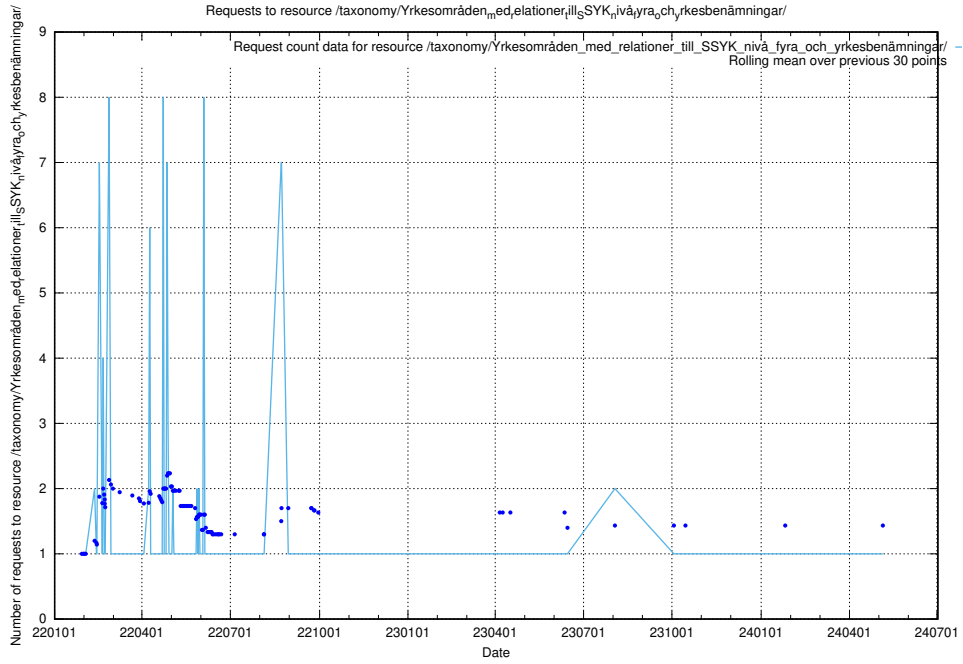

5.3998 Usage of /taxonomy/Yrkesområden_med_relationer_till_SSYK_nivå_fy

Here, we count the number of requests to resource /taxonomy/Yrkesområden_med_relationer_till_SSYK_nivå_fy