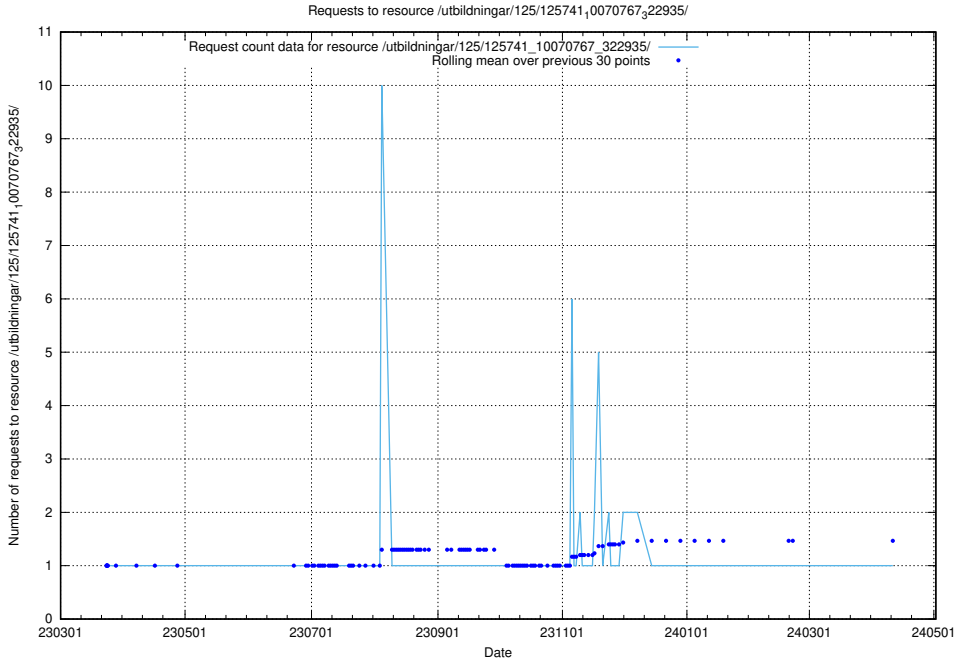

5.6752 Usage of /utbildningar/125/125741_10070767_322935/

Here, we count the number of requests to resource /utbildningar/125/125741_10070767_322935/.