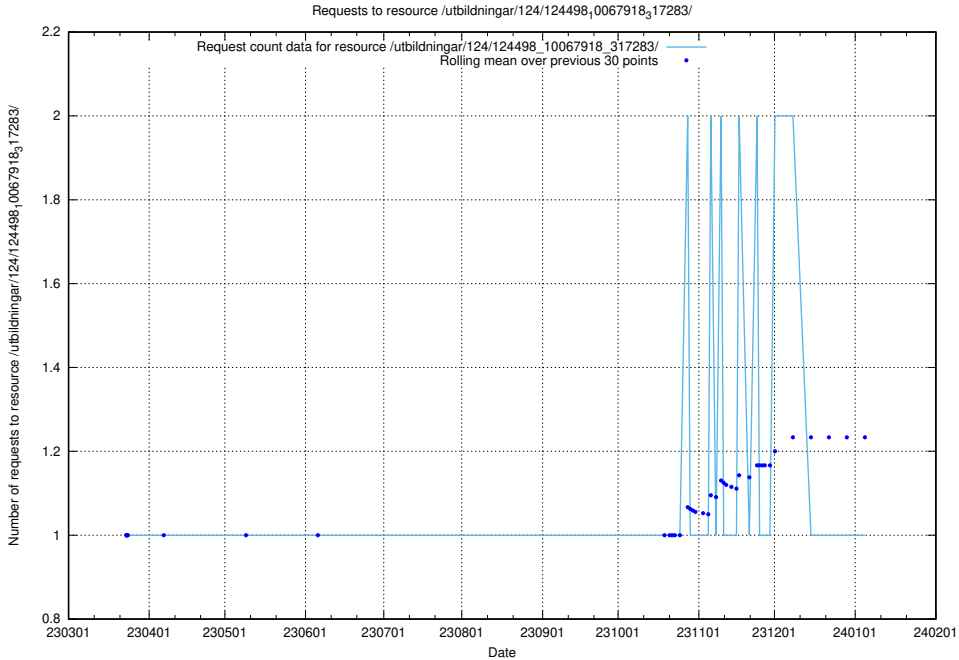

5.2843 Usage of /utbildningar/124/124498_10067918_317283/

Here, we count the number of requests to resource /utbildningar/124/124498_10067918_317283/.