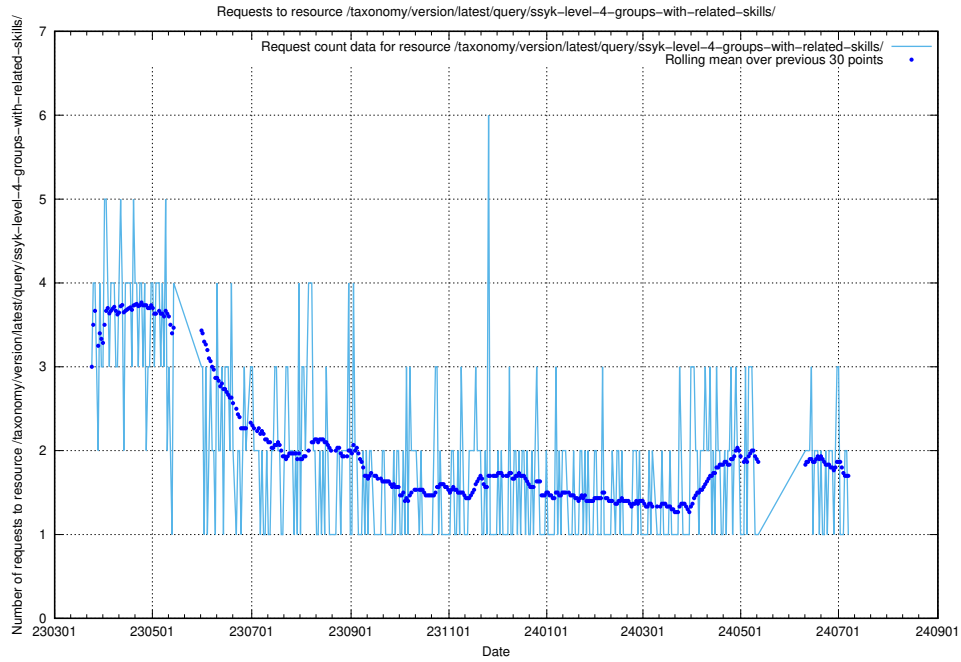

5.6358 Usage of /taxonomy/version/latest/query/ssyk-level-4-groups-with-related-skills/

Here, we count the number of requests to resource /taxonomy/version/latest/query/ssyk-level-4-groups-with-related-skills/.