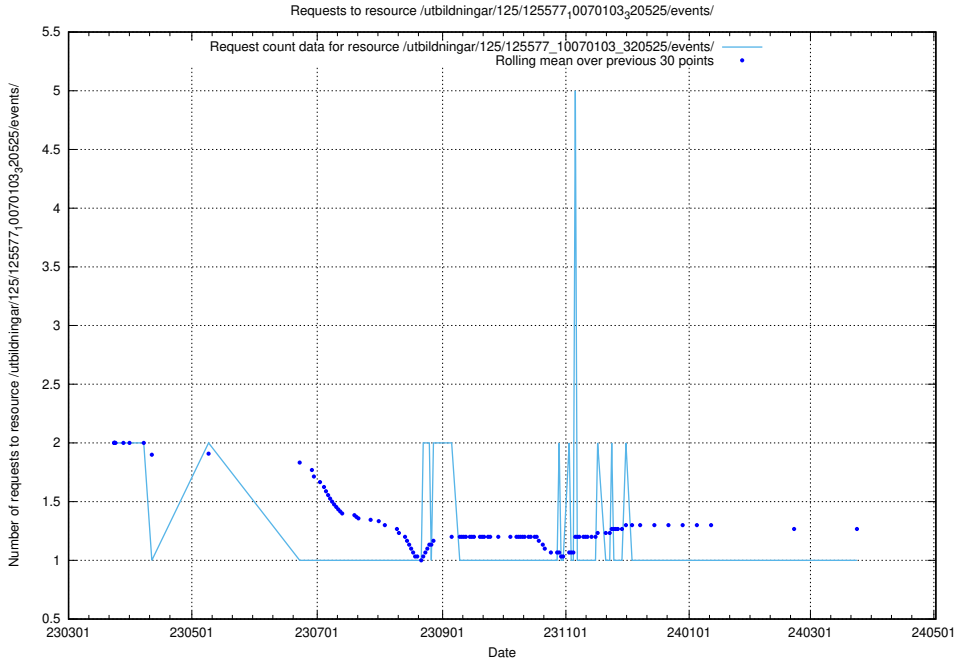

5.6574 Usage of /utbildningar/125/125577_10070103_320525/events/

Here, we count the number of requests to resource /utbildningar/125/125577_10070103_320525/events/