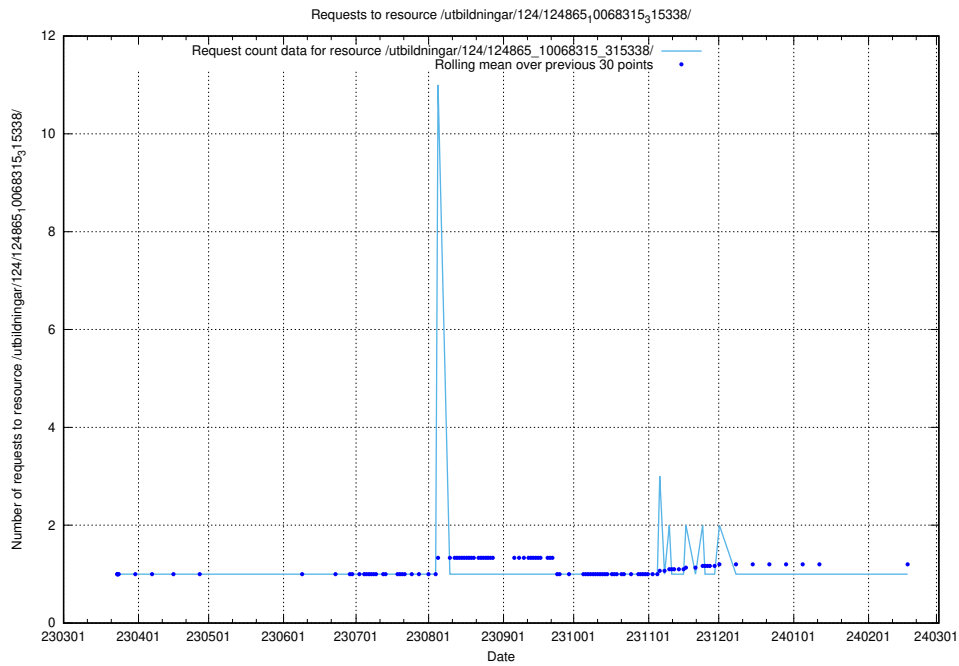

Here, we count the number of requests to resource /utbildningar/124/124865_10068315_315338/.

5.1073 Usage of /utbildningar/124/124862_10069845_319853/events/

Here, we count the number of requests to resource /utbildningar/124/124862_10069845_319853/events/