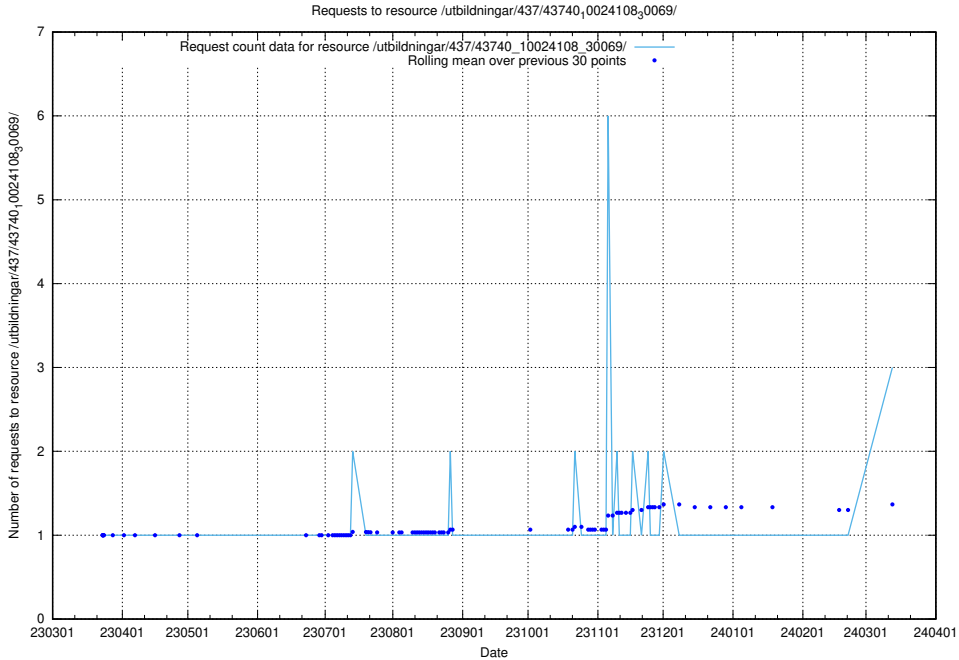

5.406 Usage of /utbildningar/437/43740_10024108_30069/

Here, we count the number of requests to resource /utbildningar/437/43740_10024108_30069/.