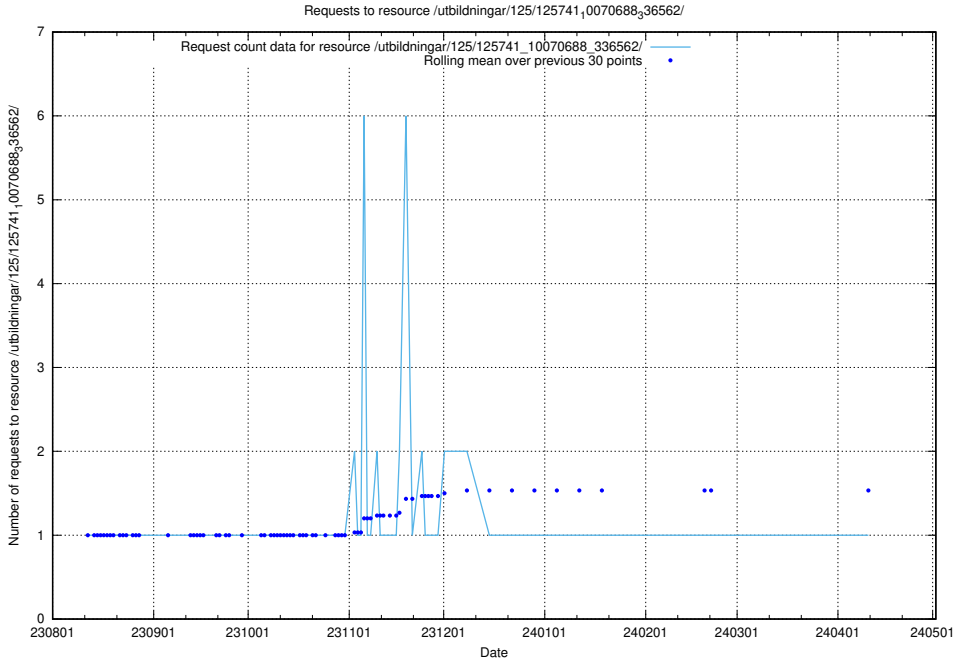

5.5056 Usage of /utbildningar/125/125741_10070688_336562/

Here, we count the number of requests to resource /utbildningar/125/125741_10070688_336562/.