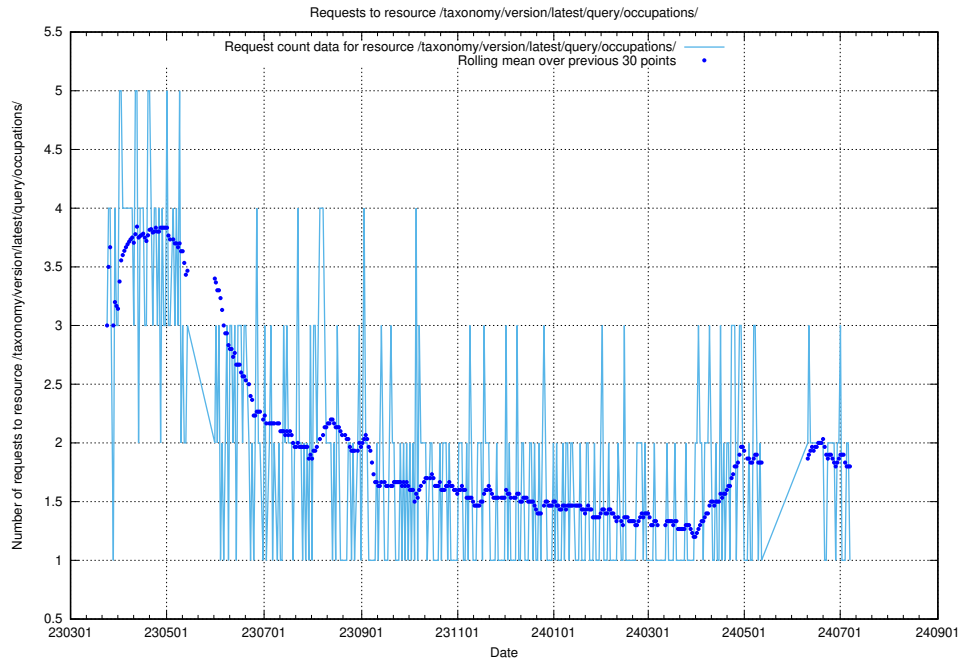

5.6375 Usage of /taxonomy/version/latest/query/occupations-with-no-educational-requirements/

Here, we count the number of requests to resource /taxonomy/version/latest/query/occupations-with-no-educational-requirements/.