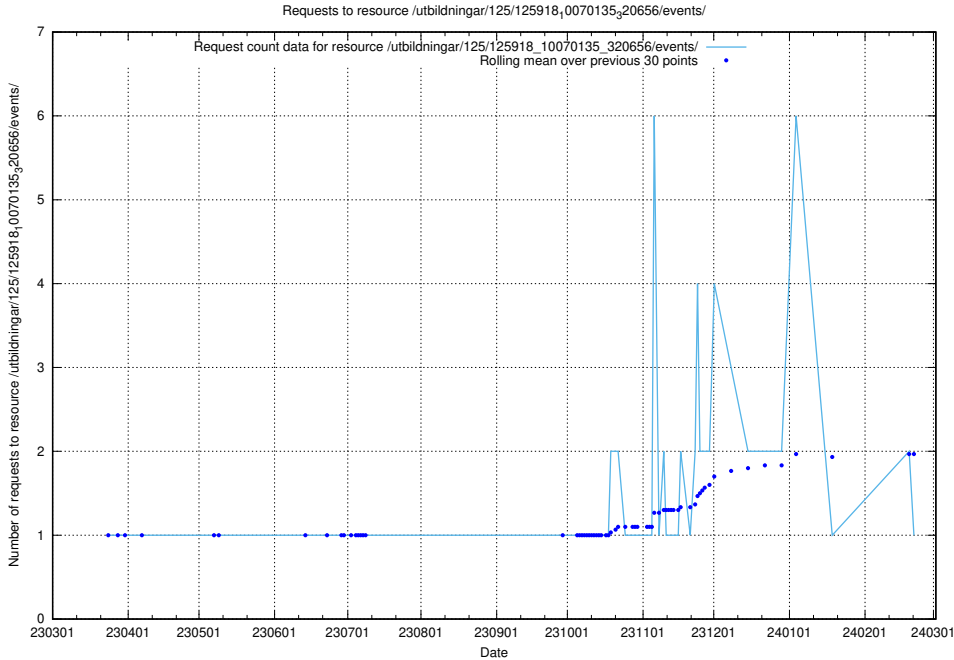

5.6498 Usage of /utbildningar/125/125918_10070135_320656/events/

Here, we count the number of requests to resource /utbildningar/125/125918_10070135_320656/events/