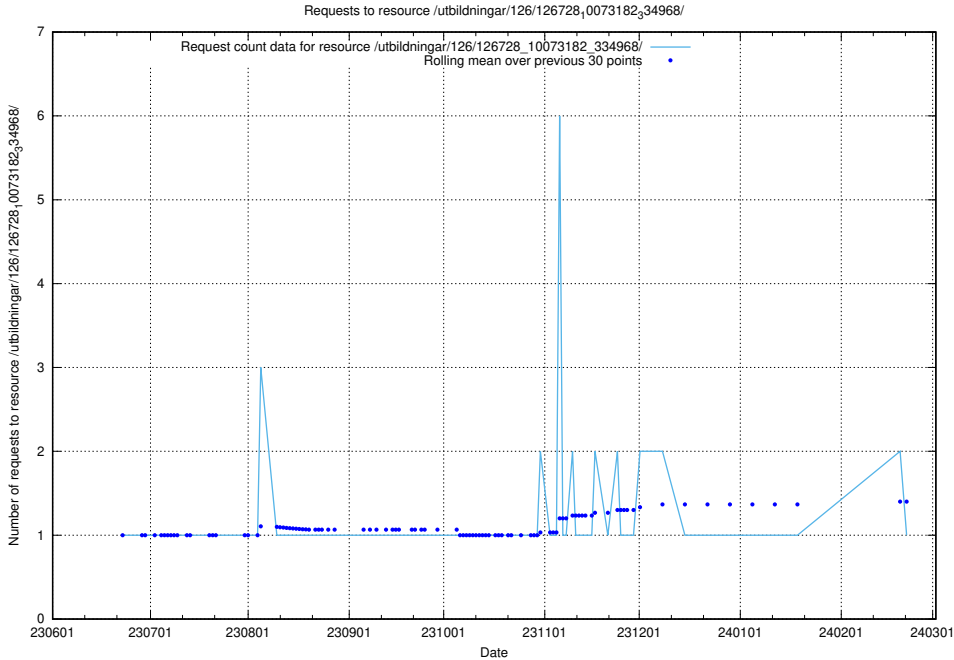

5.5852 Usage of /utbildningar/126/126728_10073182_334968/

Here, we count the number of requests to resource /utbildningar/126/126728_10073182_334968/.