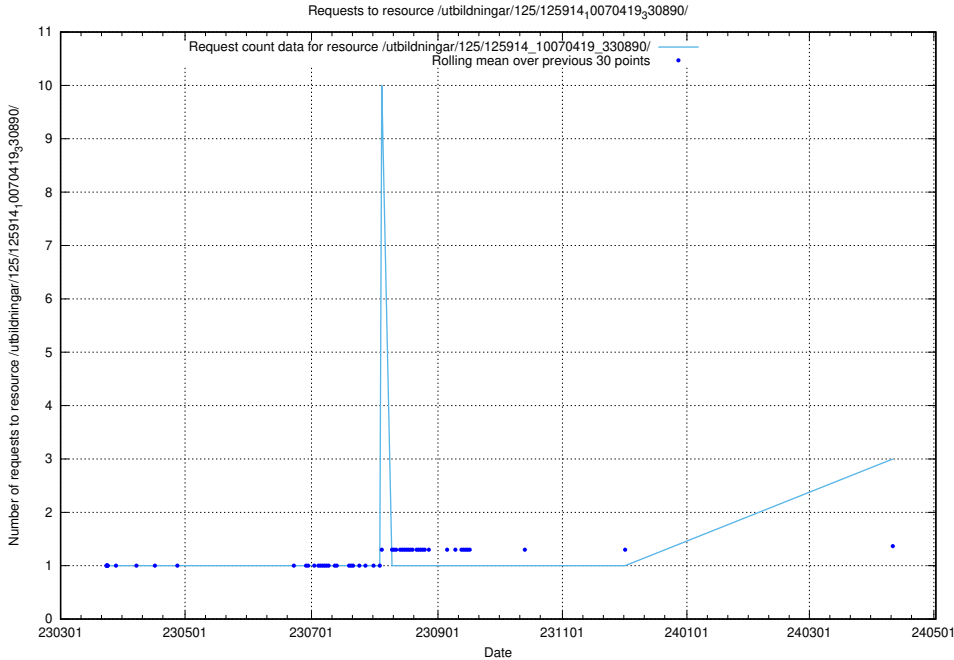

5.409 Usage of /utbildningar/125/125914_10070419_330890/

Here, we count the number of requests to resource /utbildningar/125/125914_10070419_330890/.