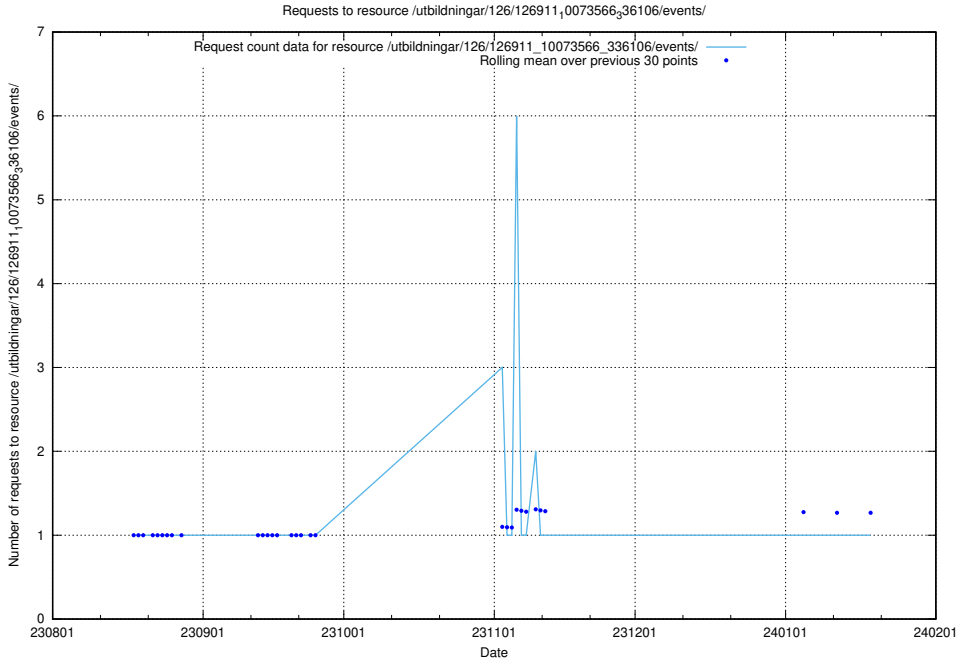

5.5017 Usage of /utbildningar/126/126911_10073566_336106/events/

Here, we count the number of requests to resource /utbildningar/126/126911_10073566_336106/events/