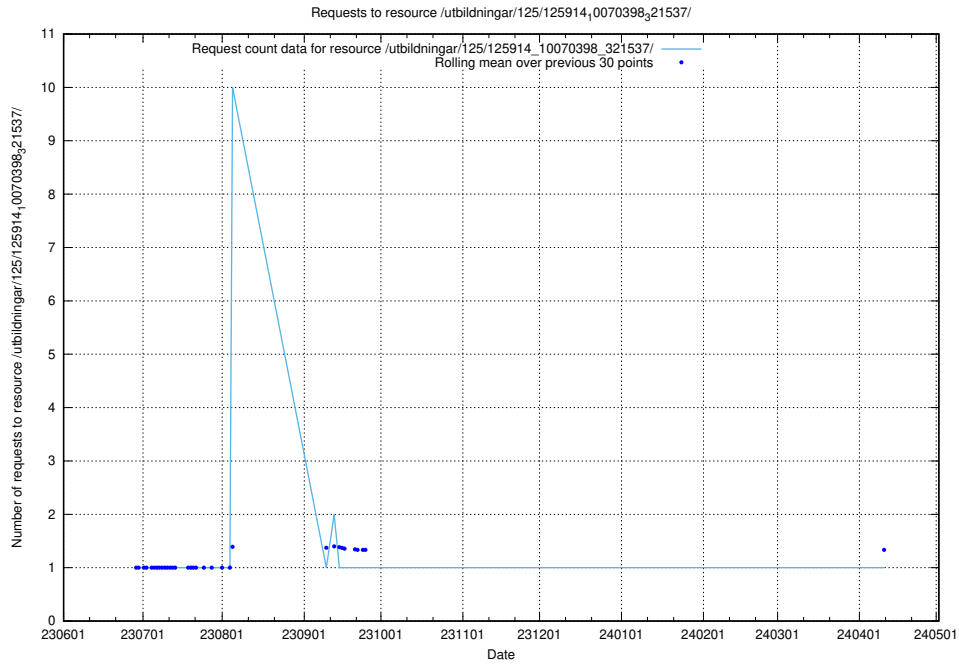

Here, we count the number of requests to resource /utbildningar/125/125914_10070398_321537/events/

5.5721 Usage of /utbildningar/125/125914_10070398_321537/

Here, we count the number of requests to resource /utbildningar/125/125914_10070398_321537/.