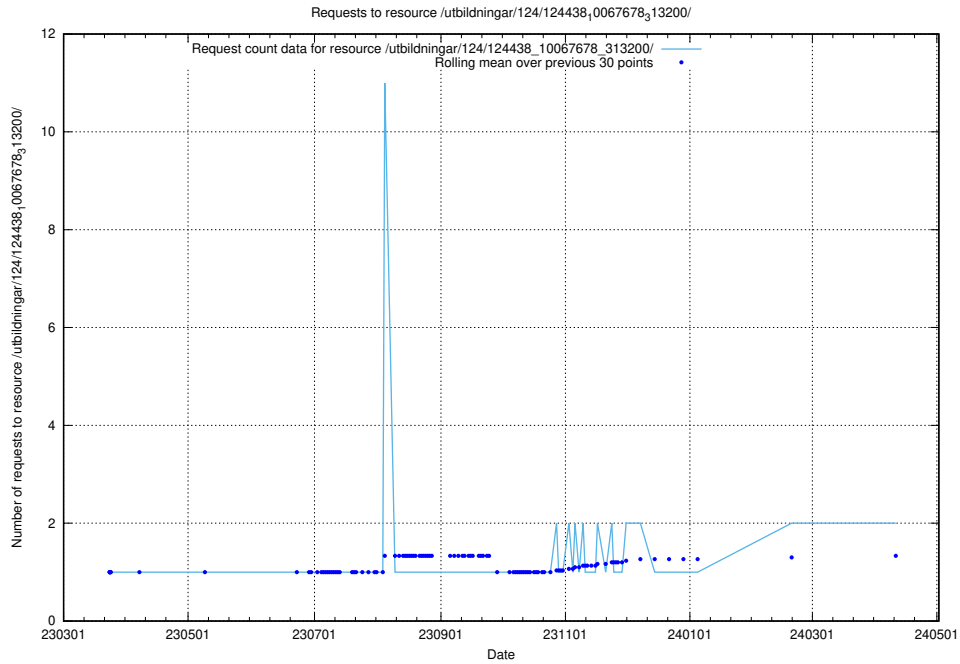

5.598 Usage of /utbildningar/124/124438_10067678_313200/

Here, we count the number of requests to resource /utbildningar/124/124438_10067678_313200/.