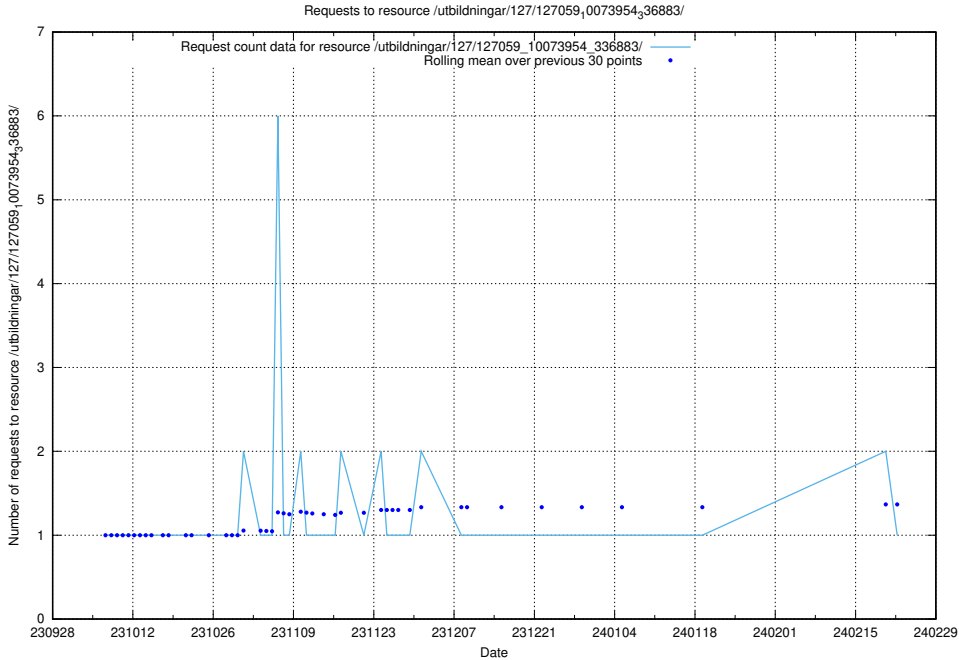

5.4636 Usage of /utbildningar/127/127059_10073954_336883/

Here, we count the number of requests to resource /utbildningar/127/127059_10073954_336883/.