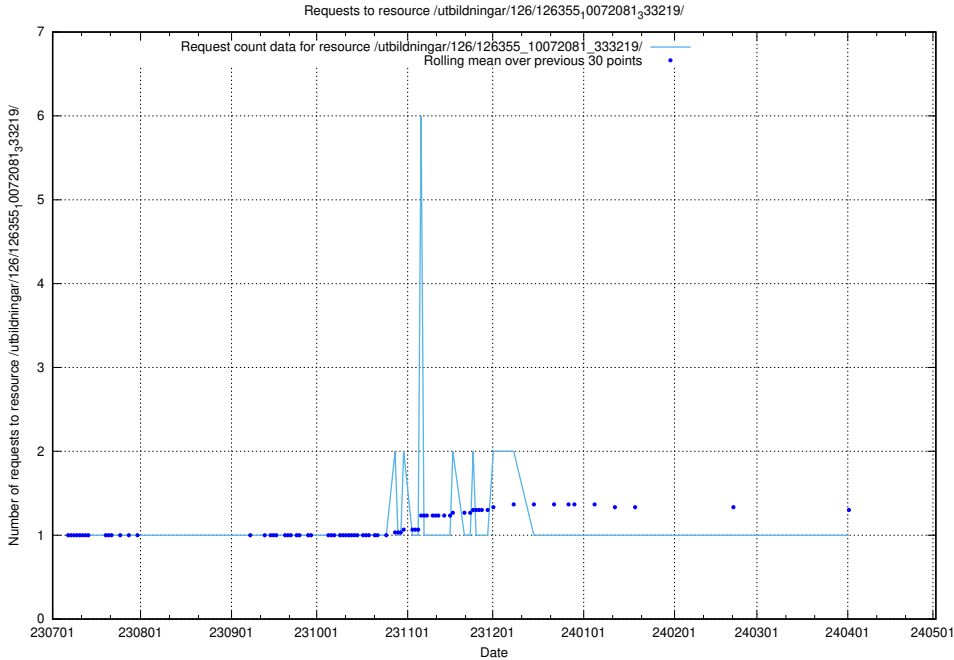

5.5555 Usage of /utbildningar/126/126355_10072081_333219/

Here, we count the number of requests to resource /utbildningar/126/126355_10072081_333219/.