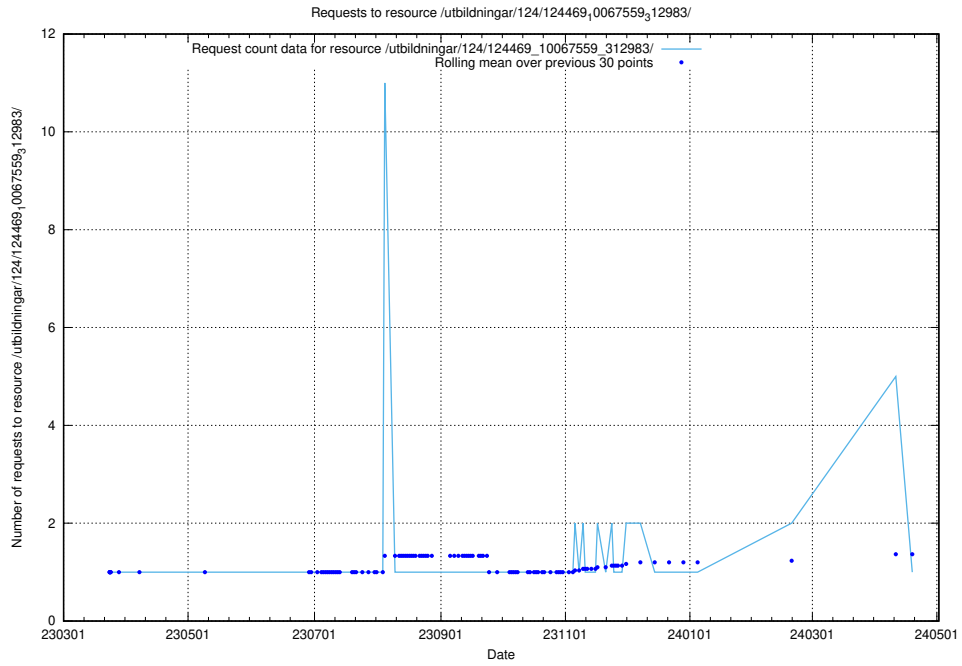

5.3556 Usage of /utbildningar/124/124469_10067559_312983/

Here, we count the number of requests to resource /utbildningar/124/124469_10067559_312983/.