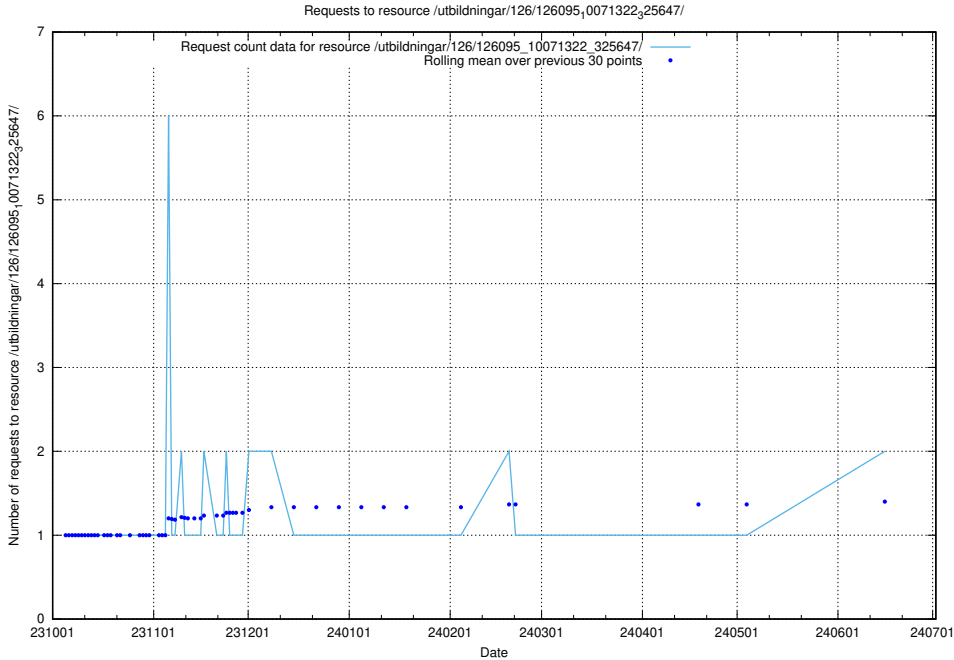

5.657 Usage of /utbildningar/126/126095_10071322_325647/

Here, we count the number of requests to resource /utbildningar/126/126095_10071322_325647/.