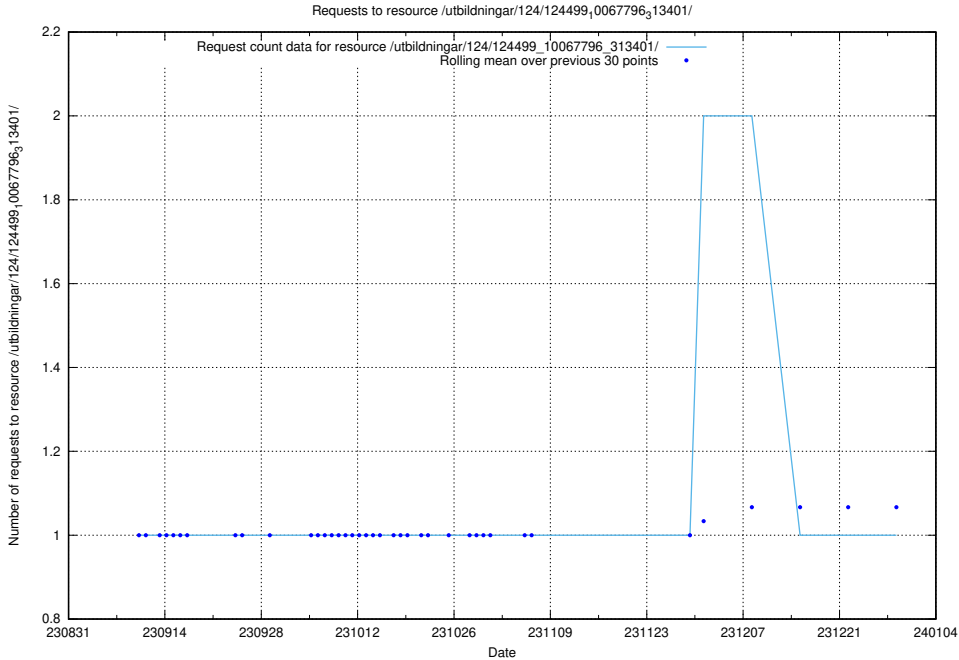

5.4864 Usage of /utbildningar/124/124499_10067796_313401/

Here, we count the number of requests to resource /utbildningar/124/124499_10067796_313401/.