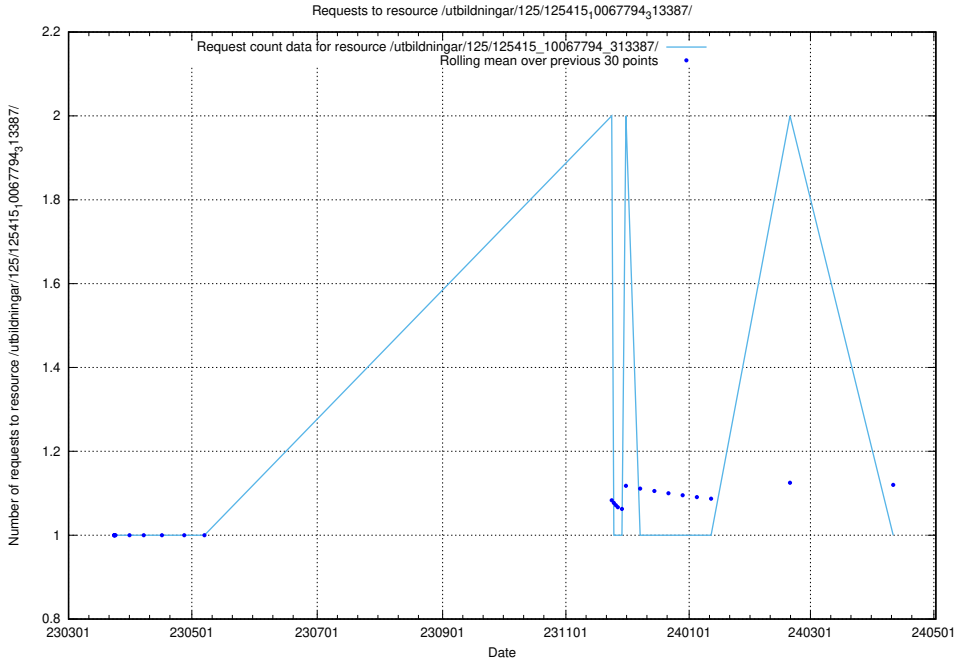

5.1022 Usage of /utbildningar/125/125415_10067794_313387/

Here, we count the number of requests to resource /utbildningar/125/125415_10067794_313387/.