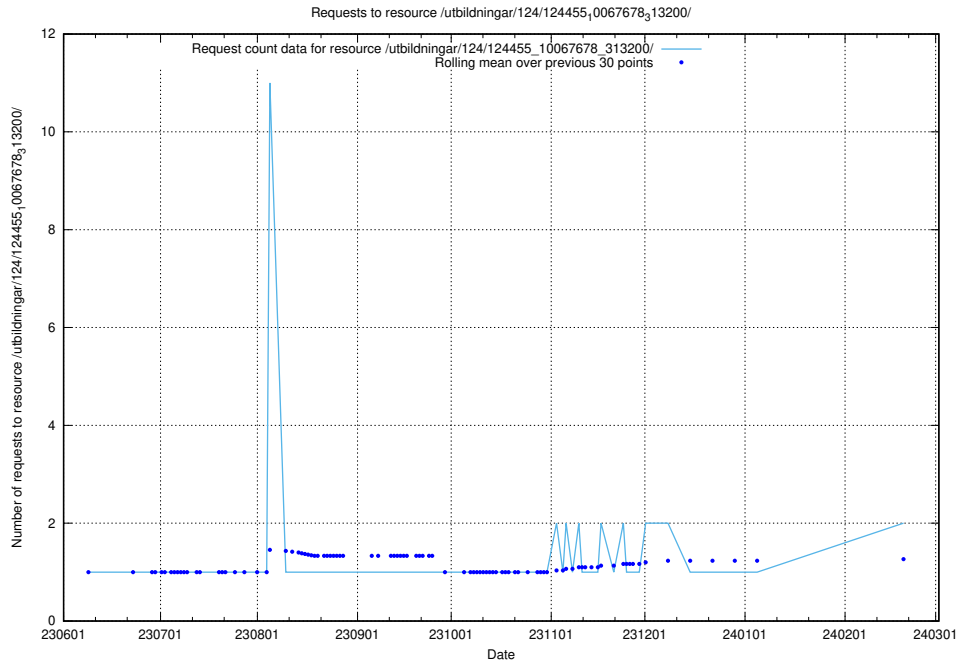

5.819 Usage of /utbildningar/124/124455_10067678_313200/

Here, we count the number of requests to resource /utbildningar/124/124455_10067678_313200/.