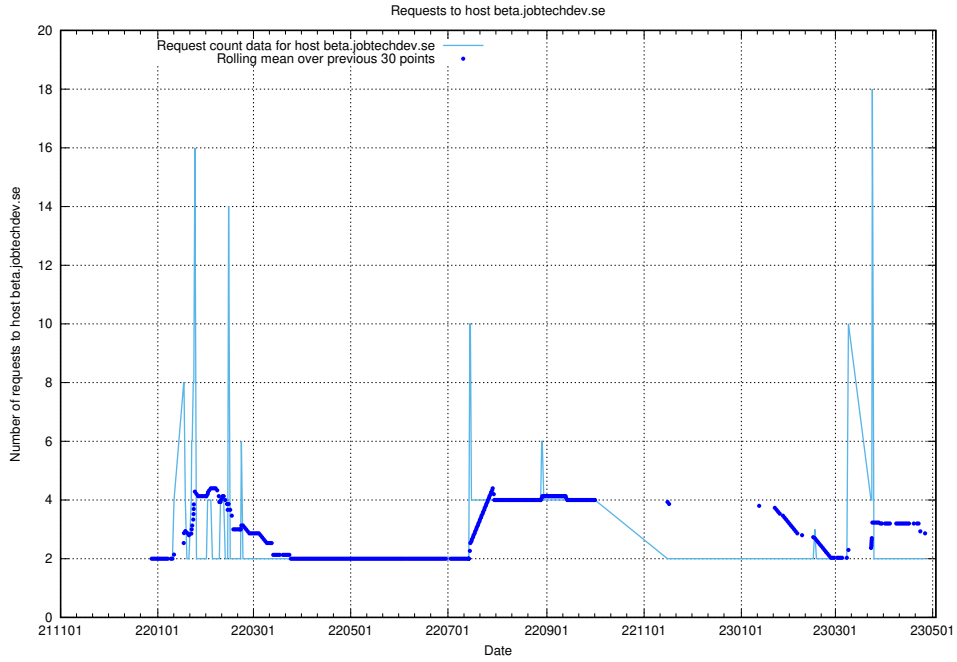

7.362 Usage of beta.jobtechdev.se

Here, we count the number of requests to host beta.jobtechdev.se.