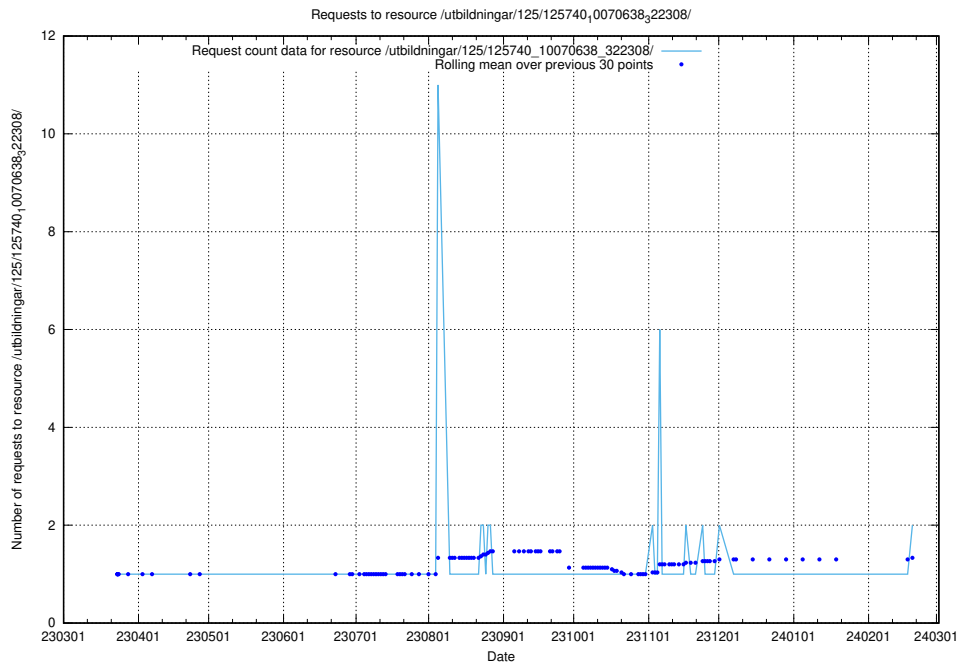

5.418 Usage of /utbildningar/125/125740_10070638_322308/

Here, we count the number of requests to resource /utbildningar/125/125740_10070638_322308/.