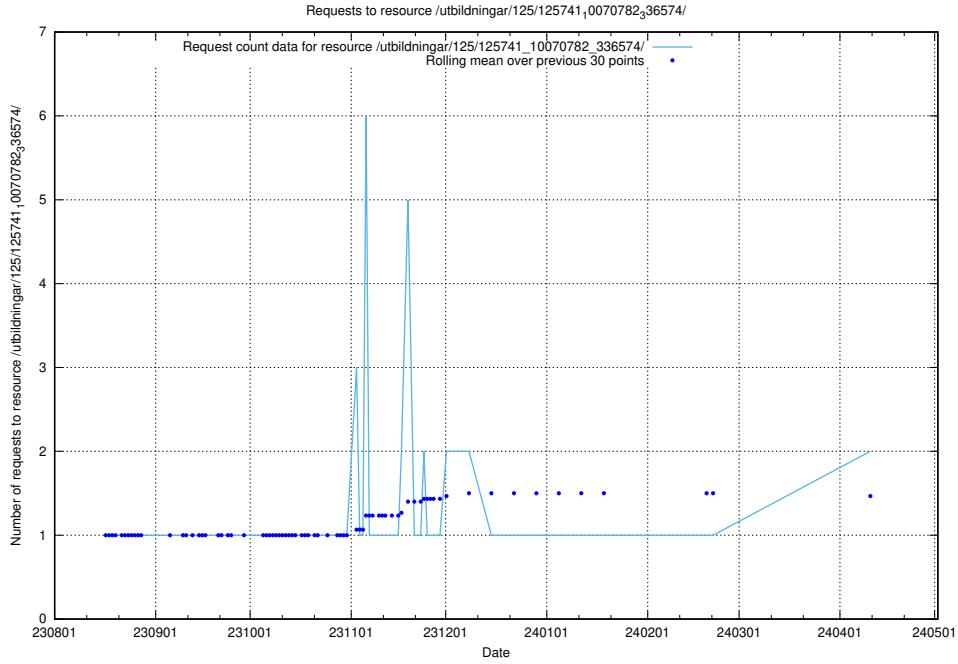

5.689 Usage of /utbildningar/125/125741_10070782_336574/

Here, we count the number of requests to resource /utbildningar/125/125741_10070782_336574/.