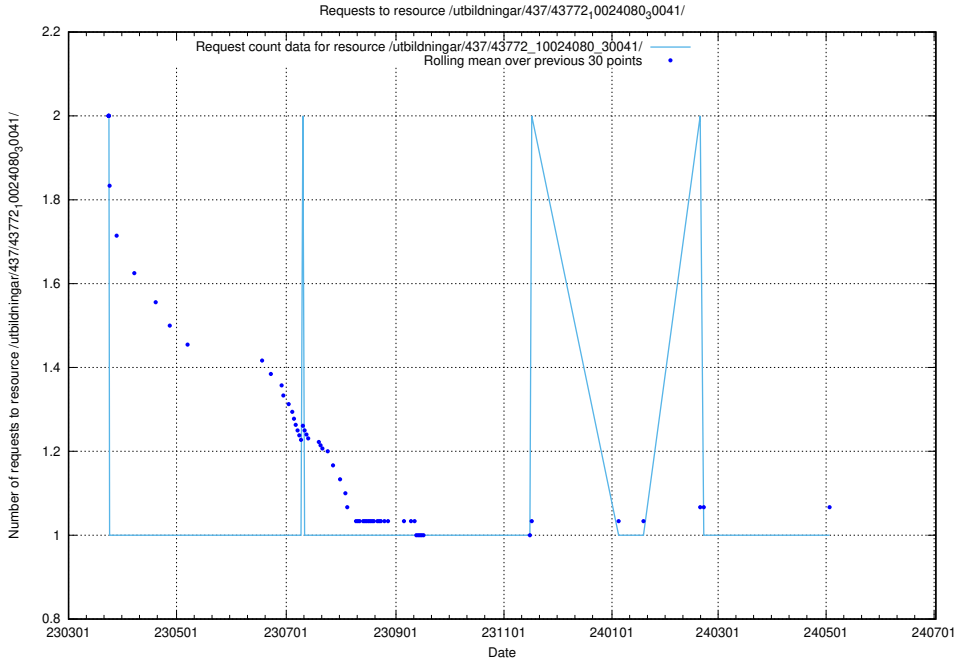

5.6557 Usage of /utbildningar/437/43772_10024080_30041/

Here, we count the number of requests to resource /utbildningar/437/43772_10024080_30041/.