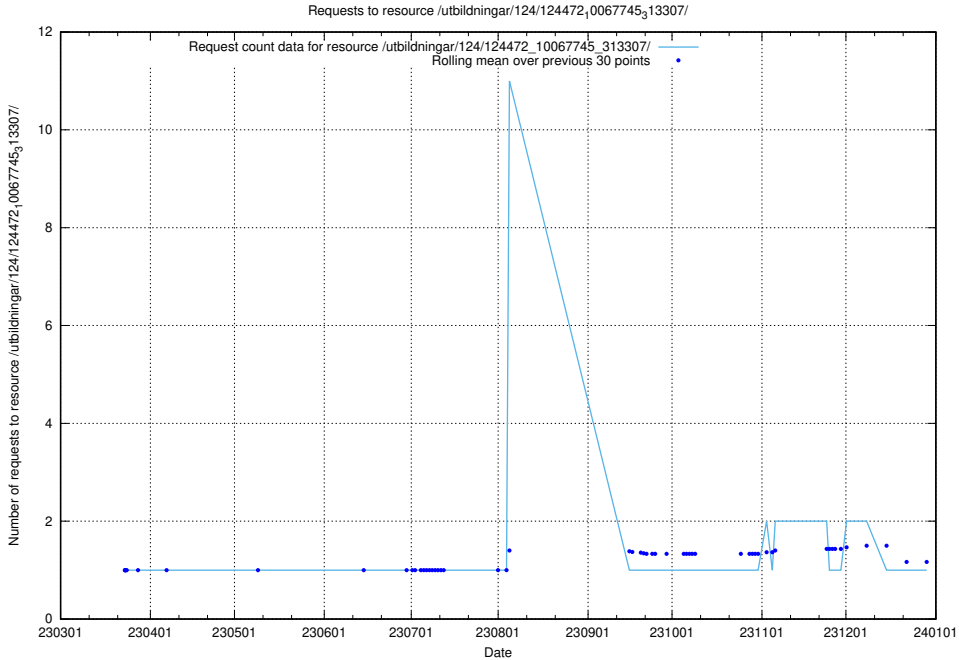

5.3257 Usage of /utbildningar/124/124472_10067745_313307/

Here, we count the number of requests to resource /utbildningar/124/124472_10067745_313307/.