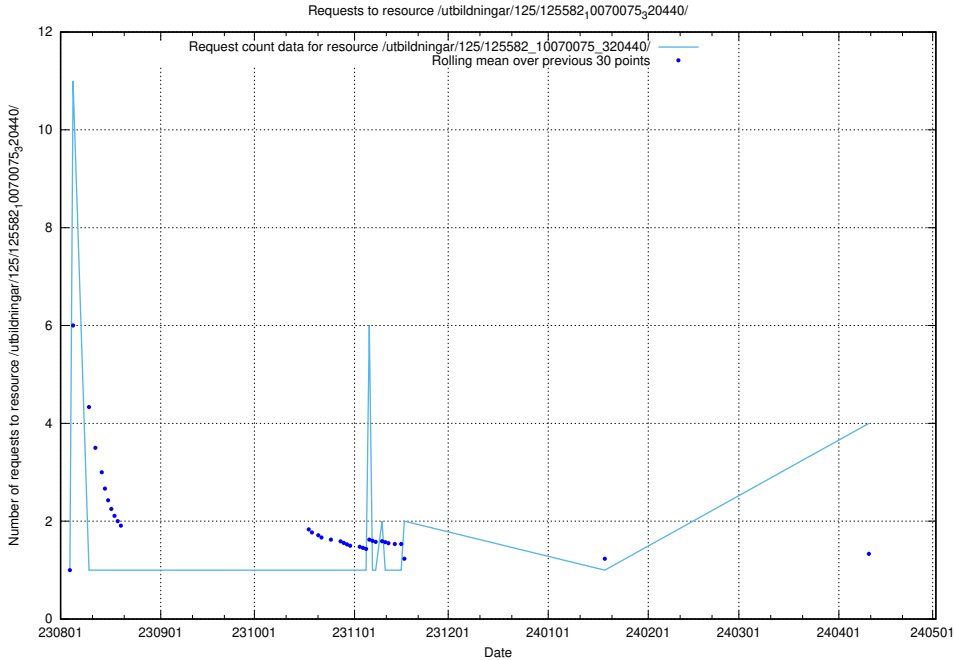

5.203 Usage of /utbildningar/125/125582_10070075_320440/

Here, we count the number of requests to resource /utbildningar/125/125582_10070075_320440/.