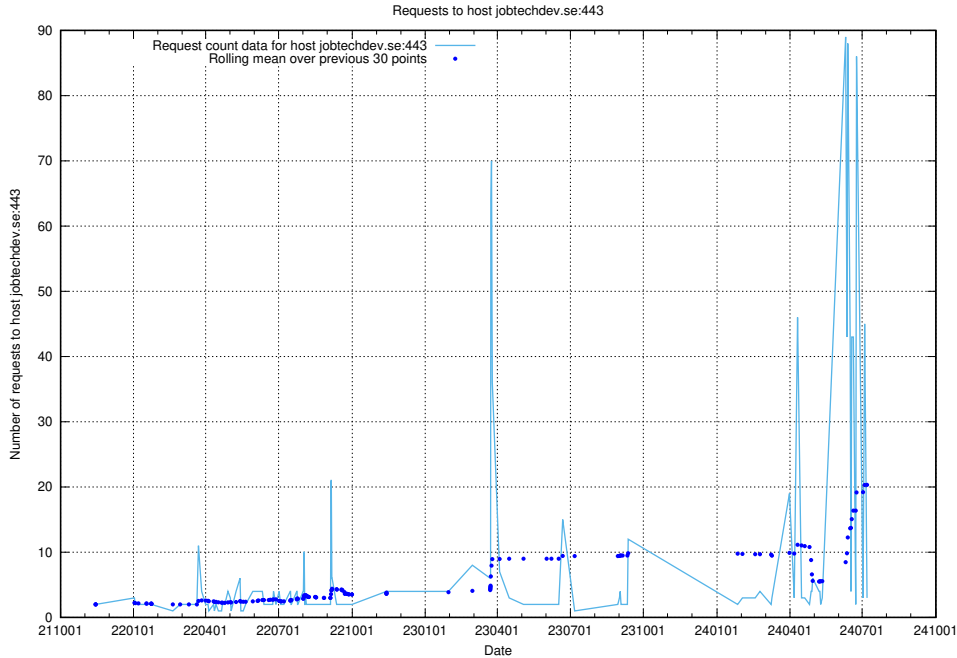

7.251 Usage of jobtechdev.se:443

Here, we count the number of requests to host jobtechdev.se:443.