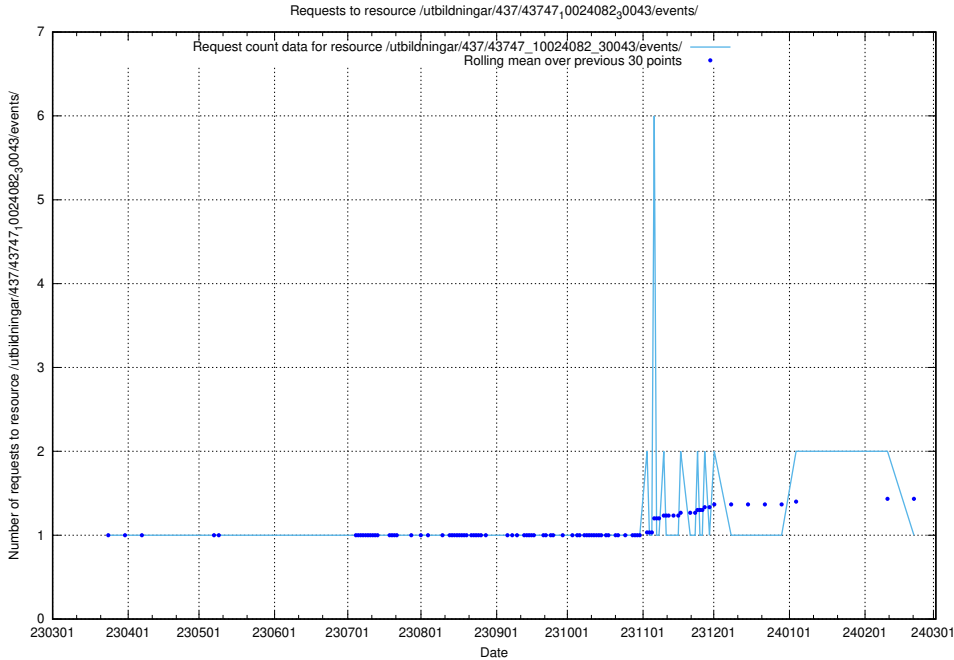

5.6485 Usage of /utbildningar/437/43747_10024082_30043/events/

Here, we count the number of requests to resource /utbildningar/437/43747_10024082_30043/events/.