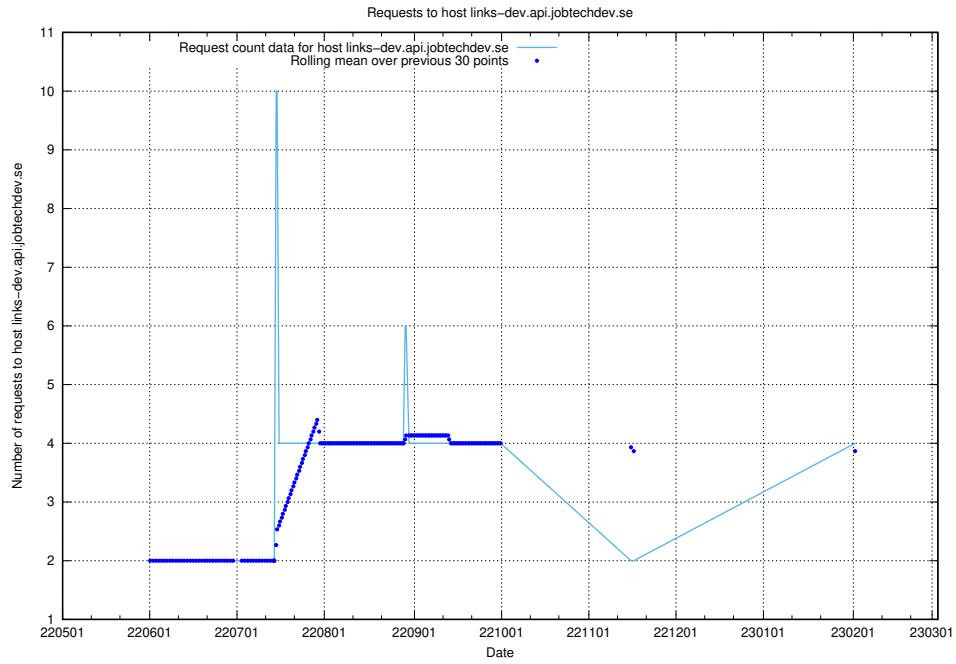

7.150 Usage of links-dev.api.jobtechdev.se

Here, we count the number of requests to host links-dev.api.jobtechdev.se.