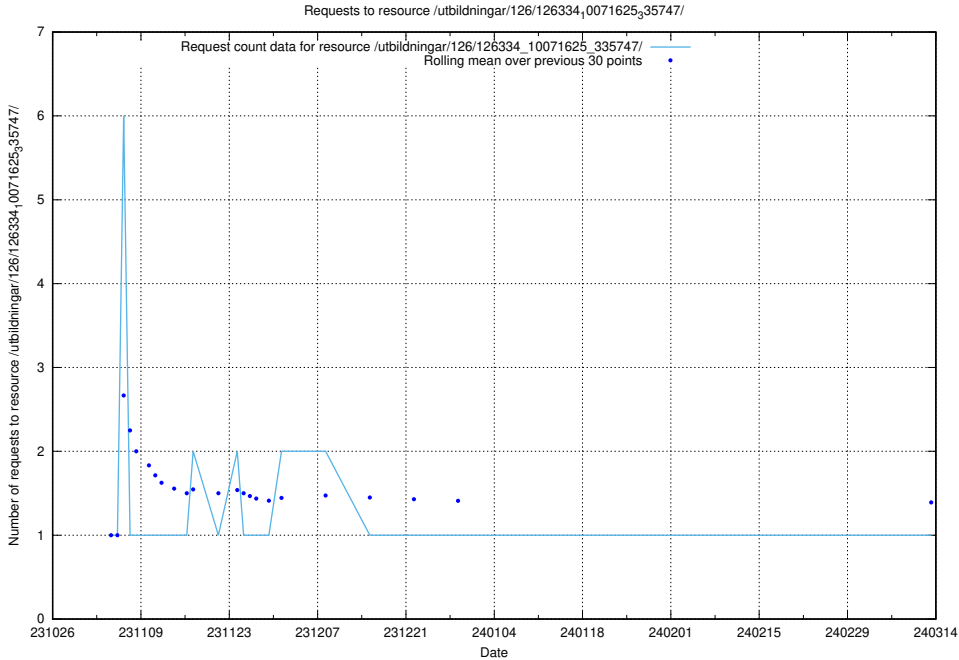

5.4388 Usage of /utbildningar/126/126334_10071625_335747/

Here, we count the number of requests to resource /utbildningar/126/126334_10071625_335747/.