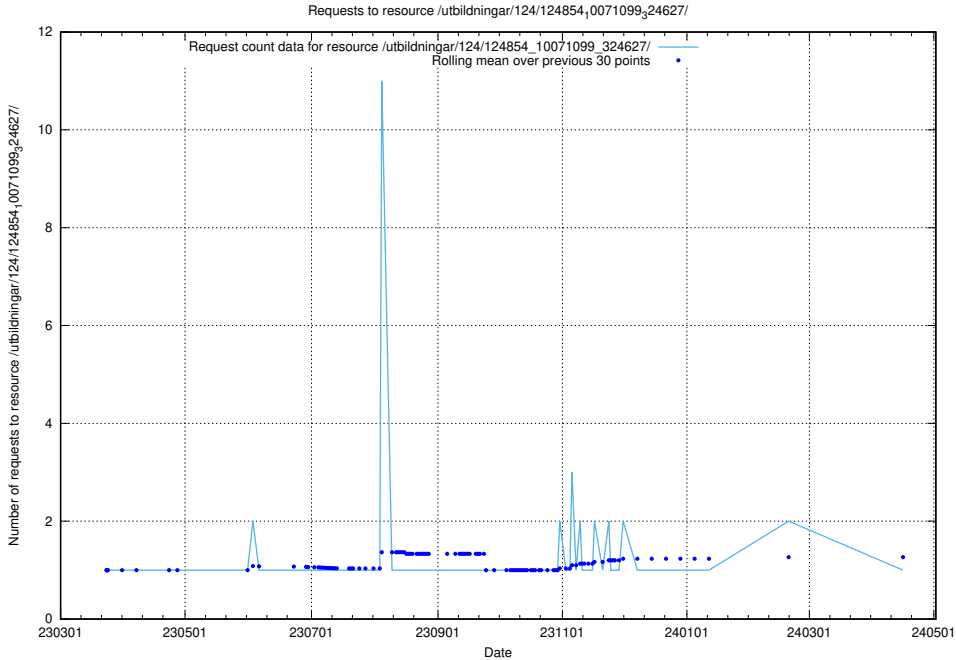

Here, we count the number of requests to resource /utbildningar/124/124854_10071441_326466/.

5.1114 Usage of /utbildningar/124/124854_10071099_324627/

Here, we count the number of requests to resource /utbildningar/124/124854_10071099_324627/.