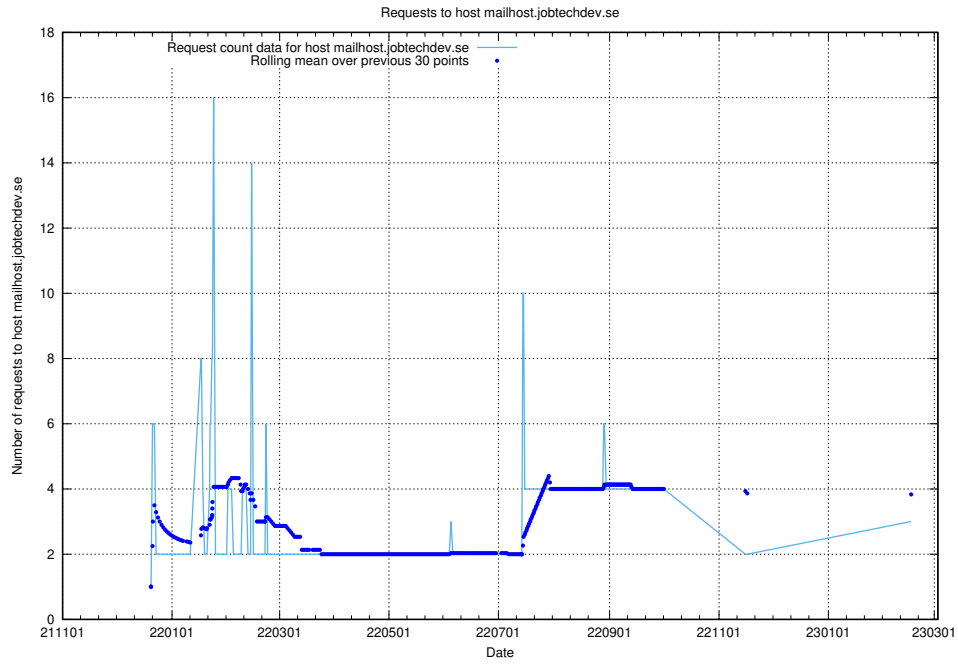

7.204 Usage of mailhost.jobtechdev.se

Here, we count the number of requests to host mailhost.jobtechdev.se.