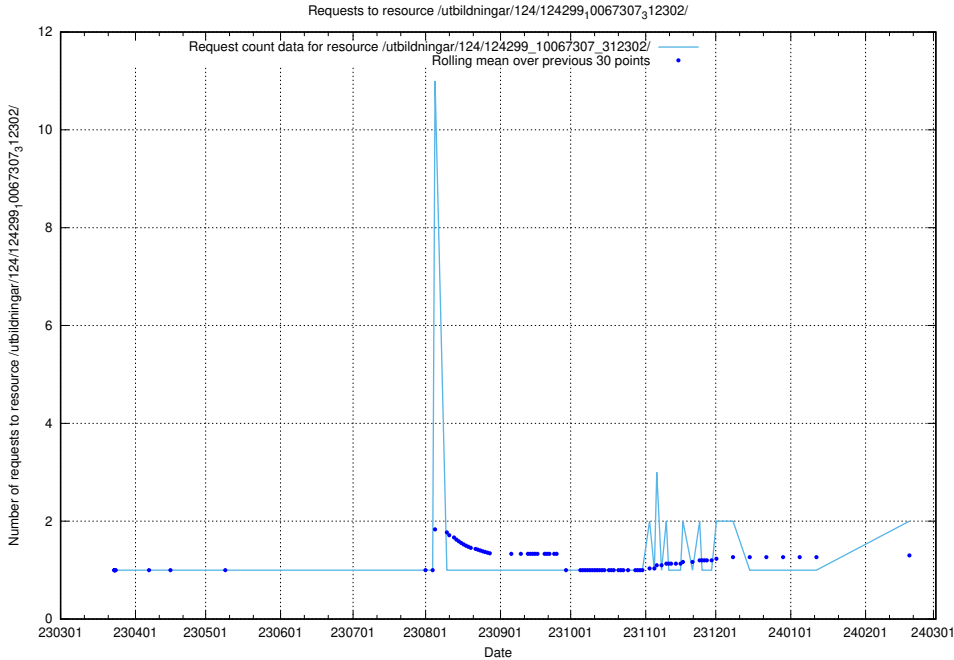

5.616 Usage of /utbildningar/124/124299_10067307_312302/

Here, we count the number of requests to resource /utbildningar/124/124299_10067307_312302/.