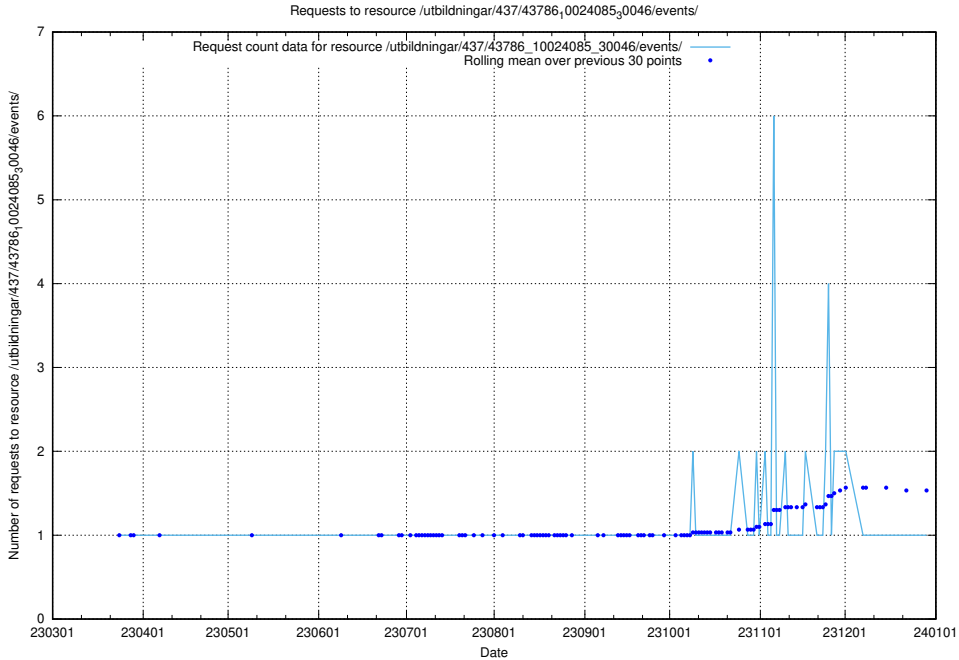

5.6471 Usage of /utbildningar/437/43786_10024085_30046/events/

Here, we count the number of requests to resource /utbildningar/437/43786_10024085_30046/events/.