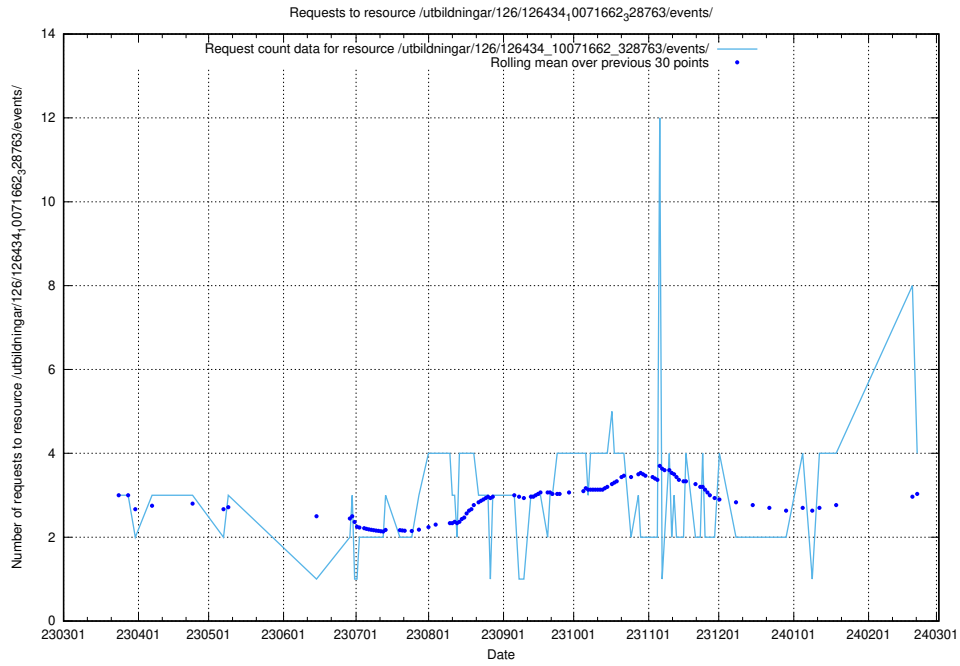

5.228 Usage of /utbildningar/126/126434_10071662_328763/events/

Here, we count the number of requests to resource /utbildningar/126/126434_10071662_328763/events/