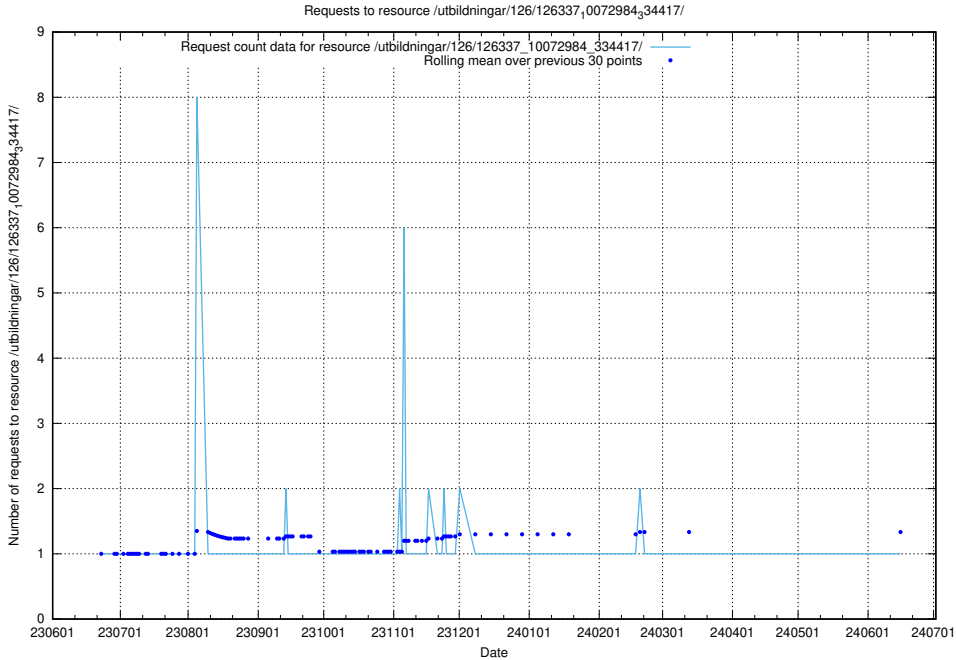

5.5916 Usage of /utbildningar/126/126337_10072984_334417/

Here, we count the number of requests to resource /utbildningar/126/126337_10072984_334417/.