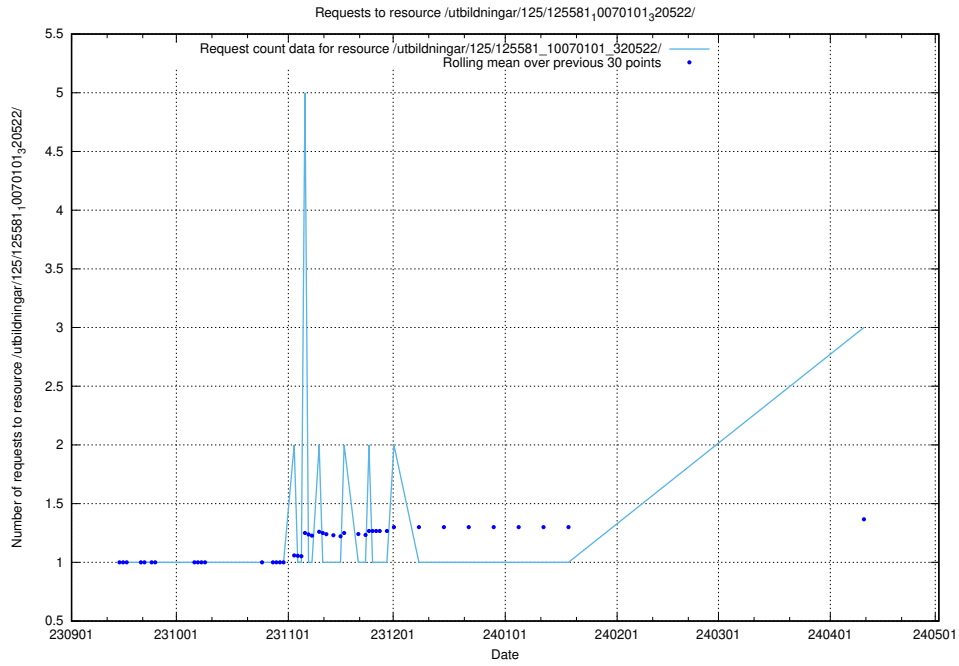

5.330 Usage of /utbildningar/125/125581_10070101_320522/

Here, we count the number of requests to resource /utbildningar/125/125581_10070101_320522/.