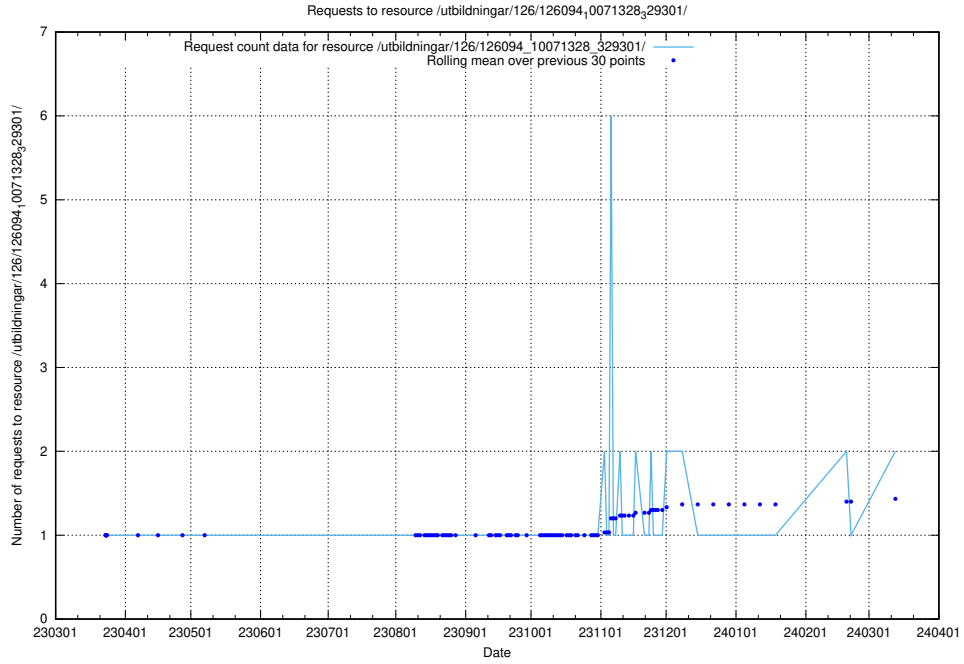

5.865 Usage of /utbildningar/126/126094_10071328_329301/

Here, we count the number of requests to resource /utbildningar/126/126094_10071328_329301/.