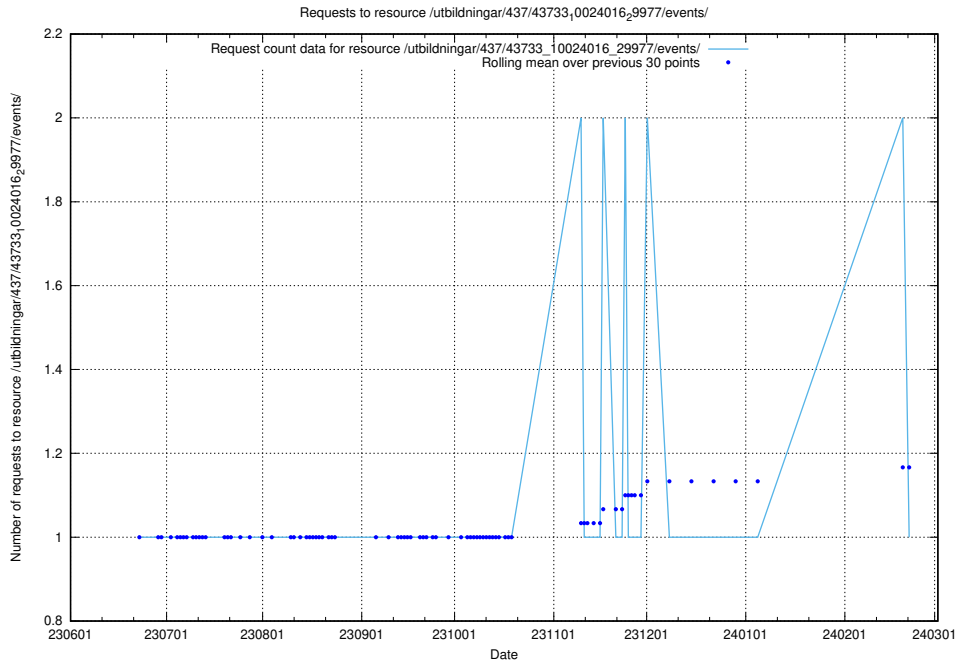

5.5830 Usage of /utbildningar/437/43733_10024016_29977/events/

Here, we count the number of requests to resource /utbildningar/437/43733_10024016_29977/events/.