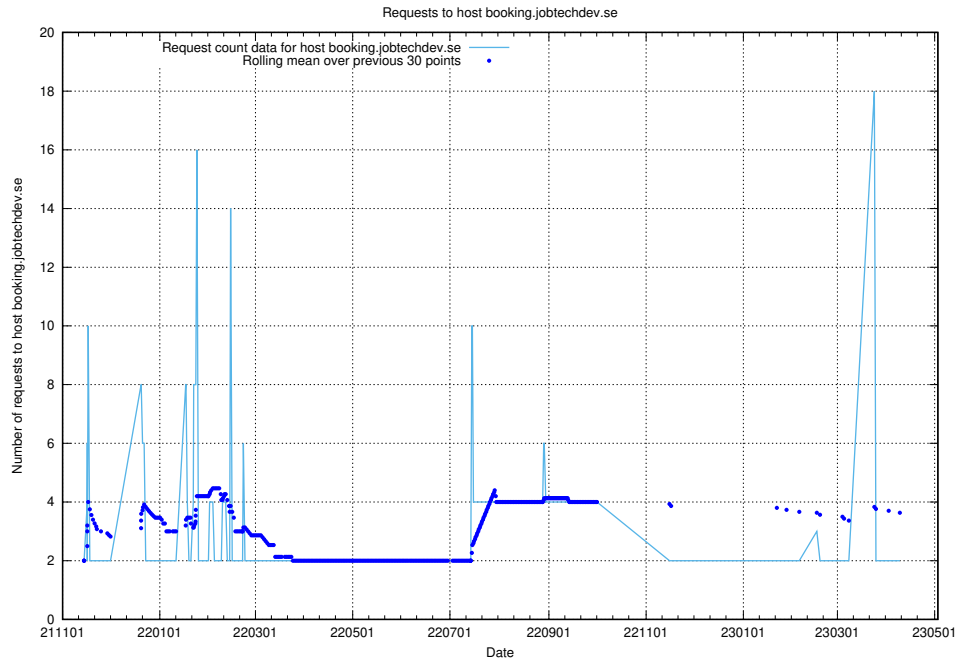

7.285 Usage of booking.jobtechdev.se

Here, we count the number of requests to host booking.jobtechdev.se.