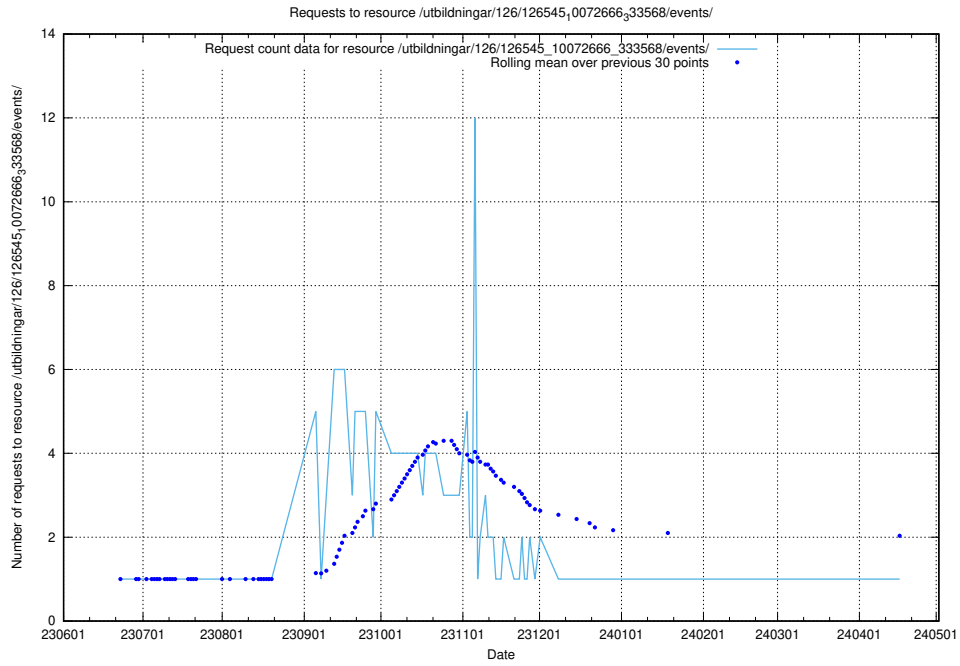

5.5901 Usage of /utbildningar/126/126545_10072666_333568/events/

Here, we count the number of requests to resource /utbildningar/126/126545_10072666_333568/events/