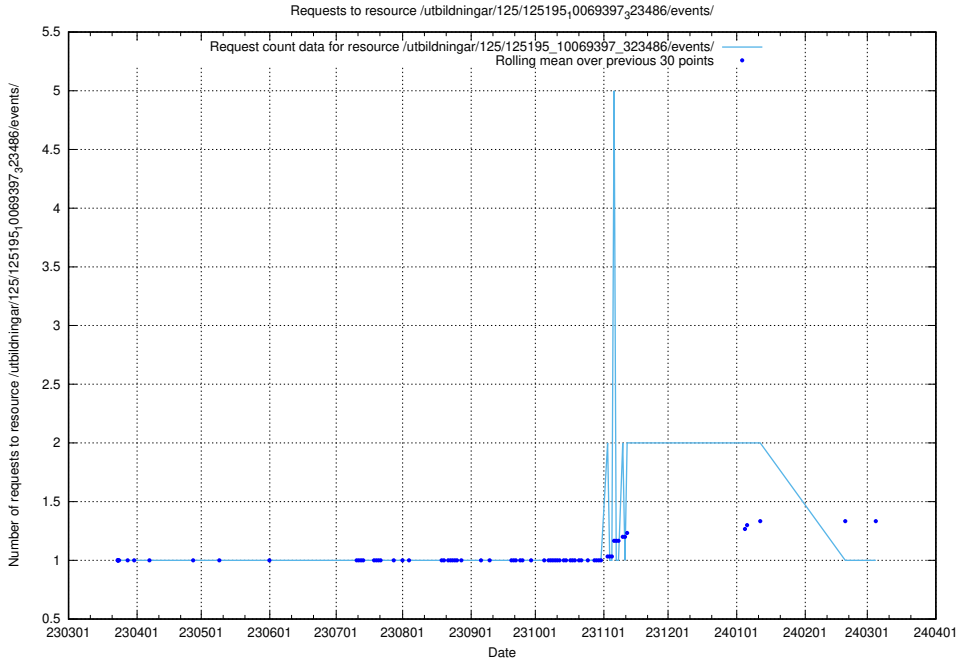

5.1041 Usage of /utbildningar/125/125195_10069397_323486/events/

Here, we count the number of requests to resource /utbildningar/125/125195_10069397_323486/events/