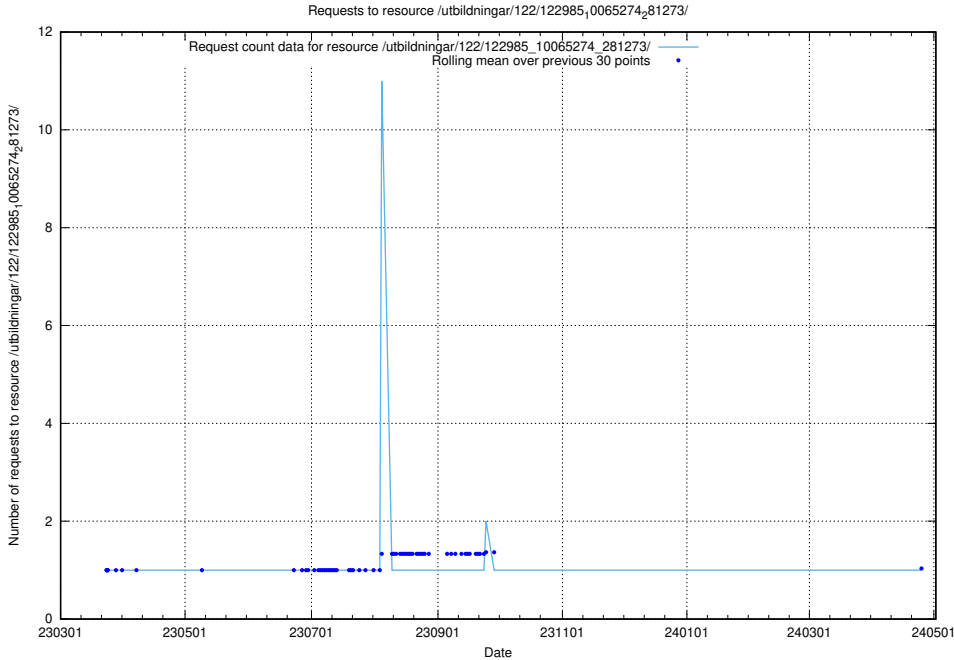

5.5169 Usage of /utbildningar/122/122985_10065274_281273/

Here, we count the number of requests to resource /utbildningar/122/122985_10065274_281273/.