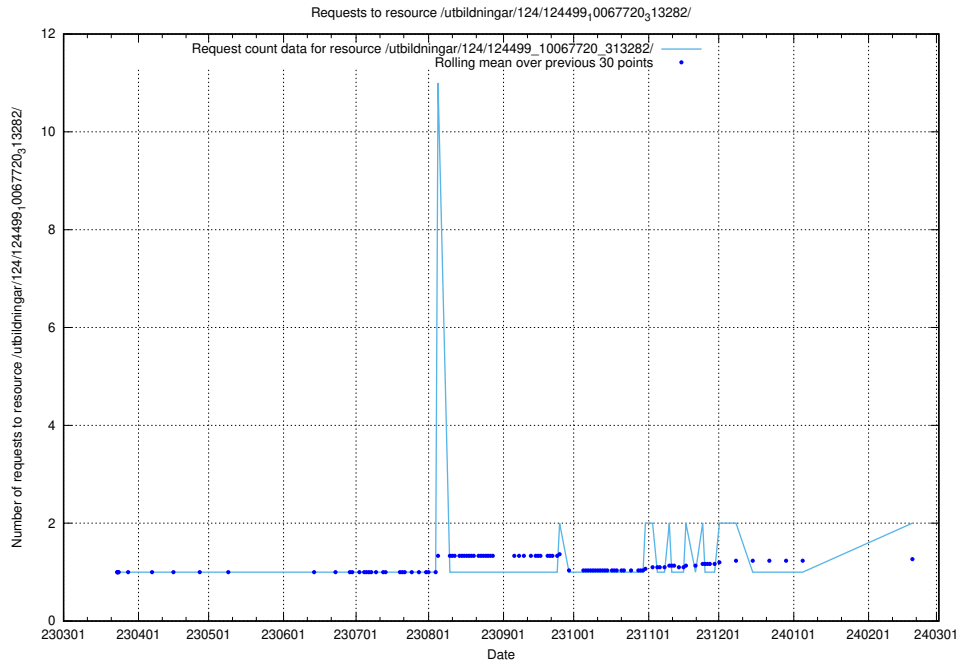

5.523 Usage of /utbildningar/124/124499_10067720_313282/

Here, we count the number of requests to resource /utbildningar/124/124499_10067720_313282/.