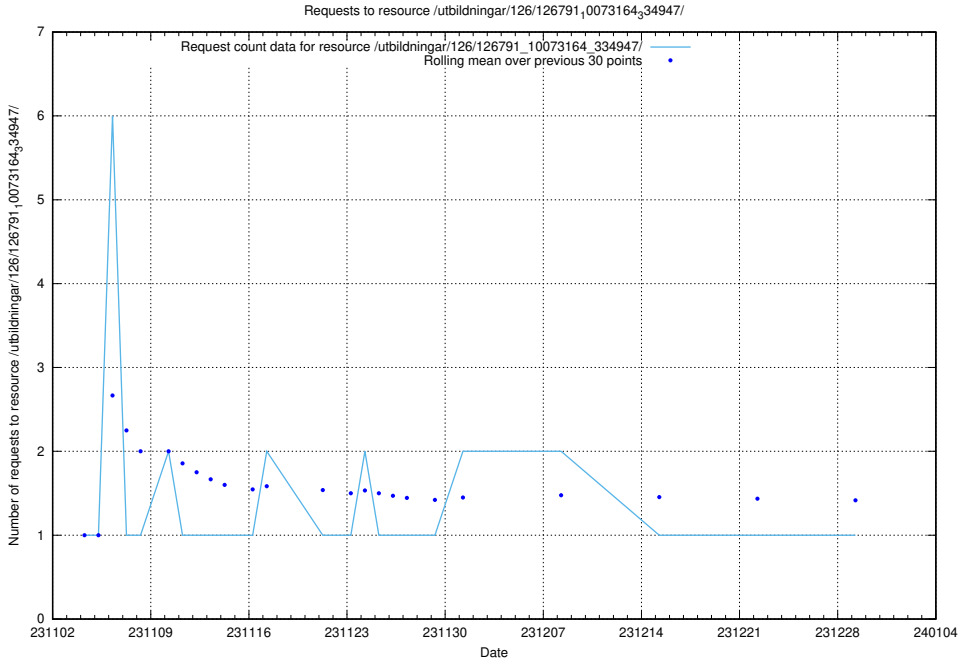

5.4385 Usage of /utbildningar/126/126791_10073164_334947/

Here, we count the number of requests to resource /utbildningar/126/126791_10073164_334947/.