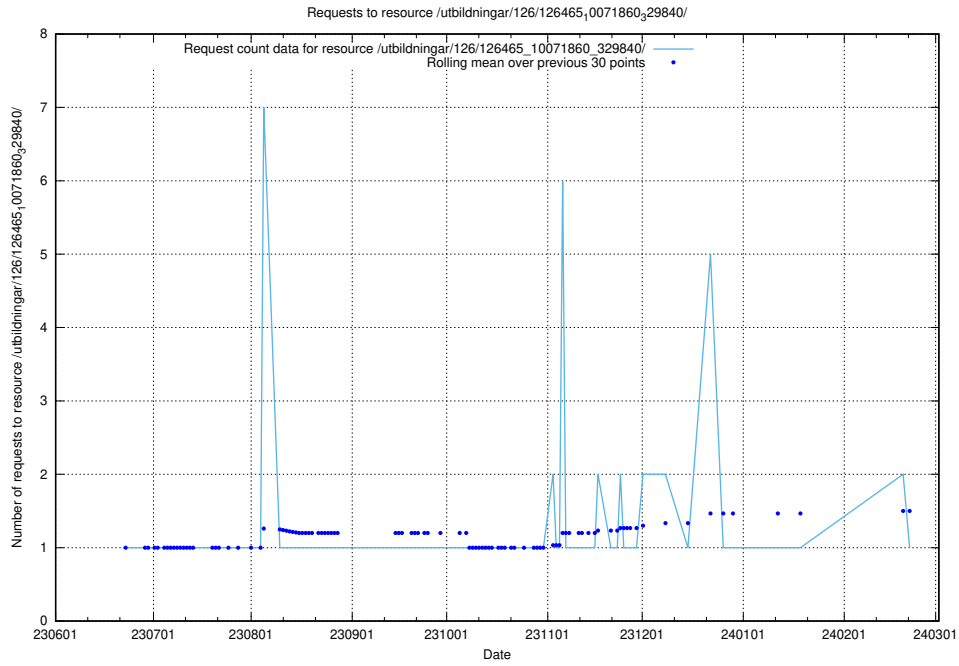

5.5907 Usage of /utbildningar/126/126465_10071860_329840/

Here, we count the number of requests to resource /utbildningar/126/126465_10071860_329840/.