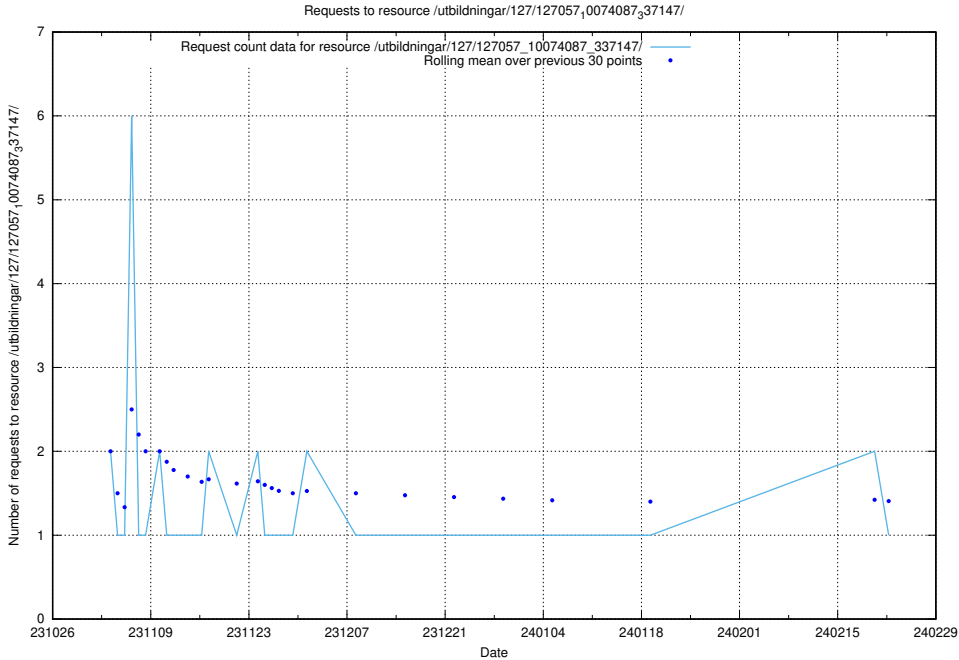

Here, we count the number of requests to resource /utbildningar/127/127112_10074048_337078/events/

5.4395 Usage of /utbildningar/127/127057_10074087_337147/

Here, we count the number of requests to resource /utbildningar/127/127057_10074087_337147/.