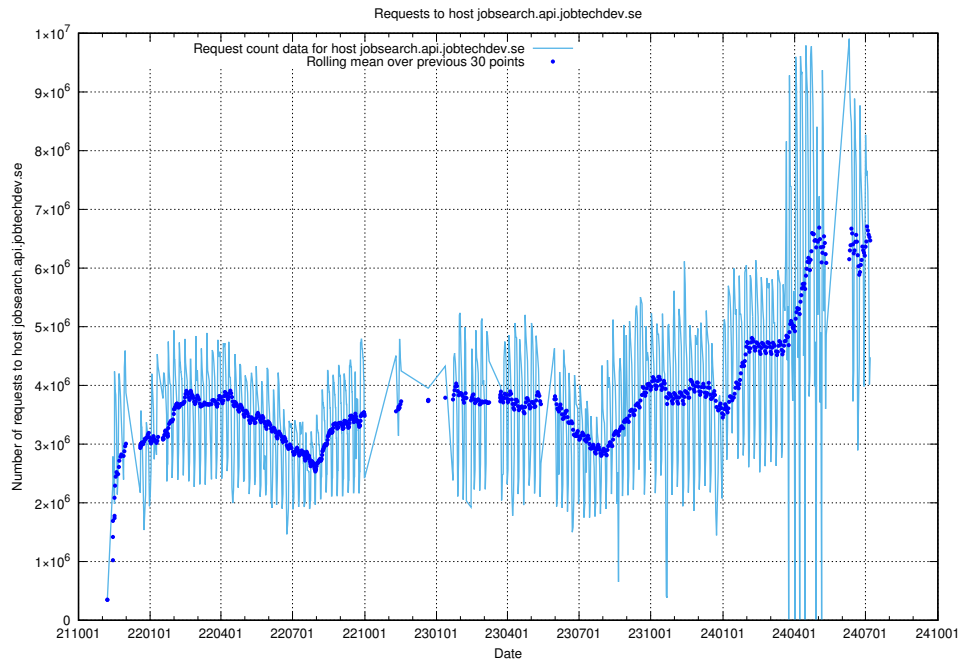

7 Log Stack

This section contains request statistics from [JobTech's log stack](#)⁸.

7.1 Usage of jobsearch.api.jobtechdev.se

Here, we count the number of requests to host jobsearch.api.jobtechdev.se.

---

⁸<https://elk.jobtechdev.se>