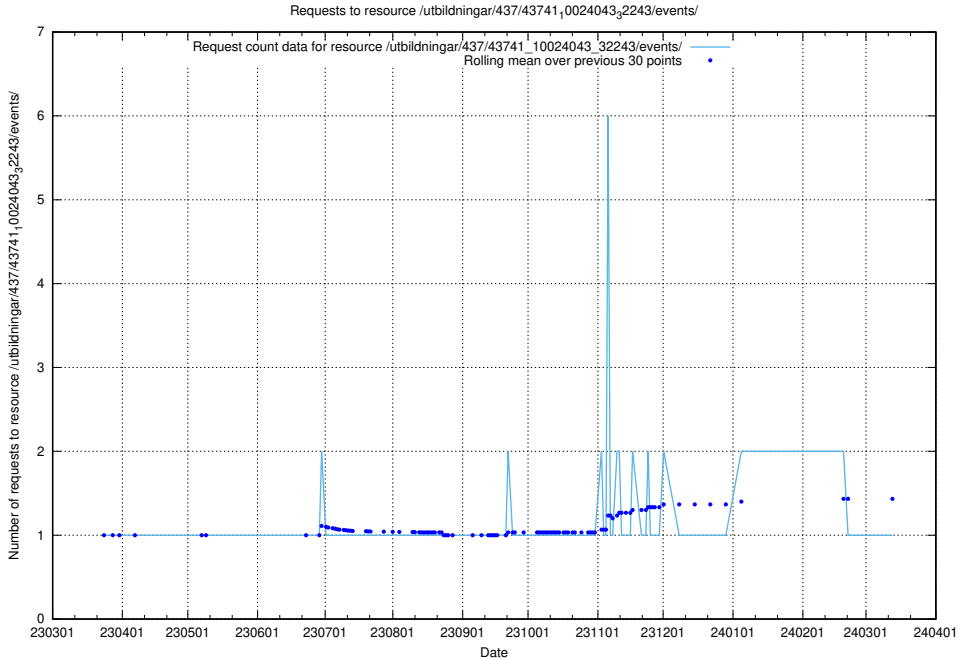

5.6488 Usage of /utbildningar/437/43741_10024043_32243/events/

Here, we count the number of requests to resource /utbildningar/437/43741_10024043_32243/events/.