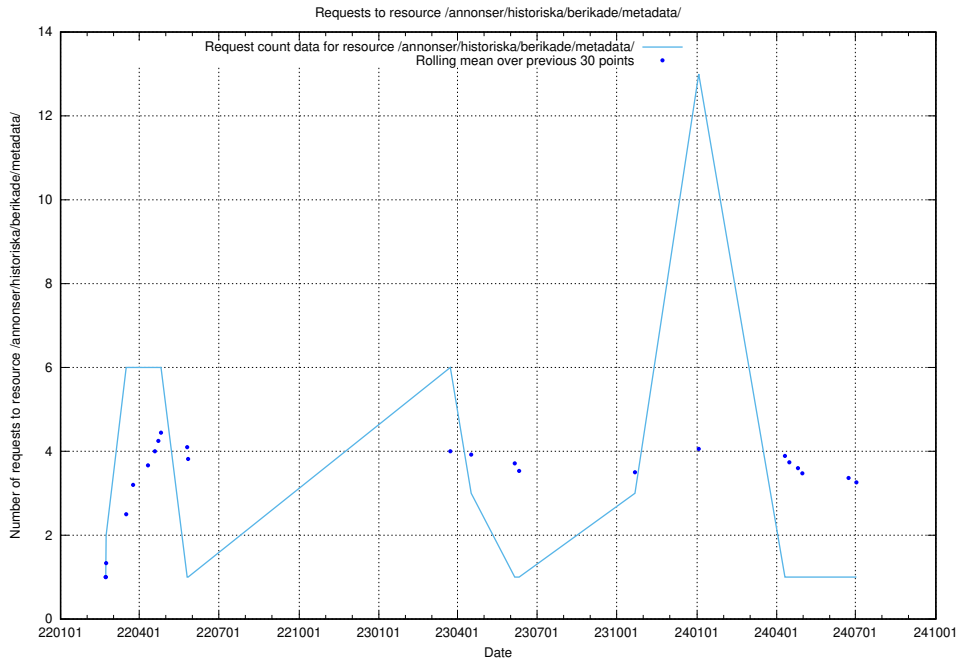

5.1160 Usage of /annonser/historiska/berikade/metadata/

Here, we count the number of requests to resource /annonser/historiska/berikade/metadata/.