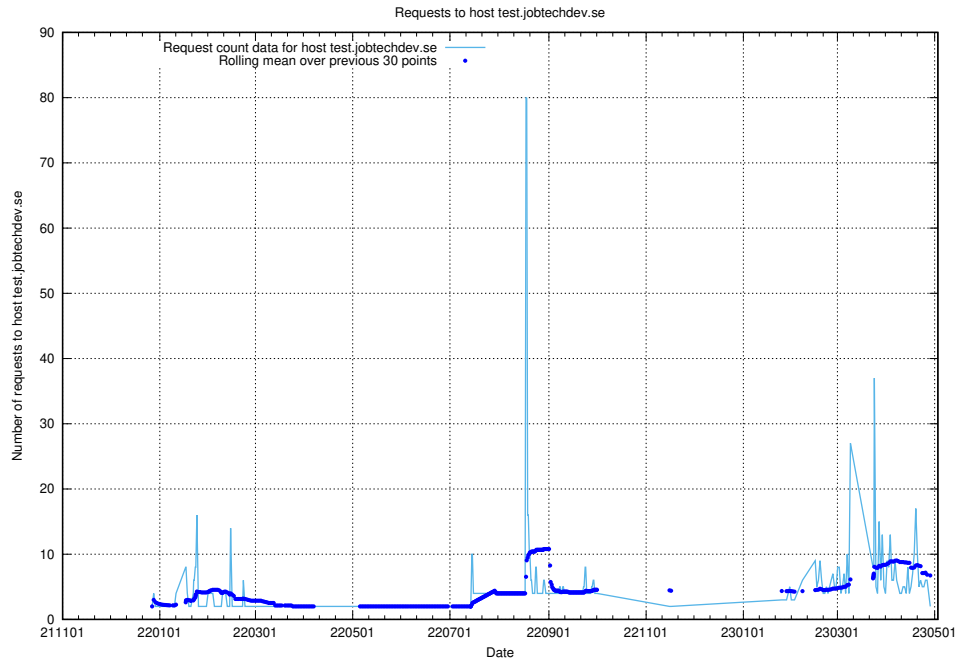

7.367 Usage of test.jobtechdev.se

Here, we count the number of requests to host test.jobtechdev.se.