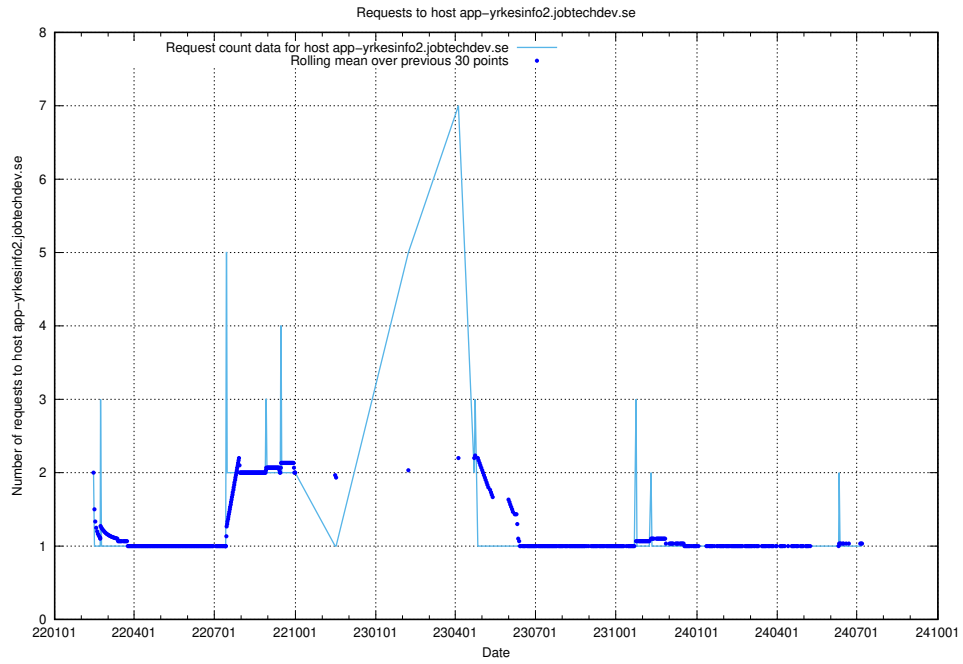

Here, we count the number of requests to host app-yrkesinfo2.jobtechdev.se.

7.658 Usage of djs-frontend-data-jobtechdev-se-prod.prod.services.jtech.se

Here, we count the number of requests to host djs-frontend-data-jobtechdev-se-prod.prod.services.jtech.se.