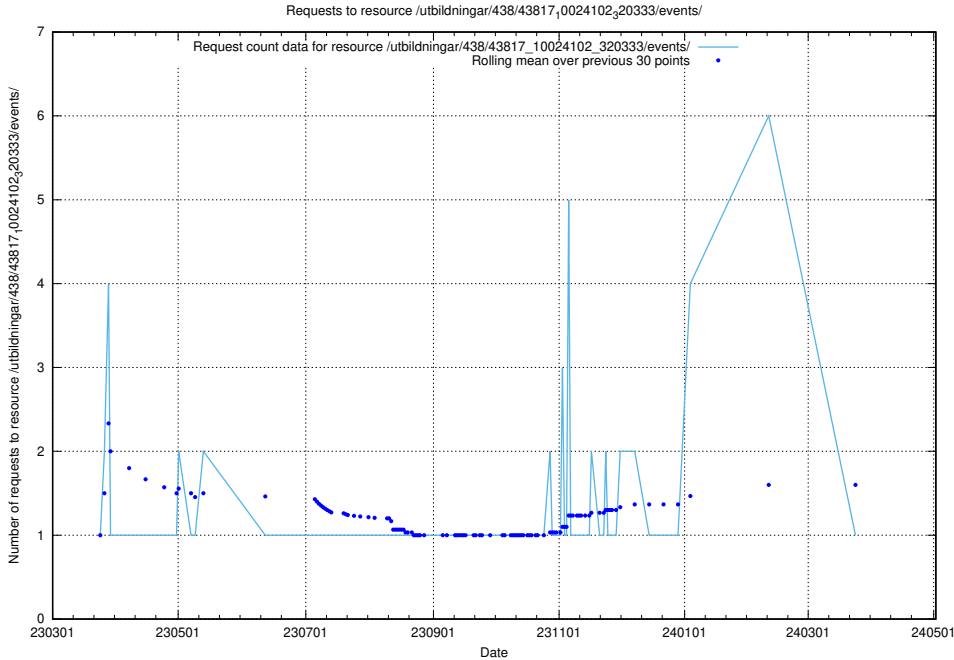

5.6457 Usage of /utbildningar/438/43817_10024102_320333/events/

Here, we count the number of requests to resource /utbildningar/438/43817_10024102_320333/events/.