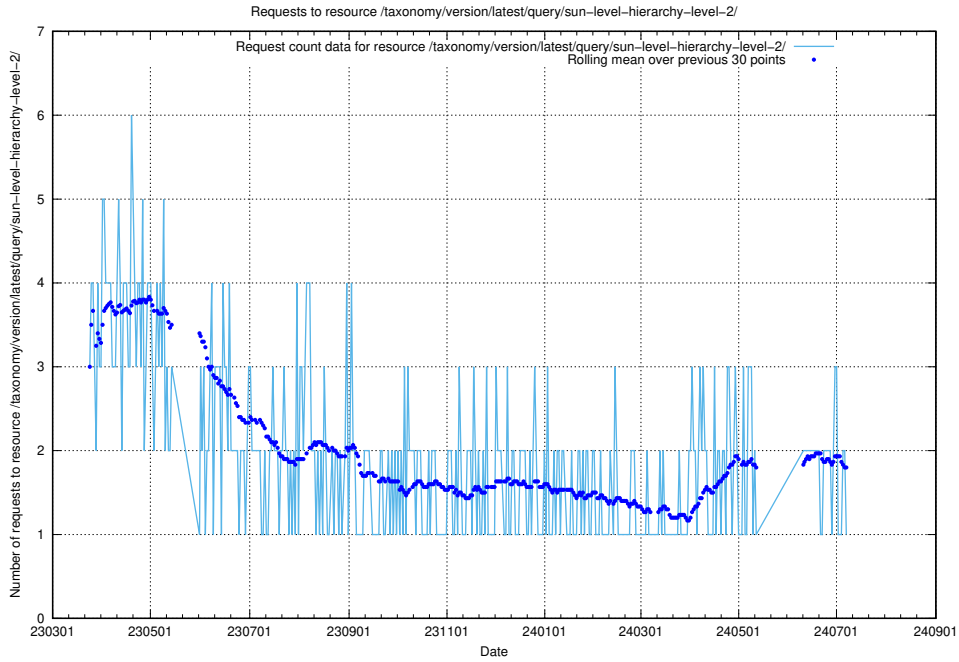

5.6346 Usage of /taxonomy/version/latest/query/sun-level-hierarchy-level-2/

Here, we count the number of requests to resource /taxonomy/version/latest/query/sun-level-hierarchy-level-2/.