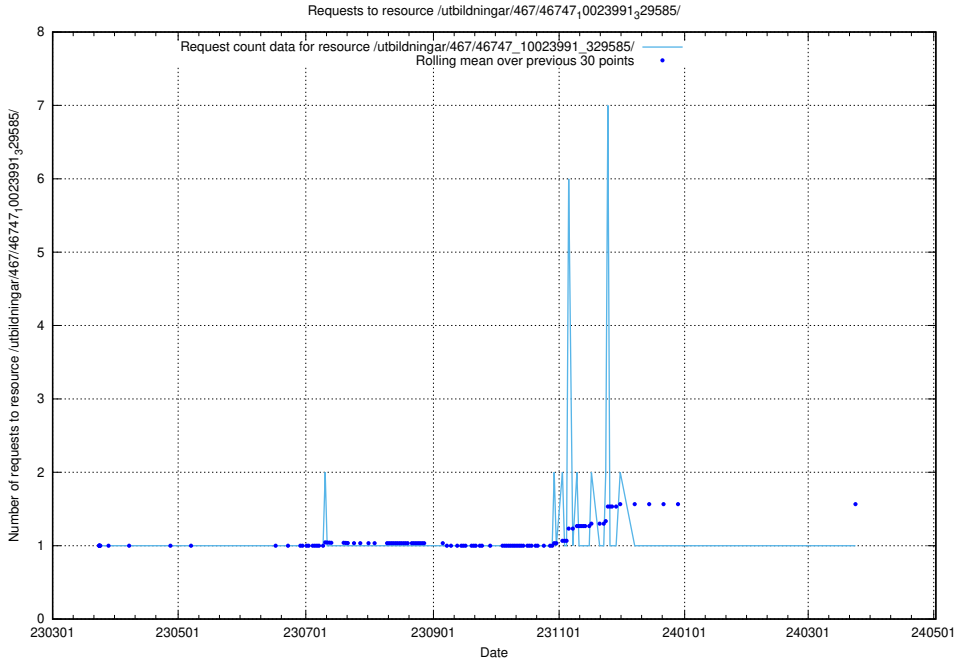

5.6603 Usage of /utbildningar/467/46747_10023991_329585/

Here, we count the number of requests to resource /utbildningar/467/46747_10023991_329585/.