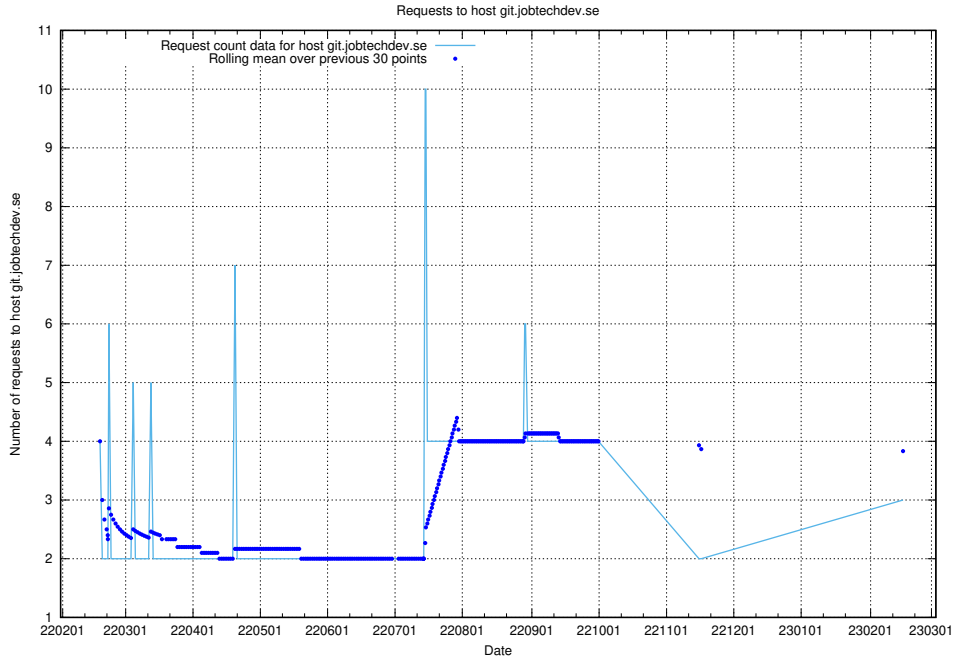

7.232 Usage of git.jobtechdev.se

Here, we count the number of requests to host git.jobtechdev.se.