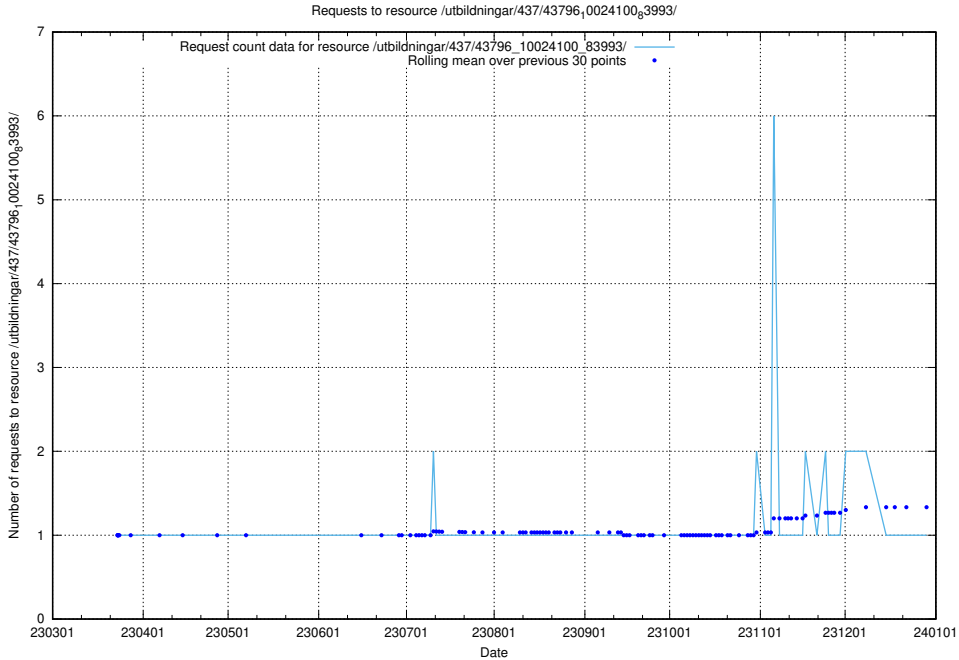

5.6640 Usage of /utbildningar/437/43796_10024100_83993/

Here, we count the number of requests to resource /utbildningar/437/43796_10024100_83993/.