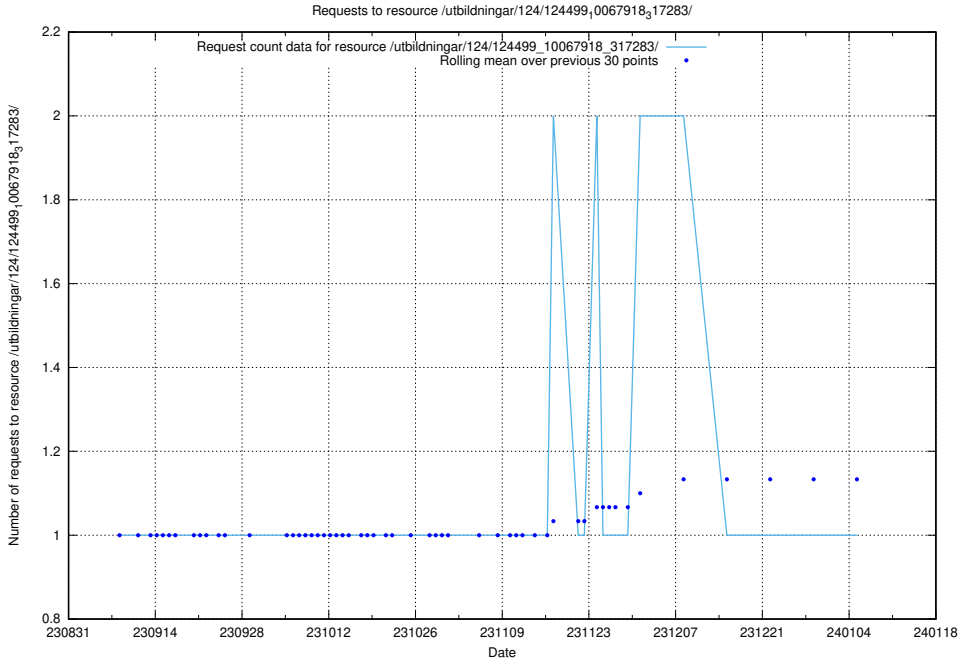

5.4887 Usage of /utbildningar/124/124499_10067918_317283/

Here, we count the number of requests to resource /utbildningar/124/124499_10067918_317283/.