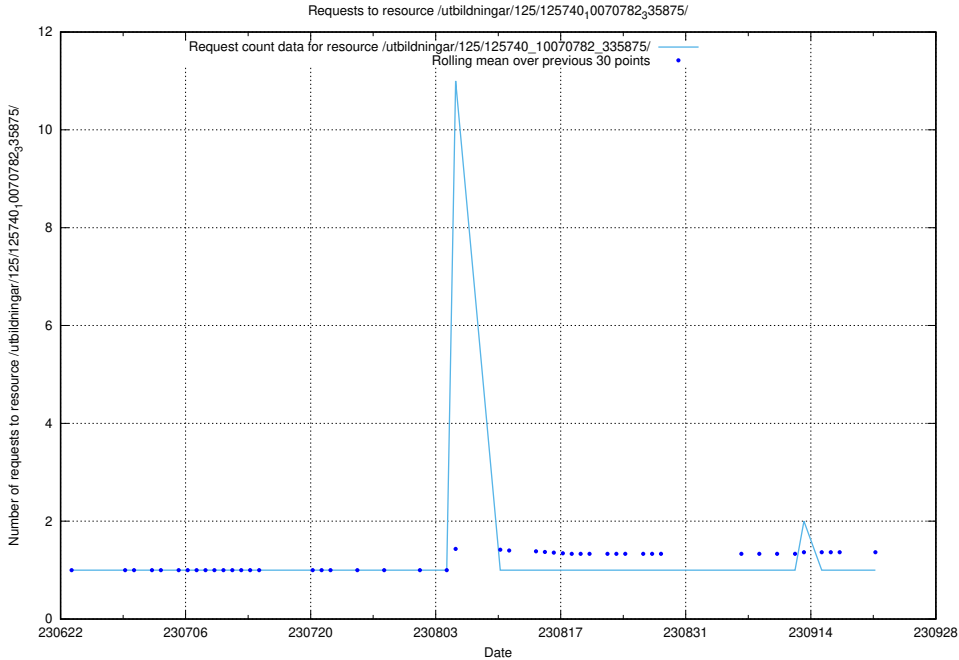

5.5949 Usage of /utbildningar/125/125740_10070782_335875/

Here, we count the number of requests to resource /utbildningar/125/125740_10070782_335875/.