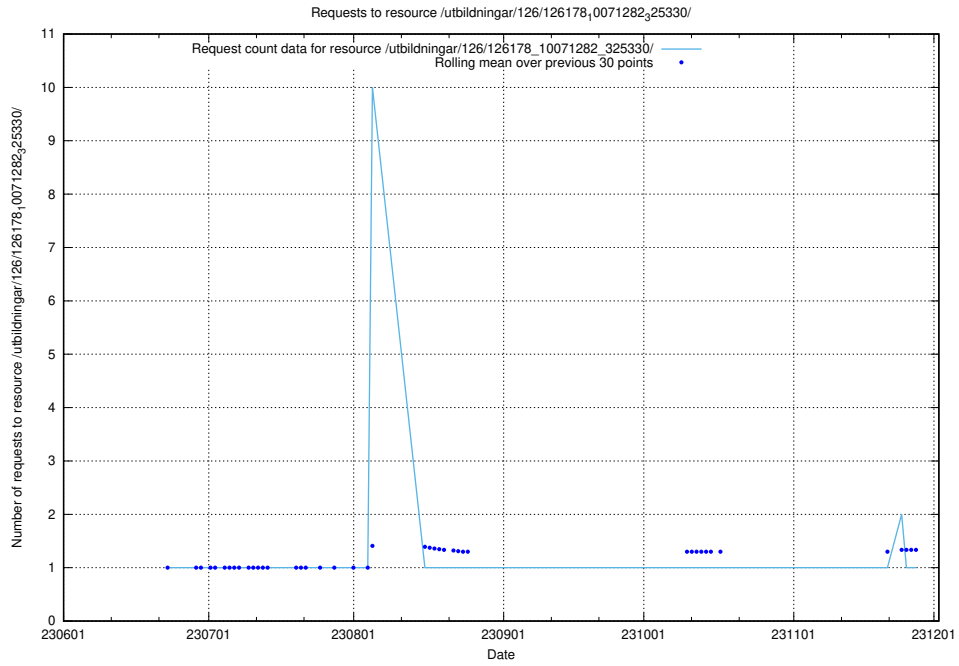

5.5929 Usage of /utbildningar/126/126178_10071282_325330/

Here, we count the number of requests to resource /utbildningar/126/126178_10071282_325330/.