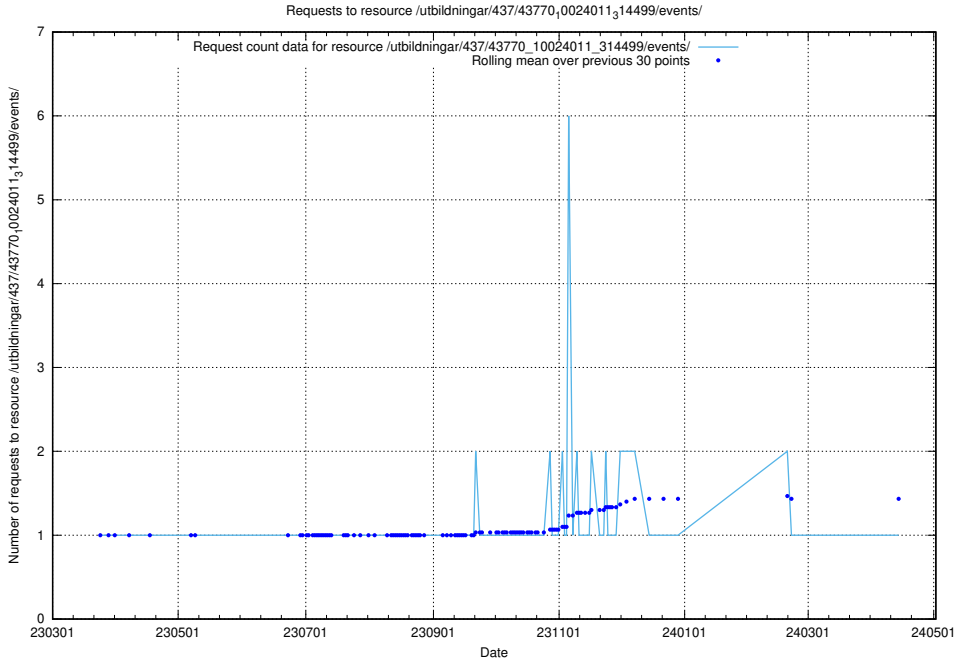

5.6474 Usage of /utbildningar/437/43770_10024011_314499/events/

Here, we count the number of requests to resource /utbildningar/437/43770_10024011_314499/events/.