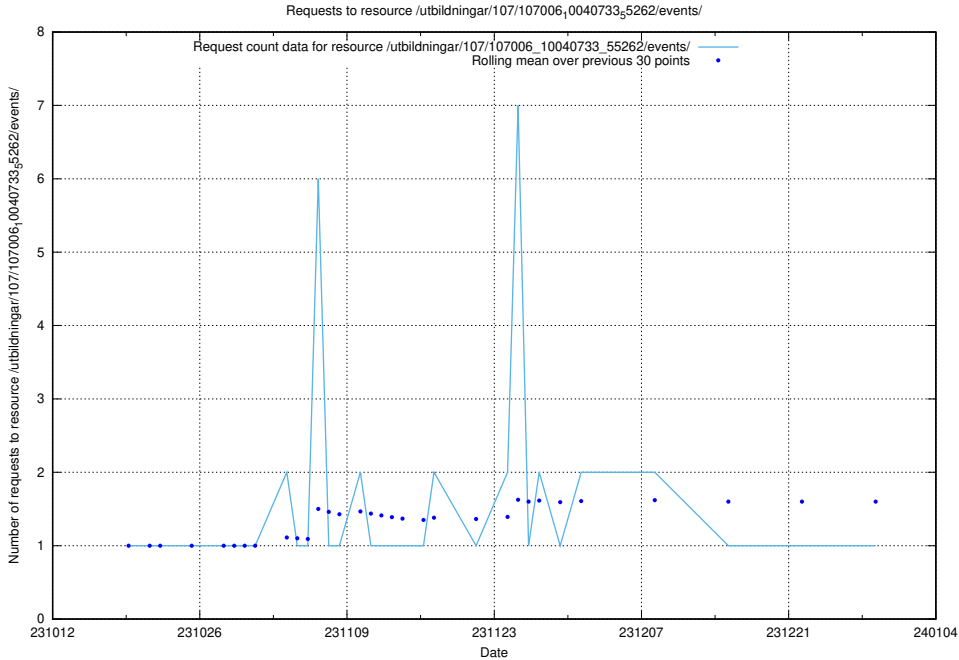

Here, we count the number of requests to resource /utbildningar/124/124498_10067717_336825/.

5.4523 Usage of /utbildningar/107/107006_10040733_55262/events/

Here, we count the number of requests to resource /utbildningar/107/107006_10040733_55262/events/.