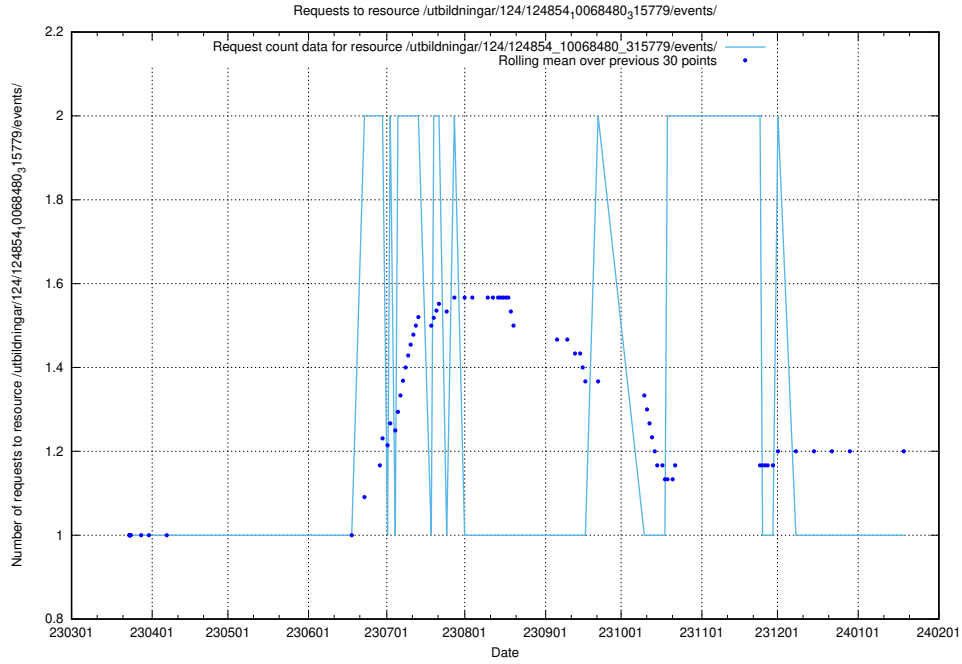

5.1124 Usage of /utbildningar/124/124854_10068480_315779/events/

Here, we count the number of requests to resource /utbildningar/124/124854_10068480_315779/events/