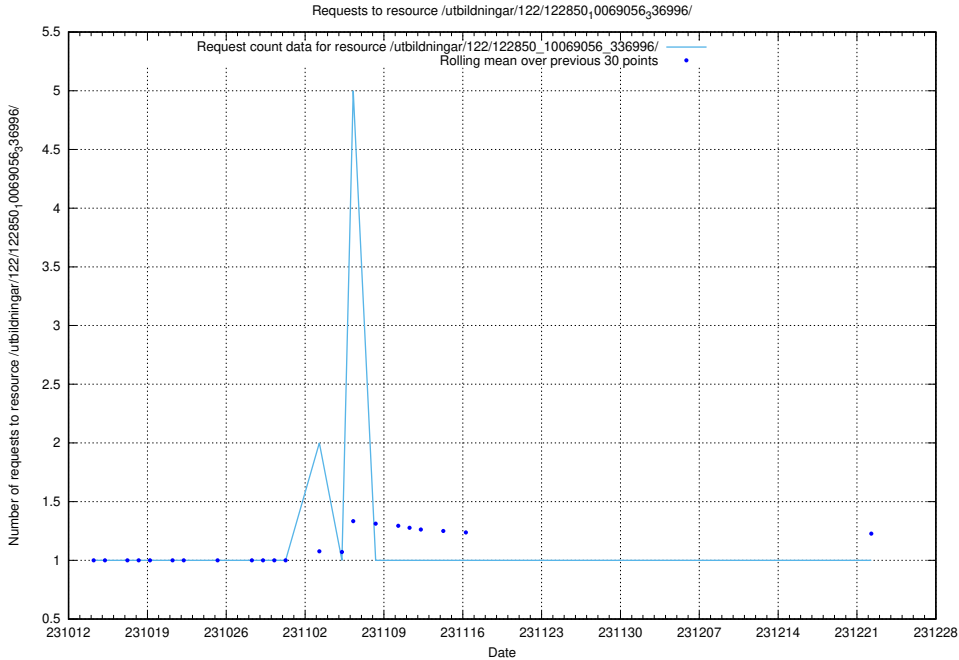

5.4593 Usage of /utbildningar/122/122850_10069056_336996/

Here, we count the number of requests to resource /utbildningar/122/122850_10069056_336996/.