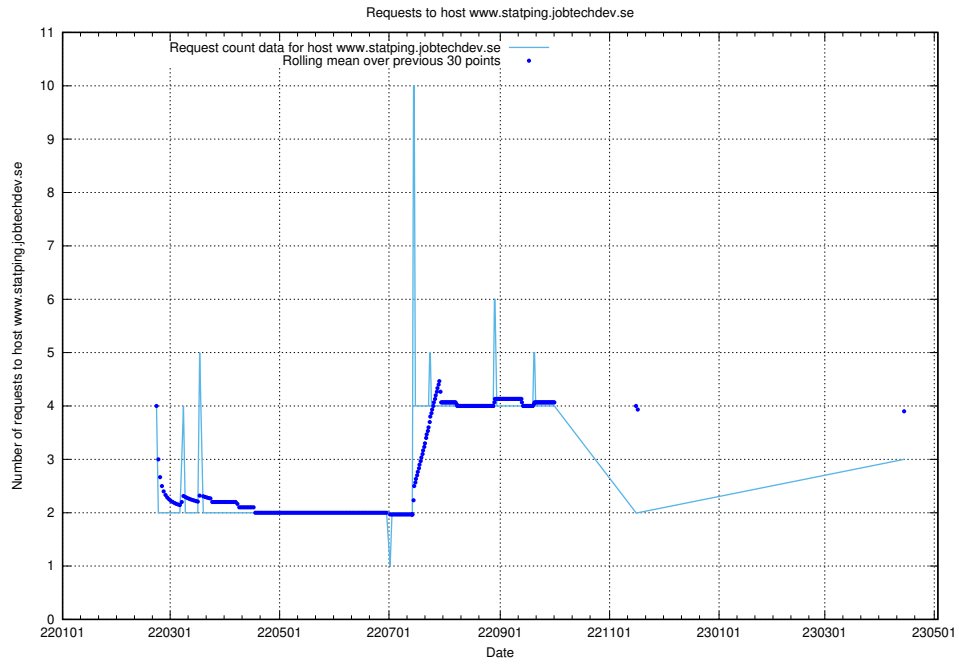

7.228 Usage of `www.statping.jobtechdev.se`

Here, we count the number of requests to host `www.statping.jobtechdev.se`.