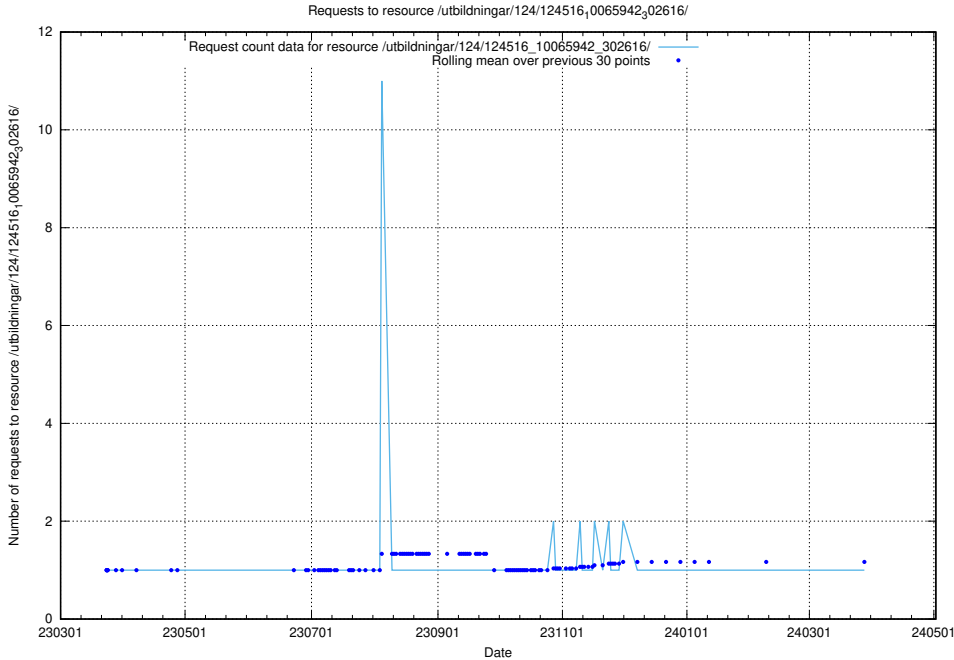

5.1693 Usage of /utbildningar/124/124516_10065942_302616/

Here, we count the number of requests to resource /utbildningar/124/124516_10065942_302616/.