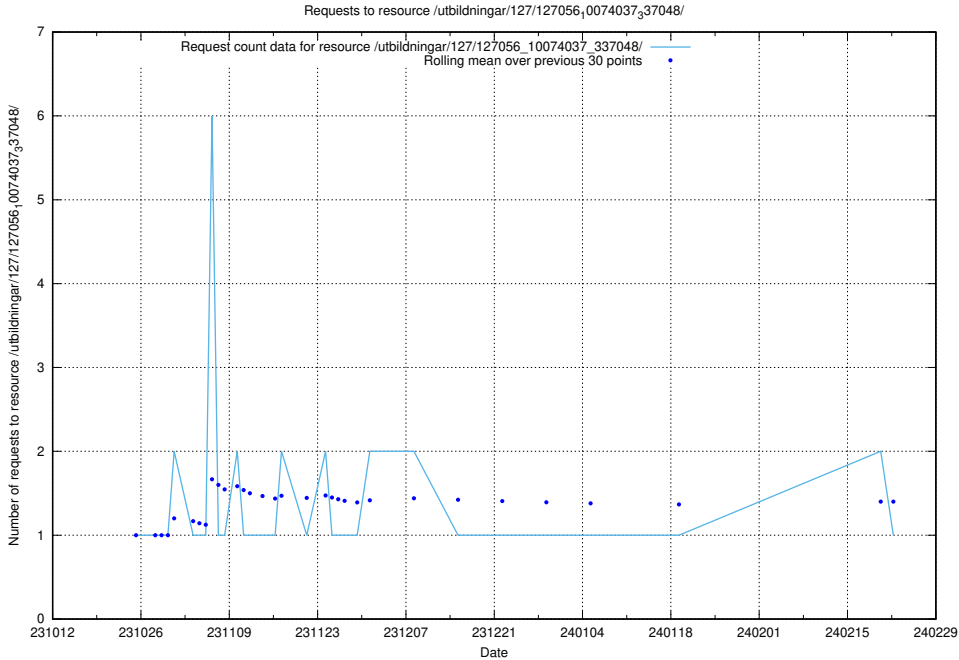

5.4464 Usage of /utbildningar/127/127056_10074037_337048/

Here, we count the number of requests to resource /utbildningar/127/127056_10074037_337048/.