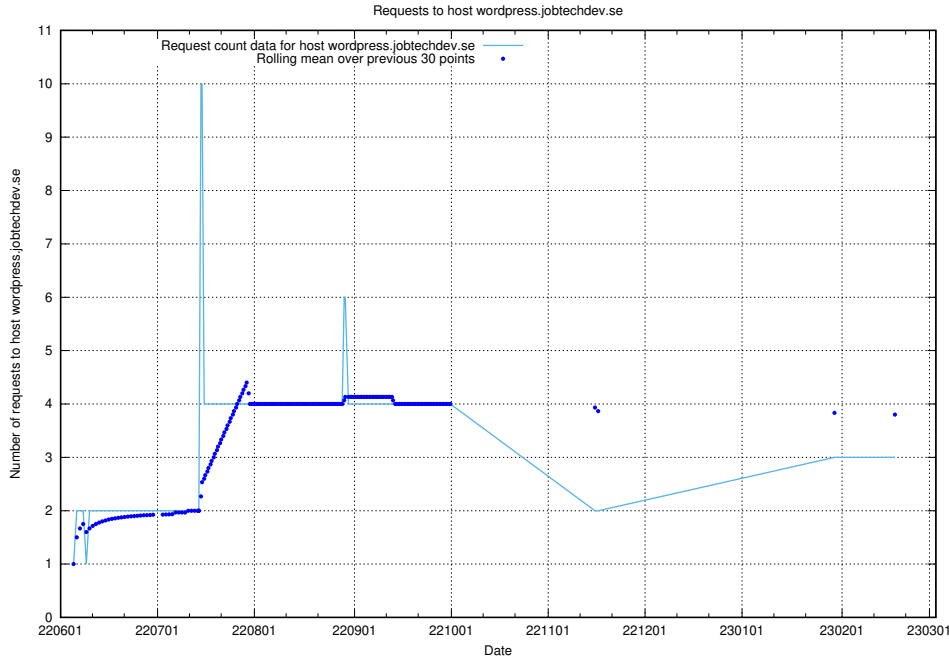

7.218 Usage of wordpress.jobtechdev.se

Here, we count the number of requests to host wordpress.jobtechdev.se.