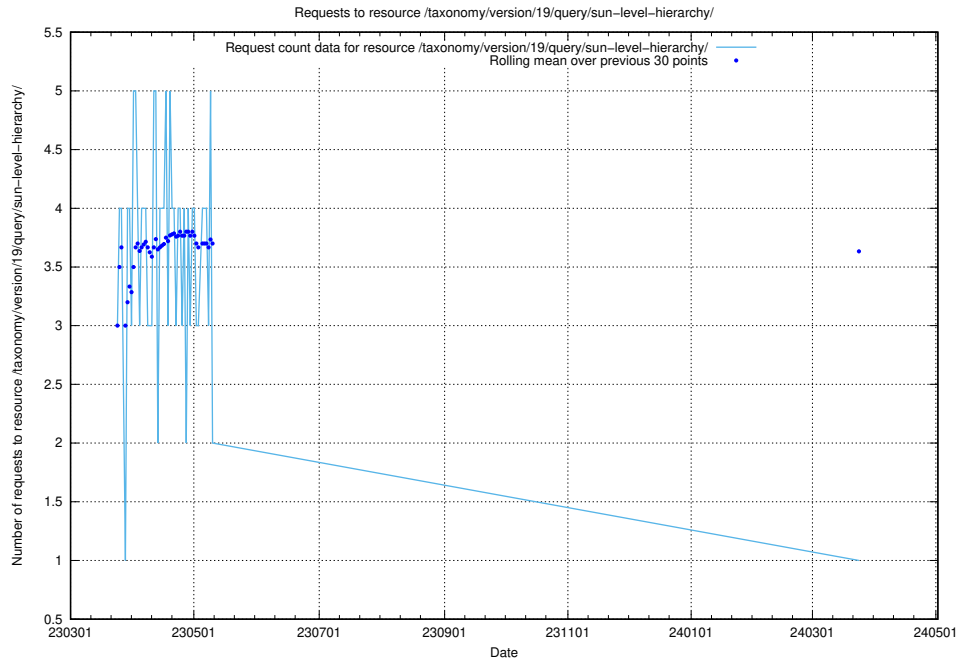

5.6399 Usage of /taxonomy/version/19/query/sun-level-hierarchy/

Here, we count the number of requests to resource /taxonomy/version/19/query/sun-level-hierarchy/.