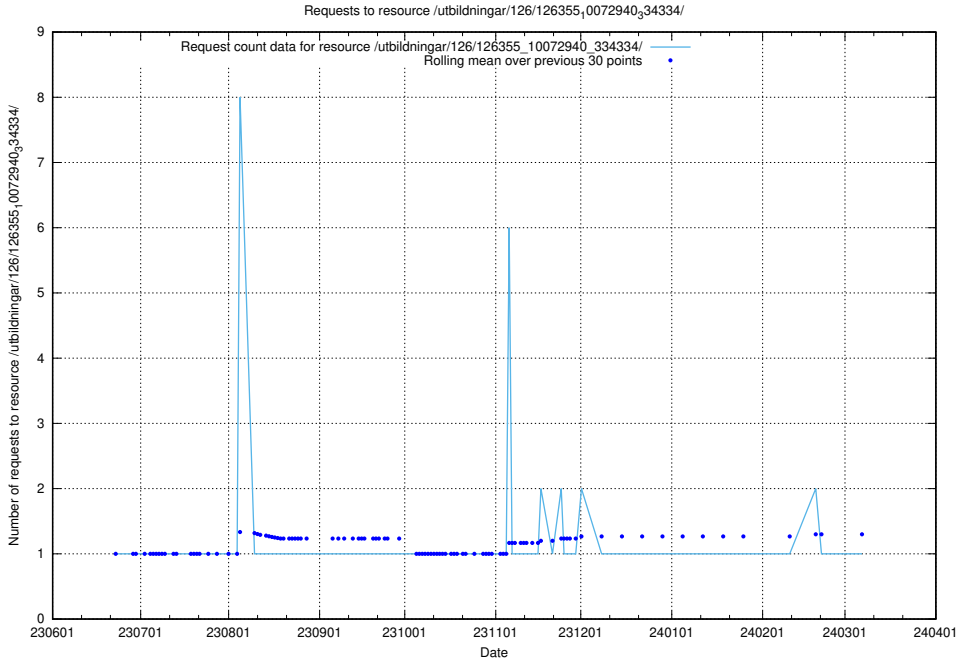

5.5908 Usage of /utbildningar/126/126355_10072940_334334/

Here, we count the number of requests to resource /utbildningar/126/126355_10072940_334334/.