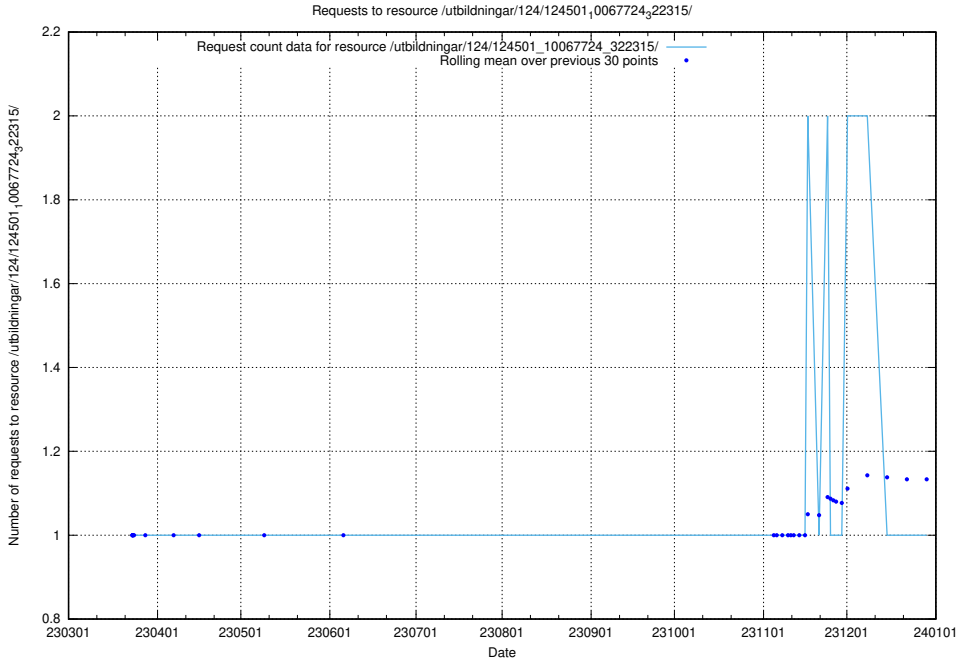

5.2490 Usage of /utbildningar/124/124501_10067724_322315/

Here, we count the number of requests to resource /utbildningar/124/124501_10067724_322315/.