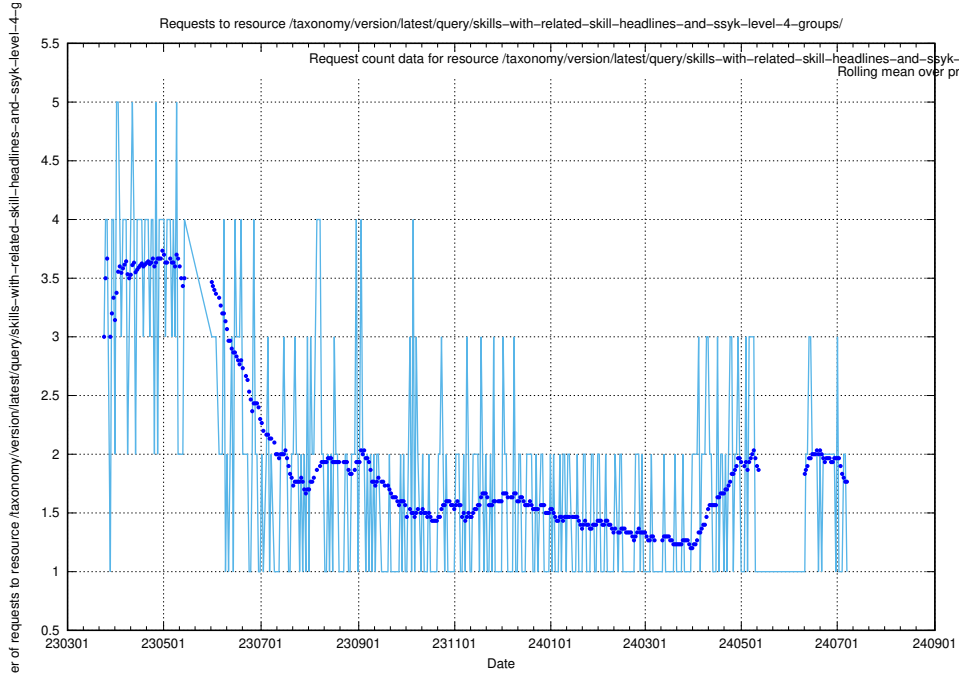

5.6371 Usage of /taxonomy/version/latest/query/skills-with-related-skill-headlines-and-ssyk-level-4-groups/

Here, we count the number of requests to resource /taxonomy/version/latest/query/skills-with-related-skill-headlines-and-ssyk-level-4-groups/.