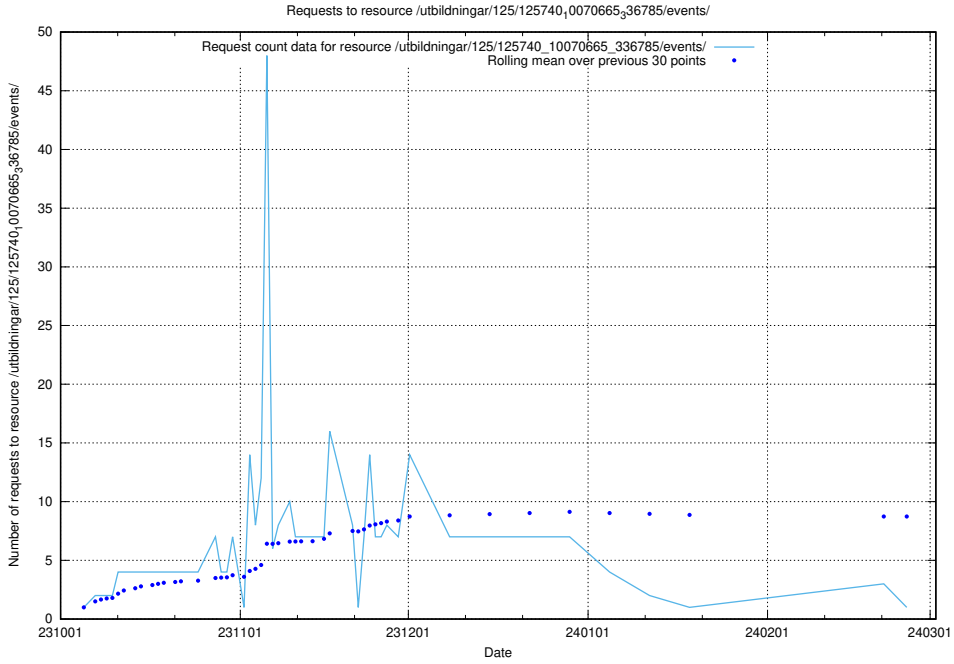

5.4660 Usage of /utbildningar/125/125740_10070665_336785/events/

Here, we count the number of requests to resource /utbildningar/125/125740_10070665_336785/events/

5.4661 Usage of /utbildningar/125/125740_10070665_336785/