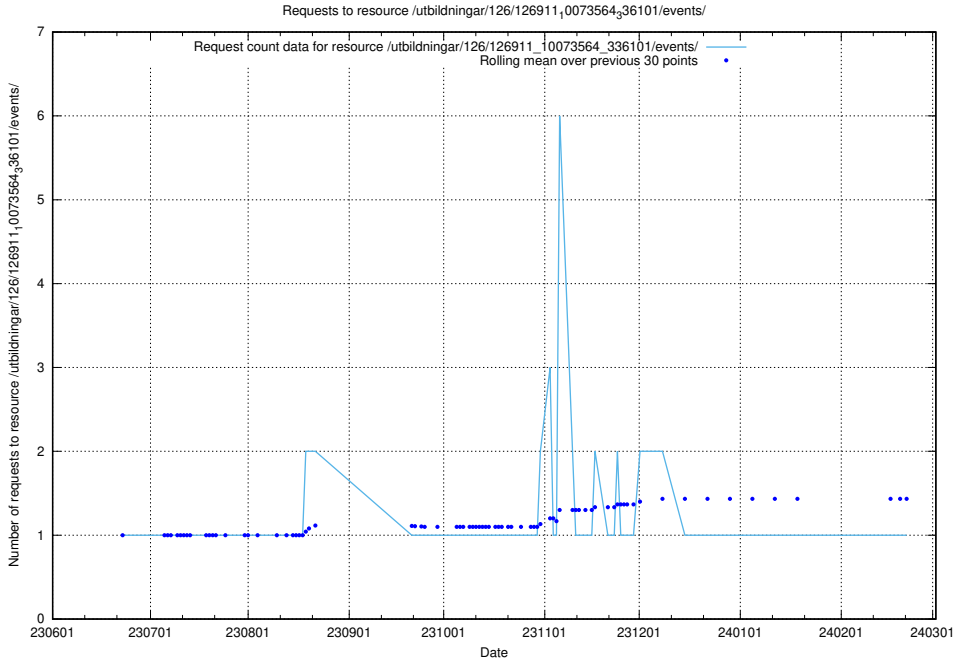

5.5833 Usage of /utbildningar/126/126911_10073564_336101/events/

Here, we count the number of requests to resource /utbildningar/126/126911_10073564_336101/events/