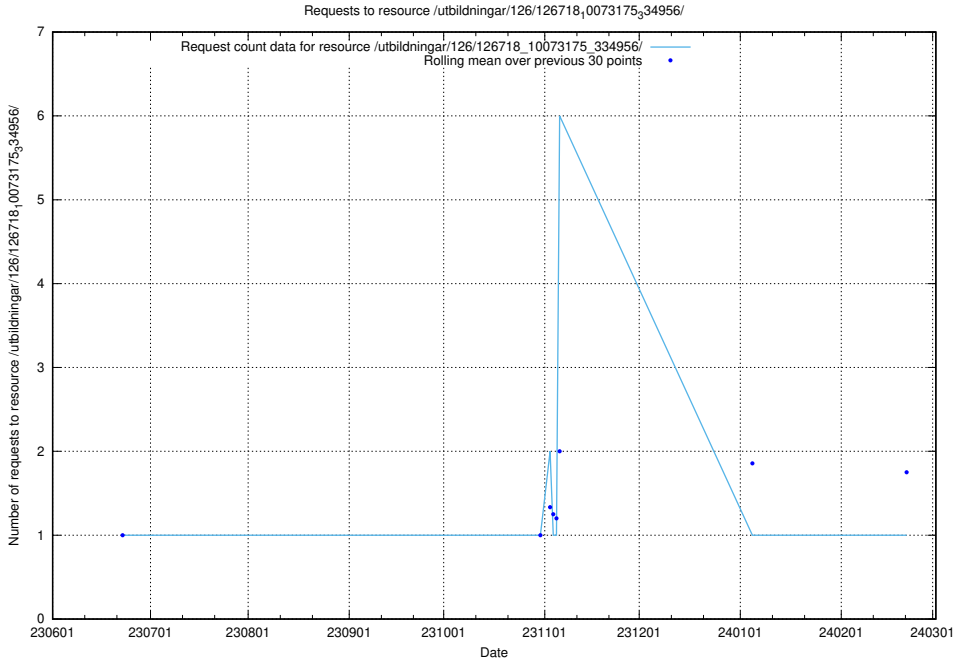

5.5867 Usage of /utbildningar/126/126718_10073175_334956/

Here, we count the number of requests to resource /utbildningar/126/126718_10073175_334956/.