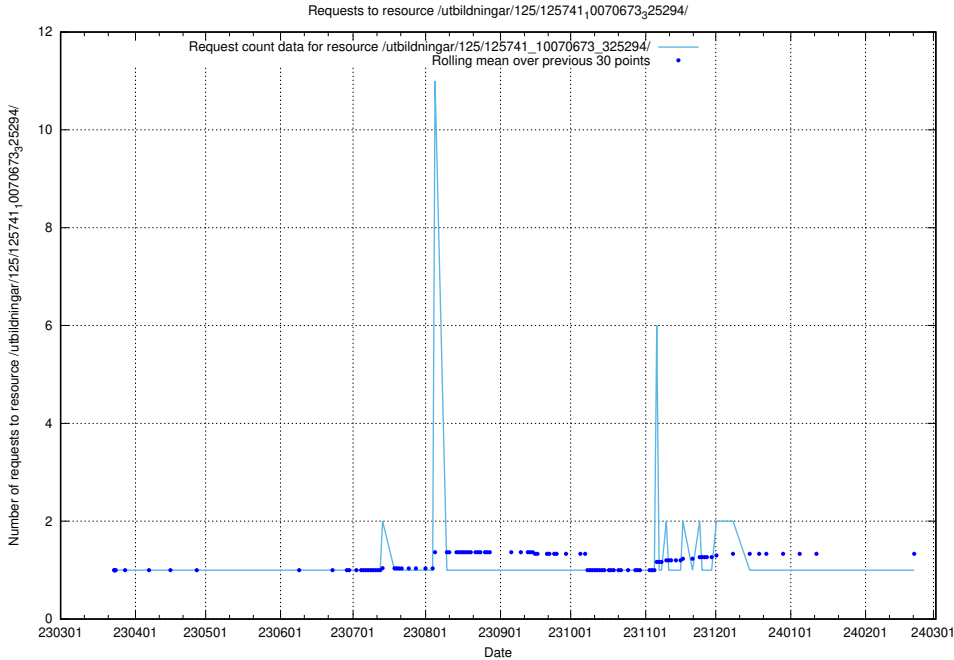

5.6775 Usage of /utbildningar/125/125741_10070673_325294/

Here, we count the number of requests to resource /utbildningar/125/125741_10070673_325294/.