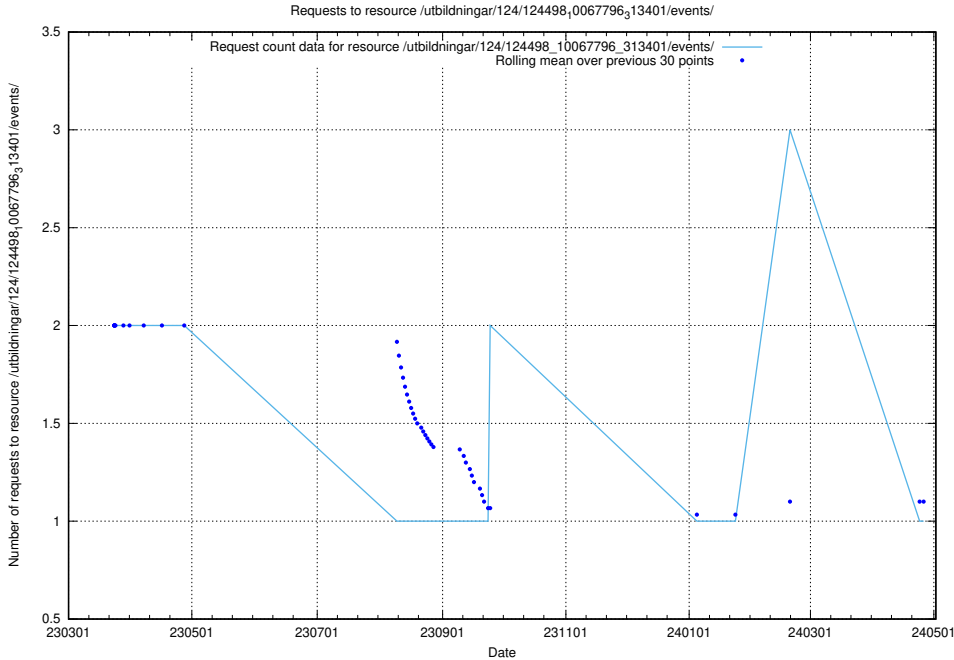

5.6586 Usage of /utbildningar/124/124498_10067796_313401/events/

Here, we count the number of requests to resource /utbildningar/124/124498_10067796_313401/events/