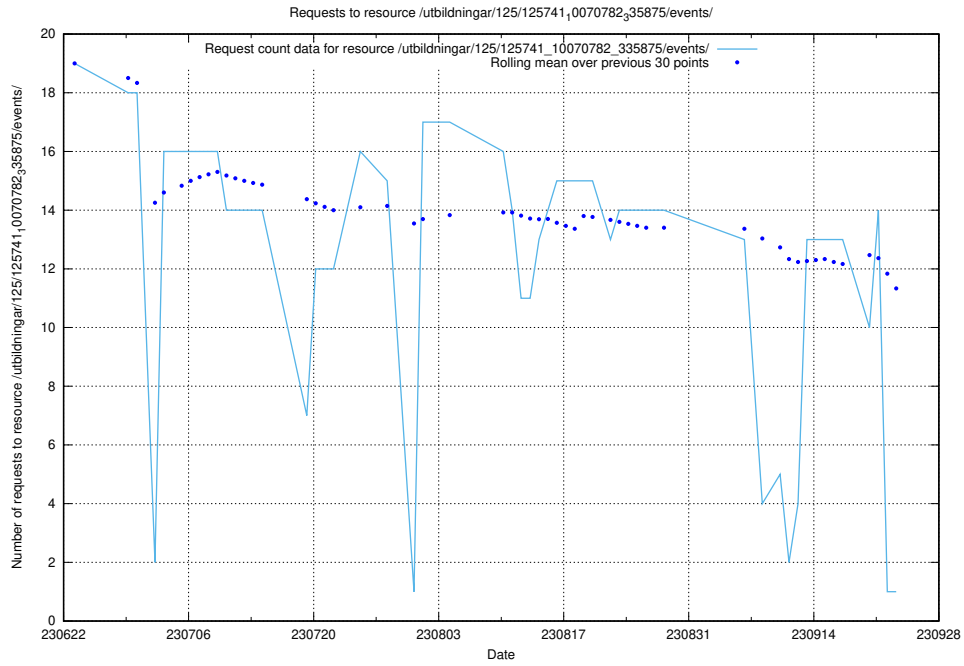

5.5810 Usage of /utbildningar/125/125741_10070782_335875/events/

Here, we count the number of requests to resource /utbildningar/125/125741_10070782_335875/events/