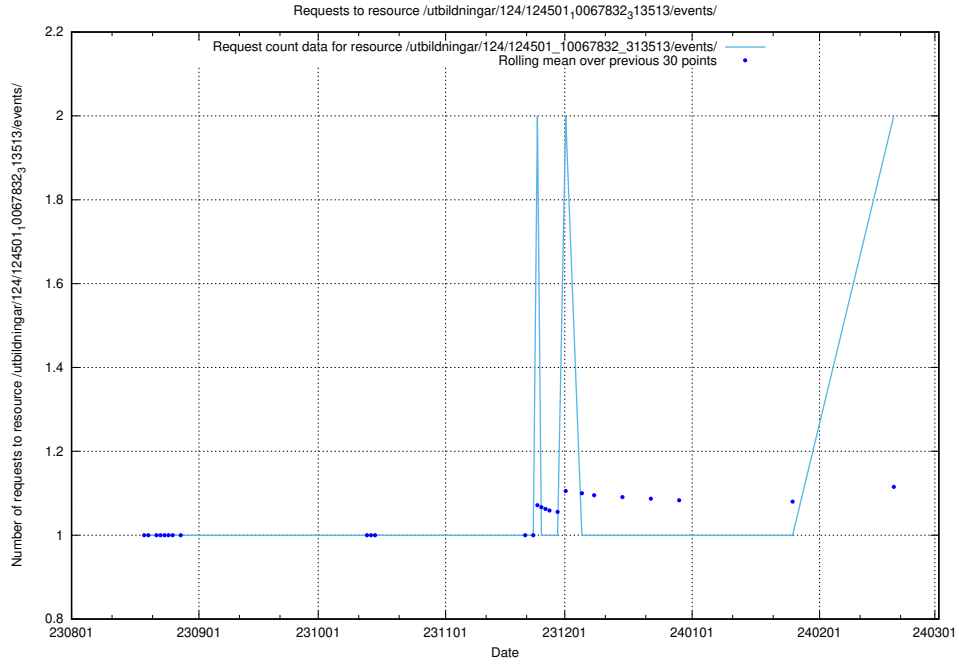

5.688 Usage of /utbildningar/124/124501_10067832_313513/events/

Here, we count the number of requests to resource /utbildningar/124/124501_10067832_313513/events/