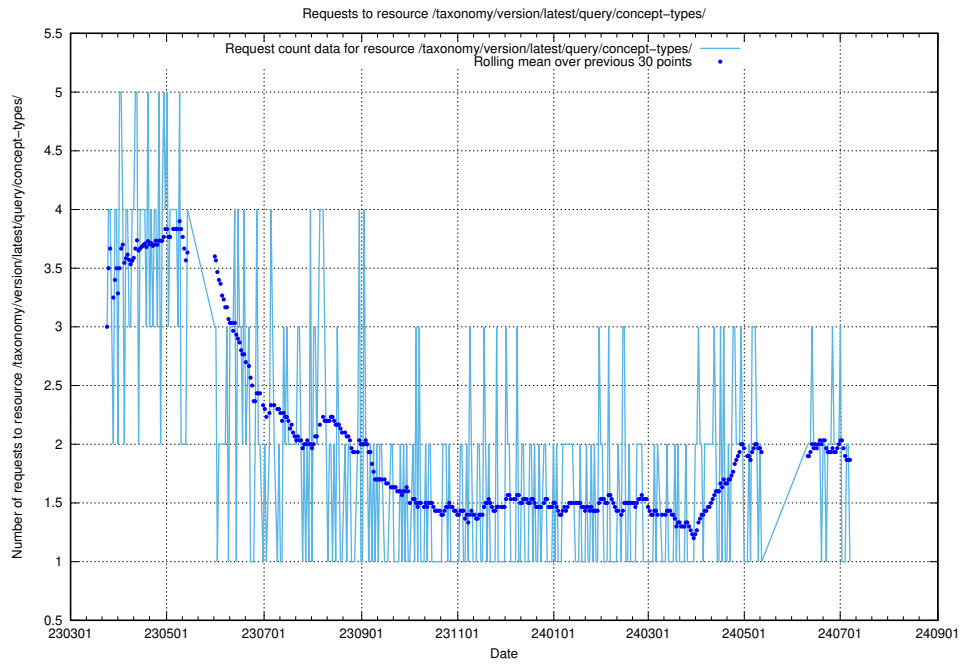

Here, we count the number of requests to resource /taxonomy/version/latest/query/concept-types/.

5.6394 Usage of /taxonomy/version/latest/query/all-concepts/

Here, we count the number of requests to resource /taxonomy/version/latest/query/all-concepts/.