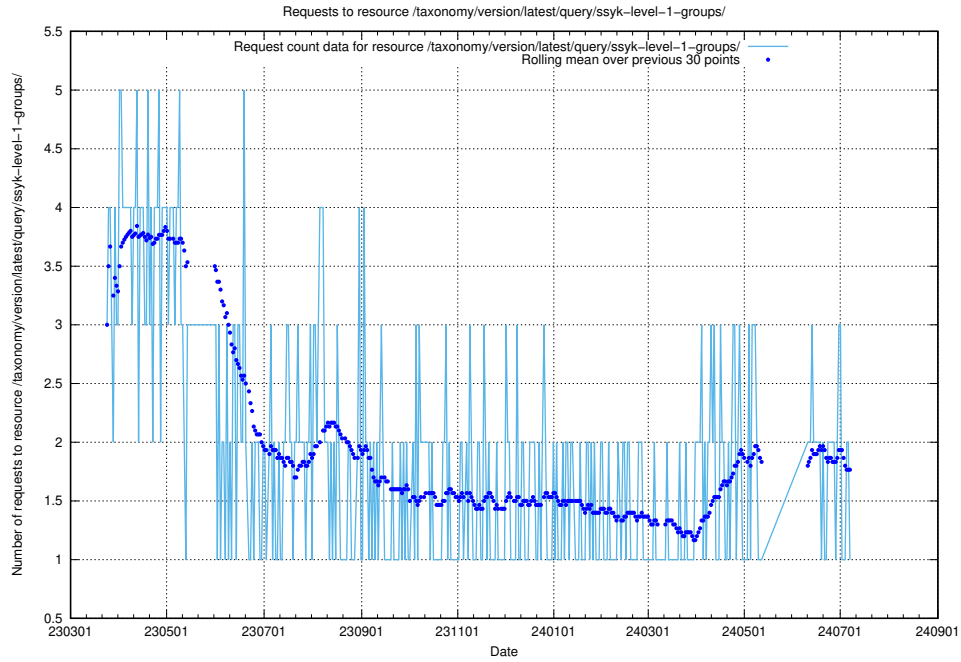

5.6362 Usage of /taxonomy/version/latest/query/ssyk-level-1-groups/

Here, we count the number of requests to resource /taxonomy/version/latest/query/ssyk-level-1-groups/.