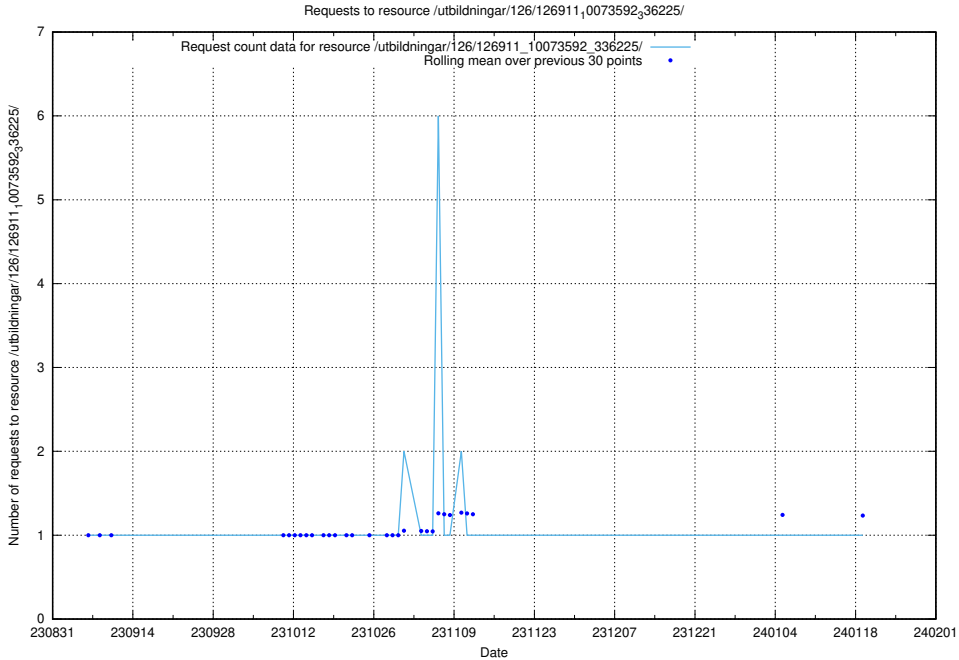

5.4908 Usage of /utbildningar/126/126911_10073592_336225/

Here, we count the number of requests to resource /utbildningar/126/126911_10073592_336225/.