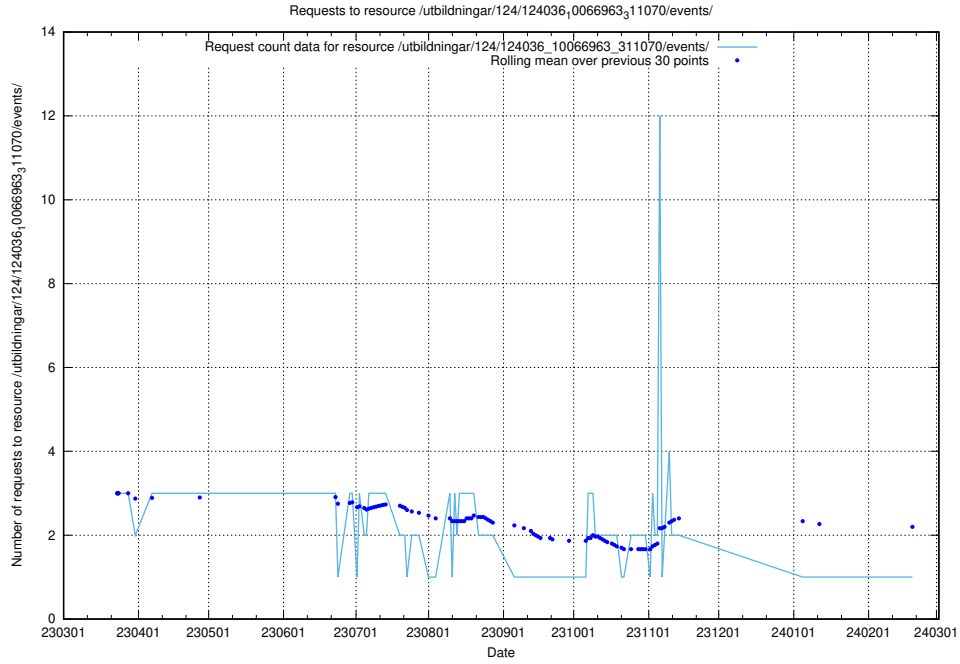

5.6554 Usage of /utbildningar/124/124036_10066963_311070/events/

Here, we count the number of requests to resource /utbildningar/124/124036_10066963_311070/events/