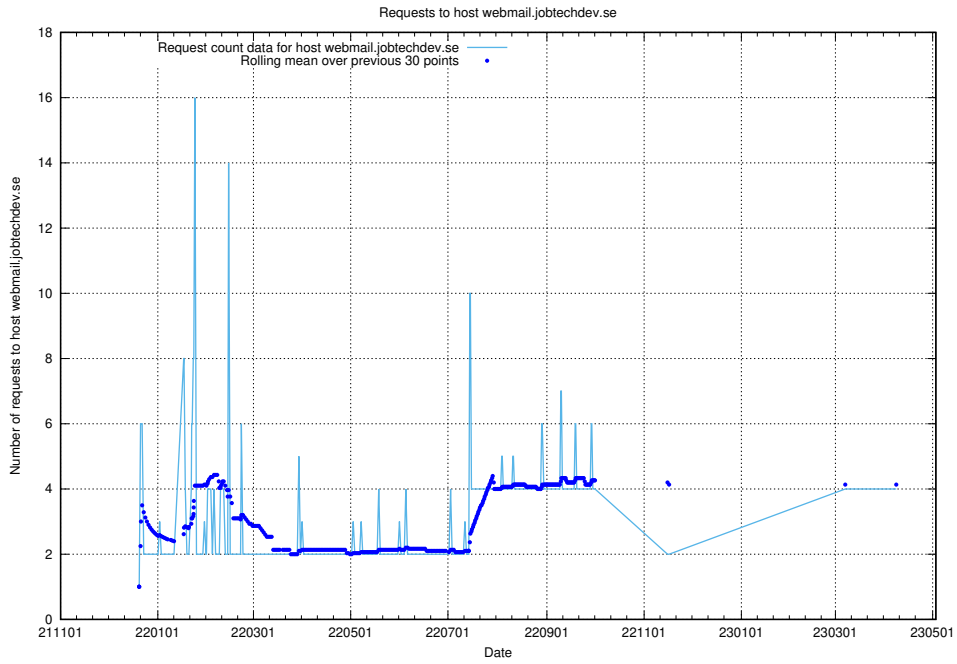

7.134 Usage of webmail.jobtechdev.se

Here, we count the number of requests to host webmail.jobtechdev.se.