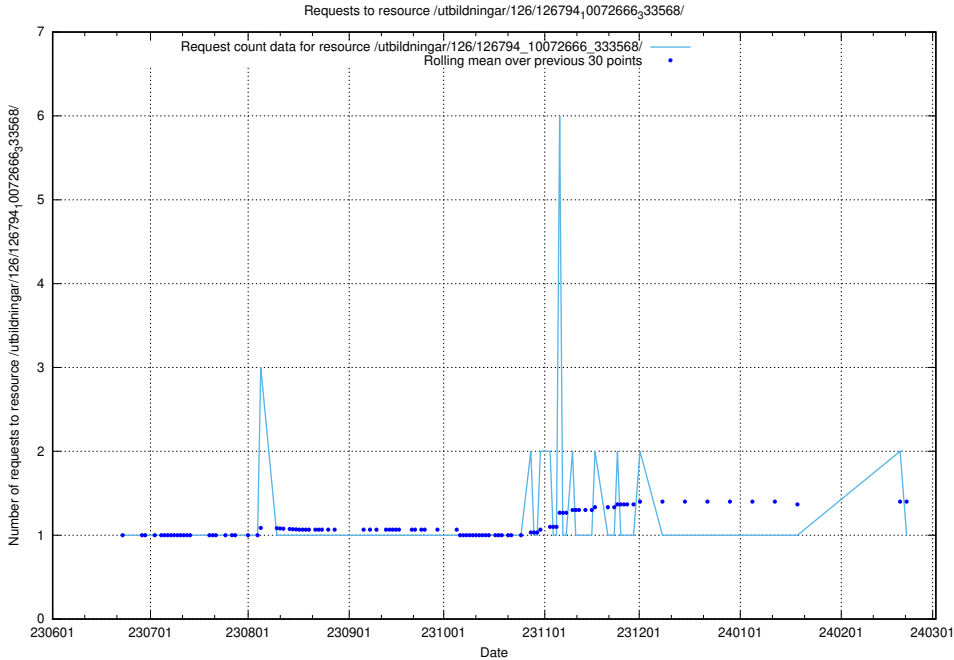

5.5842 Usage of /utbildningar/126/126794_10072666_333568/

Here, we count the number of requests to resource /utbildningar/126/126794_10072666_333568/.