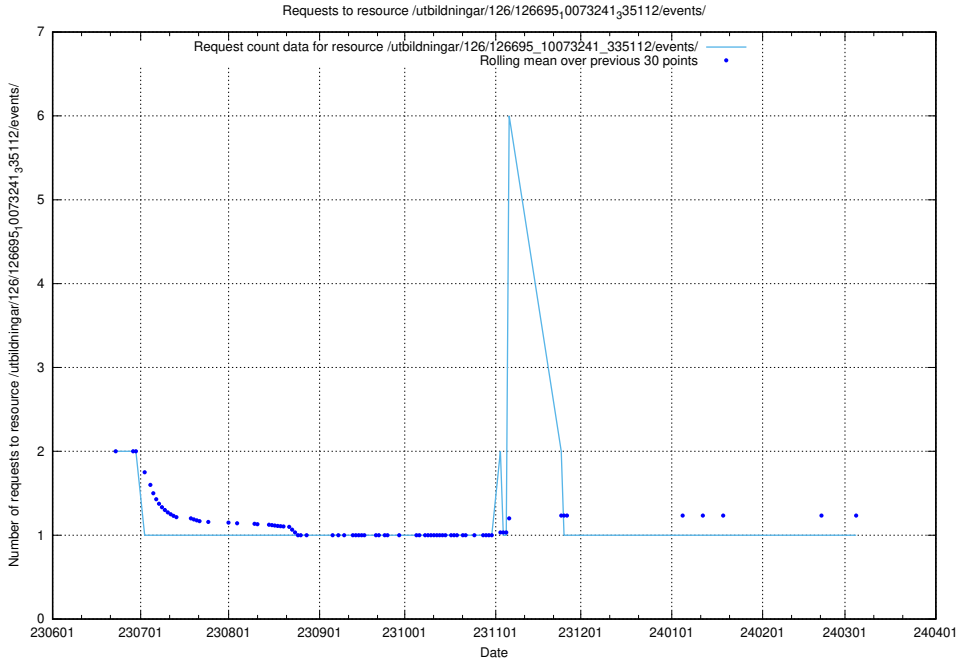

5.5815 Usage of /utbildningar/126/126695_10073241_335112/events/

Here, we count the number of requests to resource /utbildningar/126/126695_10073241_335112/events/