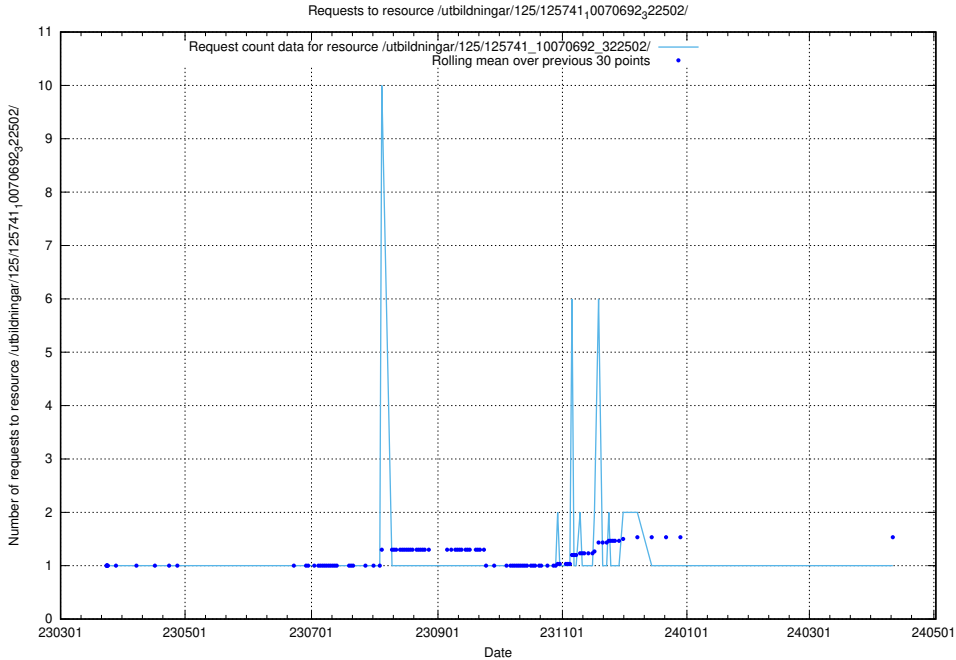

5.6757 Usage of /utbildningar/125/125741_10070692_322502/

Here, we count the number of requests to resource /utbildningar/125/125741_10070692_322502/.