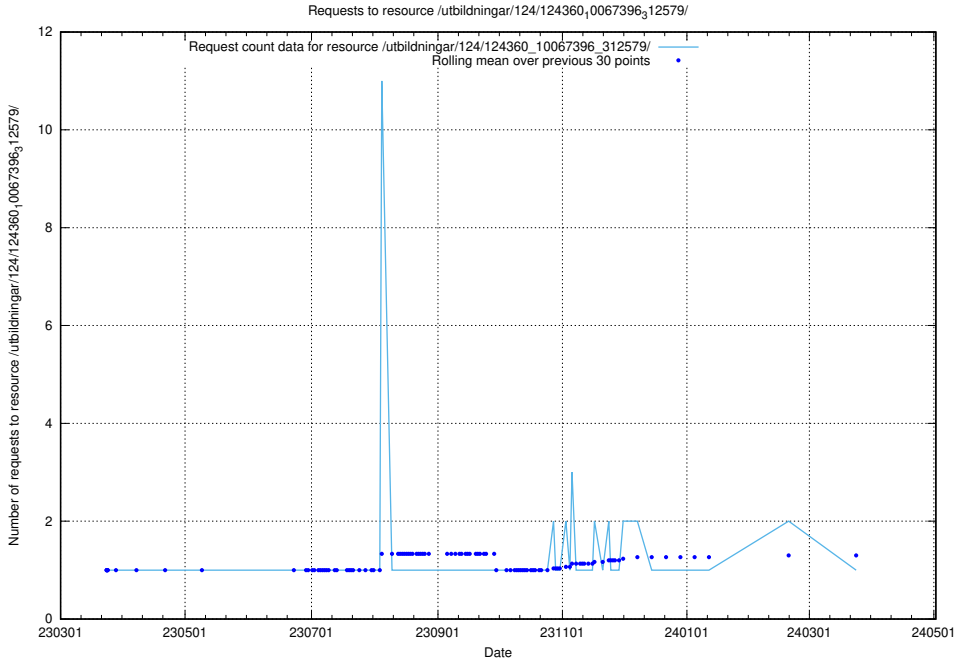

5.4048 Usage of /utbildningar/124/124360_10067396_312579/

Here, we count the number of requests to resource /utbildningar/124/124360_10067396_312579/.