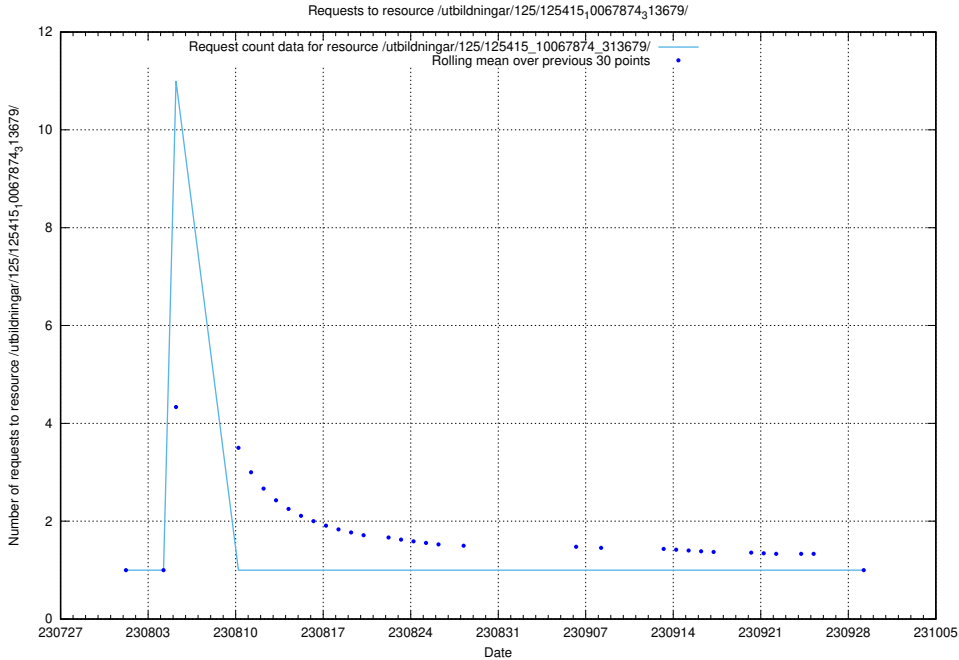

5.5141 Usage of /utbildningar/125/125415_10067874_313679/

Here, we count the number of requests to resource /utbildningar/125/125415_10067874_313679/.