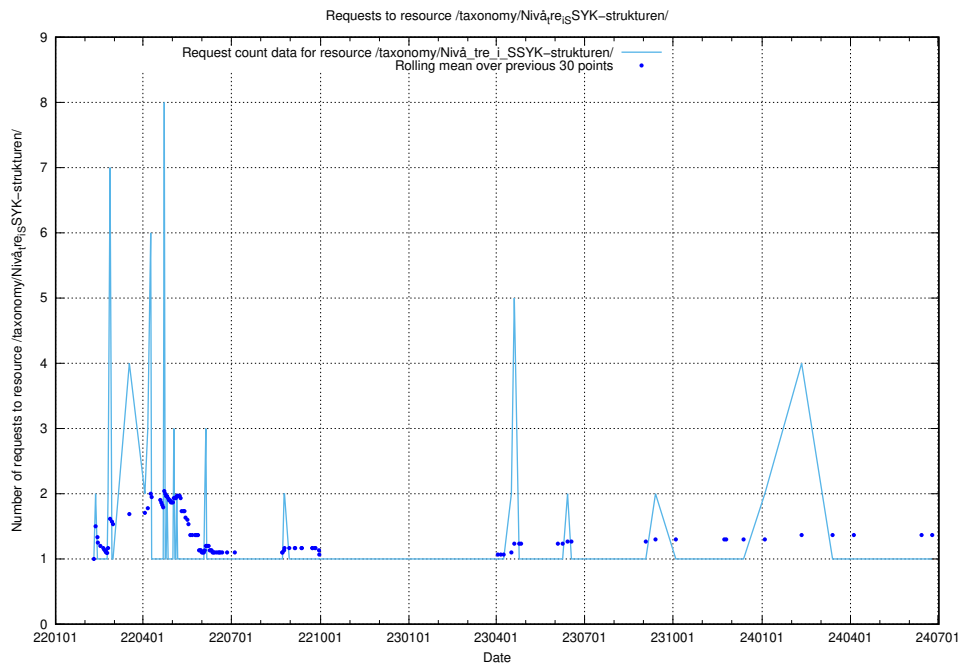

5.2158 Usage of /taxonomy/Nivå_tre_i_SSYK-strukturen/

Here, we count the number of requests to resource /taxonomy/Nivå_tre_i_SSYK-strukturen/.