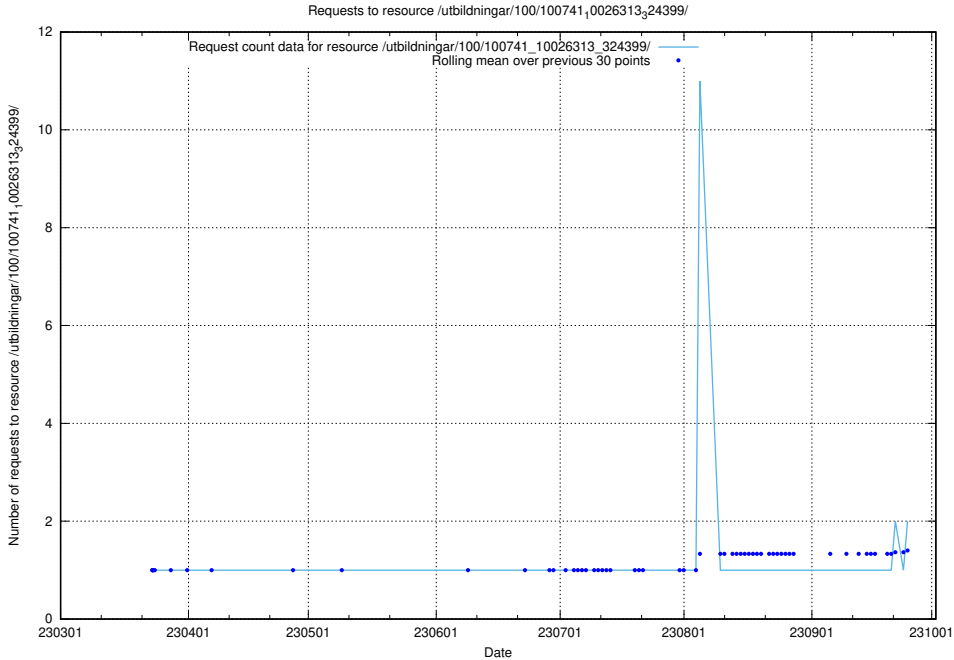

5.776 Usage of /utbildningar/100/100741_10026313_324399/

Here, we count the number of requests to resource /utbildningar/100/100741_10026313_324399/.