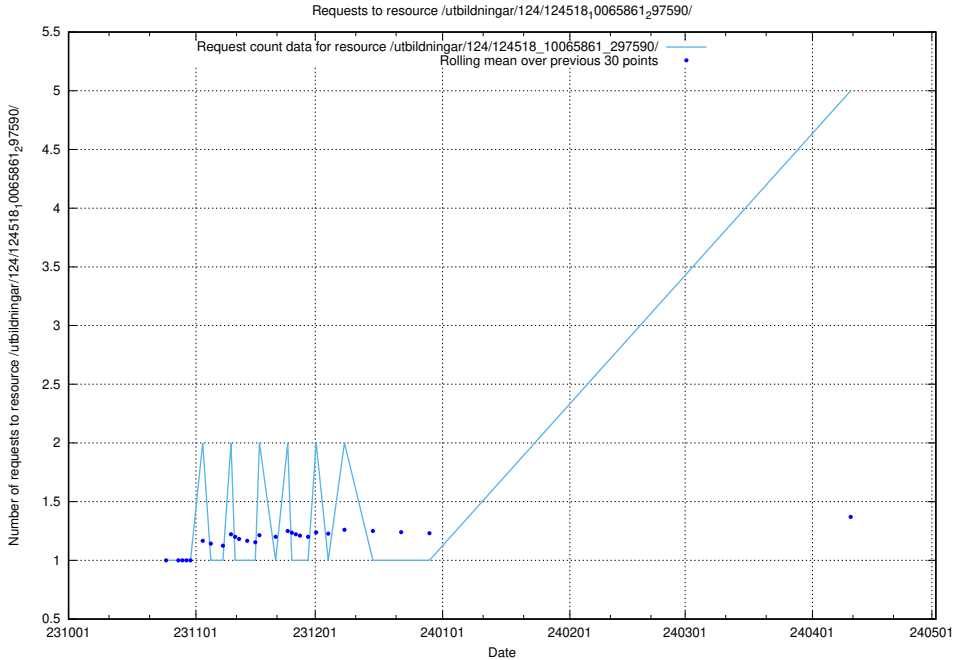

5.122 Usage of /utbildningar/124/124518_10065861_297590/

Here, we count the number of requests to resource /utbildningar/124/124518_10065861_297590/.