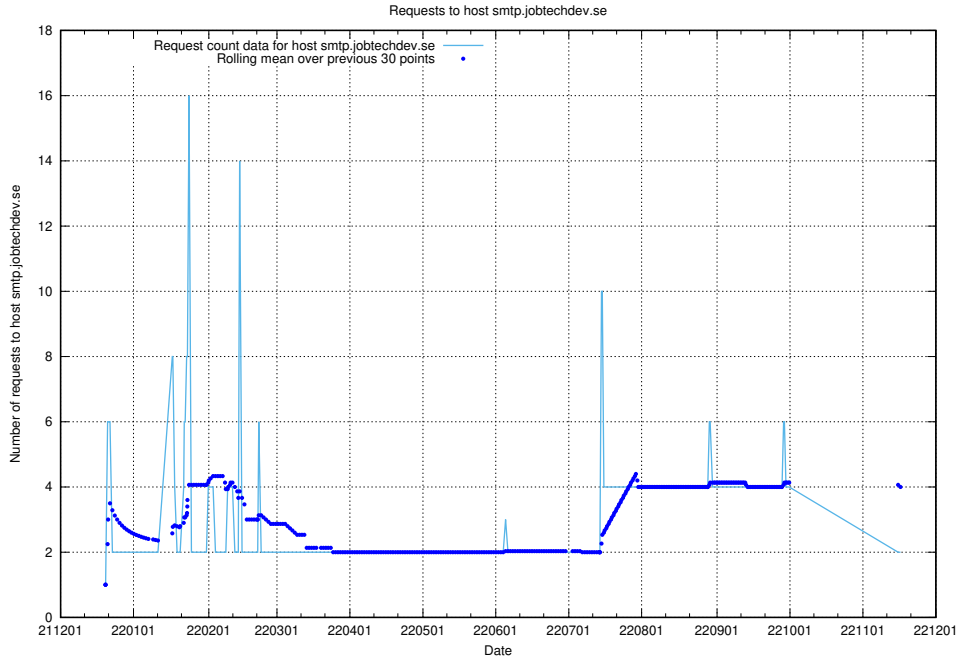

7.372 Usage of smtp.jobtechdev.se

Here, we count the number of requests to host smtp.jobtechdev.se.