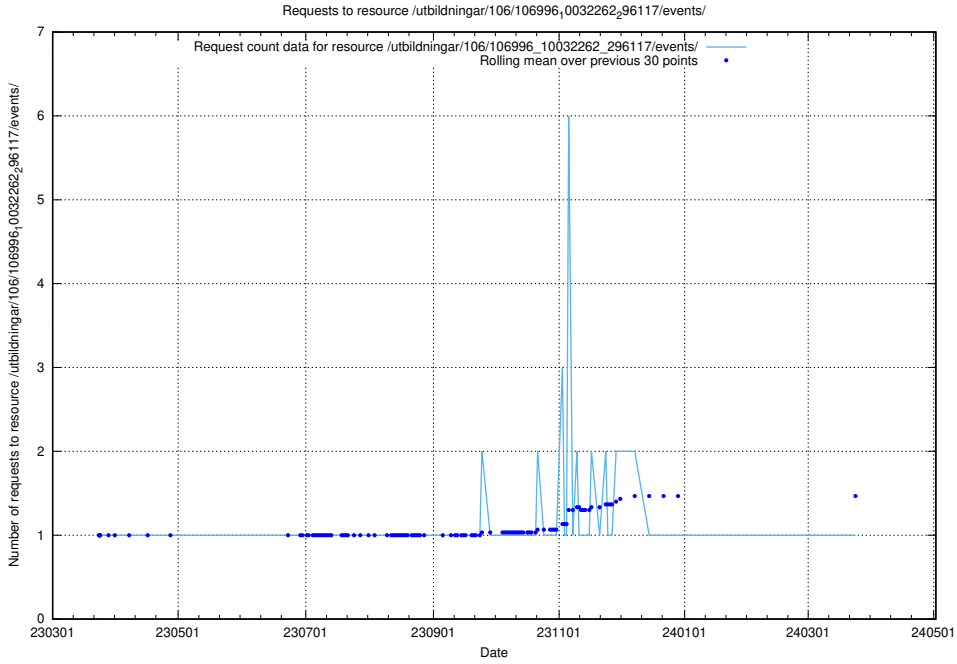

Here, we count the number of requests to resource /taxonomy/version/7/query/isco-level-4-groups/.

5.5661 Usage of /utbildningar/106/106996_10032262_296117/events/

Here, we count the number of requests to resource /utbildningar/106/106996_10032262_296117/events/