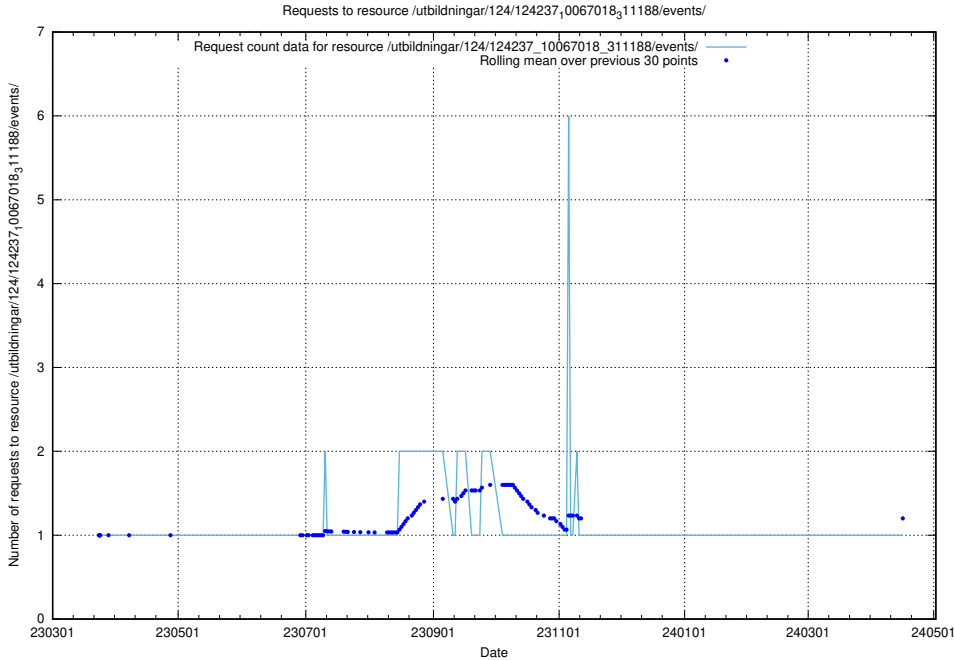

5.4263 Usage of /utbildningar/124/124237_10067018_311188/events/

Here, we count the number of requests to resource /utbildningar/124/124237_10067018_311188/events/