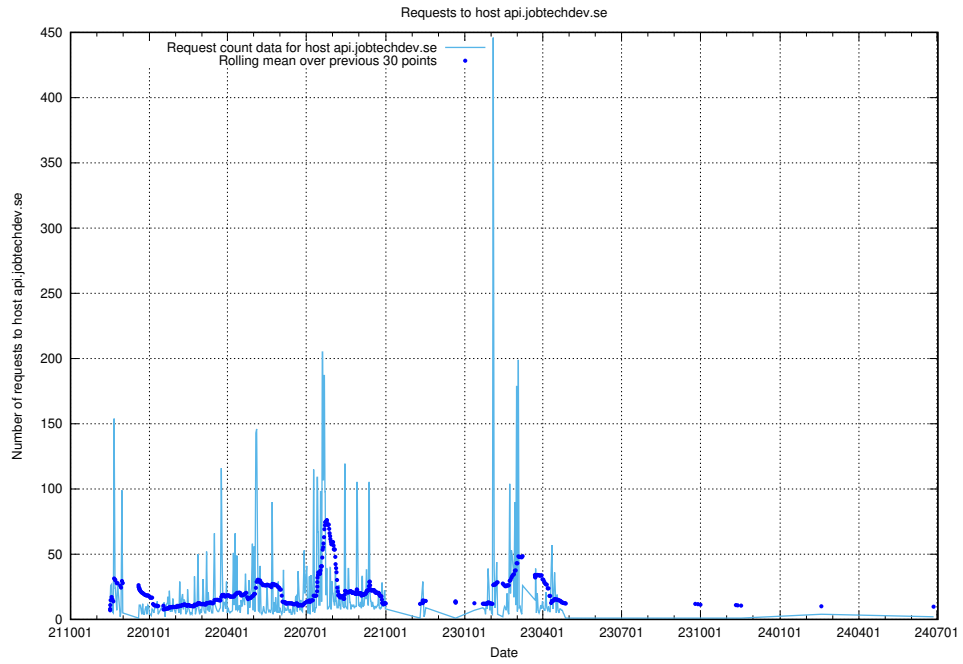

7.513 Usage of api.jobtechdev.se

Here, we count the number of requests to host api.jobtechdev.se.