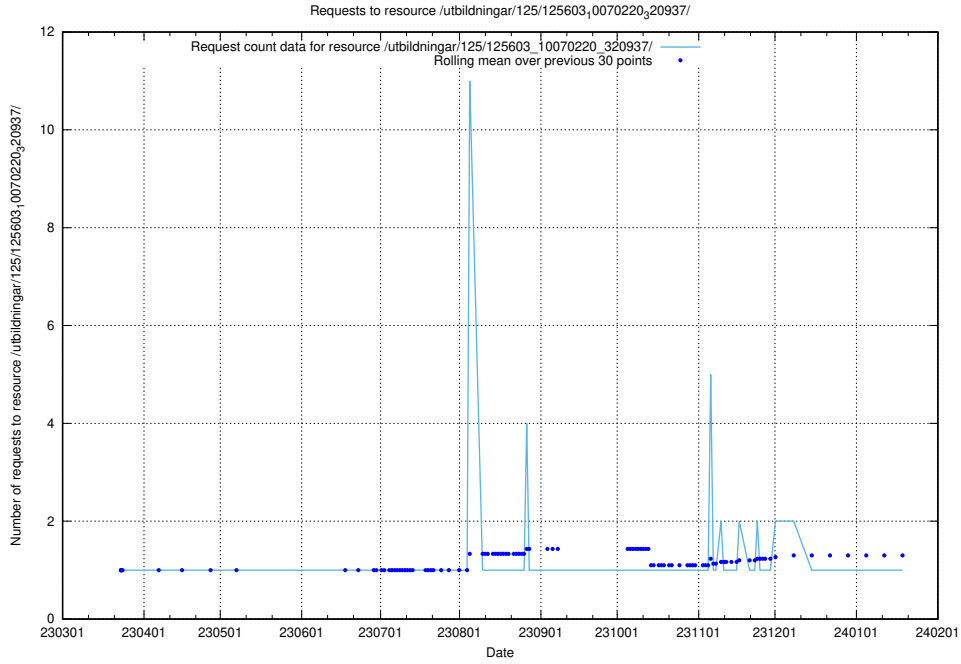

5.995 Usage of /utbildningar/125/125603_10070220_320937/

Here, we count the number of requests to resource /utbildningar/125/125603_10070220_320937/.