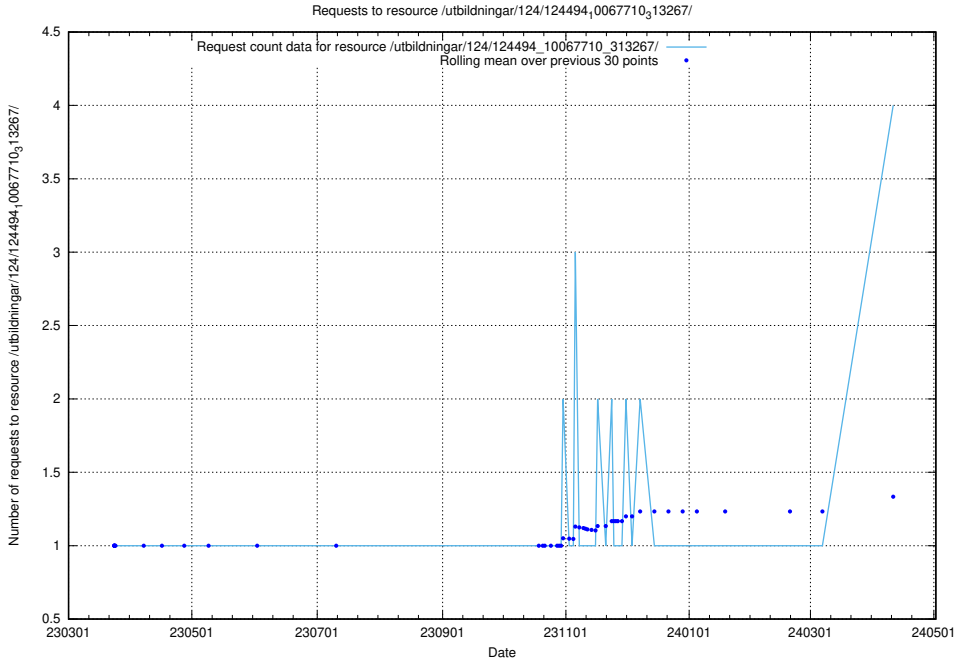

5.170 Usage of /utbildningar/124/124494_10067710_313267/

Here, we count the number of requests to resource /utbildningar/124/124494_10067710_313267/.