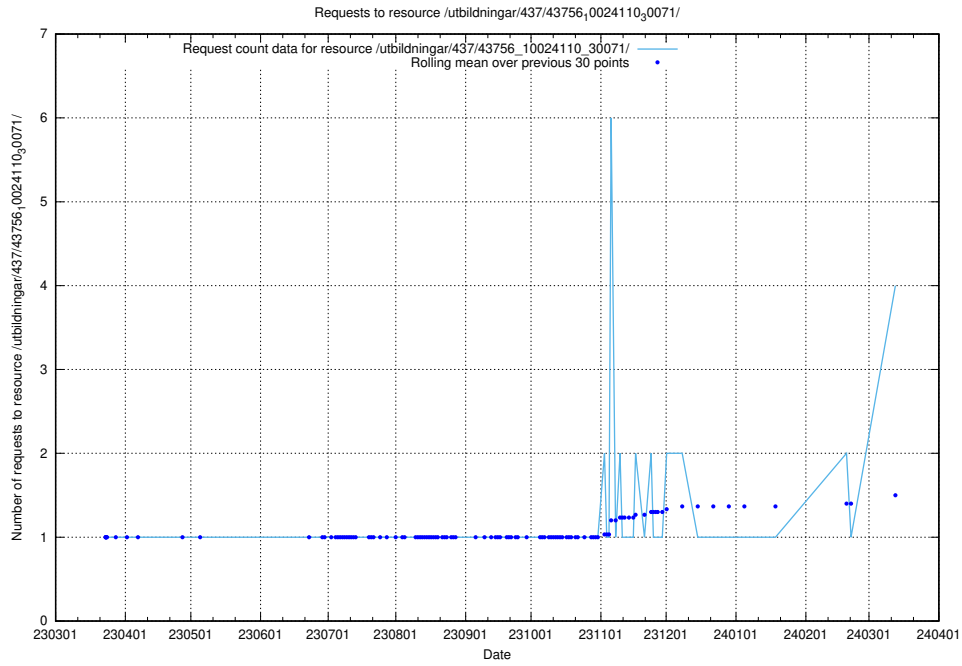

5.233 Usage of /utbildningar/437/43756_10024110_30071/

Here, we count the number of requests to resource /utbildningar/437/43756_10024110_30071/.