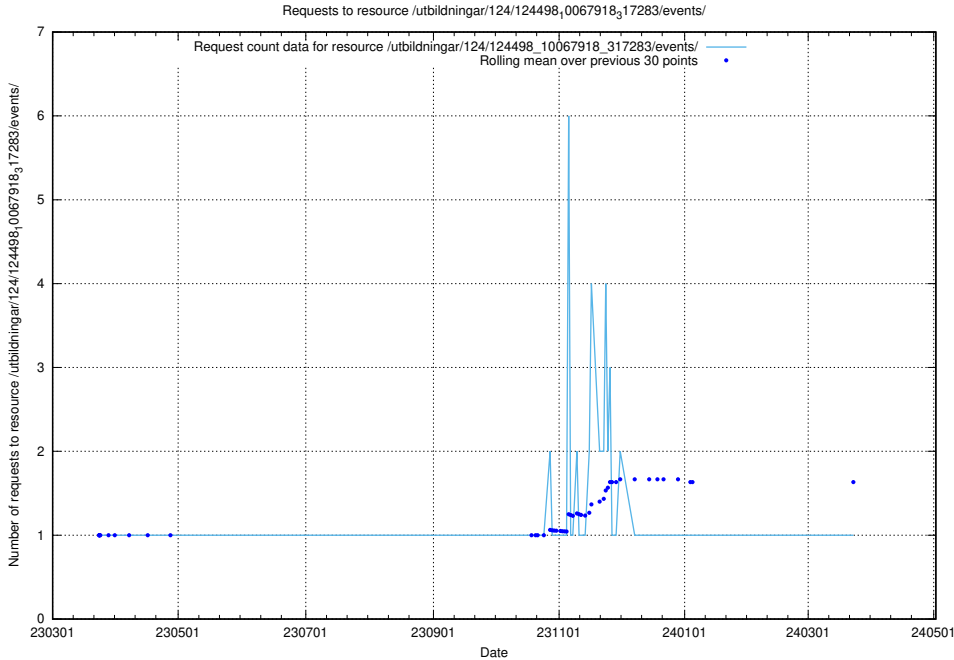

5.2832 Usage of /utbildningar/124/124498_10067918_317283/events/

Here, we count the number of requests to resource /utbildningar/124/124498_10067918_317283/events/