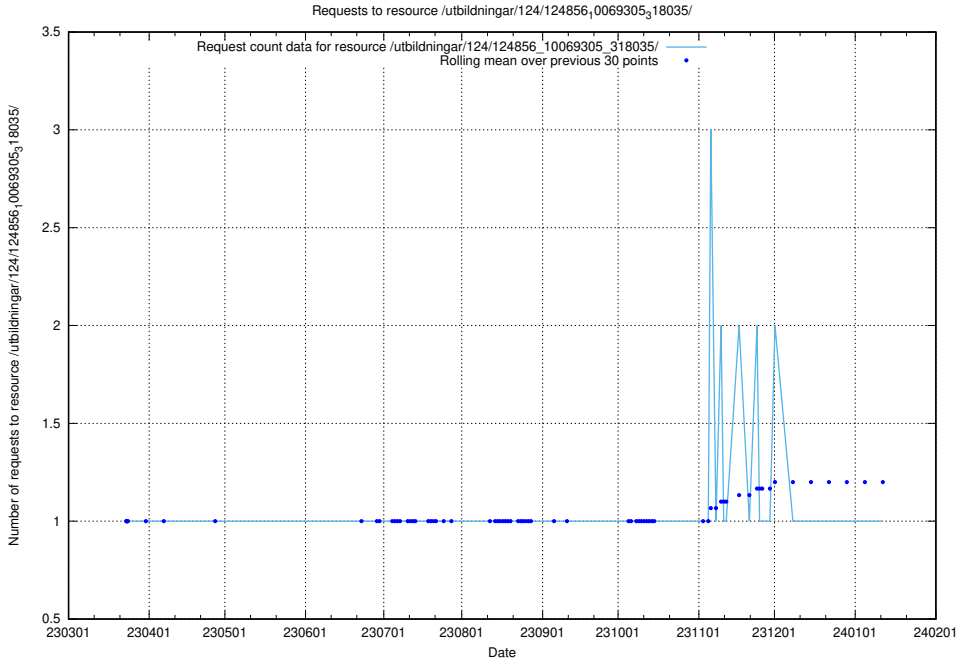

5.1099 Usage of /utbildningar/124/124856_10069305_318035/

Here, we count the number of requests to resource /utbildningar/124/124856_10069305_318035/.