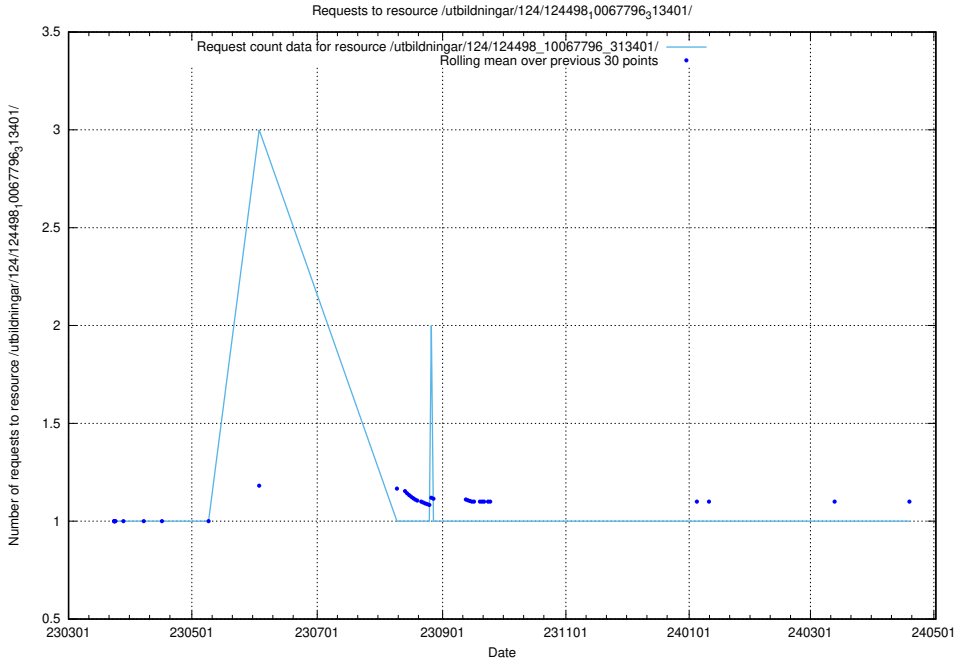

Here, we count the number of requests to resource /utbildningar/utb_emil/124/124998_10068763_316346/events/

5.2928 Usage of /utbildningar/124/124498_10067796_313401/

Here, we count the number of requests to resource /utbildningar/124/124498_10067796_313401/.