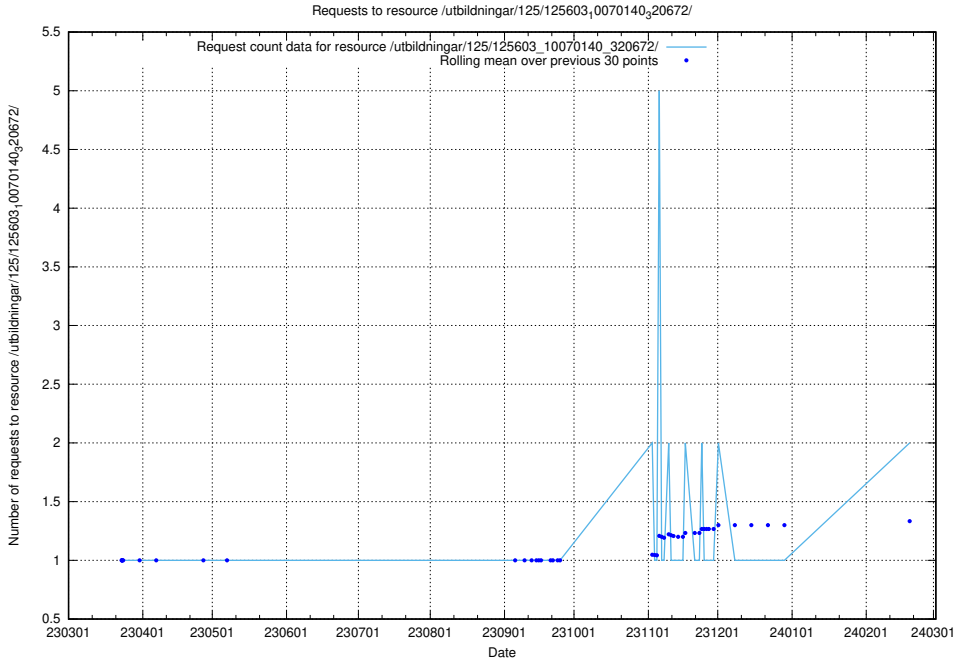

5.429 Usage of /utbildningar/125/125603_10070140_320672/

Here, we count the number of requests to resource /utbildningar/125/125603_10070140_320672/.