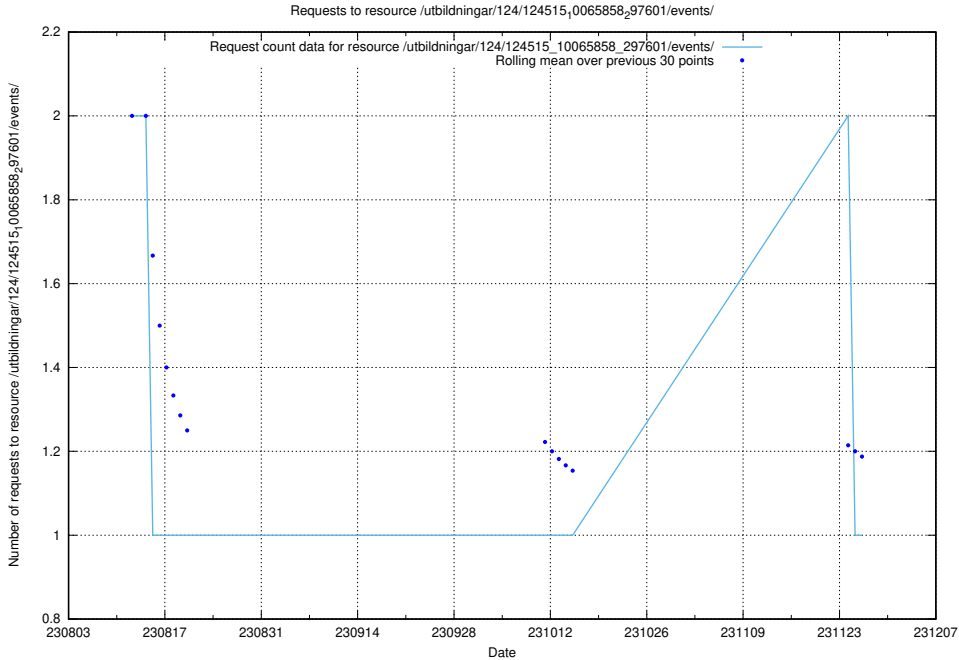

5.5054 Usage of /utbildningar/124/124515_10065858_297601/events/

Here, we count the number of requests to resource /utbildningar/124/124515_10065858_297601/events/