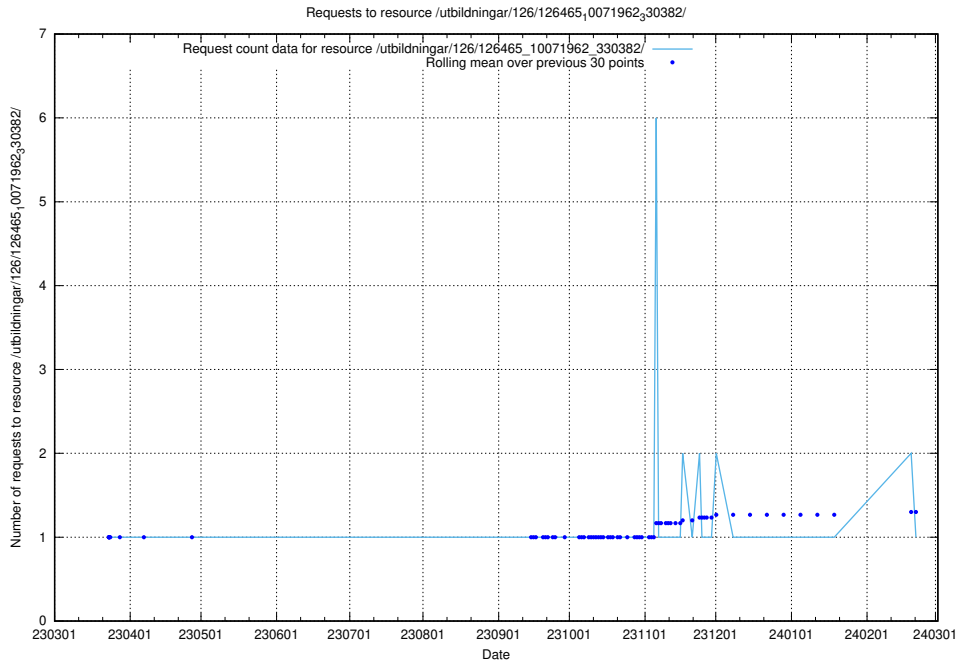

5.6706 Usage of /utbildningar/126/126465_10071962_330382/

Here, we count the number of requests to resource /utbildningar/126/126465_10071962_330382/.