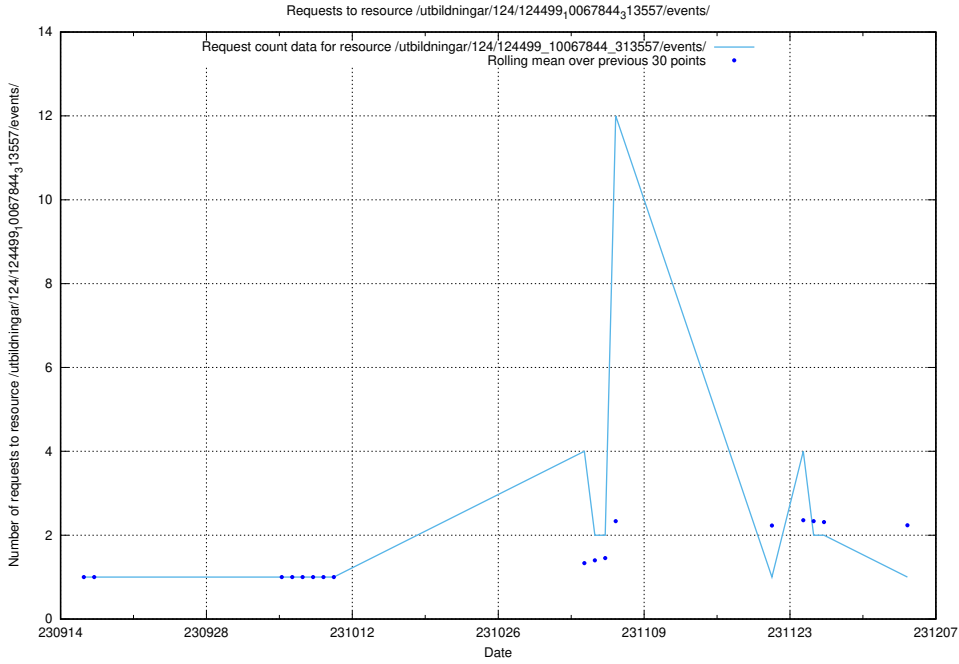

5.4804 Usage of /utbildningar/124/124499_10067844_313557/events/

Here, we count the number of requests to resource /utbildningar/124/124499_10067844_313557/events/