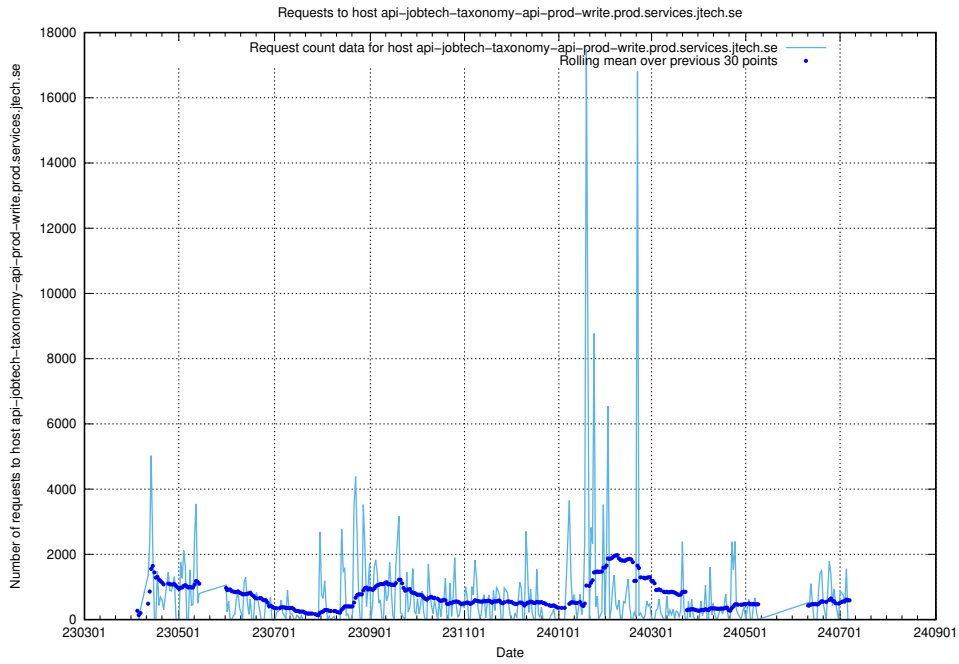

Here, we count the number of requests to host opensearch-app-test.jobtechdev.se.

7.174 Usage of api-jobtech-taxonomy-api-prod-write.prod.services.jtech.se

Here, we count the number of requests to host api-jobtech-taxonomy-api-prod-write.prod.services.jtech.se.