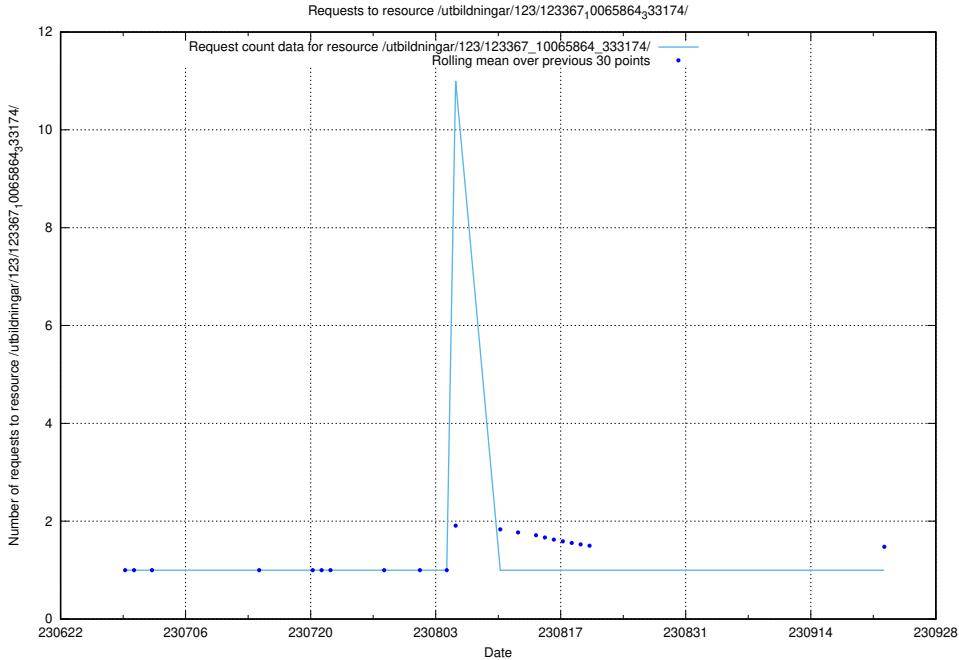

5.5784 Usage of /utbildningar/123/123367_10065864_333174/

Here, we count the number of requests to resource /utbildningar/123/123367_10065864_333174/.