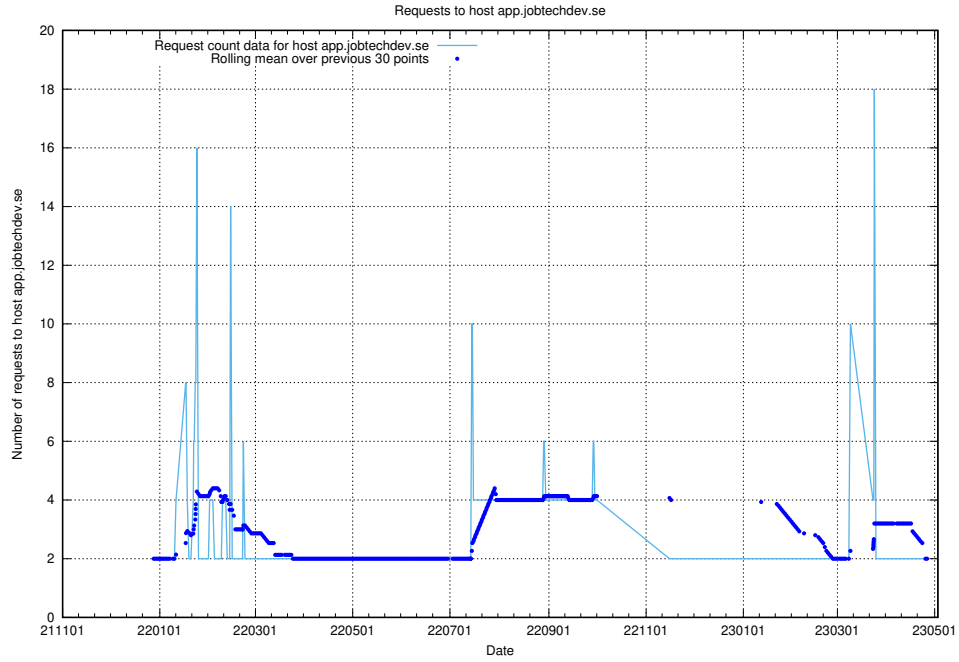

7.365 Usage of app.jobtechdev.se

Here, we count the number of requests to host app.jobtechdev.se.

7.366 Usage of admin.jobtechdev.se

Here, we count the number of requests to host admin.jobtechdev.se.

7.367 Usage of test.jobtechdev.se