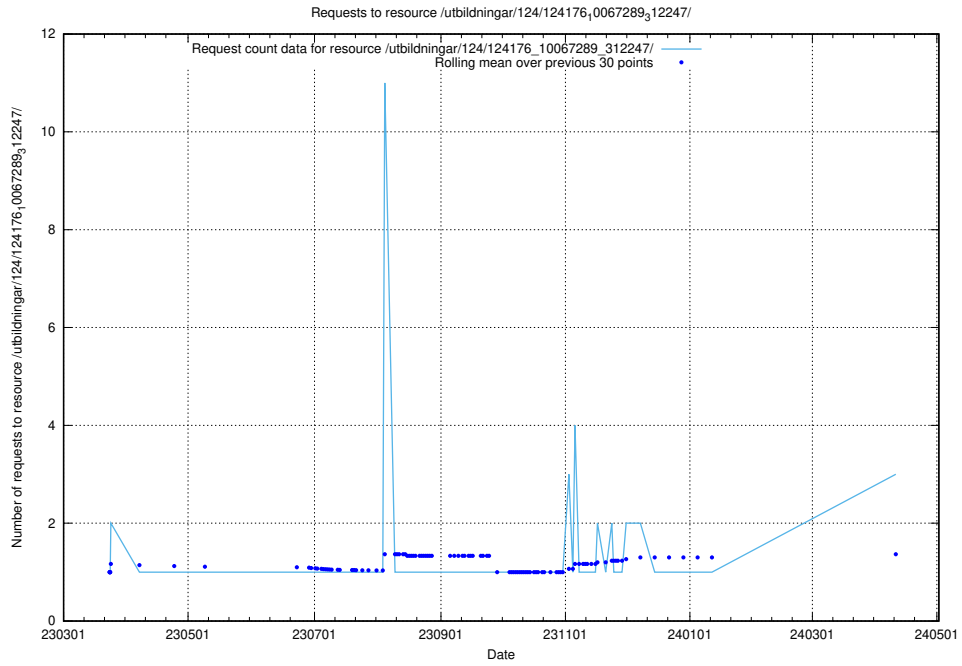

5.303 Usage of /utbildningar/124/124176_10067289_312247/

Here, we count the number of requests to resource /utbildningar/124/124176_10067289_312247/.