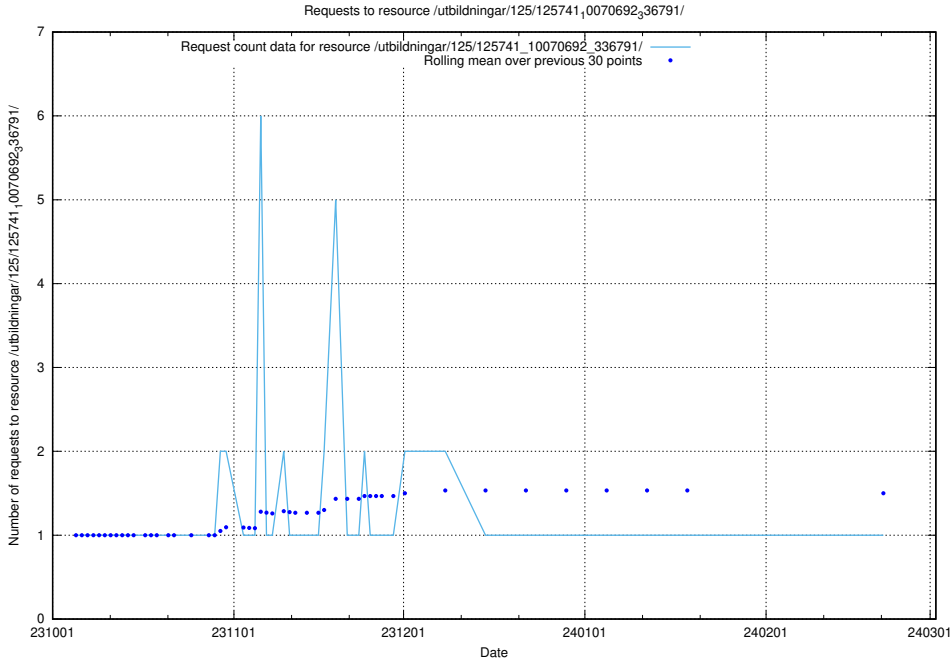

5.4656 Usage of /utbildningar/125/125741_10070692_336791/

Here, we count the number of requests to resource /utbildningar/125/125741_10070692_336791/.