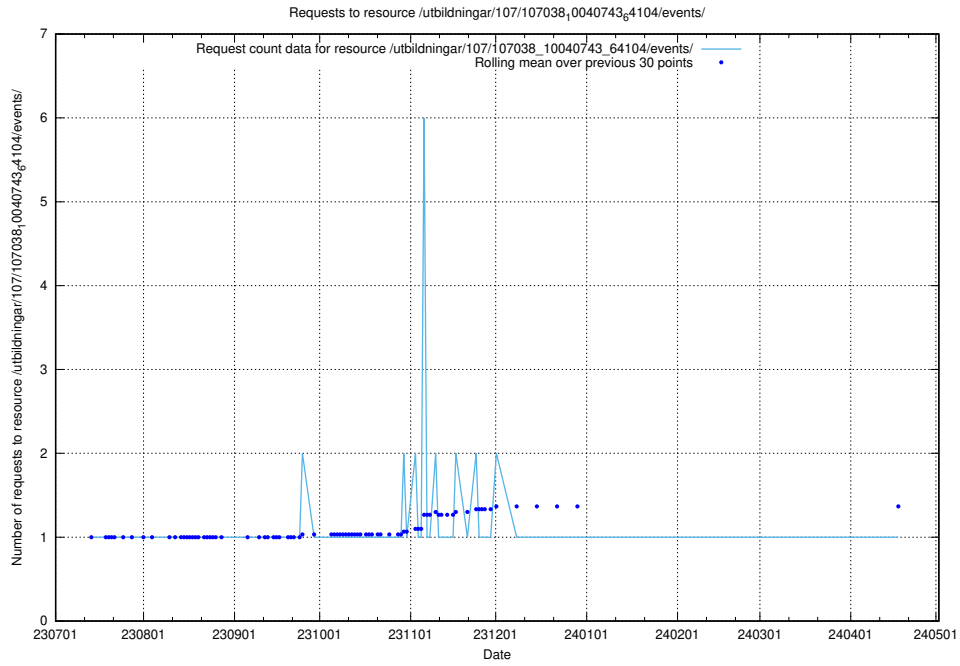

Here, we count the number of requests to resource /utbildningar/124/124514_10065864_333174/events/

5.5323 Usage of /utbildningar/107/107038_10040743_64104/events/

Here, we count the number of requests to resource /utbildningar/107/107038_10040743_64104/events/.