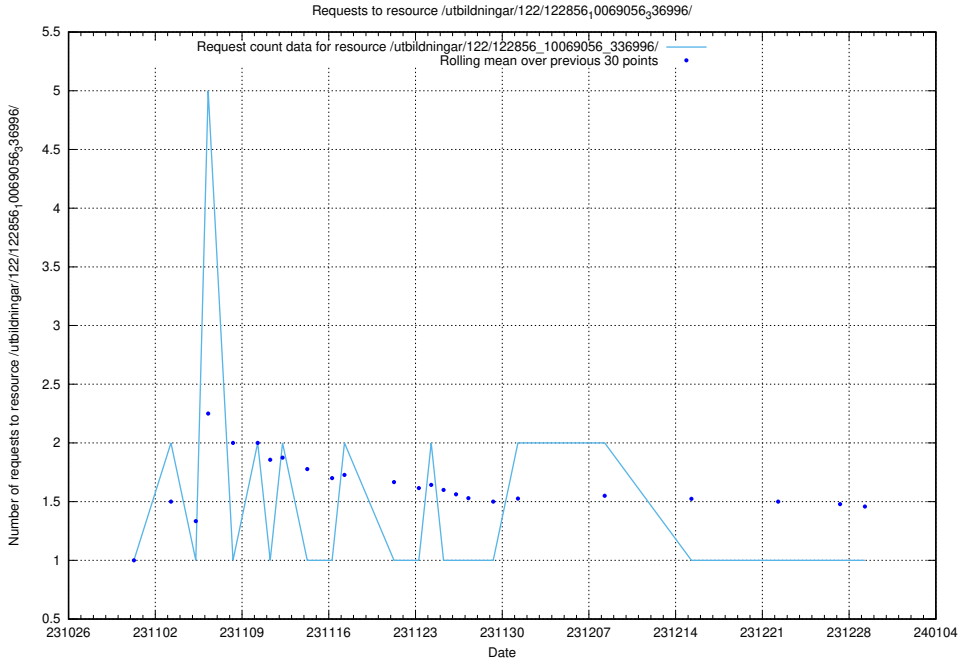

5.4421 Usage of /utbildningar/122/122856_10069056_336996/

Here, we count the number of requests to resource /utbildningar/122/122856_10069056_336996/.