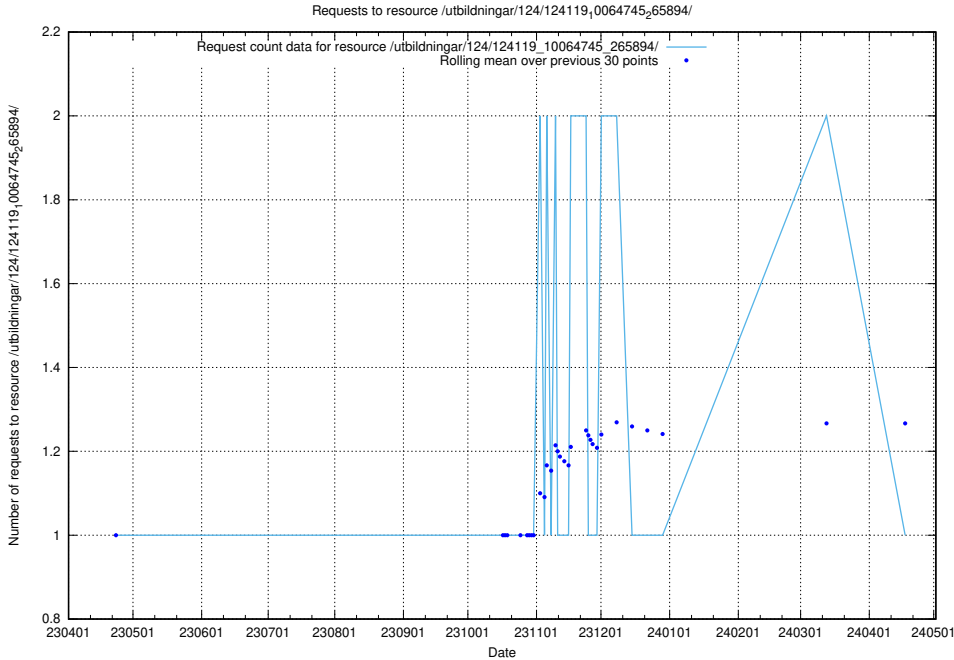

5.6294 Usage of /utbildningar/124/124119_10064745_265894/

Here, we count the number of requests to resource /utbildningar/124/124119_10064745_265894/.