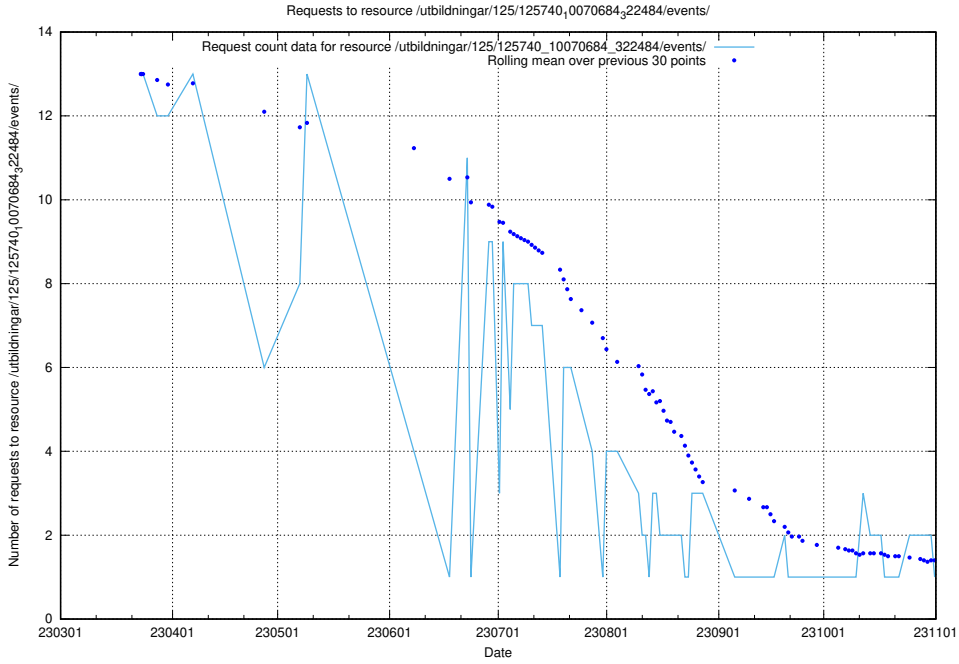

5.6534 Usage of /utbildningar/125/125740_10070684_322484/events/

Here, we count the number of requests to resource /utbildningar/125/125740_10070684_322484/events/