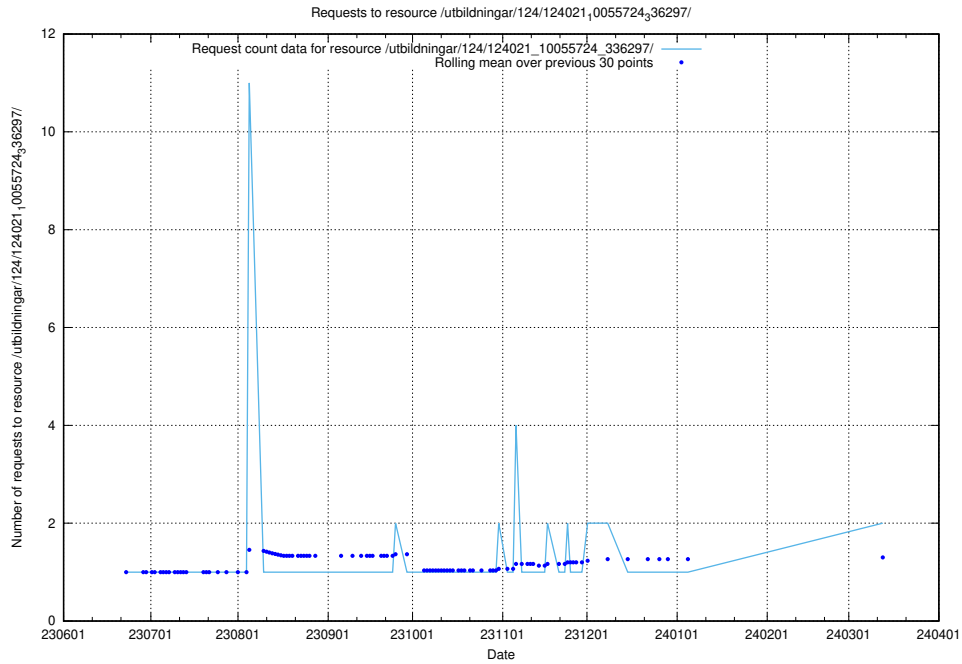

5.804 Usage of /utbildningar/124/124021_10055724_336297/

Here, we count the number of requests to resource /utbildningar/124/124021_10055724_336297/.