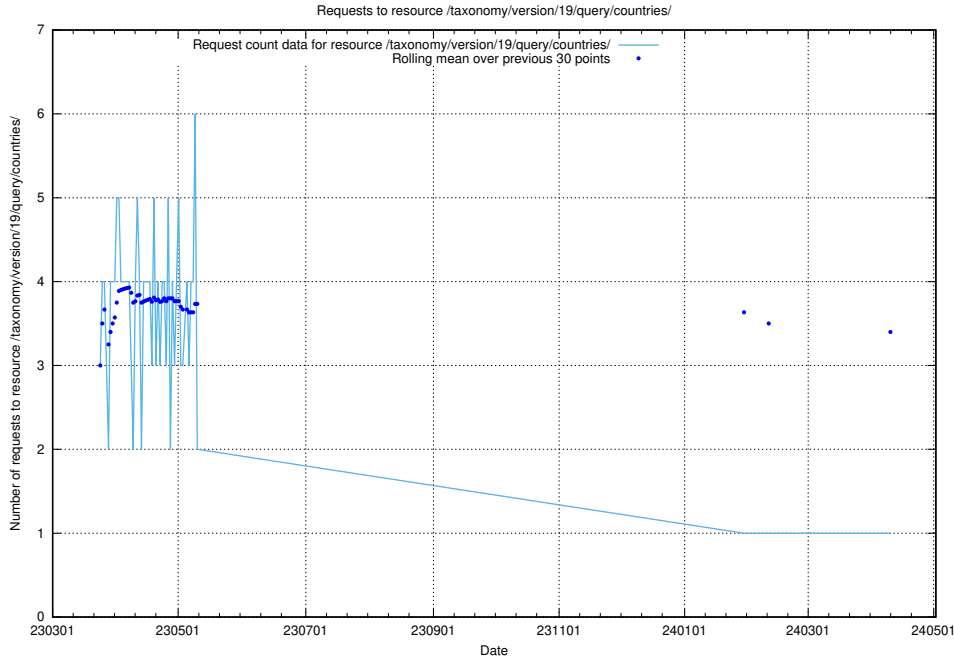

5.6436 Usage of /taxonomy/version/19/query/countries/

Here, we count the number of requests to resource /taxonomy/version/19/query/countries/.