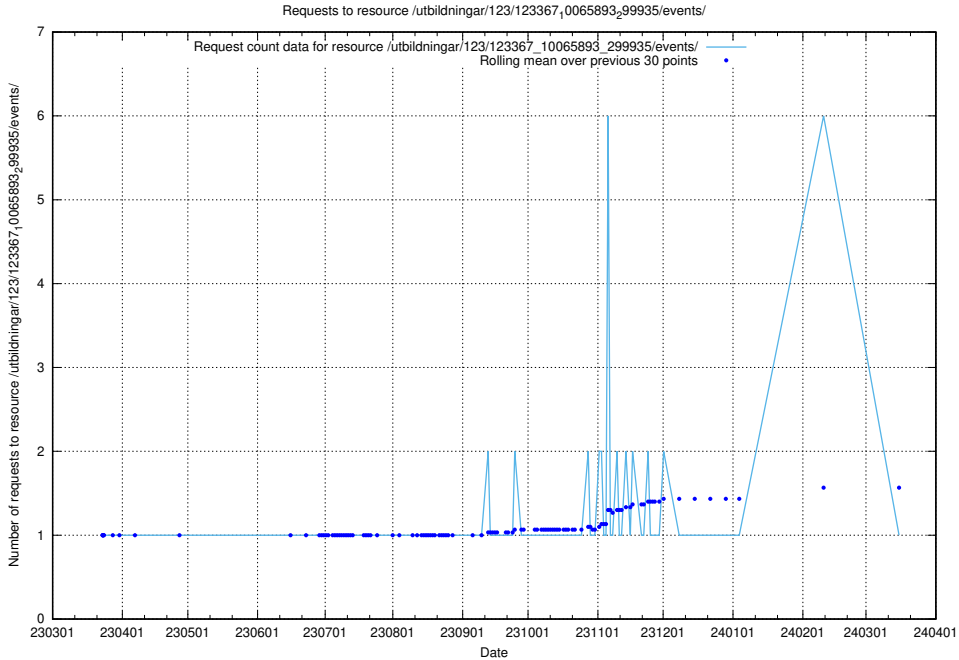

5.4984 Usage of /utbildningar/123/123367_10065893_299935/events/

Here, we count the number of requests to resource /utbildningar/123/123367_10065893_299935/events/