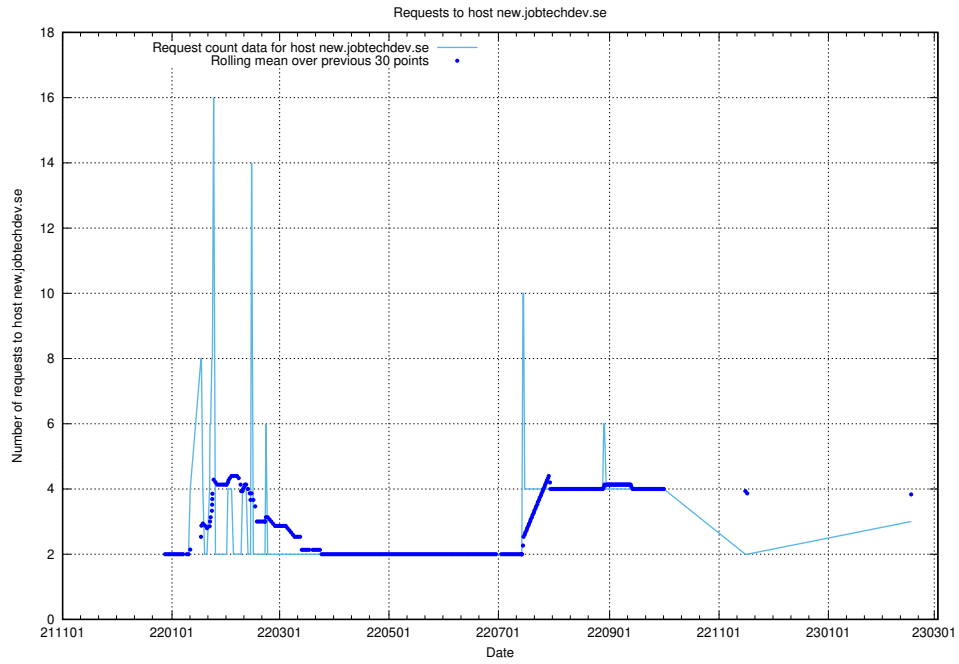

7.197 Usage of new.jobtechdev.se

Here, we count the number of requests to host new.jobtechdev.se.