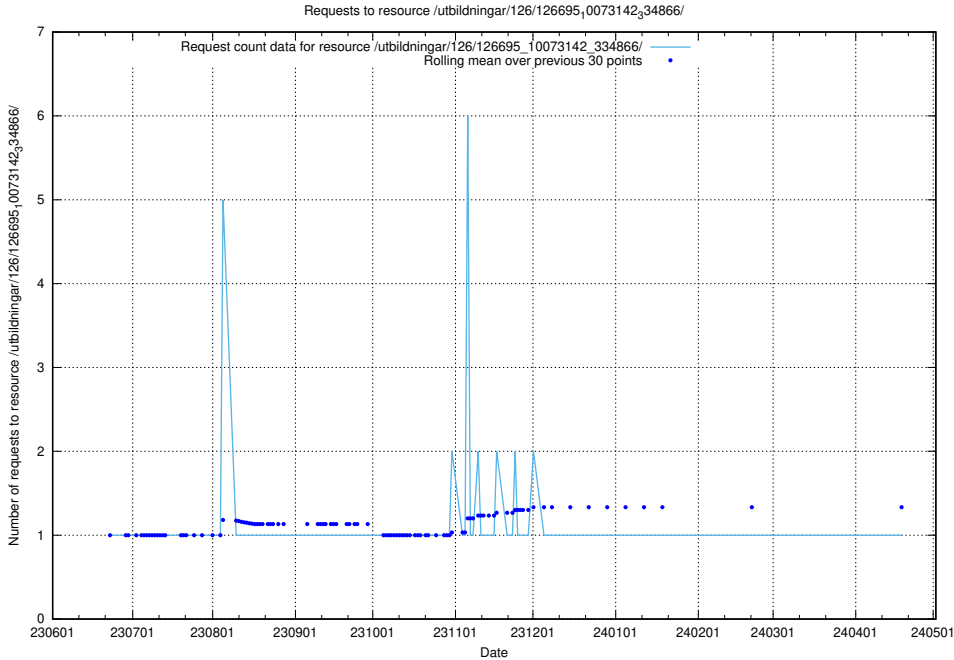

5.5884 Usage of /utbildningar/126/126695_10073142_334866/

Here, we count the number of requests to resource /utbildningar/126/126695_10073142_334866/.