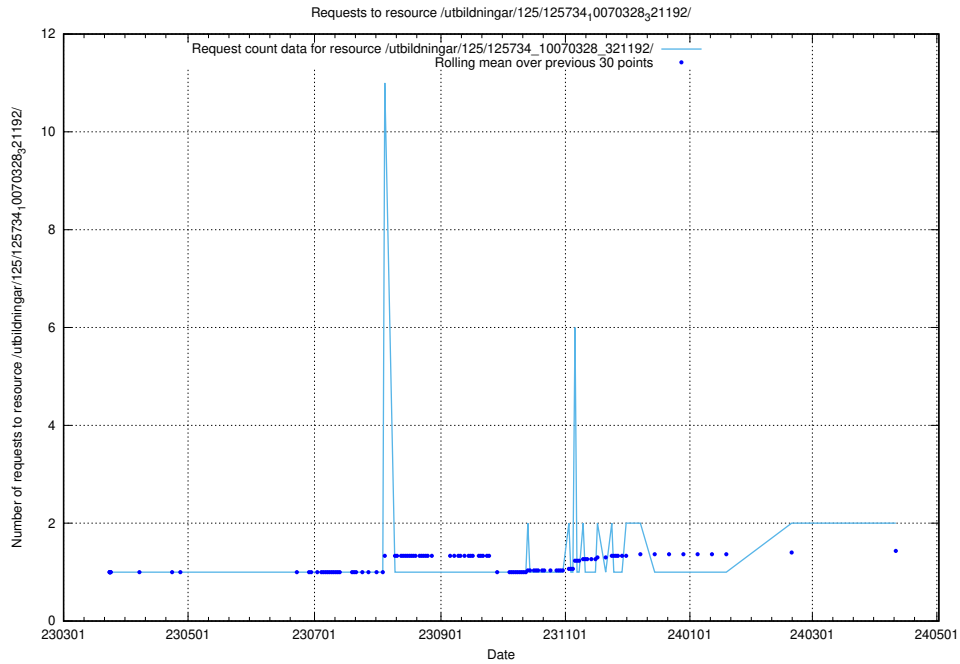

5.420 Usage of /utbildningar/125/125734_10070328_321192/

Here, we count the number of requests to resource /utbildningar/125/125734_10070328_321192/.