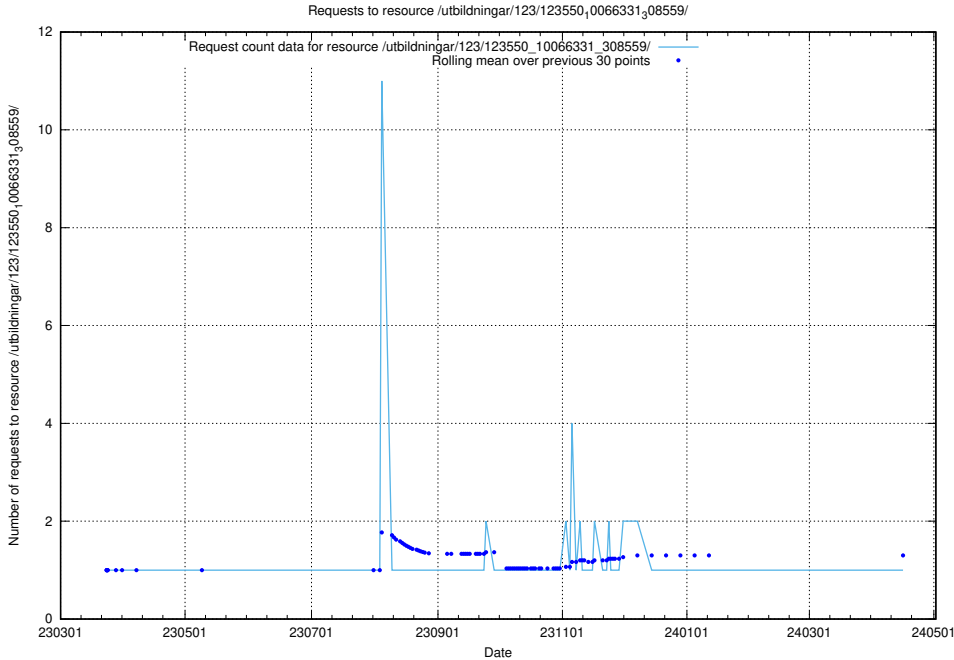

5.4749 Usage of /utbildningar/123/123550_10066331_308559/

Here, we count the number of requests to resource /utbildningar/123/123550_10066331_308559/.