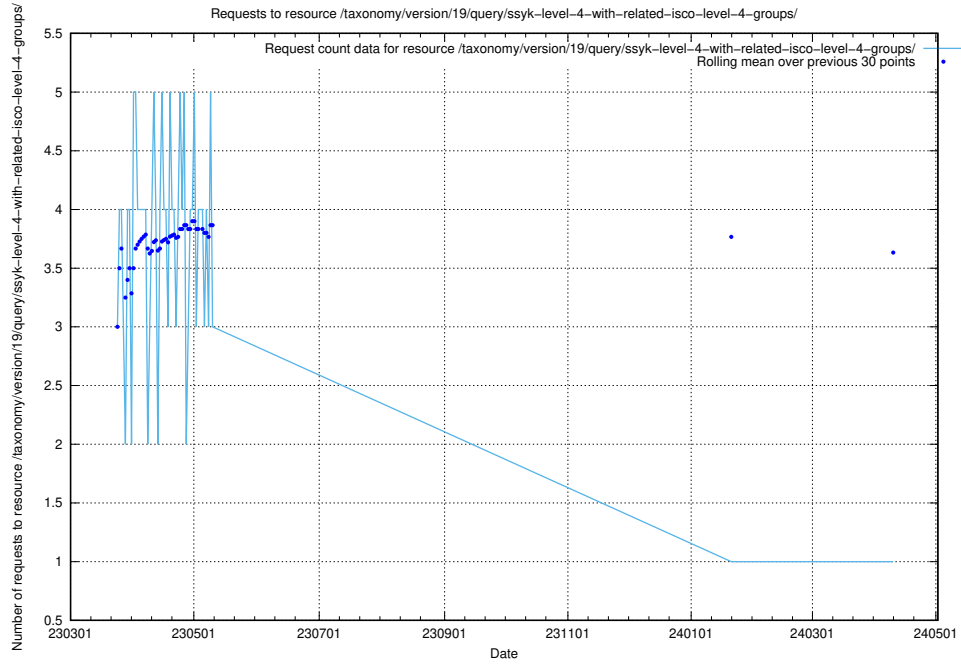

5.6408 Usage of /taxonomy/version/19/query/ssyk-level-4-with-related-isco-level-4-groups/

Here, we count the number of requests to resource /taxonomy/version/19/query/ssyk-level-4-with-related-isco-level-4-groups/.