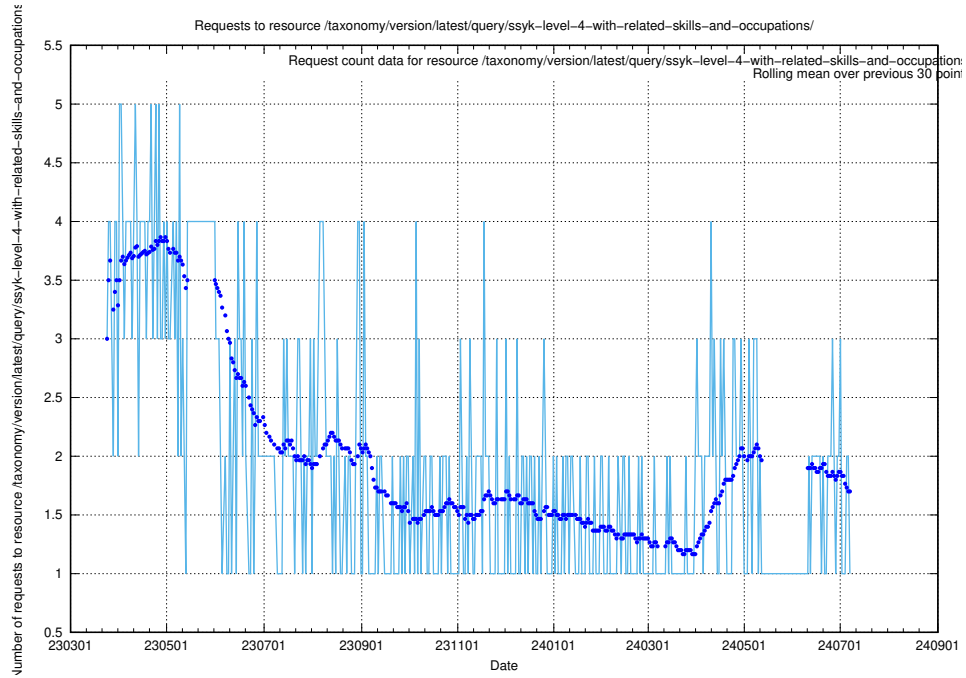

Here, we count the number of requests to resource /taxonomy/version/latest/query/ssyk-level-4-with-related-skills-and-occupations/.

5.6356 Usage of /taxonomy/version/latest/query/ssyk-level-4-with-related-isco-level-4-groups/