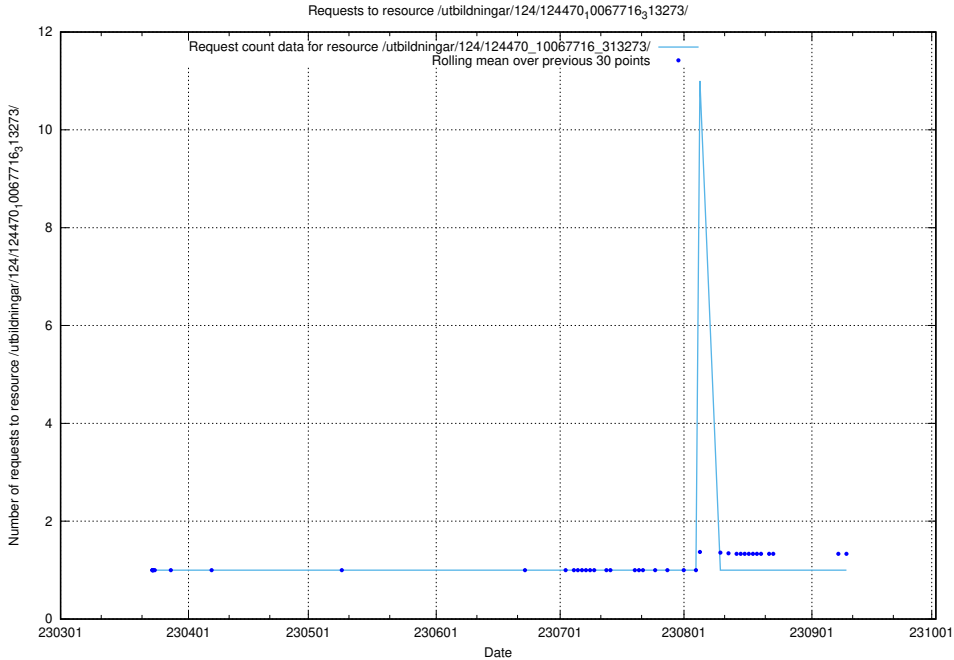

Here, we count the number of requests to resource /utbildningar/utb_emil/126/126514_10071820_329551/

5.3415 Usage of /utbildningar/124/124470_10067716_313273/

Here, we count the number of requests to resource /utbildningar/124/124470_10067716_313273/.