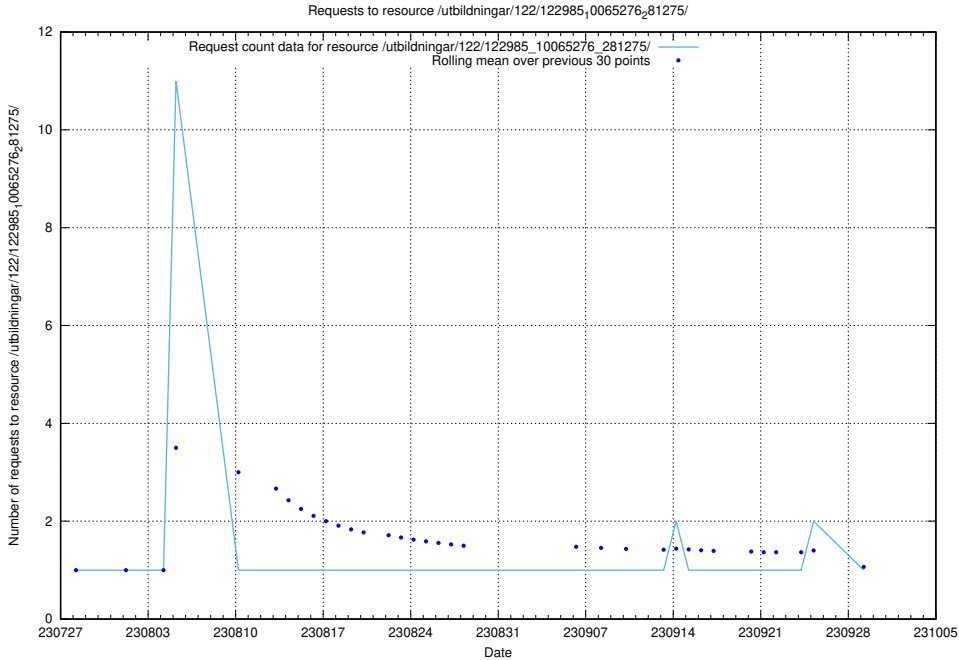

5.5157 Usage of /utbildningar/122/122985_10065276_281275/

Here, we count the number of requests to resource /utbildningar/122/122985_10065276_281275/.