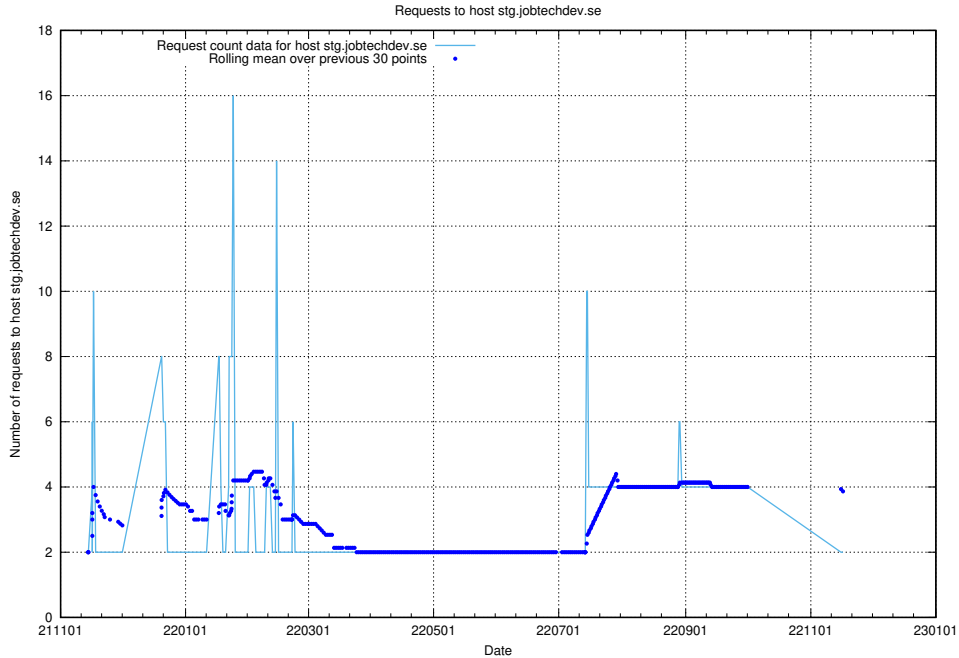

7.563 Usage of stg.jobtechdev.se

Here, we count the number of requests to host stg.jobtechdev.se.