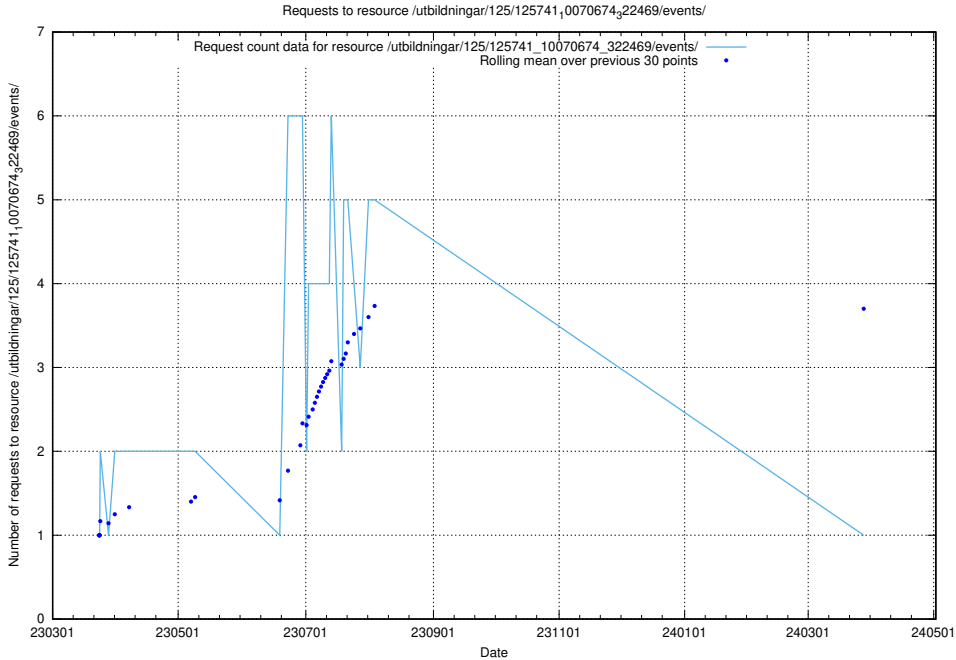

5.6772 Usage of /utbildningar/125/125741_10070674_322469/events/

Here, we count the number of requests to resource /utbildningar/125/125741_10070674_322469/events/