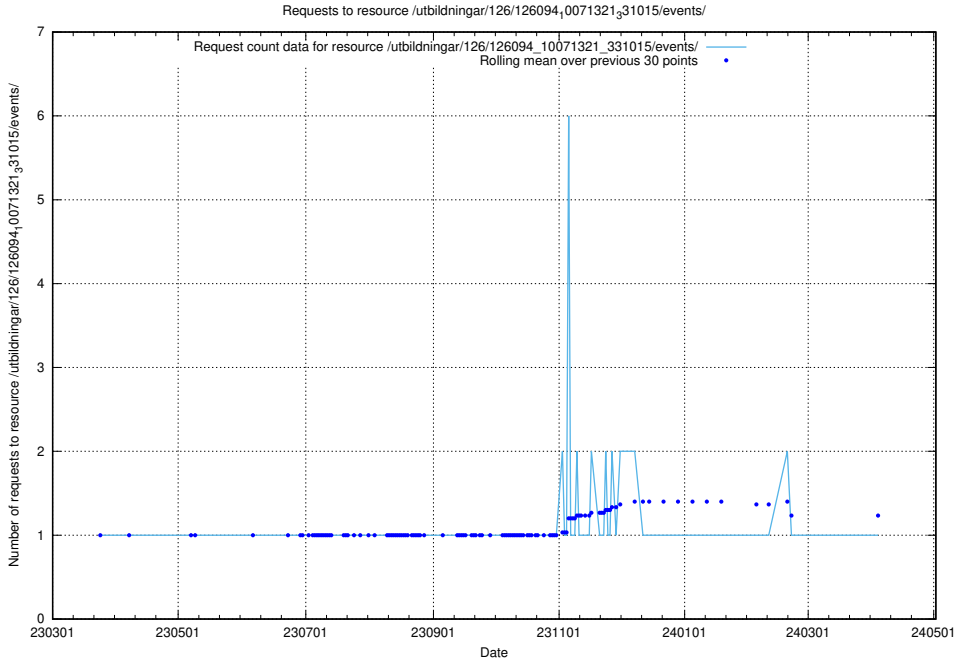

5.6496 Usage of /utbildningar/126/126094_10071321_331015/events/

Here, we count the number of requests to resource /utbildningar/126/126094_10071321_331015/events/