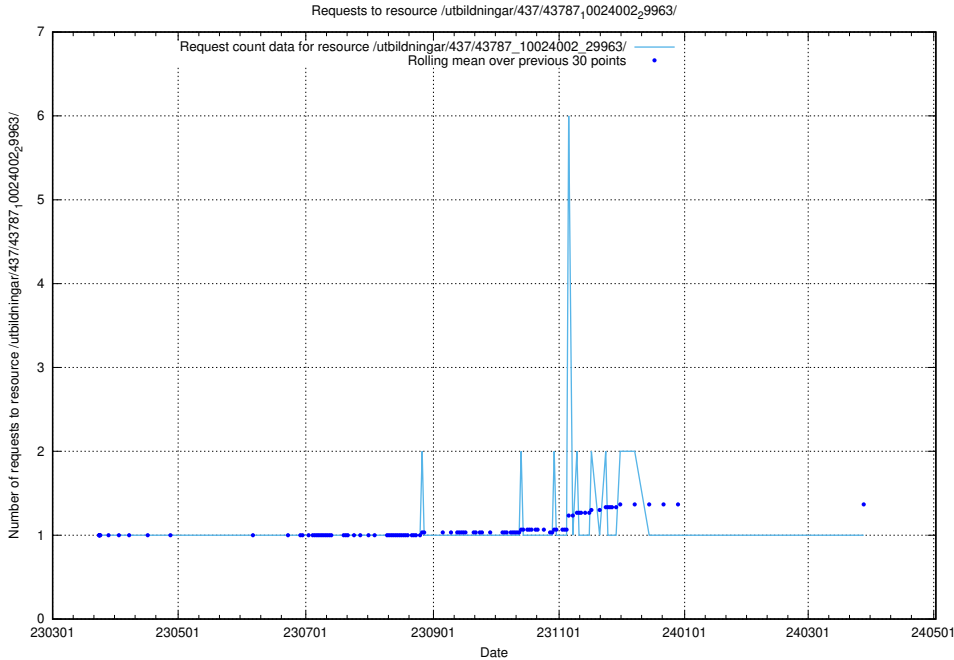

5.6650 Usage of /utbildningar/437/43787_10024002_29963/

Here, we count the number of requests to resource /utbildningar/437/43787_10024002_29963/.