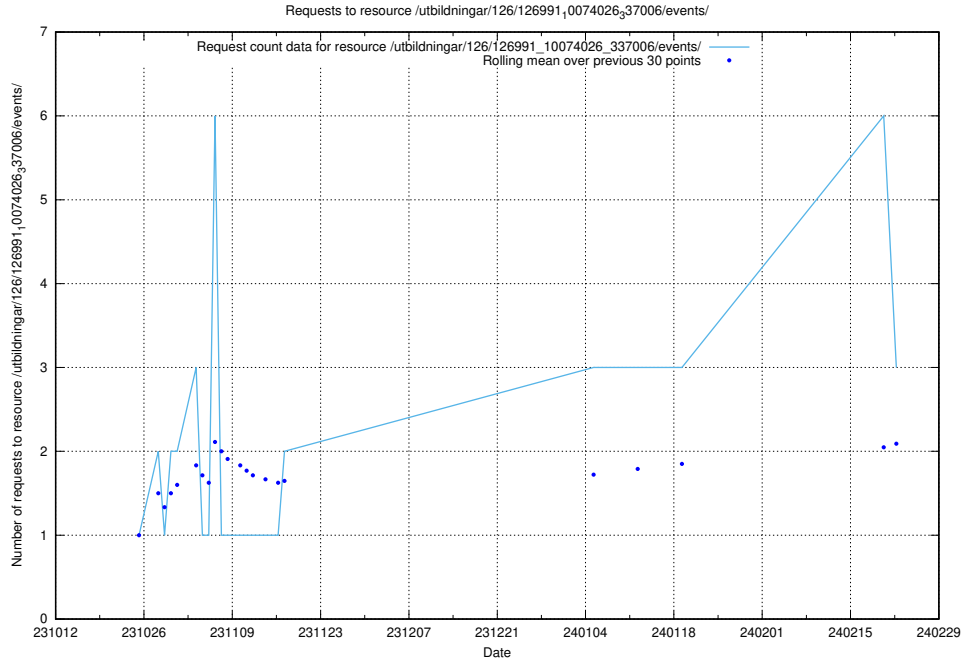

Here, we count the number of requests to resource /utbildningar/124/124472_10067631_336914/.

5.314 Usage of /utbildningar/126/126991_10074026_337006/events/

Here, we count the number of requests to resource /utbildningar/126/126991_10074026_337006/events/