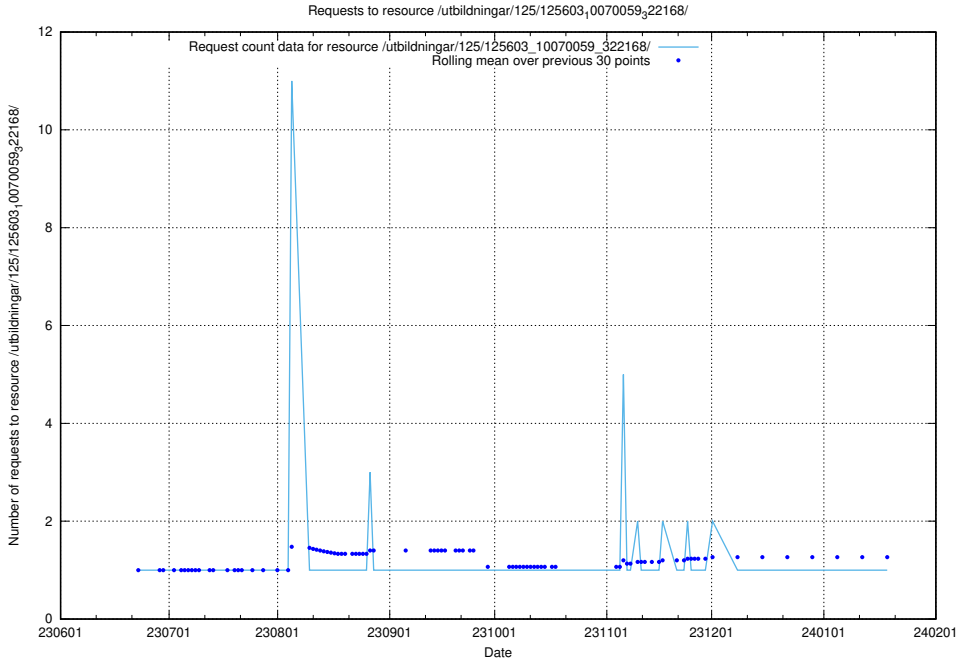

5.5973 Usage of /utbildningar/125/125603_10070059_322168/

Here, we count the number of requests to resource /utbildningar/125/125603_10070059_322168/.