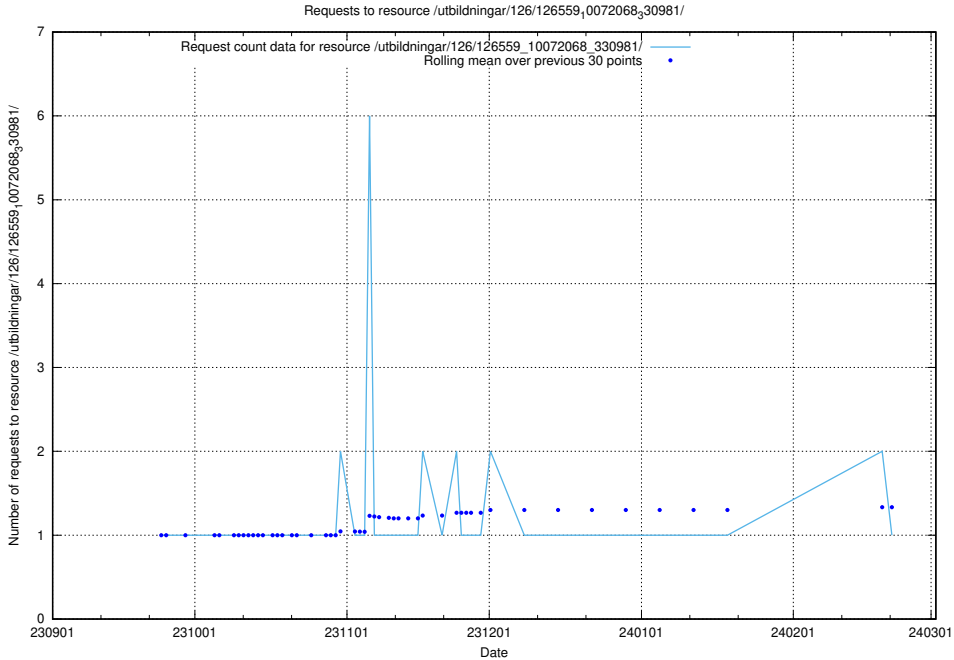

5.4729 Usage of /utbildningar/126/126559_10072068_330981/

Here, we count the number of requests to resource /utbildningar/126/126559_10072068_330981/.