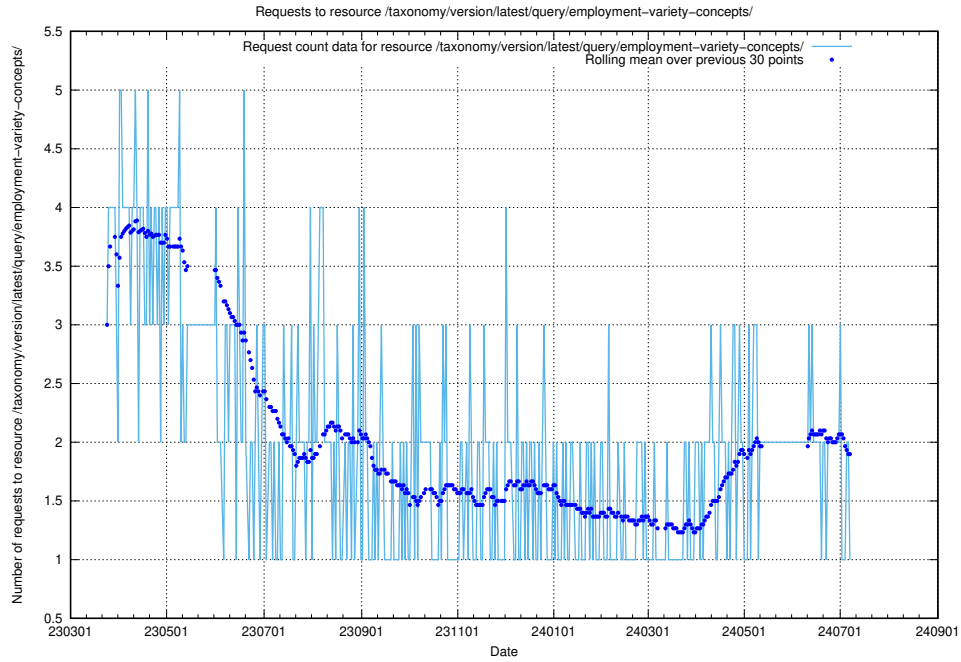

5.6384 Usage of /taxonomy/version/latest/query/employment-variety-concepts/

Here, we count the number of requests to resource /taxonomy/version/latest/query/employment-variety-concepts/.