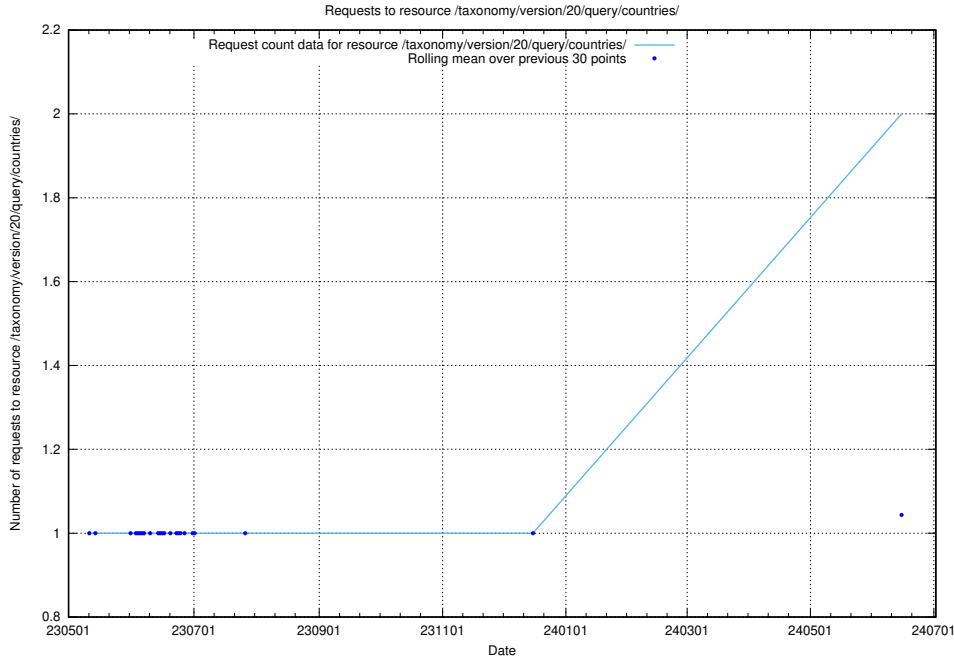

5.828 Usage of /taxonomy/version/20/query/countries/

Here, we count the number of requests to resource /taxonomy/version/20/query/countries/.