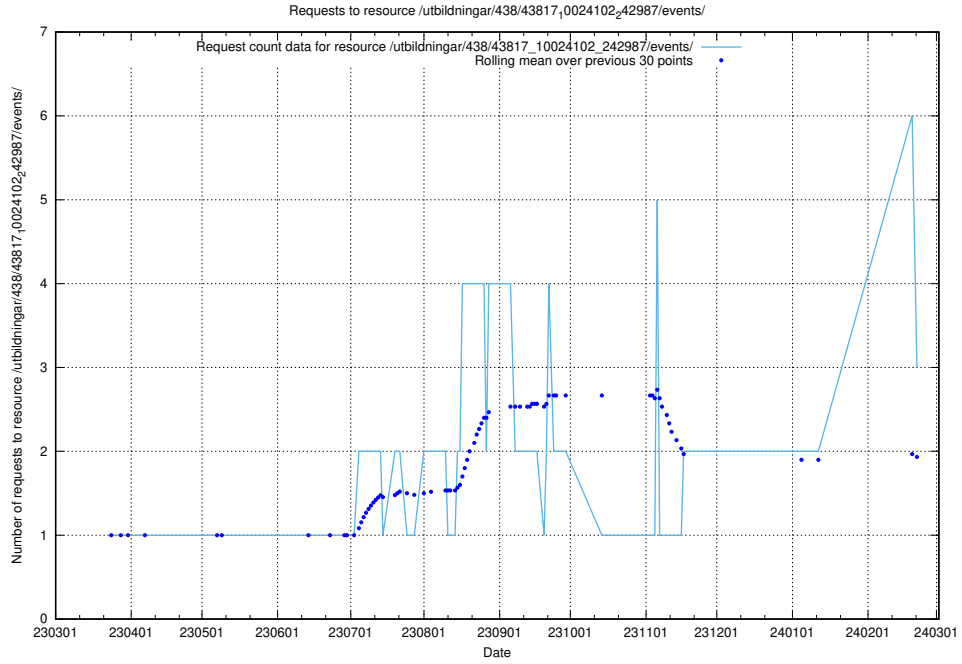

5.397 Usage of /utbildningar/438/43817_10024102_242987/events/

Here, we count the number of requests to resource /utbildningar/438/43817_10024102_242987/events/.