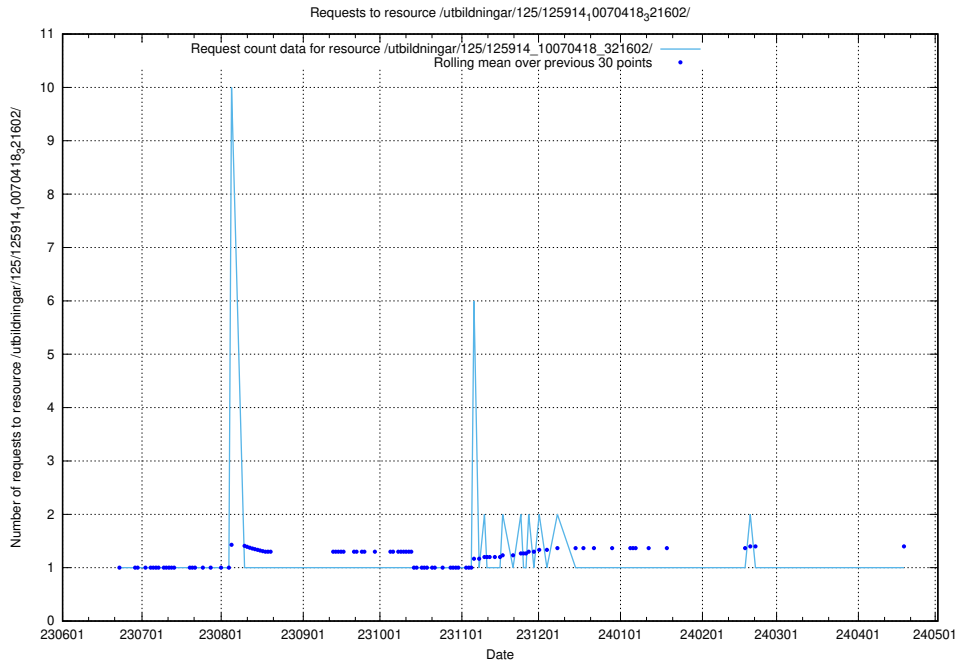

5.5941 Usage of /utbildningar/125/125914_10070418_321602/

Here, we count the number of requests to resource /utbildningar/125/125914_10070418_321602/.