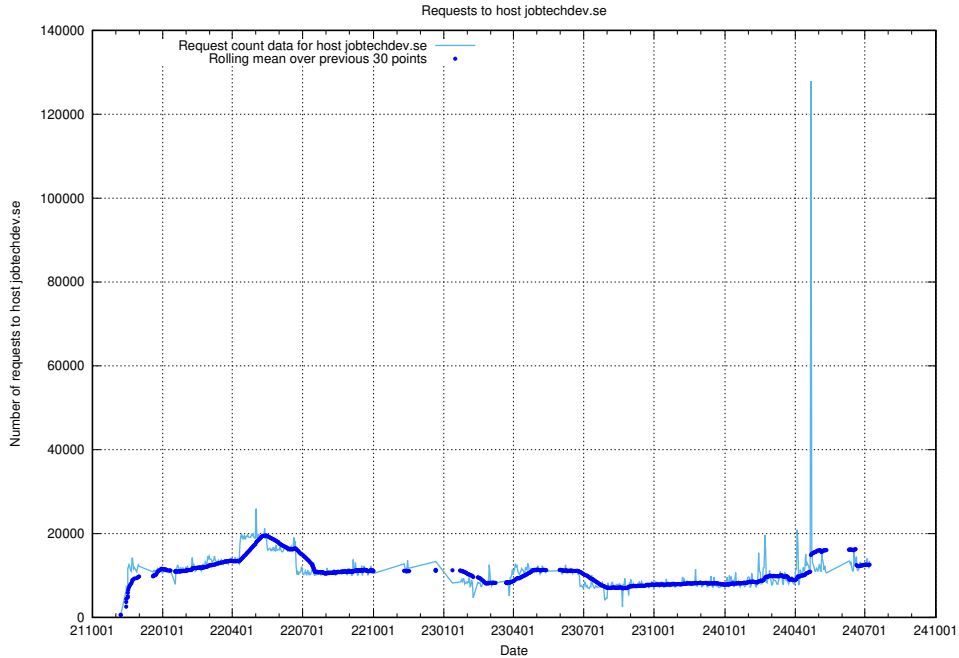

7.8 Usage of jobtechdev.se

Here, we count the number of requests to host jobtechdev.se.