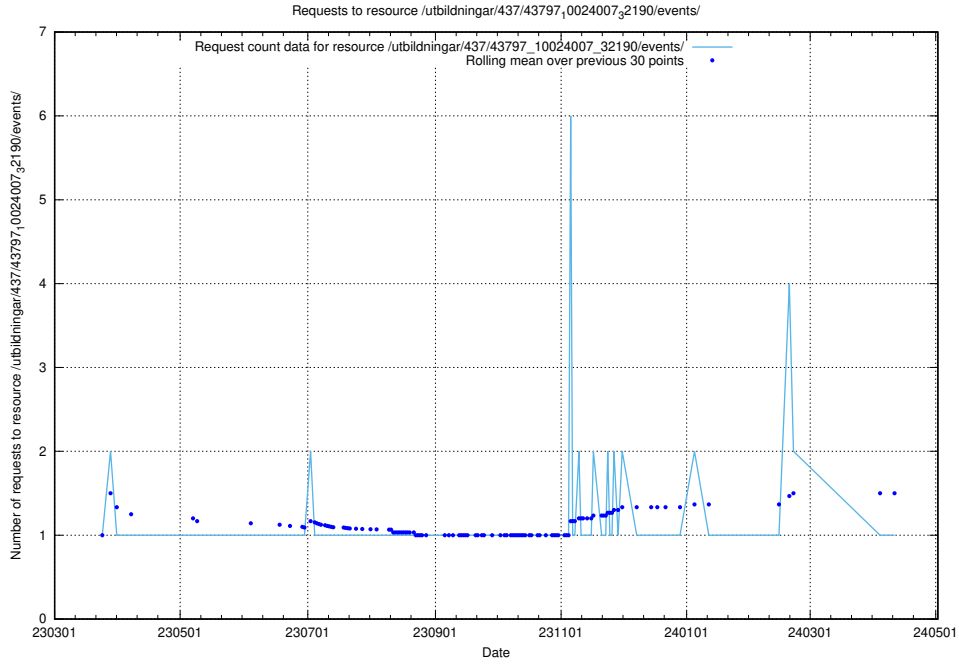

5.6465 Usage of /utbildningar/437/43797_10024007_32190/events/

Here, we count the number of requests to resource /utbildningar/437/43797_10024007_32190/events/.