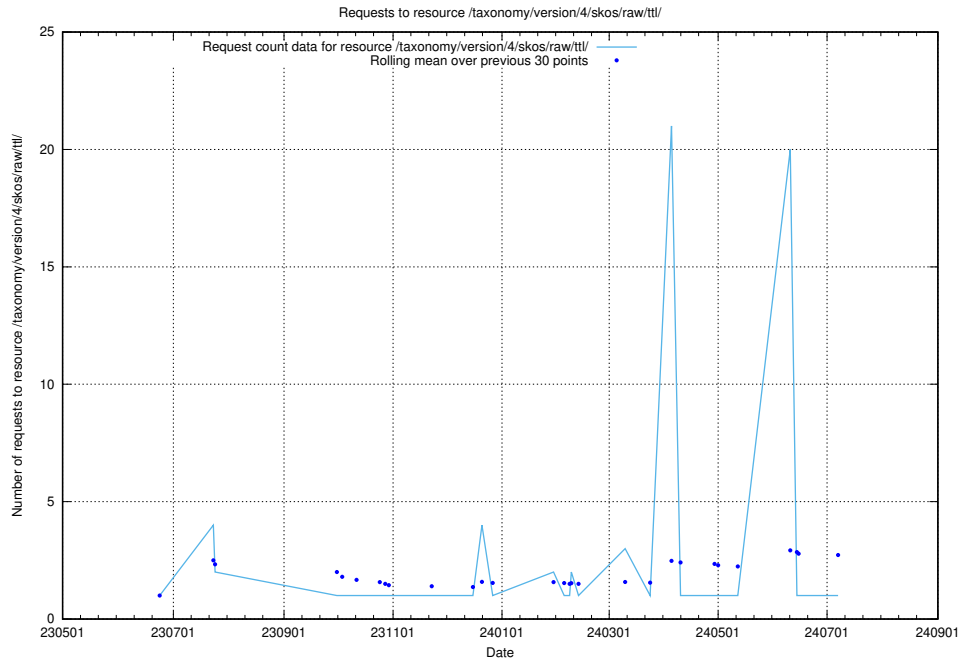

5.5809 Usage of /taxonomy/version/4/skos/raw/ttl/

Here, we count the number of requests to resource /taxonomy/version/4/skos/raw/ttl/.