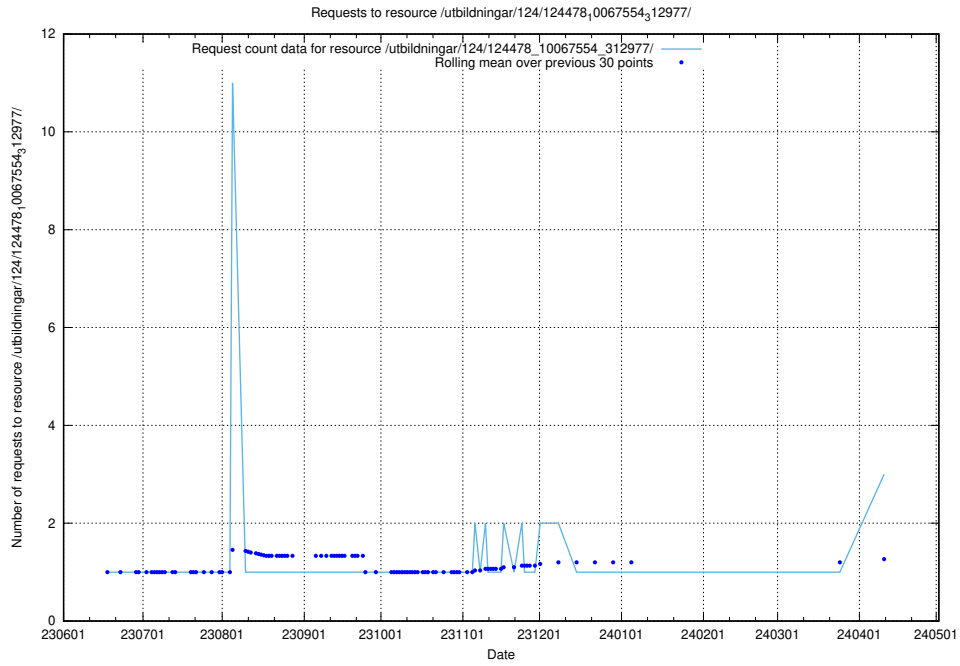

5.378 Usage of /utbildningar/124/124478_10067554_312977/

Here, we count the number of requests to resource /utbildningar/124/124478_10067554_312977/.