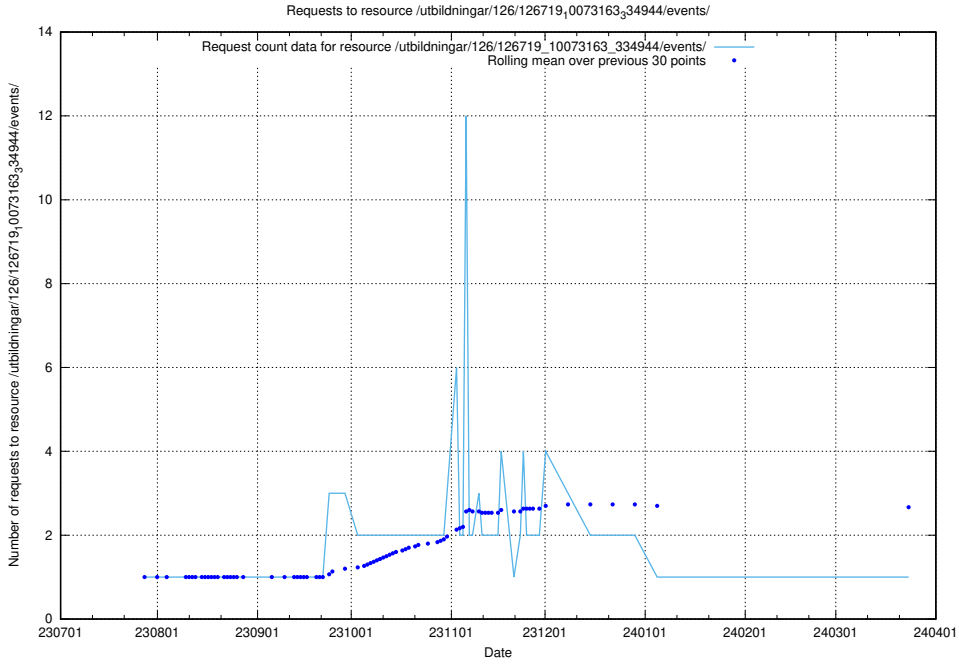

5.5148 Usage of /utbildningar/126/126719_10073163_334944/events/

Here, we count the number of requests to resource /utbildningar/126/126719_10073163_334944/events/