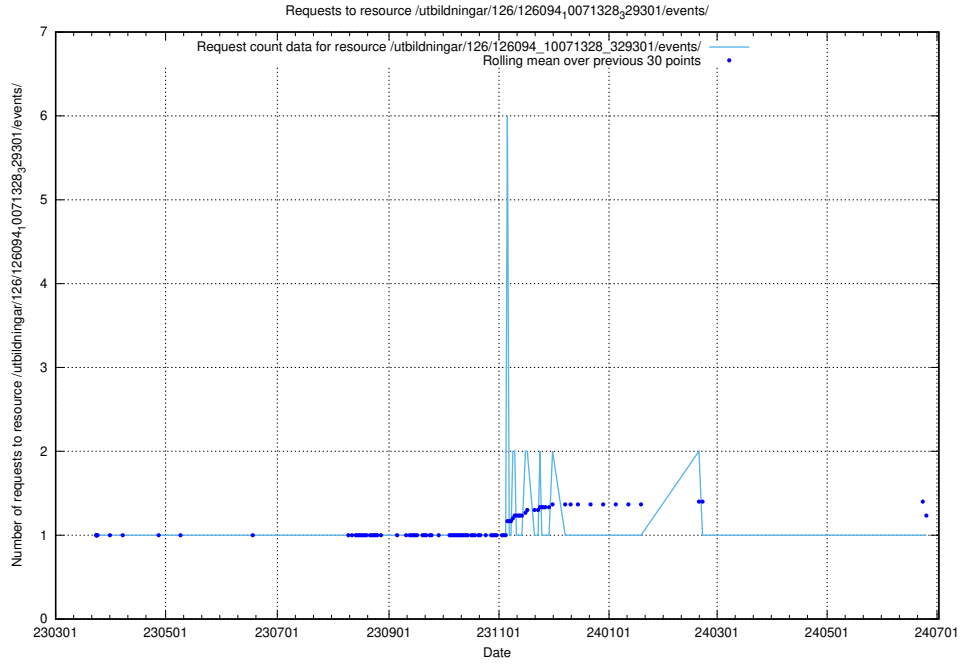

5.6719 Usage of /tst/

Here, we count the number of requests to resource /tst/.

5.6720 Usage of /utbildningar/126/126094_10071328_325707/events/

Here, we count the number of requests to resource /utbildningar/126/126094_10071328_325707/events/