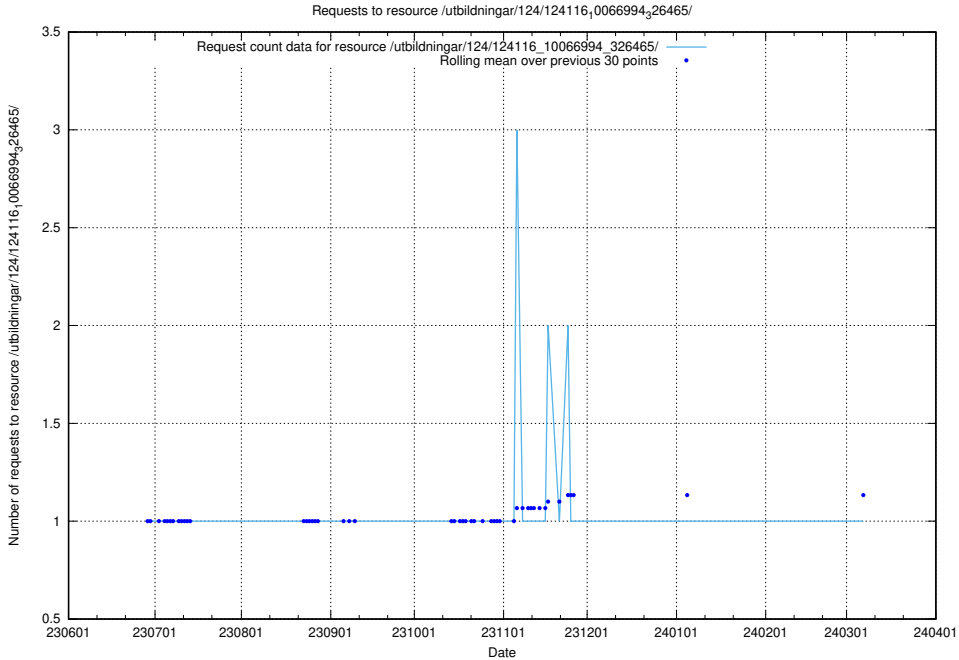

5.5778 Usage of /utbildningar/124/124116_10066994_326465/

Here, we count the number of requests to resource /utbildningar/124/124116_10066994_326465/.