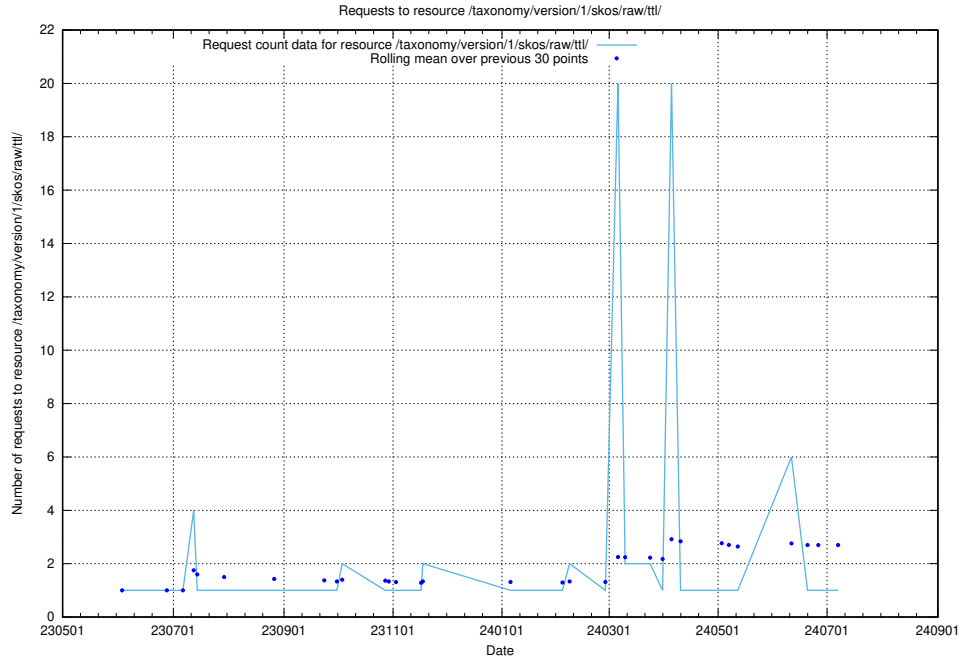

5.6168 Usage of /taxonomy/version/1/skos/raw/ttl/

Here, we count the number of requests to resource /taxonomy/version/1/skos/raw/ttl/.