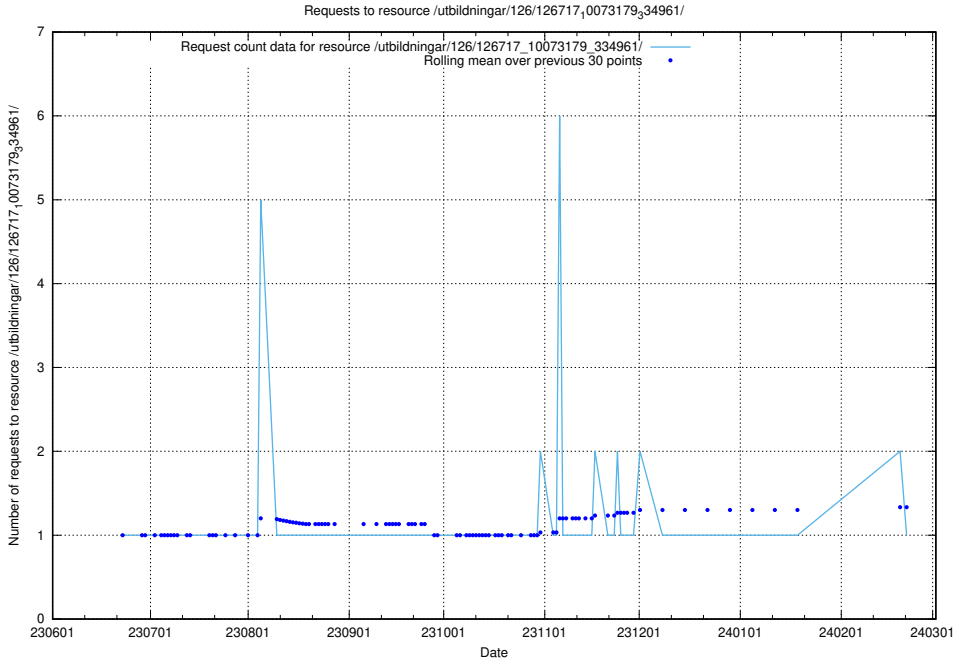

5.5869 Usage of /utbildningar/126/126717_10073179_334961/

Here, we count the number of requests to resource /utbildningar/126/126717_10073179_334961/.