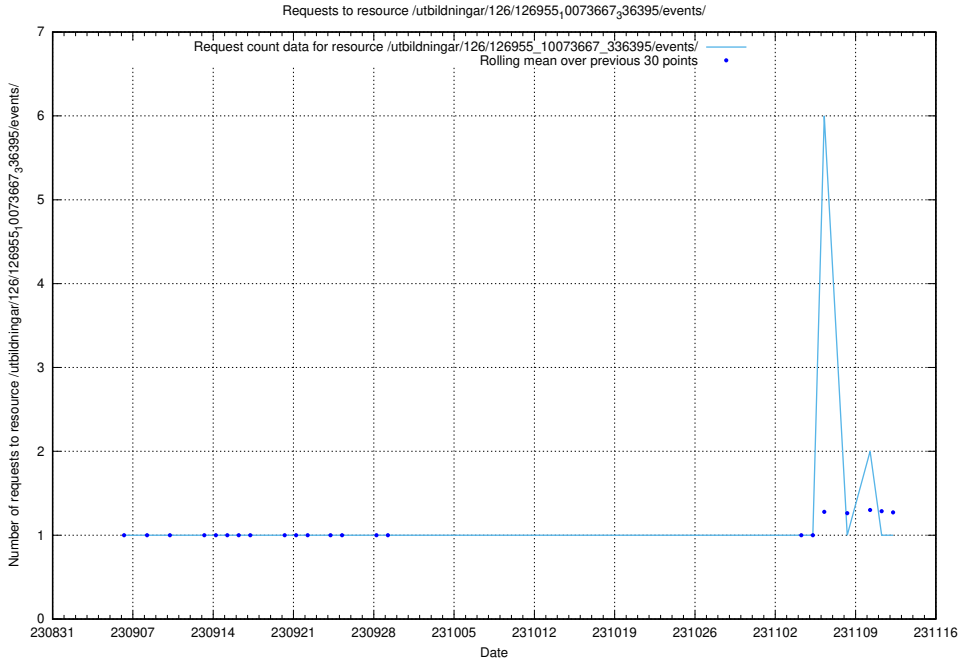

Here, we count the number of requests to resource /utbildningar/437/43758_10024008_29969/.

5.4902 Usage of /utbildningar/126/126955_10073667_336395/events/

Here, we count the number of requests to resource /utbildningar/126/126955_10073667_336395/events/