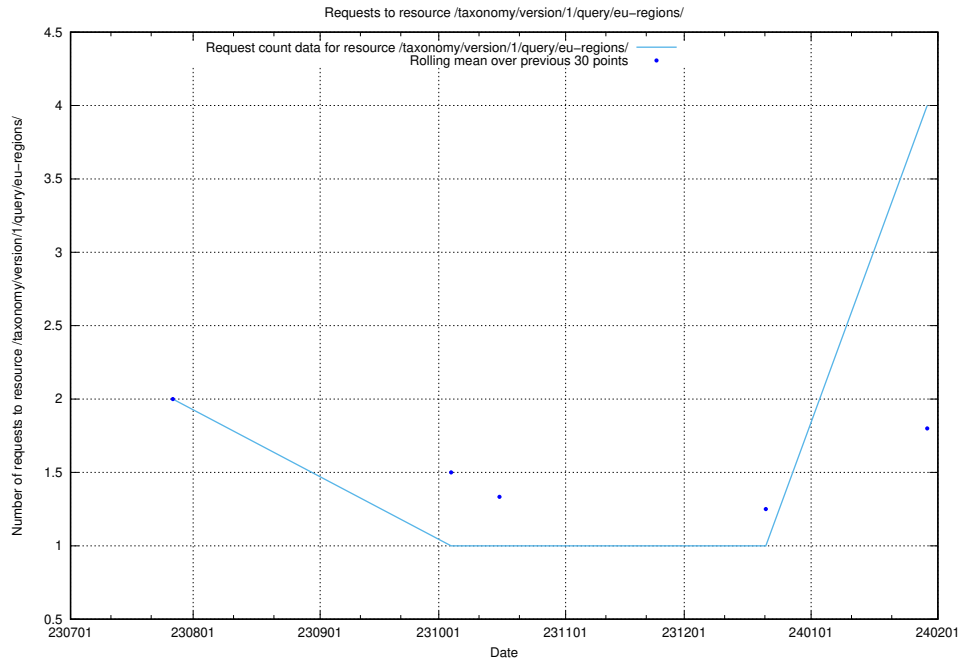

5.208 Usage of `/taxonomy/version/1/query/eu-regions/`

Here, we count the number of requests to resource `/taxonomy/version/1/query/eu-regions/`.