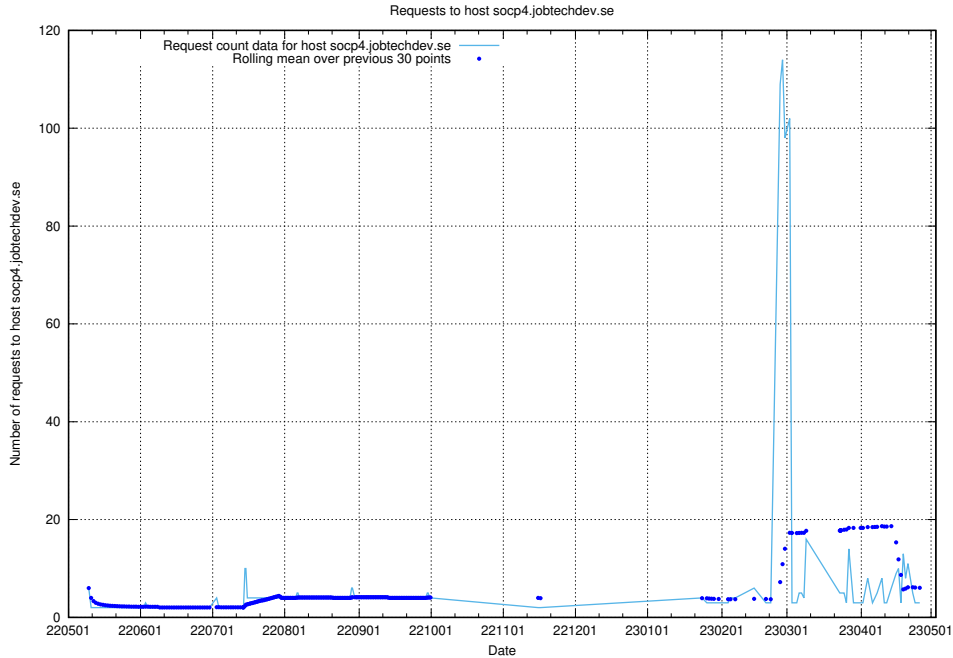

7.219 Usage of education-api-test.jobtechdev.se

Here, we count the number of requests to host education-api-test.jobtechdev.se.

7.220 Usage of socp4.jobtechdev.se

Here, we count the number of requests to host socp4.jobtechdev.se.