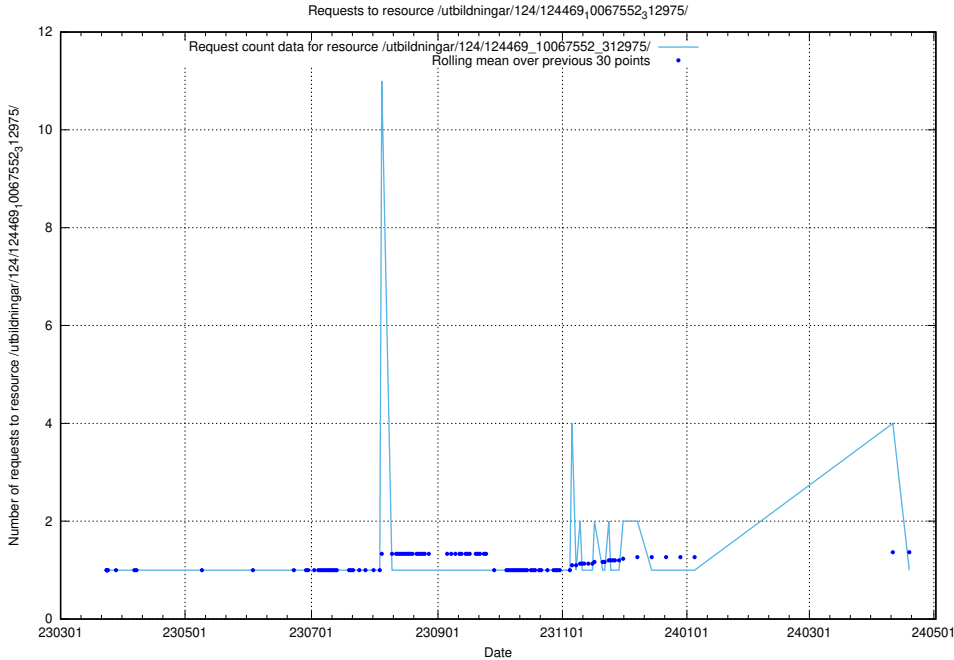

5.3577 Usage of /utbildningar/124/124469_10067552_312975/

Here, we count the number of requests to resource /utbildningar/124/124469_10067552_312975/.