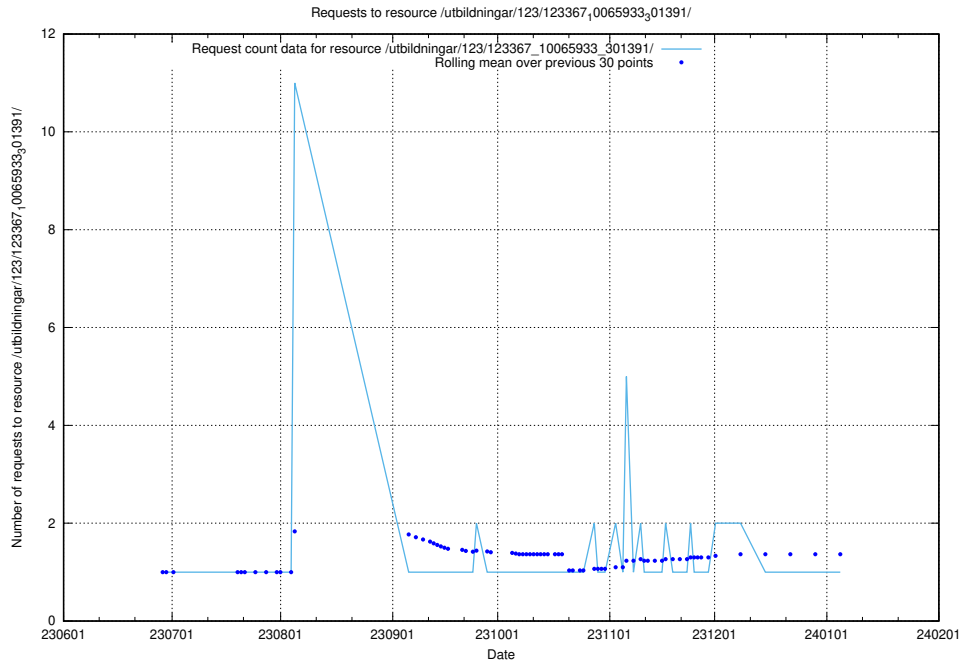

5.5783 Usage of /utbildningar/123/123367_10065933_301391/

Here, we count the number of requests to resource /utbildningar/123/123367_10065933_301391/.