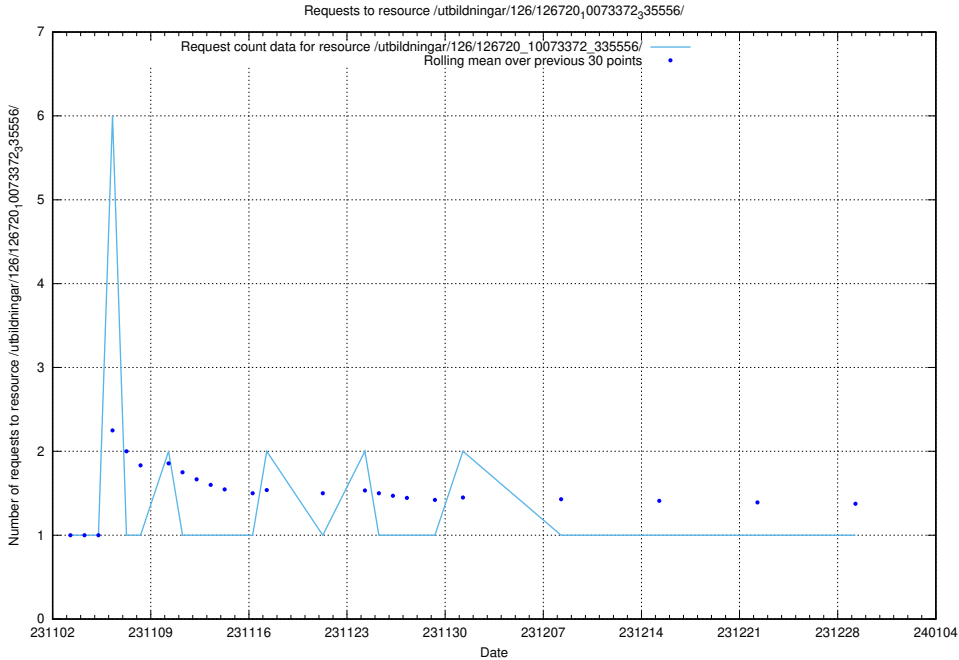

5.4405 Usage of /utbildningar/126/126720_10073372_335556/

Here, we count the number of requests to resource /utbildningar/126/126720_10073372_335556/.