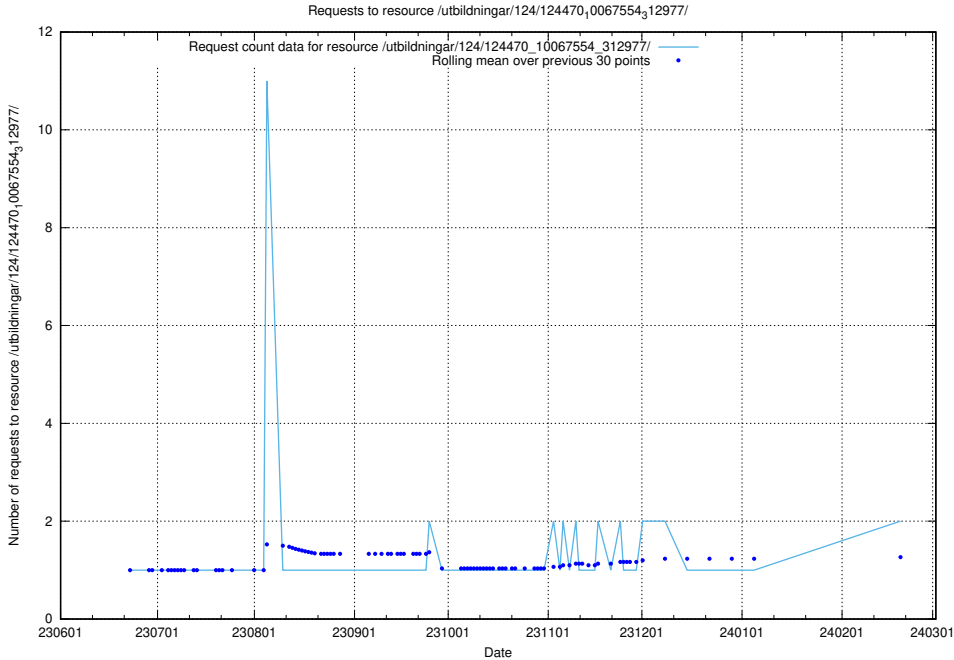

5.798 Usage of /utbildningar/124/124470_10067554_312977/

Here, we count the number of requests to resource /utbildningar/124/124470_10067554_312977/.