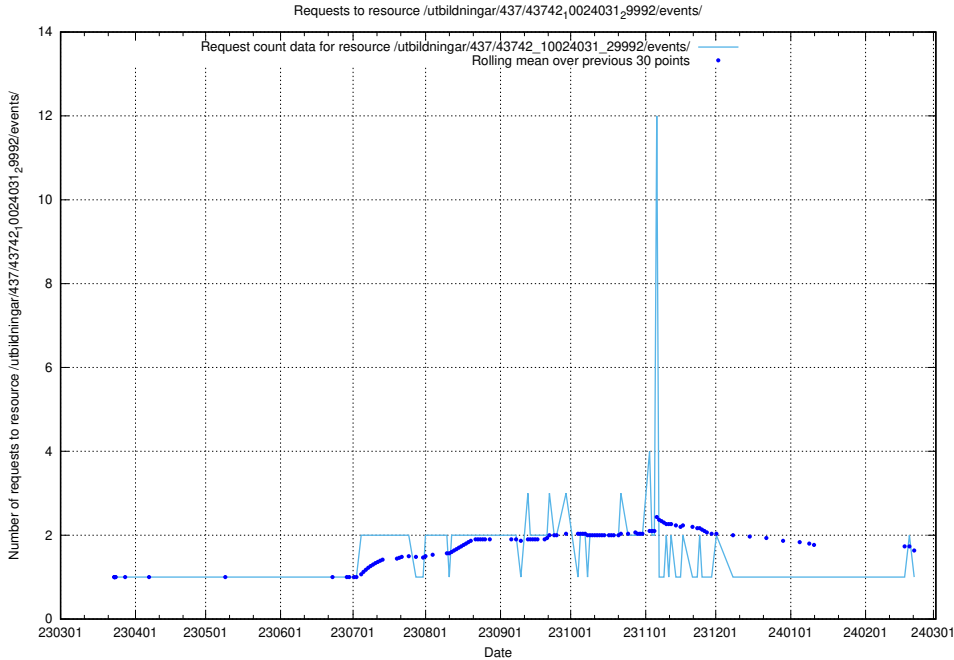

5.6676 Usage of /utbildningar/437/43742_10024031_29992/events/

Here, we count the number of requests to resource /utbildningar/437/43742_10024031_29992/events/.