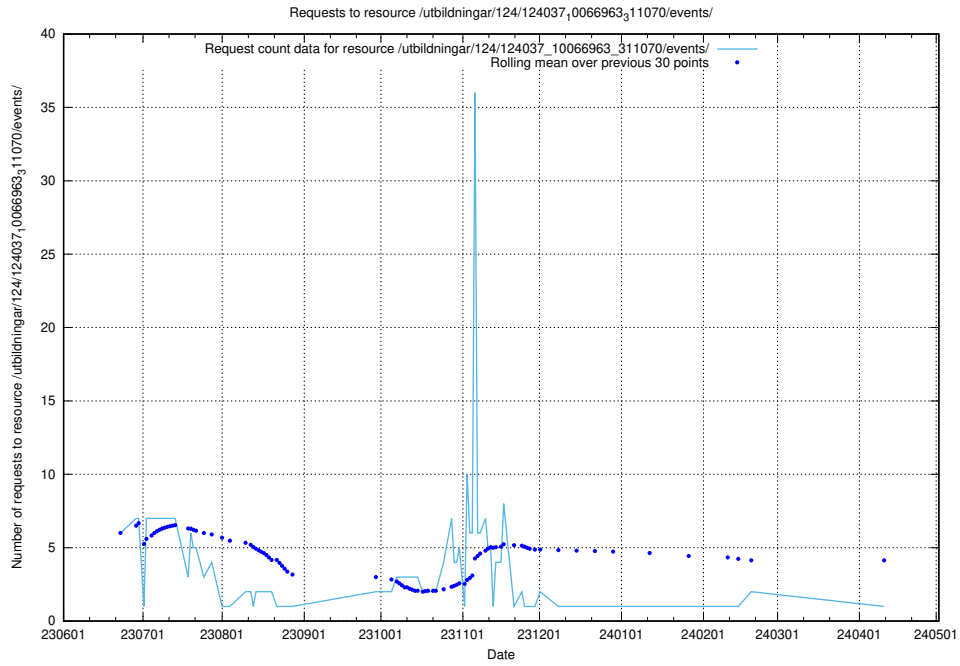

Here, we count the number of requests to resource /utbildningar/124/124037_10066963_311070/events/

5.5813 Usage of /utbildningar/124/124474_10067547_312970/events/

Here, we count the number of requests to resource /utbildningar/124/124474_10067547_312970/events/