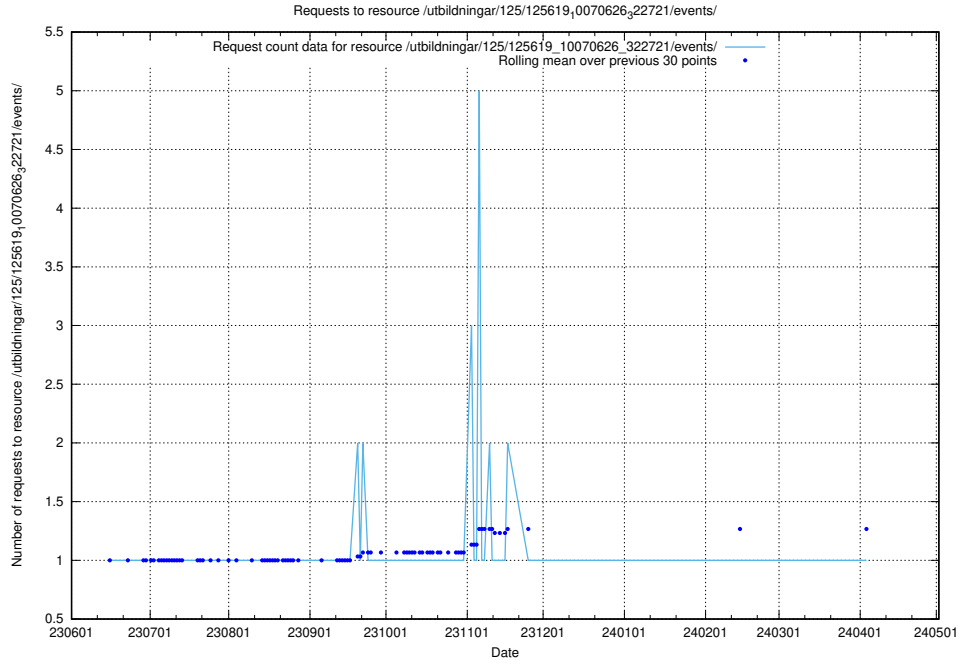

5.6126 Usage of /utbildningar/125/125619_10070626_322721/events/

Here, we count the number of requests to resource /utbildningar/125/125619_10070626_322721/events/