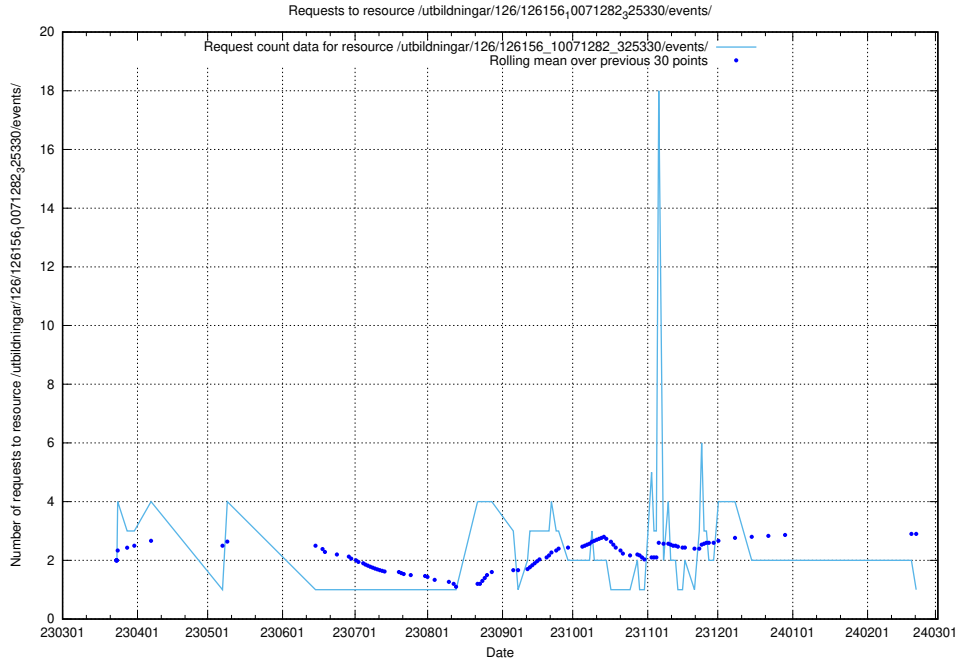

5.6561 Usage of /utbildningar/126/126156_10071282_325330/events/

Here, we count the number of requests to resource /utbildningar/126/126156_10071282_325330/events/