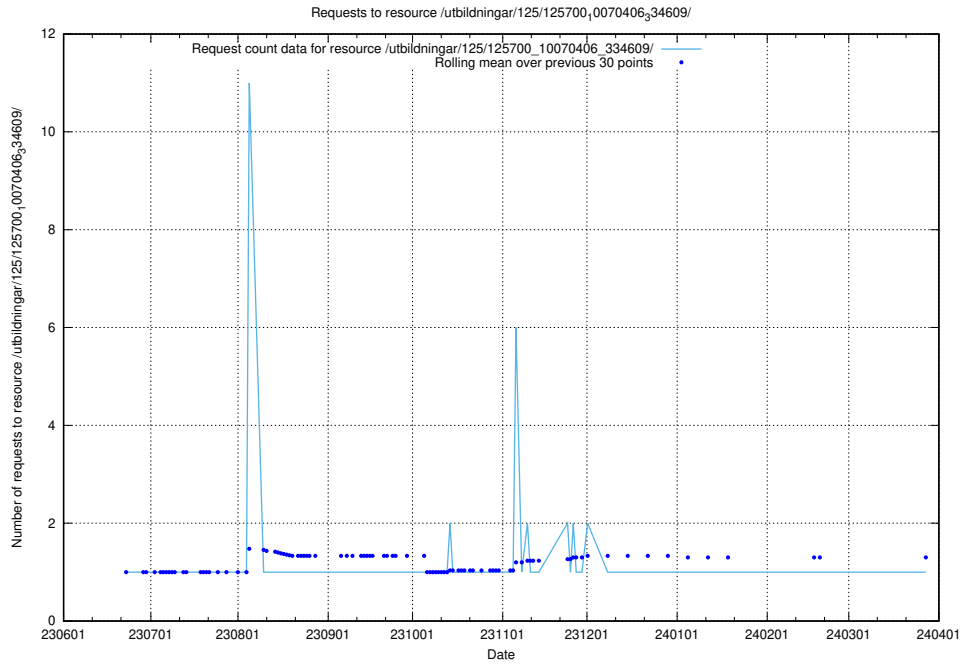

5.5962 Usage of /utbildningar/125/125700_10070406_334609/

Here, we count the number of requests to resource /utbildningar/125/125700_10070406_334609/.