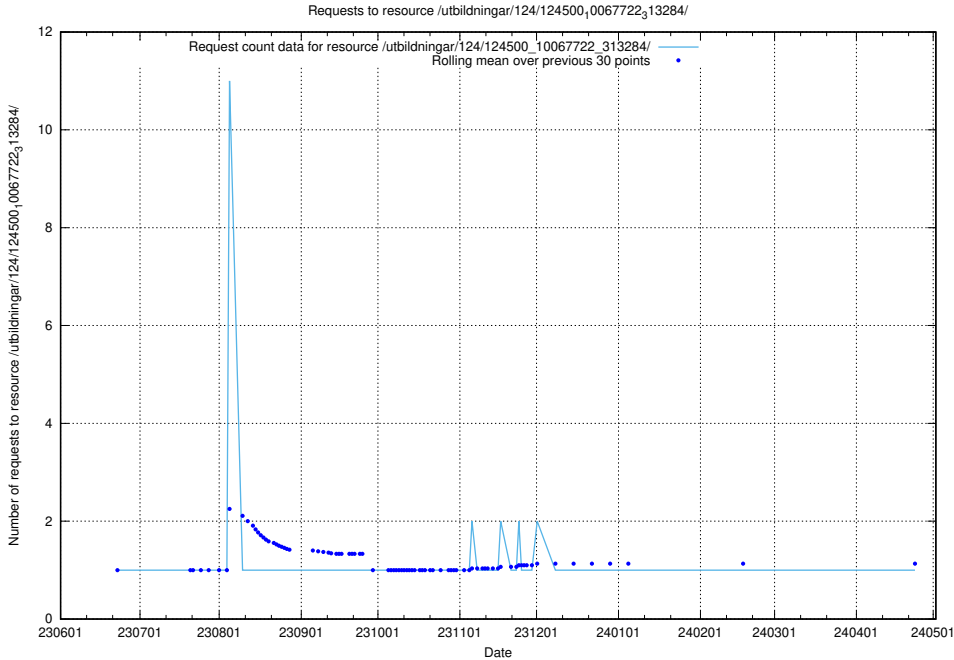

5.6030 Usage of /utbildningar/124/124500_10067722_313284/

Here, we count the number of requests to resource /utbildningar/124/124500_10067722_313284/.