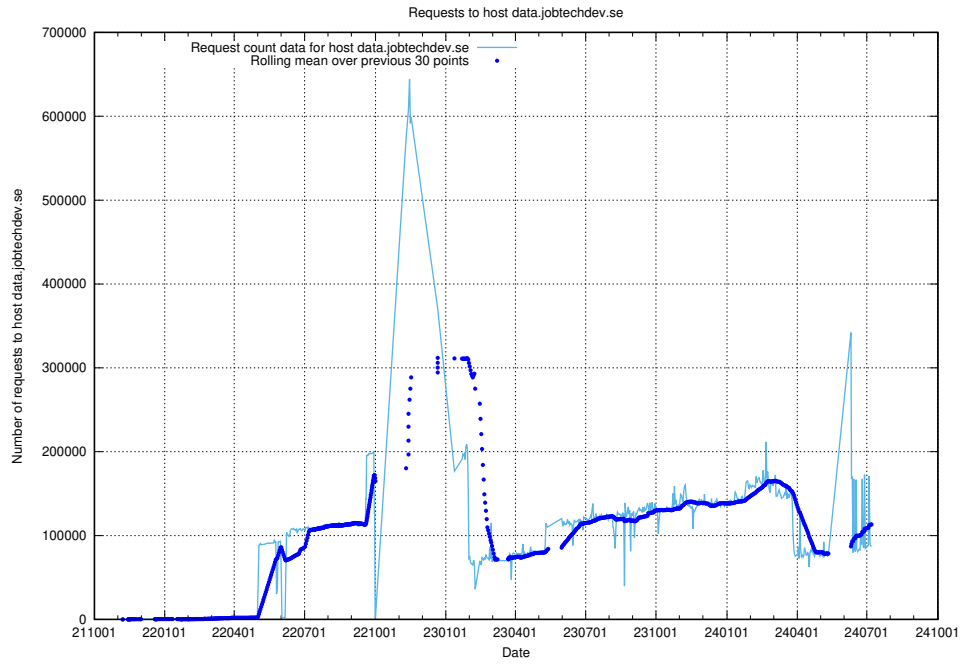

7.3 Usage of data.jobtechdev.se

Here, we count the number of requests to host data.jobtechdev.se.

7.4 Usage of taxonomy.api.jobtechdev.se:443

Here, we count the number of requests to host taxonomy.api.jobtechdev.se:443.