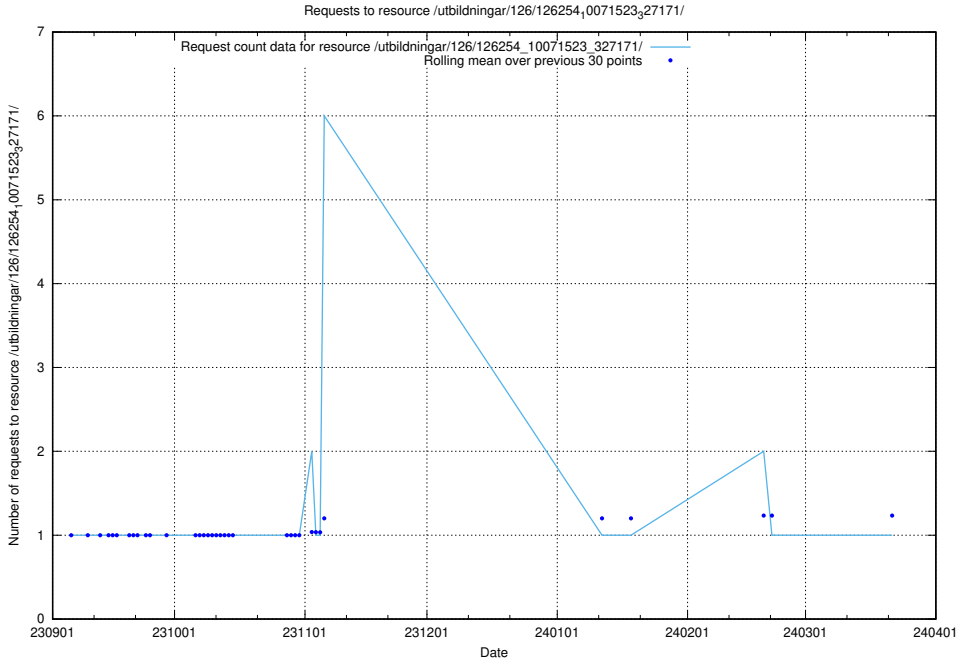

Here, we count the number of requests to resource /utbildningar/126/126254_10071523_327171/events/

5.4915 Usage of /utbildningar/126/126254_10071523_327171/

Here, we count the number of requests to resource /utbildningar/126/126254_10071523_327171/.