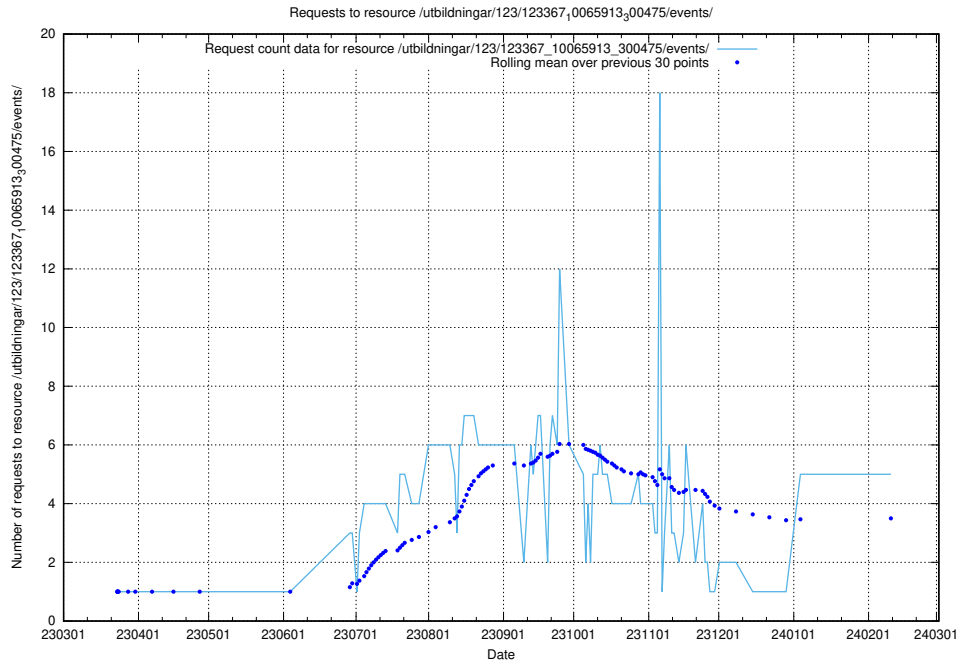

5.126 Usage of /utbildningar/123/123367_10065913_300475/events/

Here, we count the number of requests to resource /utbildningar/123/123367_10065913_300475/events/