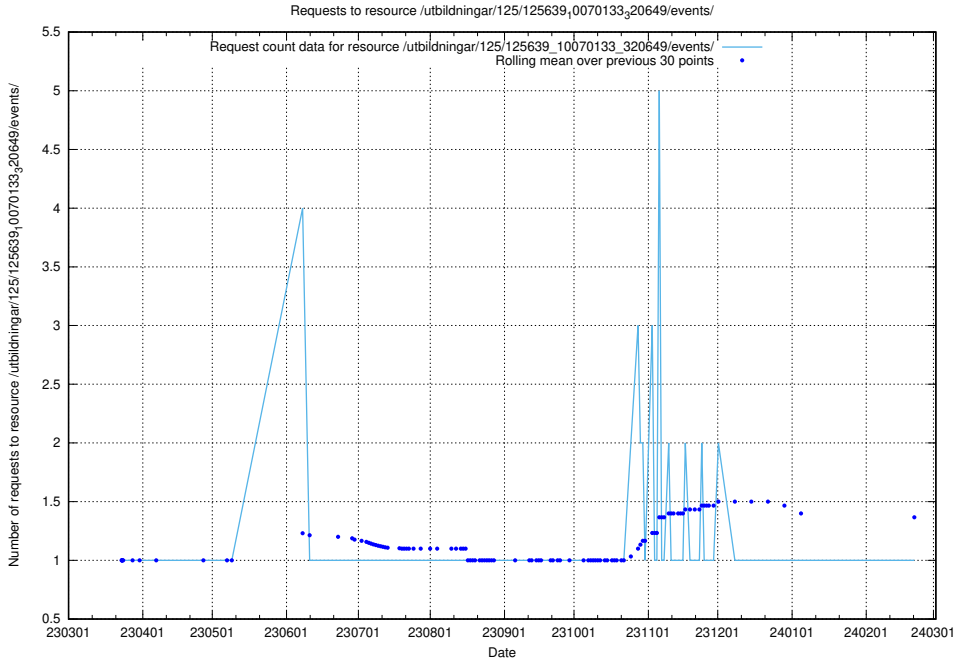

5.970 Usage of /utbildningar/125/125639_10070133_320649/events/

Here, we count the number of requests to resource /utbildningar/125/125639_10070133_320649/events/