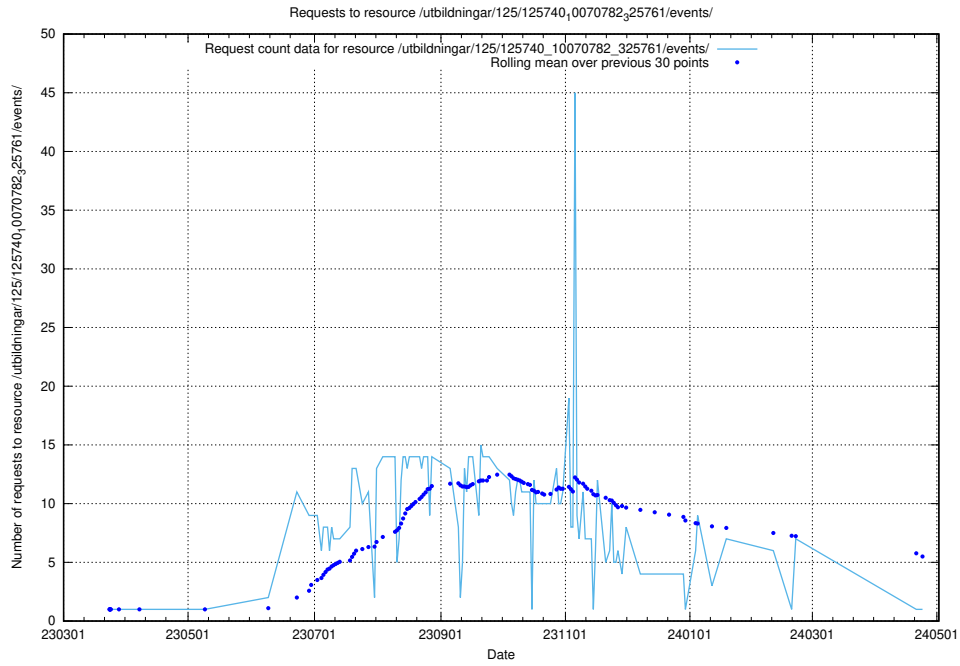

5.879 Usage of /utbildningar/125/125740_10070782_325761/events/

Here, we count the number of requests to resource /utbildningar/125/125740_10070782_325761/events/