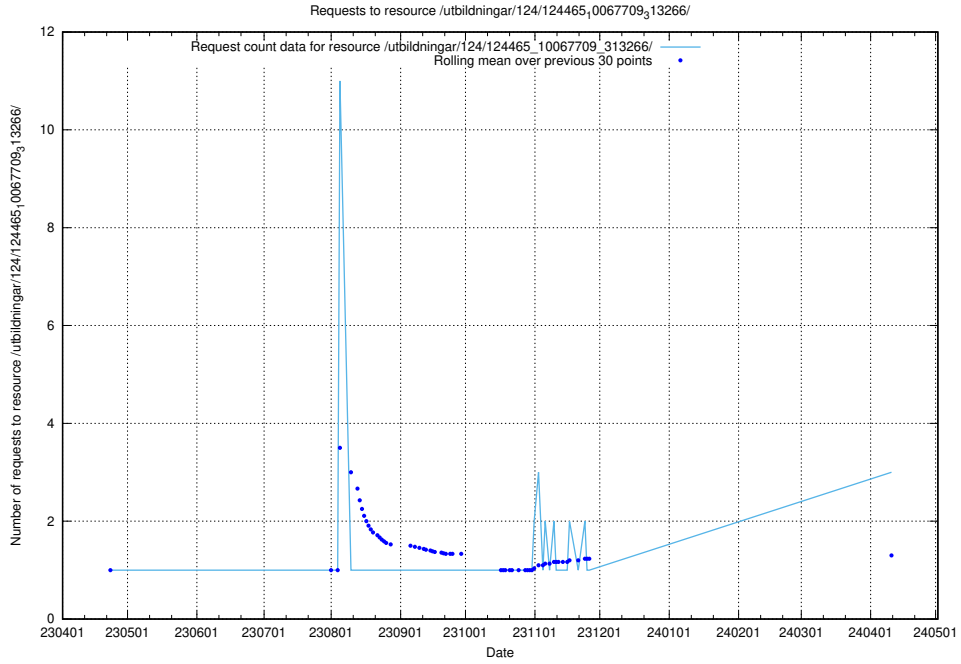

5.389 Usage of /utbildningar/124/124465_10067709_313266/

Here, we count the number of requests to resource /utbildningar/124/124465_10067709_313266/.