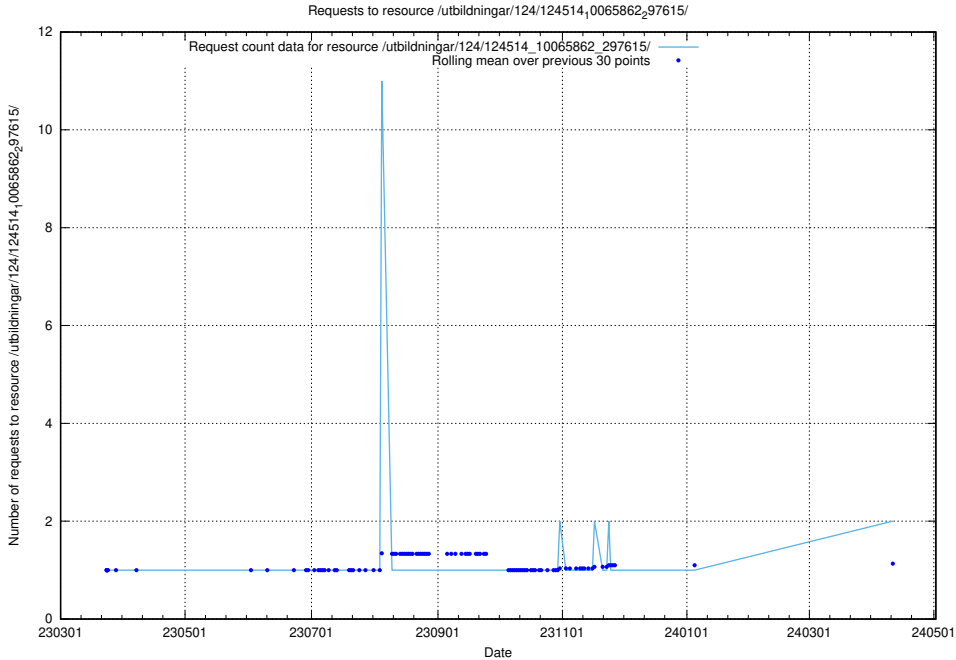

5.493 Usage of /utbildningar/124/124514_10065862_297615/

Here, we count the number of requests to resource /utbildningar/124/124514_10065862_297615/.