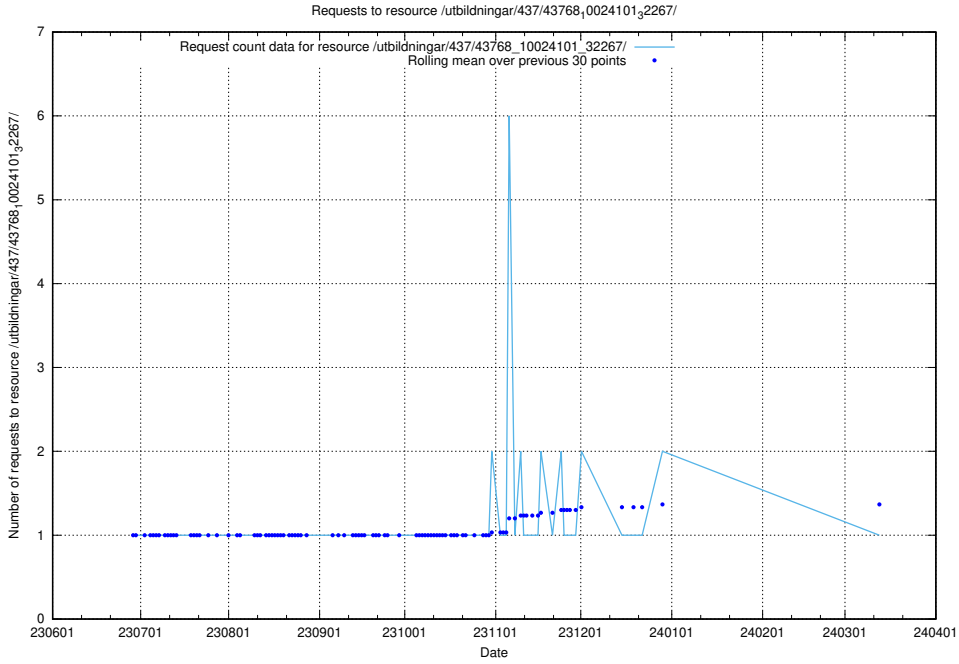

5.5683 Usage of /utbildningar/437/43768_10024101_32267/

Here, we count the number of requests to resource /utbildningar/437/43768_10024101_32267/.