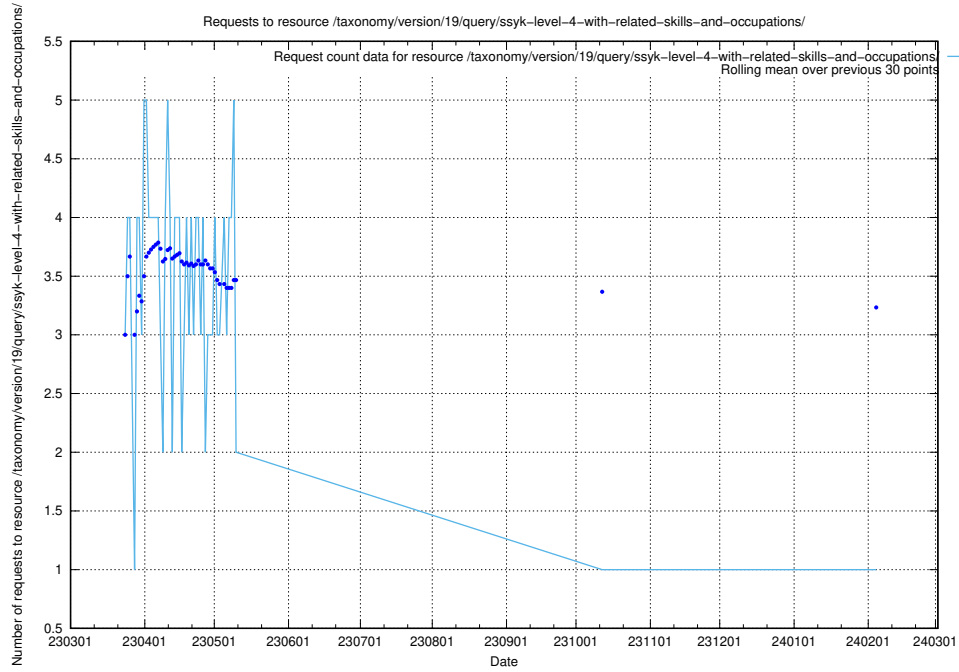

5.6408 Usage of /taxonomy/version/19/query/ssyk-level-4-with-related-isco-level-4-groups/

Here, we count the number of requests to resource /taxonomy/version/19/query/ssyk-level-4-with-related-isco-level-4-groups/.