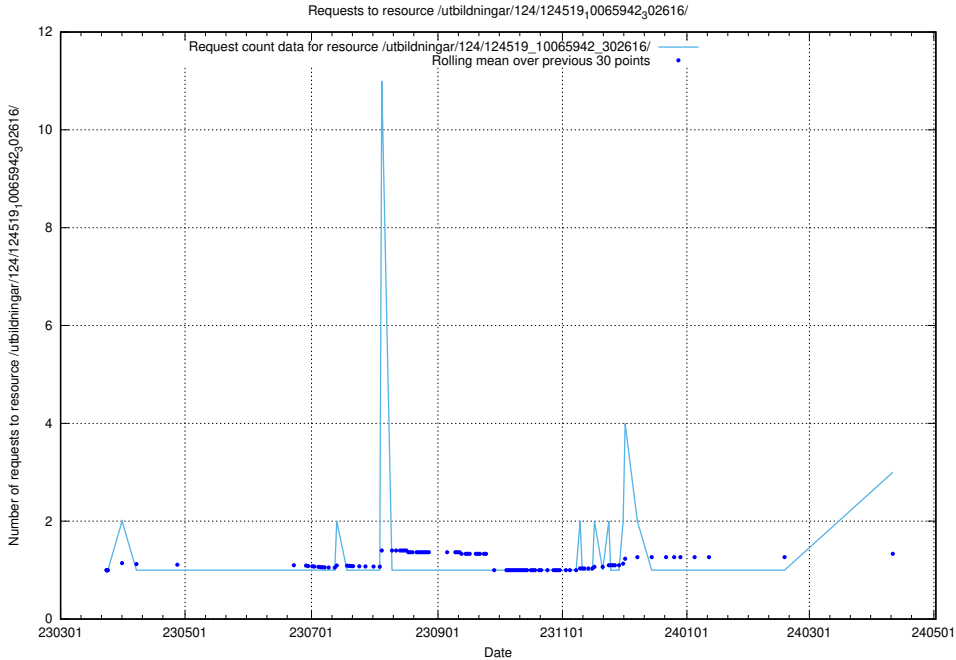

5.258 Usage of /utbildningar/124/124519_10065942_302616/

Here, we count the number of requests to resource /utbildningar/124/124519_10065942_302616/.