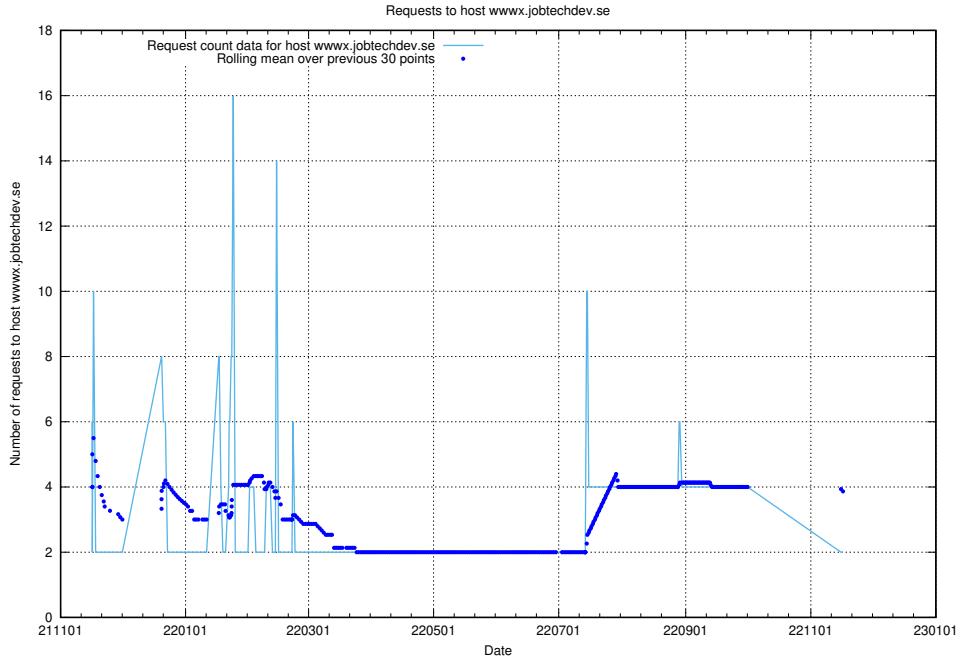

7.539 Usage of wwwx.jobtechdev.se

Here, we count the number of requests to host wwwx.jobtechdev.se.