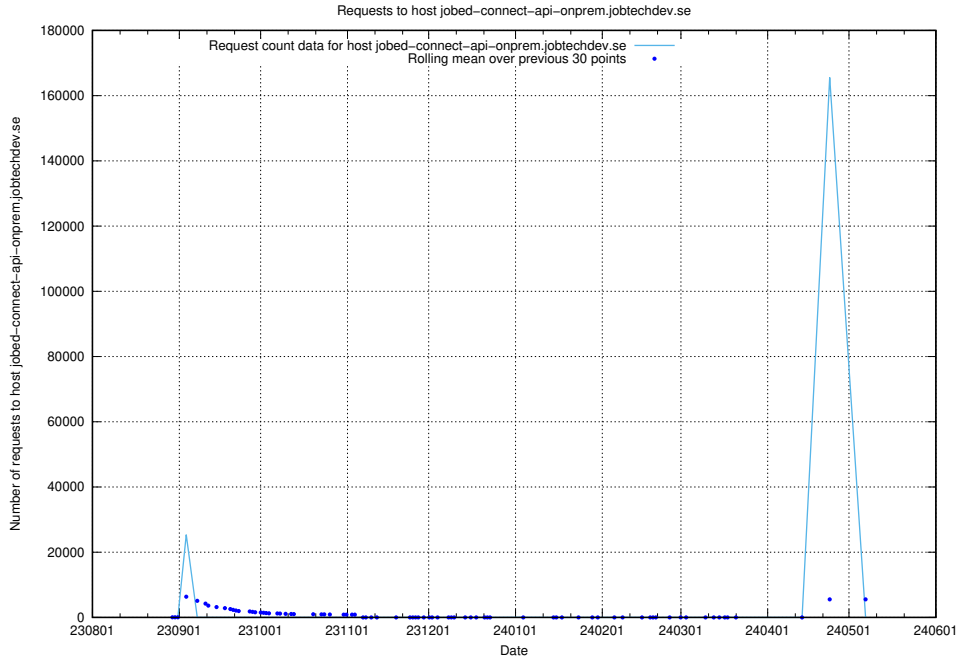

7.27 Usage of `jobed-connect-api-onprem.jobtechdev.se`

Here, we count the number of requests to host `jobed-connect-api-onprem.jobtechdev.se`.