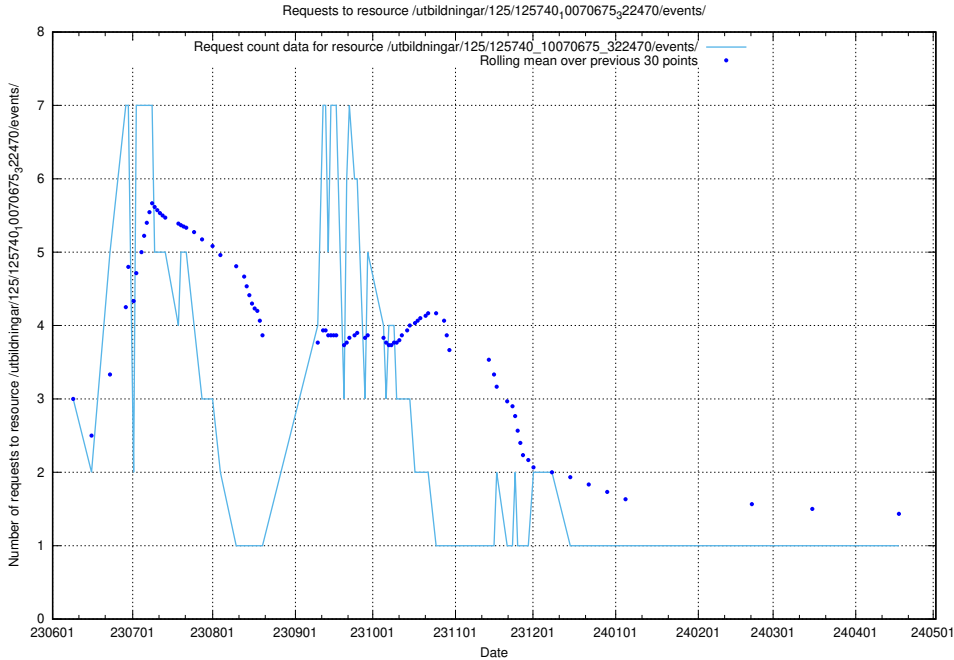

5.6138 Usage of /utbildningar/125/125740_10070675_322470/events/

Here, we count the number of requests to resource /utbildningar/125/125740_10070675_322470/events/