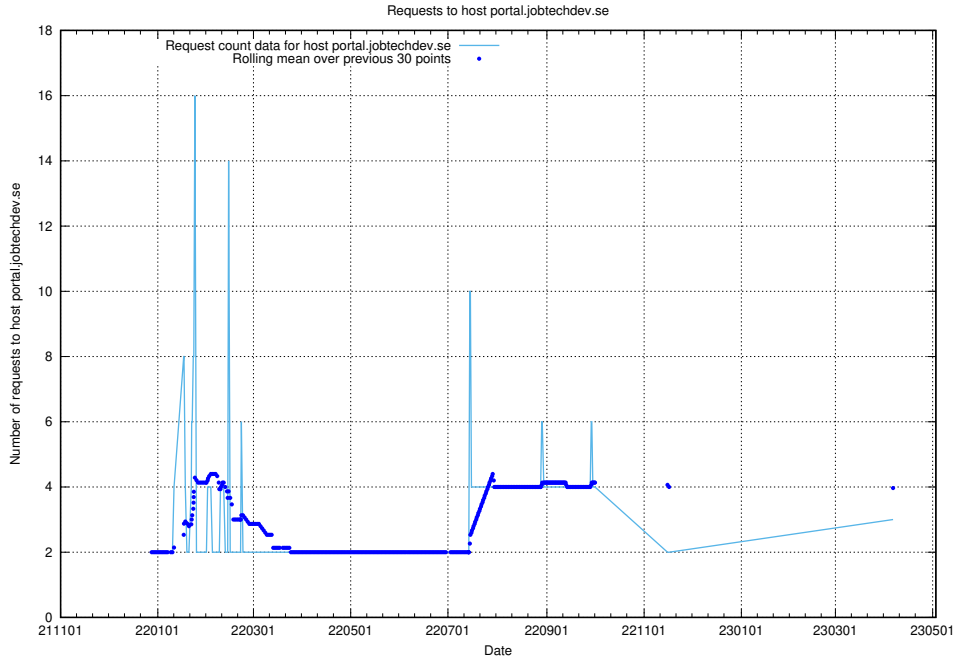

7.195 Usage of portal.jobtechdev.se

Here, we count the number of requests to host portal.jobtechdev.se.