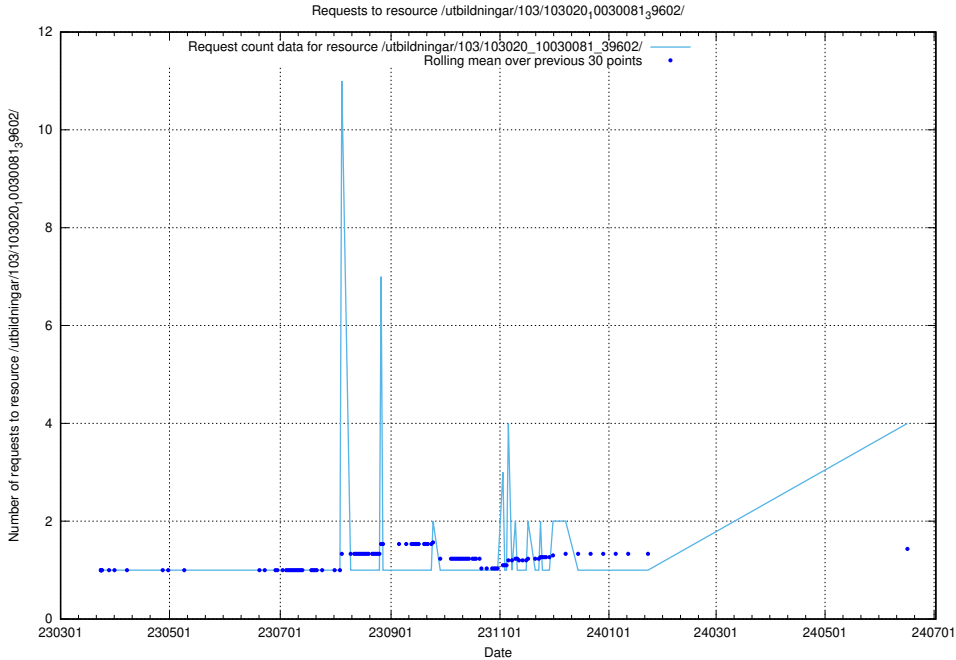

5.214 Usage of /utbildningar/103/103020_10030081_39602/

Here, we count the number of requests to resource /utbildningar/103/103020_10030081_39602/.