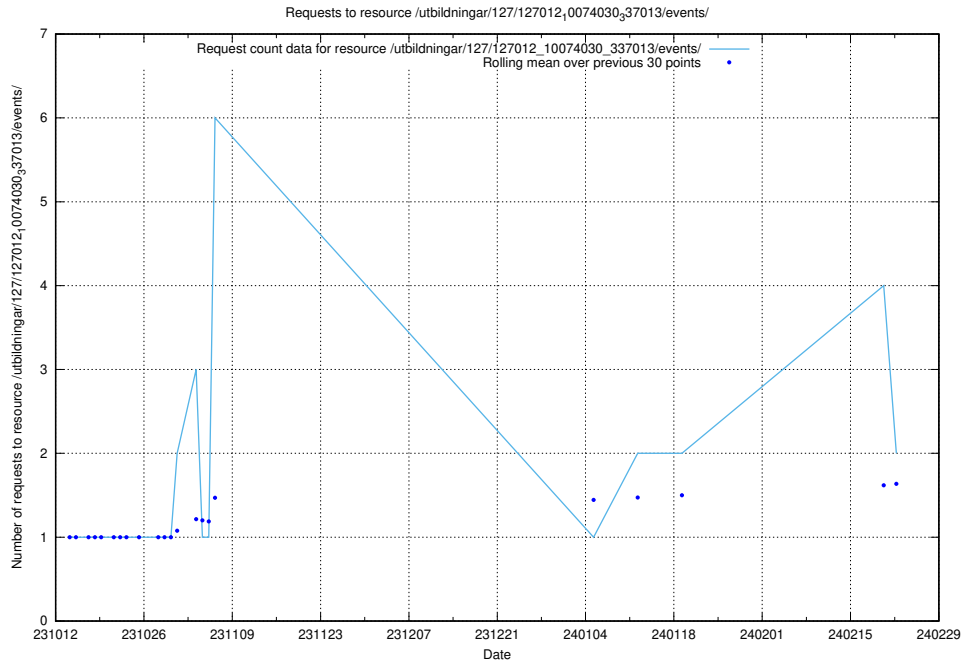

5.652 Usage of /utbildningar/127/127012_10074030_337013/events/

Here, we count the number of requests to resource /utbildningar/127/127012_10074030_337013/events/