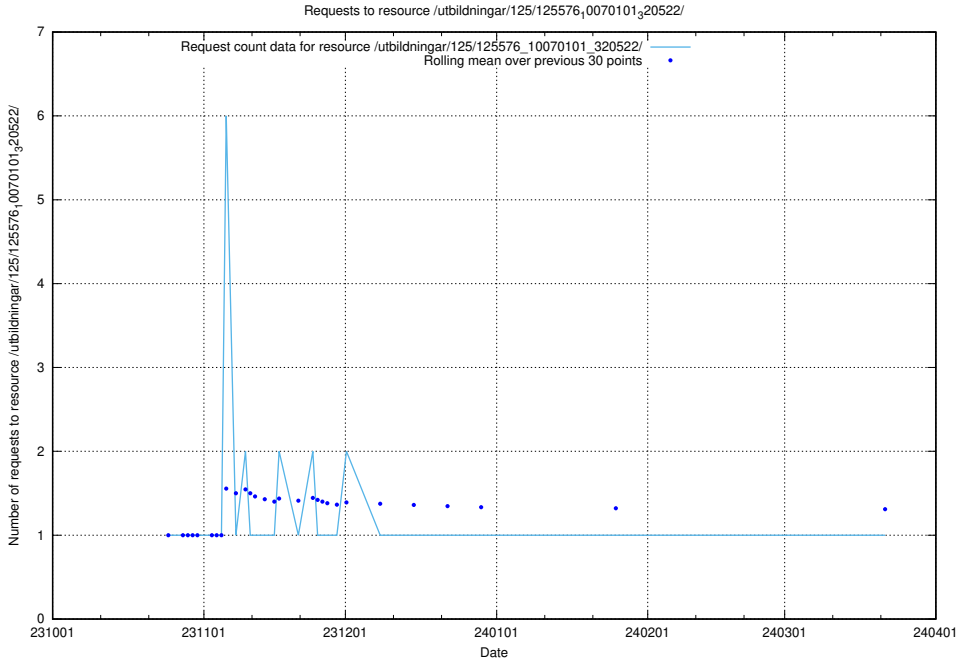

5.4474 Usage of /utbildningar/124/124516_10065935_301863/

Here, we count the number of requests to resource /utbildningar/124/124516_10065935_301863/.

5.4475 Usage of /utbildningar/124/124473_10067631_336914/events/