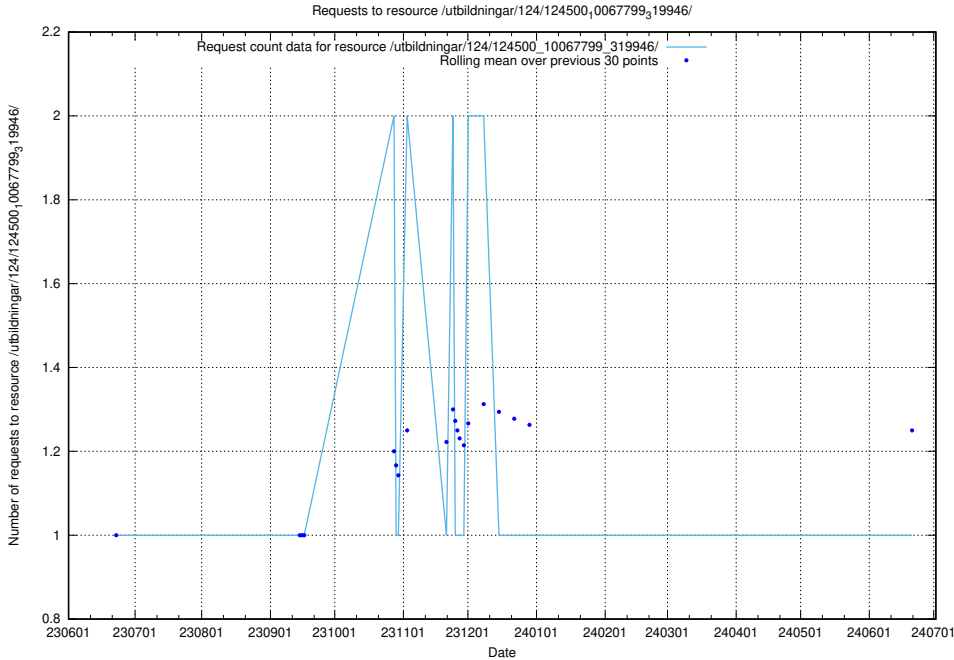

5.6029 Usage of /utbildningar/124/124500_10067799_319946/

Here, we count the number of requests to resource /utbildningar/124/124500_10067799_319946/.