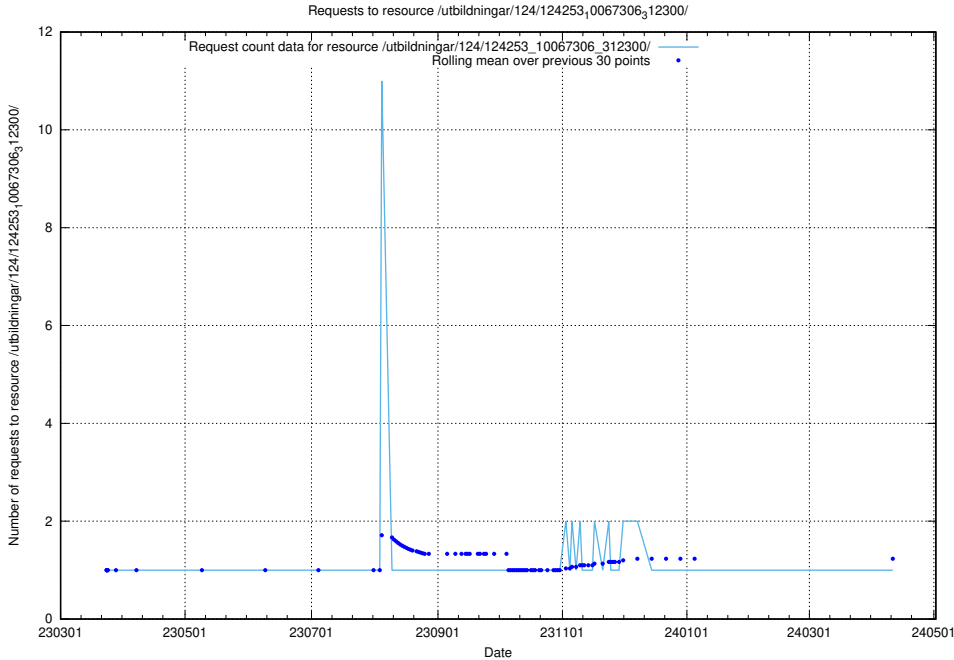

Here, we count the number of requests to resource /taxonomy/version/13/query/keyword-concepts-with-relations/.

5.4253 Usage of /utbildningar/124/124253_10067306_312300/

Here, we count the number of requests to resource /utbildningar/124/124253_10067306_312300/.