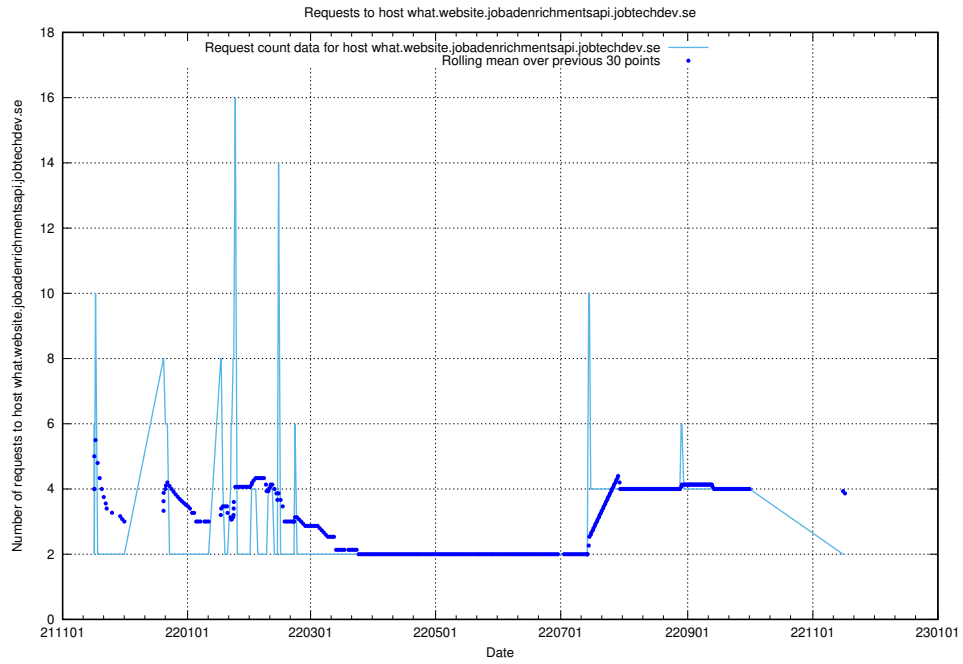

7.508 Usage of what.website.jobadenrichmentsapi.jobtechdev.se

Here, we count the number of requests to host what.website.jobadenrichmentsapi.jobtechdev.se.