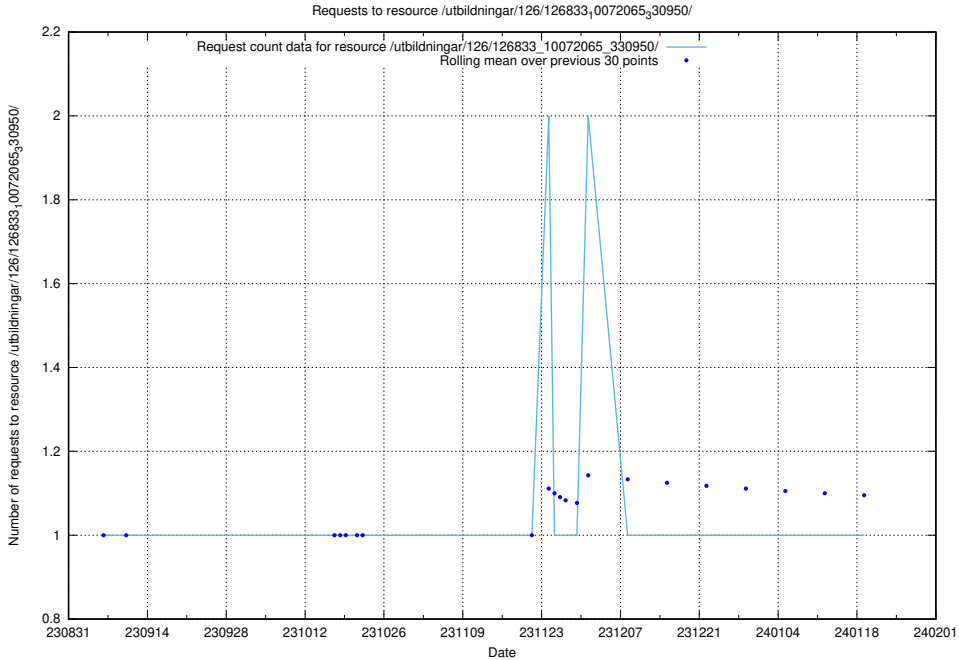

5.4911 Usage of /utbildningar/126/126833_10072065_330950/

Here, we count the number of requests to resource /utbildningar/126/126833_10072065_330950/.