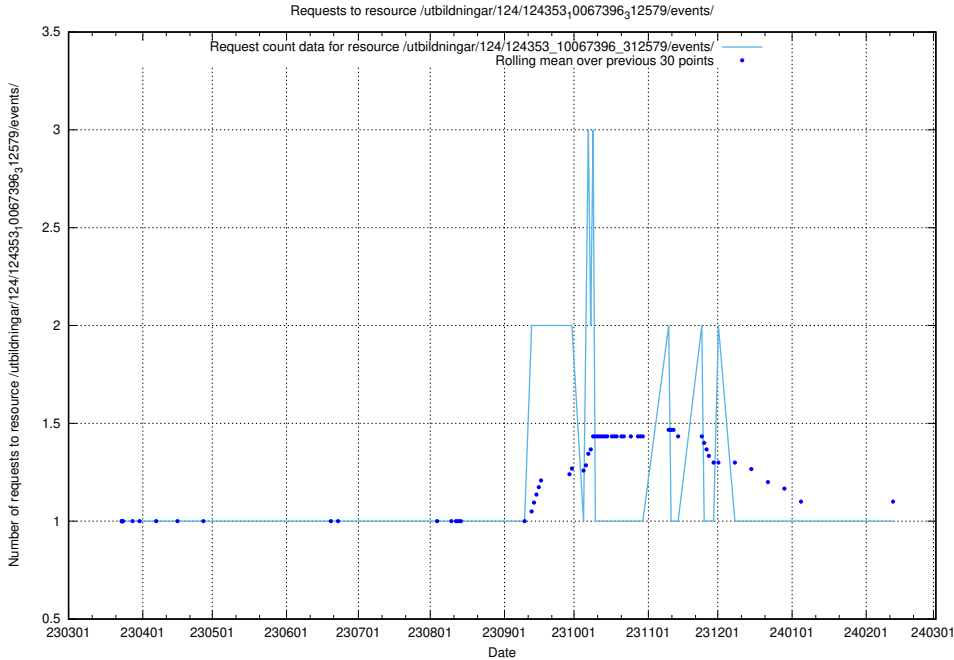

5.4185 Usage of /utbildningar/124/124353_10067396_312579/events/

Here, we count the number of requests to resource /utbildningar/124/124353_10067396_312579/events/