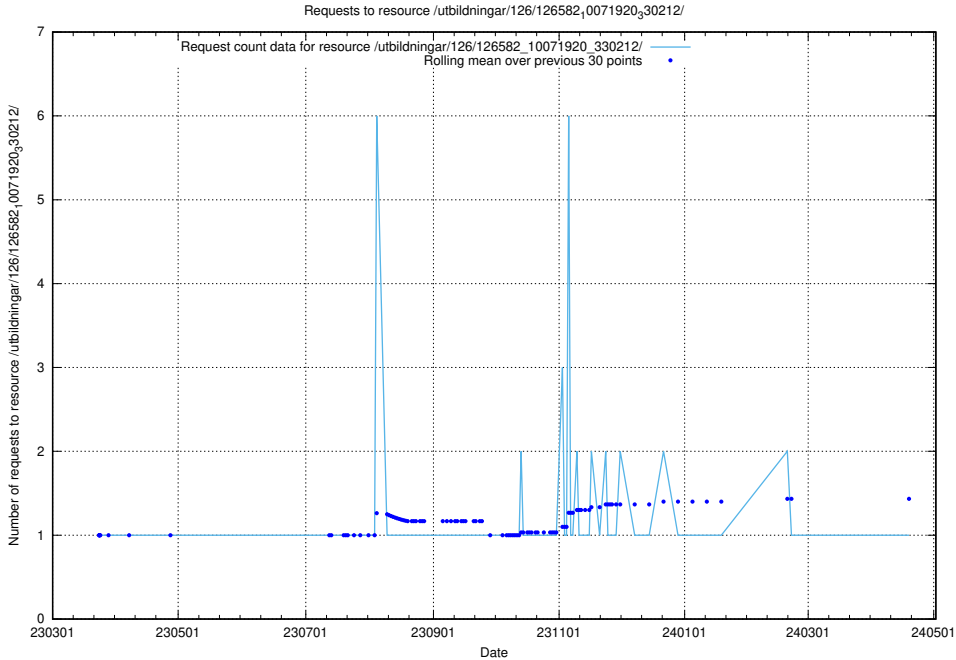

5.6685 Usage of /utbildningar/126/126582_10071920_330212/

Here, we count the number of requests to resource /utbildningar/126/126582_10071920_330212/.