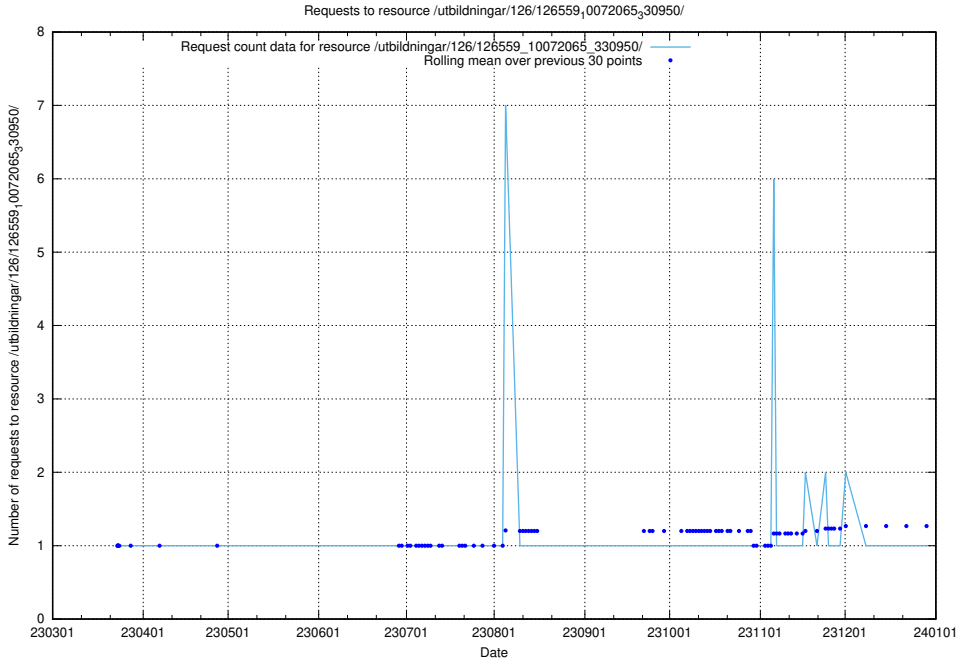

5.6689 Usage of /utbildningar/126/126559_10072065_330950/

Here, we count the number of requests to resource /utbildningar/126/126559_10072065_330950/.