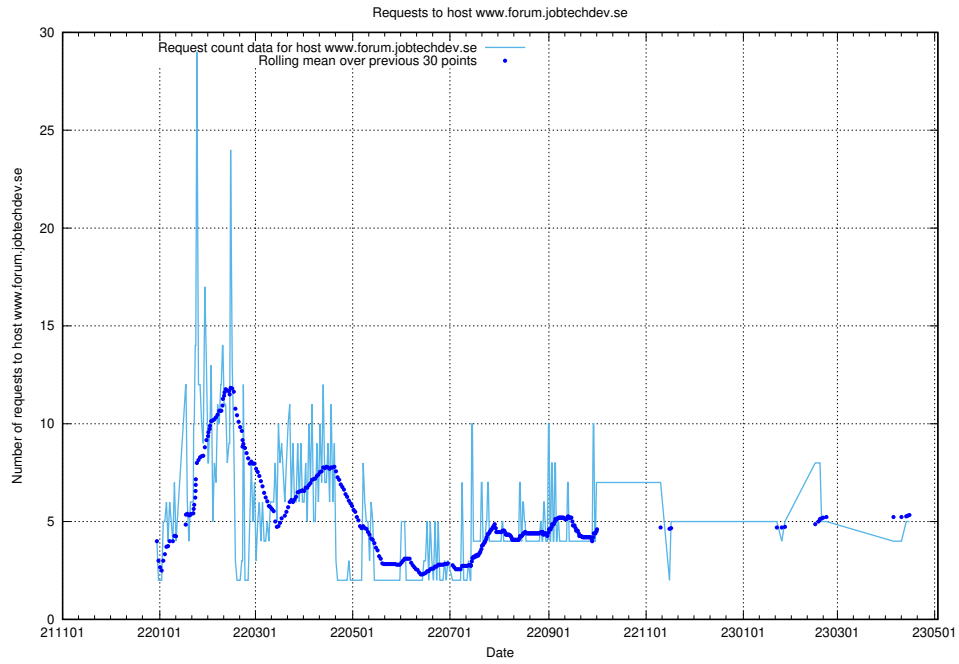

7.91 Usage of www.forum.jobtechdev.se

Here, we count the number of requests to host www.forum.jobtechdev.se.