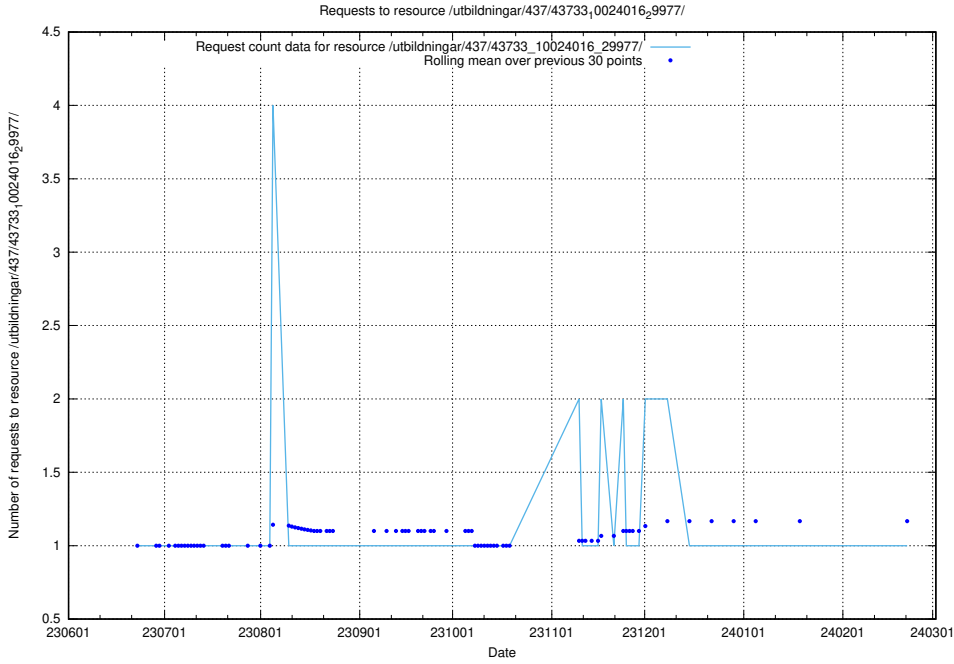

Here, we count the number of requests to resource /utbildningar/437/43733_10024016_29977/events/.

5.5831 Usage of /utbildningar/437/43733_10024016_29977/

Here, we count the number of requests to resource /utbildningar/437/43733_10024016_29977/.