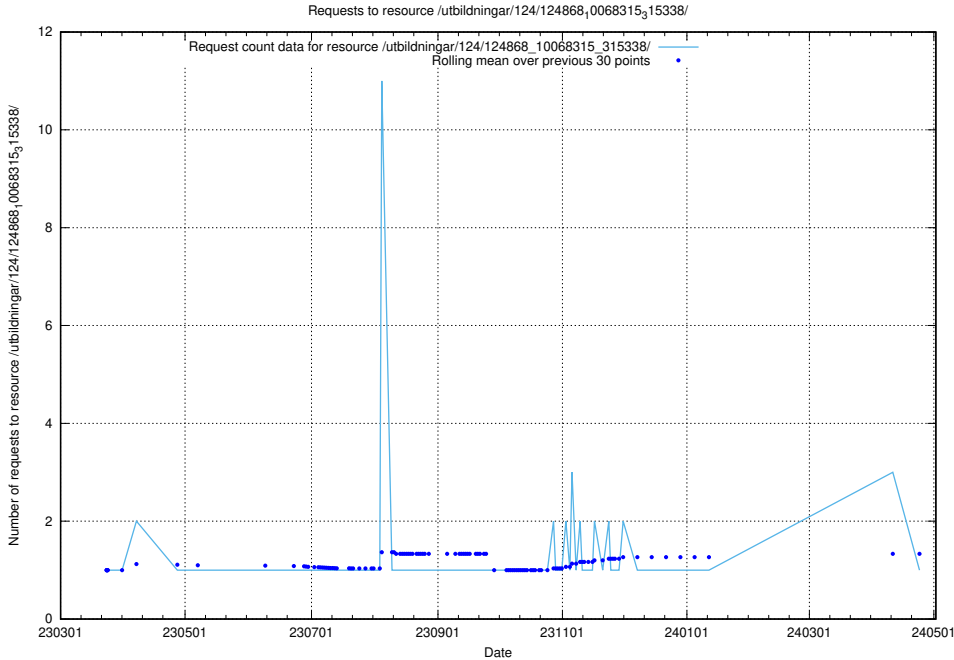

5.1071 Usage of /utbildningar/124/124868_10068315_315338/

Here, we count the number of requests to resource /utbildningar/124/124868_10068315_315338/.