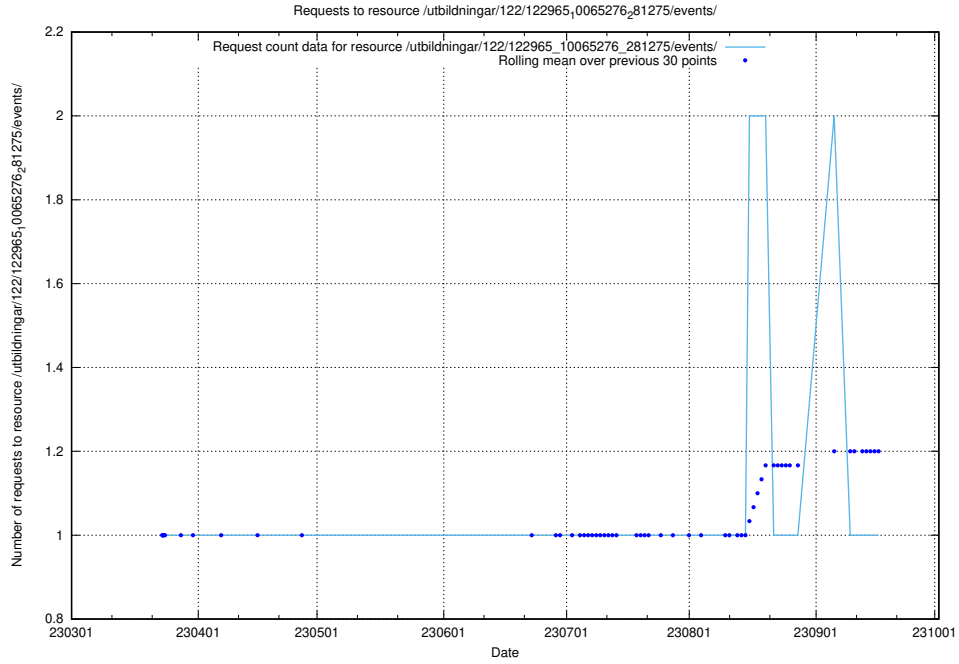

5.5361 Usage of /utbildningar/122/122965_10065276_281275/events/

Here, we count the number of requests to resource /utbildningar/122/122965_10065276_281275/events/