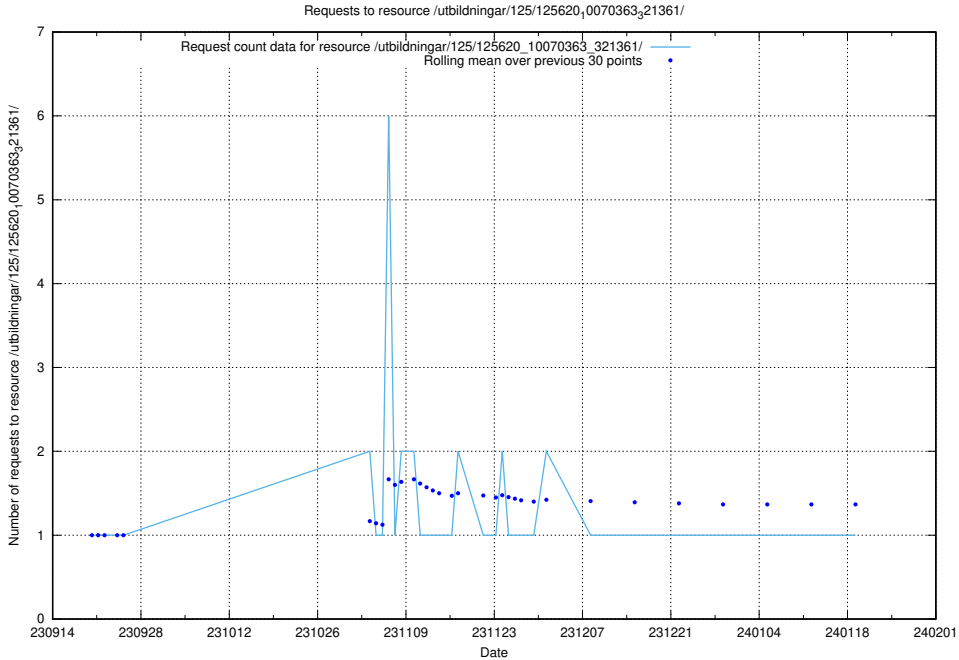

5.4781 Usage of /utbildningar/125/125620_10070363_321361/

Here, we count the number of requests to resource /utbildningar/125/125620_10070363_321361/.