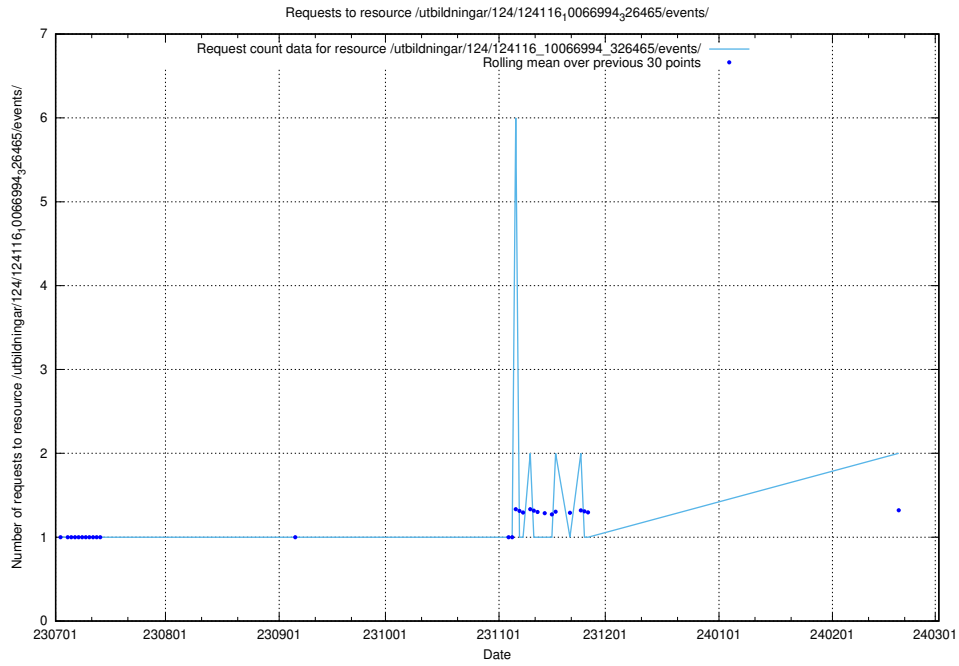

5.750 Usage of /utbildningar/124/124116_10066994_326465/events/

Here, we count the number of requests to resource /utbildningar/124/124116_10066994_326465/events/