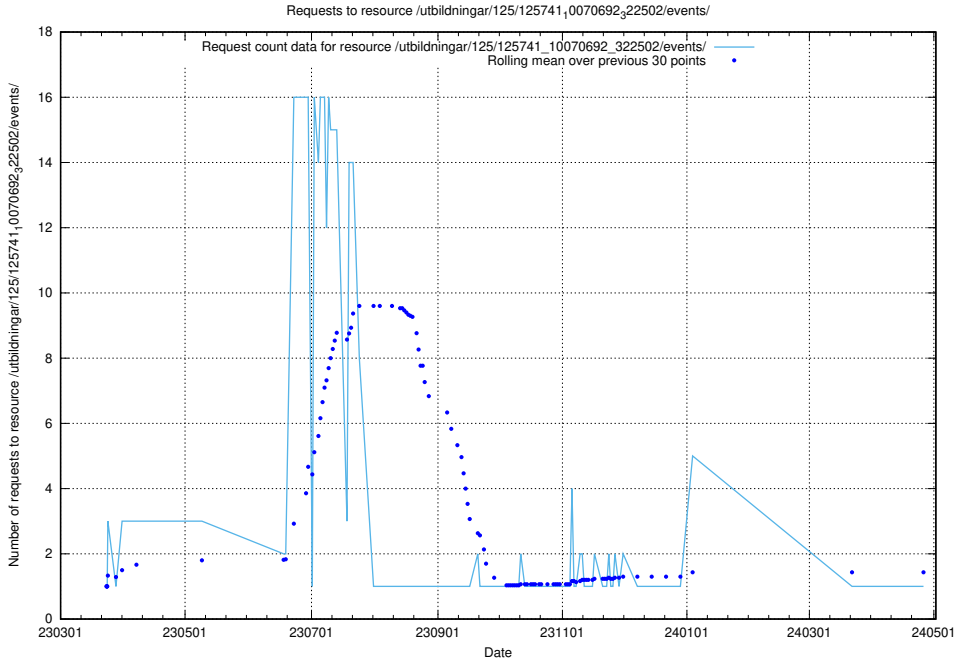

5.6756 Usage of /utbildningar/125/125741_10070692_322502/events/

Here, we count the number of requests to resource /utbildningar/125/125741_10070692_322502/events/