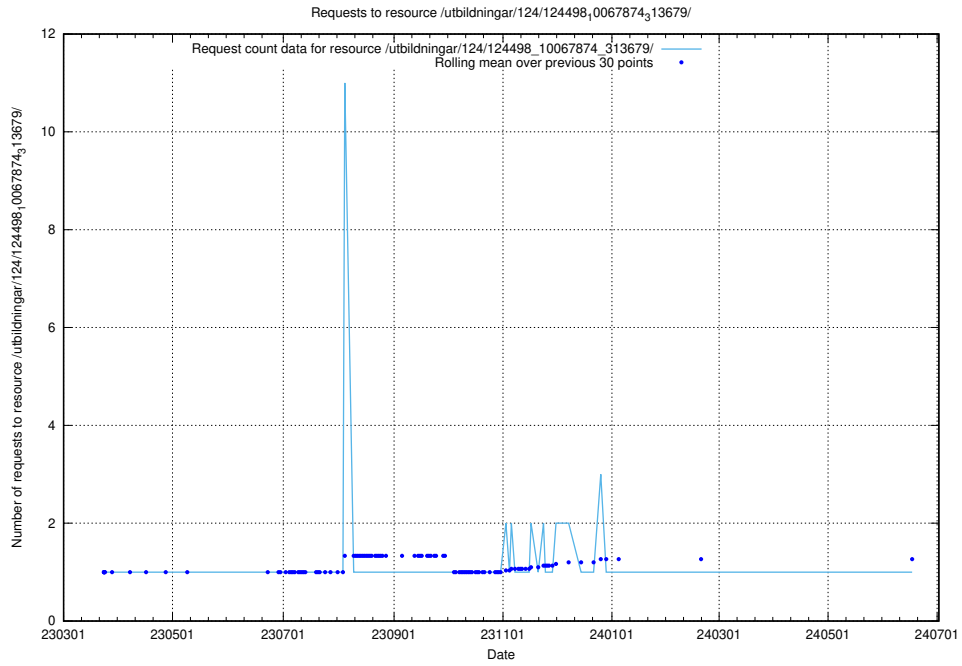

Here, we count the number of requests to resource /taxonomy/version/18/query/all-concepts/.

5.2874 Usage of /utbildningar/124/124498_10067874_313679/

Here, we count the number of requests to resource /utbildningar/124/124498_10067874_313679/.