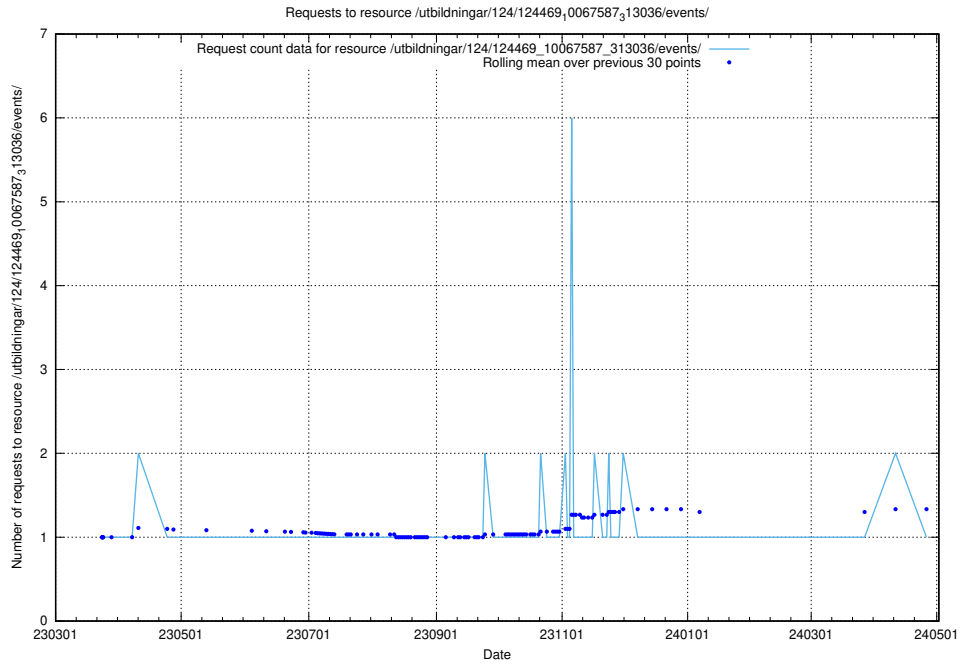

5.3505 Usage of /utbildningar/124/124469_10067587_313036/events/

Here, we count the number of requests to resource /utbildningar/124/124469_10067587_313036/events/