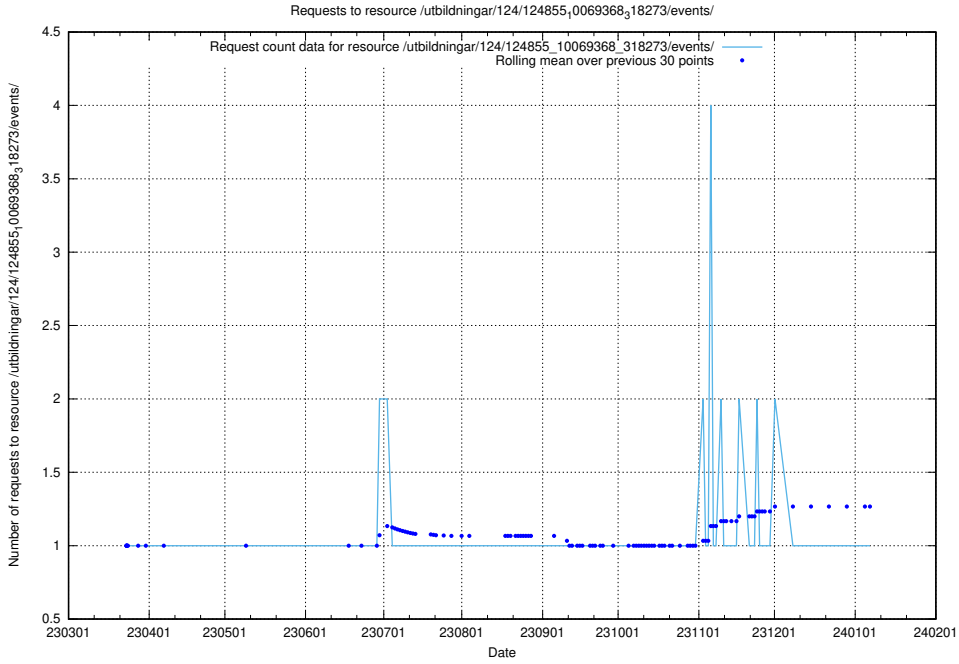

5.1107 Usage of /utbildningar/124/124855_10069368_318273/events/

Here, we count the number of requests to resource /utbildningar/124/124855_10069368_318273/events/