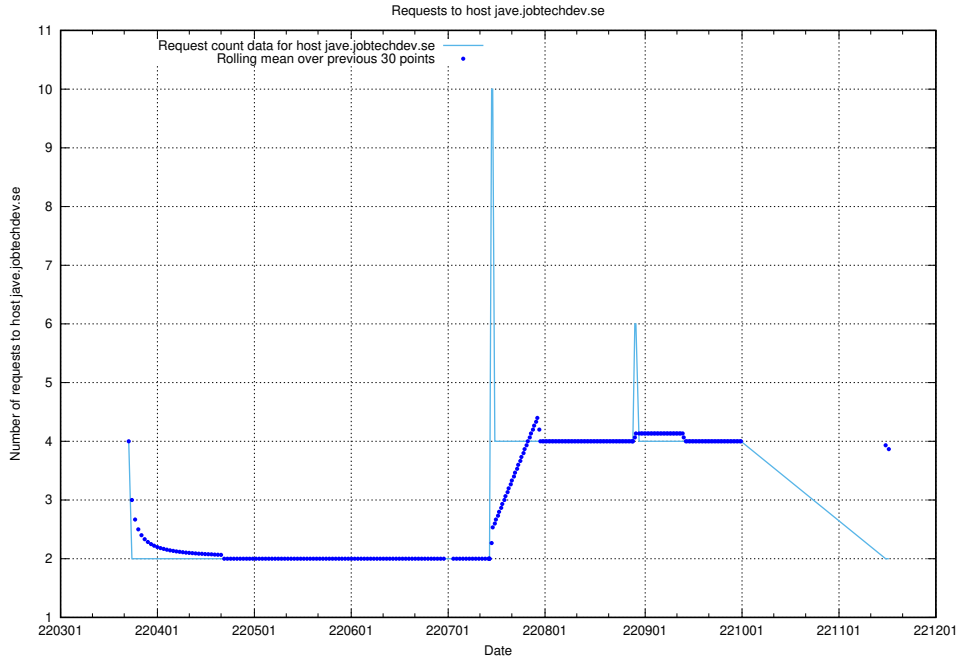

7.496 Usage of `jave.jobtechdev.se`

Here, we count the number of requests to host `jave.jobtechdev.se`.

7.497 Usage of `jobstream-smoke.jobtechdev.se`

Here, we count the number of requests to host `jobstream-smoke.jobtechdev.se`.