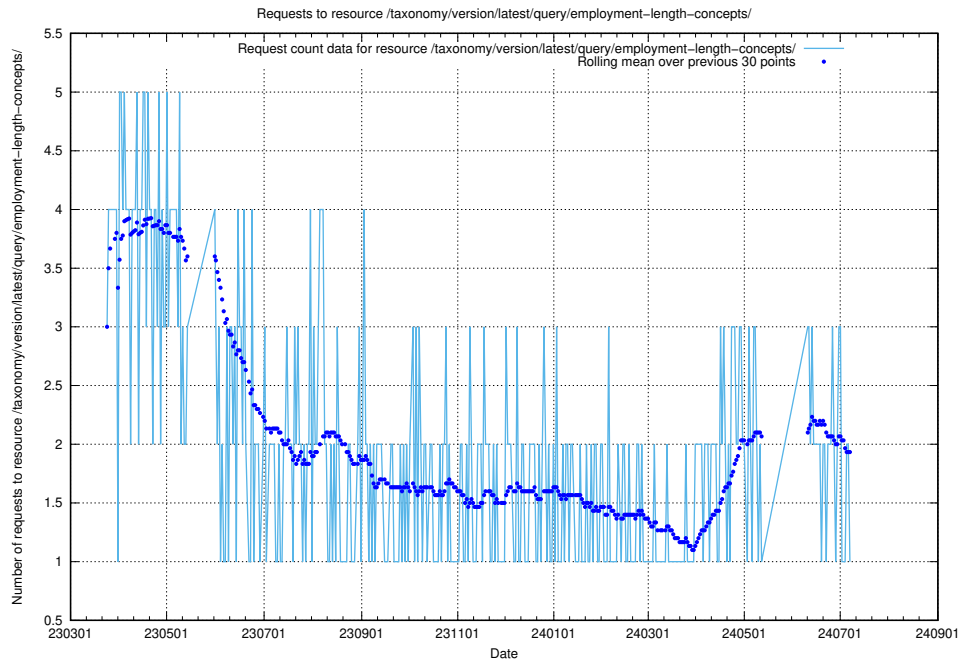

5.6387 Usage of /taxonomy/version/latest/query/employment-length-concepts/

Here, we count the number of requests to resource /taxonomy/version/latest/query/employment-length-concepts/.