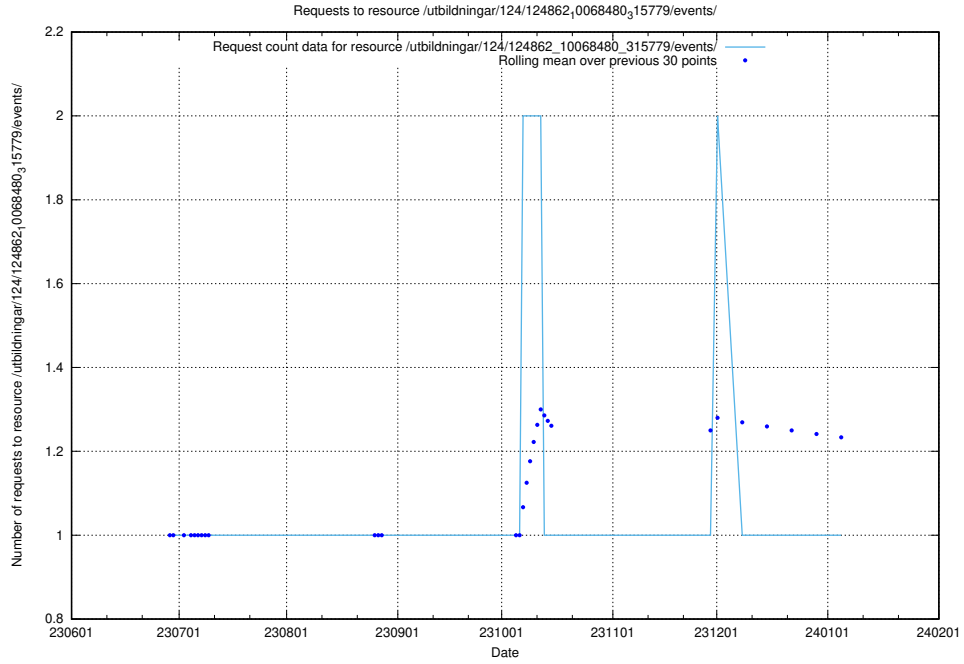

5.5733 Usage of /utbildningar/124/124862_10068480_315779/events/

Here, we count the number of requests to resource /utbildningar/124/124862_10068480_315779/events/