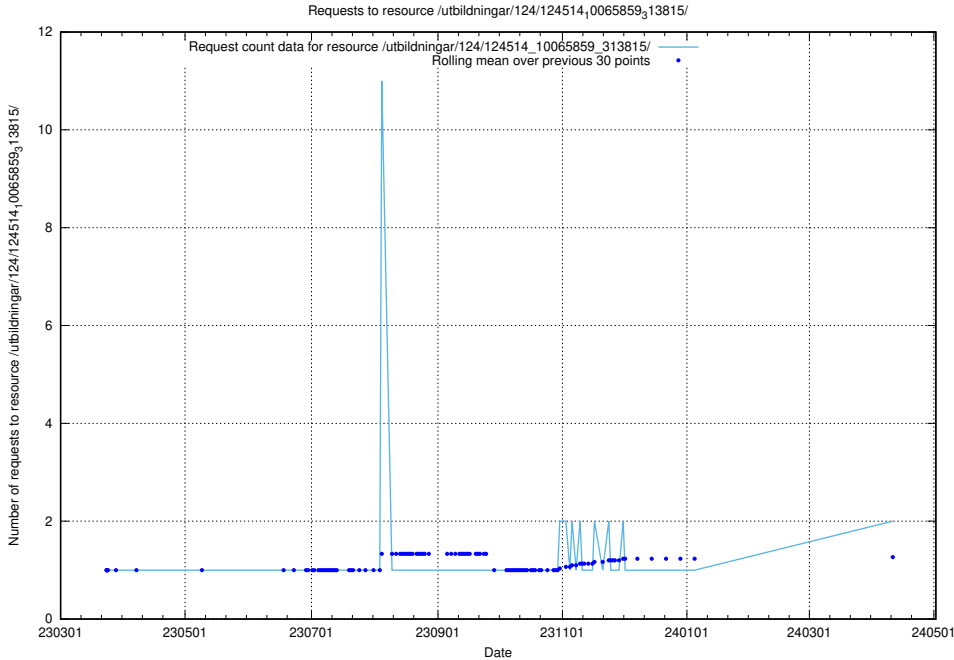

5.497 Usage of /utbildningar/124/124514_10065859_313815/

Here, we count the number of requests to resource /utbildningar/124/124514_10065859_313815/.