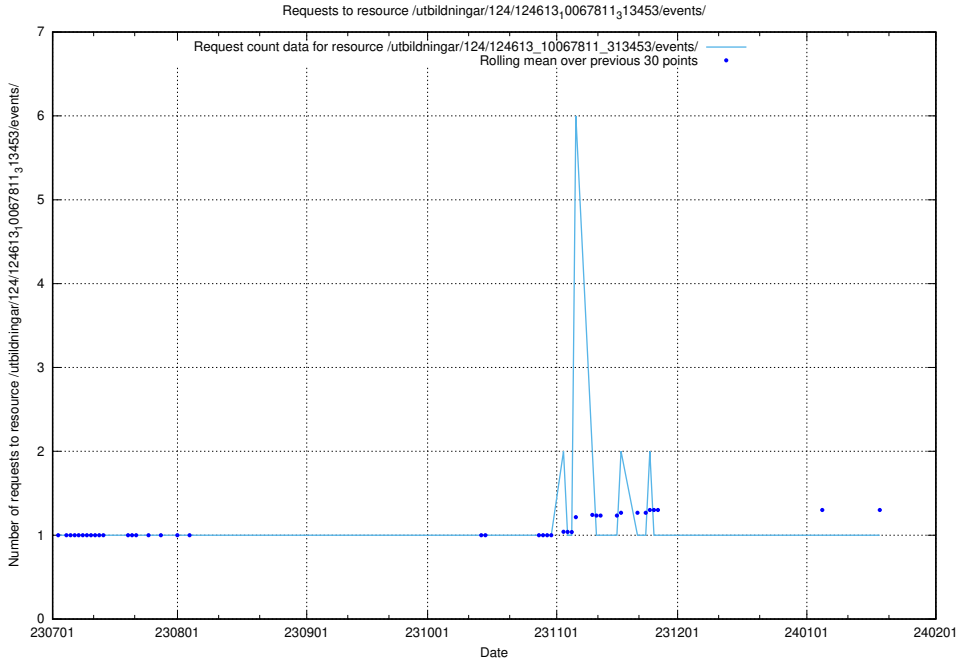

5.5622 Usage of /utbildningar/124/124613_10067811_313453/events/

Here, we count the number of requests to resource /utbildningar/124/124613_10067811_313453/events/