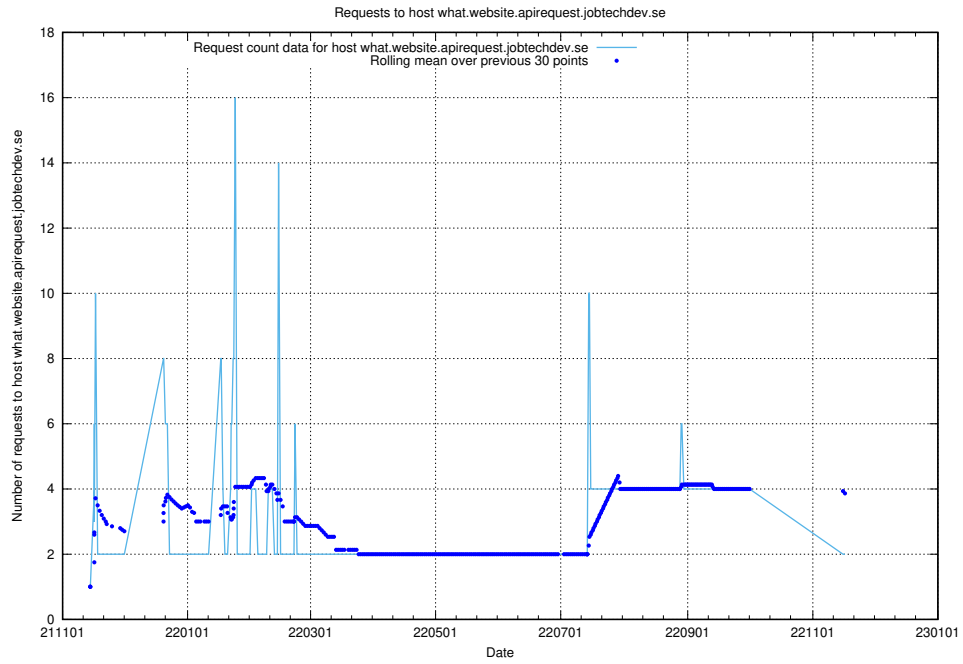

7.549 Usage of what.website.apirequest.jobtechdev.se

Here, we count the number of requests to host what.website.apirequest.jobtechdev.se.