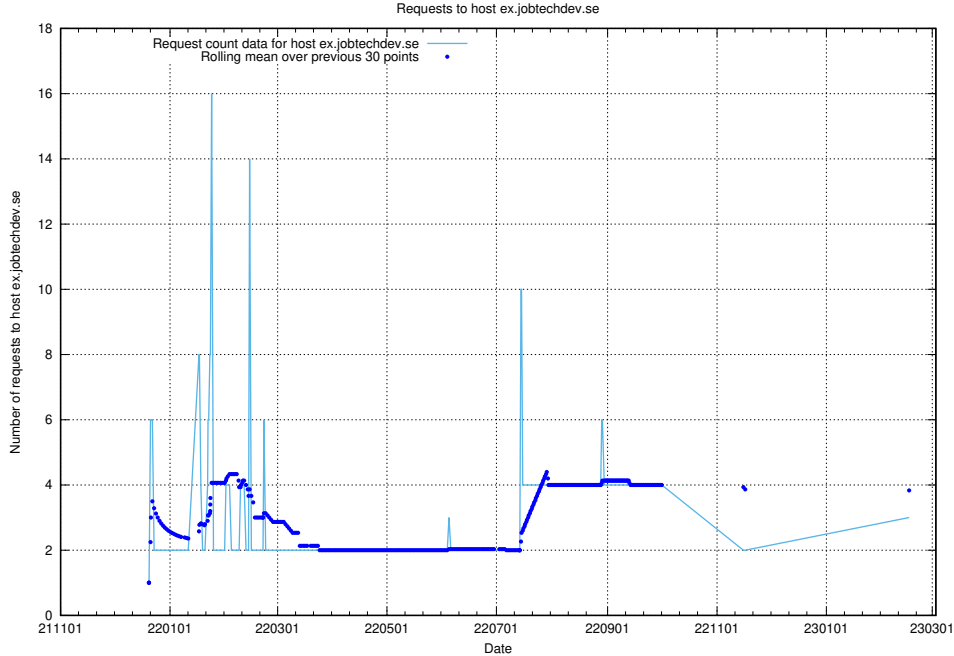

7.207 Usage of email.jobtechdev.se

Here, we count the number of requests to host email.jobtechdev.se.

7.208 Usage of correo.jobtechdev.se

Here, we count the number of requests to host correo.jobtechdev.se.