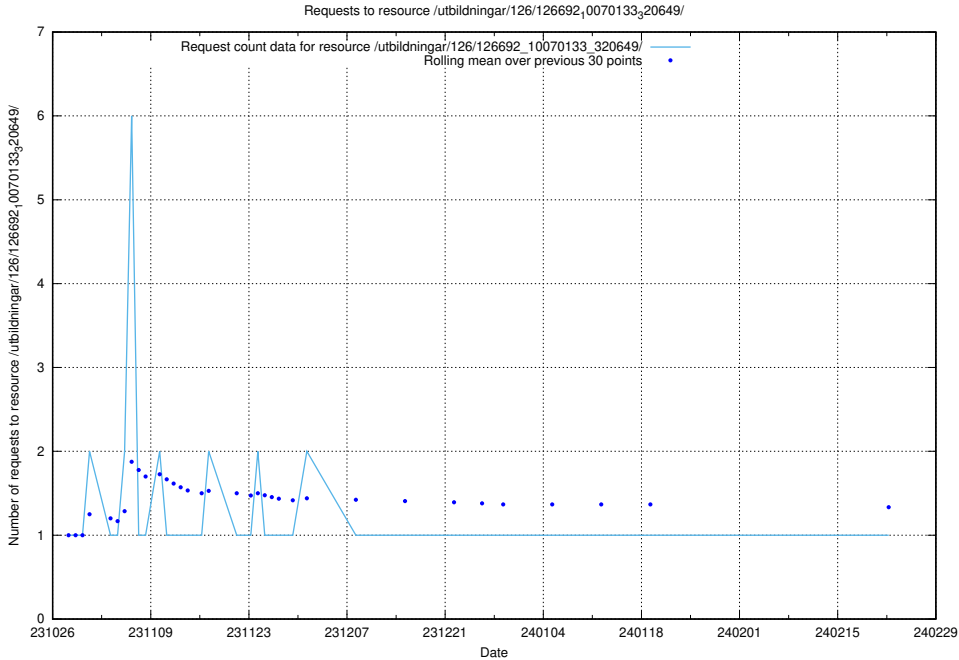

5.4446 Usage of /utbildningar/126/126692_10070133_320649/

Here, we count the number of requests to resource /utbildningar/126/126692_10070133_320649/.