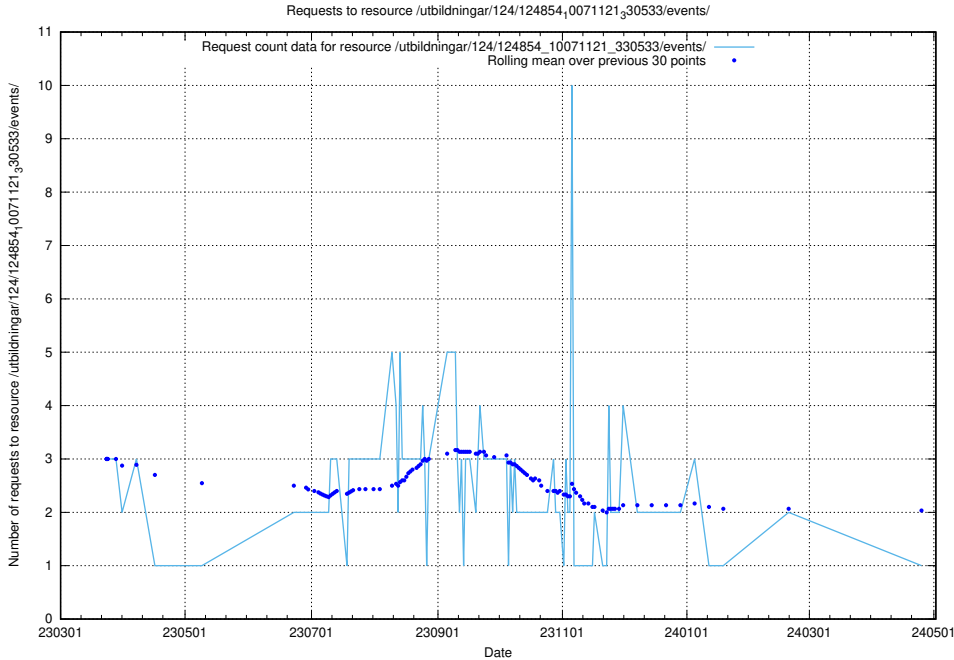

5.6550 Usage of /utbildningar/124/124854_10071121_330533/events/

Here, we count the number of requests to resource /utbildningar/124/124854_10071121_330533/events/