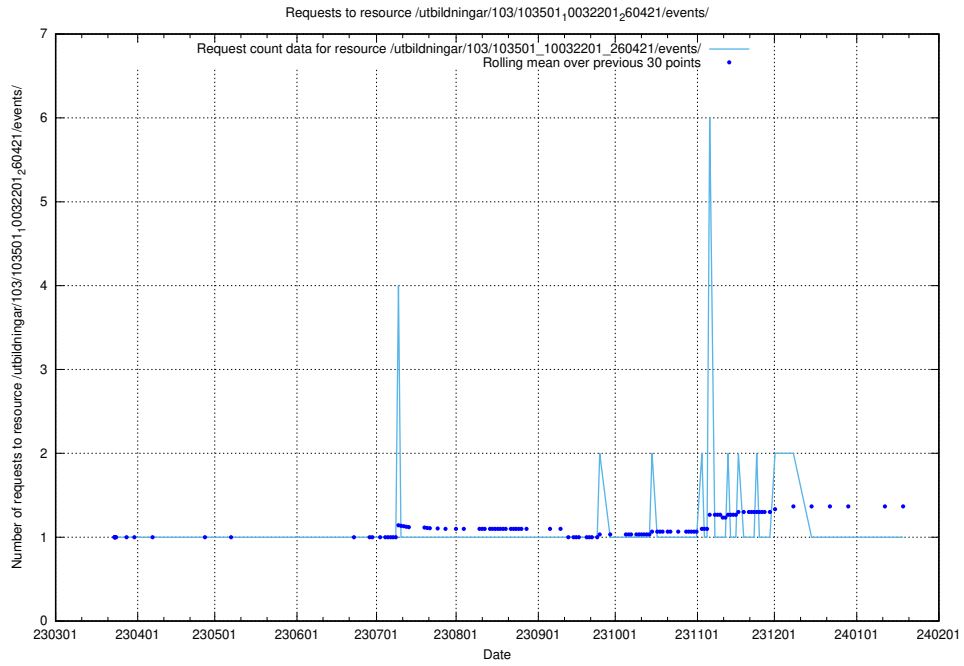

5.5719 Usage of /utbildningar/103/103501_10032201_260421/events/

Here, we count the number of requests to resource /utbildningar/103/103501_10032201_260421/events/