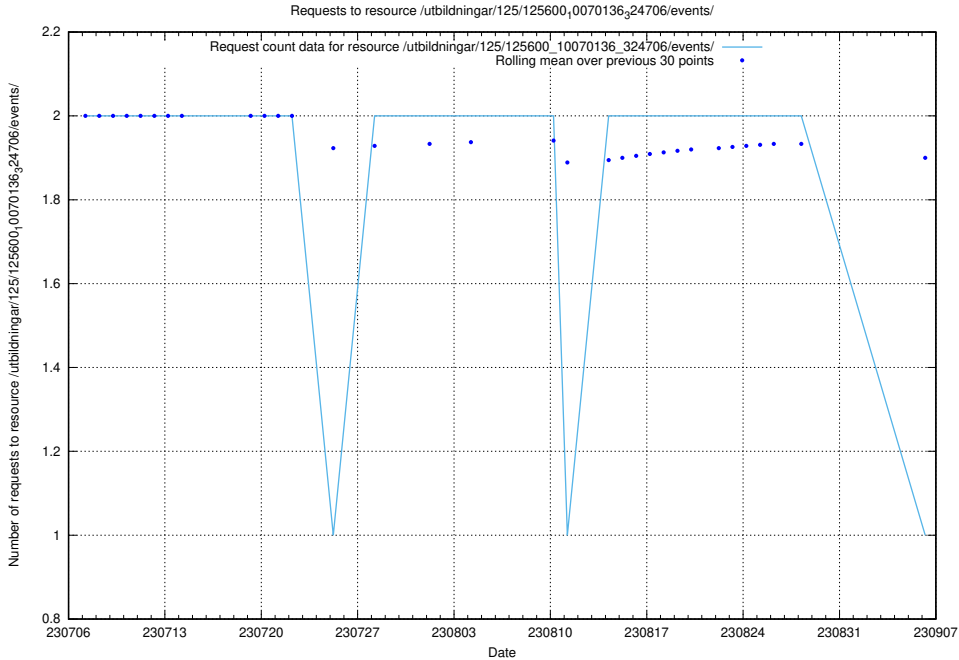

Here, we count the number of requests to resource /utbildningar/125/125600_10070136_324706/events/

5.5548 Usage of /utbildningar/126/126576_10072086_331578/

Here, we count the number of requests to resource /utbildningar/126/126576_10072086_331578/.