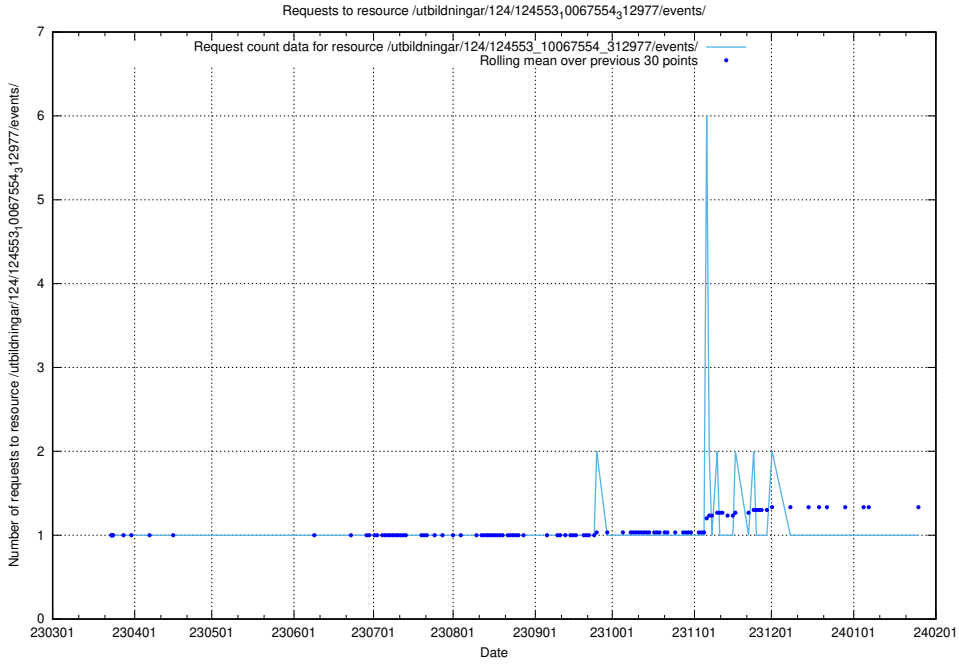

5.1129 Usage of /utbildningar/124/124553_10067554_312977/events/

Here, we count the number of requests to resource /utbildningar/124/124553_10067554_312977/events/