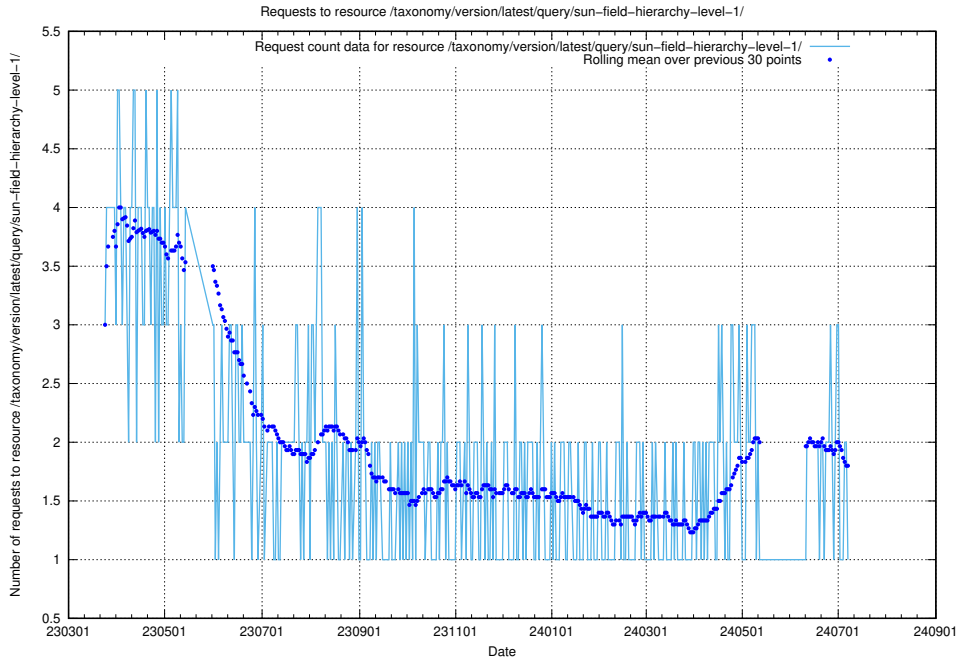

5.6353 Usage of /taxonomy/version/latest/query/sun-field-hierarchy-level-1/

Here, we count the number of requests to resource /taxonomy/version/latest/query/sun-field-hierarchy-level-1/.