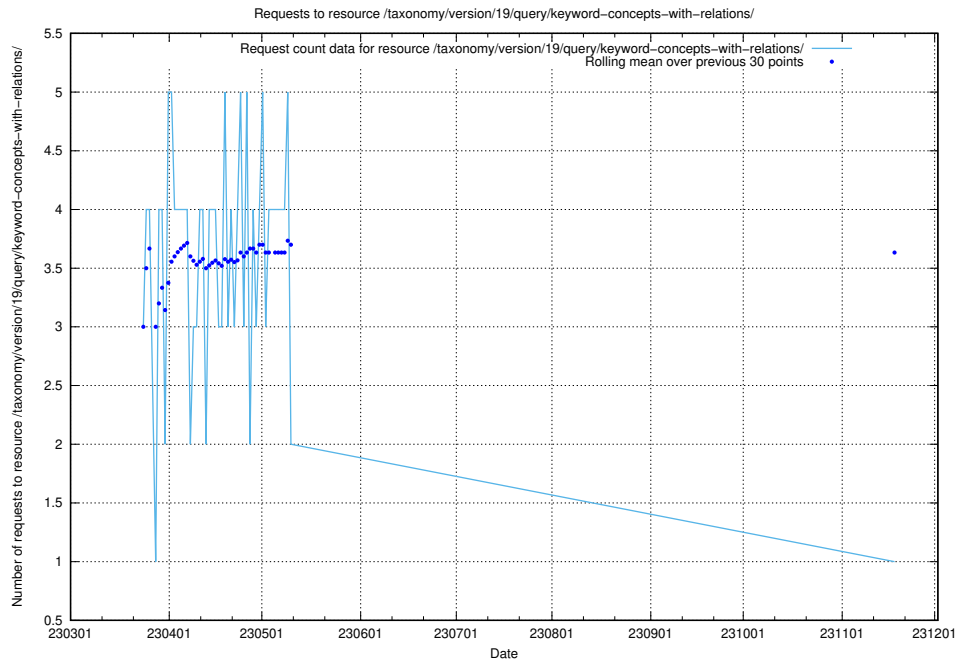

Here, we count the number of requests to resource /taxonomy/version/19/query/keyword-concepts./.

5.6429 Usage of /taxonomy/version/19/query/keyword-concepts-with-relations/

Here, we count the number of requests to resource /taxonomy/version/19/query/keyword-concepts-with-relations/.