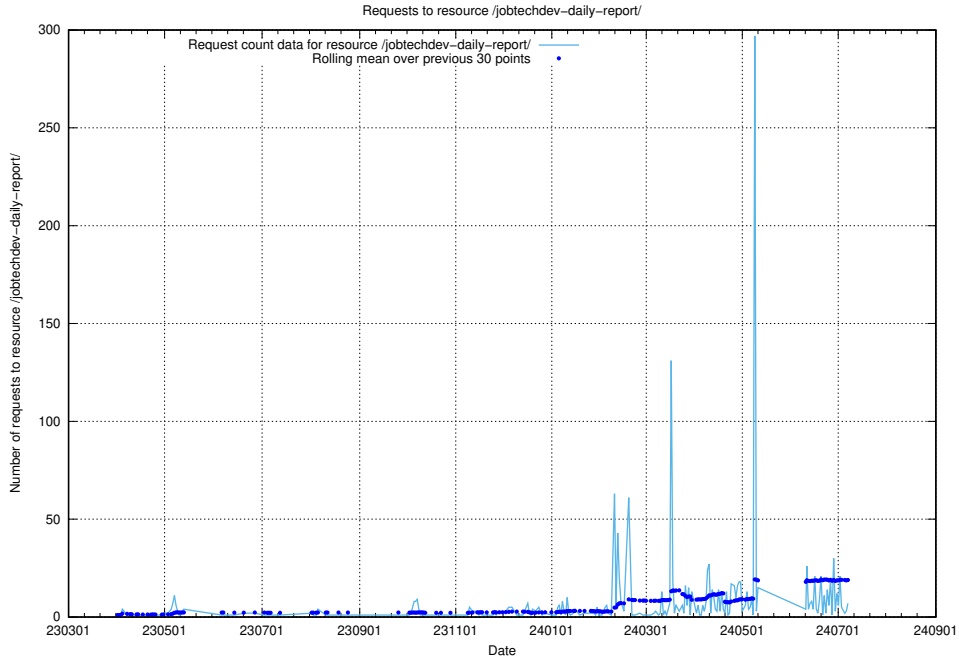

5.37 Usage of /jobtechdev-daily-report/

Here, we count the number of requests to resource /jobtechdev-daily-report/.