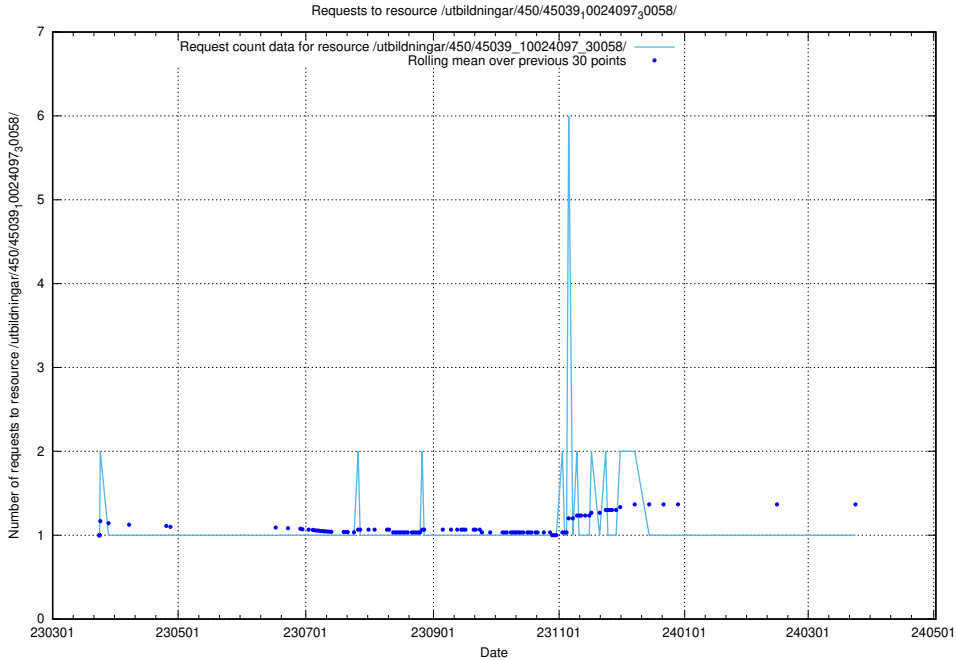

5.6609 Usage of /utbildningar/450/45039_10024097_30058/

Here, we count the number of requests to resource /utbildningar/450/45039_10024097_30058/.