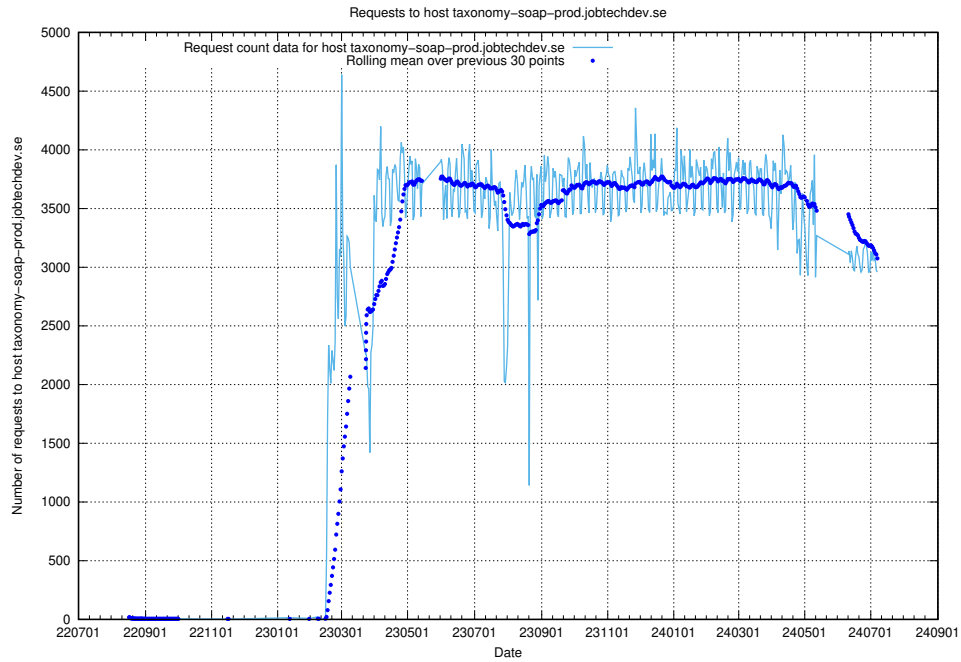

7.15 Usage of taxonomy-soap-prod.jobtechdev.se

Here, we count the number of requests to host taxonomy-soap-prod.jobtechdev.se.