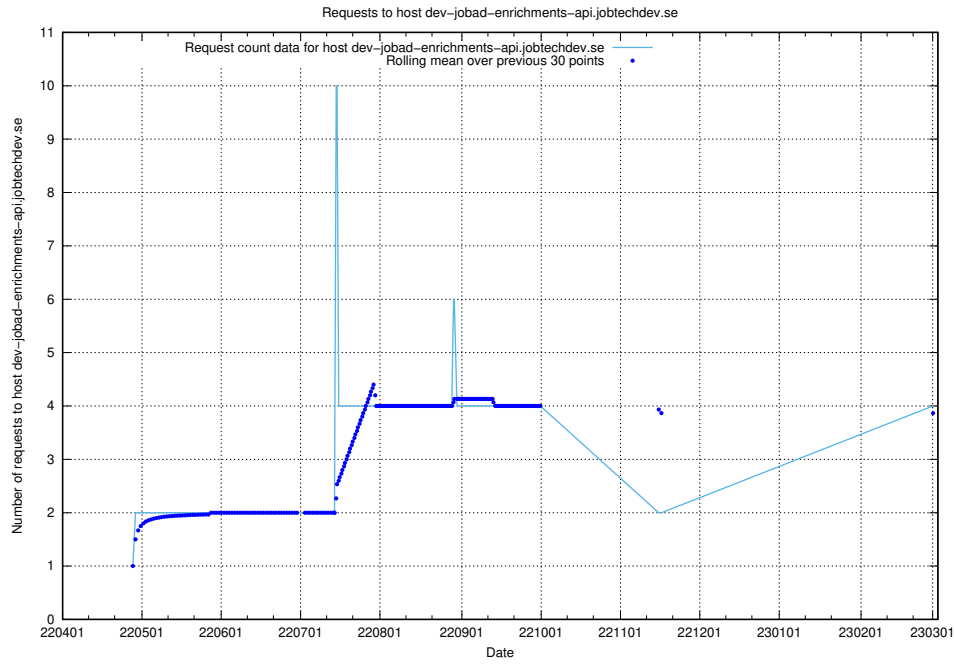

Here, we count the number of requests to host dev-jobad-enrichments-api.jobtechdev.se.

7.154 Usage of crossplane.jobtechdev.se

Here, we count the number of requests to host crossplane.jobtechdev.se.

7.155 Usage of taxonomi.api.jobtechdev.se