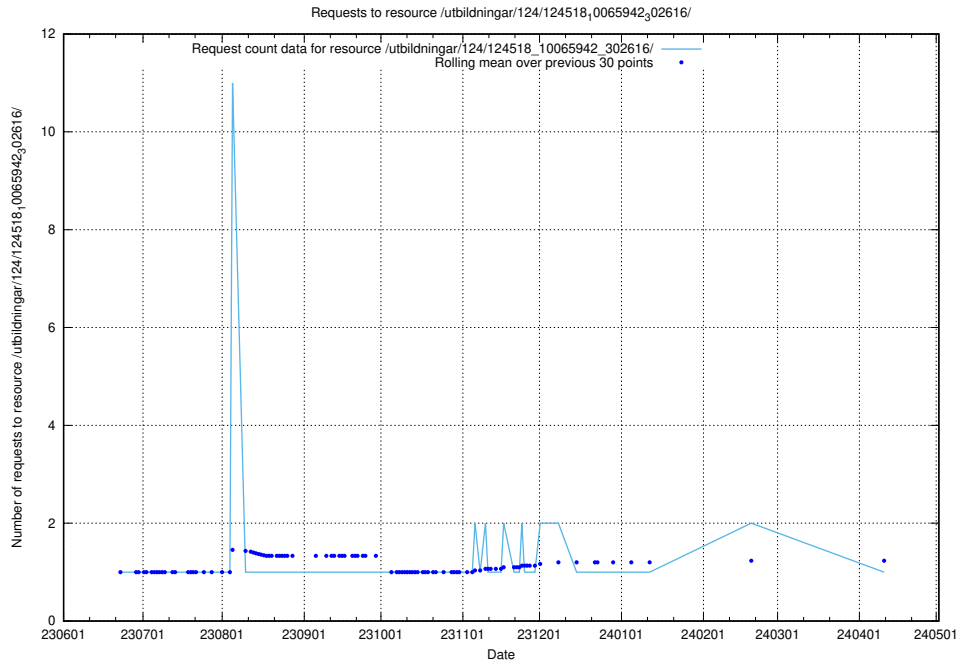

5.6016 Usage of /utbildningar/124/124518_10065942_302616/

Here, we count the number of requests to resource /utbildningar/124/124518_10065942_302616/.