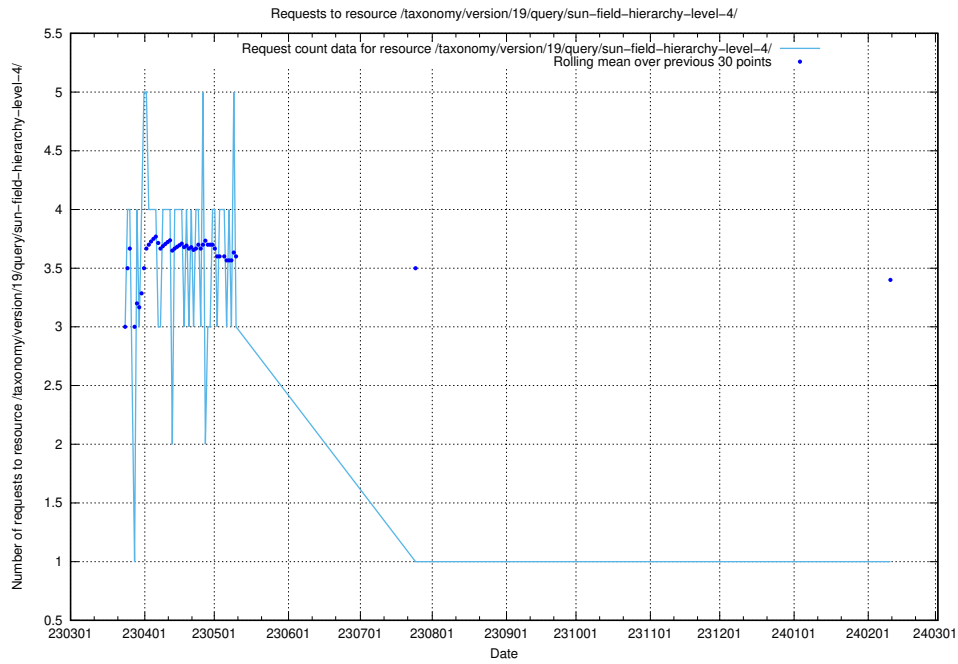

5.6402 Usage of /taxonomy/version/19/query/sun-field-hierarchy-level-4/

Here, we count the number of requests to resource /taxonomy/version/19/query/sun-field-hierarchy-level-4/.