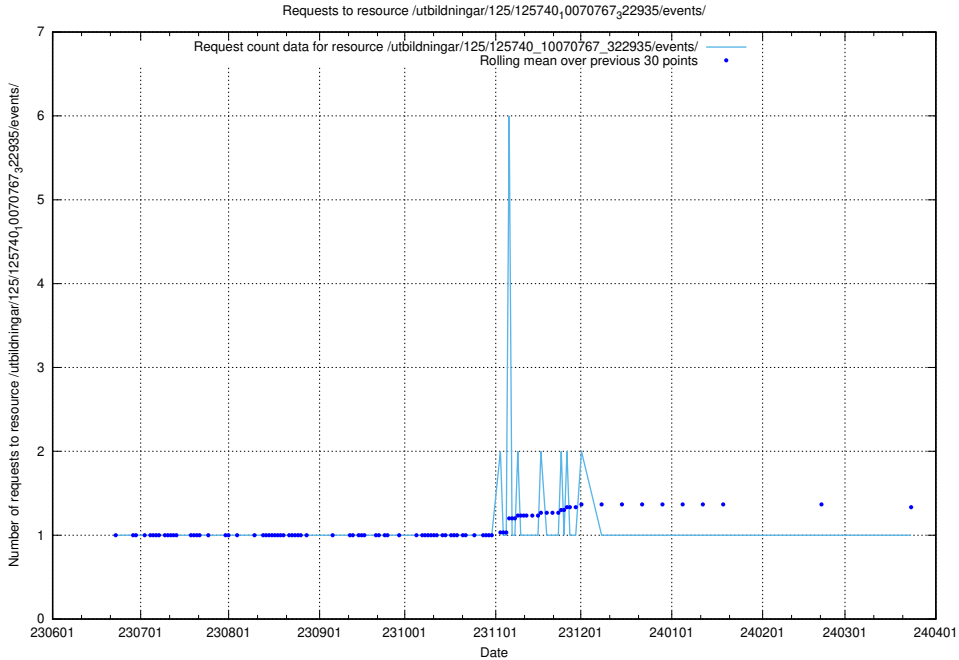

Here, we count the number of requests to resource /utbildningar/125/125740_10070782_335875/.

5.5950 Usage of /utbildningar/125/125740_10070767_322935/events/

Here, we count the number of requests to resource /utbildningar/125/125740_10070767_322935/events/