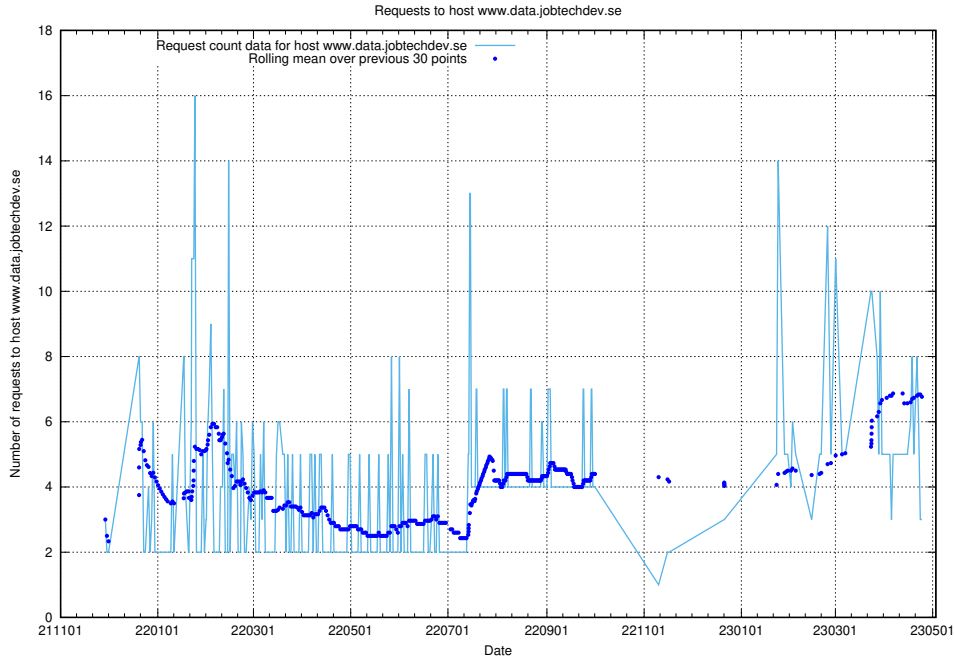

7.211 Usage of www.data.jobtechdev.se

Here, we count the number of requests to host www.data.jobtechdev.se.