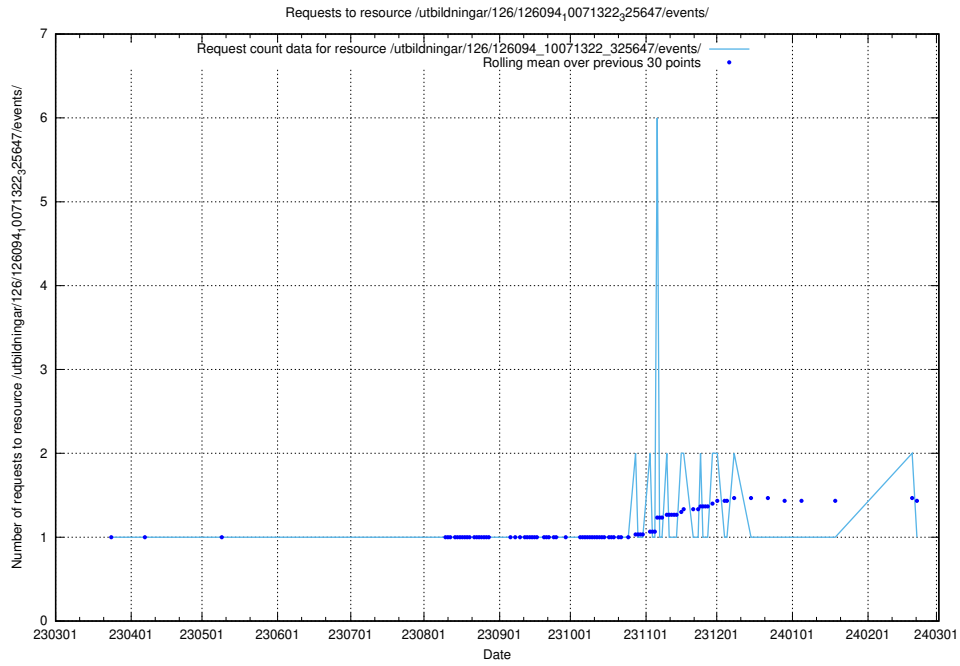

5.6495 Usage of /utbildningar/126/126094_10071322_325647/events/

Here, we count the number of requests to resource /utbildningar/126/126094_10071322_325647/events/