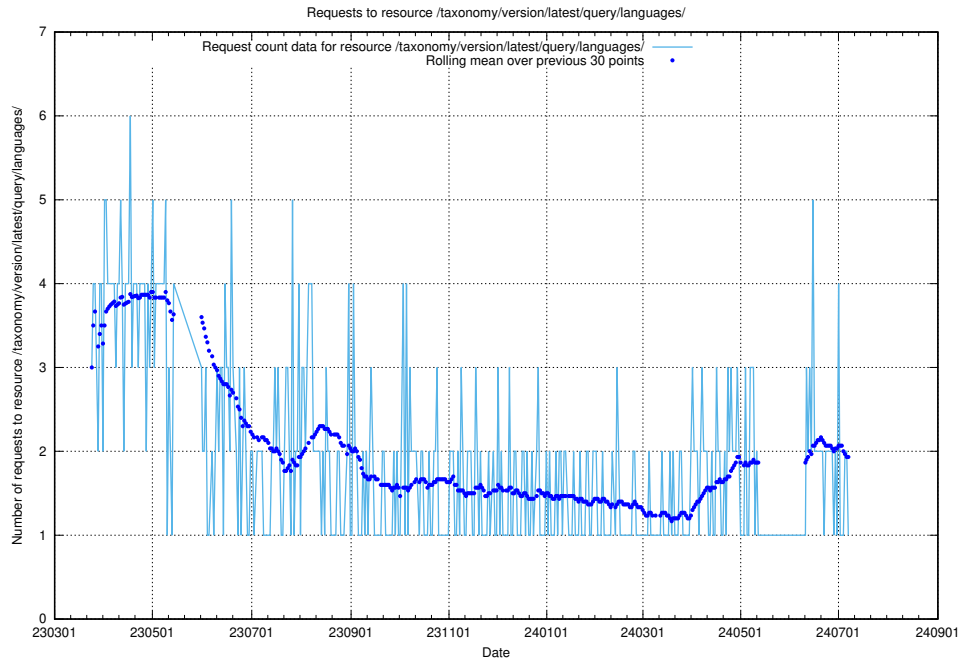

5.6379 Usage of /taxonomy/version/latest/query/languages/

Here, we count the number of requests to resource /taxonomy/version/latest/query/languages/.