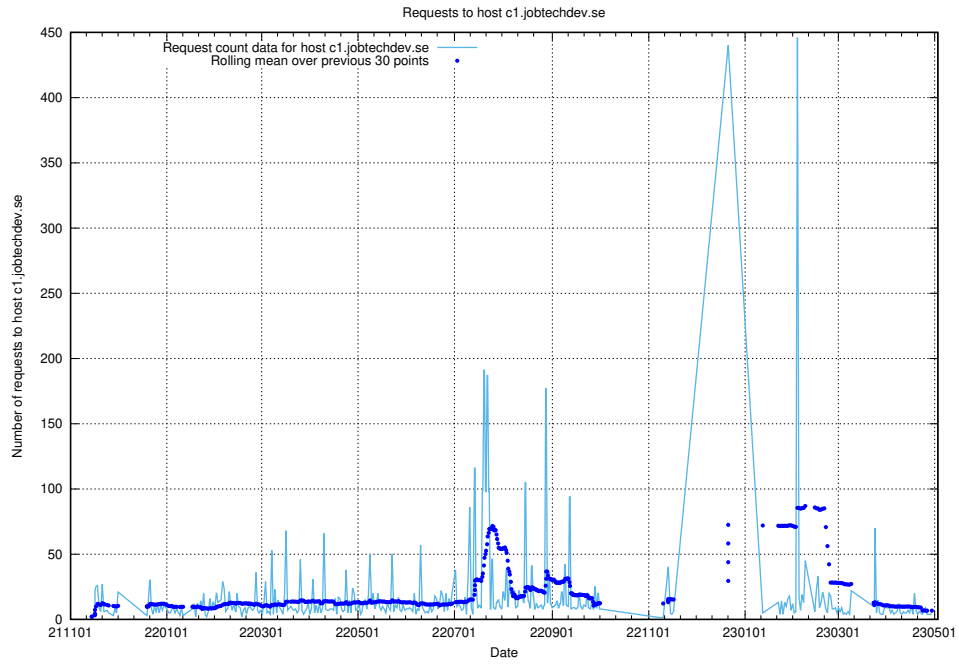

7.104 Usage of c1.jobtechdev.se

Here, we count the number of requests to host c1.jobtechdev.se.