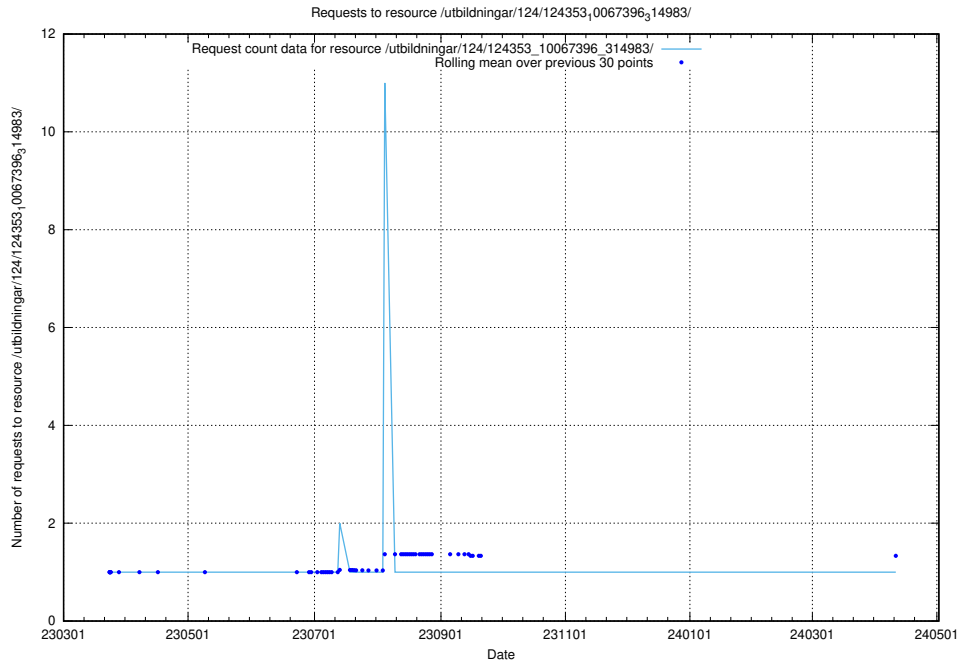

5.4175 Usage of /utbildningar/124/124353_10067396_314983/

Here, we count the number of requests to resource /utbildningar/124/124353_10067396_314983/.

5.4176 Usage of /taxonomy/version/4/query/all-concepts/