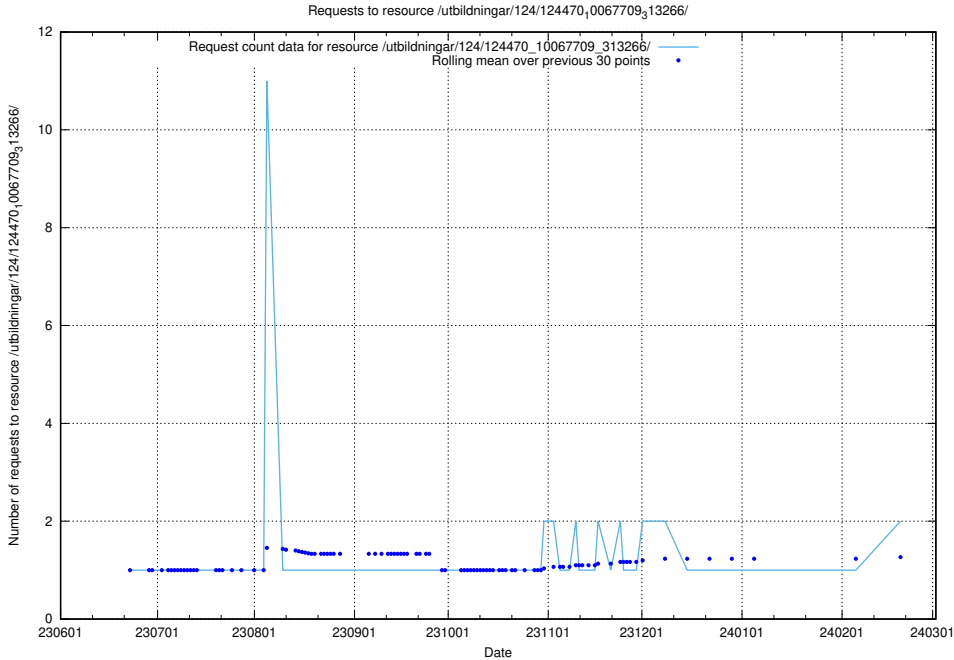

5.797 Usage of /utbildningar/124/124470_10067709_313266/

Here, we count the number of requests to resource /utbildningar/124/124470_10067709_313266/.