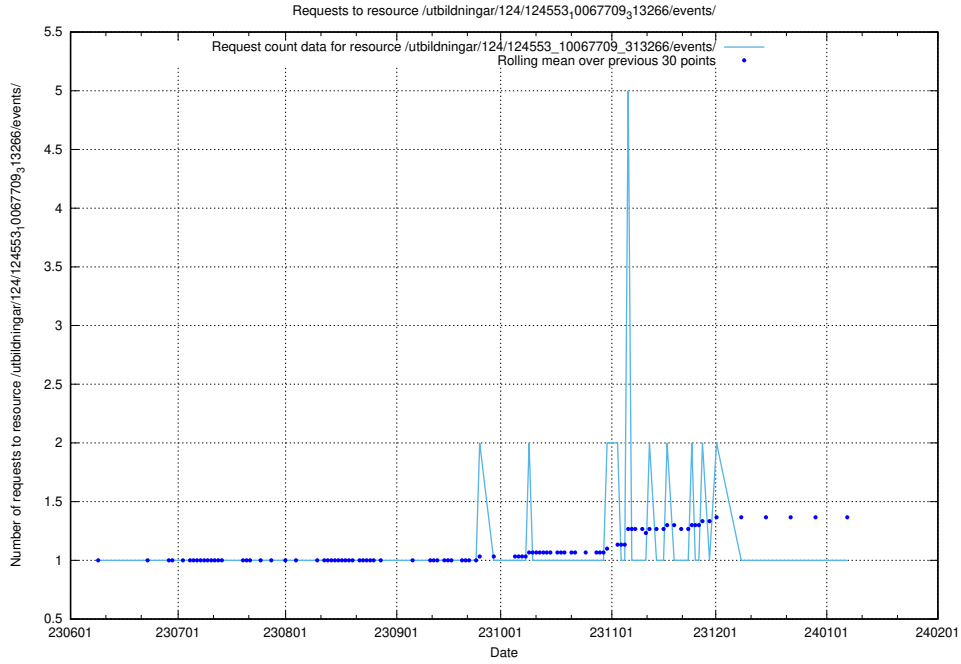

Here, we count the number of requests to resource /utbildningar/124/124934_10072963_334378/.

5.6143 Usage of /utbildningar/124/124553_10067709_313266/events/

Here, we count the number of requests to resource /utbildningar/124/124553_10067709_313266/events/