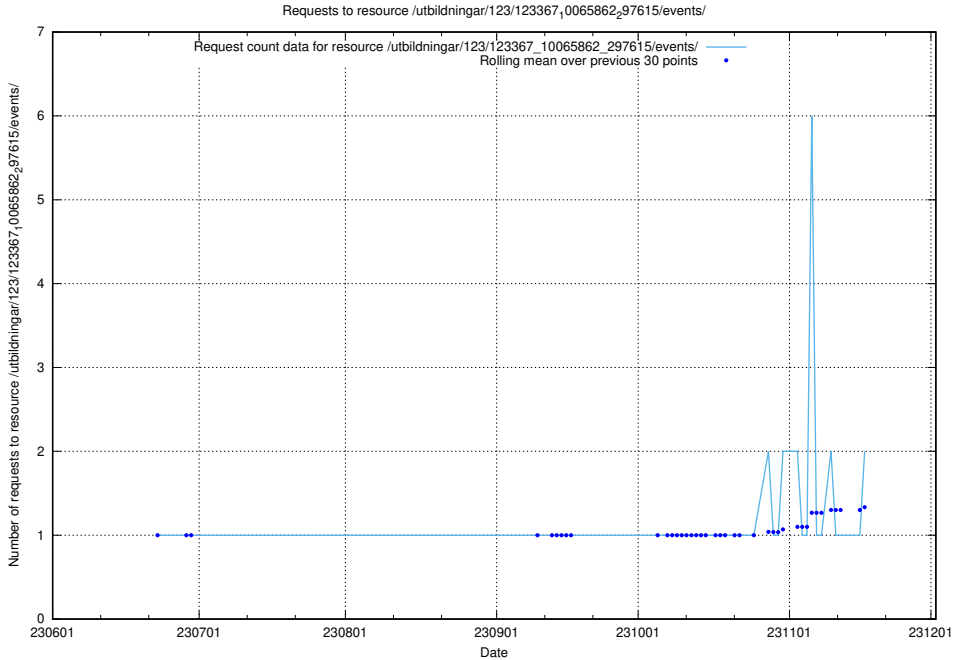

5.805 Usage of /utbildningar/123/123367_10065862_297615/events/

Here, we count the number of requests to resource /utbildningar/123/123367_10065862_297615/events/