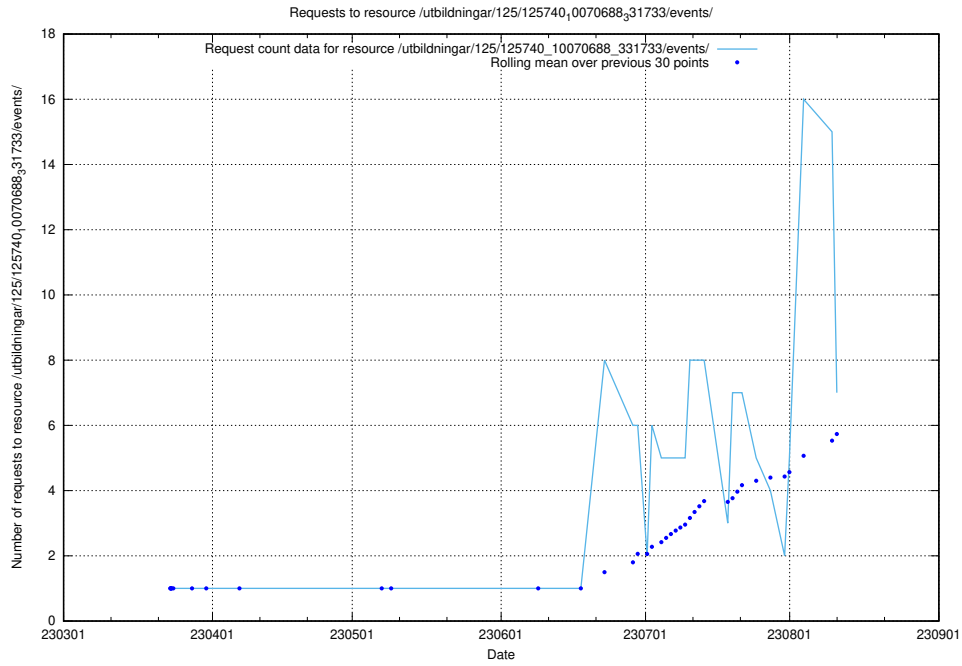

5.33 Usage of /utbildningar/125/125740_10070688_331733/events/

Here, we count the number of requests to resource /utbildningar/125/125740_10070688_331733/events/