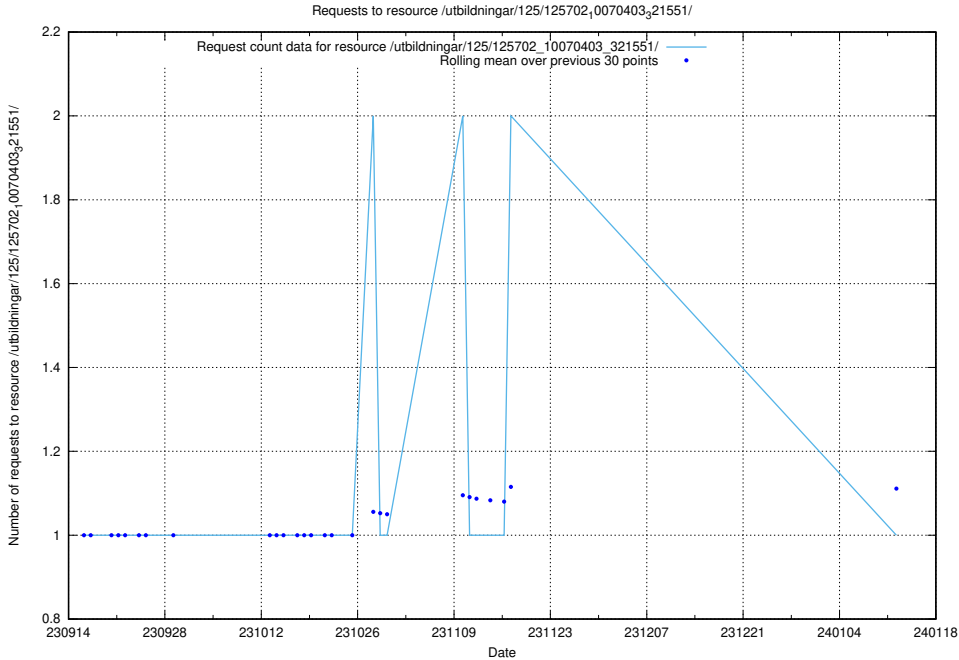

5.4802 Usage of /utbildningar/125/125702_10070403_321551/

Here, we count the number of requests to resource /utbildningar/125/125702_10070403_321551/.