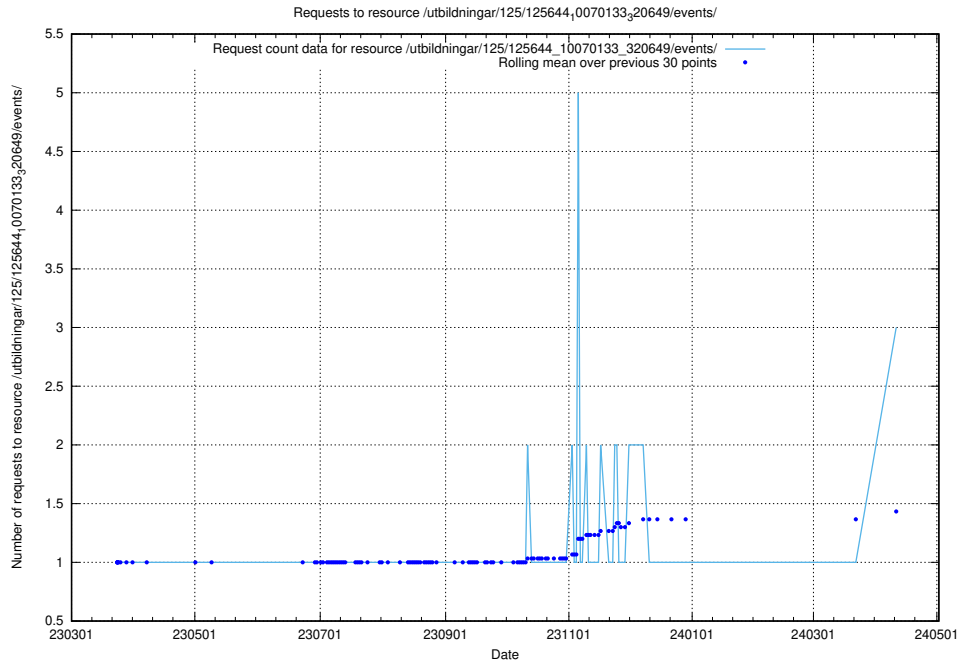

5.239 Usage of /utbildningar/125/125644_10070133_320649/events/

Here, we count the number of requests to resource /utbildningar/125/125644_10070133_320649/events/