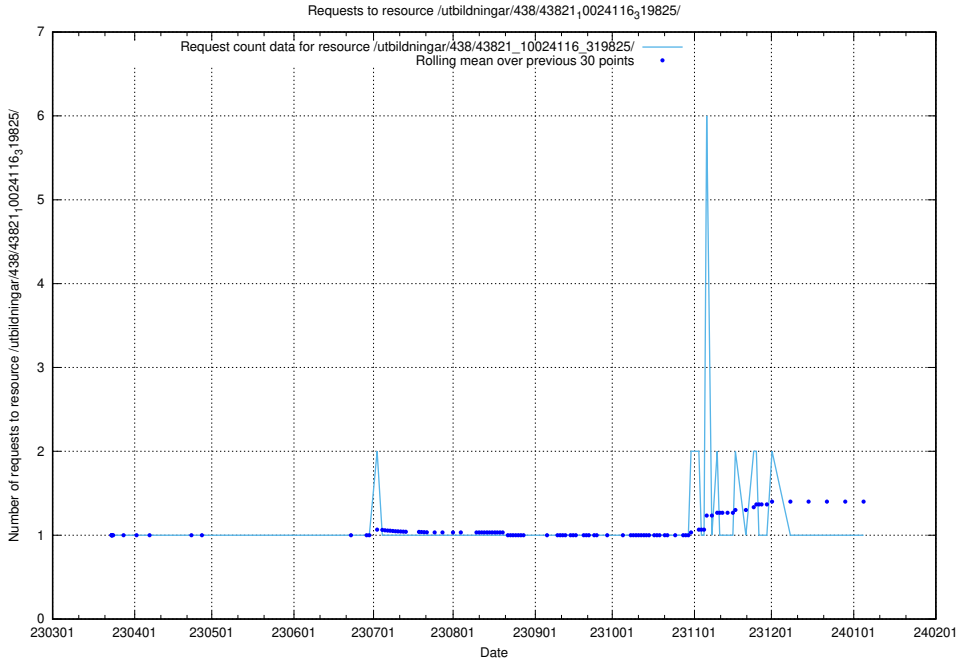

5.6625 Usage of /utbildningar/438/43821_10024116_319825/

Here, we count the number of requests to resource /utbildningar/438/43821_10024116_319825/.