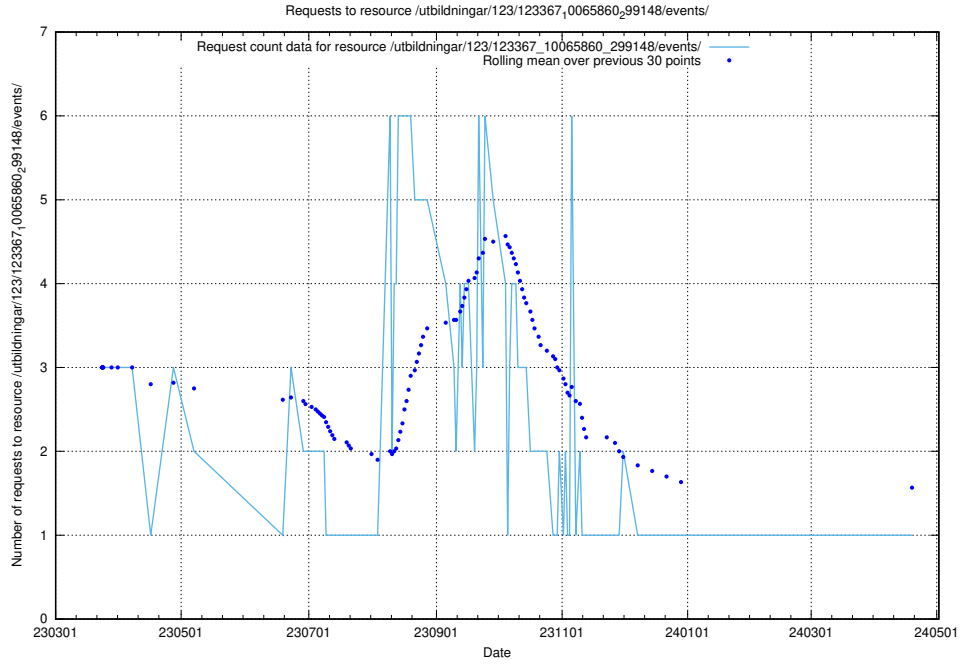

5.6555 Usage of /utbildningar/123/123367_10065860_299148/events/

Here, we count the number of requests to resource /utbildningar/123/123367_10065860_299148/events/

5.6556 Usage of /utbildningar/438/43803_10023980_65243/events/