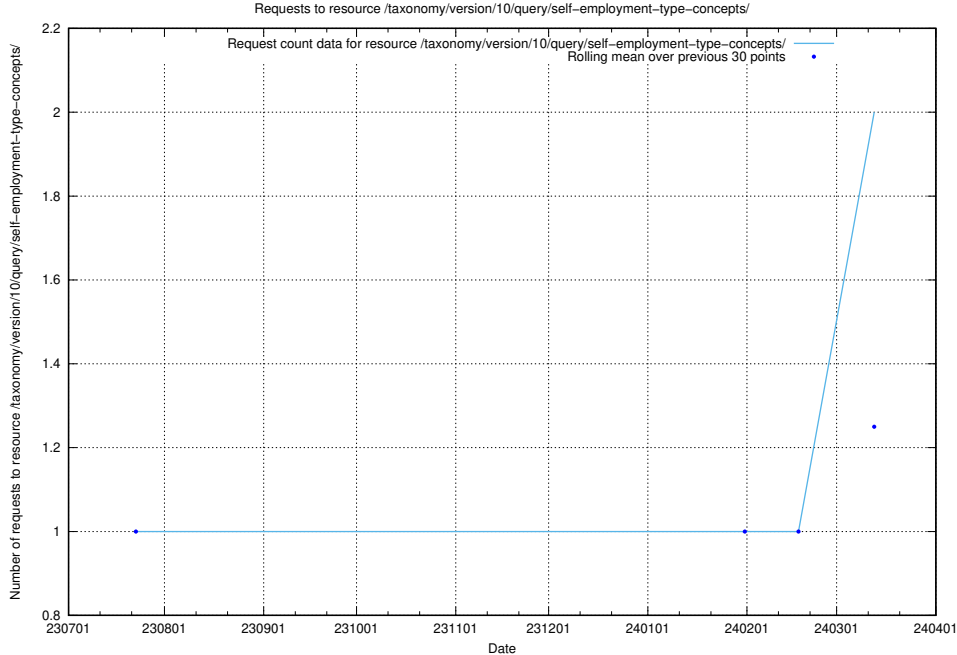

5.721 Usage of /taxonomy/version/10/query/self-employment-type-concepts/

Here, we count the number of requests to resource /taxonomy/version/10/query/self-employment-type-concepts/.