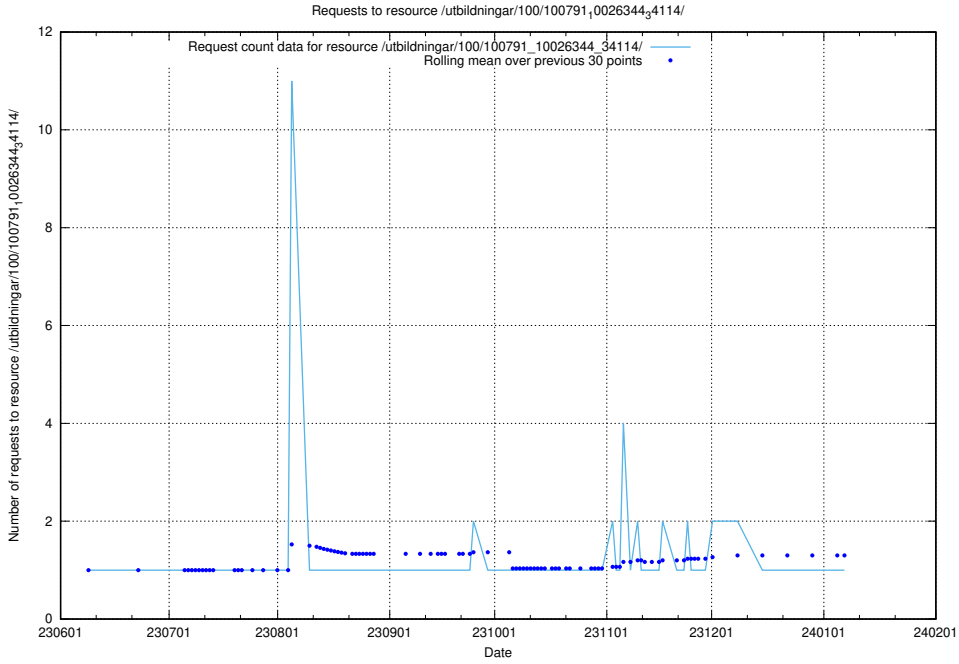

5.6154 Usage of /utbildningar/100/100791_10026344_34114/

Here, we count the number of requests to resource /utbildningar/100/100791_10026344_34114/.