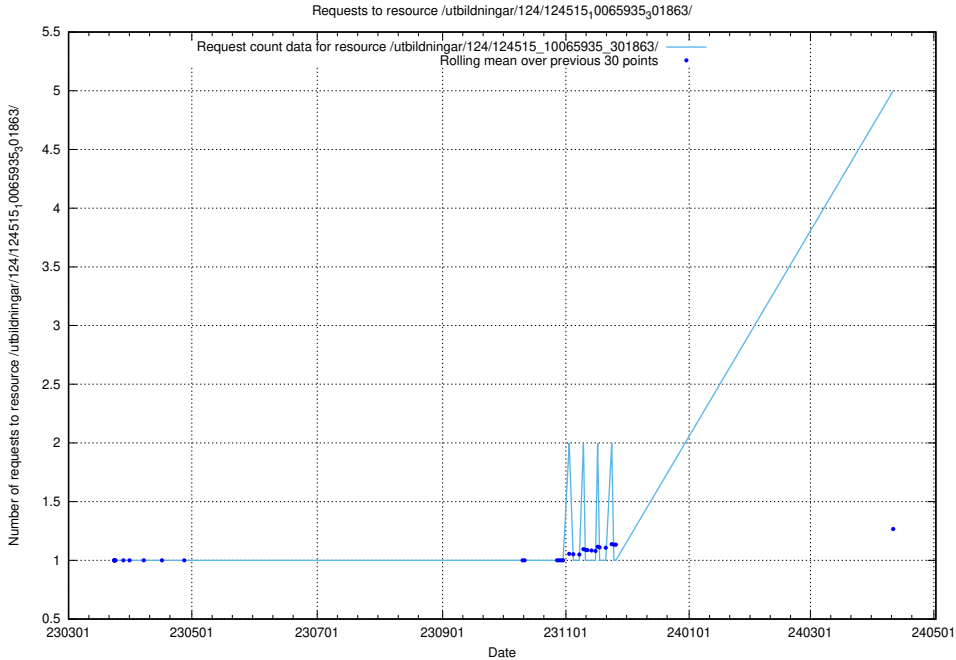

5.106 Usage of /utbildningar/124/124515_10065935_301863/

Here, we count the number of requests to resource /utbildningar/124/124515_10065935_301863/.