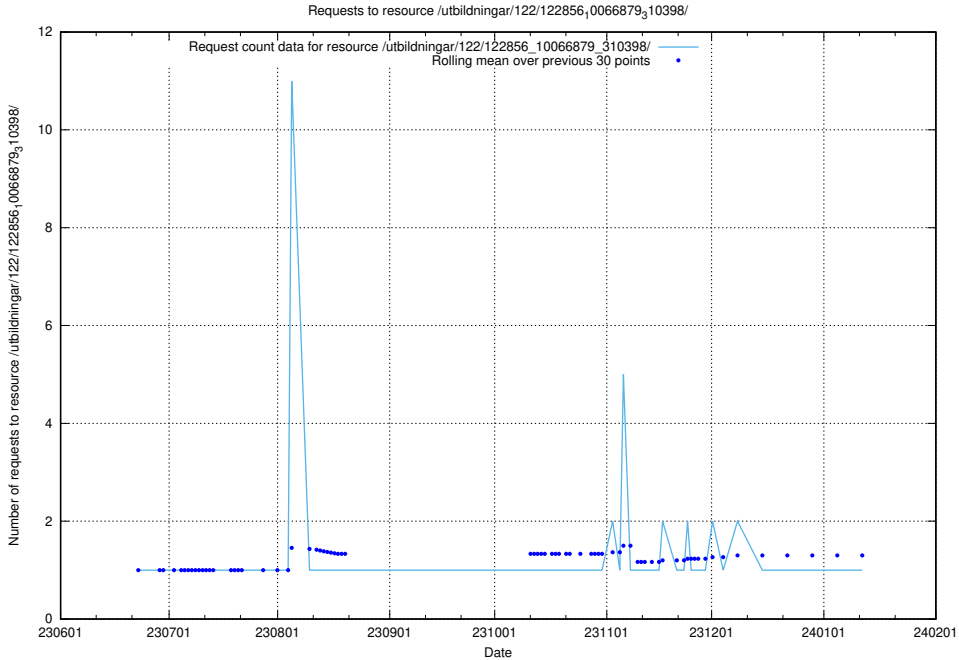

5.6082 Usage of /utbildningar/122/122856_10066879_310398/

Here, we count the number of requests to resource /utbildningar/122/122856_10066879_310398/.