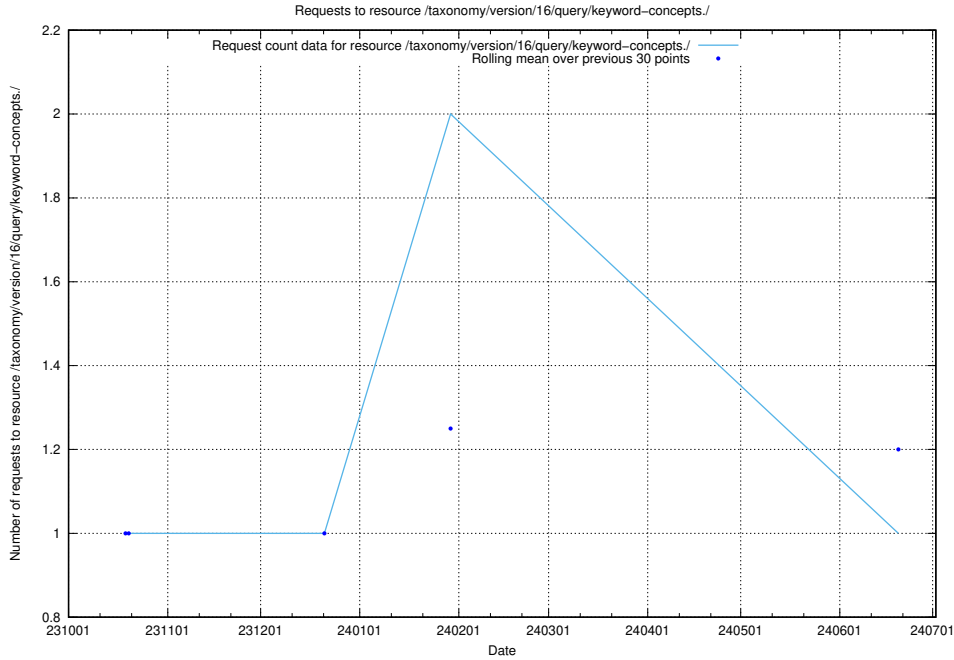

Here, we count the number of requests to resource /taxonomy/version/17/query/swedish-retail-and-wholesale-council-skills/.

5.4531 Usage of /taxonomy/version/16/query/keyword-concepts./

Here, we count the number of requests to resource /taxonomy/version/16/query/keyword-concepts./.