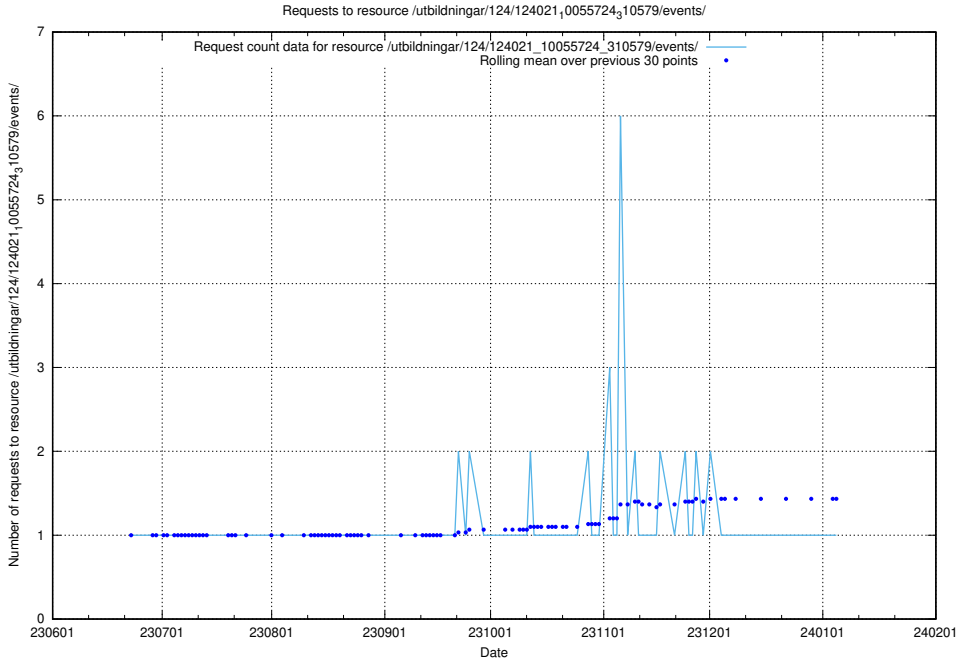

5.6070 Usage of /utbildningar/124/124021_10055724_310579/events/

Here, we count the number of requests to resource /utbildningar/124/124021_10055724_310579/events/