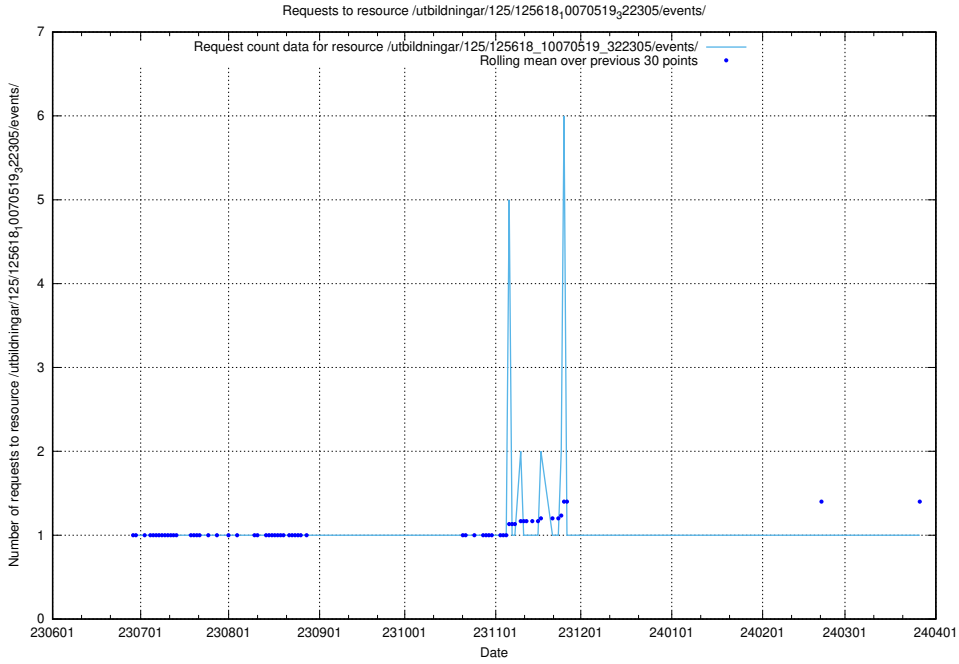

5.5725 Usage of /utbildningar/125/125618_10070519_322305/events/

Here, we count the number of requests to resource /utbildningar/125/125618_10070519_322305/events/