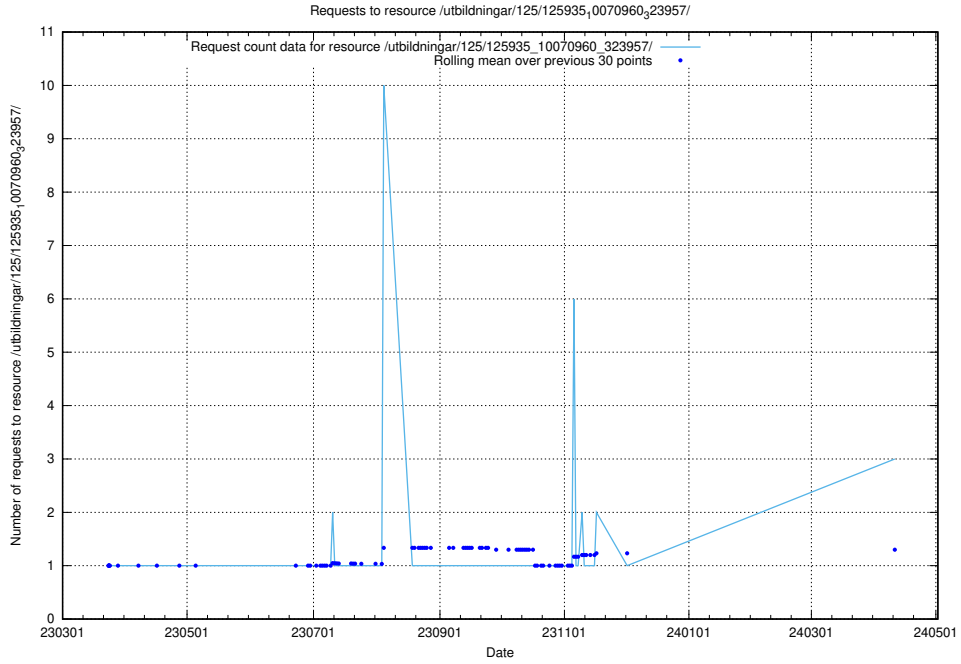

5.407 Usage of /utbildningar/125/125935_10070960_323957/

Here, we count the number of requests to resource /utbildningar/125/125935_10070960_323957/.