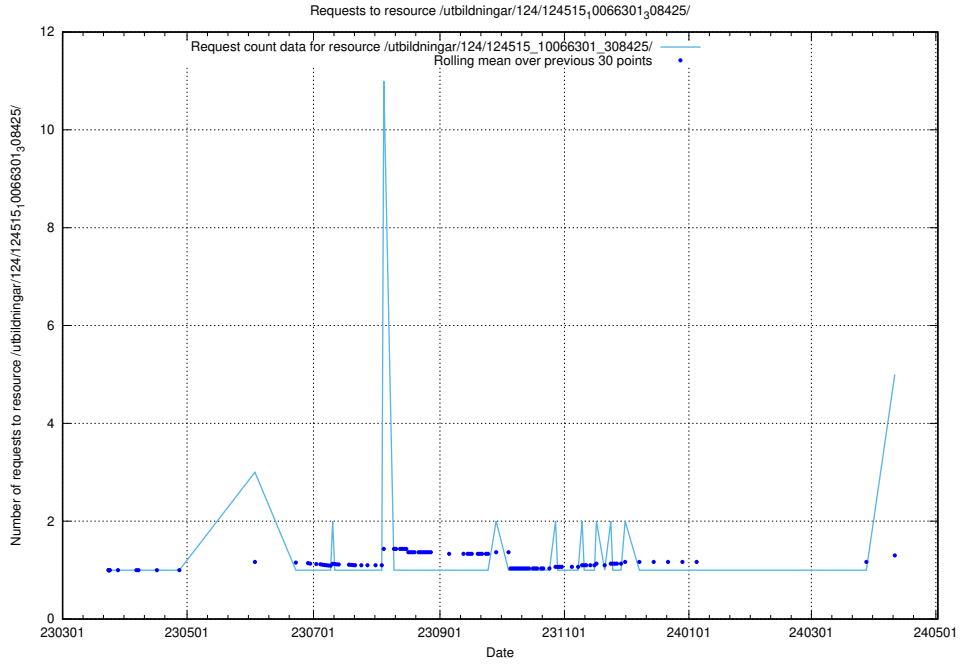

5.105 Usage of /utbildningar/124/124515_10066301_308425/

Here, we count the number of requests to resource /utbildningar/124/124515_10066301_308425/.