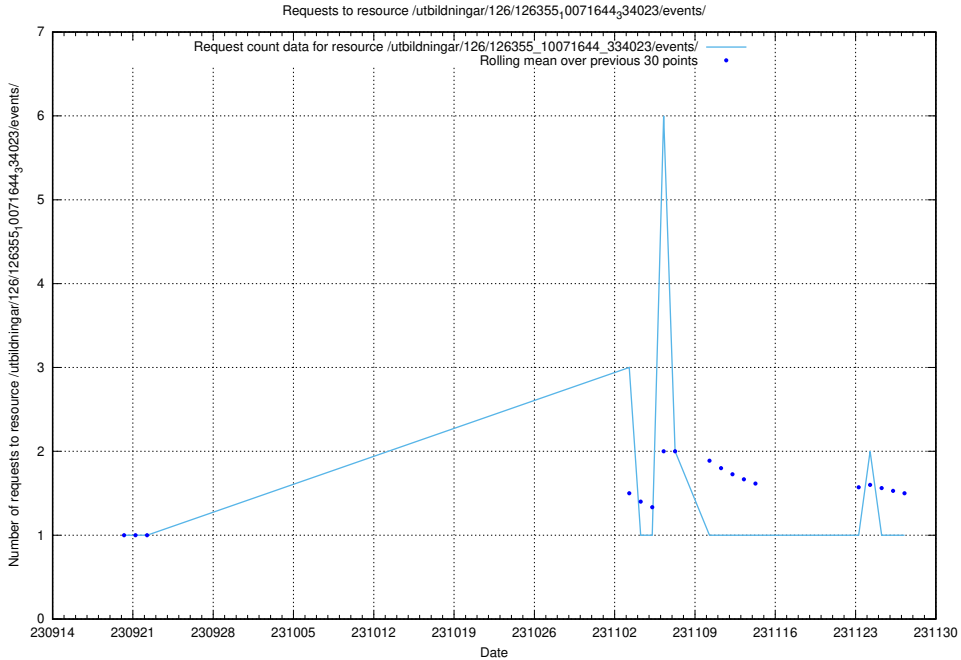

5.4777 Usage of /utbildningar/126/126355_10071644_334023/events/

Here, we count the number of requests to resource /utbildningar/126/126355_10071644_334023/events/