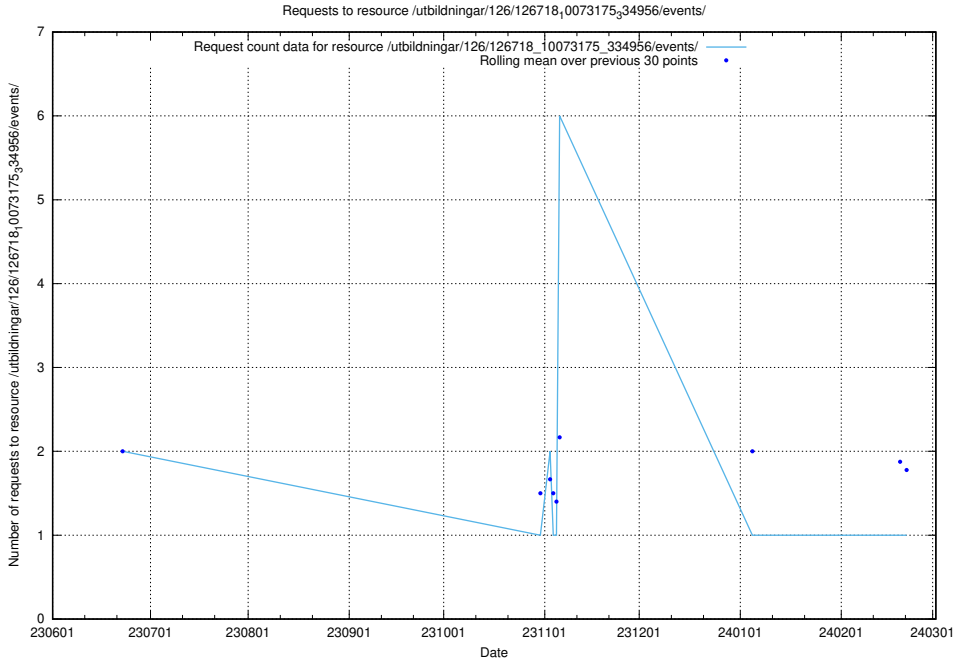

5.5814 Usage of /utbildningar/126/126718_10073175_334956/events/

Here, we count the number of requests to resource /utbildningar/126/126718_10073175_334956/events/