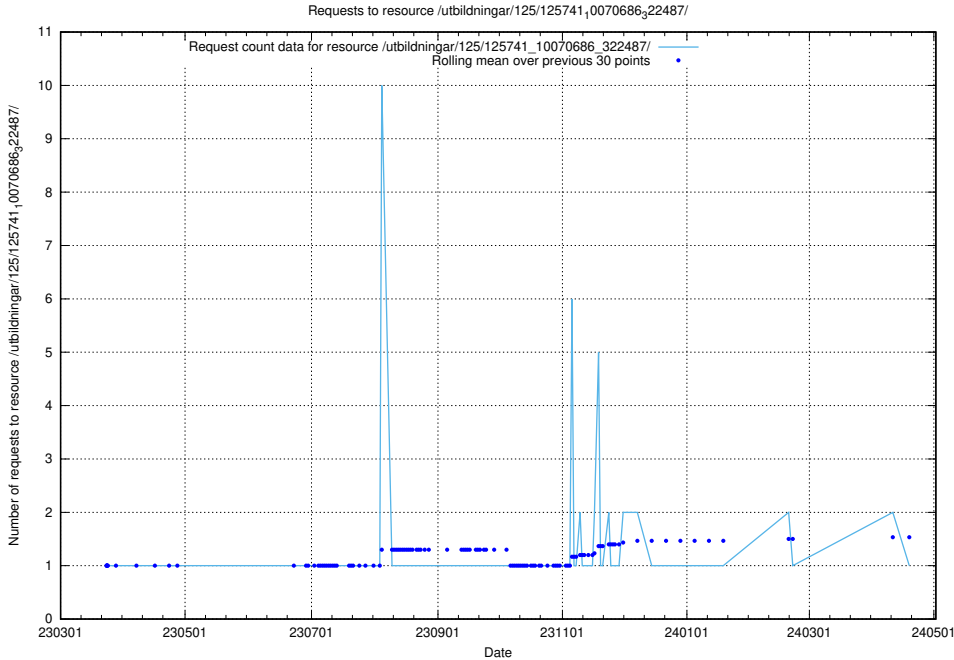

5.6761 Usage of /utbildningar/125/125741_10070686_322487/

Here, we count the number of requests to resource /utbildningar/125/125741_10070686_322487/.