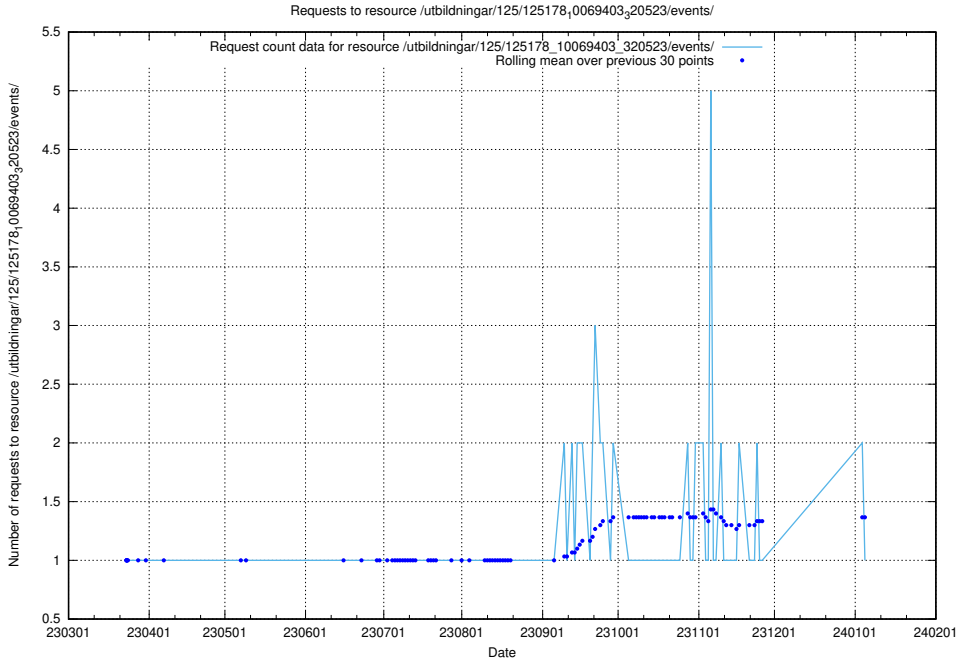

5.1049 Usage of /utbildningar/125/125178_10069403_320523/events/

Here, we count the number of requests to resource /utbildningar/125/125178_10069403_320523/events/