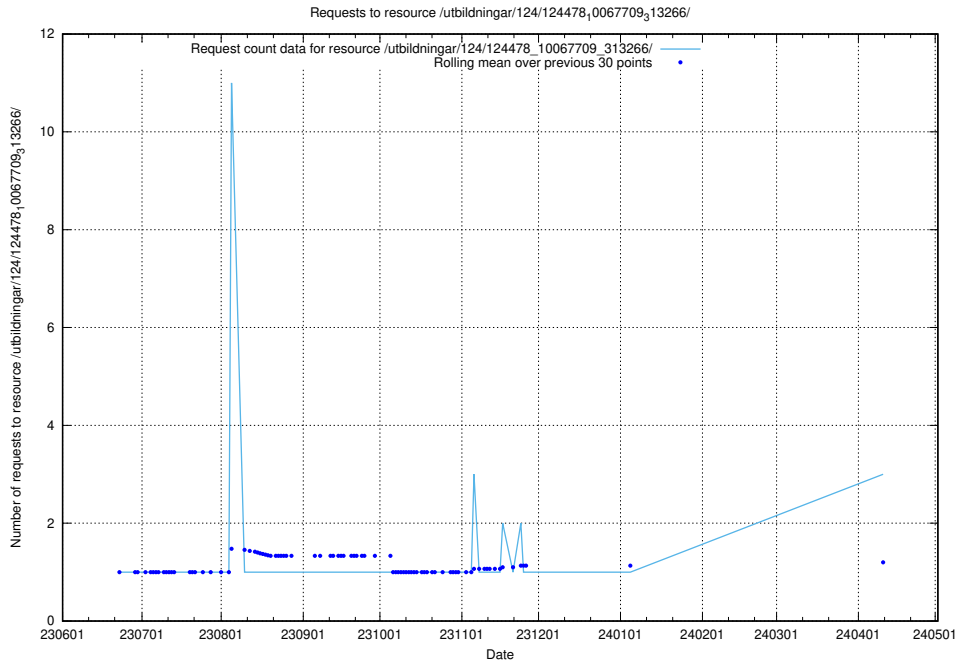

5.370 Usage of /utbildningar/124/124478_10067709_313266/

Here, we count the number of requests to resource /utbildningar/124/124478_10067709_313266/.