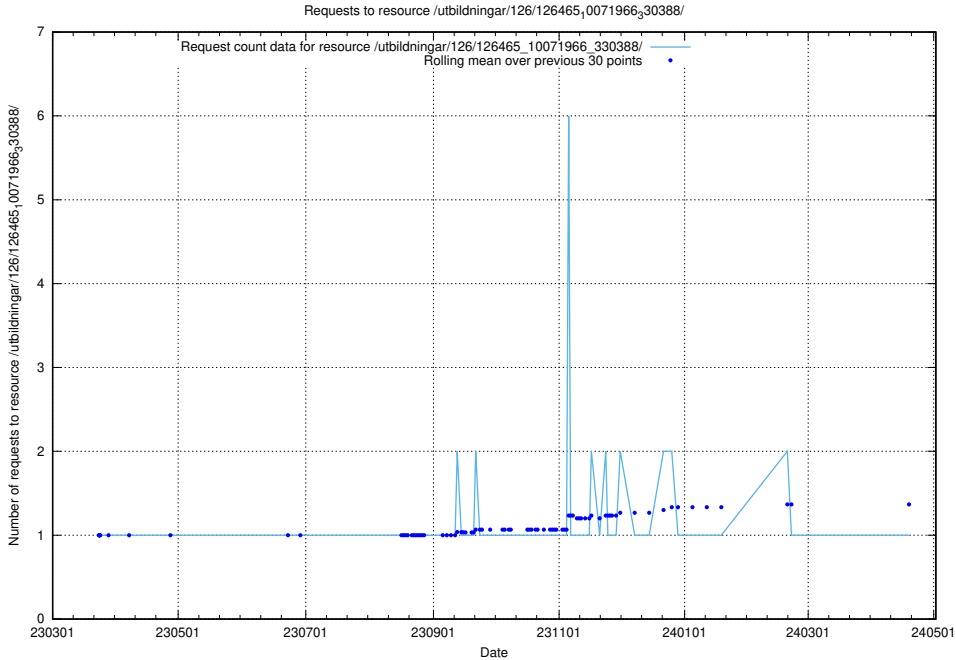

5.6703 Usage of /utbildningar/126/126465_10071966_330388/

Here, we count the number of requests to resource /utbildningar/126/126465_10071966_330388/.