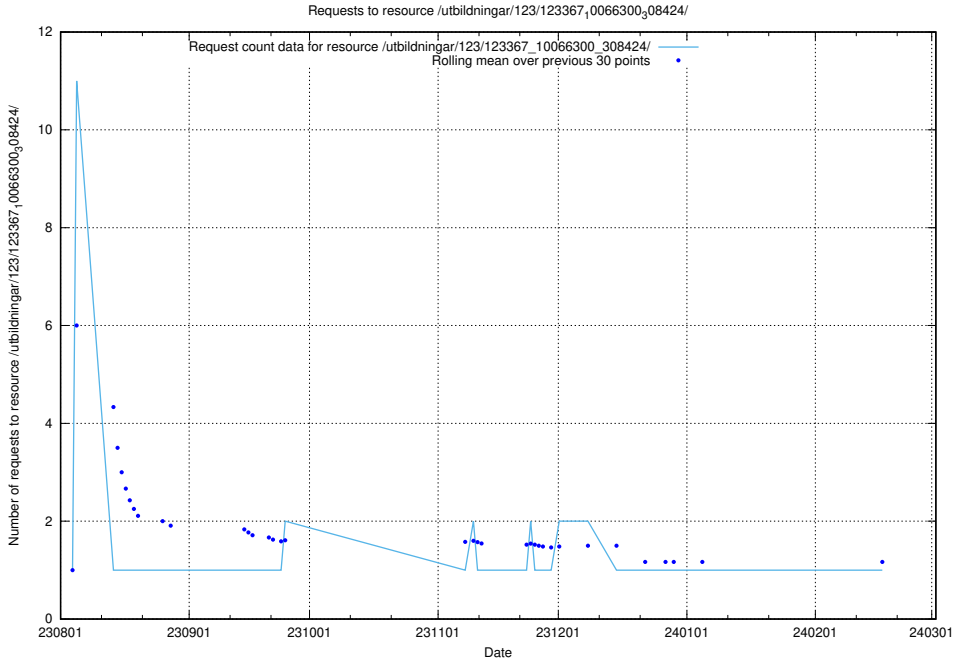

Here, we count the number of requests to resource /utbildningar/123/123367_10066300_308424/events/

5.5133 Usage of /utbildningar/123/123367_10066300_308424/

Here, we count the number of requests to resource /utbildningar/123/123367_10066300_308424/.