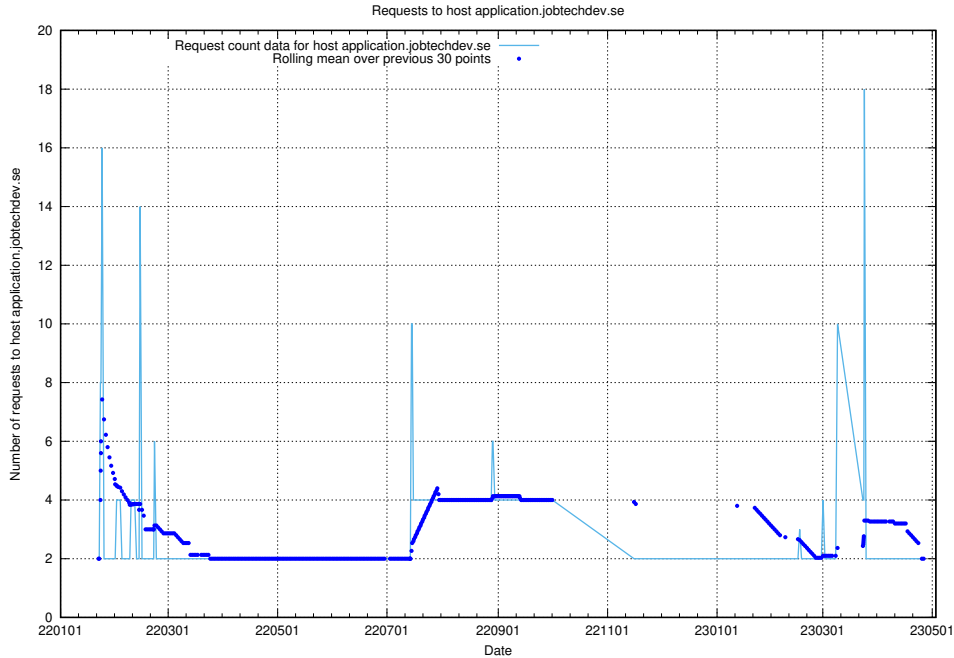

7.264 Usage of application.jobtechdev.se

Here, we count the number of requests to host application.jobtechdev.se.