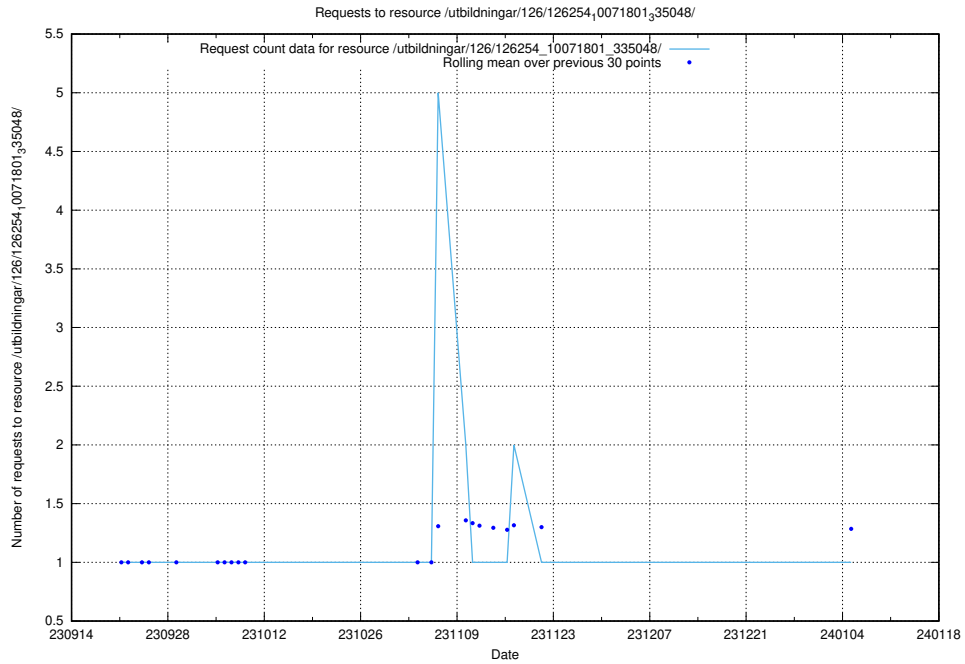

5.4771 Usage of /utbildningar/126/126254_10071801_335048/

Here, we count the number of requests to resource /utbildningar/126/126254_10071801_335048/.