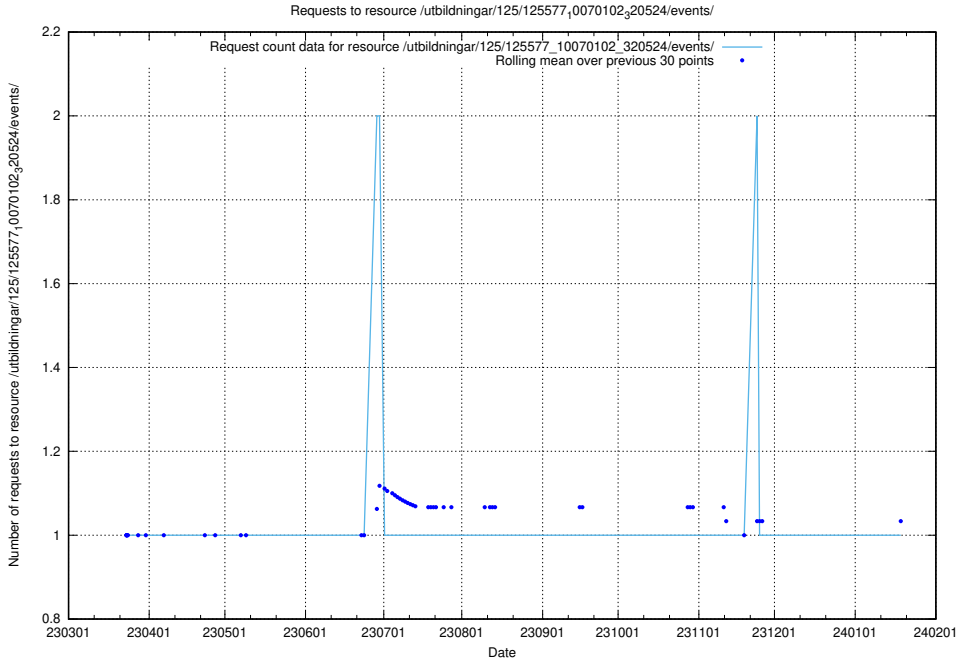

5.1014 Usage of /utbildningar/125/125577_10070102_320524/events/

Here, we count the number of requests to resource /utbildningar/125/125577_10070102_320524/events/