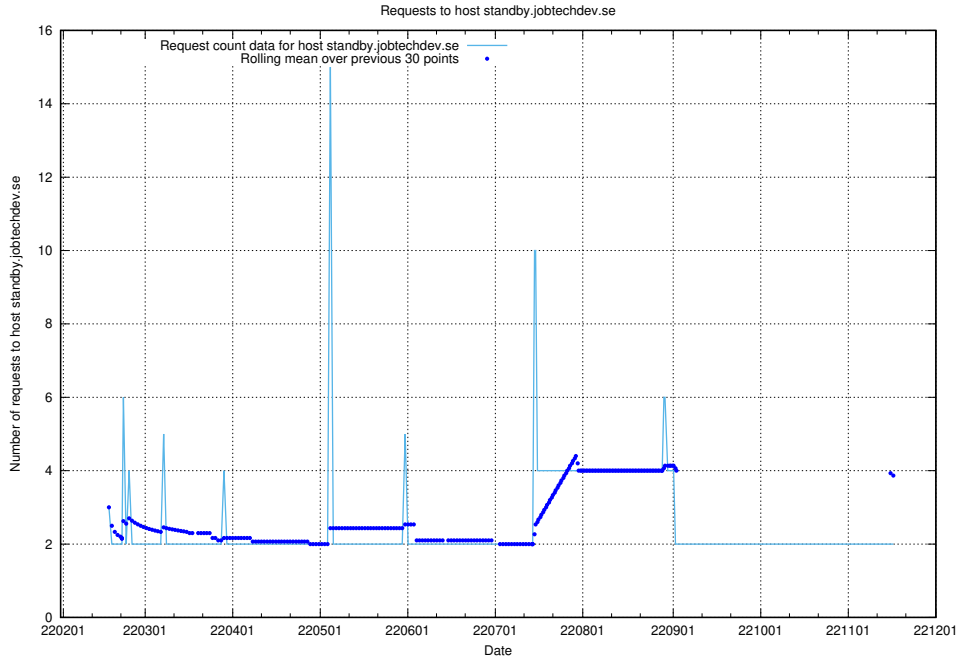

7.542 Usage of standby.jobtechdev.se

Here, we count the number of requests to host standby.jobtechdev.se.