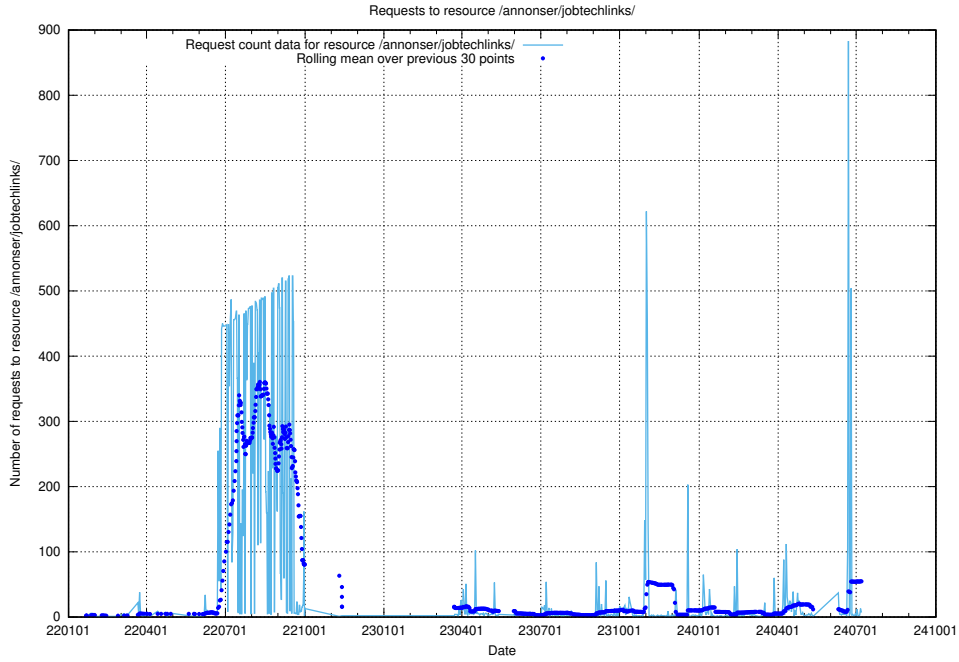

5.36 Usage of /annonser/jobtechlinks/

Here, we count the number of requests to resource /annonser/jobtechlinks/.