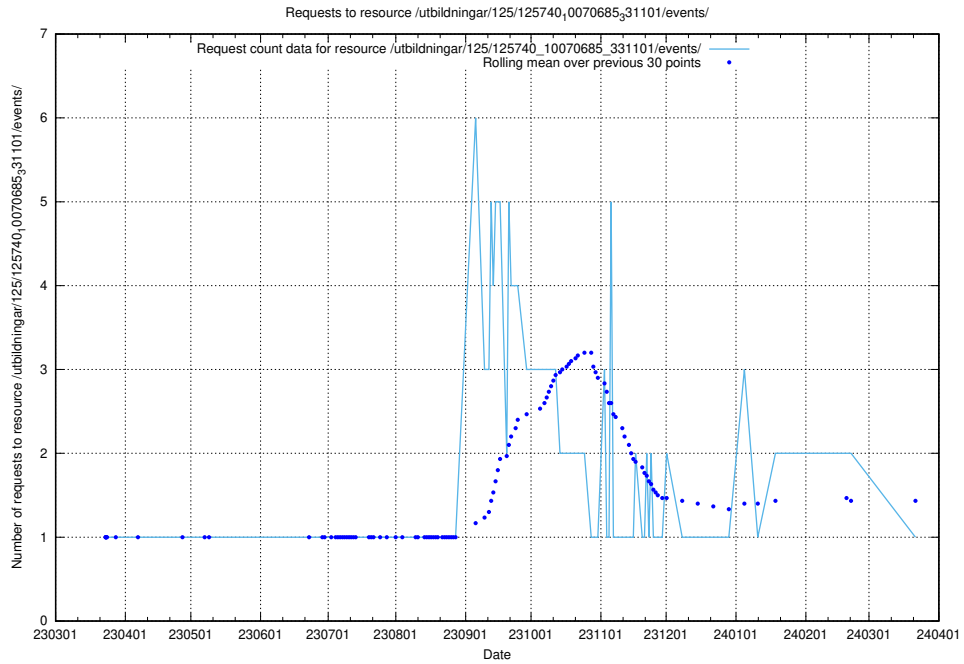

5.899 Usage of /utbildningar/125/125740_10070685_331101/events/

Here, we count the number of requests to resource /utbildningar/125/125740_10070685_331101/events/