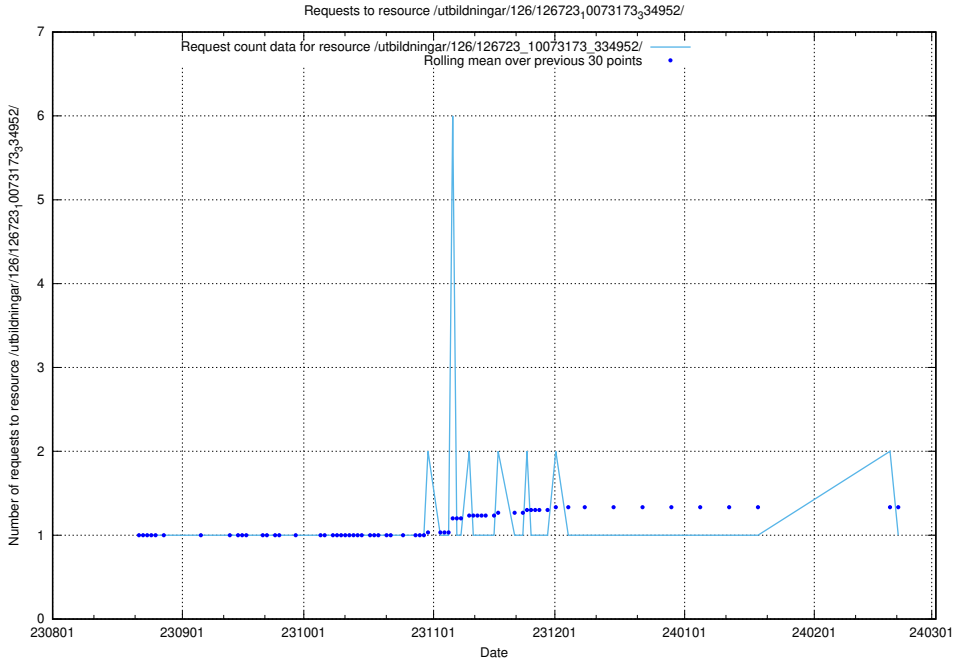

5.4989 Usage of /utbildningar/126/126723_10073173_334952/

Here, we count the number of requests to resource /utbildningar/126/126723_10073173_334952/.