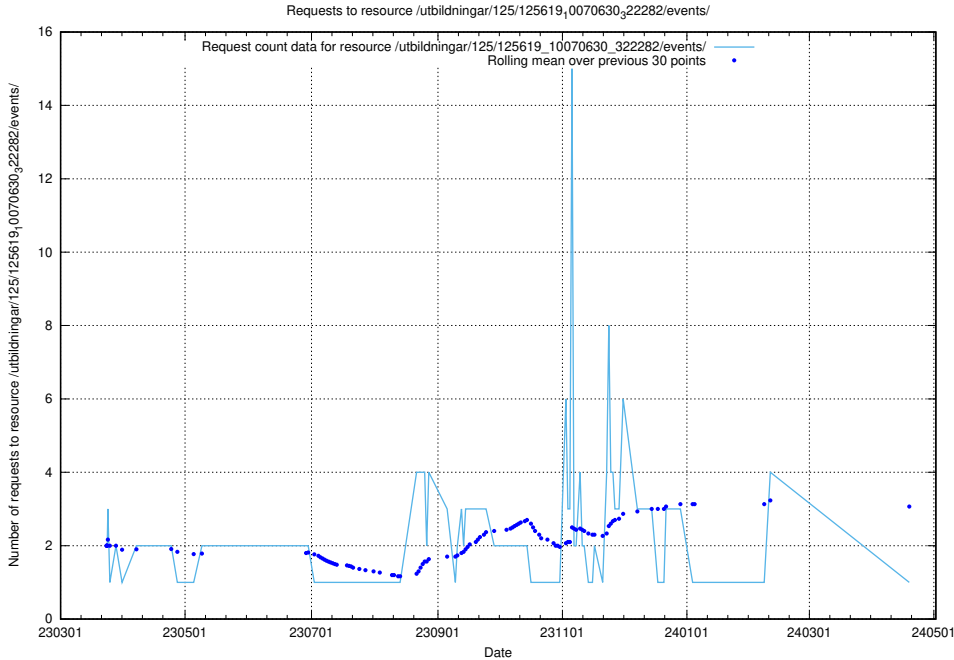

5.6573 Usage of /utbildningar/125/125619_10070630_322282/events/

Here, we count the number of requests to resource /utbildningar/125/125619_10070630_322282/events/