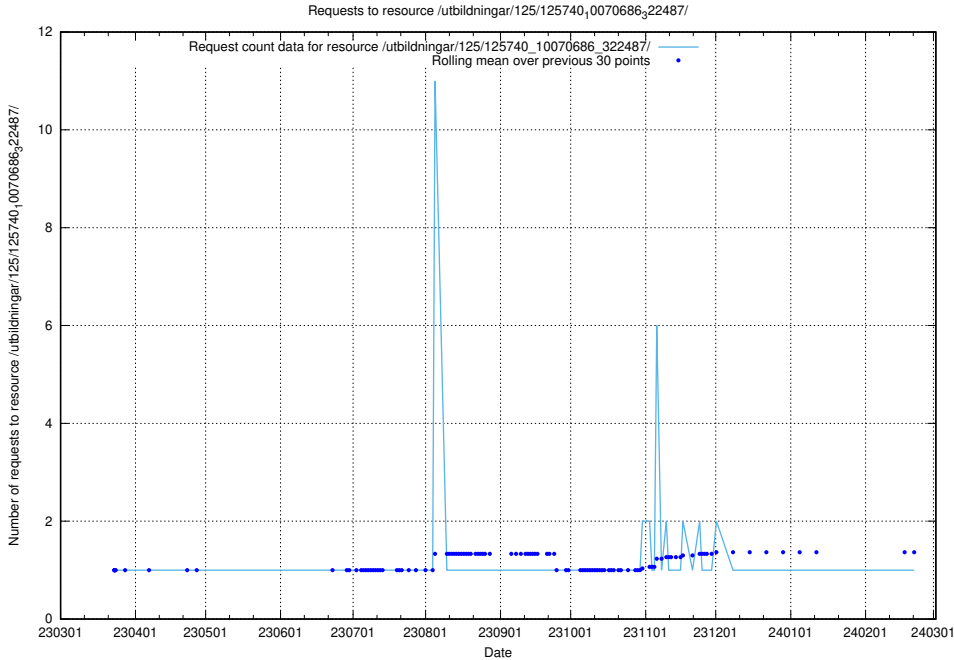

5.897 Usage of /utbildningar/125/125740_10070686_322487/

Here, we count the number of requests to resource /utbildningar/125/125740_10070686_322487/.