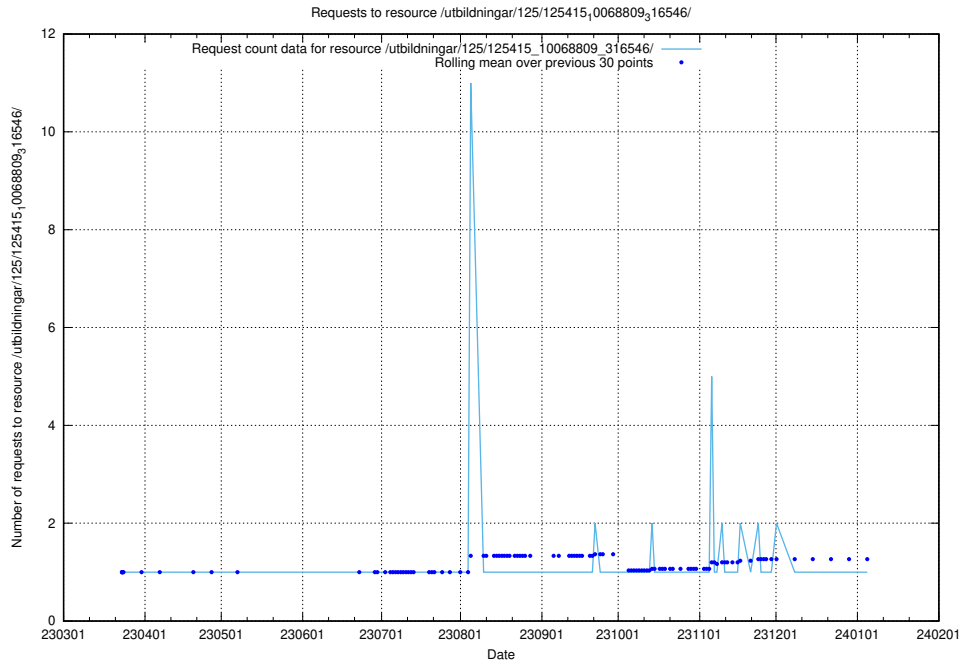

5.1018 Usage of /utbildningar/125/125415_10068809_316546/

Here, we count the number of requests to resource /utbildningar/125/125415_10068809_316546/.