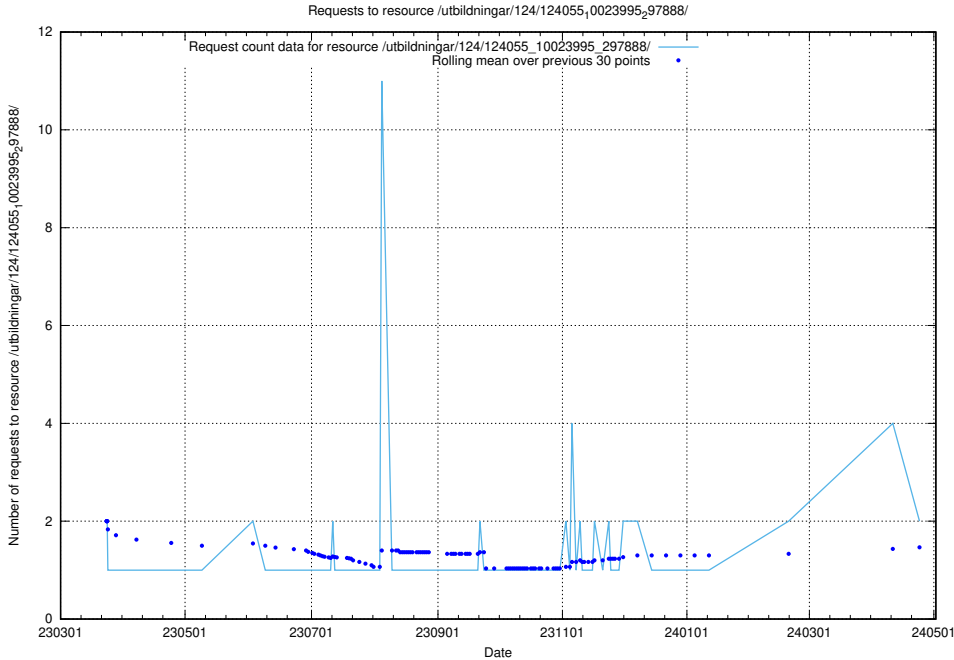

5.860 Usage of /utbildningar/124/124055_10023995_297888/

Here, we count the number of requests to resource /utbildningar/124/124055_10023995_297888/.