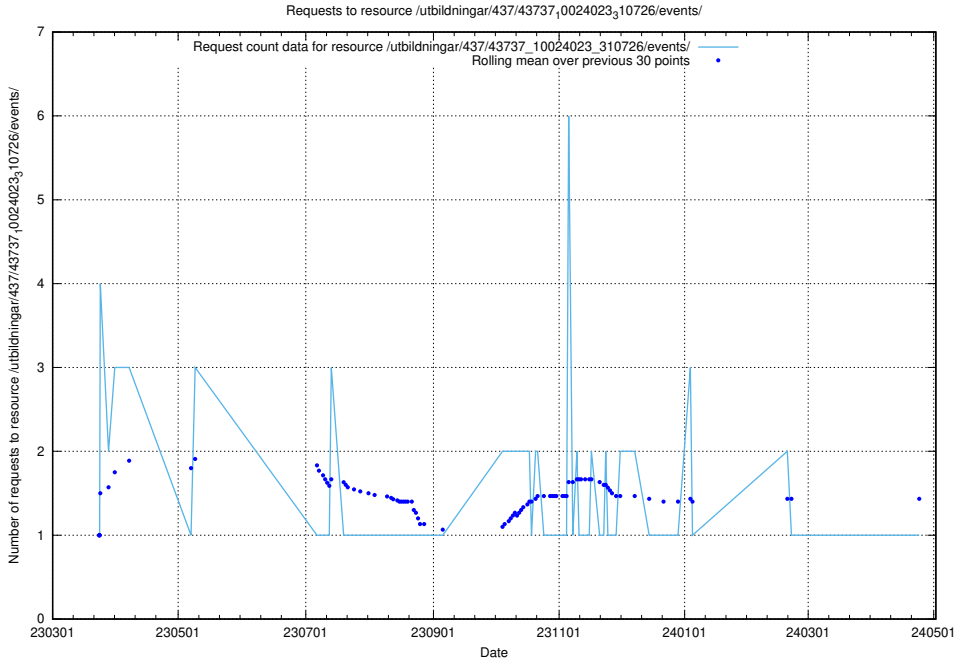

5.6682 Usage of /utbildningar/437/43737_10024023_310726/events/

Here, we count the number of requests to resource /utbildningar/437/43737_10024023_310726/events/.