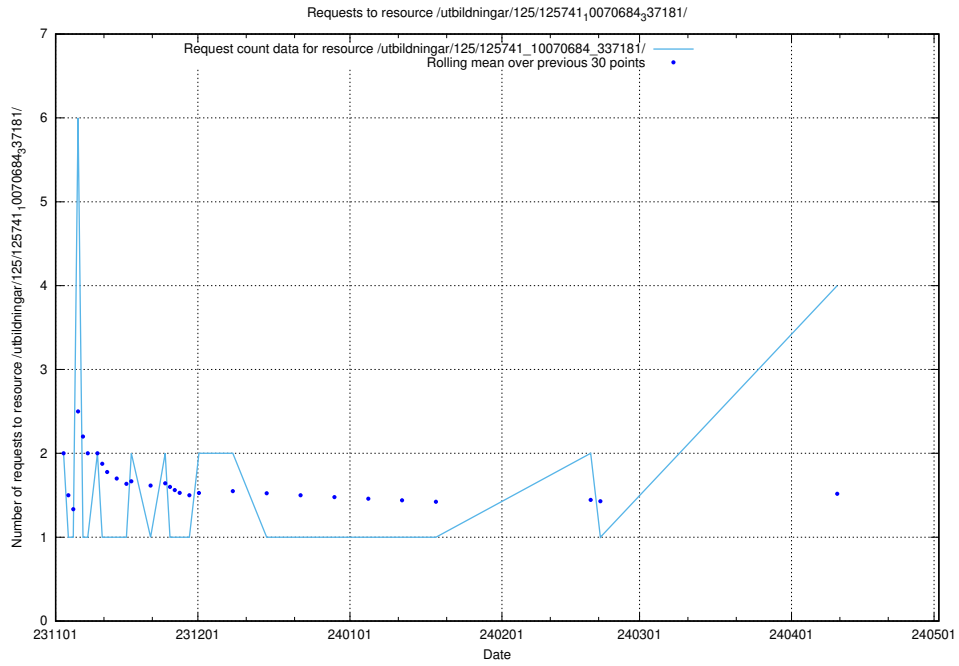

5.184 Usage of /utbildningar/125/125741_10070684_337181/

Here, we count the number of requests to resource /utbildningar/125/125741_10070684_337181/.