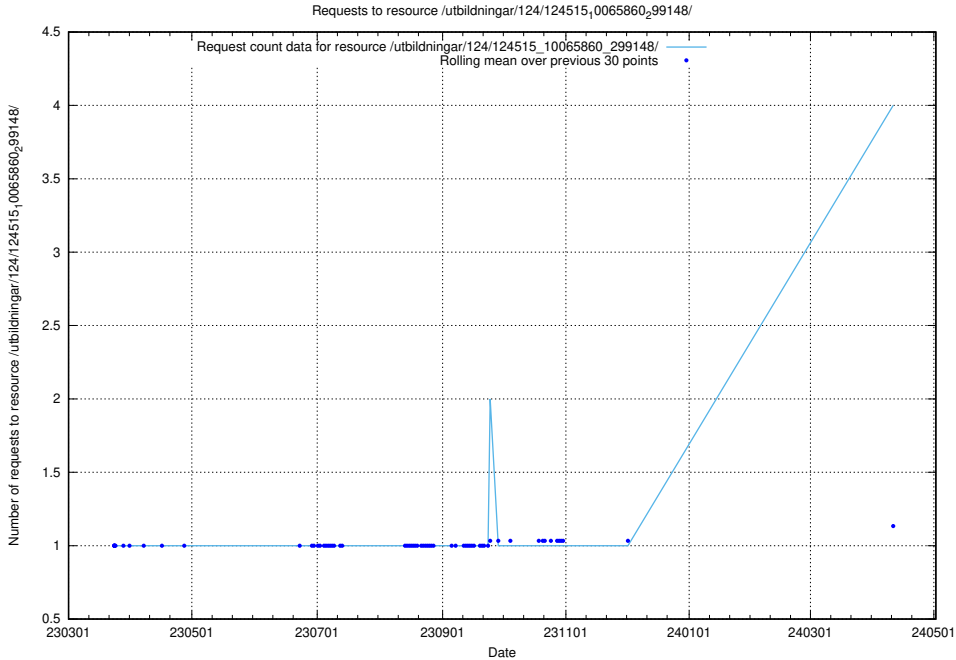

5.157 Usage of /utbildningar/124/124515_10065860_299148/

Here, we count the number of requests to resource /utbildningar/124/124515_10065860_299148/.