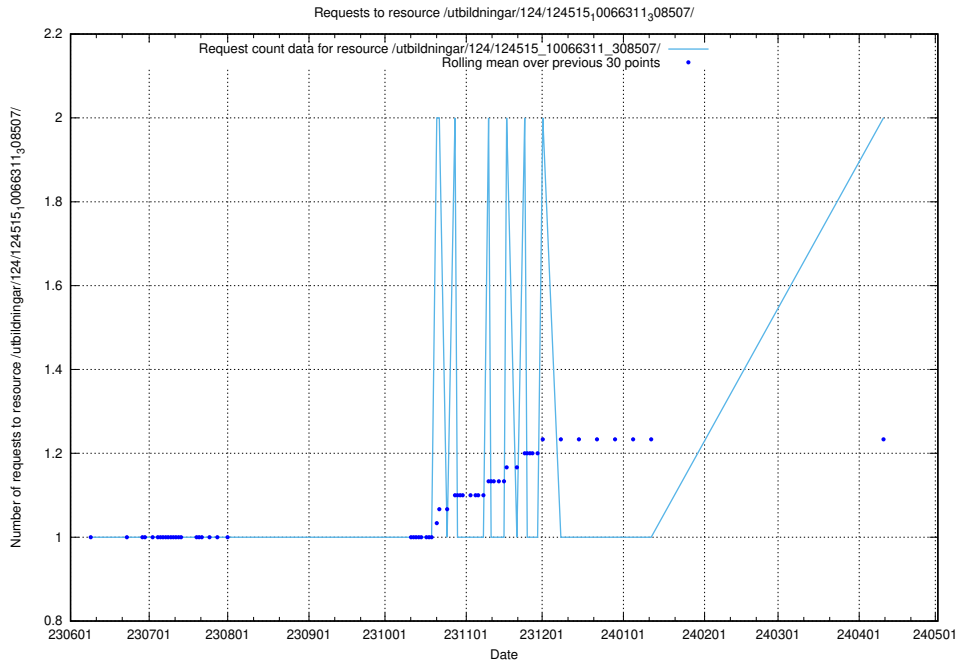

5.817 Usage of /utbildningar/124/124515_10066311_308507/

Here, we count the number of requests to resource /utbildningar/124/124515_10066311_308507/.