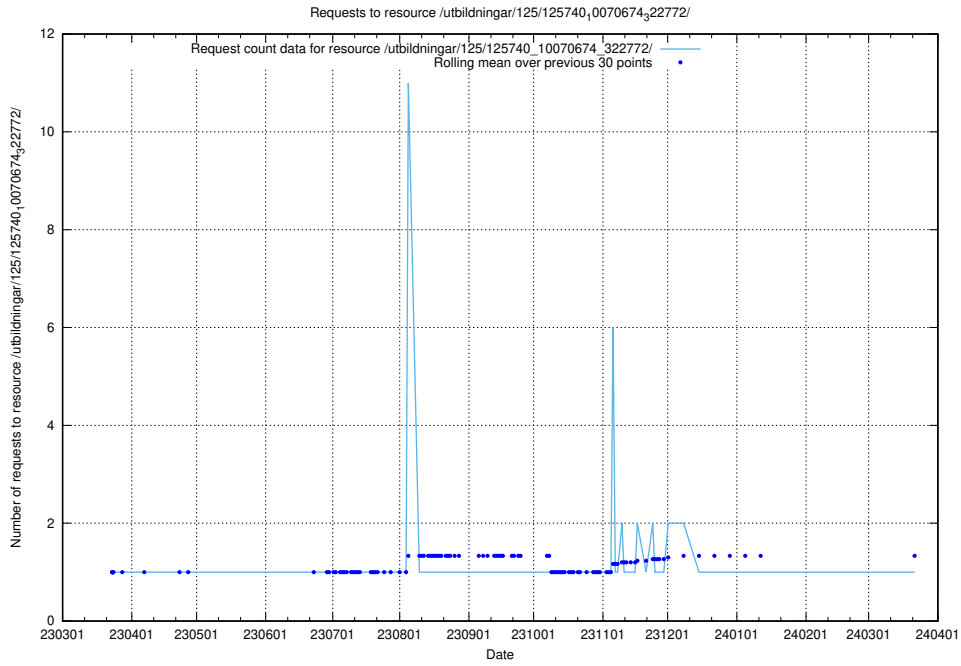

5.912 Usage of /utbildningar/125/125740_10070674_322772/

Here, we count the number of requests to resource /utbildningar/125/125740_10070674_322772/.