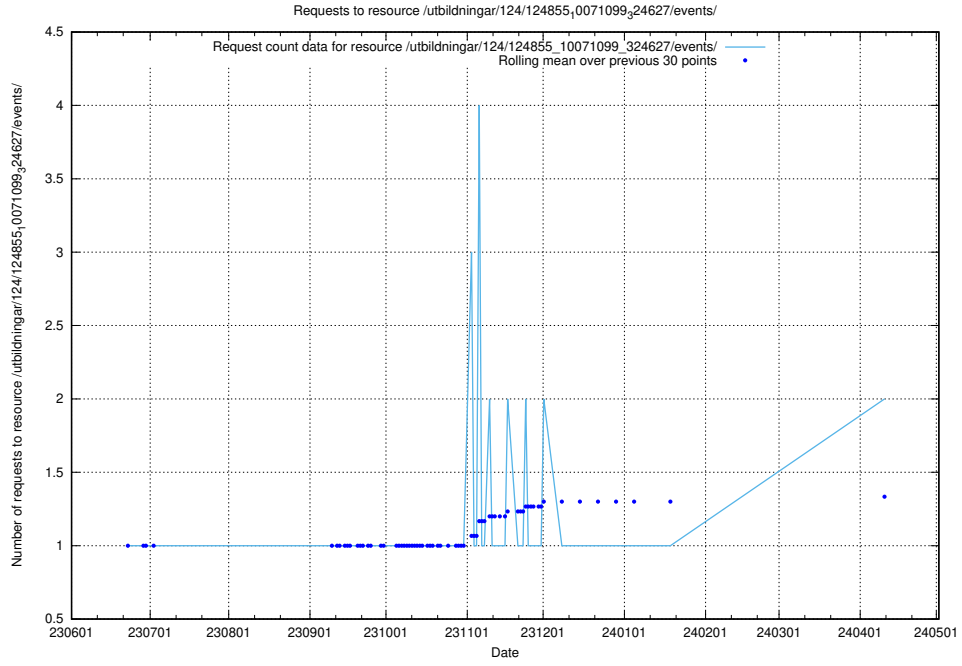

5.784 Usage of /utbildningar/124/124855_10071099_324627/events/

Here, we count the number of requests to resource /utbildningar/124/124855_10071099_324627/events/