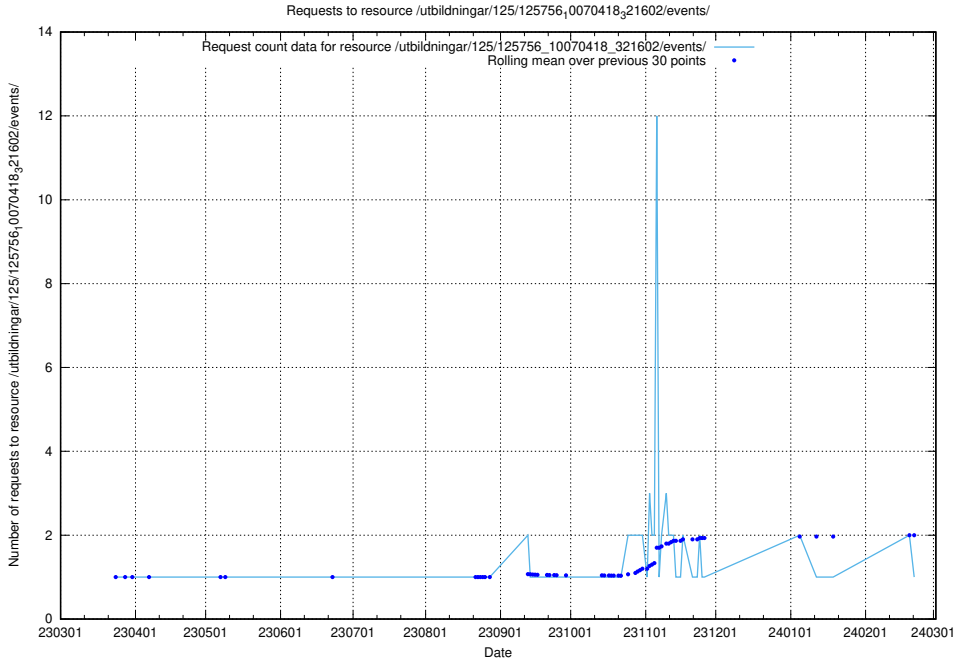

5.6507 Usage of /utbildningar/125/125756_10070418_321602/events/

Here, we count the number of requests to resource /utbildningar/125/125756_10070418_321602/events/