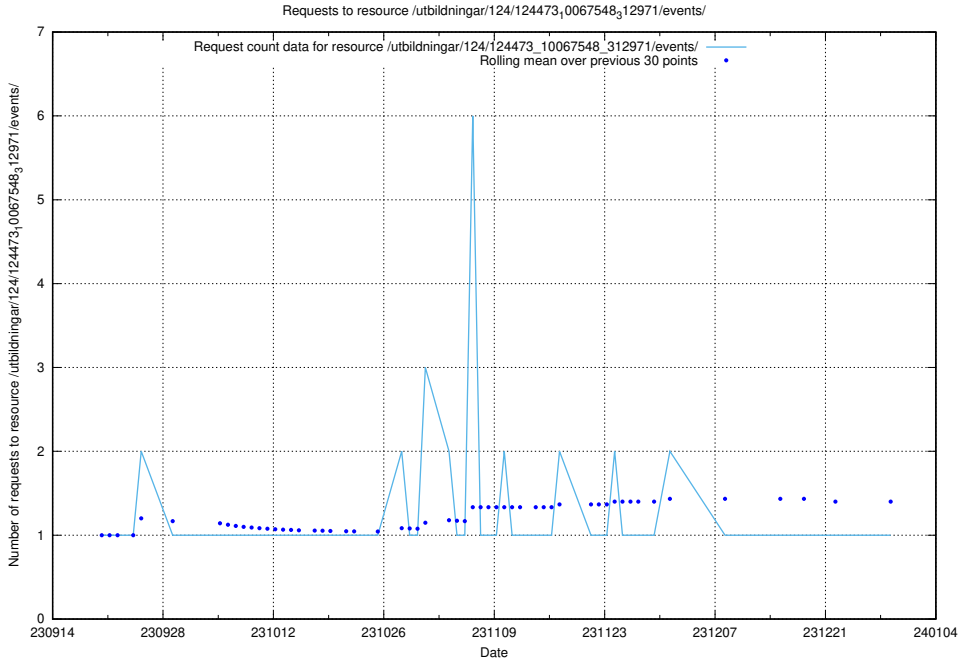

Here, we count the number of requests to resource /utbildningar/124/124483_10067812_313454/.

5.4783 Usage of /utbildningar/124/124473_10067548_312971/events/

Here, we count the number of requests to resource /utbildningar/124/124473_10067548_312971/events/