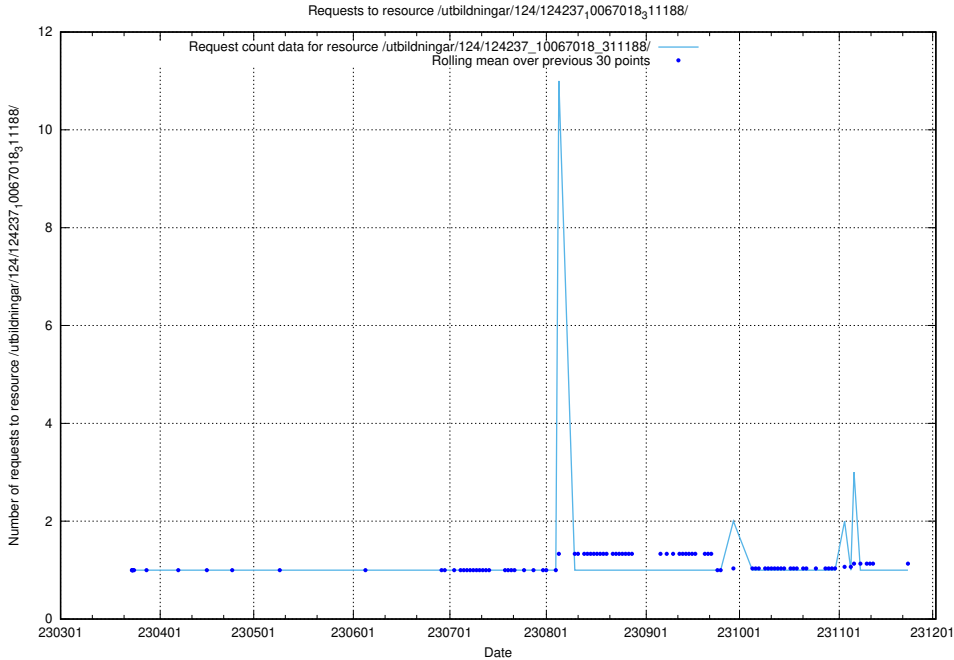

5.4272 Usage of /utbildningar/124/124237_10067018_311188/

Here, we count the number of requests to resource /utbildningar/124/124237_10067018_311188/.