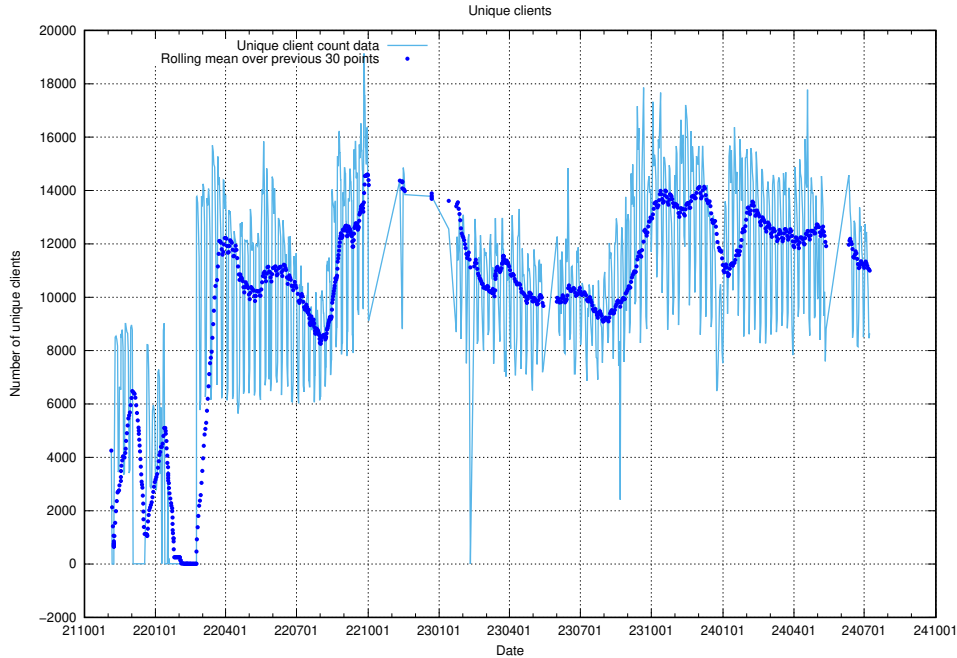

8.2 Number of unique clients

Here we extract the number of unique clients that have used our APIs.