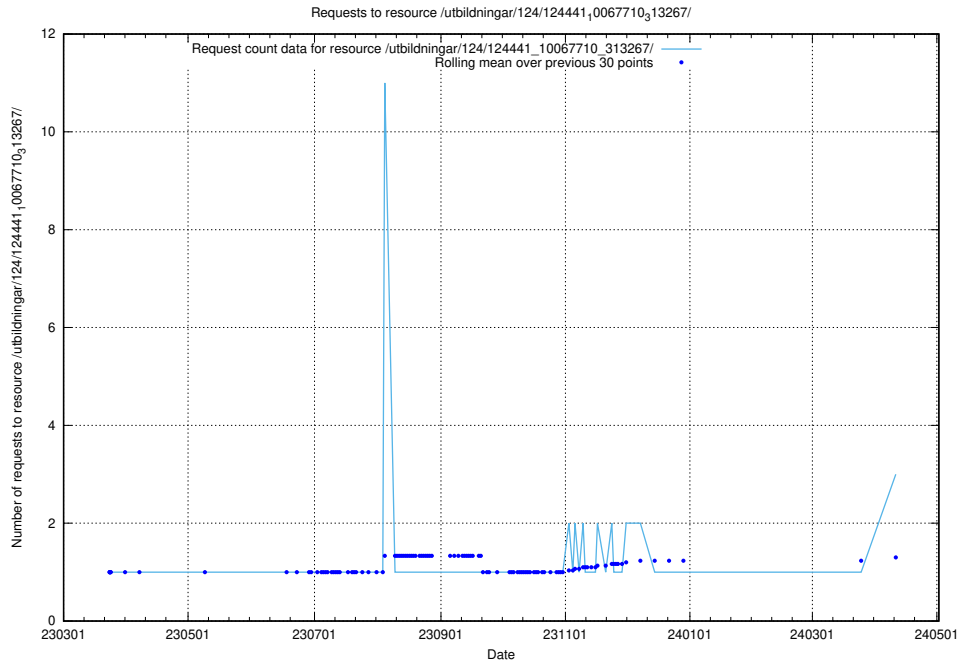

5.293 Usage of /utbildningar/124/124441_10067710_313267/

Here, we count the number of requests to resource /utbildningar/124/124441_10067710_313267/.