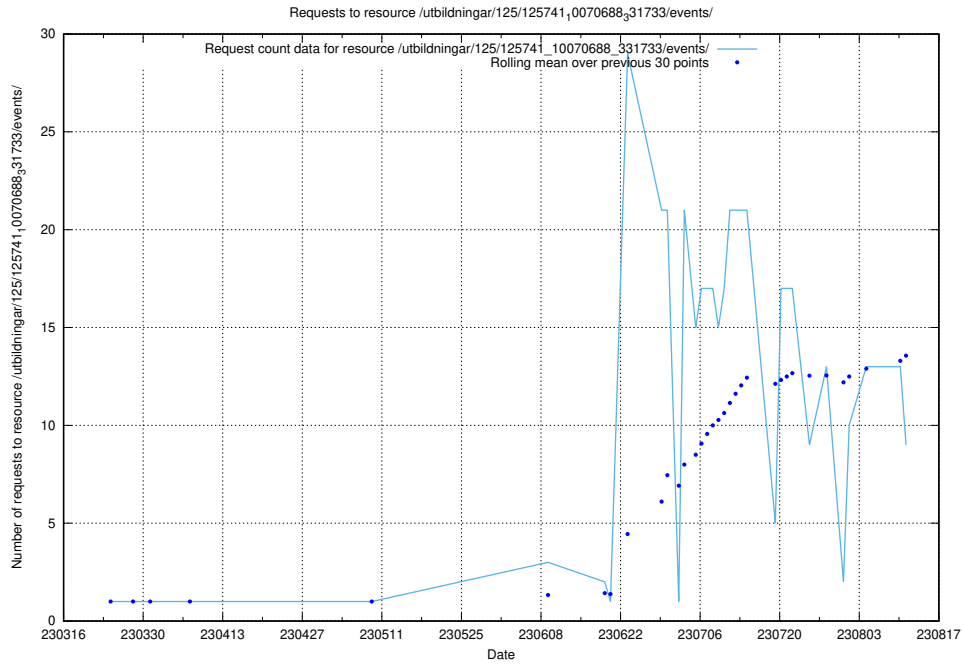

5.29 Usage of /utbildningar/125/125741_10070688_331733/events/

Here, we count the number of requests to resource /utbildningar/125/125741_10070688_331733/events/