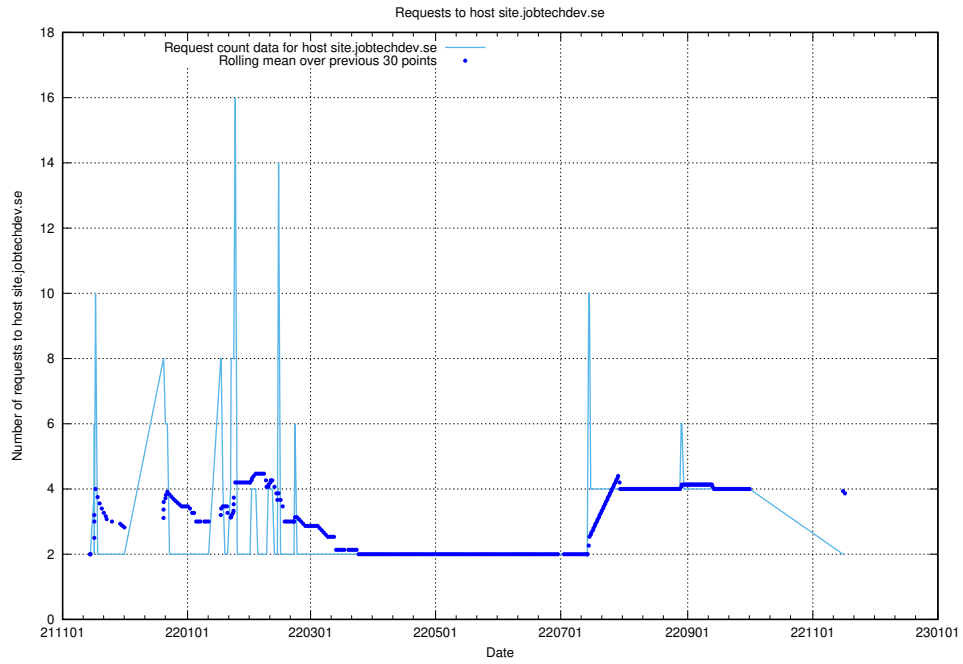

7.566 Usage of shop.jobtechdev.se

Here, we count the number of requests to host shop.jobtechdev.se.

7.567 Usage of office.jobtechdev.se

Here, we count the number of requests to host office.jobtechdev.se.