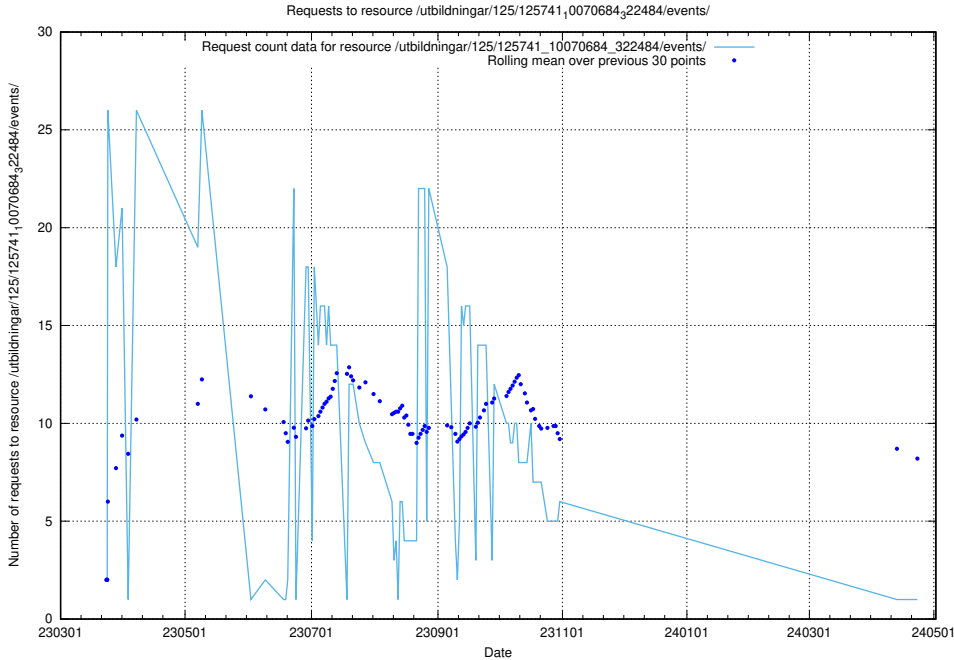

5.6564 Usage of /utbildningar/125/125741_10070684_322484/events/

Here, we count the number of requests to resource /utbildningar/125/125741_10070684_322484/events/