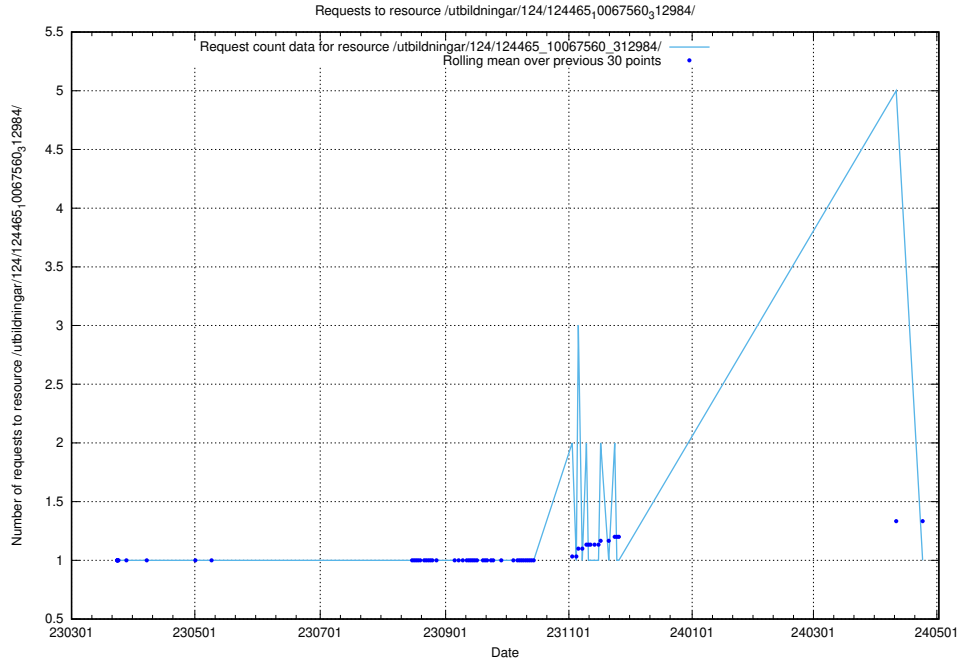

Here, we count the number of requests to resource /utbildningar/utb_emil/125/125577_10070075_320440/events/

5.3662 Usage of /utbildningar/124/124465_10067560_312984/

Here, we count the number of requests to resource /utbildningar/124/124465_10067560_312984/.