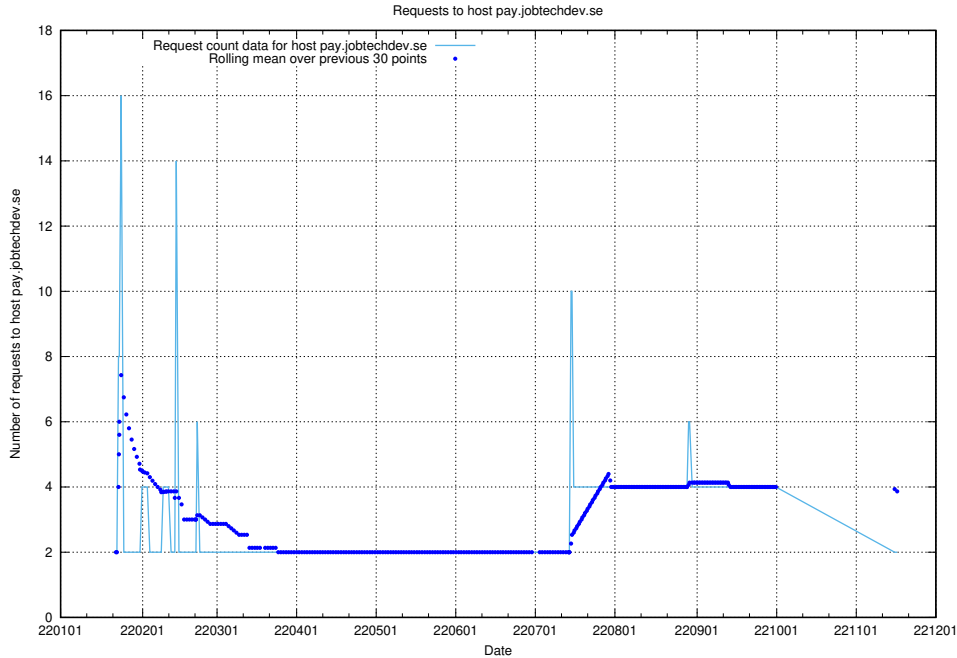

7.595 Usage of pay.jobtechdev.se

Here, we count the number of requests to host pay.jobtechdev.se.