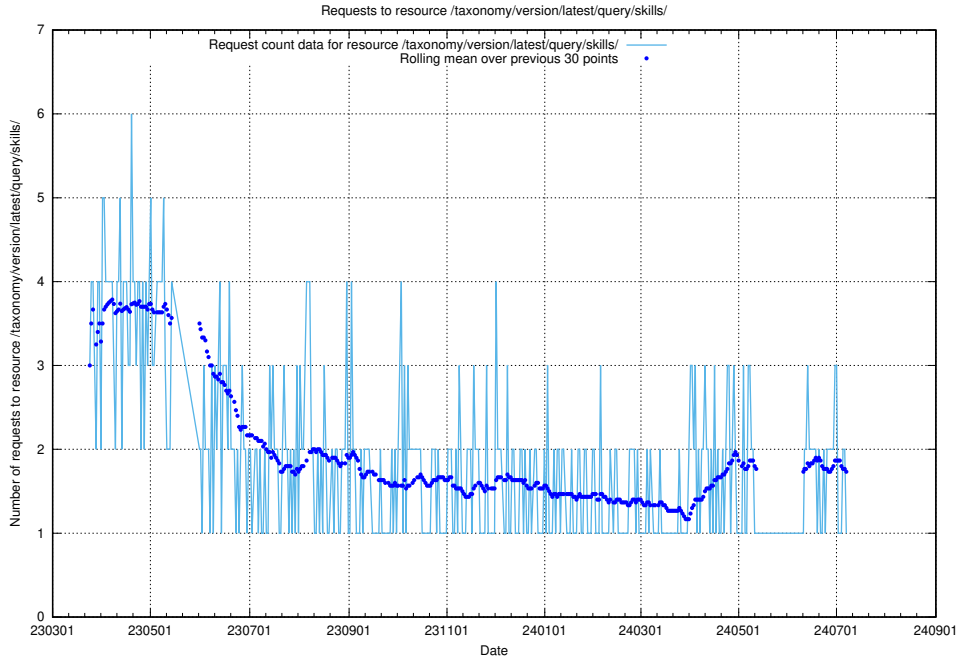

5.6370 Usage of /taxonomy/version/latest/query/skills/

Here, we count the number of requests to resource /taxonomy/version/latest/query/skills/.

5.6371 Usage of /taxonomy/version/latest/query/skills-with-related-skill-headlines-and-ssyk-level-4-groups/