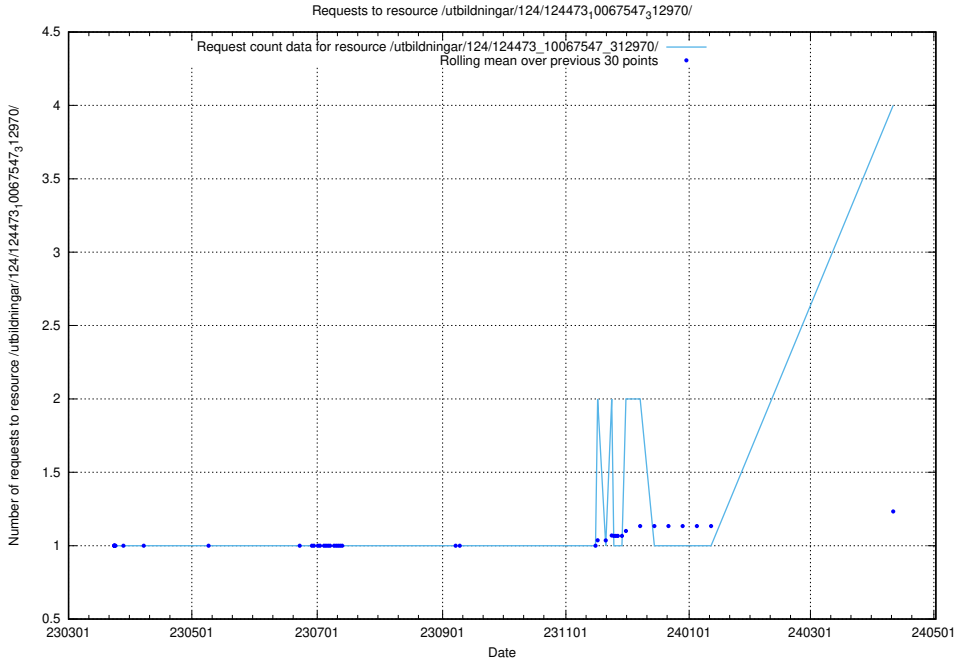

5.172 Usage of /utbildningar/124/124473_10067547_312970/

Here, we count the number of requests to resource /utbildningar/124/124473_10067547_312970/.