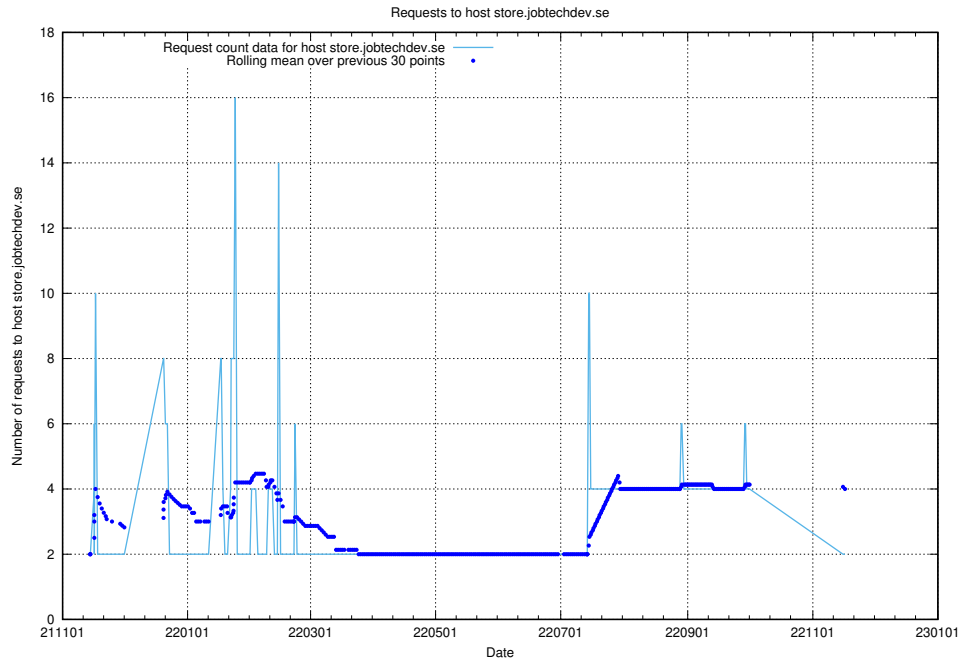

7.559 Usage of store.jobtechdev.se

Here, we count the number of requests to host store.jobtechdev.se.