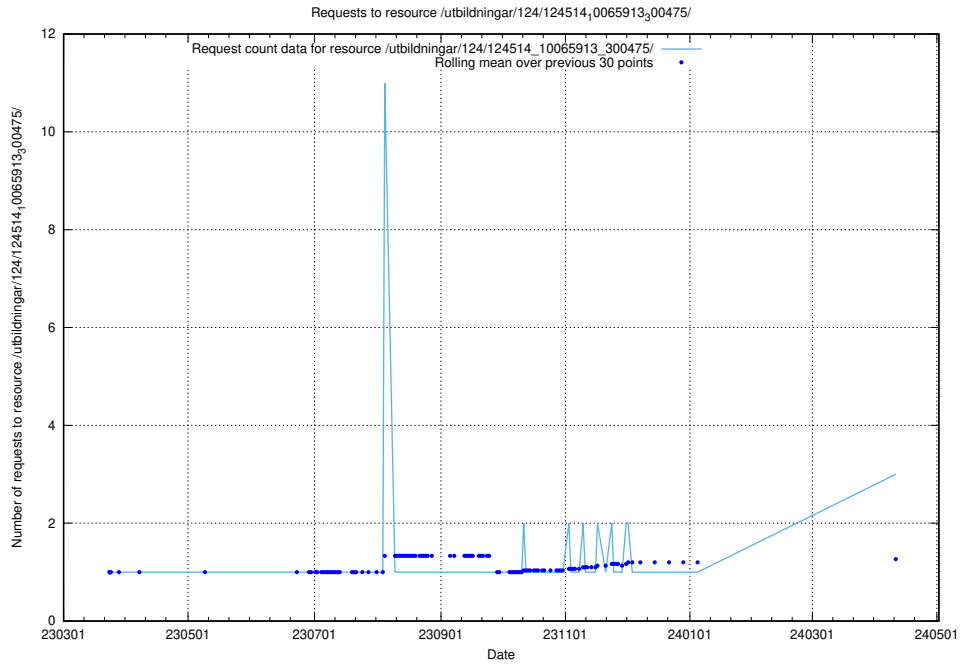

5.277 Usage of /utbildningar/124/124514_10065913_300475/

Here, we count the number of requests to resource /utbildningar/124/124514_10065913_300475/.