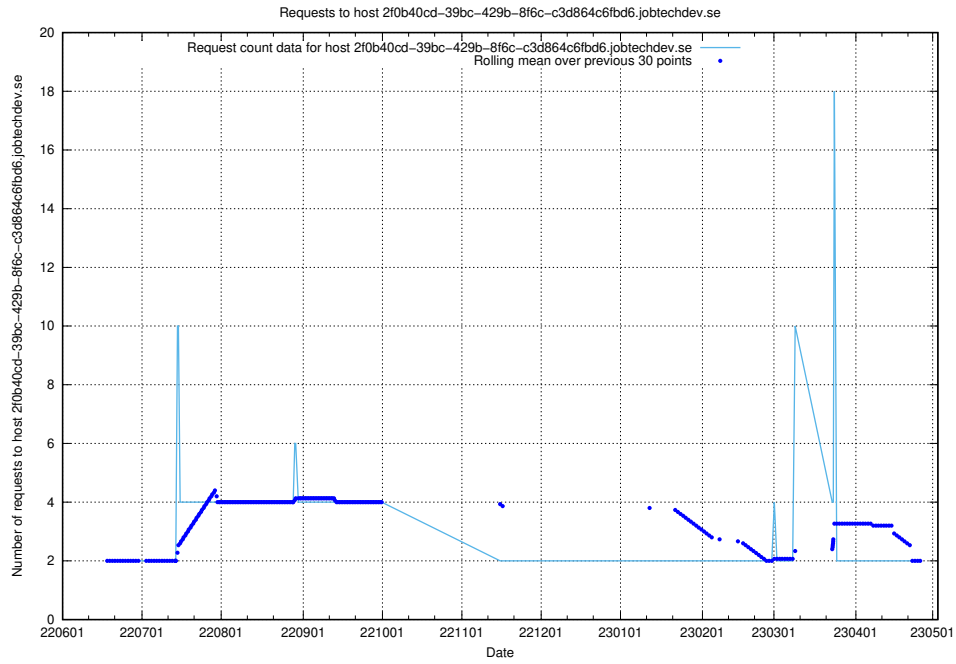

7.404 Usage of 2f0b40cd-39bc-429b-8f6c-c3d864c6fbd6.jobtechdev.se

Here, we count the number of requests to host 2f0b40cd-39bc-429b-8f6c-c3d864c6fbd6.jobtechdev.se.