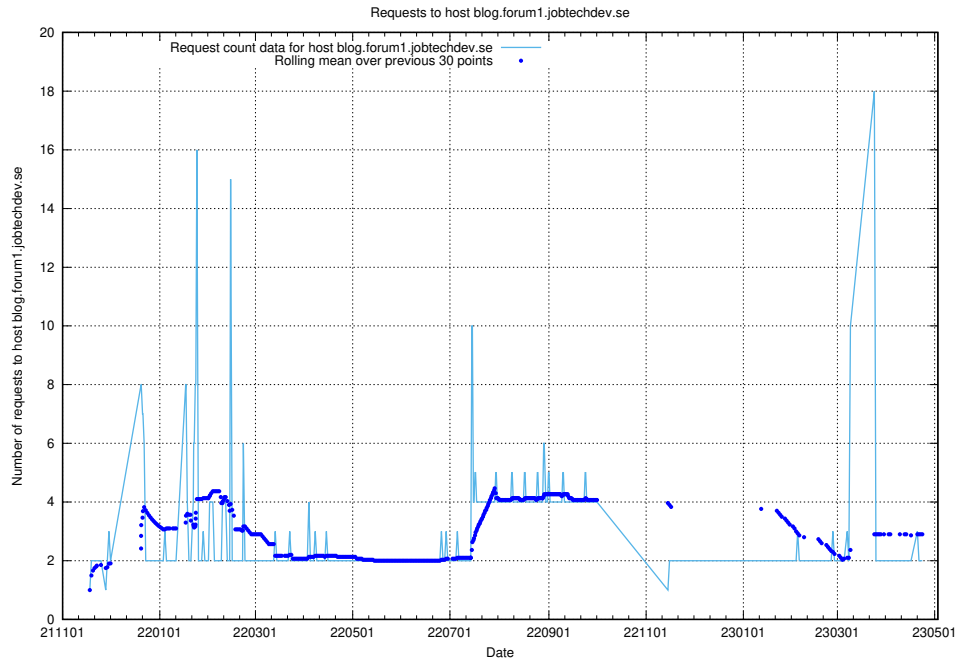

7.488 Usage of `blog.forum1.jobtechdev.se`

Here, we count the number of requests to host `blog.forum1.jobtechdev.se`.