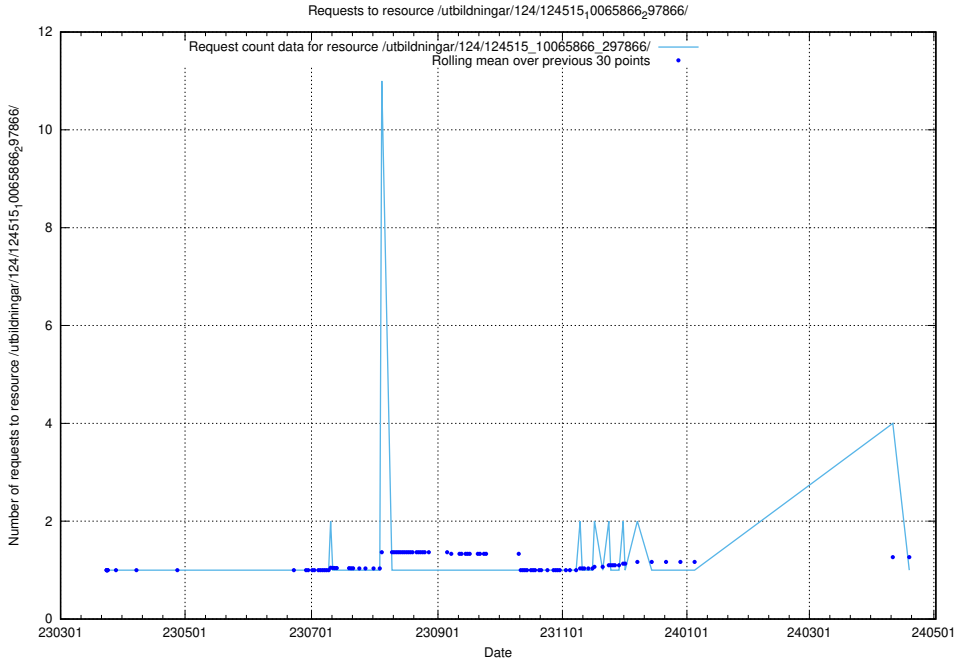

5.1935 Usage of /utbildningar/124/124515_10065866_297866/

Here, we count the number of requests to resource /utbildningar/124/124515_10065866_297866/.