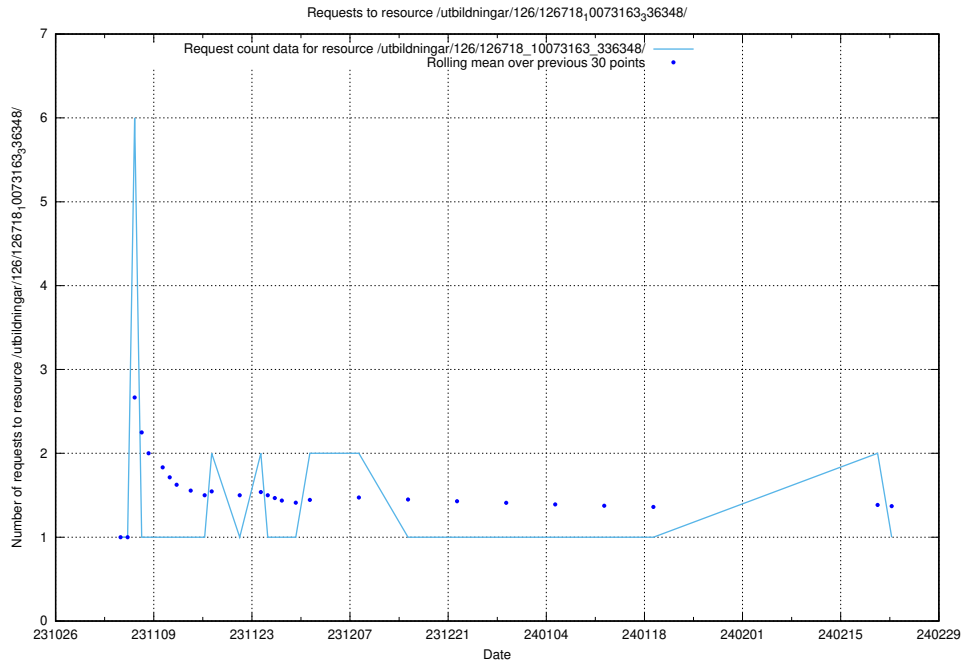

5.4386 Usage of /utbildningar/126/126718_10073163_336348/

Here, we count the number of requests to resource /utbildningar/126/126718_10073163_336348/.