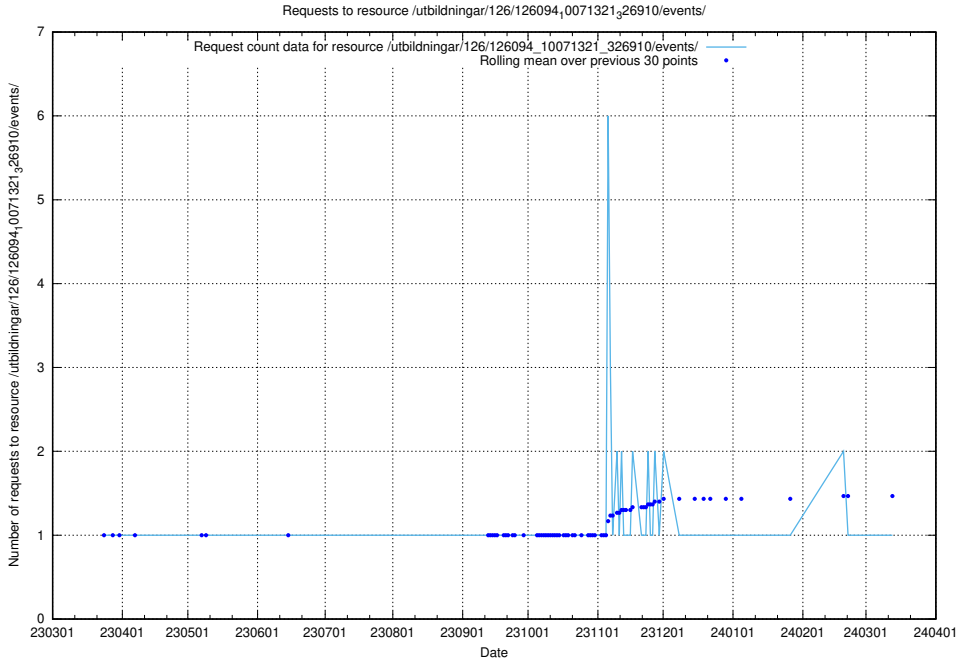

5.6497 Usage of /utbildningar/126/126094_10071321_326910/events/

Here, we count the number of requests to resource /utbildningar/126/126094_10071321_326910/events/