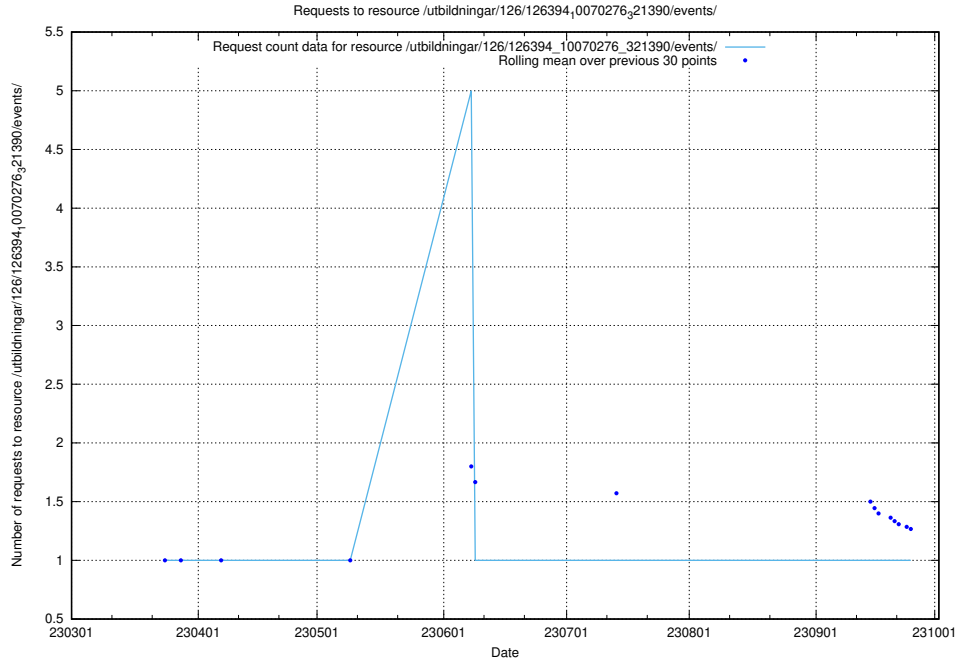

5.6492 Usage of /utbildningar/126/126394_10070276_321390/events/

Here, we count the number of requests to resource /utbildningar/126/126394_10070276_321390/events/