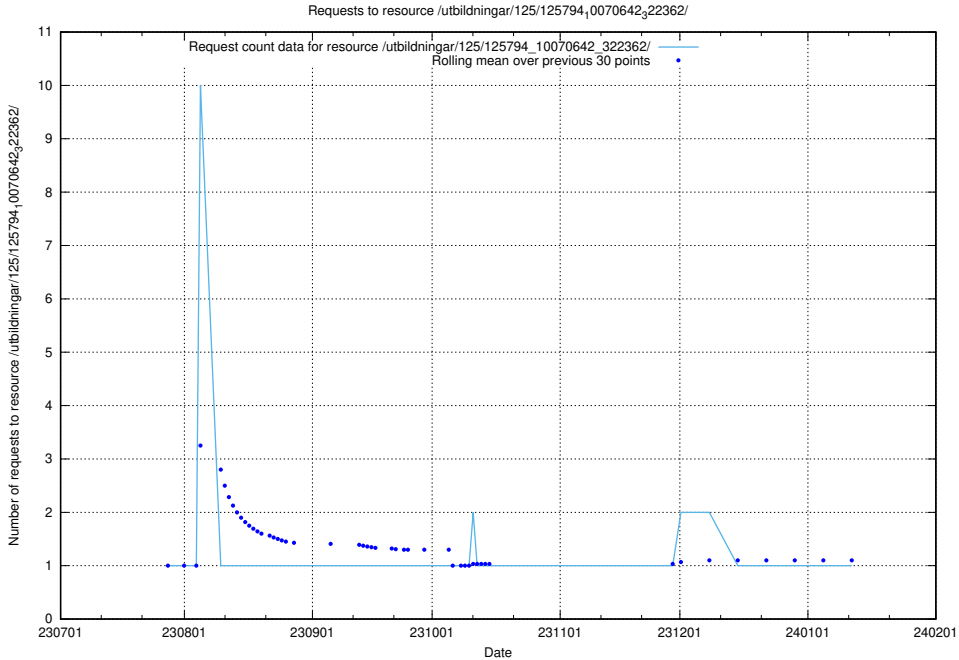

5.5149 Usage of /utbildningar/125/125794_10070642_322362/

Here, we count the number of requests to resource /utbildningar/125/125794_10070642_322362/.