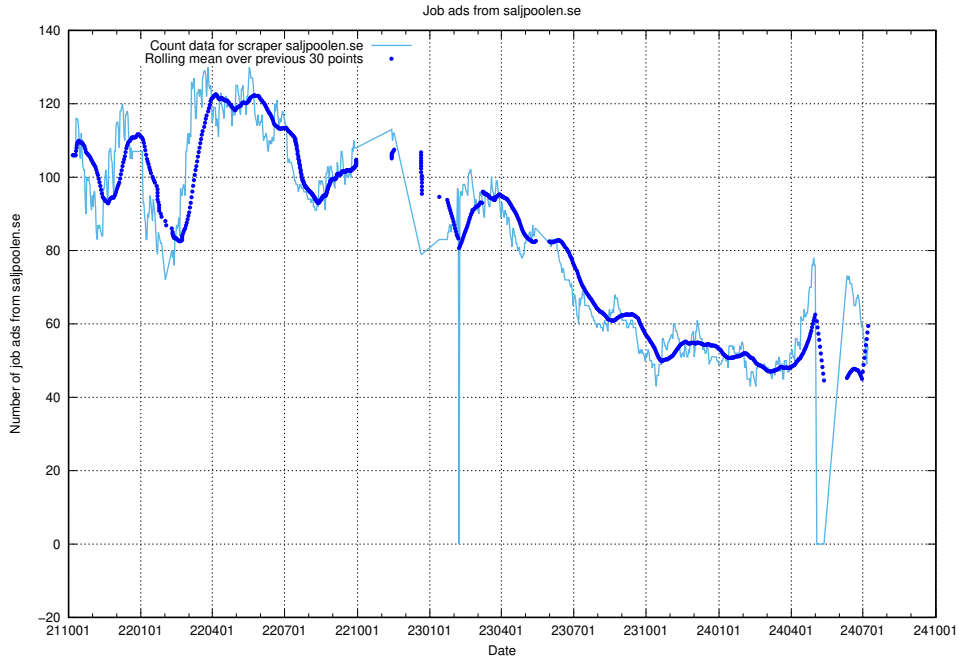

13.13 Number of ads by scraper saljpoolen.se

Here, we count the number of job ads scraped from saljpoolen.se.