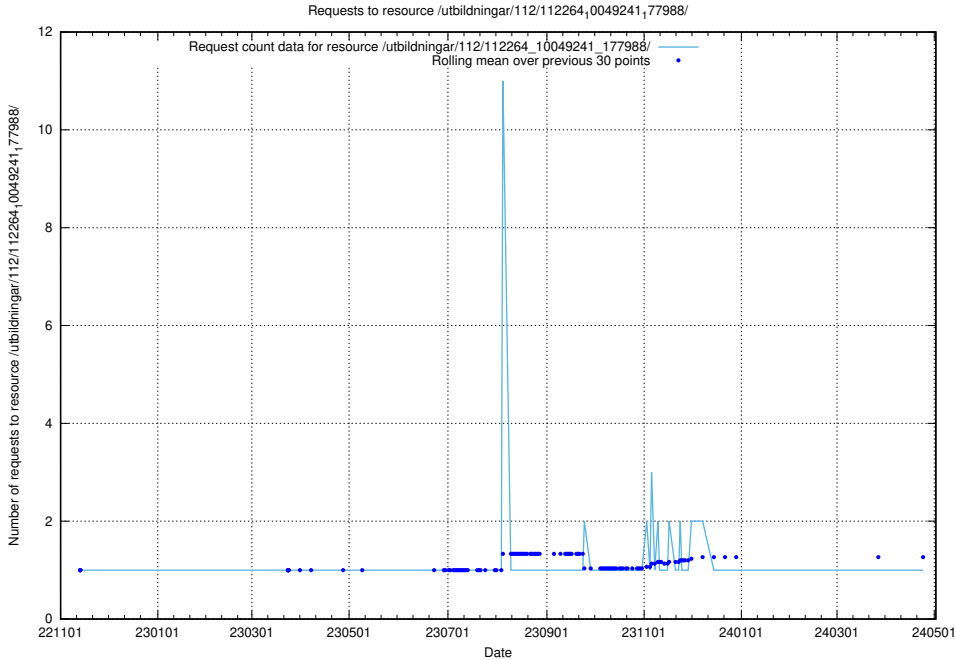

5.6479 Usage of /utbildningar/112/112264_10049241_177988/

Here, we count the number of requests to resource /utbildningar/112/112264_10049241_177988/.