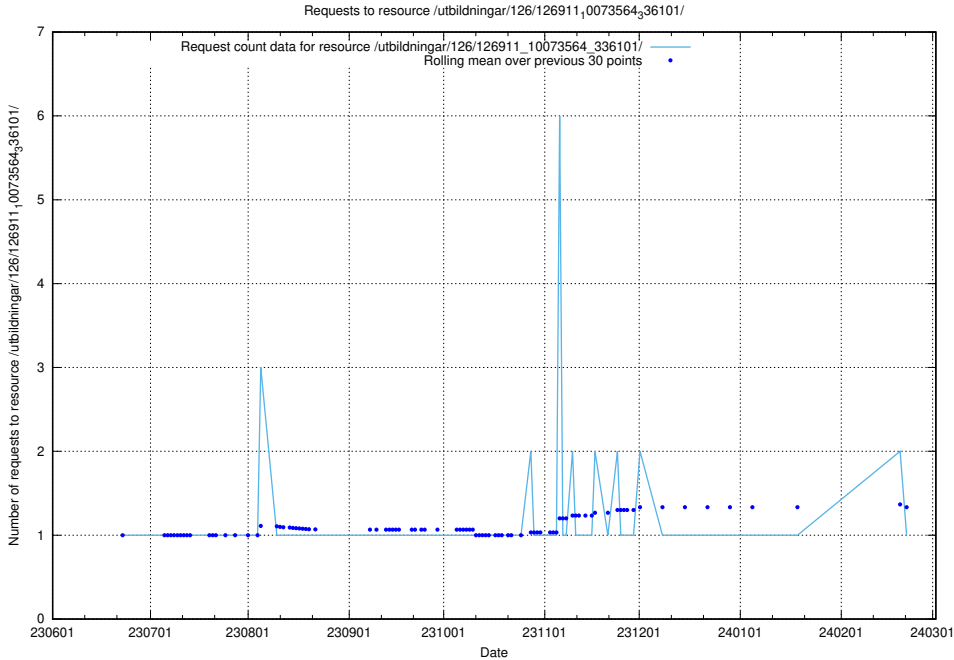

5.5834 Usage of /utbildningar/126/126911_10073564_336101/

Here, we count the number of requests to resource /utbildningar/126/126911_10073564_336101/.