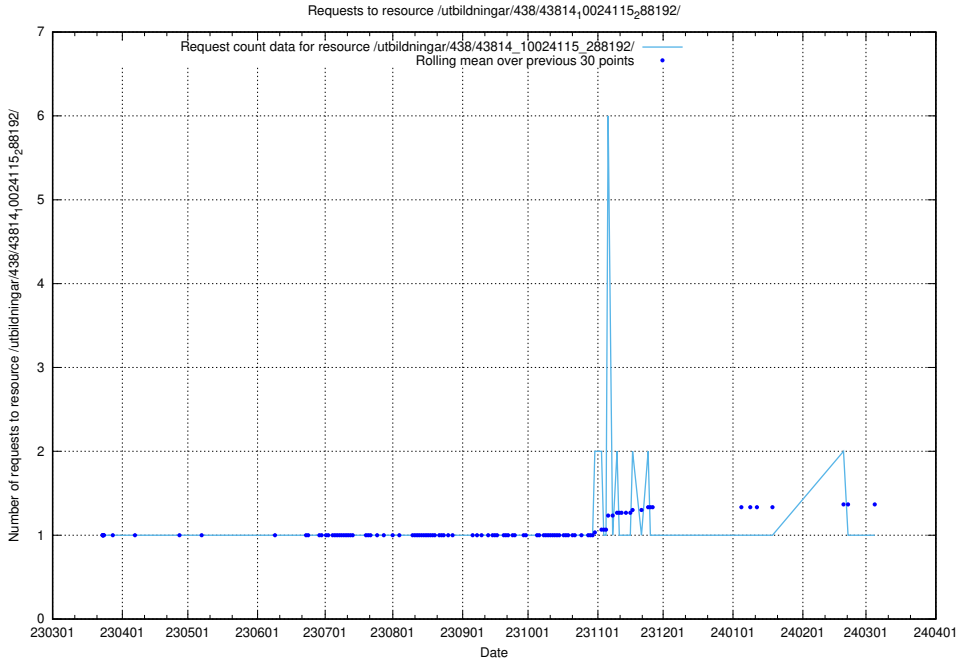

5.6633 Usage of /utbildningar/438/43814_10024115_288192/

Here, we count the number of requests to resource /utbildningar/438/43814_10024115_288192/.