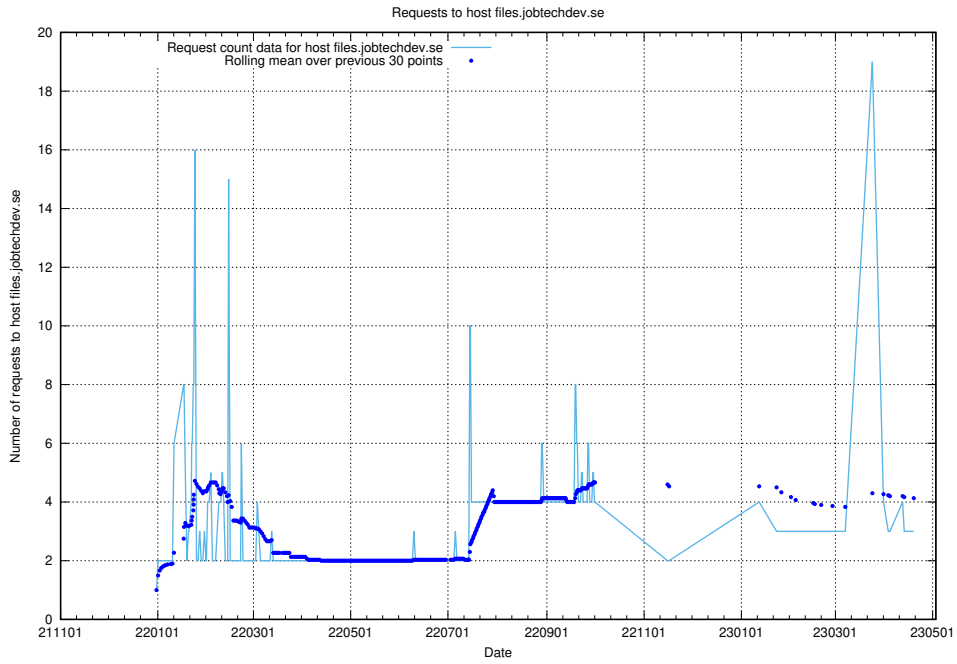

7.194 Usage of files.jobtechdev.se

Here, we count the number of requests to host files.jobtechdev.se.