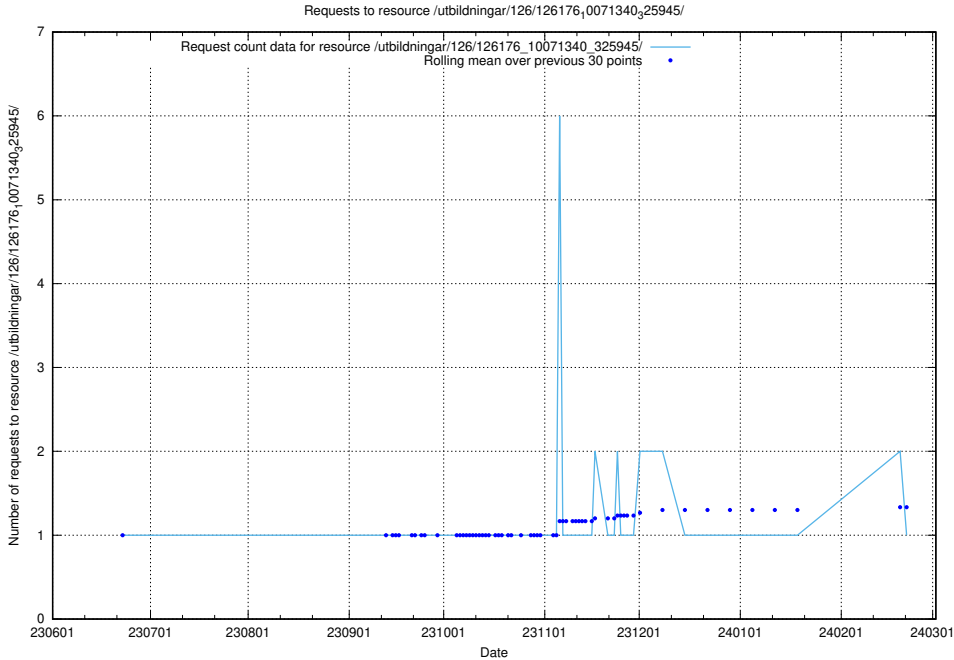

5.5930 Usage of /utbildningar/126/126176_10071340_325945/

Here, we count the number of requests to resource /utbildningar/126/126176_10071340_325945/.