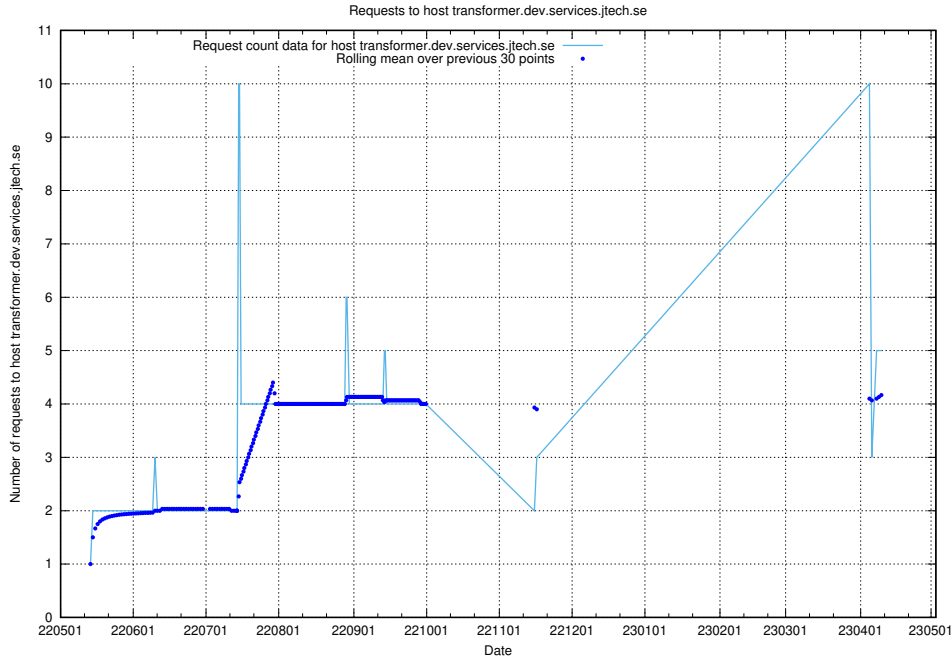

7.94 Usage of transformer.dev.services.jtech.se

Here, we count the number of requests to host transformer.dev.services.jtech.se.

7.95 Usage of jobstream.api.jobtechdev.se:443

Here, we count the number of requests to host jobstream.api.jobtechdev.se:443.