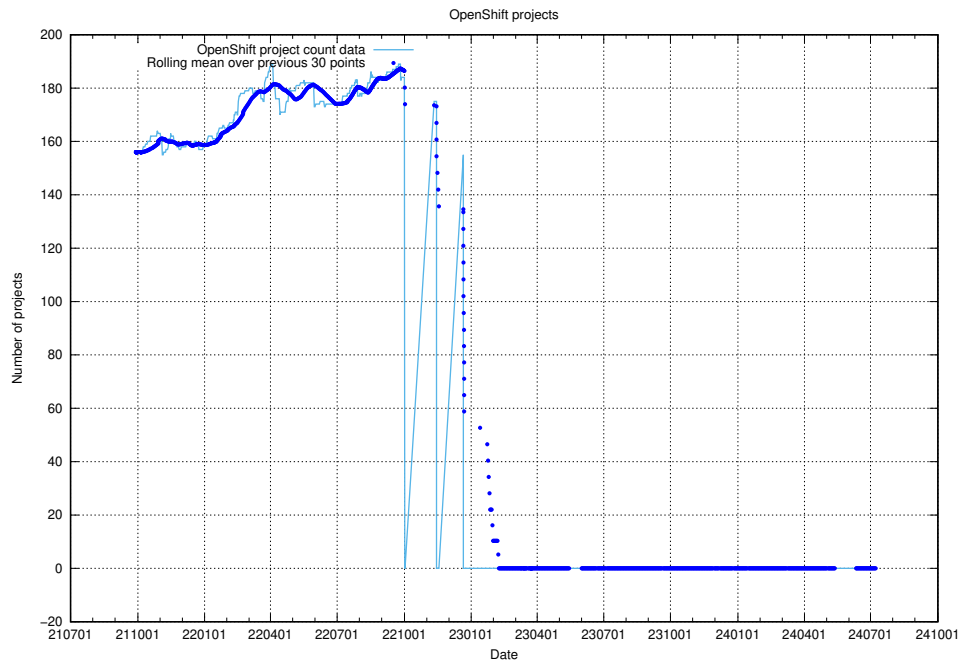

10.1 Number of projects in OpenShift

A graph of the number of projects in JobTech's production cluster of OpenShift.

¹⁰<https://console-openshift-console.prod.services.jtech.se>

11 Customer Relation Management