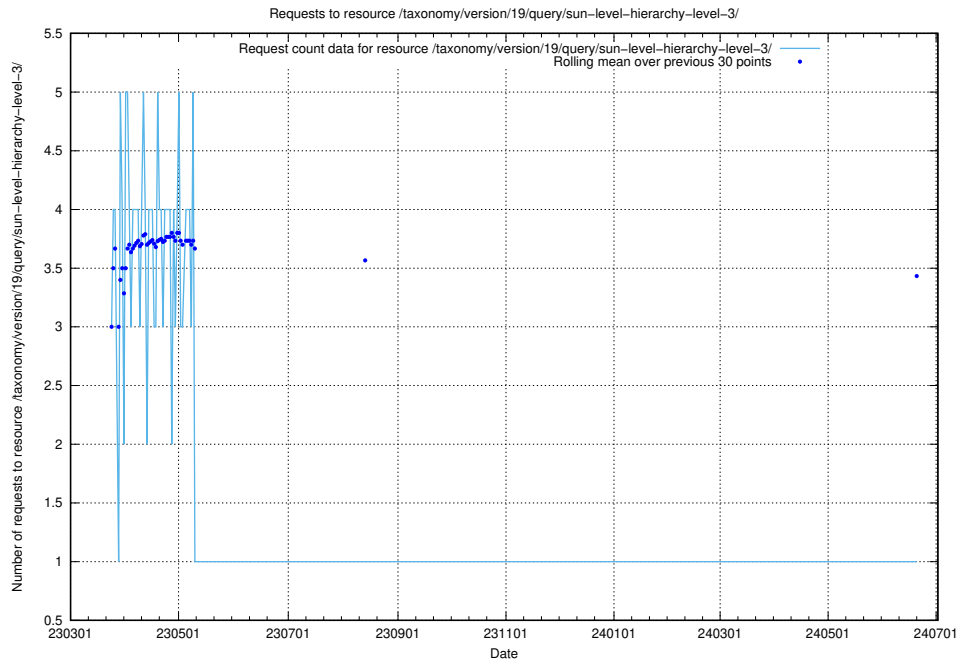

5.6400 Usage of /taxonomy/version/19/query/sun-level-hierarchy-level-3/

Here, we count the number of requests to resource /taxonomy/version/19/query/sun-level-hierarchy-level-3/.