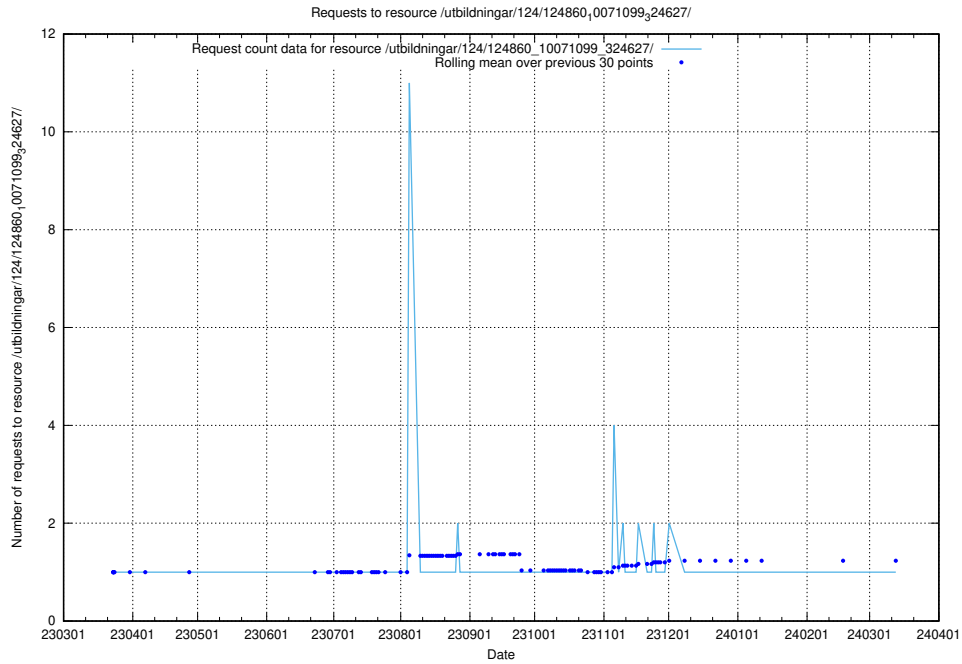

5.1081 Usage of /utbildningar/124/124860_10071099_324627/

Here, we count the number of requests to resource /utbildningar/124/124860_10071099_324627/.