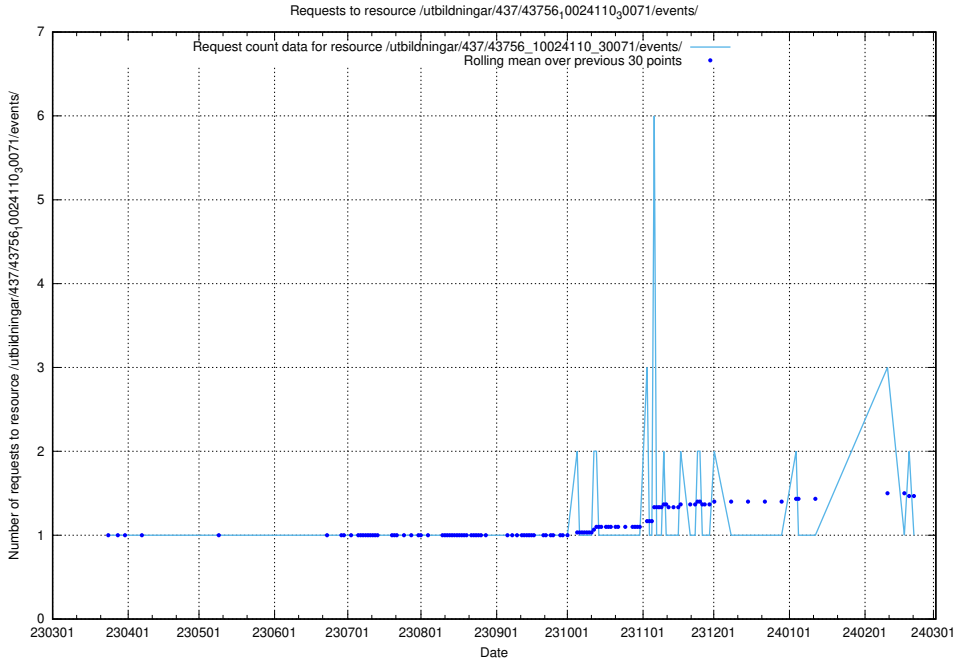

5.6478 Usage of /utbildningar/437/43756_10024110_30071/events/

Here, we count the number of requests to resource /utbildningar/437/43756_10024110_30071/events/.