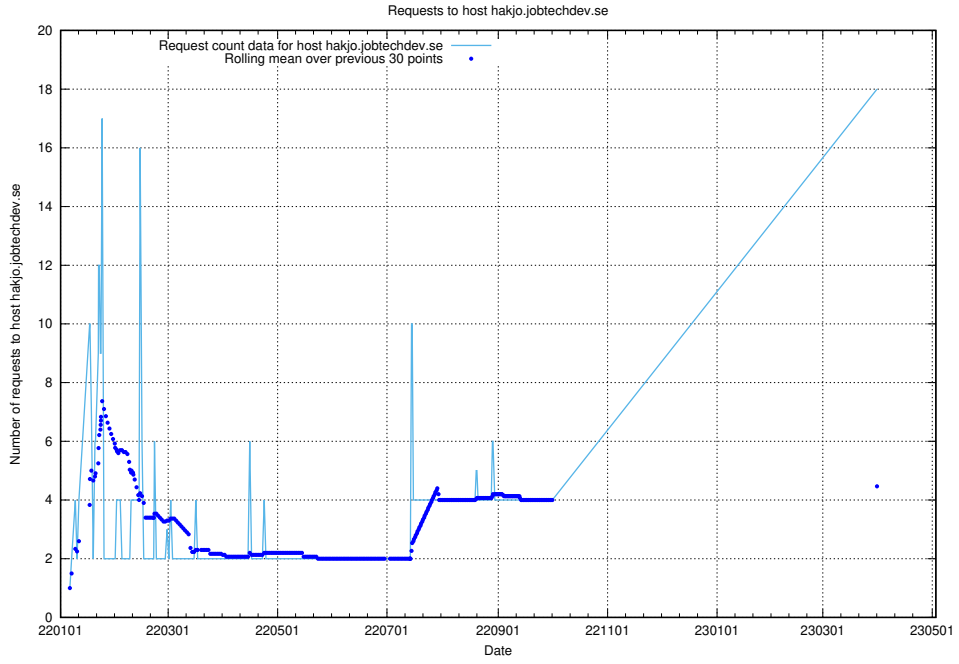

7.36 Usage of hakjo.jobtechdev.se

Here, we count the number of requests to host hakjo.jobtechdev.se.