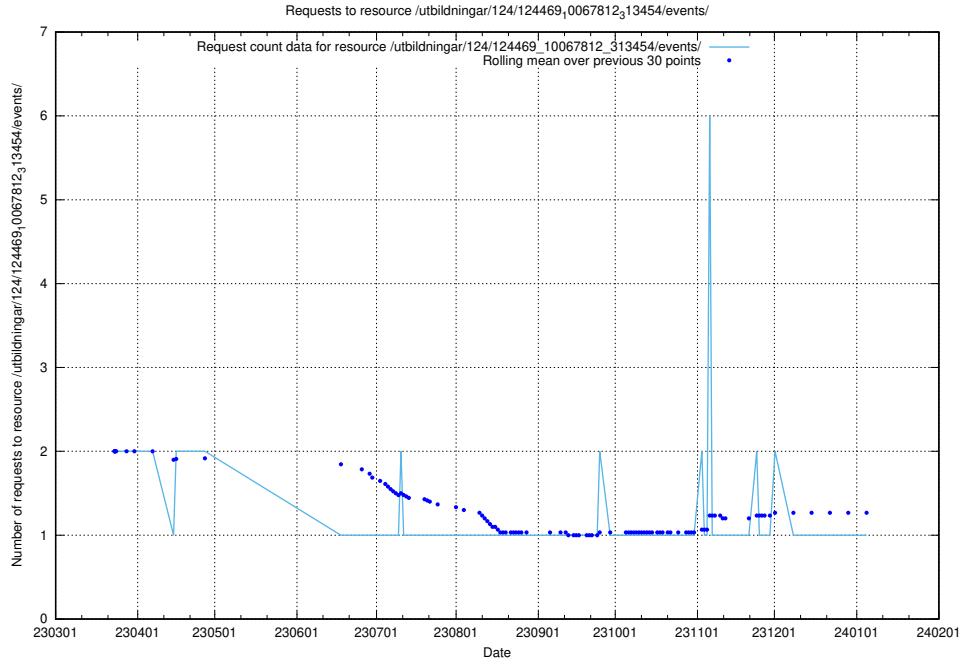

Here, we count the number of requests to resource /utbildningar/124/124472_10067812_313454/events/

5.6590 Usage of /utbildningar/124/124469_10067812_313454/events/

Here, we count the number of requests to resource /utbildningar/124/124469_10067812_313454/events/