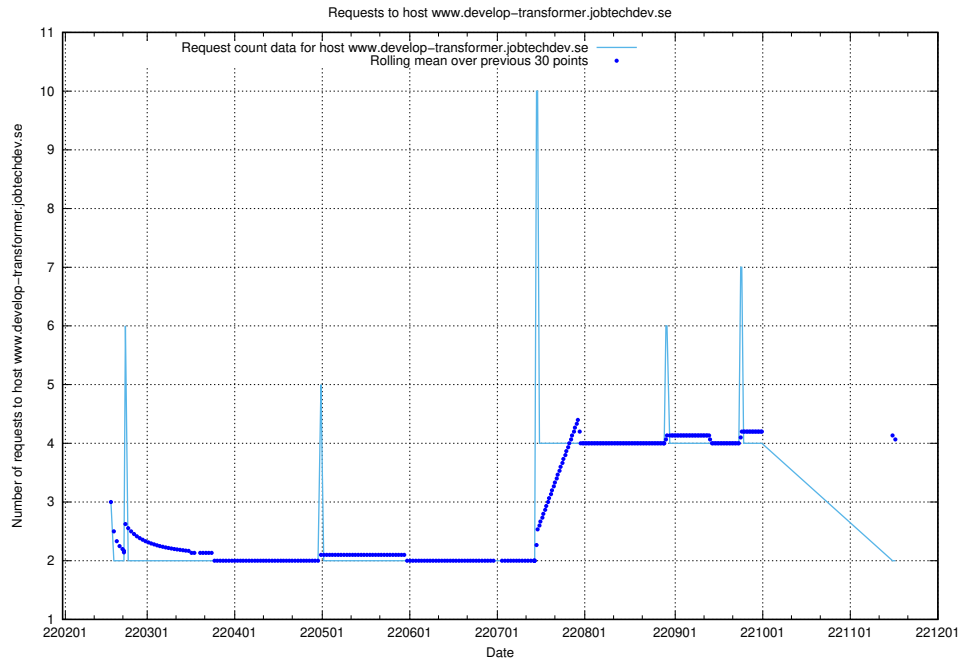

7.541 Usage of `www.develop-transformer.jobtechdev.se`

Here, we count the number of requests to host `www.develop-transformer.jobtechdev.se`.