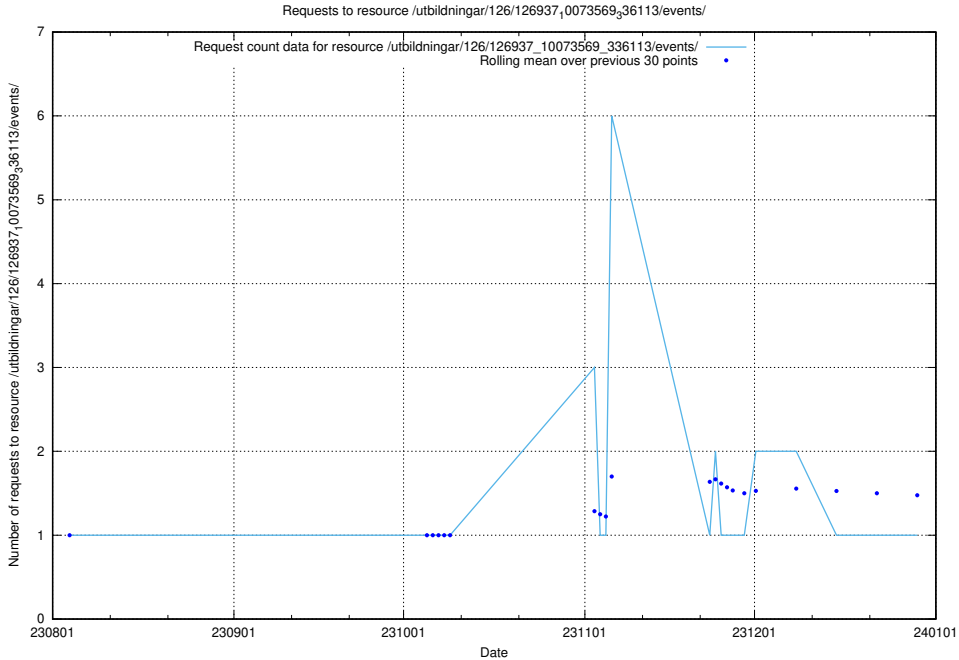

5.5110 Usage of /utbildningar/126/126937_10073569_336113/events/

Here, we count the number of requests to resource /utbildningar/126/126937_10073569_336113/events/