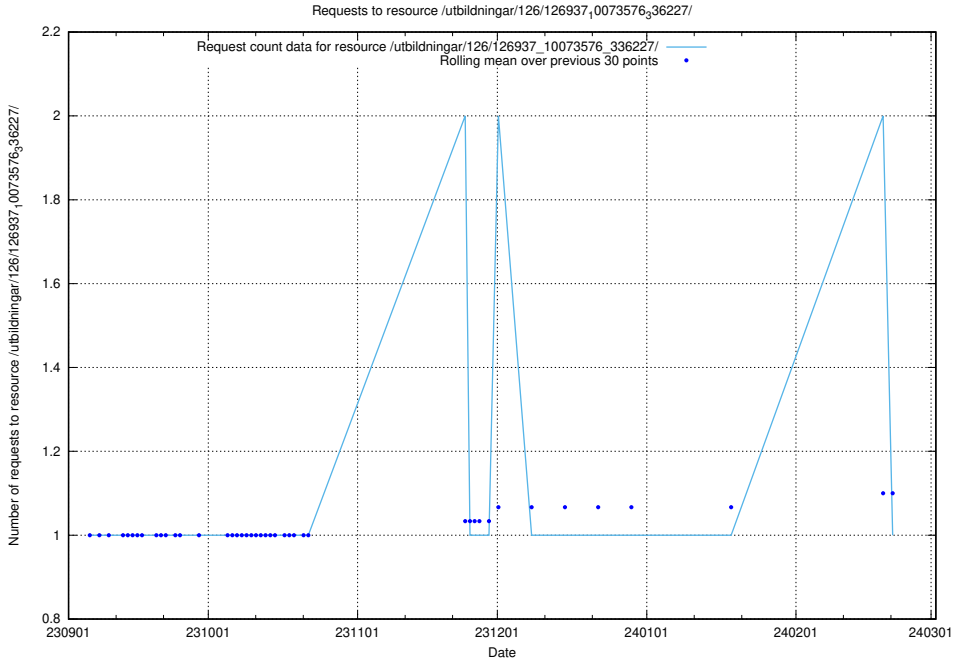

5.4906 Usage of /utbildningar/126/126937_10073576_336227/

Here, we count the number of requests to resource /utbildningar/126/126937_10073576_336227/.