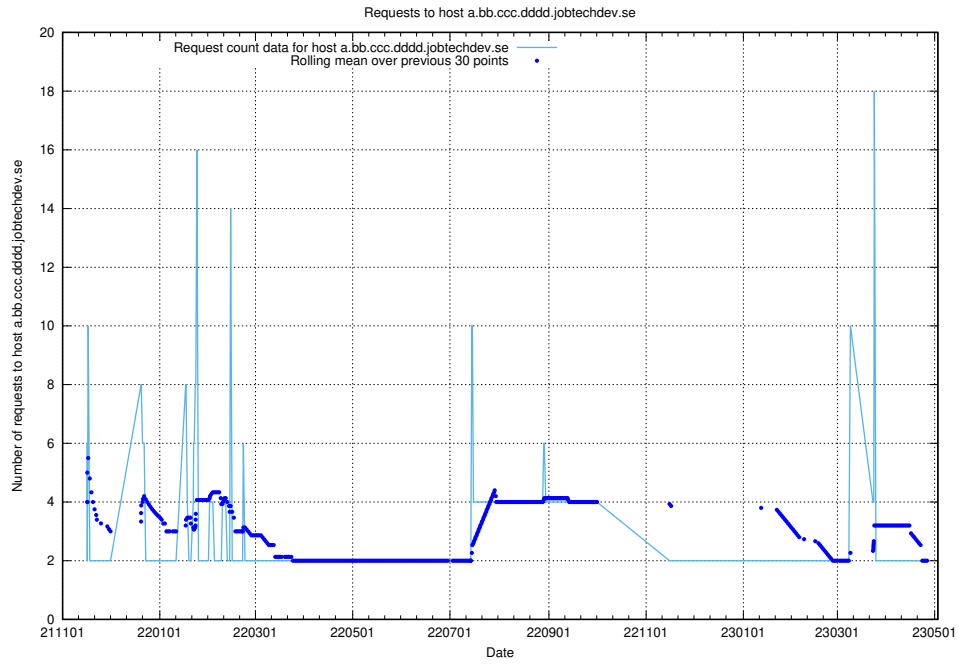

7.534 Usage of a.bb.ccc.dddd.jobtechdev.se

Here, we count the number of requests to host a.bb.ccc.dddd.jobtechdev.se.