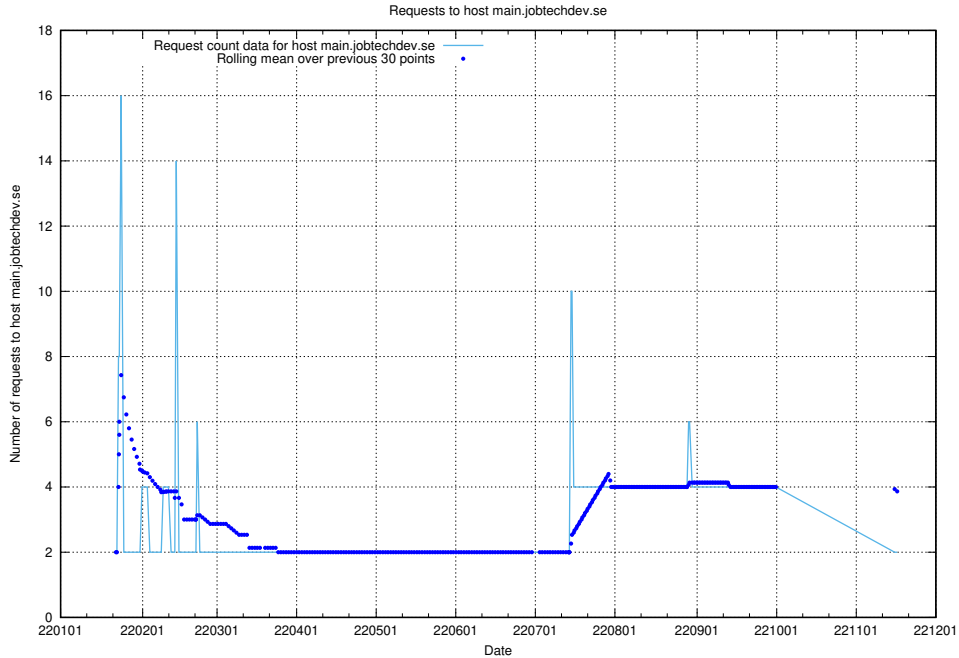

7.600 Usage of main.jobtechdev.se

Here, we count the number of requests to host main.jobtechdev.se.