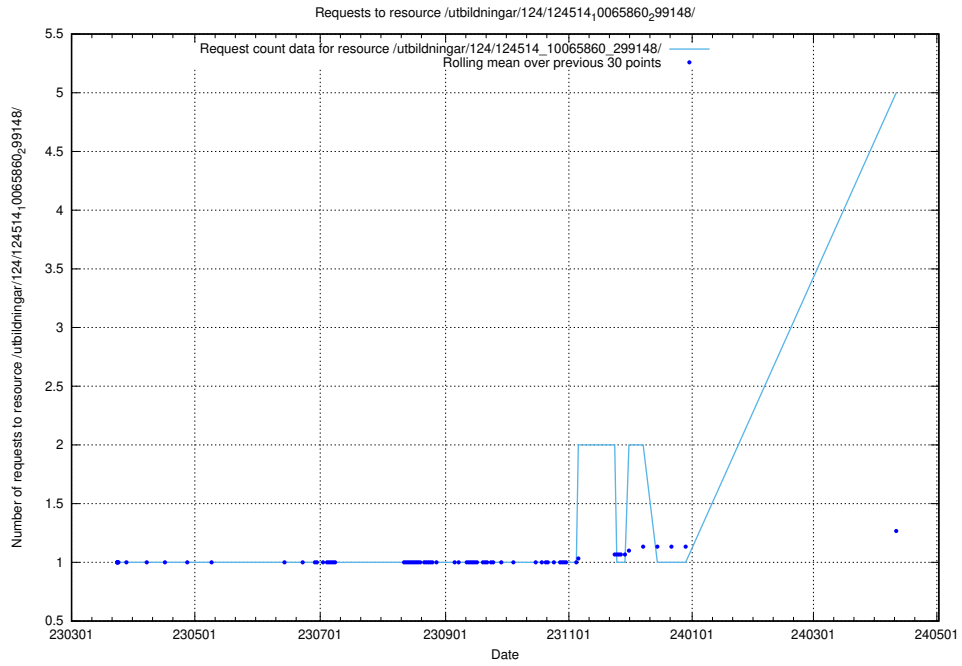

5.110 Usage of /utbildningar/124/124514_10065860_299148/

Here, we count the number of requests to resource /utbildningar/124/124514_10065860_299148/.