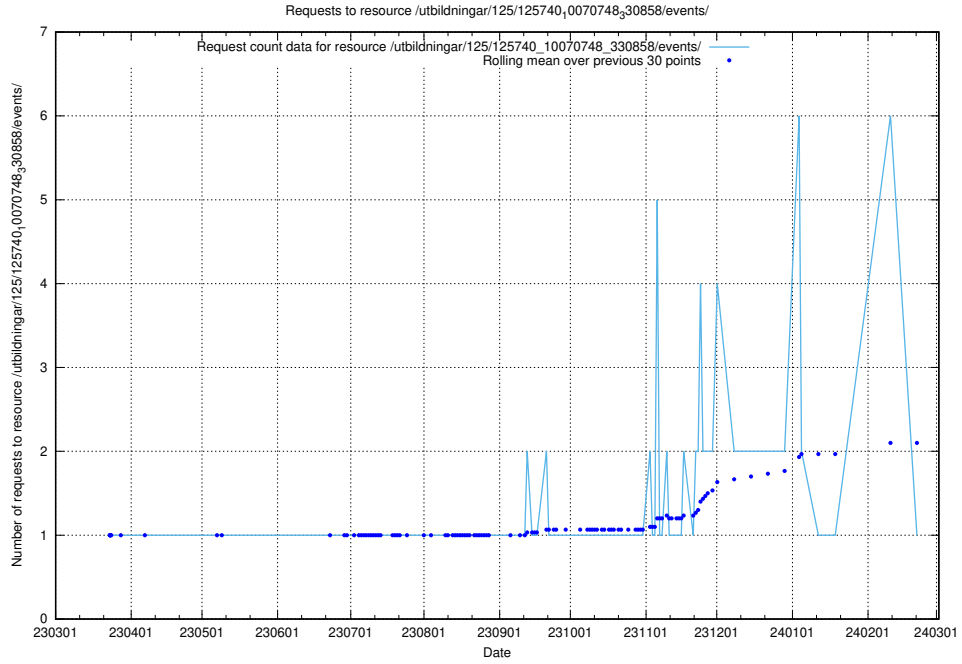

5.886 Usage of /utbildningar/125/125740_10070748_330858/events/

Here, we count the number of requests to resource /utbildningar/125/125740_10070748_330858/events/