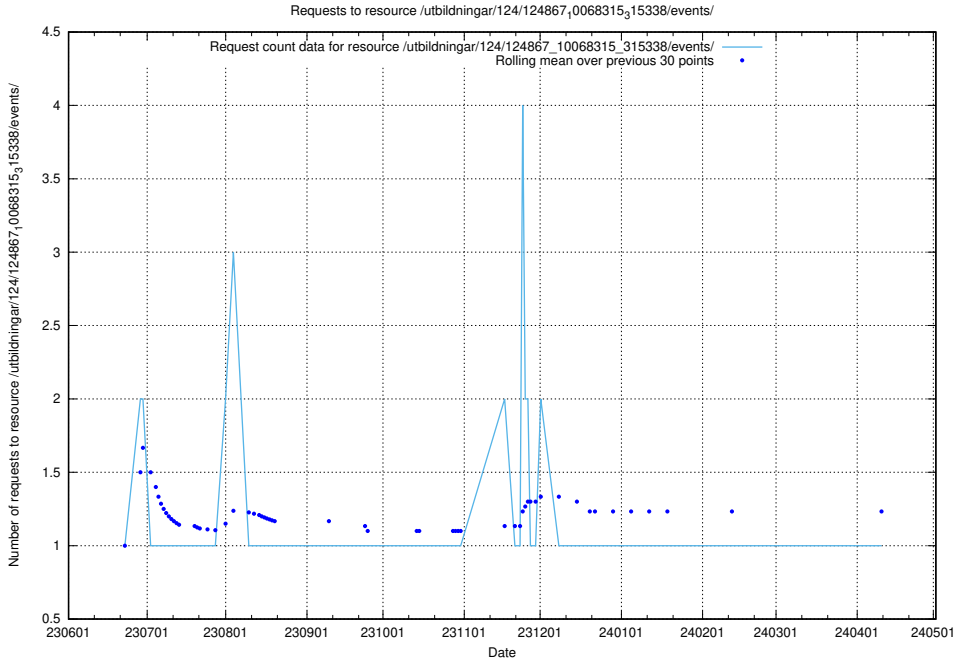

5.5989 Usage of /utbildningar/124/124867_10068315_315338/events/

Here, we count the number of requests to resource /utbildningar/124/124867_10068315_315338/events/