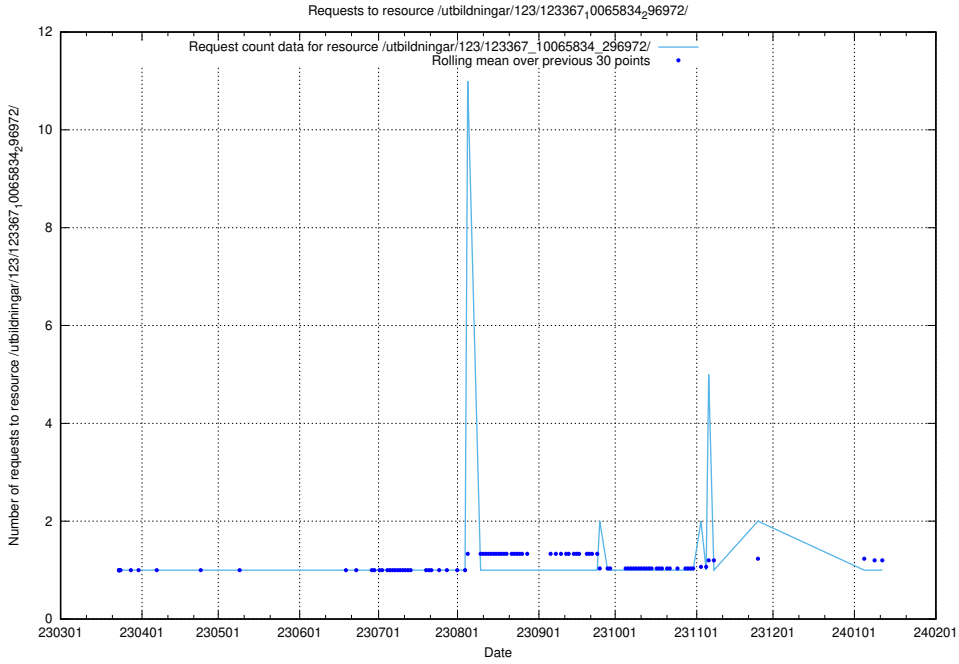

5.5117 Usage of /utbildningar/123/123367_10065834_296972/

Here, we count the number of requests to resource /utbildningar/123/123367_10065834_296972/.