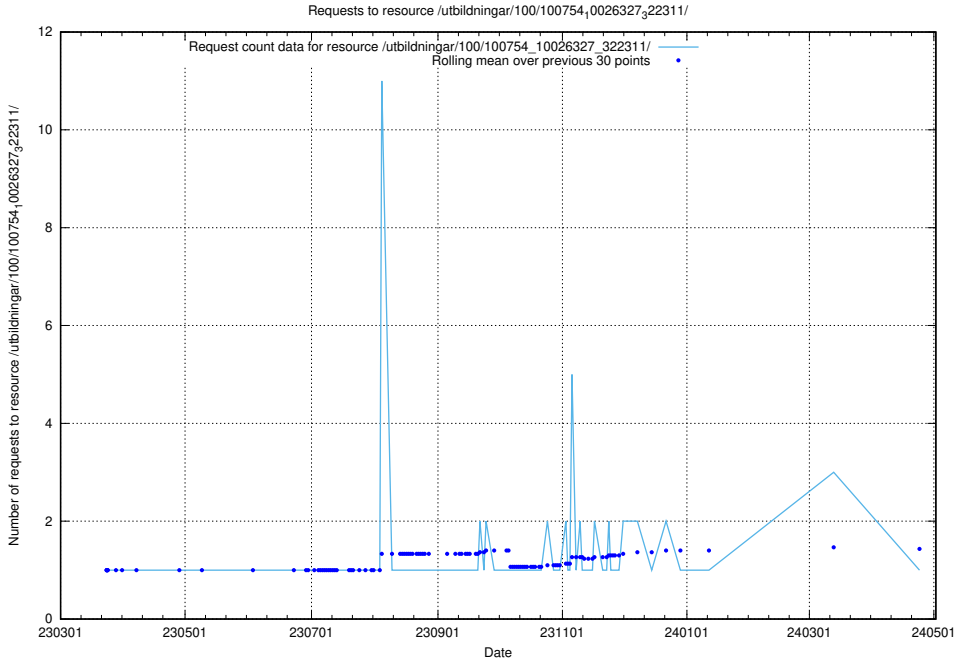

5.5837 Usage of /utbildningar/100/100754_10026327_322311/

Here, we count the number of requests to resource /utbildningar/100/100754_10026327_322311/.