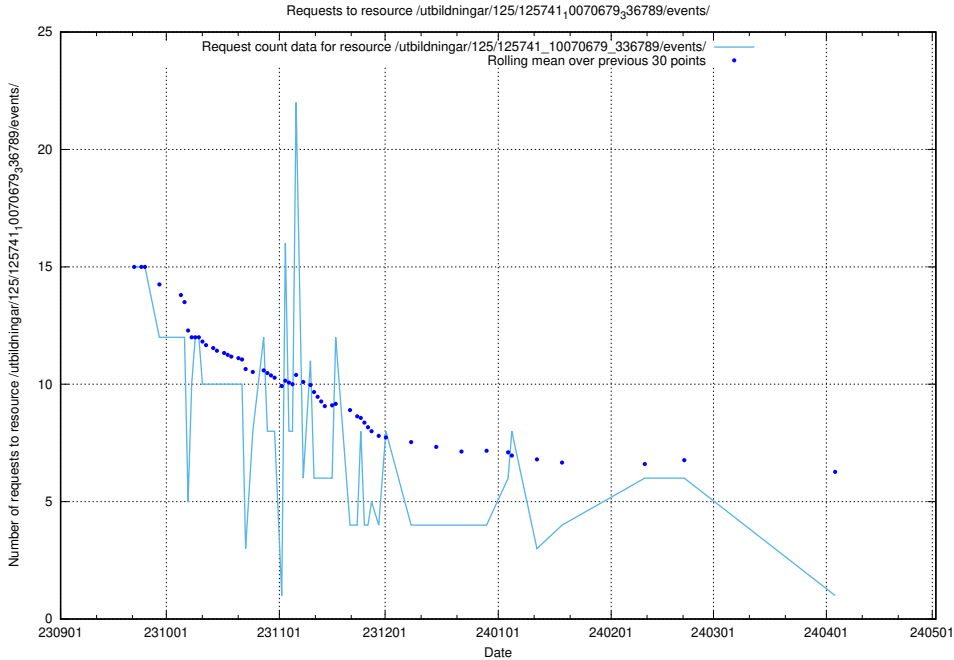

5.4743 Usage of /utbildningar/125/125741_10070679_336789/events/

Here, we count the number of requests to resource /utbildningar/125/125741_10070679_336789/events/

5.4744 Usage of /utbildningar/125/125741_10070679_336714/events/