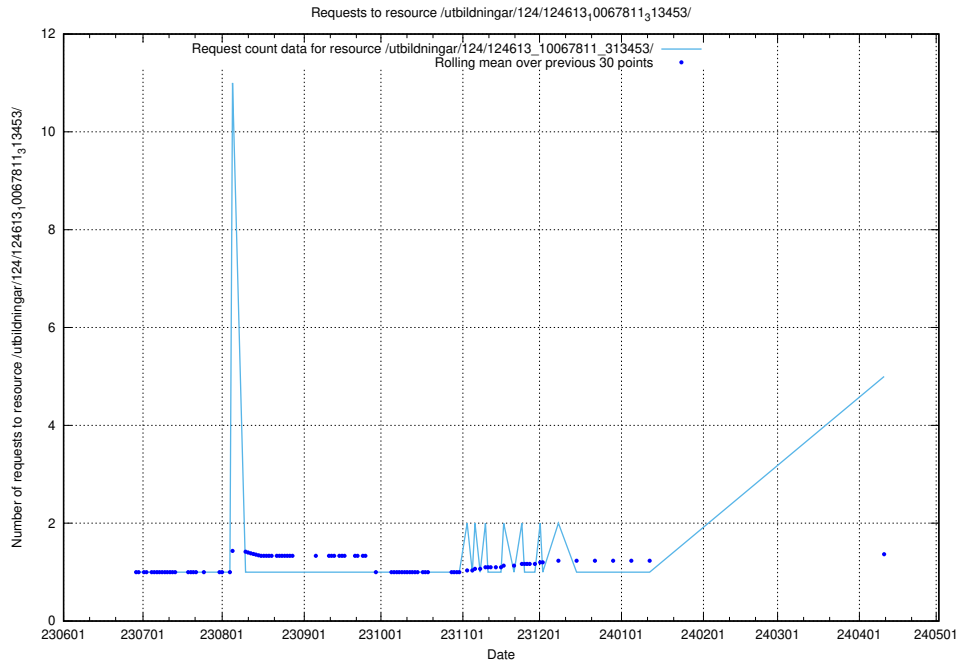

5.131 Usage of /utbildningar/124/124613_10067811_313453/

Here, we count the number of requests to resource /utbildningar/124/124613_10067811_313453/.