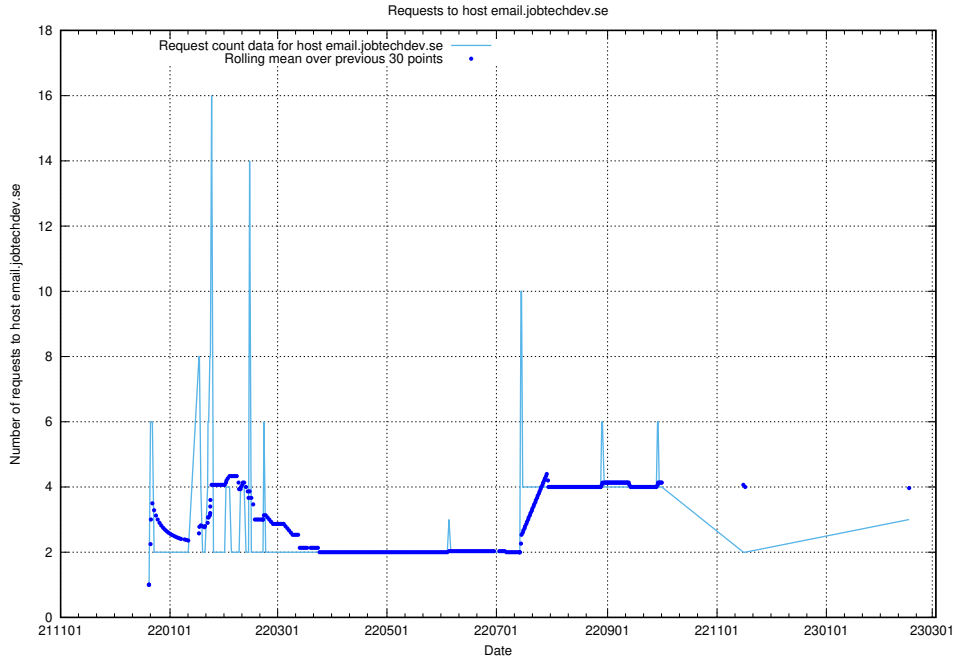

7.207 Usage of email.jobtechdev.se

Here, we count the number of requests to host email.jobtechdev.se.

7.208 Usage of correo.jobtechdev.se

Here, we count the number of requests to host correo.jobtechdev.se.