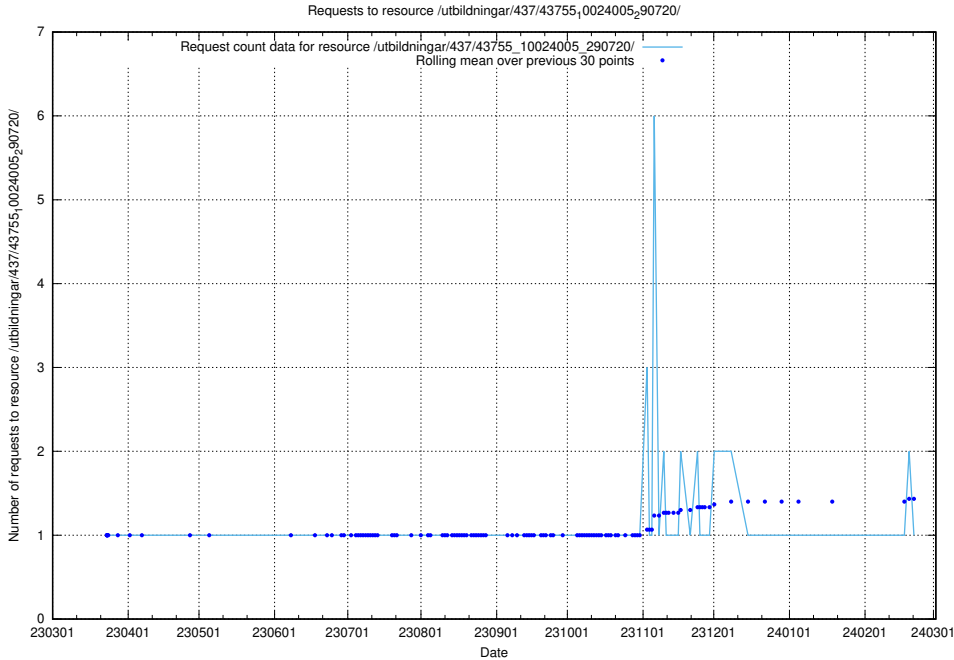

5.6662 Usage of /utbildningar/437/43755_10024005_290720/

Here, we count the number of requests to resource /utbildningar/437/43755_10024005_290720/.