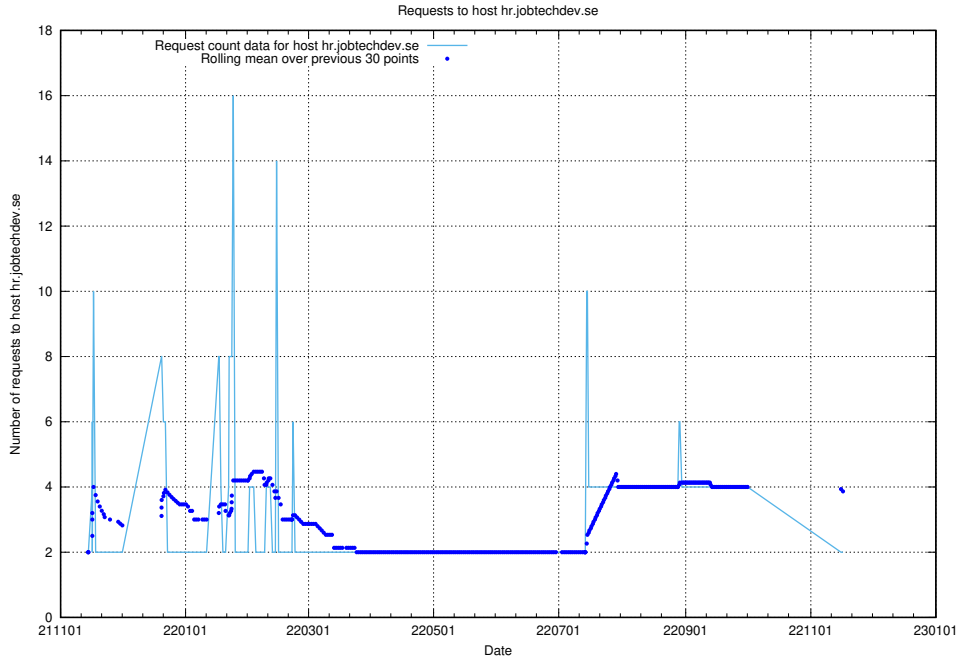

7.604 Usage of hr.jobtechdev.se

Here, we count the number of requests to host hr.jobtechdev.se.

7.605 Usage of demo-jobed-connect-onprem.jobtechdev.se

Here, we count the number of requests to host demo-jobed-connect-onprem.jobtechdev.se.