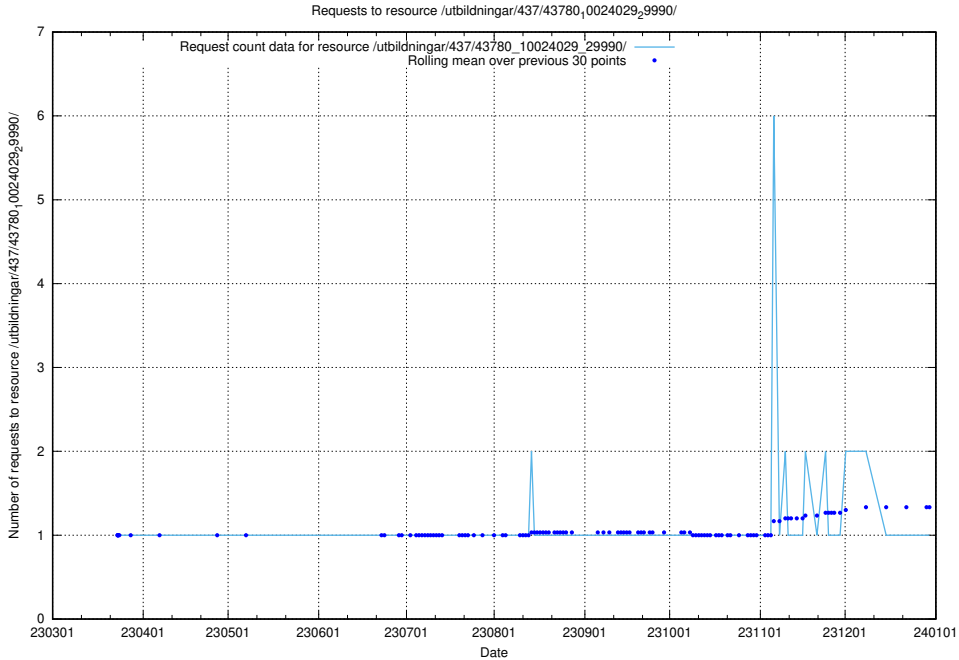

5.6655 Usage of /utbildningar/437/43780_10024029_29990/

Here, we count the number of requests to resource /utbildningar/437/43780_10024029_29990/.