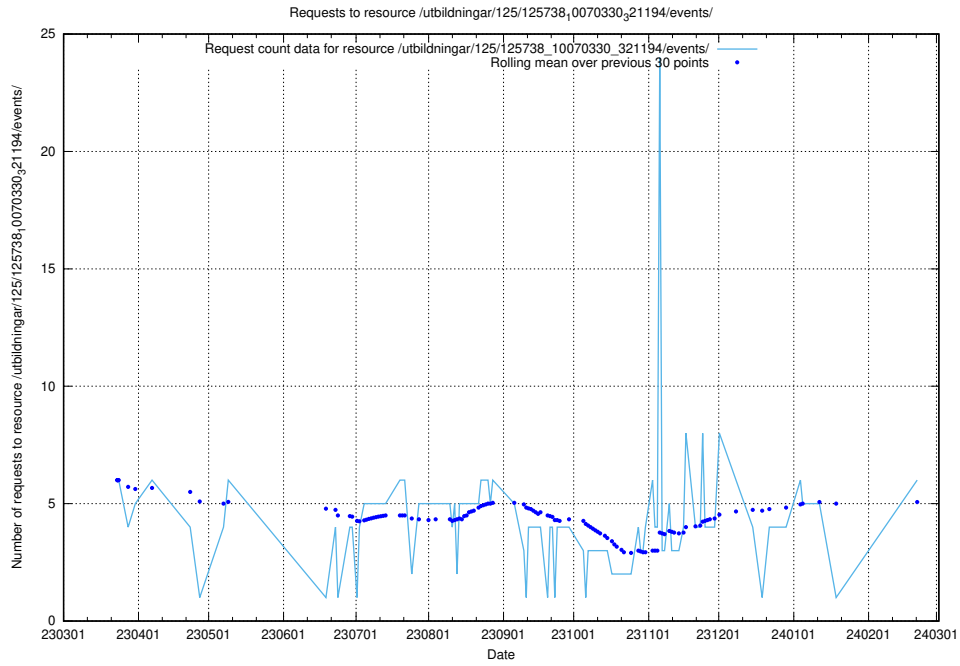

5.84 Usage of /utbildningar/125/125738_10070330_321194/events/

Here, we count the number of requests to resource /utbildningar/125/125738_10070330_321194/events/