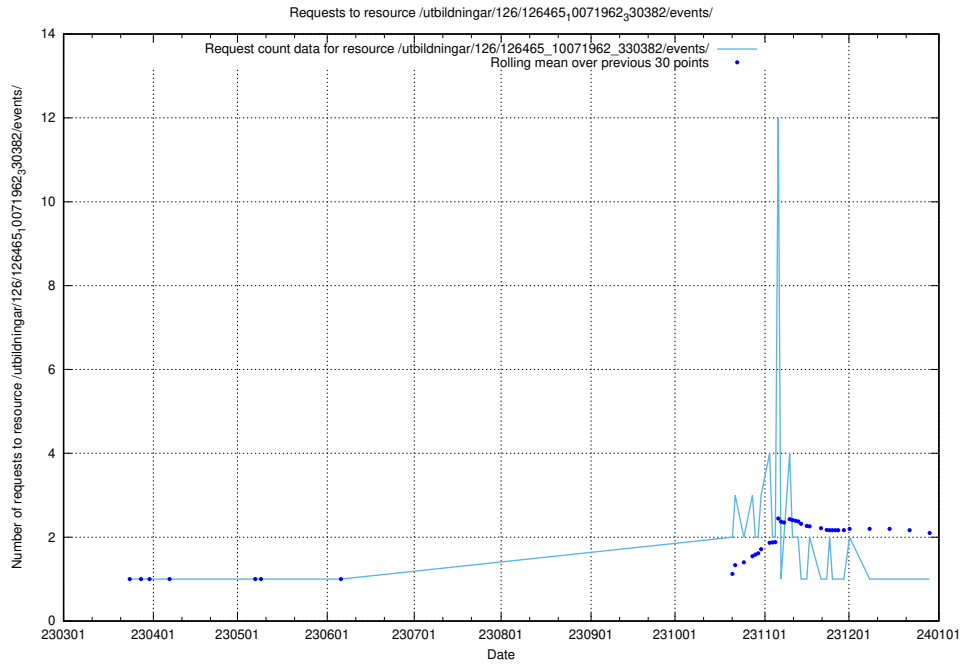

5.6491 Usage of /utbildningar/126/126465_10071962_330382/events/

Here, we count the number of requests to resource /utbildningar/126/126465_10071962_330382/events/