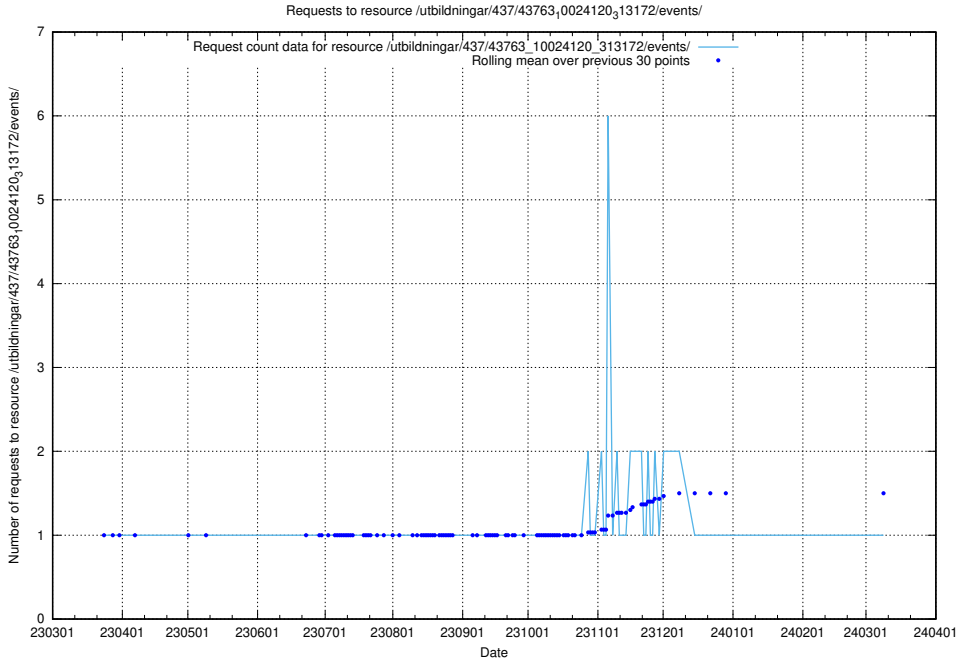

5.6475 Usage of /utbildningar/437/43763_10024120_313172/events/

Here, we count the number of requests to resource /utbildningar/437/43763_10024120_313172/events/.