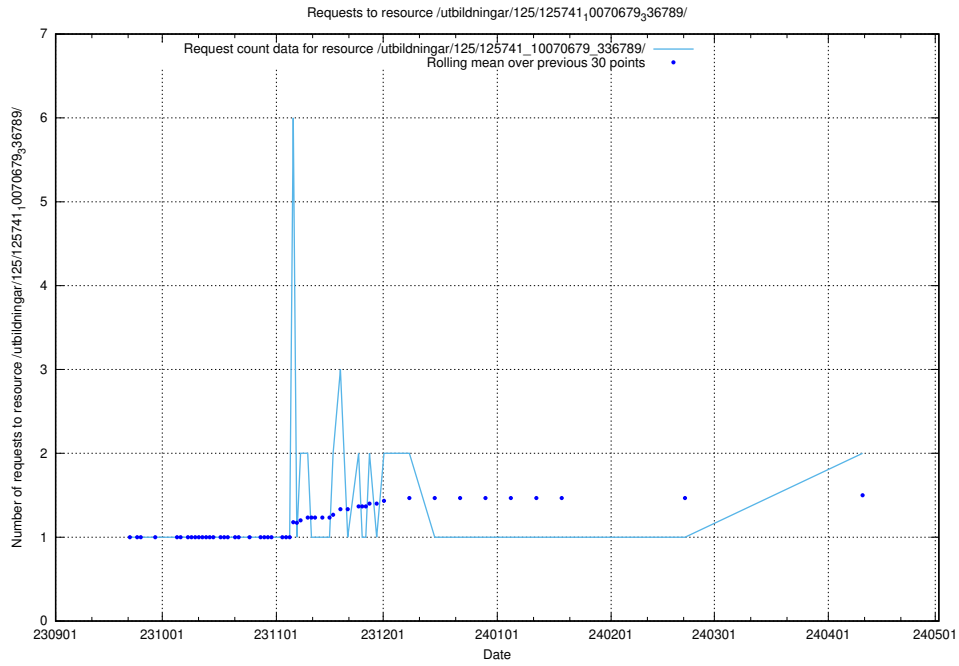

5.669 Usage of /utbildningar/125/125741_10070679_336789/

Here, we count the number of requests to resource /utbildningar/125/125741_10070679_336789/.