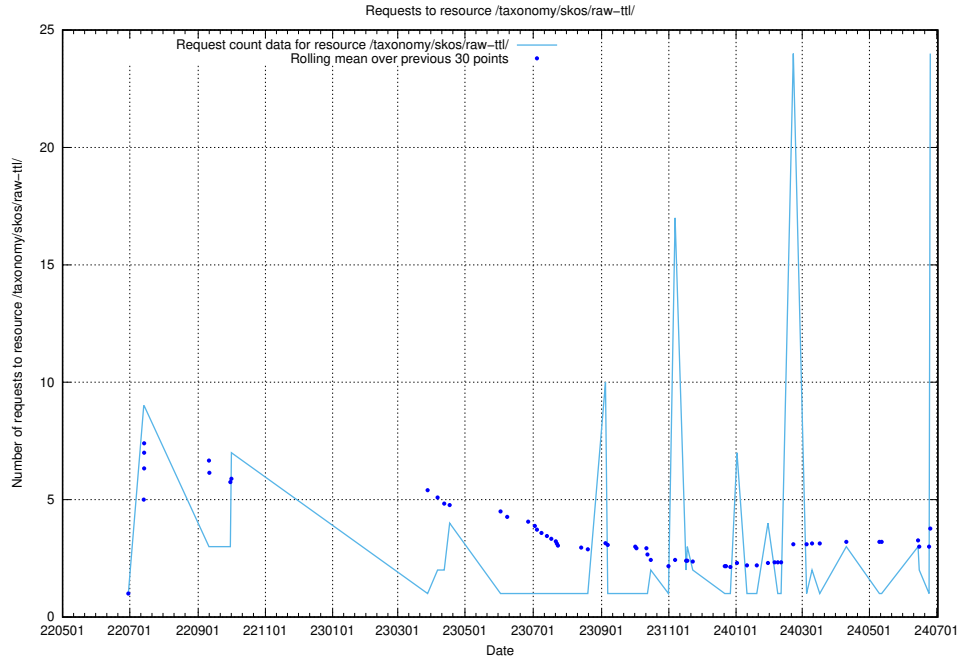

5.6 Usage of /taxonomy/skos/raw-ttl/

Here, we count the number of requests to resource /taxonomy/skos/raw-ttl/.