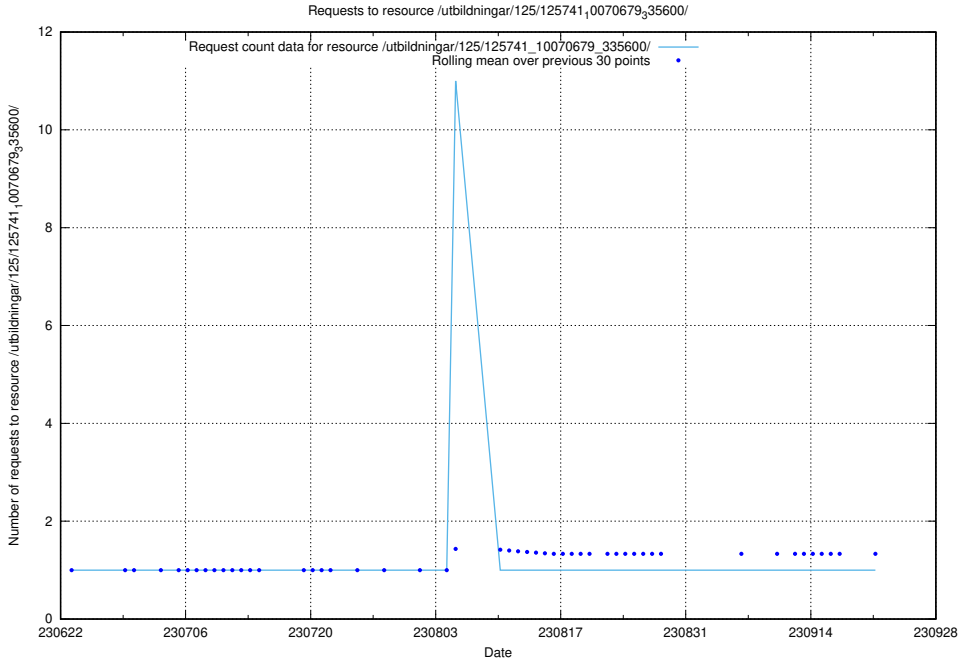

5.5948 Usage of /utbildningar/125/125741_10070679_335600/

Here, we count the number of requests to resource /utbildningar/125/125741_10070679_335600/.