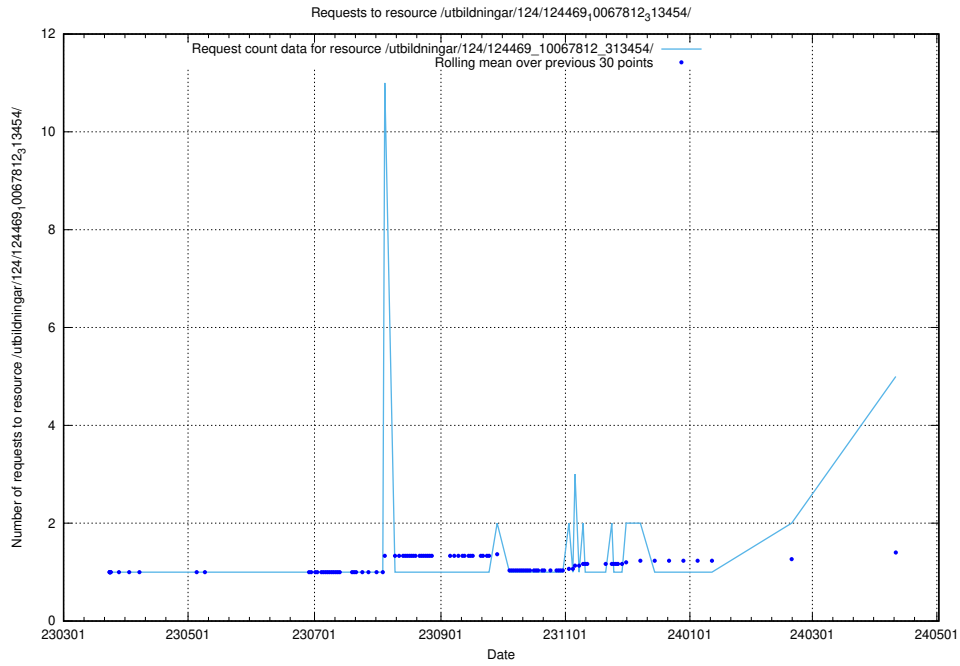

5.113 Usage of /utbildningar/124/124469_10067812_313454/

Here, we count the number of requests to resource /utbildningar/124/124469_10067812_313454/.