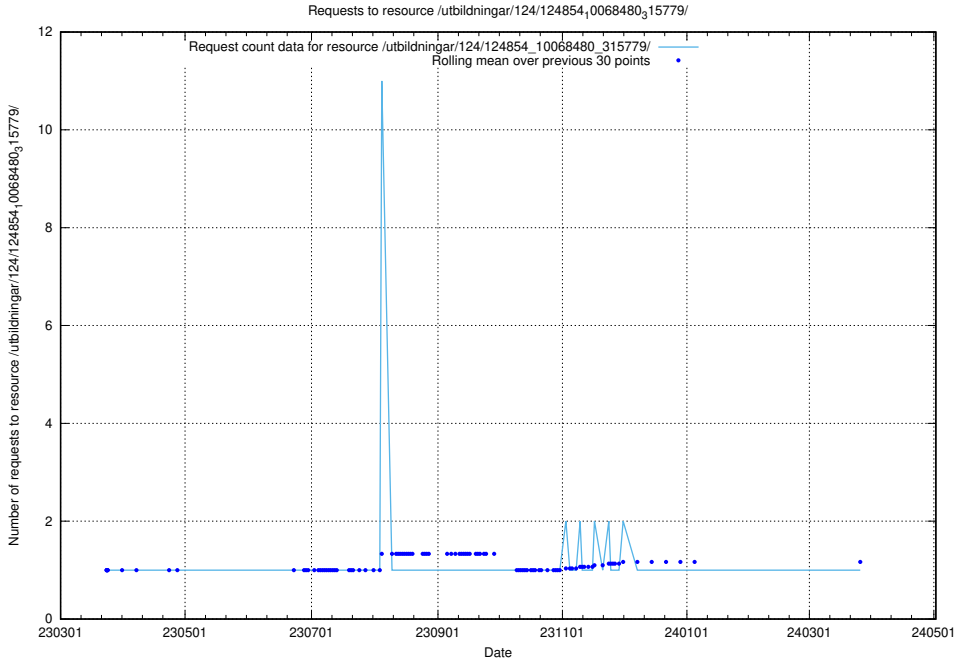

5.1125 Usage of /utbildningar/124/124854_10068480_315779/

Here, we count the number of requests to resource /utbildningar/124/124854_10068480_315779/.