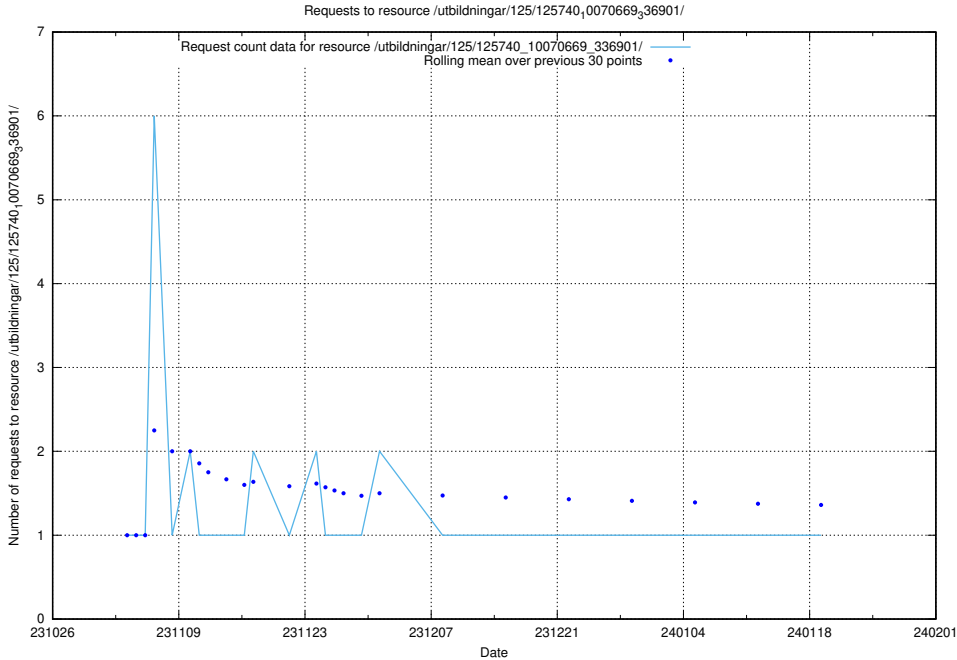

Here, we count the number of requests to resource /utbildningar/125/125740_10070684_337181/.

5.4407 Usage of /utbildningar/125/125740_10070669_336901/

Here, we count the number of requests to resource /utbildningar/125/125740_10070669_336901/.