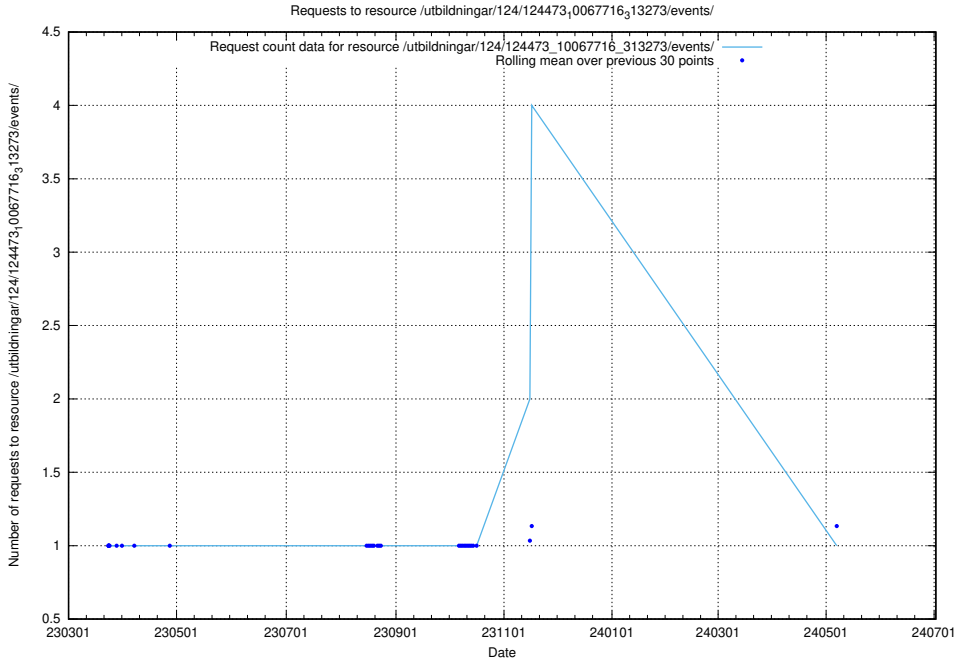

5.3152 Usage of /utbildningar/124/124473_10067716_313273/events/

Here, we count the number of requests to resource /utbildningar/124/124473_10067716_313273/events/