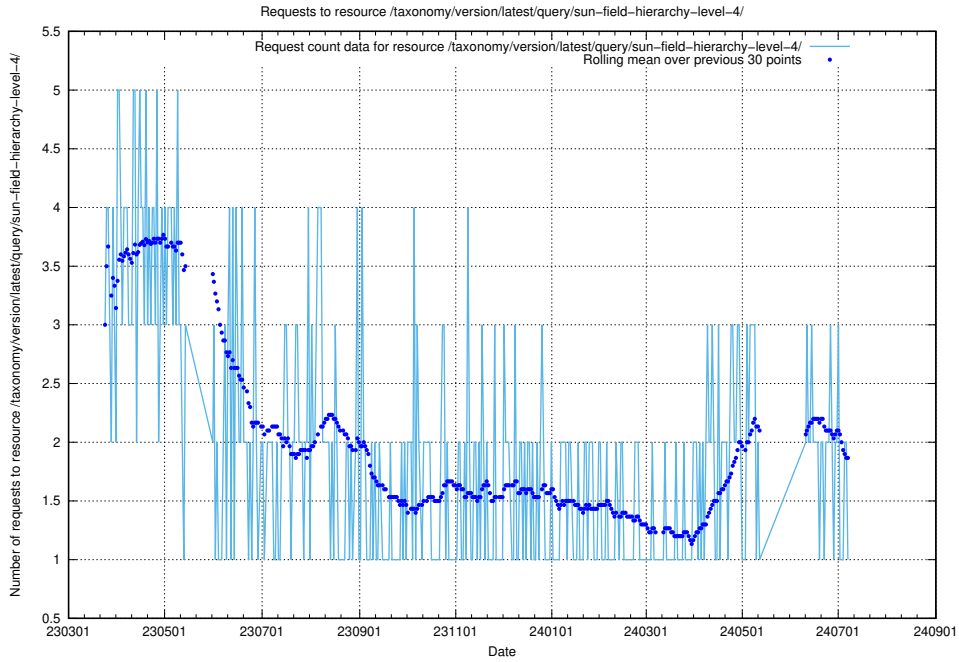

5.6349 Usage of /taxonomy/version/latest/query/sun-field-hierarchy-level-4/

Here, we count the number of requests to resource /taxonomy/version/latest/query/sun-field-hierarchy-level-4/.