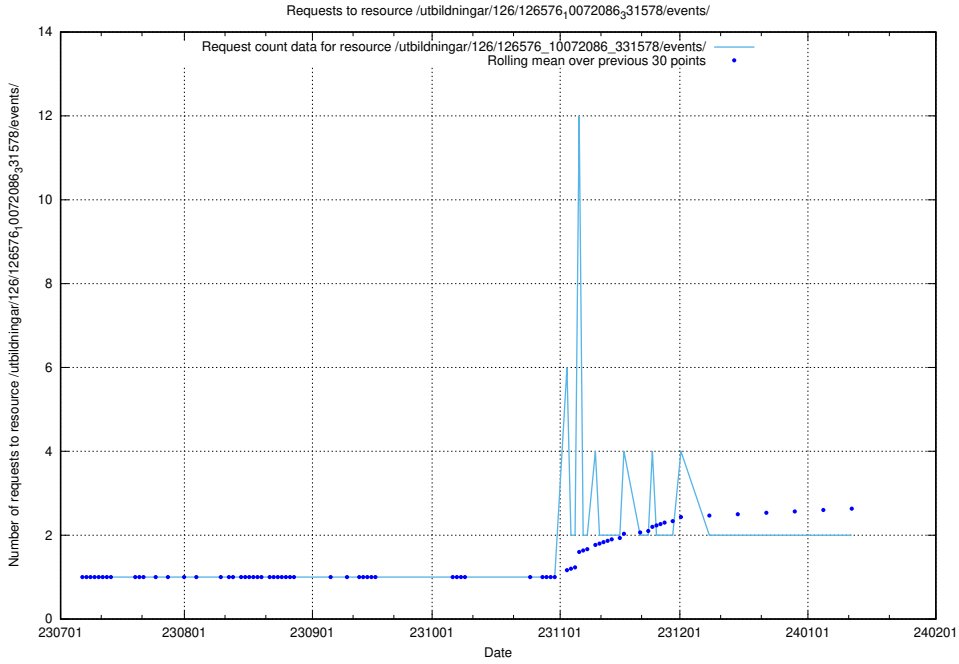

5.744 Usage of /utbildningar/126/126576_10072086_331578/events/

Here, we count the number of requests to resource /utbildningar/126/126576_10072086_331578/events/