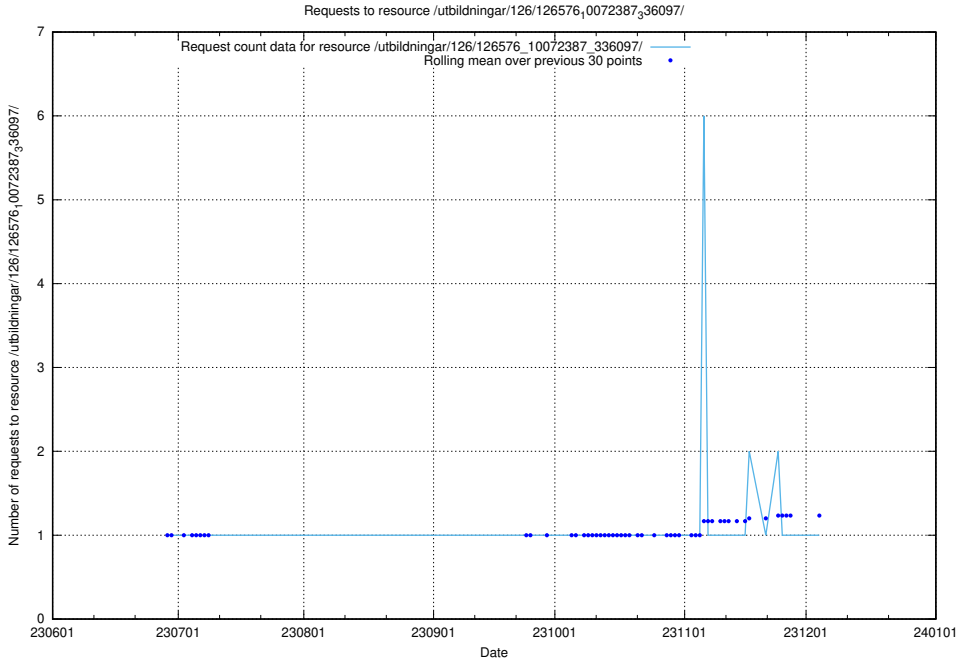

Here, we count the number of requests to resource /utbildningar/126/126576_10072387_336097/events/

5.5706 Usage of /utbildningar/126/126576_10072387_336097/

Here, we count the number of requests to resource /utbildningar/126/126576_10072387_336097/.