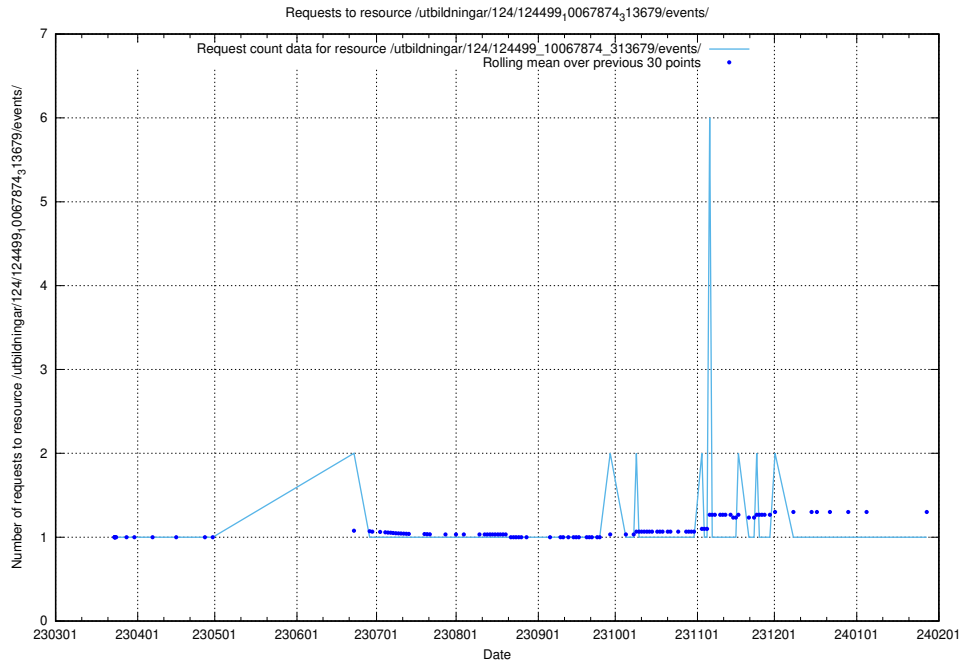

5.2572 Usage of /utbildningar/124/124499_10067874_313679/events/

Here, we count the number of requests to resource /utbildningar/124/124499_10067874_313679/events/