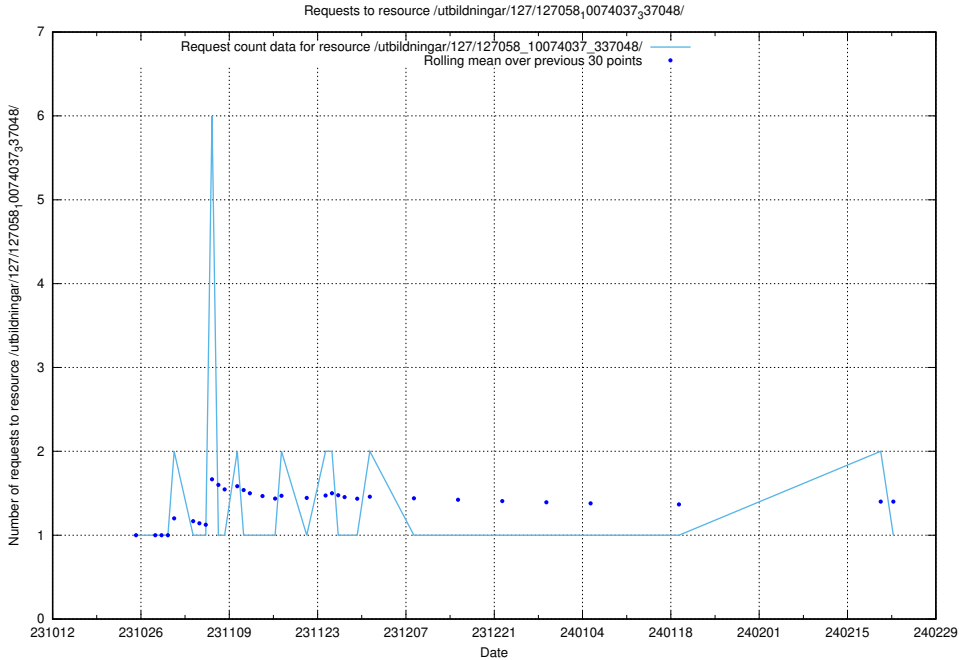

5.4460 Usage of /utbildningar/127/127058_10074037_337048/

Here, we count the number of requests to resource /utbildningar/127/127058_10074037_337048/.