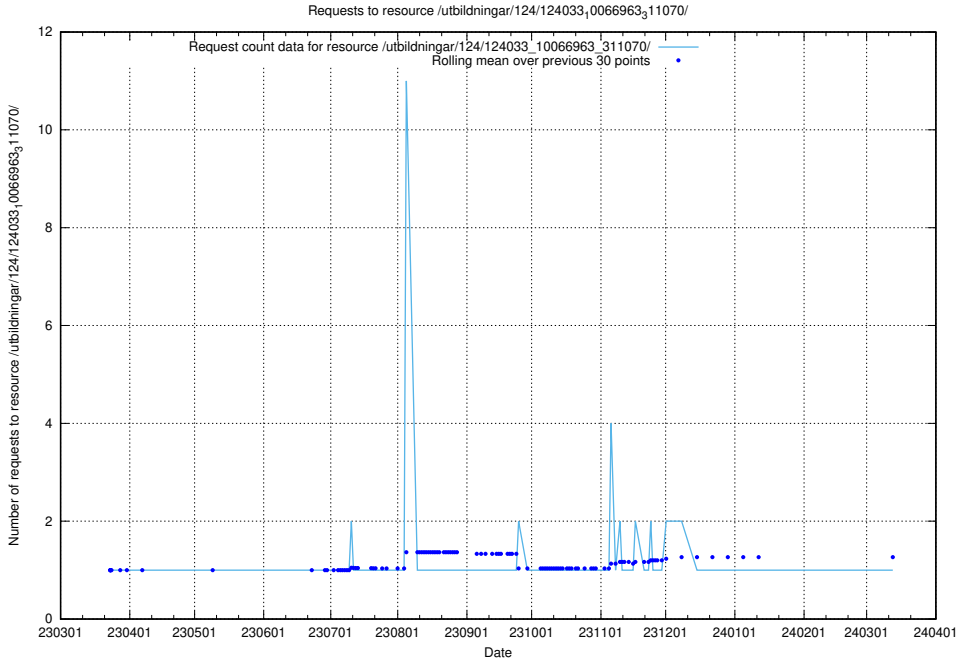

5.4702 Usage of /utbildningar/124/124033_10066963_311070/

Here, we count the number of requests to resource /utbildningar/124/124033_10066963_311070/.