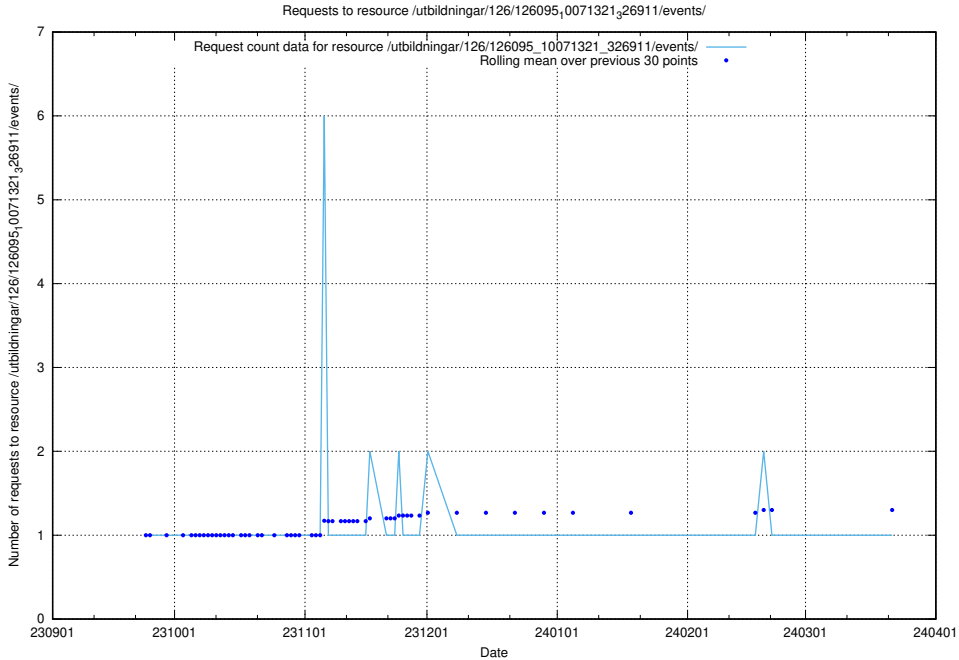

Here, we count the number of requests to resource /utbildningar/126/126535_10072068_330981/.

5.4731 Usage of /utbildningar/126/126095_10071321_326911/events/

Here, we count the number of requests to resource /utbildningar/126/126095_10071321_326911/events/