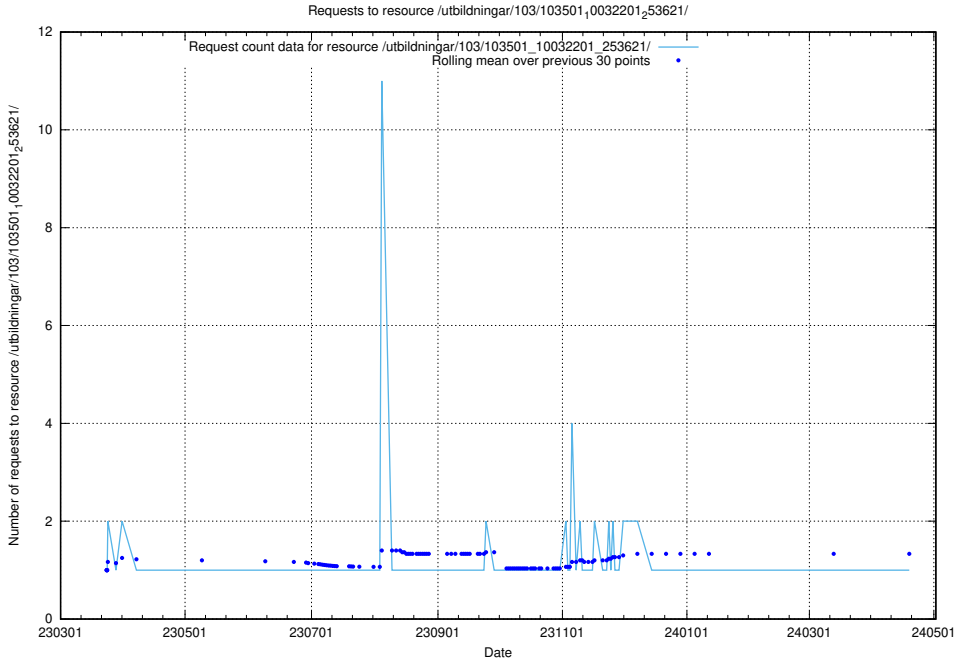

5.5746 Usage of /utbildningar/103/103501_10032201_253621/

Here, we count the number of requests to resource /utbildningar/103/103501_10032201_253621/.