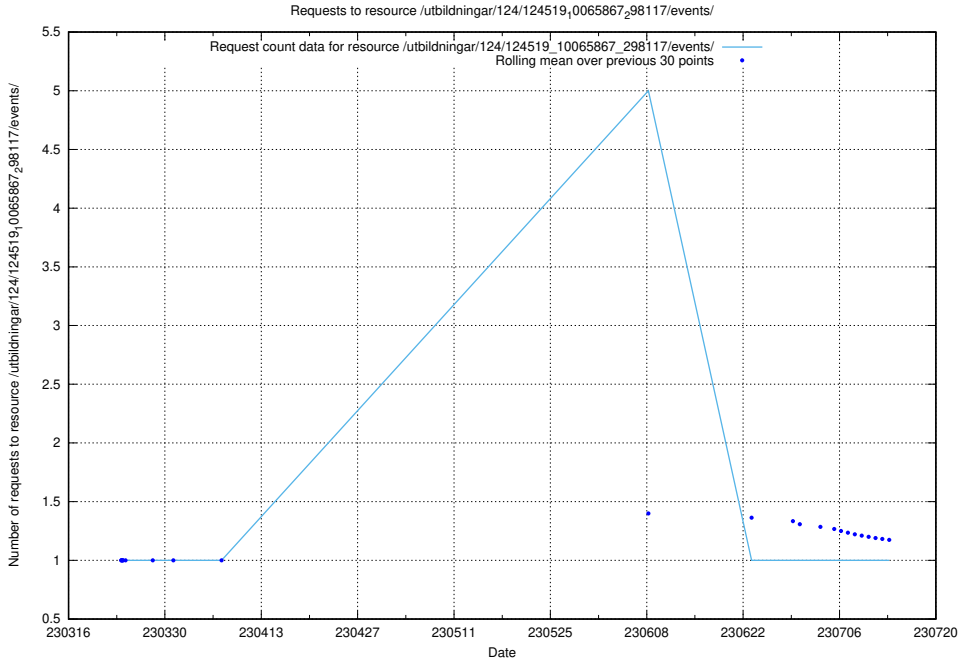

5.1513 Usage of /utbildningar/124/124519_10065867_298117/events/

Here, we count the number of requests to resource /utbildningar/124/124519_10065867_298117/events/