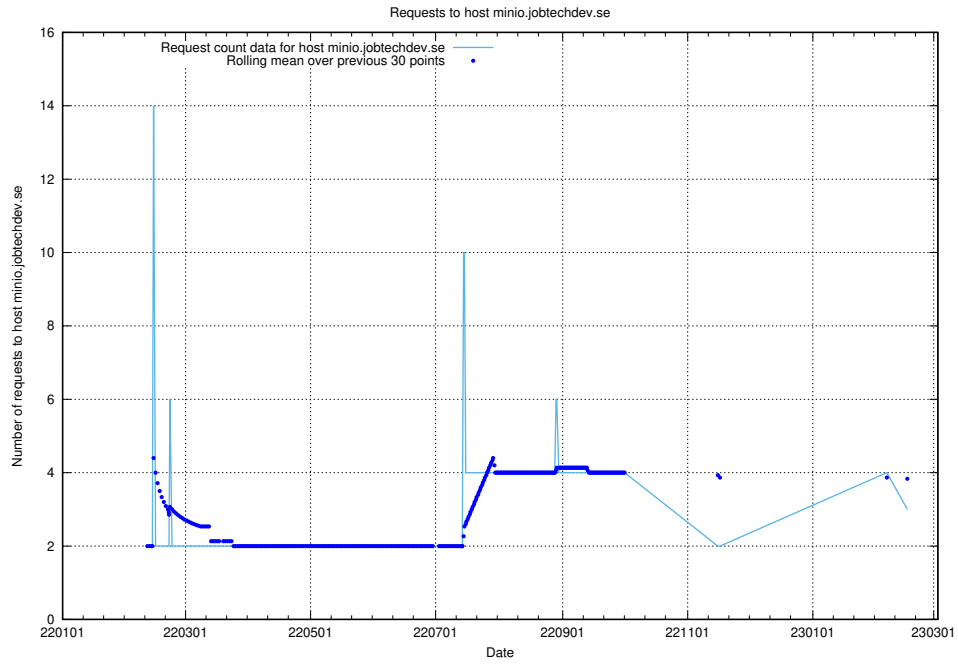

7.236 Usage of minio.jobtechdev.se

Here, we count the number of requests to host minio.jobtechdev.se.