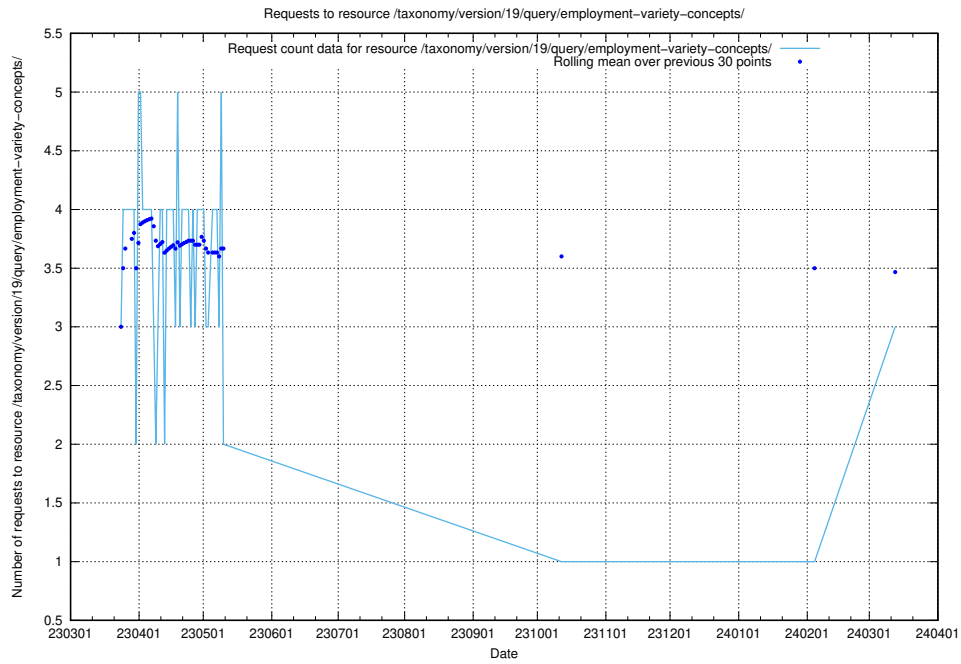

5.396 Usage of /taxonomy/version/19/query/employment-variety-concepts/

Here, we count the number of requests to resource /taxonomy/version/19/query/employment-variety-concepts/.

5.397 Usage of /utbildningar/438/43817_10024102_242987/events/