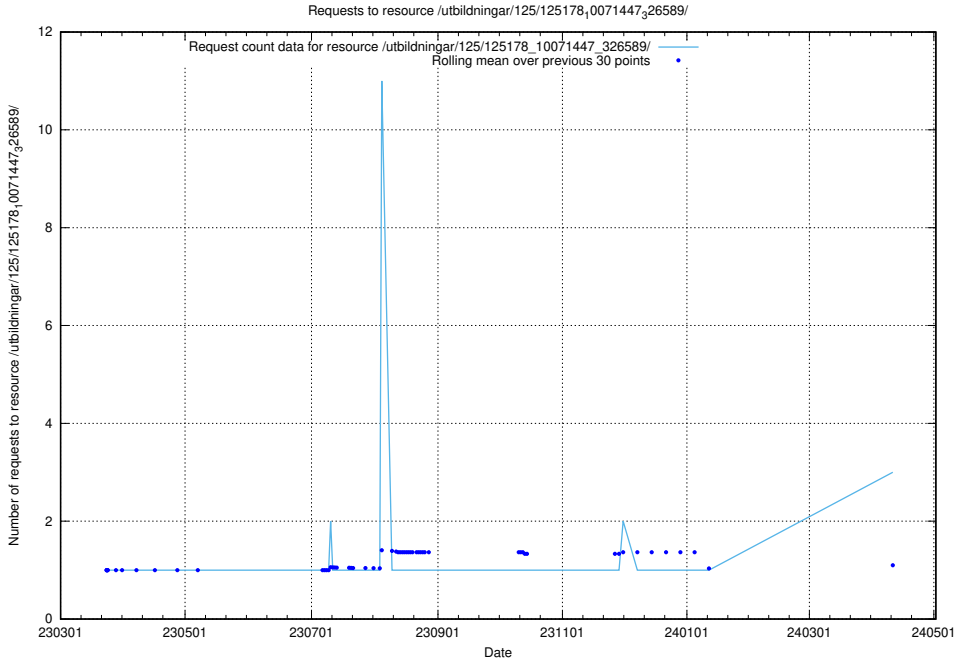

5.243 Usage of /utbildningar/125/125178_10071447_326589/

Here, we count the number of requests to resource /utbildningar/125/125178_10071447_326589/.