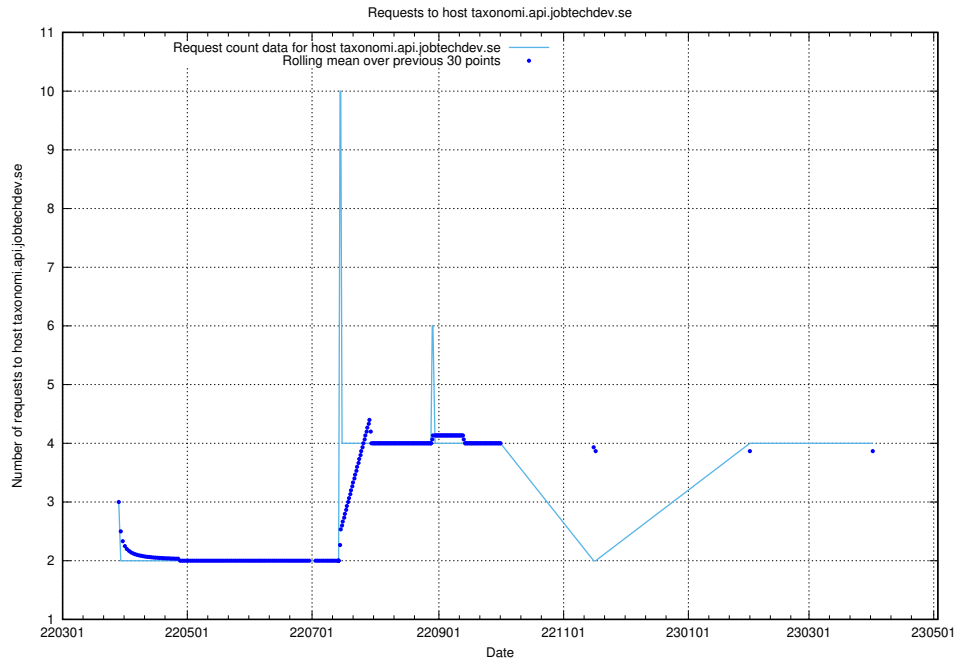

7.155 Usage of taxonomi.api.jobtechdev.se

Here, we count the number of requests to host taxonomi.api.jobtechdev.se.