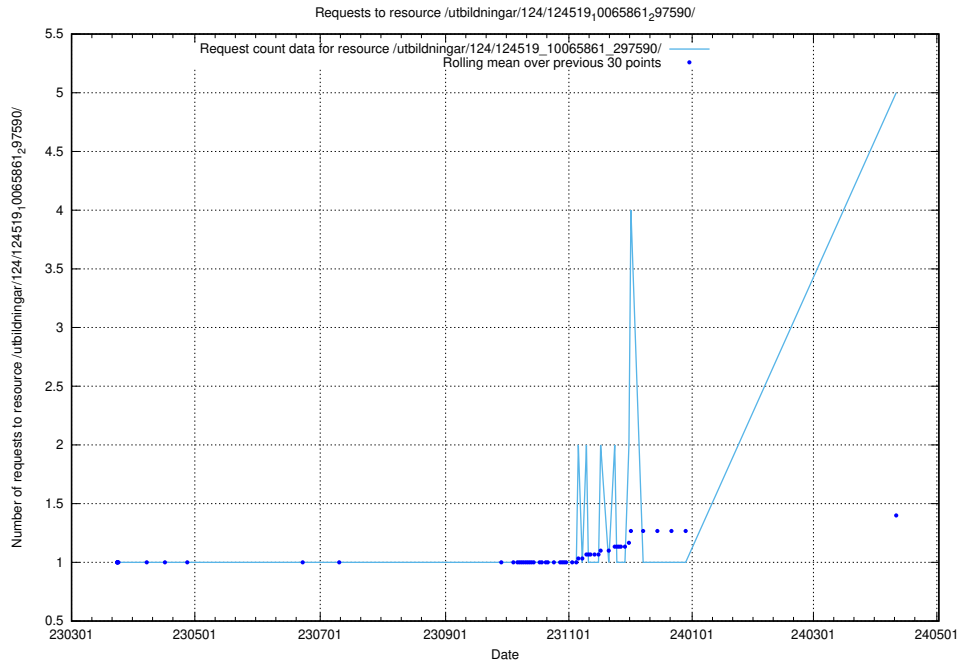

5.103 Usage of /utbildningar/124/124519_10065861_297590/

Here, we count the number of requests to resource /utbildningar/124/124519_10065861_297590/.