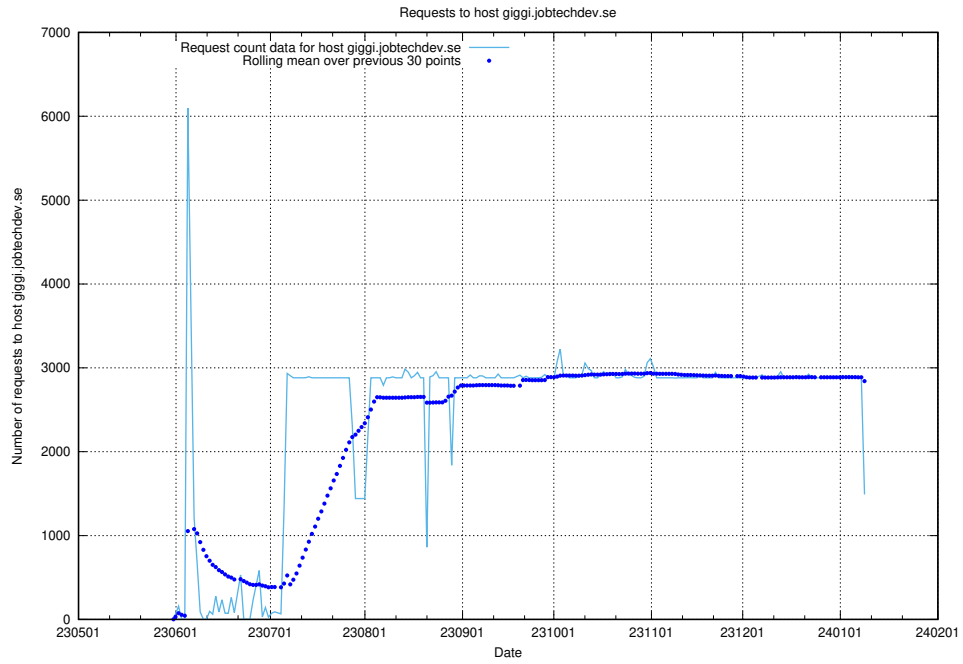

7.18 Usage of giggi.jobtechdev.se

Here, we count the number of requests to host giggi.jobtechdev.se.