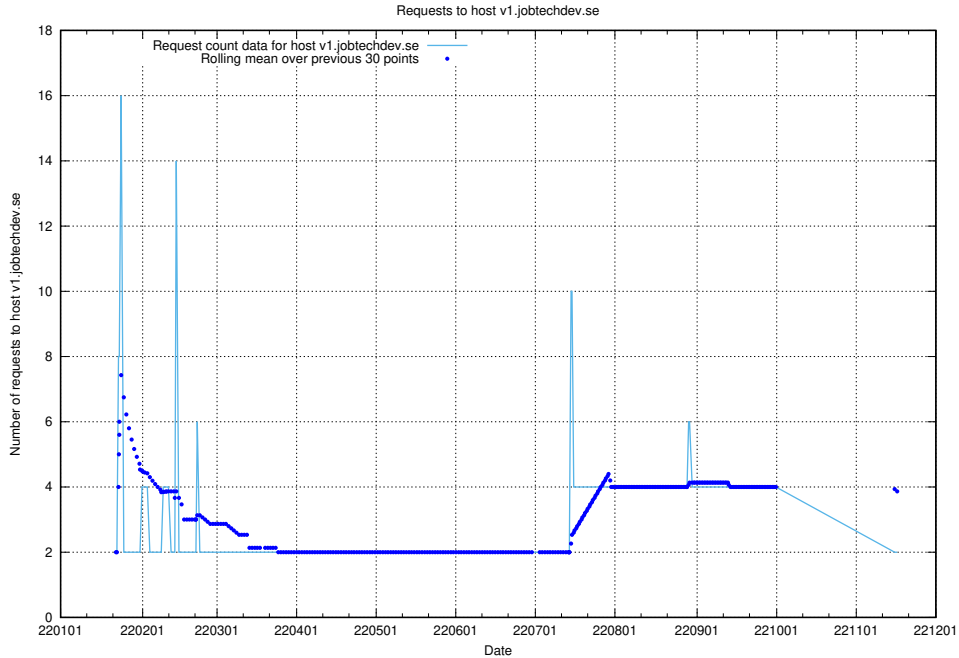

7.584 Usage of v1.jobtechdev.se

Here, we count the number of requests to host v1.jobtechdev.se.