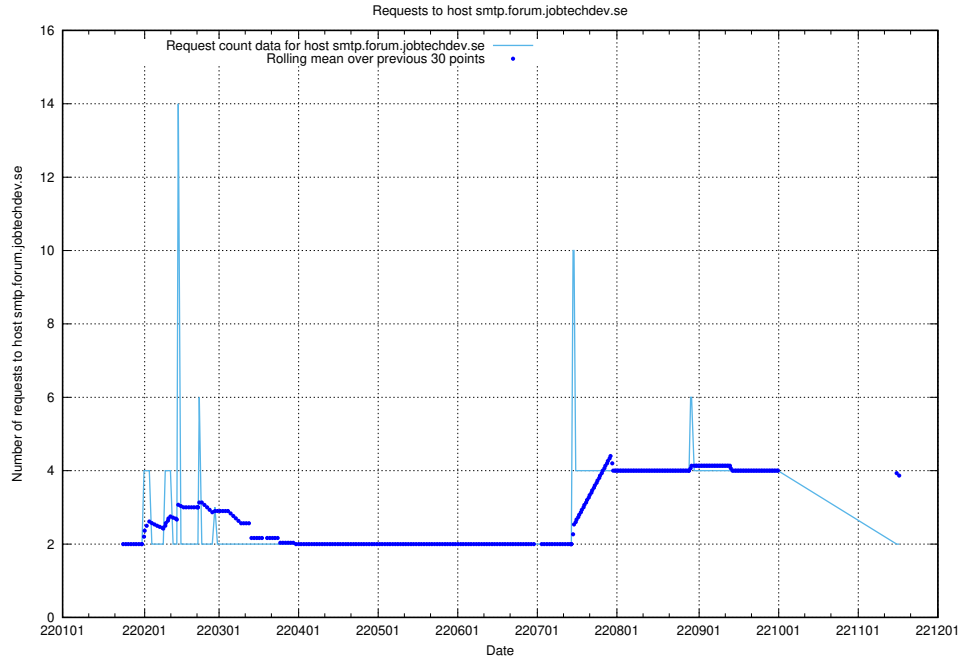

7.579 Usage of smtp.forum.jobtechdev.se

Here, we count the number of requests to host smtp.forum.jobtechdev.se.