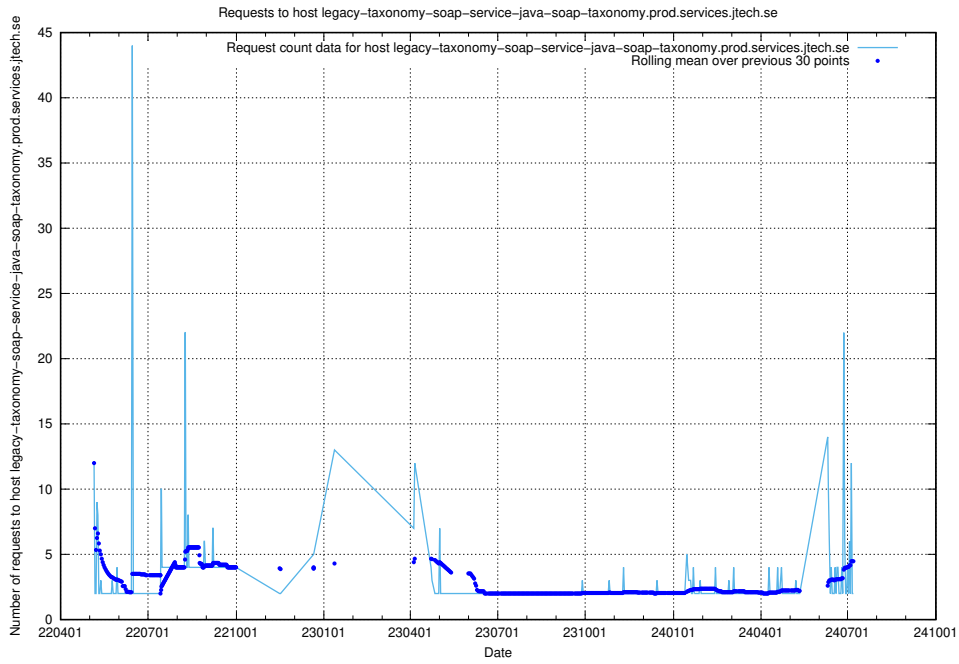

7.436 Usage of legacy-taxonomy-soap-service-java-soap-taxonomy.prod.services.jte

Here, we count the number of requests to host legacy-taxonomy-soap-service-java-soap-taxonomy.prod.services.jtech.se.