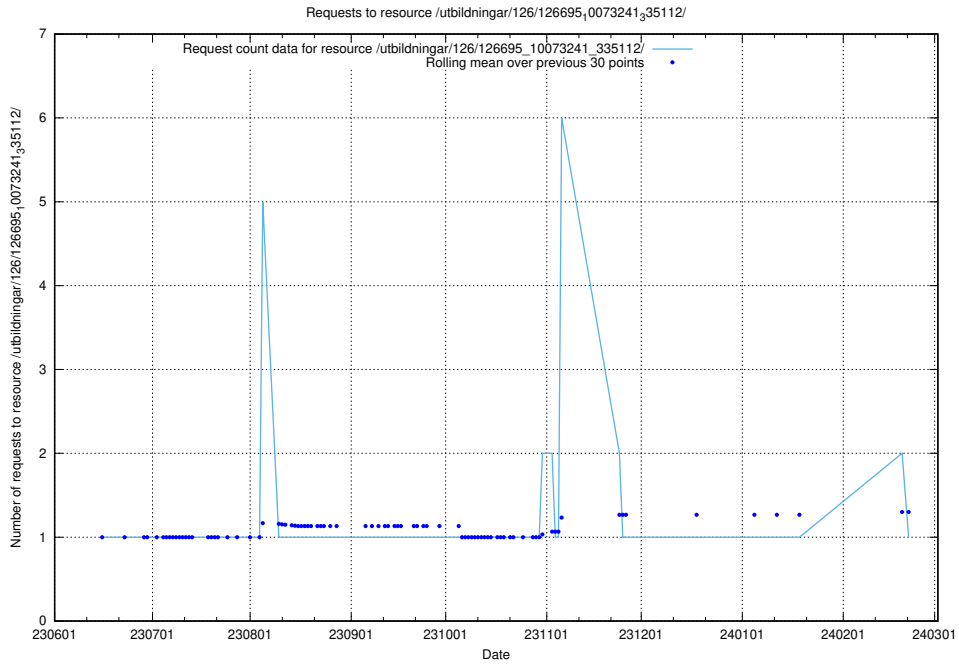

5.6123 Usage of /utbildningar/126/126695_10073241_335112/

Here, we count the number of requests to resource /utbildningar/126/126695_10073241_335112/.