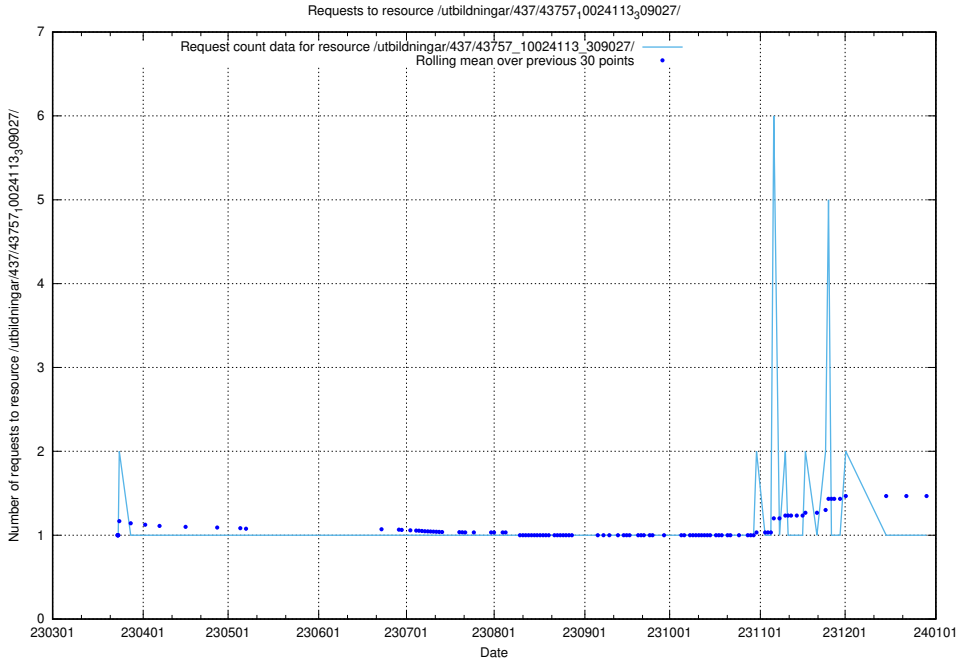

5.6660 Usage of /utbildningar/437/43757_10024113_309027/

Here, we count the number of requests to resource /utbildningar/437/43757_10024113_309027/.