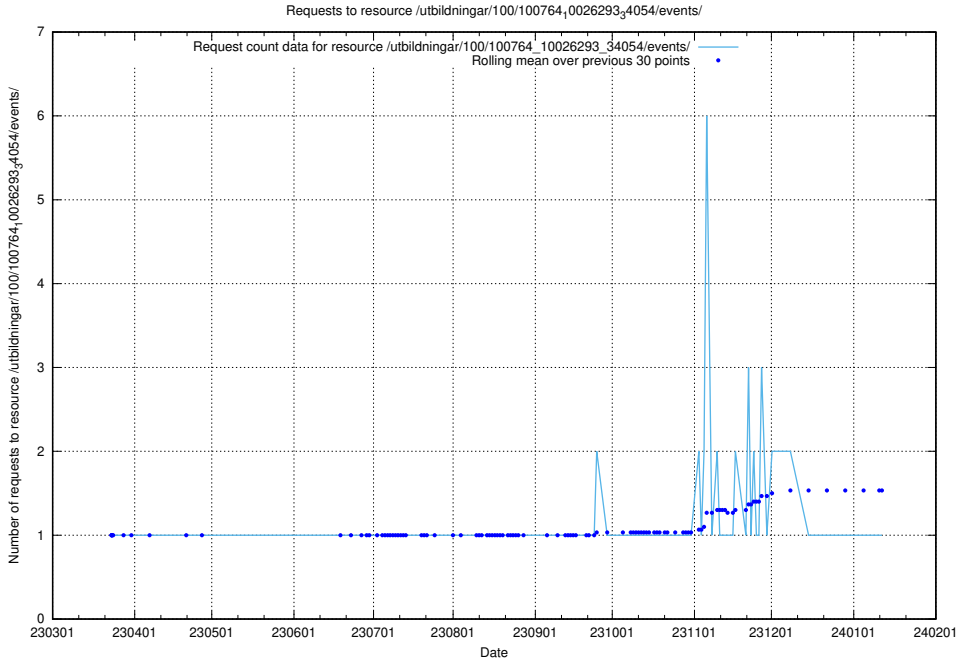

5.5787 Usage of /utbildningar/100/100764_10026293_34054/events/

Here, we count the number of requests to resource /utbildningar/100/100764_10026293_34054/events/.