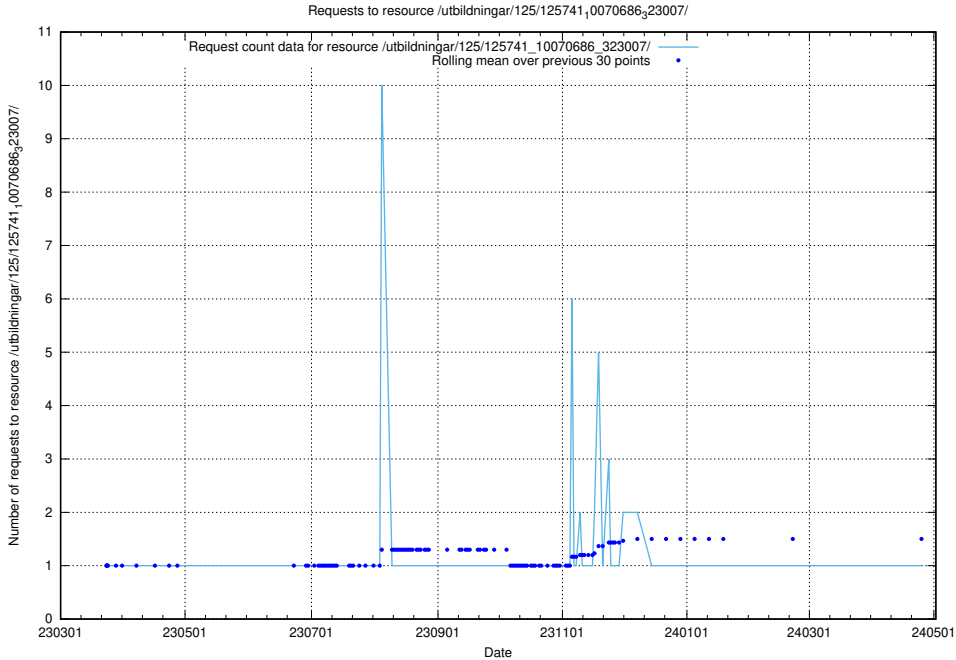

5.6760 Usage of /utbildningar/125/125741_10070686_323007/

Here, we count the number of requests to resource /utbildningar/125/125741_10070686_323007/.