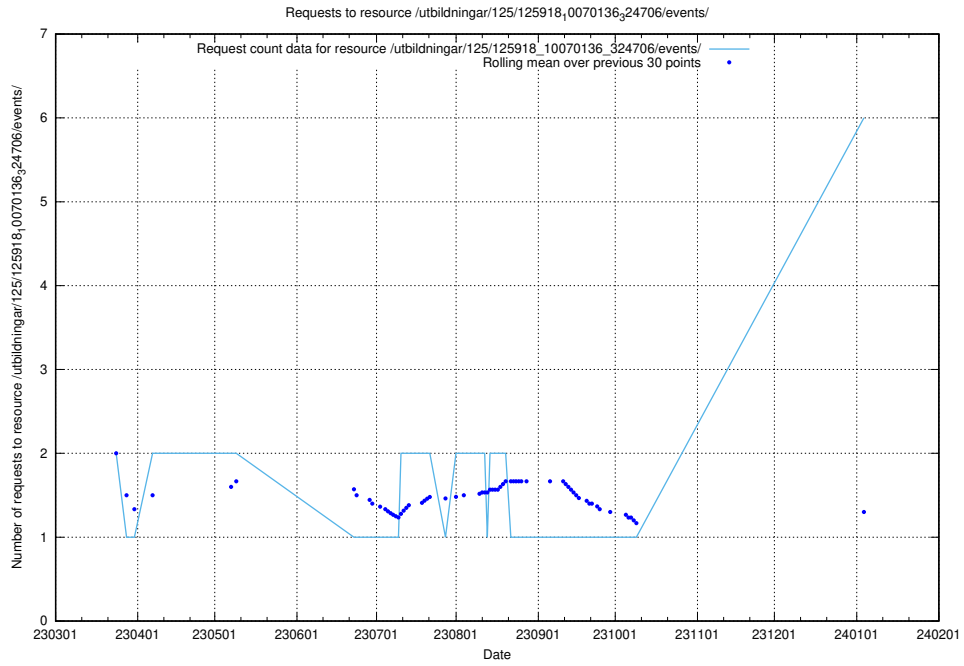

5.82 Usage of /utbildningar/125/125918_10070136_324706/events/

Here, we count the number of requests to resource /utbildningar/125/125918_10070136_324706/events/