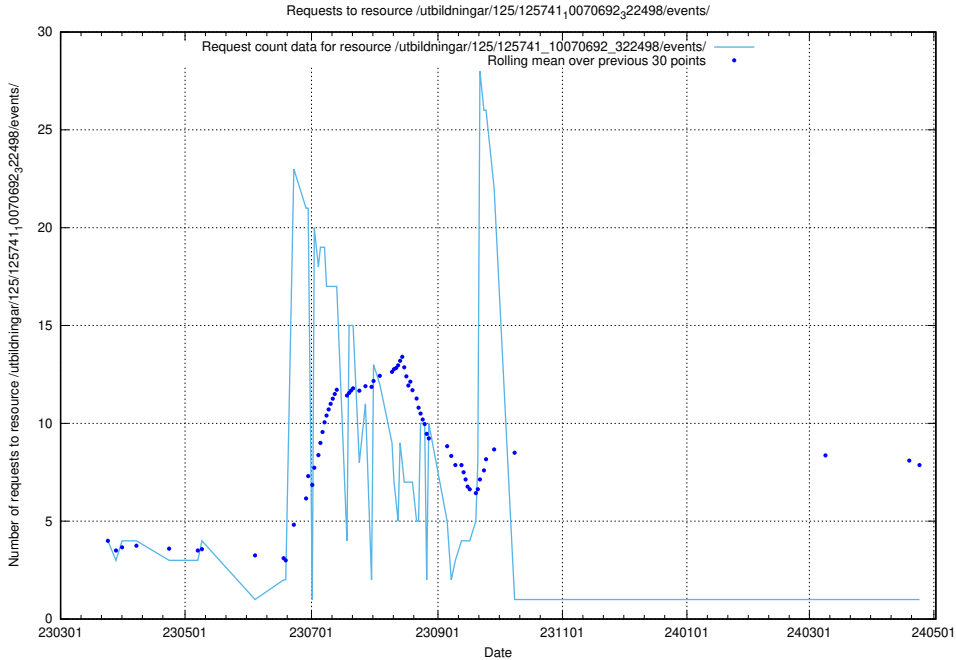

5.6338 Usage of /utbildningar/125/125741_10070692_322498/events/

Here, we count the number of requests to resource /utbildningar/125/125741_10070692_322498/events/