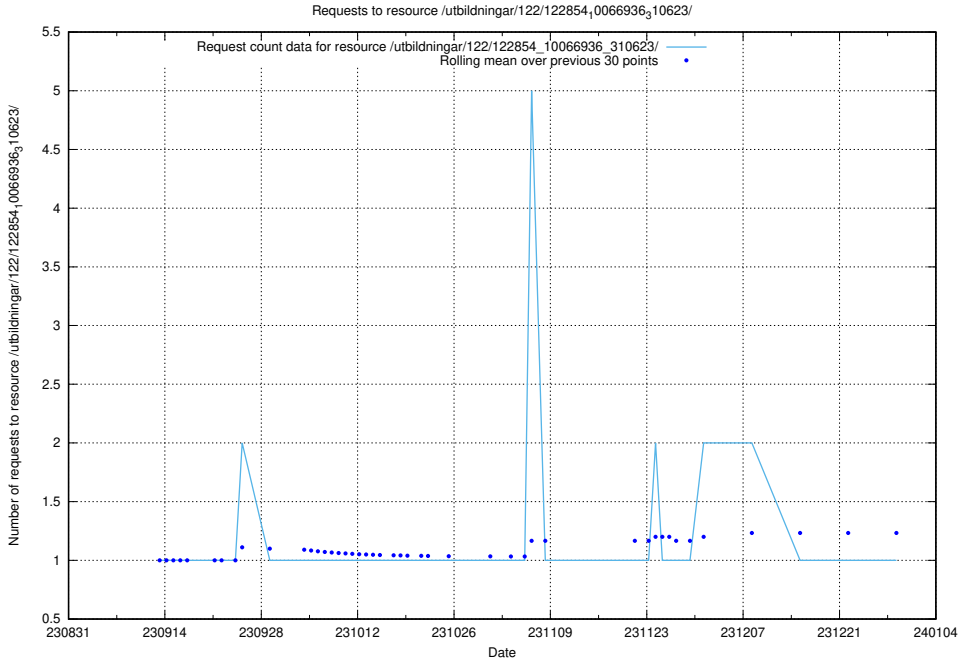

5.4843 Usage of /utbildningar/122/122854_10066936_310623/

Here, we count the number of requests to resource /utbildningar/122/122854_10066936_310623/.