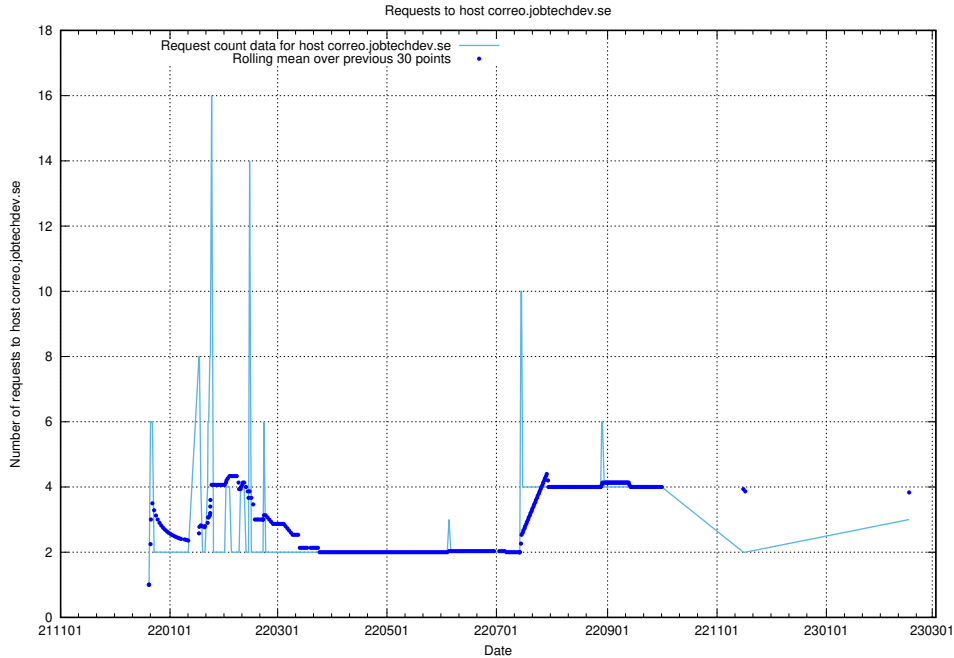

7.207 Usage of email.jobtechdev.se

Here, we count the number of requests to host email.jobtechdev.se.

7.208 Usage of correo.jobtechdev.se

Here, we count the number of requests to host correo.jobtechdev.se.