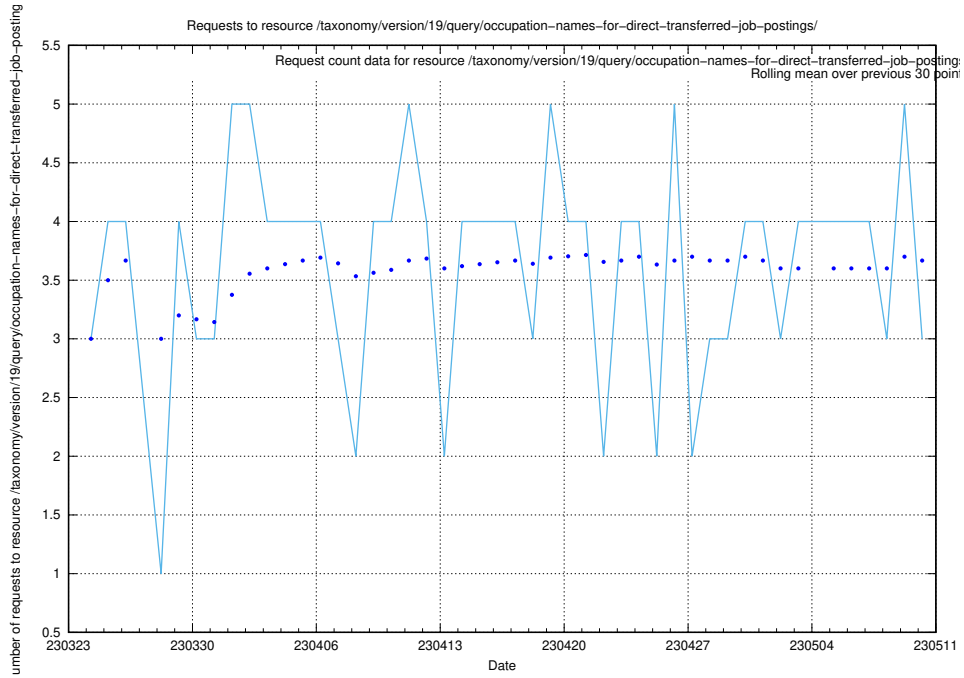

5.396 Usage of /taxonomy/version/19/query/employment-variety-concepts/

Here, we count the number of requests to resource /taxonomy/version/19/query/employment-variety-concepts/.

5.397 Usage of /utbildningar/438/43817_10024102_242987/events/