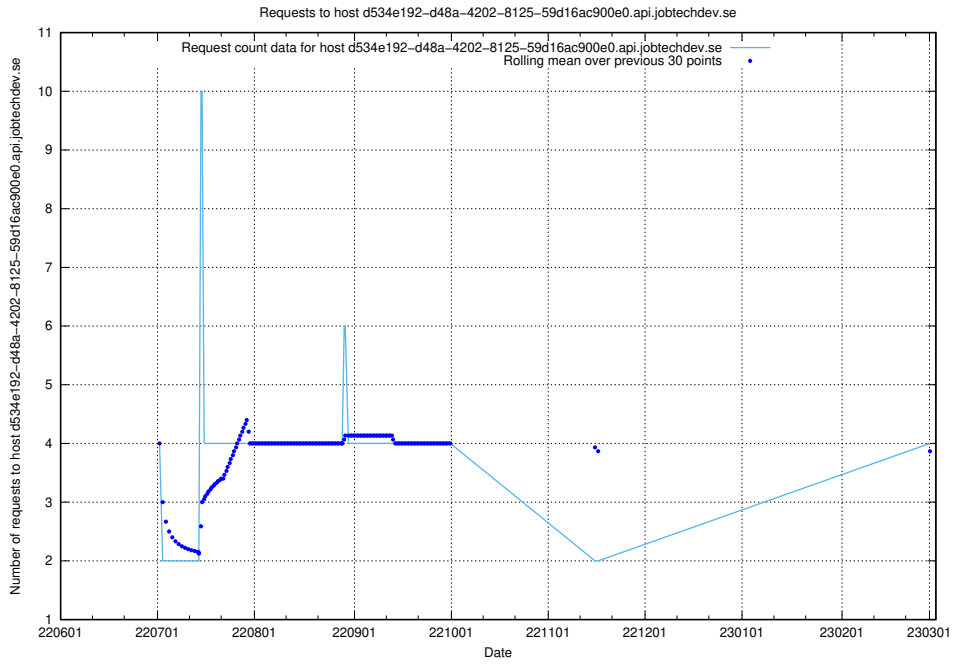

Here, we count the number of requests to host d534e192-d48a-4202-8125-59d16ac900e0.api.jobtechdev.se.

7.144 Usage of demo-jobadenrichments.jobtechdev.se

Here, we count the number of requests to host demo-jobadenrichments.jobtechdev.se.