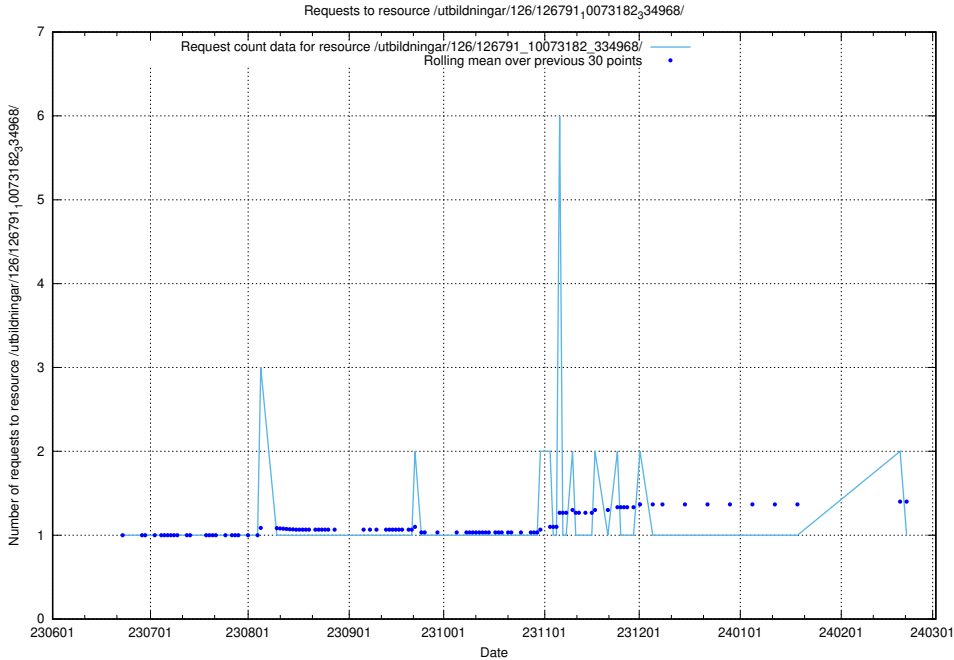

5.5847 Usage of /utbildningar/126/126791_10073182_334968/

Here, we count the number of requests to resource /utbildningar/126/126791_10073182_334968/.