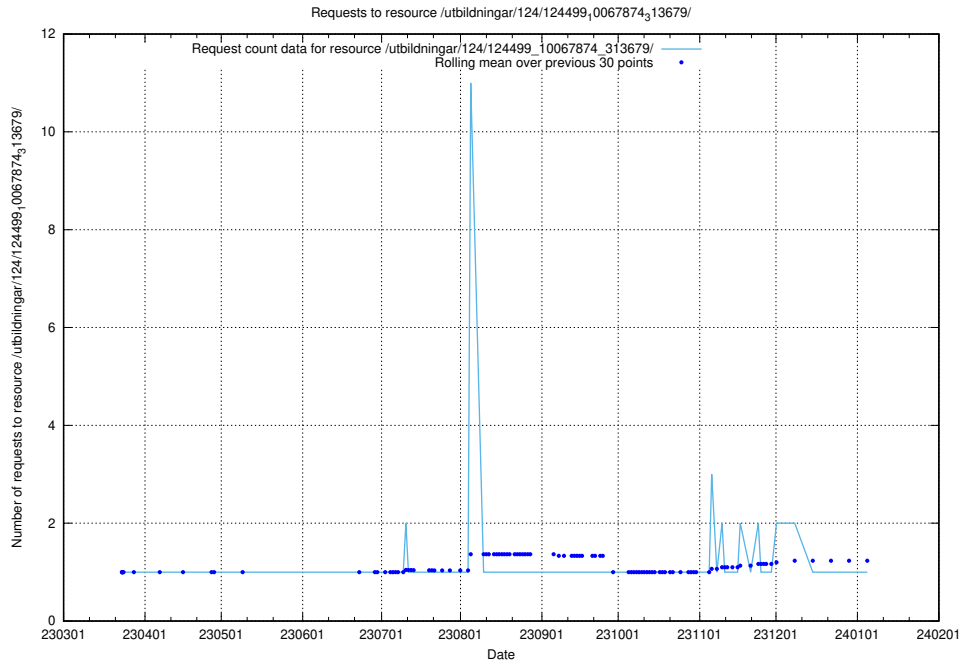

5.2583 Usage of /utbildningar/124/124499_10067874_313679/

Here, we count the number of requests to resource /utbildningar/124/124499_10067874_313679/.