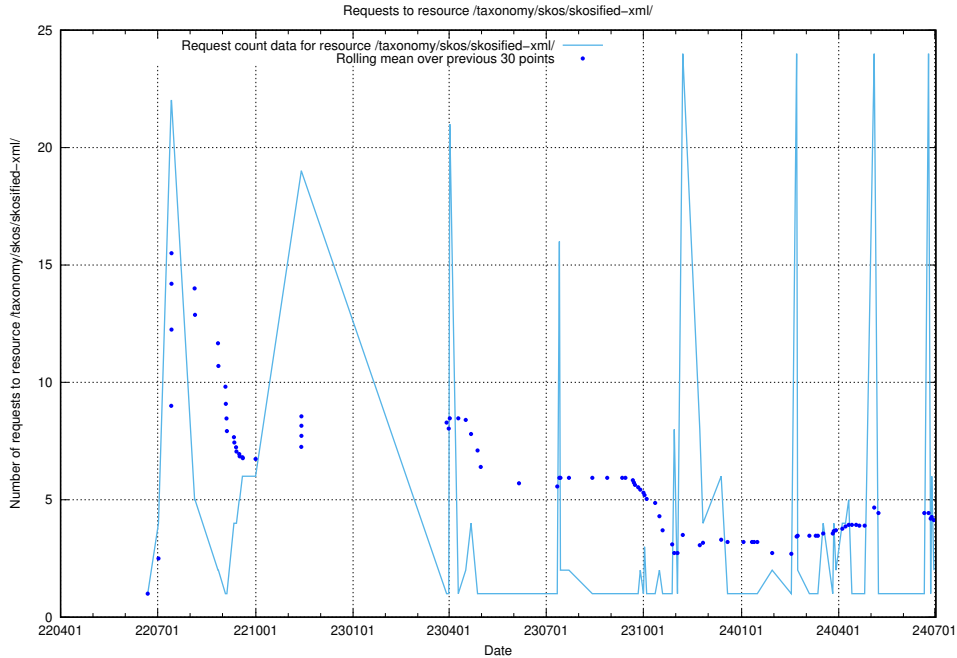

5.424 Usage of /taxonomy/skos/skosified-xml/

Here, we count the number of requests to resource /taxonomy/skos/skosified-xml/.