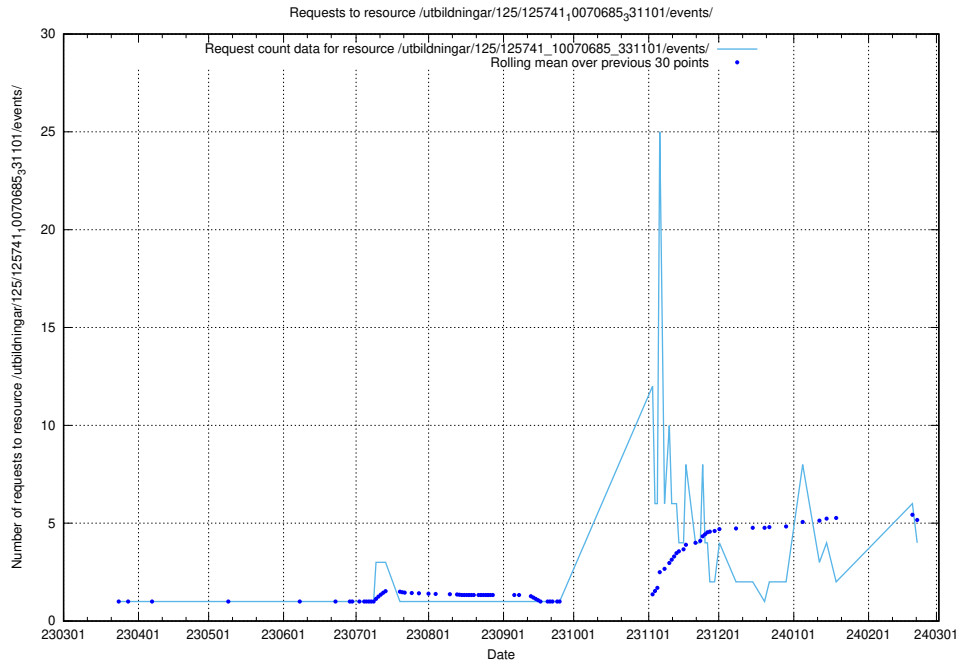

5.229 Usage of /utbildningar/125/125741_10070685_331101/events/

Here, we count the number of requests to resource /utbildningar/125/125741_10070685_331101/events/