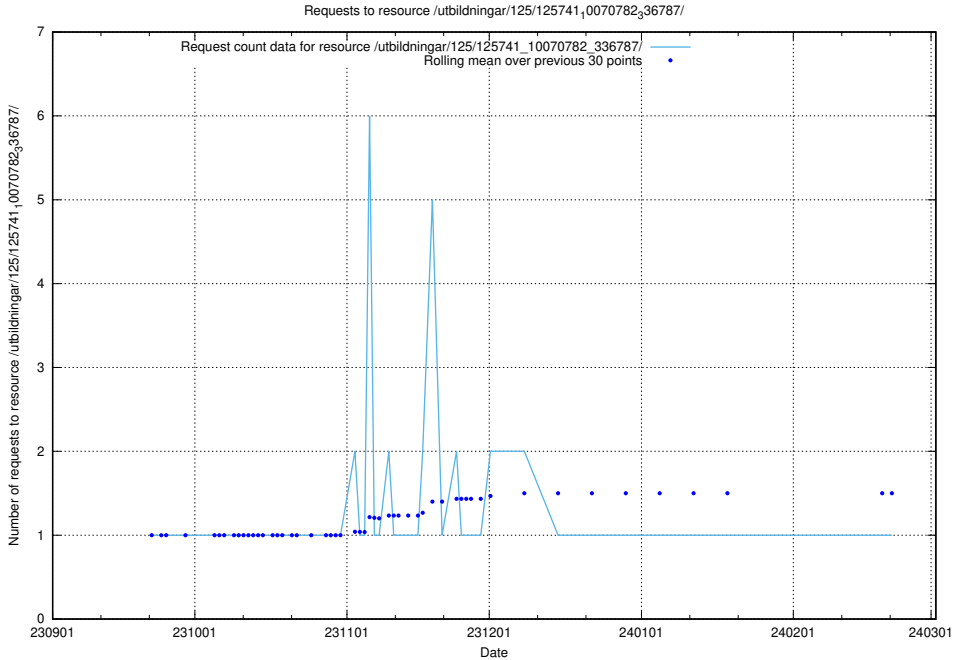

5.4754 Usage of /utbildningar/125/125741_10070782_336787/

Here, we count the number of requests to resource /utbildningar/125/125741_10070782_336787/.