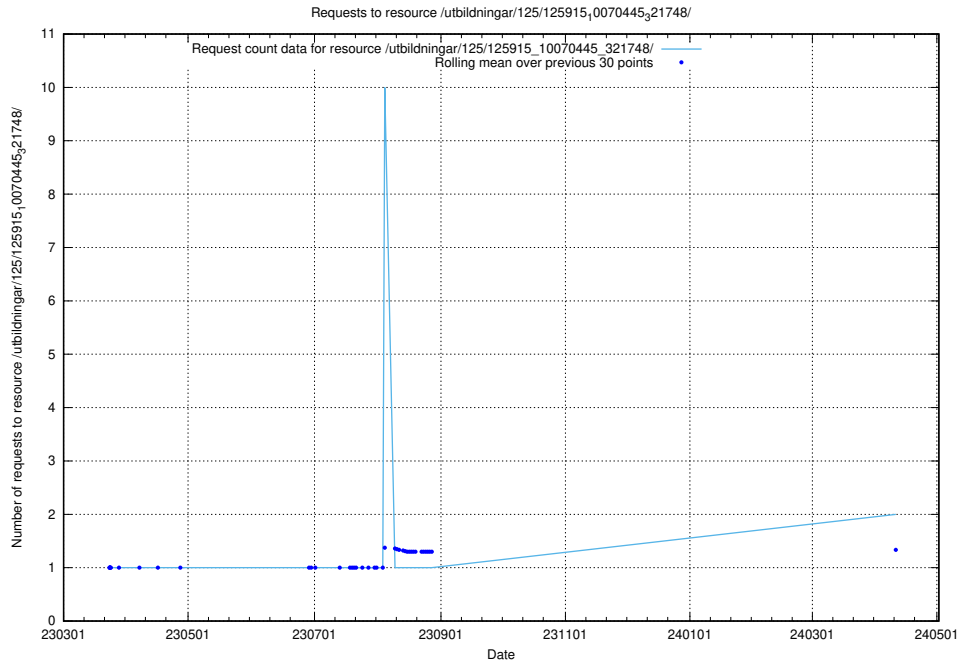

5.867 Usage of /utbildningar/125/125915_10070445_321748/

Here, we count the number of requests to resource /utbildningar/125/125915_10070445_321748/.