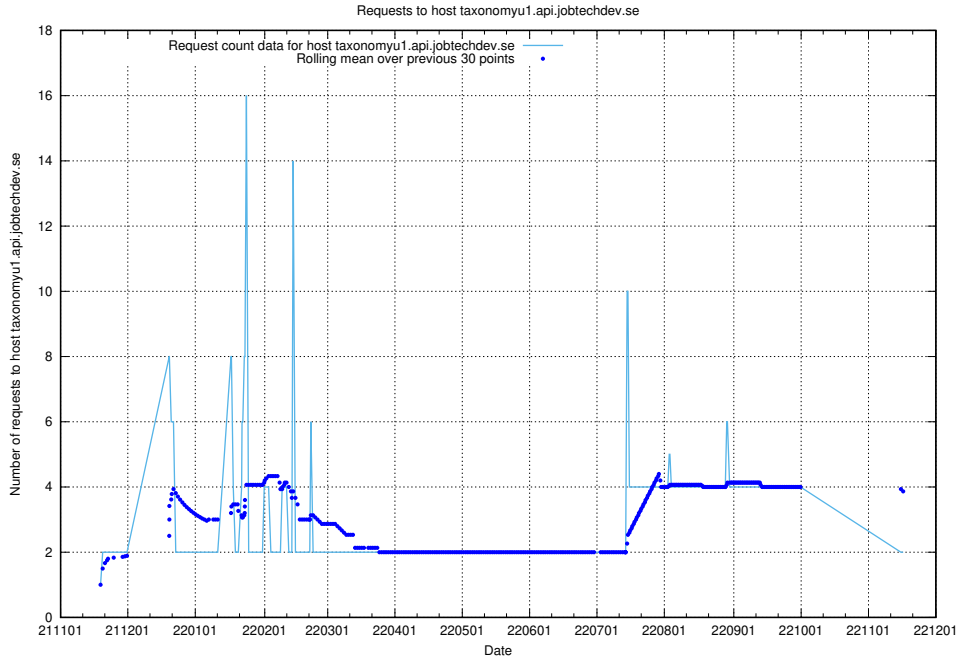

7.467 Usage of taxonomyt2.api.jobtechdev.se

Here, we count the number of requests to host taxonomyt2.api.jobtechdev.se.

7.468 Usage of widget.jobtechdev.se

Here, we count the number of requests to host widget.jobtechdev.se.