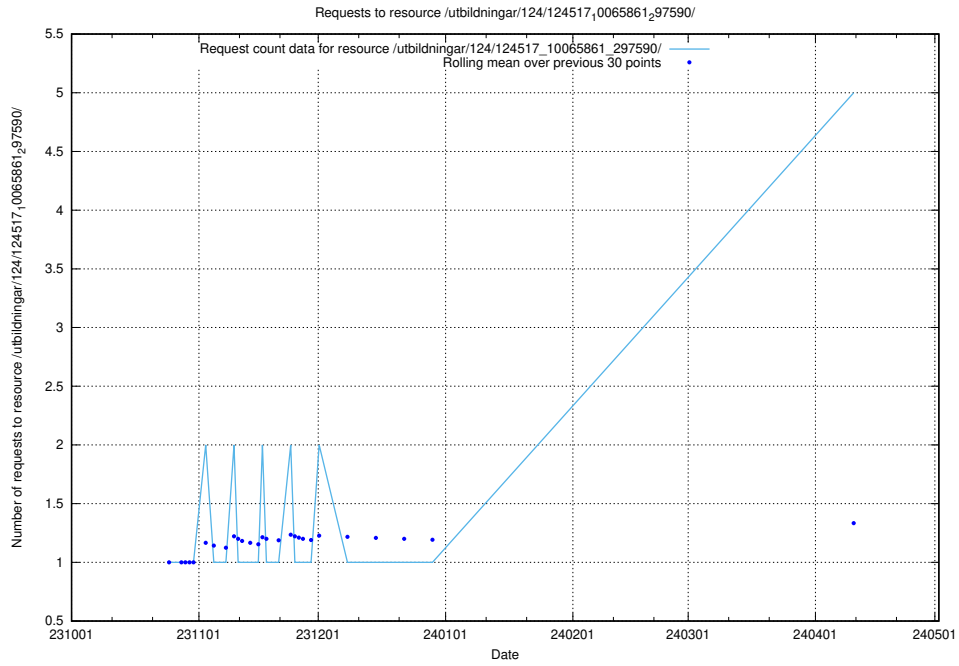

5.123 Usage of /utbildningar/124/124517_10065861_297590/

Here, we count the number of requests to resource /utbildningar/124/124517_10065861_297590/.