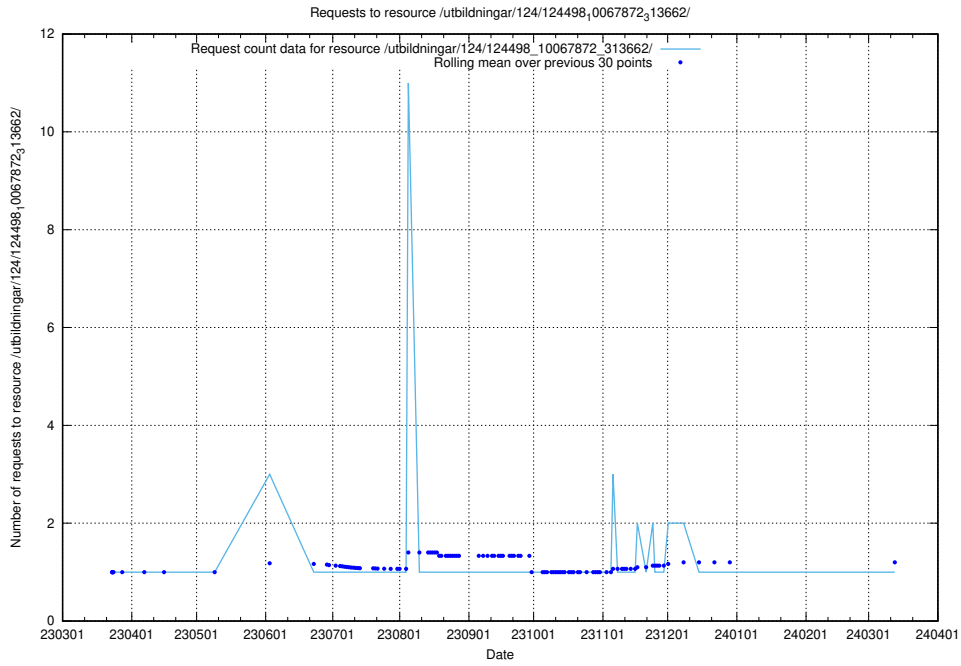

5.2884 Usage of /utbildningar/124/124498_10067872_313662/

Here, we count the number of requests to resource /utbildningar/124/124498_10067872_313662/.