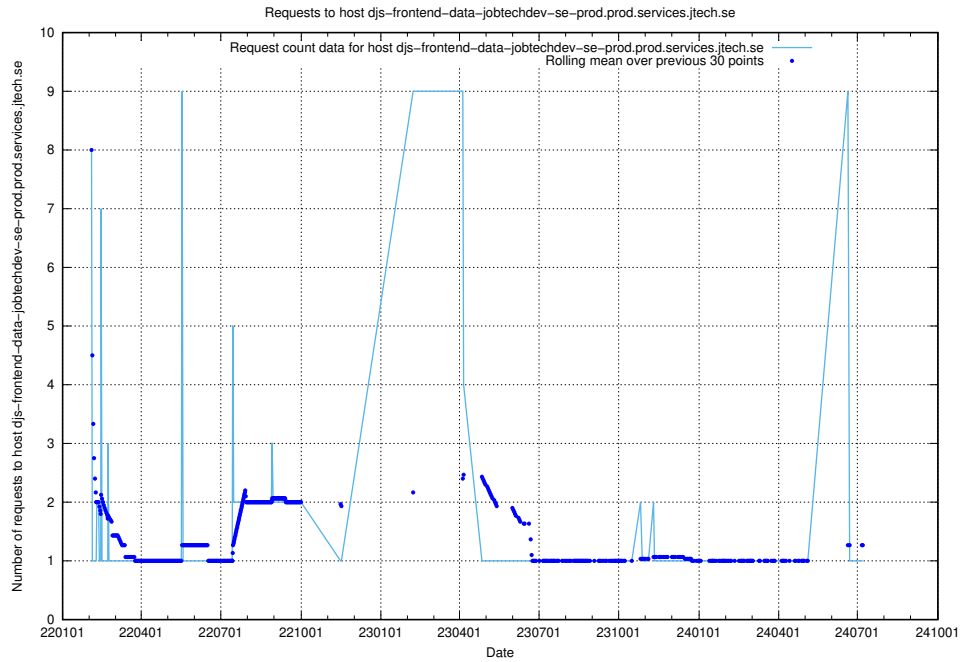

Here, we count the number of requests to host app-yrkesinfo2.jobtechdev.se.

7.658 Usage of djs-frontend-data-jobtechdev-se-prod.prod.services.jtech.se

Here, we count the number of requests to host djs-frontend-data-jobtechdev-se-prod.prod.services.jtech.se.