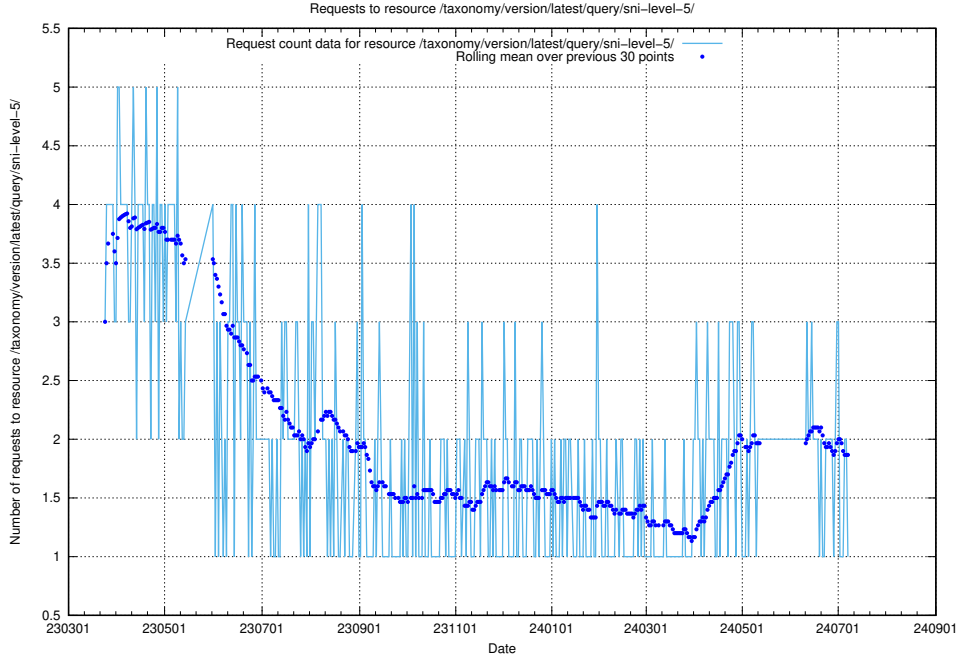

5.6364 Usage of /taxonomy/version/latest/query/sni-level-5/

Here, we count the number of requests to resource /taxonomy/version/latest/query/sni-level-5/.