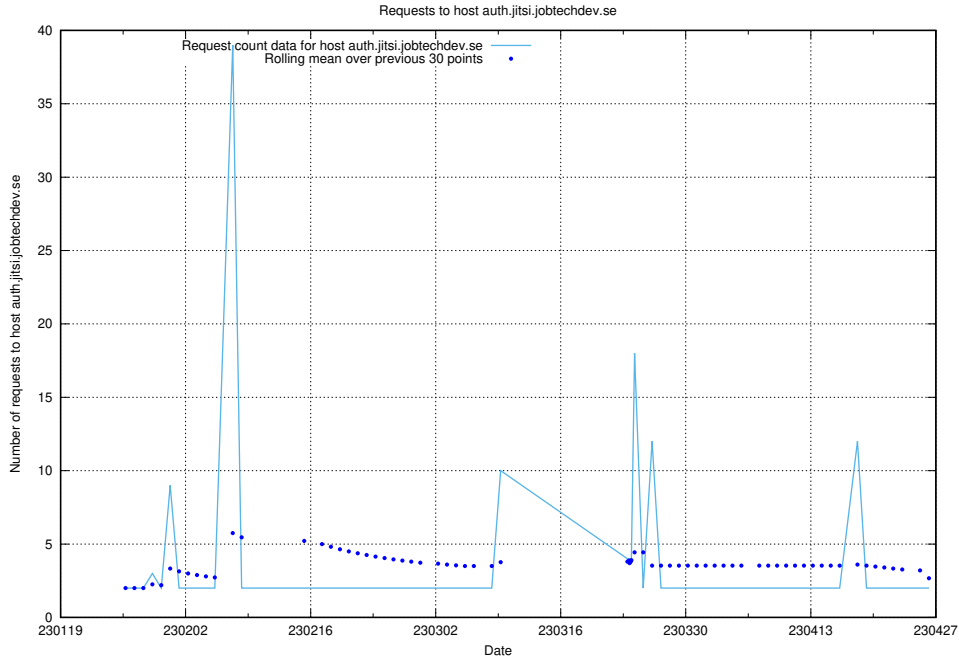

7.299 Usage of auth.jitsi.jobtechdev.se

Here, we count the number of requests to host auth.jitsi.jobtechdev.se.