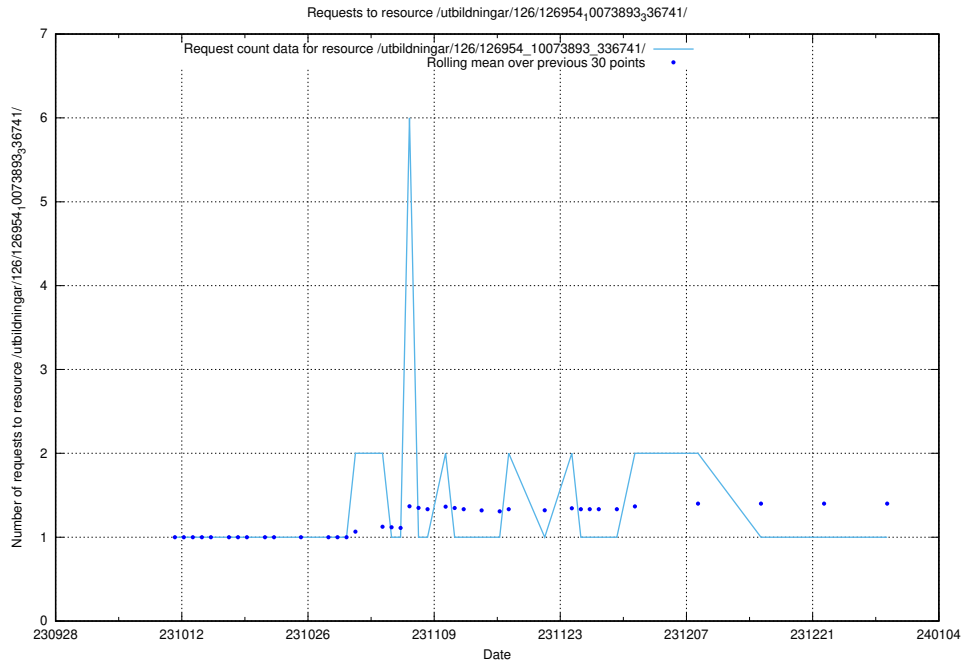

Here, we count the number of requests to resource /utbildningar/126/126954_10073893_336741/events/

5.4616 Usage of /utbildningar/126/126954_10073893_336741/

Here, we count the number of requests to resource /utbildningar/126/126954_10073893_336741/.