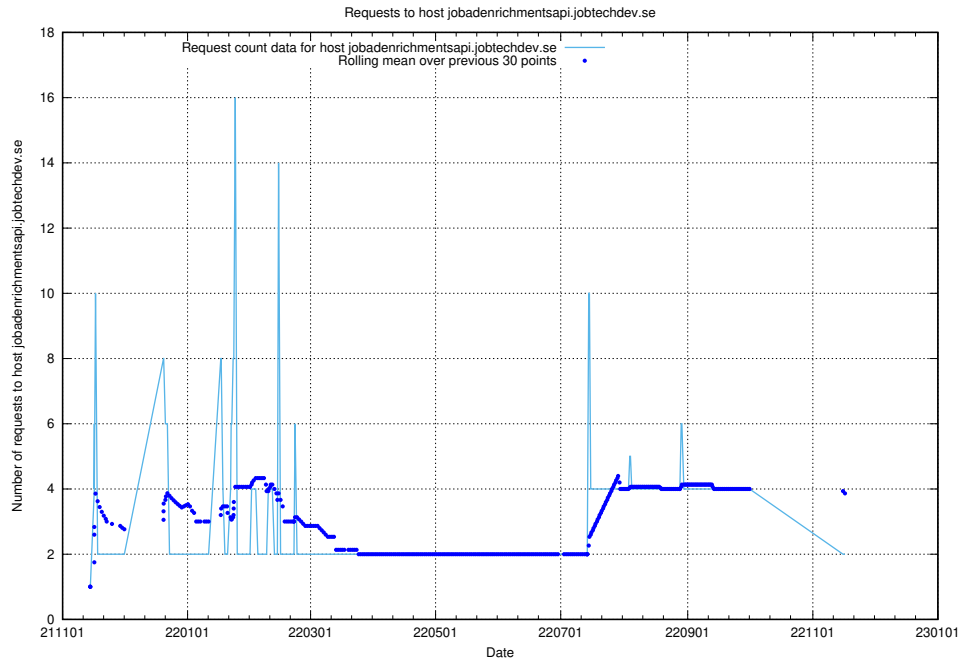

7.580 Usage of jobadenrichmentsapi.jobtechdev.se

Here, we count the number of requests to host jobadenrichmentsapi.jobtechdev.se.