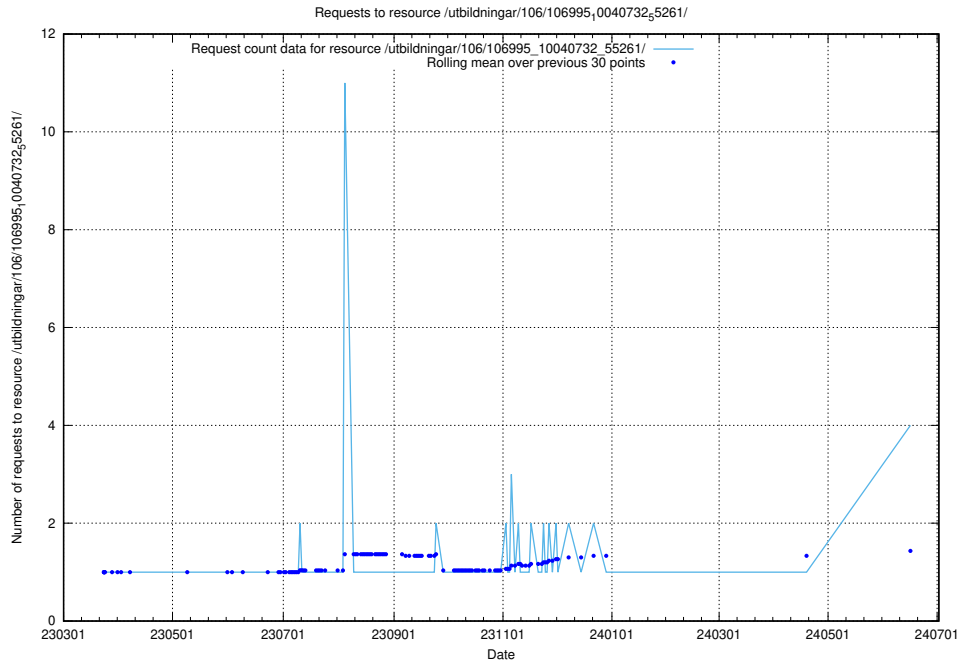

5.213 Usage of /utbildningar/106/106995_10040732_55261/

Here, we count the number of requests to resource /utbildningar/106/106995_10040732_55261/.