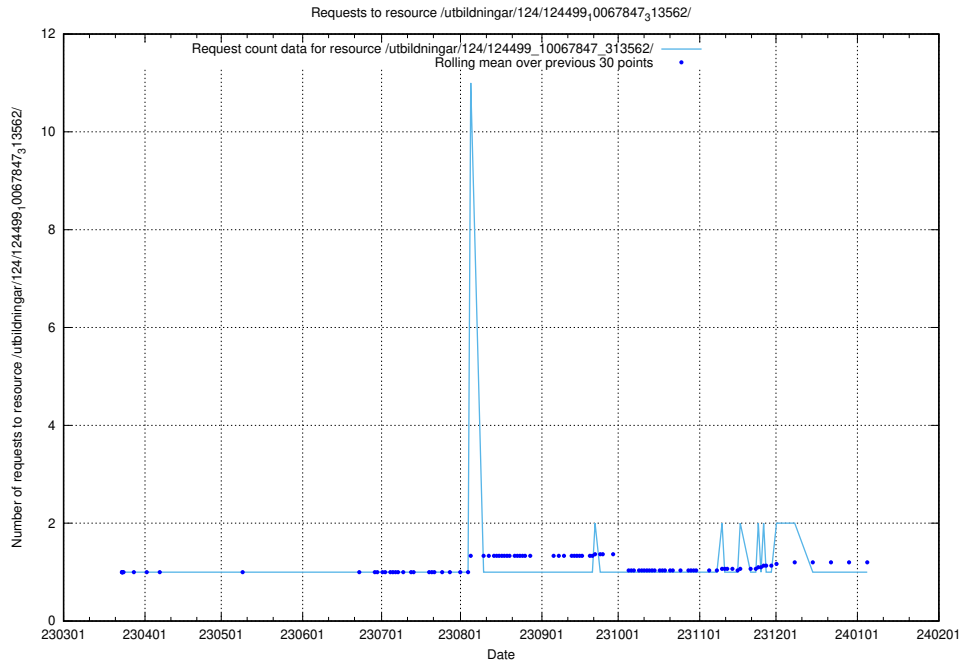

5.2624 Usage of /utbildningar/124/124499_10067847_313562/

Here, we count the number of requests to resource /utbildningar/124/124499_10067847_313562/.