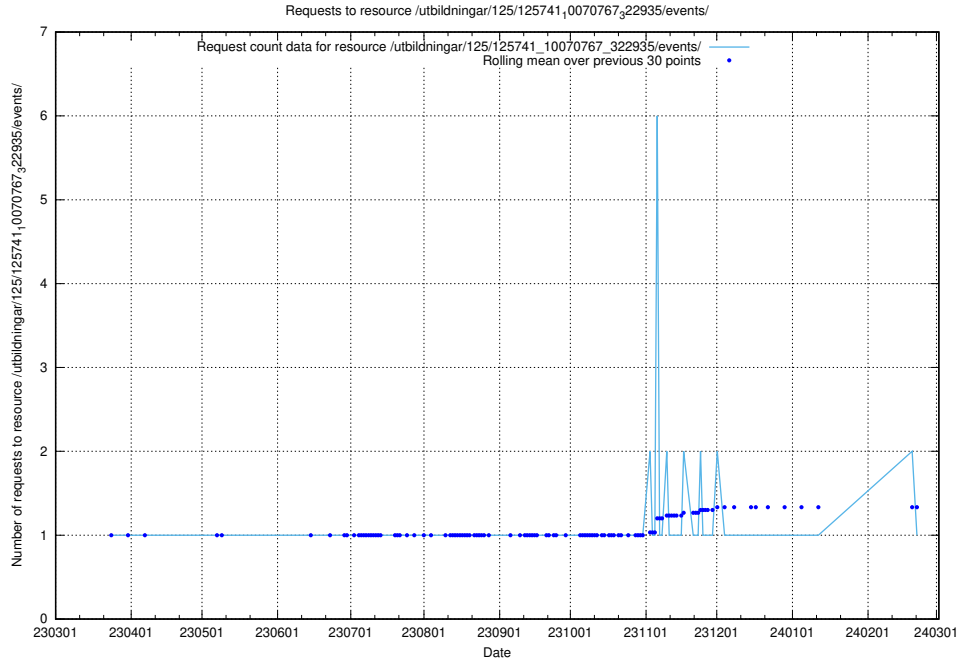

5.6512 Usage of /utbildningar/125/125741_10070767_322935/events/

Here, we count the number of requests to resource /utbildningar/125/125741_10070767_322935/events/