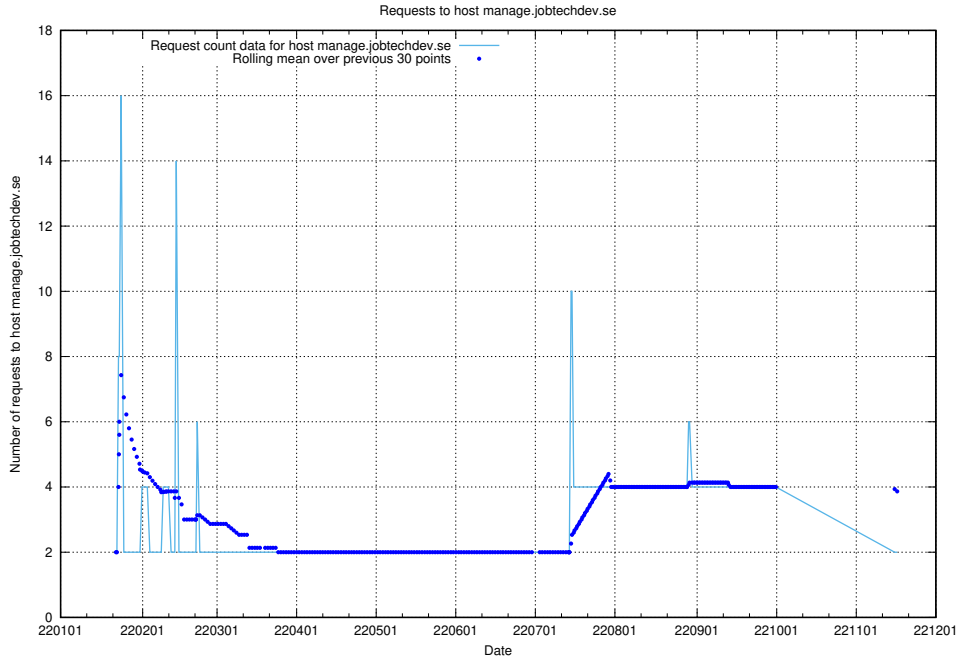

7.599 Usage of manage.jobtechdev.se

Here, we count the number of requests to host manage.jobtechdev.se.