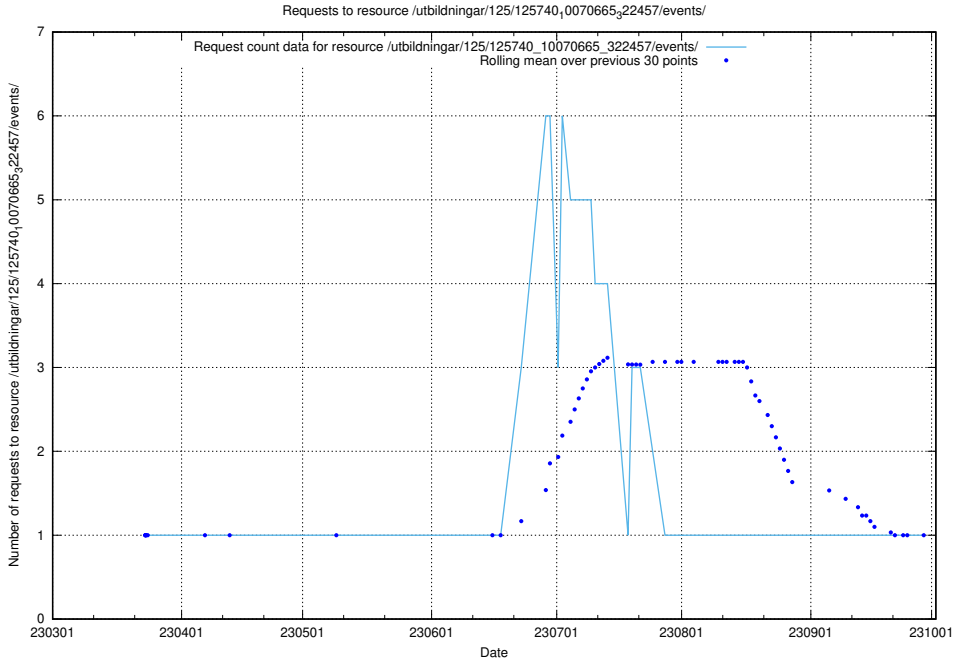

5.920 Usage of /utbildningar/125/125740_10070665_322457/events/

Here, we count the number of requests to resource /utbildningar/125/125740_10070665_322457/events/