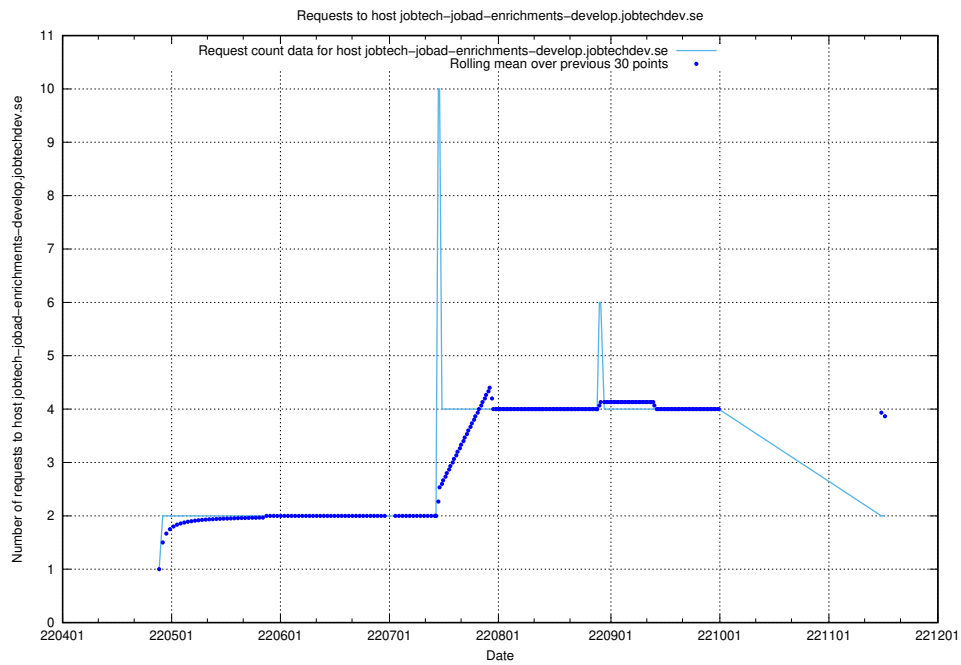

7.444 Usage of `jobtech-jobad-enrichments-develop.jobtechdev.se`

Here, we count the number of requests to host `jobtech-jobad-enrichments-develop.jobtechdev.se`.