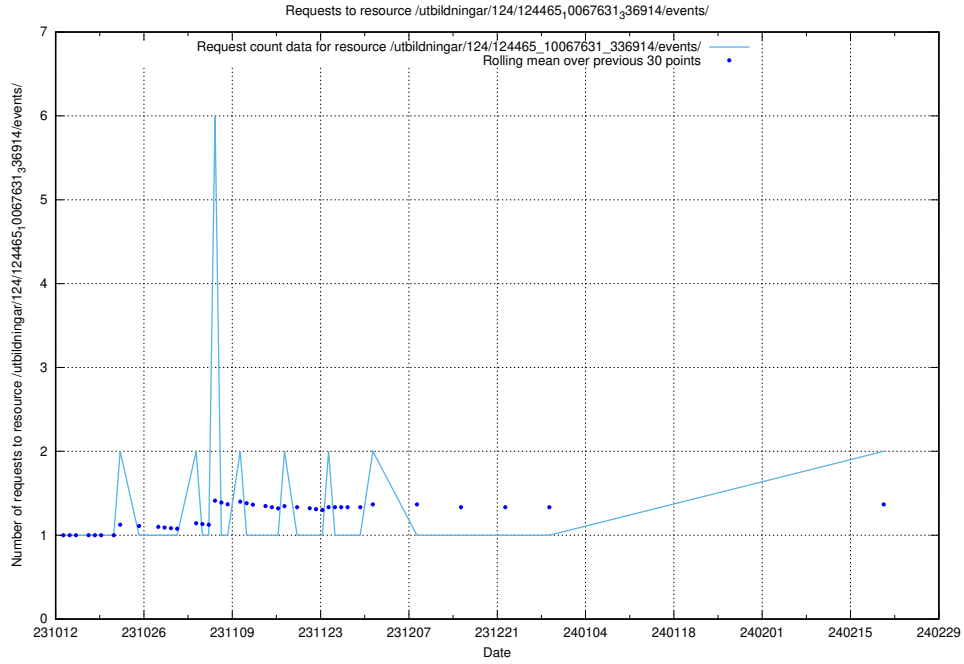

5.654 Usage of /utbildningar/124/124465_10067631_336914/events/

Here, we count the number of requests to resource /utbildningar/124/124465_10067631_336914/events/