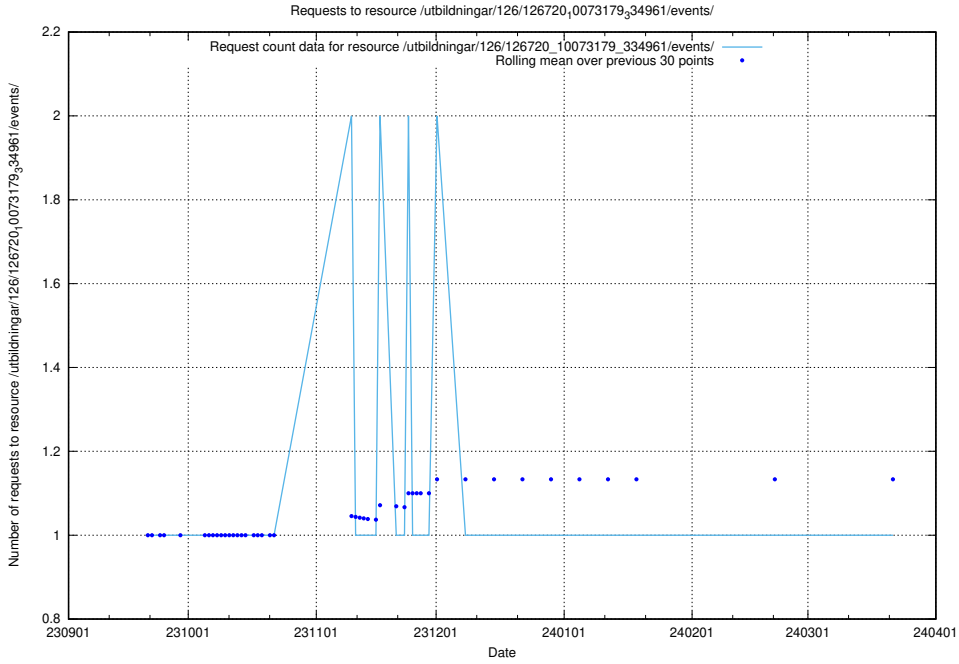

5.4768 Usage of /utbildningar/126/126720_10073179_334961/events/

Here, we count the number of requests to resource /utbildningar/126/126720_10073179_334961/events/