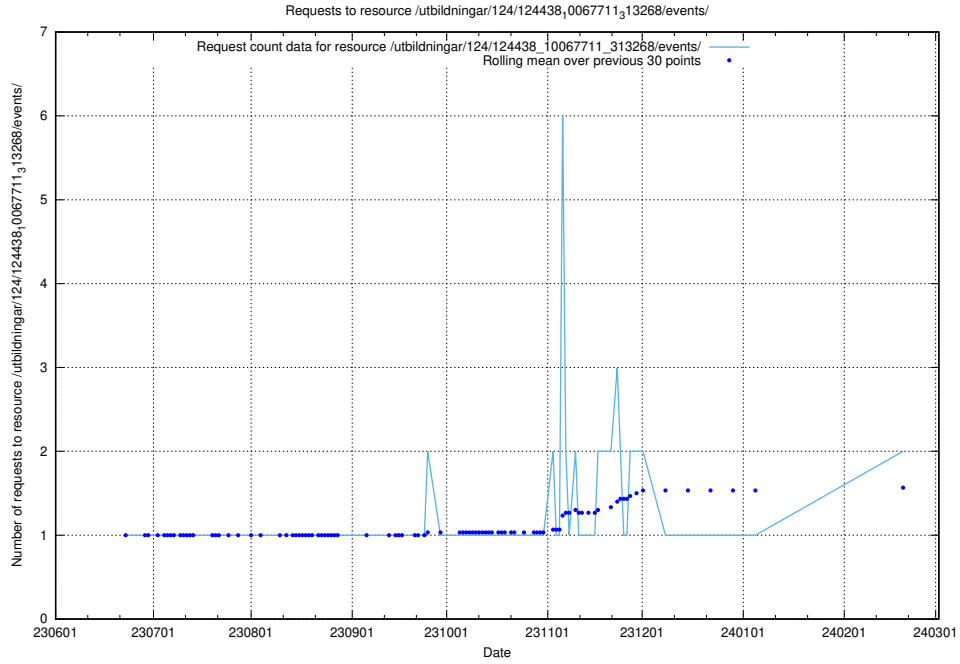

5.803 Usage of /utbildningar/124/124438_10067711_313268/events/

Here, we count the number of requests to resource /utbildningar/124/124438_10067711_313268/events/