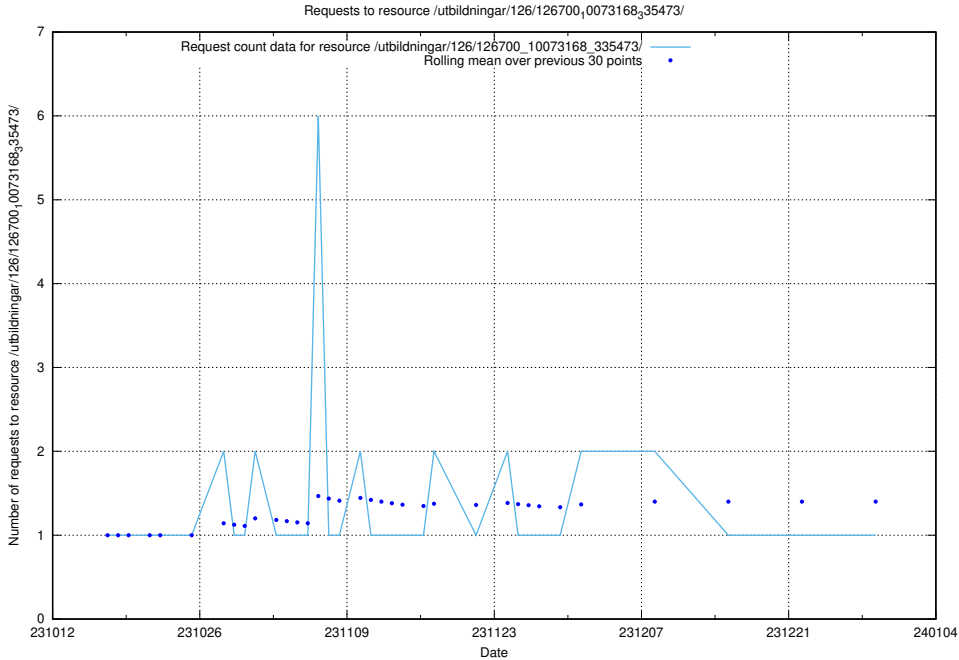

5.4546 Usage of /utbildningar/126/126700_10073168_335473/

Here, we count the number of requests to resource /utbildningar/126/126700_10073168_335473/.