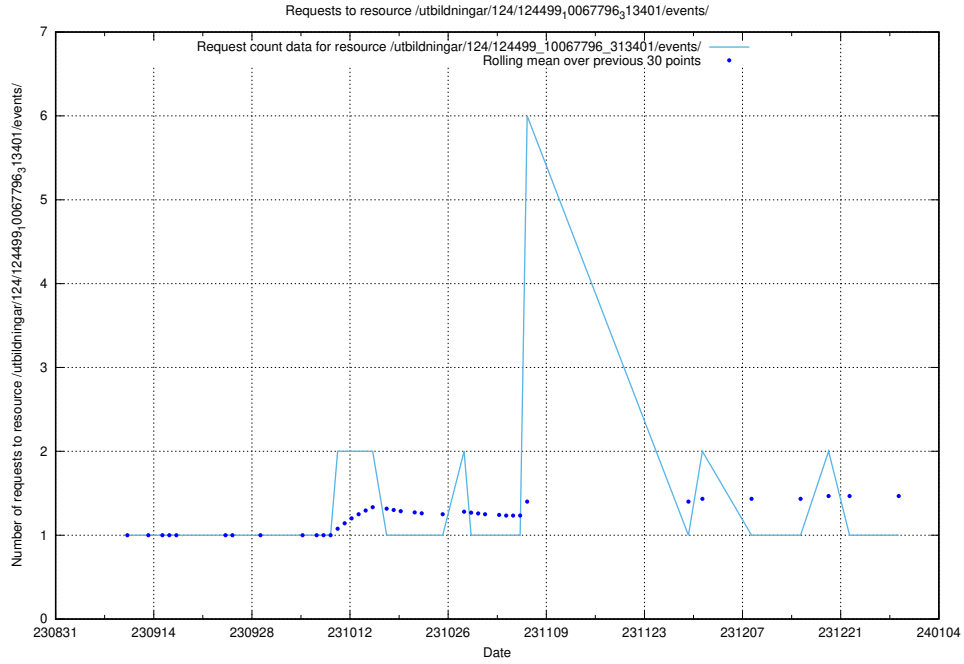

5.4863 Usage of /utbildningar/124/124499_10067796_313401/events/

Here, we count the number of requests to resource /utbildningar/124/124499_10067796_313401/events/