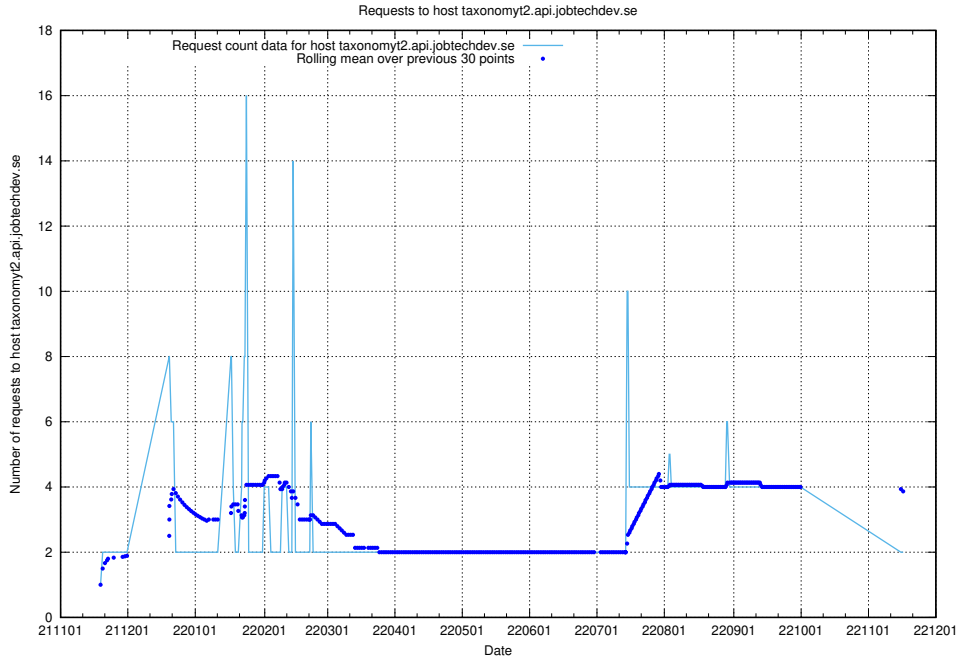

7.467 Usage of taxonomyt2.api.jobtechdev.se

Here, we count the number of requests to host taxonomyt2.api.jobtechdev.se.

7.468 Usage of widget.jobtechdev.se

Here, we count the number of requests to host widget.jobtechdev.se.