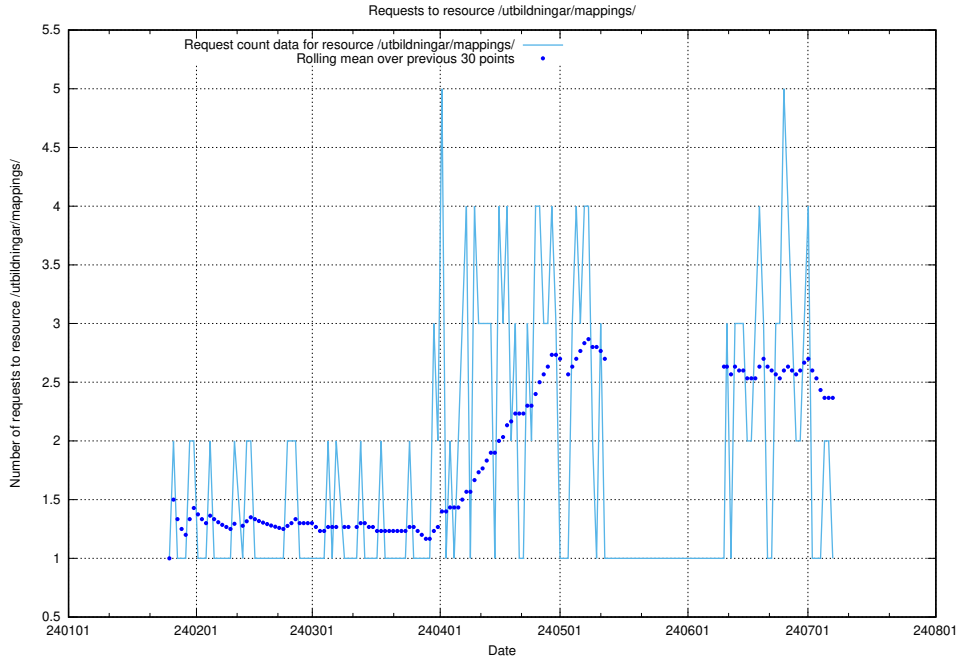

5.3987 Usage of /utbildningar/mappings/

Here, we count the number of requests to resource /utbildningar/mappings/.