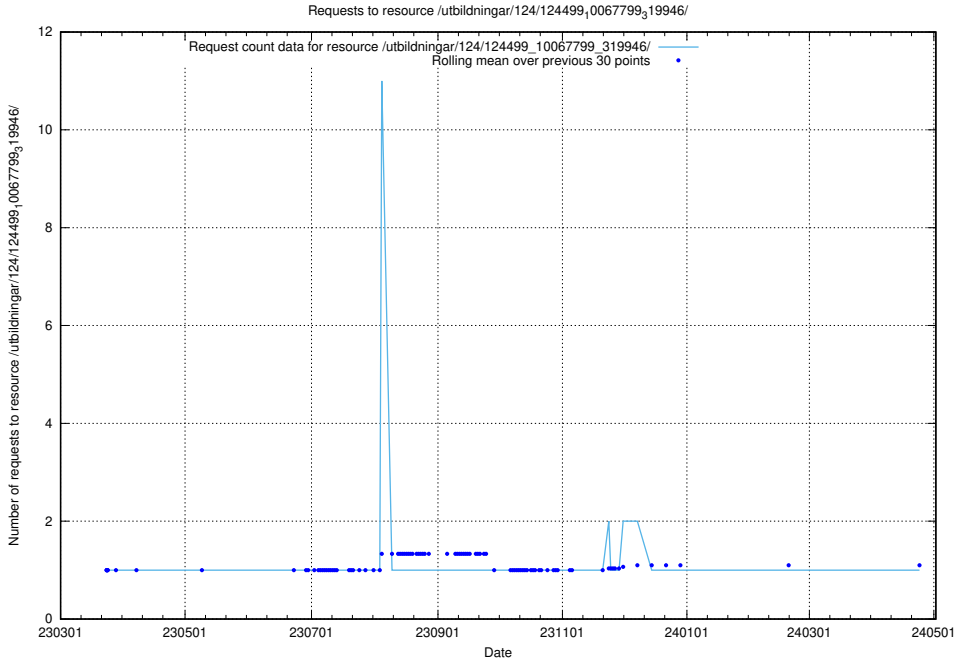

5.2702 Usage of /utbildningar/124/124499_10067799_319946/

Here, we count the number of requests to resource /utbildningar/124/124499_10067799_319946/.