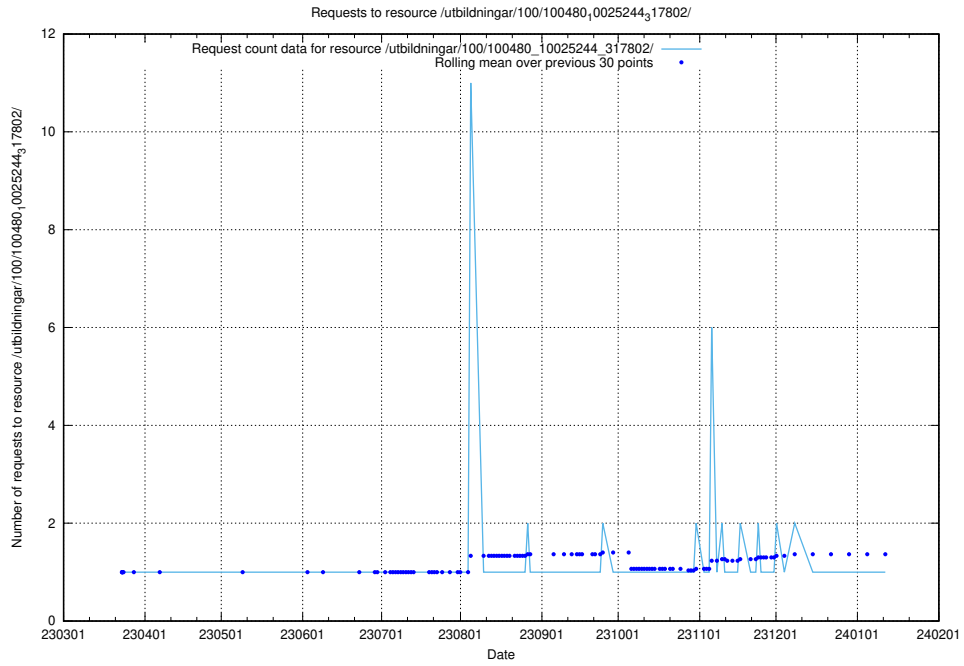

5.5966 Usage of /utbildningar/100/100480_10025244_317802/

Here, we count the number of requests to resource /utbildningar/100/100480_10025244_317802/.