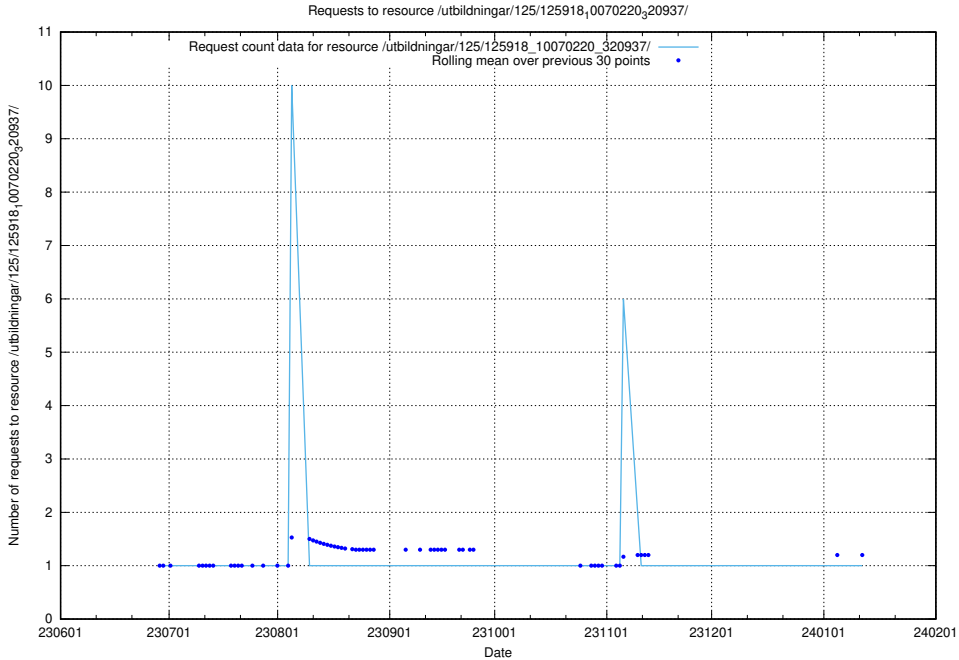

5.5717 Usage of /utbildningar/125/125918_10070220_320937/

Here, we count the number of requests to resource /utbildningar/125/125918_10070220_320937/.