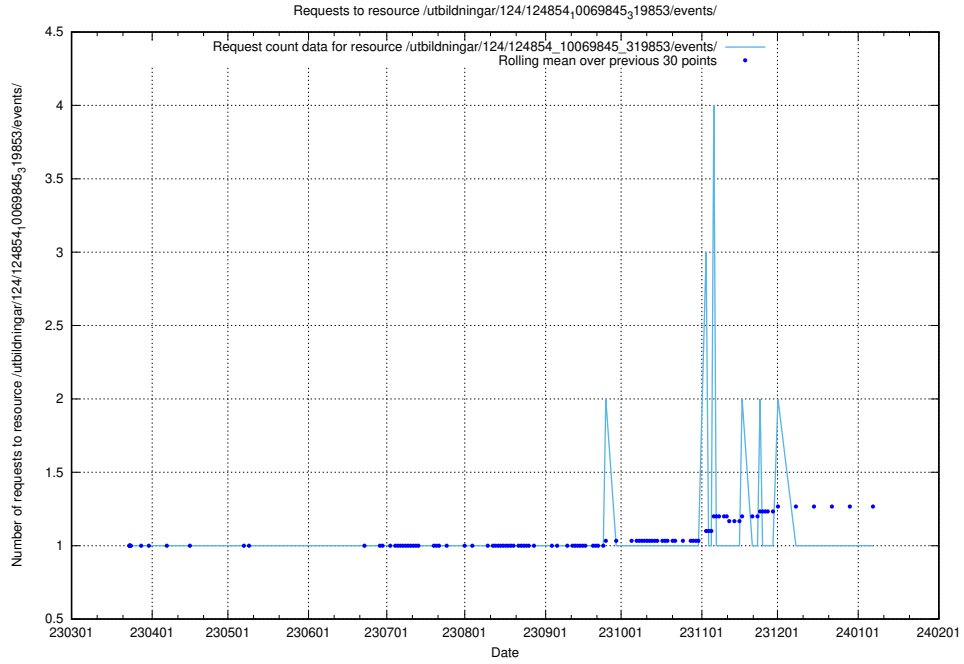

5.1115 Usage of /utbildningar/124/124854_10069845_319853/events/

Here, we count the number of requests to resource /utbildningar/124/124854_10069845_319853/events/