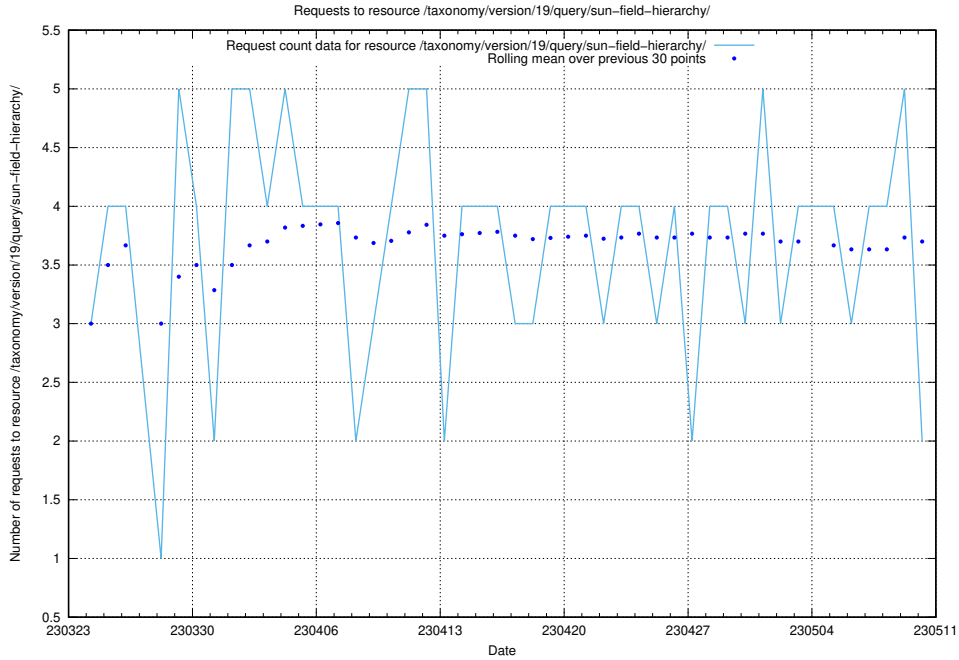

5.835 Usage of /taxonomy/version/19/query/sun-field-hierarchy/

Here, we count the number of requests to resource /taxonomy/version/19/query/sun-field-hierarchy/.