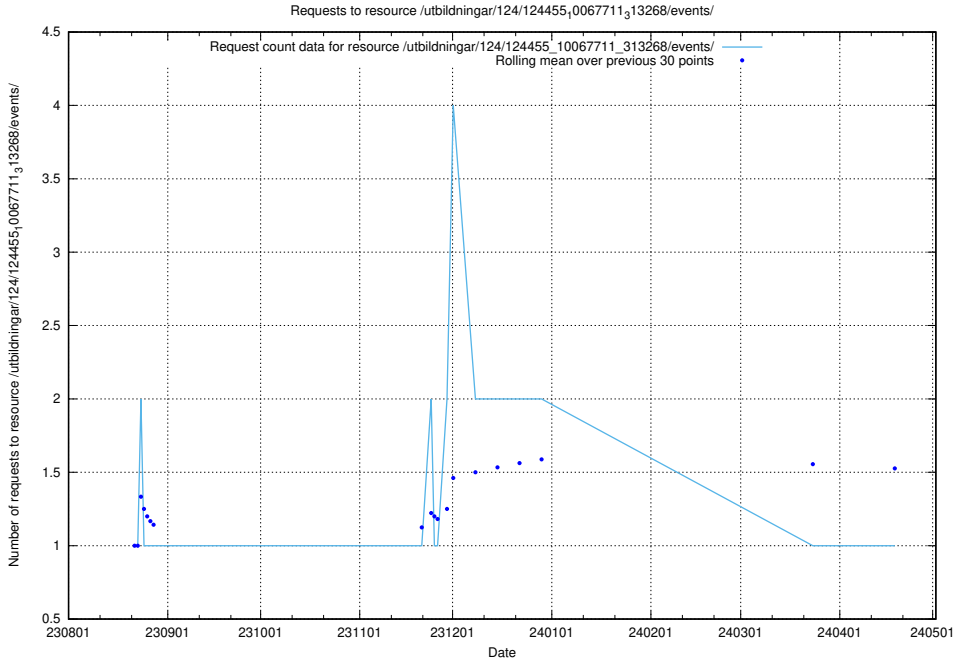

5.4996 Usage of /utbildningar/124/124455_10067711_313268/events/

Here, we count the number of requests to resource /utbildningar/124/124455_10067711_313268/events/

5.4997 Usage of /taxonomy/version/17/query/concepts-and-common-relations/