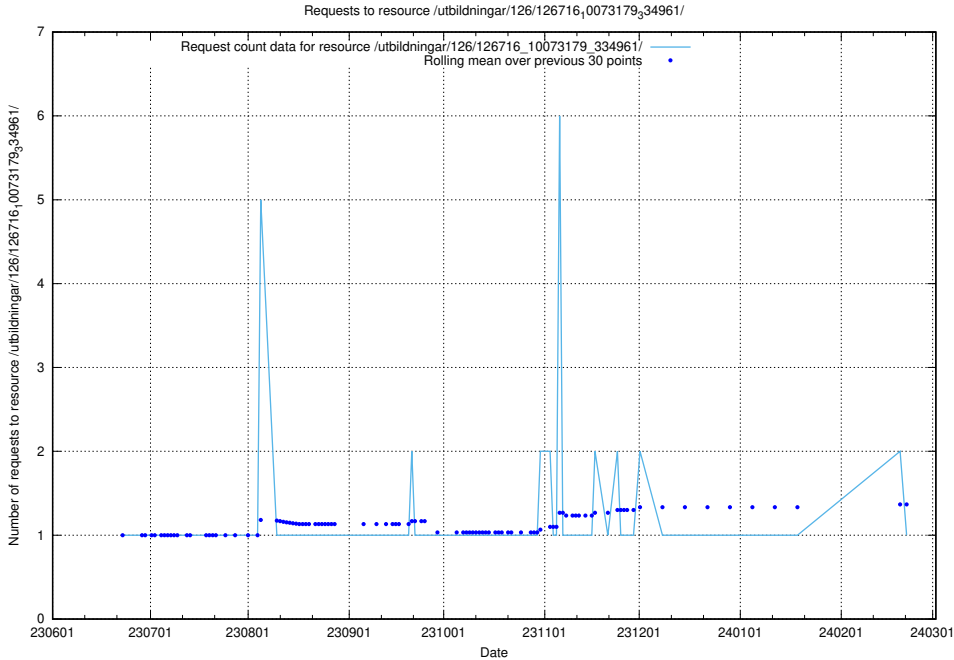

5.5870 Usage of /utbildningar/126/126716_10073179_334961/

Here, we count the number of requests to resource /utbildningar/126/126716_10073179_334961/.