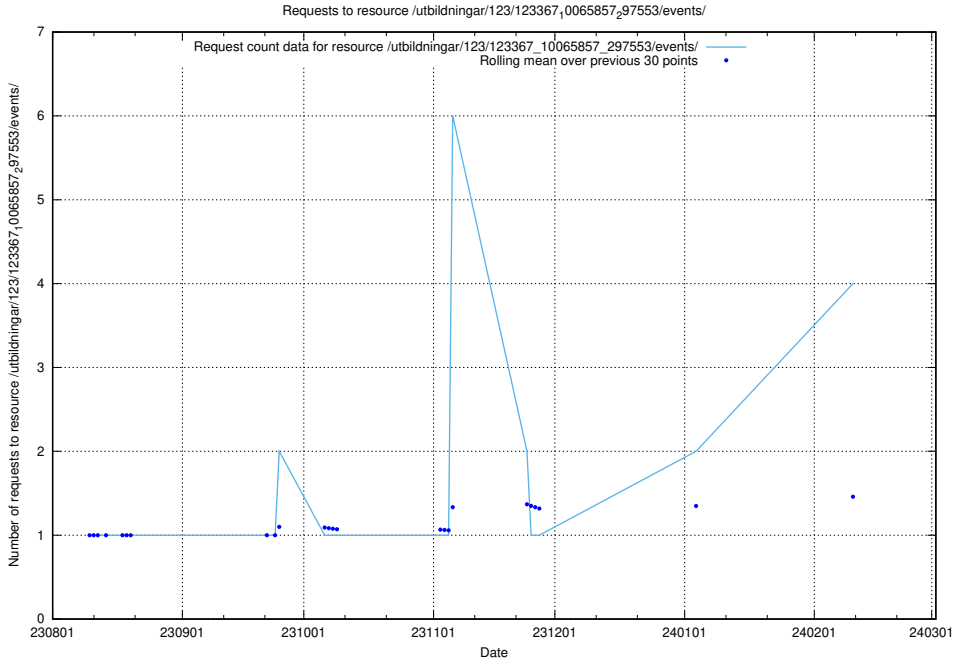

5.202 Usage of /utbildningar/123/123367_10065857_297553/events/

Here, we count the number of requests to resource /utbildningar/123/123367_10065857_297553/events/