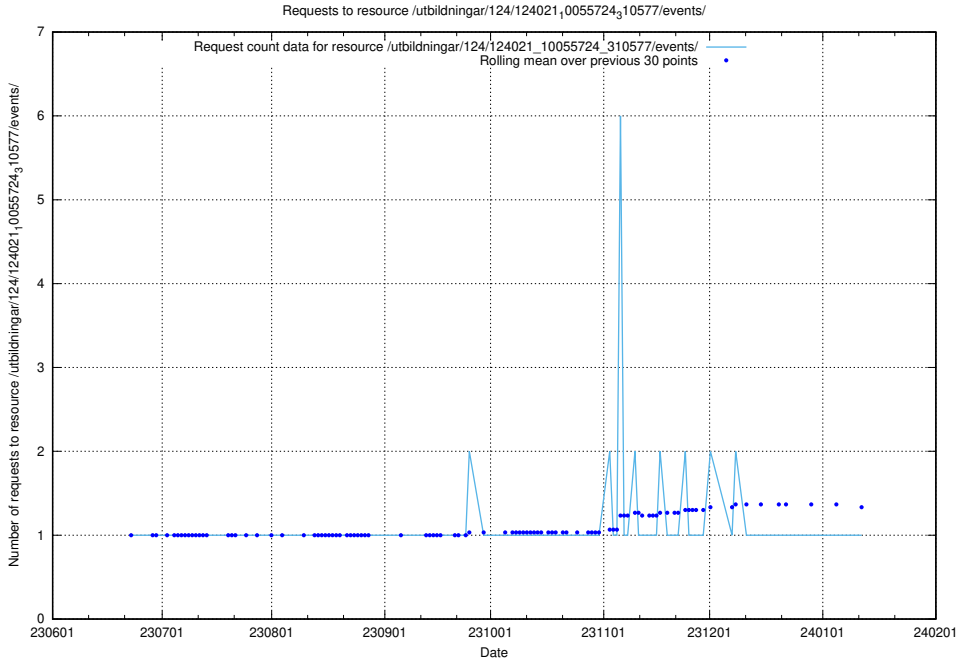

5.6073 Usage of /utbildningar/124/124021_10055724_310577/events/

Here, we count the number of requests to resource /utbildningar/124/124021_10055724_310577/events/