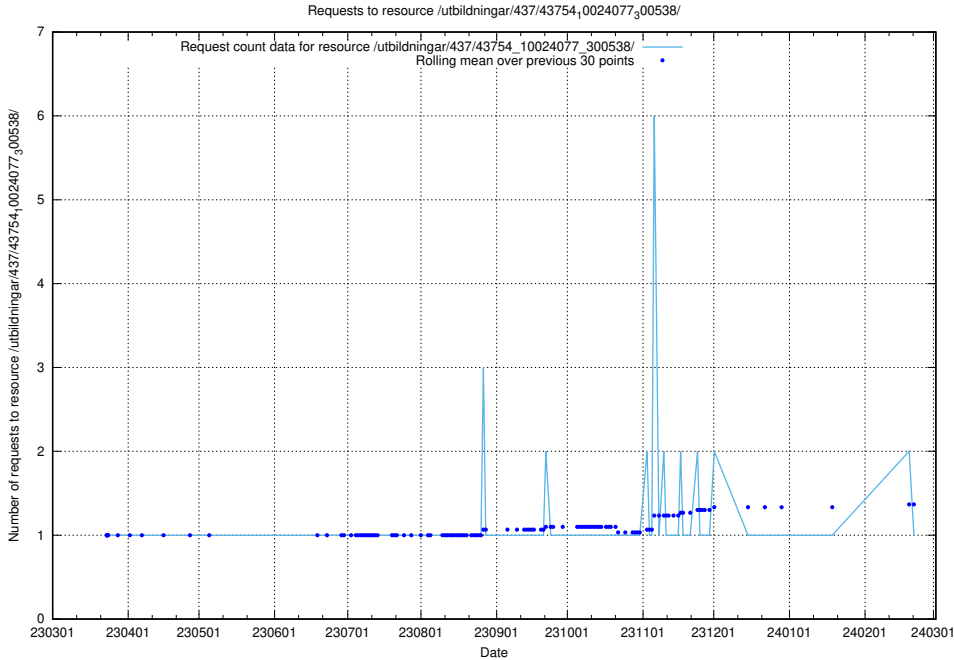

5.6663 Usage of /utbildningar/437/43754_10024077_300538/

Here, we count the number of requests to resource /utbildningar/437/43754_10024077_300538/.