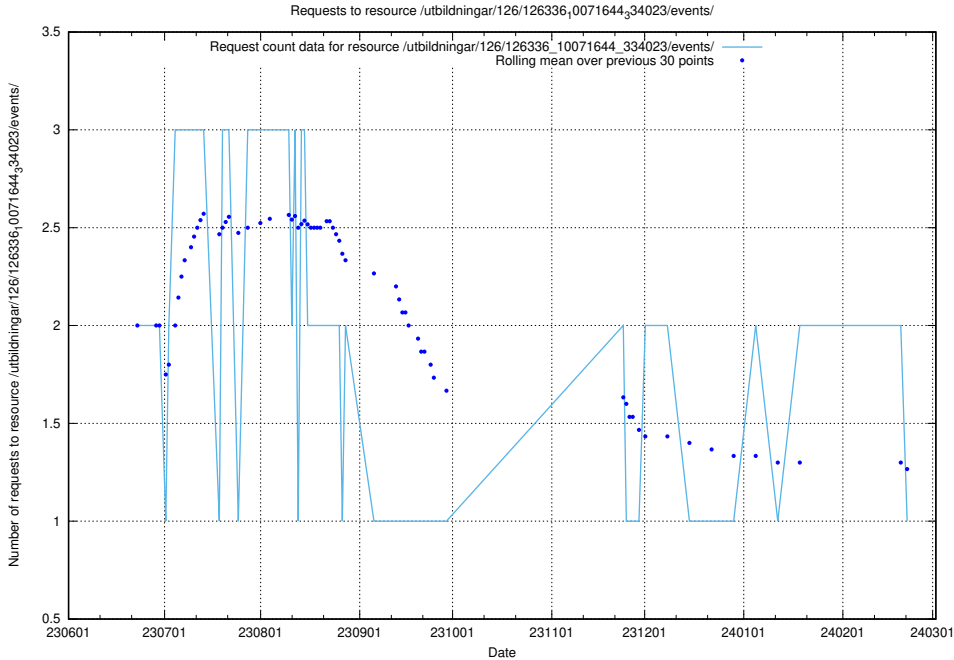

5.5817 Usage of /utbildningar/126/126336_10071644_334023/events/

Here, we count the number of requests to resource /utbildningar/126/126336_10071644_334023/events/