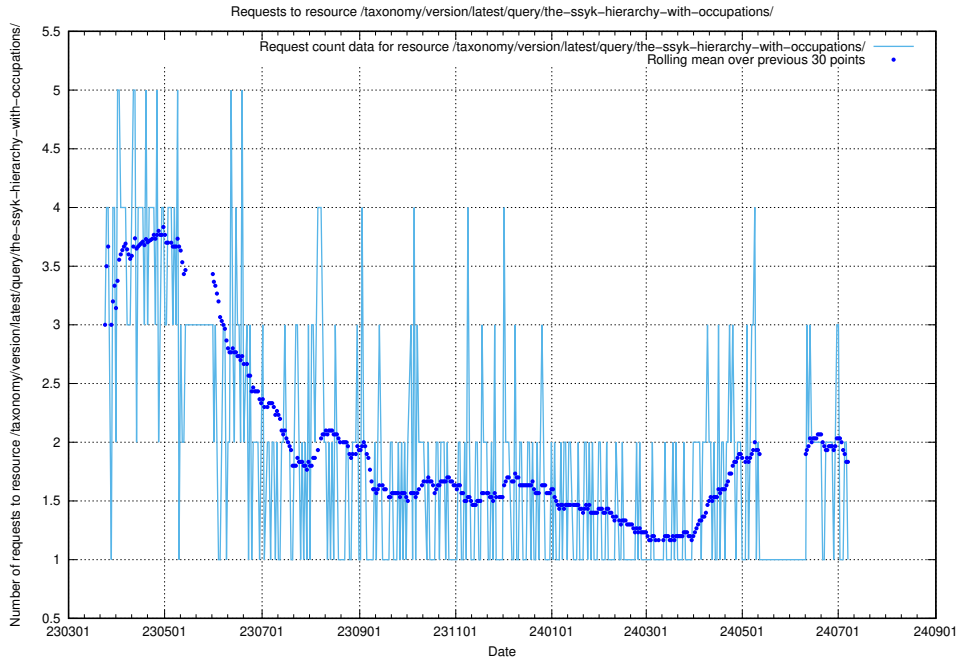

5.6342 Usage of /taxonomy/version/latest/query/the-ssyk-hierarchy-with-occupations/

Here, we count the number of requests to resource /taxonomy/version/latest/query/the-ssyk-hierarchy-with-occupations/.