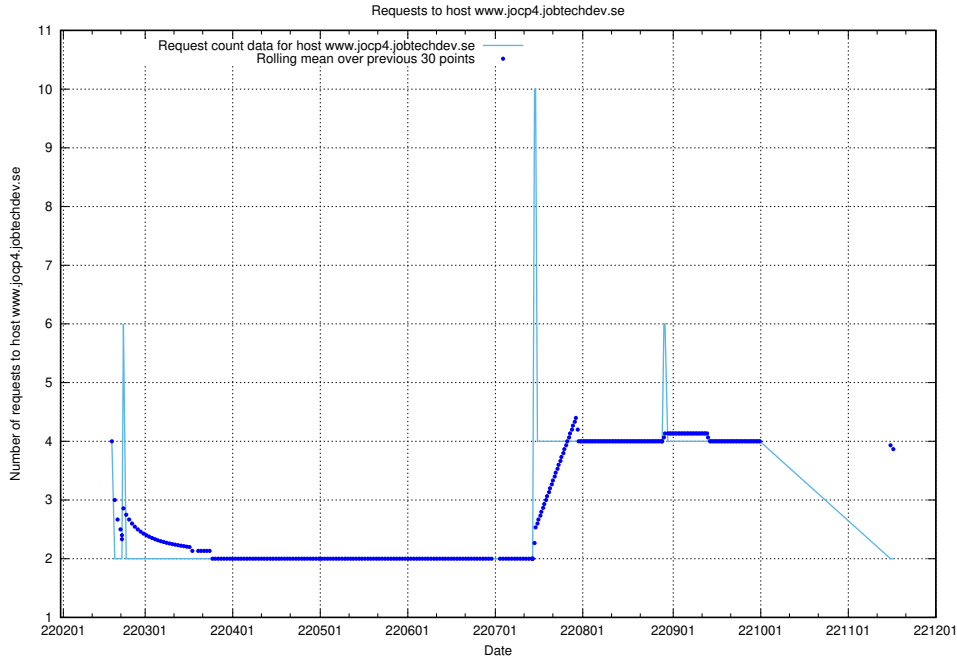

7.536 Usage of www.jocp4.jobtechdev.se

Here, we count the number of requests to host www.jocp4.jobtechdev.se.

7.537 Usage of `jobbometern.test.www.jobtechdev.se`

Here, we count the number of requests to host `jobbometern.test.www.jobtechdev.se`.