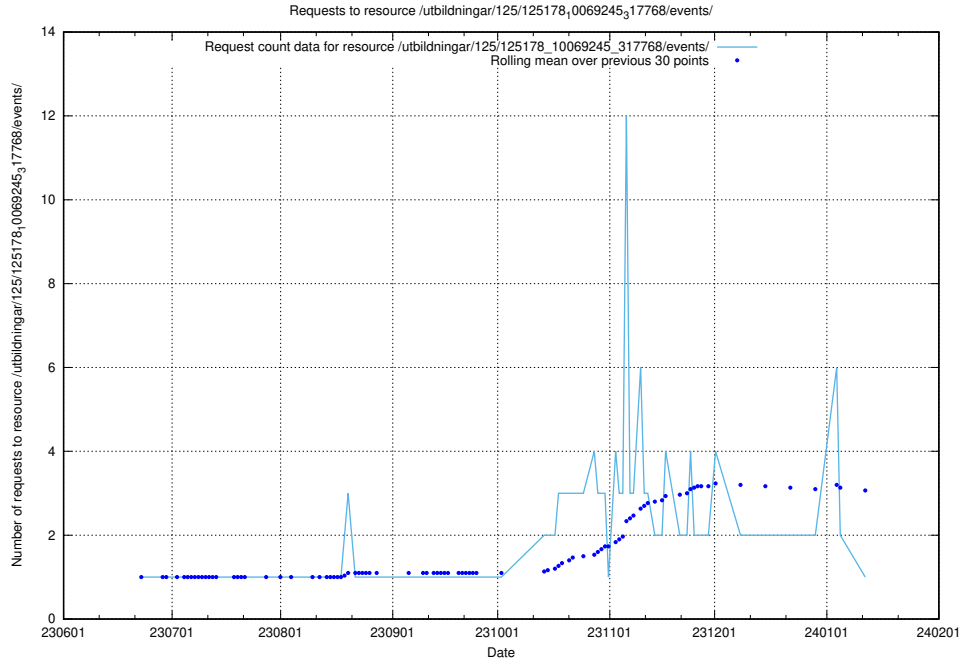

5.5985 Usage of /utbildningar/125/125178_10069245_317768/events/

Here, we count the number of requests to resource /utbildningar/125/125178_10069245_317768/events/