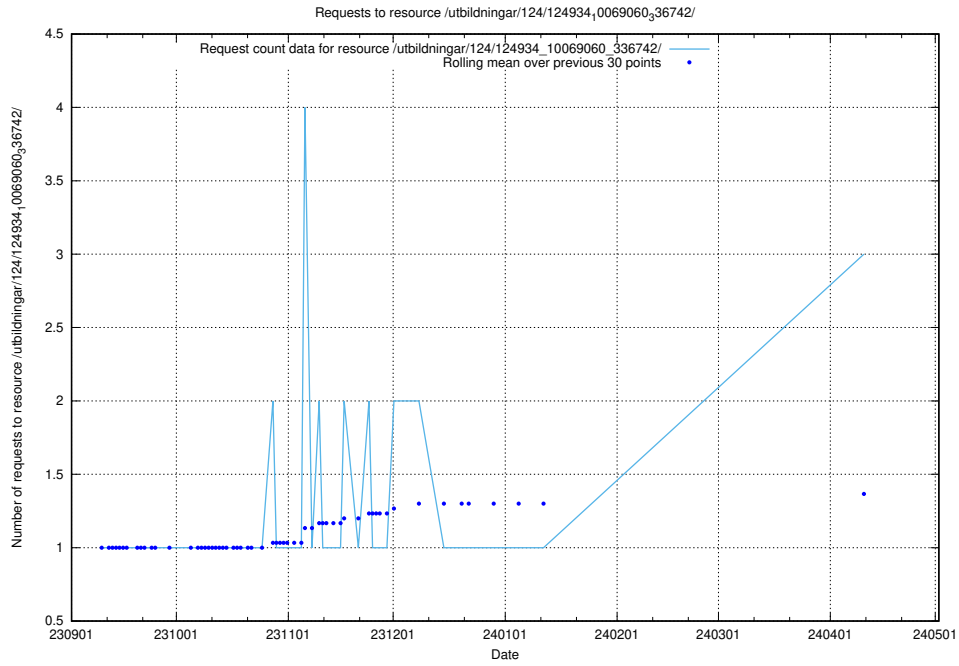

5.331 Usage of /utbildningar/124/124934_10069060_336742/

Here, we count the number of requests to resource /utbildningar/124/124934_10069060_336742/.