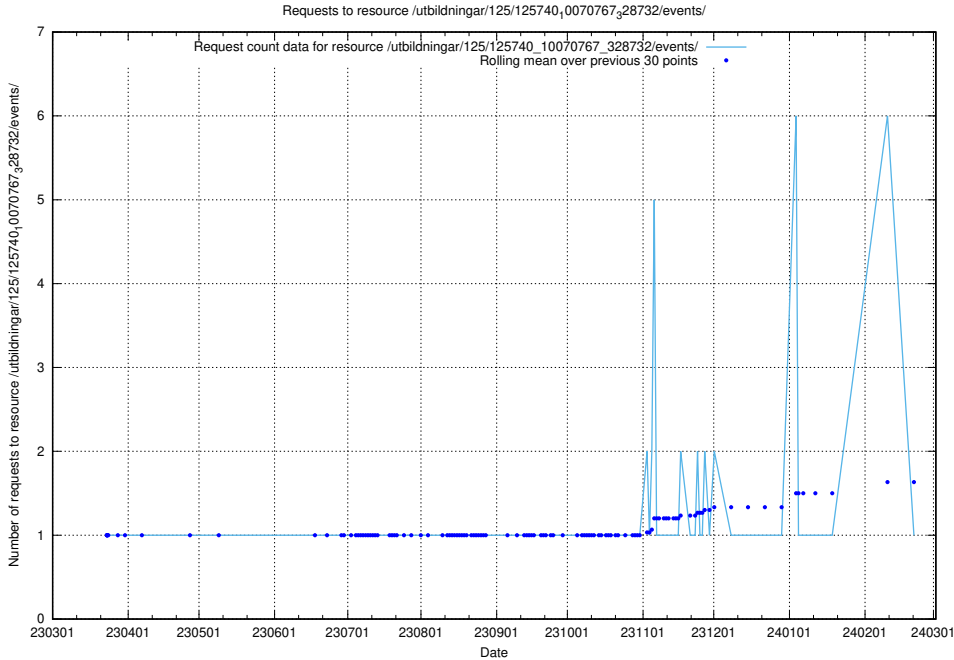

5.883 Usage of /utbildningar/125/125740_10070767_328732/events/

Here, we count the number of requests to resource /utbildningar/125/125740_10070767_328732/events/