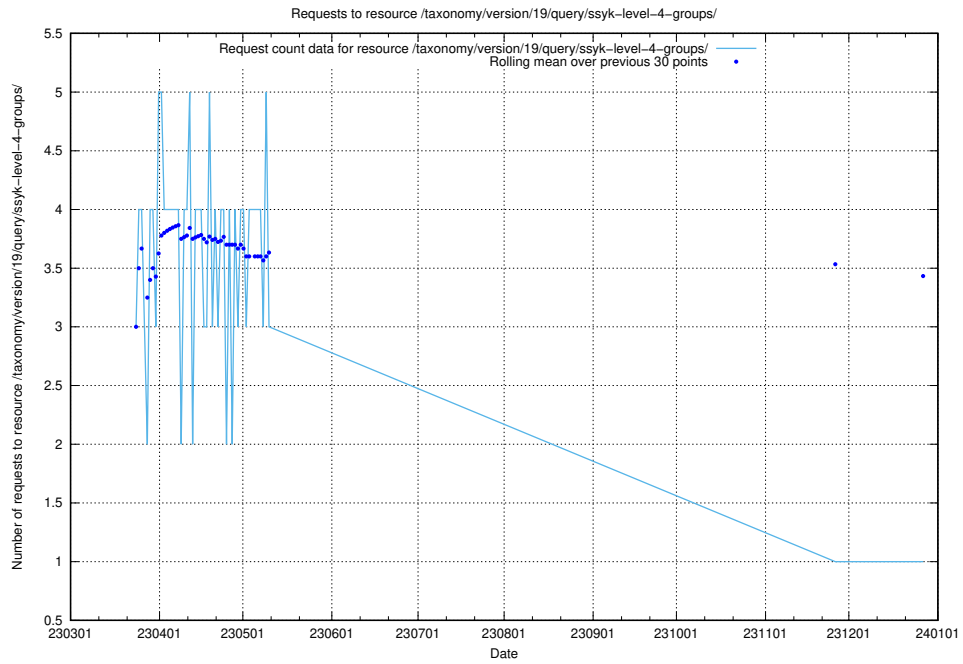

5.6409 Usage of /taxonomy/version/19/query/ssyk-level-4-groups/

Here, we count the number of requests to resource /taxonomy/version/19/query/ssyk-level-4-groups/.