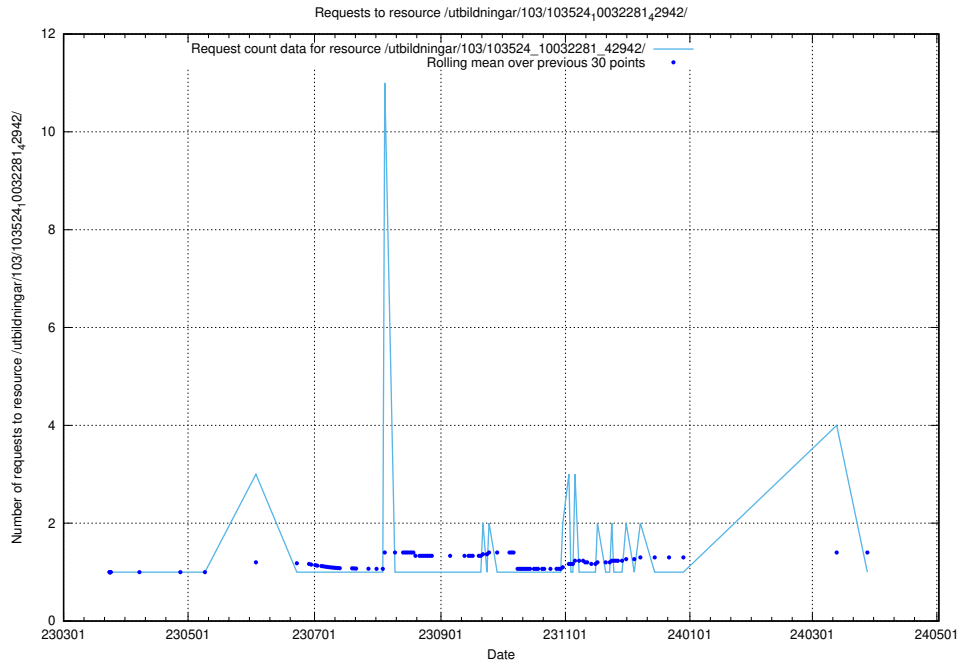

5.5711 Usage of /utbildningar/103/103524_10032281_42942/

Here, we count the number of requests to resource /utbildningar/103/103524_10032281_42942/.