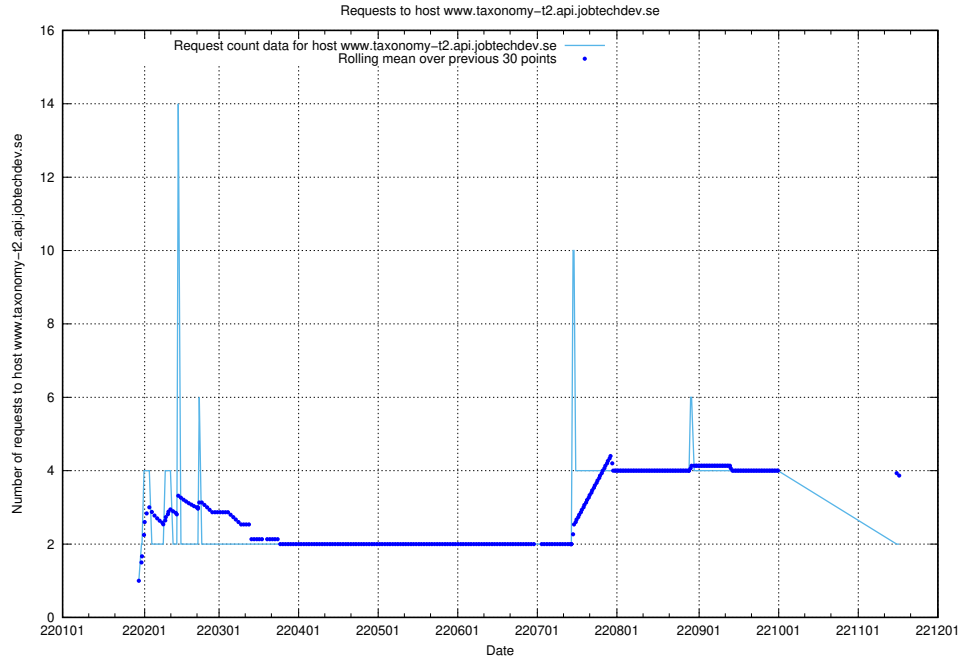

7.570 Usage of `www.taxonomy-t2.api.jobtechdev.se`

Here, we count the number of requests to host `www.taxonomy-t2.api.jobtechdev.se`.