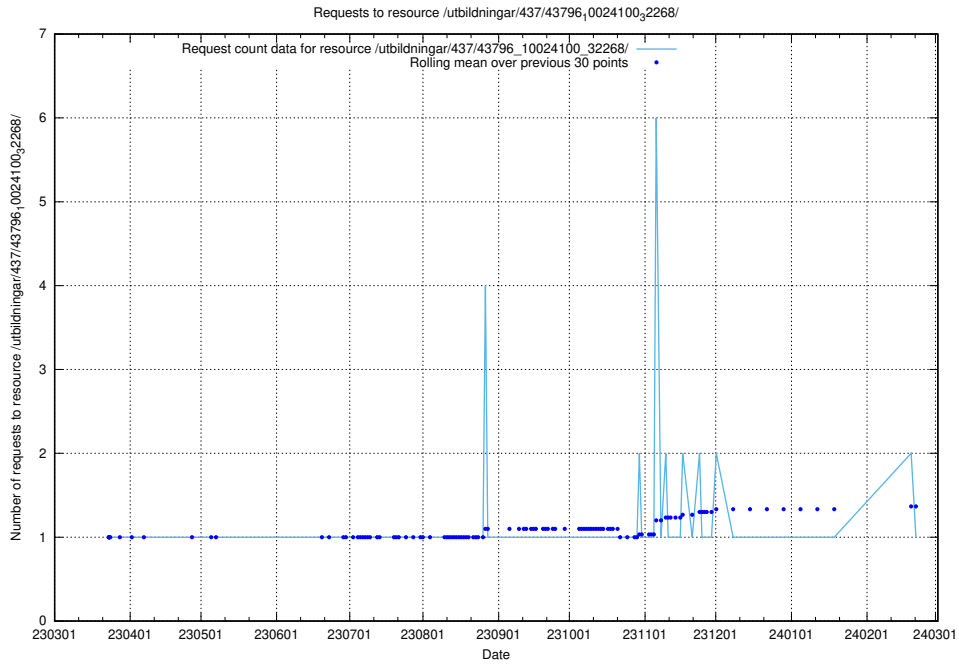

5.6641 Usage of /utbildningar/437/43796_10024100_32268/

Here, we count the number of requests to resource /utbildningar/437/43796_10024100_32268/.