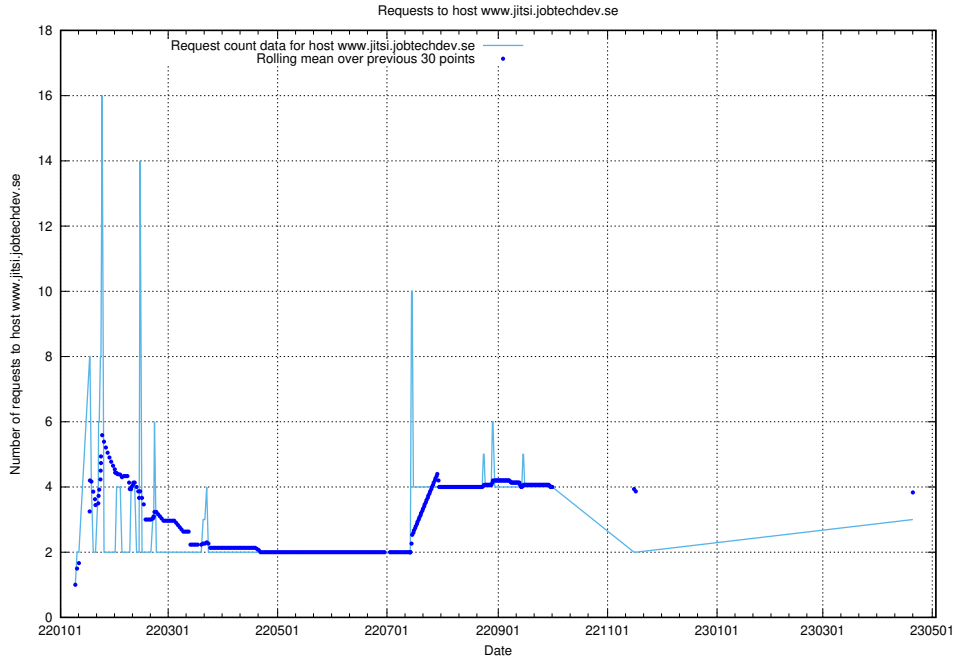

7.180 Usage of www.jitsi.jobtechdev.se

Here, we count the number of requests to host www.jitsi.jobtechdev.se.