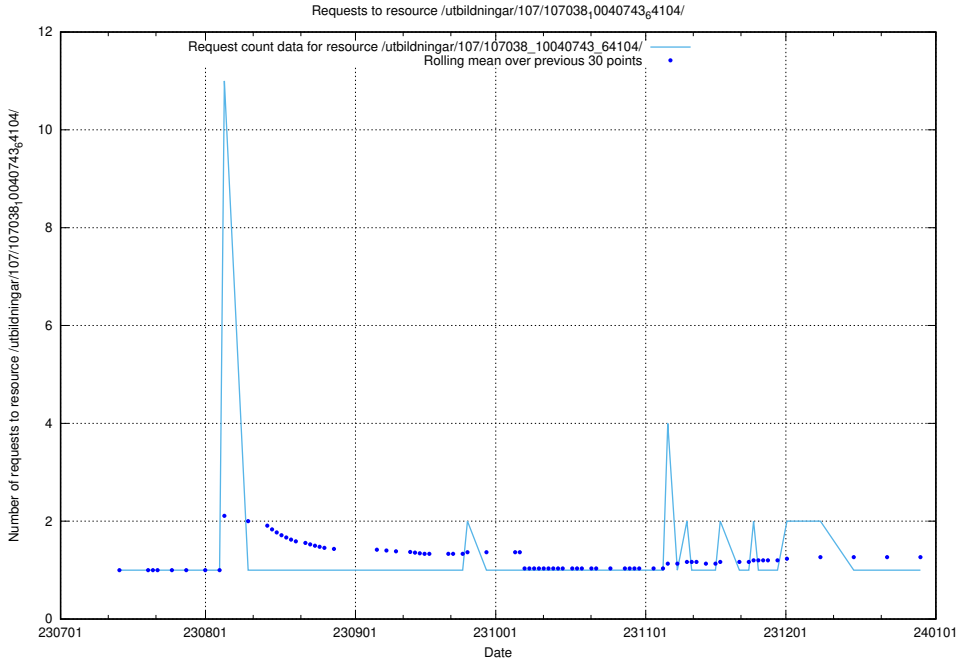

5.5324 Usage of /utbildningar/107/107038_10040743_64104/

Here, we count the number of requests to resource /utbildningar/107/107038_10040743_64104/.