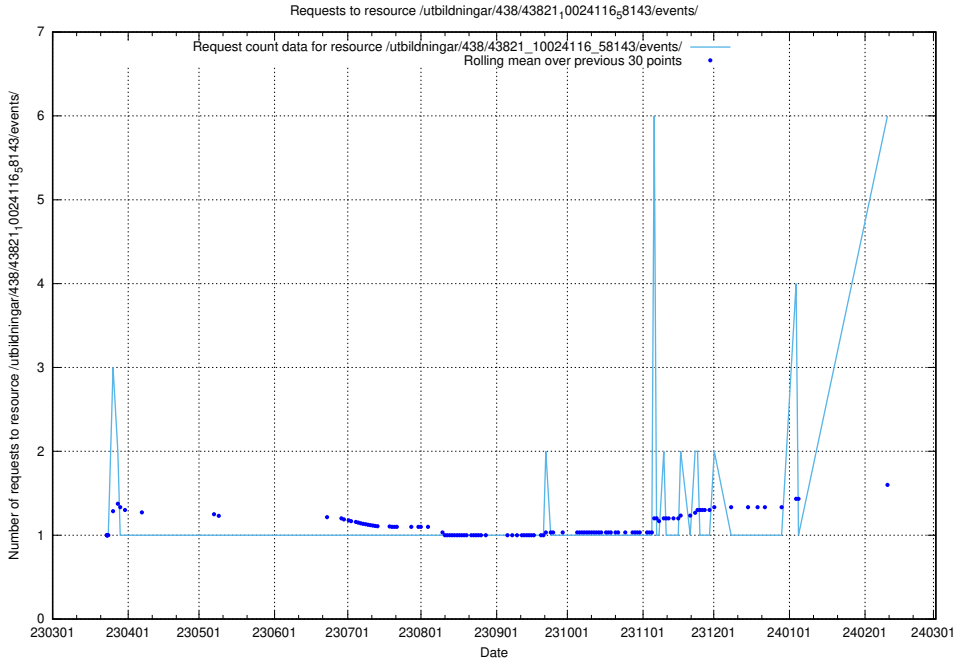

5.87 Usage of /utbildningar/438/43821_10024116_58143/events/

Here, we count the number of requests to resource /utbildningar/438/43821_10024116_58143/events/.