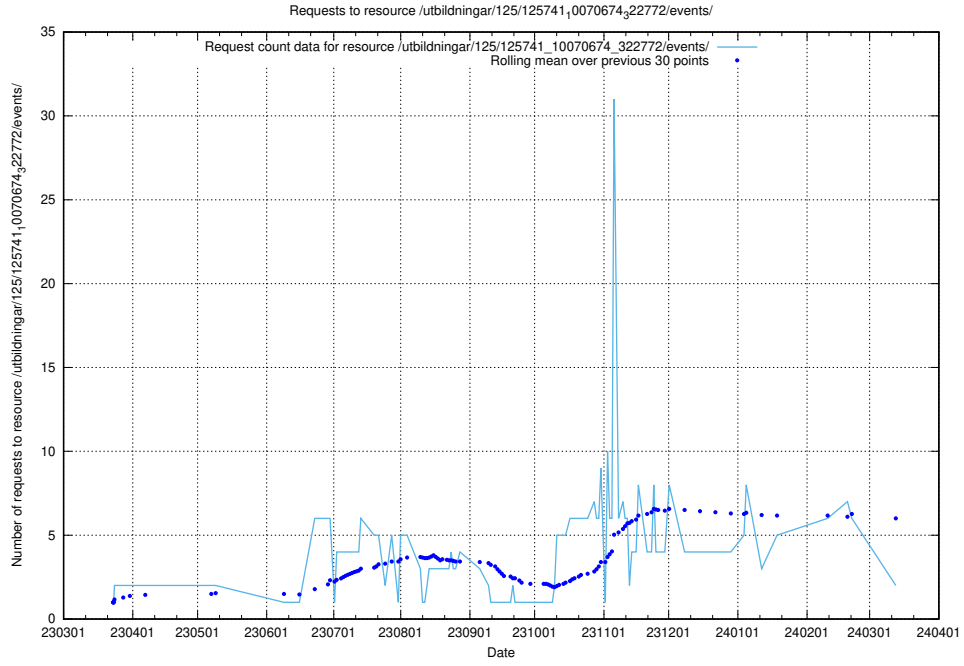

5.875 Usage of /utbildningar/125/125741_10070674_322772/events/

Here, we count the number of requests to resource /utbildningar/125/125741_10070674_322772/events/