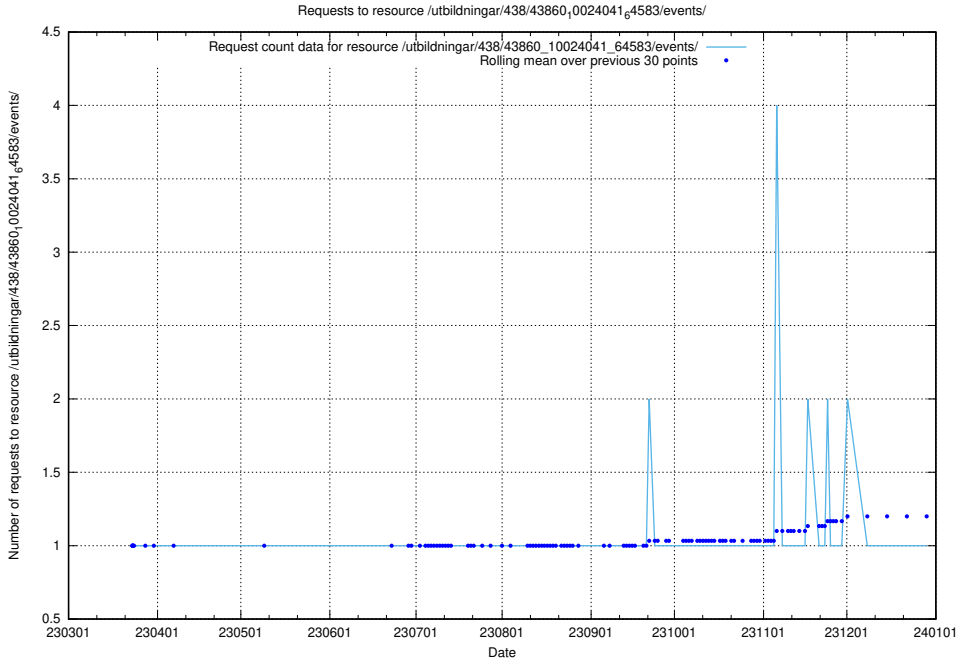

5.6611 Usage of /utbildningar/438/43860_10024041_64583/events/

Here, we count the number of requests to resource /utbildningar/438/43860_10024041_64583/events/.