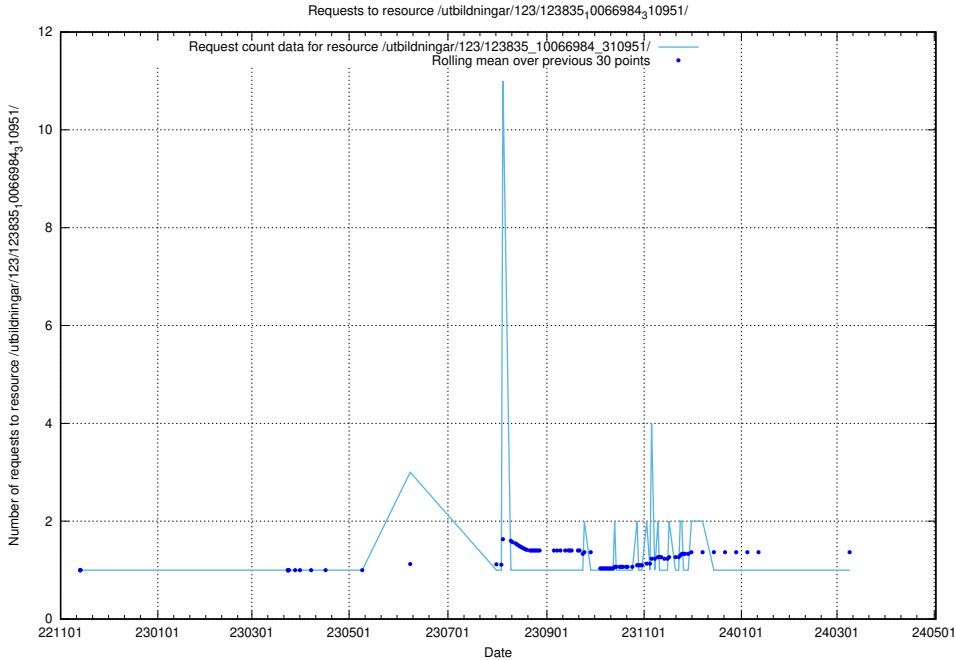

5.6153 Usage of /utbildningar/123/123835_10066984_310951/

Here, we count the number of requests to resource /utbildningar/123/123835_10066984_310951/.