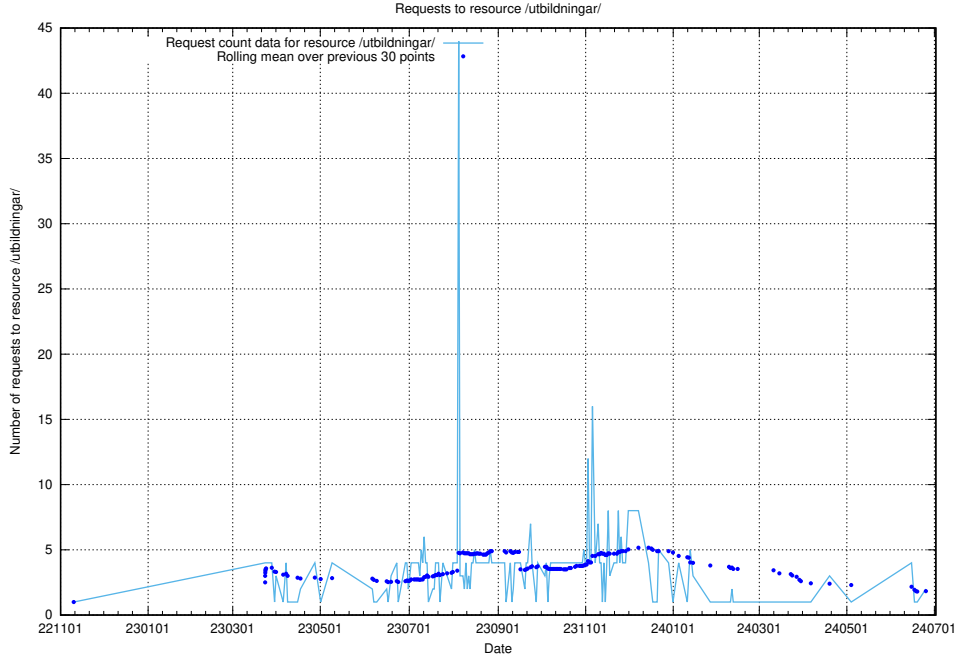

5.856 Usage of /utbildningar/

Here, we count the number of requests to resource /utbildningar/.