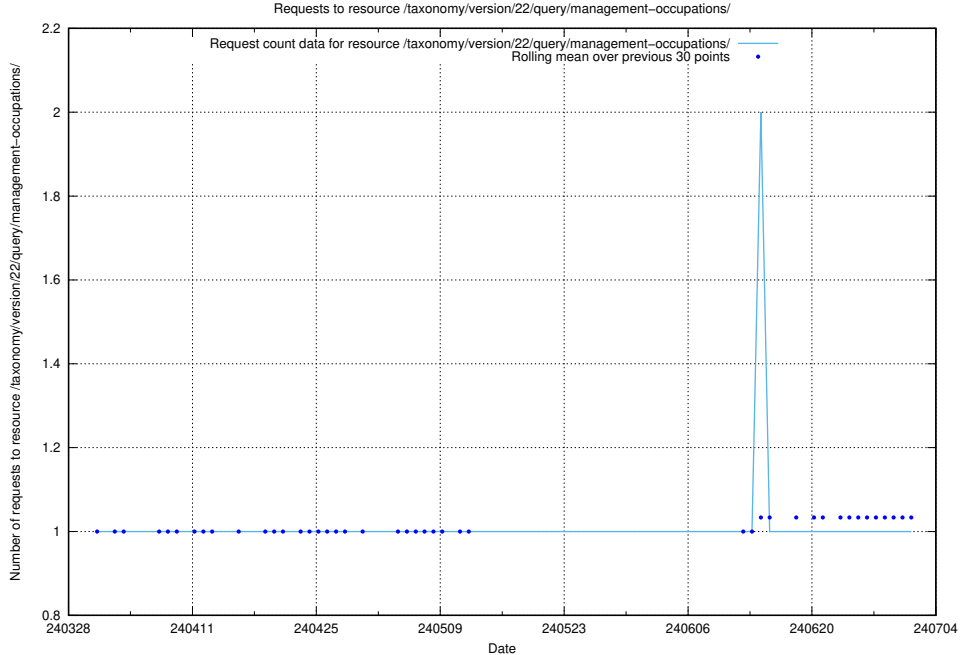

5.1834 Usage of /taxonomy/version/22/query/management-occupations/

Here, we count the number of requests to resource /taxonomy/version/22/query/management-occupations/.