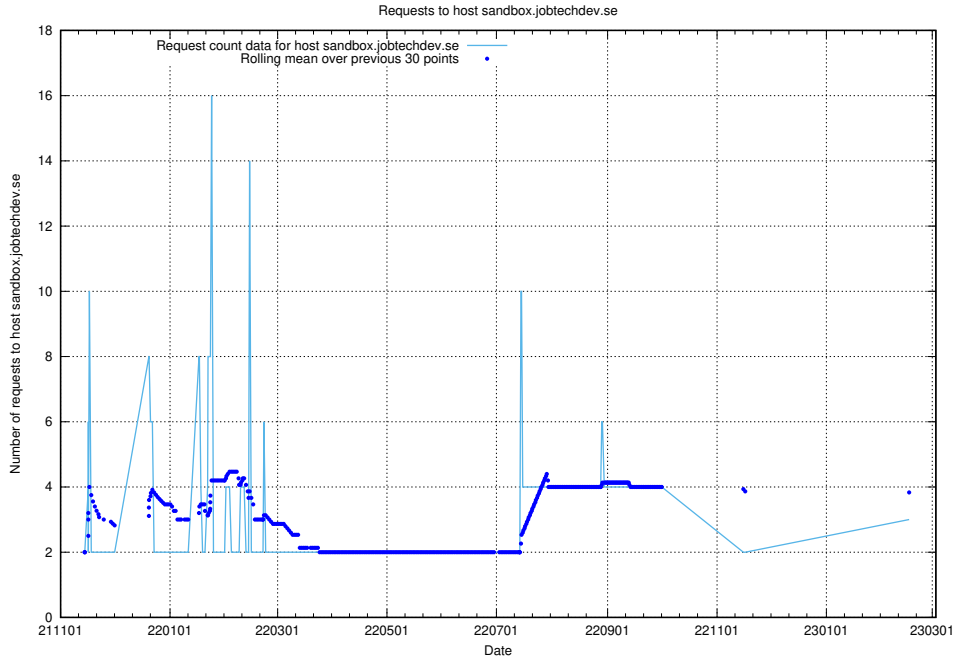

7.239 Usage of sandbox.jobtechdev.se

Here, we count the number of requests to host sandbox.jobtechdev.se.