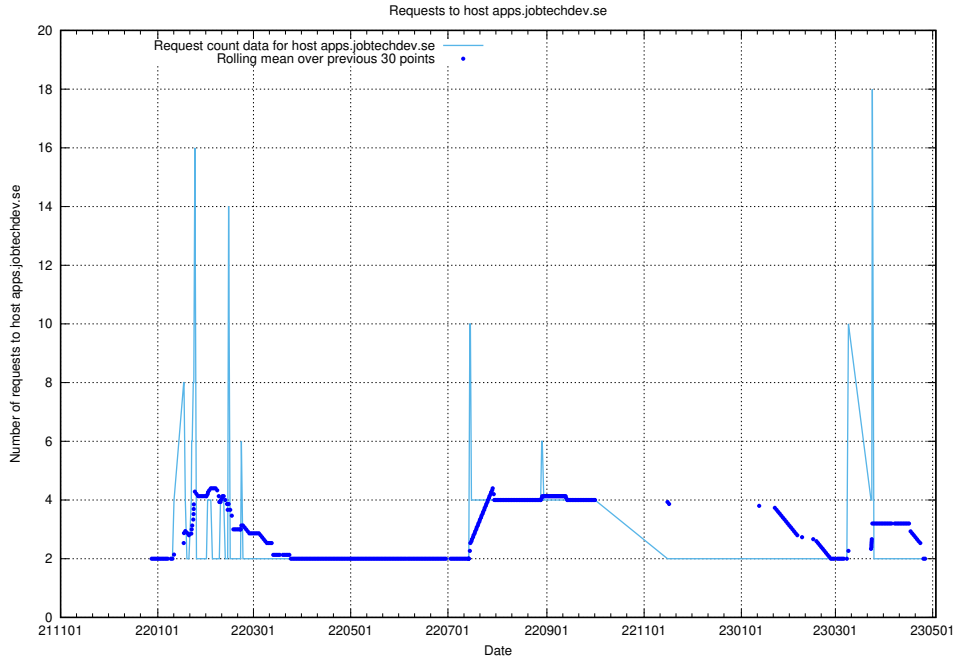

7.364 Usage of apps.jobtechdev.se

Here, we count the number of requests to host apps.jobtechdev.se.