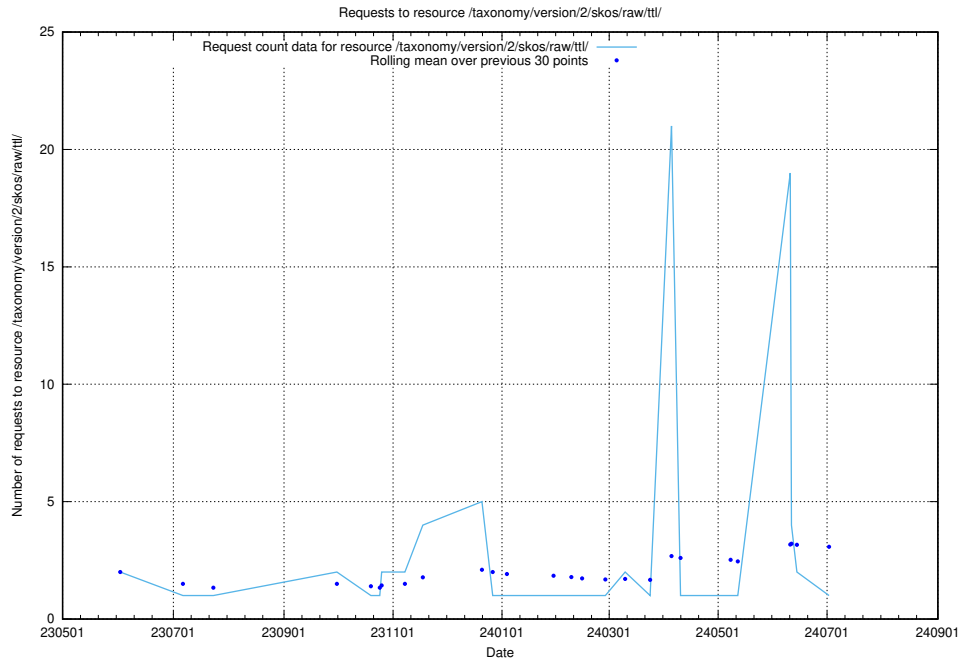

5.6169 Usage of /taxonomy/version/2/skos/raw/ttl/

Here, we count the number of requests to resource /taxonomy/version/2/skos/raw/ttl/.