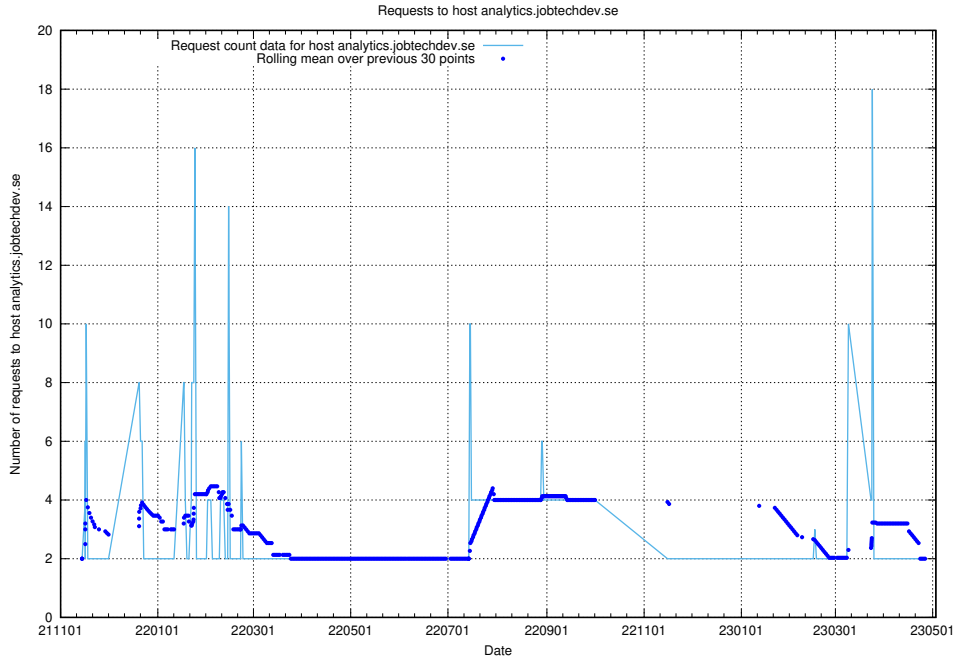

7.292 Usage of analytics.jobtechdev.se

Here, we count the number of requests to host analytics.jobtechdev.se.