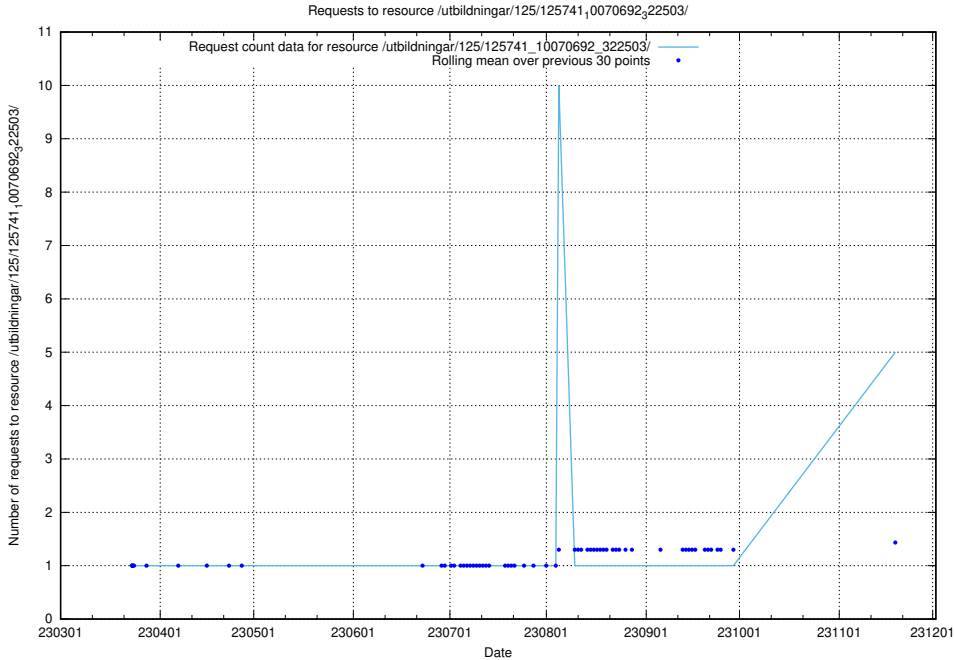

5.138 Usage of /utbildningar/125/125741_10070692_322503/

Here, we count the number of requests to resource /utbildningar/125/125741_10070692_322503/.