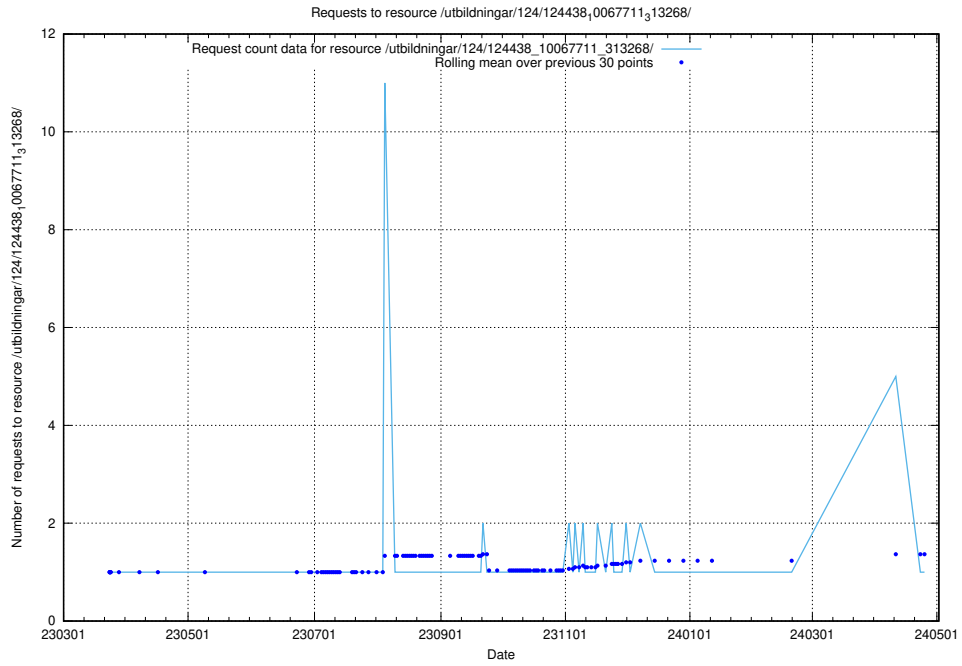

5.3959 Usage of /utbildningar/124/124438_10067711_313268/

Here, we count the number of requests to resource /utbildningar/124/124438_10067711_313268/.