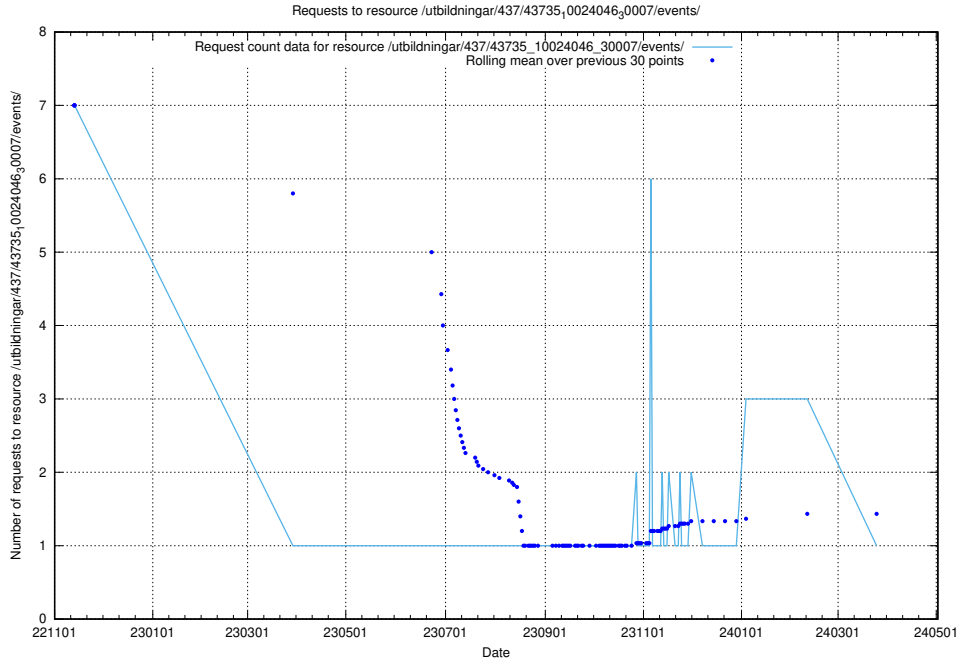

5.6046 Usage of /utbildningar/437/43735_10024046_30007/events/

Here, we count the number of requests to resource /utbildningar/437/43735_10024046_30007/events/.