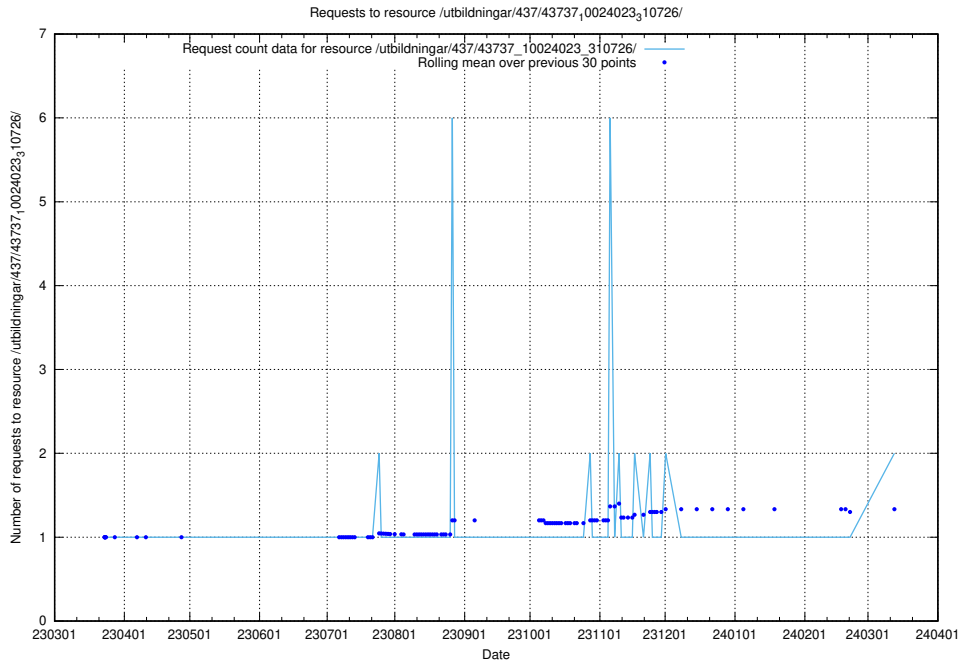

5.863 Usage of /utbildningar/437/43737_10024023_310726/

Here, we count the number of requests to resource /utbildningar/437/43737_10024023_310726/.