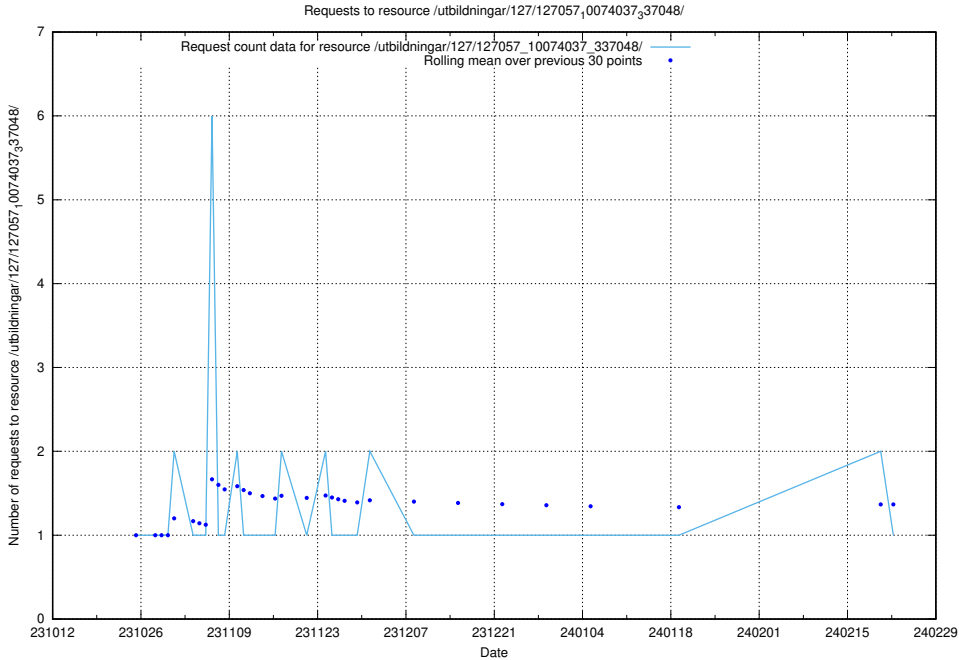

5.4462 Usage of /utbildningar/127/127057_10074037_337048/

Here, we count the number of requests to resource /utbildningar/127/127057_10074037_337048/.