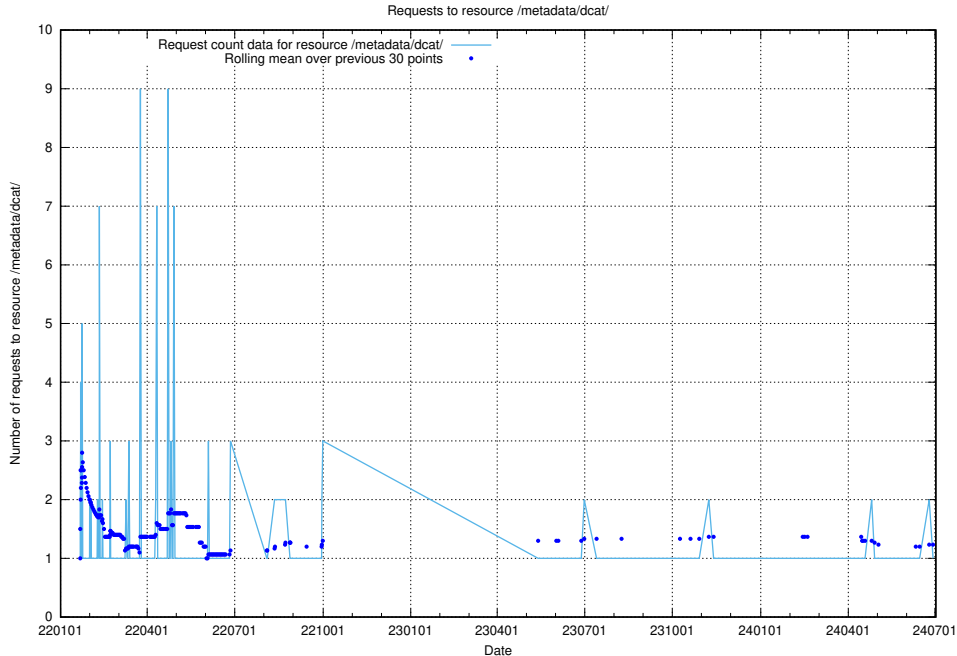

5.6783 Usage of /metadata/dcat/

Here, we count the number of requests to resource /metadata/dcat/.