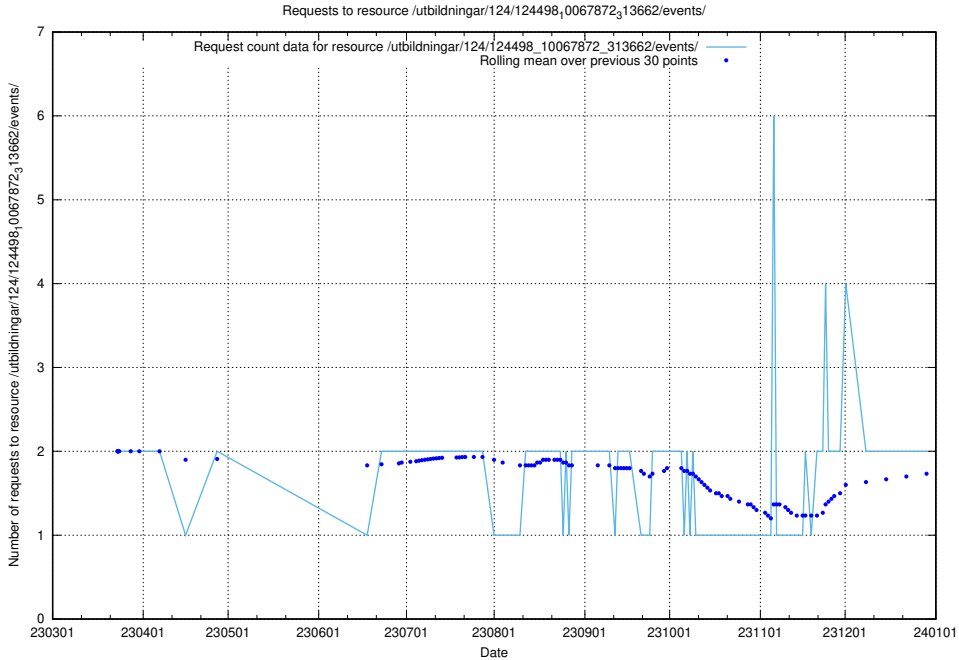

5.858 Usage of /utbildningar/124/124498_10067872_313662/events/

Here, we count the number of requests to resource /utbildningar/124/124498_10067872_313662/events/