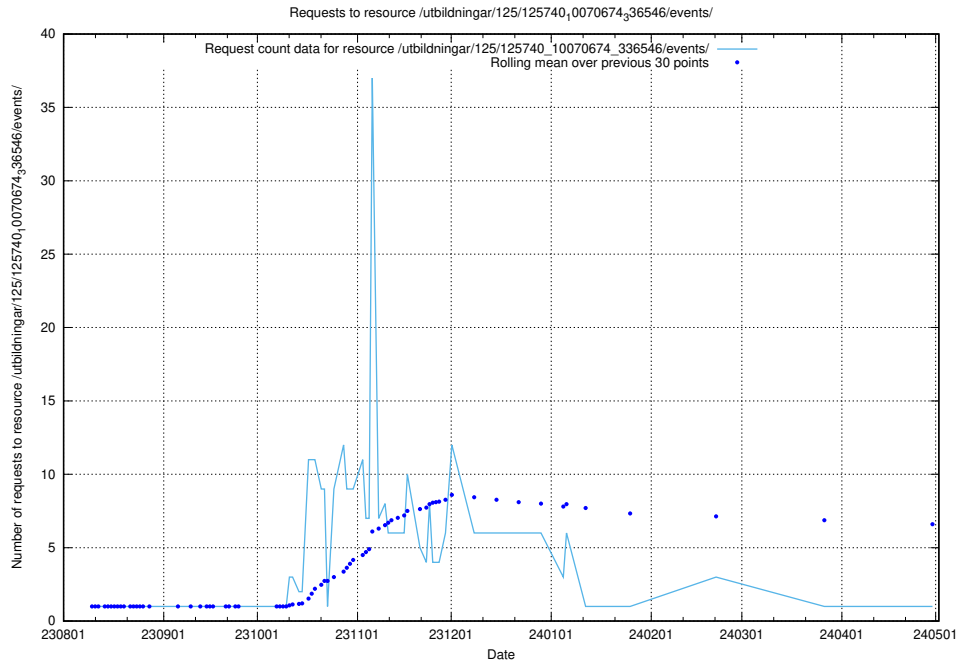

5.5080 Usage of /utbildningar/125/125740_10070674_336546/events/

Here, we count the number of requests to resource /utbildningar/125/125740_10070674_336546/events/