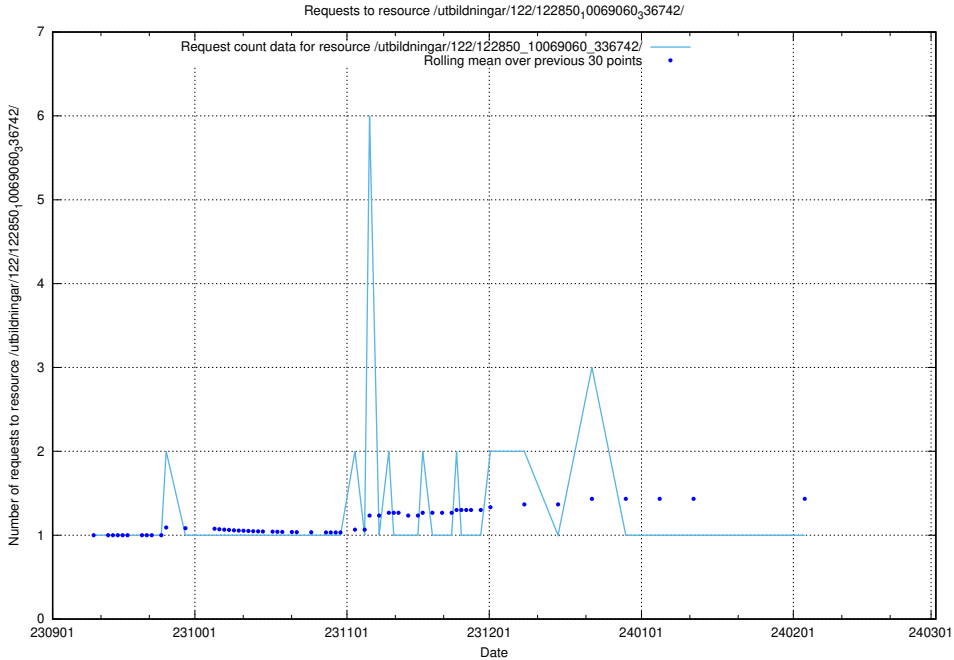

5.4878 Usage of /utbildningar/122/122850_10069060_336742/

Here, we count the number of requests to resource /utbildningar/122/122850_10069060_336742/.