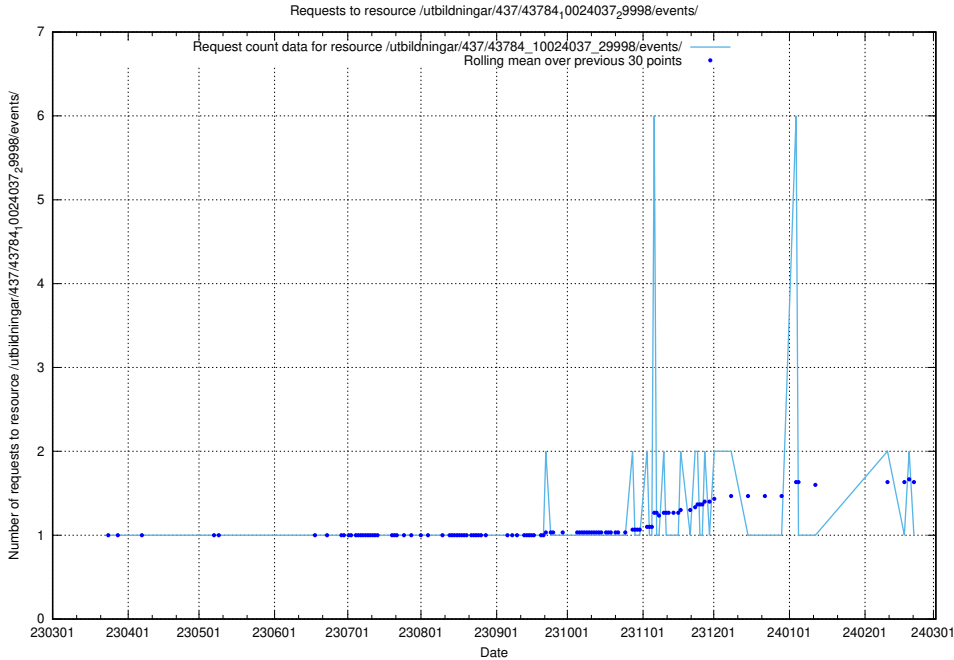

5.6472 Usage of /utbildningar/437/43784_10024037_29998/events/

Here, we count the number of requests to resource /utbildningar/437/43784_10024037_29998/events/.