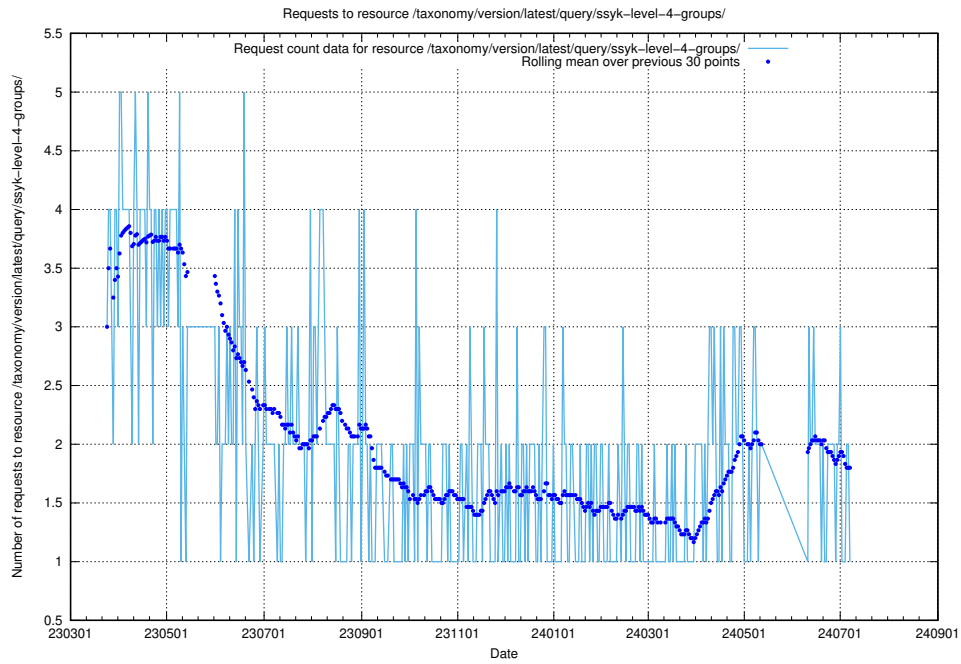

5.6357 Usage of /taxonomy/version/latest/query/ssyk-level-4-groups/

Here, we count the number of requests to resource /taxonomy/version/latest/query/ssyk-level-4-groups/.