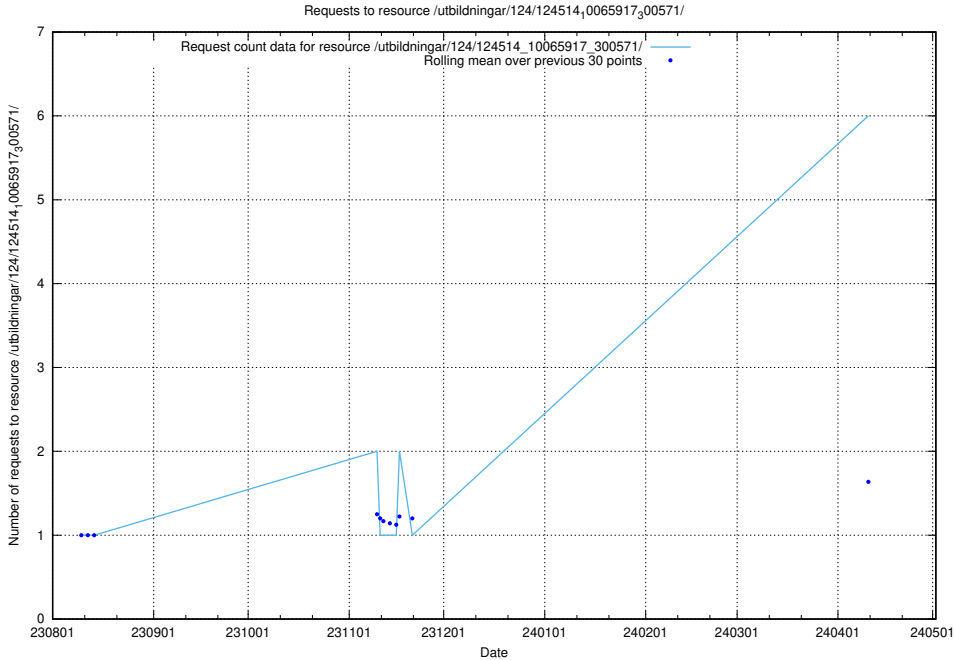

5.68 Usage of /utbildningar/124/124514_10065917_300571/

Here, we count the number of requests to resource /utbildningar/124/124514_10065917_300571/.