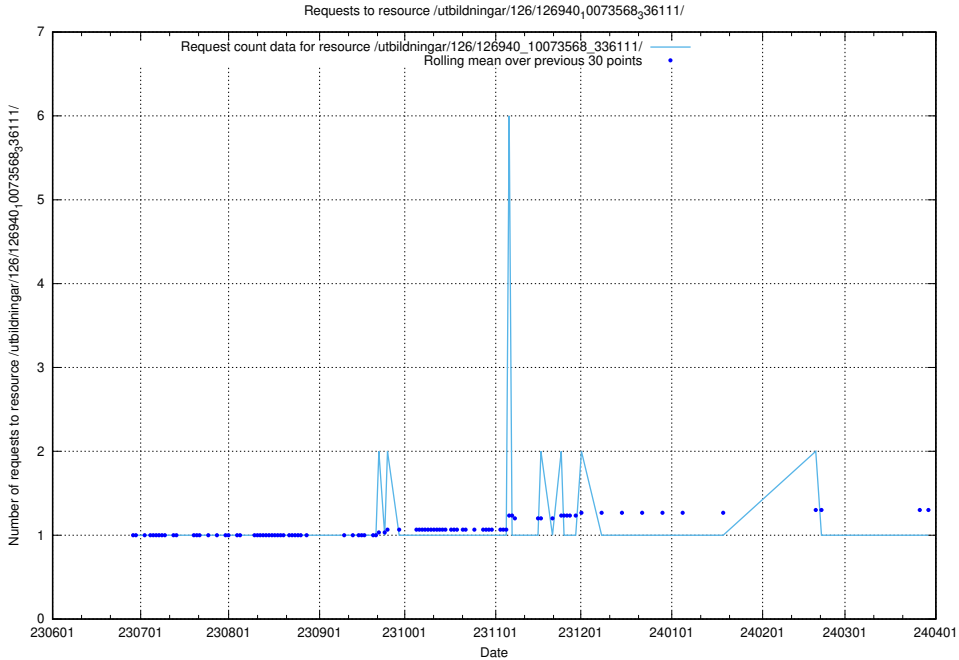

5.5684 Usage of /utbildningar/126/126940_10073568_336111/

Here, we count the number of requests to resource /utbildningar/126/126940_10073568_336111/.