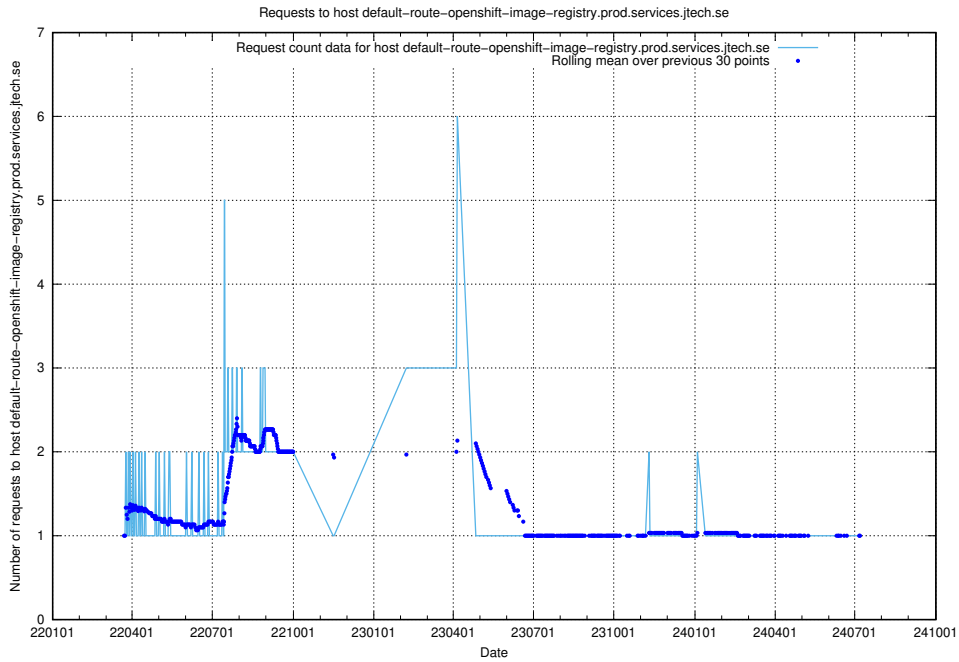

7.646 Usage of mentor-api-mentor-api-prod.prod.services.jtech.se

Here, we count the number of requests to host mentor-api-mentor-api-prod.prod.services.jtech.se.

7.647 Usage of fw1.jobtechdev.se:443

Here, we count the number of requests to host fw1.jobtechdev.se:443.