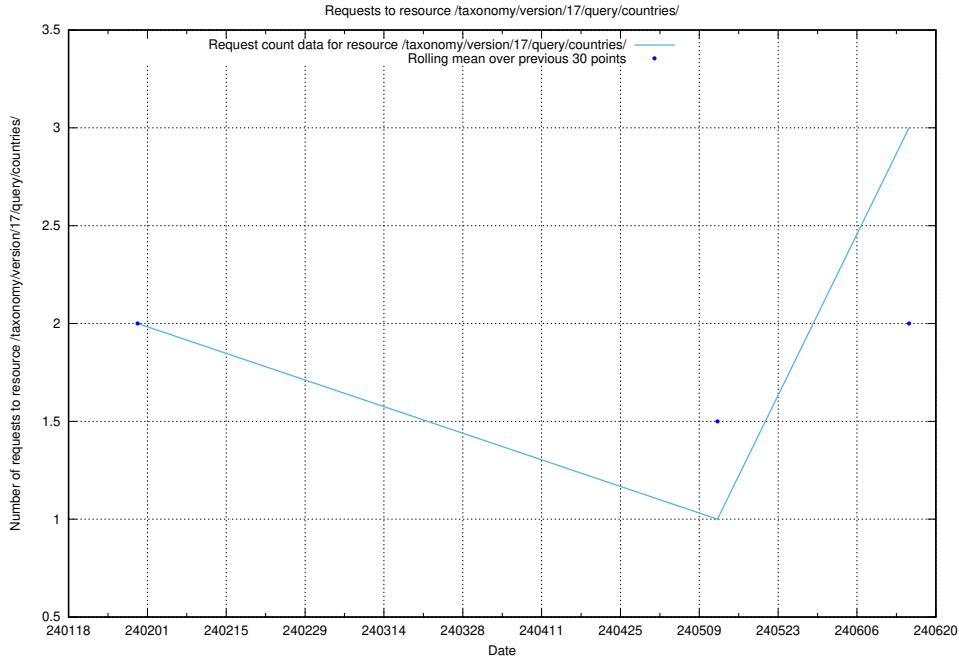

5.287 Usage of /taxonomy/version/15/query/occupations/

Here, we count the number of requests to resource /taxonomy/version/15/query/occupations/.

5.288 Usage of /utbildningar/utb_emil/125/125741_10070664_337689/events/