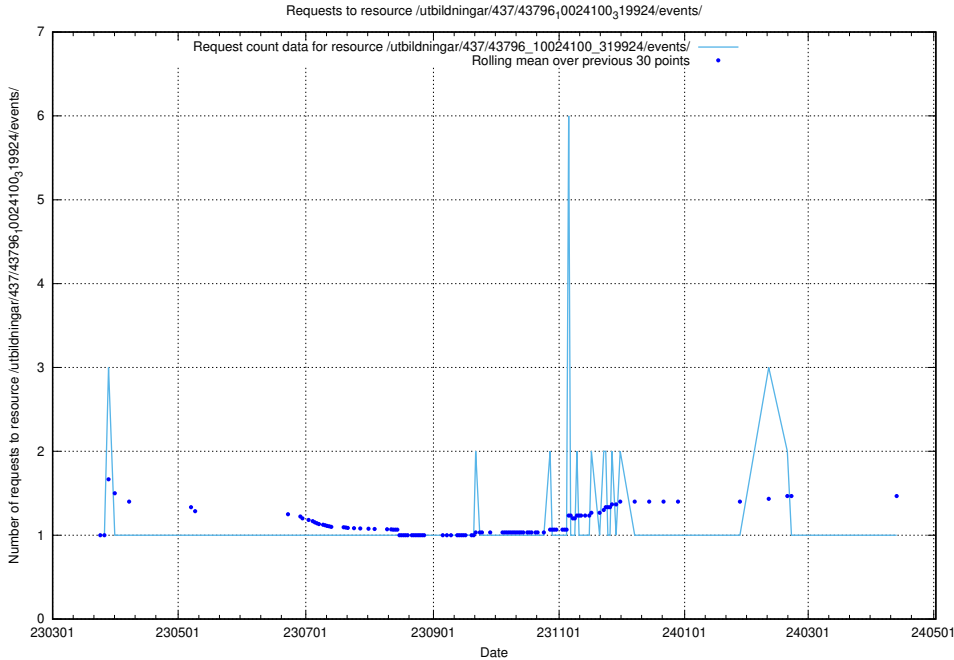

5.6467 Usage of /utbildningar/437/43796_10024100_319924/events/

Here, we count the number of requests to resource /utbildningar/437/43796_10024100_319924/events/.