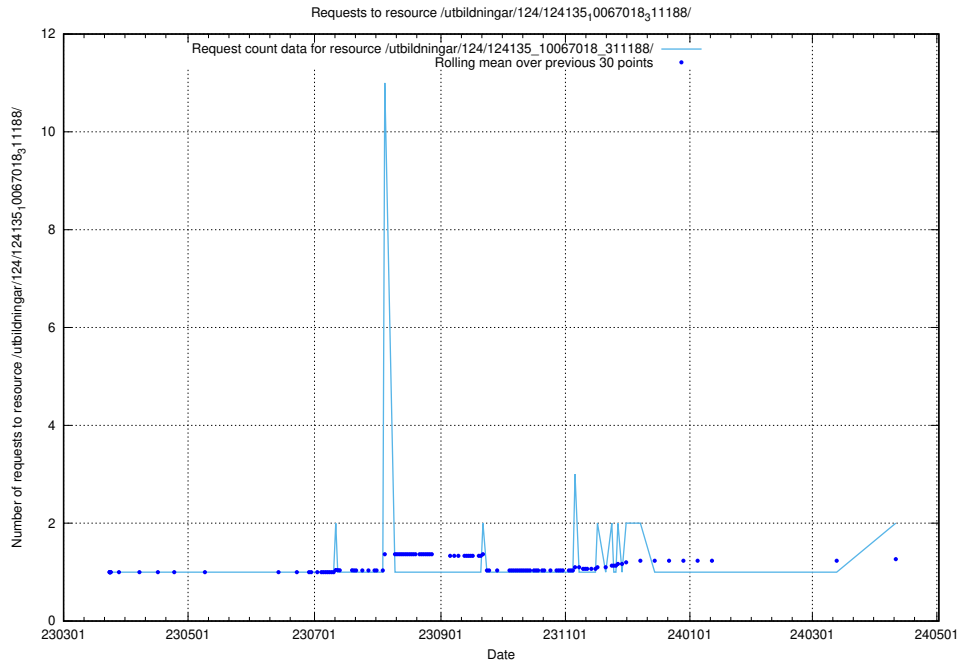

5.626 Usage of /utbildningar/124/124135_10067018_311188/

Here, we count the number of requests to resource /utbildningar/124/124135_10067018_311188/.