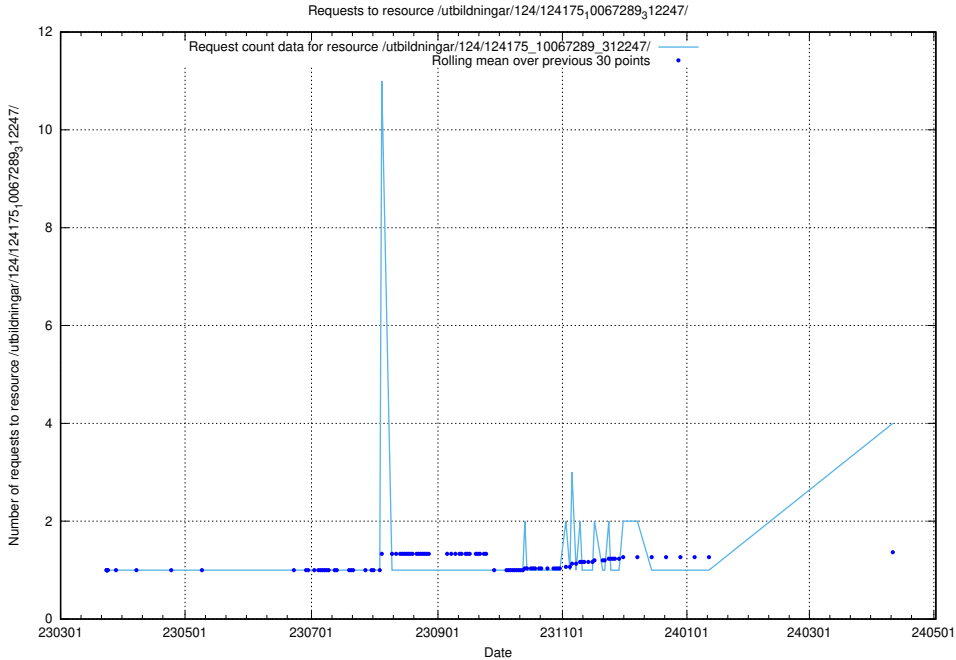

5.182 Usage of /utbildningar/124/124175_10067289_312247/

Here, we count the number of requests to resource /utbildningar/124/124175_10067289_312247/.