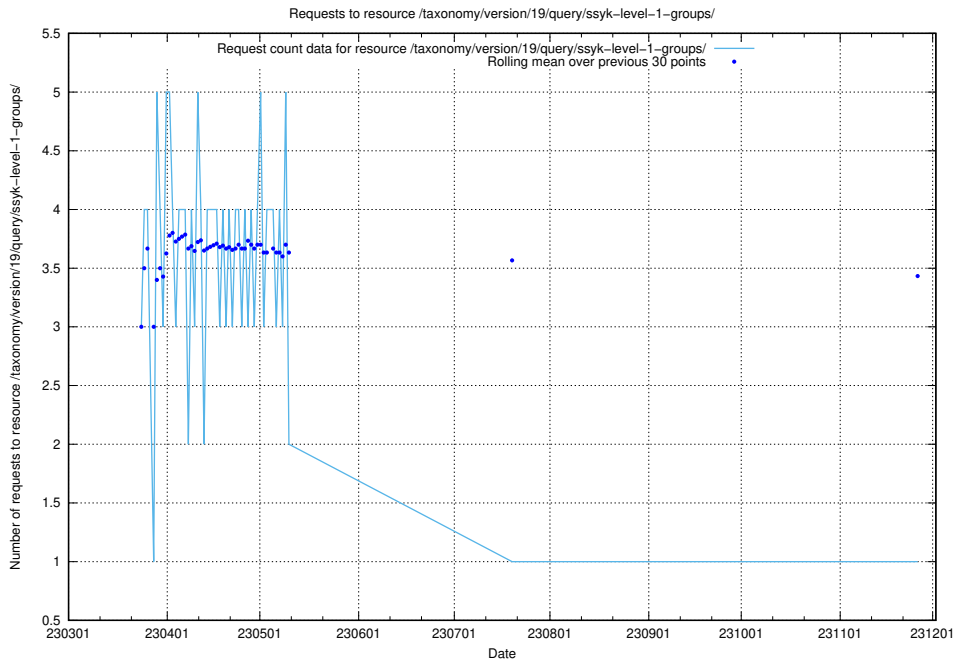

5.6413 Usage of /taxonomy/version/19/query/ssyk-level-1-groups/

Here, we count the number of requests to resource /taxonomy/version/19/query/ssyk-level-1-groups/.