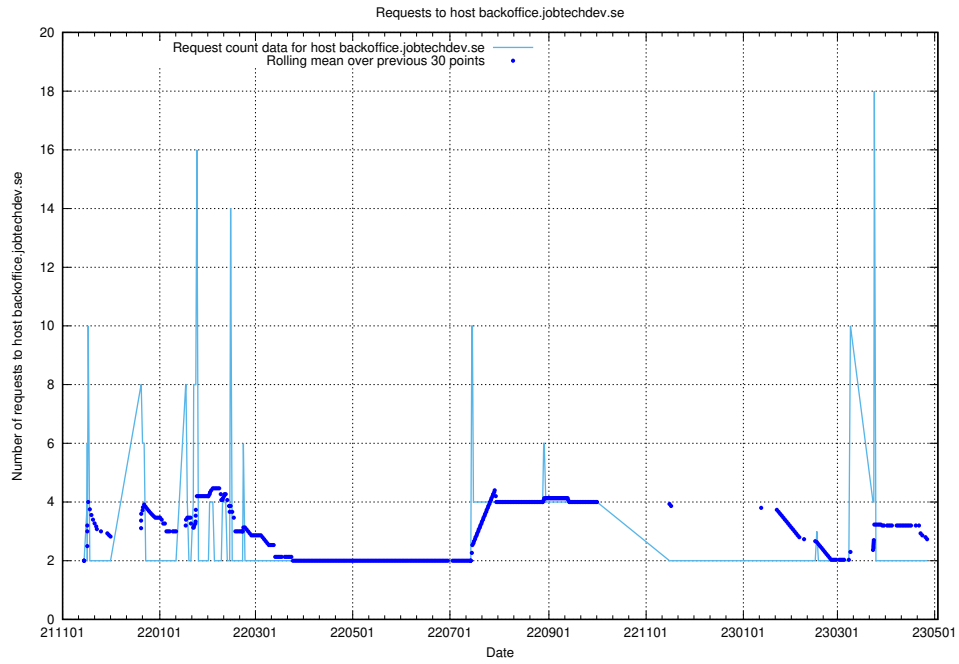

7.290 Usage of backoffice.jobtechdev.se

Here, we count the number of requests to host backoffice.jobtechdev.se.