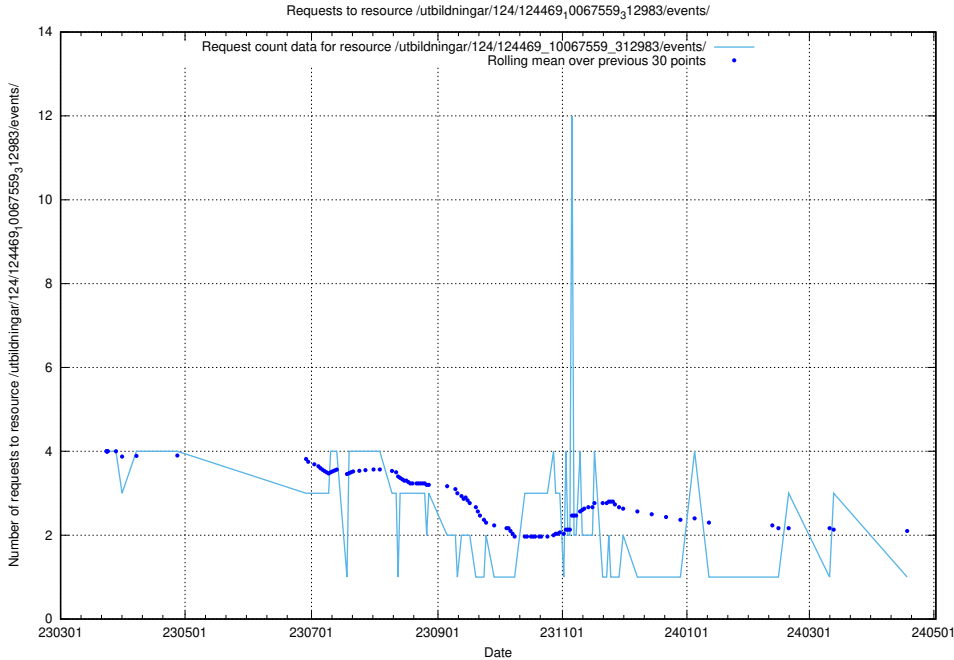

5.6545 Usage of /utbildningar/124/124469_10067559_312983/events/

Here, we count the number of requests to resource /utbildningar/124/124469_10067559_312983/events/