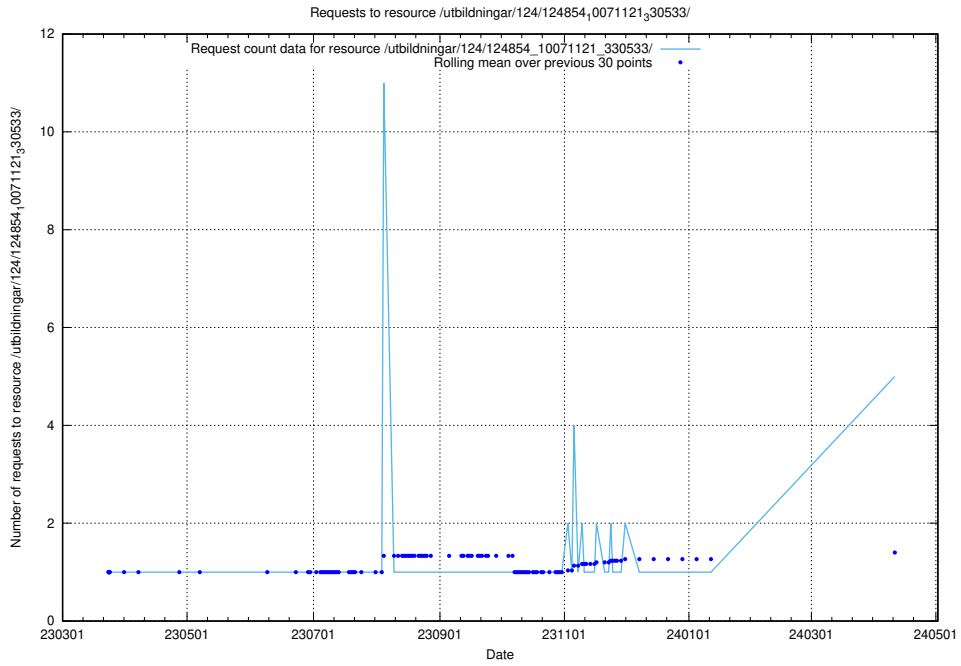

5.99 Usage of /utbildningar/124/124854_10071121_330533/

Here, we count the number of requests to resource /utbildningar/124/124854_10071121_330533/.