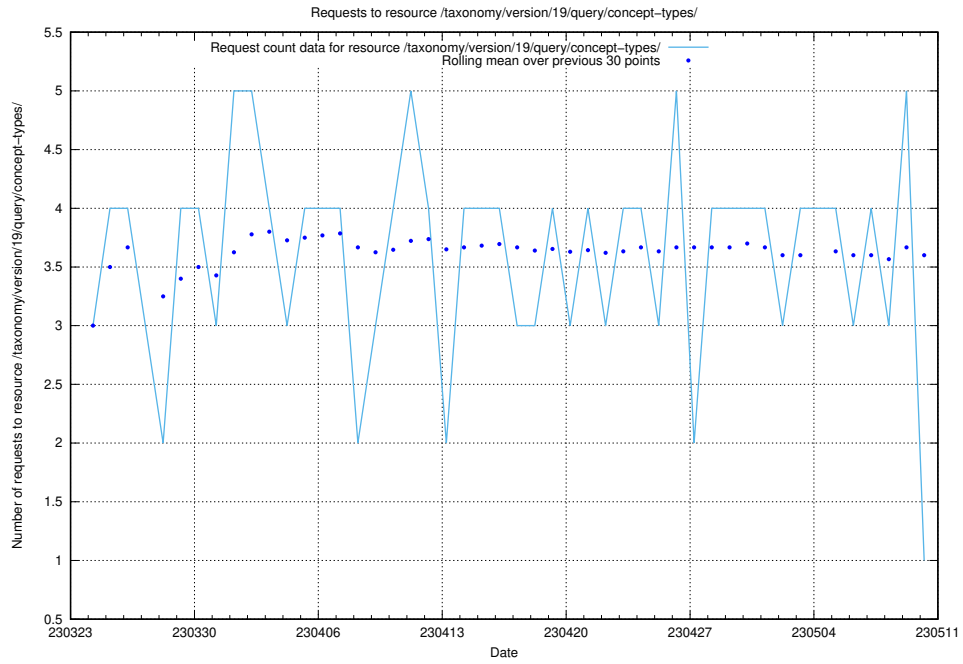

5.6440 Usage of /taxonomy/version/19/query/all-concepts/

Here, we count the number of requests to resource /taxonomy/version/19/query/all-concepts/.

5.6441 Usage of /utbildningar/437/43755_10024005_290720/events/