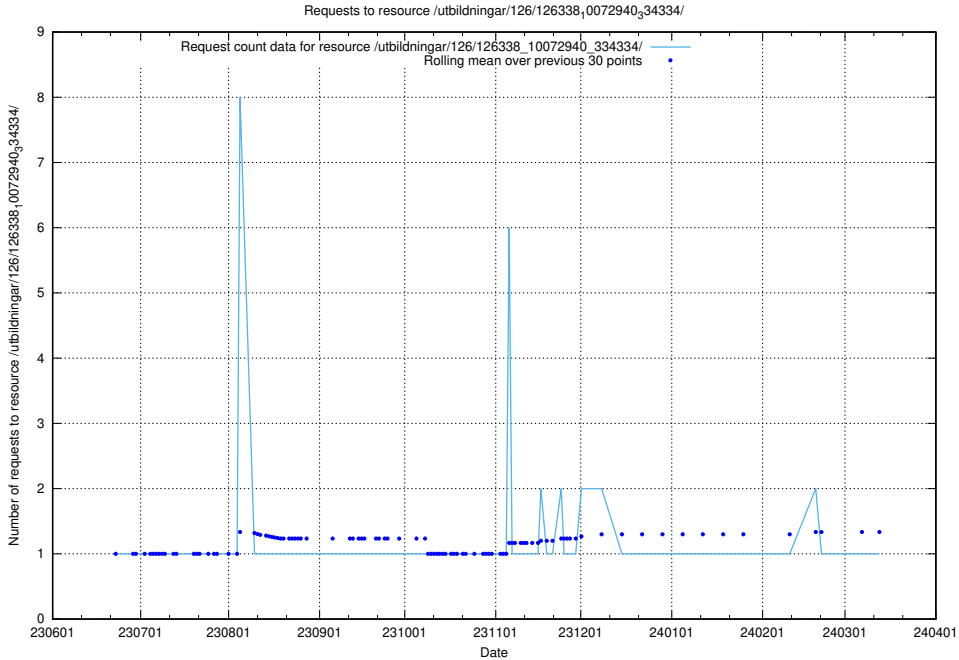

5.5914 Usage of /utbildningar/126/126338_10072940_334334/

Here, we count the number of requests to resource /utbildningar/126/126338_10072940_334334/.