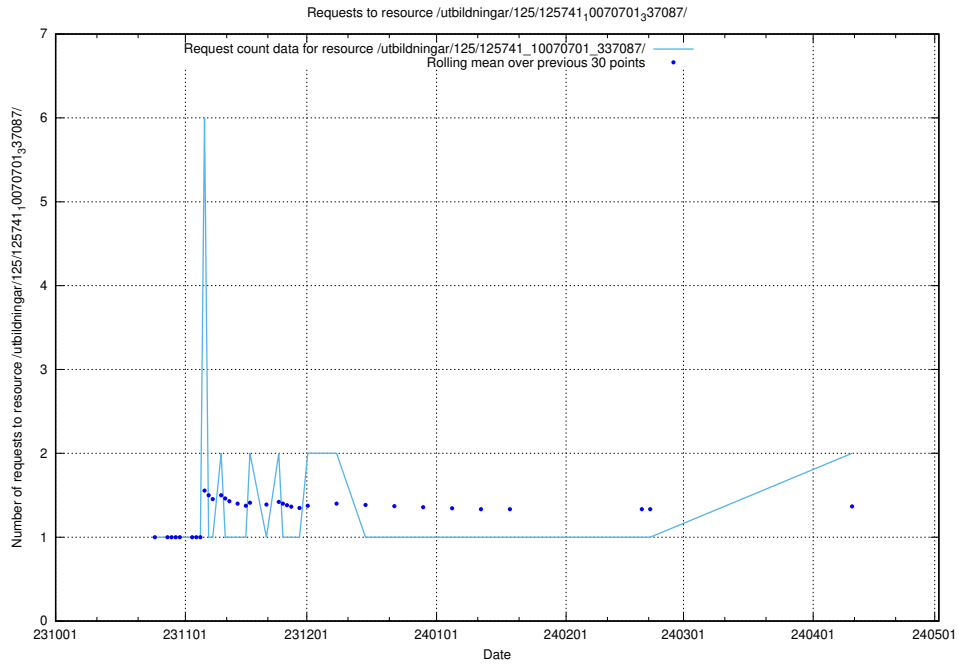

5.644 Usage of /utbildningar/125/125741_10070701_337087/

Here, we count the number of requests to resource /utbildningar/125/125741_10070701_337087/.