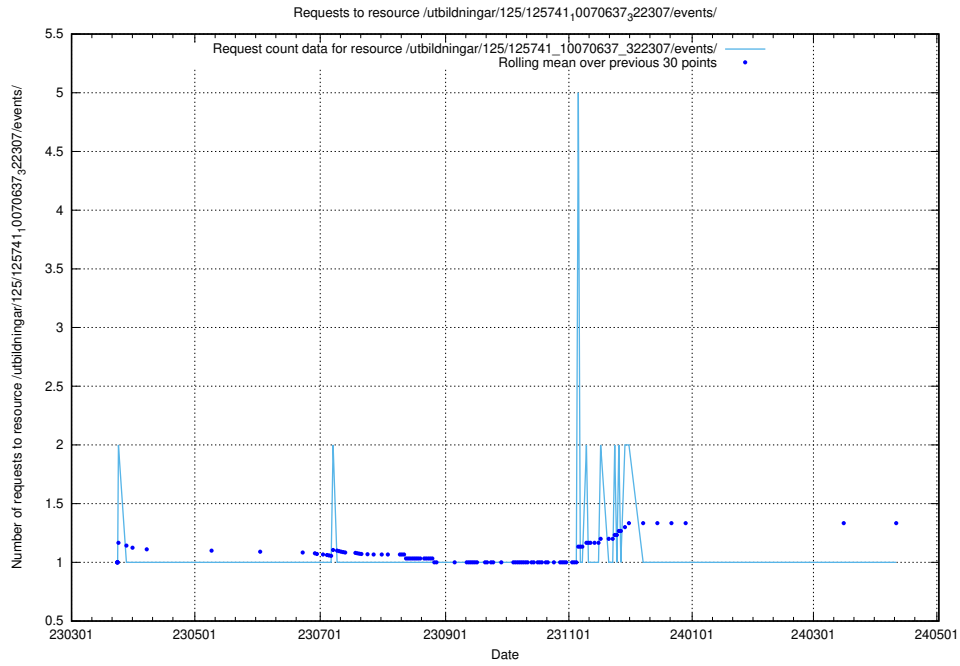

5.878 Usage of /utbildningar/125/125741_10070637_322307/events/

Here, we count the number of requests to resource /utbildningar/125/125741_10070637_322307/events/