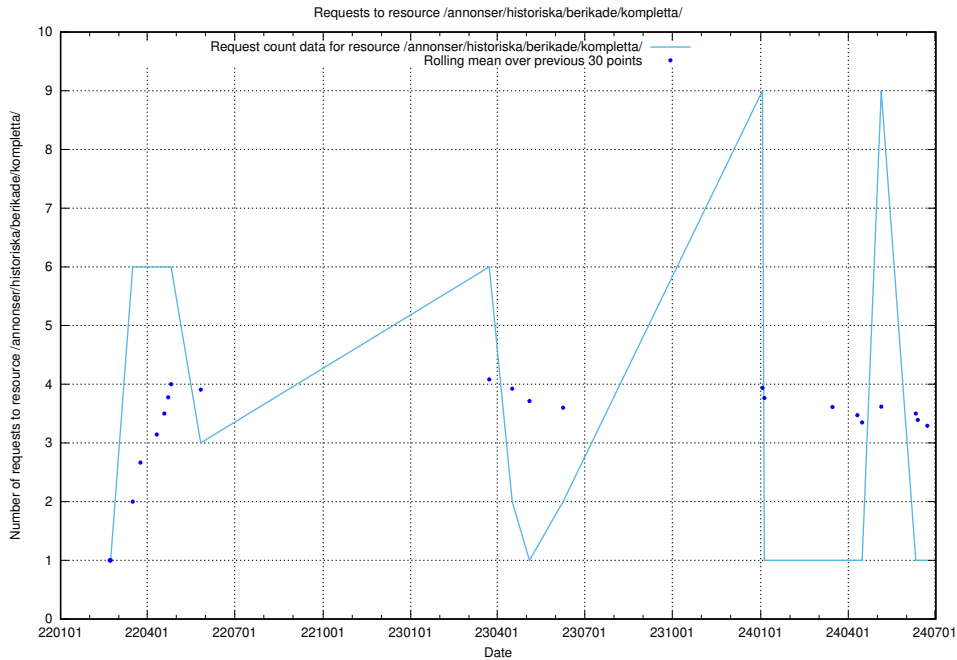

5.1247 Usage of /annonser/historiska/berikade/komplett/

Here, we count the number of requests to resource /annonser/historiska/berikade/komplett/.