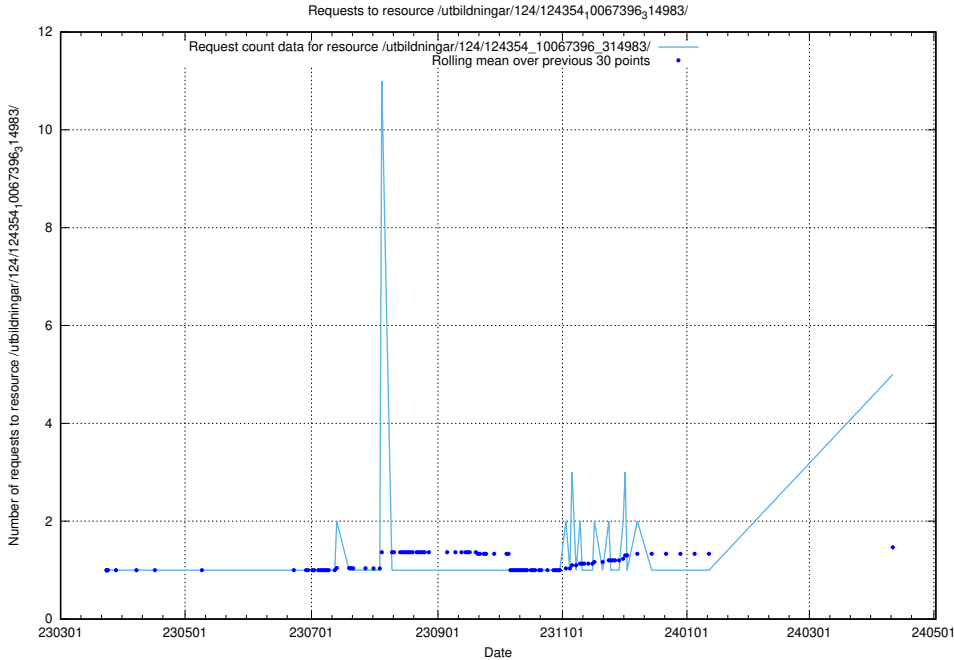

5.117 Usage of /utbildningar/124/124354_10067396_314983/

Here, we count the number of requests to resource /utbildningar/124/124354_10067396_314983/.