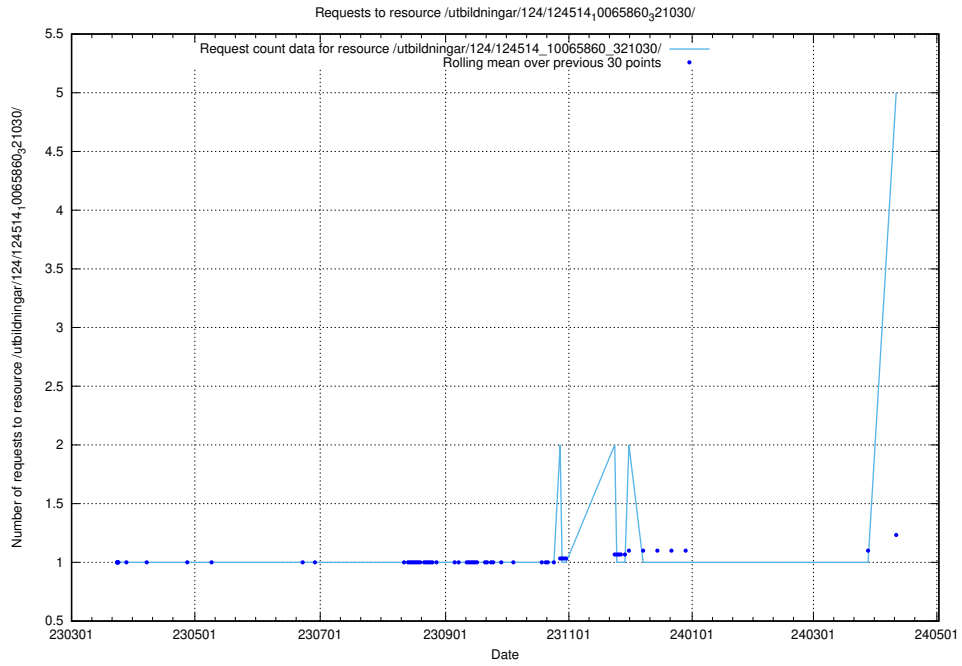

5.109 Usage of /utbildningar/124/124514_10065860_321030/

Here, we count the number of requests to resource /utbildningar/124/124514_10065860_321030/.