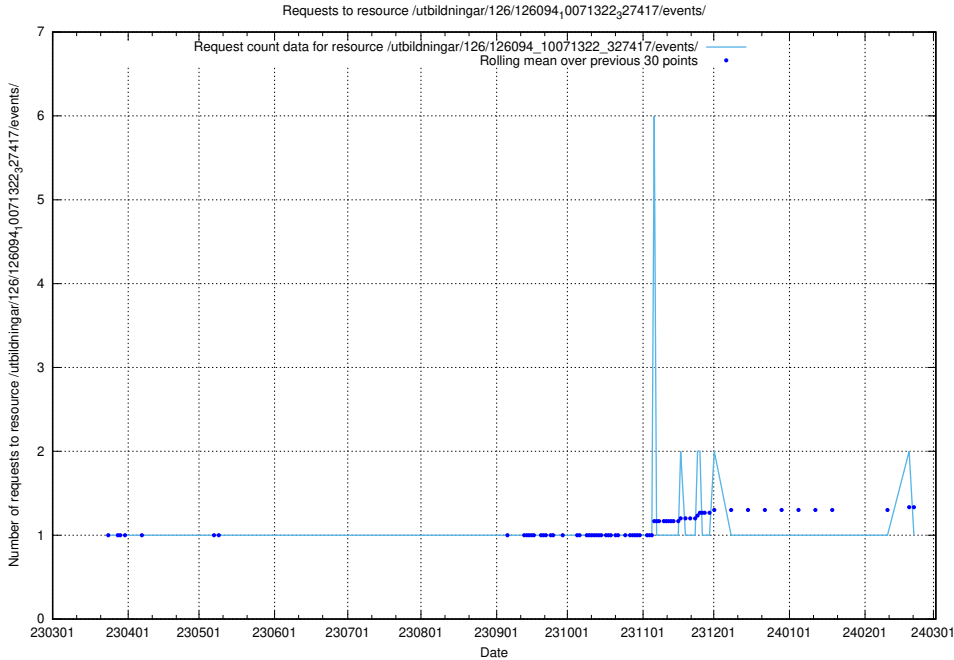

5.6494 Usage of /utbildningar/126/126094_10071322_327417/events/

Here, we count the number of requests to resource /utbildningar/126/126094_10071322_327417/events/