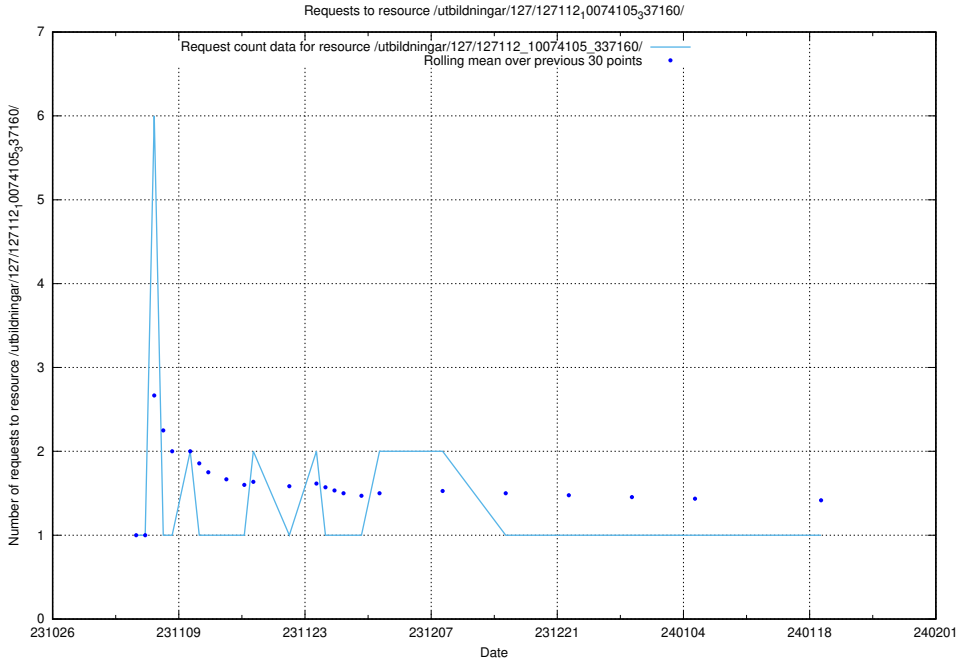

5.4380 Usage of /utbildningar/127/127112_10074105_337160/

Here, we count the number of requests to resource /utbildningar/127/127112_10074105_337160/.