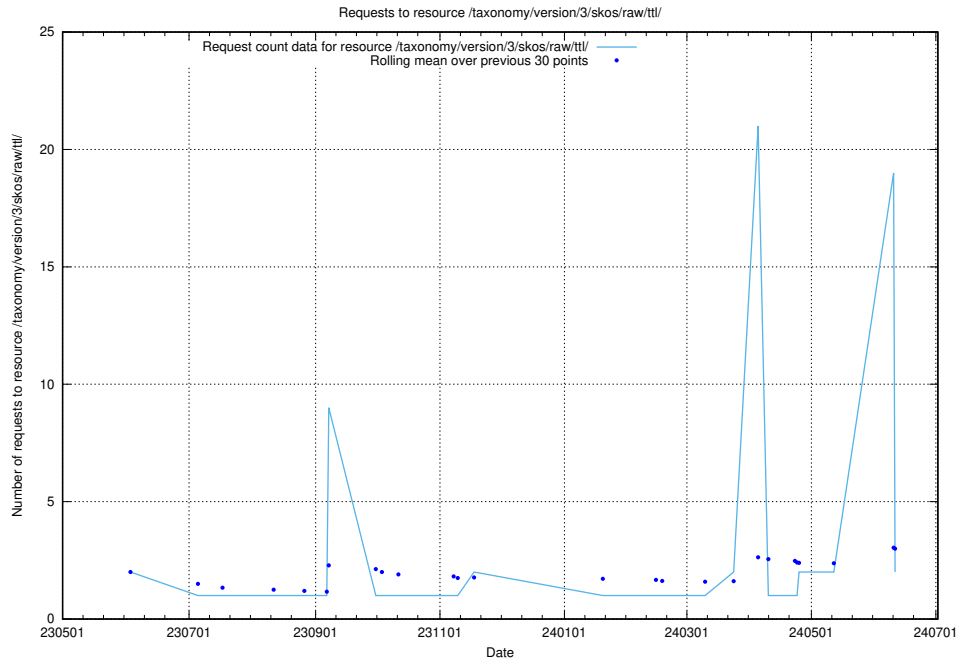

5.821 Usage of `/taxonomy/version/3/skos/raw/ttl/`

Here, we count the number of requests to resource `/taxonomy/version/3/skos/raw/ttl/`.