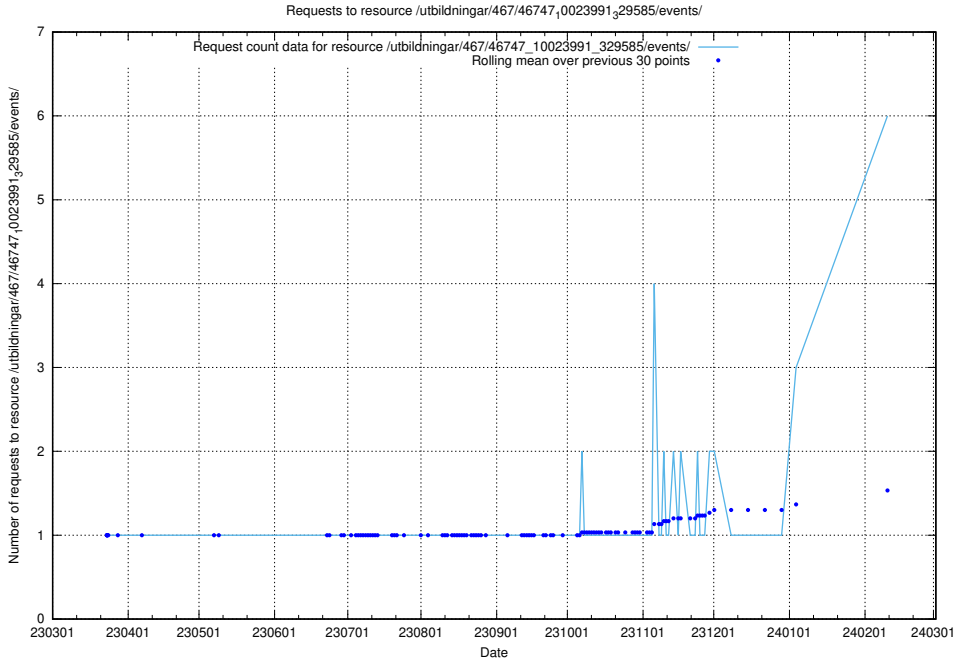

5.86 Usage of /utbildningar/467/46747_10023991_329585/events/

Here, we count the number of requests to resource /utbildningar/467/46747_10023991_329585/events/.