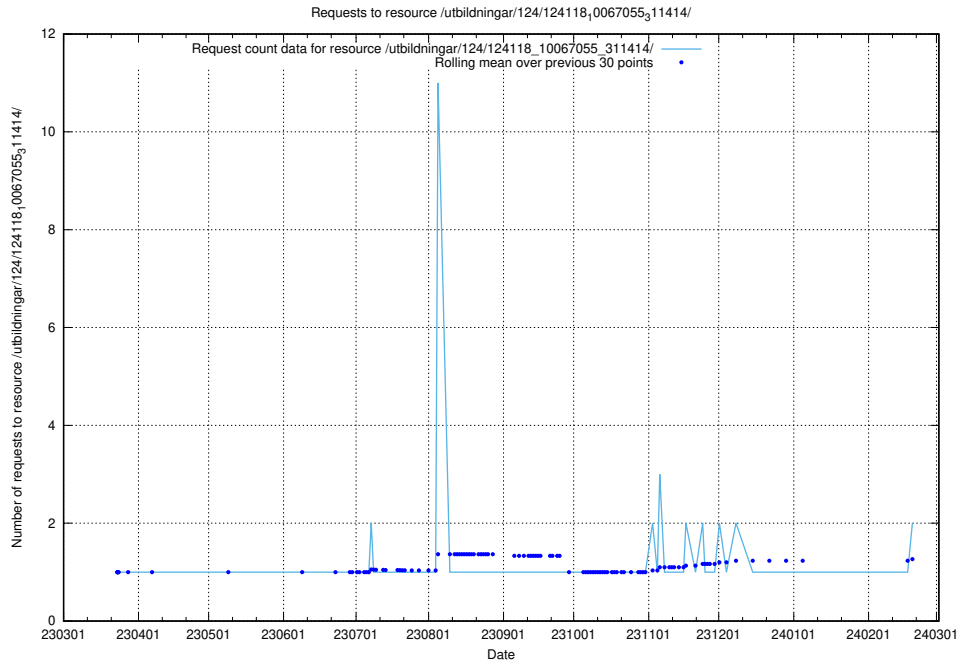

5.635 Usage of /utbildningar/124/124118_10067055_311414/

Here, we count the number of requests to resource /utbildningar/124/124118_10067055_311414/.