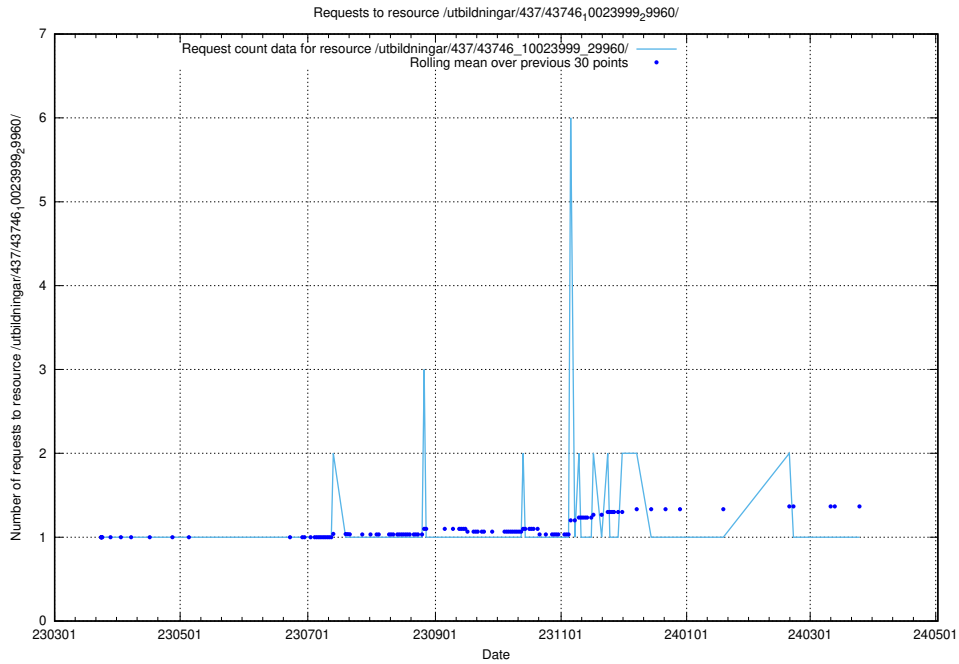

5.6672 Usage of /utbildningar/437/43746_10023999_29960/

Here, we count the number of requests to resource /utbildningar/437/43746_10023999_29960/.