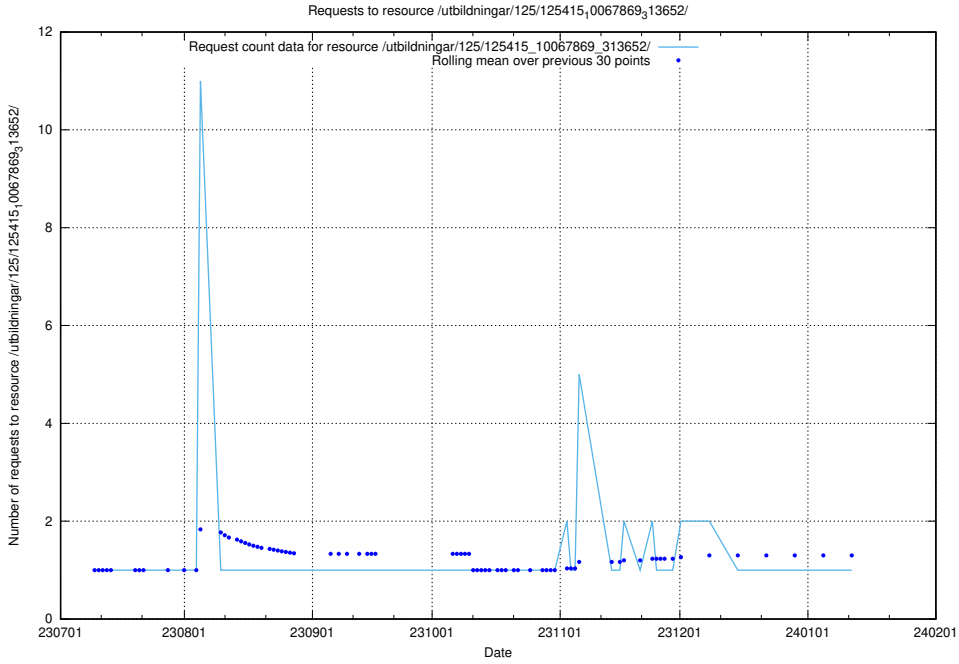

5.5370 Usage of /utbildningar/125/125415_10067869_313652/

Here, we count the number of requests to resource /utbildningar/125/125415_10067869_313652/.