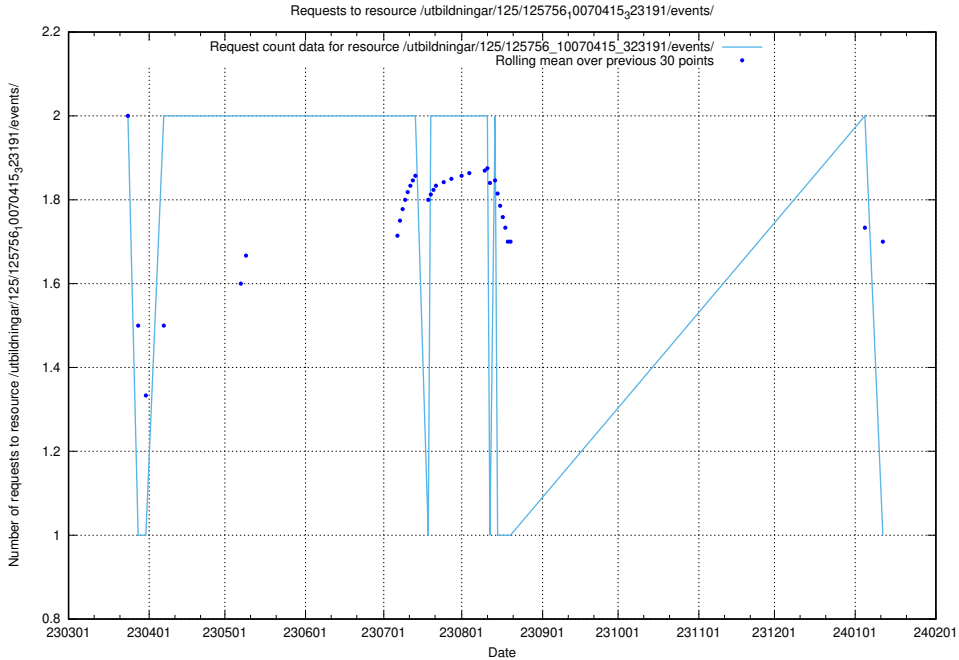

5.6444 Usage of /utbildningar/125/125756_10070415_323191/events/

Here, we count the number of requests to resource /utbildningar/125/125756_10070415_323191/events/