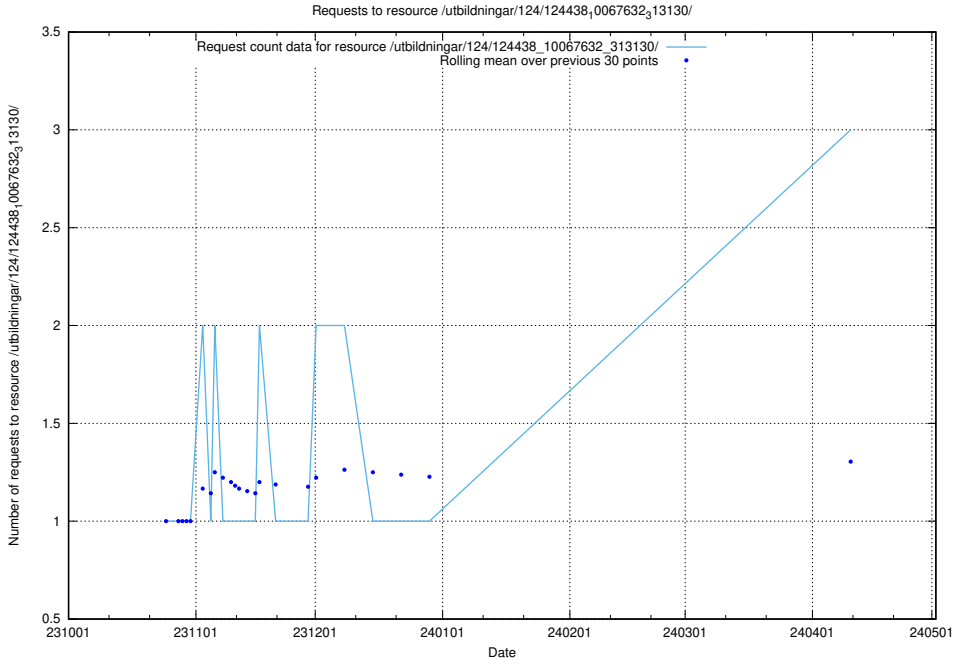

5.316 Usage of /utbildningar/124/124438_10067632_313130/

Here, we count the number of requests to resource /utbildningar/124/124438_10067632_313130/.