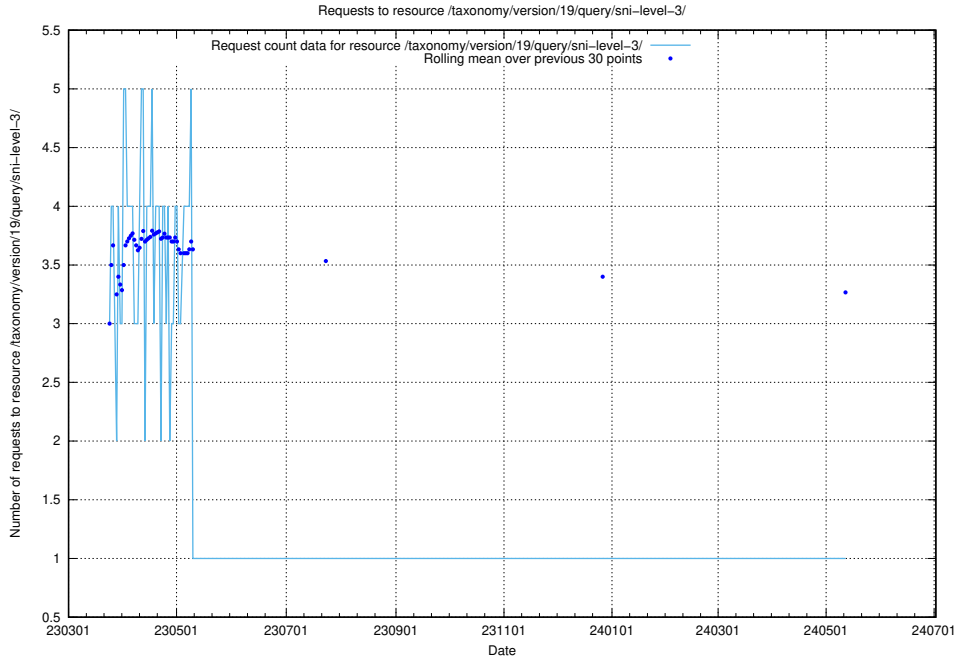

5.6417 Usage of /taxonomy/version/19/query/sni-level-3/

Here, we count the number of requests to resource /taxonomy/version/19/query/sni-level-3/.