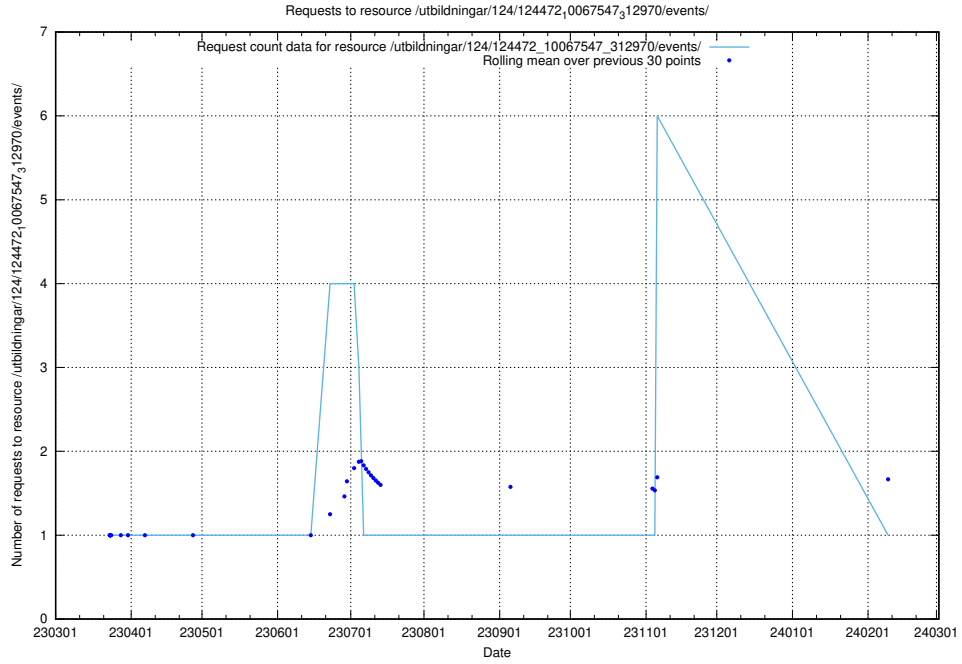

5.3372 Usage of /utbildningar/124/124472_10067547_312970/events/

Here, we count the number of requests to resource /utbildningar/124/124472_10067547_312970/events/