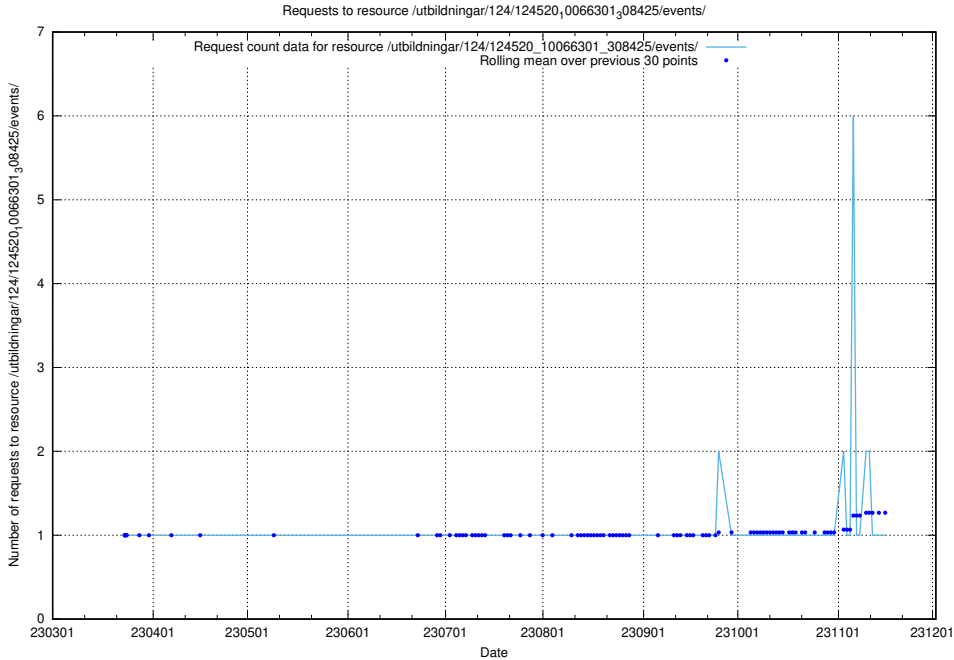

5.1181 Usage of /utbildningar/124/124520_10066301_308425/events/

Here, we count the number of requests to resource /utbildningar/124/124520_10066301_308425/events/