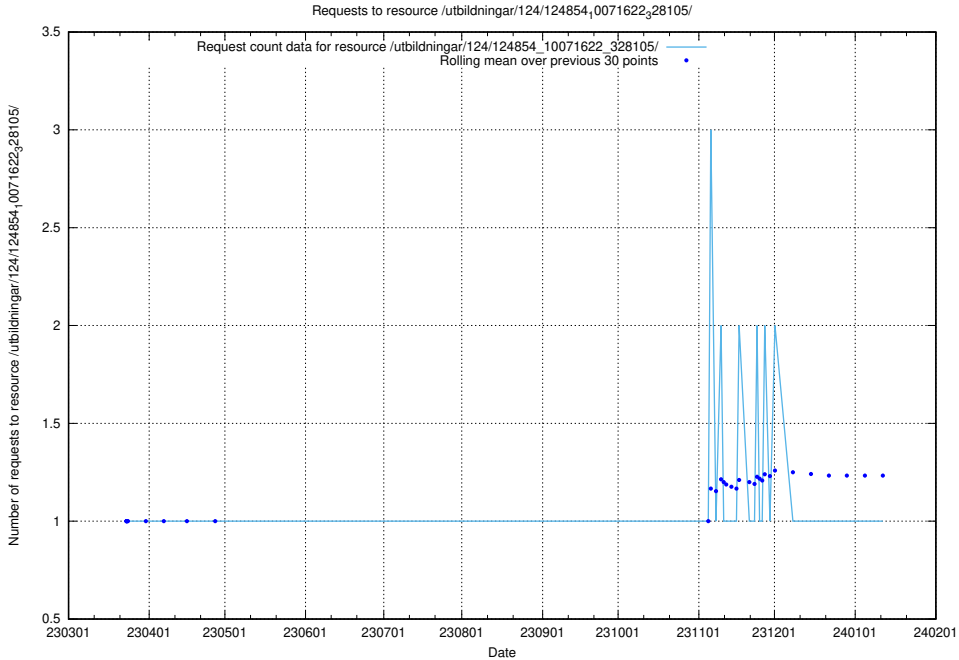

5.1112 Usage of /utbildningar/124/124854_10071622_328105/

Here, we count the number of requests to resource /utbildningar/124/124854_10071622_328105/.