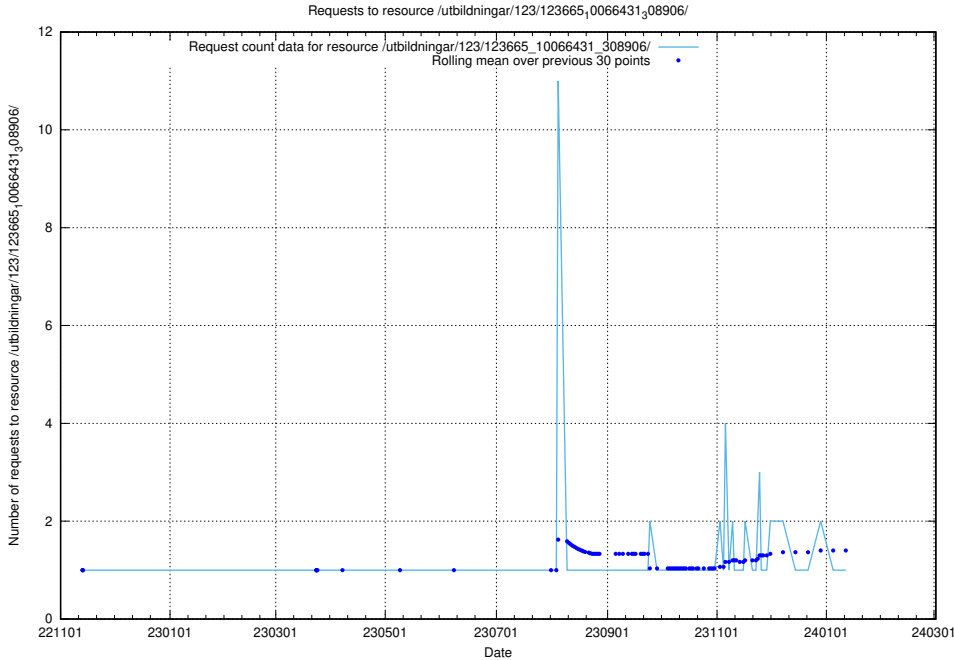

5.6185 Usage of /taxonomy/version/6/query/concepts-describing-occupation-experience-in-years/

Here, we count the number of requests to resource /taxonomy/version/6/query/concepts-describing-occupation-experience-in-years/.