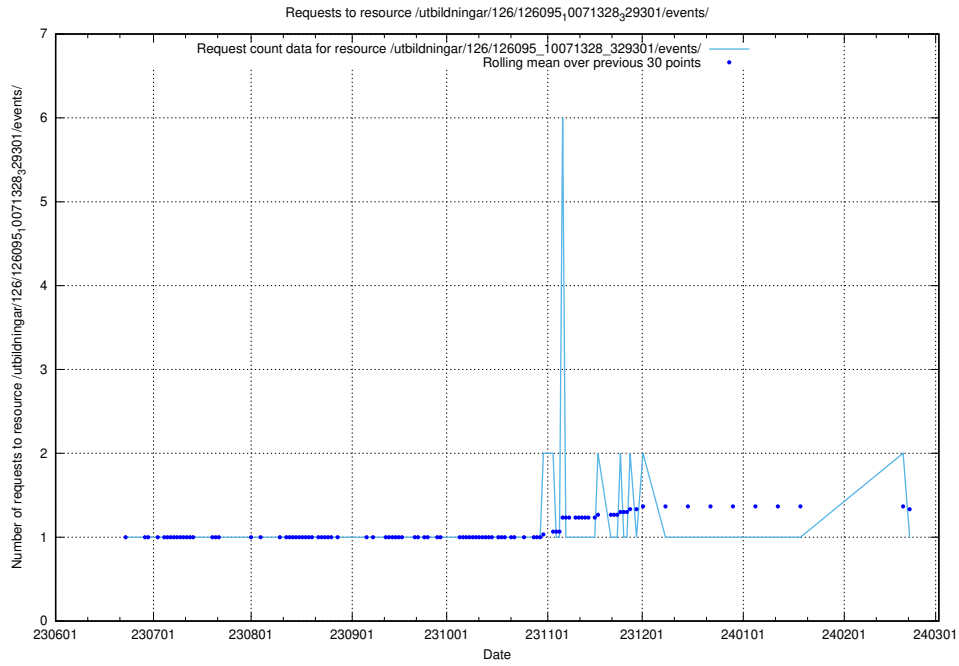

5.5931 Usage of /utbildningar/126/126095_10071328_329301/events/

Here, we count the number of requests to resource /utbildningar/126/126095_10071328_329301/events/