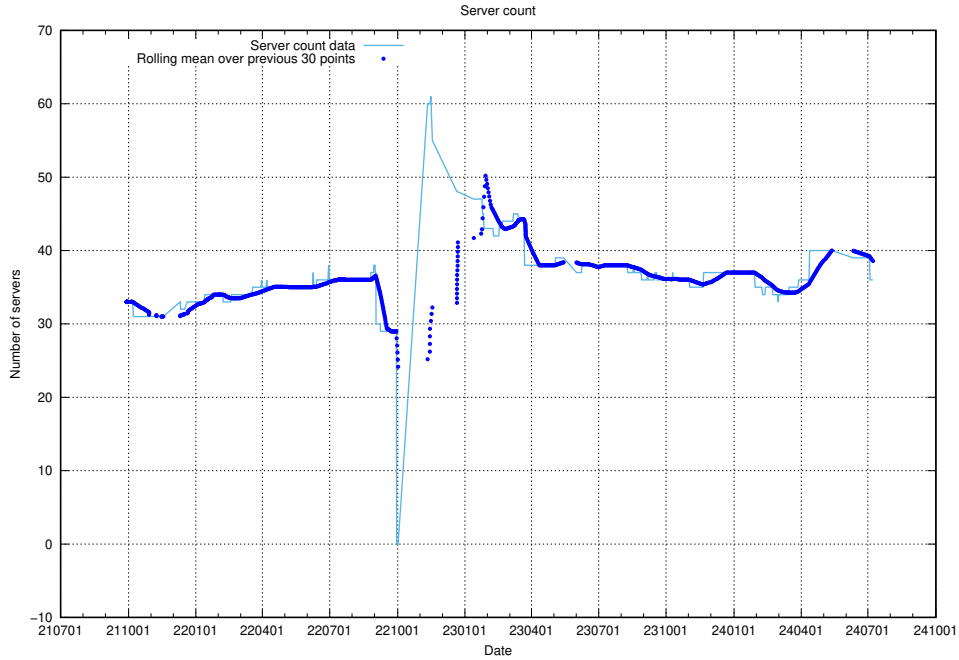

2.2 Number of servers in the JobTech production region

A graph of the servers in AWS region eu-north-1.