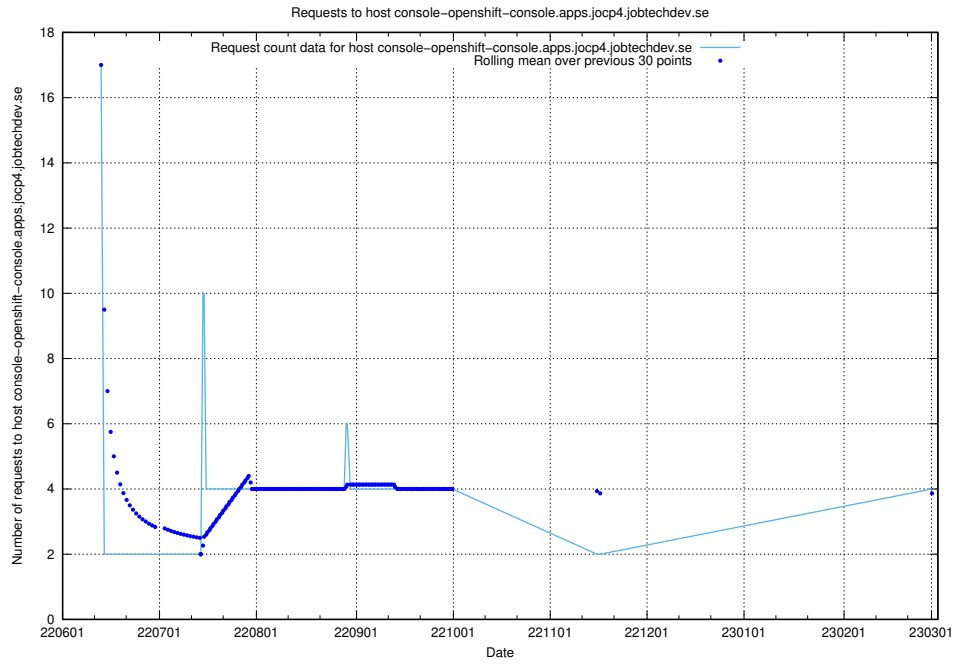

7.147 Usage of console-openshift-console.apps.jocp4.jobtechdev.se

Here, we count the number of requests to host console-openshift-console.apps.jocp4.jobtechdev.se.

7.148 Usage of demo-connect-once.jobtechdev.se