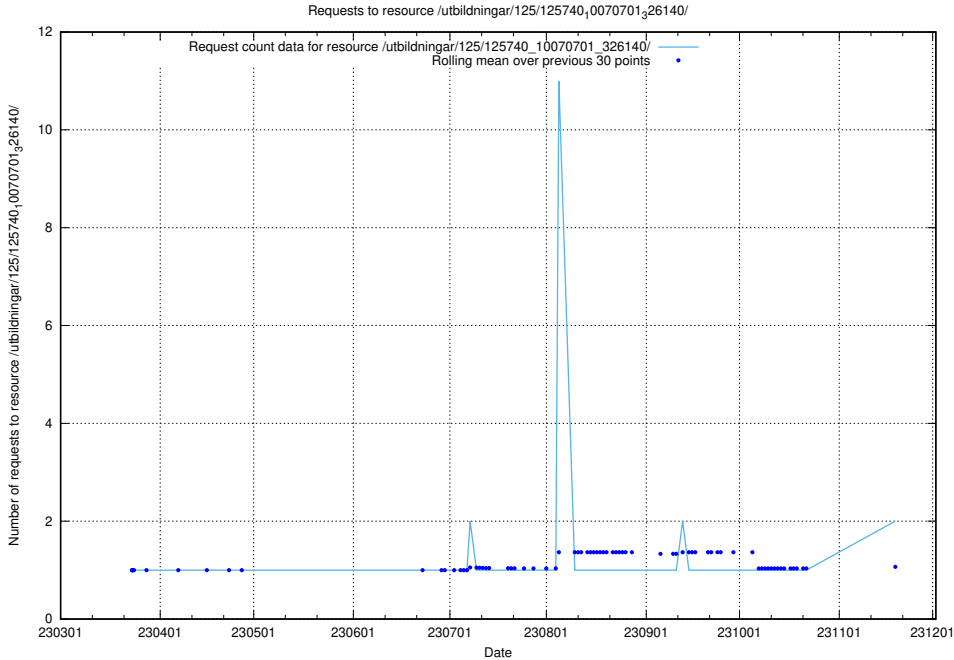

5.415 Usage of /utbildningar/125/125740_10070701_326140/

Here, we count the number of requests to resource /utbildningar/125/125740_10070701_326140/.