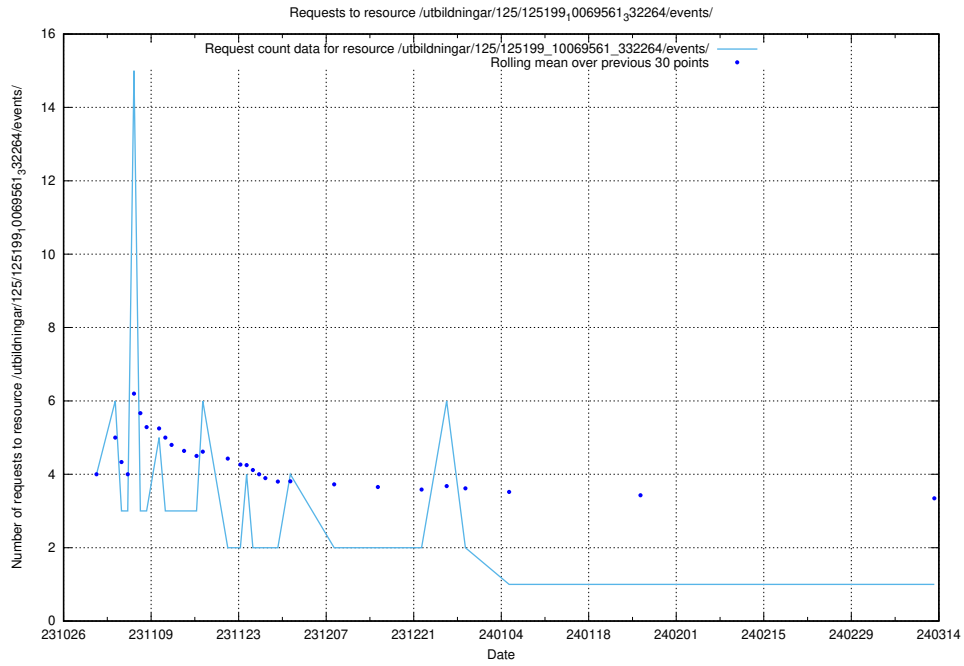

5.4415 Usage of /utbildningar/125/125199_10069561_332264/events/

Here, we count the number of requests to resource /utbildningar/125/125199_10069561_332264/events/