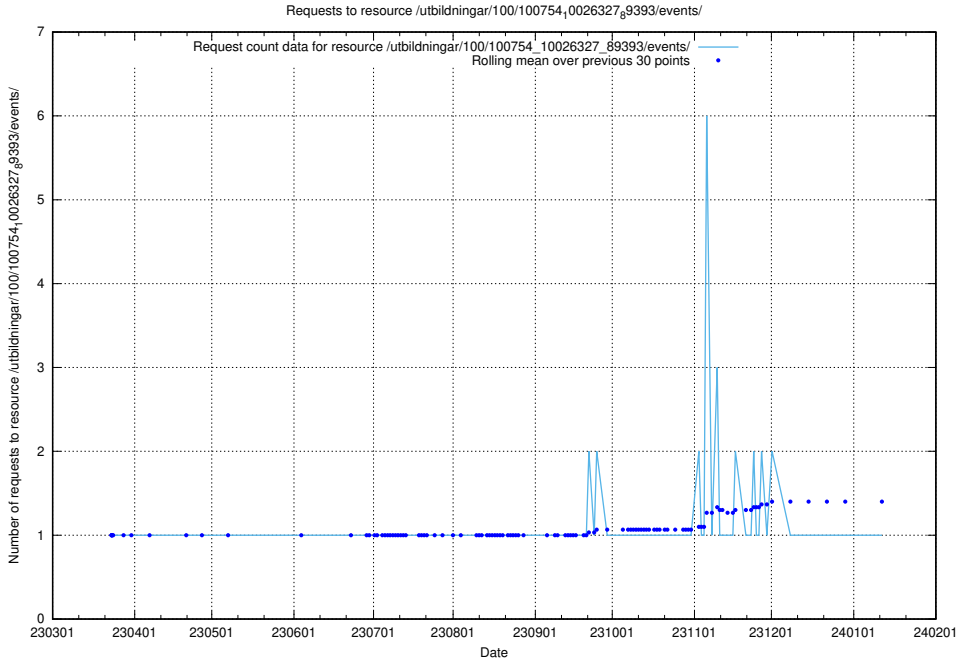

5.5808 Usage of /utbildningar/100/100754_10026327_89393/events/

Here, we count the number of requests to resource /utbildningar/100/100754_10026327_89393/events/.