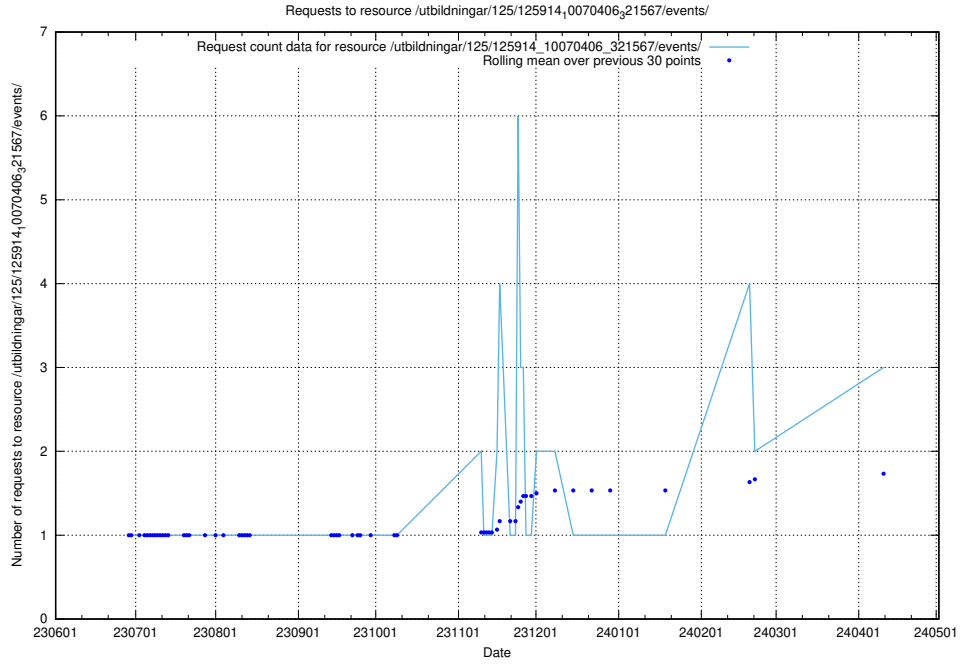

5.351 Usage of /utbildningar/125/125914_10070406_321567/events/

Here, we count the number of requests to resource /utbildningar/125/125914_10070406_321567/events/