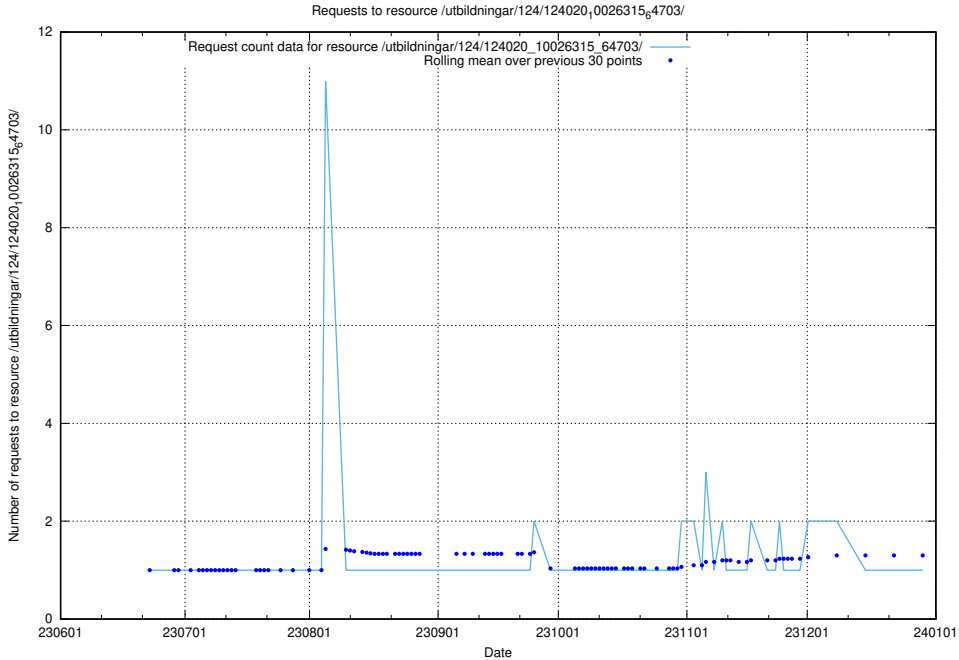

5.6076 Usage of /utbildningar/124/124020_10026315_64703/

Here, we count the number of requests to resource /utbildningar/124/124020_10026315_64703/.