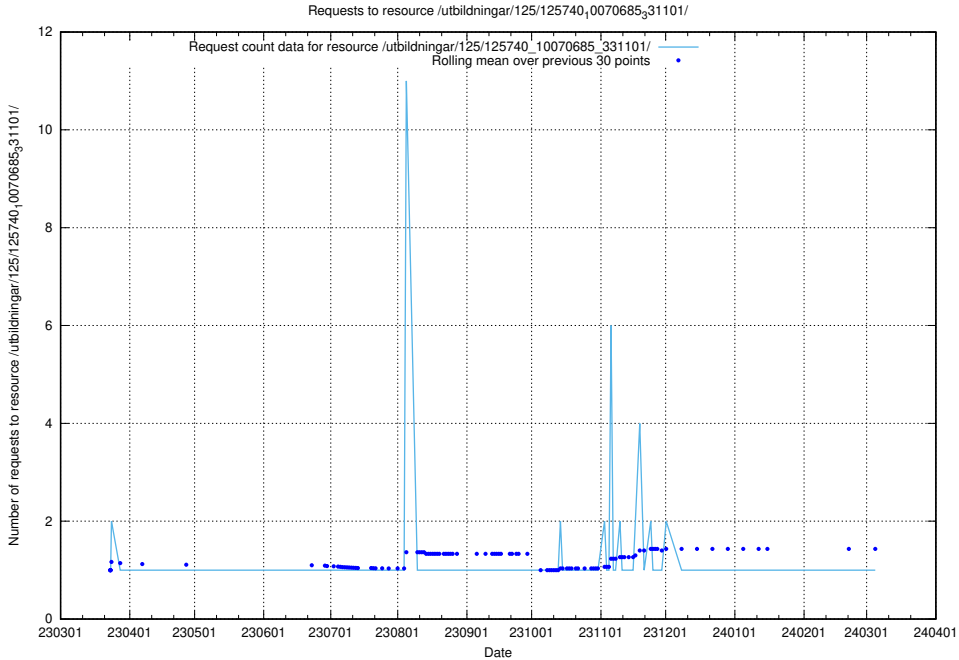

5.900 Usage of /utbildningar/125/125740_10070685_331101/

Here, we count the number of requests to resource /utbildningar/125/125740_10070685_331101/.