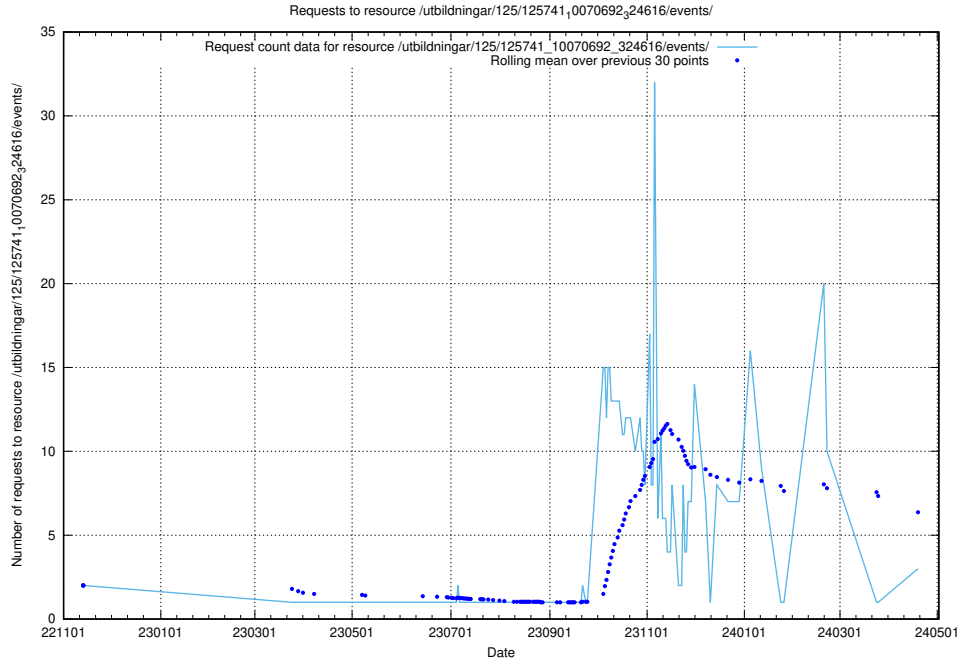

5.375 Usage of /utbildningar/125/125741_10070692_324616/events/

Here, we count the number of requests to resource /utbildningar/125/125741_10070692_324616/events/