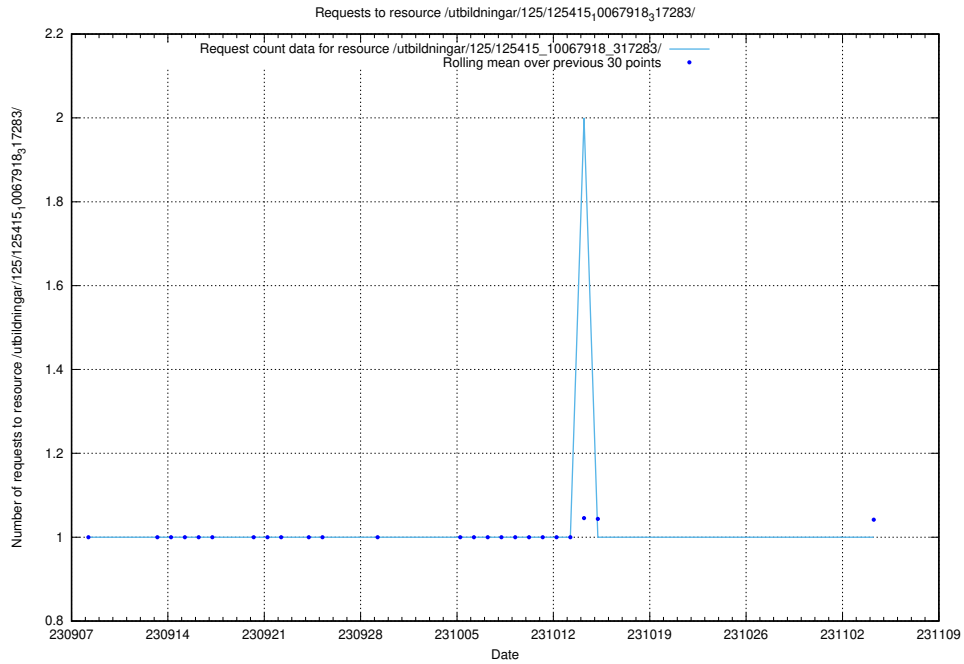

5.4884 Usage of /utbildningar/125/125415_10067918_317283/

Here, we count the number of requests to resource /utbildningar/125/125415_10067918_317283/.