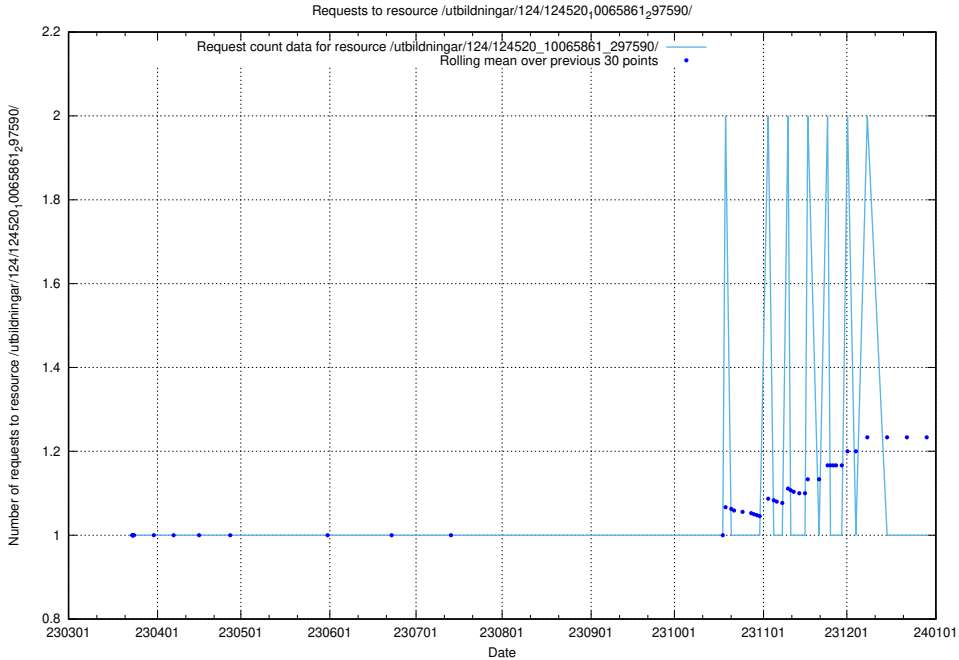

5.1381 Usage of /utbildningar/124/124520_10065861_297590/

Here, we count the number of requests to resource /utbildningar/124/124520_10065861_297590/.