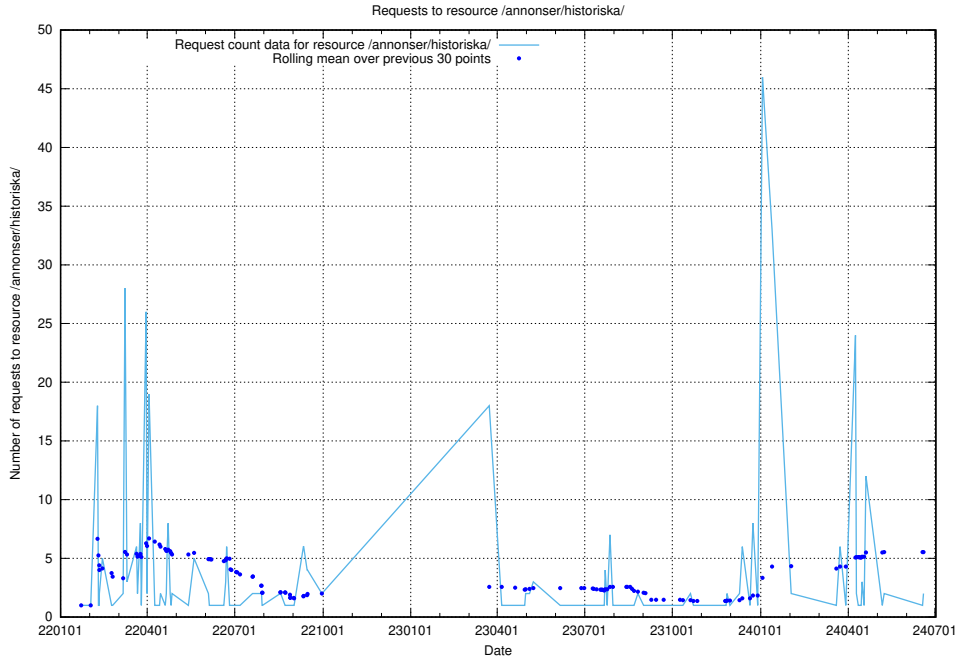

5.737 Usage of /annonser/historiska/

Here, we count the number of requests to resource /annonser/historiska/.