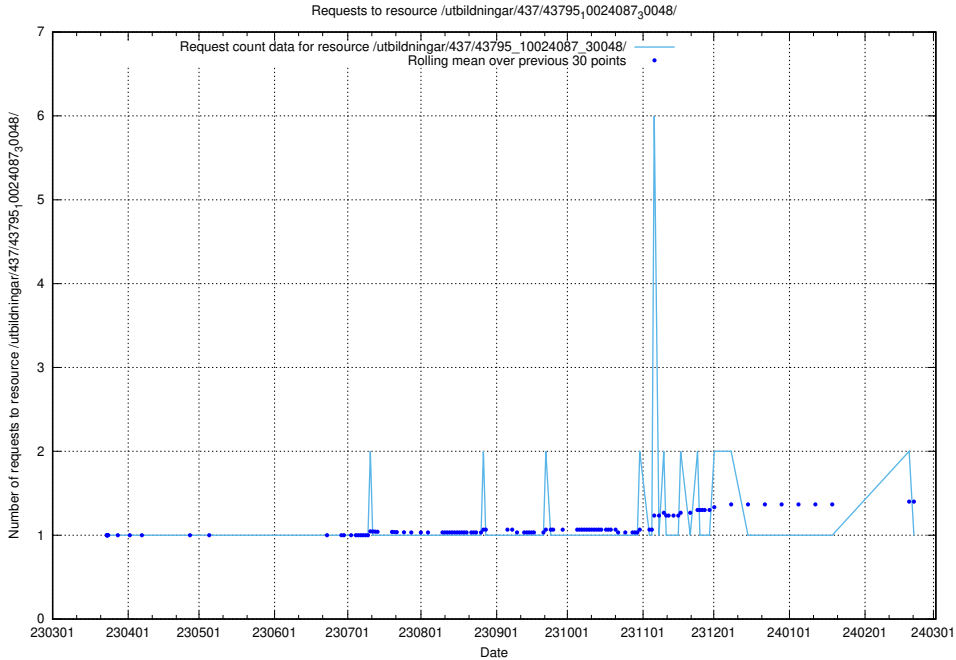

5.6647 Usage of /utbildningar/437/43795_10024087_30048/

Here, we count the number of requests to resource /utbildningar/437/43795_10024087_30048/.