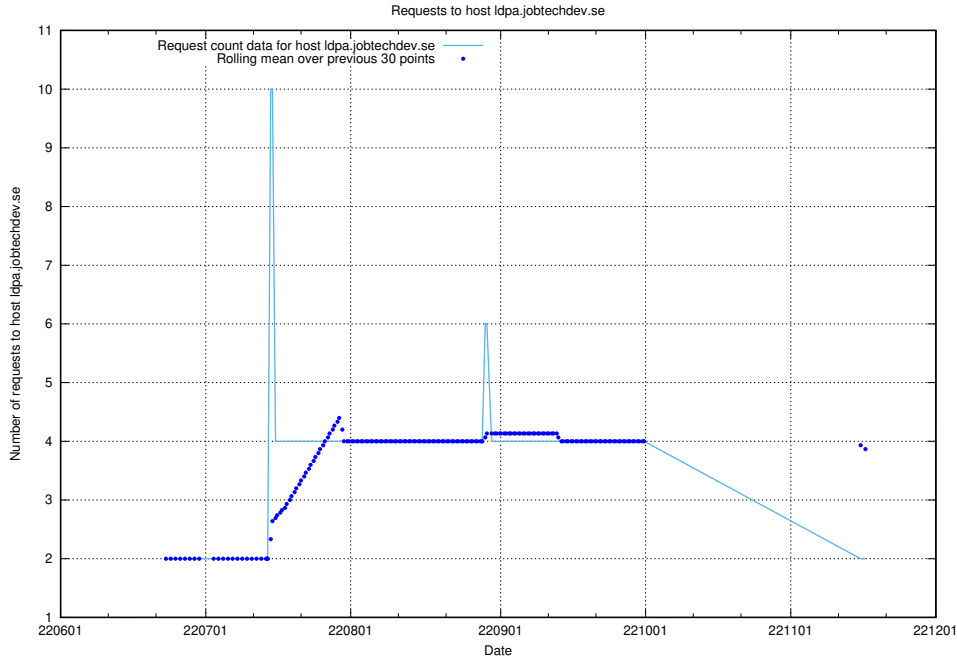

7.402 Usage of ldpa.jobtechdev.se

Here, we count the number of requests to host ldpa.jobtechdev.se.