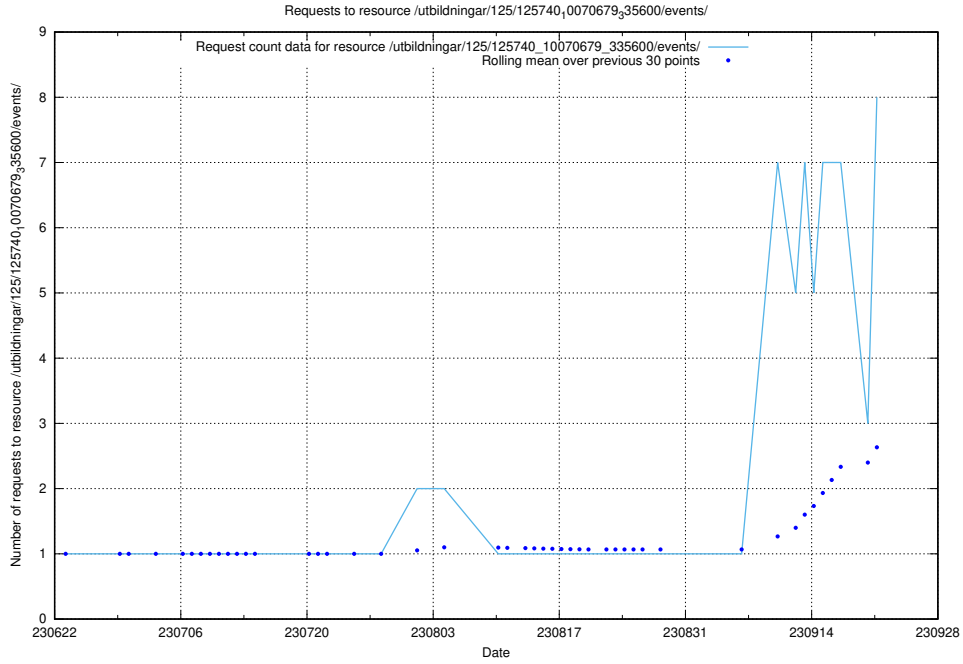

5.32 Usage of /utbildningar/125/125740_10070679_335600/events/

Here, we count the number of requests to resource /utbildningar/125/125740_10070679_335600/events/