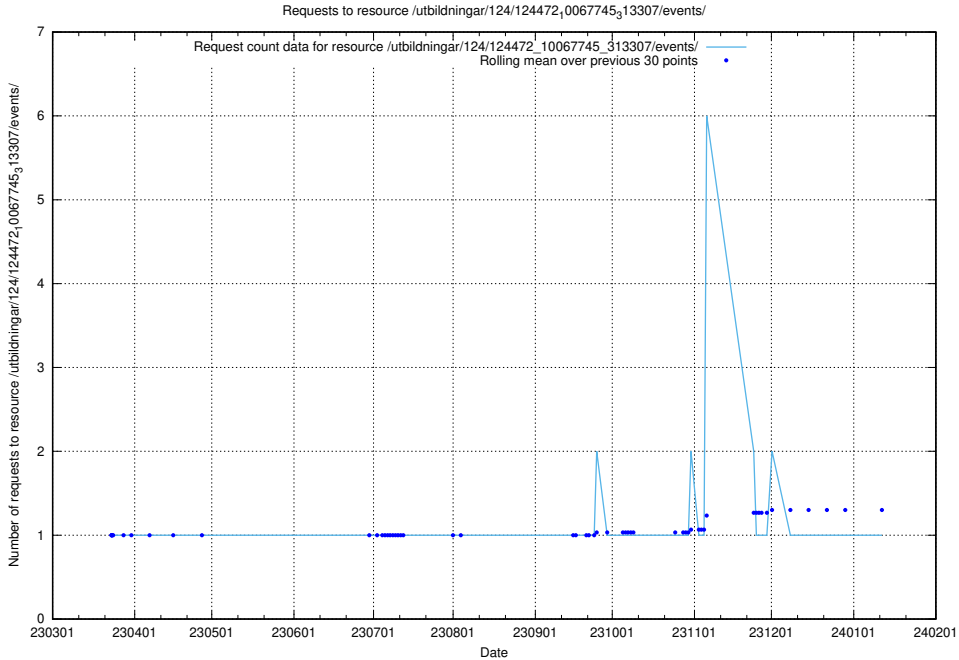

5.3246 Usage of /utbildningar/124/124472_10067745_313307/events/

Here, we count the number of requests to resource /utbildningar/124/124472_10067745_313307/events/