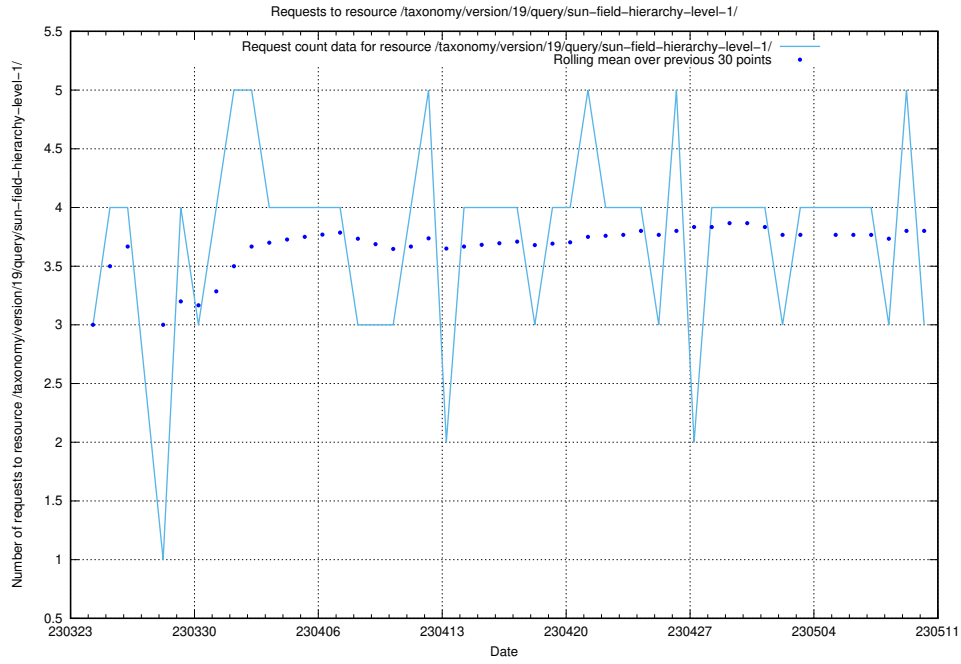

5.393 Usage of /taxonomy/version/19/query/sun-field-hierarchy-level-1/

Here, we count the number of requests to resource /taxonomy/version/19/query/sun-field-hierarchy-level-1/.