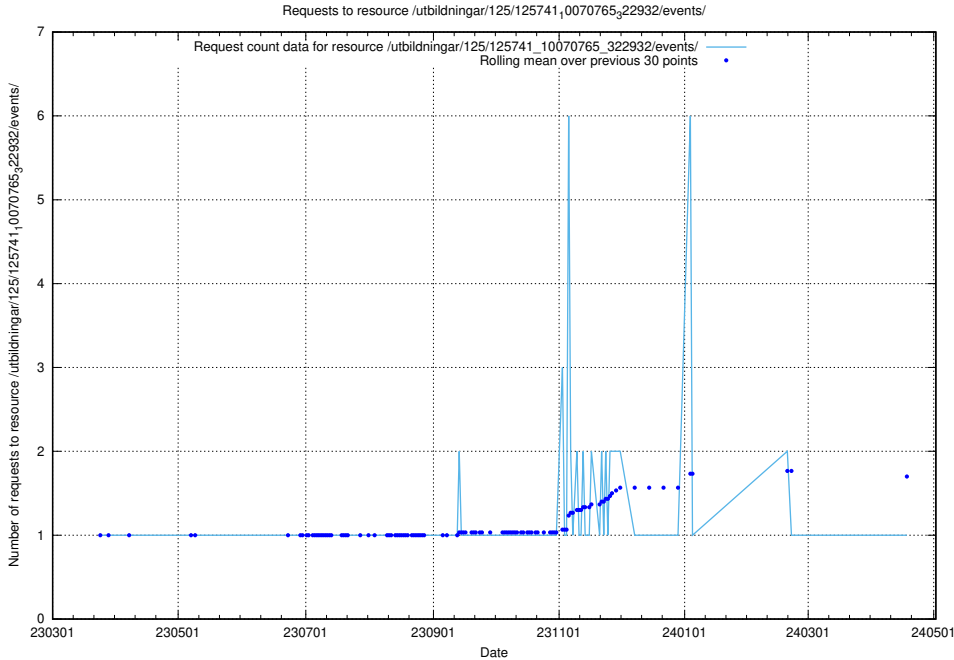

5.6513 Usage of /utbildningar/125/125741_10070765_322932/events/

Here, we count the number of requests to resource /utbildningar/125/125741_10070765_322932/events/