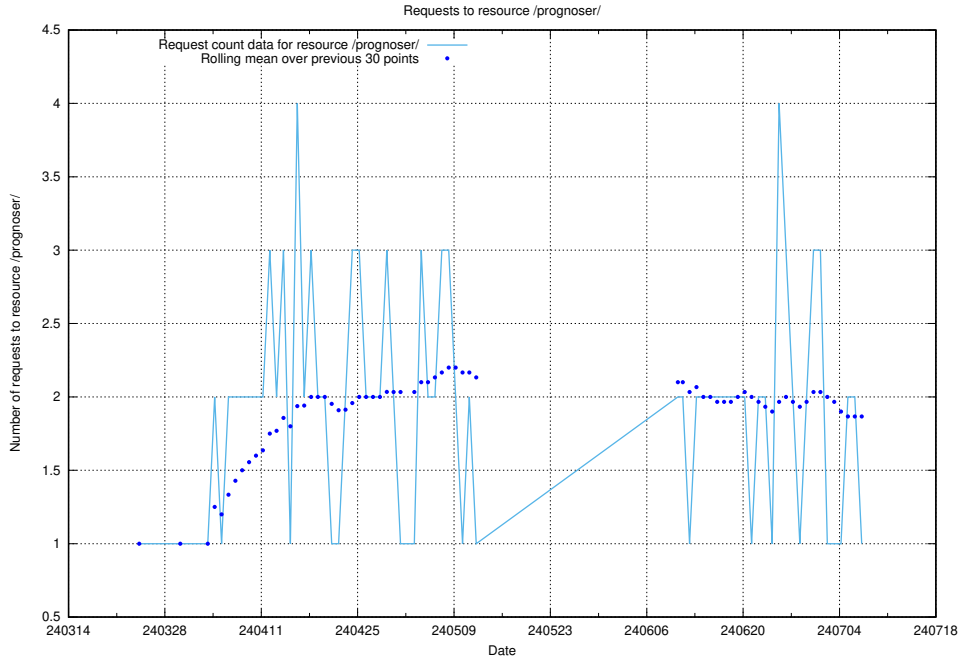

5.1867 Usage of /prognoser/

Here, we count the number of requests to resource /prognoser/.