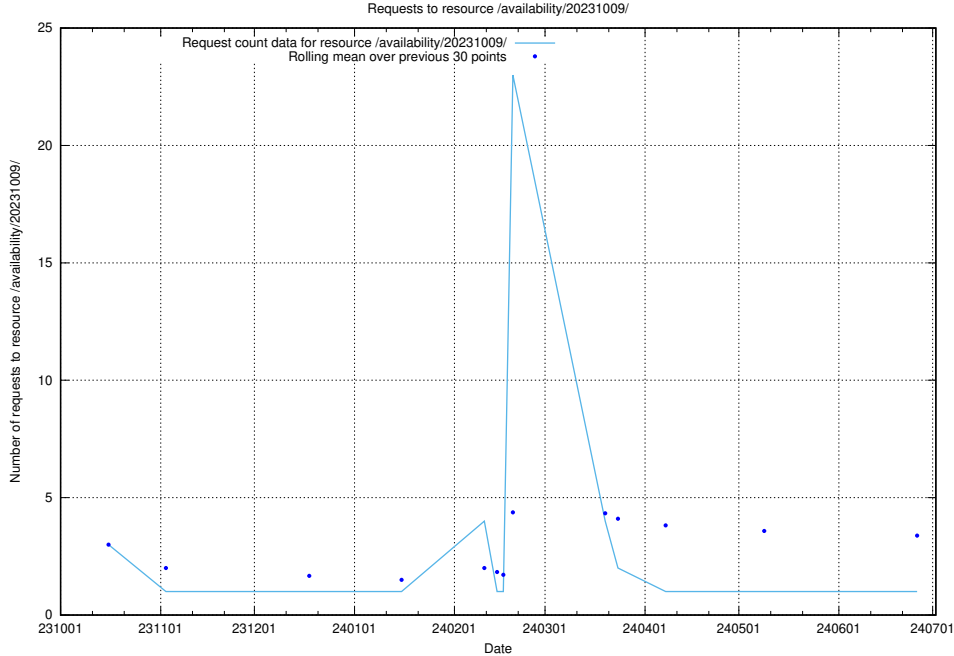

5.4569 Usage of /availability/20231009/

Here, we count the number of requests to resource /availability/20231009/.