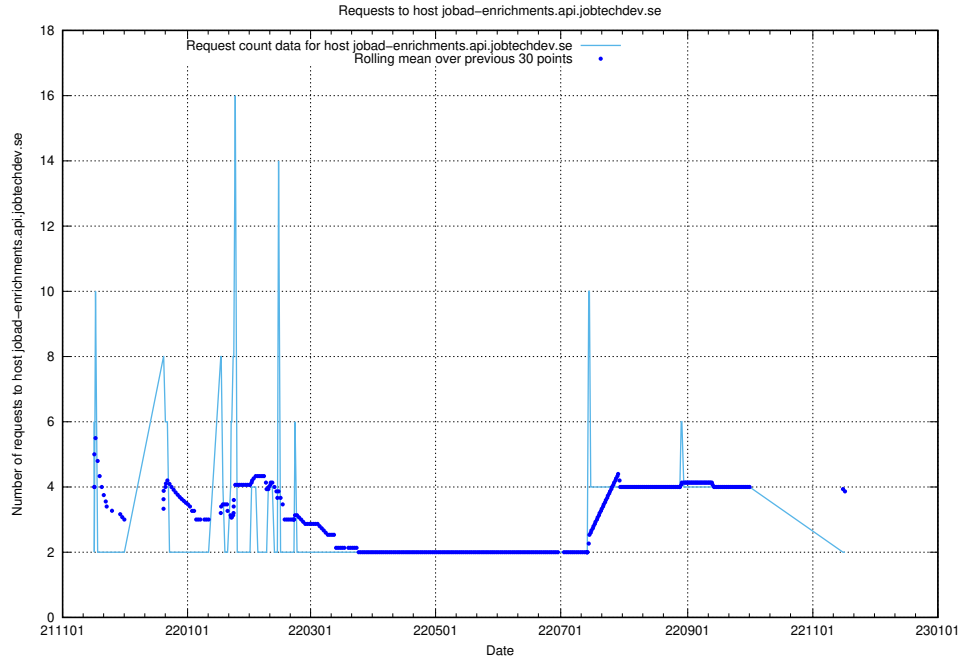

7.546 Usage of `jobad-enrichments.api.jobtechdev.se`

Here, we count the number of requests to host `jobad-enrichments.api.jobtechdev.se`.