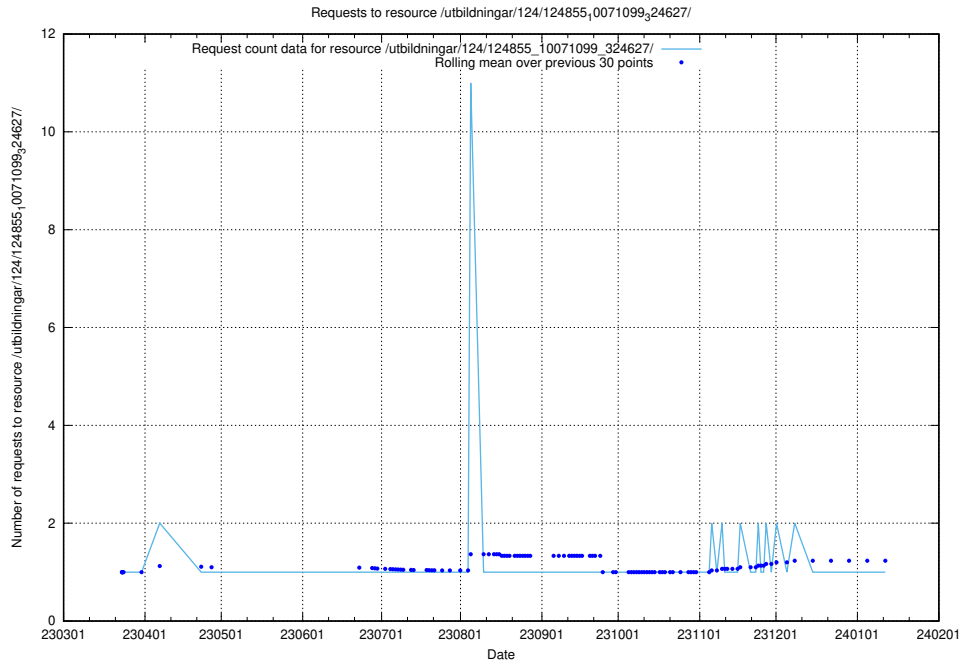

5.1104 Usage of /utbildningar/124/124855_10071099_324627/

Here, we count the number of requests to resource /utbildningar/124/124855_10071099_324627/.