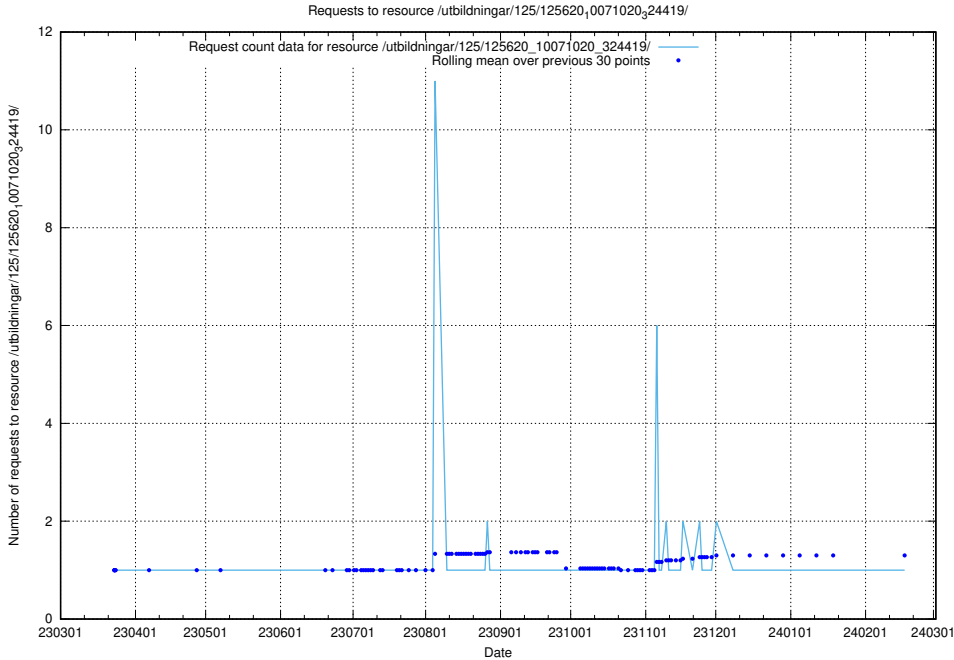

5.971 Usage of /utbildningar/125/125620_10071020_324419/

Here, we count the number of requests to resource /utbildningar/125/125620_10071020_324419/.