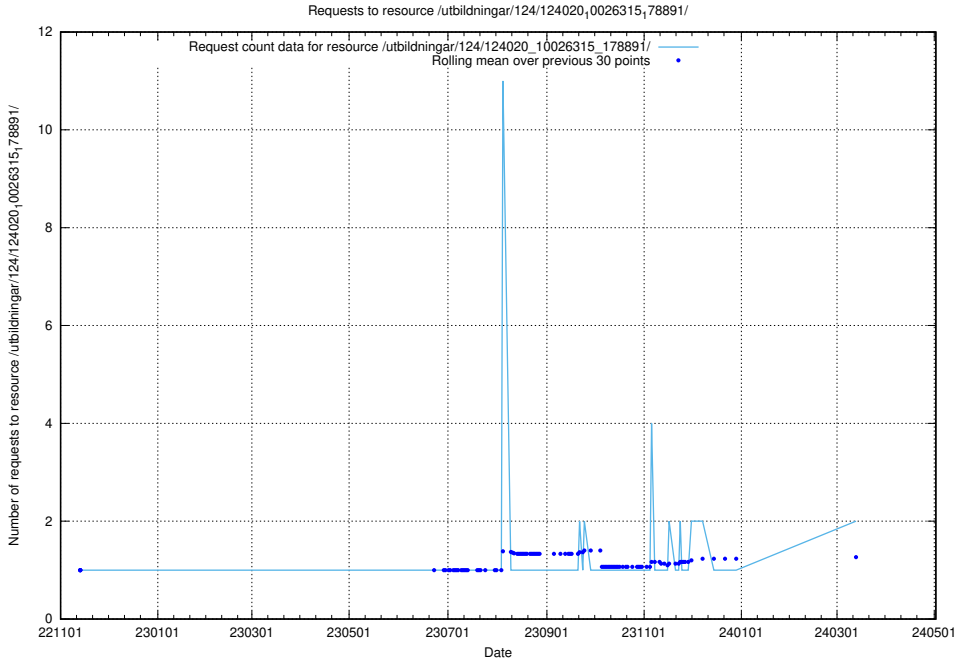

5.812 Usage of /utbildningar/124/124020_10026315_178891/

Here, we count the number of requests to resource /utbildningar/124/124020_10026315_178891/.