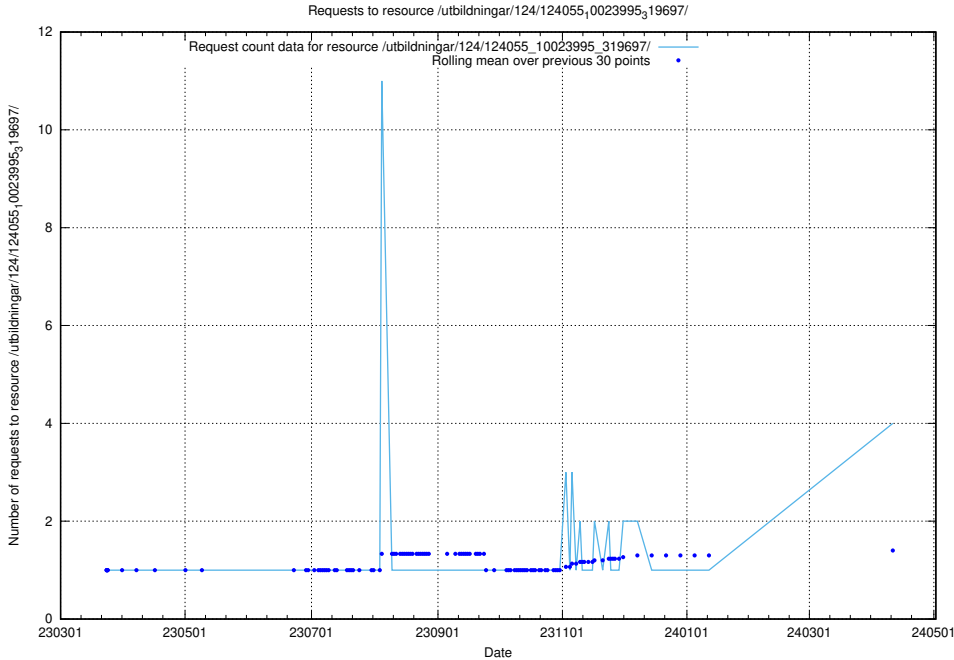

5.190 Usage of /utbildningar/124/124055_10023995_319697/

Here, we count the number of requests to resource /utbildningar/124/124055_10023995_319697/.