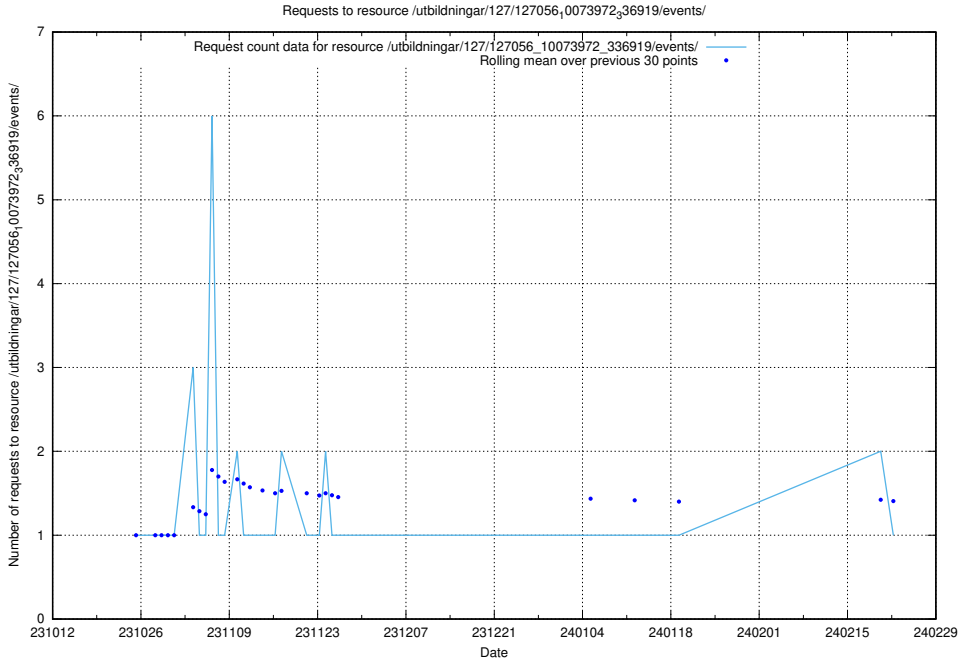

Here, we count the number of requests to resource /utbildningar/127/127056_10074024_337004/.

5.4466 Usage of /utbildningar/127/127056_10073972_336919/events/

Here, we count the number of requests to resource /utbildningar/127/127056_10073972_336919/events/