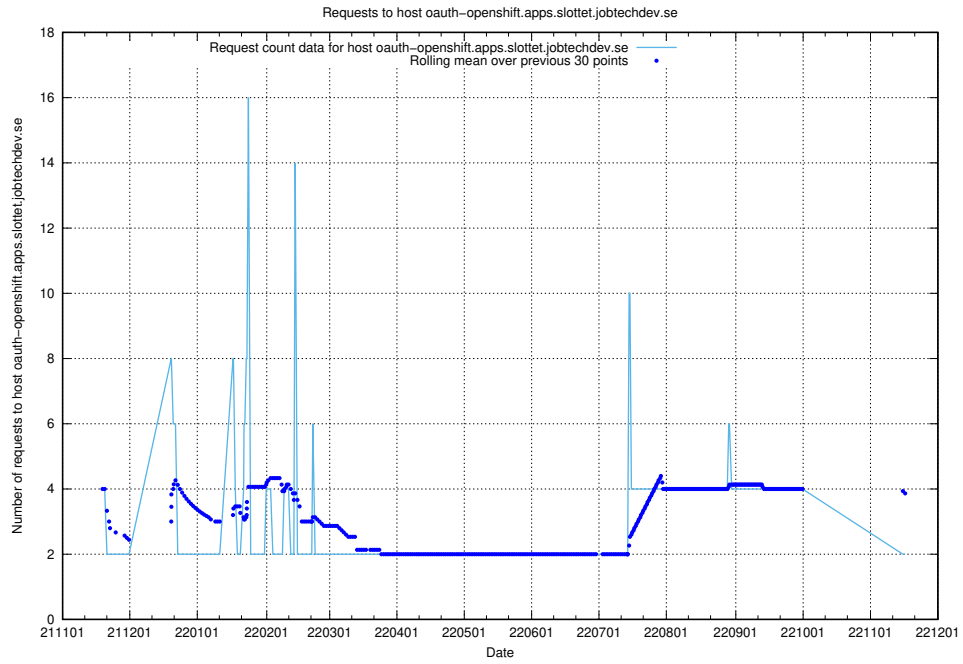

7.472 Usage of `oauth-openshift.apps.slottet.jobtechdev.se`

Here, we count the number of requests to host `oauth-openshift.apps.slottet.jobtechdev.se`.