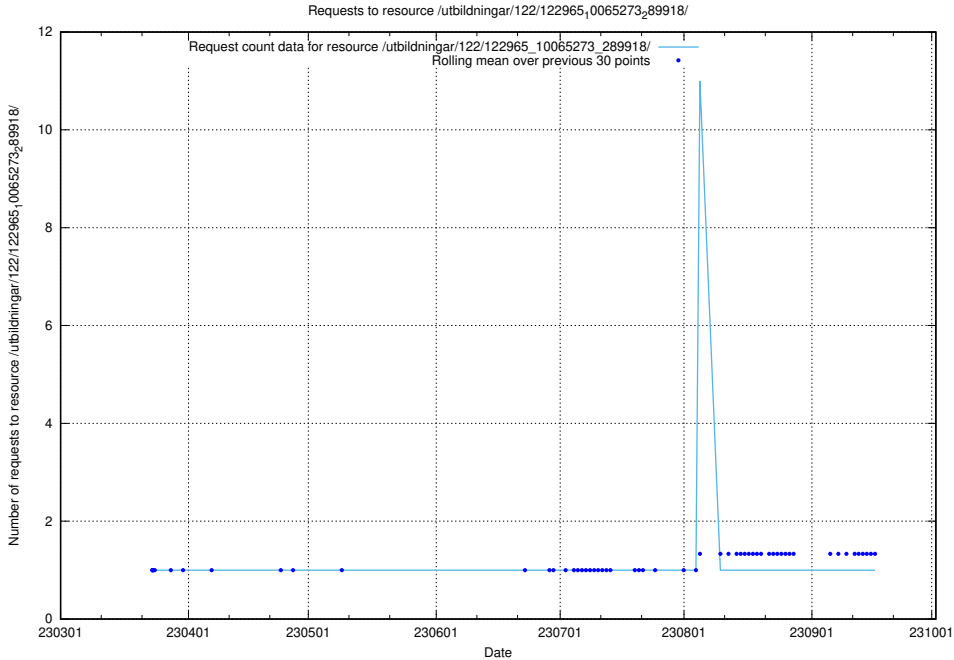

Here, we count the number of requests to resource /taxonomy/version/14/query/eu-regions/.

5.5388 Usage of /utbildningar/122/122965_10065273_289918/

Here, we count the number of requests to resource /utbildningar/122/122965_10065273_289918/.