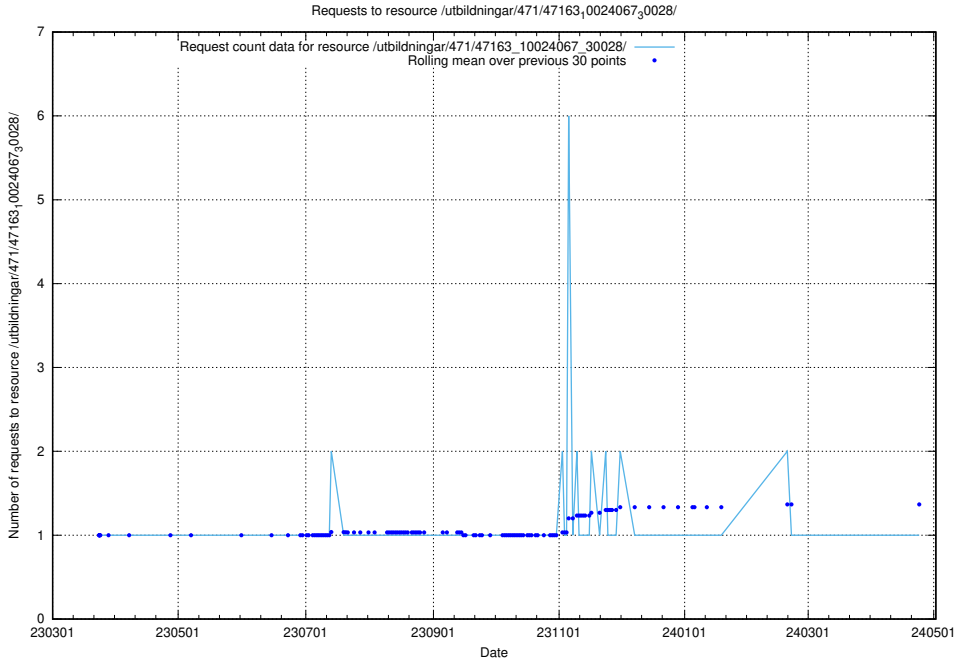

5.6602 Usage of /utbildningar/471/47163_10024067_30028/

Here, we count the number of requests to resource /utbildningar/471/47163_10024067_30028/.