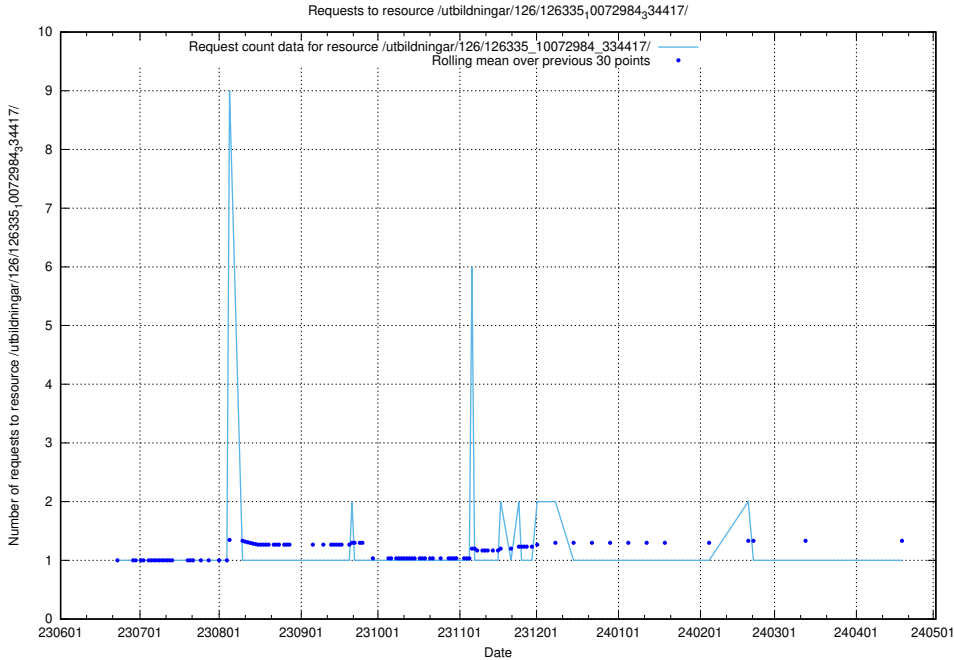

5.5923 Usage of /utbildningar/126/126335_10072984_334417/

Here, we count the number of requests to resource /utbildningar/126/126335_10072984_334417/.