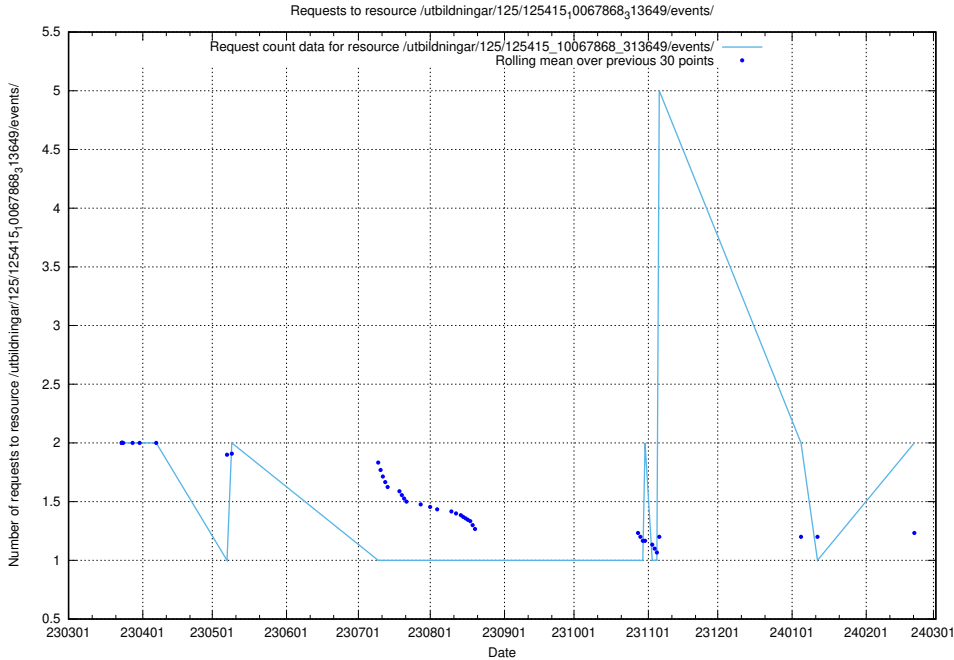

5.852 Usage of /utbildningar/125/125415_10067868_313649/events/

Here, we count the number of requests to resource /utbildningar/125/125415_10067868_313649/events/