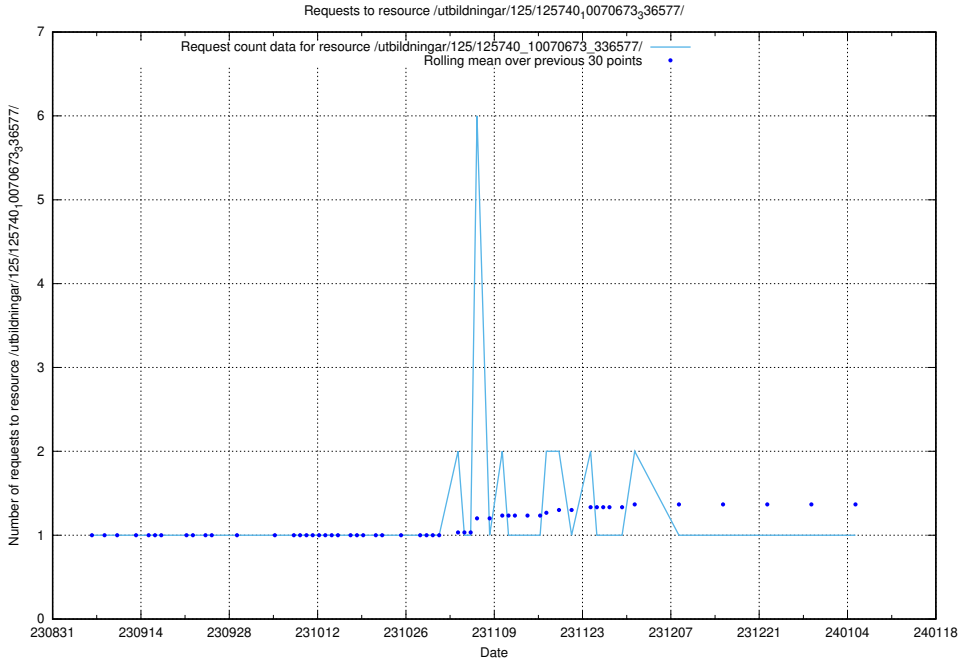

5.4922 Usage of /utbildningar/125/125740_10070673_336577/

Here, we count the number of requests to resource /utbildningar/125/125740_10070673_336577/.