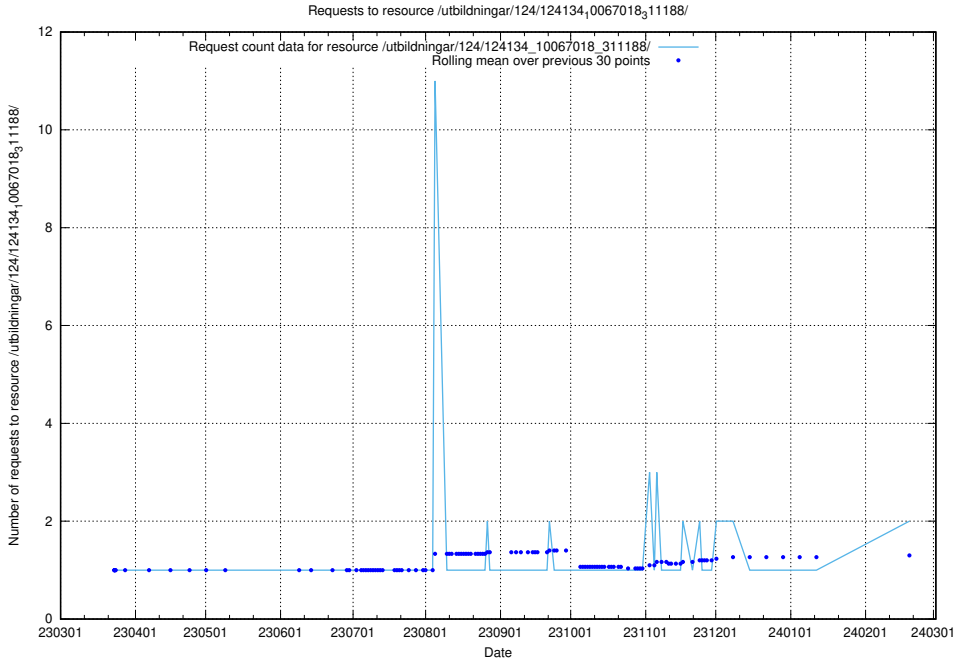

5.629 Usage of /utbildningar/124/124134_10067018_311188/

Here, we count the number of requests to resource /utbildningar/124/124134_10067018_311188/.