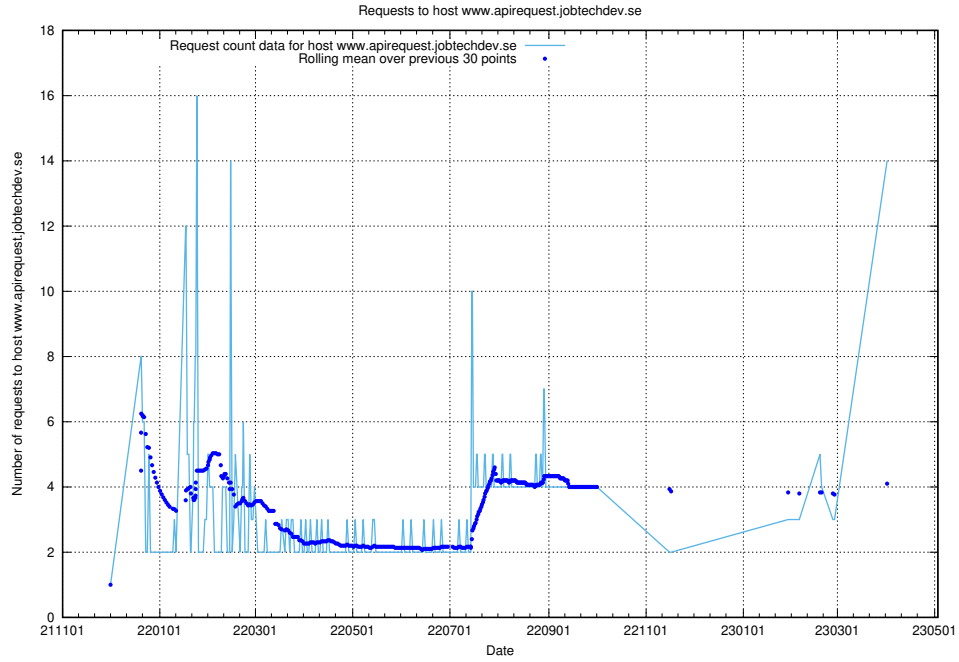

7.41 Usage of `www.apirequest.jobtechdev.se`

Here, we count the number of requests to host `www.apirequest.jobtechdev.se`.