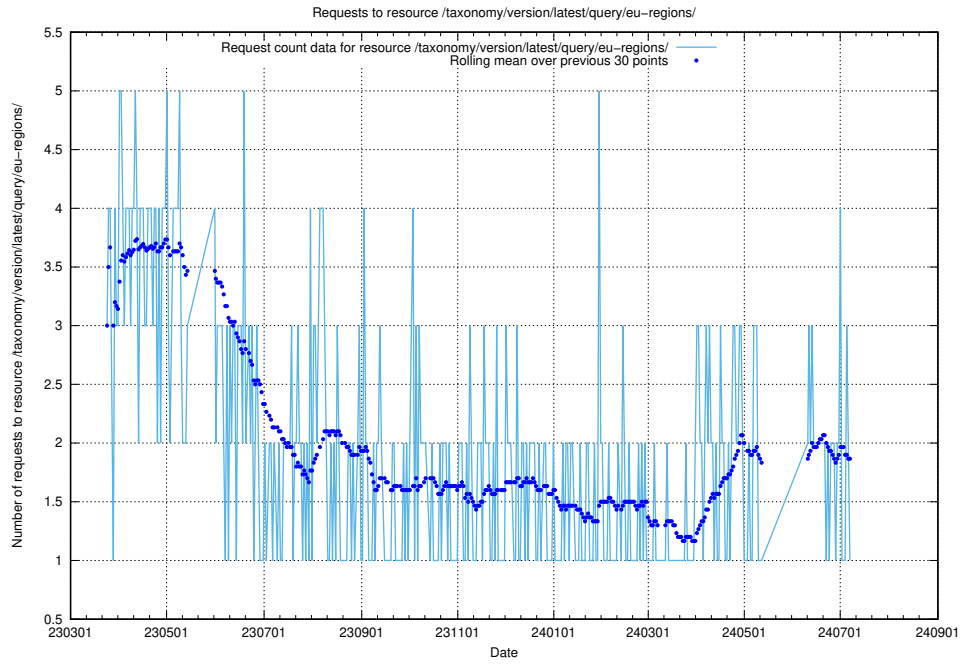

5.6383 Usage of /taxonomy/version/latest/query/eu-regions/

Here, we count the number of requests to resource /taxonomy/version/latest/query/eu-regions/.