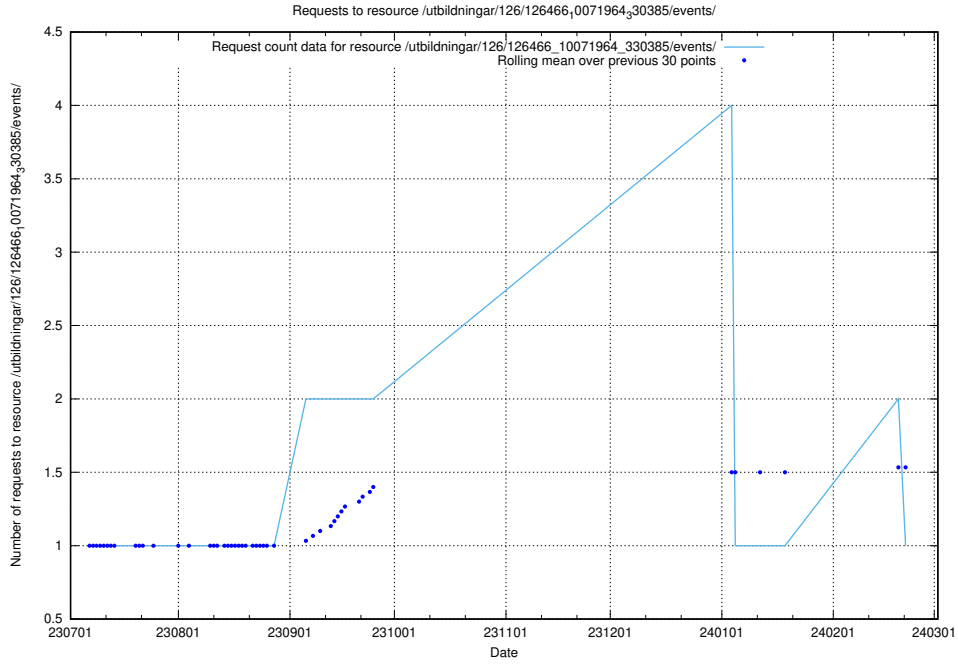

5.5550 Usage of /utbildningar/126/126466_10071964_330385/events/

Here, we count the number of requests to resource /utbildningar/126/126466_10071964_330385/events/