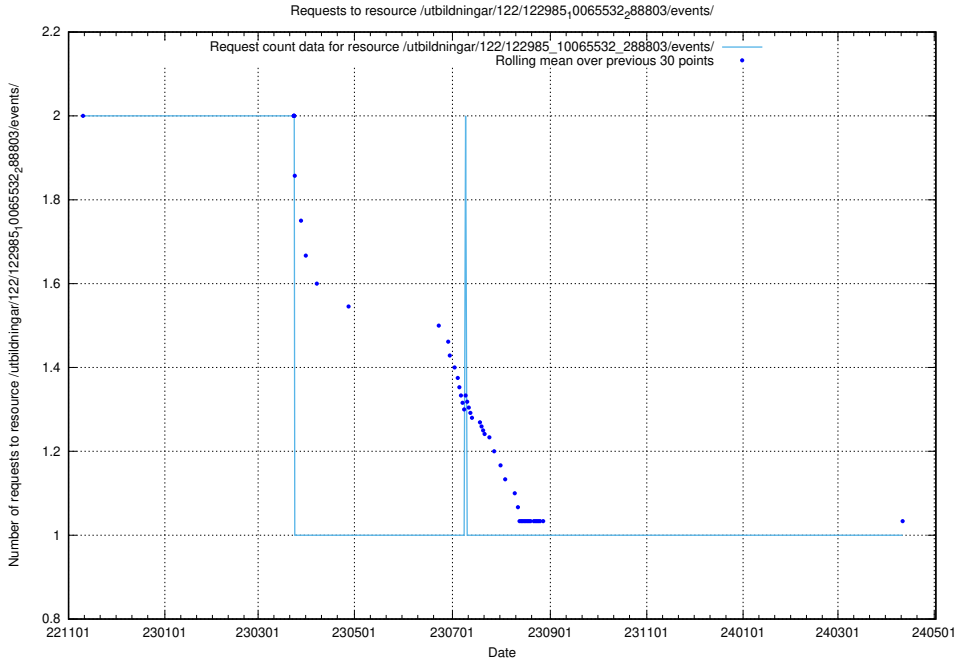

5.6552 Usage of /utbildningar/122/122985_10065532_288803/events/

Here, we count the number of requests to resource /utbildningar/122/122985_10065532_288803/events/