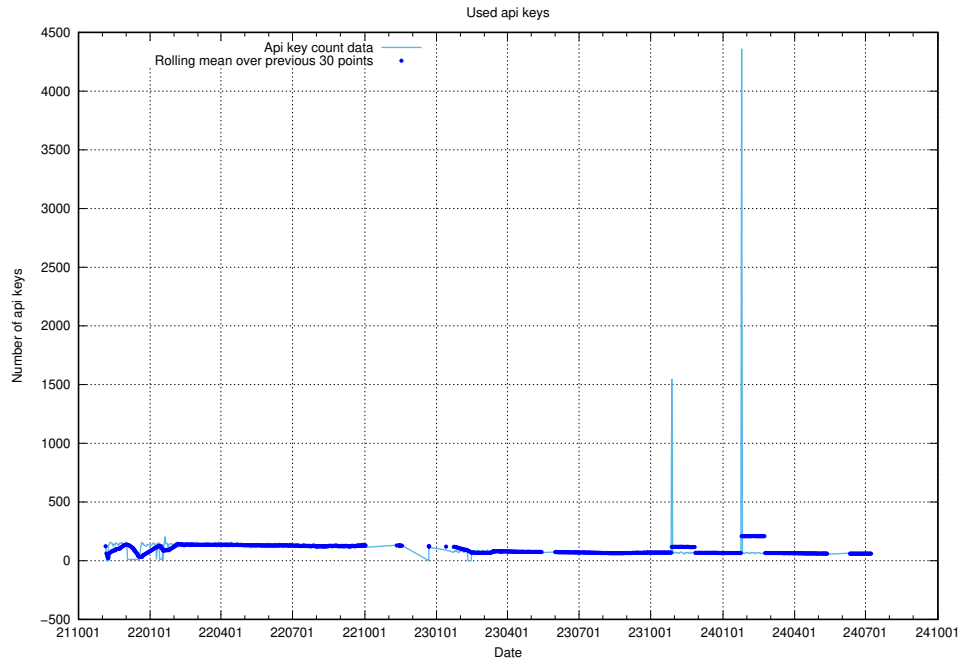

8.3 Number of used api keys

Here we extract the number of keys that were used for at least one request.