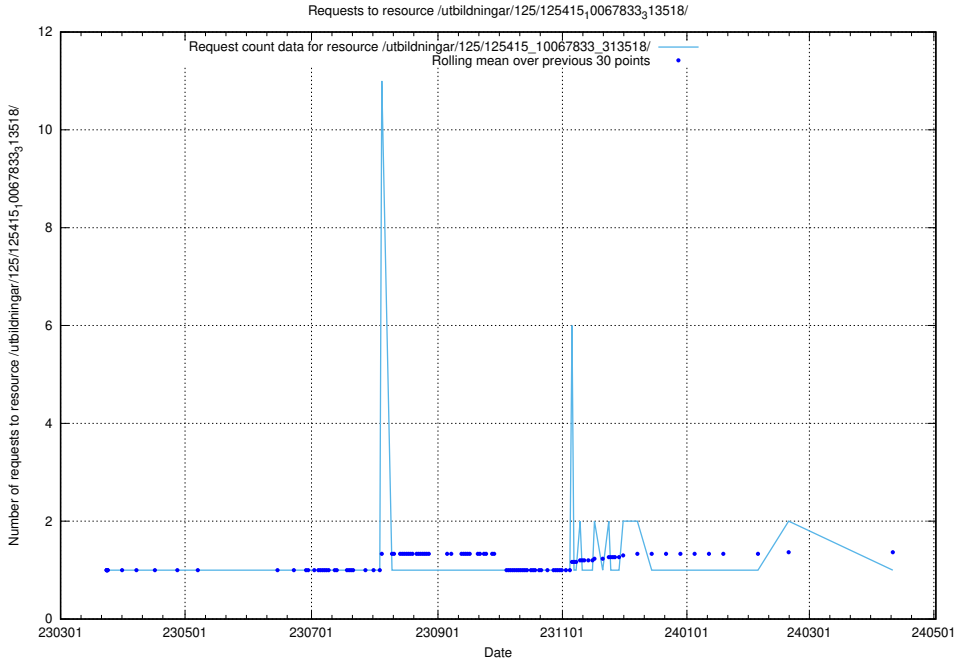

5.1021 Usage of /utbildningar/125/125415_10067833_313518/

Here, we count the number of requests to resource /utbildningar/125/125415_10067833_313518/.