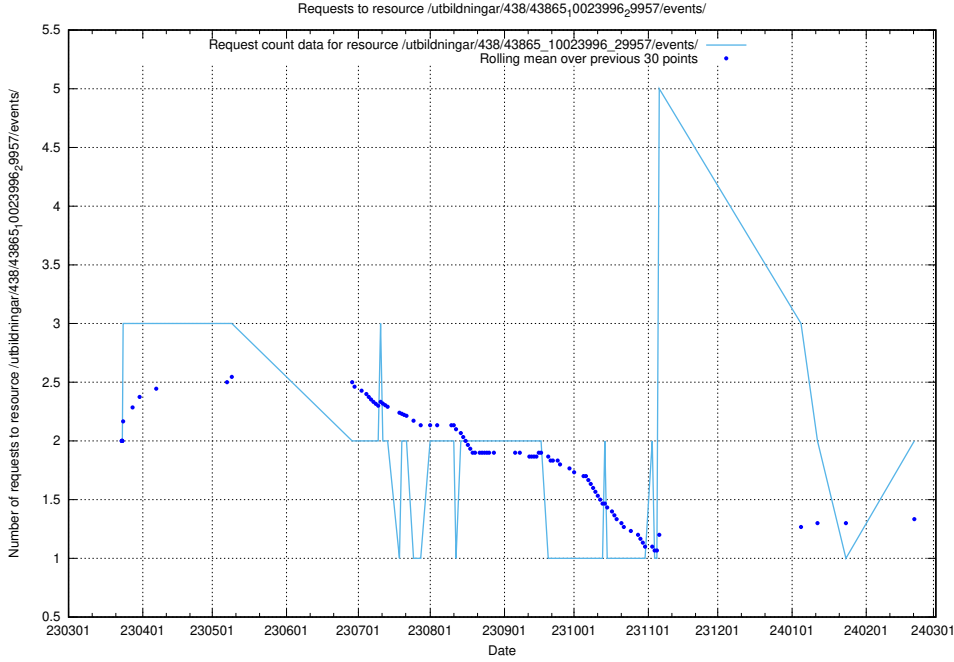

5.846 Usage of /utbildningar/438/43865_10023996_29957/events/

Here, we count the number of requests to resource /utbildningar/438/43865_10023996_29957/events/.