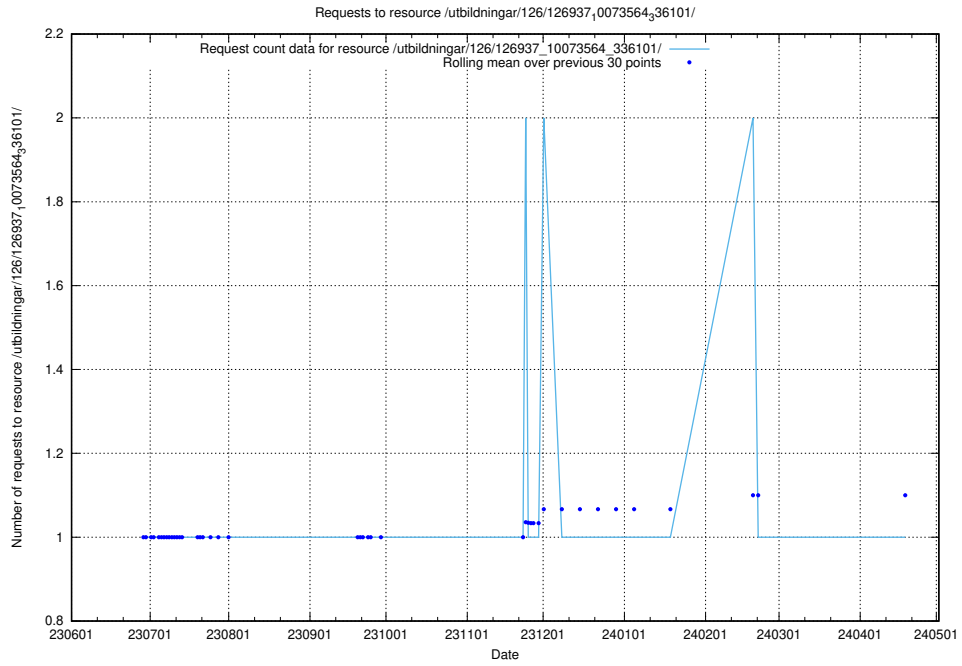

5.5693 Usage of /utbildningar/126/126937_10073564_336101/

Here, we count the number of requests to resource /utbildningar/126/126937_10073564_336101/.