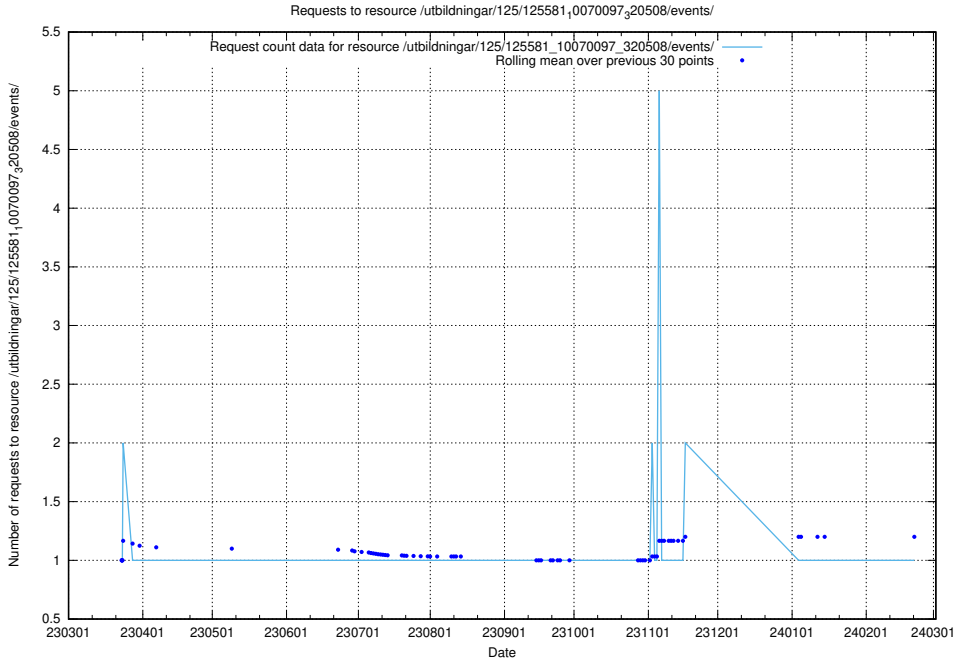

5.1011 Usage of /utbildningar/125/125581_10070097_320508/events/

Here, we count the number of requests to resource /utbildningar/125/125581_10070097_320508/events/