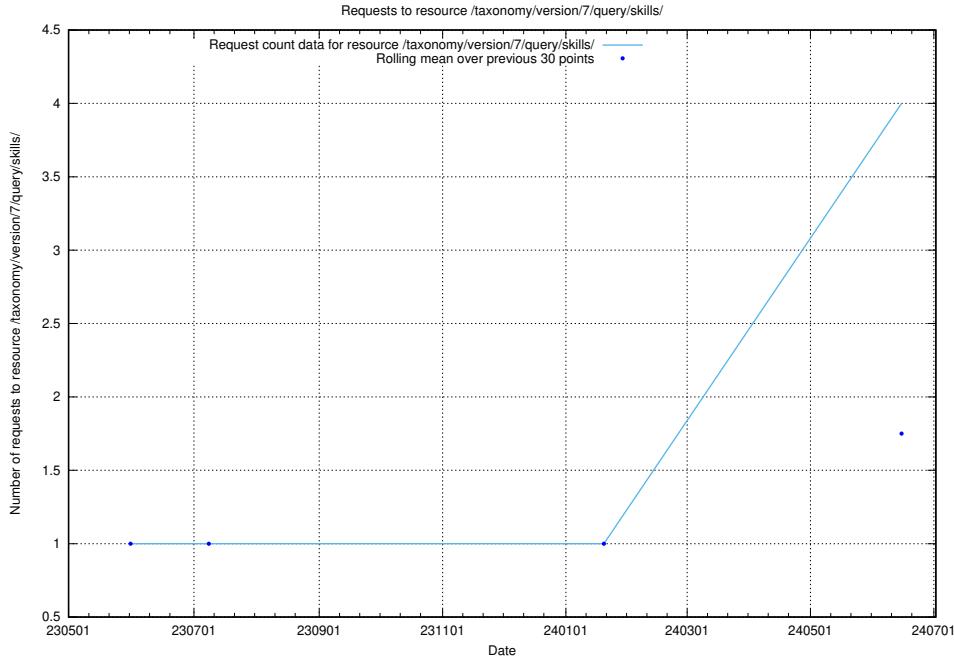

Here, we count the number of requests to resource /utbildningar/124/124475_10067554_312977/.

5.224 Usage of /taxonomy/version/7/query/skills/

Here, we count the number of requests to resource /taxonomy/version/7/query/skills/.