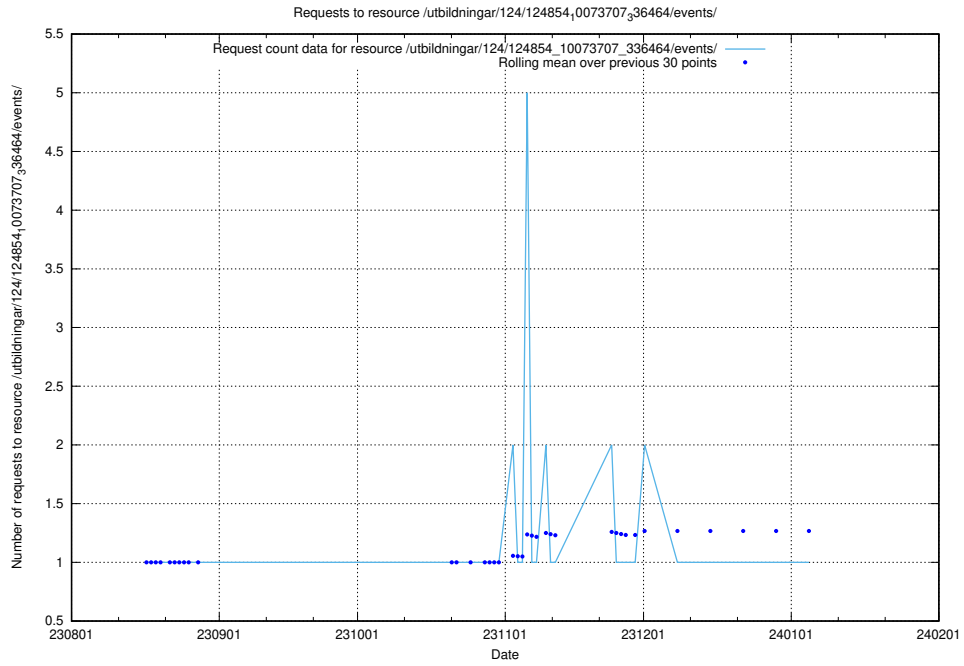

5.5035 Usage of /utbildningar/124/124854_10073707_336464/events/

Here, we count the number of requests to resource /utbildningar/124/124854_10073707_336464/events/

5.5036 Usage of /utbildningar/123/123367_10065863_297616/