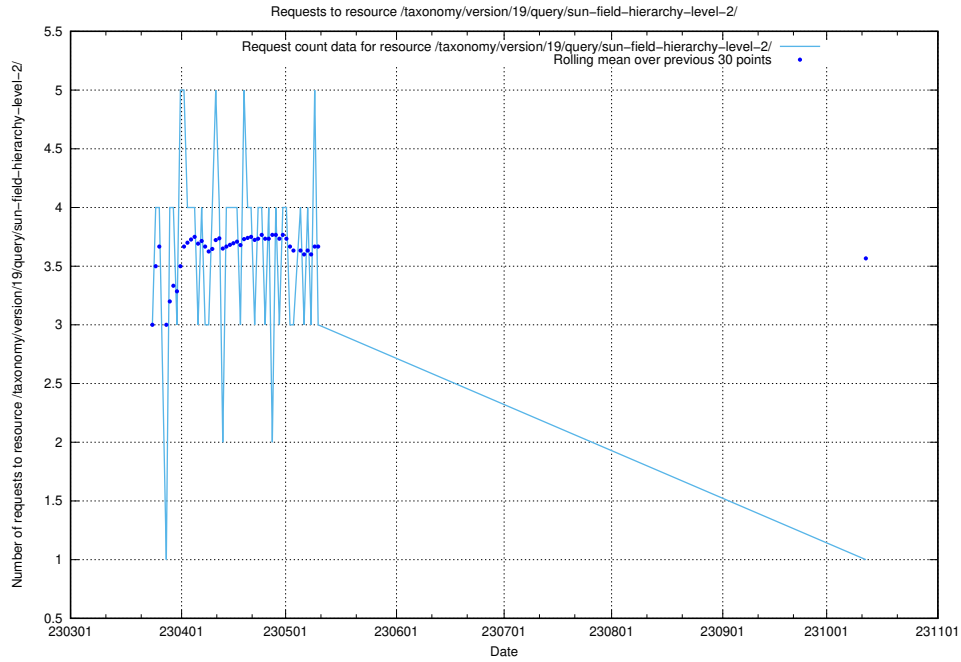

5.6404 Usage of /taxonomy/version/19/query/sun-field-hierarchy-level-2/

Here, we count the number of requests to resource /taxonomy/version/19/query/sun-field-hierarchy-level-2/.