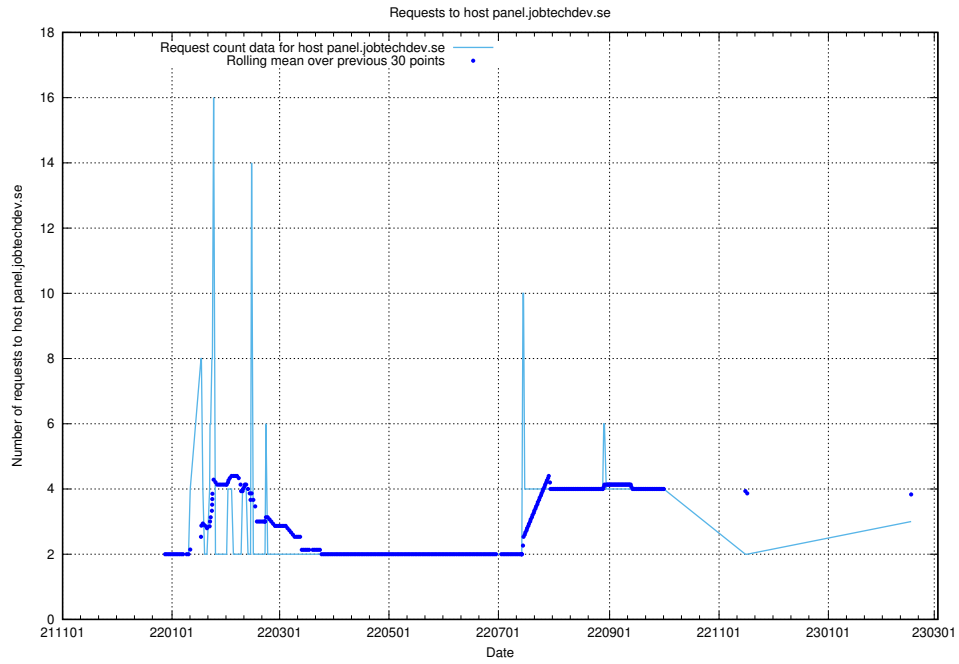

7.196 Usage of panel.jobtechdev.se

Here, we count the number of requests to host panel.jobtechdev.se.