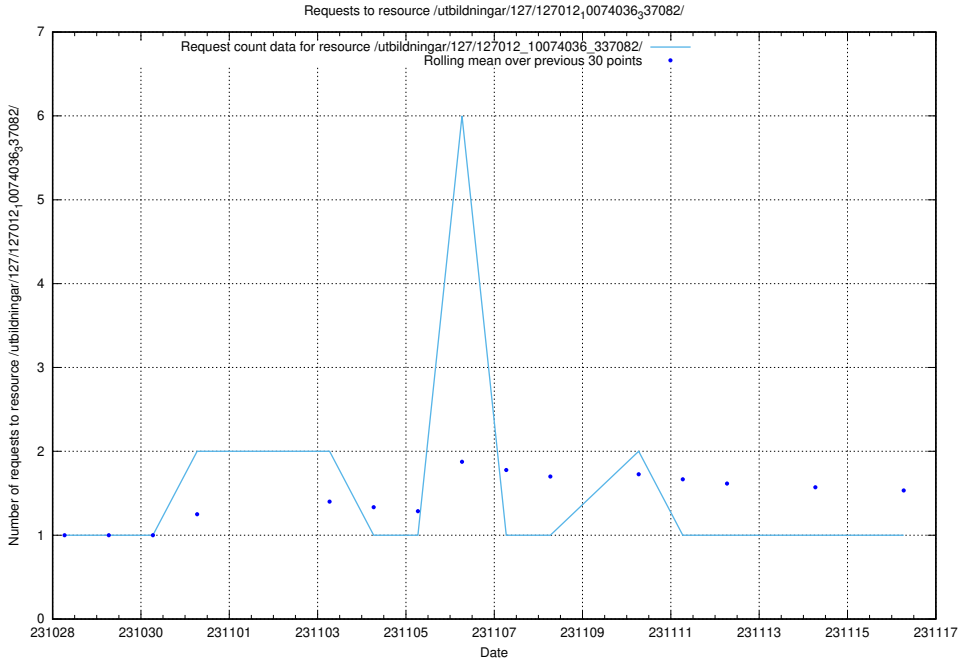

5.4440 Usage of /utbildningar/127/127012_10074036_337082/

Here, we count the number of requests to resource /utbildningar/127/127012_10074036_337082/.