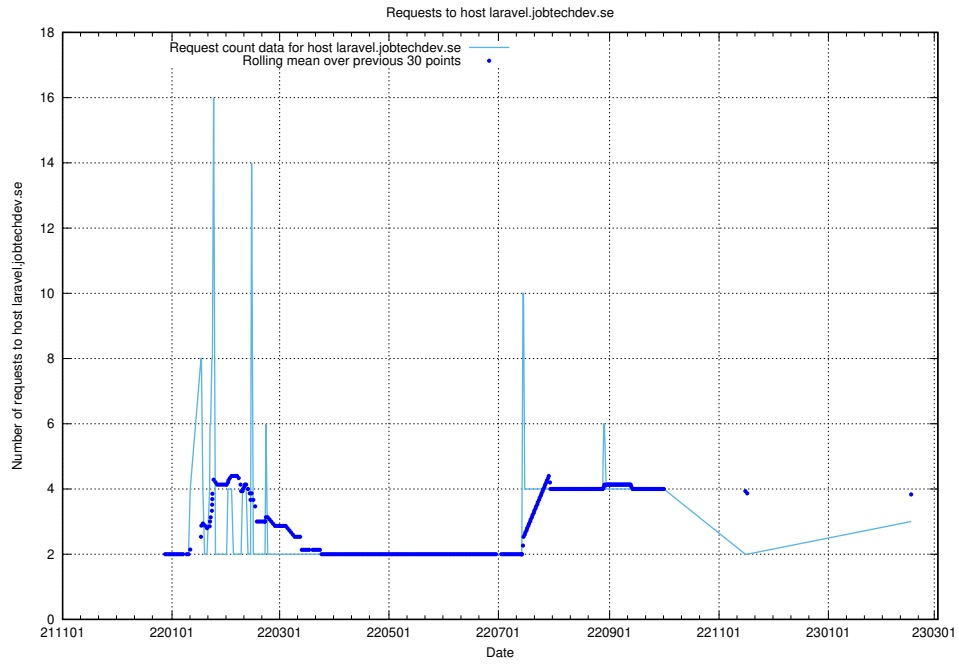

7.198 Usage of laravel.jobtechdev.se

Here, we count the number of requests to host laravel.jobtechdev.se.