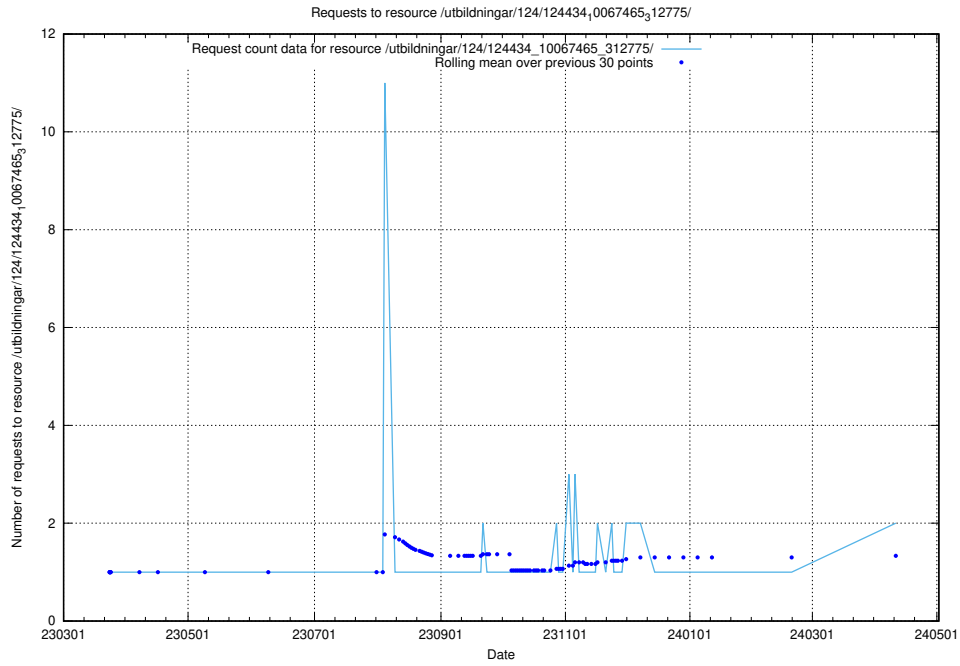

5.602 Usage of /utbildningar/124/124434_10067465_312775/

Here, we count the number of requests to resource /utbildningar/124/124434_10067465_312775/.