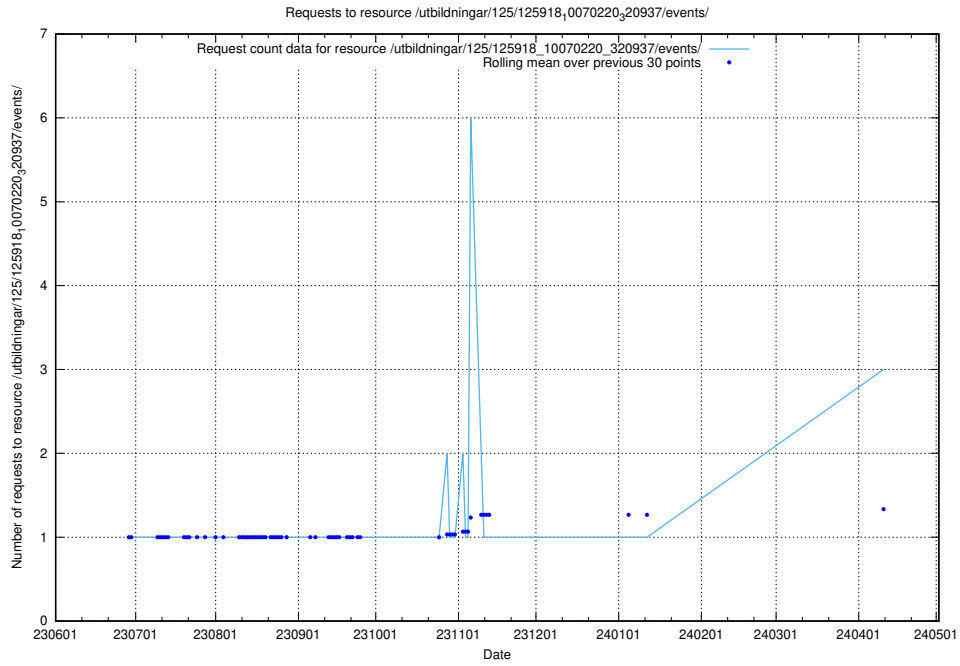

5.350 Usage of /utbildningar/125/125918_10070220_320937/events/

Here, we count the number of requests to resource /utbildningar/125/125918_10070220_320937/events/