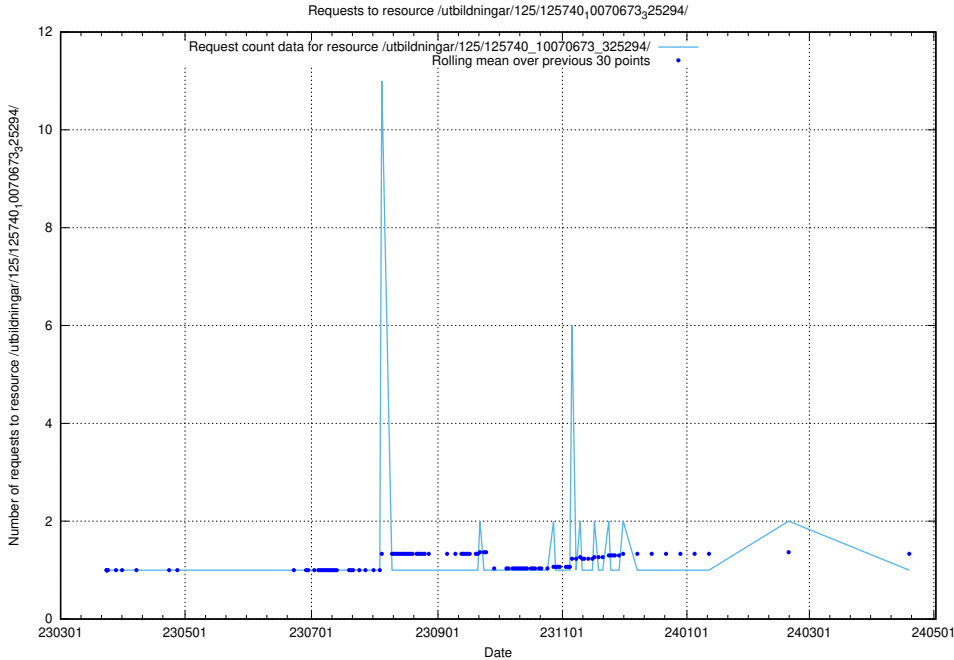

5.915 Usage of /utbildningar/125/125740_10070673_325294/

Here, we count the number of requests to resource /utbildningar/125/125740_10070673_325294/.