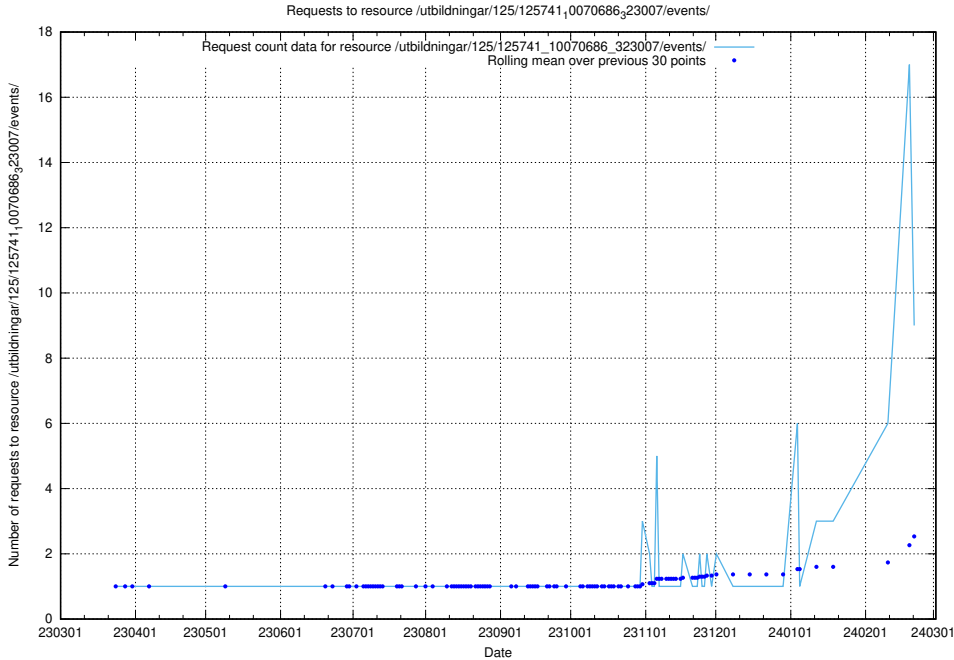

5.30 Usage of /utbildningar/125/125741_10070686_323007/events/

Here, we count the number of requests to resource /utbildningar/125/125741_10070686_323007/events/