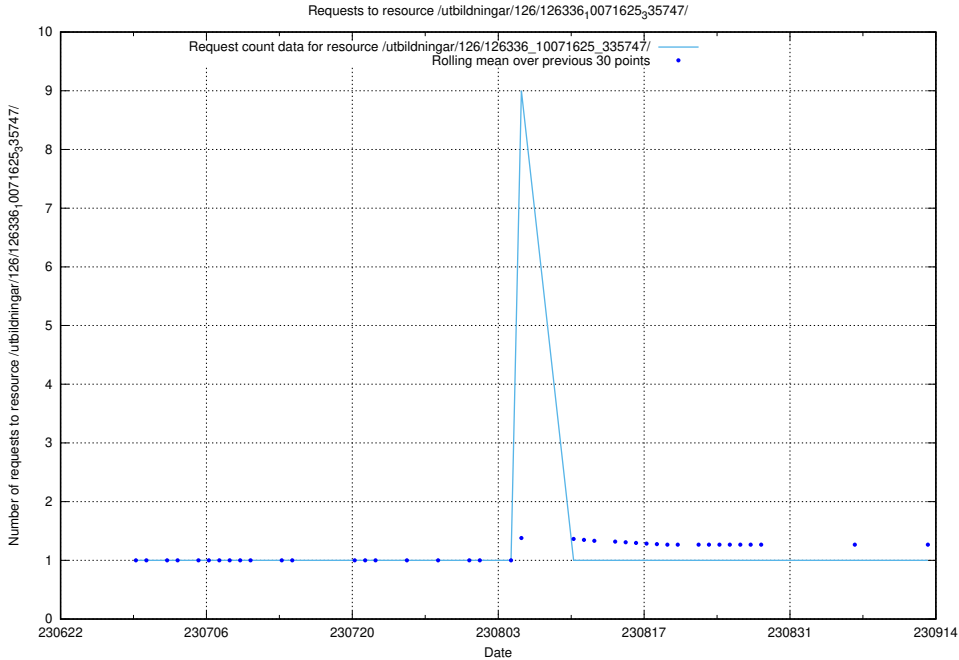

5.5709 Usage of /utbildningar/126/126336_10071625_335747/

Here, we count the number of requests to resource /utbildningar/126/126336_10071625_335747/.