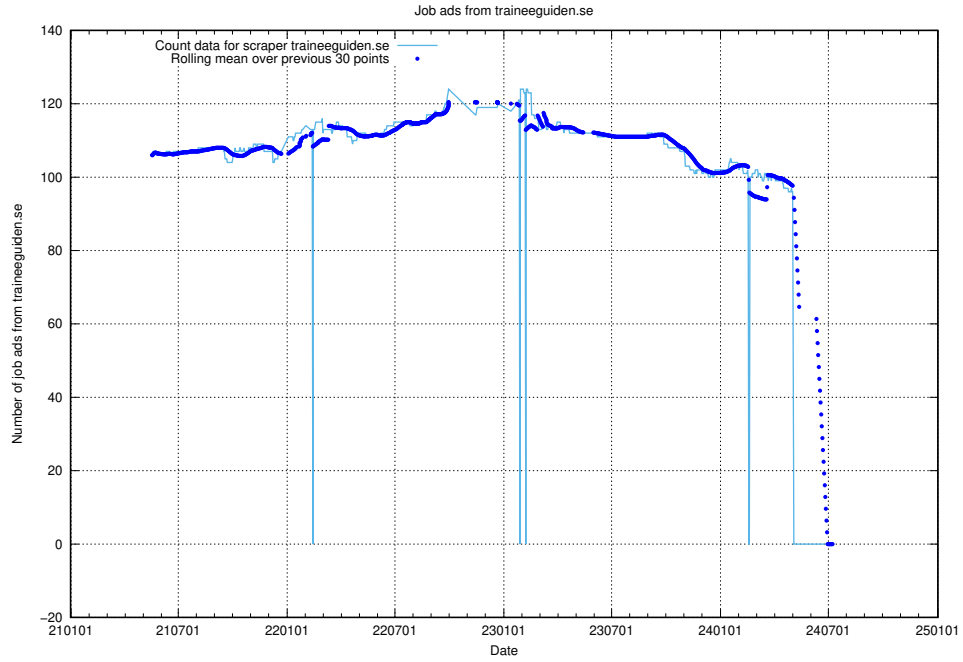

13.21 Number of ads by scraper traineeguiden.se

Here, we count the number of job ads scraped from traineeguiden.se.