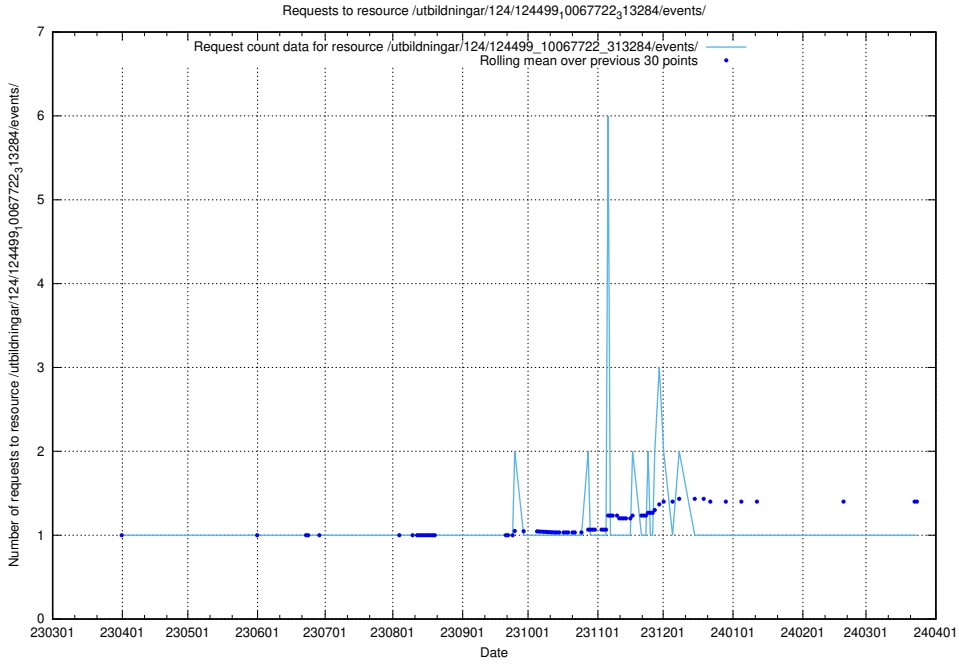

5.6314 Usage of /utbildningar/124/124499_10067722_313284/events/

Here, we count the number of requests to resource /utbildningar/124/124499_10067722_313284/events/