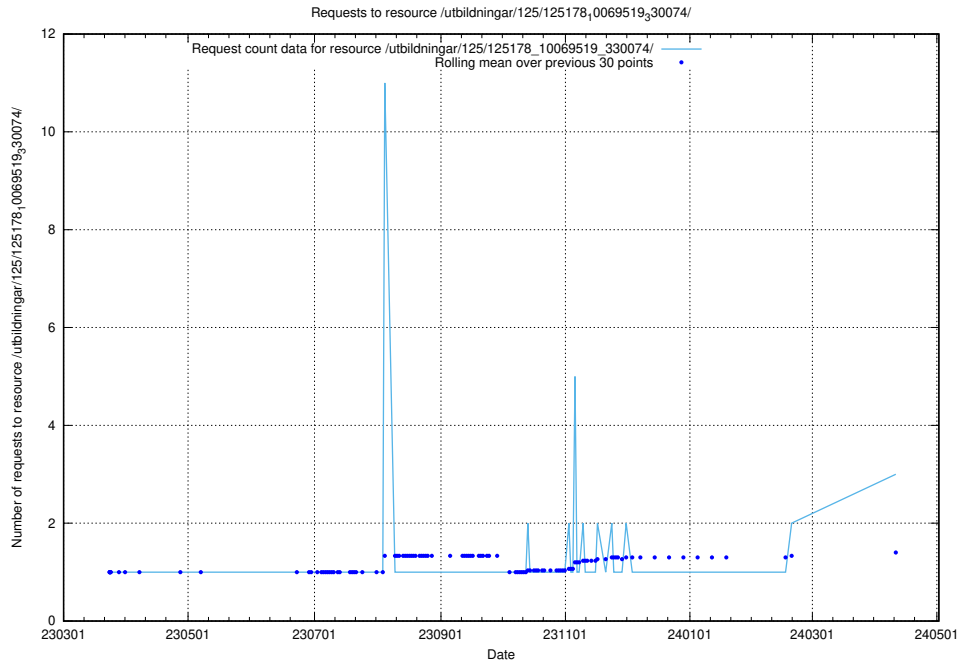

5.245 Usage of /utbildningar/125/125178_10069519_330074/

Here, we count the number of requests to resource /utbildningar/125/125178_10069519_330074/.