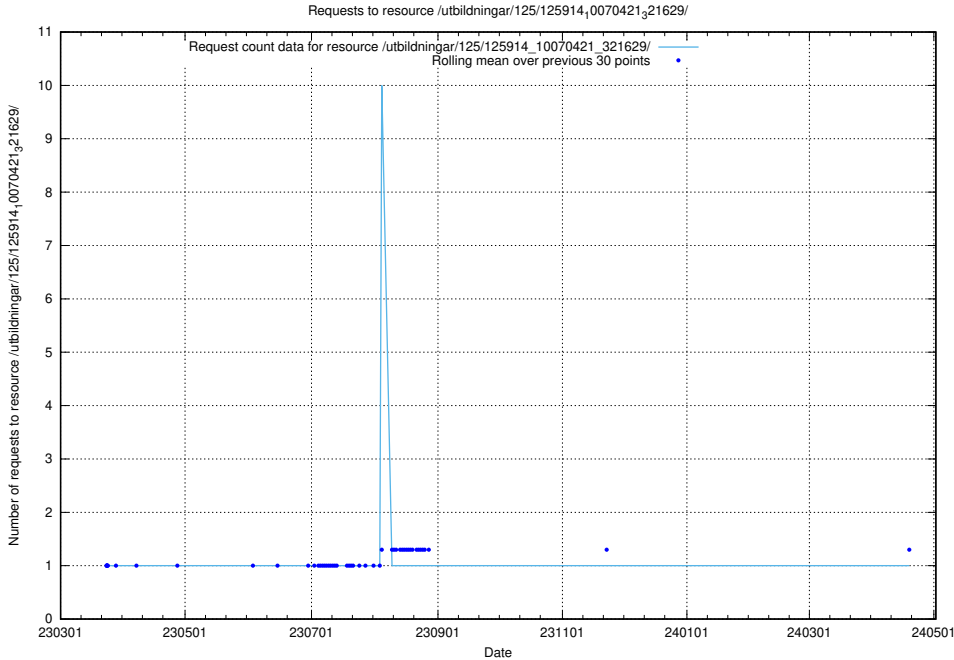

5.6733 Usage of /utbildningar/125/125914_10070421_321629/

Here, we count the number of requests to resource /utbildningar/125/125914_10070421_321629/.