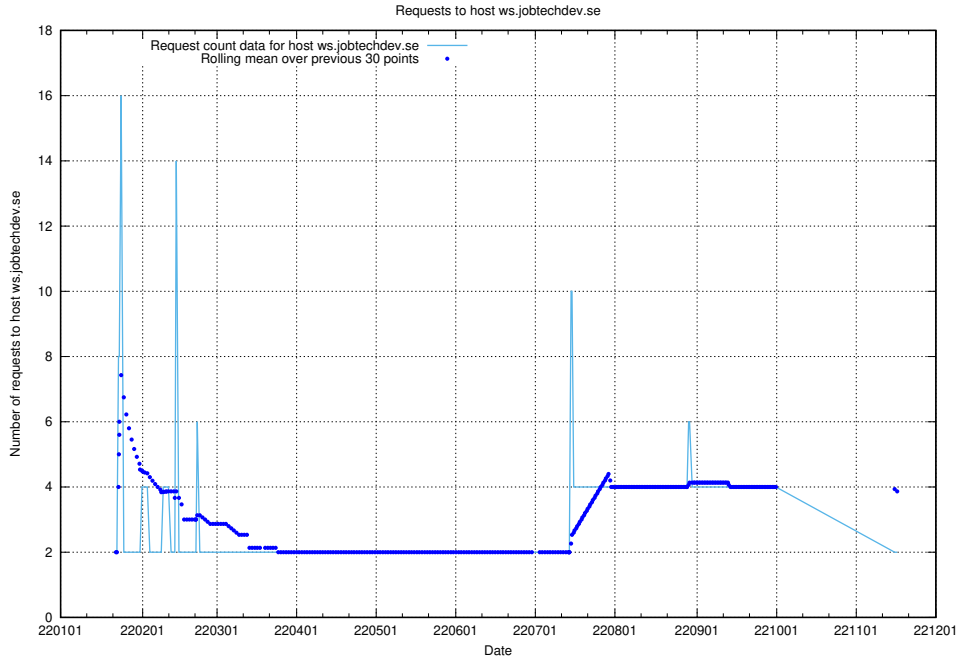

7.581 Usage of ws.jobtechdev.se

Here, we count the number of requests to host ws.jobtechdev.se.