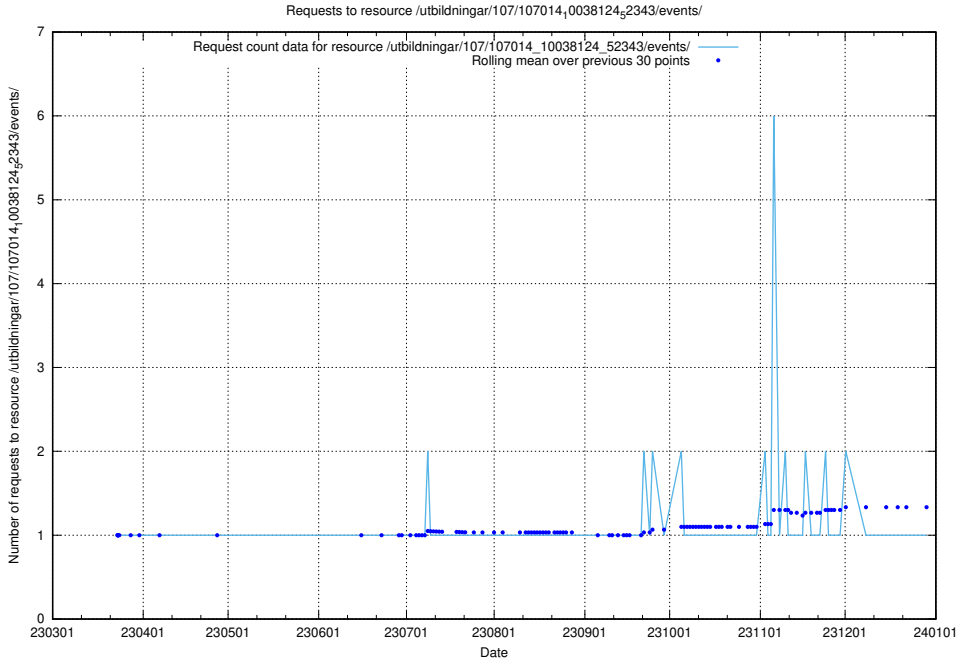

5.5639 Usage of /utbildningar/107/107014_10038124_52343/events/

Here, we count the number of requests to resource /utbildningar/107/107014_10038124_52343/events/.