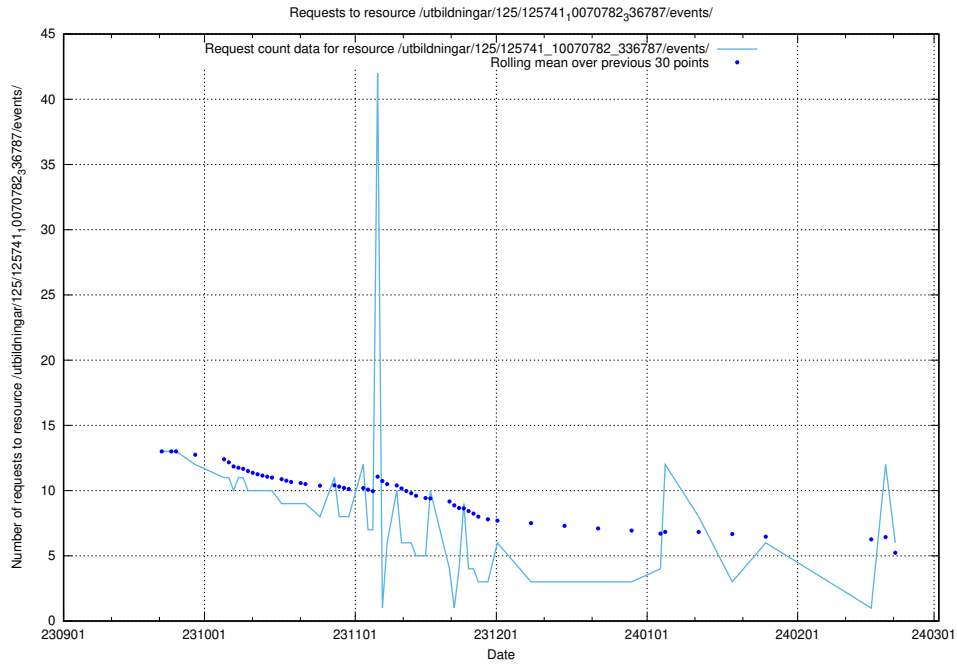

5.62 Usage of /utbildningar/125/125741_10070782_336787/events/

Here, we count the number of requests to resource /utbildningar/125/125741_10070782_336787/events/