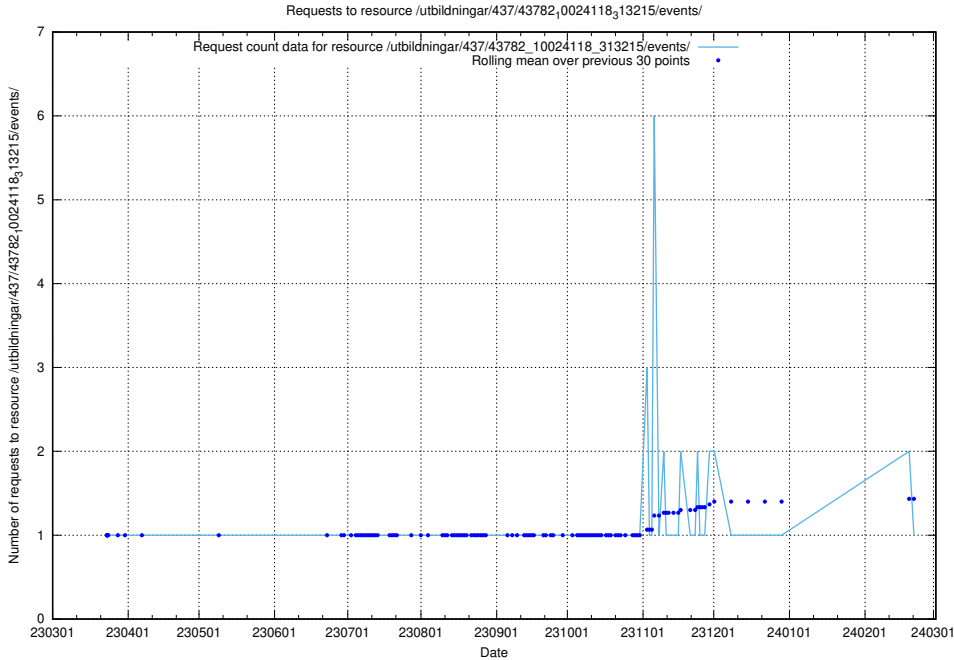

5.6653 Usage of /utbildningar/437/43782_10024118_313215/events/

Here, we count the number of requests to resource /utbildningar/437/43782_10024118_313215/events/.