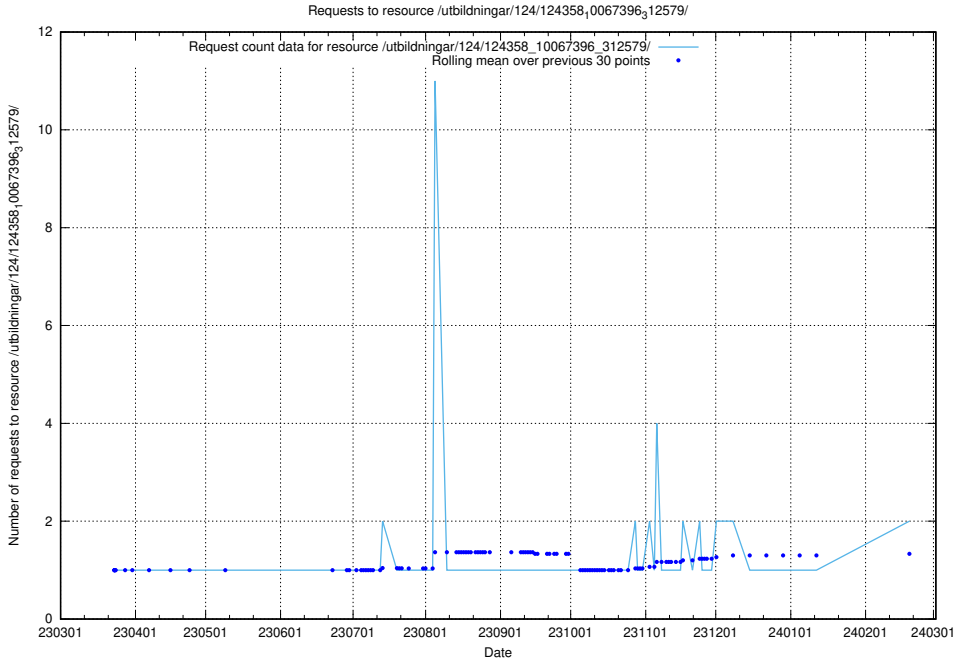

5.609 Usage of /utbildningar/124/124358_10067396_312579/

Here, we count the number of requests to resource /utbildningar/124/124358_10067396_312579/.