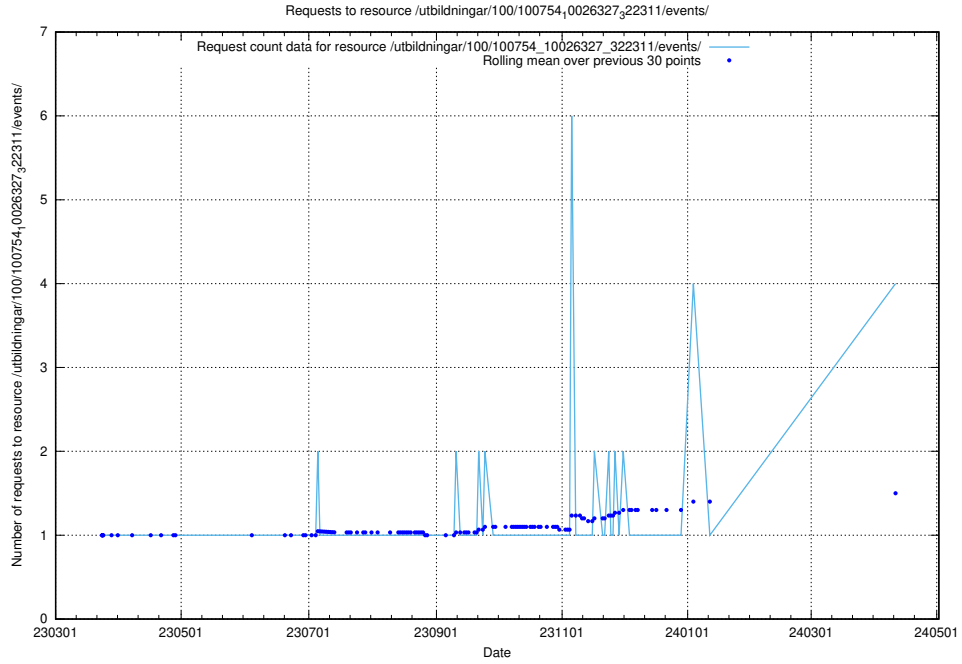

5.215 Usage of /utbildningar/100/100754_10026327_322311/events/

Here, we count the number of requests to resource /utbildningar/100/100754_10026327_322311/events/