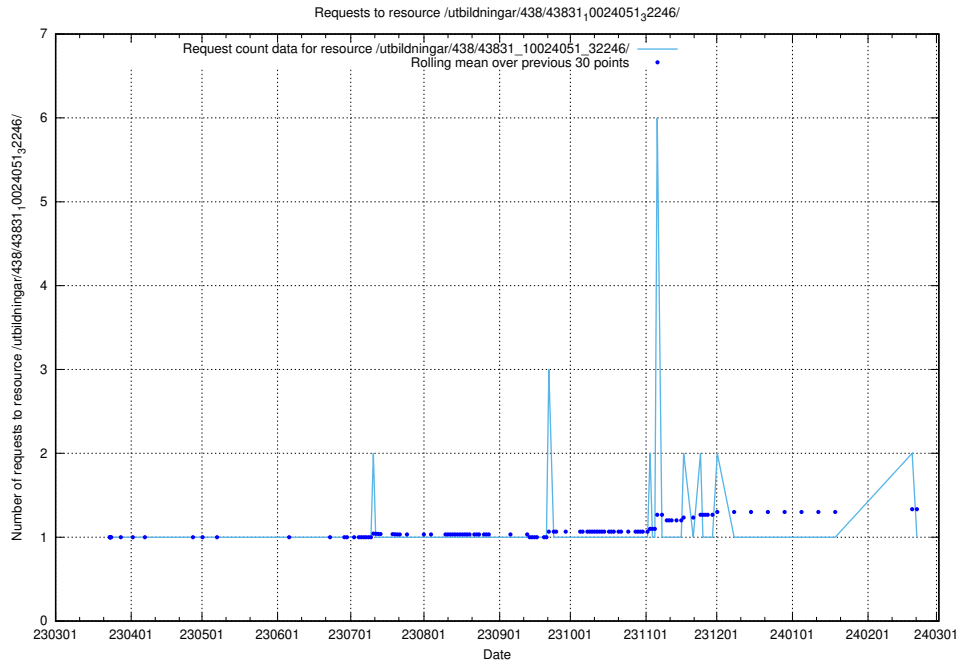

Here, we count the number of requests to resource /utbildningar/438/43836_10024038_29999/.

5.6621 Usage of /utbildningar/438/43831_10024051_32246/

Here, we count the number of requests to resource /utbildningar/438/43831_10024051_32246/.