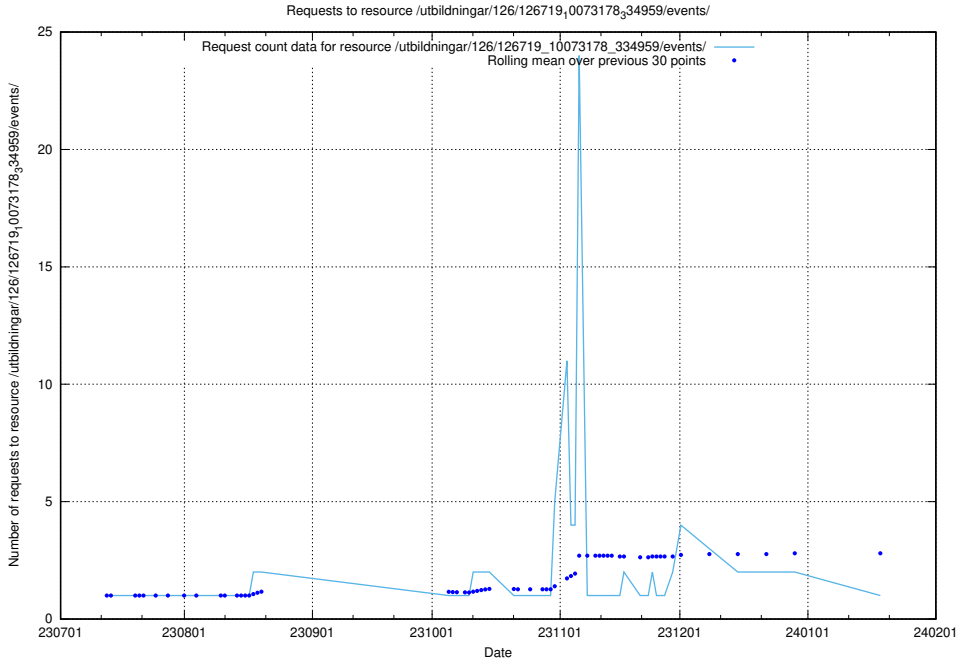

5.5354 Usage of /utbildningar/126/126719_10073178_334959/events/

Here, we count the number of requests to resource /utbildningar/126/126719_10073178_334959/events/