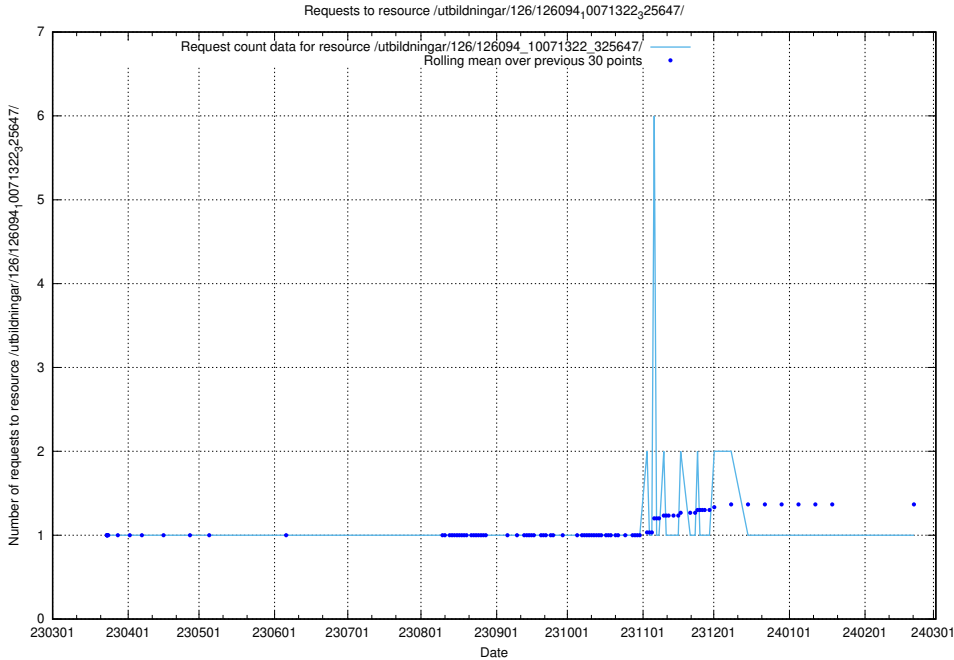

5.6722 Usage of /utbildningar/126/126094_10071322_325647/

Here, we count the number of requests to resource /utbildningar/126/126094_10071322_325647/.