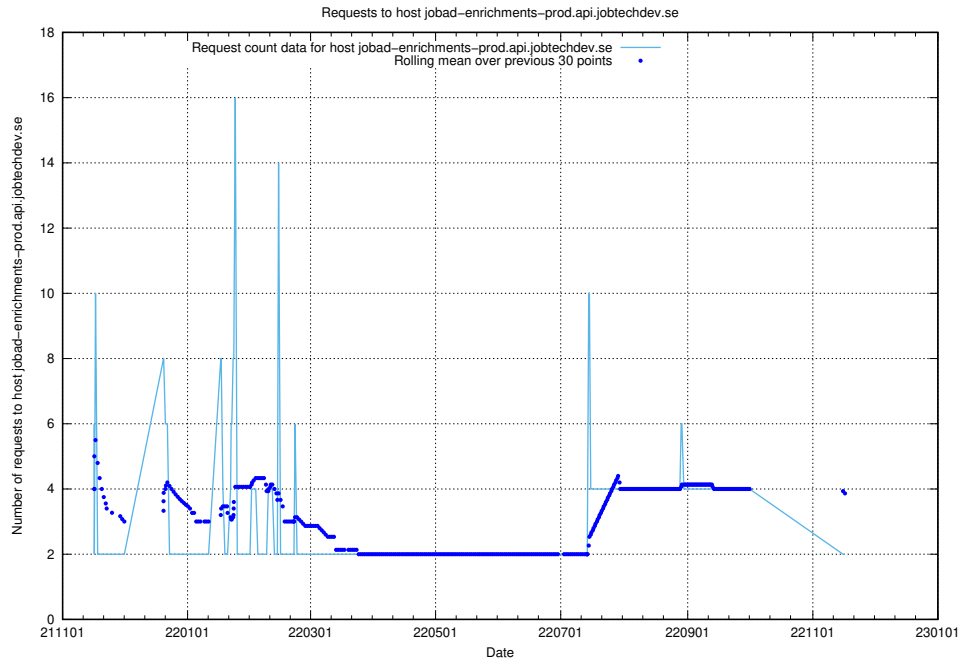

7.548 Usage of jobad-enrichments-prod.api.jobtechdev.se

Here, we count the number of requests to host jobad-enrichments-prod.api.jobtechdev.se.