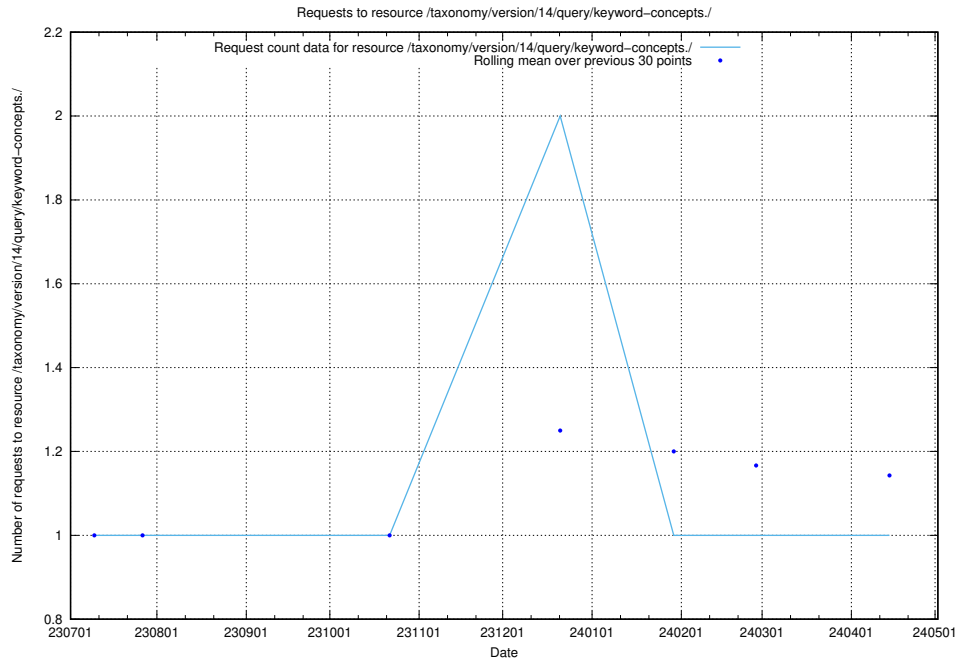

Here, we count the number of requests to resource /taxonomy/version/14/query/languages/.

5.5385 Usage of /taxonomy/version/14/query/keyword-concepts./

Here, we count the number of requests to resource /taxonomy/version/14/query/keyword-concepts./.