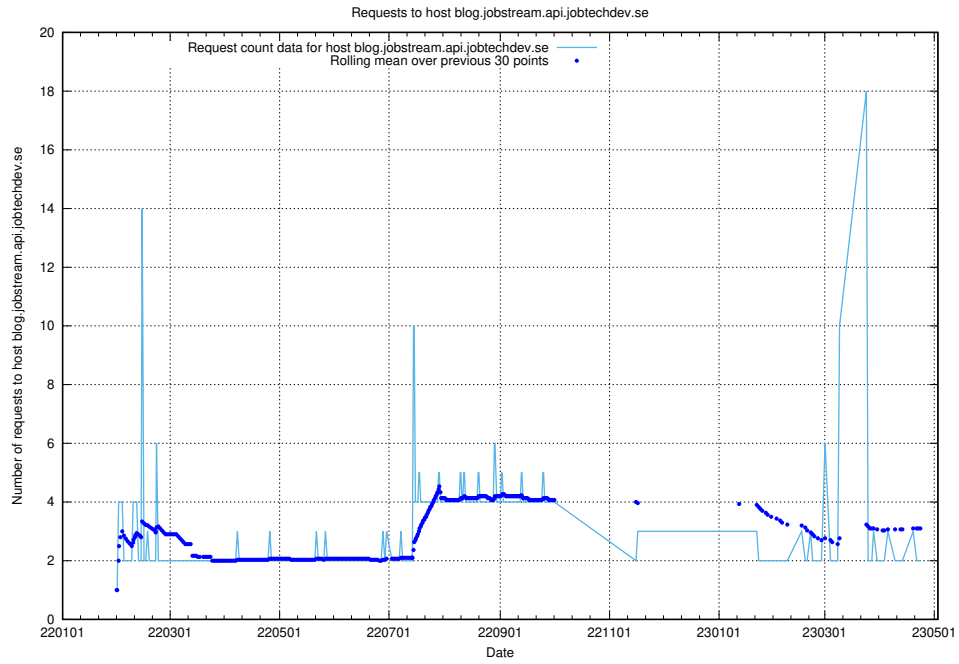

7.569 Usage of `blog.jobstream.api.jobtechdev.se`

Here, we count the number of requests to host `blog.jobstream.api.jobtechdev.se`.