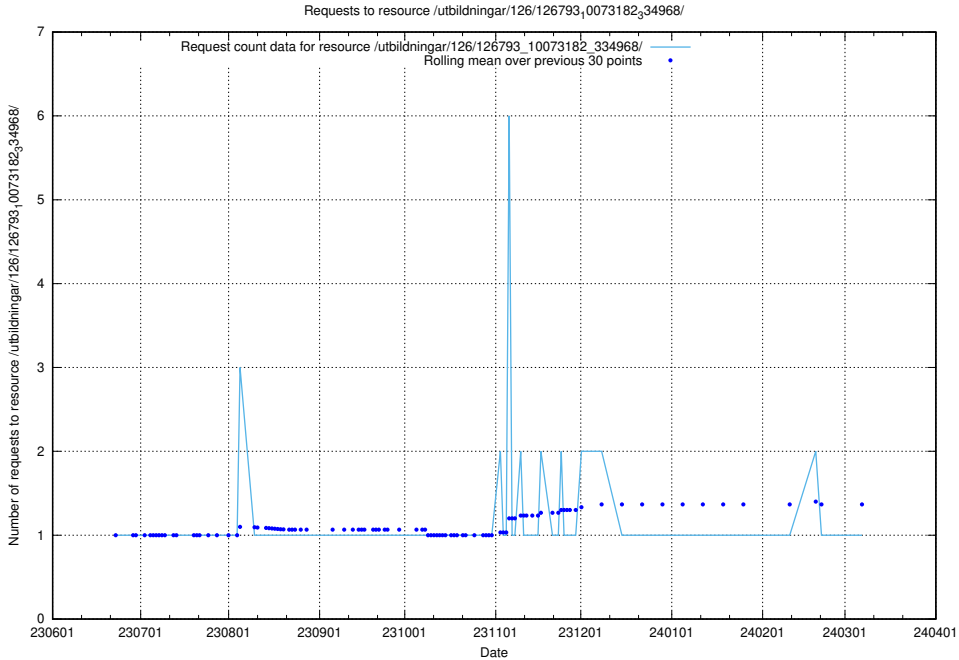

5.5843 Usage of /utbildningar/126/126793_10073182_334968/

Here, we count the number of requests to resource /utbildningar/126/126793_10073182_334968/.