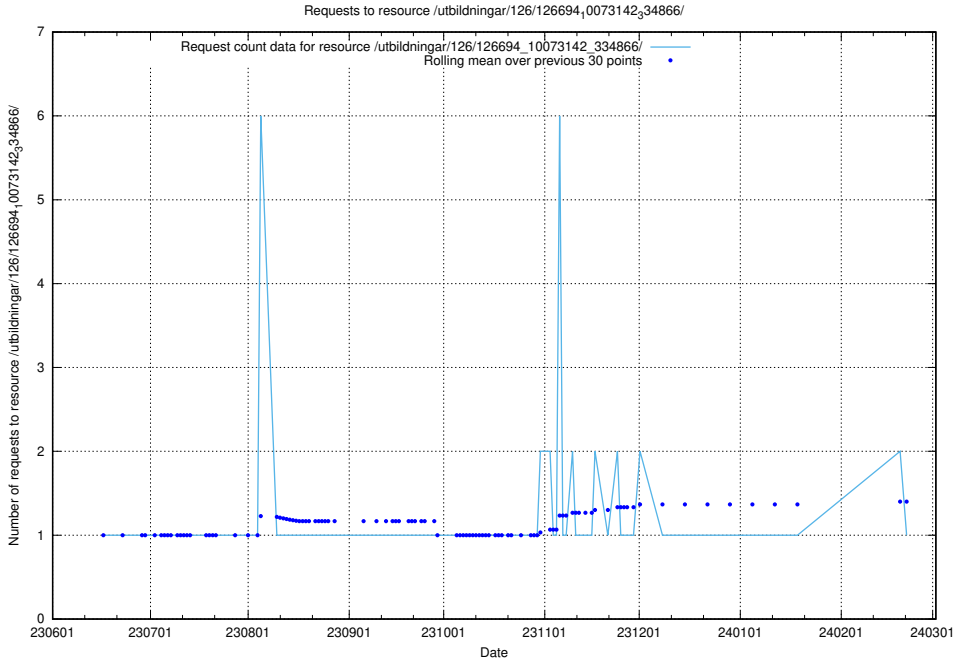

5.6116 Usage of /utbildningar/126/126694_10073142_334866/

Here, we count the number of requests to resource /utbildningar/126/126694_10073142_334866/.