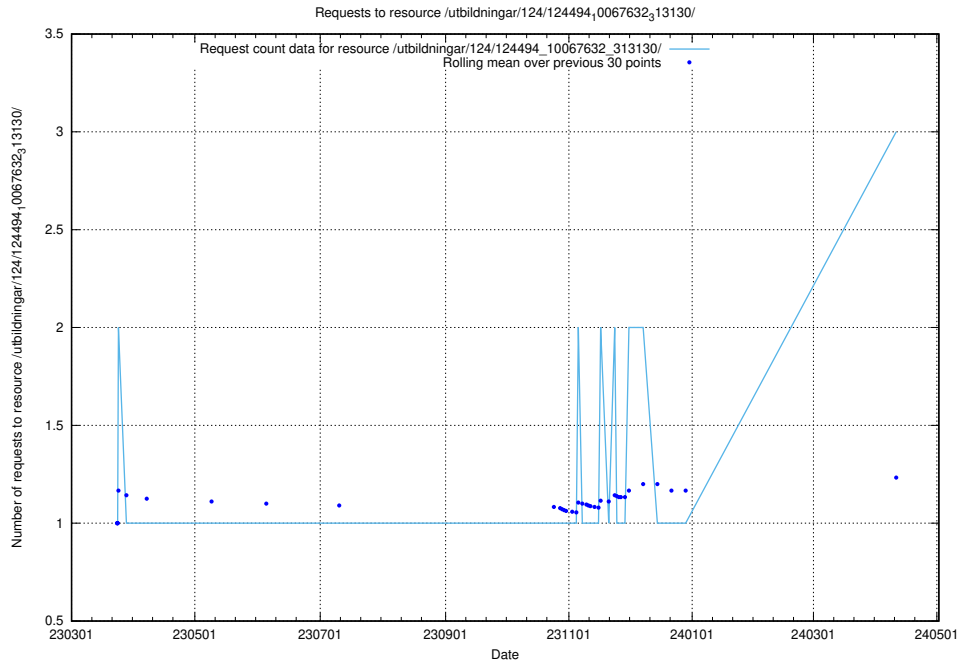

5.290 Usage of /utbildningar/124/124494_10067632_313130/

Here, we count the number of requests to resource /utbildningar/124/124494_10067632_313130/.