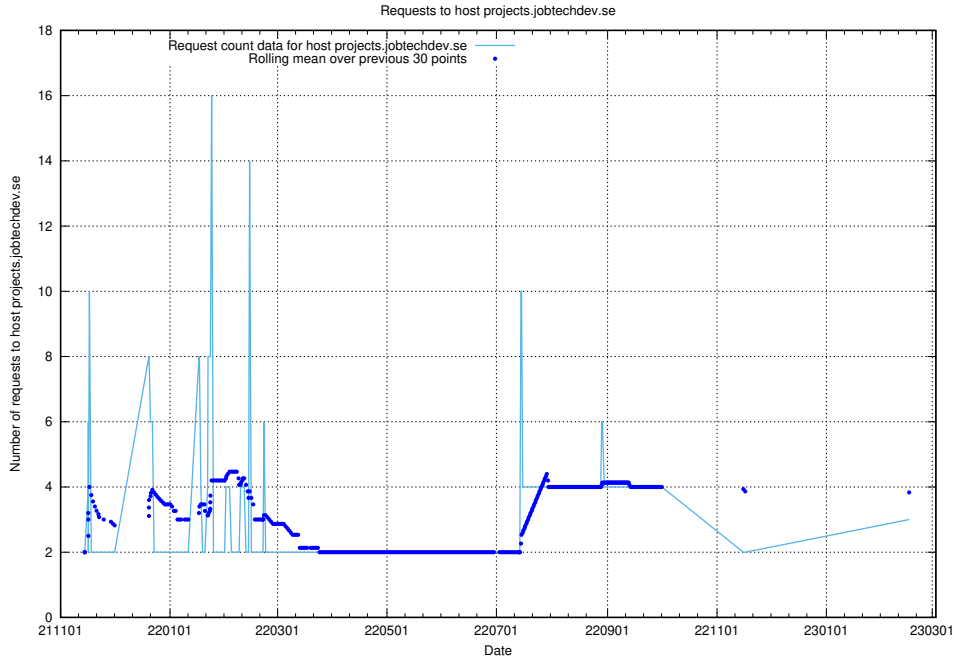

7.240 Usage of projects.jobtechdev.se

Here, we count the number of requests to host projects.jobtechdev.se.