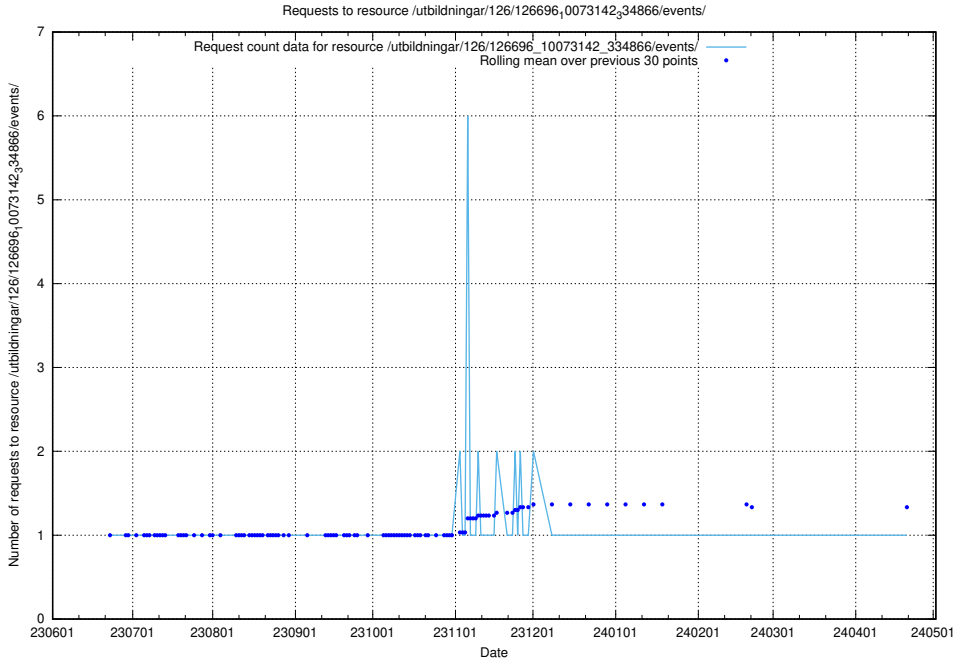

5.5876 Usage of /utbildningar/126/126696_10073142_334866/events/

Here, we count the number of requests to resource /utbildningar/126/126696_10073142_334866/events/