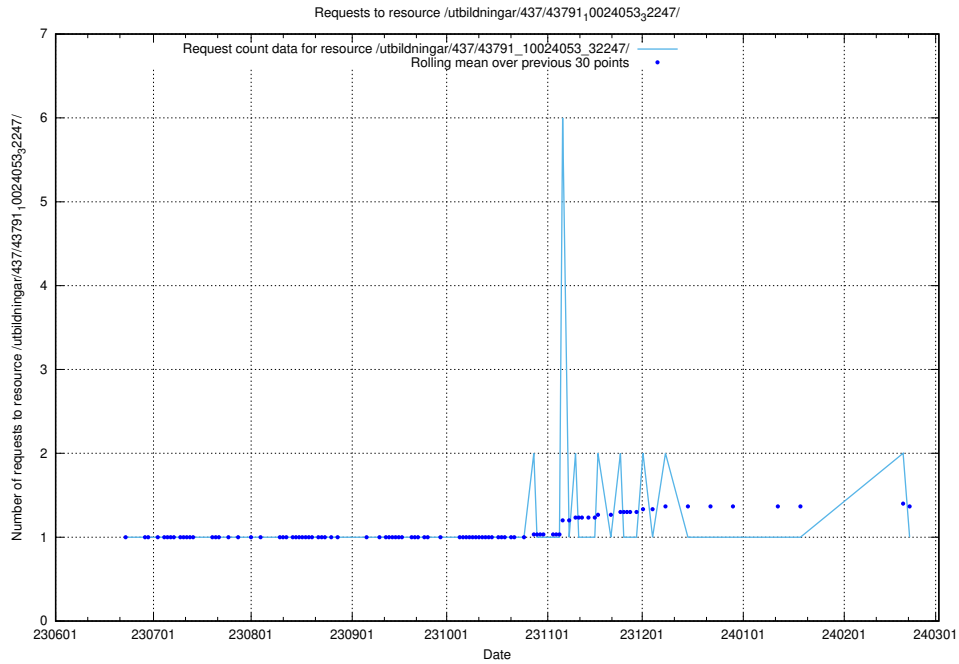

5.5826 Usage of /utbildningar/437/43791_10024053_32247/

Here, we count the number of requests to resource /utbildningar/437/43791_10024053_32247/.

5.5827 Usage of /utbildningar/437/43773_10023987_29948/events/