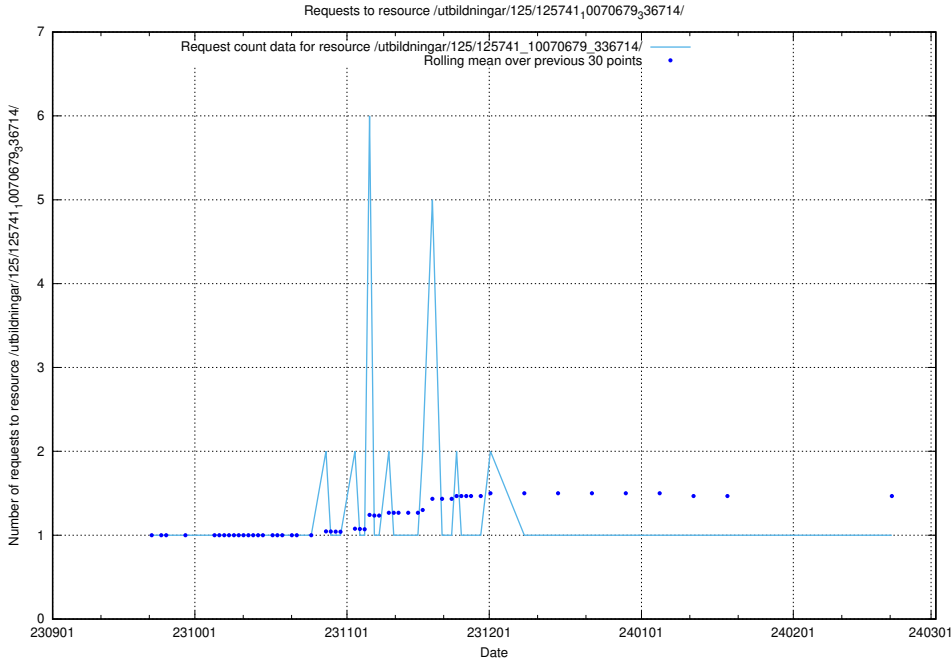

5.4755 Usage of /utbildningar/125/125741_10070679_336714/

Here, we count the number of requests to resource /utbildningar/125/125741_10070679_336714/.