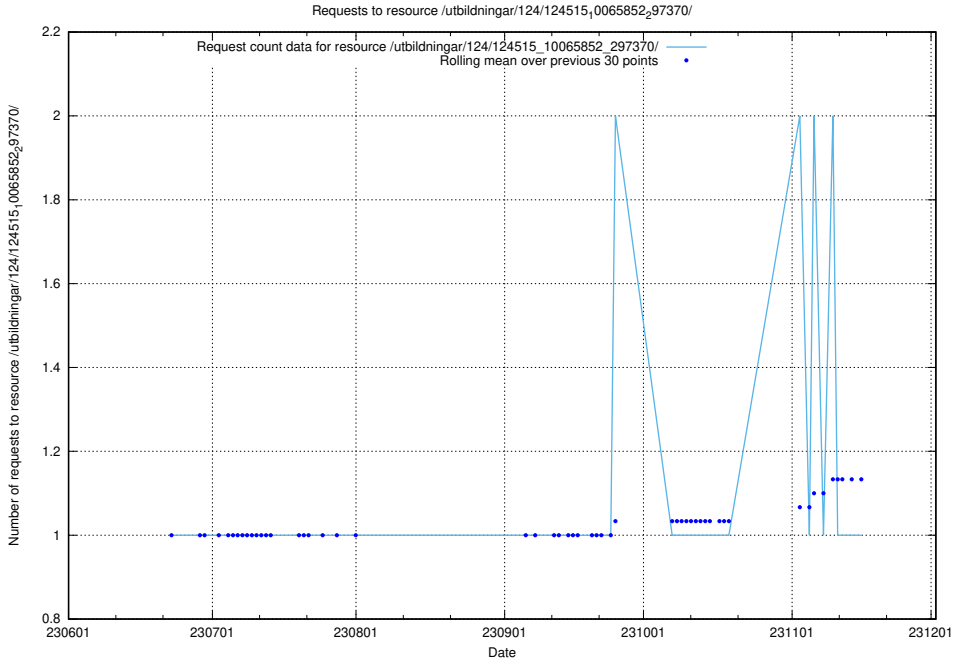

5.6021 Usage of /utbildningar/124/124515_10065852_297370/

Here, we count the number of requests to resource /utbildningar/124/124515_10065852_297370/.