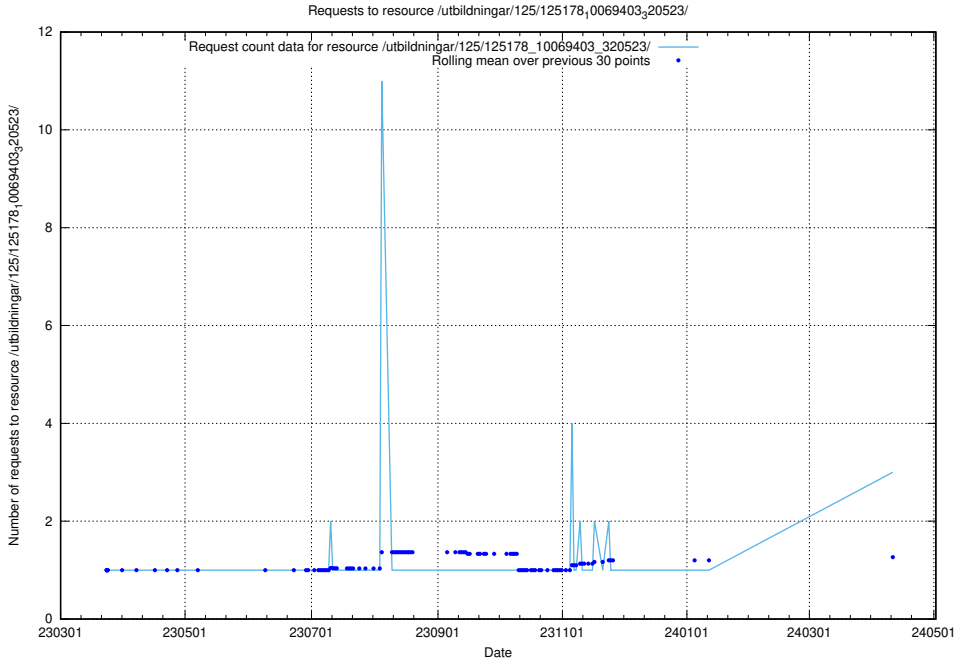

5.247 Usage of /utbildningar/124/124934_10065851_297187/

Here, we count the number of requests to resource /utbildningar/124/124934_10065851_297187/.

5.248 Usage of /availability/kpi/20240707/

Here, we count the number of requests to resource /availability/kpi/20240707/.