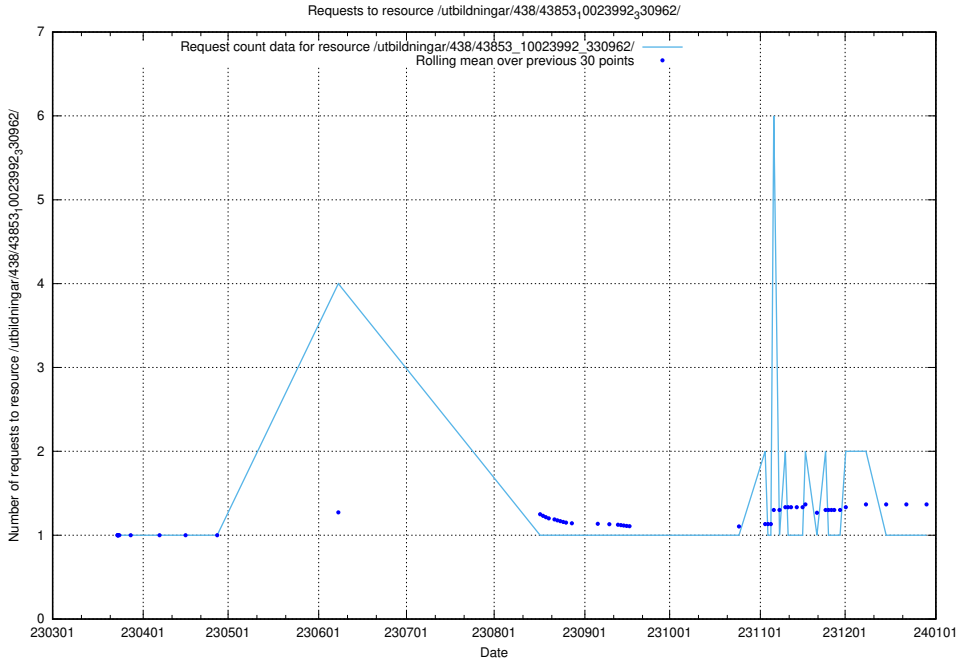

5.6615 Usage of /utbildningar/438/43853_10023992_330962/

Here, we count the number of requests to resource /utbildningar/438/43853_10023992_330962/.