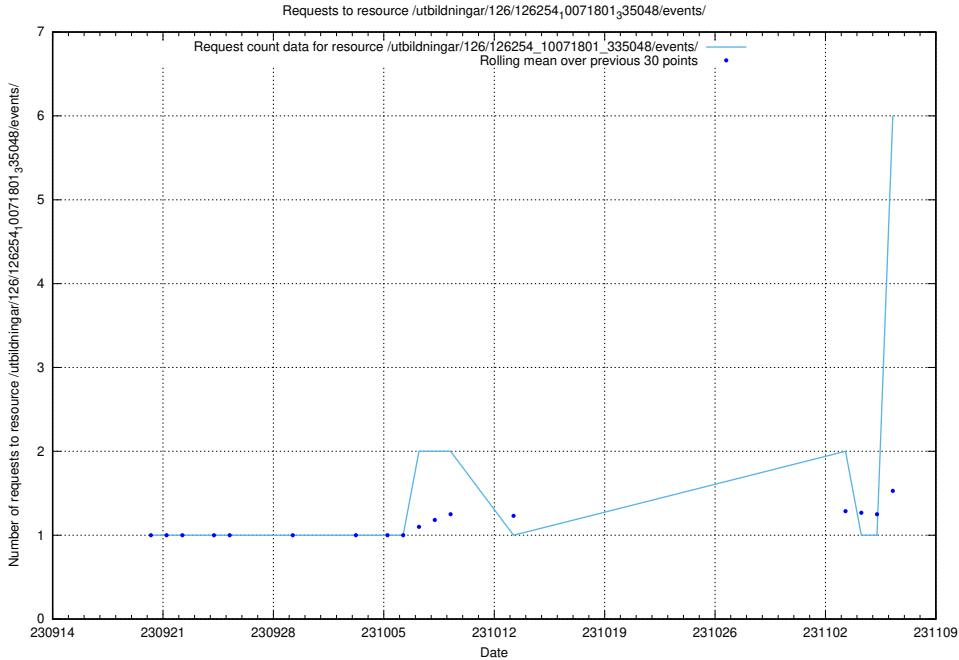

5.64 Usage of /utbildningar/126/126254_10071801_335048/events/

Here, we count the number of requests to resource /utbildningar/126/126254_10071801_335048/events/