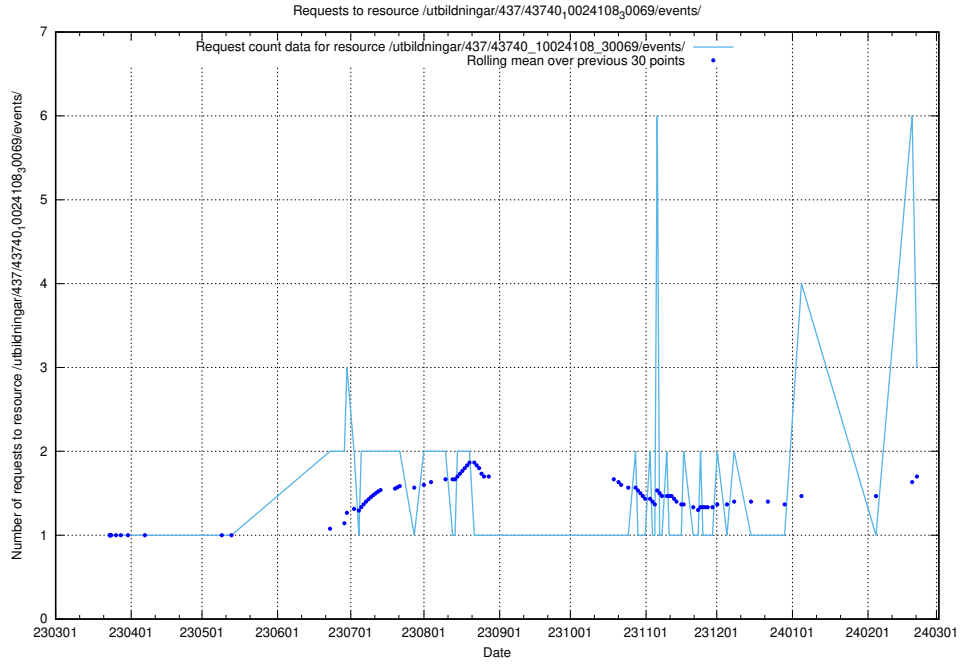

5.405 Usage of /utbildningar/437/43740_10024108_30069/events/

Here, we count the number of requests to resource /utbildningar/437/43740_10024108_30069/events/.

5.406 Usage of /utbildningar/437/43740_10024108_30069/