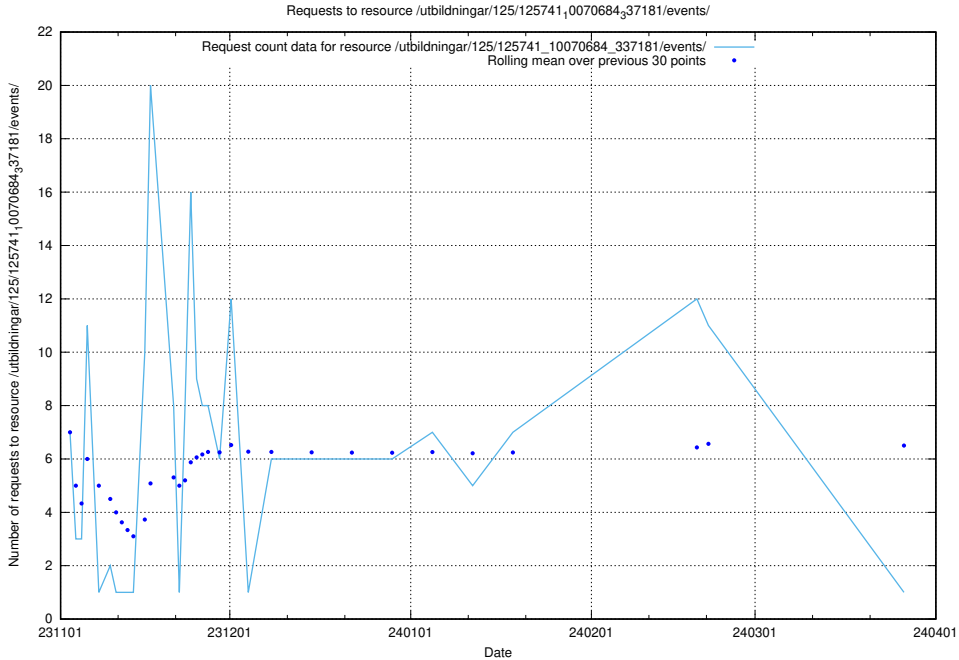

Here, we count the number of requests to resource /utbildningar/126/126334_10071625_335747/.

5.4389 Usage of /utbildningar/125/125741_10070684_337181/events/

Here, we count the number of requests to resource /utbildningar/125/125741_10070684_337181/events/