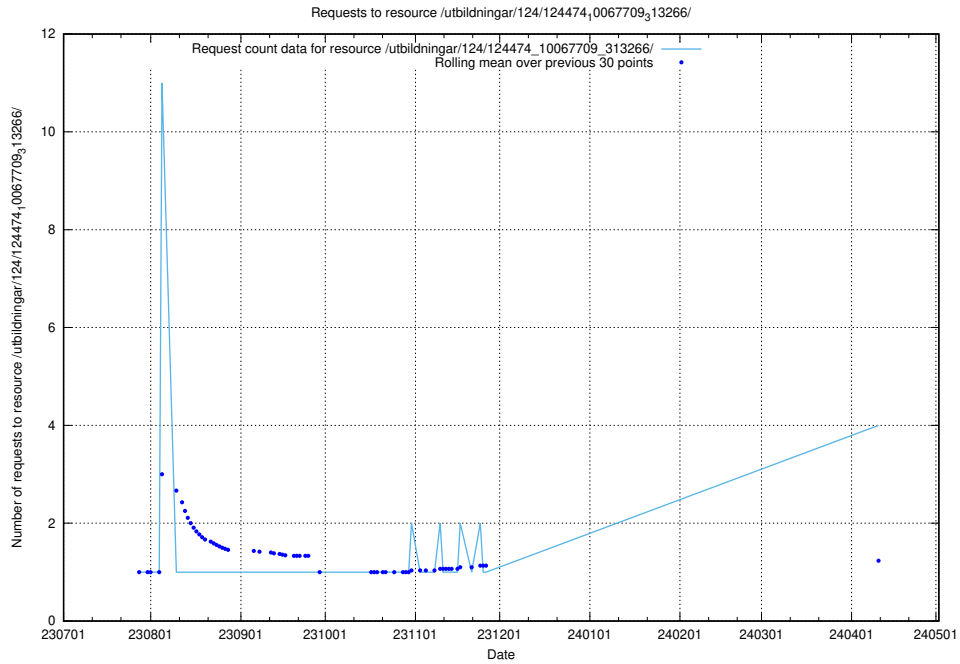

5.204 Usage of /utbildningar/124/124474_10067709_313266/

Here, we count the number of requests to resource /utbildningar/124/124474_10067709_313266/.