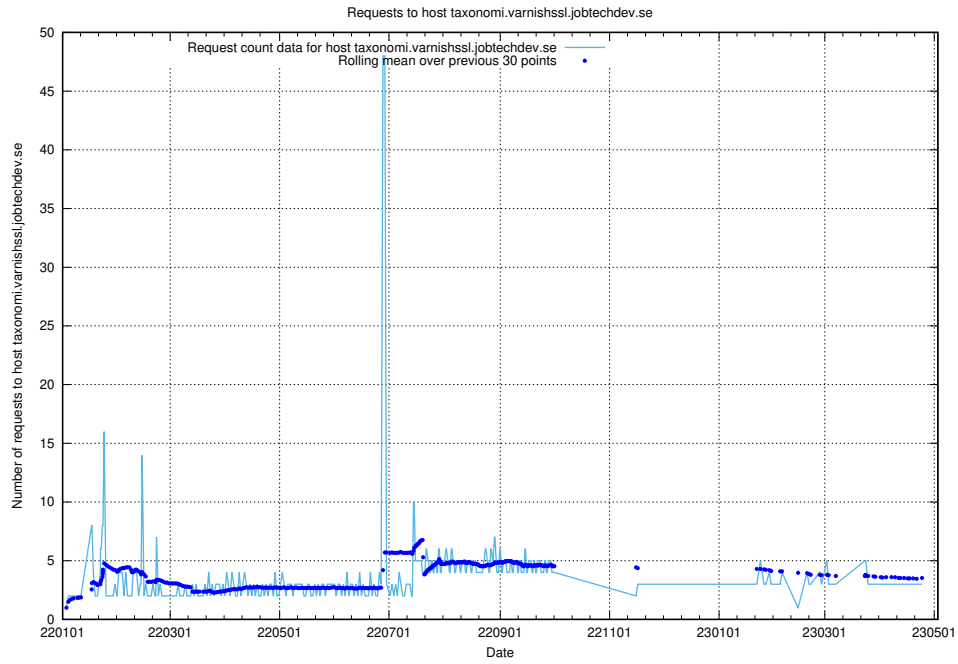

7.181 Usage of `taxonomi.varnishssl.jobtechdev.se`

Here, we count the number of requests to host `taxonomi.varnishssl.jobtechdev.se`.