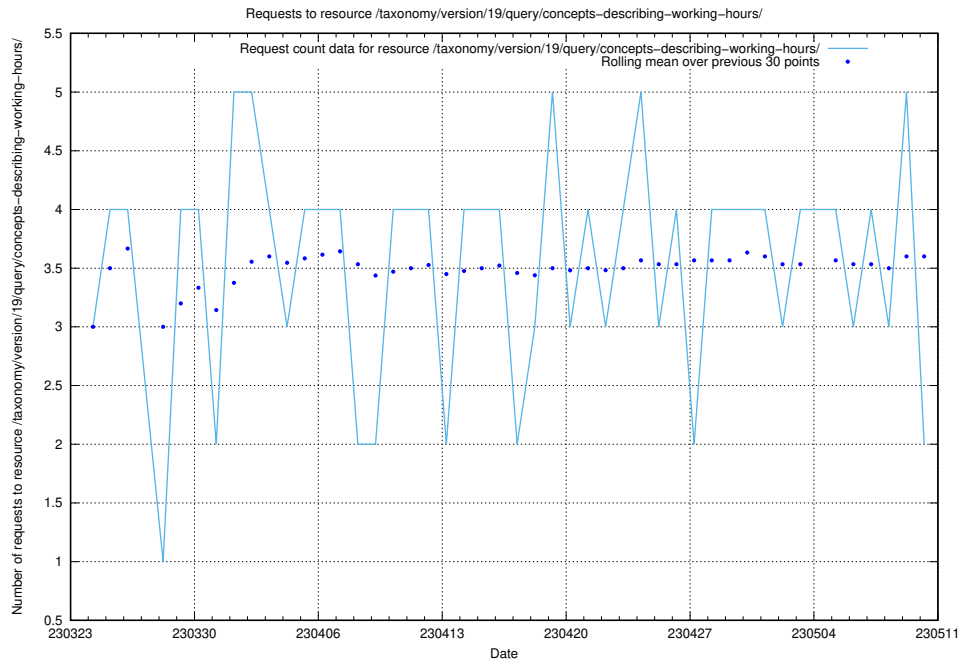

Here, we count the number of requests to resource /taxonomy/version/19/query/concepts-describing-working-hours/.

5.840 Usage of /utbildningar/438/43836_10024038_29999/events/

Here, we count the number of requests to resource /utbildningar/438/43836_10024038_29999/events/.