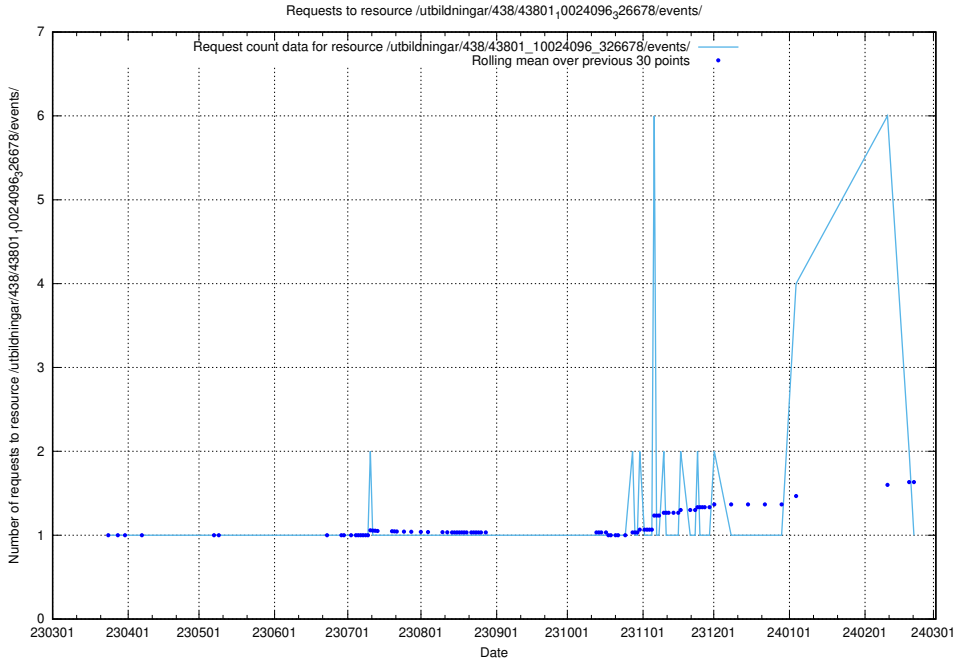

5.6462 Usage of /utbildningar/438/43801_10024096_326678/events/

Here, we count the number of requests to resource /utbildningar/438/43801_10024096_326678/events/.