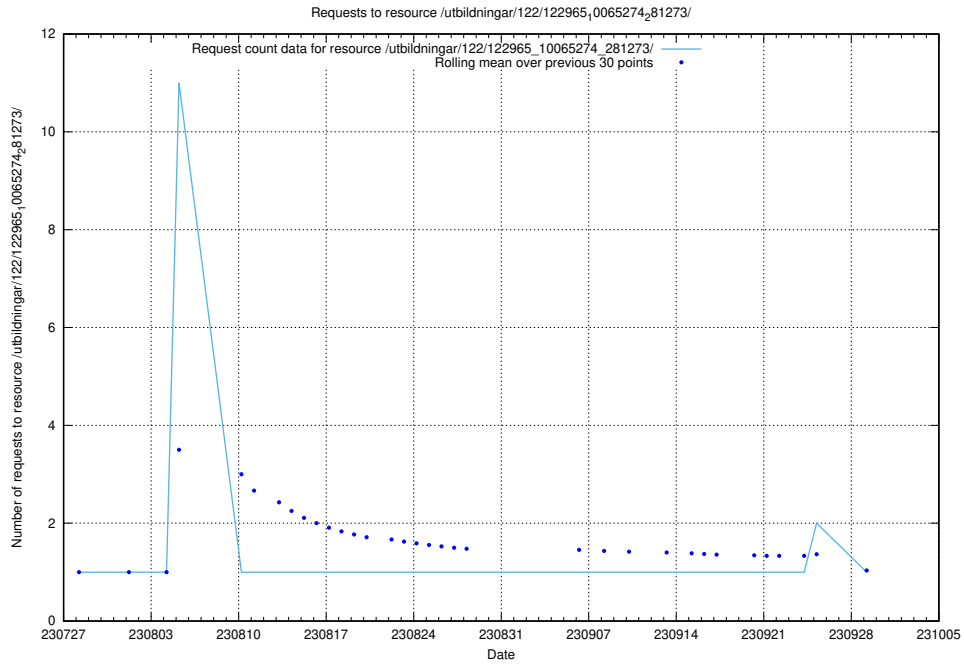

5.5159 Usage of /utbildningar/122/122965_10065274_281273/

Here, we count the number of requests to resource /utbildningar/122/122965_10065274_281273/.