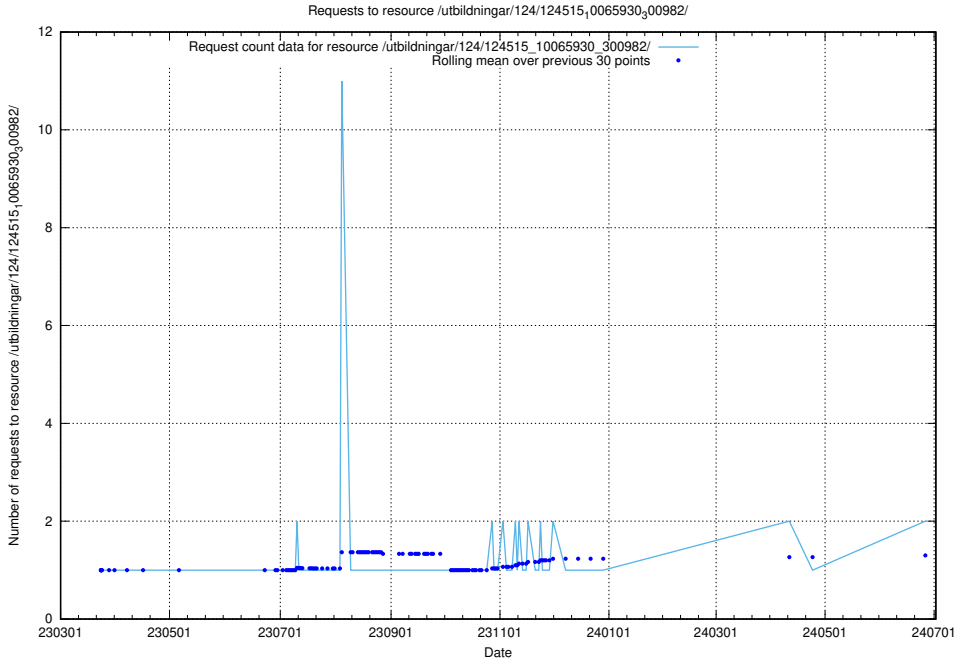

5.478 Usage of /utbildningar/124/124515_10065930_300982/

Here, we count the number of requests to resource /utbildningar/124/124515_10065930_300982/.