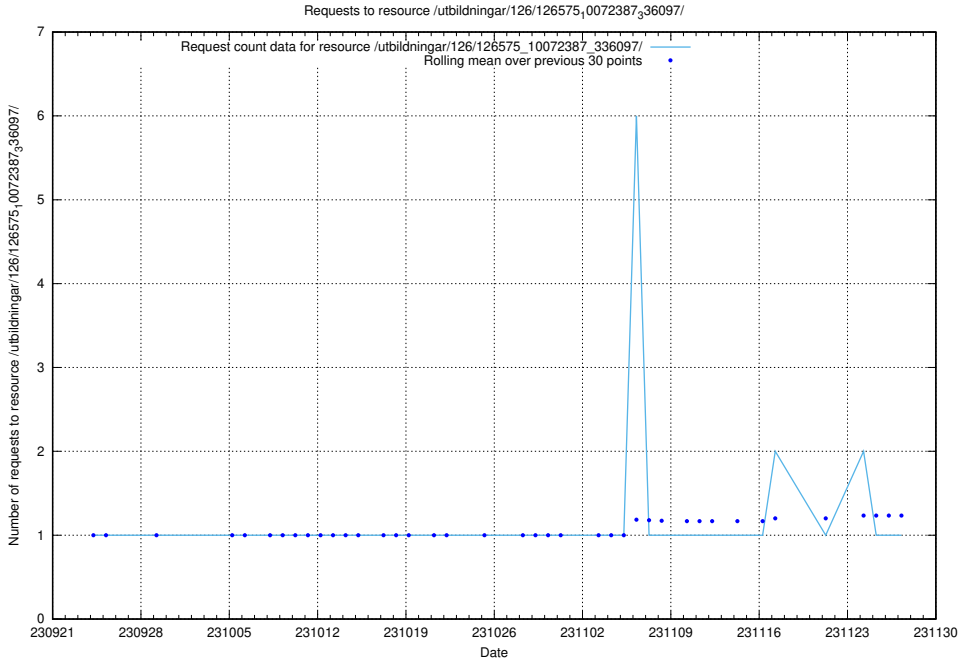

5.4728 Usage of /utbildningar/126/126575_10072387_336097/

Here, we count the number of requests to resource /utbildningar/126/126575_10072387_336097/.