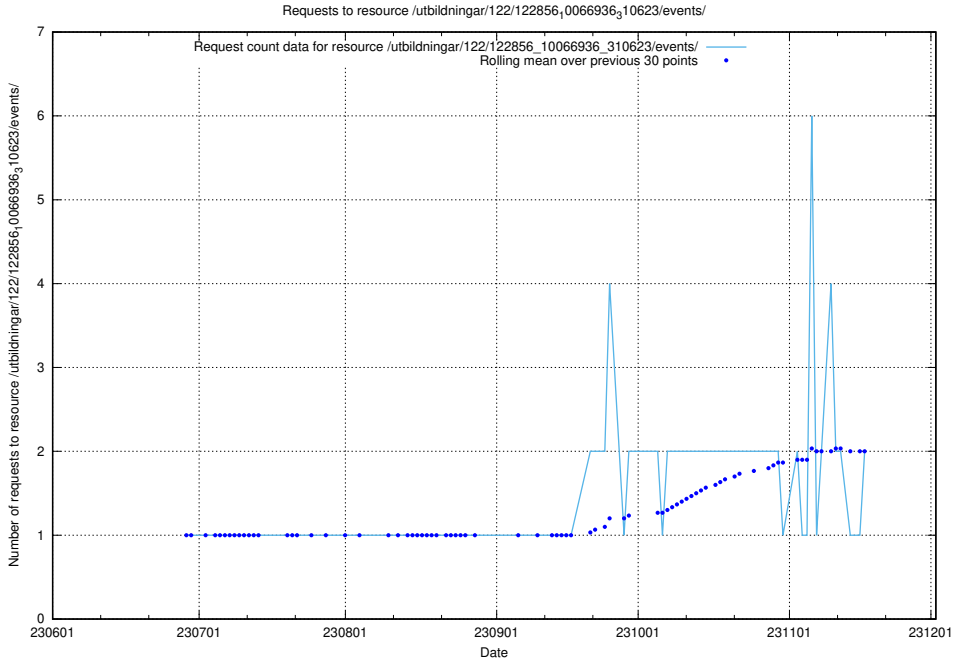

5.768 Usage of /utbildningar/122/122856_10066936_310623/events/

Here, we count the number of requests to resource /utbildningar/122/122856_10066936_310623/events/