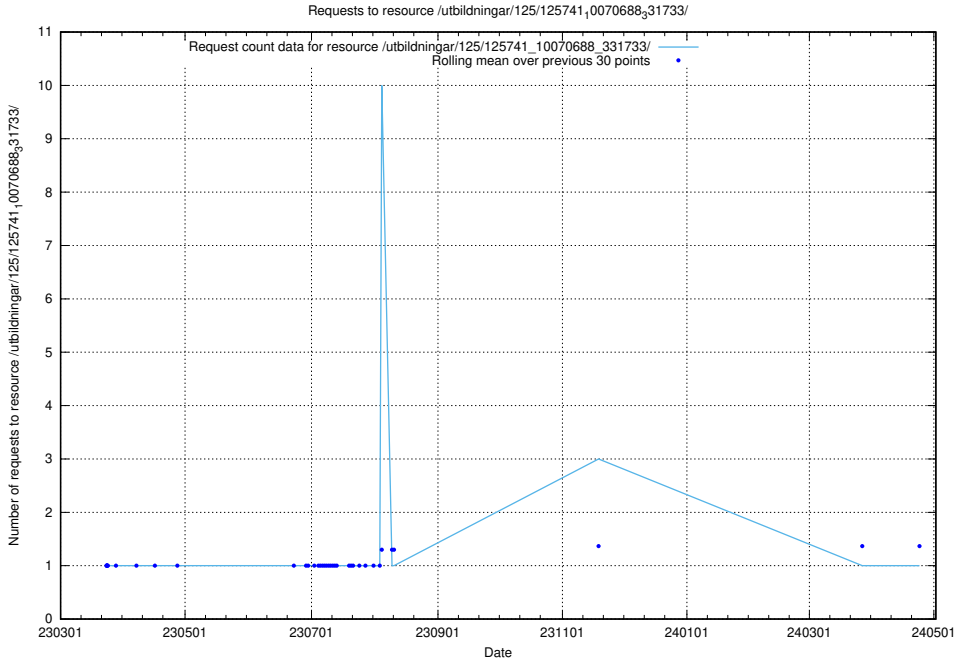

5.6759 Usage of /utbildningar/125/125741_10070688_331733/

Here, we count the number of requests to resource /utbildningar/125/125741_10070688_331733/.