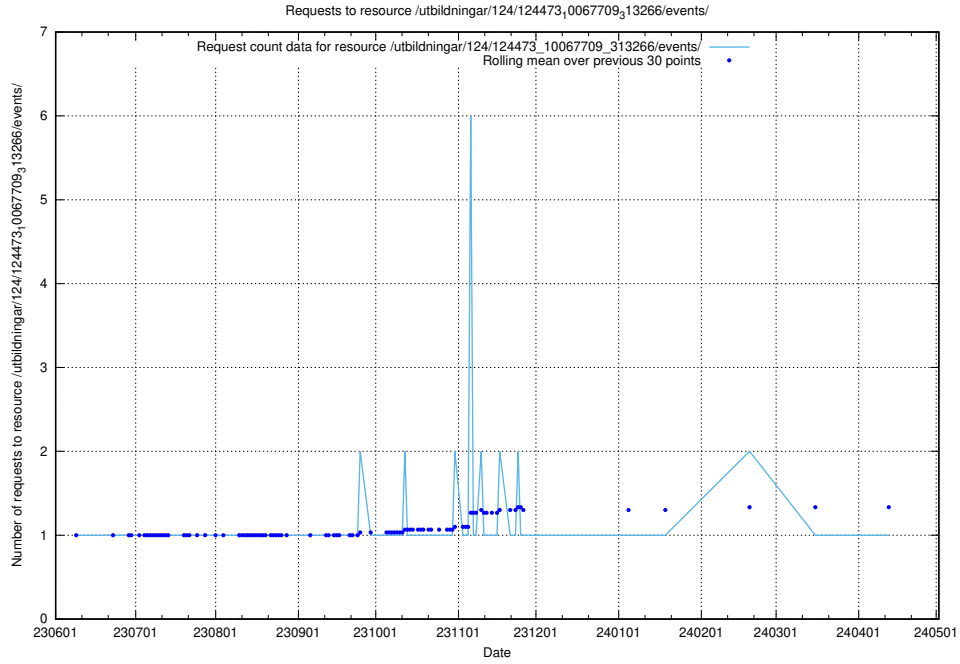

Here, we count the number of requests to resource /utbildningar/124/124473_10067812_313454/.

5.6149 Usage of /utbildningar/124/124473_10067709_313266/events/

Here, we count the number of requests to resource /utbildningar/124/124473_10067709_313266/events/