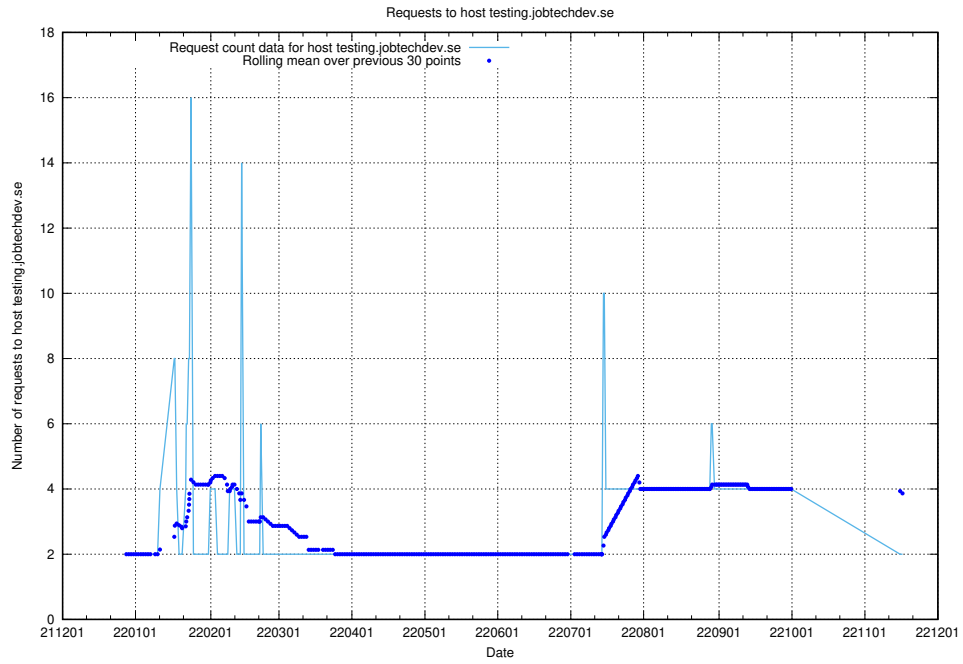

7.359 Usage of testing.jobtechdev.se

Here, we count the number of requests to host testing.jobtechdev.se.

7.360 Usage of support.jobtechdev.se

Here, we count the number of requests to host support.jobtechdev.se.