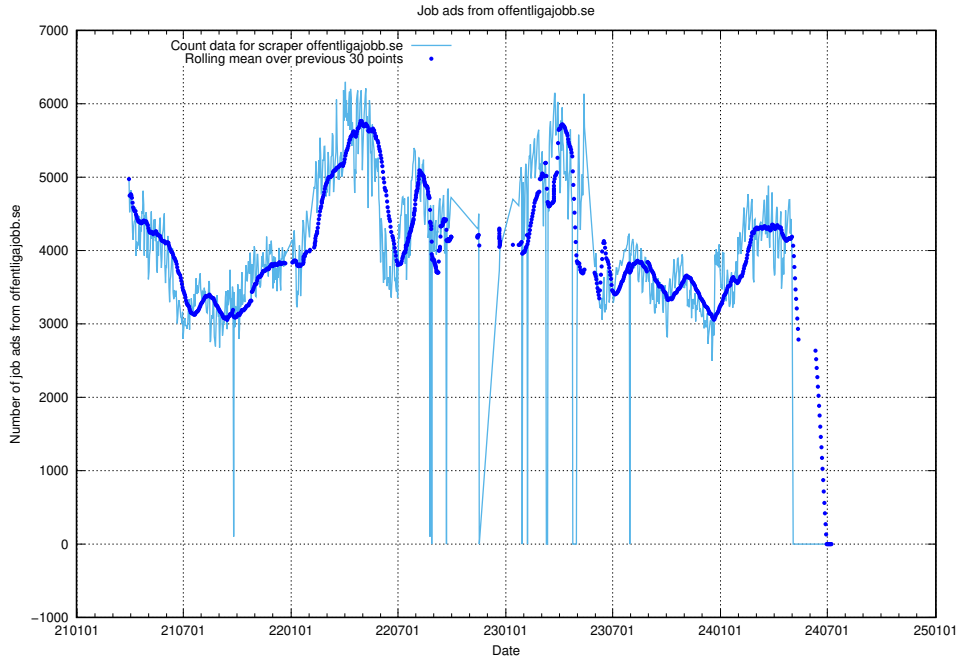

13.23 Number of ads by scraper offentligajobb.se

Here, we count the number of job ads scraped from offentligajobb.se.