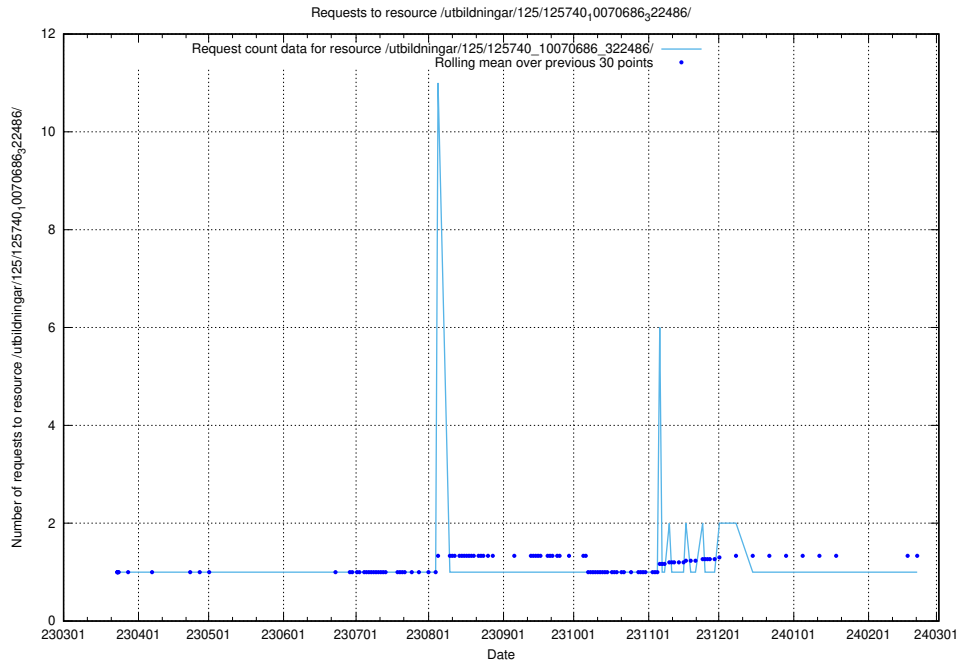

5.898 Usage of /utbildningar/125/125740_10070686_322486/

Here, we count the number of requests to resource /utbildningar/125/125740_10070686_322486/.