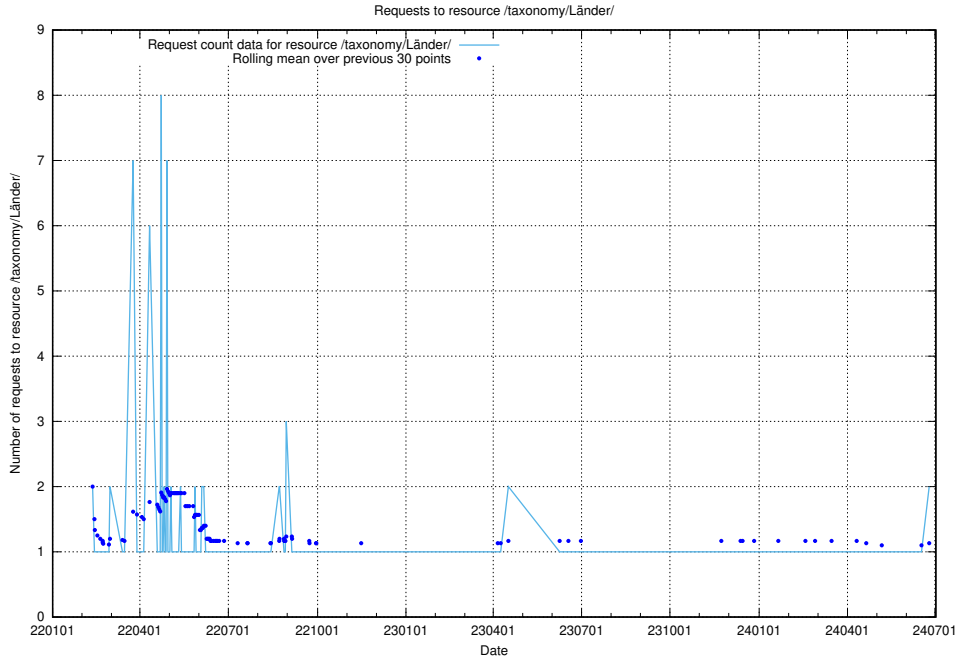

5.480 Usage of /taxonomy/Länder/

Here, we count the number of requests to resource /taxonomy/Länder/.