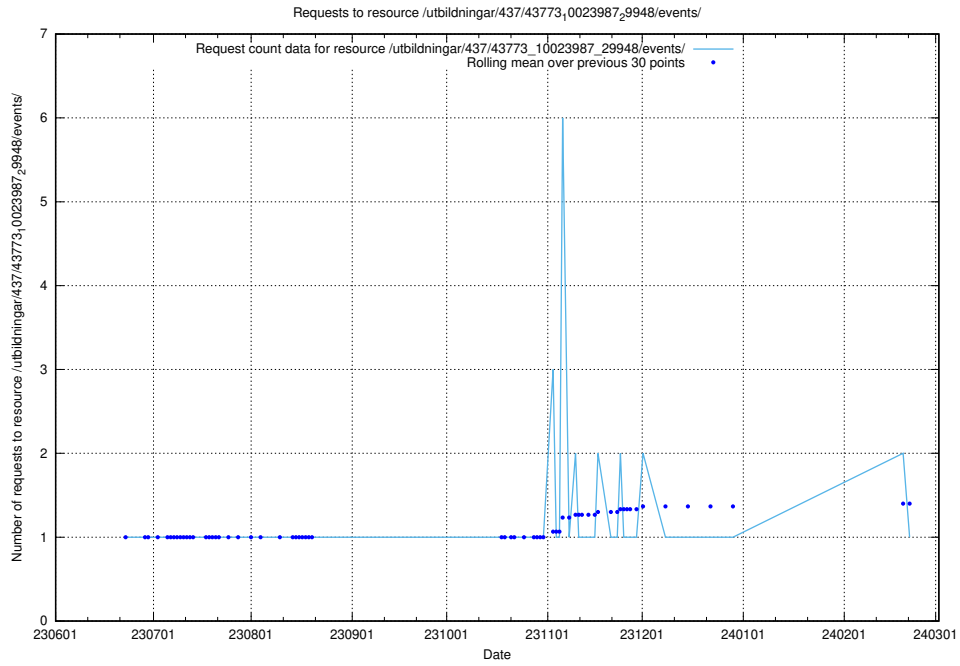

5.5827 Usage of /utbildningar/437/43773_10023987_29948/events/

Here, we count the number of requests to resource /utbildningar/437/43773_10023987_29948/events/.