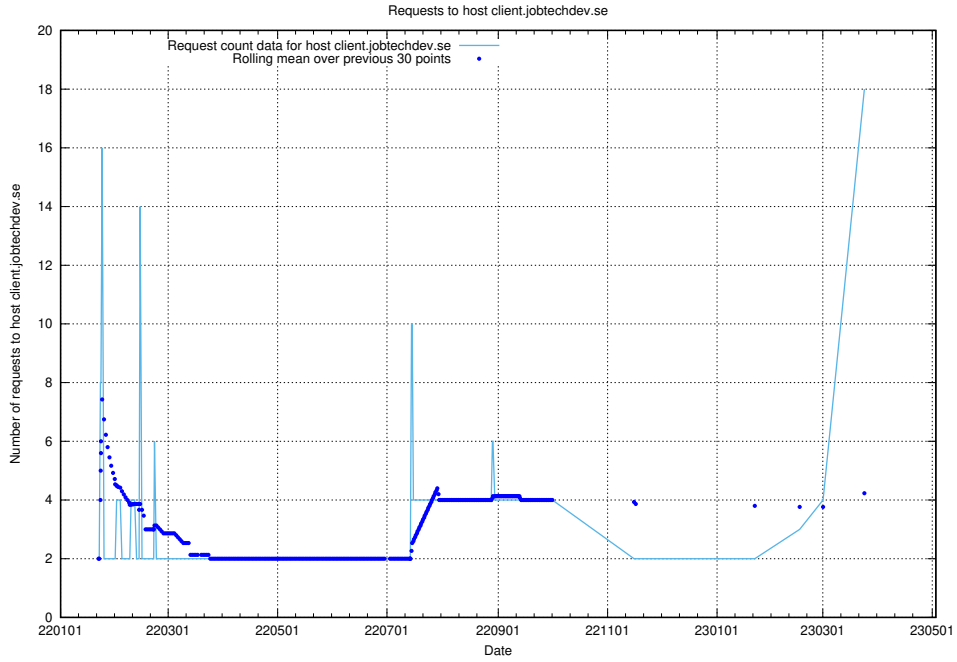

7.34 Usage of client.jobtechdev.se

Here, we count the number of requests to host client.jobtechdev.se.