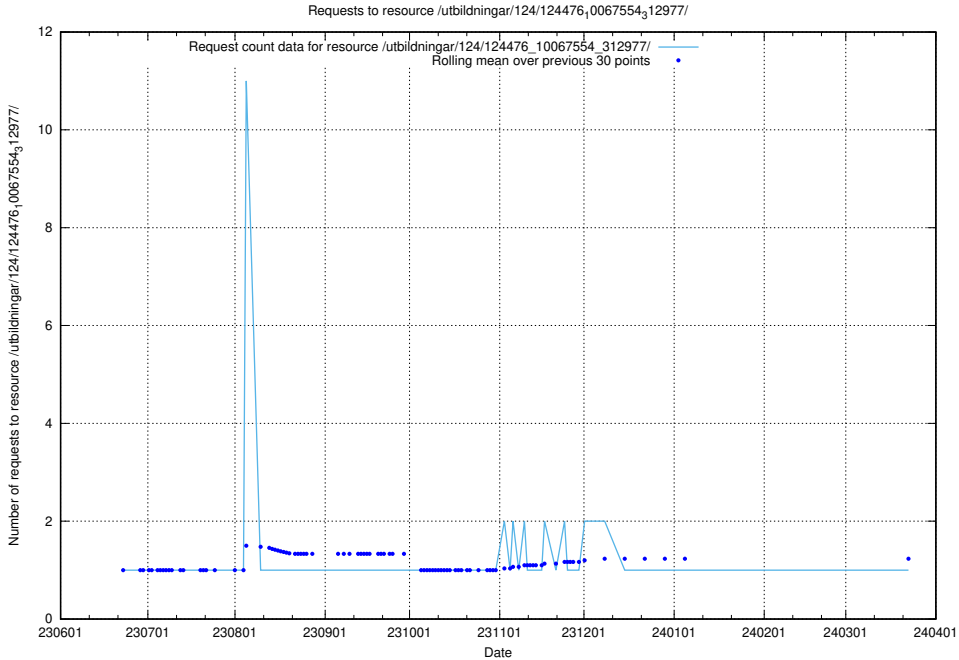

5.6049 Usage of /utbildningar/124/124476_10067554_312977/

Here, we count the number of requests to resource /utbildningar/124/124476_10067554_312977/.