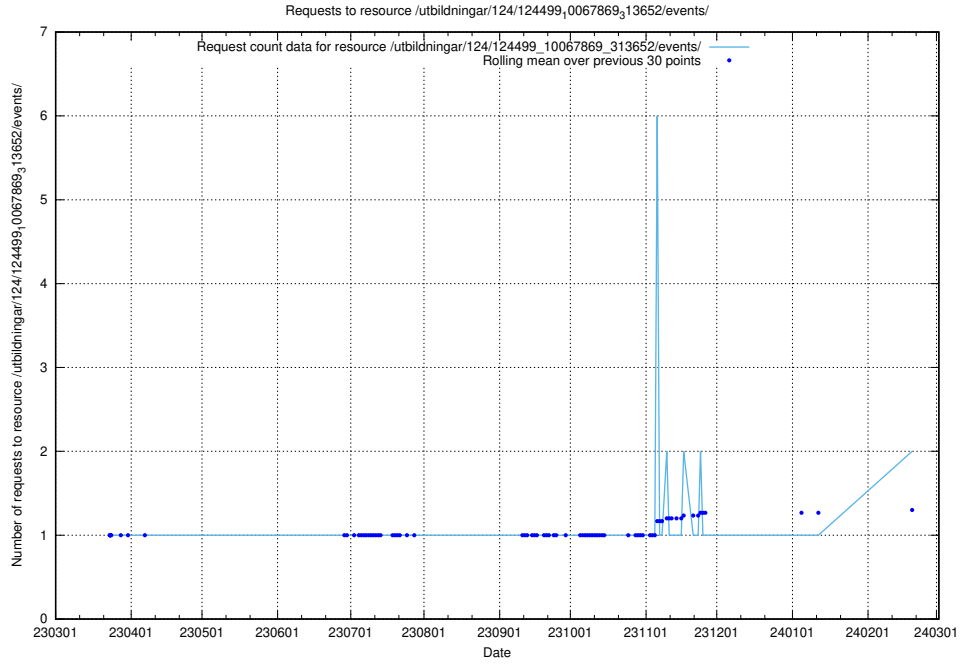

5.519 Usage of /utbildningar/124/124499_10067869_313652/events/

Here, we count the number of requests to resource /utbildningar/124/124499_10067869_313652/events/