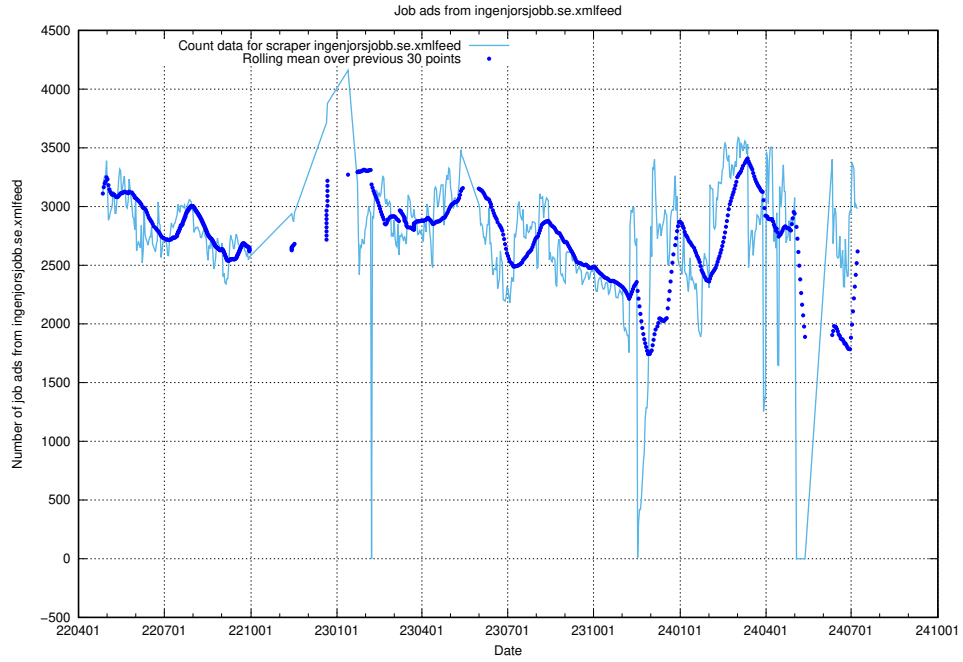

13.3 Number of ads by scraper ingenjorsjobb.se.xmlfeed

Here, we count the number of job ads scraped from ingenjorsjobb.se.xmlfeed.