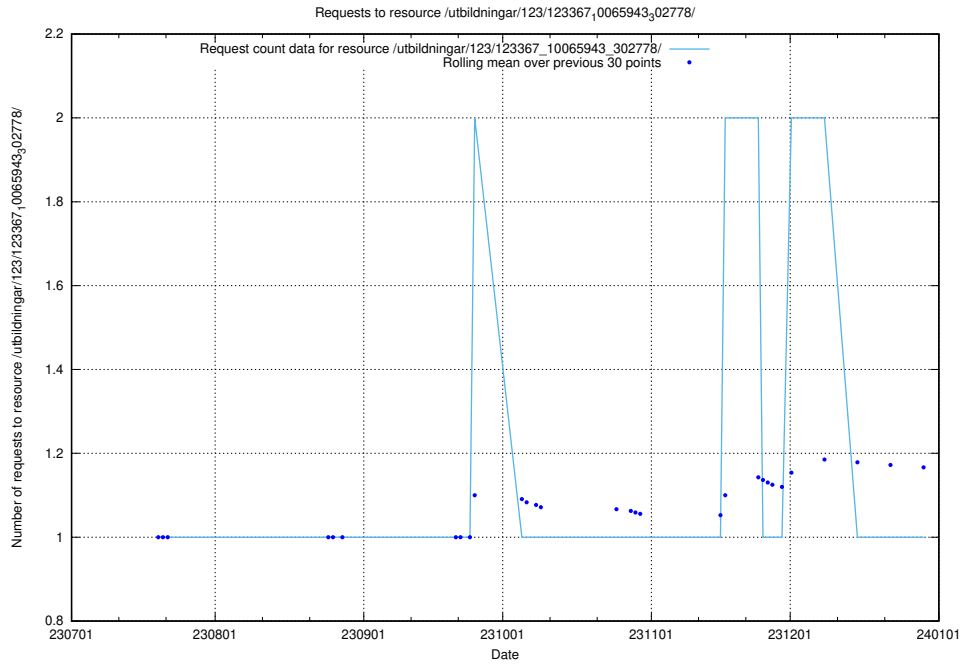

5.5250 Usage of /utbildningar/123/123367_10065943_302778/

Here, we count the number of requests to resource /utbildningar/123/123367_10065943_302778/.