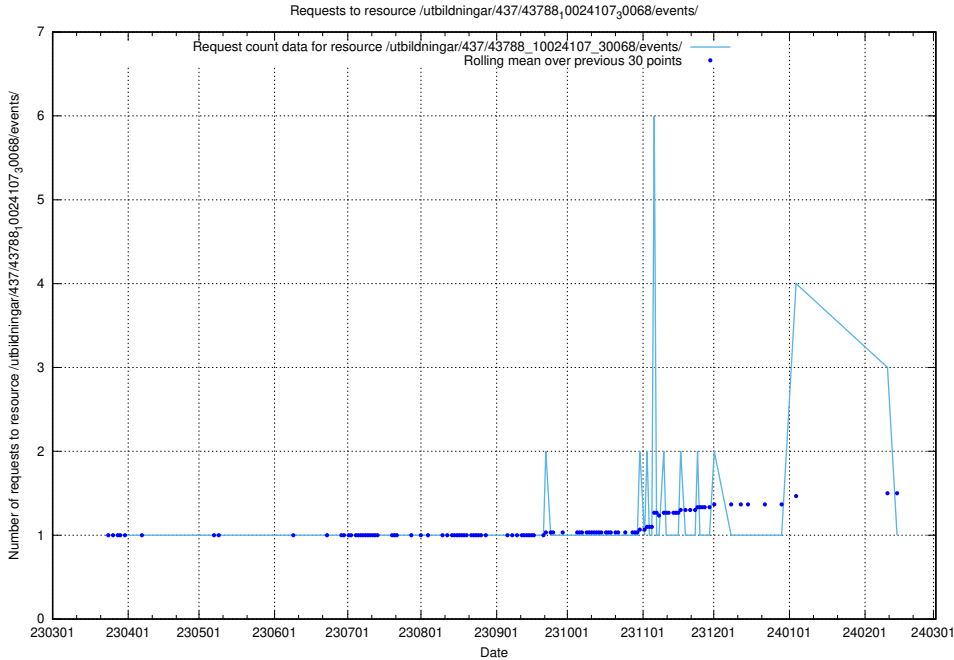

5.6468 Usage of /utbildningar/437/43788_10024107_30068/events/

Here, we count the number of requests to resource /utbildningar/437/43788_10024107_30068/events/.