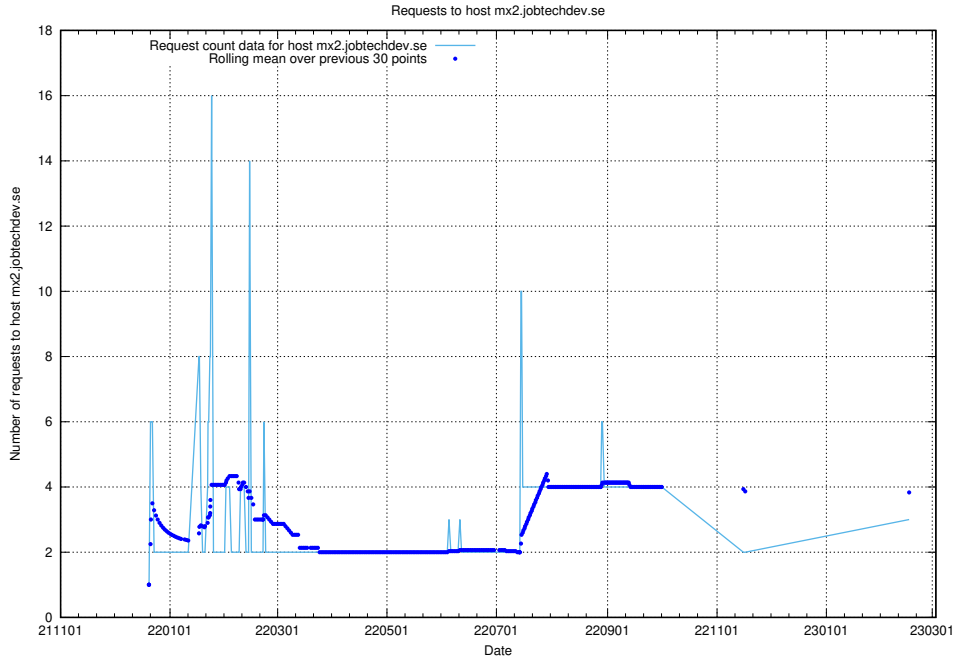

7.202 Usage of mx2.jobtechdev.se

Here, we count the number of requests to host mx2.jobtechdev.se.