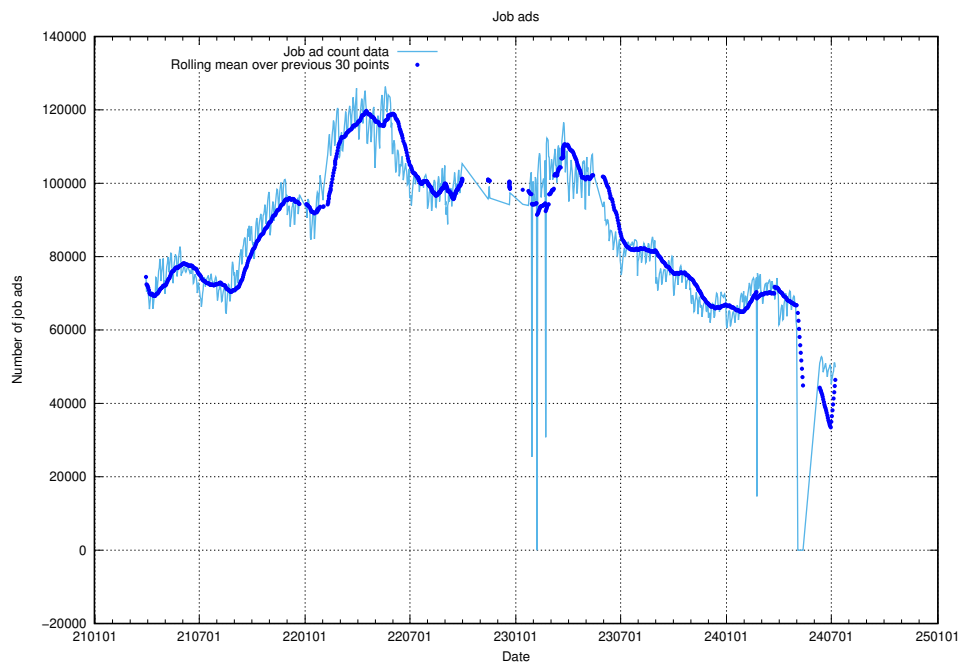

13 JobTechLinks Pipeline

This section contains a summary of last night's job ad processing in the [JobTech Links pipeline](#)¹³.

For a detailed statistical summary, please see [14.1](#).

13.1 Number of job ads

Here, we count the number of job ads processed by the pipeline each night.

¹³<https://gitlab.com/arbetsformedlingen/joblinks/wiki/-/wikis/home>