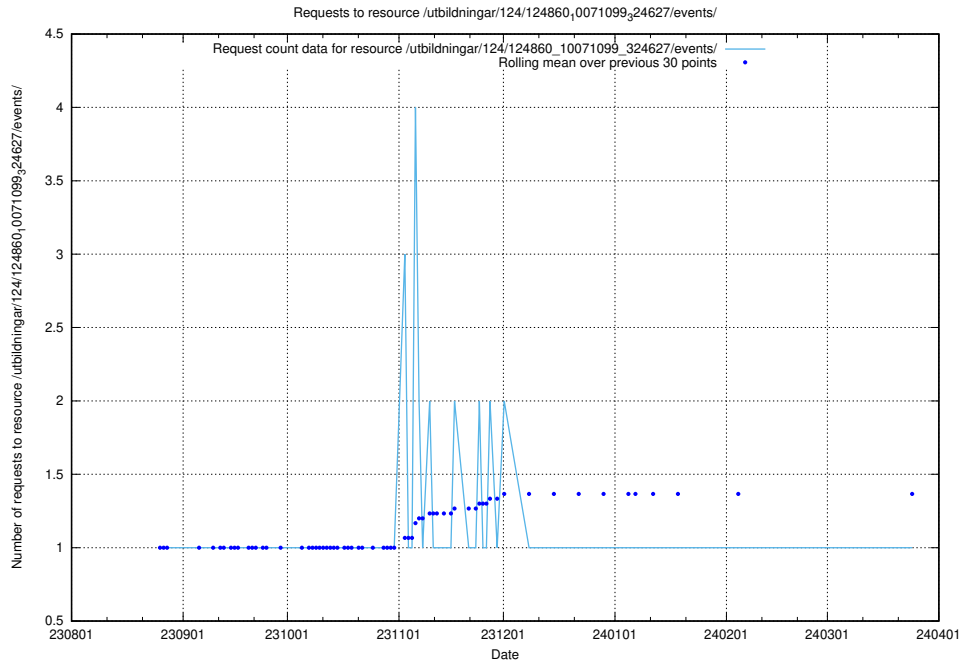

5.4957 Usage of /utbildningar/124/124860_10071099_324627/events/

Here, we count the number of requests to resource /utbildningar/124/124860_10071099_324627/events/