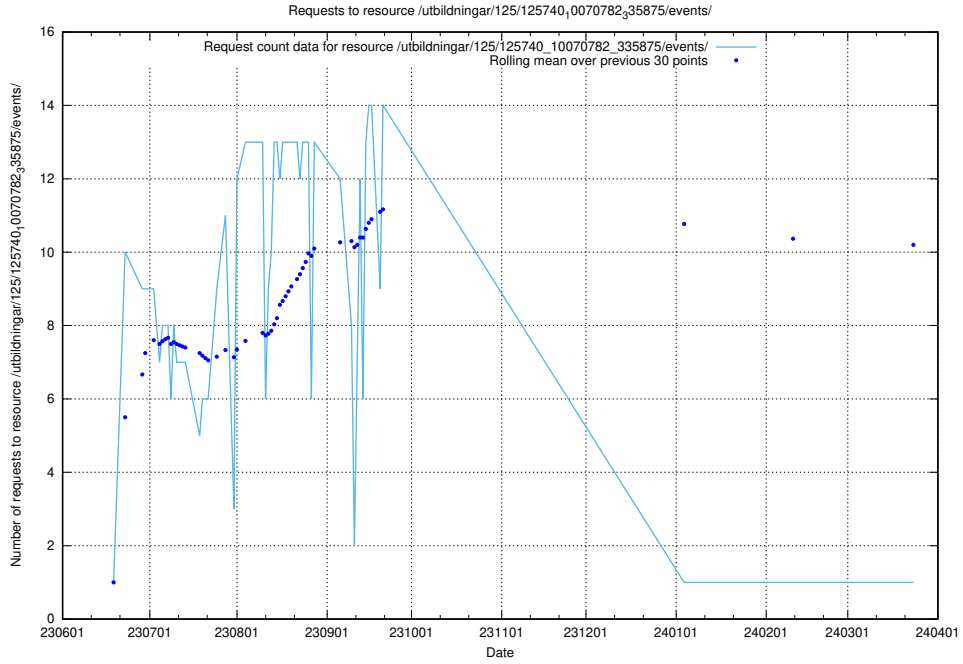

5.6101 Usage of /utbildningar/125/125740_10070782_335875/events/

Here, we count the number of requests to resource /utbildningar/125/125740_10070782_335875/events/