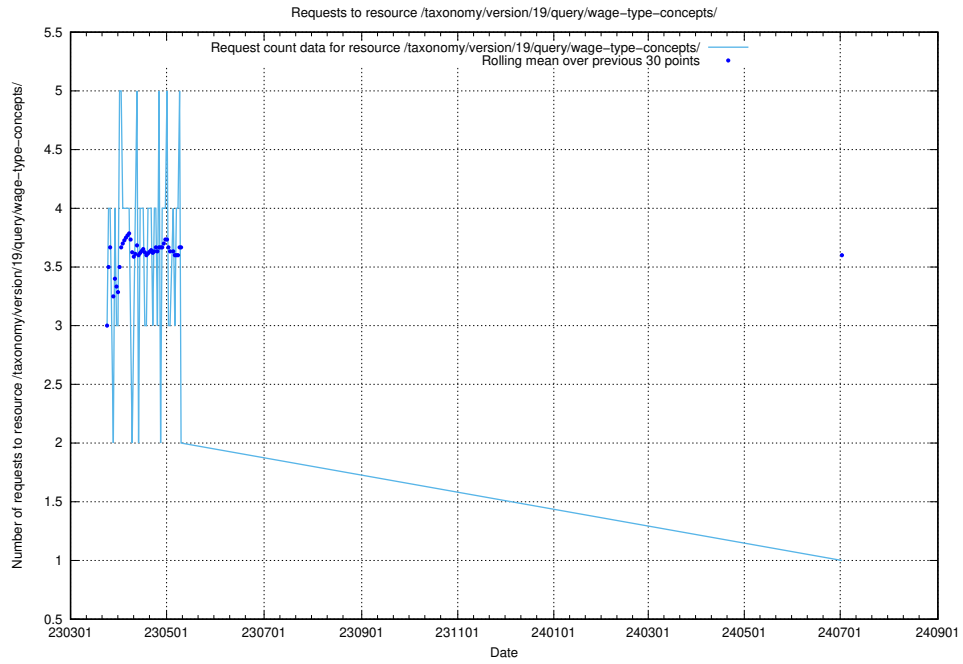

5.6395 Usage of /taxonomy/version/19/query/wage-type-concepts/

Here, we count the number of requests to resource /taxonomy/version/19/query/wage-type-concepts/.