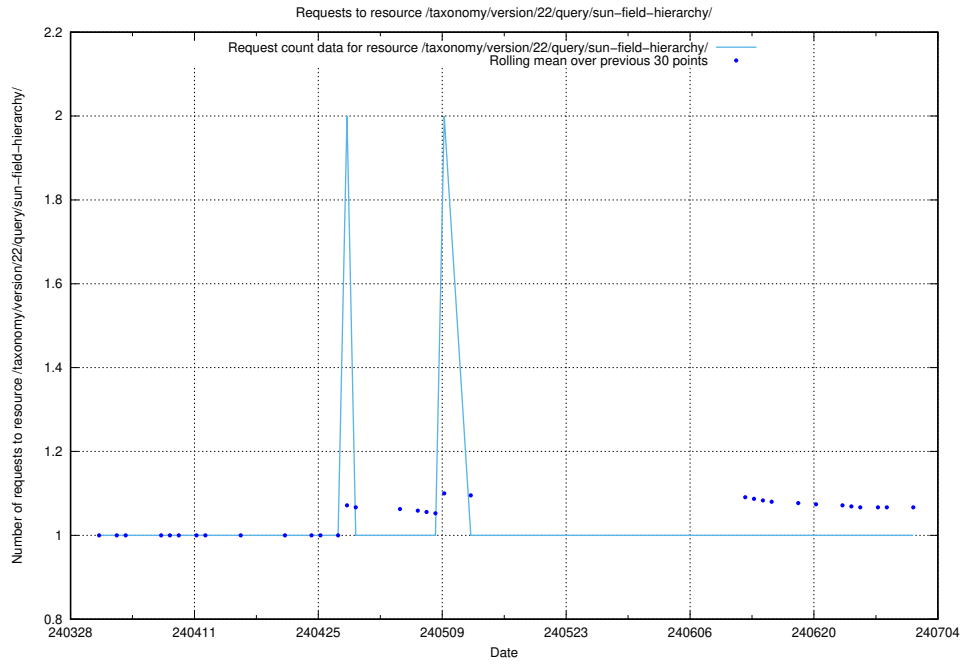

5.1810 Usage of /taxonomy/version/22/query/sun-field-hierarchy/

Here, we count the number of requests to resource /taxonomy/version/22/query/sun-field-hierarchy/.