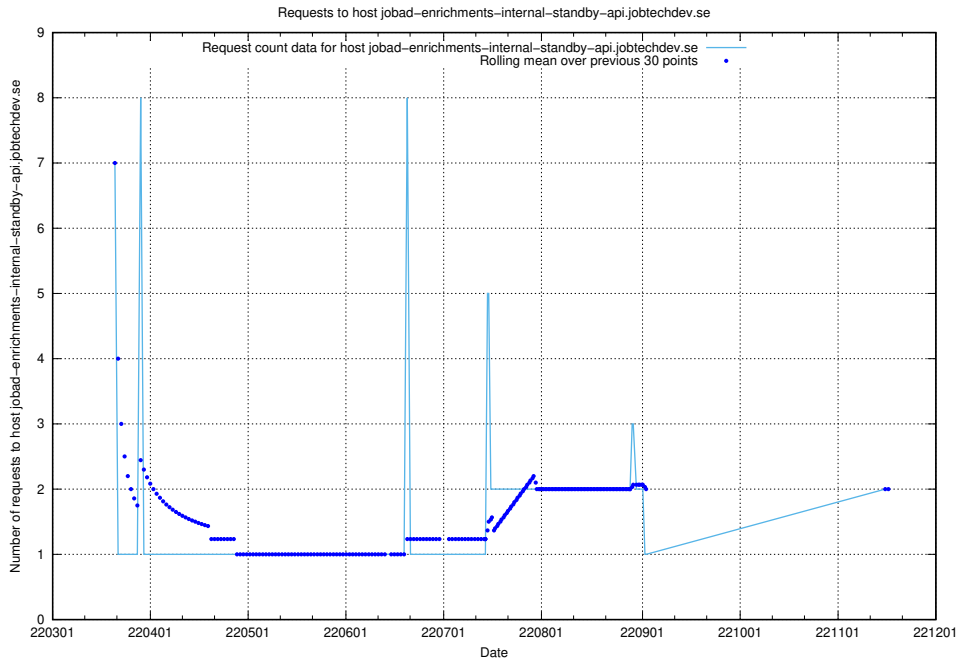

7.498 Usage of jobad-enrichments-internal-standby-api.jobtechdev.se

Here, we count the number of requests to host jobad-enrichments-internal-standby-api.jobtechdev.se.