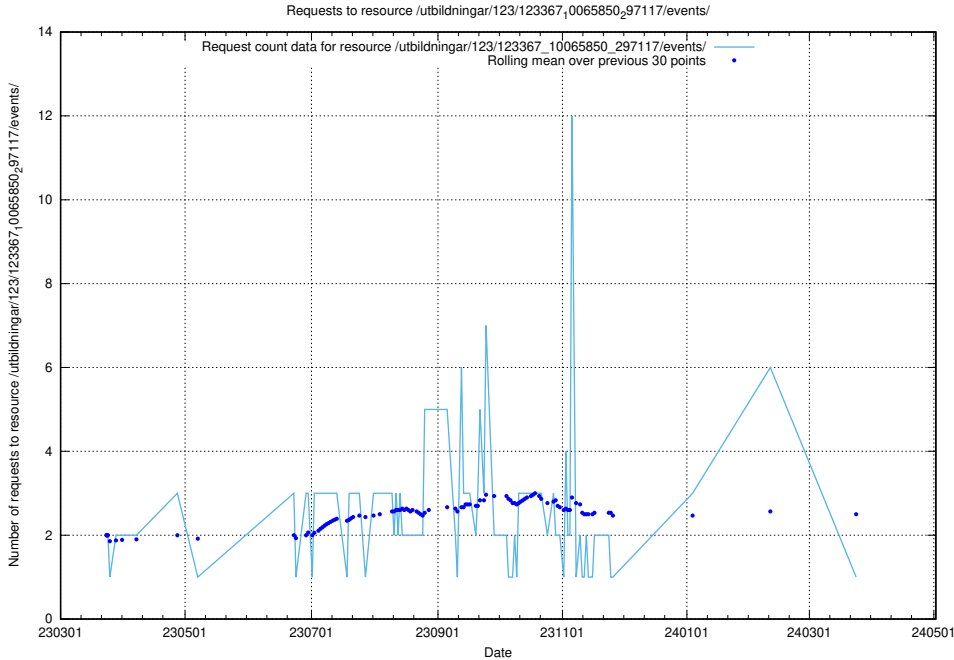

5.6599 Usage of /utbildningar/123/123367_10065850_297117/events/

Here, we count the number of requests to resource /utbildningar/123/123367_10065850_297117/events/