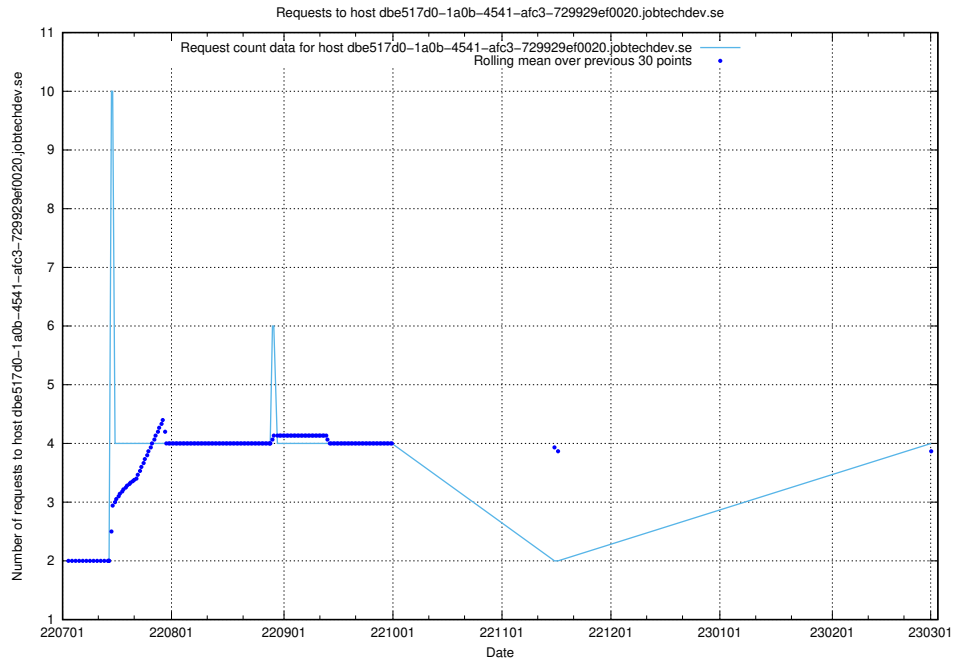

7.142 Usage of dbe517d0-1a0b-4541-afc3-729929ef0020.jobtechdev.se

Here, we count the number of requests to host dbe517d0-1a0b-4541-afc3-729929ef0020.jobtechdev.se.