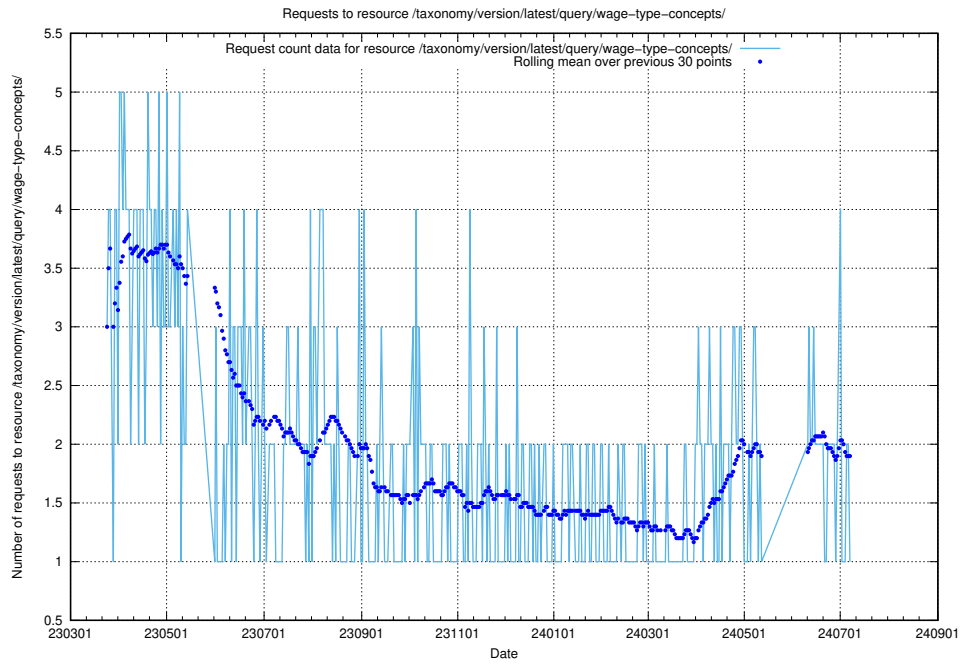

5.6340 Usage of /taxonomy/version/latest/query/wage-type-concepts/

Here, we count the number of requests to resource /taxonomy/version/latest/query/wage-type-concepts/.