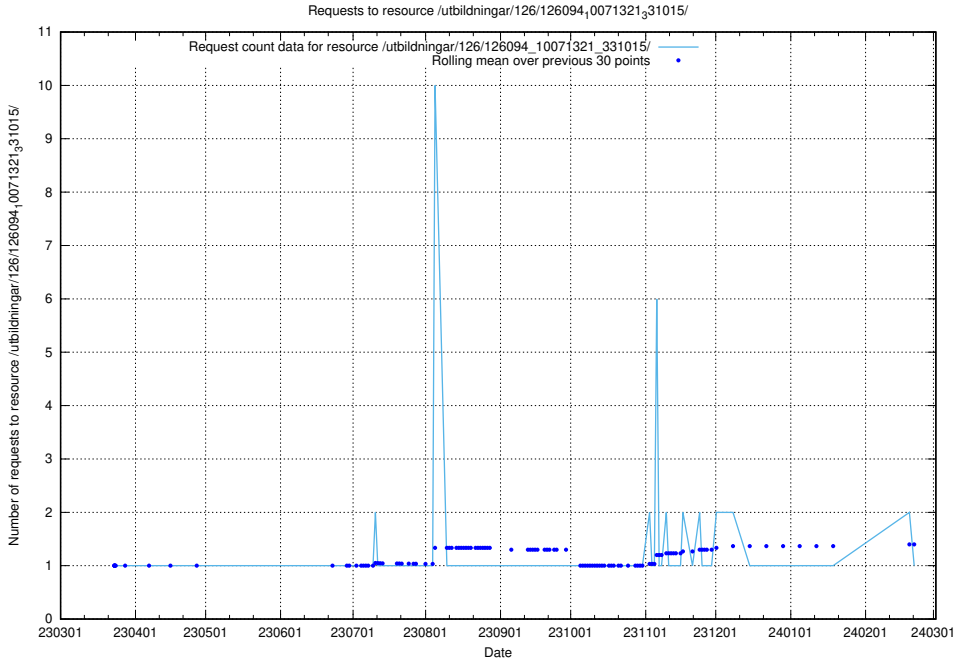

5.6723 Usage of /utbildningar/126/126094_10071321_331015/

Here, we count the number of requests to resource /utbildningar/126/126094_10071321_331015/.