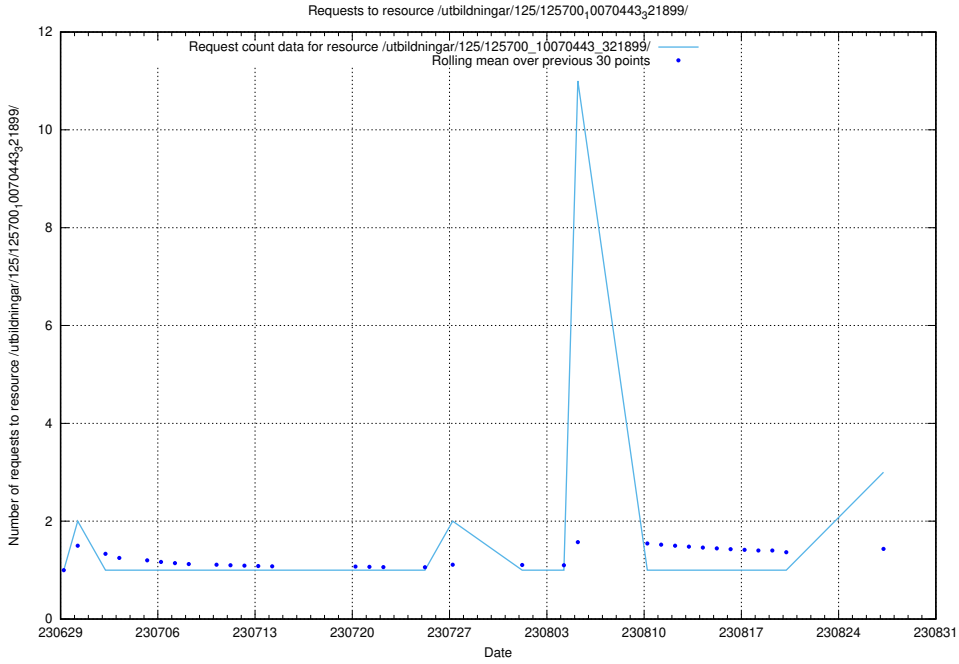

5.352 Usage of /utbildningar/125/125700_10070443_321899/

Here, we count the number of requests to resource /utbildningar/125/125700_10070443_321899/.