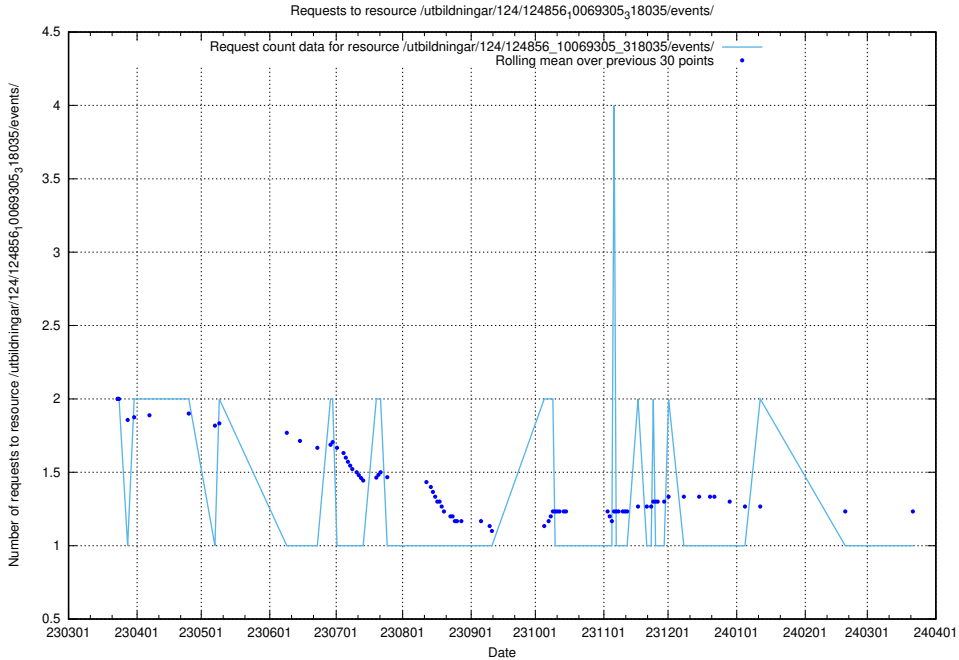

5.6577 Usage of /utbildningar/124/124856_10069305_318035/events/

Here, we count the number of requests to resource /utbildningar/124/124856_10069305_318035/events/