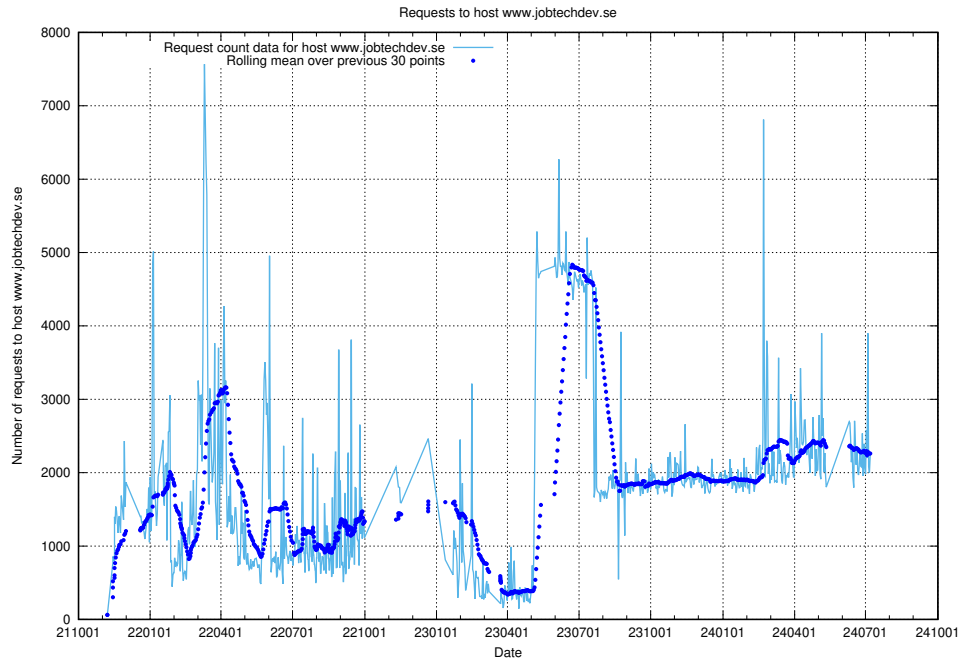

7.17 Usage of www.jobtechdev.se

Here, we count the number of requests to host www.jobtechdev.se.