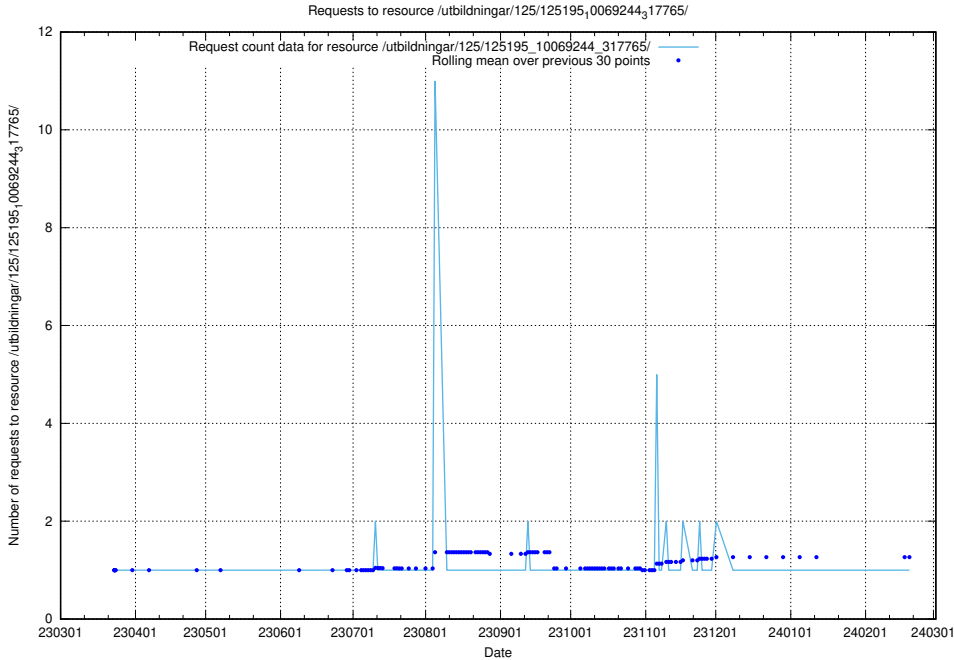

5.1044 Usage of /utbildningar/125/125195_10069244_317765/

Here, we count the number of requests to resource /utbildningar/125/125195_10069244_317765/.