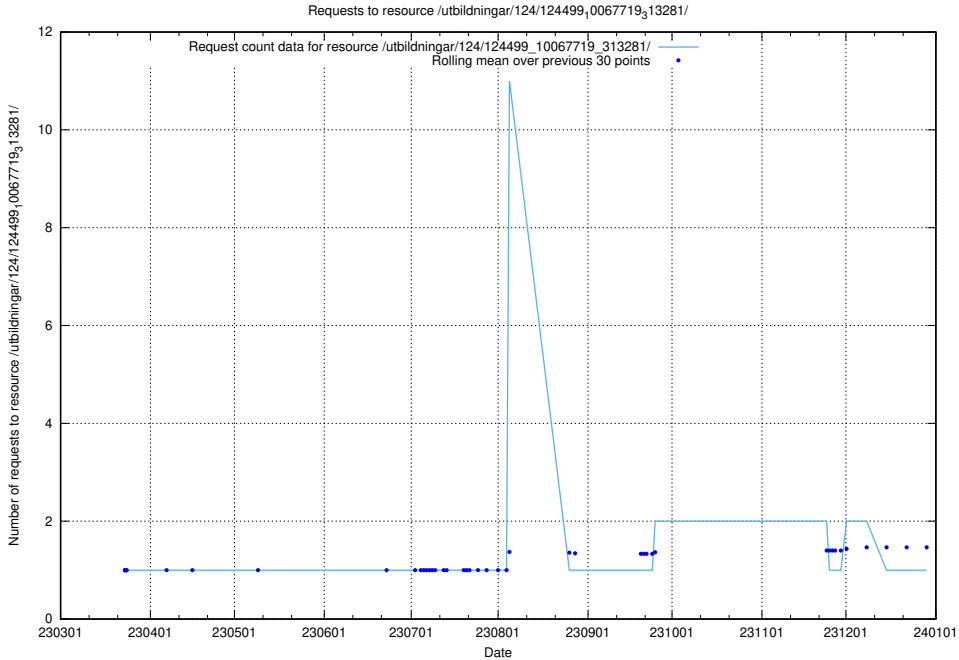

Here, we count the number of requests to resource /utbildningar/utb_emil/124/124055_10023995_331862/

5.2776 Usage of /utbildningar/124/124499_10067719_313281/

Here, we count the number of requests to resource /utbildningar/124/124499_10067719_313281/.