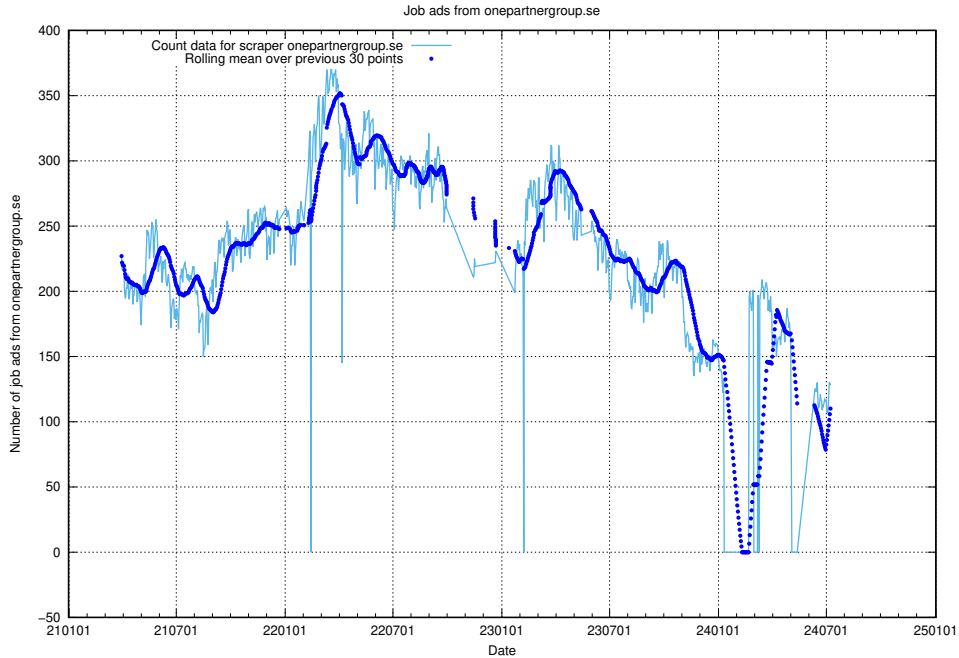

13.11 Number of ads by scraper onepartnergroup.se

Here, we count the number of job ads scraped from onepartnergroup.se.