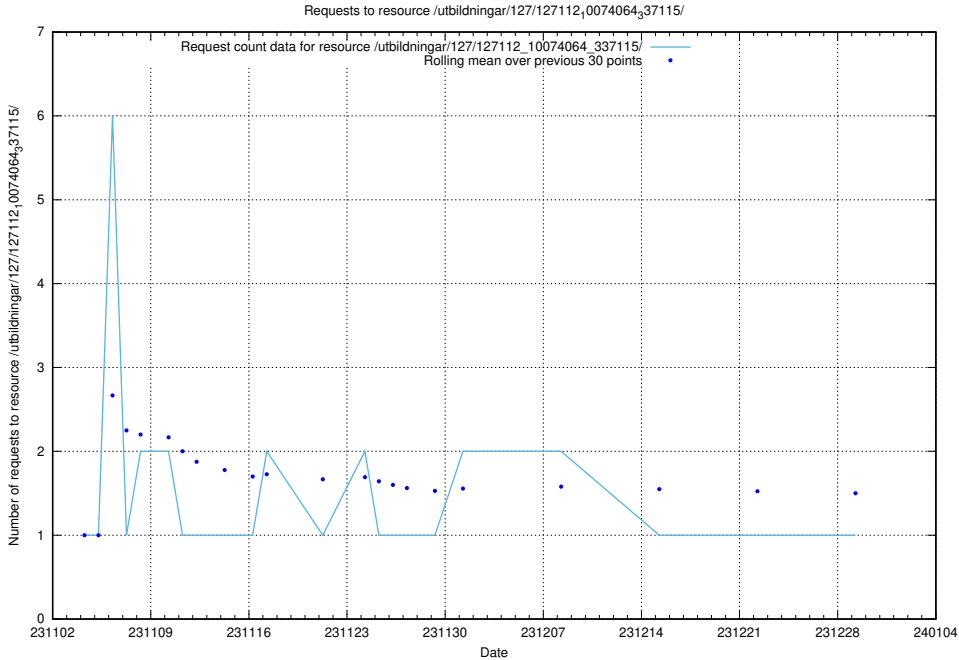

5.4383 Usage of /utbildningar/127/127112_10074064_337115/

Here, we count the number of requests to resource /utbildningar/127/127112_10074064_337115/.