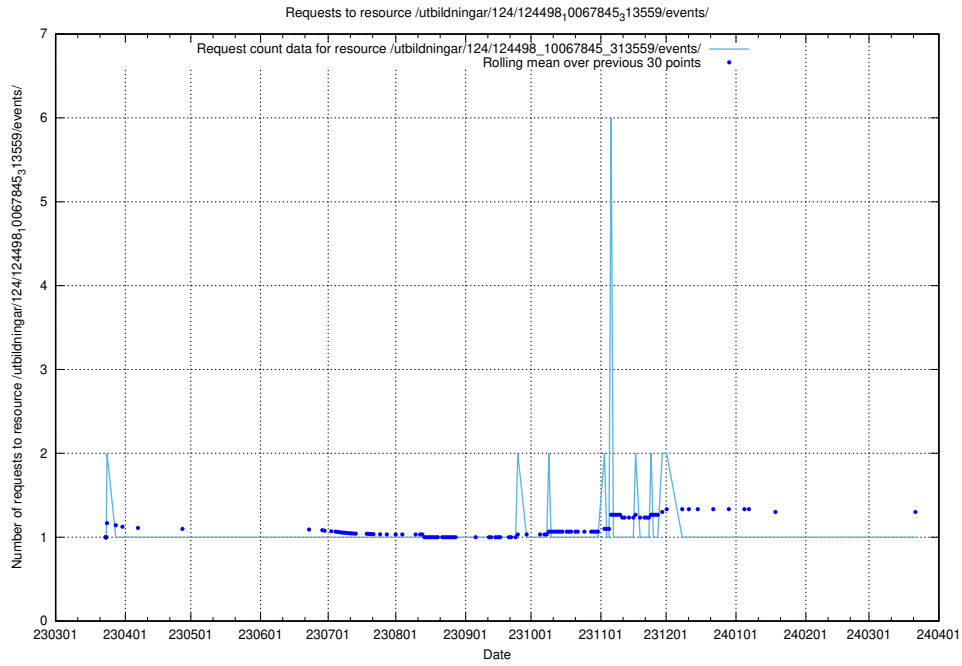

5.2907 Usage of /utbildningar/124/124498_10067845_313559/events/

Here, we count the number of requests to resource /utbildningar/124/124498_10067845_313559/events/