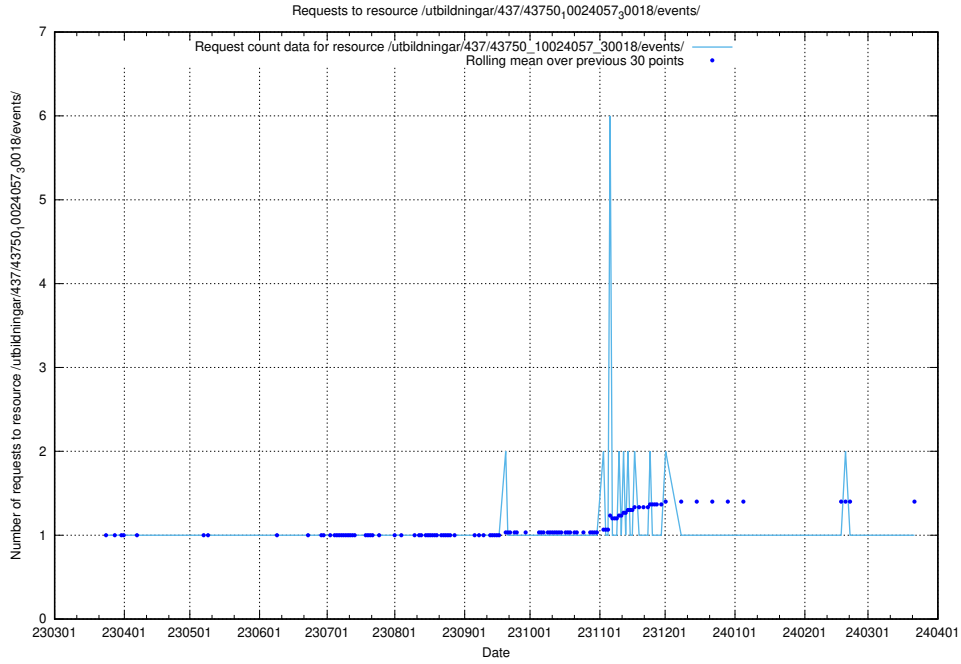

Here, we count the number of requests to resource /utbildningar/437/43751_10024039_313176/events/.

5.6484 Usage of /utbildningar/437/43750_10024057_30018/events/

Here, we count the number of requests to resource /utbildningar/437/43750_10024057_30018/events/.