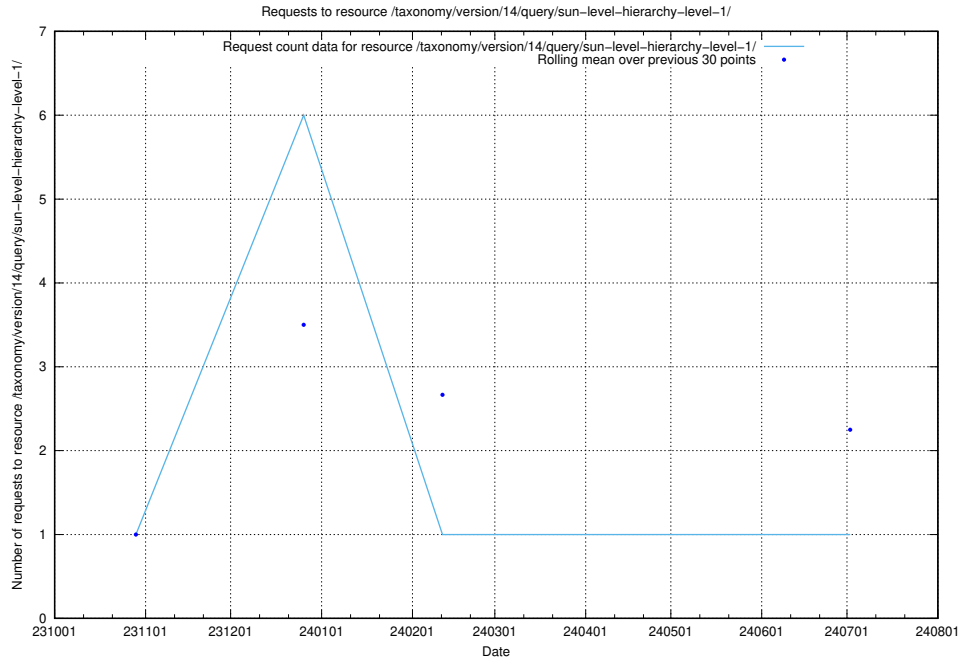

5.4433 Usage of /taxonomy/version/14/query/sun-level-hierarchy-level-1/

Here, we count the number of requests to resource /taxonomy/version/14/query/sun-level-hierarchy-level-1/.