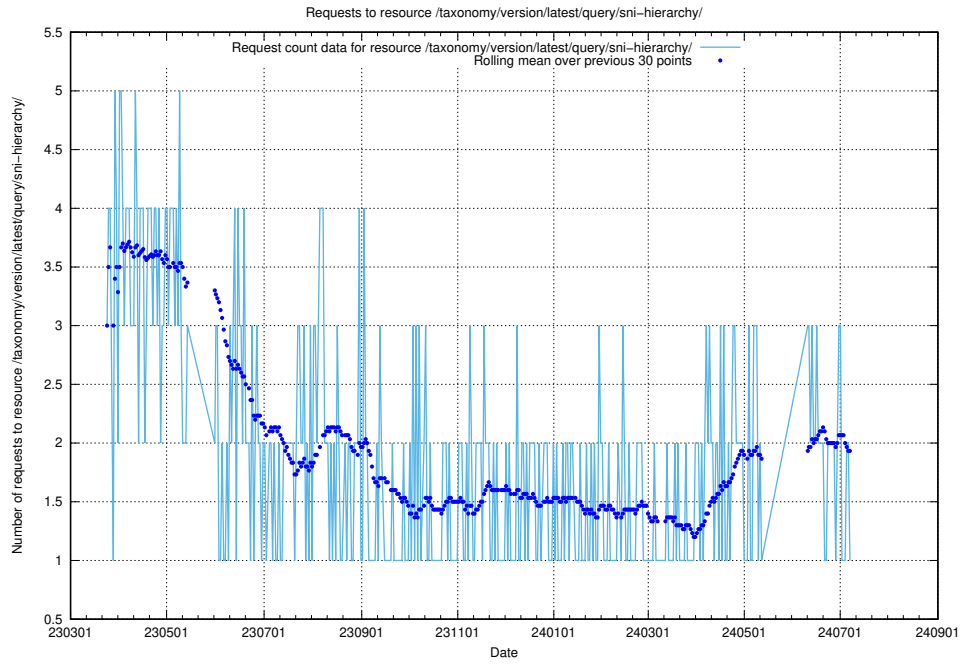

5.6370 Usage of /taxonomy/version/latest/query/skills/

Here, we count the number of requests to resource /taxonomy/version/latest/query/skills/.

5.6371 Usage of /taxonomy/version/latest/query/skills-with-related-skill-headlines-and-ssyk-level-4-groups/