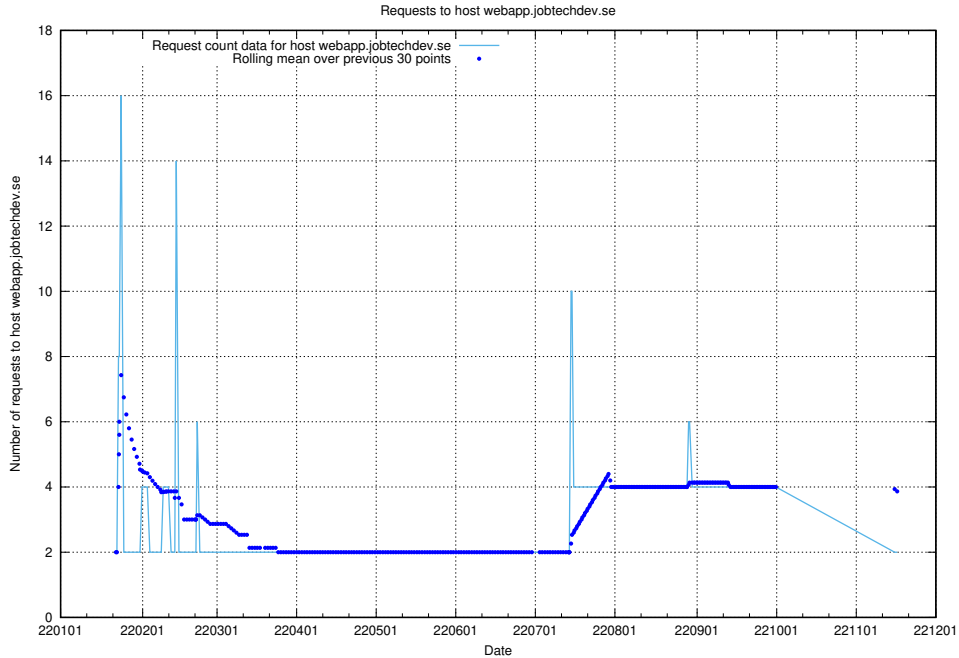

7.582 Usage of webapp.jobtechdev.se

Here, we count the number of requests to host webapp.jobtechdev.se.