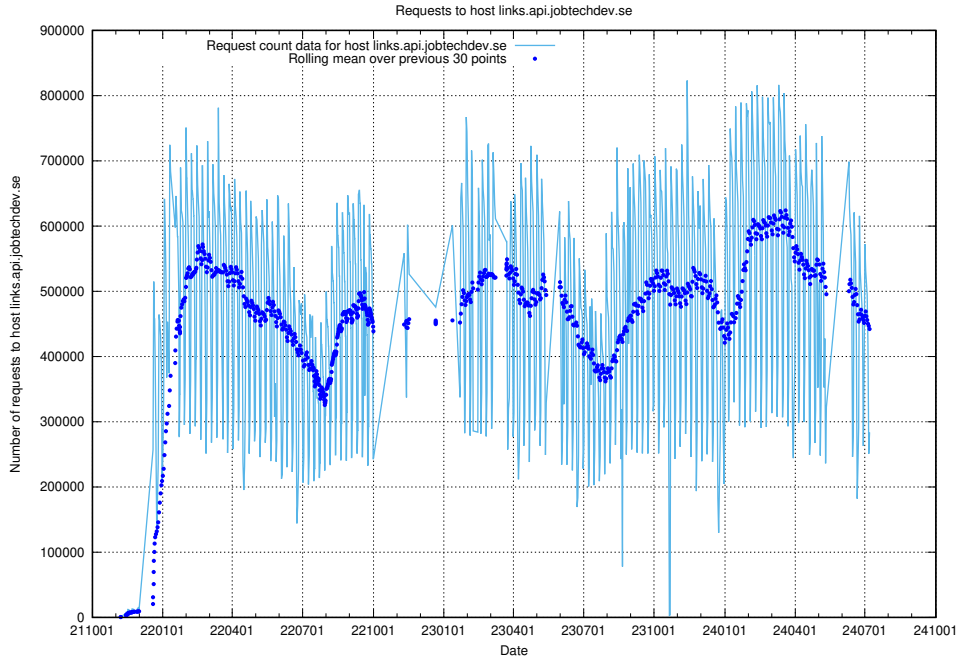

7.2 Usage of links.api.jobtechdev.se

Here, we count the number of requests to host links.api.jobtechdev.se.