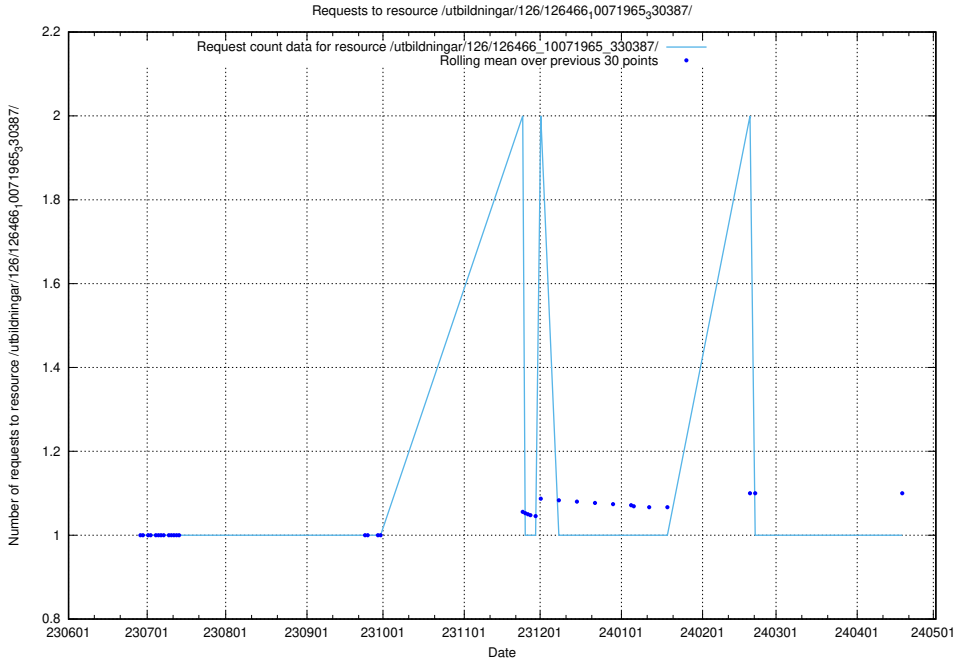

5.5708 Usage of /utbildningar/126/126466_10071965_330387/

Here, we count the number of requests to resource /utbildningar/126/126466_10071965_330387/.