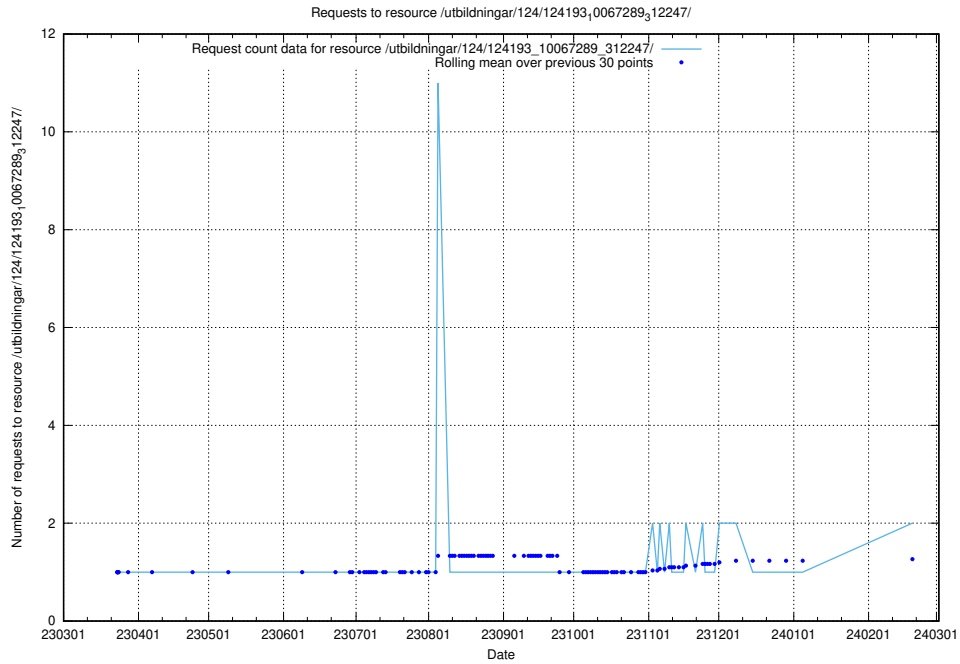

5.622 Usage of /utbildningar/124/124193_10067289_312247/

Here, we count the number of requests to resource /utbildningar/124/124193_10067289_312247/.