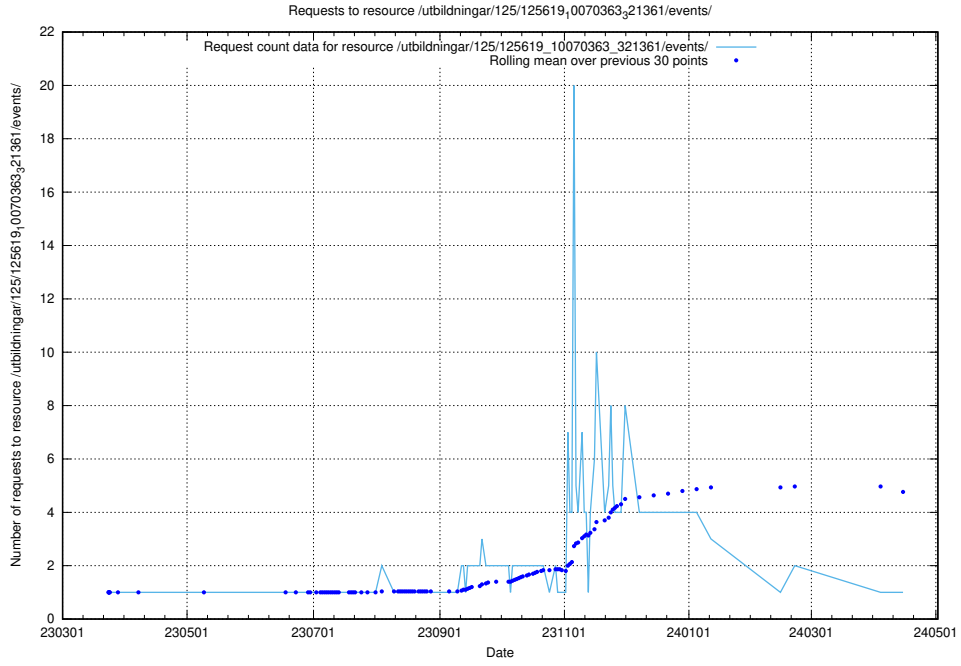

5.980 Usage of /utbildningar/125/125619_10070363_321361/events/

Here, we count the number of requests to resource /utbildningar/125/125619_10070363_321361/events/