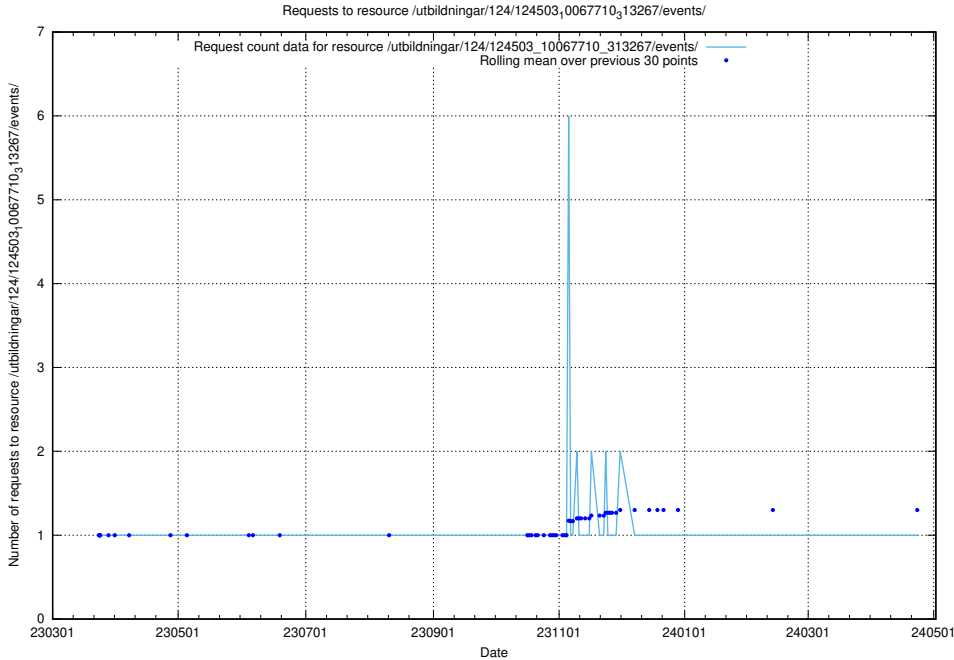

5.2356 Usage of /utbildningar/124/124503_10067710_313267/events/

Here, we count the number of requests to resource /utbildningar/124/124503_10067710_313267/events/