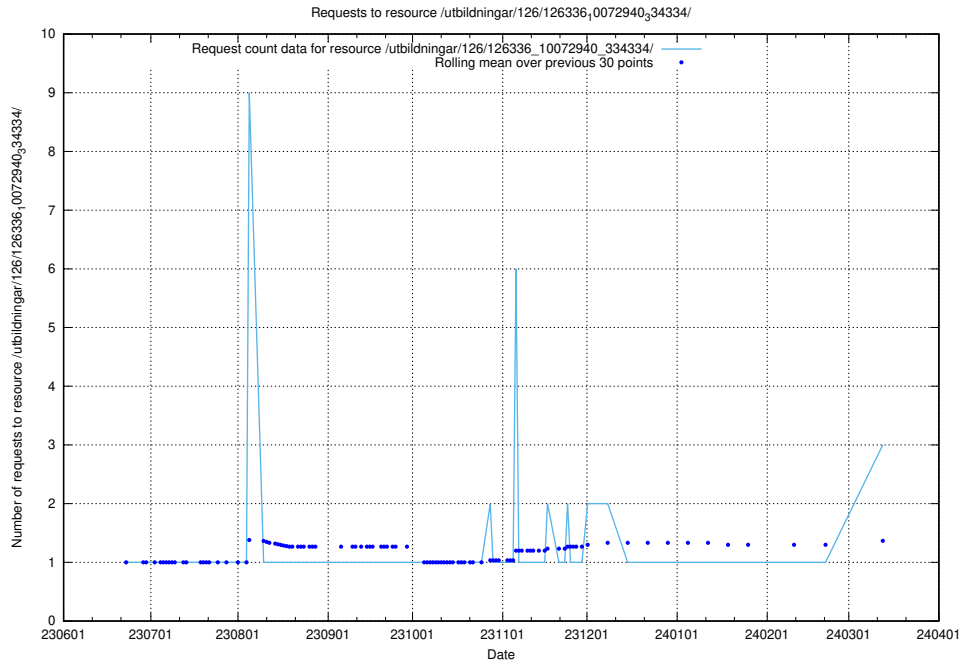

5.358 Usage of /utbildningar/126/126336_10072940_334334/

Here, we count the number of requests to resource /utbildningar/126/126336_10072940_334334/.