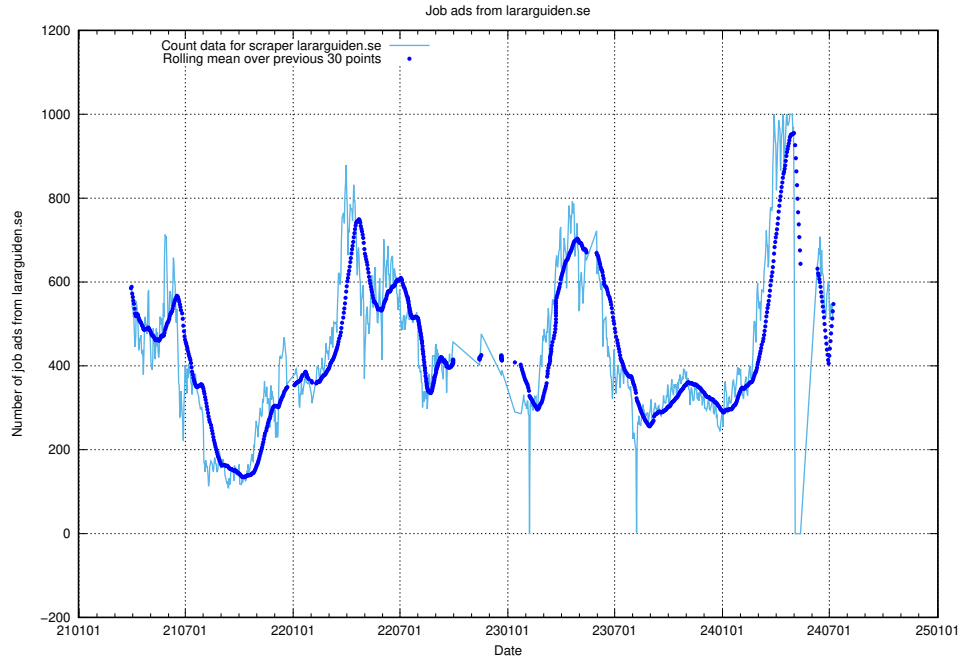

13.7 Number of ads by scraper lararguiden.se

Here, we count the number of job ads scraped from lararguiden.se.