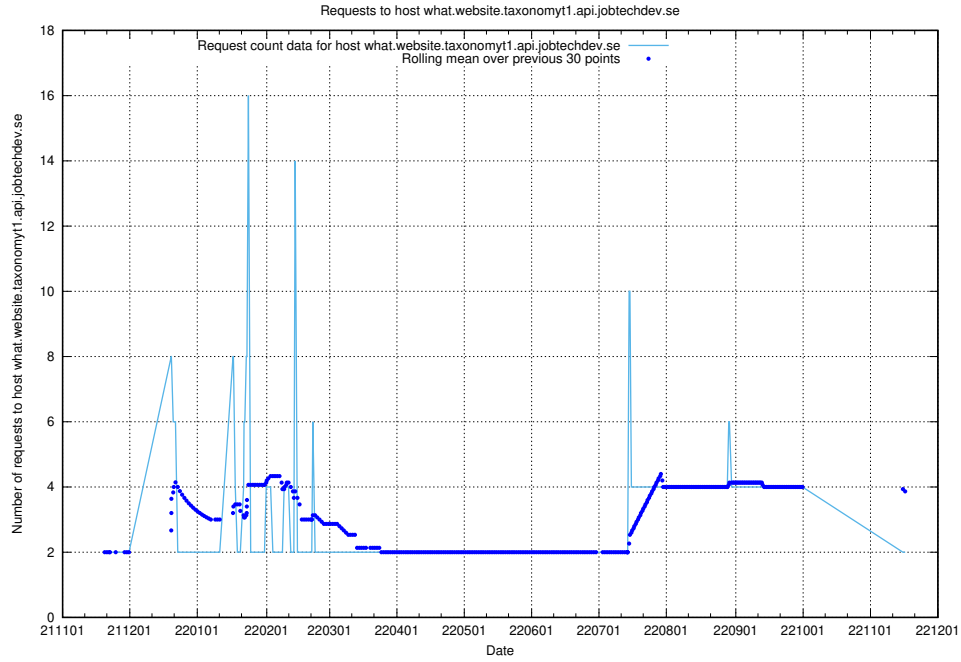

7.456 Usage of what.website.taxonomyt1.api.jobtechdev.se

Here, we count the number of requests to host what.website.taxonomyt1.api.jobtechdev.se.