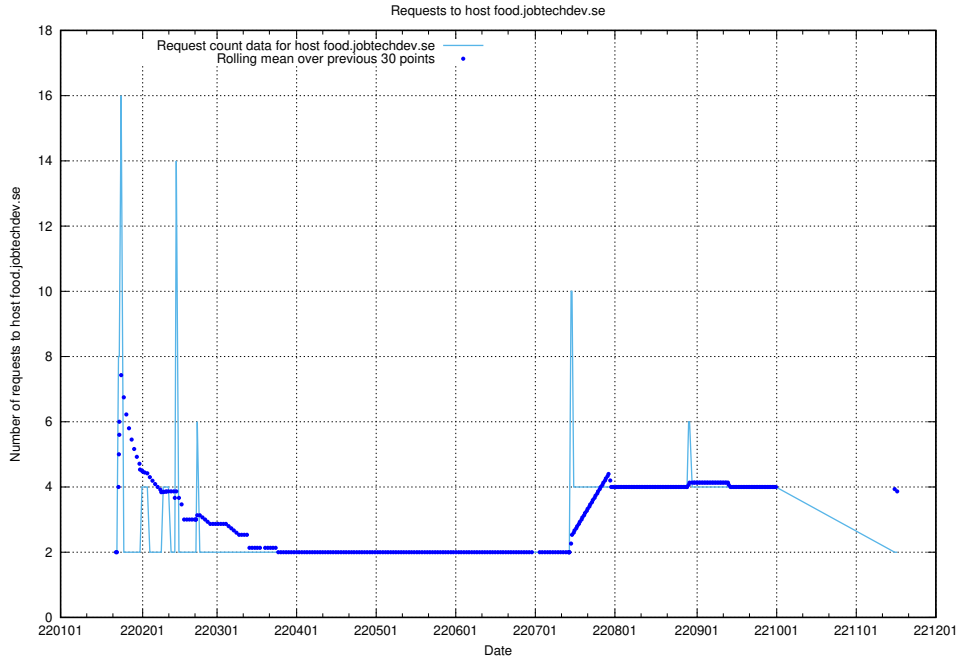

7.602 Usage of food.jobtechdev.se

Here, we count the number of requests to host food.jobtechdev.se.

7.603 Usage of events.jobtechdev.se

Here, we count the number of requests to host events.jobtechdev.se.