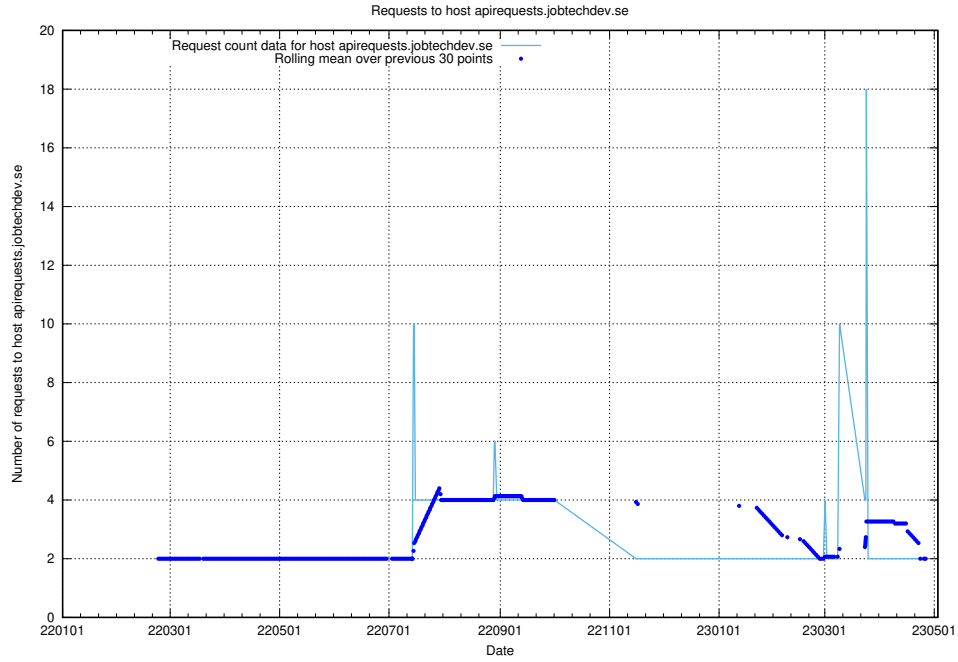

7.519 Usage of apirequests.jobtechdev.se

Here, we count the number of requests to host apirequests.jobtechdev.se.