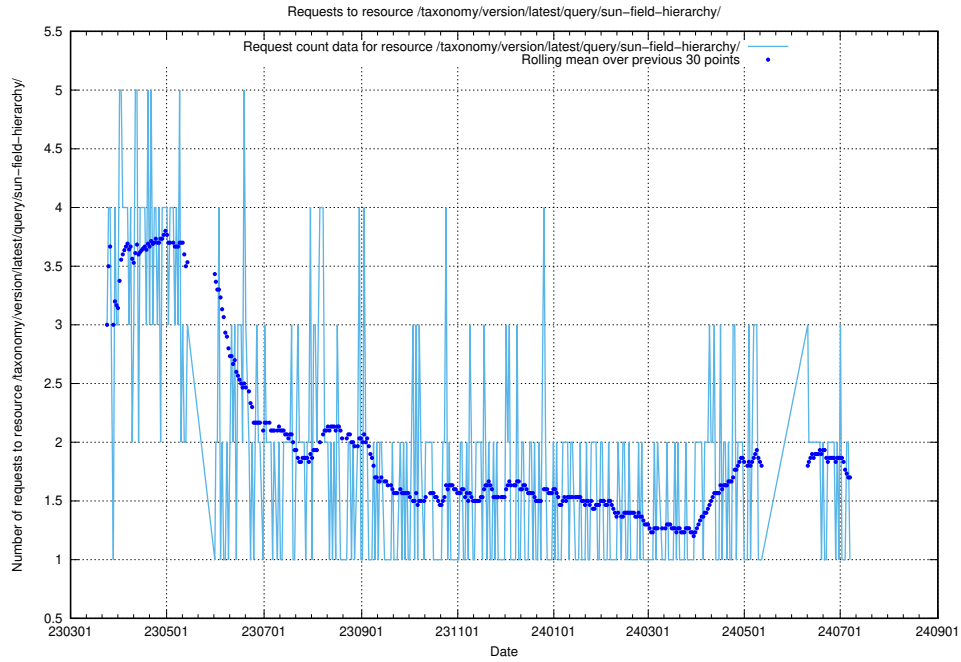

5.6348 Usage of /taxonomy/version/latest/query/sun-field-hierarchy/

Here, we count the number of requests to resource /taxonomy/version/latest/query/sun-field-hierarchy/.