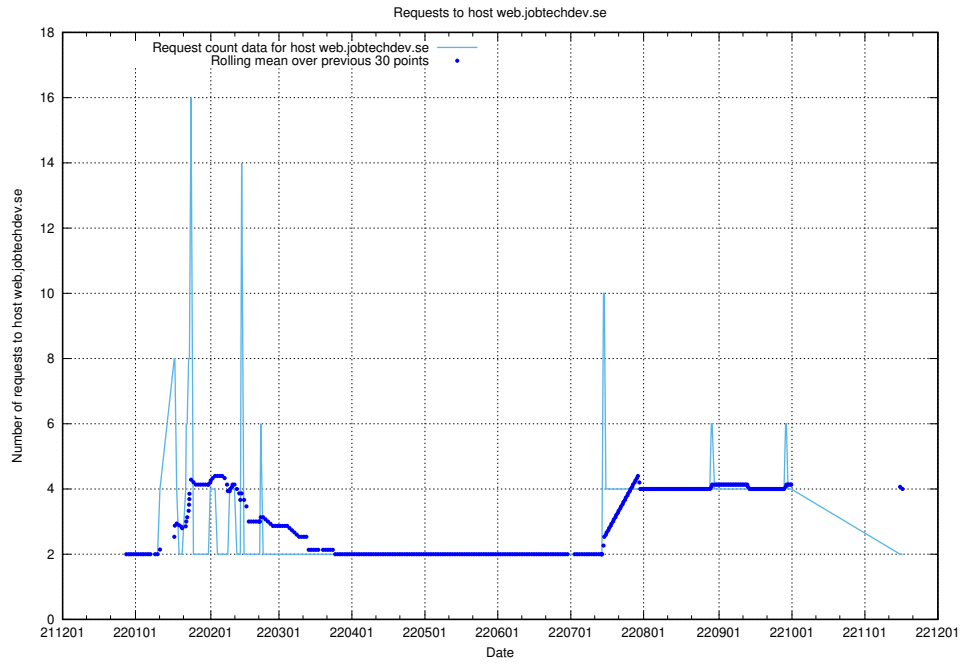

7.357 Usage of inks-develop.api.jobtechdev.se

Here, we count the number of requests to host inks-develop.api.jobtechdev.se.

7.358 Usage of web.jobtechdev.se

Here, we count the number of requests to host web.jobtechdev.se.