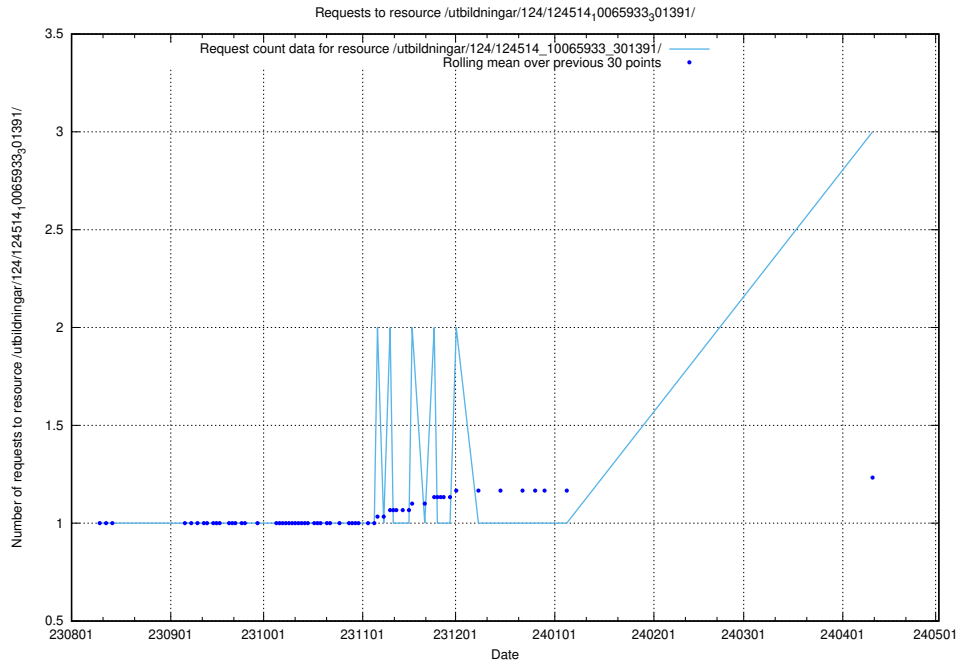

5.336 Usage of /utbildningar/124/124514_10065933_301391/

Here, we count the number of requests to resource /utbildningar/124/124514_10065933_301391/.