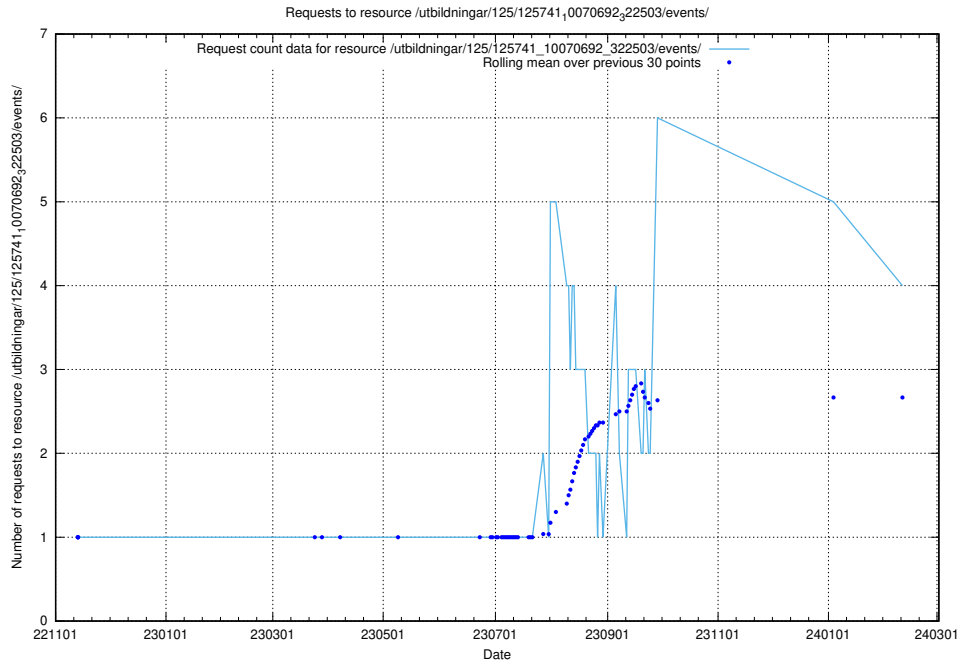

5.221 Usage of /utbildningar/125/125741_10070692_322503/events/

Here, we count the number of requests to resource /utbildningar/125/125741_10070692_322503/events/