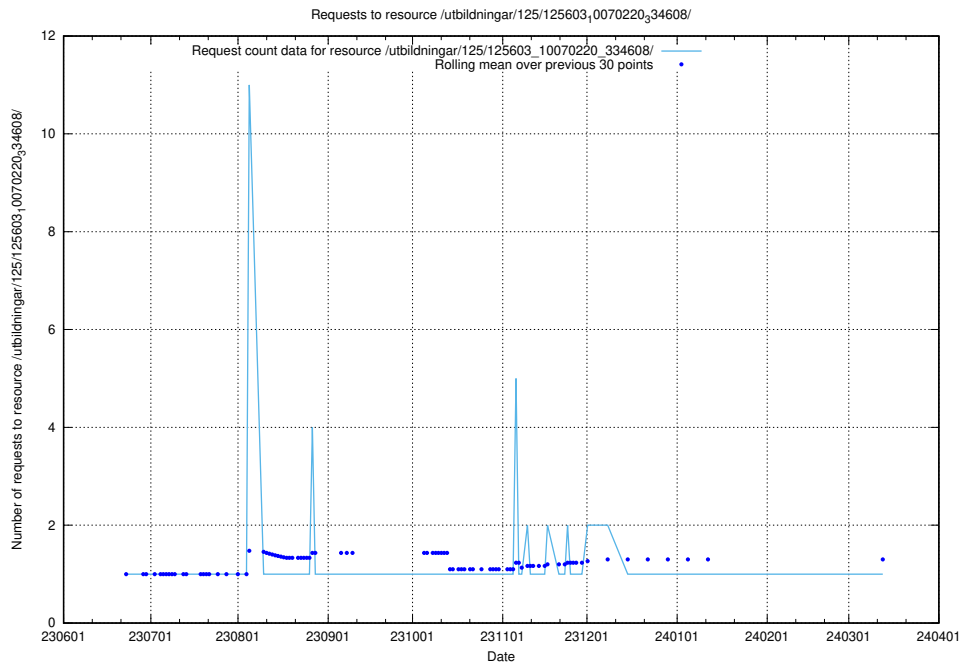

5.5972 Usage of /utbildningar/125/125603_10070220_334608/

Here, we count the number of requests to resource /utbildningar/125/125603_10070220_334608/.