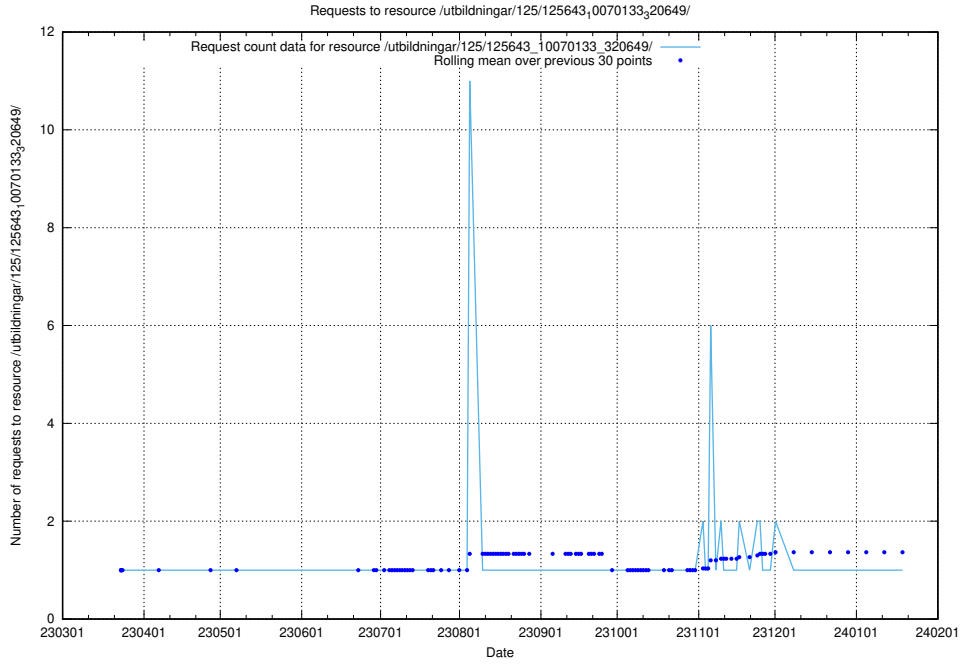

5.961 Usage of /utbildningar/125/125643_10070133_320649/

Here, we count the number of requests to resource /utbildningar/125/125643_10070133_320649/.