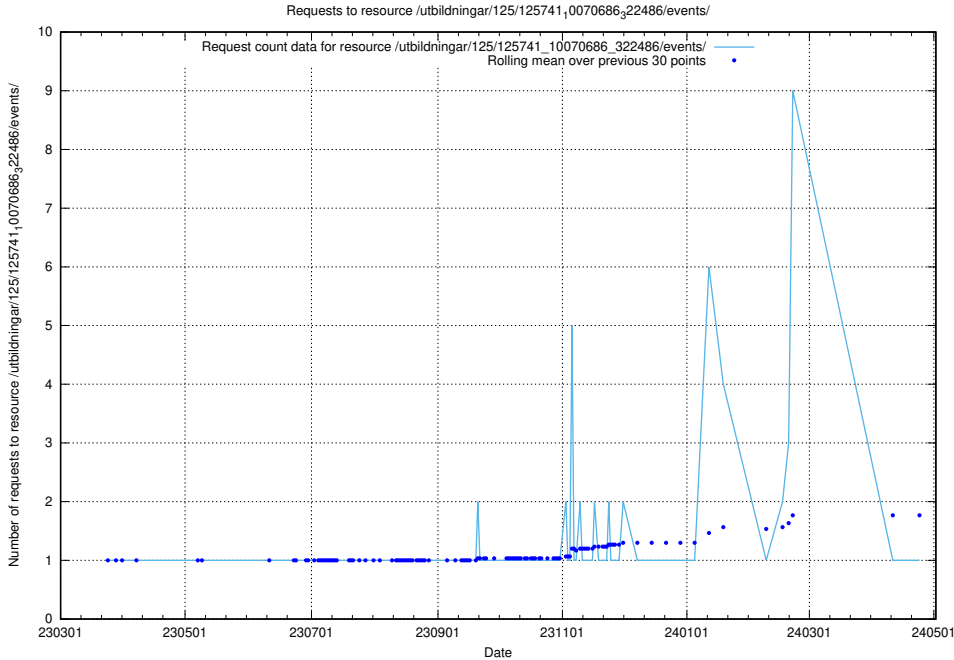

5.6517 Usage of /utbildningar/125/125741_10070686_322486/events/

Here, we count the number of requests to resource /utbildningar/125/125741_10070686_322486/events/