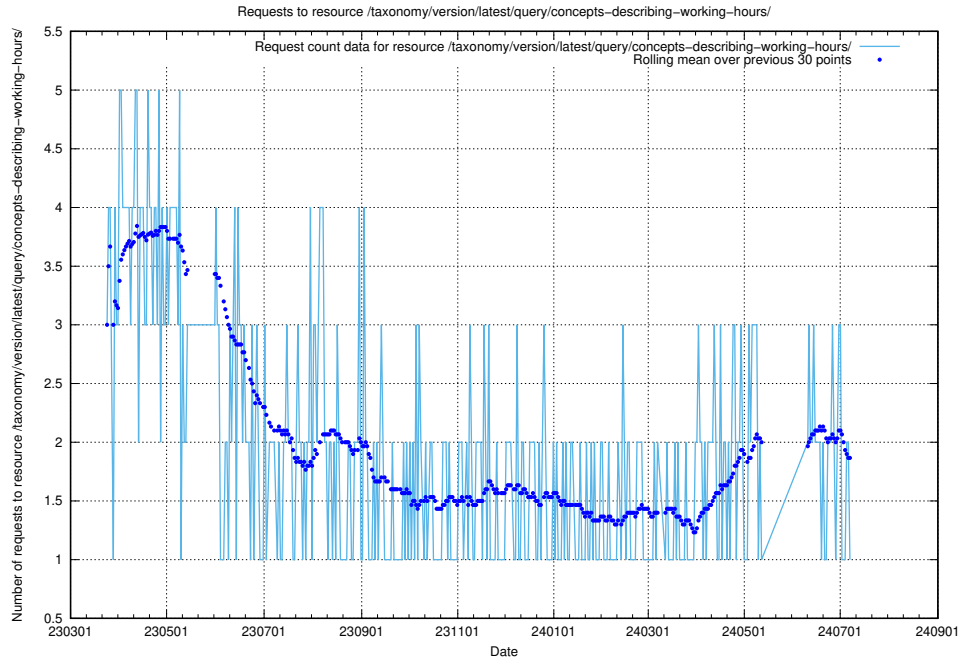

5.6390 Usage of /taxonomy/version/latest/query/concepts-describing-working-hours/

Here, we count the number of requests to resource /taxonomy/version/latest/query/concepts-describing-working-hours/.