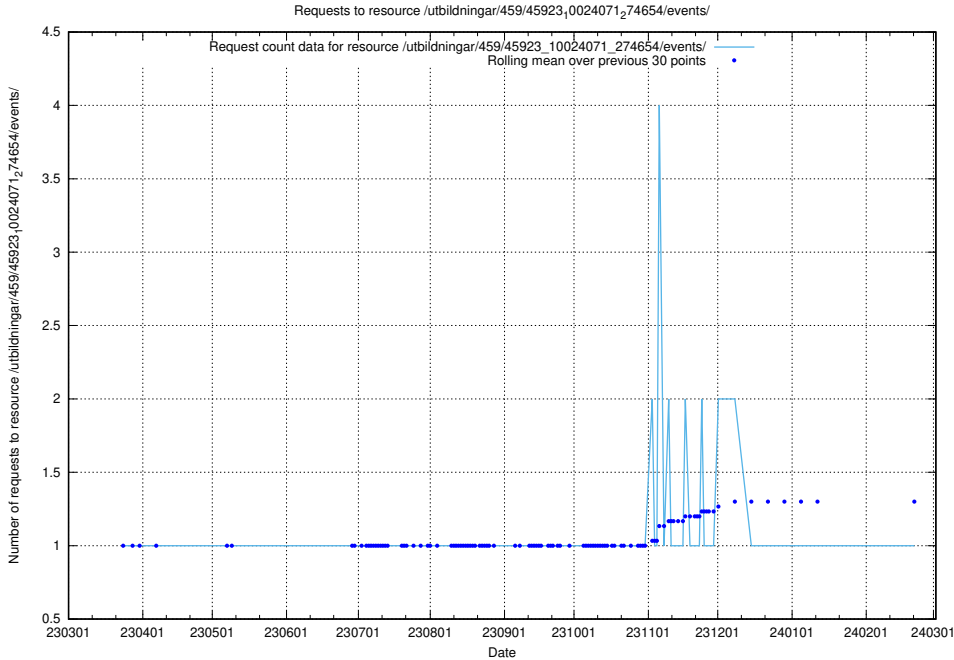

5.6449 Usage of /utbildningar/459/45923_10024071_274654/events/

Here, we count the number of requests to resource /utbildningar/459/45923_10024071_274654/events/.