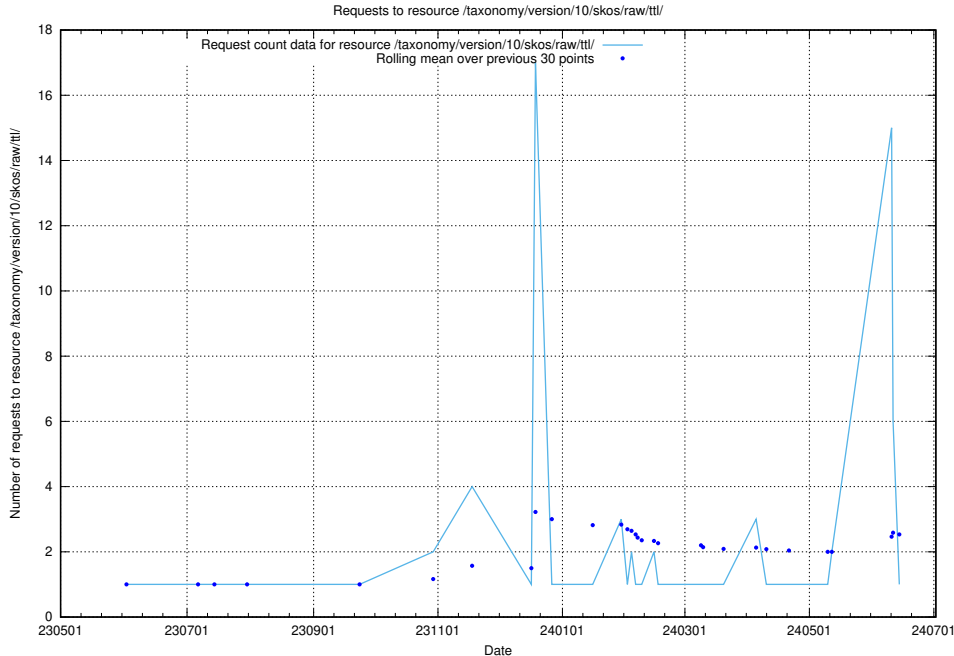

5.6181 Usage of /taxonomy/version/10/skos/raw/ttl/

Here, we count the number of requests to resource /taxonomy/version/10/skos/raw/ttl/.