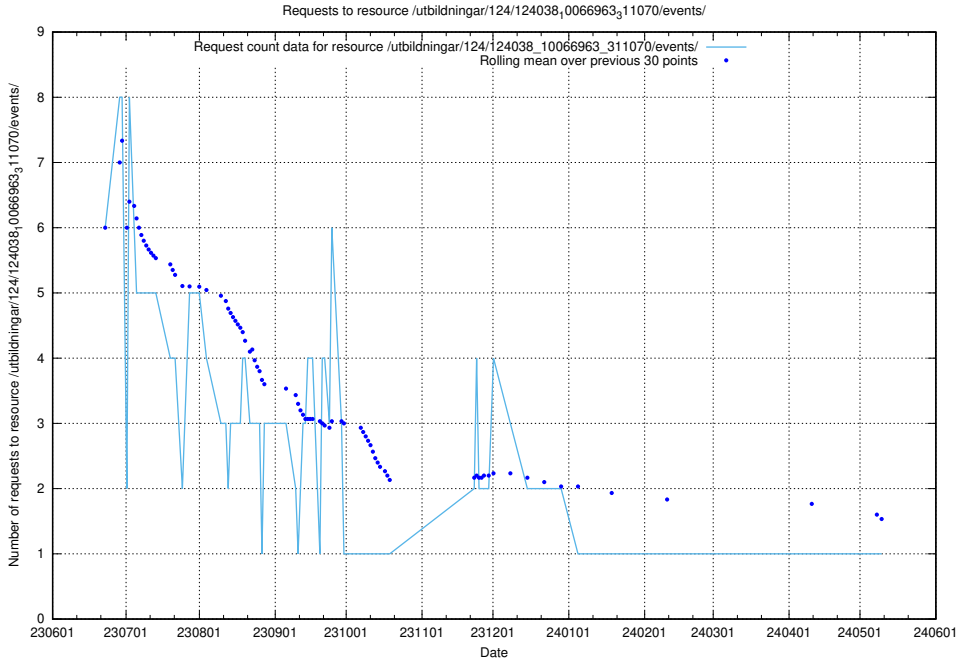

5.5811 Usage of /utbildningar/124/124038_10066963_311070/events/

Here, we count the number of requests to resource /utbildningar/124/124038_10066963_311070/events/