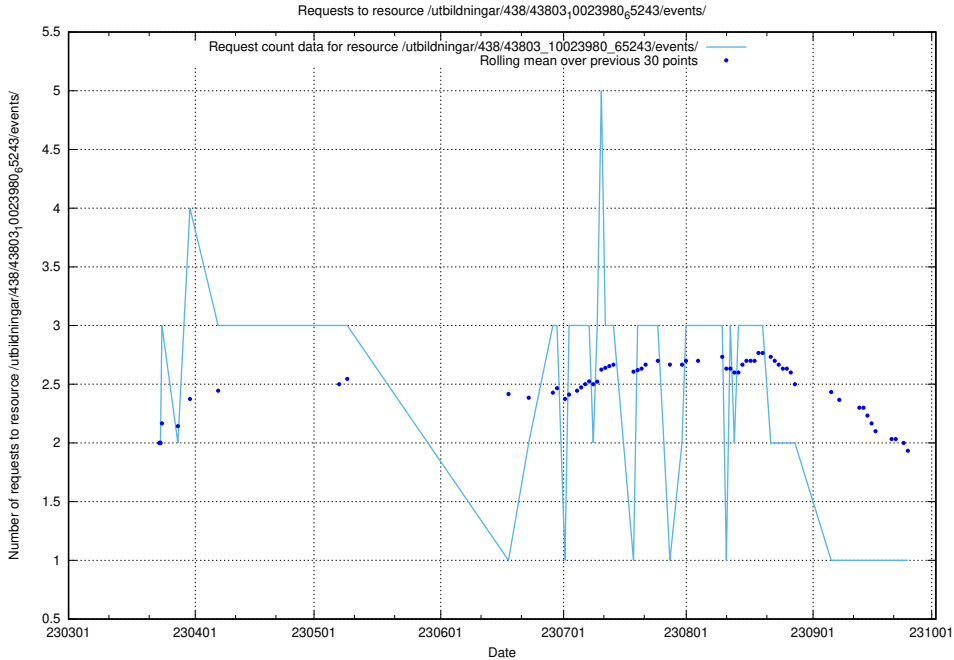

5.6556 Usage of /utbildningar/438/43803_10023980_65243/events/

Here, we count the number of requests to resource /utbildningar/438/43803_10023980_65243/events/.