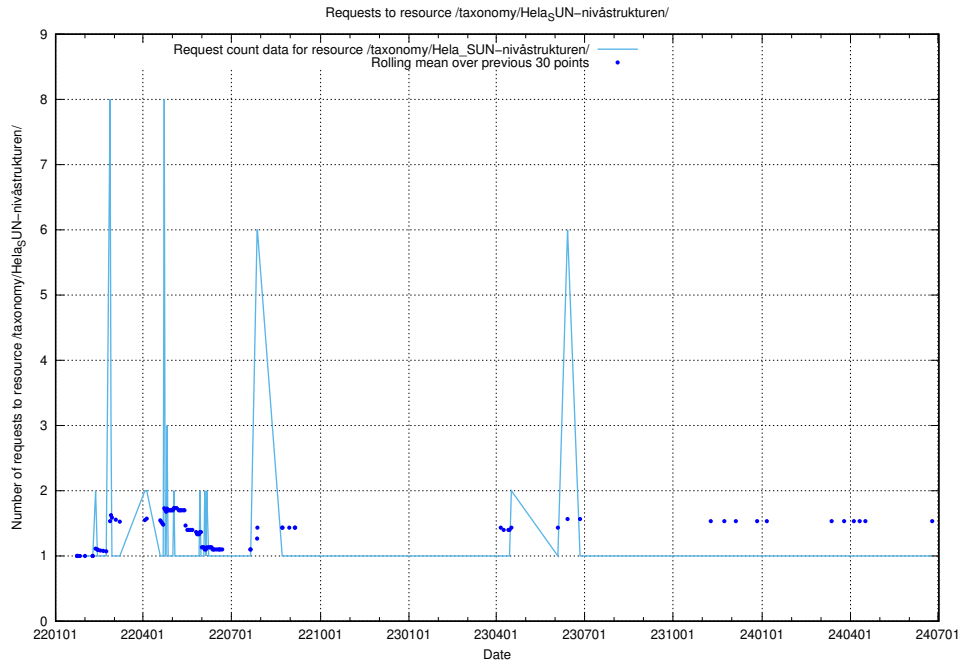

5.4556 Usage of /taxonomy/Hela_SUN-nivåstrukturen/

Here, we count the number of requests to resource /taxonomy/Hela_SUN-nivåstrukturen/.