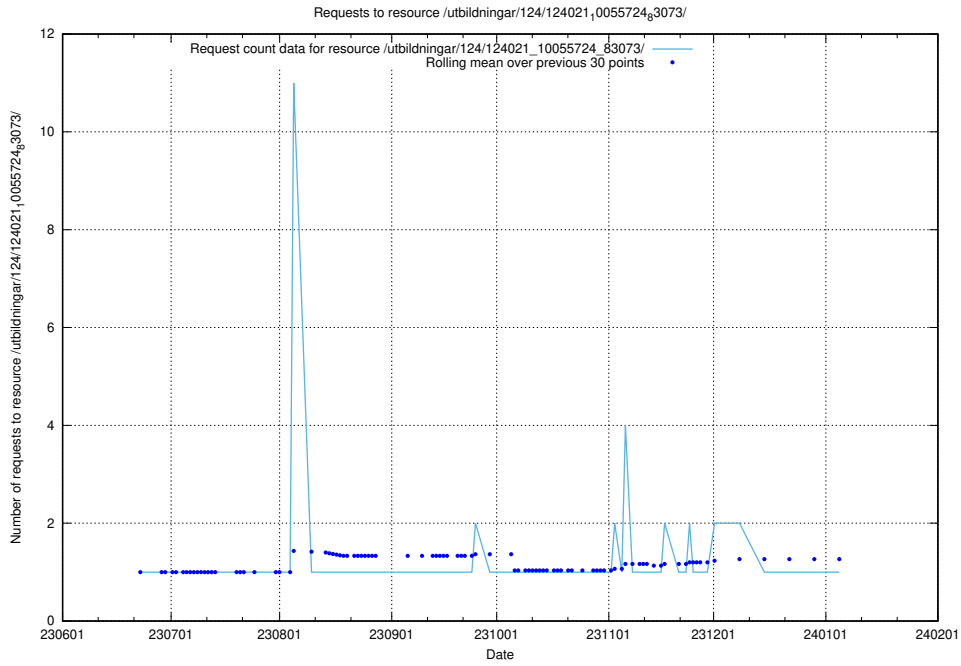

5.6069 Usage of /utbildningar/124/124021_10055724_83073/

Here, we count the number of requests to resource /utbildningar/124/124021_10055724_83073/.