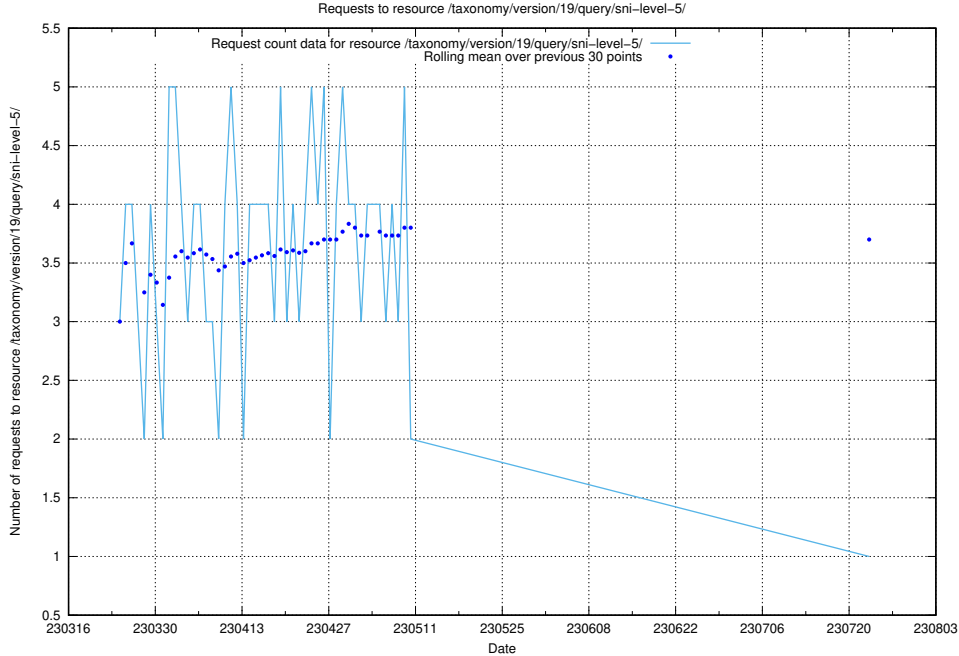

5.6415 Usage of /taxonomy/version/19/query/sni-level-5/

Here, we count the number of requests to resource /taxonomy/version/19/query/sni-level-5/.