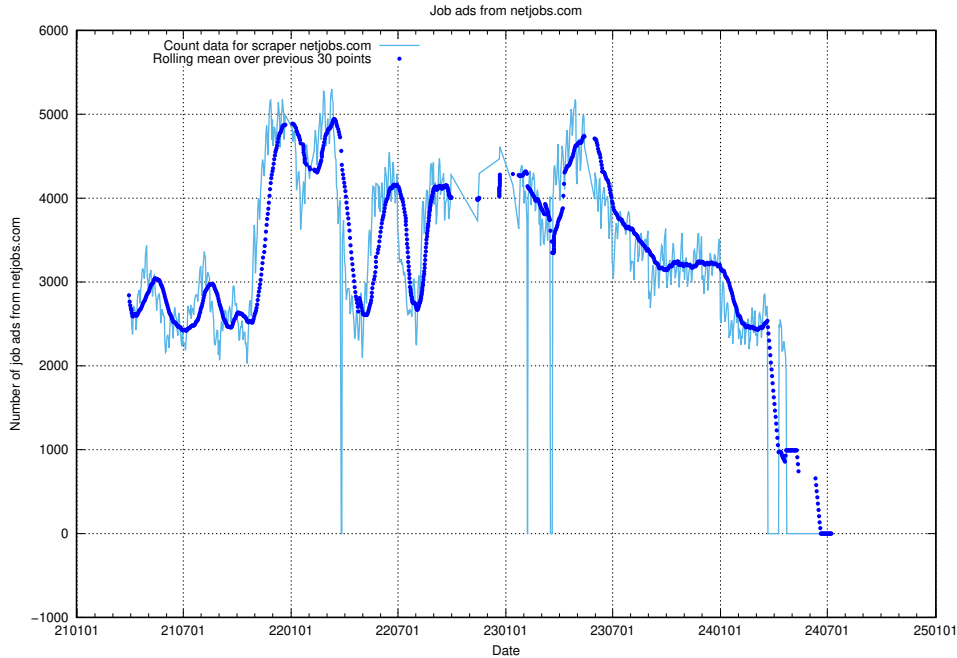

13.16 Number of ads by scraper netjobs.com

Here, we count the number of job ads scraped from netjobs.com.