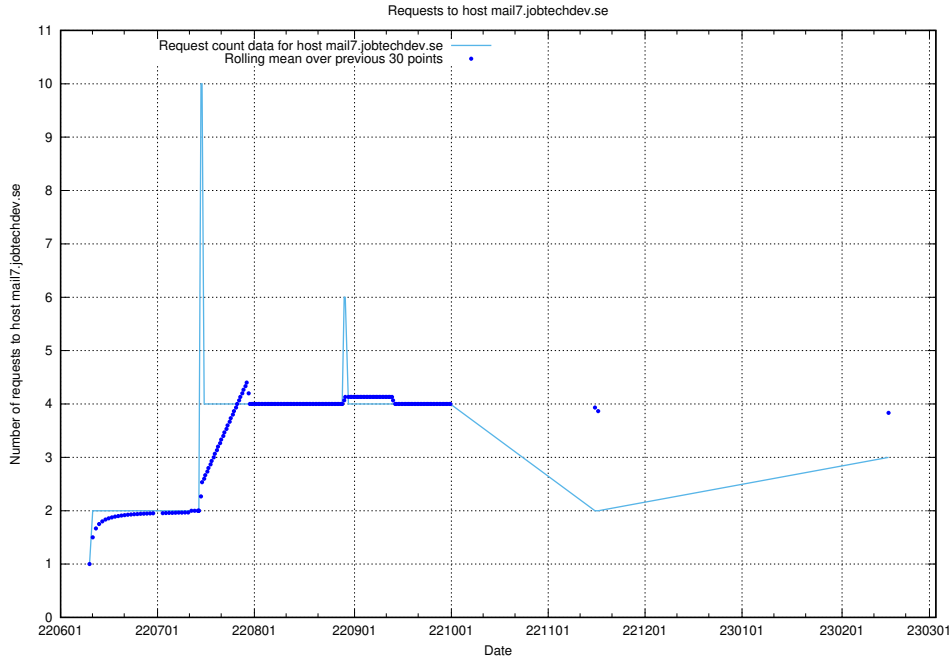

7.216 Usage of mail7.jobtechdev.se

Here, we count the number of requests to host mail7.jobtechdev.se.