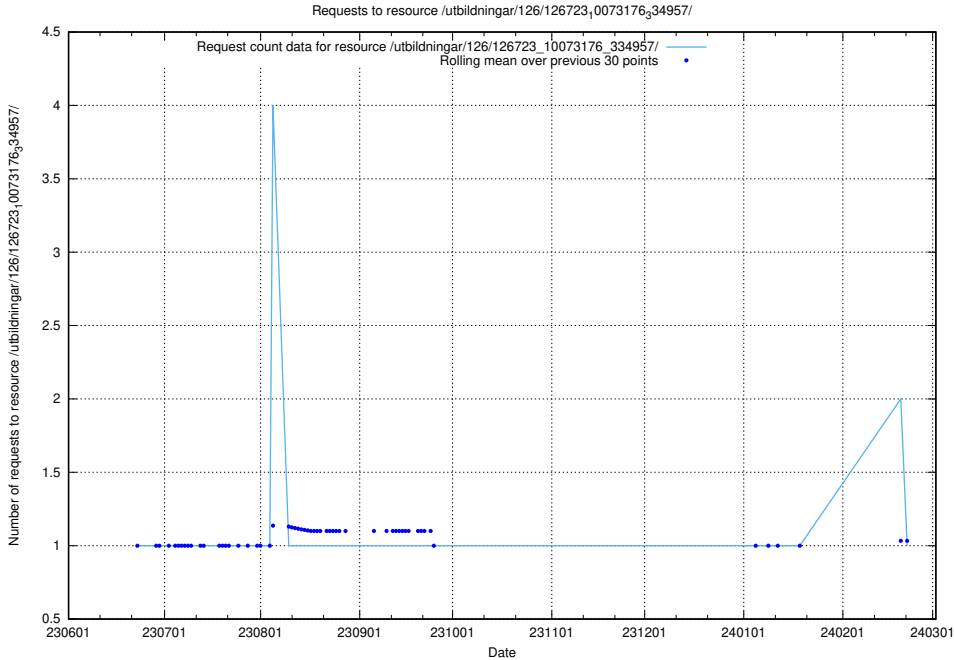

5.5857 Usage of /utbildningar/126/126723_10073176_334957/

Here, we count the number of requests to resource /utbildningar/126/126723_10073176_334957/.