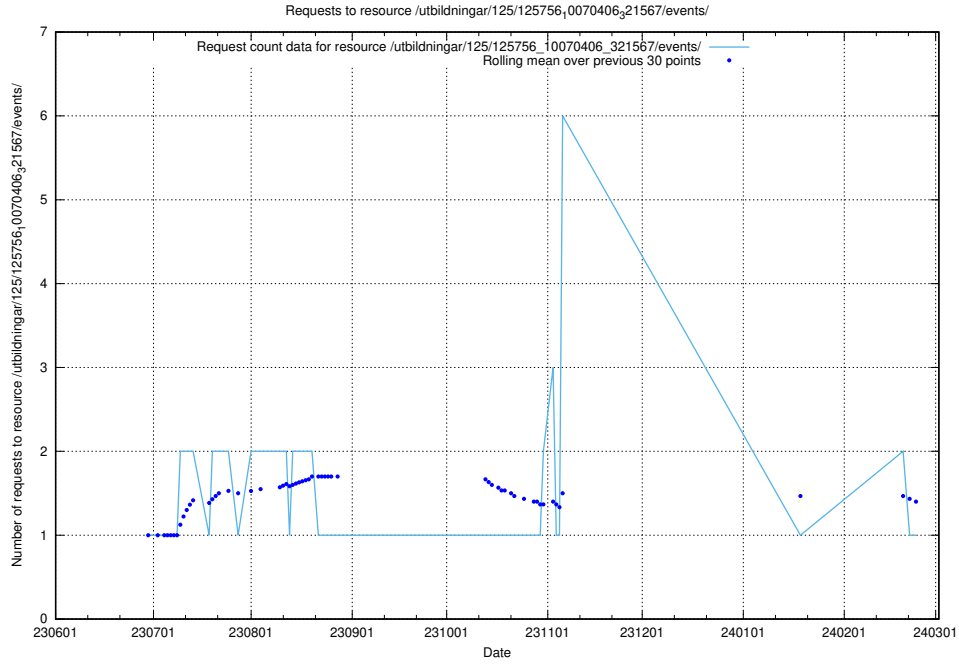

5.5635 Usage of /utbildningar/125/125756_10070406_321567/events/

Here, we count the number of requests to resource /utbildningar/125/125756_10070406_321567/events/