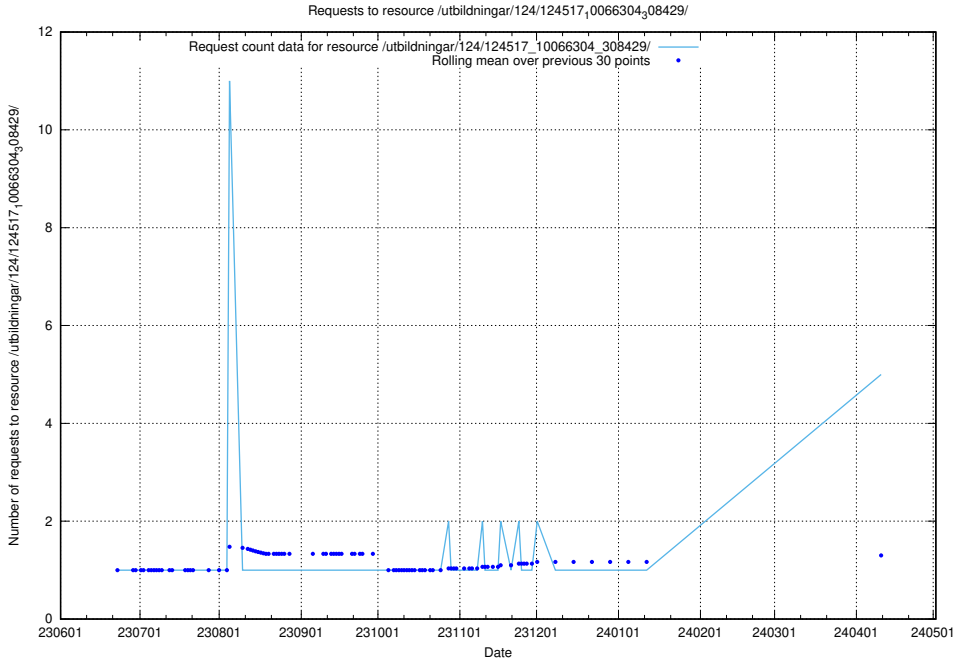

5.132 Usage of /utbildningar/124/124517_10066304_308429/

Here, we count the number of requests to resource /utbildningar/124/124517_10066304_308429/.