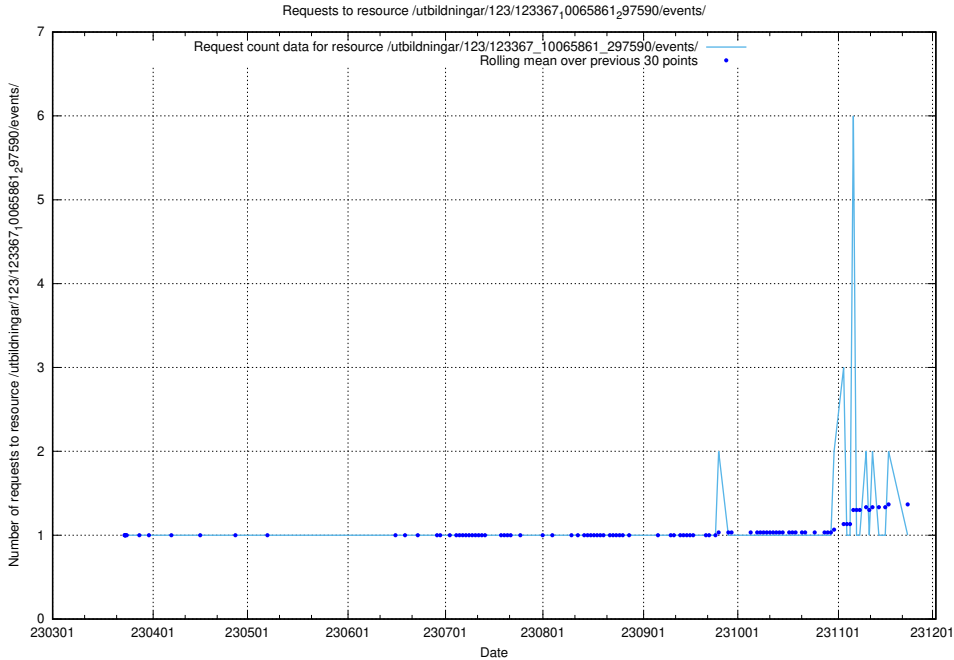

5.5052 Usage of /utbildningar/123/123367_10065861_297590/events/

Here, we count the number of requests to resource /utbildningar/123/123367_10065861_297590/events/