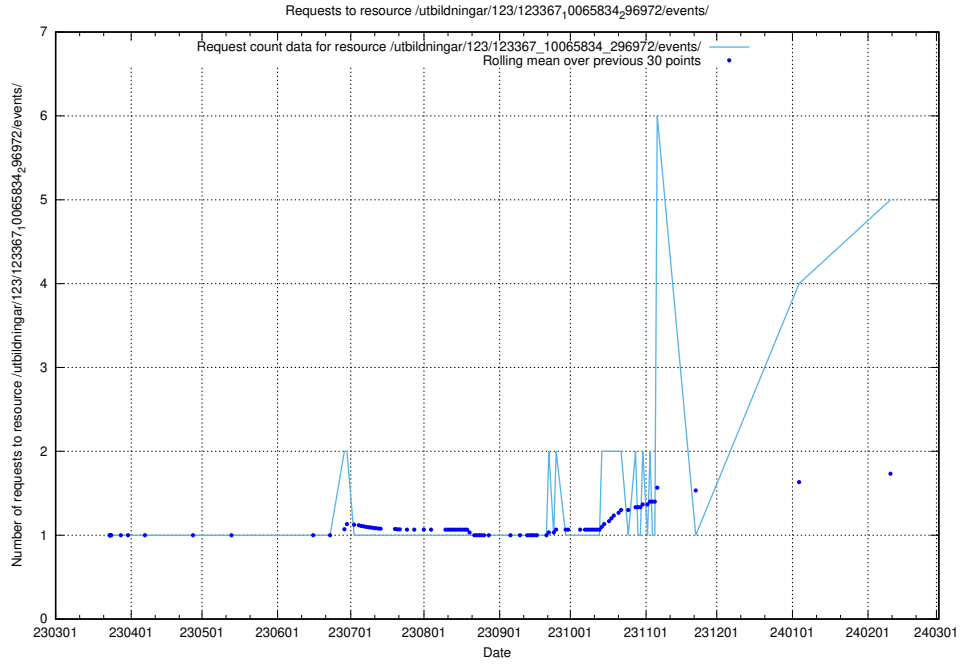

5.127 Usage of /utbildningar/123/123367_10065834_296972/events/

Here, we count the number of requests to resource /utbildningar/123/123367_10065834_296972/events/