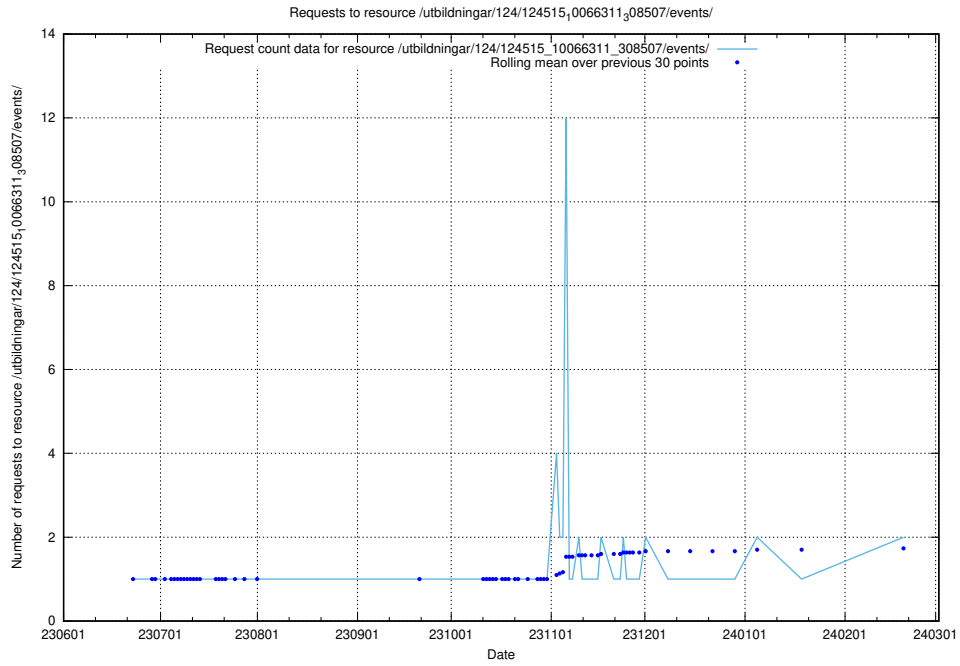

5.785 Usage of /utbildningar/124/124515_10066311_308507/events/

Here, we count the number of requests to resource /utbildningar/124/124515_10066311_308507/events/