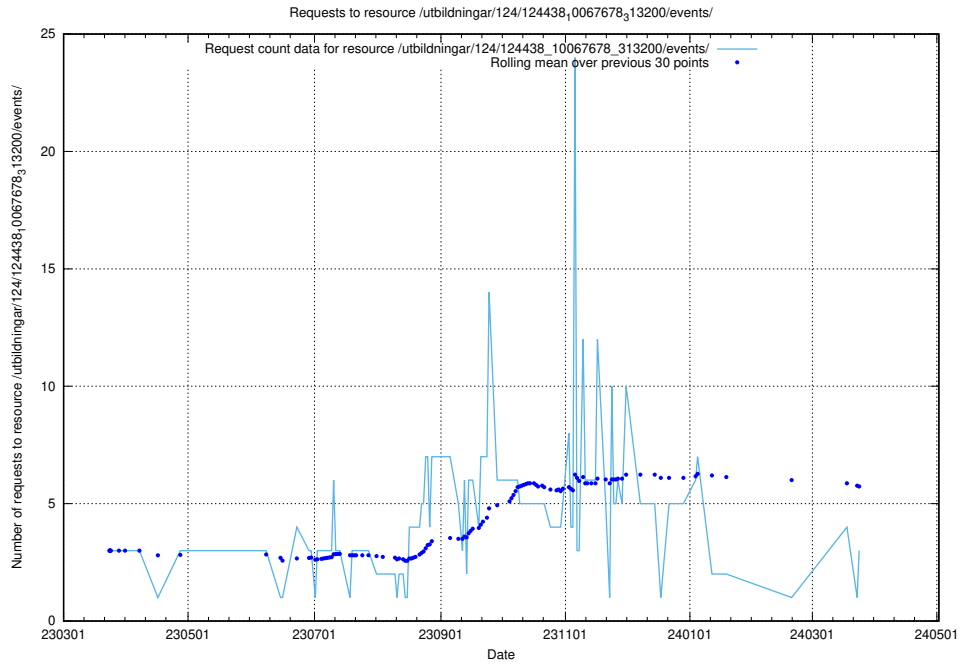

5.402 Usage of /utbildningar/124/124438_10067678_313200/events/

Here, we count the number of requests to resource /utbildningar/124/124438_10067678_313200/events/