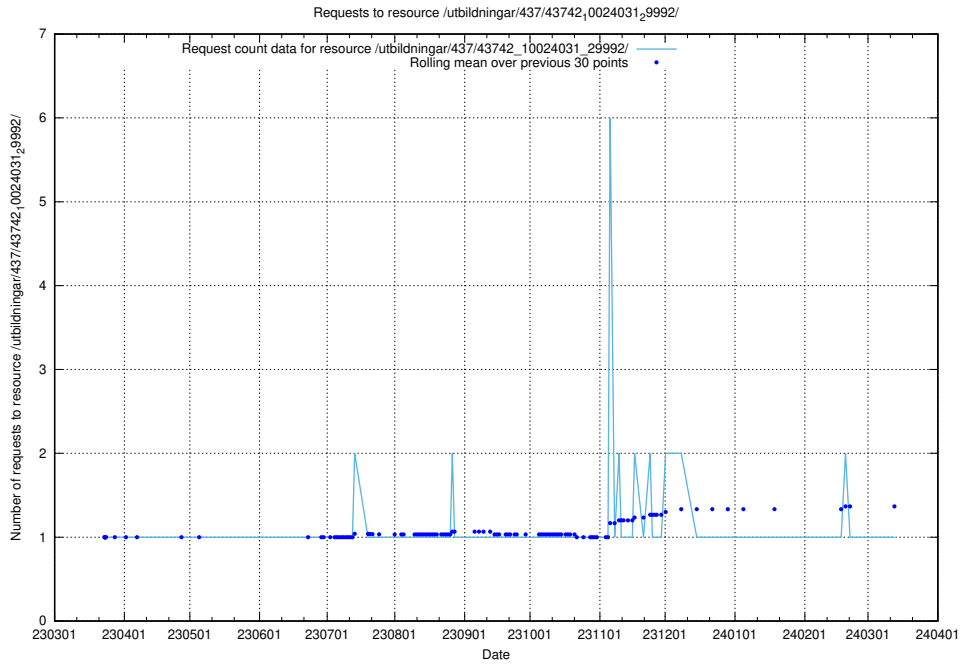

5.6677 Usage of /utbildningar/437/43742_10024031_29992/

Here, we count the number of requests to resource /utbildningar/437/43742_10024031_29992/.