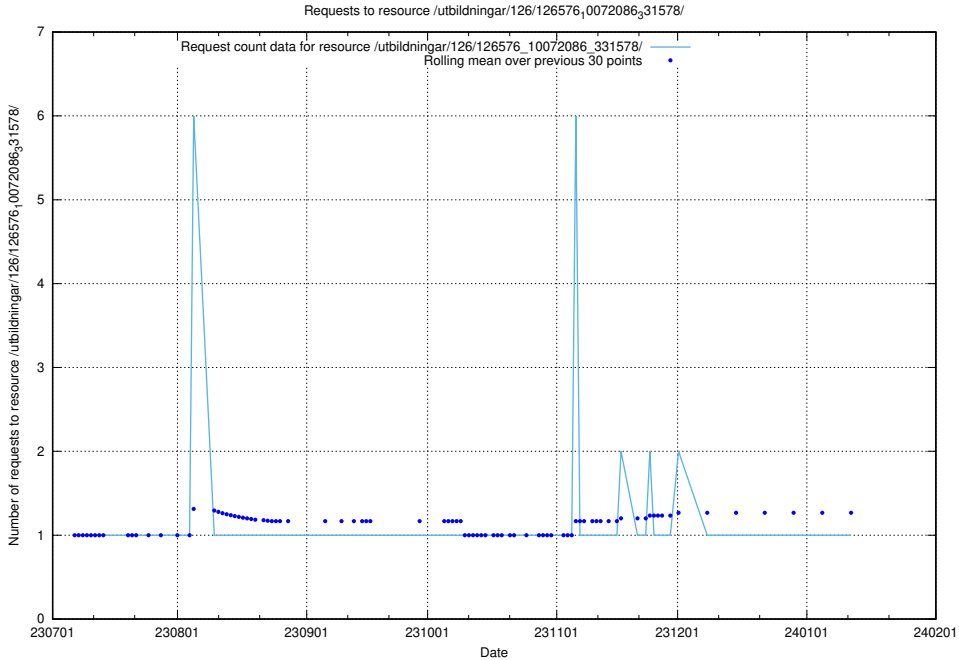

Here, we count the number of requests to resource /utbildningar/125/125600_10070136_324706/events/

5.5548 Usage of /utbildningar/126/126576_10072086_331578/

Here, we count the number of requests to resource /utbildningar/126/126576_10072086_331578/.