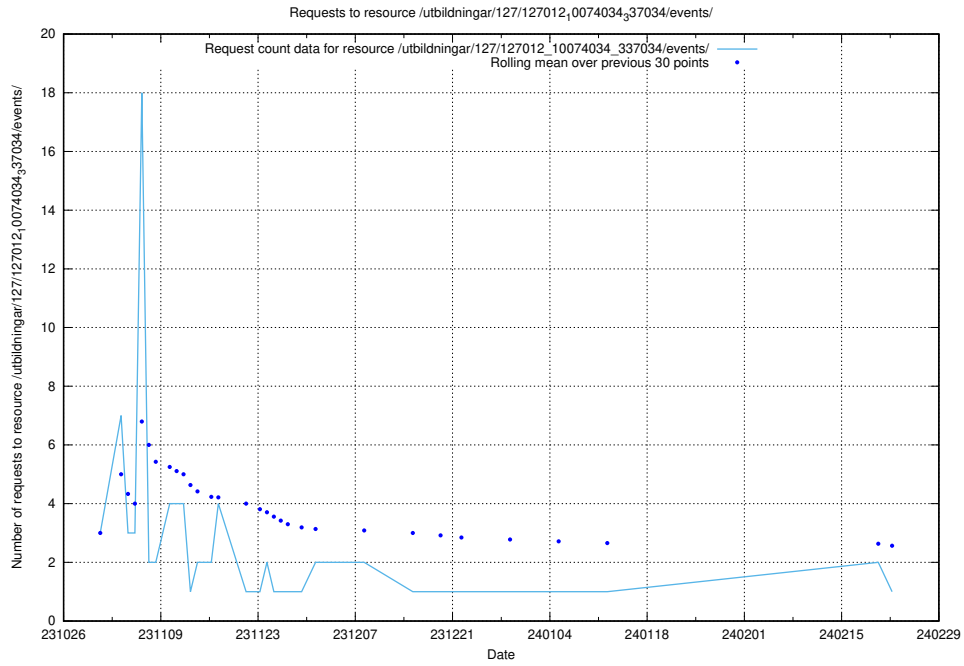

Here, we count the number of requests to resource /utbildningar/125/125199_10069561_332264/events/

5.4416 Usage of /utbildningar/127/127012_10074034_337034/events/

Here, we count the number of requests to resource /utbildningar/127/127012_10074034_337034/events/