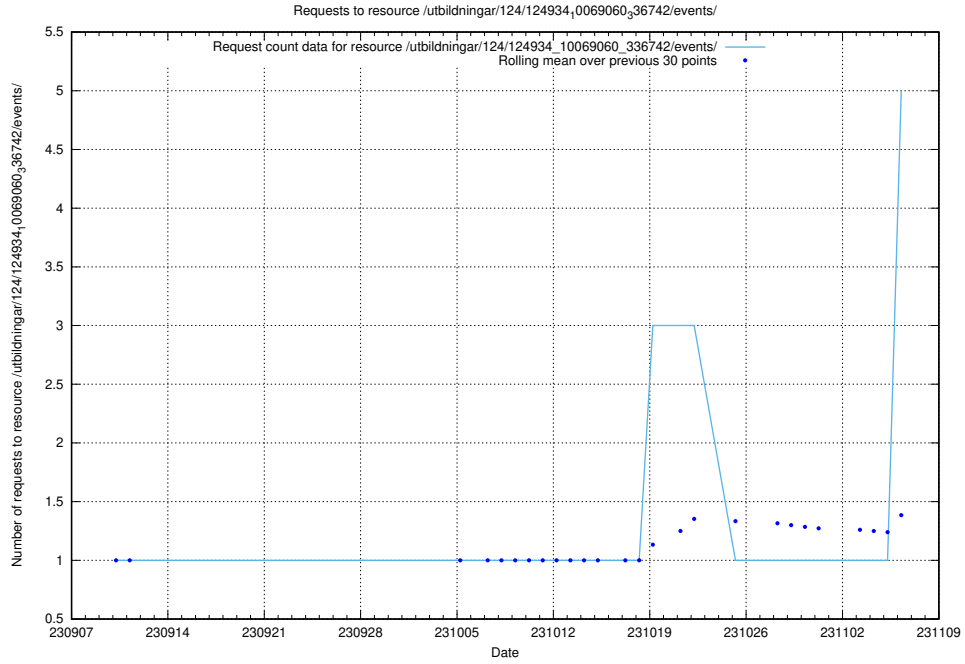

5.125 Usage of /utbildningar/124/124934_10069060_336742/events/

Here, we count the number of requests to resource /utbildningar/124/124934_10069060_336742/events/