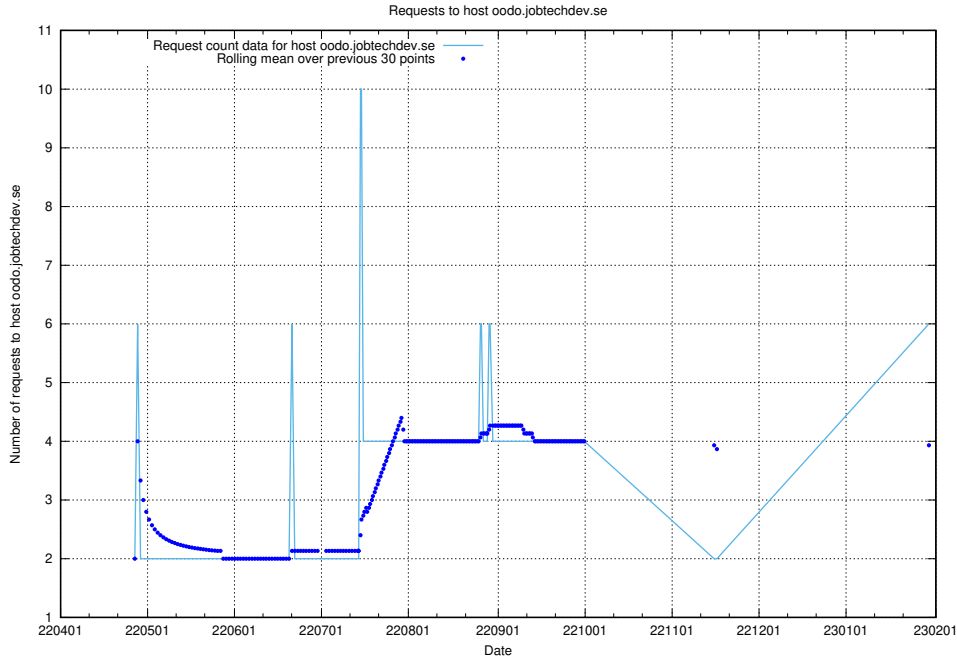

7.83 Usage of oodo.jobtechdev.se

Here, we count the number of requests to host oodo.jobtechdev.se.