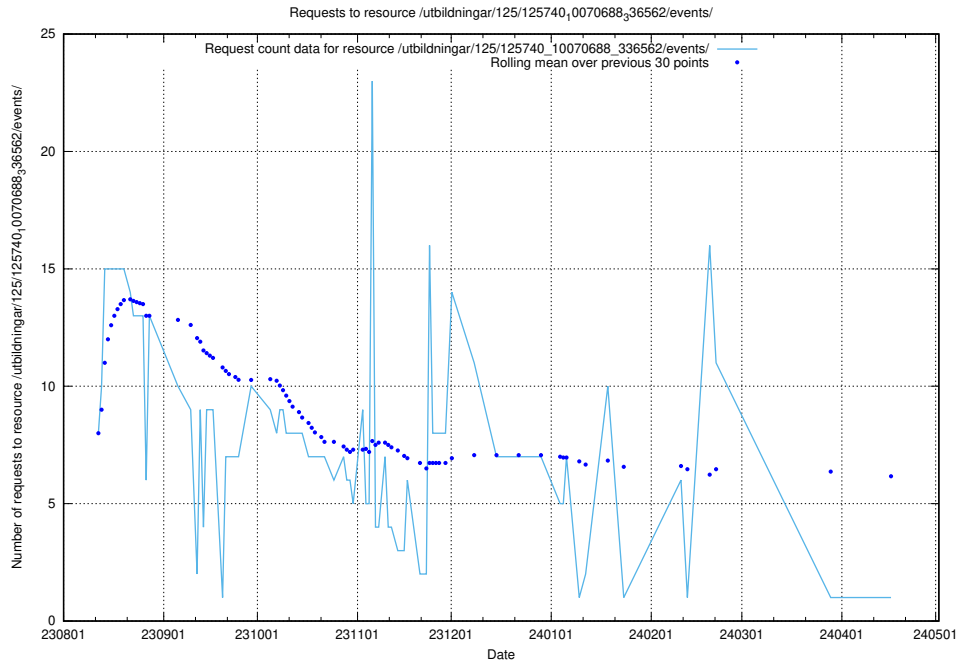

5.5051 Usage of /utbildningar/125/125740_10070688_336562/events/

Here, we count the number of requests to resource /utbildningar/125/125740_10070688_336562/events/