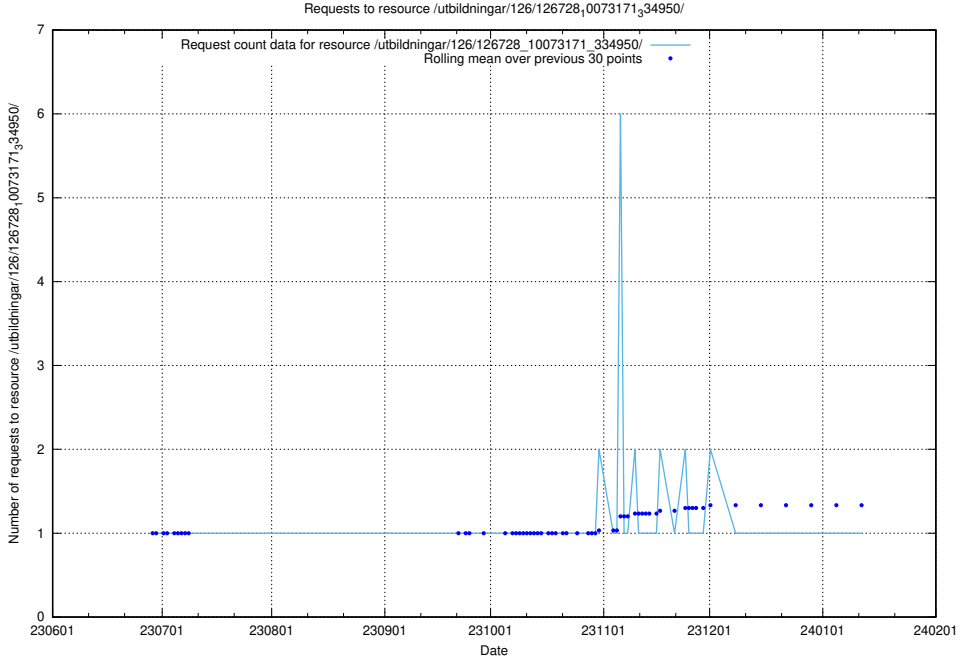

5.5702 Usage of /utbildningar/126/126728_10073171_334950/

Here, we count the number of requests to resource /utbildningar/126/126728_10073171_334950/.