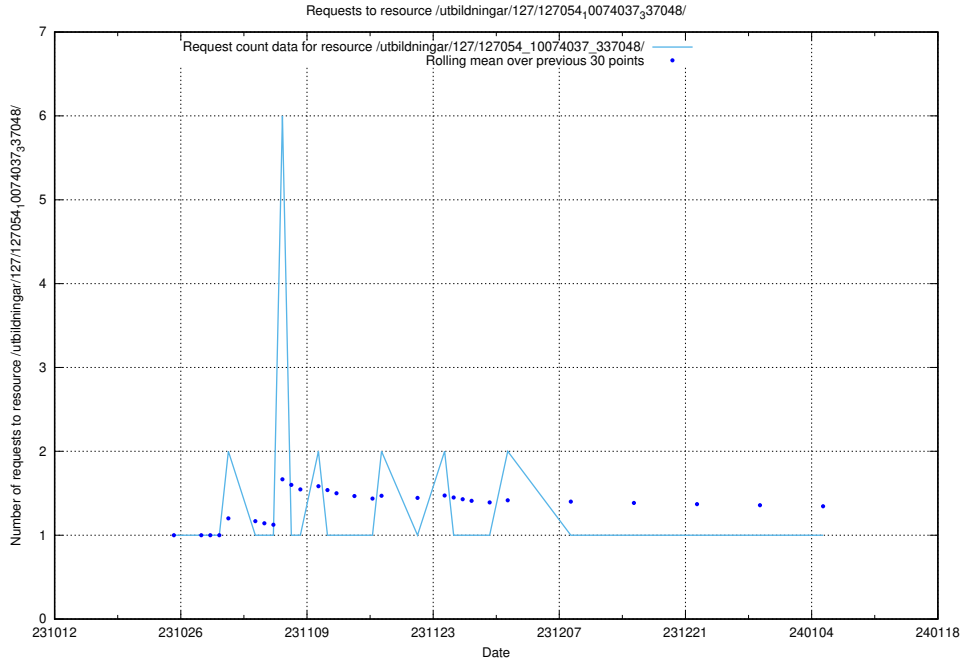

5.4469 Usage of /utbildningar/127/127054_10074037_337048/

Here, we count the number of requests to resource /utbildningar/127/127054_10074037_337048/.