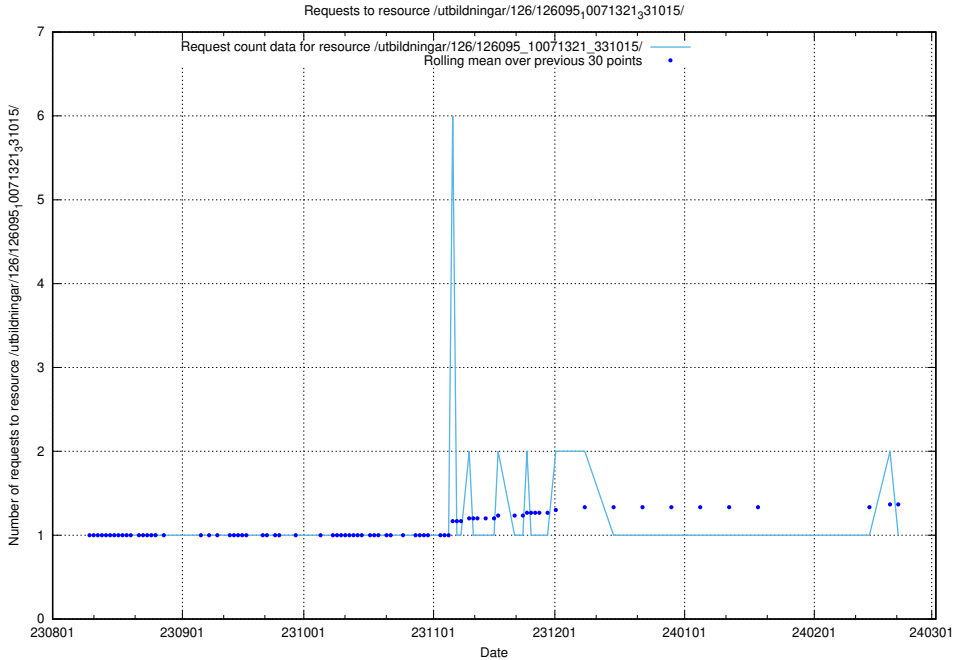

5.5078 Usage of /utbildningar/126/126095_10071321_331015/

Here, we count the number of requests to resource /utbildningar/126/126095_10071321_331015/.