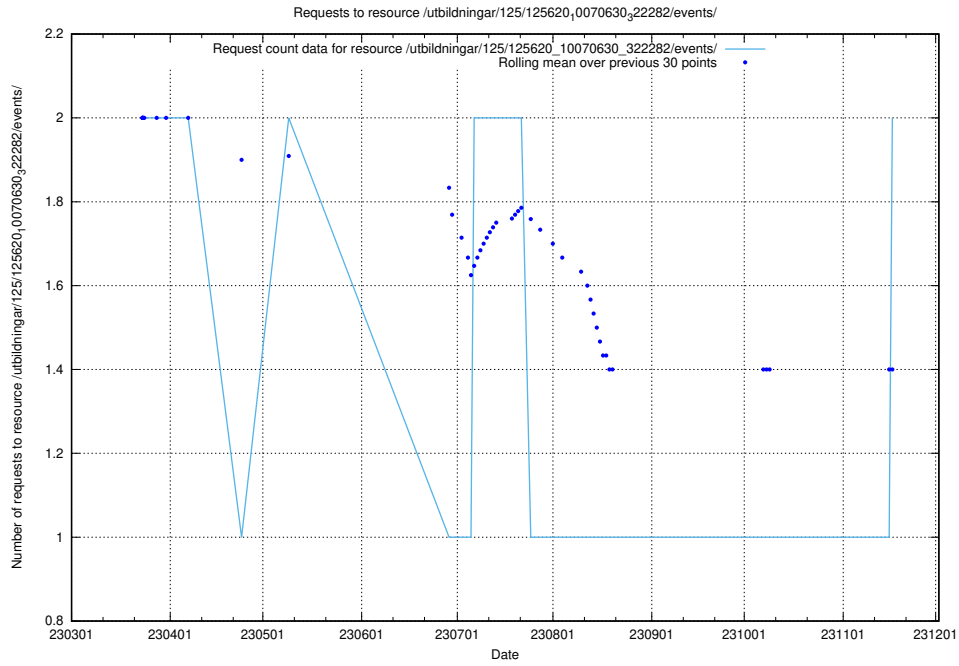

5.849 Usage of /utbildningar/125/125620_10070630_322282/events/

Here, we count the number of requests to resource /utbildningar/125/125620_10070630_322282/events/