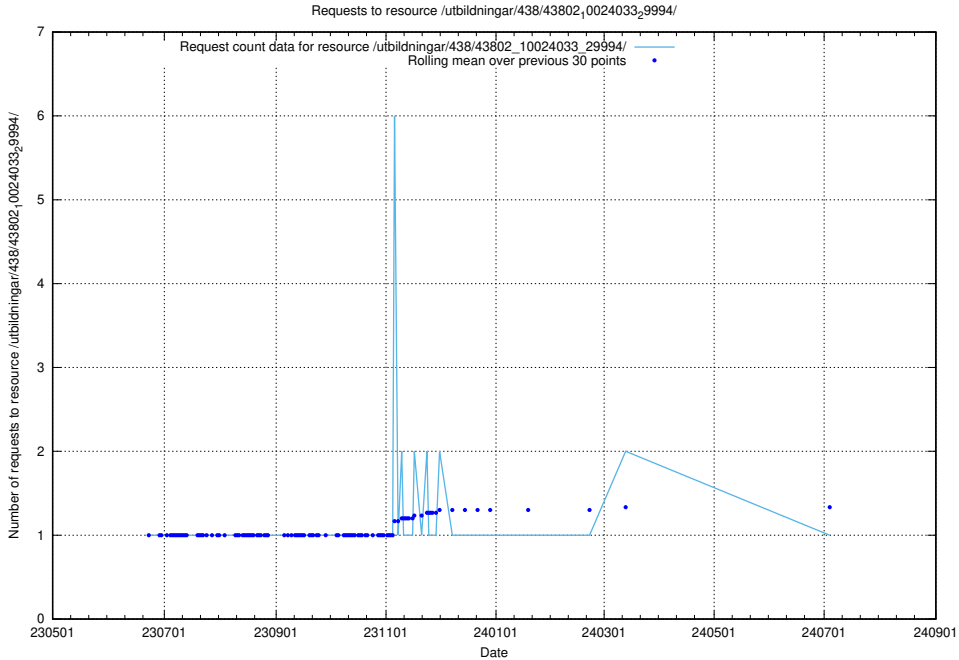

5.5826 Usage of /utbildningar/437/43791_10024053_32247/

Here, we count the number of requests to resource /utbildningar/437/43791_10024053_32247/.

5.5827 Usage of /utbildningar/437/43773_10023987_29948/events/