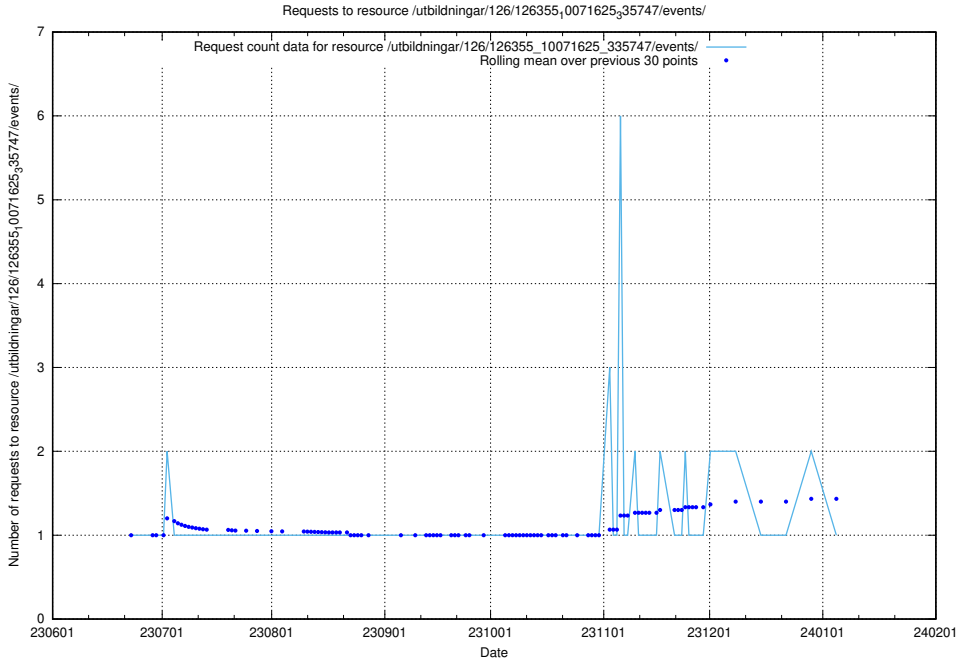

5.5910 Usage of /utbildningar/126/126355_10071625_335747/events/

Here, we count the number of requests to resource /utbildningar/126/126355_10071625_335747/events/