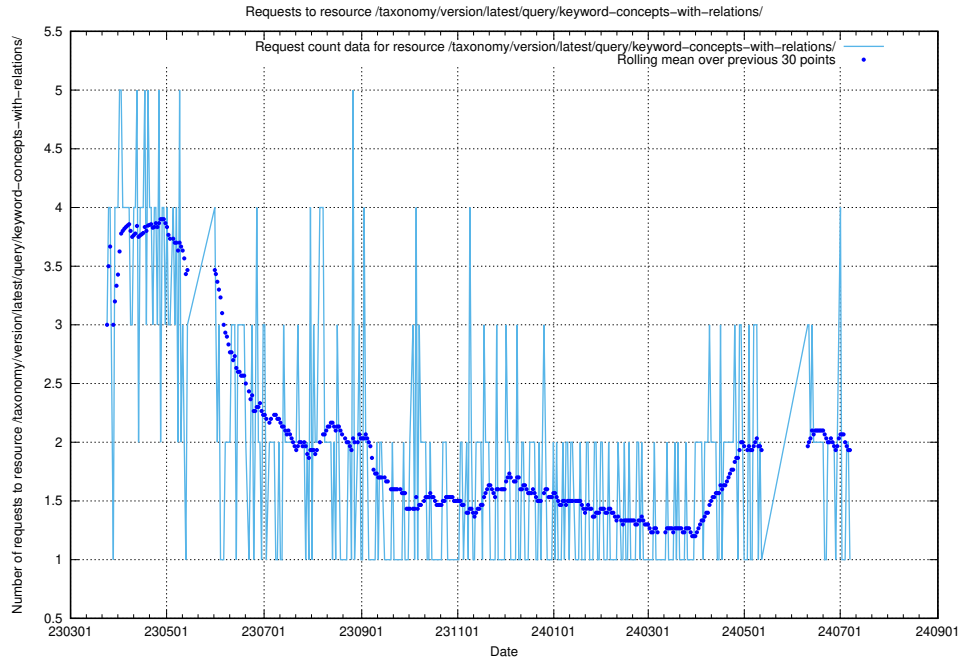

5.6381 Usage of /taxonomy/version/latest/query/keyword-concepts-with-relations/

Here, we count the number of requests to resource /taxonomy/version/latest/query/keyword-concepts-with-relations/.

5.6382 Usage of /taxonomy/version/latest/query/isco-level-4-groups/