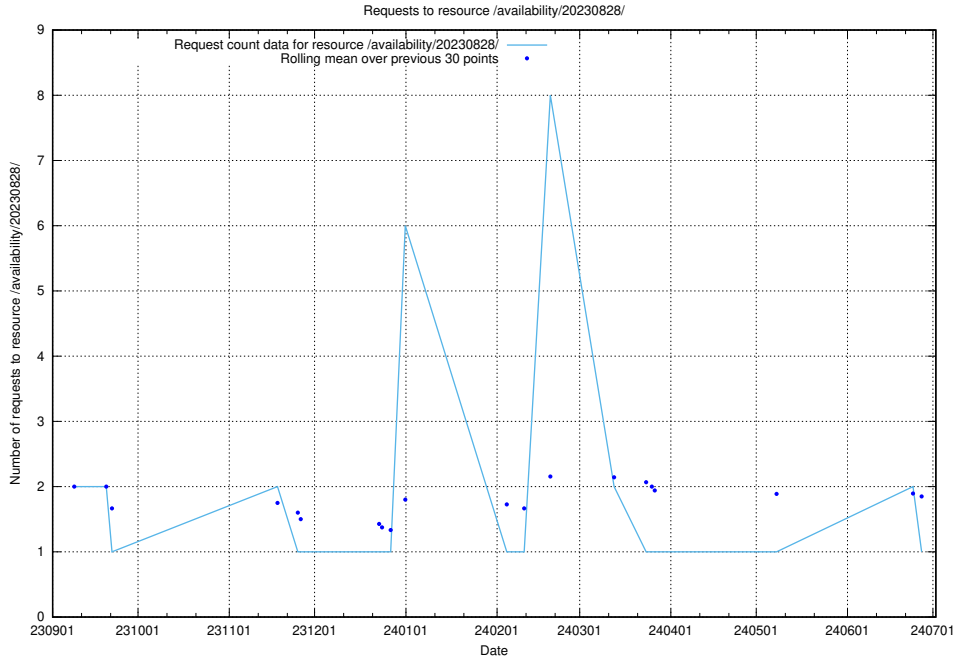

5.4879 Usage of /availability/20230828/

Here, we count the number of requests to resource /availability/20230828/.