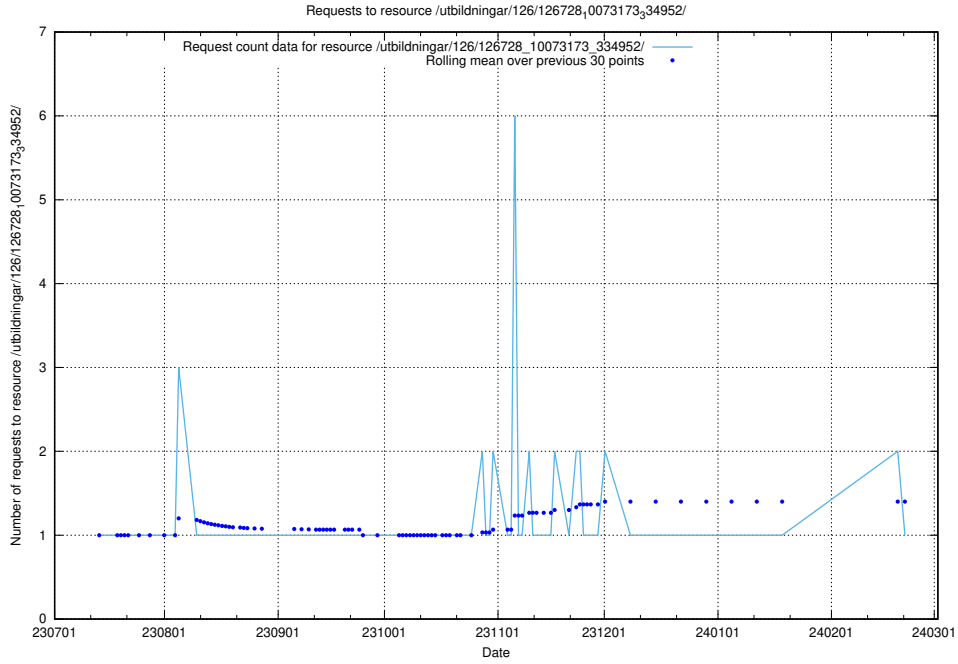

5.5317 Usage of /utbildningar/126/126728_10073173_334952/

Here, we count the number of requests to resource /utbildningar/126/126728_10073173_334952/.