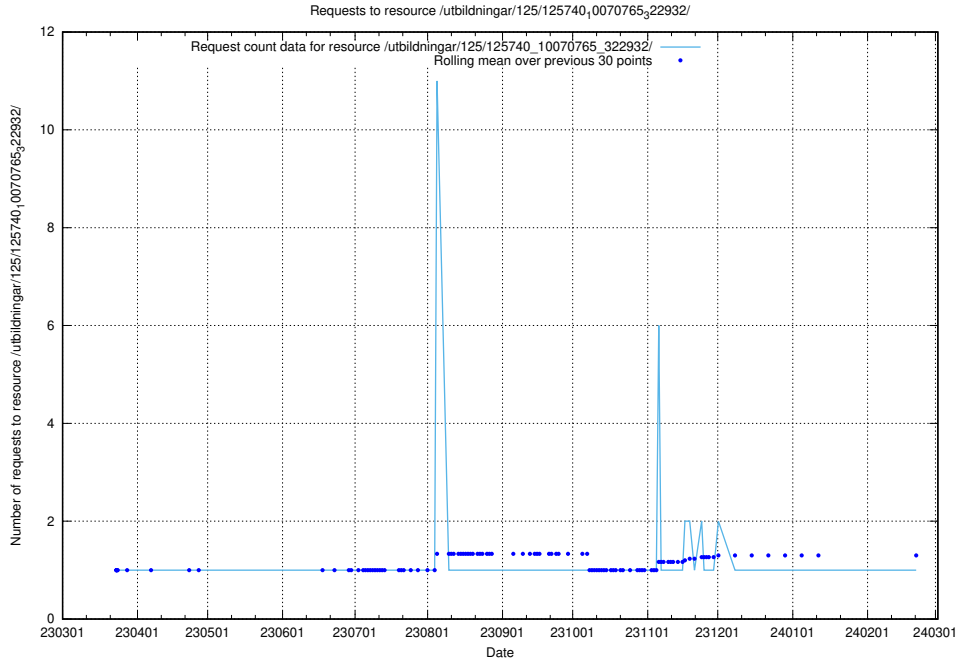

5.885 Usage of /utbildningar/125/125740_10070765_322932/

Here, we count the number of requests to resource /utbildningar/125/125740_10070765_322932/.