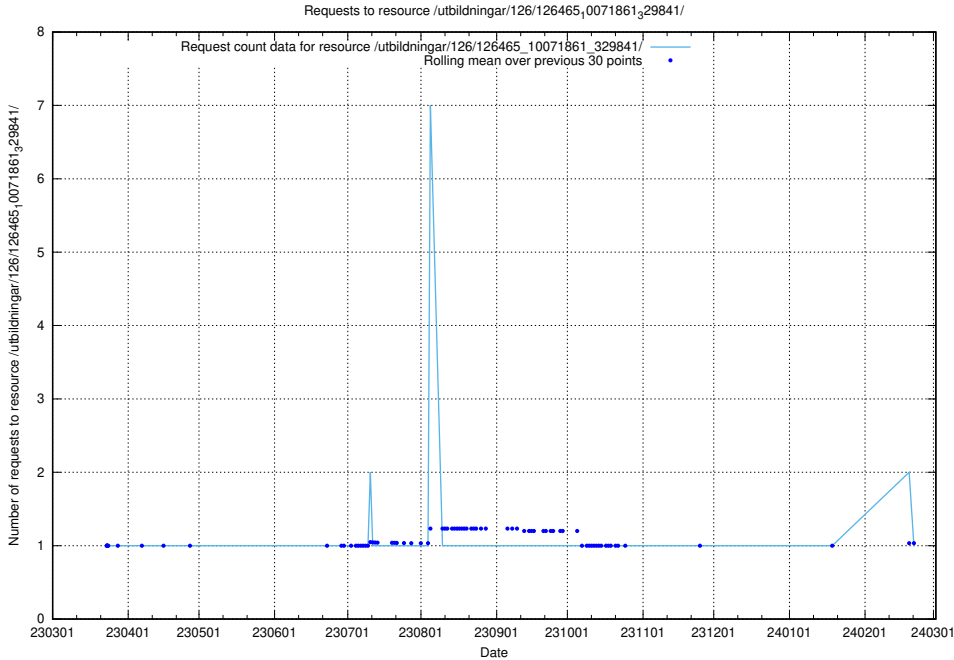

5.6707 Usage of /utbildningar/126/126465_10071861_329841/

Here, we count the number of requests to resource /utbildningar/126/126465_10071861_329841/.