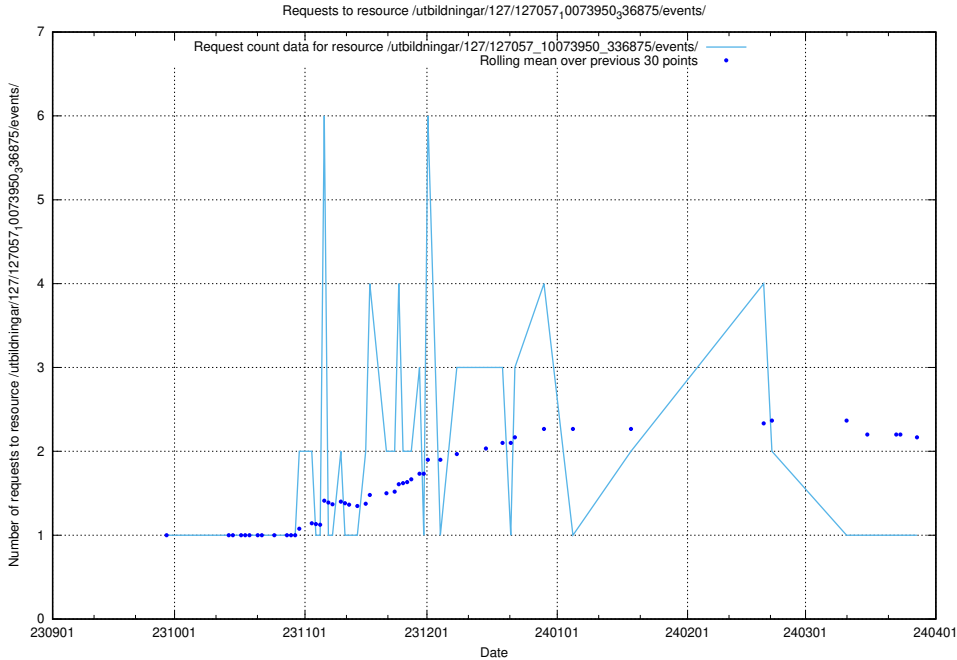

5.4695 Usage of /utbildningar/127/127057_10073950_336875/events/

Here, we count the number of requests to resource /utbildningar/127/127057_10073950_336875/events/