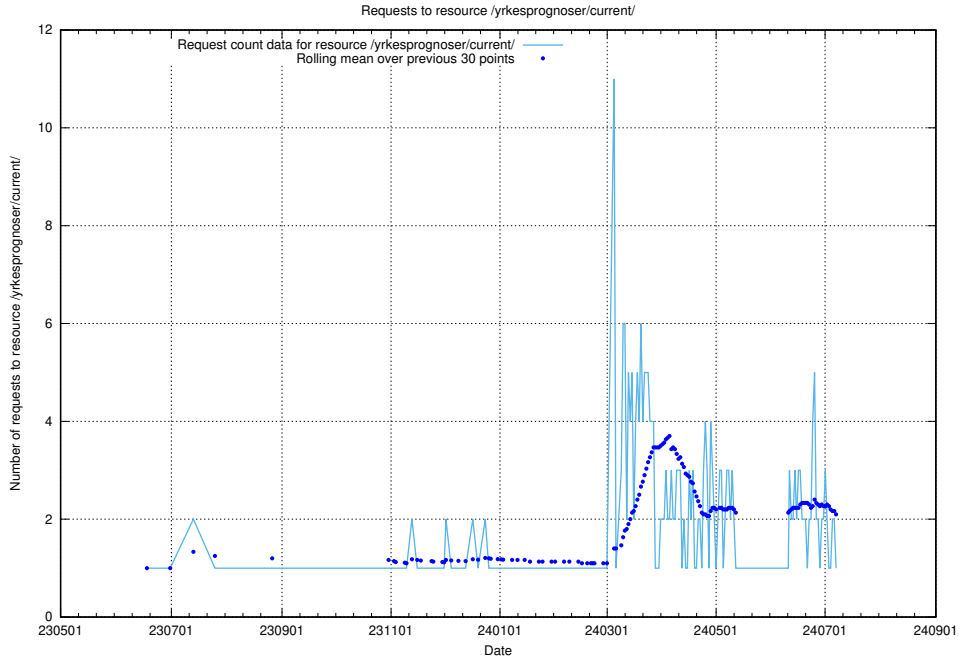

5.6104 Usage of /yrkesprognoser/current/

Here, we count the number of requests to resource /yrkesprognoser/current/.