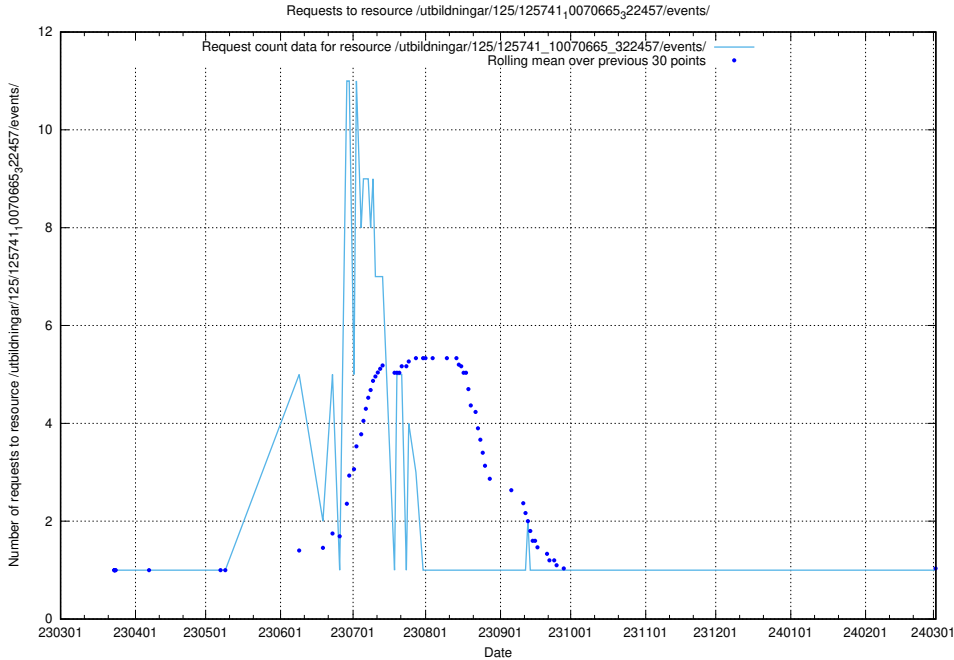

5.6778 Usage of /utbildningar/125/125741_10070665_322457/events/

Here, we count the number of requests to resource /utbildningar/125/125741_10070665_322457/events/