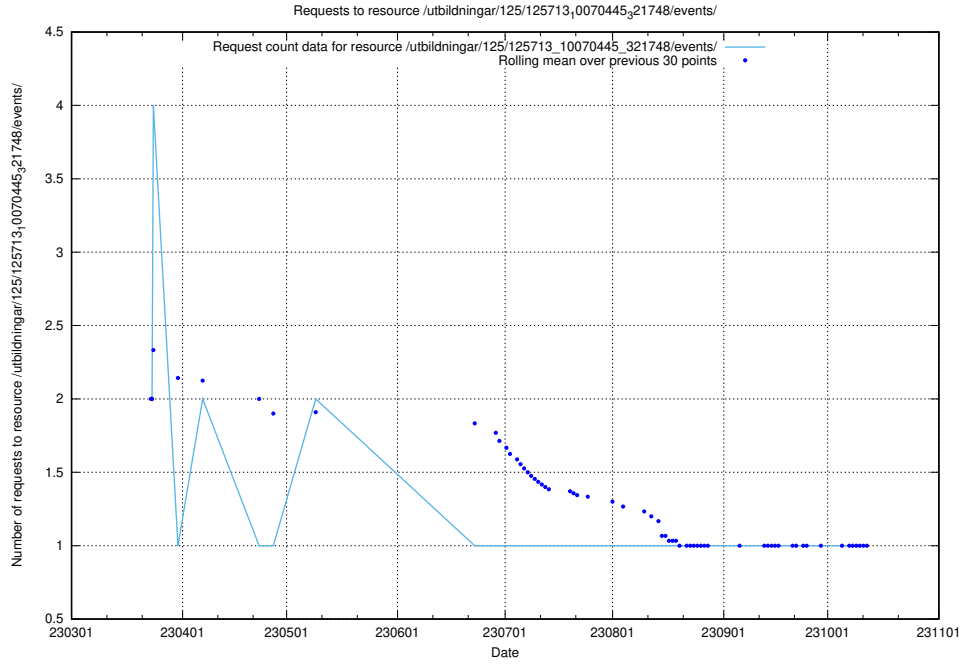

5.6571 Usage of /utbildningar/125/125713_10070445_321748/events/

Here, we count the number of requests to resource /utbildningar/125/125713_10070445_321748/events/