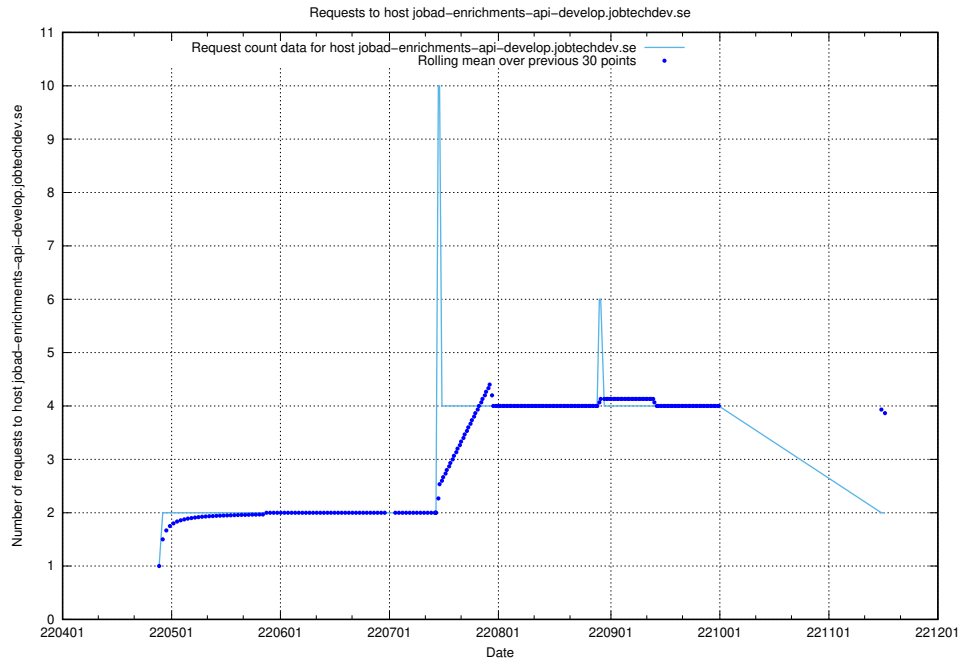

7.450 Usage of jobad-enrichments-api-develop.jobtechdev.se

Here, we count the number of requests to host jobad-enrichments-api-develop.jobtechdev.se.