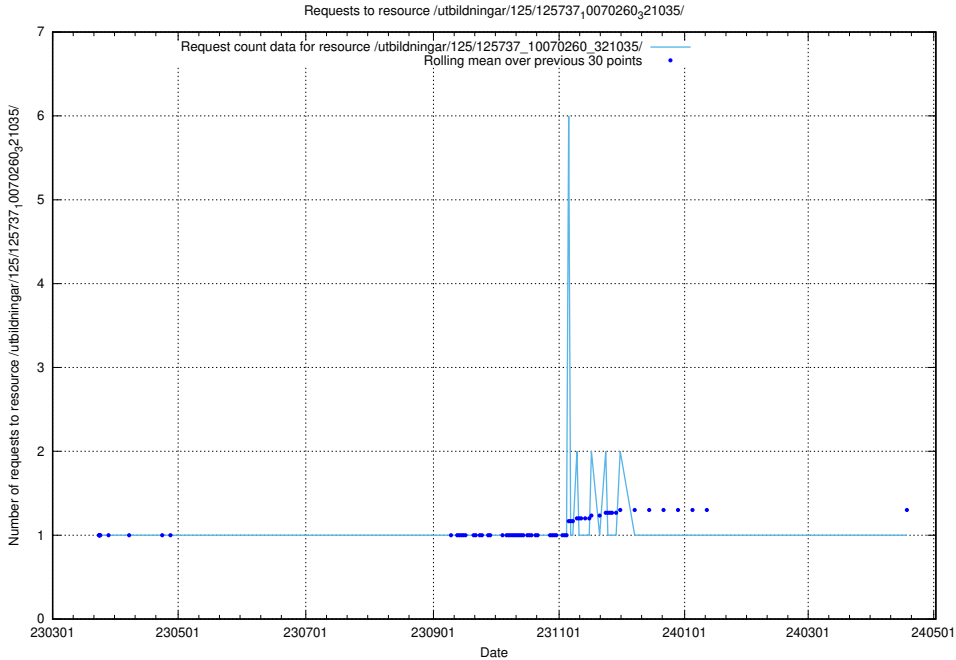

5.927 Usage of /utbildningar/125/125737_10070260_321035/

Here, we count the number of requests to resource /utbildningar/125/125737_10070260_321035/.