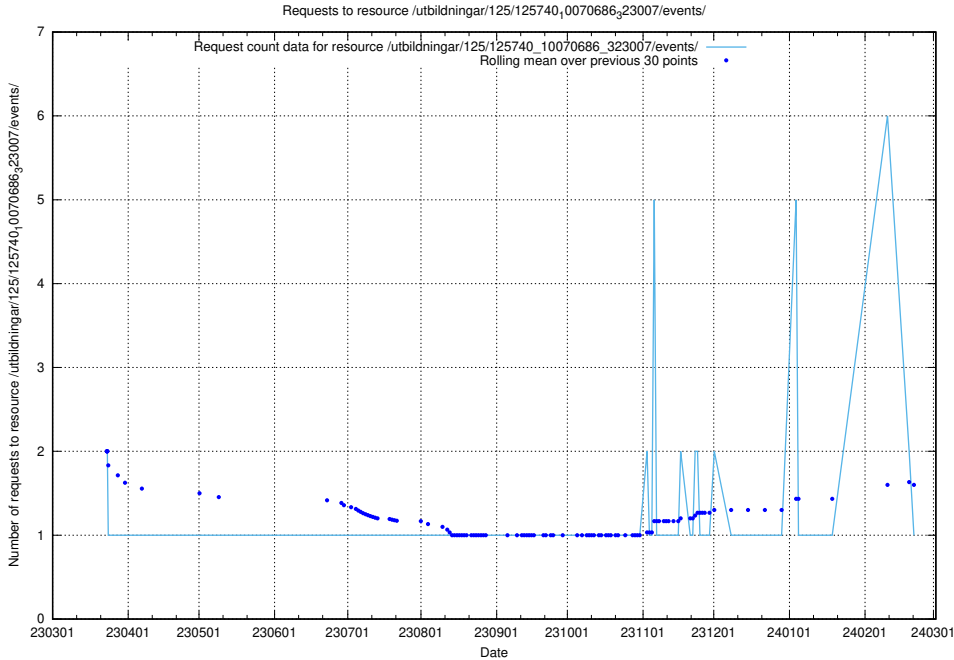

5.6567 Usage of /utbildningar/125/125740_10070686_323007/events/

Here, we count the number of requests to resource /utbildningar/125/125740_10070686_323007/events/