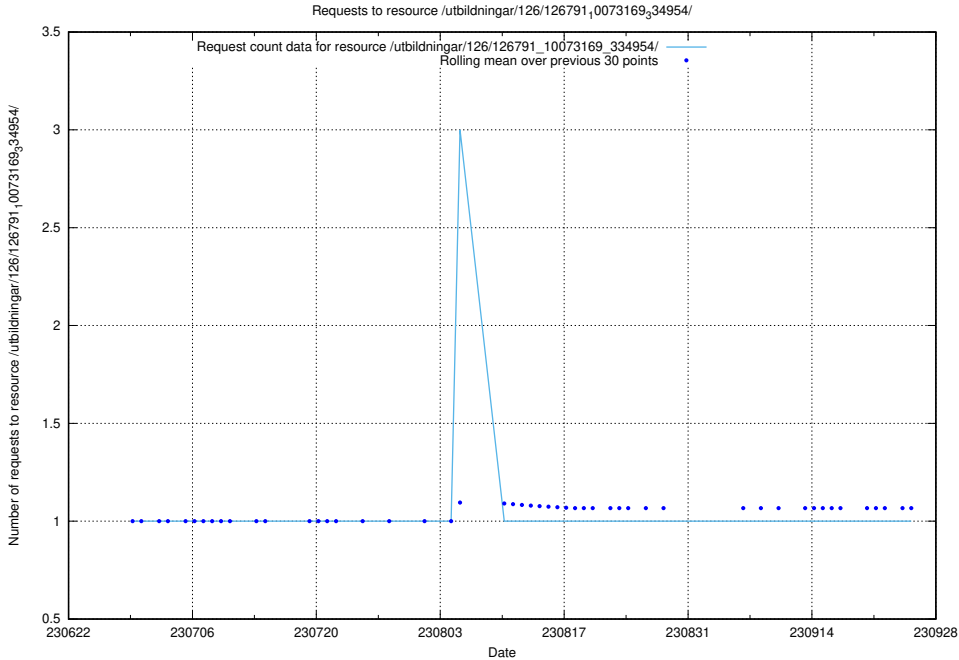

5.5698 Usage of /utbildningar/126/126791_10073169_334954/

Here, we count the number of requests to resource /utbildningar/126/126791_10073169_334954/.