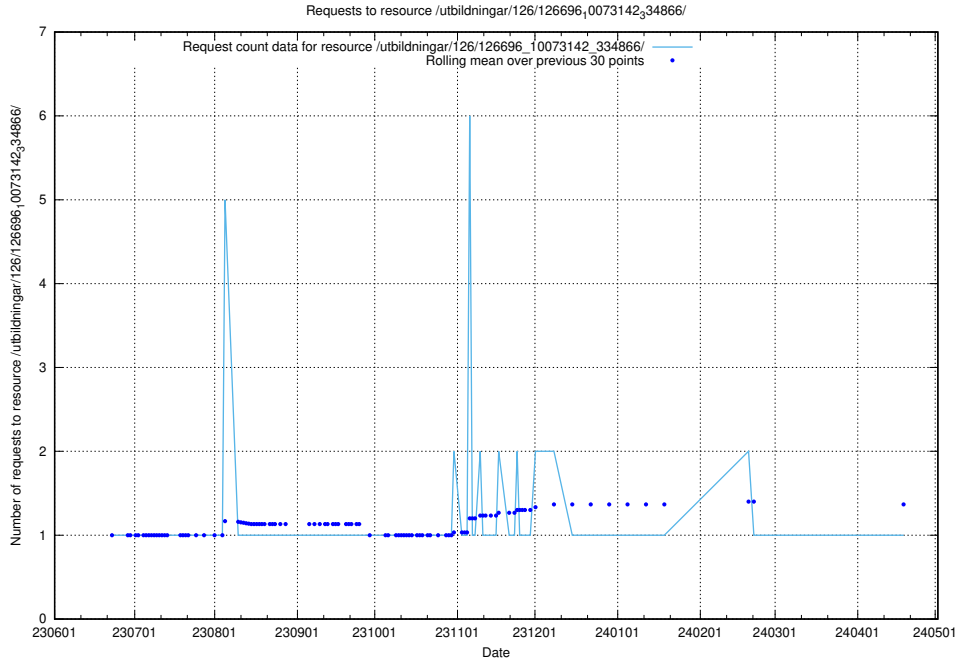

5.5877 Usage of /utbildningar/126/126696_10073142_334866/

Here, we count the number of requests to resource /utbildningar/126/126696_10073142_334866/.