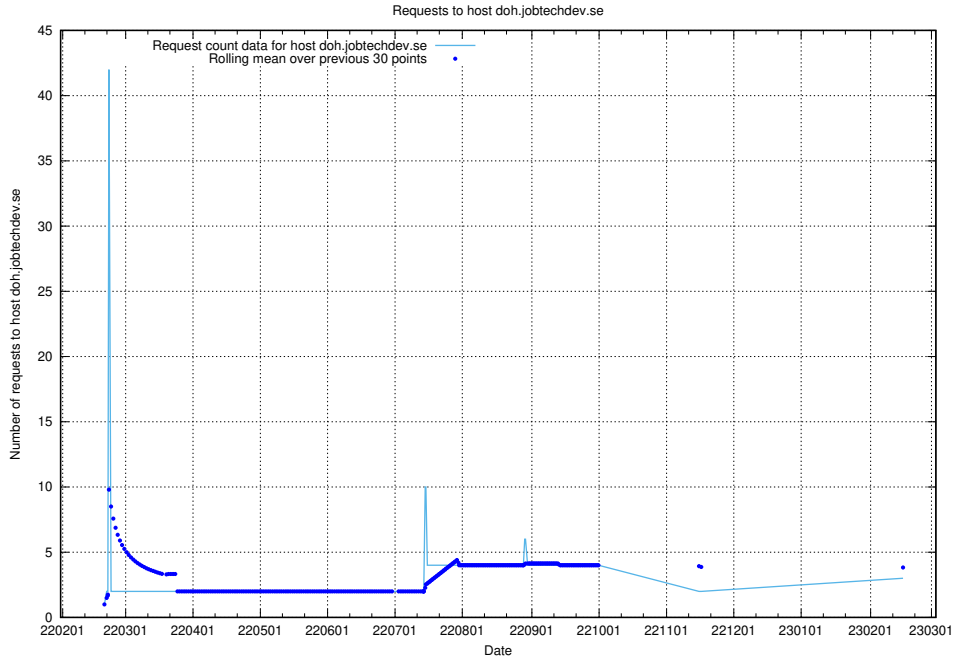

7.229 Usage of doh.jobtechdev.se

Here, we count the number of requests to host doh.jobtechdev.se.