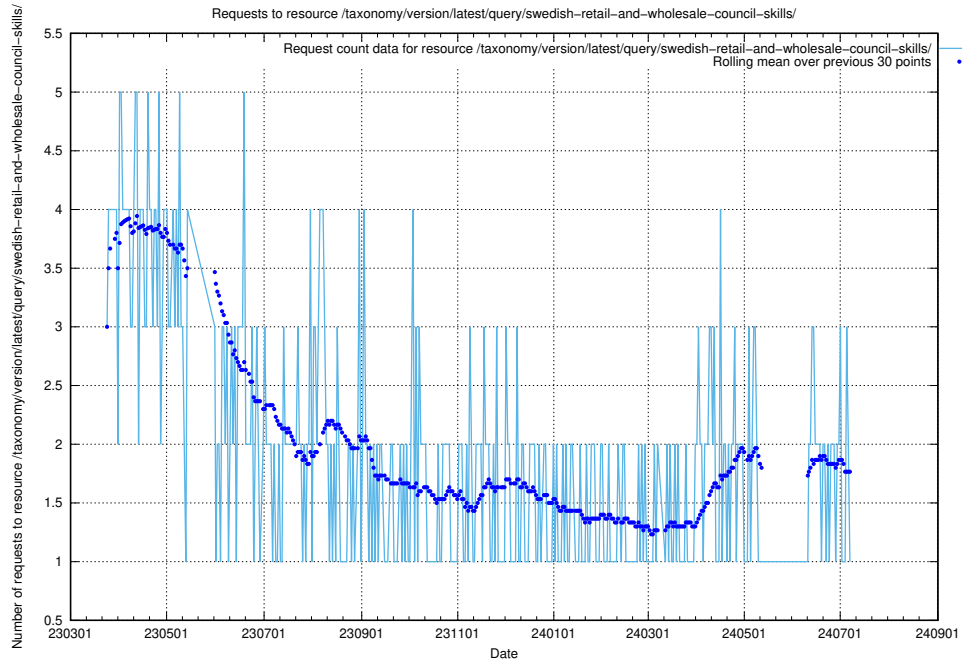

5.6343 Usage of /taxonomy/version/latest/query/swedish-retail-and-wholesale-council-skills/

Here, we count the number of requests to resource /taxonomy/version/latest/query/swedish-retail-and-wholesale-council-skills/.