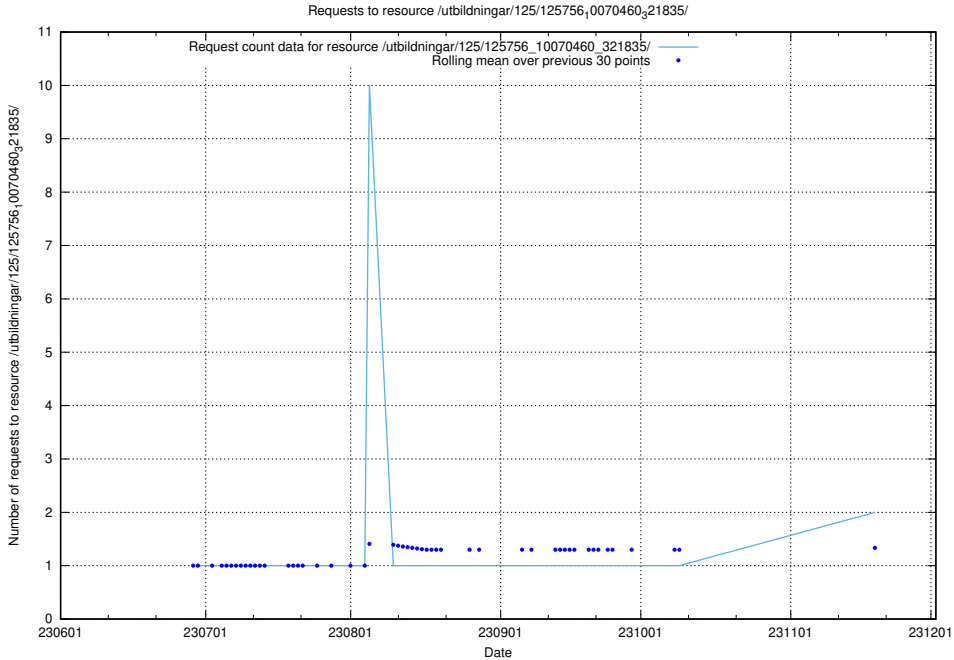

5.756 Usage of /utbildningar/125/125756_10070460_321835/

Here, we count the number of requests to resource /utbildningar/125/125756_10070460_321835/.