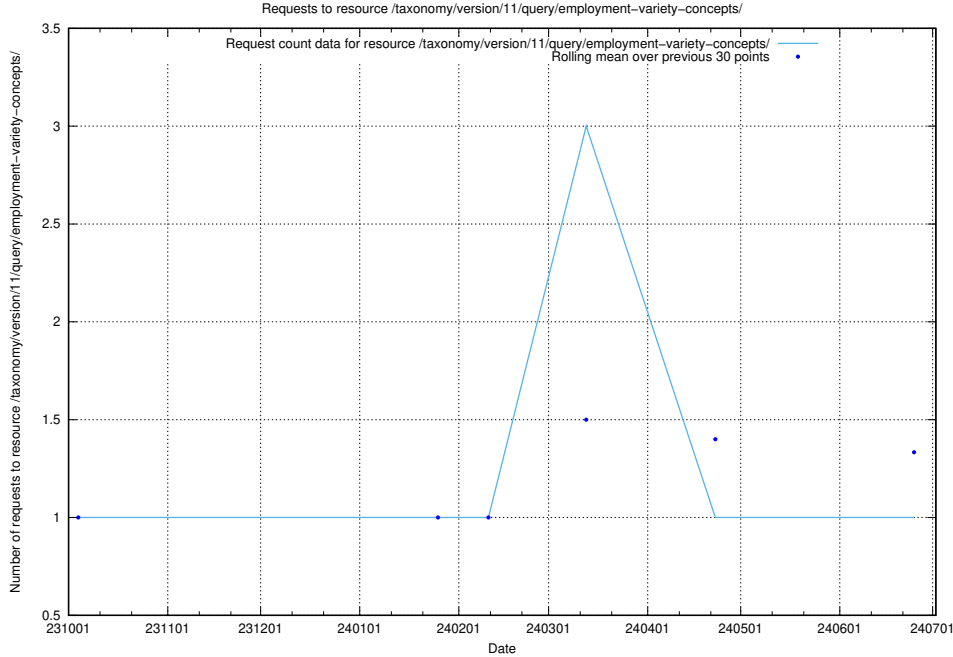

5.4686 Usage of /taxonomy/version/11/query/employment-variety-concepts/

Here, we count the number of requests to resource /taxonomy/version/11/query/employment-variety-concepts/.