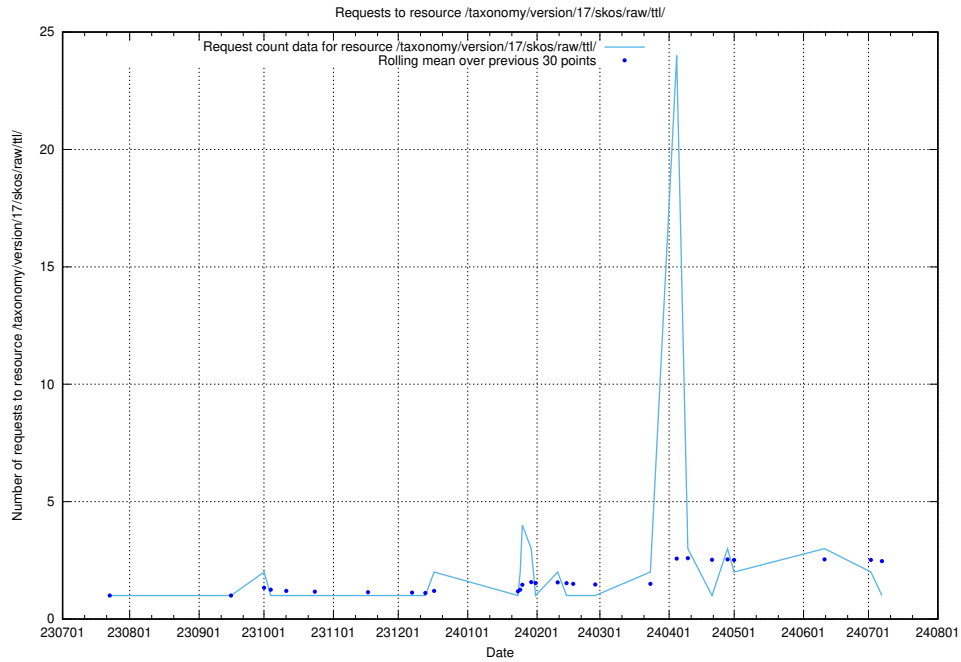

5.5215 Usage of /taxonomy/version/17/skos/raw/ttl/

Here, we count the number of requests to resource /taxonomy/version/17/skos/raw/ttl/.