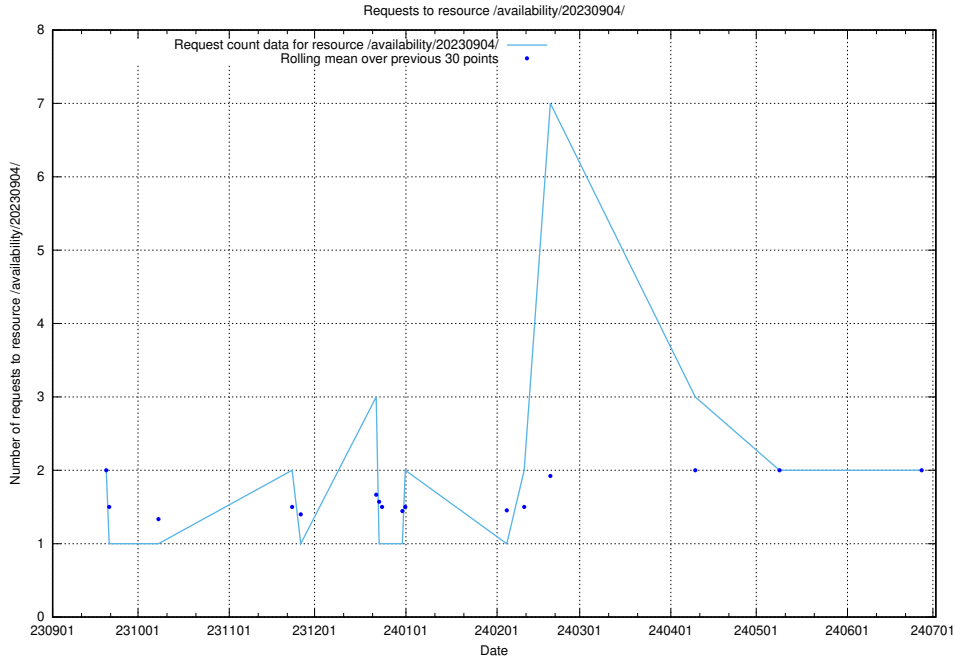

5.674 Usage of /availability/20230904/

Here, we count the number of requests to resource /availability/20230904/.