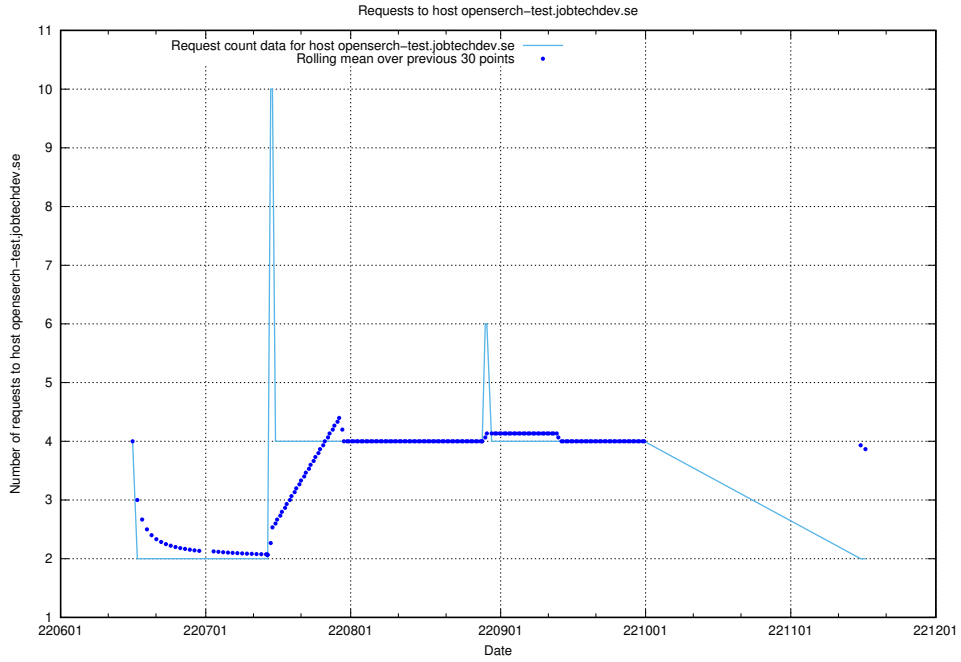

7.405 Usage of `openserch-test.jobtechdev.se`

Here, we count the number of requests to host `openserch-test.jobtechdev.se`.