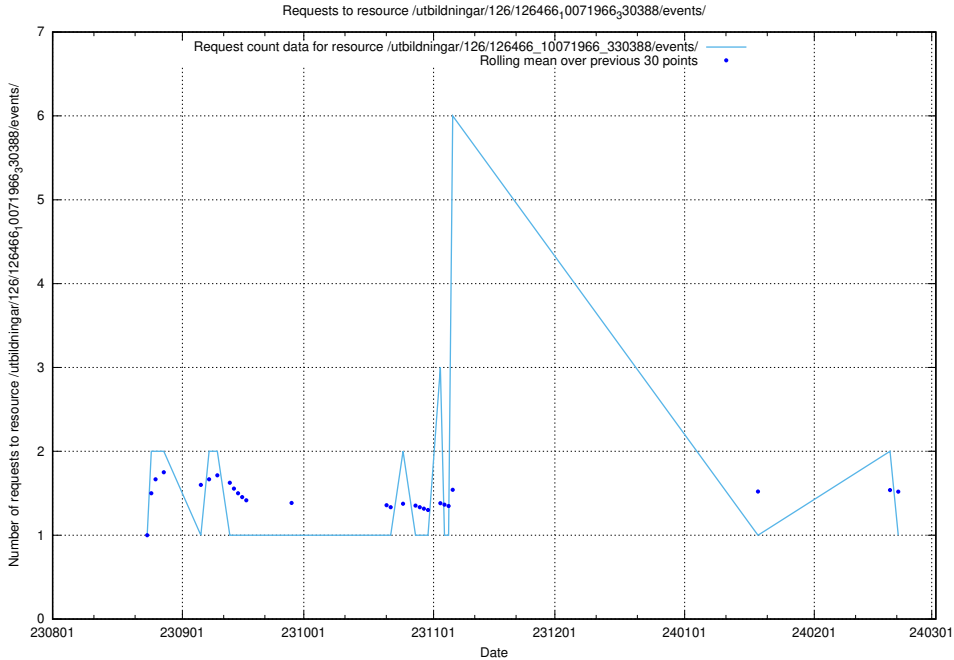

5.4972 Usage of /utbildningar/126/126466_10071966_330388/events/

Here, we count the number of requests to resource /utbildningar/126/126466_10071966_330388/events/