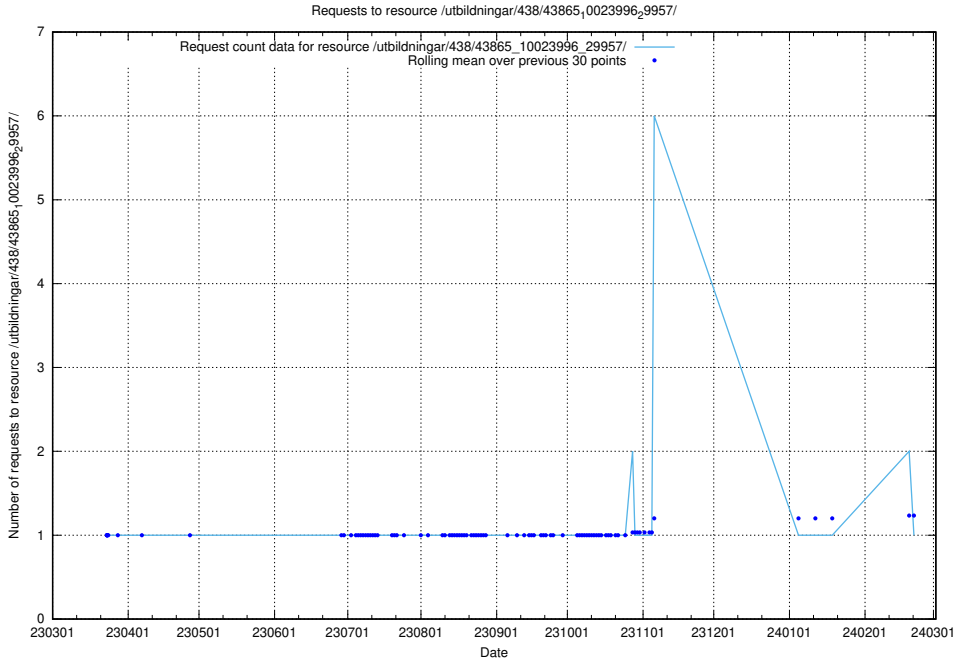

5.6610 Usage of /utbildningar/438/43865_10023996_29957/

Here, we count the number of requests to resource /utbildningar/438/43865_10023996_29957/.