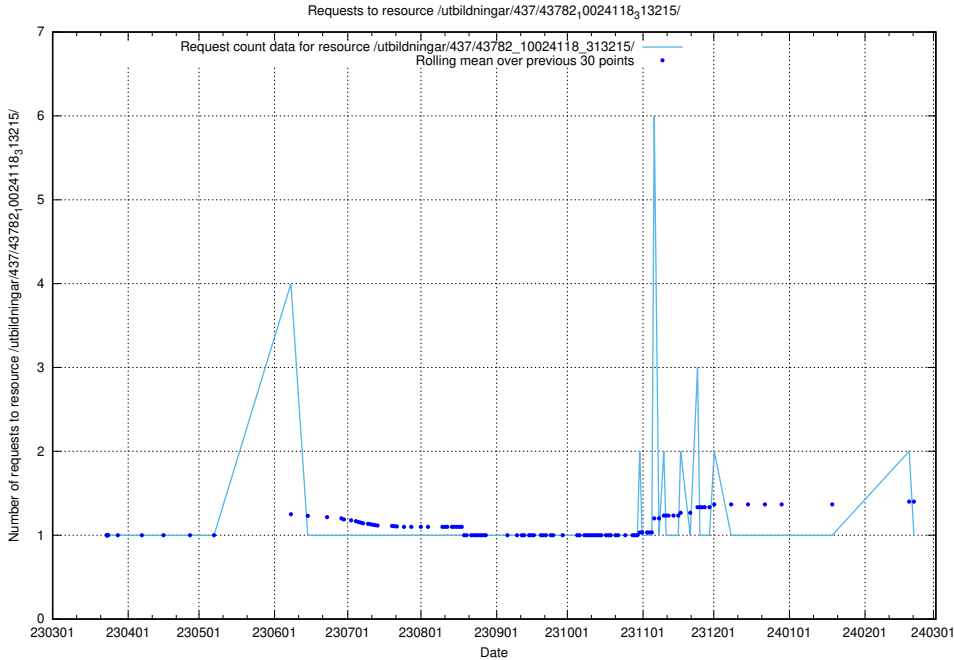

5.6654 Usage of /utbildningar/437/43782_10024118_313215/

Here, we count the number of requests to resource /utbildningar/437/43782_10024118_313215/.