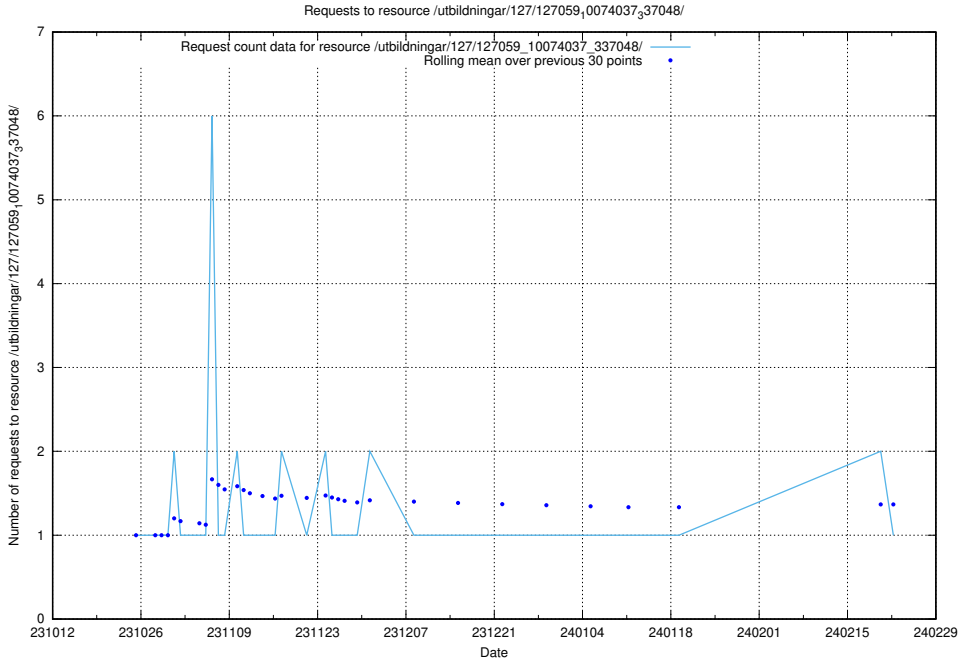

5.4459 Usage of /utbildningar/127/127059_10074037_337048/

Here, we count the number of requests to resource /utbildningar/127/127059_10074037_337048/.