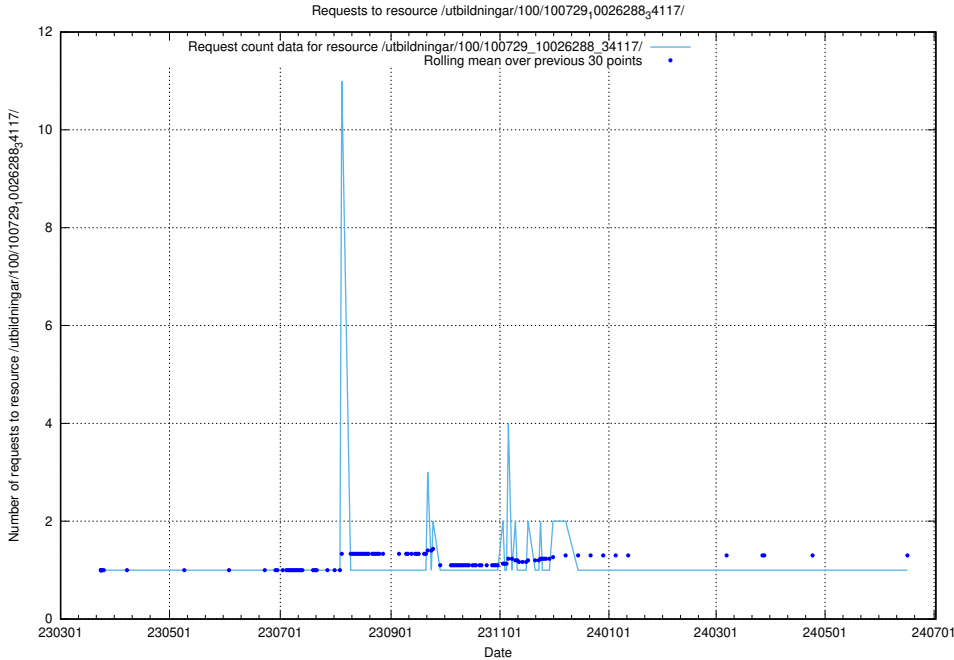

5.5937 Usage of /utbildningar/100/100729_10026288_34117/

Here, we count the number of requests to resource /utbildningar/100/100729_10026288_34117/.