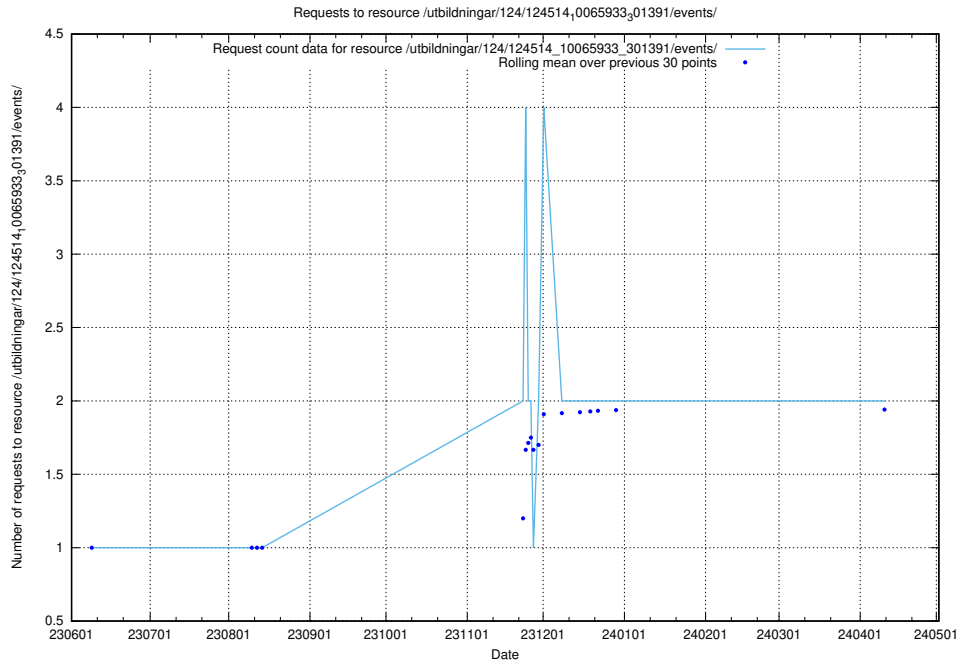

Here, we count the number of requests to resource /utbildningar/124/124515_10066311_308507/.

5.818 Usage of /utbildningar/124/124514_10065933_301391/events/

Here, we count the number of requests to resource /utbildningar/124/124514_10065933_301391/events/