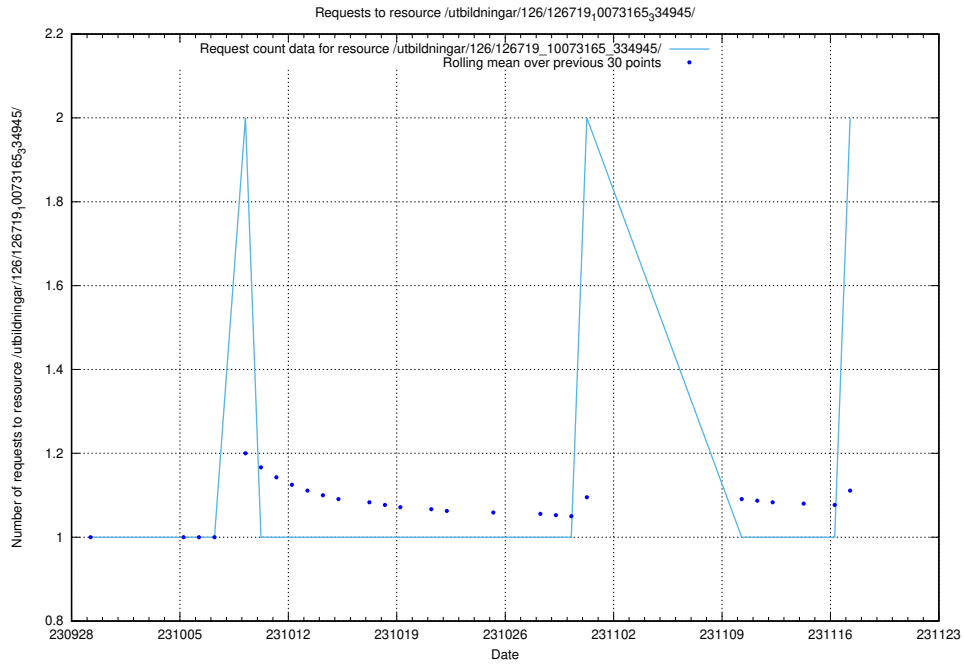

5.662 Usage of /utbildningar/126/126719_10073165_334945/

Here, we count the number of requests to resource /utbildningar/126/126719_10073165_334945/.