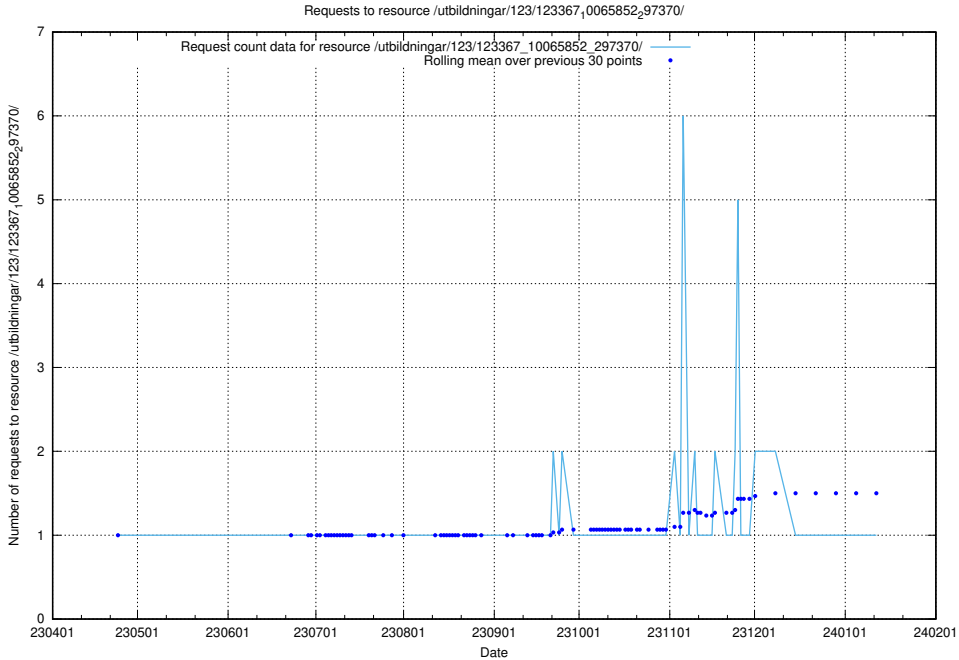

5.6265 Usage of /utbildningar/123/123367_10065852_297370/

Here, we count the number of requests to resource /utbildningar/123/123367_10065852_297370/.