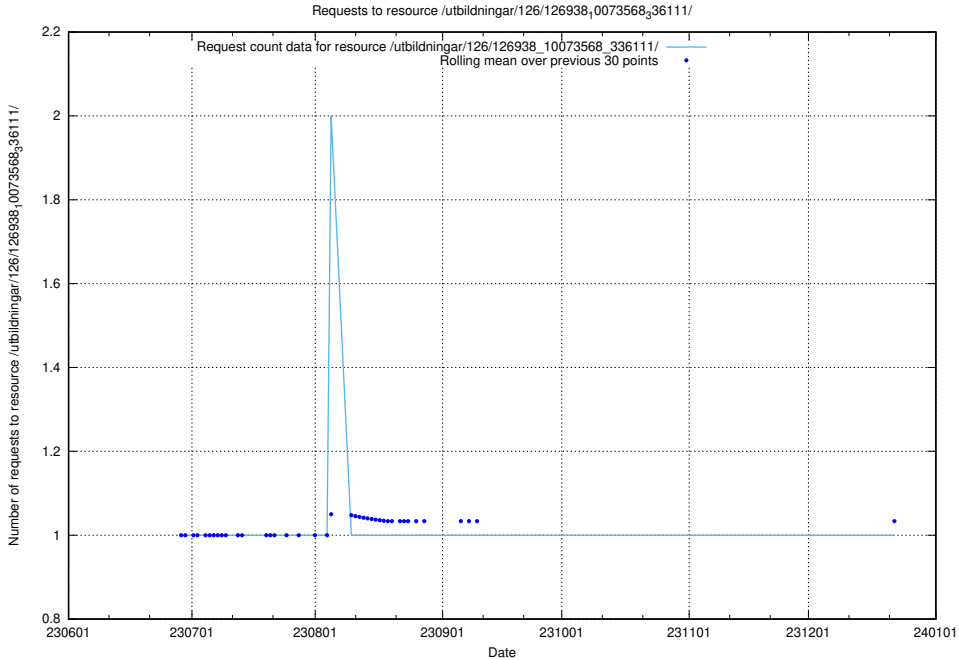

5.5687 Usage of /utbildningar/126/126938_10073568_336111/

Here, we count the number of requests to resource /utbildningar/126/126938_10073568_336111/.