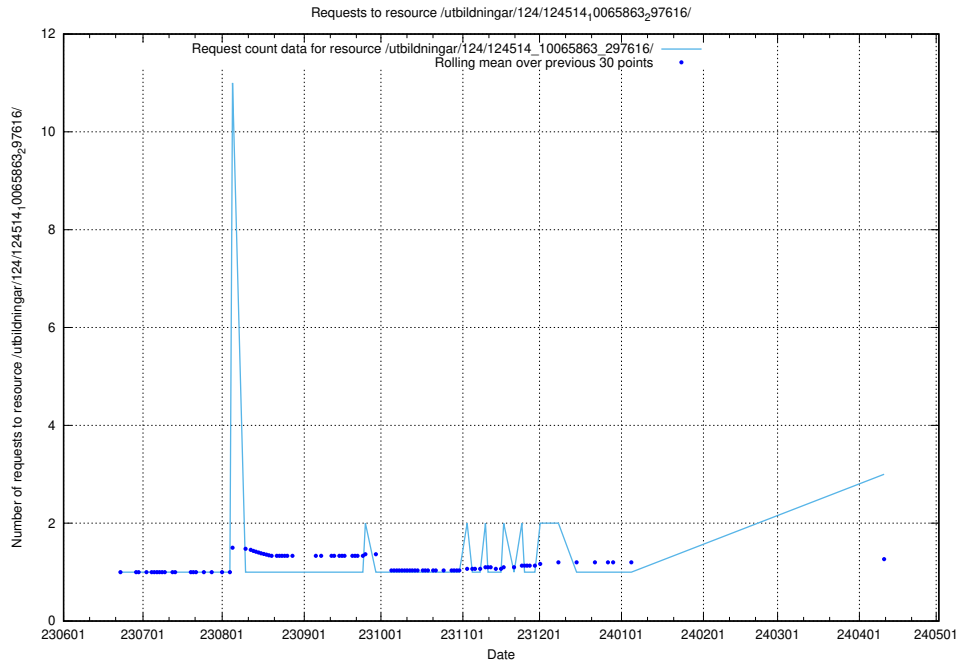

5.367 Usage of /utbildningar/124/124514_10065863_297616/

Here, we count the number of requests to resource /utbildningar/124/124514_10065863_297616/.