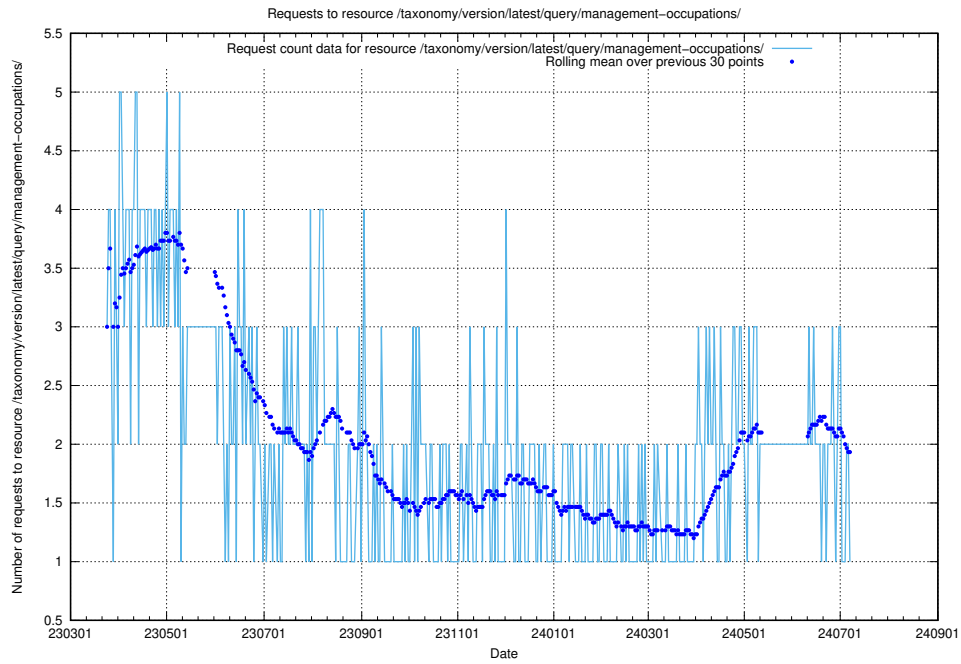

5.6378 Usage of /taxonomy/version/latest/query/management-occupations/

Here, we count the number of requests to resource /taxonomy/version/latest/query/management-occupations/.