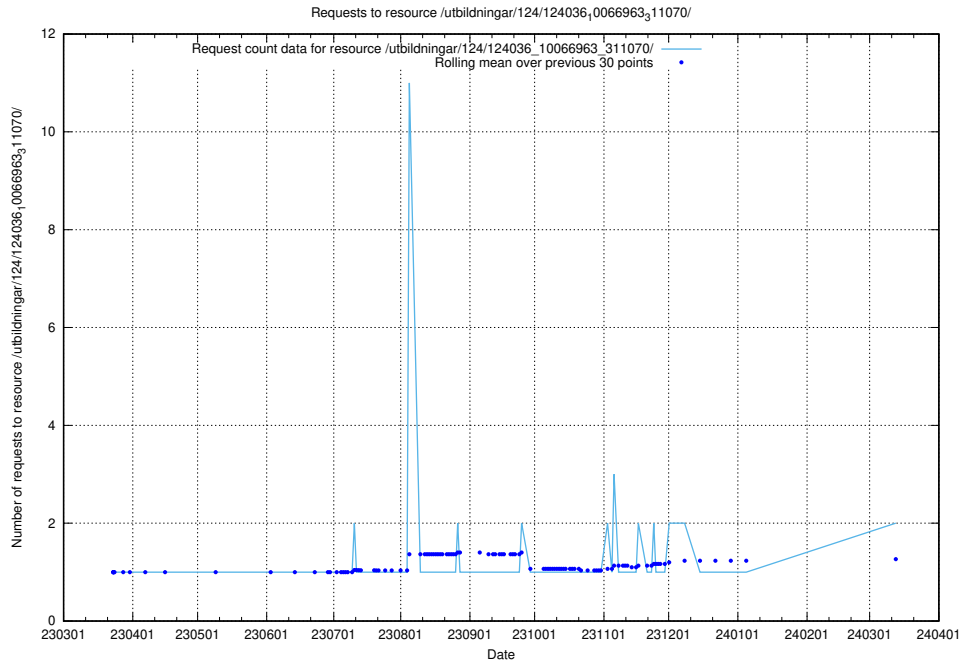

5.656 Usage of /utbildningar/124/124036_10066963_311070/

Here, we count the number of requests to resource /utbildningar/124/124036_10066963_311070/.