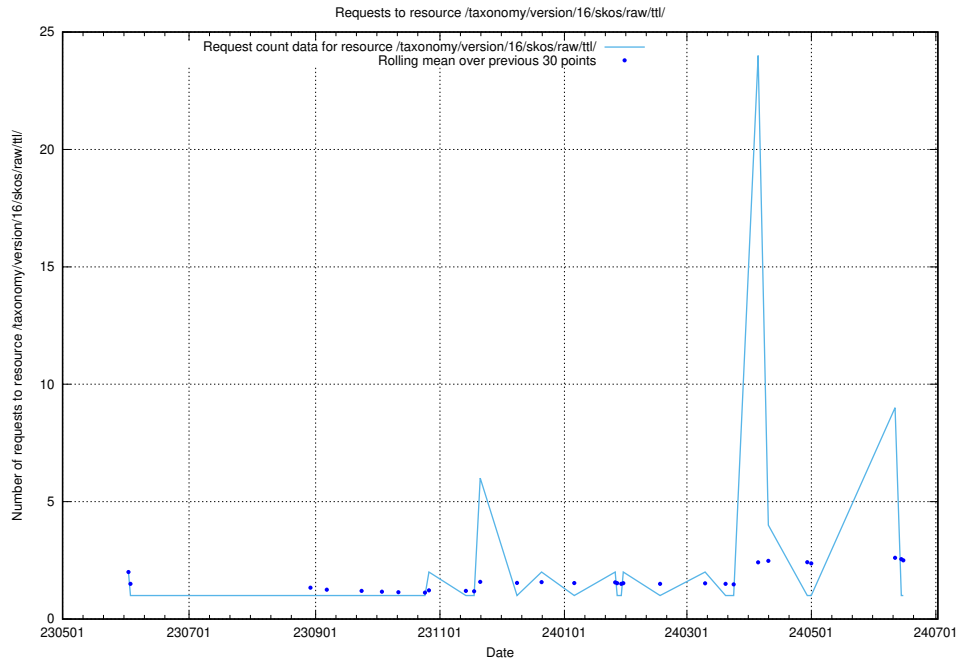

5.6170 Usage of /taxonomy/version/16/skos/raw/ttl/

Here, we count the number of requests to resource /taxonomy/version/16/skos/raw/ttl/.