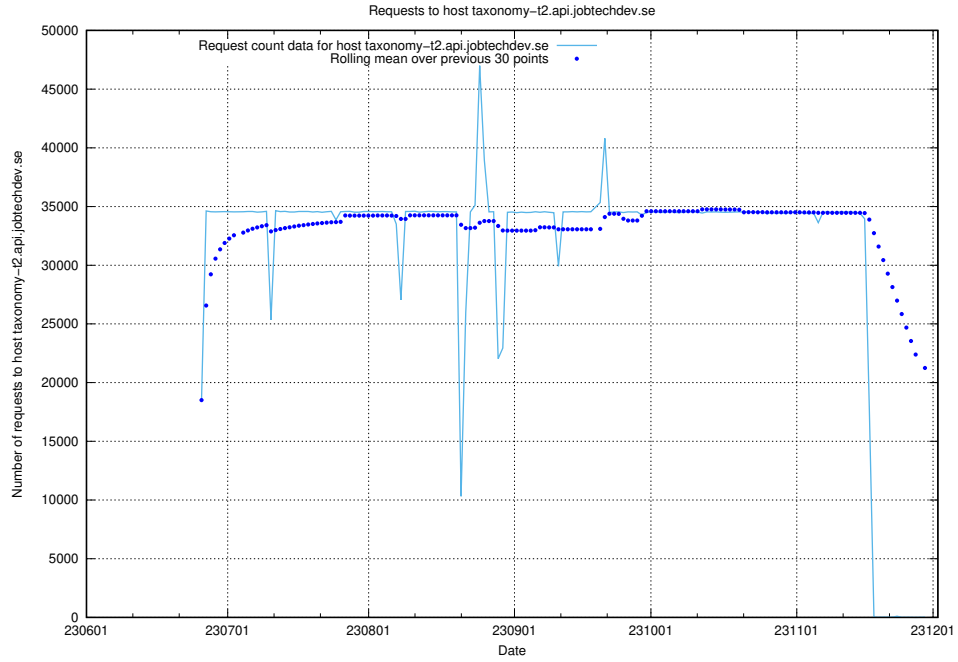

Here, we count the number of requests to host taxonomy-t2.api.jobtechdev.se.

7.40 Usage of taxonomy-i1.api.jobtechdev.se:443

Here, we count the number of requests to host taxonomy-i1.api.jobtechdev.se:443.