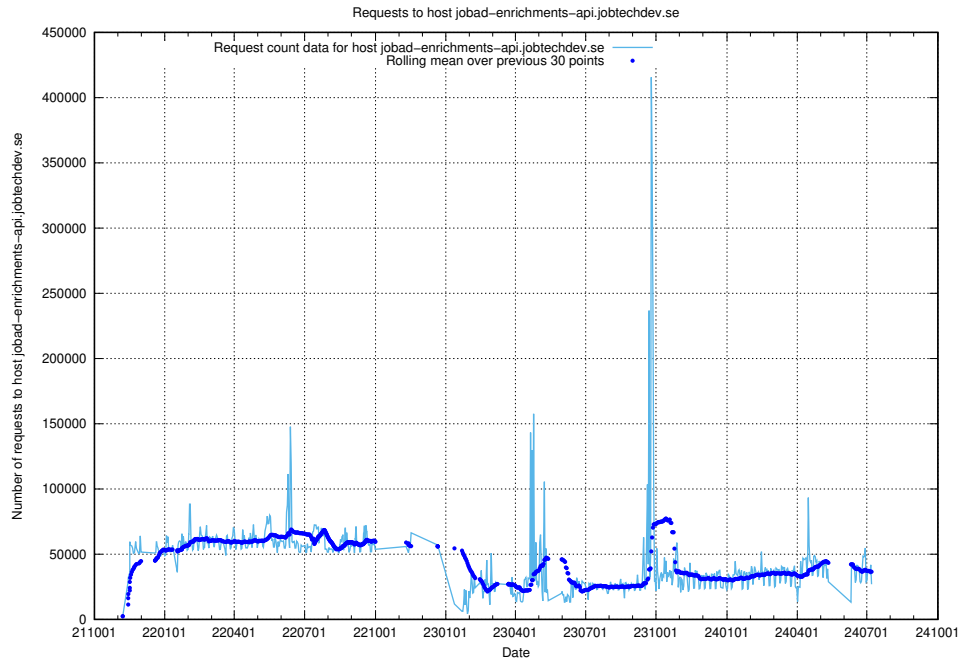

7.5 Usage of jobad-enrichments-api.jobtechdev.se

Here, we count the number of requests to host jobad-enrichments-api.jobtechdev.se.