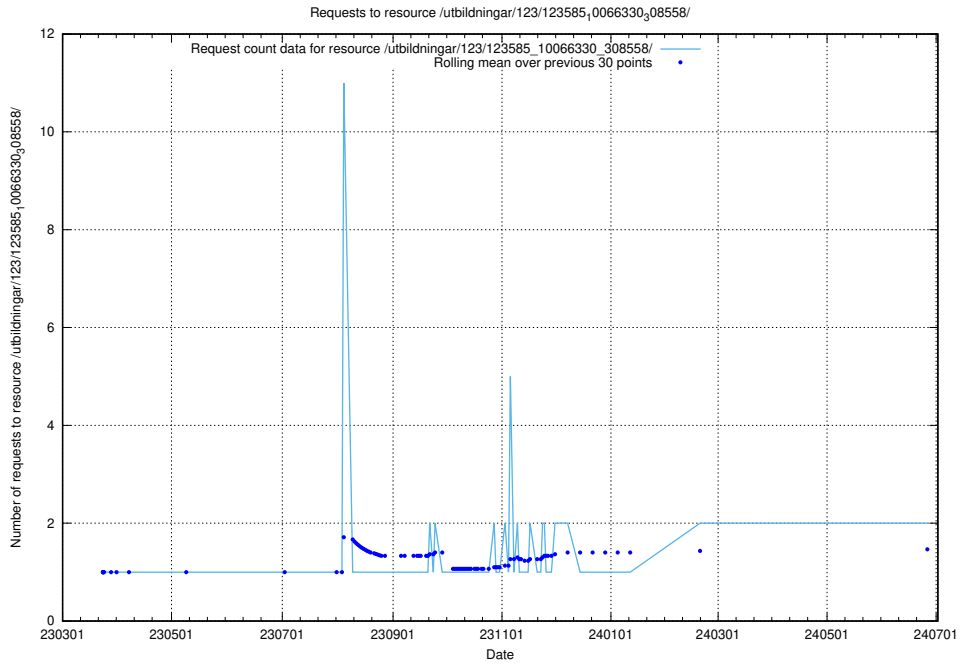

5.665 Usage of /utbildningar/123/123585_10066330_308558/

Here, we count the number of requests to resource /utbildningar/123/123585_10066330_308558/.