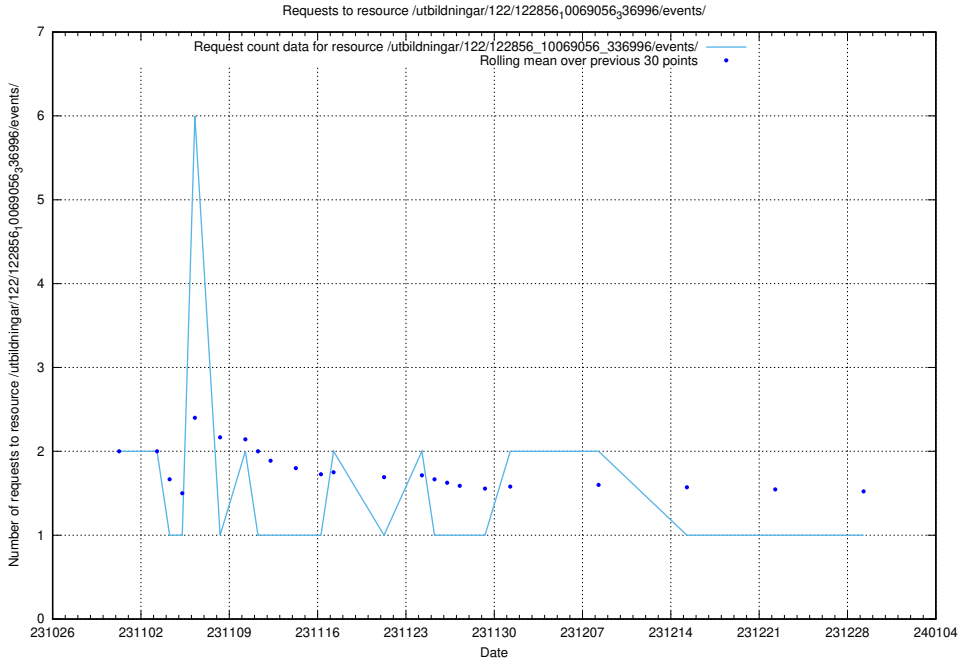

5.4417 Usage of /utbildningar/122/122856_10069056_336996/events/

Here, we count the number of requests to resource /utbildningar/122/122856_10069056_336996/events/