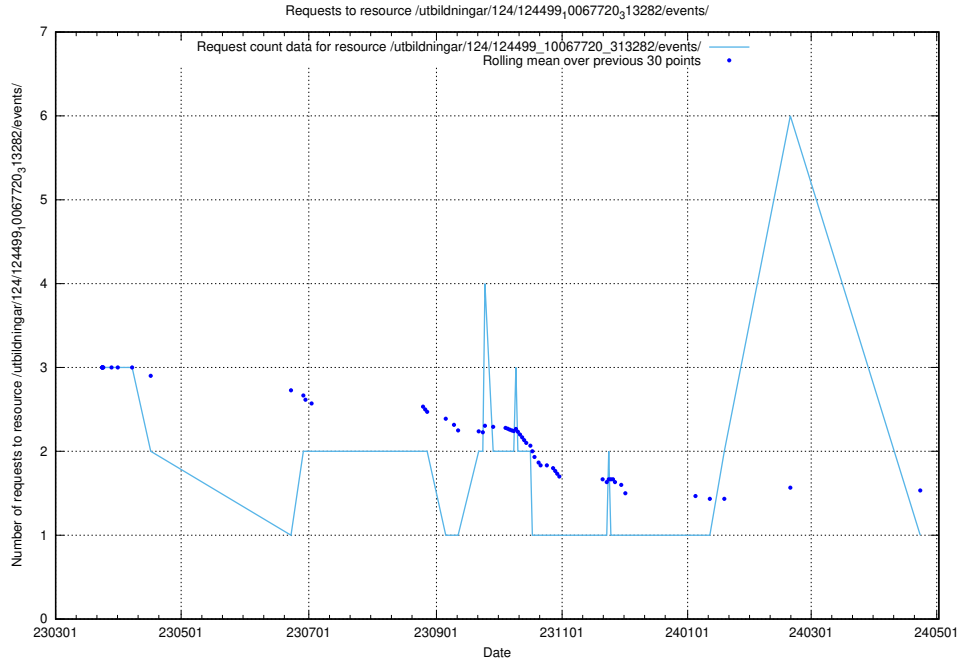

5.6553 Usage of /utbildningar/124/124499_10067720_313282/events/

Here, we count the number of requests to resource /utbildningar/124/124499_10067720_313282/events/