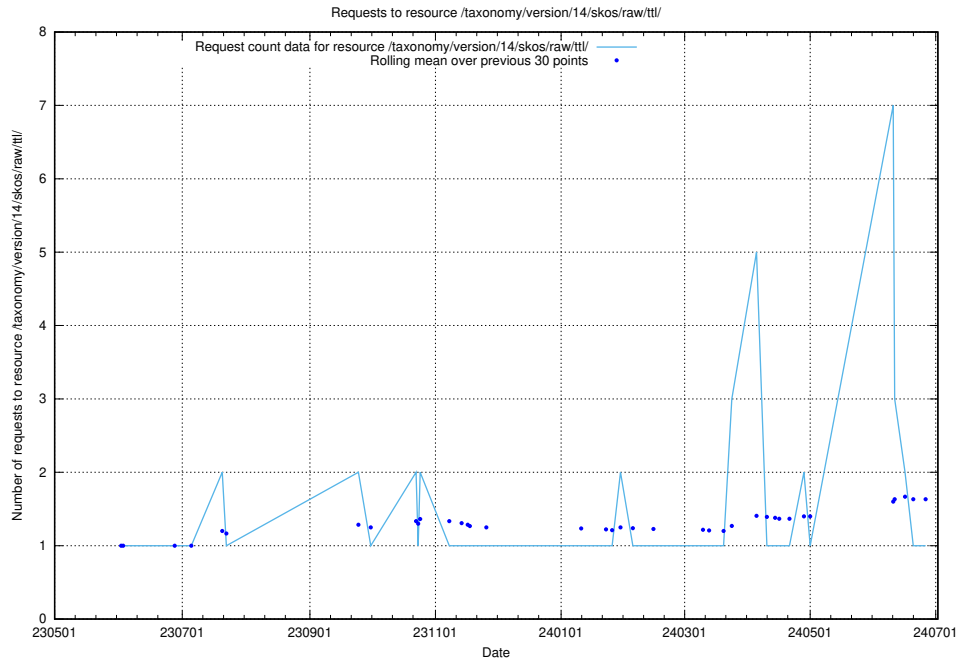

5.6179 Usage of /taxonomy/version/14/skos/raw/ttl/

Here, we count the number of requests to resource /taxonomy/version/14/skos/raw/ttl/.