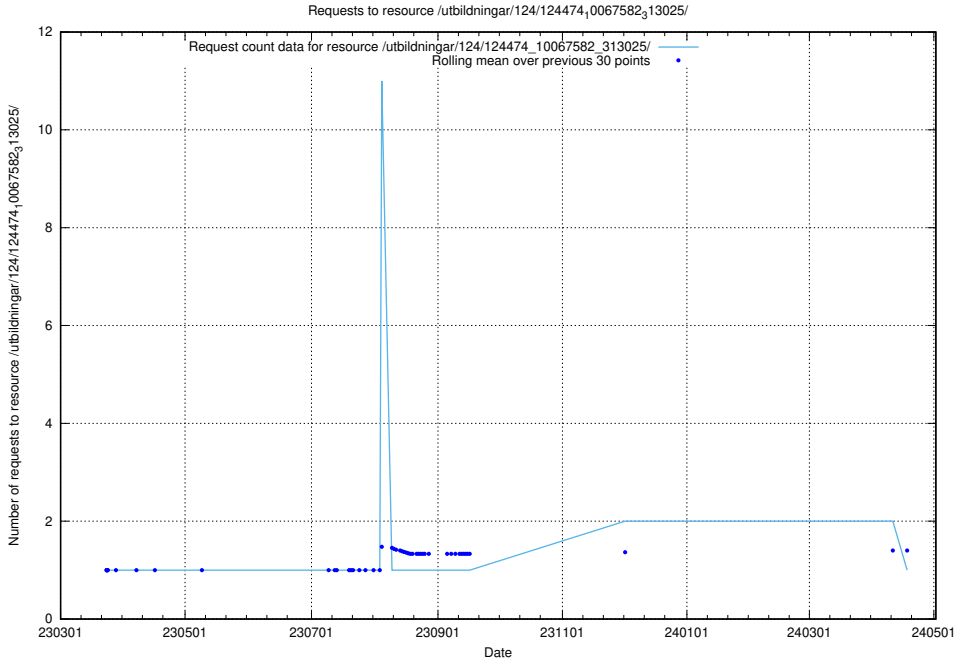

5.3131 Usage of /utbildningar/124/124474_10067582_313025/

Here, we count the number of requests to resource /utbildningar/124/124474_10067582_313025/.