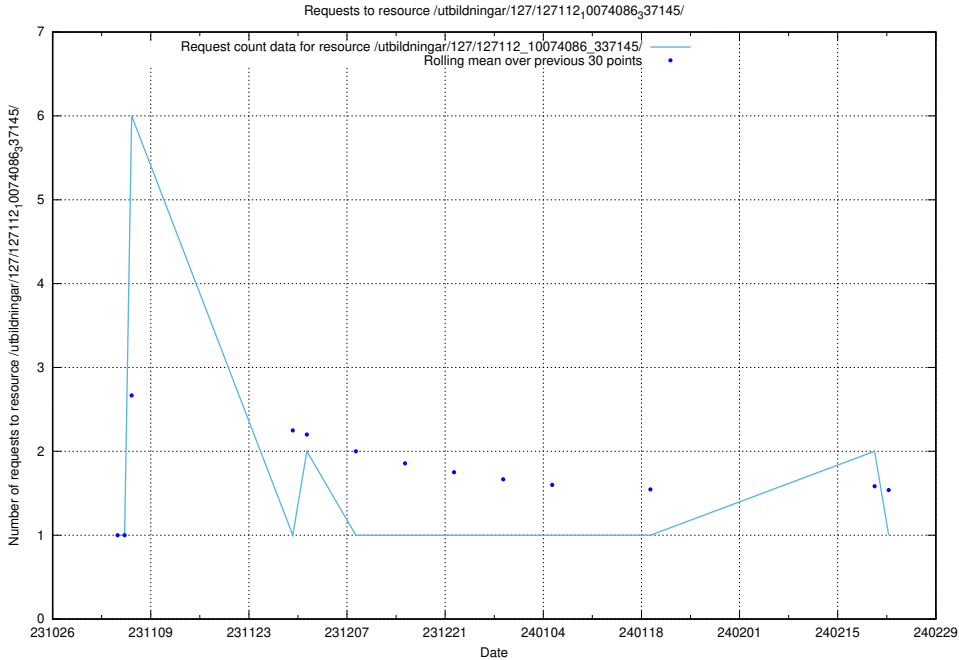

5.4381 Usage of /utbildningar/127/127112_10074086_337145/

Here, we count the number of requests to resource /utbildningar/127/127112_10074086_337145/.

5.4382 Usage of /utbildningar/127/127112_10074064_337115/events/