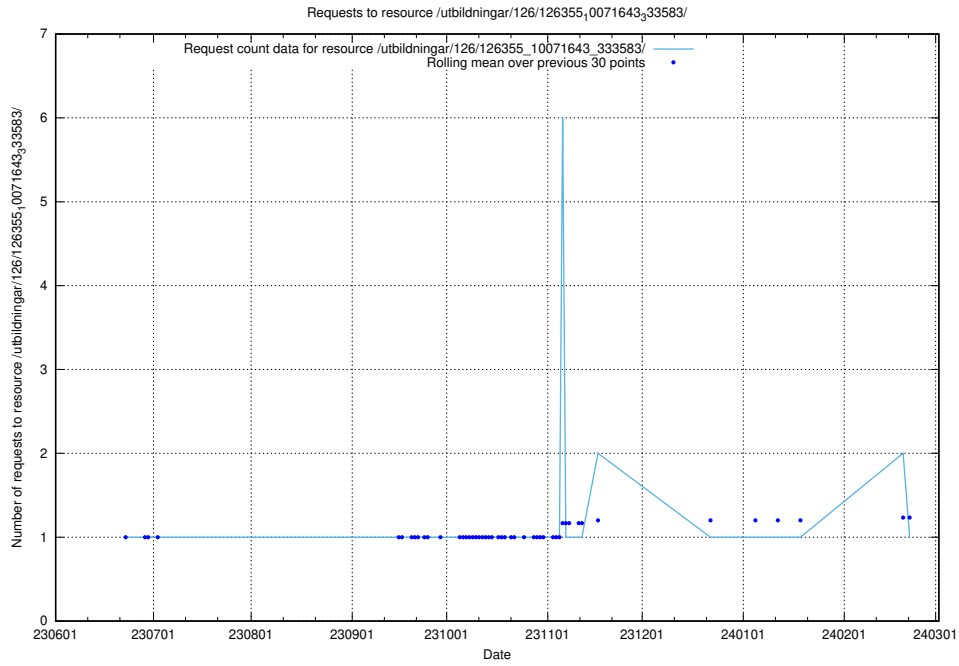

5.5909 Usage of /utbildningar/126/126355_10071643_333583/

Here, we count the number of requests to resource /utbildningar/126/126355_10071643_333583/.