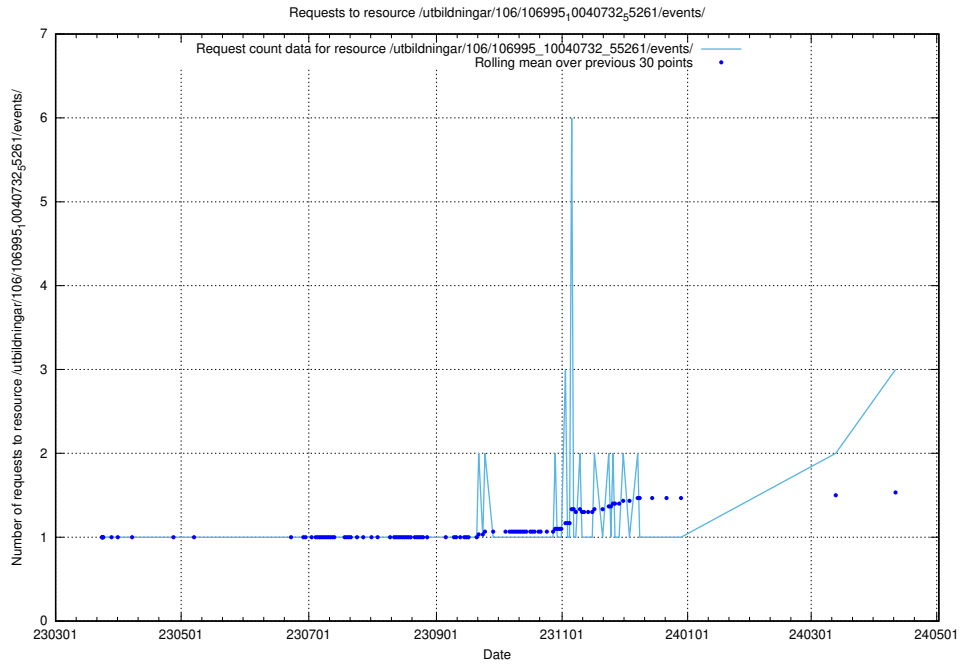

5.349 Usage of /utbildningar/106/106995_10040732_55261/events/

Here, we count the number of requests to resource /utbildningar/106/106995_10040732_55261/events/.