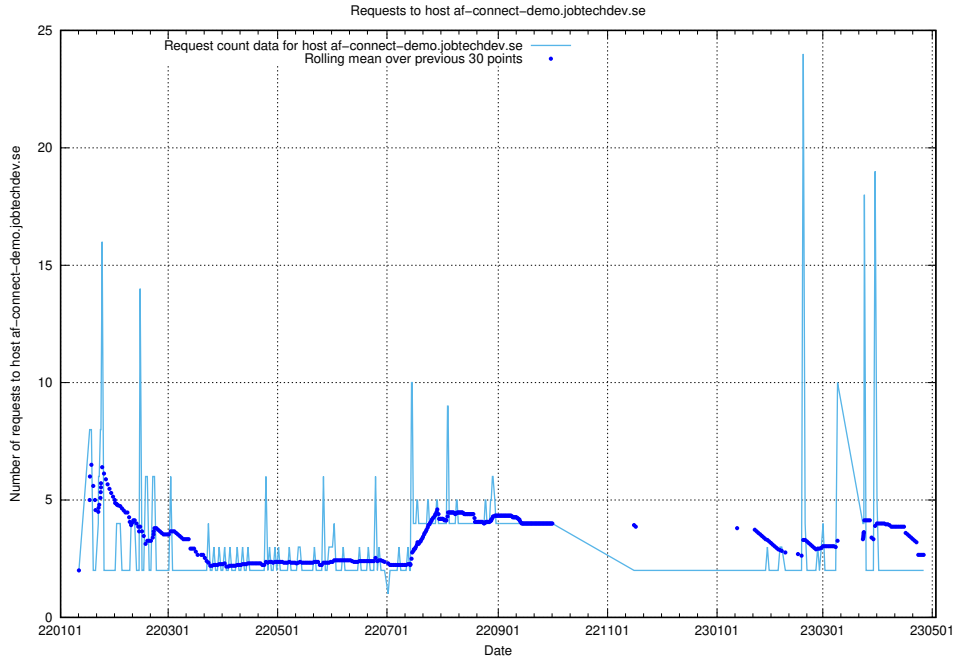

7.287 Usage of taxonomi.jobtechdev.se

Here, we count the number of requests to host taxonomi.jobtechdev.se.

7.288 Usage of jobad-enrichments-api.jobtechdev.se:80

Here, we count the number of requests to host jobad-enrichments-api.jobtechdev.se:80.