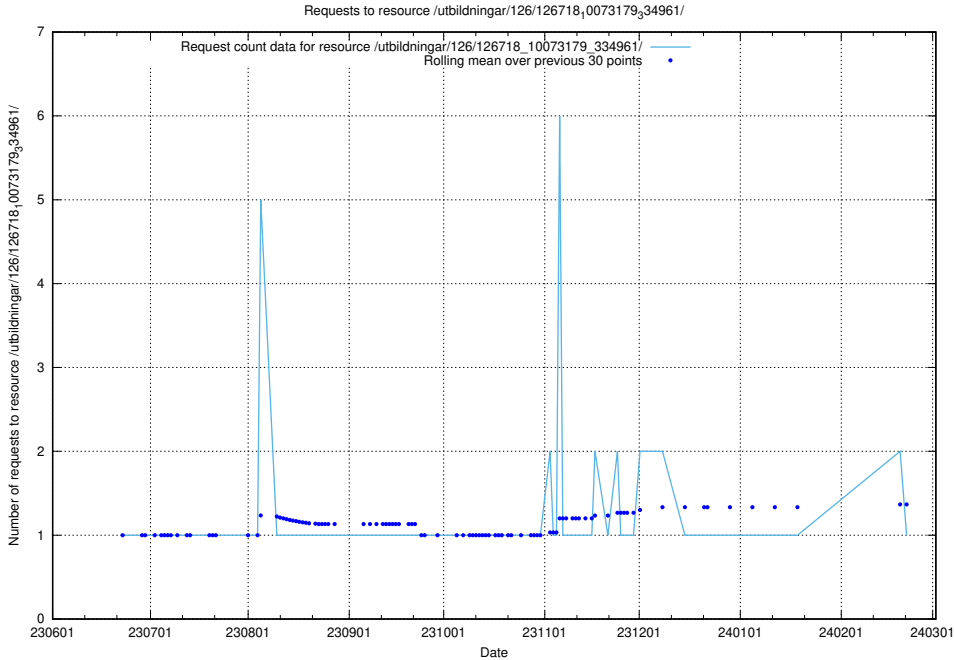

5.5866 Usage of /utbildningar/126/126718_10073179_334961/

Here, we count the number of requests to resource /utbildningar/126/126718_10073179_334961/.