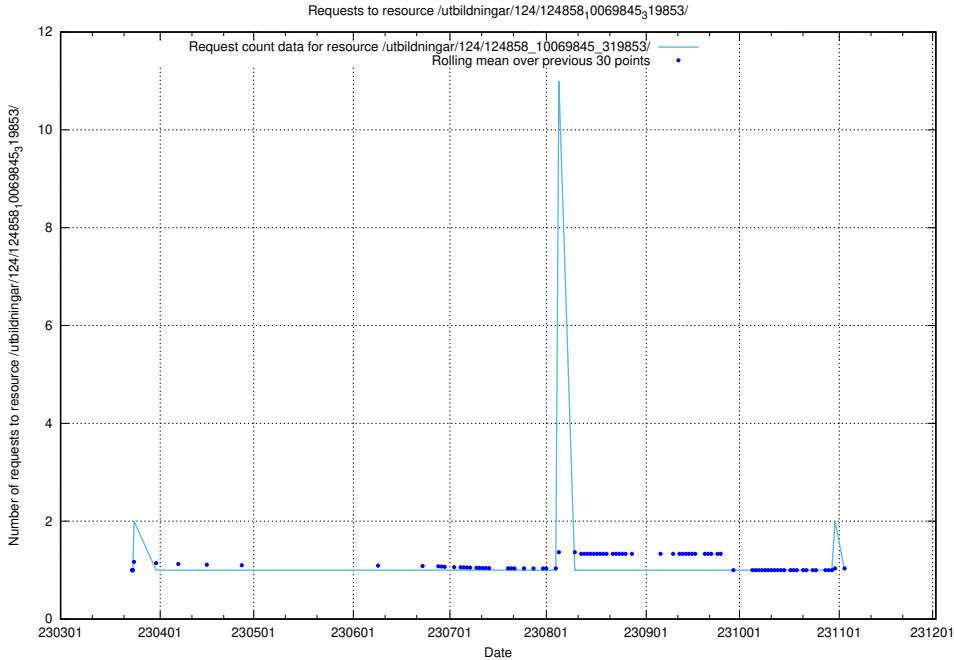

5.1092 Usage of /utbildningar/124/124858_10069845_319853/

Here, we count the number of requests to resource /utbildningar/124/124858_10069845_319853/.