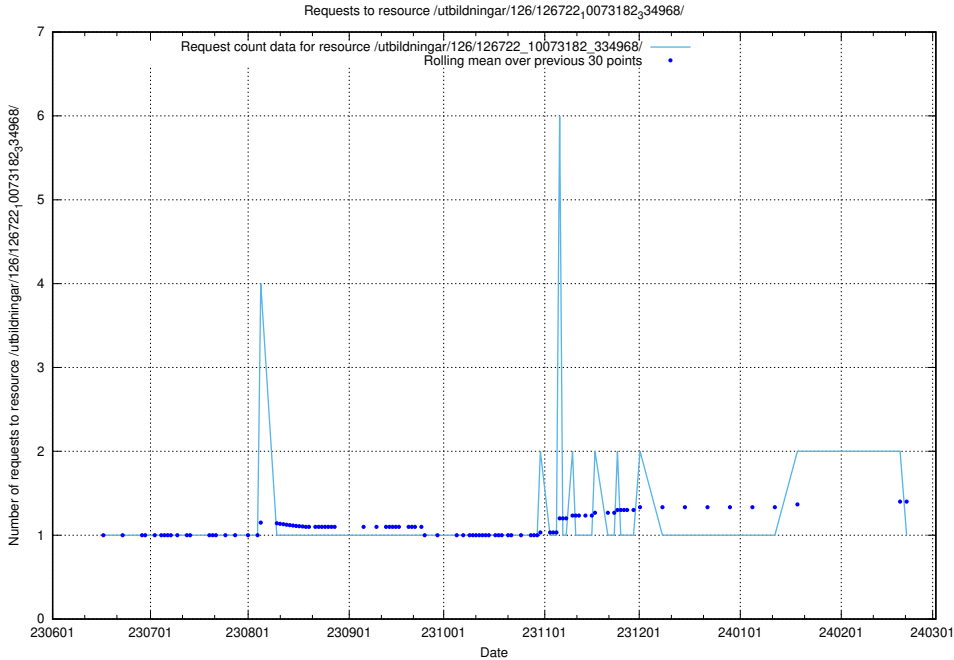

5.6115 Usage of /utbildningar/126/126722_10073182_334968/

Here, we count the number of requests to resource /utbildningar/126/126722_10073182_334968/.