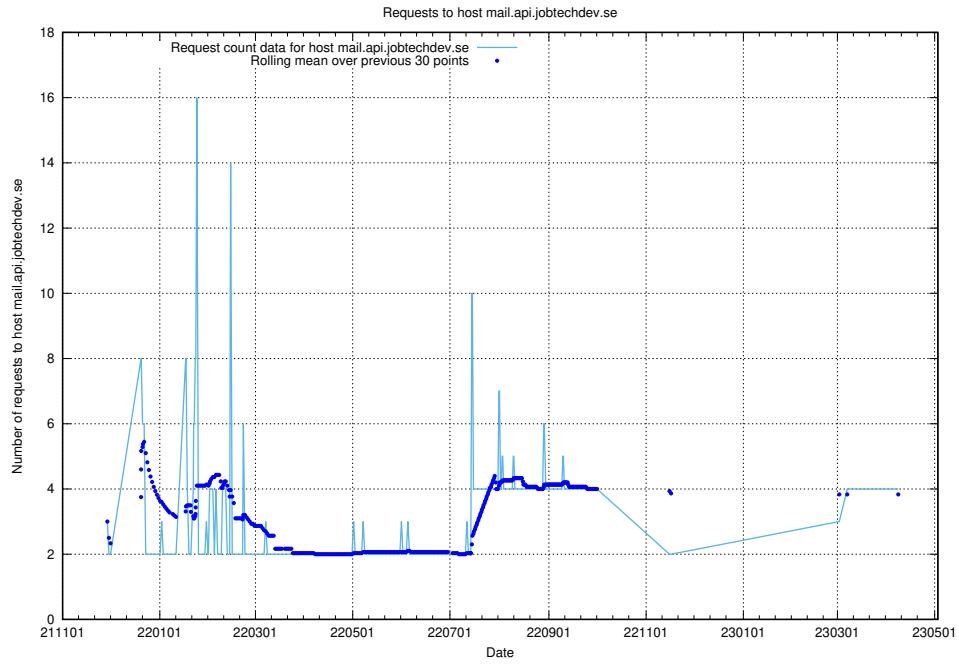

7.139 Usage of mail.api.jobtechdev.se

Here, we count the number of requests to host mail.api.jobtechdev.se.