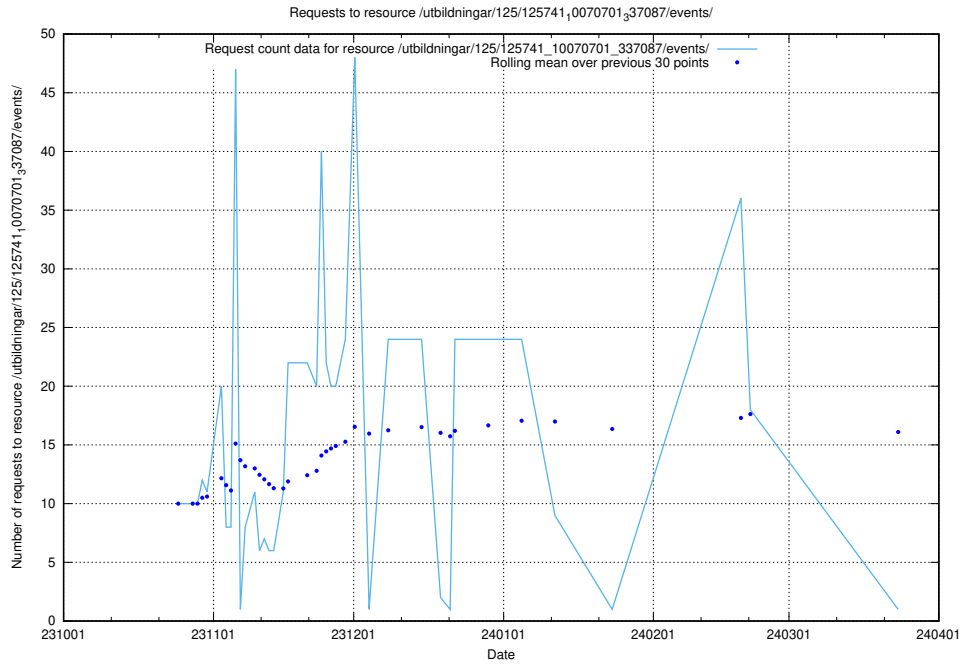

5.4455 Usage of /utbildningar/125/125741_10070701_337087/events/

Here, we count the number of requests to resource /utbildningar/125/125741_10070701_337087/events/