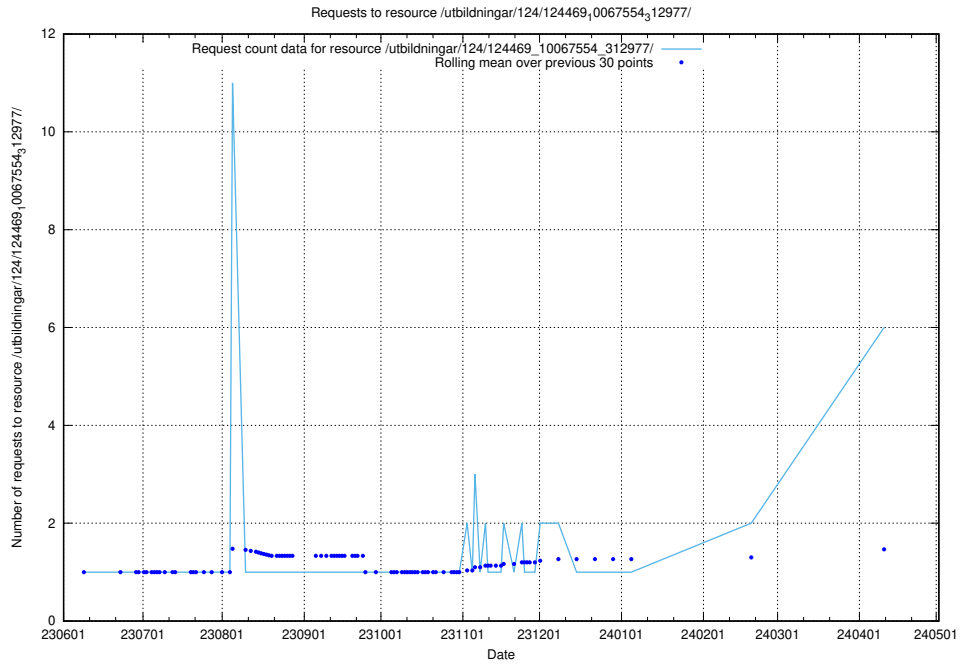

5.79 Usage of /utbildningar/124/124469_10067554_312977/

Here, we count the number of requests to resource /utbildningar/124/124469_10067554_312977/.