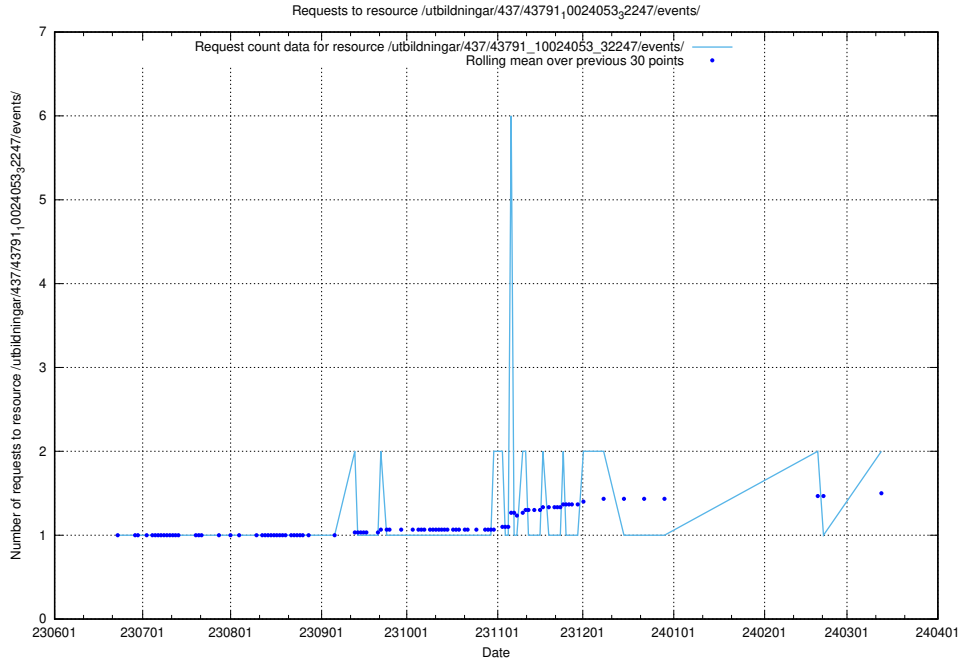

5.771 Usage of /utbildningar/437/43791_10024053_32247/events/

Here, we count the number of requests to resource /utbildningar/437/43791_10024053_32247/events/.