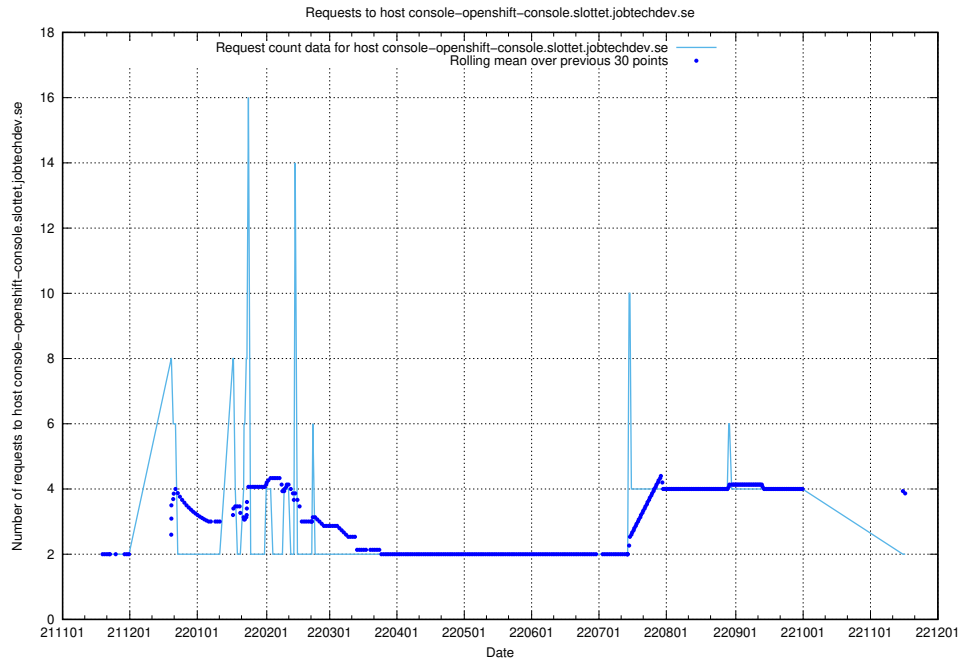

7.473 Usage of www.list.jobtechdev.se

Here, we count the number of requests to host www.list.jobtechdev.se.

7.475 Usage of console-openshift-console.slottet.jobtechdev.se

Here, we count the number of requests to host console-openshift-console.slottet.jobtechdev.se.