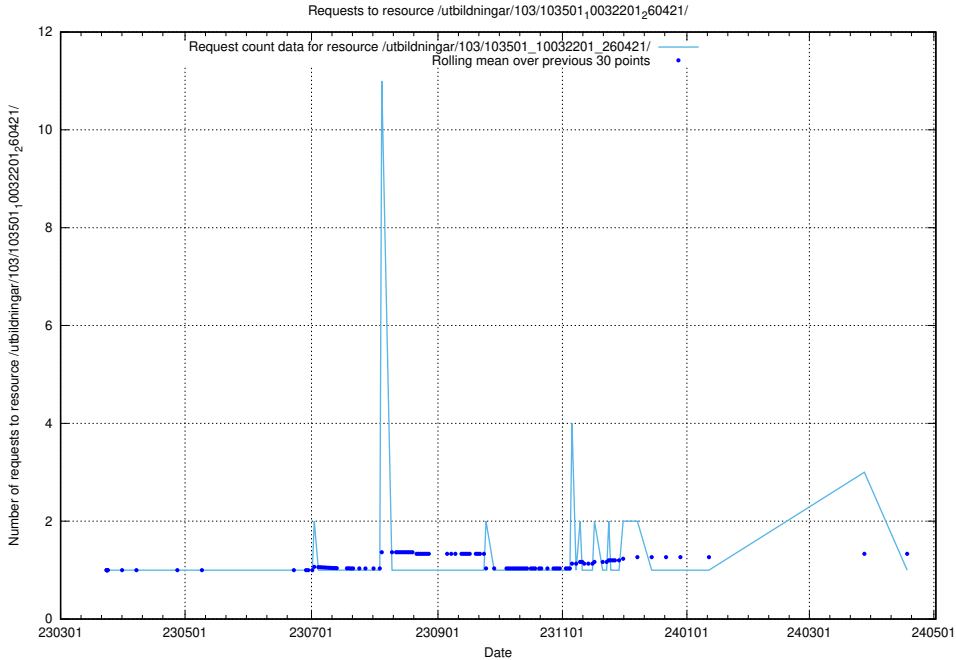

5.5727 Usage of /utbildningar/103/103501_10032201_260421/

Here, we count the number of requests to resource /utbildningar/103/103501_10032201_260421/.