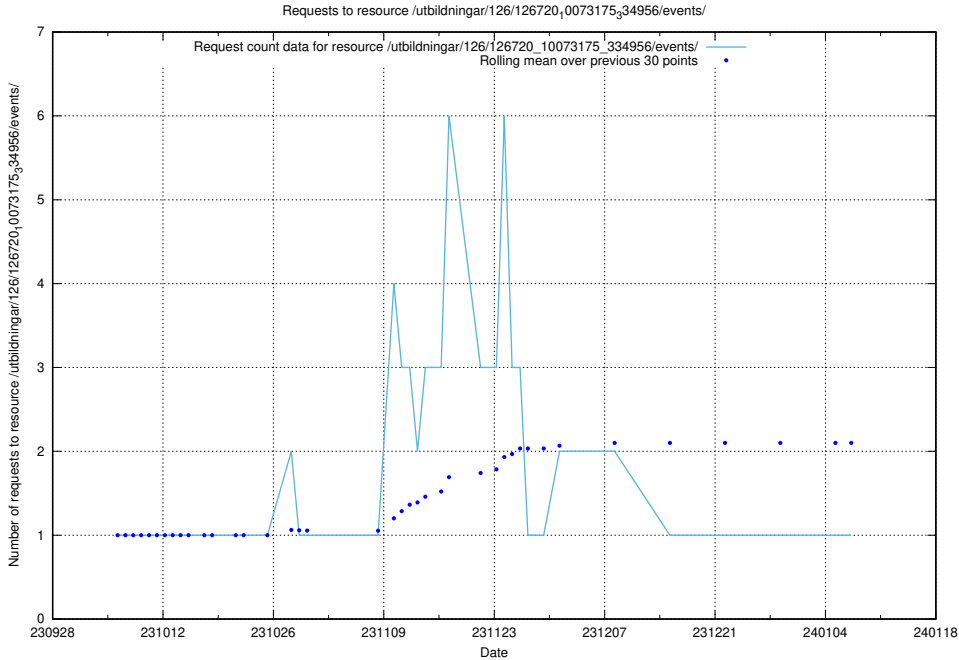

5.4645 Usage of /utbildningar/126/126720_10073175_334956/events/

Here, we count the number of requests to resource /utbildningar/126/126720_10073175_334956/events/