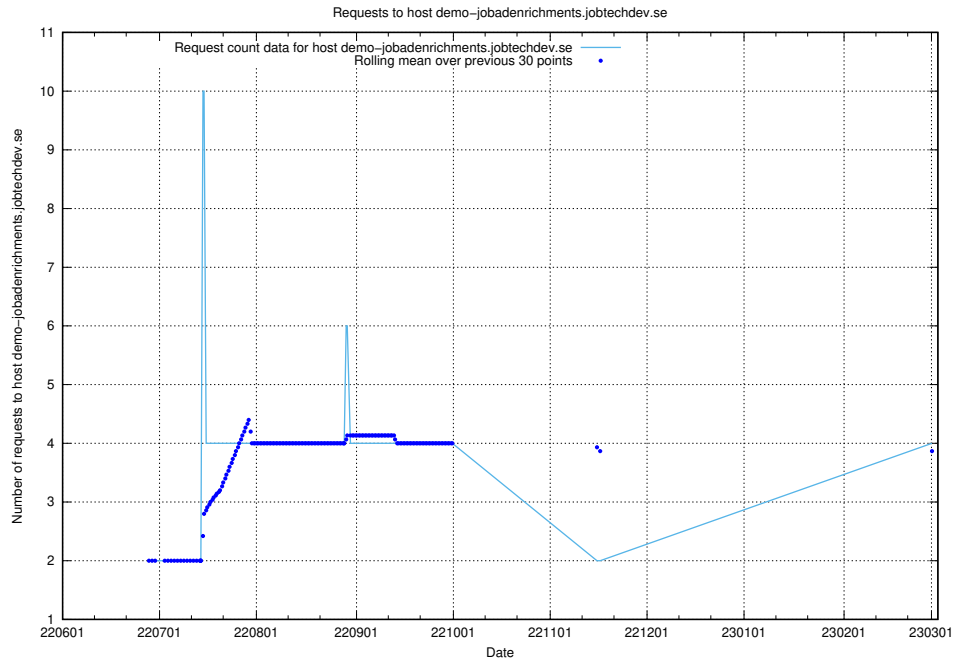

Here, we count the number of requests to host d534e192-d48a-4202-8125-59d16ac900e0.api.jobtechdev.se.

7.144 Usage of demo-jobadenrichments.jobtechdev.se

Here, we count the number of requests to host demo-jobadenrichments.jobtechdev.se.