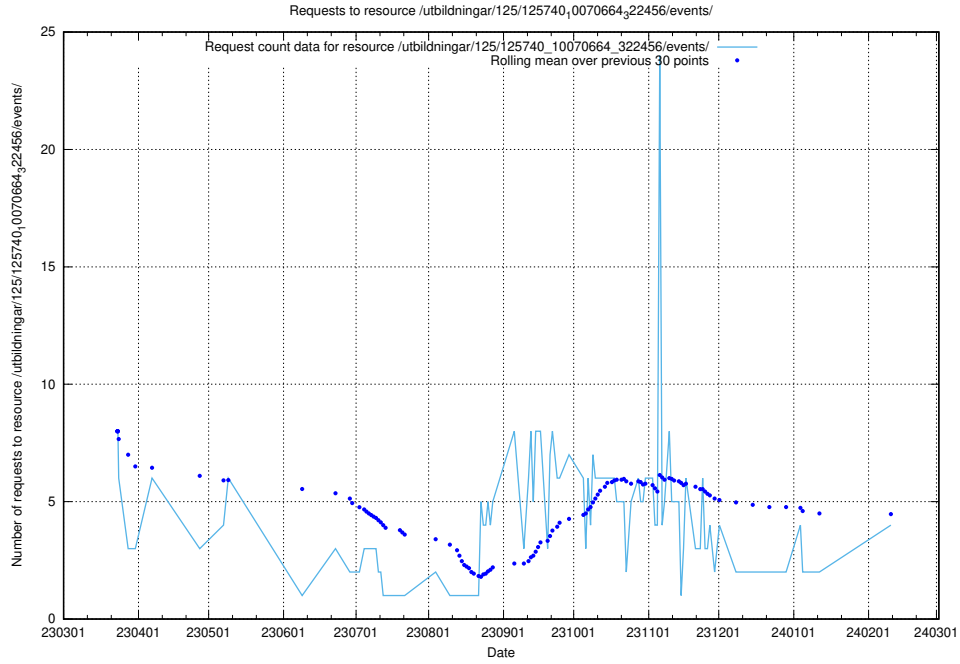

5.230 Usage of /utbildningar/125/125740_10070664_322456/events/

Here, we count the number of requests to resource /utbildningar/125/125740_10070664_322456/events/