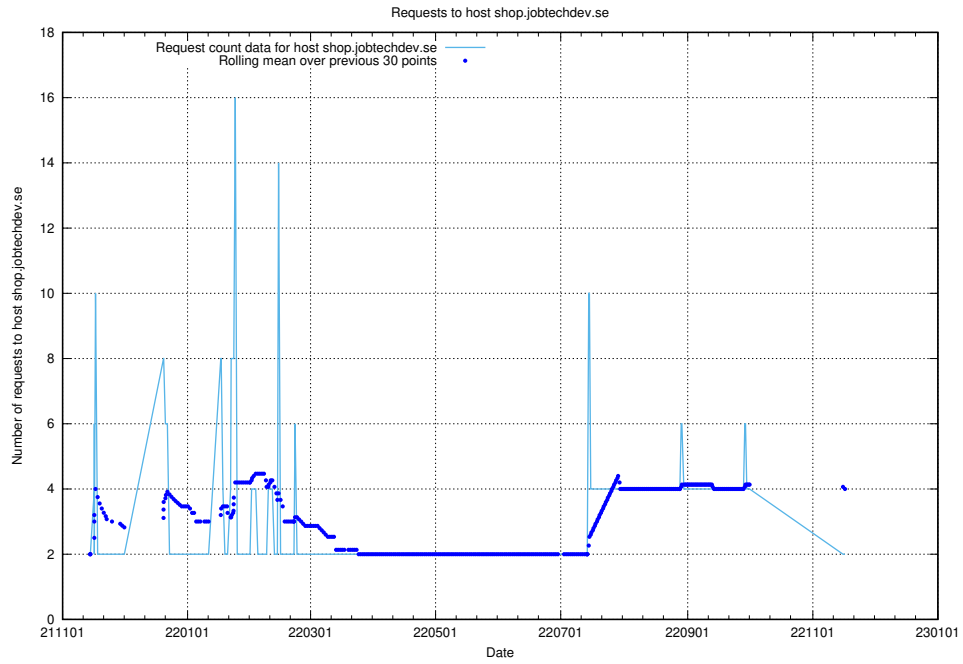

7.566 Usage of shop.jobtechdev.se

Here, we count the number of requests to host shop.jobtechdev.se.

7.567 Usage of office.jobtechdev.se

Here, we count the number of requests to host office.jobtechdev.se.