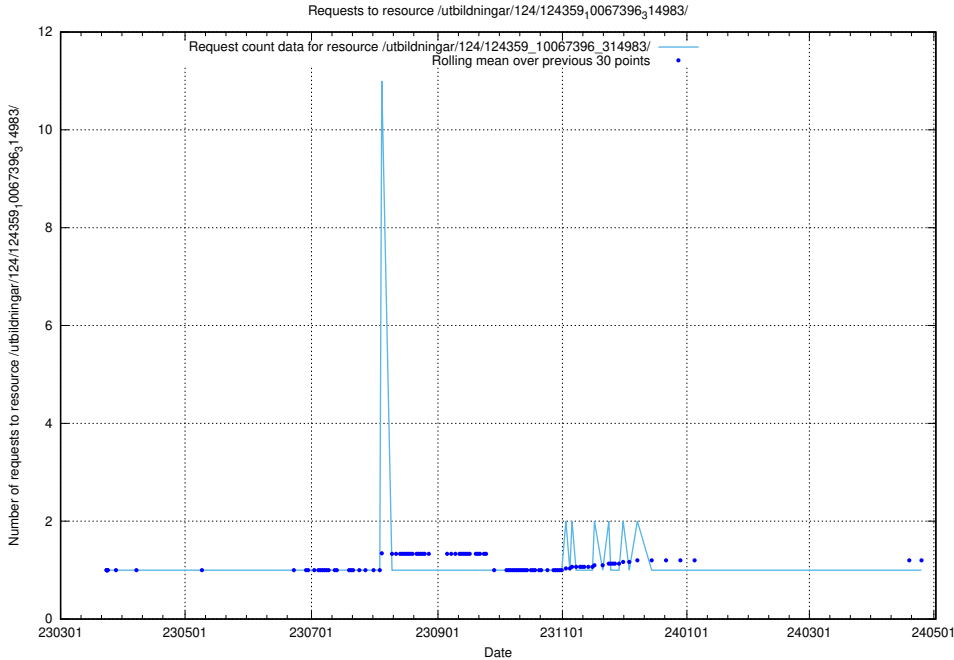

5.4059 Usage of /utbildningar/124/124359_10067396_314983/

Here, we count the number of requests to resource /utbildningar/124/124359_10067396_314983/.