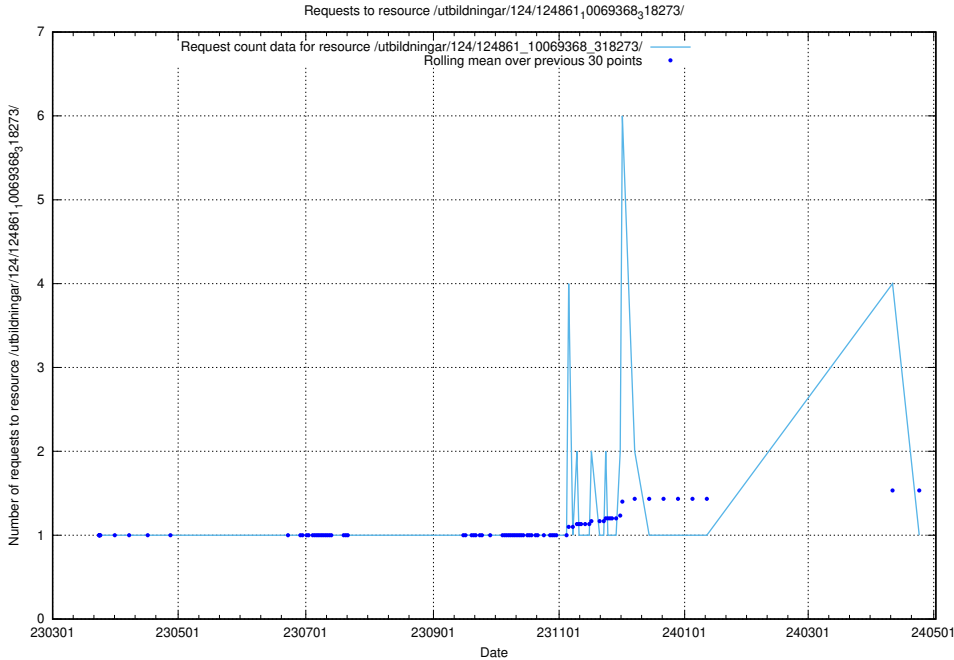

5.1077 Usage of /utbildningar/124/124861_10069368_318273/

Here, we count the number of requests to resource /utbildningar/124/124861_10069368_318273/.