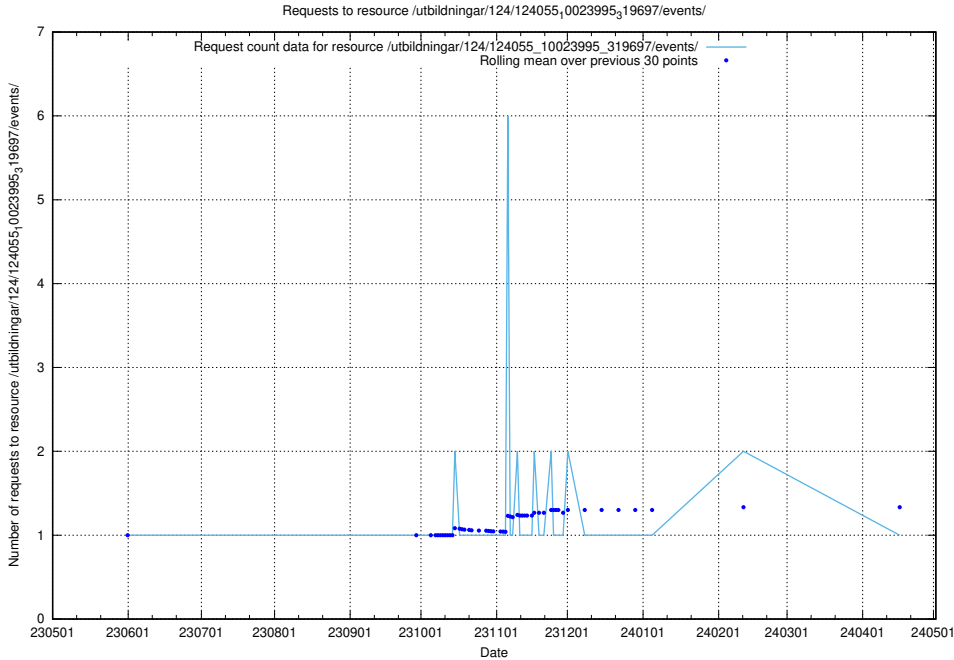

5.6182 Usage of /utbildningar/124/124055_10023995_319697/events/

Here, we count the number of requests to resource /utbildningar/124/124055_10023995_319697/events/