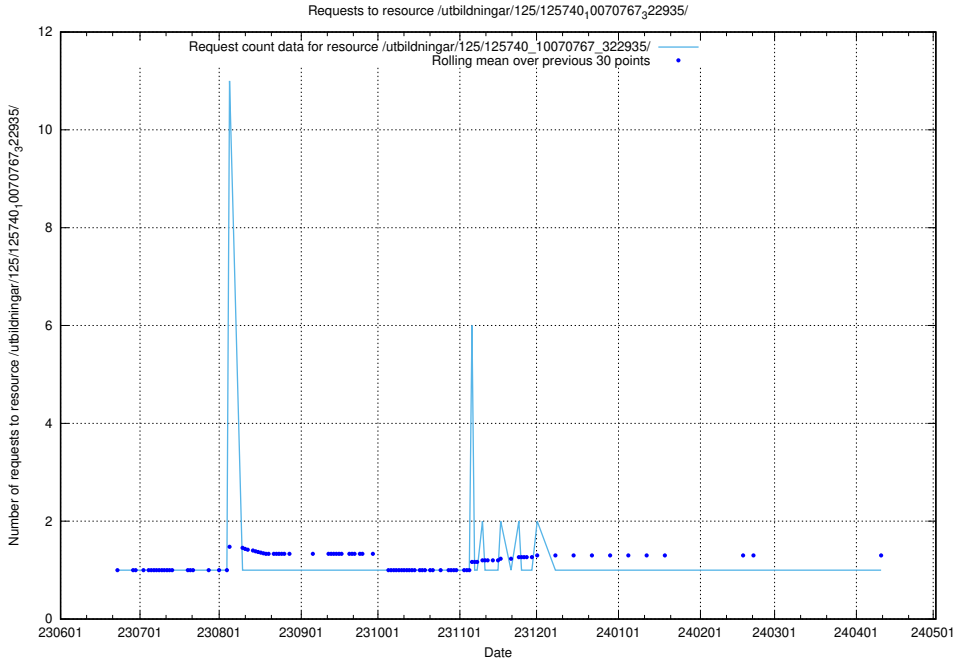

5.5951 Usage of /utbildningar/125/125740_10070767_322935/

Here, we count the number of requests to resource /utbildningar/125/125740_10070767_322935/.