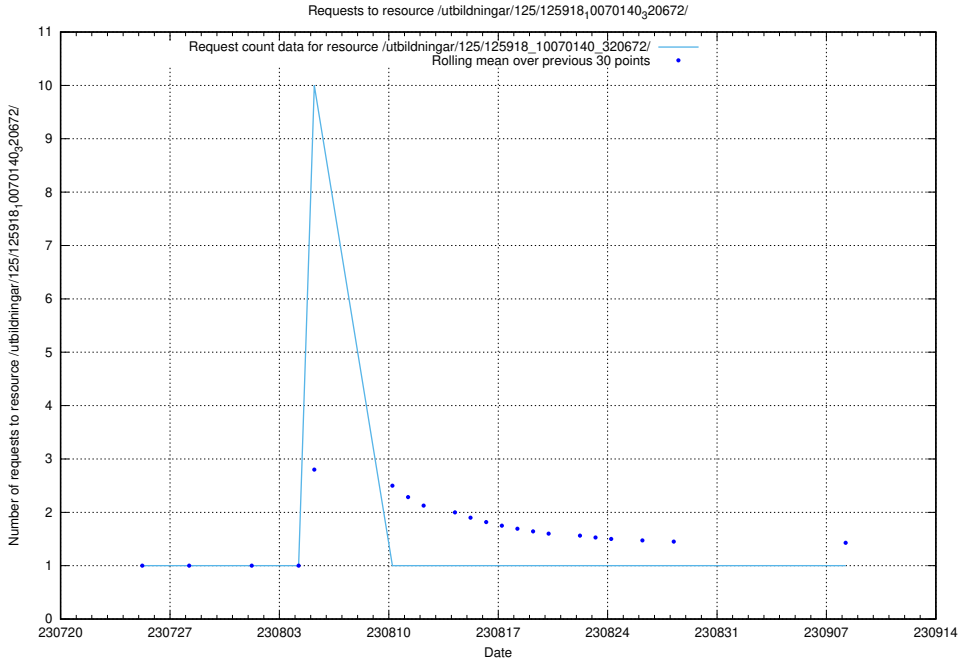

5.5196 Usage of /utbildningar/125/125918_10070140_320672/

Here, we count the number of requests to resource /utbildningar/125/125918_10070140_320672/.