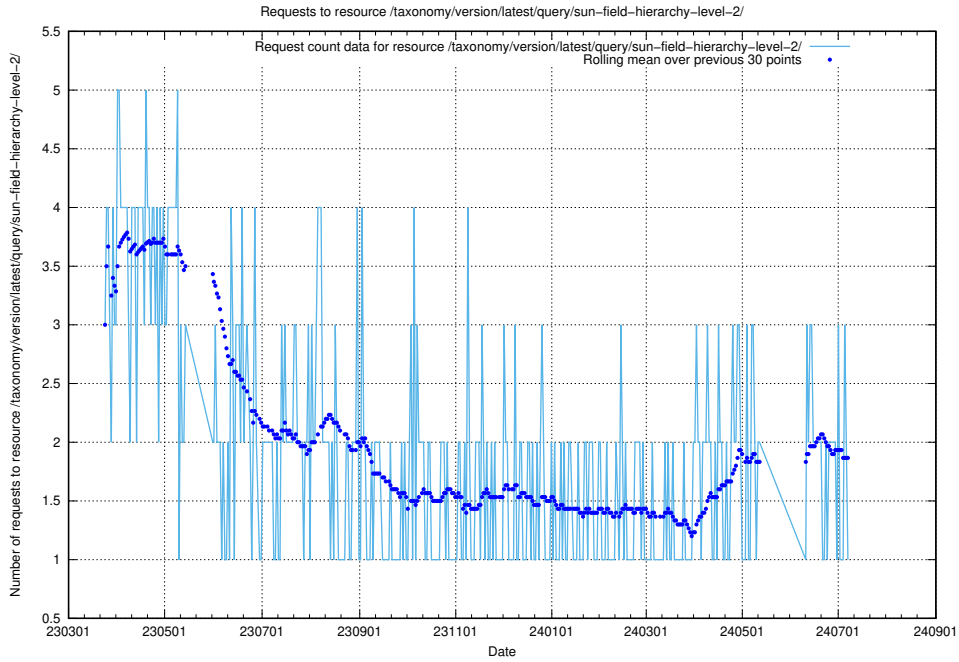

5.6351 Usage of /taxonomy/version/latest/query/sun-field-hierarchy-level-2/

Here, we count the number of requests to resource /taxonomy/version/latest/query/sun-field-hierarchy-level-2/.