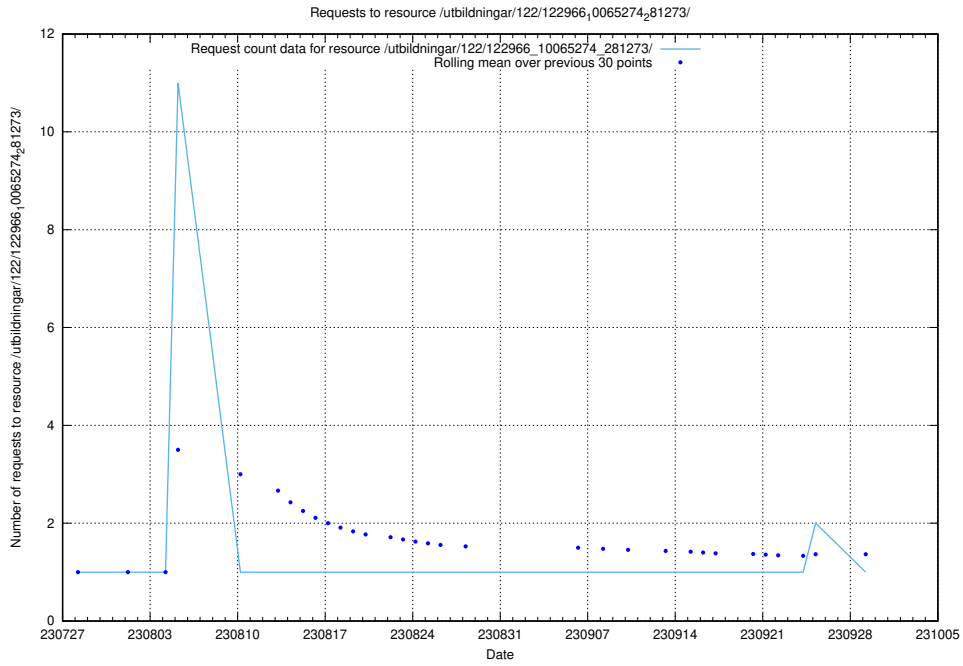

5.5158 Usage of /utbildningar/122/122966_10065274_281273/

Here, we count the number of requests to resource /utbildningar/122/122966_10065274_281273/.