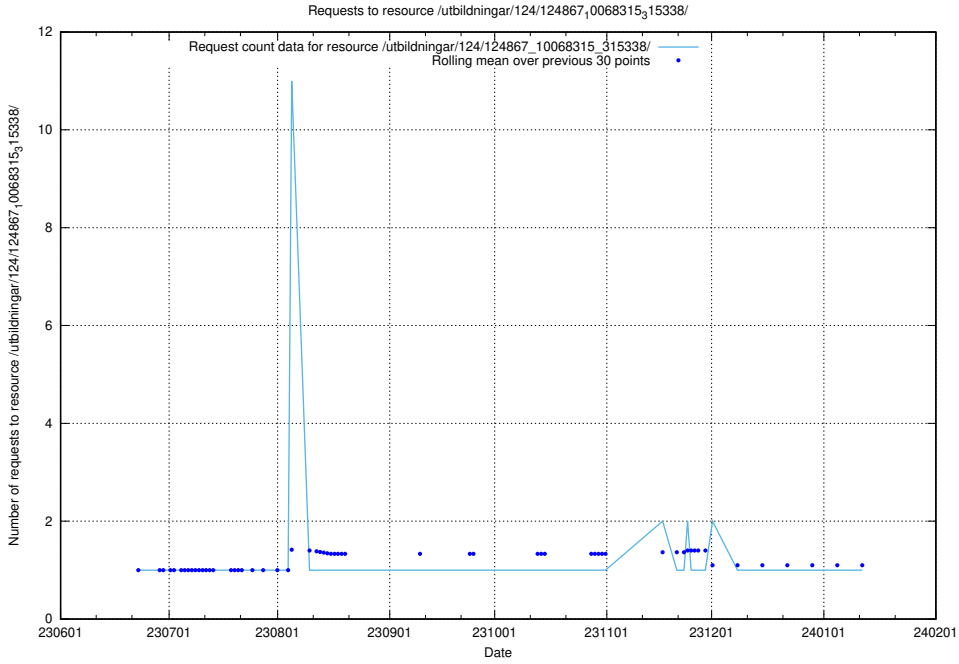

5.5990 Usage of /utbildningar/124/124867_10068315_315338/

Here, we count the number of requests to resource /utbildningar/124/124867_10068315_315338/.