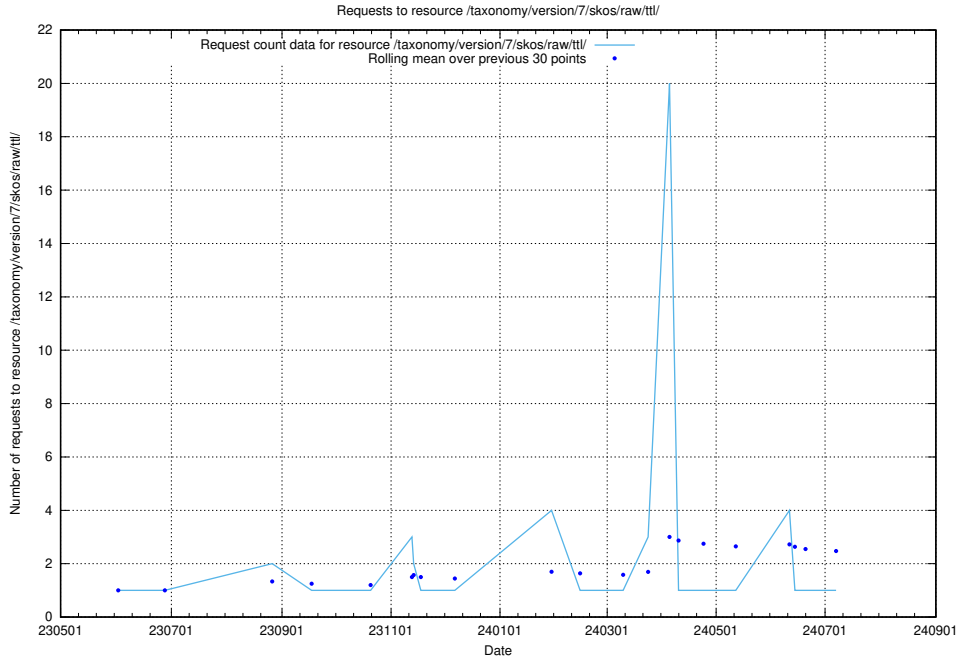

5.6174 Usage of /taxonomy/version/7/skos/raw/ttl/

Here, we count the number of requests to resource /taxonomy/version/7/skos/raw/ttl/.