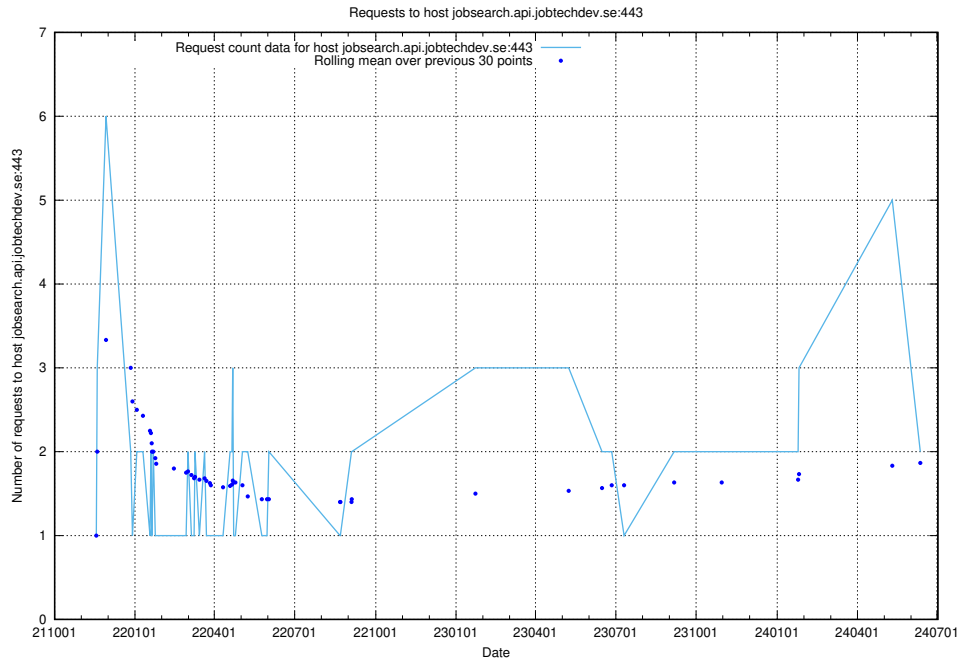

7.482 Usage of opensearch-onprem.jobtechdev.se

Here, we count the number of requests to host opensearch-onprem.jobtechdev.se.

7.483 Usage of gitlab.forum.jobtechdev.se

Here, we count the number of requests to host gitlab.forum.jobtechdev.se.