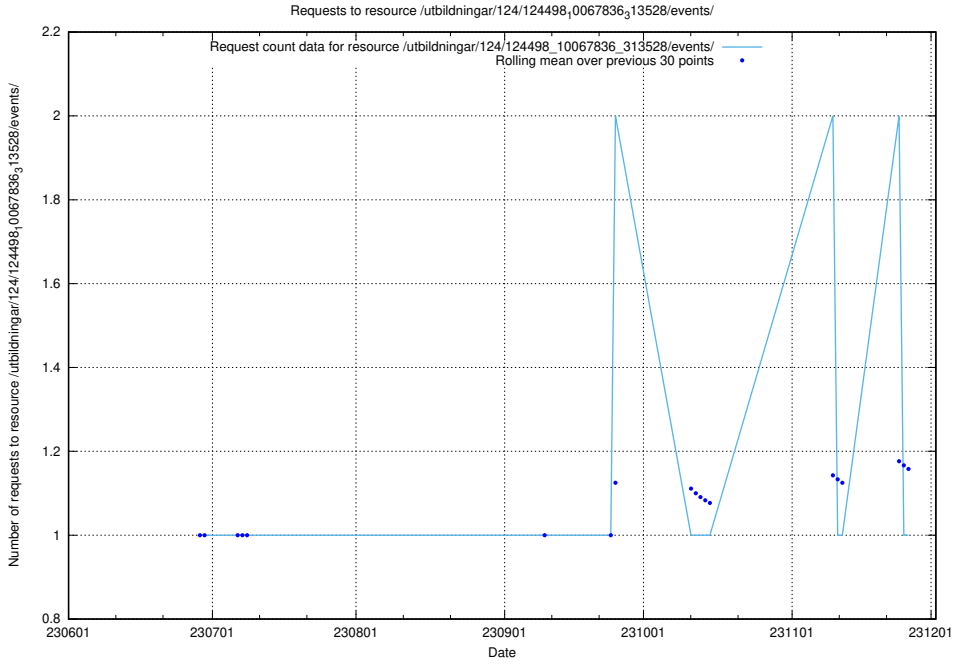

5.5764 Usage of /utbildningar/124/124498_10067836_313528/events/

Here, we count the number of requests to resource /utbildningar/124/124498_10067836_313528/events/