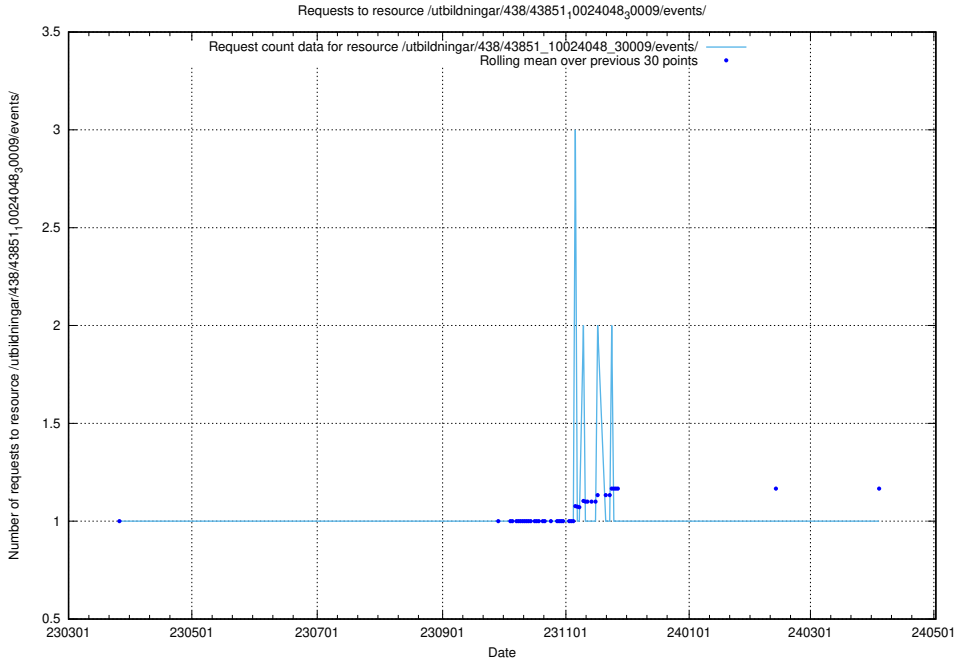

5.6327 Usage of /utbildningar/438/43851_10024048_30009/events/

Here, we count the number of requests to resource /utbildningar/438/43851_10024048_30009/events/.