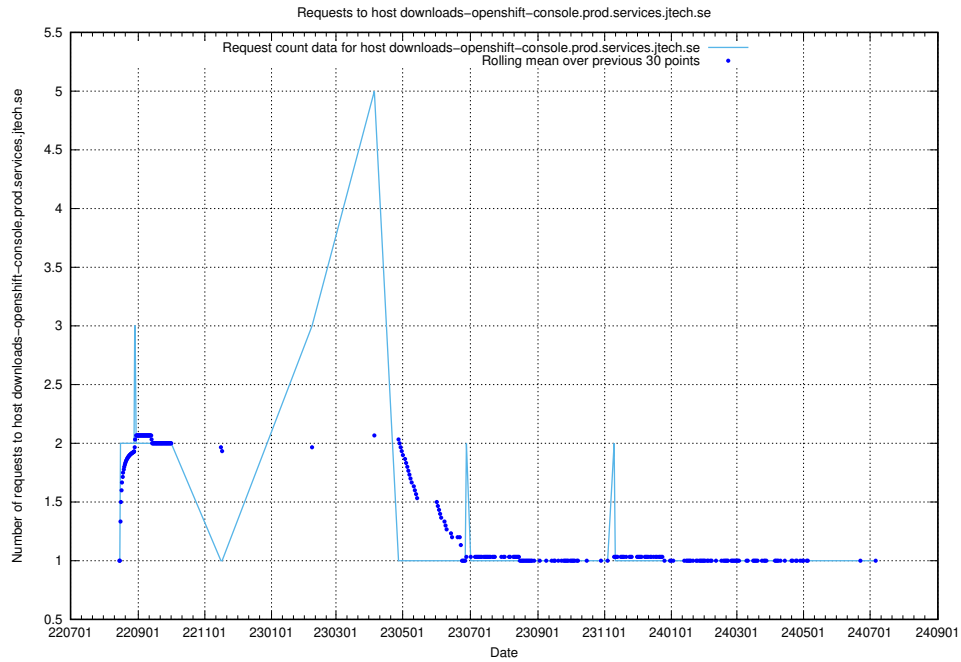

7.620 Usage of downloads-openshift-console.prod.services.jtech.se

Here, we count the number of requests to host downloads-openshift-console.prod.services.jtech.se.