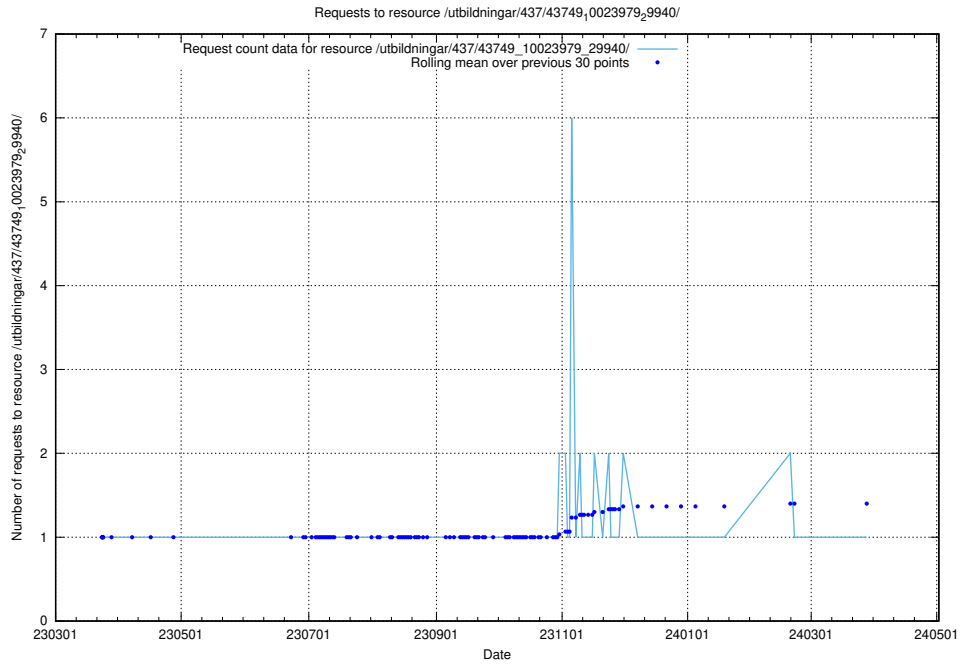

5.6670 Usage of /utbildningar/437/43749_10023979_29940/

Here, we count the number of requests to resource /utbildningar/437/43749_10023979_29940/.