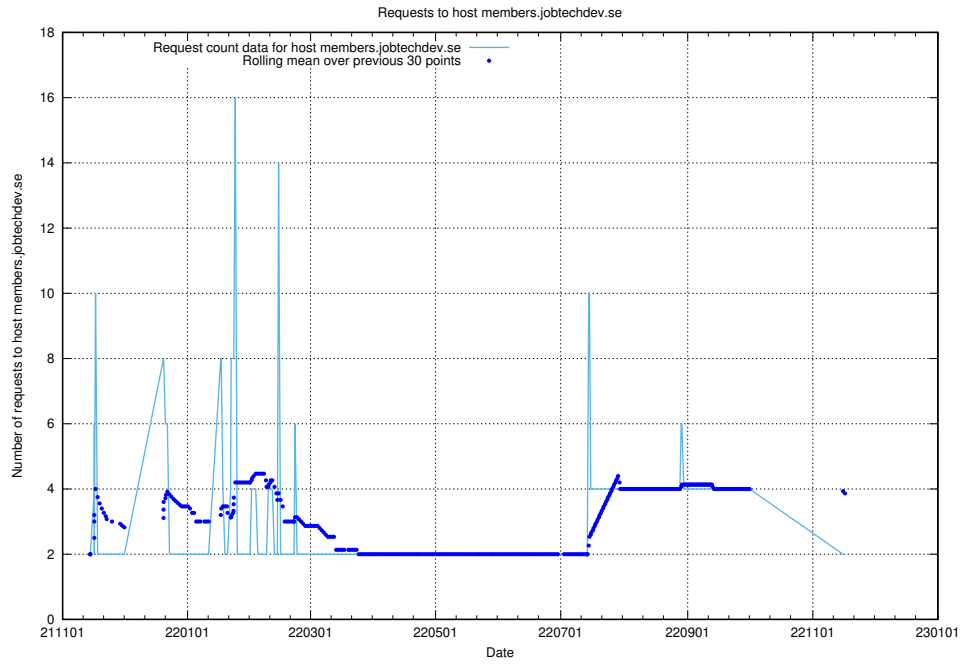

7.572 Usage of members.jobtechdev.se

Here, we count the number of requests to host members.jobtechdev.se.