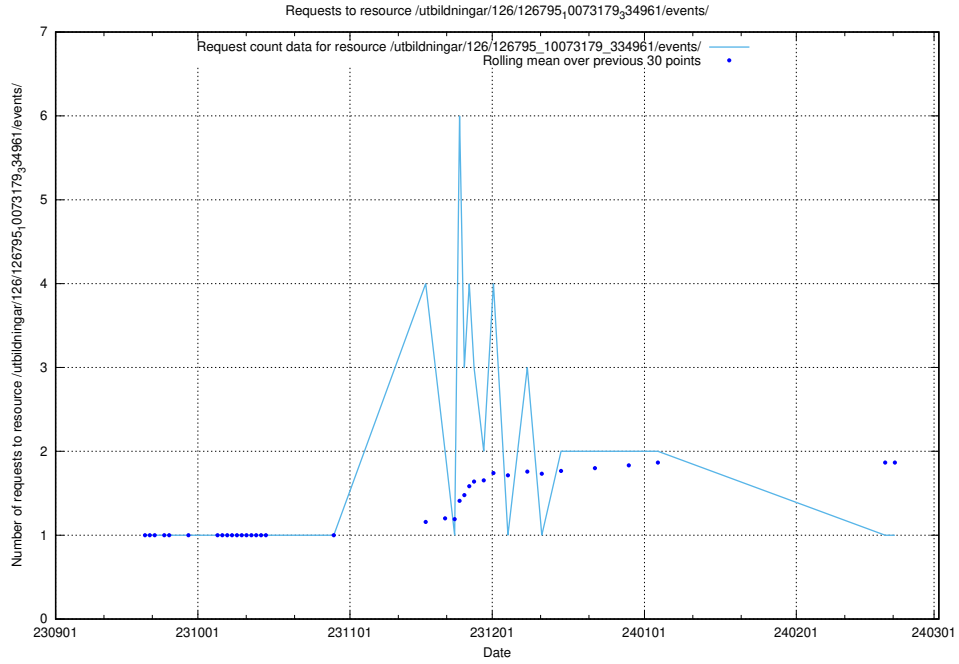

Here, we count the number of requests to resource /taxonomy/version/11/query/keyword-concepts-with-relations/.

5.4774 Usage of /utbildningar/126/126795_10073179_334961/events/

Here, we count the number of requests to resource /utbildningar/126/126795_10073179_334961/events/