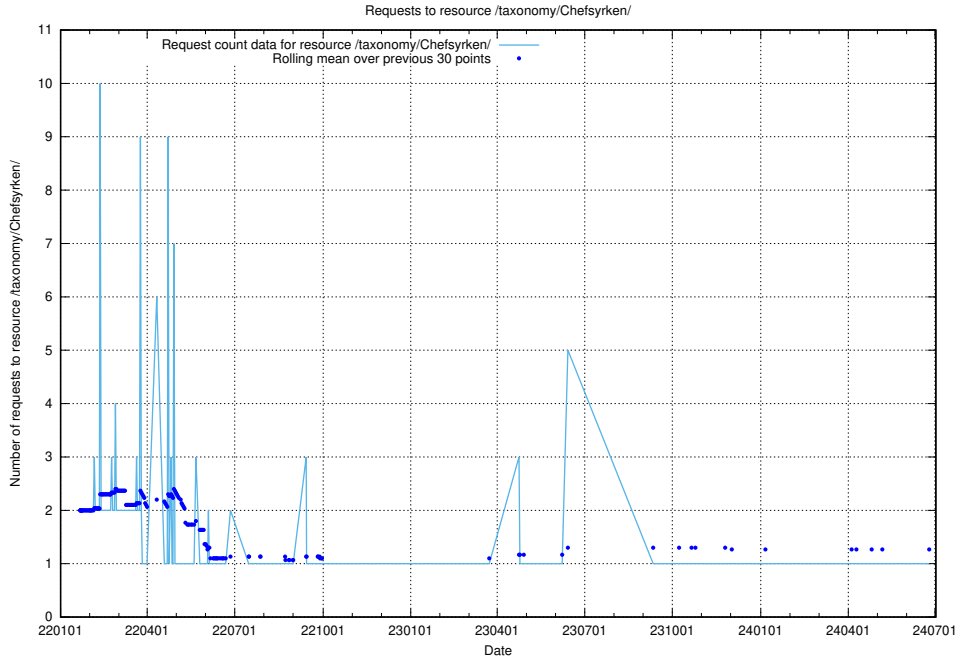

5.1139 Usage of /taxonomy/Chefsyrken/

Here, we count the number of requests to resource /taxonomy/Chefsyrken/.