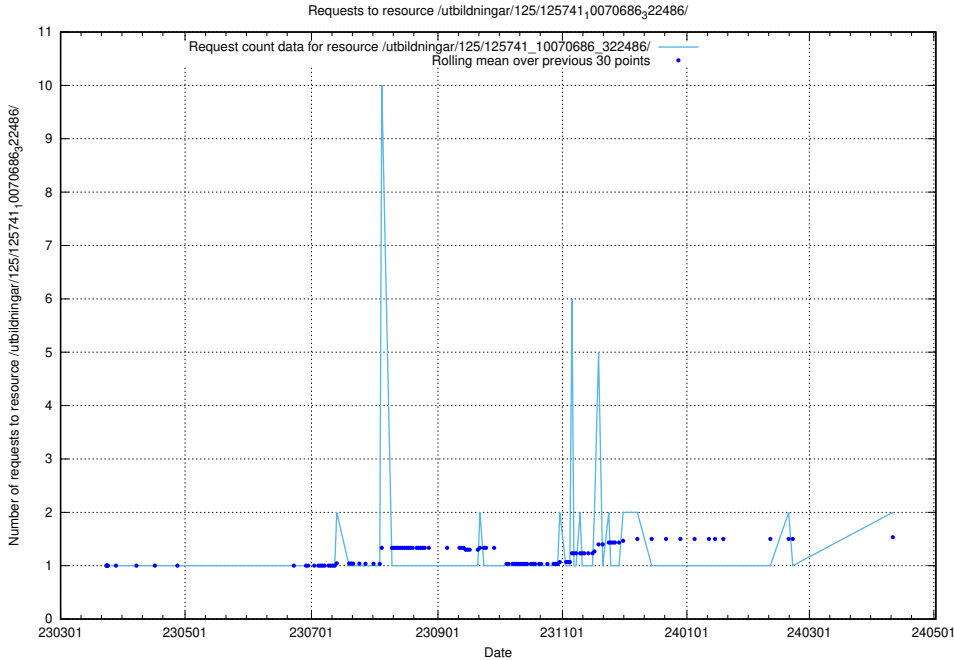

5.873 Usage of /utbildningar/125/125741_10070686_322486/

Here, we count the number of requests to resource /utbildningar/125/125741_10070686_322486/.