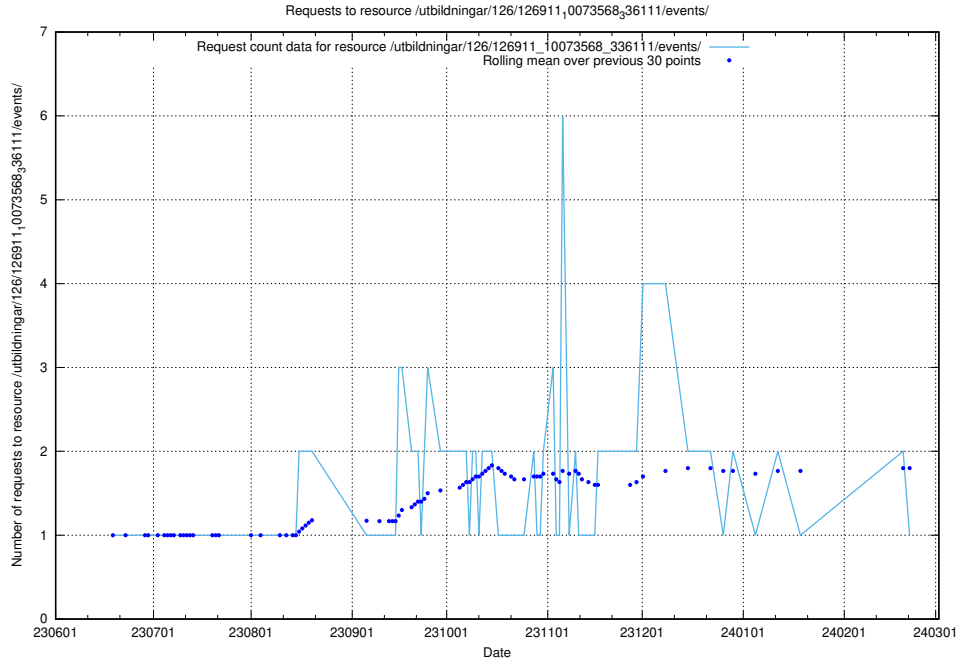

5.6098 Usage of /utbildningar/126/126911_10073568_336111/events/

Here, we count the number of requests to resource /utbildningar/126/126911_10073568_336111/events/