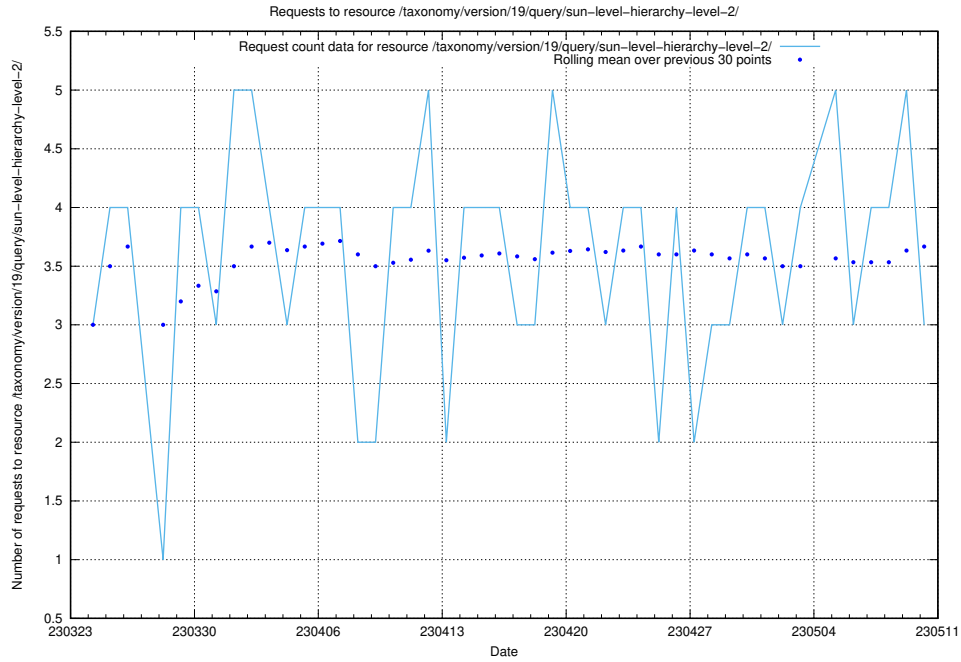

5.392 Usage of /taxonomy/version/19/query/sun-level-hierarchy-level-2/

Here, we count the number of requests to resource /taxonomy/version/19/query/sun-level-hierarchy-level-2/.