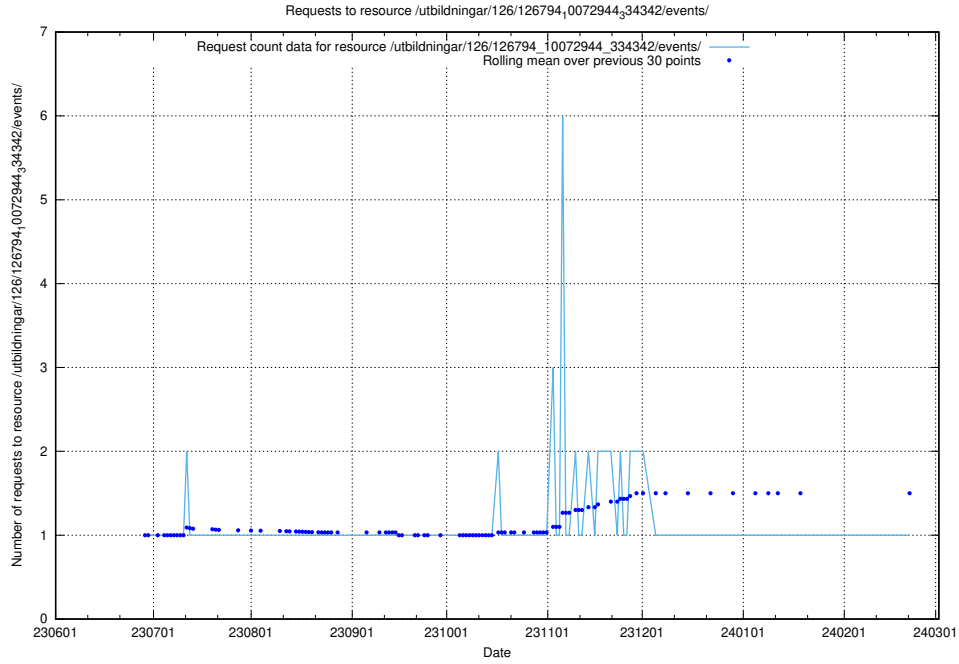

Here, we count the number of requests to resource /utbildningar/126/126937_10073564_336101/.

5.5694 Usage of /utbildningar/126/126794_10072944_334342/events/

Here, we count the number of requests to resource /utbildningar/126/126794_10072944_334342/events/