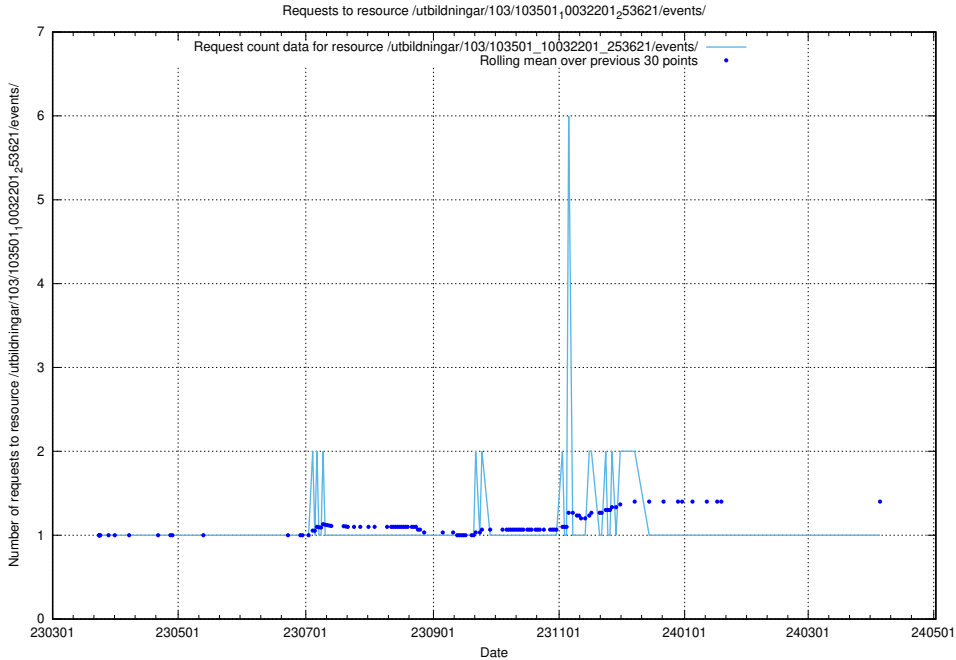

5.5736 Usage of /utbildningar/103/103501_10032201_253621/events/

Here, we count the number of requests to resource /utbildningar/103/103501_10032201_253621/events/