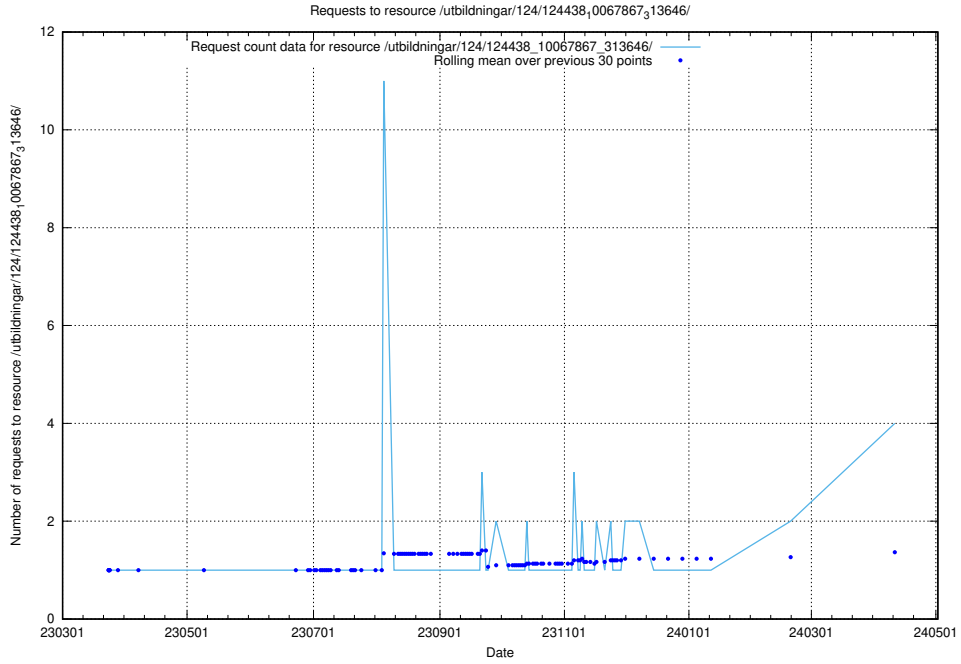

5.176 Usage of /utbildningar/124/124438_10067867_313646/

Here, we count the number of requests to resource /utbildningar/124/124438_10067867_313646/.