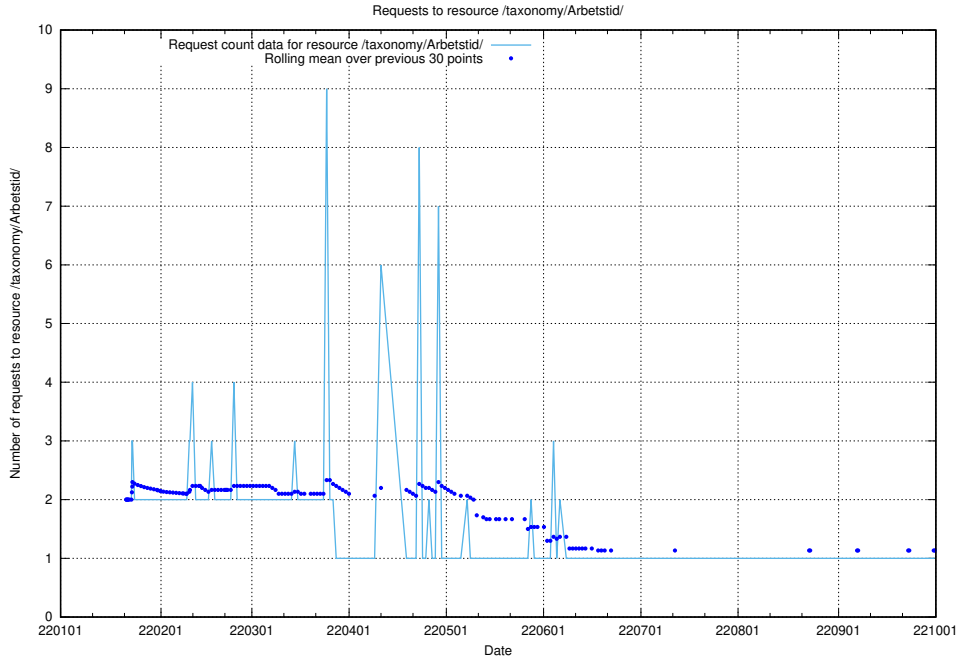

5.1959 Usage of /taxonomy/Arbetstid/

Here, we count the number of requests to resource /taxonomy/Arbetstid/.