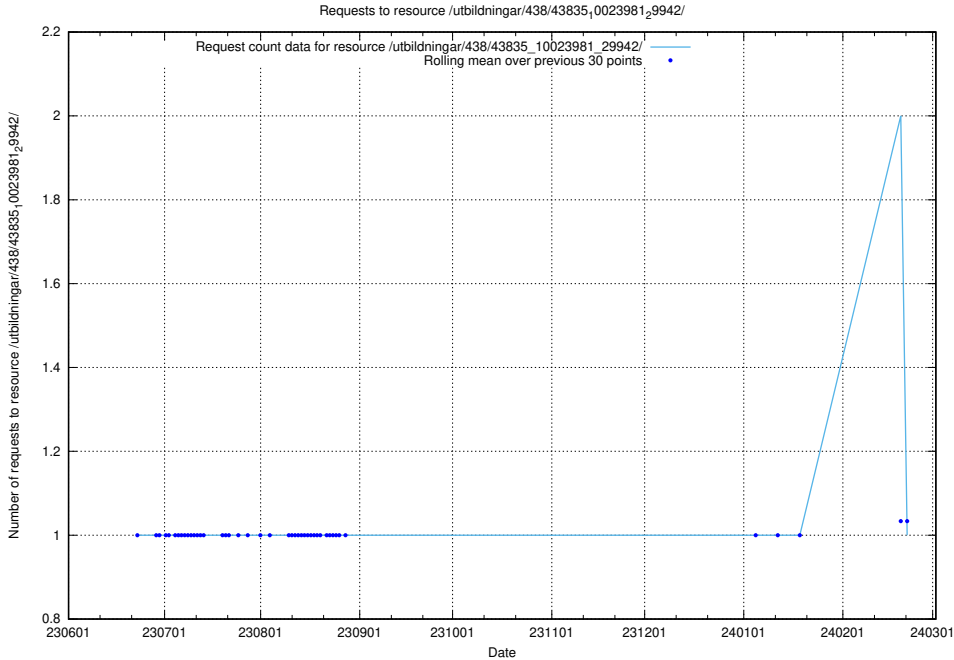

5.5824 Usage of /utbildningar/438/43835_10023981_29942/

Here, we count the number of requests to resource /utbildningar/438/43835_10023981_29942/.