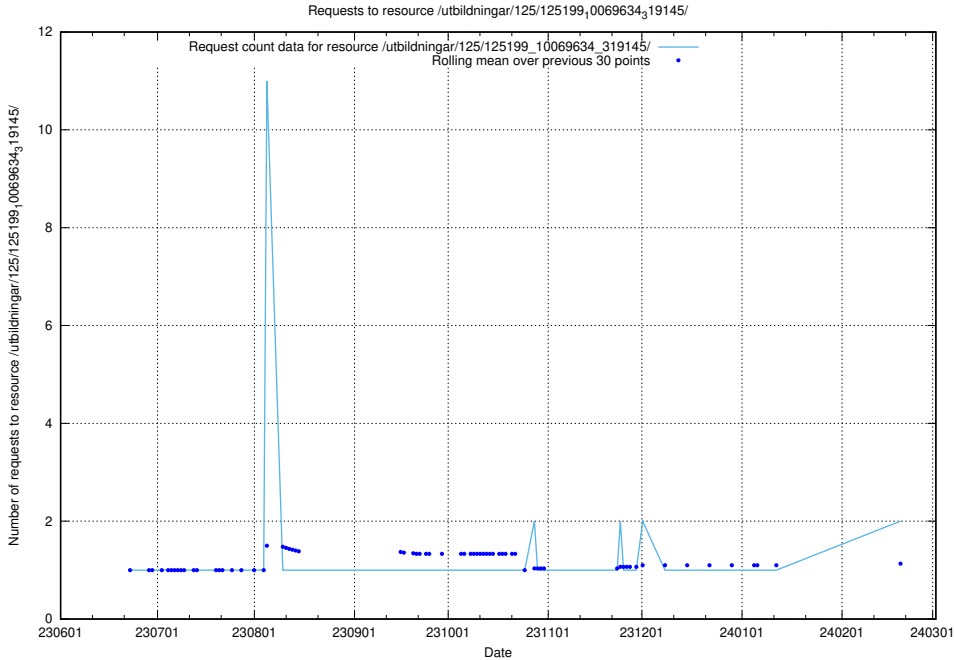

5.781 Usage of /utbildningar/125/125199_10069634_319145/

Here, we count the number of requests to resource /utbildningar/125/125199_10069634_319145/.