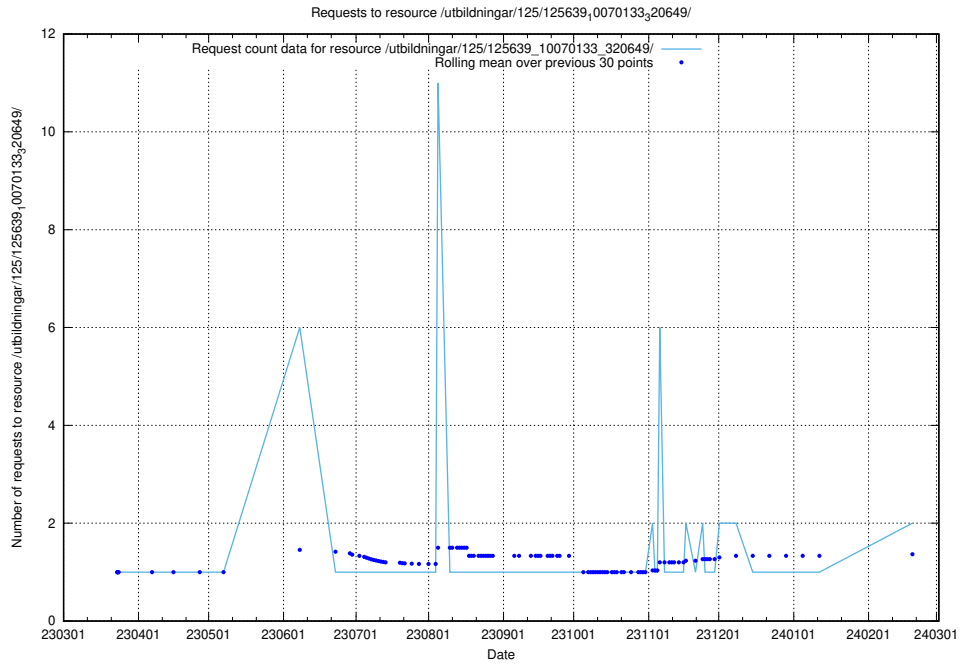

5.426 Usage of /utbildningar/125/125639_10070133_320649/

Here, we count the number of requests to resource /utbildningar/125/125639_10070133_320649/.