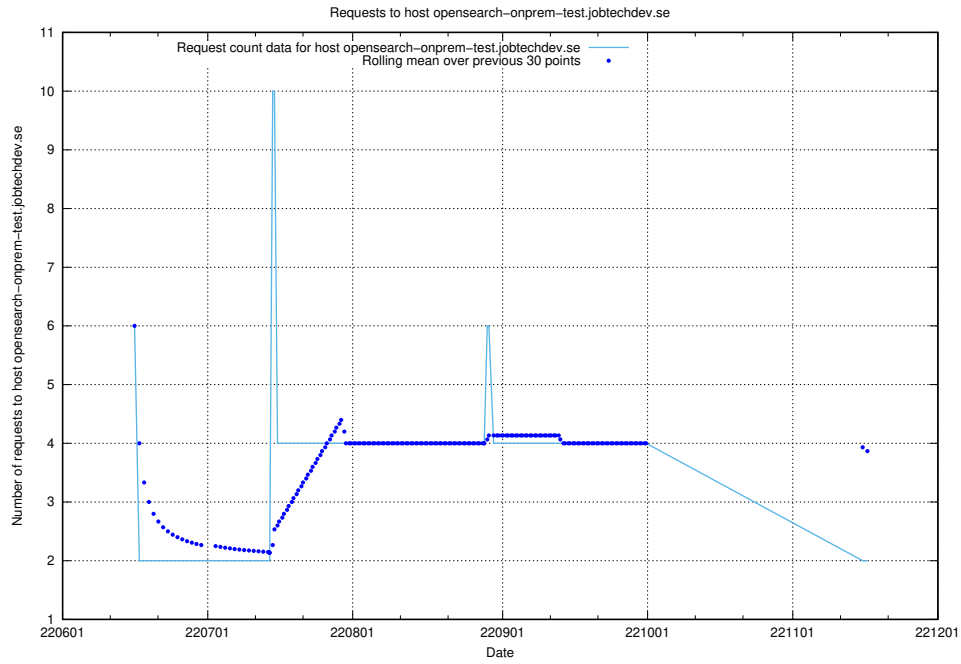

7.406 Usage of opensearch-onprem-test.jobtechdev.se

Here, we count the number of requests to host opensearch-onprem-test.jobtechdev.se.