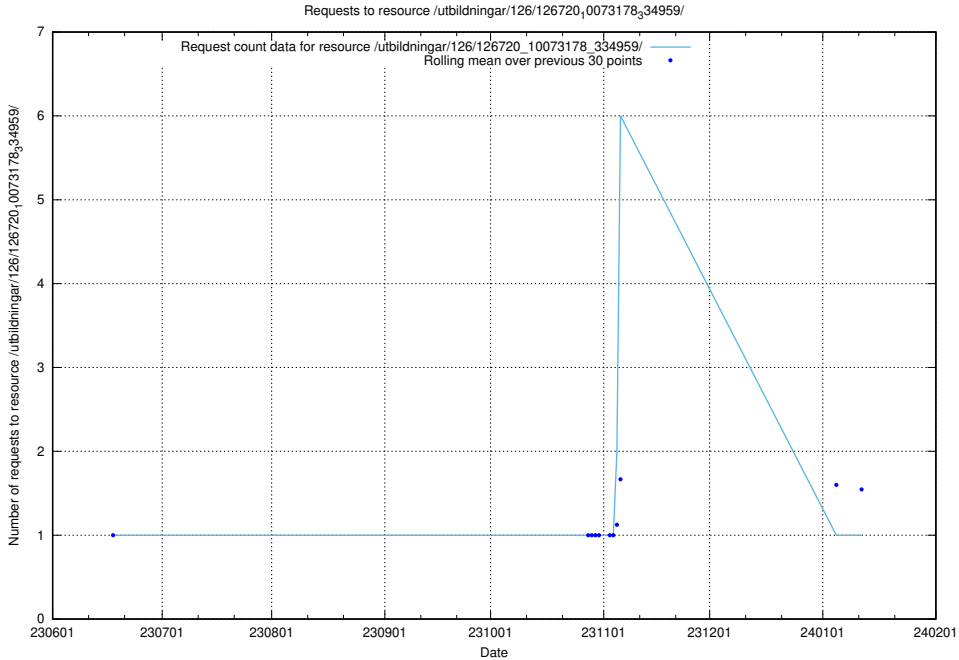

5.6106 Usage of /utbildningar/126/126720_10073178_334959/

Here, we count the number of requests to resource /utbildningar/126/126720_10073178_334959/.