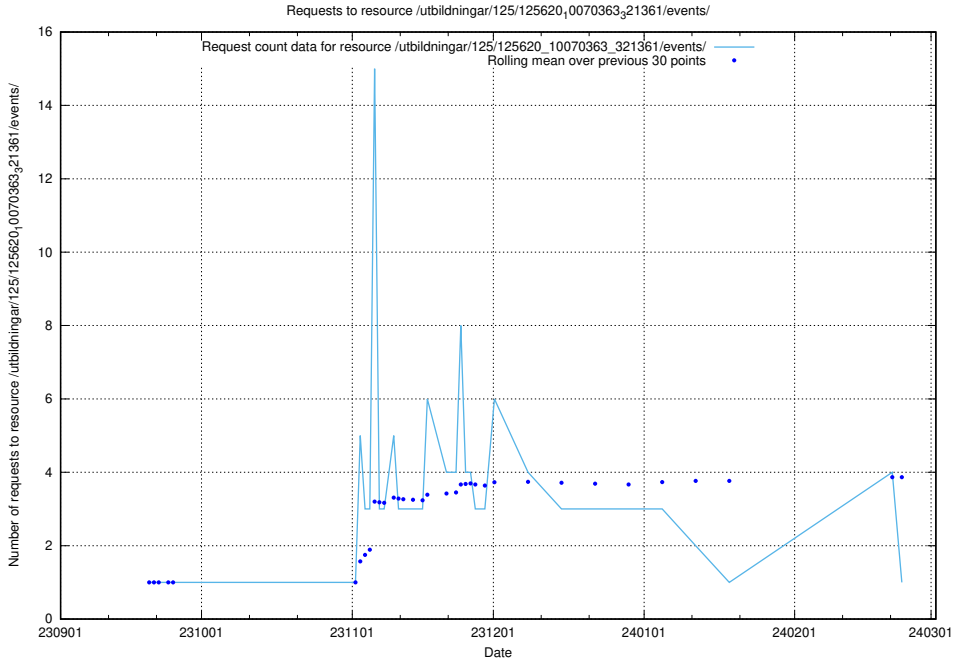

5.4780 Usage of /utbildningar/125/125620_10070363_321361/events/

Here, we count the number of requests to resource /utbildningar/125/125620_10070363_321361/events/