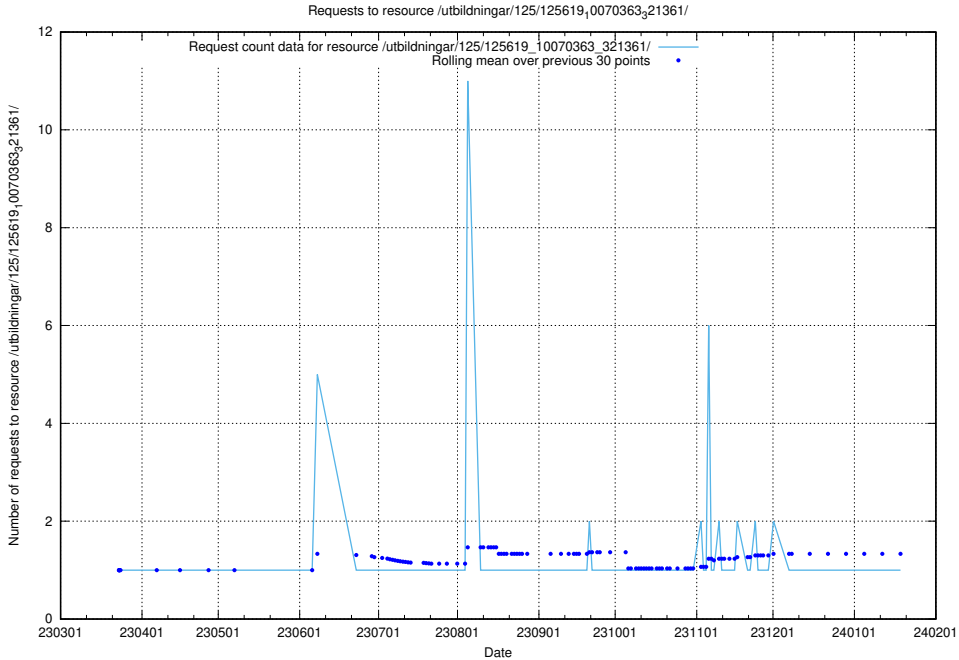

5.981 Usage of /utbildningar/125/125619_10070363_321361/

Here, we count the number of requests to resource /utbildningar/125/125619_10070363_321361/.