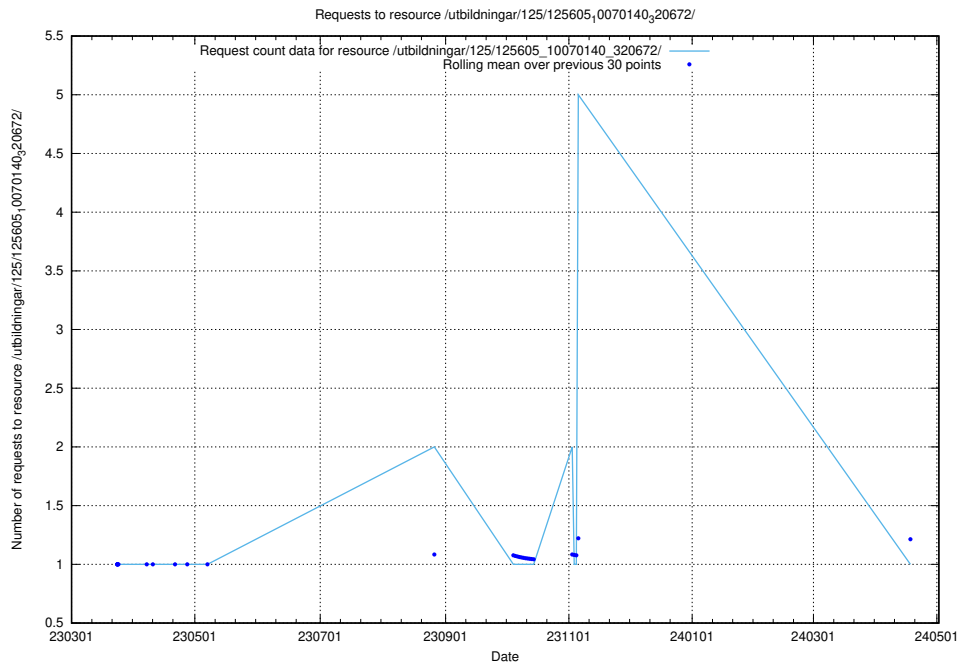

5.991 Usage of /utbildningar/125/125605_10070140_320672/

Here, we count the number of requests to resource /utbildningar/125/125605_10070140_320672/.