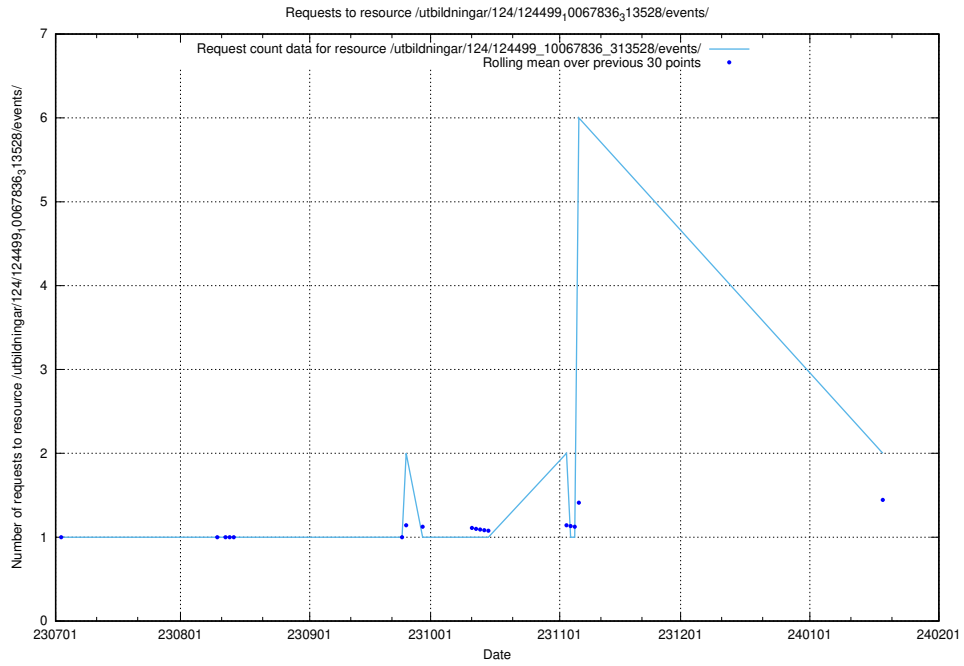

5.748 Usage of /utbildningar/124/124499_10067836_313528/events/

Here, we count the number of requests to resource /utbildningar/124/124499_10067836_313528/events/