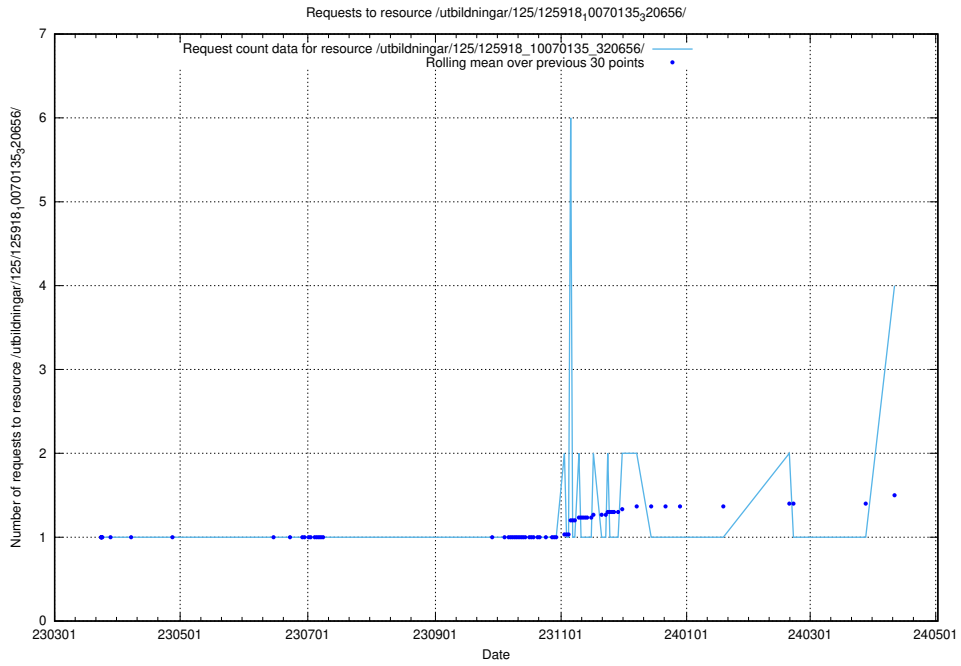

5.235 Usage of /utbildningar/125/125918_10070135_320656/

Here, we count the number of requests to resource /utbildningar/125/125918_10070135_320656/.