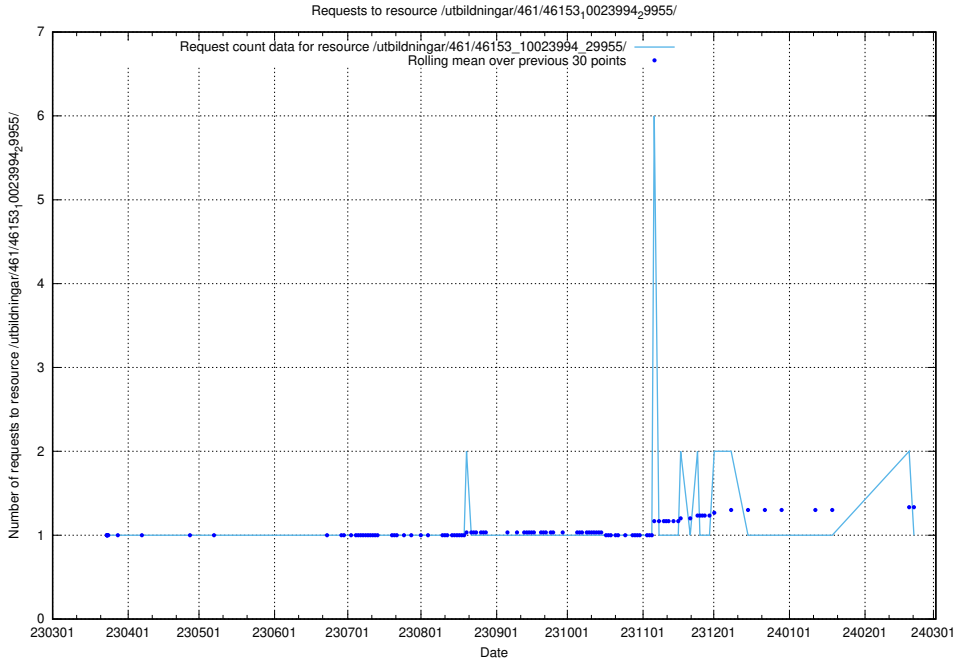

5.6604 Usage of /utbildningar/461/46153_10023994_29955/

Here, we count the number of requests to resource /utbildningar/461/46153_10023994_29955/.