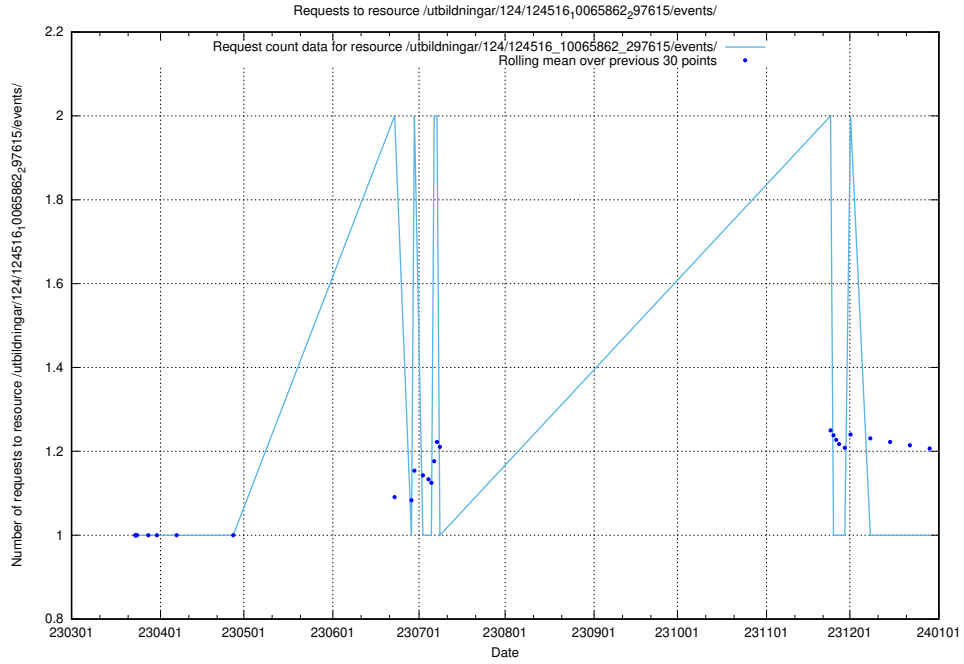

5.1700 Usage of /availability/uptime/20240115/

Here, we count the number of requests to resource /availability/uptime/20240115/.

5.1701 Usage of /utbildningar/124/124516_10065862_297615/events/

Here, we count the number of requests to resource /utbildningar/124/124516_10065862_297615/events/