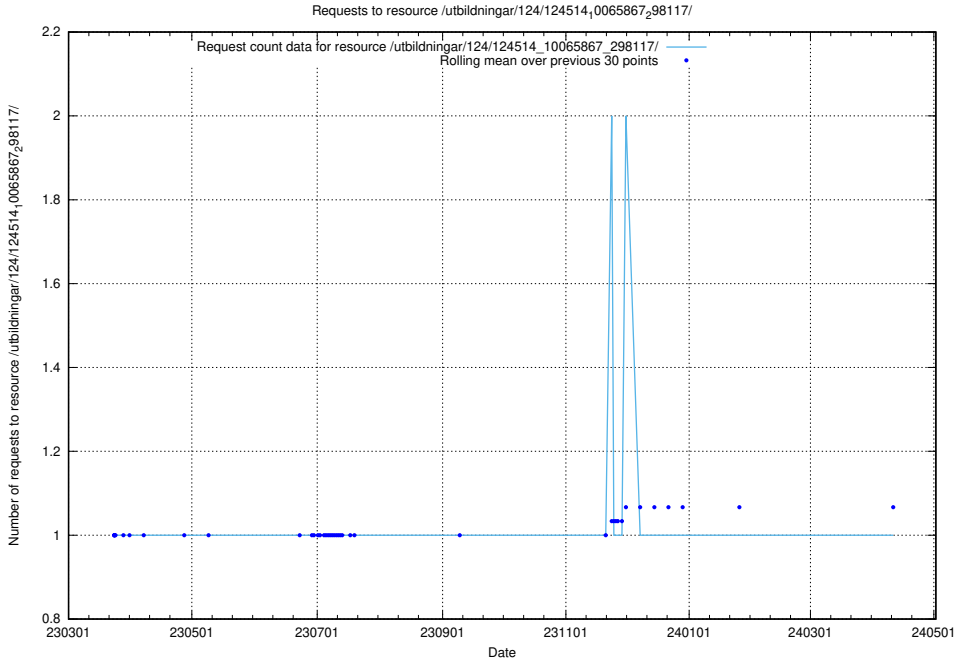

5.2222 Usage of /utbildningar/124/124514_10065867_298117/

Here, we count the number of requests to resource /utbildningar/124/124514_10065867_298117/.