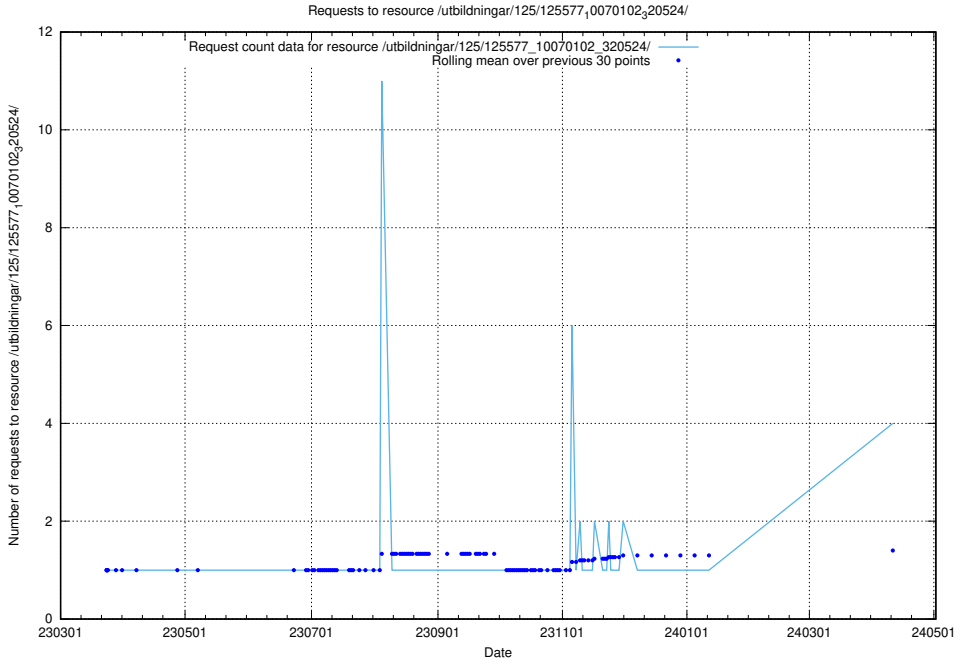

5.143 Usage of /utbildningar/125/125577_10070102_320524/

Here, we count the number of requests to resource /utbildningar/125/125577_10070102_320524/.