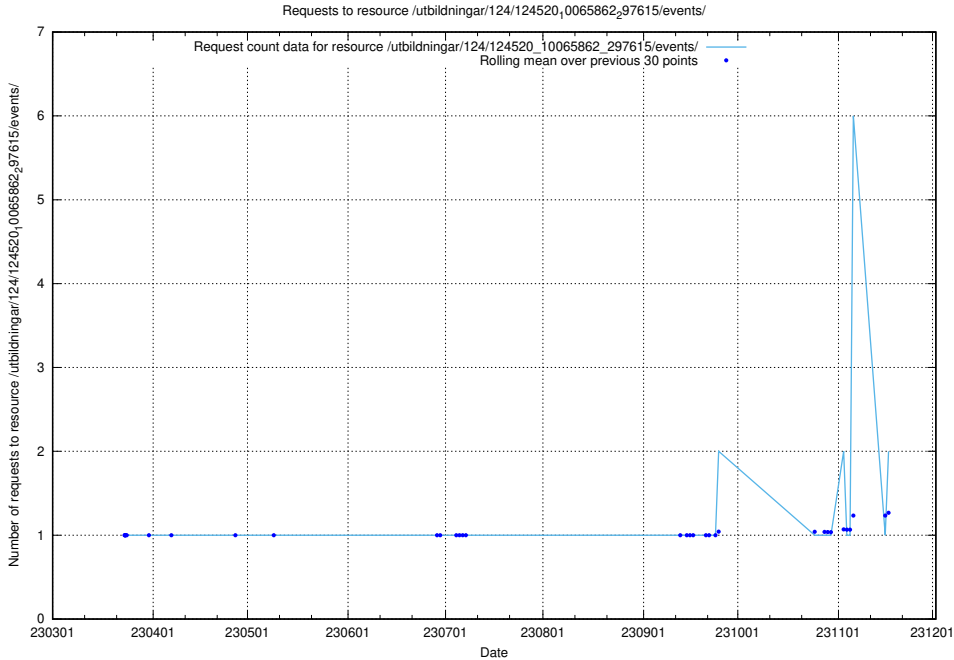

5.454 Usage of /utbildningar/124/124520_10065862_297615/events/

Here, we count the number of requests to resource /utbildningar/124/124520_10065862_297615/events/