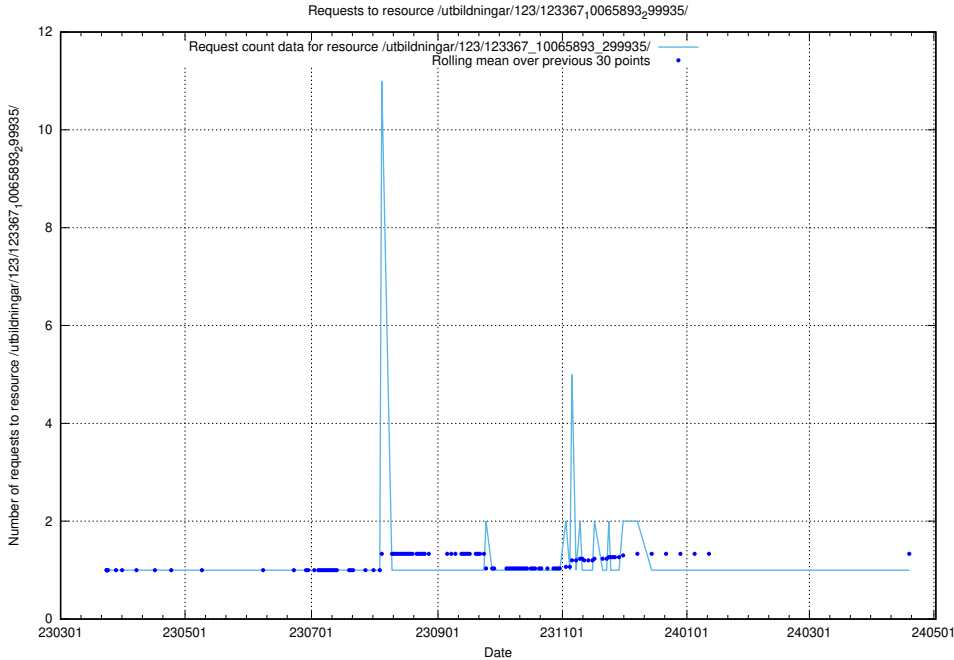

5.4994 Usage of /utbildningar/123/123367_10065893_299935/

Here, we count the number of requests to resource /utbildningar/123/123367_10065893_299935/.