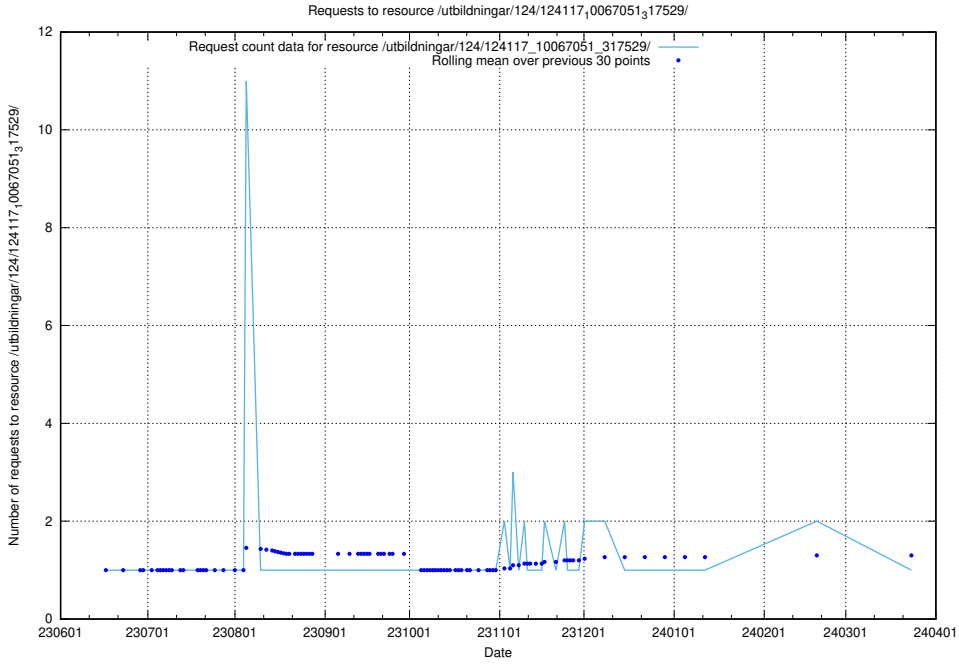

5.6120 Usage of /utbildningar/124/124117_10067051_317529/

Here, we count the number of requests to resource /utbildningar/124/124117_10067051_317529/.