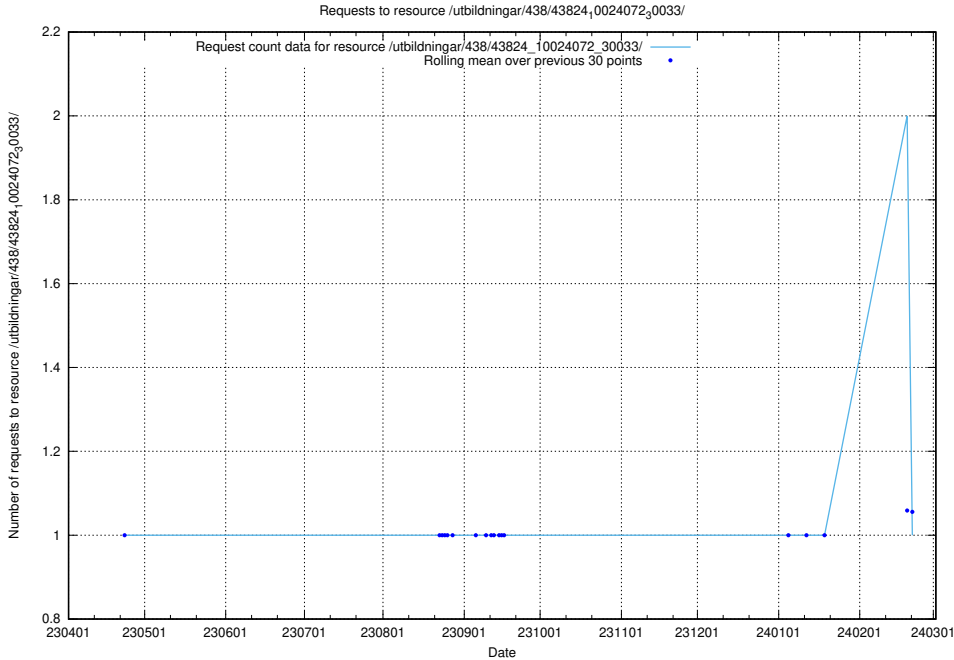

5.6279 Usage of /utbildningar/438/43824_10024072_30033/

Here, we count the number of requests to resource /utbildningar/438/43824_10024072_30033/.