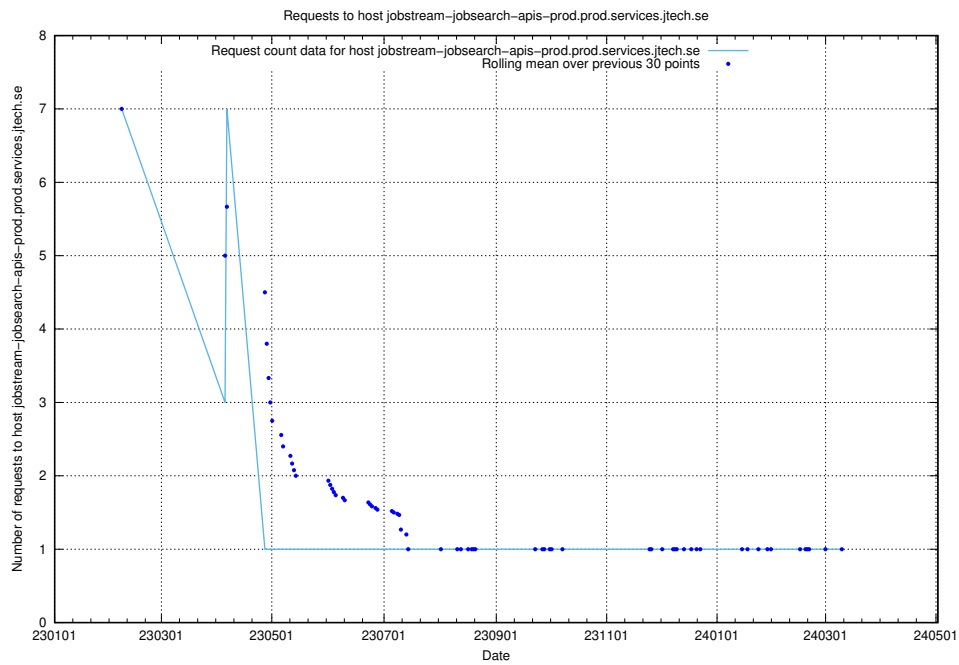

7.614 Usage of jobstream-jobsearch-apis-prod.prod.services.jtech.se

Here, we count the number of requests to host jobstream-jobsearch-apis-prod.prod.services.jtech.se.