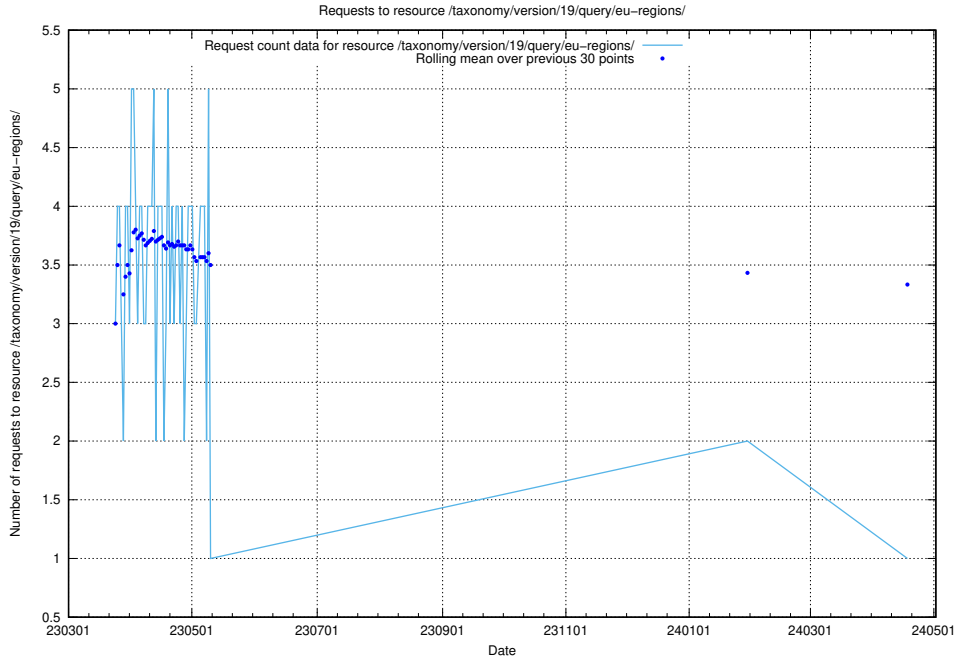

5.6431 Usage of /taxonomy/version/19/query/eu-regions/

Here, we count the number of requests to resource /taxonomy/version/19/query/eu-regions/.