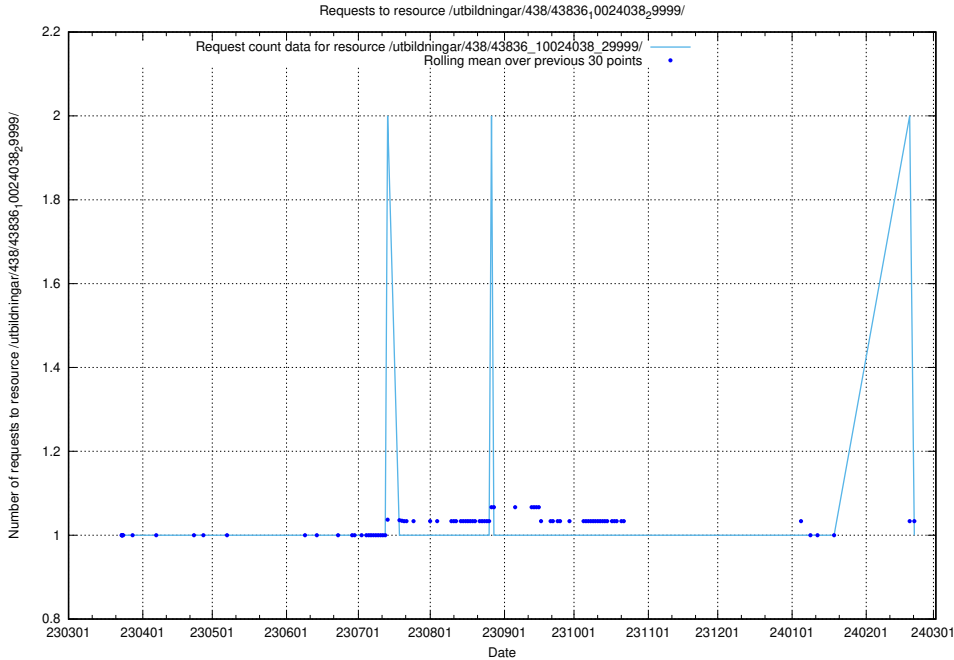

Here, we count the number of requests to resource /utbildningar/438/43836_10024038_29999/.

5.6621 Usage of /utbildningar/438/43831_10024051_32246/

Here, we count the number of requests to resource /utbildningar/438/43831_10024051_32246/.