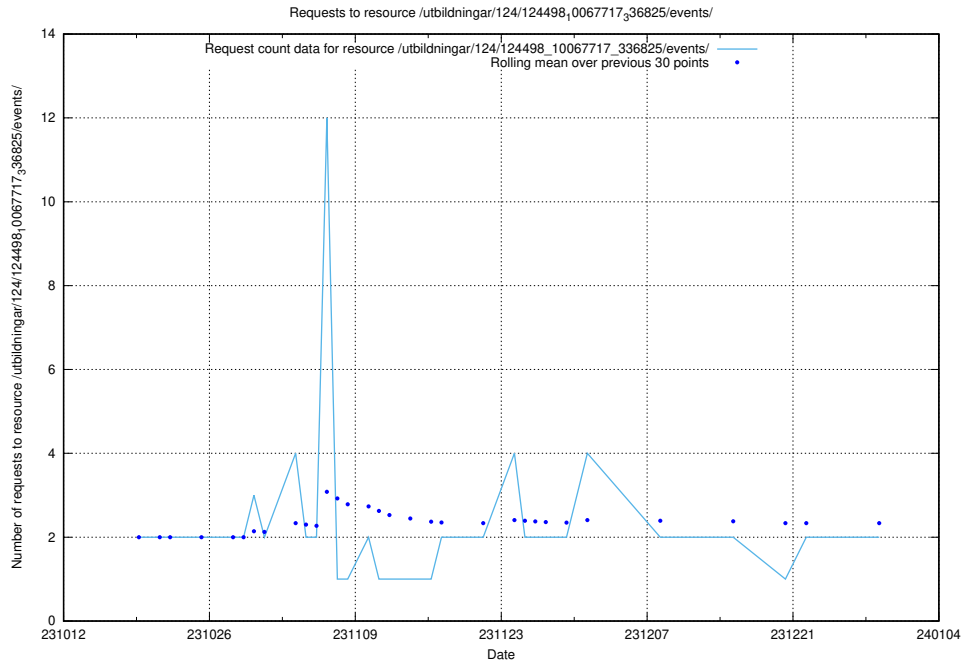

5.647 Usage of /utbildningar/124/124498_10067717_336825/events/

Here, we count the number of requests to resource /utbildningar/124/124498_10067717_336825/events/