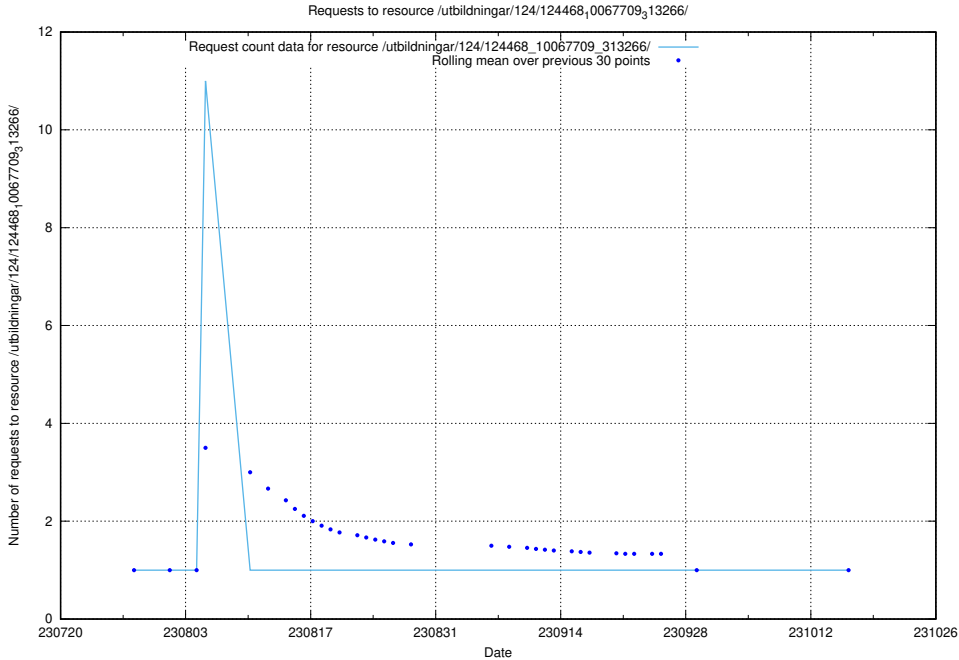

5.5156 Usage of /utbildningar/124/124468_10067709_313266/

Here, we count the number of requests to resource /utbildningar/124/124468_10067709_313266/.