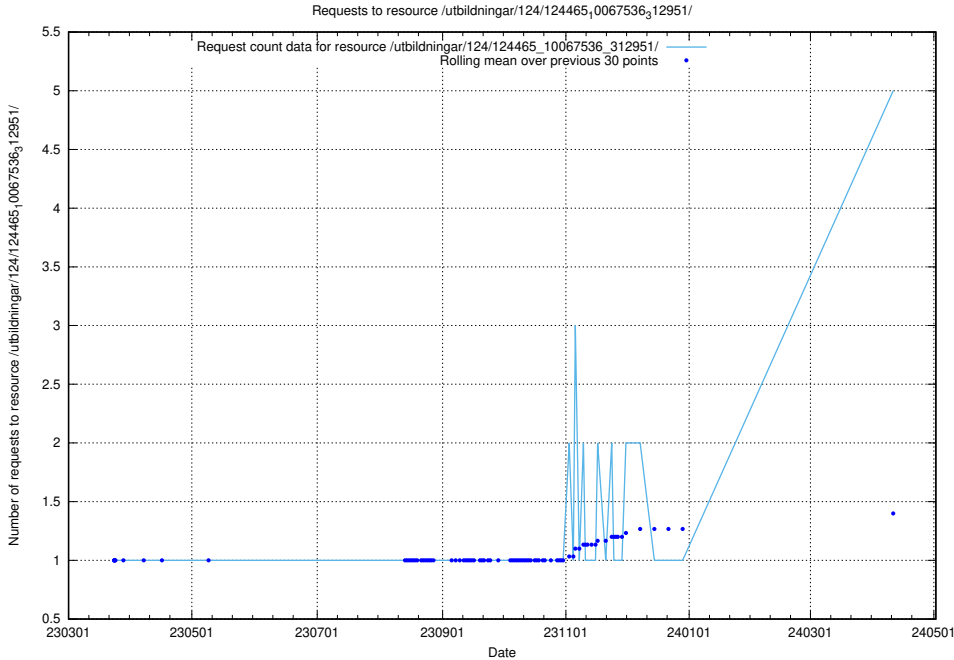

5.115 Usage of /utbildningar/124/124465_10067536_312951/

Here, we count the number of requests to resource /utbildningar/124/124465_10067536_312951/.