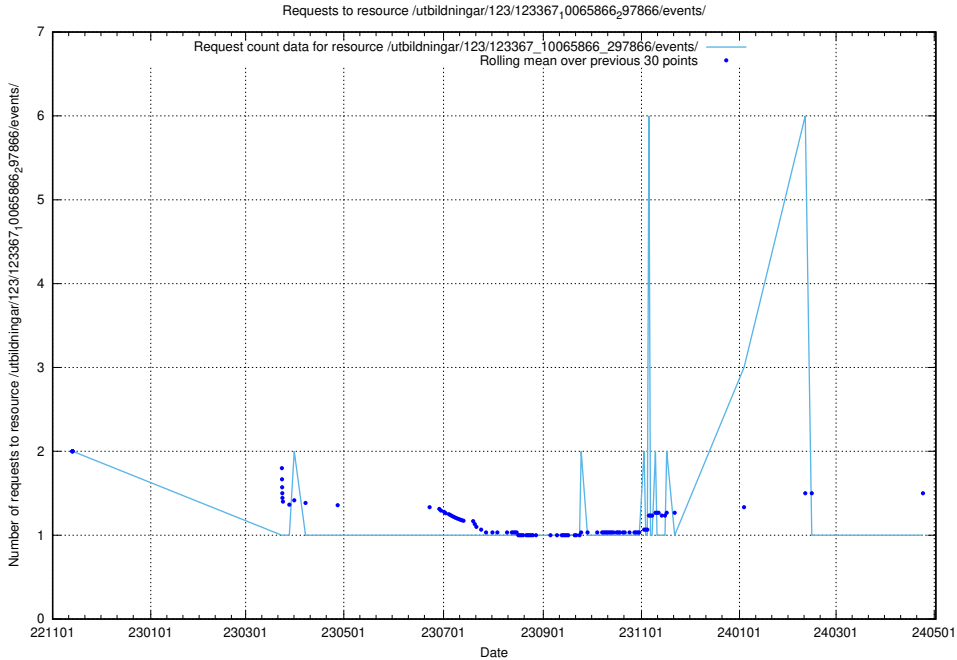

Here, we count the number of requests to resource /utbildningar/123/123367_10065852_297370/events/

5.6080 Usage of /utbildningar/123/123367_10065866_297866/events/

Here, we count the number of requests to resource /utbildningar/123/123367_10065866_297866/events/