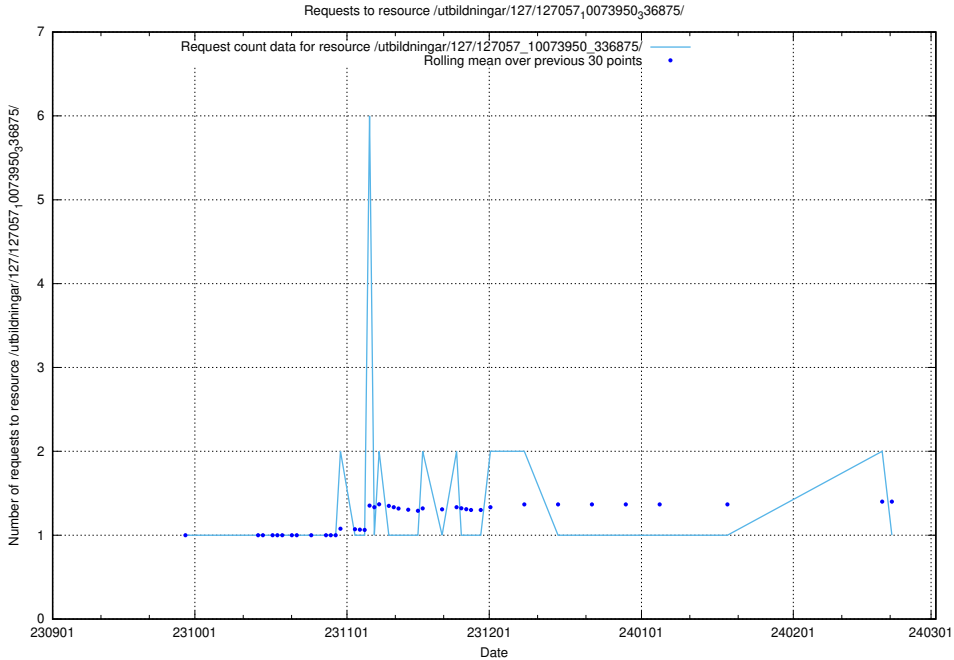

5.4696 Usage of /utbildningar/127/127057_10073950_336875/

Here, we count the number of requests to resource /utbildningar/127/127057_10073950_336875/.