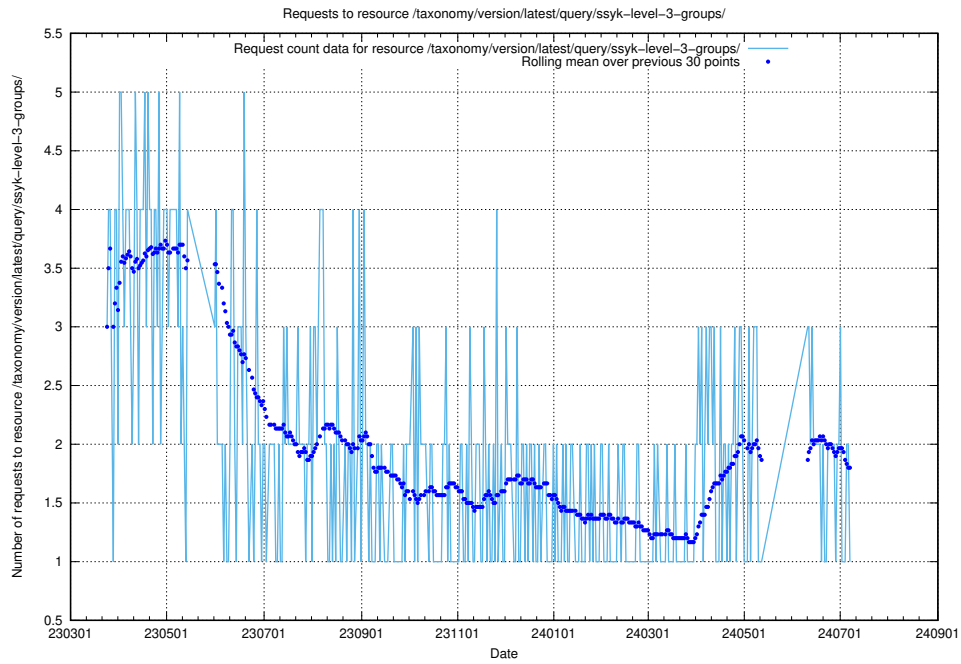

5.6360 Usage of /taxonomy/version/latest/query/ssyk-level-3-groups/

Here, we count the number of requests to resource /taxonomy/version/latest/query/ssyk-level-3-groups/.