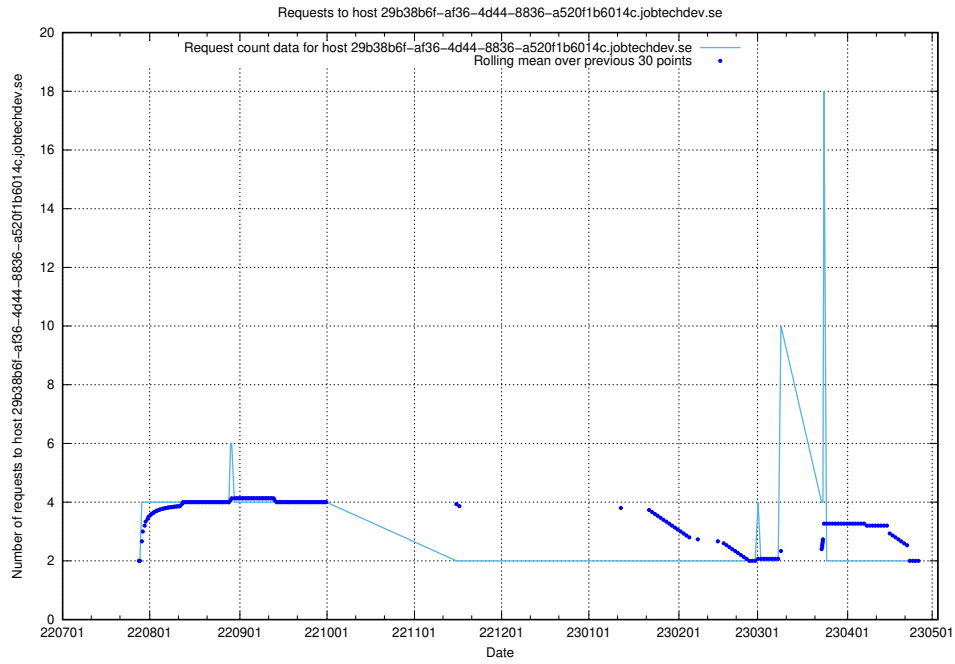

7.388 Usage of 29b38b6f-af36-4d44-8836-a520f1b6014c.jobtechdev.se

Here, we count the number of requests to host 29b38b6f-af36-4d44-8836-a520f1b6014c.jobtechdev.se.