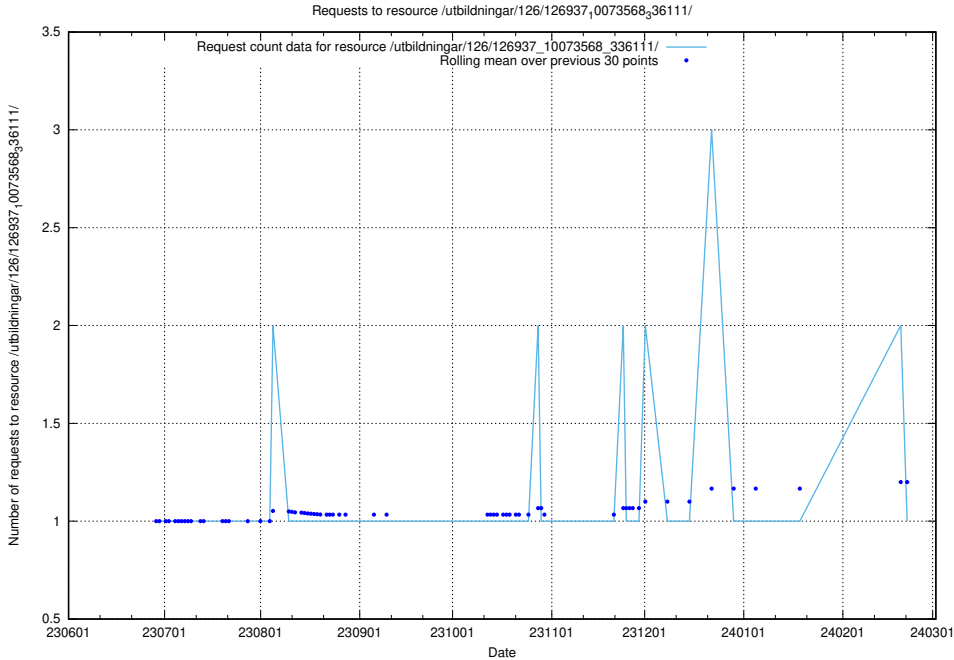

5.5690 Usage of /utbildningar/126/126937_10073568_336111/

Here, we count the number of requests to resource /utbildningar/126/126937_10073568_336111/.