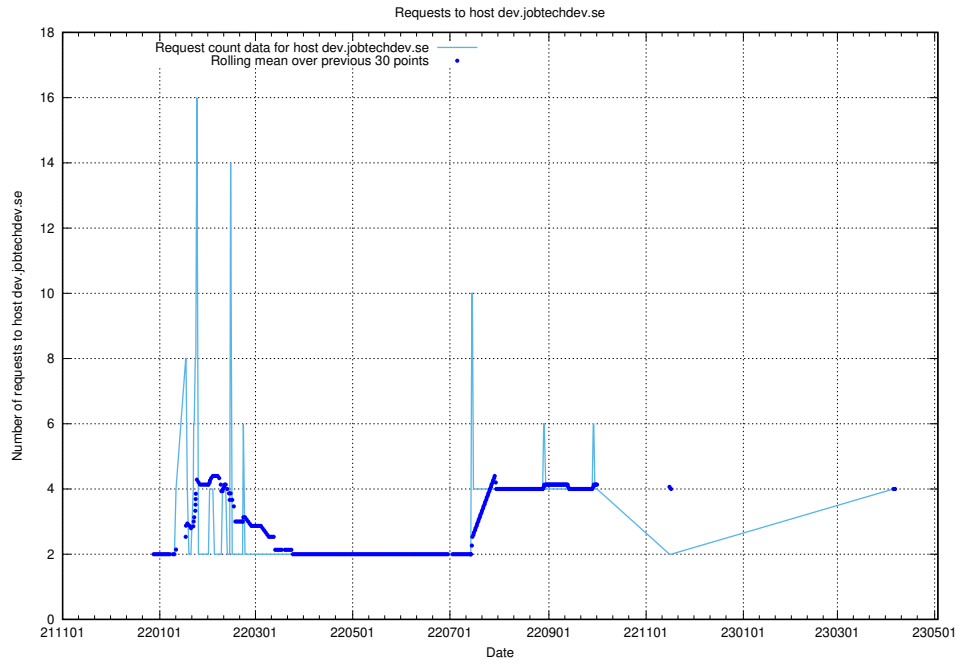

7.133 Usage of dev.jobtechdev.se

Here, we count the number of requests to host dev.jobtechdev.se.