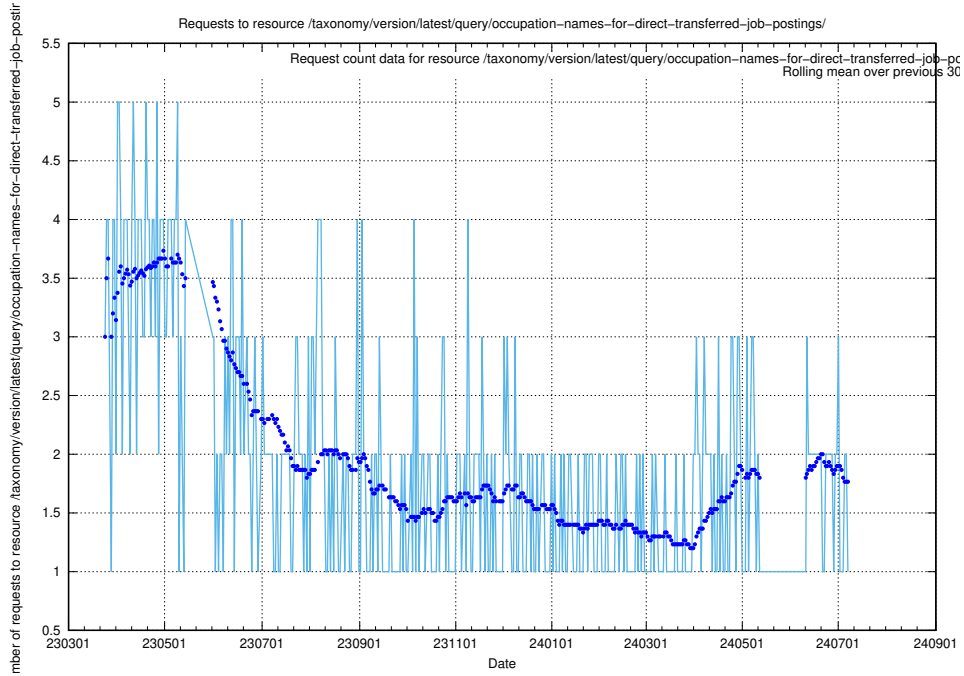

5.6376 Usage of /taxonomy/version/latest/query/occupation-names-for-direct-transferred-job-postings/

Here, we count the number of requests to resource /taxonomy/version/latest/query/occupation-names-for-direct-transferred-job-postings/.