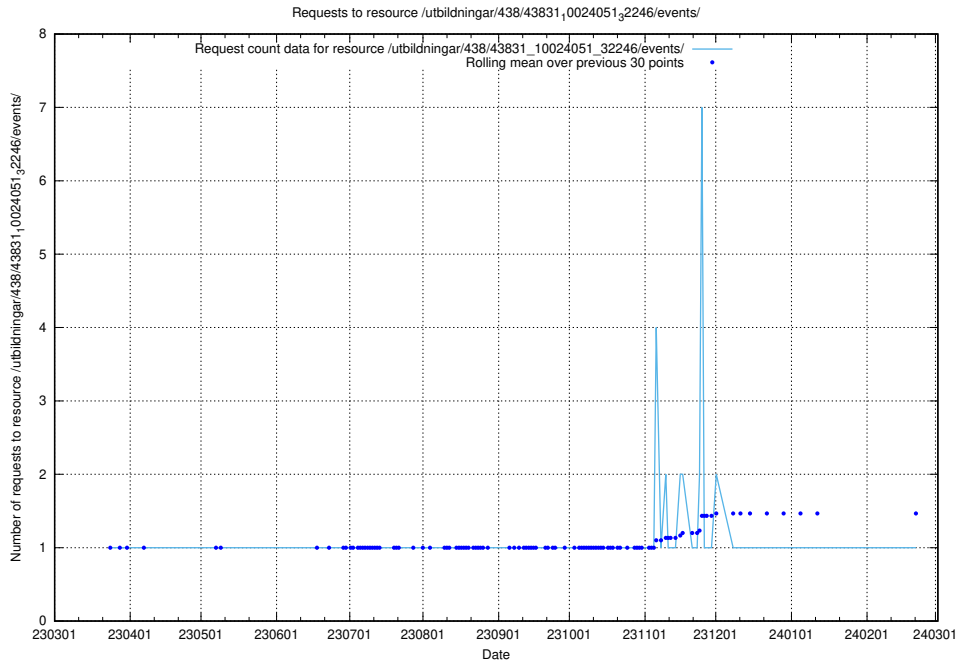

5.6455 Usage of /utbildningar/438/43831_10024051_32246/events/

Here, we count the number of requests to resource /utbildningar/438/43831_10024051_32246/events/.