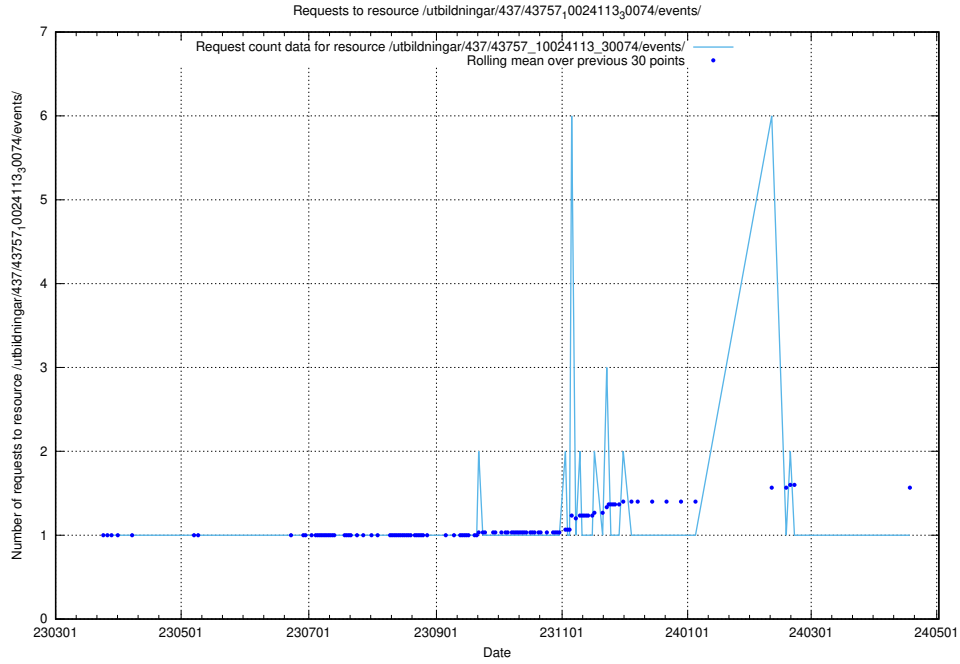

5.6477 Usage of /utbildningar/437/43757_10024113_30074/events/

Here, we count the number of requests to resource /utbildningar/437/43757_10024113_30074/events/.