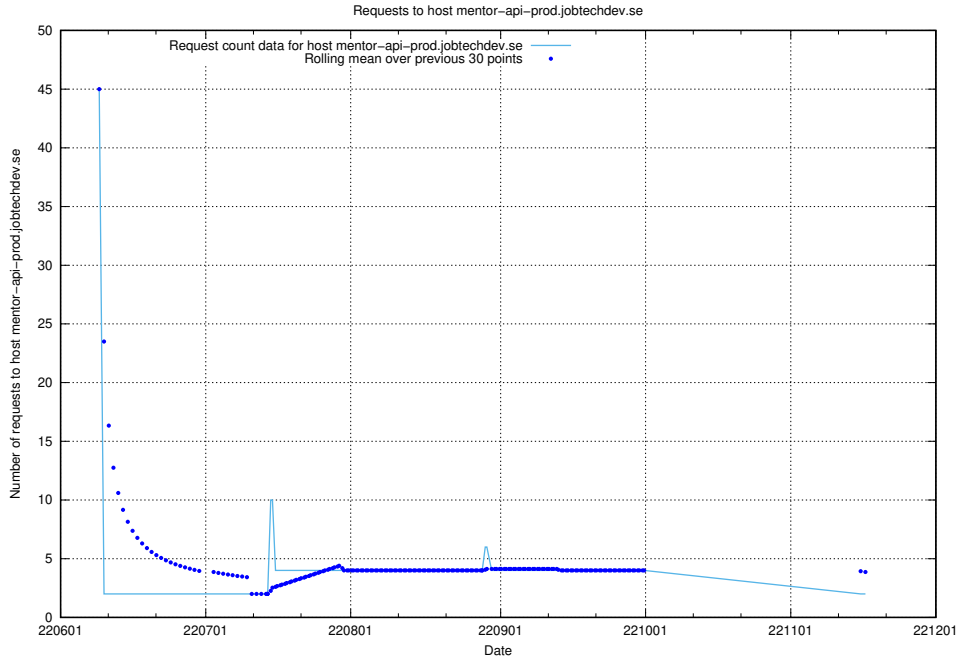

7.413 Usage of mentor-api-prod.jobtechdev.se

Here, we count the number of requests to host mentor-api-prod.jobtechdev.se.