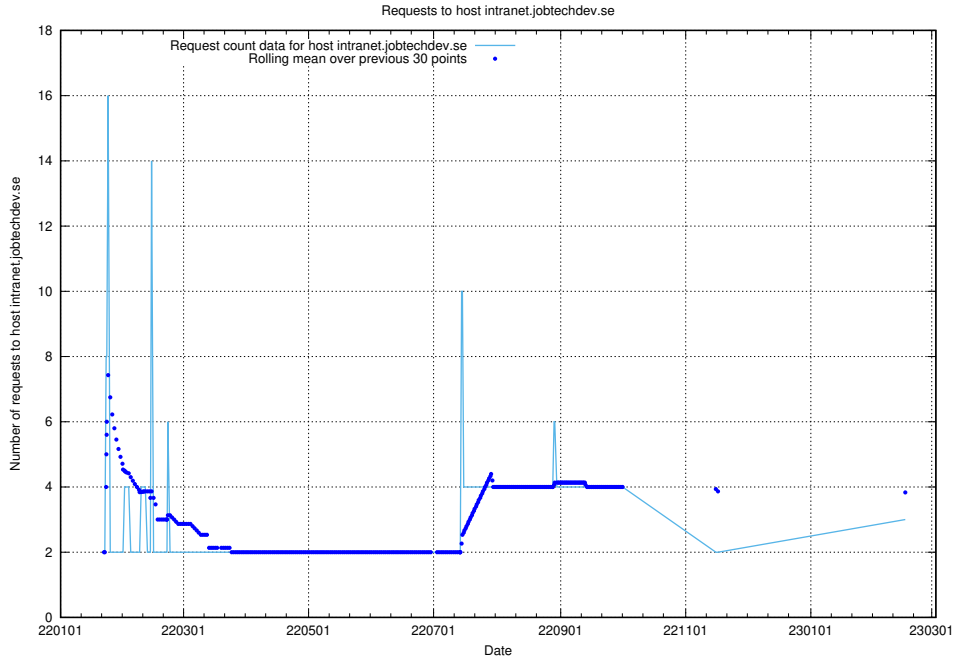

7.259 Usage of intranet.jobtechdev.se

Here, we count the number of requests to host intranet.jobtechdev.se.