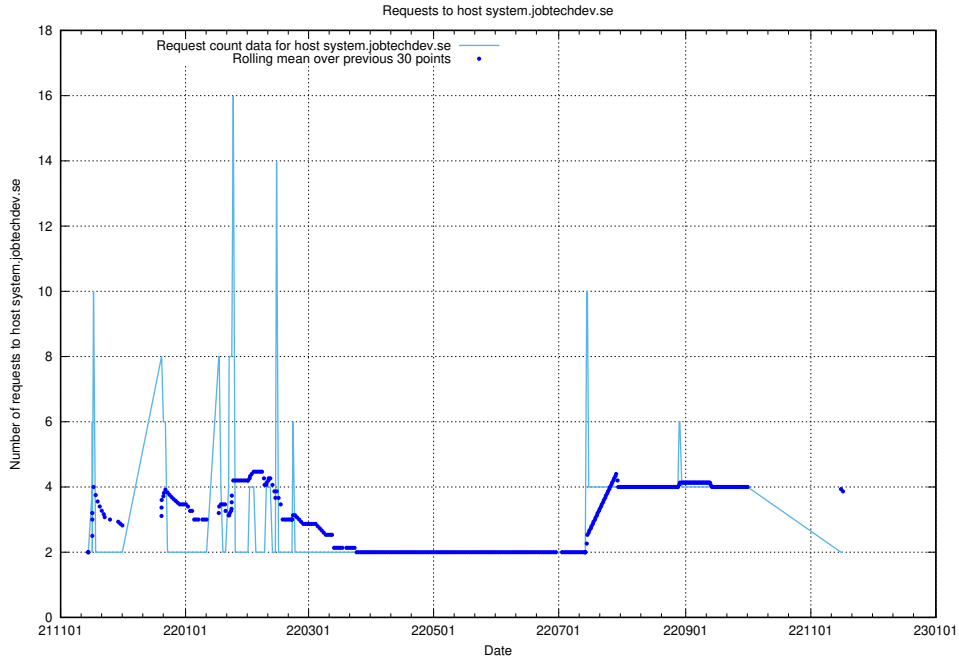

7.558 Usage of system.jobtechdev.se

Here, we count the number of requests to host system.jobtechdev.se.