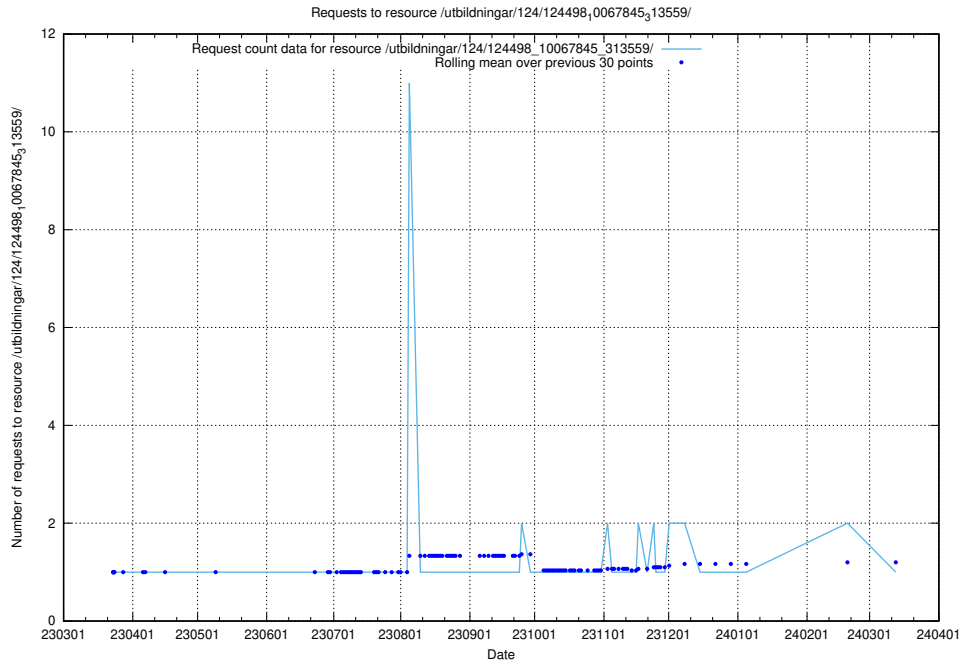

5.2917 Usage of /utbildningar/124/124498_10067845_313559/

Here, we count the number of requests to resource /utbildningar/124/124498_10067845_313559/.