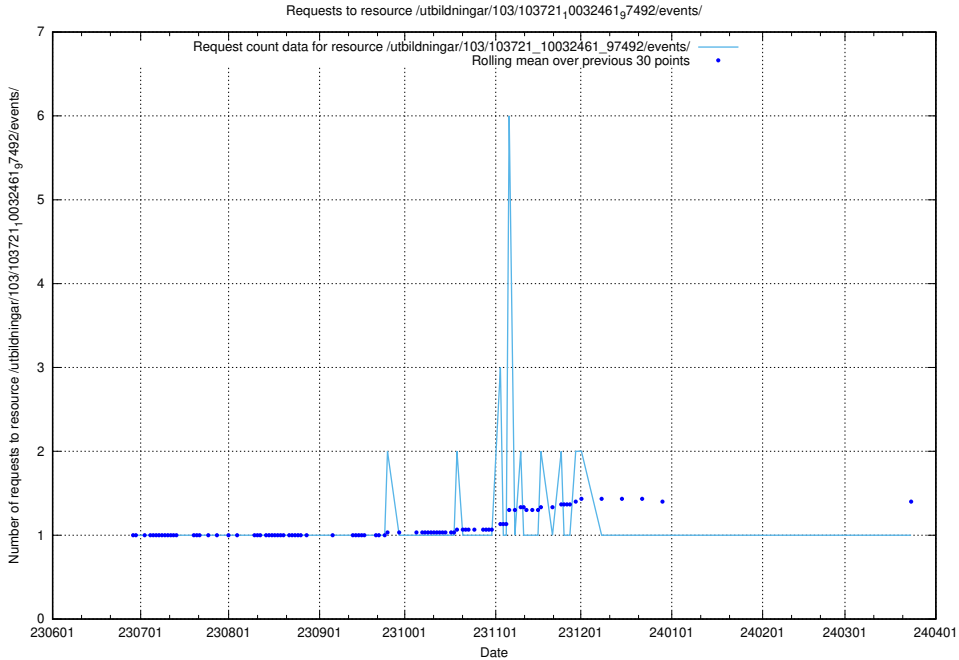

5.5785 Usage of /utbildningar/103/103721_10032461_97492/events/

Here, we count the number of requests to resource /utbildningar/103/103721_10032461_97492/events/.