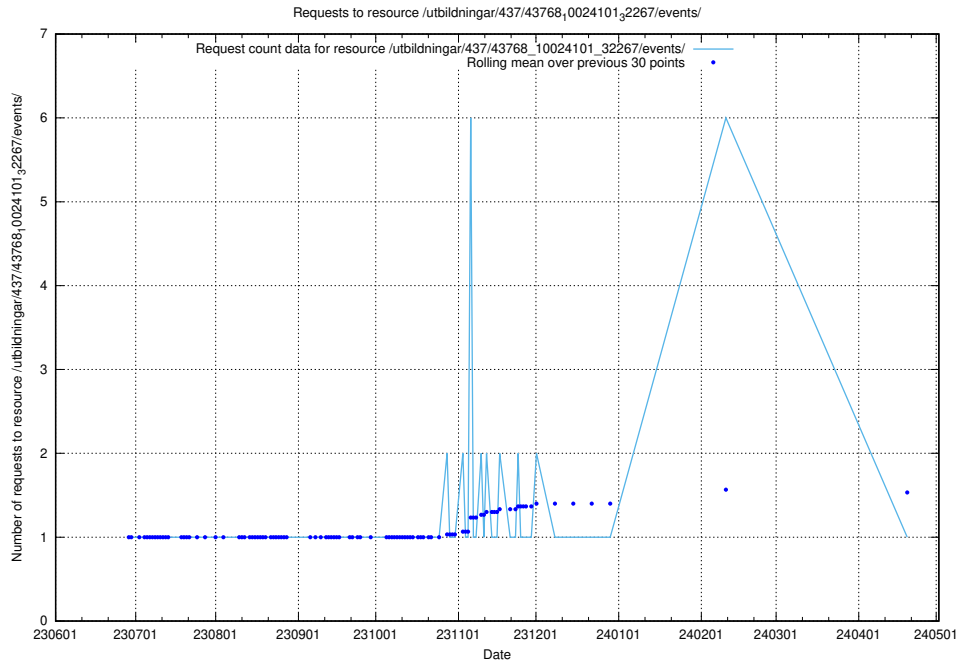

Here, we count the number of requests to resource /utbildningar/438/43808_10024076_30037/.

5.5682 Usage of /utbildningar/437/43768_10024101_32267/events/

Here, we count the number of requests to resource /utbildningar/437/43768_10024101_32267/events/.