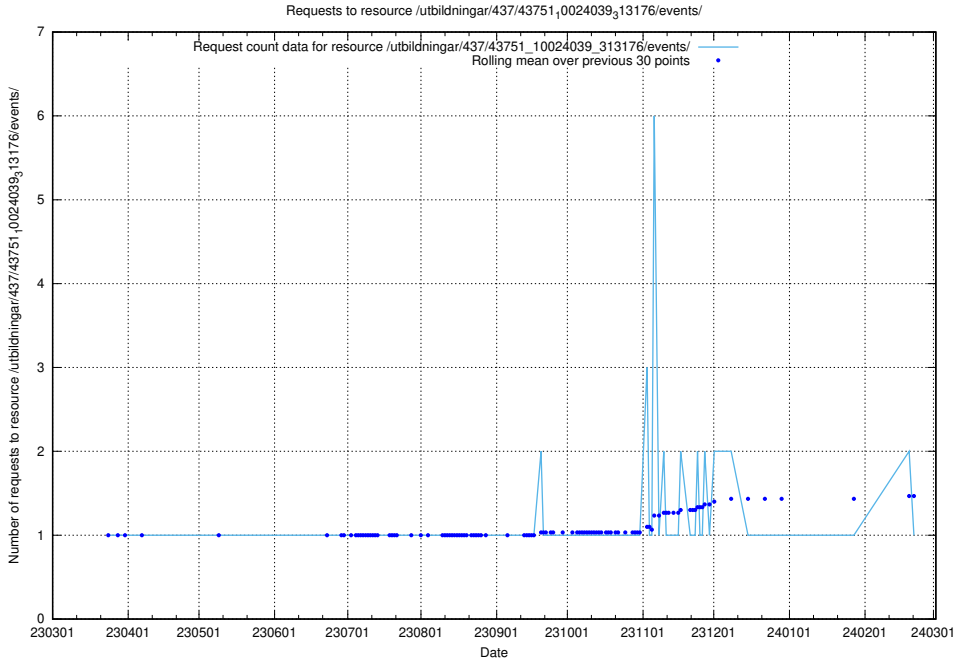

5.6483 Usage of /utbildningar/437/43751_10024039_313176/events/

Here, we count the number of requests to resource /utbildningar/437/43751_10024039_313176/events/.