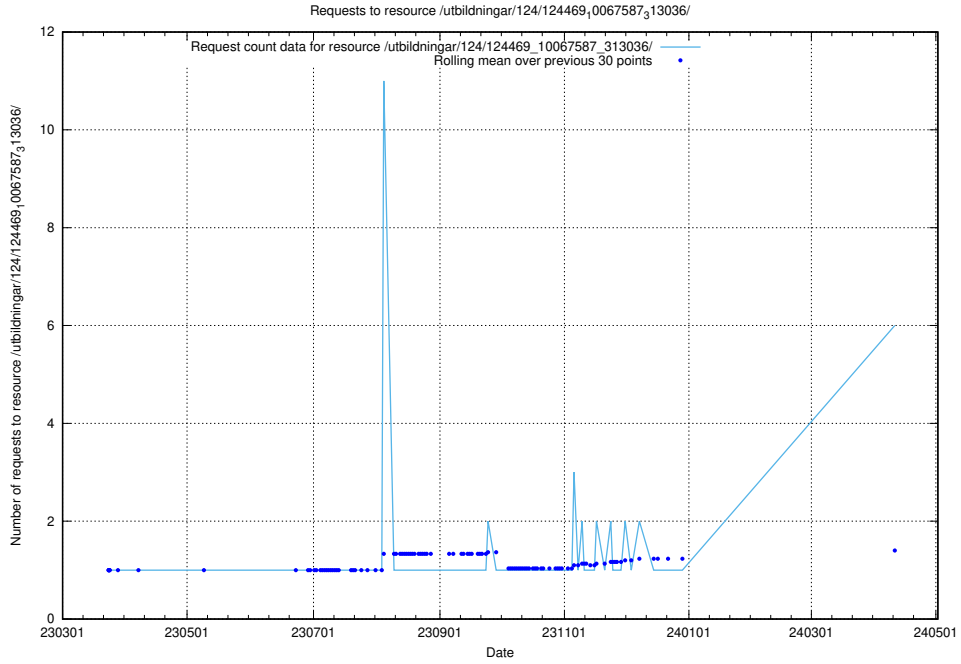

5.44 Usage of /utbildningar/124/124469_10067587_313036/

Here, we count the number of requests to resource /utbildningar/124/124469_10067587_313036/.