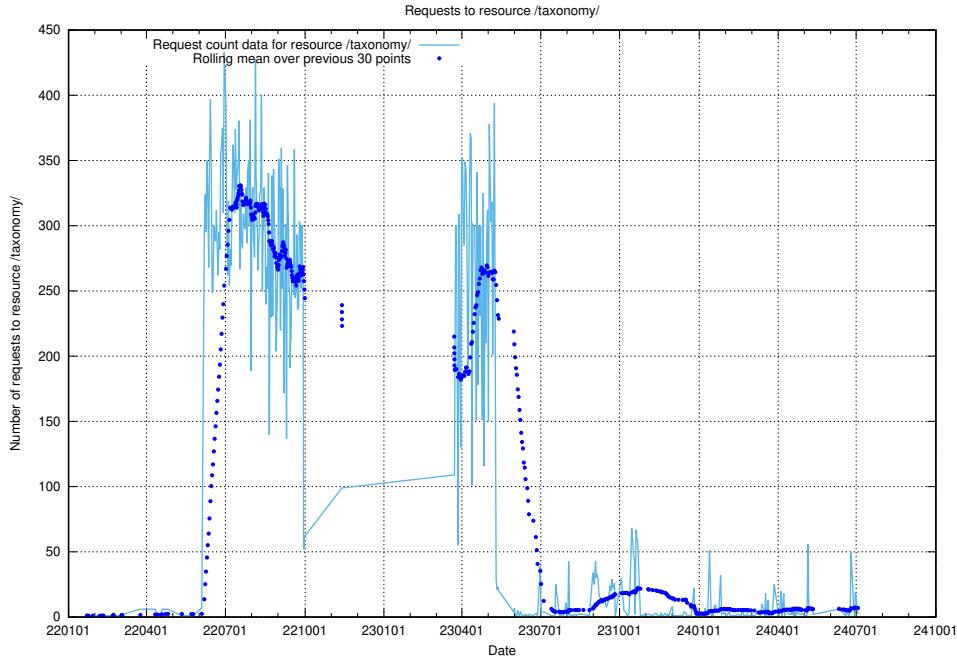

5.742 Usage of /taxonomy/

Here, we count the number of requests to resource /taxonomy/.