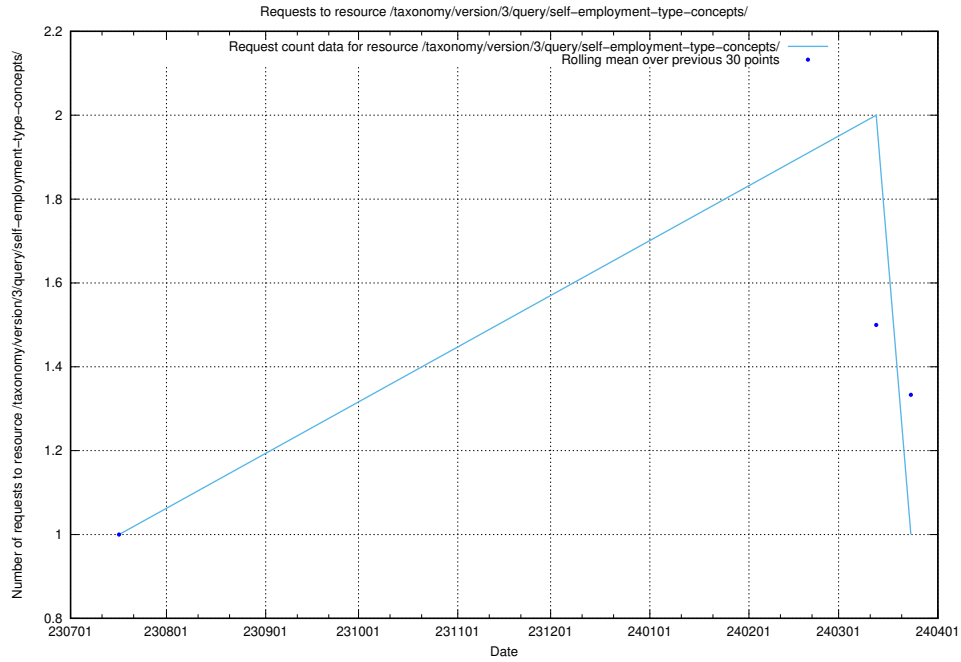

5.5300 Usage of /taxonomy/version/3/query/self-employment-type-concepts/

Here, we count the number of requests to resource /taxonomy/version/3/query/self-employment-type-concepts/.