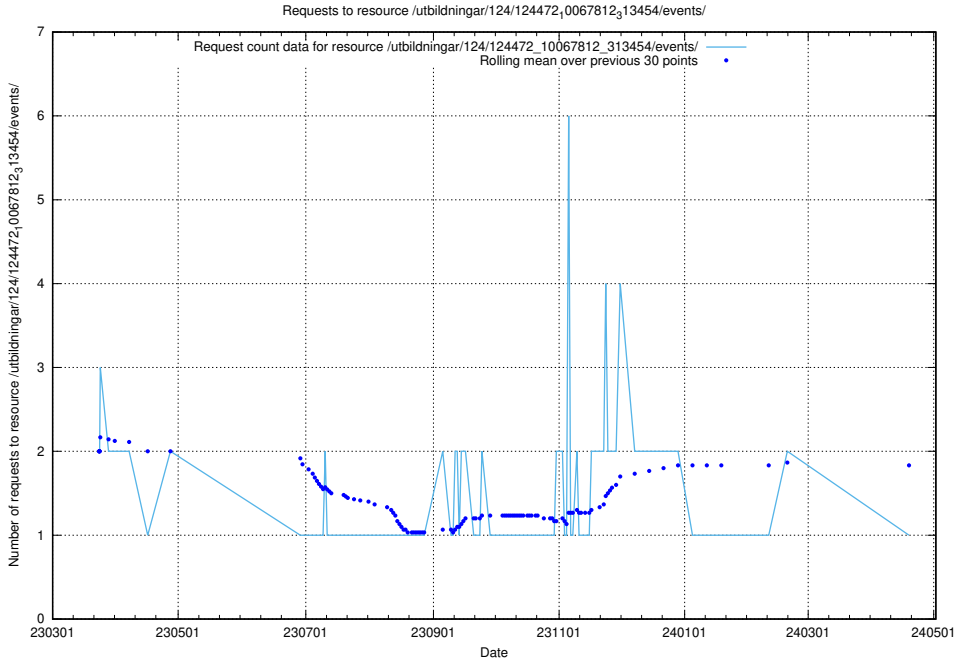

5.6589 Usage of /utbildningar/124/124472_10067812_313454/events/

Here, we count the number of requests to resource /utbildningar/124/124472_10067812_313454/events/