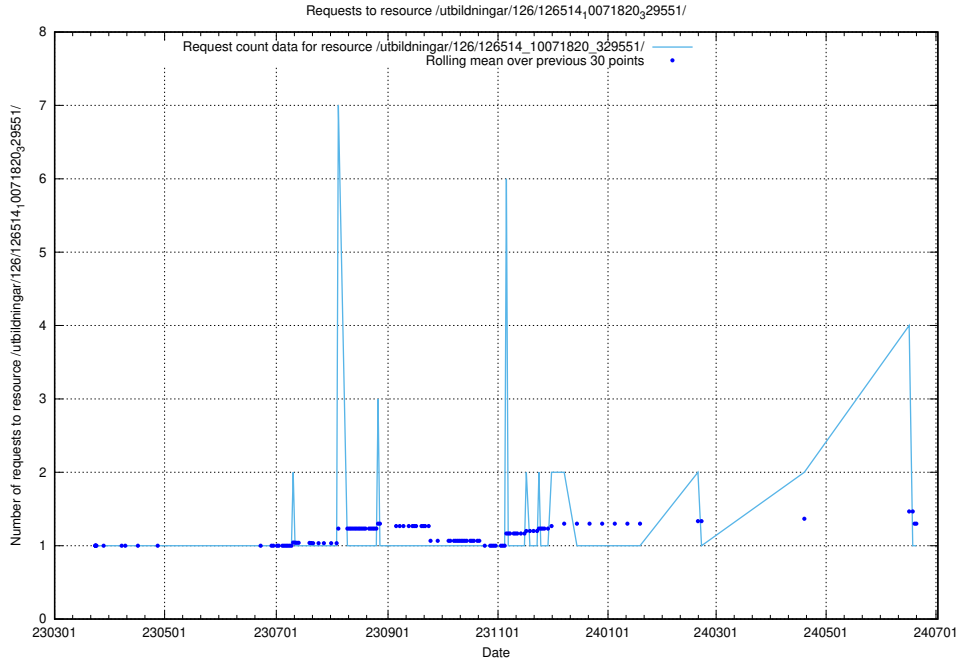

5.6695 Usage of /utbildningar/126/126514_10071820_329551/

Here, we count the number of requests to resource /utbildningar/126/126514_10071820_329551/.