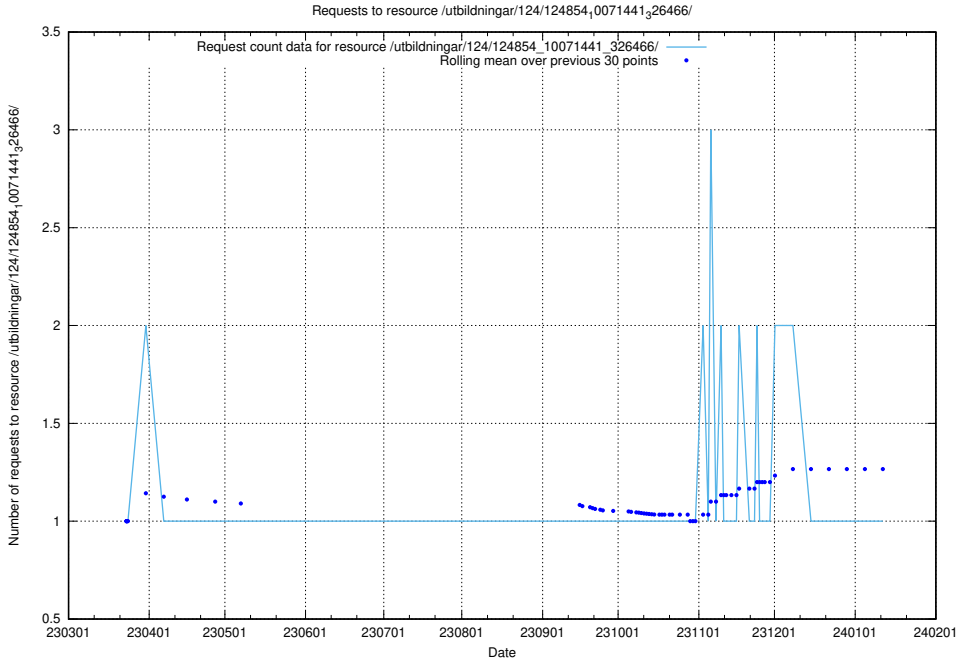

5.1113 Usage of /utbildningar/124/124854_10071441_326466/

Here, we count the number of requests to resource /utbildningar/124/124854_10071441_326466/.