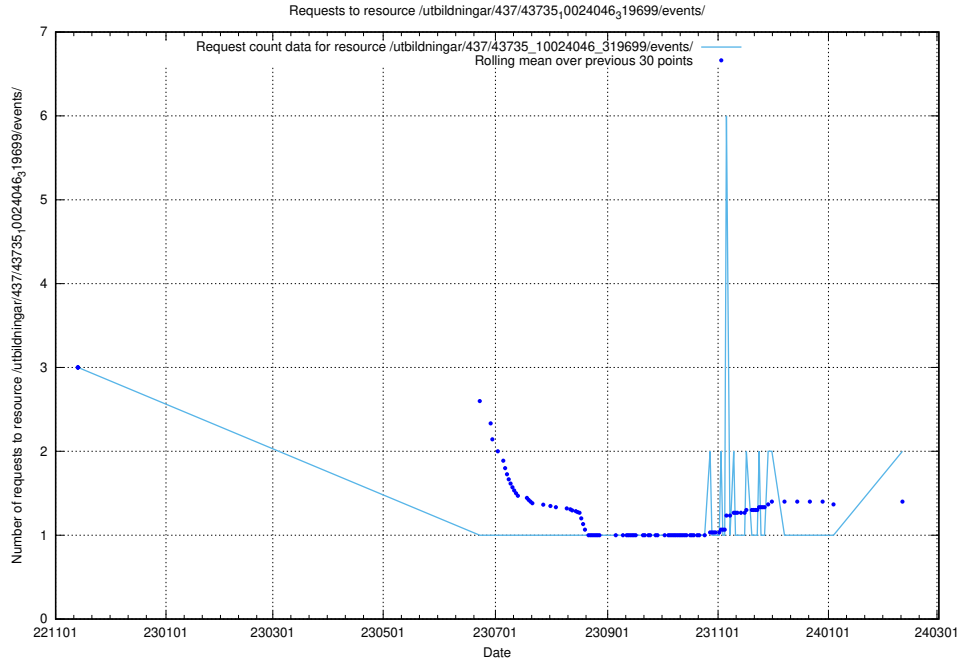

5.800 Usage of /utbildningar/437/43735_10024046_319699/events/

Here, we count the number of requests to resource /utbildningar/437/43735_10024046_319699/events/.