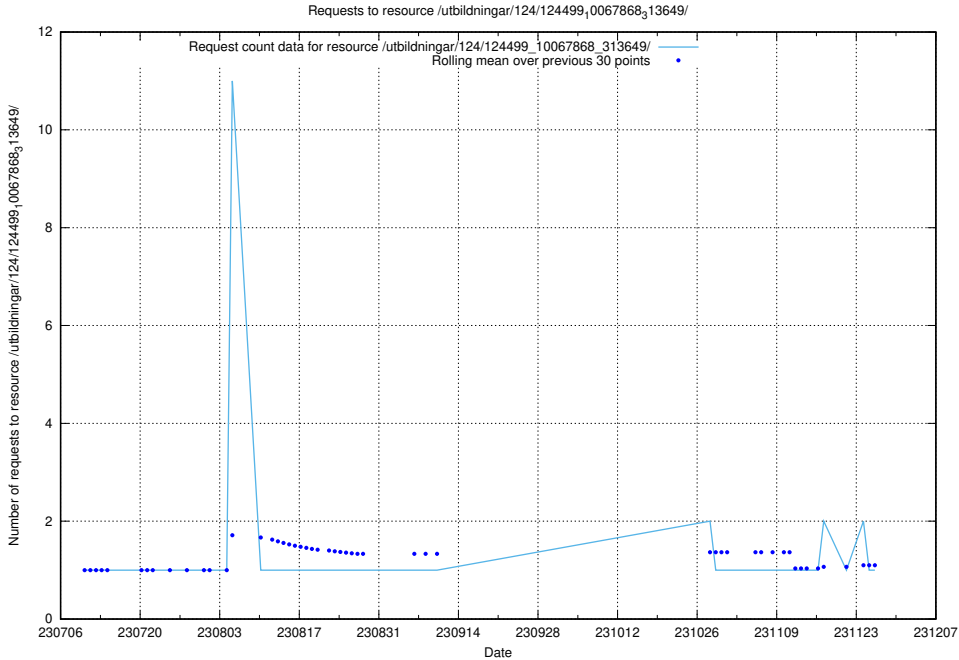

Here, we count the number of requests to resource /utbildningar/124/124499_10067868_313649/events/

5.5372 Usage of /utbildningar/124/124499_10067868_313649/

Here, we count the number of requests to resource /utbildningar/124/124499_10067868_313649/.