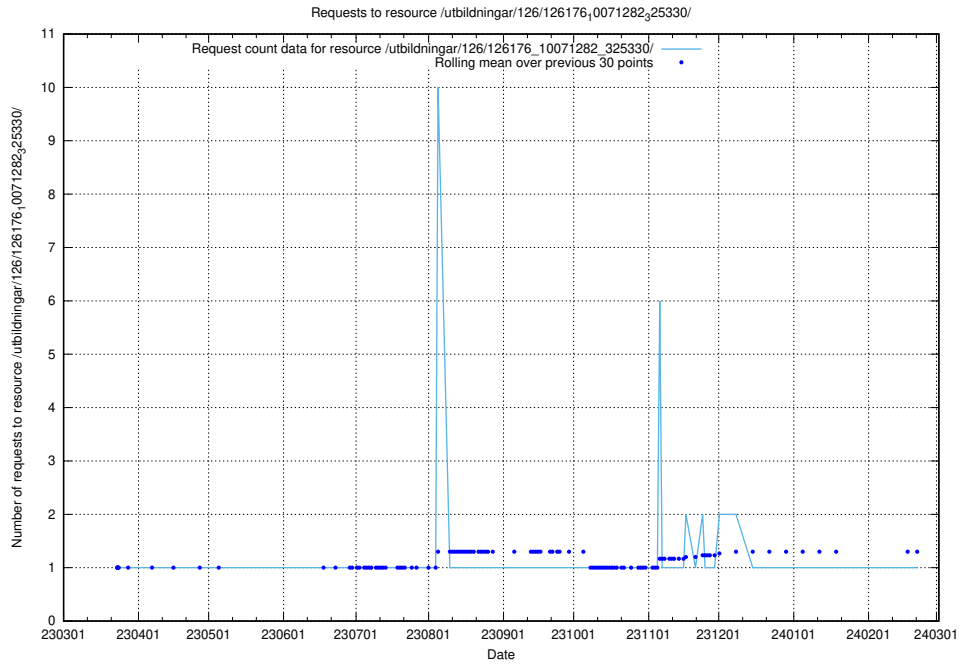

5.6715 Usage of /utbildningar/126/126176_10071282_325330/

Here, we count the number of requests to resource /utbildningar/126/126176_10071282_325330/.