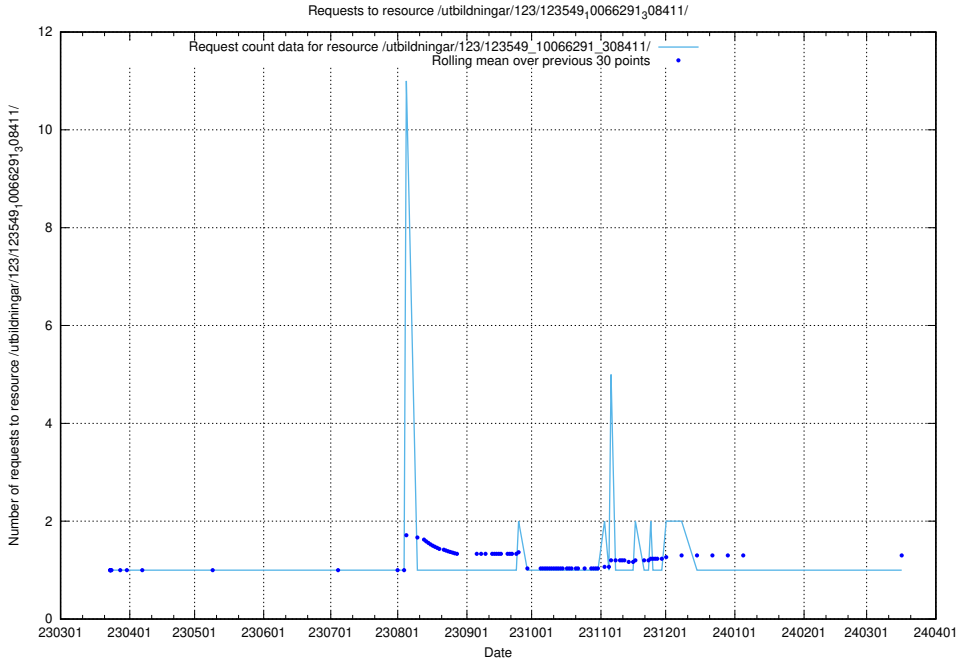

5.4759 Usage of /utbildningar/123/123549_10066291_308411/

Here, we count the number of requests to resource /utbildningar/123/123549_10066291_308411/.