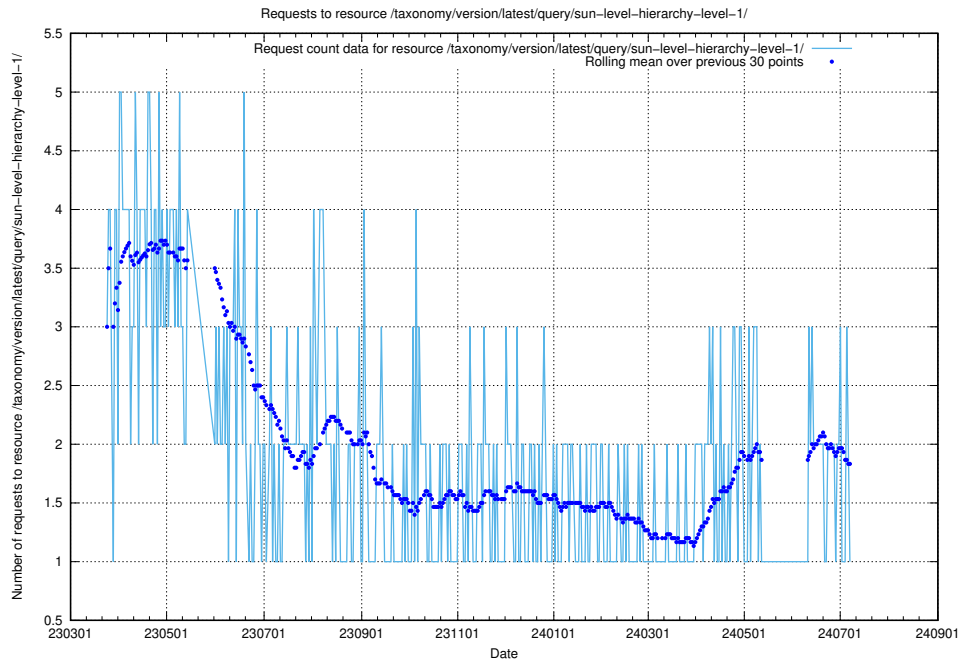

5.6347 Usage of /taxonomy/version/latest/query/sun-level-hierarchy-level-1/

Here, we count the number of requests to resource /taxonomy/version/latest/query/sun-level-hierarchy-level-1/.