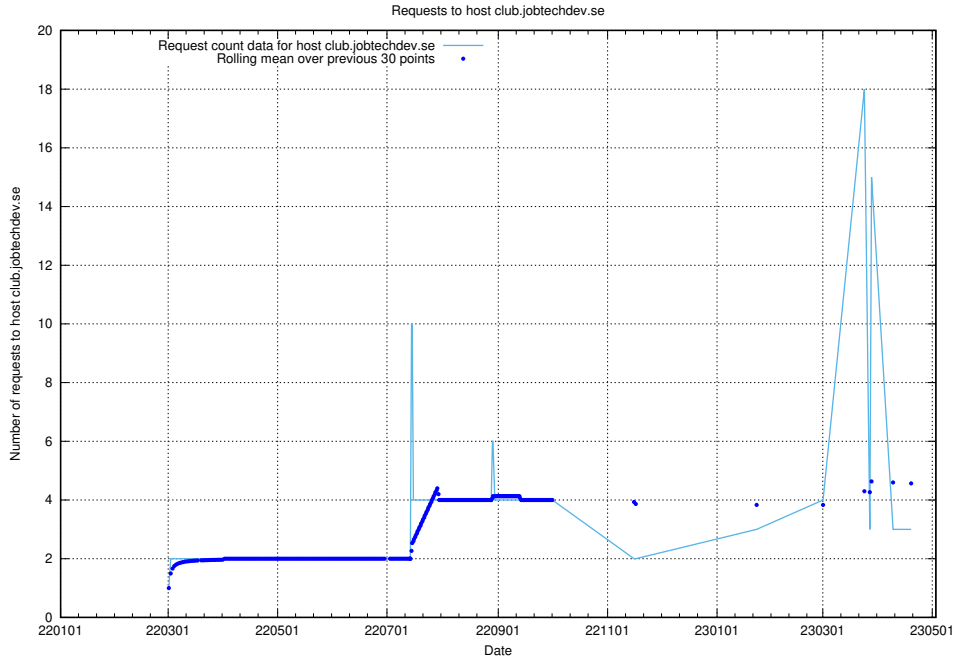

7.227 Usage of club.jobtechdev.se

Here, we count the number of requests to host club.jobtechdev.se.