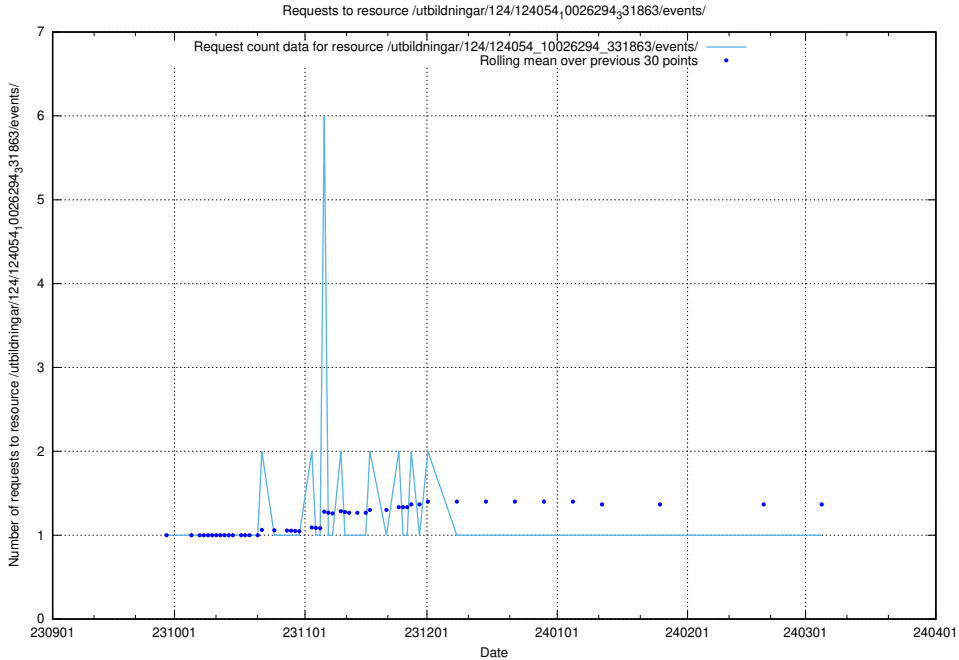

5.4720 Usage of /utbildningar/124/124054_10026294_331863/events/

Here, we count the number of requests to resource /utbildningar/124/124054_10026294_331863/events/