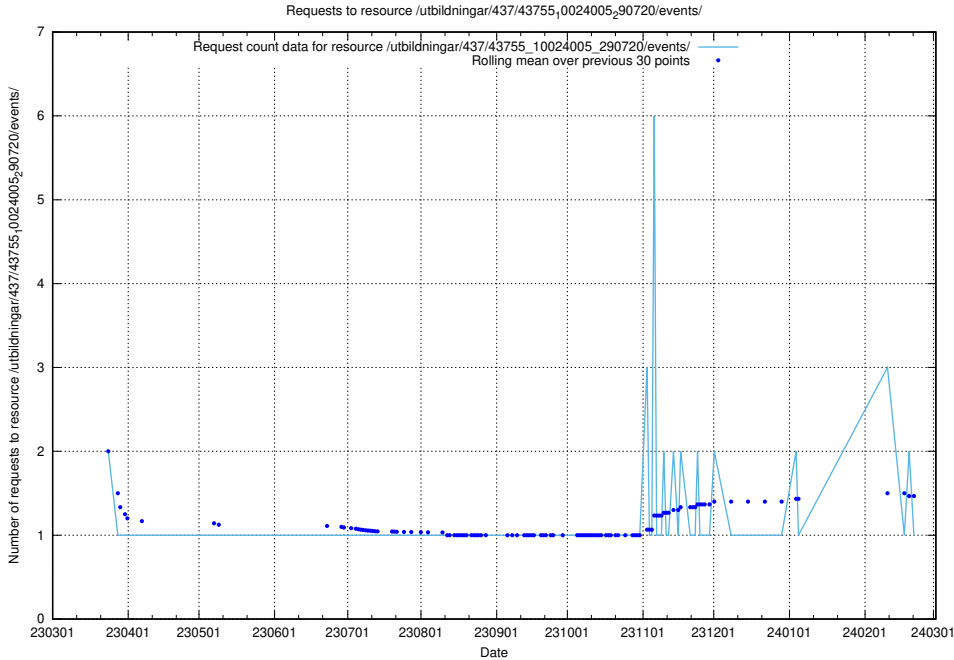

5.6441 Usage of /utbildningar/437/43755_10024005_290720/events/

Here, we count the number of requests to resource /utbildningar/437/43755_10024005_290720/events/.