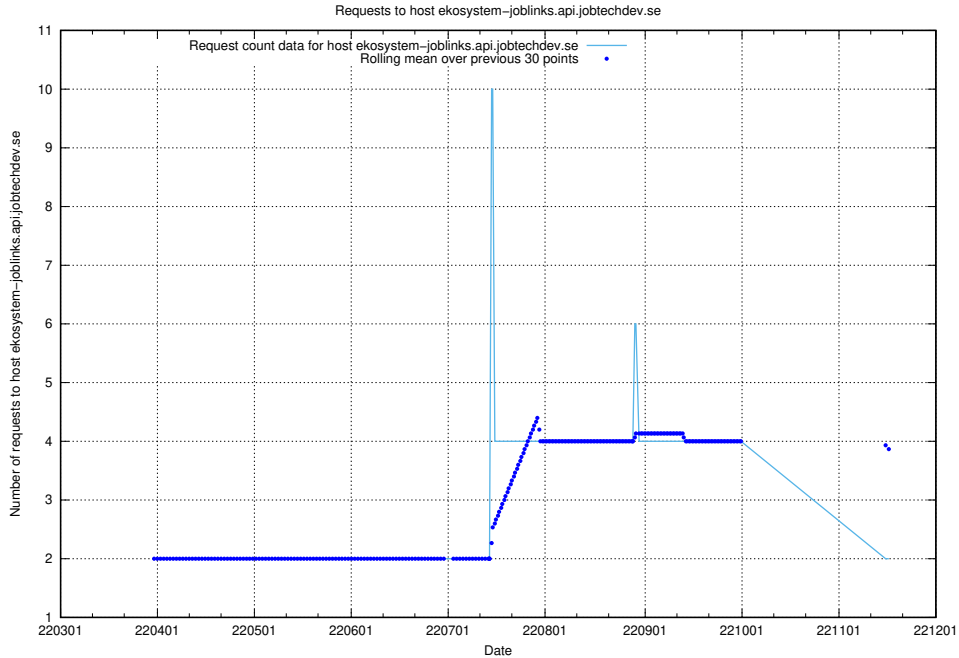

7.487 Usage of ekosystem-joblins.api.jobtechdev.se

Here, we count the number of requests to host ekosystem-joblins.api.jobtechdev.se.