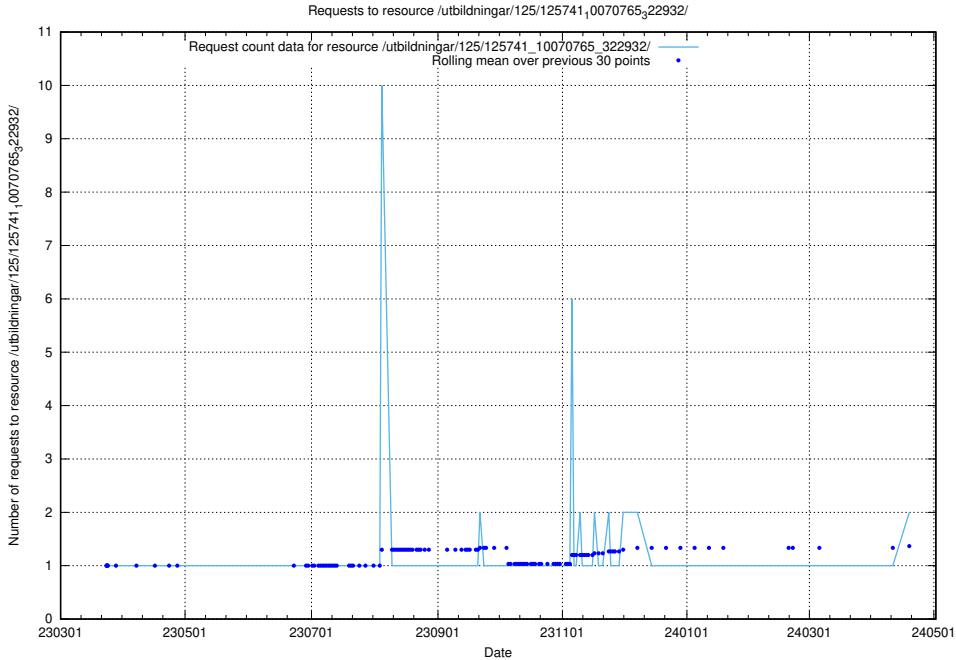

5.872 Usage of /utbildningar/125/125741_10070765_322932/

Here, we count the number of requests to resource /utbildningar/125/125741_10070765_322932/.