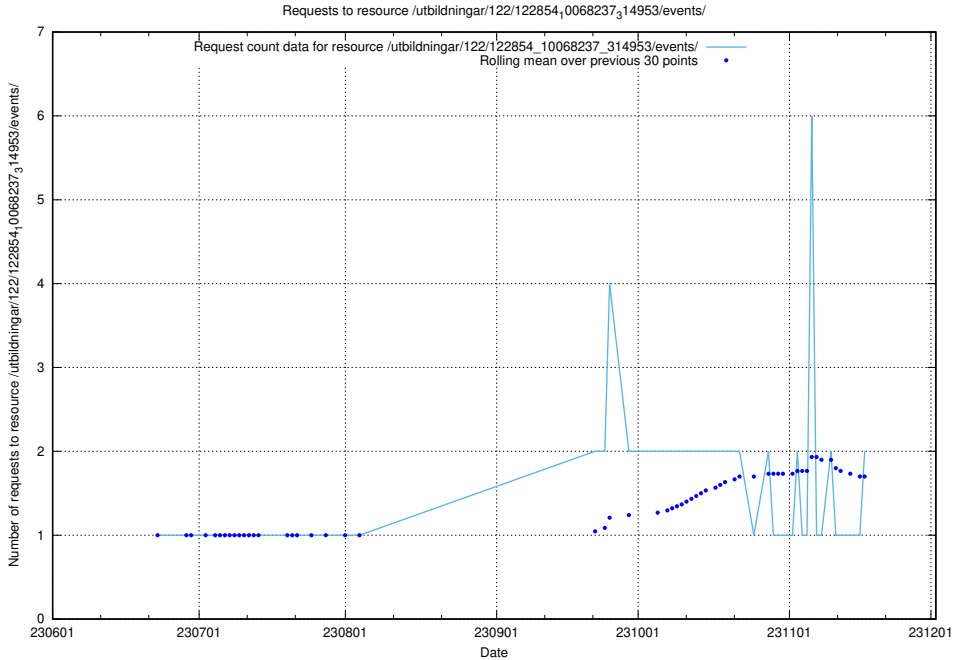

5.806 Usage of /utbildningar/122/122854_10068237_314953/events/

Here, we count the number of requests to resource /utbildningar/122/122854_10068237_314953/events/