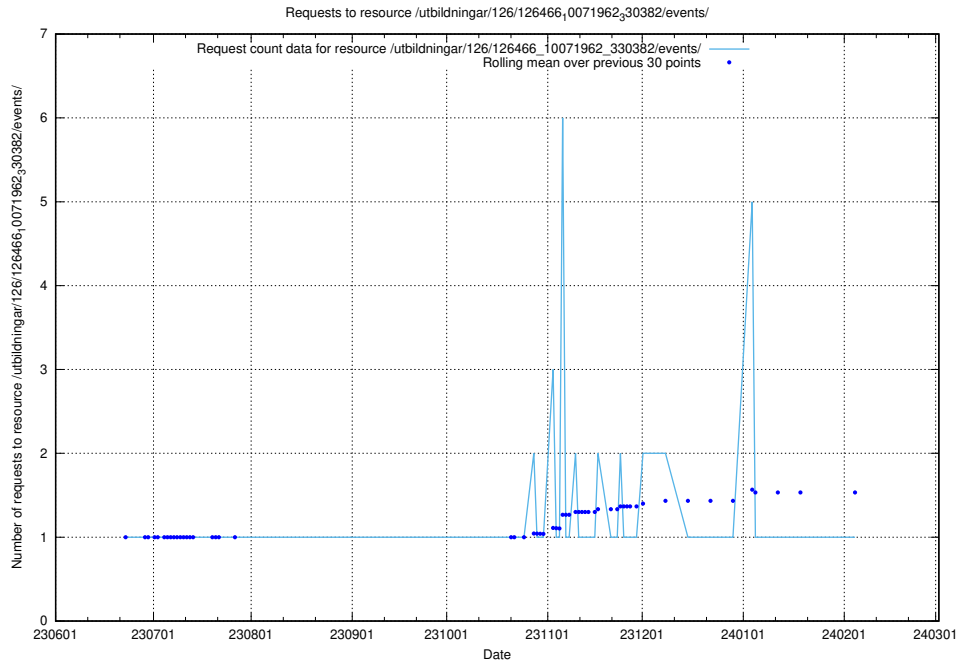

Here, we count the number of requests to resource /utbildningar/126/126466_10071964_330385/.

5.5905 Usage of /utbildningar/126/126466_10071962_330382/events/

Here, we count the number of requests to resource /utbildningar/126/126466_10071962_330382/events/