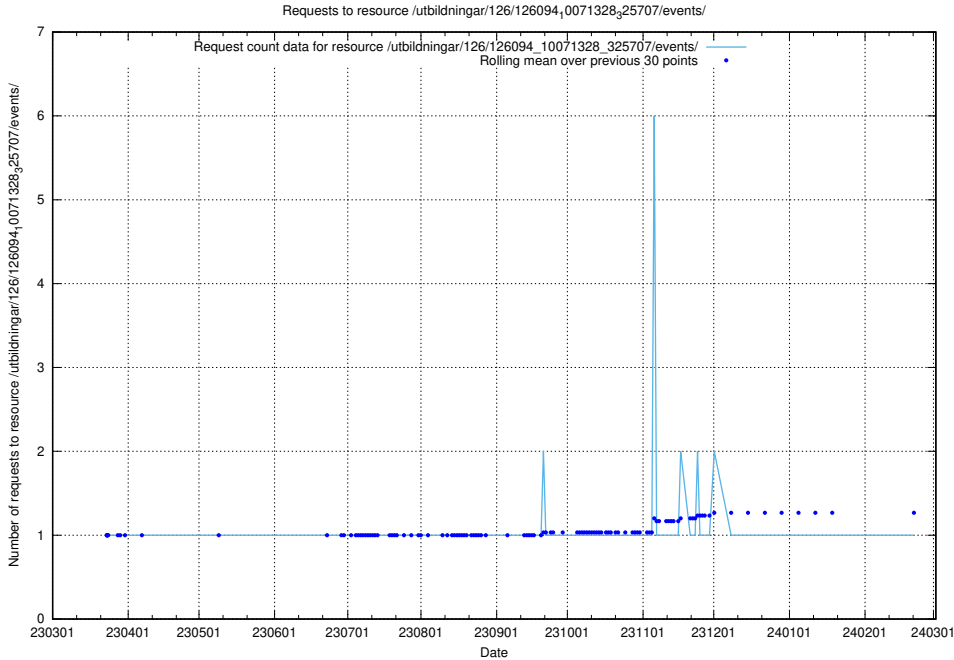

5.6719 Usage of /tst/

Here, we count the number of requests to resource /tst/.

5.6720 Usage of /utbildningar/126/126094_10071328_325707/events/

Here, we count the number of requests to resource /utbildningar/126/126094_10071328_325707/events/