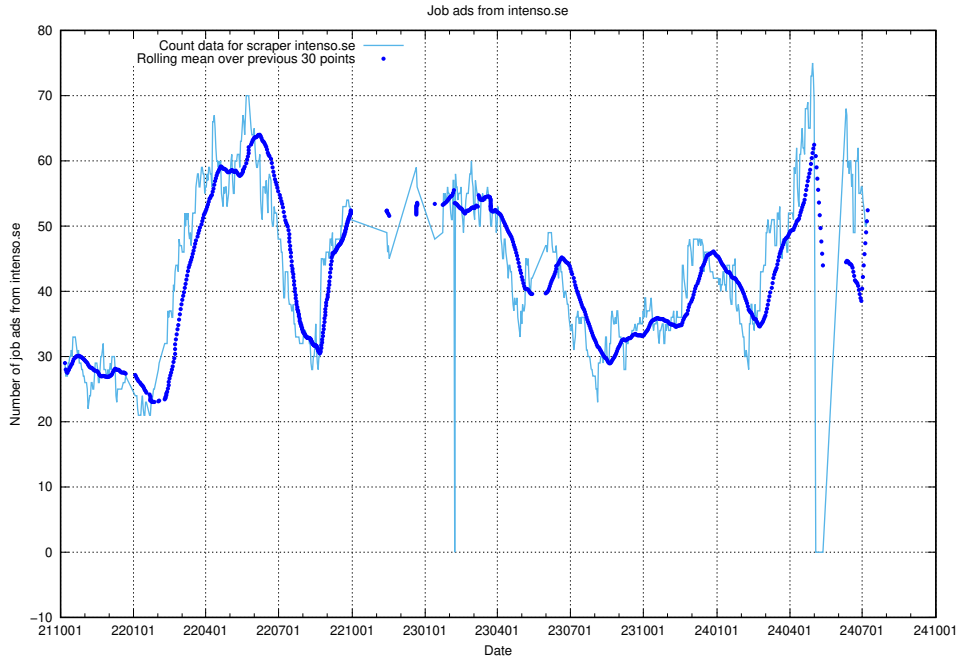

13.14 Number of ads by scraper intenso.se

Here, we count the number of job ads scraped from intenso.se.

13.15 Number of ads by scraper gronajobb.se

Here, we count the number of job ads scraped from gronajobb.se.