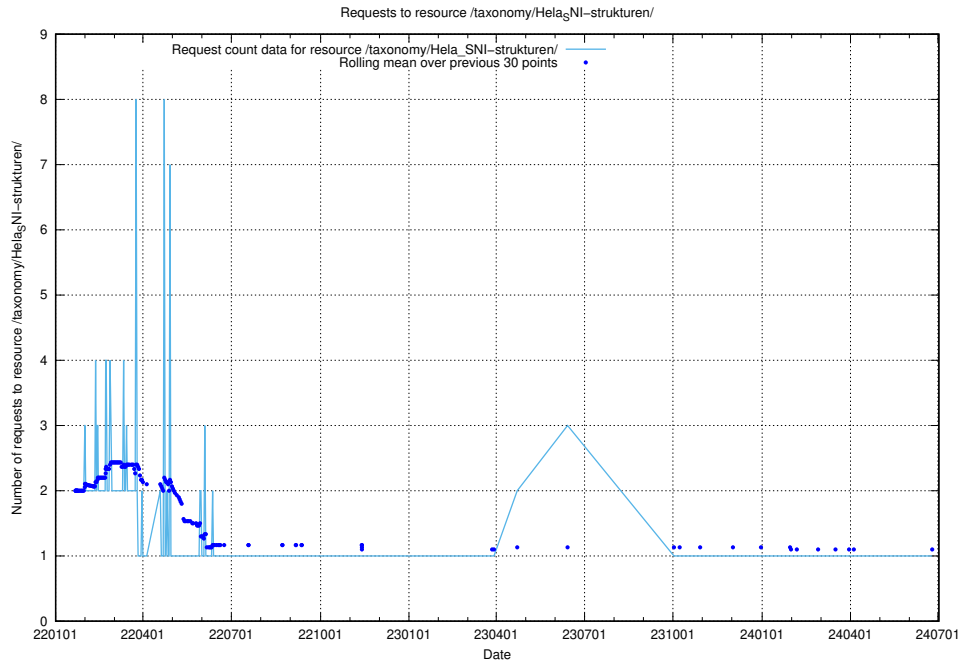

5.965 Usage of /taxonomy/Hela_SNI-strukturen/

Here, we count the number of requests to resource /taxonomy/Hela_SNI-strukturen/.