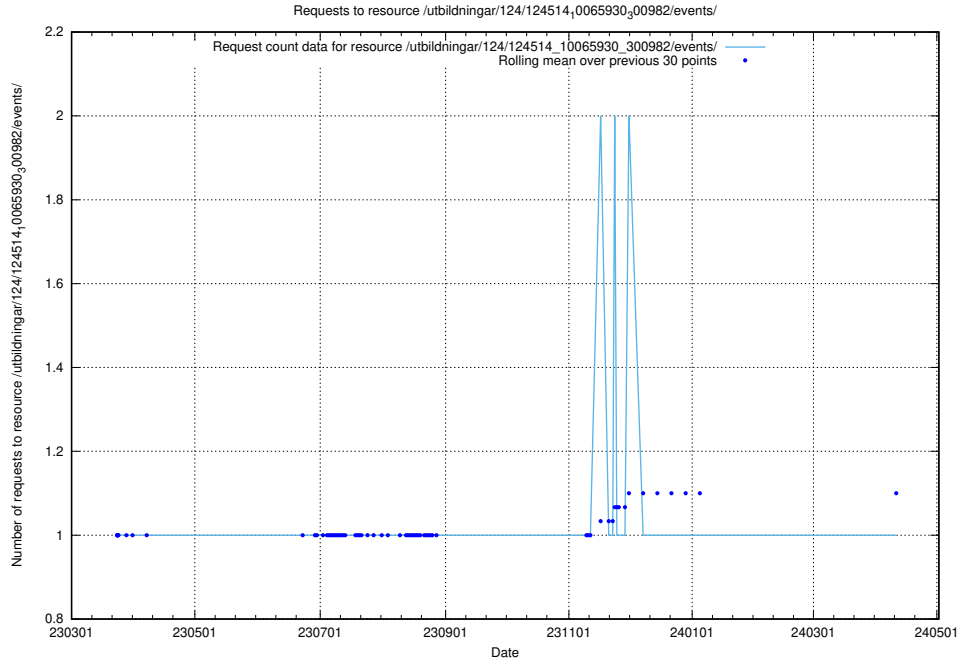

5.2128 Usage of /utbildningar/124/124514_10065930_300982/events/

Here, we count the number of requests to resource /utbildningar/124/124514_10065930_300982/events/