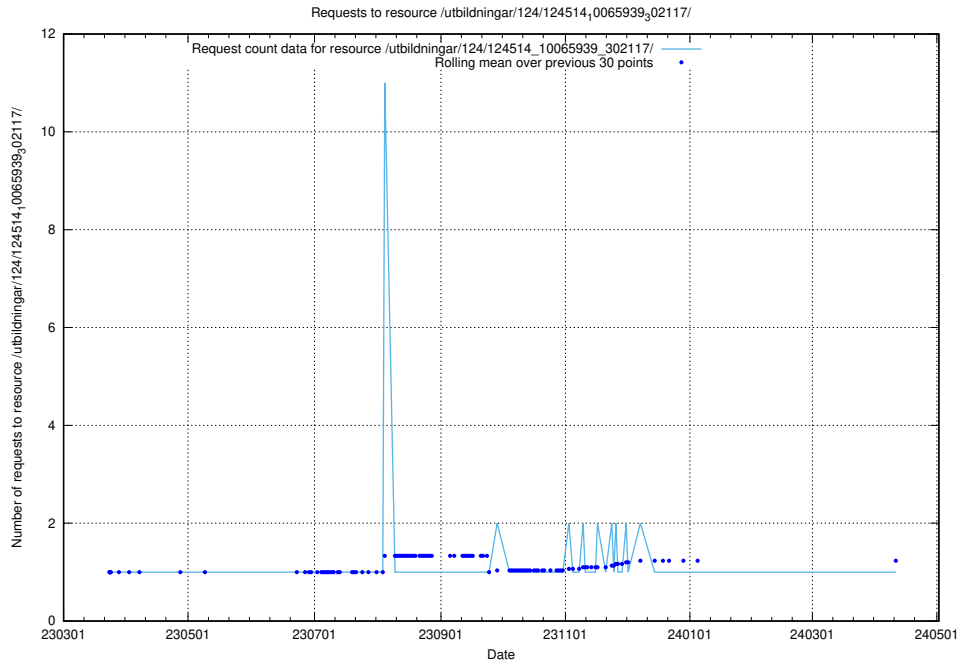

5.2108 Usage of /utbildningar/124/124514_10065939_302117/

Here, we count the number of requests to resource /utbildningar/124/124514_10065939_302117/.