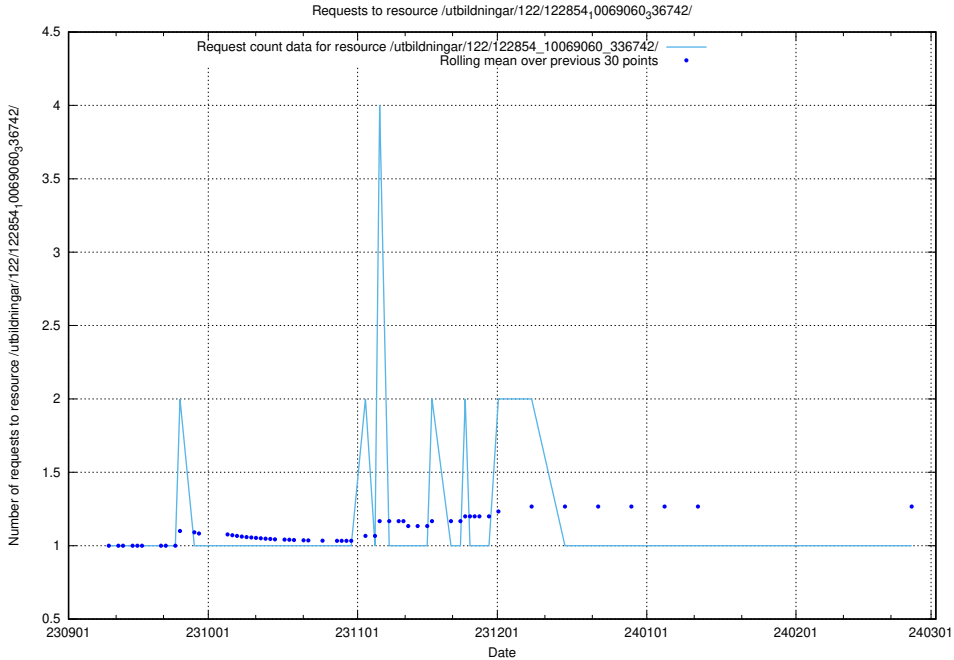

5.4877 Usage of /utbildningar/122/122854_10069060_336742/

Here, we count the number of requests to resource /utbildningar/122/122854_10069060_336742/.