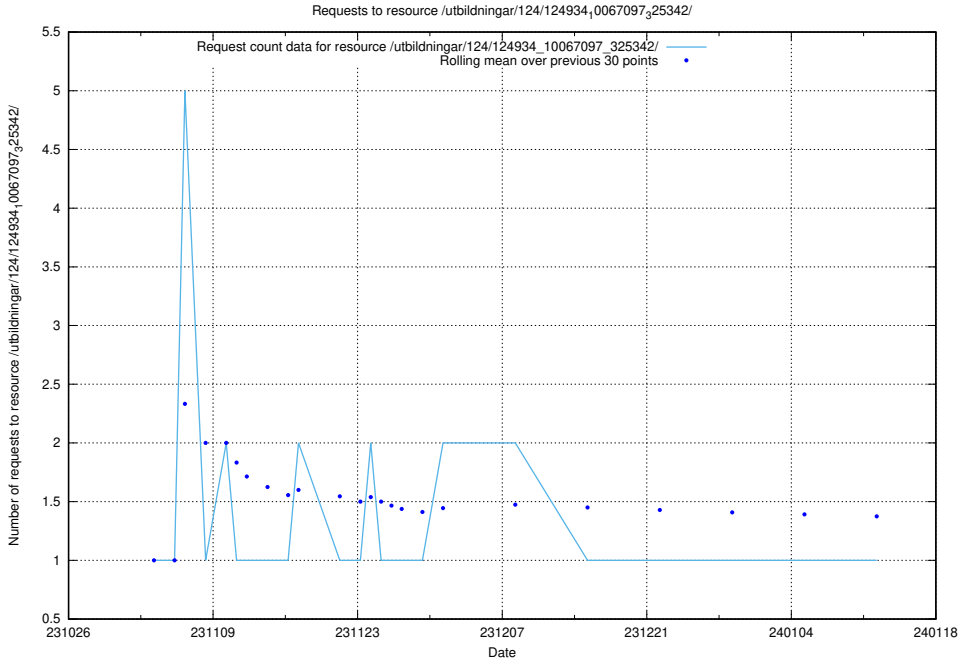

5.4410 Usage of /utbildningar/124/124934_10067097_325342/

Here, we count the number of requests to resource /utbildningar/124/124934_10067097_325342/.