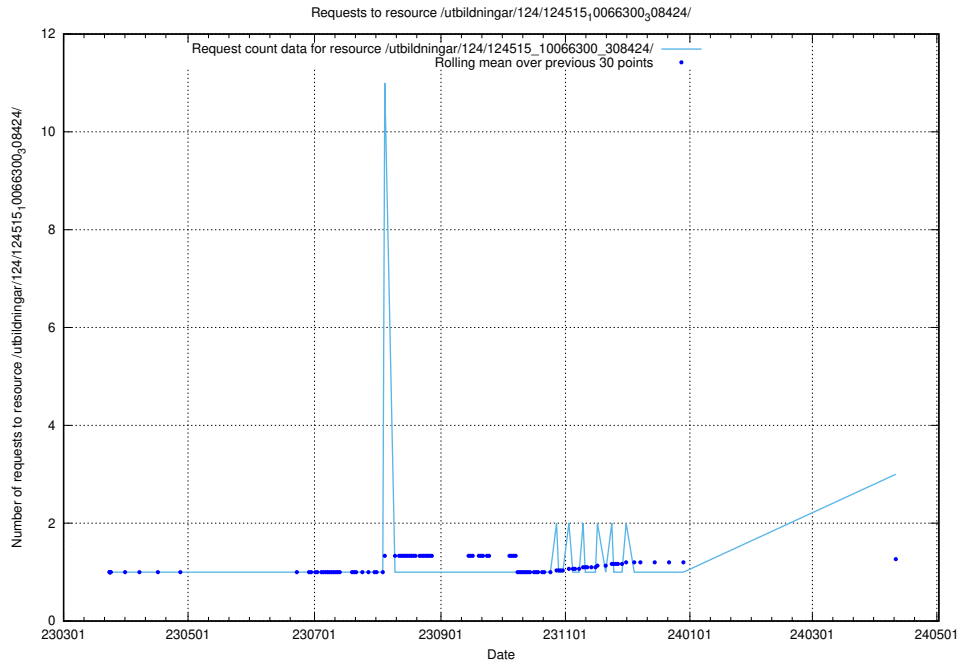

5.265 Usage of /utbildningar/124/124515_10066300_308424/

Here, we count the number of requests to resource /utbildningar/124/124515_10066300_308424/.