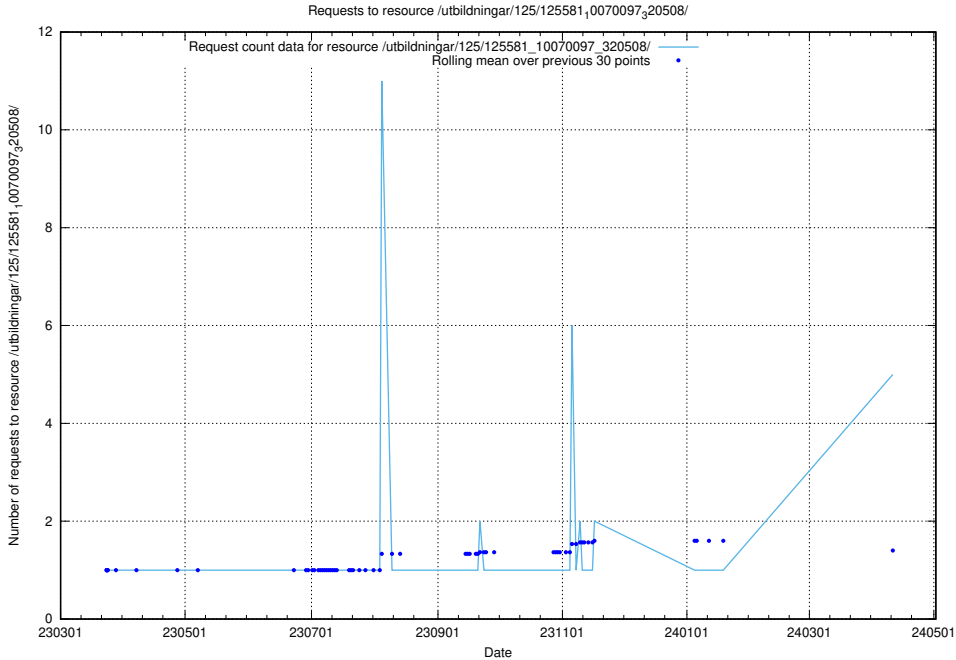

5.94 Usage of /utbildningar/125/125581_10070097_320508/

Here, we count the number of requests to resource /utbildningar/125/125581_10070097_320508/.