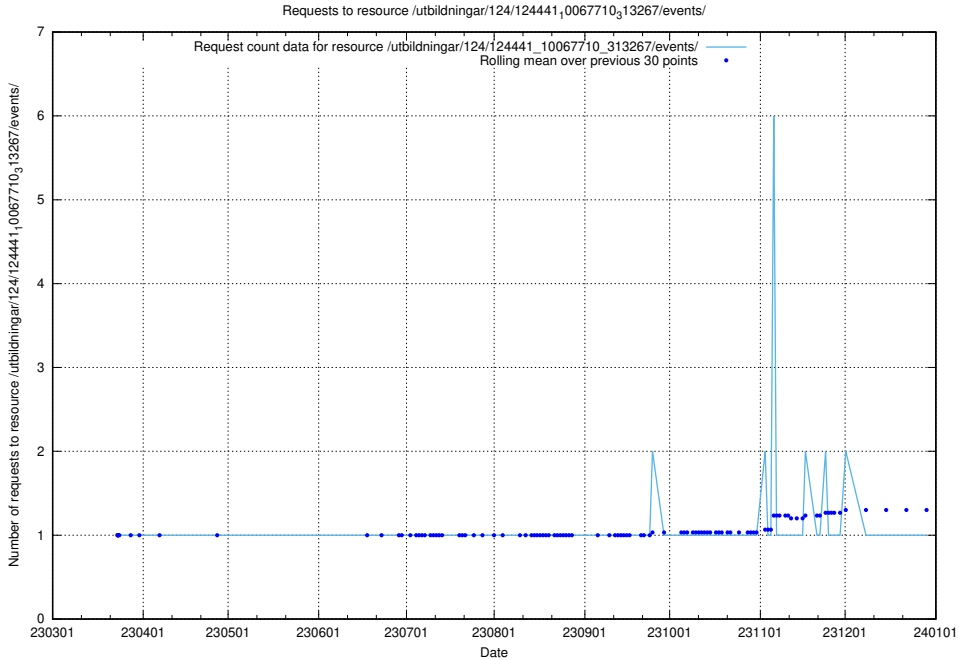

5.3769 Usage of /utbildningar/124/124441_10067710_313267/events/

Here, we count the number of requests to resource /utbildningar/124/124441_10067710_313267/events/