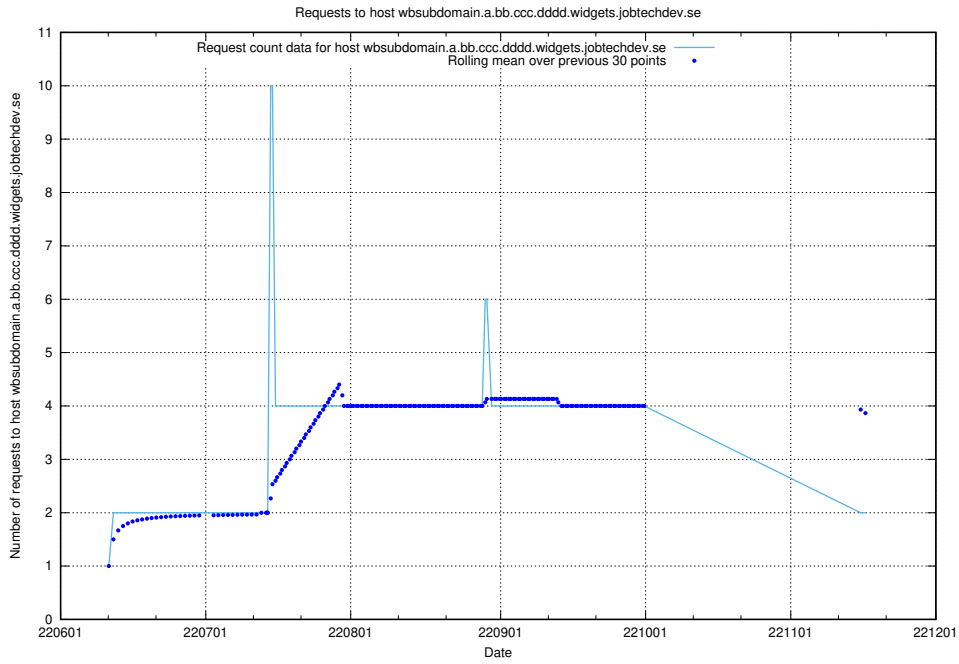

7.412 Usage of wbsubdomain.a.bb.ccc.dddd.widgets.jobtechdev.se

Here, we count the number of requests to host wbsubdomain.a.bb.ccc.dddd.widgets.jobtechdev.se.