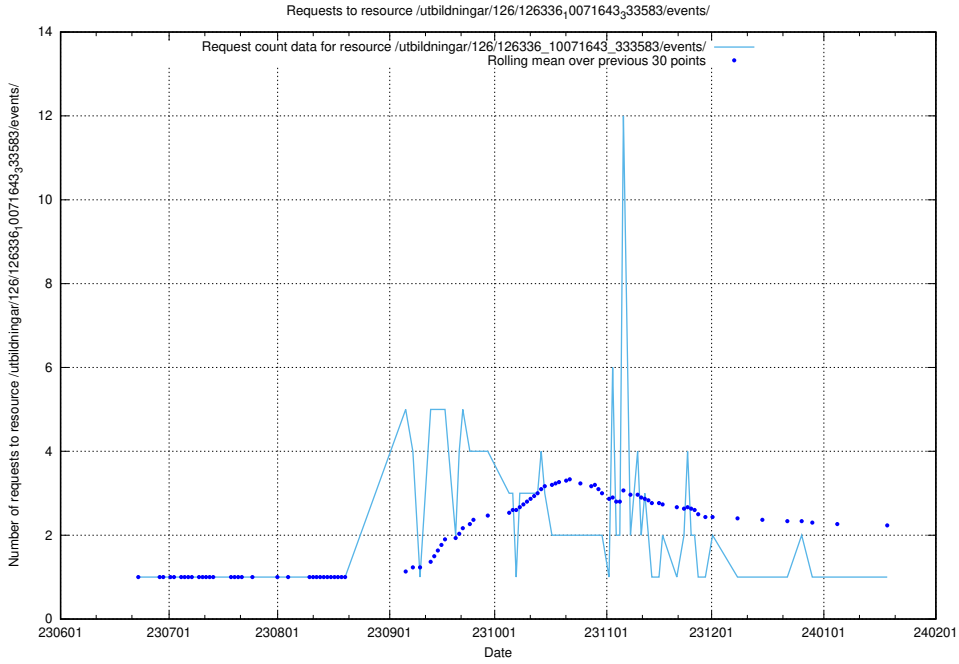

Here, we count the number of requests to resource /utbildningar/126/126336_10071644_334023/.

5.5920 Usage of /utbildningar/126/126336_10071643_333583/events/

Here, we count the number of requests to resource /utbildningar/126/126336_10071643_333583/events/