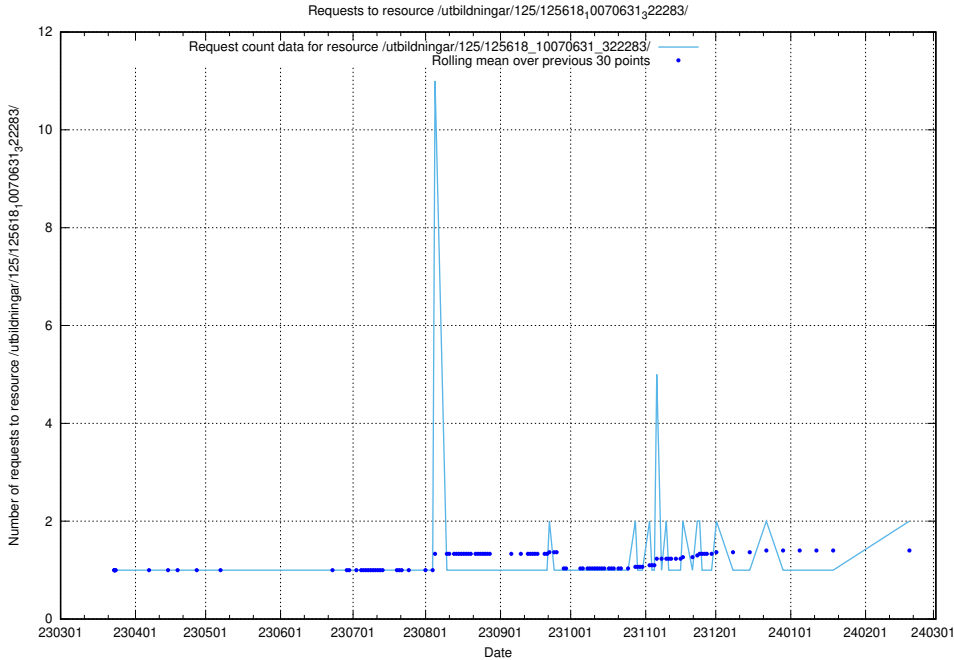

5.427 Usage of /utbildningar/125/125618_10070631_322283/

Here, we count the number of requests to resource /utbildningar/125/125618_10070631_322283/.