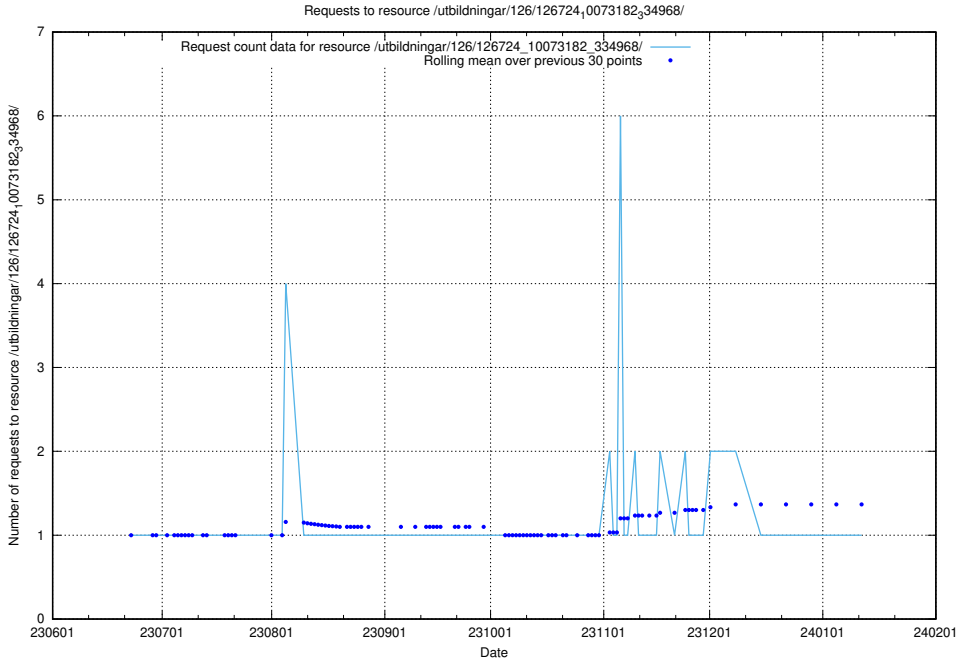

5.5855 Usage of /utbildningar/126/126724_10073182_334968/

Here, we count the number of requests to resource /utbildningar/126/126724_10073182_334968/.