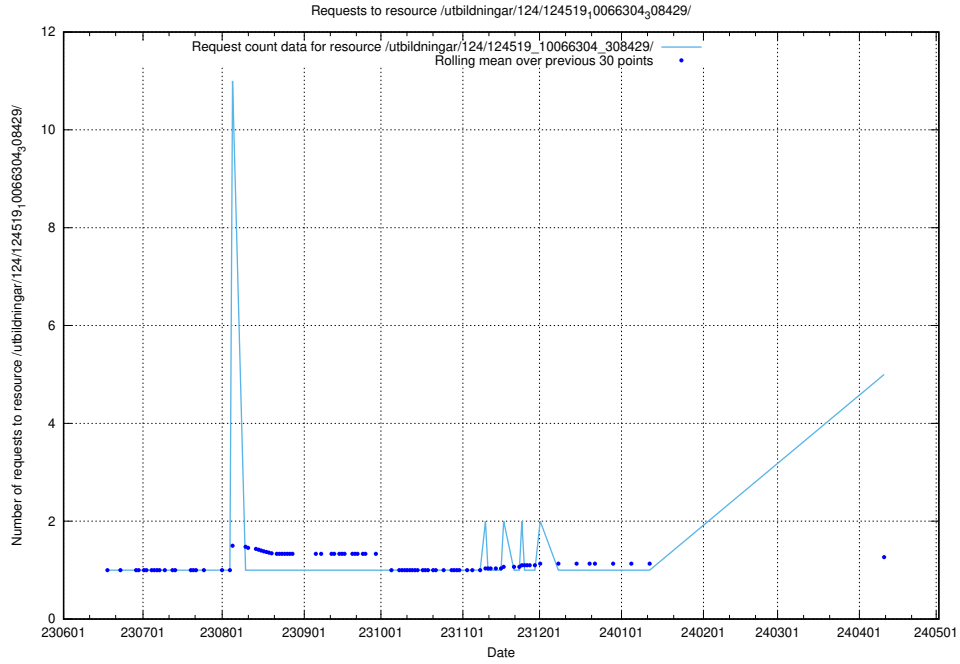

5.133 Usage of /utbildningar/124/124519_10066304_308429/

Here, we count the number of requests to resource /utbildningar/124/124519_10066304_308429/.