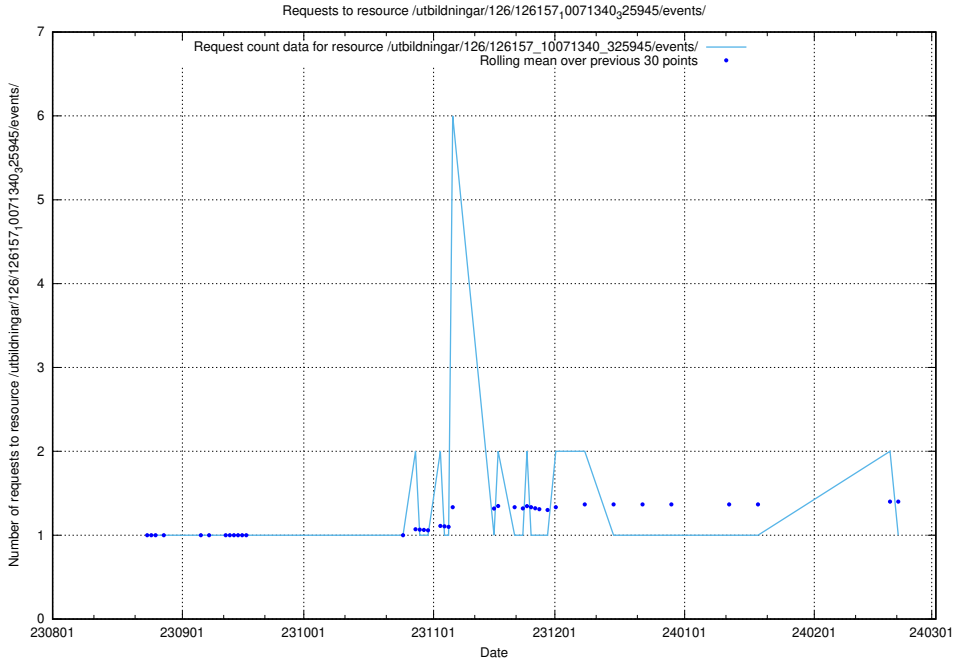

5.4974 Usage of /utbildningar/126/126157_10071340_325945/events/

Here, we count the number of requests to resource /utbildningar/126/126157_10071340_325945/events/