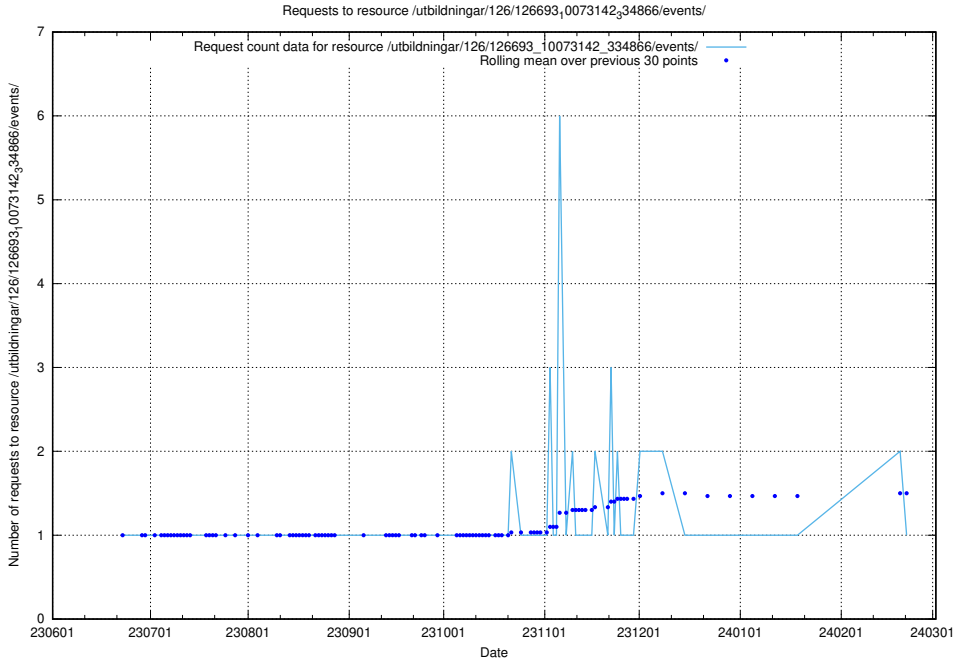

5.5897 Usage of /utbildningar/126/126693_10073142_334866/events/

Here, we count the number of requests to resource /utbildningar/126/126693_10073142_334866/events/