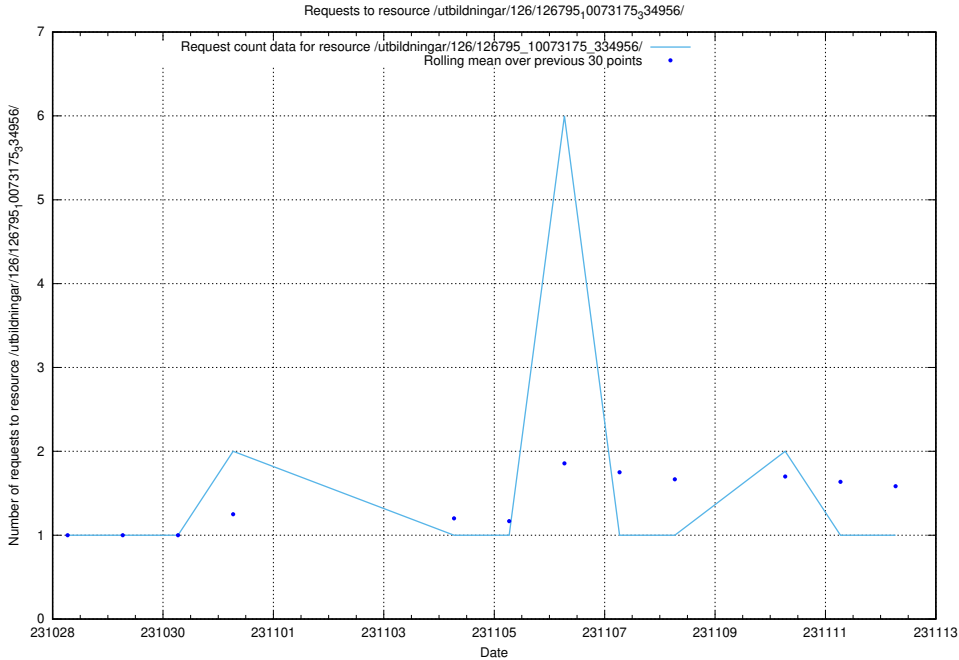

5.4442 Usage of /utbildningar/126/126795_10073175_334956/

Here, we count the number of requests to resource /utbildningar/126/126795_10073175_334956/.

5.4444 Usage of /utbildningar/126/126720_10073178_334959/events/