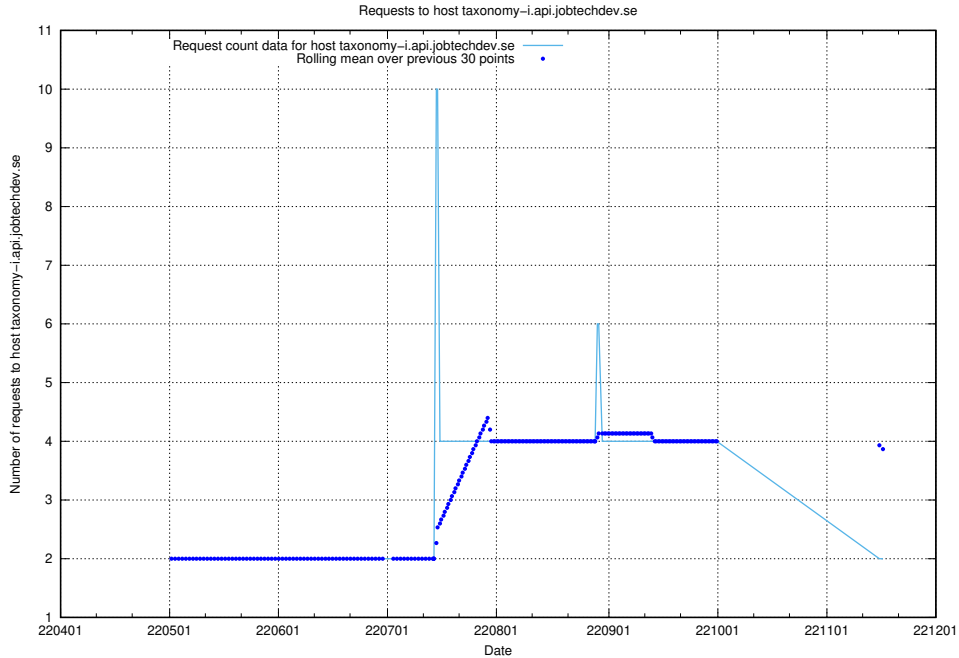

Here, we count the number of requests to host `oauth-openshift.prod.services.jtech.se`.

7.438 Usage of taxonomy-i.api.jobtechdev.se

Here, we count the number of requests to host taxonomy-i.api.jobtechdev.se.