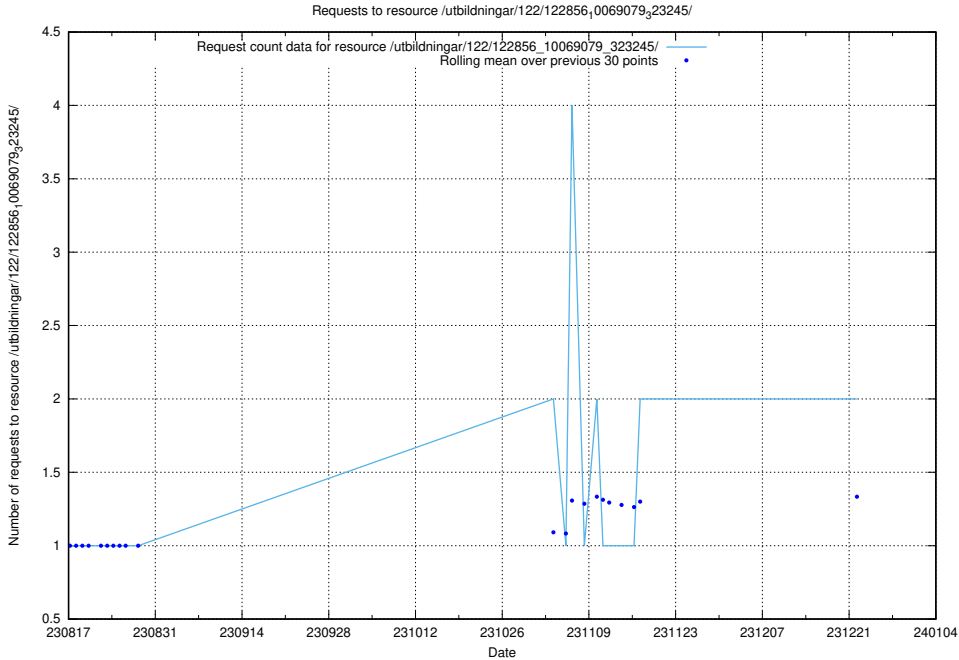

Here, we count the number of requests to resource /utbildningar/122/122856_10069079_323245/events/

5.691 Usage of /utbildningar/122/122856_10069079_323245/

Here, we count the number of requests to resource /utbildningar/122/122856_10069079_323245/.