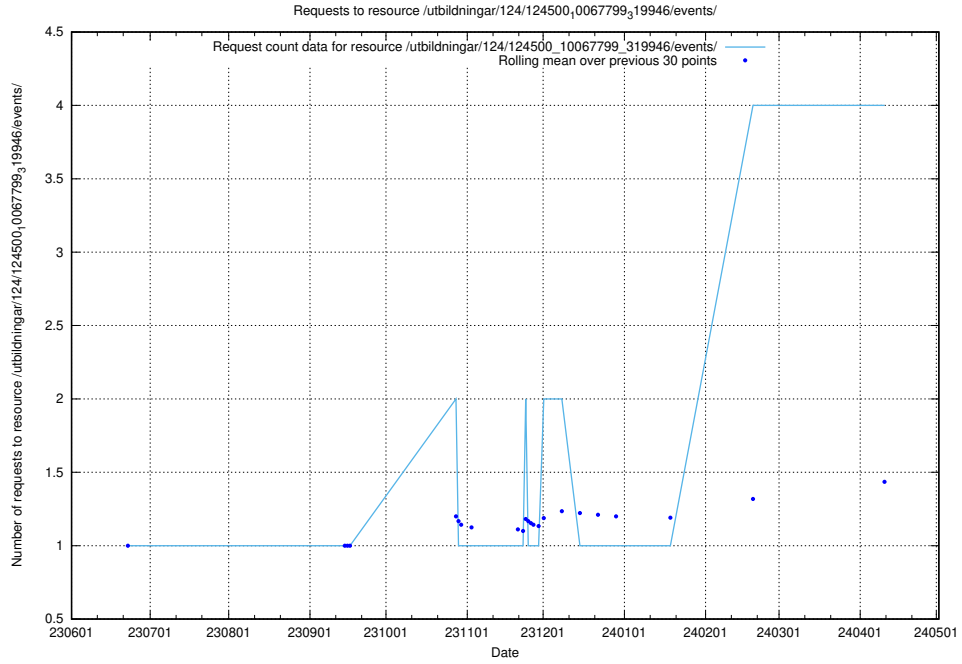

5.219 Usage of /utbildningar/124/124500_10067799_319946/events/

Here, we count the number of requests to resource /utbildningar/124/124500_10067799_319946/events/