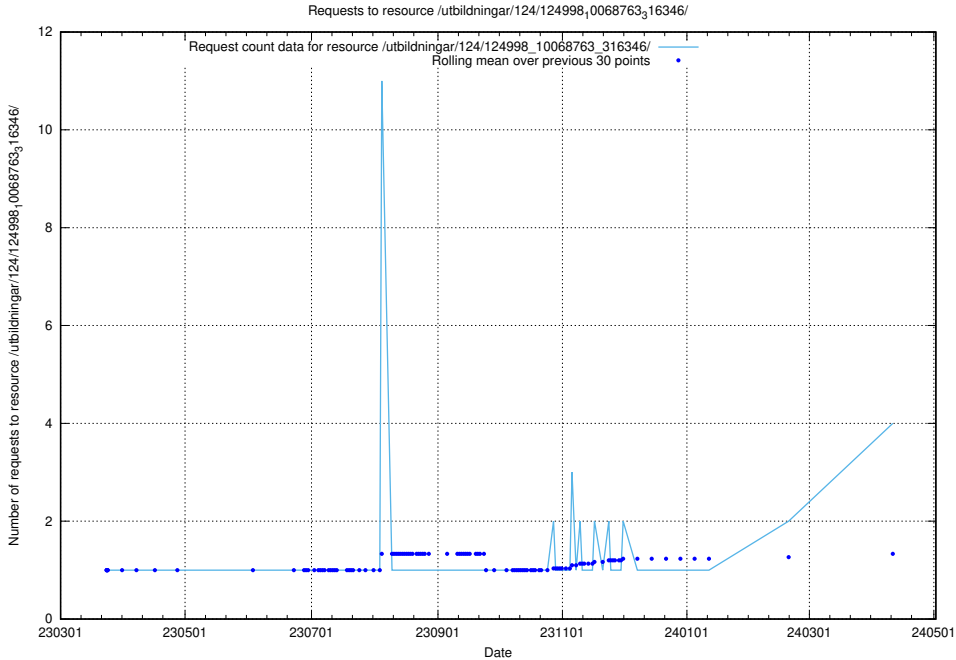

Here, we count the number of requests to resource /utbildningar/125/125000_10068810_316550/.

5.148 Usage of /utbildningar/124/124998_10068763_316346/

Here, we count the number of requests to resource /utbildningar/124/124998_10068763_316346/.