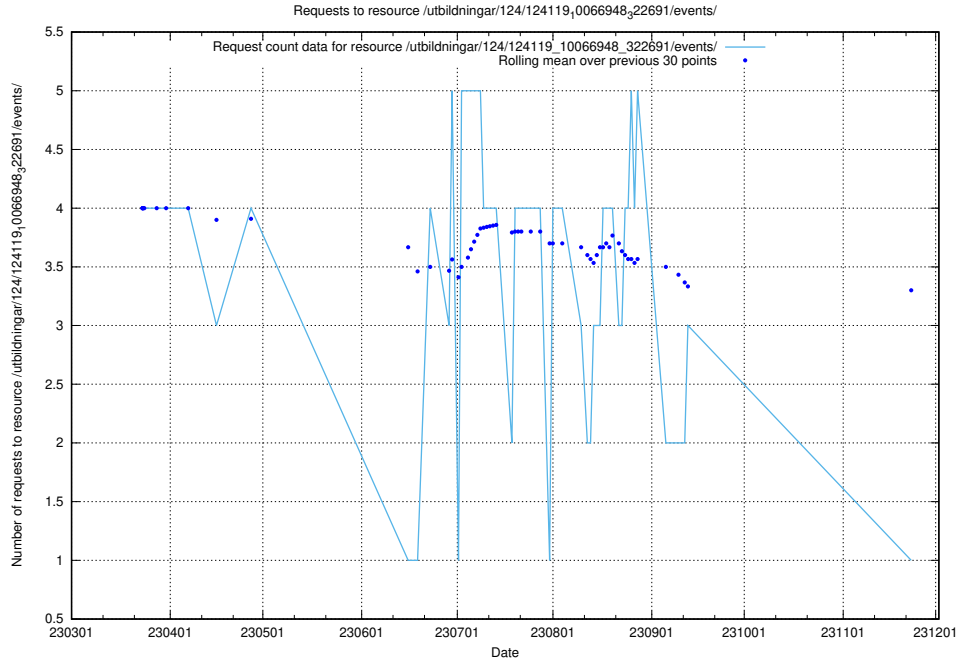

5.6547 Usage of /utbildningar/124/124119_10066948_322691/events/

Here, we count the number of requests to resource /utbildningar/124/124119_10066948_322691/events/