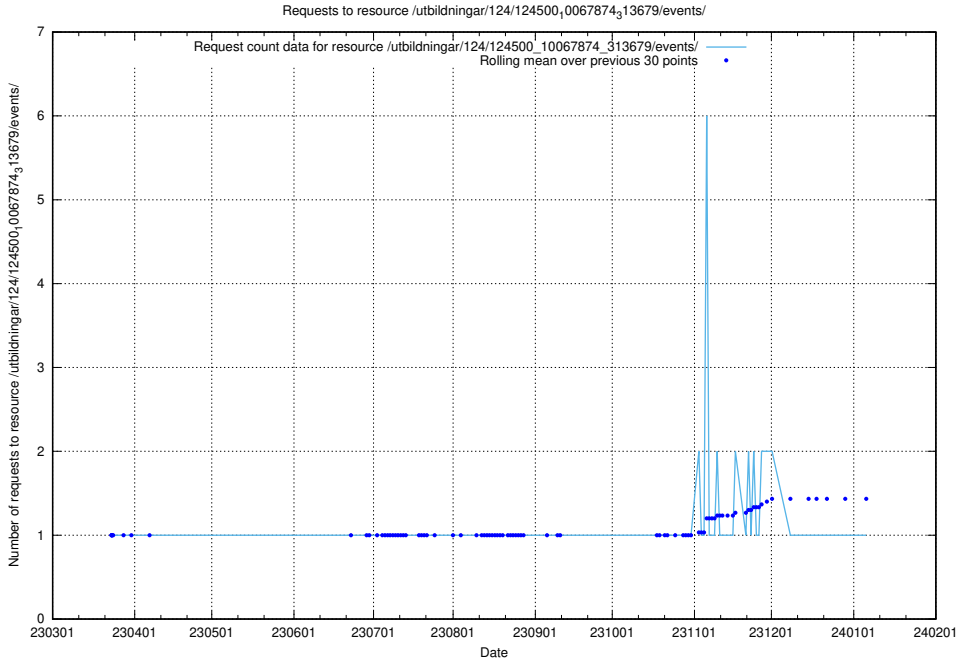

5.2510 Usage of /utbildningar/124/124500_10067874_313679/events/

Here, we count the number of requests to resource /utbildningar/124/124500_10067874_313679/events/

5.2511 Usage of /taxonomy/version/10/query/employment-length-concepts/