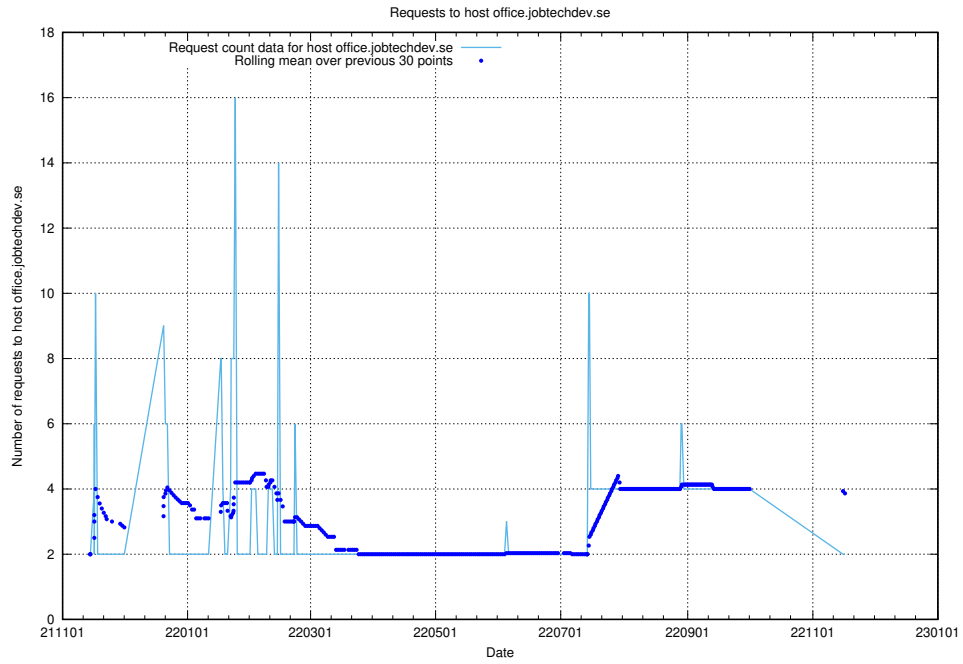

7.566 Usage of shop.jobtechdev.se

Here, we count the number of requests to host shop.jobtechdev.se.

7.567 Usage of office.jobtechdev.se

Here, we count the number of requests to host office.jobtechdev.se.