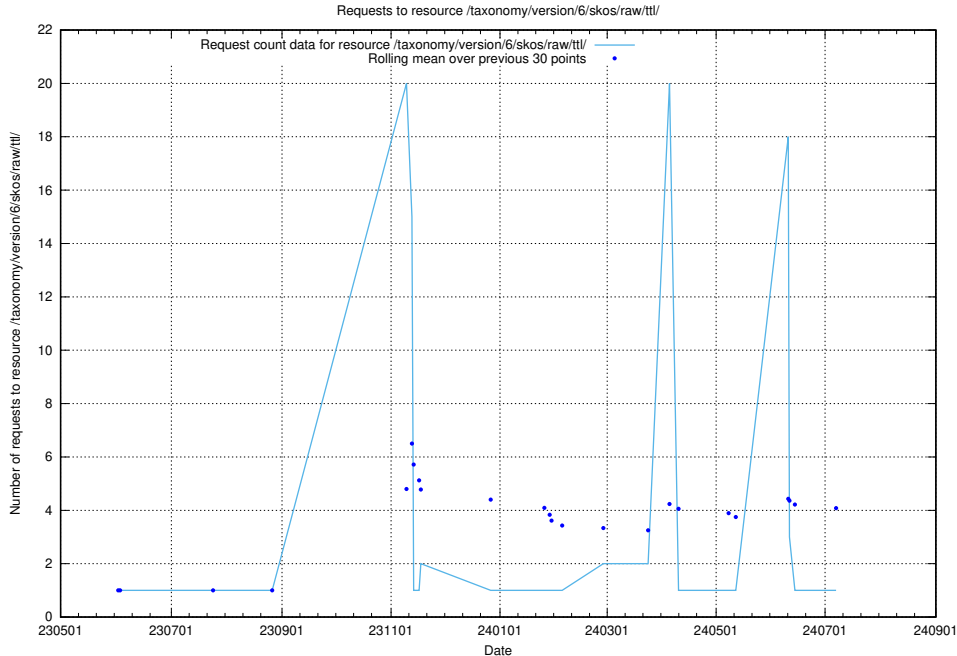

5.6175 Usage of /taxonomy/version/6/skos/raw/ttl/

Here, we count the number of requests to resource /taxonomy/version/6/skos/raw/ttl/.