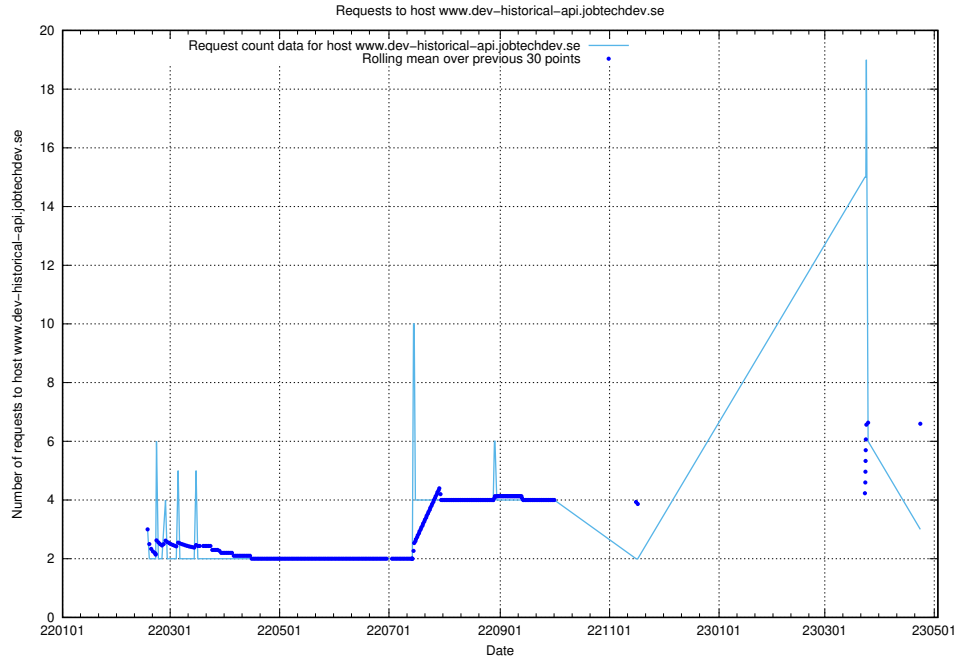

Here, we count the number of requests to host `www.dev-historical-api.jobtechdev.se`.

7.234 Usage of rabbitmq.jobtechdev.se

Here, we count the number of requests to host rabbitmq.jobtechdev.se.

7.235 Usage of kam-openshift-gitops.prod.services.jtech.se