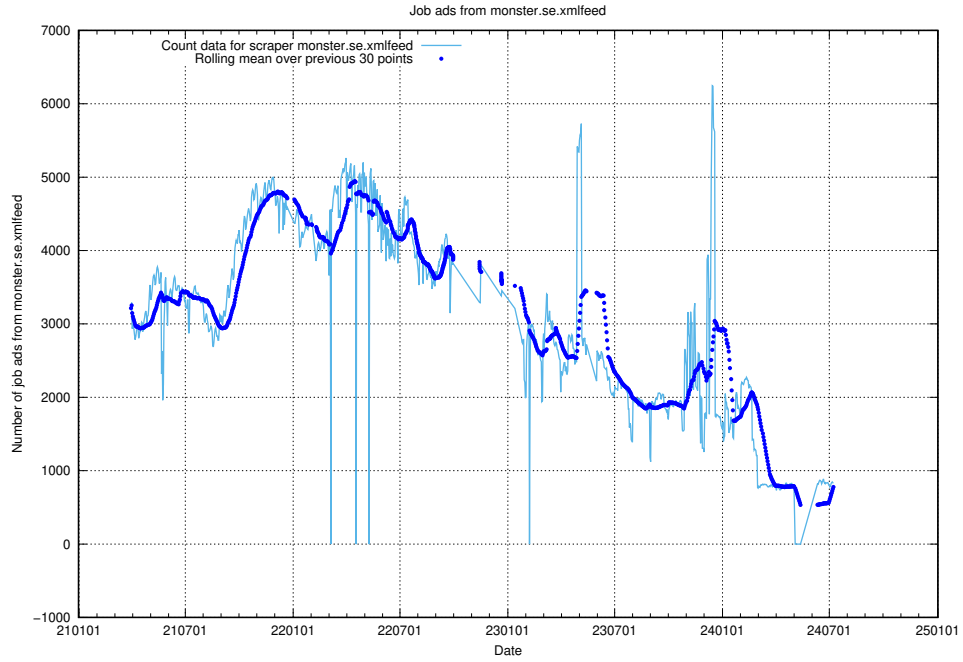

13.6 Number of ads by scraper monster.se.xmlfeed

Here, we count the number of job ads scraped from monster.se.xmlfeed.