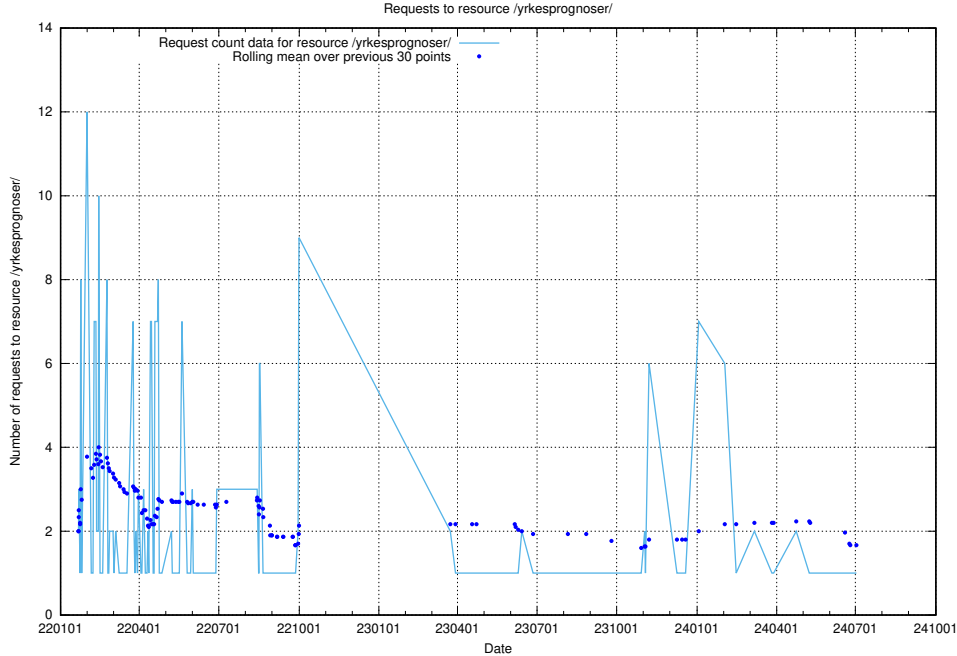

5.6516 Usage of /yrkesprognoser/

Here, we count the number of requests to resource /yrkesprognoser/.