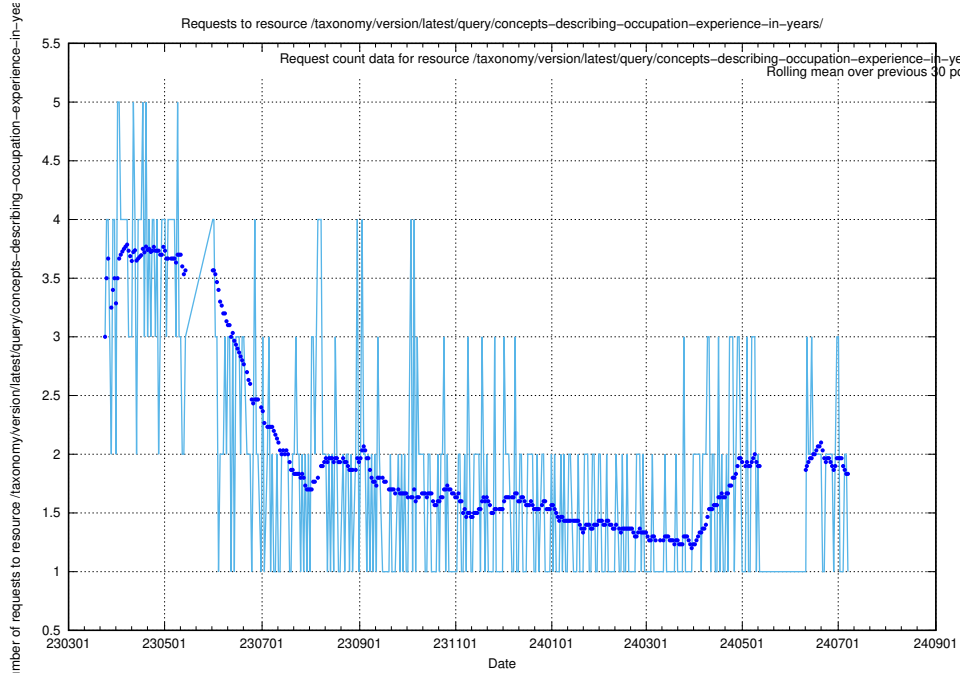

5.6391 Usage of /taxonomy/version/latest/query/concepts-describing-occupation-experience-in-years/

Here, we count the number of requests to resource /taxonomy/version/latest/query/concepts-describing-occupation-experience-in-years/.