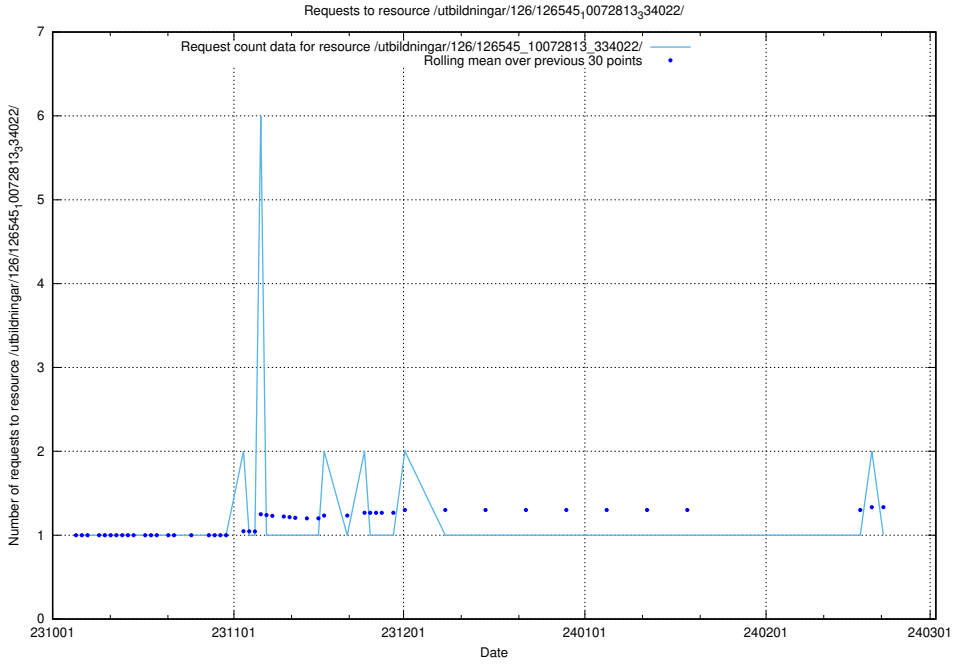

5.4655 Usage of /utbildningar/126/126545_10072813_334022/

Here, we count the number of requests to resource /utbildningar/126/126545_10072813_334022/.