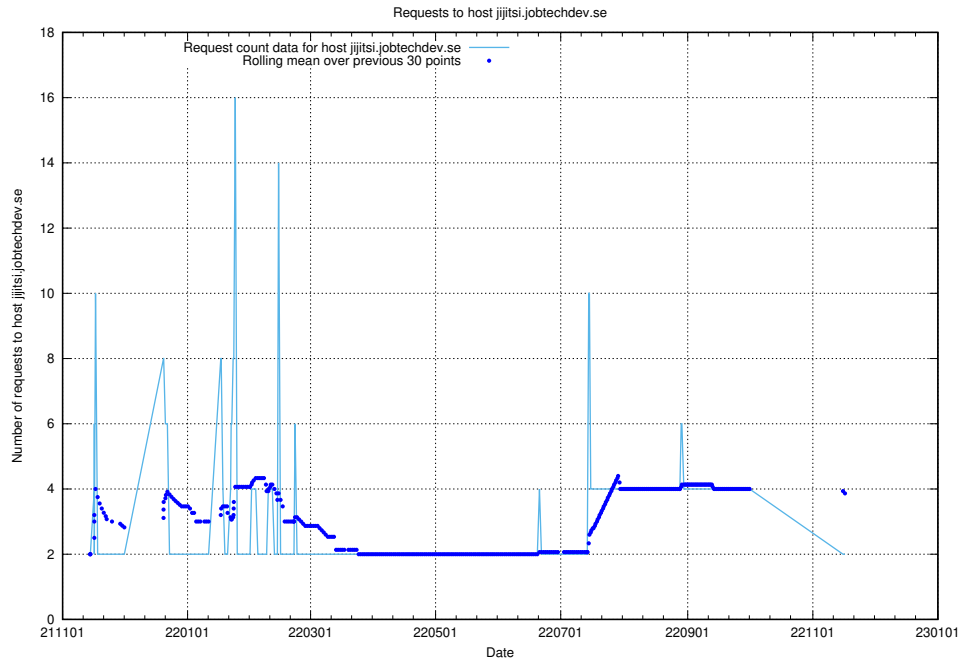

7.591 Usage of jijitsi.jobtechdev.se

Here, we count the number of requests to host jijitsi.jobtechdev.se.