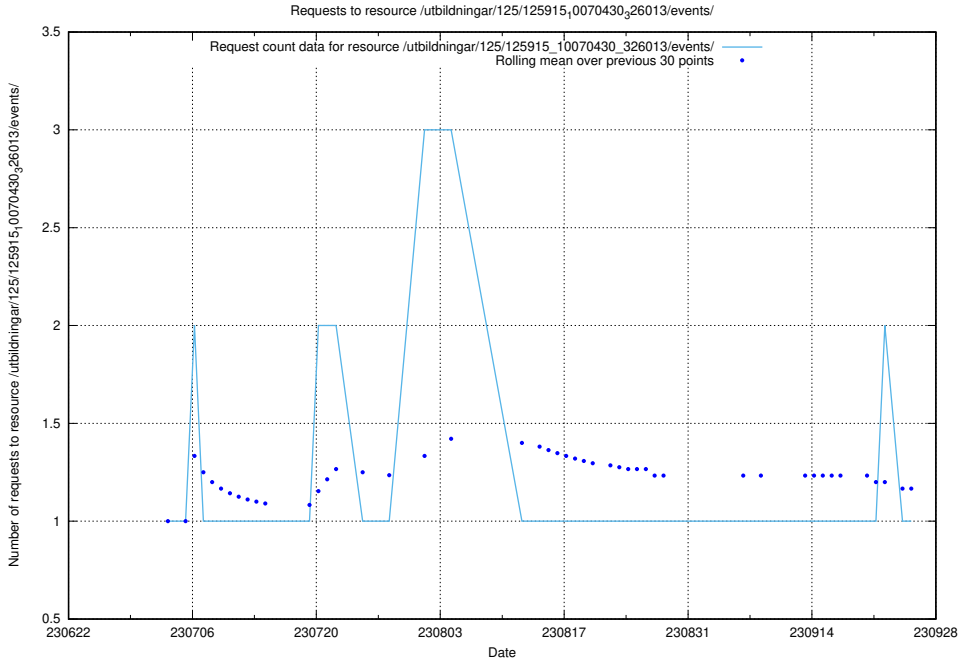

5.5617 Usage of /utbildningar/125/125915_10070430_326013/events/

Here, we count the number of requests to resource /utbildningar/125/125915_10070430_326013/events/