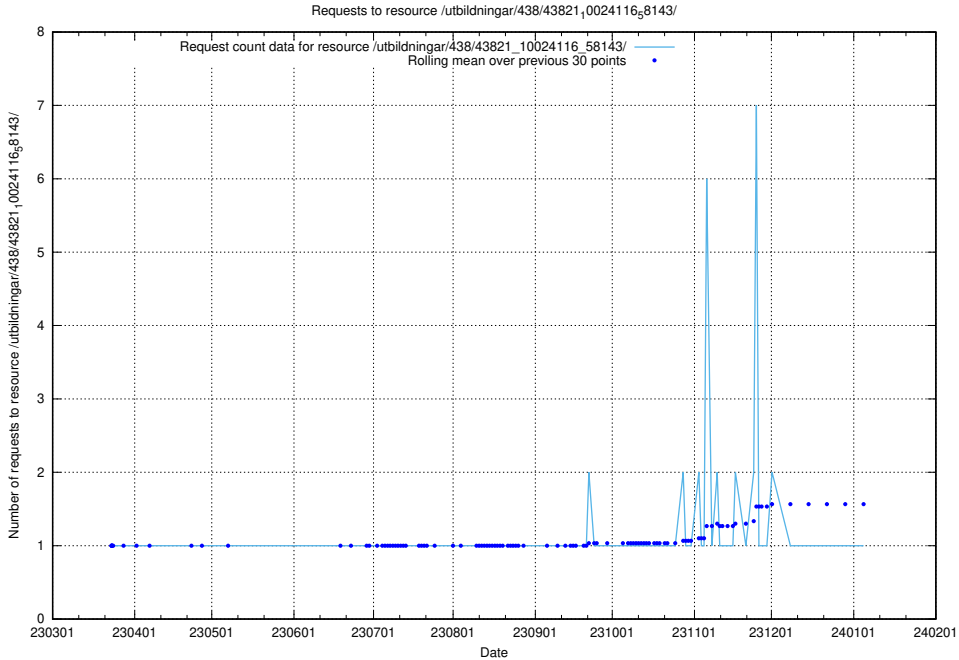

5.6624 Usage of /utbildningar/438/43821_10024116_58143/

Here, we count the number of requests to resource /utbildningar/438/43821_10024116_58143/.