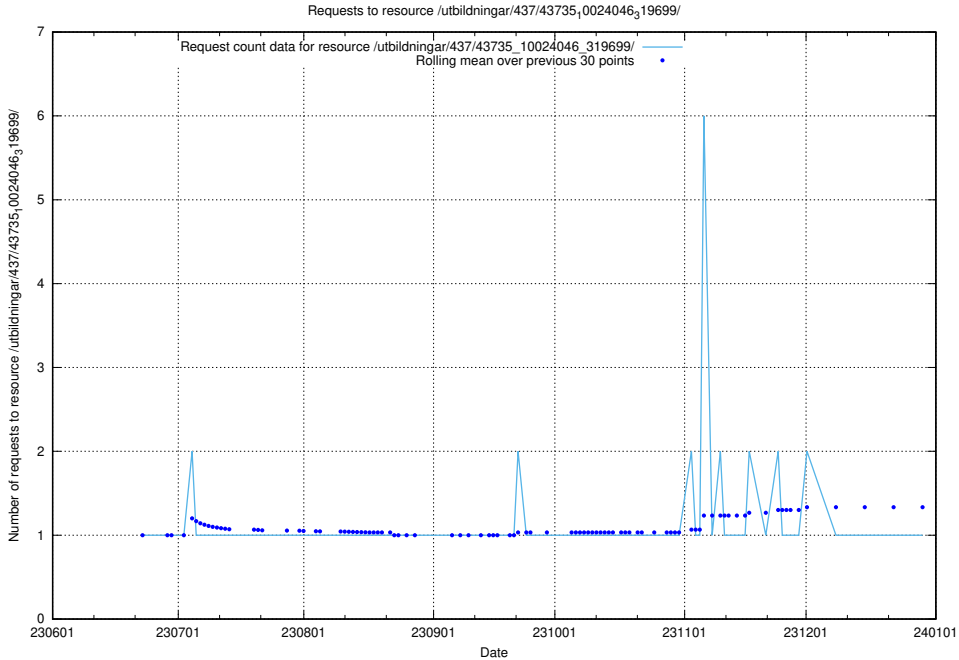

5.5829 Usage of /utbildningar/437/43735_10024046_319699/

Here, we count the number of requests to resource /utbildningar/437/43735_10024046_319699/.