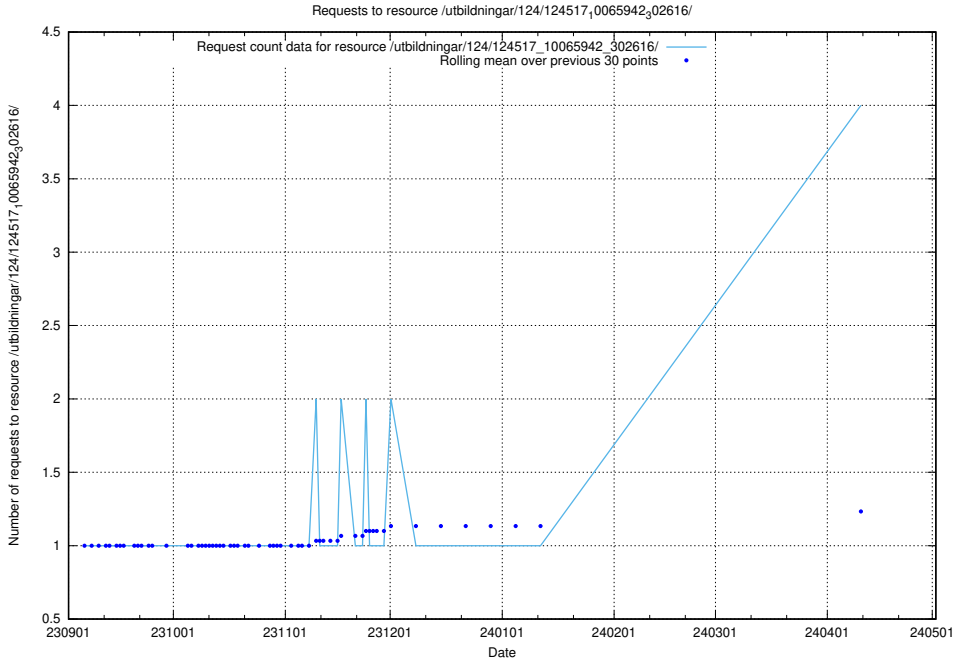

5.199 Usage of /utbildningar/124/124517_10065942_302616/

Here, we count the number of requests to resource /utbildningar/124/124517_10065942_302616/.