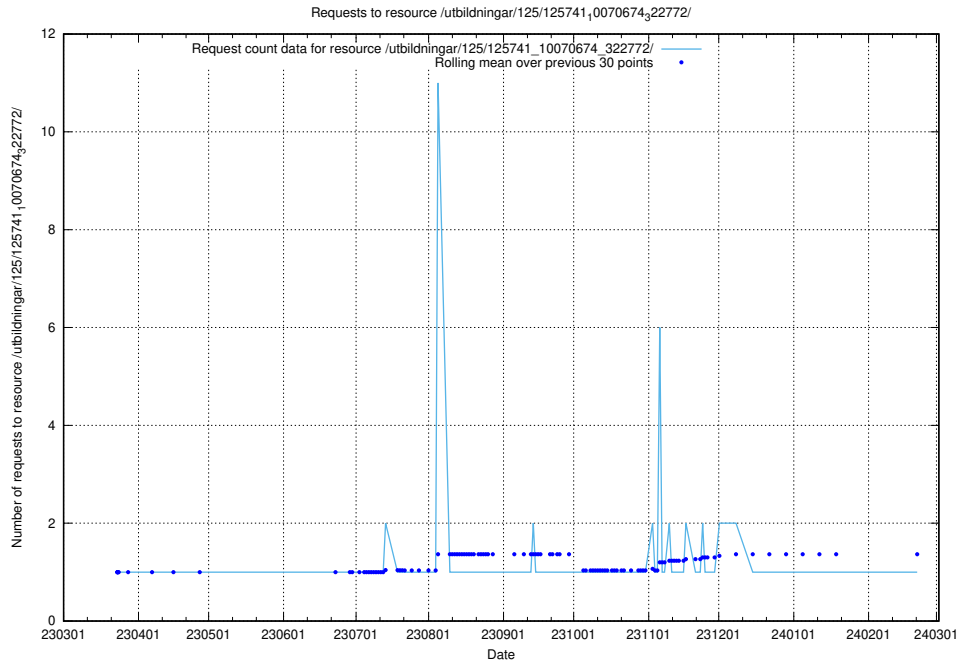

5.6771 Usage of /utbildningar/125/125741_10070674_322772/

Here, we count the number of requests to resource /utbildningar/125/125741_10070674_322772/.

5.6772 Usage of /utbildningar/125/125741_10070674_322469/events/