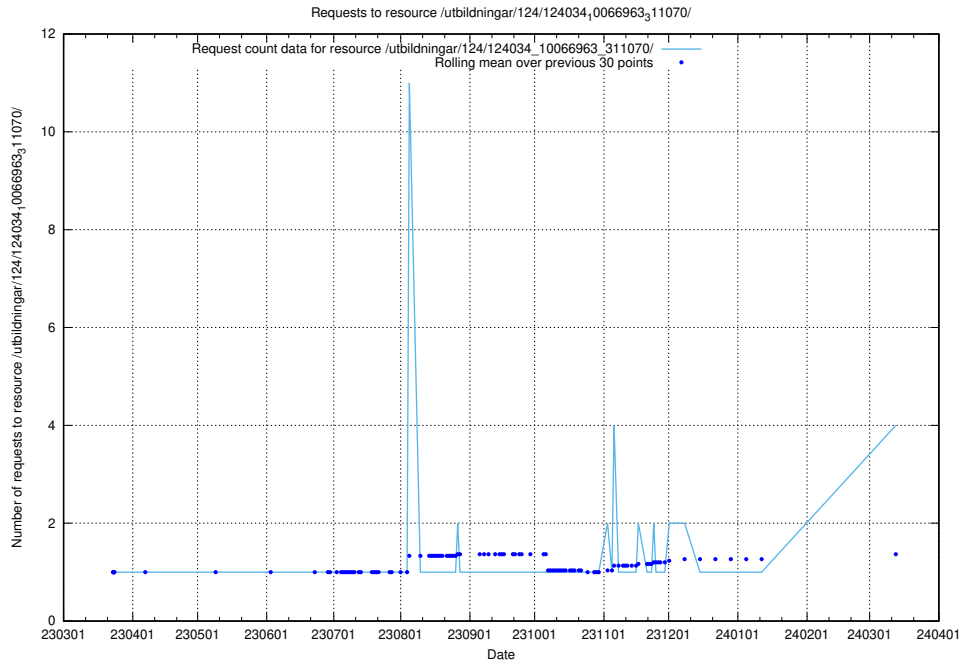

5.195 Usage of /utbildningar/124/124034_10066963_311070/

Here, we count the number of requests to resource /utbildningar/124/124034_10066963_311070/.