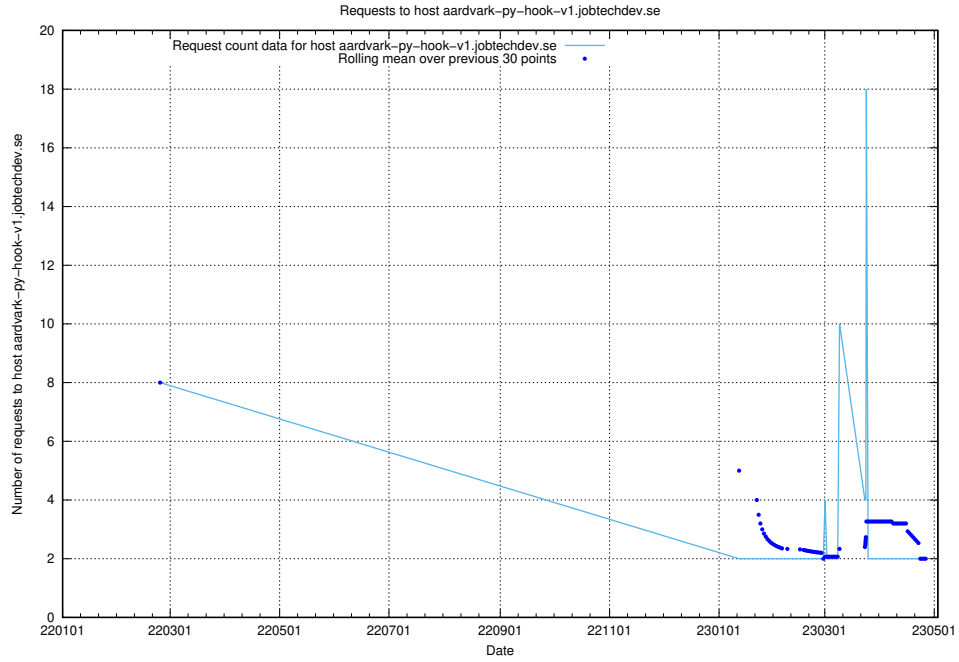

7.516 Usage of aardvark-py-hook-v1.jobtechdev.se

Here, we count the number of requests to host aardvark-py-hook-v1.jobtechdev.se.