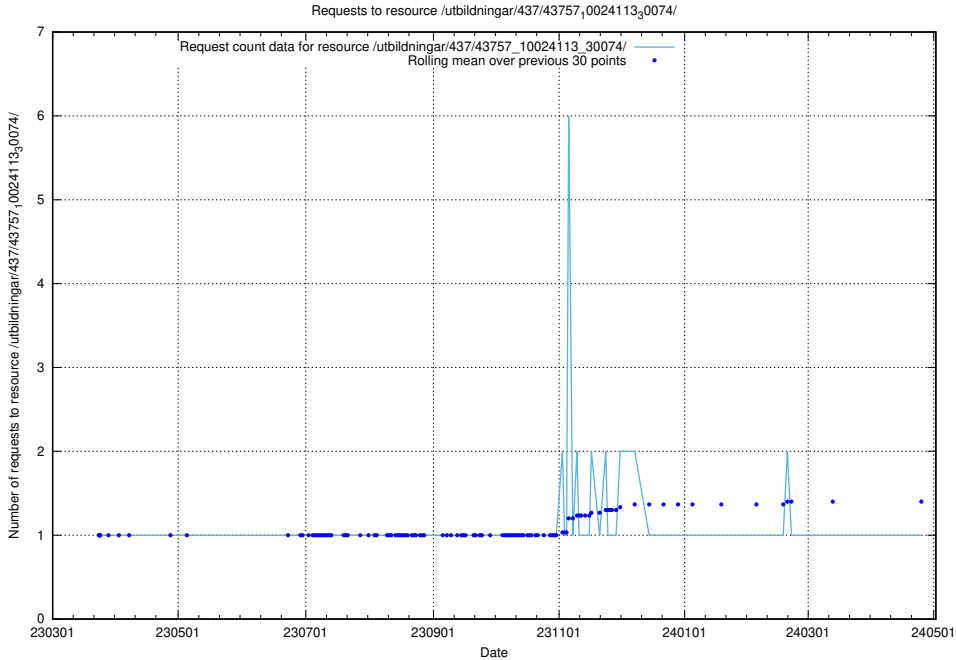

Here, we count the number of requests to resource /utbildningar/437/43757_10024113_309027/.

5.6661 Usage of /utbildningar/437/43757_10024113_30074/

Here, we count the number of requests to resource /utbildningar/437/43757_10024113_30074/.