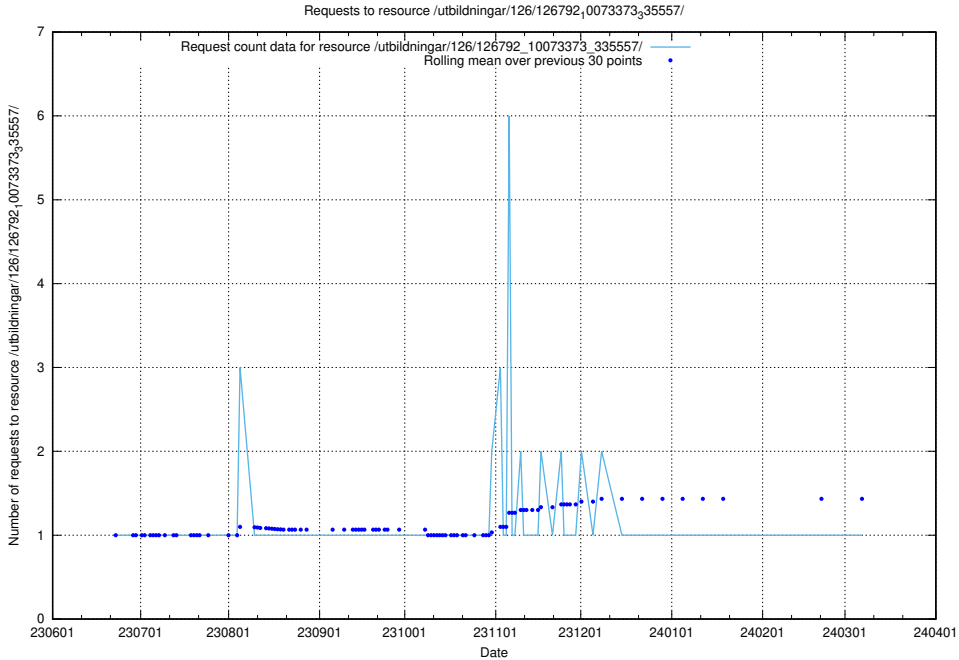

5.5844 Usage of /utbildningar/126/126792_10073373_335557/

Here, we count the number of requests to resource /utbildningar/126/126792_10073373_335557/.