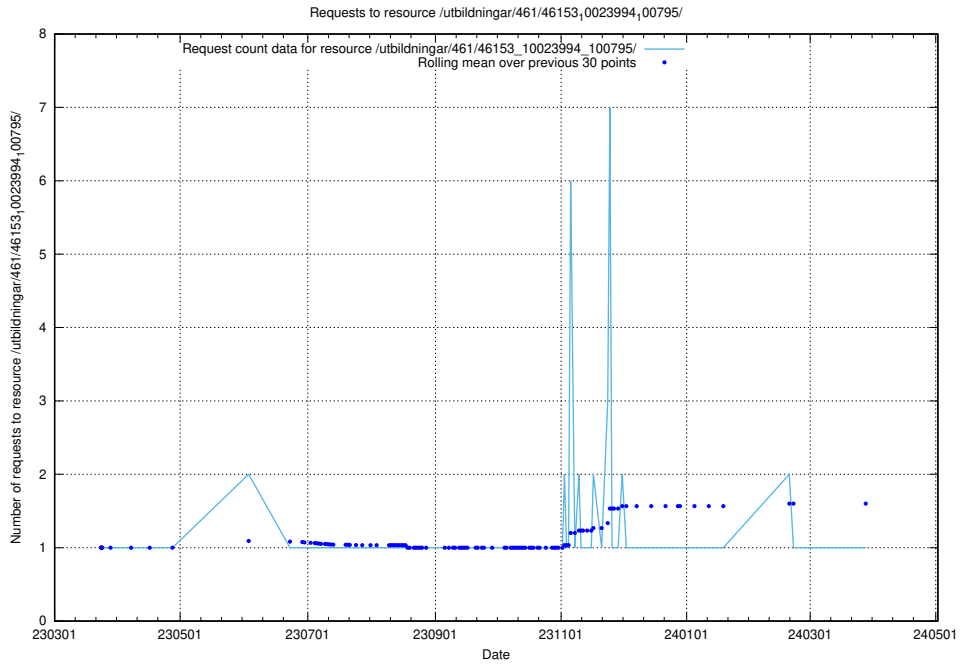

5.6605 Usage of /utbildningar/461/46153_10023994_100795/

Here, we count the number of requests to resource /utbildningar/461/46153_10023994_100795/.