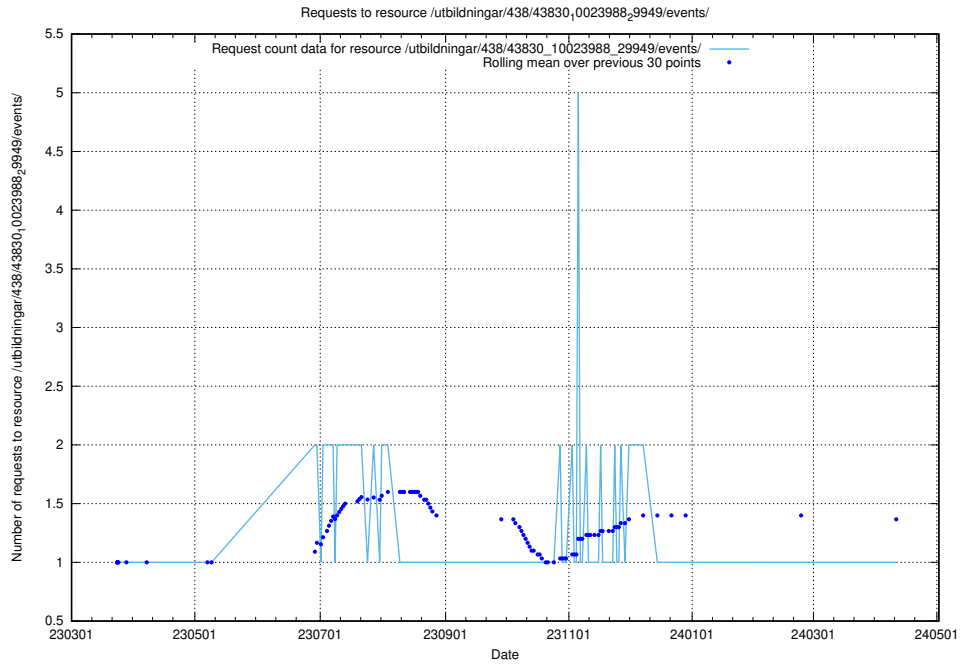

5.6622 Usage of /utbildningar/438/43830_10023988_29949/events/

Here, we count the number of requests to resource /utbildningar/438/43830_10023988_29949/events/.