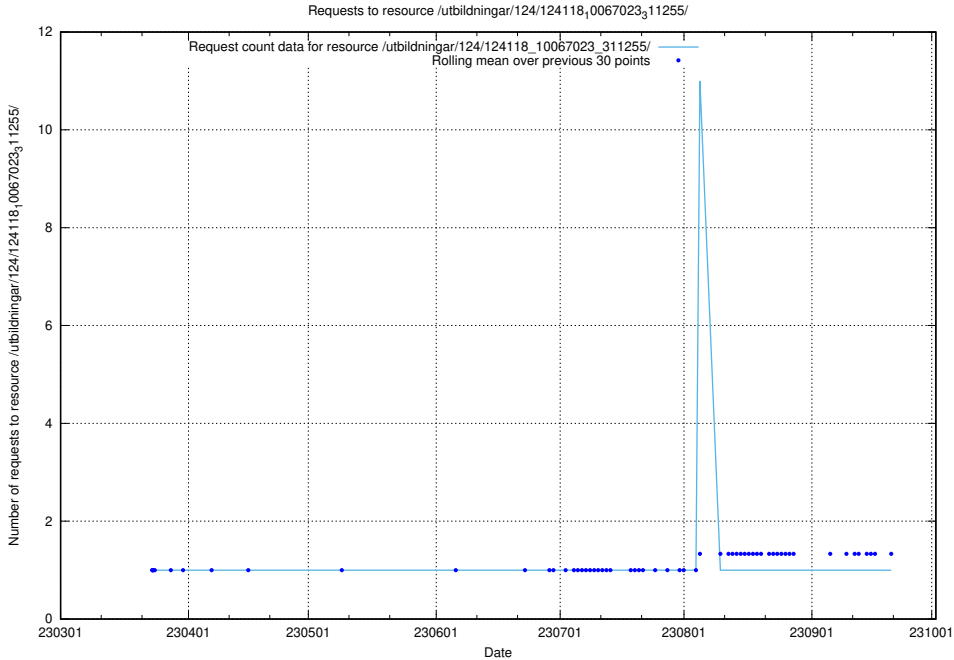

5.4452 Usage of /utbildningar/124/124118_10067023_311255/

Here, we count the number of requests to resource /utbildningar/124/124118_10067023_311255/.