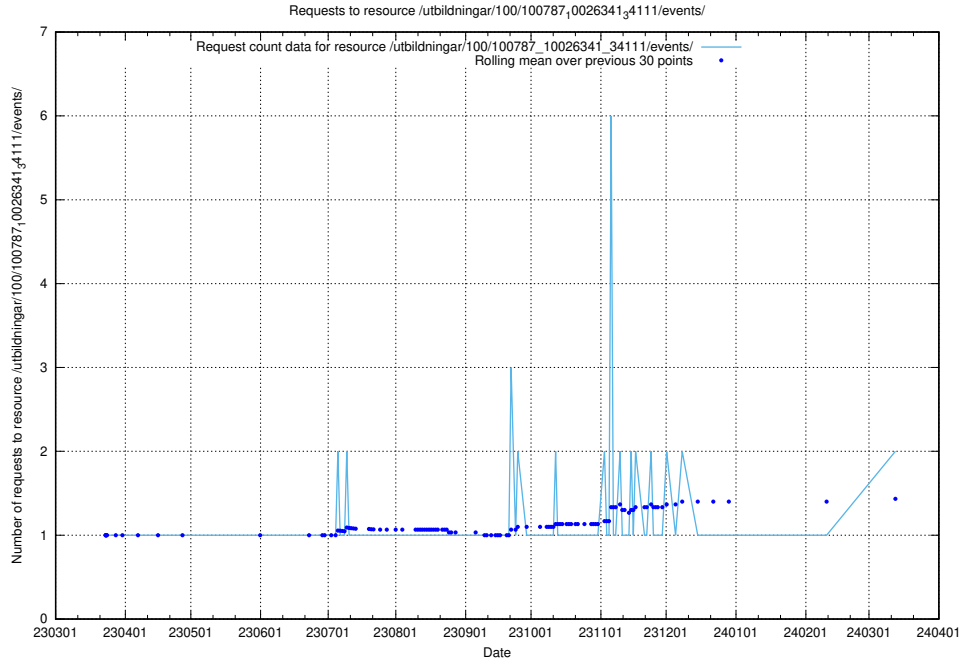

5.765 Usage of /utbildningar/100/100787_10026341_34111/events/

Here, we count the number of requests to resource /utbildningar/100/100787_10026341_34111/events/.