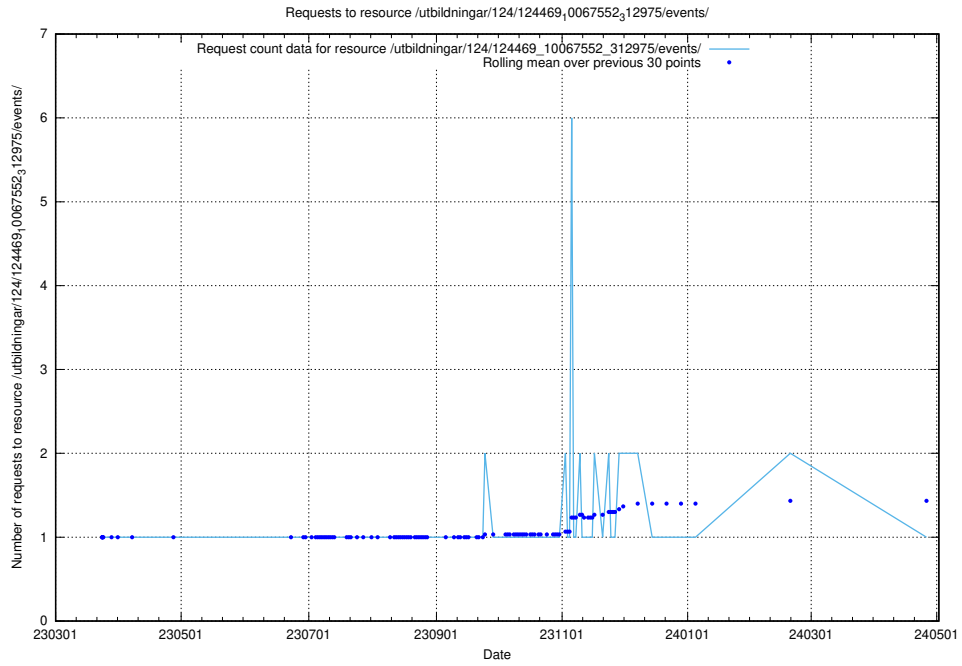

5.3567 Usage of /utbildningar/124/124469_10067552_312975/events/

Here, we count the number of requests to resource /utbildningar/124/124469_10067552_312975/events/