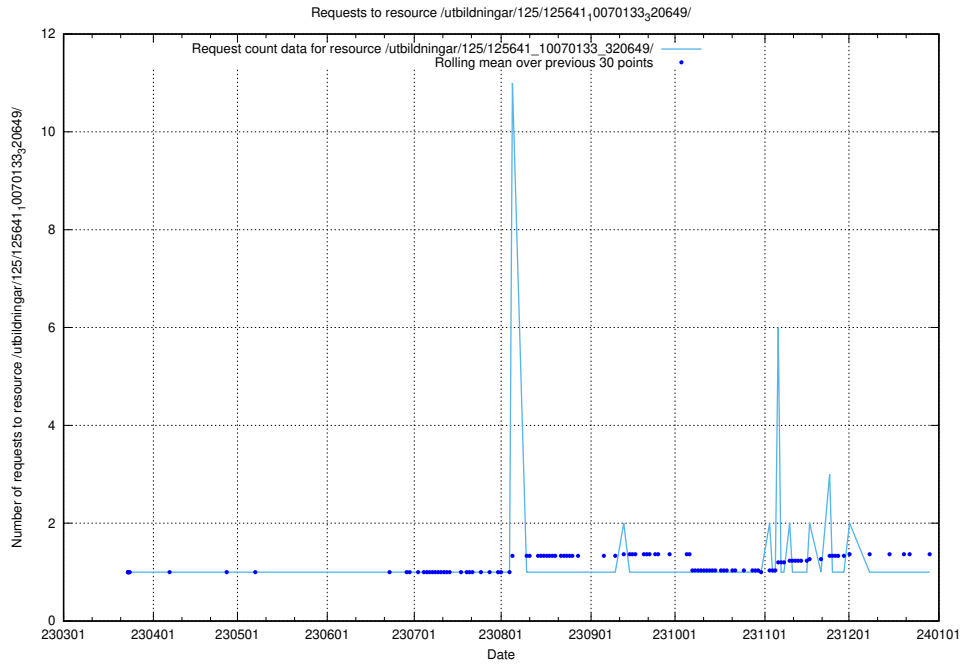

5.967 Usage of /utbildningar/125/125641_10070133_320649/

Here, we count the number of requests to resource /utbildningar/125/125641_10070133_320649/.

5.968 Usage of /utbildningar/125/125640_10070133_320649/events/