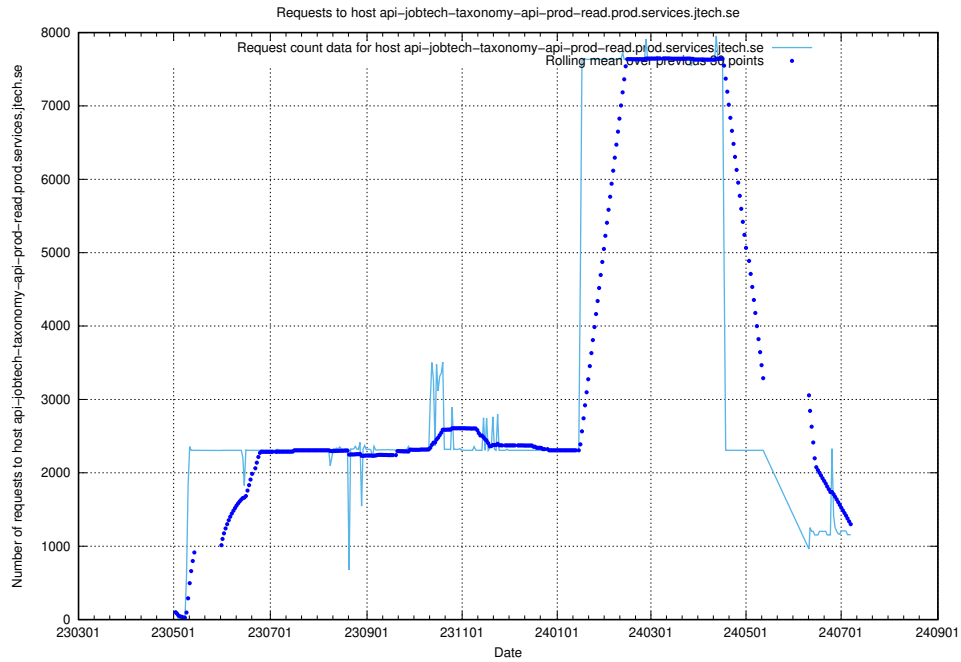

7.20 Usage of `api-jobtech-taxonomy-api-prod-read.prod.services.jtech.se`

Here, we count the number of requests to host `api-jobtech-taxonomy-api-prod-read.prod.services.jtech.se`.