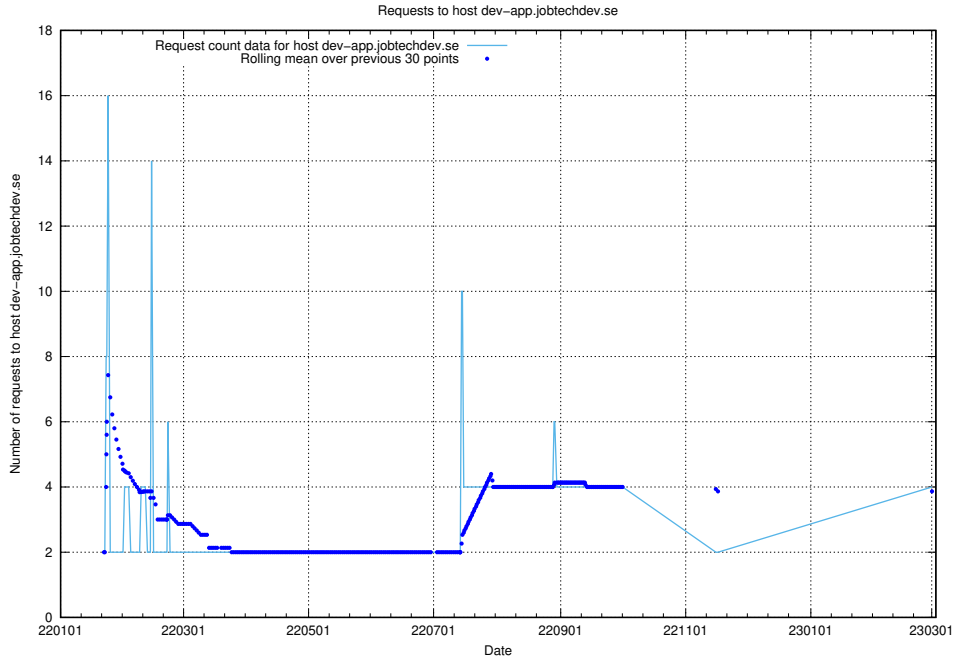

7.100 Usage of dev-app.jobtechdev.se

Here, we count the number of requests to host dev-app.jobtechdev.se.