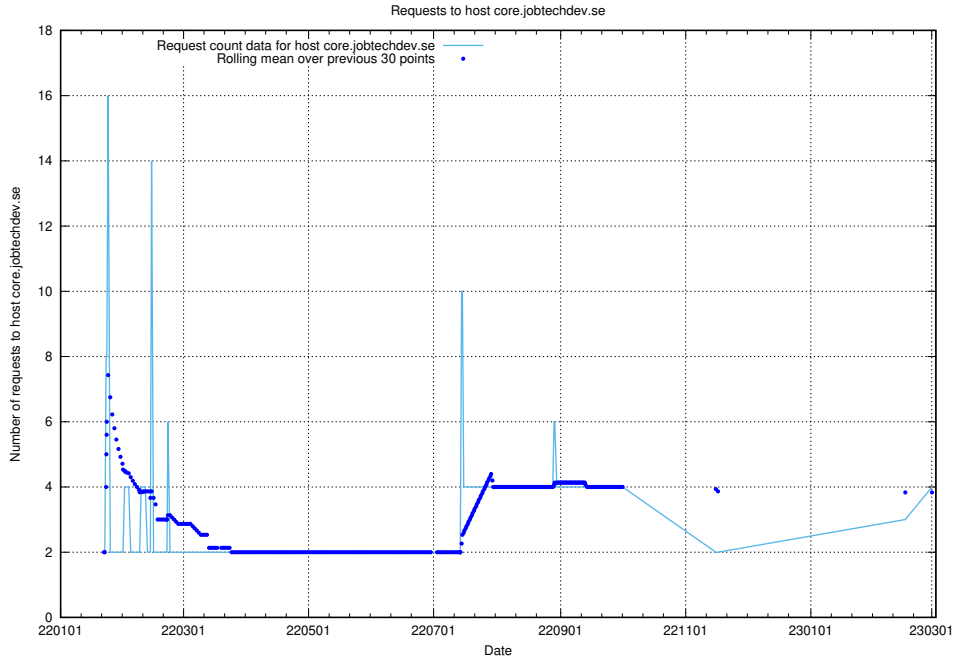

7.101 Usage of core.jobtechdev.se

Here, we count the number of requests to host core.jobtechdev.se.