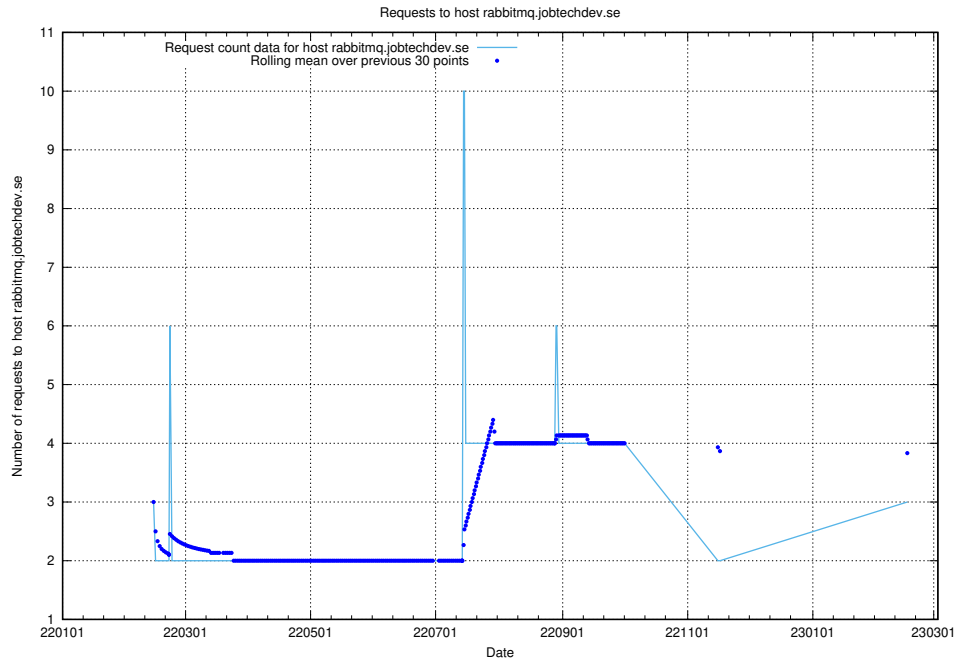

Here, we count the number of requests to host `www.dev-historical-api.jobtechdev.se`.

7.234 Usage of rabbitmq.jobtechdev.se

Here, we count the number of requests to host rabbitmq.jobtechdev.se.

7.235 Usage of kam-openshift-gitops.prod.services.jtech.se