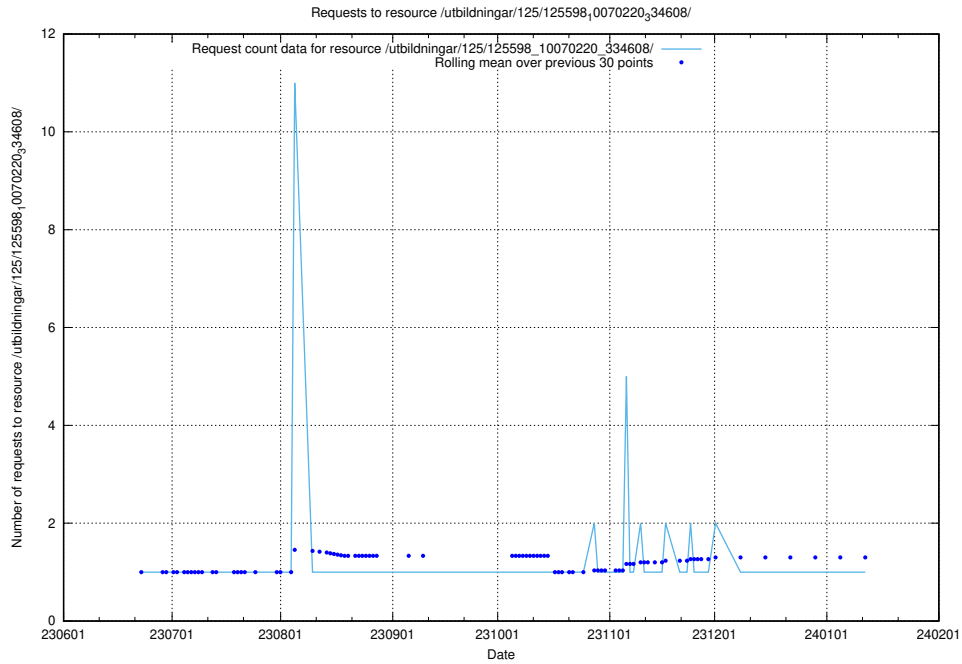

5.5974 Usage of /utbildningar/125/125598_10070220_334608/

Here, we count the number of requests to resource /utbildningar/125/125598_10070220_334608/.