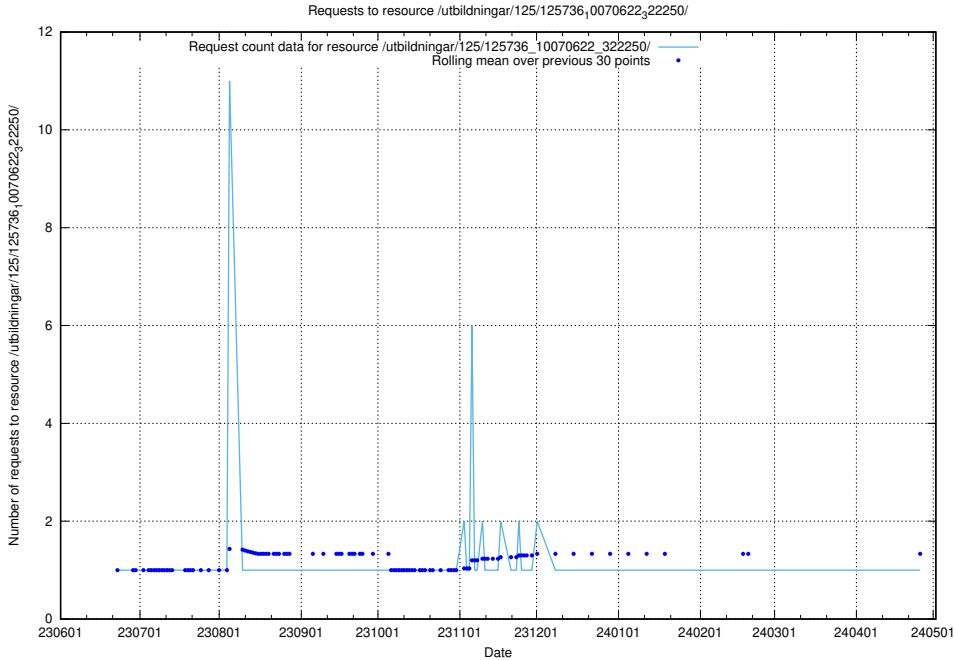

5.5953 Usage of /utbildningar/125/125736_10070622_322250/

Here, we count the number of requests to resource /utbildningar/125/125736_10070622_322250/.