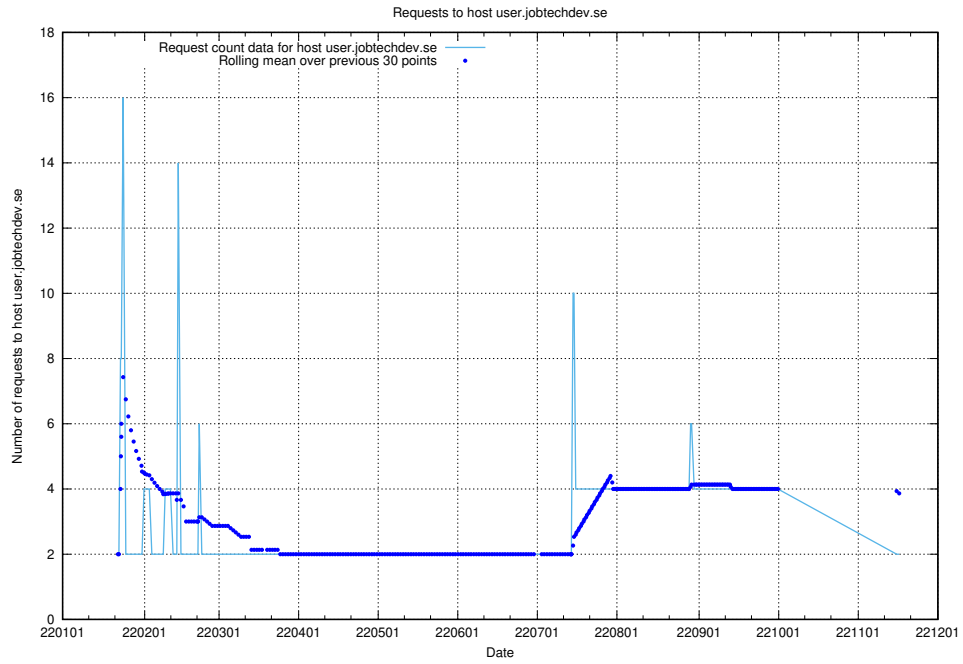

7.585 Usage of user.jobtechdev.se

Here, we count the number of requests to host user.jobtechdev.se.