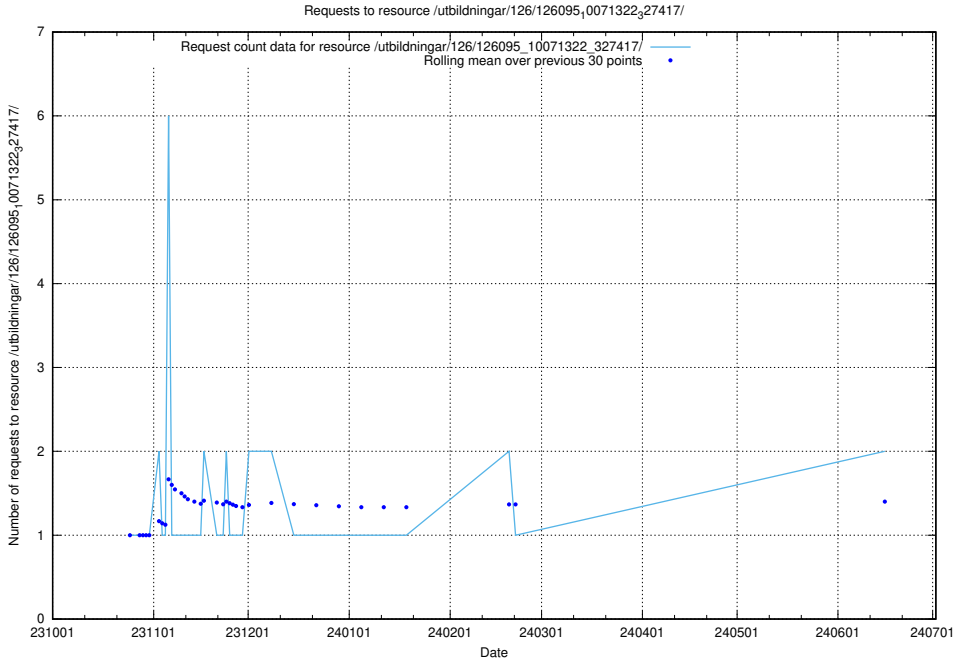

5.643 Usage of /utbildningar/126/126095_10071322_327417/

Here, we count the number of requests to resource /utbildningar/126/126095_10071322_327417/.