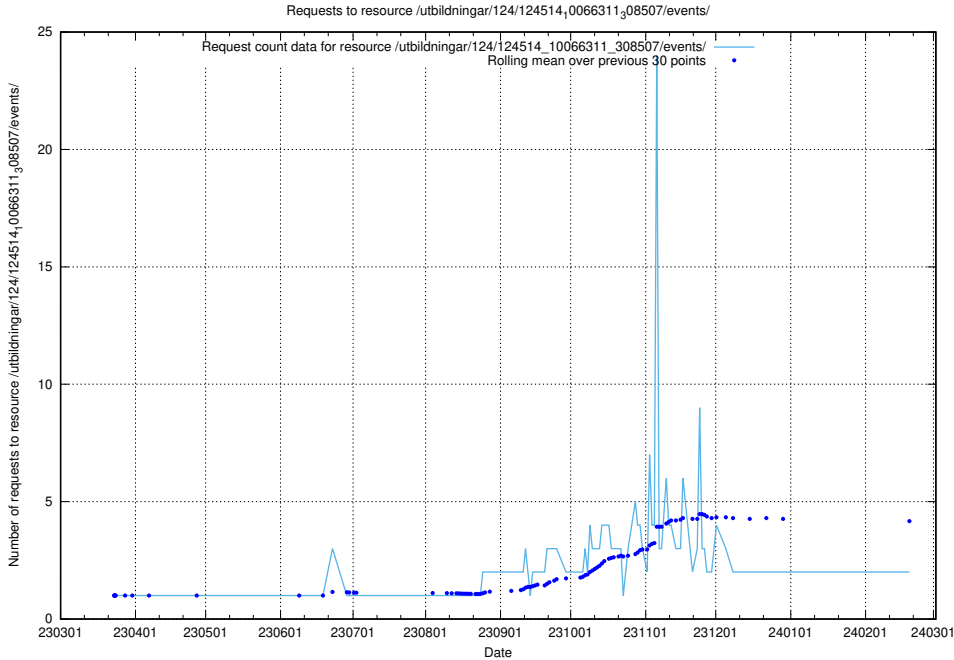

5.487 Usage of /utbildningar/124/124514_10066311_308507/events/

Here, we count the number of requests to resource /utbildningar/124/124514_10066311_308507/events/