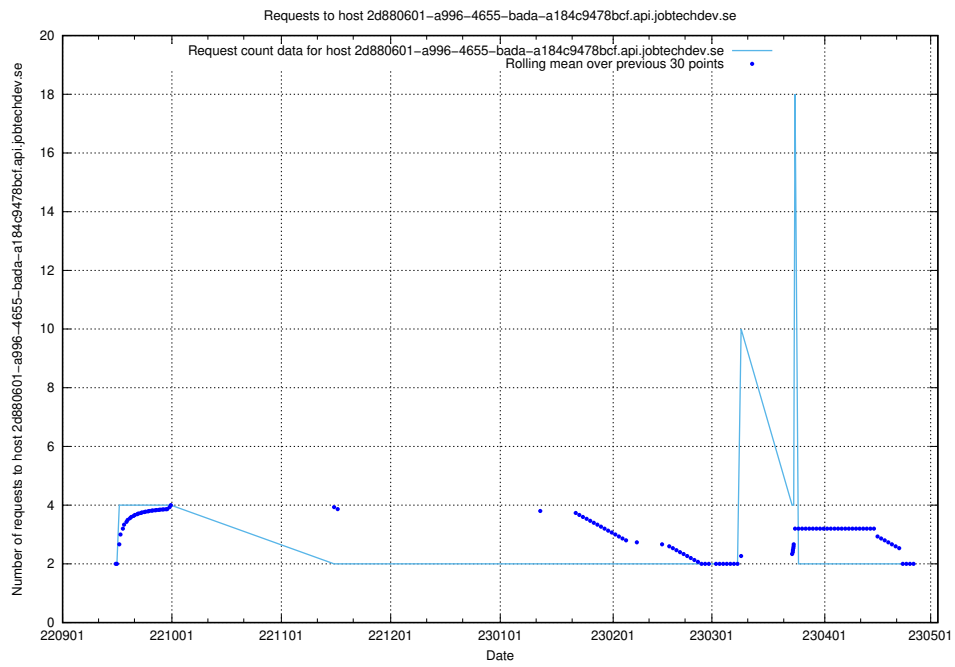

7.326 Usage of 2d880601-a996-4655-bada-a184c9478bcf.api.jobtechdev.se

Here, we count the number of requests to host 2d880601-a996-4655-bada-a184c9478bcf.api.jobtechdev.se.