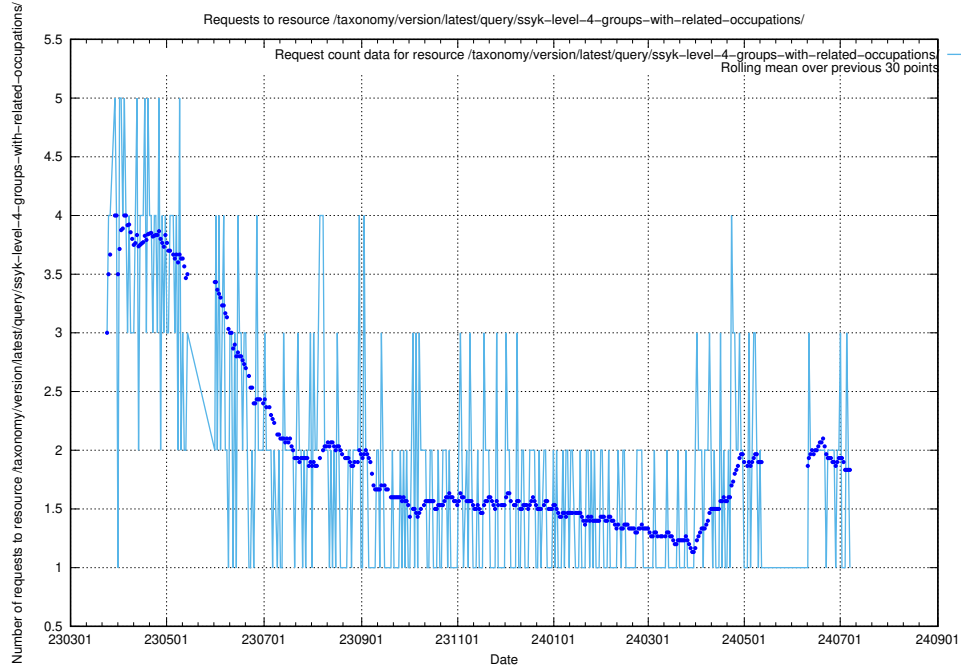

5.6359 Usage of /taxonomy/version/latest/query/ssyk-level-4-groups-with-related-occupations/

Here, we count the number of requests to resource /taxonomy/version/latest/query/ssyk-level-4-groups-with-related-occupations/.