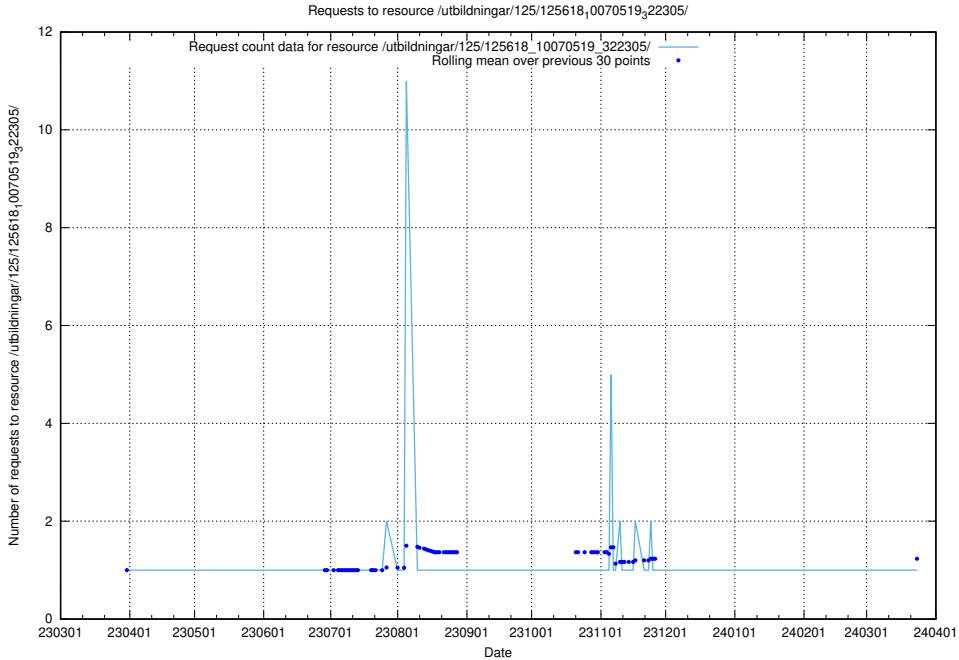

5.6316 Usage of /utbildningar/125/125618_10070519_322305/

Here, we count the number of requests to resource /utbildningar/125/125618_10070519_322305/.