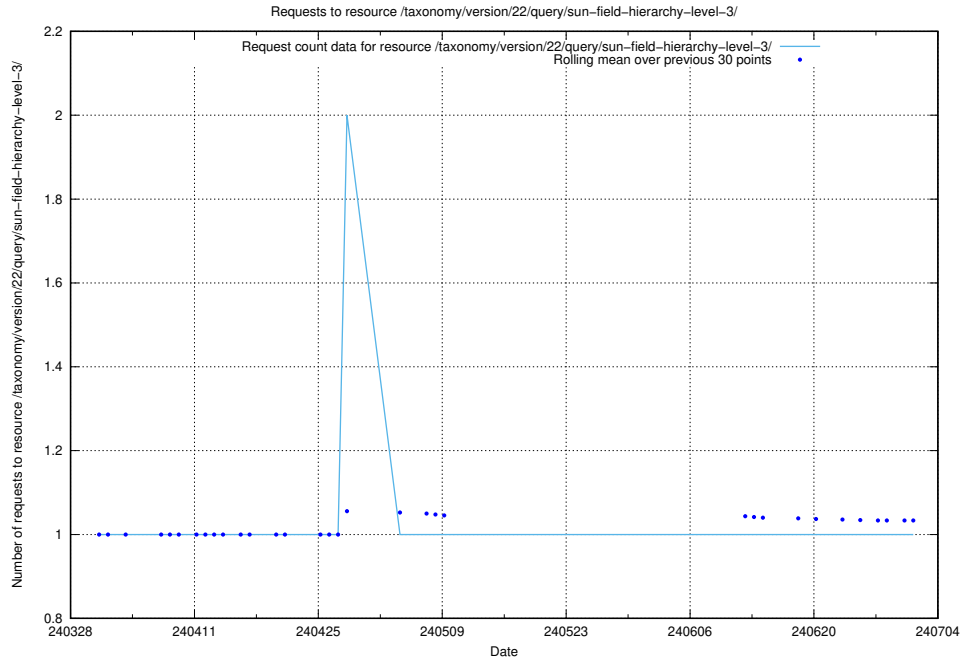

5.1811 Usage of /taxonomy/version/22/query/sun-field-hierarchy-level-3/

Here, we count the number of requests to resource /taxonomy/version/22/query/sun-field-hierarchy-level-3/.