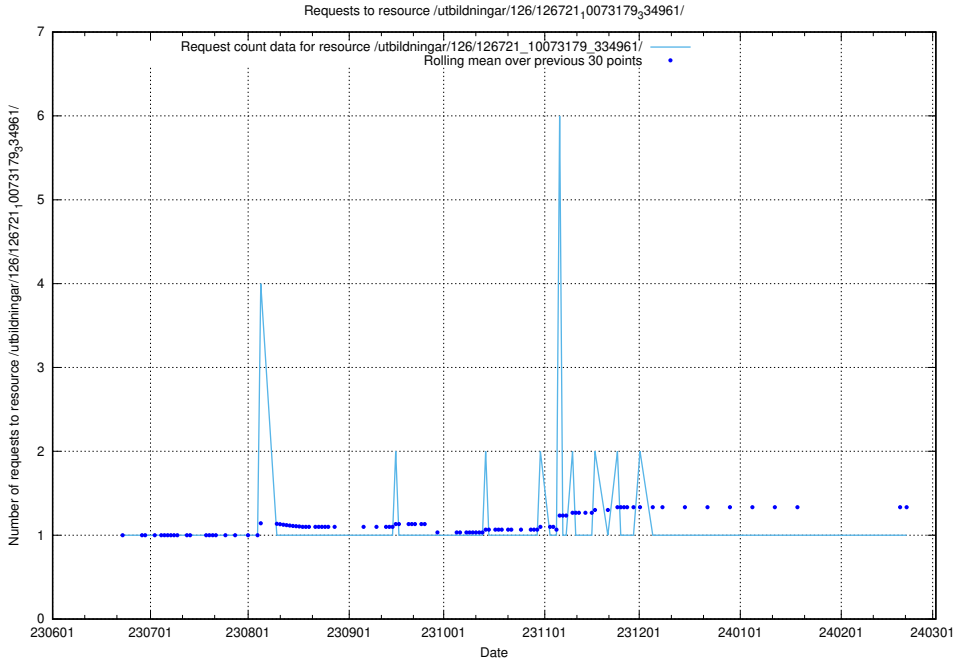

5.5859 Usage of /utbildningar/126/126721_10073179_334961/

Here, we count the number of requests to resource /utbildningar/126/126721_10073179_334961/.