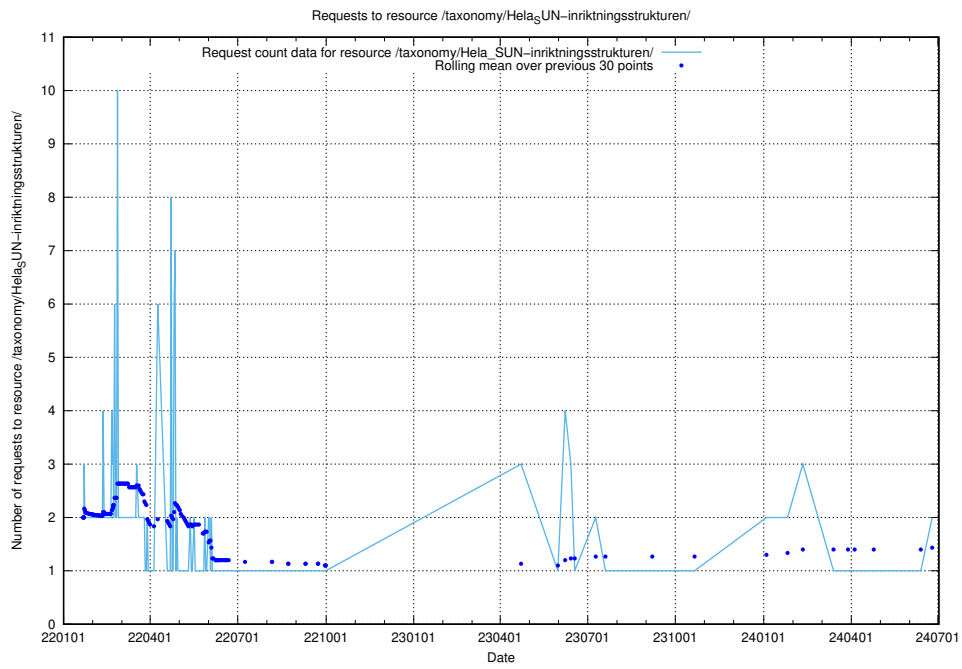

5.877 Usage of /taxonomy/Hela_SUN-inriktningsstrukturen/

Here, we count the number of requests to resource /taxonomy/Hela_SUN-inriktningsstrukturen/.