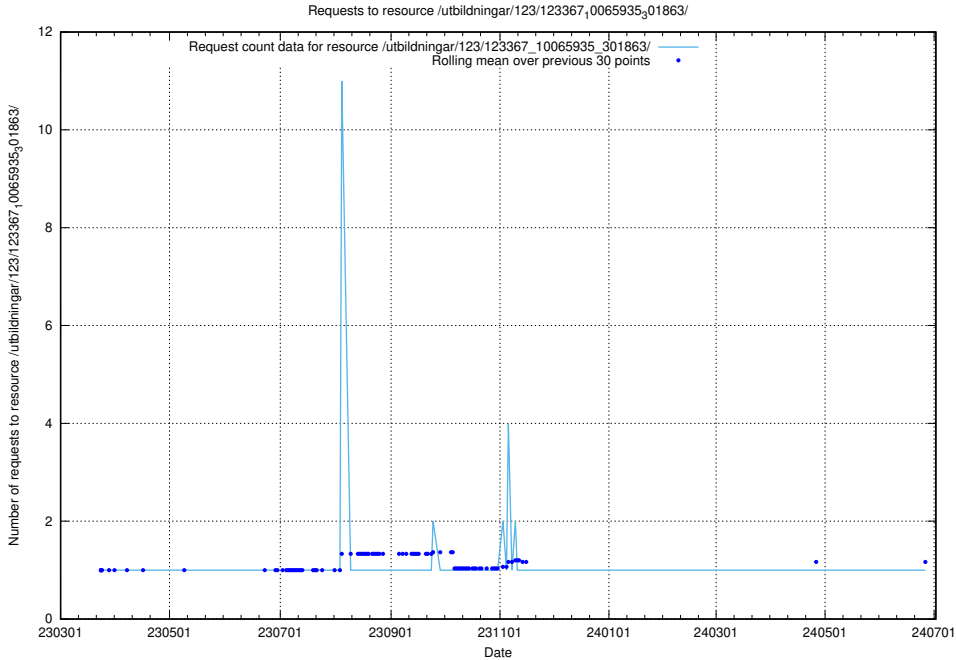

5.4859 Usage of /utbildningar/123/123367_10065935_301863/

Here, we count the number of requests to resource /utbildningar/123/123367_10065935_301863/.