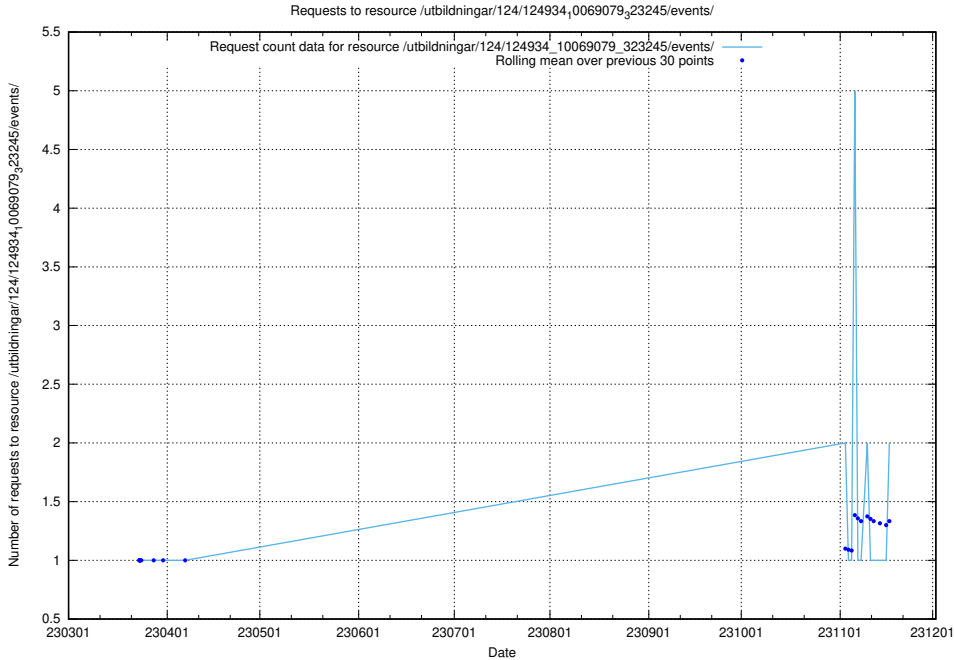

5.440 Usage of /utbildningar/124/124934_10069079_323245/events/

Here, we count the number of requests to resource /utbildningar/124/124934_10069079_323245/events/