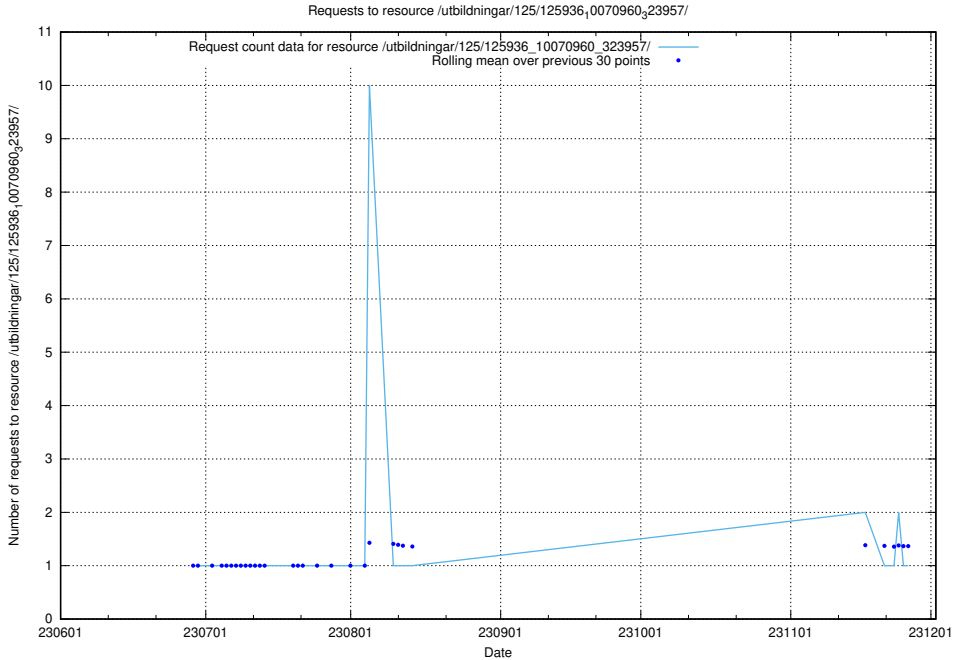

5.5716 Usage of /utbildningar/125/125936_10070960_323957/

Here, we count the number of requests to resource /utbildningar/125/125936_10070960_323957/.