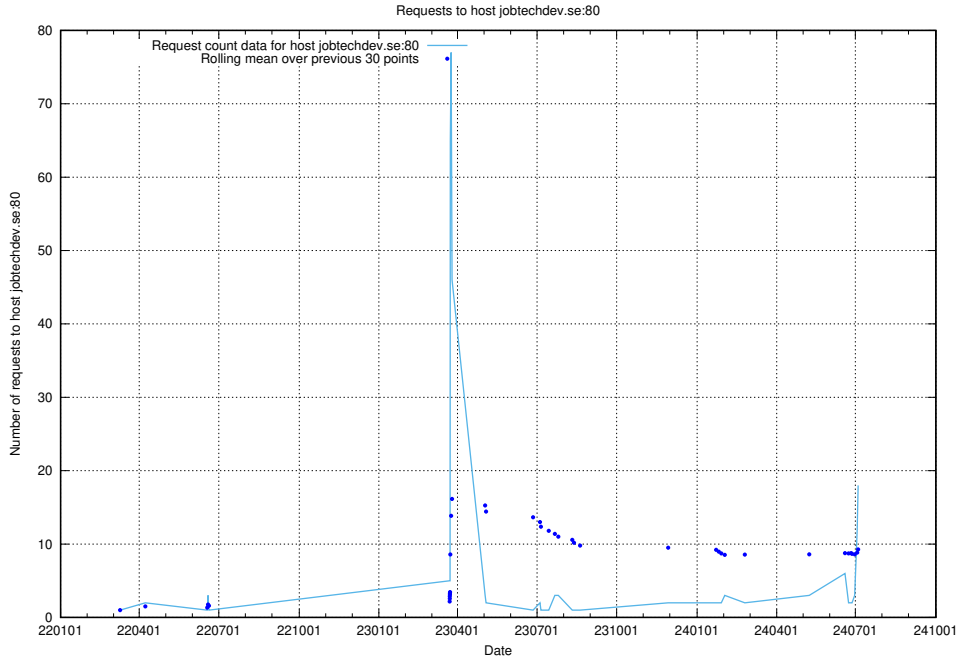

7.38 Usage of jobtechdev.se:80

Here, we count the number of requests to host jobtechdev.se:80.