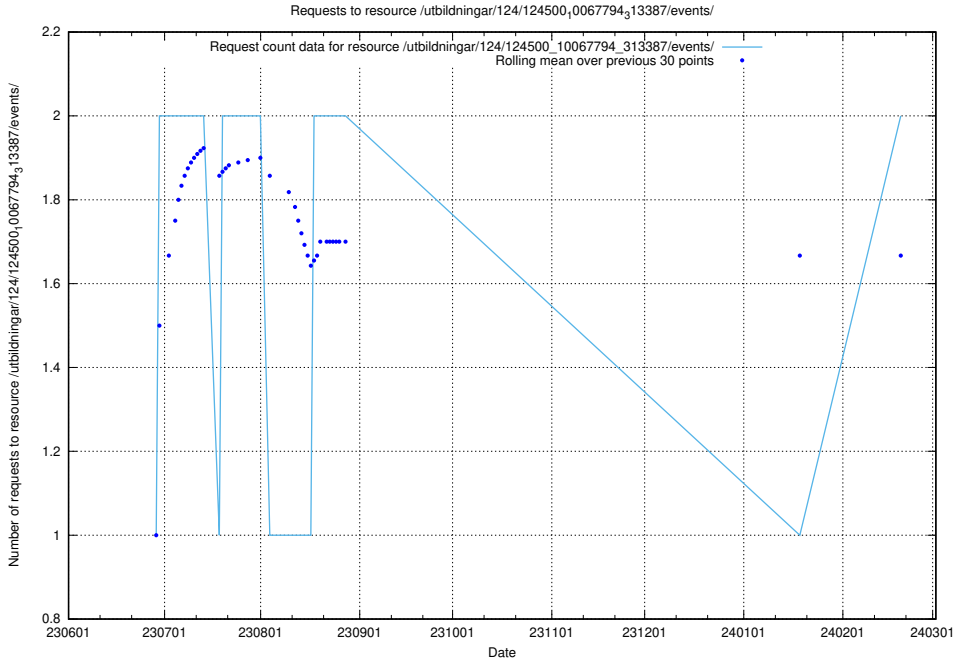

Here, we count the number of requests to resource /utbildningar/124/124514_10065862_297615/events/

5.761 Usage of /utbildningar/124/124500_10067794_313387/events/

Here, we count the number of requests to resource /utbildningar/124/124500_10067794_313387/events/