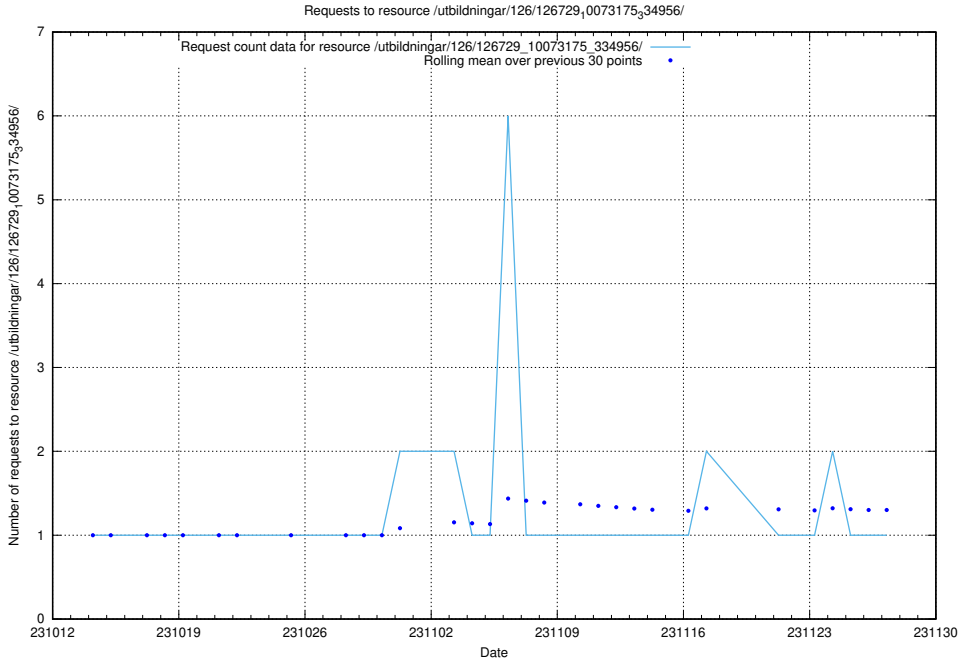

5.4581 Usage of /utbildningar/126/126729_10073175_334956/

Here, we count the number of requests to resource /utbildningar/126/126729_10073175_334956/.