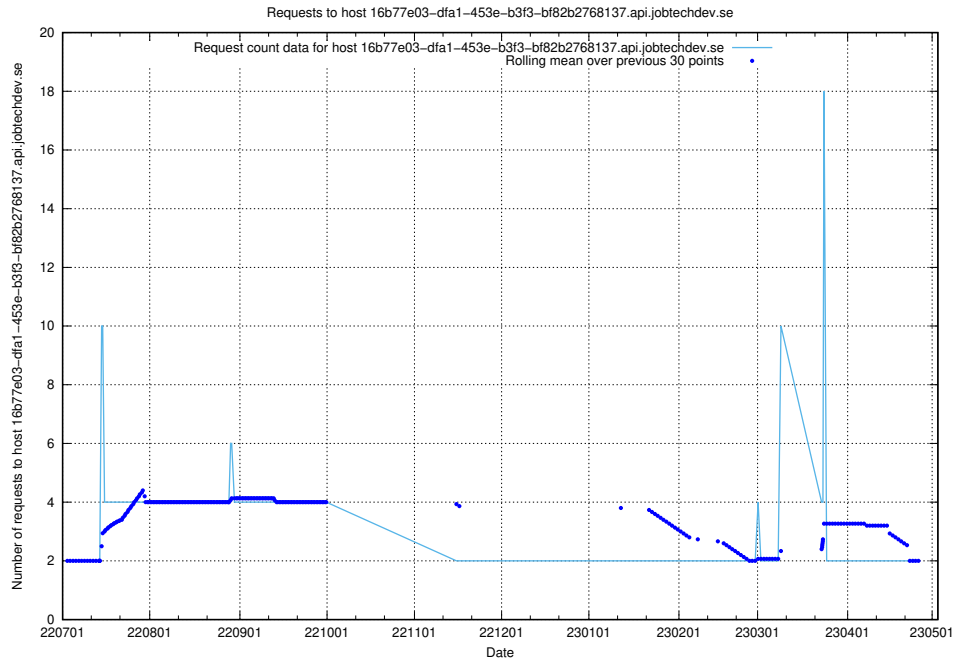

7.393 Usage of 16b77e03-dfa1-453e-b3f3-bf82b2768137.api.jobtechdev.se

Here, we count the number of requests to host 16b77e03-dfa1-453e-b3f3-bf82b2768137.api.jobtechdev.se.