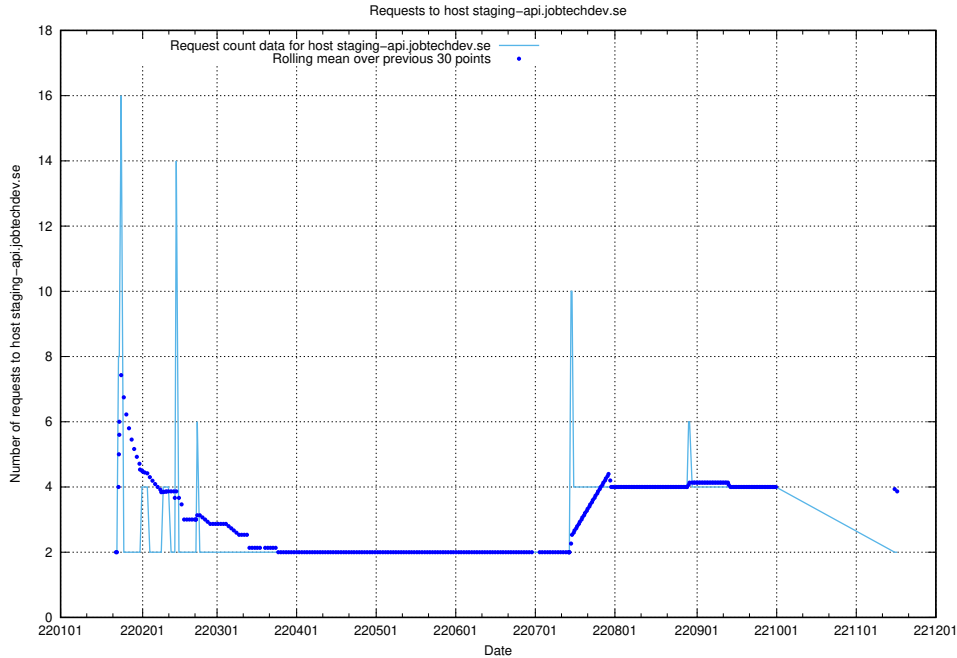

7.587 Usage of staging-api.jobtechdev.se

Here, we count the number of requests to host staging-api.jobtechdev.se.