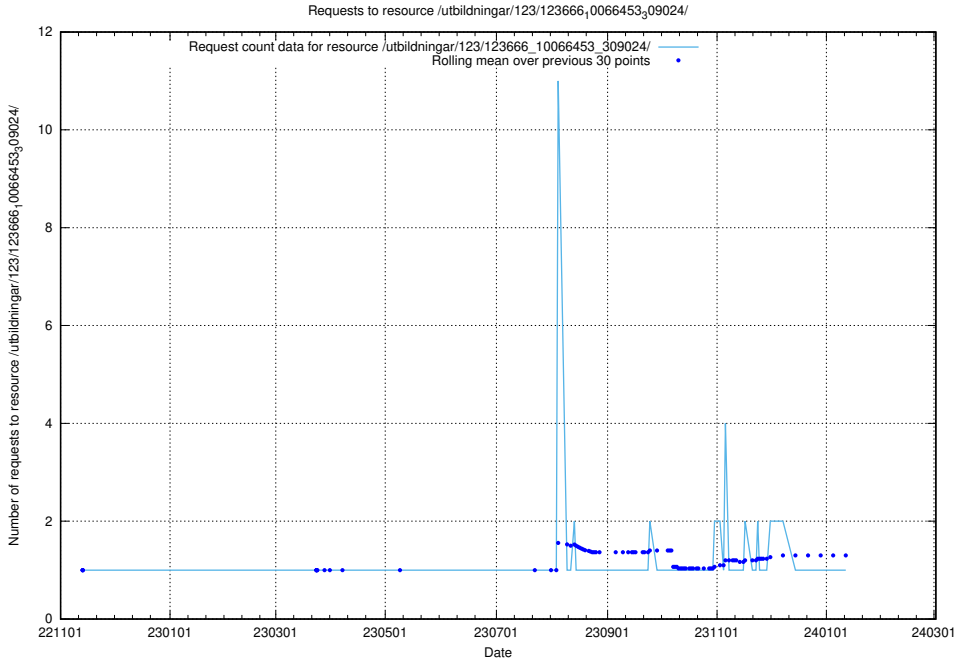

5.6173 Usage of /utbildningar/123/123666_10066453_309024/

Here, we count the number of requests to resource /utbildningar/123/123666_10066453_309024/.