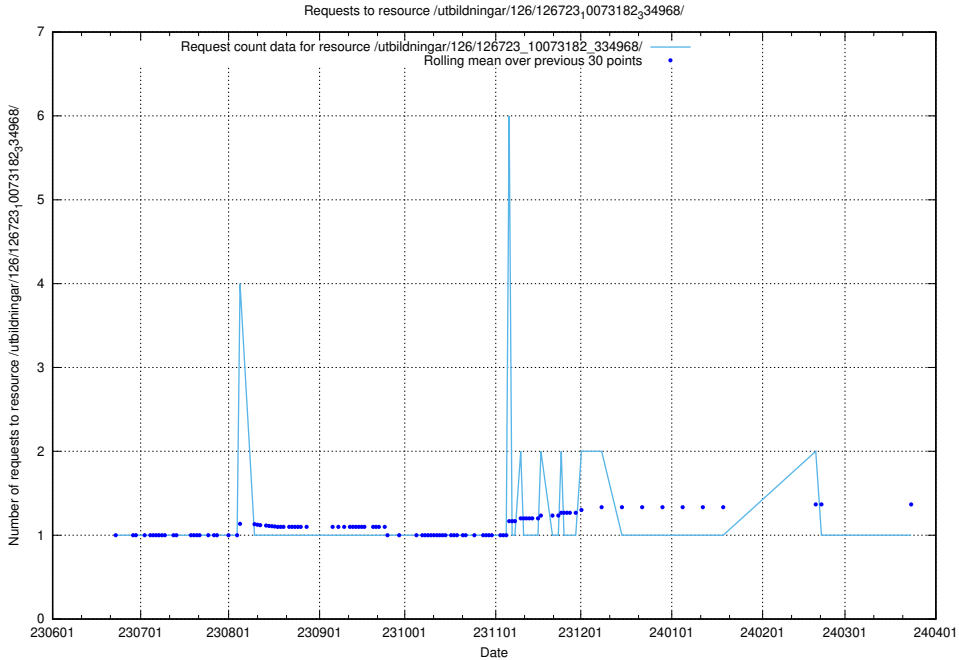

5.5856 Usage of /utbildningar/126/126723_10073182_334968/

Here, we count the number of requests to resource /utbildningar/126/126723_10073182_334968/.