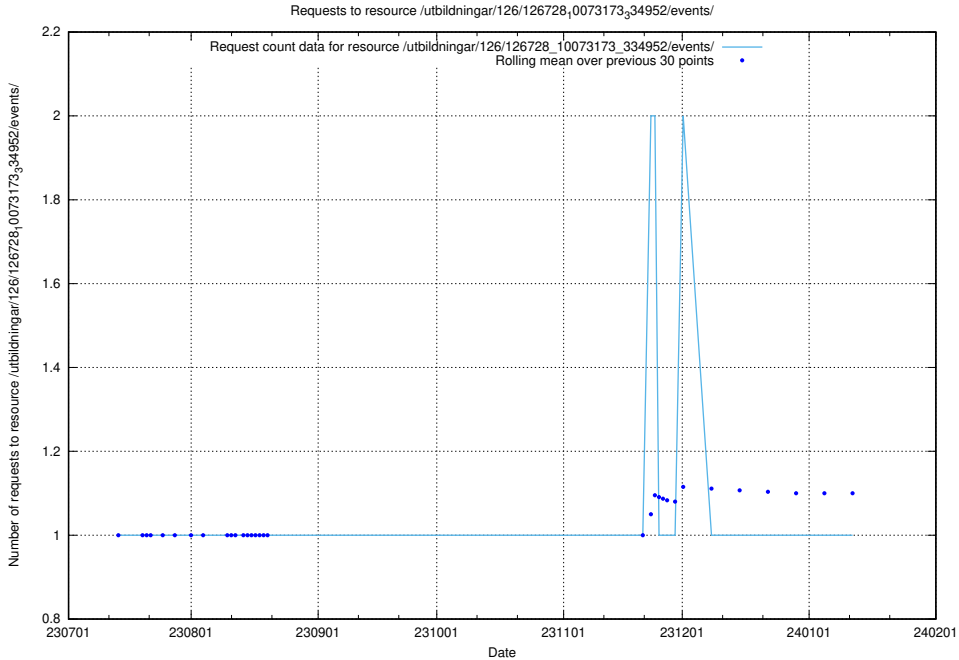

Here, we count the number of requests to resource /utbildningar/438/43867_10024103_32265/.

5.5316 Usage of /utbildningar/126/126728_10073173_334952/events/

Here, we count the number of requests to resource /utbildningar/126/126728_10073173_334952/events/