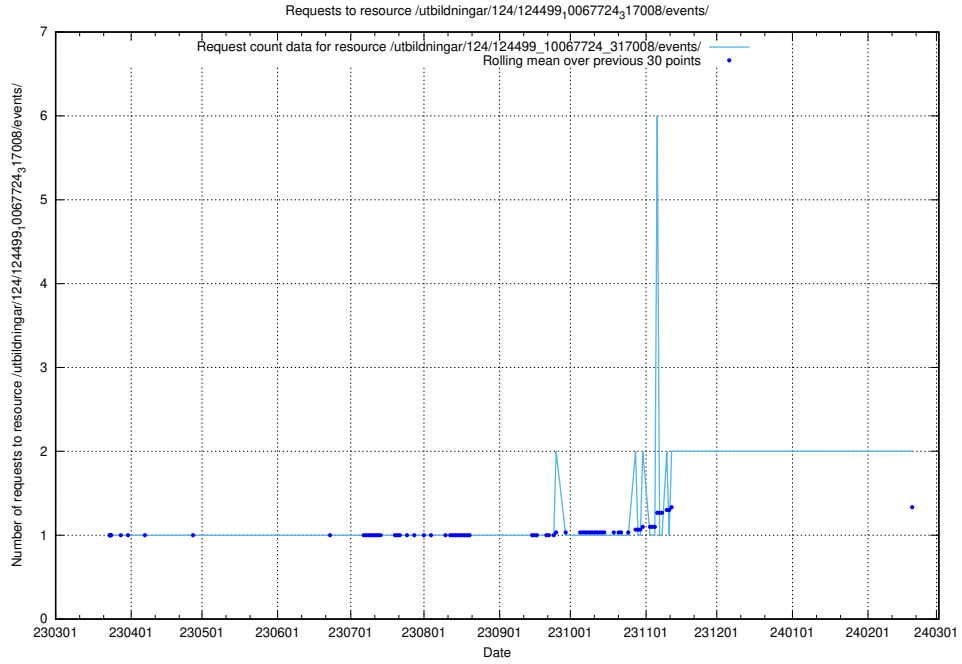

5.521 Usage of /utbildningar/124/124499_10067724_317008/events/

Here, we count the number of requests to resource /utbildningar/124/124499_10067724_317008/events/