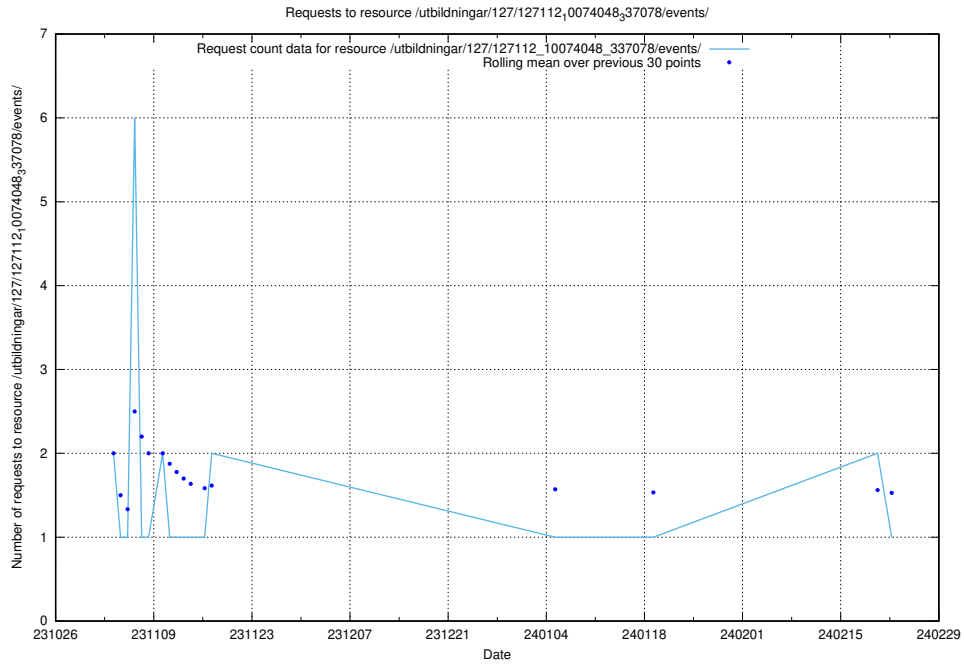

5.4394 Usage of /utbildningar/127/127112_10074048_337078/events/

Here, we count the number of requests to resource /utbildningar/127/127112_10074048_337078/events/