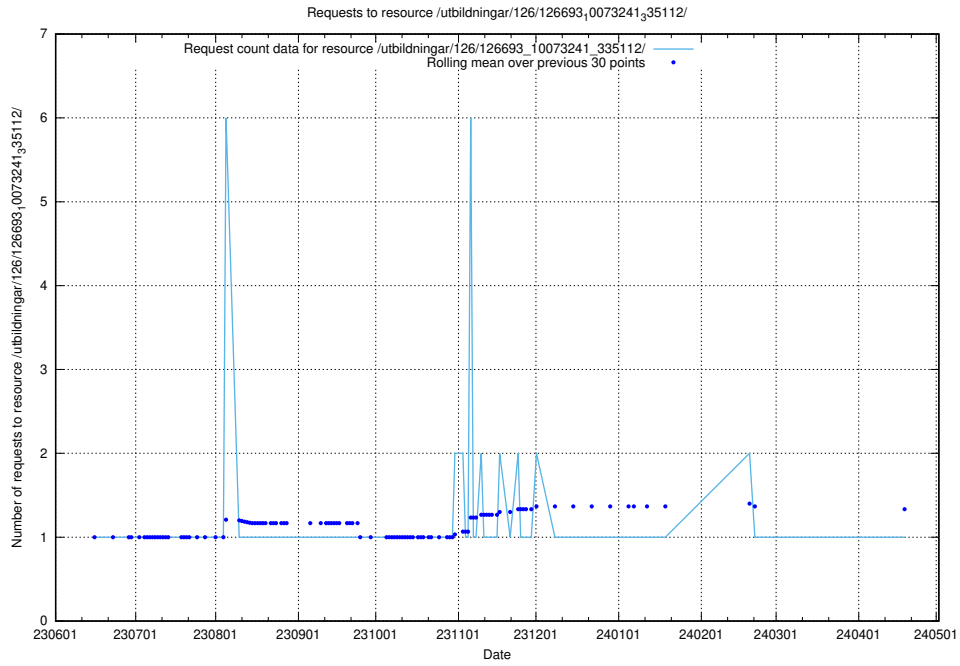

5.6124 Usage of /utbildningar/126/126693_10073241_335112/

Here, we count the number of requests to resource /utbildningar/126/126693_10073241_335112/.