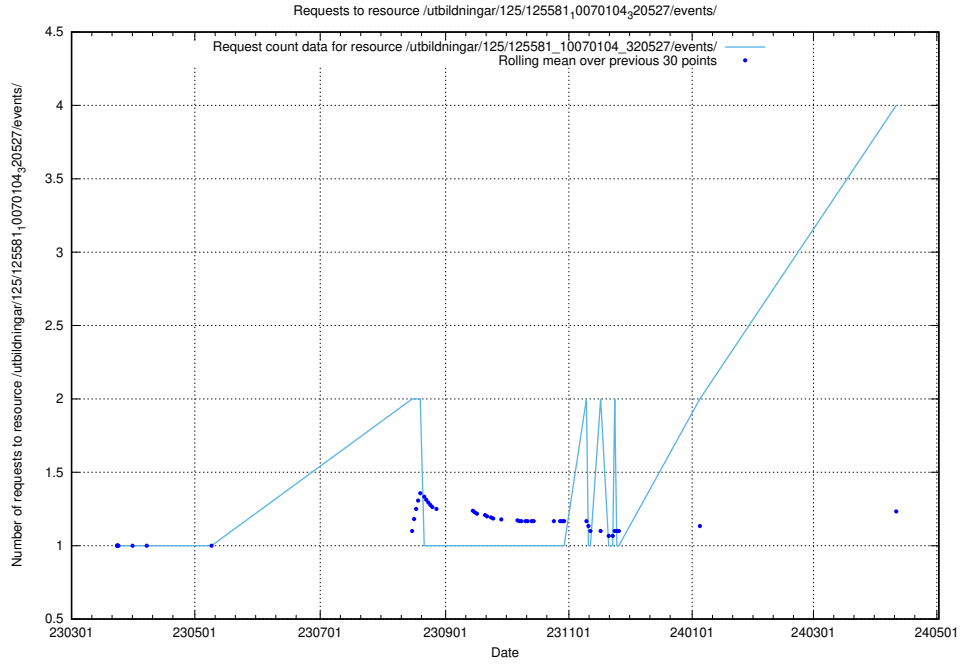

5.142 Usage of /utbildningar/125/125581_10070104_320527/events/

Here, we count the number of requests to resource /utbildningar/125/125581_10070104_320527/events/