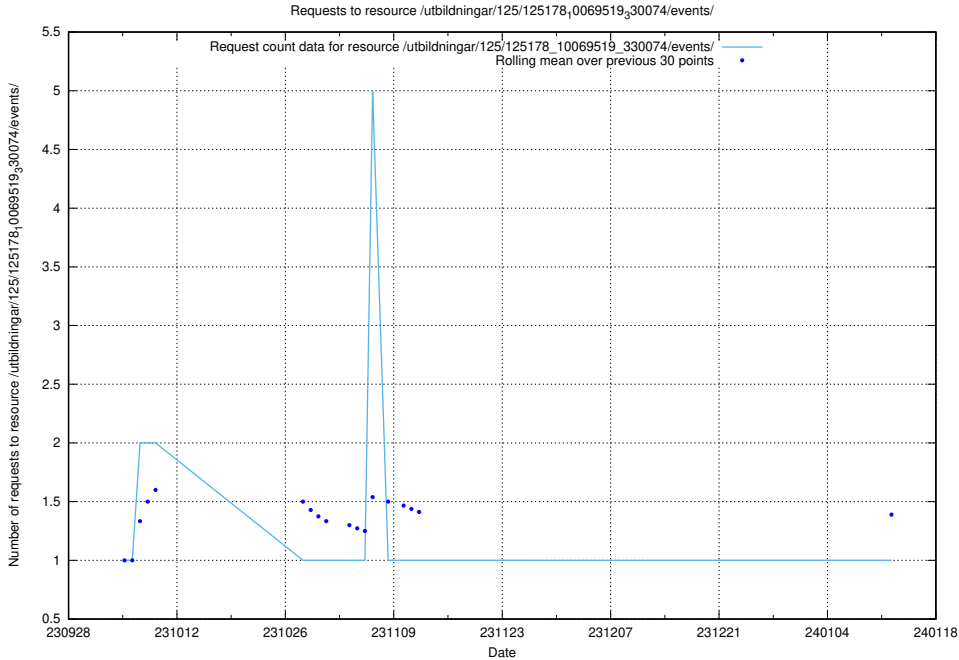

5.4667 Usage of /utbildningar/125/125178_10069519_330074/events/

Here, we count the number of requests to resource /utbildningar/125/125178_10069519_330074/events/