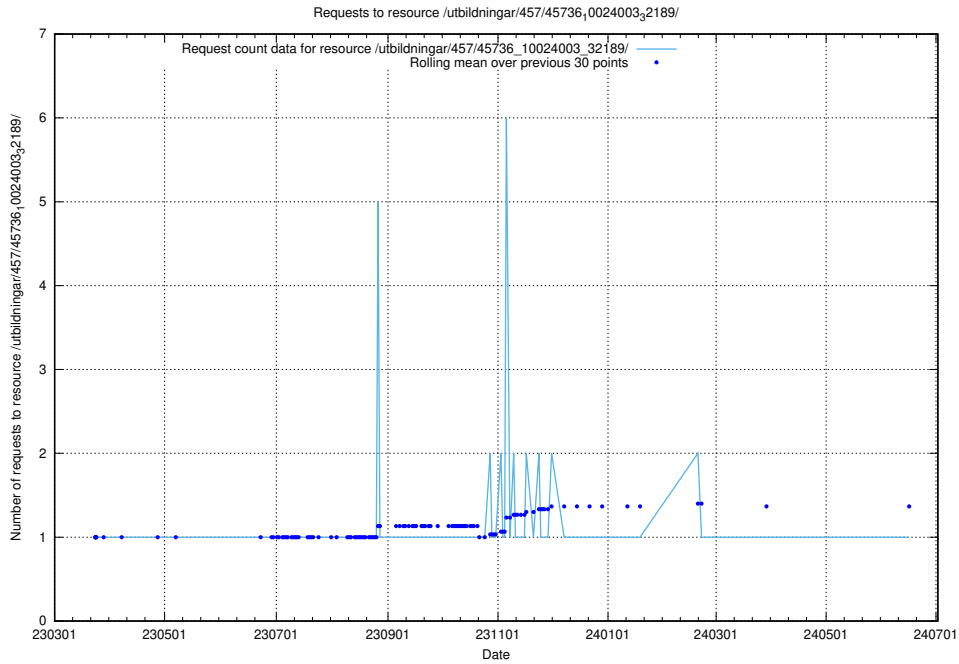

5.6608 Usage of /utbildningar/457/45736_10024003_32189/

Here, we count the number of requests to resource /utbildningar/457/45736_10024003_32189/.