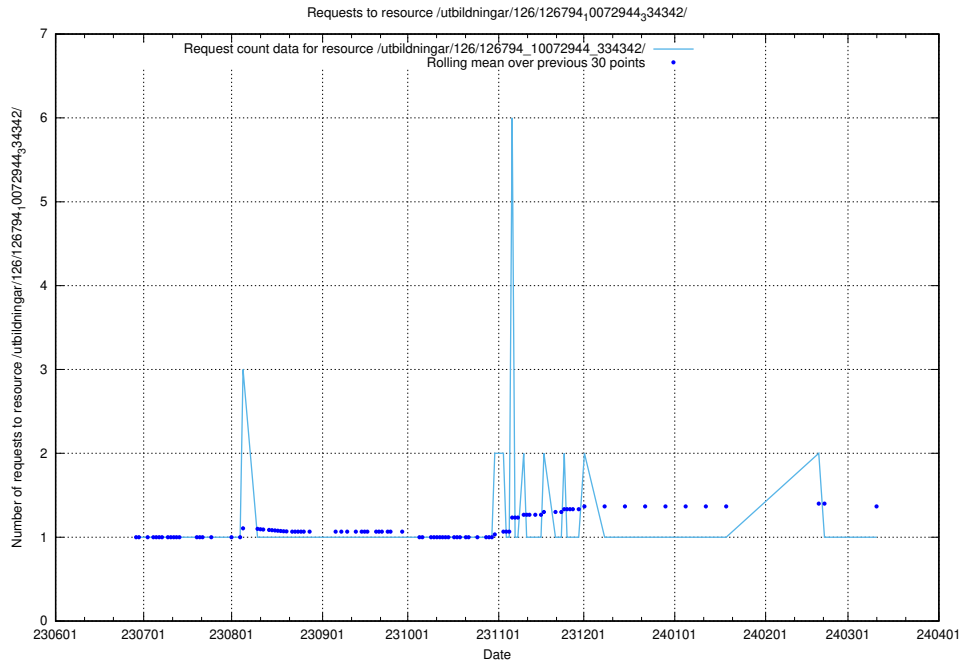

5.5695 Usage of /utbildningar/126/126794_10072944_334342/

Here, we count the number of requests to resource /utbildningar/126/126794_10072944_334342/.