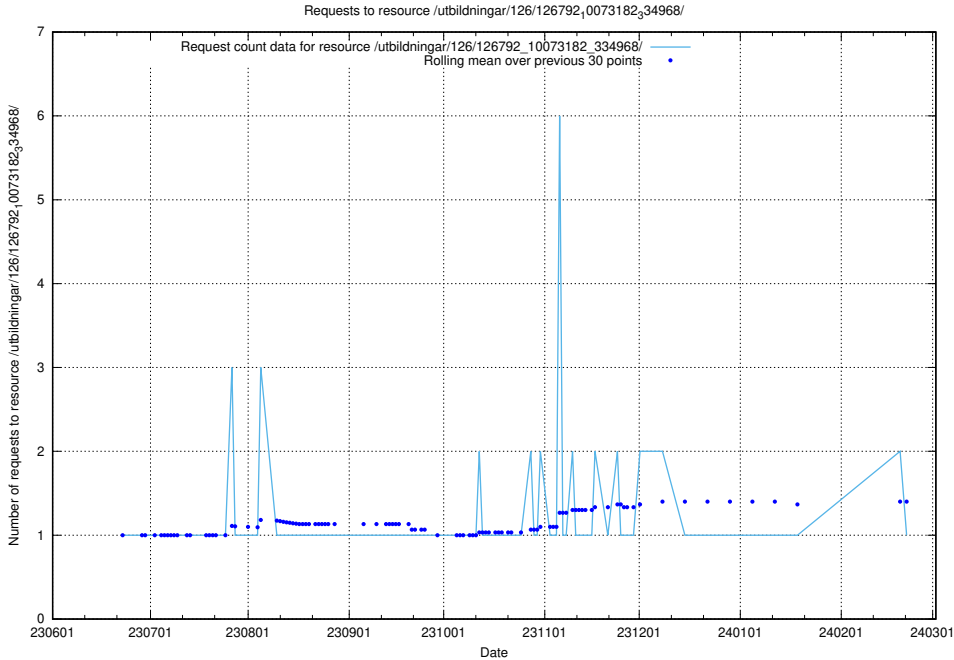

5.5845 Usage of /utbildningar/126/126792_10073182_334968/

Here, we count the number of requests to resource /utbildningar/126/126792_10073182_334968/.