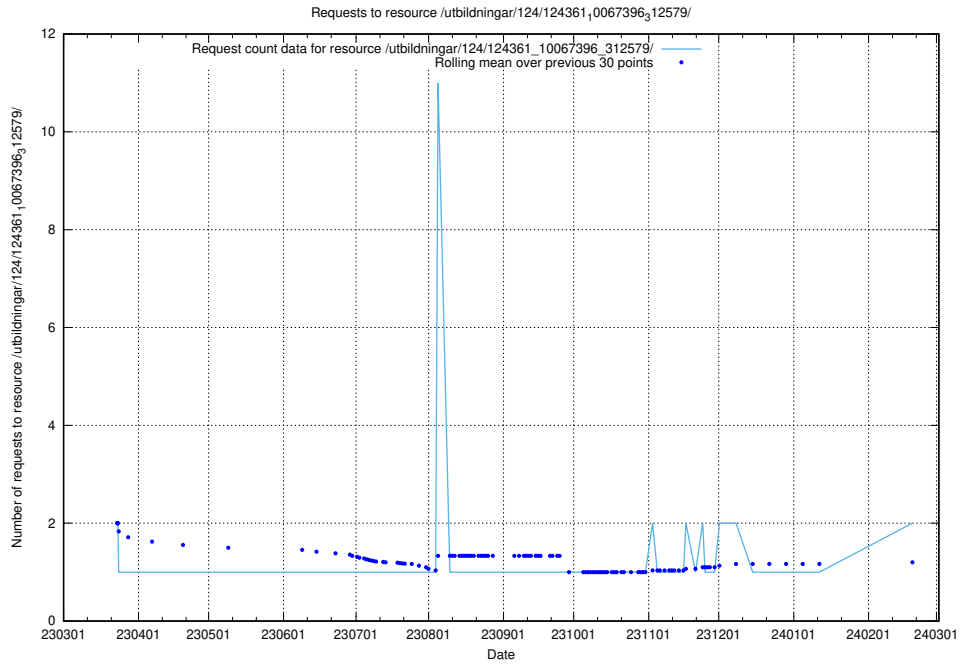

5.859 Usage of /utbildningar/124/124361_10067396_312579/

Here, we count the number of requests to resource /utbildningar/124/124361_10067396_312579/.