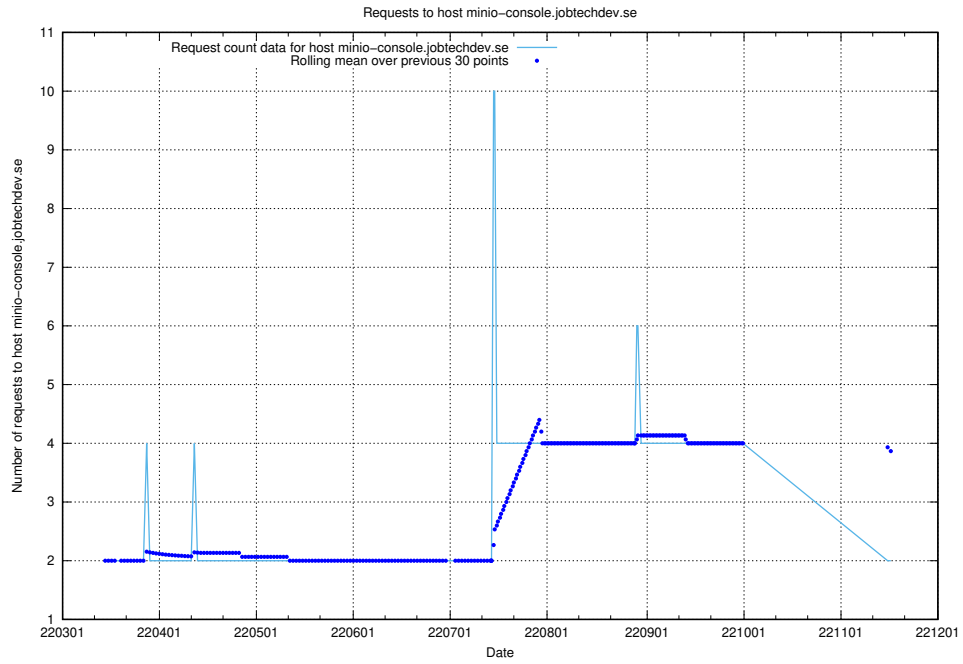

Here, we count the number of requests to host minioconsole.jobtechdev.se.

7.502 Usage of minio-console.jobtechdev.se

Here, we count the number of requests to host minio-console.jobtechdev.se.

7.503 Usage of jitsit.jobtechdev.se