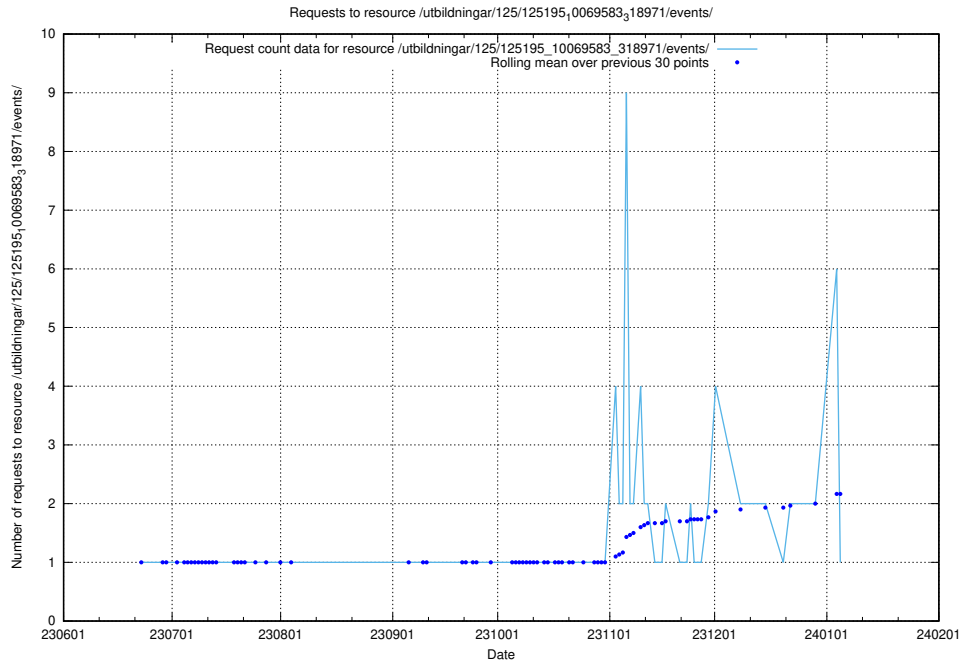

5.5981 Usage of /utbildningar/125/125195_10069583_318971/events/

Here, we count the number of requests to resource /utbildningar/125/125195_10069583_318971/events/