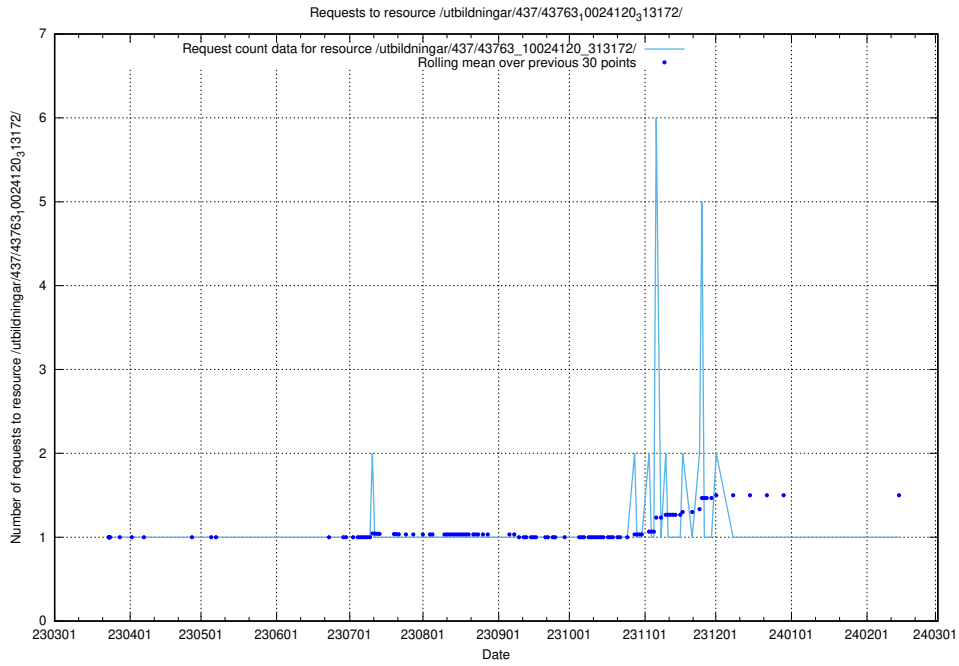

5.6657 Usage of /utbildningar/437/43763_10024120_313172/

Here, we count the number of requests to resource /utbildningar/437/43763_10024120_313172/.