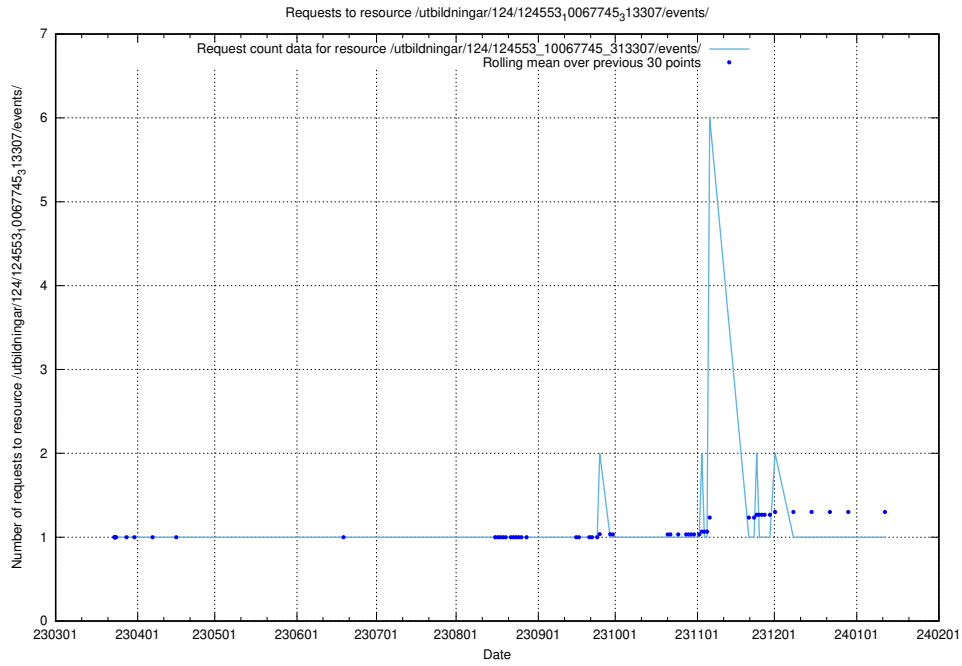

5.1127 Usage of /utbildningar/124/124553_10067745_313307/events/

Here, we count the number of requests to resource /utbildningar/124/124553_10067745_313307/events/