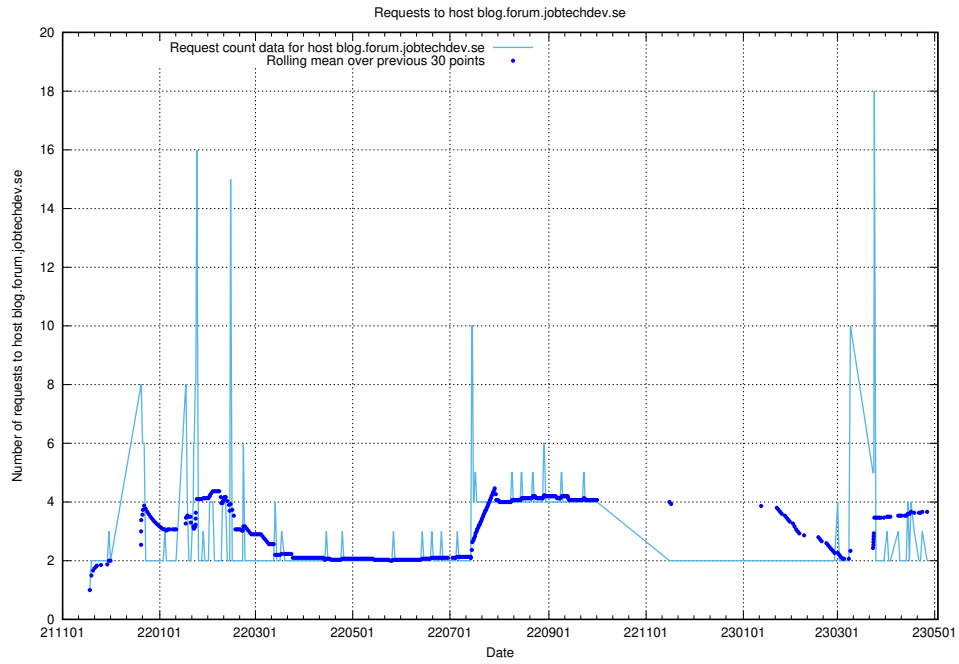

7.490 Usage of `blog.forum.jobtechdev.se`

Here, we count the number of requests to host `blog.forum.jobtechdev.se`.