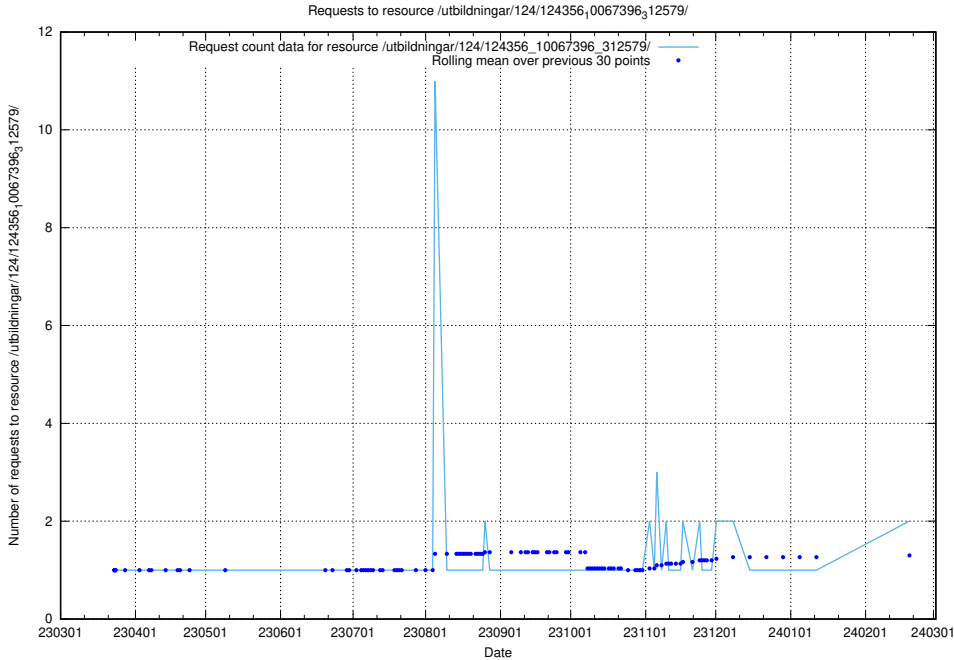

5.610 Usage of /utbildningar/124/124356_10067396_312579/

Here, we count the number of requests to resource /utbildningar/124/124356_10067396_312579/.