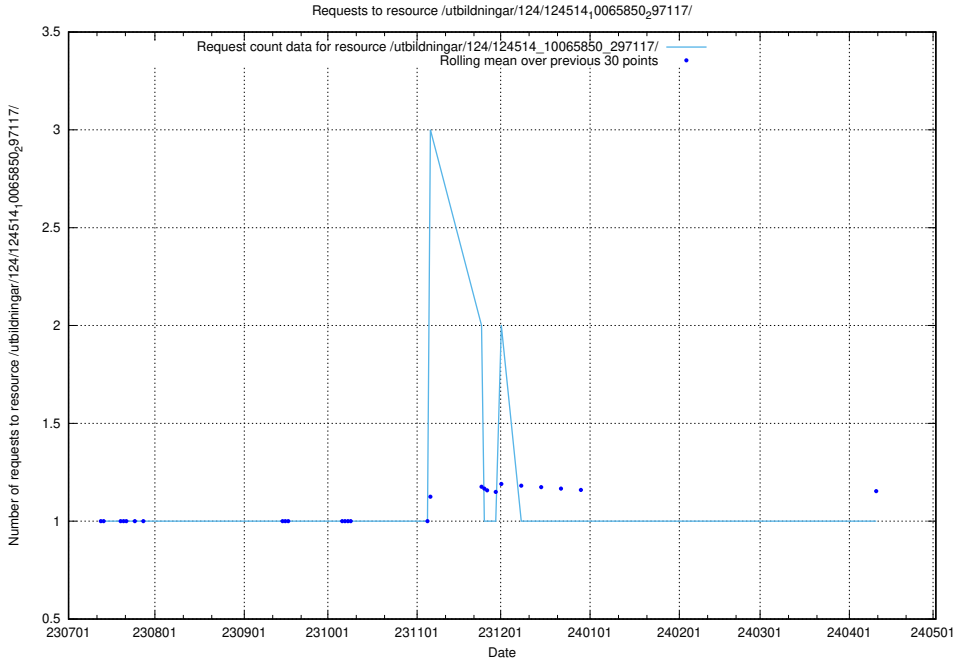

5.5359 Usage of /utbildningar/124/124514_10065850_297117/

Here, we count the number of requests to resource /utbildningar/124/124514_10065850_297117/.