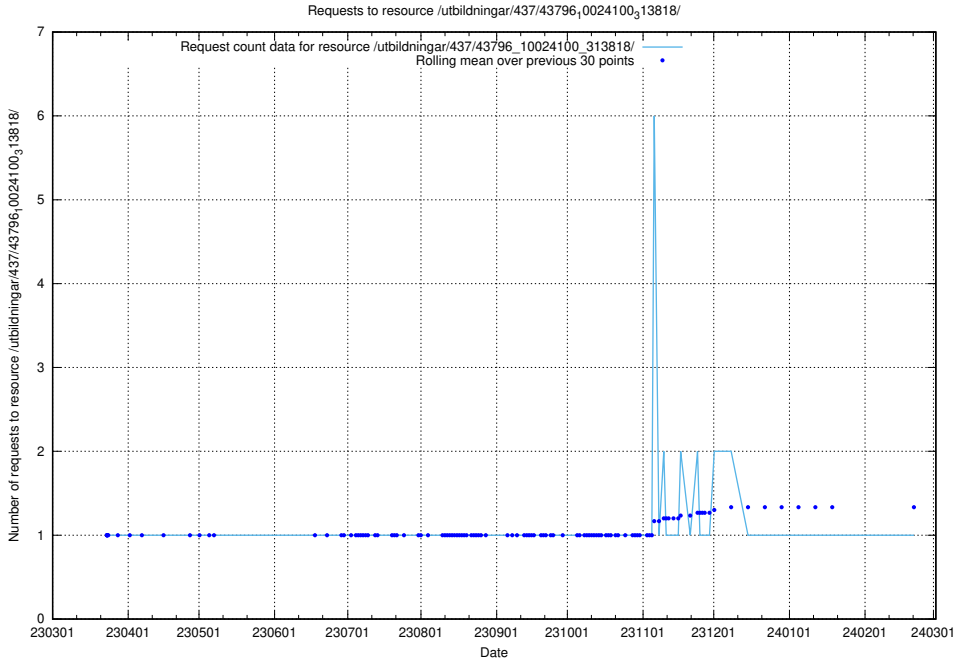

5.6646 Usage of /utbildningar/437/43795_10024087_30048/events/

Here, we count the number of requests to resource /utbildningar/437/43795_10024087_30048/events/.

5.6647 Usage of /utbildningar/437/43795_10024087_30048/