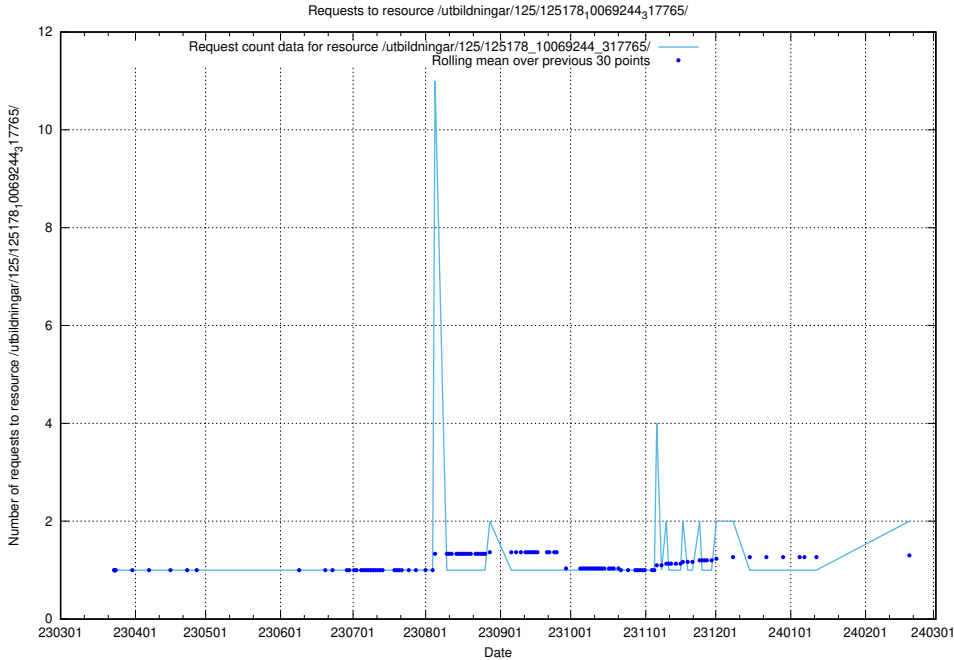

5.439 Usage of /utbildningar/125/125178_10069244_317765/

Here, we count the number of requests to resource /utbildningar/125/125178_10069244_317765/.