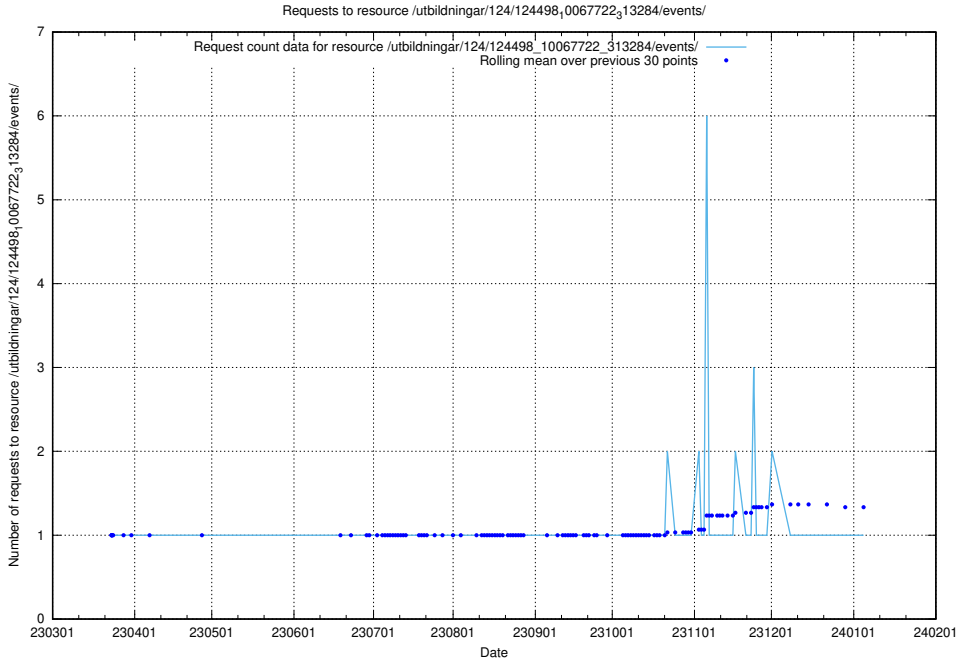

5.2938 Usage of /utbildningar/124/124498_10067722_313284/events/

Here, we count the number of requests to resource /utbildningar/124/124498_10067722_313284/events/