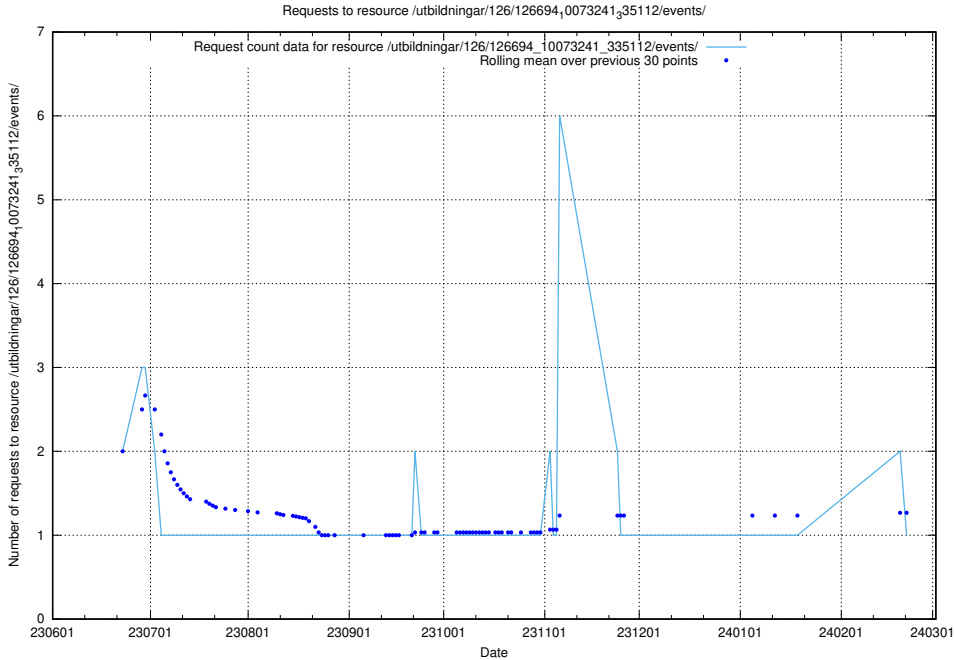

5.5816 Usage of /utbildningar/126/126694_10073241_335112/events/

Here, we count the number of requests to resource /utbildningar/126/126694_10073241_335112/events/