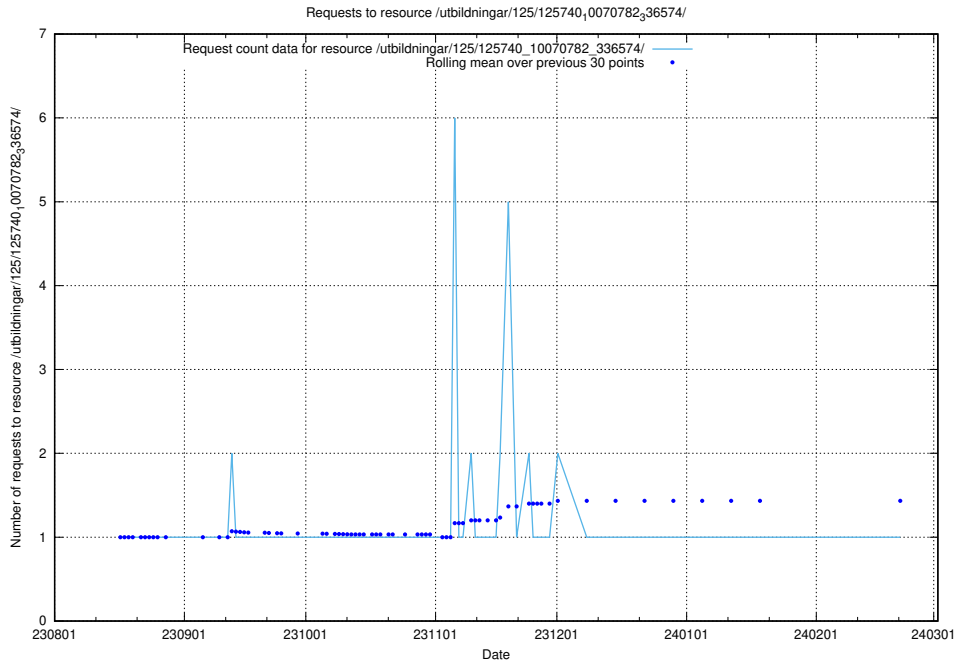

5.5034 Usage of /utbildningar/125/125740_10070782_336574/

Here, we count the number of requests to resource /utbildningar/125/125740_10070782_336574/.