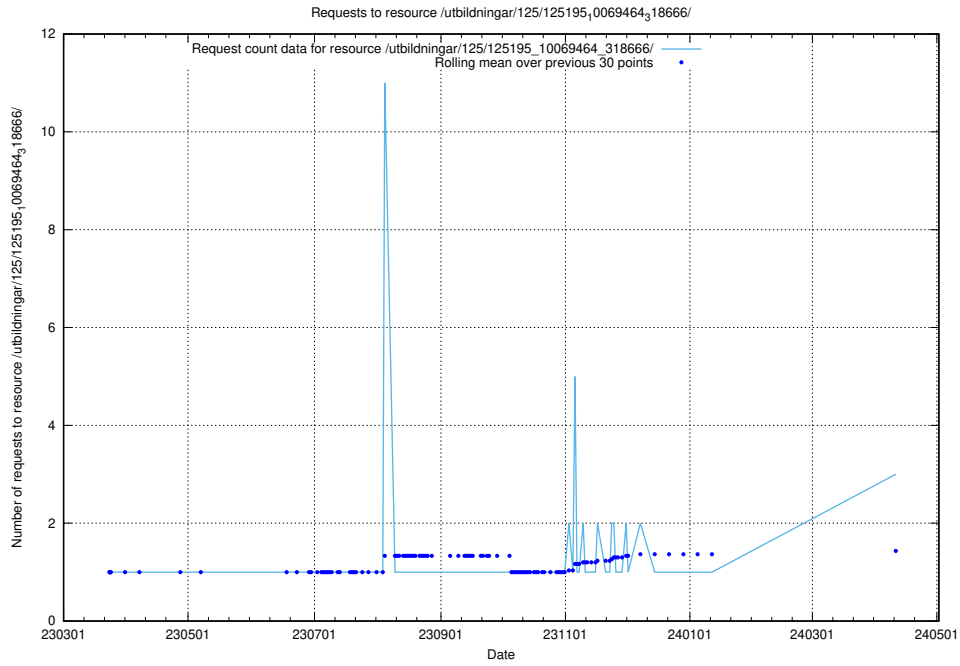

5.242 Usage of /utbildningar/125/125195_10069464_318666/

Here, we count the number of requests to resource /utbildningar/125/125195_10069464_318666/.