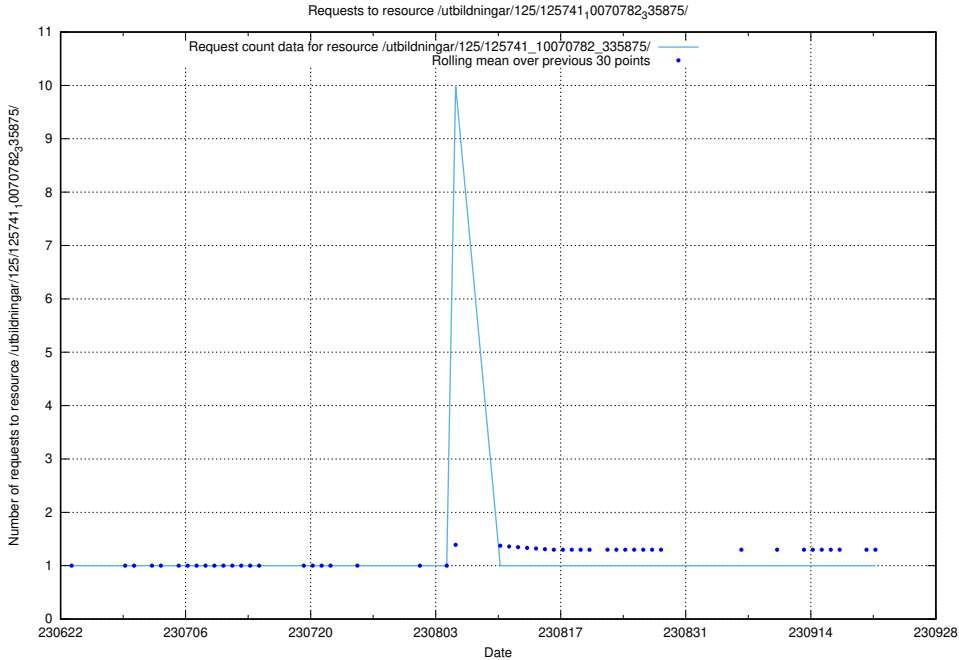

5.5945 Usage of /utbildningar/125/125741_10070782_335875/

Here, we count the number of requests to resource /utbildningar/125/125741_10070782_335875/.