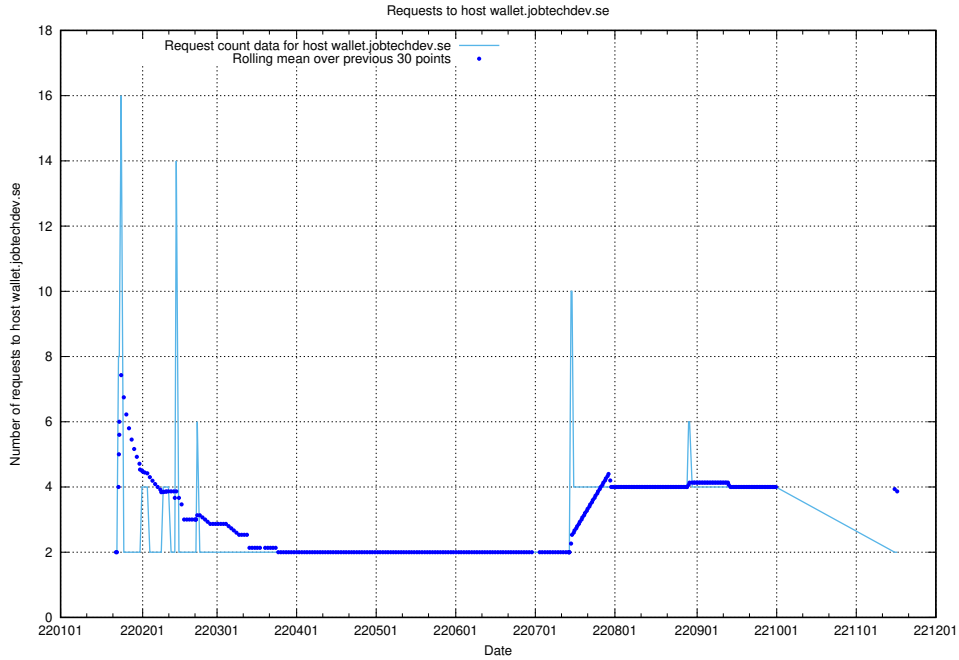

7.583 Usage of wallet.jobtechdev.se

Here, we count the number of requests to host wallet.jobtechdev.se.