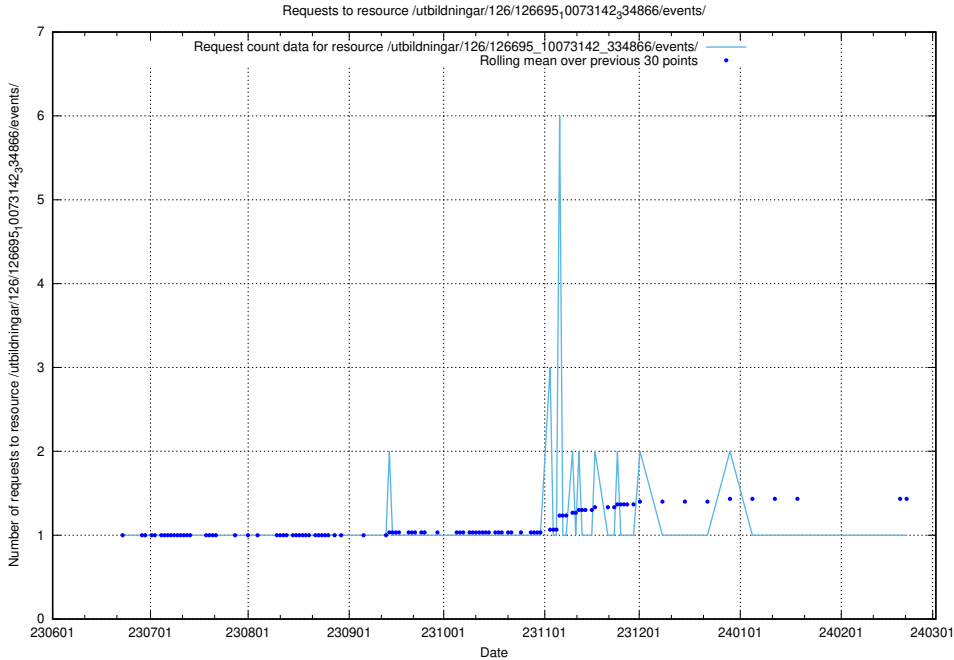

5.5883 Usage of /utbildningar/126/126695_10073142_334866/events/

Here, we count the number of requests to resource /utbildningar/126/126695_10073142_334866/events/