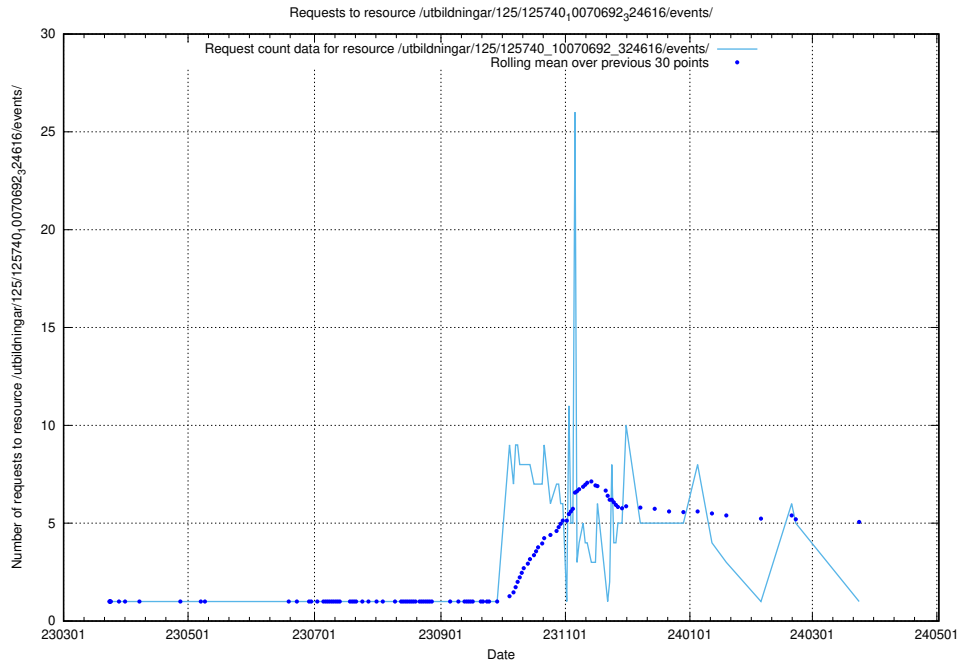

5.888 Usage of /utbildningar/125/125740_10070692_324616/events/

Here, we count the number of requests to resource /utbildningar/125/125740_10070692_324616/events/