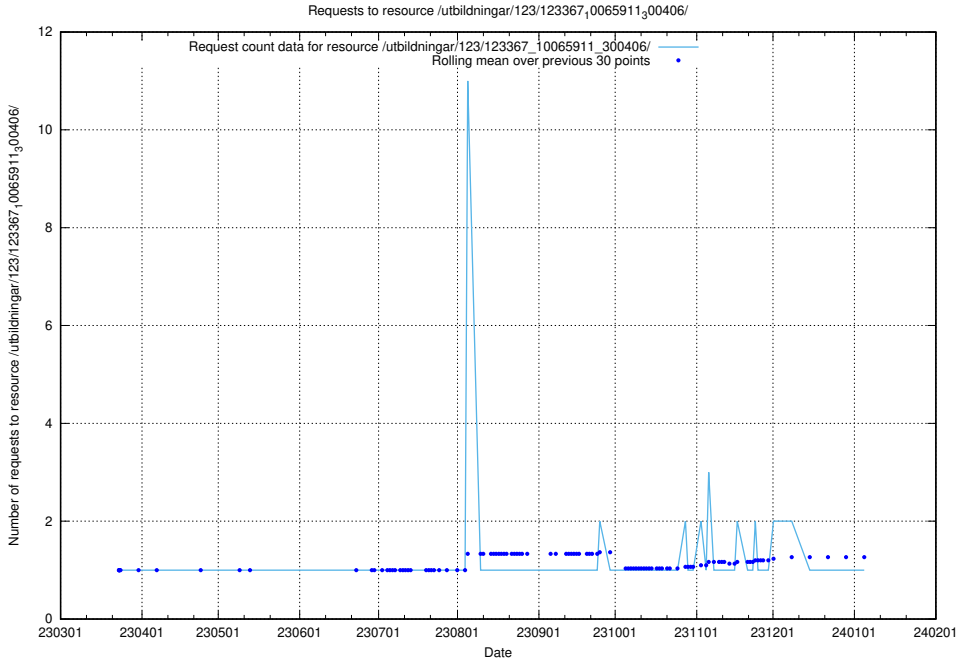

5.4973 Usage of /utbildningar/123/123367_10065911_300406/

Here, we count the number of requests to resource /utbildningar/123/123367_10065911_300406/.