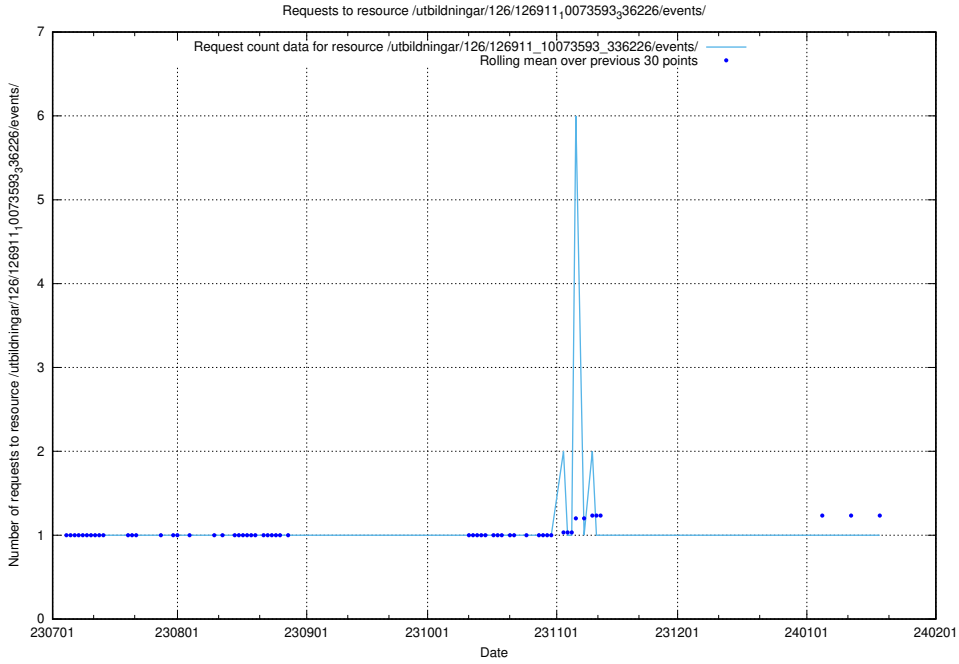

5.5595 Usage of /utbildningar/126/126911_10073593_336226/events/

Here, we count the number of requests to resource /utbildningar/126/126911_10073593_336226/events/

5.5596 Usage of /utbildningar/126/126911_10073593_336226/