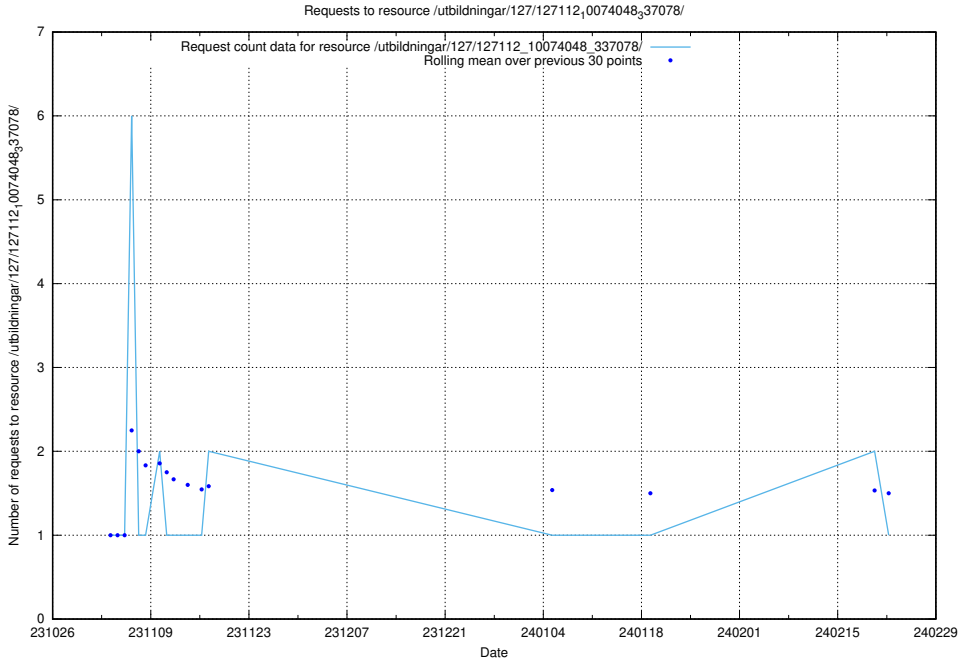

5.4402 Usage of /utbildningar/127/127112_10074048_337078/

Here, we count the number of requests to resource /utbildningar/127/127112_10074048_337078/.