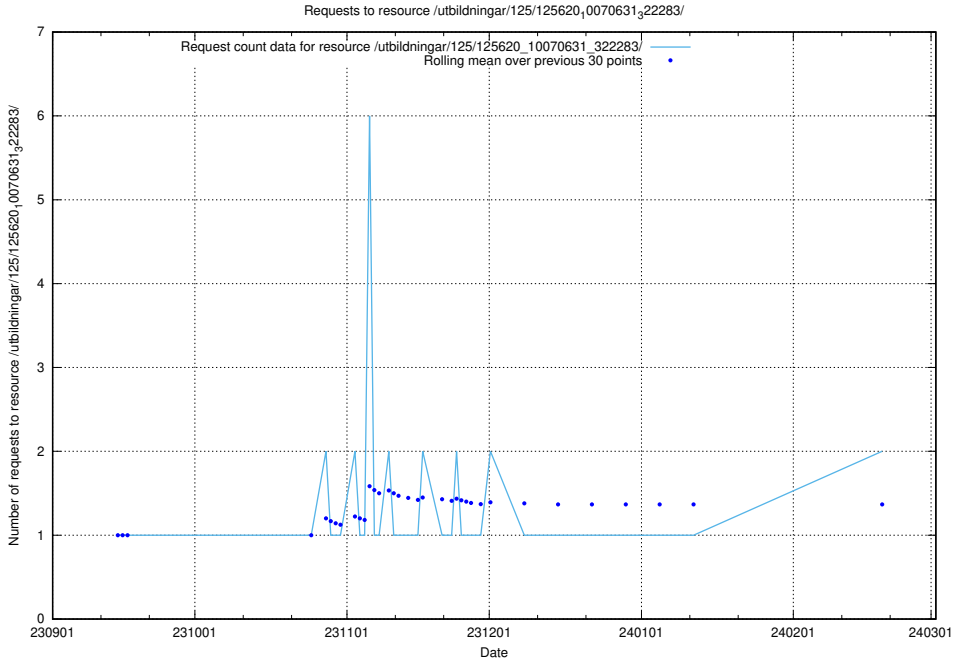

5.678 Usage of /utbildningar/125/125620_10070631_322283/

Here, we count the number of requests to resource /utbildningar/125/125620_10070631_322283/.