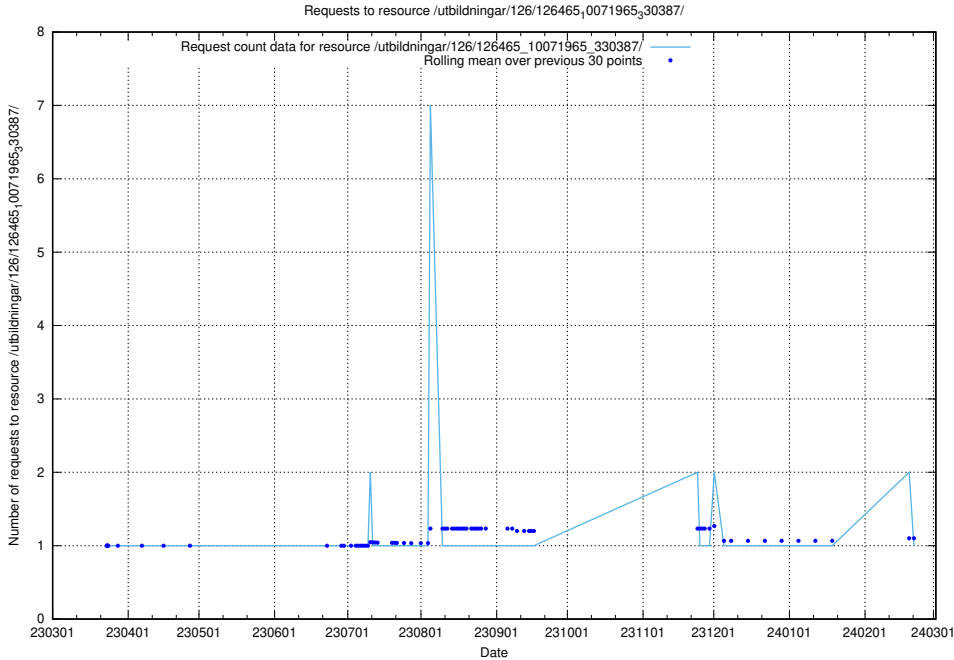

5.6704 Usage of /utbildningar/126/126465_10071965_330387/

Here, we count the number of requests to resource /utbildningar/126/126465_10071965_330387/.