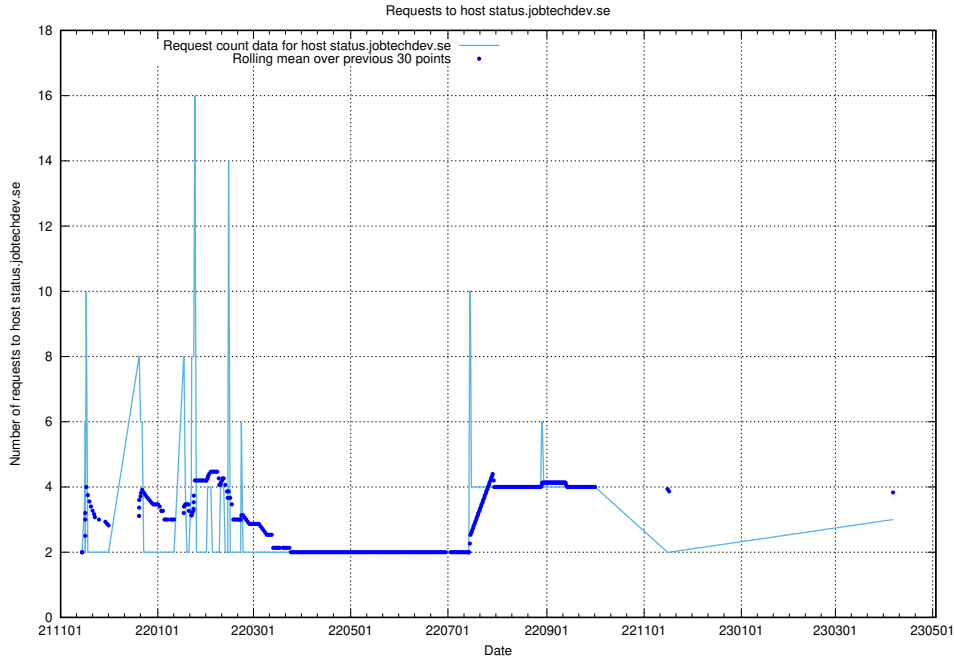

7.238 Usage of status.jobtechdev.se

Here, we count the number of requests to host status.jobtechdev.se.