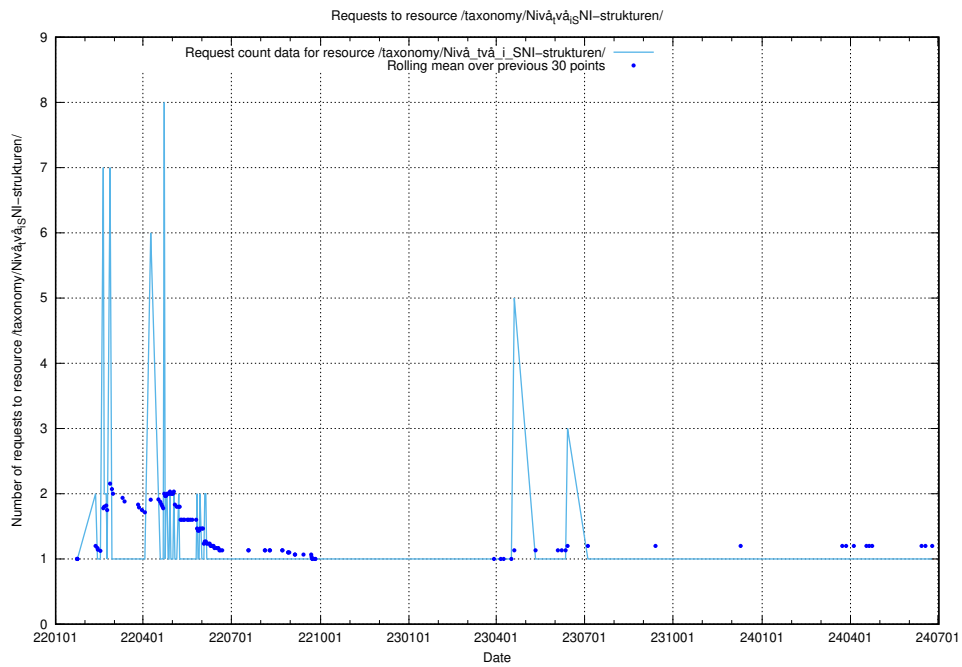

5.4471 Usage of /taxonomy/Nivå_två_i_SNI-strukturen/

Here, we count the number of requests to resource /taxonomy/Nivå_två_i_SNI-strukturen/.