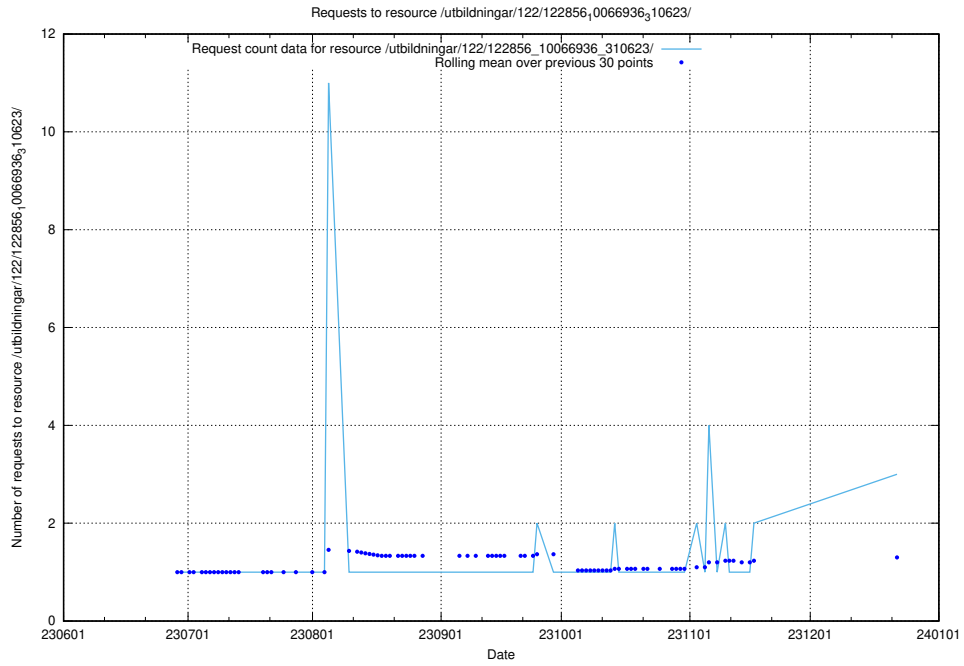

5.353 Usage of /utbildningar/122/122856_10066936_310623/

Here, we count the number of requests to resource /utbildningar/122/122856_10066936_310623/.