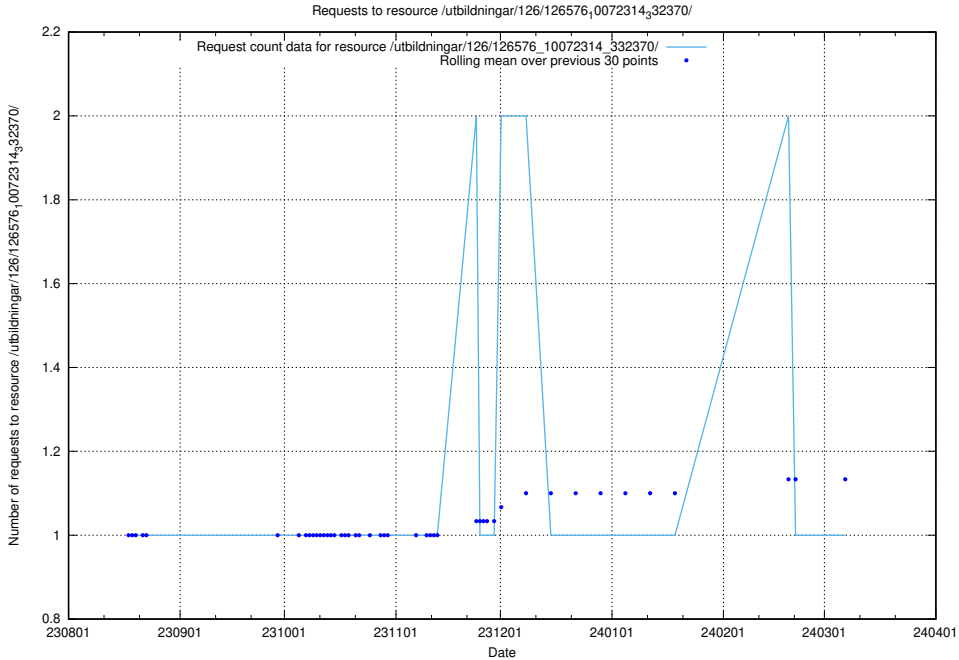

Here, we count the number of requests to resource /utbildningar/126/126576_10072314_332370/events/

5.5019 Usage of /utbildningar/126/126576_10072314_332370/

Here, we count the number of requests to resource /utbildningar/126/126576_10072314_332370/.