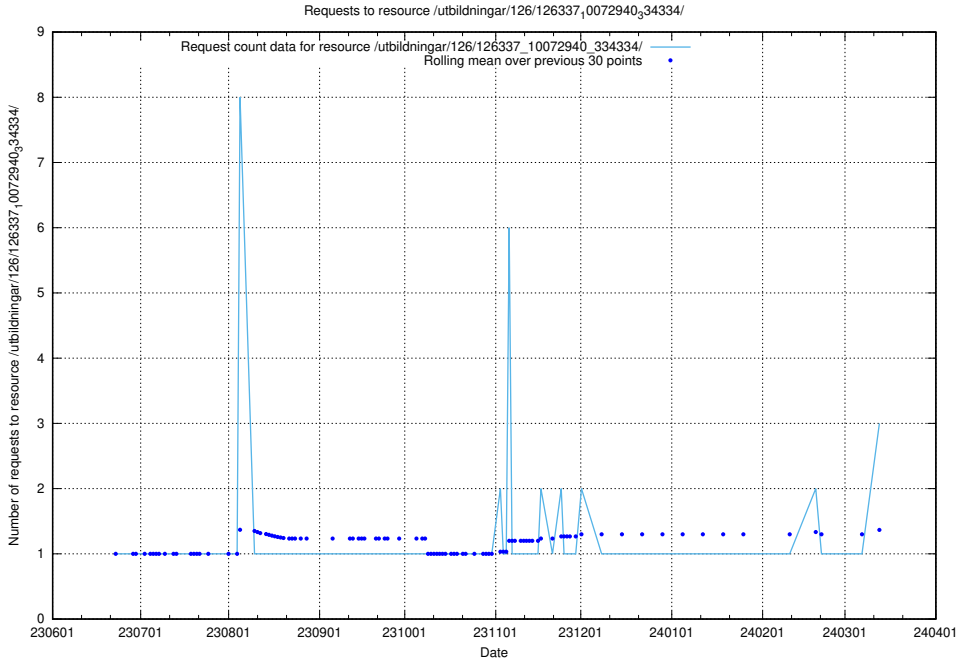

5.357 Usage of /utbildningar/126/126337_10072940_334334/

Here, we count the number of requests to resource /utbildningar/126/126337_10072940_334334/.