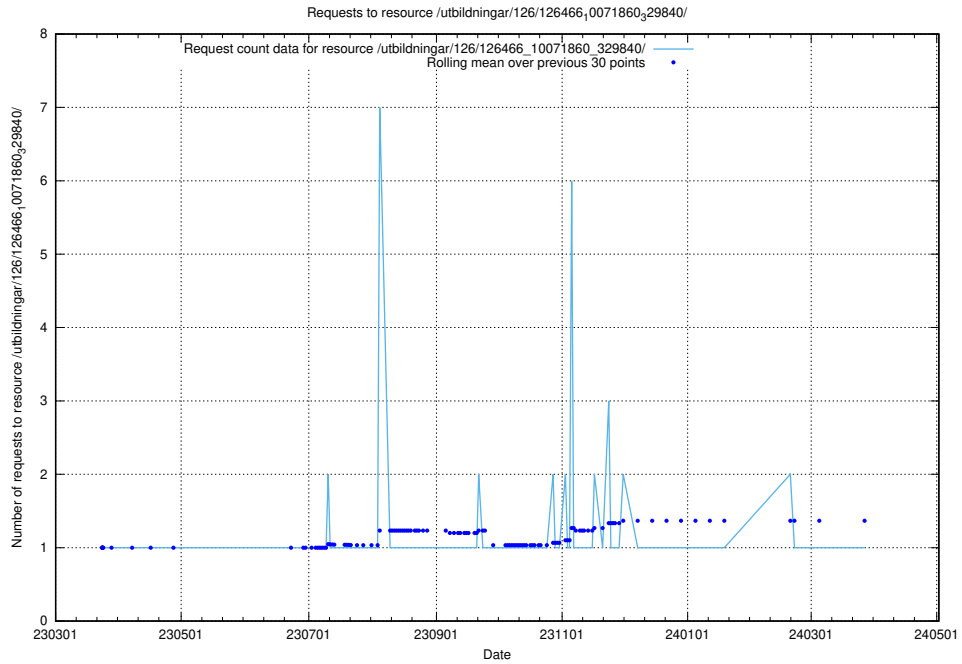

5.6701 Usage of /utbildningar/126/126466_10071860_329840/

Here, we count the number of requests to resource /utbildningar/126/126466_10071860_329840/.