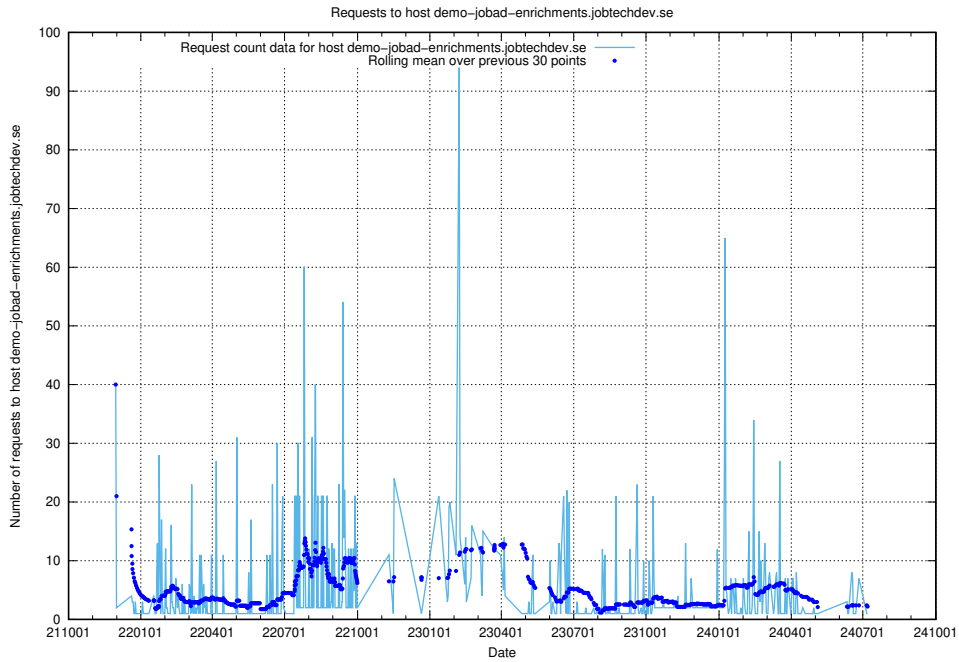

Here, we count the number of requests to host demo-jobad-enrichments.jobtechdev.se.

7.625 Usage of q.jobtechdev.se

Here, we count the number of requests to host q.jobtechdev.se.

7.626 Usage of mc.jobtechdev.se