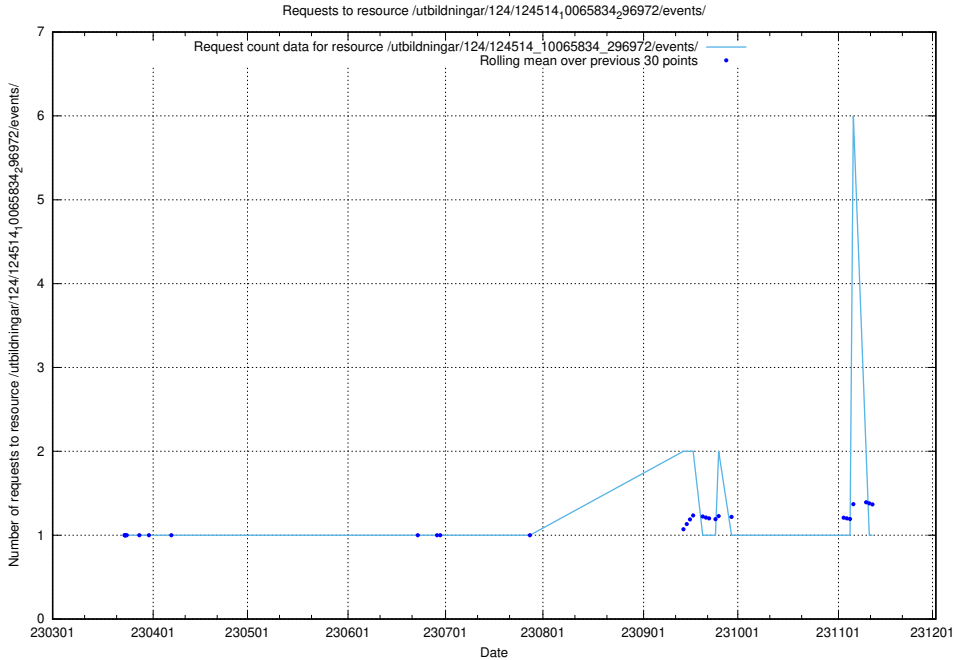

5.2326 Usage of /utbildningar/124/124514_10065834_296972/events/

Here, we count the number of requests to resource /utbildningar/124/124514_10065834_296972/events/