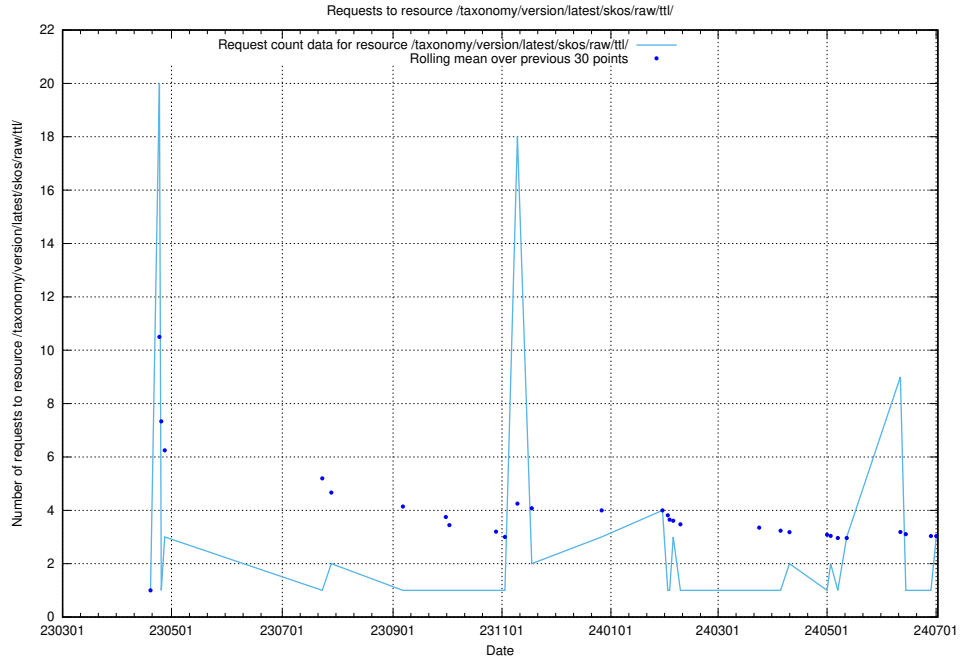

5.390 Usage of `/taxonomy/version/latest/skos/raw/ttl/`

Here, we count the number of requests to resource `/taxonomy/version/latest/skos/raw/ttl/`.