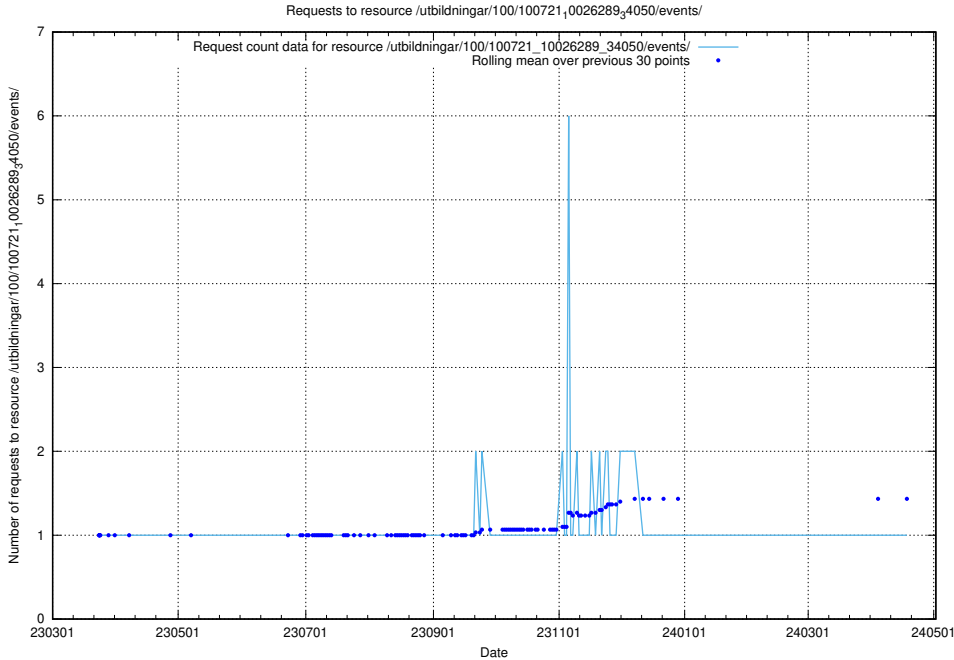

5.5946 Usage of /utbildningar/100/100721_10026289_34050/events/

Here, we count the number of requests to resource /utbildningar/100/100721_10026289_34050/events/.