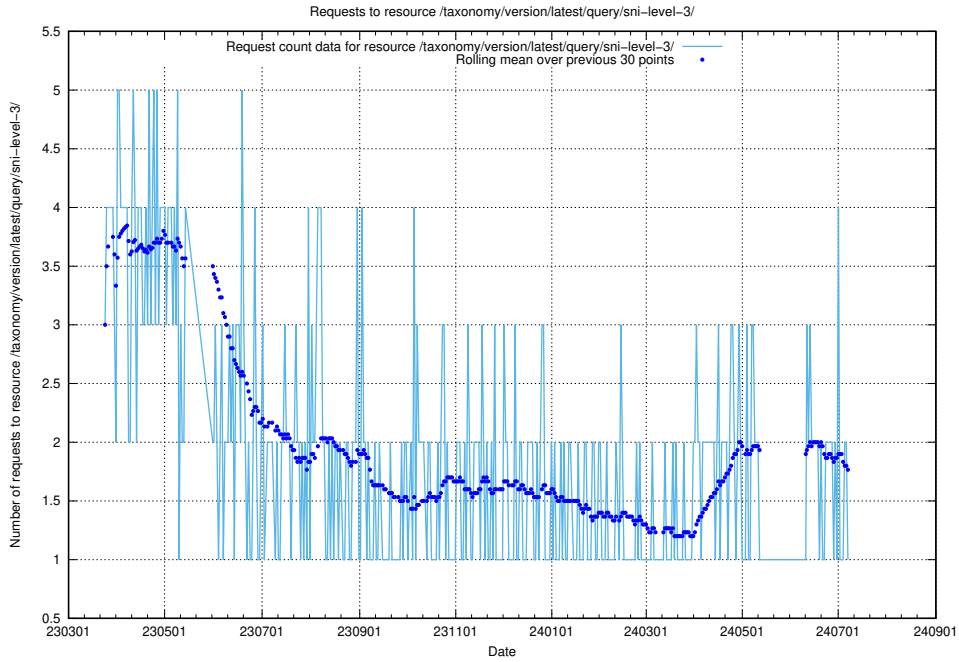

5.6366 Usage of /taxonomy/version/latest/query/sni-level-3/

Here, we count the number of requests to resource /taxonomy/version/latest/query/sni-level-3/.