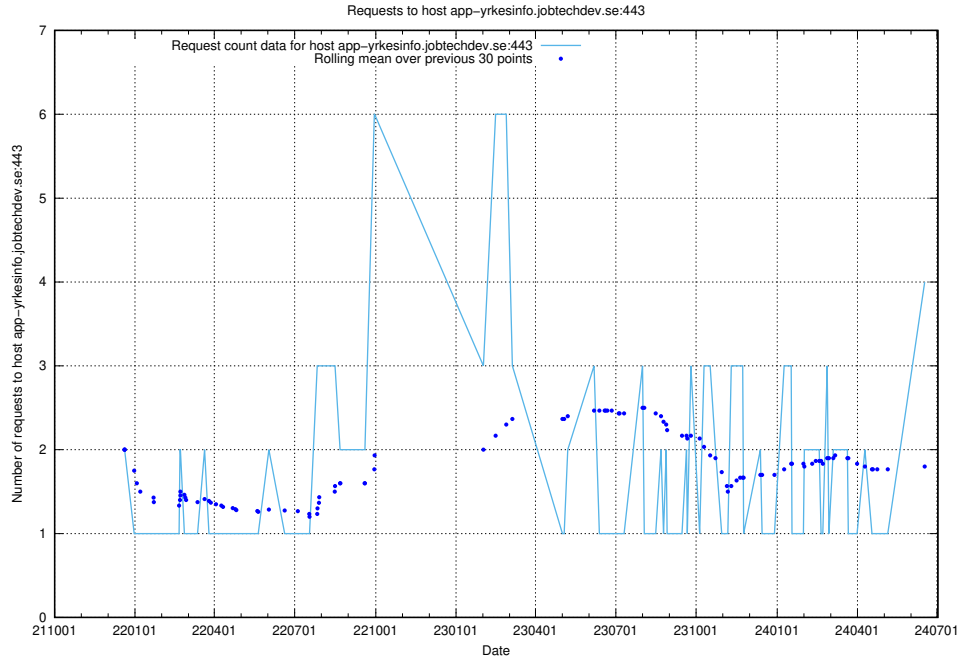

7.136 Usage of app-yrkesinfo.jobtechdev.se:443

Here, we count the number of requests to host app-yrkesinfo.jobtechdev.se:443.

7.137 Usage of owa.api.jobtechdev.se

Here, we count the number of requests to host owa.api.jobtechdev.se.