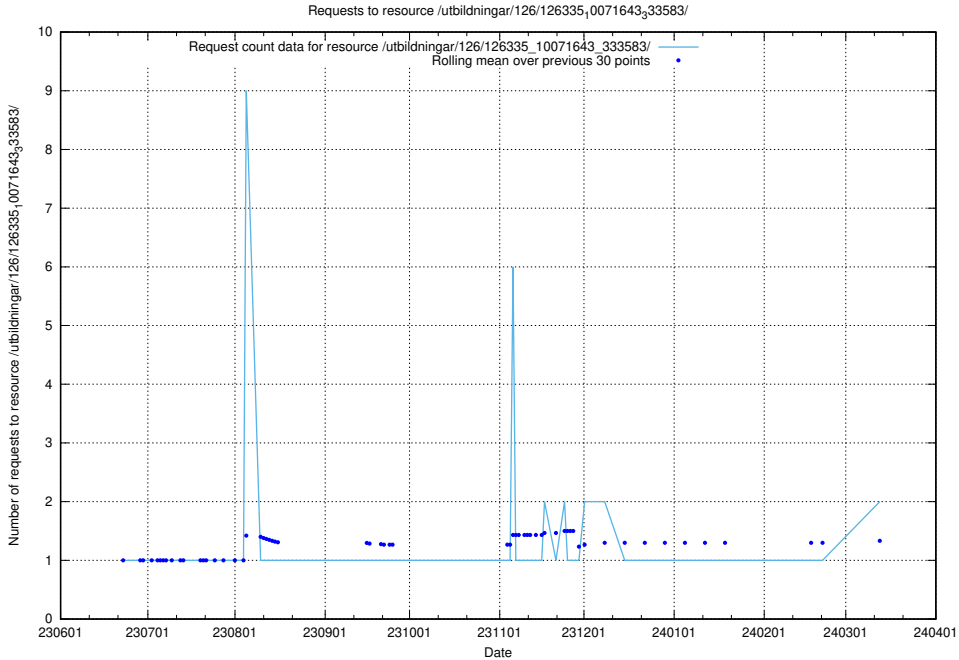

5.777 Usage of /utbildningar/126/126335_10071643_333583/

Here, we count the number of requests to resource /utbildningar/126/126335_10071643_333583/.