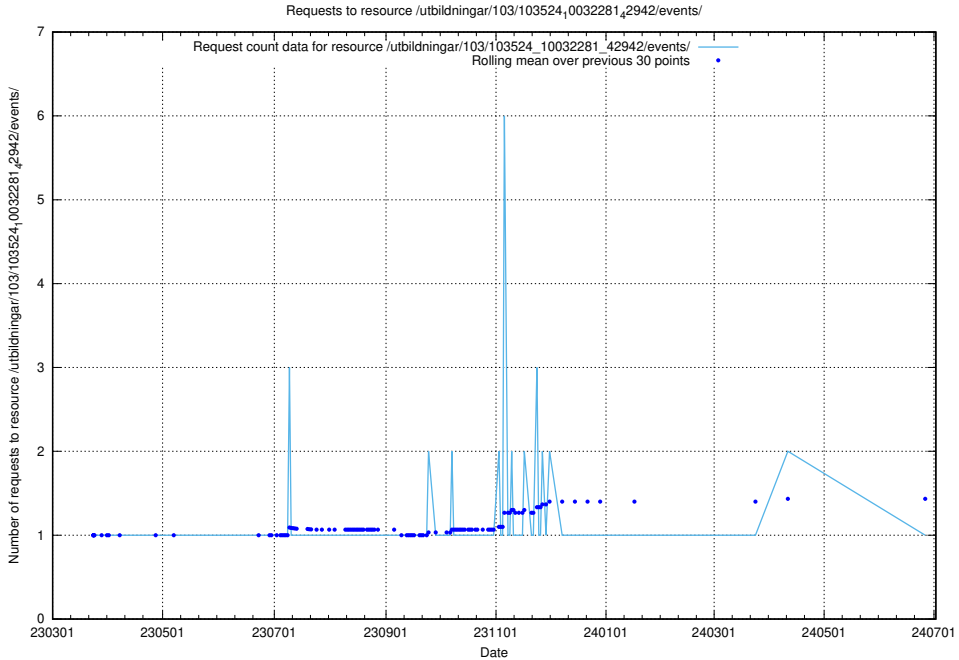

5.5699 Usage of /utbildningar/103/103524_10032281_42942/events/

Here, we count the number of requests to resource /utbildningar/103/103524_10032281_42942/events/.