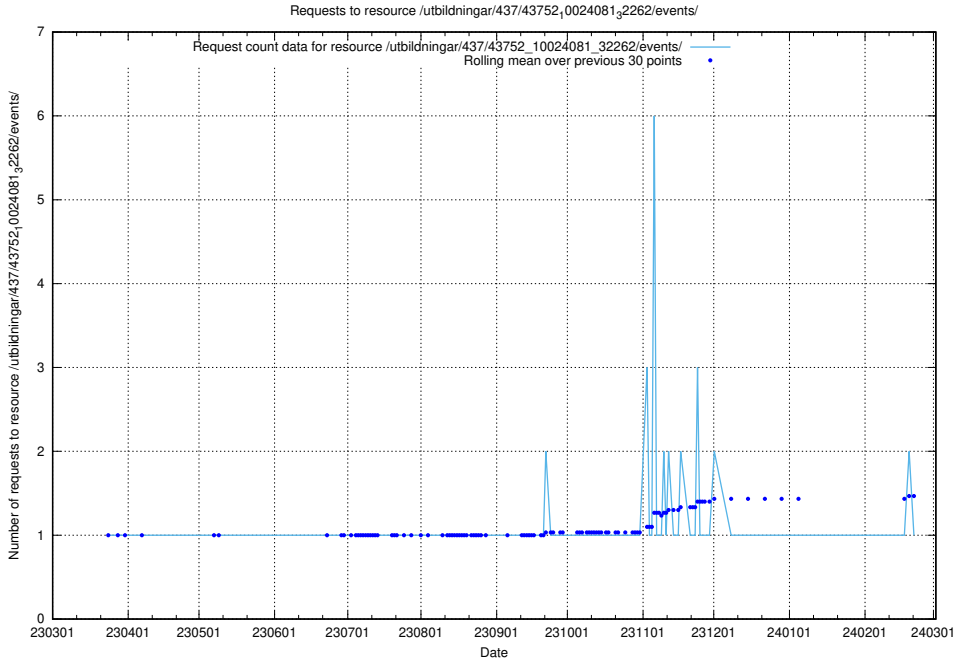

5.6482 Usage of /utbildningar/437/43752_10024081_32262/events/

Here, we count the number of requests to resource /utbildningar/437/43752_10024081_32262/events/.