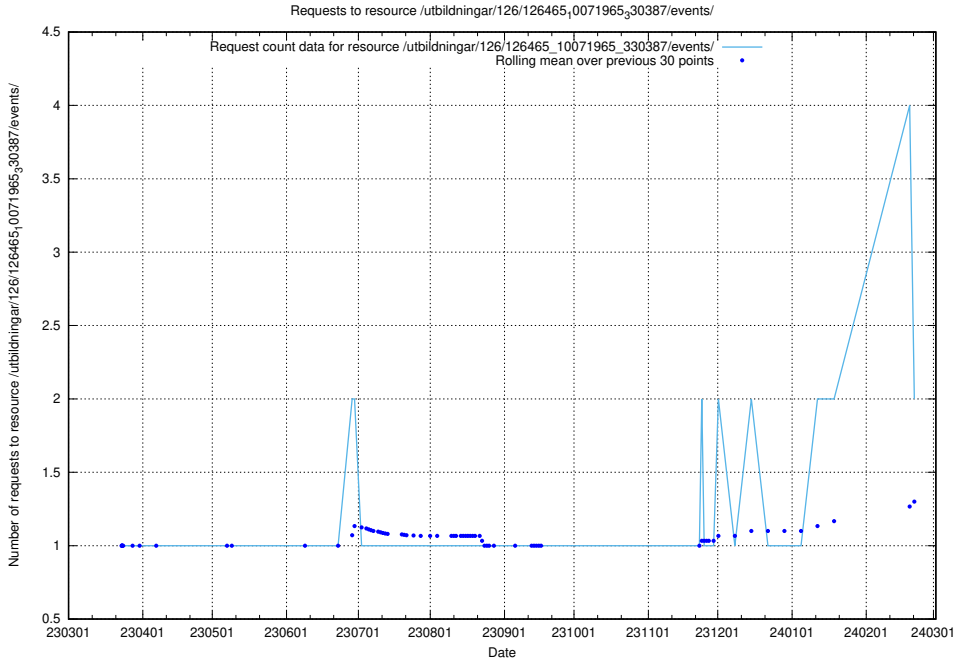

5.864 Usage of /utbildningar/126/126465_10071965_330387/events/

Here, we count the number of requests to resource /utbildningar/126/126465_10071965_330387/events/