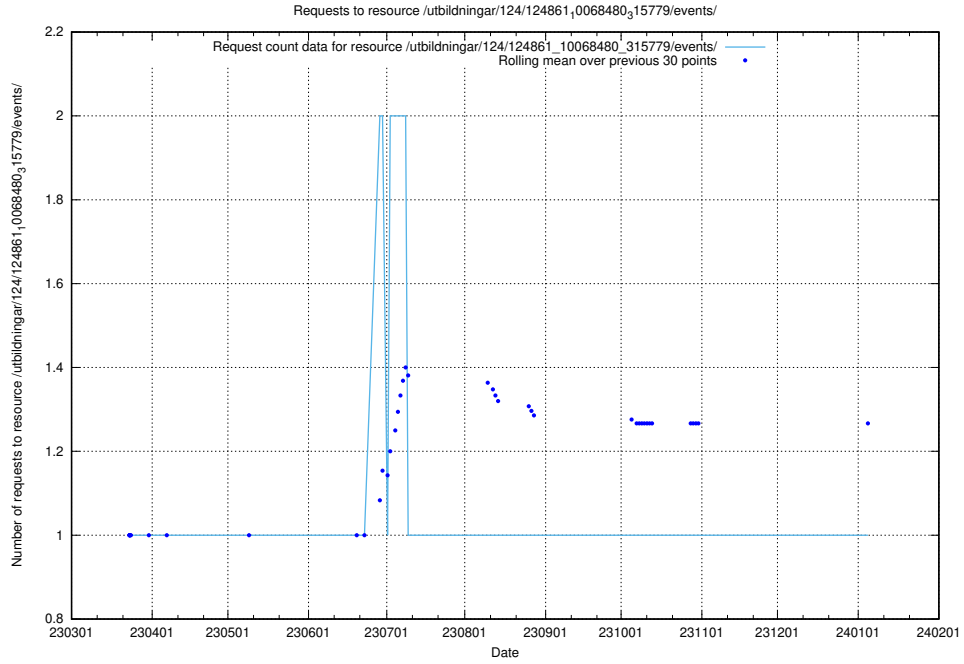

5.1078 Usage of /utbildningar/124/124861_10068480_315779/events/

Here, we count the number of requests to resource /utbildningar/124/124861_10068480_315779/events/