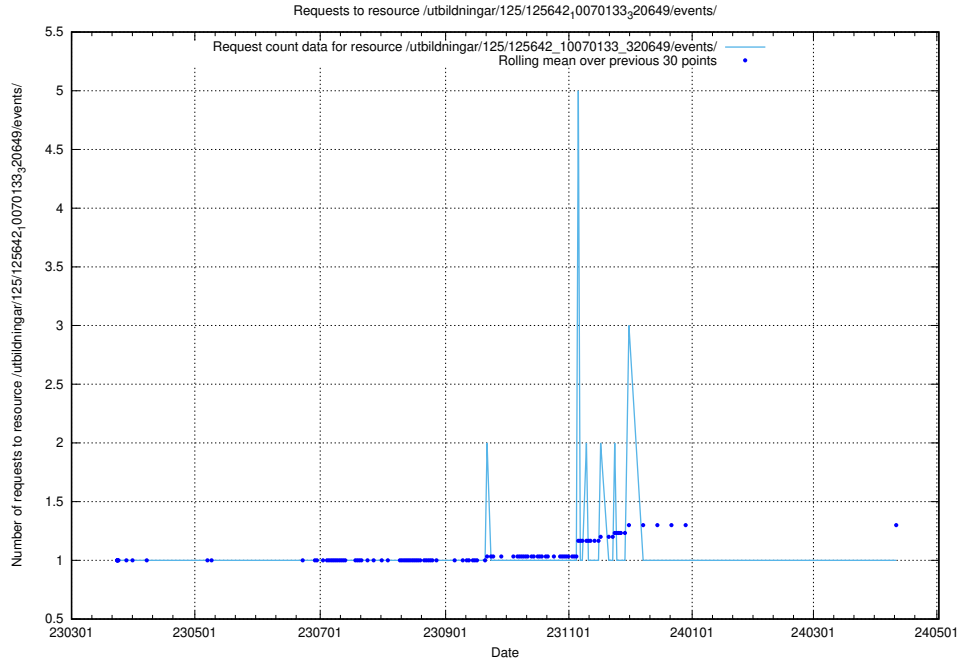

5.962 Usage of /utbildningar/125/125642_10070133_320649/events/

Here, we count the number of requests to resource /utbildningar/125/125642_10070133_320649/events/