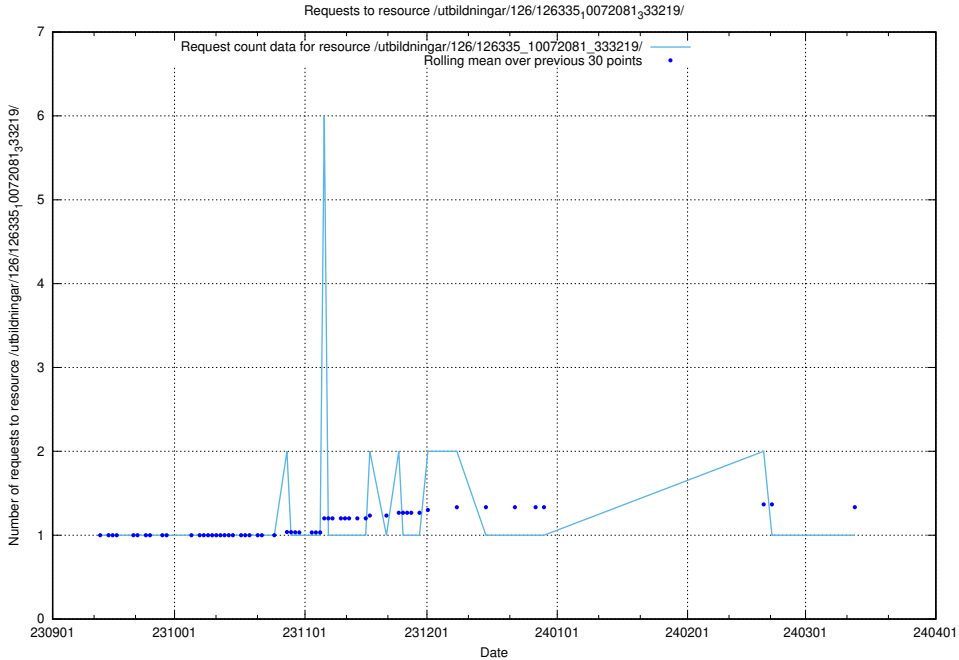

5.4838 Usage of /utbildningar/126/126335_10072081_333219/

Here, we count the number of requests to resource /utbildningar/126/126335_10072081_333219/.