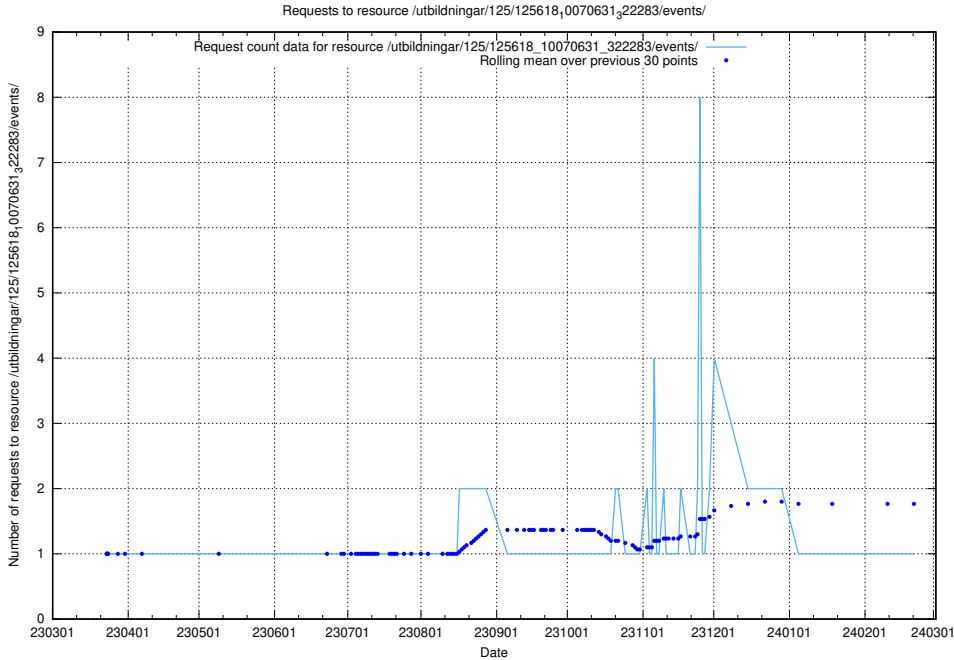

5.984 Usage of /utbildningar/125/125618_10070631_322283/events/

Here, we count the number of requests to resource /utbildningar/125/125618_10070631_322283/events/