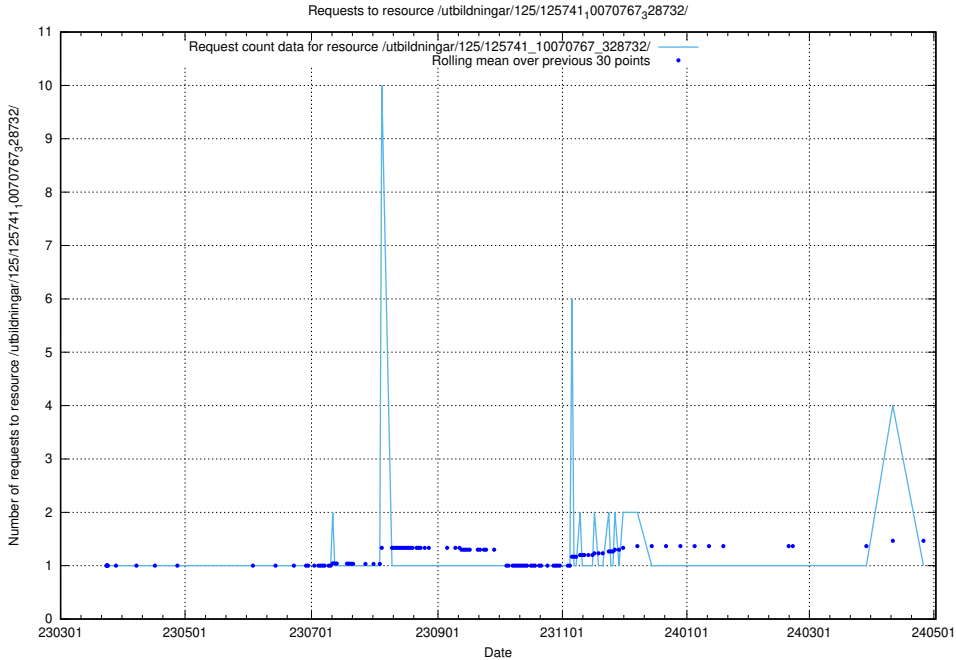

5.6751 Usage of /utbildningar/125/125741_10070767_328732/

Here, we count the number of requests to resource /utbildningar/125/125741_10070767_328732/.