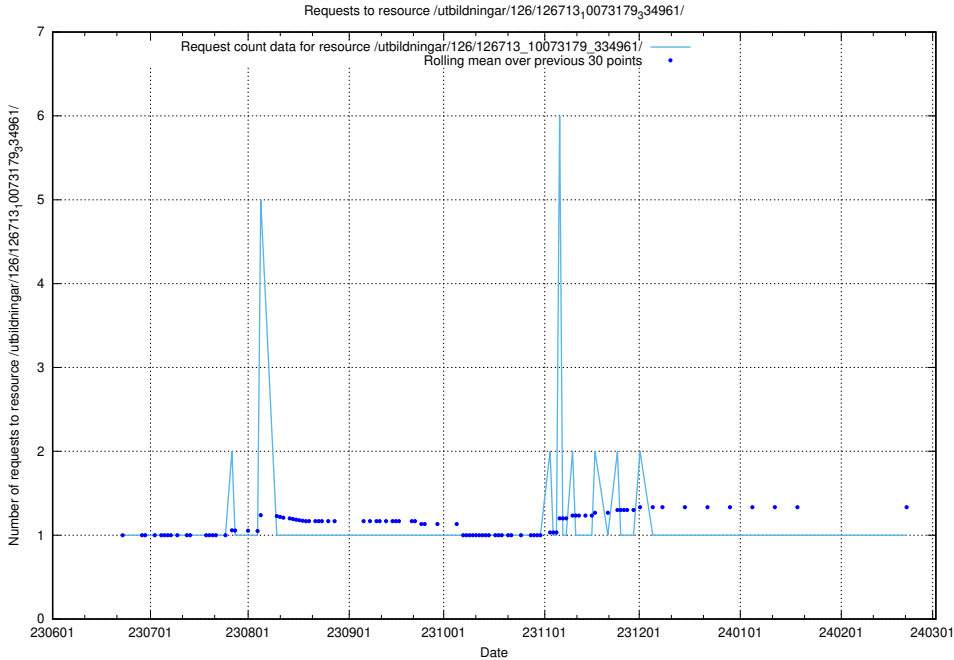

Here, we count the number of requests to resource /utbildningar/126/126713_10073179_334961/.

5.5874 Usage of /utbildningar/126/126696_10073241_335112/events/

Here, we count the number of requests to resource /utbildningar/126/126696_10073241_335112/events/