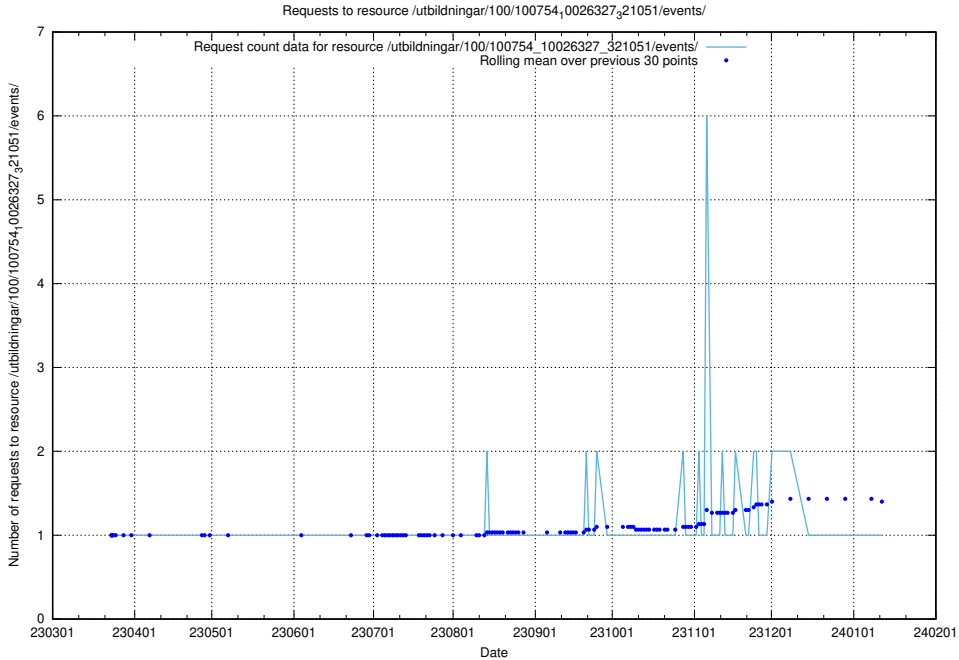

5.5848 Usage of /utbildningar/100/100754_10026327_321051/events/

Here, we count the number of requests to resource /utbildningar/100/100754_10026327_321051/events/