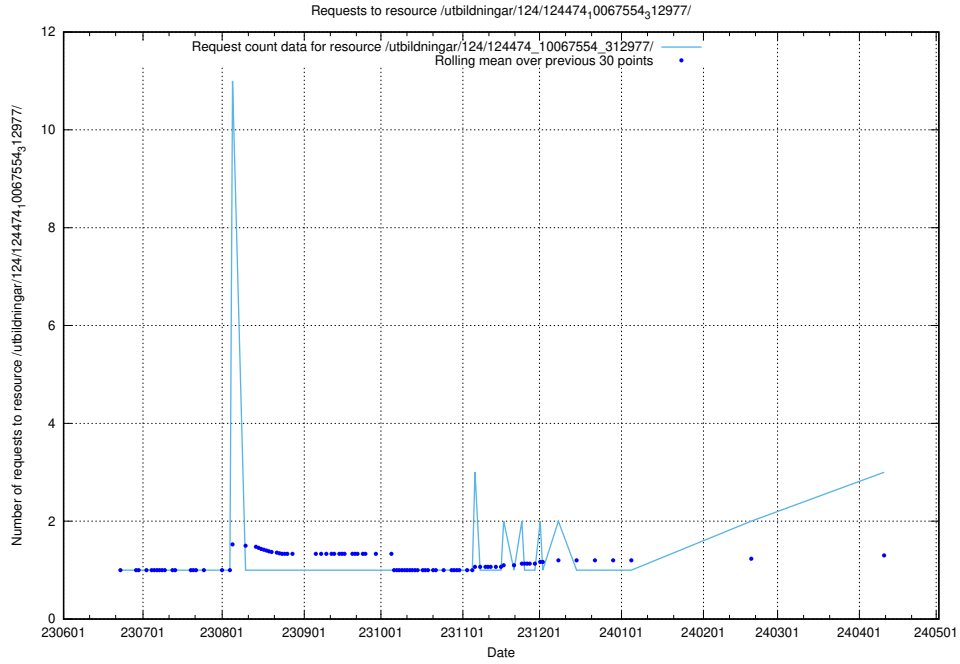

5.372 Usage of /utbildningar/124/124474_10067554_312977/

Here, we count the number of requests to resource /utbildningar/124/124474_10067554_312977/.