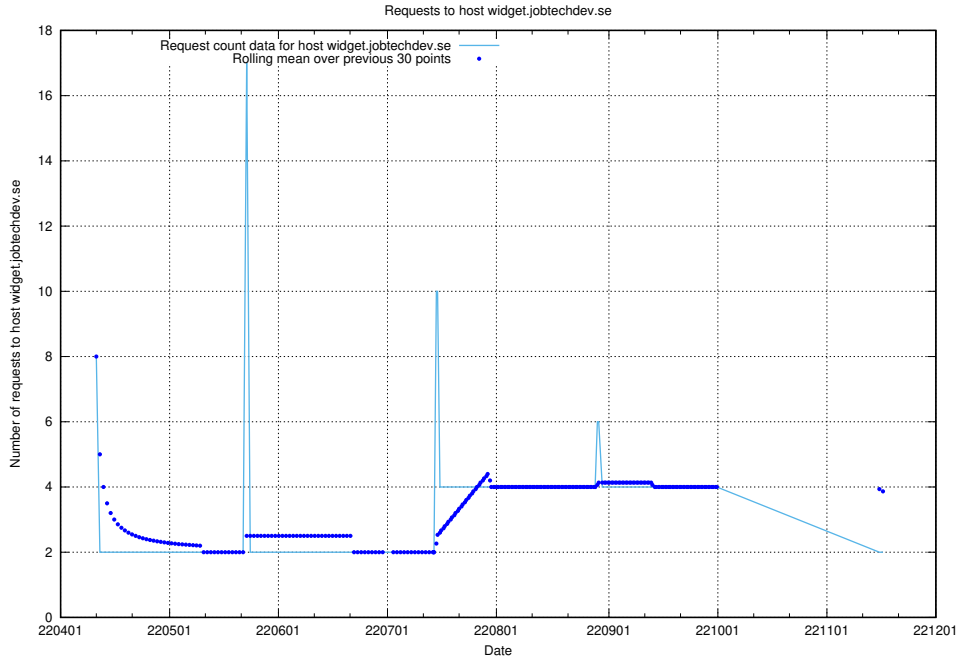

7.467 Usage of taxonomyt2.api.jobtechdev.se

Here, we count the number of requests to host taxonomyt2.api.jobtechdev.se.

7.468 Usage of widget.jobtechdev.se

Here, we count the number of requests to host widget.jobtechdev.se.