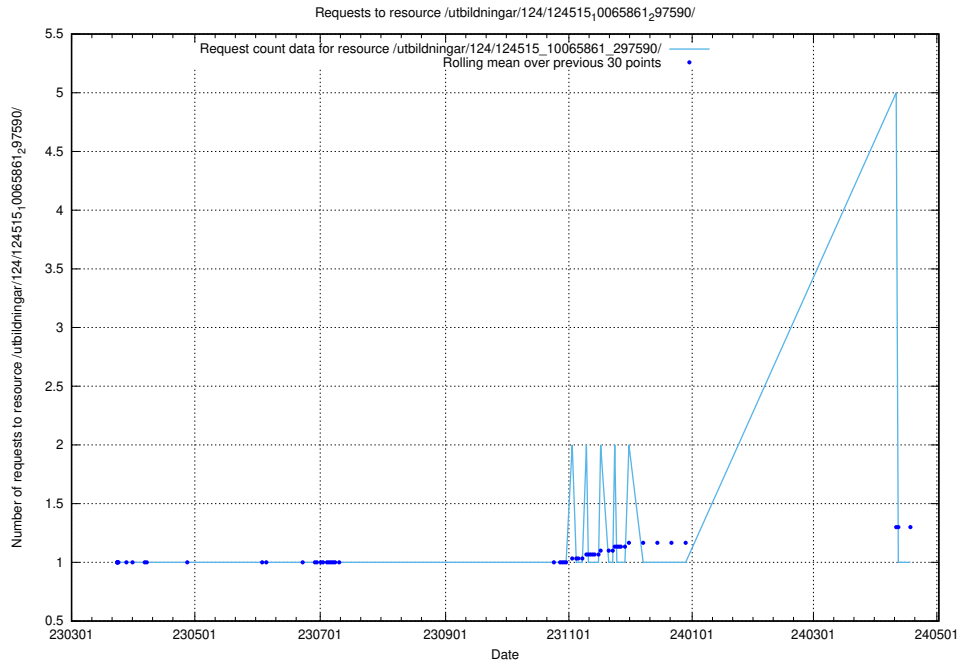

5.1967 Usage of /utbildningar/124/124515_10065861_297590/

Here, we count the number of requests to resource /utbildningar/124/124515_10065861_297590/.