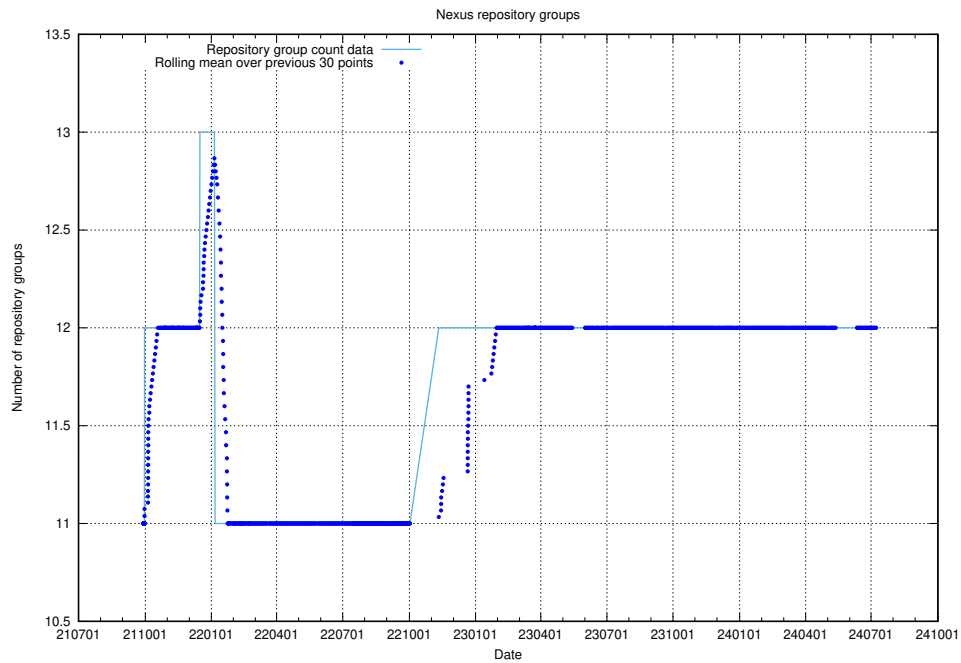

9 Nexus

This section contains statistics from the [image and package repositories](https://nexus.jobtechdev.se)⁹ of JobTech.

9.1 Number of repository groups in Nexus

A graph showing the number of repository groups.

⁹<https://nexus.jobtechdev.se>