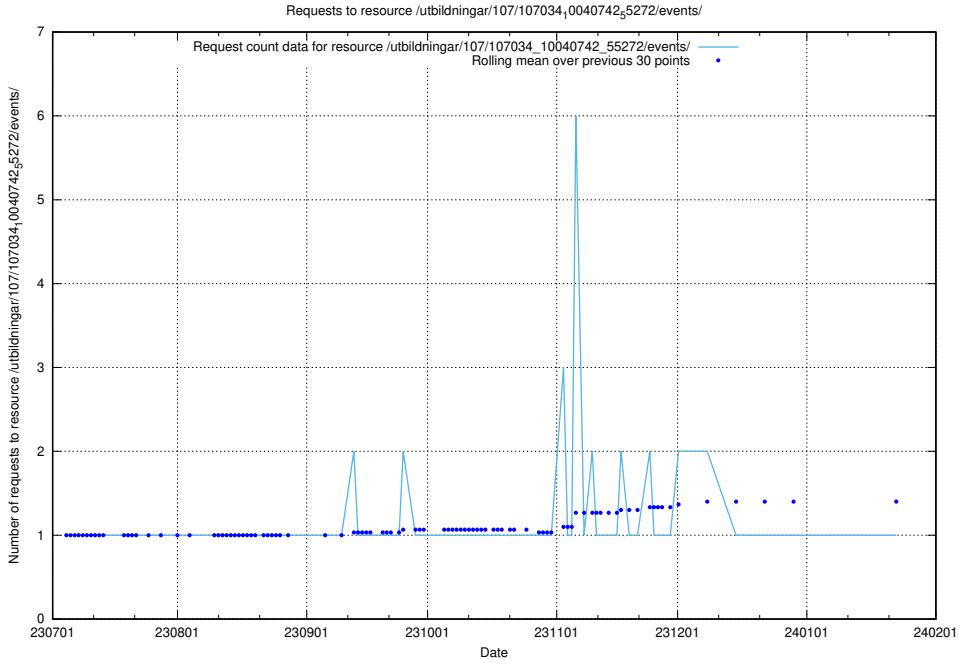

5.5610 Usage of /utbildningar/107/107034_10040742_55272/events/

Here, we count the number of requests to resource /utbildningar/107/107034_10040742_55272/events/.