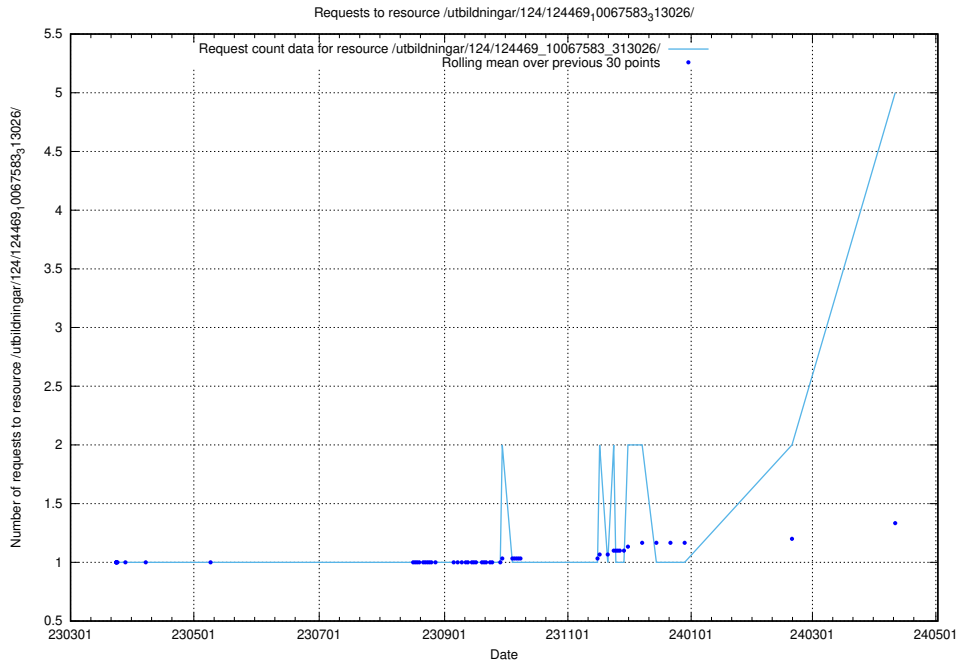

5.114 Usage of /utbildningar/124/124469_10067583_313026/

Here, we count the number of requests to resource /utbildningar/124/124469_10067583_313026/.