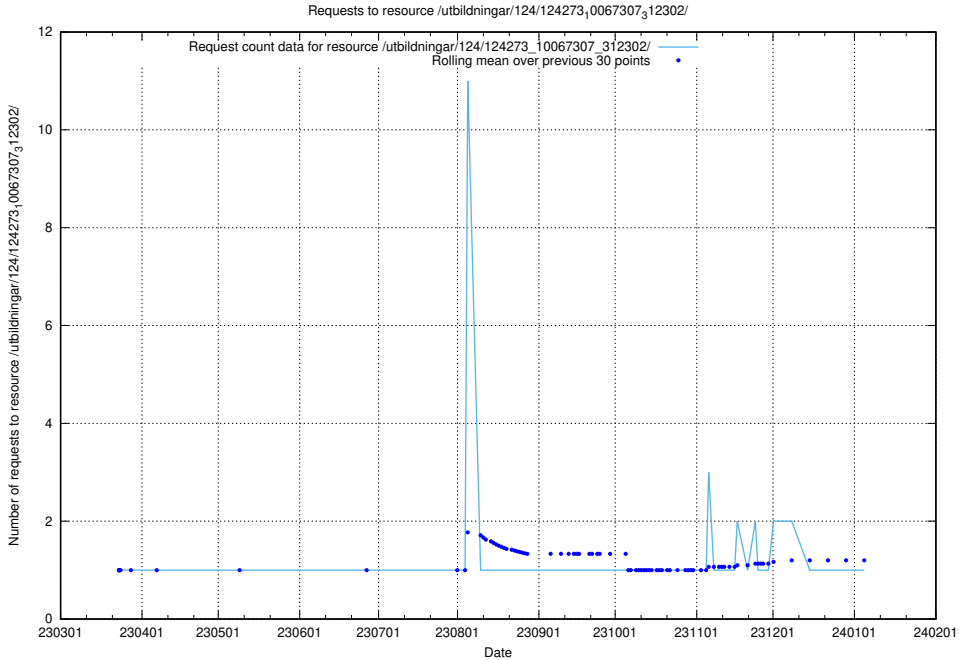

5.4242 Usage of /utbildningar/124/124273_10067307_312302/

Here, we count the number of requests to resource /utbildningar/124/124273_10067307_312302/.

5.4243 Usage of /taxonomy/version/18/query/concepts-describing-working-hours/