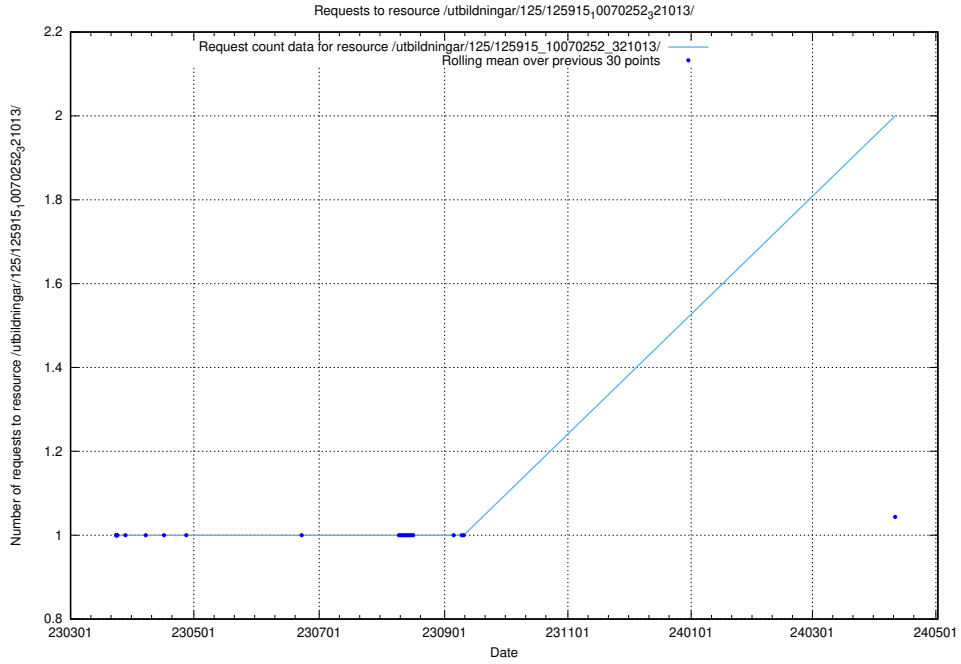

5.868 Usage of /utbildningar/125/125915_10070252_321013/

Here, we count the number of requests to resource /utbildningar/125/125915_10070252_321013/.