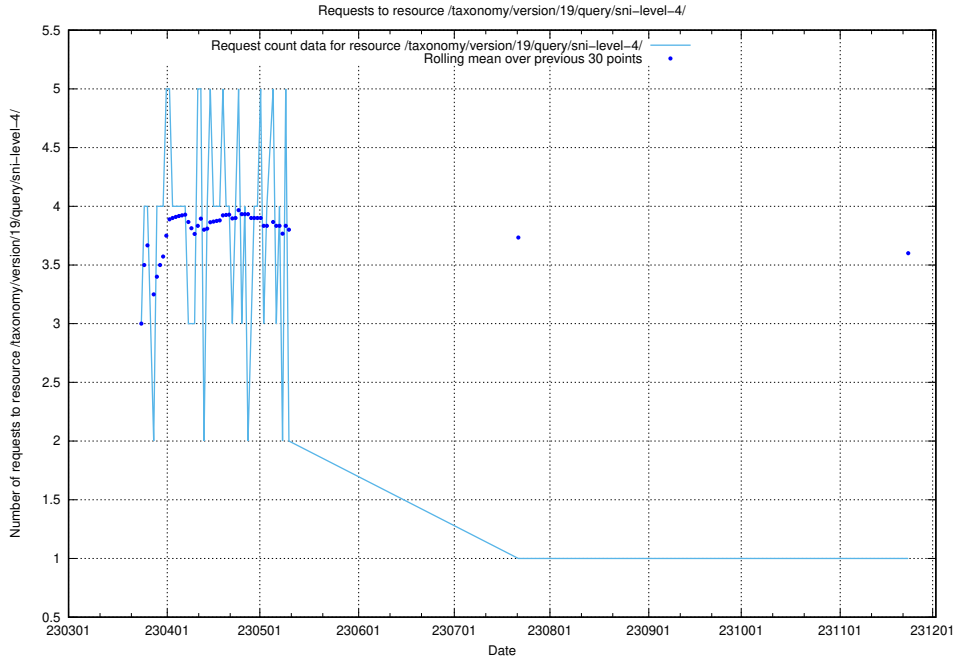

5.6416 Usage of /taxonomy/version/19/query/sni-level-4/

Here, we count the number of requests to resource /taxonomy/version/19/query/sni-level-4/.