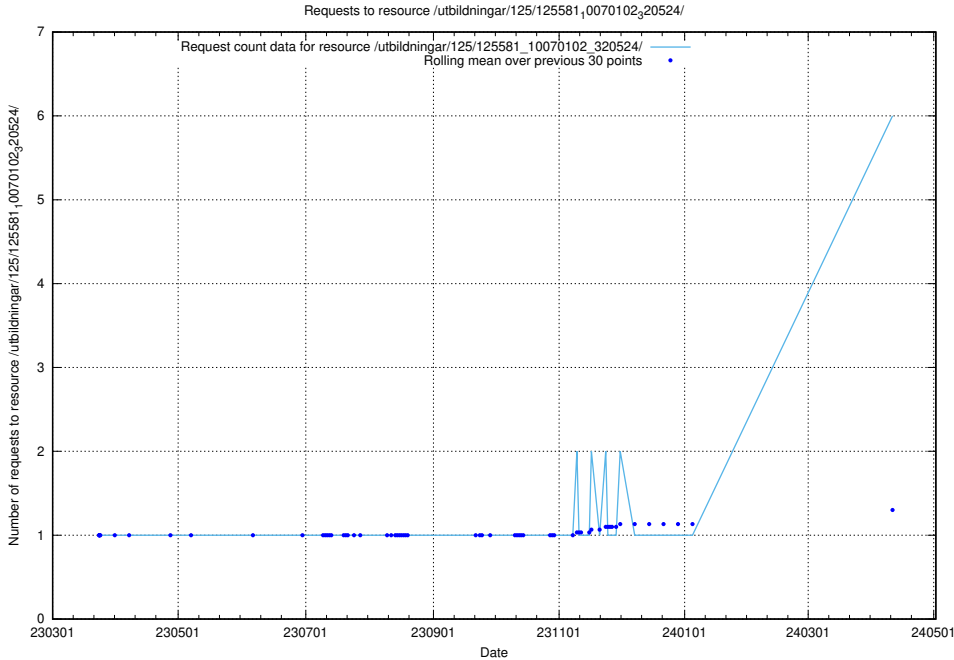

5.38 Usage of /utbildningar/125/125581_10070102_320524/

Here, we count the number of requests to resource /utbildningar/125/125581_10070102_320524/.