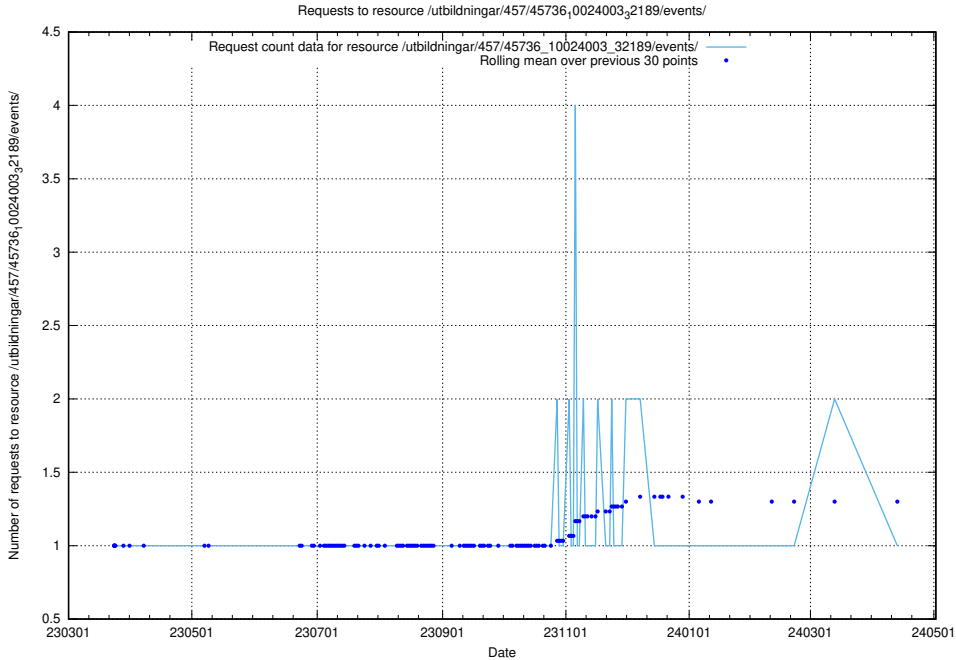

5.6606 Usage of /utbildningar/457/45736_10024003_32189/events/

Here, we count the number of requests to resource /utbildningar/457/45736_10024003_32189/events/.

5.6608 Usage of /utbildningar/457/45736_10024003_32189/