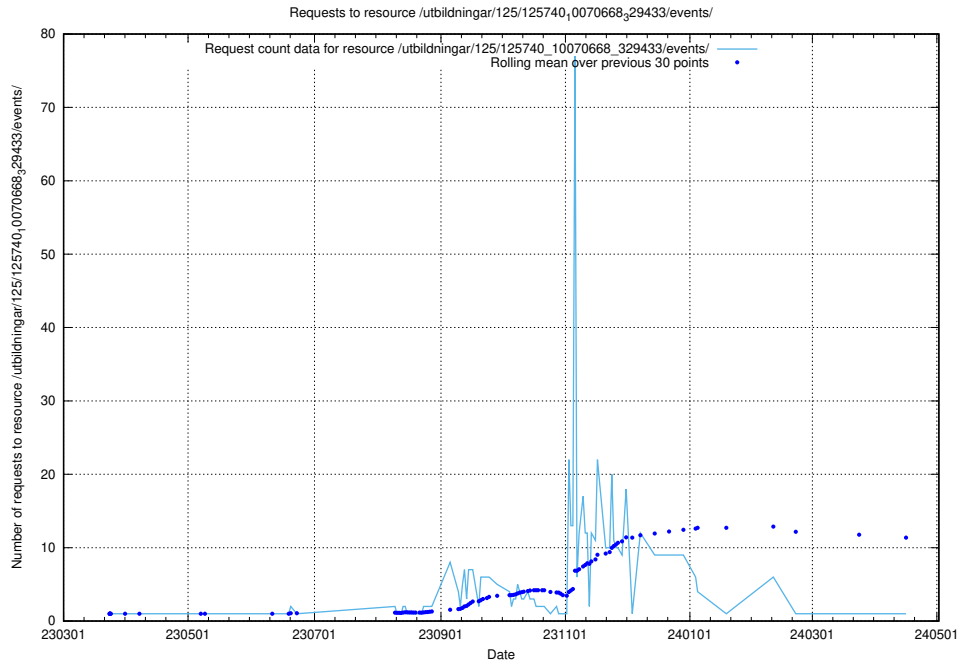

5.918 Usage of /utbildningar/125/125740_10070668_329433/events/

Here, we count the number of requests to resource /utbildningar/125/125740_10070668_329433/events/