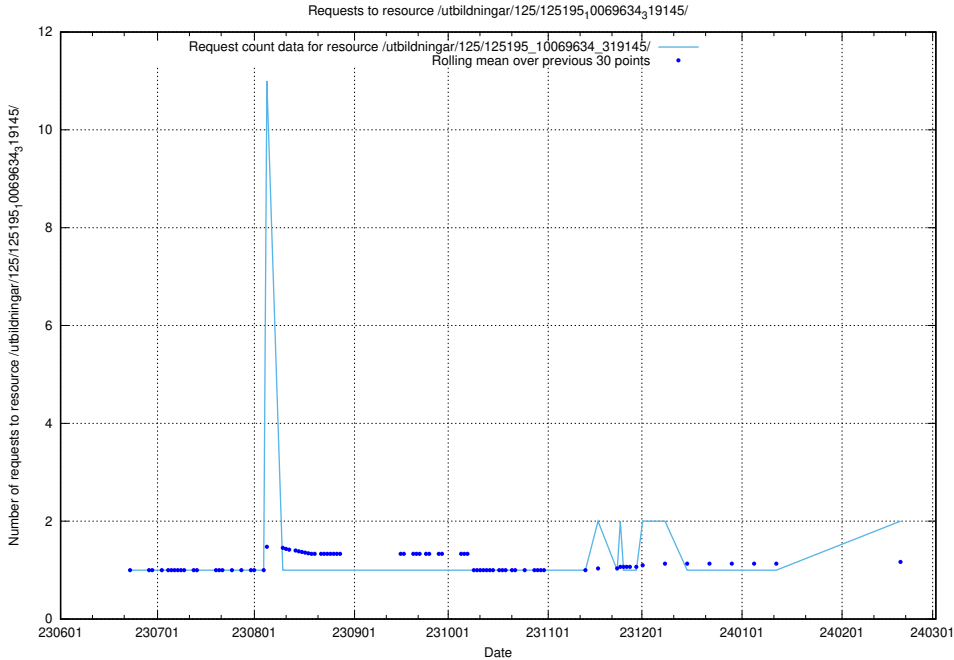

5.782 Usage of /utbildningar/125/125195_10069634_319145/

Here, we count the number of requests to resource /utbildningar/125/125195_10069634_319145/.