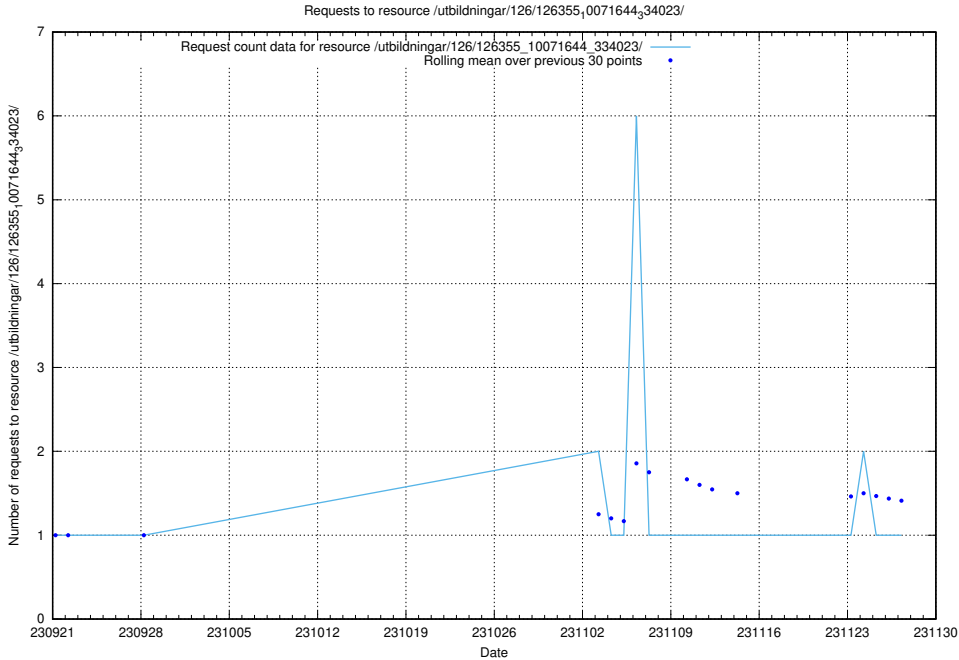

5.4770 Usage of /utbildningar/126/126355_10071644_334023/

Here, we count the number of requests to resource /utbildningar/126/126355_10071644_334023/.