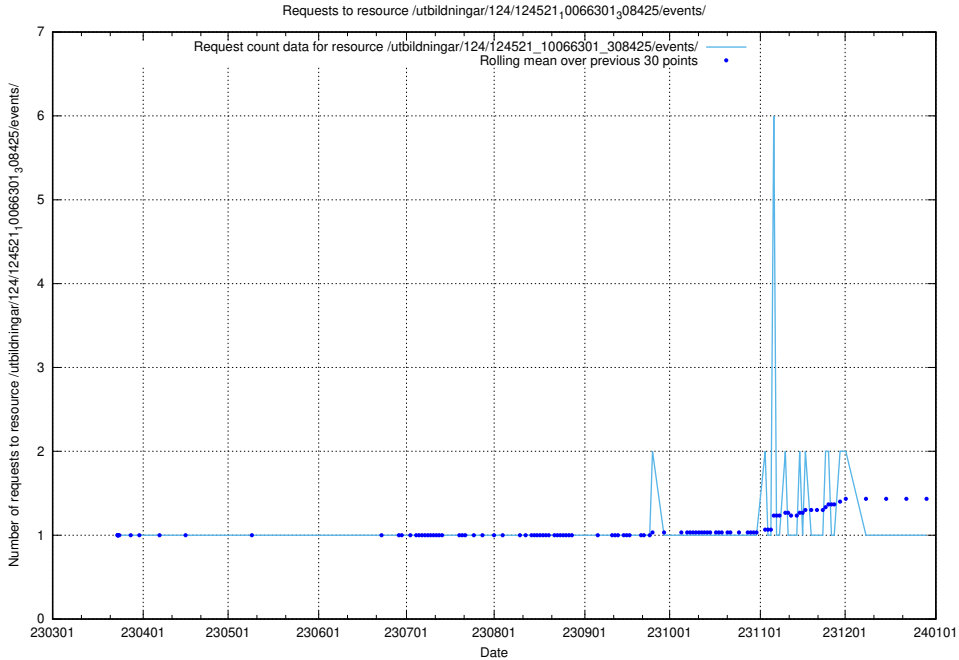

5.1140 Usage of /utbildningar/124/124521_10066301_308425/events/

Here, we count the number of requests to resource /utbildningar/124/124521_10066301_308425/events/

5.1141 Usage of /utbildningar/124/124521_10066301_308425/