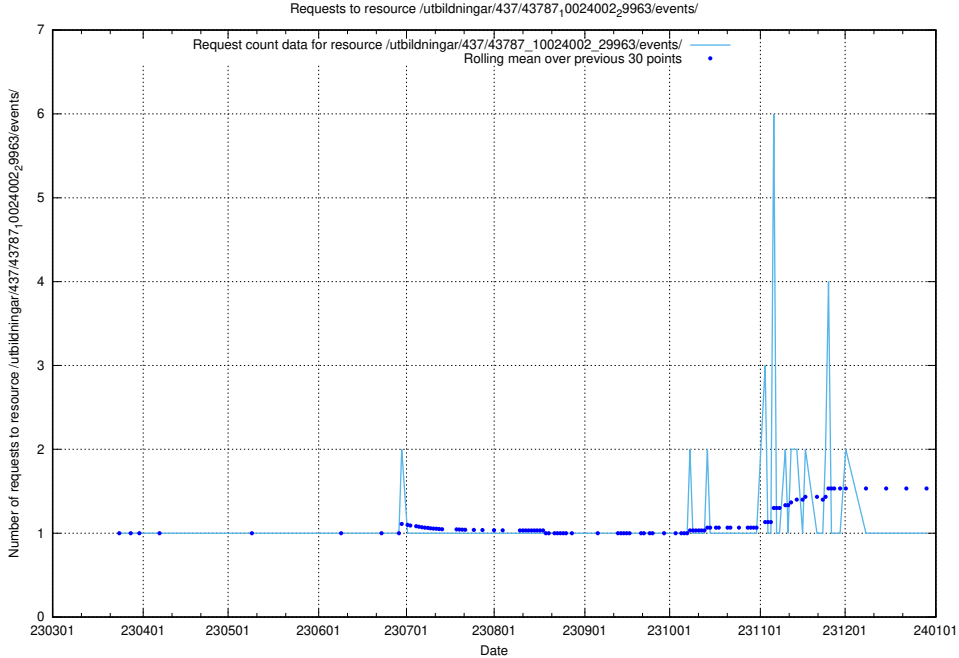

5.6469 Usage of /utbildningar/437/43787_10024002_29963/events/

Here, we count the number of requests to resource /utbildningar/437/43787_10024002_29963/events/.