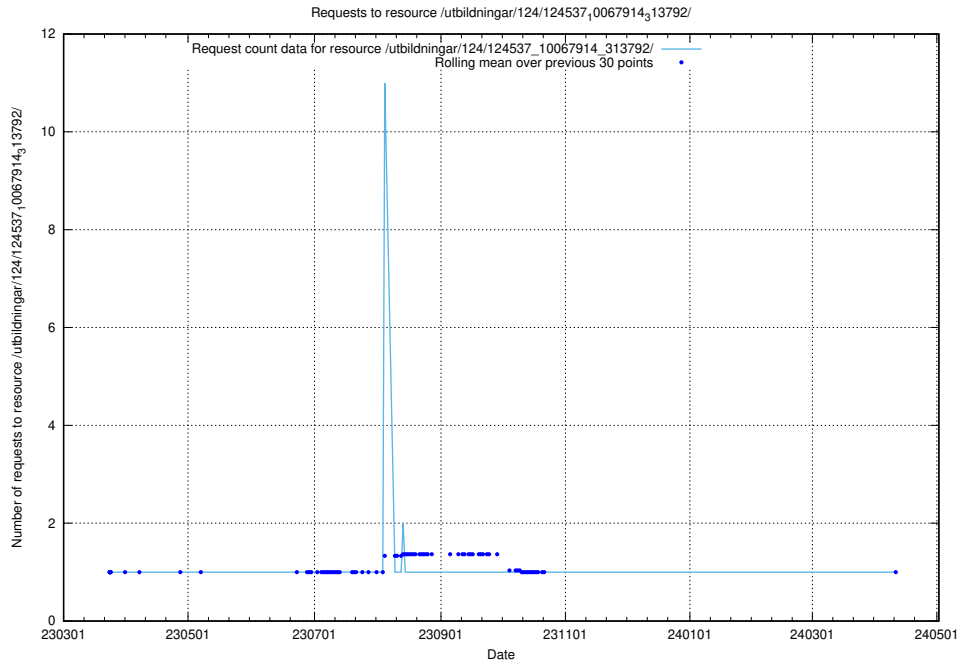

5.1131 Usage of /utbildningar/124/124537_10067914_313792/

Here, we count the number of requests to resource /utbildningar/124/124537_10067914_313792/.