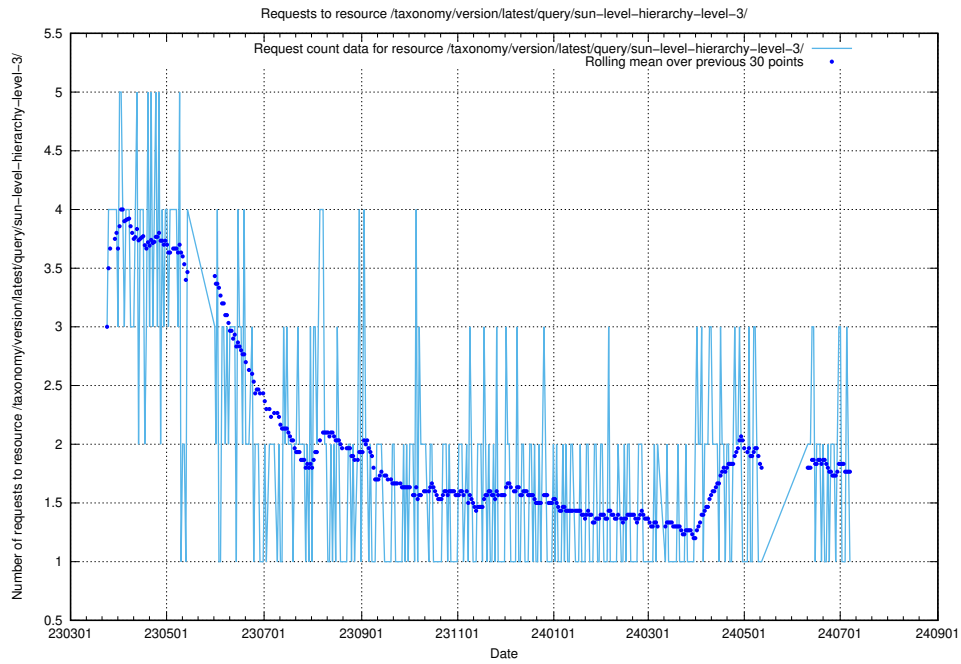

5.6345 Usage of /taxonomy/version/latest/query/sun-level-hierarchy-level-3/

Here, we count the number of requests to resource /taxonomy/version/latest/query/sun-level-hierarchy-level-3/.