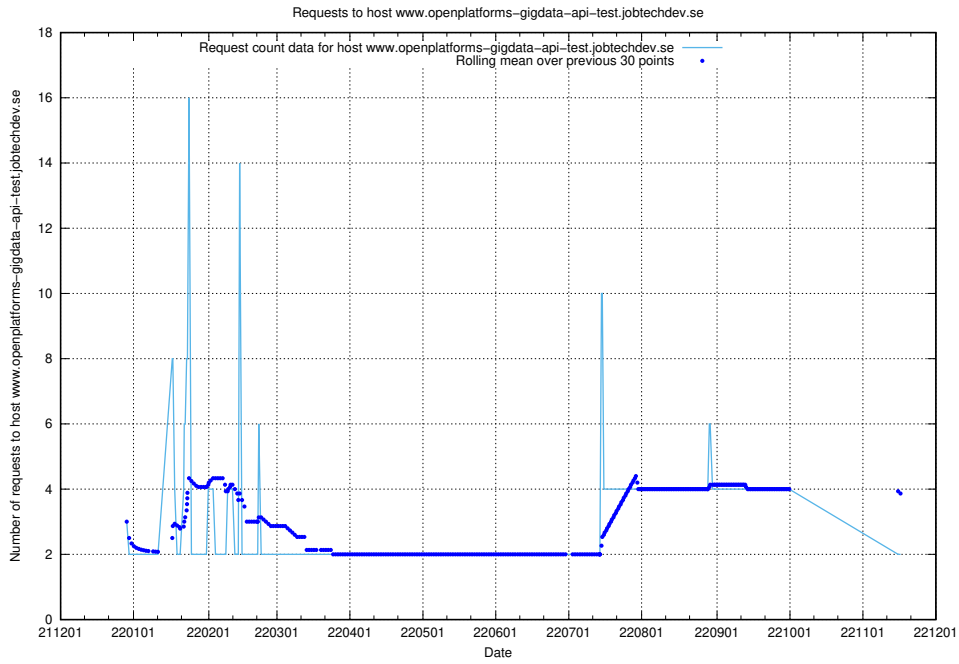

7.356 Usage of `www.openplatforms-gigdata-api-test.jobtechdev.se`

Here, we count the number of requests to host `www.openplatforms-gigdata-api-test.jobtechdev.se`.