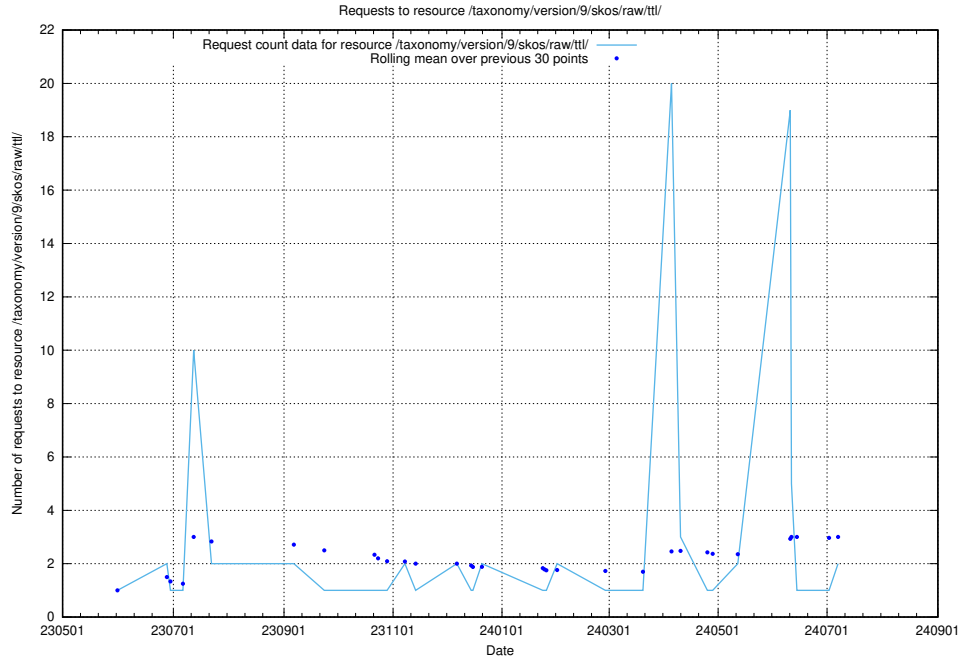

5.822 Usage of /taxonomy/version/9/skos/raw/ttl/

Here, we count the number of requests to resource /taxonomy/version/9/skos/raw/ttl/.