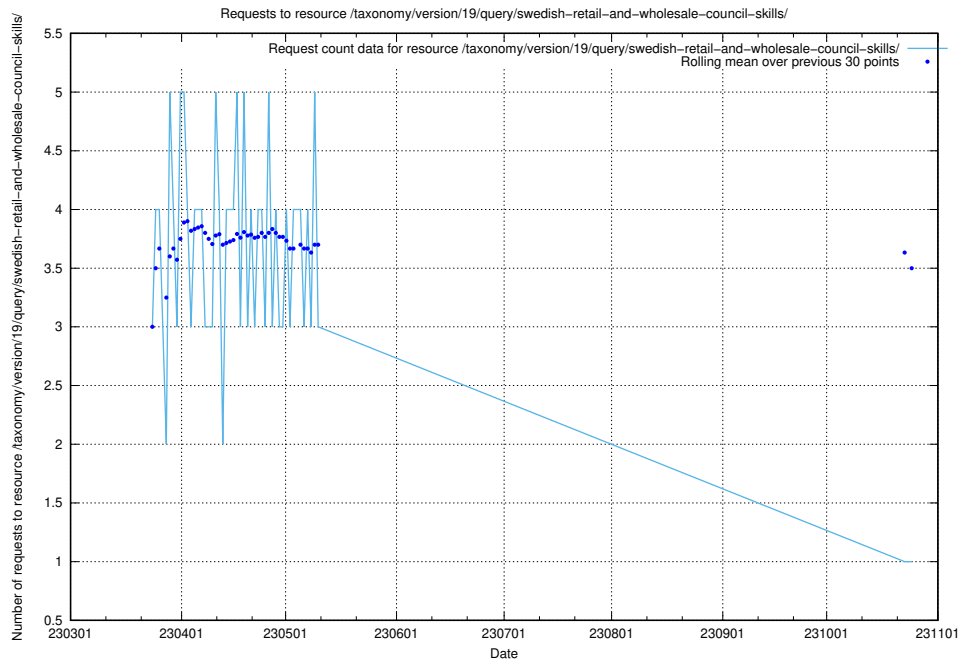

5.6398 Usage of /taxonomy/version/19/query/swedish-retail-and-wholesale-council-skills/

Here, we count the number of requests to resource /taxonomy/version/19/query/swedish-retail-and-wholesale-council-skills/.