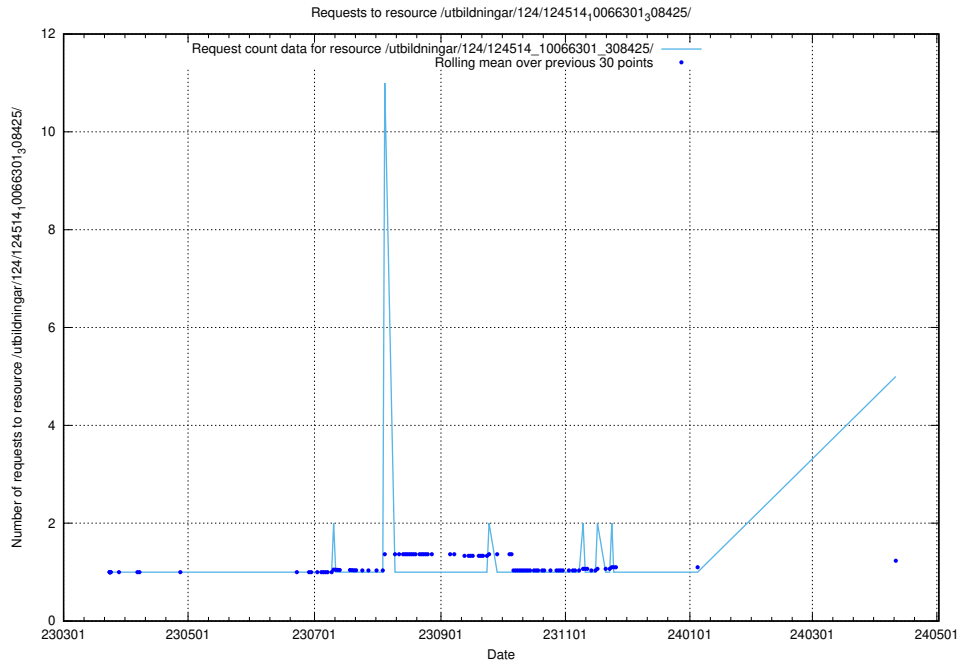

5.107 Usage of /utbildningar/124/124514_10066301_308425/

Here, we count the number of requests to resource /utbildningar/124/124514_10066301_308425/.