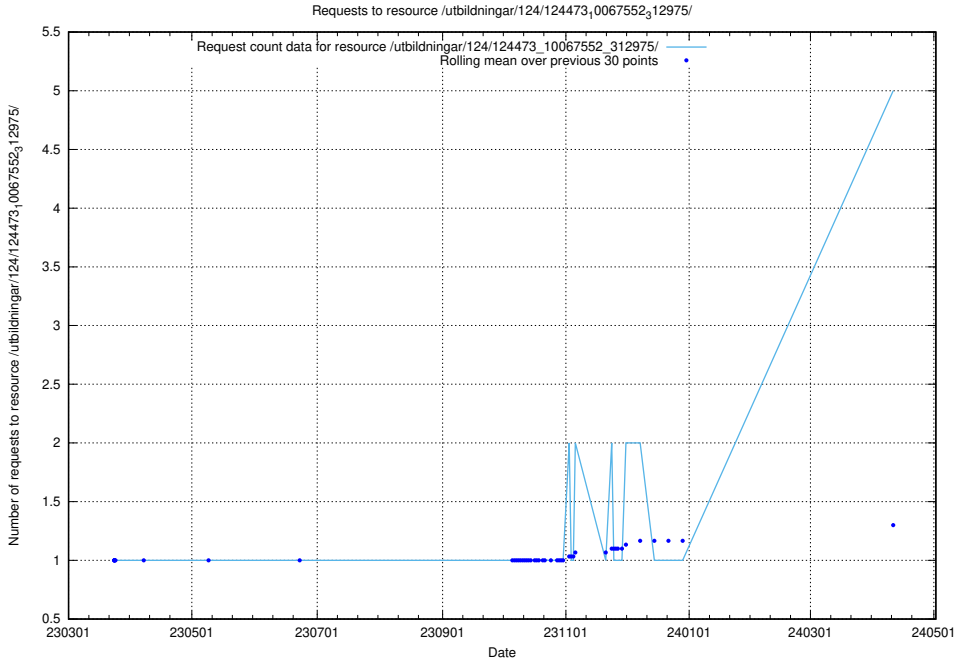

5.112 Usage of /utbildningar/124/124473_10067552_312975/

Here, we count the number of requests to resource /utbildningar/124/124473_10067552_312975/.