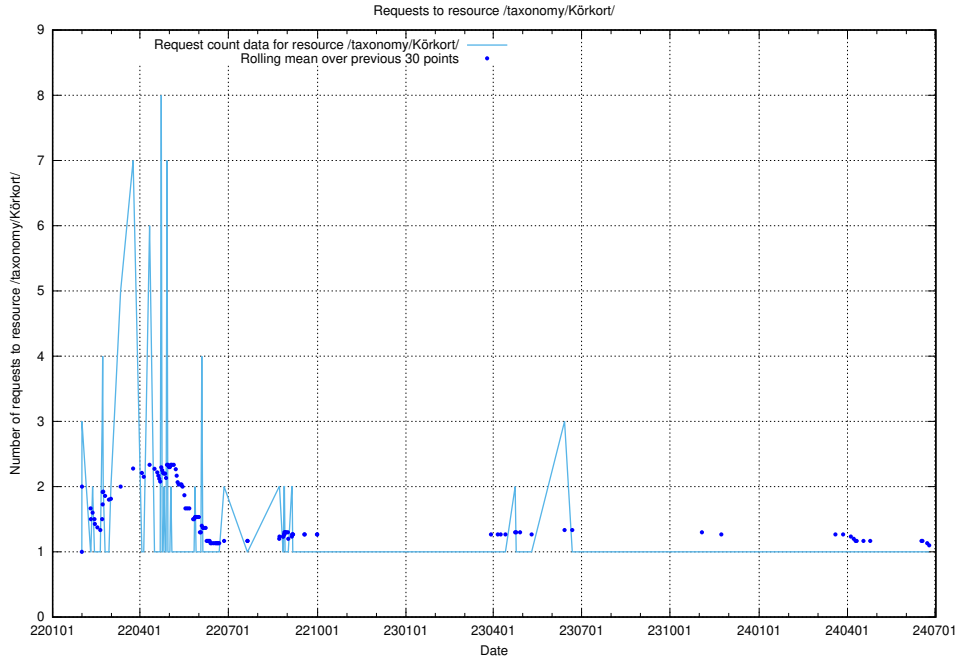

5.3684 Usage of /taxonomy/Körkort/

Here, we count the number of requests to resource /taxonomy/Körkort/.