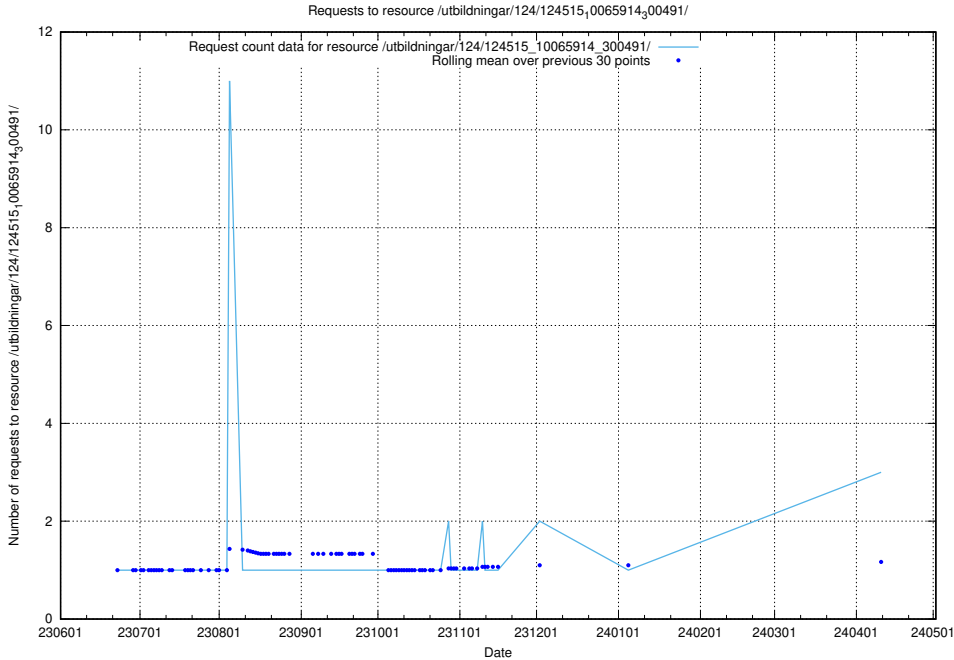

5.366 Usage of /utbildningar/124/124515_10065914_300491/

Here, we count the number of requests to resource /utbildningar/124/124515_10065914_300491/.