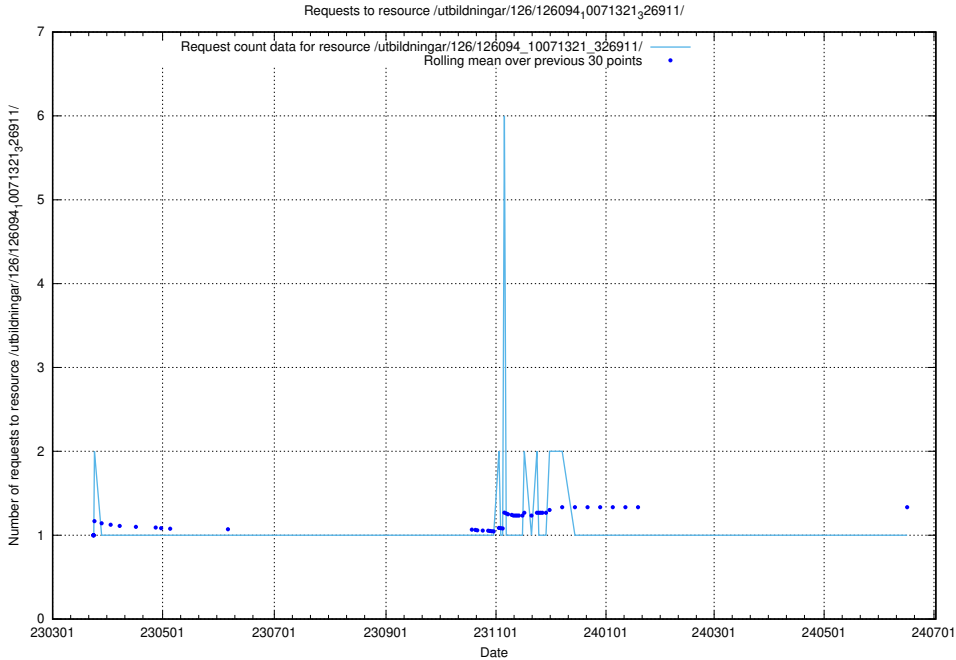

5.6724 Usage of /utbildningar/126/126094_10071321_326911/

Here, we count the number of requests to resource /utbildningar/126/126094_10071321_326911/.