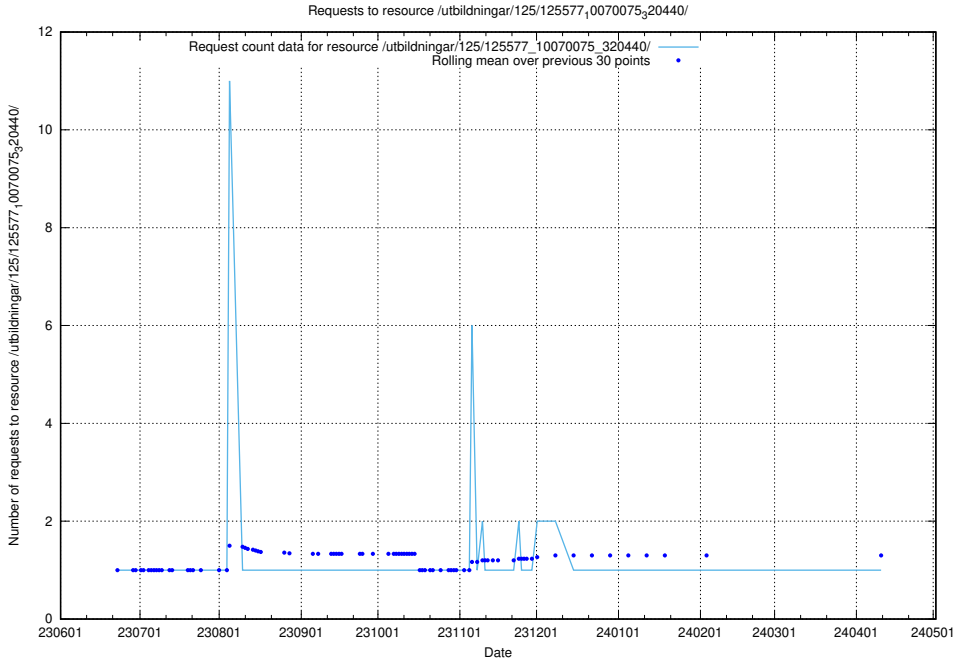

5.5975 Usage of /utbildningar/125/125577_10070075_320440/

Here, we count the number of requests to resource /utbildningar/125/125577_10070075_320440/.