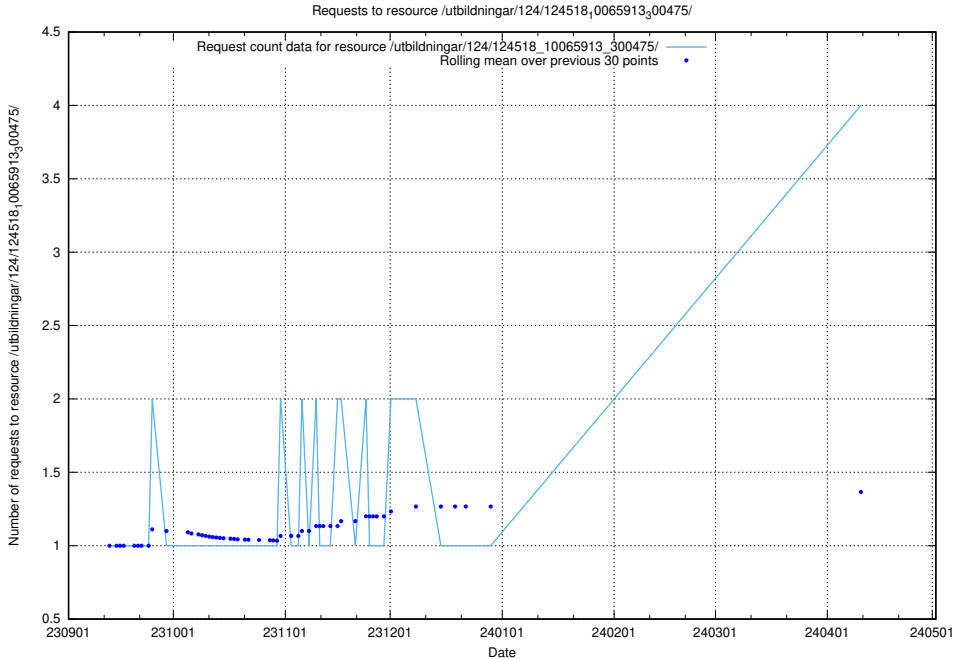

5.197 Usage of /utbildningar/124/124518_10065913_300475/

Here, we count the number of requests to resource /utbildningar/124/124518_10065913_300475/.