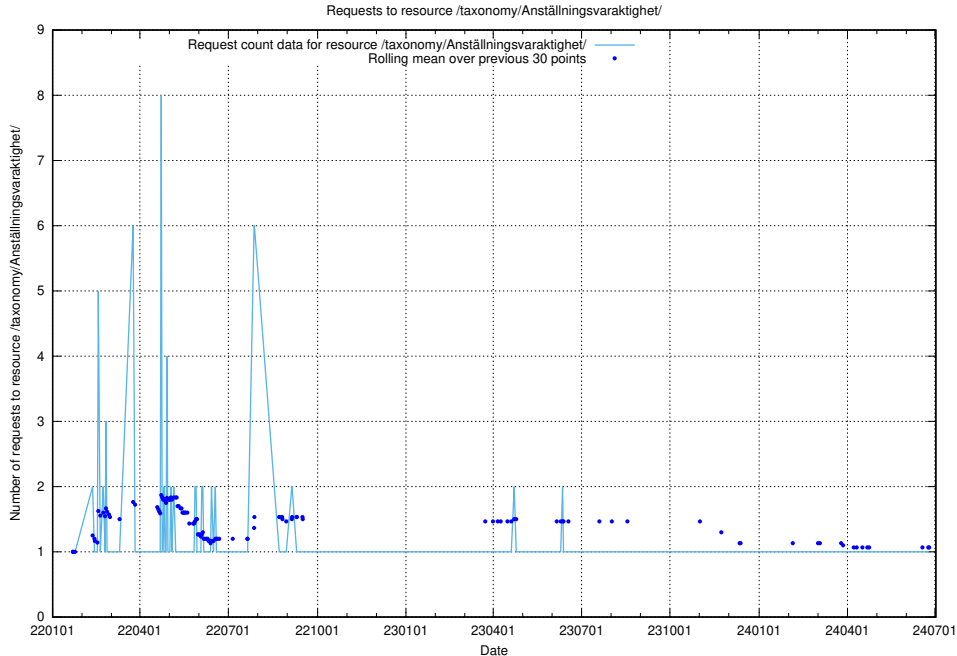

5.5984 Usage of /taxonomy/Anställningsvaraktighet/

Here, we count the number of requests to resource /taxonomy/Anställningsvaraktighet/.