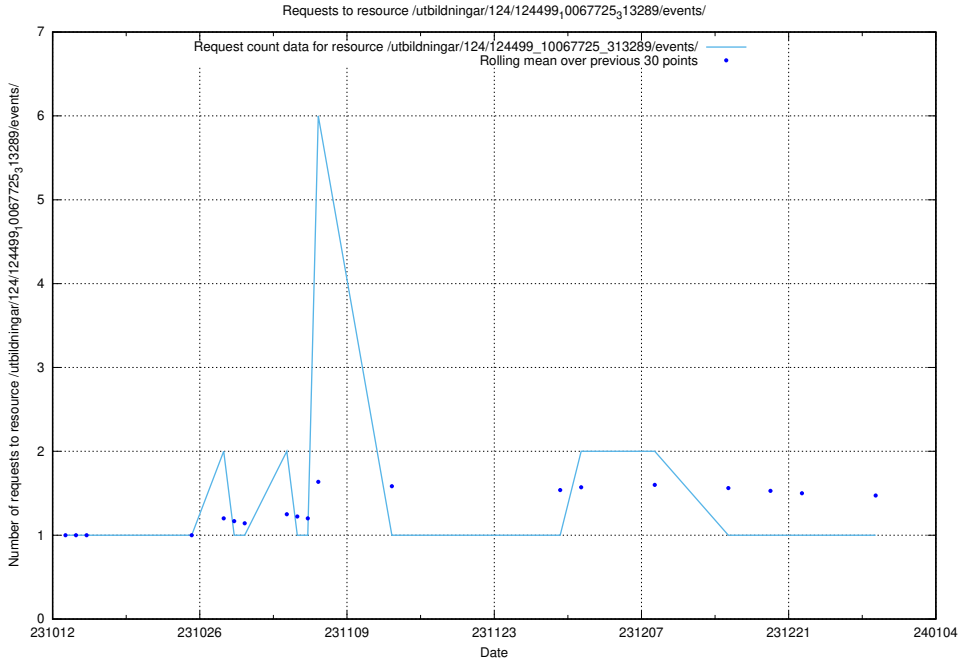

5.4606 Usage of /utbildningar/124/124499_10067725_313289/events/

Here, we count the number of requests to resource /utbildningar/124/124499_10067725_313289/events/