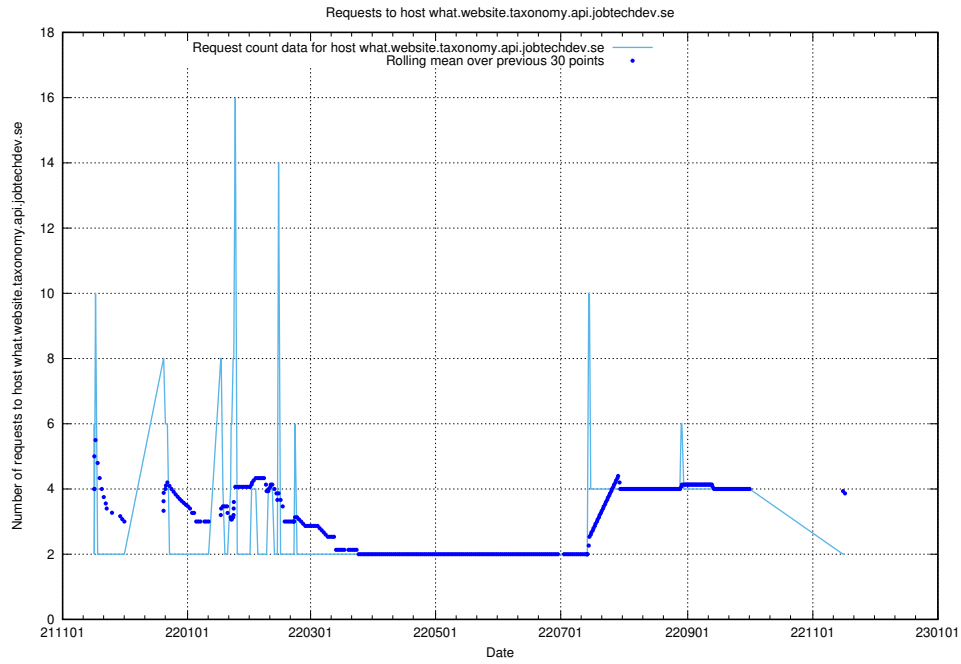

7.525 Usage of doh.apps.standby.services.jtech.se

Here, we count the number of requests to host doh.apps.standby.services.jtech.se.

7.526 Usage of dns.apps.standby.services.jtech.se

Here, we count the number of requests to host dns.apps.standby.services.jtech.se.