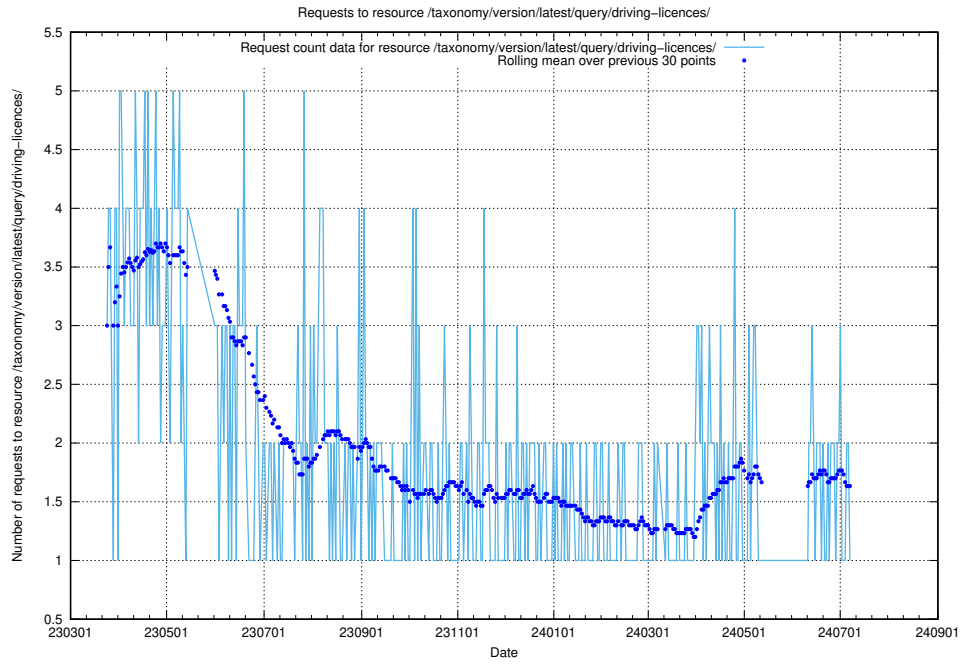

5.6388 Usage of /taxonomy/version/latest/query/driving-licences/

Here, we count the number of requests to resource /taxonomy/version/latest/query/driving-licences/.