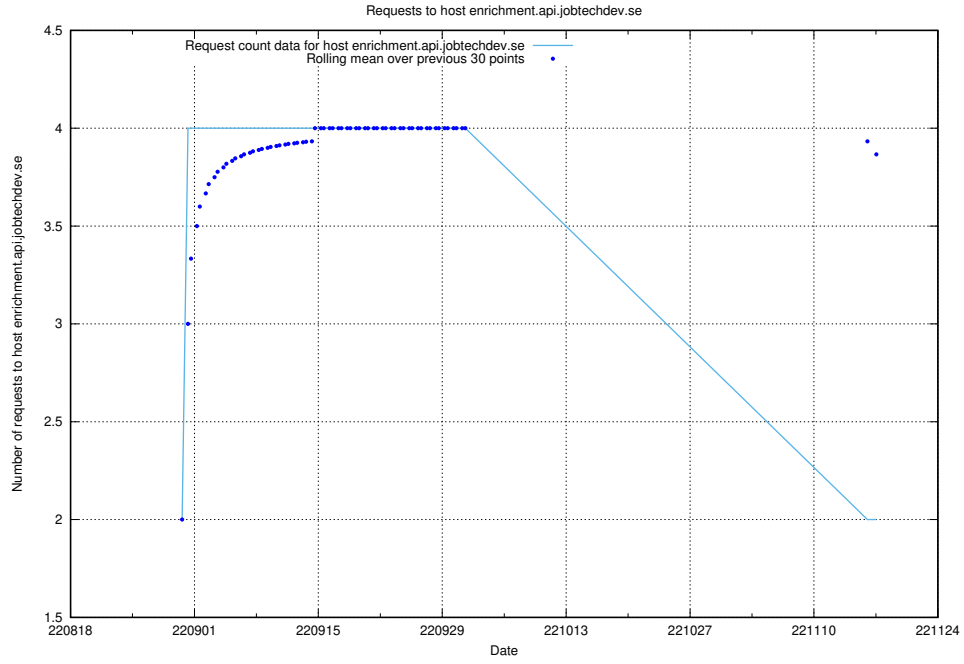

7.340 Usage of enrichment.api.jobtechdev.se

Here, we count the number of requests to host enrichment.api.jobtechdev.se.