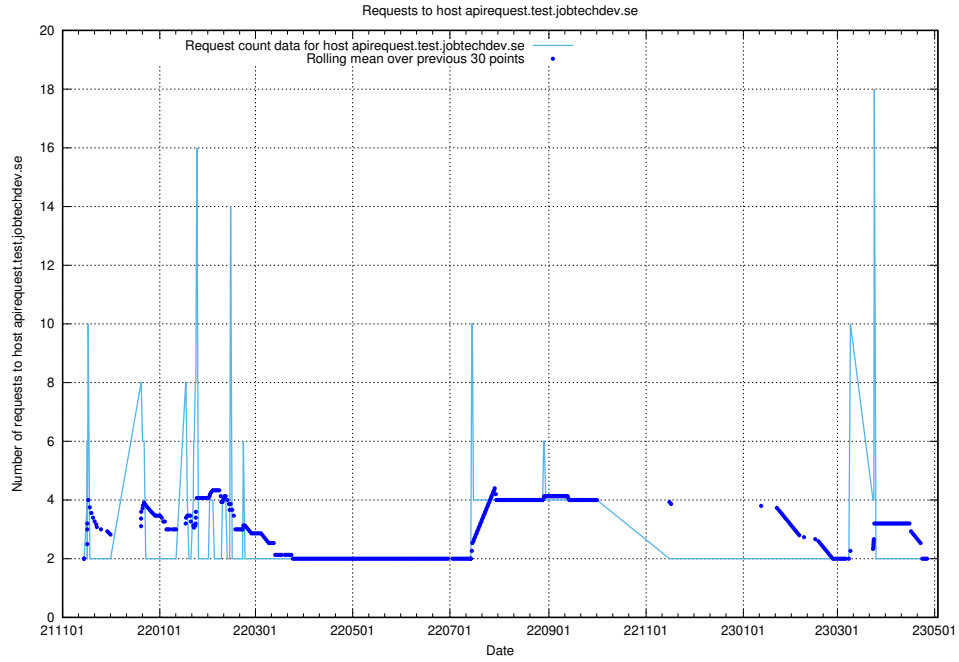

7.291 Usage of `apirequest.test.jobtechdev.se`

Here, we count the number of requests to host `apirequest.test.jobtechdev.se`.