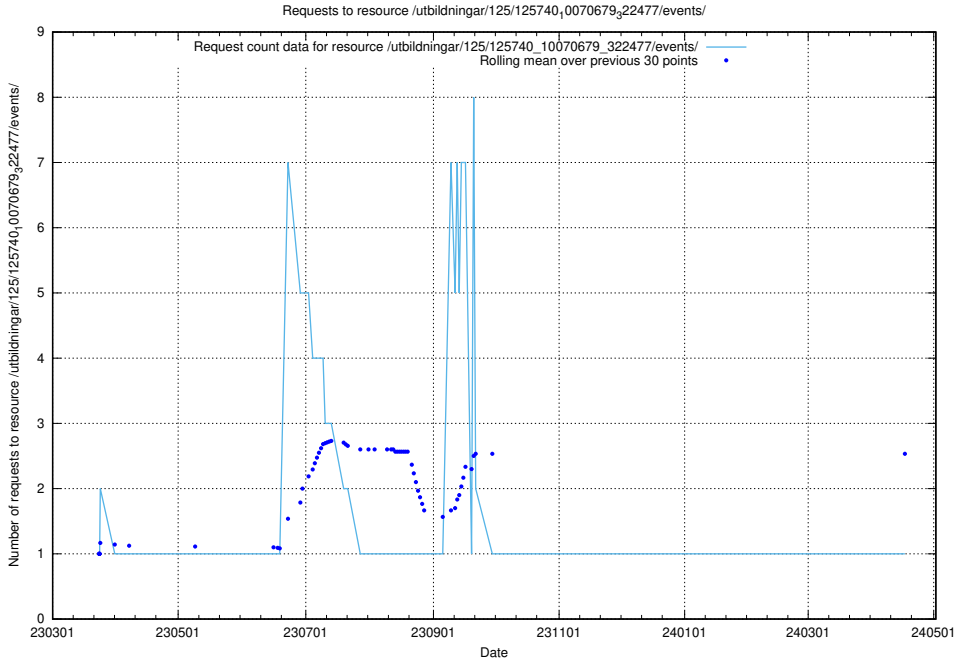

5.905 Usage of /utbildningar/125/125740_10070679_322477/events/

Here, we count the number of requests to resource /utbildningar/125/125740_10070679_322477/events/