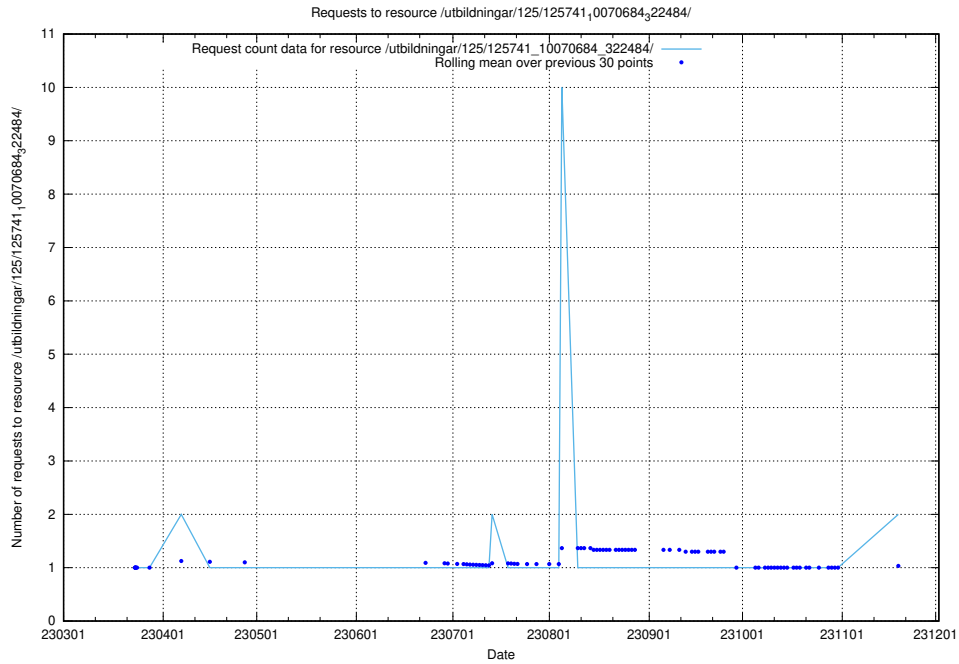

5.874 Usage of /utbildningar/125/125741_10070684_322484/

Here, we count the number of requests to resource /utbildningar/125/125741_10070684_322484/.