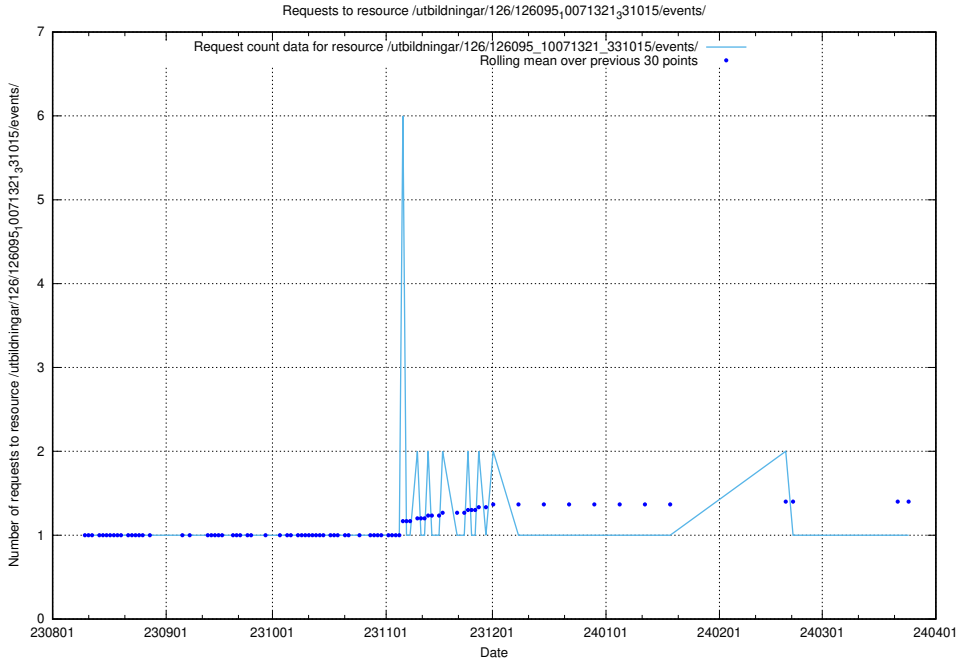

Here, we count the number of requests to resource /utbildningar/123/123367_10065860_299148/.

5.5077 Usage of /utbildningar/126/126095_10071321_331015/events/

Here, we count the number of requests to resource /utbildningar/126/126095_10071321_331015/events/