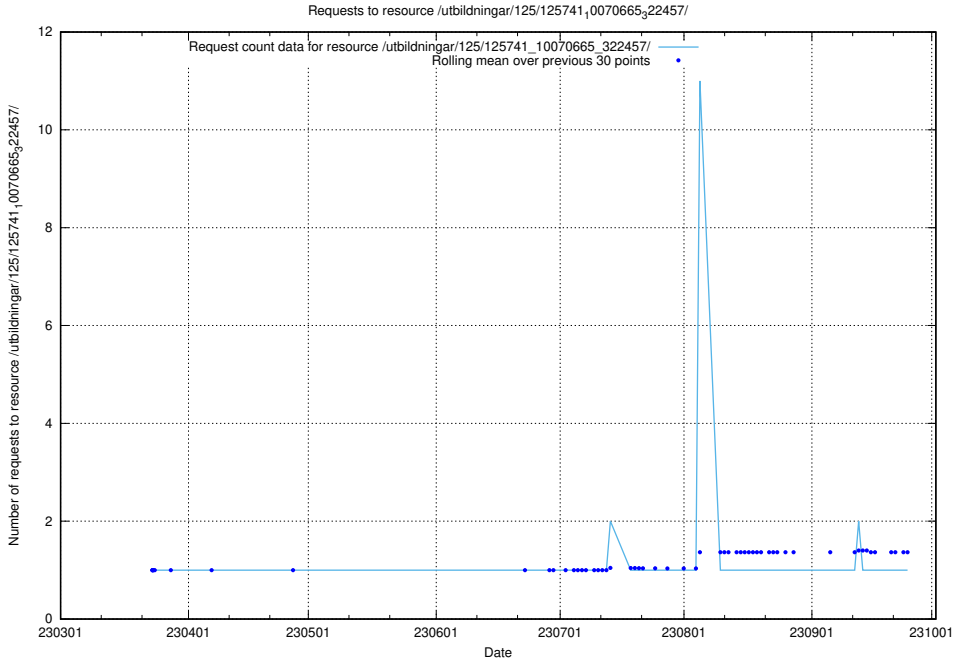

5.6779 Usage of /utbildningar/125/125741_10070665_322457/

Here, we count the number of requests to resource /utbildningar/125/125741_10070665_322457/.