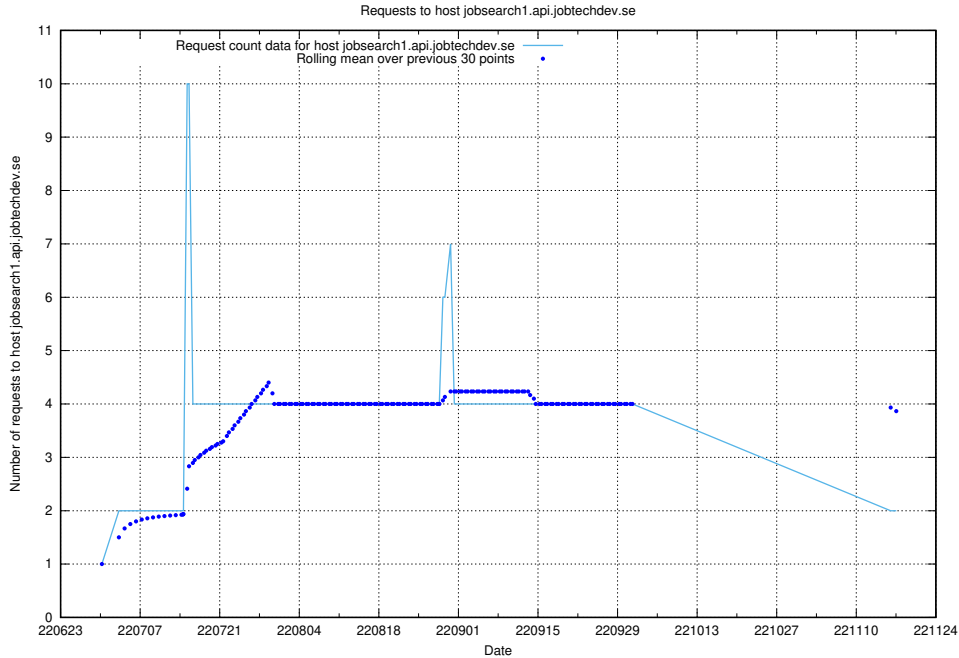

7.398 Usage of jobsearch1.api.jobtechdev.se

Here, we count the number of requests to host jobsearch1.api.jobtechdev.se.