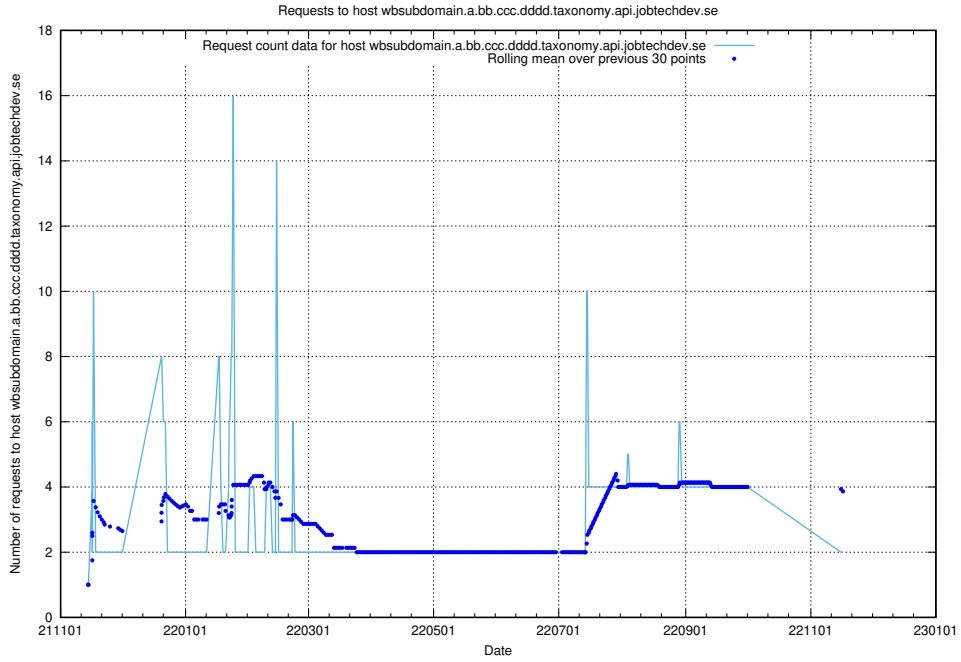

7.550 Usage of wbsubdomain.a.bb.ccc.dddd.taxonomy.api.jobtechdev.se

Here, we count the number of requests to host wbsubdomain.a.bb.ccc.dddd.taxonomy.api.jobtechdev.se.