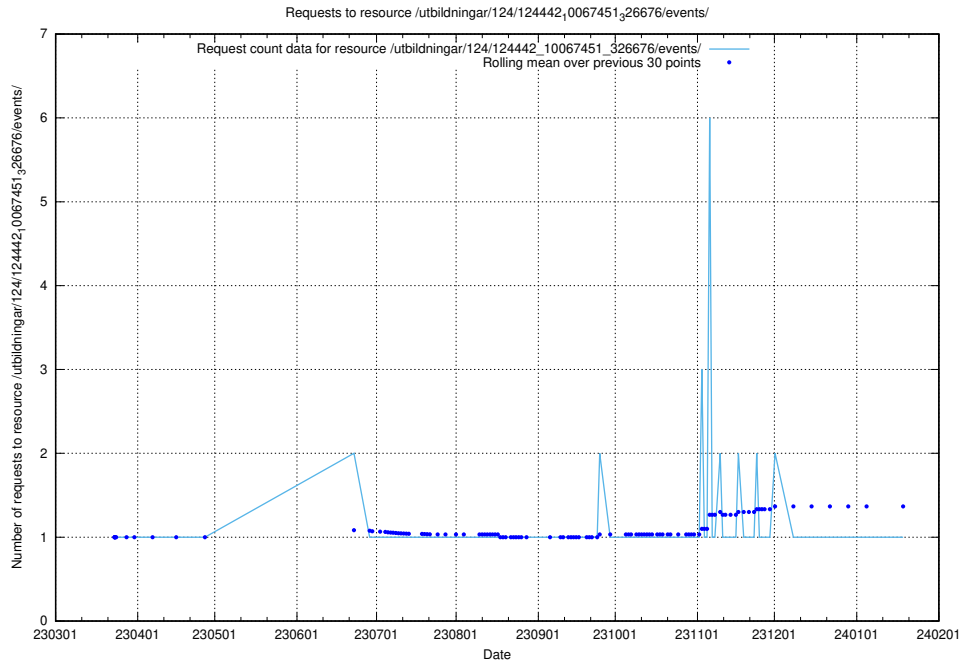

5.3748 Usage of /utbildningar/124/124442_10067451_326676/events/

Here, we count the number of requests to resource /utbildningar/124/124442_10067451_326676/events/