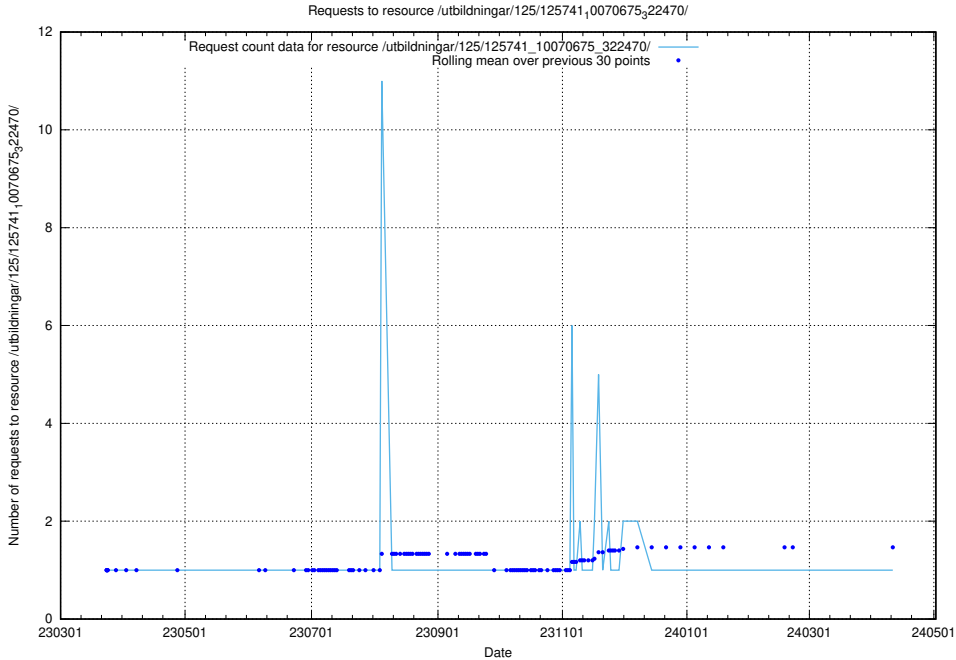

5.6769 Usage of /utbildningar/125/125741_10070675_322470/

Here, we count the number of requests to resource /utbildningar/125/125741_10070675_322470/.