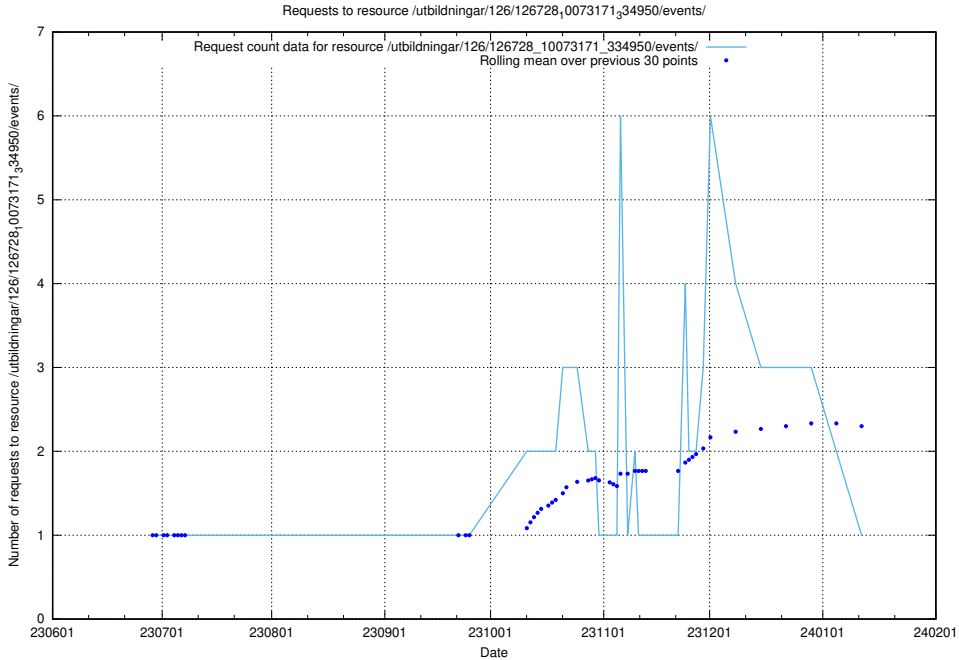

5.5701 Usage of /utbildningar/126/126728_10073171_334950/events/

Here, we count the number of requests to resource /utbildningar/126/126728_10073171_334950/events/