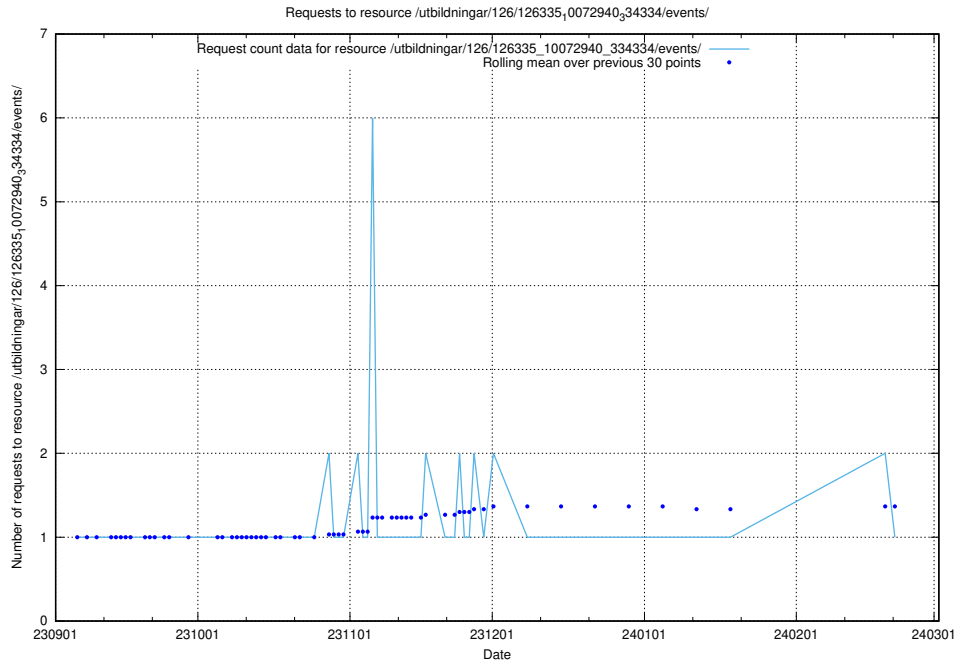

5.4913 Usage of /utbildningar/126/126335_10072940_334334/events/

Here, we count the number of requests to resource /utbildningar/126/126335_10072940_334334/events/