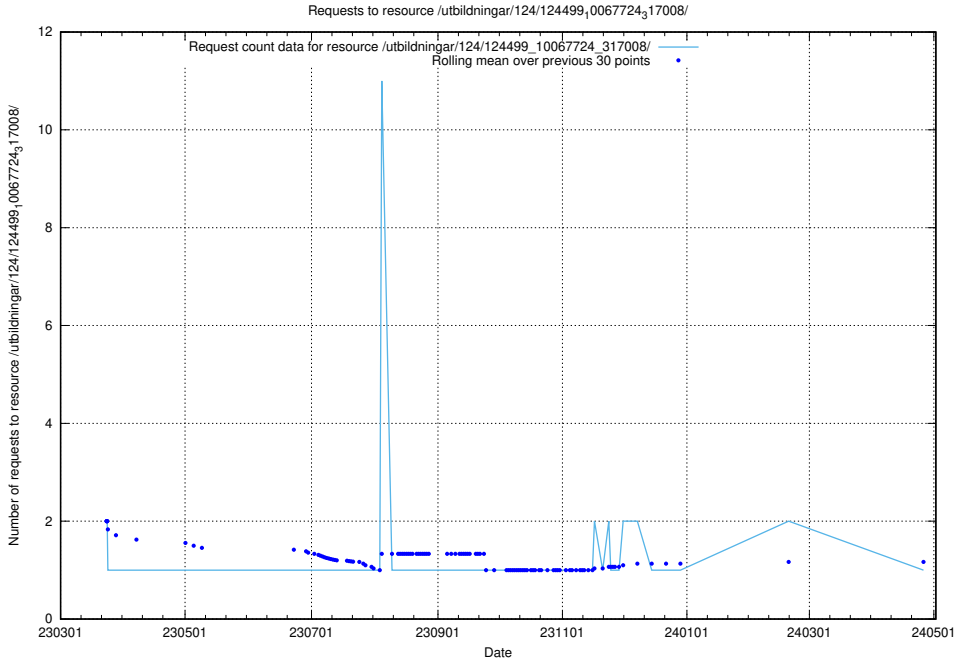

5.6585 Usage of /utbildningar/124/124499_10067724_317008/

Here, we count the number of requests to resource /utbildningar/124/124499_10067724_317008/.