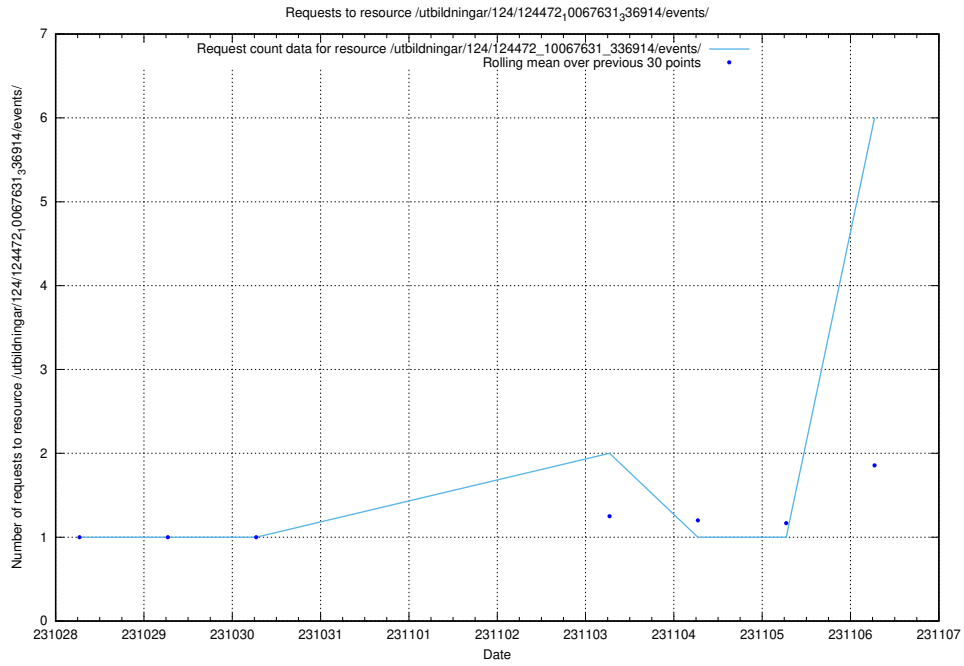

Here, we count the number of requests to resource /utbildningar/127/127057_10073954_336883/events/

5.52 Usage of /utbildningar/124/124472_10067631_336914/events/

Here, we count the number of requests to resource /utbildningar/124/124472_10067631_336914/events/