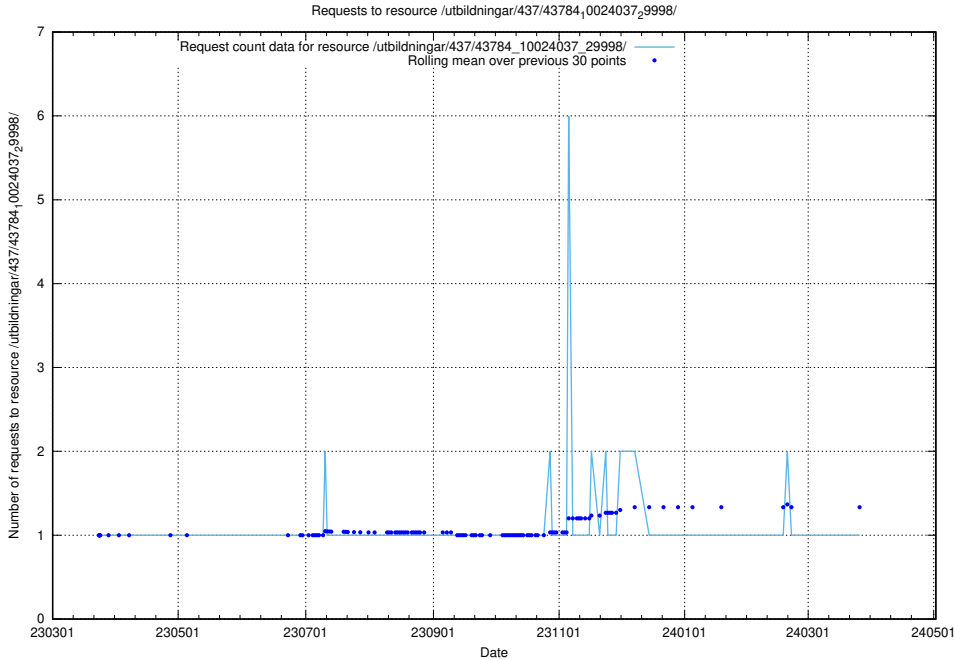

5.6652 Usage of /utbildningar/437/43784_10024037_29998/

Here, we count the number of requests to resource /utbildningar/437/43784_10024037_29998/.