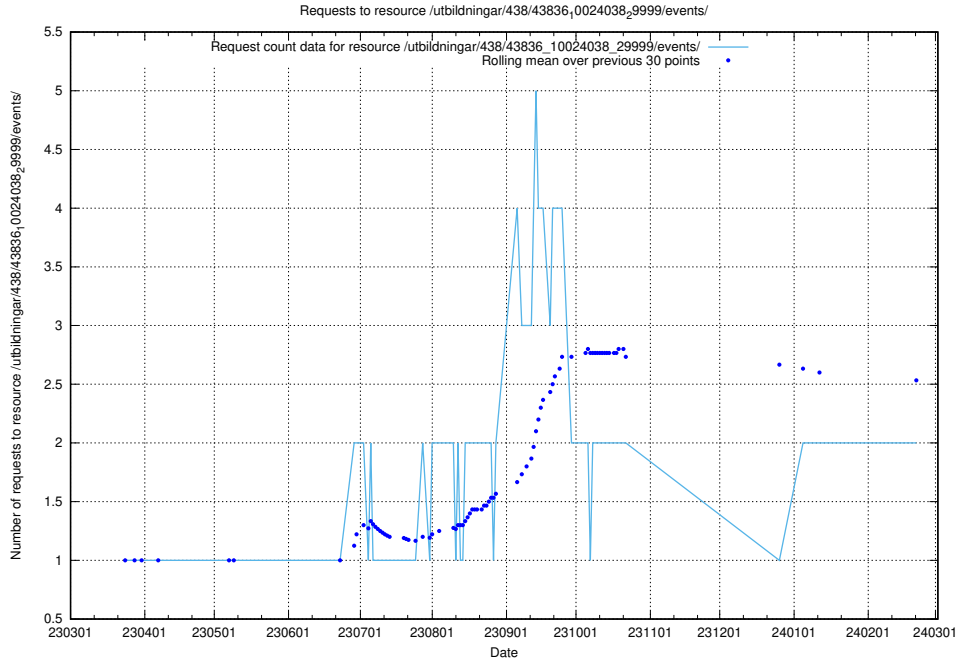

Here, we count the number of requests to resource /taxonomy/version/19/query/concepts-describing-working-hours/.

5.840 Usage of /utbildningar/438/43836_10024038_29999/events/

Here, we count the number of requests to resource /utbildningar/438/43836_10024038_29999/events/.