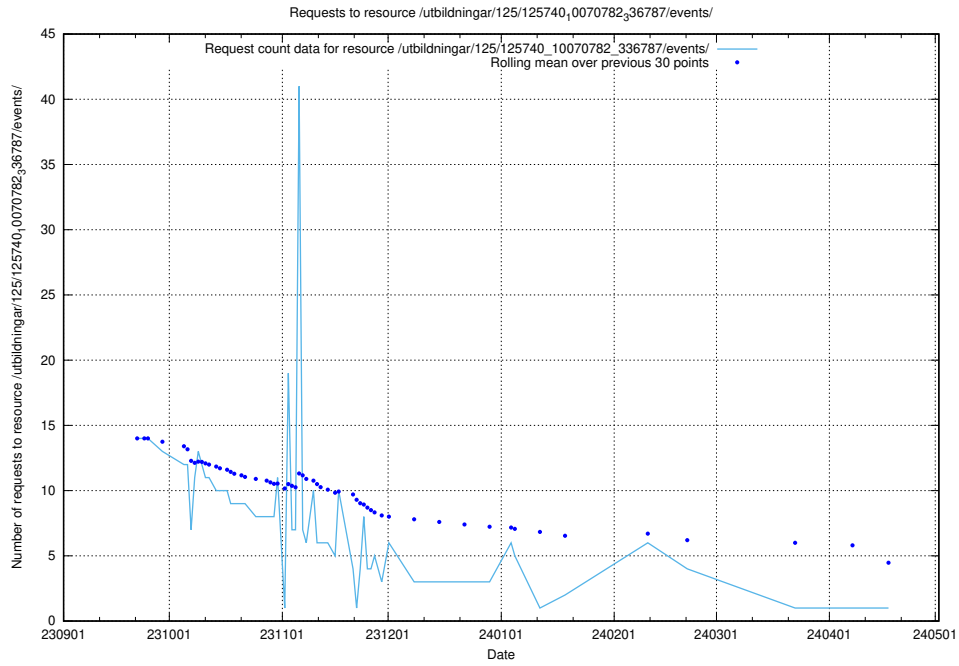

5.4745 Usage of /utbildningar/125/125740_10070782_336787/events/

Here, we count the number of requests to resource /utbildningar/125/125740_10070782_336787/events/