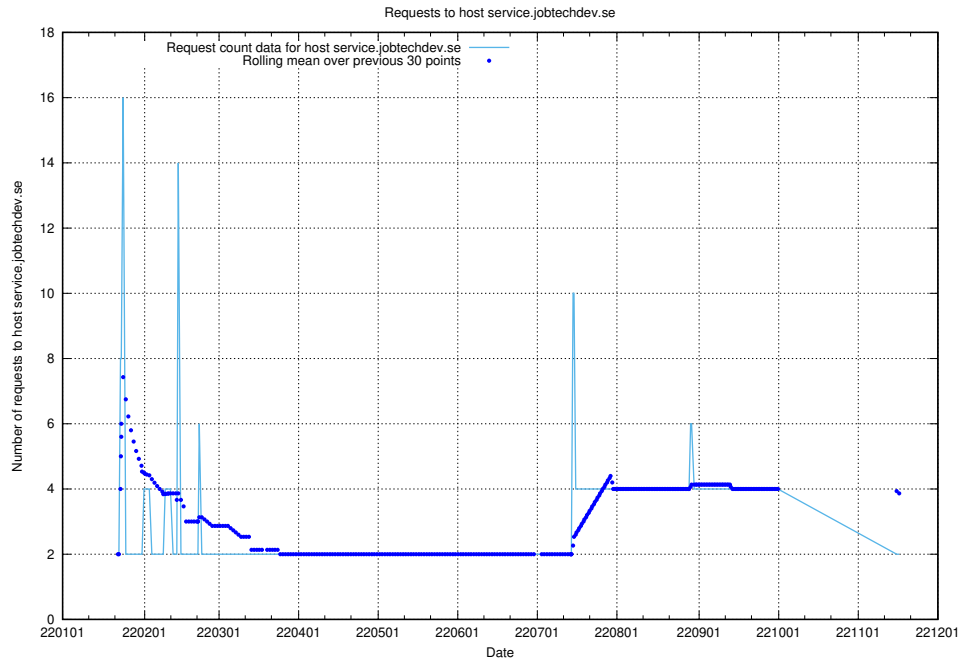

7.592 Usage of service.jobtechdev.se

Here, we count the number of requests to host service.jobtechdev.se.