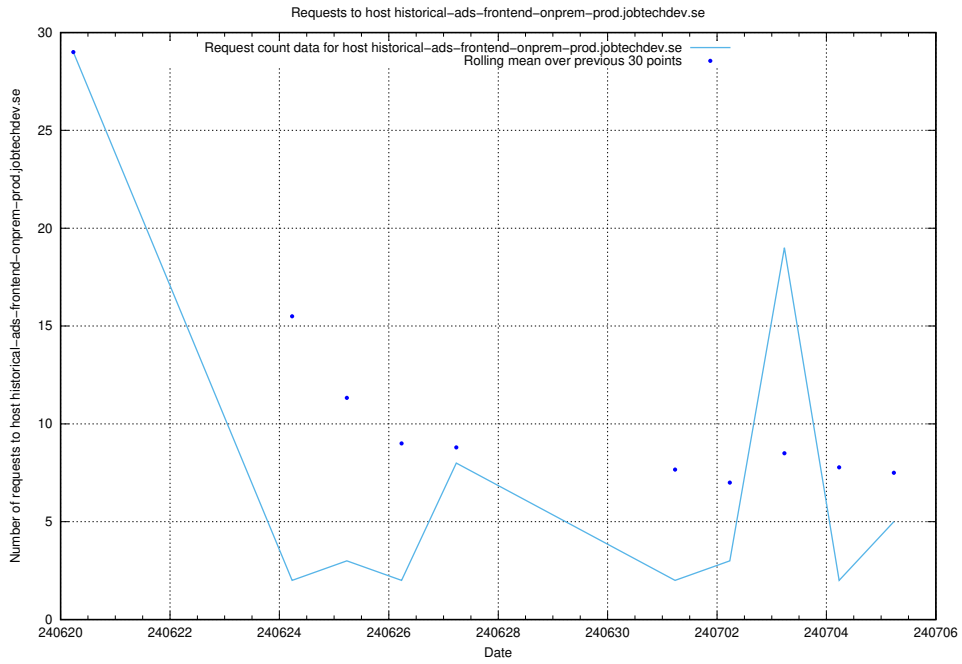

7.96 Usage of historical-ads-frontend-onprem-prod.jobtechdev.se

Here, we count the number of requests to host historical-ads-frontend-onprem-prod.jobtechdev.se.