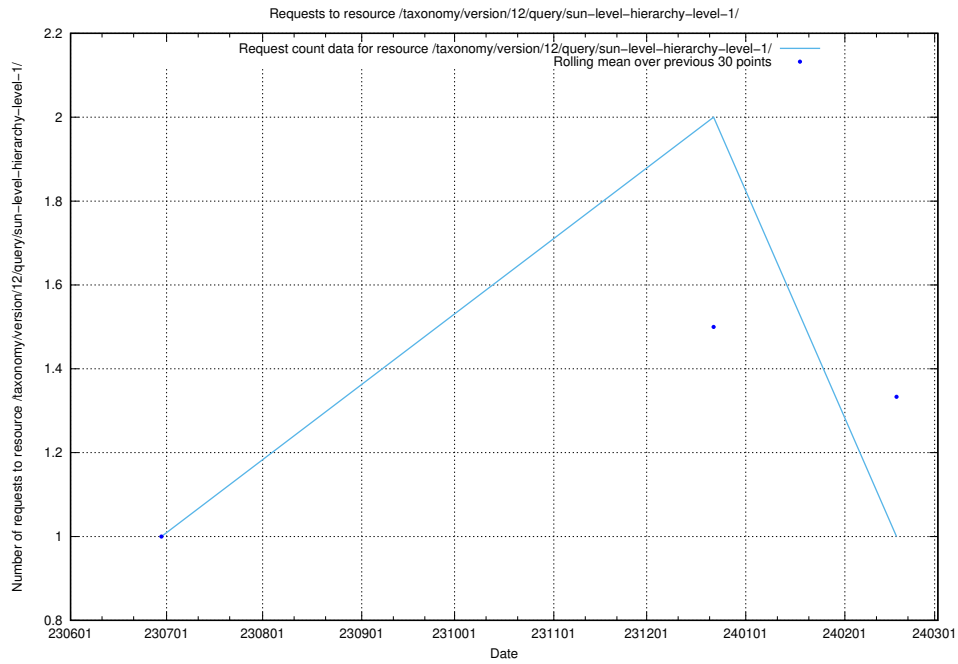

5.5666 Usage of /taxonomy/version/12/query/sun-level-hierarchy-level-1/

Here, we count the number of requests to resource /taxonomy/version/12/query/sun-level-hierarchy-level-1/.