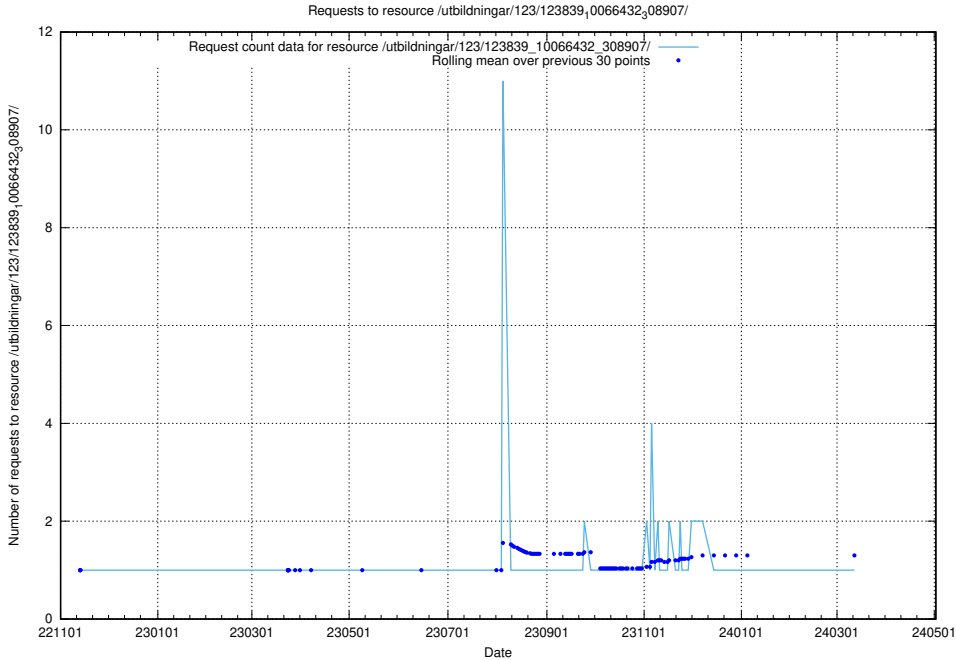

5.6132 Usage of /utbildningar/123/123839_10066432_308907/

Here, we count the number of requests to resource /utbildningar/123/123839_10066432_308907/.

5.6133 Usage of /utbildningar/124/124469_10067547_312970/events/