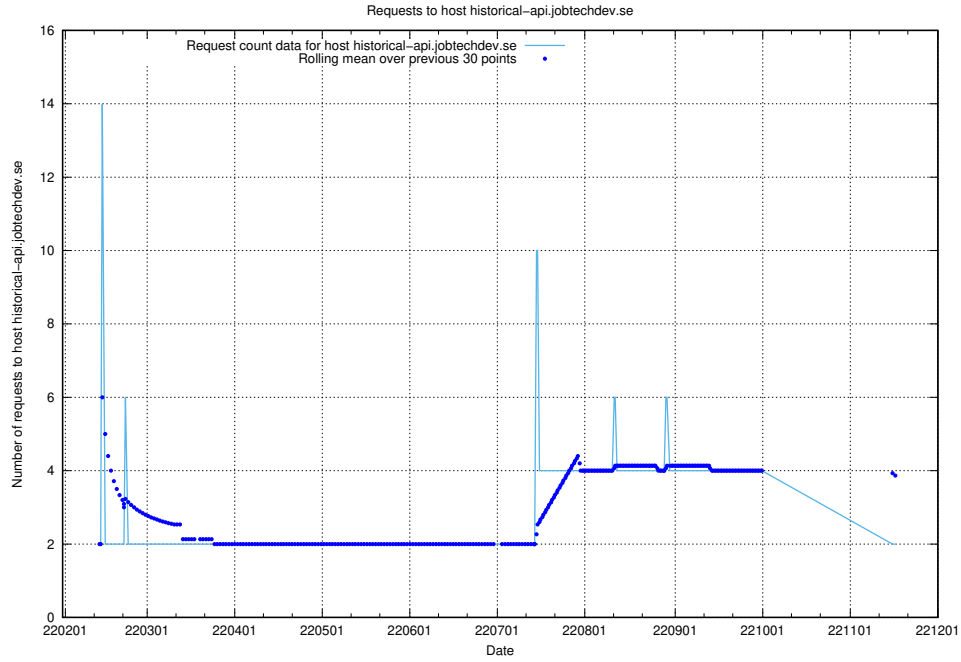

7.547 Usage of historical-api.jobtechdev.se

Here, we count the number of requests to host historical-api.jobtechdev.se.