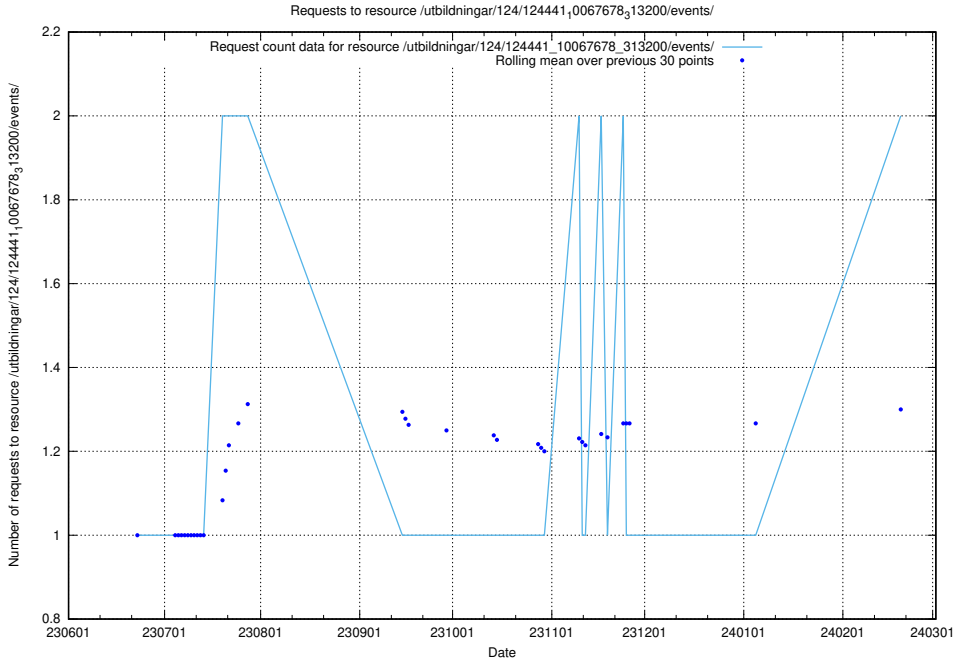

5.801 Usage of /utbildningar/124/124441_10067678_313200/events/

Here, we count the number of requests to resource /utbildningar/124/124441_10067678_313200/events/