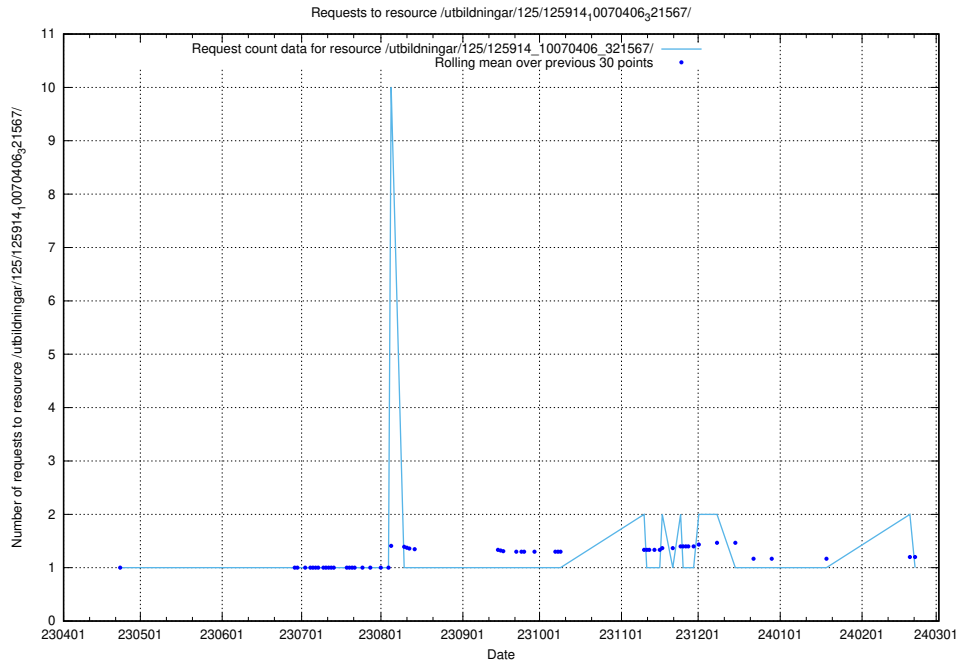

5.6282 Usage of /utbildningar/125/125914_10070406_321567/

Here, we count the number of requests to resource /utbildningar/125/125914_10070406_321567/.