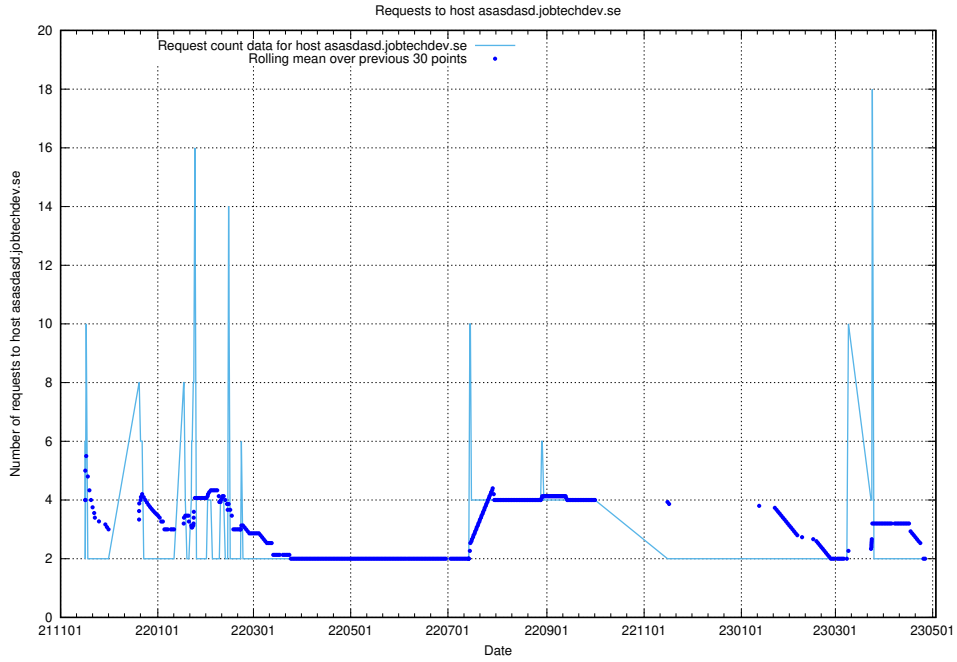

7.544 Usage of nisse.jobtechdev.se

Here, we count the number of requests to host nisse.jobtechdev.se.

7.545 Usage of app-yrkesinfo.prod.services.jtech.se

Here, we count the number of requests to host app-yrkesinfo.prod.services.jtech.se.