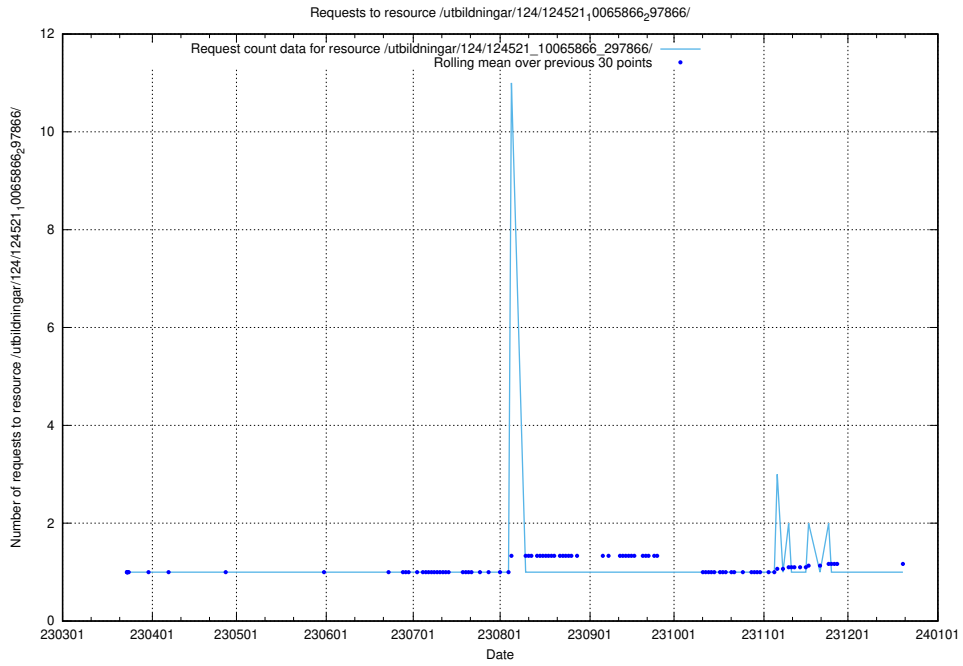

5.1151 Usage of /utbildningar/124/124521_10065866_297866/

Here, we count the number of requests to resource /utbildningar/124/124521_10065866_297866/.