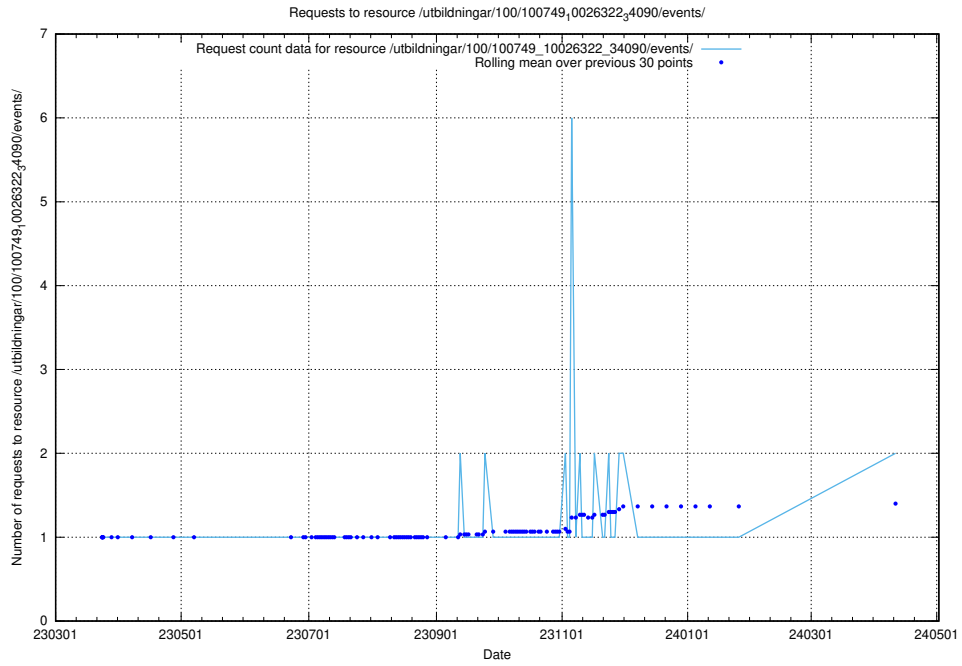

5.774 Usage of /utbildningar/100/100749_10026322_34090/events/

Here, we count the number of requests to resource /utbildningar/100/100749_10026322_34090/events/.