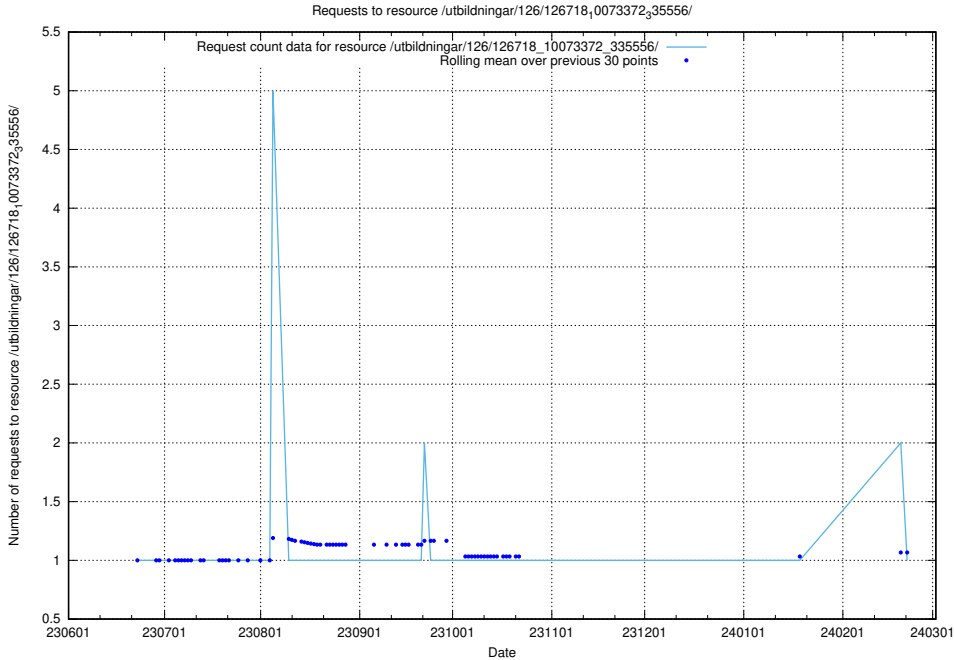

5.5865 Usage of /utbildningar/126/126718_10073372_335556/

Here, we count the number of requests to resource /utbildningar/126/126718_10073372_335556/.