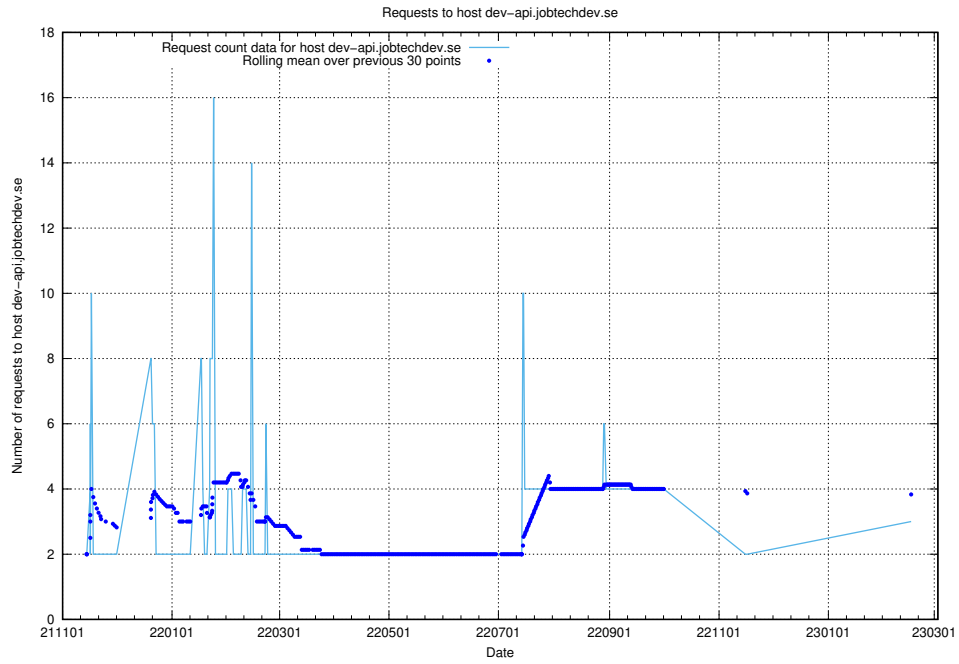

Here, we count the number of requests to host dev-api.jobtechdev.se.

7.170 Usage of taxonomy-t1.api.jobtechdev.se

Here, we count the number of requests to host taxonomy-t1.api.jobtechdev.se.

7.171 Usage of dashboard.jobtechdev.se