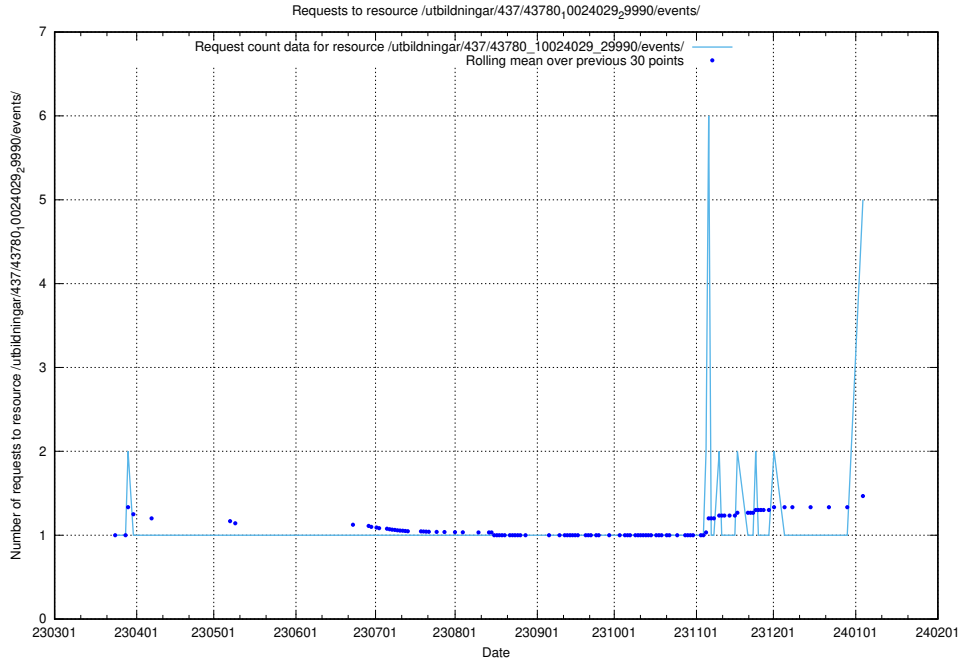

Here, we count the number of requests to resource /utbildningar/124/124475_10067709_313266/.

5.135 Usage of /utbildningar/437/43780_10024029_29990/events/

Here, we count the number of requests to resource /utbildningar/437/43780_10024029_29990/events/.