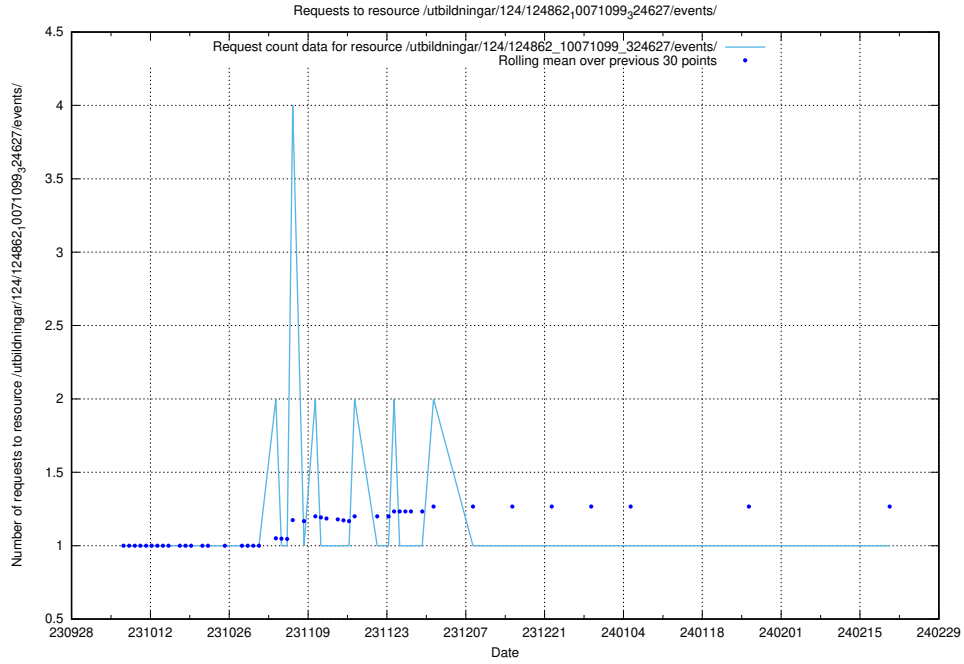

Here, we count the number of requests to resource /utbildningar/125/125415_10067799_319946/.

5.4642 Usage of /utbildningar/124/124862_10071099_324627/events/

Here, we count the number of requests to resource /utbildningar/124/124862_10071099_324627/events/