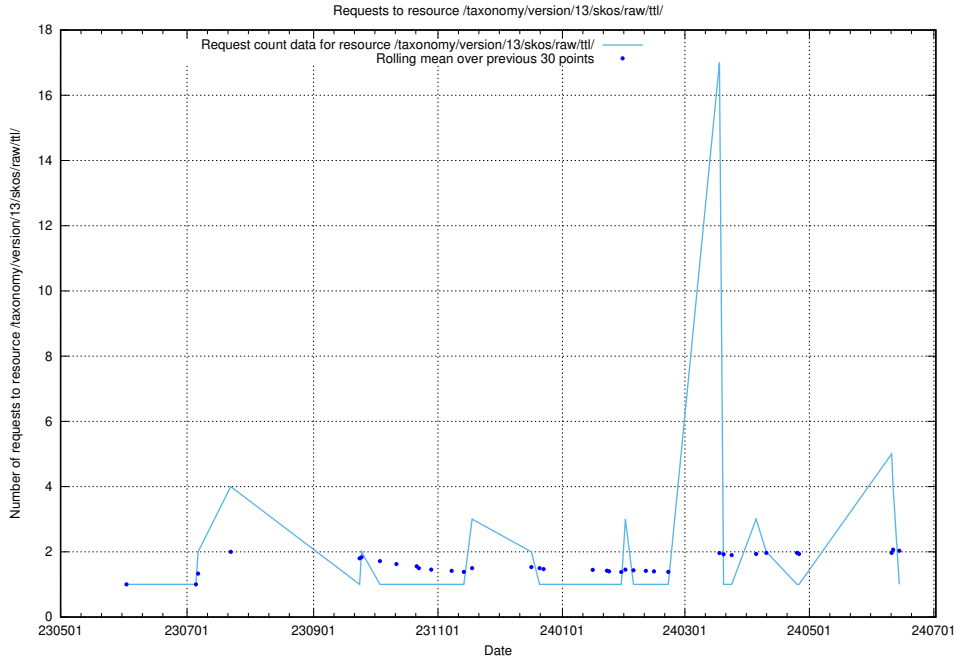

5.6180 Usage of /taxonomy/version/13/skos/raw/ttl/

Here, we count the number of requests to resource /taxonomy/version/13/skos/raw/ttl/.