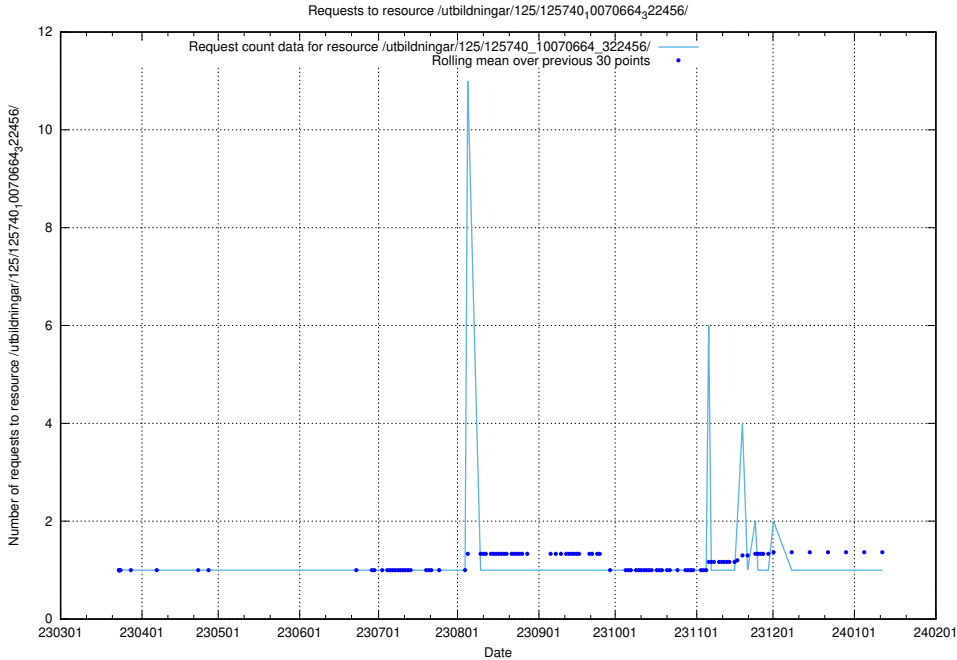

5.922 Usage of /utbildningar/125/125740_10070664_322456/

Here, we count the number of requests to resource /utbildningar/125/125740_10070664_322456/.