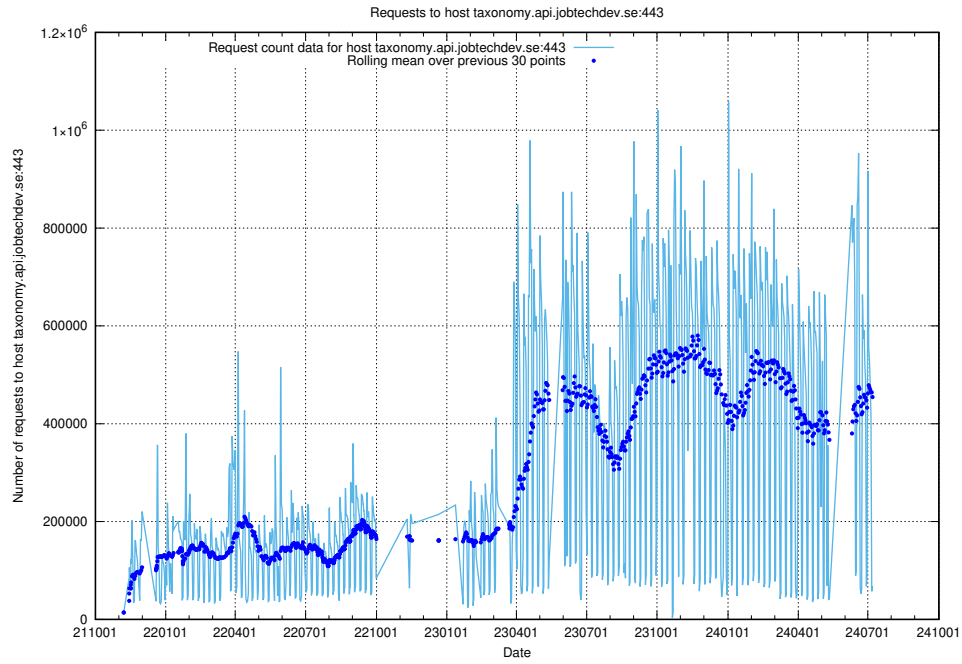

7.3 Usage of data.jobtechdev.se

Here, we count the number of requests to host data.jobtechdev.se.

7.4 Usage of taxonomy.api.jobtechdev.se:443

Here, we count the number of requests to host taxonomy.api.jobtechdev.se:443.