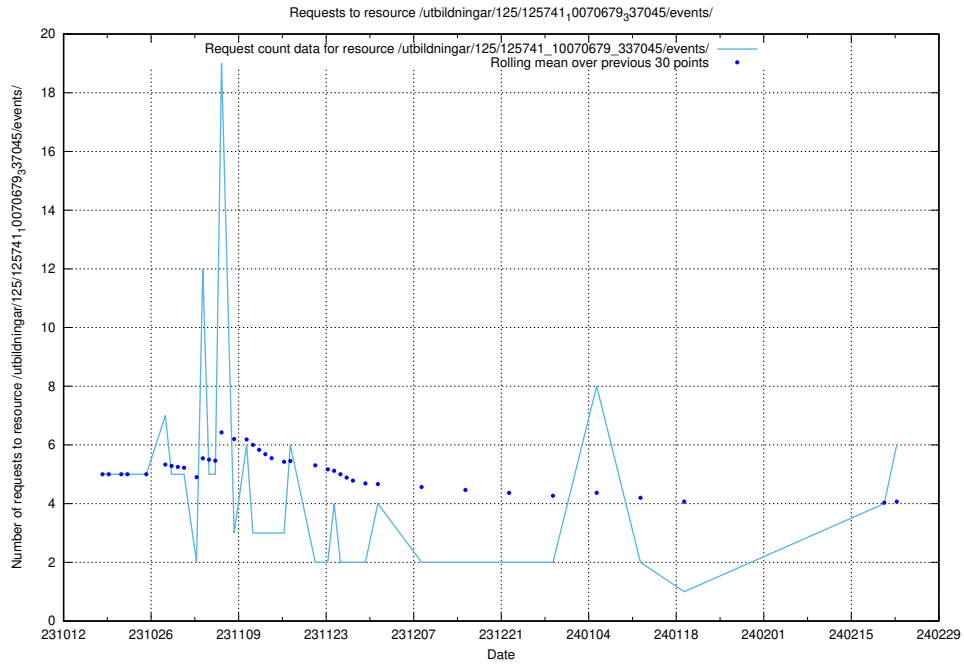

5.53 Usage of /utbildningar/125/125741_10070679_337045/events/

Here, we count the number of requests to resource /utbildningar/125/125741_10070679_337045/events/