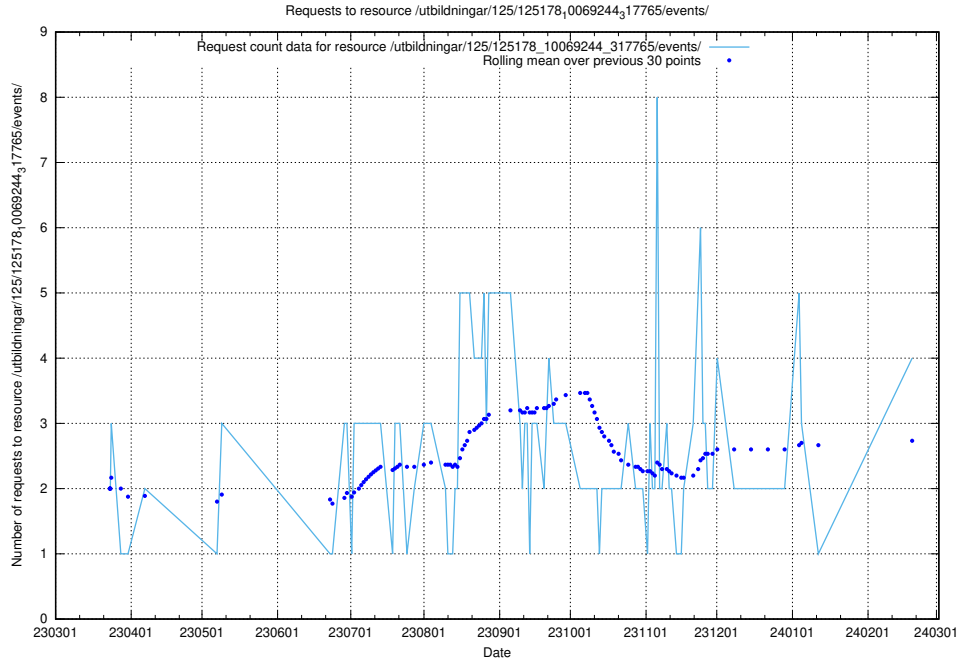

5.232 Usage of /utbildningar/125/125178_10069244_317765/events/

Here, we count the number of requests to resource /utbildningar/125/125178_10069244_317765/events/