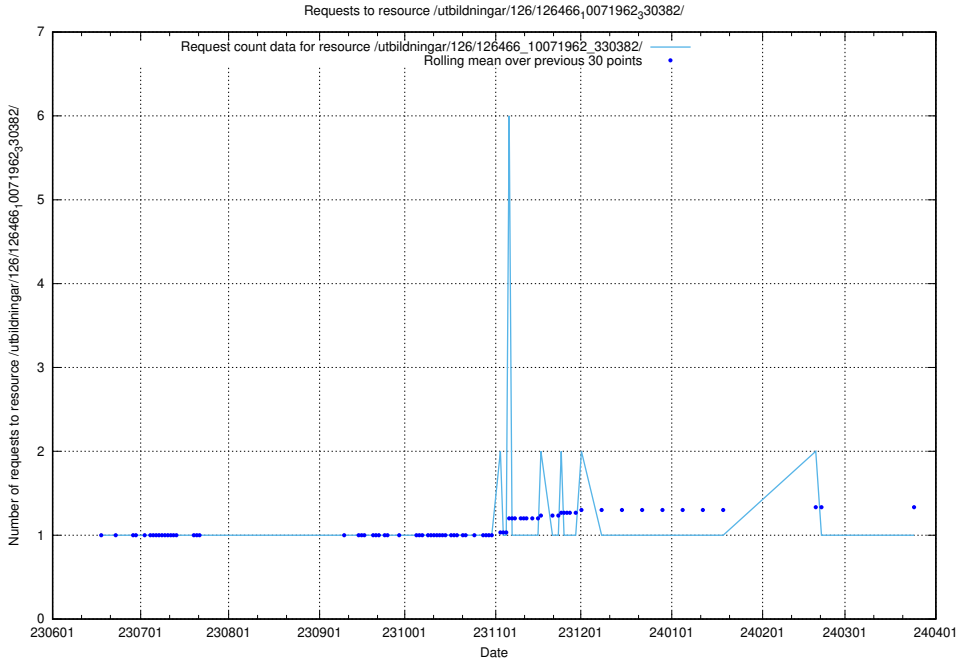

5.6109 Usage of /utbildningar/126/126466_10071962_330382/

Here, we count the number of requests to resource /utbildningar/126/126466_10071962_330382/.