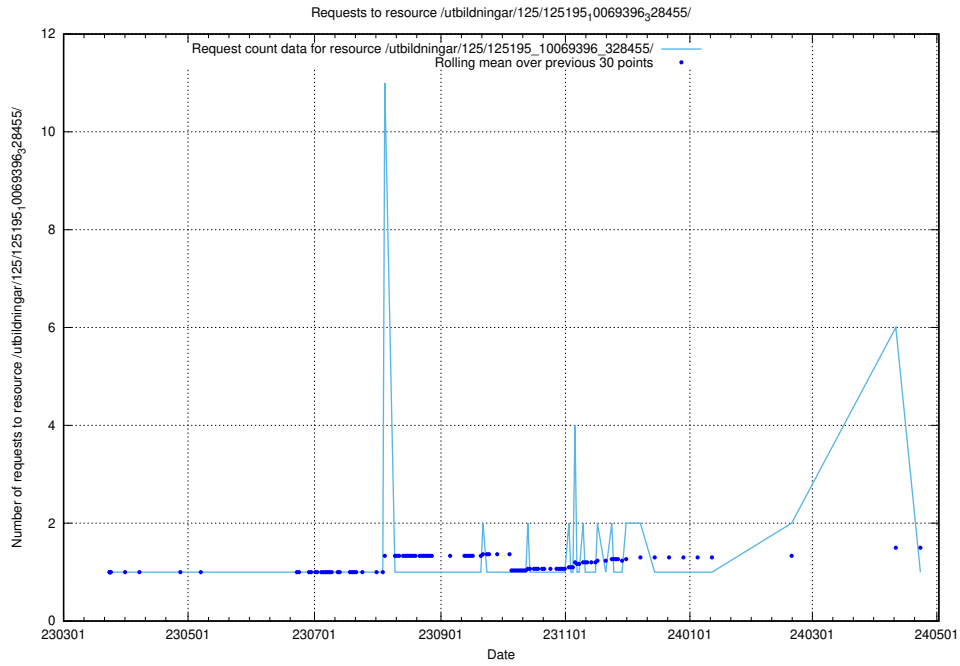

5.1042 Usage of /utbildningar/125/125195_10069396_328455/

Here, we count the number of requests to resource /utbildningar/125/125195_10069396_328455/.