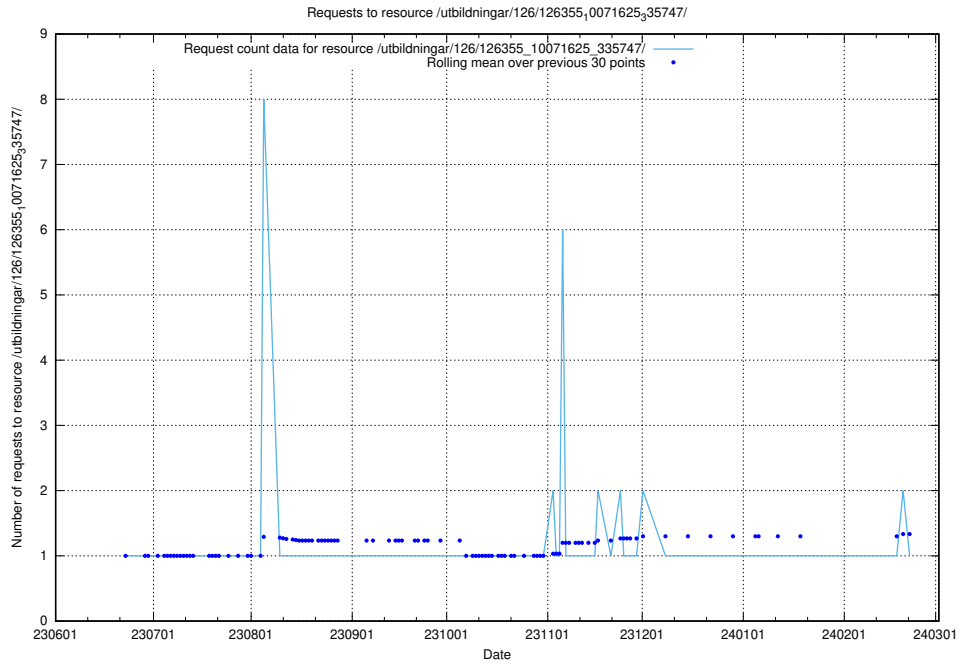

Here, we count the number of requests to resource /utbildningar/126/126355_10071625_335747/events/

5.5911 Usage of /utbildningar/126/126355_10071625_335747/

Here, we count the number of requests to resource /utbildningar/126/126355_10071625_335747/.