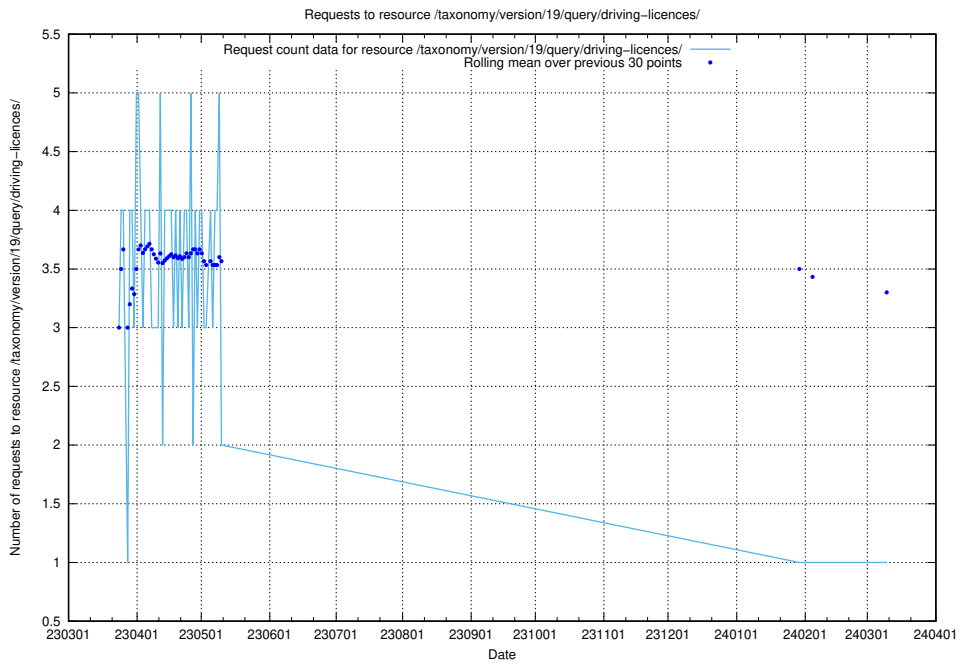

5.6435 Usage of /taxonomy/version/19/query/driving-licences/

Here, we count the number of requests to resource /taxonomy/version/19/query/driving-licences/.