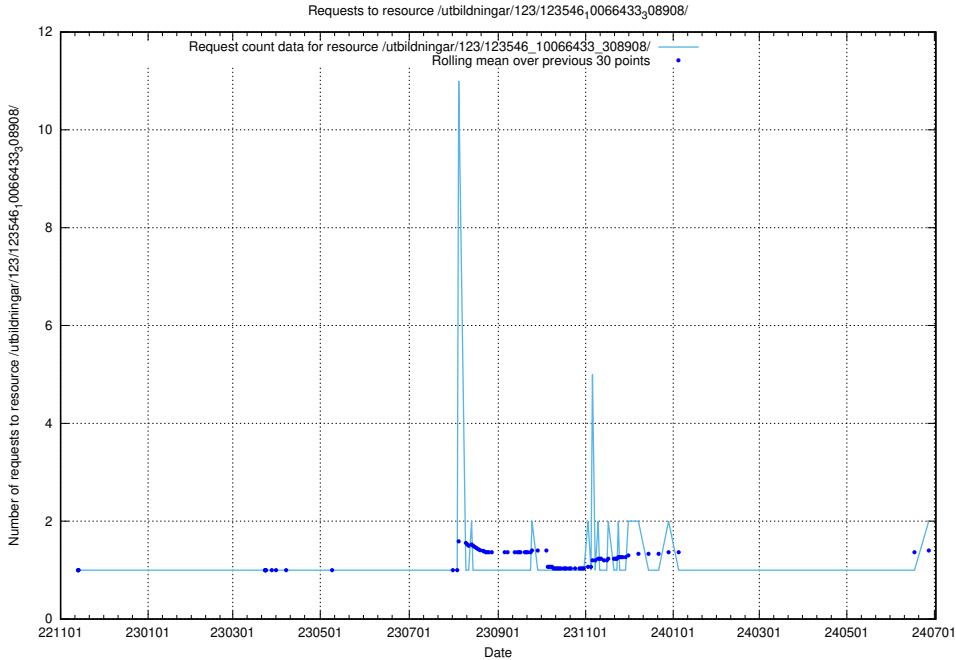

5.825 Usage of /utbildningar/123/123546_10066433_308908/

Here, we count the number of requests to resource /utbildningar/123/123546_10066433_308908/.