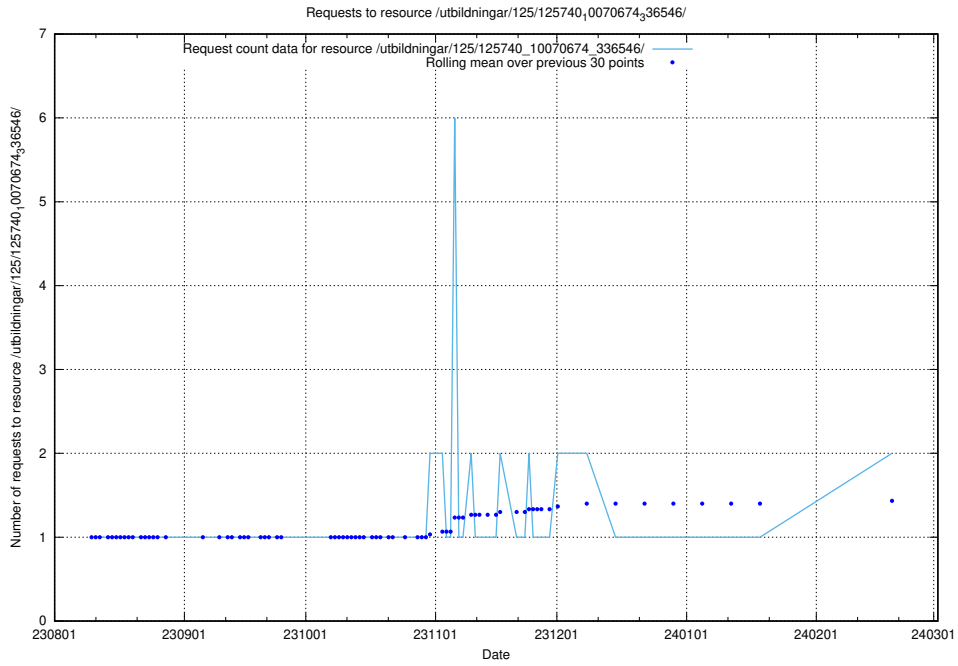

5.701 Usage of /utbildningar/125/125740_10070674_336546/

Here, we count the number of requests to resource /utbildningar/125/125740_10070674_336546/.