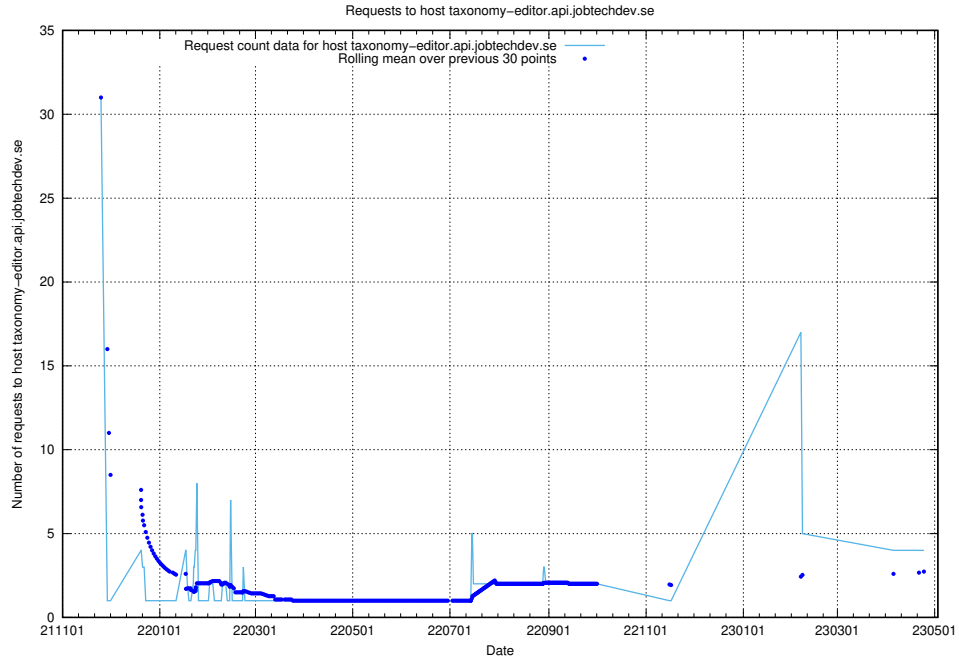

7.140 Usage of taxonomy-editor.api.jobtechdev.se

Here, we count the number of requests to host taxonomy-editor.api.jobtechdev.se.