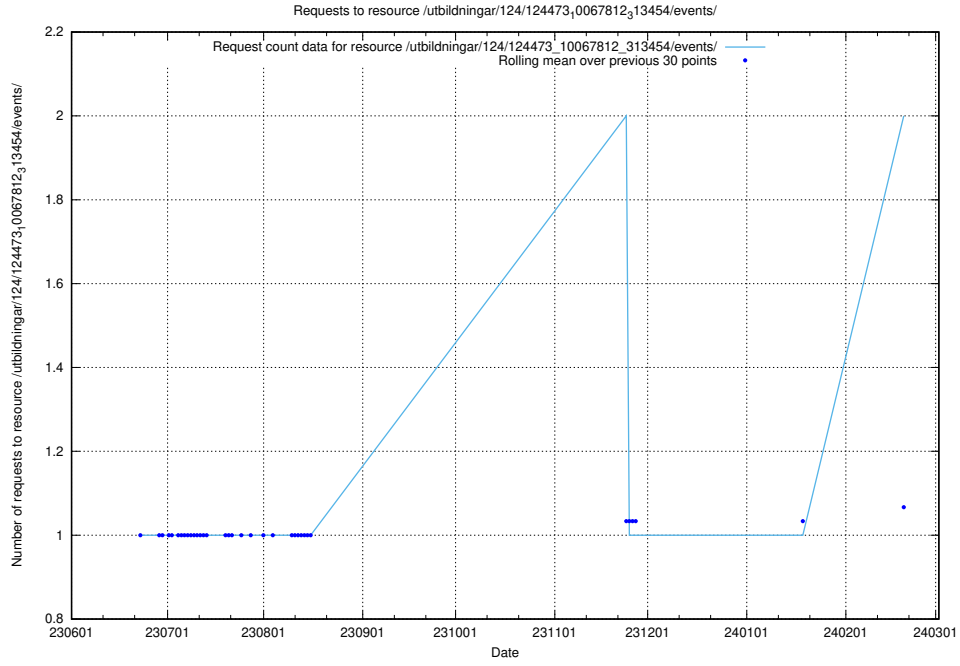

5.795 Usage of /utbildningar/124/124473_10067812_313454/events/

Here, we count the number of requests to resource /utbildningar/124/124473_10067812_313454/events/

5.796 Usage of /utbildningar/124/124473_10067554_312977/