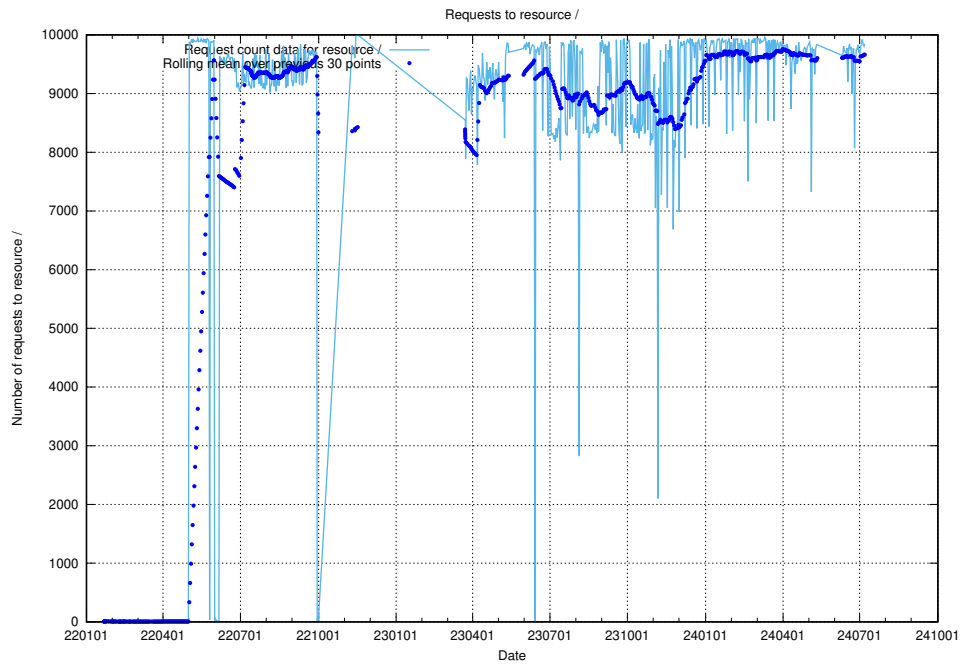

⁶<https://data.jobtechdev.se>

5.2 Disk space usage

A table showing the disk space usage on the data server.

5.5 Usage of /taxonomy/version/17/query/

Here, we count the number of requests to resource /taxonomy/version/17/query/.