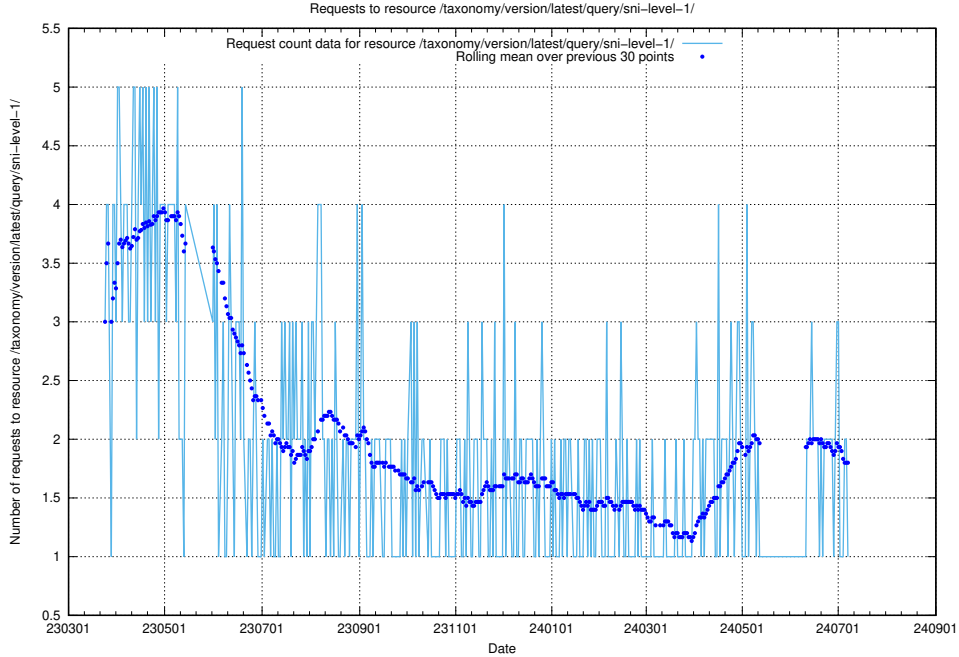

5.6368 Usage of /taxonomy/version/latest/query/sni-level-1/

Here, we count the number of requests to resource /taxonomy/version/latest/query/sni-level-1/.