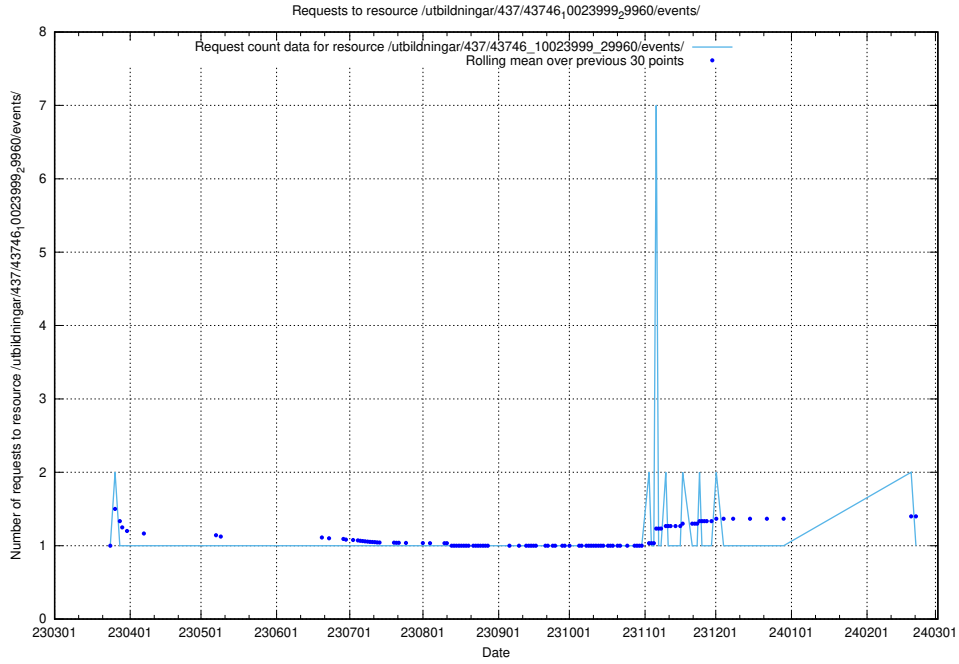

5.6486 Usage of /utbildningar/437/43746_10023999_29960/events/

Here, we count the number of requests to resource /utbildningar/437/43746_10023999_29960/events/.