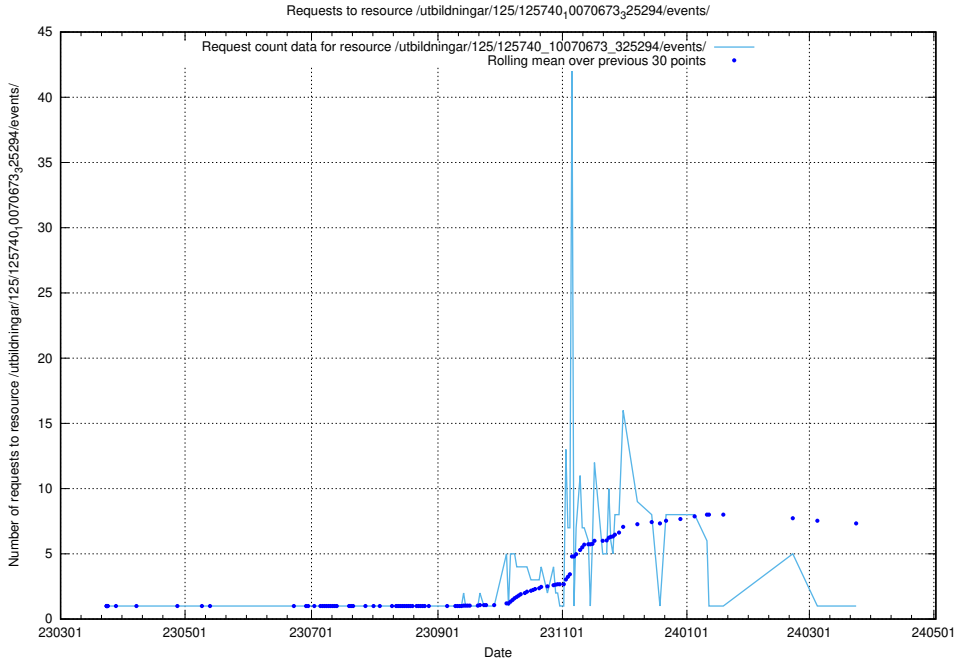

5.914 Usage of /utbildningar/125/125740_10070673_325294/events/

Here, we count the number of requests to resource /utbildningar/125/125740_10070673_325294/events/