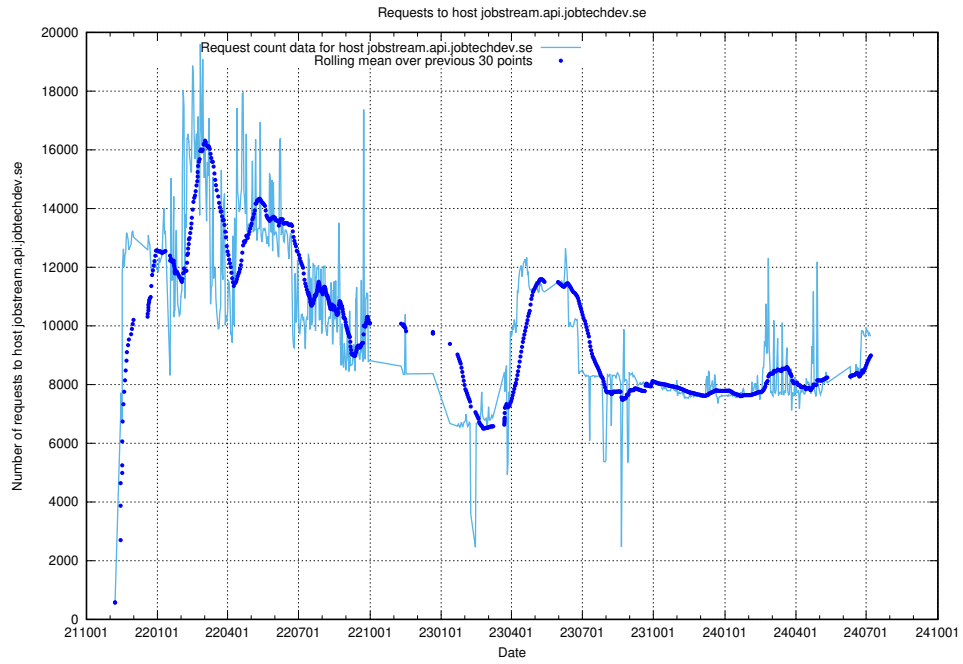

7.11 Usage of jobstream.api.jobtechdev.se

Here, we count the number of requests to host jobstream.api.jobtechdev.se.