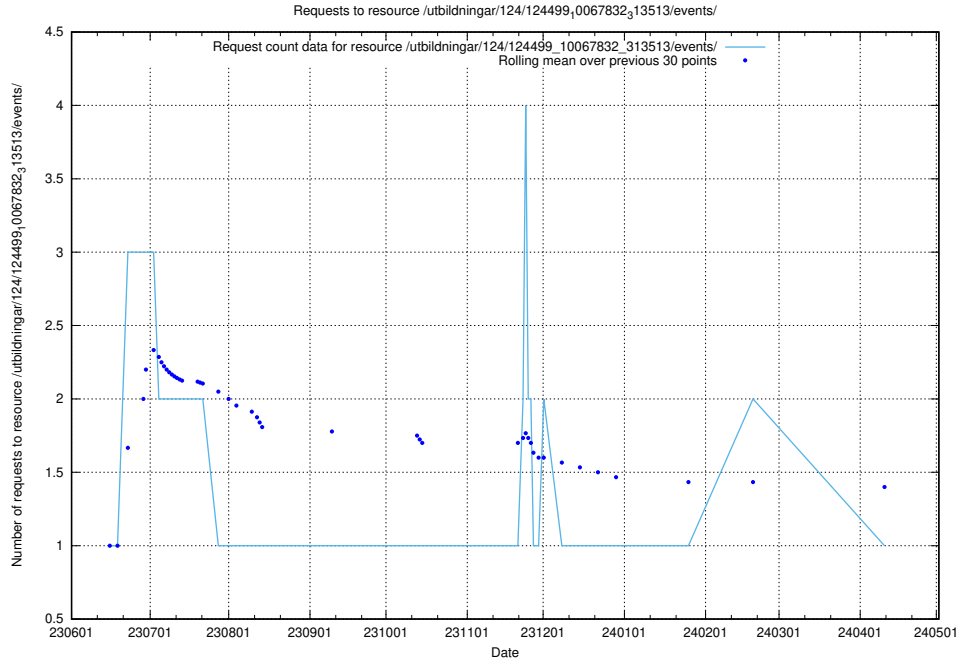

5.6130 Usage of /utbildningar/124/124499_10067832_313513/events/

Here, we count the number of requests to resource /utbildningar/124/124499_10067832_313513/events/