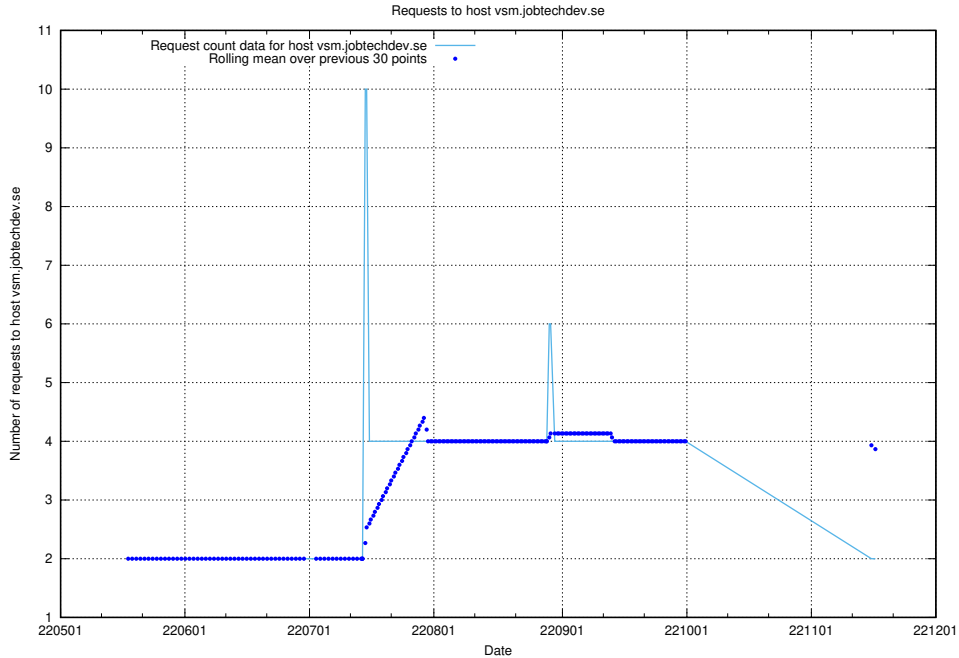

7.429 Usage of vsm.jobtechdev.se

Here, we count the number of requests to host vsm.jobtechdev.se.