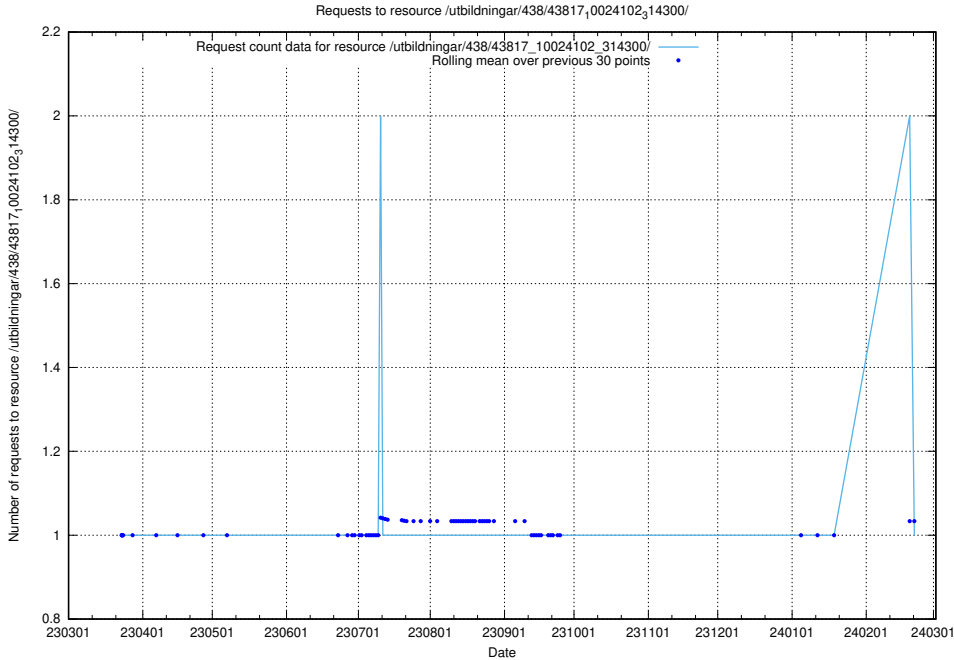

5.6631 Usage of /utbildningar/438/43817_10024102_314300/

Here, we count the number of requests to resource /utbildningar/438/43817_10024102_314300/.