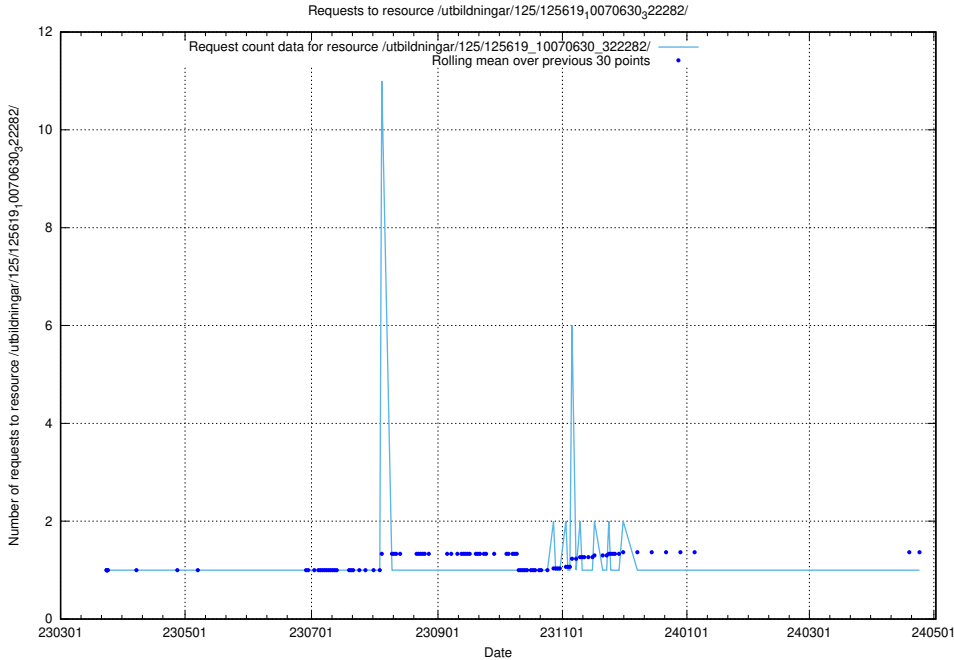

5.979 Usage of /utbildningar/125/125619_10070630_322282/

Here, we count the number of requests to resource /utbildningar/125/125619_10070630_322282/.