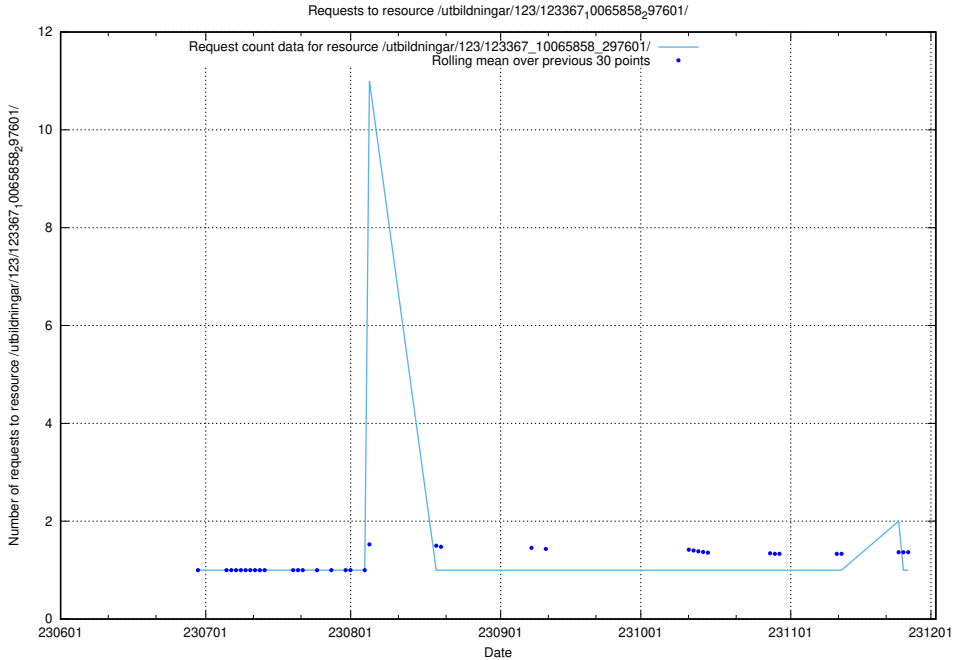

5.5654 Usage of /utbildningar/123/123367_10065858_297601/

Here, we count the number of requests to resource /utbildningar/123/123367_10065858_297601/.