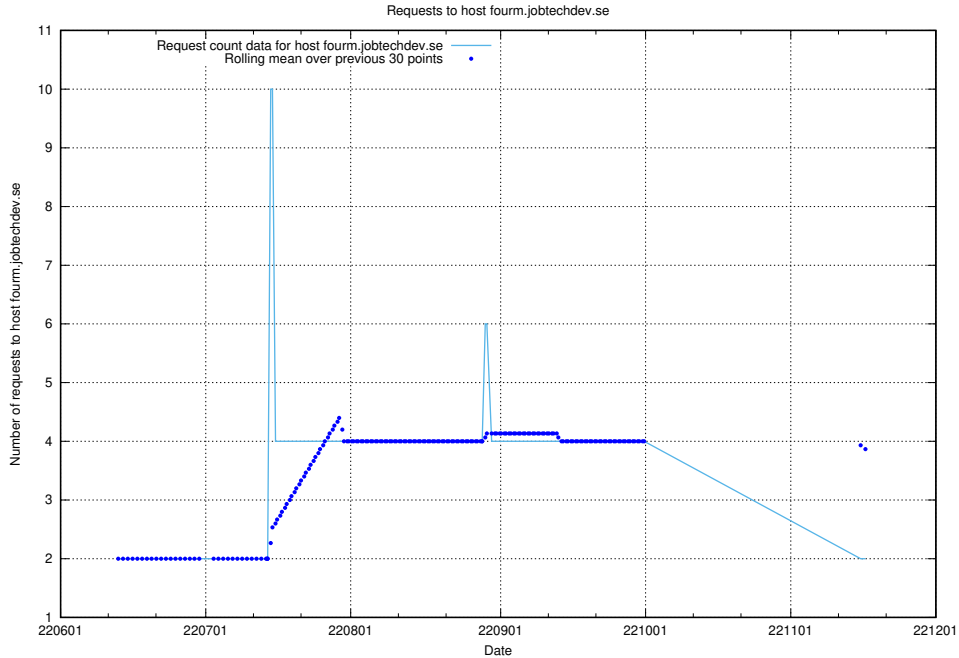

7.410 Usage of fourm.jobtechdev.se

Here, we count the number of requests to host fourm.jobtechdev.se.

7.411 Usage of ac93955e-375e-46ab-98cd-1c60a34122cd.jobtechdev.se

Here, we count the number of requests to host ac93955e-375e-46ab-98cd-1c60a34122cd.jobtechdev.se.