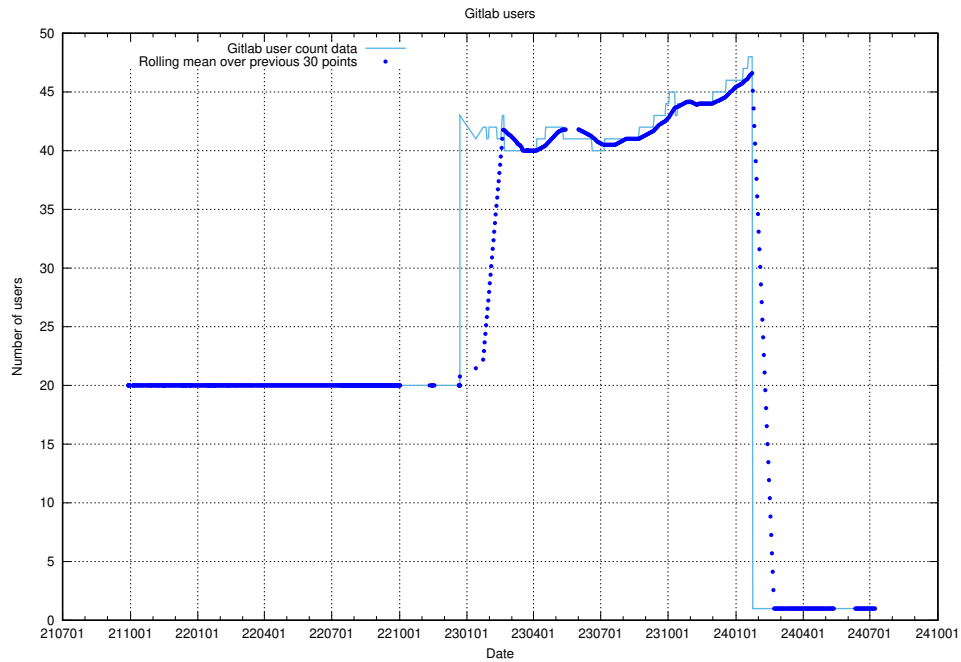

6 Gitlab

This section summarises the state of [JobTech's code repositories](https://gitlab.com/arbetsformedlingen)⁷.

6.1 User count

A graph of users in JobTech's official code repository.

⁷<https://gitlab.com/arbetsformedlingen>