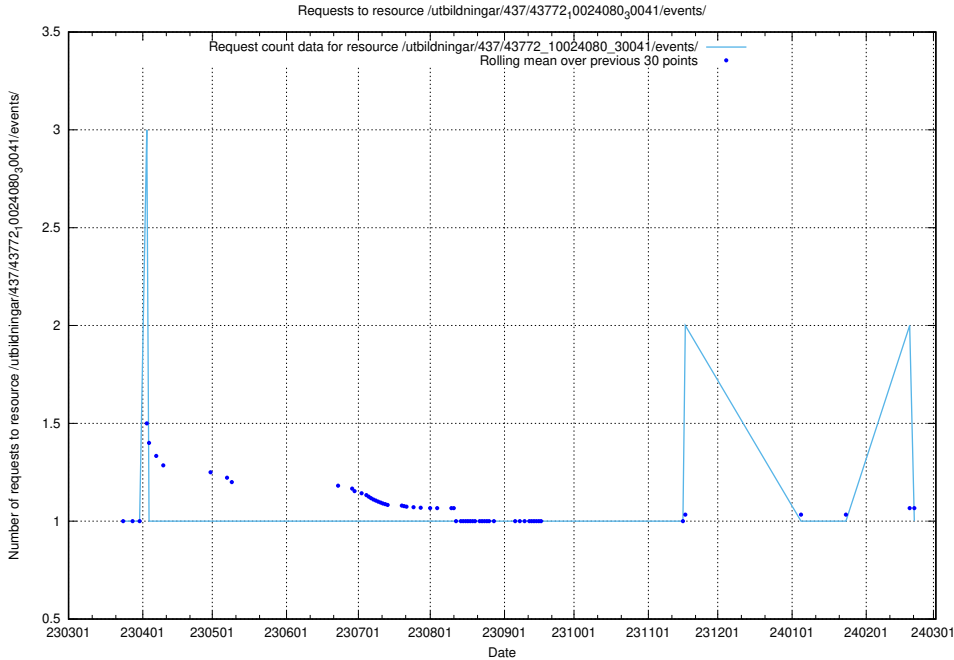

5.6473 Usage of /utbildningar/437/43772_10024080_30041/events/

Here, we count the number of requests to resource /utbildningar/437/43772_10024080_30041/events/.