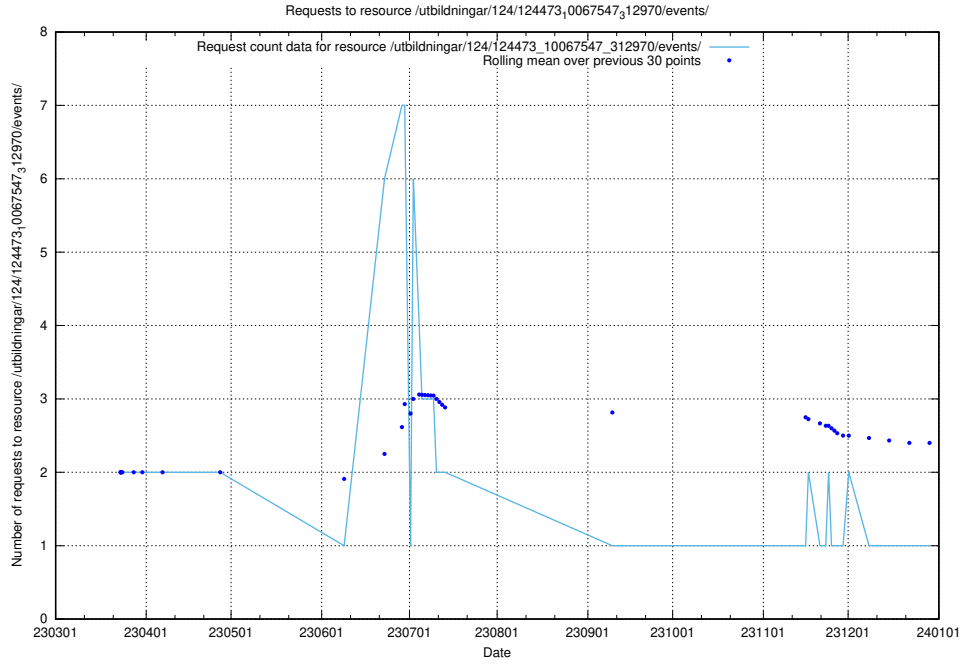

Here, we count the number of requests to resource /utbildningar/124/124498_10067796_313401/events/

5.6587 Usage of /utbildningar/124/124473_10067547_312970/events/

Here, we count the number of requests to resource /utbildningar/124/124473_10067547_312970/events/