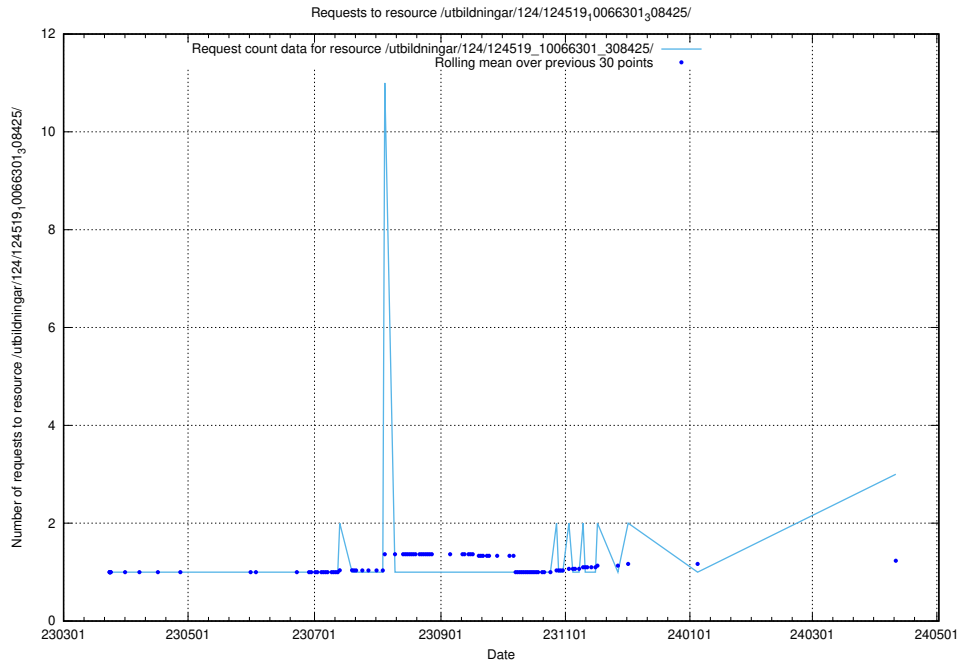

5.257 Usage of /utbildningar/124/124519_10066301_308425/

Here, we count the number of requests to resource /utbildningar/124/124519_10066301_308425/.

5.258 Usage of /utbildningar/124/124519_10065942_302616/