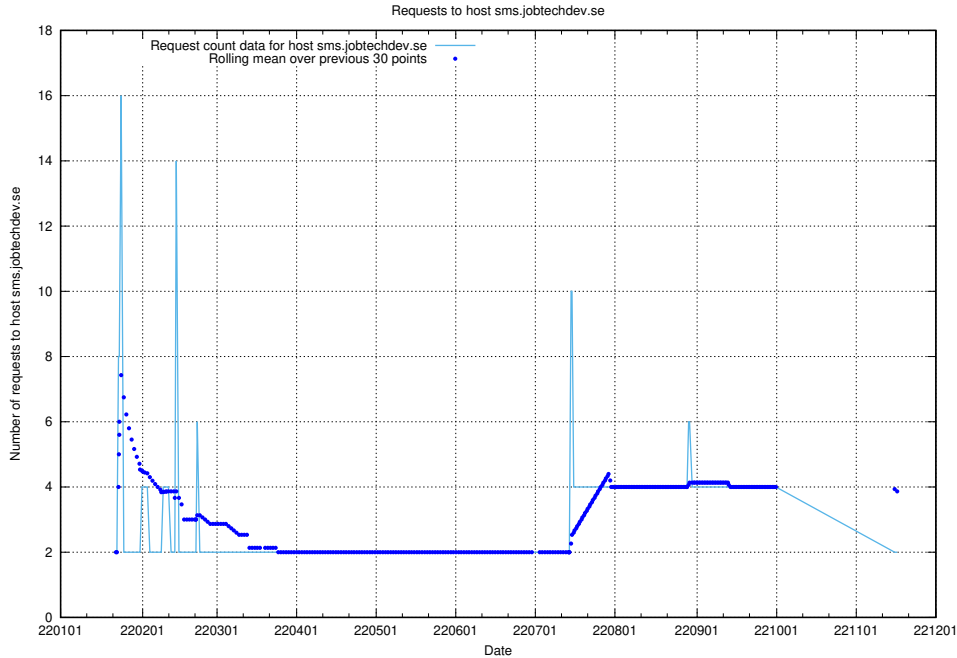

Here, we count the number of requests to host sms.jobtechdev.se.

7.589 Usage of sistema.jobtechdev.se

Here, we count the number of requests to host sistema.jobtechdev.se.

7.590 Usage of shopify.jobtechdev.se