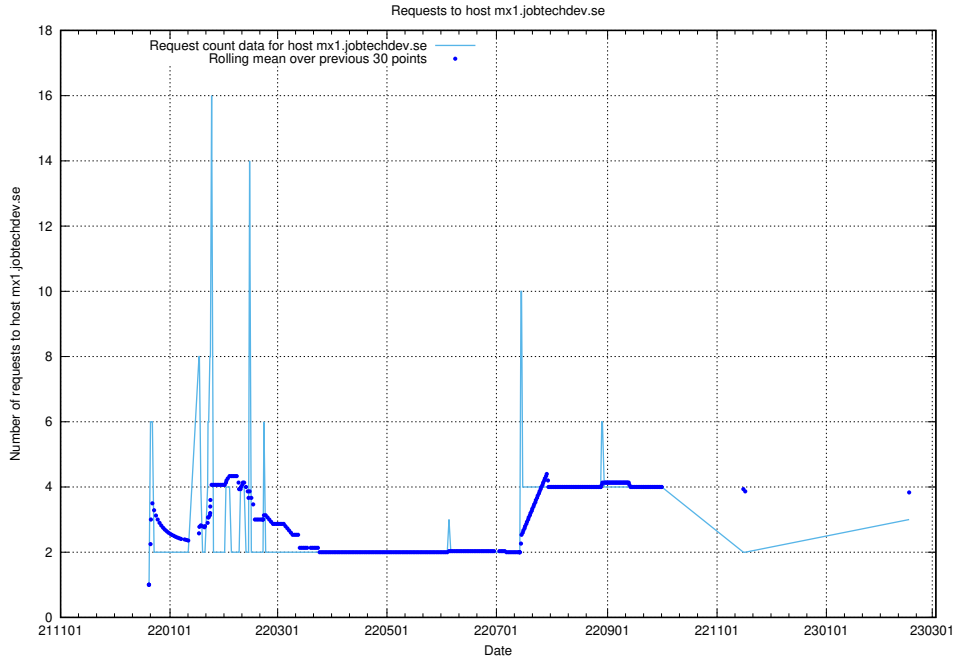

7.203 Usage of mx1.jobtechdev.se

Here, we count the number of requests to host mx1.jobtechdev.se.