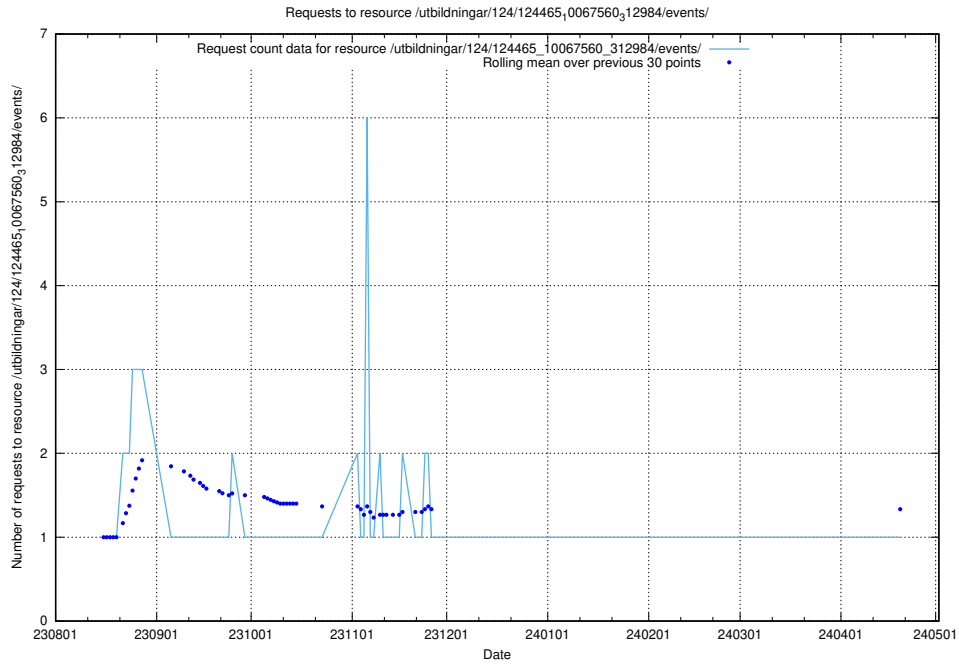

5.5044 Usage of /utbildningar/124/124465_10067560_312984/events/

Here, we count the number of requests to resource /utbildningar/124/124465_10067560_312984/events/