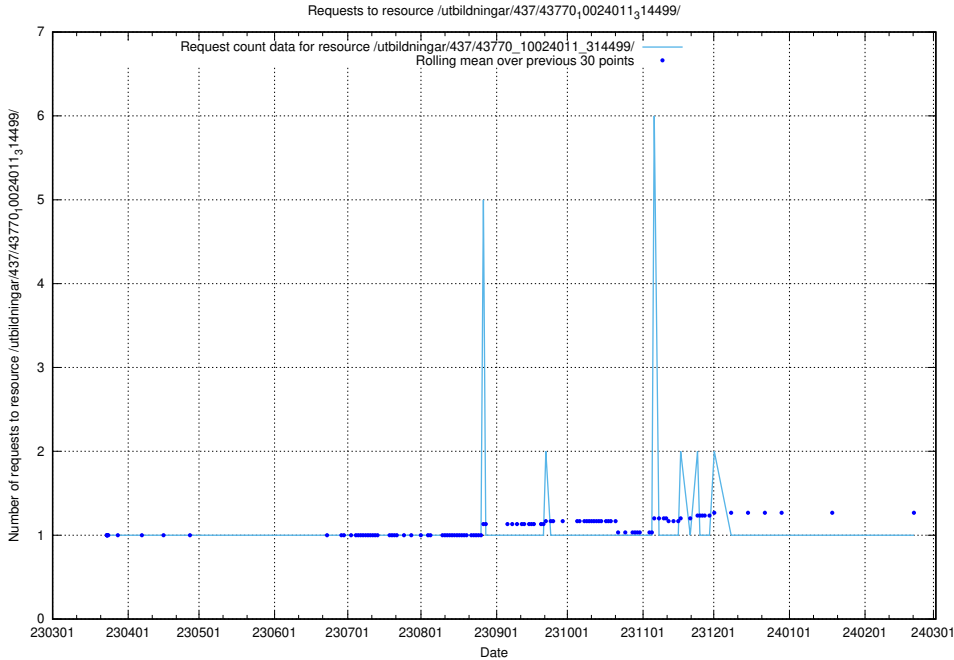

5.6656 Usage of /utbildningar/437/43770_10024011_314499/

Here, we count the number of requests to resource /utbildningar/437/43770_10024011_314499/.