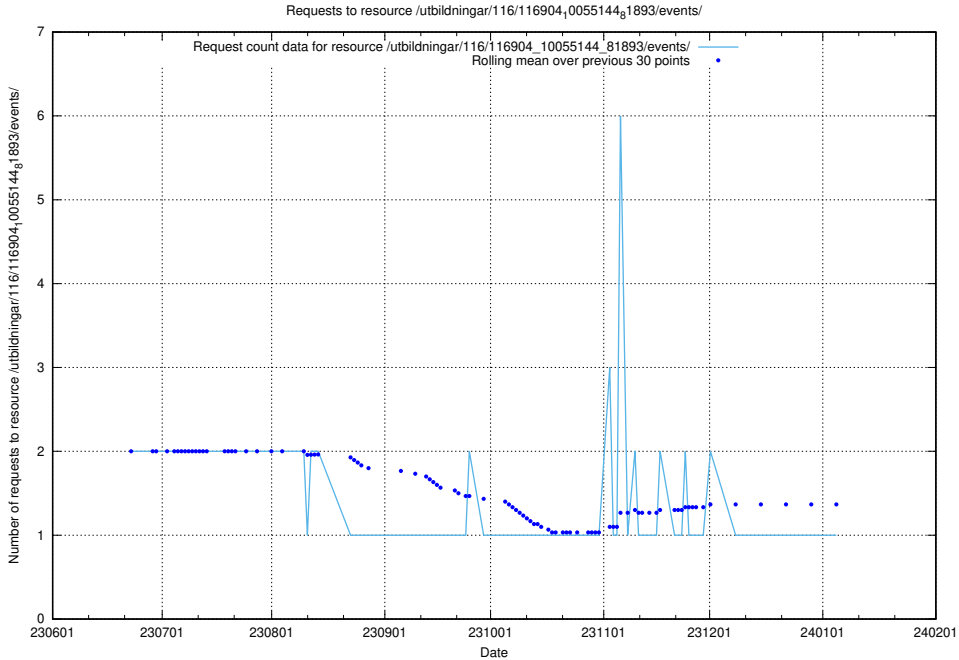

5.5822 Usage of /utbildningar/116/116904_10055144_81893/events/

Here, we count the number of requests to resource /utbildningar/116/116904_10055144_81893/events/.