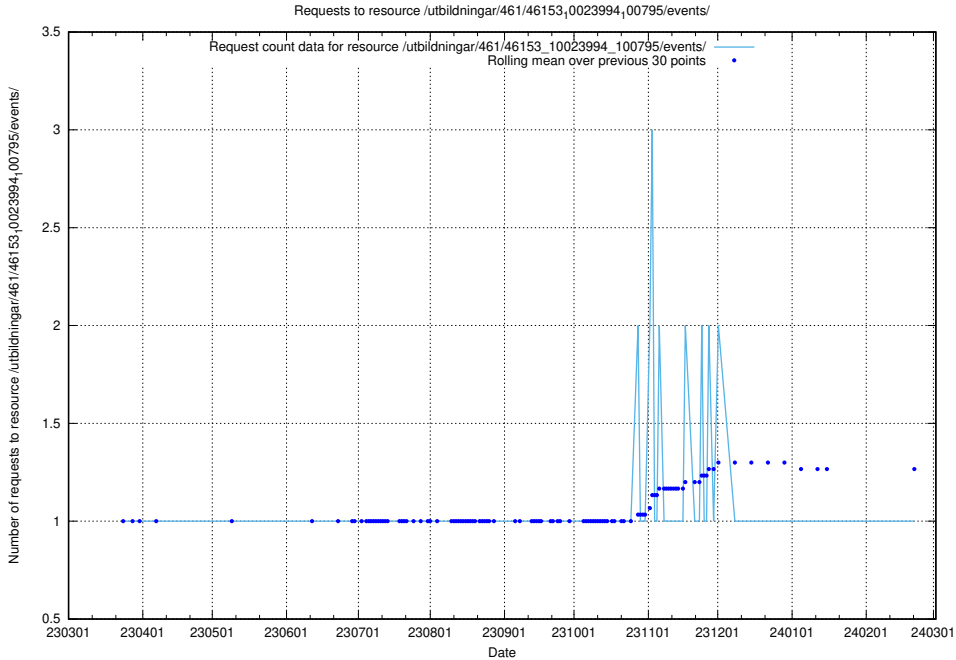

5.6448 Usage of /utbildningar/461/46153_10023994_100795/events/

Here, we count the number of requests to resource /utbildningar/461/46153_10023994_100795/events/.