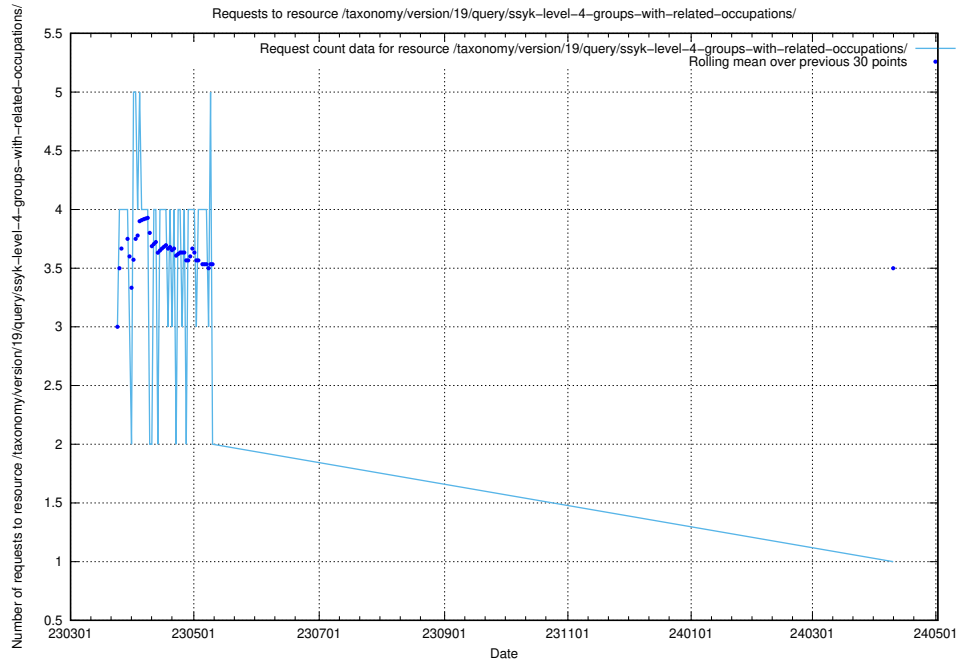

5.6410 Usage of /taxonomy/version/19/query/ssyk-level-4-groups-with-related-occupations/

Here, we count the number of requests to resource /taxonomy/version/19/query/ssyk-level-4-groups-with-related-occupations/.