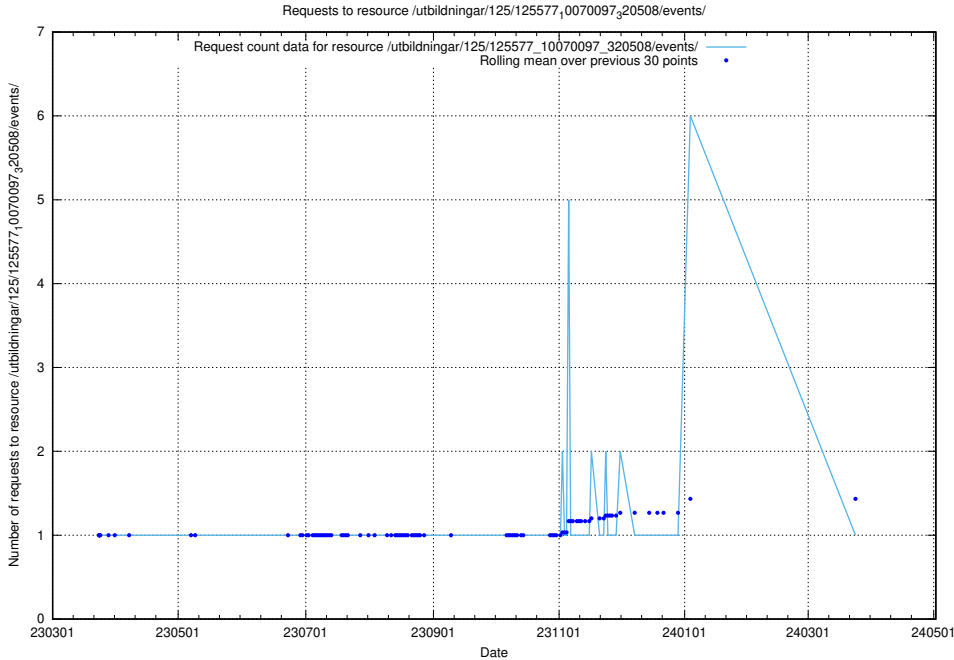

5.1015 Usage of /utbildningar/125/125577_10070097_320508/events/

Here, we count the number of requests to resource /utbildningar/125/125577_10070097_320508/events/