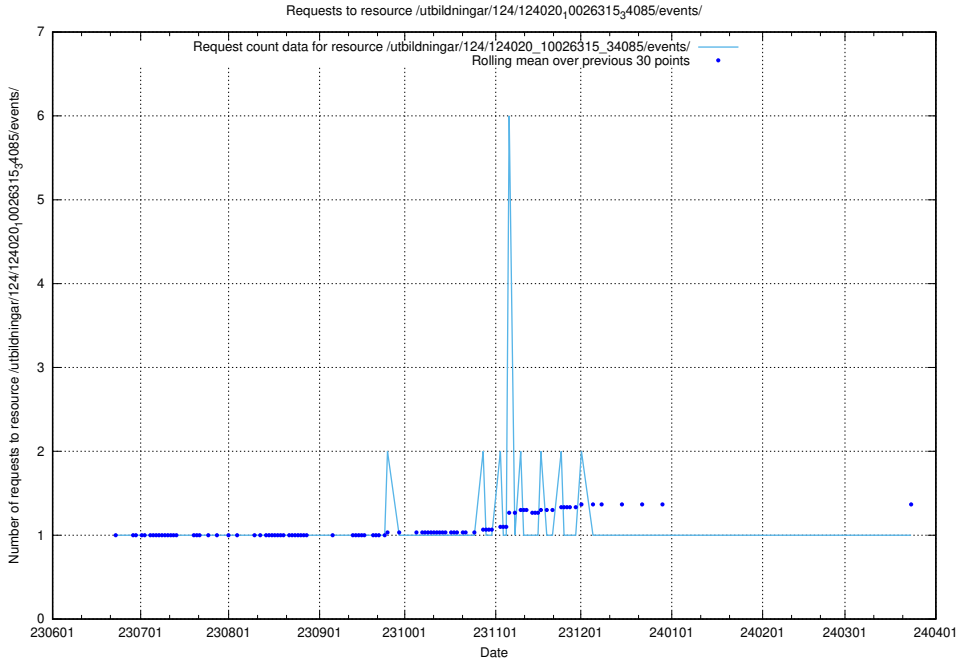

5.6077 Usage of /utbildningar/124/124020_10026315_34085/events/

Here, we count the number of requests to resource /utbildningar/124/124020_10026315_34085/events/.