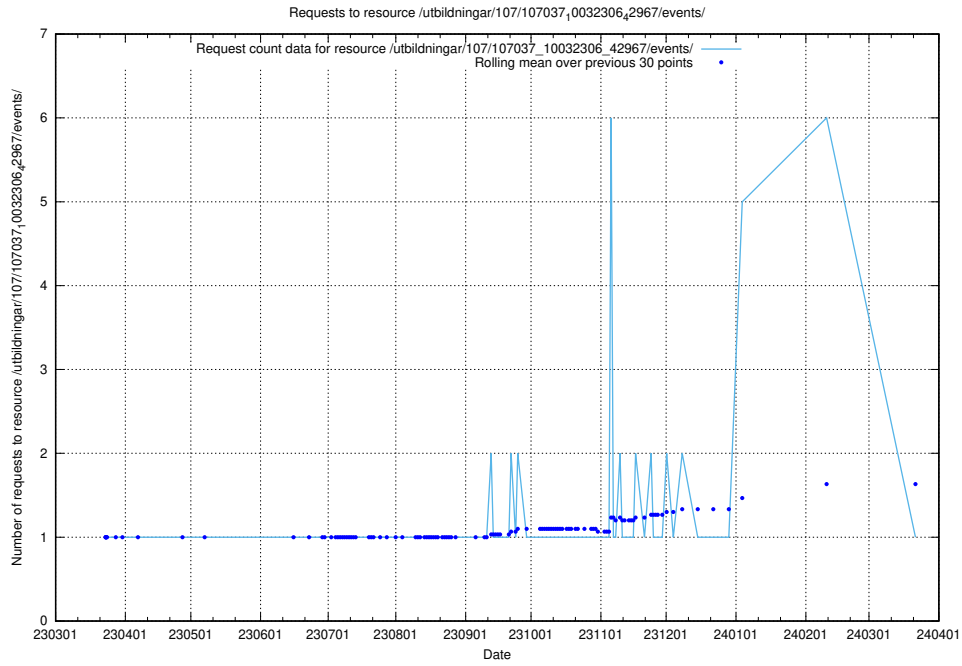

5.5621 Usage of /utbildningar/107/107037_10032306_42967/events/

Here, we count the number of requests to resource /utbildningar/107/107037_10032306_42967/events/.