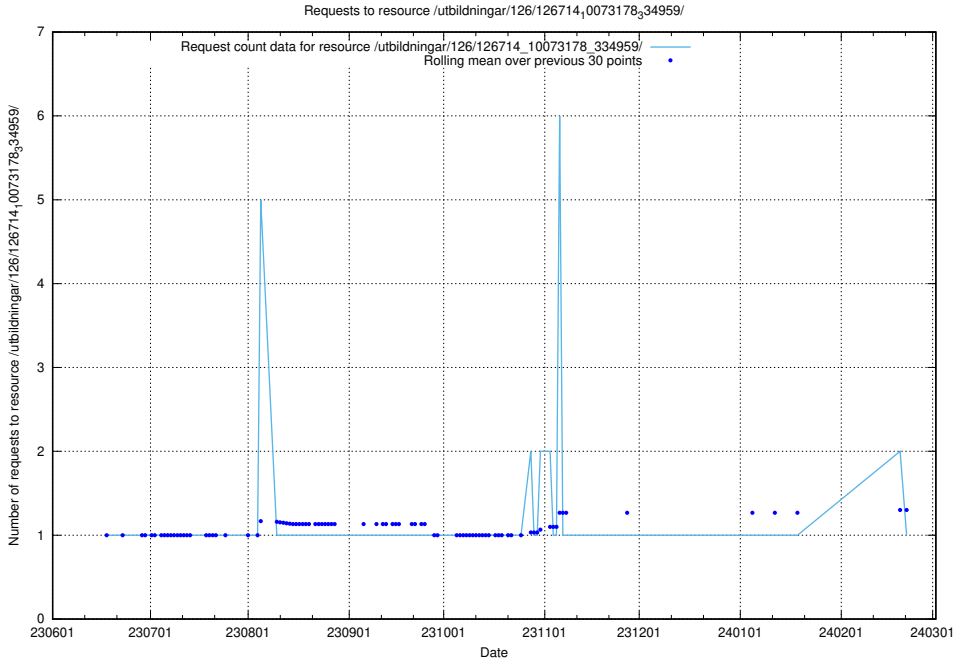

5.6107 Usage of /utbildningar/126/126714_10073178_334959/

Here, we count the number of requests to resource /utbildningar/126/126714_10073178_334959/.