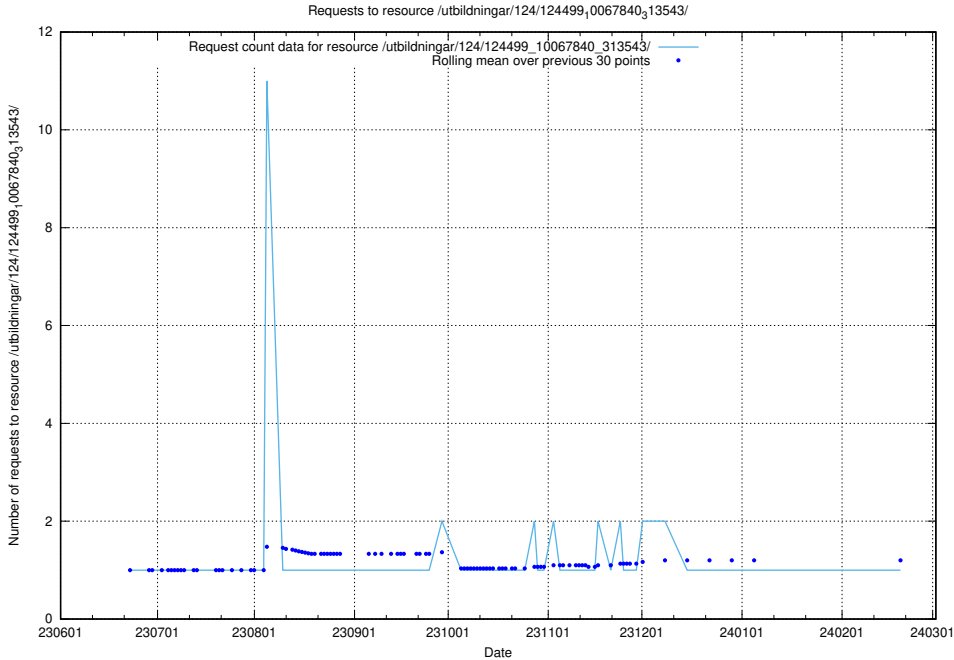

Here, we count the number of requests to resource /utbildningar/124/124499_10067840_313543/.

5.6033 Usage of /utbildningar/124/124499_10067794_313387/events/

Here, we count the number of requests to resource /utbildningar/124/124499_10067794_313387/events/