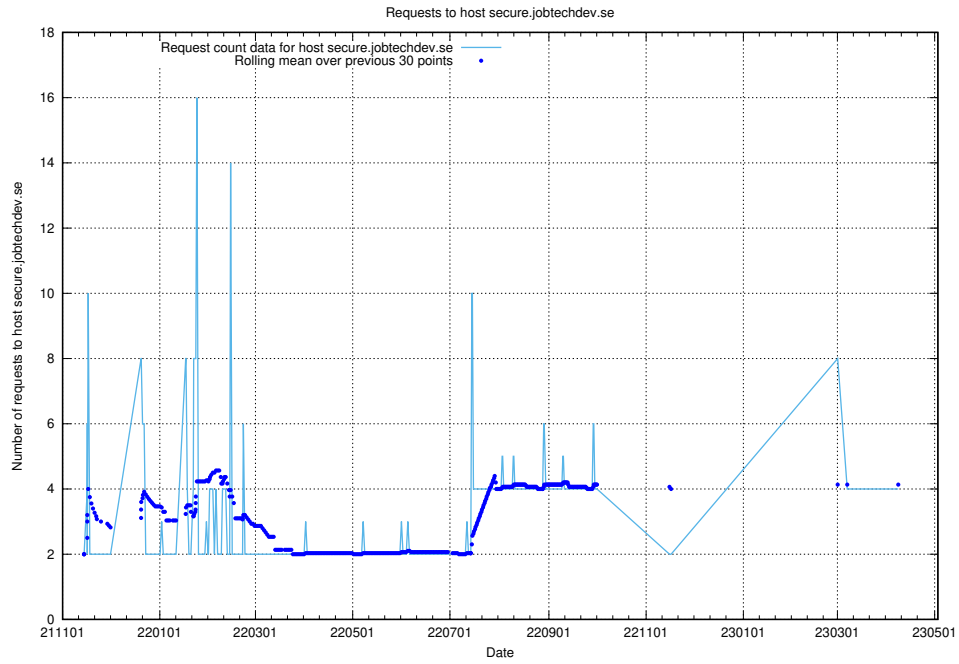

Here, we count the number of requests to host gitlab.jobtechdev.se.

7.162 Usage of secure.jobtechdev.se

Here, we count the number of requests to host secure.jobtechdev.se.

7.163 Usage of dex-test.jobtechdev.se