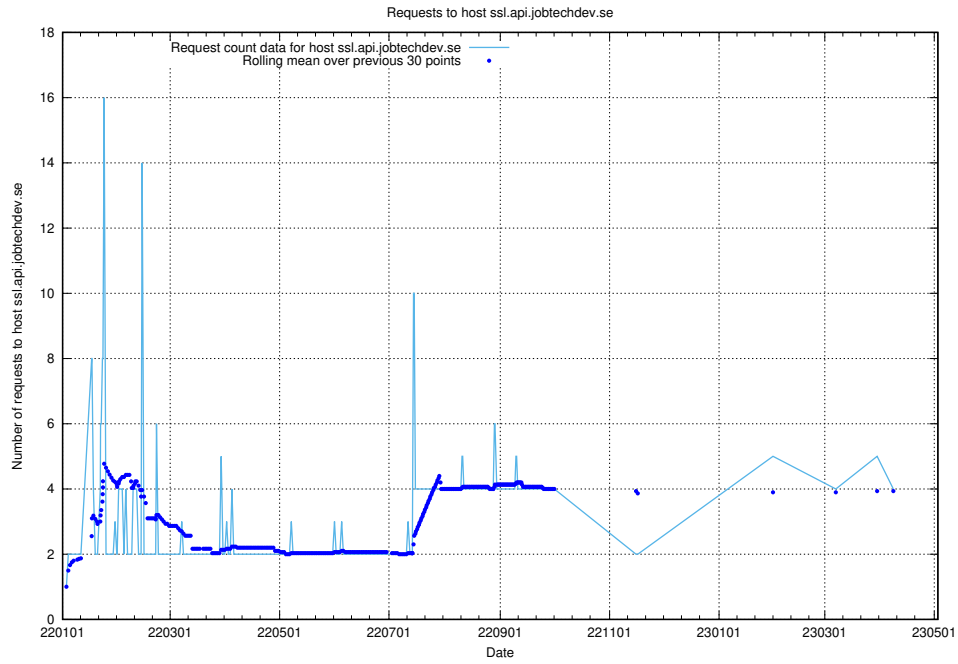

7.111 Usage of ssl.api.jobtechdev.se

Here, we count the number of requests to host ssl.api.jobtechdev.se.