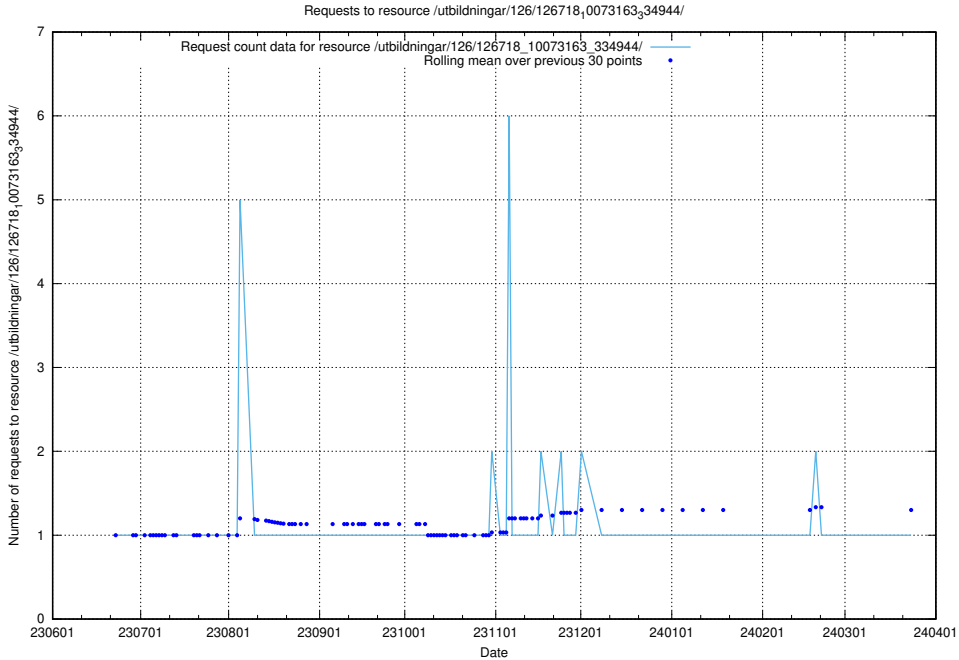

Here, we count the number of requests to resource /utbildningar/126/126718_10073175_334956/.

5.5868 Usage of /utbildningar/126/126718_10073163_334944/

Here, we count the number of requests to resource /utbildningar/126/126718_10073163_334944/.