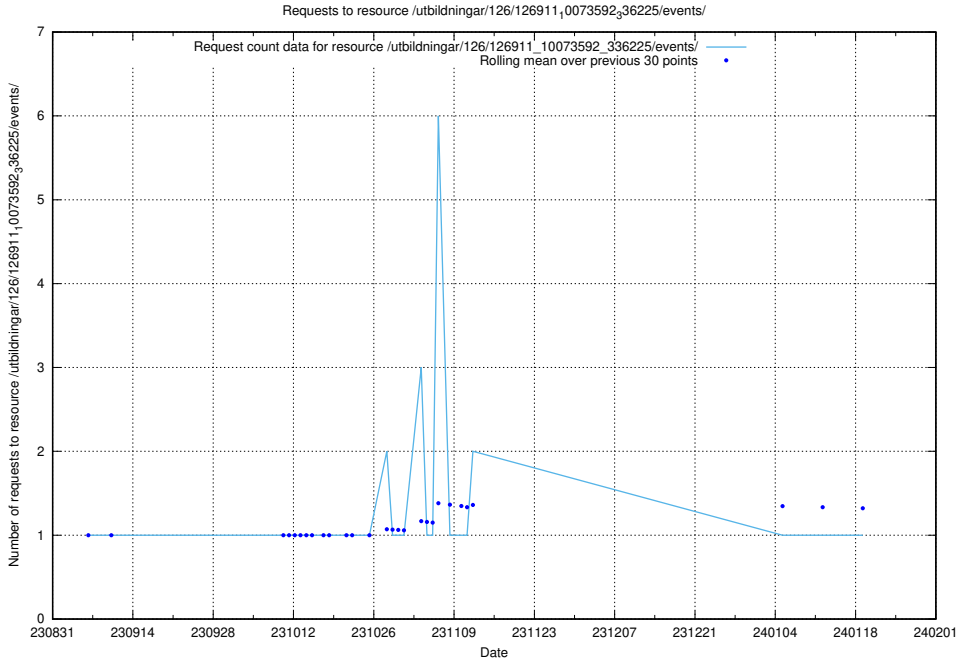

5.4907 Usage of /utbildningar/126/126911_10073592_336225/events/

Here, we count the number of requests to resource /utbildningar/126/126911_10073592_336225/events/