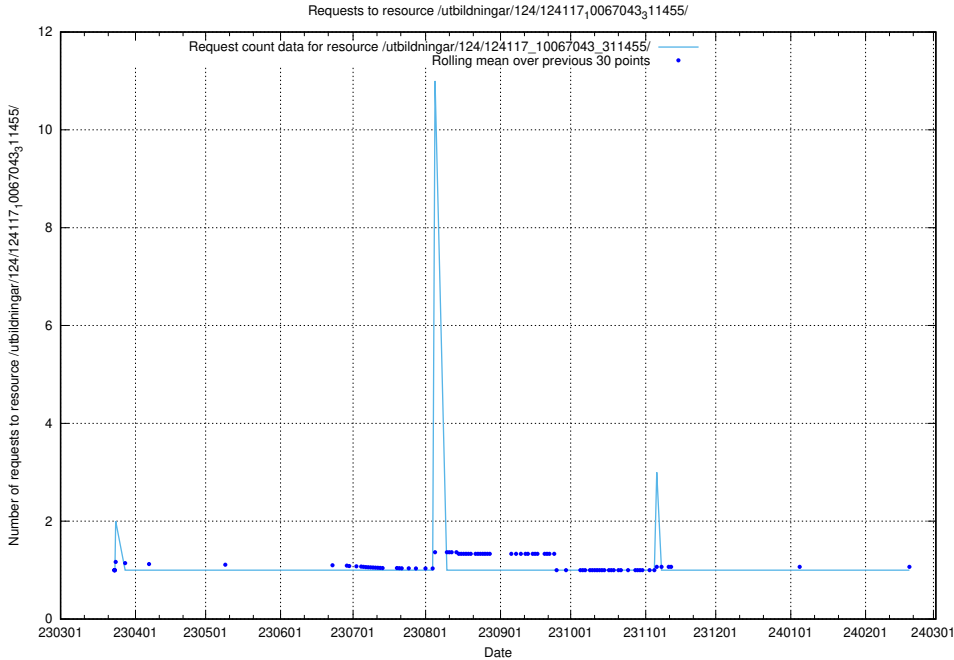

Here, we count the number of requests to resource /taxonomy/version/12/query/employment-variety-concepts/.

5.4484 Usage of /utbildningar/124/124117_10067043_311455/

Here, we count the number of requests to resource /utbildningar/124/124117_10067043_311455/.