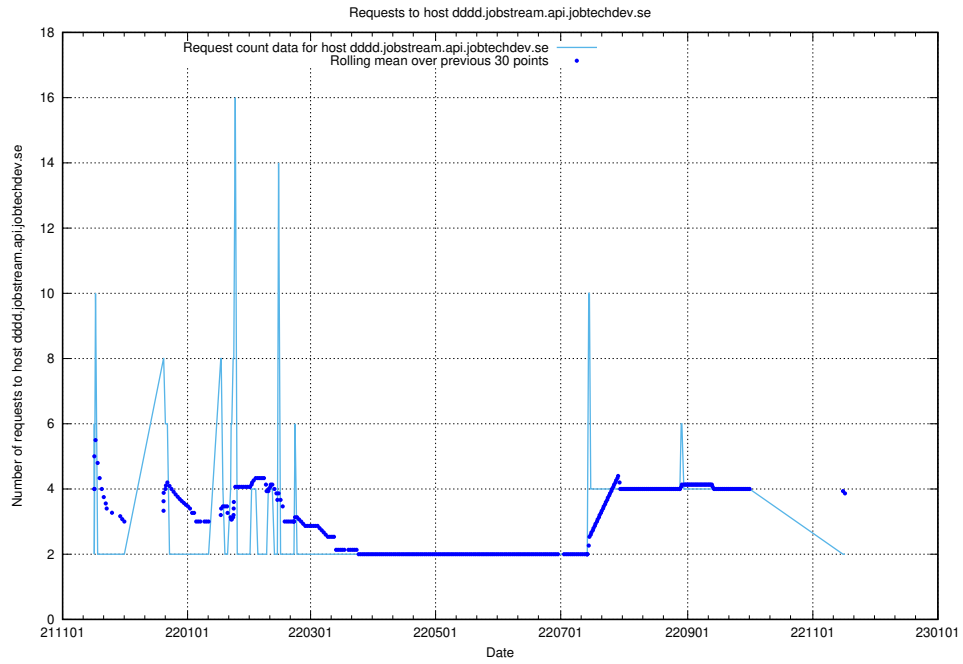

7.531 Usage of dddd.jobstream.api.jobtechdev.se

Here, we count the number of requests to host dddd.jobstream.api.jobtechdev.se.