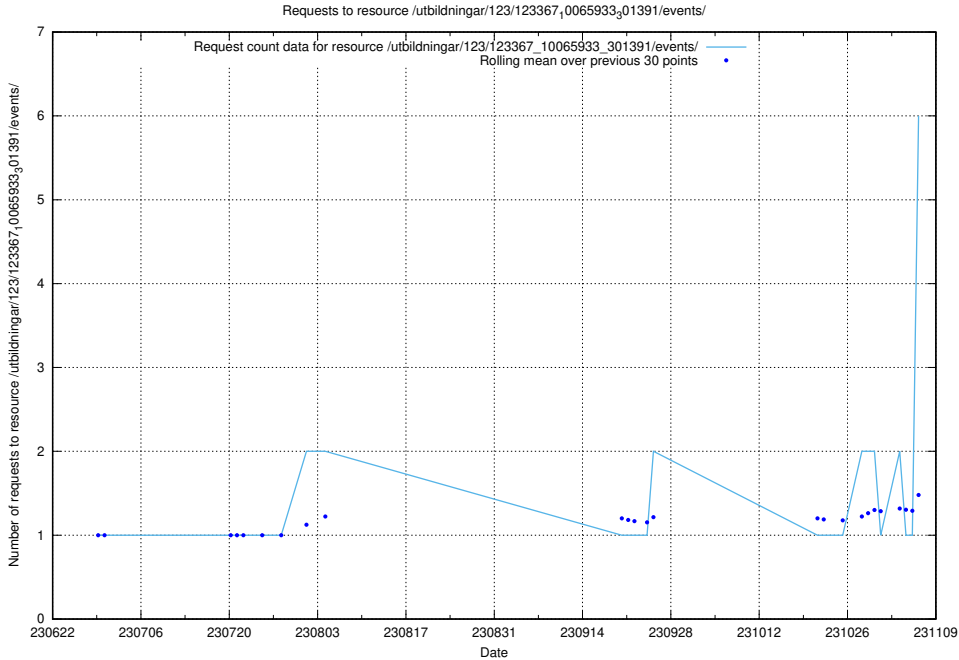

Here, we count the number of requests to resource /utbildningar/124/124444_10067451_326676/events/

5.74 Usage of /utbildningar/123/123367_10065933_301391/events/

Here, we count the number of requests to resource /utbildningar/123/123367_10065933_301391/events/