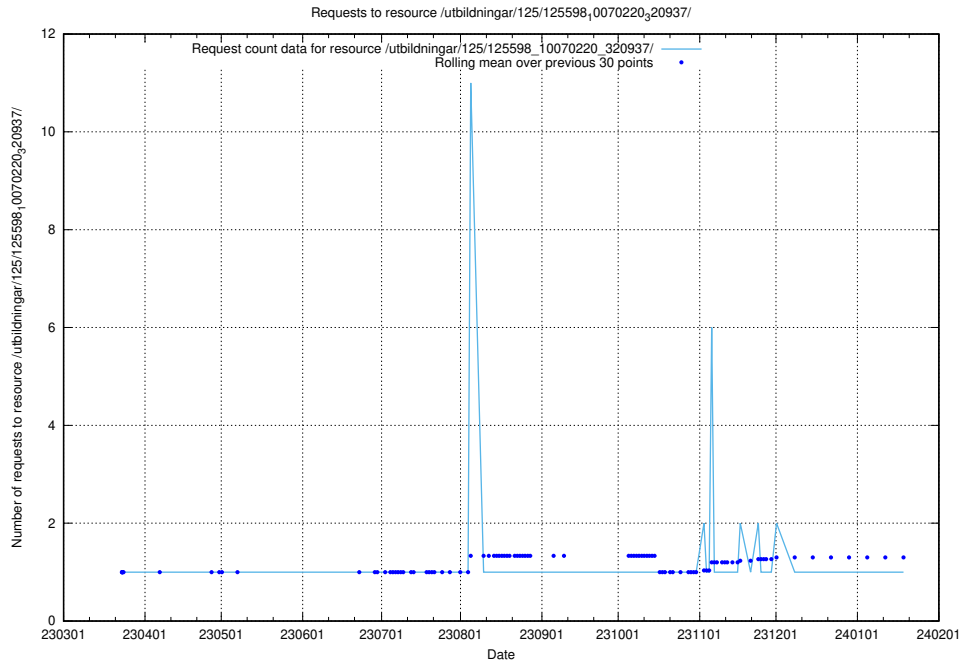

5.1004 Usage of /utbildningar/125/125598_10070220_320937/

Here, we count the number of requests to resource /utbildningar/125/125598_10070220_320937/.