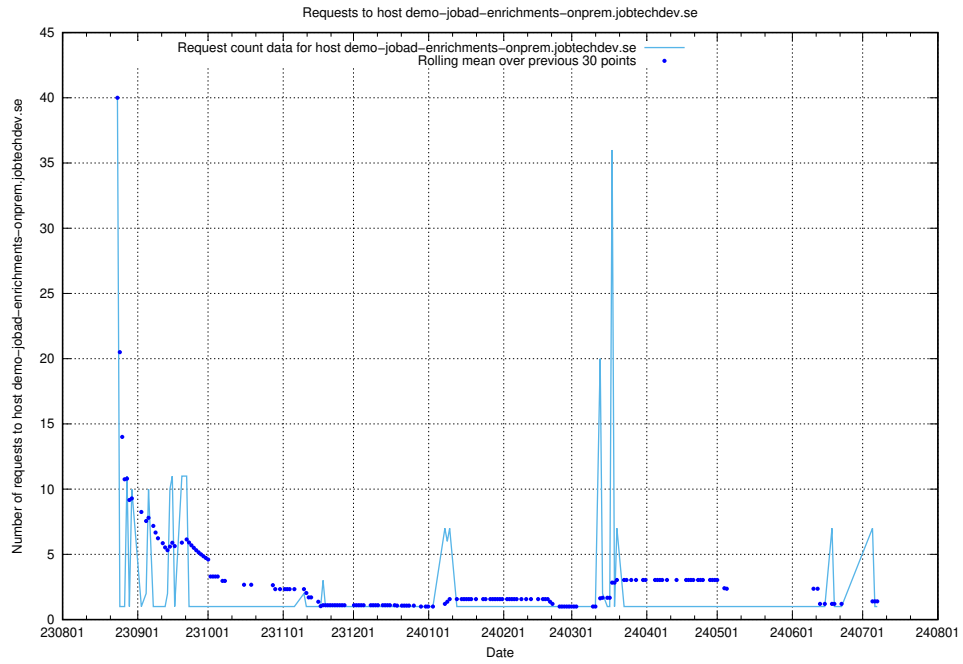

7.607 Usage of demo-jobad-enrichments-onprem.jobtechdev.se

Here, we count the number of requests to host demo-jobad-enrichments-onprem.jobtechdev.se.