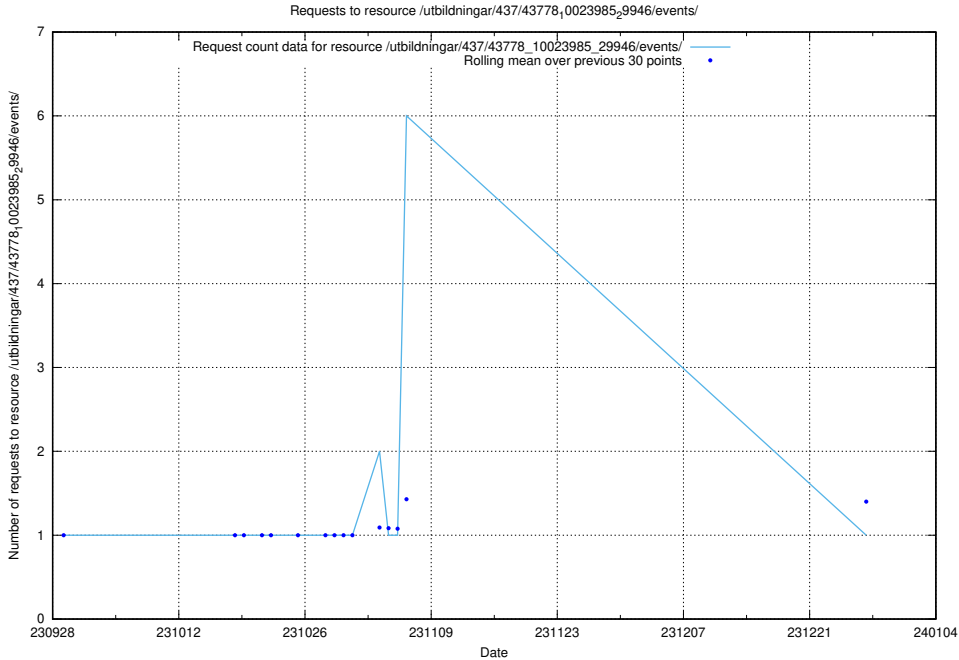

5.4694 Usage of /utbildningar/437/43778_10023985_29946/events/

Here, we count the number of requests to resource /utbildningar/437/43778_10023985_29946/events/.