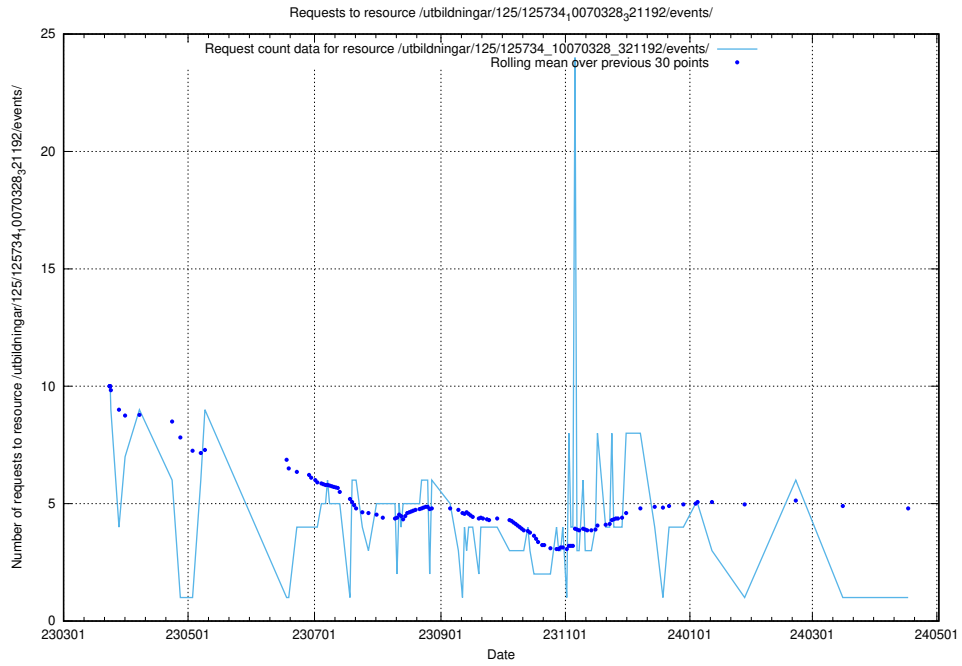

5.6539 Usage of /utbildningar/125/125734_10070328_321192/events/

Here, we count the number of requests to resource /utbildningar/125/125734_10070328_321192/events/