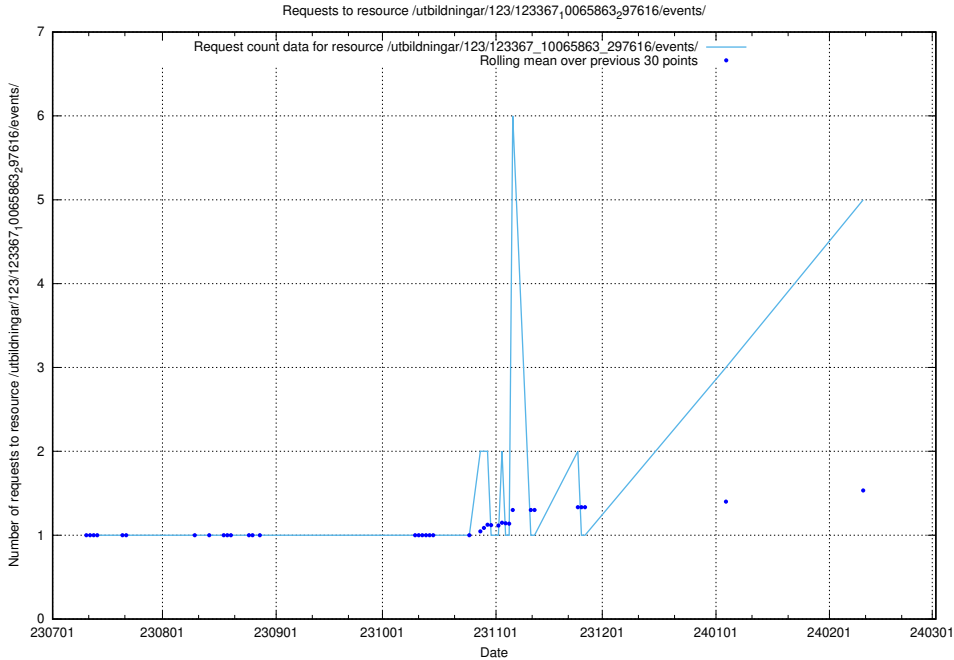

5.129 Usage of /utbildningar/123/123367_10065863_297616/events/

Here, we count the number of requests to resource /utbildningar/123/123367_10065863_297616/events/