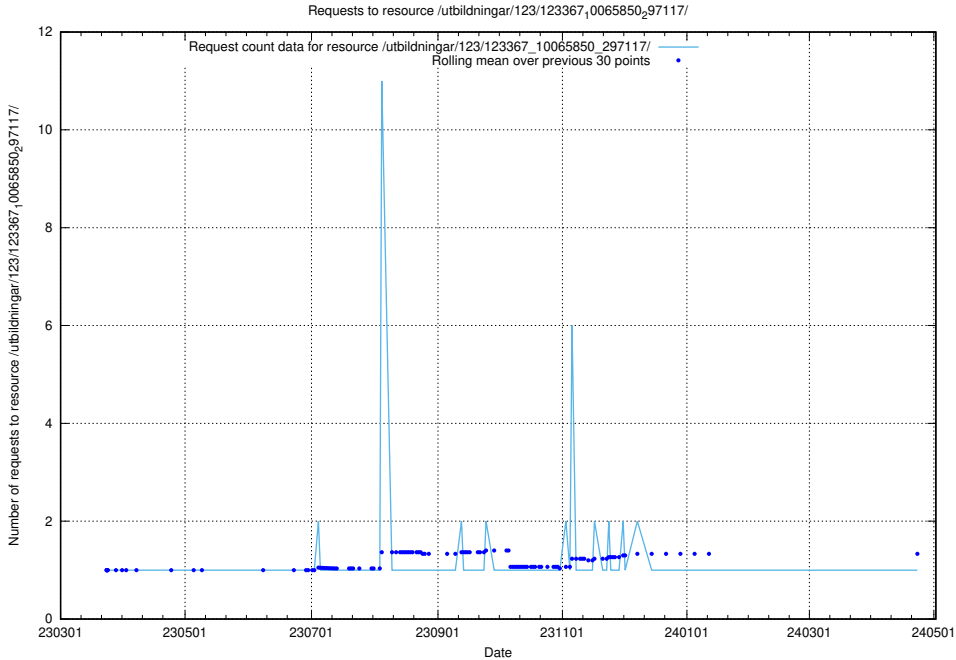

5.5098 Usage of /utbildningar/123/123367_10065850_297117/

Here, we count the number of requests to resource /utbildningar/123/123367_10065850_297117/.