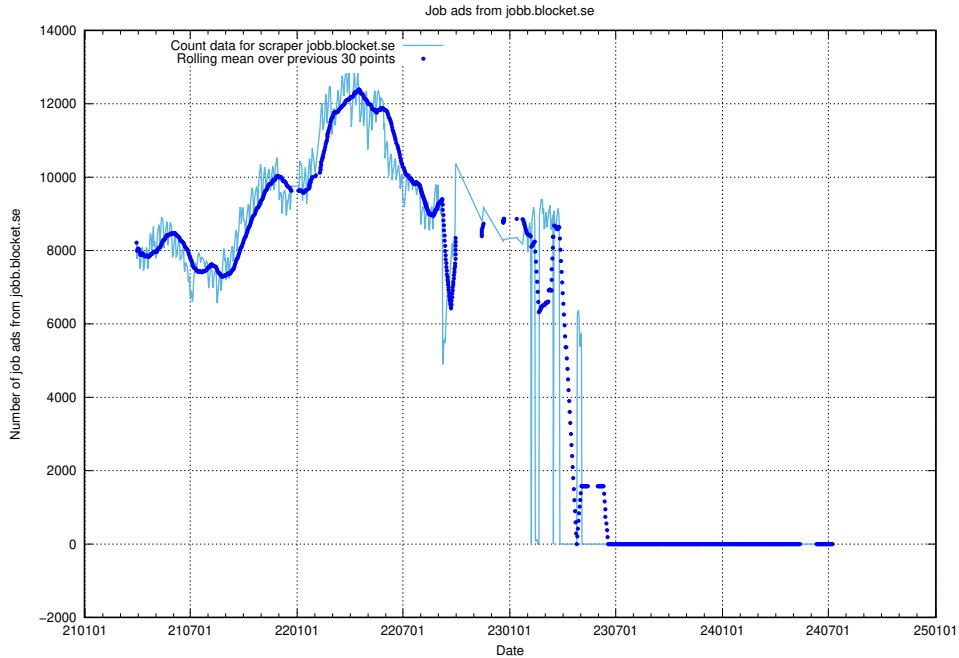

13.22 Number of ads by scraper jobb.blocket.se

Here, we count the number of job ads scraped from jobb.blocket.se.