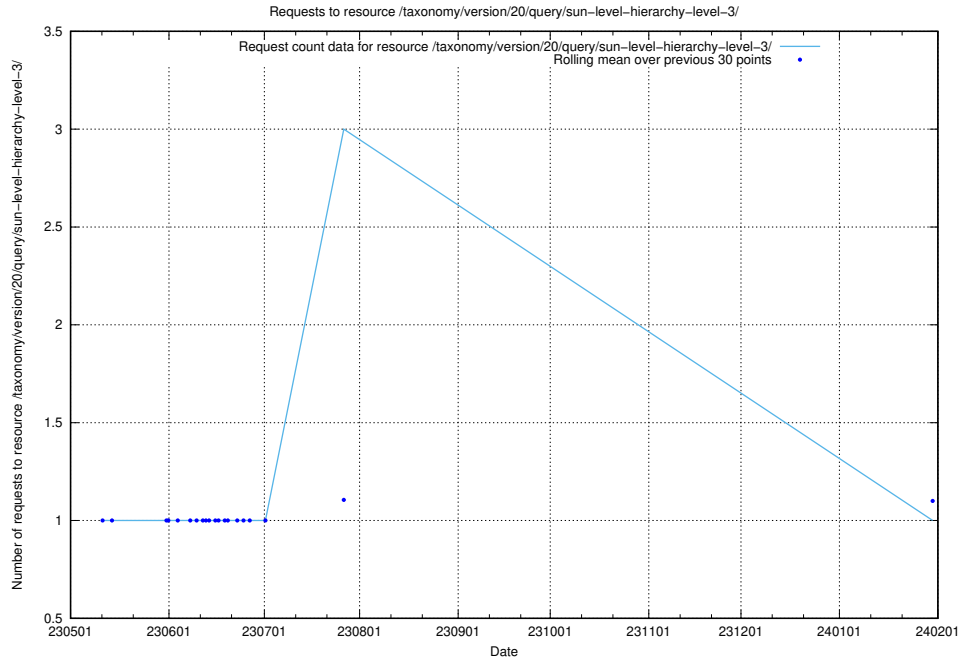

5.6205 Usage of /taxonomy/version/20/query/sun-level-hierarchy-level-3/

Here, we count the number of requests to resource /taxonomy/version/20/query/sun-level-hierarchy-level-3/.