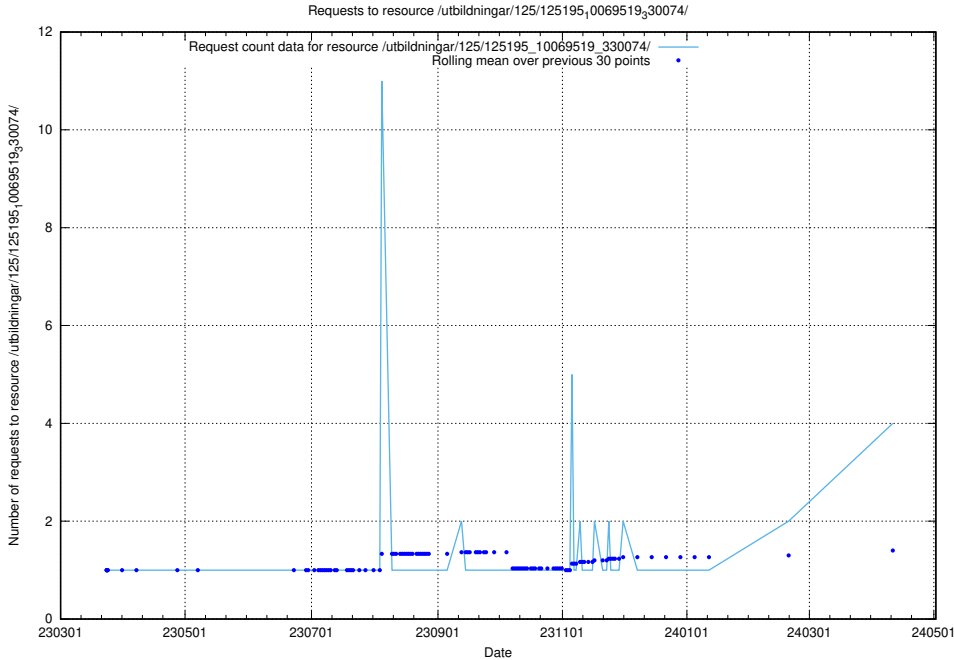

5.145 Usage of /utbildningar/125/125195_10069519_330074/

Here, we count the number of requests to resource /utbildningar/125/125195_10069519_330074/.