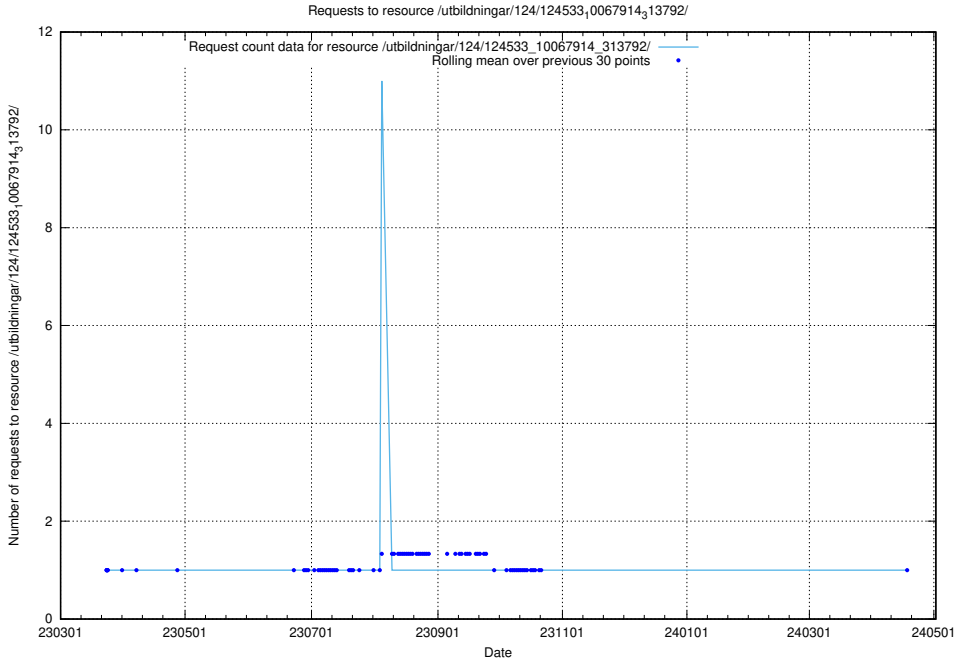

5.1135 Usage of /utbildningar/124/124533_10067914_313792/

Here, we count the number of requests to resource /utbildningar/124/124533_10067914_313792/.