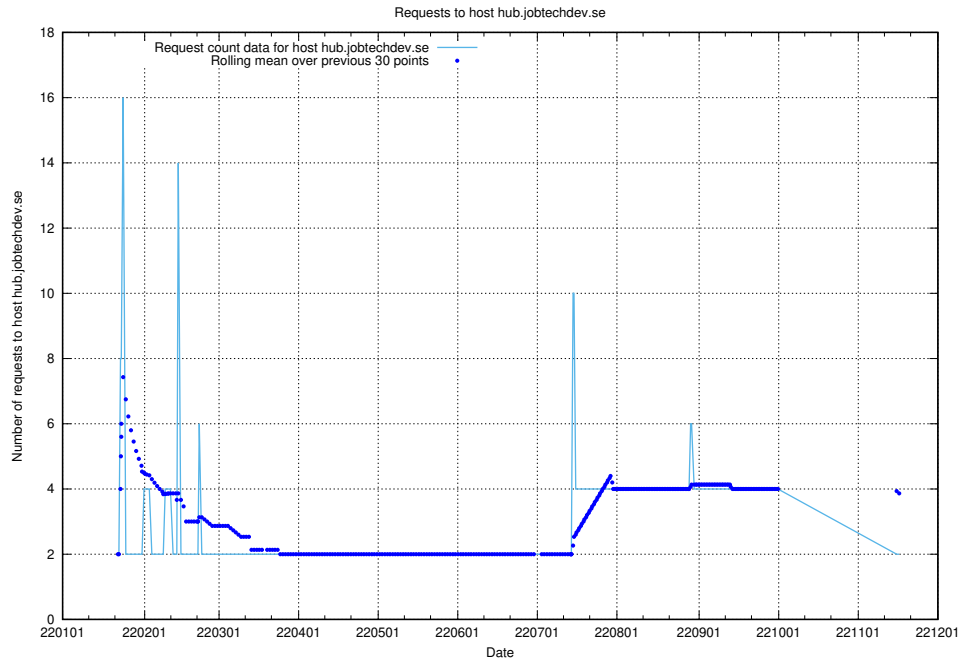

7.601 Usage of hub.jobtechdev.se

Here, we count the number of requests to host hub.jobtechdev.se.