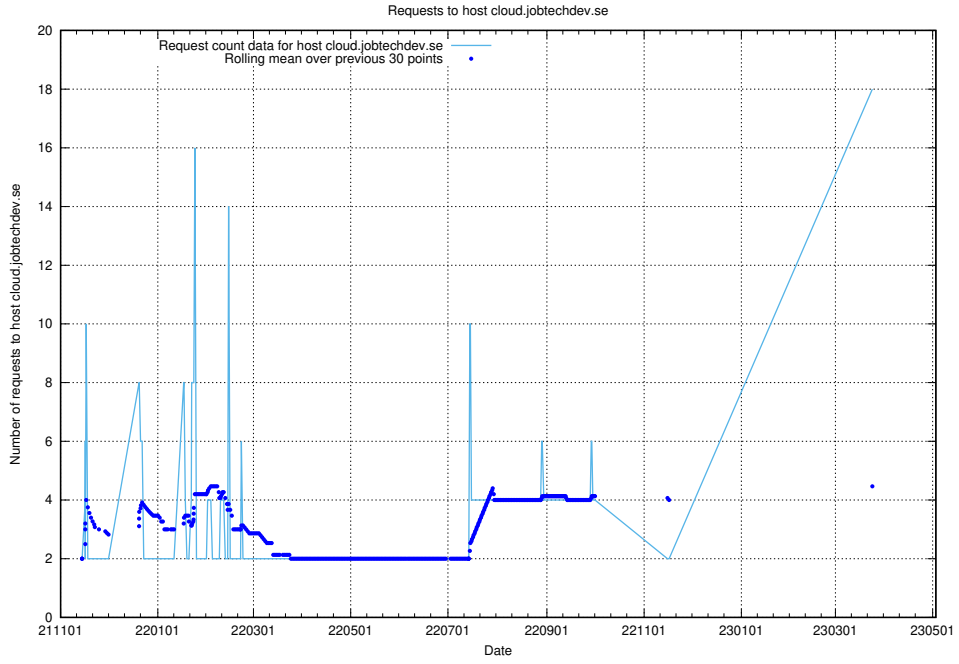

7.35 Usage of cloud.jobtechdev.se

Here, we count the number of requests to host cloud.jobtechdev.se.