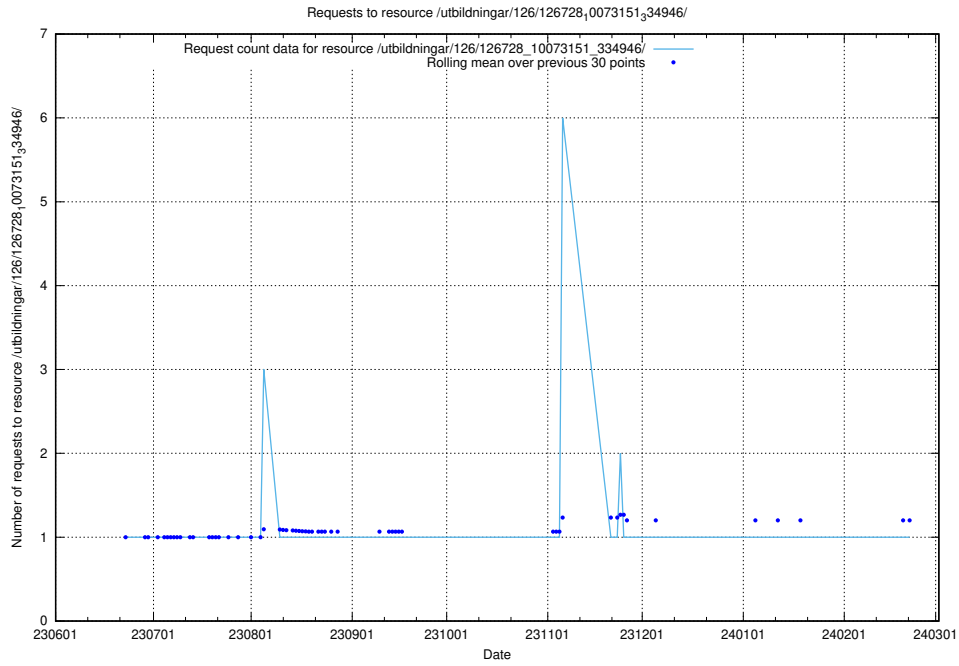

5.5853 Usage of /utbildningar/126/126728_10073151_334946/

Here, we count the number of requests to resource /utbildningar/126/126728_10073151_334946/.