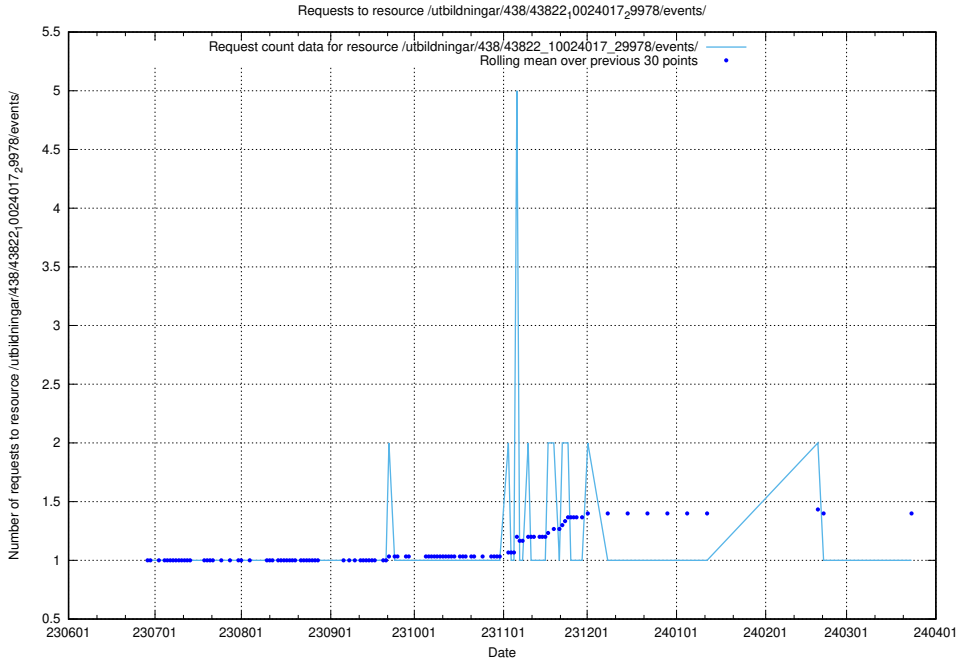

5.5680 Usage of /utbildningar/438/43822_10024017_29978/events/

Here, we count the number of requests to resource /utbildningar/438/43822_10024017_29978/events/.