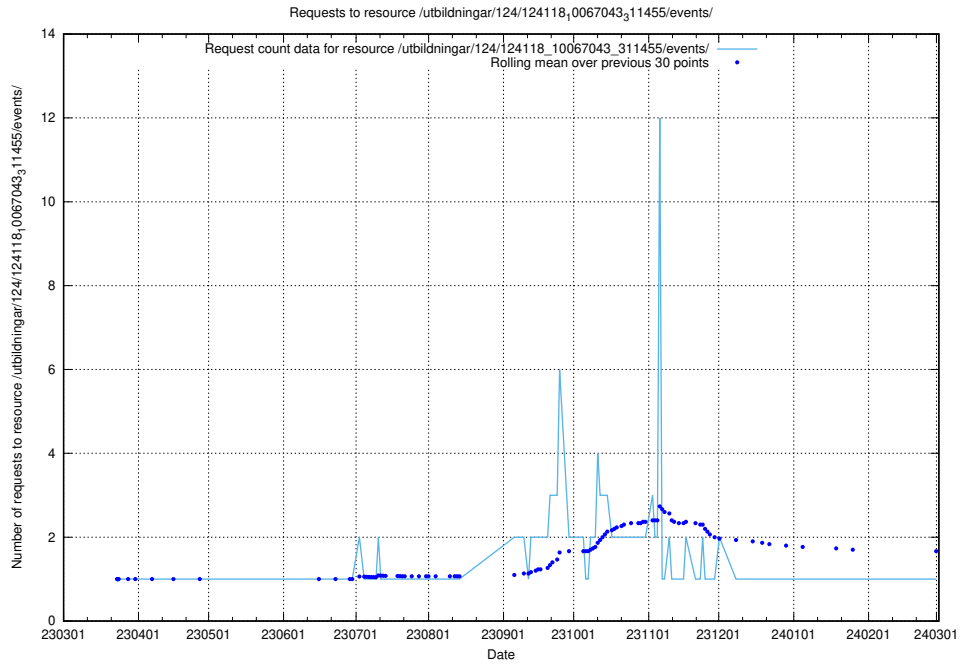

5.4425 Usage of /utbildningar/124/124118_10067043_311455/events/

Here, we count the number of requests to resource /utbildningar/124/124118_10067043_311455/events/