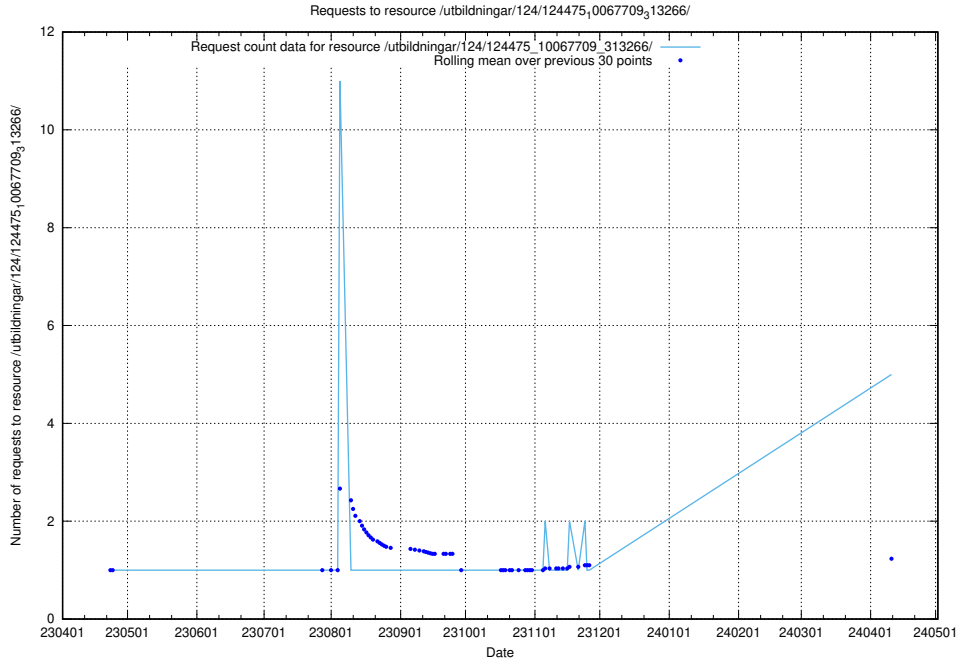

5.134 Usage of /utbildningar/124/124475_10067709_313266/

Here, we count the number of requests to resource /utbildningar/124/124475_10067709_313266/.