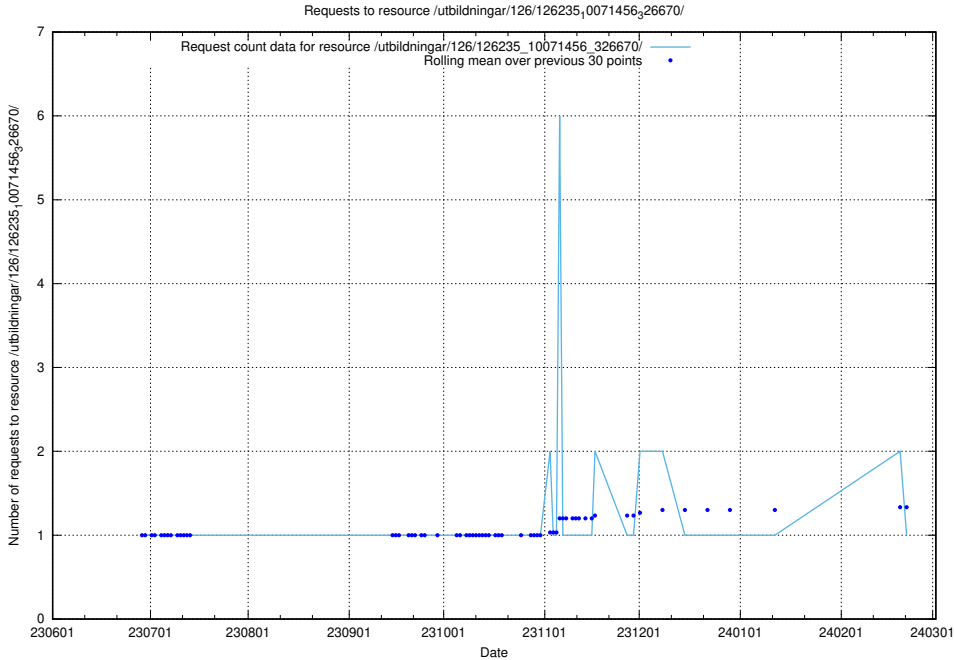

5.5714 Usage of /utbildningar/126/126235_10071456_326670/

Here, we count the number of requests to resource /utbildningar/126/126235_10071456_326670/.