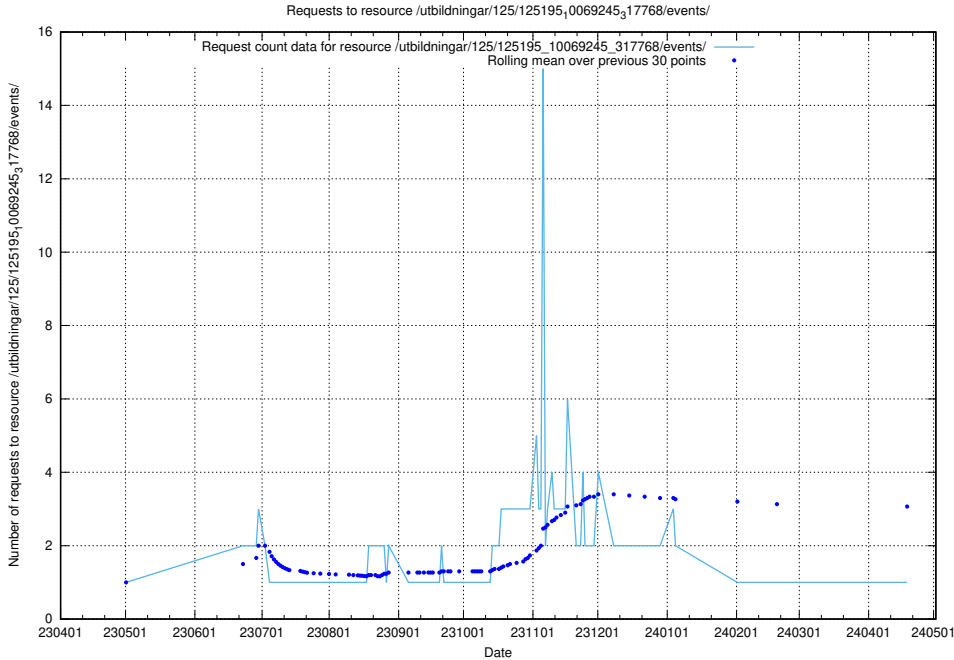

5.6252 Usage of /utbildningar/125/125195_10069245_317768/events/

Here, we count the number of requests to resource /utbildningar/125/125195_10069245_317768/events/