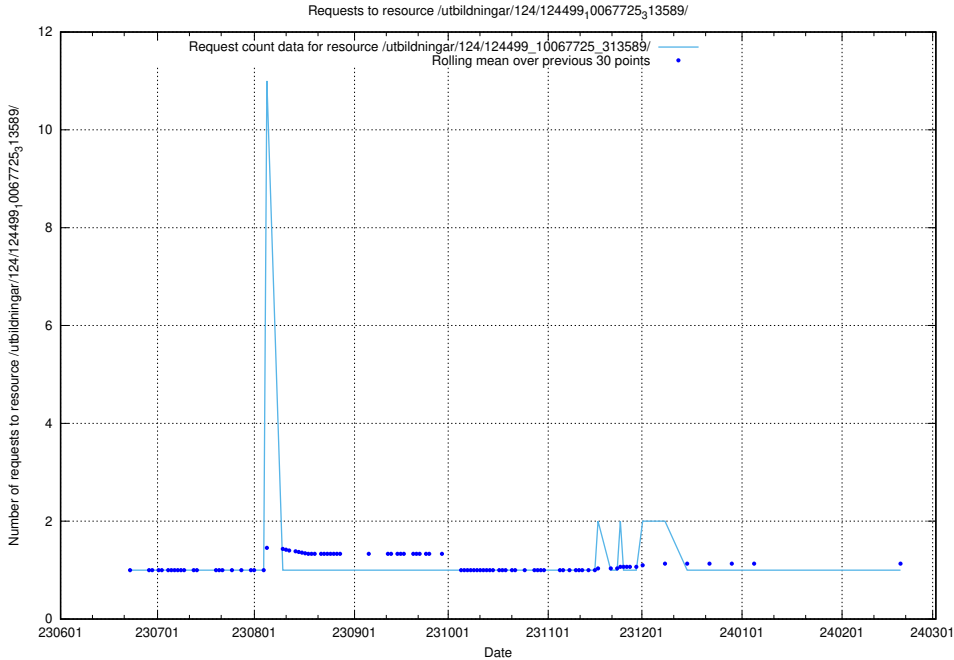

5.6034 Usage of /utbildningar/124/124499_10067725_313589/

Here, we count the number of requests to resource /utbildningar/124/124499_10067725_313589/.