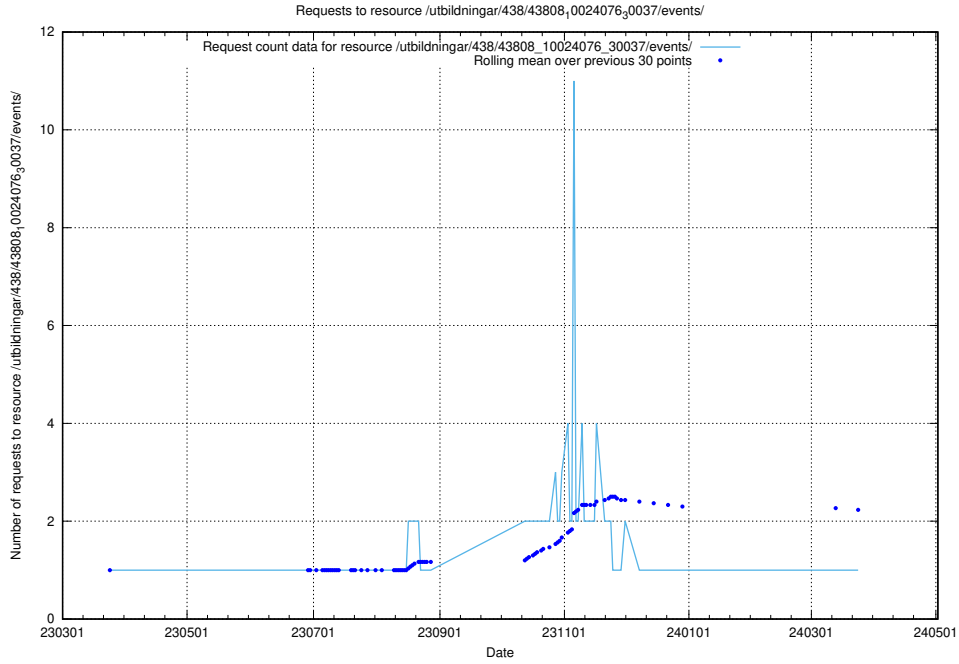

5.6461 Usage of /utbildningar/438/43808_10024076_30037/events/

Here, we count the number of requests to resource /utbildningar/438/43808_10024076_30037/events/.