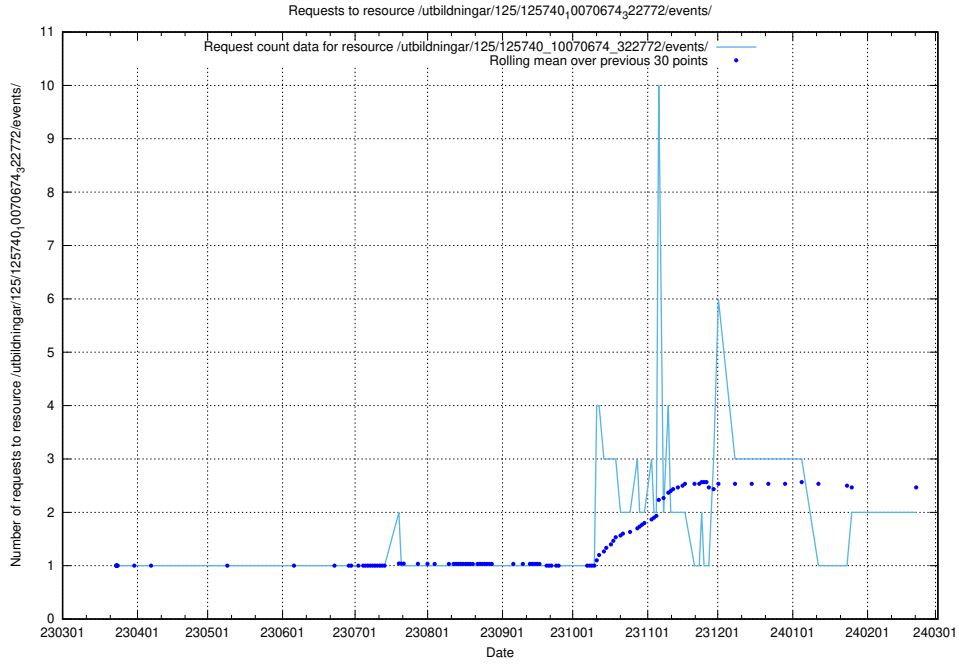

5.417 Usage of /utbildningar/125/125740_10070674_322772/events/

Here, we count the number of requests to resource /utbildningar/125/125740_10070674_322772/events/