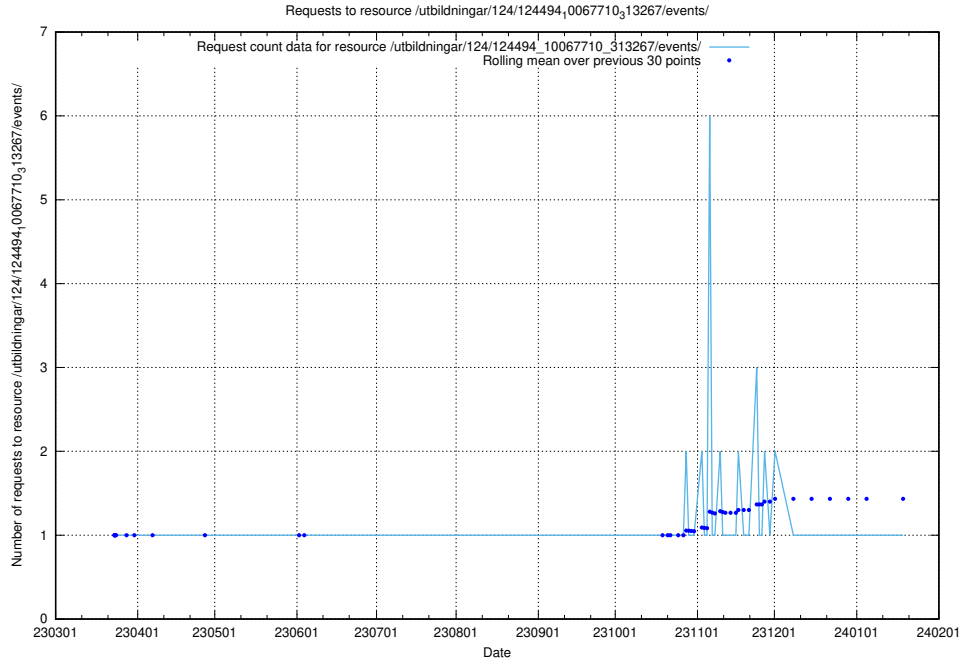

5.2976 Usage of /utbildningar/124/124494_10067710_313267/events/

Here, we count the number of requests to resource /utbildningar/124/124494_10067710_313267/events/