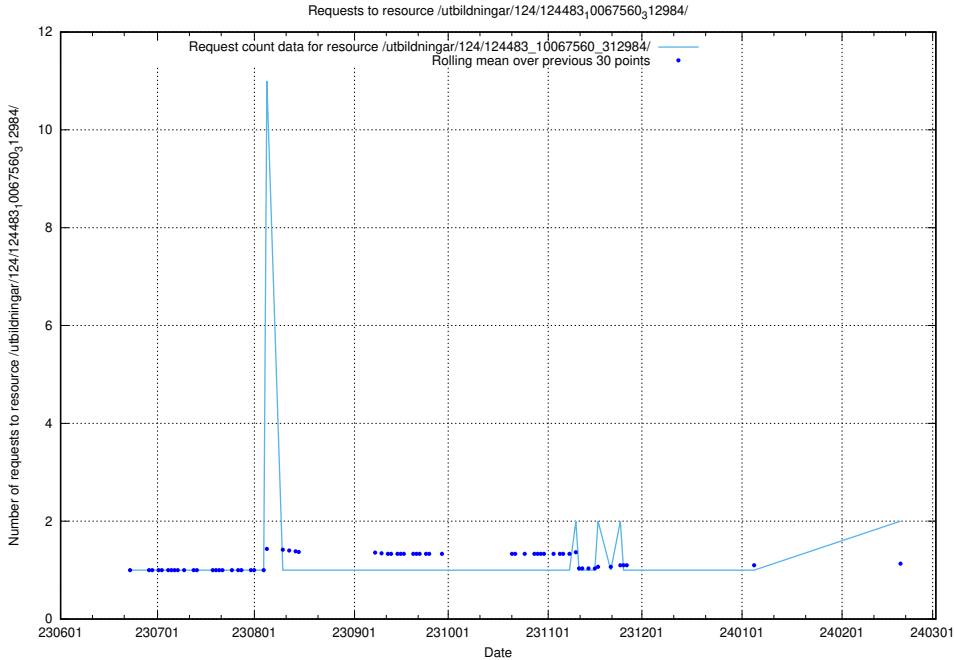

5.792 Usage of /utbildningar/124/124483_10067560_312984/

Here, we count the number of requests to resource /utbildningar/124/124483_10067560_312984/.