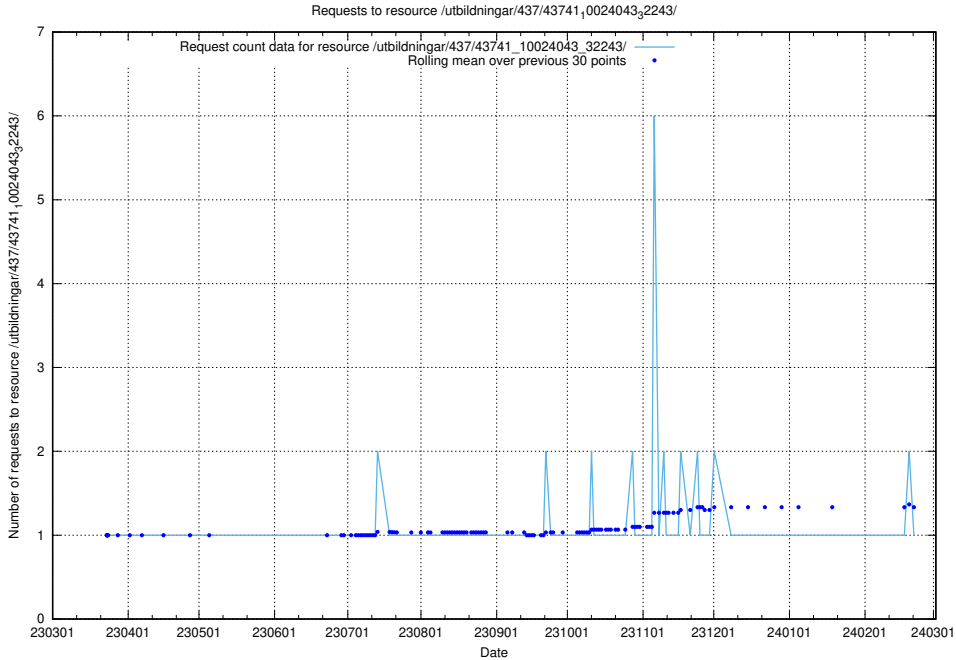

5.6678 Usage of /utbildningar/437/43741_10024043_32243/

Here, we count the number of requests to resource /utbildningar/437/43741_10024043_32243/.