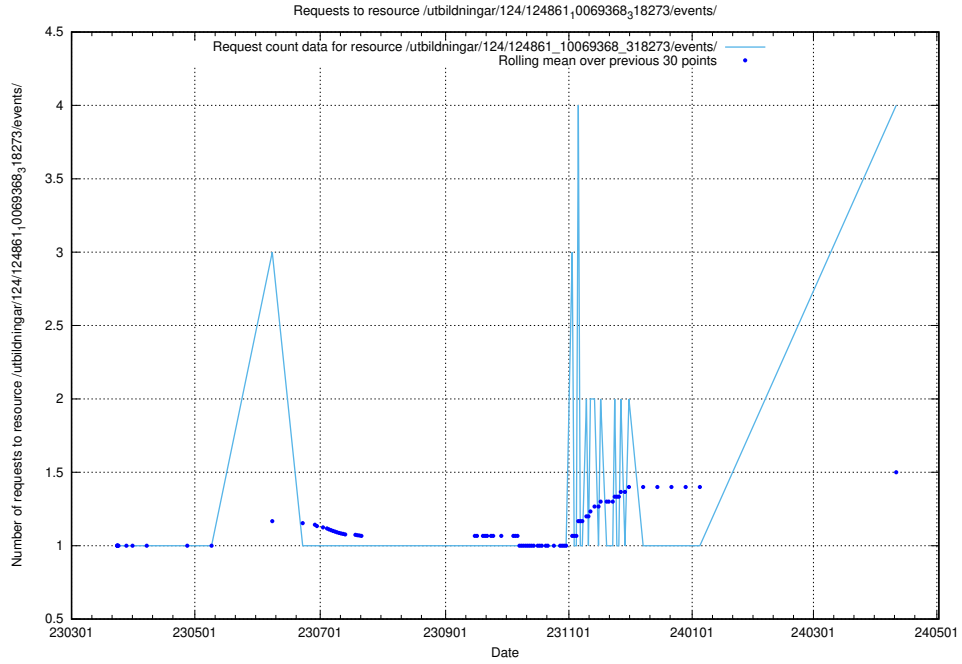

5.149 Usage of /utbildningar/124/124861_10069368_318273/events/

Here, we count the number of requests to resource /utbildningar/124/124861_10069368_318273/events/