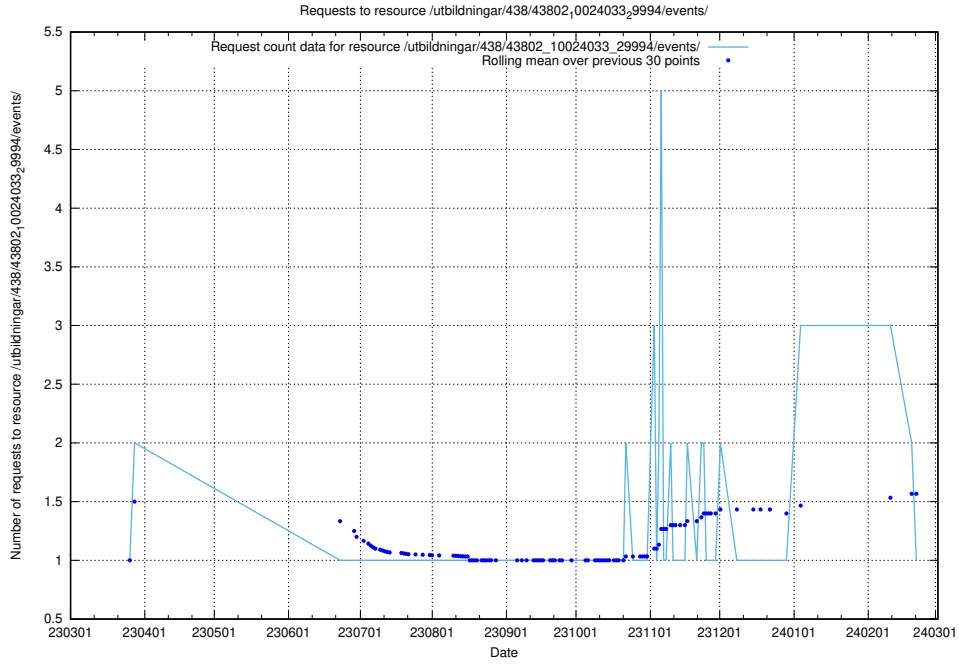

5.6329 Usage of /utbildningar/438/43802_10024033_29994/events/

Here, we count the number of requests to resource /utbildningar/438/43802_10024033_29994/events/.