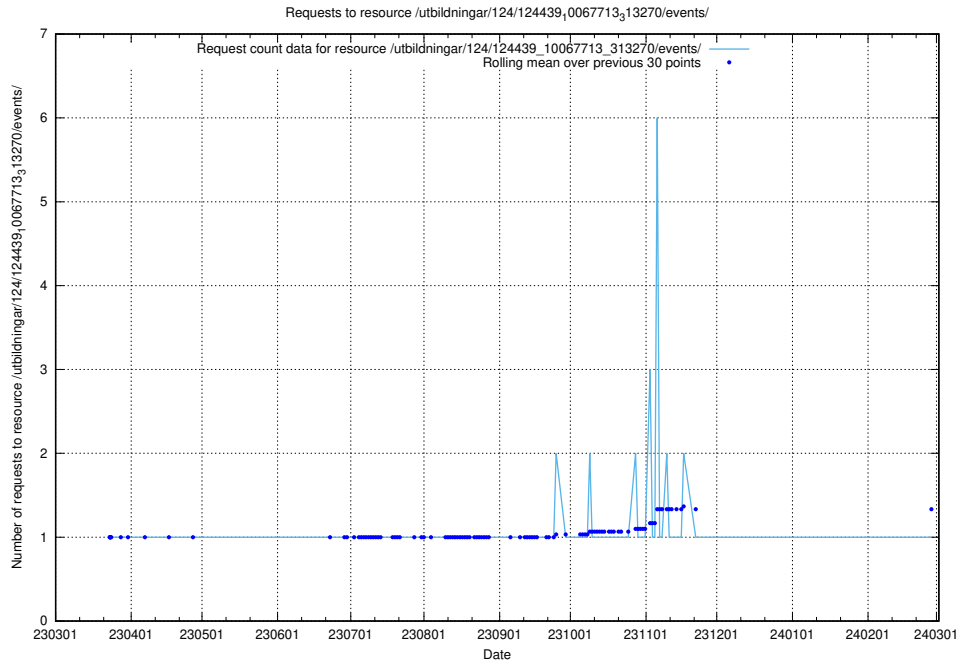

5.3822 Usage of /utbildningar/124/124439_10067713_313270/events/

Here, we count the number of requests to resource /utbildningar/124/124439_10067713_313270/events/