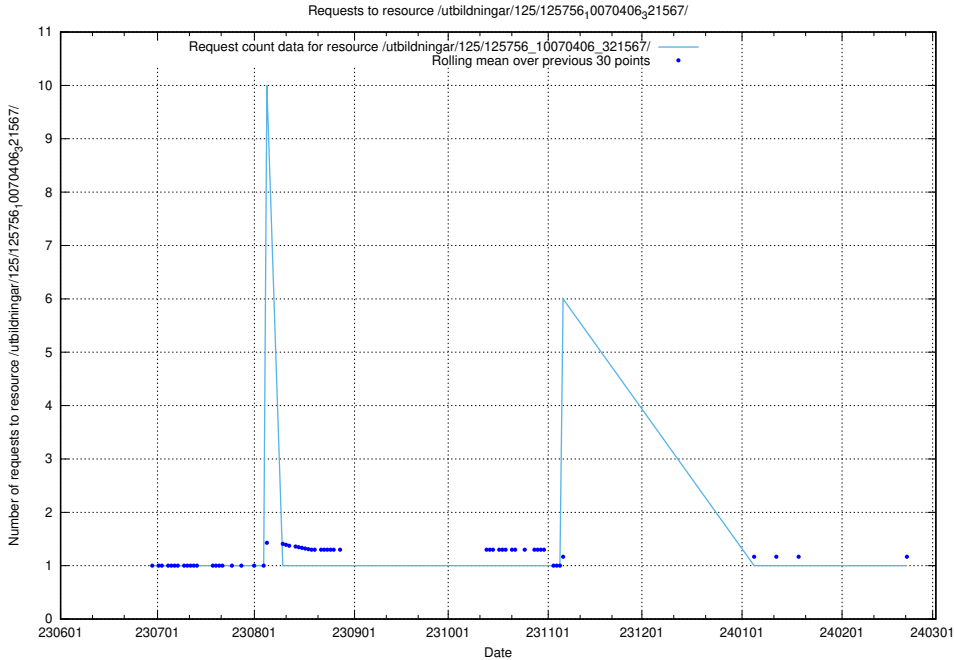

Here, we count the number of requests to resource /utbildningar/125/125756_10070406_321567/events/

5.5636 Usage of /utbildningar/125/125756_10070406_321567/

Here, we count the number of requests to resource /utbildningar/125/125756_10070406_321567/.