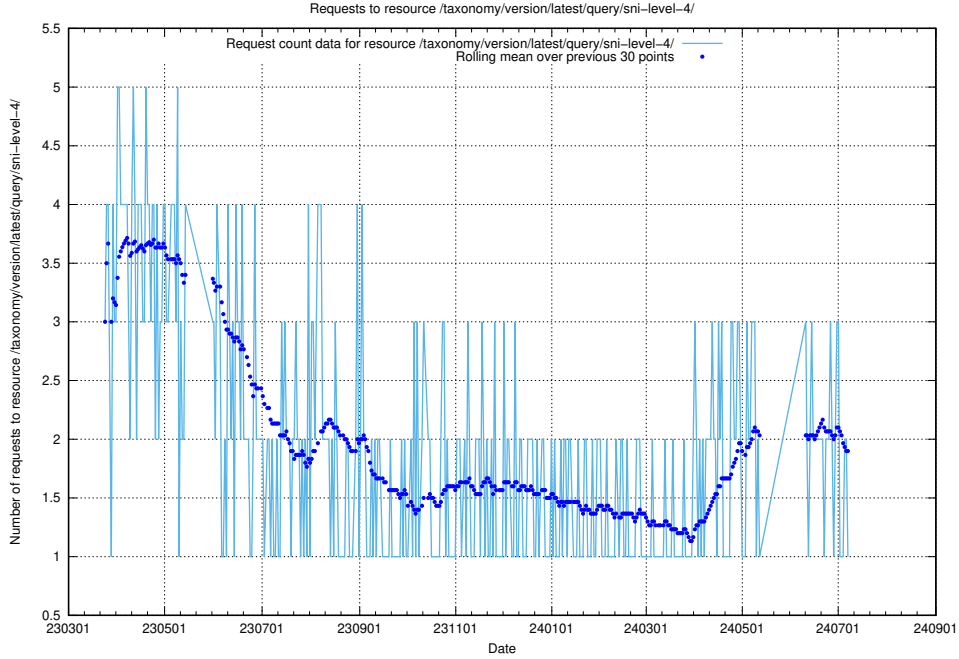

5.6365 Usage of /taxonomy/version/latest/query/sni-level-4/

Here, we count the number of requests to resource /taxonomy/version/latest/query/sni-level-4/.