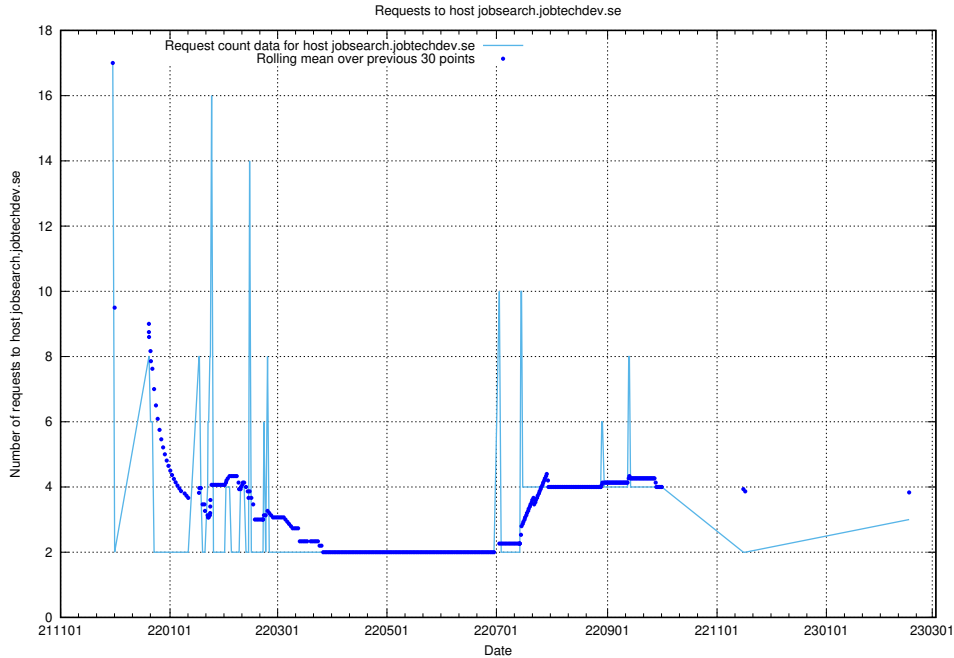

7.210 Usage of jobsearch.jobtechdev.se

Here, we count the number of requests to host jobsearch.jobtechdev.se.