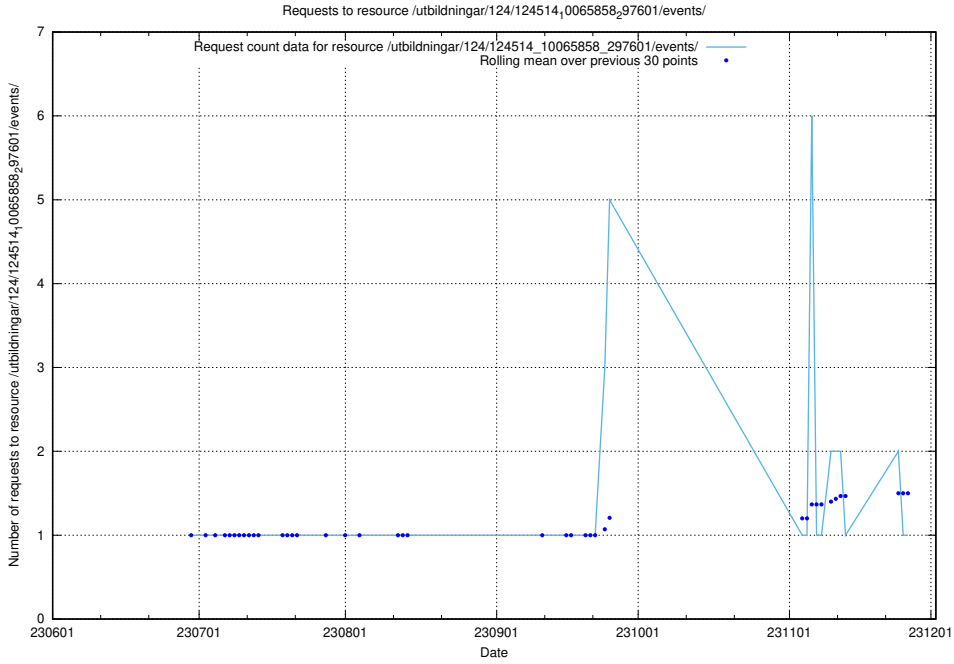

5.5647 Usage of /utbildningar/124/124514_10065858_297601/events/

Here, we count the number of requests to resource /utbildningar/124/124514_10065858_297601/events/