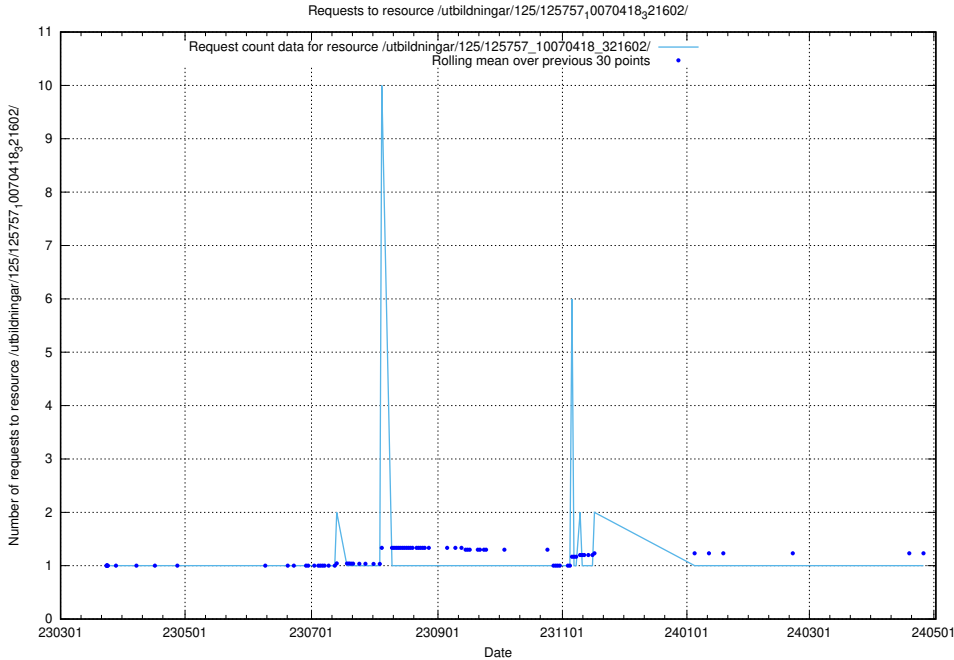

5.6737 Usage of /utbildningar/125/125757_10070418_321602/

Here, we count the number of requests to resource /utbildningar/125/125757_10070418_321602/.