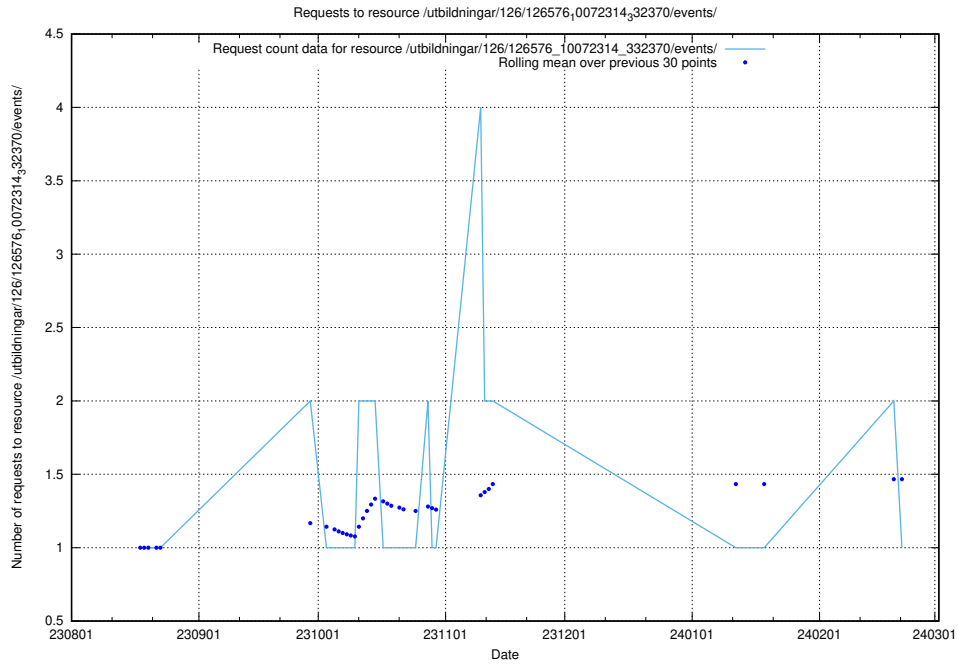

5.5018 Usage of /utbildningar/126/126576_10072314_332370/events/

Here, we count the number of requests to resource /utbildningar/126/126576_10072314_332370/events/