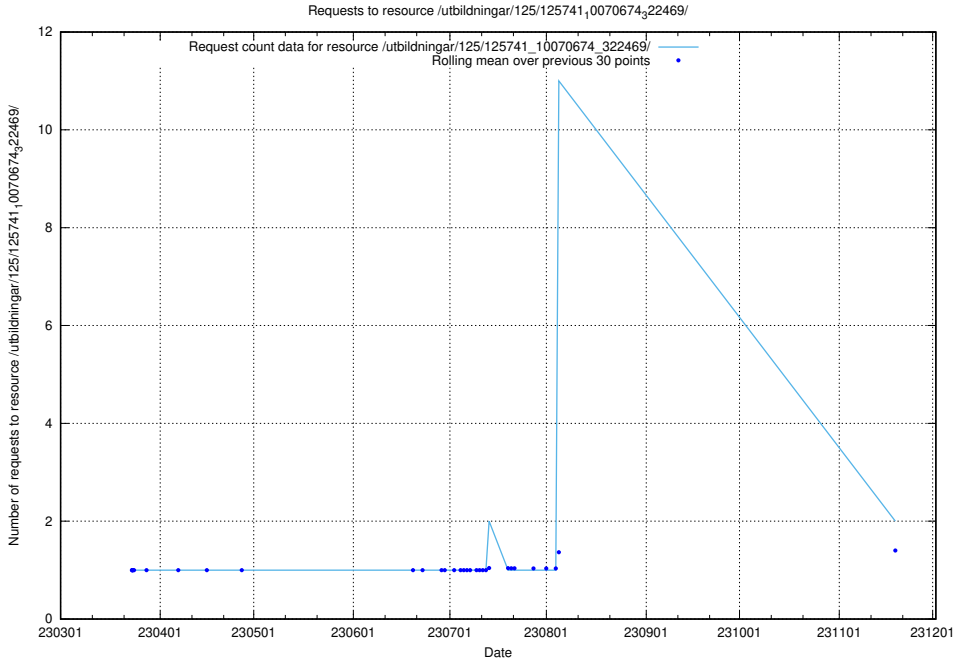

5.876 Usage of /utbildningar/125/125741_10070674_322469/

Here, we count the number of requests to resource /utbildningar/125/125741_10070674_322469/.