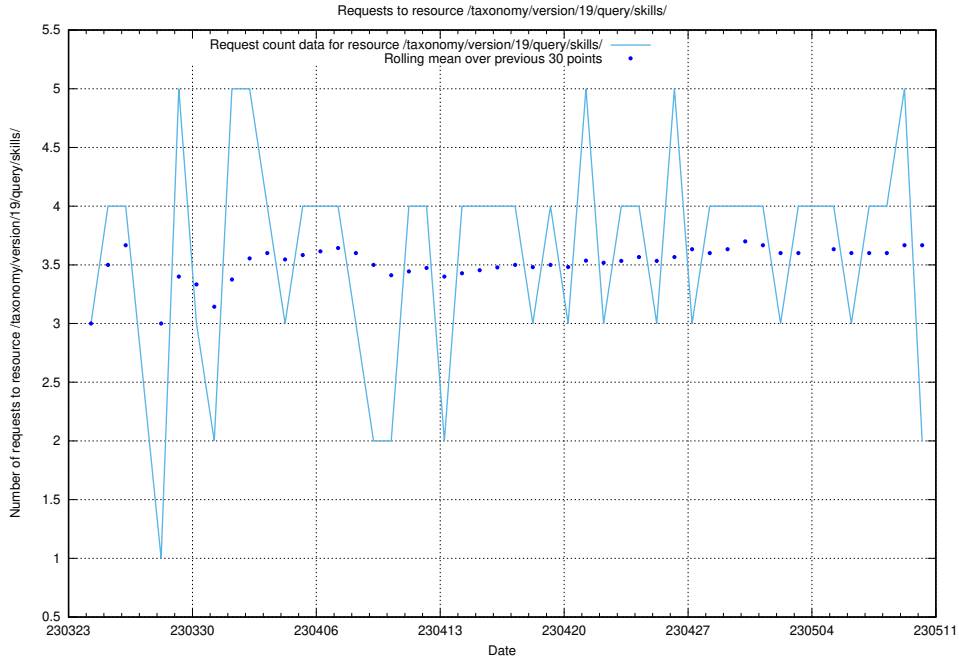

5.837 Usage of /taxonomy/version/19/query/skills/

Here, we count the number of requests to resource /taxonomy/version/19/query/skills/.