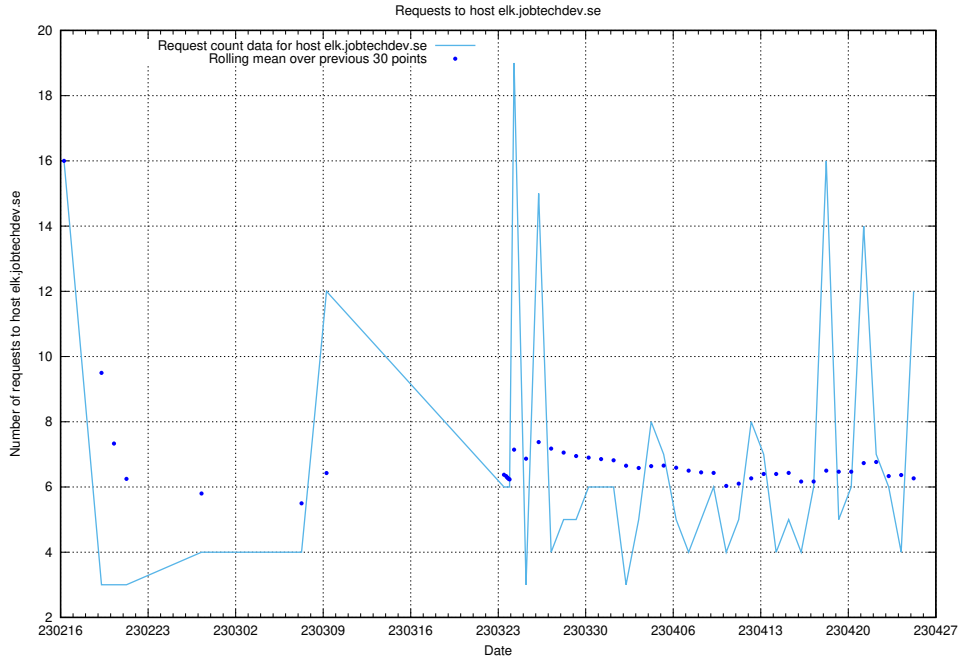

7.47 Usage of elk.jobtechdev.se

Here, we count the number of requests to host elk.jobtechdev.se.