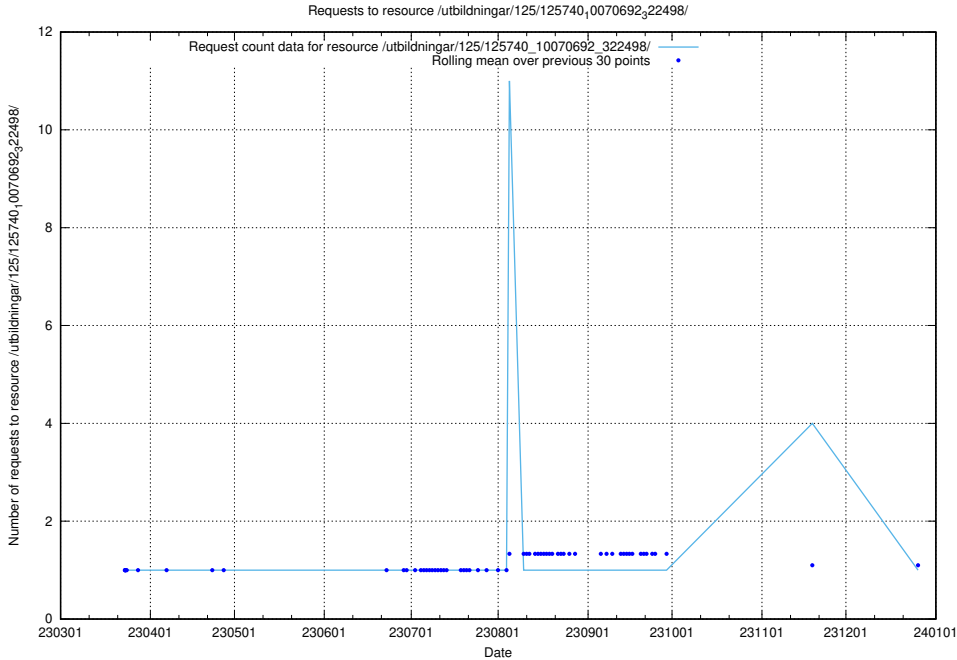

5.894 Usage of /utbildningar/125/125740_10070692_322498/

Here, we count the number of requests to resource /utbildningar/125/125740_10070692_322498/.