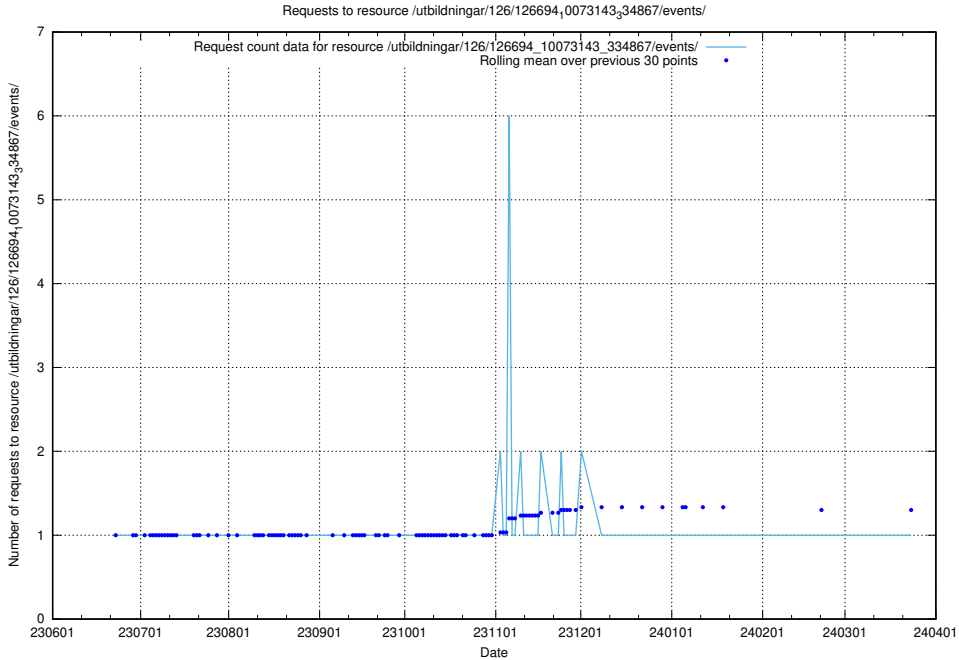

Here, we count the number of requests to resource /utbildningar/126/126694_10073241_335112/.

5.5887 Usage of /utbildningar/126/126694_10073143_334867/events/

Here, we count the number of requests to resource /utbildningar/126/126694_10073143_334867/events/