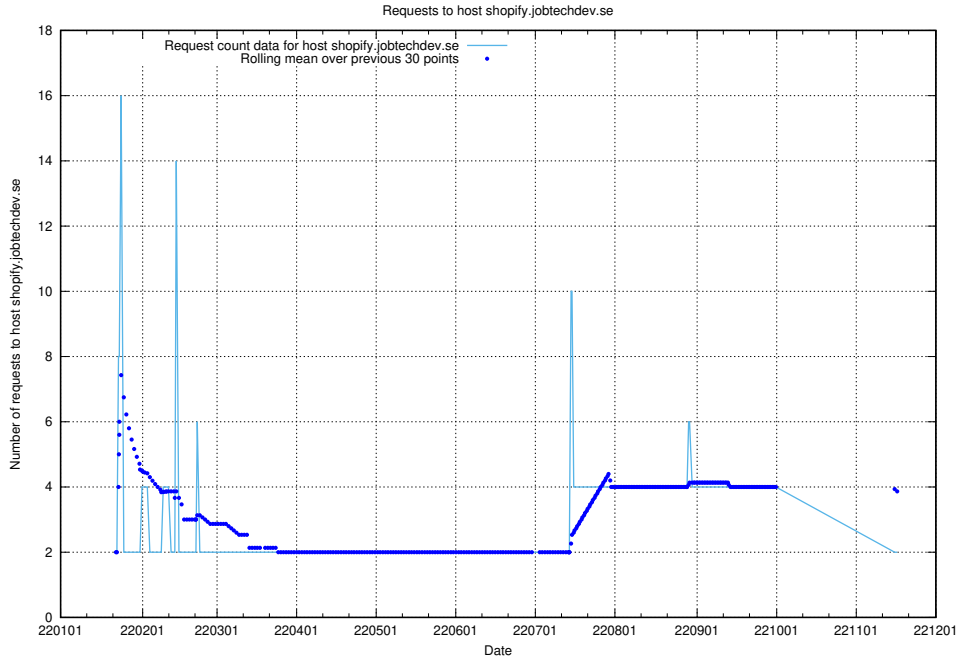

7.590 Usage of shopify.jobtechdev.se

Here, we count the number of requests to host shopify.jobtechdev.se.