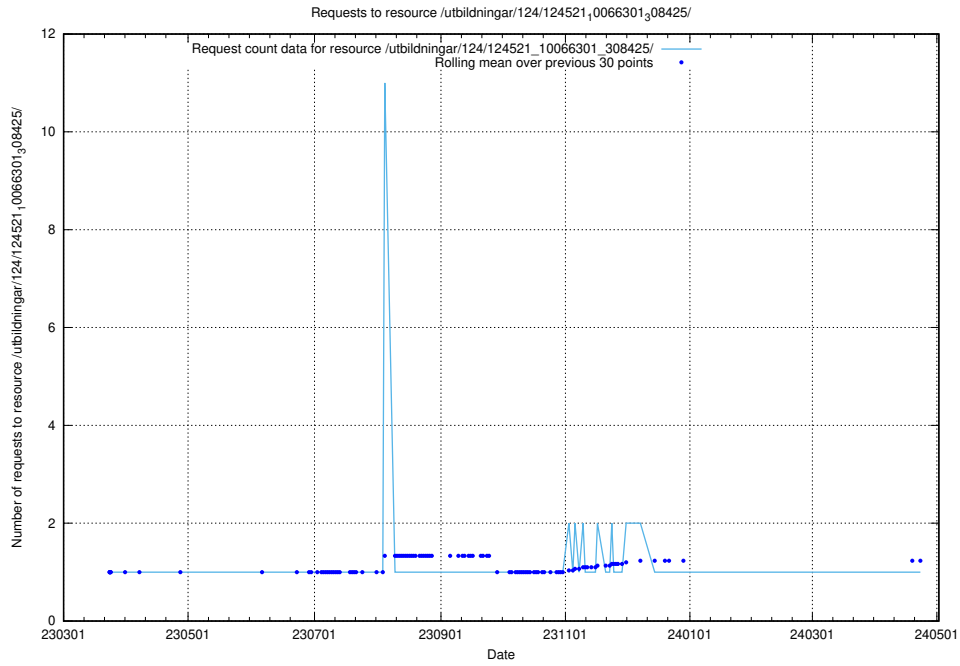

5.1141 Usage of /utbildningar/124/124521_10066301_308425/

Here, we count the number of requests to resource /utbildningar/124/124521_10066301_308425/.