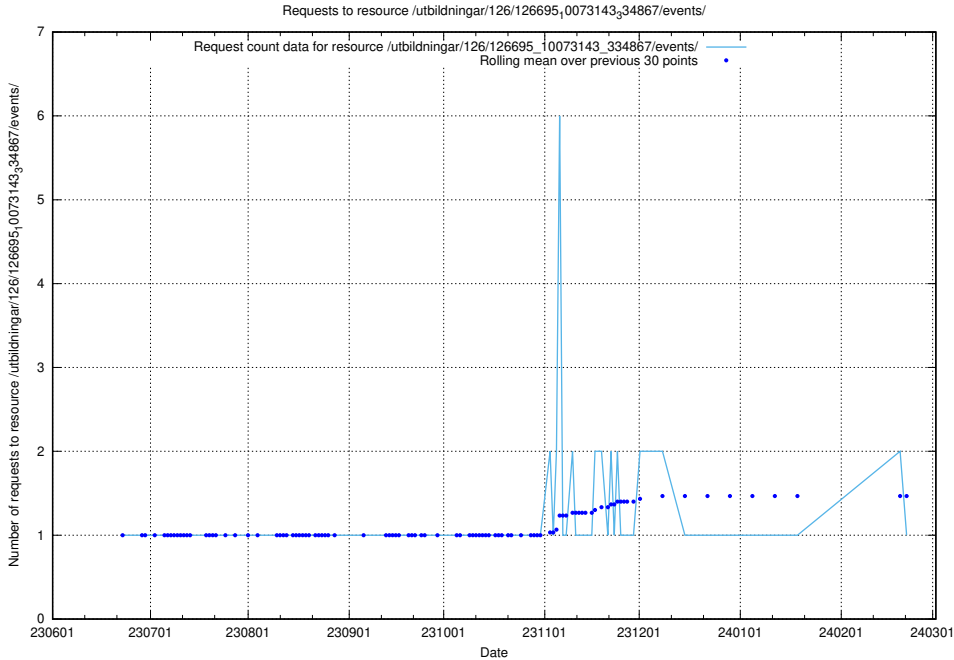

5.5881 Usage of /utbildningar/126/126695_10073143_334867/events/

Here, we count the number of requests to resource /utbildningar/126/126695_10073143_334867/events/