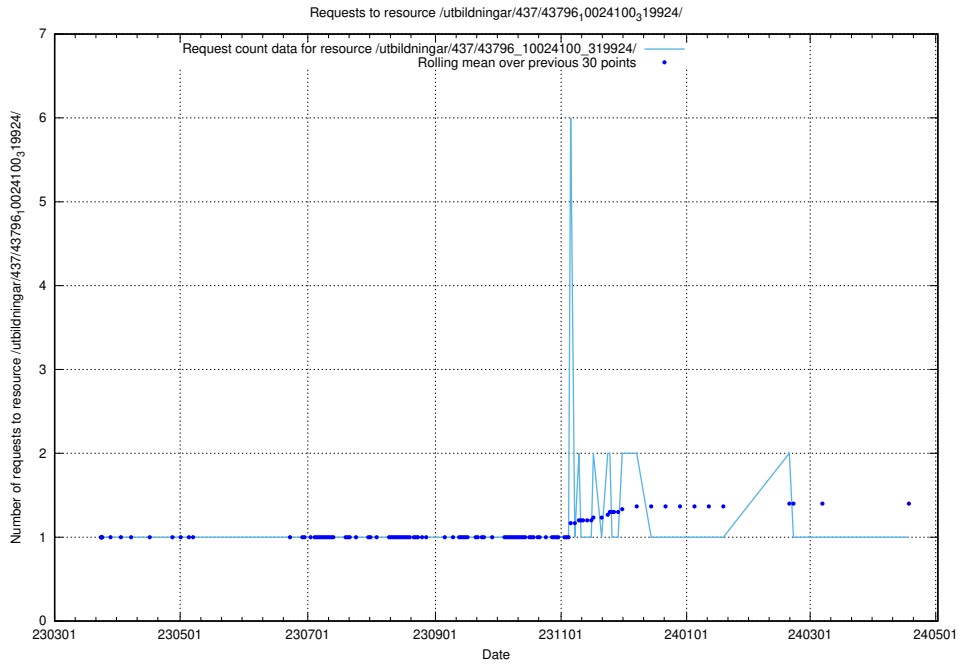

5.6644 Usage of /utbildningar/437/43796_10024100_319924/

Here, we count the number of requests to resource /utbildningar/437/43796_10024100_319924/.