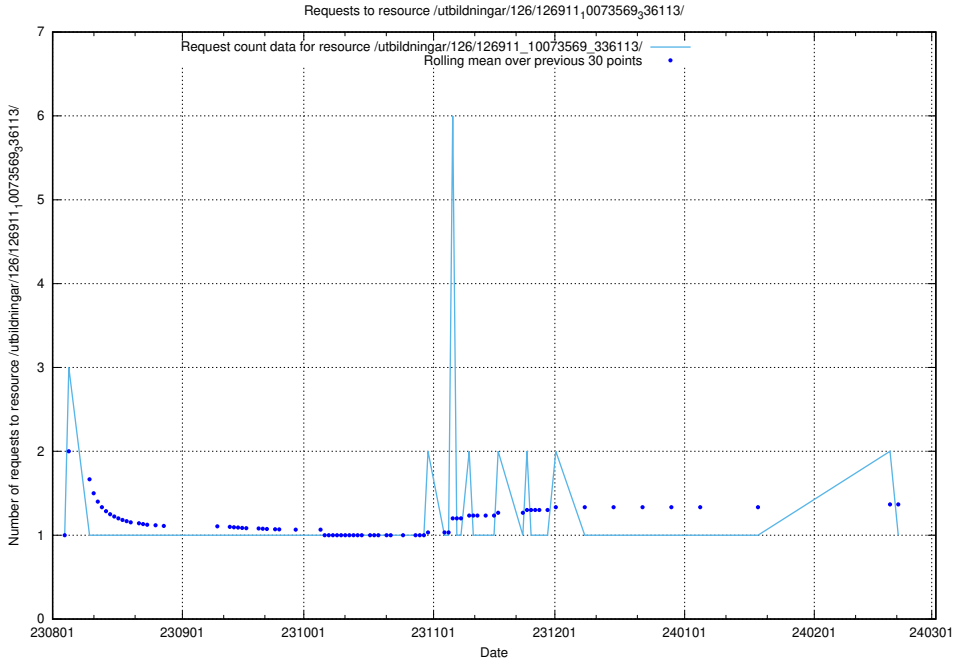

5.5113 Usage of /utbildningar/126/126911_10073569_336113/

Here, we count the number of requests to resource /utbildningar/126/126911_10073569_336113/.