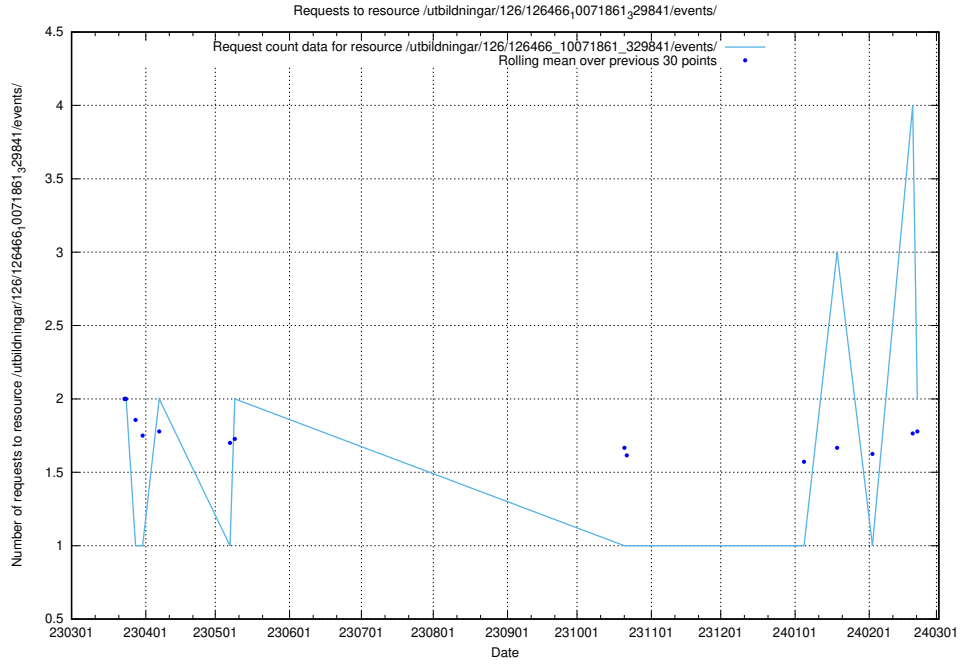

5.847 Usage of /utbildningar/126/126466_10071861_329841/events/

Here, we count the number of requests to resource /utbildningar/126/126466_10071861_329841/events/