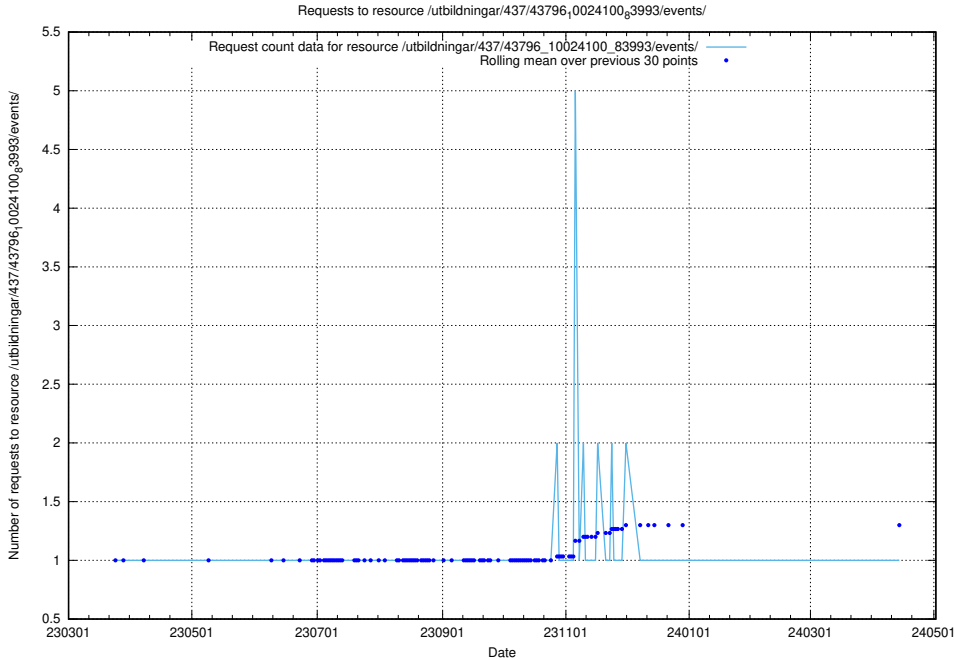

5.6466 Usage of /utbildningar/437/43796_10024100_83993/events/

Here, we count the number of requests to resource /utbildningar/437/43796_10024100_83993/events/.