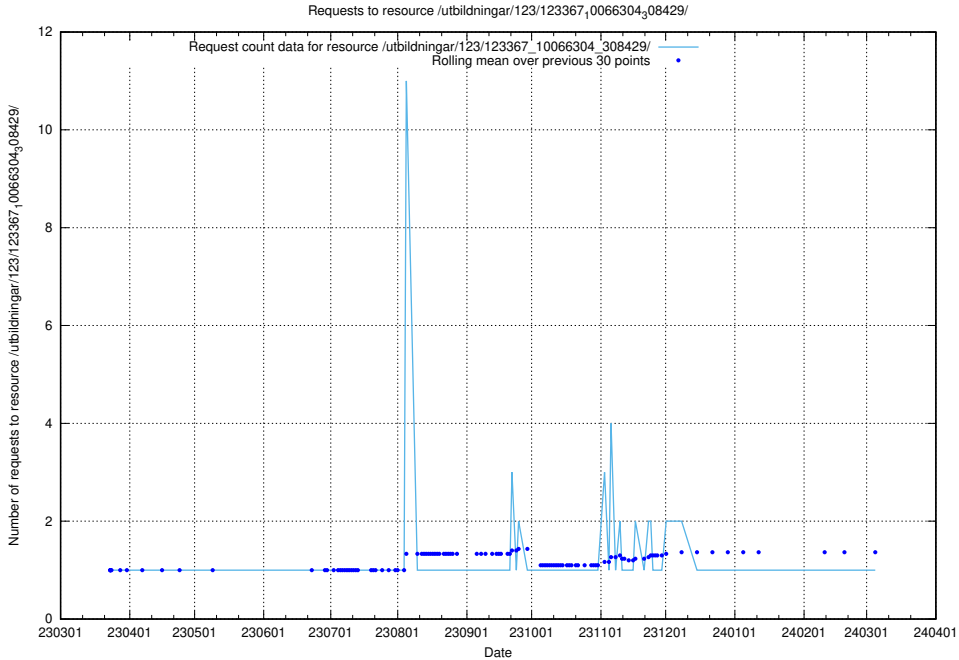

5.4784 Usage of /utbildningar/123/123367_10066304_308429/

Here, we count the number of requests to resource /utbildningar/123/123367_10066304_308429/.