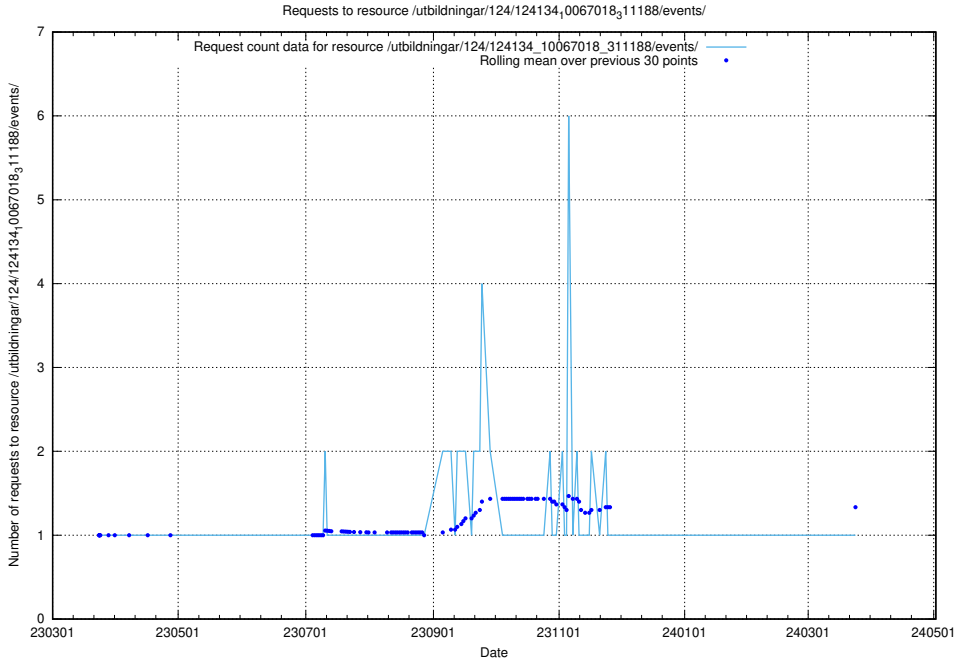

5.4335 Usage of /utbildningar/124/124134_10067018_311188/events/

Here, we count the number of requests to resource /utbildningar/124/124134_10067018_311188/events/