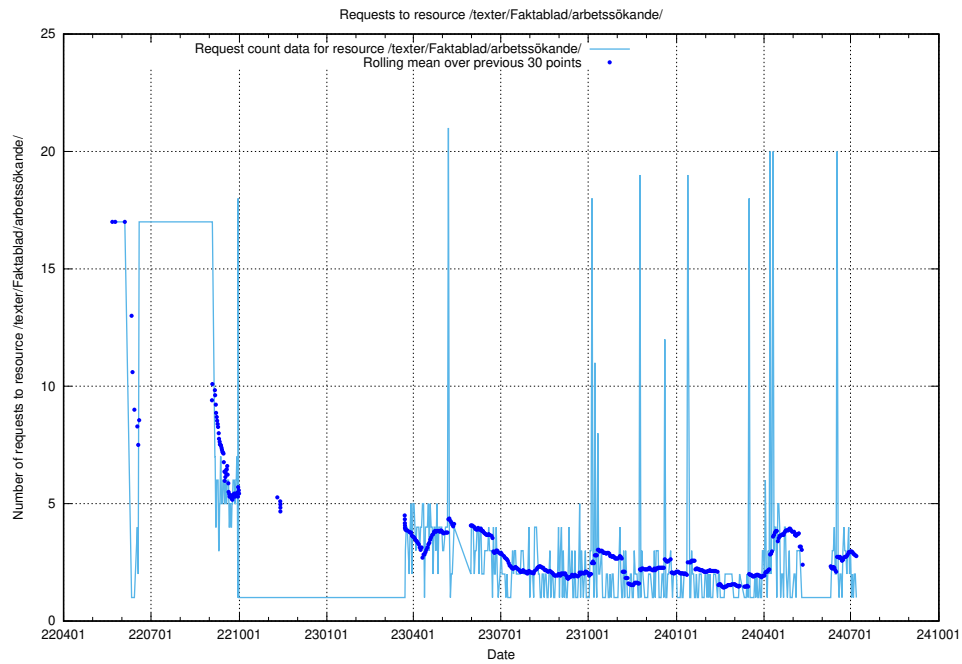

5.964 Usage of /texter/Faktablad/arbetssökande/

Here, we count the number of requests to resource /texter/Faktablad/arbetssökande/.