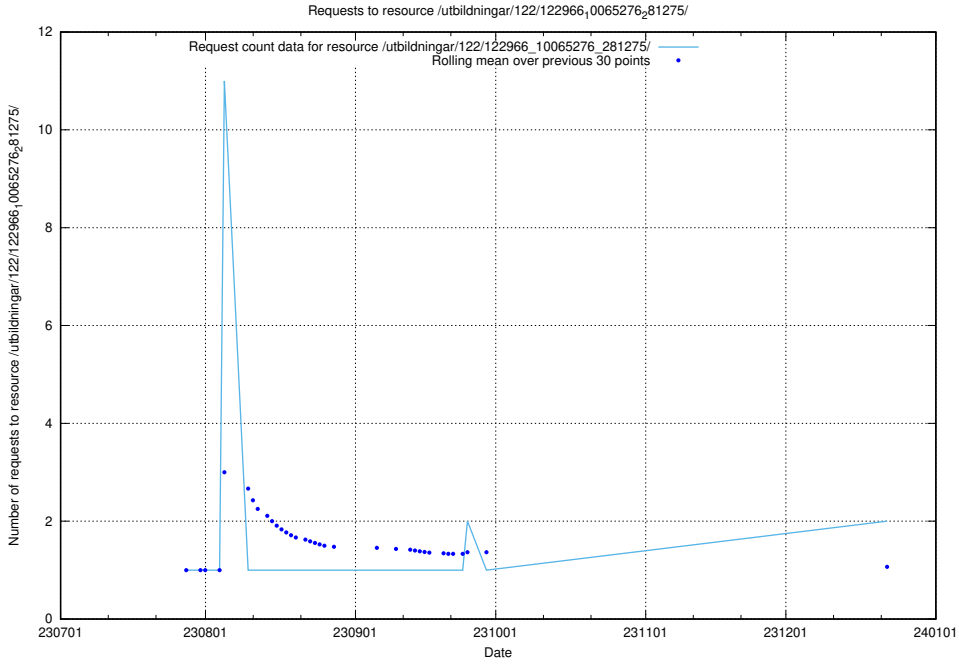

5.712 Usage of /utbildningar/122/122966_10065276_281275/

Here, we count the number of requests to resource /utbildningar/122/122966_10065276_281275/.