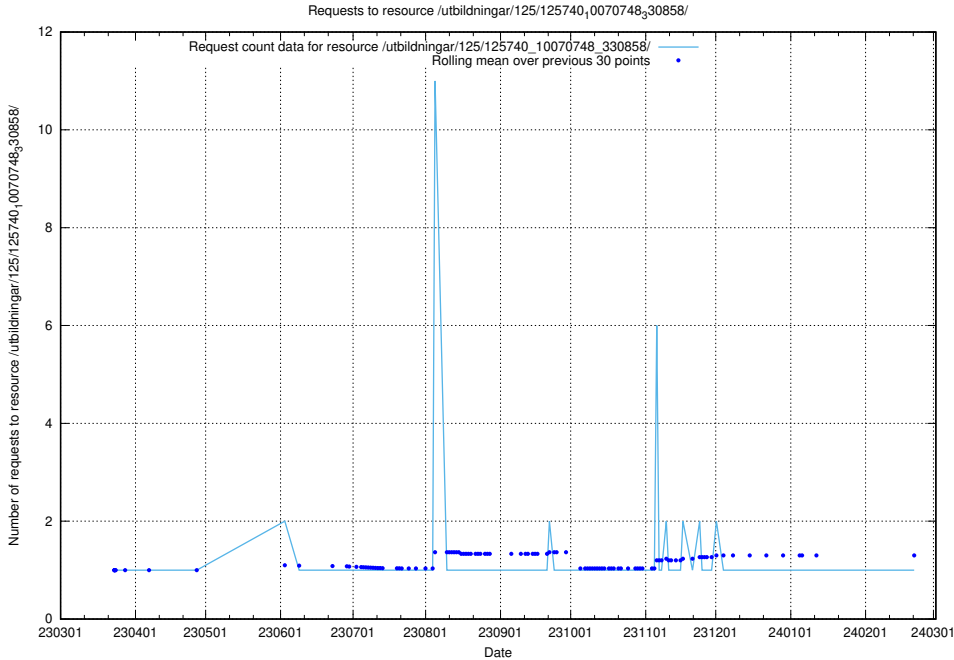

5.887 Usage of /utbildningar/125/125740_10070748_330858/

Here, we count the number of requests to resource /utbildningar/125/125740_10070748_330858/.