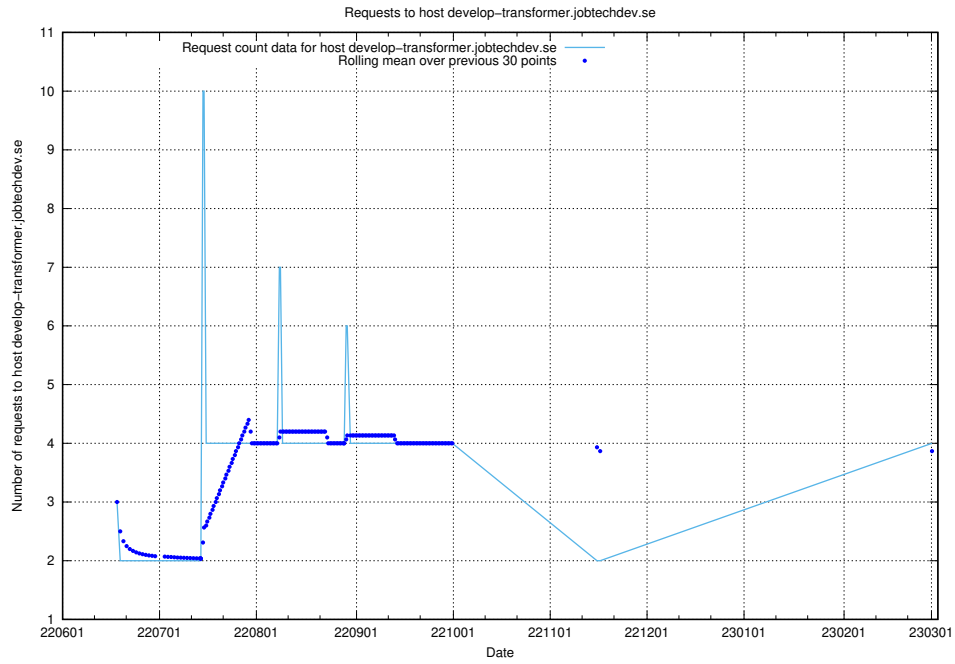

7.145 Usage of develop-transformer.jobtechdev.se

Here, we count the number of requests to host develop-transformer.jobtechdev.se.