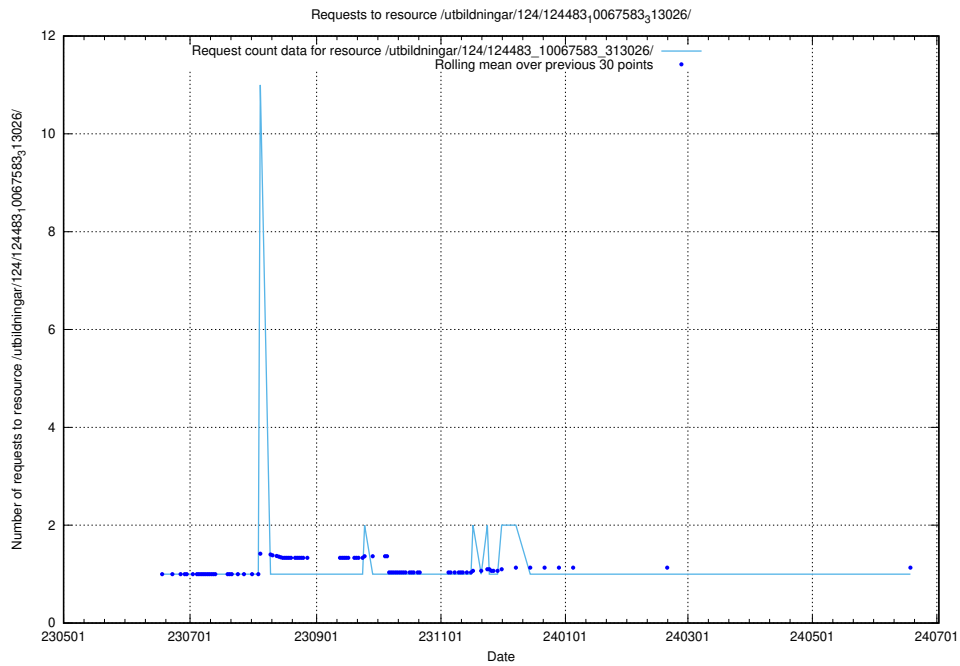

5.6112 Usage of /utbildningar/124/124483_10067583_313026/

Here, we count the number of requests to resource /utbildningar/124/124483_10067583_313026/.