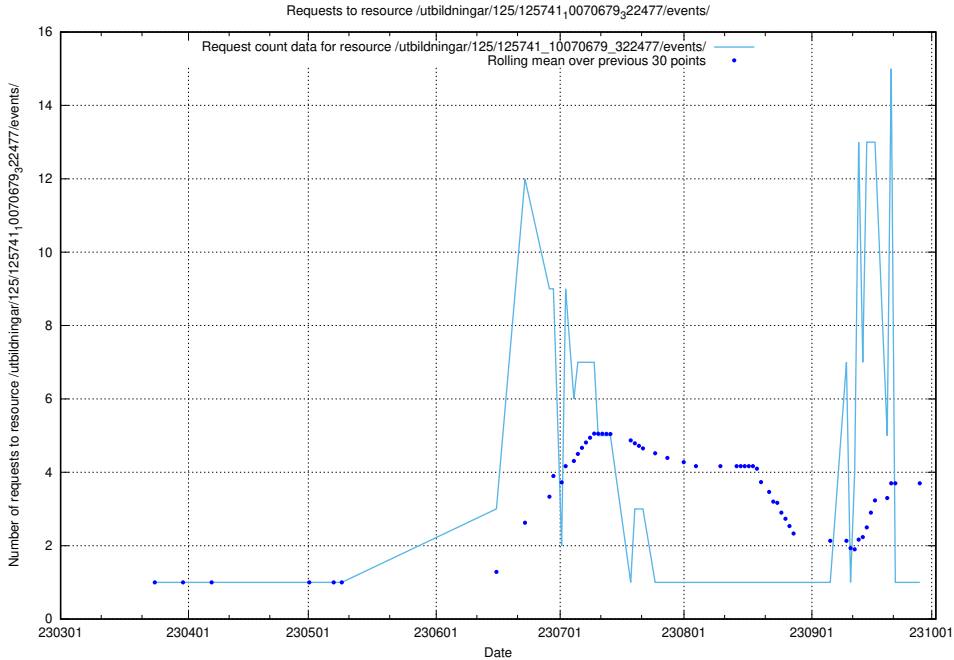

5.6519 Usage of /utbildningar/125/125741_10070679_322477/events/

Here, we count the number of requests to resource /utbildningar/125/125741_10070679_322477/events/