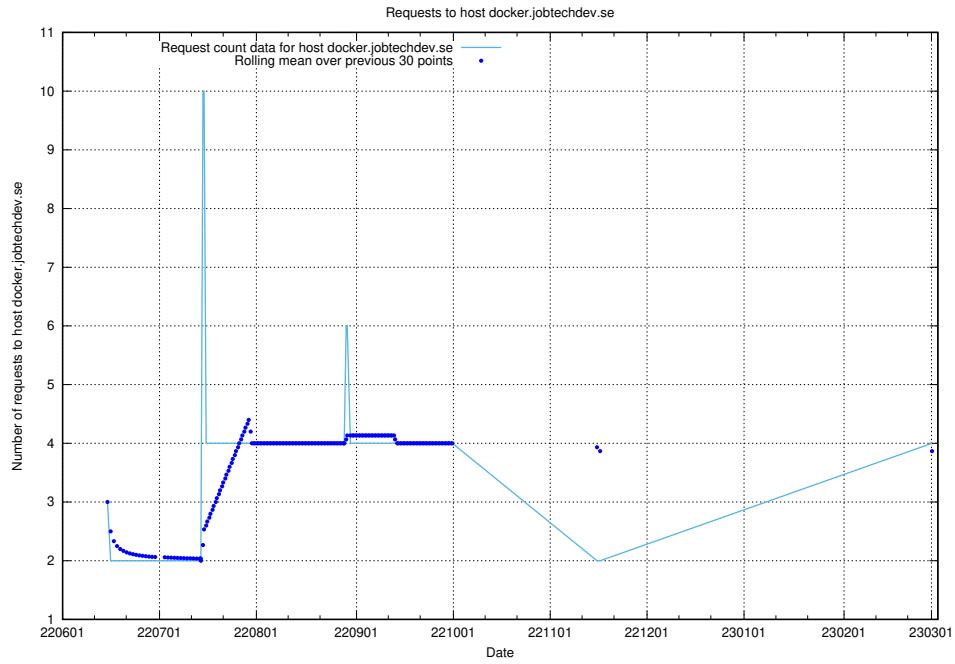

7.146 Usage of docker.jobtechdev.se

Here, we count the number of requests to host docker.jobtechdev.se.