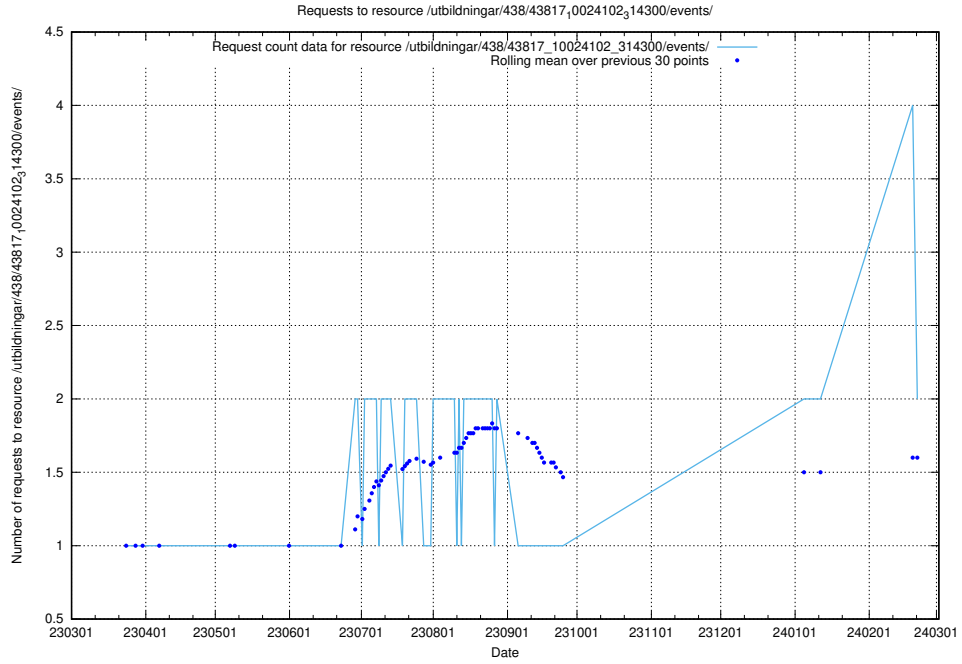

5.841 Usage of /utbildningar/438/43817_10024102_314300/events/

Here, we count the number of requests to resource /utbildningar/438/43817_10024102_314300/events/.