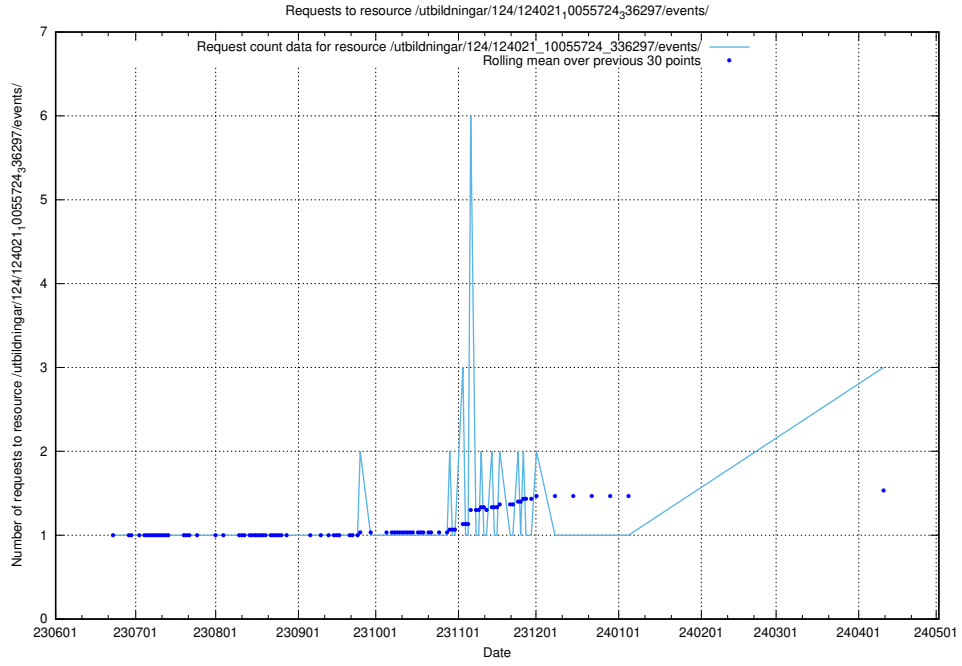

5.377 Usage of /utbildningar/124/124021_10055724_336297/events/

Here, we count the number of requests to resource /utbildningar/124/124021_10055724_336297/events/