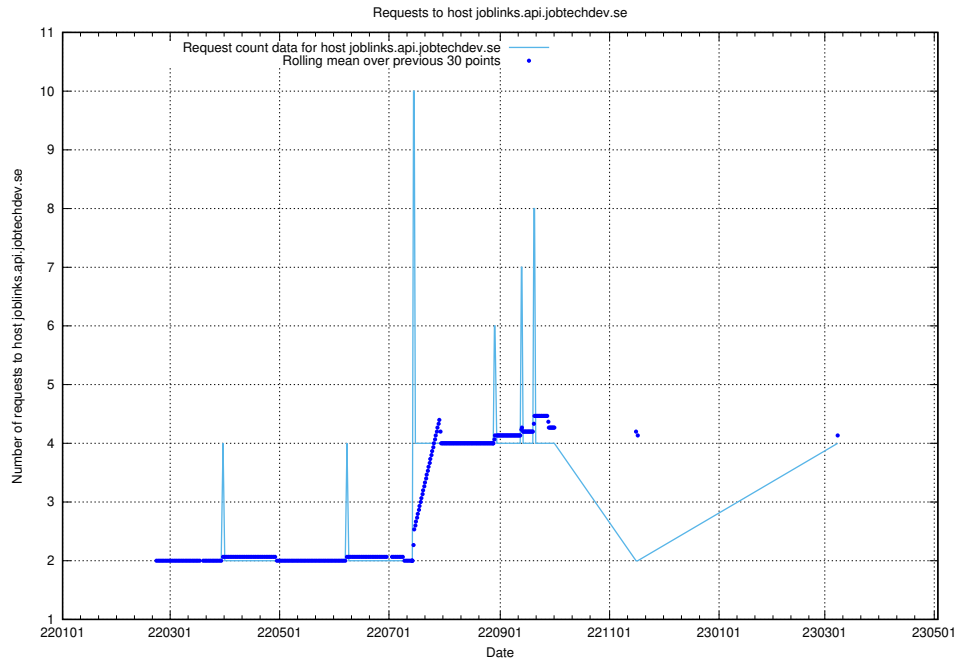

7.157 Usage of `joblinks.api.jobtechdev.se`

Here, we count the number of requests to host `joblinks.api.jobtechdev.se`.