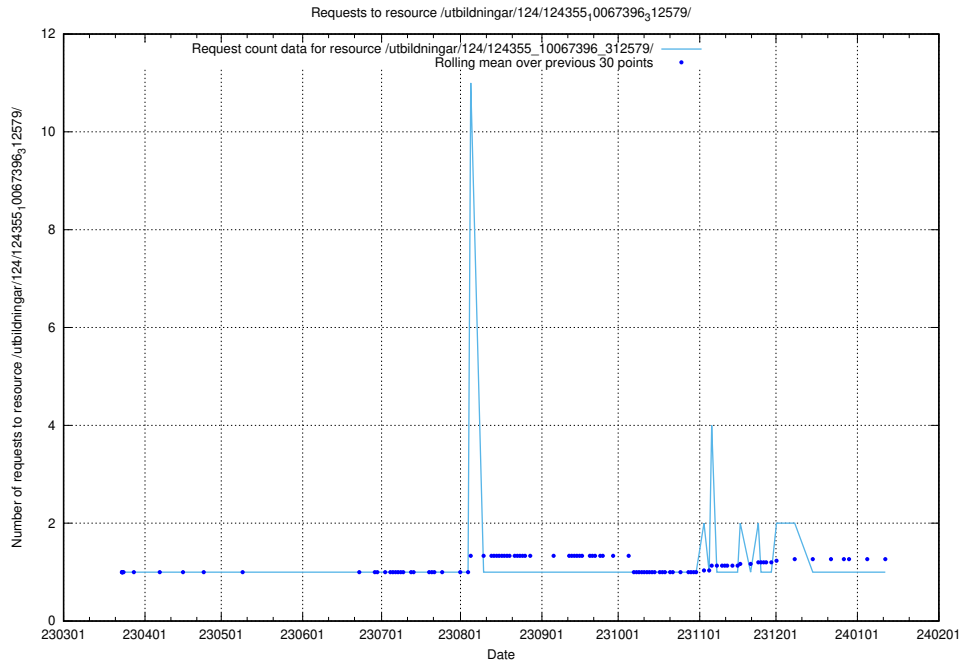

Here, we count the number of requests to resource /taxonomy/version/10/query/sun-field-hierarchy-level-3/.

5.4147 Usage of /utbildningar/124/124355_10067396_312579/

Here, we count the number of requests to resource /utbildningar/124/124355_10067396_312579/.