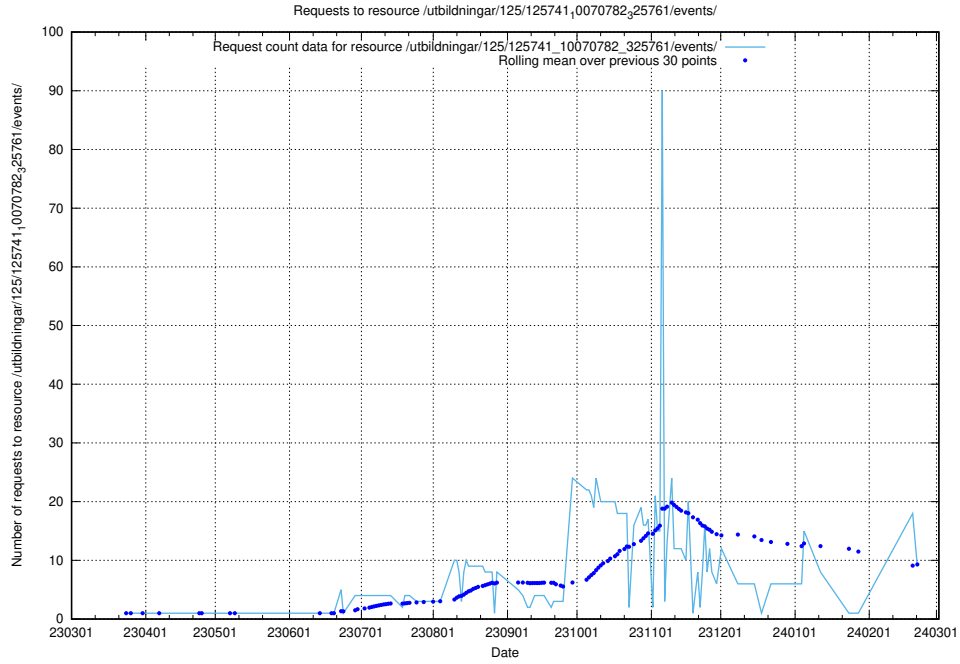

5.28 Usage of /utbildningar/125/125741_10070782_325761/events/

Here, we count the number of requests to resource /utbildningar/125/125741_10070782_325761/events/