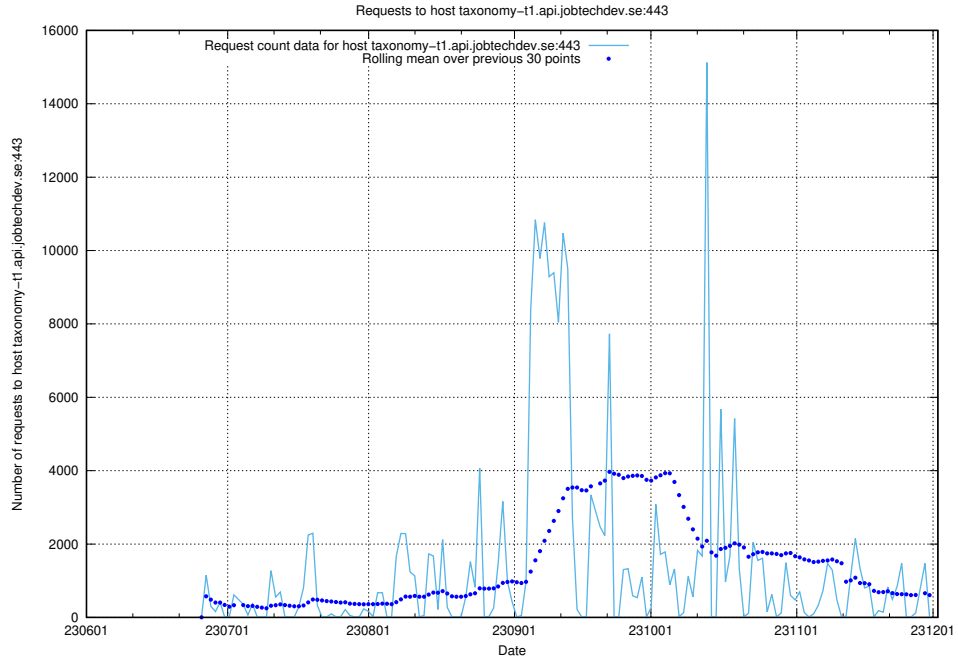

7.60 Usage of taxonomy-t1.api.jobtechdev.se:443

Here, we count the number of requests to host taxonomy-t1.api.jobtechdev.se:443.