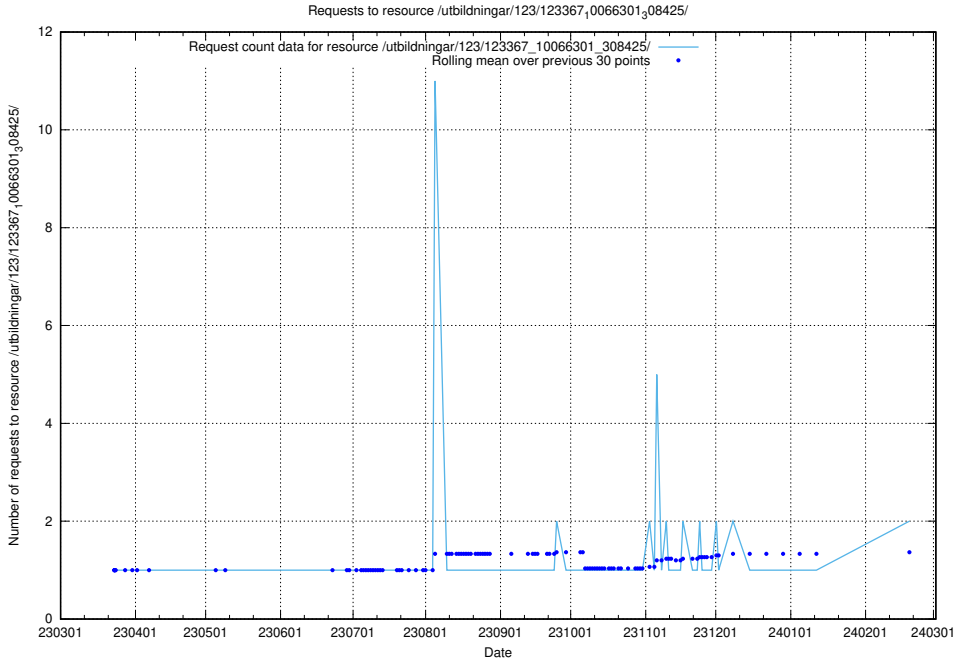

5.676 Usage of /utbildningar/123/123367_10066301_308425/

Here, we count the number of requests to resource /utbildningar/123/123367_10066301_308425/.