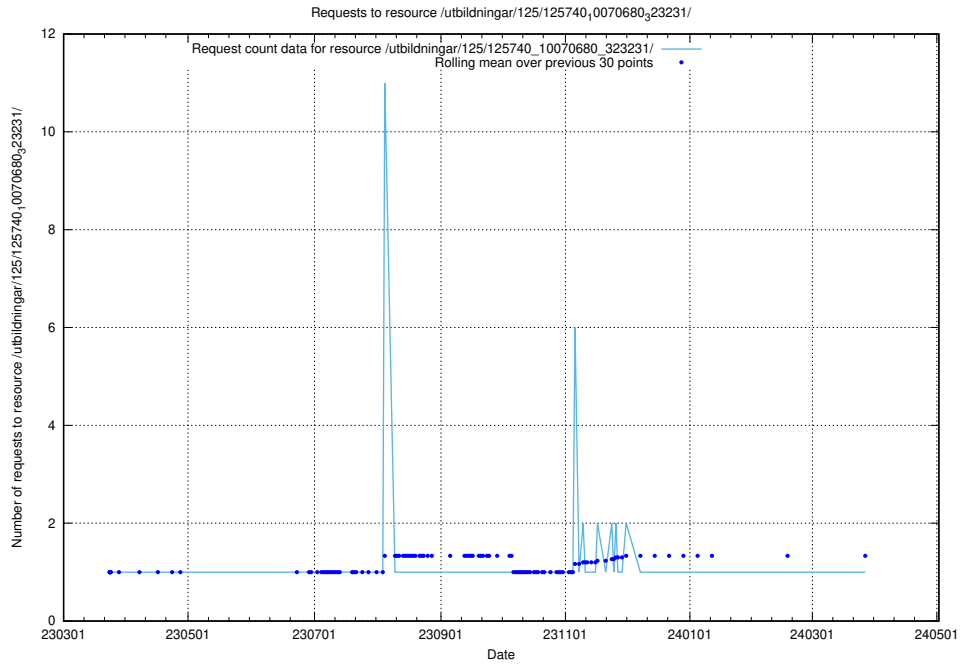

5.904 Usage of /utbildningar/125/125740_10070680_323231/

Here, we count the number of requests to resource /utbildningar/125/125740_10070680_323231/.