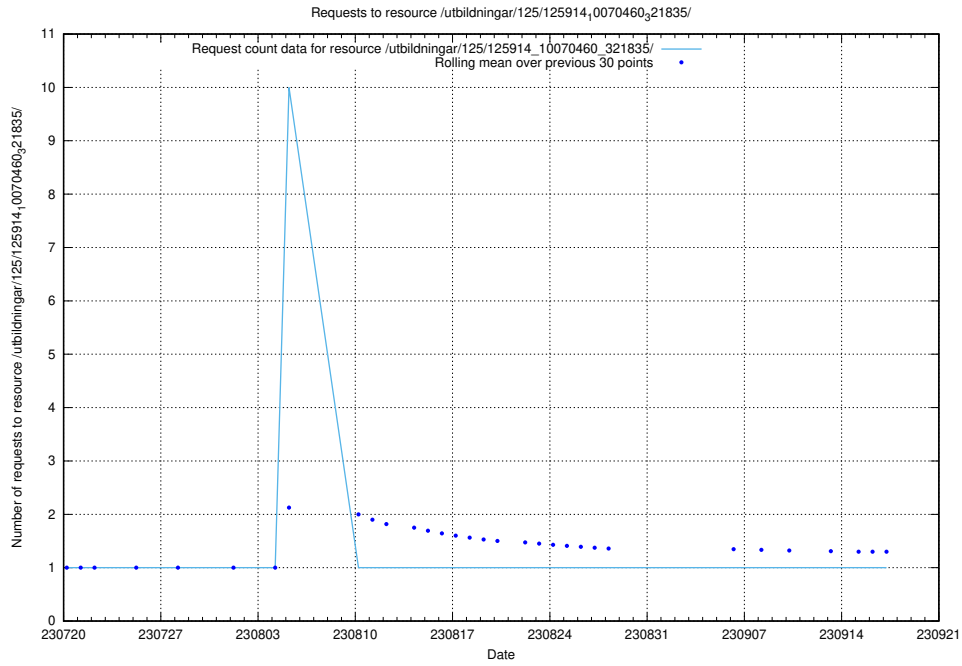

5.5238 Usage of /utbildningar/125/125914_10070460_321835/

Here, we count the number of requests to resource /utbildningar/125/125914_10070460_321835/.