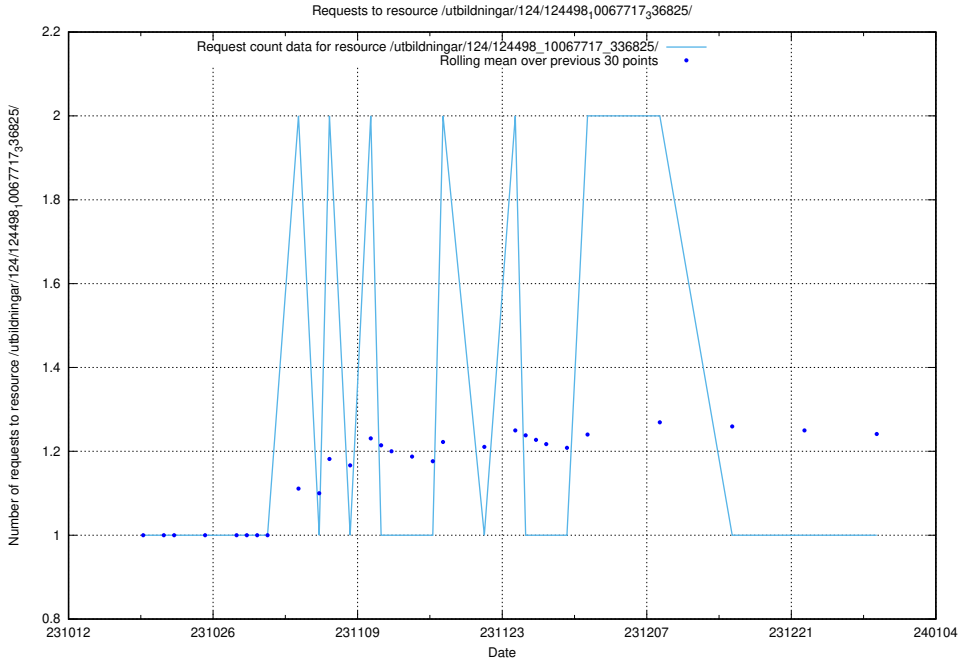

5.4522 Usage of /utbildningar/124/124498_10067717_336825/

Here, we count the number of requests to resource /utbildningar/124/124498_10067717_336825/.