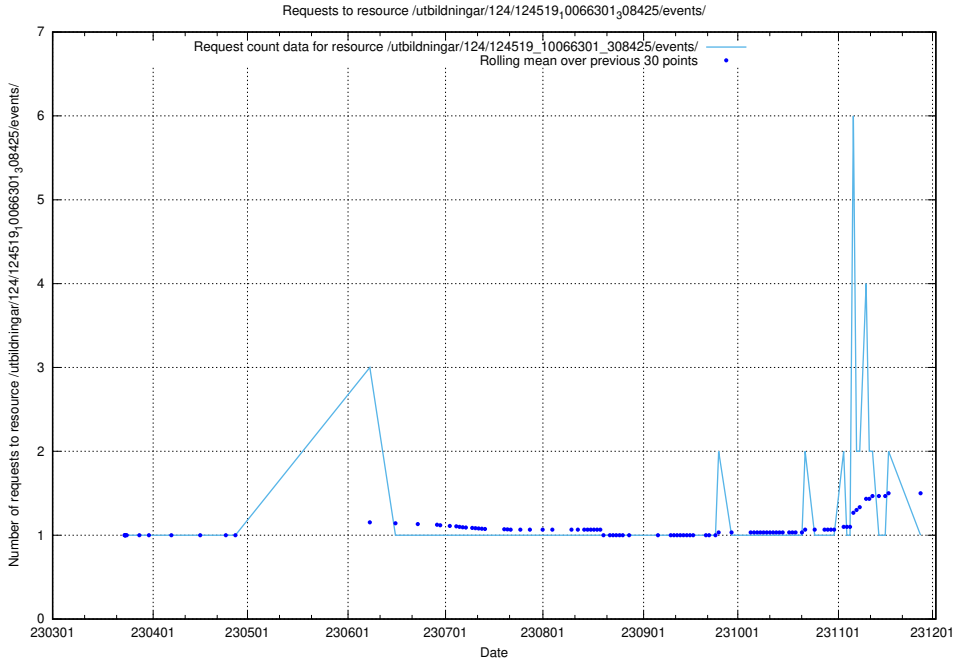

Here, we count the number of requests to resource /taxonomy/version/14/query/ssyk-level-4-with-related-isco-level-4-groups/.

5.1454 Usage of /utbildningar/124/124519_10066301_308425/events/

Here, we count the number of requests to resource /utbildningar/124/124519_10066301_308425/events/