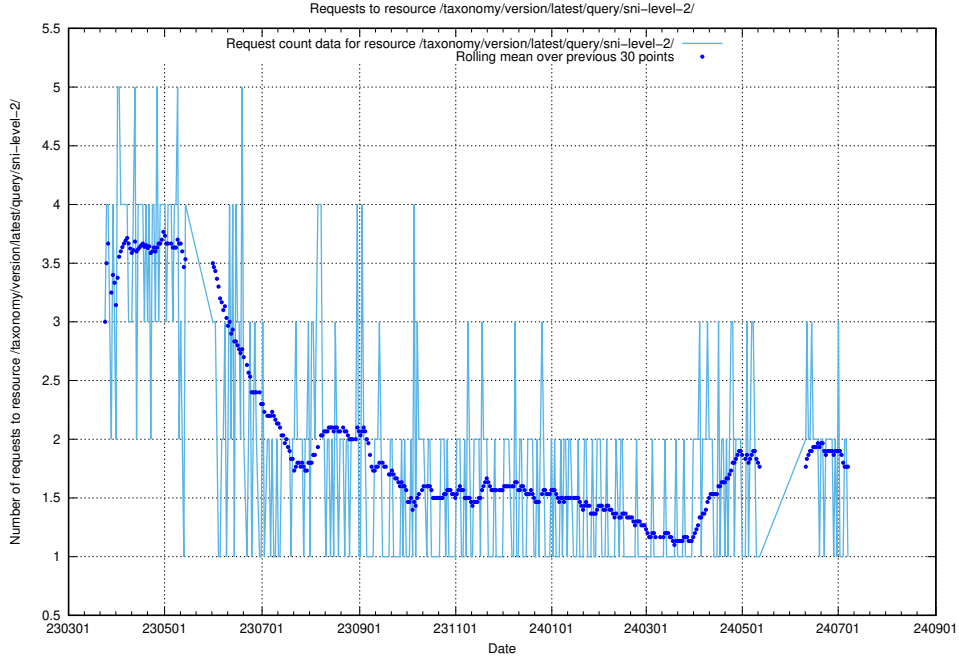

5.6367 Usage of /taxonomy/version/latest/query/sni-level-2/

Here, we count the number of requests to resource /taxonomy/version/latest/query/sni-level-2/.