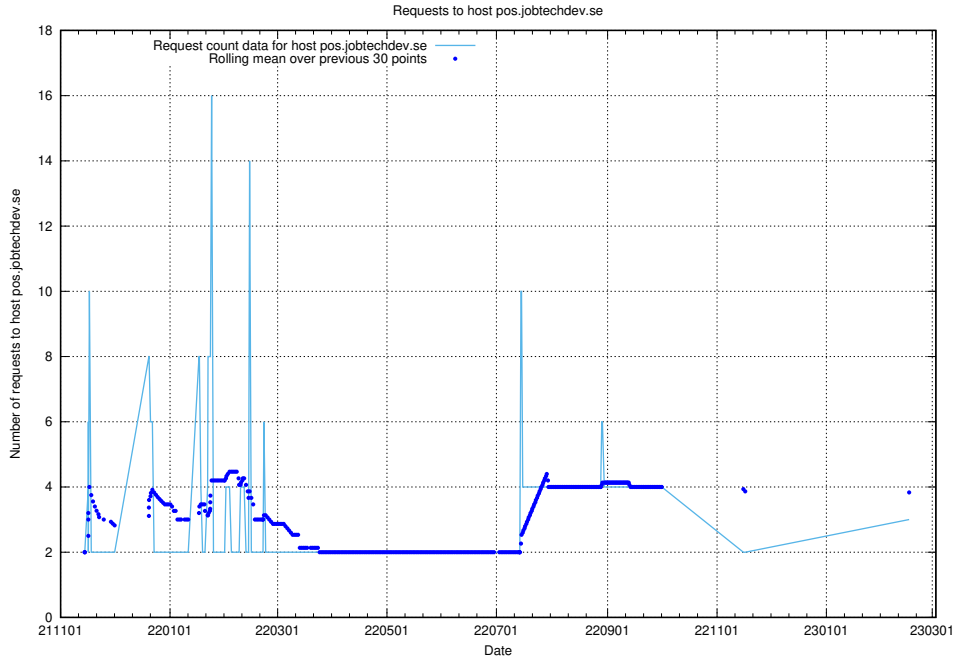

7.241 Usage of pos.jobtechdev.se

Here, we count the number of requests to host pos.jobtechdev.se.