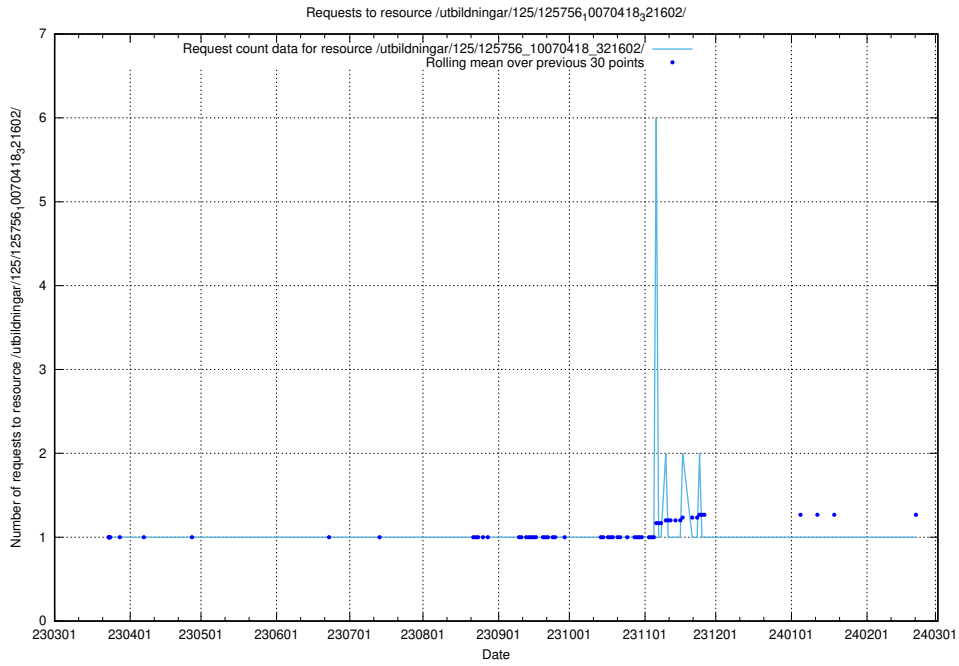

5.6740 Usage of /utbildningar/125/125756_10070418_321602/

Here, we count the number of requests to resource /utbildningar/125/125756_10070418_321602/.