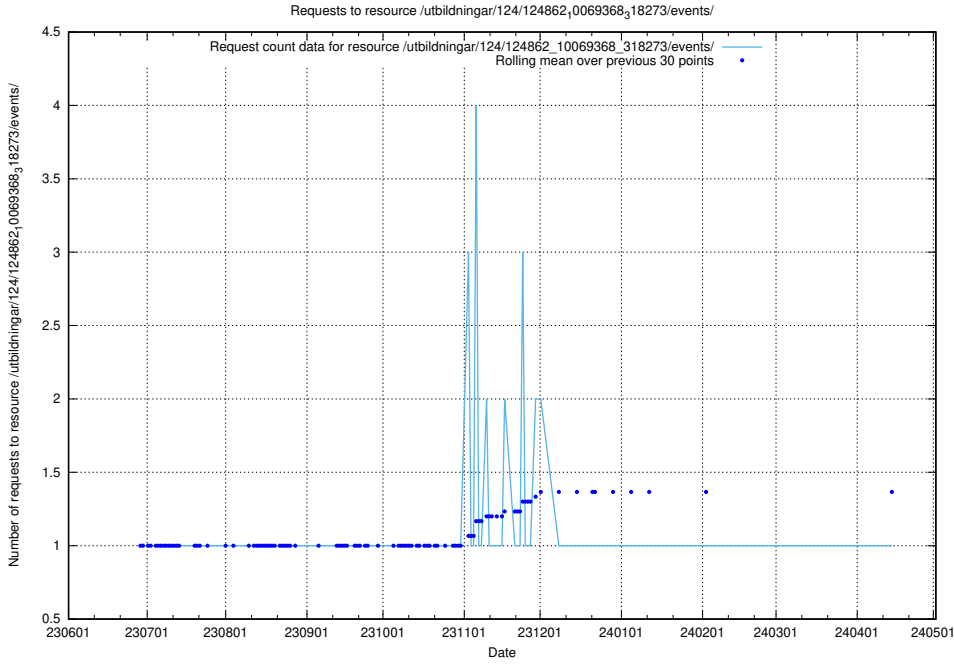

5.5732 Usage of /utbildningar/124/124862_10069368_318273/events/

Here, we count the number of requests to resource /utbildningar/124/124862_10069368_318273/events/