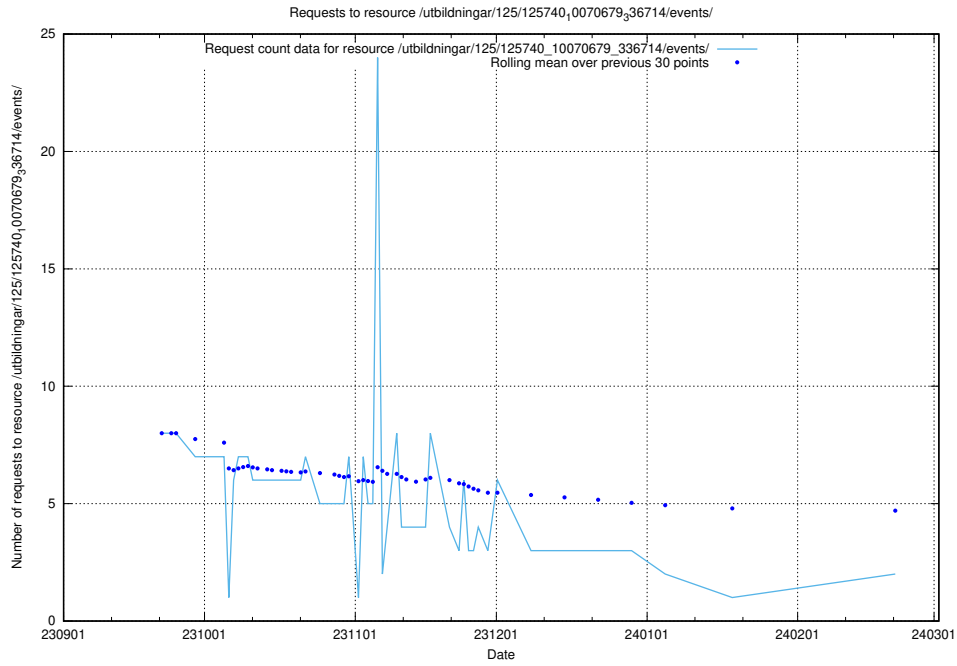

5.668 Usage of /utbildningar/125/125740_10070679_336714/events/

Here, we count the number of requests to resource /utbildningar/125/125740_10070679_336714/events/