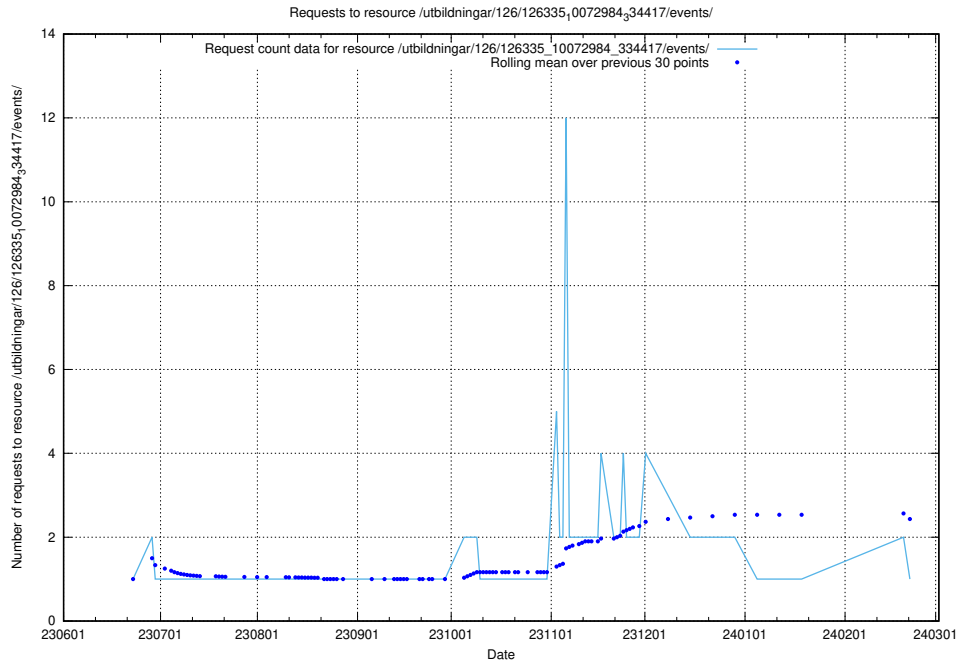

5.5922 Usage of /utbildningar/126/126335_10072984_334417/events/

Here, we count the number of requests to resource /utbildningar/126/126335_10072984_334417/events/