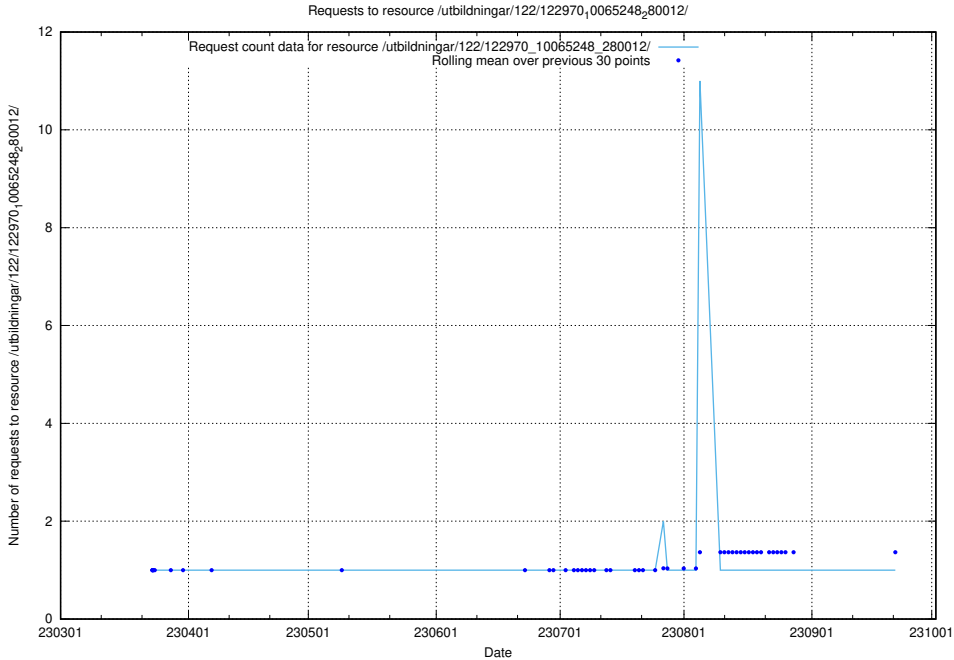

5.5222 Usage of /utbildningar/122/122970_10065248_280012/

Here, we count the number of requests to resource /utbildningar/122/122970_10065248_280012/.