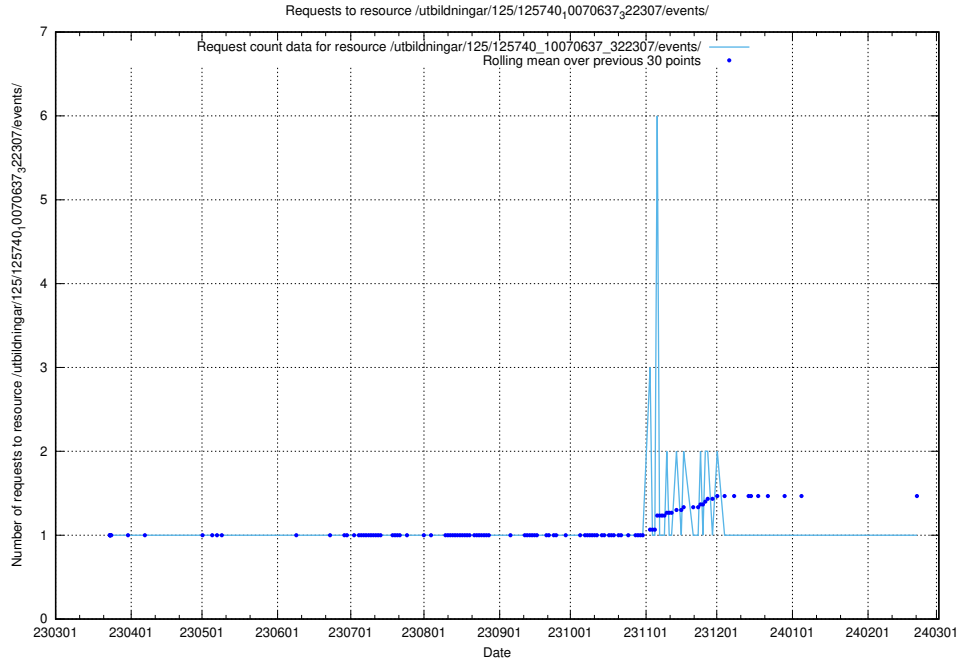

5.924 Usage of /utbildningar/125/125740_10070637_322307/events/

Here, we count the number of requests to resource /utbildningar/125/125740_10070637_322307/events/