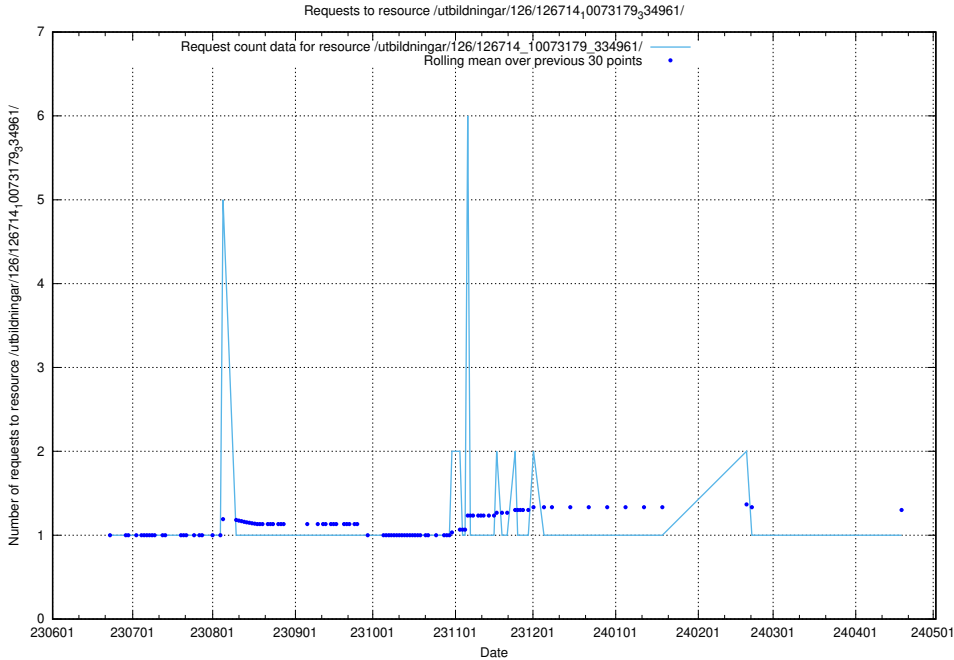

5.5872 Usage of /utbildningar/126/126714_10073179_334961/

Here, we count the number of requests to resource /utbildningar/126/126714_10073179_334961/.