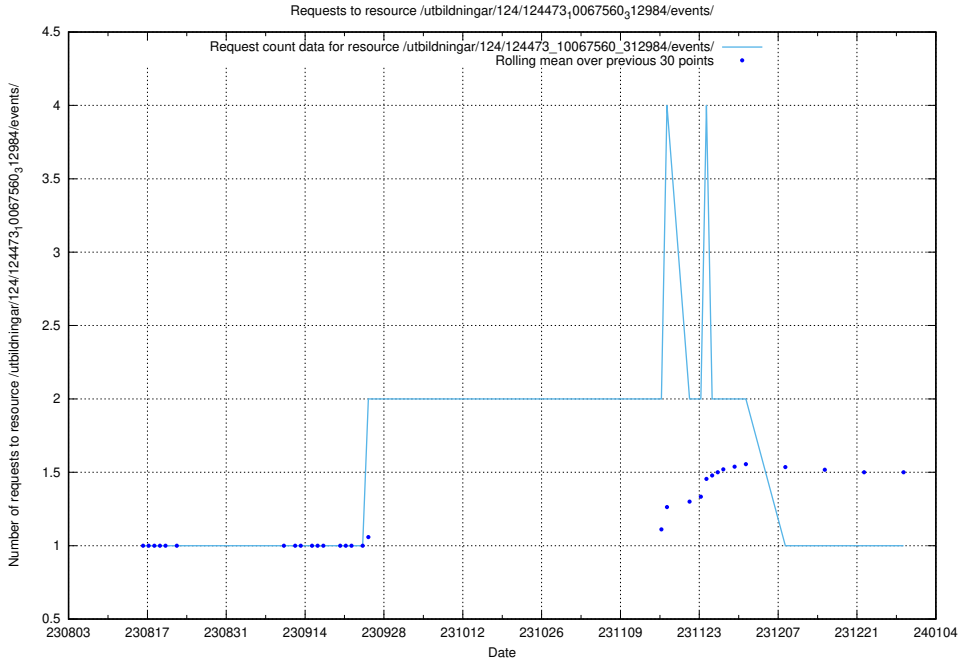

5.5043 Usage of /utbildningar/124/124473_10067560_312984/events/

Here, we count the number of requests to resource /utbildningar/124/124473_10067560_312984/events/