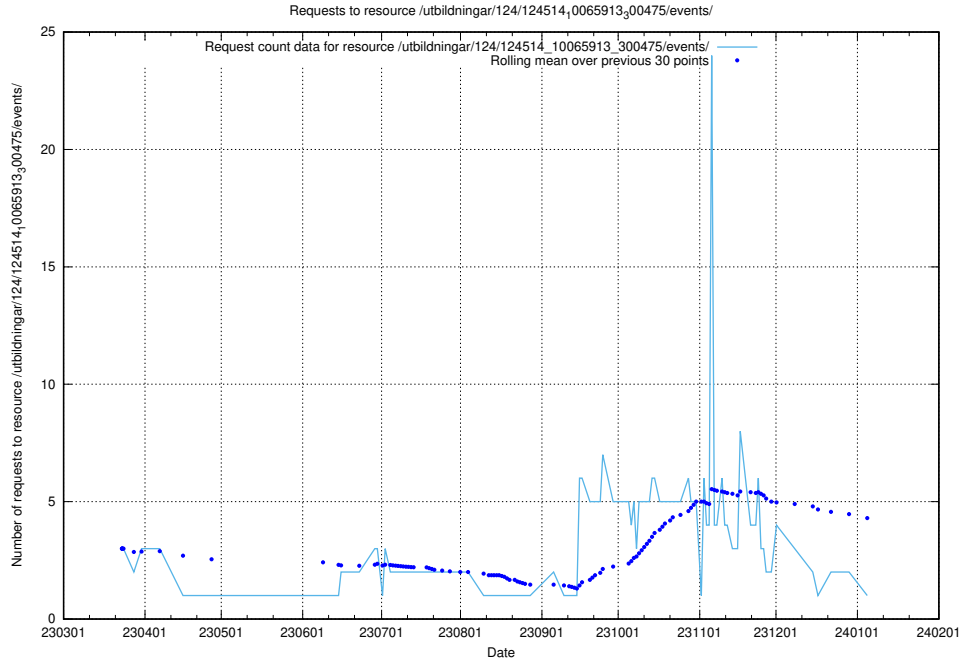

5.6551 Usage of /utbildningar/124/124514_10065913_300475/events/

Here, we count the number of requests to resource /utbildningar/124/124514_10065913_300475/events/