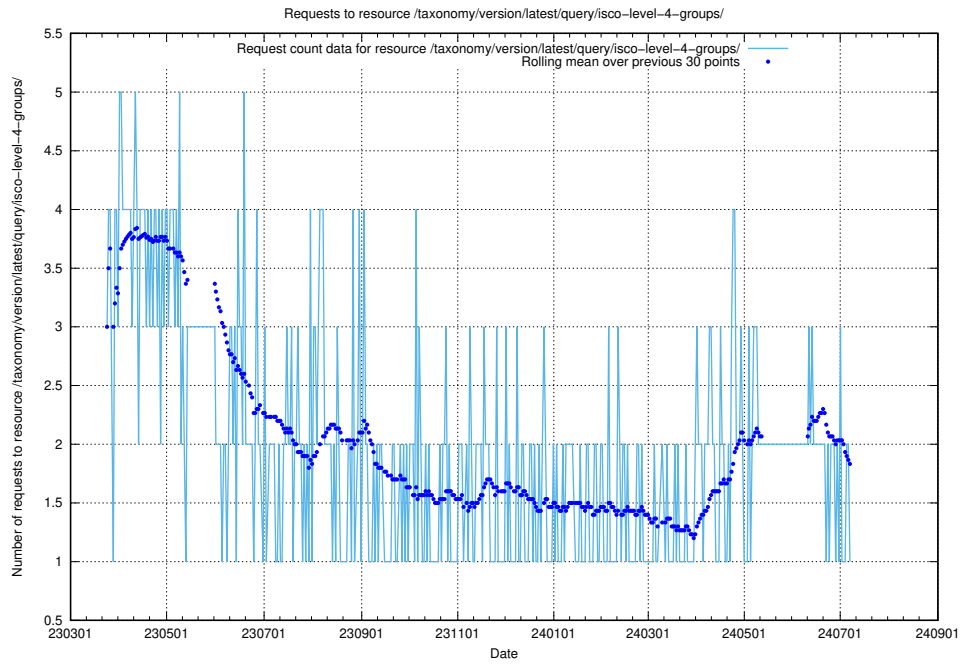

5.6382 Usage of /taxonomy/version/latest/query/isco-level-4-groups/

Here, we count the number of requests to resource /taxonomy/version/latest/query/isco-level-4-groups/.