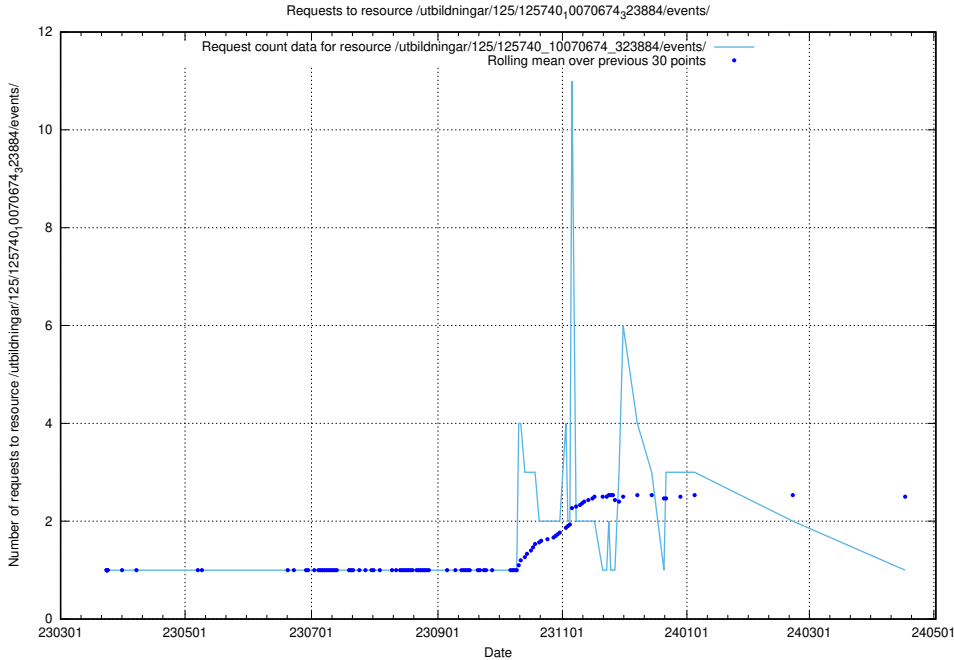

5.909 Usage of /utbildningar/125/125740_10070674_323884/events/

Here, we count the number of requests to resource /utbildningar/125/125740_10070674_323884/events/