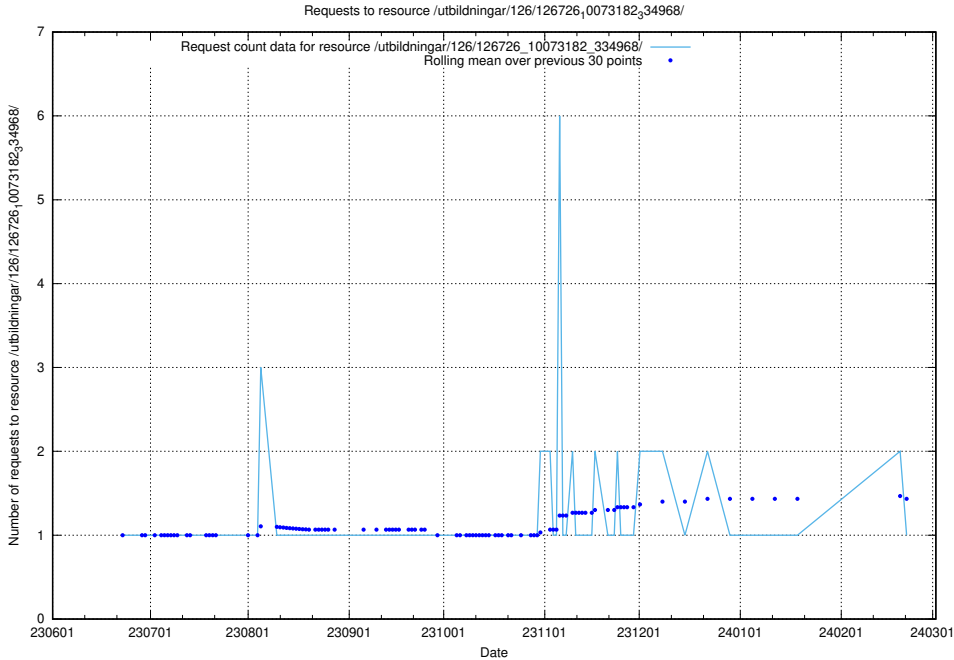

5.5854 Usage of /utbildningar/126/126726_10073182_334968/

Here, we count the number of requests to resource /utbildningar/126/126726_10073182_334968/.