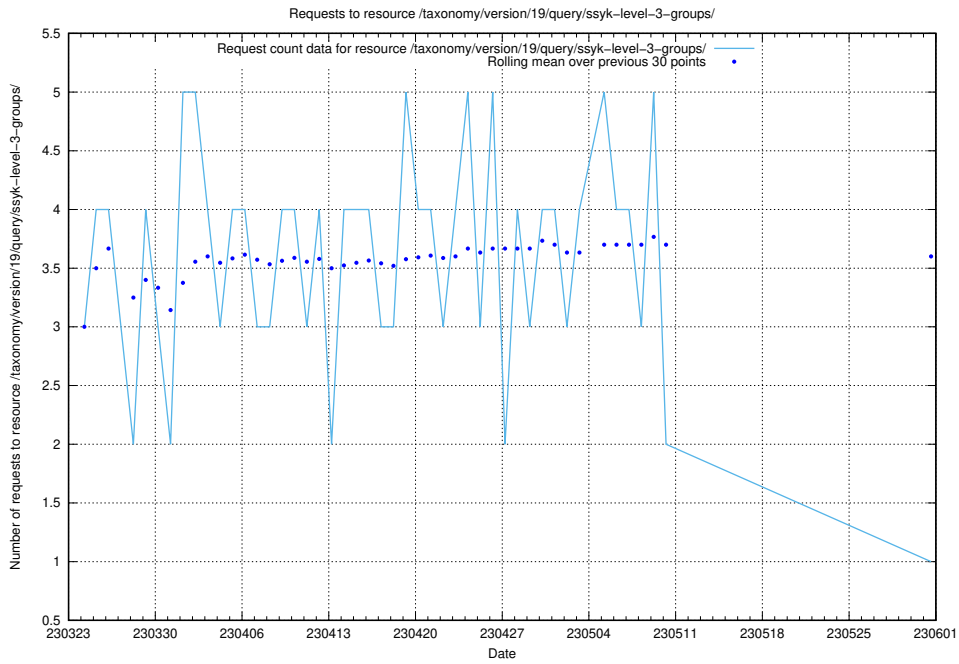

5.6411 Usage of /taxonomy/version/19/query/ssyk-level-3-groups/

Here, we count the number of requests to resource /taxonomy/version/19/query/ssyk-level-3-groups/.