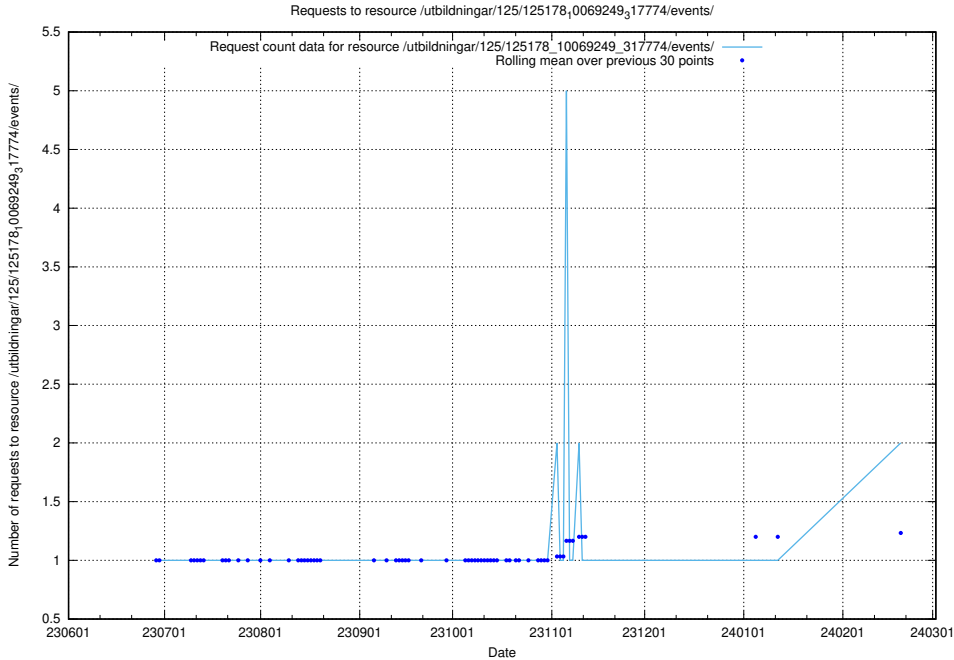

5.757 Usage of /utbildningar/125/125178_10069249_317774/events/

Here, we count the number of requests to resource /utbildningar/125/125178_10069249_317774/events/