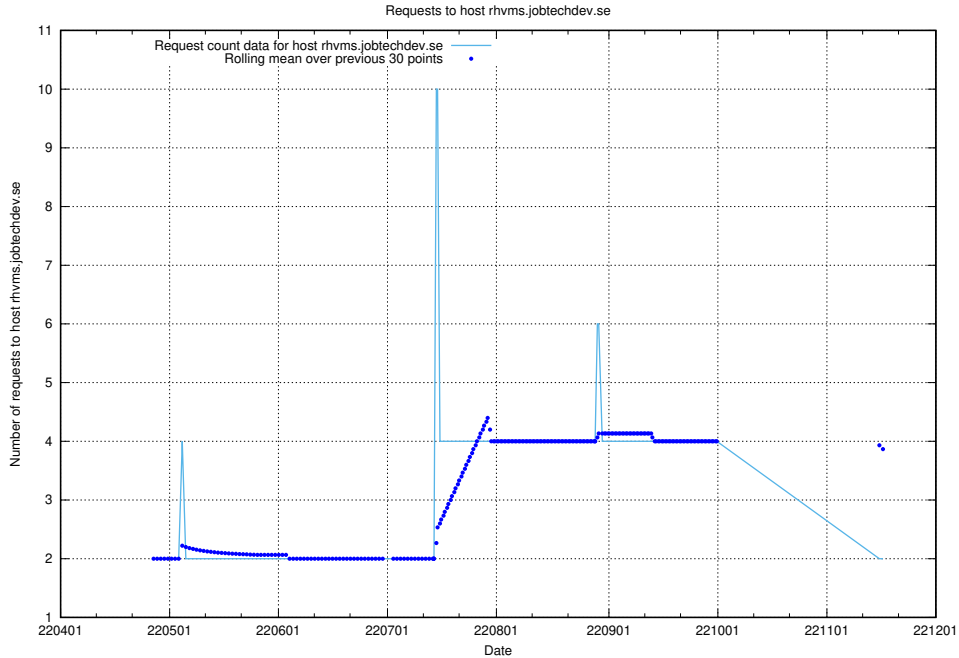

7.451 Usage of rhvms.jobtechdev.se

Here, we count the number of requests to host rhvms.jobtechdev.se.

7.452 Usage of arbetsformedlingen.se.apps.standby.services.jtech.se

Here, we count the number of requests to host arbetsformedlingen.se.apps.standby.services.jtech.se.