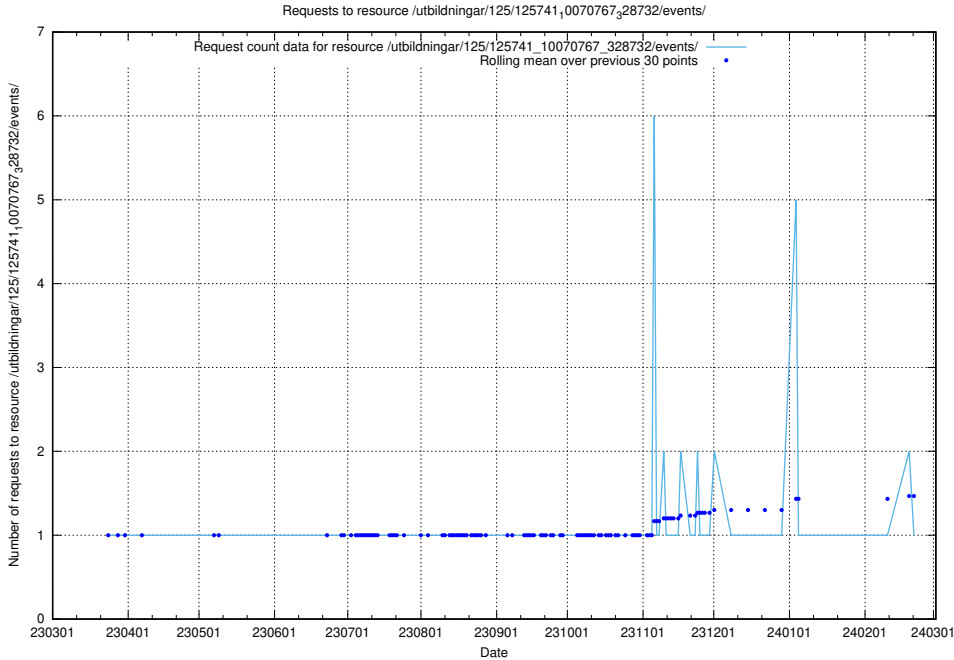

5.6511 Usage of /utbildningar/125/125741_10070767_328732/events/

Here, we count the number of requests to resource /utbildningar/125/125741_10070767_328732/events/