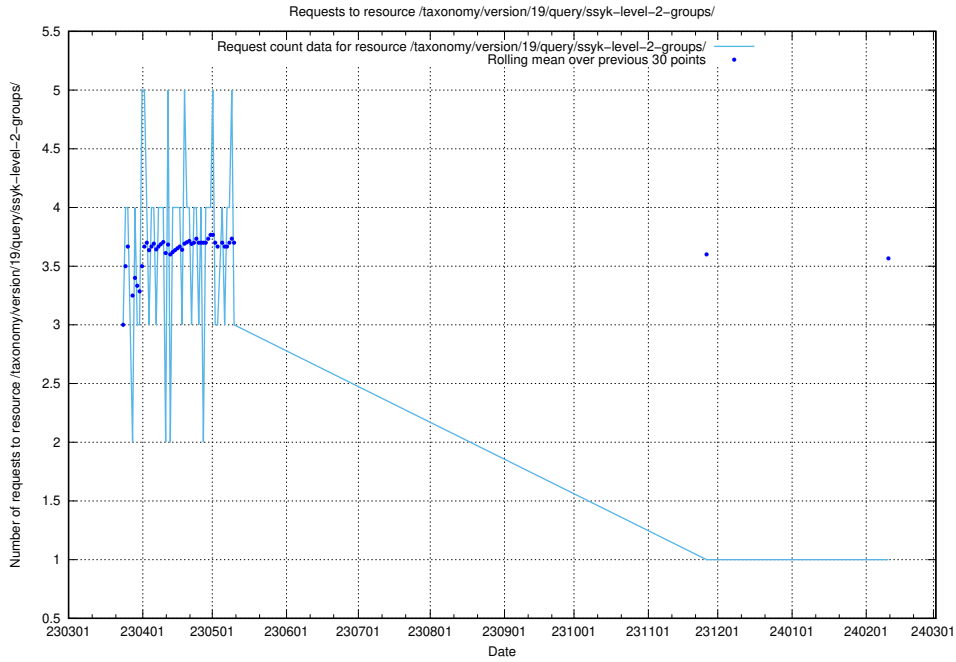

5.6412 Usage of /taxonomy/version/19/query/ssyk-level-2-groups/

Here, we count the number of requests to resource /taxonomy/version/19/query/ssyk-level-2-groups/.