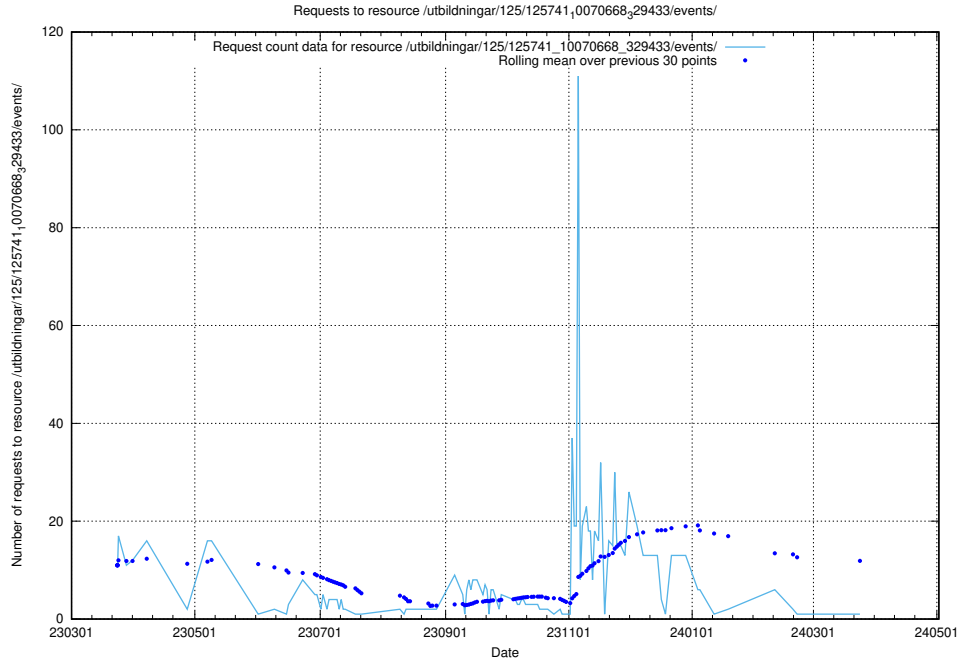

5.6538 Usage of /utbildningar/125/125741_10070668_329433/events/

Here, we count the number of requests to resource /utbildningar/125/125741_10070668_329433/events/