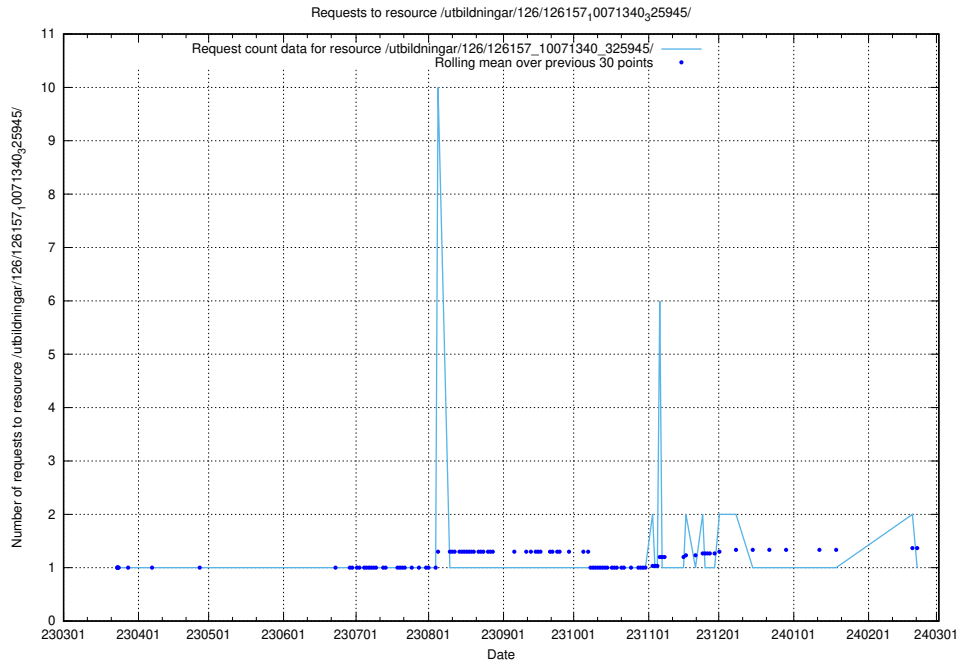

5.6716 Usage of /utbildningar/126/126157_10071340_325945/

Here, we count the number of requests to resource /utbildningar/126/126157_10071340_325945/.