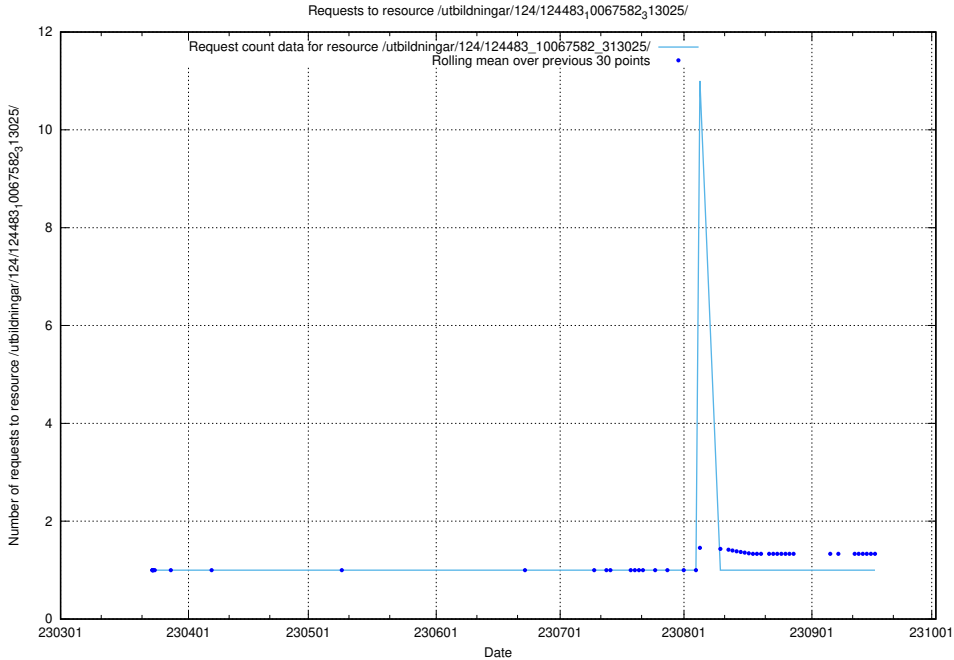

5.3026 Usage of /utbildningar/124/124483_10067582_313025/

Here, we count the number of requests to resource /utbildningar/124/124483_10067582_313025/.