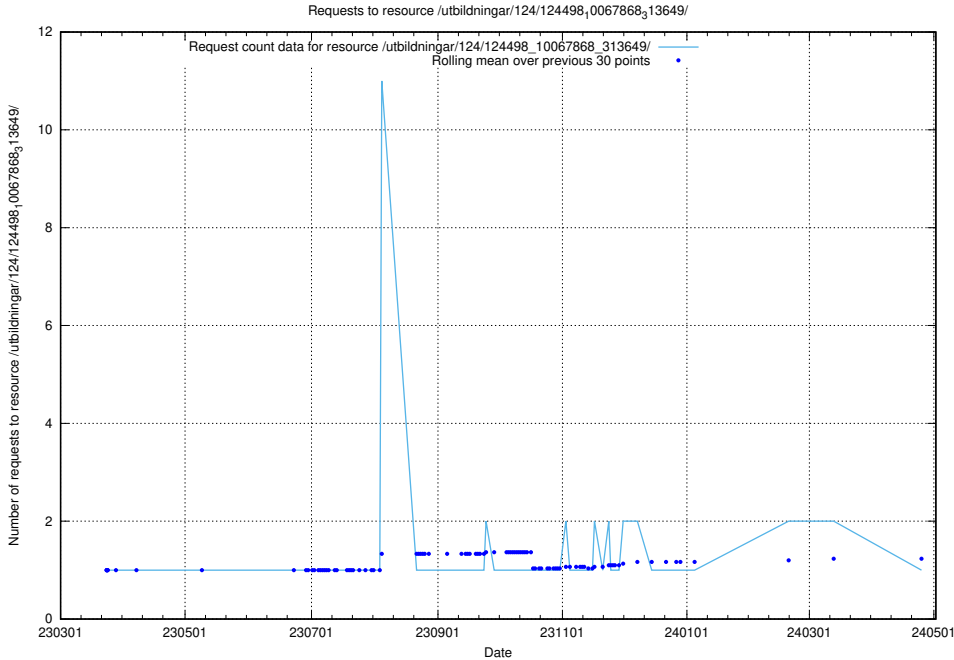

5.2898 Usage of /utbildningar/124/124498_10067868_313649/

Here, we count the number of requests to resource /utbildningar/124/124498_10067868_313649/.