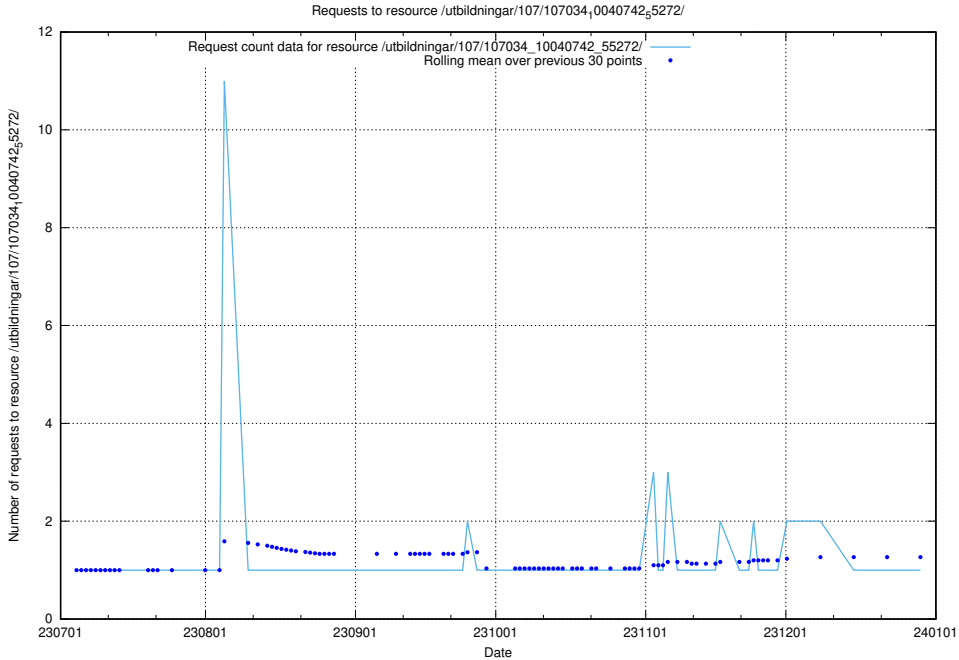

5.5612 Usage of /utbildningar/107/107034_10040742_55272/

Here, we count the number of requests to resource /utbildningar/107/107034_10040742_55272/.