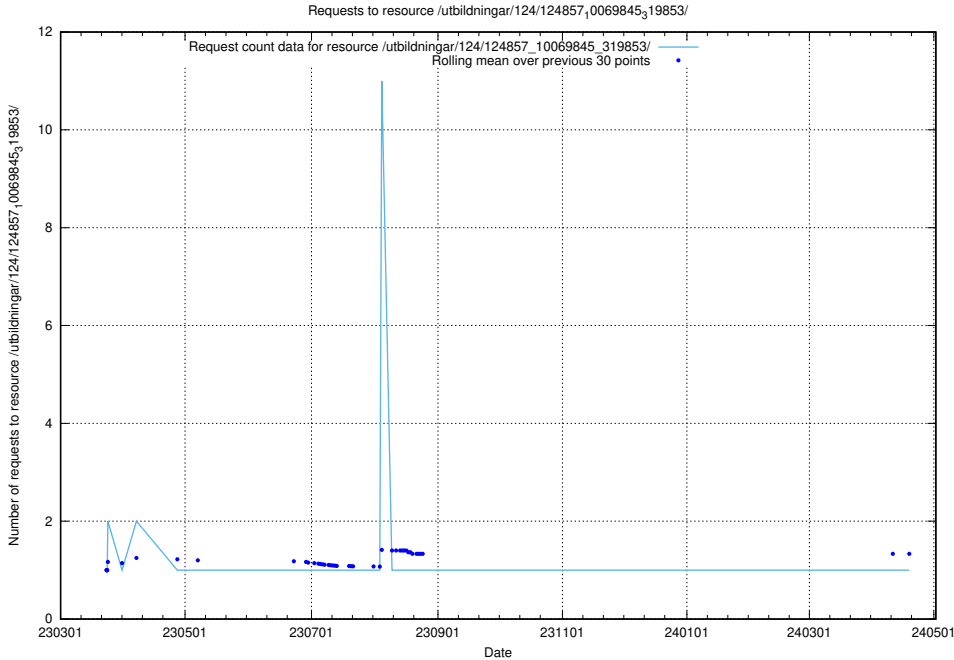

5.1094 Usage of /utbildningar/124/124857_10069845_319853/

Here, we count the number of requests to resource /utbildningar/124/124857_10069845_319853/.