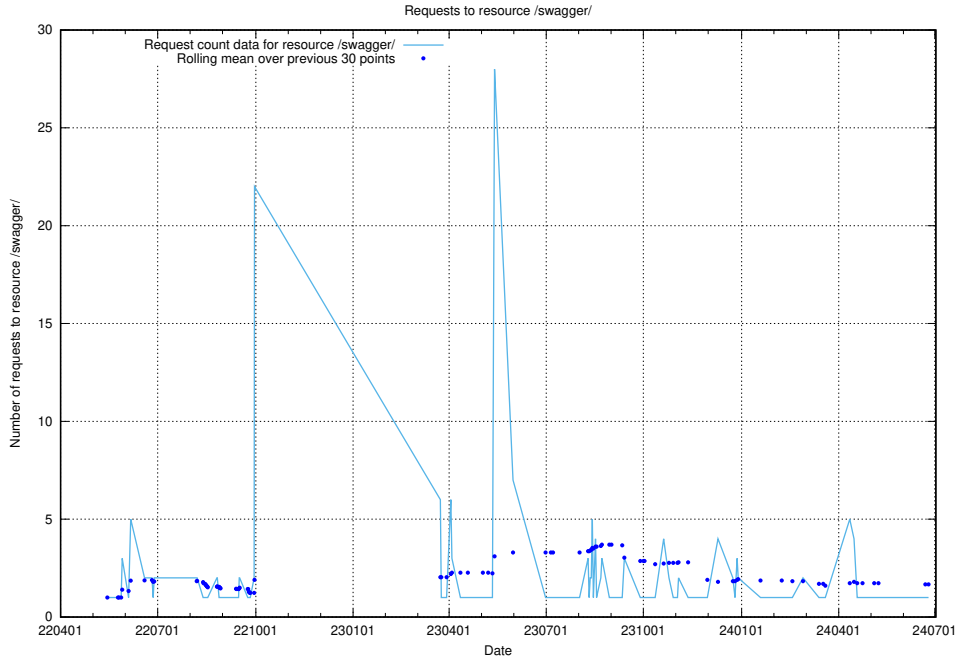

5.985 Usage of /swagger/

Here, we count the number of requests to resource /swagger/.