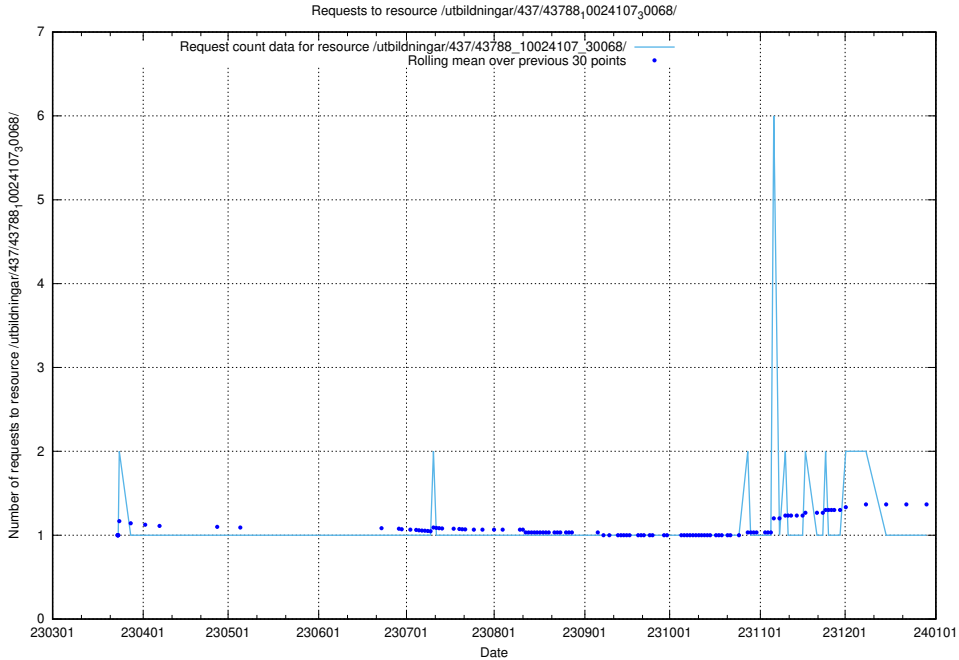

5.6649 Usage of /utbildningar/437/43788_10024107_30068/

Here, we count the number of requests to resource /utbildningar/437/43788_10024107_30068/.