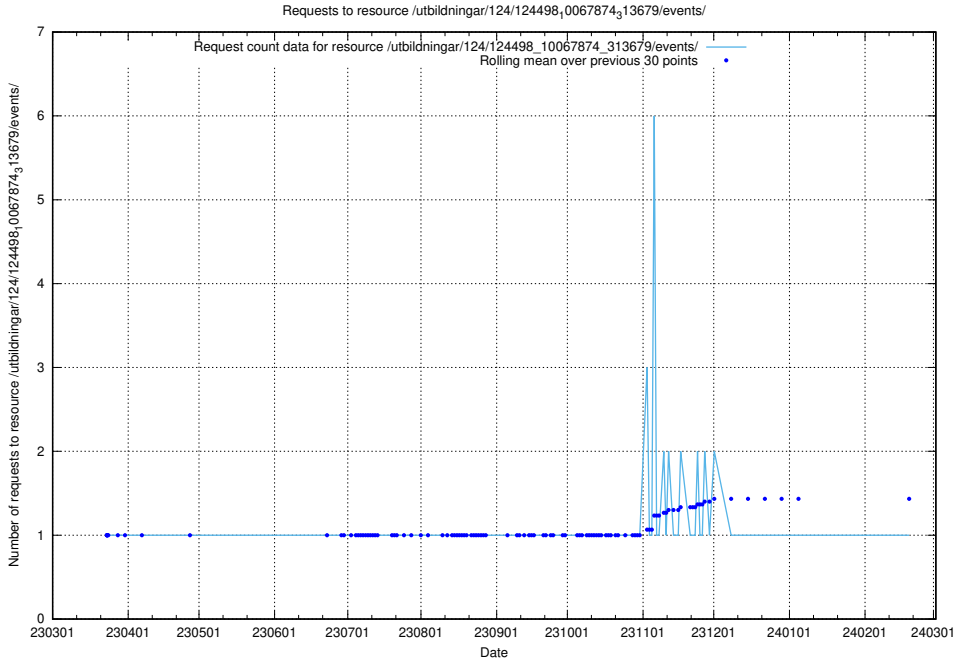

Here, we count the number of requests to resource /taxonomy/version/1/query/concept-types/.

5.2863 Usage of /utbildningar/124/124498_10067874_313679/events/

Here, we count the number of requests to resource /utbildningar/124/124498_10067874_313679/events/