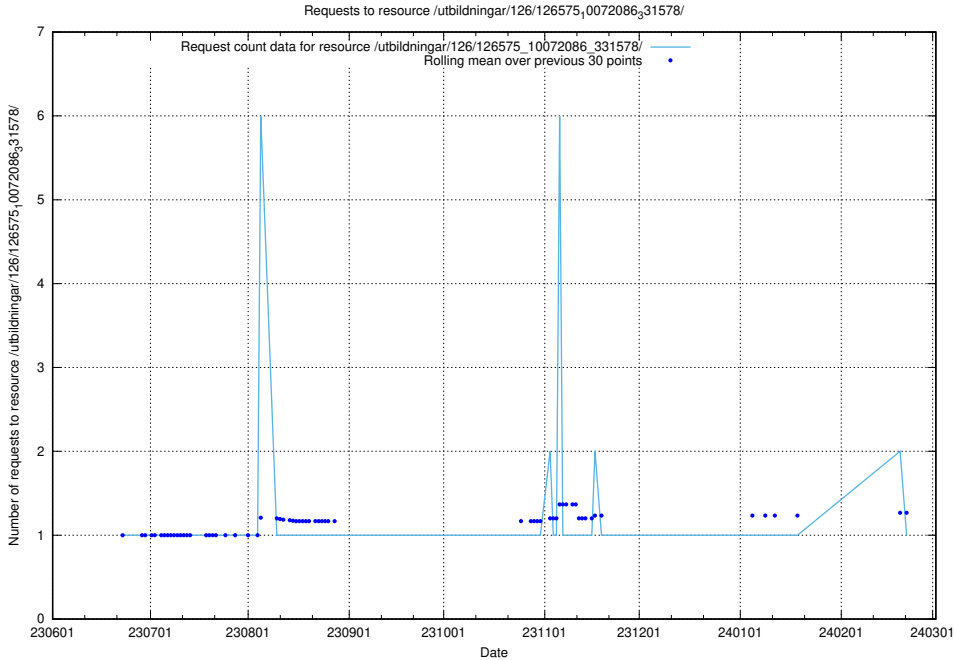

5.5899 Usage of /utbildningar/126/126575_10072086_331578/

Here, we count the number of requests to resource /utbildningar/126/126575_10072086_331578/.