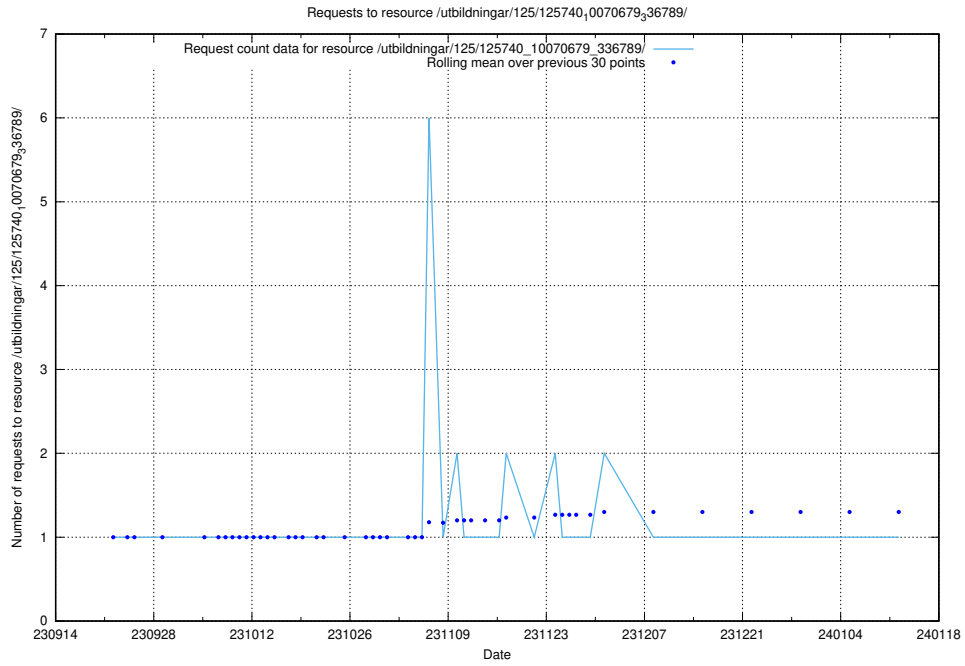

5.4757 Usage of /utbildningar/125/125740_10070679_336789/

Here, we count the number of requests to resource /utbildningar/125/125740_10070679_336789/.