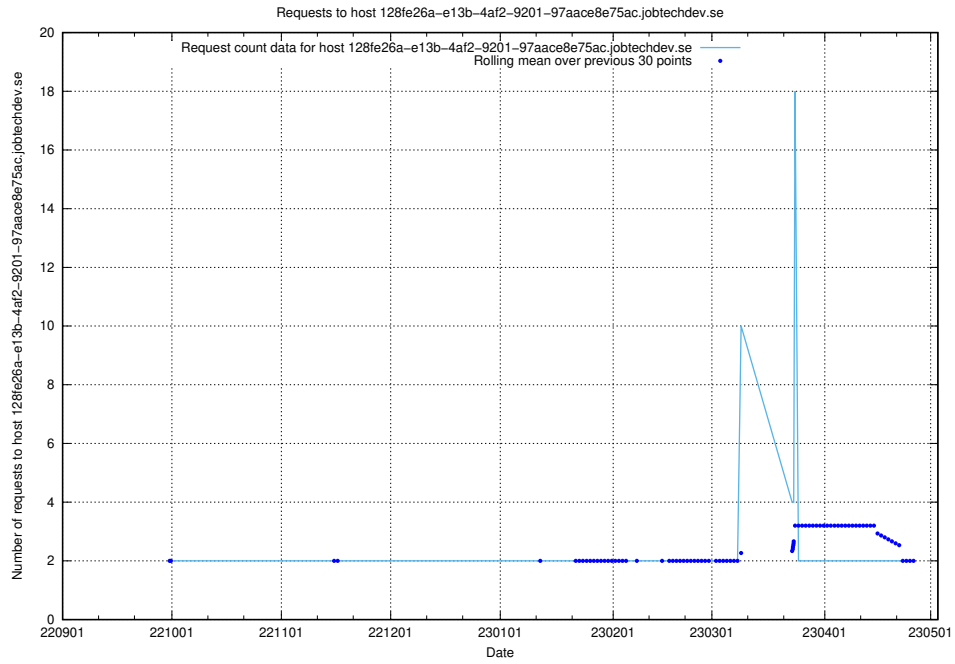

Here, we count the number of requests to host www.concept.jobtechdev.se.

7.312 Usage of 128fe26a-e13b-4af2-9201-97aace8e75ac.jobtechdev.se

Here, we count the number of requests to host 128fe26a-e13b-4af2-9201-97aace8e75ac.jobtechdev.se.