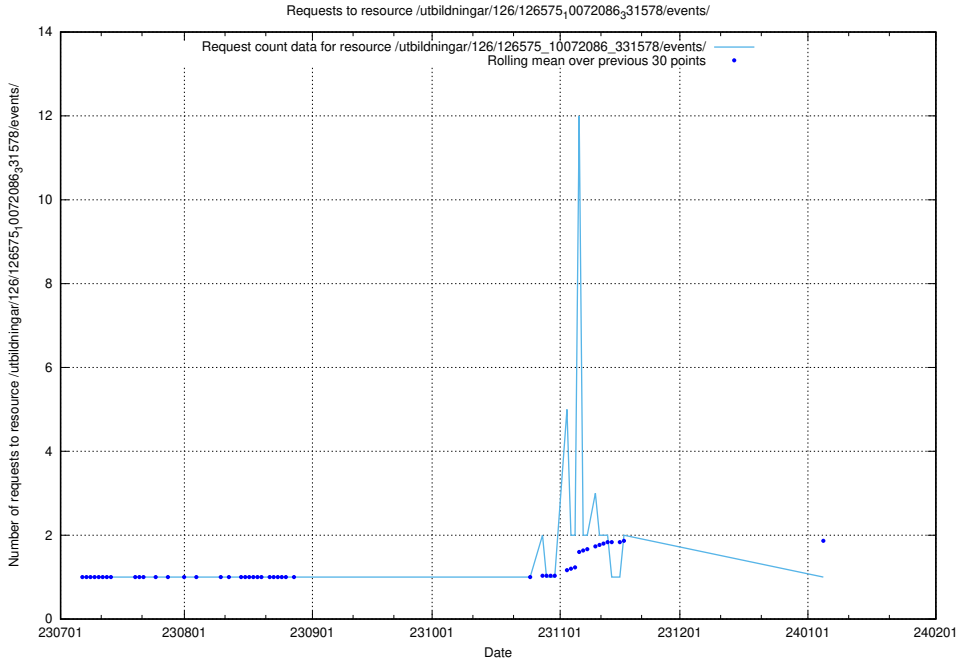

5.5549 Usage of /utbildningar/126/126575_10072086_331578/events/

Here, we count the number of requests to resource /utbildningar/126/126575_10072086_331578/events/