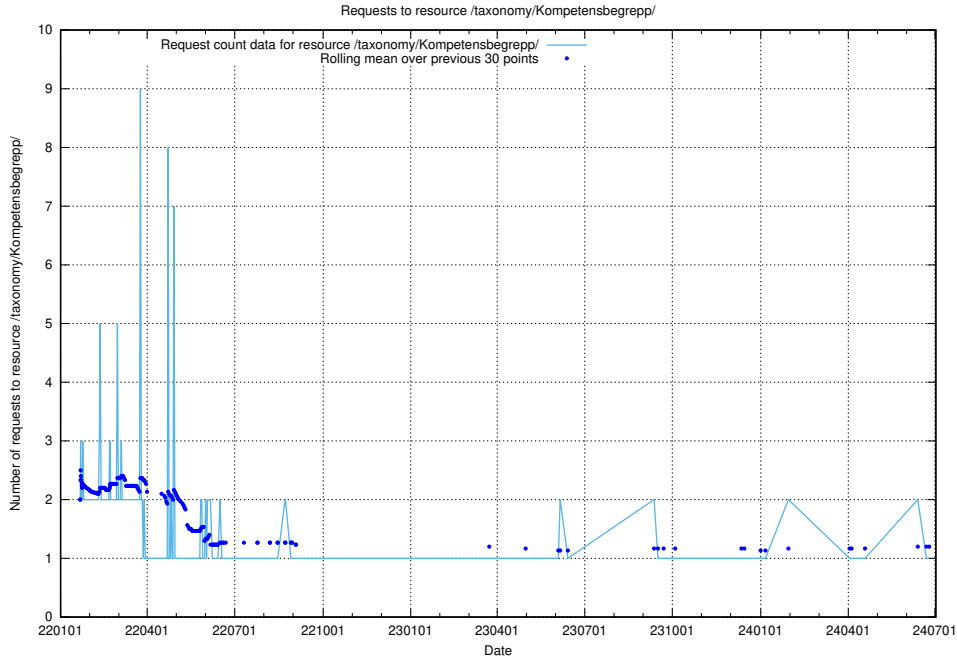

5.6698 Usage of /taxonomy/Kompetensbegrupp/

Here, we count the number of requests to resource /taxonomy/Kompetensbegrupp/.

5.6699 Usage of /utbildningar/126/126466_10071963_330384/

Here, we count the number of requests to resource /utbildningar/126/126466_10071963_330384/.