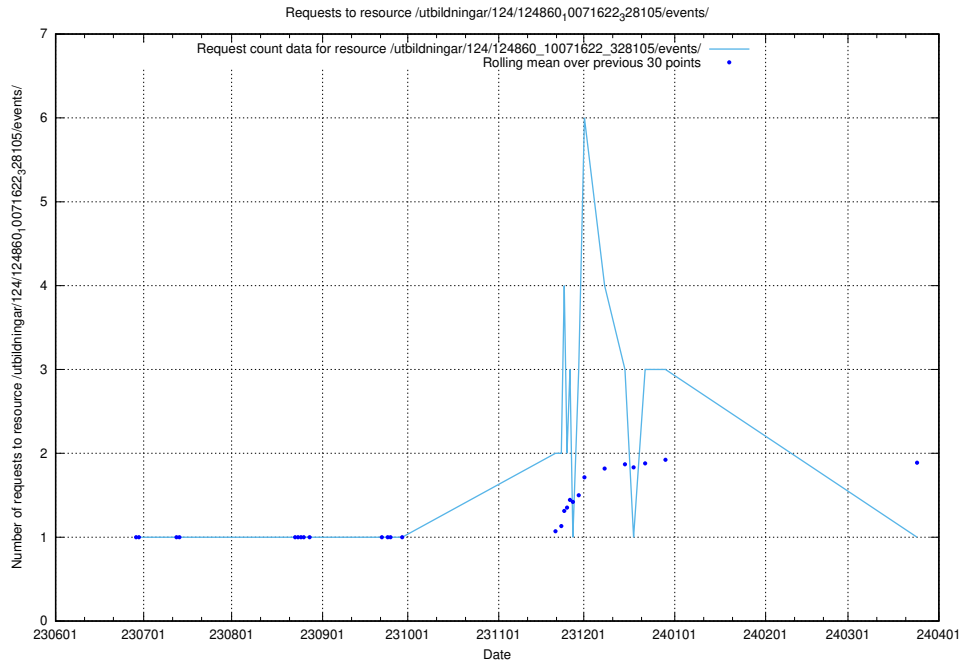

5.5738 Usage of /utbildningar/124/124860_10071622_328105/events/

Here, we count the number of requests to resource /utbildningar/124/124860_10071622_328105/events/