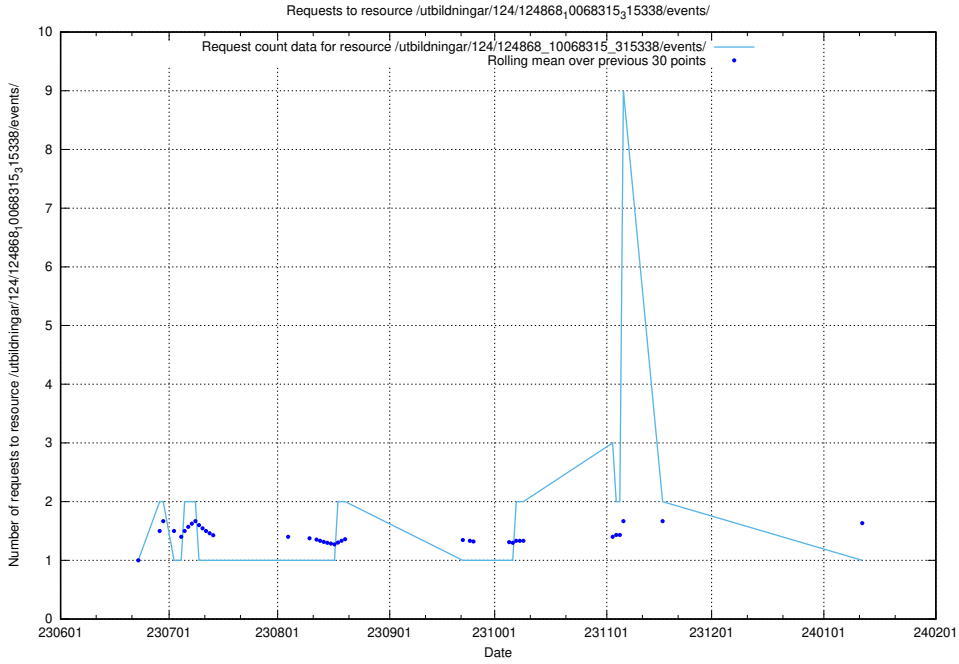

5.5988 Usage of /utbildningar/124/124868_10068315_315338/events/

Here, we count the number of requests to resource /utbildningar/124/124868_10068315_315338/events/