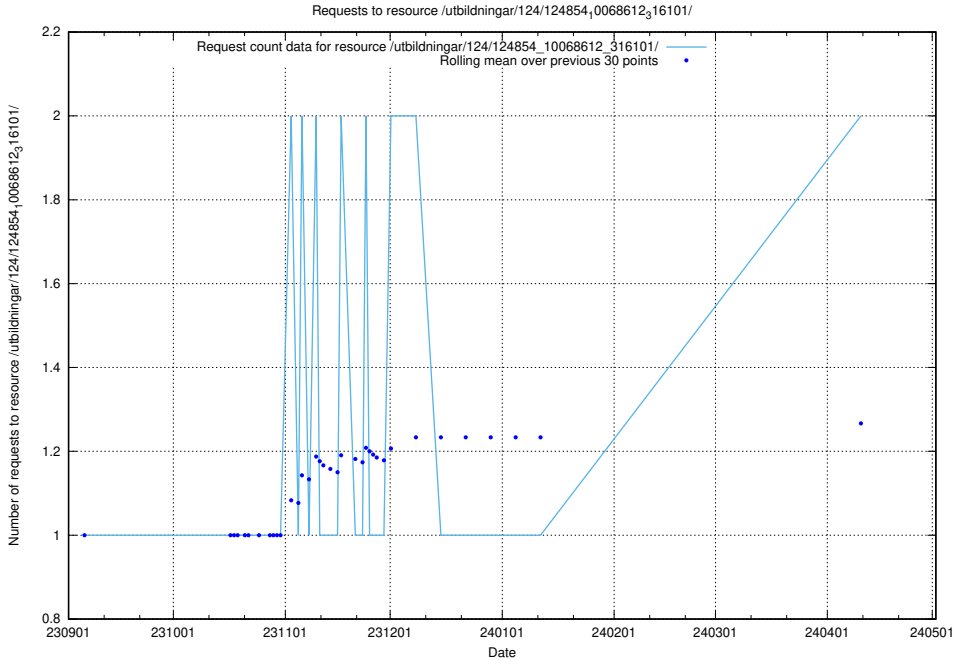

5.686 Usage of /utbildningar/124/124854_10068612_316101/

Here, we count the number of requests to resource /utbildningar/124/124854_10068612_316101/.