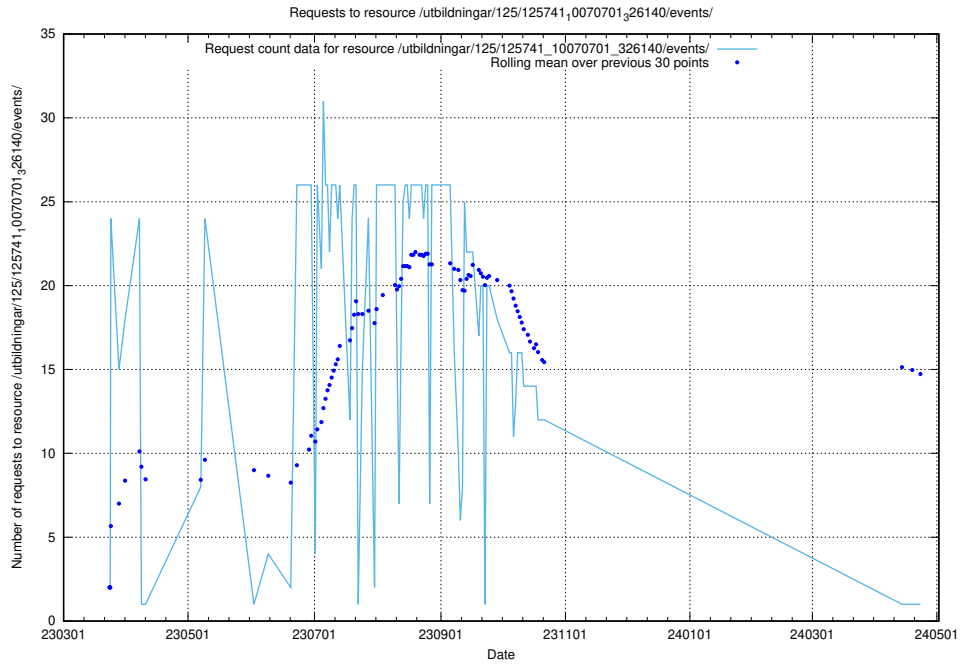

5.6563 Usage of /utbildningar/125/125741_10070701_326140/events/

Here, we count the number of requests to resource /utbildningar/125/125741_10070701_326140/events/