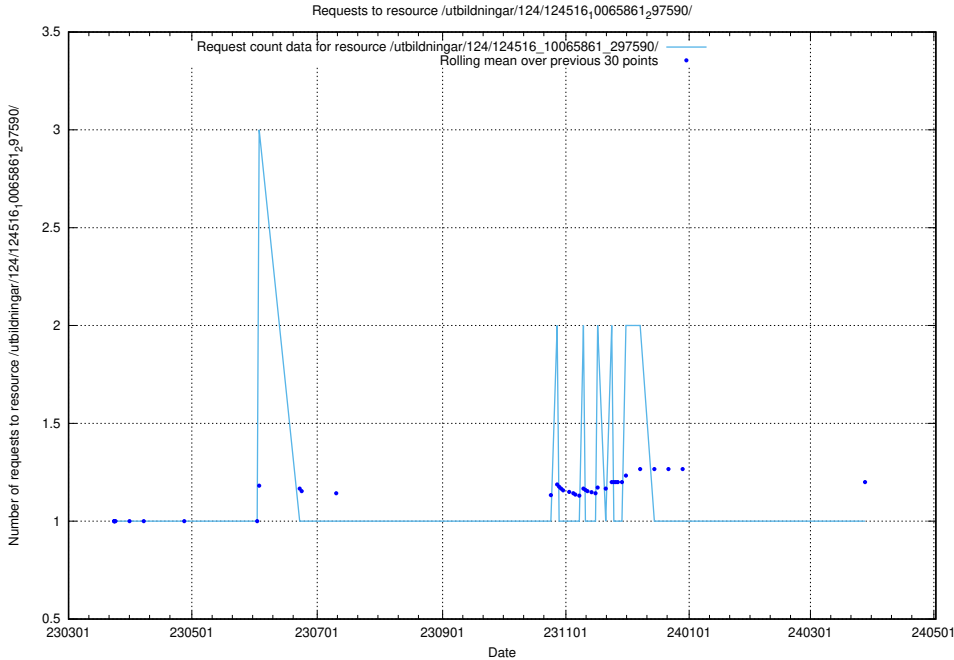

5.1717 Usage of /availability/kpi/20240416/

Here, we count the number of requests to resource /availability/kpi/20240416/.

5.1718 Usage of /utbildningar/124/124516_10065861_297590/

Here, we count the number of requests to resource /utbildningar/124/124516_10065861_297590/.