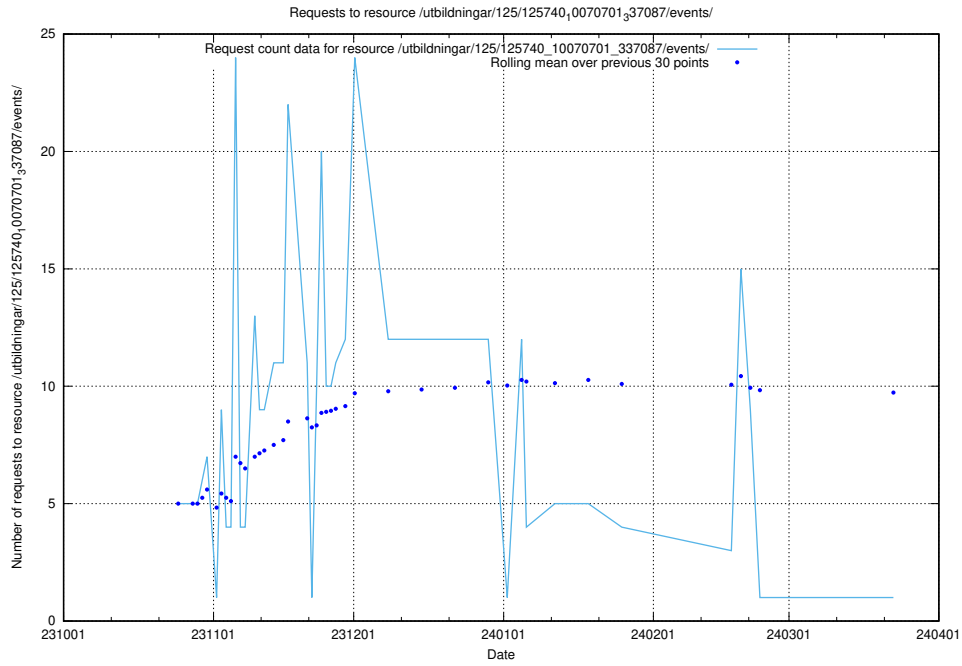

5.4456 Usage of /utbildningar/125/125740_10070701_337087/events/

Here, we count the number of requests to resource /utbildningar/125/125740_10070701_337087/events/