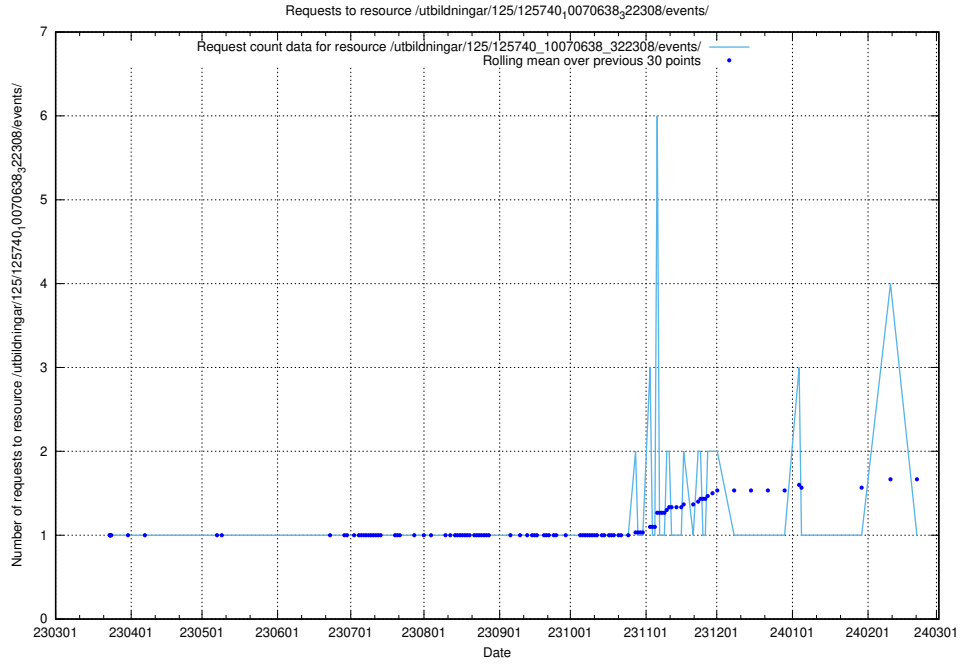

5.923 Usage of /utbildningar/125/125740_10070638_322308/events/

Here, we count the number of requests to resource /utbildningar/125/125740_10070638_322308/events/