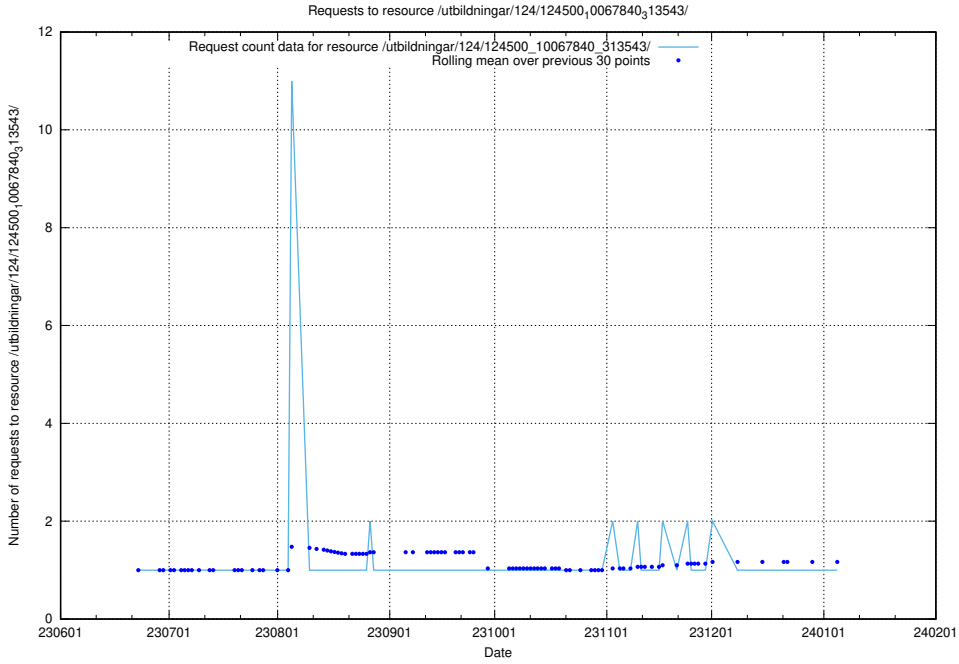

5.6028 Usage of /utbildningar/124/124500_10067840_313543/

Here, we count the number of requests to resource /utbildningar/124/124500_10067840_313543/.