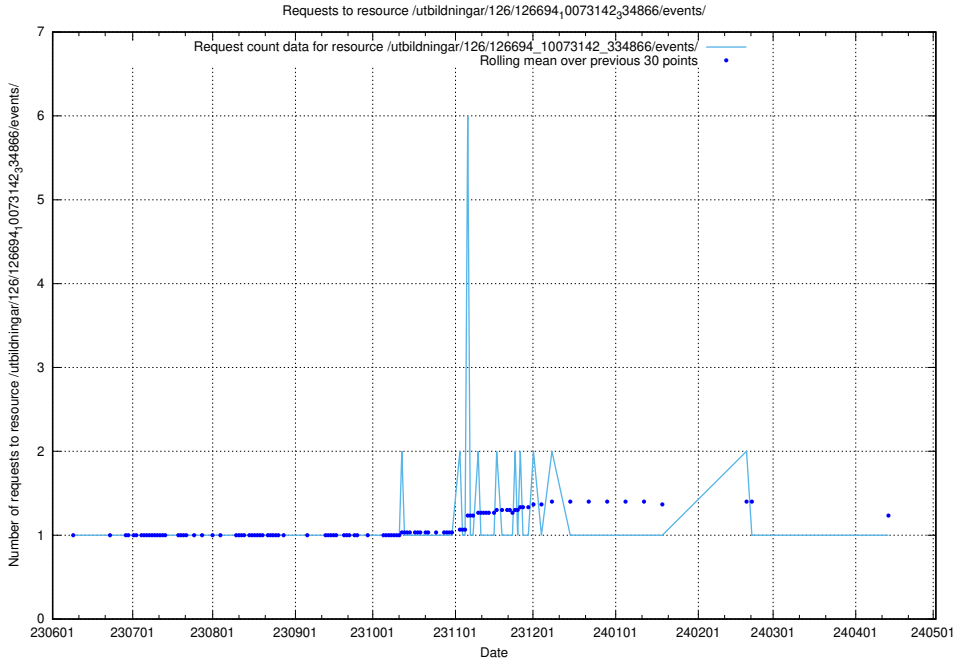

5.6139 Usage of /utbildningar/126/126694_10073142_334866/events/

Here, we count the number of requests to resource /utbildningar/126/126694_10073142_334866/events/