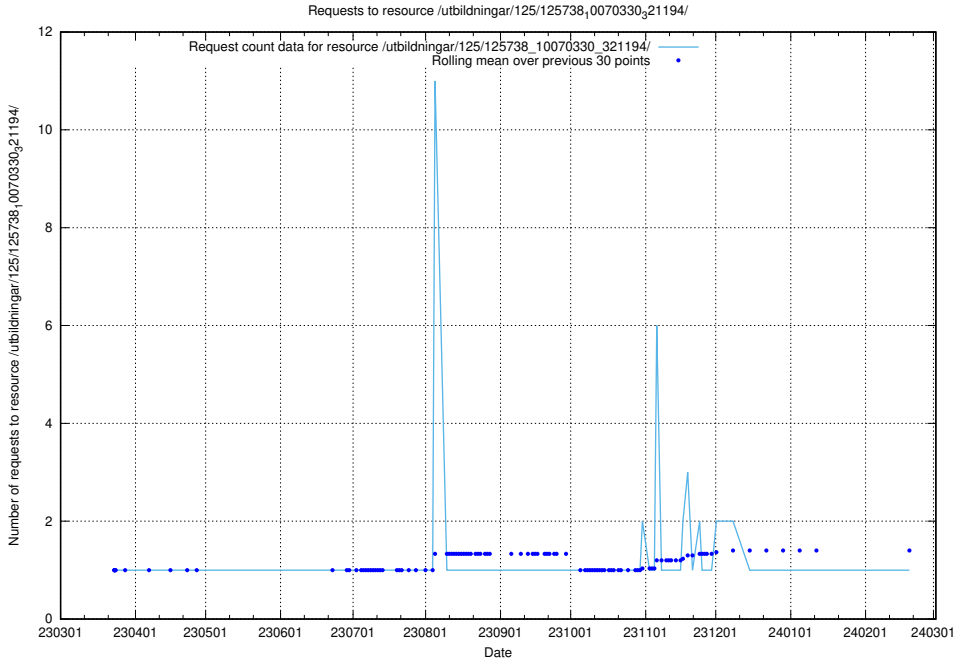

5.926 Usage of /utbildningar/125/125738_10070330_321194/

Here, we count the number of requests to resource /utbildningar/125/125738_10070330_321194/.