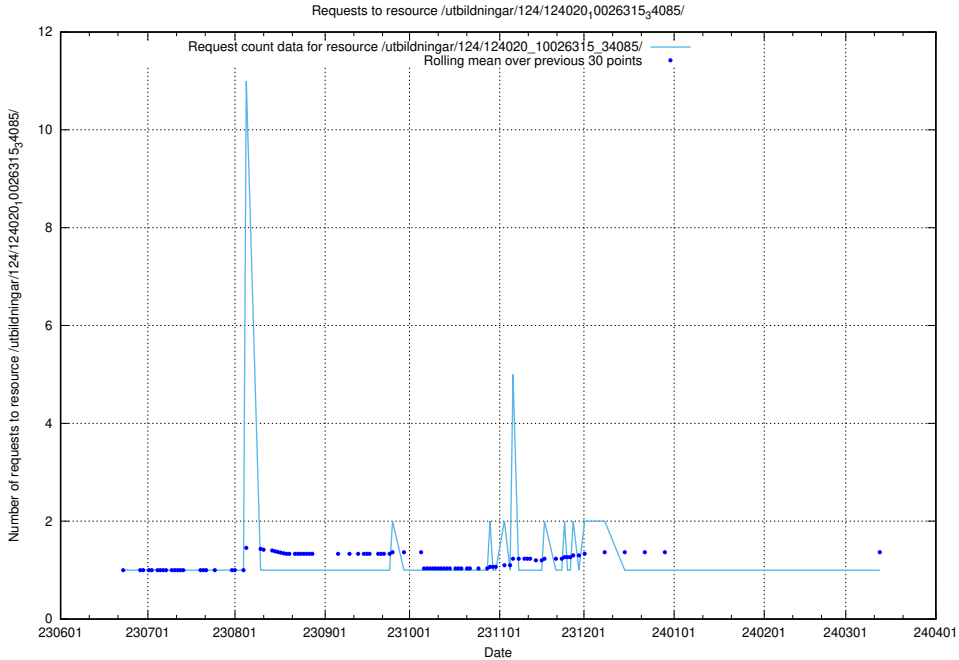

5.6078 Usage of /utbildningar/124/124020_10026315_34085/

Here, we count the number of requests to resource /utbildningar/124/124020_10026315_34085/.