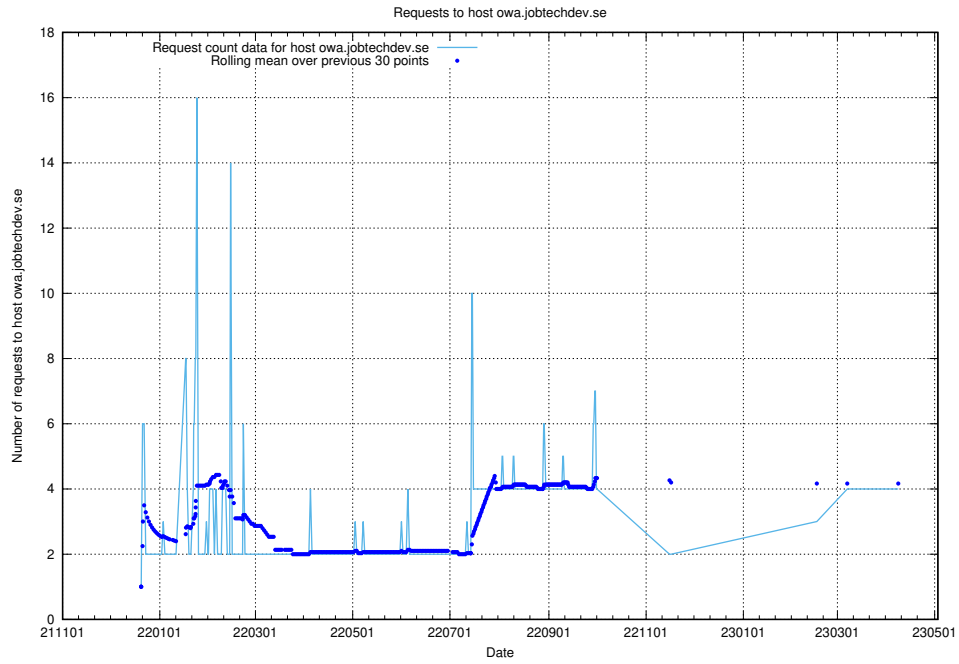

7.135 Usage of owa.jobtechdev.se

Here, we count the number of requests to host owa.jobtechdev.se.