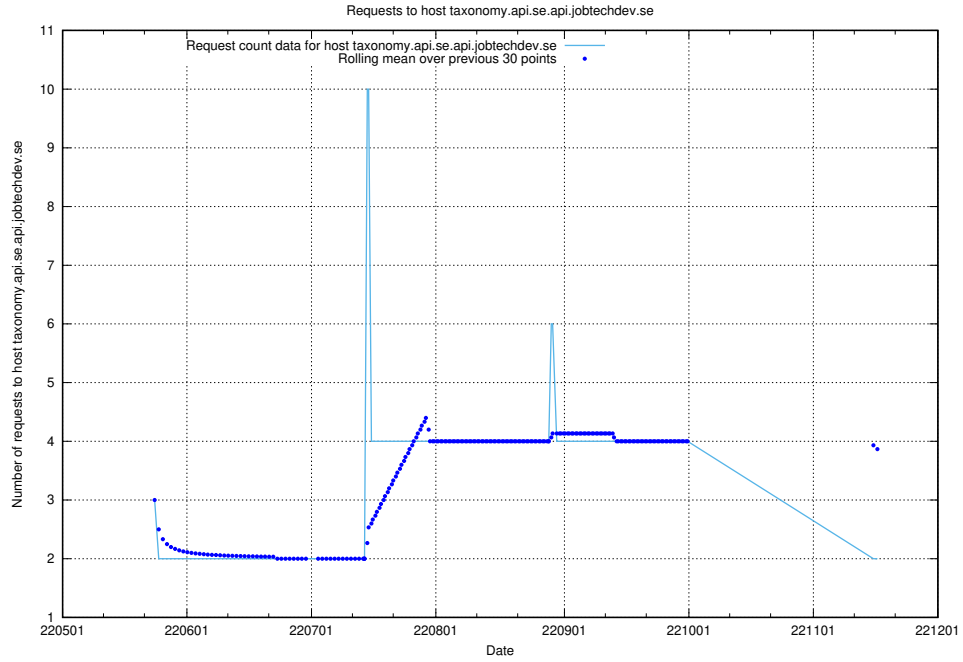

7.424 Usage of www.stage.jobtechdev.se

Here, we count the number of requests to host www.stage.jobtechdev.se.

7.425 Usage of taxonomy.api.se.api.jobtechdev.se

Here, we count the number of requests to host taxonomy.api.se.api.jobtechdev.se.