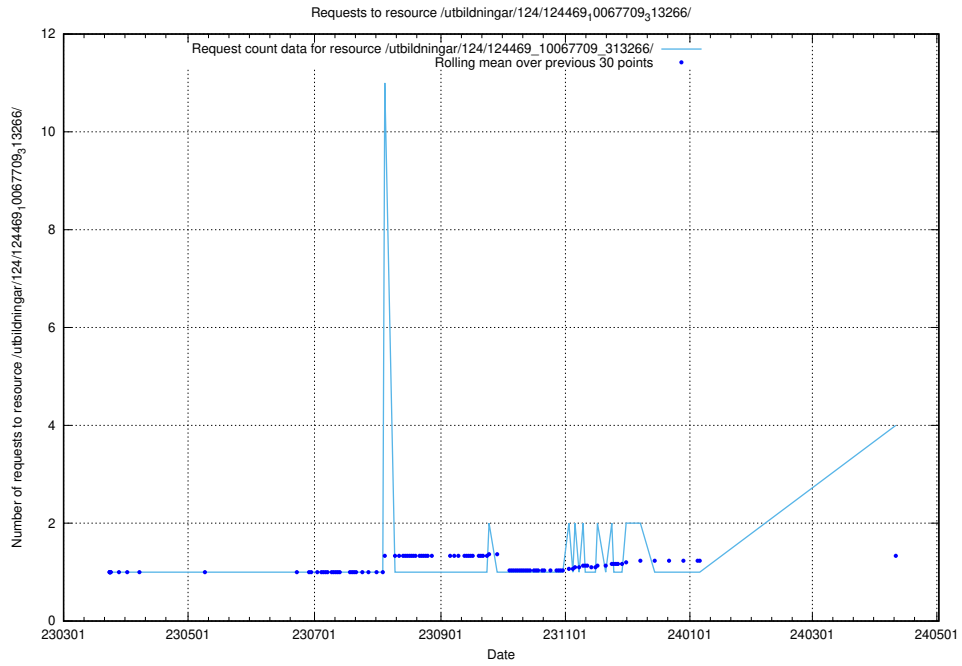

5.175 Usage of /utbildningar/124/124469_10067709_313266/

Here, we count the number of requests to resource /utbildningar/124/124469_10067709_313266/.