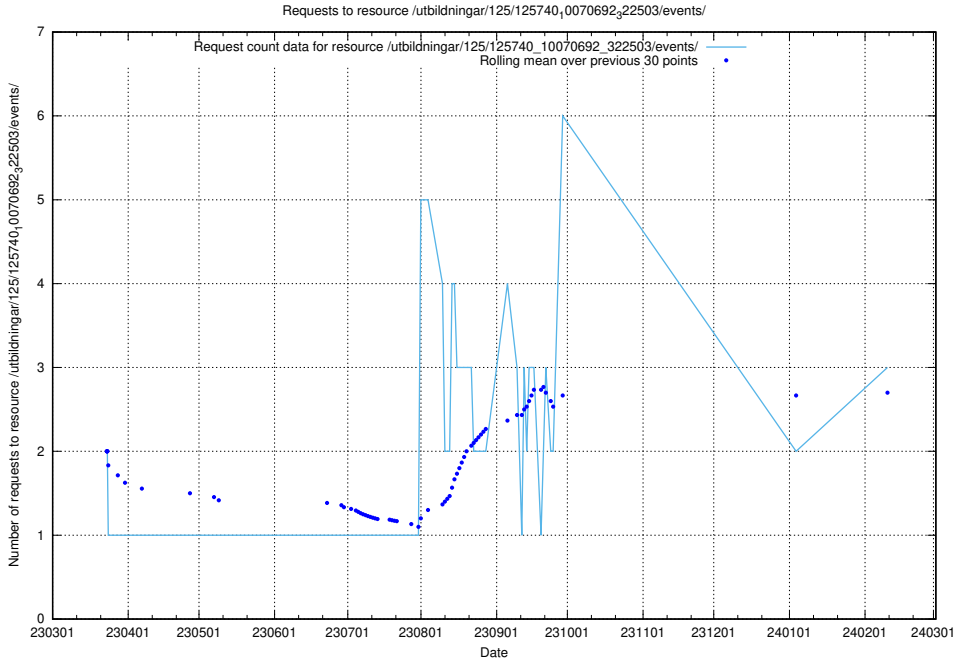

5.404 Usage of /utbildningar/125/125740_10070692_322503/events/

Here, we count the number of requests to resource /utbildningar/125/125740_10070692_322503/events/