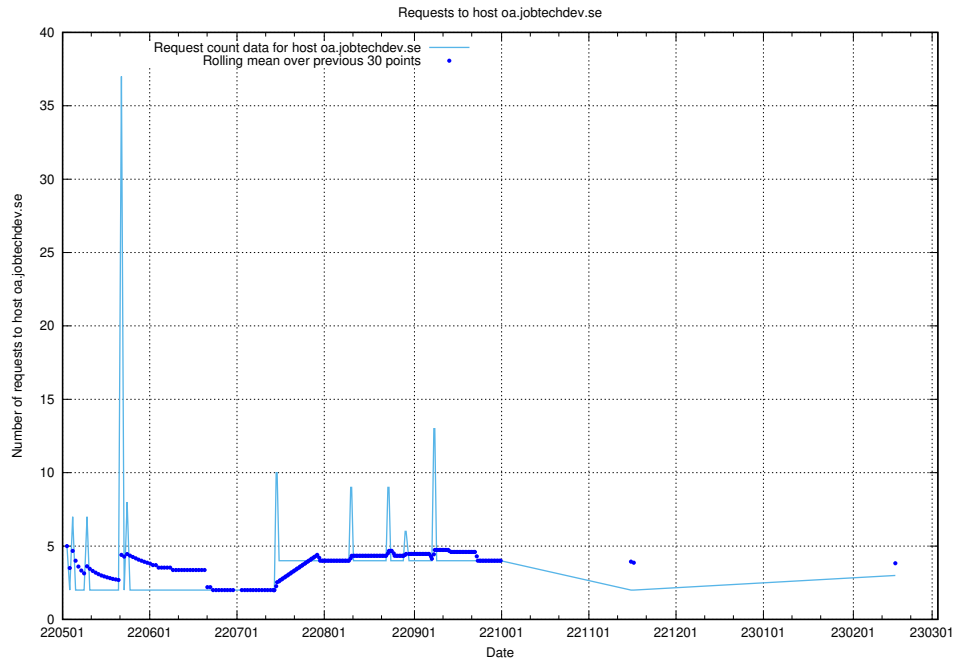

7.221 Usage of oa.jobtechdev.se

Here, we count the number of requests to host oa.jobtechdev.se.