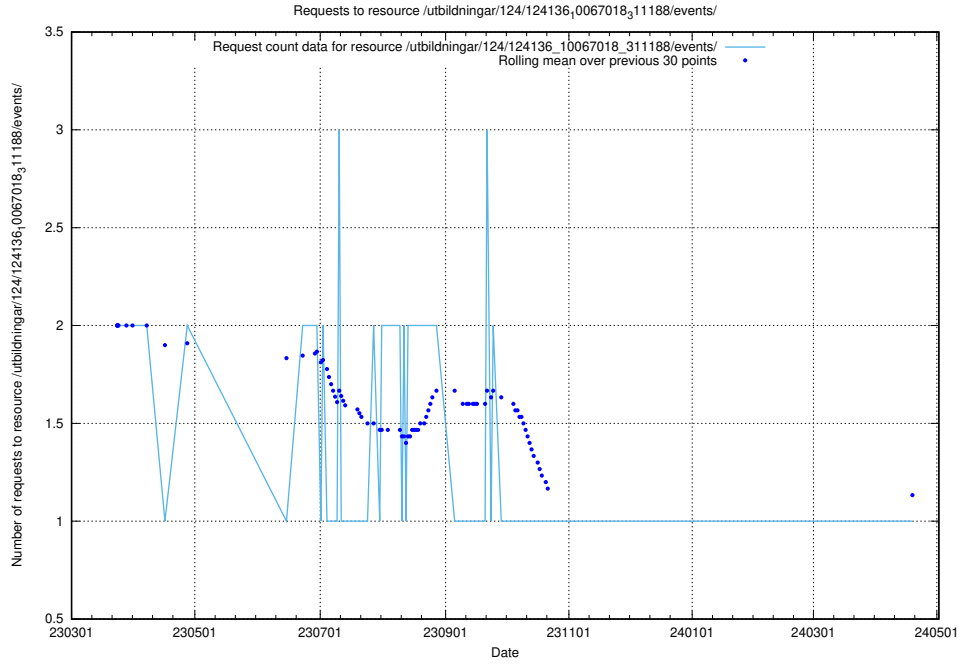

5.6592 Usage of /utbildningar/124/124136_10067018_311188/events/

Here, we count the number of requests to resource /utbildningar/124/124136_10067018_311188/events/