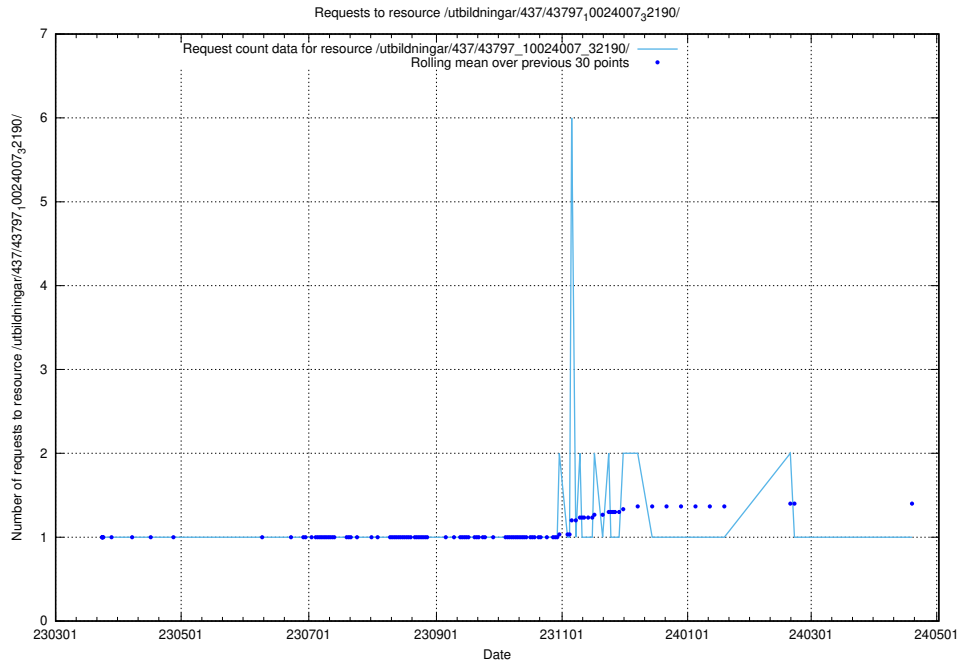

5.6639 Usage of /utbildningar/437/43797_10024007_32190/

Here, we count the number of requests to resource /utbildningar/437/43797_10024007_32190/.