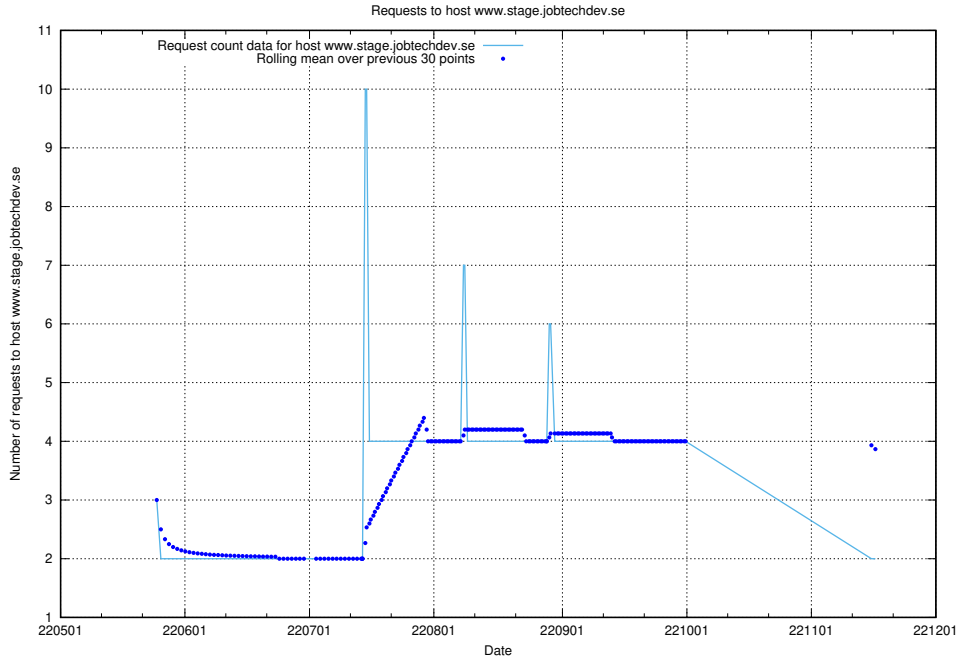

7.424 Usage of www.stage.jobtechdev.se

Here, we count the number of requests to host www.stage.jobtechdev.se.

7.425 Usage of taxonomy.api.se.api.jobtechdev.se

Here, we count the number of requests to host taxonomy.api.se.api.jobtechdev.se.