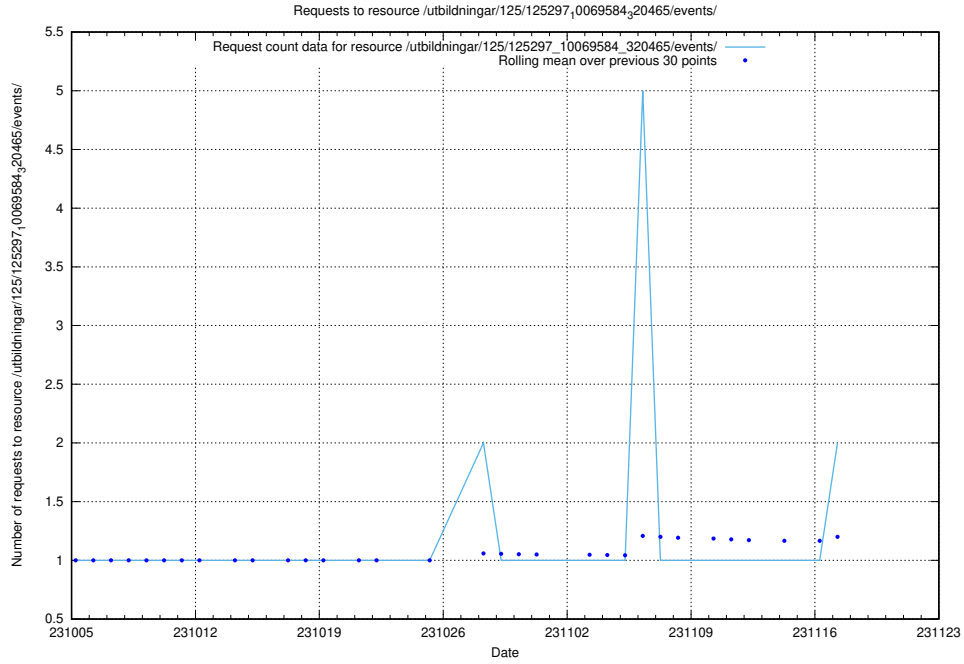

5.659 Usage of /utbildningar/125/125297_10069584_320465/events/

Here, we count the number of requests to resource /utbildningar/125/125297_10069584_320465/events/