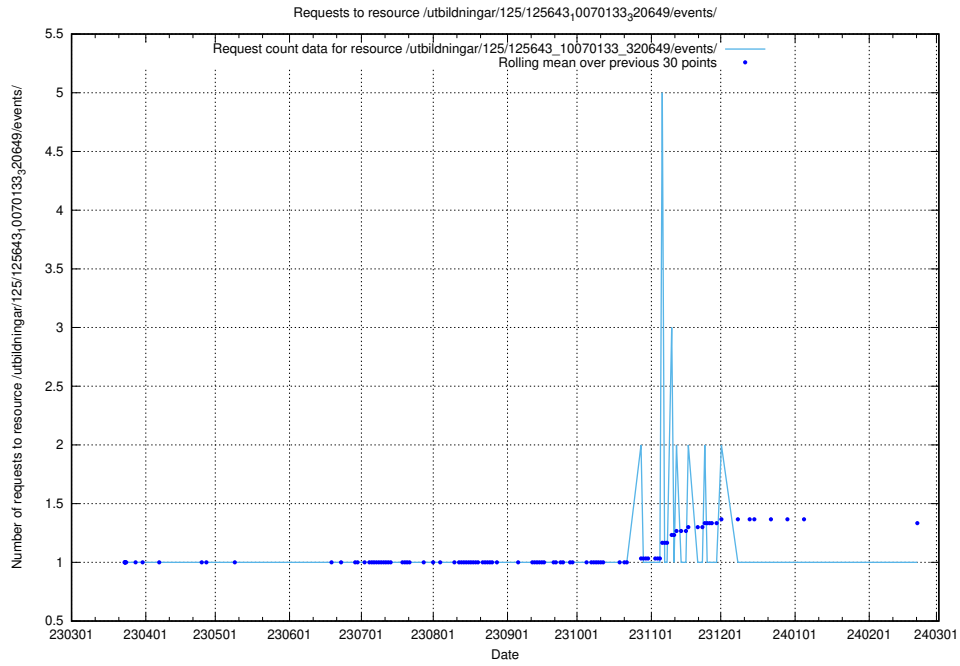

5.960 Usage of /utbildningar/125/125643_10070133_320649/events/

Here, we count the number of requests to resource /utbildningar/125/125643_10070133_320649/events/

5.961 Usage of /utbildningar/125/125643_10070133_320649/