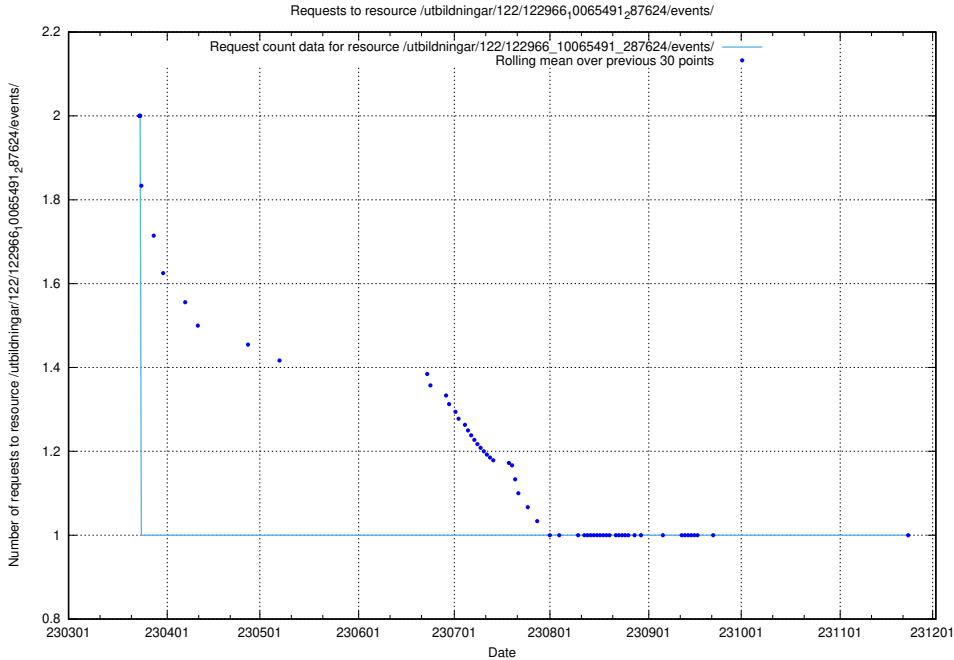

5.6600 Usage of /utbildningar/122/122966_10065491_287624/events/

Here, we count the number of requests to resource /utbildningar/122/122966_10065491_287624/events/