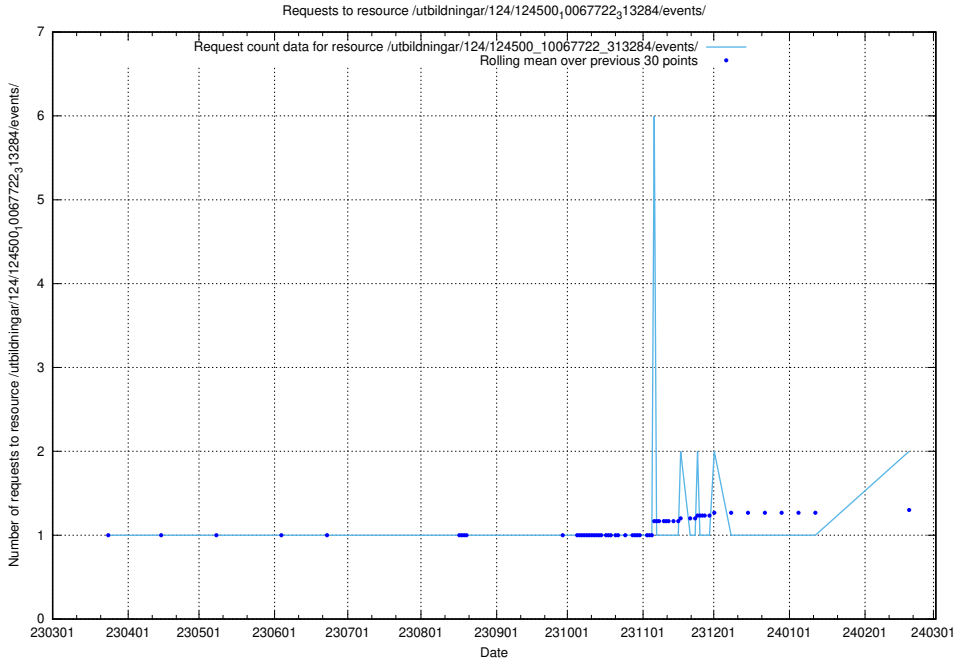

5.844 Usage of /utbildningar/124/124500_10067722_313284/events/

Here, we count the number of requests to resource /utbildningar/124/124500_10067722_313284/events/