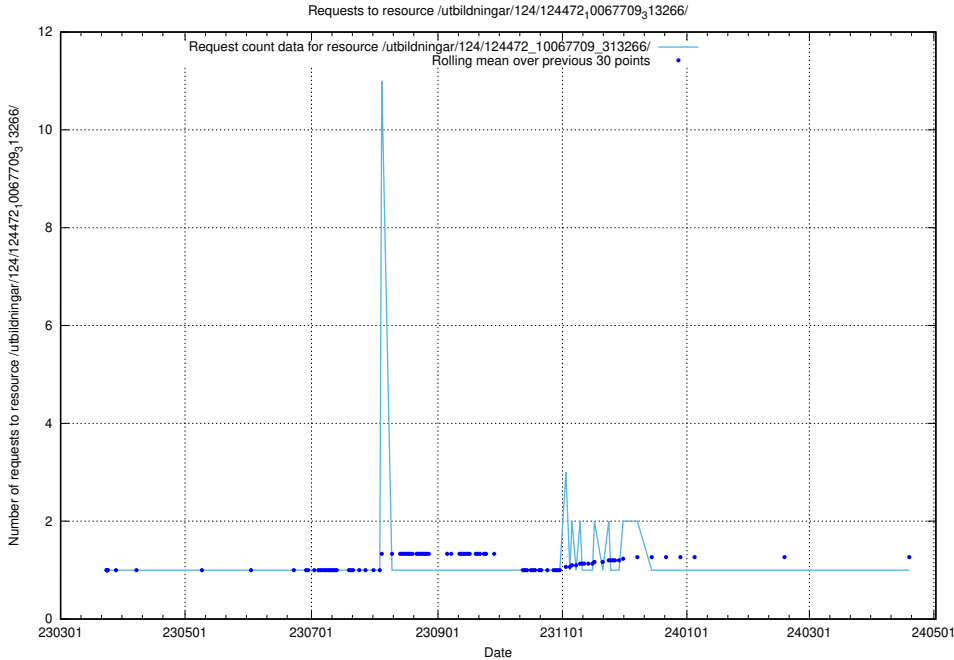

5.3296 Usage of /utbildningar/124/124472_10067709_313266/

Here, we count the number of requests to resource /utbildningar/124/124472_10067709_313266/.