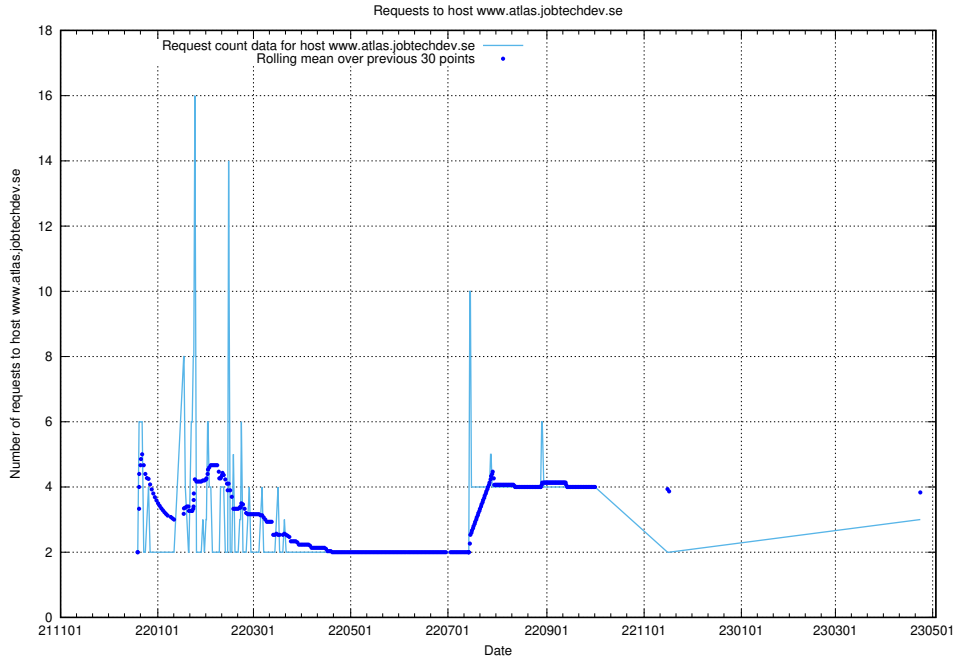

7.209 Usage of www.atlas.jobtechdev.se

Here, we count the number of requests to host www.atlas.jobtechdev.se.