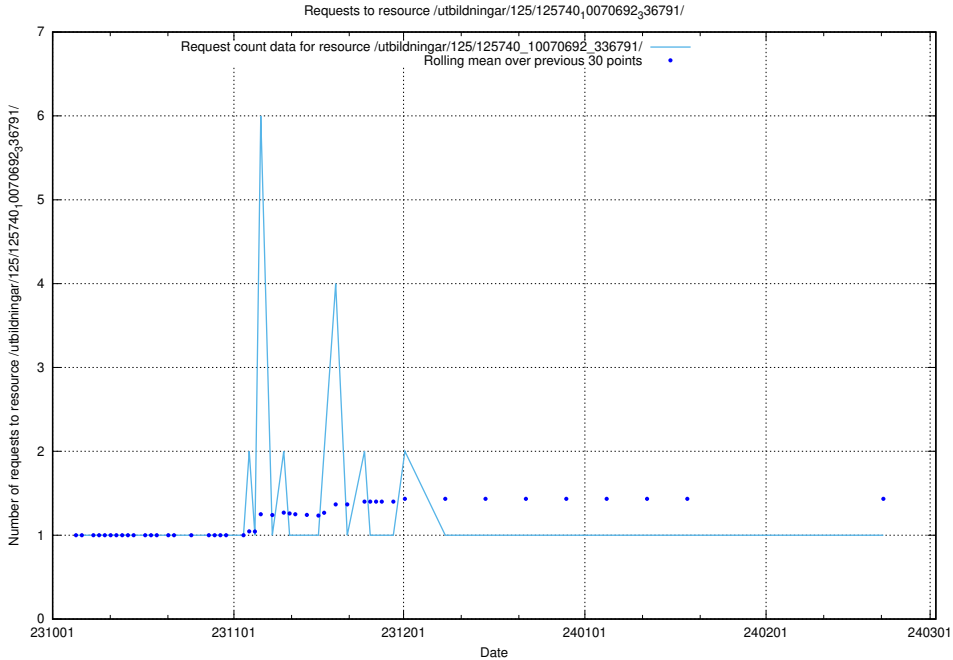

5.4659 Usage of /utbildningar/125/125740_10070692_336791/

Here, we count the number of requests to resource /utbildningar/125/125740_10070692_336791/.