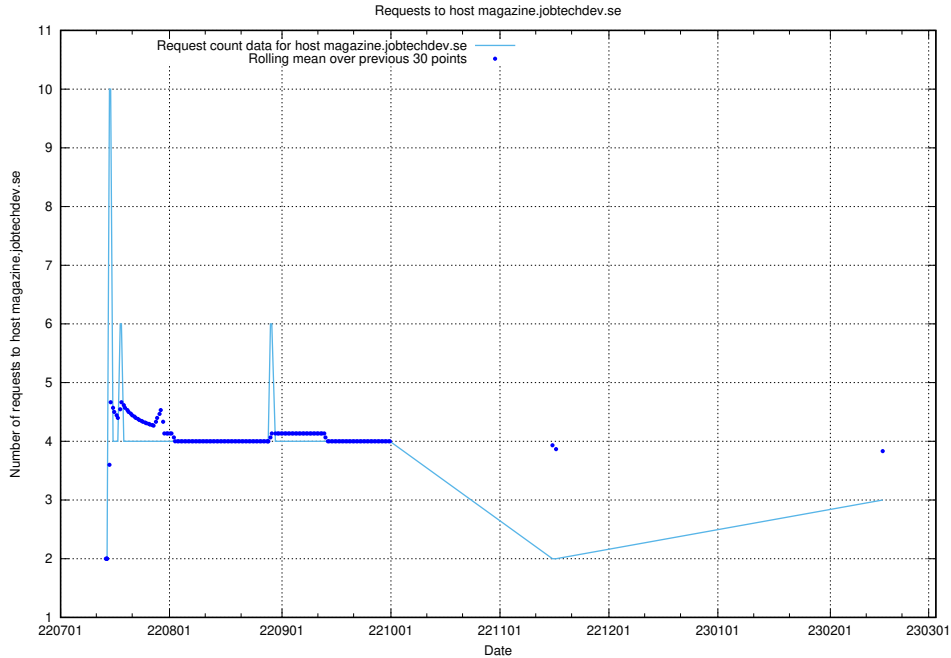

7.213 Usage of magazine.jobtechdev.se

Here, we count the number of requests to host magazine.jobtechdev.se.