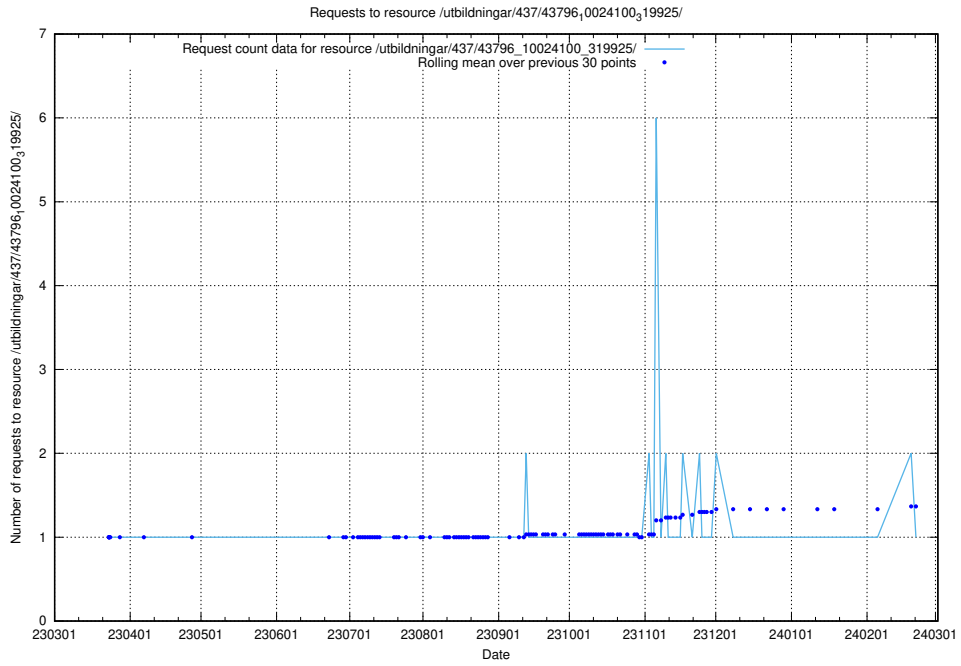

5.6643 Usage of /utbildningar/437/43796_10024100_319925/

Here, we count the number of requests to resource /utbildningar/437/43796_10024100_319925/.