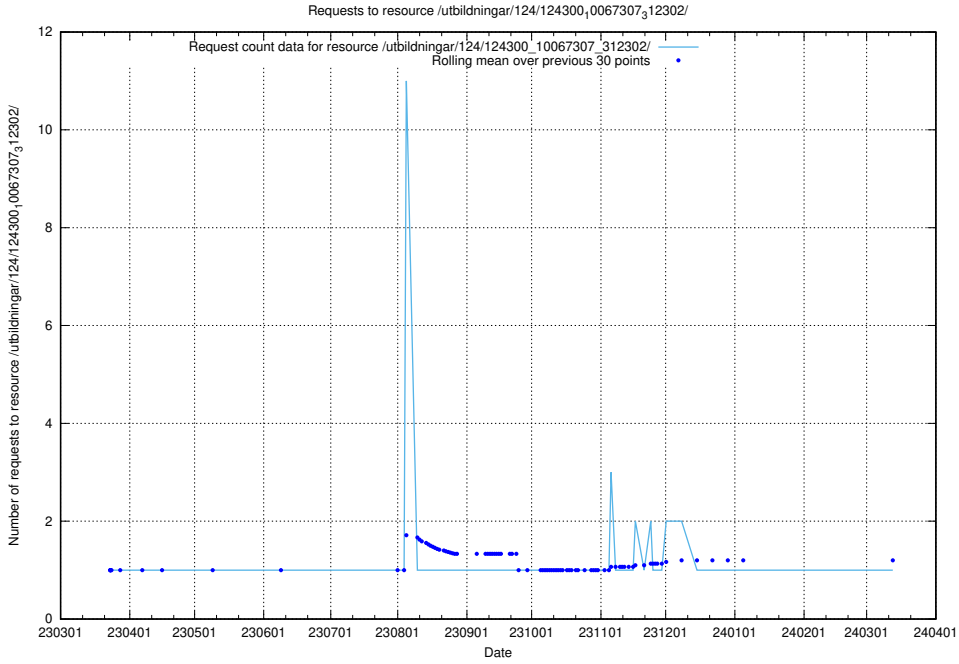

5.4202 Usage of /utbildningar/124/124300_10067307_312302/

Here, we count the number of requests to resource /utbildningar/124/124300_10067307_312302/.