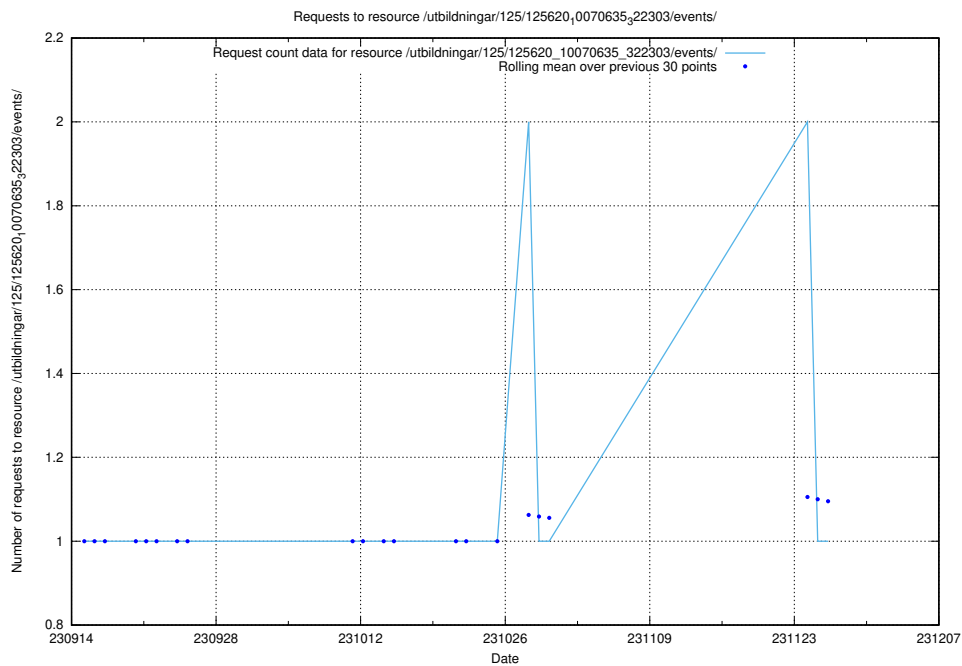

5.4820 Usage of /utbildningar/125/125620_10070635_322303/events/

Here, we count the number of requests to resource /utbildningar/125/125620_10070635_322303/events/