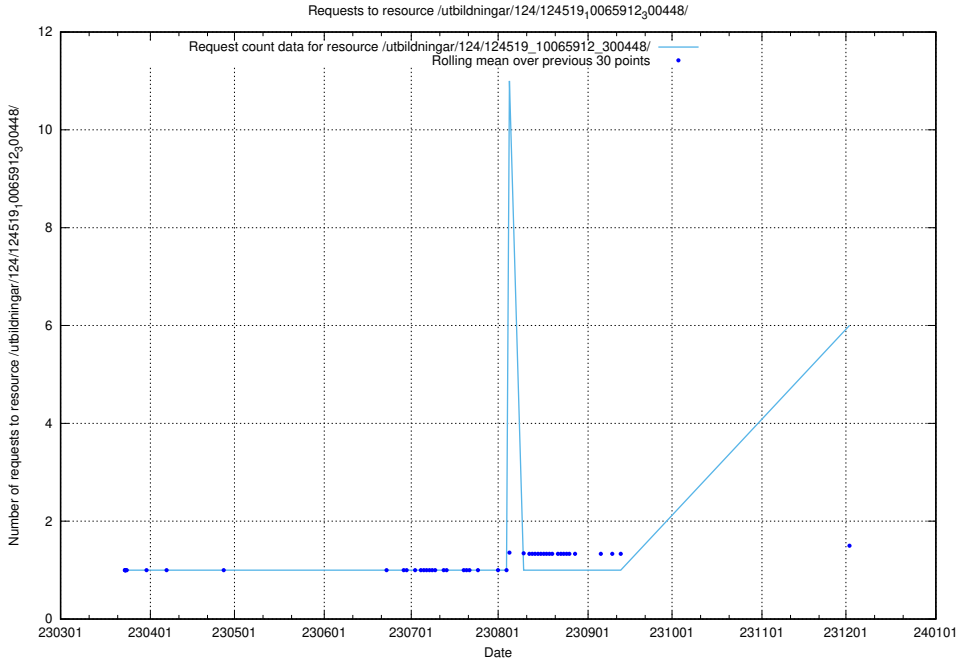

Here, we count the number of requests to resource /utbildningar/125/125415_10067864_313636/events/

5.40 Usage of /utbildningar/124/124519_10065912_300448/

Here, we count the number of requests to resource /utbildningar/124/124519_10065912_300448/.