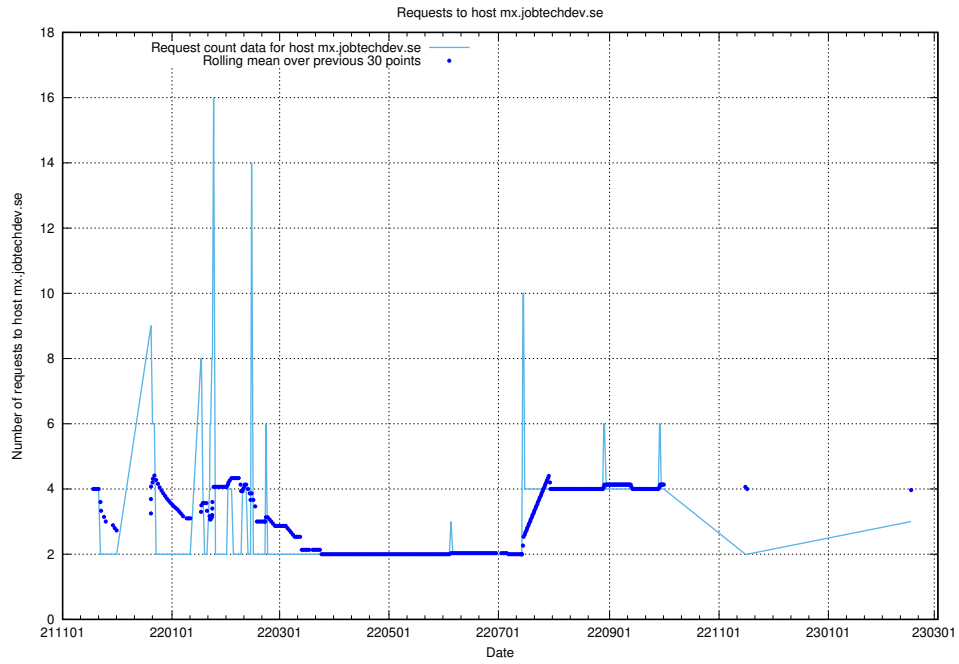

7.224 Usage of mx.jobtechdev.se

Here, we count the number of requests to host mx.jobtechdev.se.