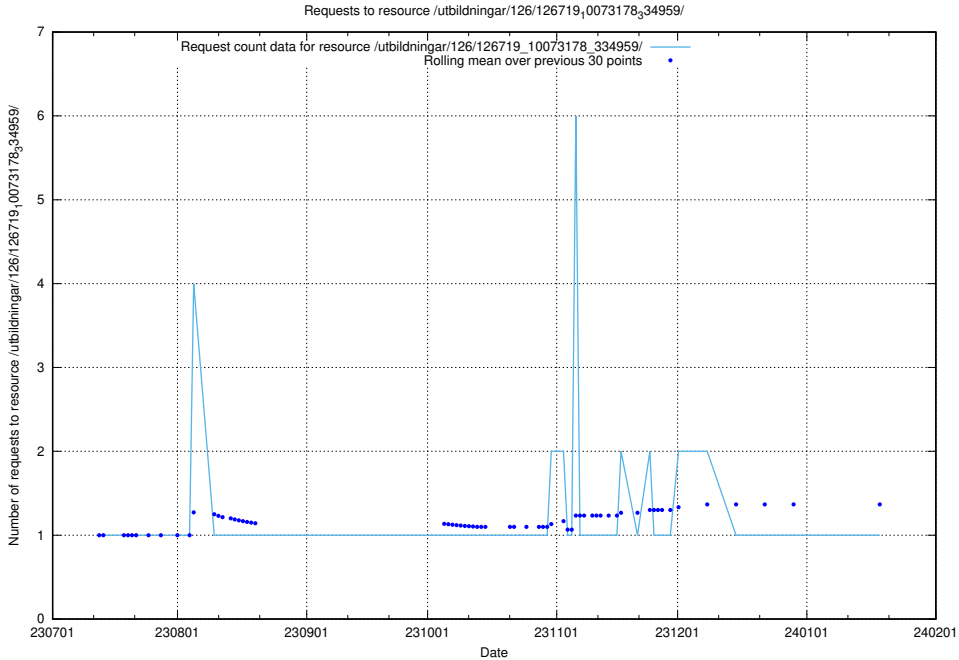

5.5355 Usage of /utbildningar/126/126719_10073178_334959/

Here, we count the number of requests to resource /utbildningar/126/126719_10073178_334959/.