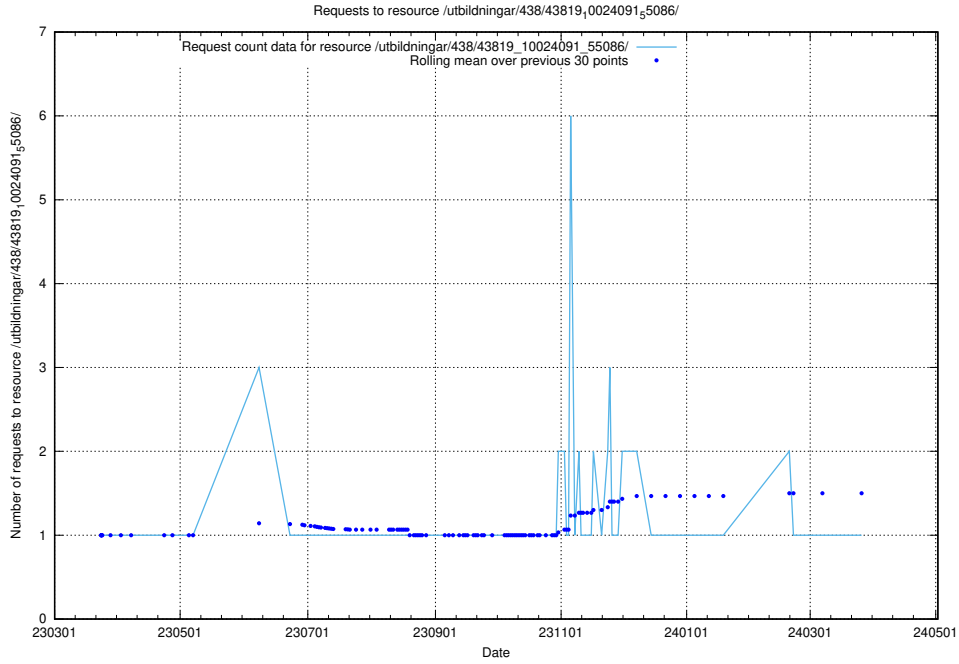

5.6629 Usage of /utbildningar/438/43819_10024091_55086/

Here, we count the number of requests to resource /utbildningar/438/43819_10024091_55086/.