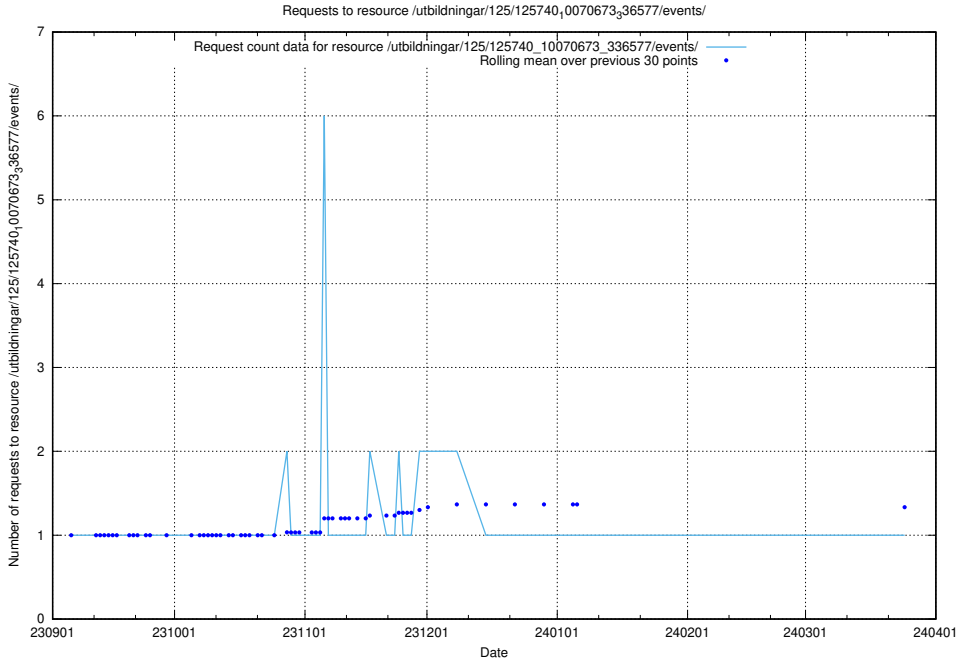

5.4920 Usage of /utbildningar/125/125740_10070673_336577/events/

Here, we count the number of requests to resource /utbildningar/125/125740_10070673_336577/events/