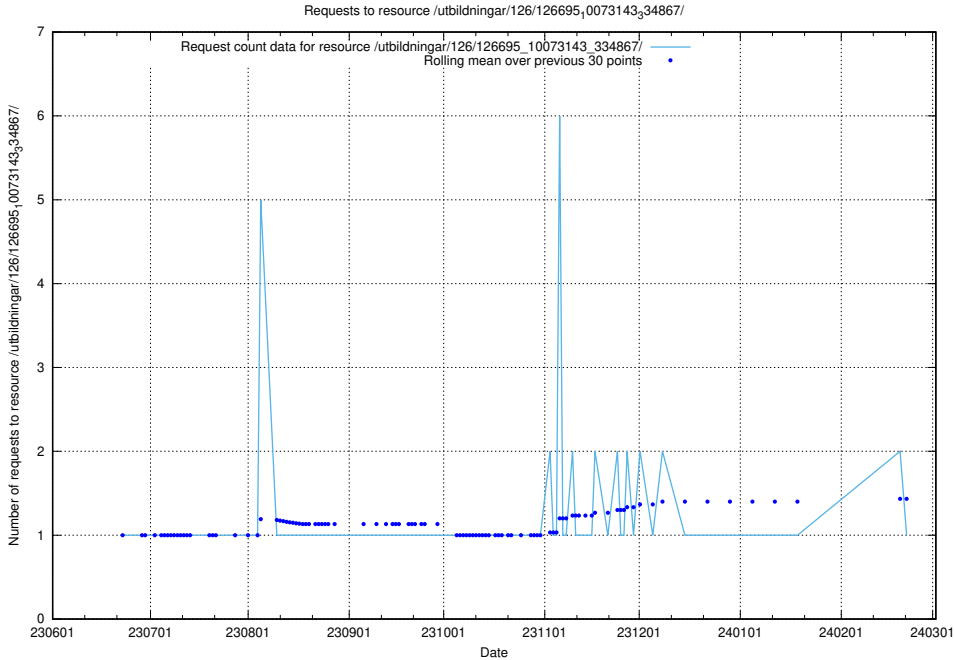

5.5882 Usage of /utbildningar/126/126695_10073143_334867/

Here, we count the number of requests to resource /utbildningar/126/126695_10073143_334867/.