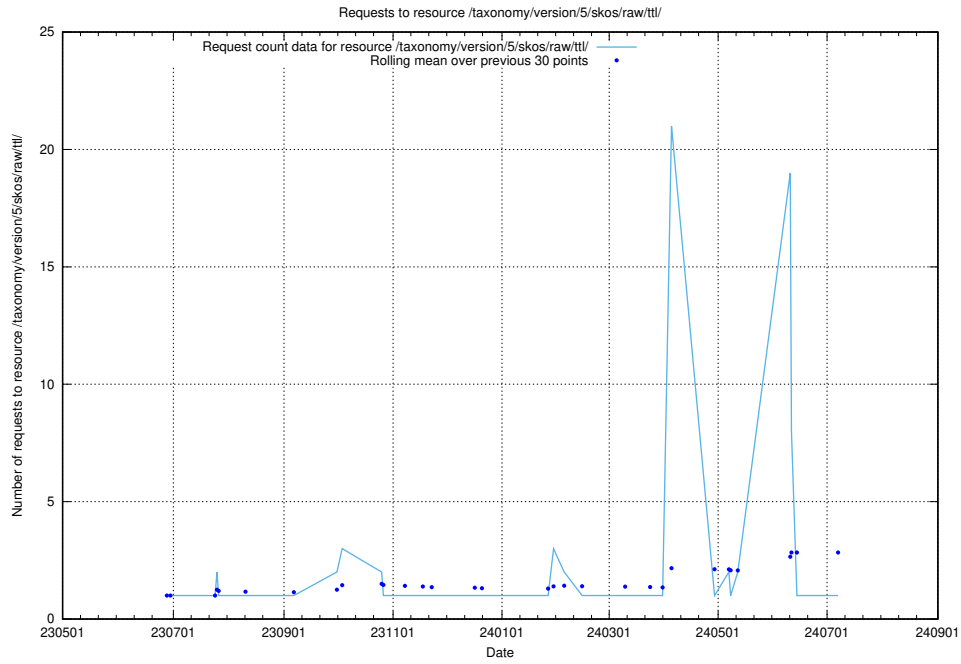

5.5795 Usage of /taxonomy/version/5/skos/raw/ttl/

Here, we count the number of requests to resource /taxonomy/version/5/skos/raw/ttl/.