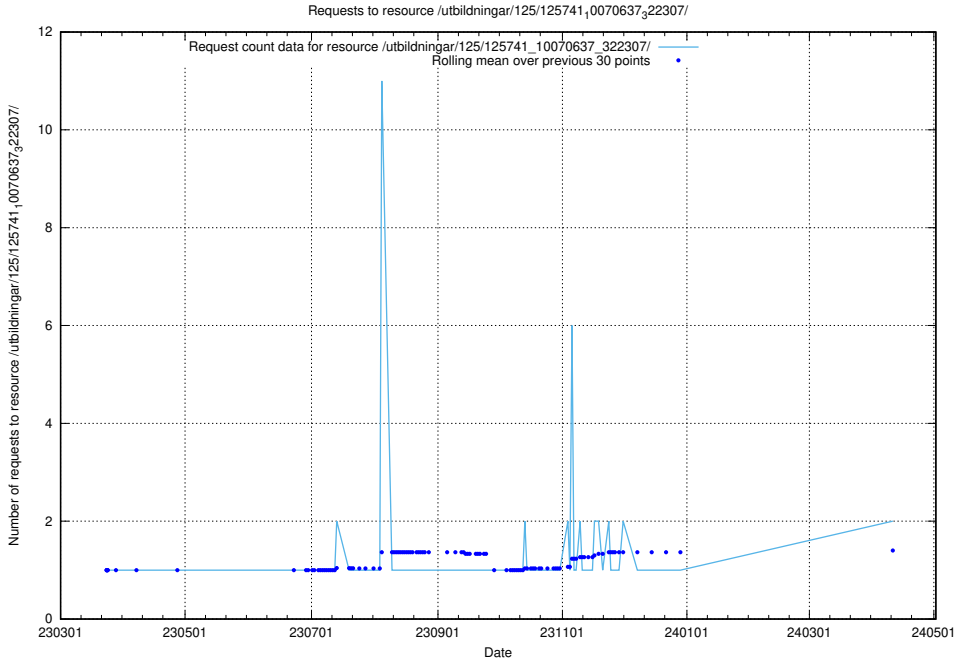

5.413 Usage of /utbildningar/125/125741_10070637_322307/

Here, we count the number of requests to resource /utbildningar/125/125741_10070637_322307/.