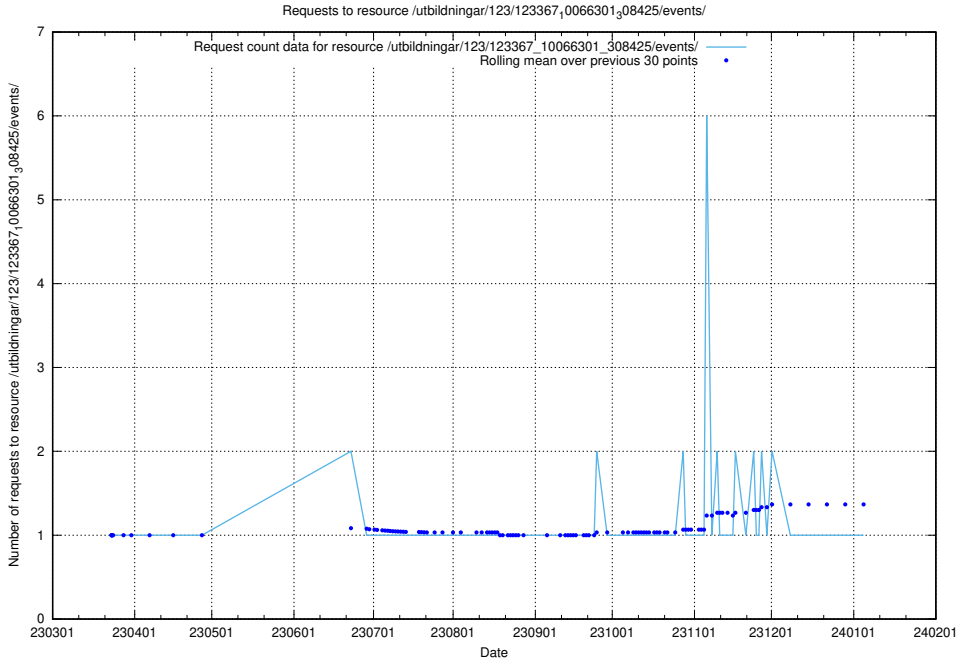

5.4793 Usage of /utbildningar/123/123367_10066301_308425/events/

Here, we count the number of requests to resource /utbildningar/123/123367_10066301_308425/events/