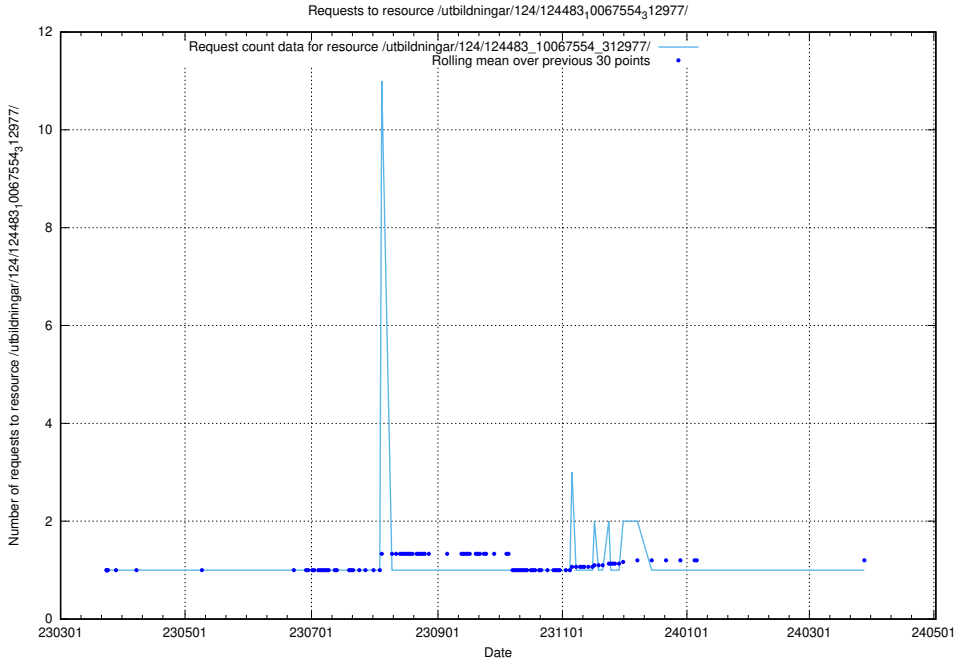

5.3037 Usage of /utbildningar/124/124483_10067554_312977/

Here, we count the number of requests to resource /utbildningar/124/124483_10067554_312977/.