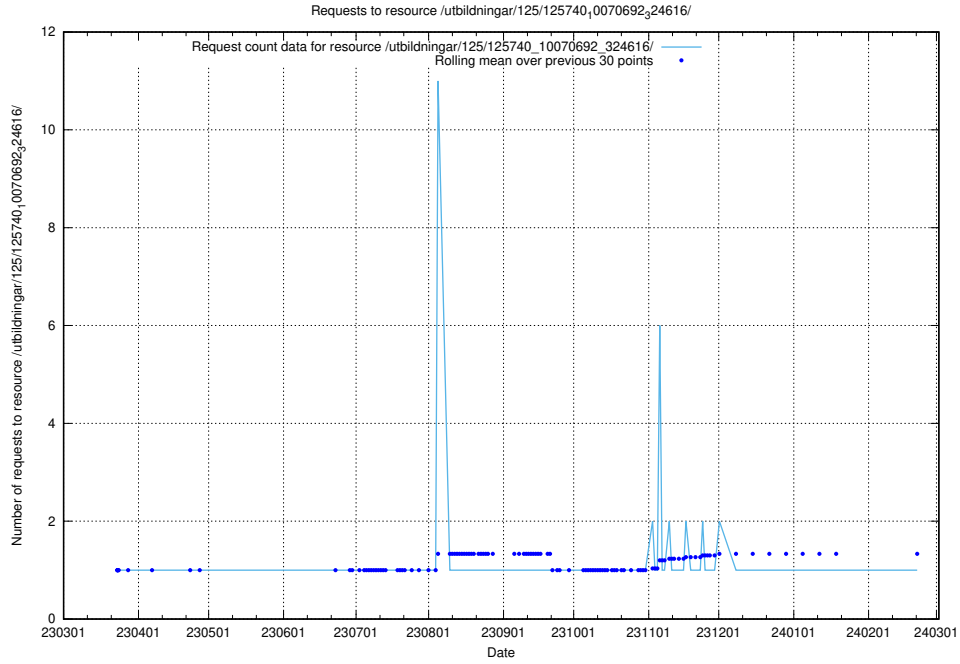

5.889 Usage of /utbildningar/125/125740_10070692_324616/

Here, we count the number of requests to resource /utbildningar/125/125740_10070692_324616/.