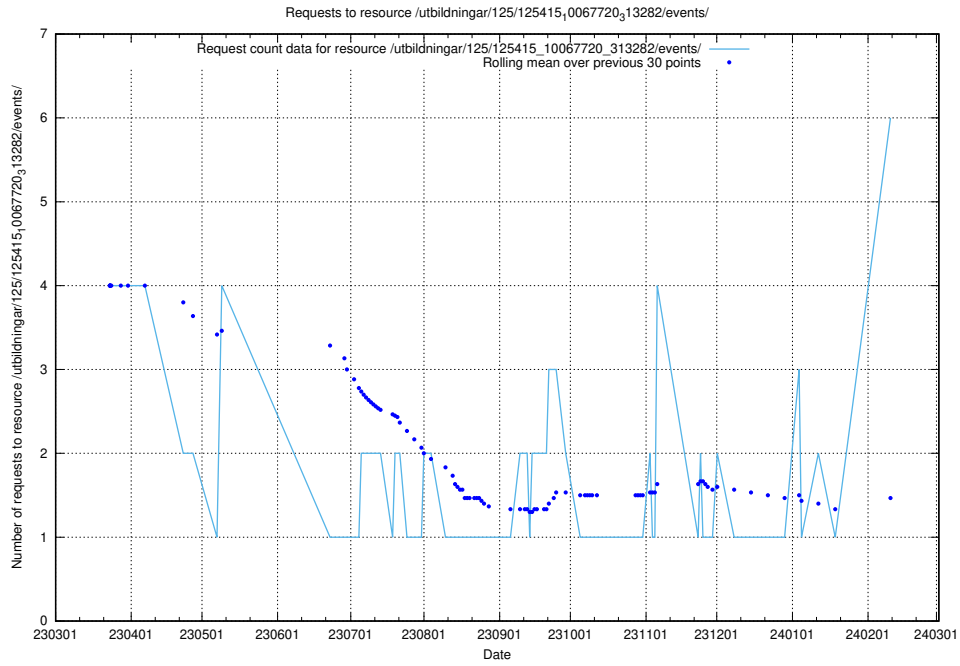

5.85 Usage of /utbildningar/125/125415_10067720_313282/events/

Here, we count the number of requests to resource /utbildningar/125/125415_10067720_313282/events/