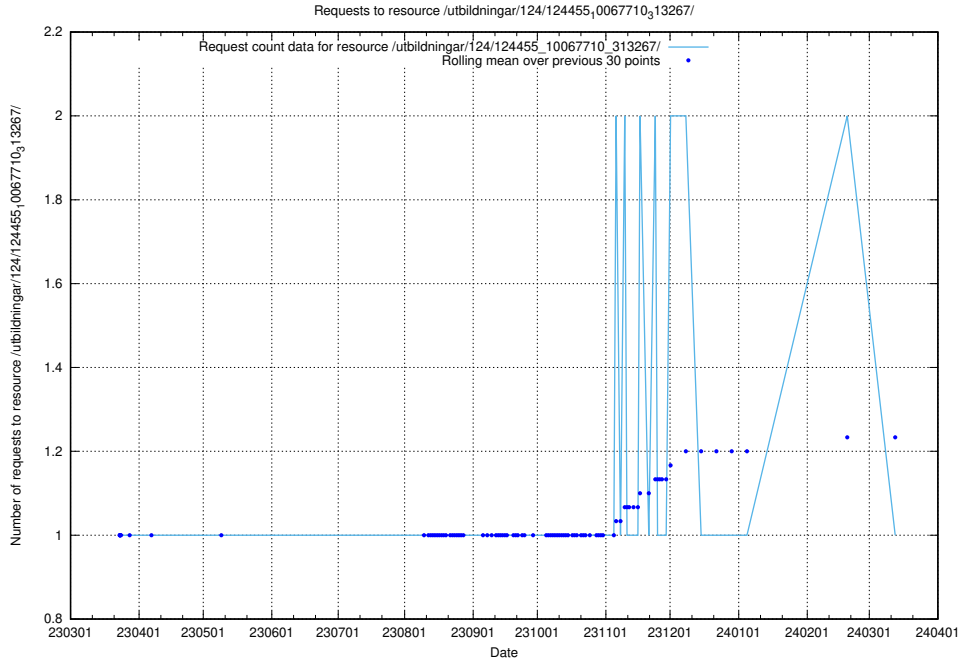

5.3695 Usage of /utbildningar/124/124455_10067710_313267/

Here, we count the number of requests to resource /utbildningar/124/124455_10067710_313267/.