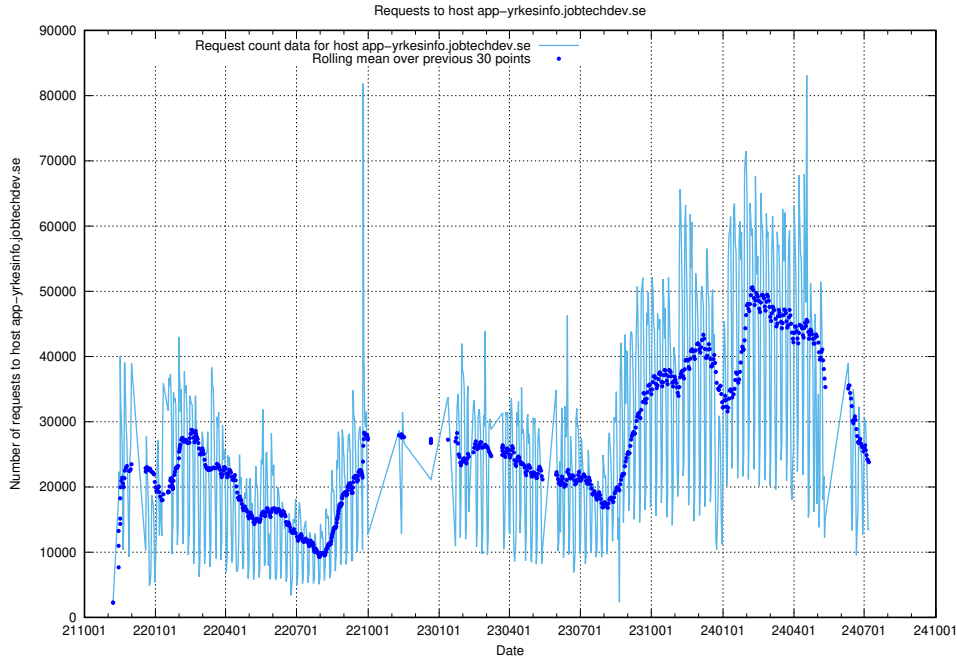

7.7 Usage of app-yrkesinfo.jobtechdev.se

Here, we count the number of requests to host app-yrkesinfo.jobtechdev.se.