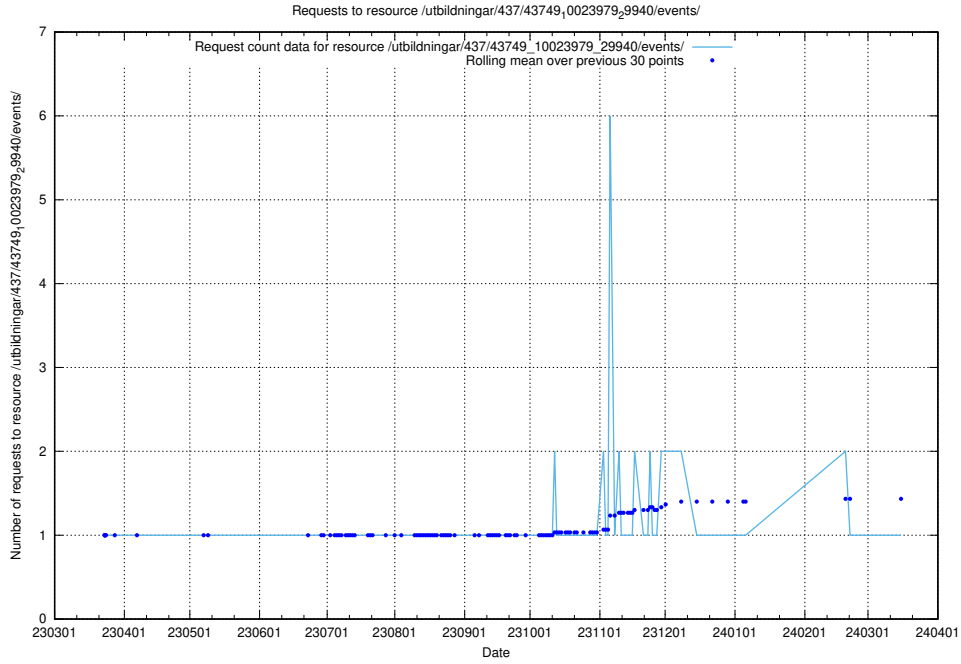

5.6668 Usage of /utbildningar/437/43749_10023979_29940/events/

Here, we count the number of requests to resource /utbildningar/437/43749_10023979_29940/events/.