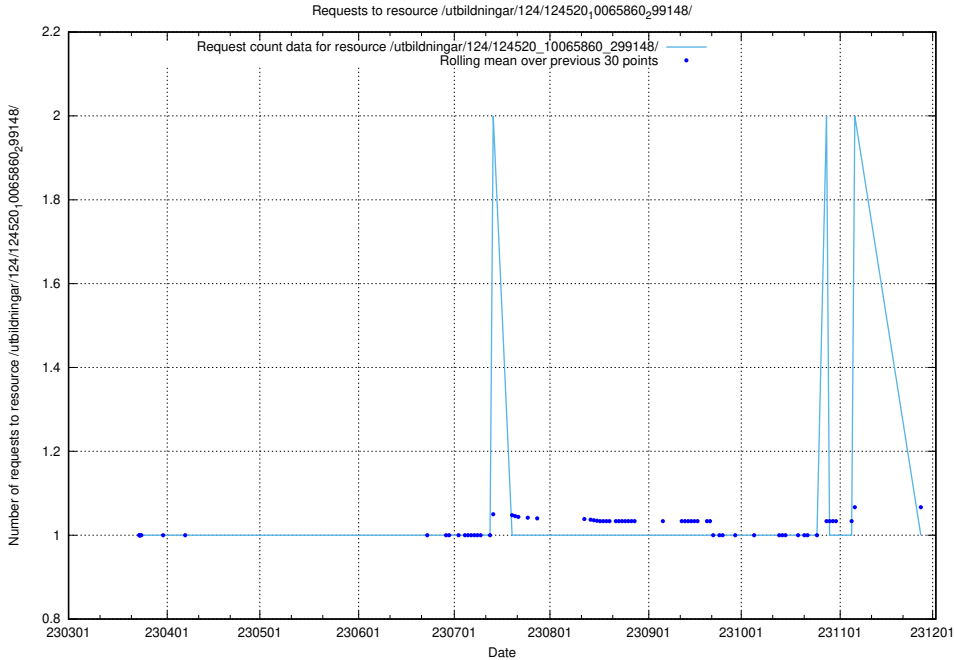

5.1403 Usage of /utbildningar/124/124520_10065860_299148/

Here, we count the number of requests to resource /utbildningar/124/124520_10065860_299148/.