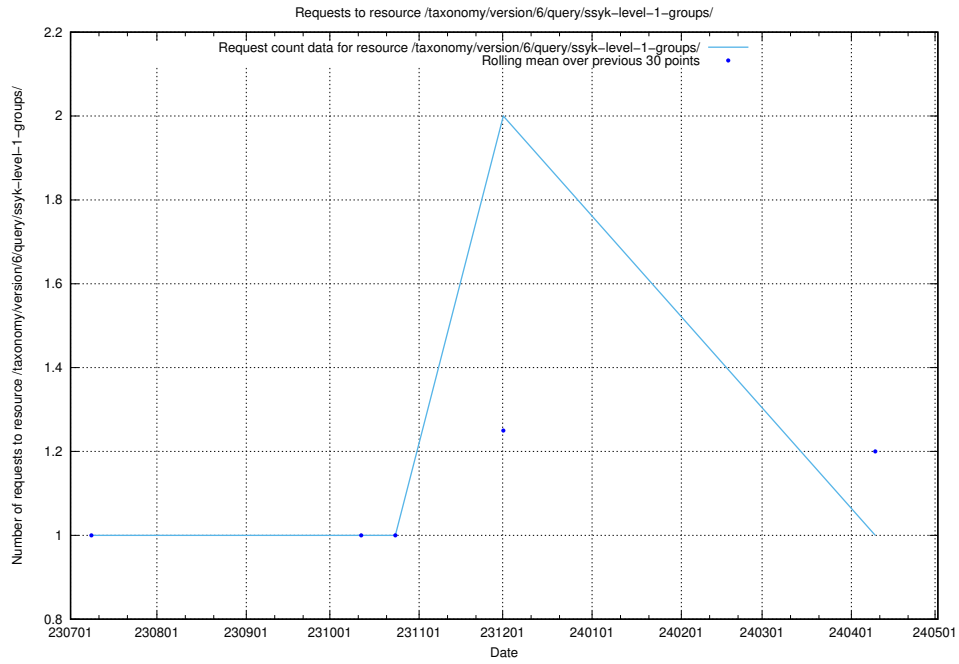

5.5480 Usage of /taxonomy/version/6/query/ssyk-level-1-groups/

Here, we count the number of requests to resource /taxonomy/version/6/query/ssyk-level-1-groups/.