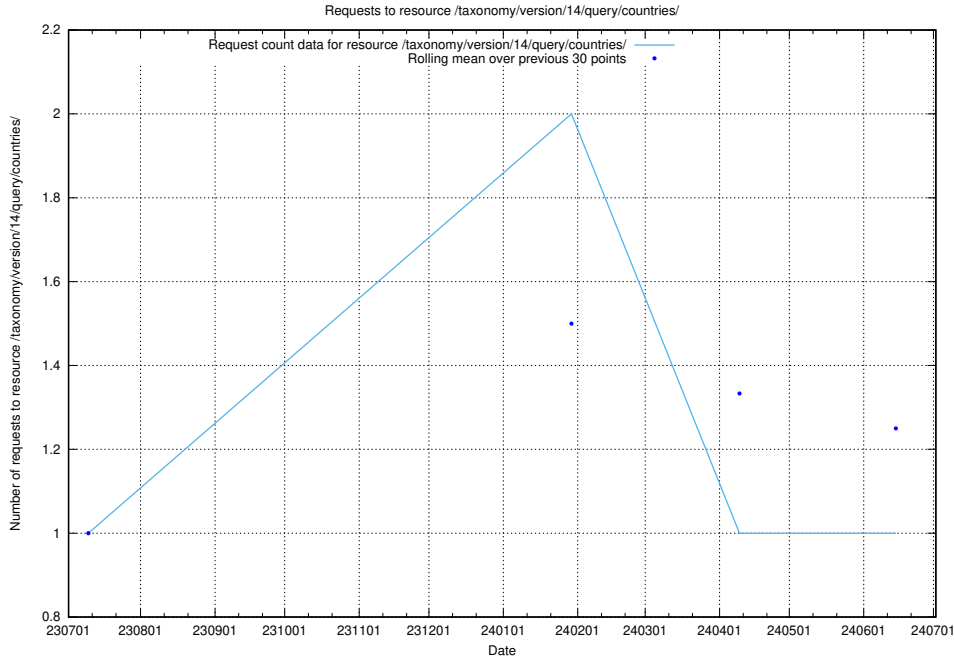

5.5393 Usage of /taxonomy/version/14/query/countries/

Here, we count the number of requests to resource /taxonomy/version/14/query/countries/.