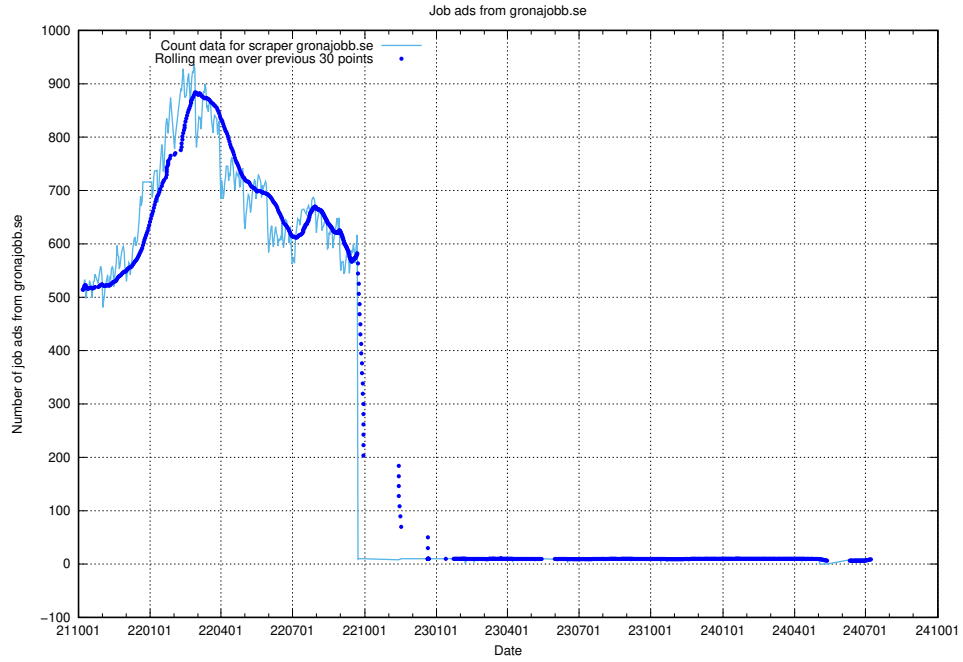

13.14 Number of ads by scraper intenso.se

Here, we count the number of job ads scraped from intenso.se.

13.15 Number of ads by scraper gronajobb.se

Here, we count the number of job ads scraped from gronajobb.se.