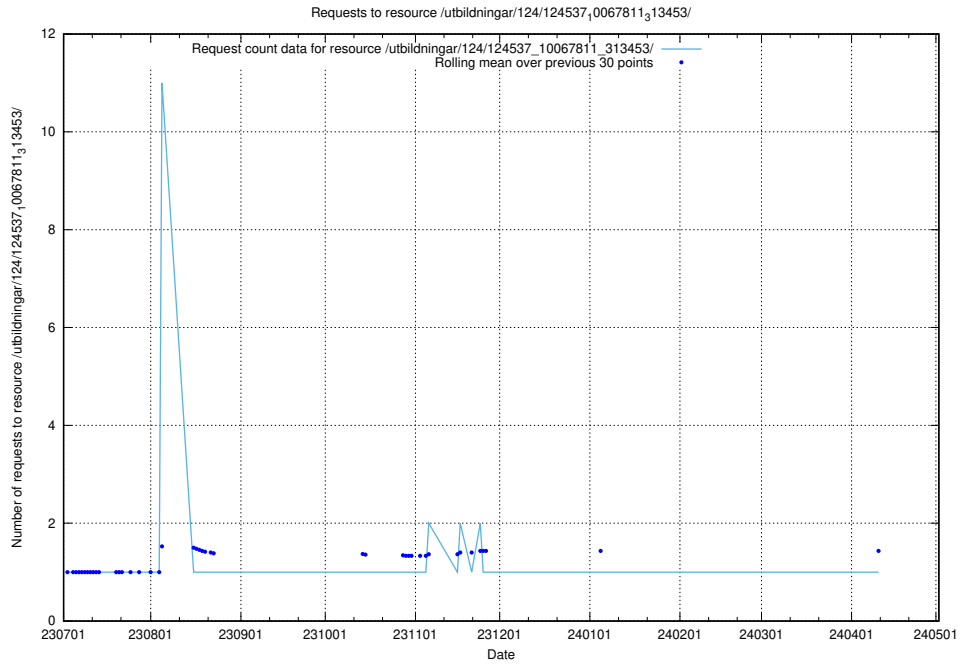

5.5623 Usage of /utbildningar/124/124537_10067811_313453/

Here, we count the number of requests to resource /utbildningar/124/124537_10067811_313453/.