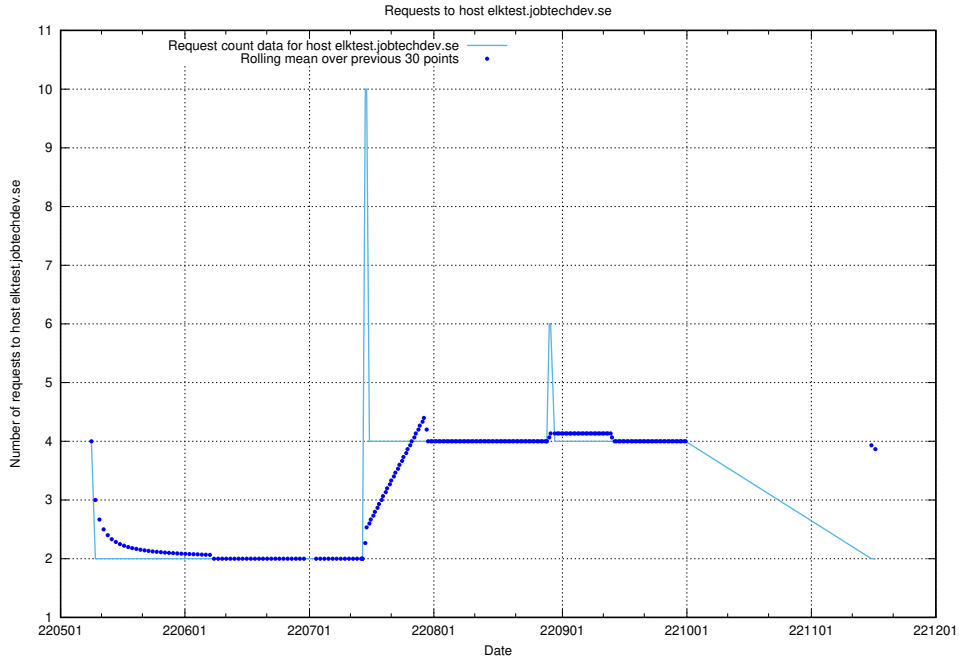

7.432 Usage of elktest.jobtechdev.se

Here, we count the number of requests to host elktest.jobtechdev.se.