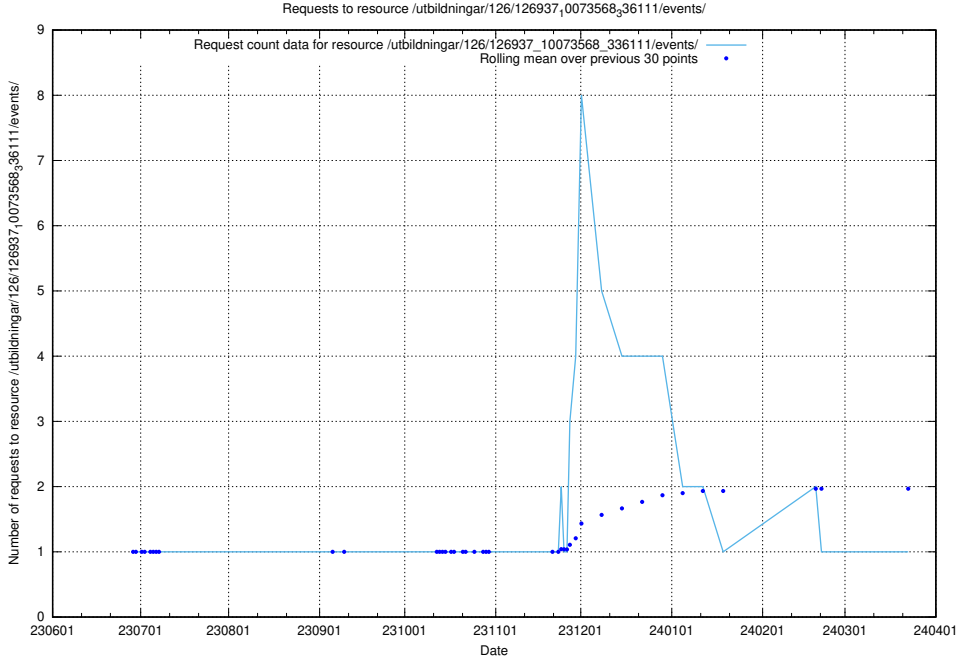

5.5689 Usage of /utbildningar/126/126937_10073568_336111/events/

Here, we count the number of requests to resource /utbildningar/126/126937_10073568_336111/events/