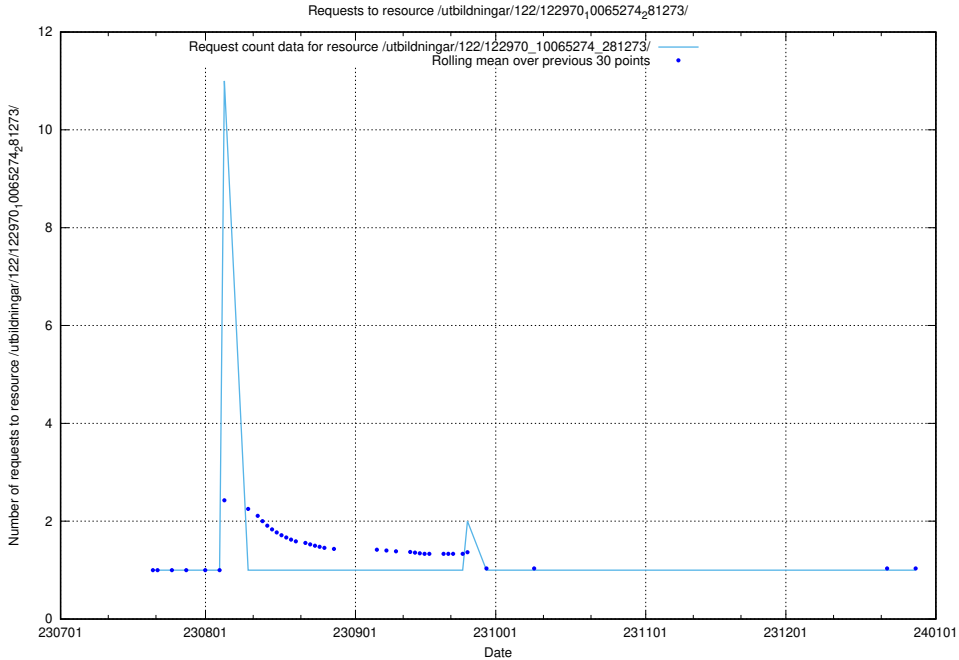

5.5228 Usage of /utbildningar/122/122970_10065274_281273/

Here, we count the number of requests to resource /utbildningar/122/122970_10065274_281273/.