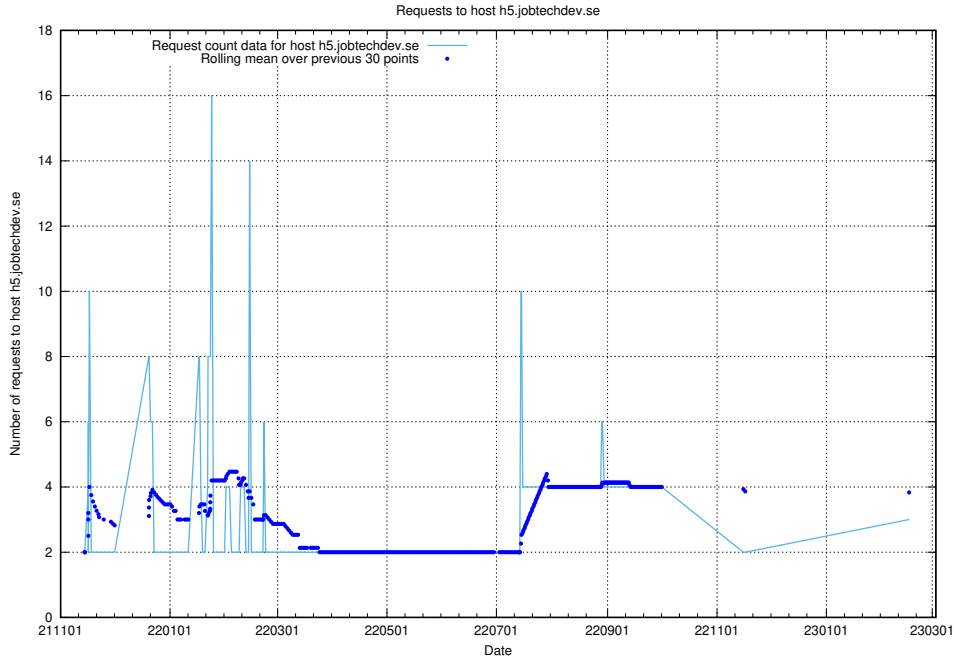

7.166 Usage of h5.jobtechdev.se

Here, we count the number of requests to host h5.jobtechdev.se.