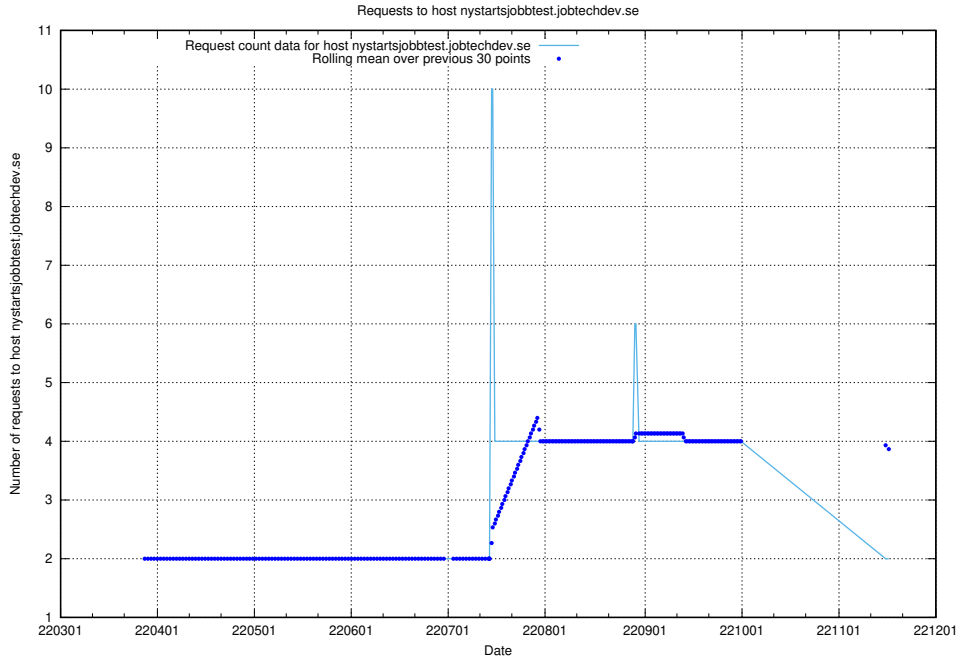

7.492 Usage of nystartsjobbtest.jobtechdev.se

Here, we count the number of requests to host nystartsjobbtest.jobtechdev.se.