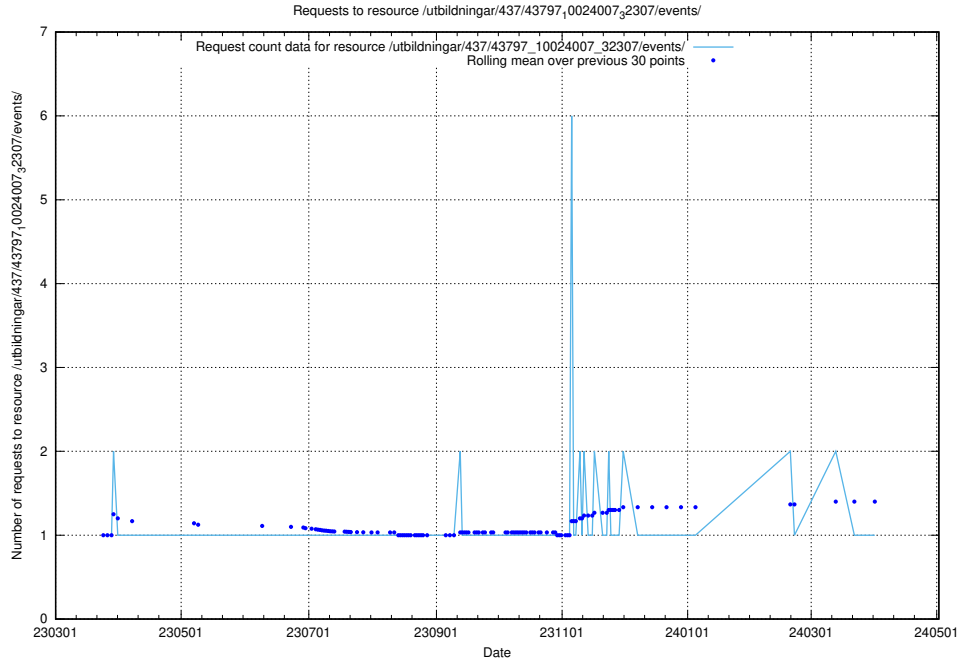

5.6464 Usage of /utbildningar/437/43797_10024007_32307/events/

Here, we count the number of requests to resource /utbildningar/437/43797_10024007_32307/events/.