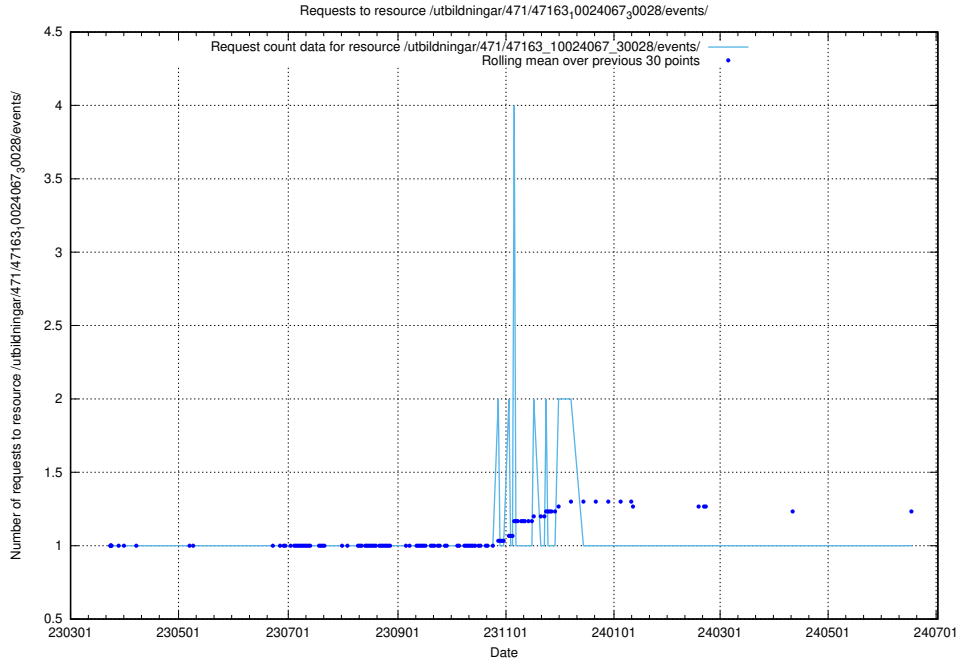

5.6601 Usage of /utbildningar/471/47163_10024067_30028/events/

Here, we count the number of requests to resource /utbildningar/471/47163_10024067_30028/events/.