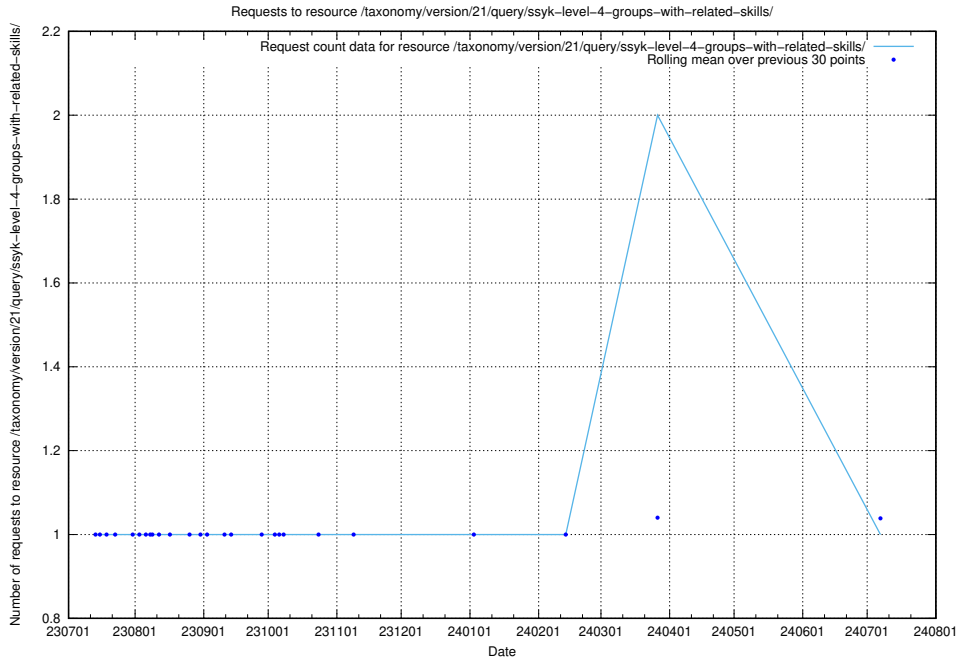

5.5335 Usage of /taxonomy/version/21/query/ssyk-level-4-groups-with-related-skills/

Here, we count the number of requests to resource /taxonomy/version/21/query/ssyk-level-4-groups-with-related-skills/.