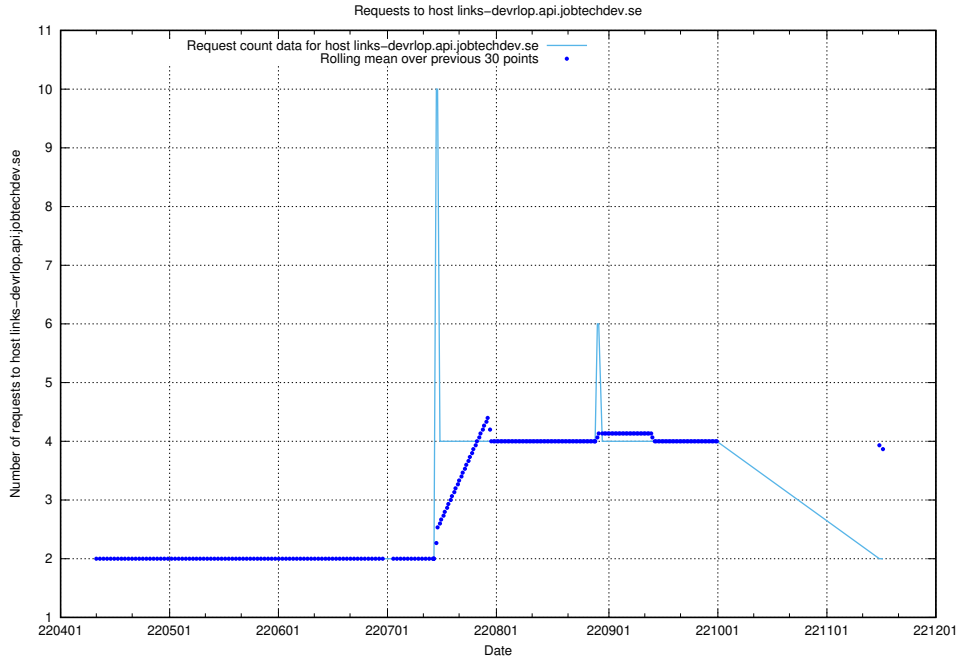

7.471 Usage of links-devrlop.api.jobtechdev.se

Here, we count the number of requests to host links-devrlop.api.jobtechdev.se.