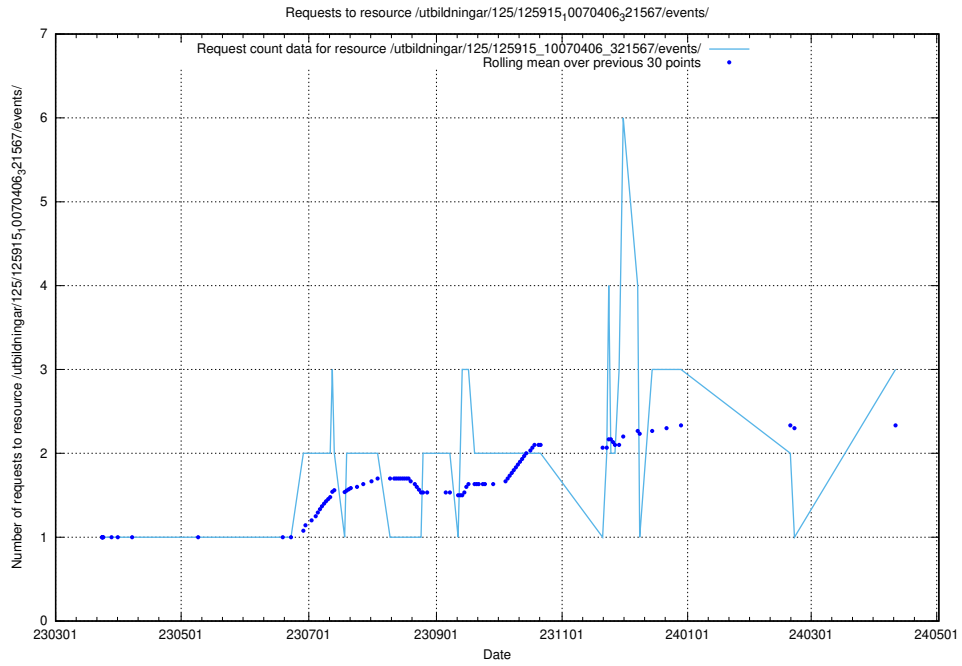

5.408 Usage of /utbildningar/125/125915_10070406_321567/events/

Here, we count the number of requests to resource /utbildningar/125/125915_10070406_321567/events/