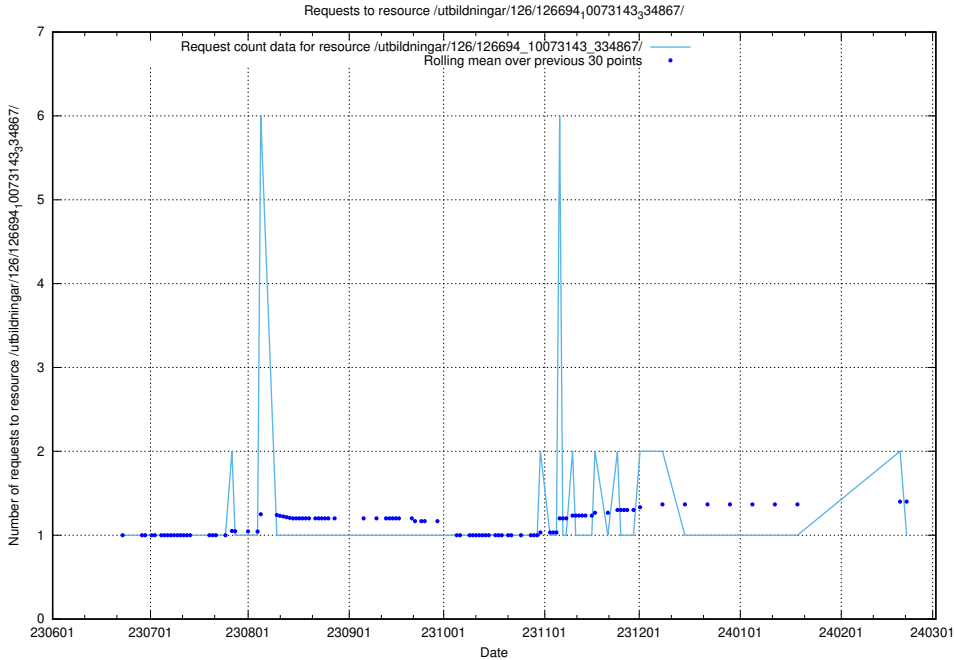

5.5888 Usage of /utbildningar/126/126694_10073143_334867/

Here, we count the number of requests to resource /utbildningar/126/126694_10073143_334867/.