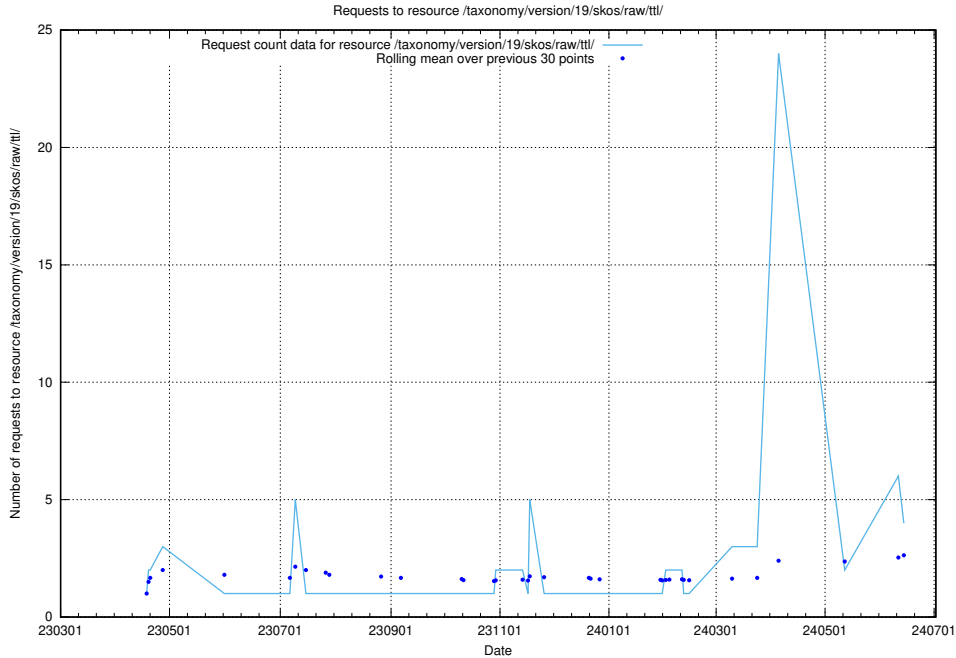

5.226 Usage of /taxonomy/version/19/skos/raw/ttl/

Here, we count the number of requests to resource /taxonomy/version/19/skos/raw/ttl/.