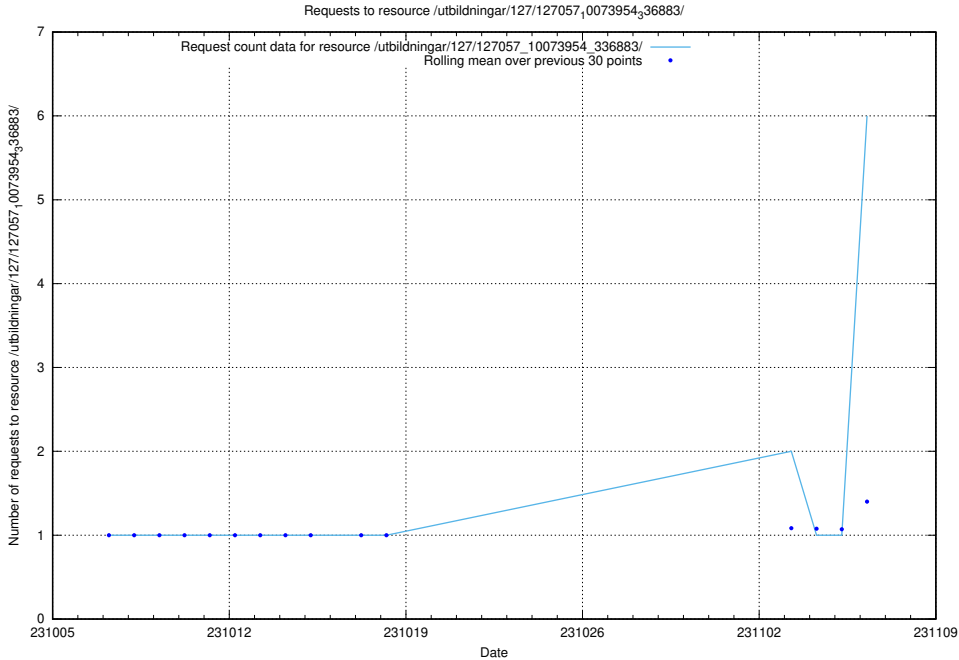

5.59 Usage of /utbildningar/127/127057_10073954_336883/

Here, we count the number of requests to resource /utbildningar/127/127057_10073954_336883/.