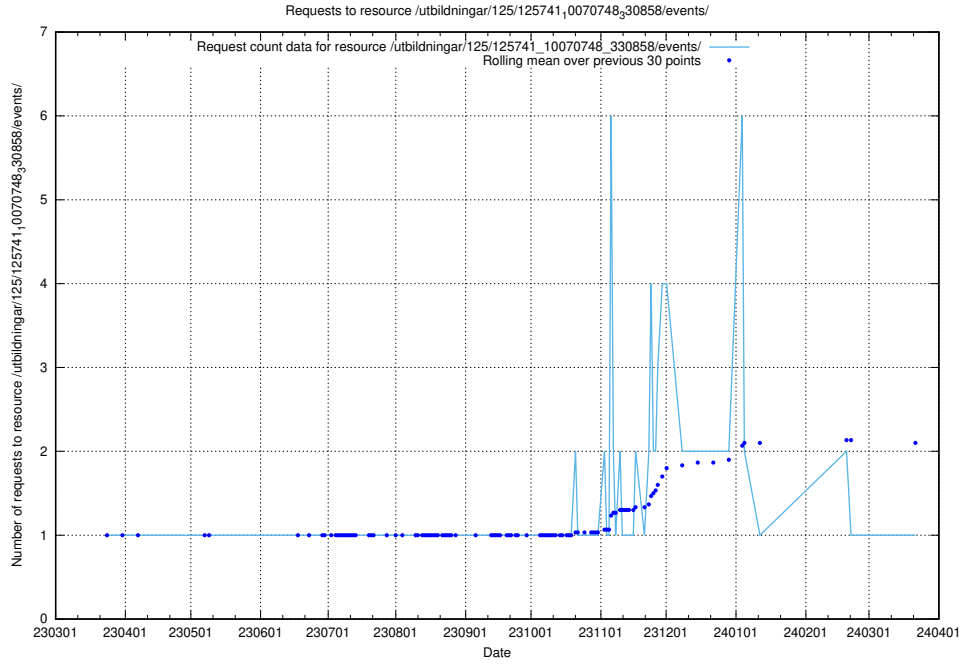

Here, we count the number of requests to resource /utbildningar/125/125741_10070765_322932/events/

5.6514 Usage of /utbildningar/125/125741_10070748_330858/events/

Here, we count the number of requests to resource /utbildningar/125/125741_10070748_330858/events/