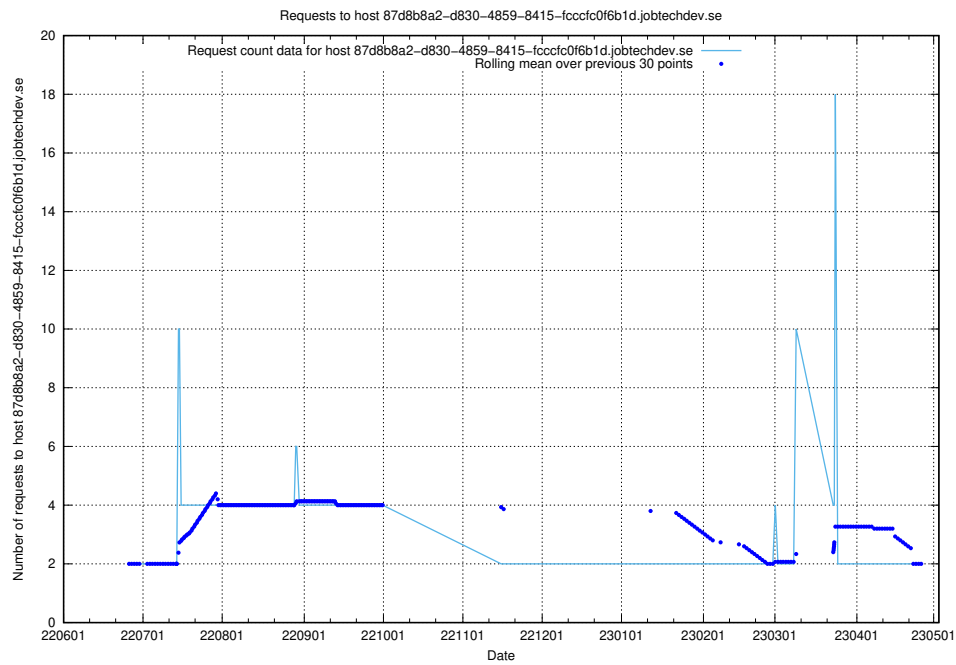

7.401 Usage of 87d8b8a2-d830-4859-8415-fccfc0f6b1d.jobtechdev.se

Here, we count the number of requests to host 87d8b8a2-d830-4859-8415-fccfc0f6b1d.jobtechdev.se.