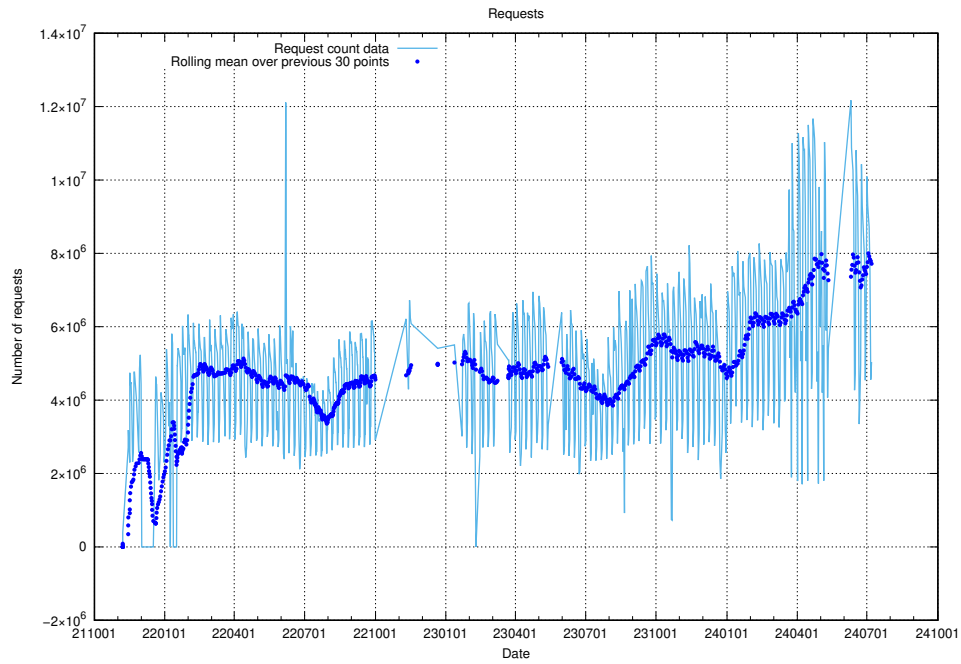

8 Log Stack - General Statistics

This section contains general statistics from [JobTech's log stack](#)⁸.

8.1 Total number of requests

Here, we count the total number of requests.