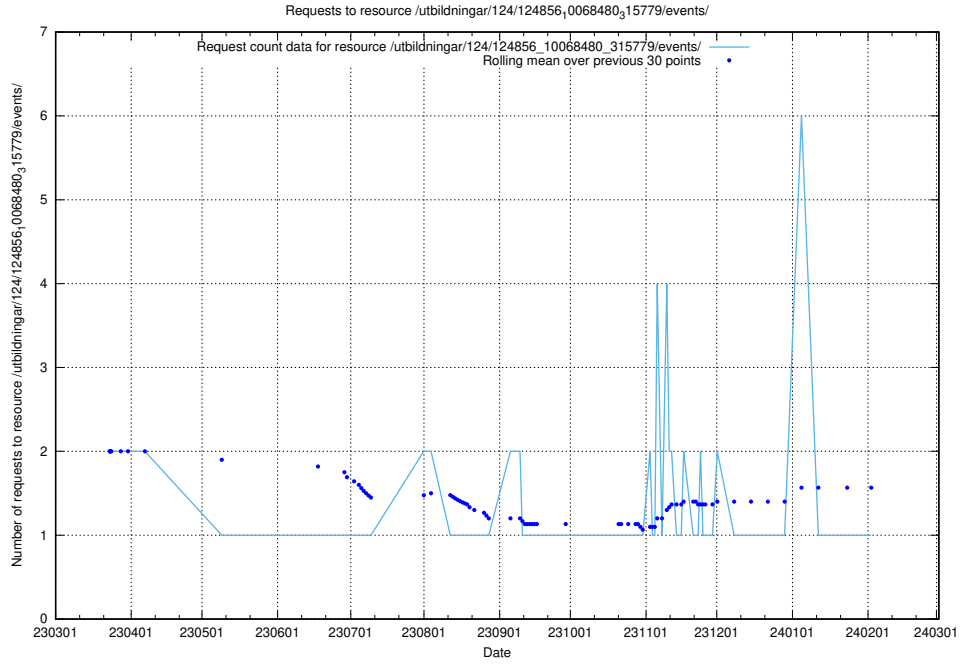

Here, we count the number of requests to resource /utbildningar/124/124856_10069305_318035/events/

5.6578 Usage of /utbildningar/124/124856_10068480_315779/events/

Here, we count the number of requests to resource /utbildningar/124/124856_10068480_315779/events/