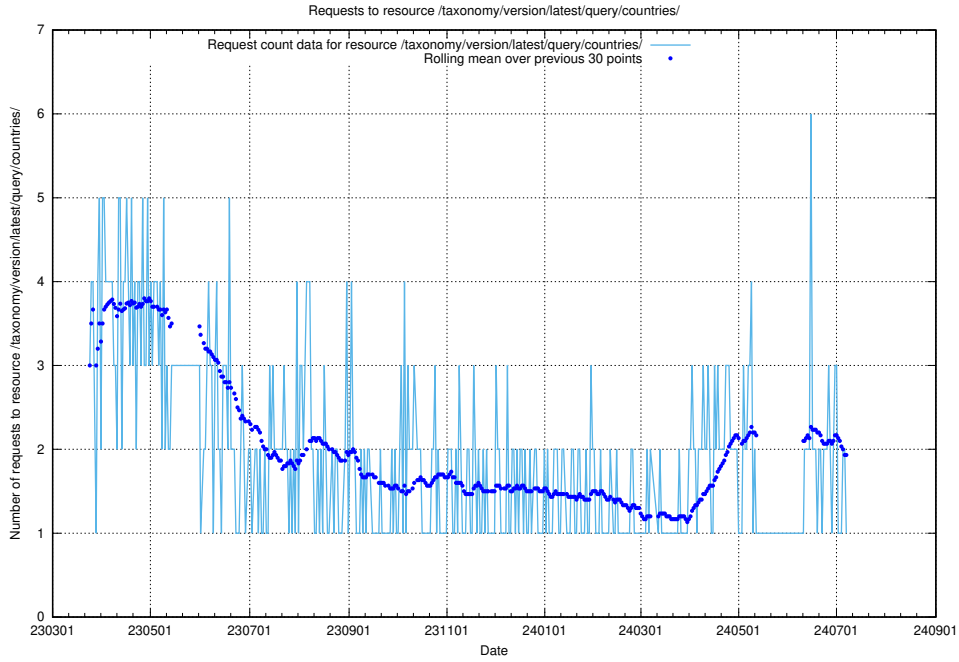

5.6389 Usage of /taxonomy/version/latest/query/countries/

Here, we count the number of requests to resource /taxonomy/version/latest/query/countries/.