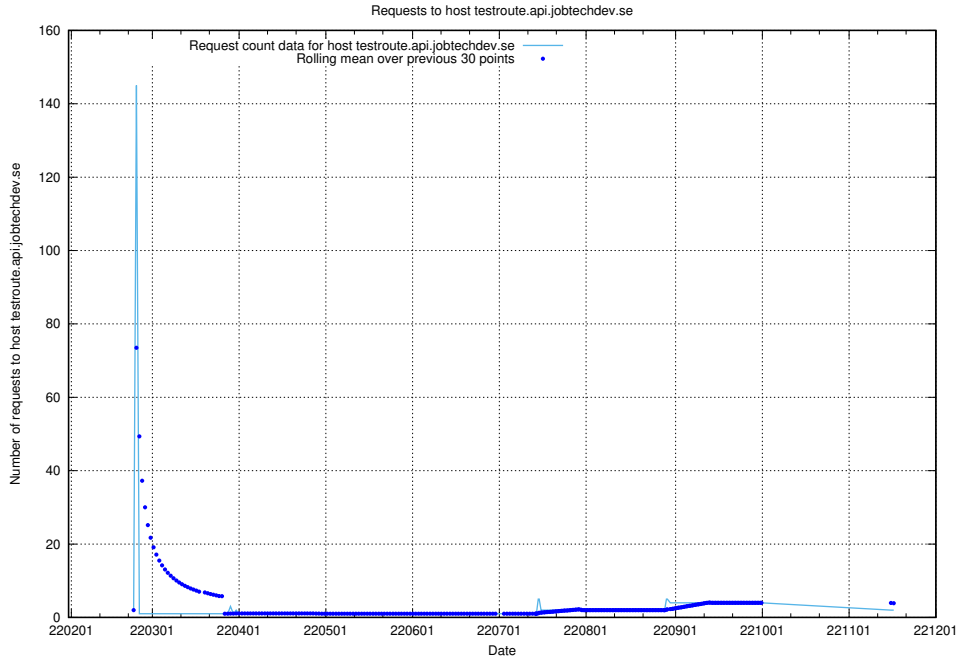

7.518 Usage of testroute.api.jobtechdev.se

Here, we count the number of requests to host testroute.api.jobtechdev.se.