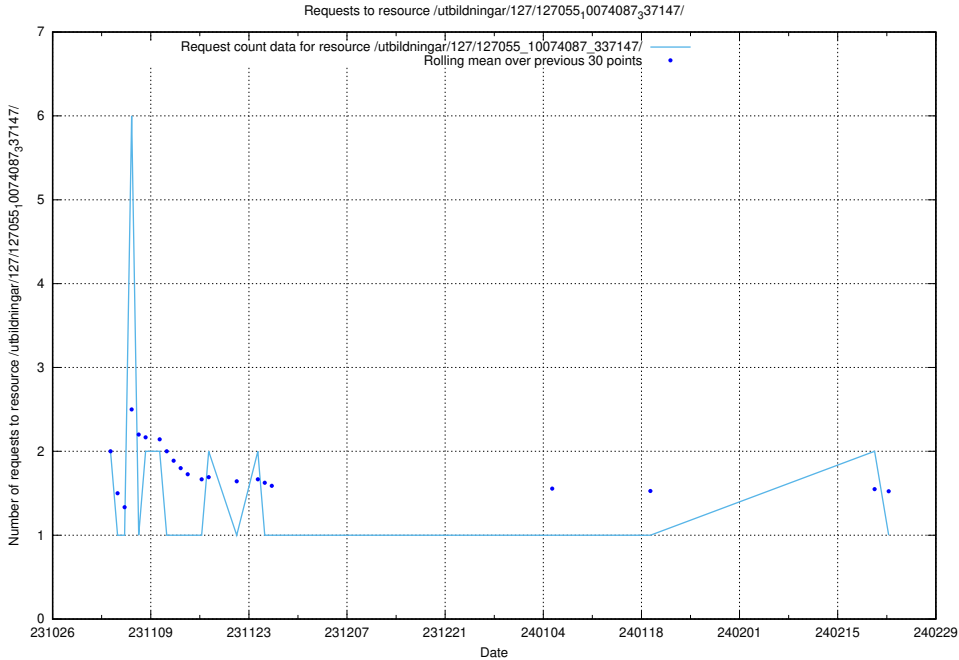

Here, we count the number of requests to resource /utbildningar/127/127055_10074087_337147/events/

5.4398 Usage of /utbildningar/127/127055_10074087_337147/

Here, we count the number of requests to resource /utbildningar/127/127055_10074087_337147/.