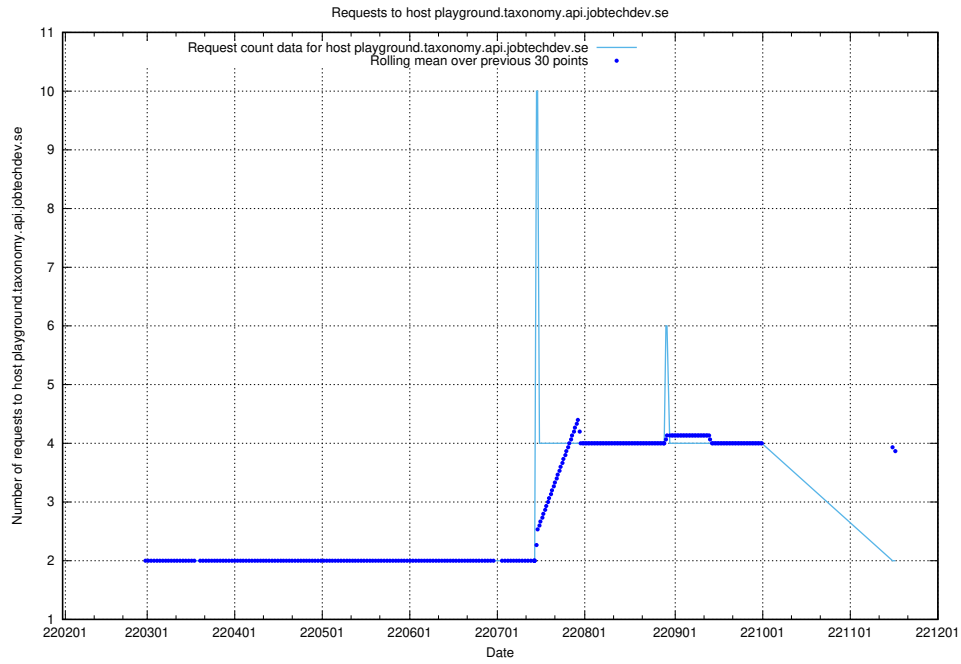

7.511 Usage of playground.taxonomy.api.jobtechdev.se

Here, we count the number of requests to host playground.taxonomy.api.jobtechdev.se.

7.512 Usage of jobscanner.jobtechdev.se:443

Here, we count the number of requests to host jobscanner.jobtechdev.se:443.