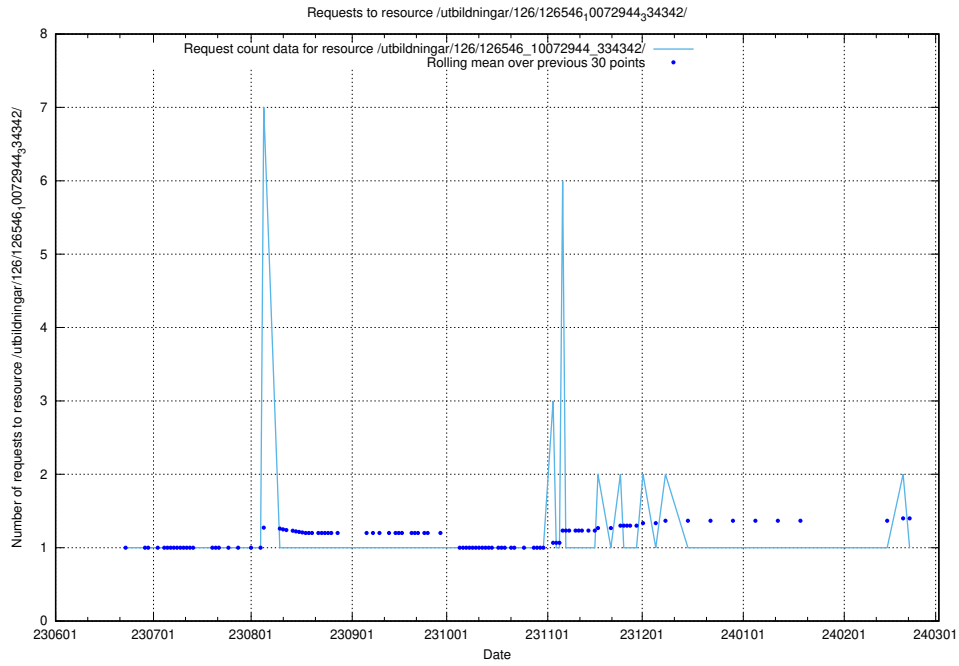

5.5900 Usage of /utbildningar/126/126546_10072944_334342/

Here, we count the number of requests to resource /utbildningar/126/126546_10072944_334342/.

5.5901 Usage of /utbildningar/126/126545_10072666_333568/events/