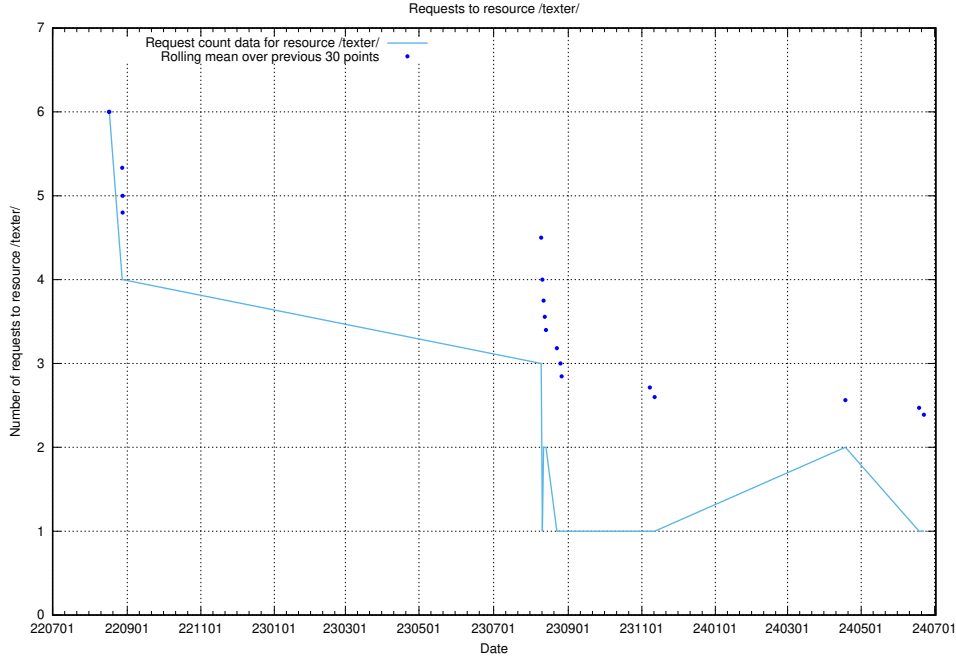

5.6748 Usage of /texter/

Here, we count the number of requests to resource /texter/.