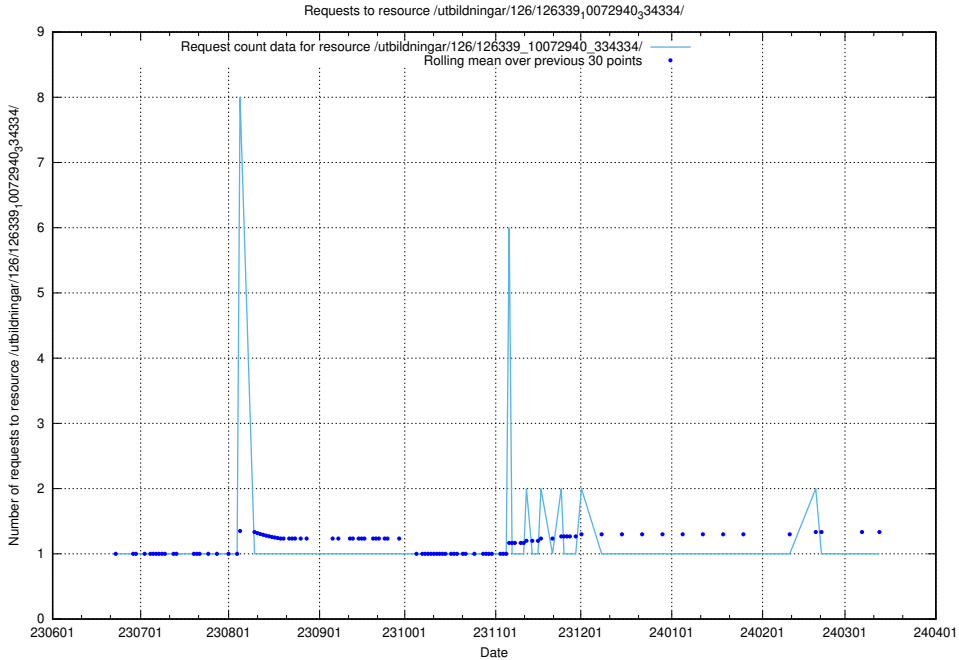

5.5912 Usage of /utbildningar/126/126339_10072940_334334/

Here, we count the number of requests to resource /utbildningar/126/126339_10072940_334334/.