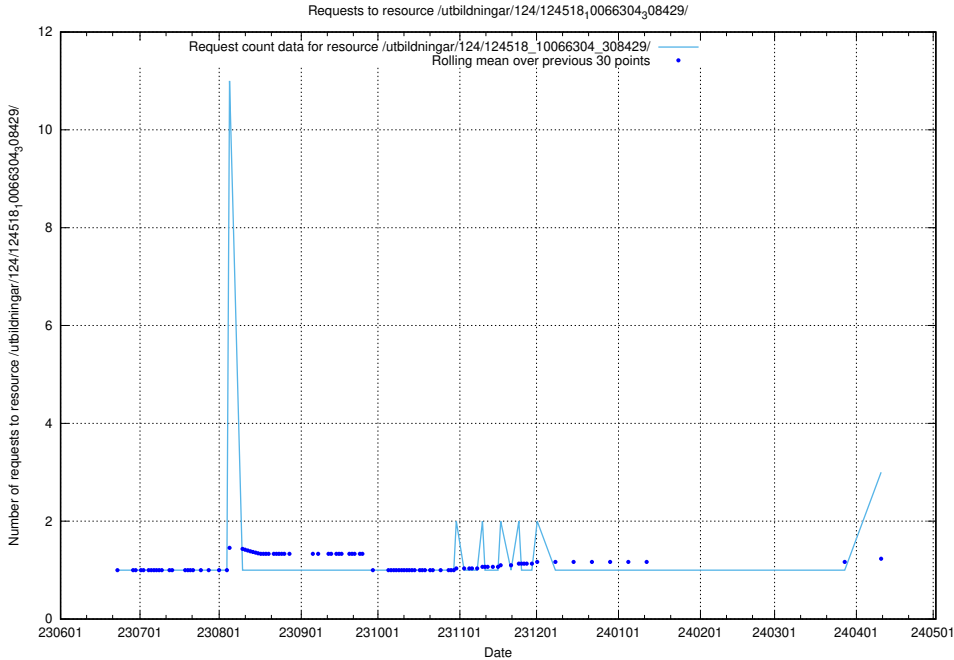

5.364 Usage of /utbildningar/124/124518_10066304_308429/

Here, we count the number of requests to resource /utbildningar/124/124518_10066304_308429/.