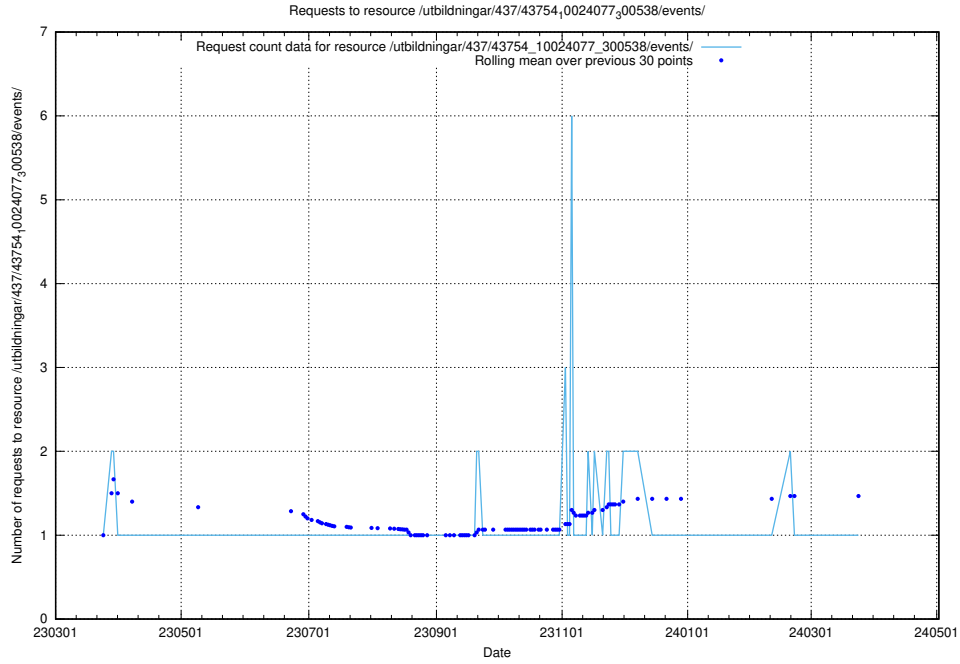

5.6480 Usage of /utbildningar/437/43754_10024077_300538/events/

Here, we count the number of requests to resource /utbildningar/437/43754_10024077_300538/events/.