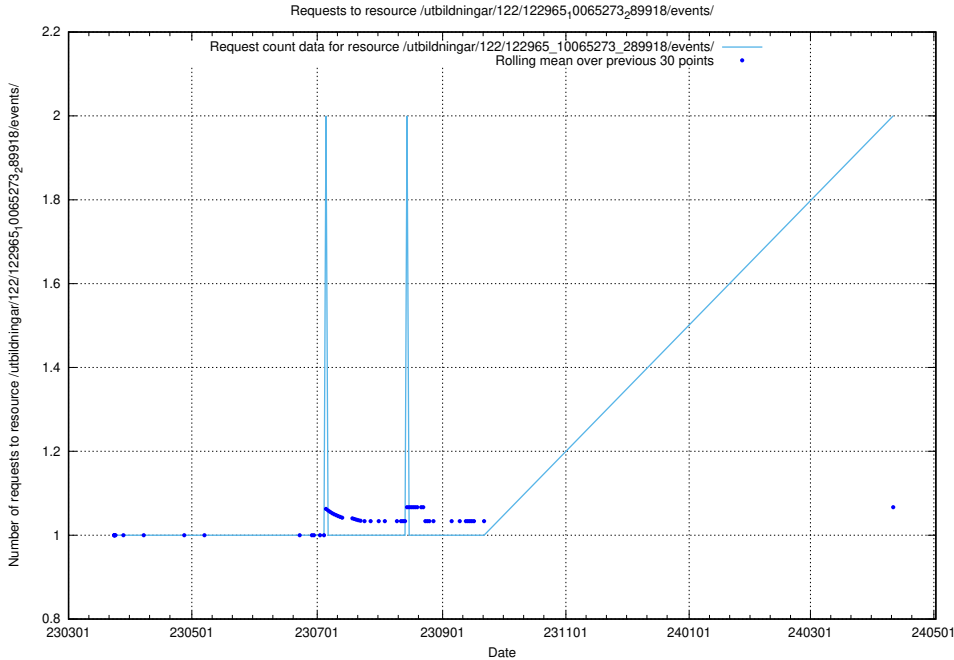

5.736 Usage of /utbildningar/122/122965_10065273_289918/events/

Here, we count the number of requests to resource /utbildningar/122/122965_10065273_289918/events/