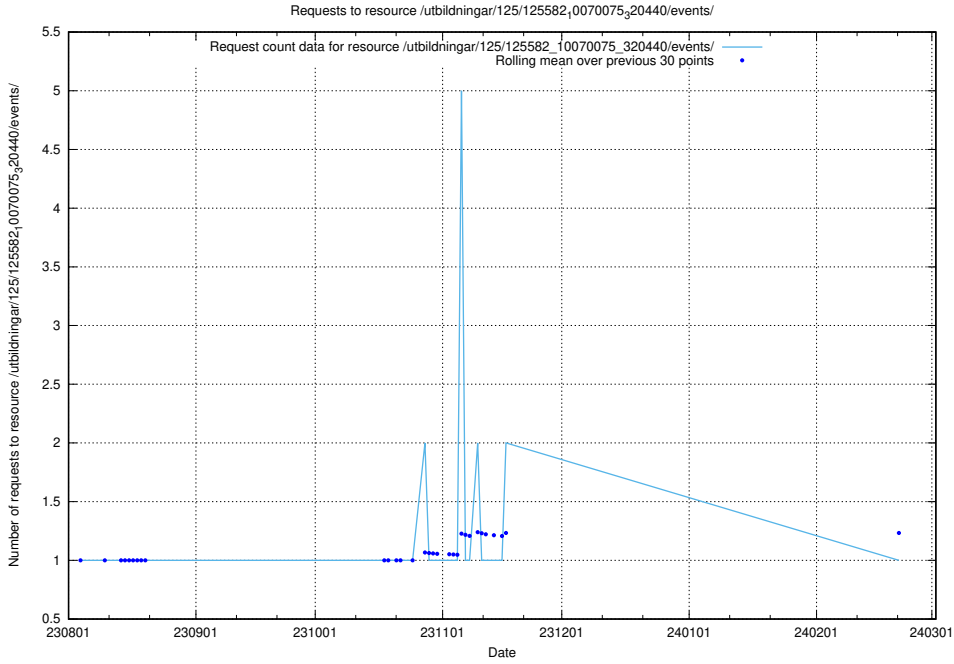

5.5123 Usage of /utbildningar/125/125582_10070075_320440/events/

Here, we count the number of requests to resource /utbildningar/125/125582_10070075_320440/events/