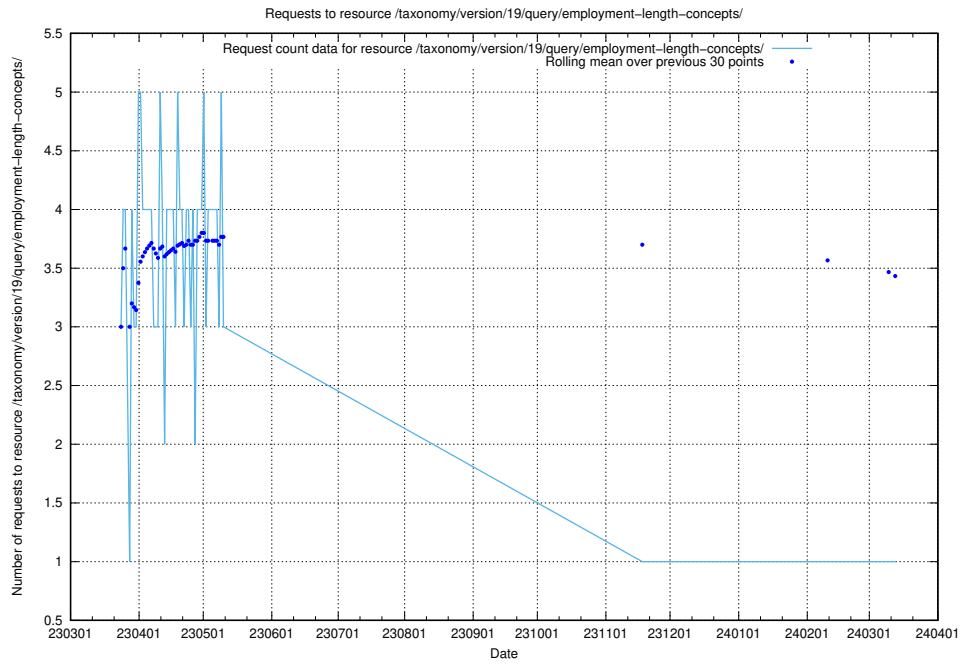

5.6434 Usage of /taxonomy/version/19/query/employment-length-concepts/

Here, we count the number of requests to resource /taxonomy/version/19/query/employment-length-concepts/.