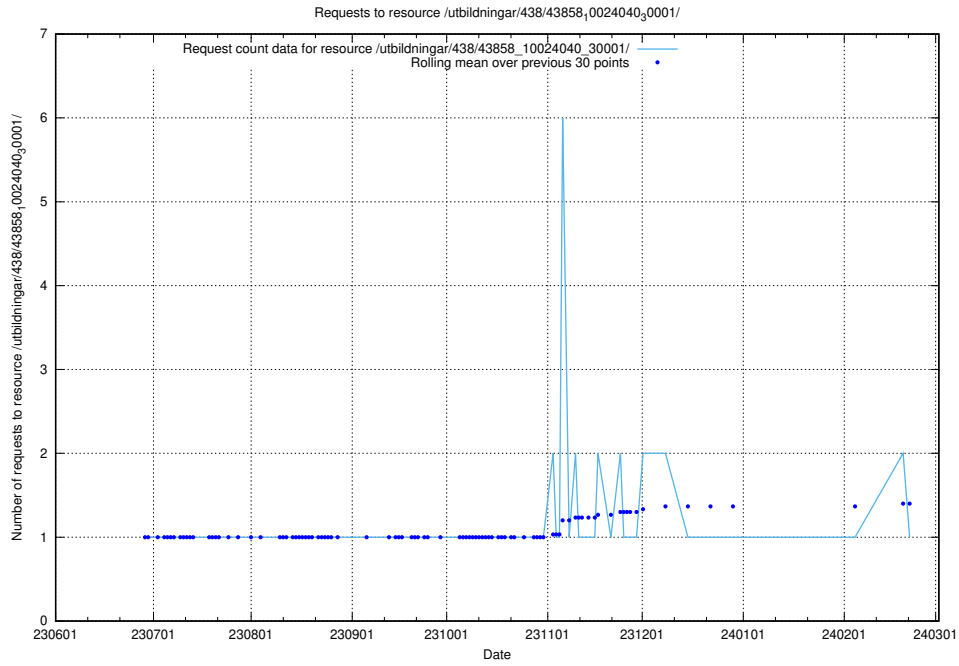

5.5675 Usage of /utbildningar/438/43858_10024040_30001/

Here, we count the number of requests to resource /utbildningar/438/43858_10024040_30001/.