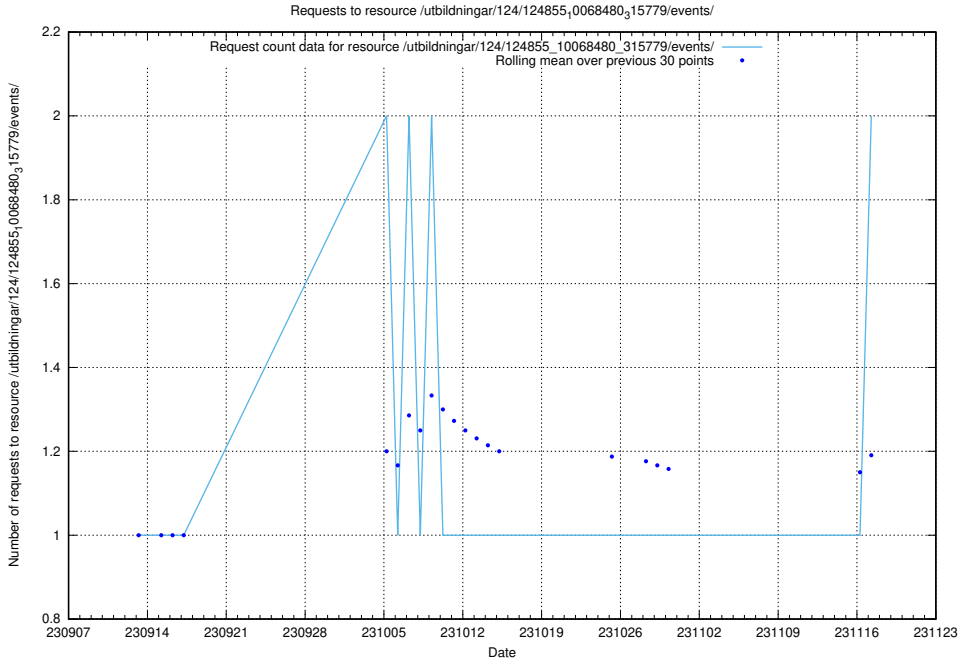

5.679 Usage of /utbildningar/124/124855_10068480_315779/events/

Here, we count the number of requests to resource /utbildningar/124/124855_10068480_315779/events/