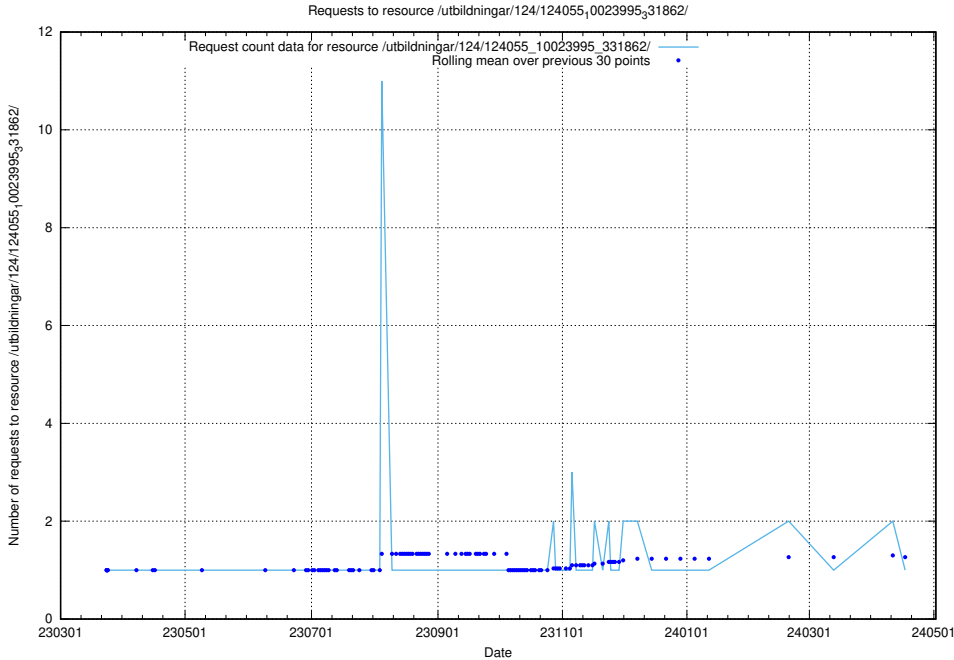

5.4544 Usage of /utbildningar/124/124055_10023995_331862/

Here, we count the number of requests to resource /utbildningar/124/124055_10023995_331862/.