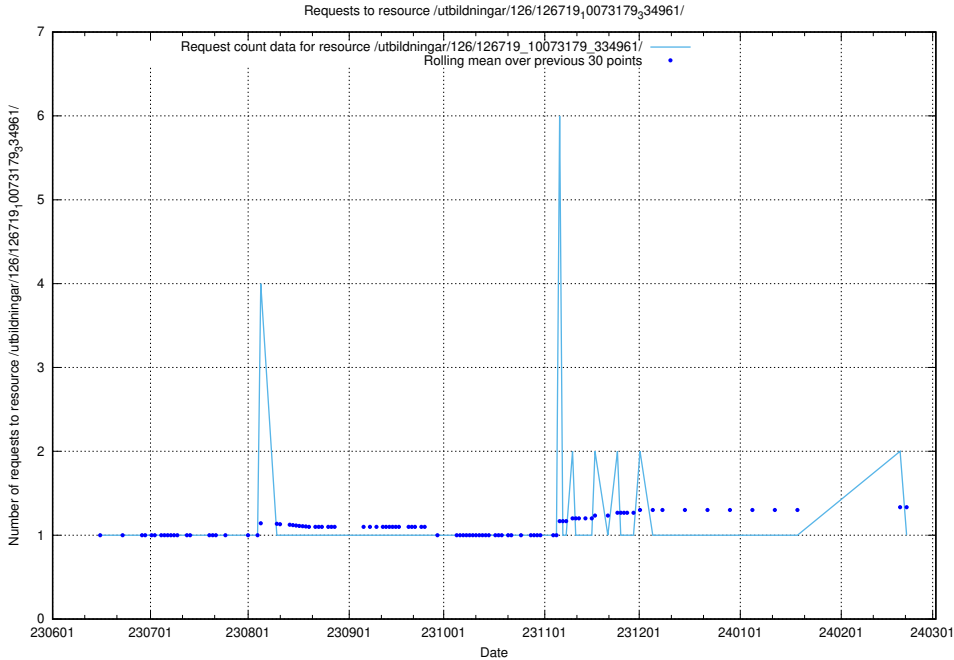

5.6122 Usage of /utbildningar/126/126719_10073179_334961/

Here, we count the number of requests to resource /utbildningar/126/126719_10073179_334961/.