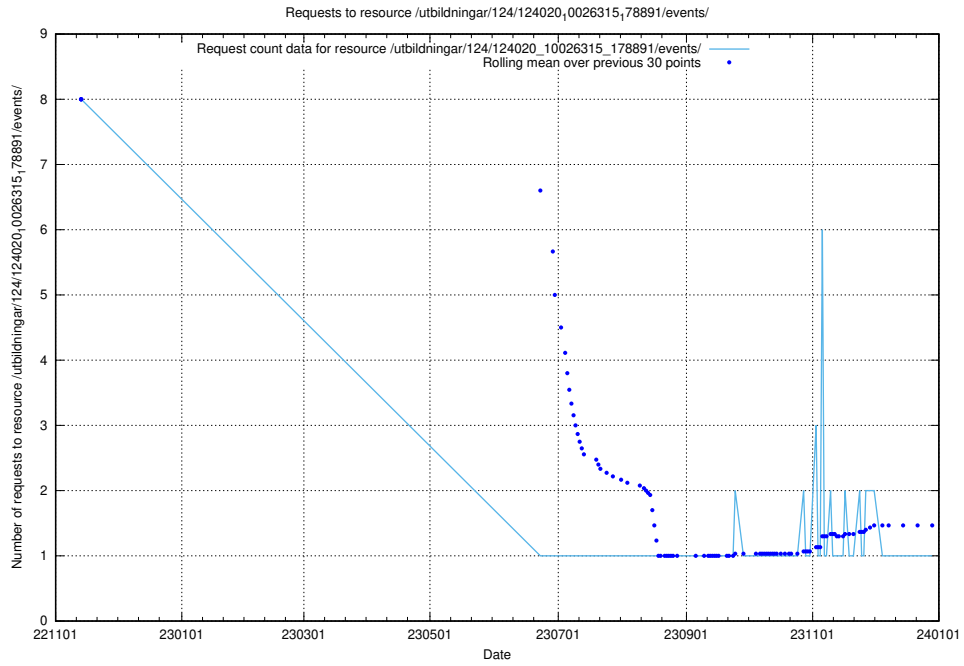

5.6025 Usage of /utbildningar/124/124020_10026315_178891/events/

Here, we count the number of requests to resource /utbildningar/124/124020_10026315_178891/events/