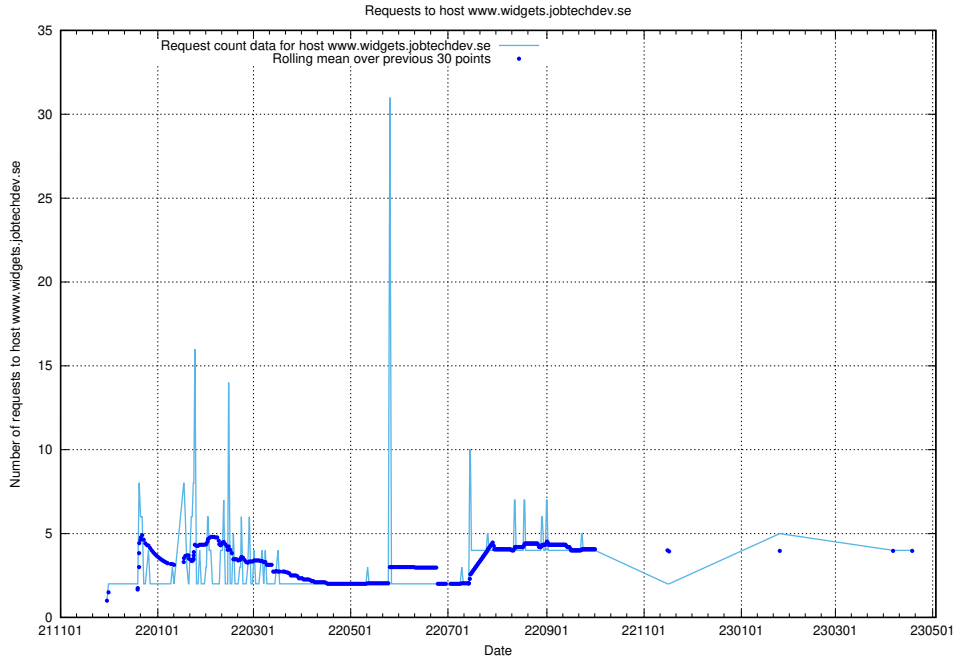

7.138 Usage of www.widgets.jobtechdev.se

Here, we count the number of requests to host www.widgets.jobtechdev.se.