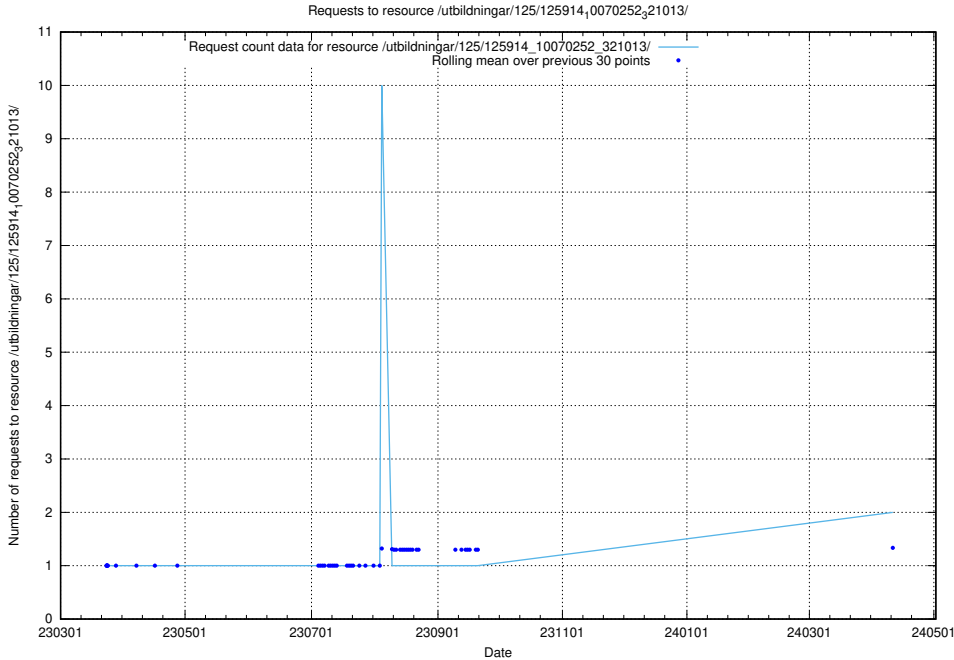

5.869 Usage of /utbildningar/125/125914_10070252_321013/

Here, we count the number of requests to resource /utbildningar/125/125914_10070252_321013/.