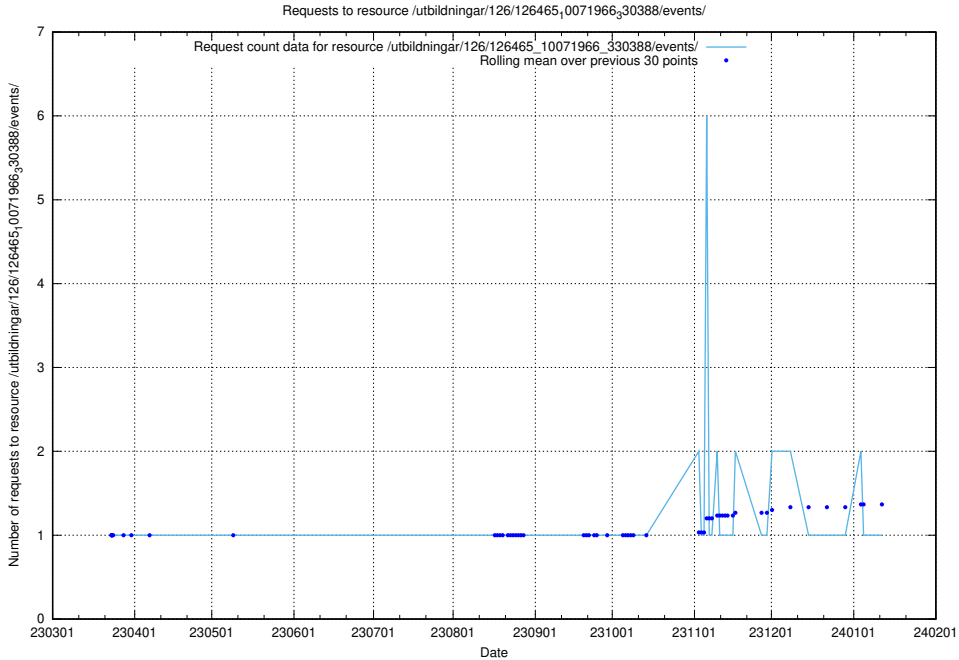

5.6702 Usage of /utbildningar/126/126465_10071966_330388/events/

Here, we count the number of requests to resource /utbildningar/126/126465_10071966_330388/events/