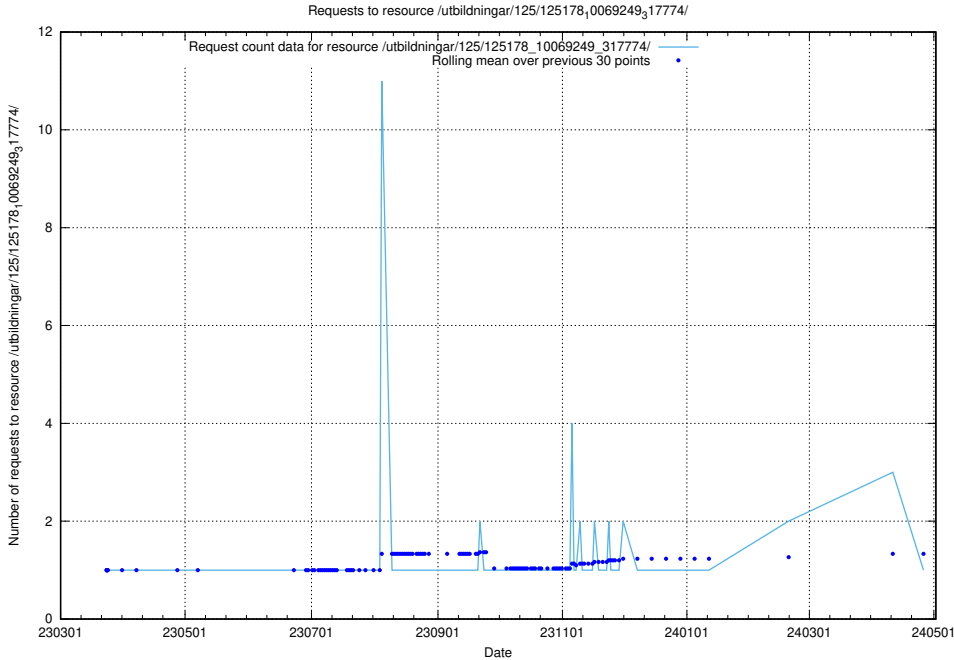

5.1052 Usage of /utbildningar/125/125178_10069249_317774/

Here, we count the number of requests to resource /utbildningar/125/125178_10069249_317774/.