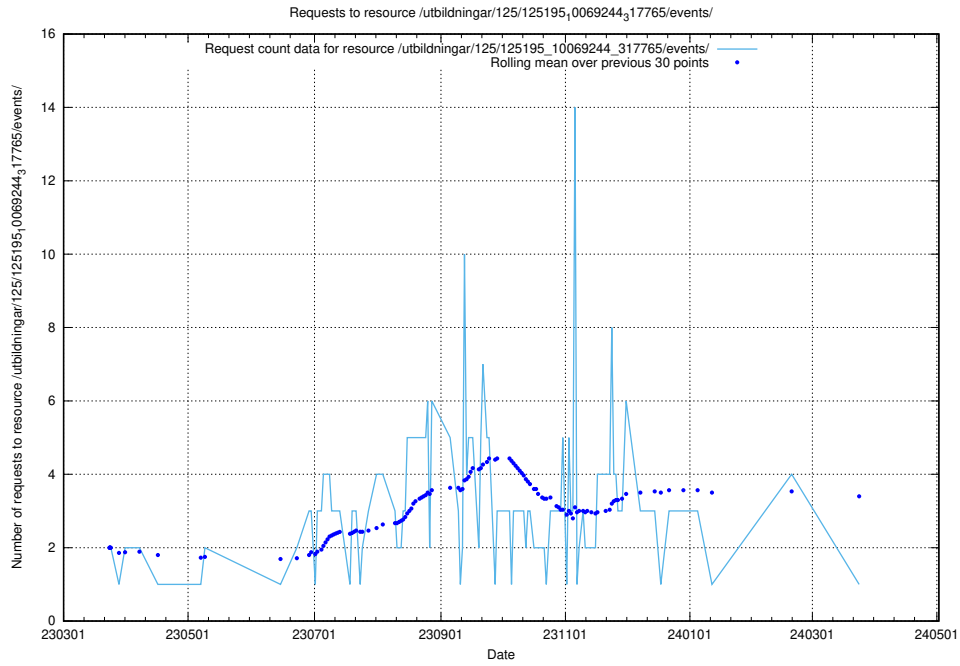

5.6576 Usage of /utbildningar/125/125195_10069244_317765/events/

Here, we count the number of requests to resource /utbildningar/125/125195_10069244_317765/events/