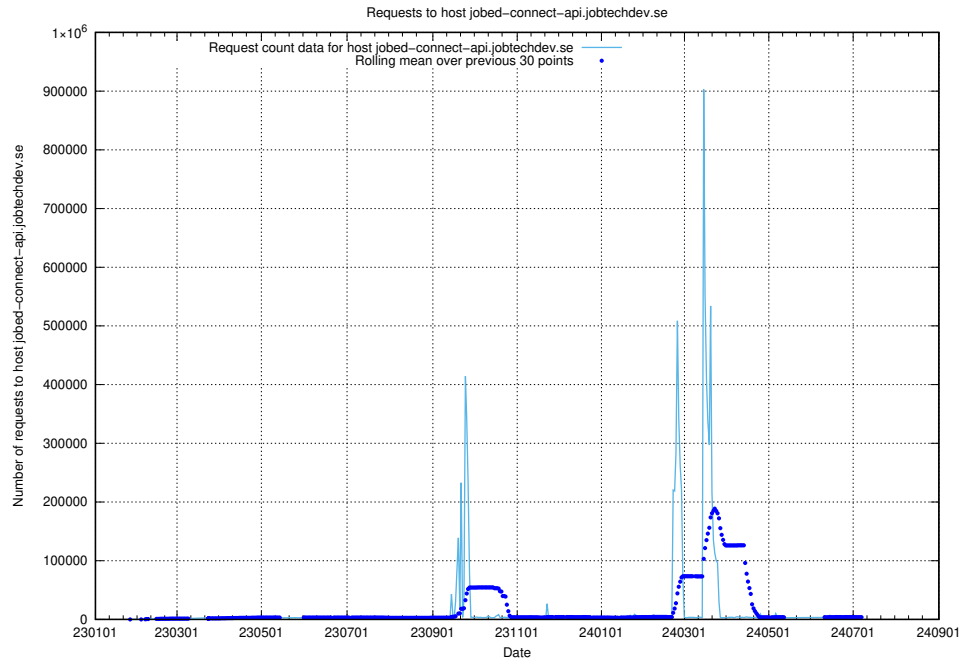

7.14 Usage of `jobed-connect-api.jobtechdev.se`

Here, we count the number of requests to host `jobed-connect-api.jobtechdev.se`.