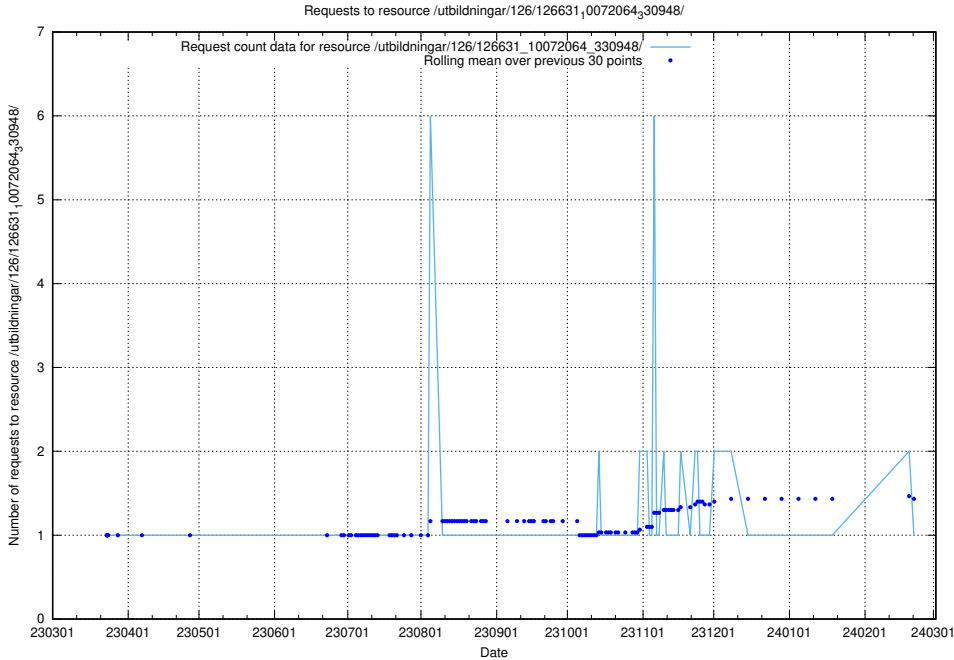

5.6683 Usage of /utbildningar/126/126631_10072064_330948/

Here, we count the number of requests to resource /utbildningar/126/126631_10072064_330948/.