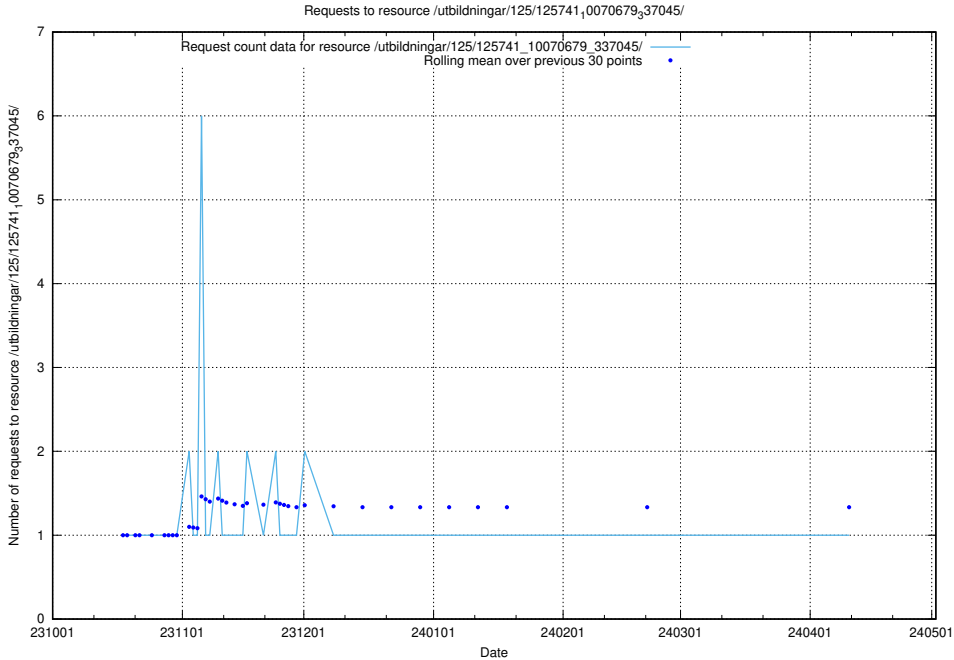

5.4537 Usage of /utbildningar/125/125741_10070679_337045/

Here, we count the number of requests to resource /utbildningar/125/125741_10070679_337045/.