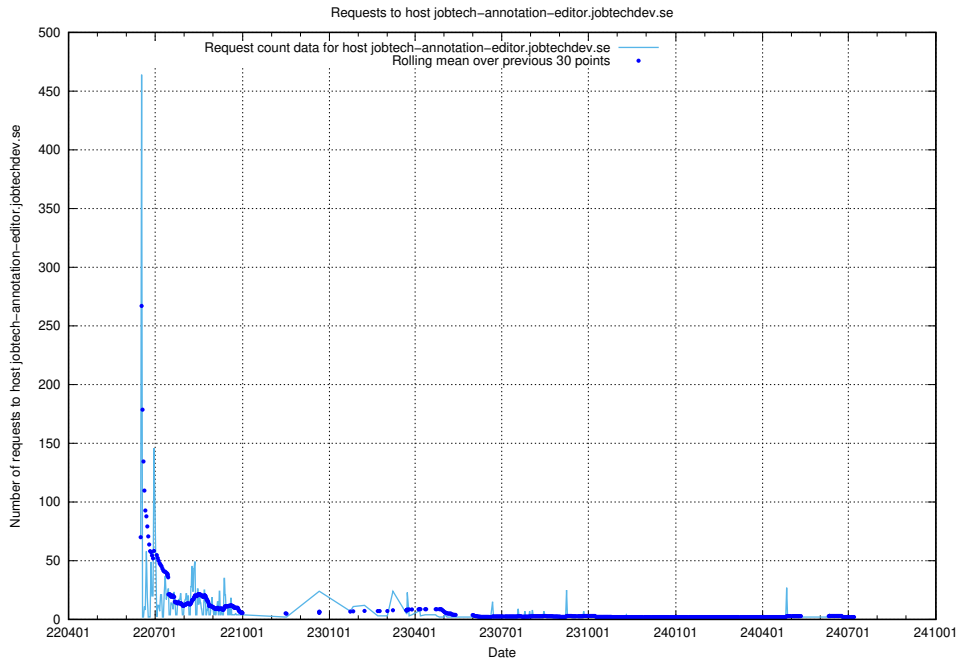

7.407 Usage of `jobtech-annotation-editor.jobtechdev.se`

Here, we count the number of requests to host `jobtech-annotation-editor.jobtechdev.se`.