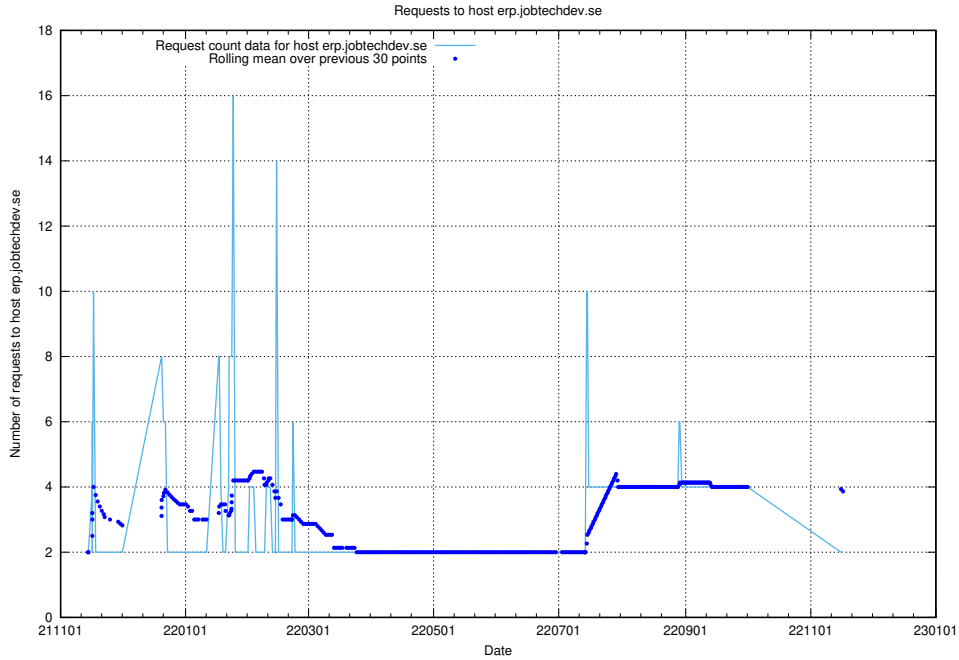

7.269 Usage of erp.jobtechdev.se

Here, we count the number of requests to host erp.jobtechdev.se.