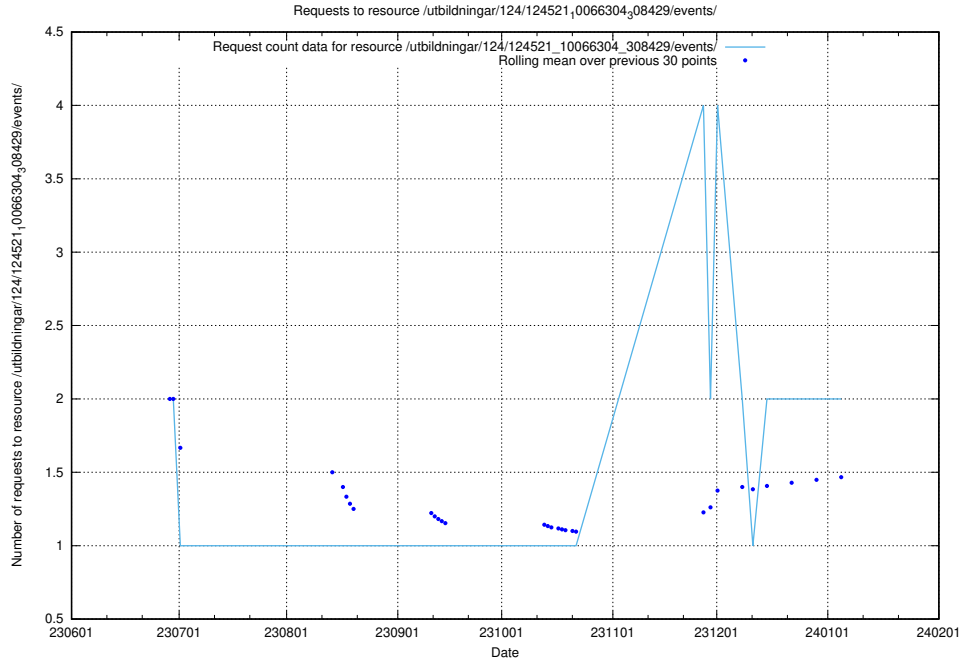

5.752 Usage of /utbildningar/124/124521_10066304_308429/events/

Here, we count the number of requests to resource /utbildningar/124/124521_10066304_308429/events/