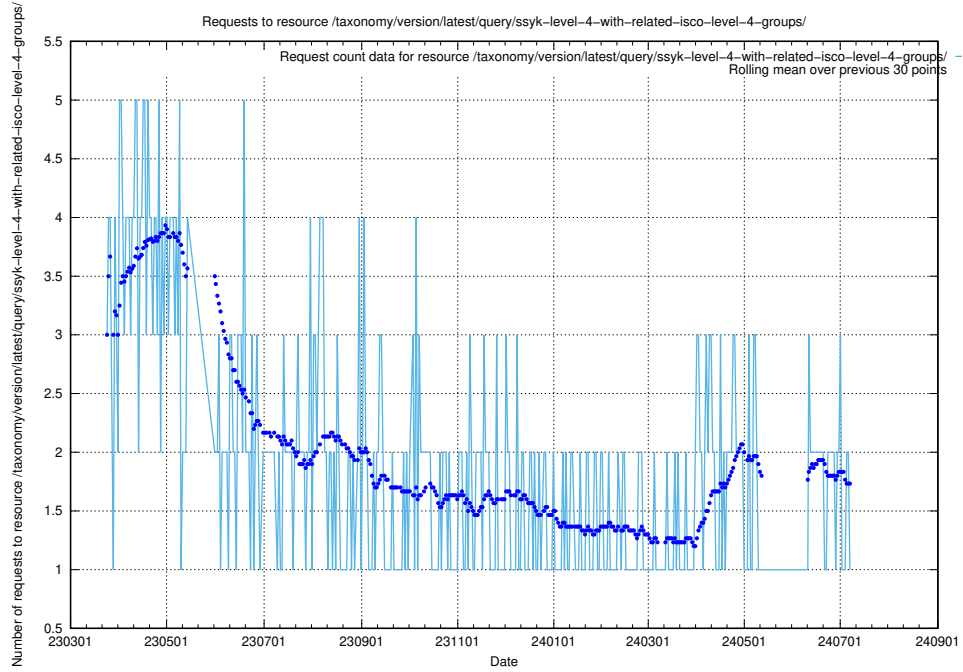

5.6356 Usage of /taxonomy/version/latest/query/ssyk-level-4-with-related-isco-level-4-groups/

Here, we count the number of requests to resource /taxonomy/version/latest/query/ssyk-level-4-with-related-isco-level-4-groups/.