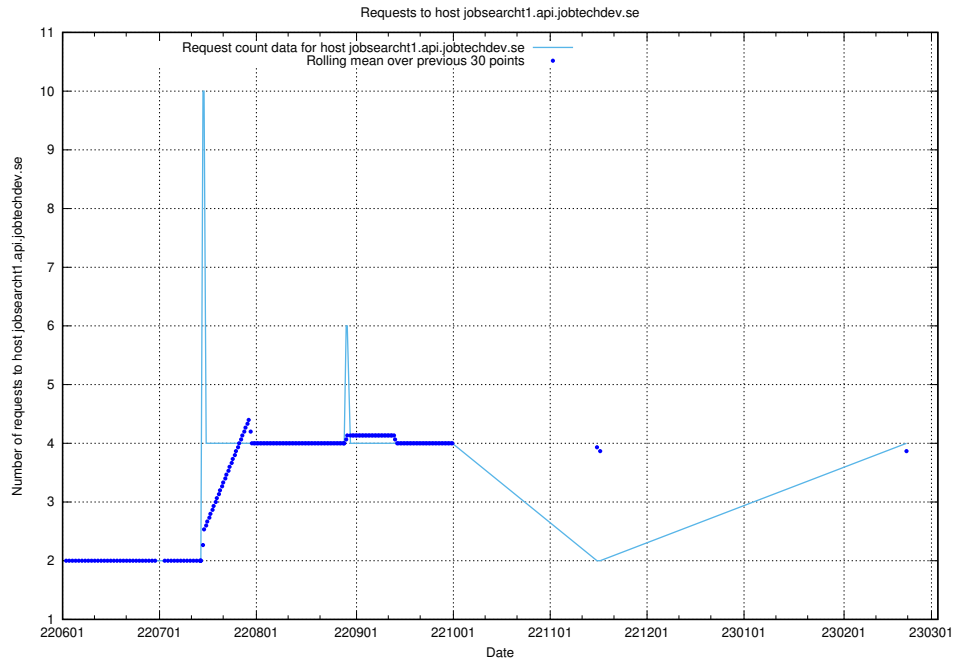

7.149 Usage of jobsearcht1.api.jobtechdev.se

Here, we count the number of requests to host jobsearcht1.api.jobtechdev.se.