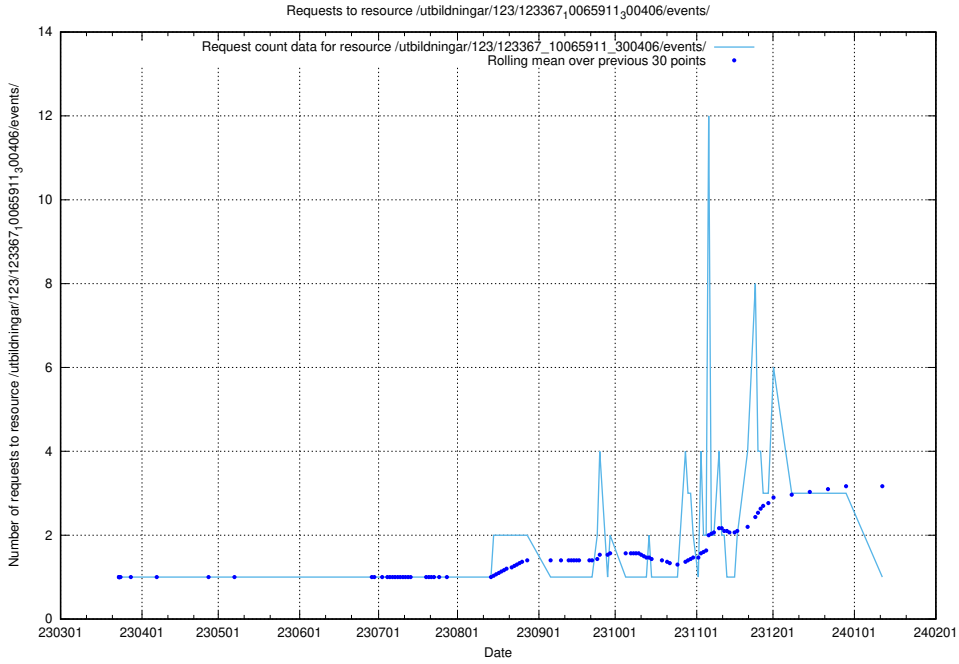

5.4962 Usage of /utbildningar/123/123367_10065911_300406/events/

Here, we count the number of requests to resource /utbildningar/123/123367_10065911_300406/events/