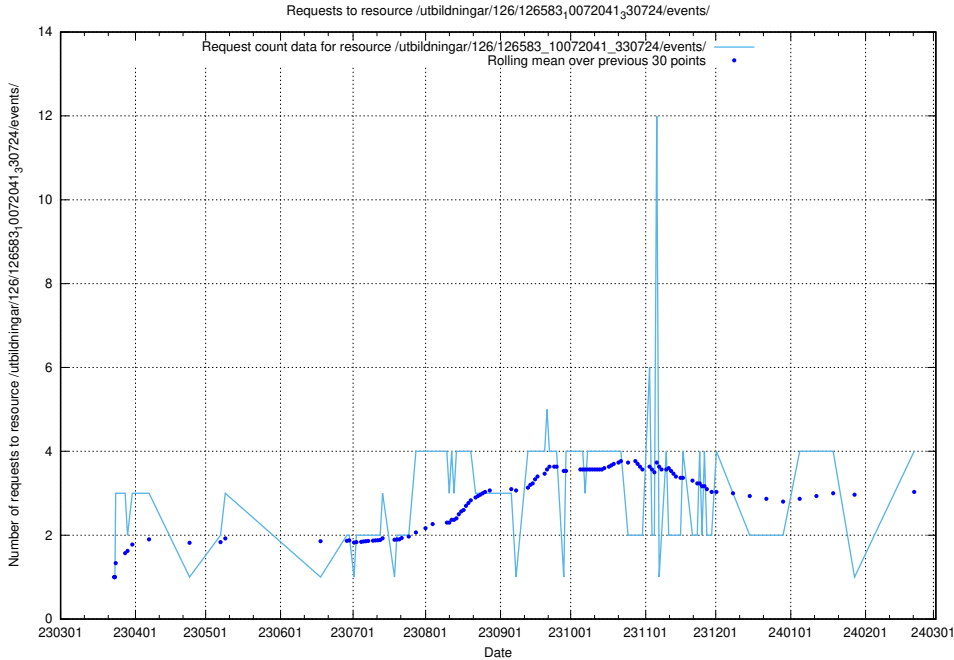

5.234 Usage of /utbildningar/126/126583_10072041_330724/events/

Here, we count the number of requests to resource /utbildningar/126/126583_10072041_330724/events/