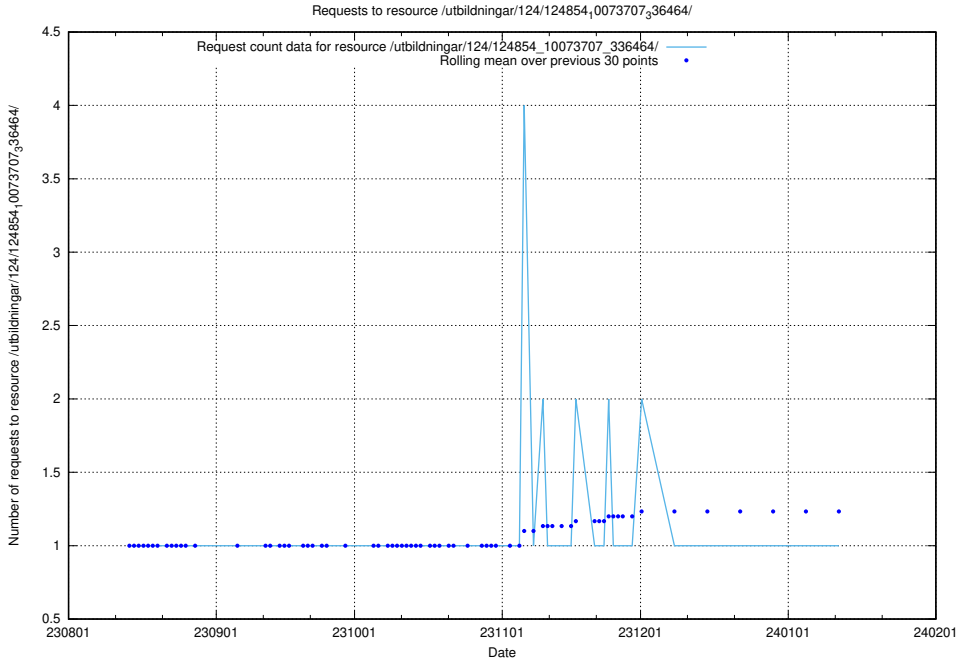

5.5048 Usage of /utbildningar/124/124854_10073707_336464/

Here, we count the number of requests to resource /utbildningar/124/124854_10073707_336464/.