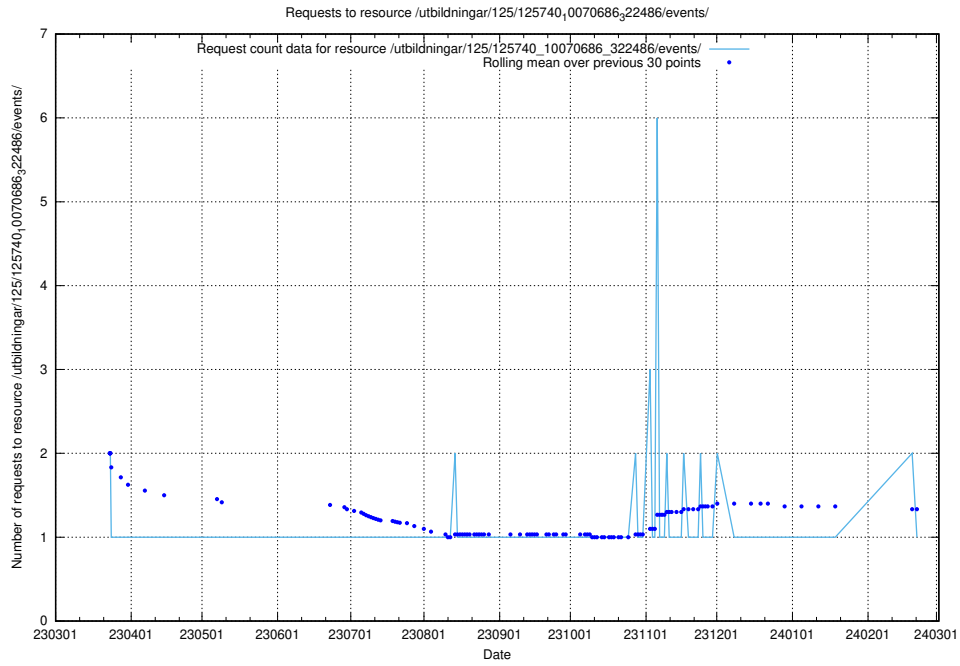

5.6568 Usage of /utbildningar/125/125740_10070686_322486/events/

Here, we count the number of requests to resource /utbildningar/125/125740_10070686_322486/events/