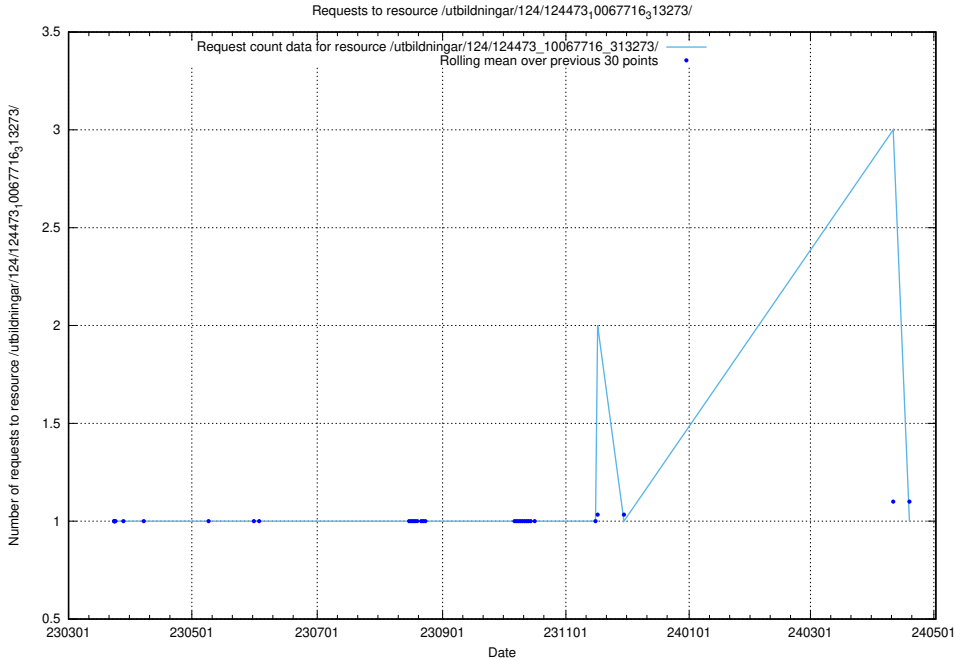

5.3163 Usage of /utbildningar/124/124473_10067716_313273/

Here, we count the number of requests to resource /utbildningar/124/124473_10067716_313273/.