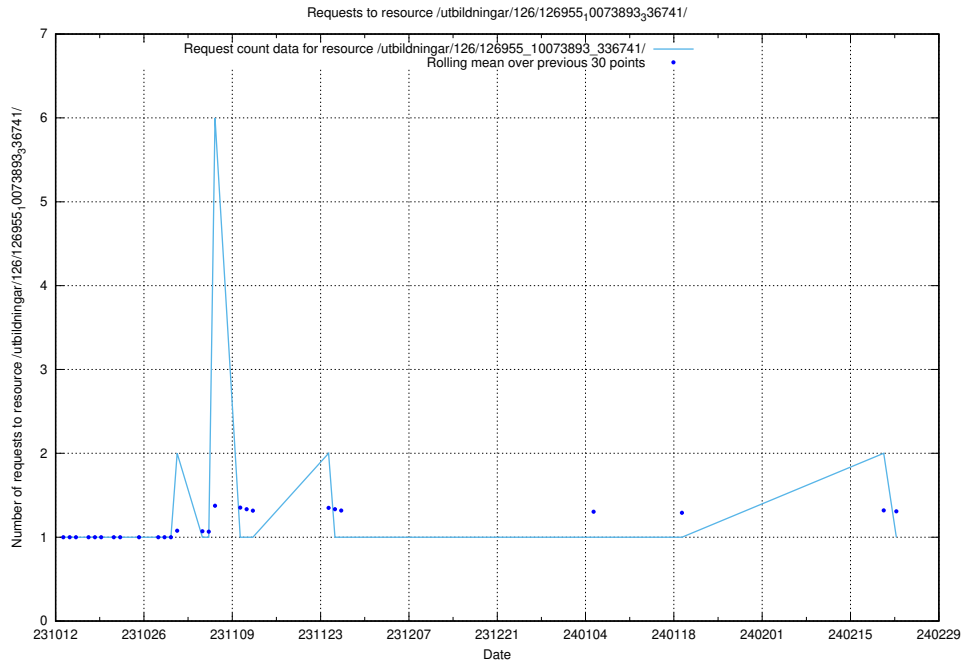

5.4599 Usage of /utbildningar/126/126955_10073893_336741/

Here, we count the number of requests to resource /utbildningar/126/126955_10073893_336741/.