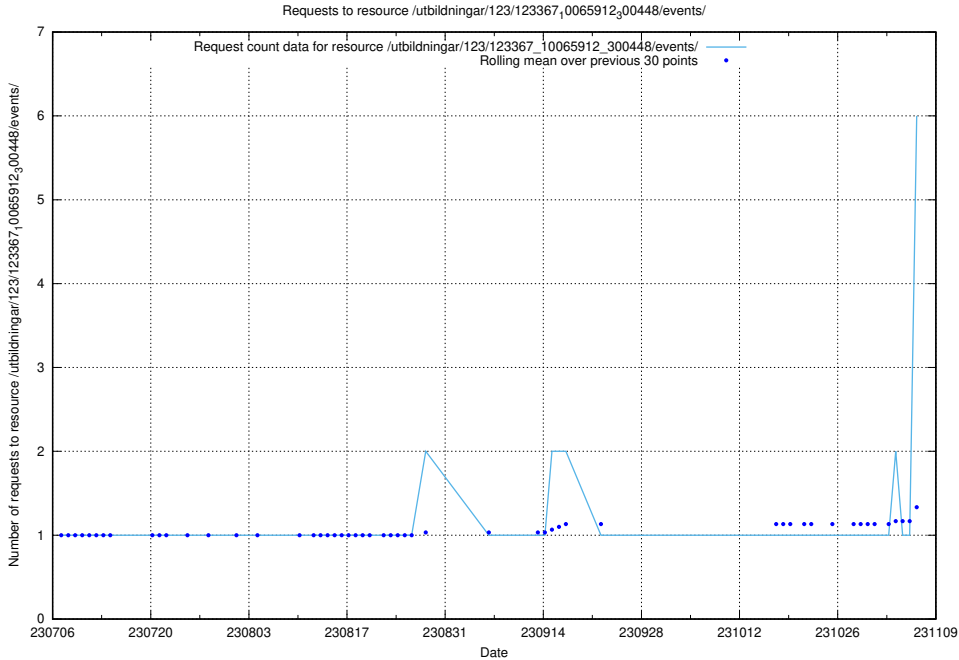

5.72 Usage of /utbildningar/123/123367_10065912_300448/events/

Here, we count the number of requests to resource /utbildningar/123/123367_10065912_300448/events/