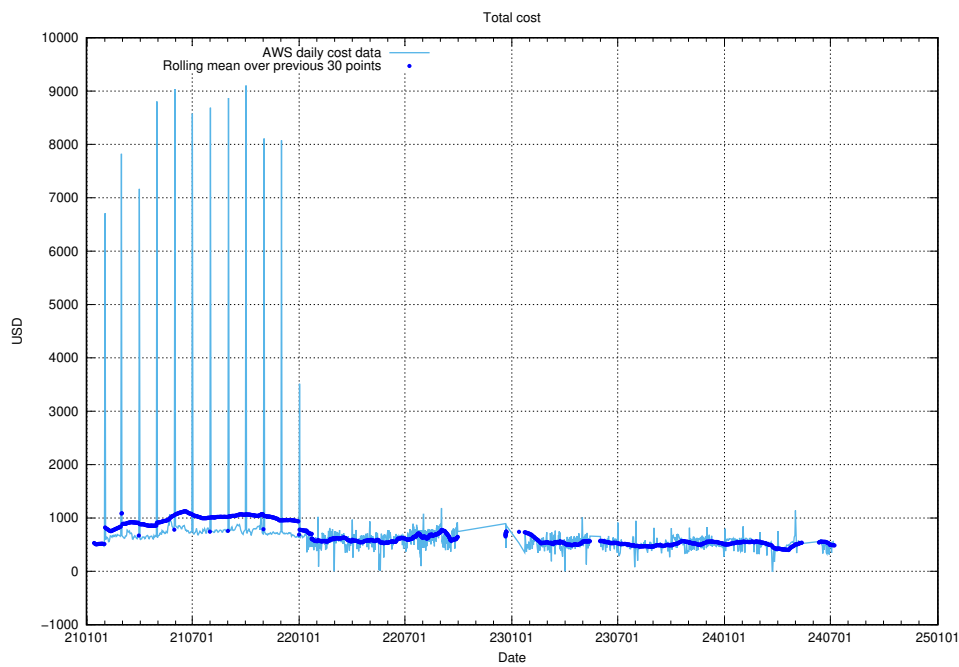

1.1.20 2021-11-15 0.4.0

- Add request counts to our hosts.

1.1.21 2021-10-29 0.3.0

- Change the statistics for JobTech Log Stack / ELK. The new number indicates the number of api keys that has been in use.

2 Amazon Web Services

This section contains aggregated data from [AWS³](https://aws.amazon.com).

2.1 Total daily cost of AWS

This graph tracks the total daily cost of AWS.

³<https://aws.amazon.com>