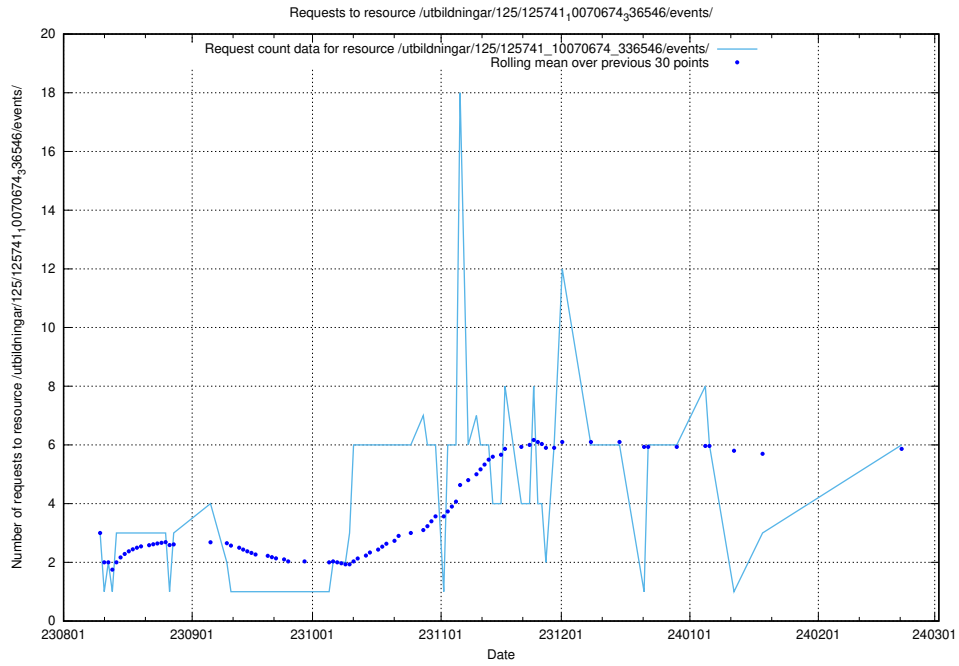

5.67 Usage of /utbildningar/125/125741_10070674_336546/events/

Here, we count the number of requests to resource /utbildningar/125/125741_10070674_336546/events/