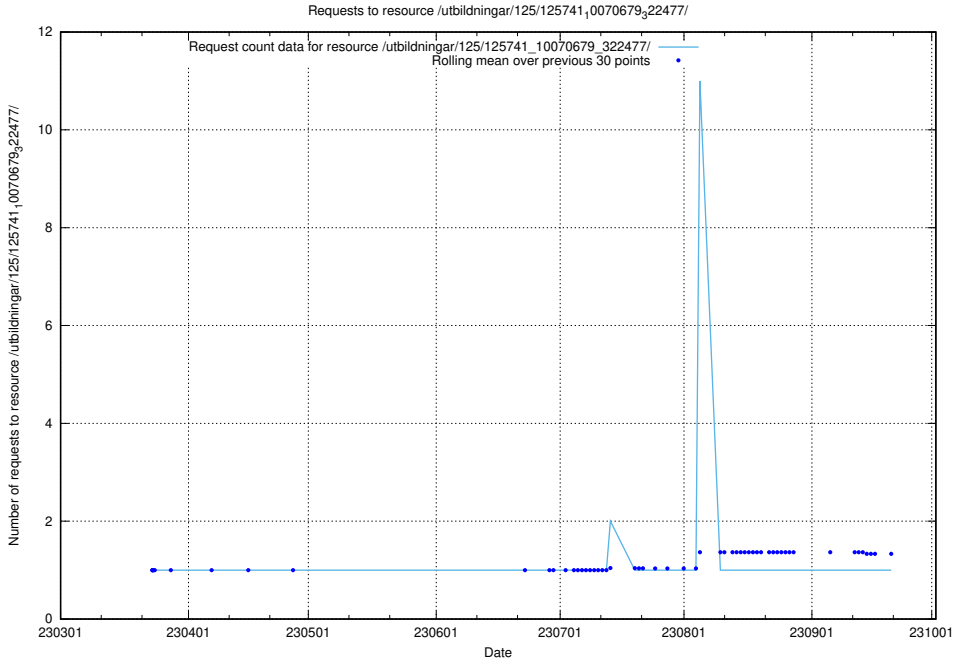

5.6765 Usage of /utbildningar/125/125741_10070679_322477/

Here, we count the number of requests to resource /utbildningar/125/125741_10070679_322477/.