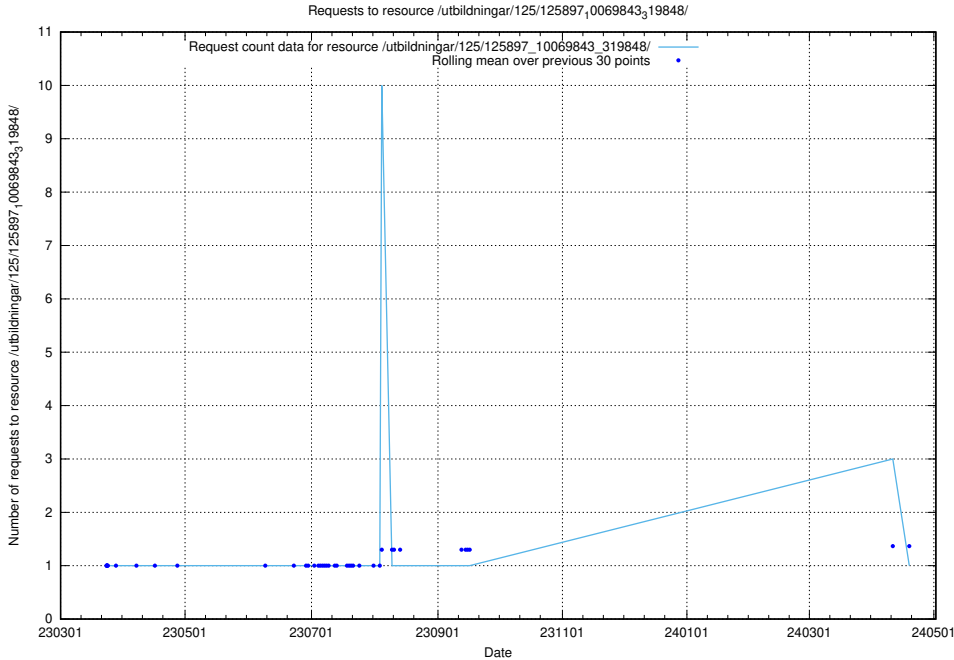

5.6735 Usage of /utbildningar/125/125897_10069843_319848/

Here, we count the number of requests to resource /utbildningar/125/125897_10069843_319848/.