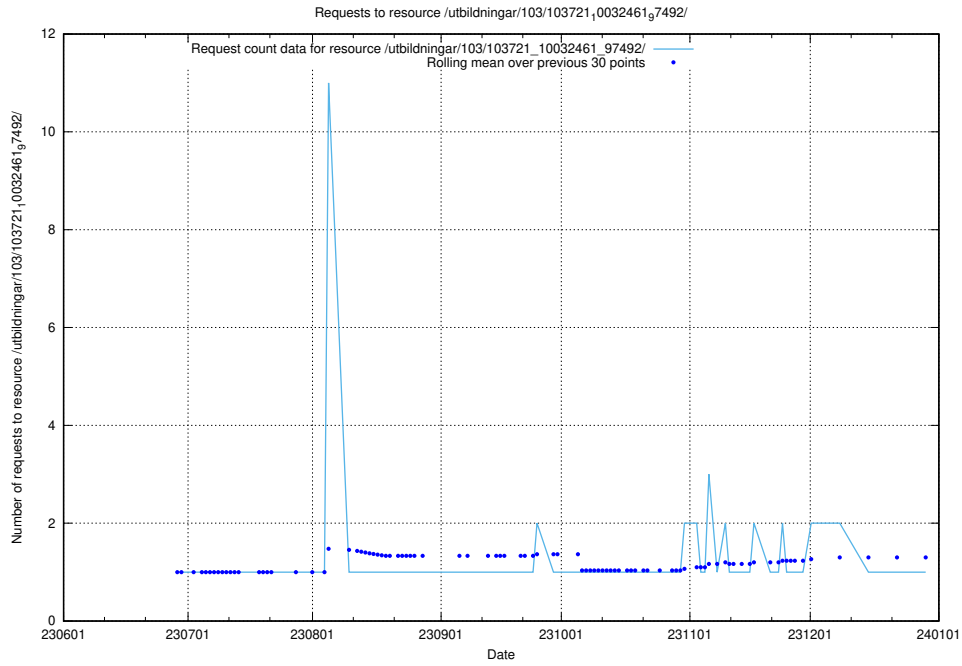

5.5786 Usage of /utbildningar/103/103721_10032461_97492/

Here, we count the number of requests to resource /utbildningar/103/103721_10032461_97492/.