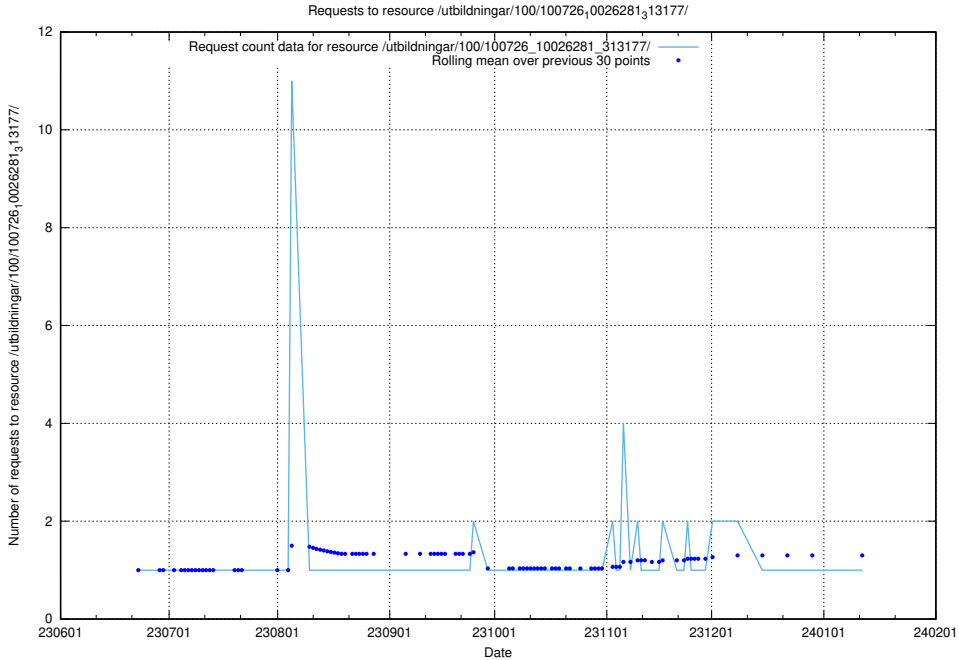

5.6092 Usage of /utbildningar/100/100726_10026281_313177/

Here, we count the number of requests to resource /utbildningar/100/100726_10026281_313177/.