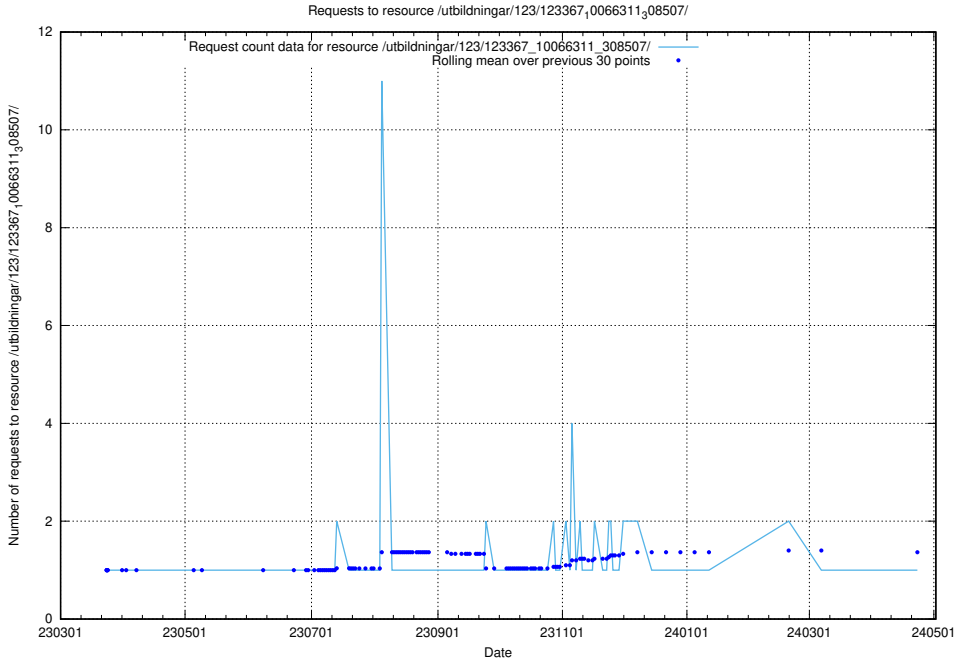

5.4766 Usage of /utbildningar/123/123367_10066311_308507/

Here, we count the number of requests to resource /utbildningar/123/123367_10066311_308507/.