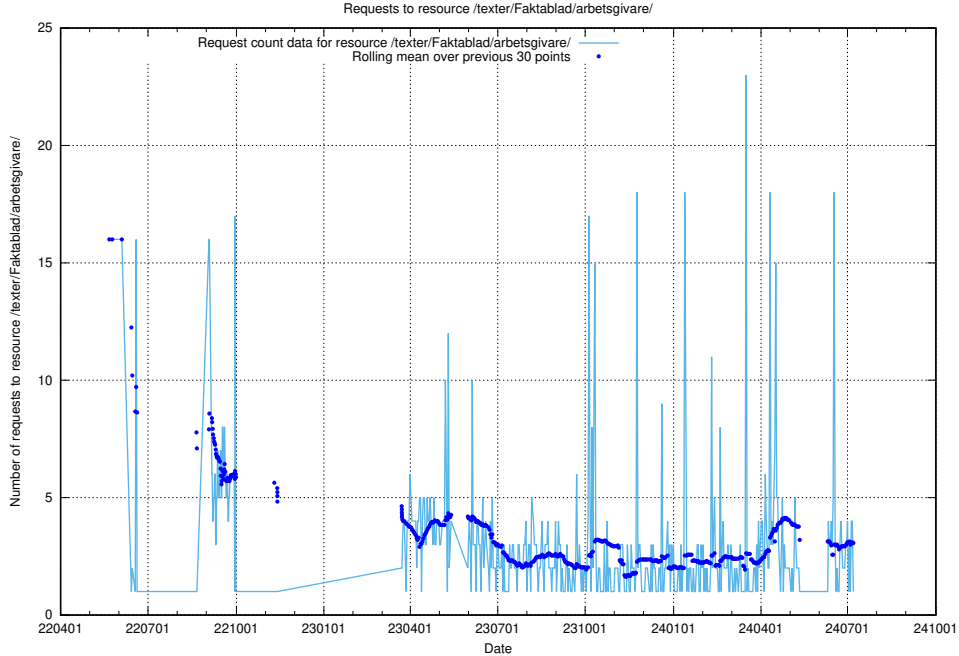

5.975 Usage of /texter/Faktablad/arbetsgivare/

Here, we count the number of requests to resource /texter/Faktablad/arbetsgivare/.