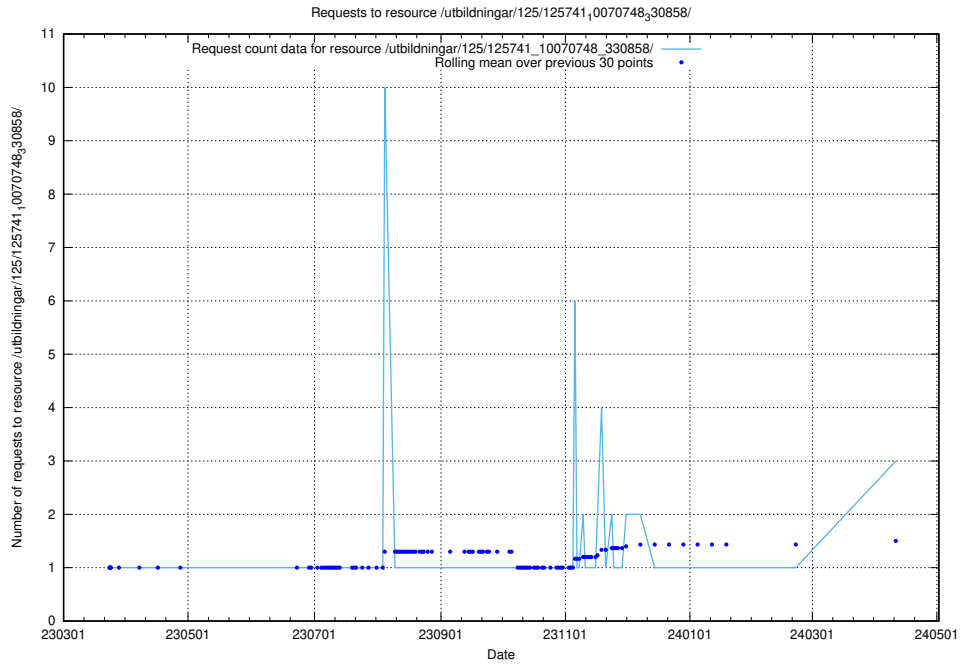

5.411 Usage of /utbildningar/125/125741_10070748_330858/

Here, we count the number of requests to resource /utbildningar/125/125741_10070748_330858/.