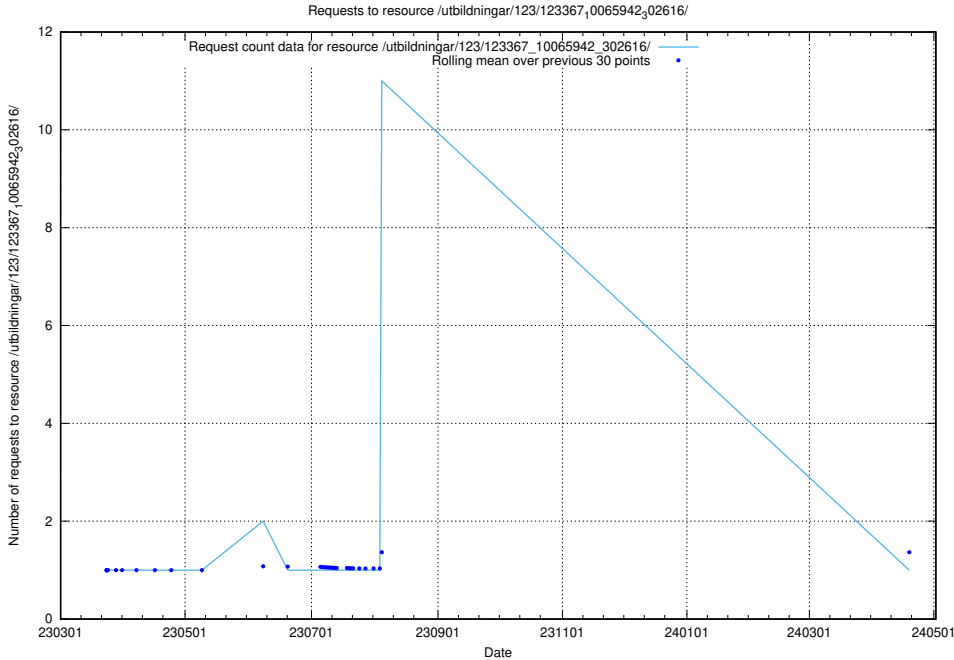

5.4822 Usage of /utbildningar/123/123367_10065942_302616/

Here, we count the number of requests to resource /utbildningar/123/123367_10065942_302616/.