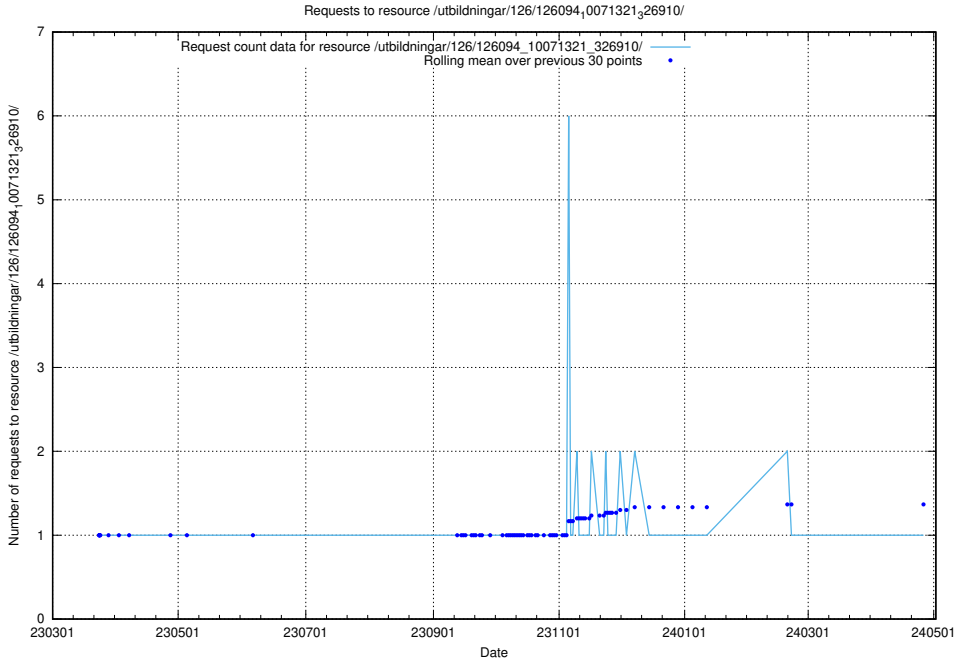

5.6725 Usage of /utbildningar/126/126094_10071321_326910/

Here, we count the number of requests to resource /utbildningar/126/126094_10071321_326910/.