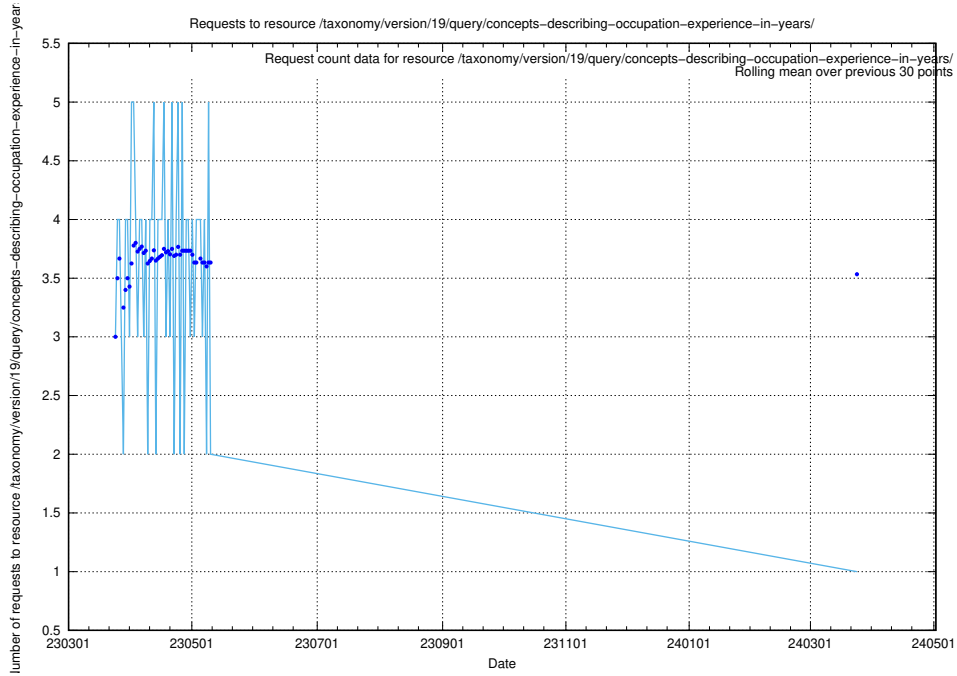

5.6437 Usage of /taxonomy/version/19/query/concepts-describing-occupation-experience-in-years/

Here, we count the number of requests to resource /taxonomy/version/19/query/concepts-describing-occupation-experience-in-years/.