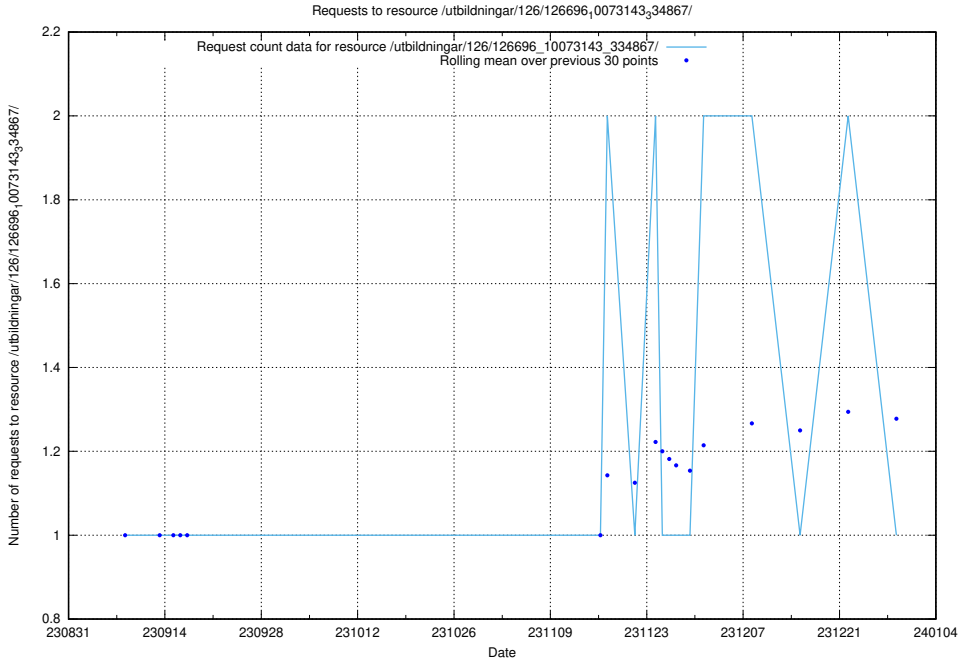

5.4881 Usage of /utbildningar/126/126696_10073143_334867/

Here, we count the number of requests to resource /utbildningar/126/126696_10073143_334867/.

5.4882 Usage of /utbildningar/125/125915_10070443_321899/events/