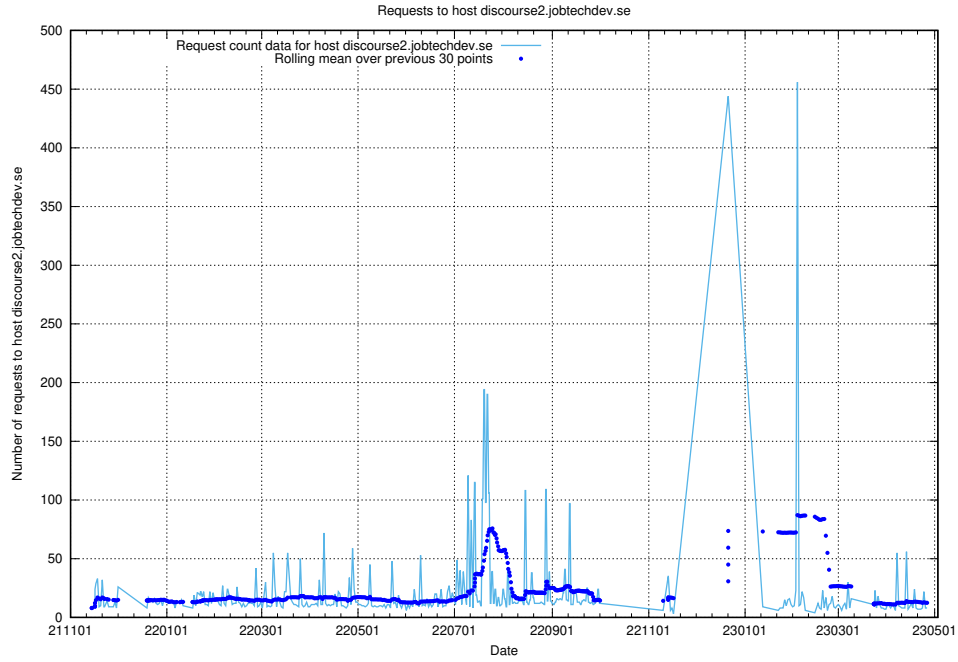

7.65 Usage of discourse2.jobtechdev.se

Here, we count the number of requests to host discourse2.jobtechdev.se.

7.66 Usage of taxonomy.jobtechdev.se

Here, we count the number of requests to host taxonomy.jobtechdev.se.