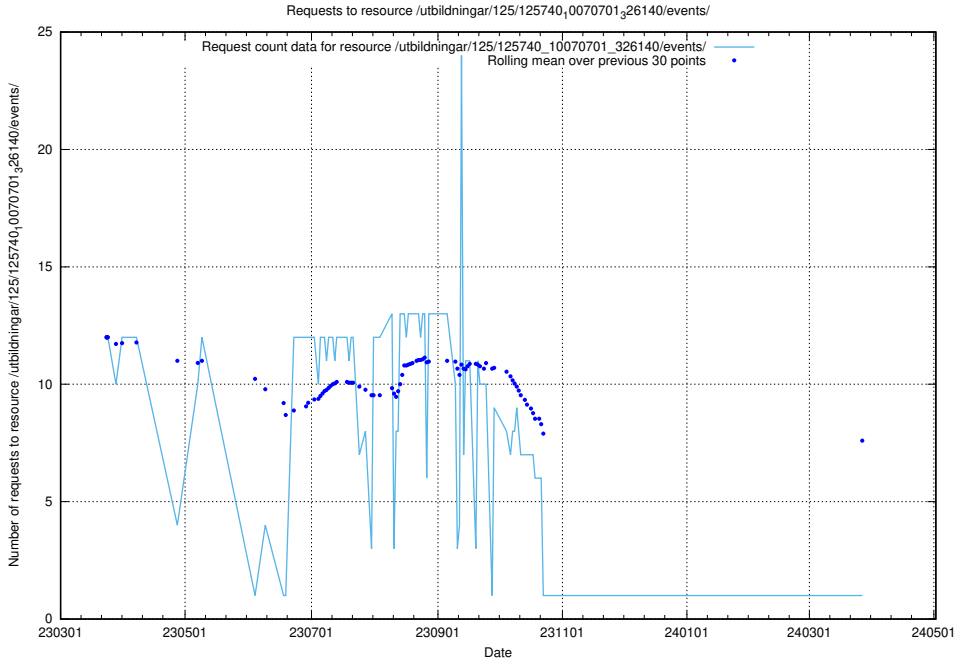

5.6537 Usage of /utbildningar/125/125740_10070701_326140/events/

Here, we count the number of requests to resource /utbildningar/125/125740_10070701_326140/events/