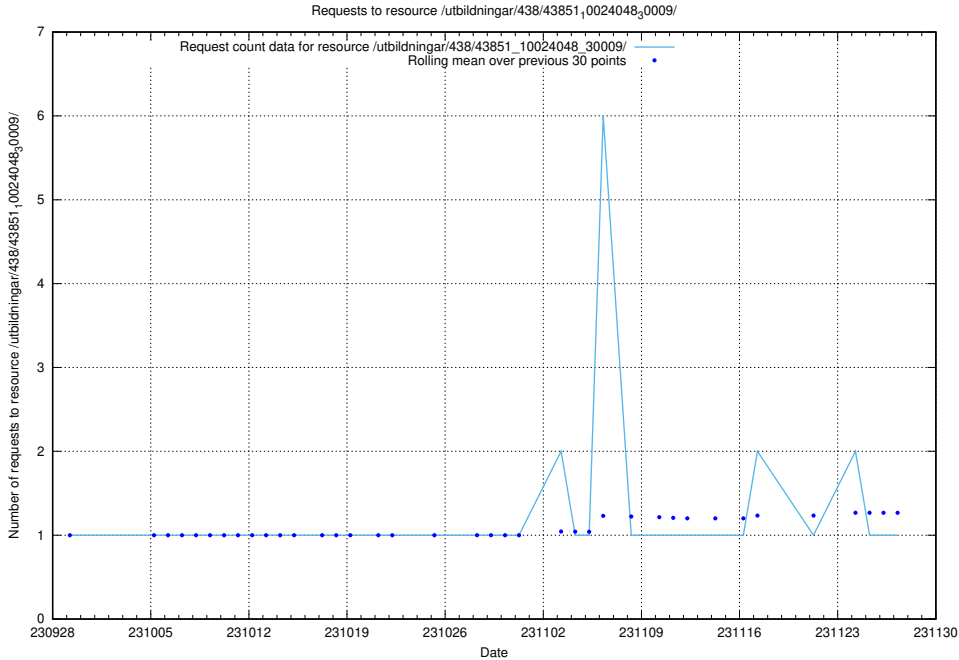

5.4692 Usage of /utbildningar/438/43851_10024048_30009/

Here, we count the number of requests to resource /utbildningar/438/43851_10024048_30009/.