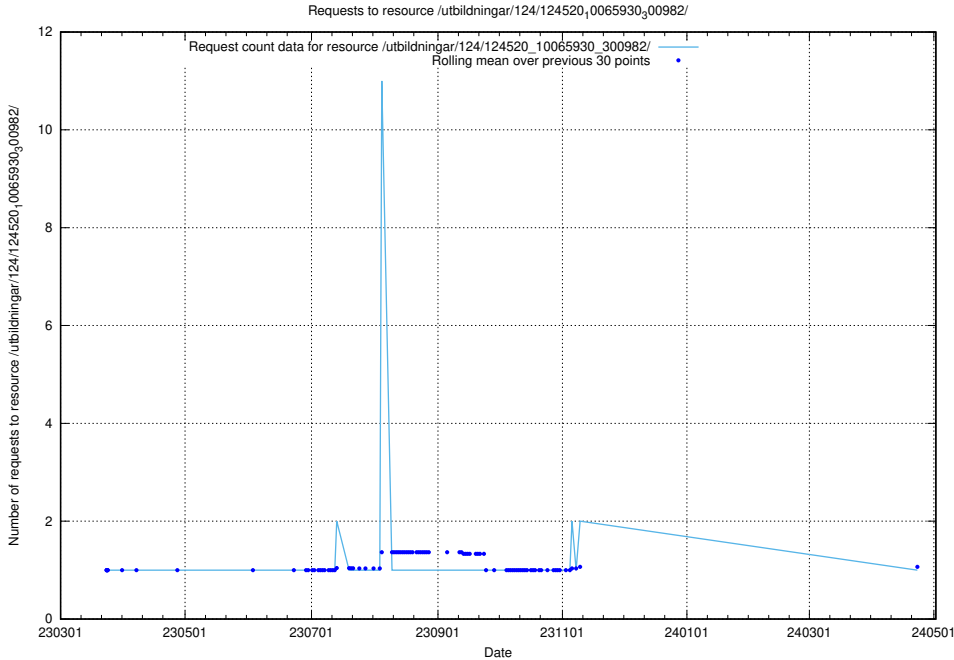

5.1225 Usage of /utbildningar/124/124520_10065930_300982/

Here, we count the number of requests to resource /utbildningar/124/124520_10065930_300982/.