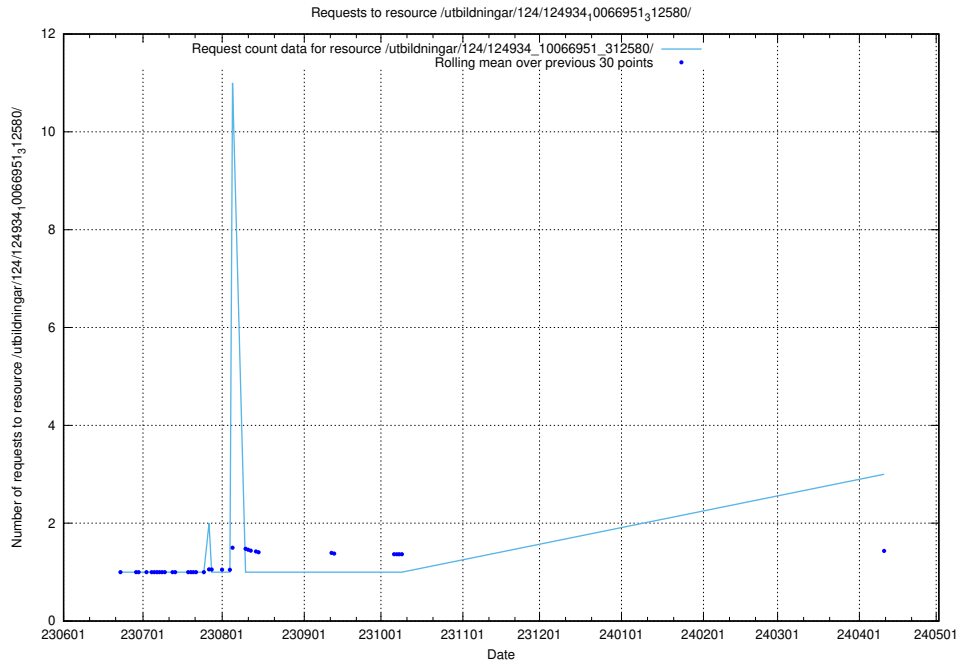

5.362 Usage of /utbildningar/124/124934_10066951_312580/

Here, we count the number of requests to resource /utbildningar/124/124934_10066951_312580/.