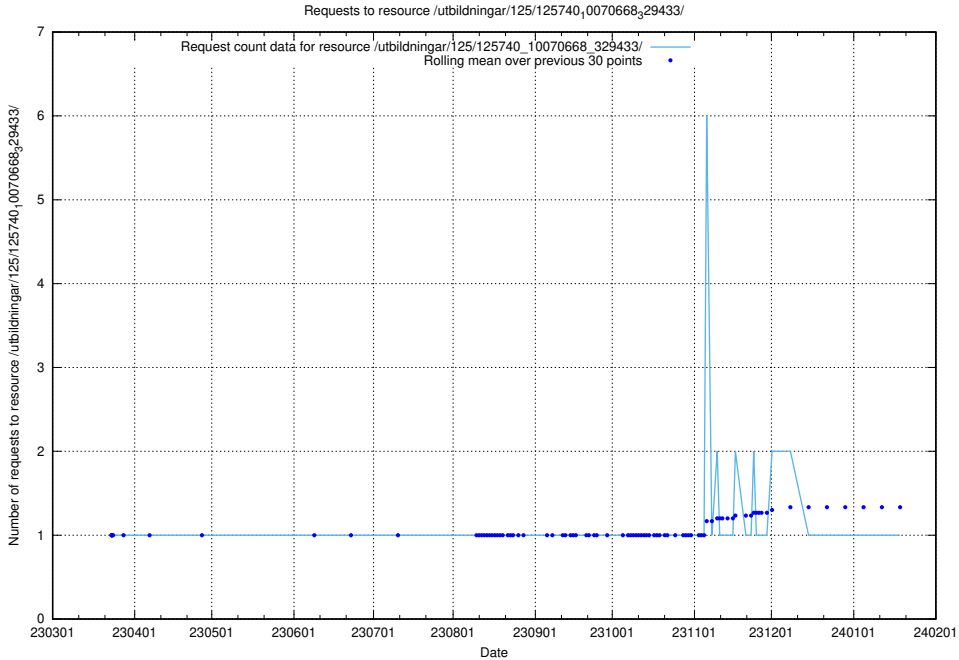

5.919 Usage of /utbildningar/125/125740_10070668_329433/

Here, we count the number of requests to resource /utbildningar/125/125740_10070668_329433/.