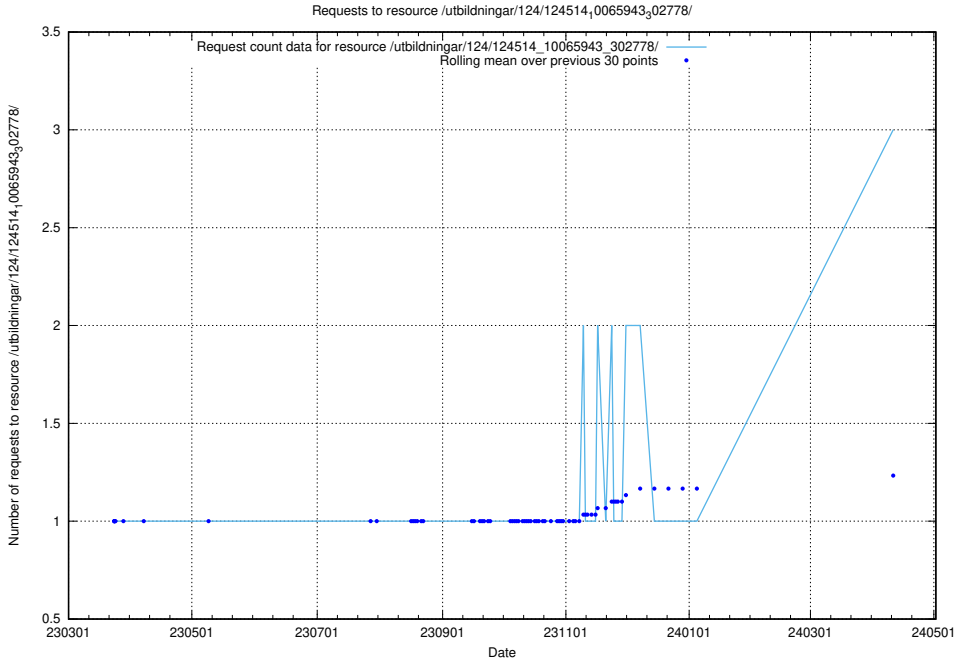

5.270 Usage of /utbildningar/124/124514_10065943_302778/

Here, we count the number of requests to resource /utbildningar/124/124514_10065943_302778/.