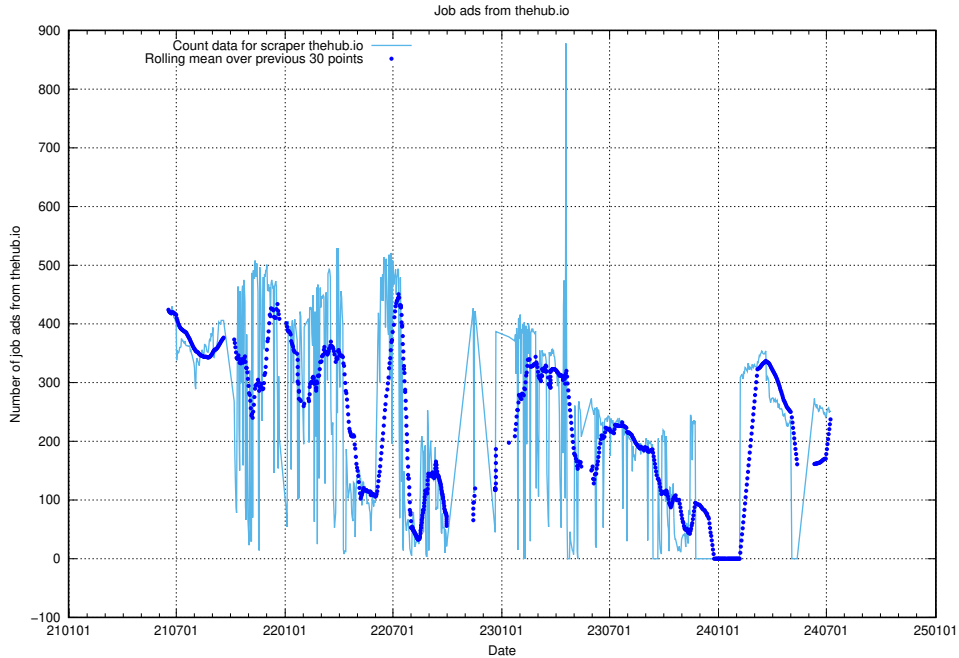

13.10 Number of ads by scraper thehub.io

Here, we count the number of job ads scraped from thehub.io.