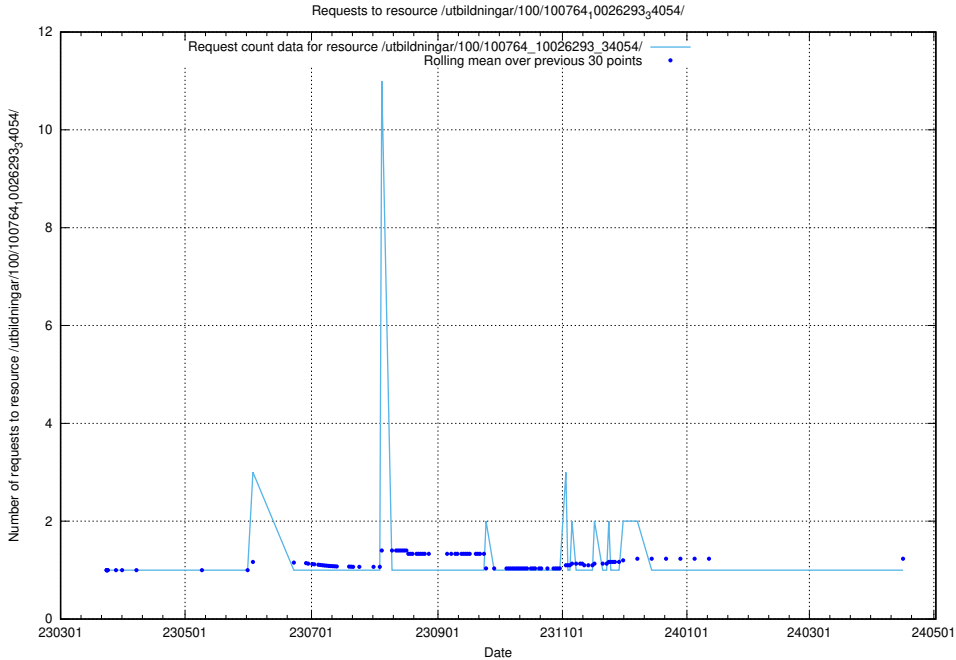

5.5797 Usage of /utbildningar/100/100764_10026293_34054/

Here, we count the number of requests to resource /utbildningar/100/100764_10026293_34054/.