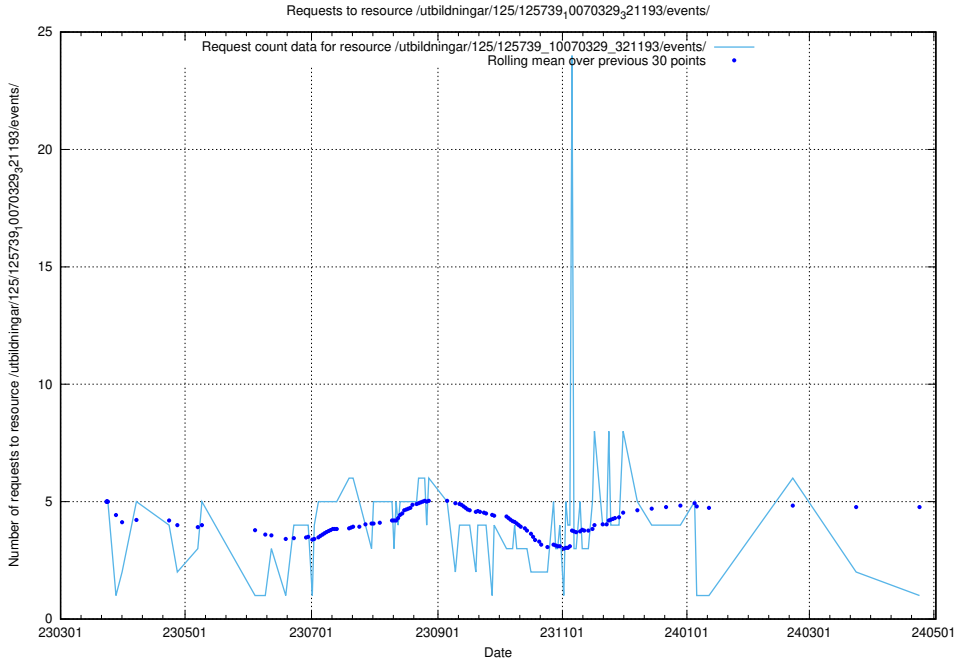

5.6540 Usage of /utbildningar/125/125739_10070329_321193/events/

Here, we count the number of requests to resource /utbildningar/125/125739_10070329_321193/events/