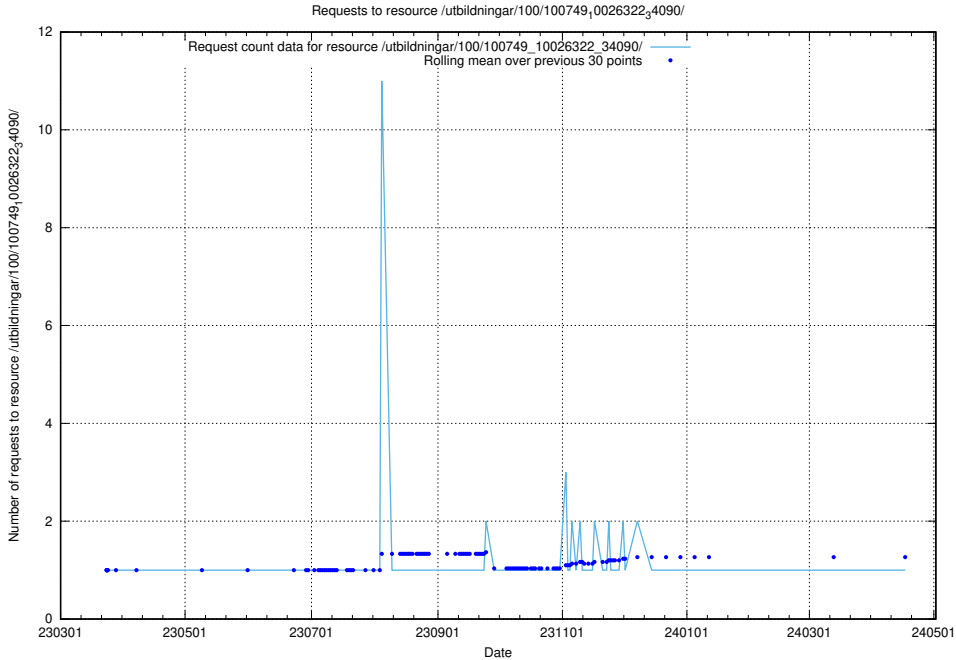

5.5878 Usage of /utbildningar/100/100749_10026322_34090/

Here, we count the number of requests to resource /utbildningar/100/100749_10026322_34090/.