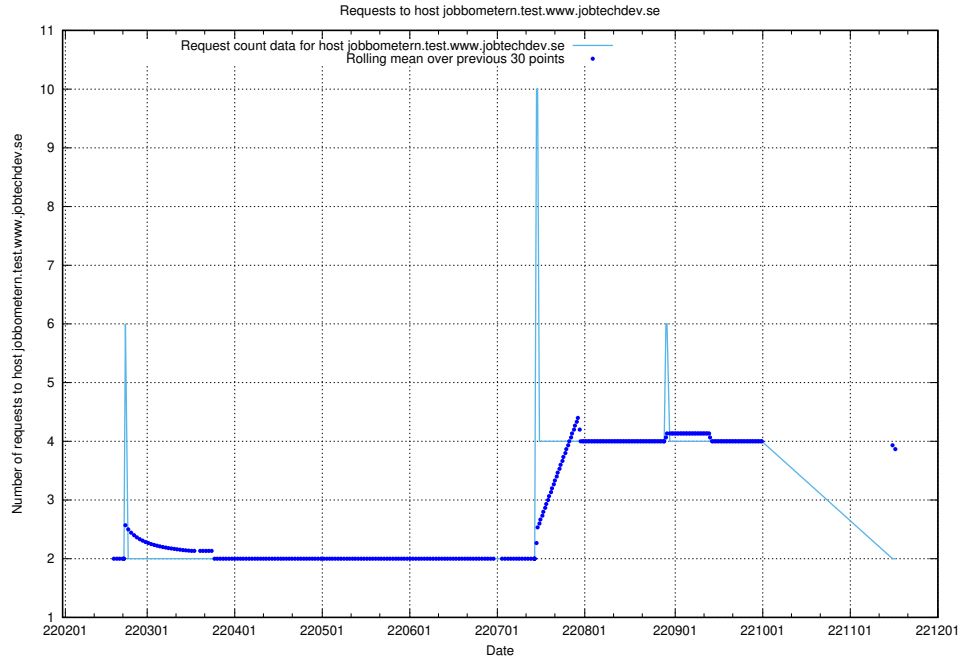

7.536 Usage of www.jocp4.jobtechdev.se

Here, we count the number of requests to host www.jocp4.jobtechdev.se.

7.537 Usage of `jobbometern.test.www.jobtechdev.se`

Here, we count the number of requests to host `jobbometern.test.www.jobtechdev.se`.