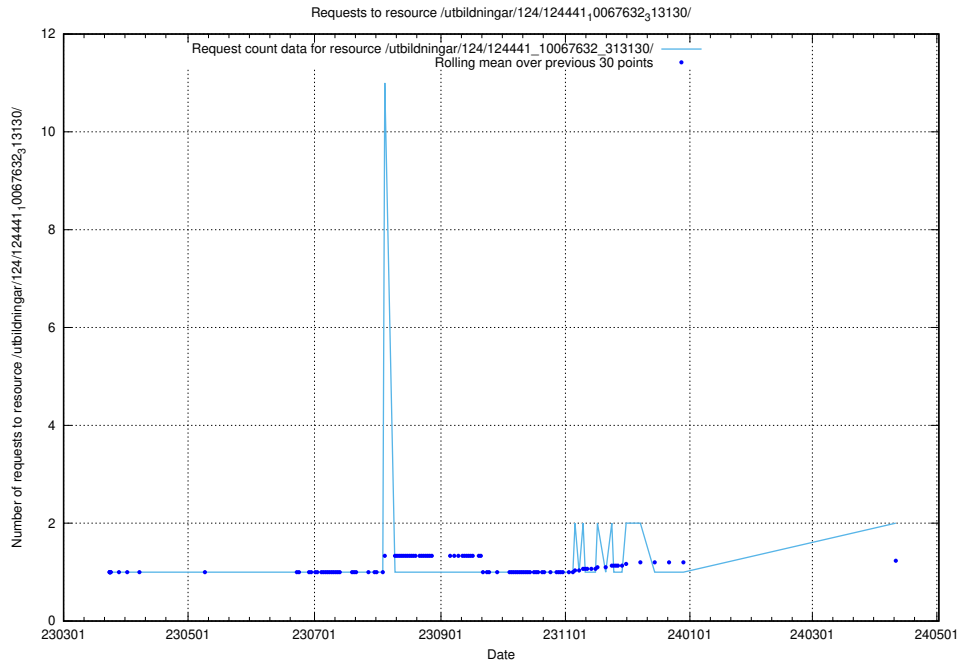

5.591 Usage of /utbildningar/124/124441_10067632_313130/

Here, we count the number of requests to resource /utbildningar/124/124441_10067632_313130/.