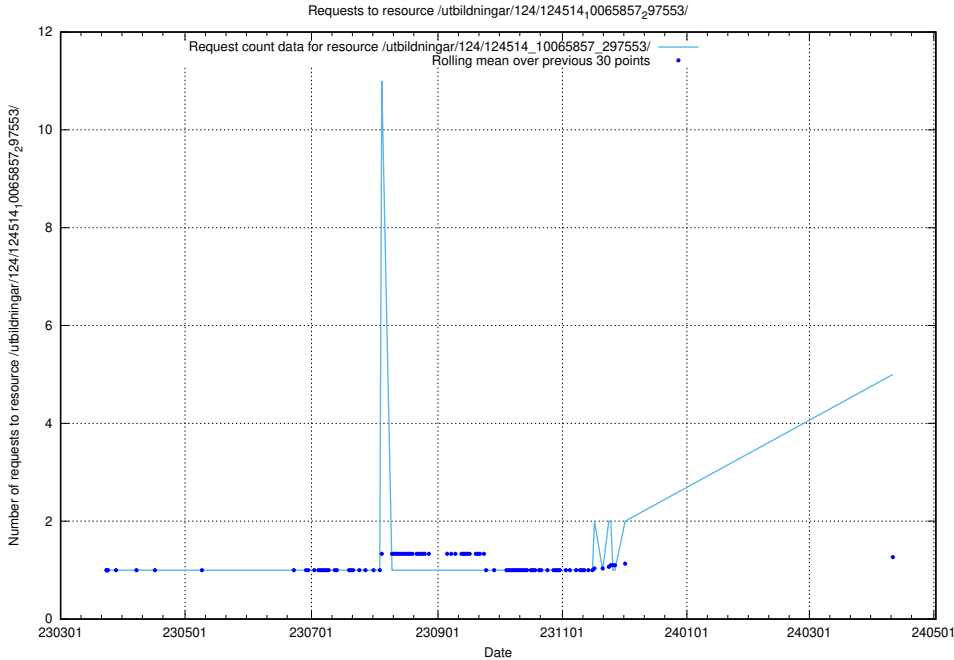

5.111 Usage of /utbildningar/124/124514_10065857_297553/

Here, we count the number of requests to resource /utbildningar/124/124514_10065857_297553/.