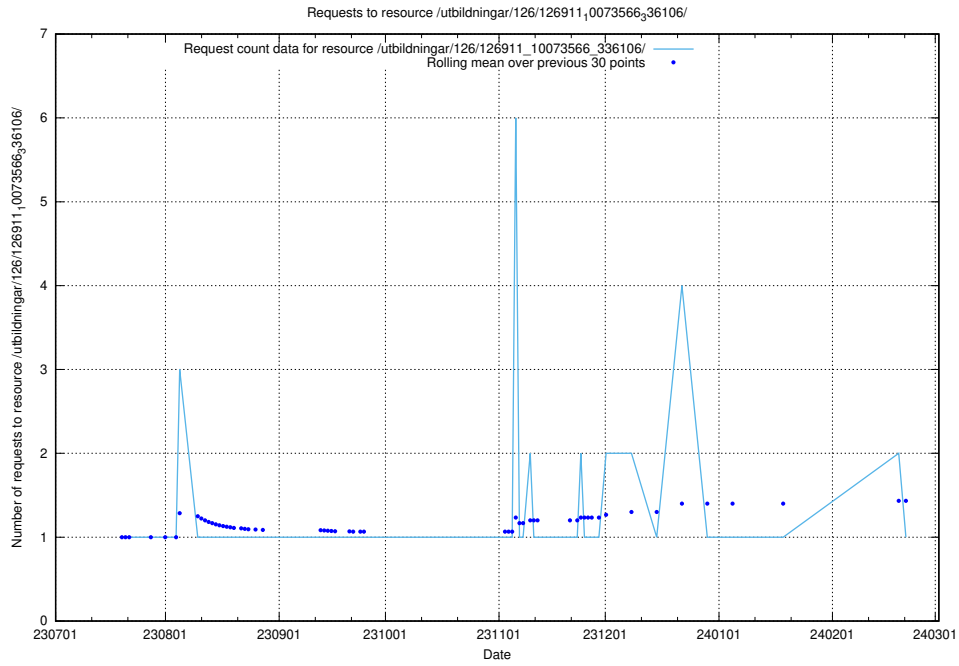

5.5236 Usage of /utbildningar/126/126911_10073566_336106/

Here, we count the number of requests to resource /utbildningar/126/126911_10073566_336106/.

5.5237 Usage of /utbildningar/125/125914_10070460_321835/events/