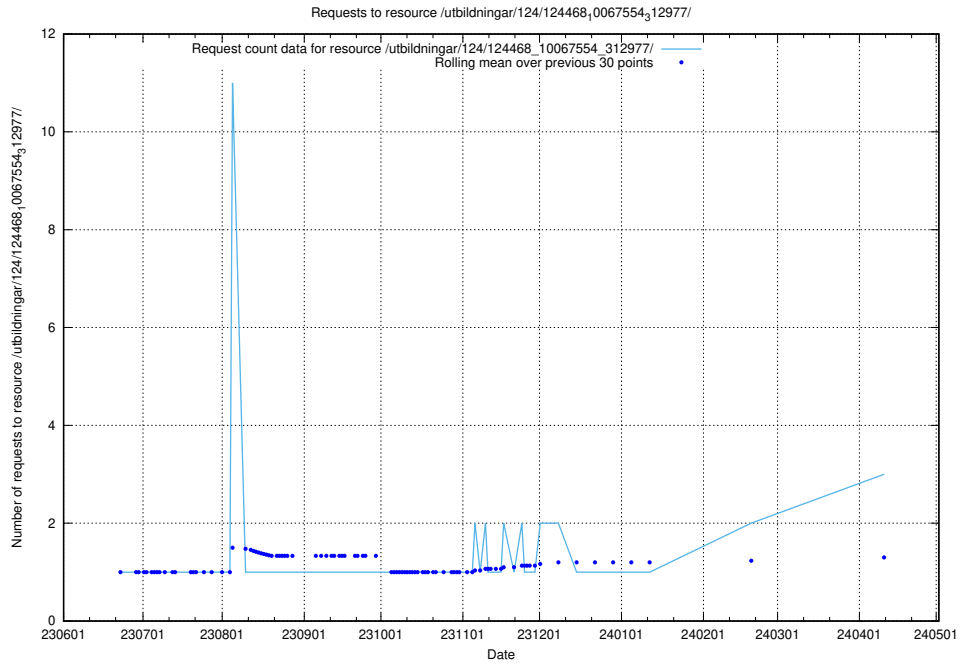

5.373 Usage of /utbildningar/124/124468_10067554_312977/

Here, we count the number of requests to resource /utbildningar/124/124468_10067554_312977/.