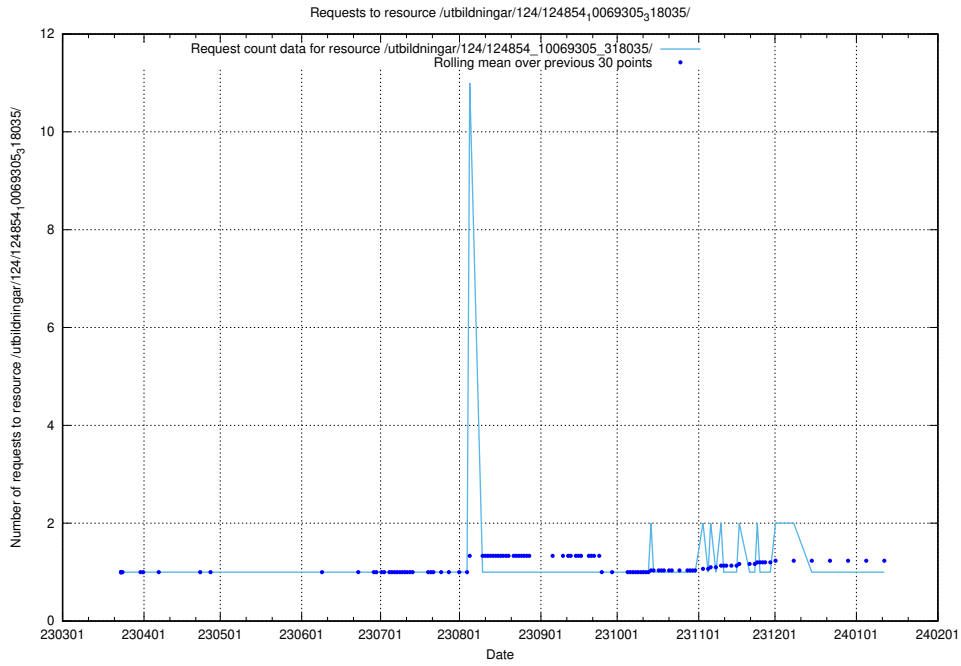

5.1120 Usage of /utbildningar/124/124854_10069305_318035/

Here, we count the number of requests to resource /utbildningar/124/124854_10069305_318035/.