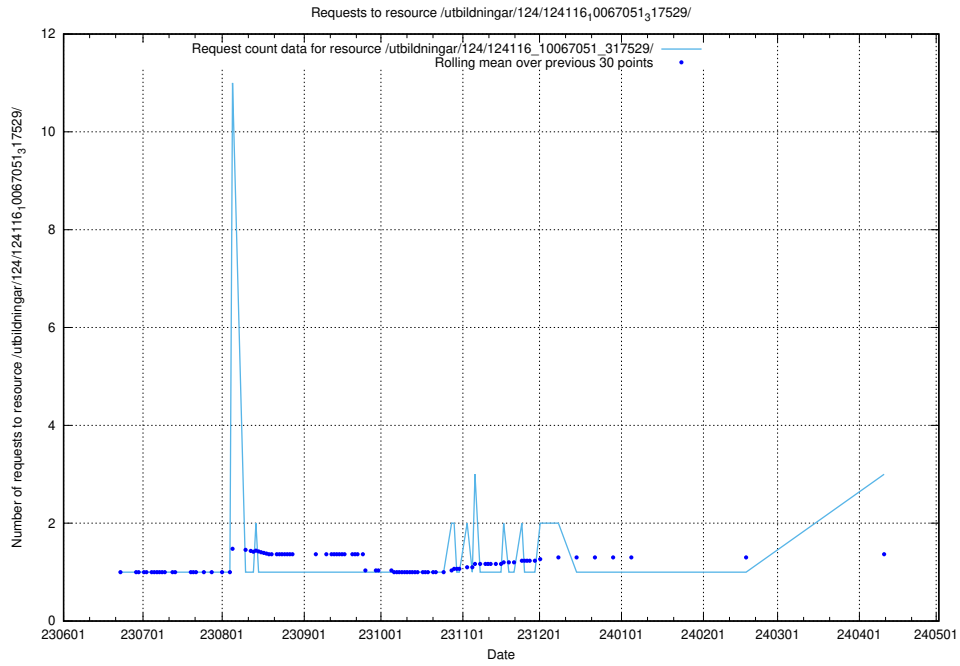

5.376 Usage of /utbildningar/124/124116_10067051_317529/

Here, we count the number of requests to resource /utbildningar/124/124116_10067051_317529/.