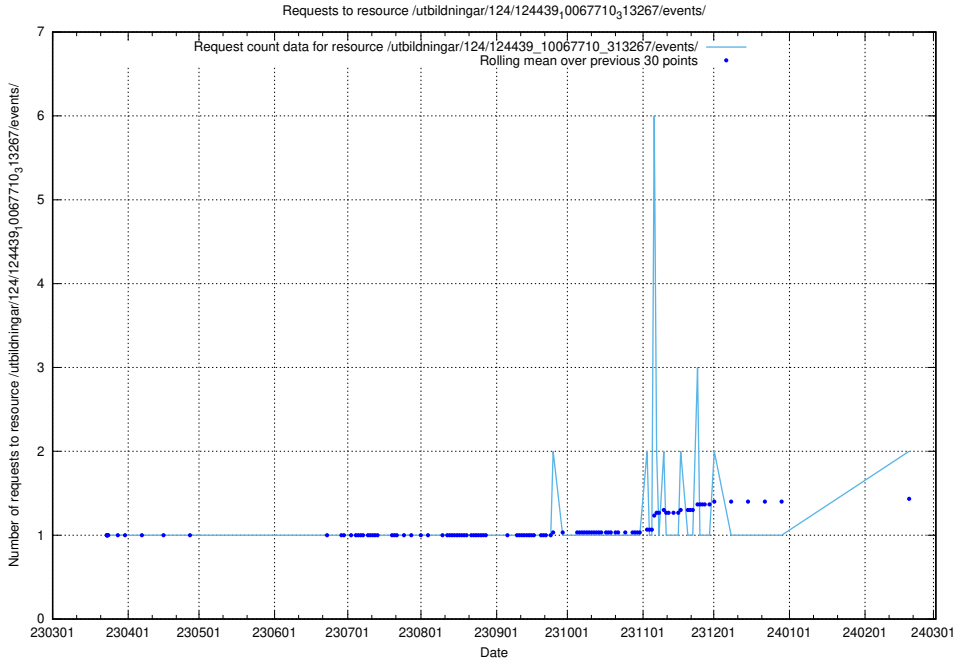

5.594 Usage of /utbildningar/124/124439_10067710_313267/events/

Here, we count the number of requests to resource /utbildningar/124/124439_10067710_313267/events/