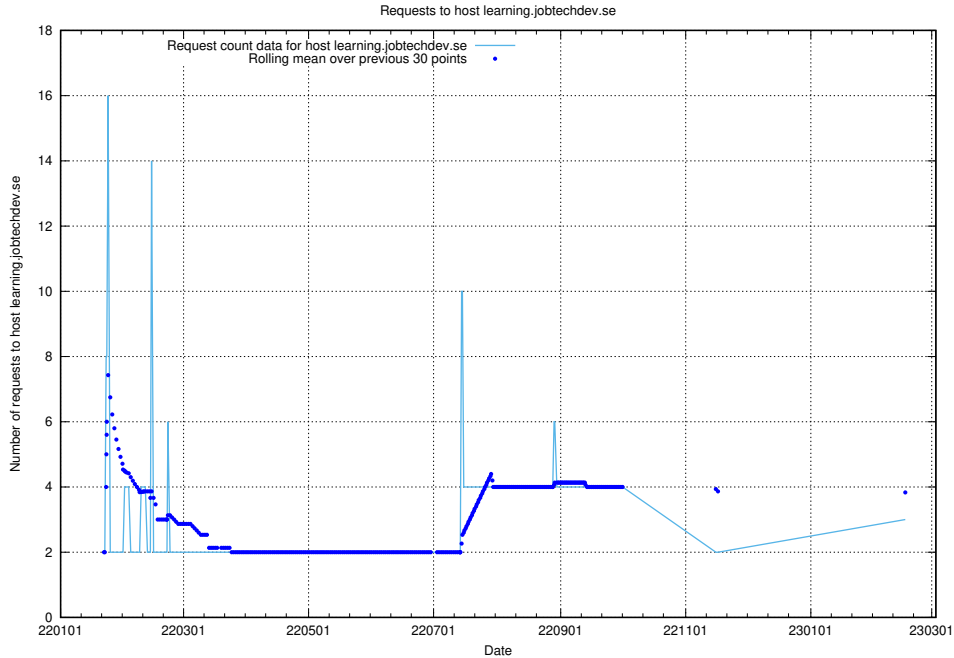

7.258 Usage of learning.jobtechdev.se

Here, we count the number of requests to host learning.jobtechdev.se.