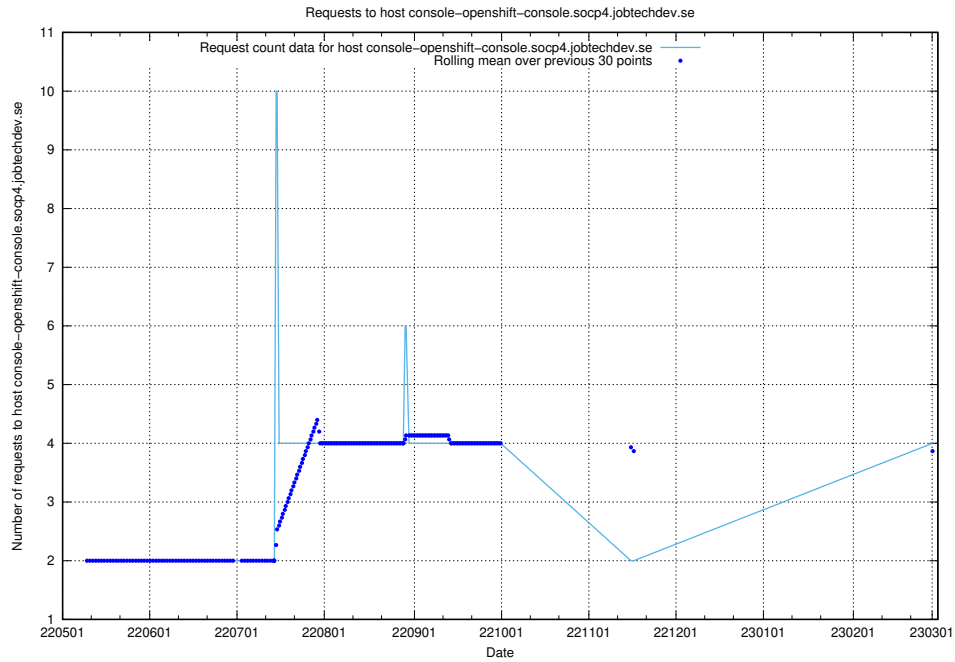

7.152 Usage of console-openshift-console.socp4.jobtechdev.se

Here, we count the number of requests to host console-openshift-console.socp4.jobtechdev.se.