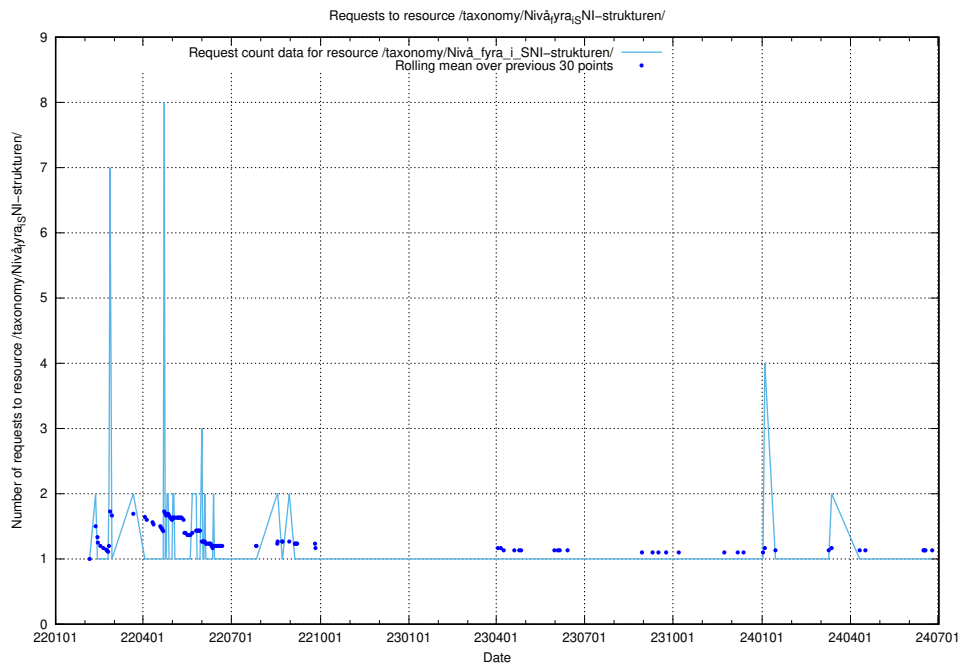

5.2669 Usage of /taxonomy/Nivå_fyra_i_SNI-strukturen/

Here, we count the number of requests to resource /taxonomy/Nivå_fyra_i_SNI-strukturen/.