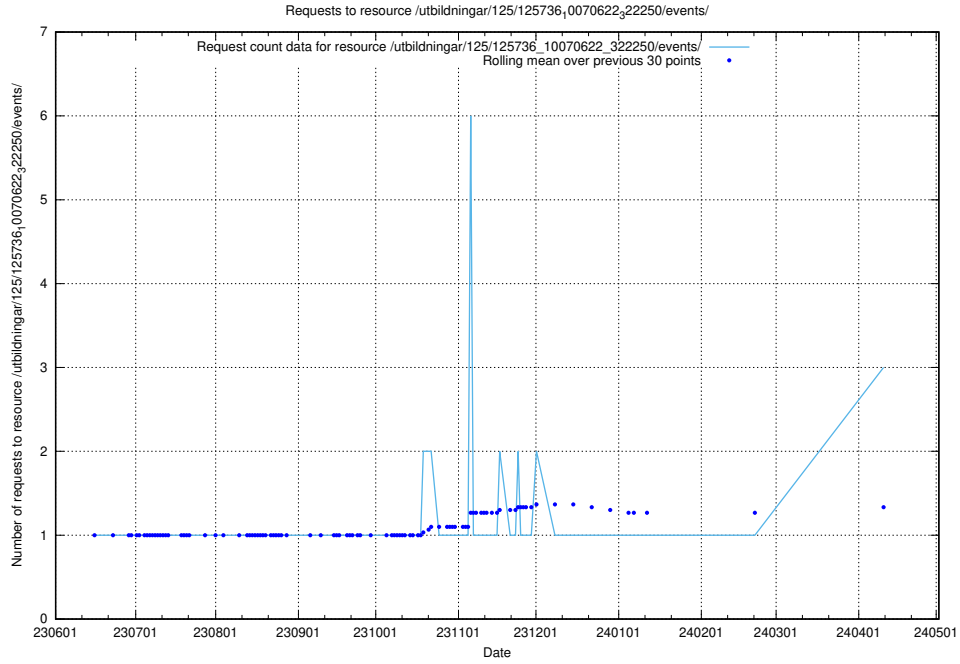

5.379 Usage of /utbildningar/125/125736_10070622_322250/events/

Here, we count the number of requests to resource /utbildningar/125/125736_10070622_322250/events/