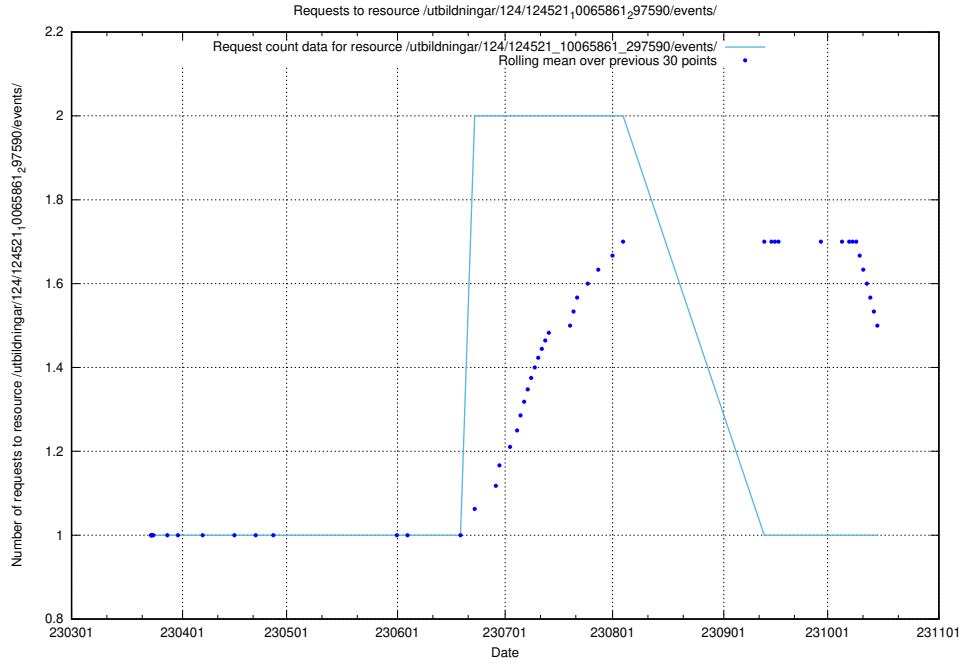

5.1155 Usage of /utbildningar/124/124521_10065861_297590/events/

Here, we count the number of requests to resource /utbildningar/124/124521_10065861_297590/events/