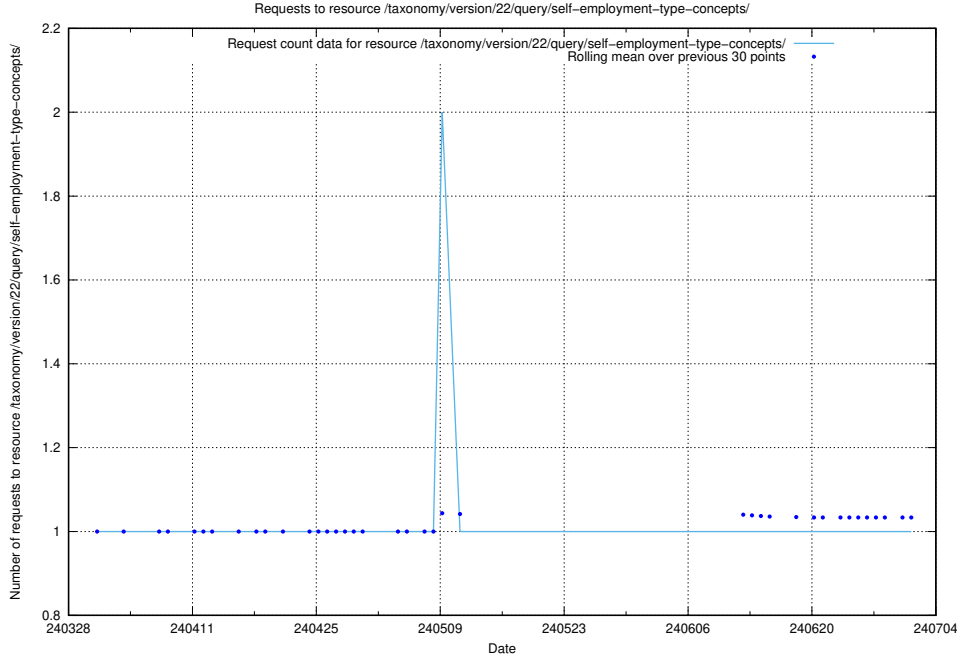

5.1828 Usage of /taxonomy/version/22/query/self-employment-type-concepts/

Here, we count the number of requests to resource /taxonomy/version/22/query/self-employment-type-concepts/.