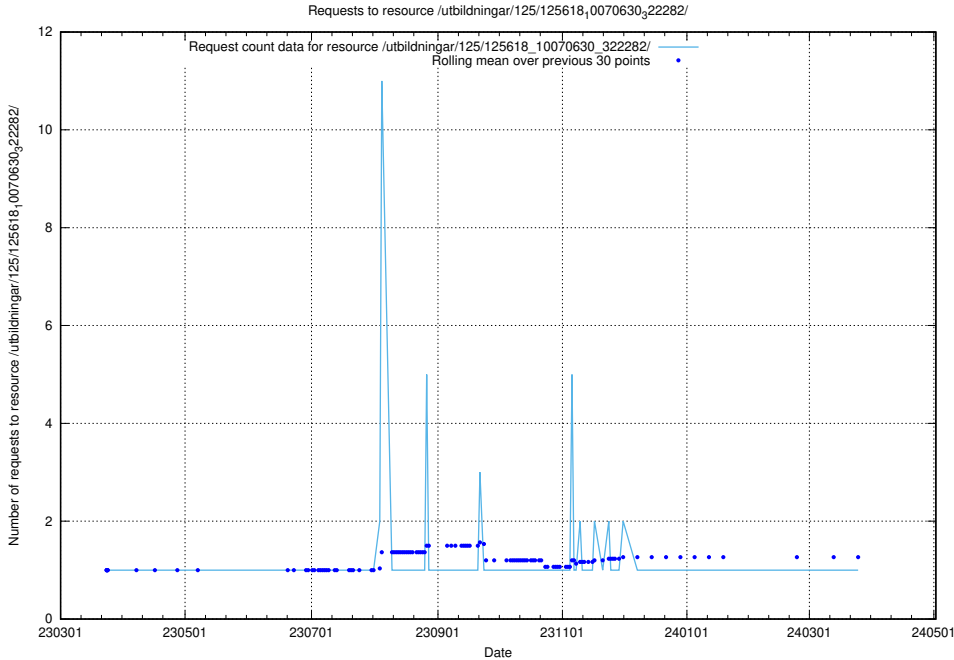

5.986 Usage of /utbildningar/125/125618_10070630_322282/

Here, we count the number of requests to resource /utbildningar/125/125618_10070630_322282/.