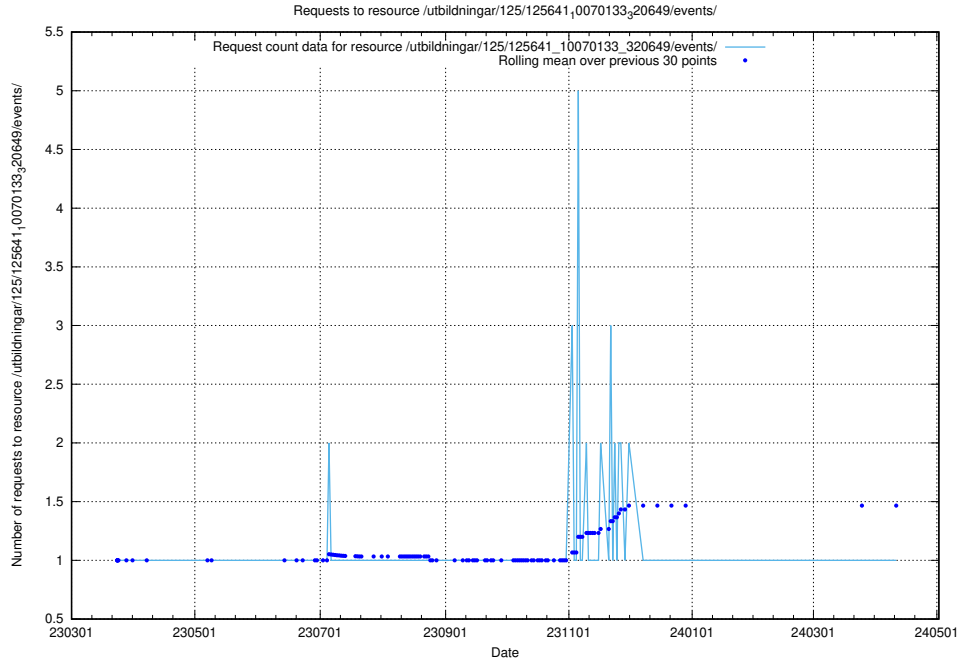

5.966 Usage of /utbildningar/125/125641_10070133_320649/events/

Here, we count the number of requests to resource /utbildningar/125/125641_10070133_320649/events/