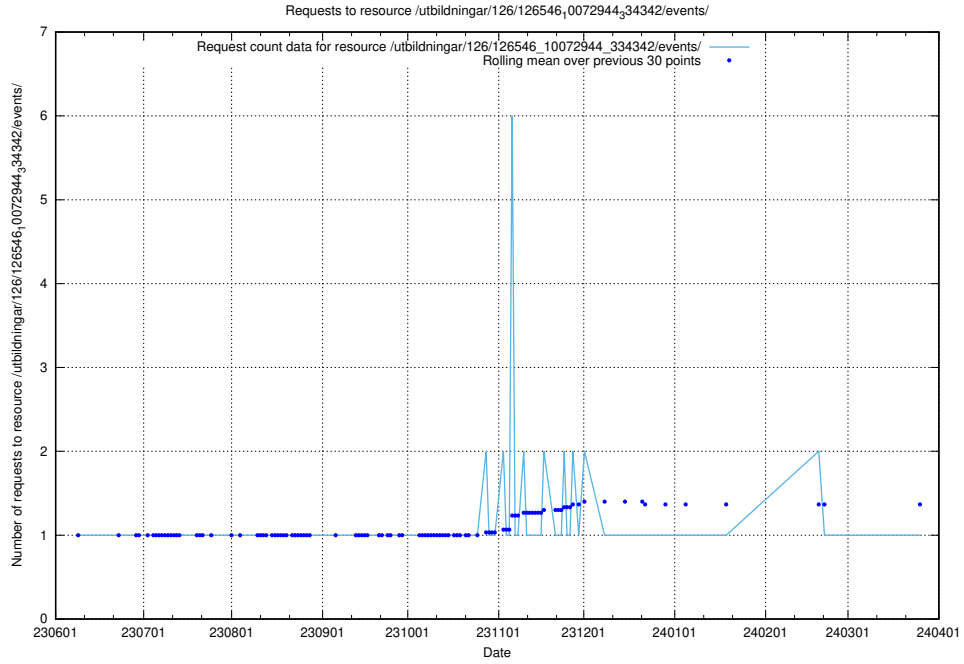

5.6141 Usage of /utbildningar/126/126546_10072944_334342/events/

Here, we count the number of requests to resource /utbildningar/126/126546_10072944_334342/events/