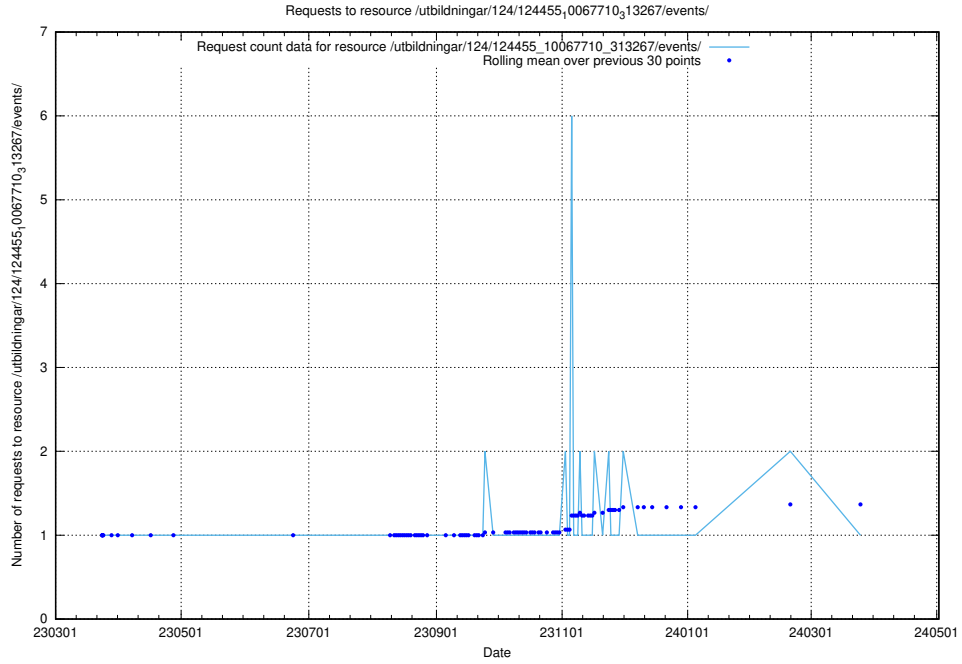

5.3683 Usage of /utbildningar/124/124455_10067710_313267/events/

Here, we count the number of requests to resource /utbildningar/124/124455_10067710_313267/events/