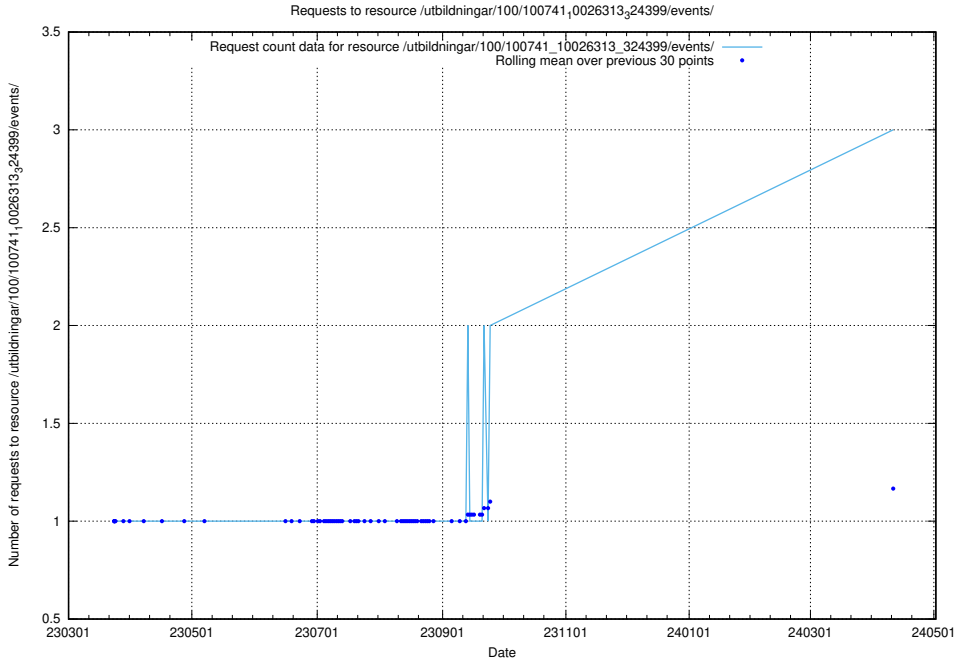

Here, we count the number of requests to resource /utbildningar/437/43735_10024046_30007/.

5.356 Usage of /utbildningar/100/100741_10026313_324399/events/

Here, we count the number of requests to resource /utbildningar/100/100741_10026313_324399/events/