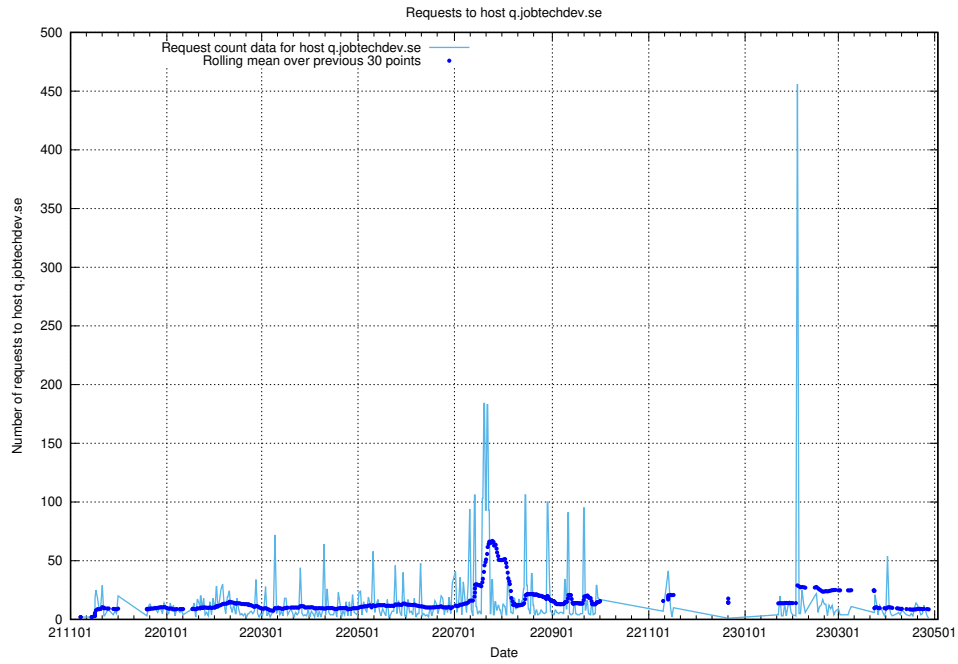

Here, we count the number of requests to host demo-jobad-enrichments.jobtechdev.se.

7.625 Usage of q.jobtechdev.se

Here, we count the number of requests to host q.jobtechdev.se.

7.626 Usage of mc.jobtechdev.se