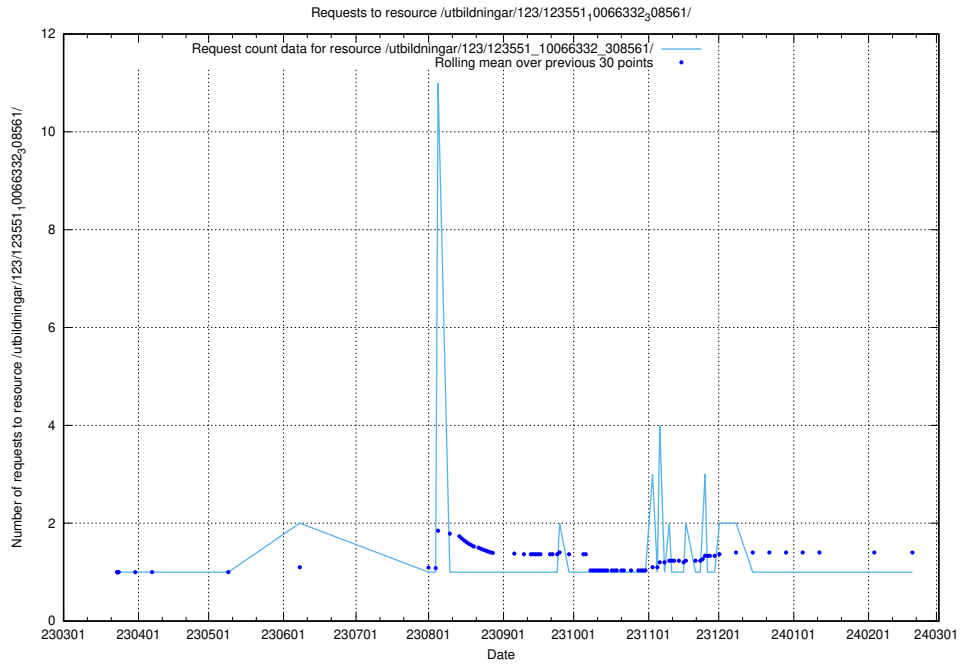

5.4740 Usage of /utbildningar/123/123551_10066332_308561/

Here, we count the number of requests to resource /utbildningar/123/123551_10066332_308561/.