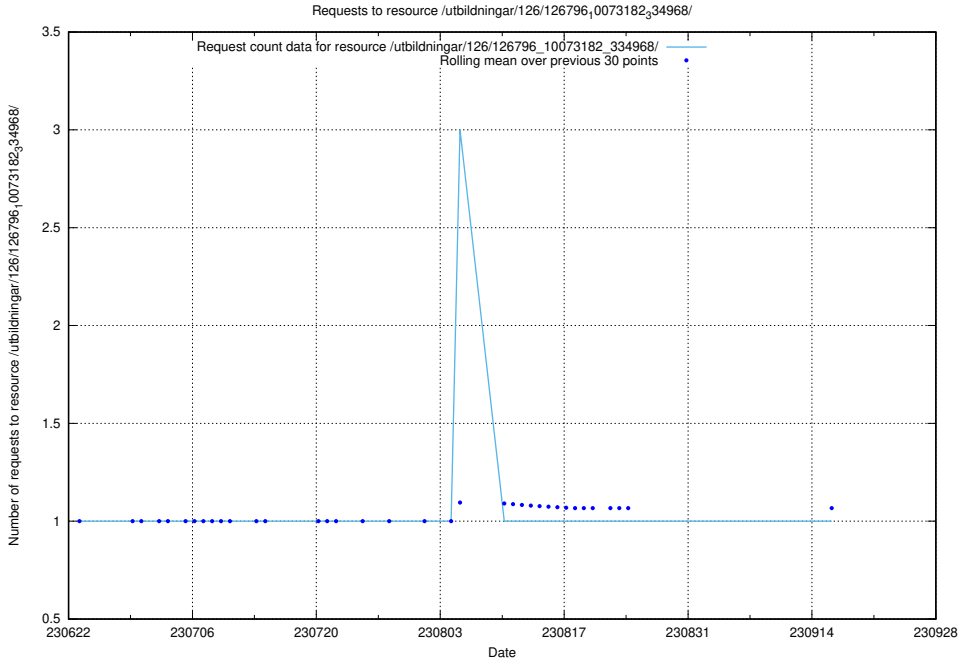

5.5836 Usage of /utbildningar/126/126796_10073182_334968/

Here, we count the number of requests to resource /utbildningar/126/126796_10073182_334968/.