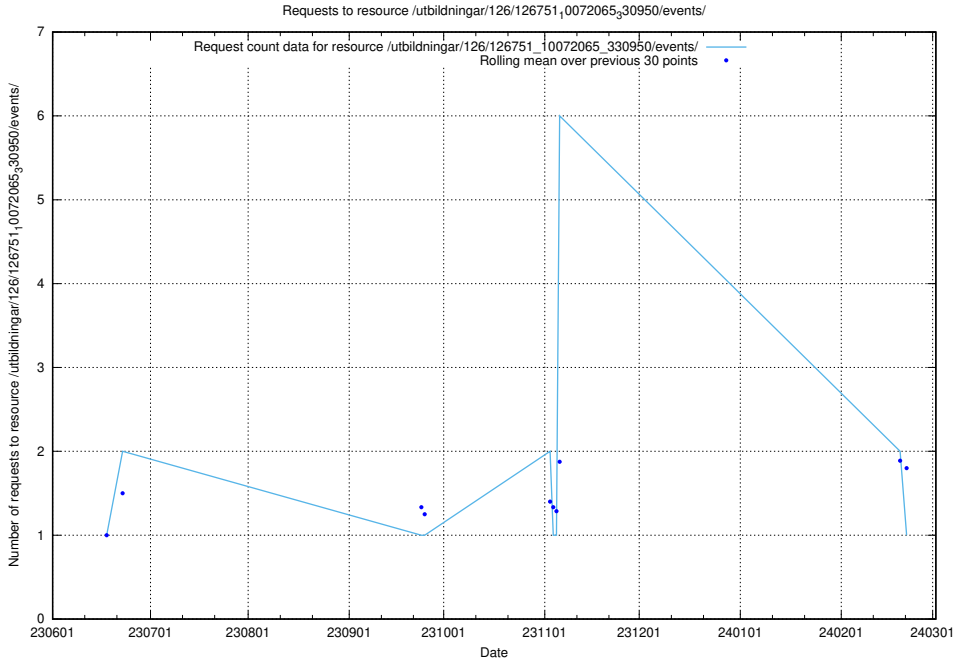

5.6105 Usage of /utbildningar/126/126751_10072065_330950/events/

Here, we count the number of requests to resource /utbildningar/126/126751_10072065_330950/events/