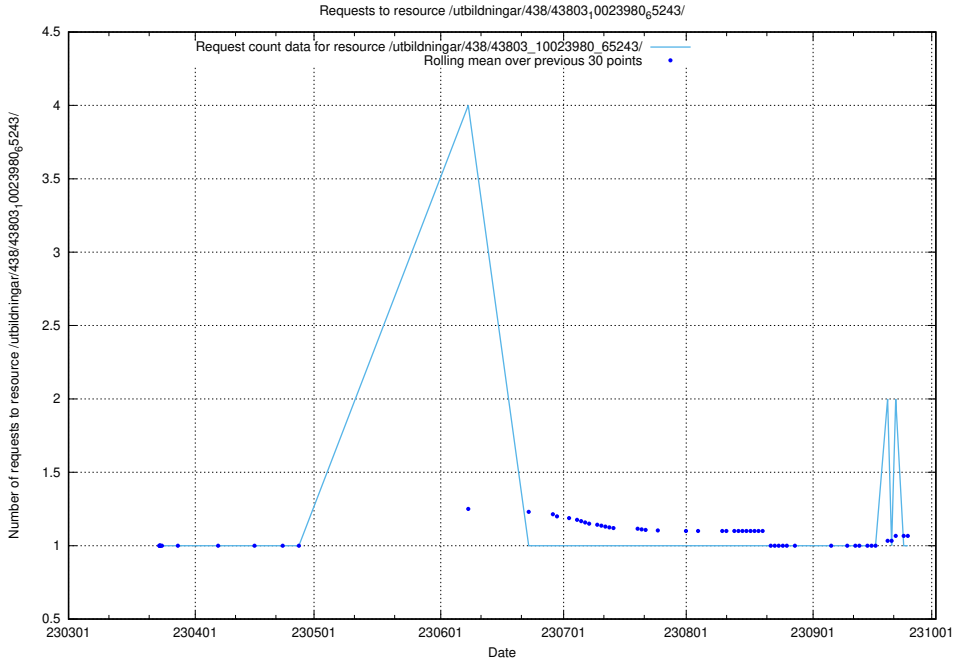

5.6635 Usage of /utbildningar/438/43803_10023980_65243/

Here, we count the number of requests to resource /utbildningar/438/43803_10023980_65243/.