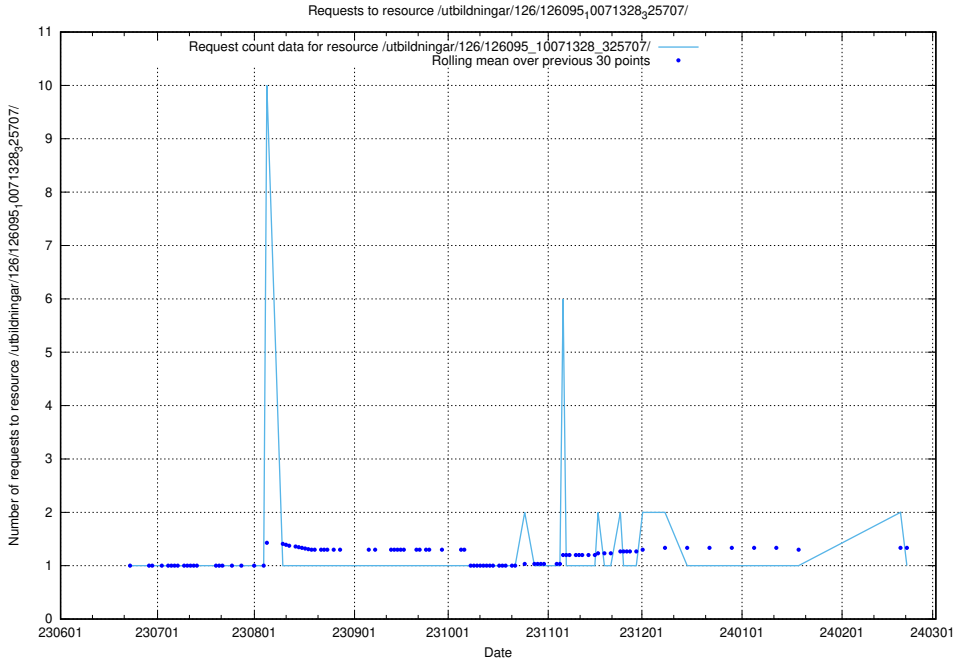

5.5934 Usage of /utbildningar/126/126095_10071328_325707/

Here, we count the number of requests to resource /utbildningar/126/126095_10071328_325707/.