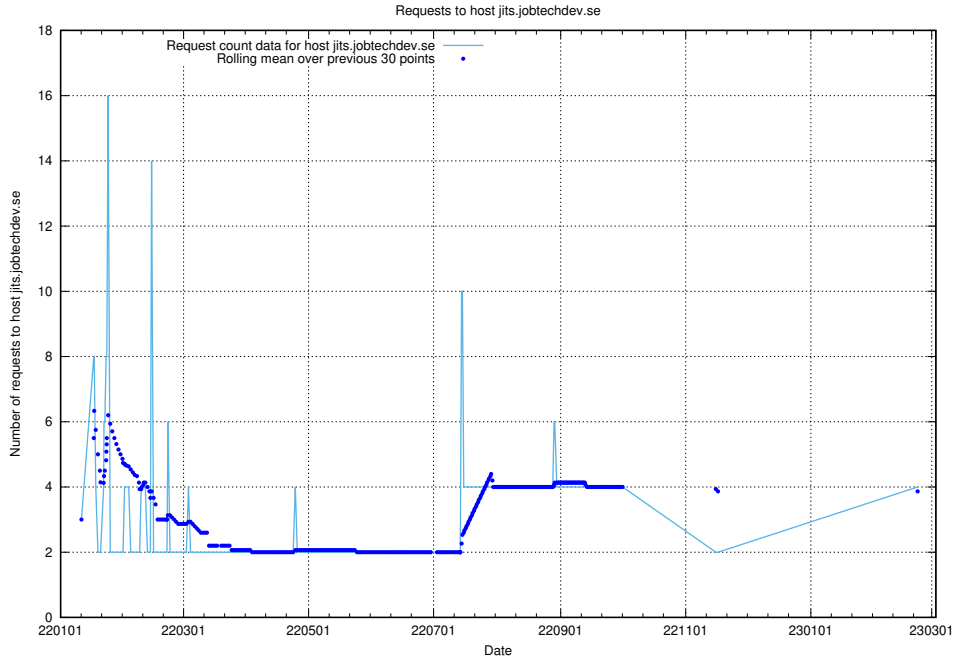

7.108 Usage of jits.jobtechdev.se

Here, we count the number of requests to host jits.jobtechdev.se.