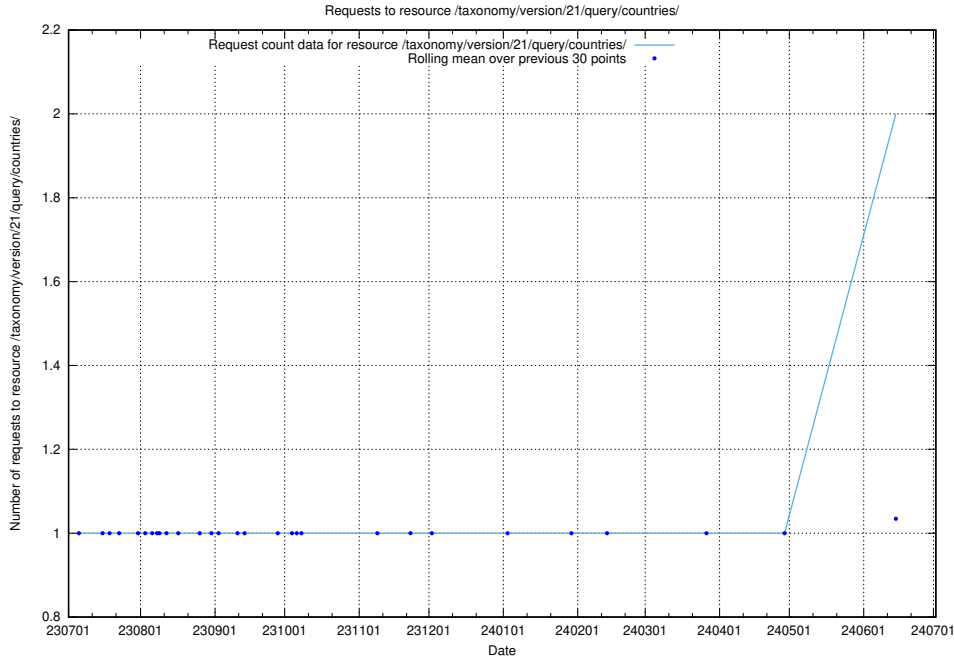

5.747 Usage of /taxonomy/version/21/query/countries/

Here, we count the number of requests to resource /taxonomy/version/21/query/countries/.