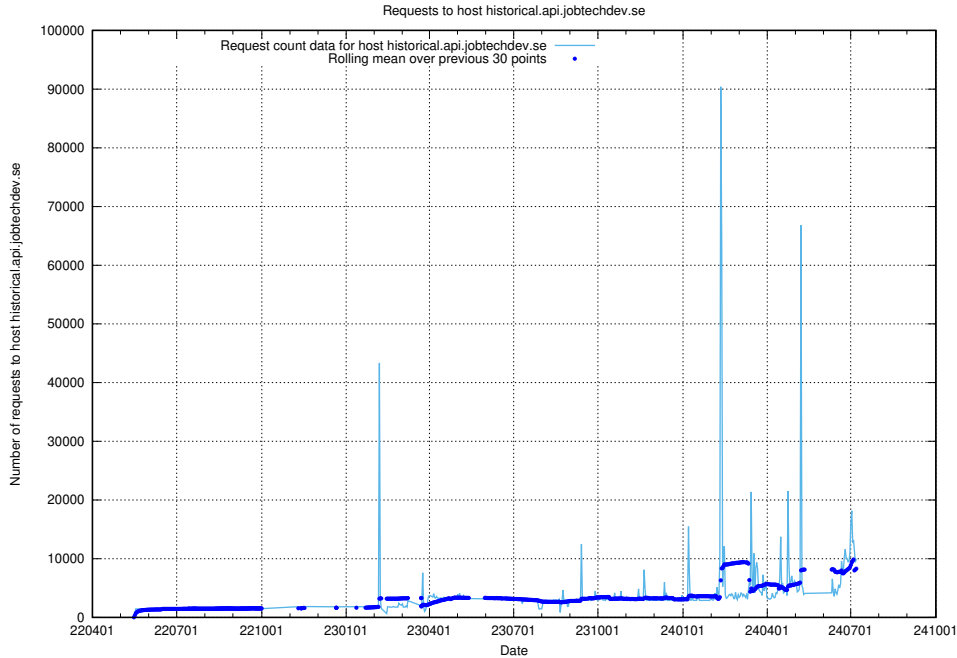

7.10 Usage of historical.api.jobtechdev.se

Here, we count the number of requests to host historical.api.jobtechdev.se.