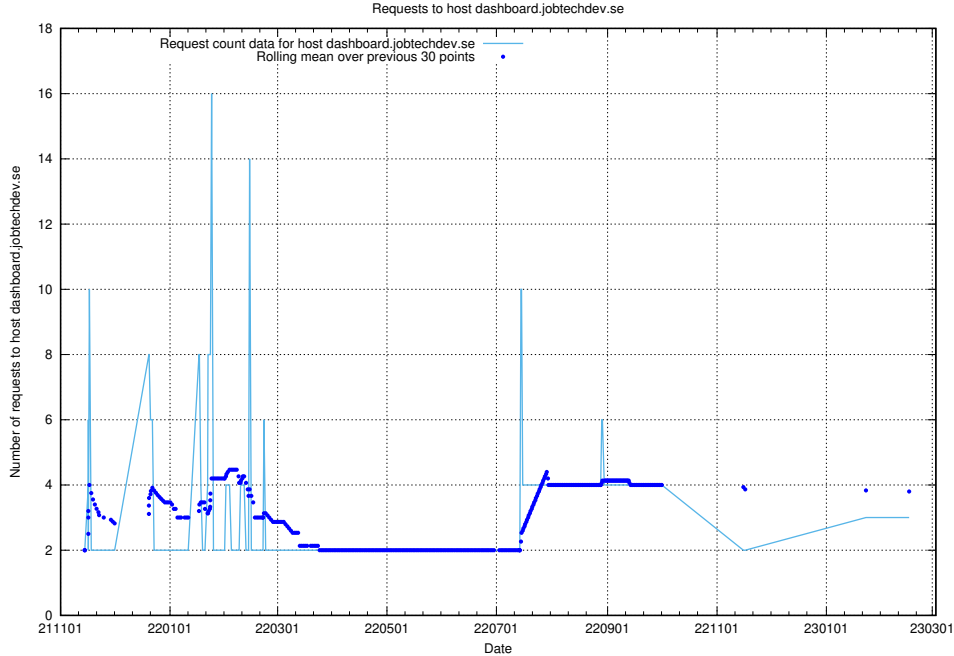

7.171 Usage of dashboard.jobtechdev.se

Here, we count the number of requests to host dashboard.jobtechdev.se.