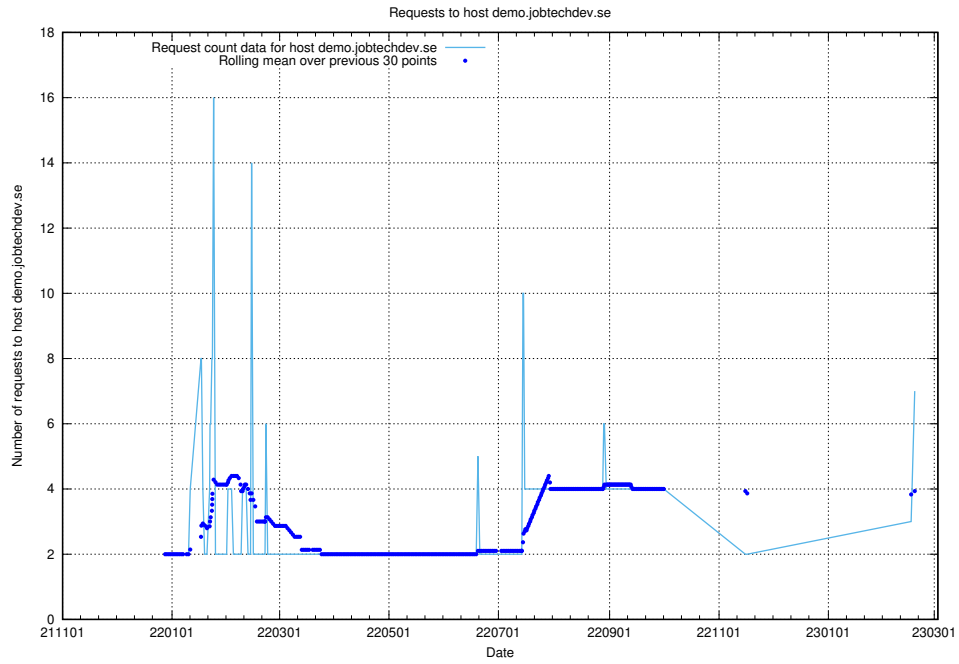

7.74 Usage of education-api.jobtechdev.se

Here, we count the number of requests to host education-api.jobtechdev.se.

7.75 Usage of demo.jobtechdev.se

Here, we count the number of requests to host demo.jobtechdev.se.