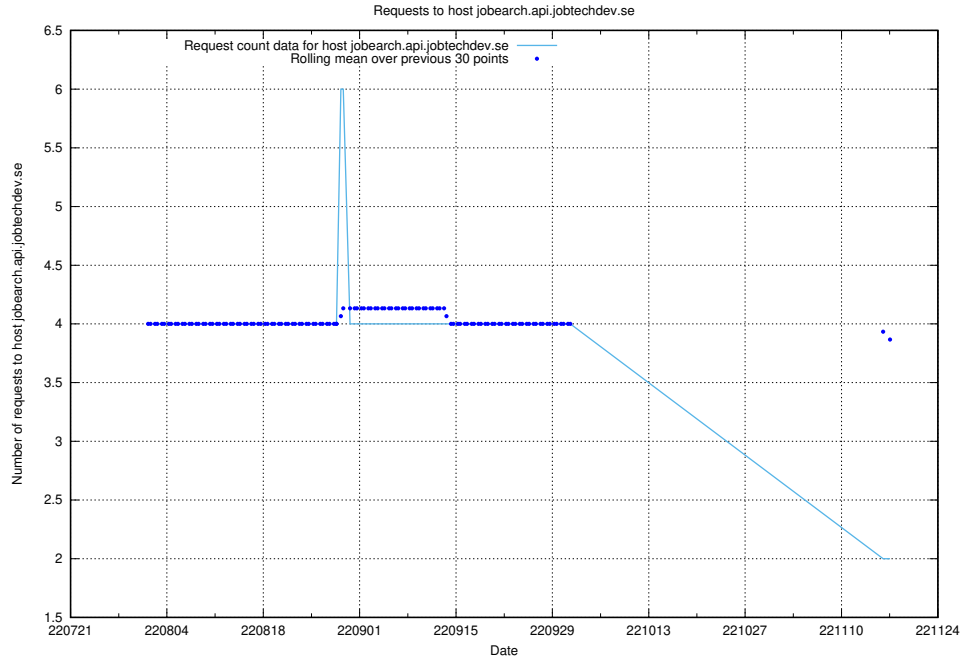

7.385 Usage of `jobearch.api.jobtechdev.se`

Here, we count the number of requests to host `jobearch.api.jobtechdev.se`.