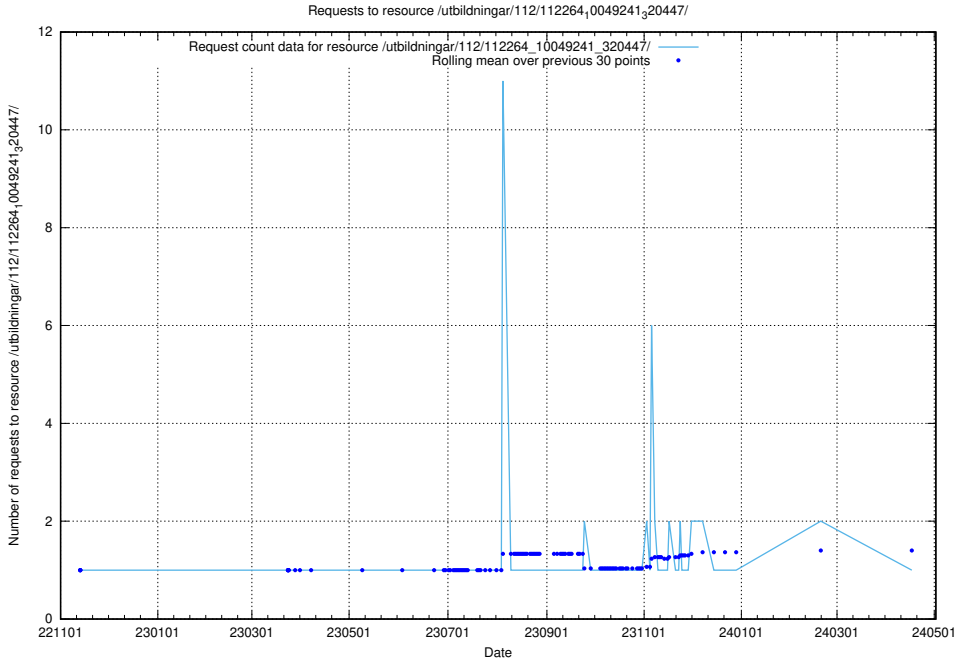

5.6470 Usage of /utbildningar/112/112264_10049241_320447/

Here, we count the number of requests to resource /utbildningar/112/112264_10049241_320447/.