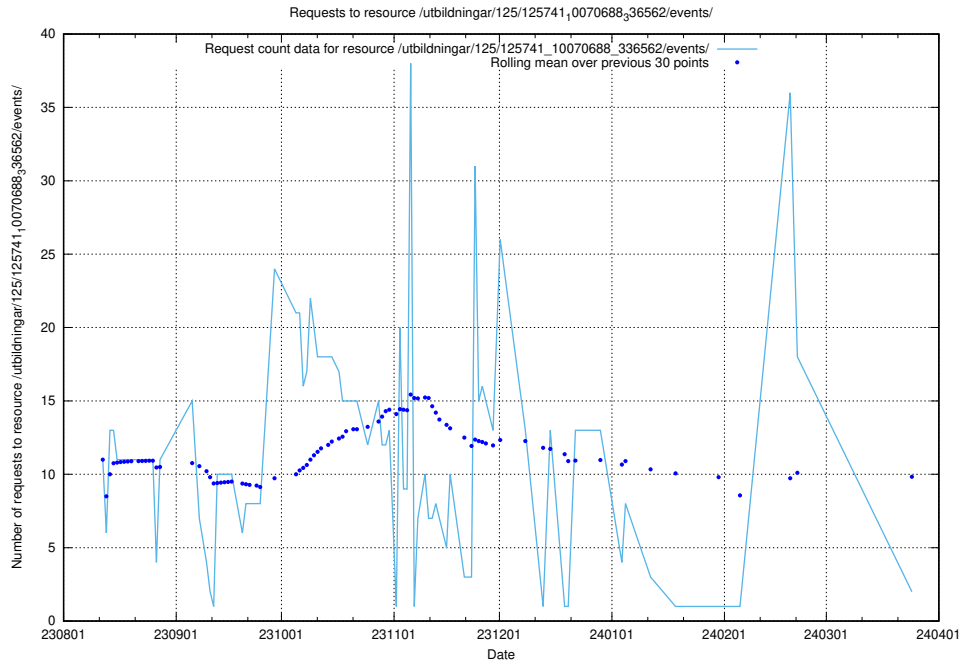

5.694 Usage of /utbildningar/125/125741_10070688_336562/events/

Here, we count the number of requests to resource /utbildningar/125/125741_10070688_336562/events/