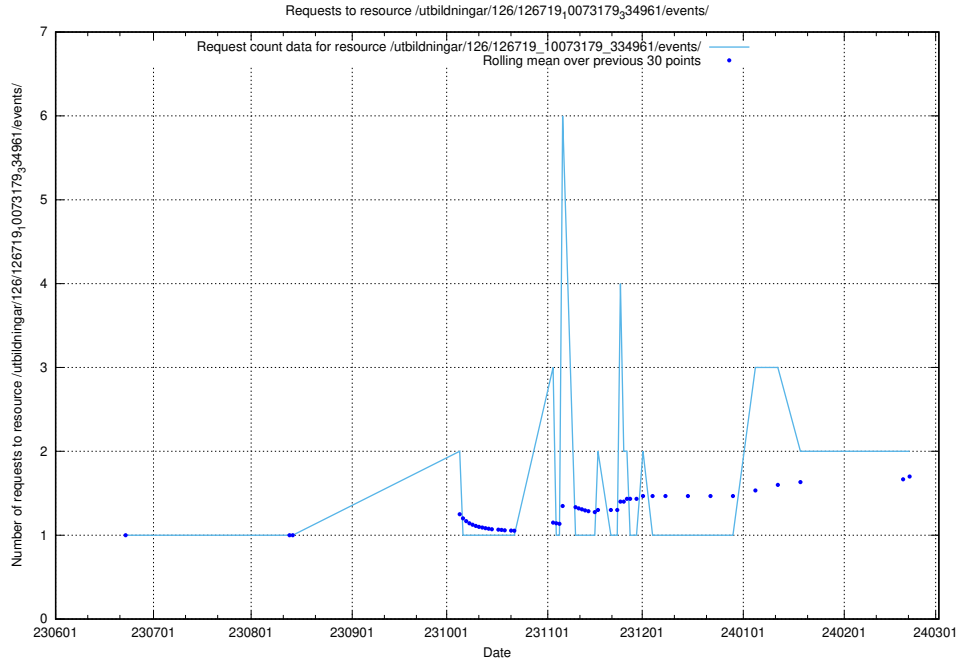

5.773 Usage of /utbildningar/126/126719_10073179_334961/events/

Here, we count the number of requests to resource /utbildningar/126/126719_10073179_334961/events/