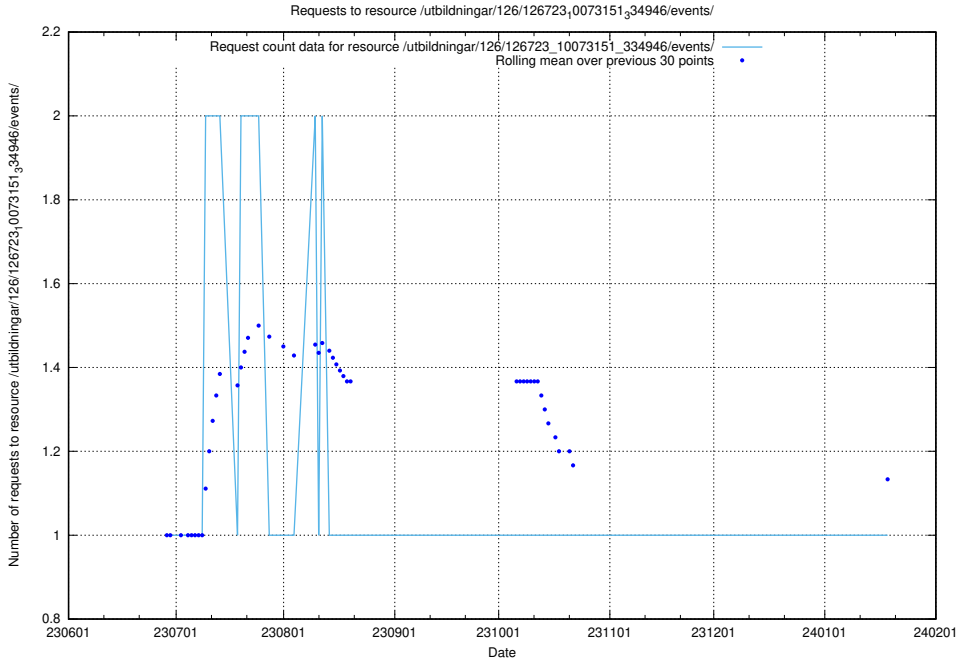

5.5704 Usage of /utbildningar/126/126723_10073151_334946/events/

Here, we count the number of requests to resource /utbildningar/126/126723_10073151_334946/events/