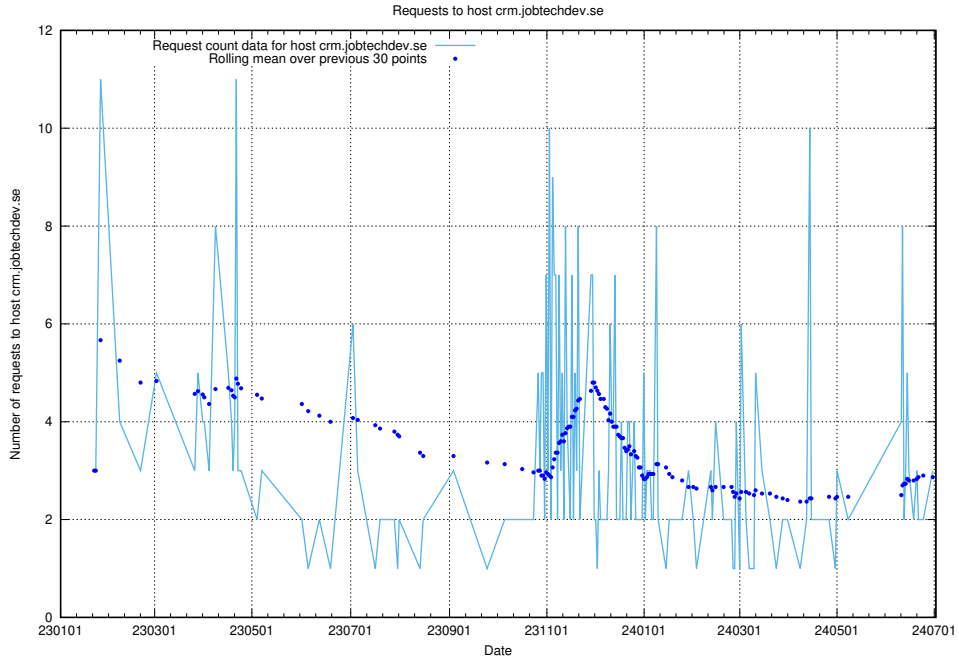

7.183 Usage of `crm.jobtechdev.se`

Here, we count the number of requests to host `crm.jobtechdev.se`.