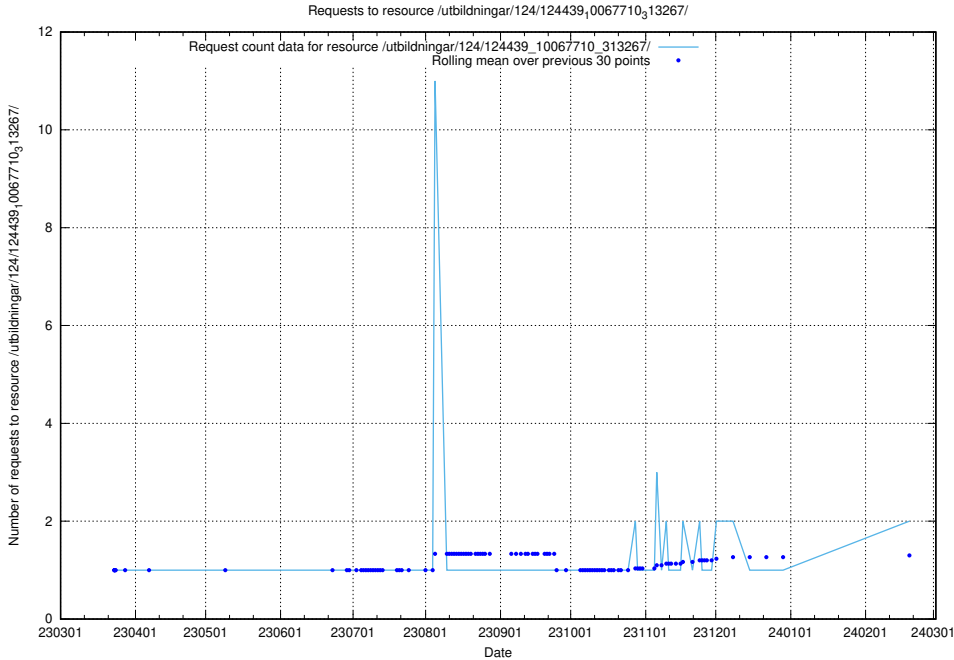

5.595 Usage of /utbildningar/124/124439_10067710_313267/

Here, we count the number of requests to resource /utbildningar/124/124439_10067710_313267/.