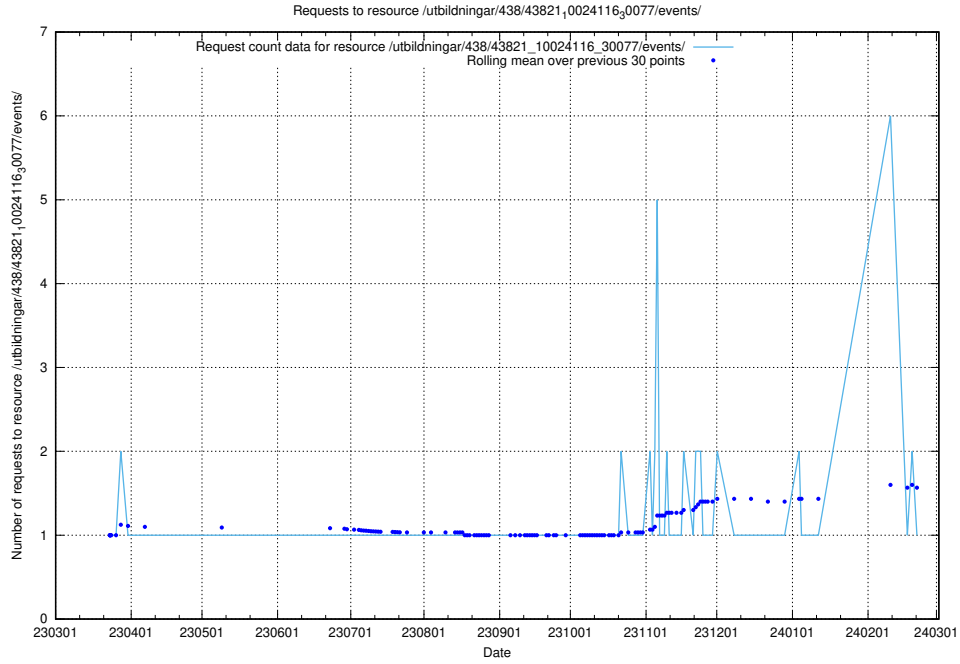

5.6626 Usage of /utbildningar/438/43821_10024116_30077/events/

Here, we count the number of requests to resource /utbildningar/438/43821_10024116_30077/events/.