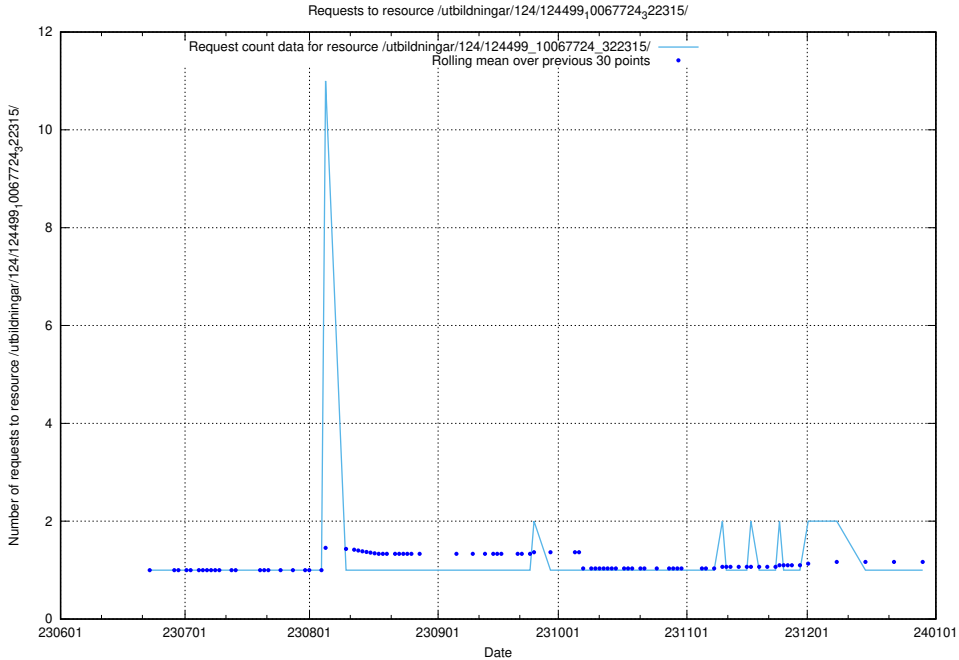

5.6035 Usage of /utbildningar/124/124499_10067724_322315/

Here, we count the number of requests to resource /utbildningar/124/124499_10067724_322315/.