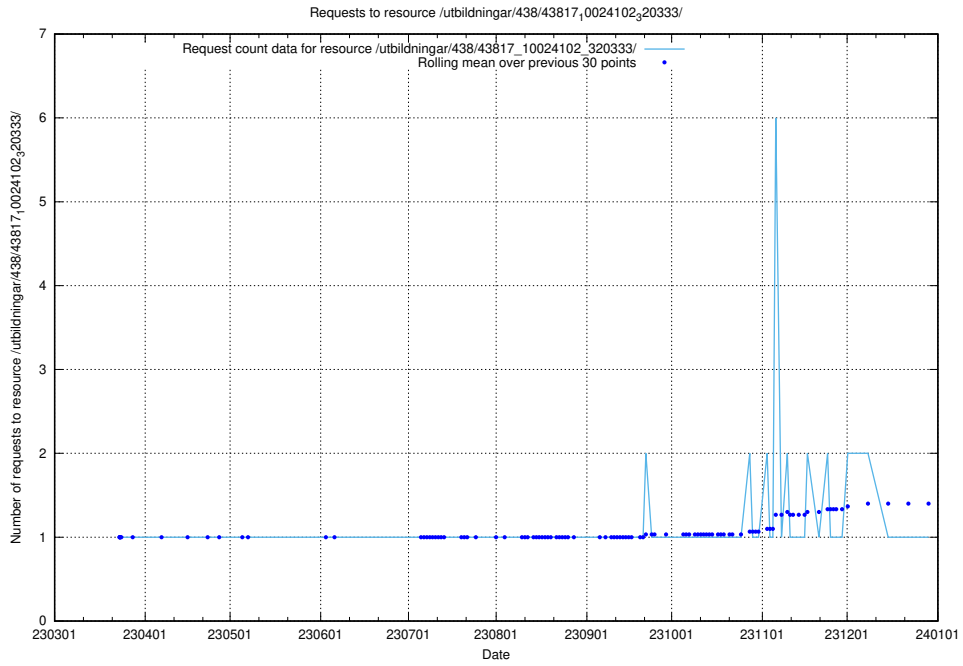

5.6630 Usage of /utbildningar/438/43817_10024102_320333/

Here, we count the number of requests to resource /utbildningar/438/43817_10024102_320333/.