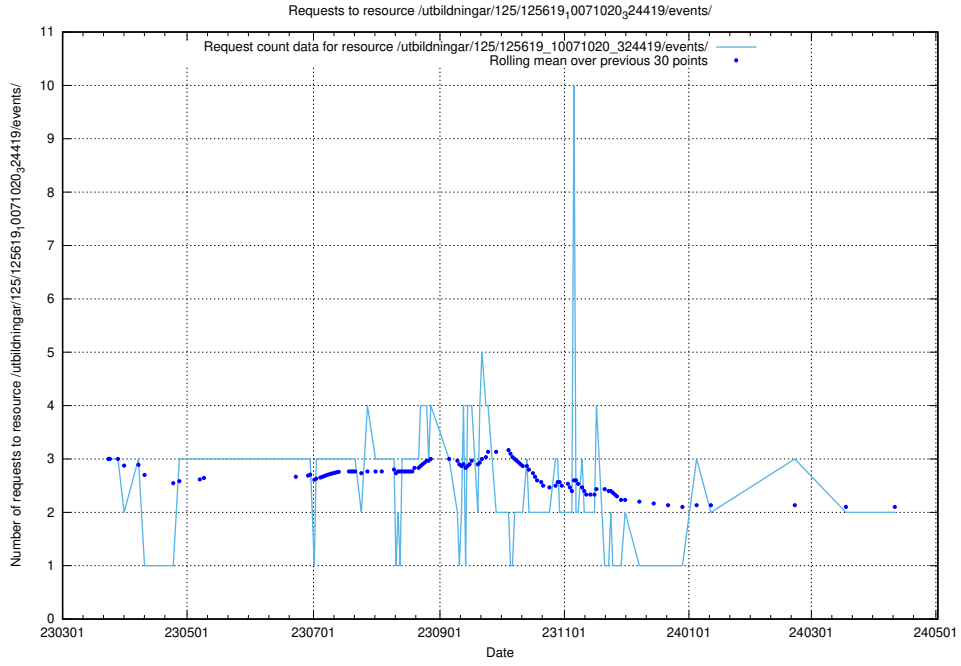

5.845 Usage of /utbildningar/125/125619_10071020_324419/events/

Here, we count the number of requests to resource /utbildningar/125/125619_10071020_324419/events/