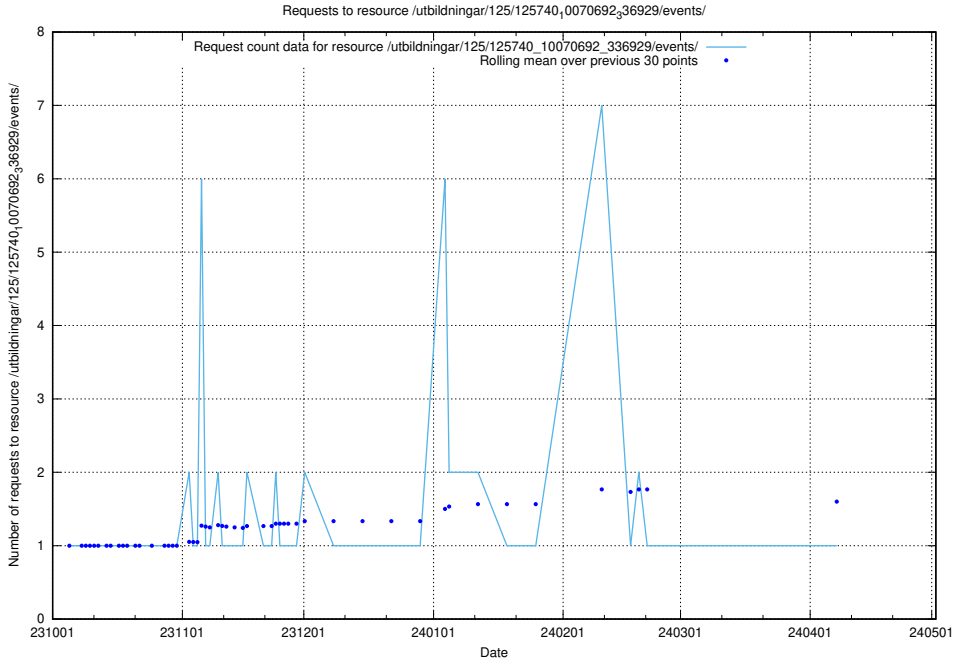

5.4657 Usage of /utbildningar/125/125740_10070692_336929/events/

Here, we count the number of requests to resource /utbildningar/125/125740_10070692_336929/events/

5.4658 Usage of /utbildningar/125/125740_10070692_336929/