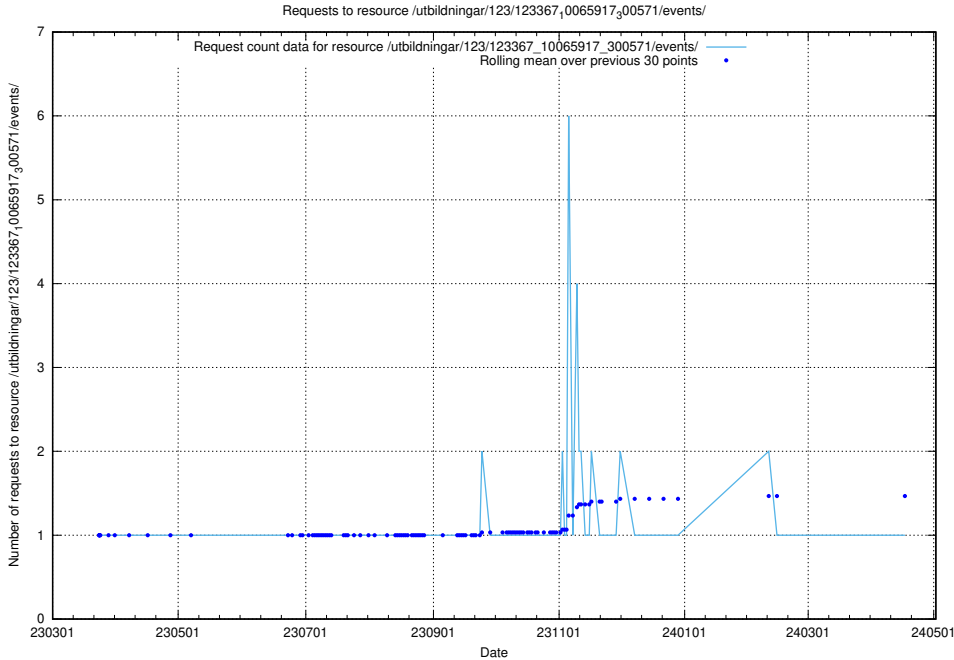

5.4891 Usage of /utbildningar/123/123367_10065917_300571/events/

Here, we count the number of requests to resource /utbildningar/123/123367_10065917_300571/events/