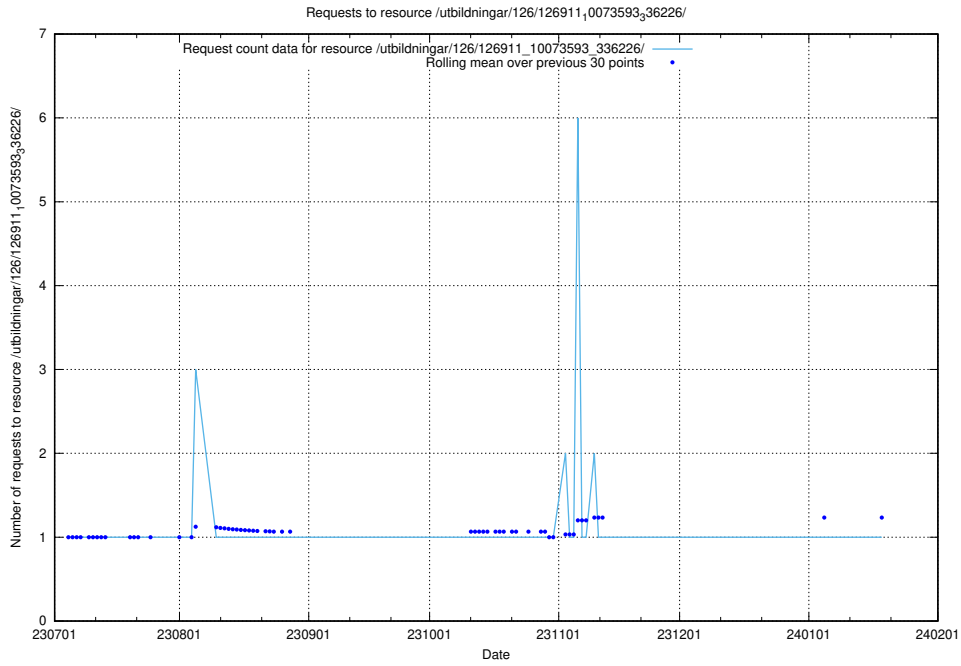

5.5596 Usage of /utbildningar/126/126911_10073593_336226/

Here, we count the number of requests to resource /utbildningar/126/126911_10073593_336226/.