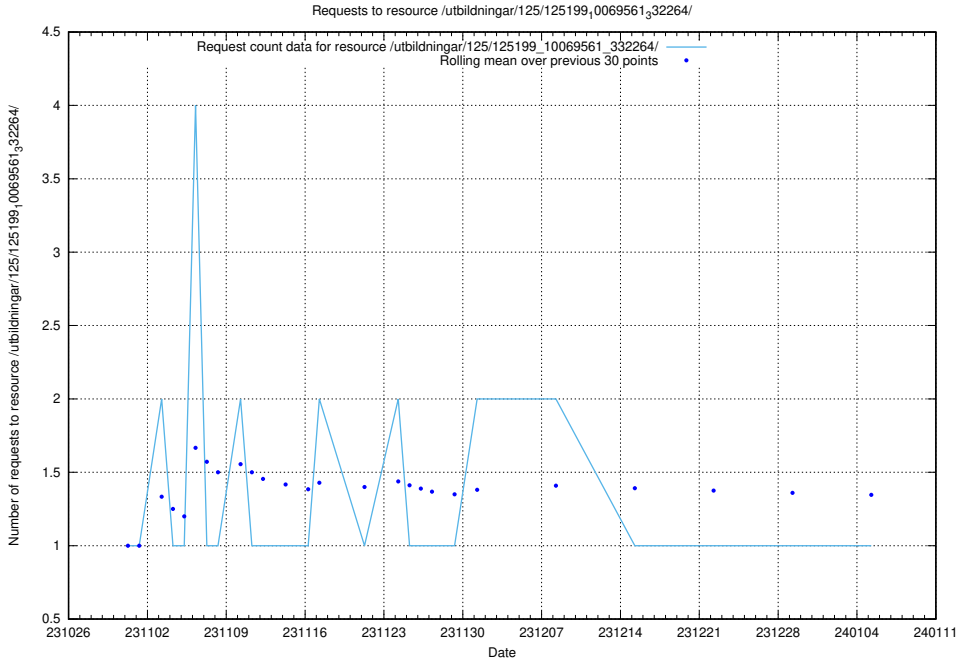

5.4420 Usage of /utbildningar/125/125199_10069561_332264/

Here, we count the number of requests to resource /utbildningar/125/125199_10069561_332264/.