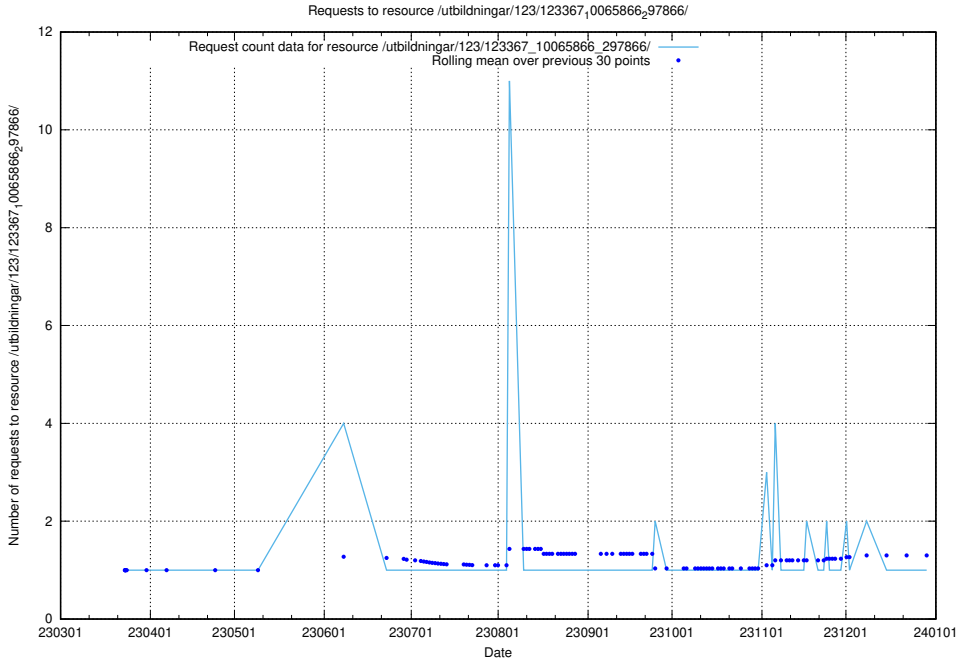

5.5026 Usage of /utbildningar/123/123367_10065866_297866/

Here, we count the number of requests to resource /utbildningar/123/123367_10065866_297866/.