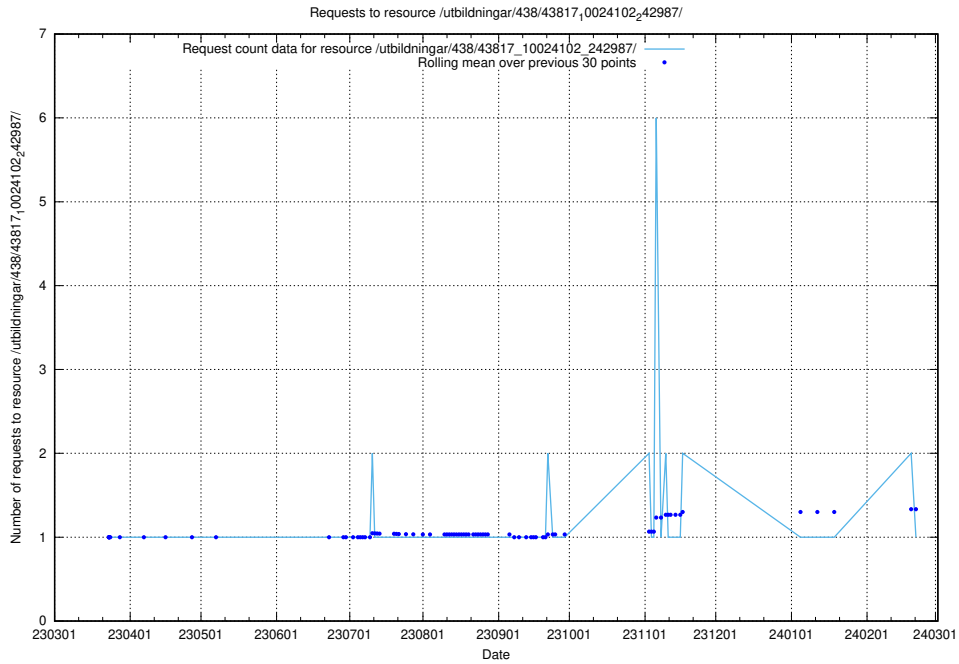

5.6632 Usage of /utbildningar/438/43817_10024102_242987/

Here, we count the number of requests to resource /utbildningar/438/43817_10024102_242987/.