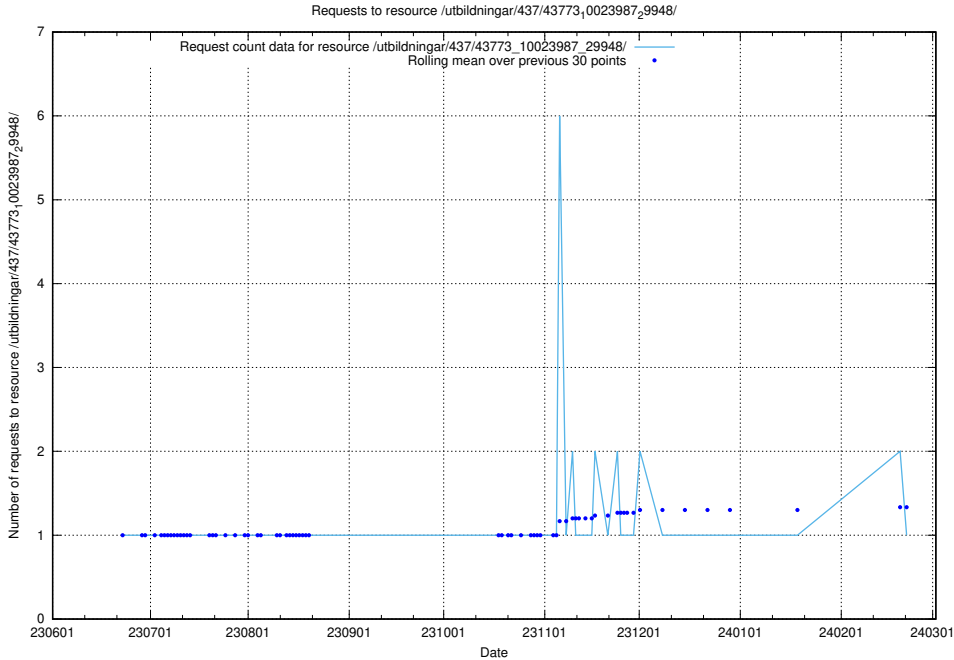

5.5828 Usage of /utbildningar/437/43773_10023987_29948/

Here, we count the number of requests to resource /utbildningar/437/43773_10023987_29948/.