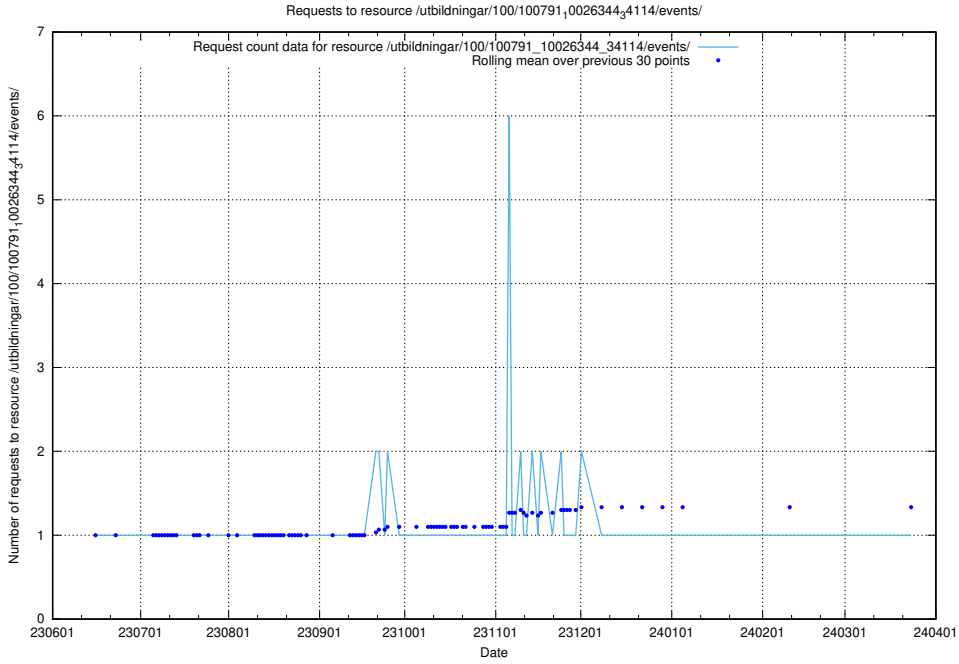

5.6136 Usage of /utbildningar/100/100791_10026344_34114/events/

Here, we count the number of requests to resource /utbildningar/100/100791_10026344_34114/events/.