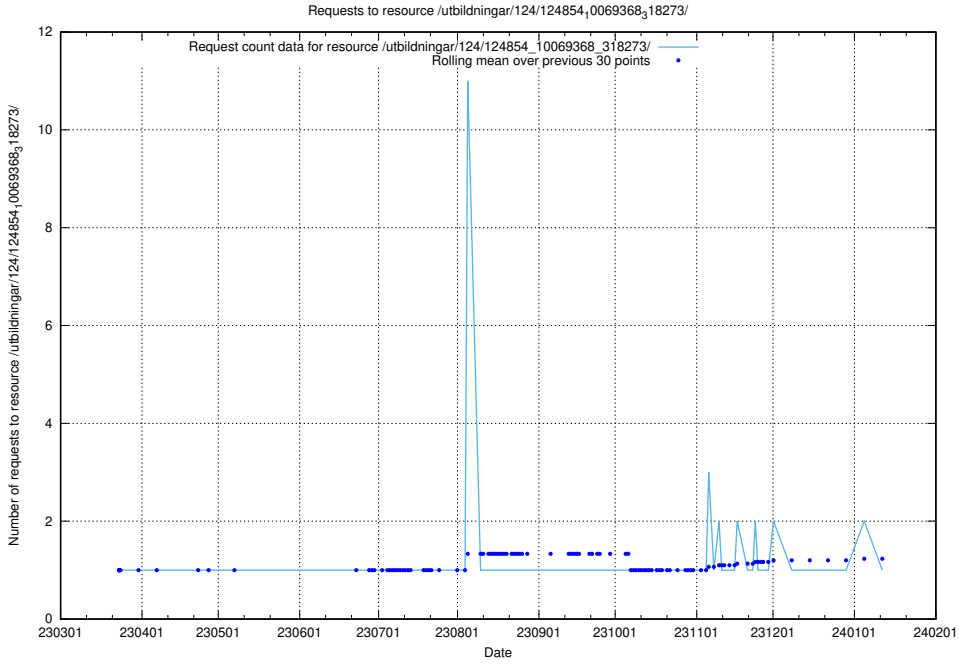

5.1118 Usage of /utbildningar/124/124854_10069368_318273/

Here, we count the number of requests to resource /utbildningar/124/124854_10069368_318273/.