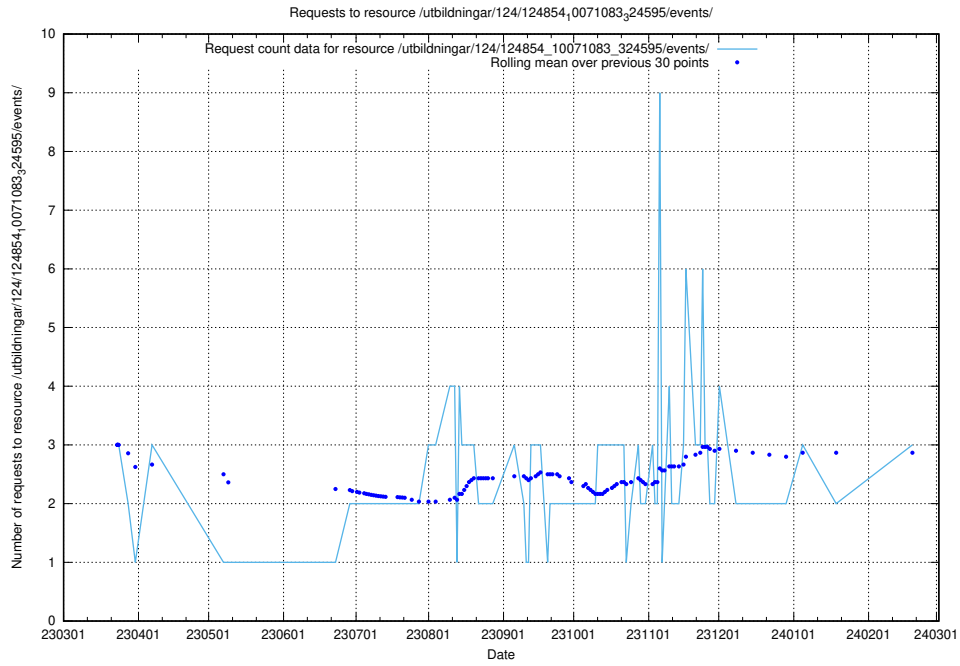

5.401 Usage of /utbildningar/124/124854_10071083_324595/events/

Here, we count the number of requests to resource /utbildningar/124/124854_10071083_324595/events/