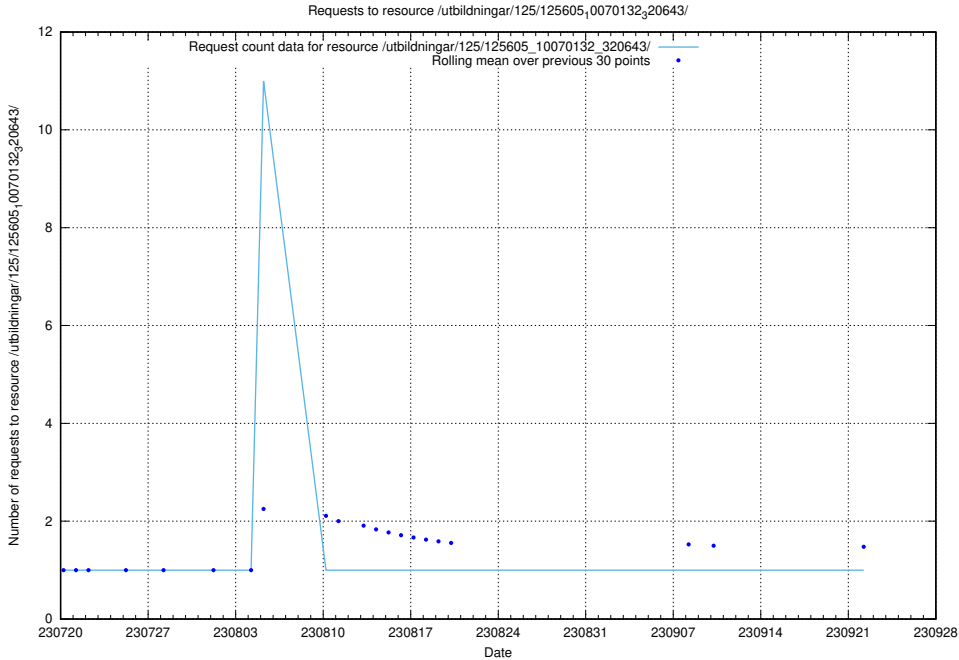

5.5244 Usage of /utbildningar/125/125605_10070132_320643/

Here, we count the number of requests to resource /utbildningar/125/125605_10070132_320643/.