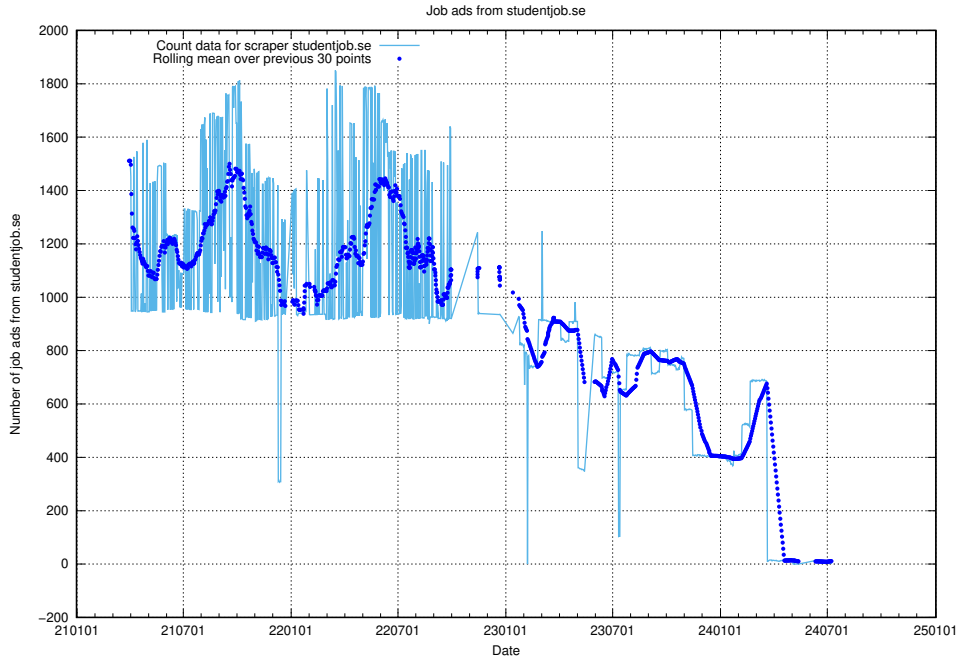

13.18 Number of ads by scraper studentjob.se

Here, we count the number of job ads scraped from studentjob.se.