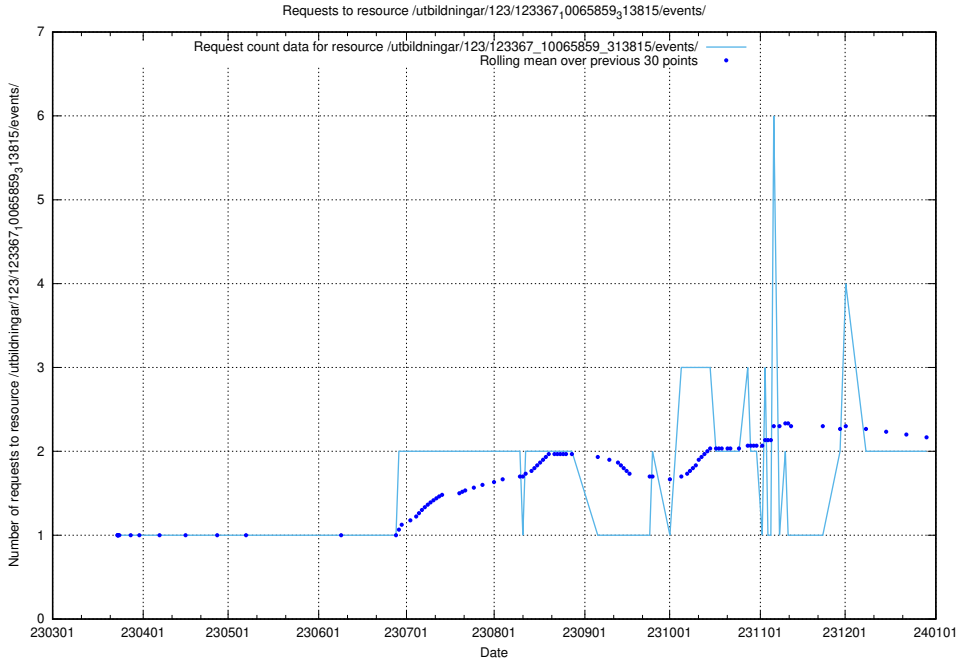

5.703 Usage of /utbildningar/123/123367_10065859_313815/events/

Here, we count the number of requests to resource /utbildningar/123/123367_10065859_313815/events/