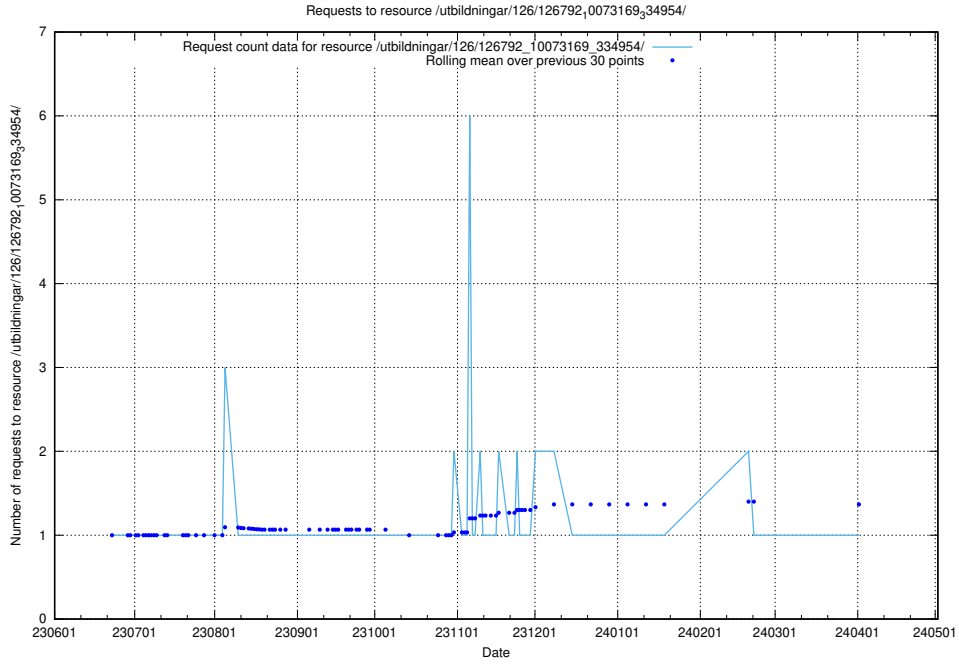

5.5846 Usage of /utbildningar/126/126792_10073169_334954/

Here, we count the number of requests to resource /utbildningar/126/126792_10073169_334954/.