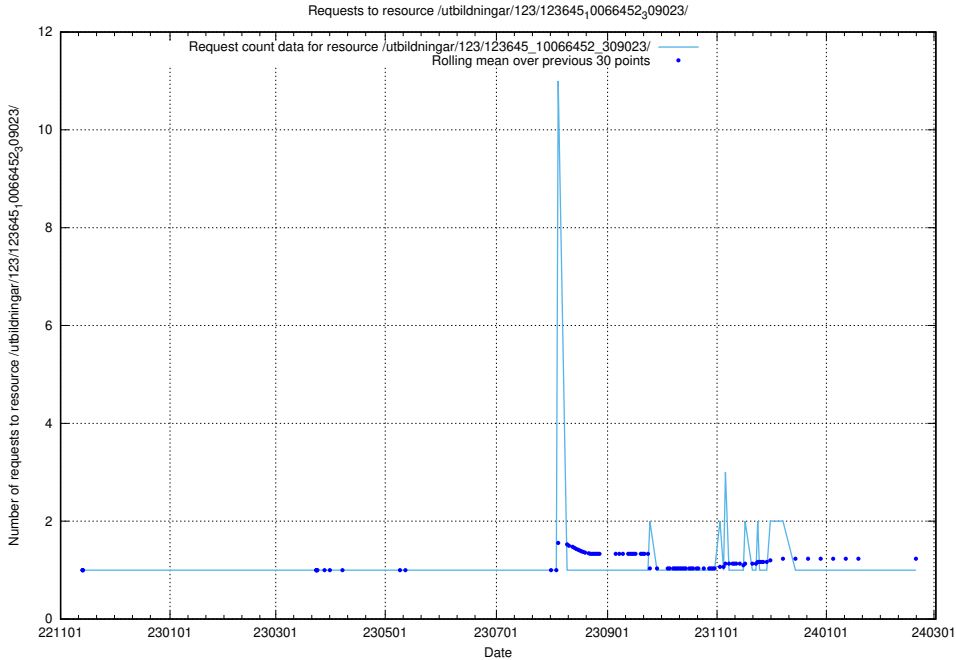

Here, we count the number of requests to resource /taxonomy/version/13/query/employment-variety-concepts/.

5.6193 Usage of /utbildningar/123/123645_10066452_309023/

Here, we count the number of requests to resource /utbildningar/123/123645_10066452_309023/.