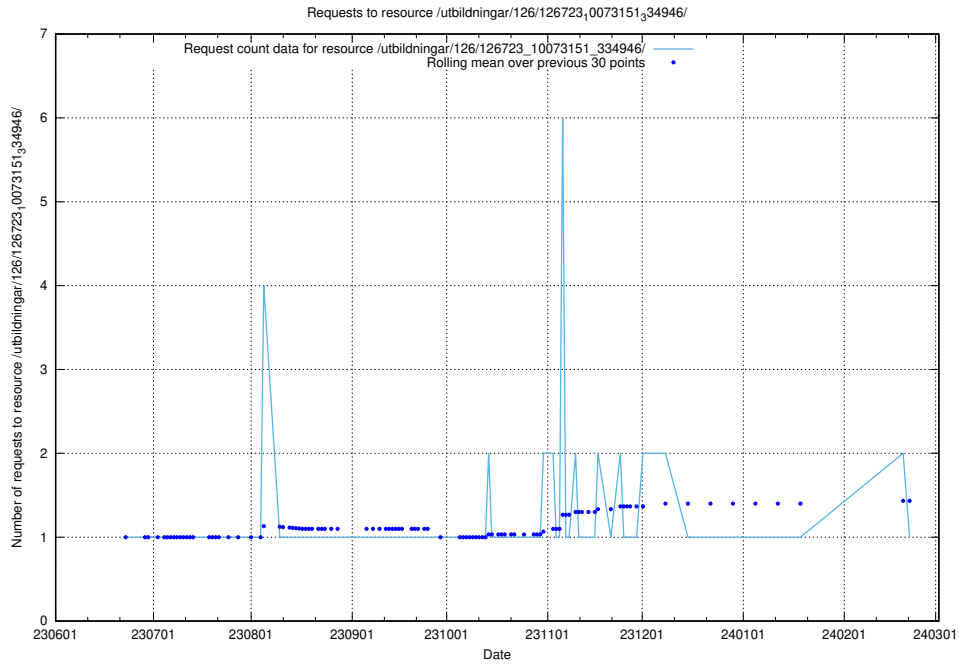

Here, we count the number of requests to resource /utbildningar/126/126723_10073176_334957/.

5.5858 Usage of /utbildningar/126/126723_10073151_334946/

Here, we count the number of requests to resource /utbildningar/126/126723_10073151_334946/.