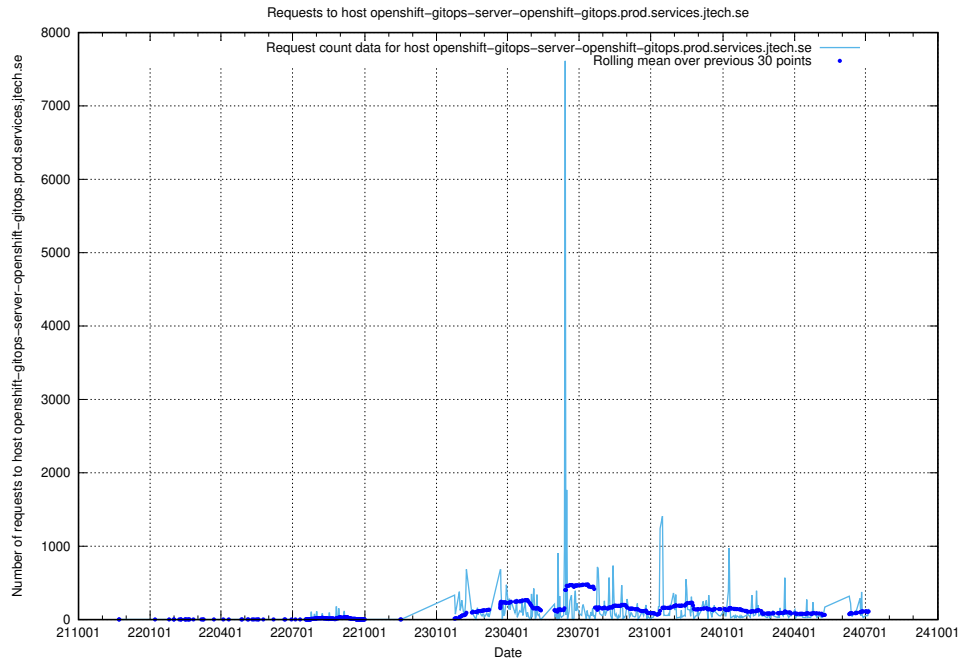

Here, we count the number of requests to host canary-openshift-ingress-canary.apps.standby.services.jtech.se.

7.22 Usage of openshift-gitops-server-openshift-gitops.prod.services.jtech.se

Here, we count the number of requests to host openshift-gitops-server-openshift-gitops.prod.services.jtech.se.