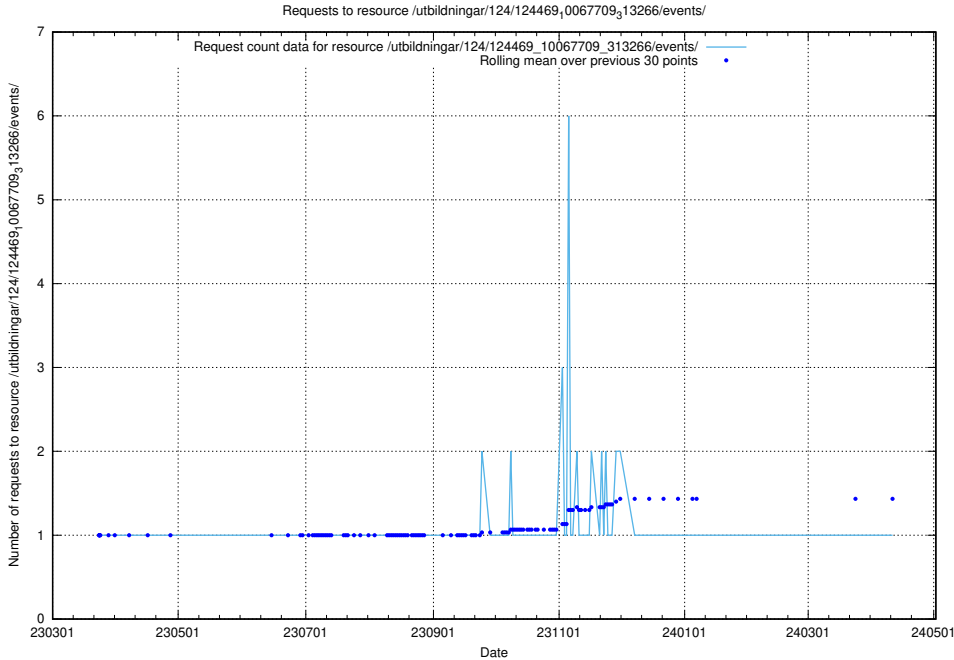

5.3485 Usage of /utbildningar/124/124469_10067709_313266/events/

Here, we count the number of requests to resource /utbildningar/124/124469_10067709_313266/events/