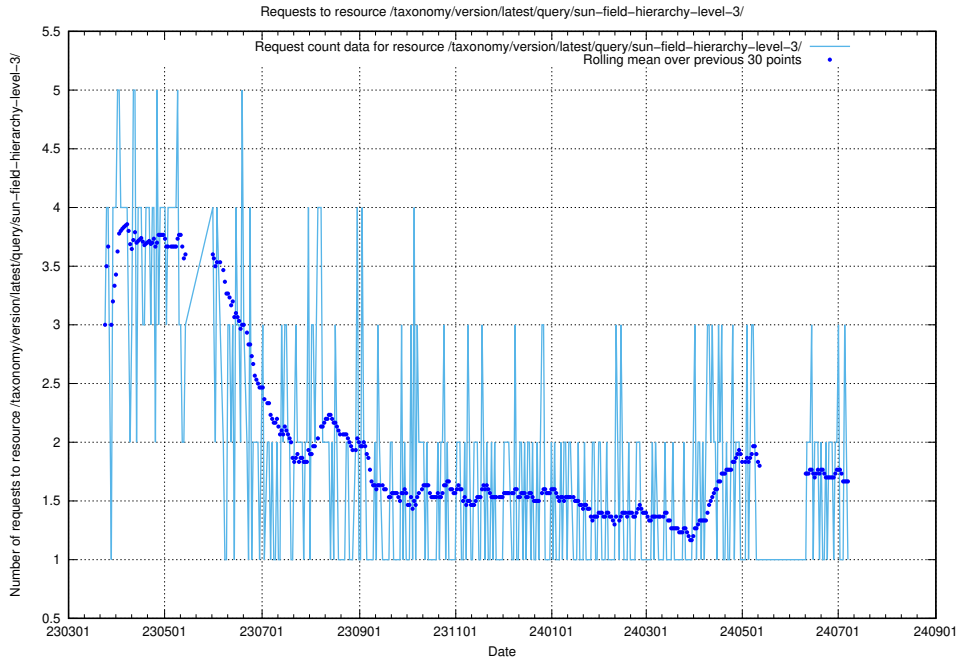

5.6350 Usage of /taxonomy/version/latest/query/sun-field-hierarchy-level-3/

Here, we count the number of requests to resource /taxonomy/version/latest/query/sun-field-hierarchy-level-3/.