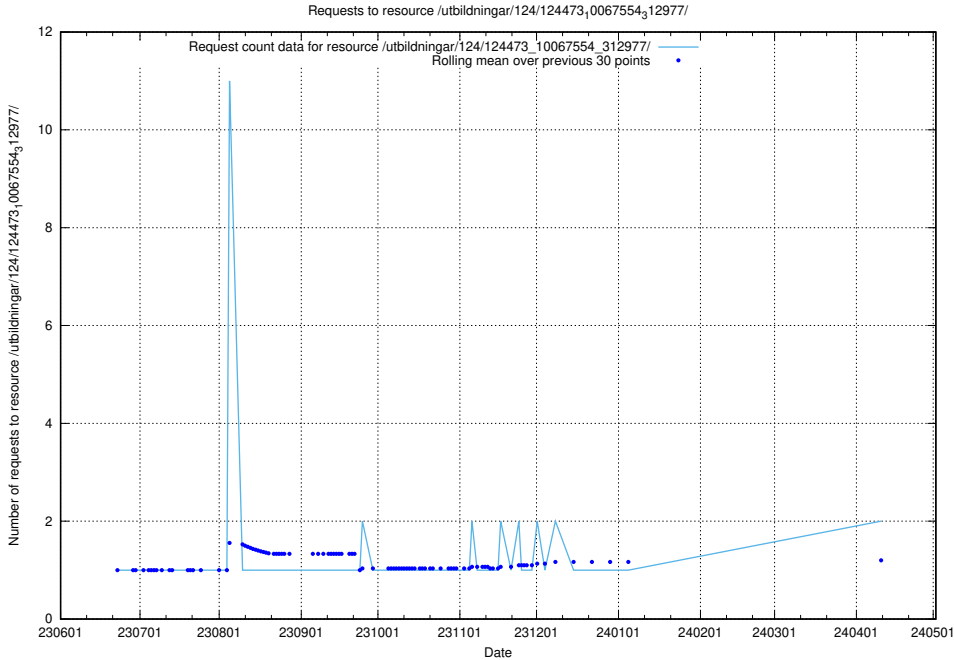

5.796 Usage of /utbildningar/124/124473_10067554_312977/

Here, we count the number of requests to resource /utbildningar/124/124473_10067554_312977/.