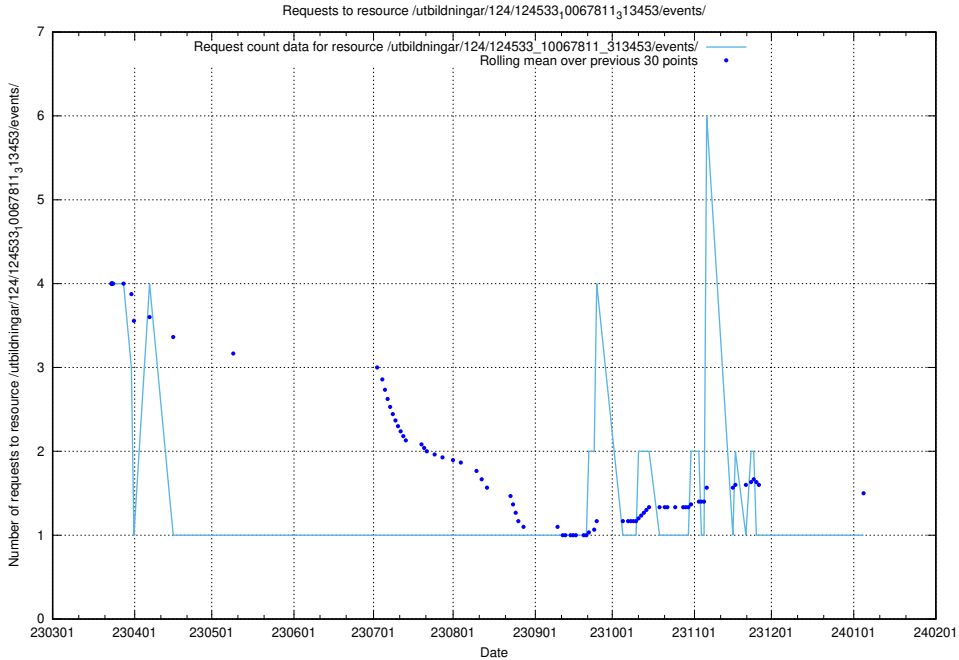

5.6543 Usage of /utbildningar/124/124533_10067811_313453/events/

Here, we count the number of requests to resource /utbildningar/124/124533_10067811_313453/events/