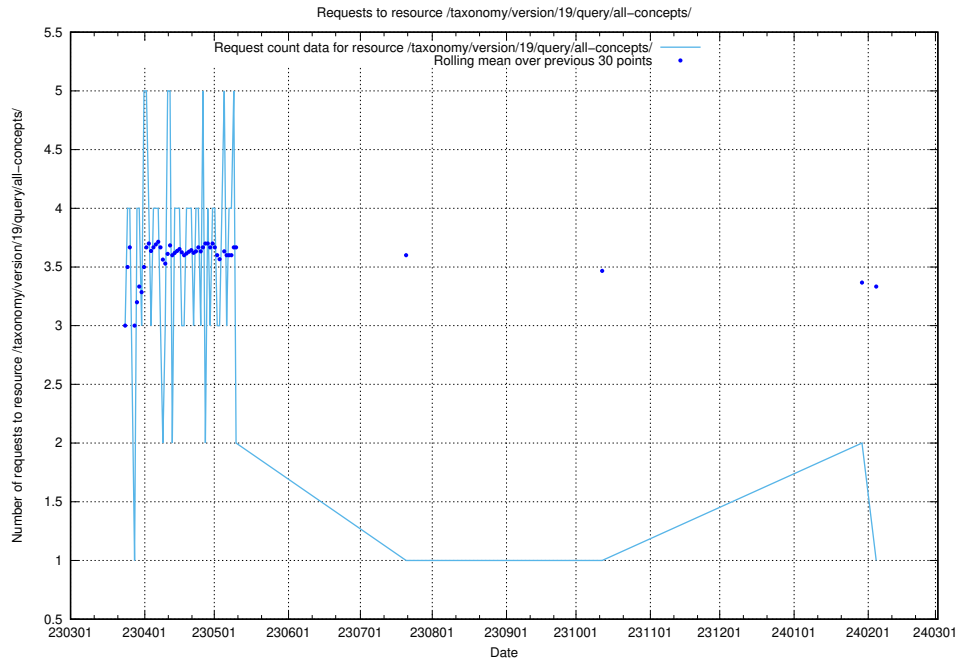

5.6440 Usage of /taxonomy/version/19/query/all-concepts/

Here, we count the number of requests to resource /taxonomy/version/19/query/all-concepts/.

5.6441 Usage of /utbildningar/437/43755_10024005_290720/events/