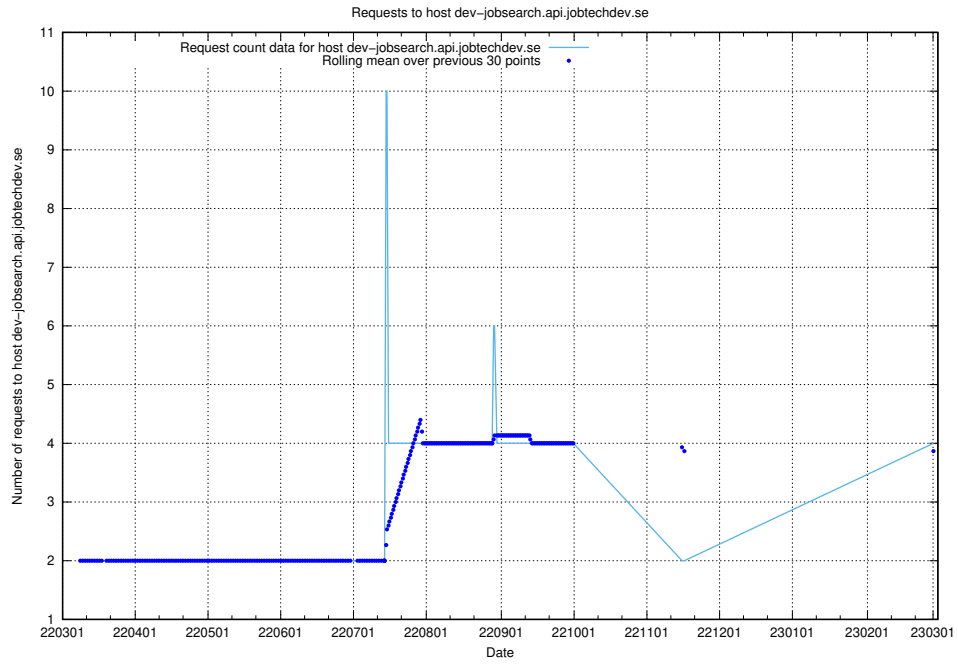

7.156 Usage of dev-jobsearch.api.jobtechdev.se

Here, we count the number of requests to host dev-jobsearch.api.jobtechdev.se.