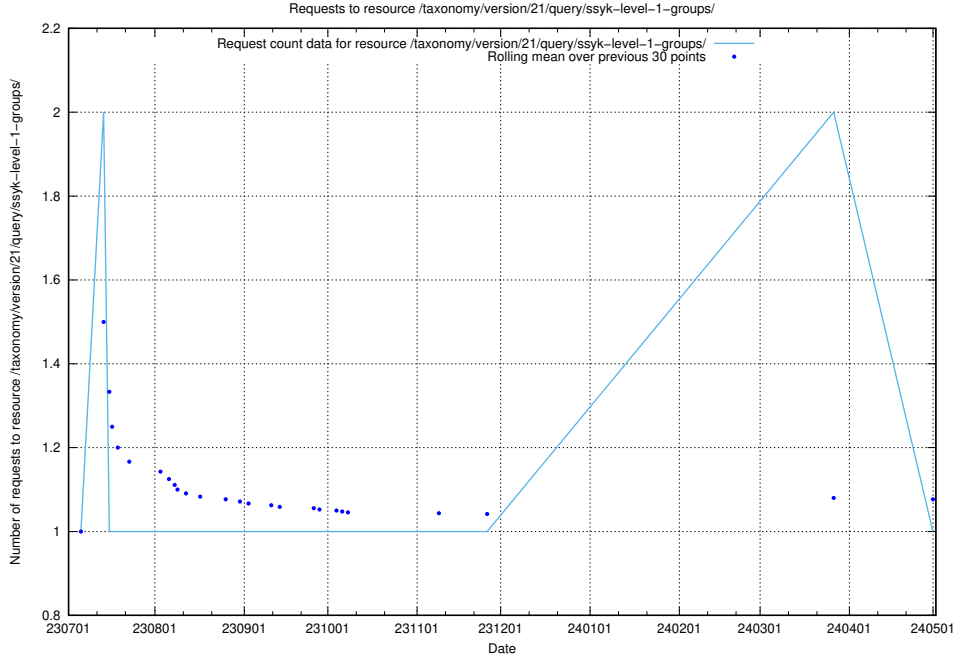

5.5587 Usage of /taxonomy/version/21/query/ssyk-level-1-groups/

Here, we count the number of requests to resource /taxonomy/version/21/query/ssyk-level-1-groups/.