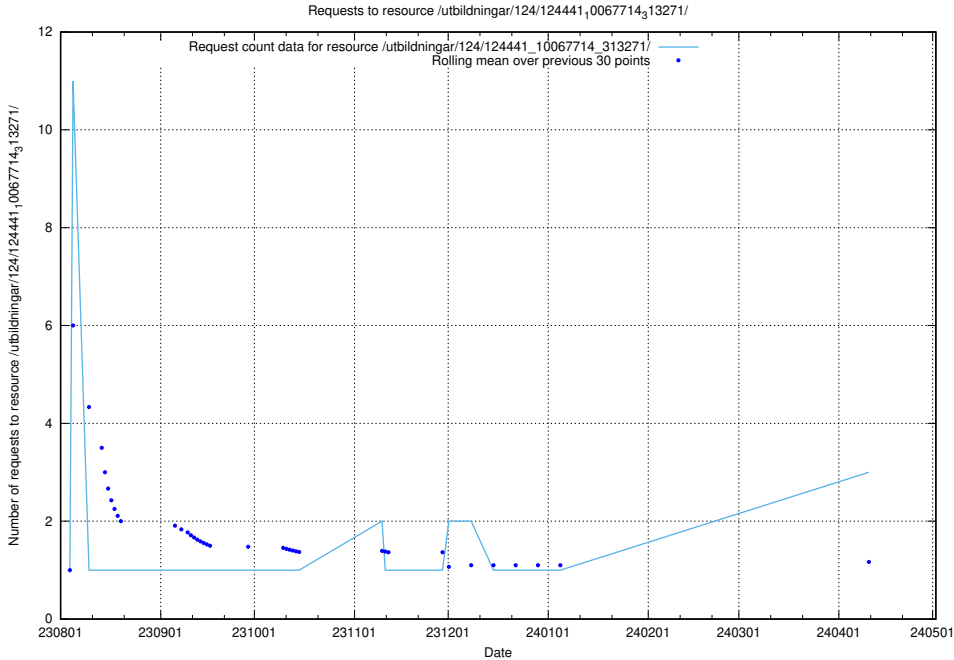

5.337 Usage of /utbildningar/124/124441_10067714_313271/

Here, we count the number of requests to resource /utbildningar/124/124441_10067714_313271/.