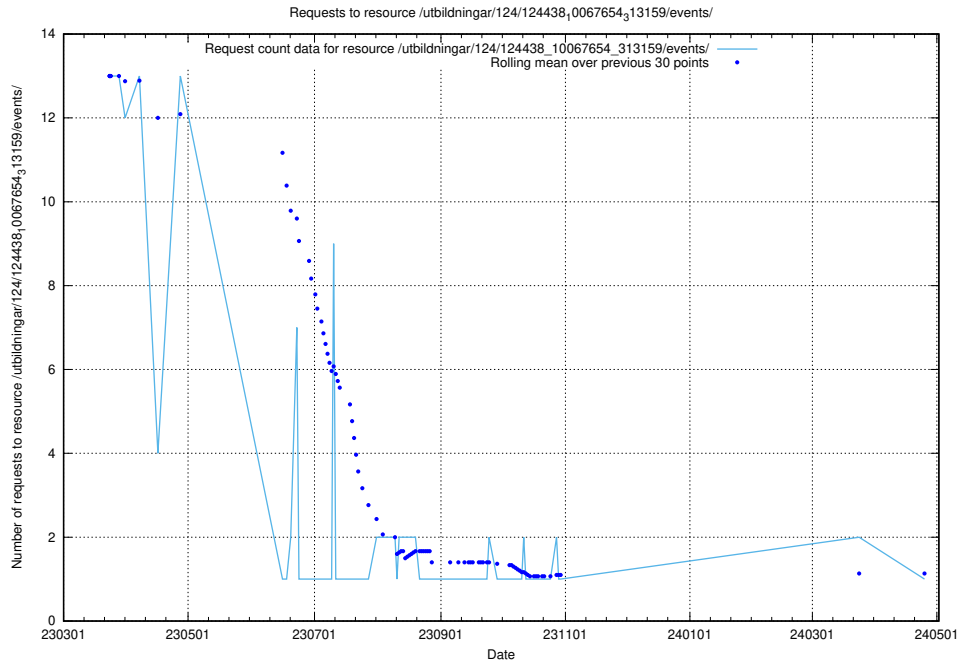

5.6535 Usage of /utbildningar/124/124438_10067654_313159/events/

Here, we count the number of requests to resource /utbildningar/124/124438_10067654_313159/events/