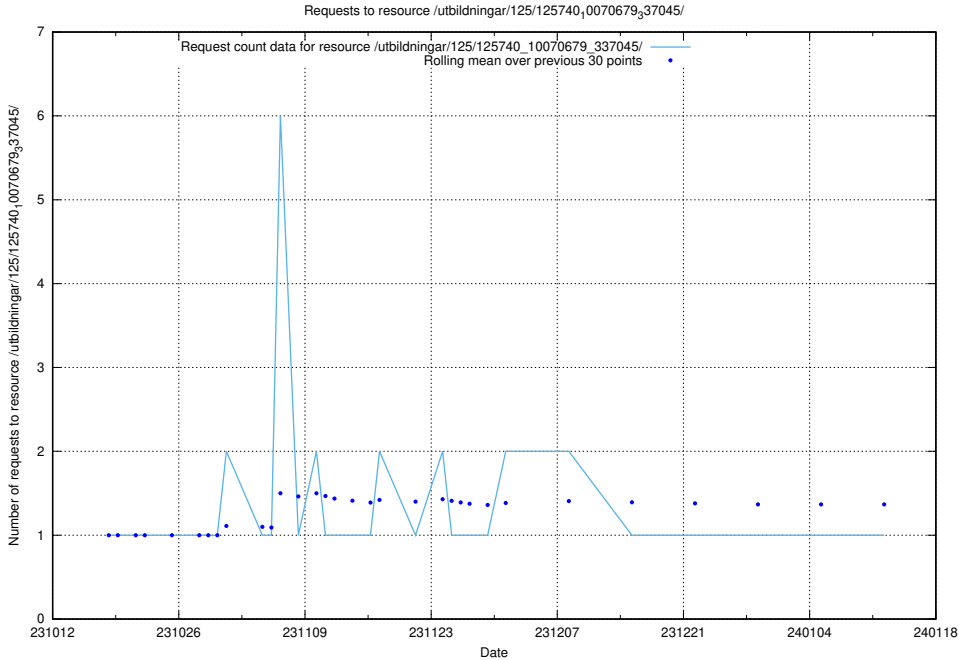

5.4538 Usage of /utbildningar/125/125740_10070679_337045/

Here, we count the number of requests to resource /utbildningar/125/125740_10070679_337045/.