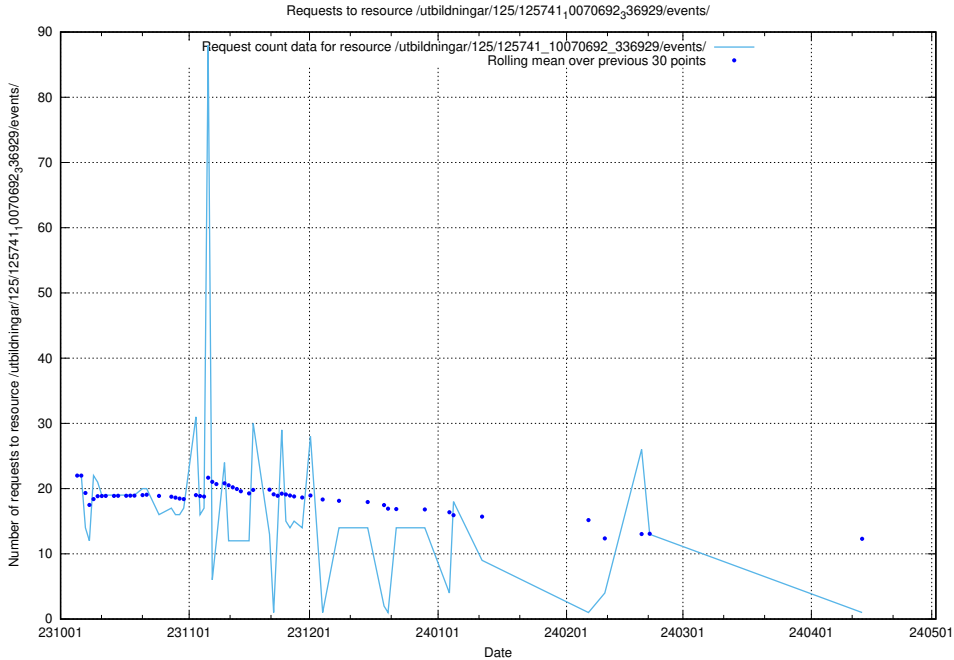

5.4650 Usage of /utbildningar/125/125741_10070692_336929/events/

Here, we count the number of requests to resource /utbildningar/125/125741_10070692_336929/events/