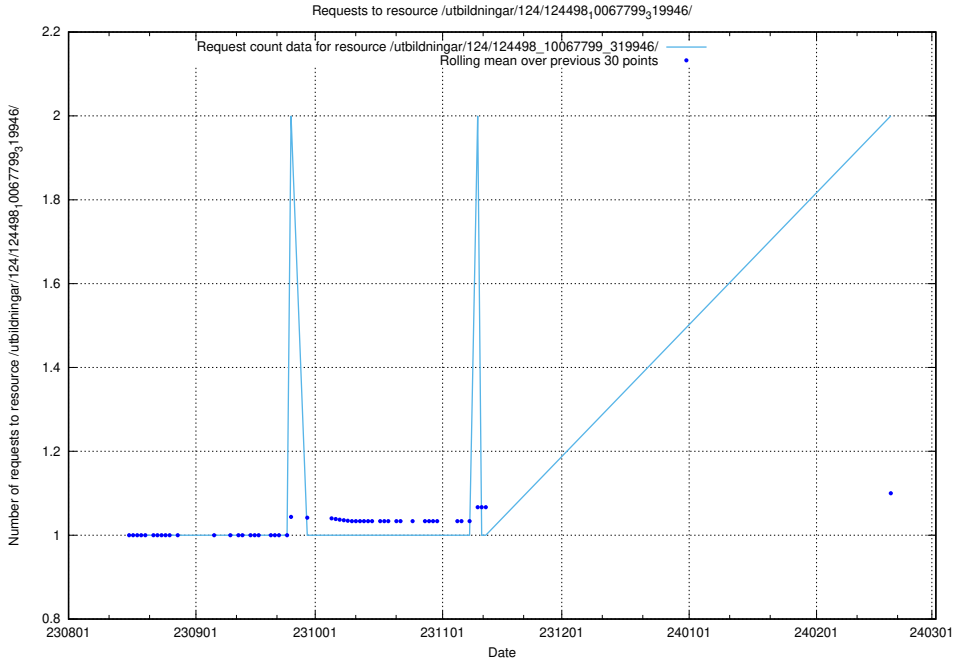

5.692 Usage of /utbildningar/124/124498_10067799_319946/

Here, we count the number of requests to resource /utbildningar/124/124498_10067799_319946/.