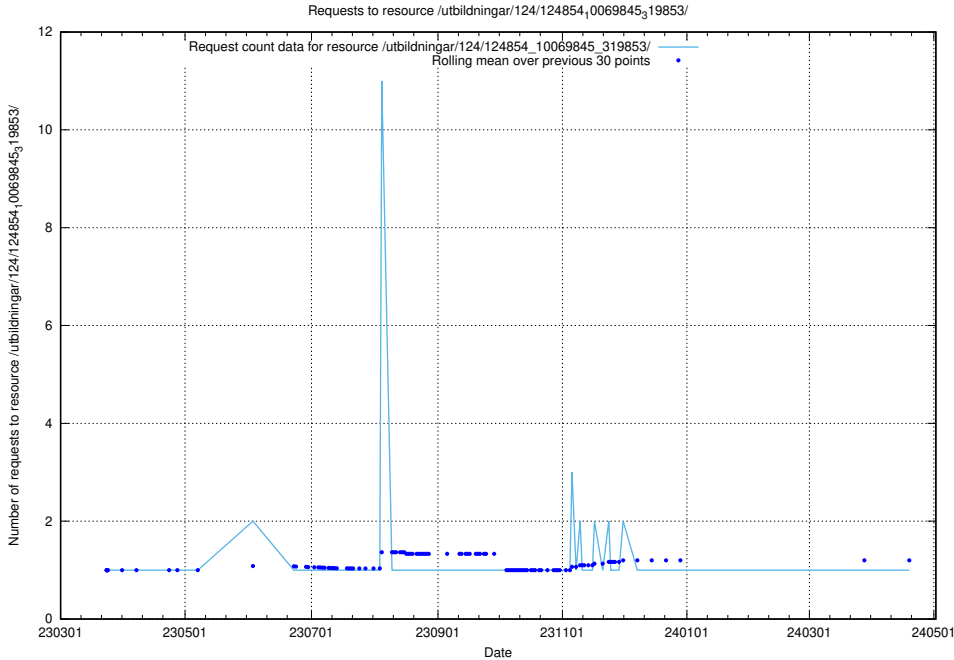

5.1116 Usage of /utbildningar/124/124854_10069845_319853/

Here, we count the number of requests to resource /utbildningar/124/124854_10069845_319853/.