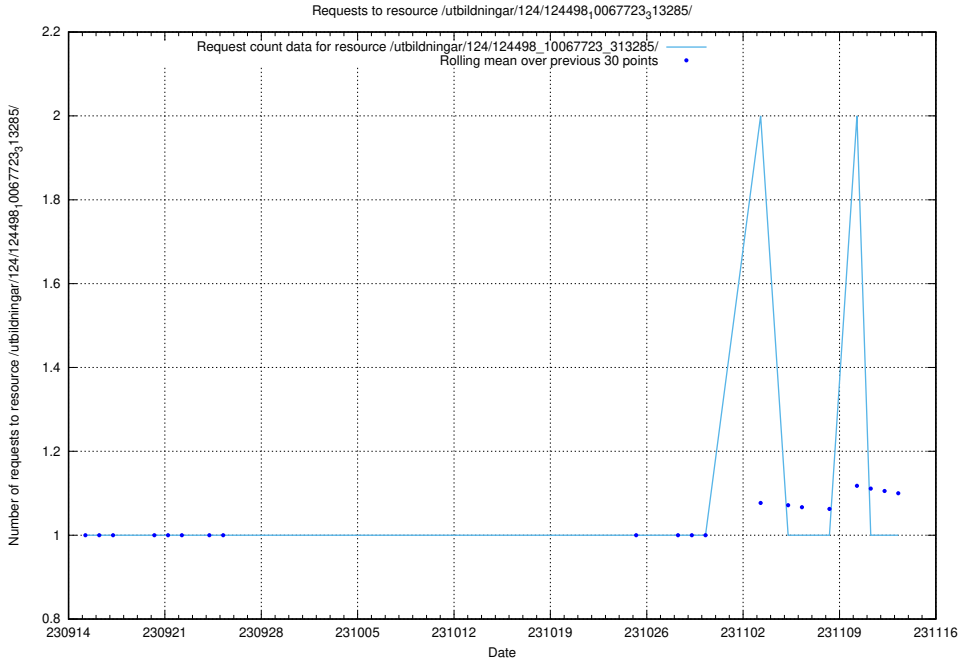

5.4829 Usage of /utbildningar/124/124498_10067723_313285/

Here, we count the number of requests to resource /utbildningar/124/124498_10067723_313285/.