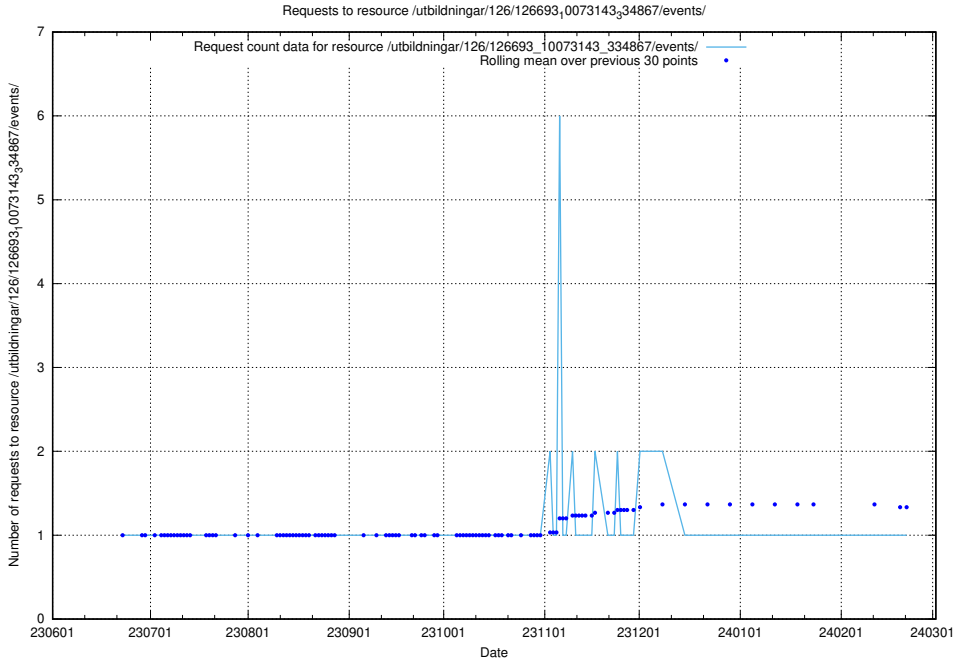

5.5895 Usage of /utbildningar/126/126693_10073143_334867/events/

Here, we count the number of requests to resource /utbildningar/126/126693_10073143_334867/events/