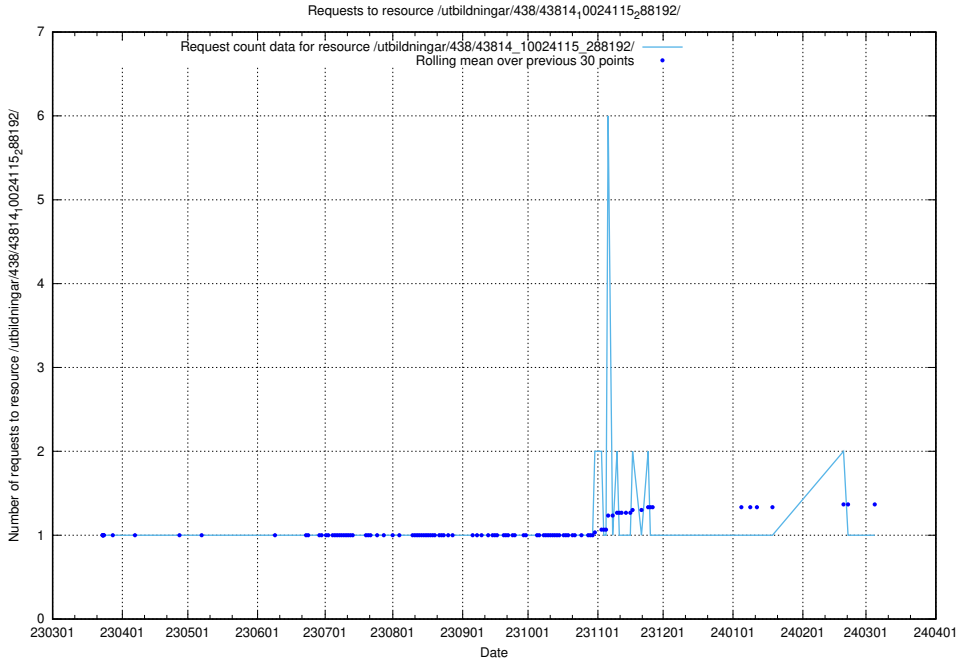

5.6611 Usage of /utbildningar/438/43814_10024115_288192/

Here, we count the number of requests to resource /utbildningar/438/43814_10024115_288192/.