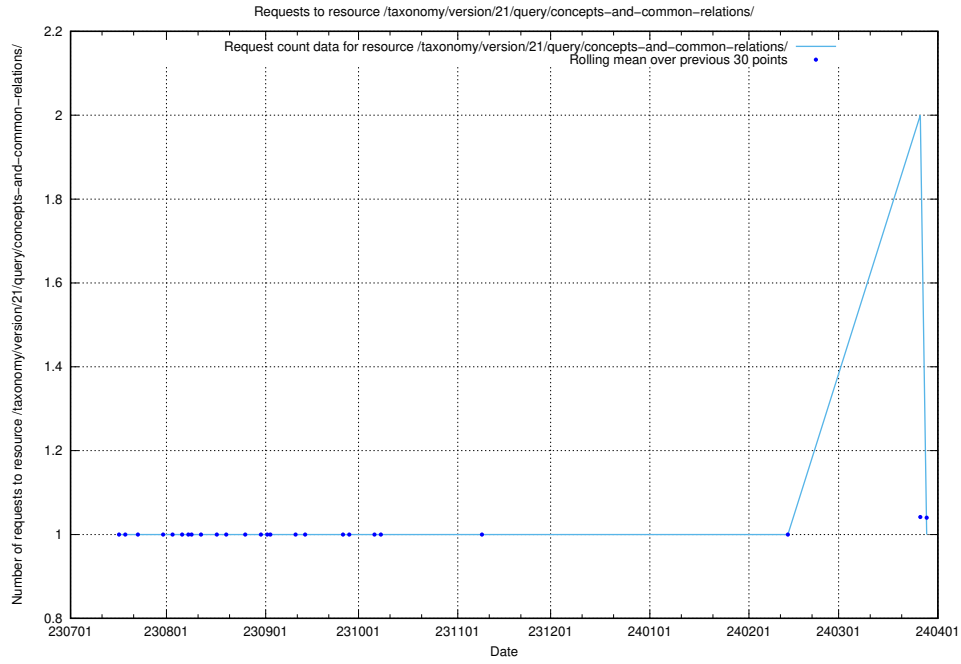

5.5338 Usage of /taxonomy/version/21/query/concepts-and-common-relations/

Here, we count the number of requests to resource /taxonomy/version/21/query/concepts-and-common-relations/.

5.5339 Usage of /utbildningar/122/122967_10065274_281273/