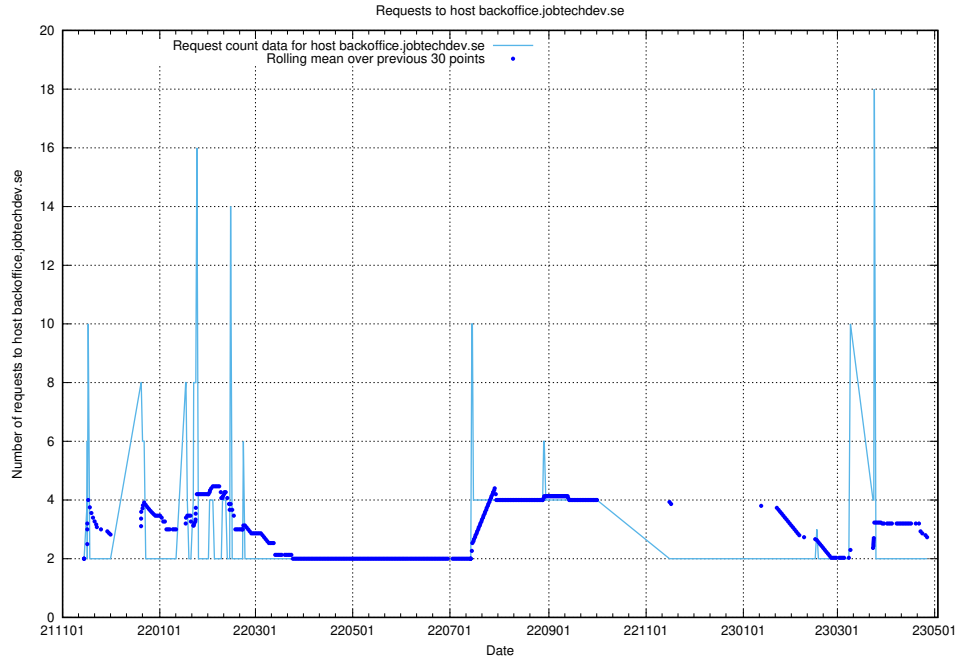

7.290 Usage of backoffice.jobtechdev.se

Here, we count the number of requests to host backoffice.jobtechdev.se.