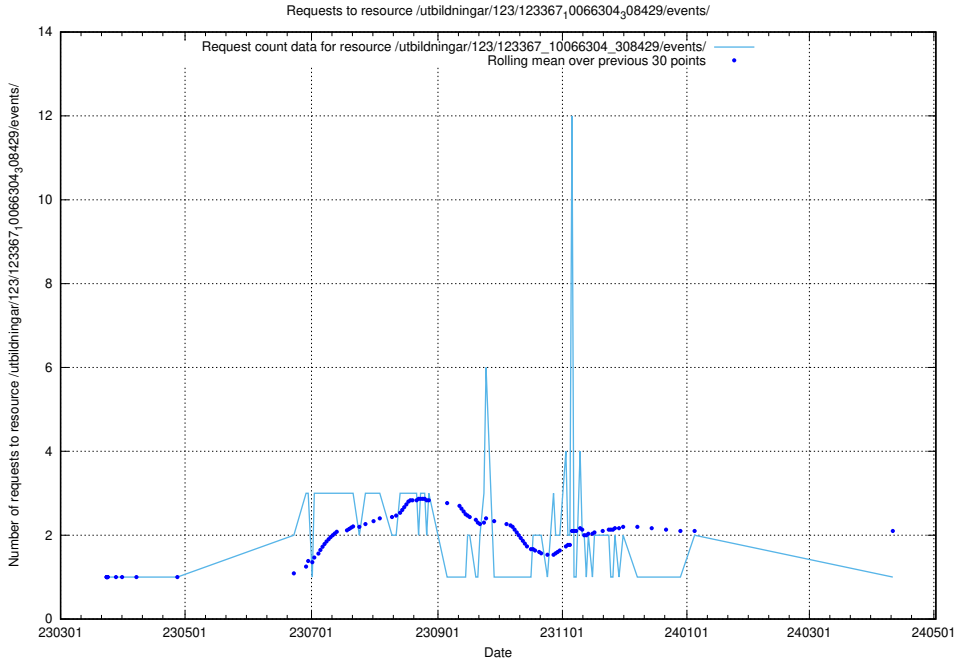

5.4813 Usage of /utbildningar/123/123367_10066304_308429/events/

Here, we count the number of requests to resource /utbildningar/123/123367_10066304_308429/events/