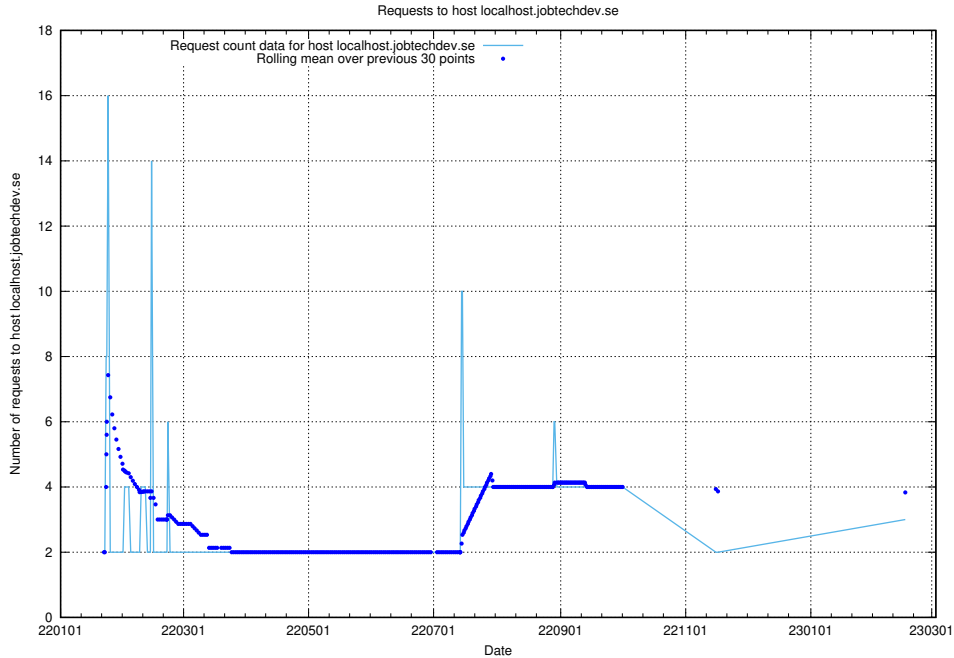

7.257 Usage of localhost.jobtechdev.se

Here, we count the number of requests to host localhost.jobtechdev.se.