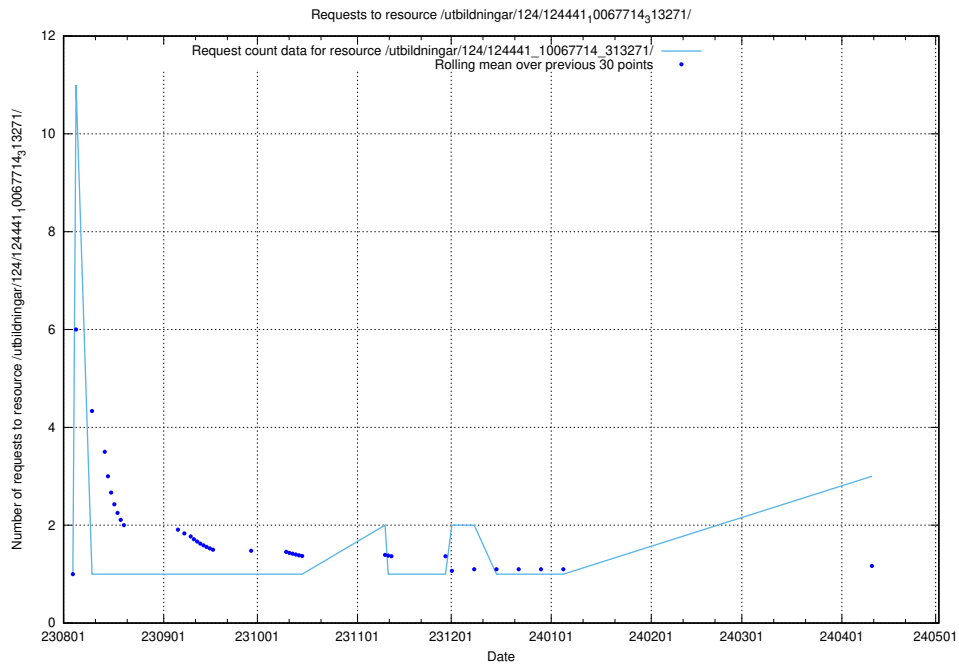

5.372 Usage of /utbildningar/124/124441_10067714_313271/

Here, we count the number of requests to resource /utbildningar/124/124441_10067714_313271/.