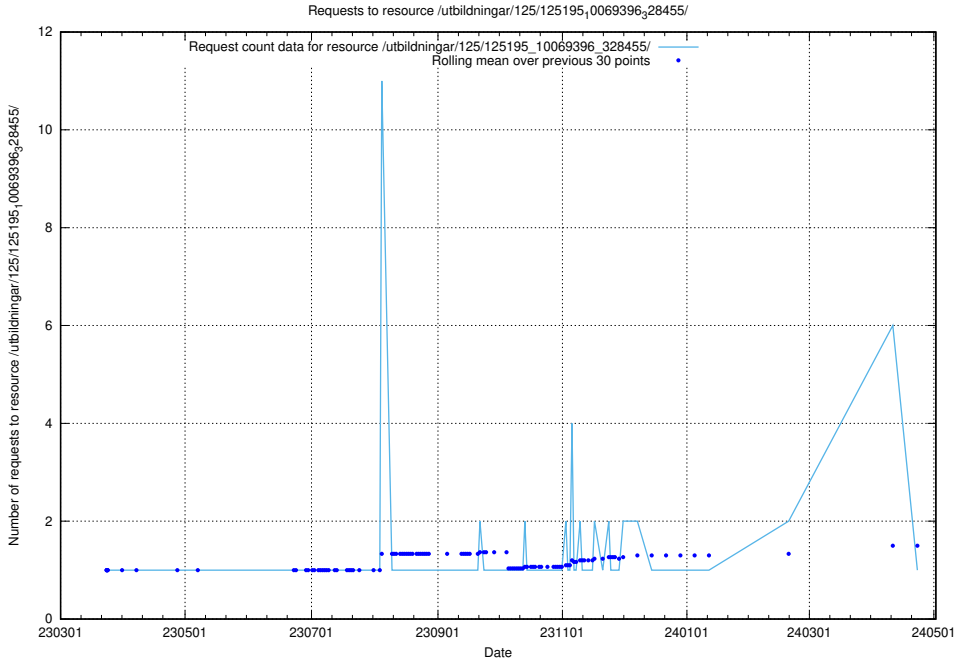

5.1137 Usage of /utbildningar/125/125195_10069396_328455/

Here, we count the number of requests to resource /utbildningar/125/125195_10069396_328455/.