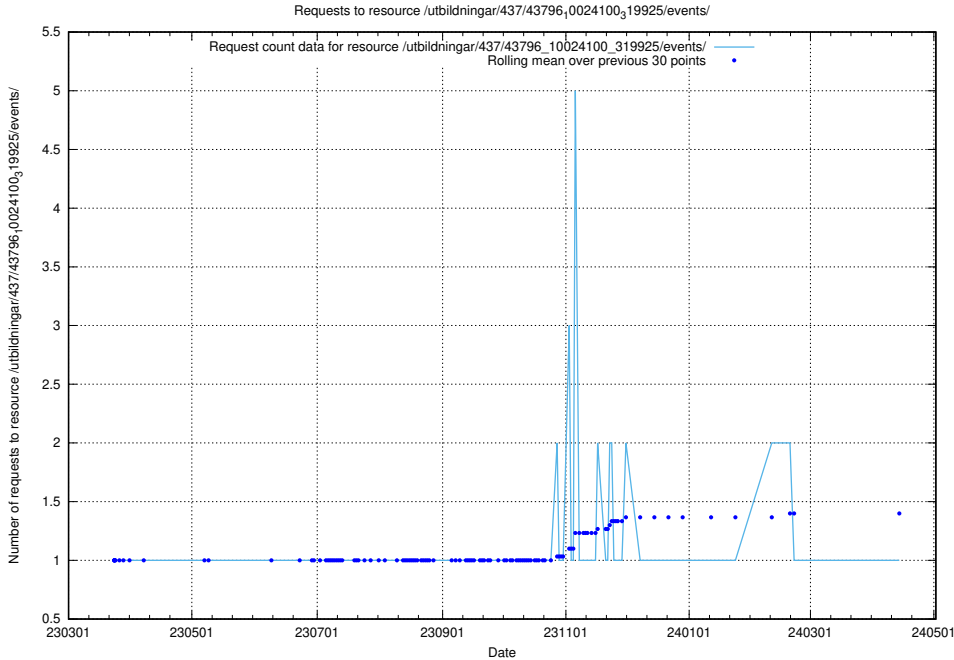

5.6620 Usage of /utbildningar/437/43796_10024100_319925/events/

Here, we count the number of requests to resource /utbildningar/437/43796_10024100_319925/events/.