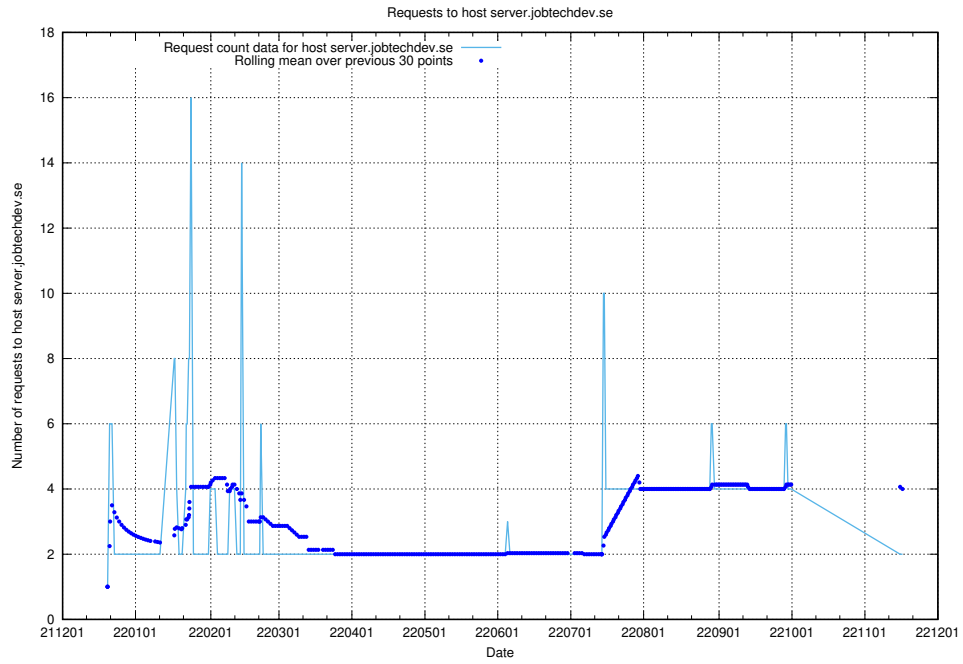

7.374 Usage of server.jobtechdev.se

Here, we count the number of requests to host server.jobtechdev.se.