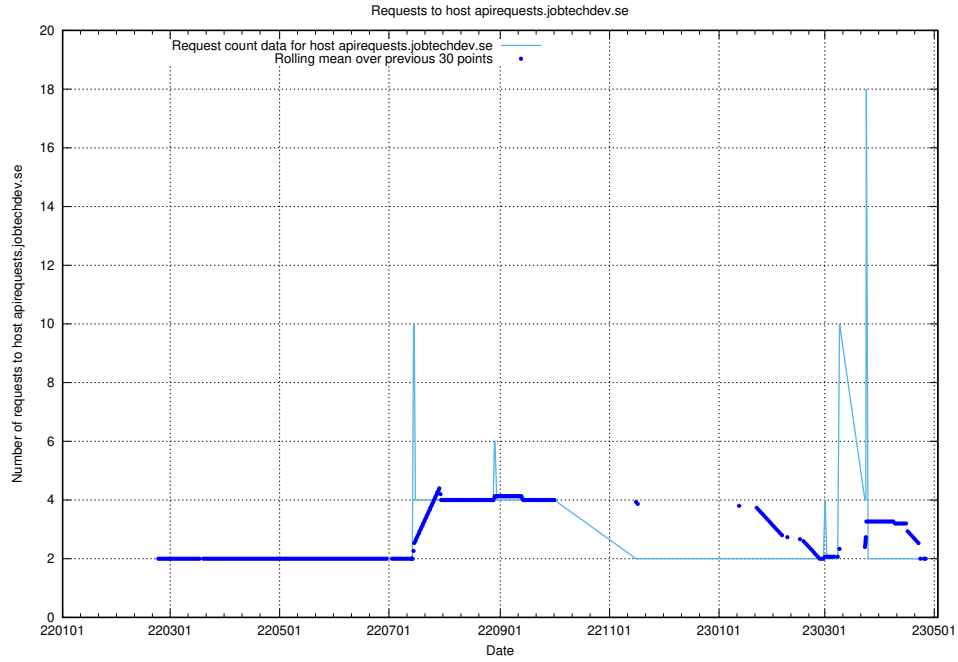

7.521 Usage of apirequests.jobtechdev.se

Here, we count the number of requests to host apirequests.jobtechdev.se.