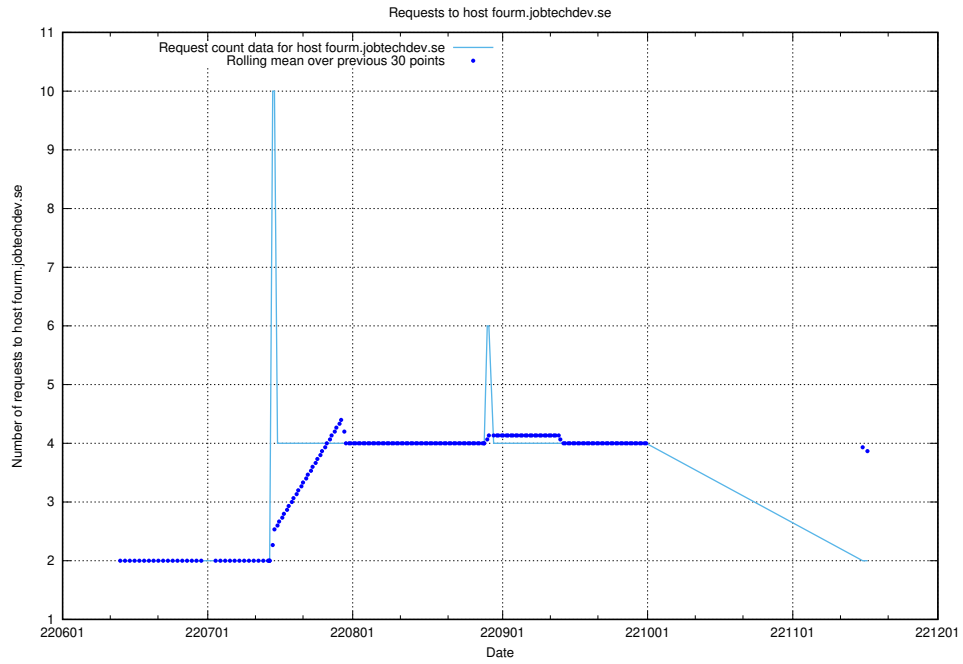

7.411 Usage of fourm.jobtechdev.se

Here, we count the number of requests to host fourm.jobtechdev.se.

7.412 Usage of ac93955e-375e-46ab-98cd-1c60a34122cd.jobtechdev.se

Here, we count the number of requests to host ac93955e-375e-46ab-98cd-1c60a34122cd.jobtechdev.se.