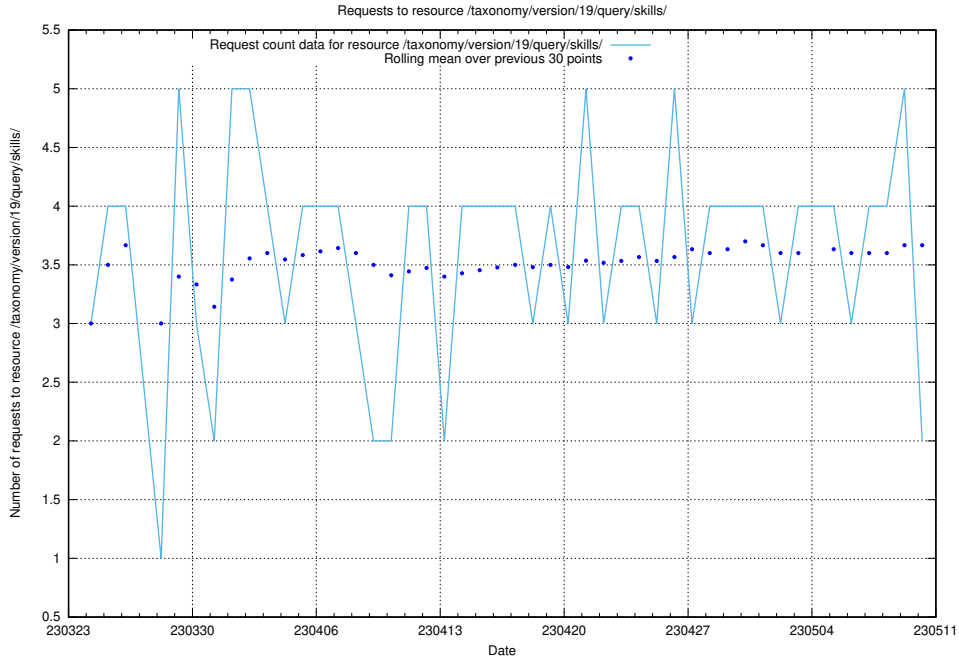

5.934 Usage of /taxonomy/version/19/query/skills/

Here, we count the number of requests to resource /taxonomy/version/19/query/skills/.