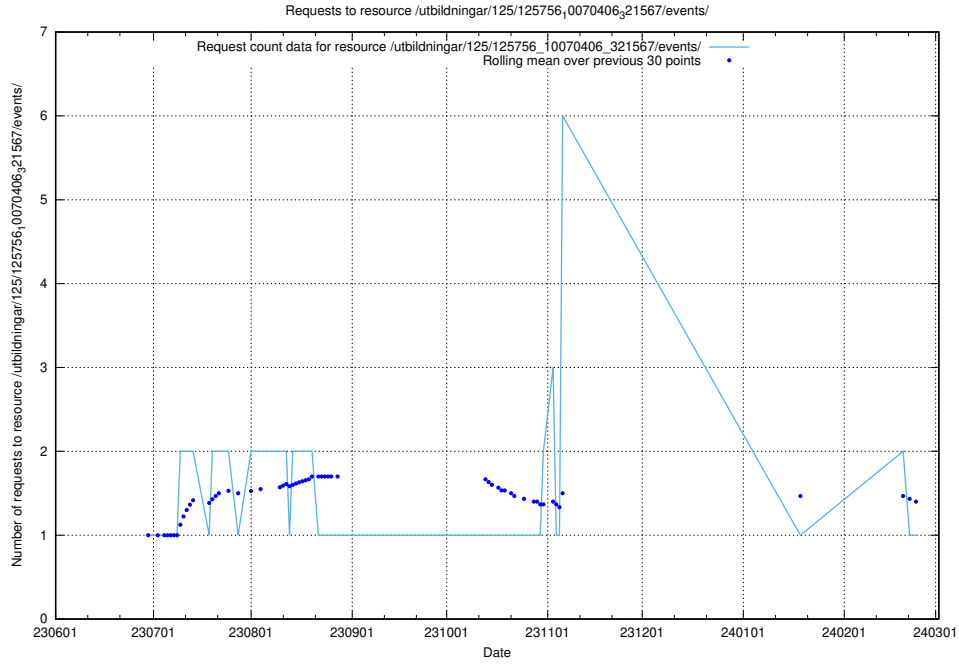

5.5668 Usage of /utbildningar/125/125756_10070406_321567/events/

Here, we count the number of requests to resource /utbildningar/125/125756_10070406_321567/events/