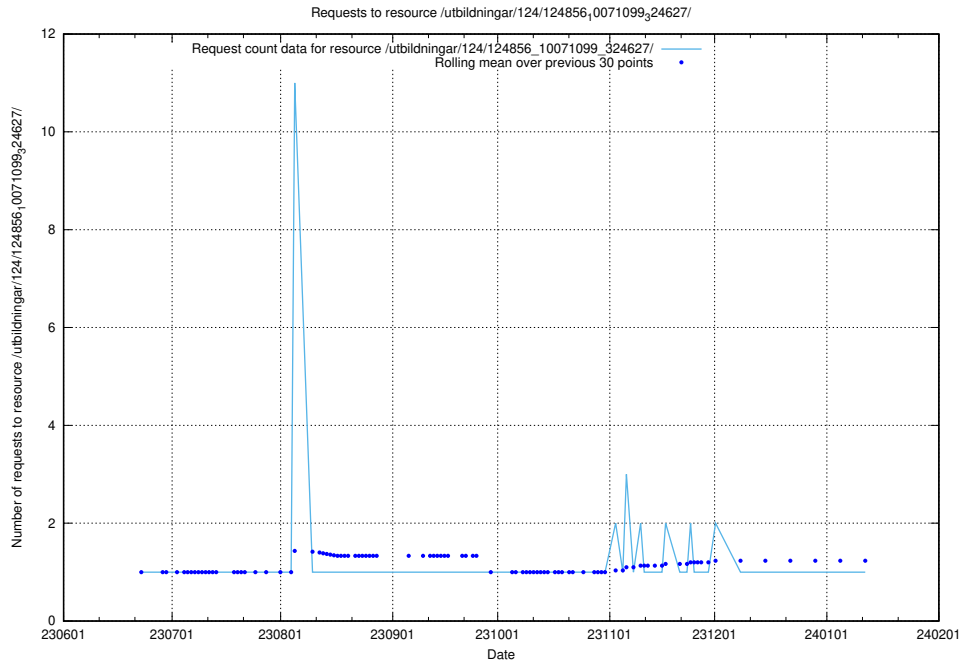

5.6028 Usage of /utbildningar/124/124856_10071099_324627/

Here, we count the number of requests to resource /utbildningar/124/124856_10071099_324627/.