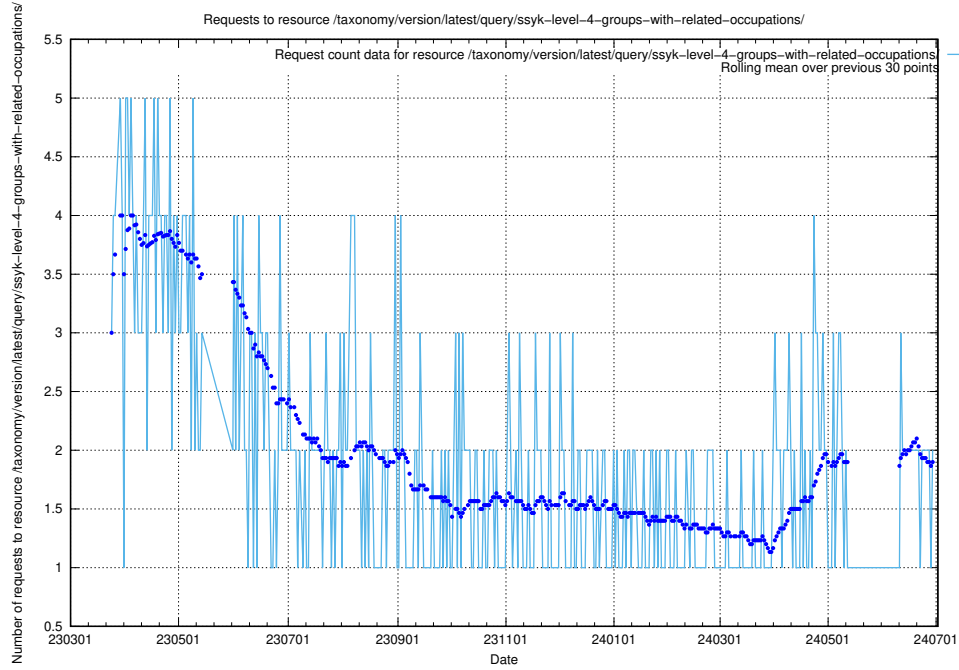

5.898 Usage of /taxonomy/version/latest/query/ssyk-level-4-groups-with-related-occupations/

Here, we count the number of requests to resource /taxonomy/version/latest/query/ssyk-level-4-groups-with-related-occupations/.