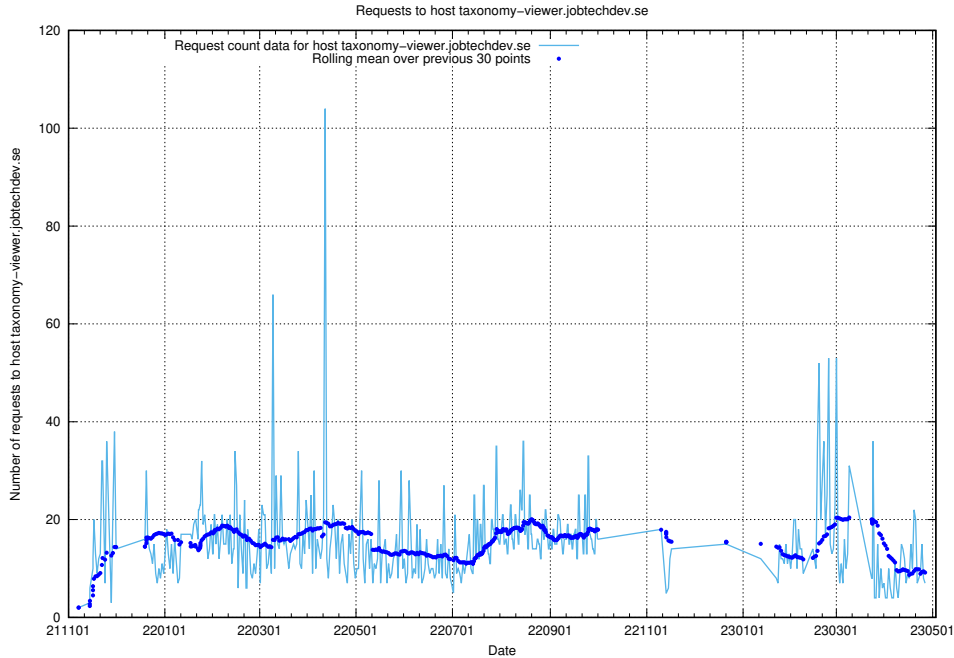

7.79 Usage of demo-jobad-enrichments.jobtechdev.se

Here, we count the number of requests to host demo-jobad-enrichments.jobtechdev.se.

7.80 Usage of taxonomy-viewer.jobtechdev.se

Here, we count the number of requests to host taxonomy-viewer.jobtechdev.se.