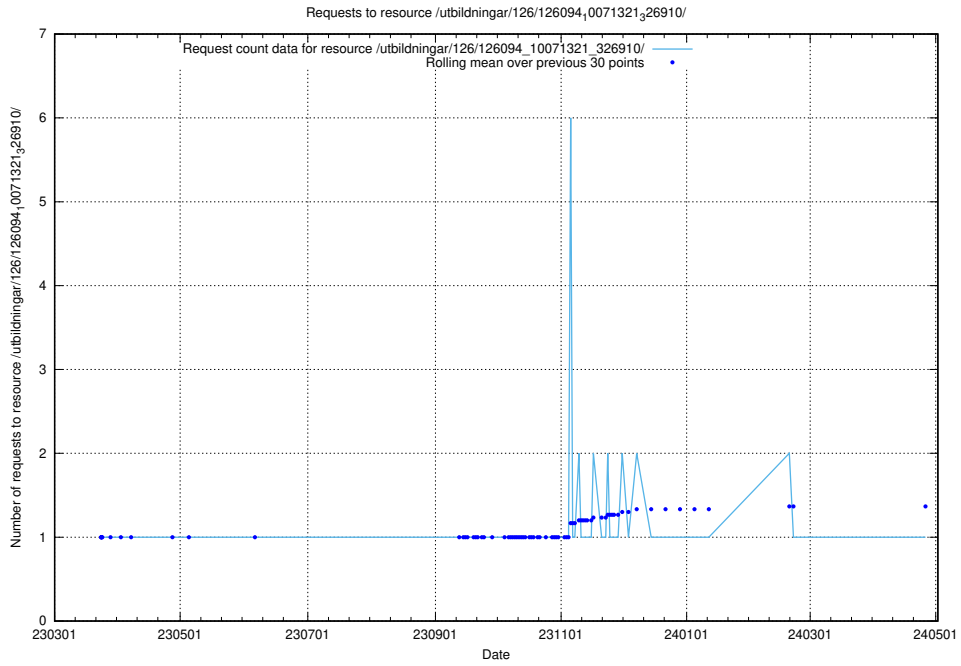

5.6703 Usage of /utbildningar/126/126094_10071321_326910/

Here, we count the number of requests to resource /utbildningar/126/126094_10071321_326910/.