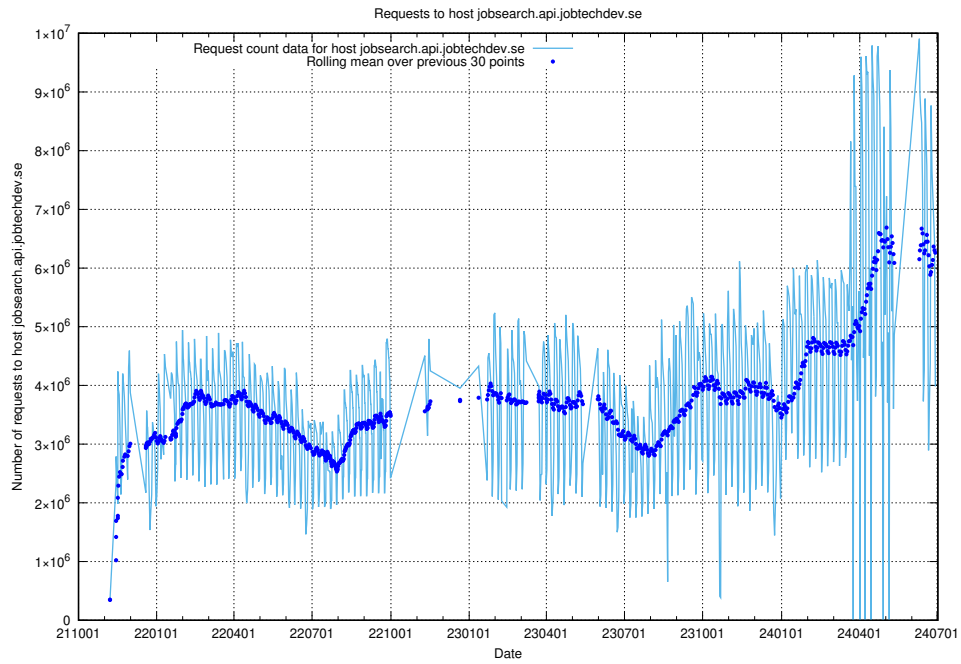

7 Log Stack

This section contains request statistics from [JobTech's log stack](#)⁸.

7.1 Usage of jobsearch.api.jobtechdev.se

Here, we count the number of requests to host jobsearch.api.jobtechdev.se.

---

⁸<https://elk.jobtechdev.se>