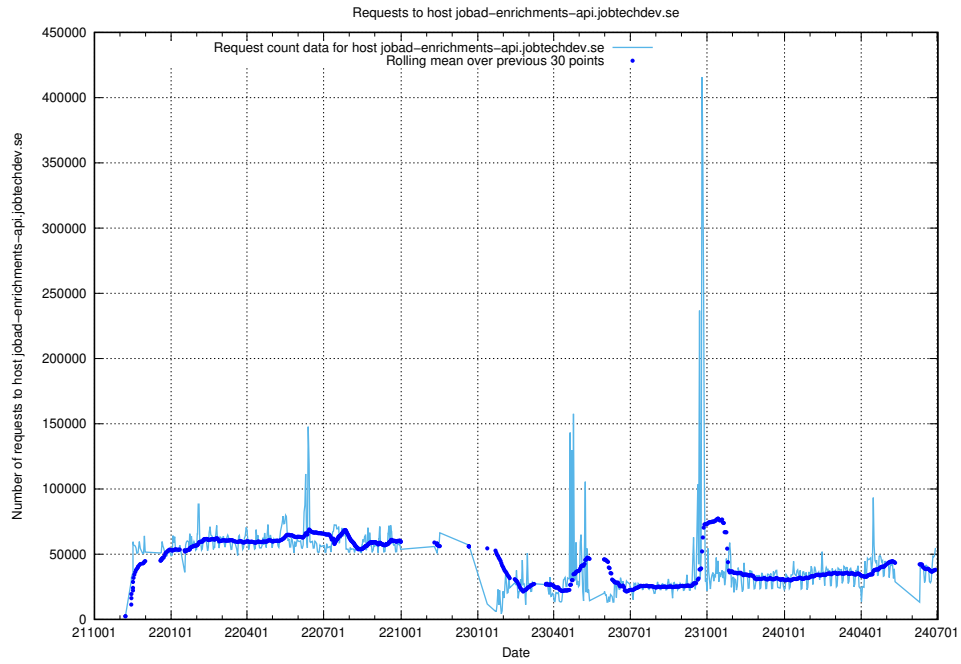

7.4 Usage of taxonomy.api.jobtechdev.se:443

Here, we count the number of requests to host taxonomy.api.jobtechdev.se:443.

7.5 Usage of jobad-enrichments-api.jobtechdev.se

Here, we count the number of requests to host jobad-enrichments-api.jobtechdev.se.