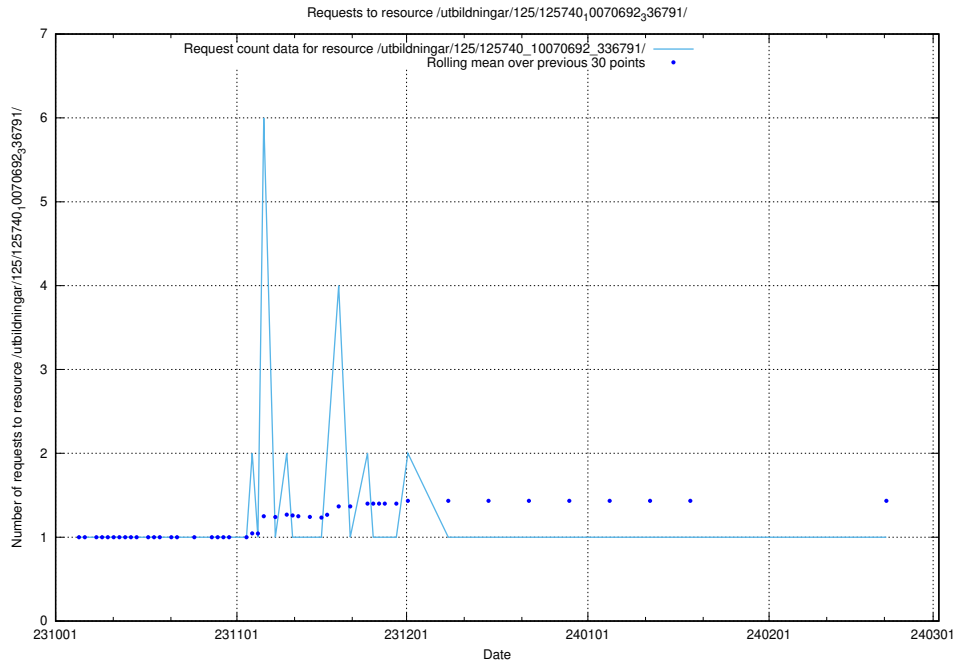

5.4698 Usage of /utbildningar/125/125740_10070692_336791/

Here, we count the number of requests to resource /utbildningar/125/125740_10070692_336791/.