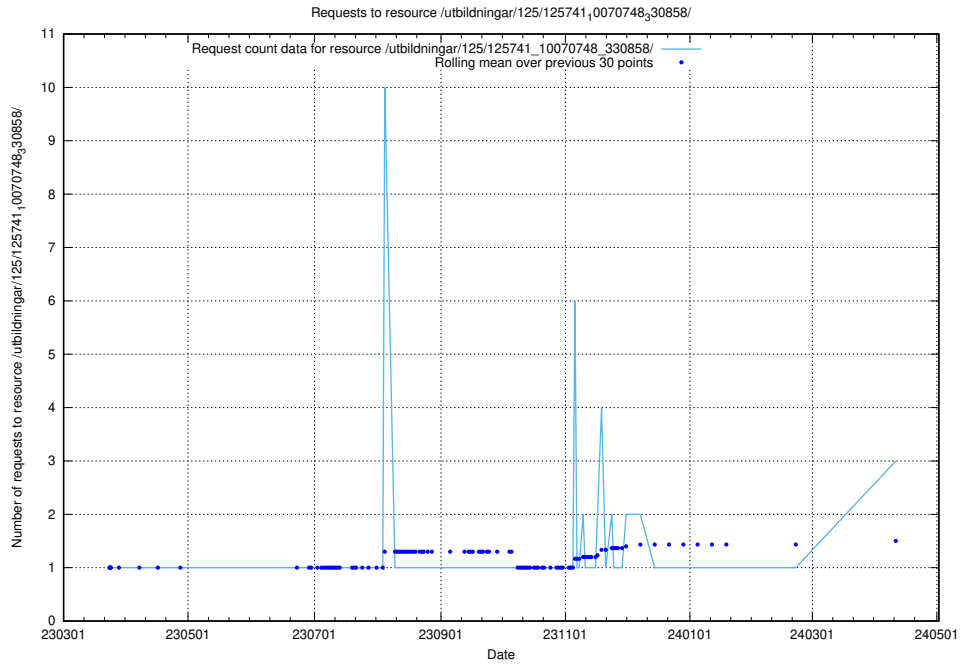

5.451 Usage of /utbildningar/125/125741_10070748_330858/

Here, we count the number of requests to resource /utbildningar/125/125741_10070748_330858/.