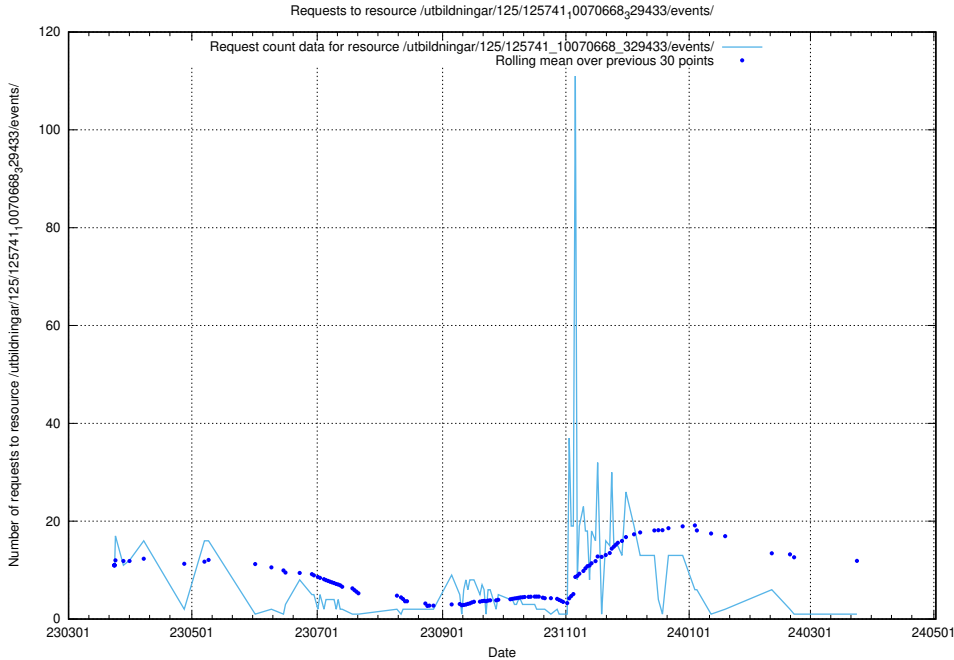

5.6516 Usage of /utbildningar/125/125741_10070668_329433/events/

Here, we count the number of requests to resource /utbildningar/125/125741_10070668_329433/events/