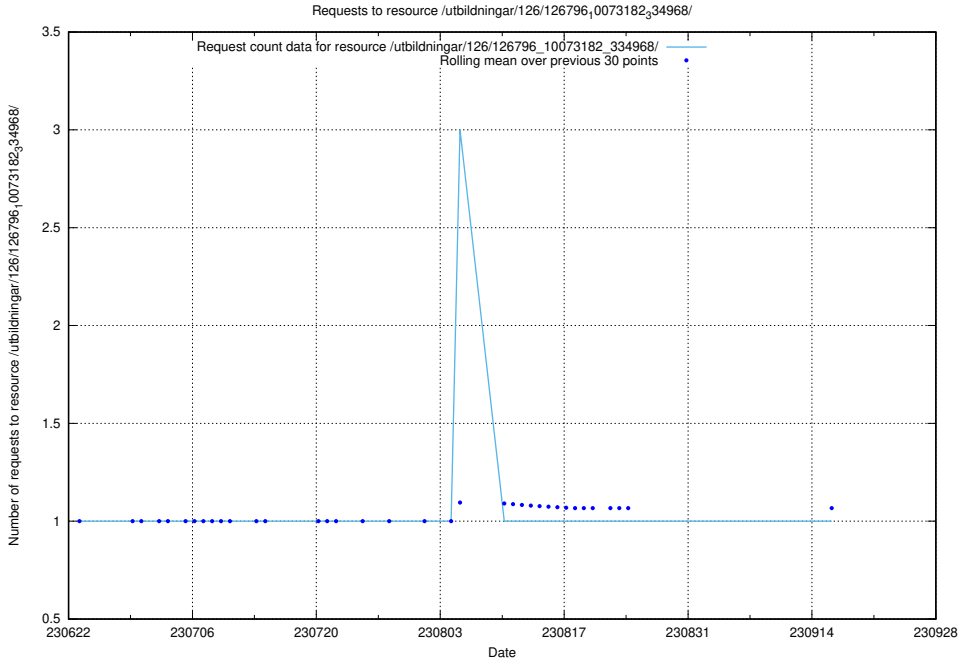

5.5868 Usage of /utbildningar/126/126796_10073182_334968/

Here, we count the number of requests to resource /utbildningar/126/126796_10073182_334968/.