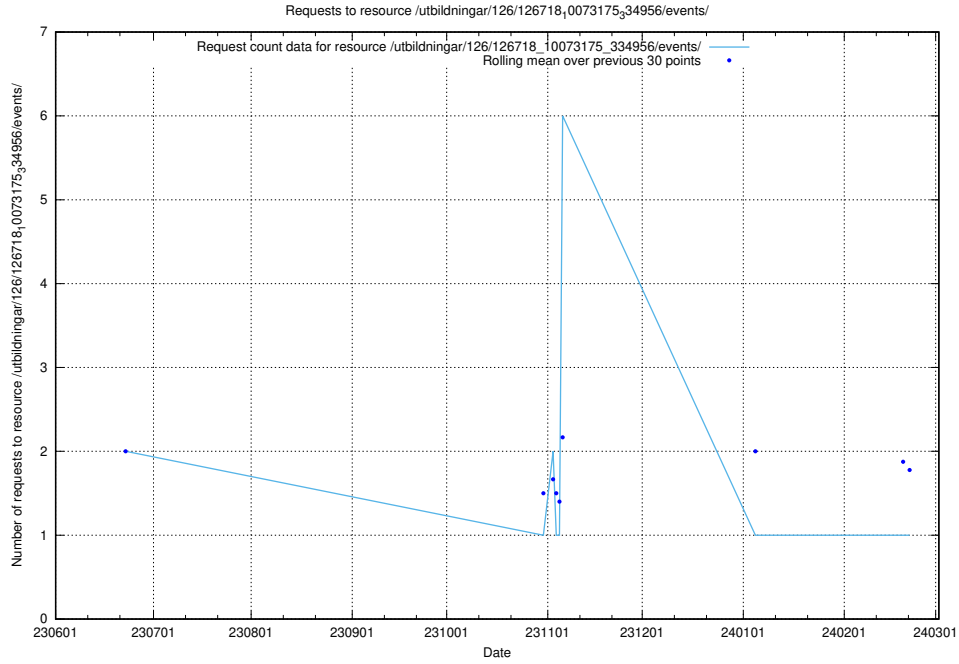

5.5847 Usage of /utbildningar/126/126718_10073175_334956/events/

Here, we count the number of requests to resource /utbildningar/126/126718_10073175_334956/events/