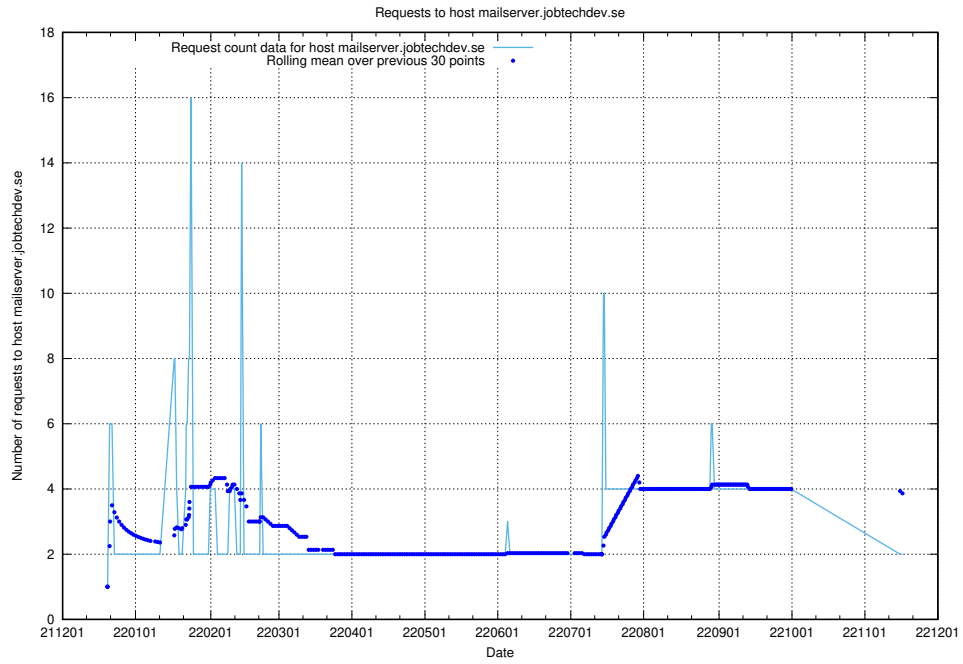

7.377 Usage of mailserver.jobtechdev.se

Here, we count the number of requests to host mailserver.jobtechdev.se.