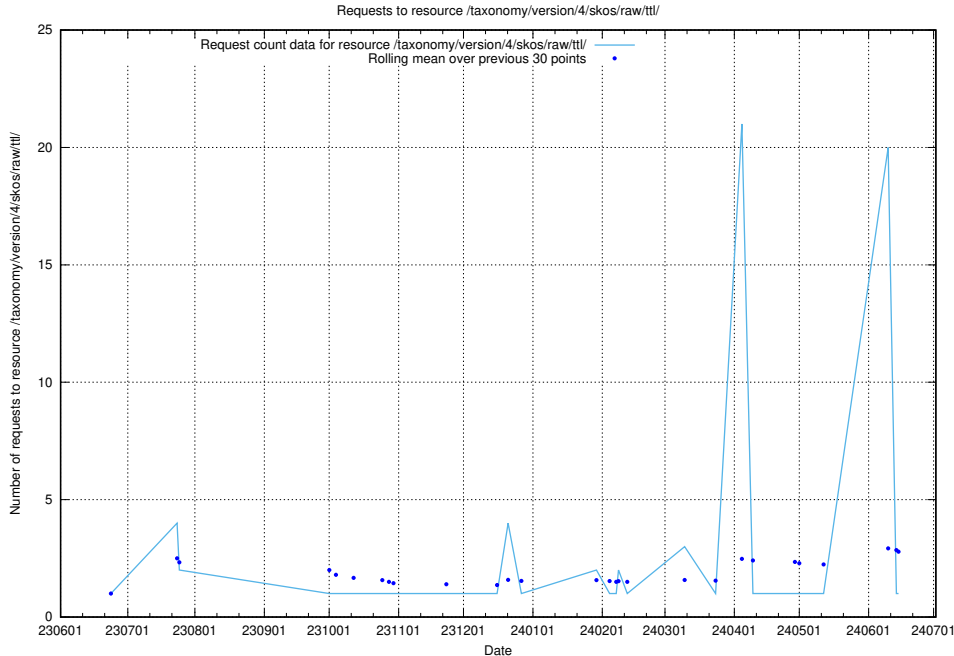

5.5842 Usage of /taxonomy/version/4/skos/raw/ttl/

Here, we count the number of requests to resource /taxonomy/version/4/skos/raw/ttl/.