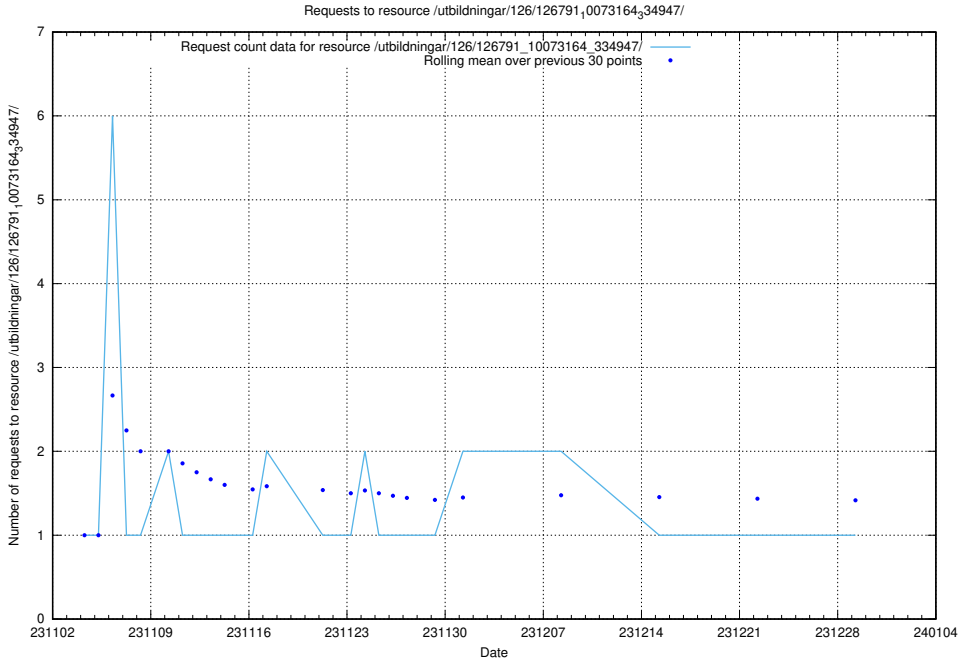

5.4424 Usage of /utbildningar/126/126791_10073164_334947/

Here, we count the number of requests to resource /utbildningar/126/126791_10073164_334947/.