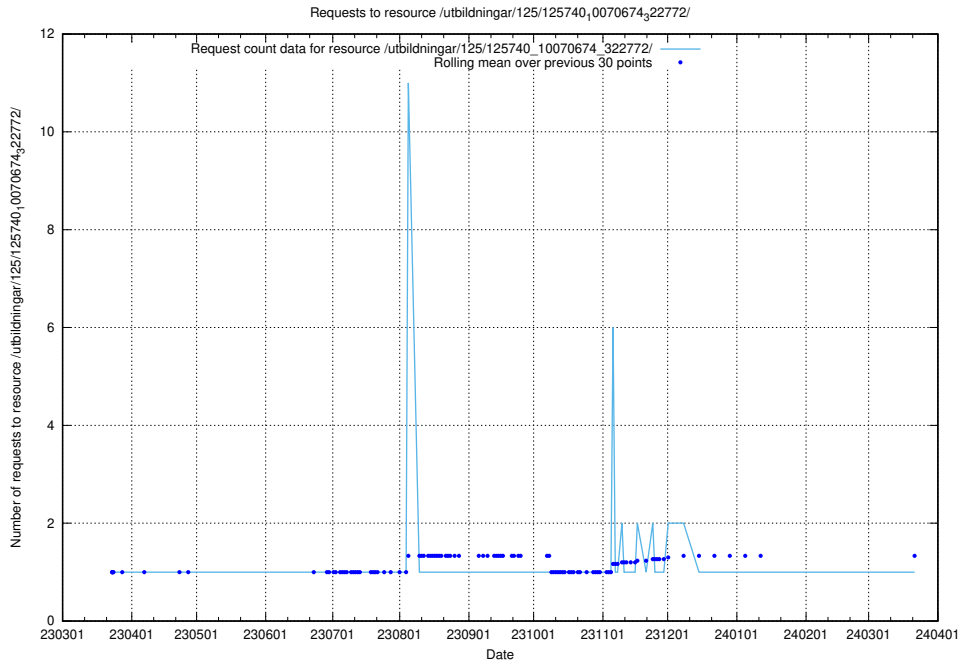

5.1009 Usage of /utbildningar/125/125740_10070674_322772/

Here, we count the number of requests to resource /utbildningar/125/125740_10070674_322772/.