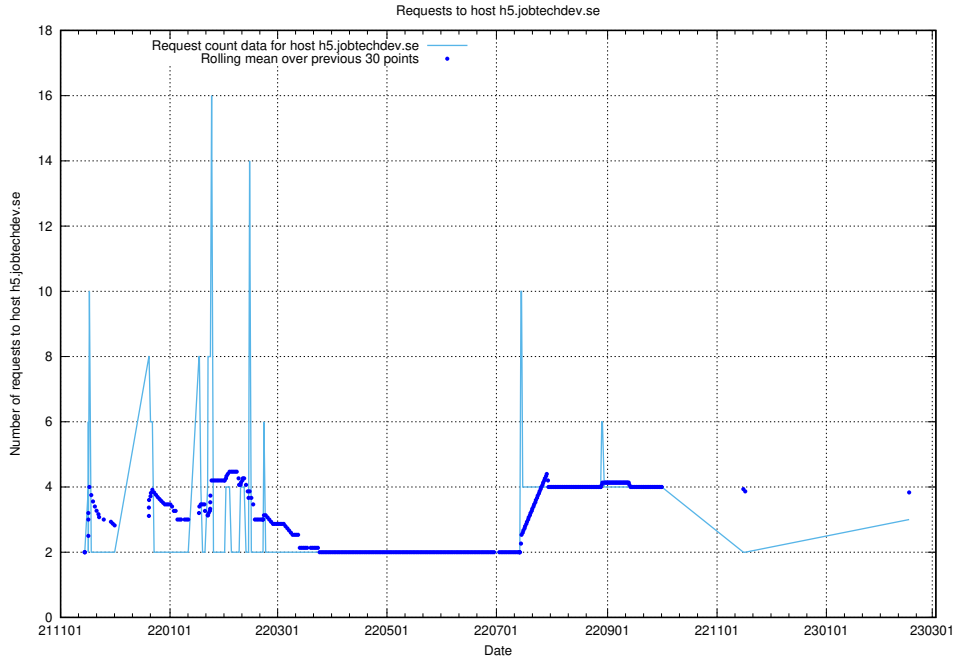

7.171 Usage of h5.jobtechdev.se

Here, we count the number of requests to host h5.jobtechdev.se.