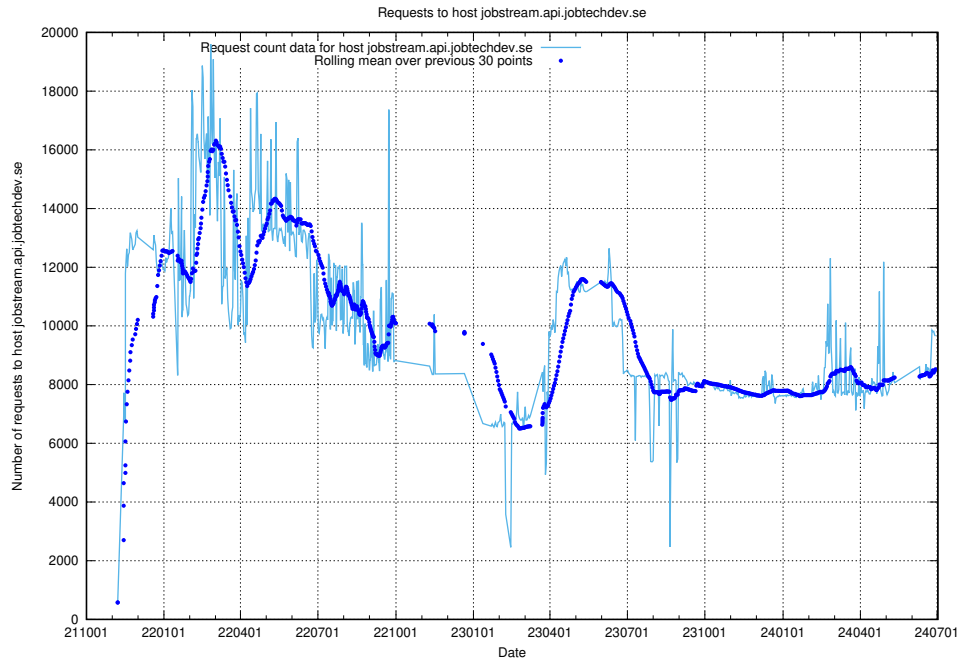

7.10 Usage of jobstream.api.jobtechdev.se

Here, we count the number of requests to host jobstream.api.jobtechdev.se.