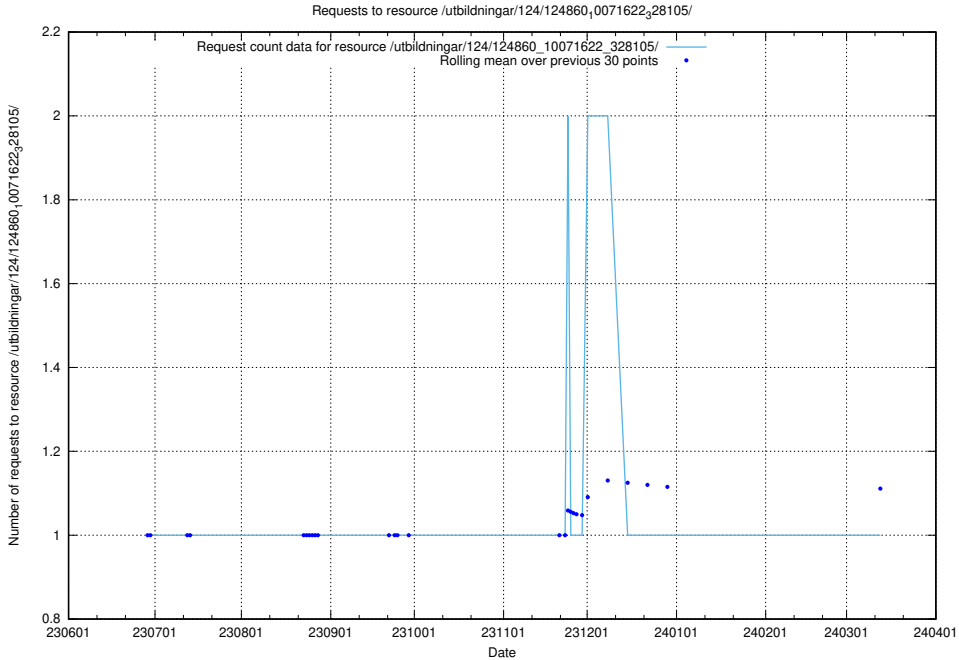

5.5772 Usage of /utbildningar/124/124860_10071622_328105/

Here, we count the number of requests to resource /utbildningar/124/124860_10071622_328105/.