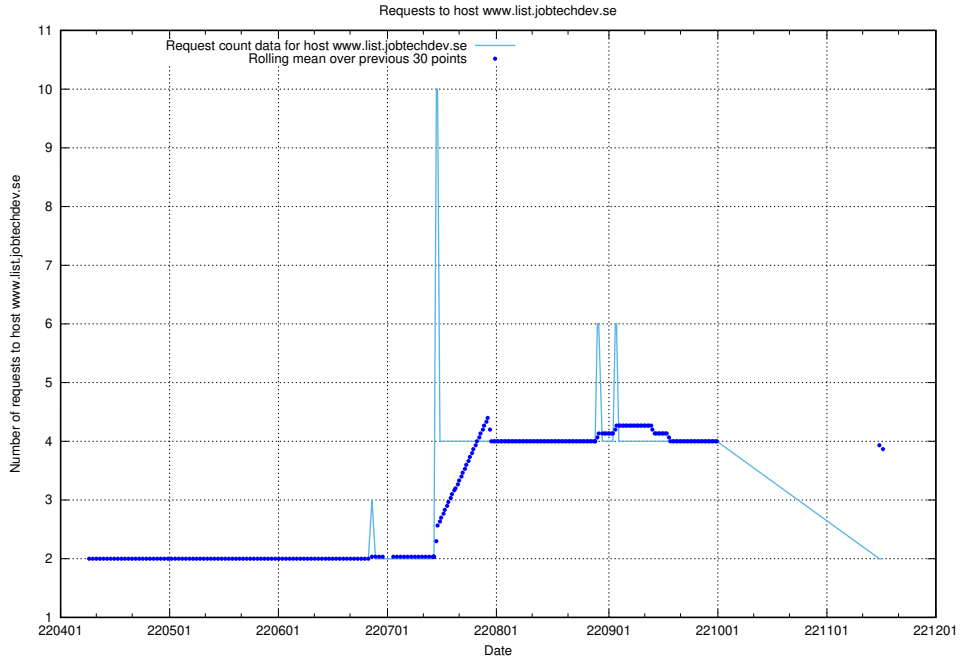

7.474 Usage of www.list.jobtechdev.se

Here, we count the number of requests to host www.list.jobtechdev.se.