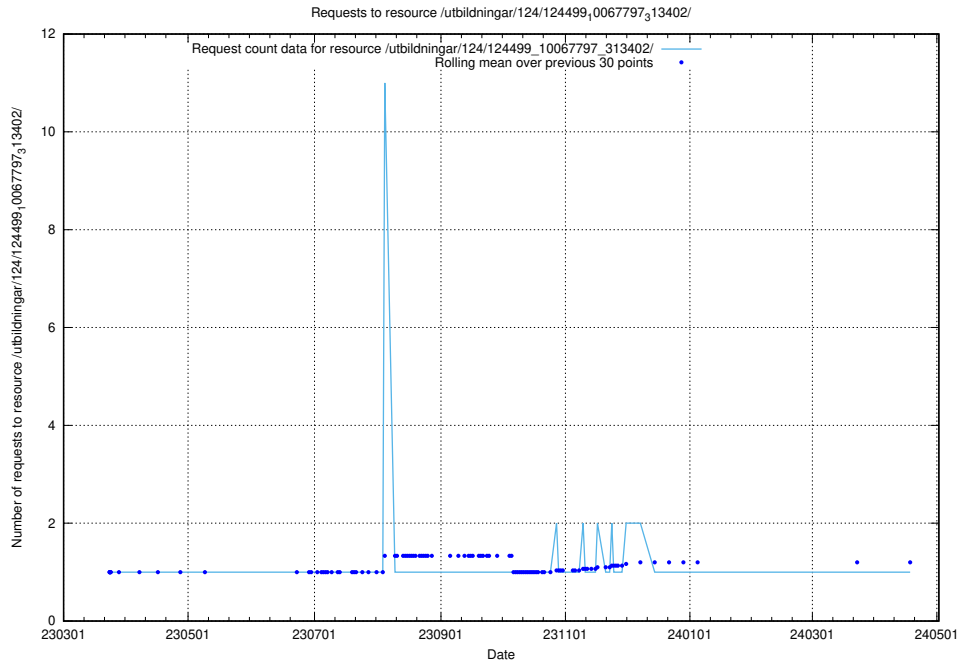

Here, we count the number of requests to resource /utbildningar/utb_emil/124/124469_10067554_312977/

5.2763 Usage of /utbildningar/124/124499_10067797_313402/

Here, we count the number of requests to resource /utbildningar/124/124499_10067797_313402/.