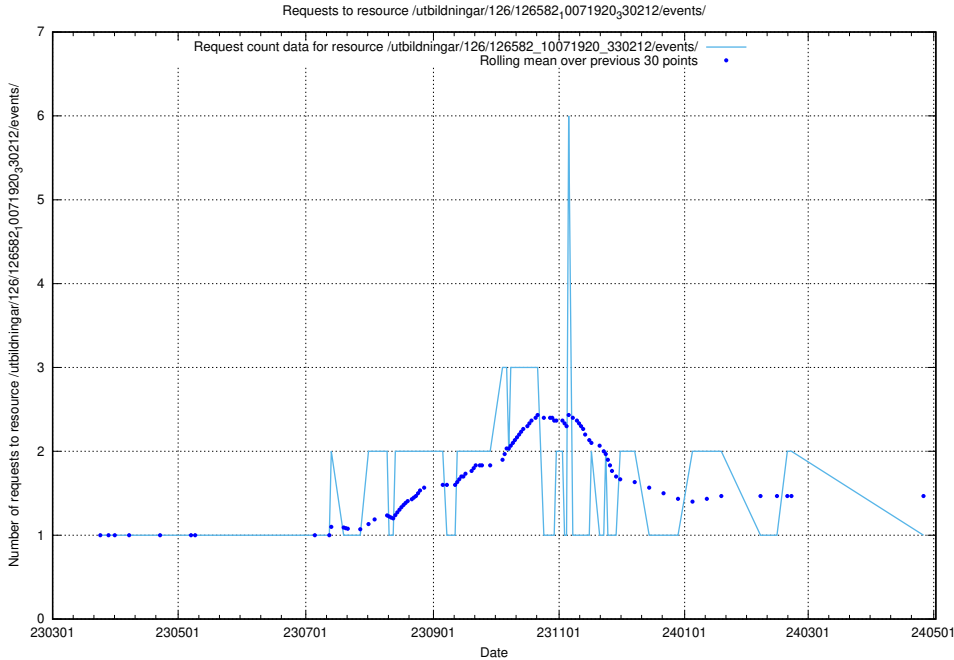

5.6468 Usage of /utbildningar/126/126582_10071920_330212/events/

Here, we count the number of requests to resource /utbildningar/126/126582_10071920_330212/events/