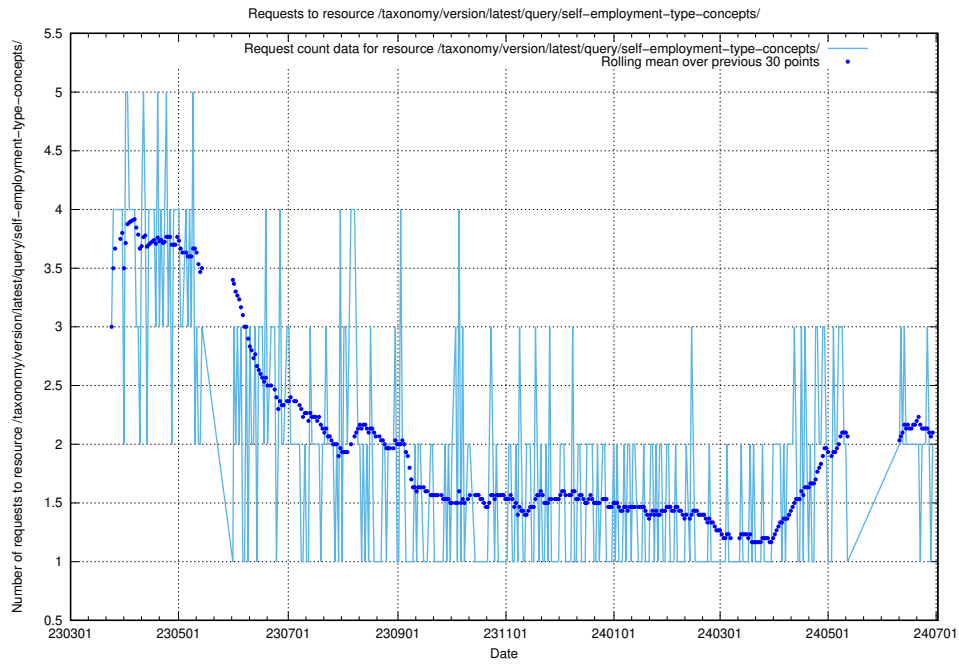

5.910 Usage of /taxonomy/version/latest/query/self-employment-type-concepts/

Here, we count the number of requests to resource /taxonomy/version/latest/query/self-employment-type-concepts/.