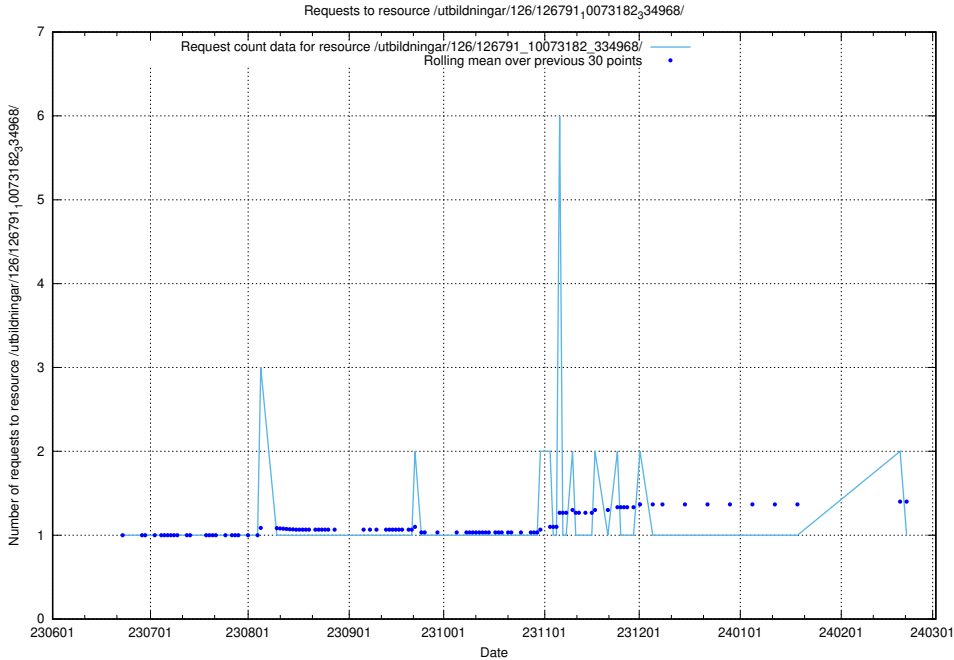

Here, we count the number of requests to resource /utbildningar/126/126792_10073169_334954/.

5.5879 Usage of /utbildningar/126/126791_10073182_334968/

Here, we count the number of requests to resource /utbildningar/126/126791_10073182_334968/.