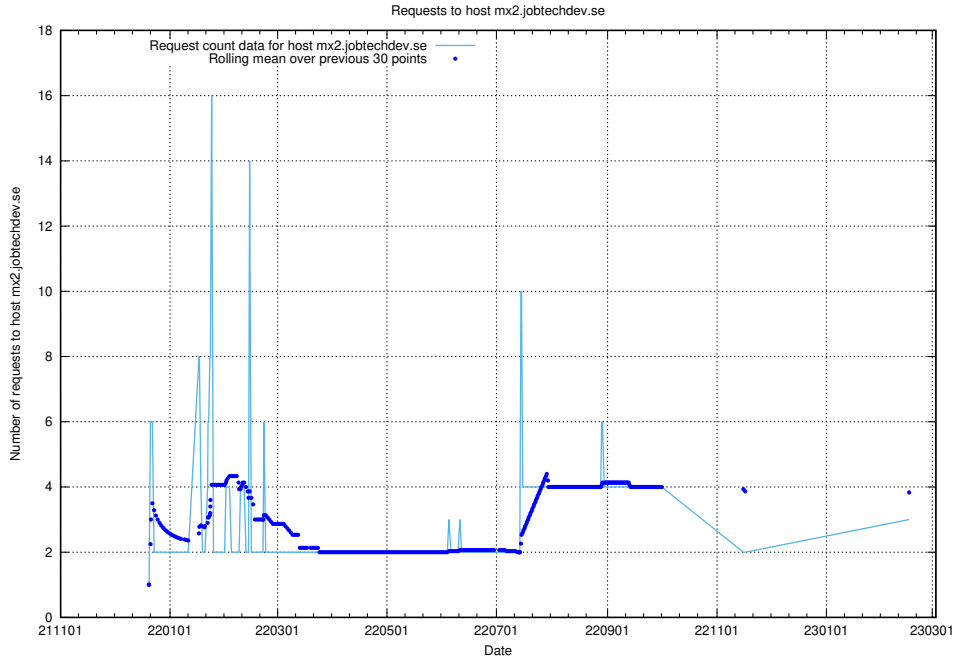

7.205 Usage of mx2.jobtechdev.se

Here, we count the number of requests to host mx2.jobtechdev.se.