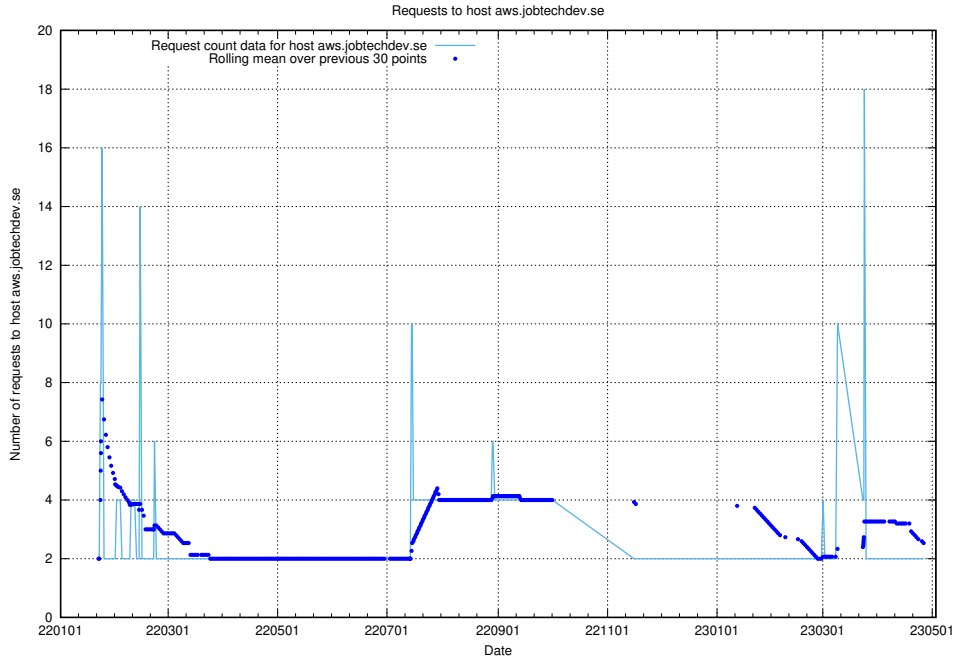

7.263 Usage of aws.jobtechdev.se

Here, we count the number of requests to host aws.jobtechdev.se.