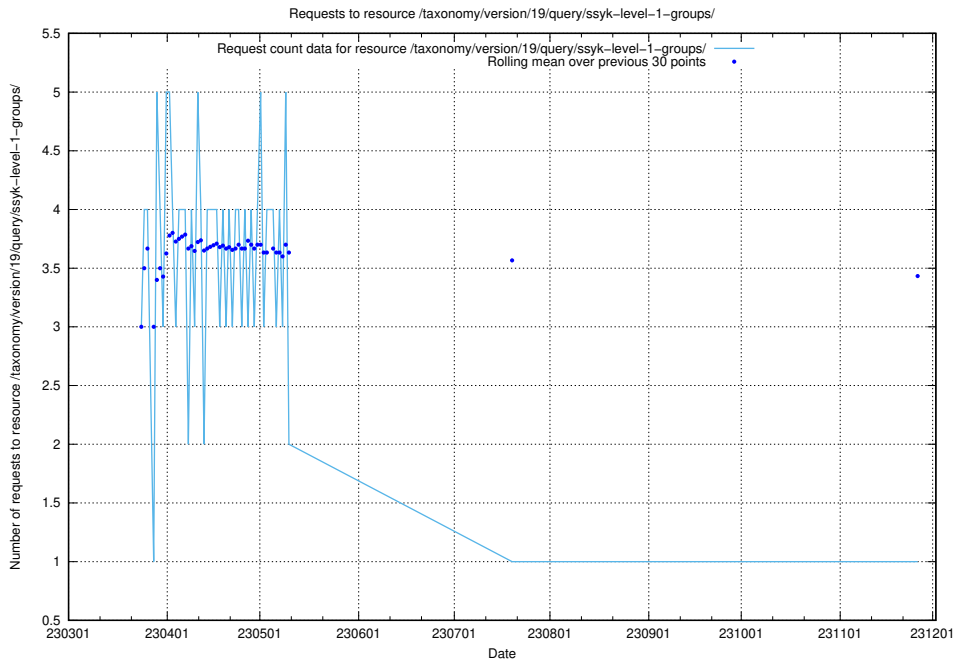

5.6391 Usage of /taxonomy/version/19/query/ssyk-level-1-groups/

Here, we count the number of requests to resource /taxonomy/version/19/query/ssyk-level-1-groups/.