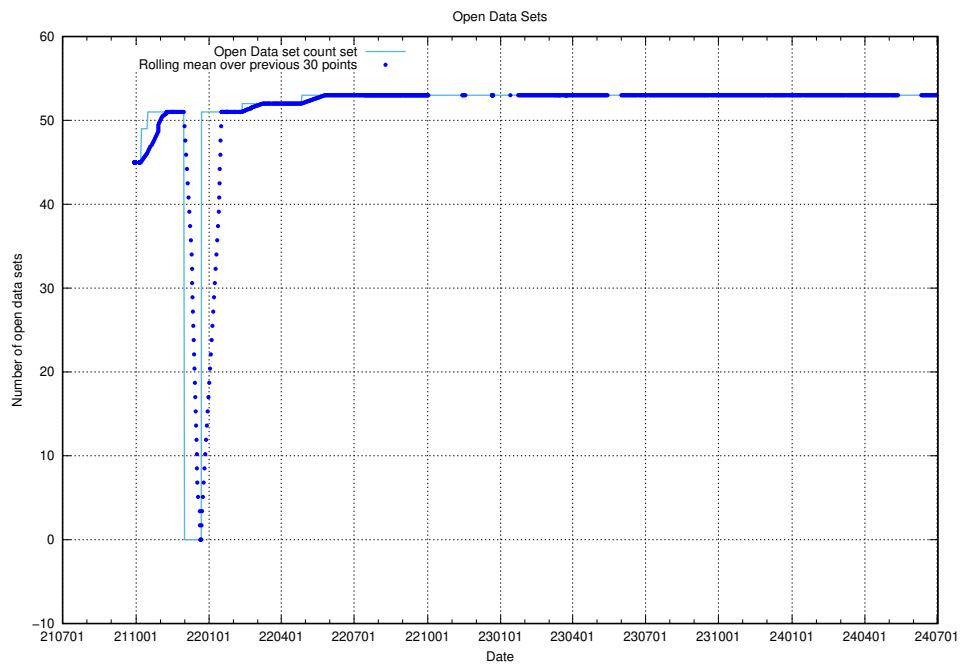

12 Open Data

This section contains statistics about JobTech's published open data in DIGG's [Sweden's data portal](https://www.dataportal.se)¹².

12.1 Number of open data sets

The tables shows the number of open data sets published by JobTech on DIGG's data portal.

¹²<https://www.dataportal.se>