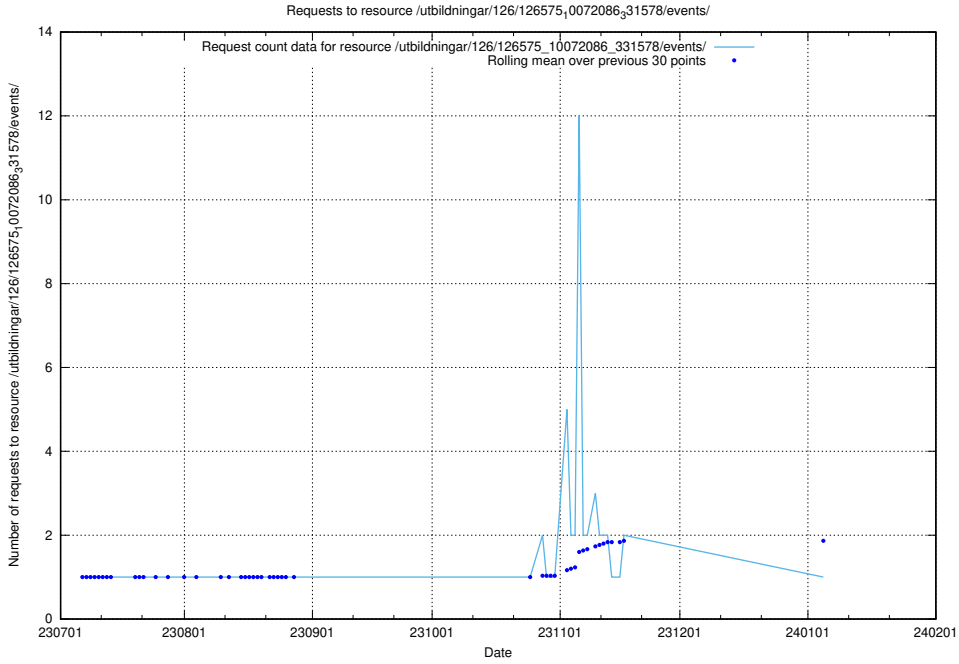

5.5584 Usage of /utbildningar/126/126575_10072086_331578/events/

Here, we count the number of requests to resource /utbildningar/126/126575_10072086_331578/events/