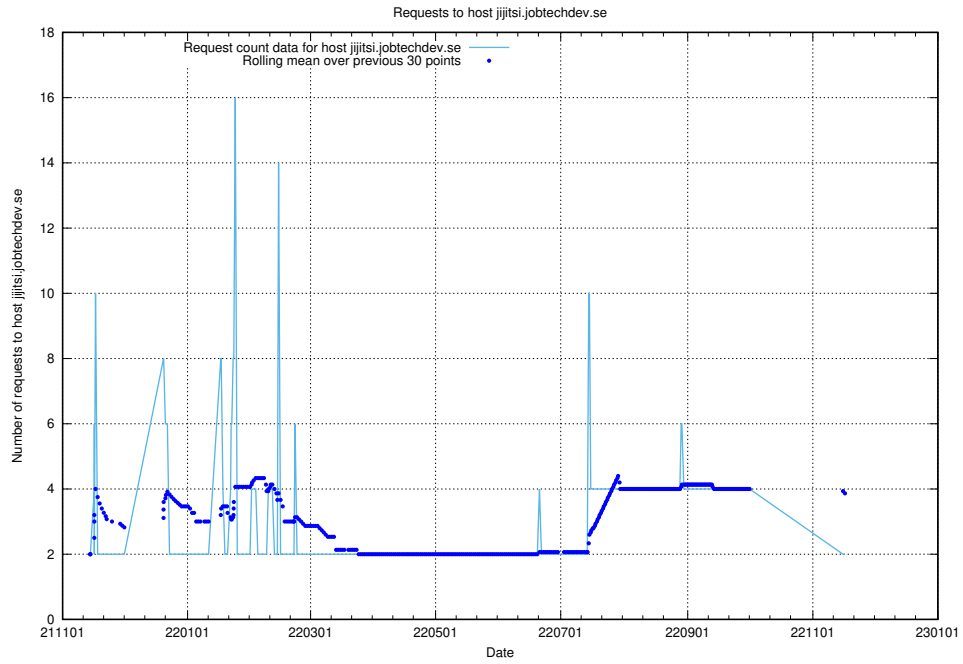

7.592 Usage of jijitsi.jobtechdev.se

Here, we count the number of requests to host jijitsi.jobtechdev.se.