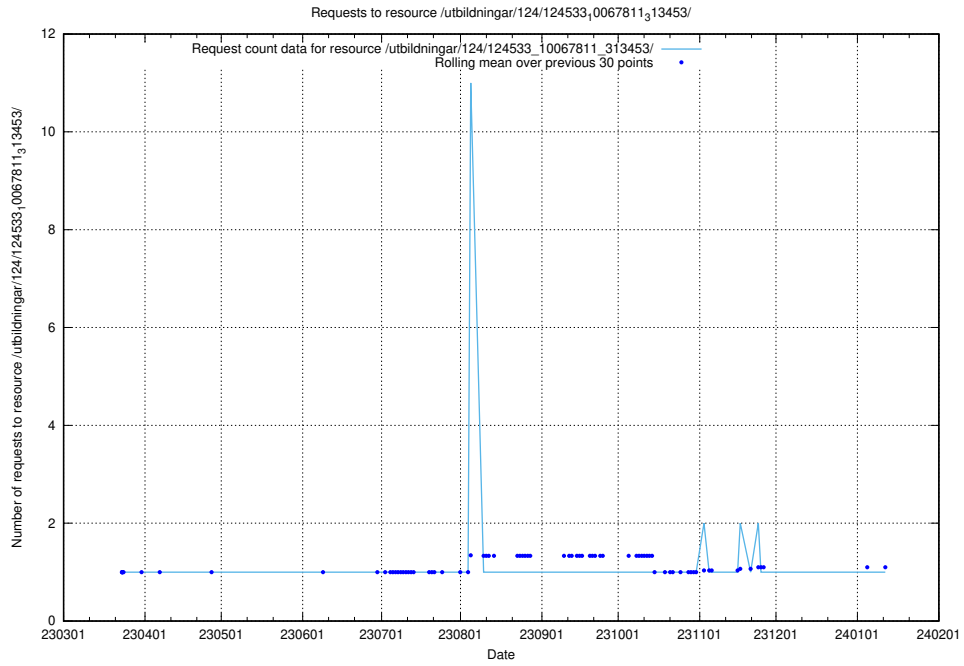

5.1232 Usage of /utbildningar/124/124533_10067811_313453/

Here, we count the number of requests to resource /utbildningar/124/124533_10067811_313453/.