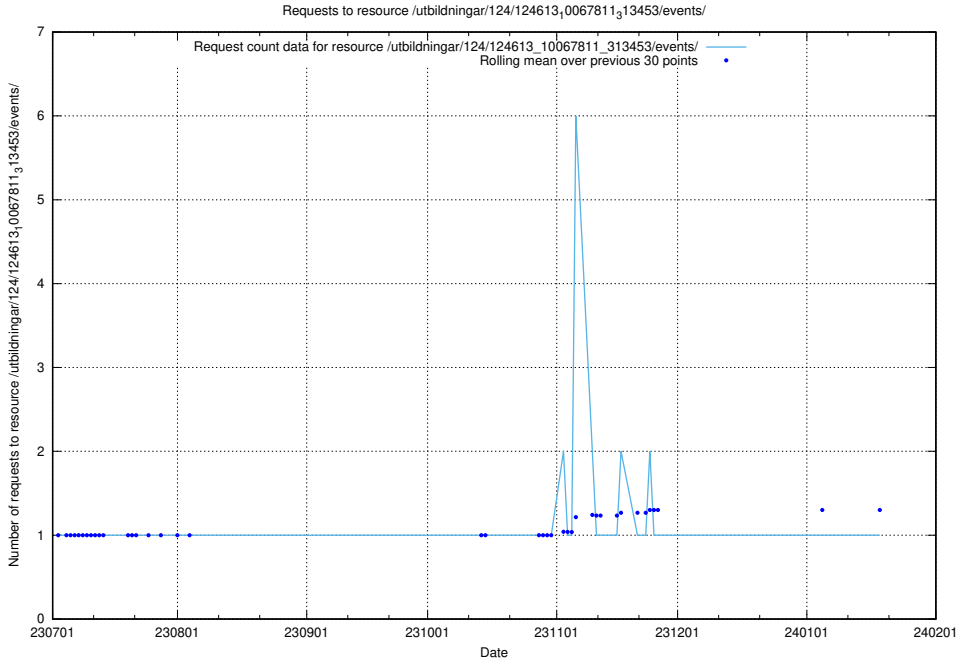

5.5655 Usage of /utbildningar/124/124613_10067811_313453/events/

Here, we count the number of requests to resource /utbildningar/124/124613_10067811_313453/events/