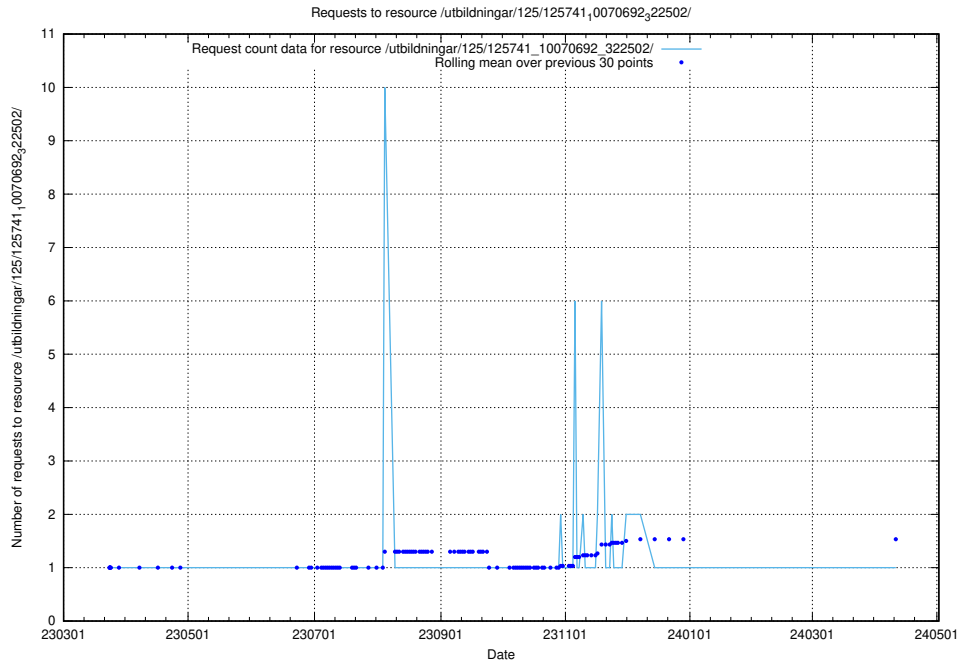

5.6735 Usage of /utbildningar/125/125741_10070692_322502/

Here, we count the number of requests to resource /utbildningar/125/125741_10070692_322502/.