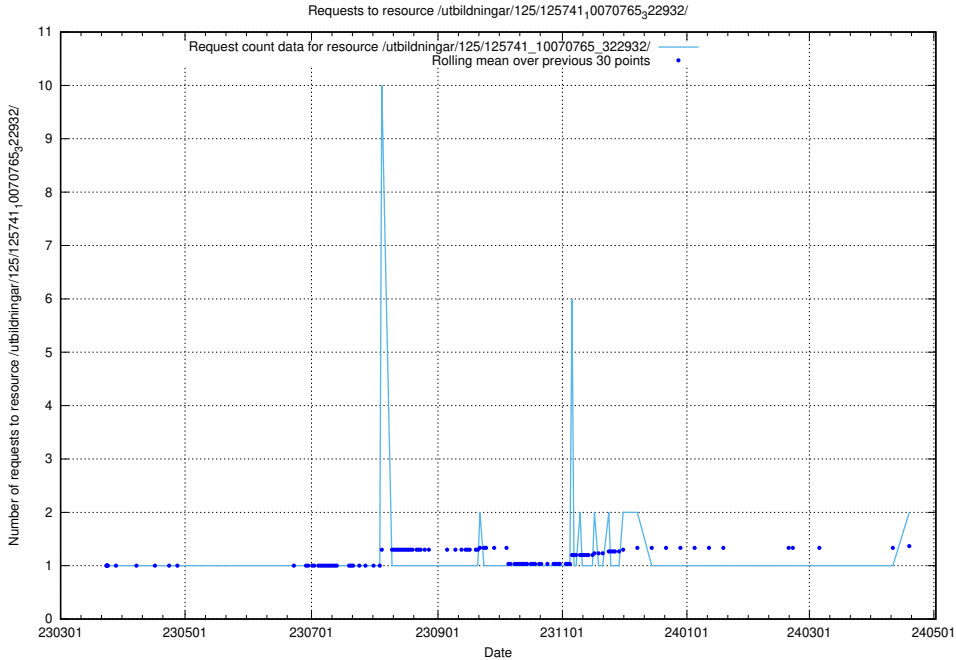

5.970 Usage of /utbildningar/125/125741_10070765_322932/

Here, we count the number of requests to resource /utbildningar/125/125741_10070765_322932/.