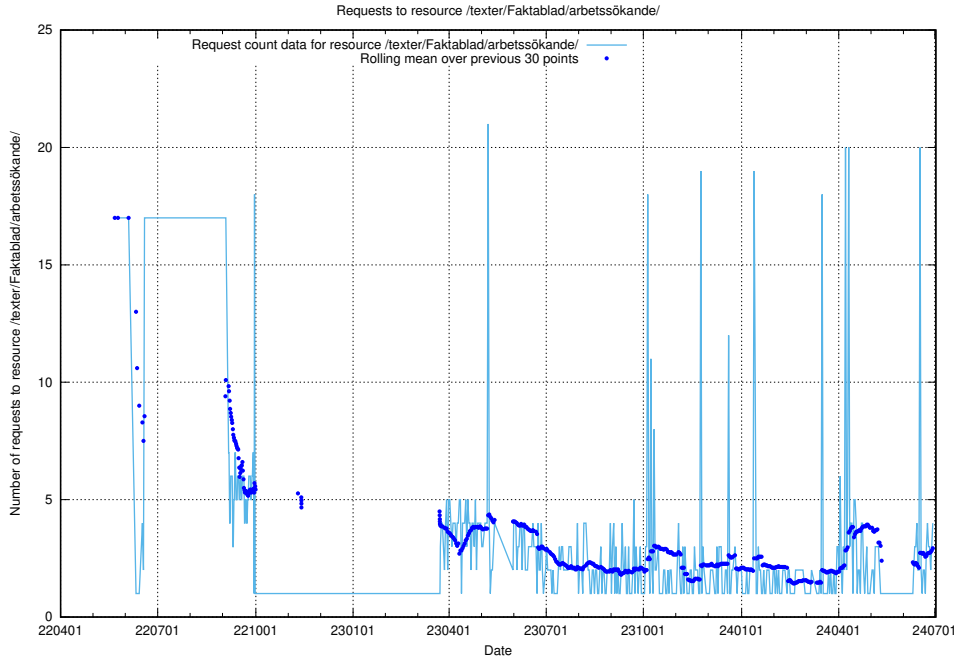

5.175 Usage of /texter/Faktablad/arbetssökande/

Here, we count the number of requests to resource /texter/Faktablad/arbetssökande/.