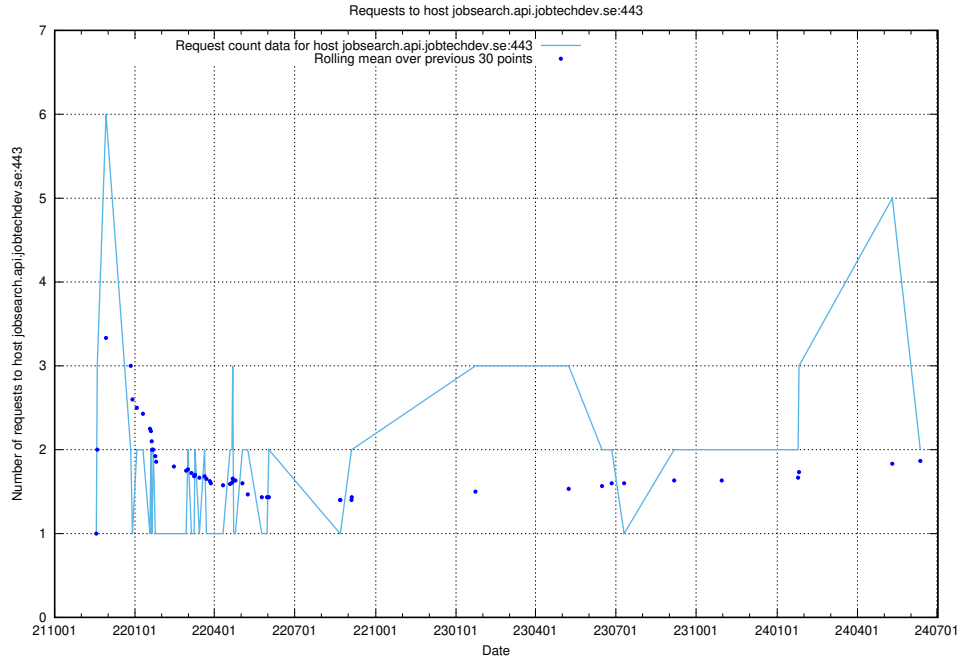

7.483 Usage of opensearch-onprem.jobtechdev.se

Here, we count the number of requests to host opensearch-onprem.jobtechdev.se.

7.484 Usage of gitlab.forum.jobtechdev.se

Here, we count the number of requests to host gitlab.forum.jobtechdev.se.