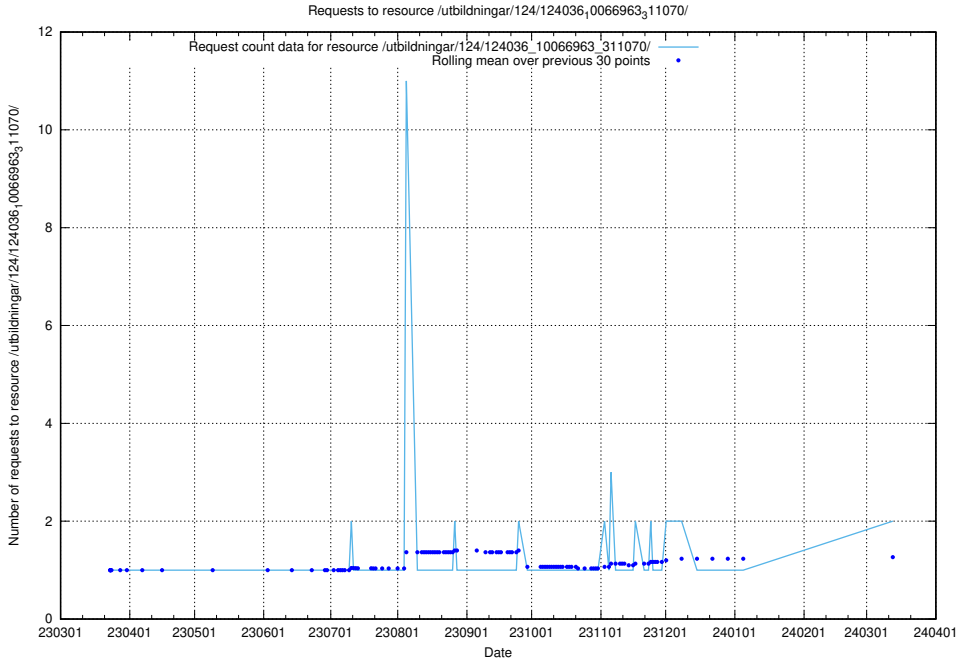

5.698 Usage of /utbildningar/124/124036_10066963_311070/

Here, we count the number of requests to resource /utbildningar/124/124036_10066963_311070/.