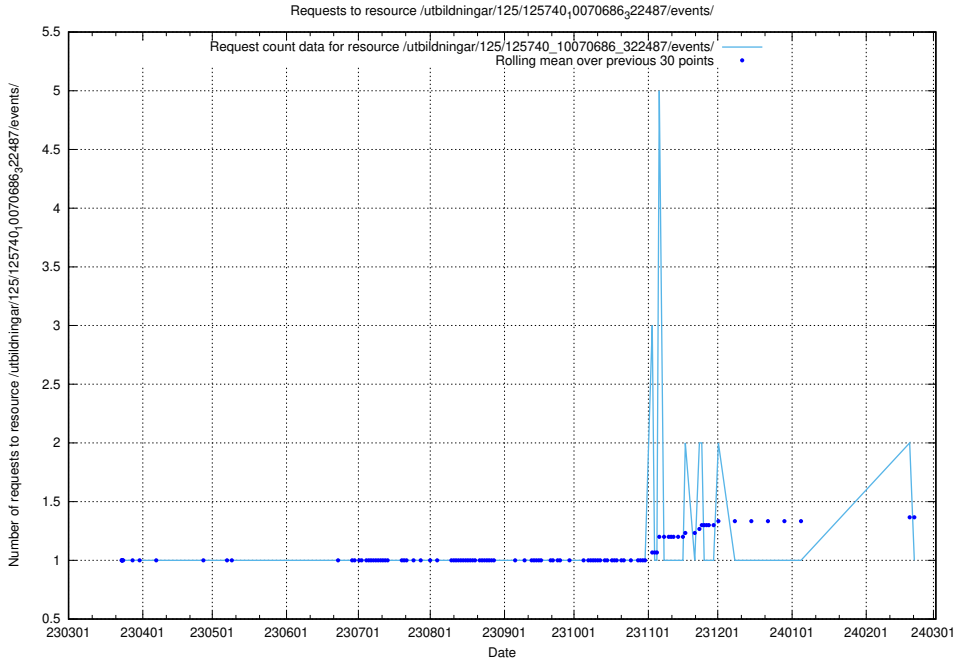

5.994 Usage of /utbildningar/125/125740_10070686_322487/events/

Here, we count the number of requests to resource /utbildningar/125/125740_10070686_322487/events/