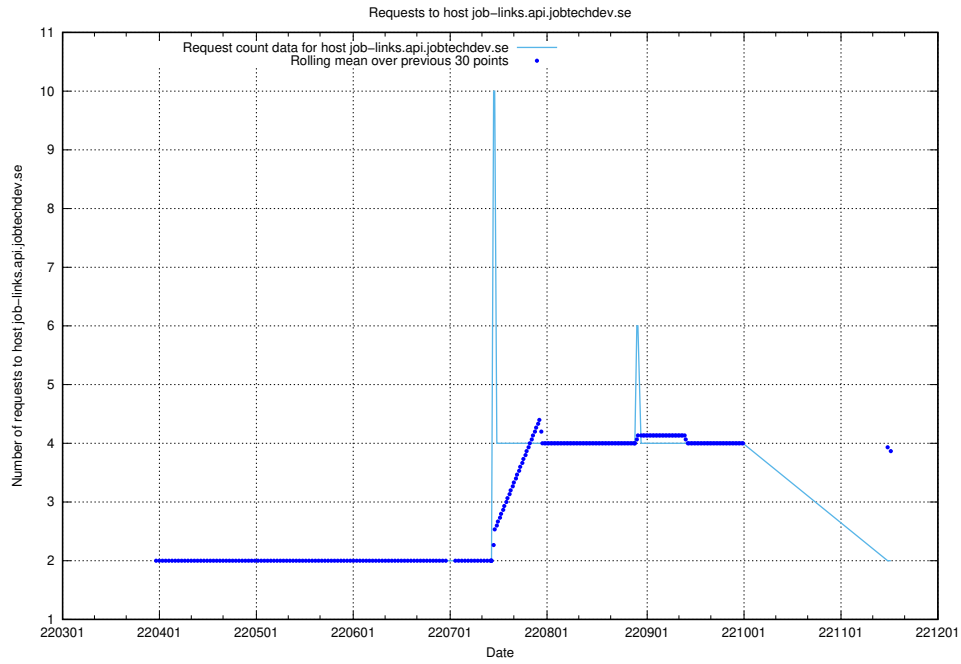

7.487 Usage of job-links.api.jobtechdev.se

Here, we count the number of requests to host job-links.api.jobtechdev.se.