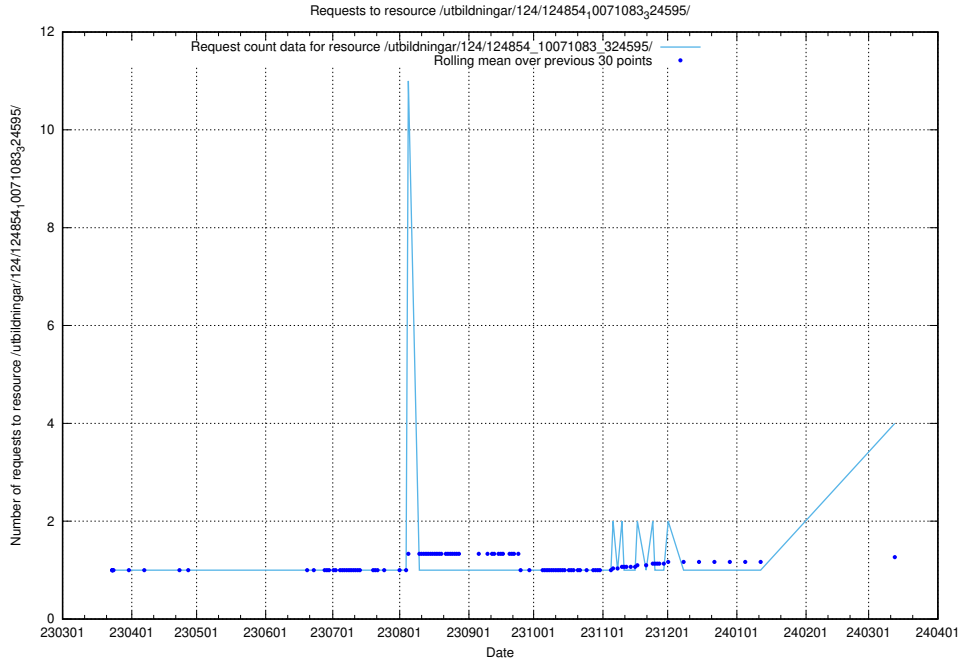

5.185 Usage of /utbildningar/124/124854_10071083_324595/

Here, we count the number of requests to resource /utbildningar/124/124854_10071083_324595/.