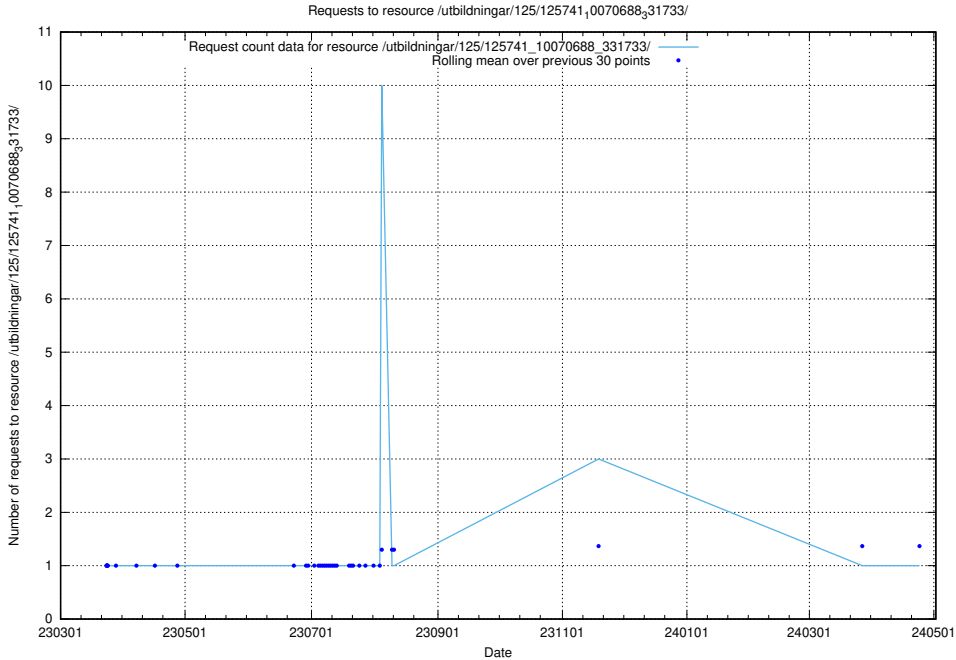

5.6737 Usage of /utbildningar/125/125741_10070688_331733/

Here, we count the number of requests to resource /utbildningar/125/125741_10070688_331733/.