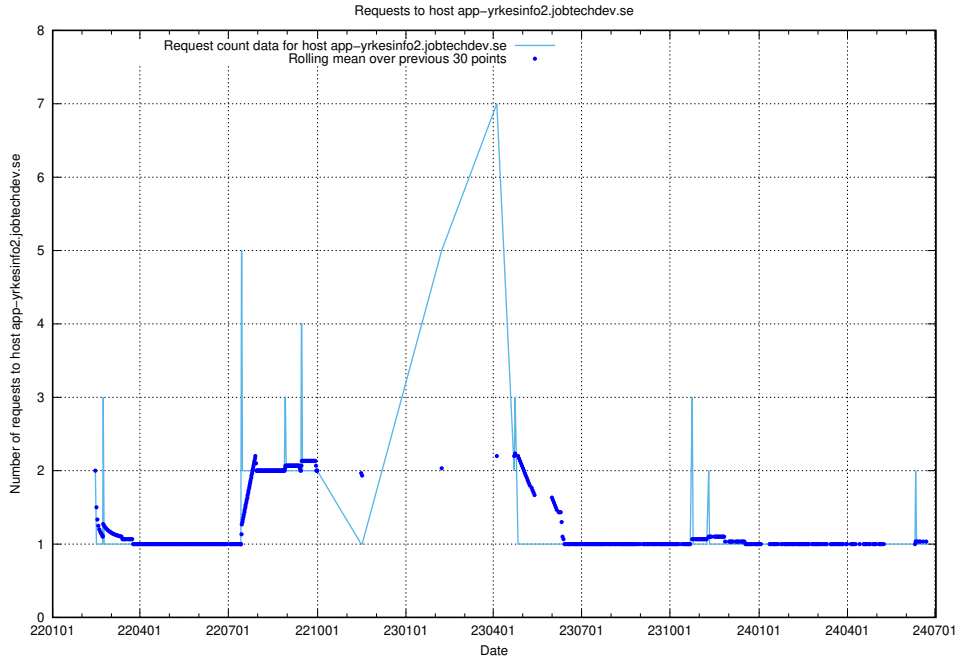

7.657 Usage of app-yrkesinfo2.jobtechdev.se

Here, we count the number of requests to host app-yrkesinfo2.jobtechdev.se.