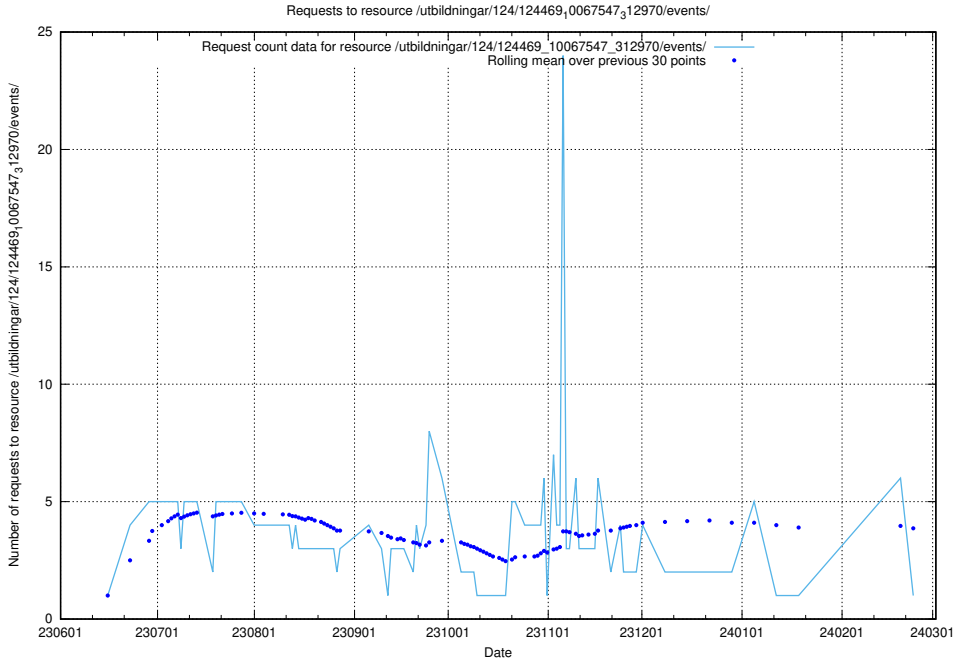

5.6164 Usage of /utbildningar/124/124469_10067547_312970/events/

Here, we count the number of requests to resource /utbildningar/124/124469_10067547_312970/events/