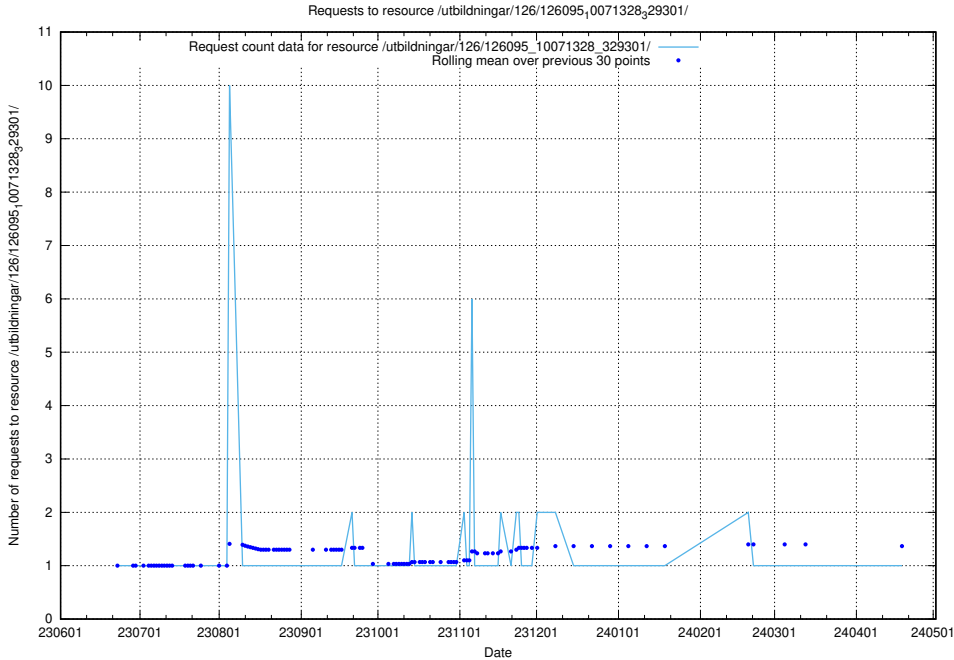

5.5964 Usage of /utbildningar/126/126095_10071328_329301/

Here, we count the number of requests to resource /utbildningar/126/126095_10071328_329301/.