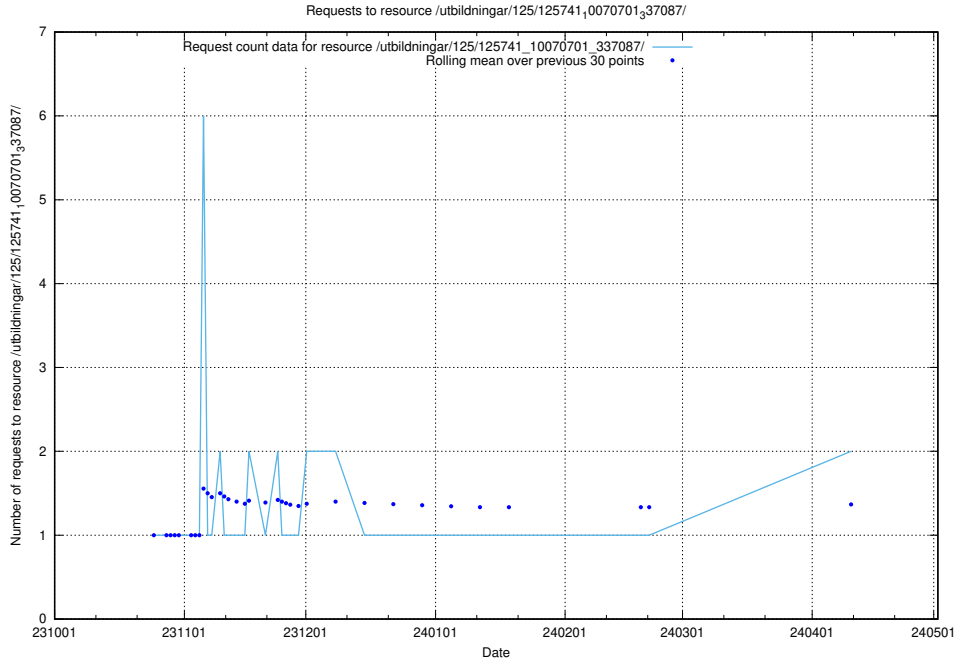

5.686 Usage of /utbildningar/125/125741_10070701_337087/

Here, we count the number of requests to resource /utbildningar/125/125741_10070701_337087/.