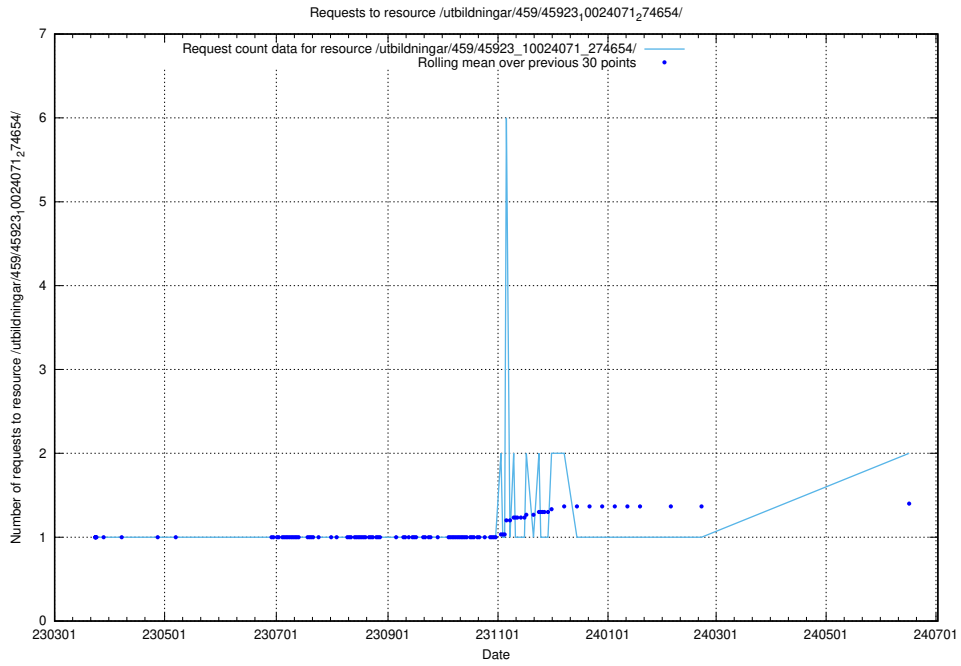

5.958 Usage of /utbildningar/459/45923_10024071_274654/

Here, we count the number of requests to resource /utbildningar/459/45923_10024071_274654/.