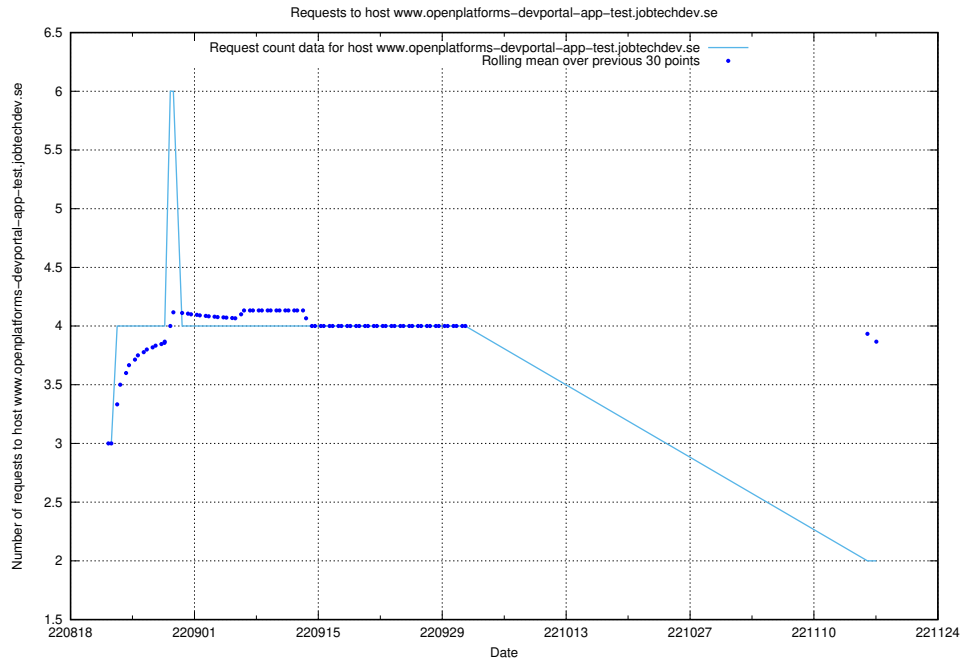

7.345 Usage of `www.openplatforms-devportal-app-test.jobtechdev.se`

Here, we count the number of requests to host `www.openplatforms-devportal-app-test.jobtechdev.se`.

7.346 Usage of taxonomy-soap-prod.jobtechdev.se:443