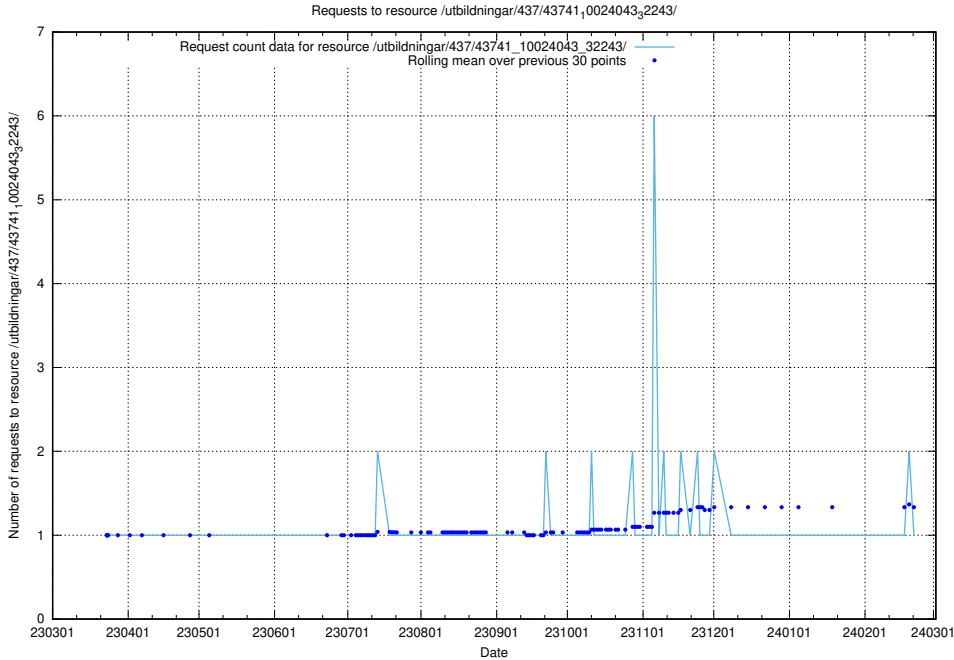

5.6656 Usage of /utbildningar/437/43741_10024043_32243/

Here, we count the number of requests to resource /utbildningar/437/43741_10024043_32243/.