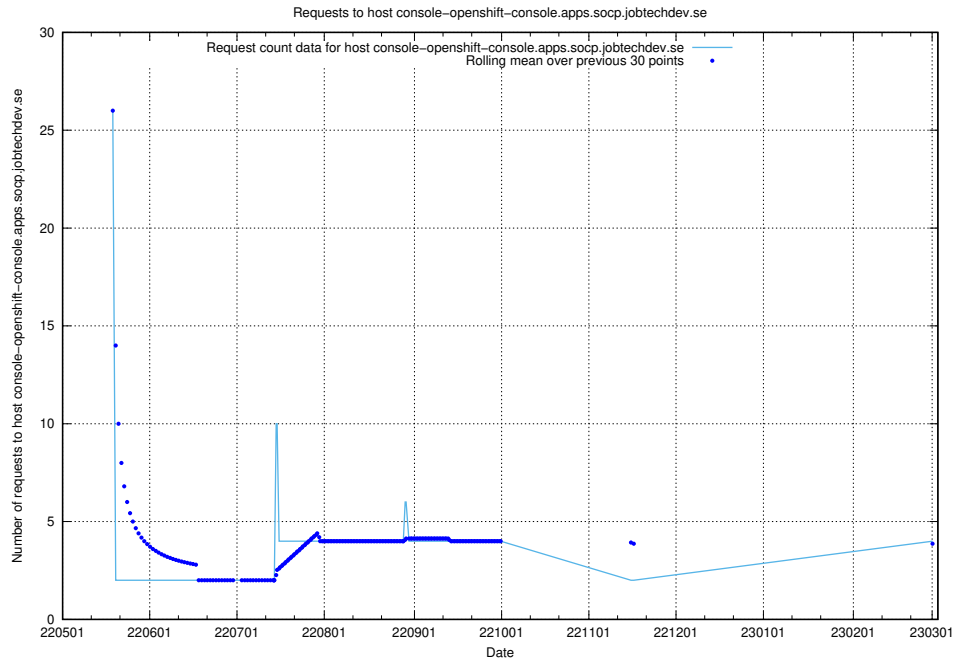

7.155 Usage of console-openshift-console.apps.socp.jobtechdev.se

Here, we count the number of requests to host console-openshift-console.apps.socp.jobtechdev.se.