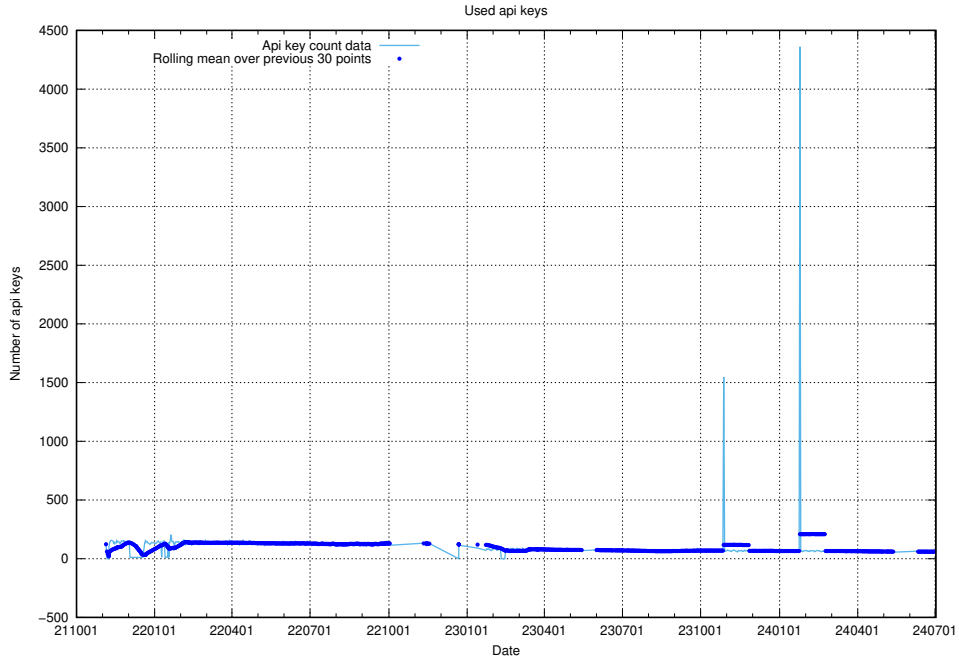

8.3 Number of used api keys

Here we extract the number of keys that were used for at least one request.