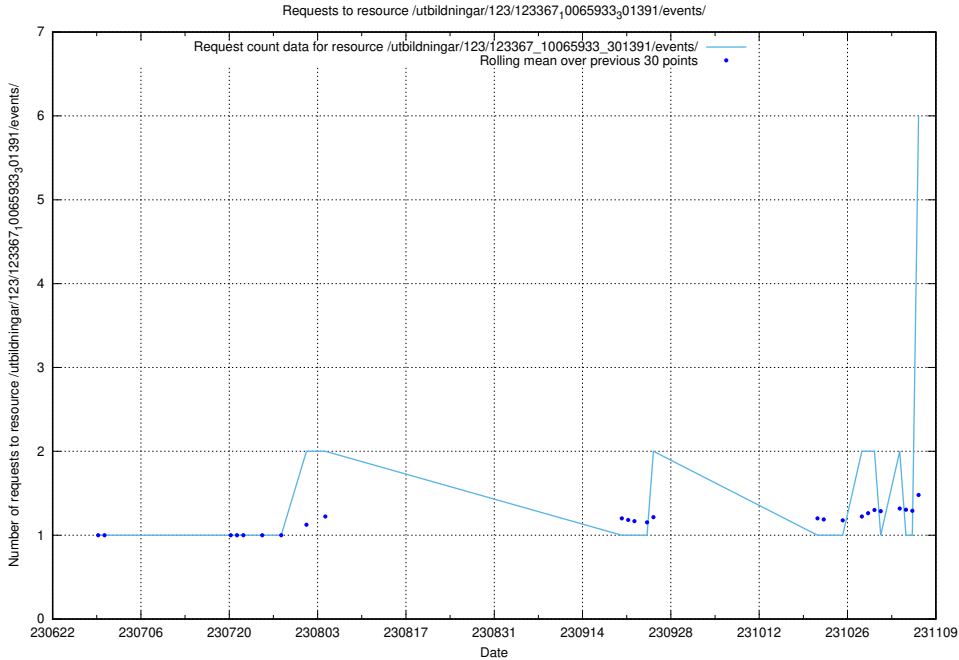

5.110 Usage of /utbildningar/123/123367_10065933_301391/events/

Here, we count the number of requests to resource /utbildningar/123/123367_10065933_301391/events/