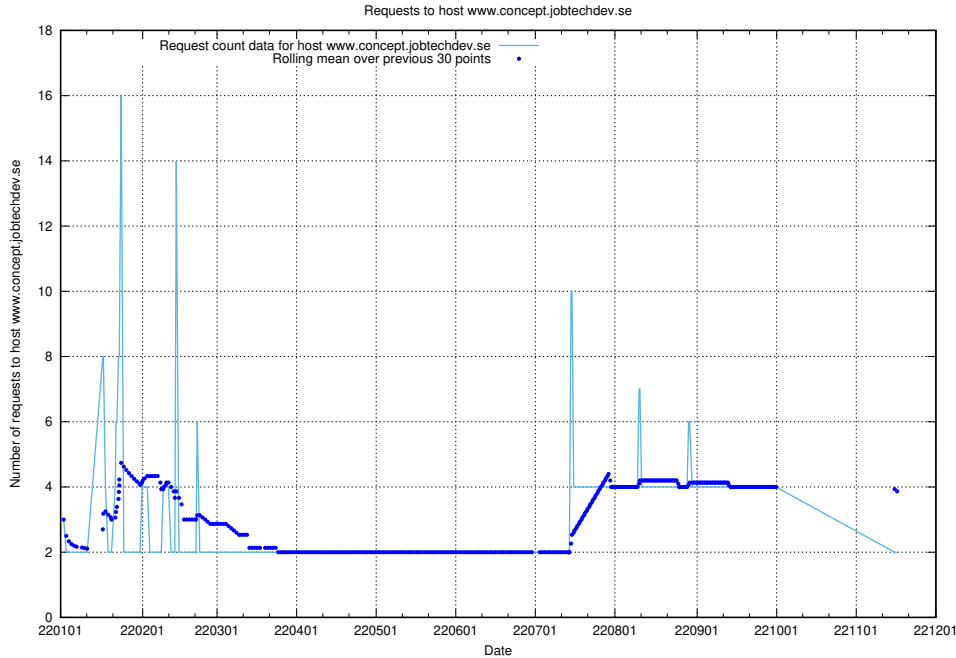

7.312 Usage of www.concept.jobtechdev.se

Here, we count the number of requests to host www.concept.jobtechdev.se.