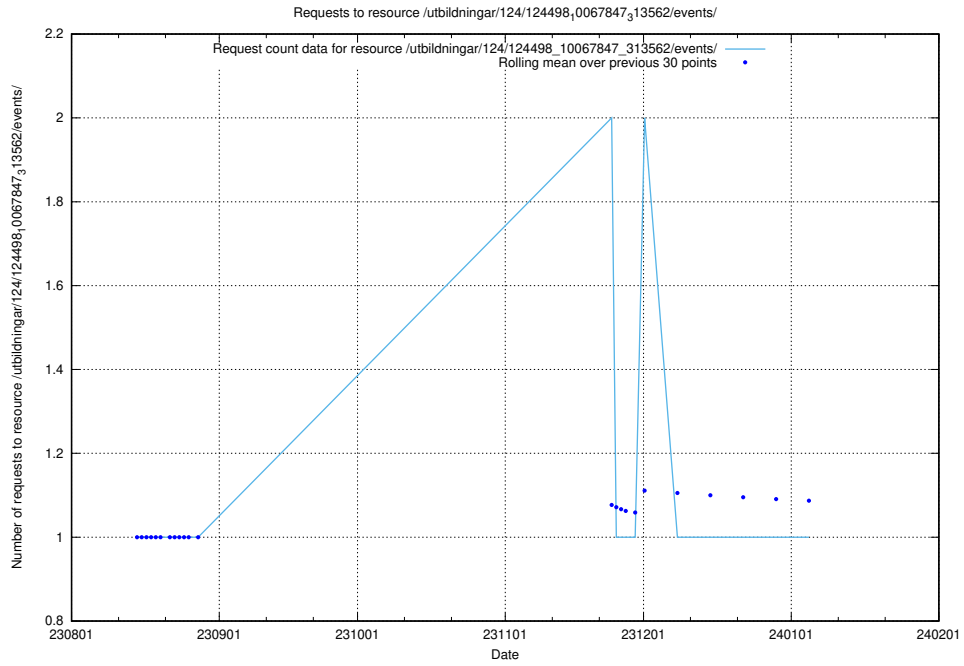

5.5084 Usage of /utbildningar/124/124498_10067847_313562/events/

Here, we count the number of requests to resource /utbildningar/124/124498_10067847_313562/events/