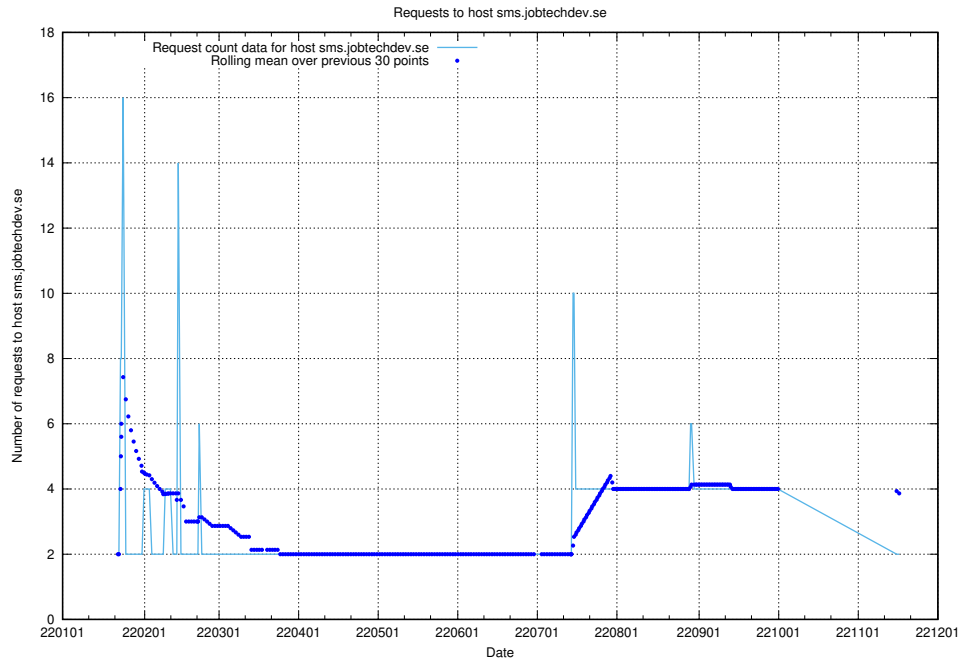

Here, we count the number of requests to host sms.jobtechdev.se.

7.590 Usage of sistema.jobtechdev.se

Here, we count the number of requests to host sistema.jobtechdev.se.

7.591 Usage of shopify.jobtechdev.se