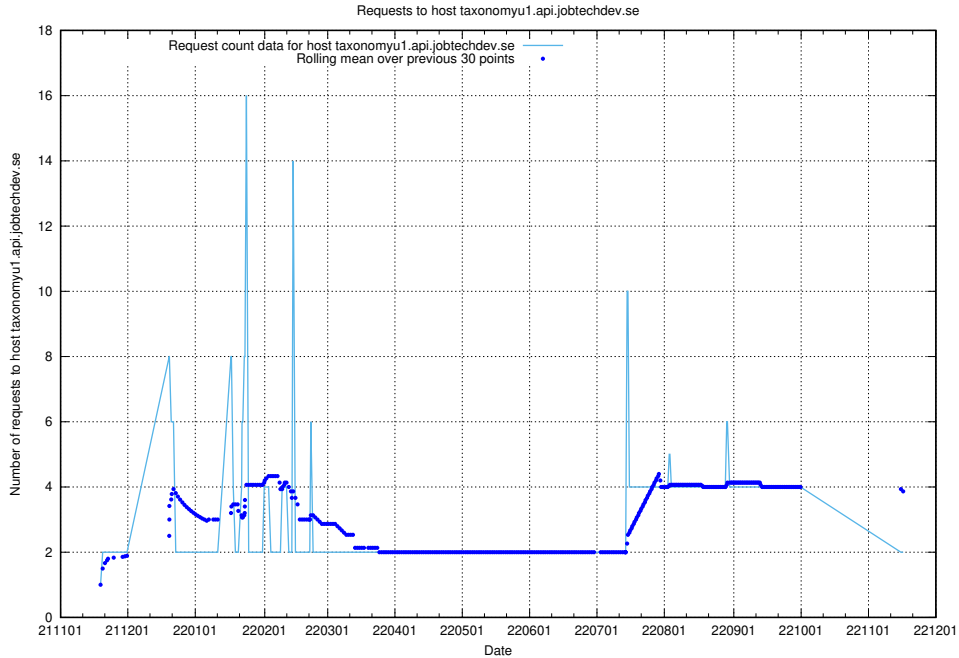

7.468 Usage of taxonomyt2.api.jobtechdev.se

Here, we count the number of requests to host taxonomyt2.api.jobtechdev.se.

7.469 Usage of widget.jobtechdev.se

Here, we count the number of requests to host widget.jobtechdev.se.