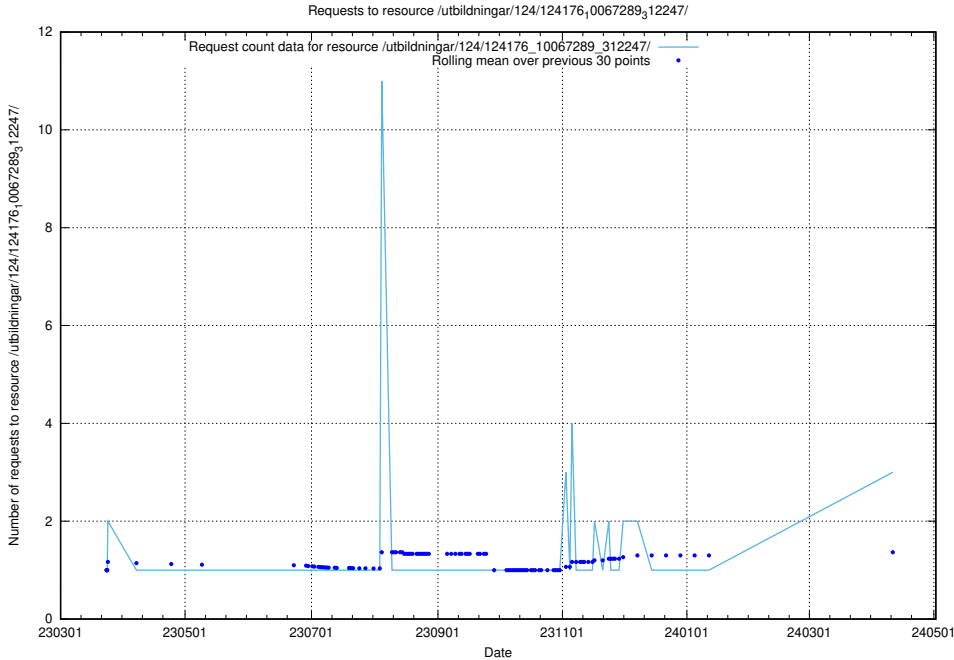

5.338 Usage of /utbildningar/124/124176_10067289_312247/

Here, we count the number of requests to resource /utbildningar/124/124176_10067289_312247/.