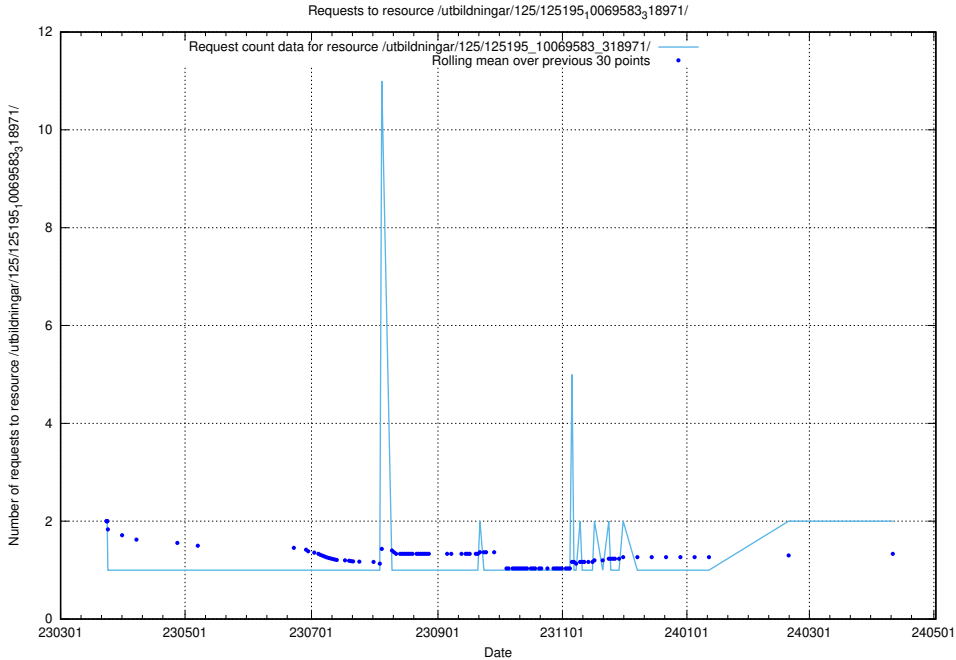

5.950 Usage of /utbildningar/125/125195_10069583_318971/

Here, we count the number of requests to resource /utbildningar/125/125195_10069583_318971/.