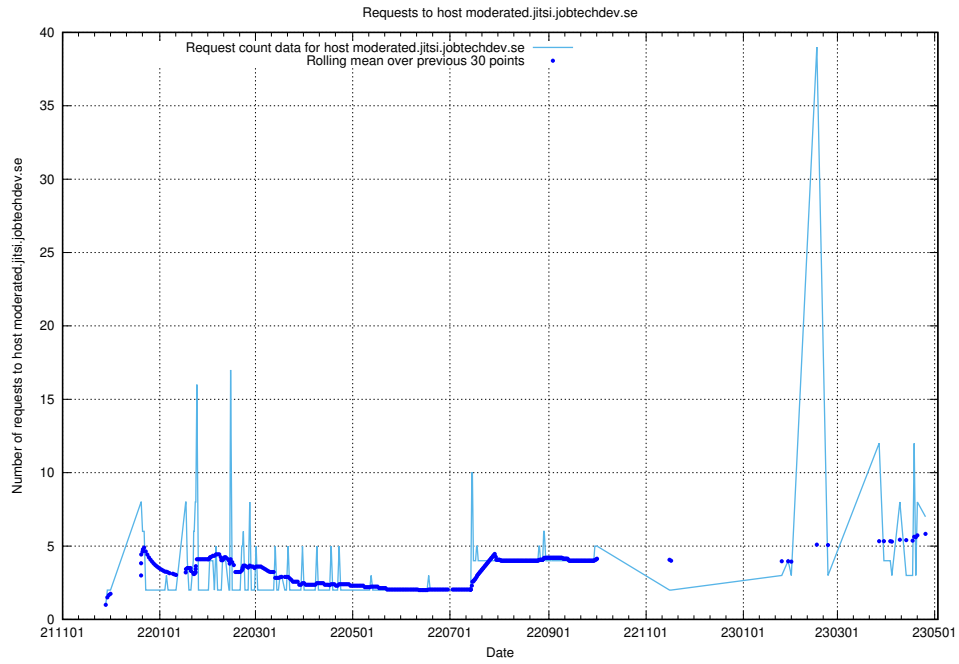

7.81 Usage of moderated.jitsi.jobtechdev.se

Here, we count the number of requests to host moderated.jitsi.jobtechdev.se.