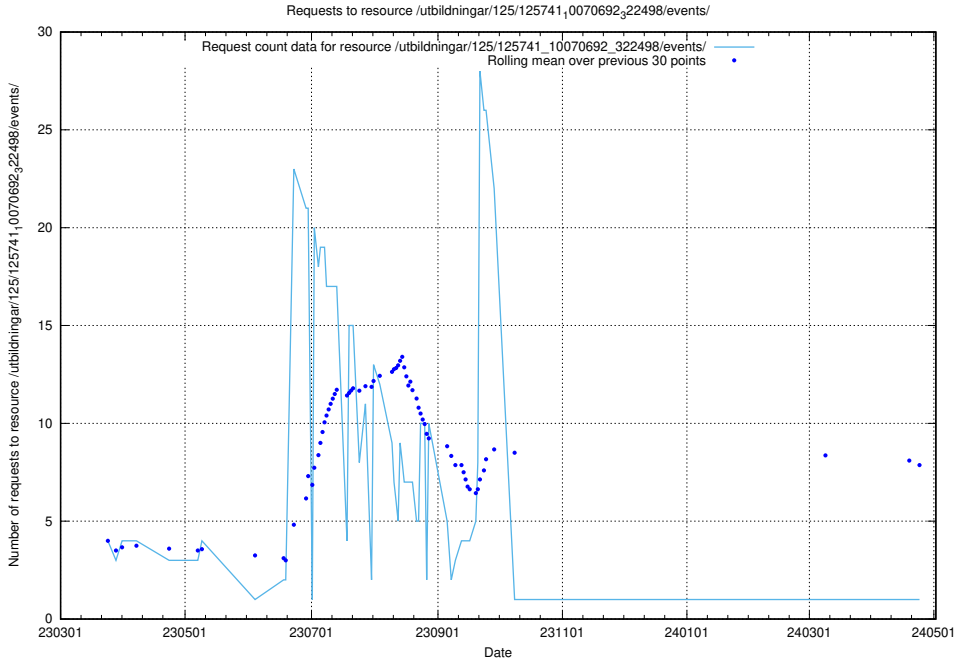

5.6367 Usage of /utbildningar/125/125741_10070692_322498/events/

Here, we count the number of requests to resource /utbildningar/125/125741_10070692_322498/events/