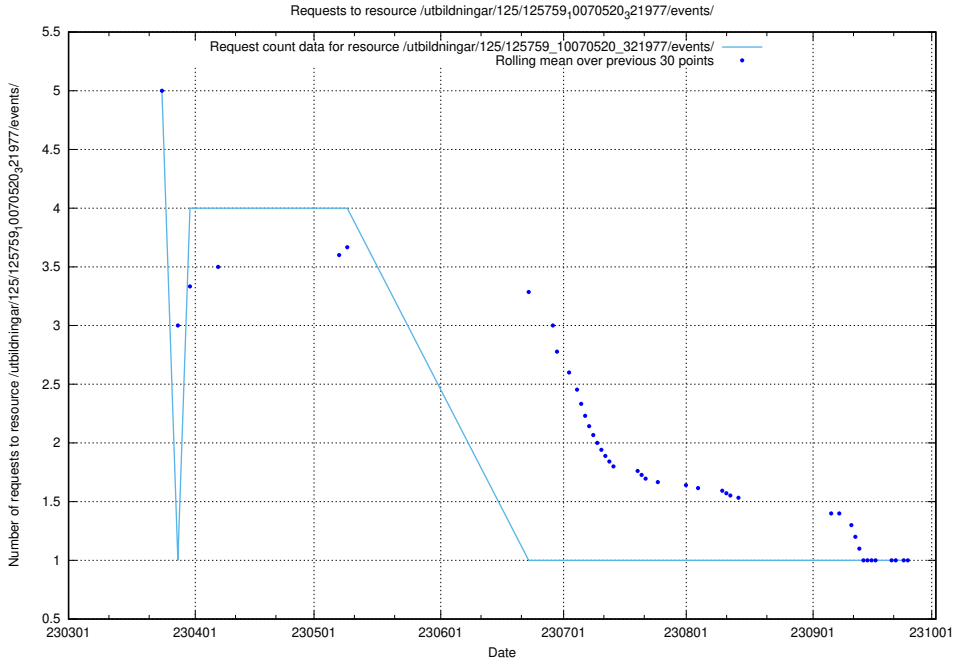

5.6366 Usage of /utbildningar/125/125759_10070520_321977/events/

Here, we count the number of requests to resource /utbildningar/125/125759_10070520_321977/events/