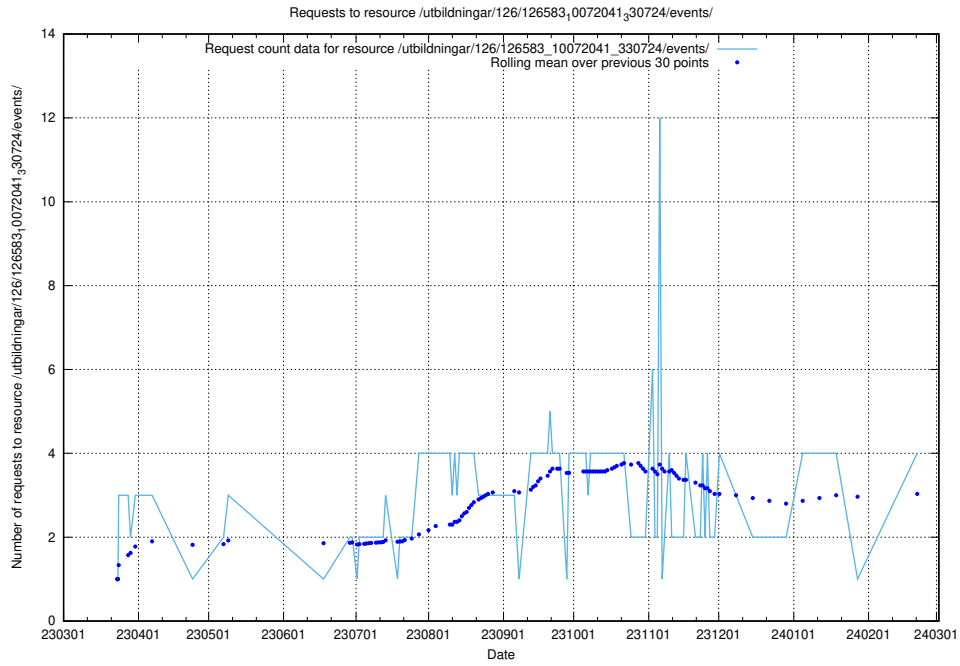

5.272 Usage of /utbildningar/126/126583_10072041_330724/events/

Here, we count the number of requests to resource /utbildningar/126/126583_10072041_330724/events/