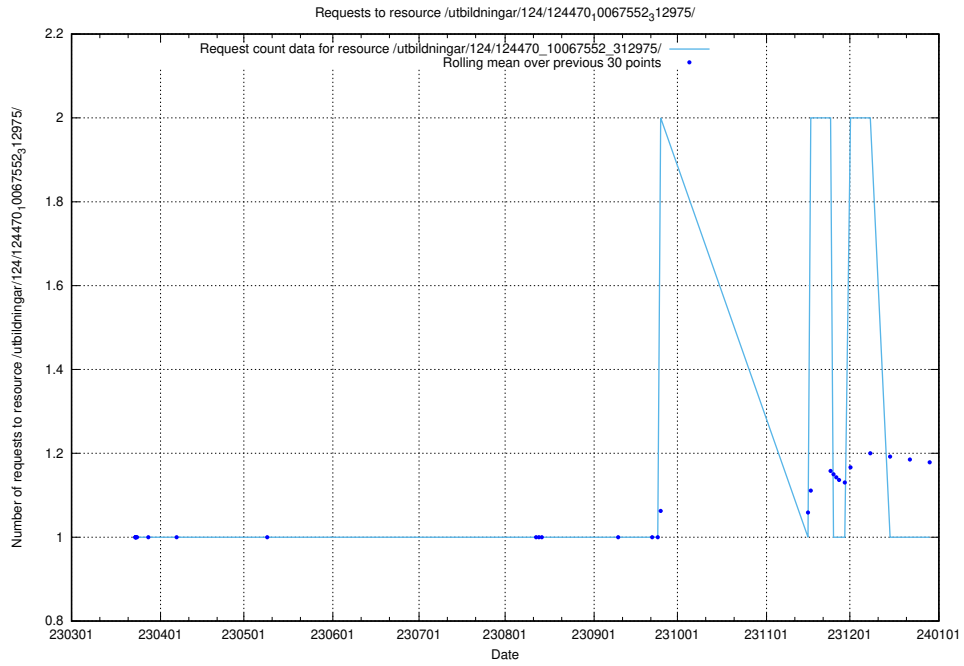

5.3479 Usage of /utbildningar/124/124470_10067552_312975/

Here, we count the number of requests to resource /utbildningar/124/124470_10067552_312975/.