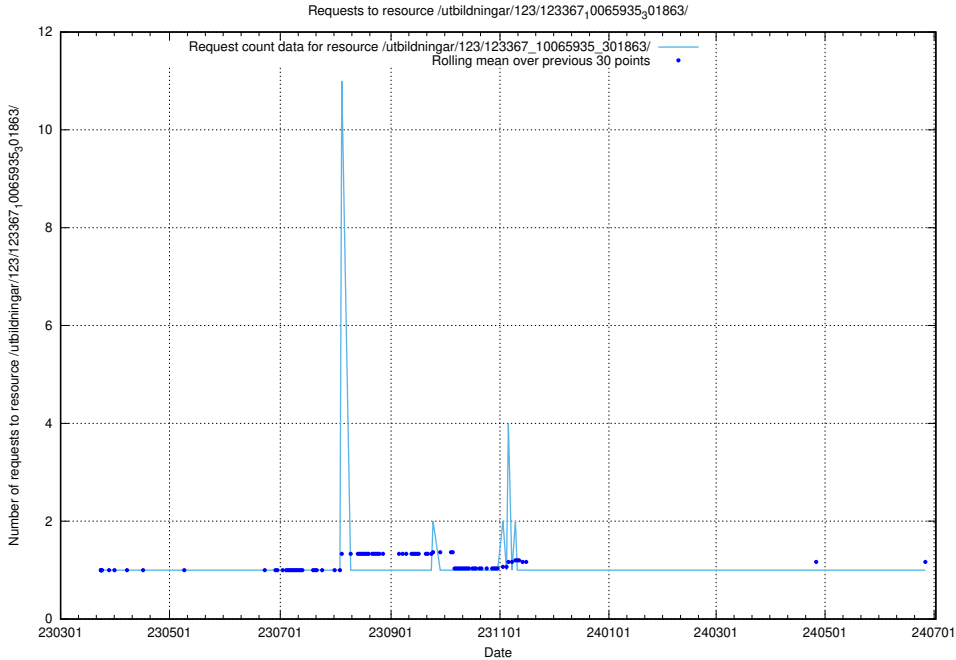

5.4897 Usage of /utbildningar/123/123367_10065935_301863/

Here, we count the number of requests to resource /utbildningar/123/123367_10065935_301863/.