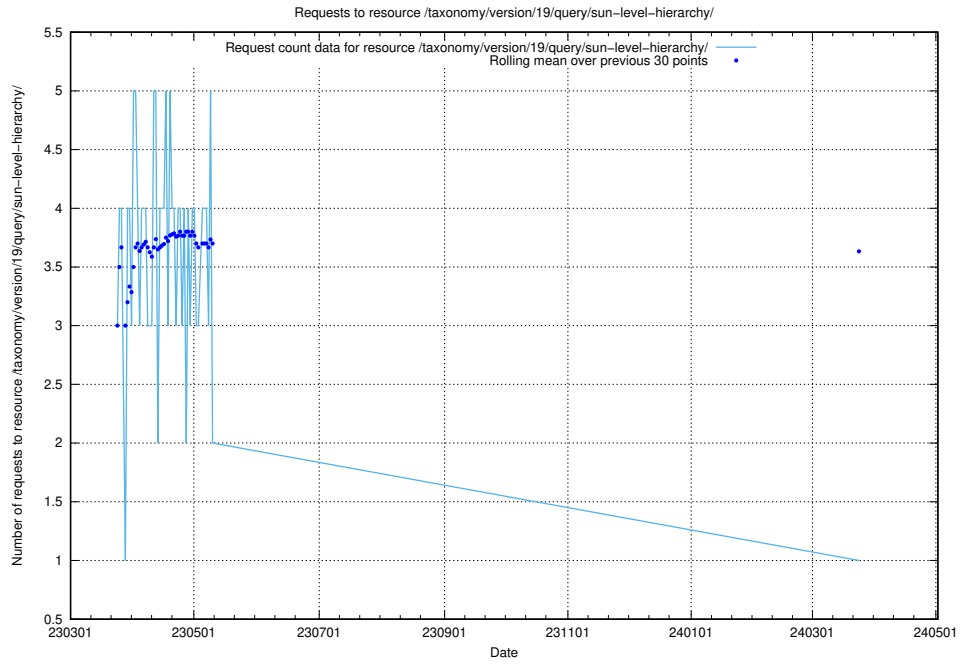

5.6377 Usage of /taxonomy/version/19/query/sun-level-hierarchy/

Here, we count the number of requests to resource /taxonomy/version/19/query/sun-level-hierarchy/.