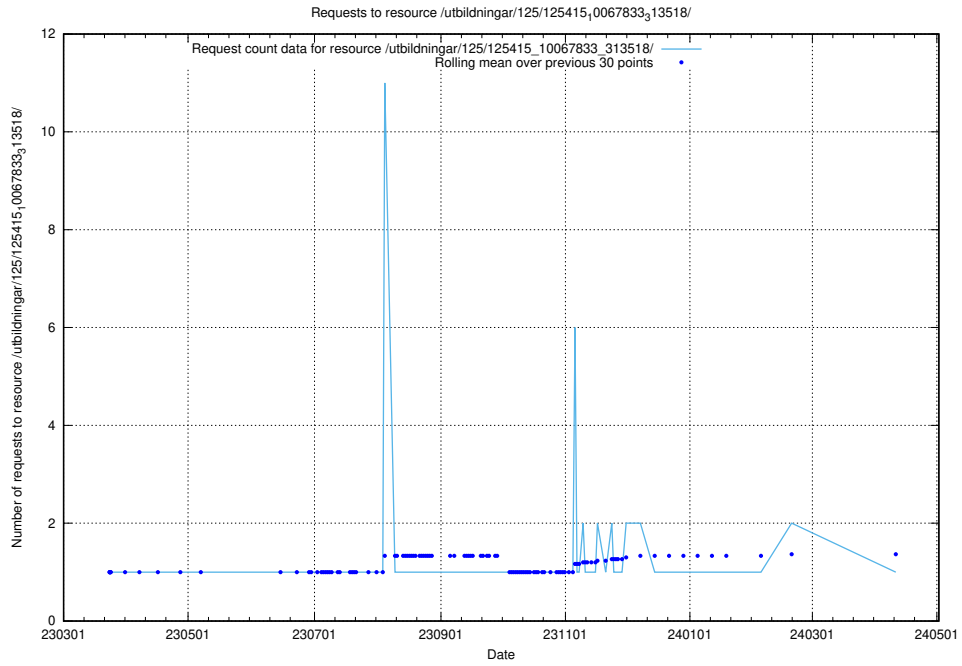

Here, we count the number of requests to resource /utbildningar/125/125415_10067864_313636/.

5.1116 Usage of /utbildningar/125/125415_10067833_313518/

Here, we count the number of requests to resource /utbildningar/125/125415_10067833_313518/.