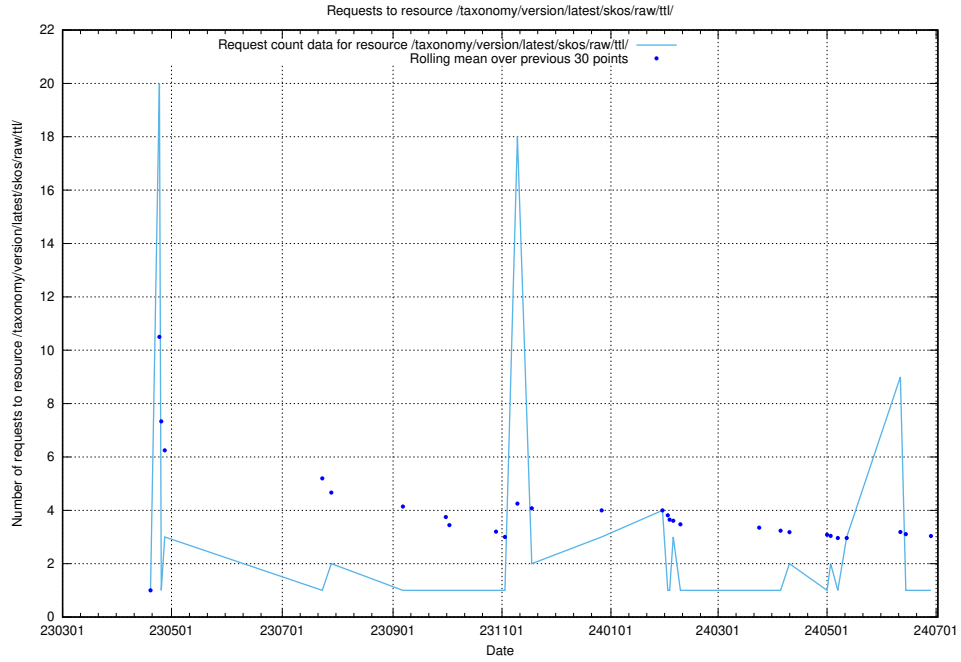

5.6334 Usage of /taxonomy/version/latest/skos/raw/ttl/

Here, we count the number of requests to resource /taxonomy/version/latest/skos/raw/ttl/.