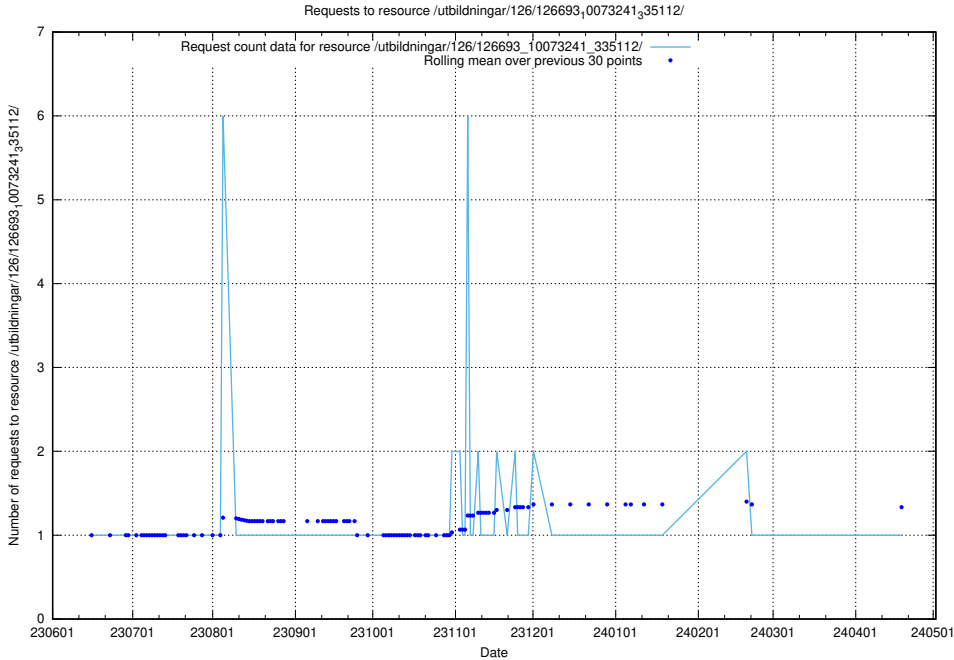

5.6155 Usage of /utbildningar/126/126693_10073241_335112/

Here, we count the number of requests to resource /utbildningar/126/126693_10073241_335112/.