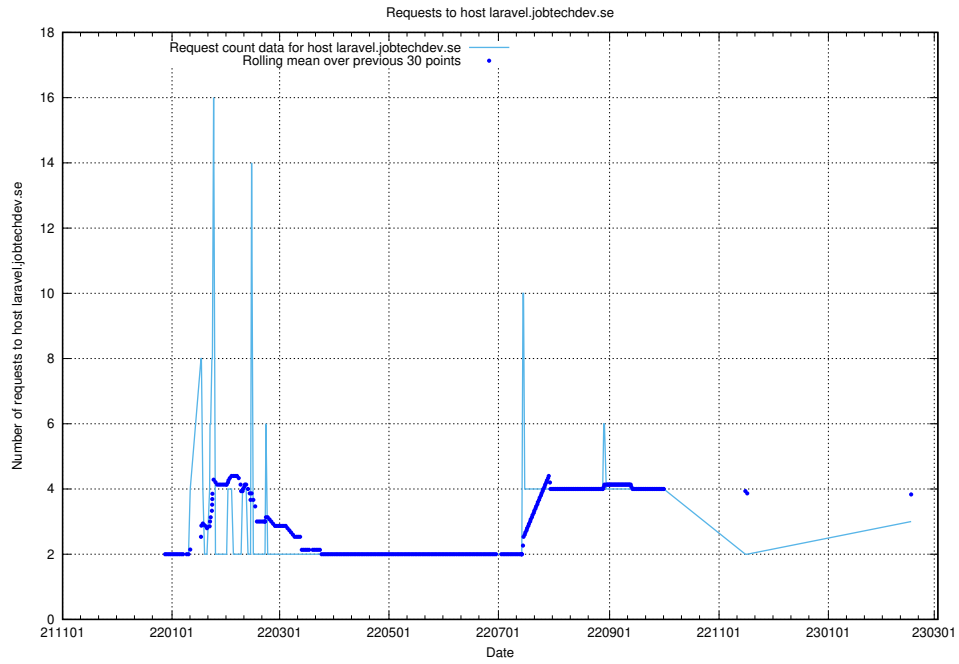

7.201 Usage of laravel.jobtechdev.se

Here, we count the number of requests to host laravel.jobtechdev.se.