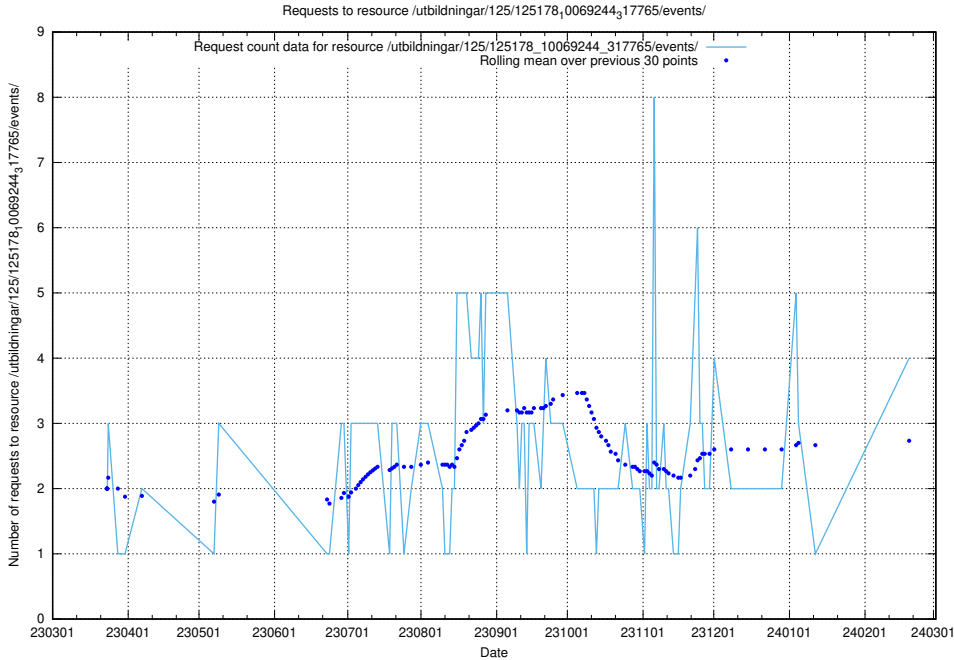

5.270 Usage of /utbildningar/125/125178_10069244_317765/events/

Here, we count the number of requests to resource /utbildningar/125/125178_10069244_317765/events/