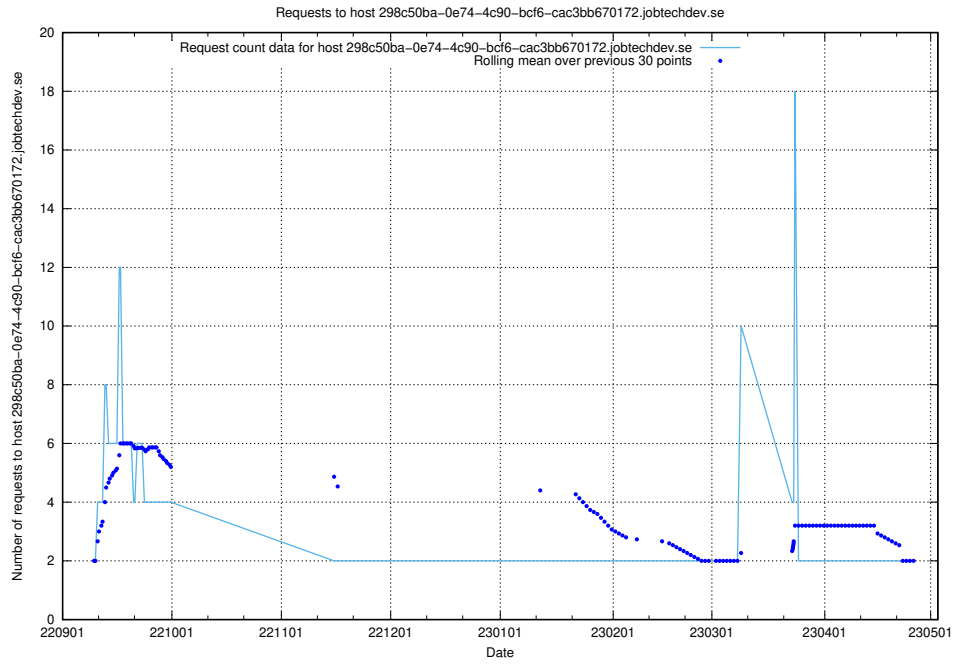

7.331 Usage of 298c50ba-0e74-4c90-bcf6-cac3bb670172.jobtechdev.se

Here, we count the number of requests to host 298c50ba-0e74-4c90-bcf6-cac3bb670172.jobtechdev.se.