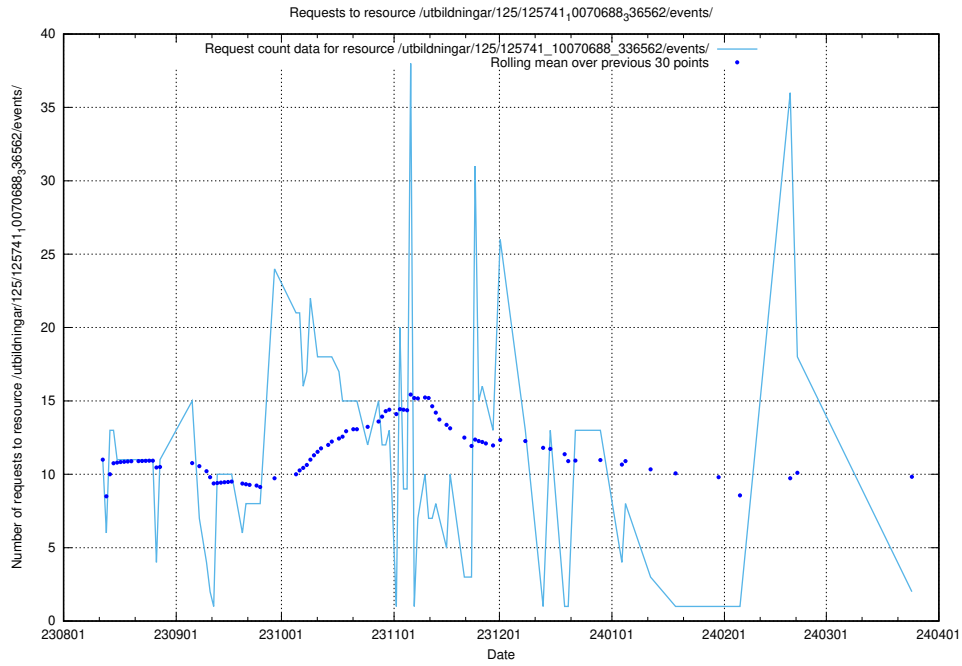

5.737 Usage of /utbildningar/125/125741_10070688_336562/events/

Here, we count the number of requests to resource /utbildningar/125/125741_10070688_336562/events/