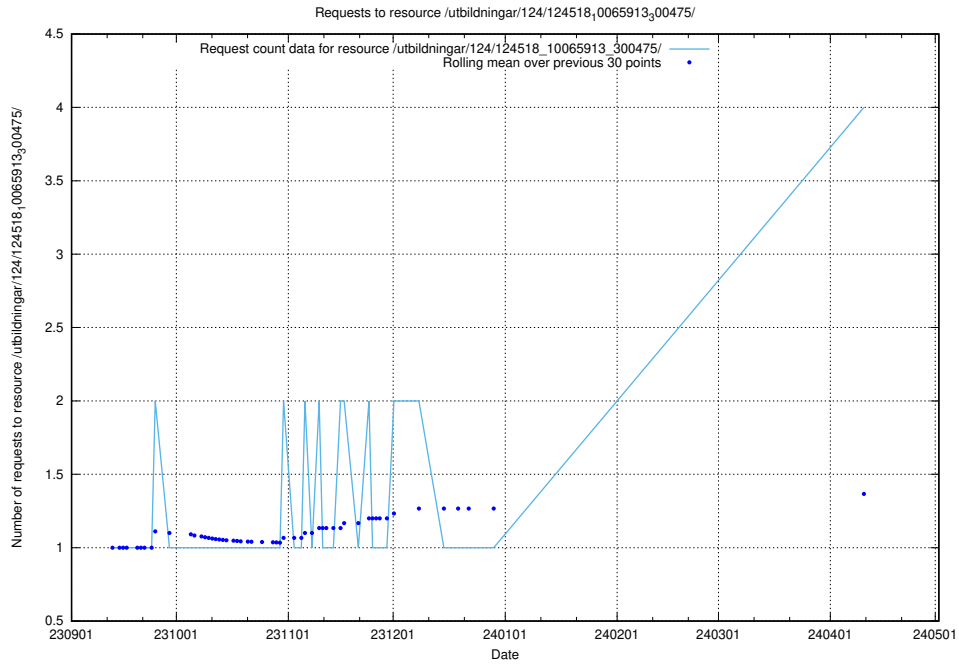

5.233 Usage of /utbildningar/124/124518_10065913_300475/

Here, we count the number of requests to resource /utbildningar/124/124518_10065913_300475/.