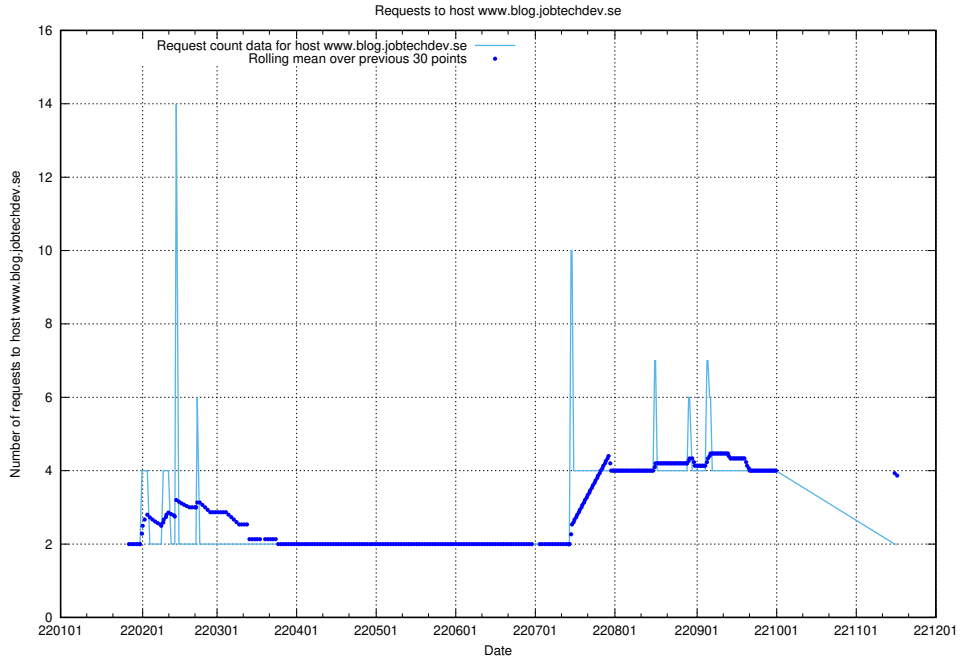

7.574 Usage of www.blog.jobtechdev.se

Here, we count the number of requests to host www.blog.jobtechdev.se.