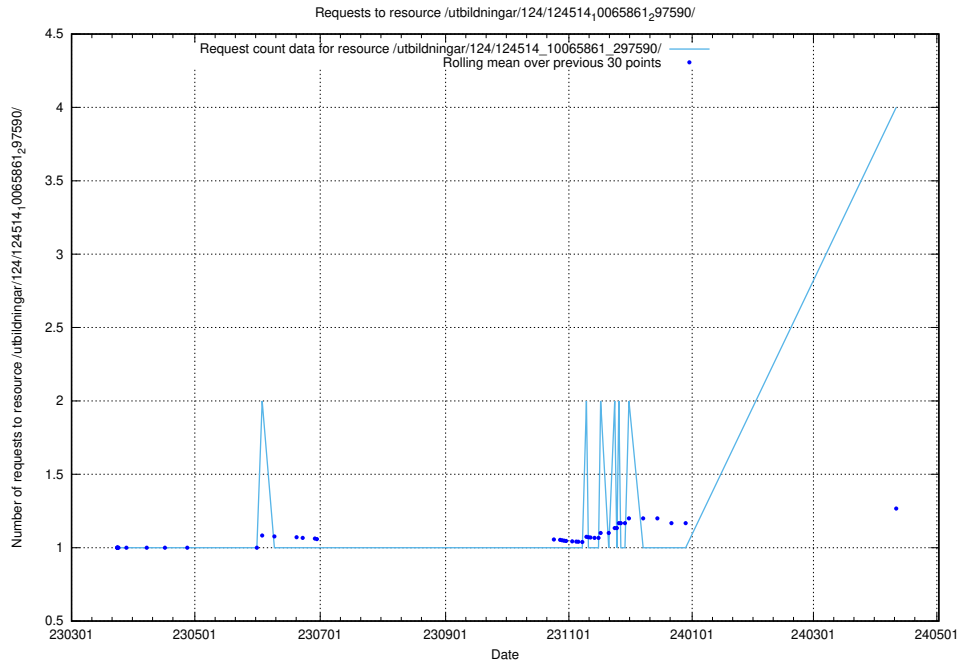

5.197 Usage of /utbildningar/124/124514_10065861_297590/

Here, we count the number of requests to resource /utbildningar/124/124514_10065861_297590/.