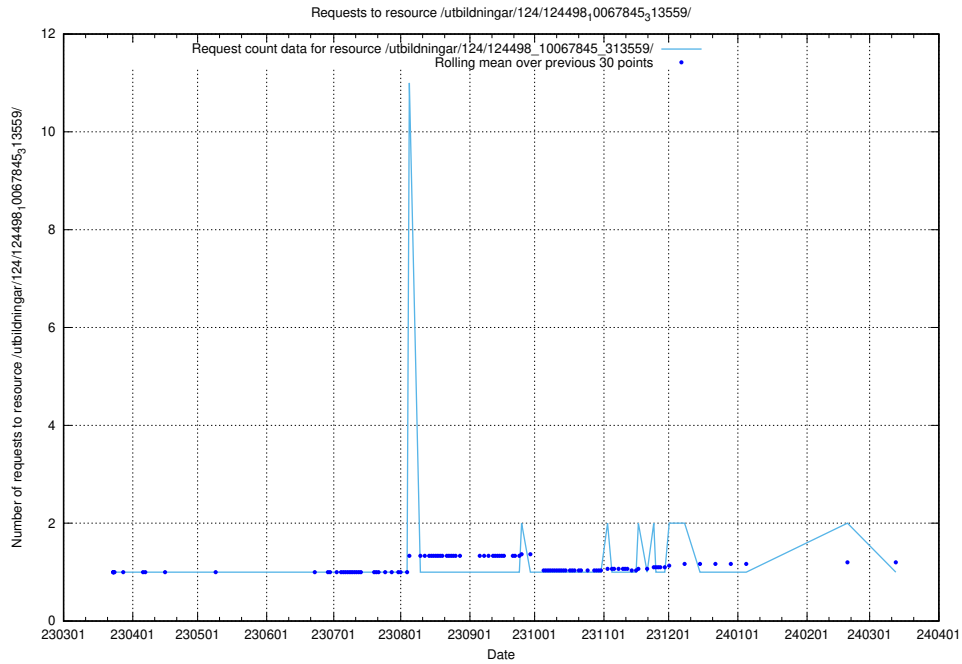

5.2964 Usage of /utbildningar/124/124498_10067845_313559/

Here, we count the number of requests to resource /utbildningar/124/124498_10067845_313559/.