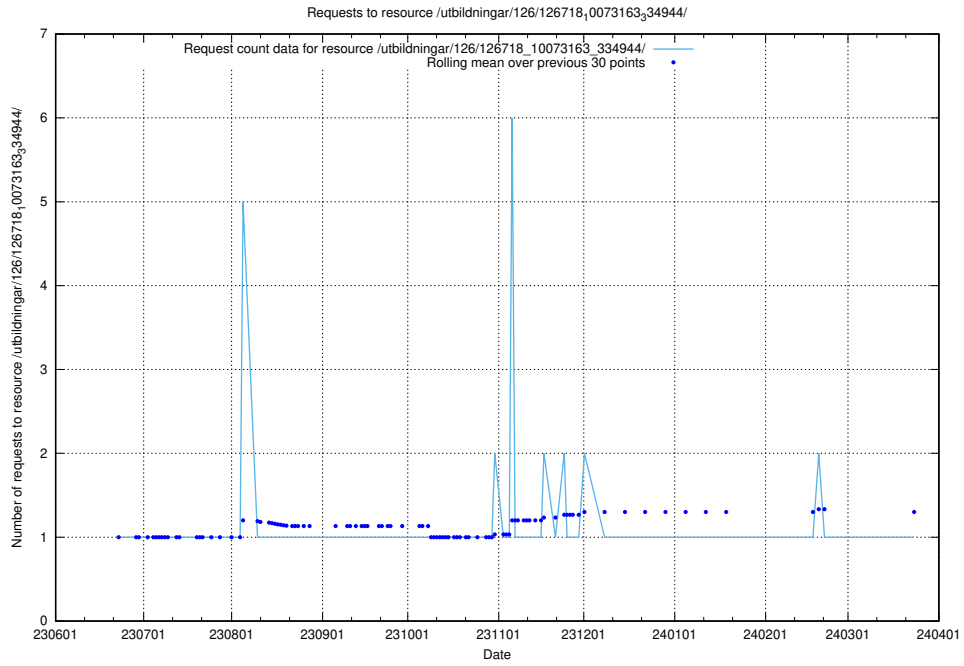

Here, we count the number of requests to resource /utbildningar/126/126718_10073175_334956/.

5.5900 Usage of /utbildningar/126/126718_10073163_334944/

Here, we count the number of requests to resource /utbildningar/126/126718_10073163_334944/.