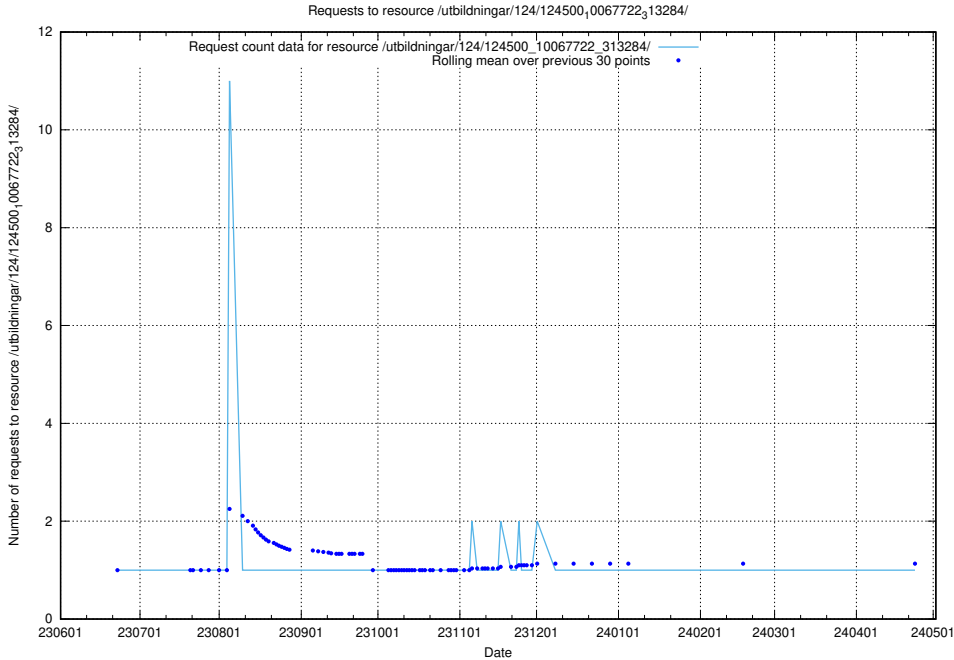

5.6062 Usage of /utbildningar/124/124500_10067722_313284/

Here, we count the number of requests to resource /utbildningar/124/124500_10067722_313284/.