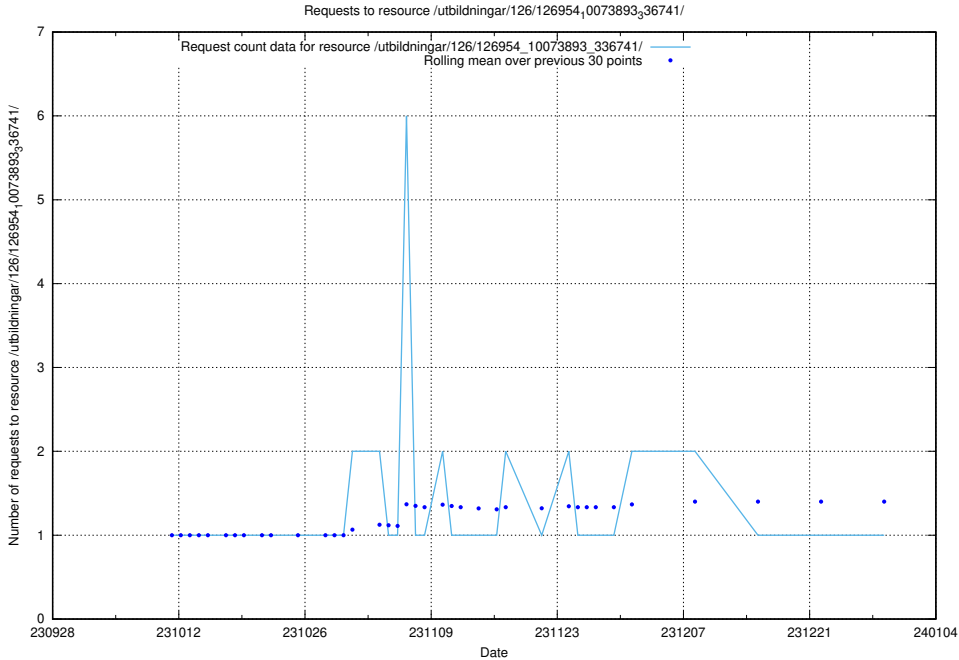

Here, we count the number of requests to resource /utbildningar/126/126954_10073893_336741/events/

5.4655 Usage of /utbildningar/126/126954_10073893_336741/

Here, we count the number of requests to resource /utbildningar/126/126954_10073893_336741/.