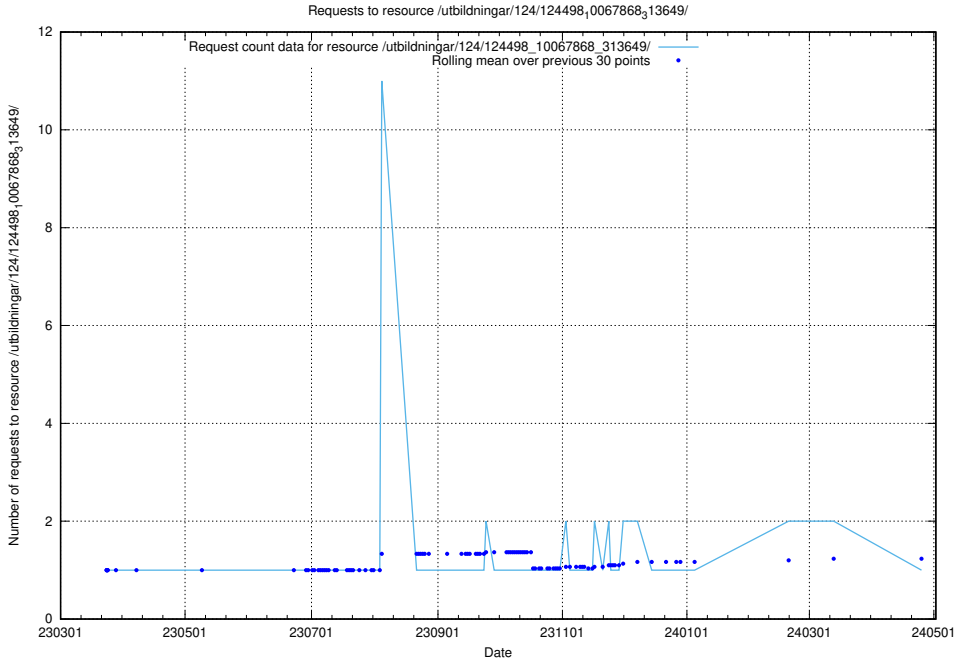

5.2947 Usage of /utbildningar/124/124498_10067868_313649/

Here, we count the number of requests to resource /utbildningar/124/124498_10067868_313649/.