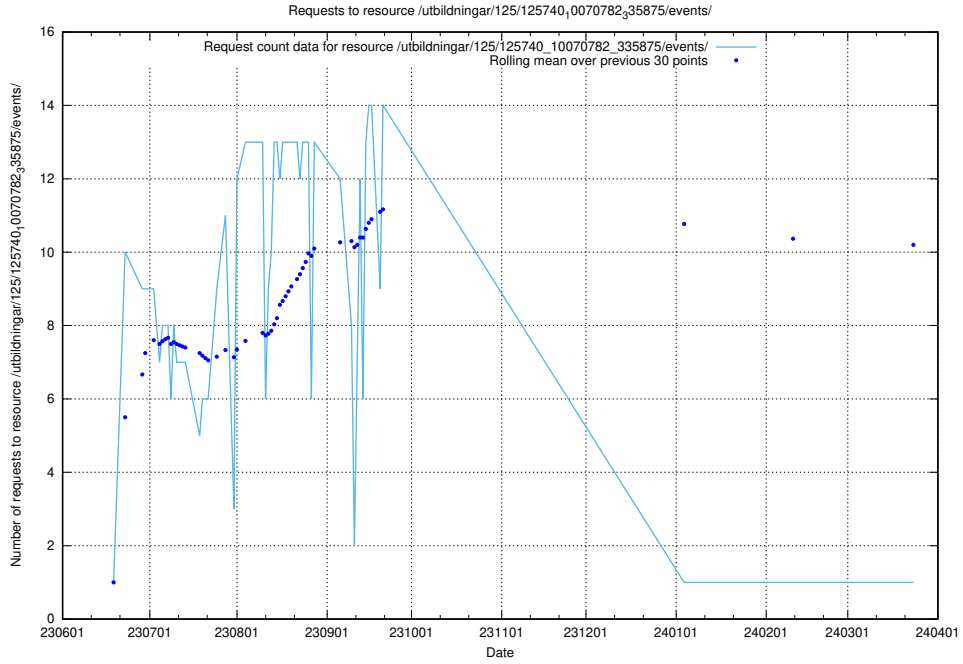

5.6133 Usage of /utbildningar/125/125740_10070782_335875/events/

Here, we count the number of requests to resource /utbildningar/125/125740_10070782_335875/events/