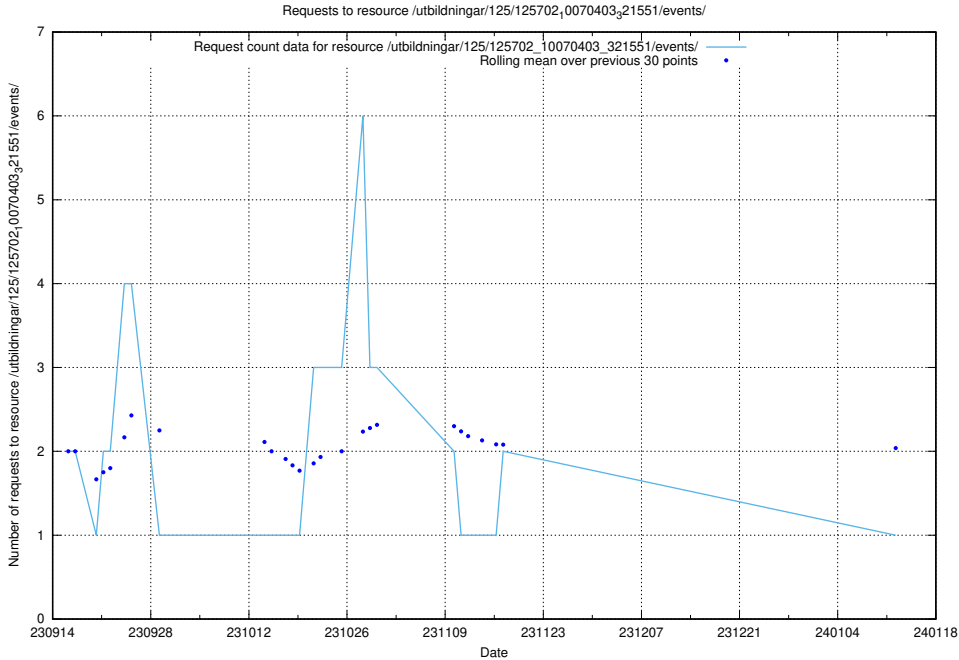

5.4825 Usage of /utbildningar/125/125702_10070403_321551/events/

Here, we count the number of requests to resource /utbildningar/125/125702_10070403_321551/events/