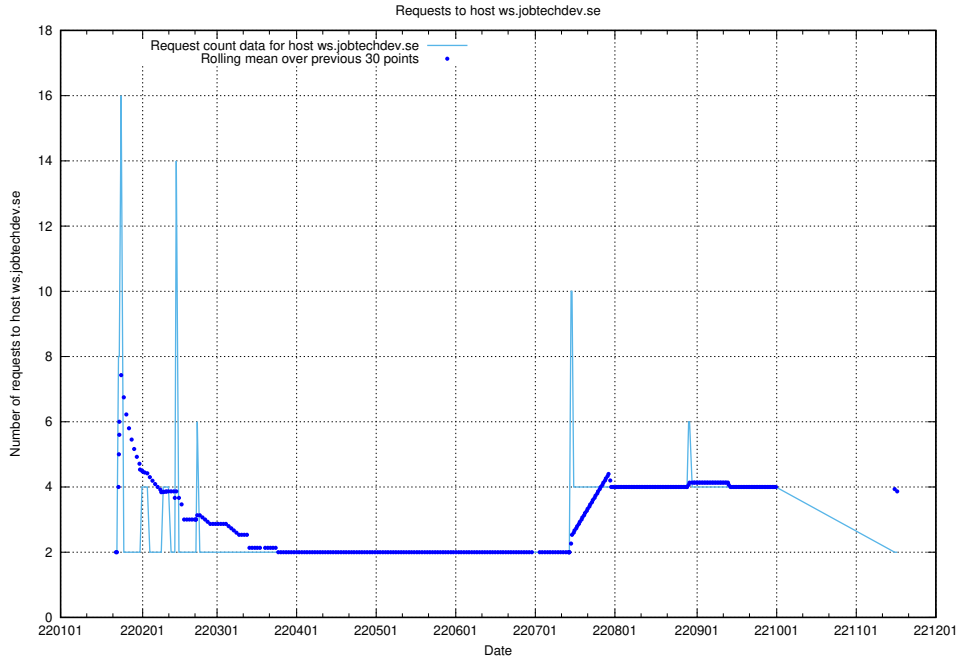

7.582 Usage of ws.jobtechdev.se

Here, we count the number of requests to host ws.jobtechdev.se.