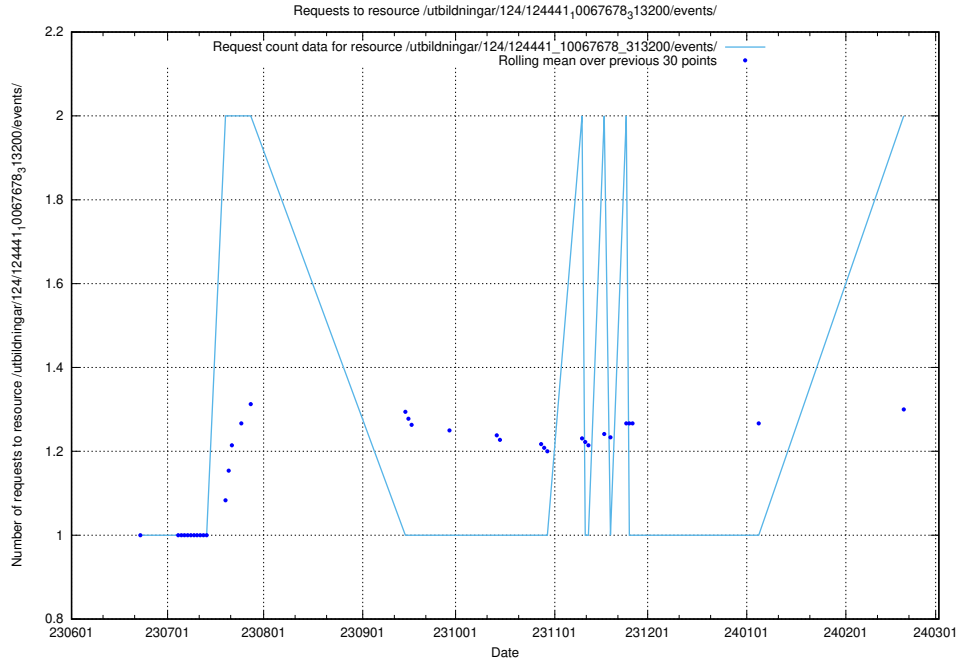

5.846 Usage of /utbildningar/124/124441_10067678_313200/events/

Here, we count the number of requests to resource /utbildningar/124/124441_10067678_313200/events/