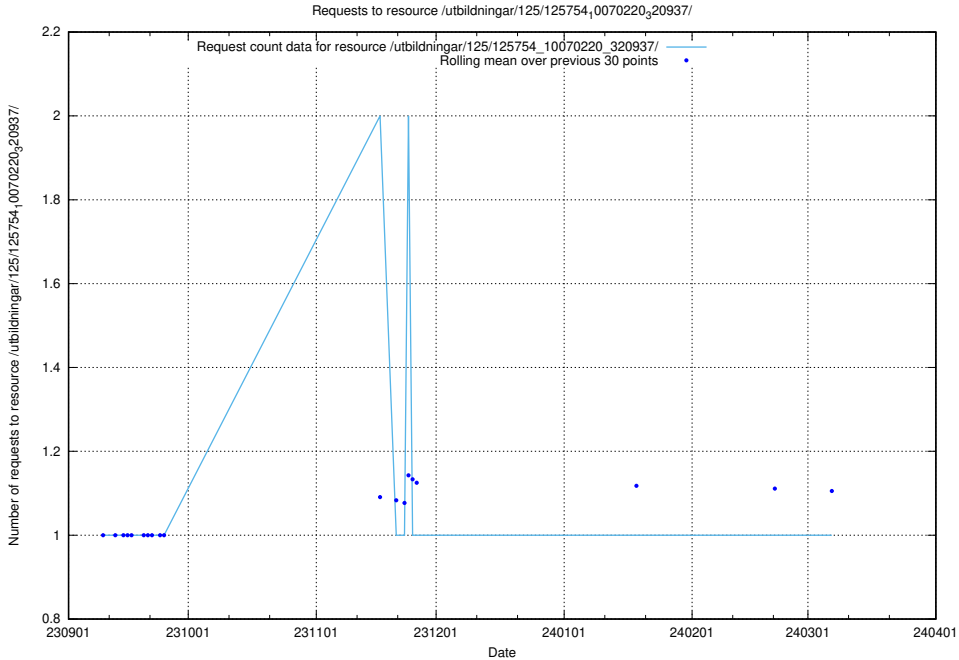

5.4893 Usage of /utbildningar/125/125754_10070220_320937/

Here, we count the number of requests to resource /utbildningar/125/125754_10070220_320937/.