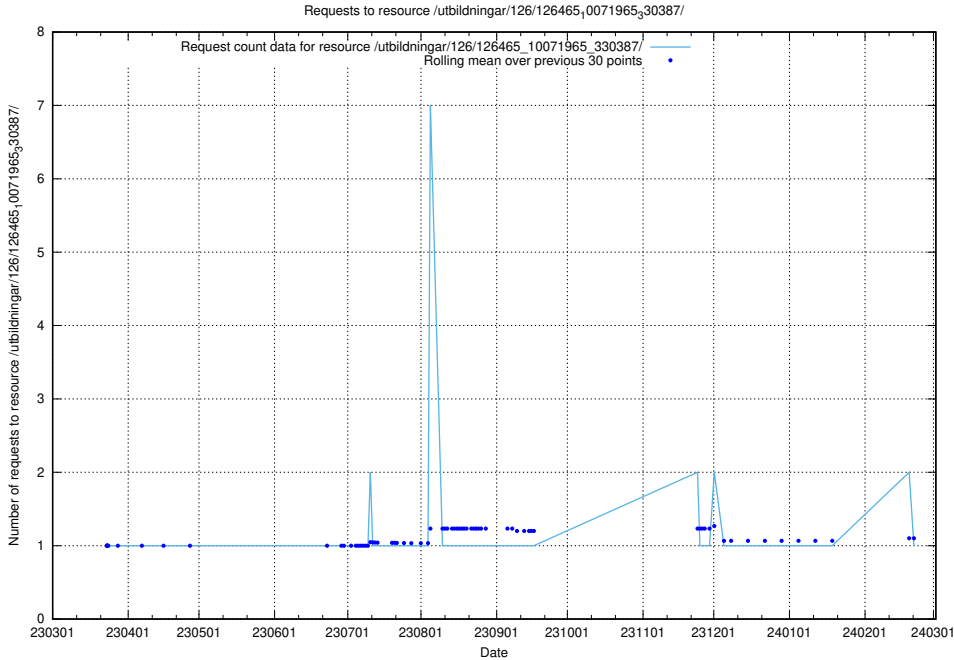

5.6682 Usage of /utbildningar/126/126465_10071965_330387/

Here, we count the number of requests to resource /utbildningar/126/126465_10071965_330387/.