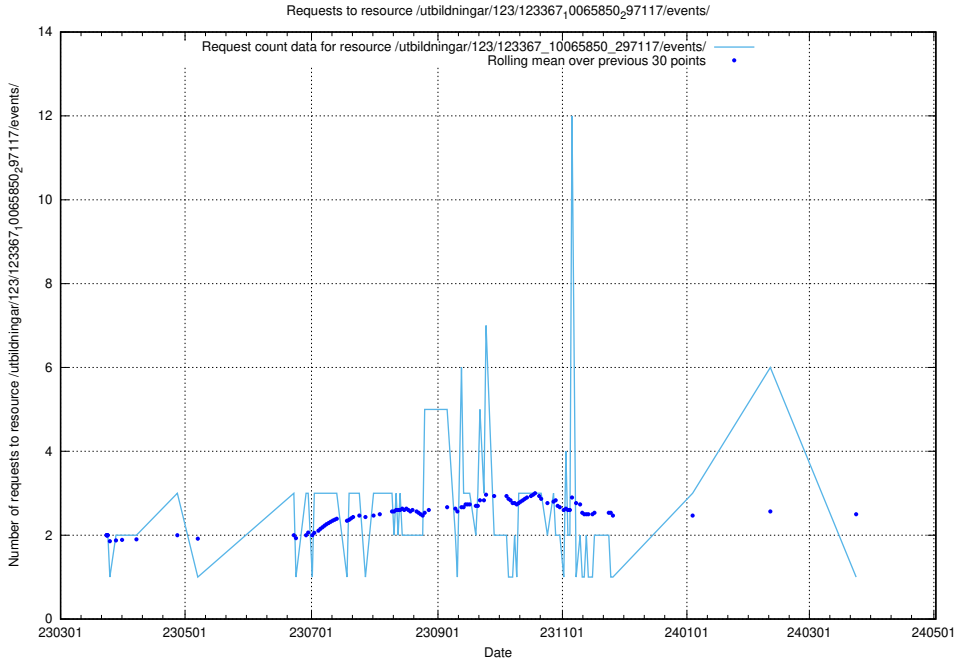

5.6577 Usage of /utbildningar/123/123367_10065850_297117/events/

Here, we count the number of requests to resource /utbildningar/123/123367_10065850_297117/events/

5.6578 Usage of /utbildningar/122/122966_10065491_287624/events/