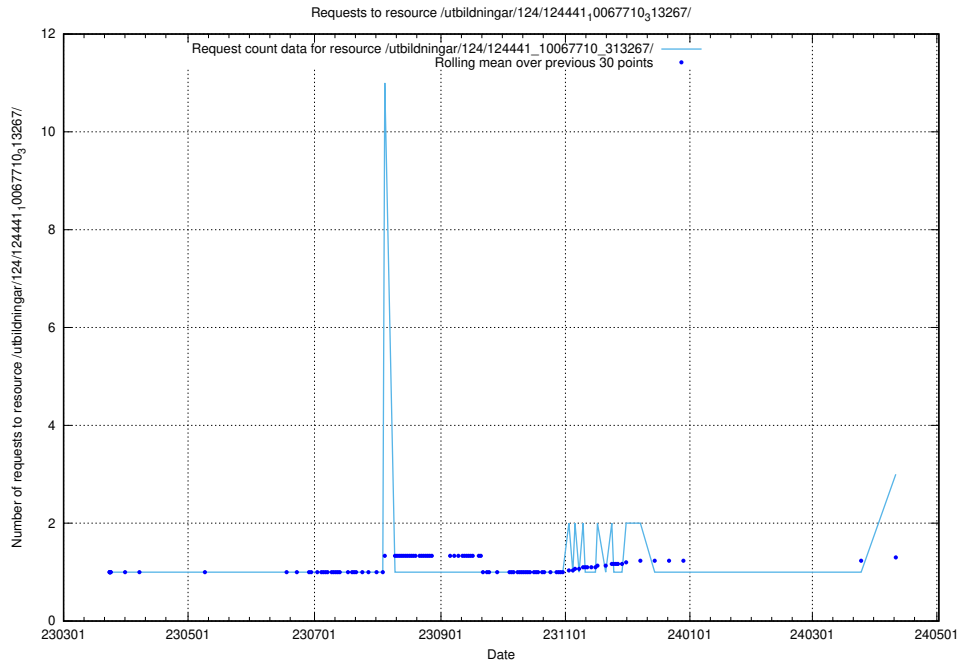

5.328 Usage of /utbildningar/124/124441_10067710_313267/

Here, we count the number of requests to resource /utbildningar/124/124441_10067710_313267/.