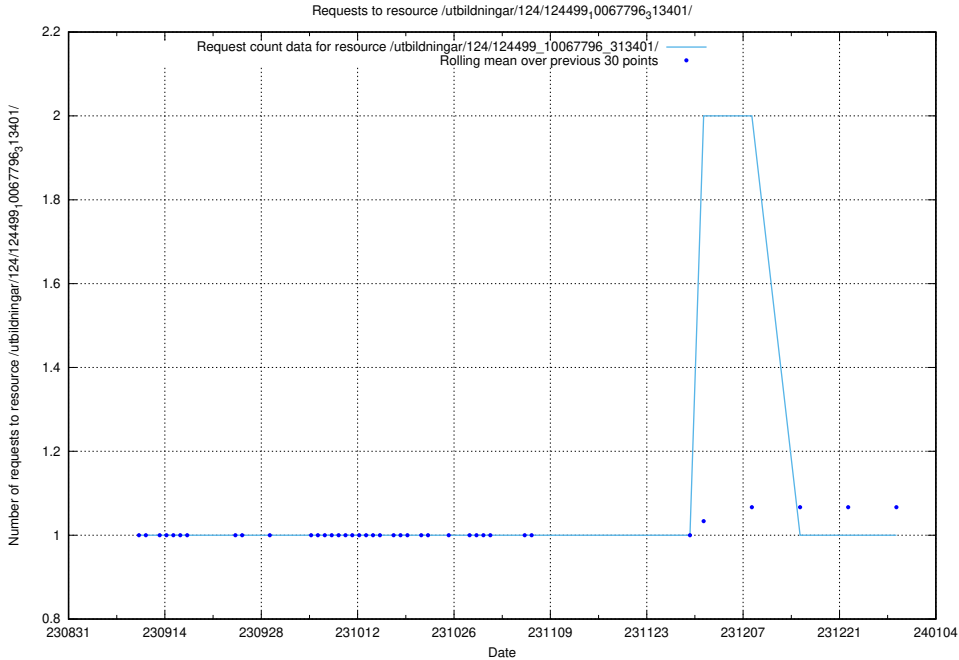

5.4902 Usage of /utbildningar/124/124499_10067796_313401/

Here, we count the number of requests to resource /utbildningar/124/124499_10067796_313401/.