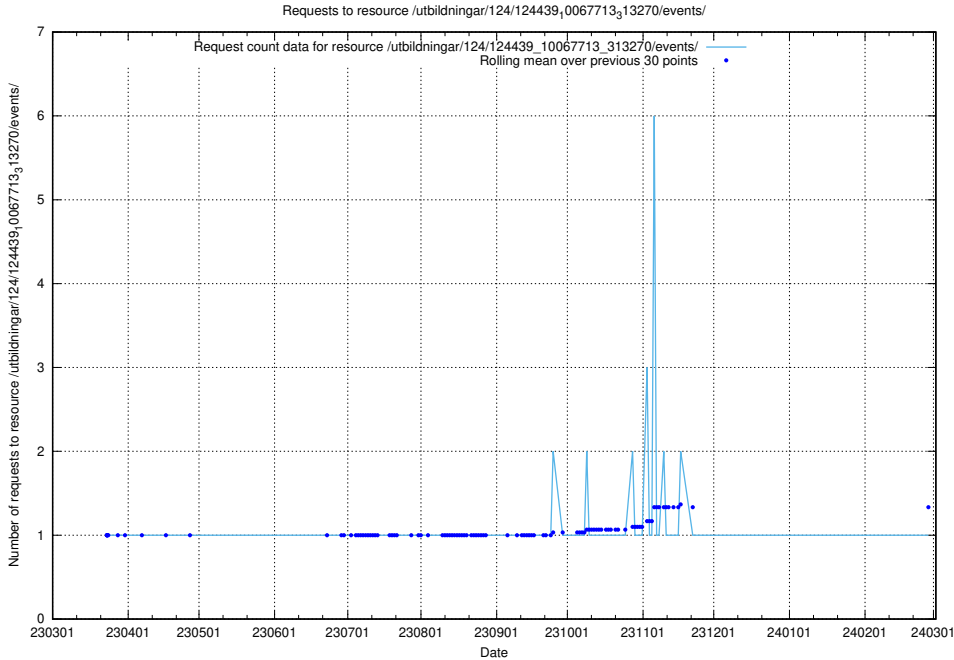

5.3863 Usage of /utbildningar/124/124439_10067713_313270/events/

Here, we count the number of requests to resource /utbildningar/124/124439_10067713_313270/events/