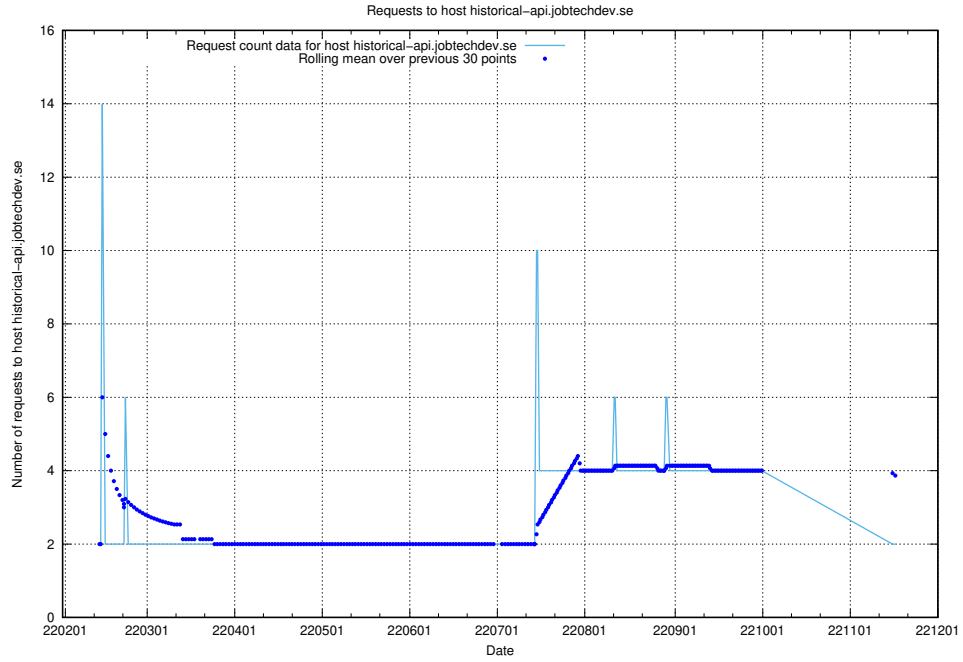

7.549 Usage of historical-api.jobtechdev.se

Here, we count the number of requests to host historical-api.jobtechdev.se.