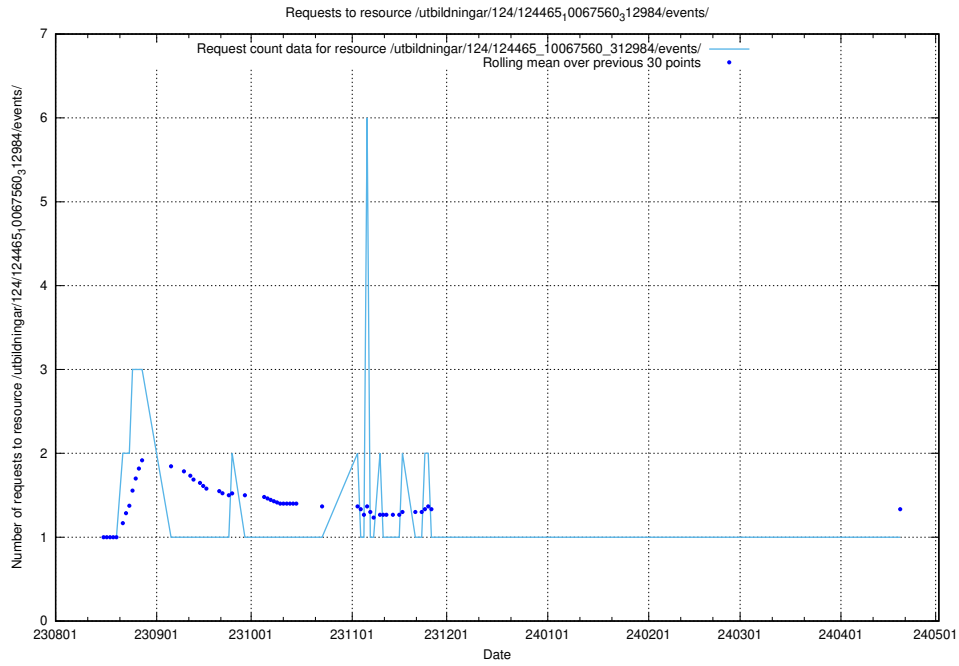

5.5082 Usage of /utbildningar/124/124465_10067560_312984/events/

Here, we count the number of requests to resource /utbildningar/124/124465_10067560_312984/events/