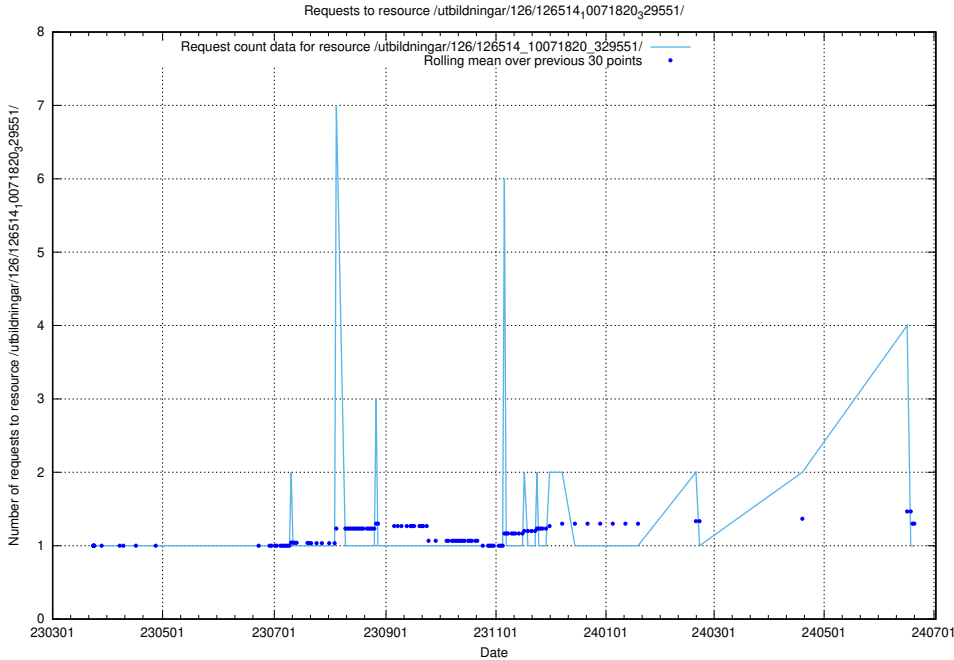

5.6673 Usage of /utbildningar/126/126514_10071820_329551/

Here, we count the number of requests to resource /utbildningar/126/126514_10071820_329551/.