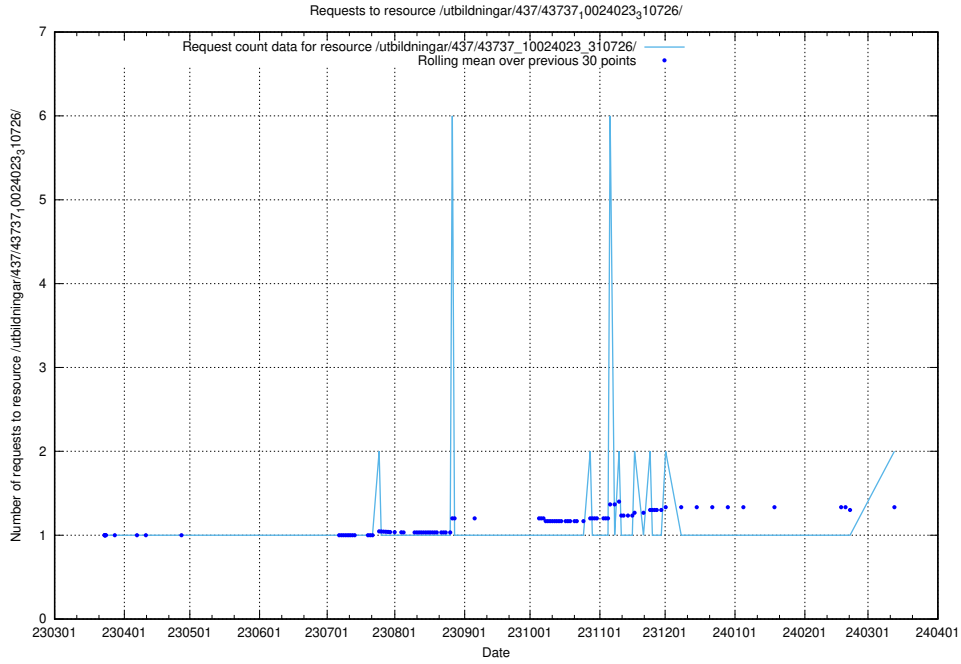

5.960 Usage of /utbildningar/437/43737_10024023_310726/

Here, we count the number of requests to resource /utbildningar/437/43737_10024023_310726/.

5.961 Usage of /utbildningar/126/126465_10071965_330387/events/