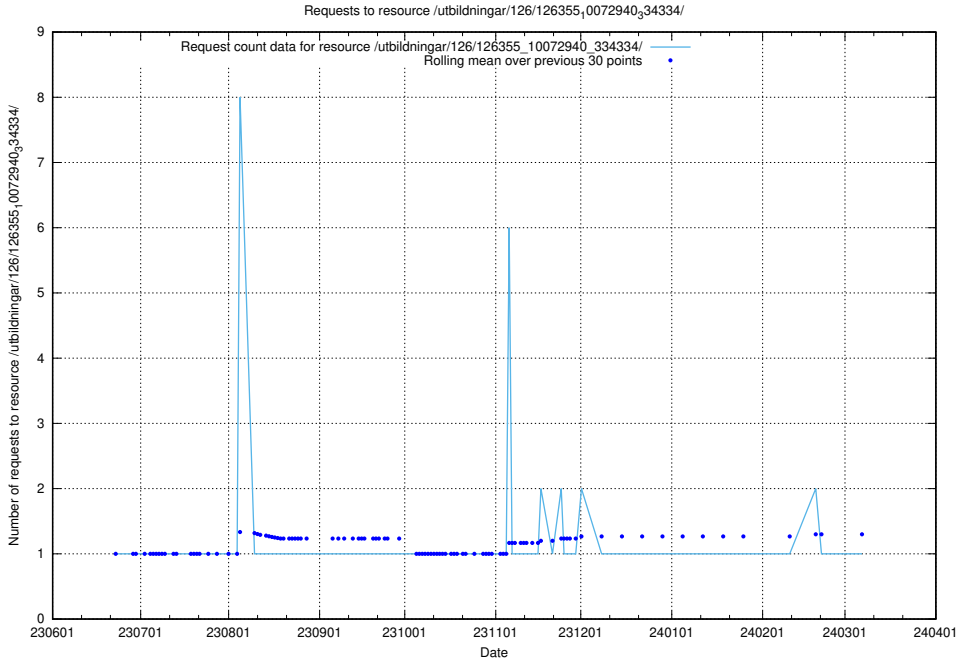

5.5940 Usage of /utbildningar/126/126355_10072940_334334/

Here, we count the number of requests to resource /utbildningar/126/126355_10072940_334334/.