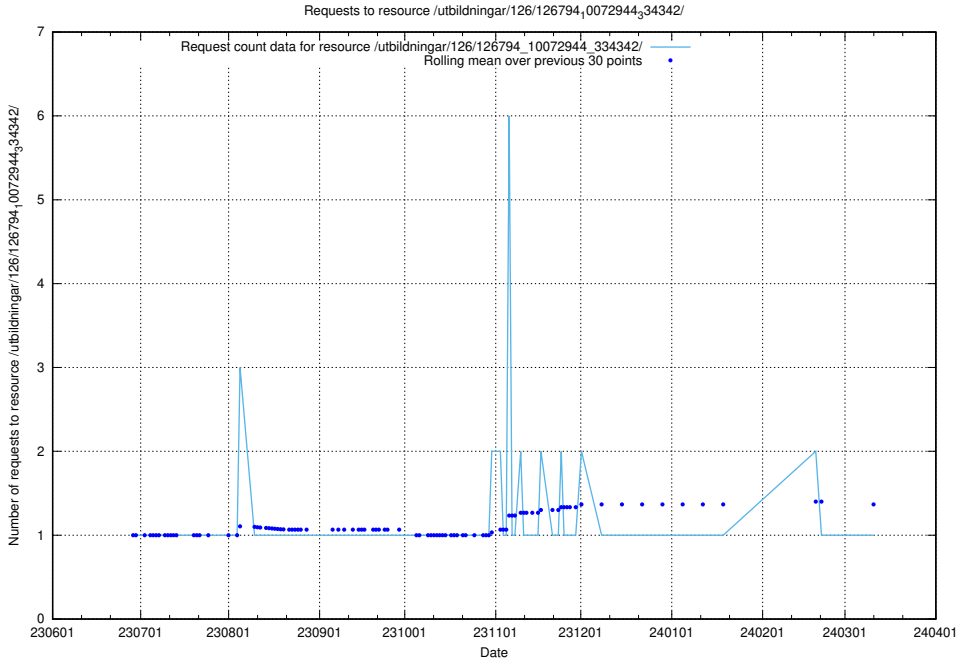

5.5728 Usage of /utbildningar/126/126794_10072944_334342/

Here, we count the number of requests to resource /utbildningar/126/126794_10072944_334342/.