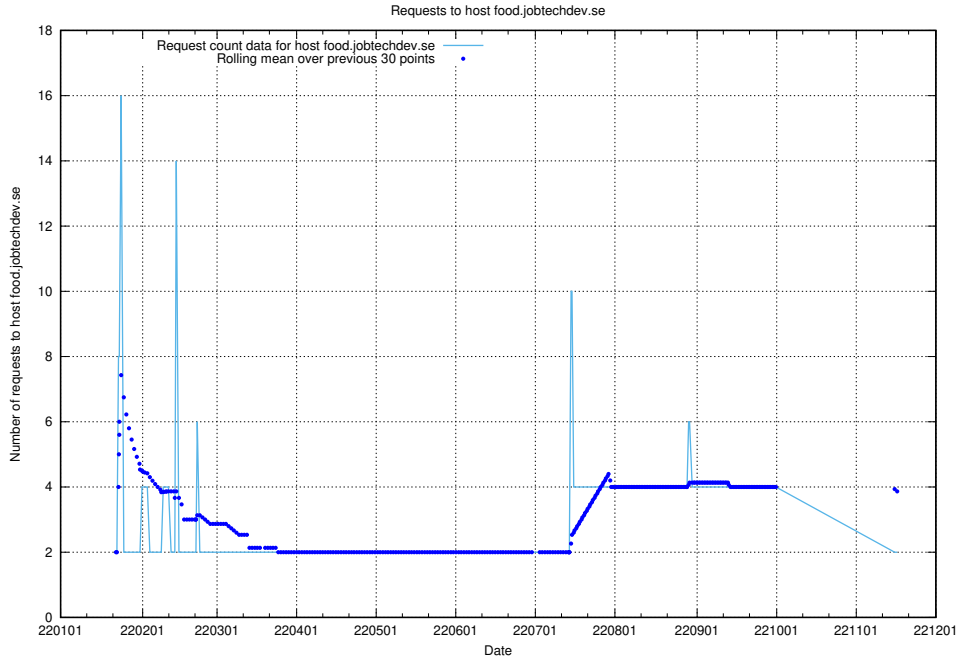

7.603 Usage of food.jobtechdev.se

Here, we count the number of requests to host food.jobtechdev.se.

7.604 Usage of events.jobtechdev.se

Here, we count the number of requests to host events.jobtechdev.se.