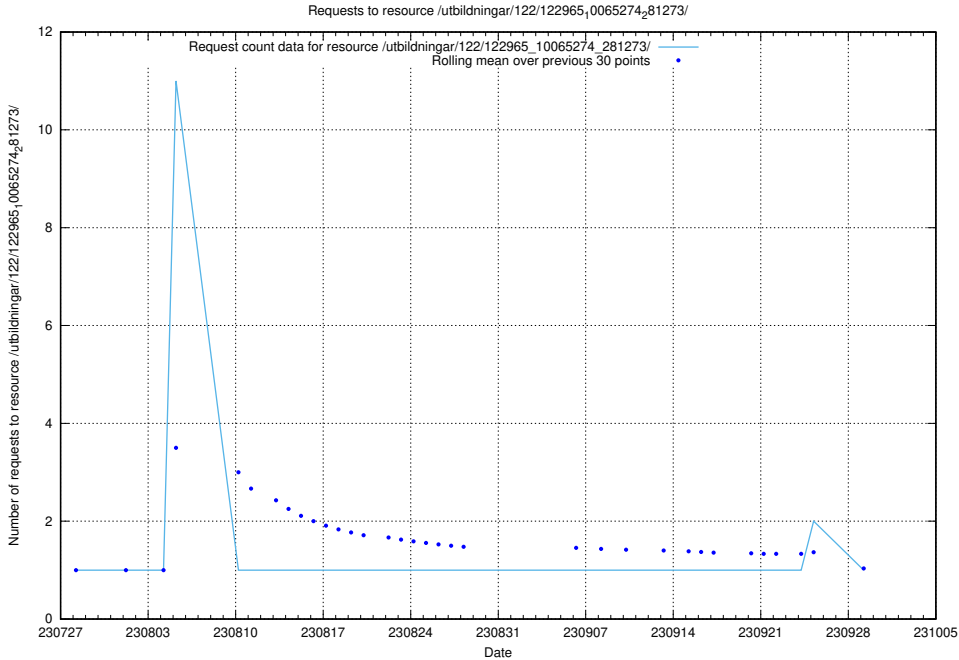

5.5197 Usage of /utbildningar/122/122965_10065274_281273/

Here, we count the number of requests to resource /utbildningar/122/122965_10065274_281273/.