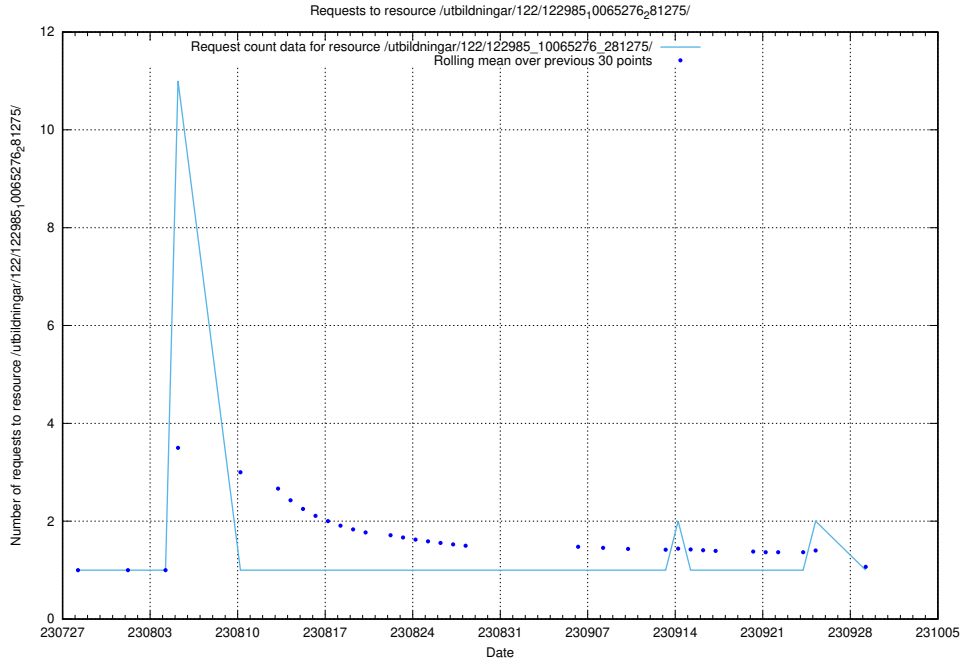

5.5195 Usage of /utbildningar/122/122985_10065276_281275/

Here, we count the number of requests to resource /utbildningar/122/122985_10065276_281275/.