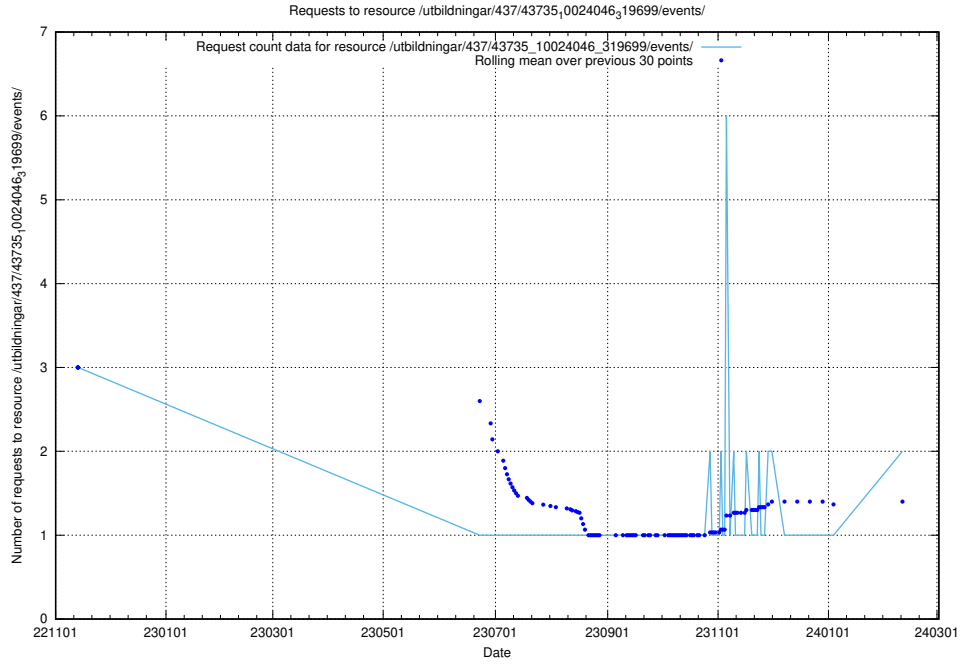

5.845 Usage of /utbildningar/437/43735_10024046_319699/events/

Here, we count the number of requests to resource /utbildningar/437/43735_10024046_319699/events/.