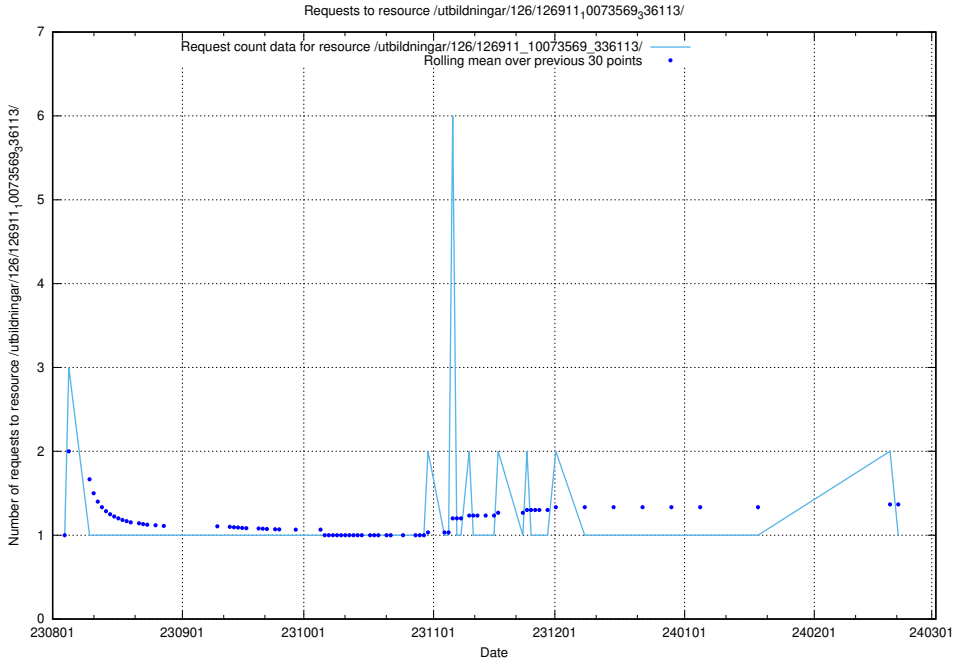

5.5151 Usage of /utbildningar/126/126911_10073569_336113/

Here, we count the number of requests to resource /utbildningar/126/126911_10073569_336113/.