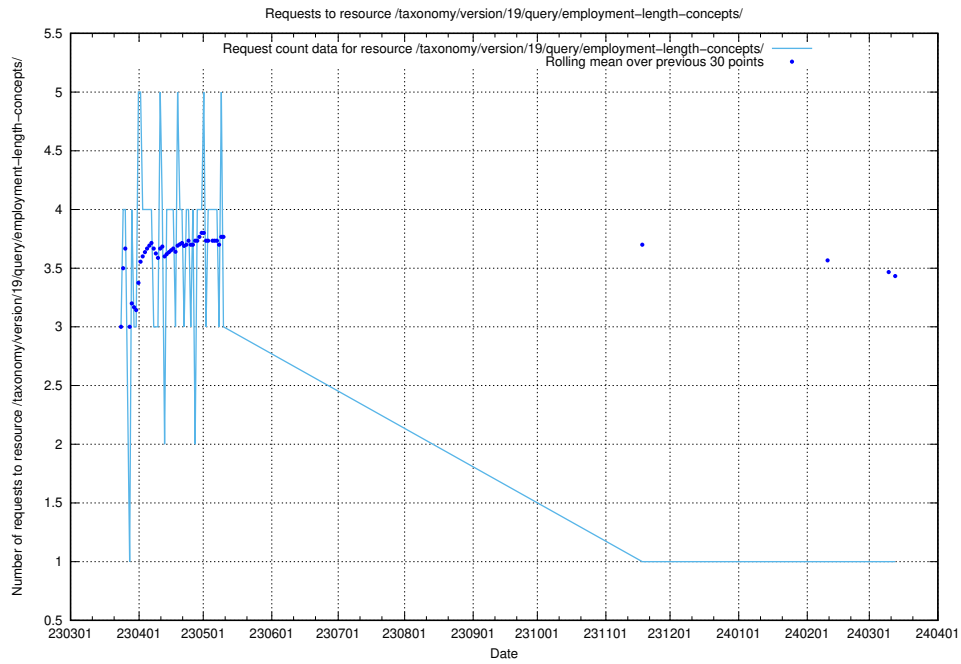

5.6412 Usage of /taxonomy/version/19/query/employment-length-concepts/

Here, we count the number of requests to resource /taxonomy/version/19/query/employment-length-concepts/.