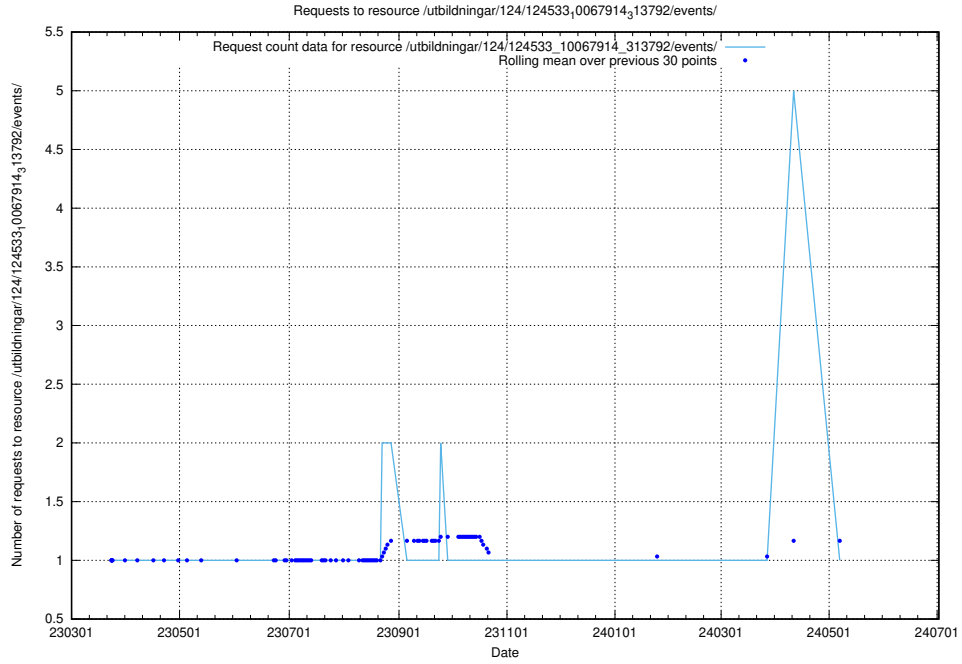

5.1230 Usage of /utbildningar/124/124533_10067914_313792/events/

Here, we count the number of requests to resource /utbildningar/124/124533_10067914_313792/events/