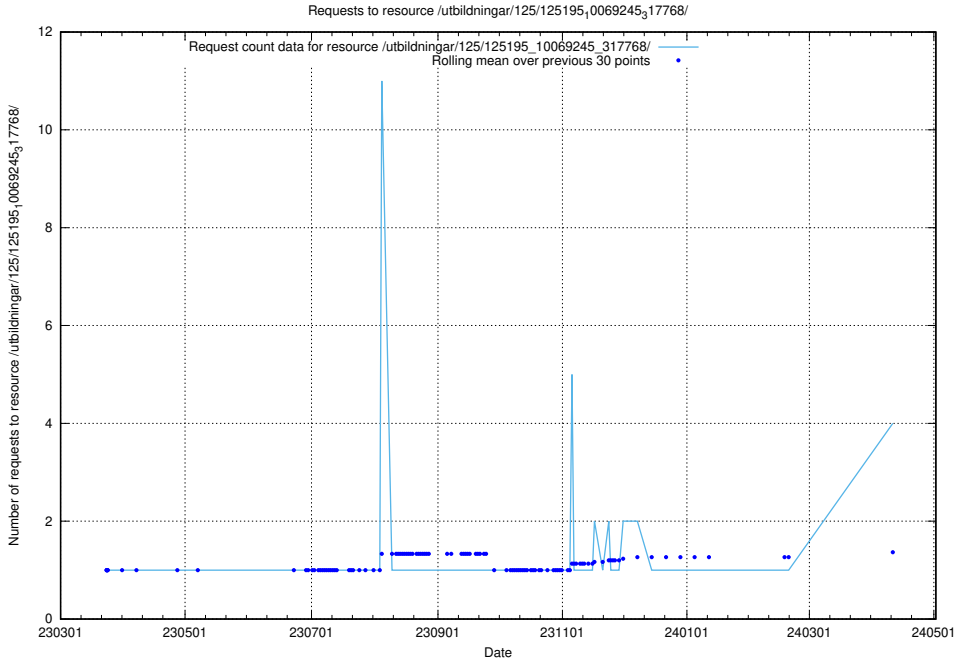

5.181 Usage of /utbildningar/125/125195_10069245_317768/

Here, we count the number of requests to resource /utbildningar/125/125195_10069245_317768/.