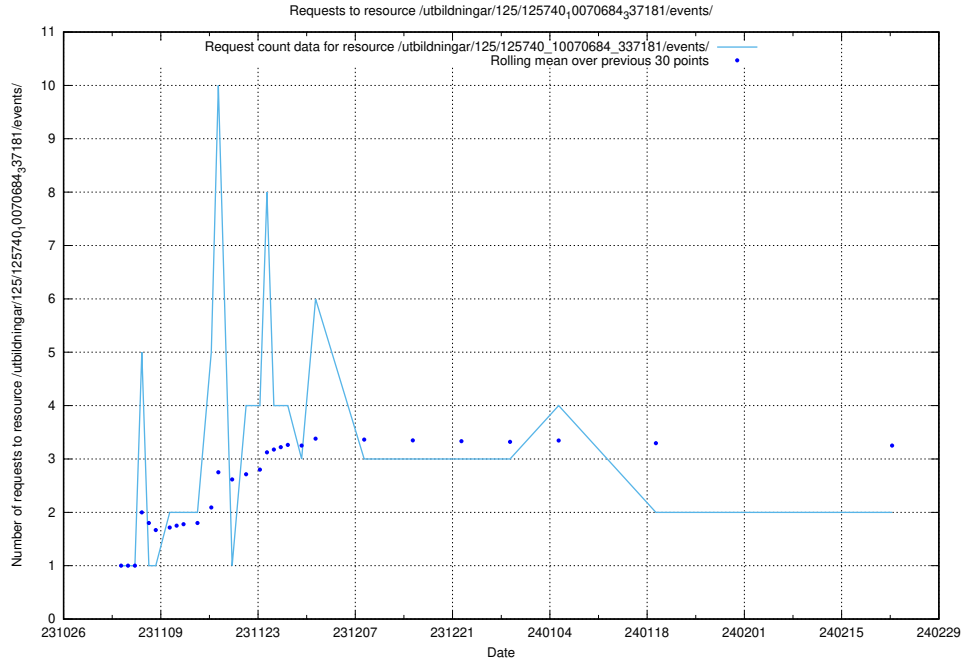

Here, we count the number of requests to resource /utbildningar/125/125740_10070684_337181/events/

5.681 Usage of /taxonomy/version/2/query/employment-length-concepts/

Here, we count the number of requests to resource /taxonomy/version/2/query/employment-length-concepts/.