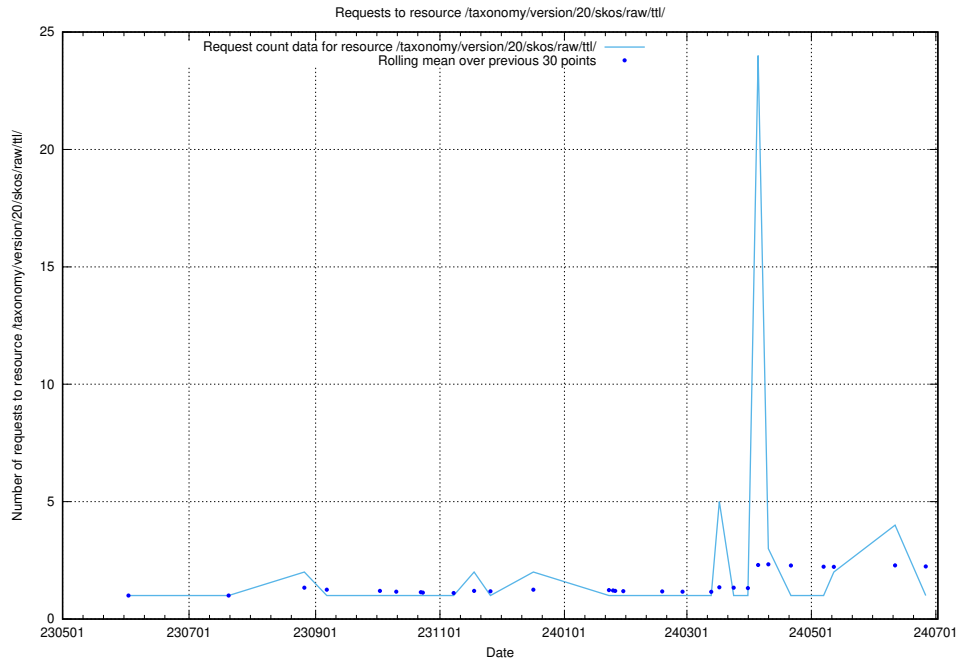

5.6205 Usage of /taxonomy/version/20/skos/raw/ttl/

Here, we count the number of requests to resource /taxonomy/version/20/skos/raw/ttl/.