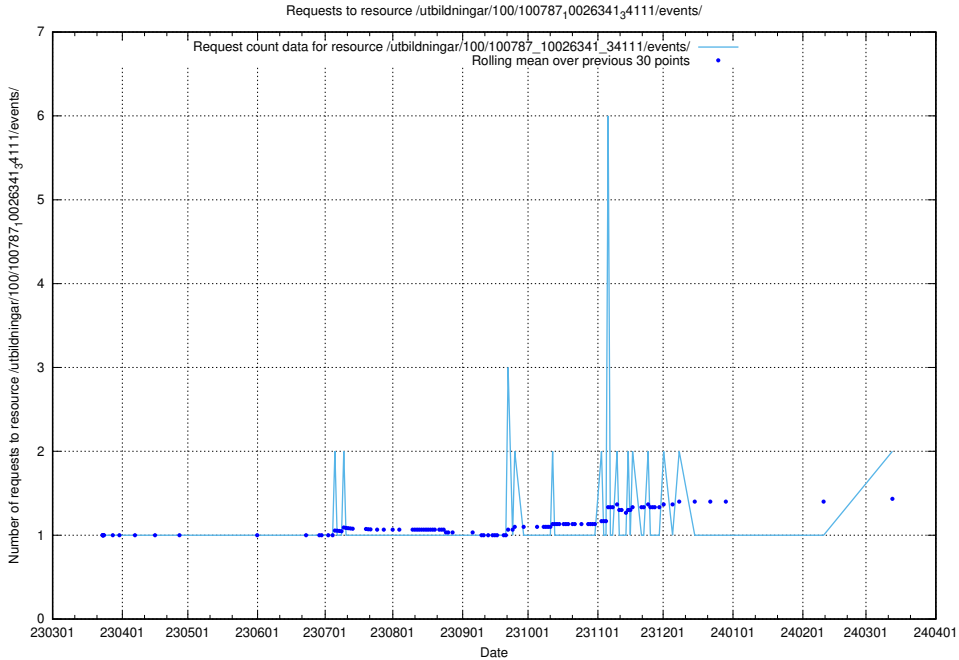

5.809 Usage of /utbildningar/100/100787_10026341_34111/events/

Here, we count the number of requests to resource /utbildningar/100/100787_10026341_34111/events/.