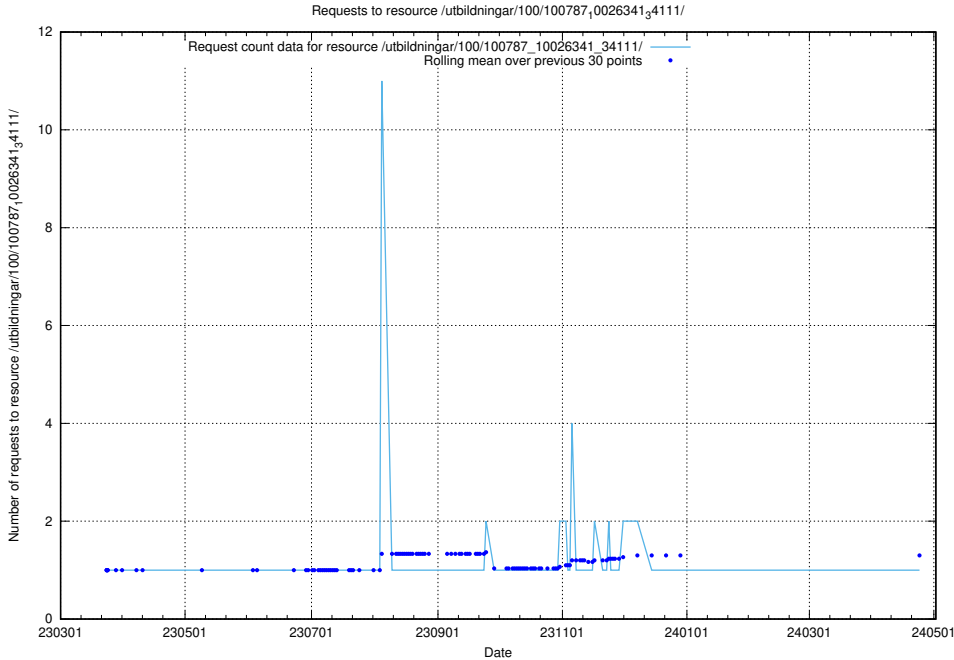

5.5812 Usage of /utbildningar/100/100787_10026341_34111/

Here, we count the number of requests to resource /utbildningar/100/100787_10026341_34111/.