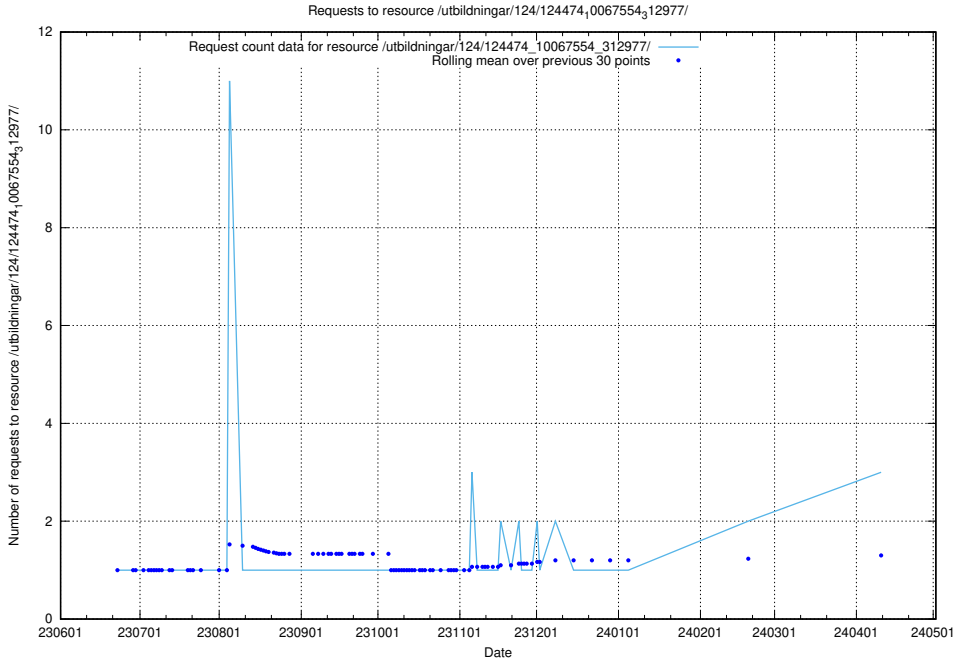

5.411 Usage of /utbildningar/124/124474_10067554_312977/

Here, we count the number of requests to resource /utbildningar/124/124474_10067554_312977/.