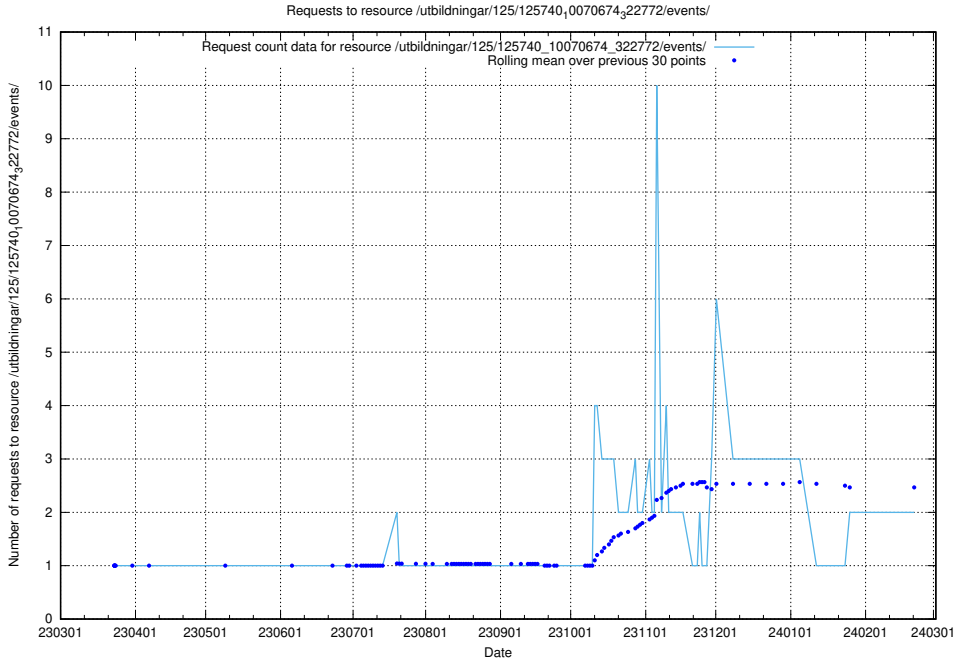

5.457 Usage of /utbildningar/125/125740_10070674_322772/events/

Here, we count the number of requests to resource /utbildningar/125/125740_10070674_322772/events/