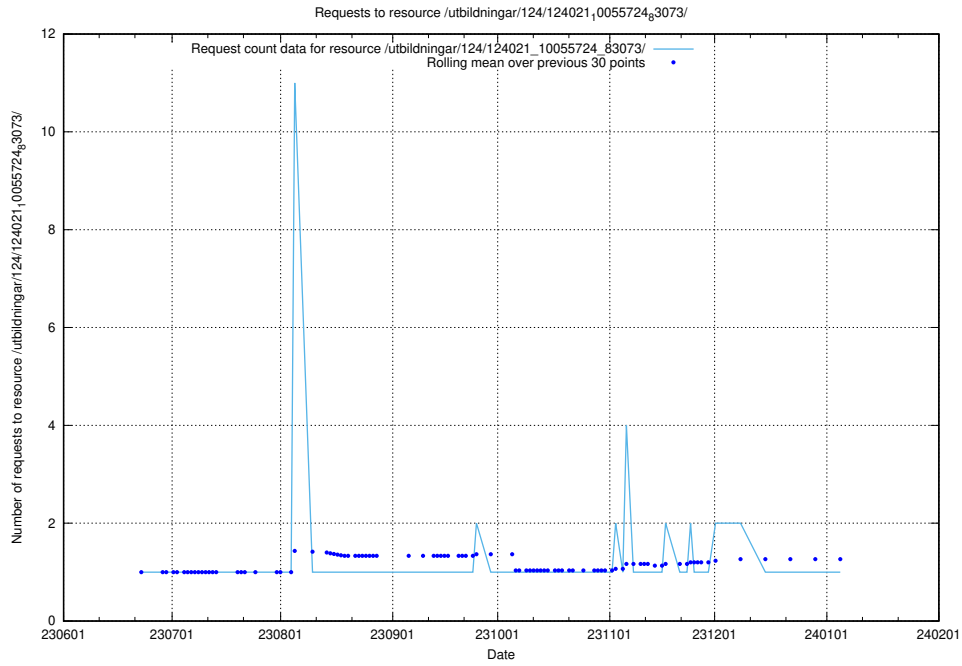

5.6101 Usage of /utbildningar/124/124021_10055724_83073/

Here, we count the number of requests to resource /utbildningar/124/124021_10055724_83073/.