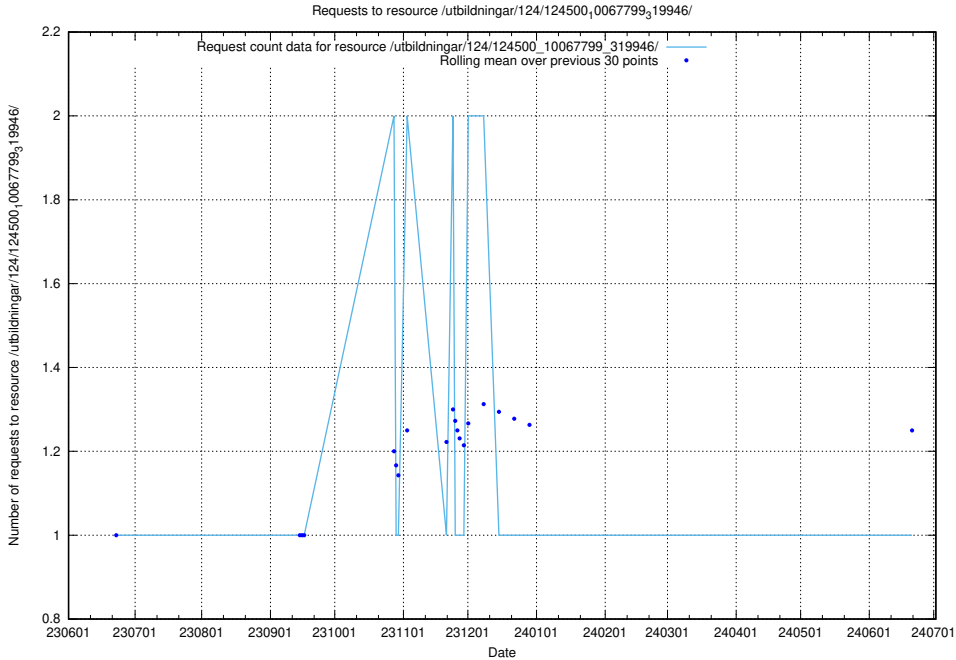

5.6061 Usage of /utbildningar/124/124500_10067799_319946/

Here, we count the number of requests to resource /utbildningar/124/124500_10067799_319946/.