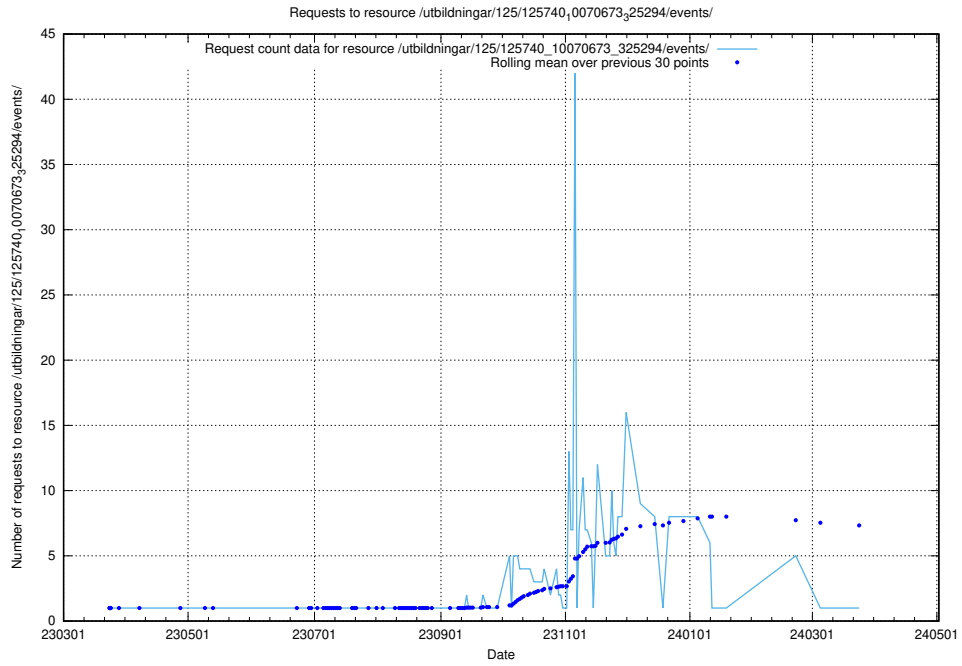

5.1011 Usage of /utbildningar/125/125740_10070673_325294/events/

Here, we count the number of requests to resource /utbildningar/125/125740_10070673_325294/events/