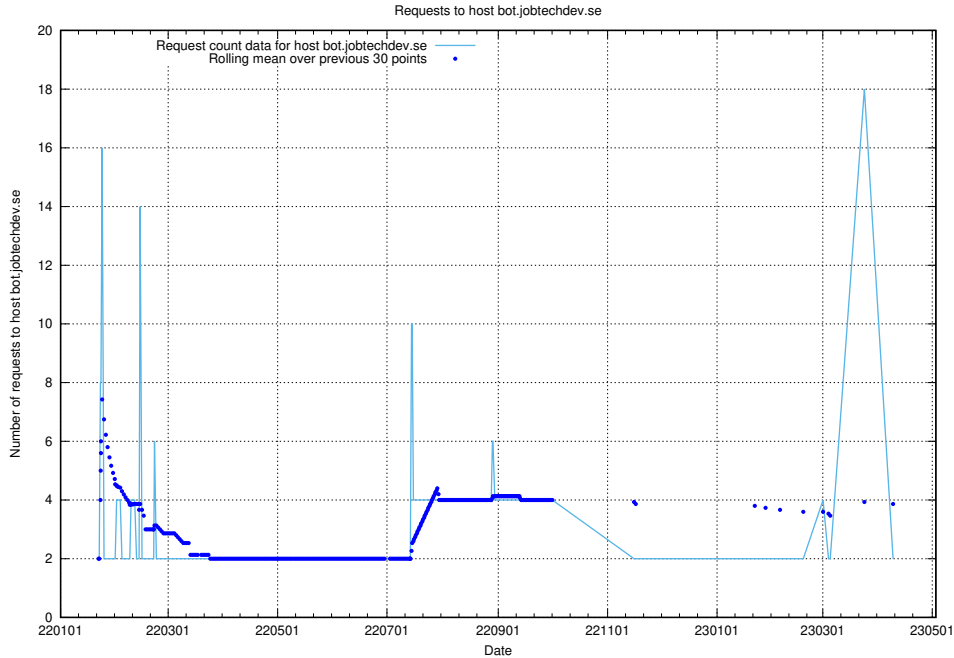

7.262 Usage of bot.jobtechdev.se

Here, we count the number of requests to host bot.jobtechdev.se.