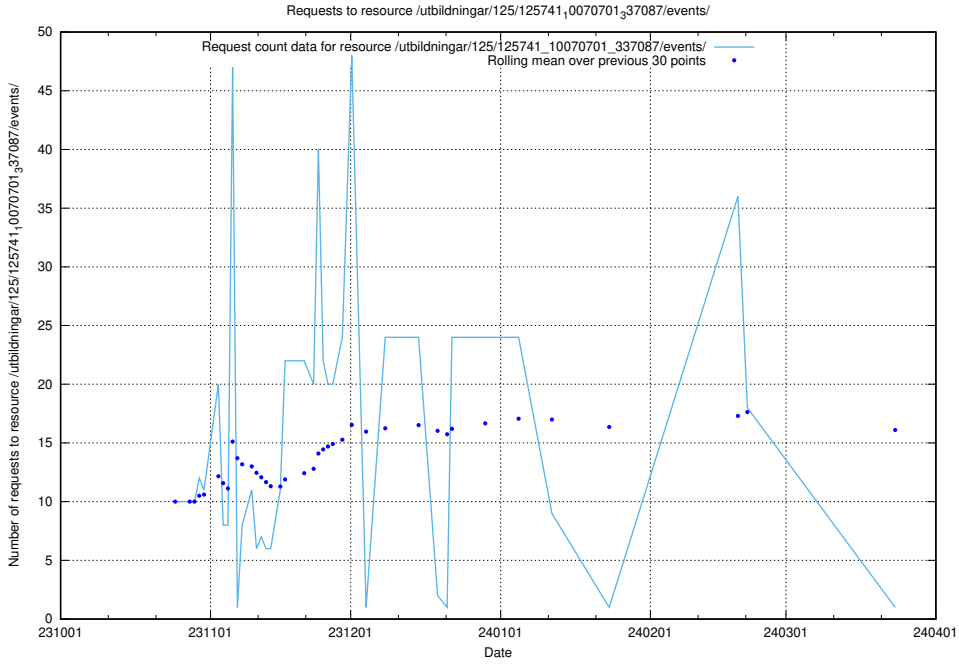

5.4493 Usage of /taxonomy/version/1/query/skills/

Here, we count the number of requests to resource /taxonomy/version/1/query/skills/.

5.4494 Usage of /utbildningar/125/125741_10070701_337087/events/

Here, we count the number of requests to resource /utbildningar/125/125741_10070701_337087/events/