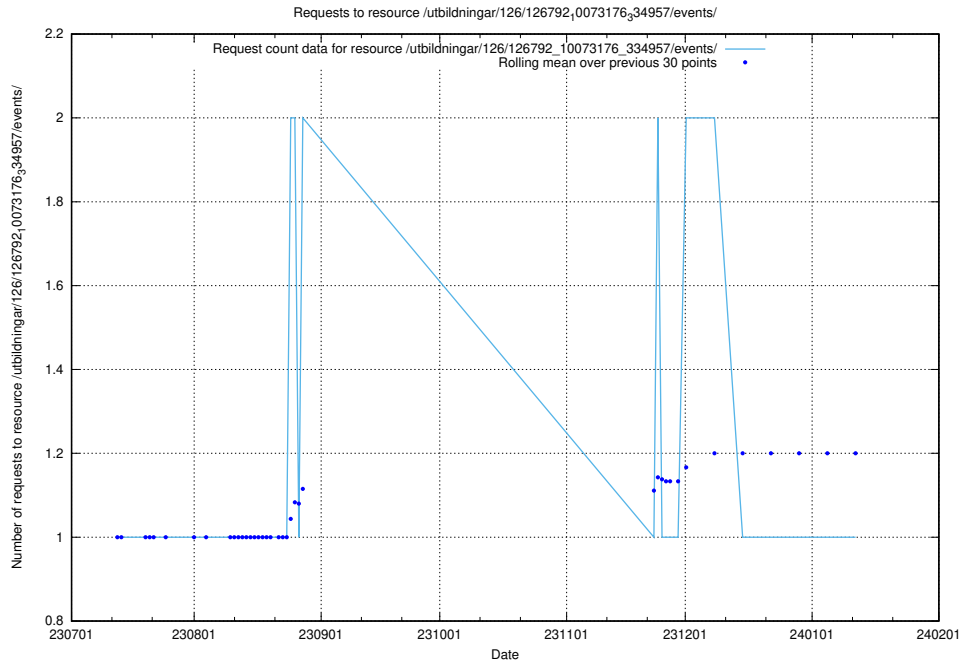

5.5387 Usage of /utbildningar/126/126792_10073176_334957/events/

Here, we count the number of requests to resource /utbildningar/126/126792_10073176_334957/events/