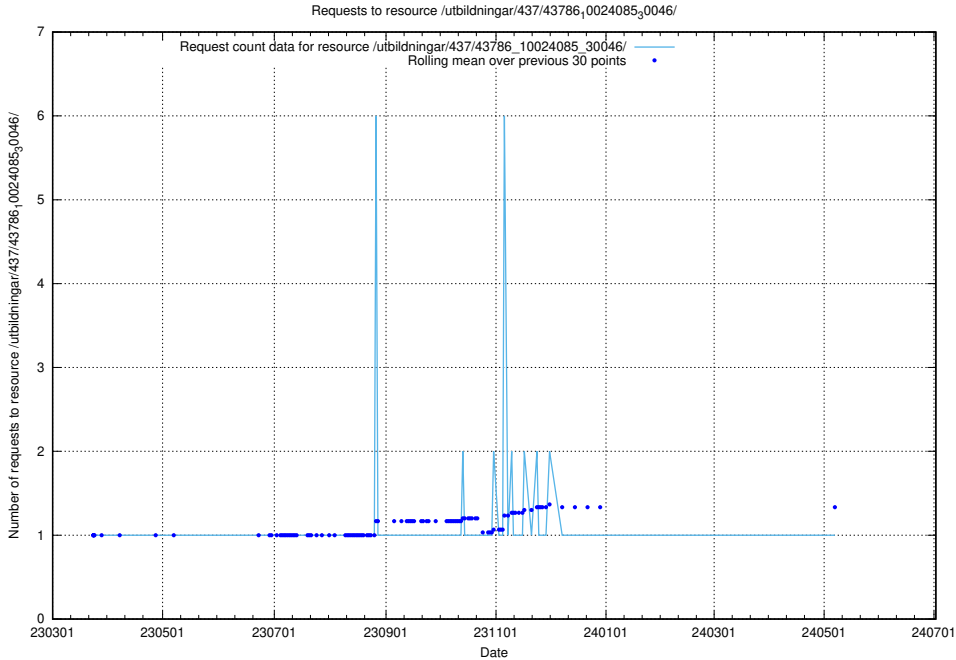

5.6629 Usage of /utbildningar/437/43786_10024085_30046/

Here, we count the number of requests to resource /utbildningar/437/43786_10024085_30046/.