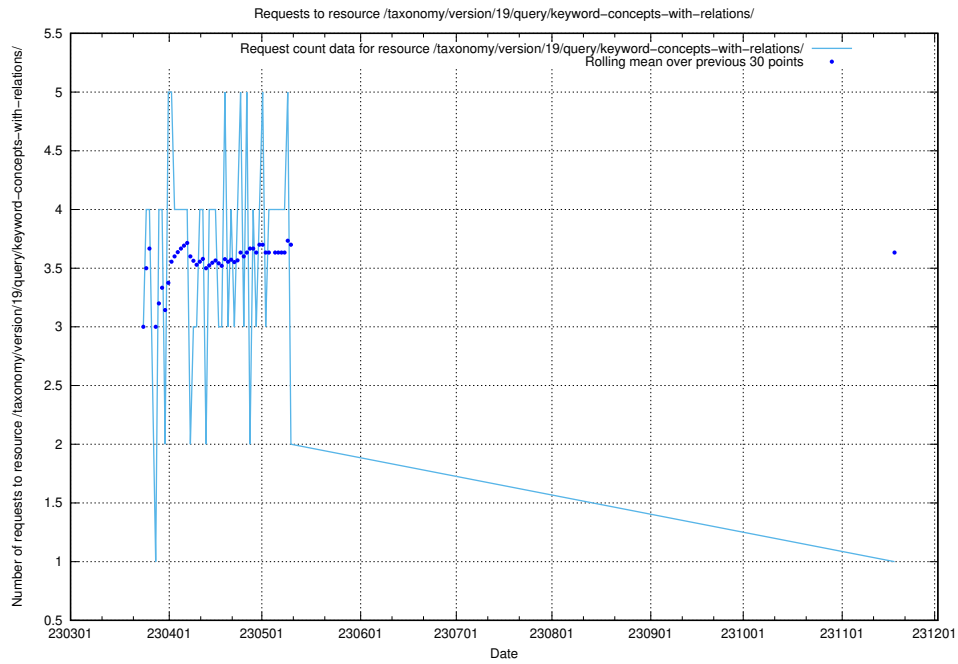

5.6407 Usage of /taxonomy/version/19/query/keyword-concepts-with-relations/

Here, we count the number of requests to resource /taxonomy/version/19/query/keyword-concepts-with-relations/.

5.6408 Usage of /taxonomy/version/19/query/isco-level-4-groups/