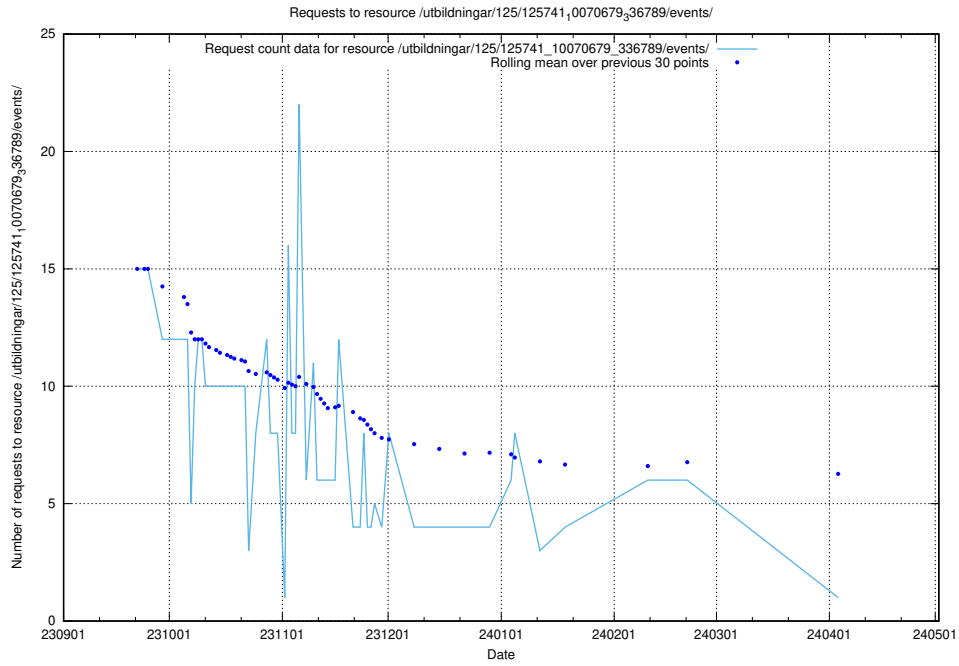

5.4781 Usage of /utbildningar/125/125741_10070679_336789/events/

Here, we count the number of requests to resource /utbildningar/125/125741_10070679_336789/events/