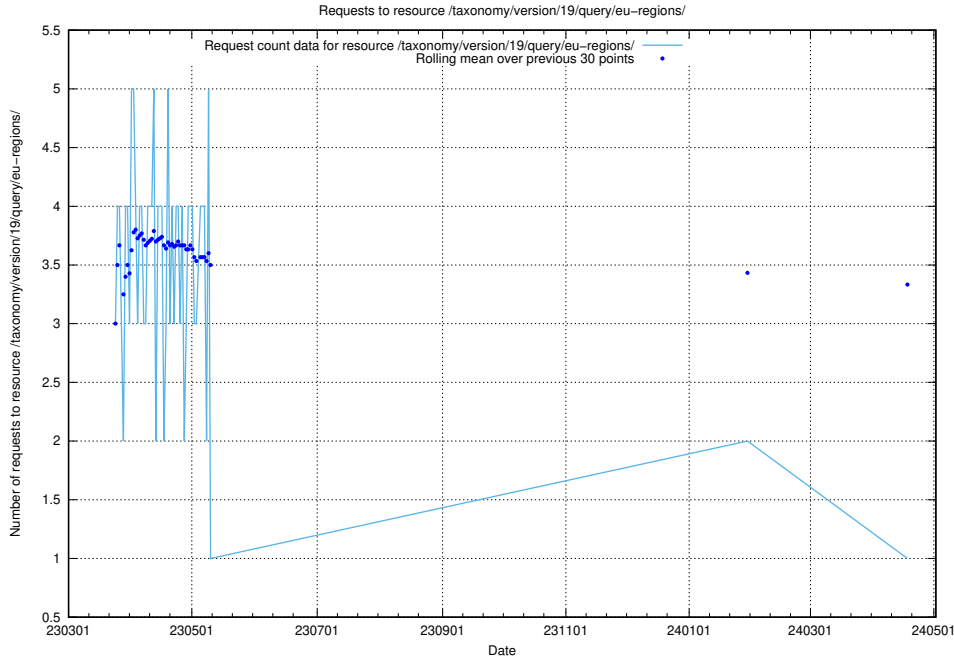

5.6409 Usage of /taxonomy/version/19/query/eu-regions/

Here, we count the number of requests to resource /taxonomy/version/19/query/eu-regions/.