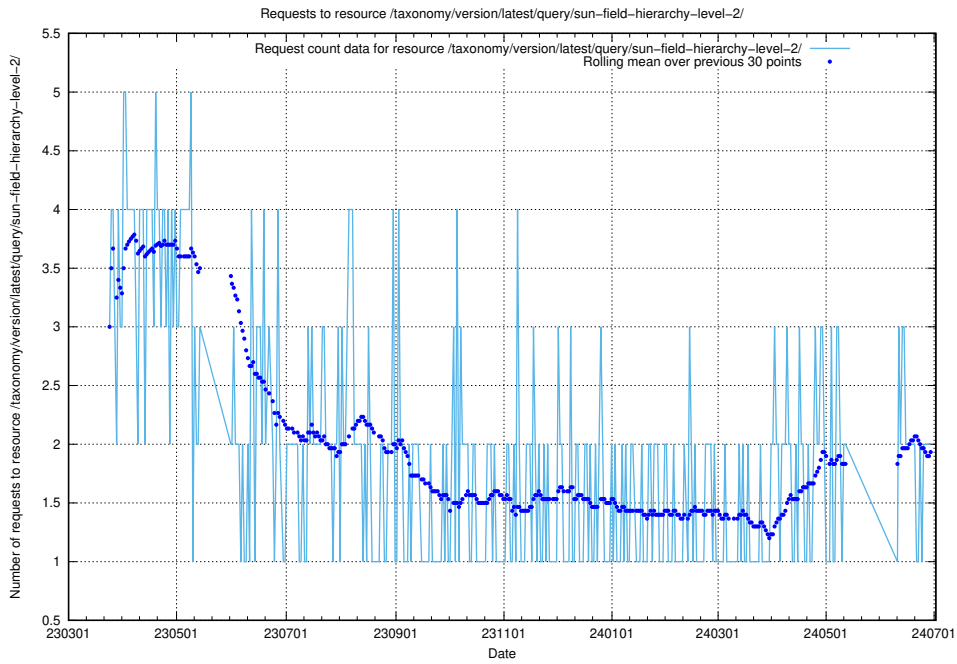

5.891 Usage of /taxonomy/version/latest/query/sun-field-hierarchy-level-2/

Here, we count the number of requests to resource /taxonomy/version/latest/query/sun-field-hierarchy-level-2/.