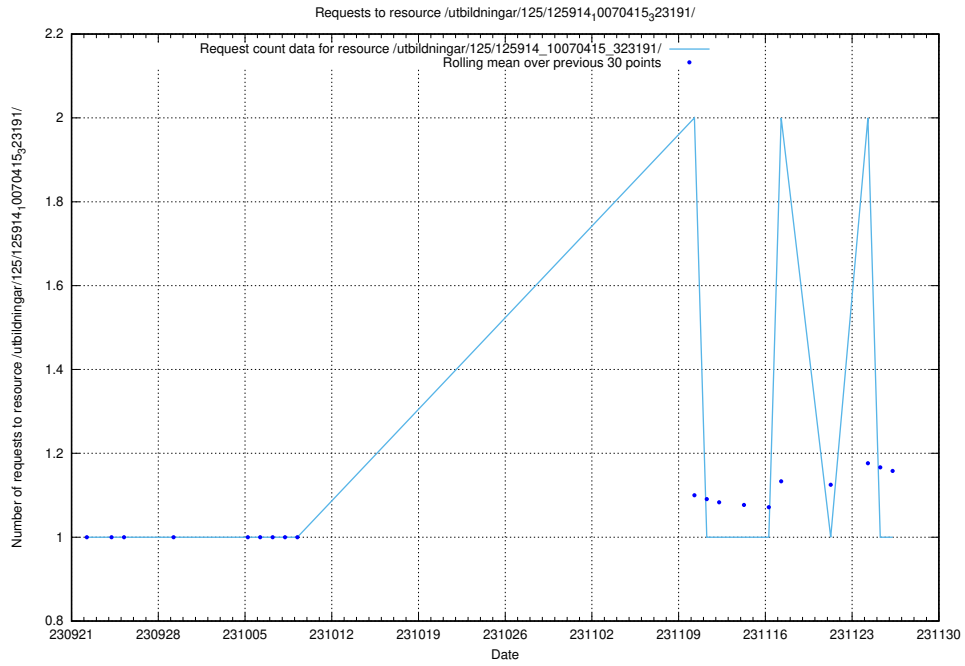

5.4791 Usage of /utbildningar/125/125914_10070415_323191/

Here, we count the number of requests to resource /utbildningar/125/125914_10070415_323191/.