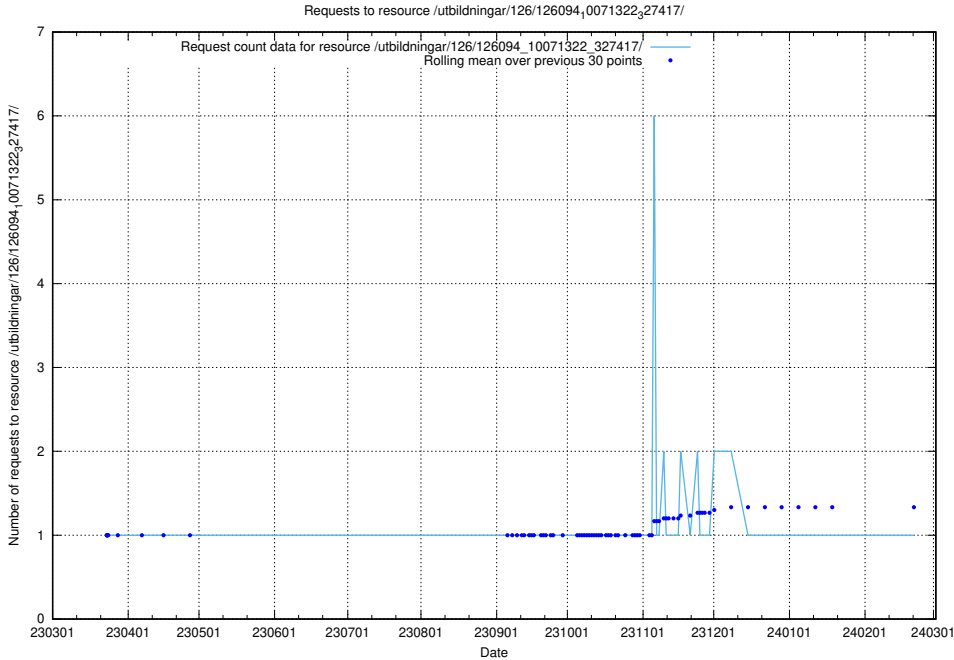

5.6699 Usage of /utbildningar/126/126094_10071322_327417/

Here, we count the number of requests to resource /utbildningar/126/126094_10071322_327417/.