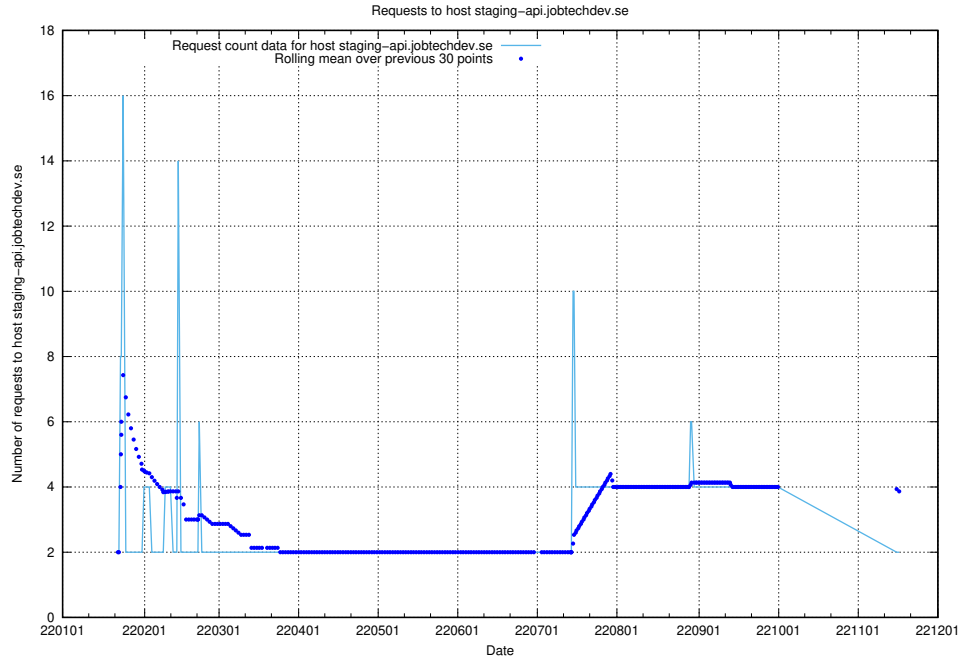

7.588 Usage of staging-api.jobtechdev.se

Here, we count the number of requests to host staging-api.jobtechdev.se.