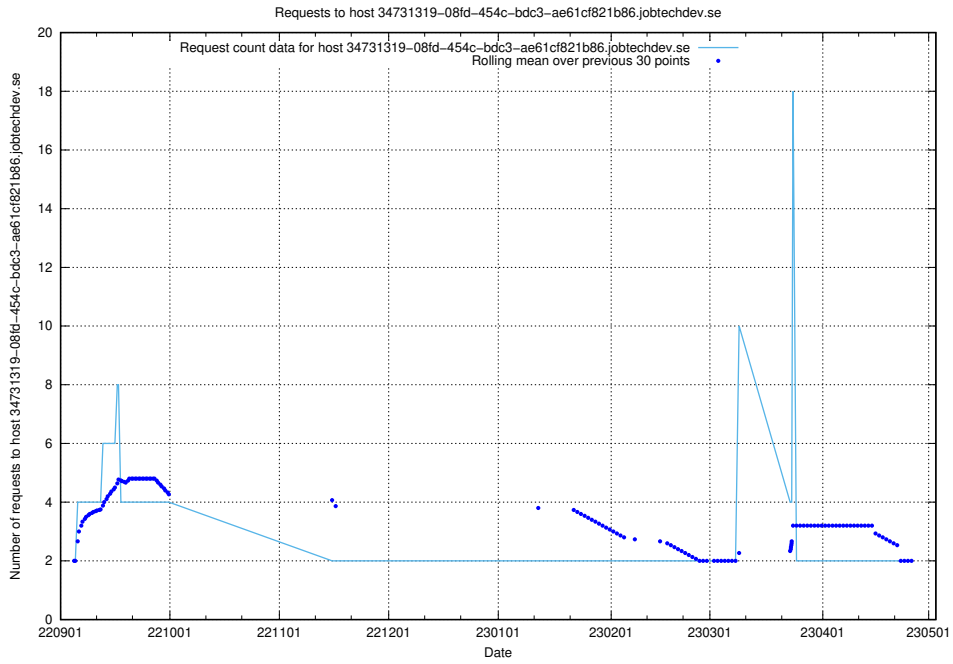

7.334 Usage of 34731319-08fd-454c-bdc3-ae61cf821b86.jobtechdev.se

Here, we count the number of requests to host 34731319-08fd-454c-bdc3-ae61cf821b86.jobtechdev.se.