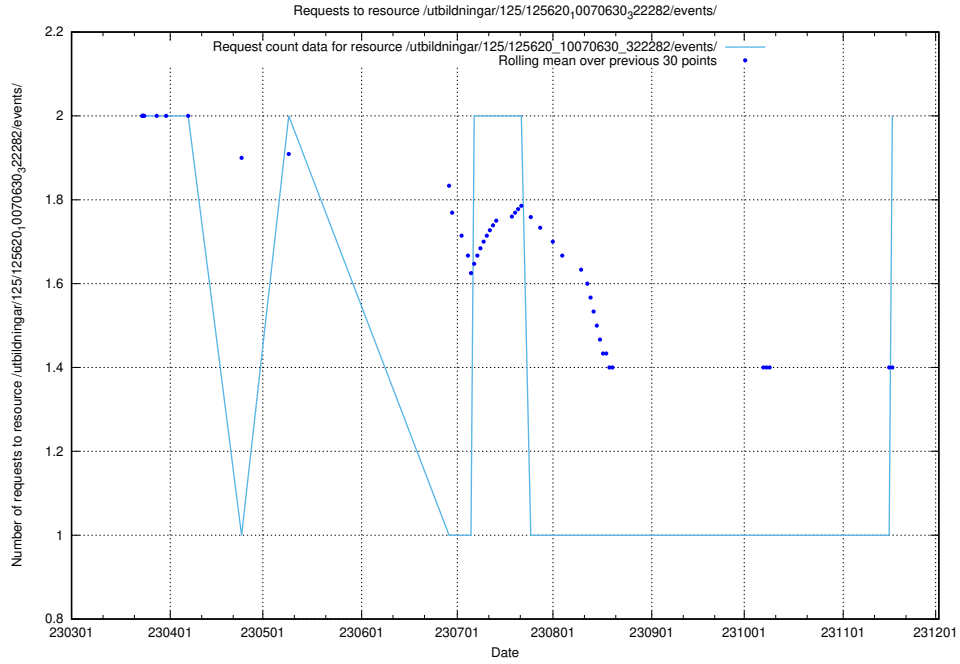

5.946 Usage of /utbildningar/125/125620_10070630_322282/events/

Here, we count the number of requests to resource /utbildningar/125/125620_10070630_322282/events/