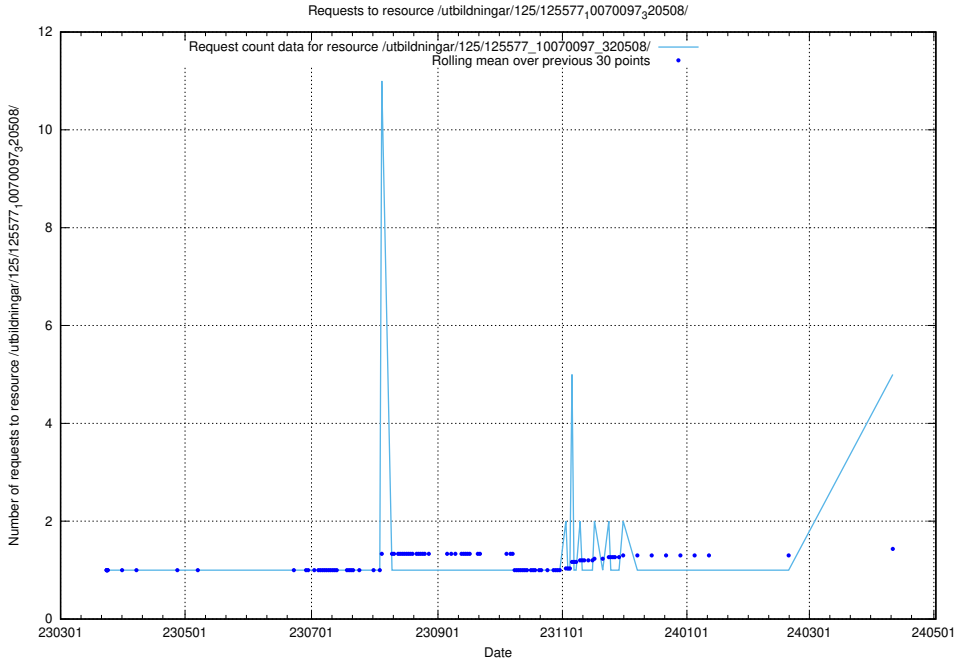

5.130 Usage of /utbildningar/125/125577_10070097_320508/

Here, we count the number of requests to resource /utbildningar/125/125577_10070097_320508/.