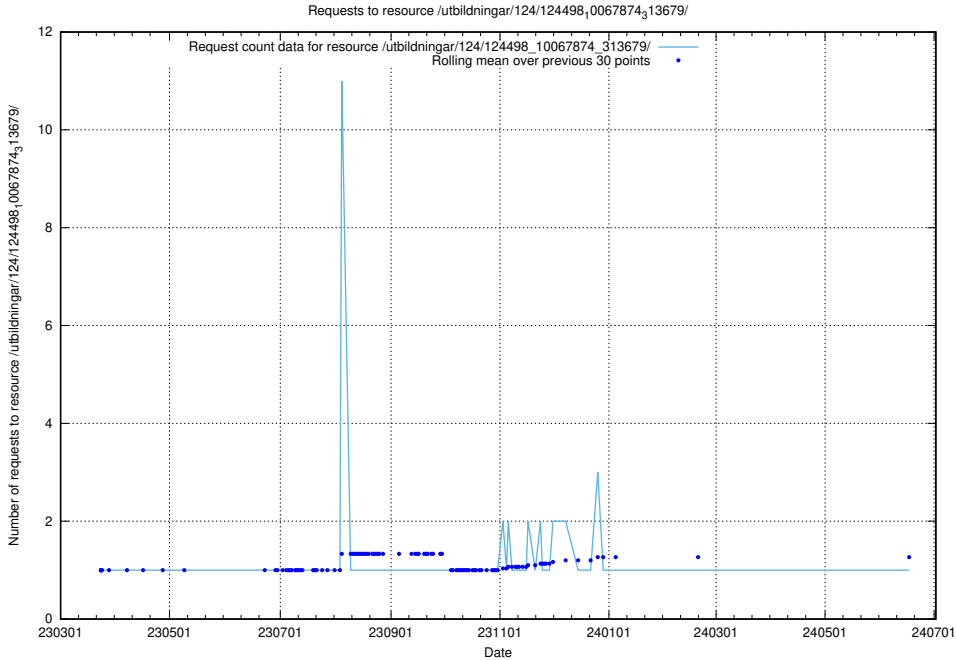

Here, we count the number of requests to resource /taxonomy/version/18/query/all-concepts/.

5.2923 Usage of /utbildningar/124/124498_10067874_313679/

Here, we count the number of requests to resource /utbildningar/124/124498_10067874_313679/.