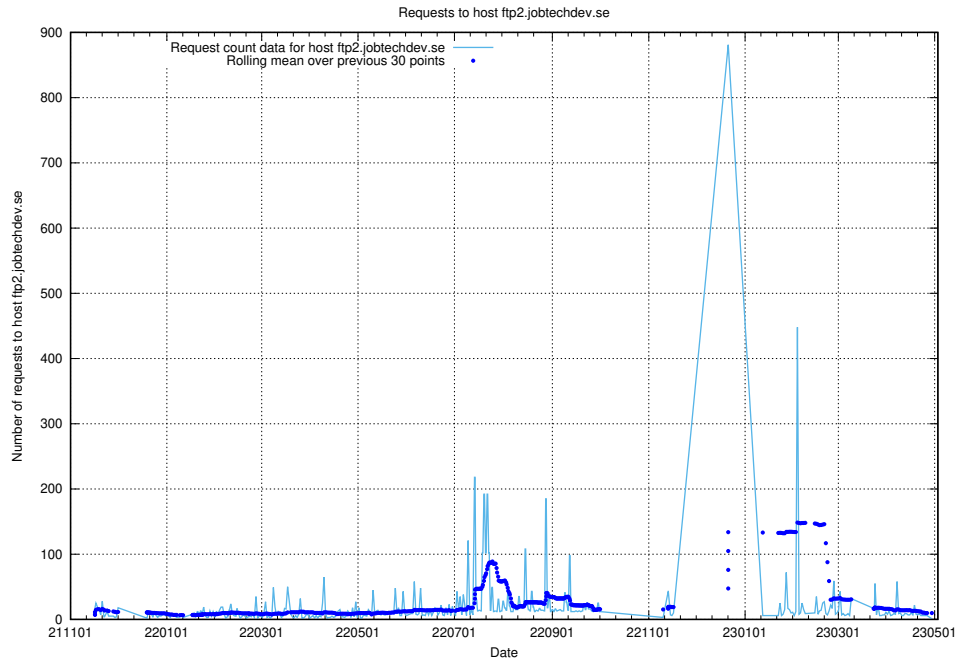

7.656 Usage of ftp2.jobtechdev.se

Here, we count the number of requests to host ftp2.jobtechdev.se.