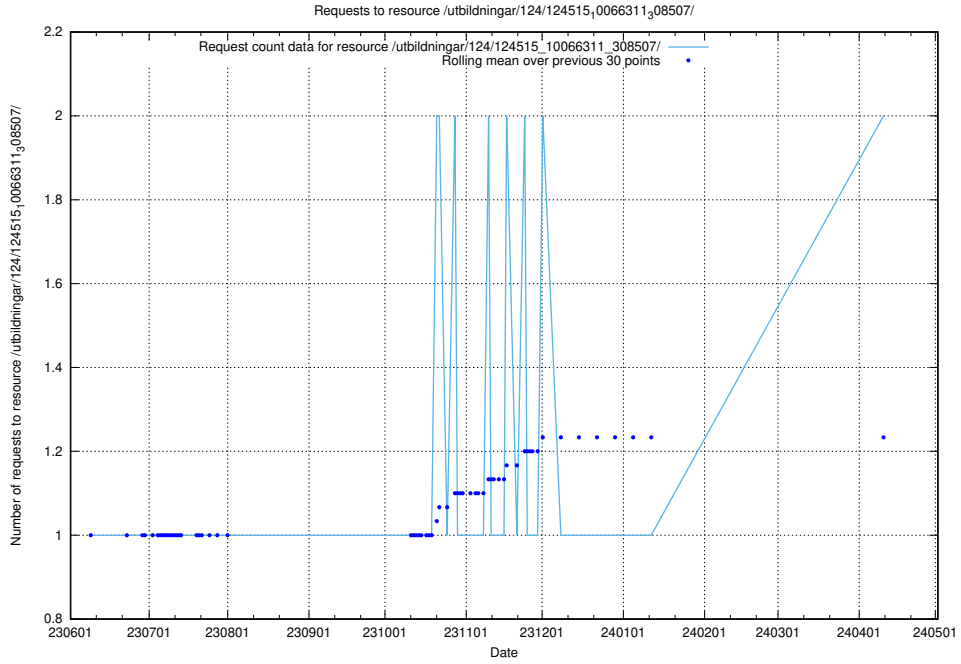

5.863 Usage of /utbildningar/124/124515_10066311_308507/

Here, we count the number of requests to resource /utbildningar/124/124515_10066311_308507/.