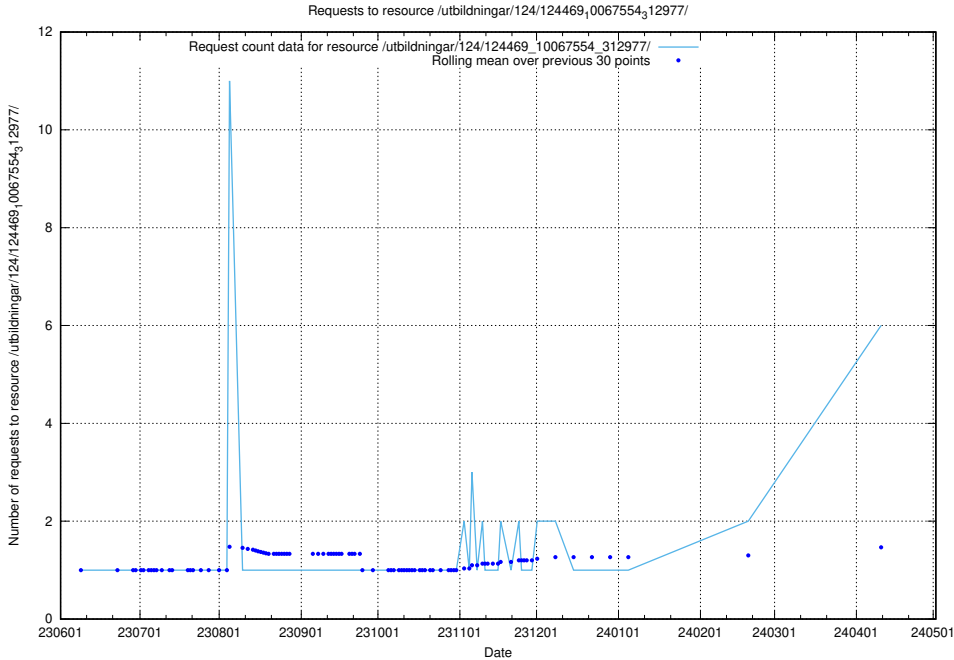

5.115 Usage of /utbildningar/124/124469_10067554_312977/

Here, we count the number of requests to resource /utbildningar/124/124469_10067554_312977/.