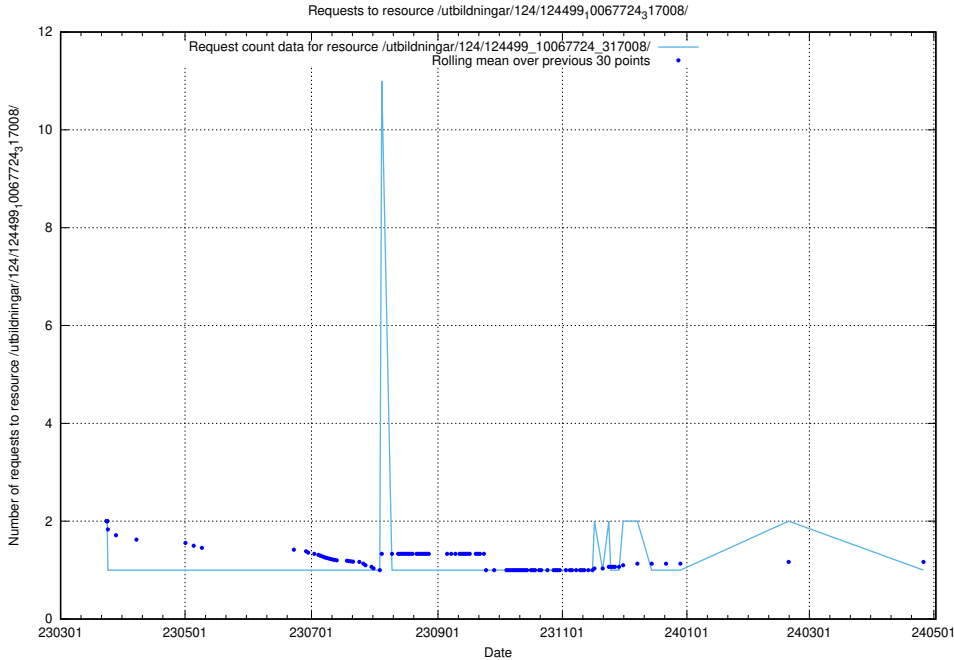

5.6563 Usage of /utbildningar/124/124499_10067724_317008/

Here, we count the number of requests to resource /utbildningar/124/124499_10067724_317008/.