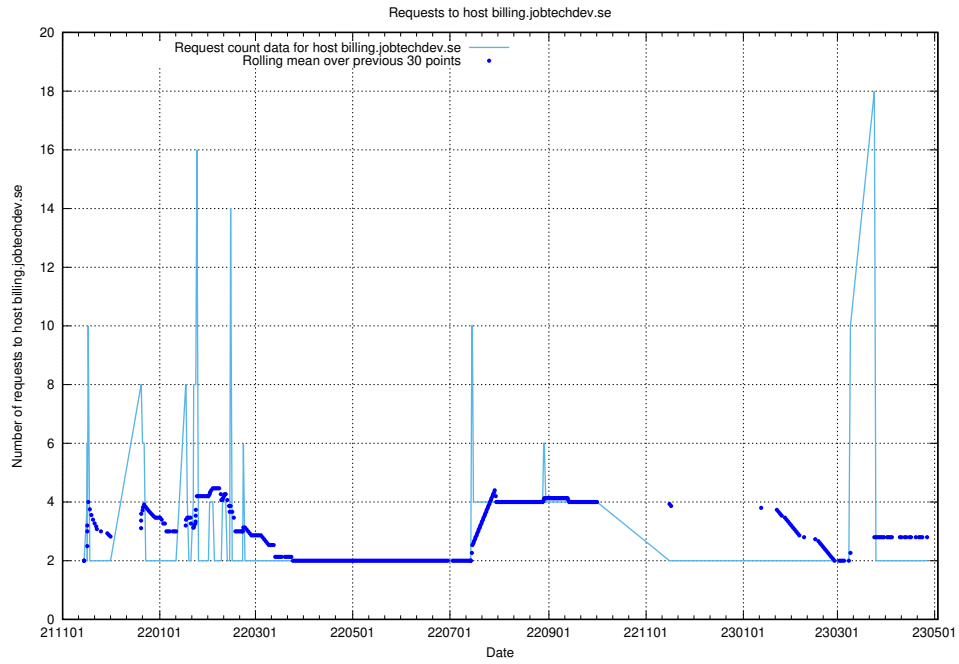

7.289 Usage of billing.jobtechdev.se

Here, we count the number of requests to host billing.jobtechdev.se.