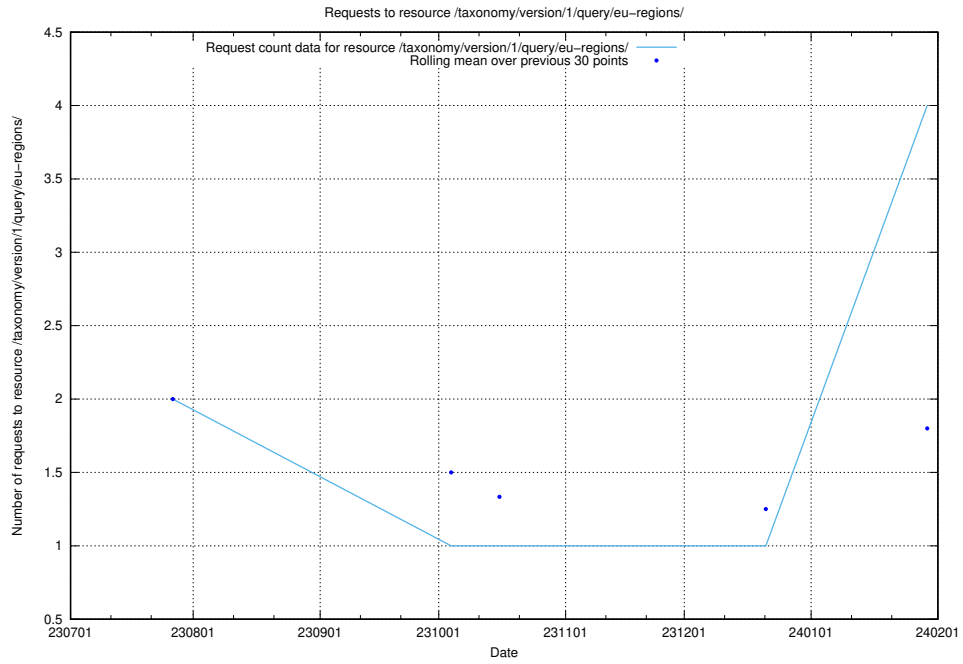

5.244 Usage of `/taxonomy/version/1/query/eu-regions/`

Here, we count the number of requests to resource `/taxonomy/version/1/query/eu-regions/`.