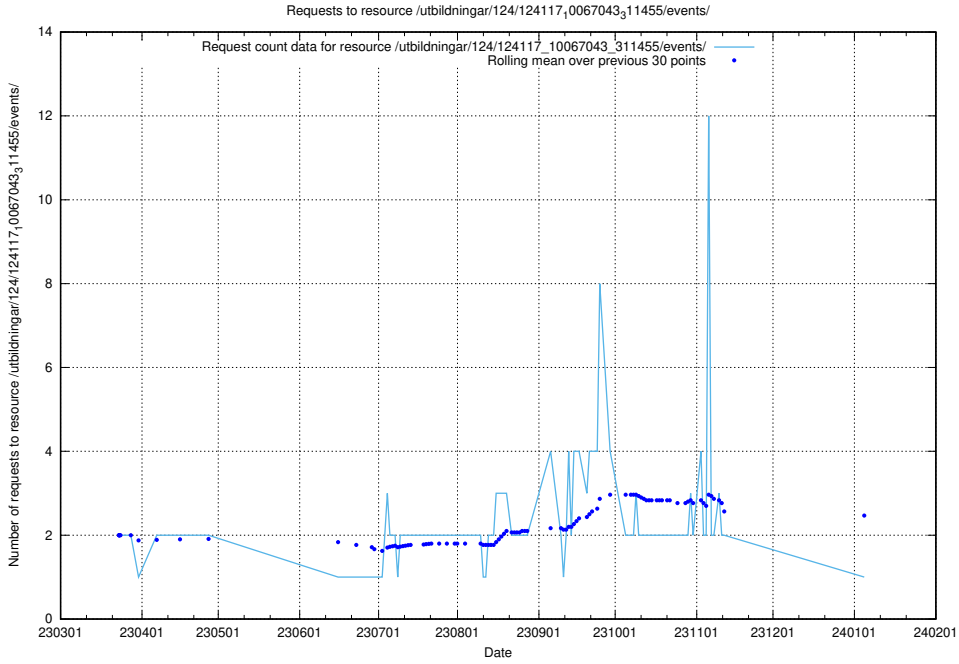

5.6573 Usage of /utbildningar/124/124117_10067043_311455/events/

Here, we count the number of requests to resource /utbildningar/124/124117_10067043_311455/events/