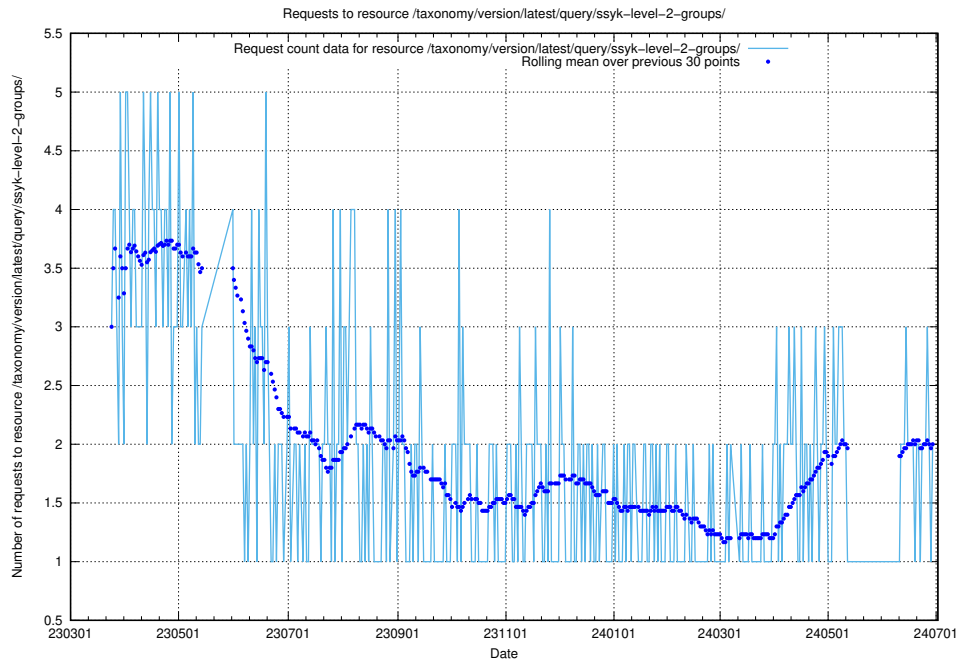

5.900 Usage of /taxonomy/version/latest/query/ssyk-level-2-groups/

Here, we count the number of requests to resource /taxonomy/version/latest/query/ssyk-level-2-groups/.