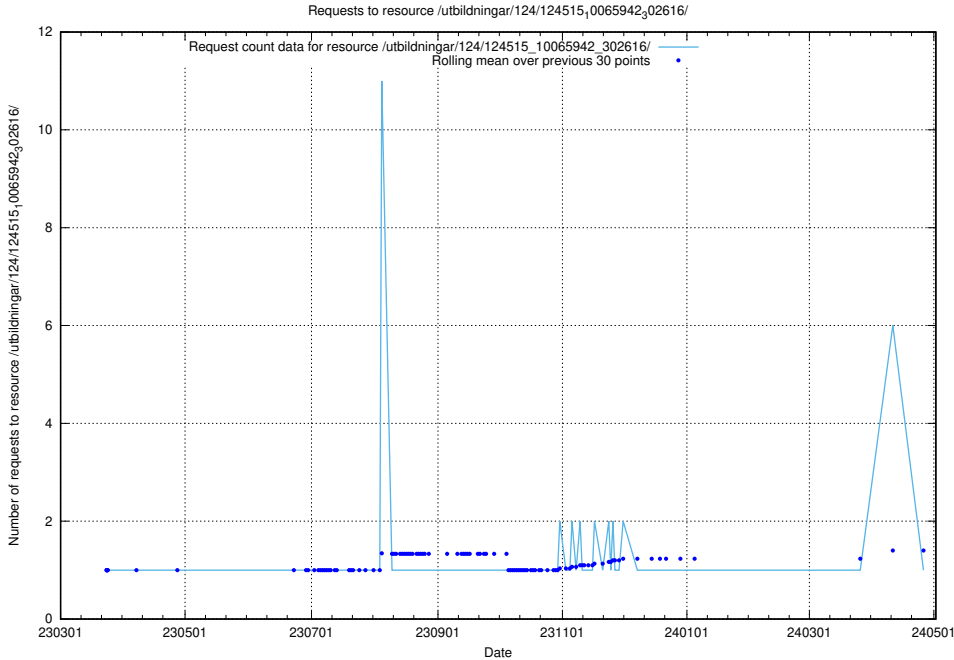

5.1841 Usage of /utbildningar/124/124515_10065942_302616/

Here, we count the number of requests to resource /utbildningar/124/124515_10065942_302616/.

5.1842 Usage of /availability/uptime/prod/20231009/