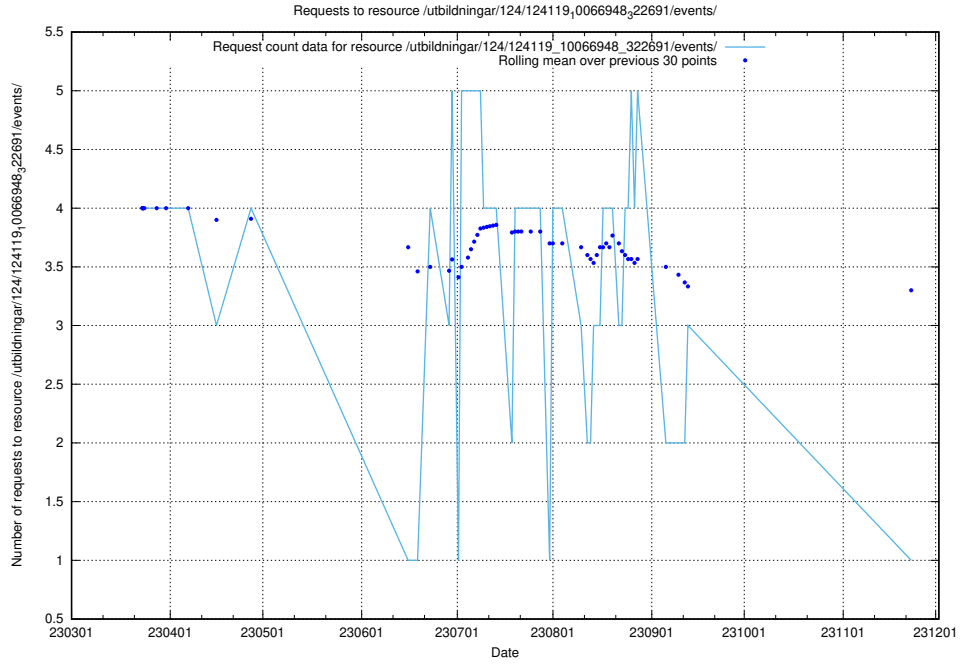

5.6525 Usage of /utbildningar/124/124119_10066948_322691/events/

Here, we count the number of requests to resource /utbildningar/124/124119_10066948_322691/events/