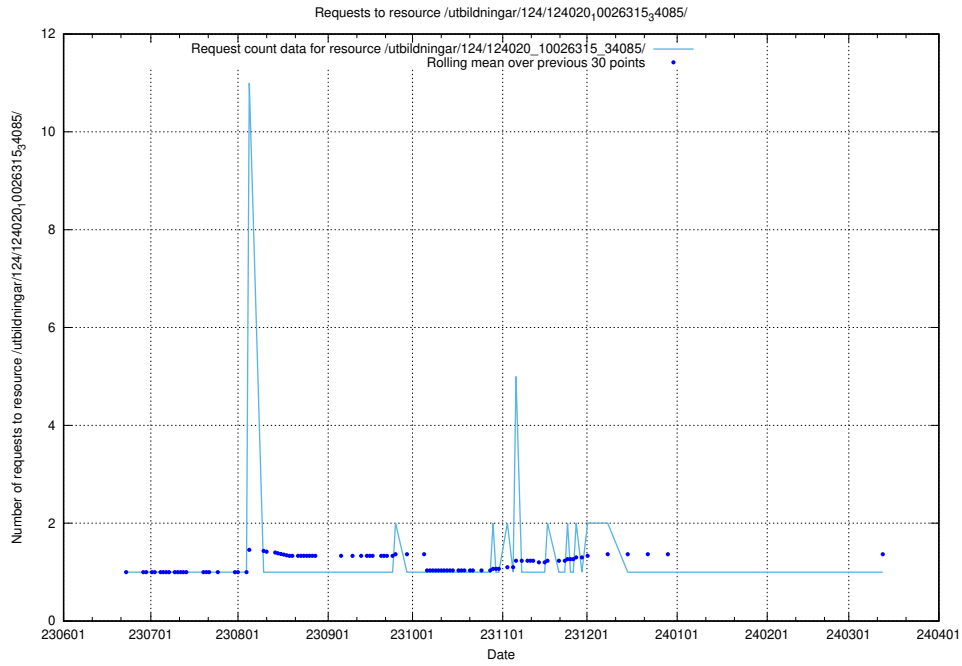

5.6110 Usage of /utbildningar/124/124020_10026315_34085/

Here, we count the number of requests to resource /utbildningar/124/124020_10026315_34085/.