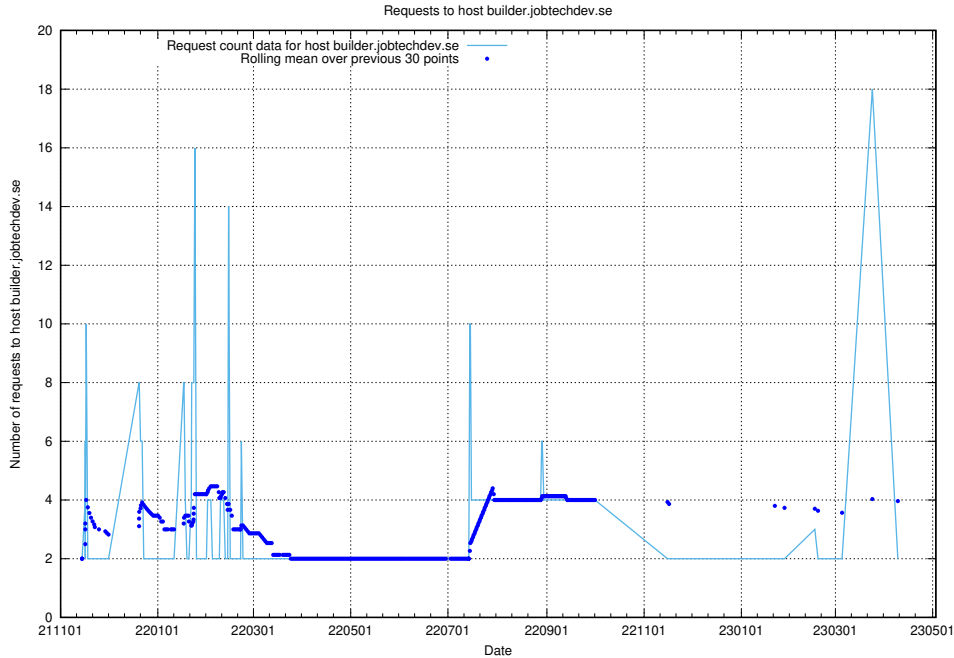

7.283 Usage of builder.jobtechdev.se

Here, we count the number of requests to host builder.jobtechdev.se.