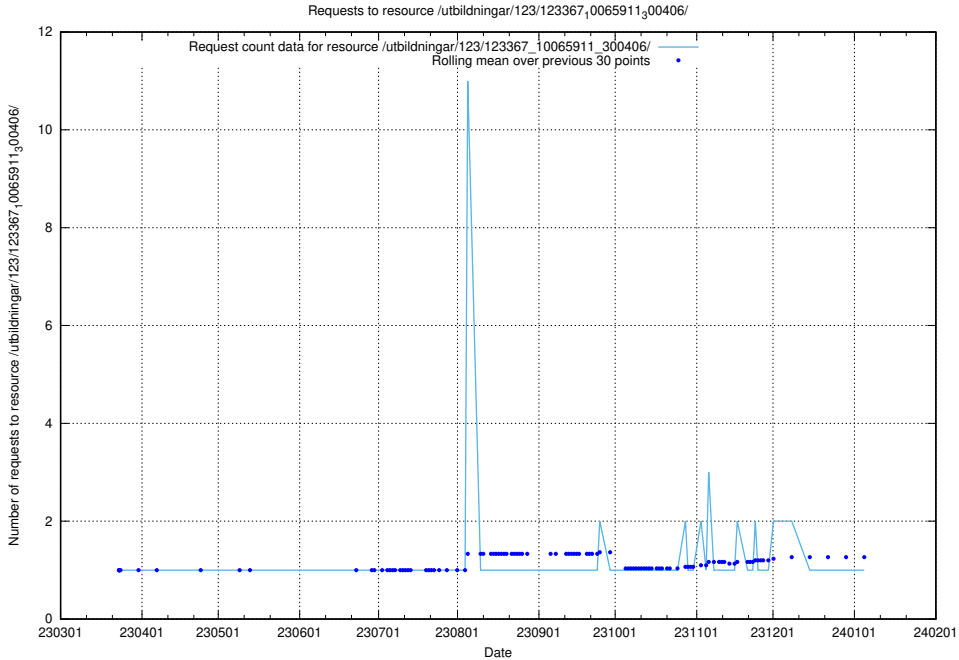

5.5011 Usage of /utbildningar/123/123367_10065911_300406/

Here, we count the number of requests to resource /utbildningar/123/123367_10065911_300406/.