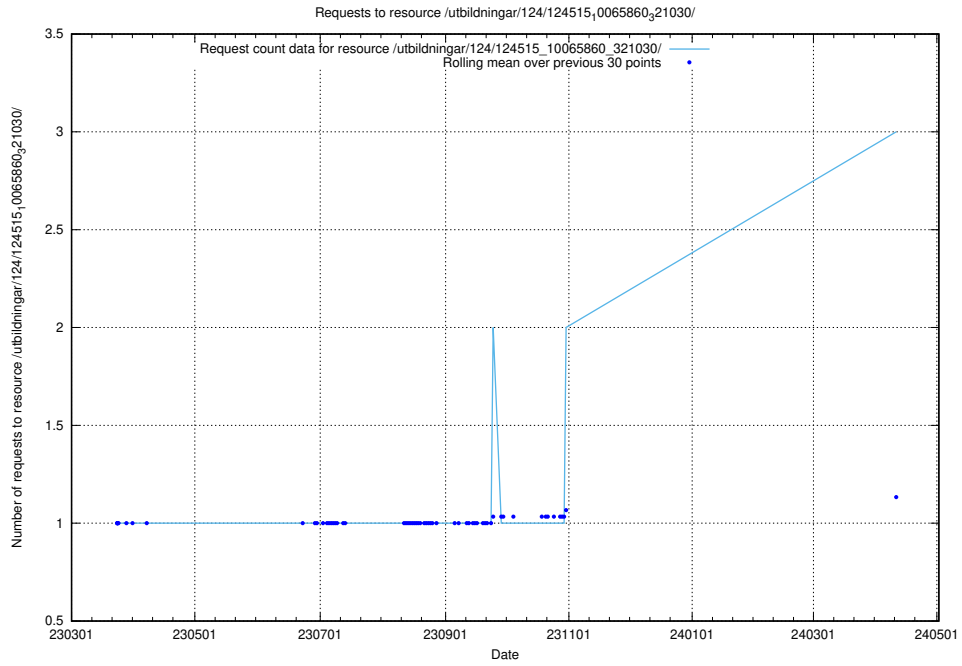

5.303 Usage of /utbildningar/124/124515_10065860_321030/

Here, we count the number of requests to resource /utbildningar/124/124515_10065860_321030/.