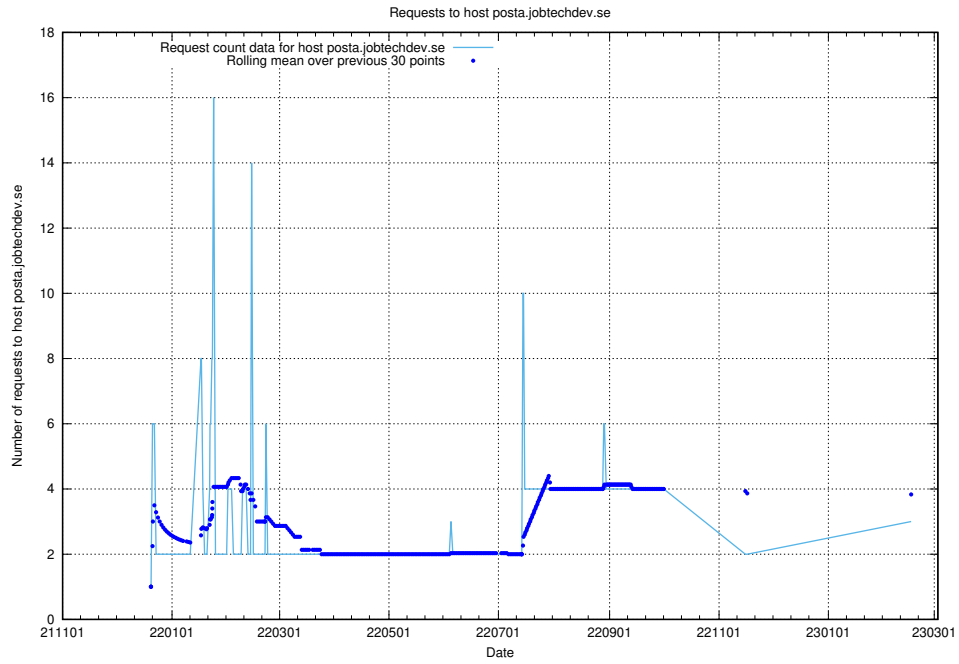

7.204 Usage of `posta.jobtechdev.se`

Here, we count the number of requests to host `posta.jobtechdev.se`.