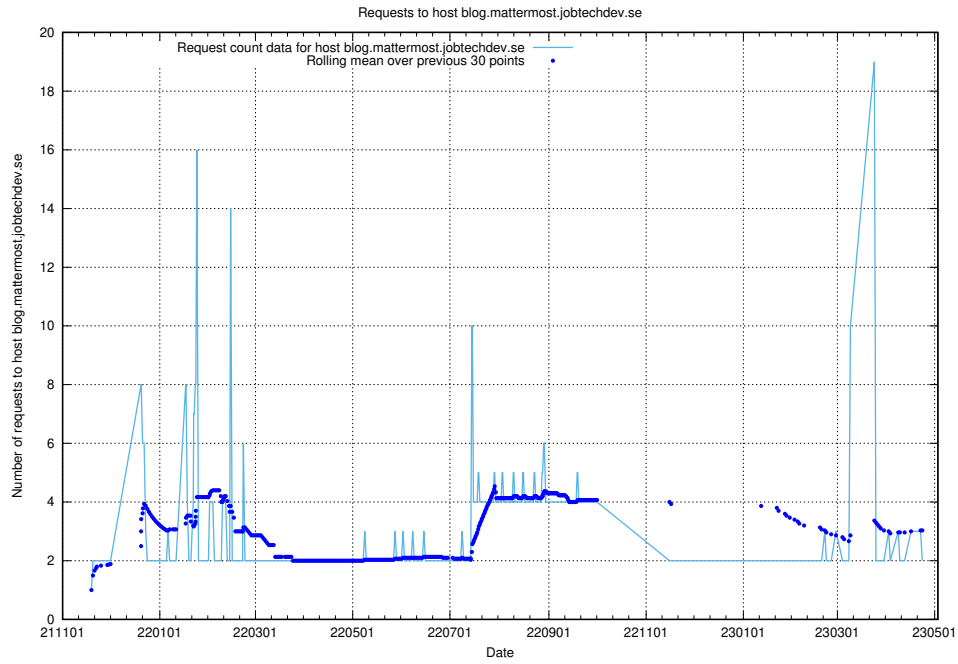

7.478 Usage of `blog.mattermost.jobtechdev.se`

Here, we count the number of requests to host `blog.mattermost.jobtechdev.se`.