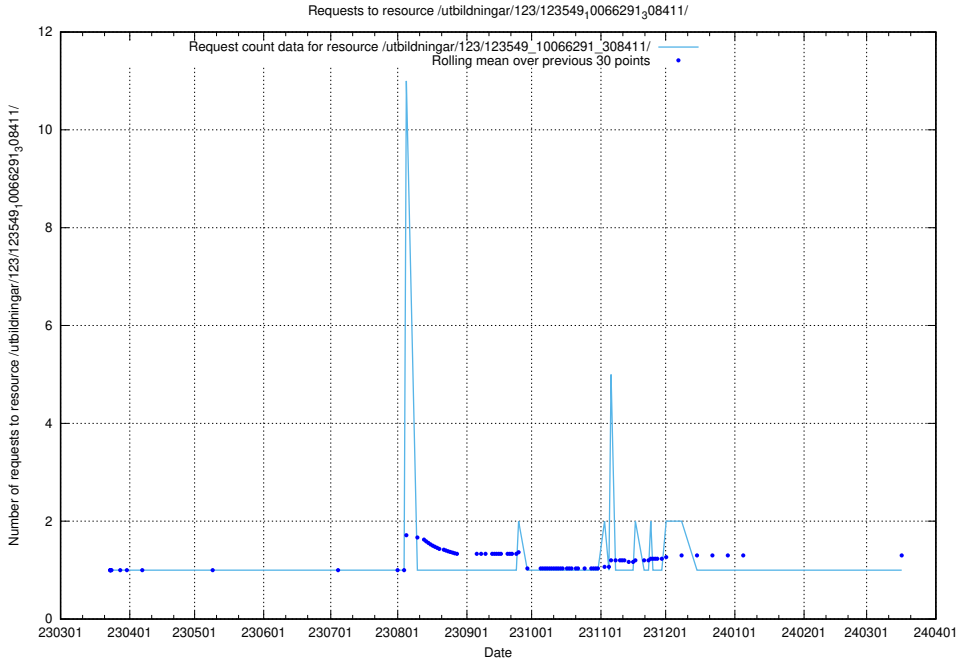

5.4797 Usage of /utbildningar/123/123549_10066291_308411/

Here, we count the number of requests to resource /utbildningar/123/123549_10066291_308411/.