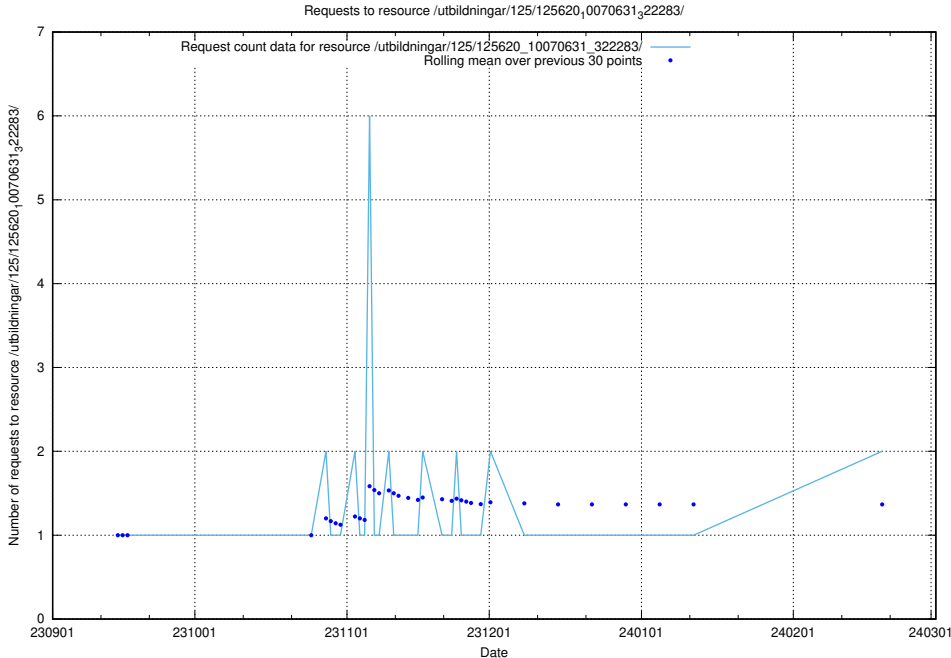

5.721 Usage of /utbildningar/125/125620_10070631_322283/

Here, we count the number of requests to resource /utbildningar/125/125620_10070631_322283/.