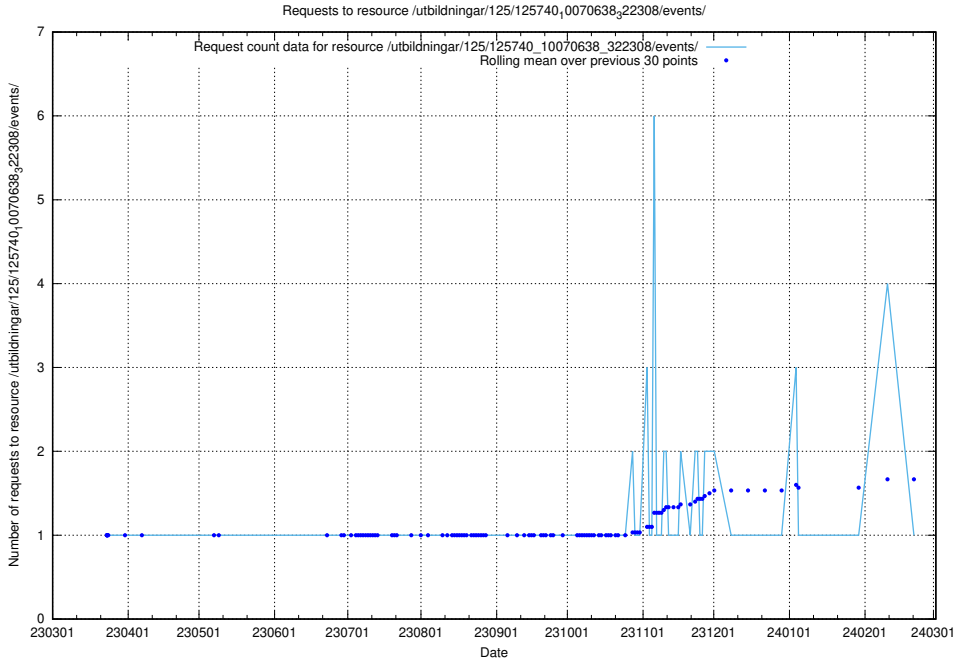

5.1020 Usage of /utbildningar/125/125740_10070638_322308/events/

Here, we count the number of requests to resource /utbildningar/125/125740_10070638_322308/events/