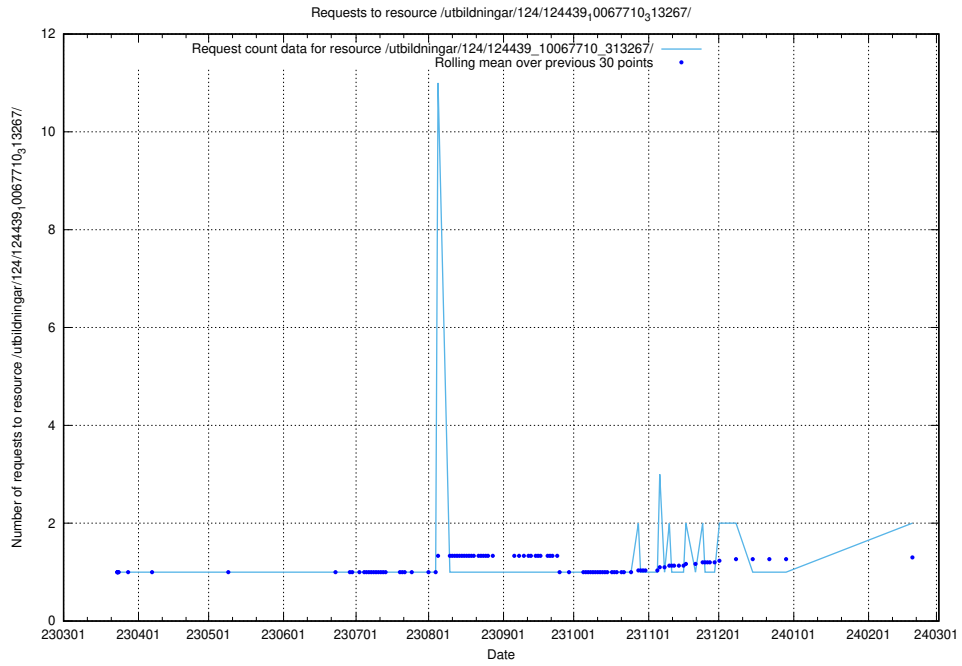

5.635 Usage of /utbildningar/124/124439_10067710_313267/

Here, we count the number of requests to resource /utbildningar/124/124439_10067710_313267/.