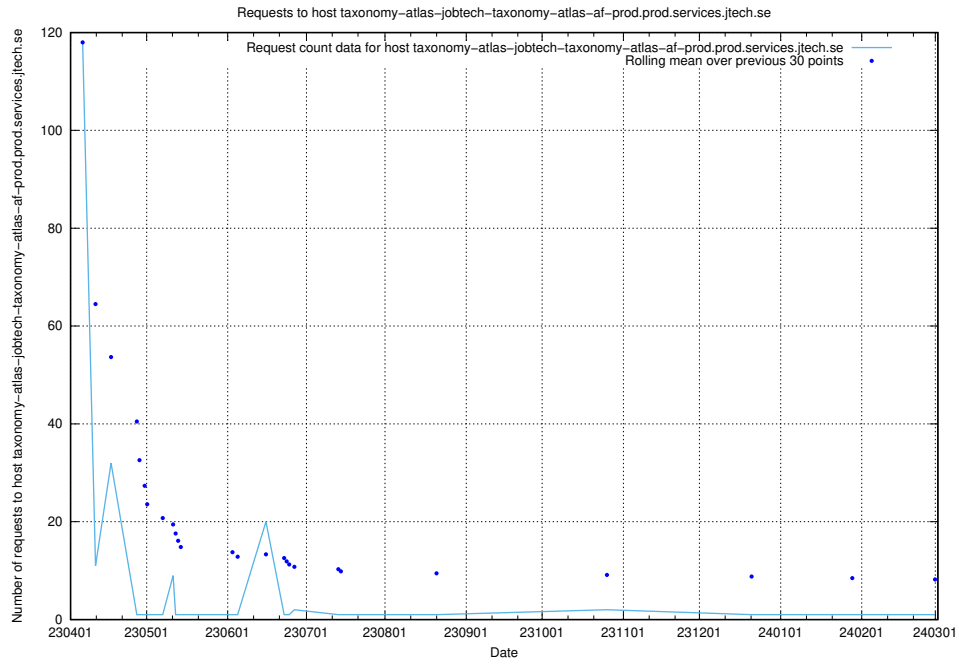

7.611 Usage of taxonomy-atlas-jobtech-taxonomy-atlas-af-prod.prod.services.jtech

Here, we count the number of requests to host taxonomy-atlas-jobtech-taxonomy-atlas-af-prod.prod.services.jtech.se.