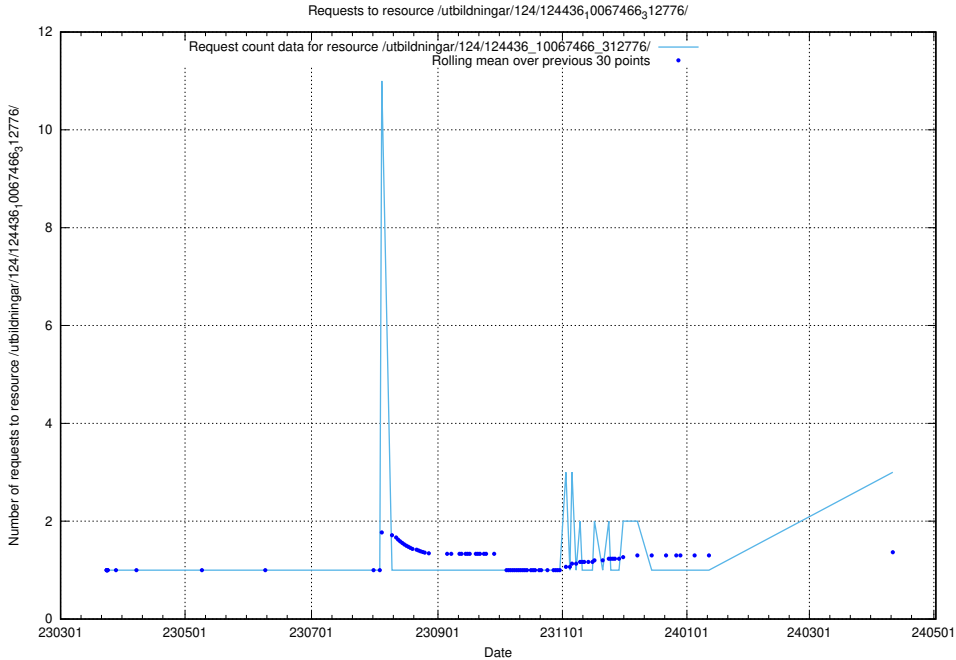

Here, we count the number of requests to resource /taxonomy/version/17/query/keyword-concepts./.

5.330 Usage of /utbildningar/124/124436_10067466_312776/

Here, we count the number of requests to resource /utbildningar/124/124436_10067466_312776/.