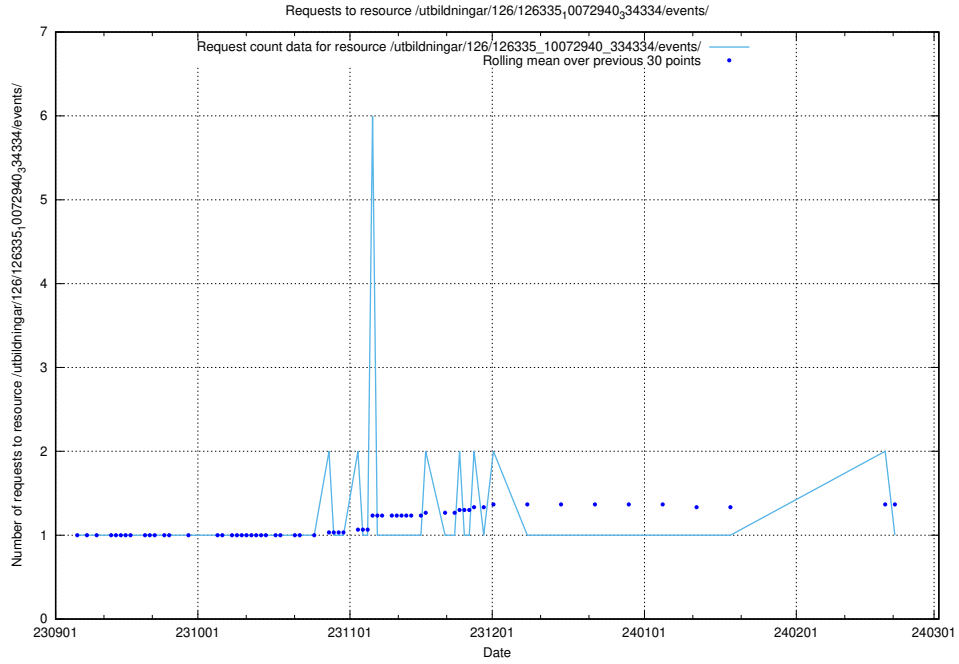

5.4951 Usage of /utbildningar/126/126335_10072940_334334/events/

Here, we count the number of requests to resource /utbildningar/126/126335_10072940_334334/events/

5.4952 Usage of /utbildningar/126/126254_10071523_327171/events/