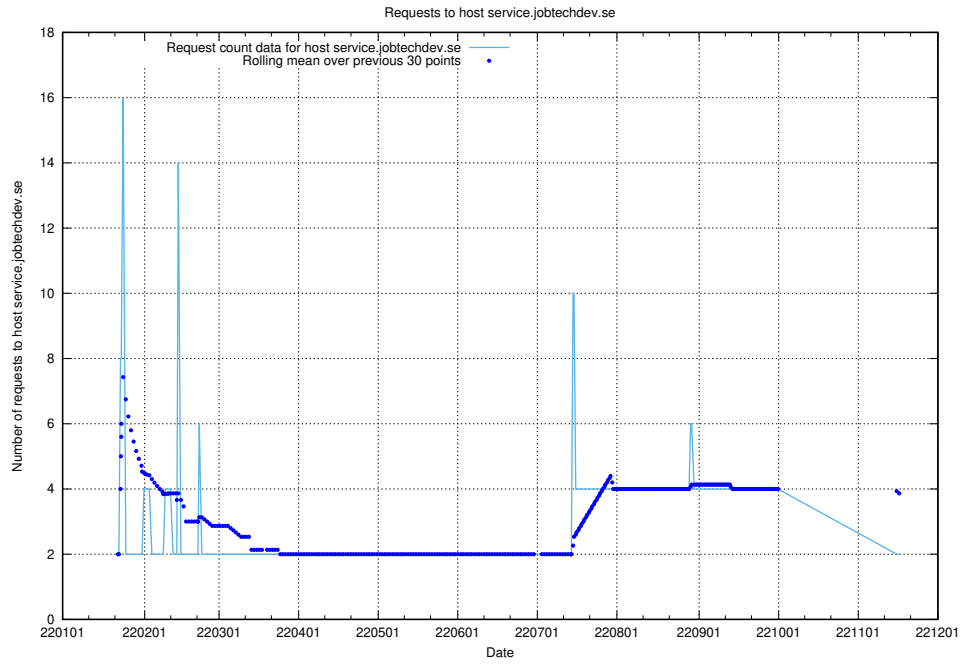

7.593 Usage of service.jobtechdev.se

Here, we count the number of requests to host service.jobtechdev.se.