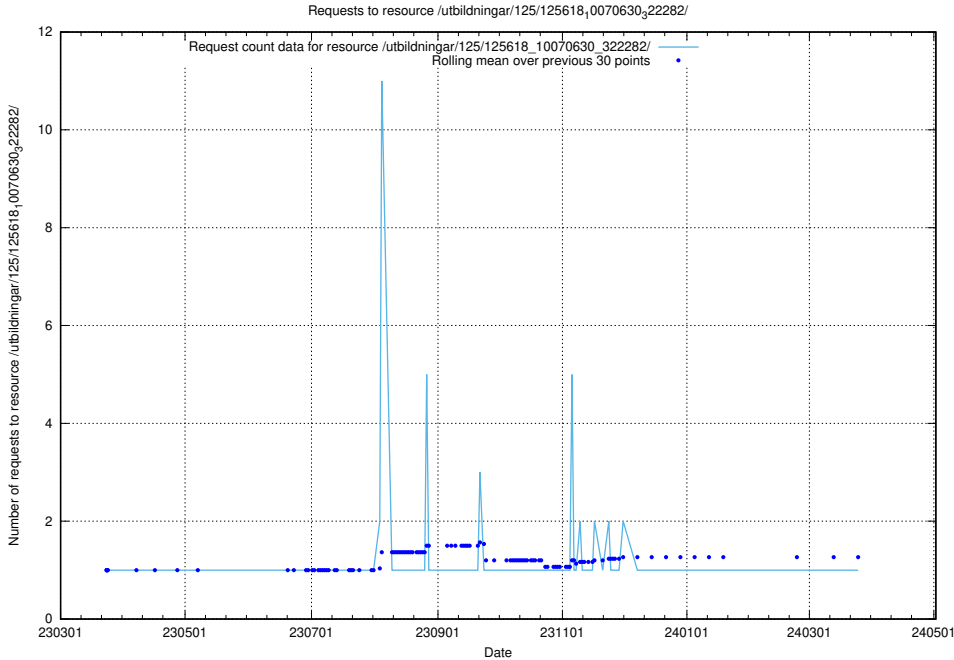

5.1081 Usage of /utbildningar/125/125618_10070630_322282/

Here, we count the number of requests to resource /utbildningar/125/125618_10070630_322282/.