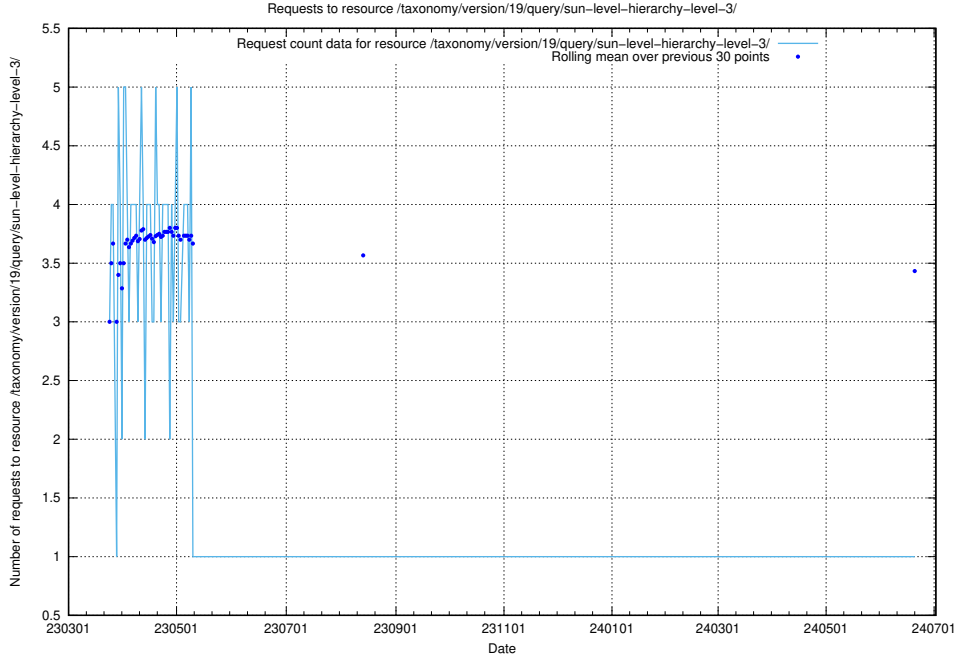

5.6378 Usage of /taxonomy/version/19/query/sun-level-hierarchy-level-3/

Here, we count the number of requests to resource /taxonomy/version/19/query/sun-level-hierarchy-level-3/.