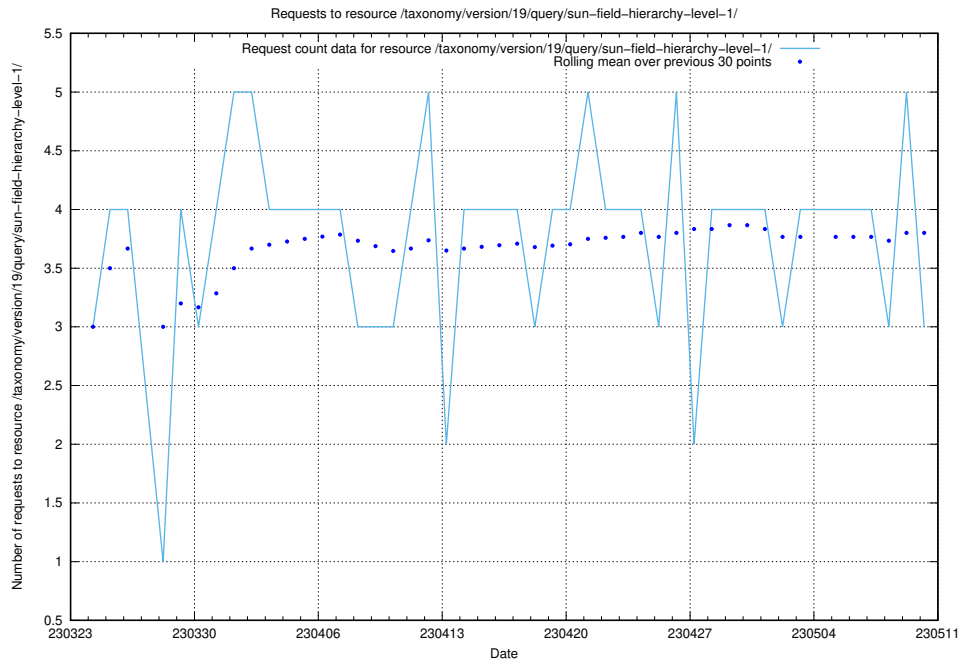

5.433 Usage of /taxonomy/version/19/query/sun-field-hierarchy-level-1/

Here, we count the number of requests to resource /taxonomy/version/19/query/sun-field-hierarchy-level-1/.