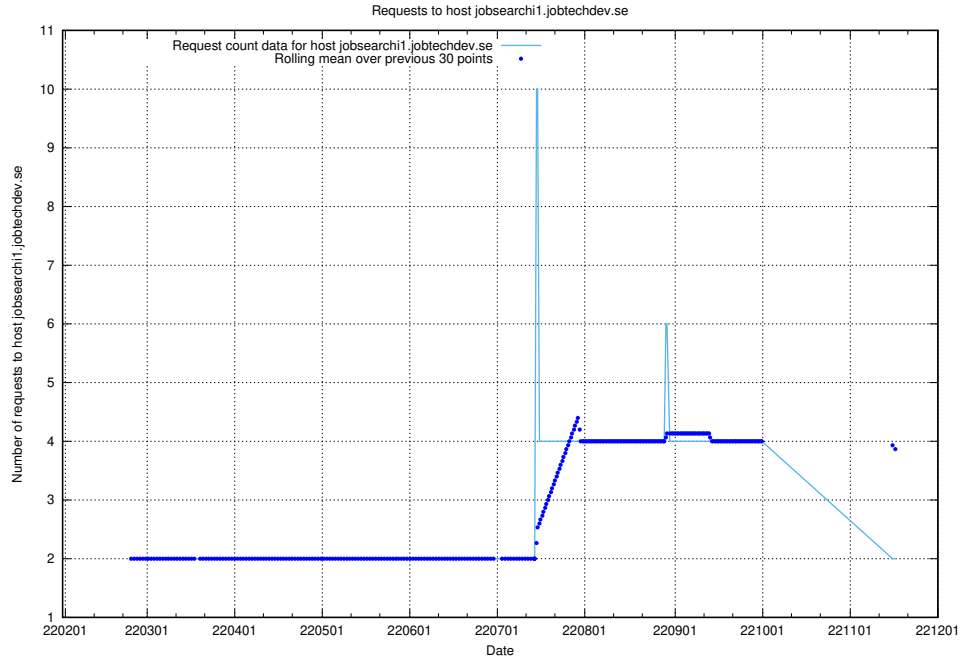

7.517 Usage of jobsearchi1.jobtechdev.se

Here, we count the number of requests to host jobsearchi1.jobtechdev.se.