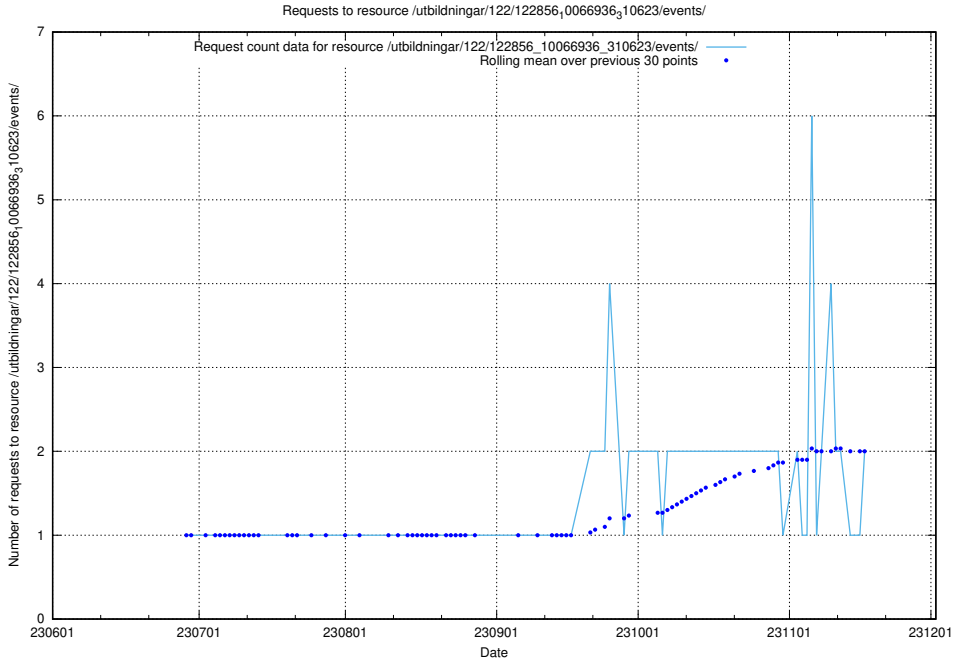

5.812 Usage of /utbildningar/122/122856_10066936_310623/events/

Here, we count the number of requests to resource /utbildningar/122/122856_10066936_310623/events/