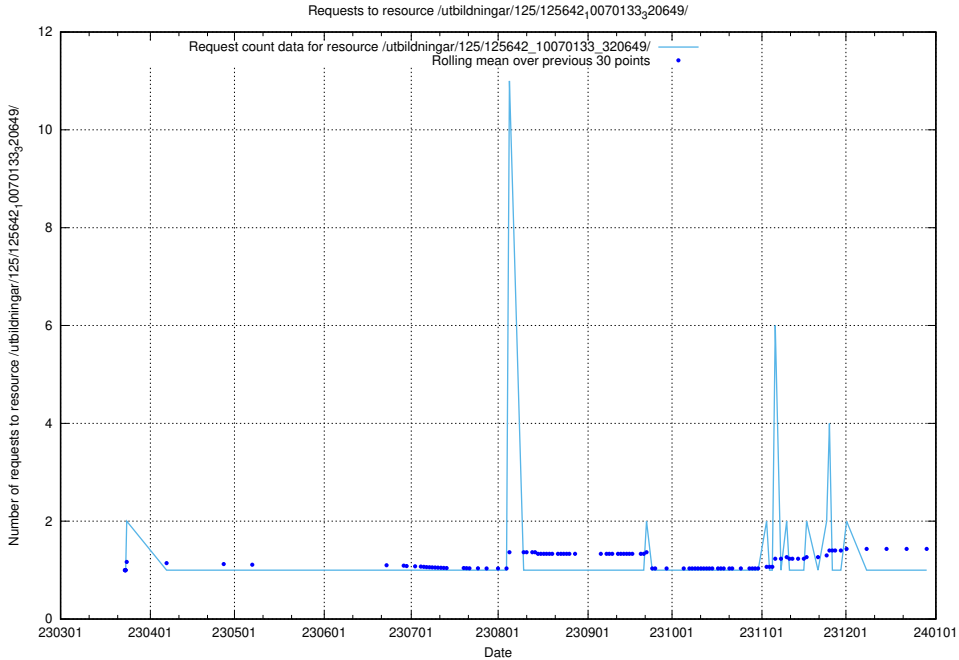

5.1060 Usage of /utbildningar/125/125642_10070133_320649/

Here, we count the number of requests to resource /utbildningar/125/125642_10070133_320649/.