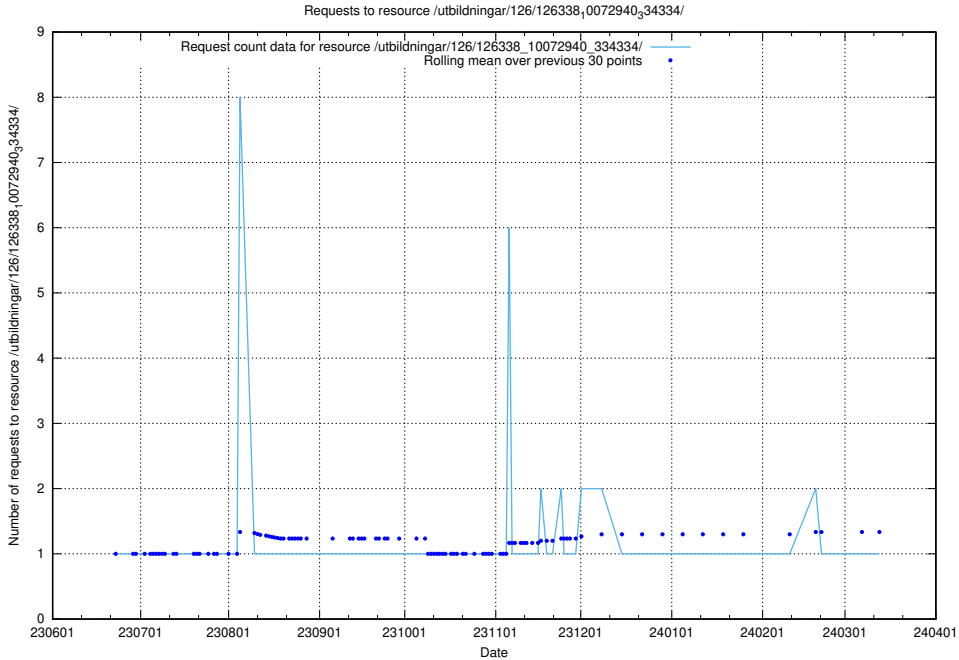

5.5946 Usage of /utbildningar/126/126338_10072940_334334/

Here, we count the number of requests to resource /utbildningar/126/126338_10072940_334334/.