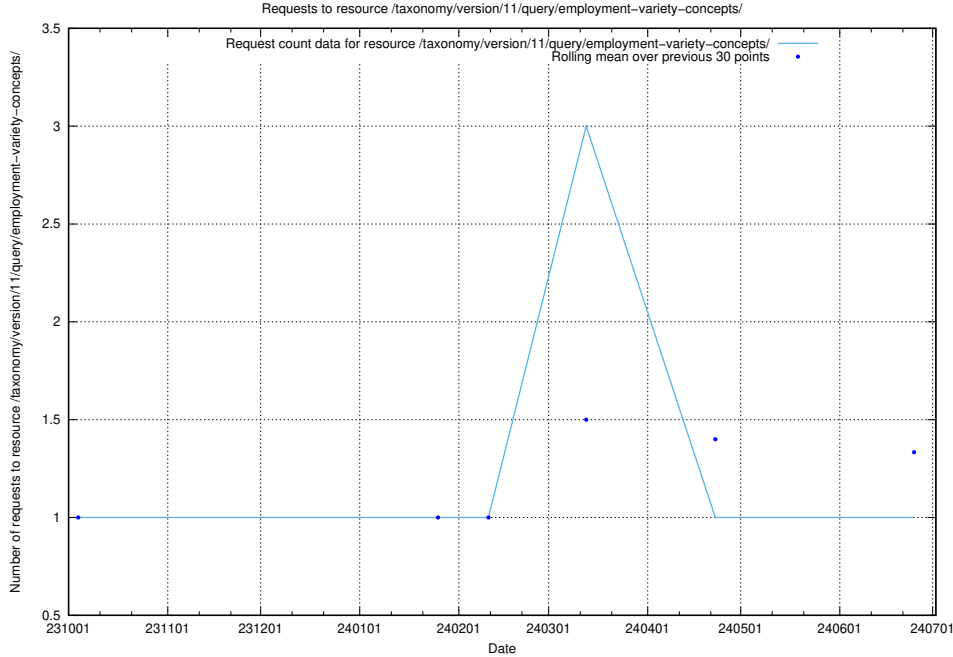

5.4724 Usage of /taxonomy/version/11/query/employment-variety-concepts/

Here, we count the number of requests to resource /taxonomy/version/11/query/employment-variety-concepts/.