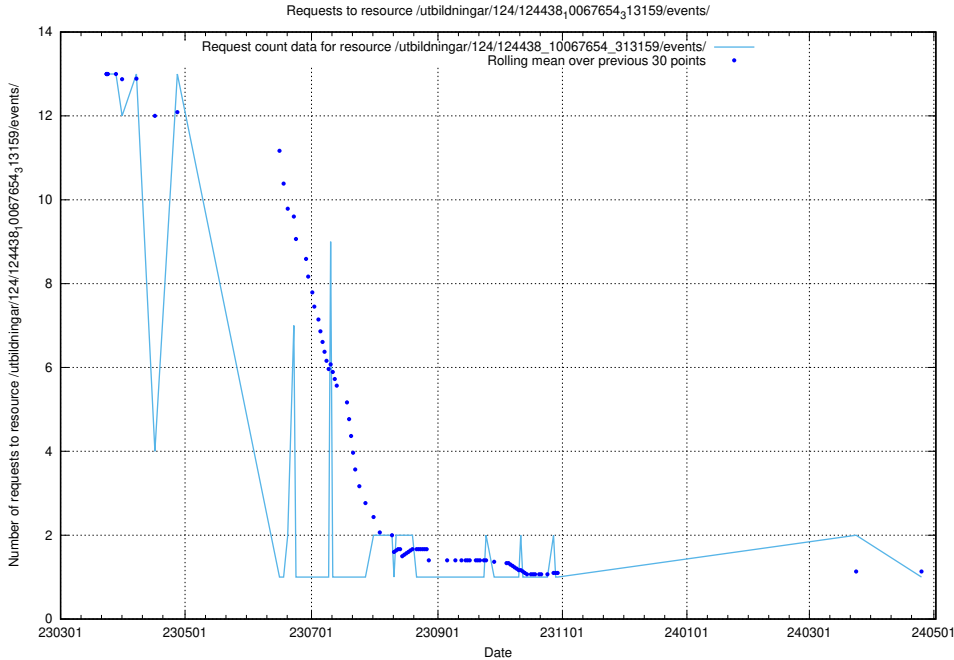

5.6513 Usage of /utbildningar/124/124438_10067654_313159/events/

Here, we count the number of requests to resource /utbildningar/124/124438_10067654_313159/events/