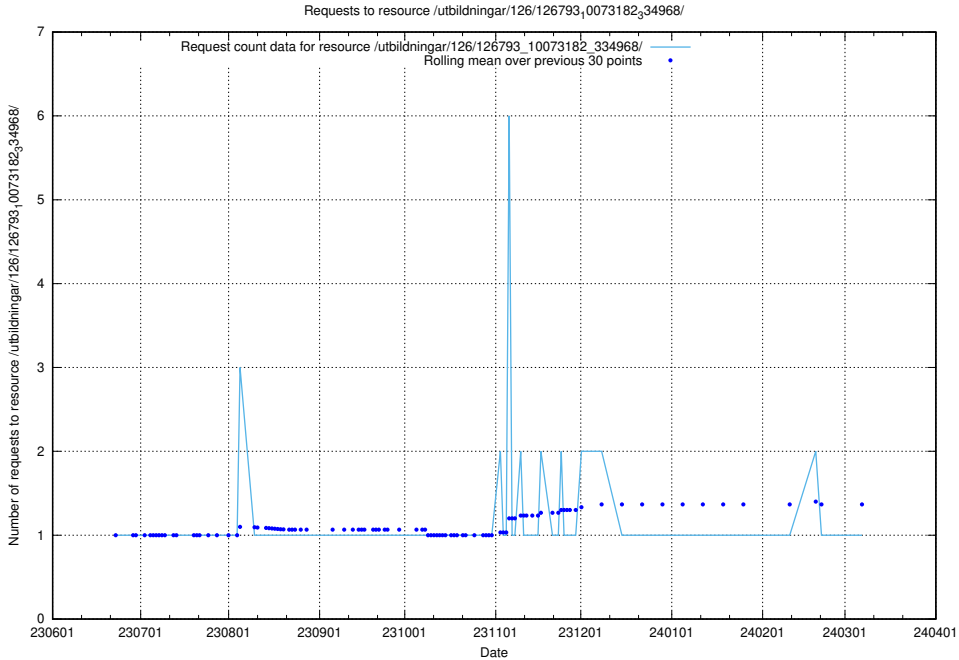

5.5875 Usage of /utbildningar/126/126793_10073182_334968/

Here, we count the number of requests to resource /utbildningar/126/126793_10073182_334968/.