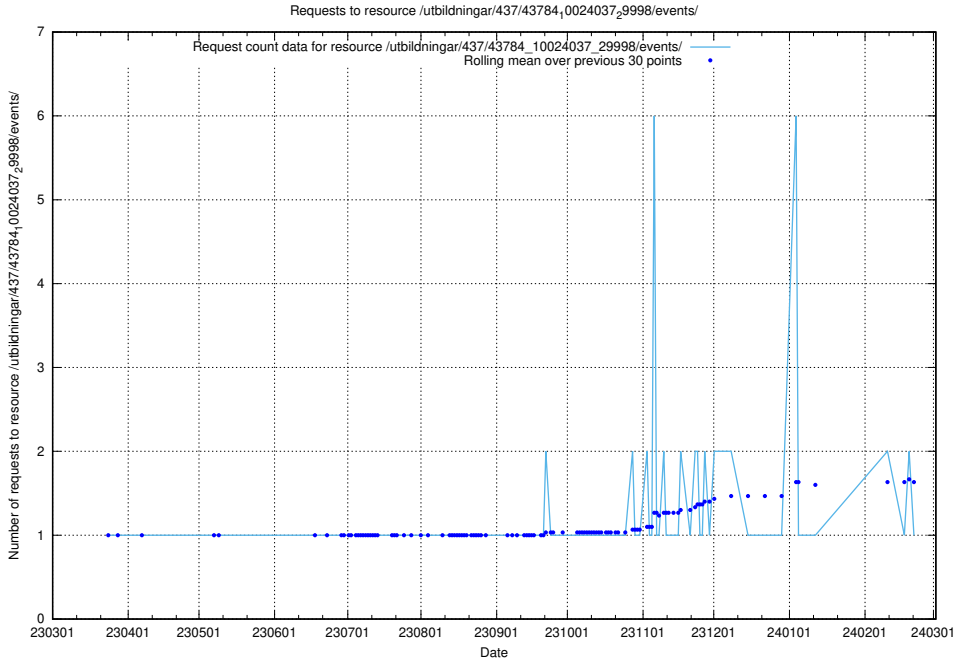

5.6450 Usage of /utbildningar/437/43784_10024037_29998/events/

Here, we count the number of requests to resource /utbildningar/437/43784_10024037_29998/events/.