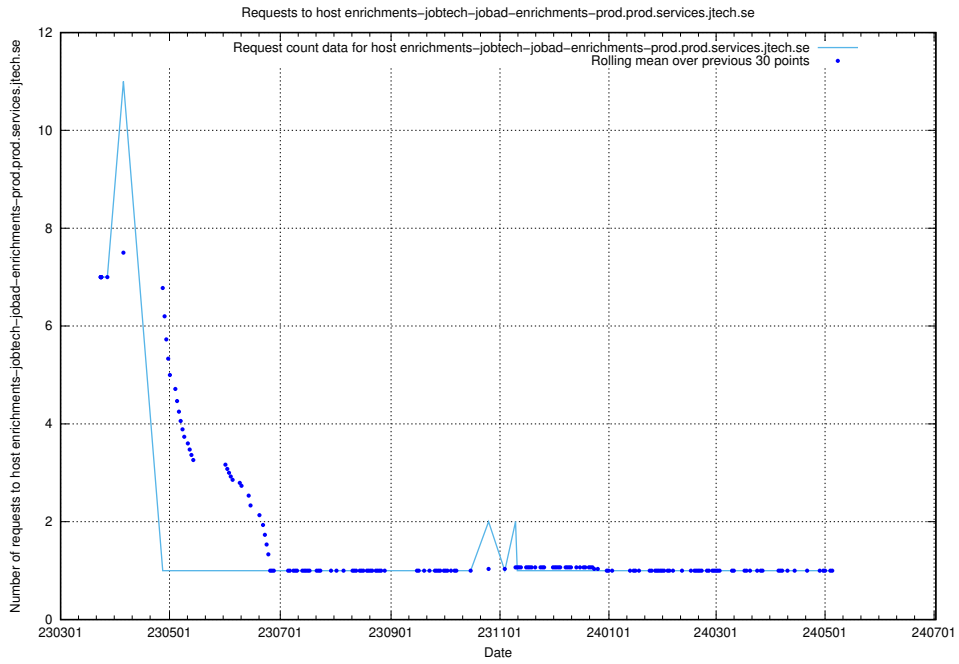

Here, we count the number of requests to host enrichments-jobtech-jobad-enrichments-prod.prod.services.jtech.se.

7.613 Usage of test.jobtechdev.se:443

Here, we count the number of requests to host test.jobtechdev.se:443.