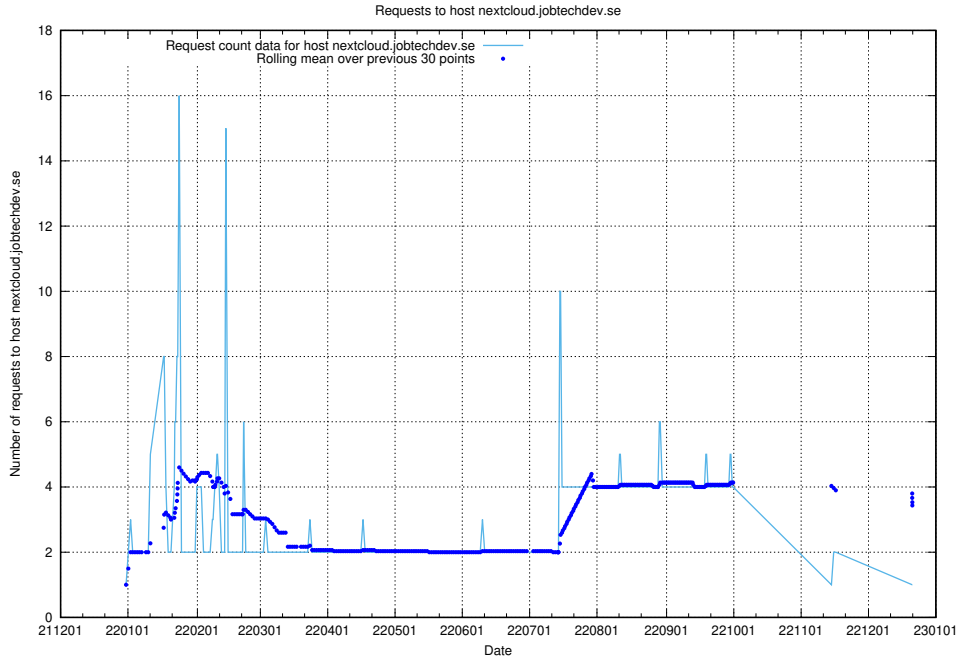

7.623 Usage of nextcloud.jobtechdev.se

Here, we count the number of requests to host nextcloud.jobtechdev.se.