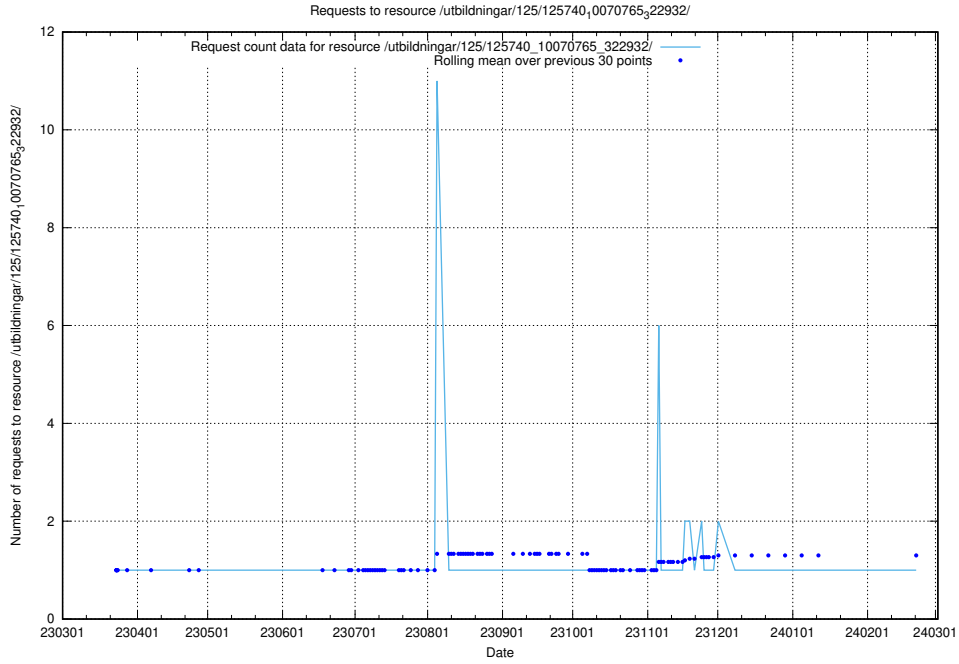

5.983 Usage of /utbildningar/125/125740_10070765_322932/

Here, we count the number of requests to resource /utbildningar/125/125740_10070765_322932/.

5.984 Usage of /utbildningar/125/125740_10070748_330858/events/