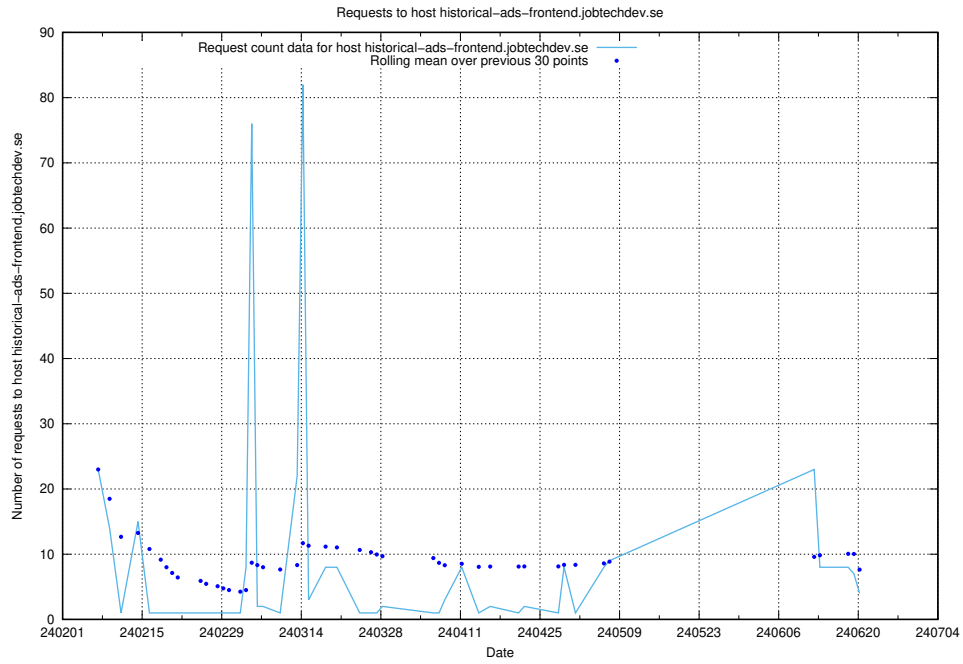

7.169 Usage of historical-ads-frontend.jobtechdev.se

Here, we count the number of requests to host historical-ads-frontend.jobtechdev.se.