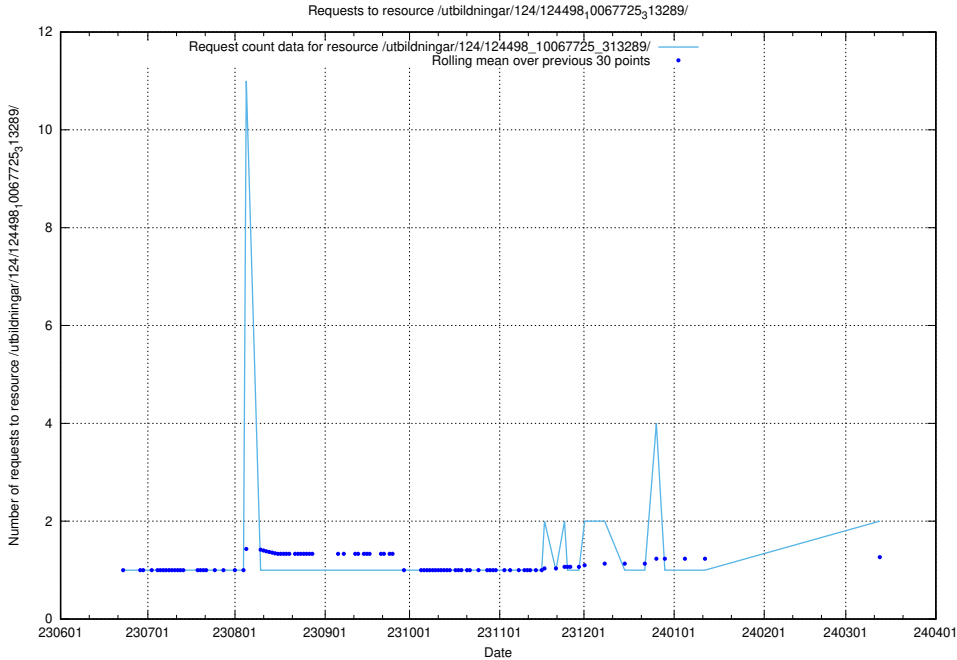

5.836 Usage of /utbildningar/124/124498_10067725_313289/

Here, we count the number of requests to resource /utbildningar/124/124498_10067725_313289/.