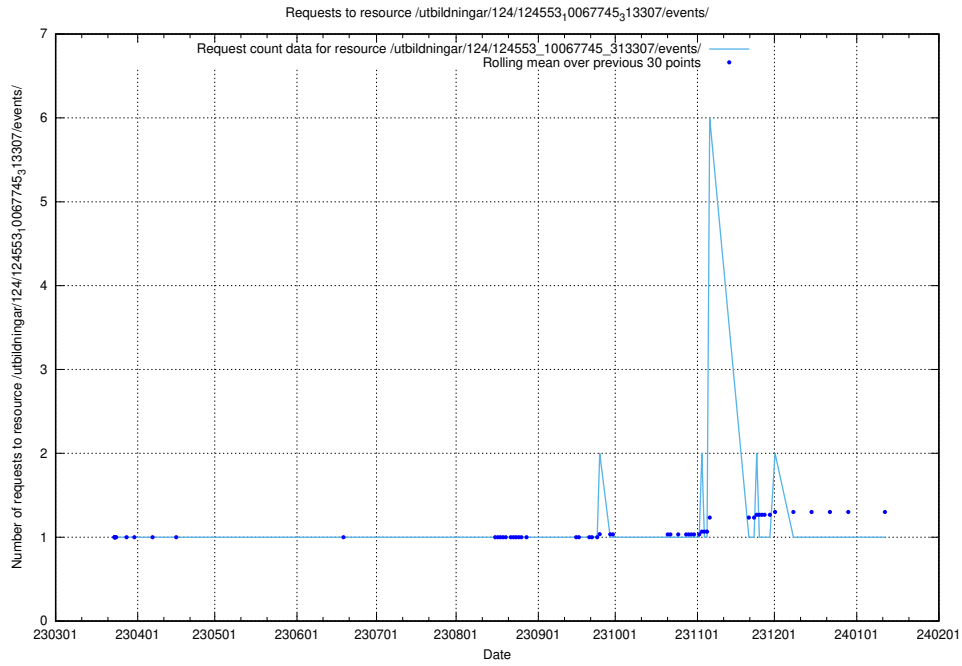

Here, we count the number of requests to resource /utbildningar/124/124614_10067809_313450/.

5.1222 Usage of /utbildningar/124/124553_10067745_313307/events/

Here, we count the number of requests to resource /utbildningar/124/124553_10067745_313307/events/