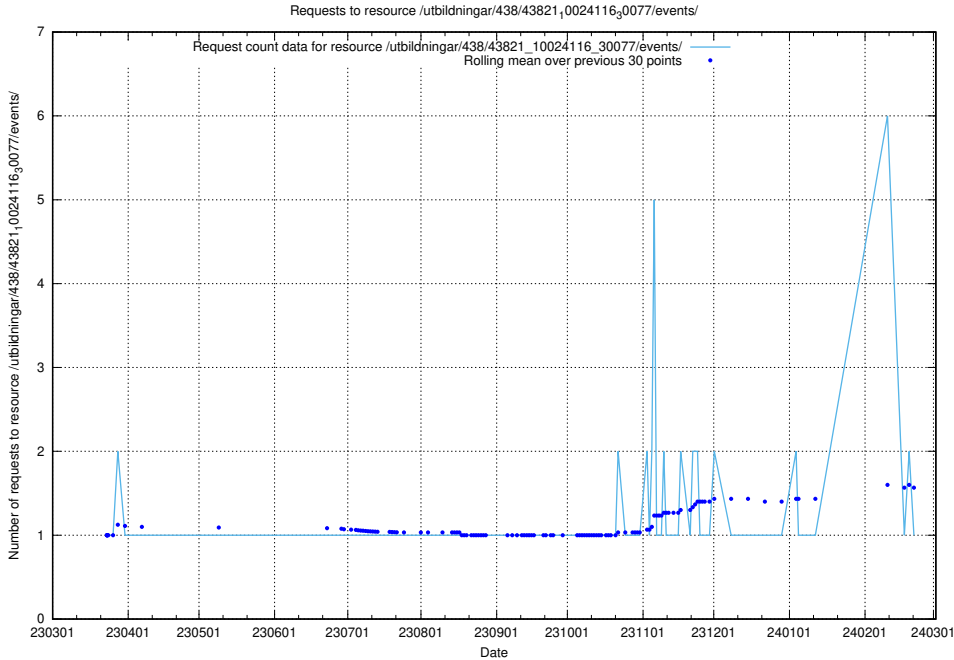

Here, we count the number of requests to resource /utbildningar/438/43821_10024116_319825/.

5.6604 Usage of /utbildningar/438/43821_10024116_30077/events/

Here, we count the number of requests to resource /utbildningar/438/43821_10024116_30077/events/.