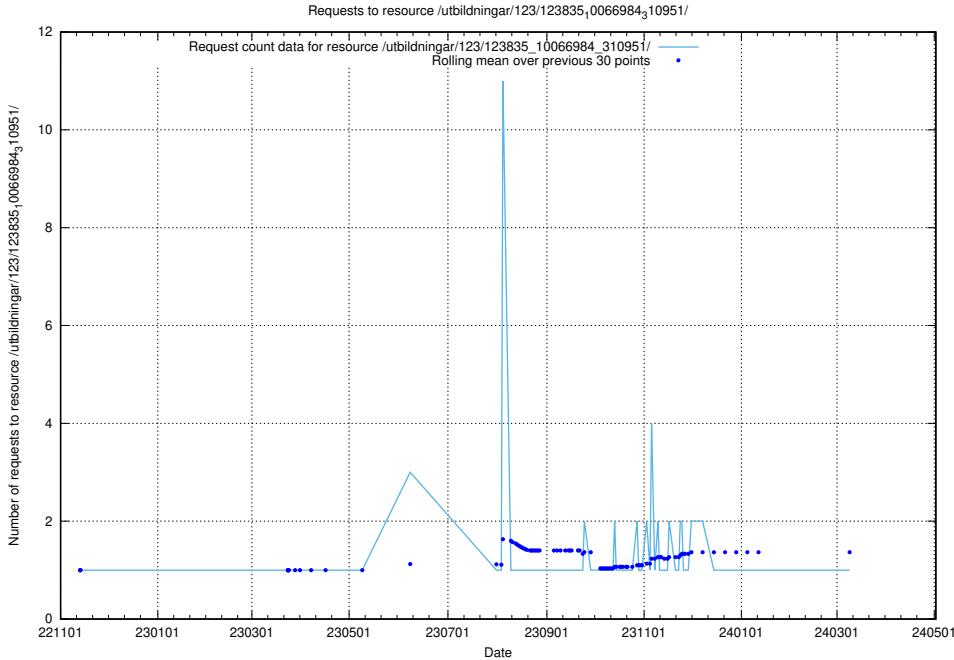

5.6184 Usage of /utbildningar/123/123835_10066984_310951/

Here, we count the number of requests to resource /utbildningar/123/123835_10066984_310951/.