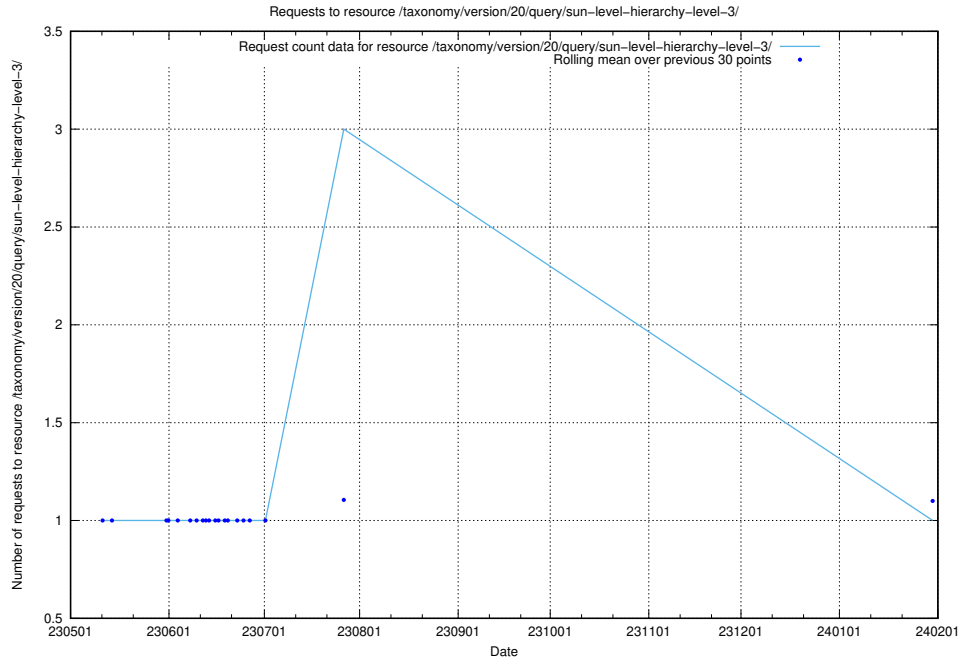

5.6234 Usage of /taxonomy/version/20/query/sun-level-hierarchy-level-3/

Here, we count the number of requests to resource /taxonomy/version/20/query/sun-level-hierarchy-level-3/.