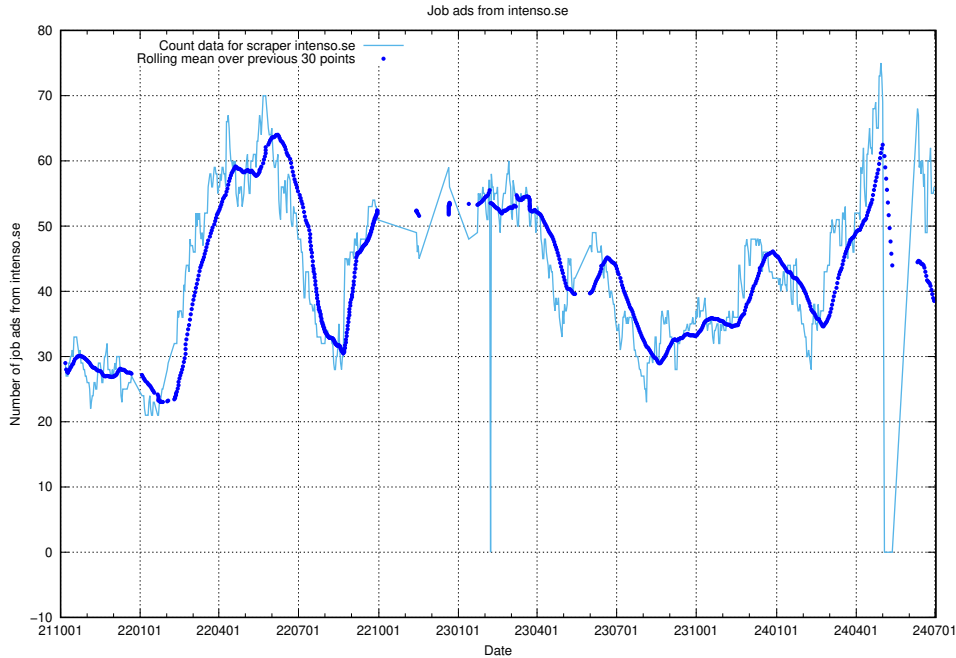

13.14 Number of ads by scraper intenso.se

Here, we count the number of job ads scraped from intenso.se.

13.15 Number of ads by scraper studentjob.se

Here, we count the number of job ads scraped from studentjob.se.