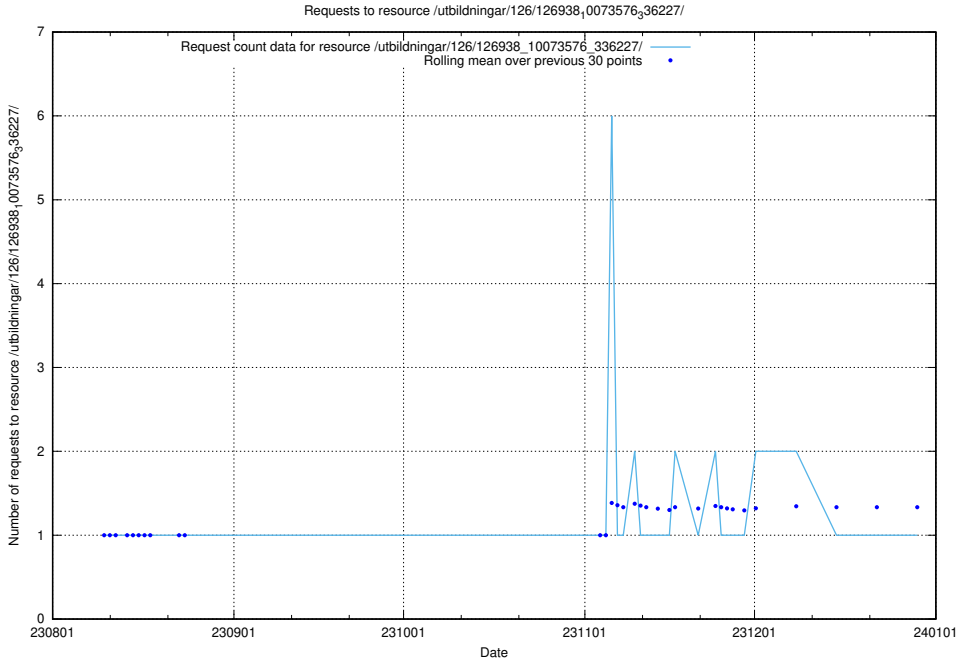

5.5105 Usage of /utbildningar/126/126938_10073576_336227/

Here, we count the number of requests to resource /utbildningar/126/126938_10073576_336227/.