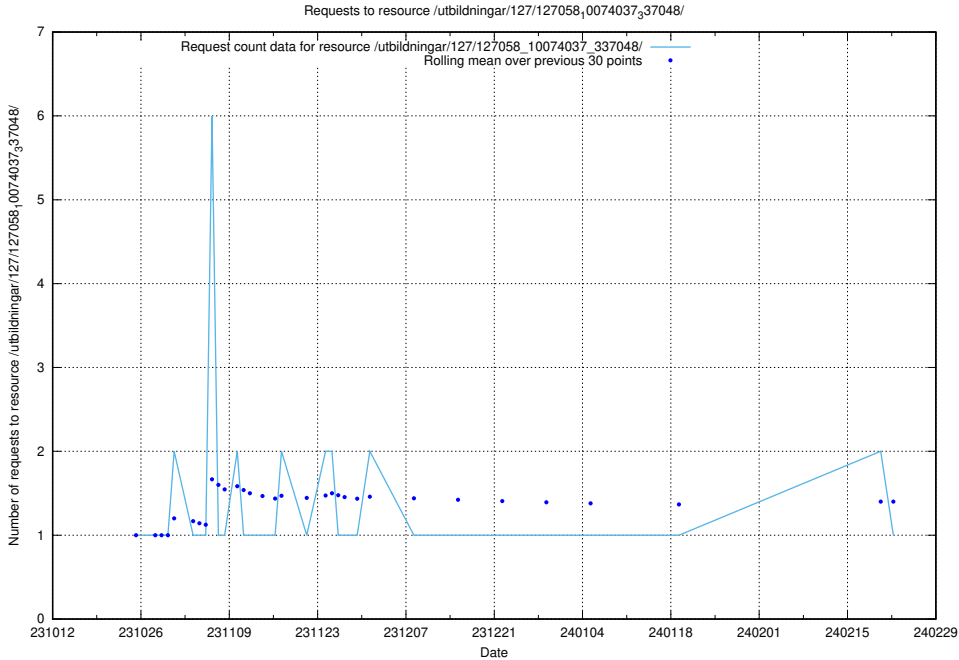

5.4499 Usage of /utbildningar/127/127058_10074037_337048/

Here, we count the number of requests to resource /utbildningar/127/127058_10074037_337048/.