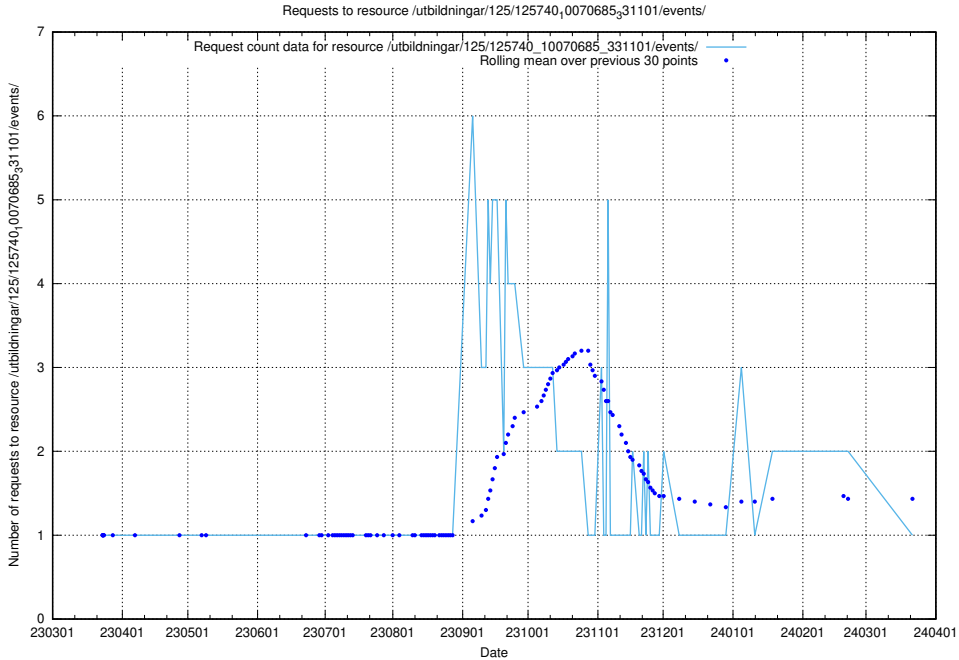

5.997 Usage of /utbildningar/125/125740_10070685_331101/events/

Here, we count the number of requests to resource /utbildningar/125/125740_10070685_331101/events/