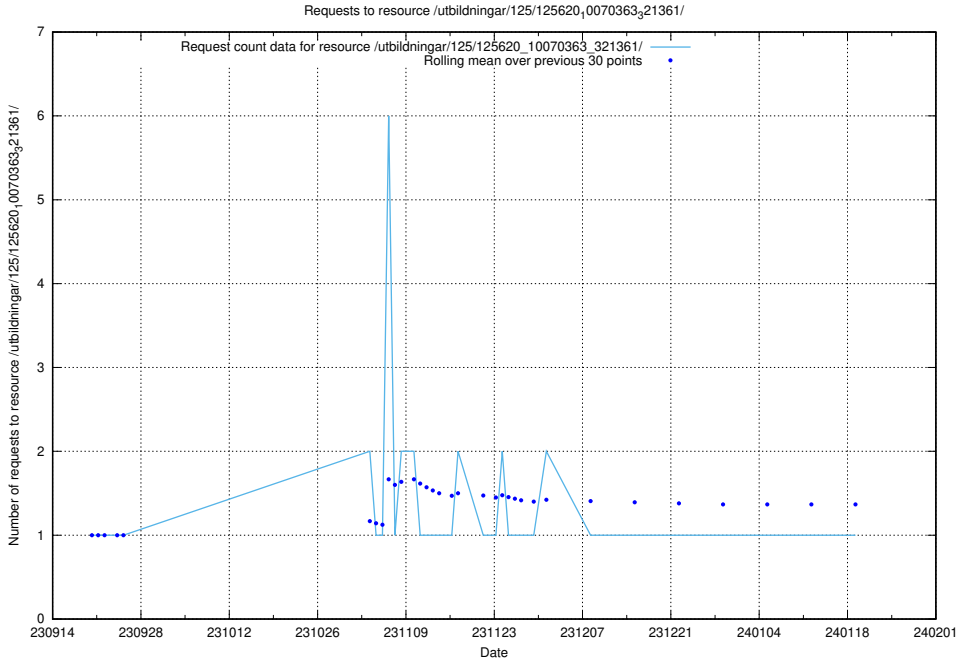

5.4819 Usage of /utbildningar/125/125620_10070363_321361/

Here, we count the number of requests to resource /utbildningar/125/125620_10070363_321361/.