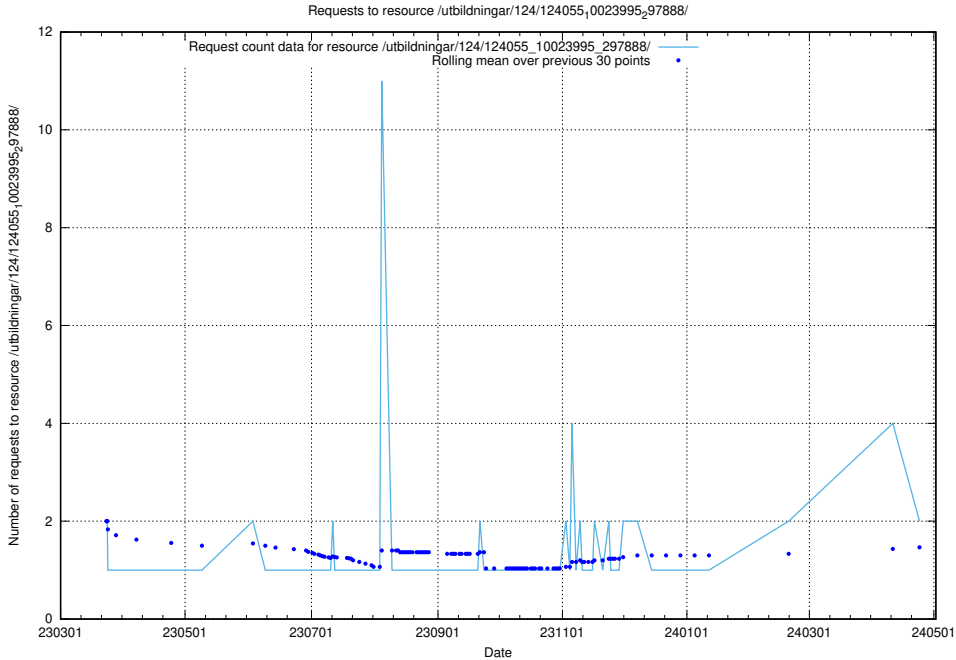

5.957 Usage of /utbildningar/124/124055_10023995_297888/

Here, we count the number of requests to resource /utbildningar/124/124055_10023995_297888/.