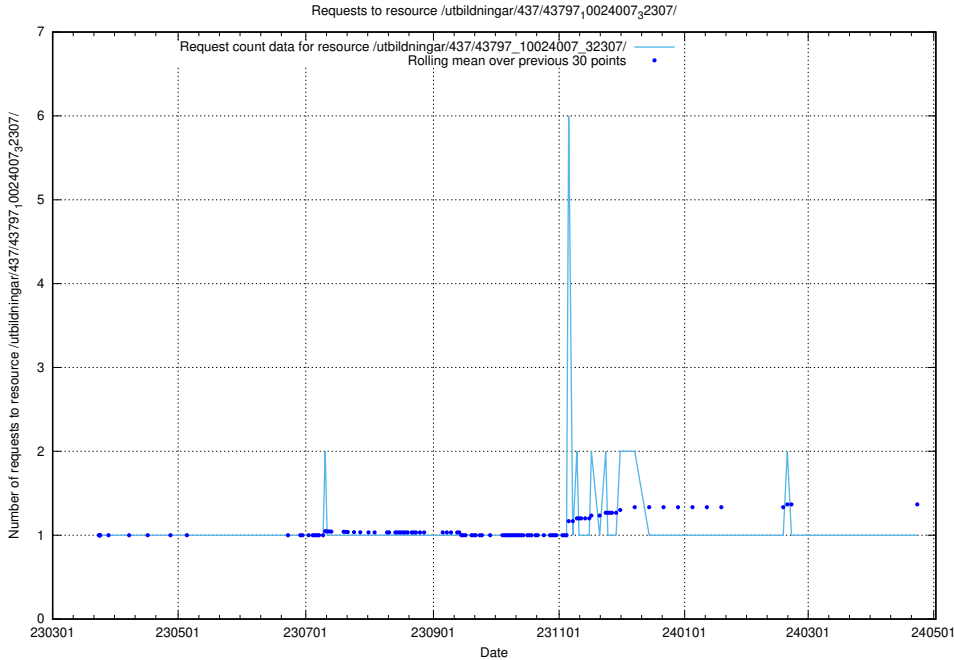

5.6616 Usage of /utbildningar/437/43797_10024007_32307/

Here, we count the number of requests to resource /utbildningar/437/43797_10024007_32307/.