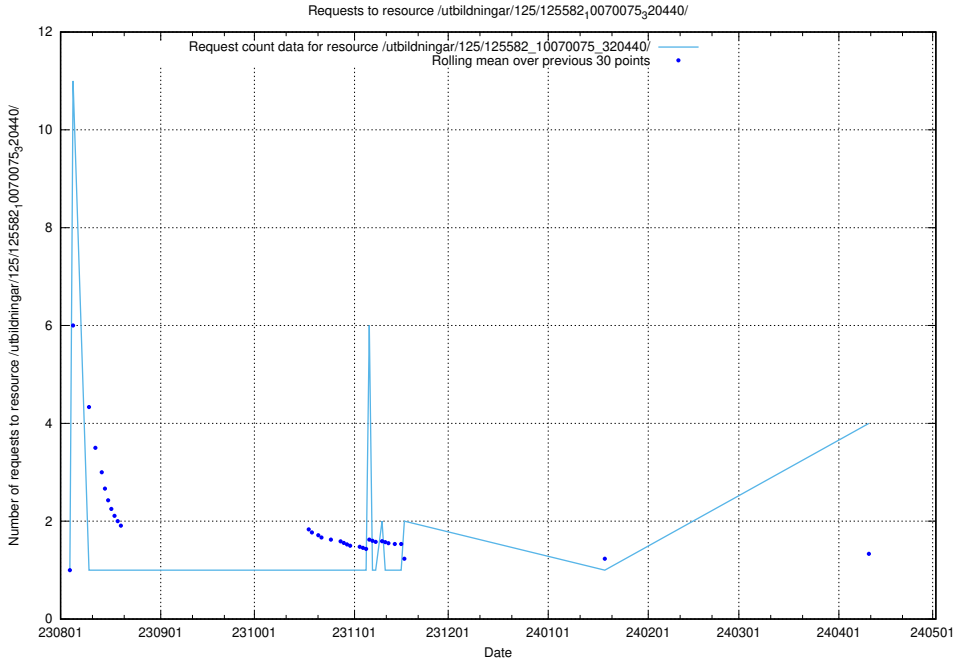

5.239 Usage of /utbildningar/125/125582_10070075_320440/

Here, we count the number of requests to resource /utbildningar/125/125582_10070075_320440/.