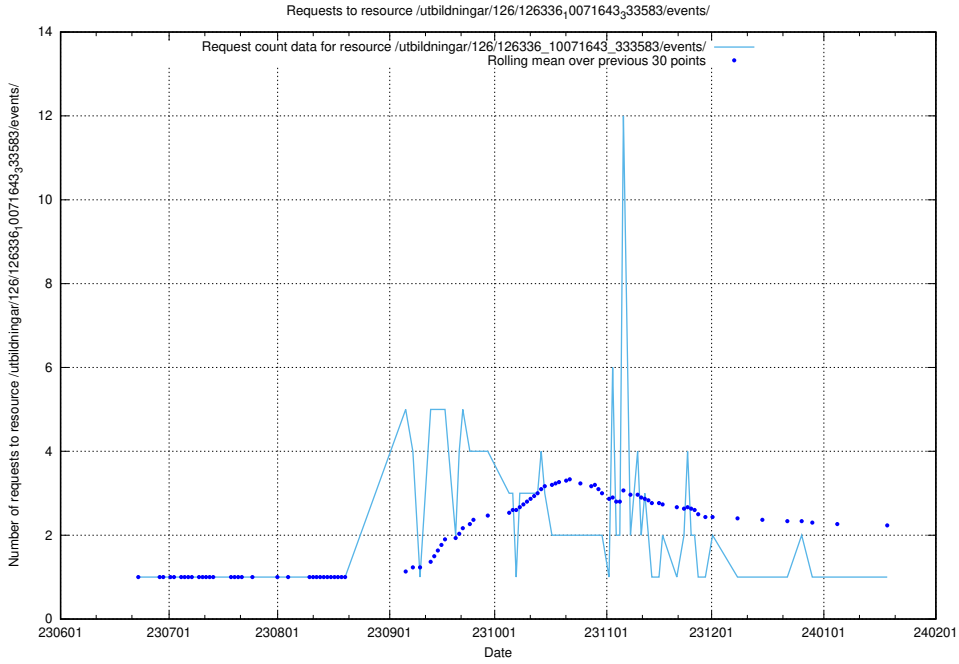

5.5952 Usage of /utbildningar/126/126336_10071643_333583/events/

Here, we count the number of requests to resource /utbildningar/126/126336_10071643_333583/events/