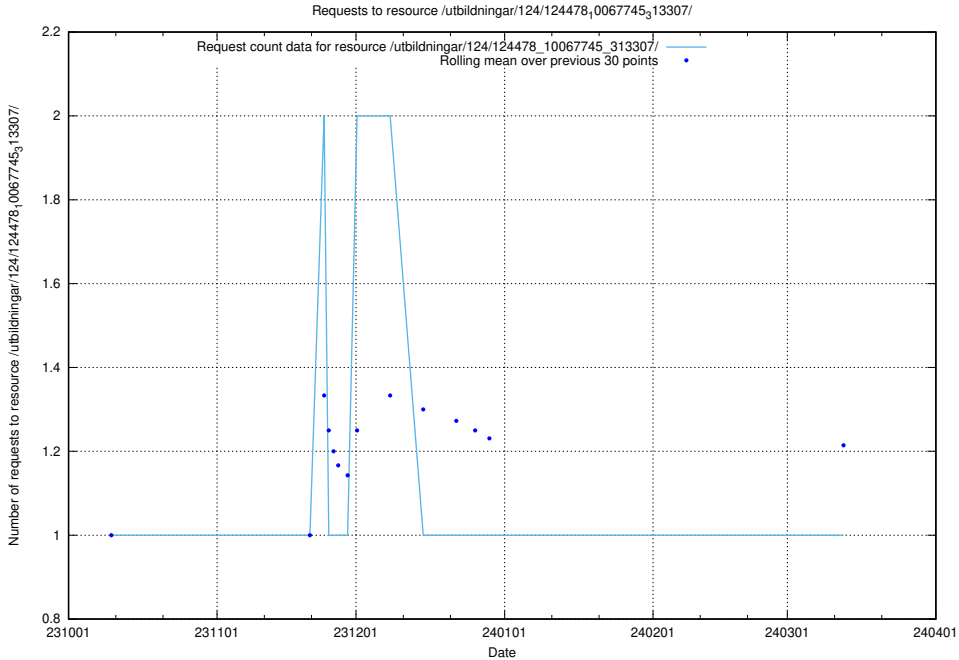

5.4669 Usage of /utbildningar/124/124478_10067745_313307/

Here, we count the number of requests to resource /utbildningar/124/124478_10067745_313307/.