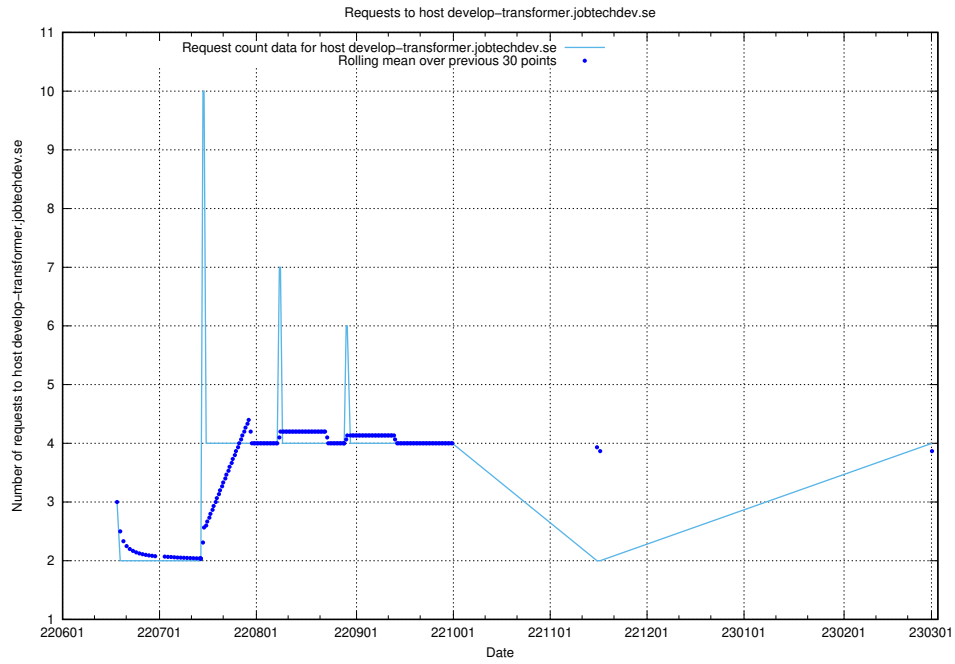

7.149 Usage of develop-transformer.jobtechdev.se

Here, we count the number of requests to host develop-transformer.jobtechdev.se.