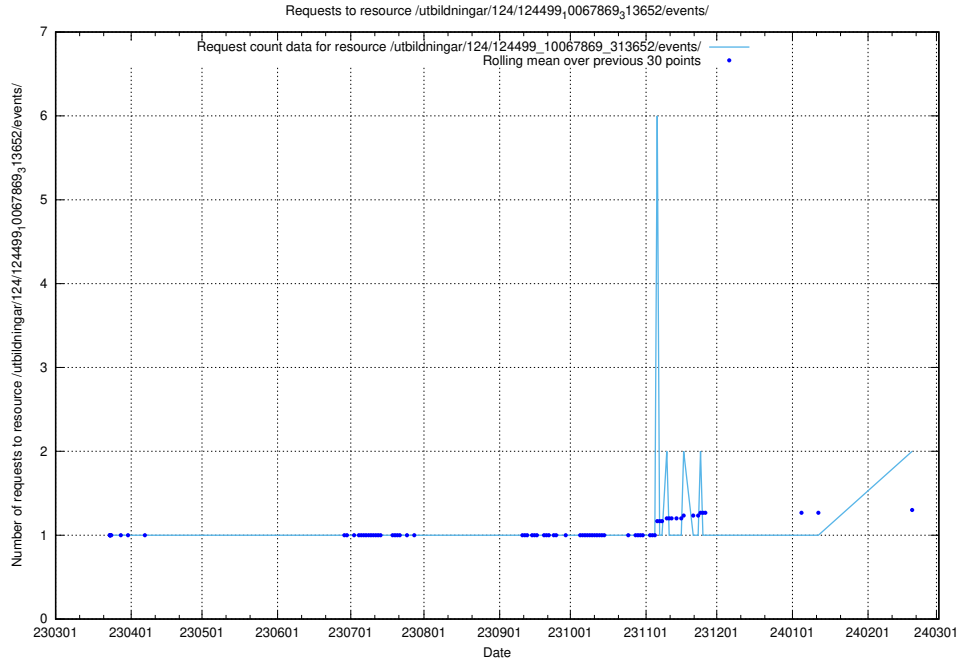

5.550 Usage of /utbildningar/124/124499_10067869_313652/events/

Here, we count the number of requests to resource /utbildningar/124/124499_10067869_313652/events/