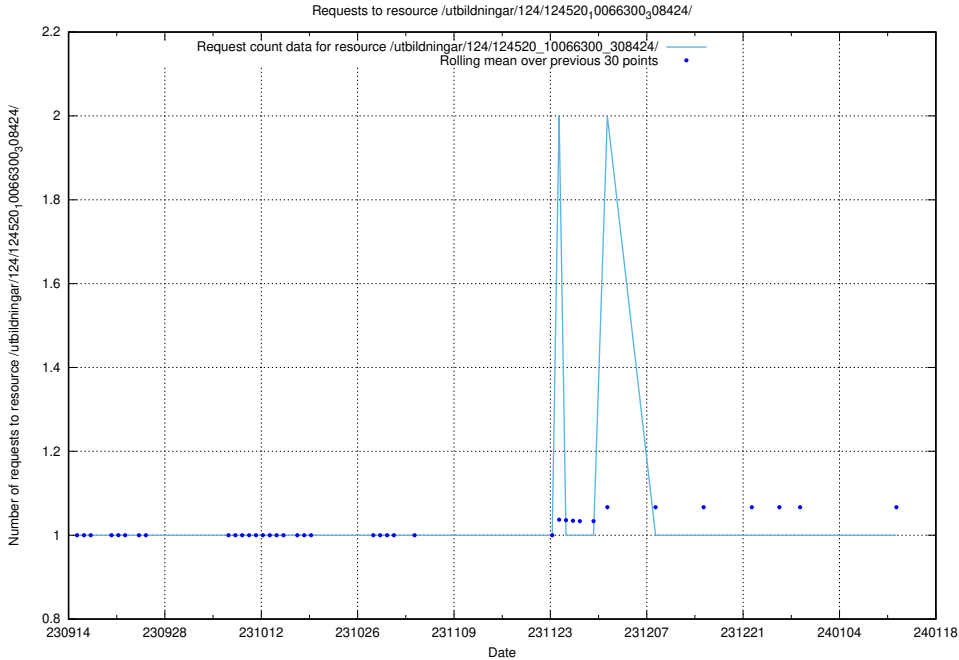

5.4862 Usage of /utbildningar/124/124520_10066300_308424/

Here, we count the number of requests to resource /utbildningar/124/124520_10066300_308424/.