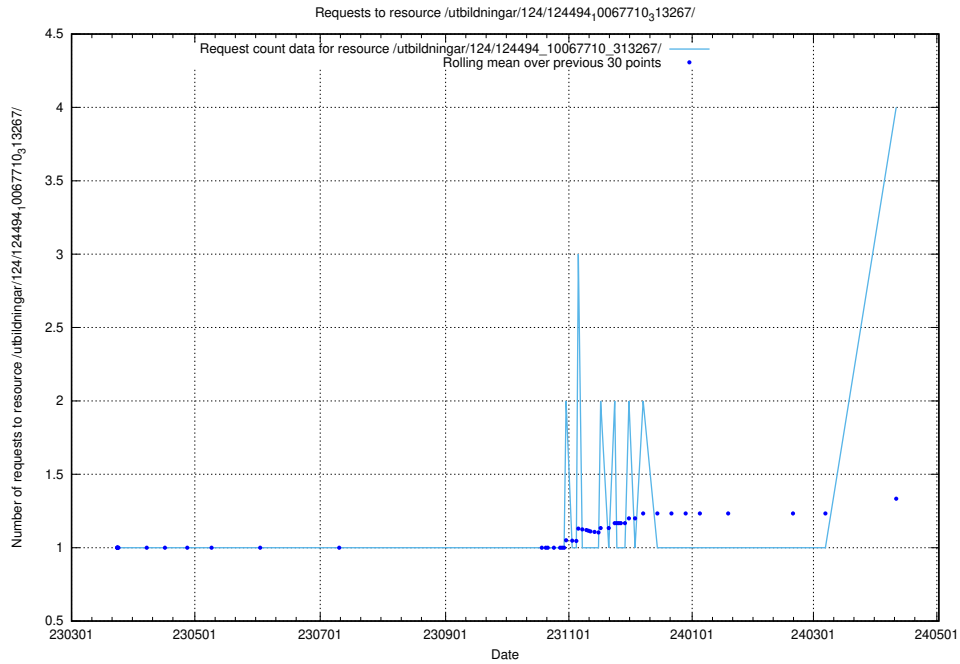

5.205 Usage of /utbildningar/124/124494_10067710_313267/

Here, we count the number of requests to resource /utbildningar/124/124494_10067710_313267/.