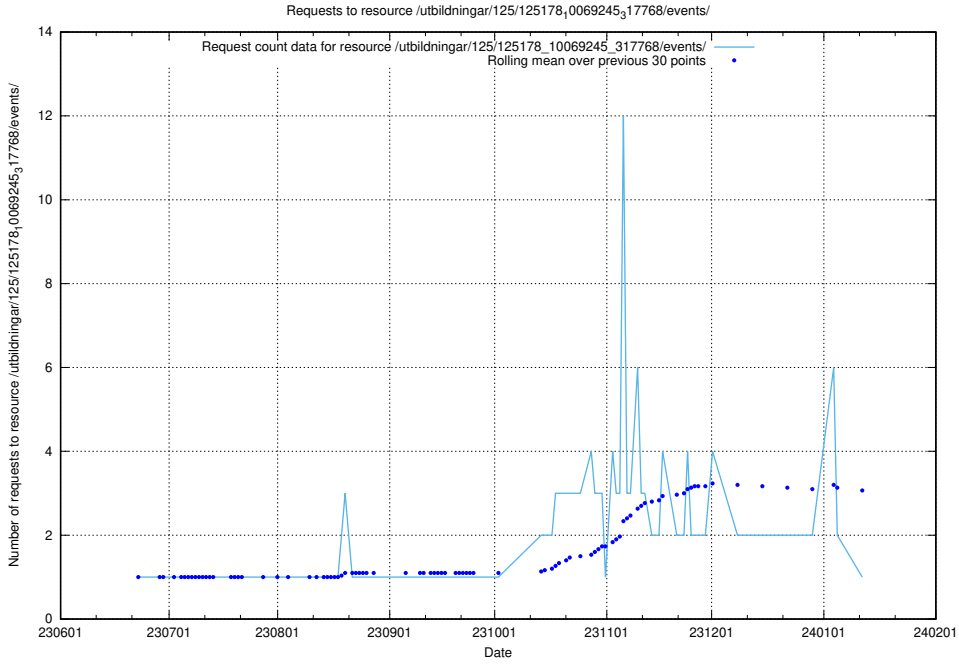

5.6017 Usage of /utbildningar/125/125178_10069245_317768/events/

Here, we count the number of requests to resource /utbildningar/125/125178_10069245_317768/events/