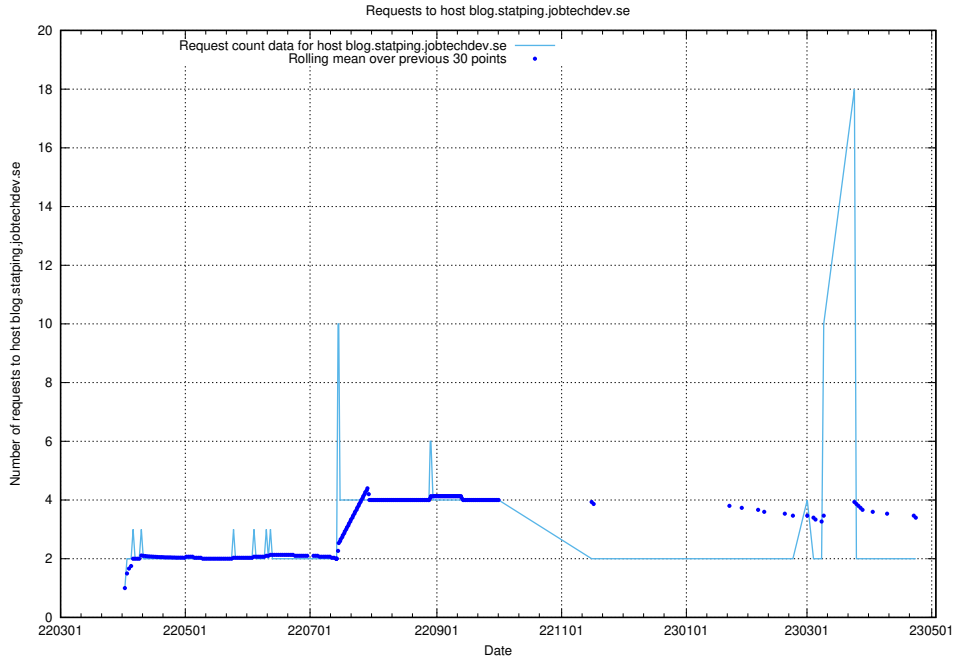

7.481 Usage of blog.statping.jobtechdev.se

Here, we count the number of requests to host blog.statping.jobtechdev.se.