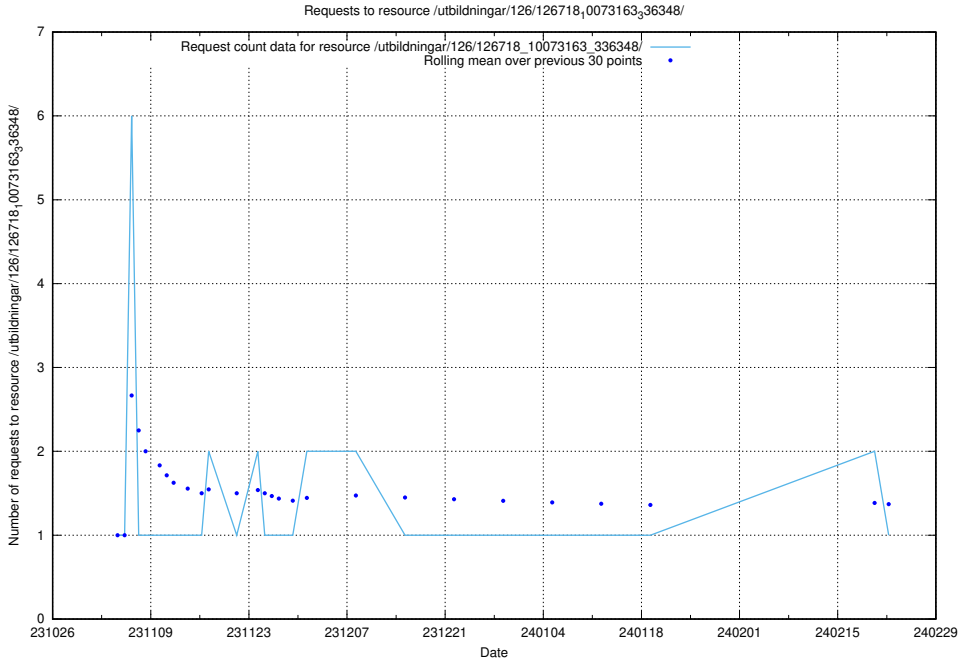

5.4425 Usage of /utbildningar/126/126718_10073163_336348/

Here, we count the number of requests to resource /utbildningar/126/126718_10073163_336348/.