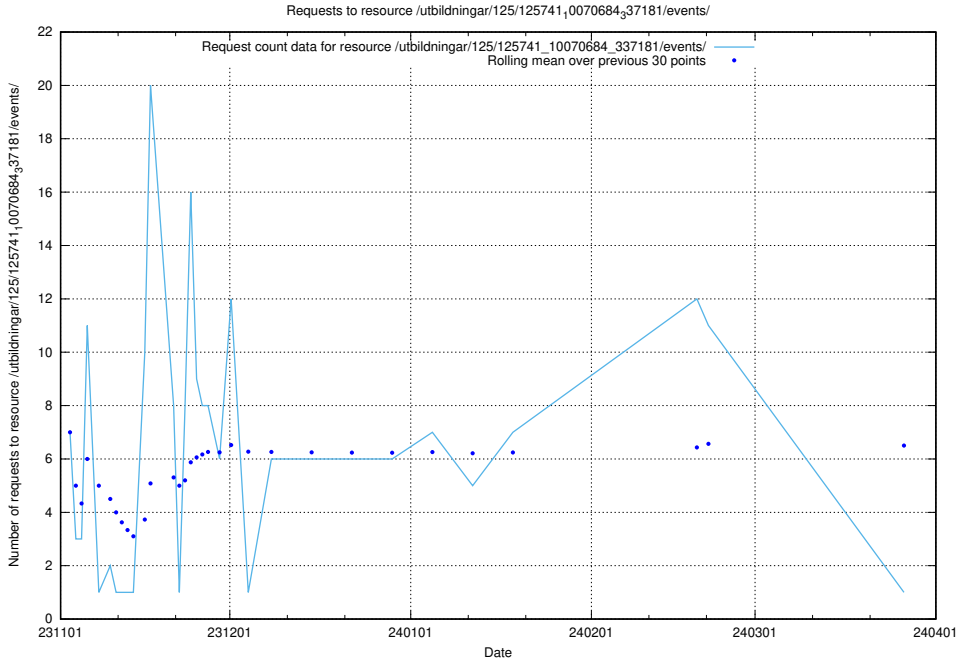

5.4428 Usage of /utbildningar/125/125741_10070684_337181/events/

Here, we count the number of requests to resource /utbildningar/125/125741_10070684_337181/events/