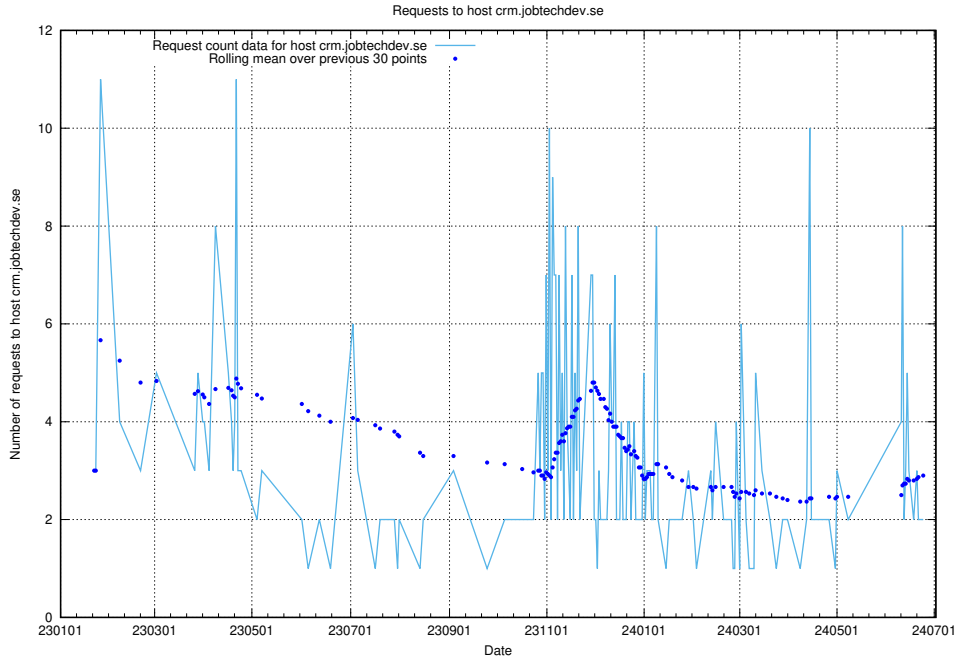

7.301 Usage of crm.jobtechdev.se

Here, we count the number of requests to host crm.jobtechdev.se.