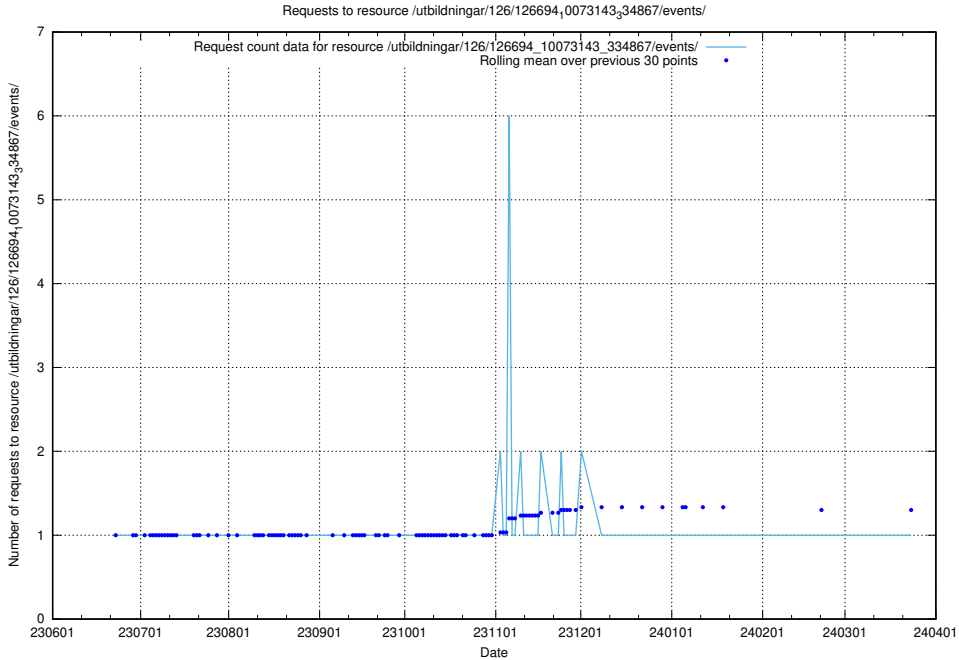

5.5919 Usage of /utbildningar/126/126694_10073143_334867/events/

Here, we count the number of requests to resource /utbildningar/126/126694_10073143_334867/events/