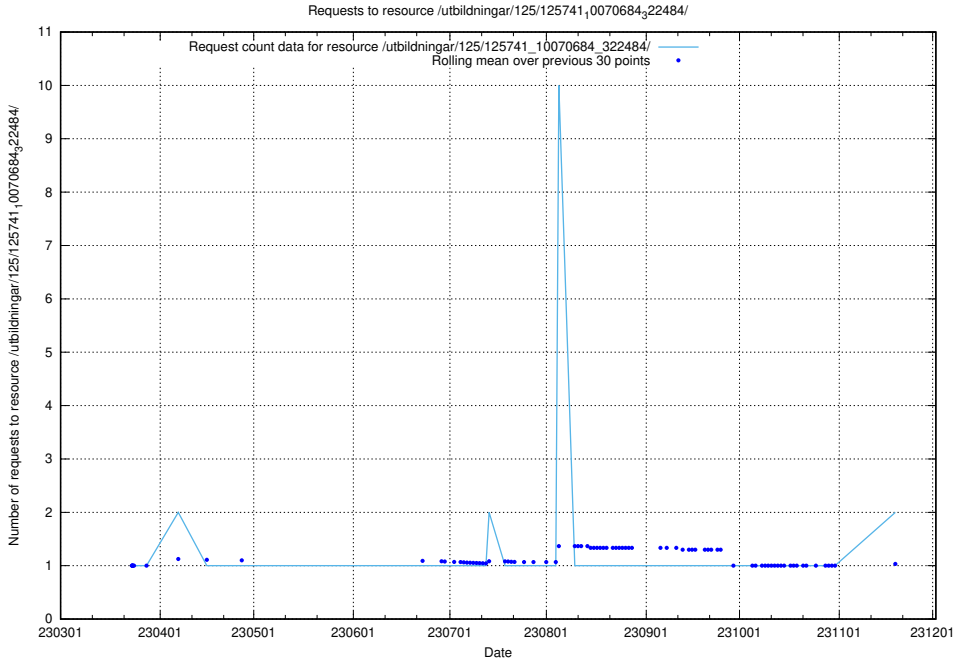

5.972 Usage of /utbildningar/125/125741_10070684_322484/

Here, we count the number of requests to resource /utbildningar/125/125741_10070684_322484/.