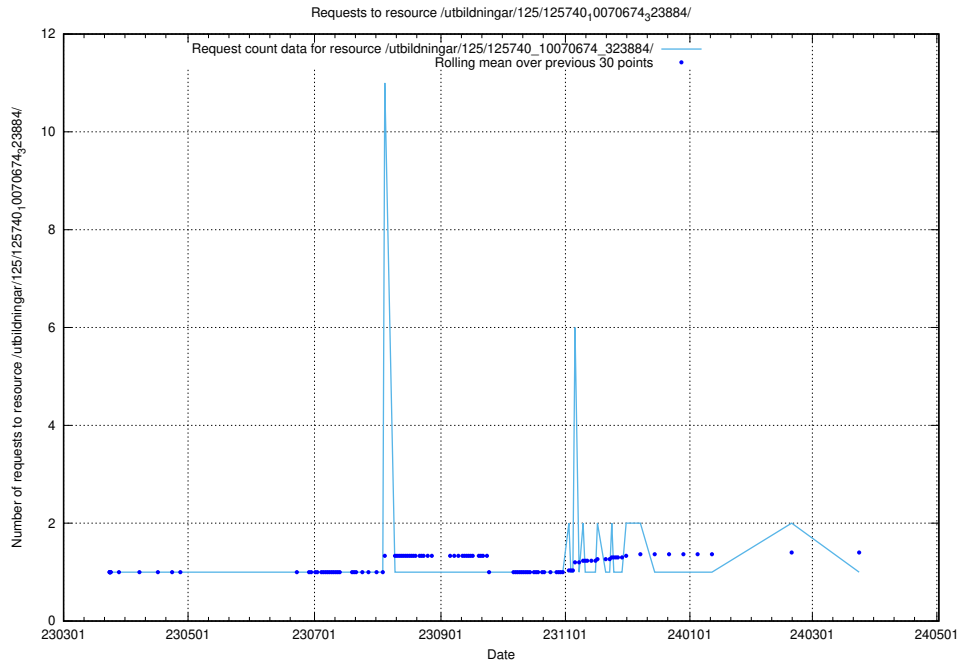

5.1008 Usage of /utbildningar/125/125740_10070674_323884/

Here, we count the number of requests to resource /utbildningar/125/125740_10070674_323884/.