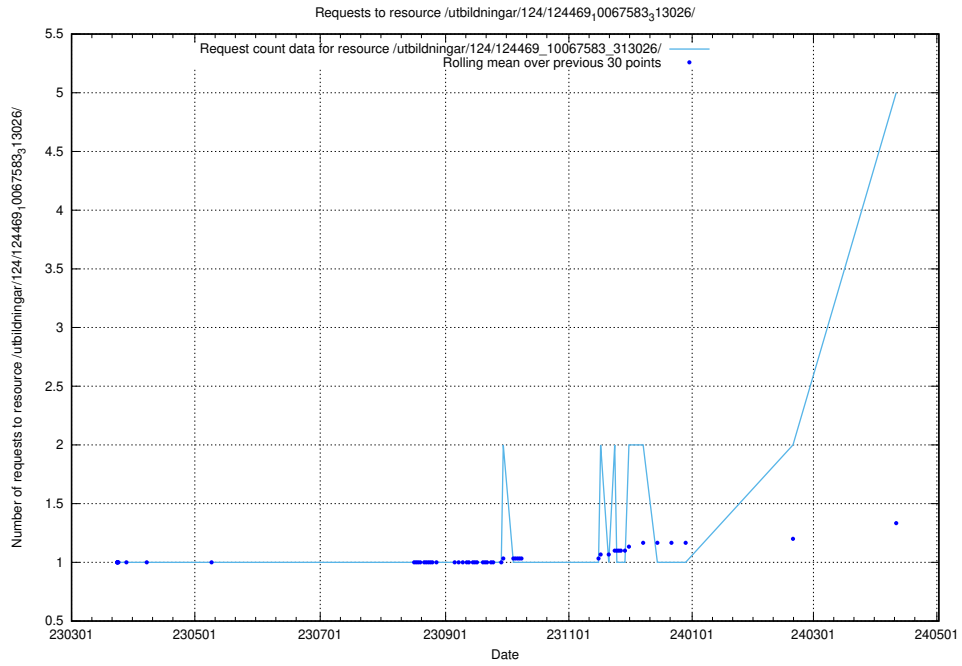

5.148 Usage of /utbildningar/124/124469_10067583_313026/

Here, we count the number of requests to resource /utbildningar/124/124469_10067583_313026/.