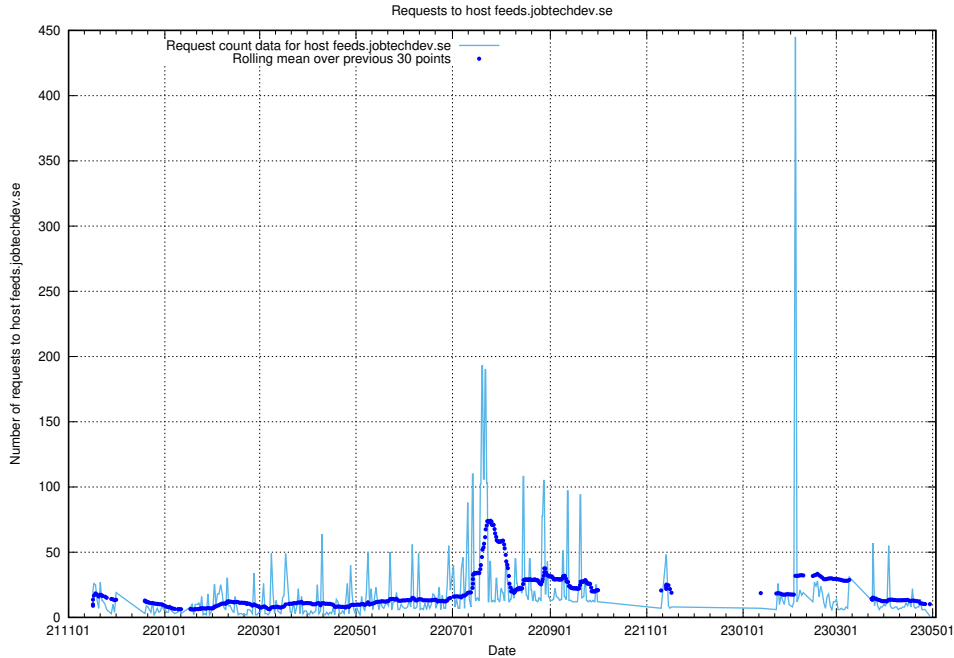

7.655 Usage of feeds.jobtechdev.se

Here, we count the number of requests to host feeds.jobtechdev.se.