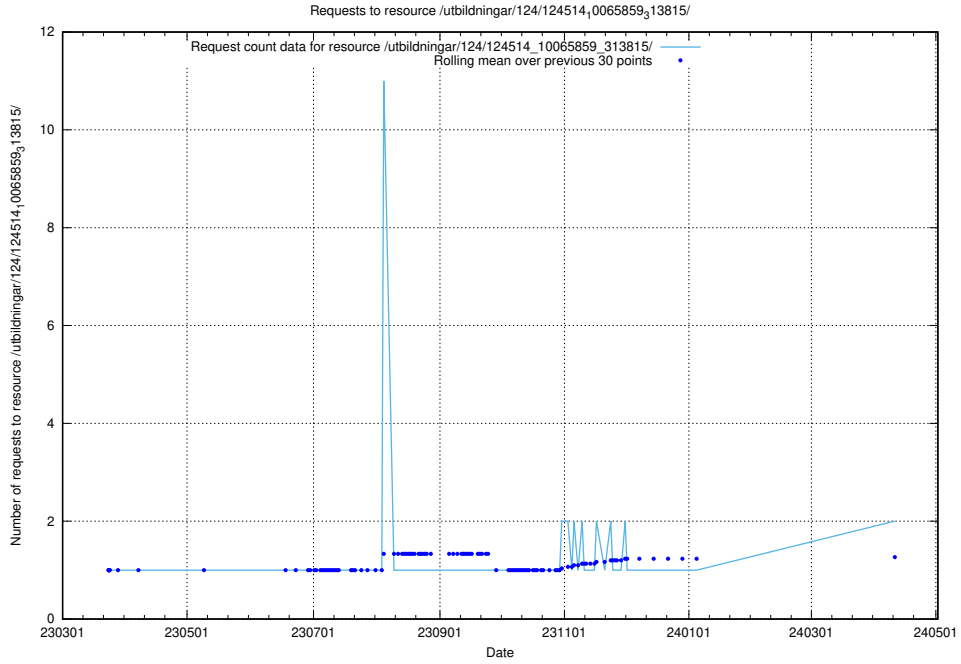

5.526 Usage of /utbildningar/124/124514_10065859_313815/

Here, we count the number of requests to resource /utbildningar/124/124514_10065859_313815/.