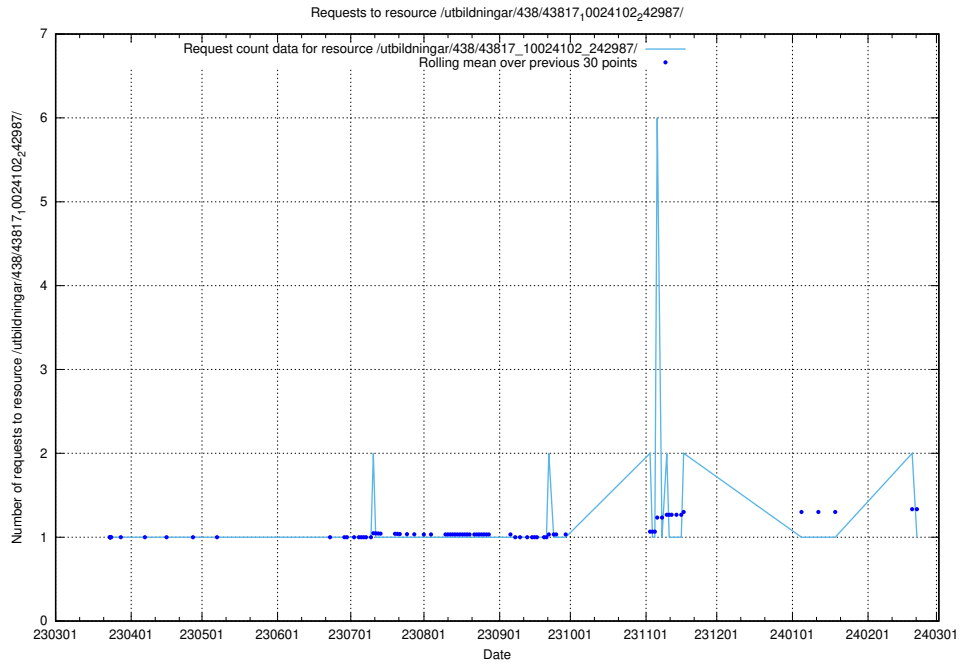

5.6610 Usage of /utbildningar/438/43817_10024102_242987/

Here, we count the number of requests to resource /utbildningar/438/43817_10024102_242987/.