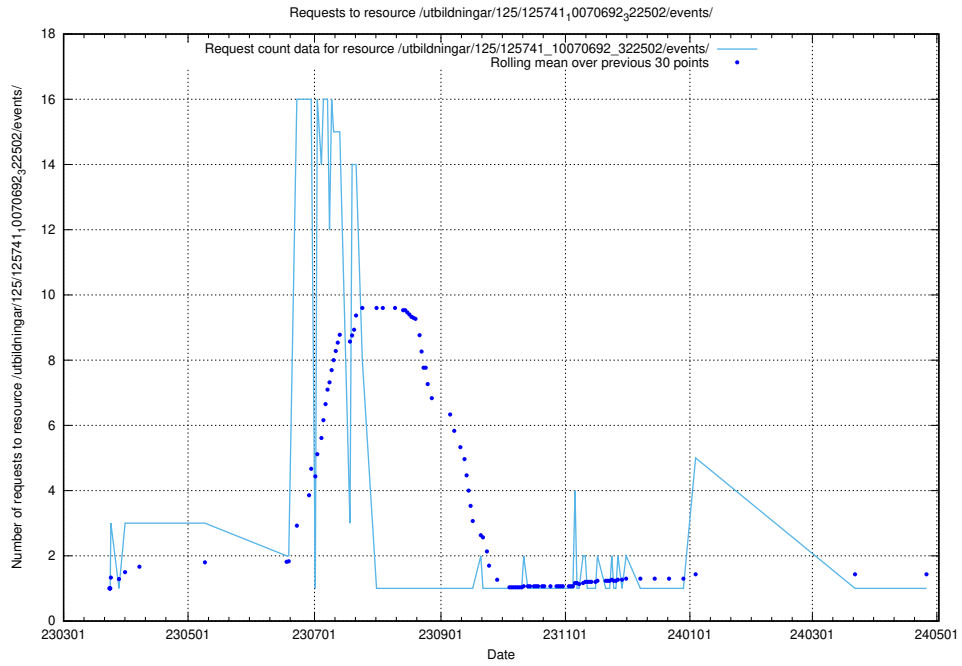

5.6734 Usage of /utbildningar/125/125741_10070692_322502/events/

Here, we count the number of requests to resource /utbildningar/125/125741_10070692_322502/events/