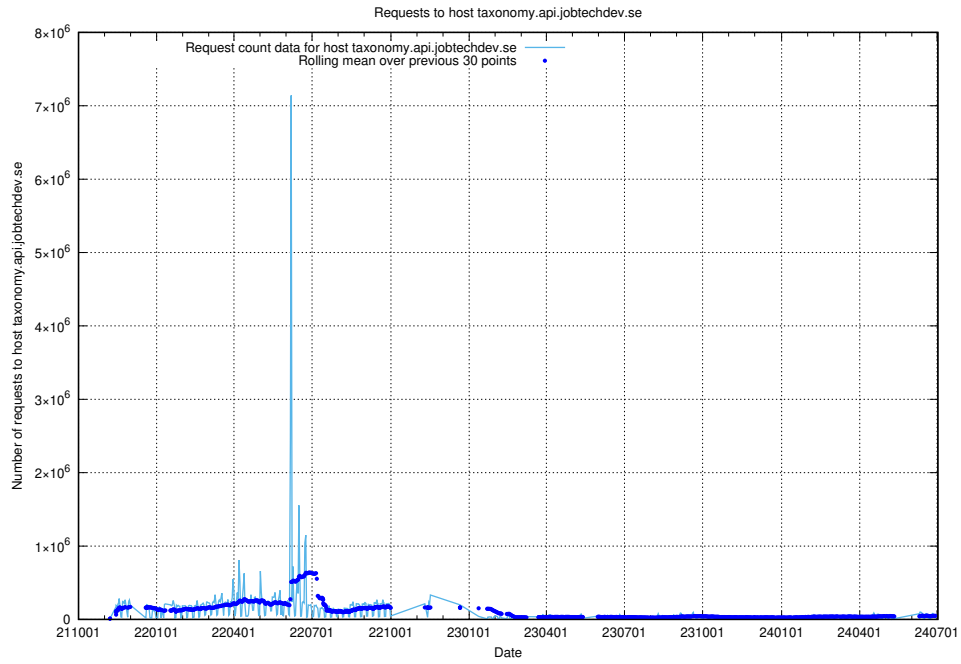

Here, we count the number of requests to host app-yrkesinfo.jobtechdev.se.

7.9 Usage of taxonomy.api.jobtechdev.se

Here, we count the number of requests to host taxonomy.api.jobtechdev.se.

7.10 Usage of jobstream.api.jobtechdev.se