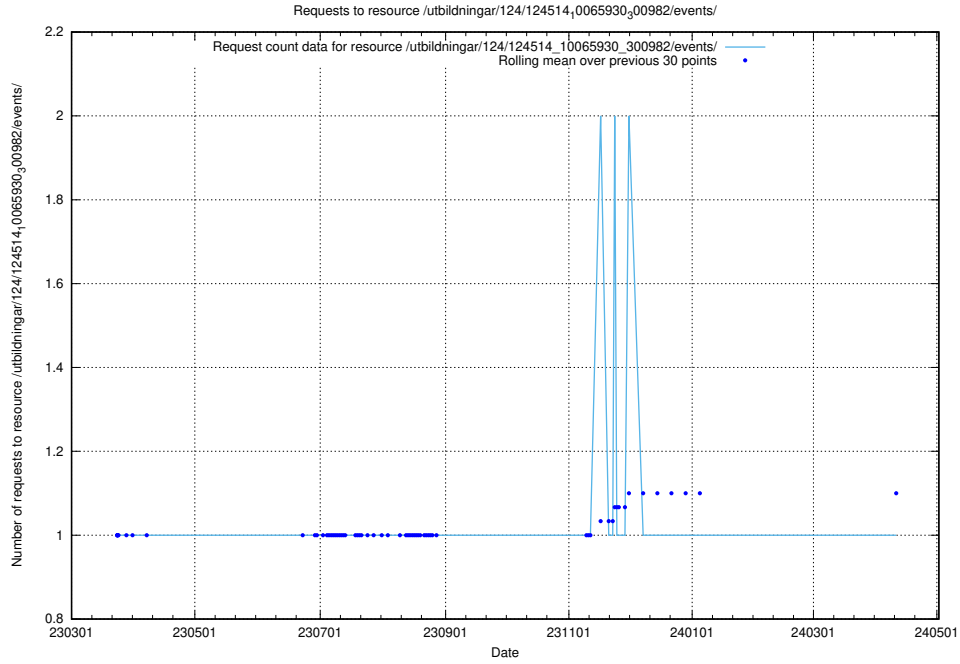

Here, we count the number of requests to resource /utbildningar/utb_emil/127/127373_10074375_337641/events/

5.2180 Usage of /utbildningar/124/124514_10065930_300982/events/

Here, we count the number of requests to resource /utbildningar/124/124514_10065930_300982/events/