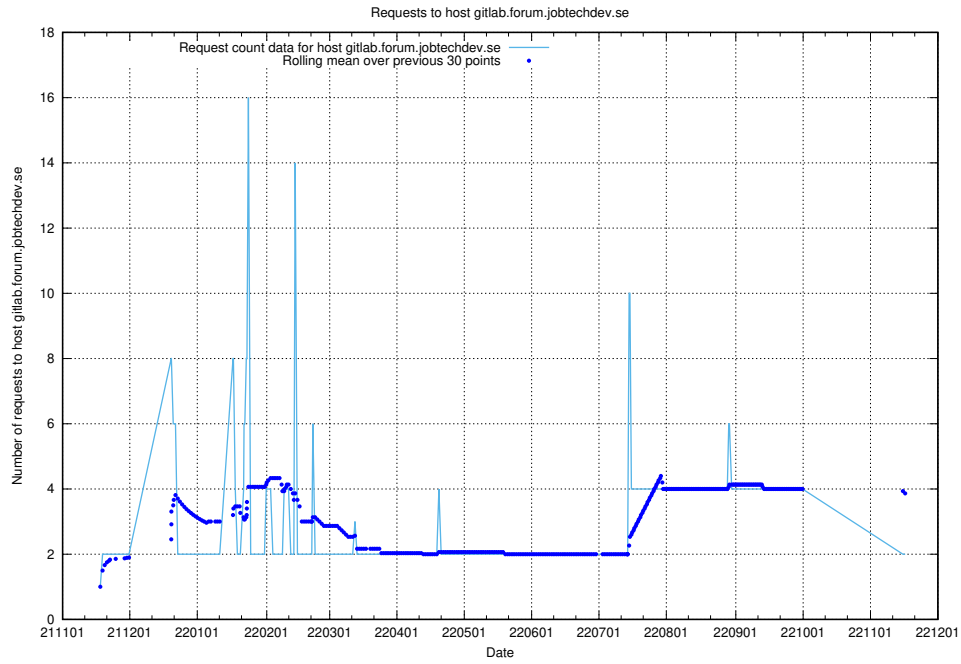

7.483 Usage of opensearch-onprem.jobtechdev.se

Here, we count the number of requests to host opensearch-onprem.jobtechdev.se.

7.484 Usage of gitlab.forum.jobtechdev.se

Here, we count the number of requests to host gitlab.forum.jobtechdev.se.