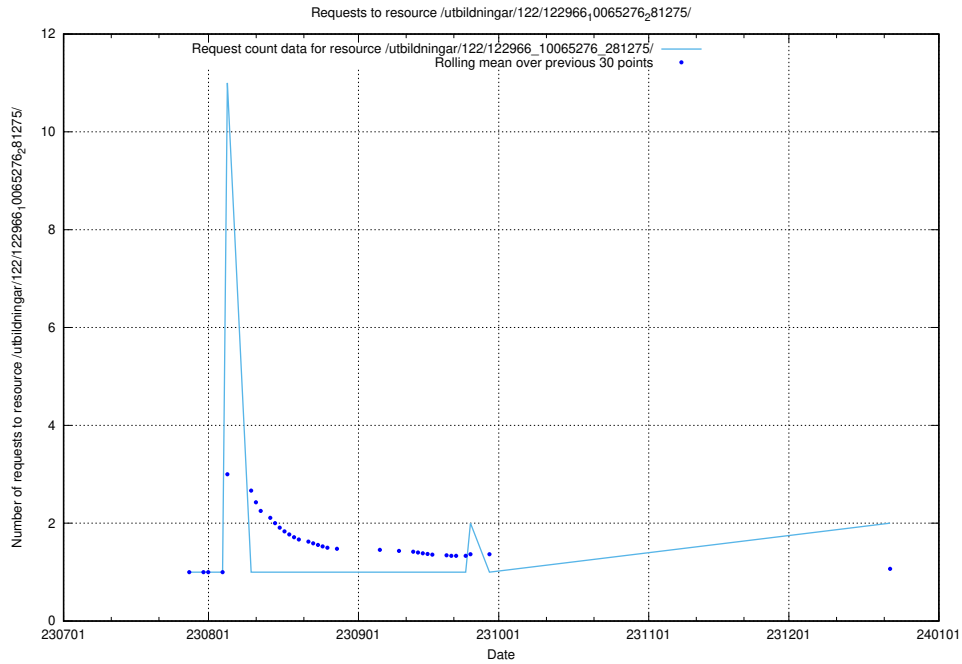

5.755 Usage of /utbildningar/122/122966_10065276_281275/

Here, we count the number of requests to resource /utbildningar/122/122966_10065276_281275/.