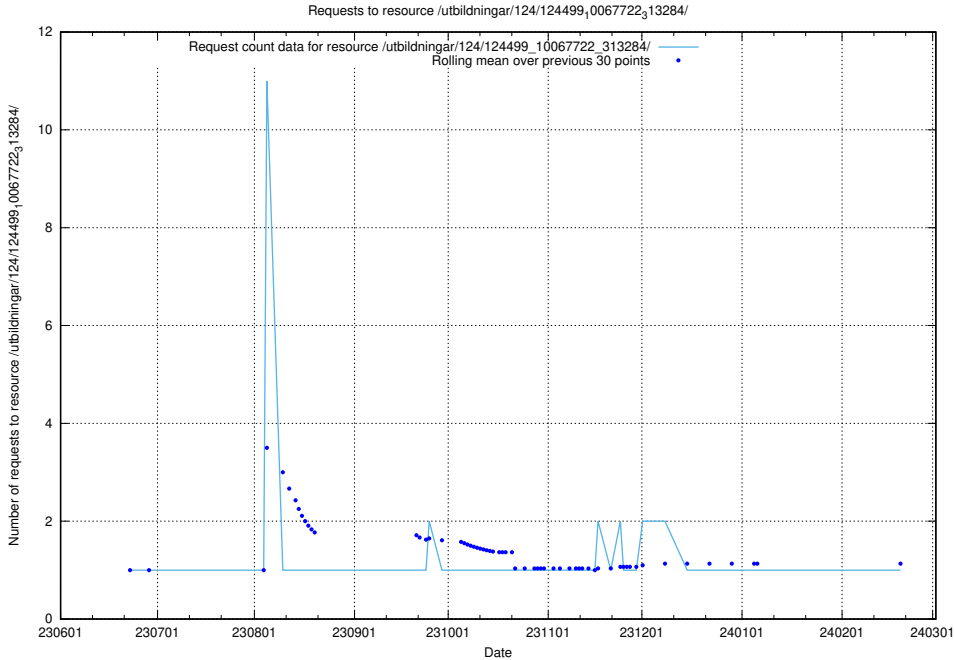

5.6068 Usage of /utbildningar/124/124499_10067722_313284/

Here, we count the number of requests to resource /utbildningar/124/124499_10067722_313284/.