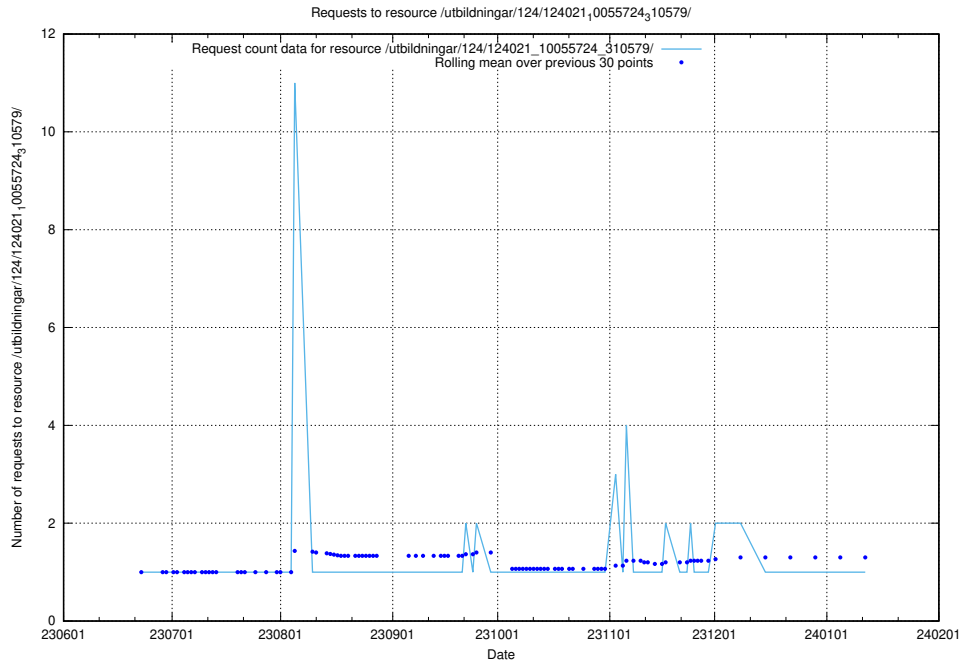

5.6104 Usage of /utbildningar/124/124021_10055724_310579/

Here, we count the number of requests to resource /utbildningar/124/124021_10055724_310579/.