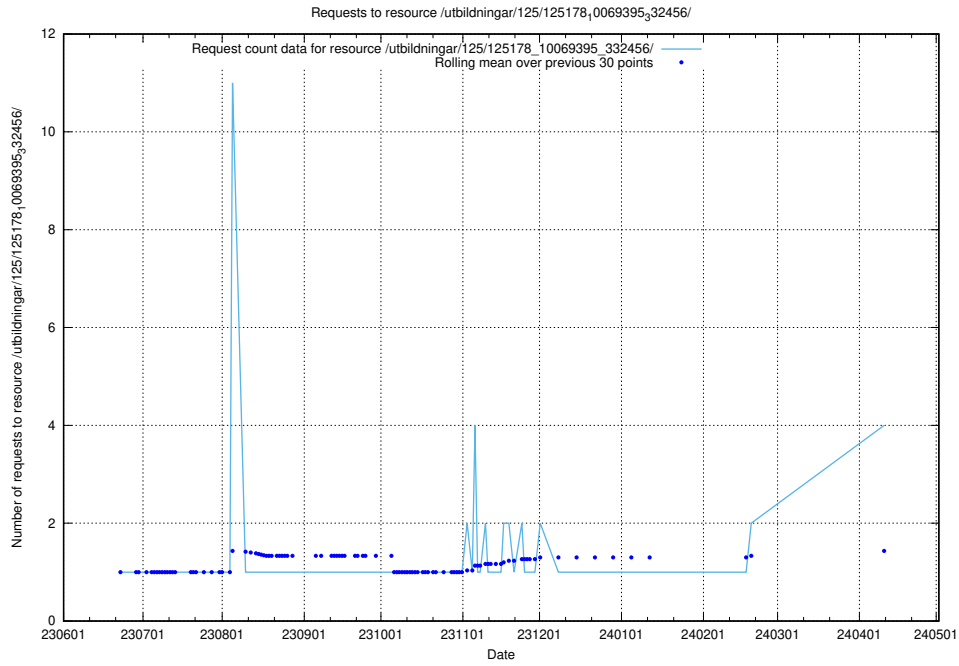

5.254 Usage of /utbildningar/125/125178_10069395_332456/

Here, we count the number of requests to resource /utbildningar/125/125178_10069395_332456/.