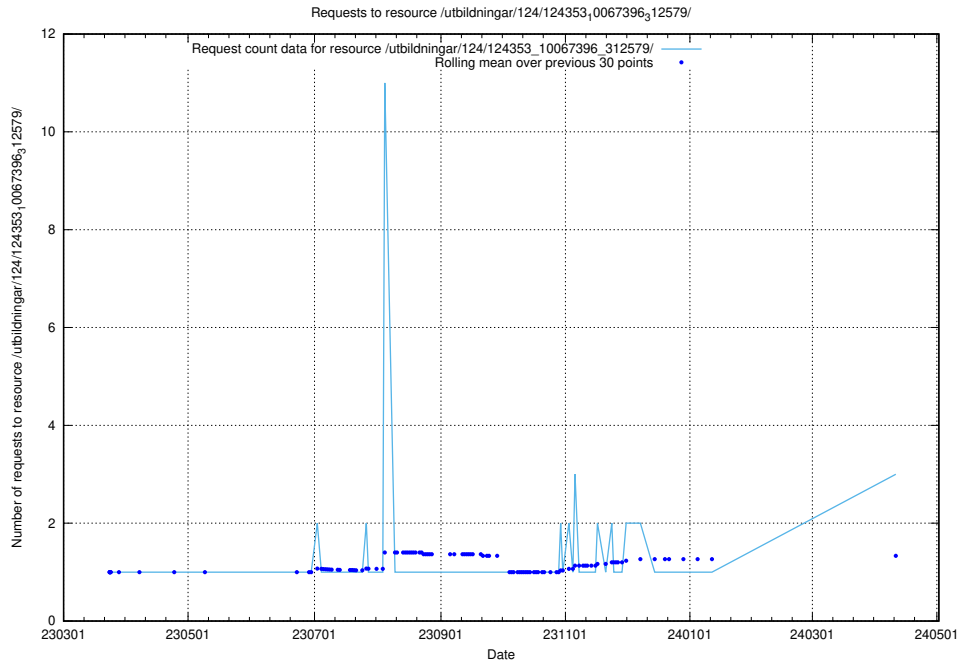

5.334 Usage of /utbildningar/124/124353_10067396_312579/

Here, we count the number of requests to resource /utbildningar/124/124353_10067396_312579/.