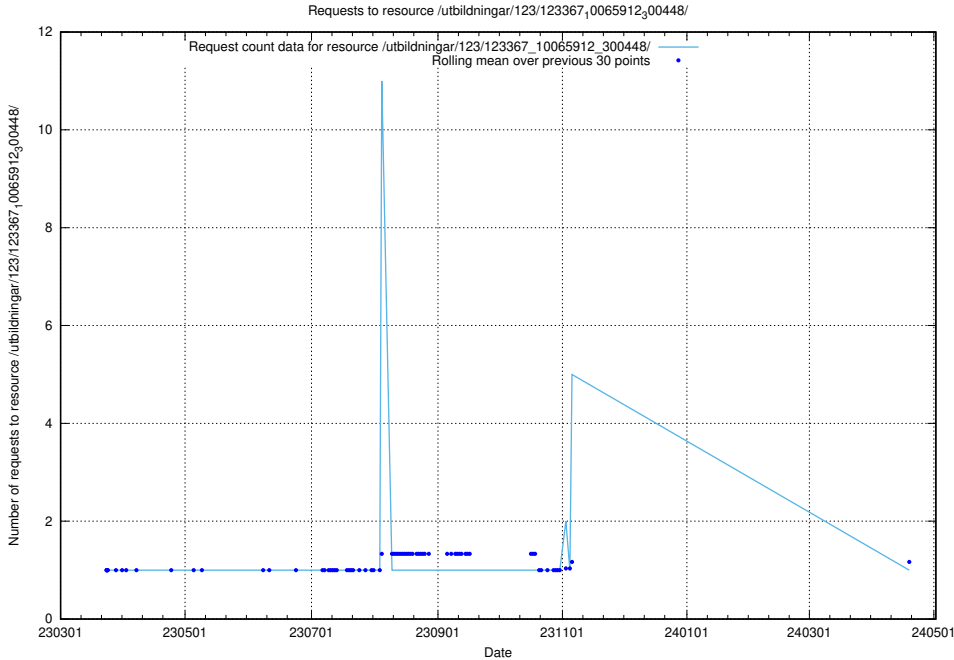

Here, we count the number of requests to resource /utbildningar/123/123367_10065912_300448/.

5.4990 Usage of /utbildningar/125/125915_10070460_321835/events/

Here, we count the number of requests to resource /utbildningar/125/125915_10070460_321835/events/