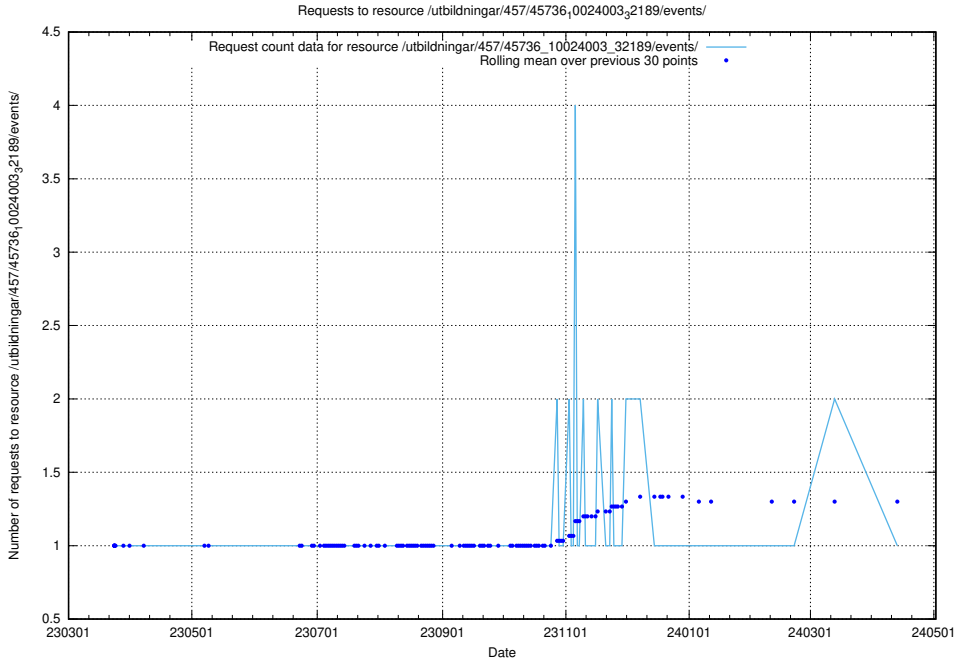

5.6584 Usage of /utbildningar/457/45736_10024003_32189/events/

Here, we count the number of requests to resource /utbildningar/457/45736_10024003_32189/events/.