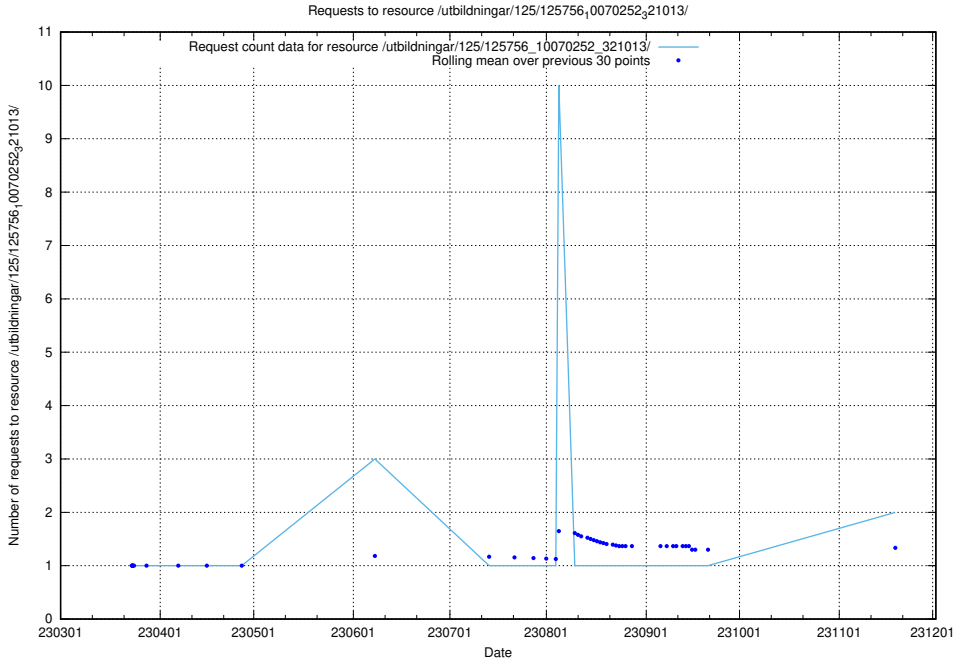

5.968 Usage of /utbildningar/125/125756_10070252_321013/

Here, we count the number of requests to resource /utbildningar/125/125756_10070252_321013/.