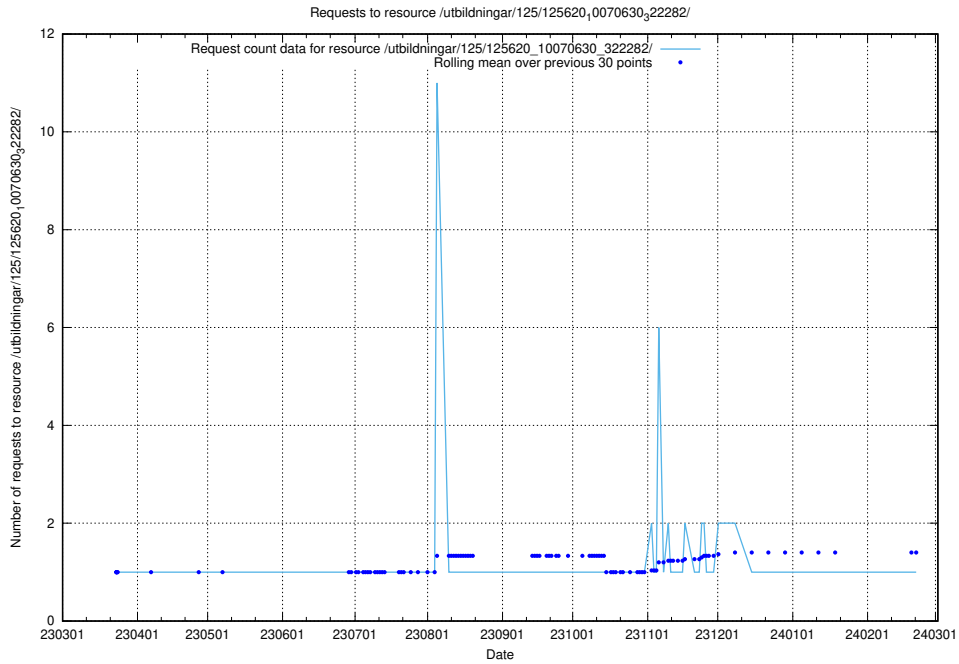

5.1070 Usage of /utbildningar/125/125620_10070630_322282/

Here, we count the number of requests to resource /utbildningar/125/125620_10070630_322282/.