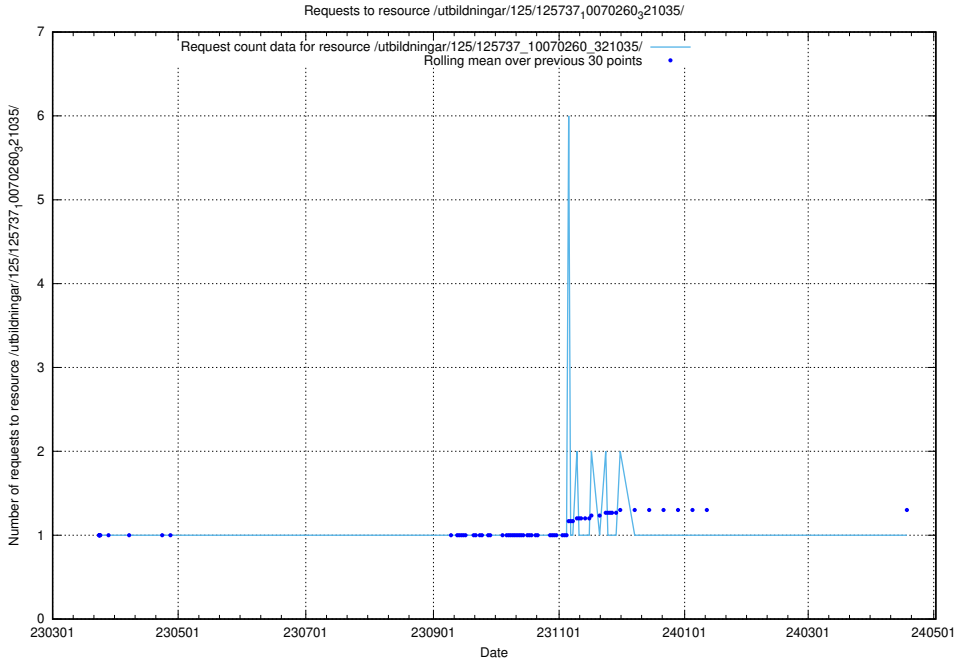

5.1024 Usage of /utbildningar/125/125737_10070260_321035/

Here, we count the number of requests to resource /utbildningar/125/125737_10070260_321035/.