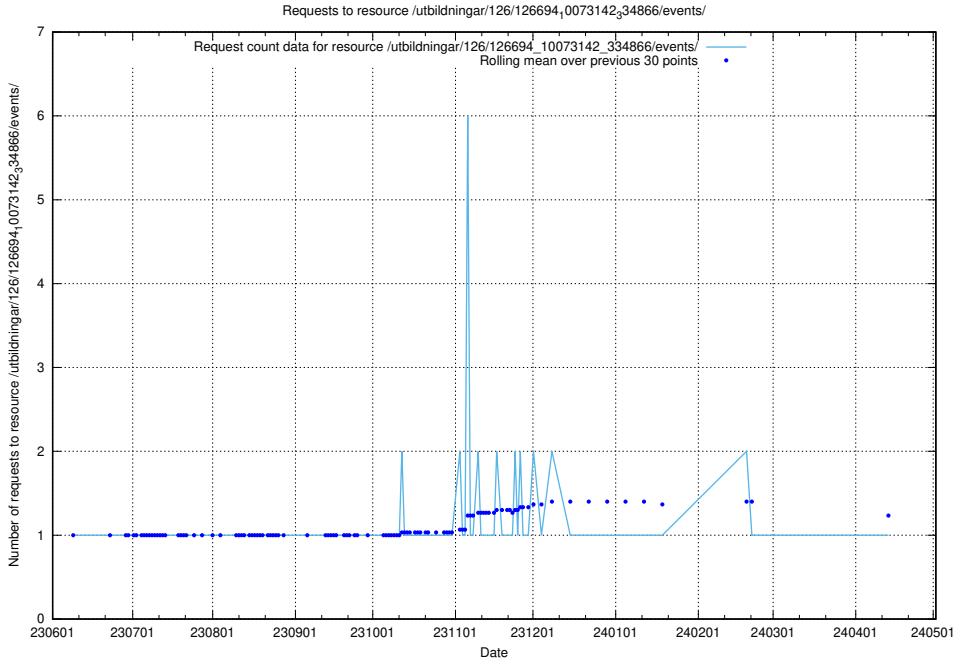

5.6170 Usage of /utbildningar/126/126694_10073142_334866/events/

Here, we count the number of requests to resource /utbildningar/126/126694_10073142_334866/events/