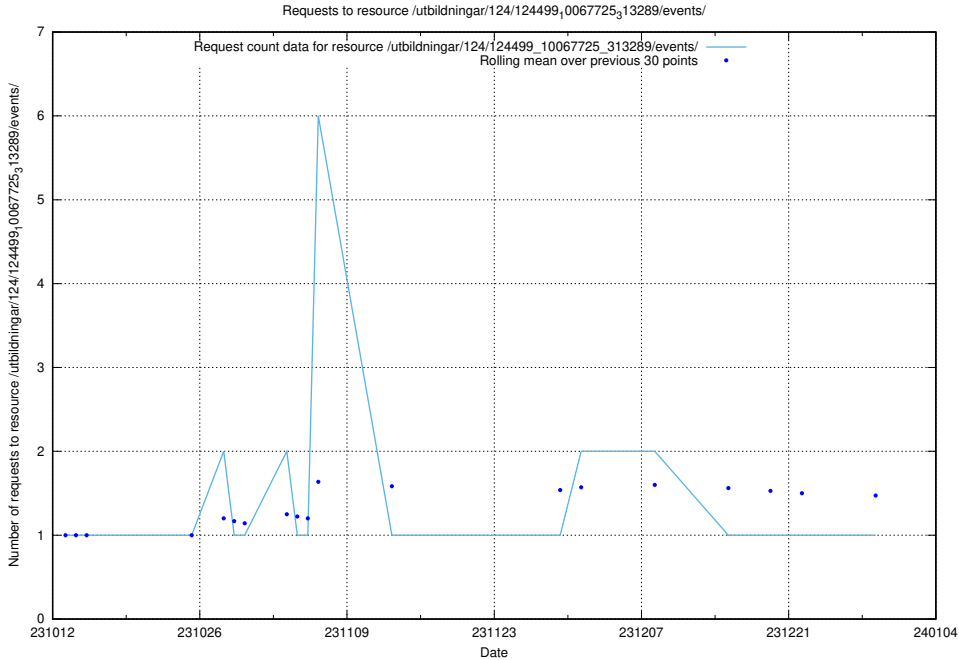

5.4645 Usage of /utbildningar/124/124499_10067725_313289/events/

Here, we count the number of requests to resource /utbildningar/124/124499_10067725_313289/events/