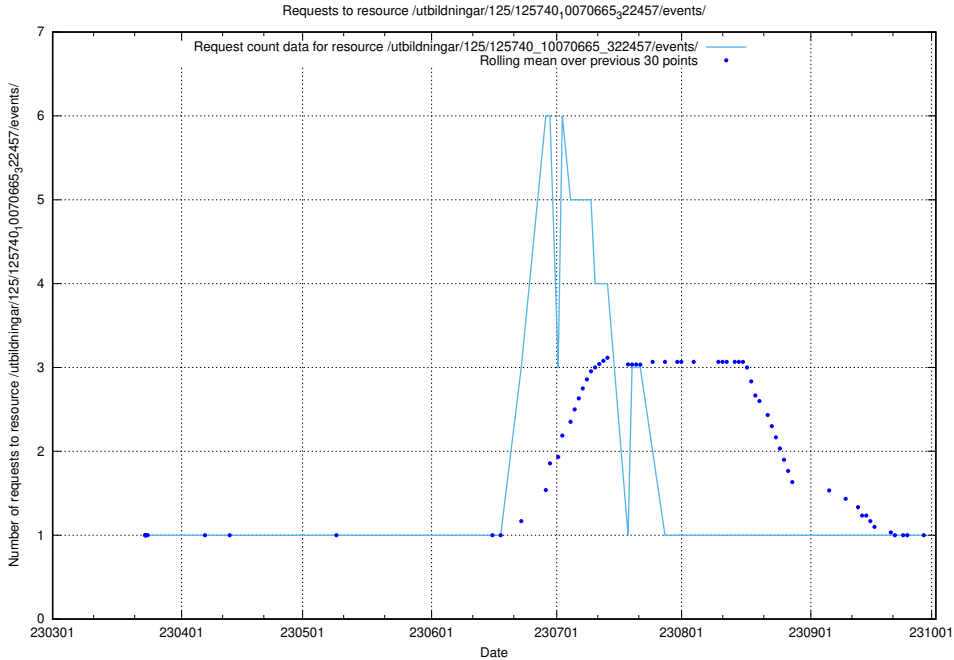

5.1017 Usage of /utbildningar/125/125740_10070665_322457/events/

Here, we count the number of requests to resource /utbildningar/125/125740_10070665_322457/events/