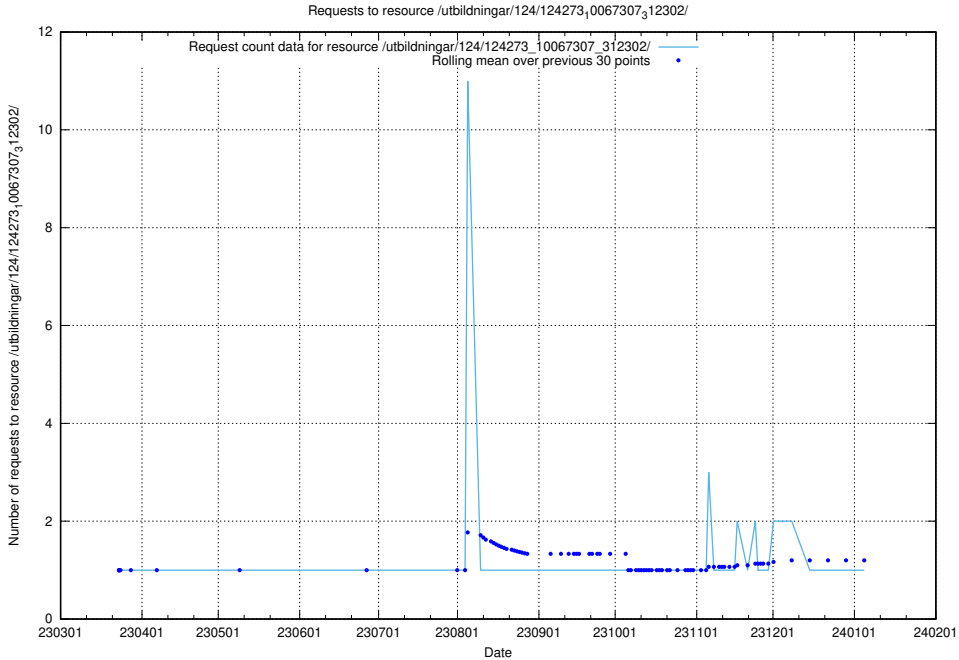

5.4281 Usage of /utbildningar/124/124273_10067307_312302/

Here, we count the number of requests to resource /utbildningar/124/124273_10067307_312302/.

5.4282 Usage of /taxonomy/version/18/query/concepts-describing-working-hours/