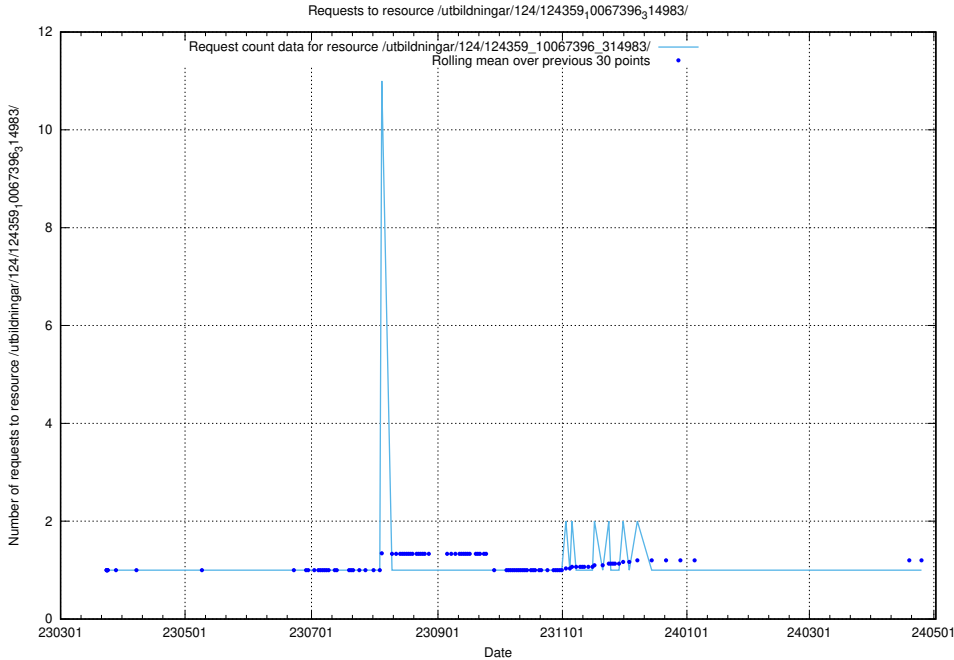

5.4098 Usage of /utbildningar/124/124359_10067396_314983/

Here, we count the number of requests to resource /utbildningar/124/124359_10067396_314983/.