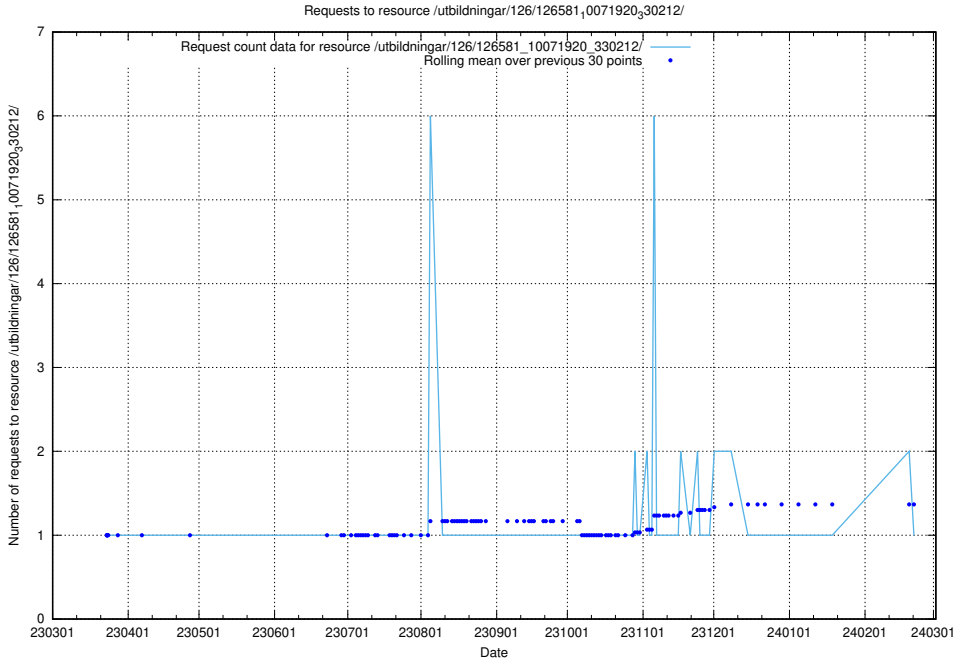

5.6665 Usage of /utbildningar/126/126581_10071920_330212/

Here, we count the number of requests to resource /utbildningar/126/126581_10071920_330212/.