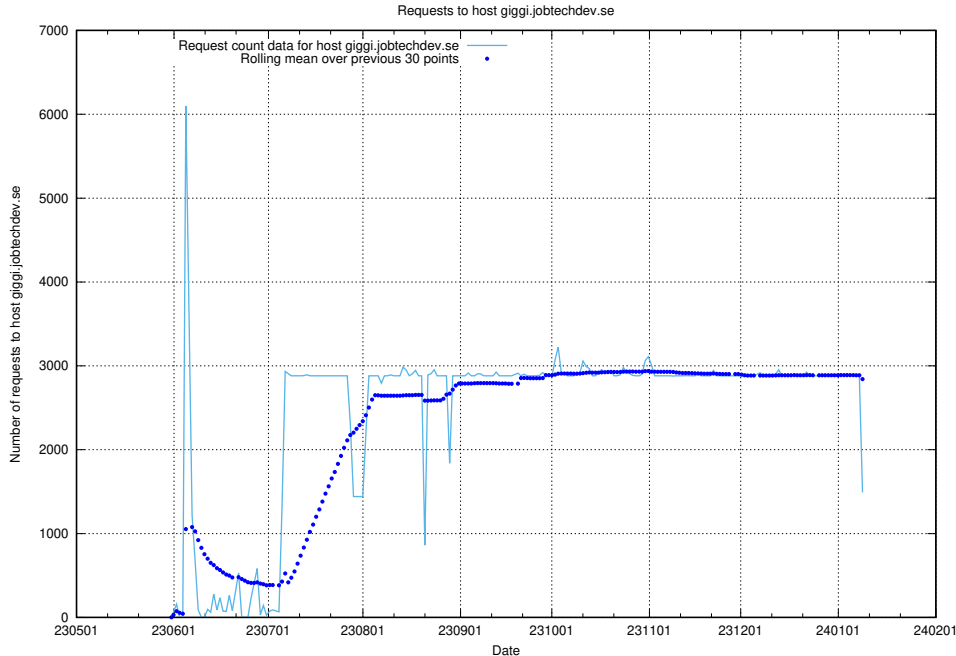

7.18 Usage of giggi.jobtechdev.se

Here, we count the number of requests to host giggi.jobtechdev.se.

7.19 Usage of canary-openshift-ingress-canary.prod.services.jtech.se

Here, we count the number of requests to host canary-openshift-ingress-canary.prod.services.jtech.se.