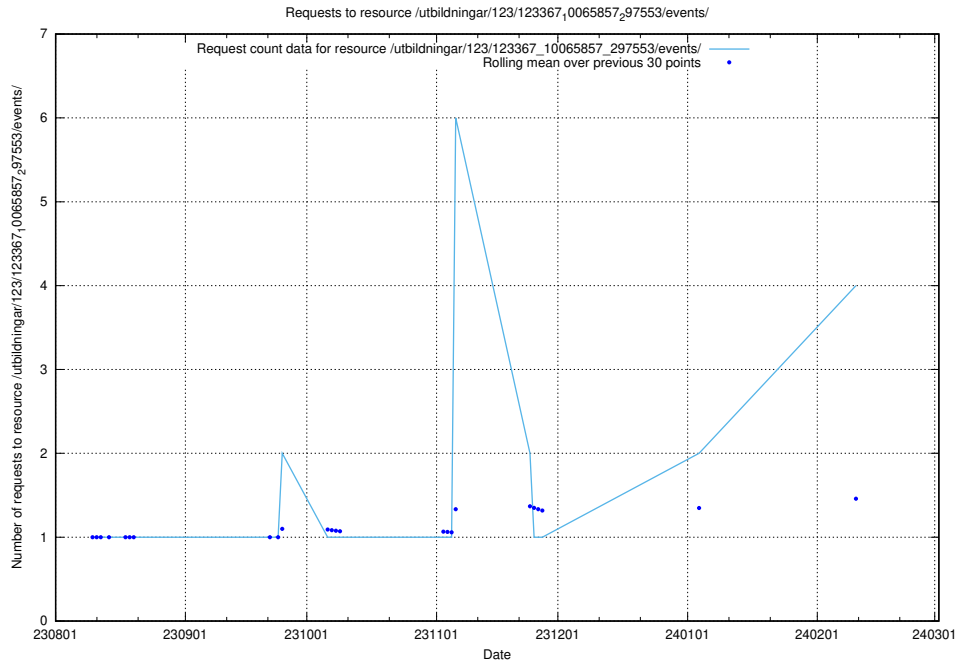

Here, we count the number of requests to resource /utbildningar/125/125741_10070674_336546/.

5.238 Usage of /utbildningar/123/123367_10065857_297553/events/

Here, we count the number of requests to resource /utbildningar/123/123367_10065857_297553/events/