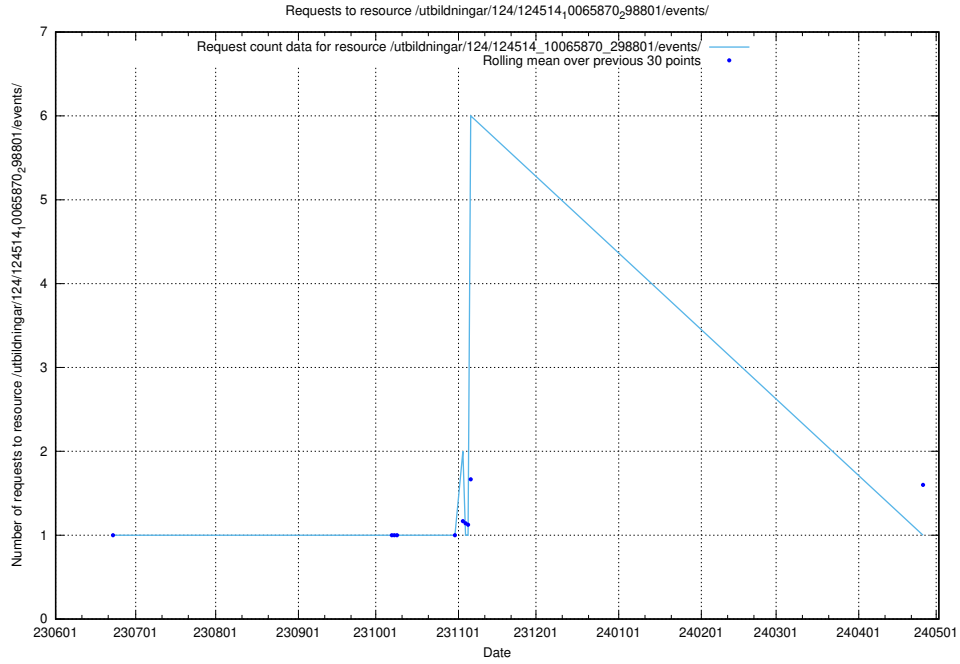

5.6058 Usage of /utbildningar/124/124514_10065870_298801/events/

Here, we count the number of requests to resource /utbildningar/124/124514_10065870_298801/events/