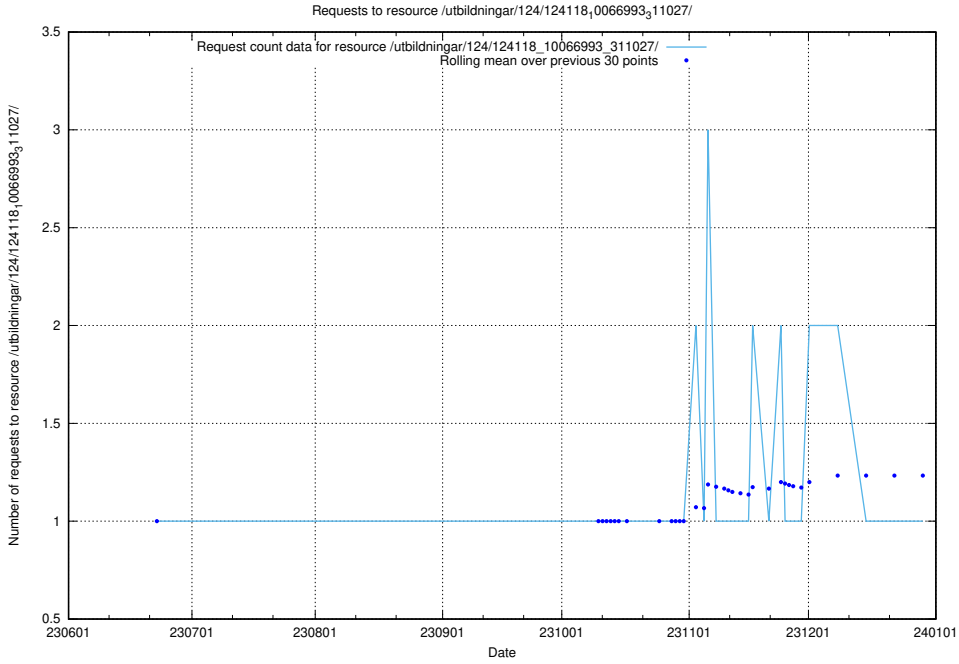

5.6098 Usage of /utbildningar/124/124118_10066993_311027/

Here, we count the number of requests to resource /utbildningar/124/124118_10066993_311027/.