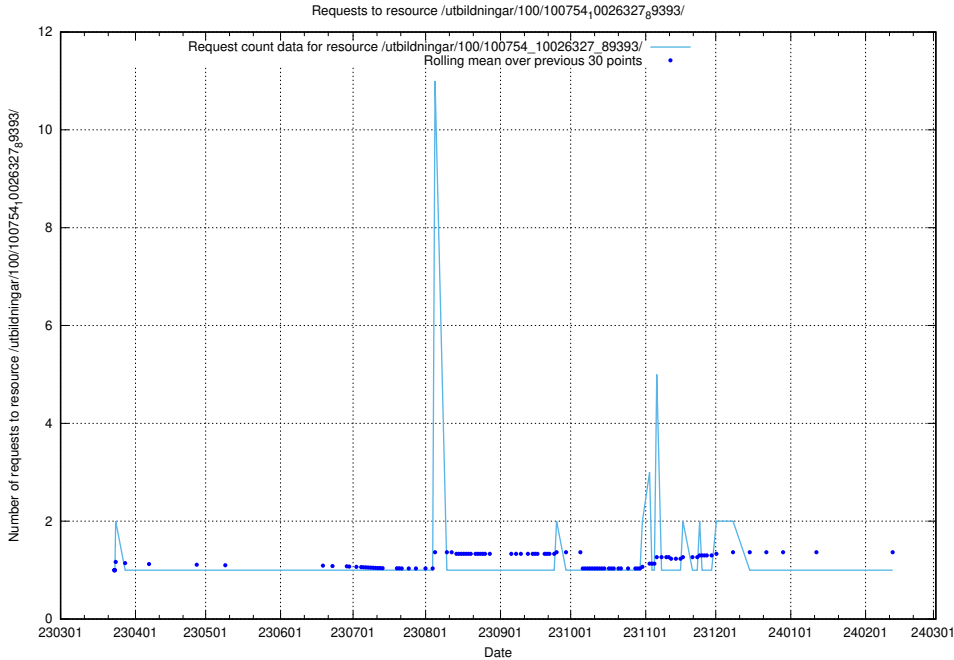

5.5851 Usage of /utbildningar/100/100754_10026327_89393/

Here, we count the number of requests to resource /utbildningar/100/100754_10026327_89393/.