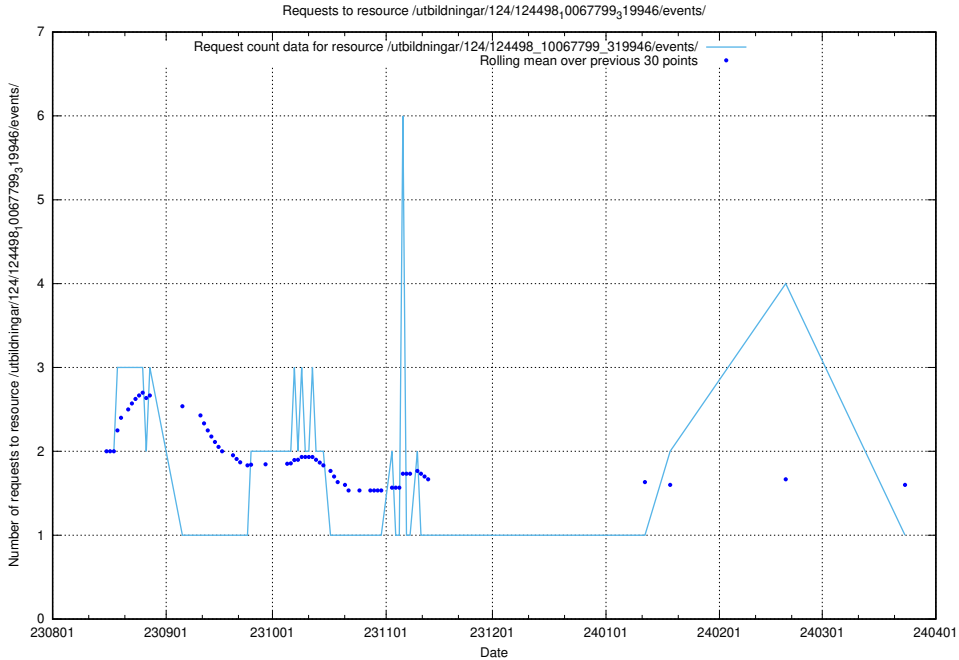

Here, we count the number of requests to resource /utbildningar/122/122856_10070319_321183/.

5.5079 Usage of /utbildningar/124/124498_10067799_319946/events/

Here, we count the number of requests to resource /utbildningar/124/124498_10067799_319946/events/