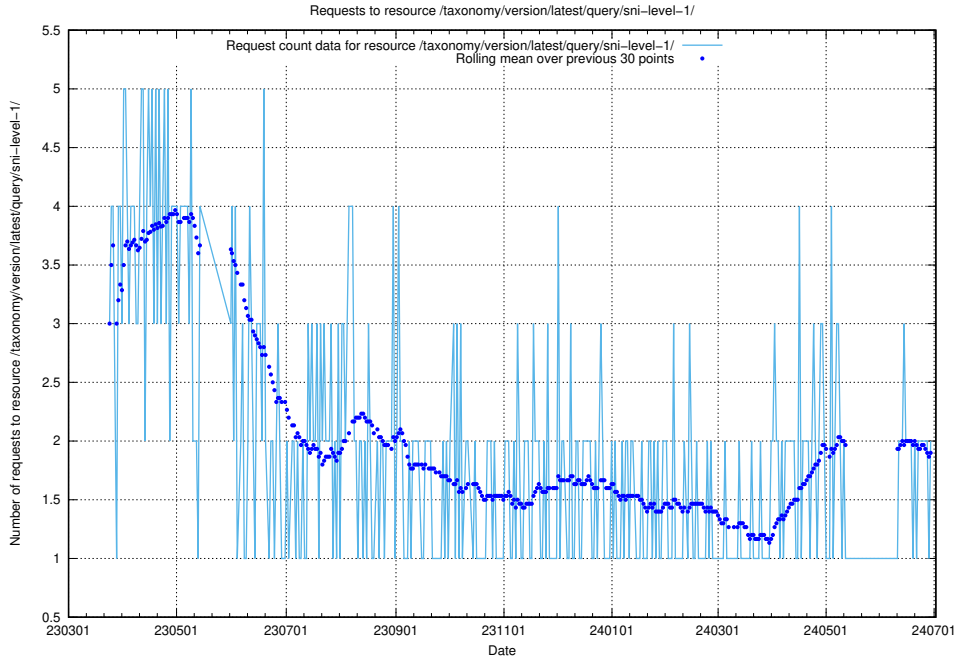

5.906 Usage of /taxonomy/version/latest/query/sni-level-1/

Here, we count the number of requests to resource /taxonomy/version/latest/query/sni-level-1/.