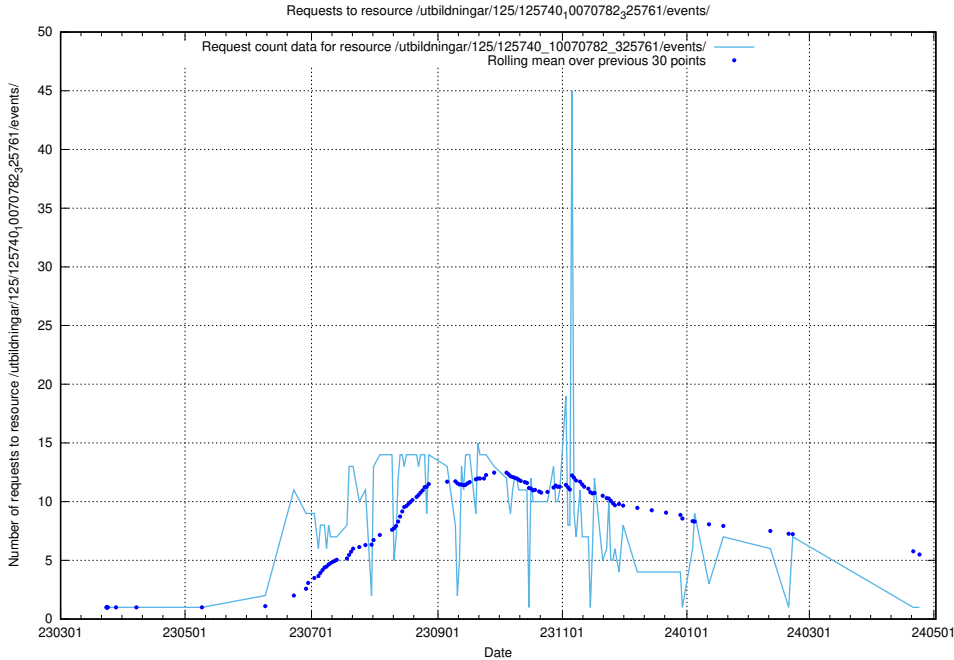

5.977 Usage of /utbildningar/125/125740_10070782_325761/events/

Here, we count the number of requests to resource /utbildningar/125/125740_10070782_325761/events/