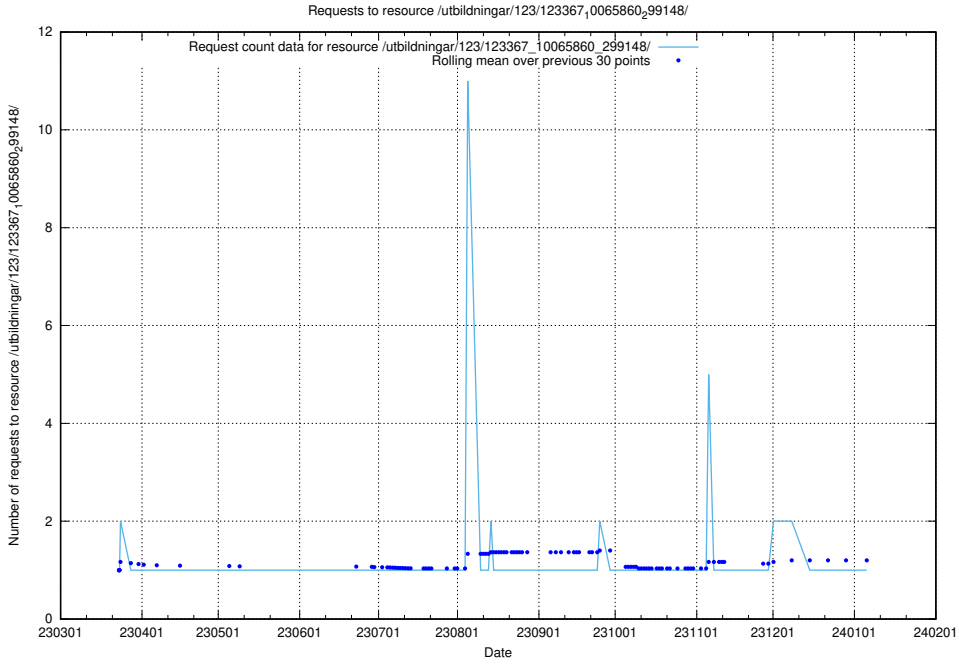

5.5114 Usage of /utbildningar/123/123367_10065860_299148/

Here, we count the number of requests to resource /utbildningar/123/123367_10065860_299148/.

5.5115 Usage of /utbildningar/126/126095_10071321_331015/events/