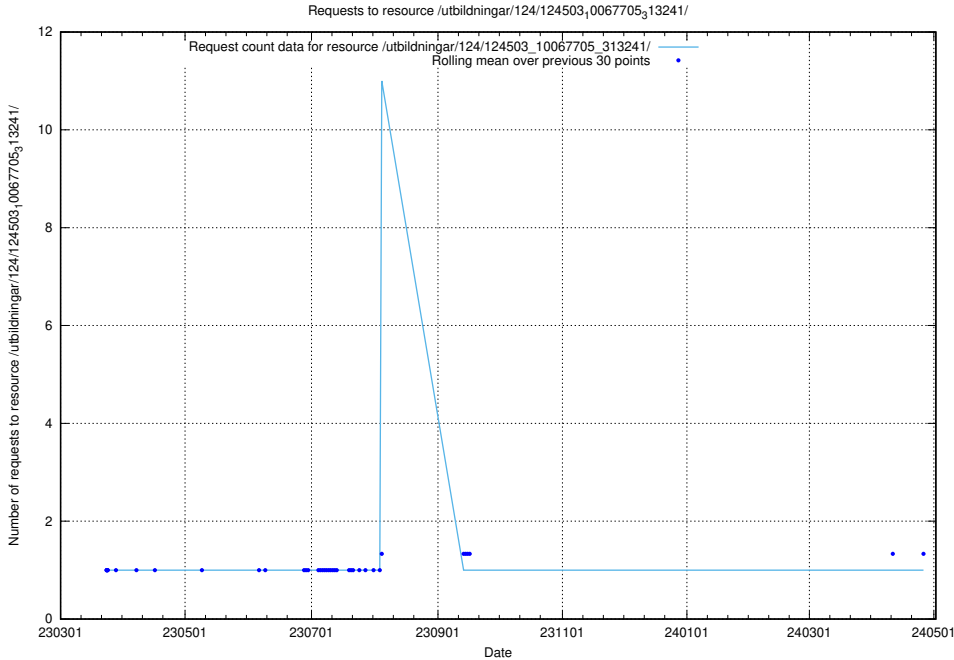

5.2429 Usage of /utbildningar/124/124503_10067705_313241/

Here, we count the number of requests to resource /utbildningar/124/124503_10067705_313241/.