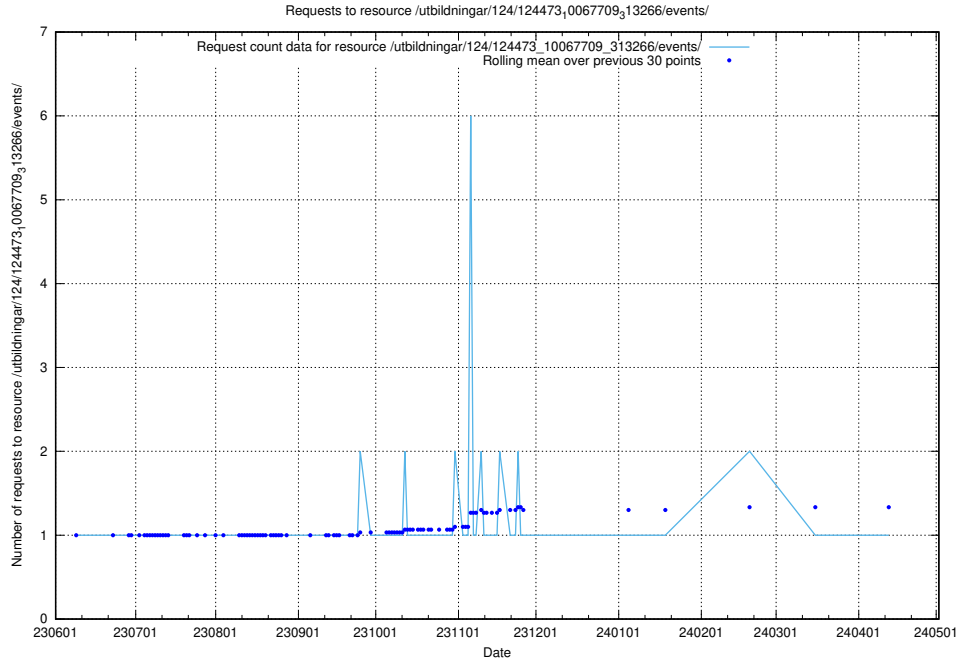

Here, we count the number of requests to resource /utbildningar/124/124473_10067812_313454/.

5.6180 Usage of /utbildningar/124/124473_10067709_313266/events/

Here, we count the number of requests to resource /utbildningar/124/124473_10067709_313266/events/