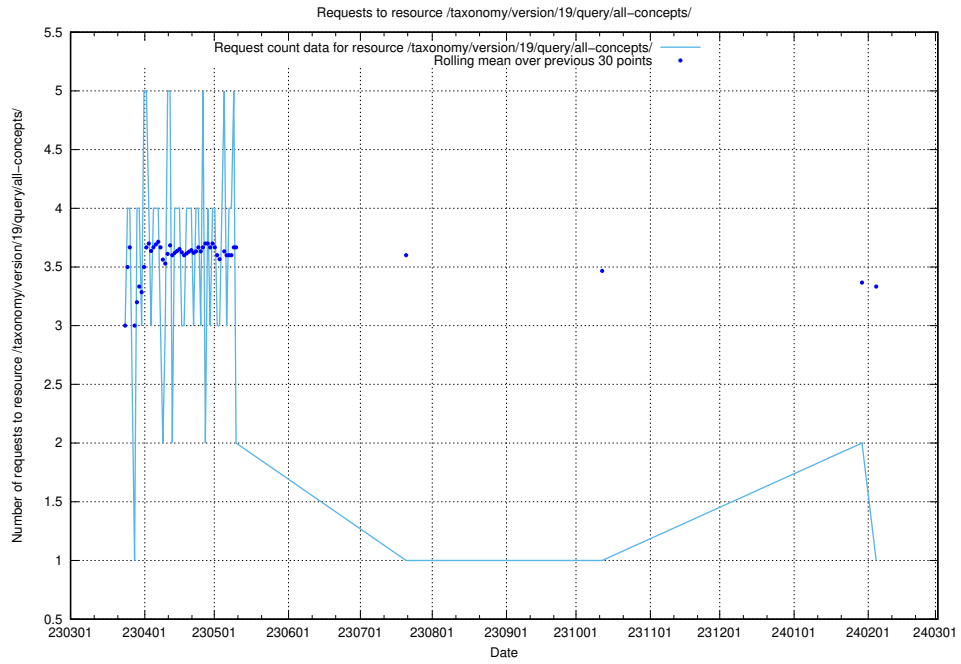

Here, we count the number of requests to resource /taxonomy/version/19/query/concept-types/.

5.6418 Usage of /taxonomy/version/19/query/all-concepts/

Here, we count the number of requests to resource /taxonomy/version/19/query/all-concepts/.