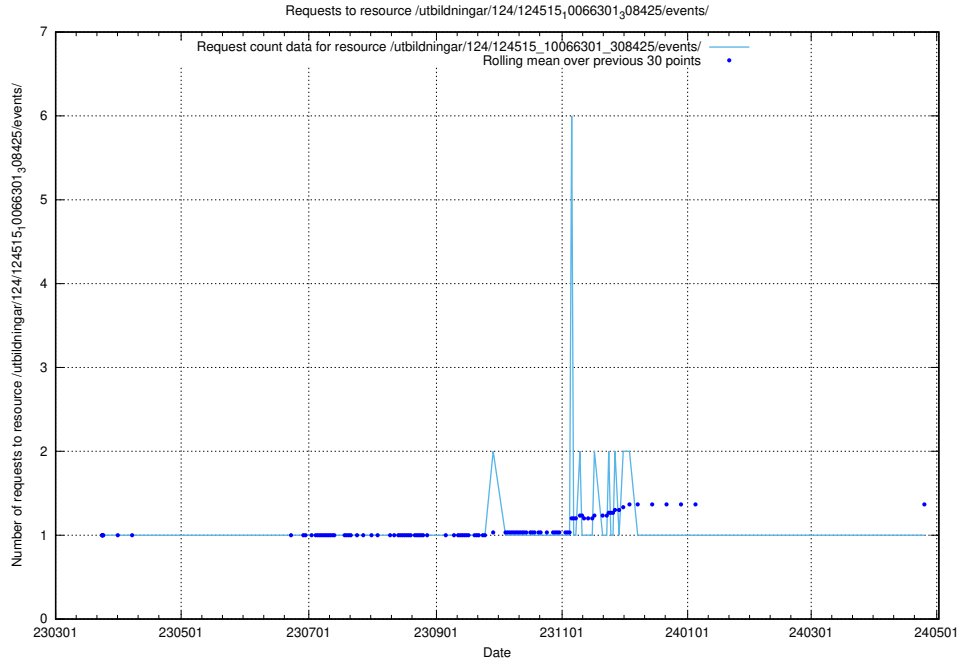

5.1780 Usage of /utbildningar/124/124515_10066301_308425/events/

Here, we count the number of requests to resource /utbildningar/124/124515_10066301_308425/events/