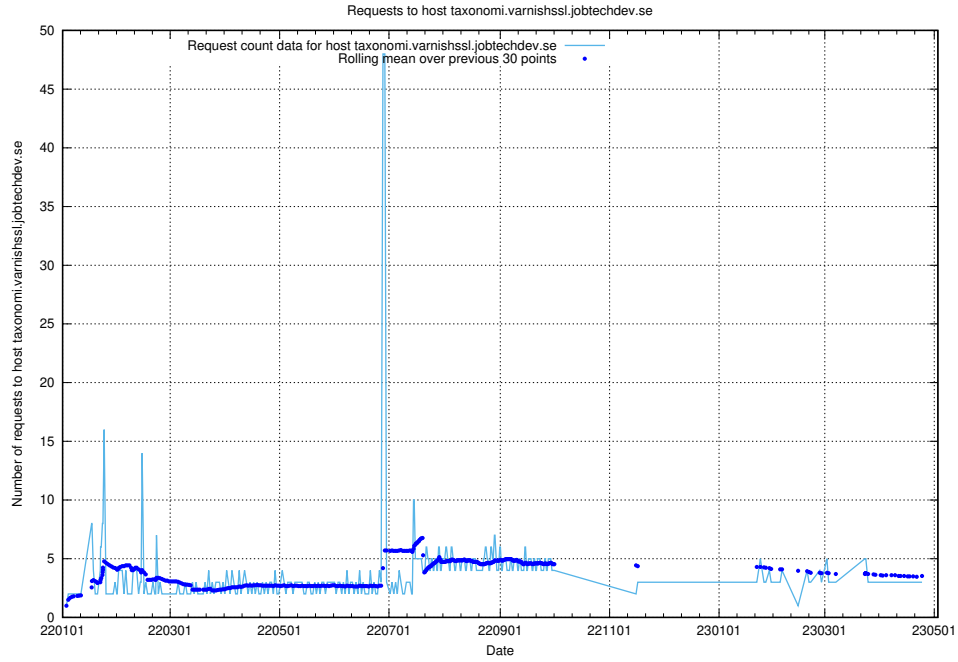

7.185 Usage of `taxonomi.varnishssl.jobtechdev.se`

Here, we count the number of requests to host `taxonomi.varnishssl.jobtechdev.se`.