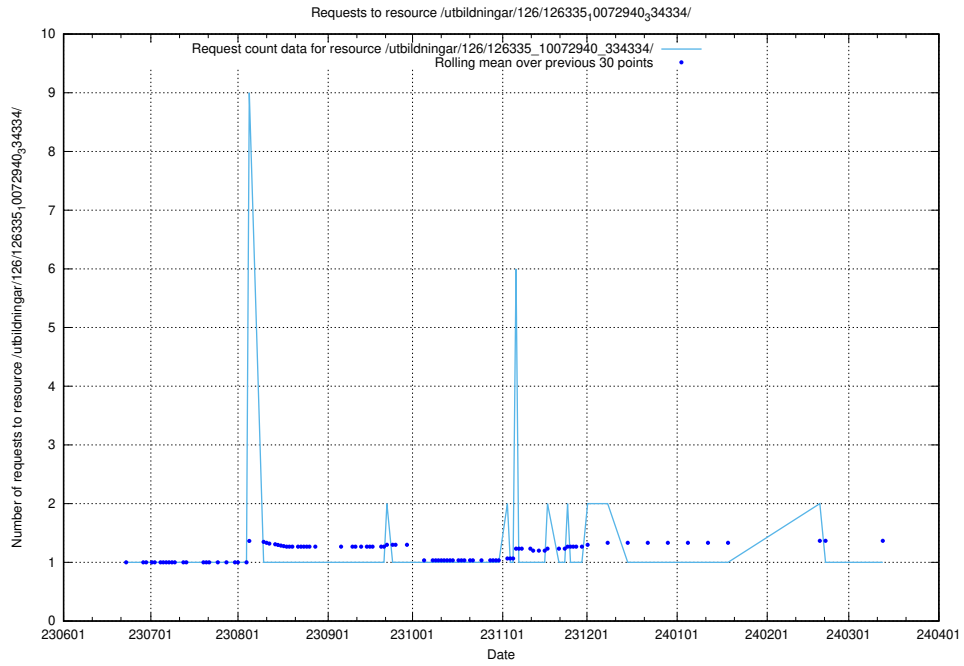

5.5956 Usage of /utbildningar/126/126335_10072940_334334/

Here, we count the number of requests to resource /utbildningar/126/126335_10072940_334334/.