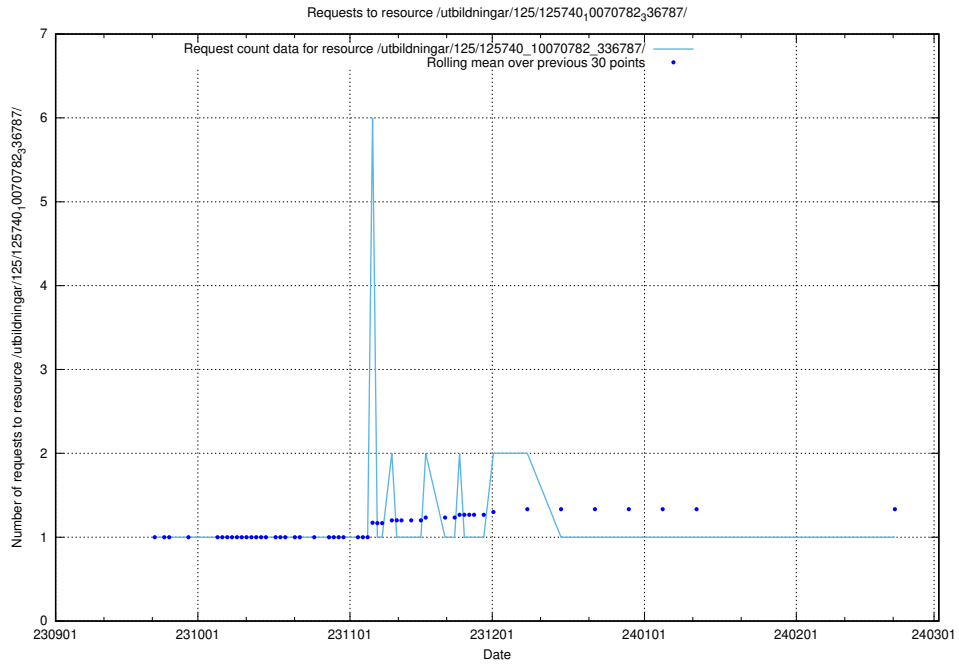

5.4794 Usage of /utbildningar/125/125740_10070782_336787/

Here, we count the number of requests to resource /utbildningar/125/125740_10070782_336787/.