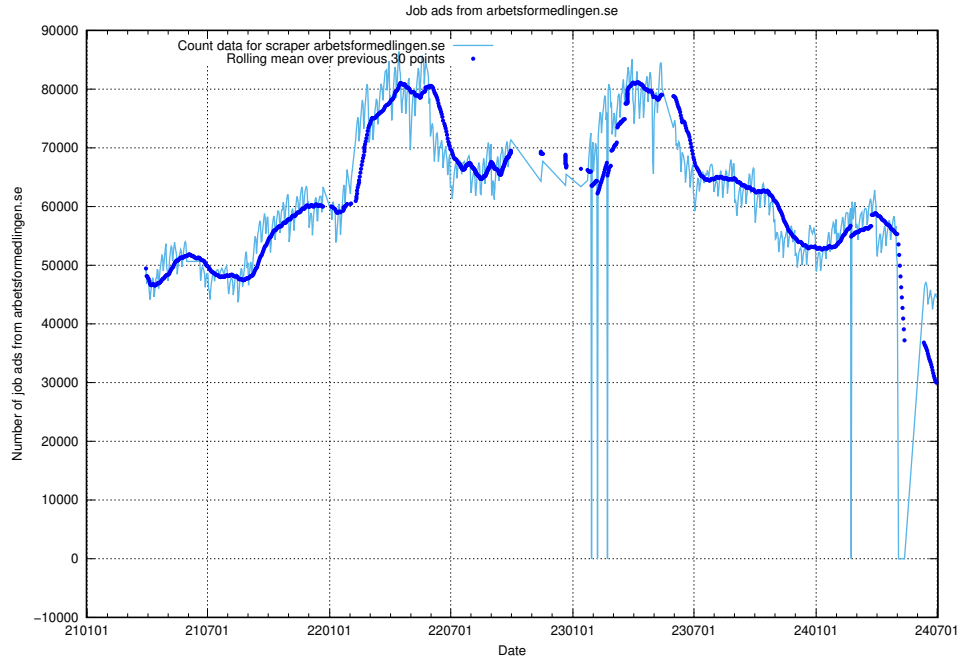

13.2 Number of ads by scraper arbetsformedlingen.se

Here, we count the number of job ads scraped from arbetsformedlingen.se.