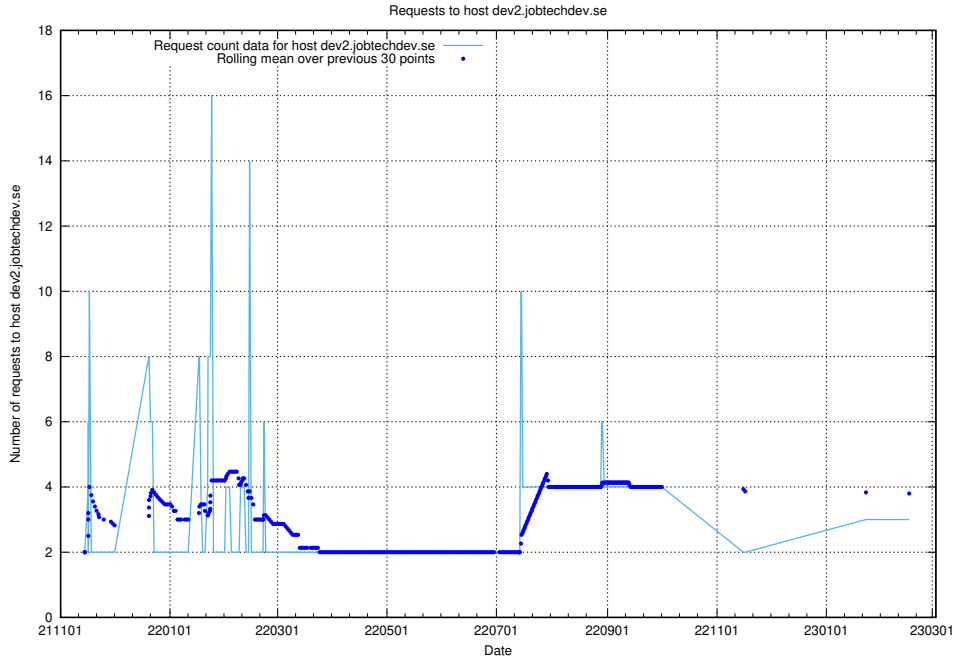

7.173 Usage of dev2.jobtechdev.se

Here, we count the number of requests to host dev2.jobtechdev.se.