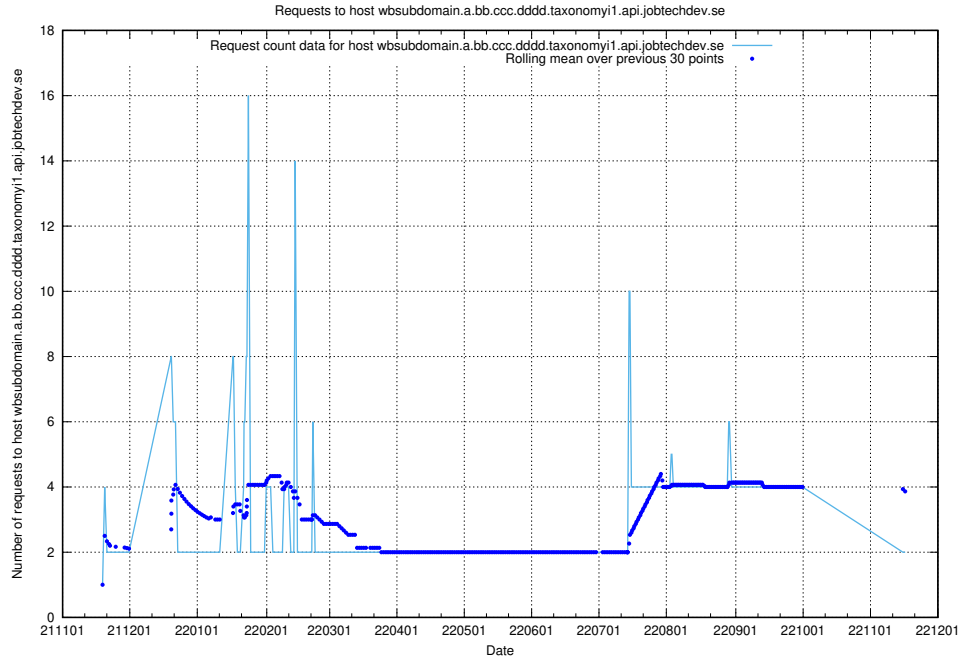

7.465 Usage of wbsubdomain.a.bb.ccc.dddd.taxonomy1.api.jobtechdev.se

Here, we count the number of requests to host wbsubdomain.a.bb.ccc.dddd.taxonomy1.api.jobtechdev.se