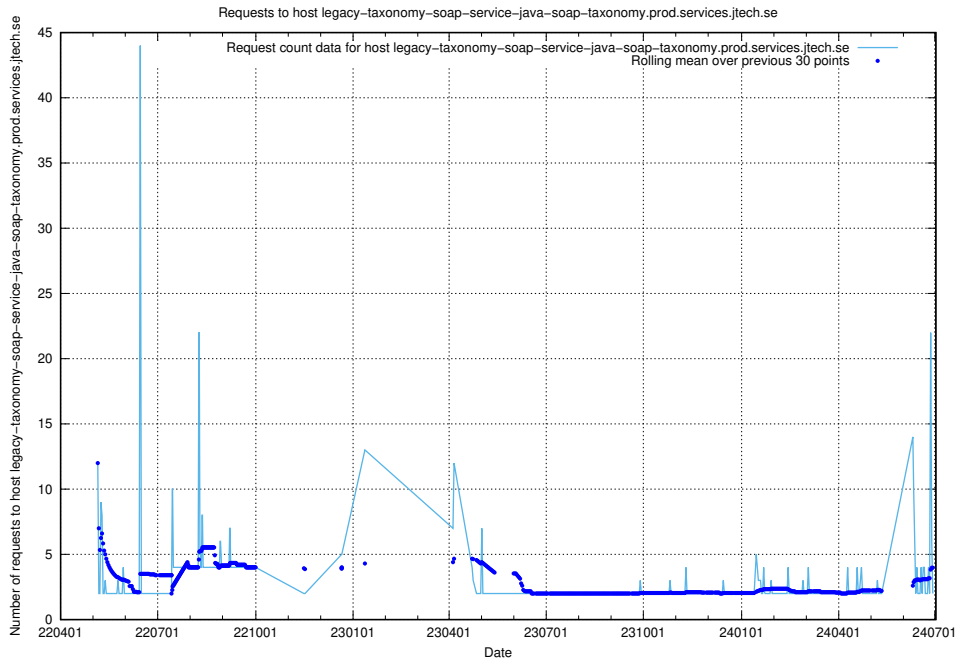

7.436 Usage of odoo-onprem.jobtechdev.se

Here, we count the number of requests to host odoo-onprem.jobtechdev.se.

7.437 Usage of legacy-taxonomy-soap-service-java-soap-taxonomy.prod.services.jte

Here, we count the number of requests to host legacy-taxonomy-soap-service-java-soap-taxonomy.prod.services.jtech.se.