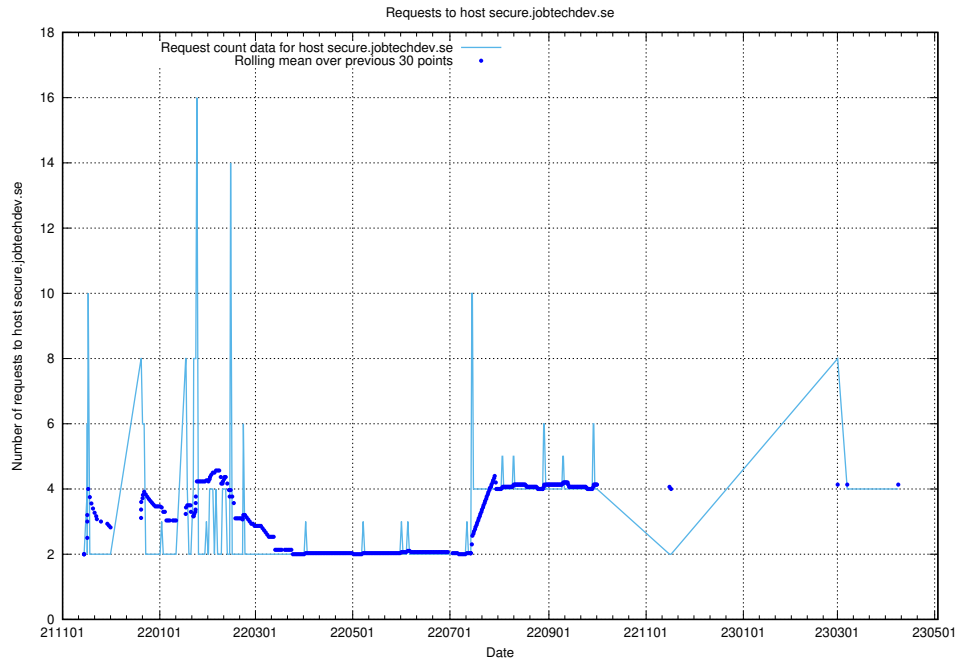

Here, we count the number of requests to host gitlab.jobtechdev.se.

7.166 Usage of secure.jobtechdev.se

Here, we count the number of requests to host secure.jobtechdev.se.

7.167 Usage of dex-test.jobtechdev.se