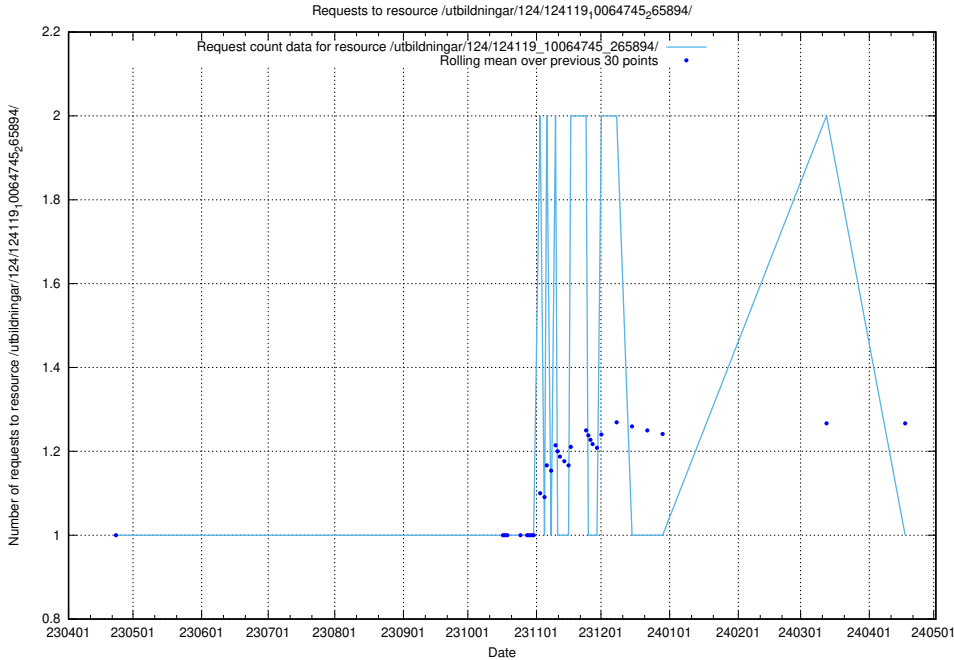

5.6323 Usage of /utbildningar/124/124119_10064745_265894/

Here, we count the number of requests to resource /utbildningar/124/124119_10064745_265894/.