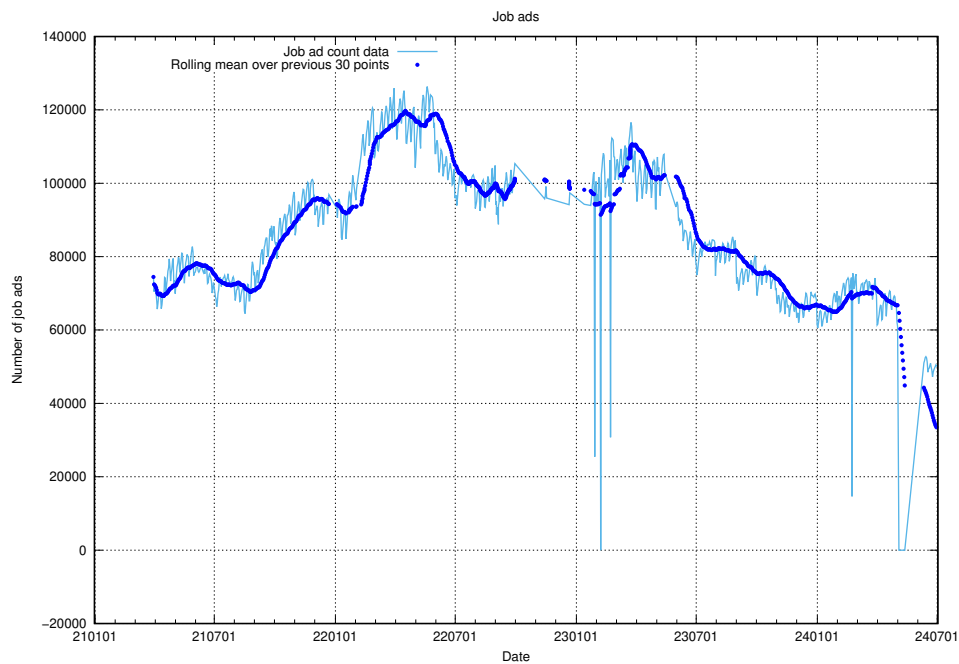

13 JobTechLinks Pipeline

This section contains a summary of last night's job ad processing in the [JobTech Links pipeline](#)¹³.

For a detailed statistical summary, please see [14.1](#).

13.1 Number of job ads

Here, we count the number of job ads processed by the pipeline each night.

¹³<https://gitlab.com/arbetsformedlingen/joblinks/wiki/-/wikis/home>