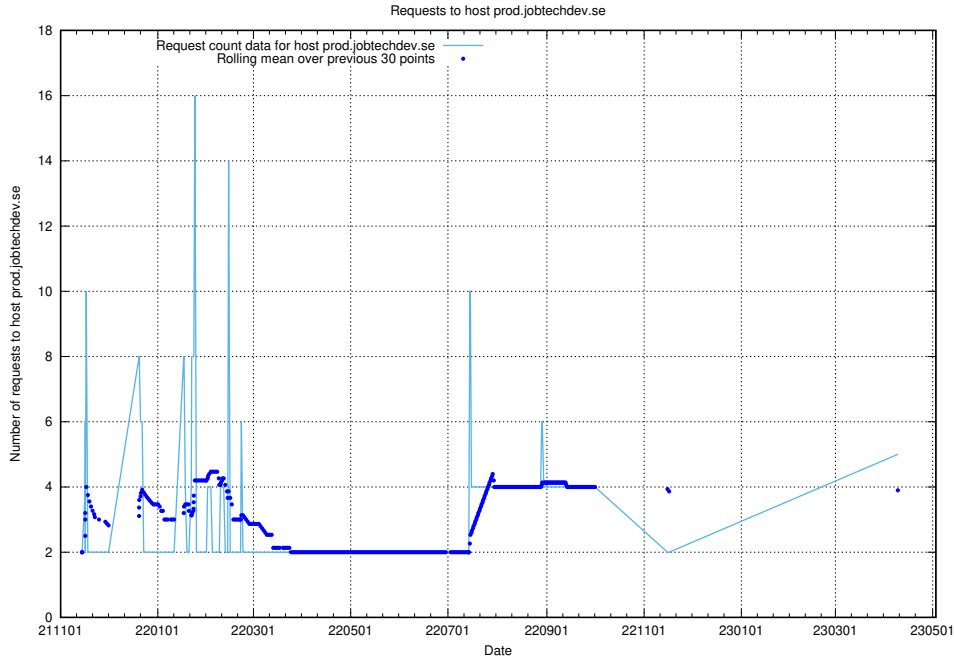

7.101 Usage of prod.jobtechdev.se

Here, we count the number of requests to host prod.jobtechdev.se.