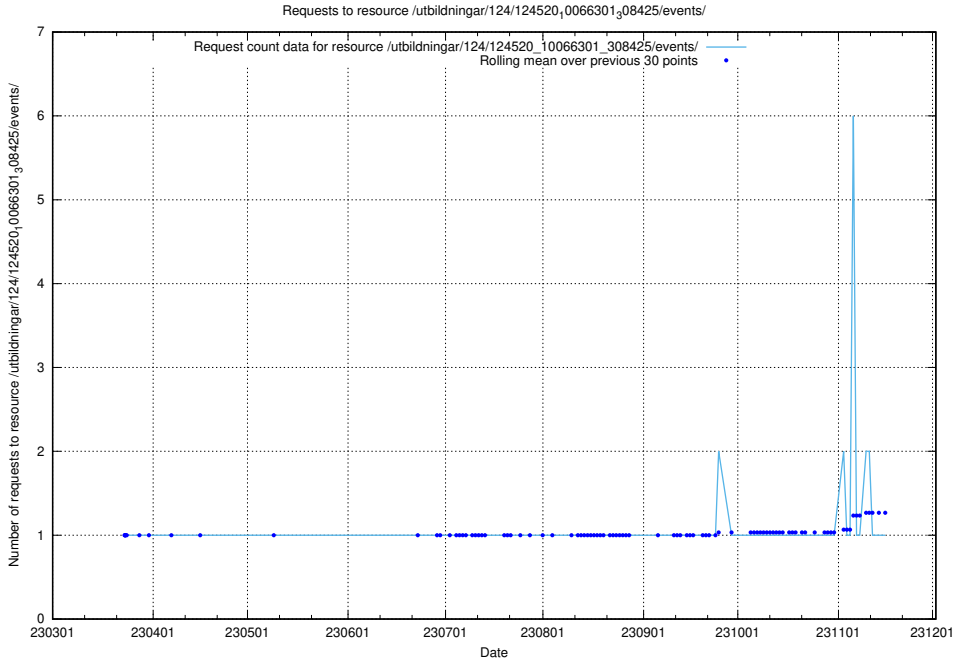

5.1264 Usage of /utbildningar/124/124520_10066301_308425/events/

Here, we count the number of requests to resource /utbildningar/124/124520_10066301_308425/events/