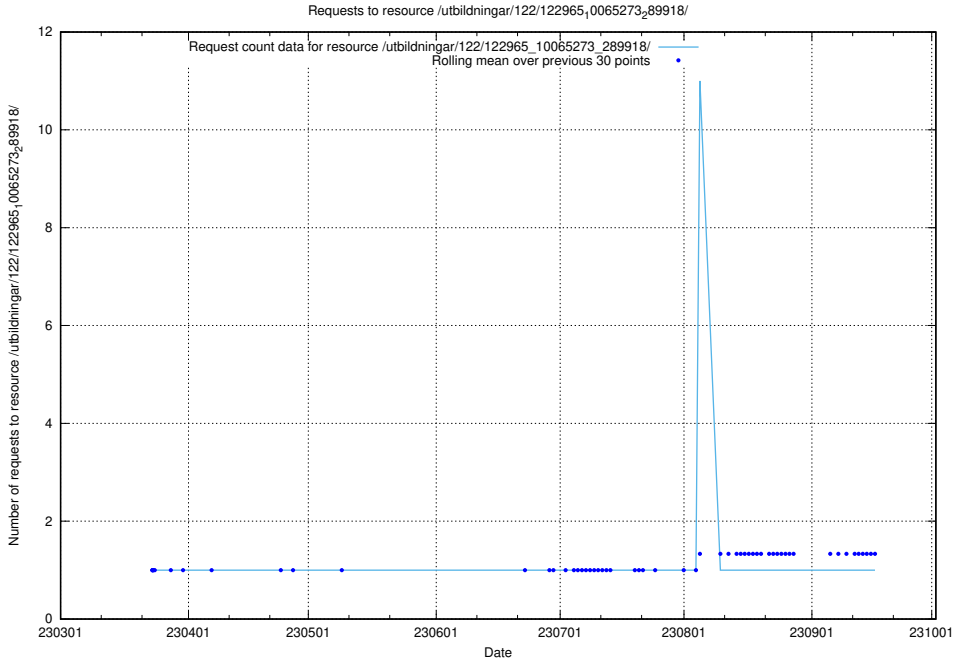

Here, we count the number of requests to resource /taxonomy/version/14/query/eu-regions/.

5.5423 Usage of /utbildningar/122/122965_10065273_289918/

Here, we count the number of requests to resource /utbildningar/122/122965_10065273_289918/.