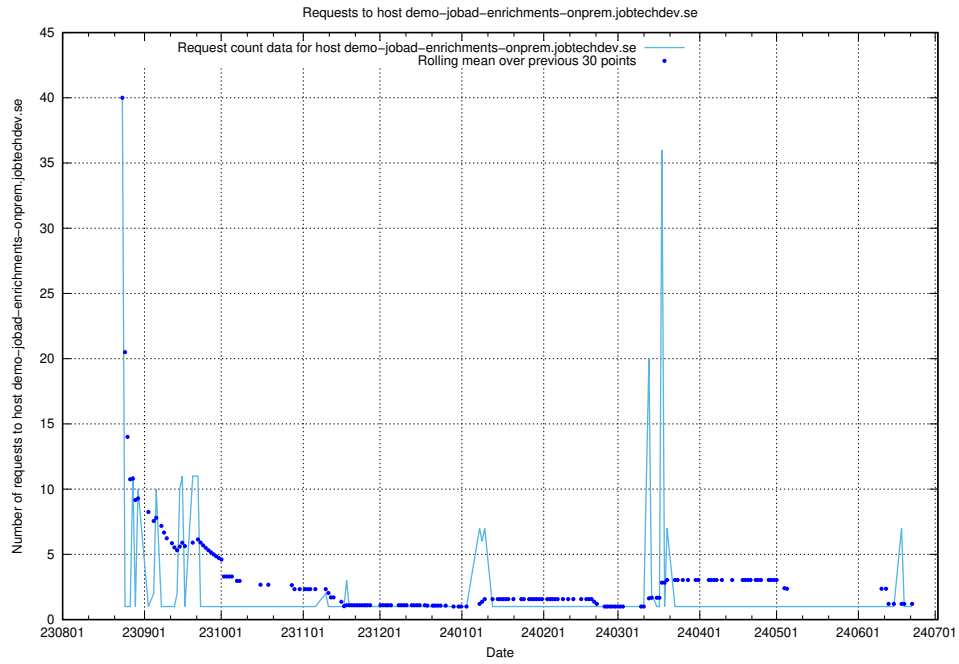

7.608 Usage of demo-jobad-enrichments-onprem.jobtechdev.se

Here, we count the number of requests to host demo-jobad-enrichments-onprem.jobtechdev.se.