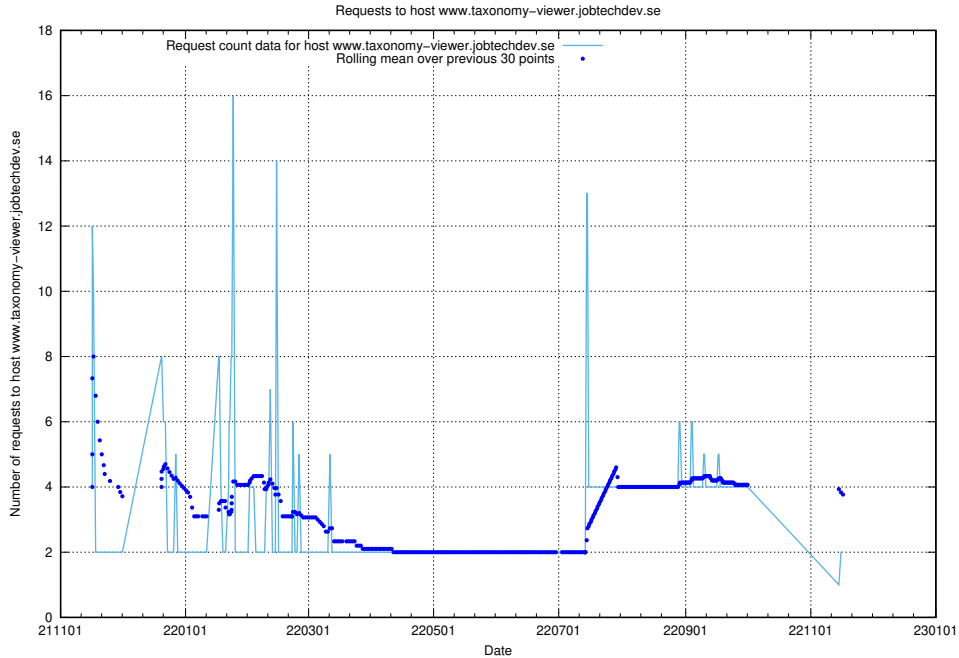

7.508 Usage of `www.taxonomy-viewer.jobtechdev.se`

Here, we count the number of requests to host `www.taxonomy-viewer.jobtechdev.se`.