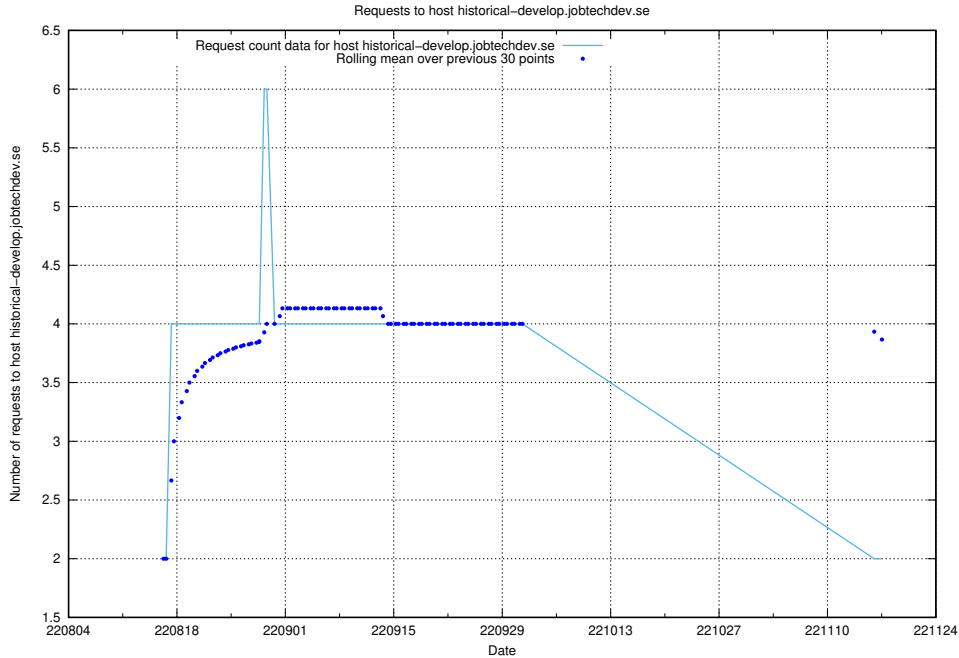

7.348 Usage of historical-develop.jobtechdev.se

Here, we count the number of requests to host historical-develop.jobtechdev.se.