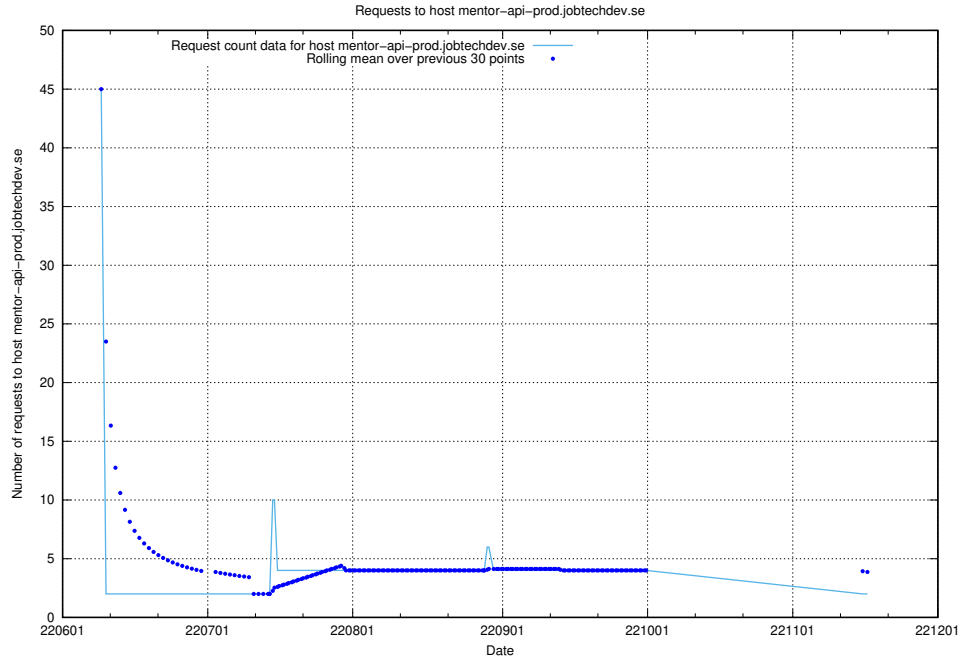

7.414 Usage of mentor-api-prod.jobtechdev.se

Here, we count the number of requests to host mentor-api-prod.jobtechdev.se.