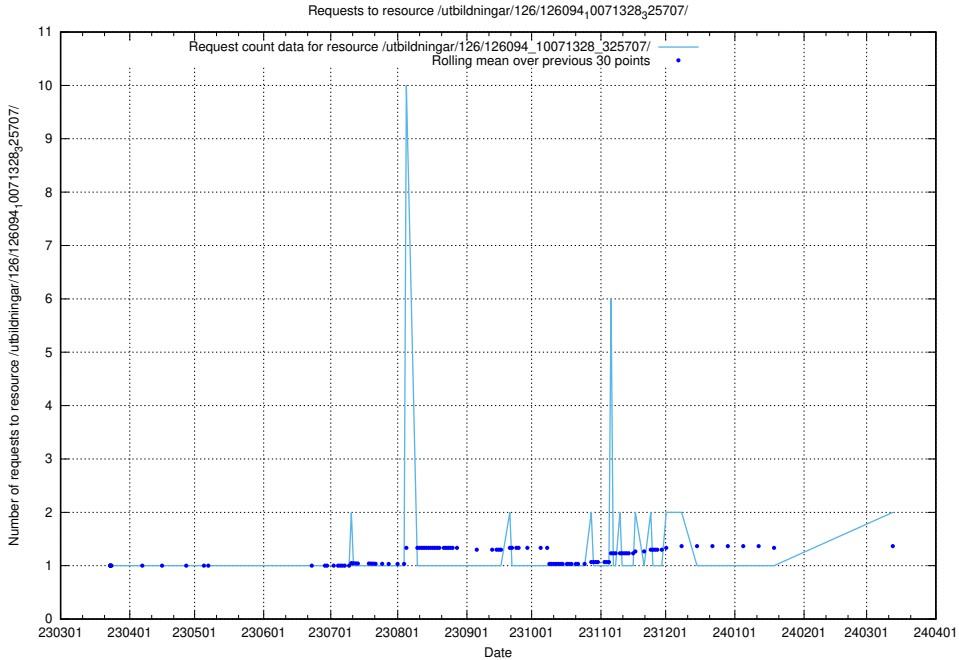

5.963 Usage of /utbildningar/126/126094_10071328_325707/

Here, we count the number of requests to resource /utbildningar/126/126094_10071328_325707/.