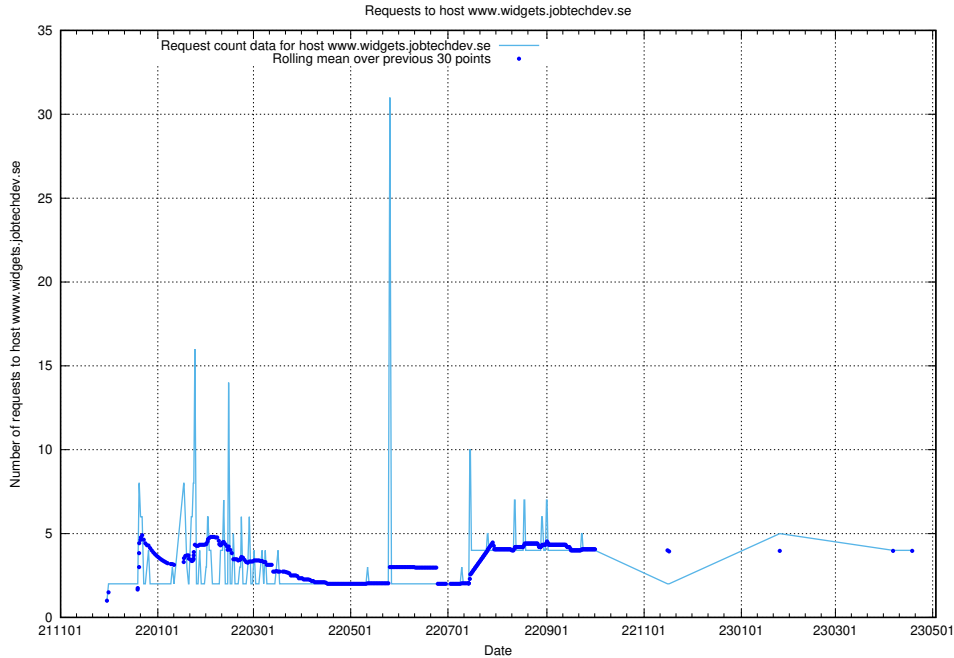

7.142 Usage of www.widgets.jobtechdev.se

Here, we count the number of requests to host www.widgets.jobtechdev.se.