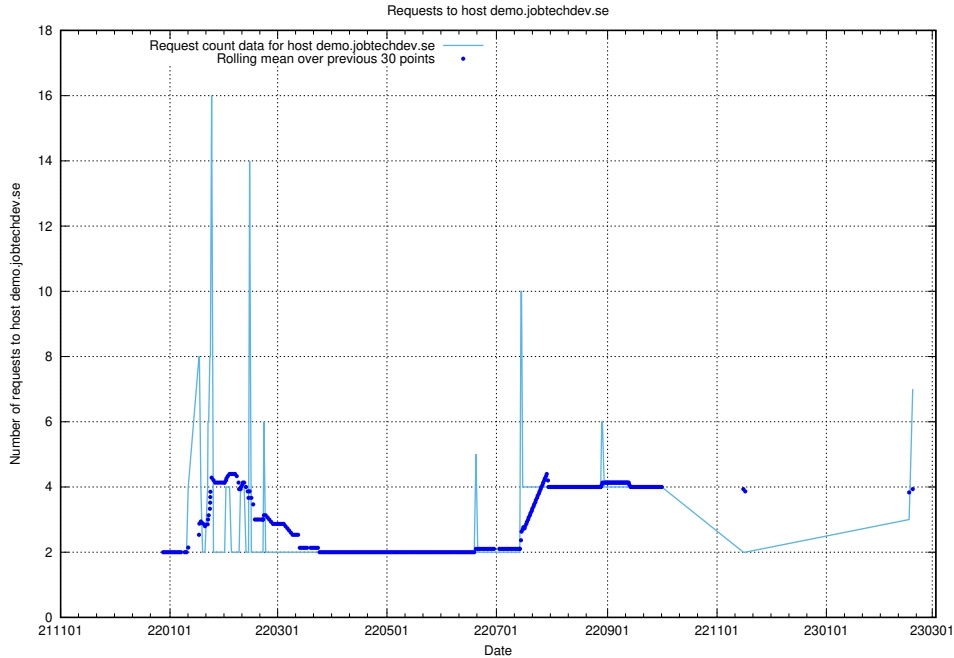

7.79 Usage of demo-jobad-enrichments.jobtechdev.se

Here, we count the number of requests to host demo-jobad-enrichments.jobtechdev.se.

7.80 Usage of taxonomy-viewer.jobtechdev.se

Here, we count the number of requests to host taxonomy-viewer.jobtechdev.se.