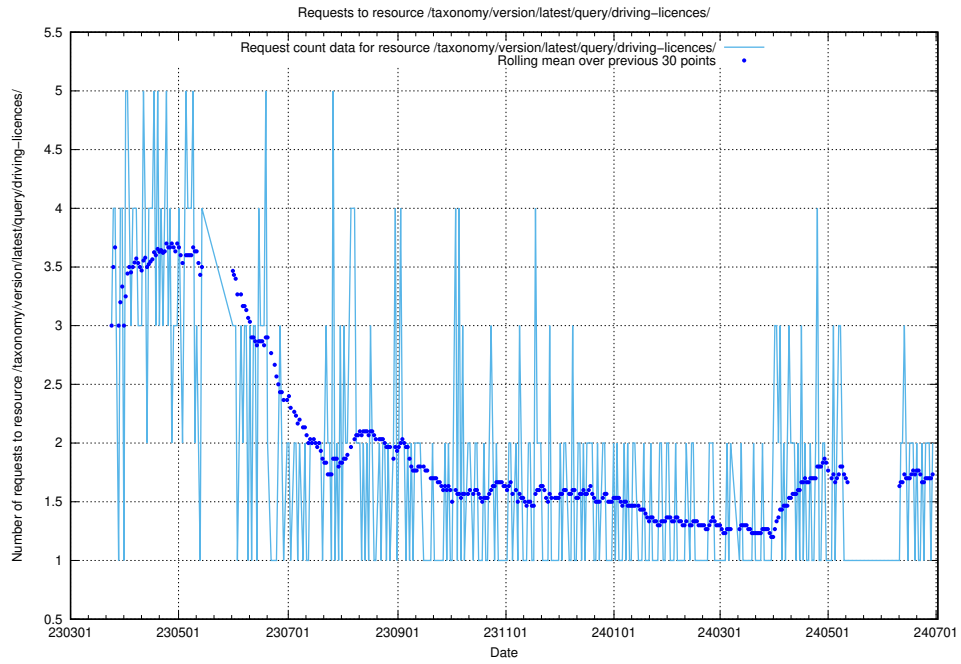

5.924 Usage of /taxonomy/version/latest/query/driving-licences/

Here, we count the number of requests to resource /taxonomy/version/latest/query/driving-licences/.