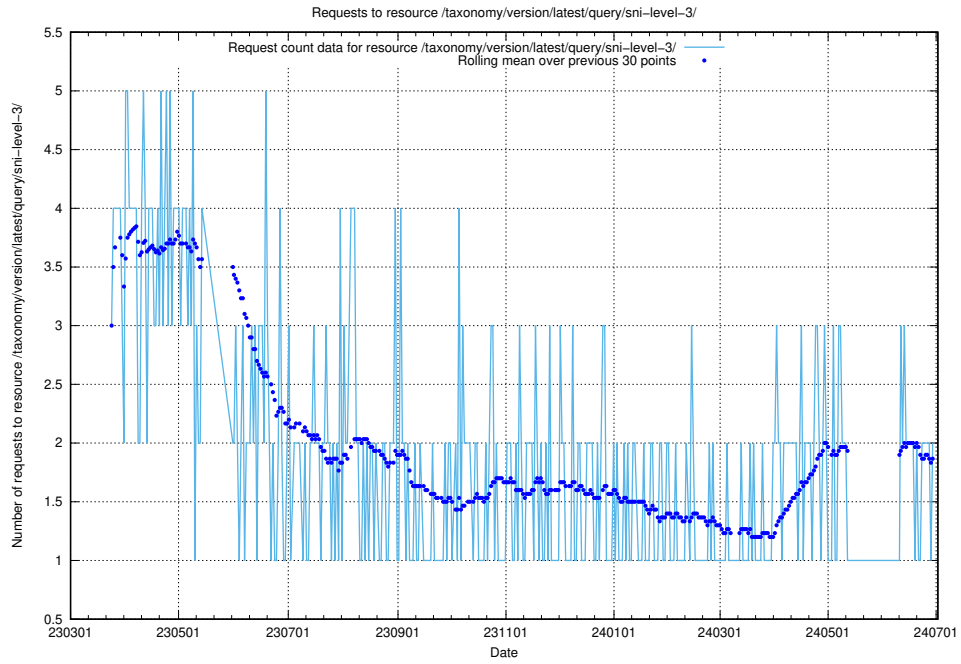

5.904 Usage of /taxonomy/version/latest/query/sni-level-3/

Here, we count the number of requests to resource /taxonomy/version/latest/query/sni-level-3/.