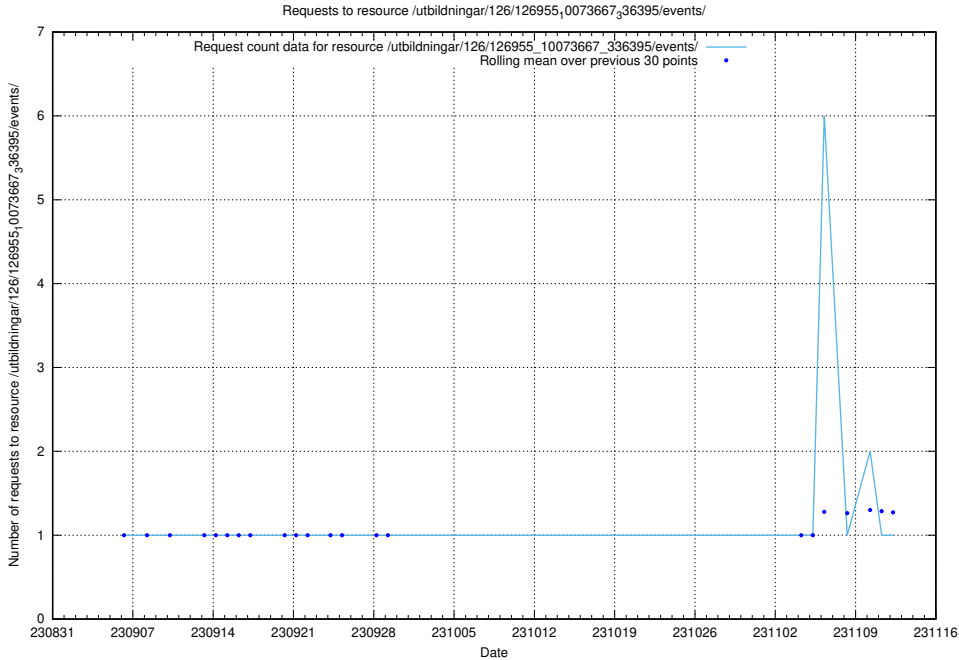

5.4940 Usage of /utbildningar/126/126955_10073667_336395/events/

Here, we count the number of requests to resource /utbildningar/126/126955_10073667_336395/events/