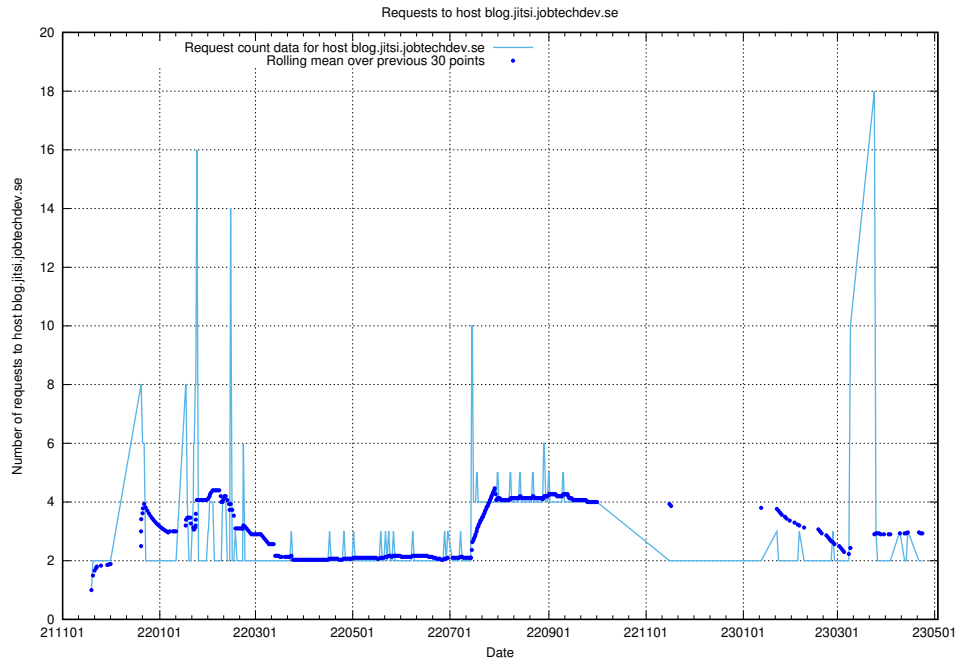

7.479 Usage of `blog.jitsi.jobtechdev.se`

Here, we count the number of requests to host `blog.jitsi.jobtechdev.se`.