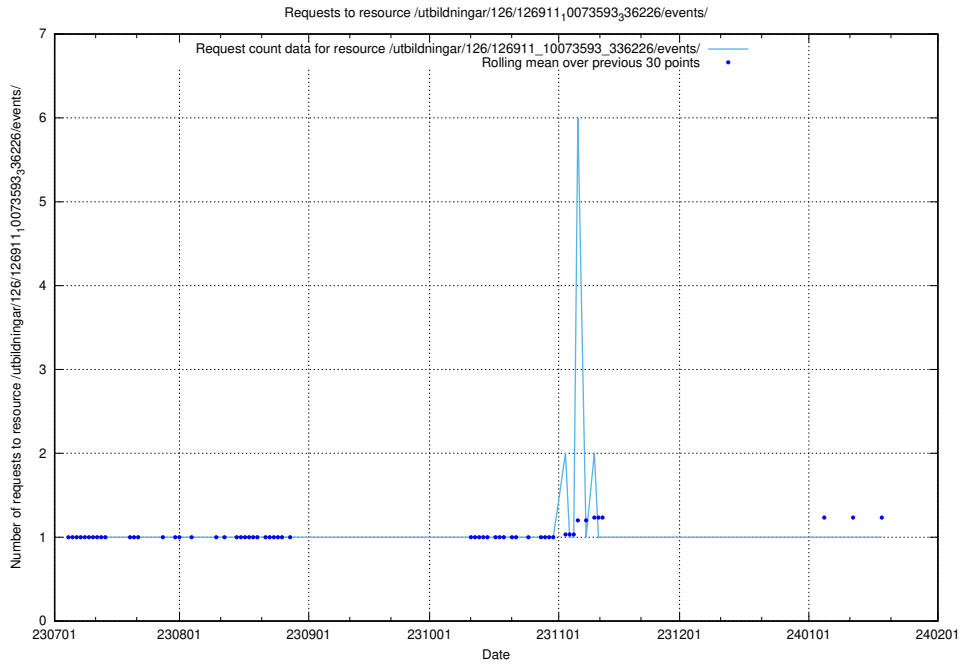

5.5628 Usage of /utbildningar/126/126911_10073593_336226/events/

Here, we count the number of requests to resource /utbildningar/126/126911_10073593_336226/events/