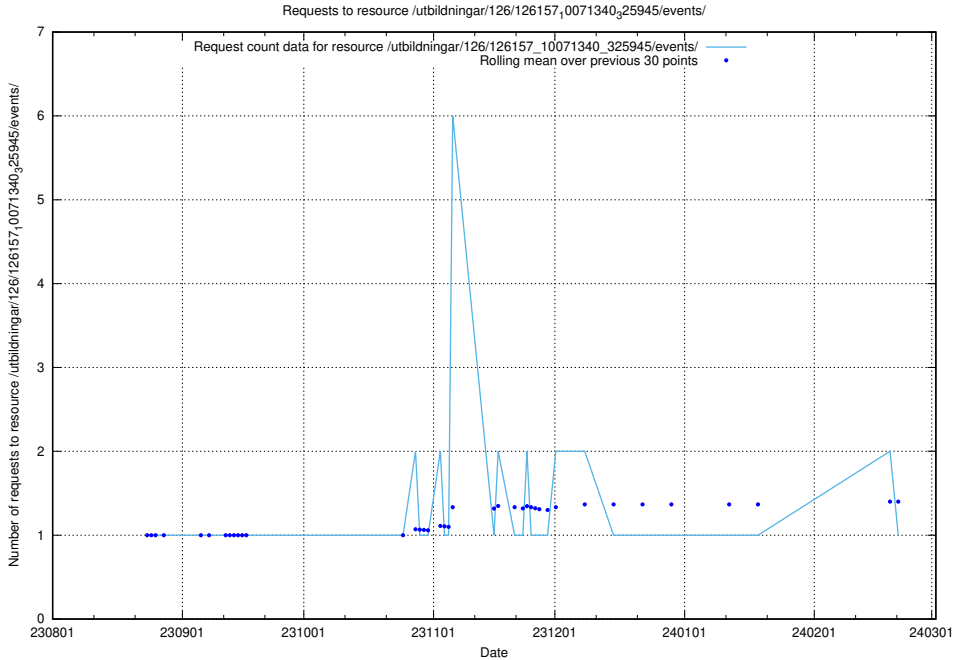

5.5012 Usage of /utbildningar/126/126157_10071340_325945/events/

Here, we count the number of requests to resource /utbildningar/126/126157_10071340_325945/events/