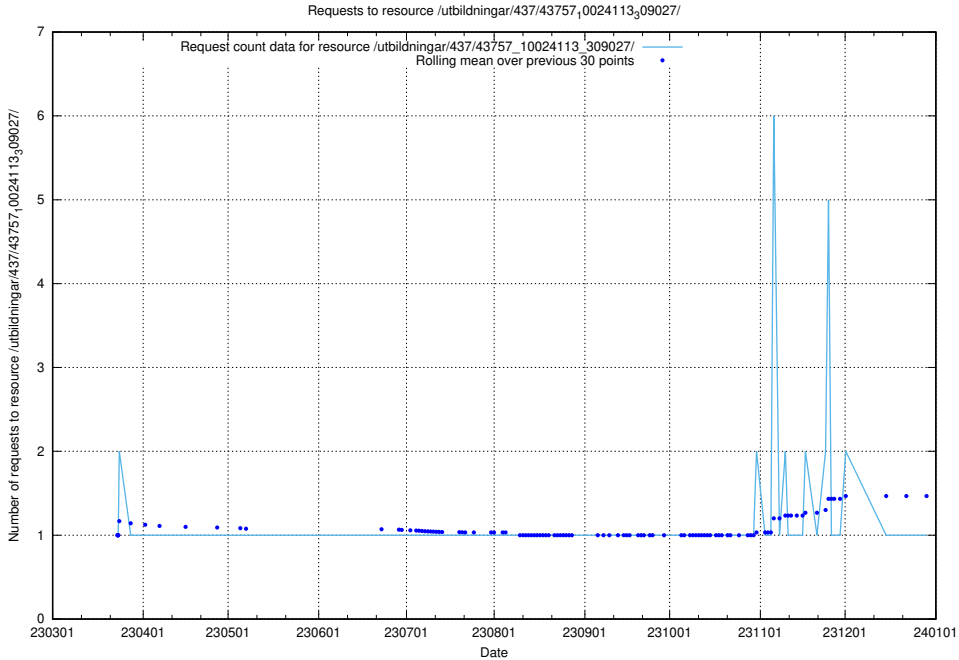

5.6638 Usage of /utbildningar/437/43757_10024113_309027/

Here, we count the number of requests to resource /utbildningar/437/43757_10024113_309027/.