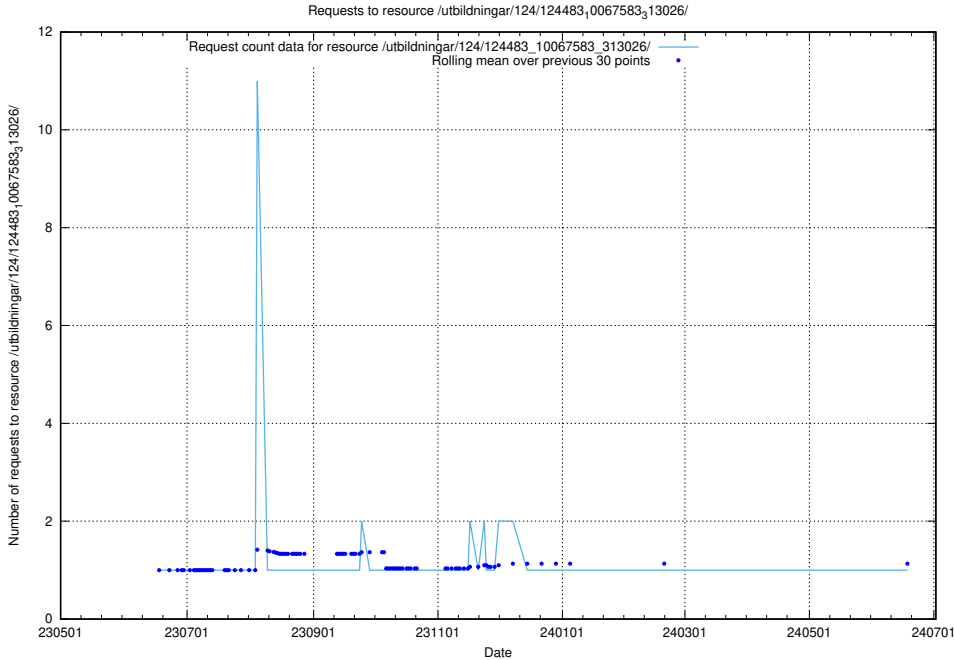

5.6143 Usage of /utbildningar/124/124483_10067583_313026/

Here, we count the number of requests to resource /utbildningar/124/124483_10067583_313026/.