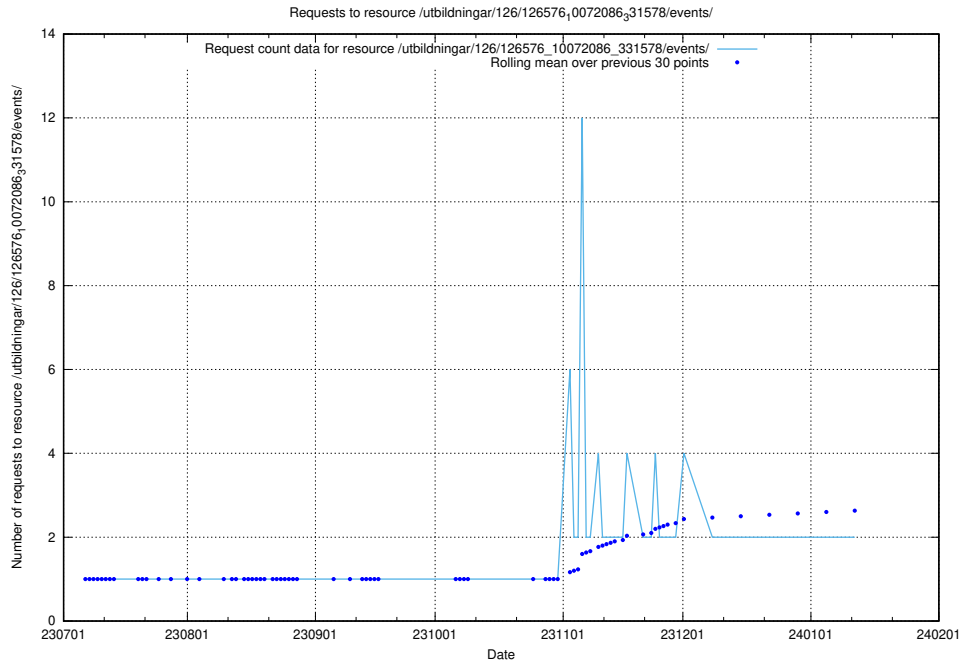

Here, we count the number of requests to resource /utbildningar/126/126576_10072086_331578/events/

5.788 Usage of /utbildningar/124/124862_10071083_324595/events/

Here, we count the number of requests to resource /utbildningar/124/124862_10071083_324595/events/