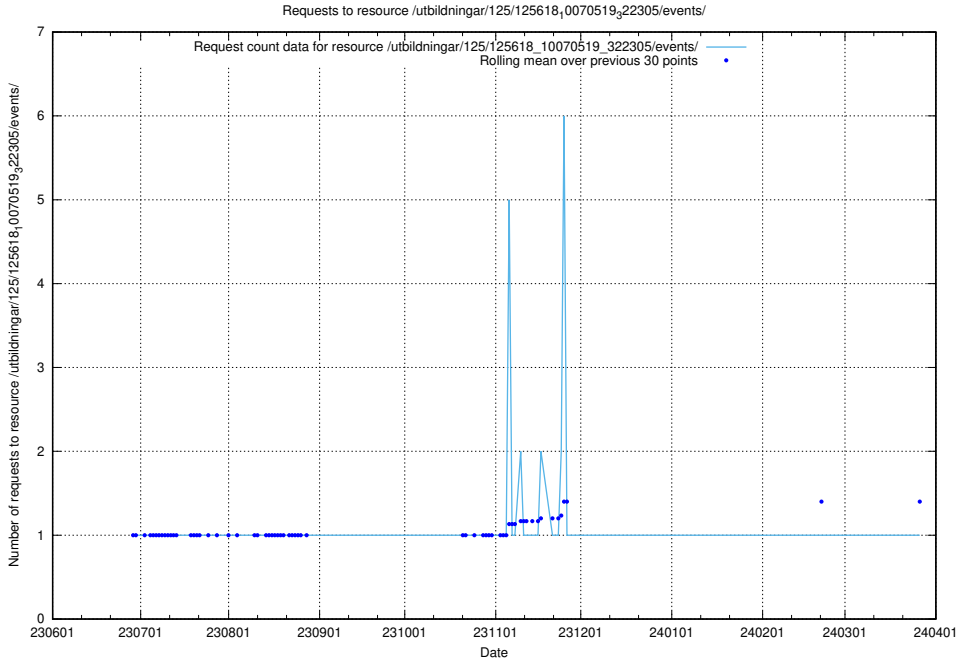

5.5758 Usage of /utbildningar/125/125618_10070519_322305/events/

Here, we count the number of requests to resource /utbildningar/125/125618_10070519_322305/events/