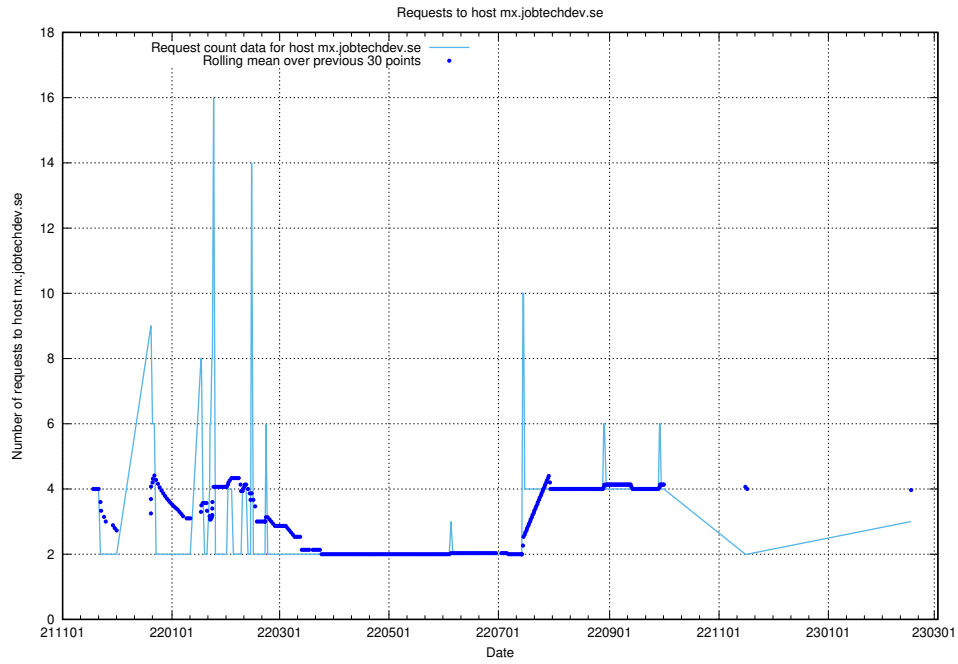

7.227 Usage of mx.jobtechdev.se

Here, we count the number of requests to host mx.jobtechdev.se.