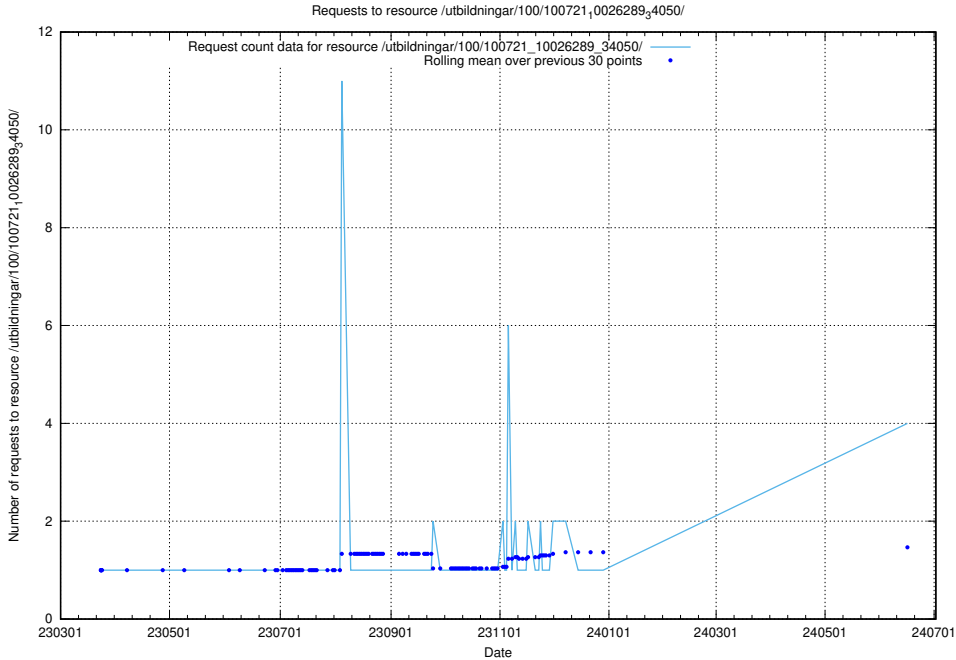

5.253 Usage of /utbildningar/100/100721_10026289_34050/

Here, we count the number of requests to resource /utbildningar/100/100721_10026289_34050/.