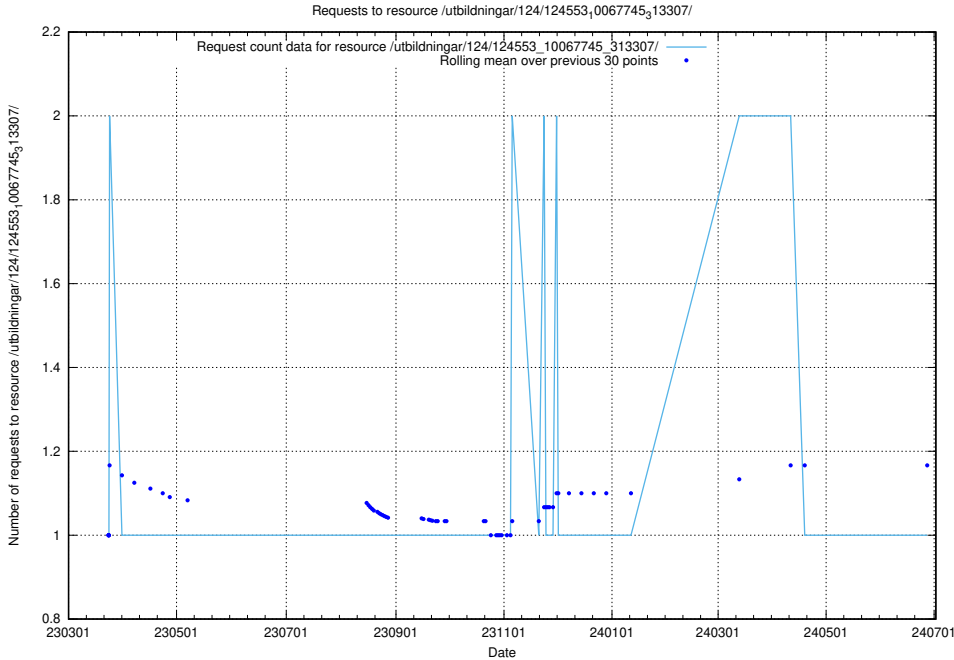

5.1223 Usage of /utbildningar/124/124553_10067745_313307/

Here, we count the number of requests to resource /utbildningar/124/124553_10067745_313307/.