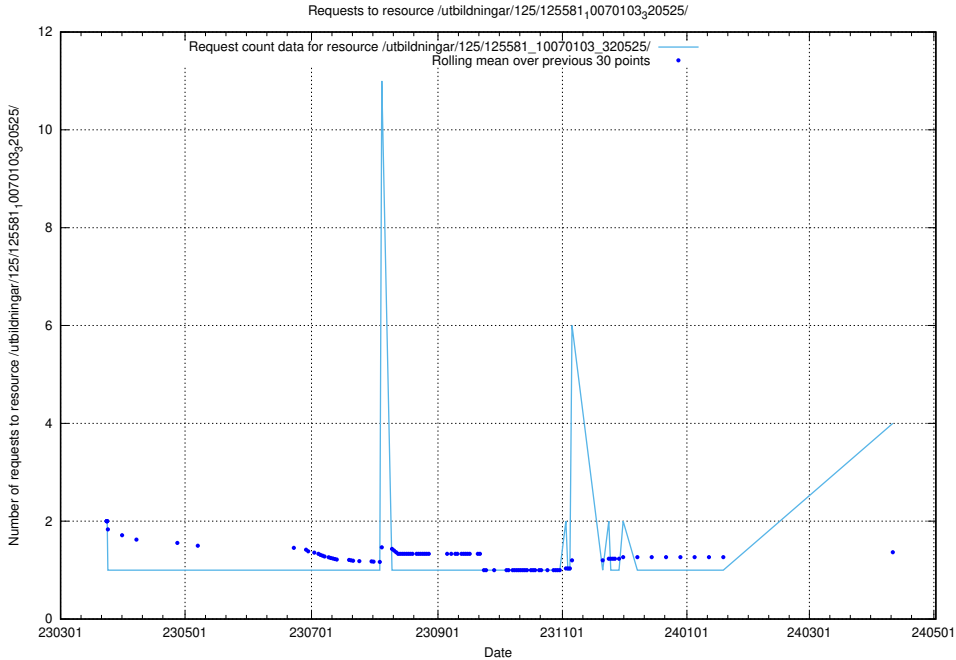

5.269 Usage of /utbildningar/125/125581_10070103_320525/

Here, we count the number of requests to resource /utbildningar/125/125581_10070103_320525/.