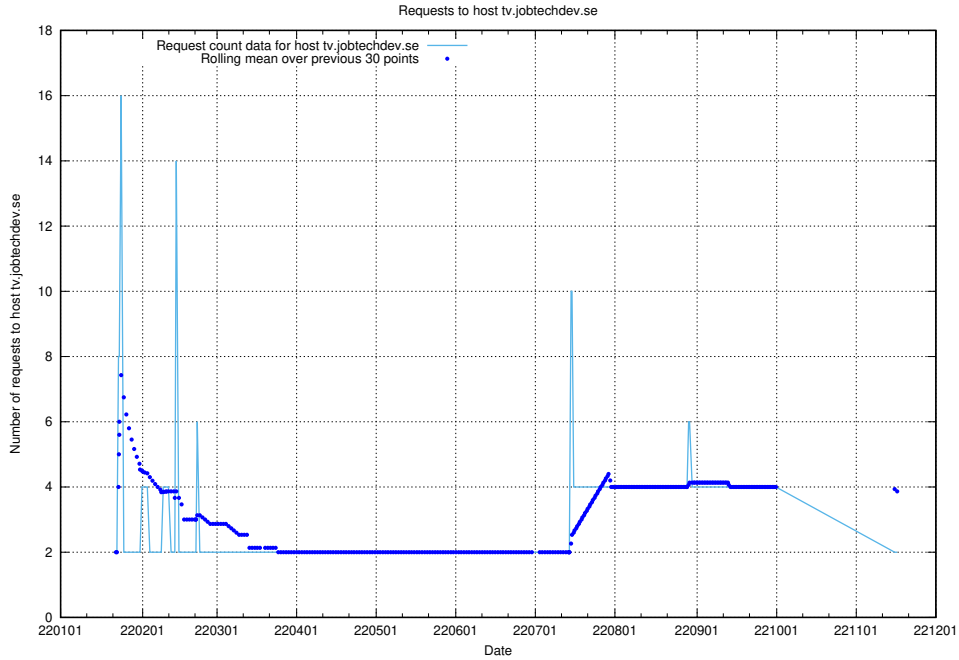

7.587 Usage of tv.jobtechdev.se

Here, we count the number of requests to host tv.jobtechdev.se.