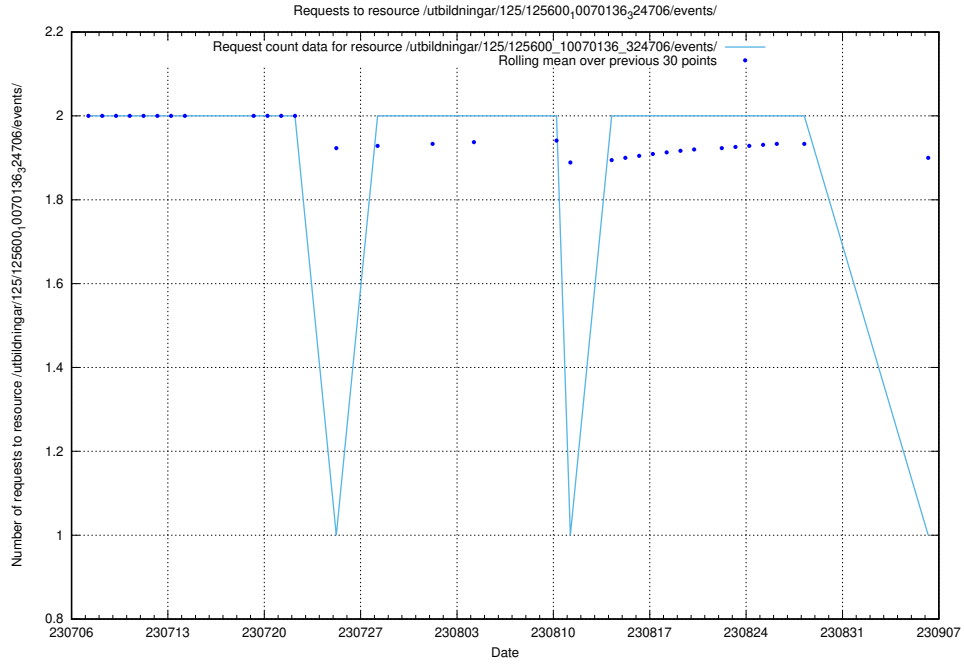

Here, we count the number of requests to resource /utbildningar/125/125600_10070136_324706/events/

5.5583 Usage of /utbildningar/126/126576_10072086_331578/

Here, we count the number of requests to resource /utbildningar/126/126576_10072086_331578/.