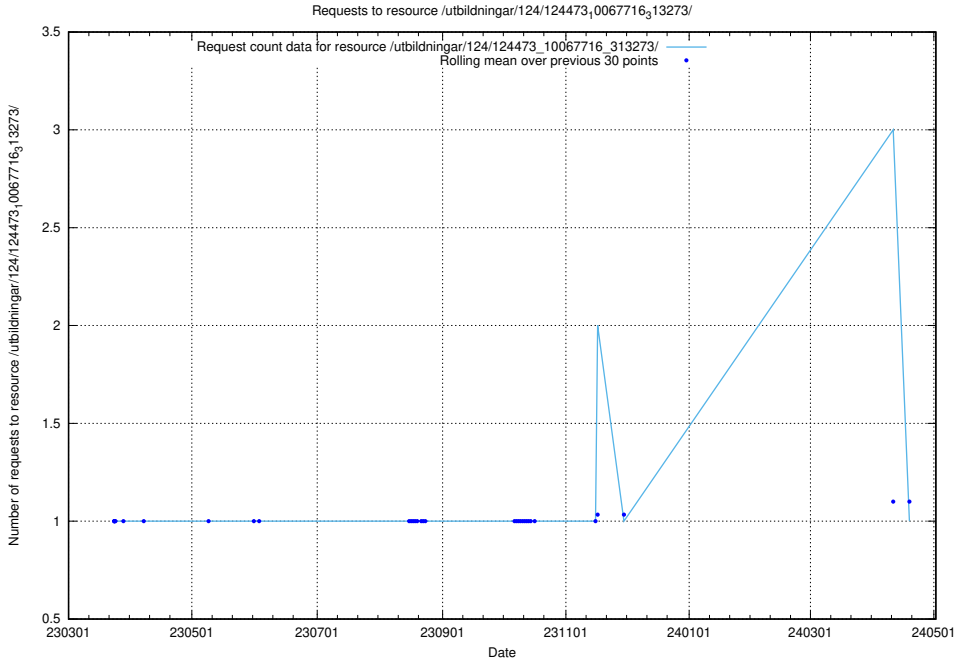

5.3209 Usage of /utbildningar/124/124473_10067716_313273/

Here, we count the number of requests to resource /utbildningar/124/124473_10067716_313273/.