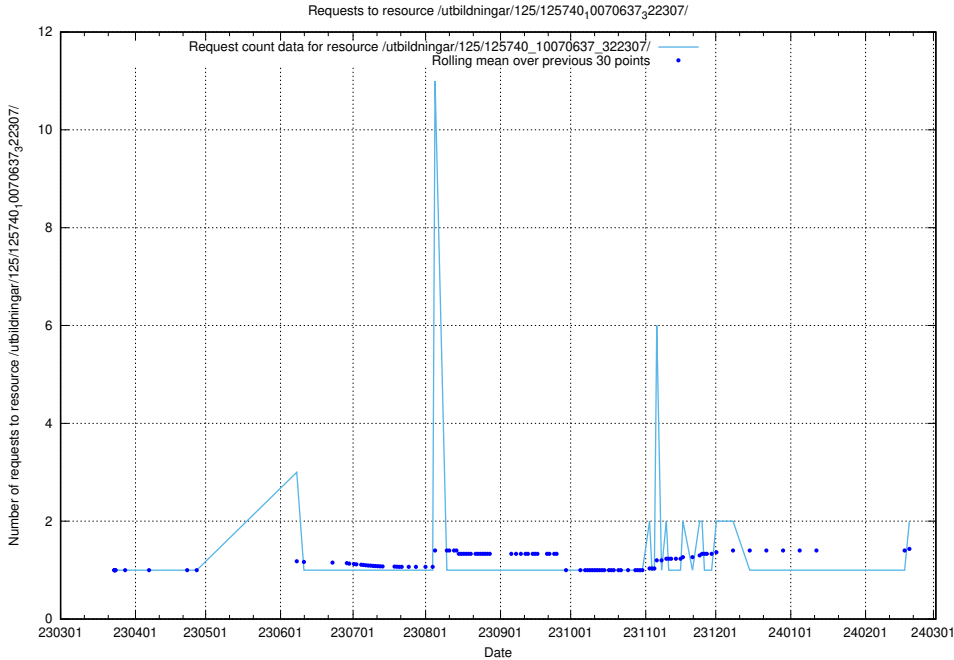

5.459 Usage of /utbildningar/125/125740_10070637_322307/

Here, we count the number of requests to resource /utbildningar/125/125740_10070637_322307/.