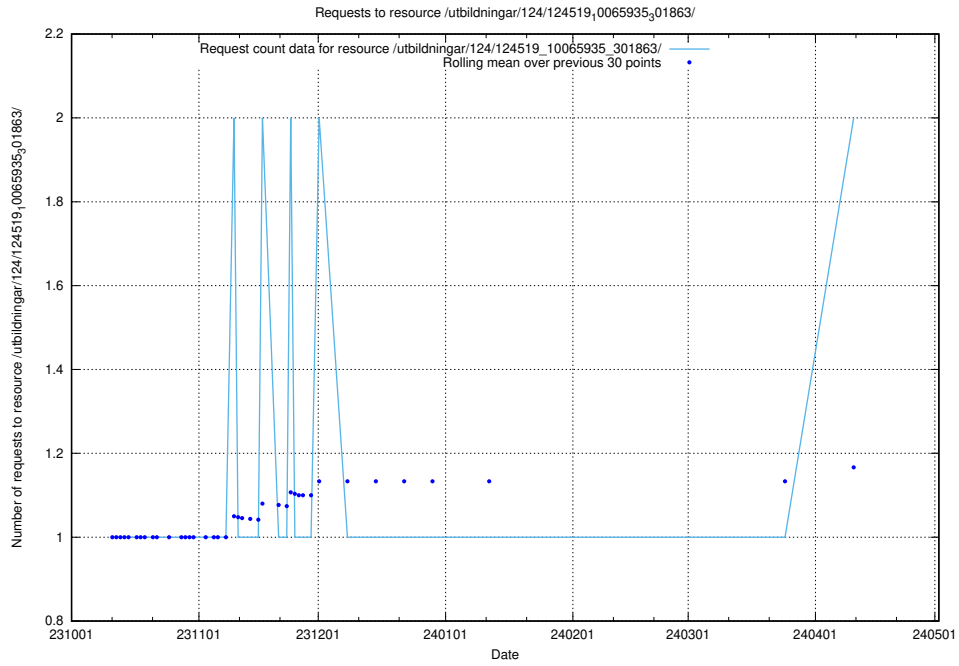

5.697 Usage of /utbildningar/124/124519_10065935_301863/

Here, we count the number of requests to resource /utbildningar/124/124519_10065935_301863/.