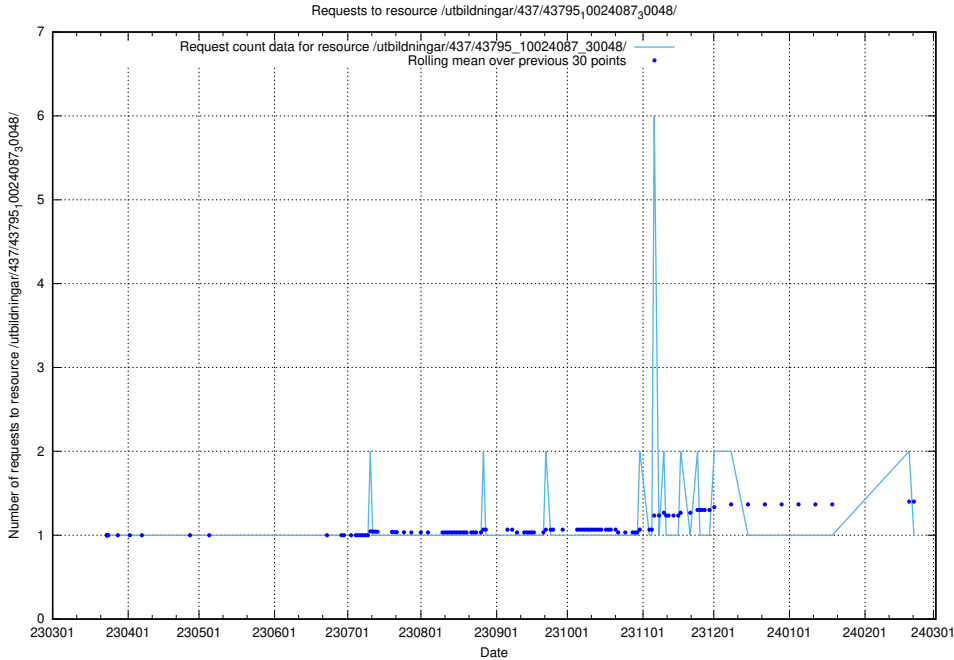

5.6625 Usage of /utbildningar/437/43795_10024087_30048/

Here, we count the number of requests to resource /utbildningar/437/43795_10024087_30048/.