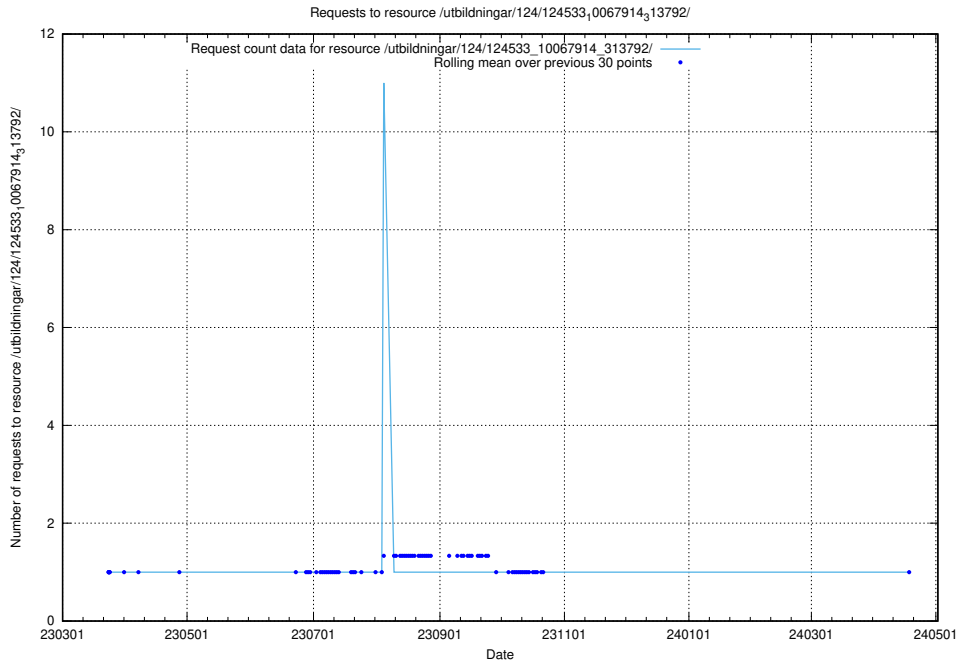

Here, we count the number of requests to resource /utbildningar/124/124533_10067914_313792/events/

5.1231 Usage of /utbildningar/124/124533_10067914_313792/

Here, we count the number of requests to resource /utbildningar/124/124533_10067914_313792/.