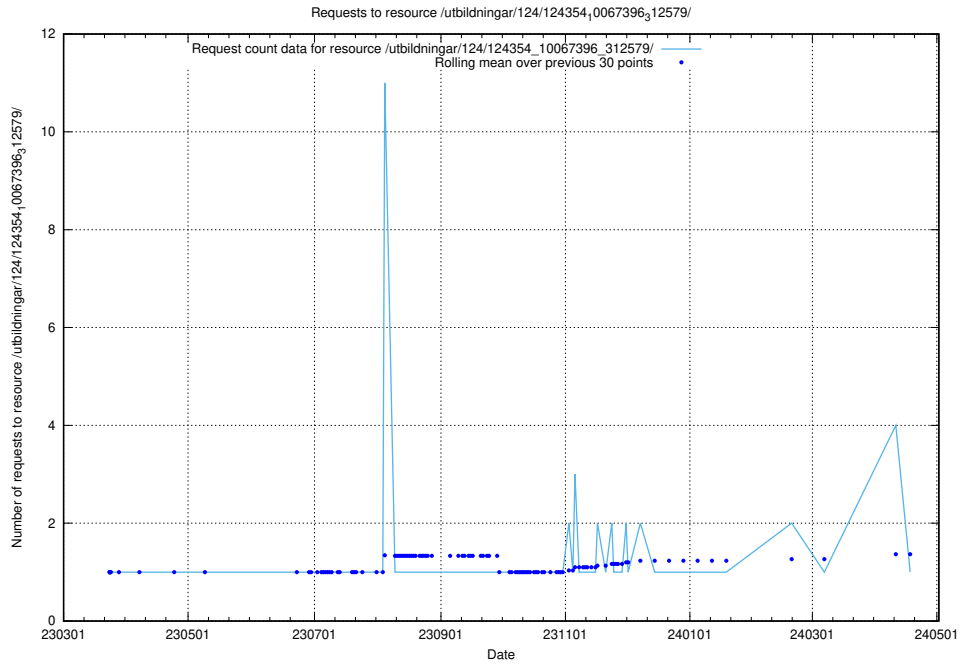

5.4204 Usage of /utbildningar/124/124354_10067396_312579/

Here, we count the number of requests to resource /utbildningar/124/124354_10067396_312579/.