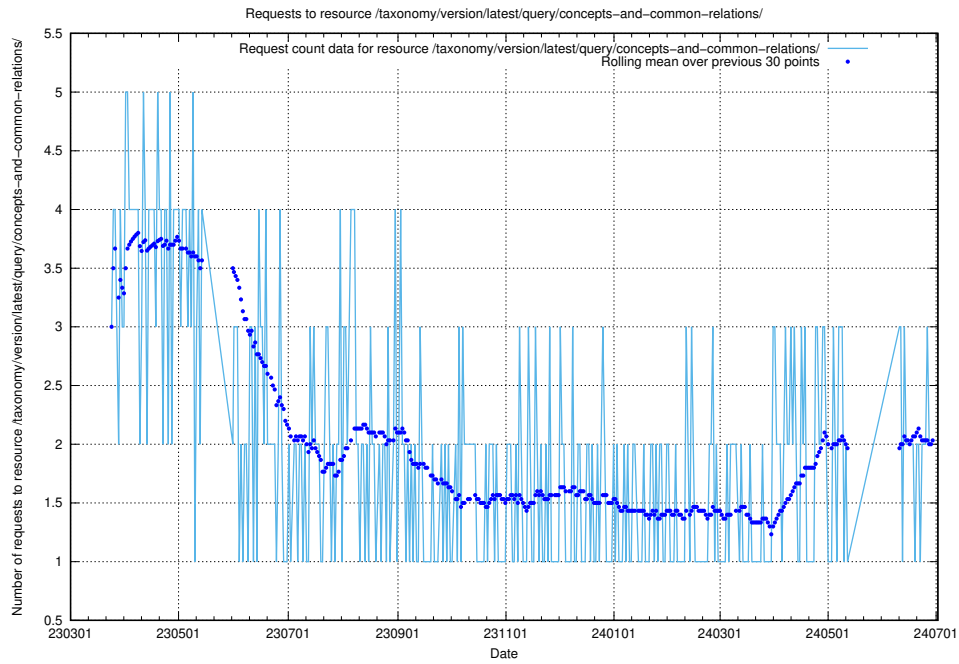

5.928 Usage of /taxonomy/version/latest/query/concepts-and-common-relations/

Here, we count the number of requests to resource /taxonomy/version/latest/query/concepts-and-common-relations/.