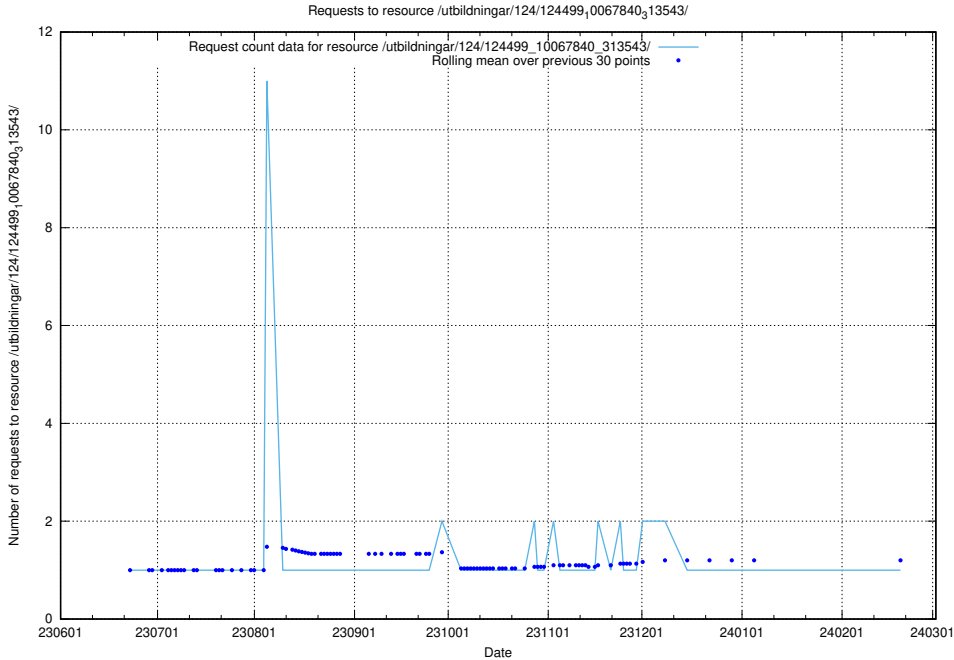

Here, we count the number of requests to resource /utbildningar/124/124499_10067840_313543/.

5.6065 Usage of /utbildningar/124/124499_10067794_313387/events/

Here, we count the number of requests to resource /utbildningar/124/124499_10067794_313387/events/