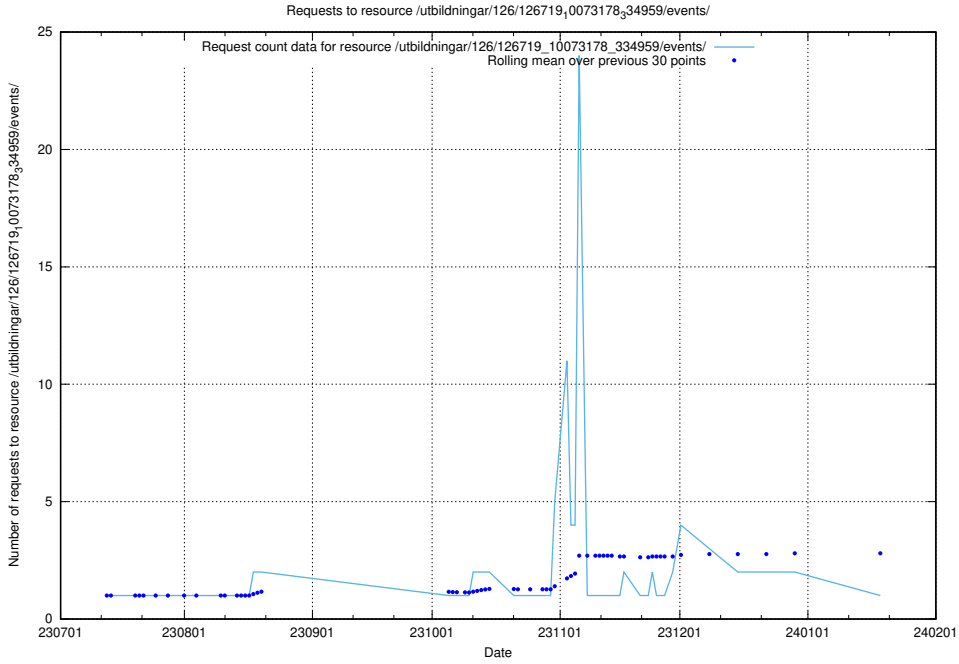

5.5389 Usage of /utbildningar/126/126719_10073178_334959/events/

Here, we count the number of requests to resource /utbildningar/126/126719_10073178_334959/events/