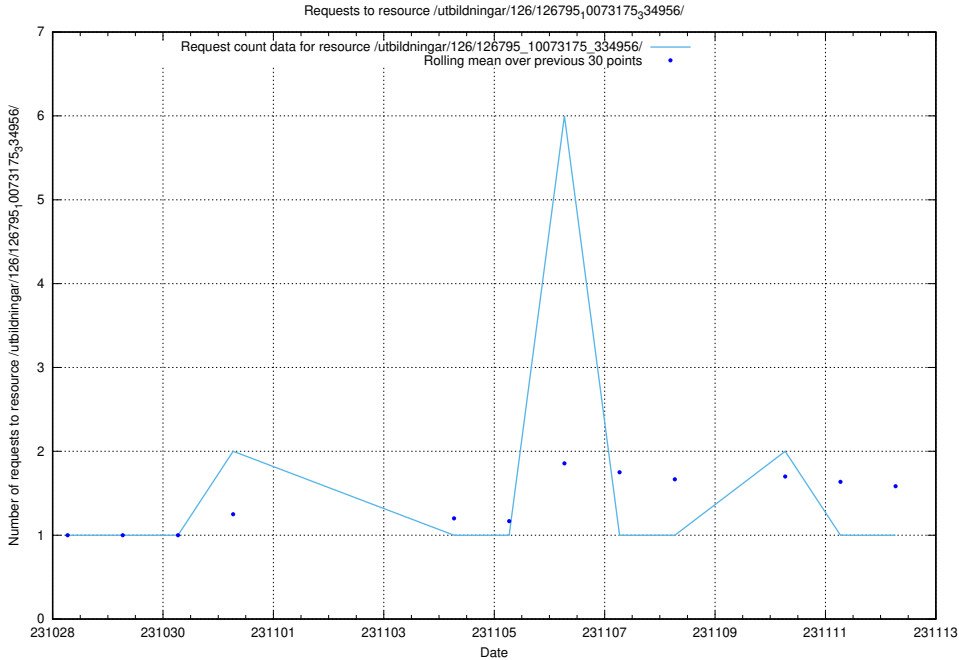

5.4481 Usage of /utbildningar/126/126795_10073175_334956/

Here, we count the number of requests to resource /utbildningar/126/126795_10073175_334956/.