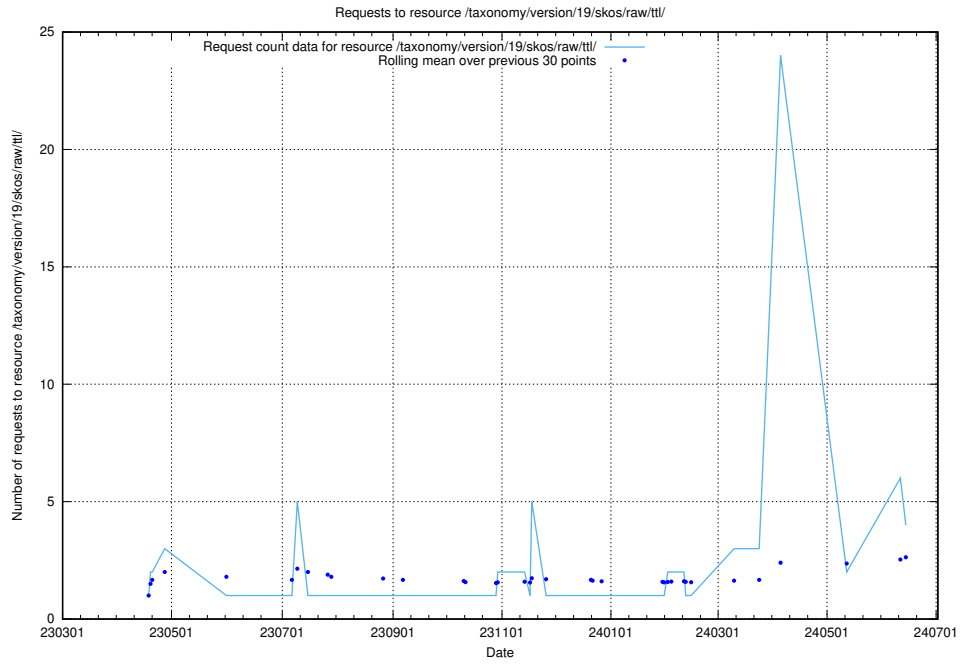

5.263 Usage of /taxonomy/version/19/skos/raw/ttl/

Here, we count the number of requests to resource /taxonomy/version/19/skos/raw/ttl/.