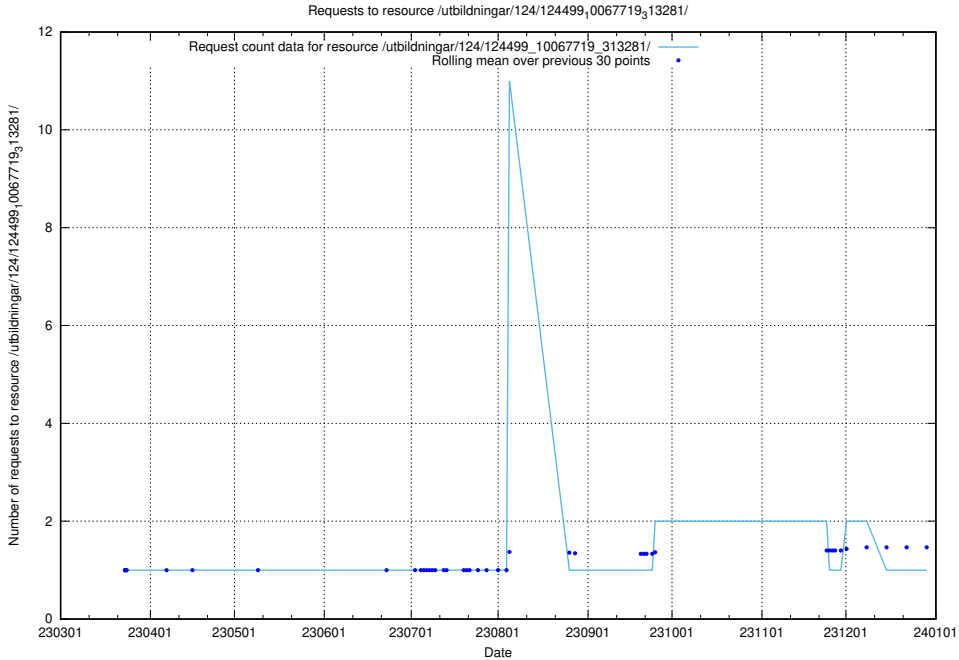

Here, we count the number of requests to resource /utbildningar/utb_emil/124/124055_10023995_331862/

5.2826 Usage of /utbildningar/124/124499_10067719_313281/

Here, we count the number of requests to resource /utbildningar/124/124499_10067719_313281/.