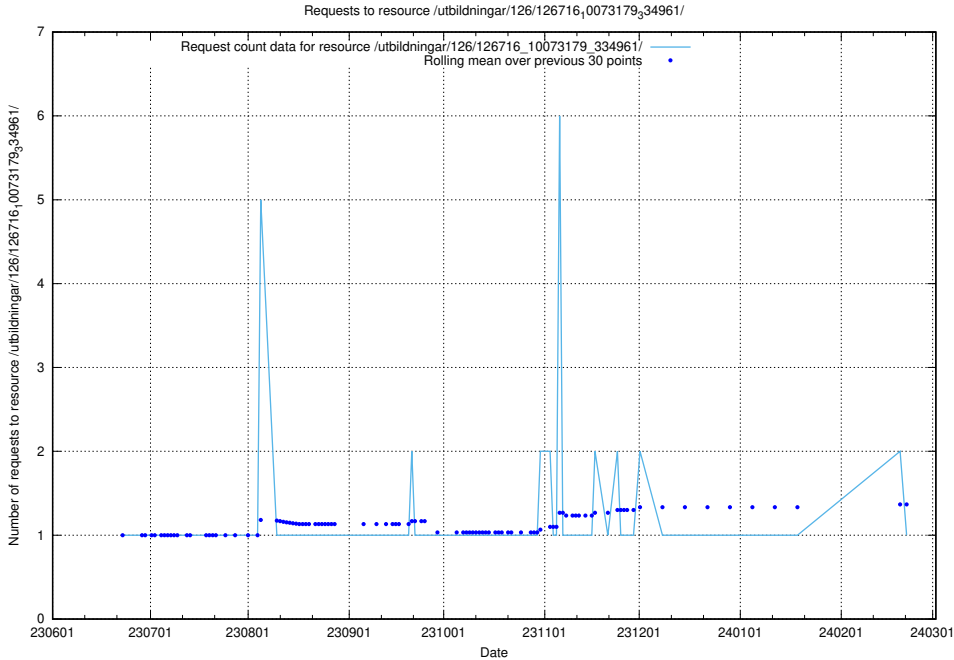

5.5902 Usage of /utbildningar/126/126716_10073179_334961/

Here, we count the number of requests to resource /utbildningar/126/126716_10073179_334961/.