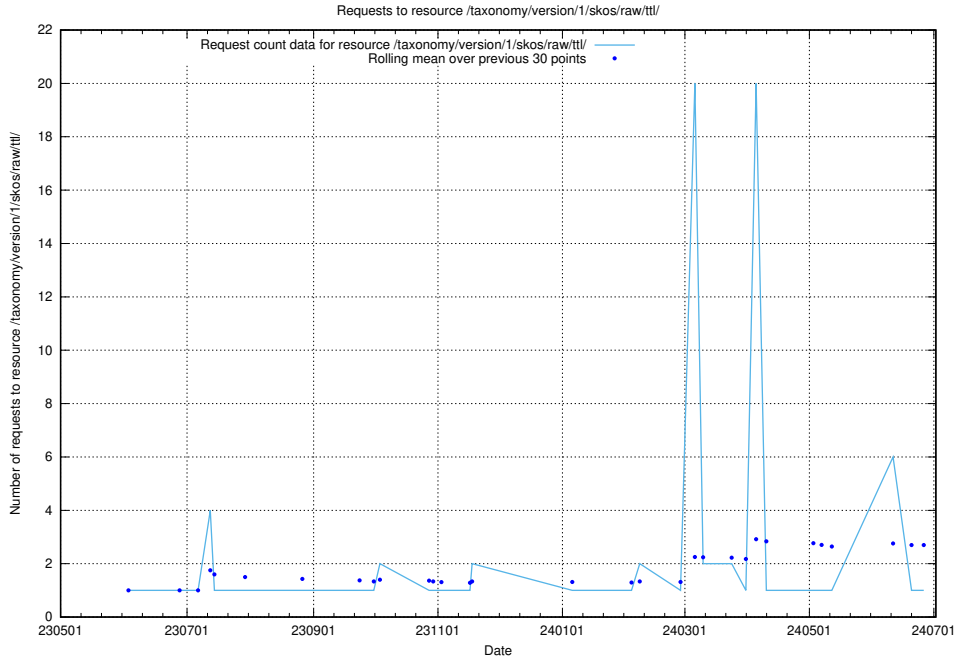

5.6199 Usage of /taxonomy/version/1/skos/raw/ttl/

Here, we count the number of requests to resource /taxonomy/version/1/skos/raw/ttl/.