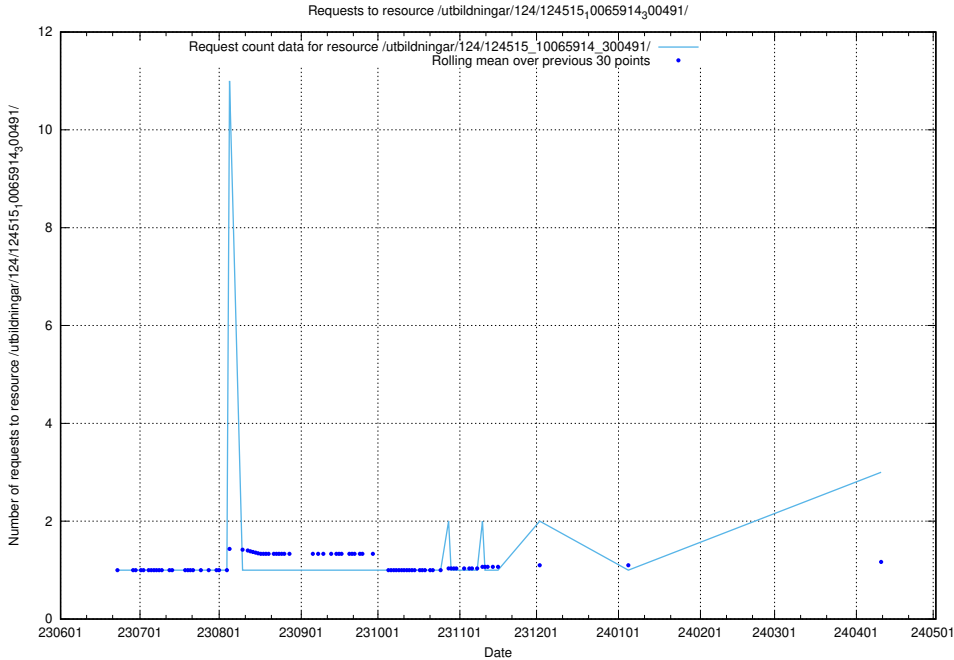

5.405 Usage of /utbildningar/124/124515_10065914_300491/

Here, we count the number of requests to resource /utbildningar/124/124515_10065914_300491/.