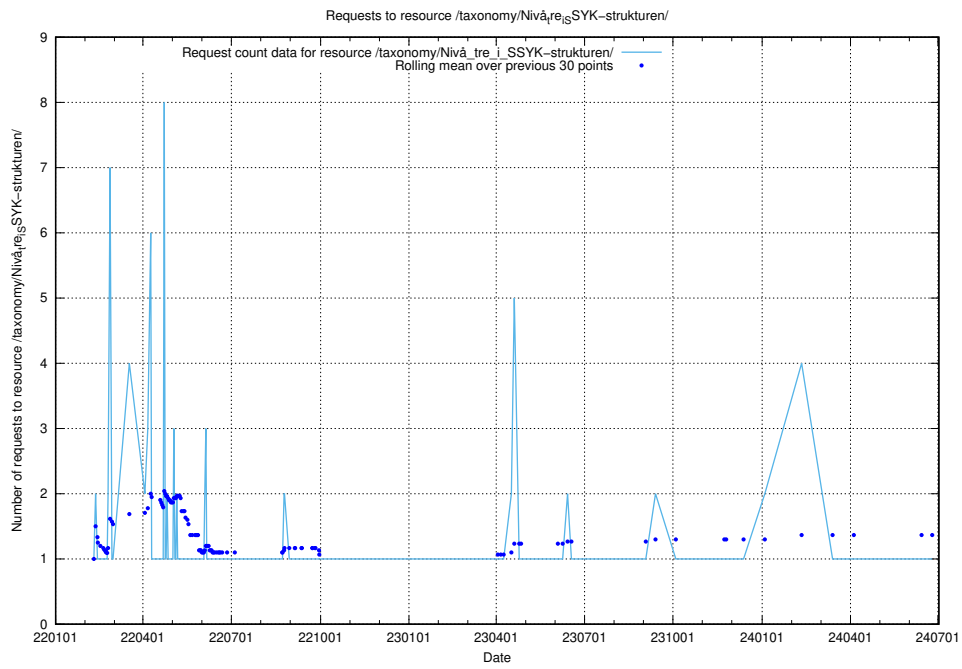

5.2210 Usage of /taxonomy/Nivå_tre_i_SSYK-strukturen/

Here, we count the number of requests to resource /taxonomy/Nivå_tre_i_SSYK-strukturen/.