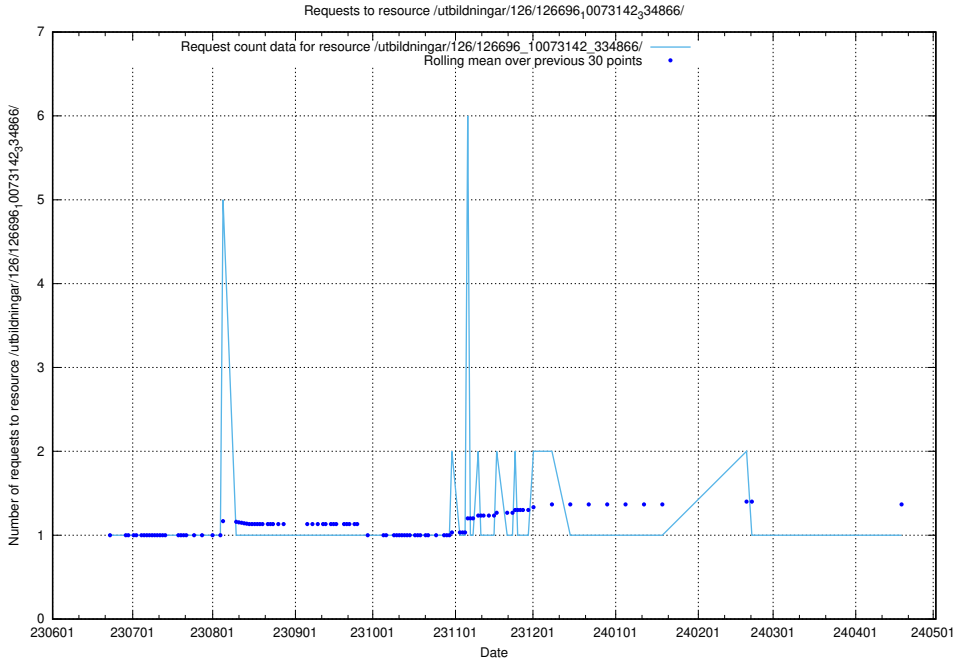

5.5909 Usage of /utbildningar/126/126696_10073142_334866/

Here, we count the number of requests to resource /utbildningar/126/126696_10073142_334866/.