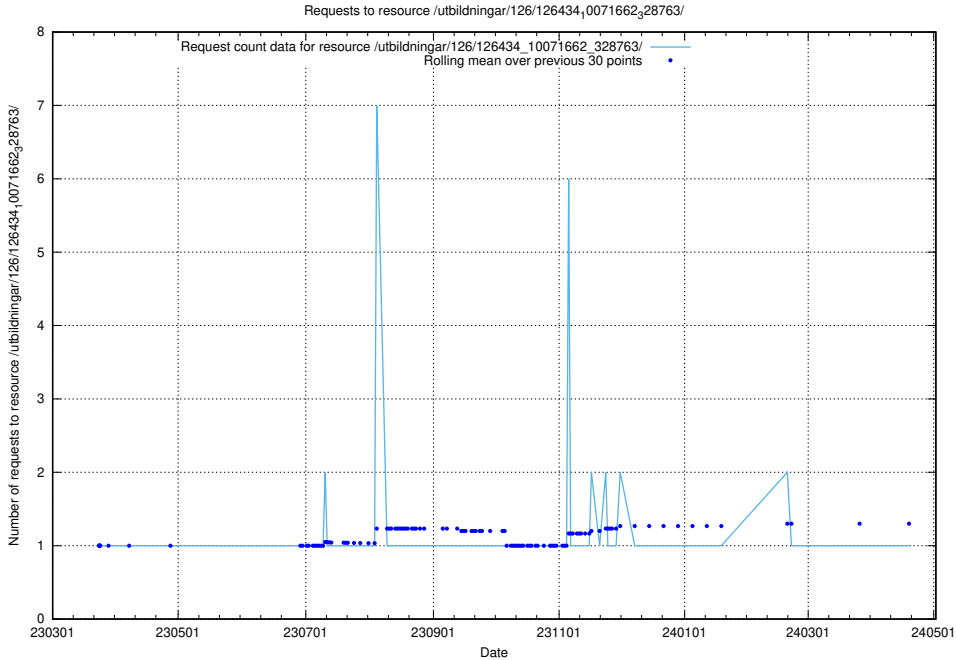

5.6687 Usage of /utbildningar/126/126434_10071662_328763/

Here, we count the number of requests to resource /utbildningar/126/126434_10071662_328763/.