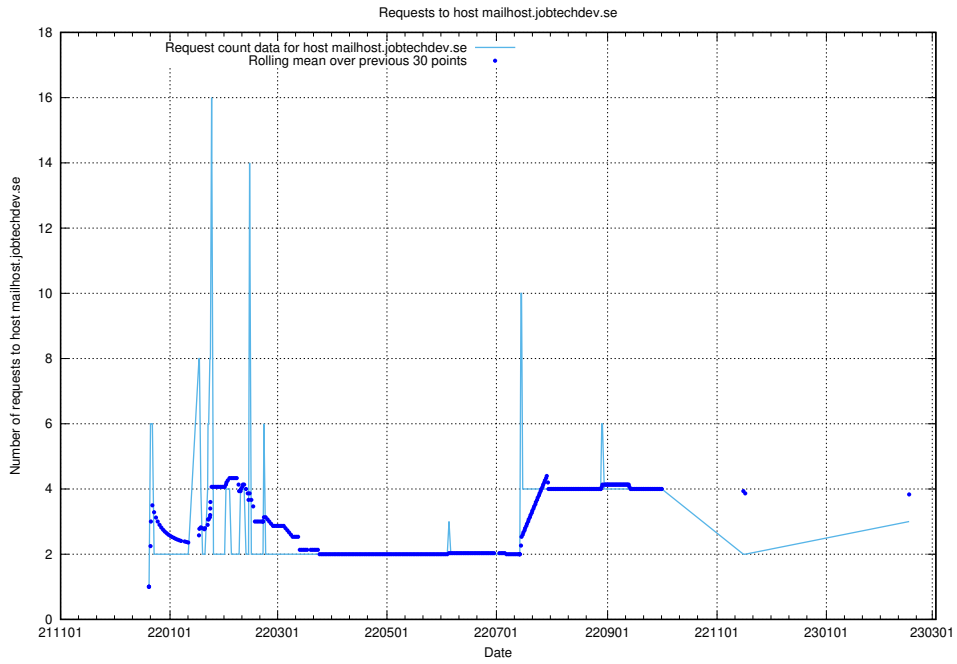

7.206 Usage of mx1.jobtechdev.se

Here, we count the number of requests to host mx1.jobtechdev.se.

7.207 Usage of mailhost.jobtechdev.se

Here, we count the number of requests to host mailhost.jobtechdev.se.