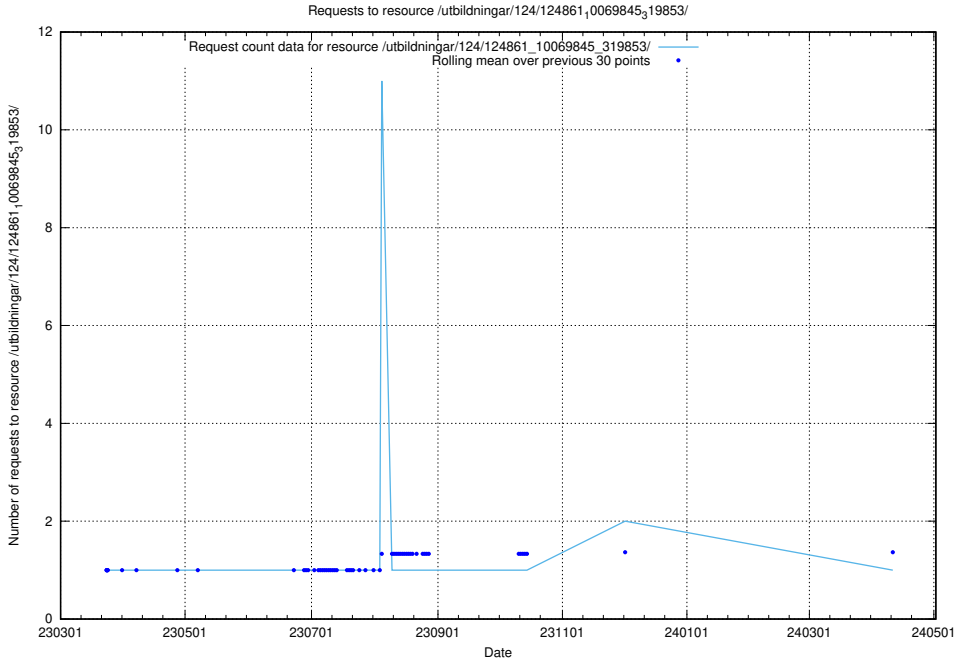

5.1171 Usage of /utbildningar/124/124861_10069845_319853/

Here, we count the number of requests to resource /utbildningar/124/124861_10069845_319853/.