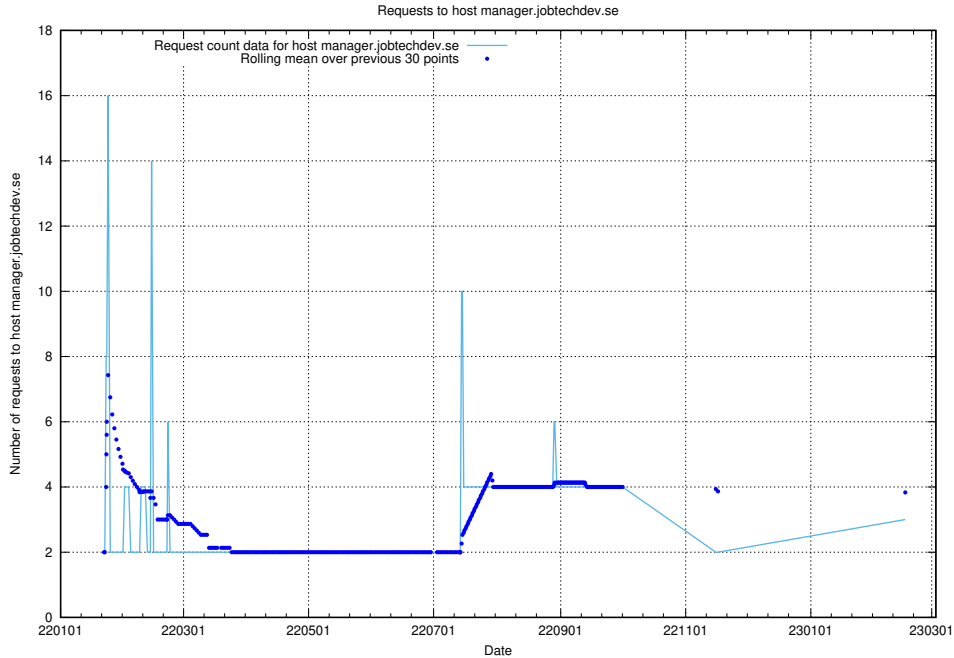

7.255 Usage of manager.jobtechdev.se

Here, we count the number of requests to host manager.jobtechdev.se.