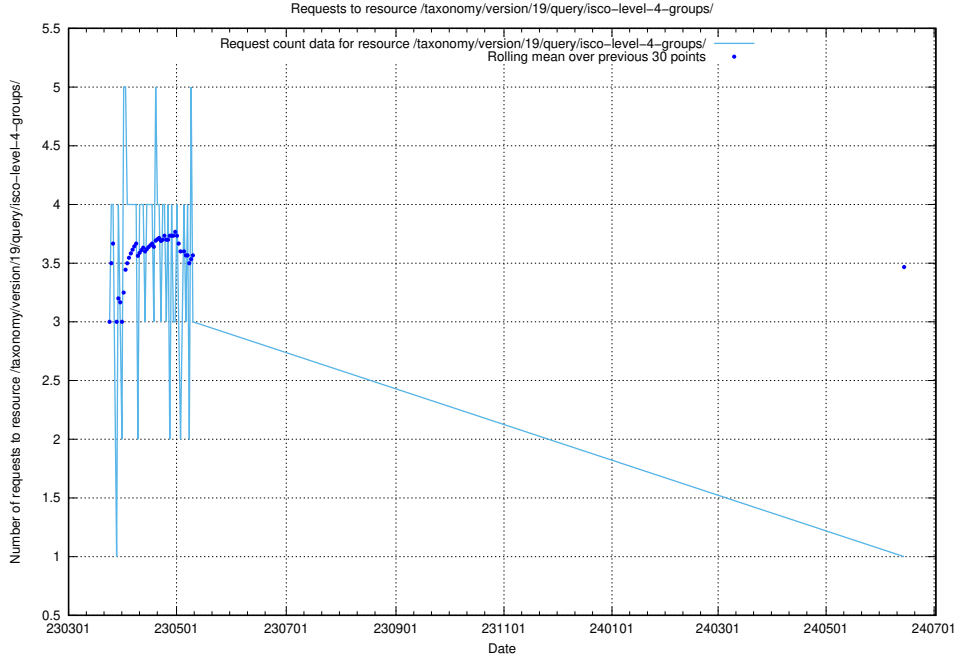

5.6408 Usage of /taxonomy/version/19/query/isco-level-4-groups/

Here, we count the number of requests to resource /taxonomy/version/19/query/isco-level-4-groups/.