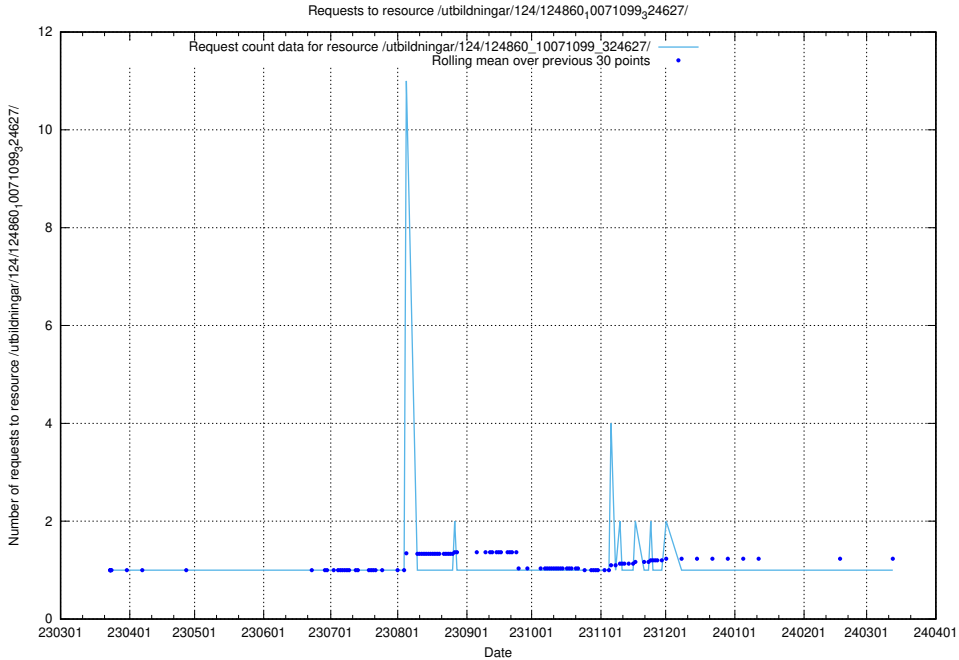

5.1176 Usage of /utbildningar/124/124860_10071099_324627/

Here, we count the number of requests to resource /utbildningar/124/124860_10071099_324627/.