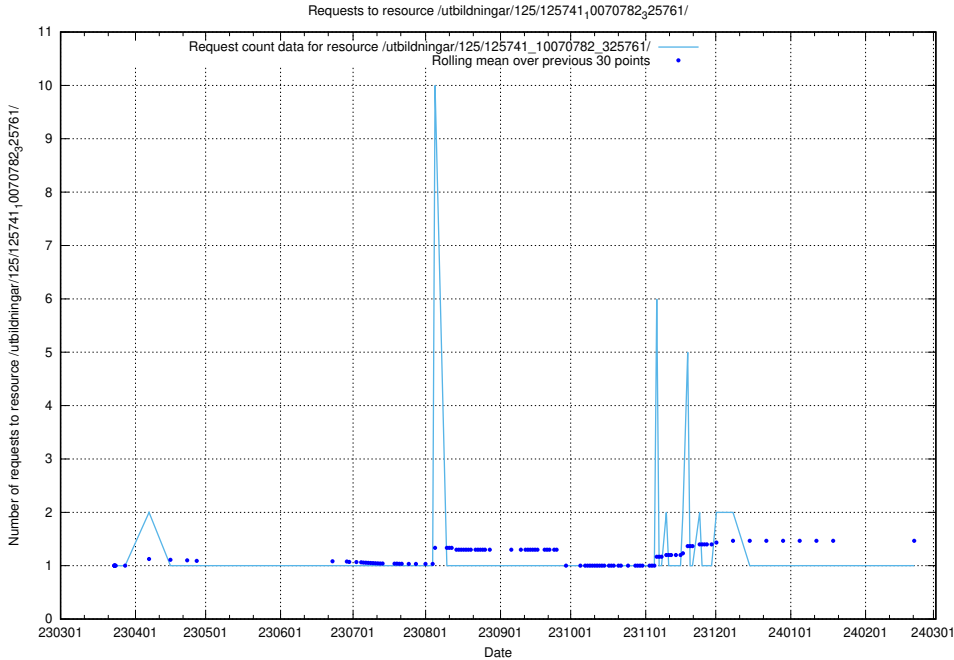

5.6727 Usage of /utbildningar/125/125741_10070782_325761/

Here, we count the number of requests to resource /utbildningar/125/125741_10070782_325761/.