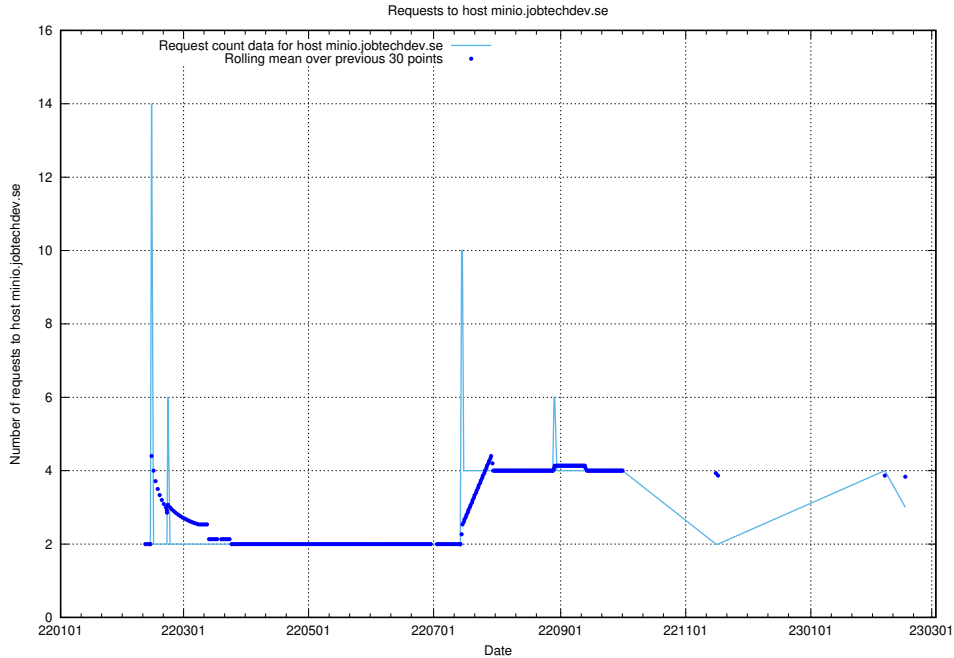

Here, we count the number of requests to host kam-openshift-gitops.prod.services.jtech.se.

7.239 Usage of minio.jobtechdev.se

Here, we count the number of requests to host minio.jobtechdev.se.

7.240 Usage of status.jobtechdev.se