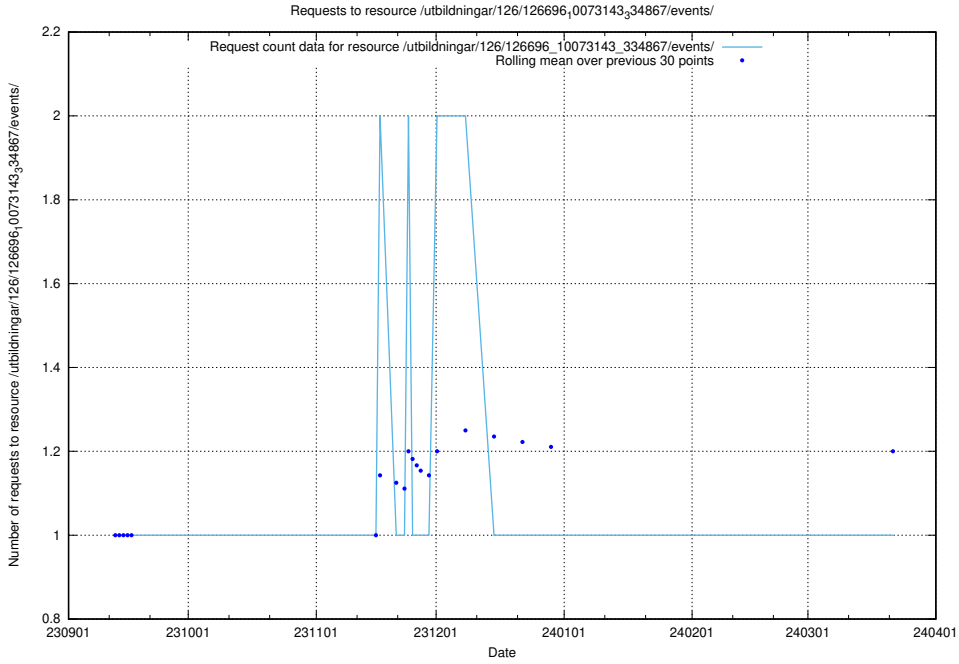

5.4875 Usage of /utbildningar/126/126696_10073143_334867/events/

Here, we count the number of requests to resource /utbildningar/126/126696_10073143_334867/events/