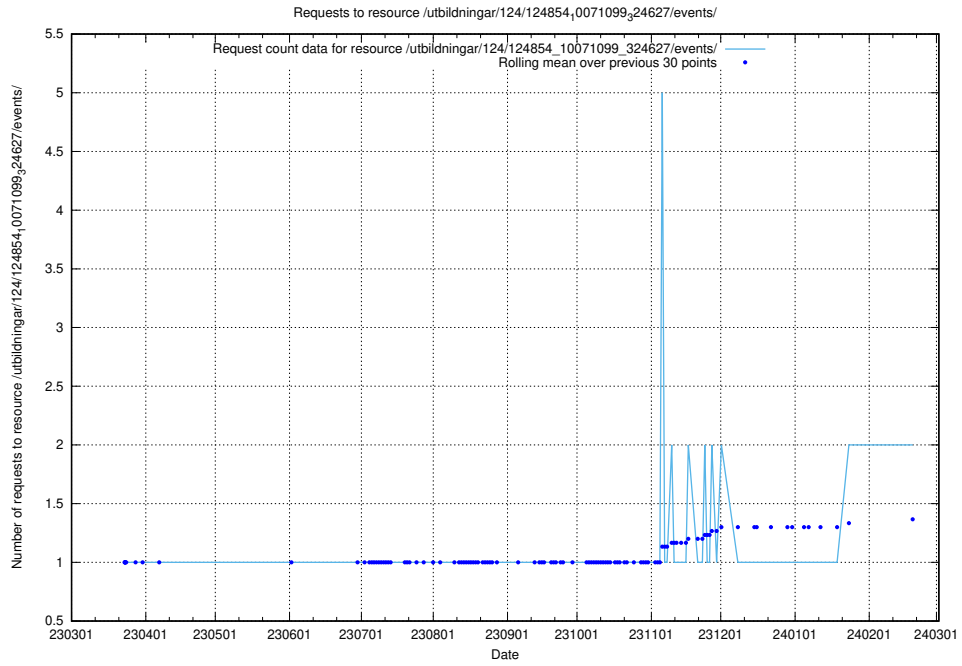

5.481 Usage of /utbildningar/124/124854_10071099_324627/events/

Here, we count the number of requests to resource /utbildningar/124/124854_10071099_324627/events/