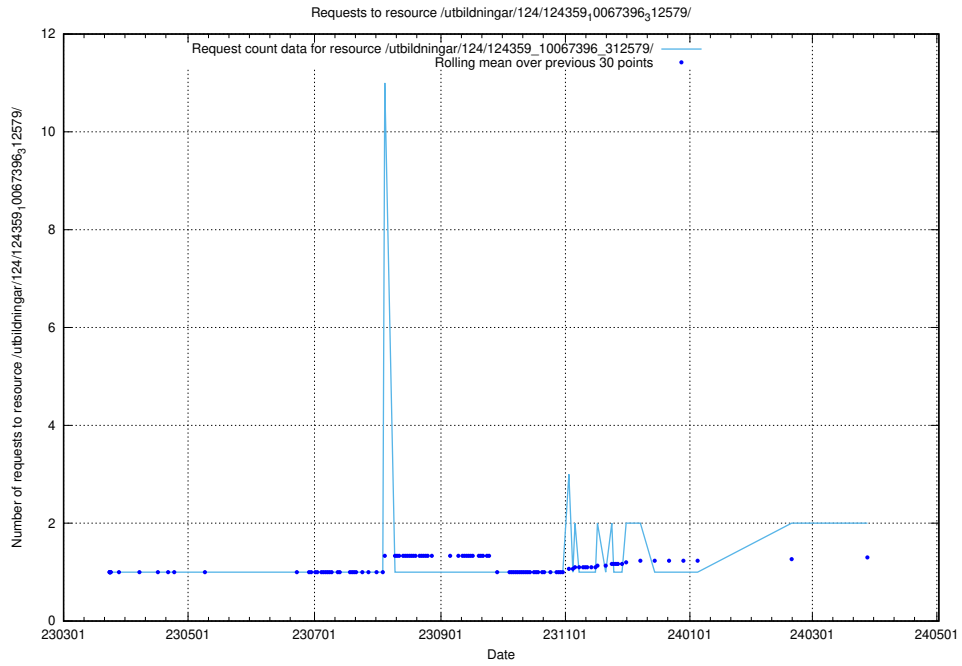

5.647 Usage of /utbildningar/124/124359_10067396_312579/

Here, we count the number of requests to resource /utbildningar/124/124359_10067396_312579/.