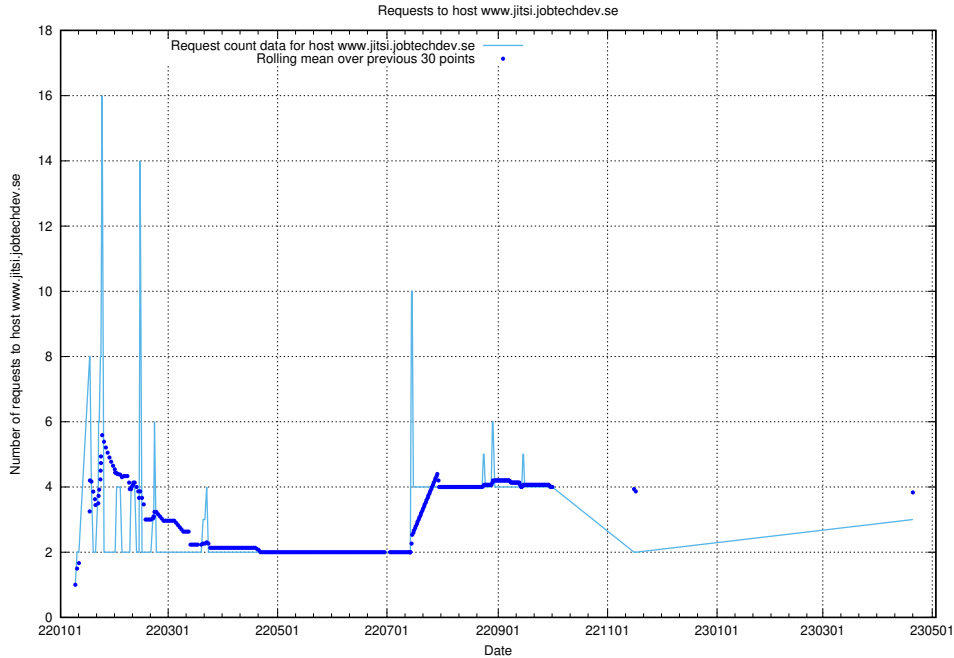

7.184 Usage of www.jitsi.jobtechdev.se

Here, we count the number of requests to host www.jitsi.jobtechdev.se.