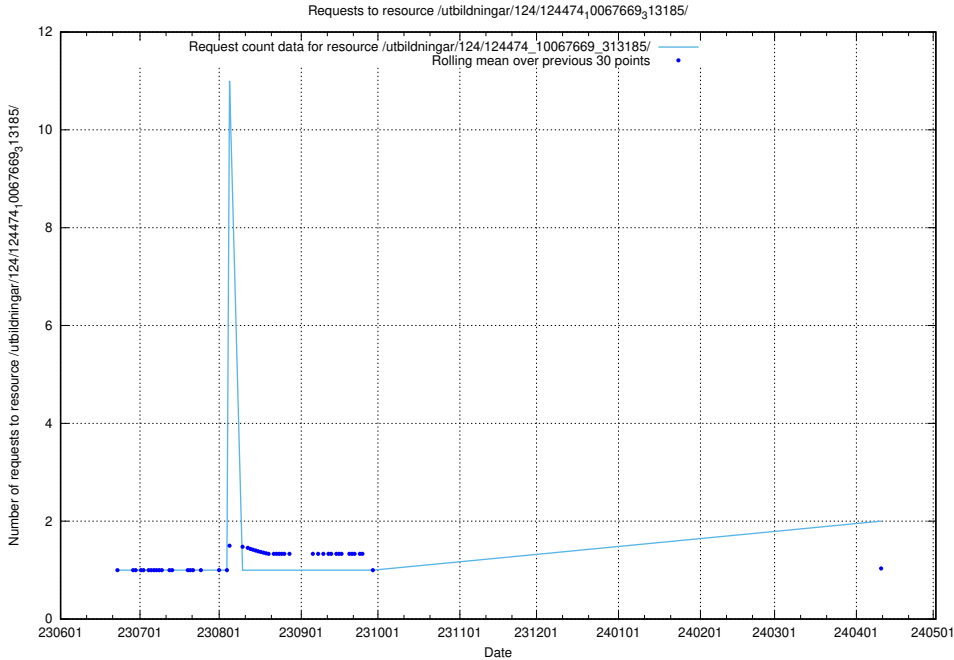

5.840 Usage of /utbildningar/124/124473_10067812_313454/events/

Here, we count the number of requests to resource /utbildningar/124/124473_10067812_313454/events/

5.841 Usage of /utbildningar/124/124473_10067554_312977/