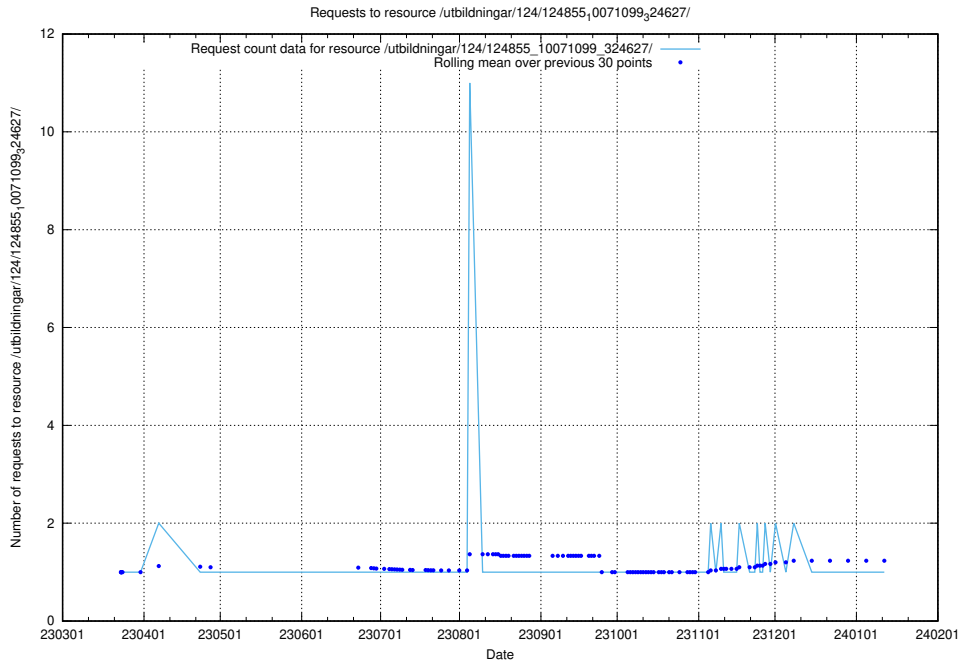

5.1199 Usage of /utbildningar/124/124855_10071099_324627/

Here, we count the number of requests to resource /utbildningar/124/124855_10071099_324627/.