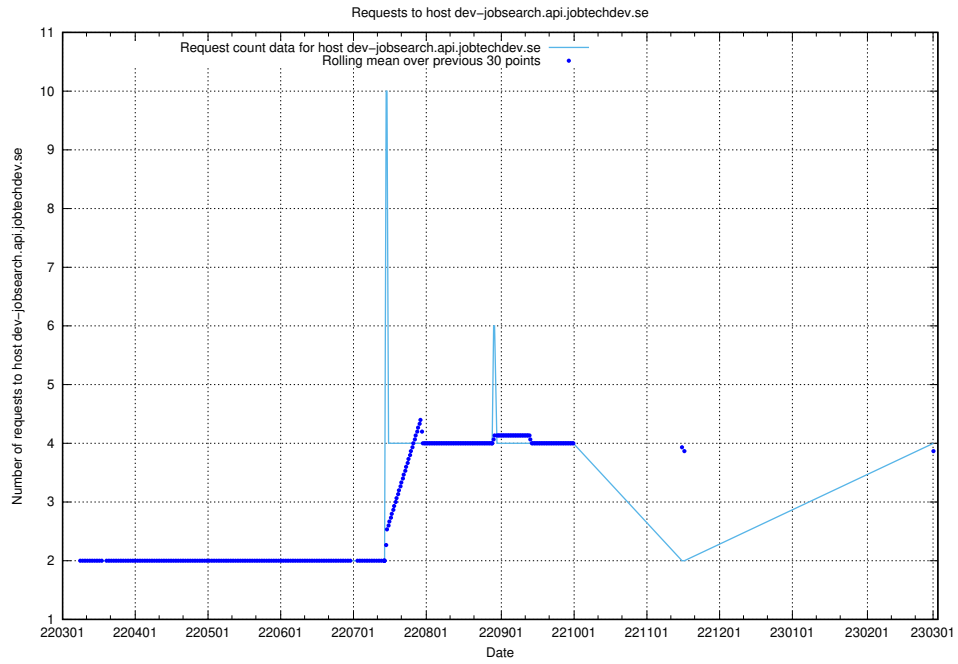

7.160 Usage of dev-jobsearch.api.jobtechdev.se

Here, we count the number of requests to host dev-jobsearch.api.jobtechdev.se.