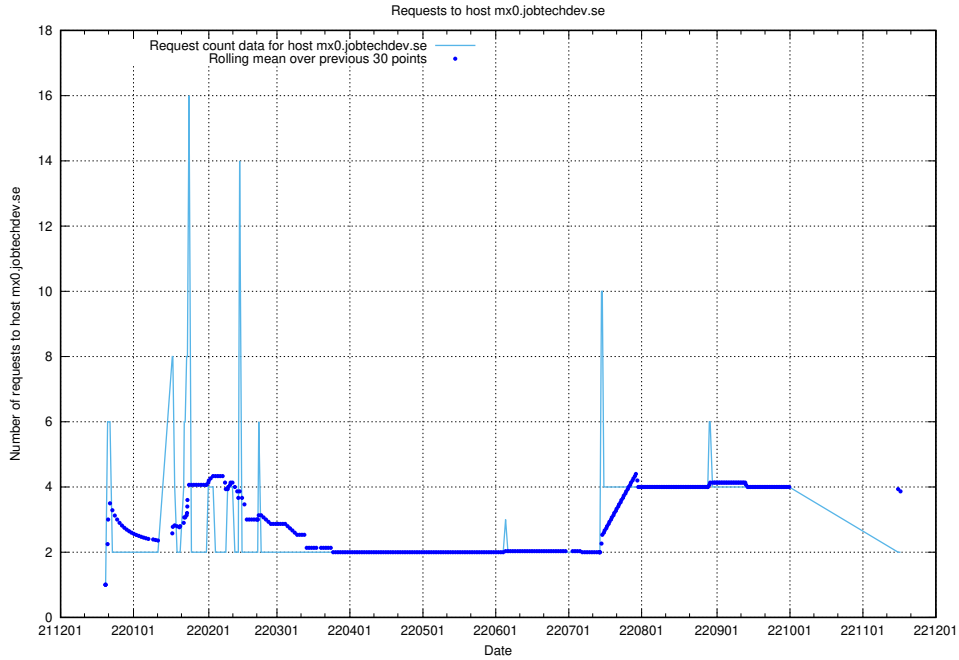

Here, we count the number of requests to host server.jobtechdev.se.

7.375 Usage of mx01.jobtechdev.se

Here, we count the number of requests to host mx01.jobtechdev.se.

7.376 Usage of mx0.jobtechdev.se

Here, we count the number of requests to host mx0.jobtechdev.se.