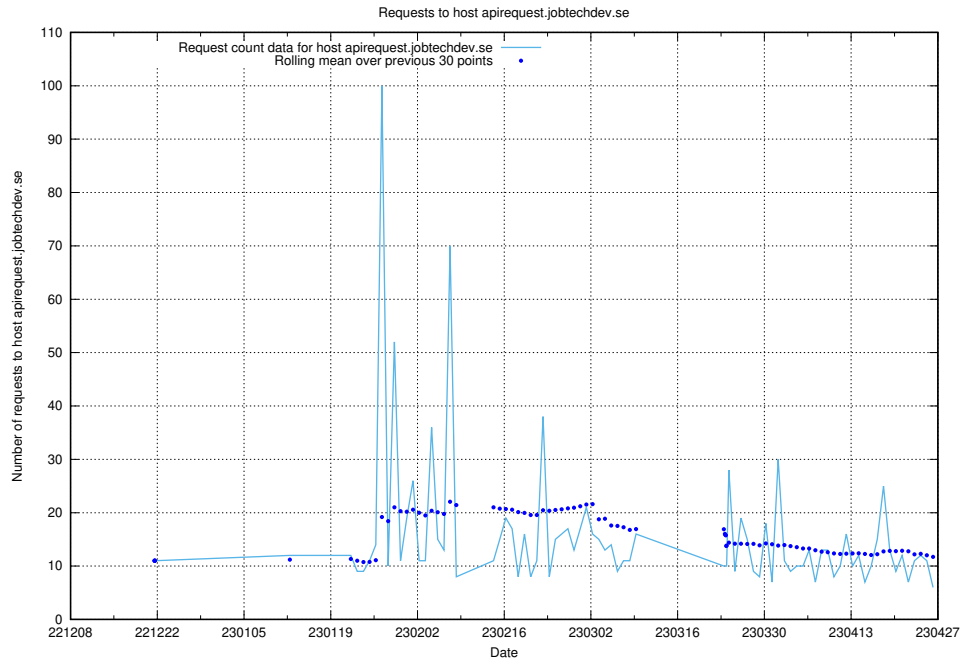

7.85 Usage of apirequest.jobtechdev.se

Here, we count the number of requests to host apirequest.jobtechdev.se.

7.86 Usage of opensearch-test.jobtechdev.se

Here, we count the number of requests to host opensearch-test.jobtechdev.se.