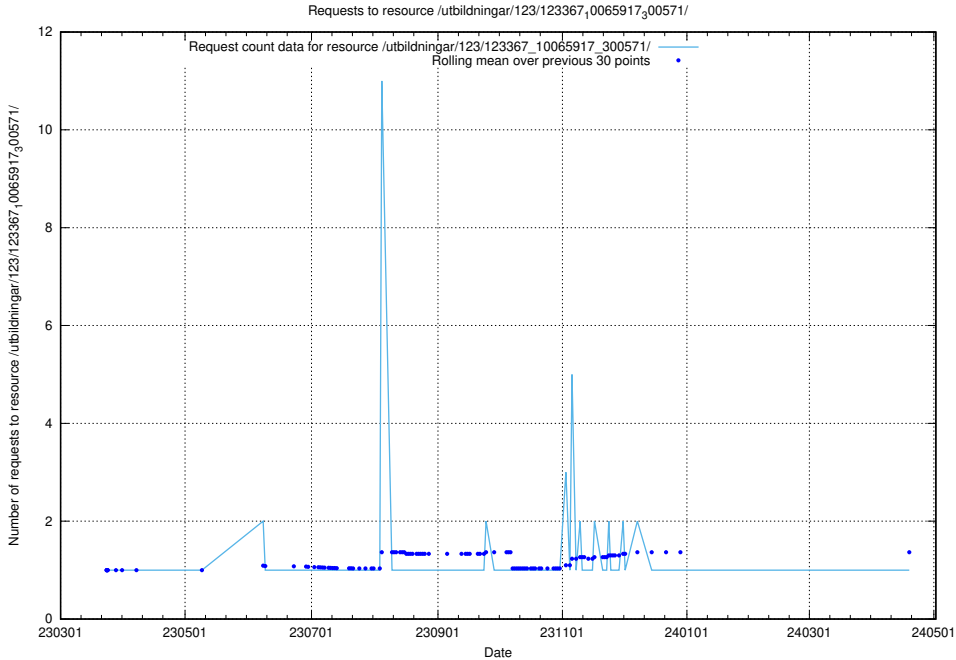

5.4938 Usage of /utbildningar/123/123367_10065917_300571/

Here, we count the number of requests to resource /utbildningar/123/123367_10065917_300571/.