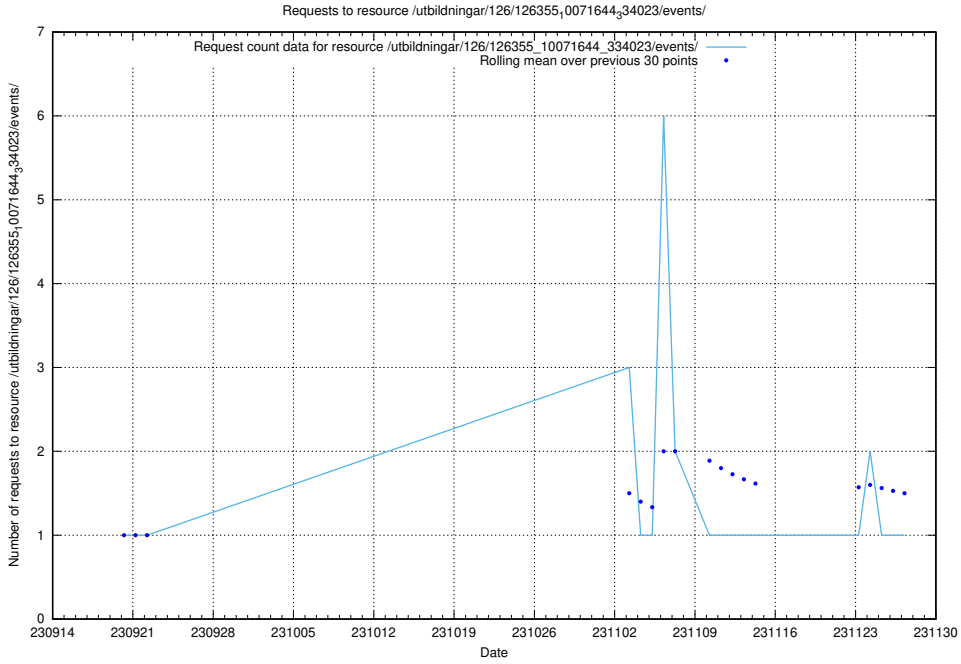

5.4815 Usage of /utbildningar/126/126355_10071644_334023/events/

Here, we count the number of requests to resource /utbildningar/126/126355_10071644_334023/events/