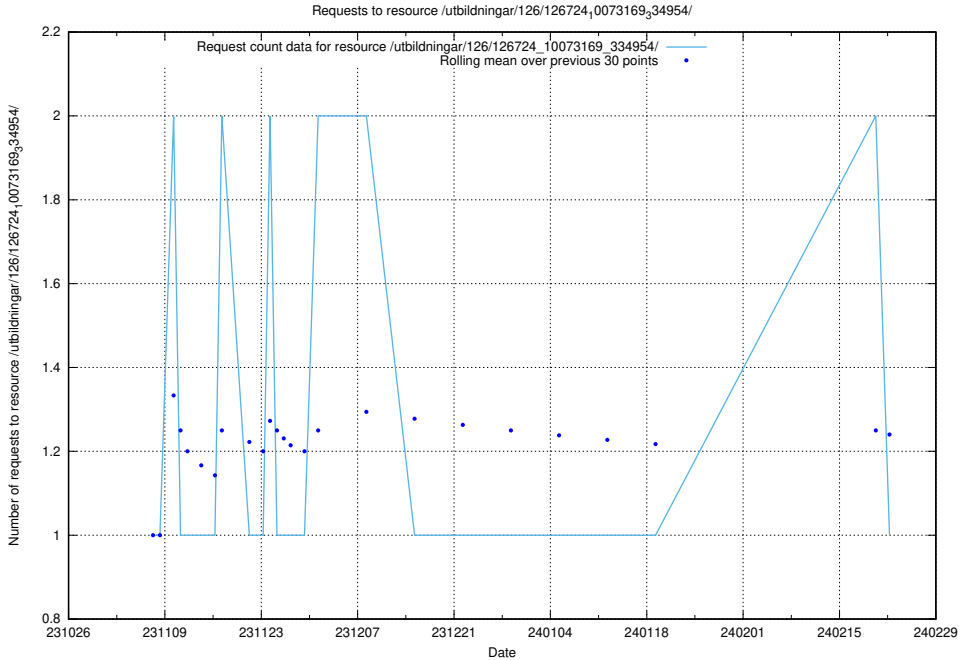

5.4412 Usage of /utbildningar/126/126724_10073169_334954/

Here, we count the number of requests to resource /utbildningar/126/126724_10073169_334954/.