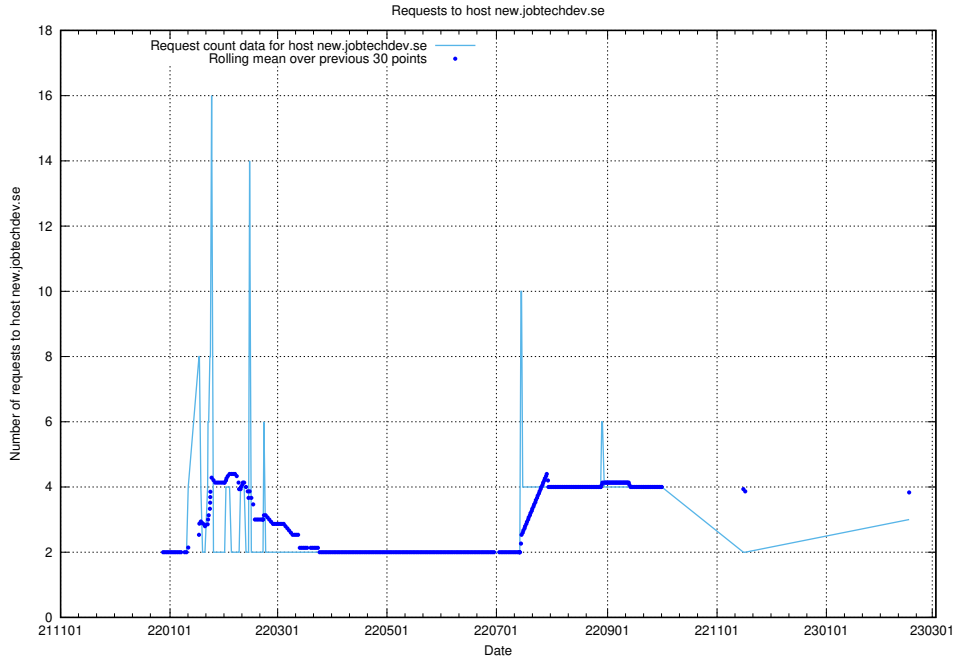

7.200 Usage of new.jobtechdev.se

Here, we count the number of requests to host new.jobtechdev.se.