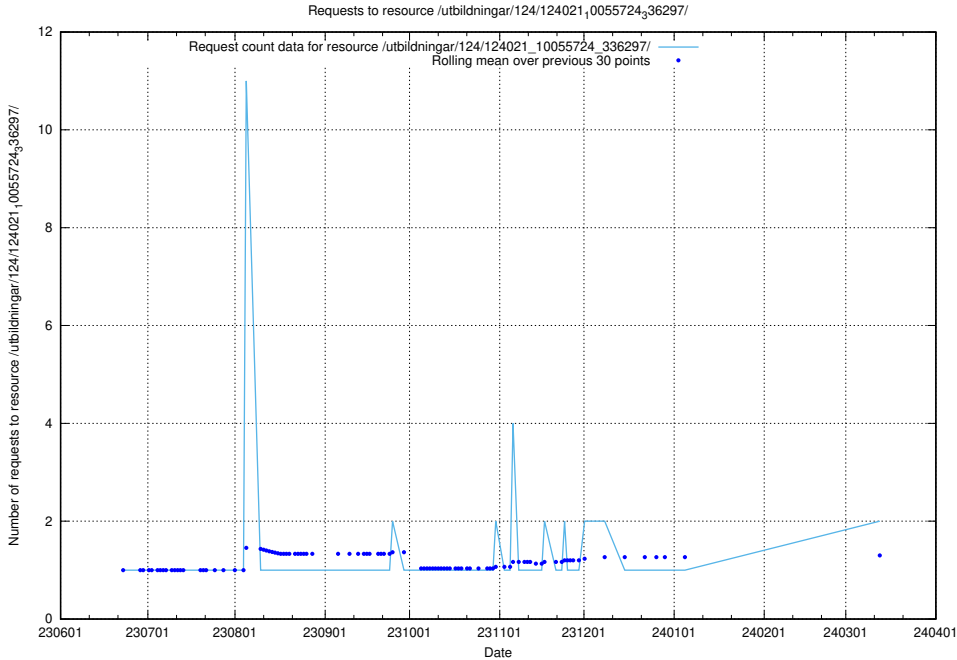

5.849 Usage of /utbildningar/124/124021_10055724_336297/

Here, we count the number of requests to resource /utbildningar/124/124021_10055724_336297/.