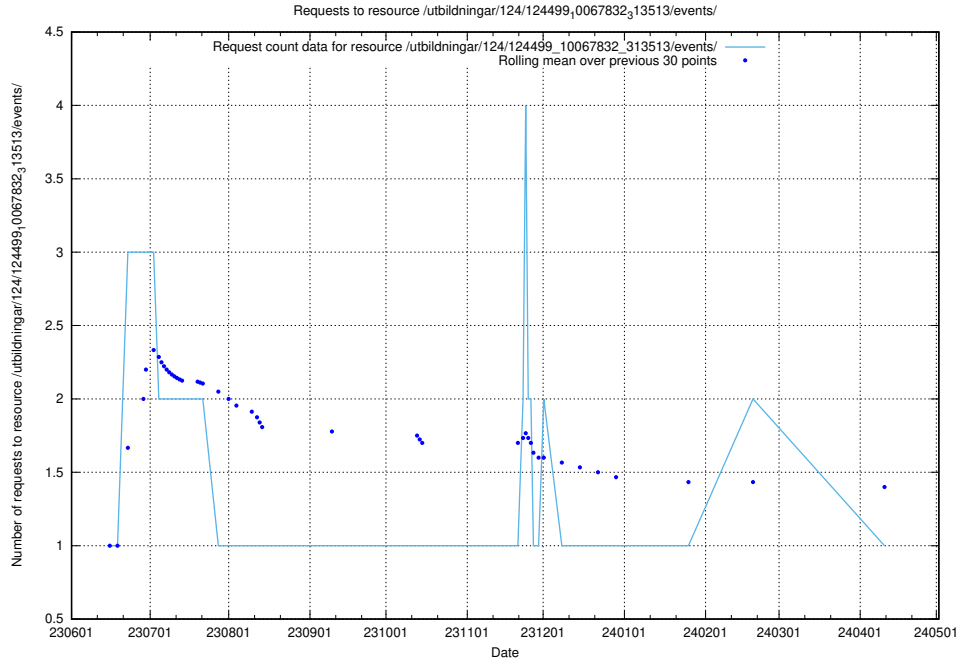

5.6161 Usage of /utbildningar/124/124499_10067832_313513/events/

Here, we count the number of requests to resource /utbildningar/124/124499_10067832_313513/events/