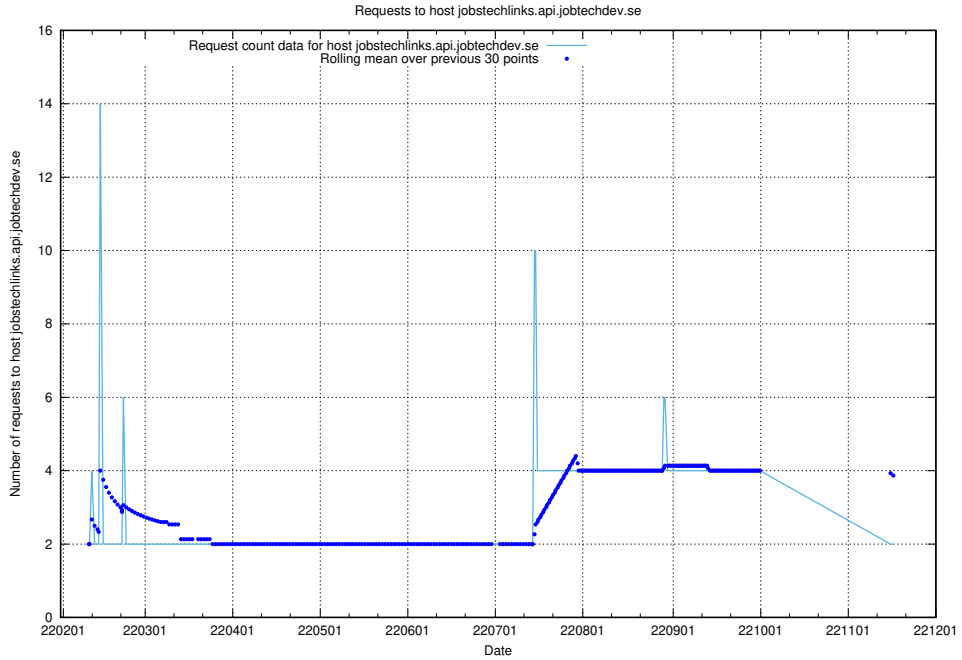

7.562 Usage of jobstechlinks.api.jobtechdev.se

Here, we count the number of requests to host jobstechlinks.api.jobtechdev.se.