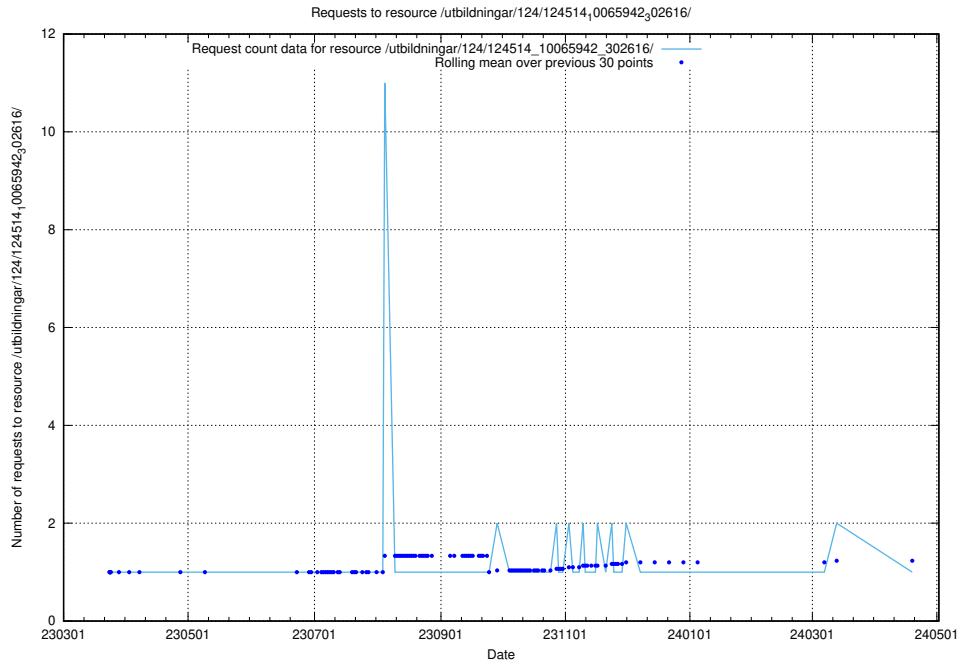

5.2155 Usage of /utbildningar/124/124514_10065942_302616/

Here, we count the number of requests to resource /utbildningar/124/124514_10065942_302616/.