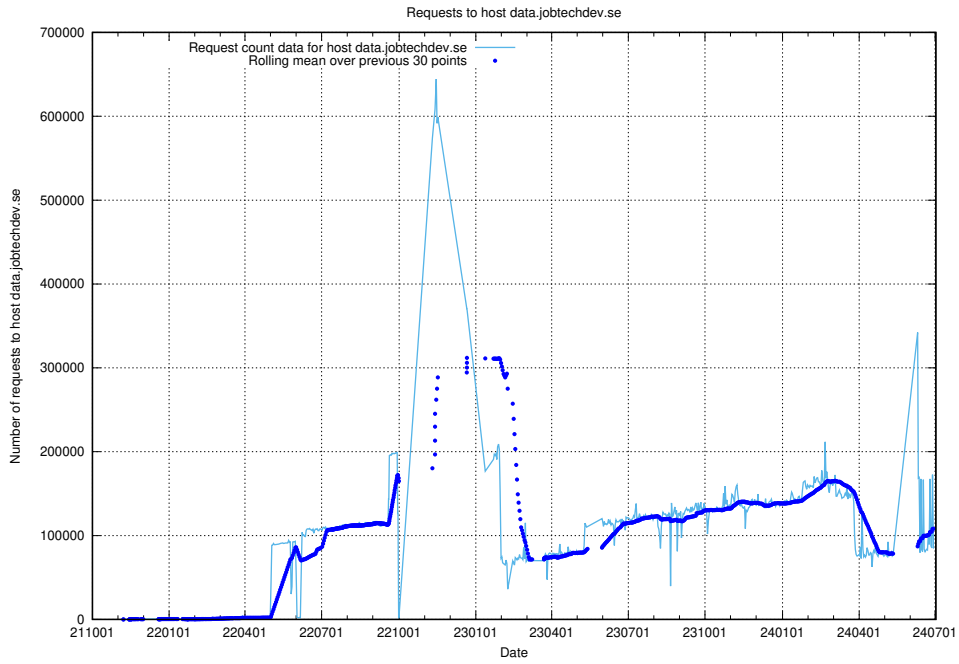

7.4 Usage of taxonomy.api.jobtechdev.se:443

Here, we count the number of requests to host taxonomy.api.jobtechdev.se:443.

7.5 Usage of jobad-enrichments-api.jobtechdev.se

Here, we count the number of requests to host jobad-enrichments-api.jobtechdev.se.