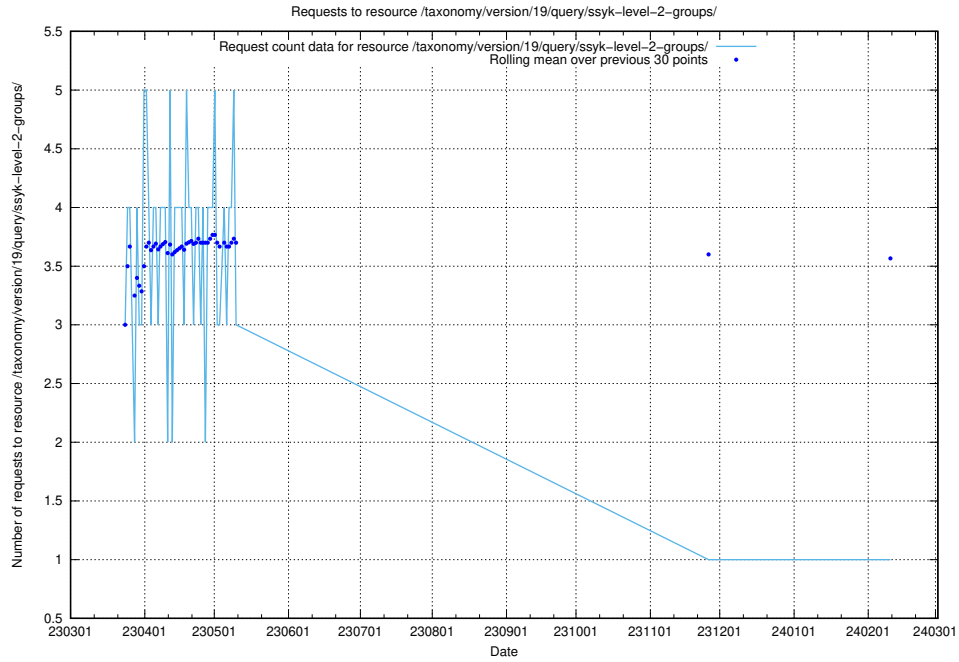

5.6390 Usage of /taxonomy/version/19/query/ssyk-level-2-groups/

Here, we count the number of requests to resource /taxonomy/version/19/query/ssyk-level-2-groups/.