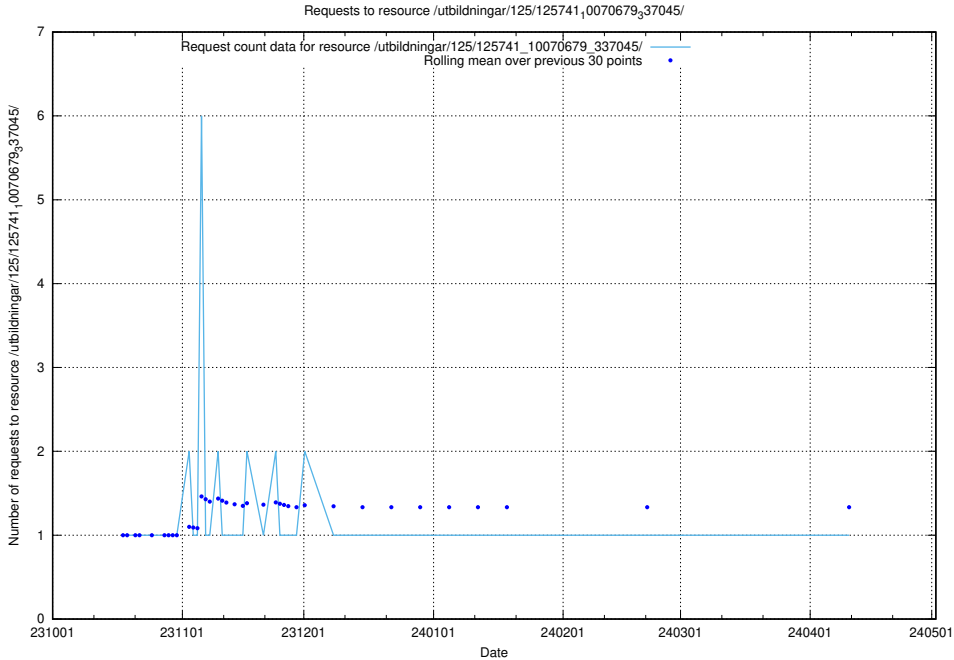

5.4576 Usage of /utbildningar/125/125741_10070679_337045/

Here, we count the number of requests to resource /utbildningar/125/125741_10070679_337045/.