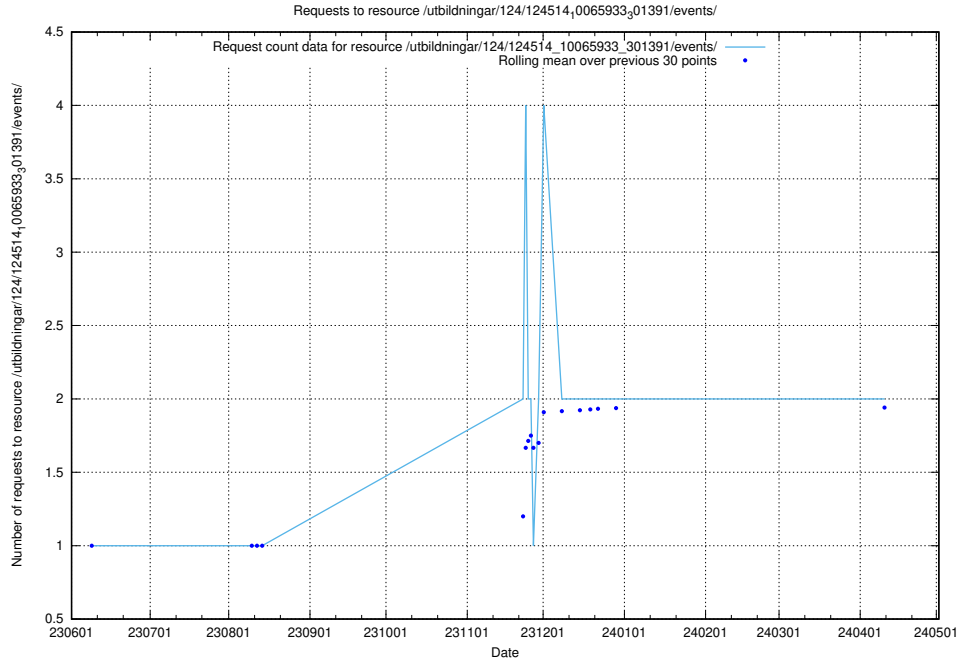

5.864 Usage of /utbildningar/124/124514_10065933_301391/events/

Here, we count the number of requests to resource /utbildningar/124/124514_10065933_301391/events/

5.865 Usage of /utbildningar/124/124455_10067678_313200/