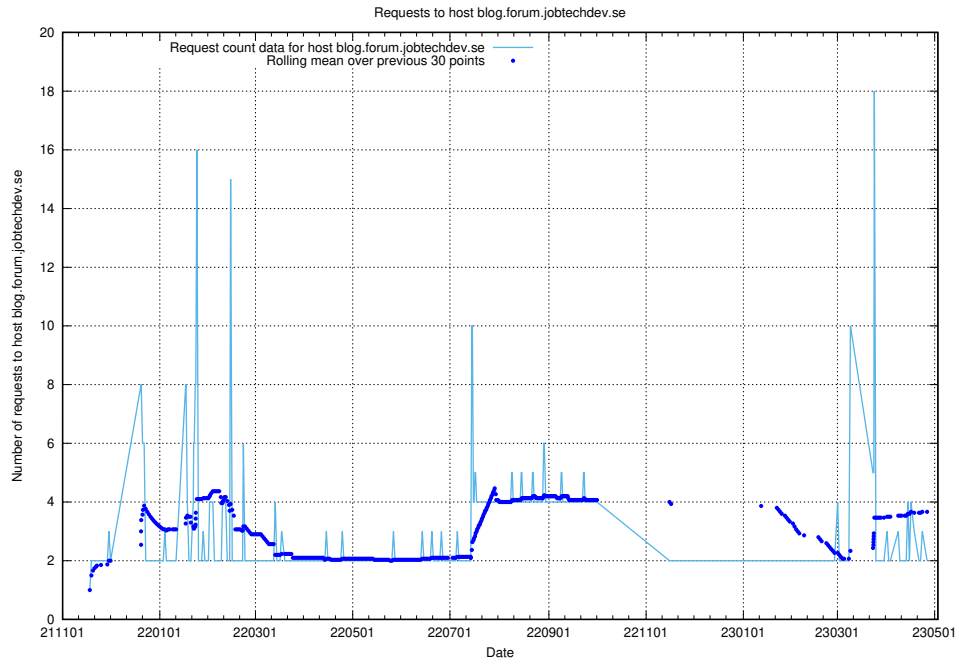

7.491 Usage of blog.forum.jobtechdev.se

Here, we count the number of requests to host blog.forum.jobtechdev.se.