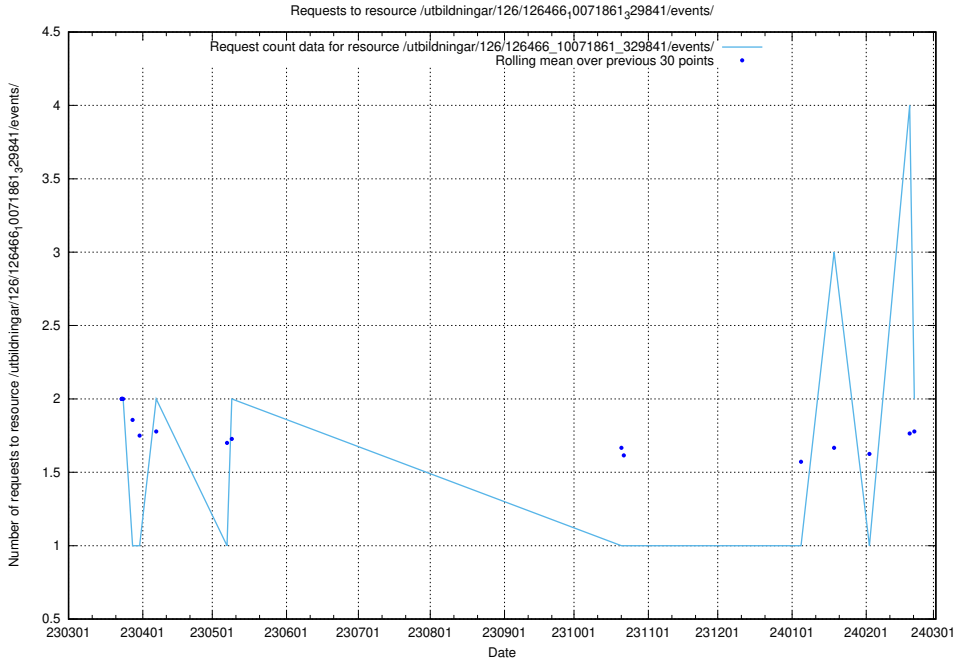

5.944 Usage of /utbildningar/126/126466_10071861_329841/events/

Here, we count the number of requests to resource /utbildningar/126/126466_10071861_329841/events/