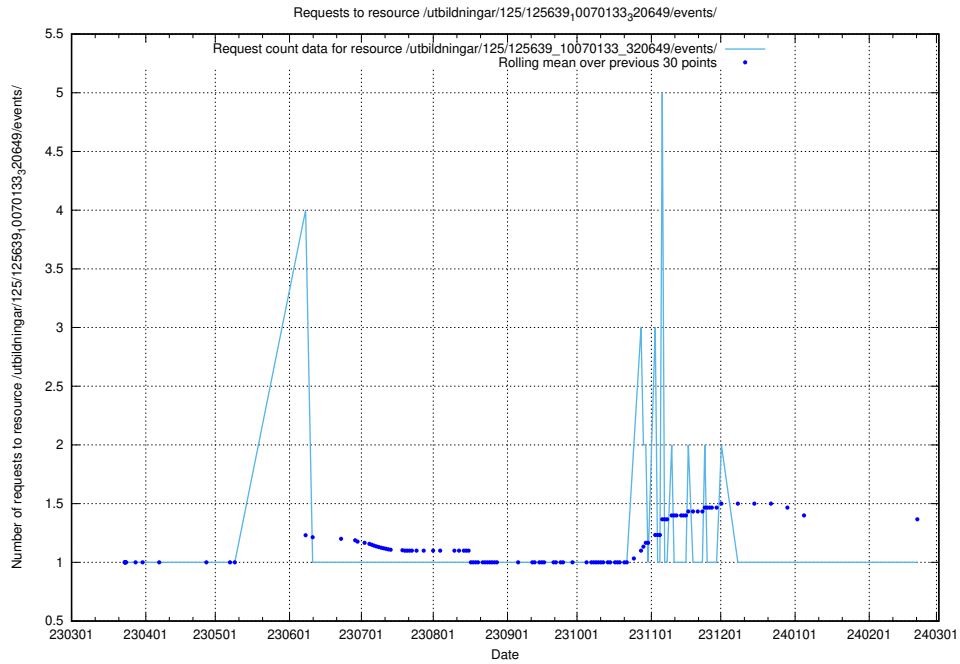

5.1066 Usage of /utbildningar/125/125639_10070133_320649/events/

Here, we count the number of requests to resource /utbildningar/125/125639_10070133_320649/events/