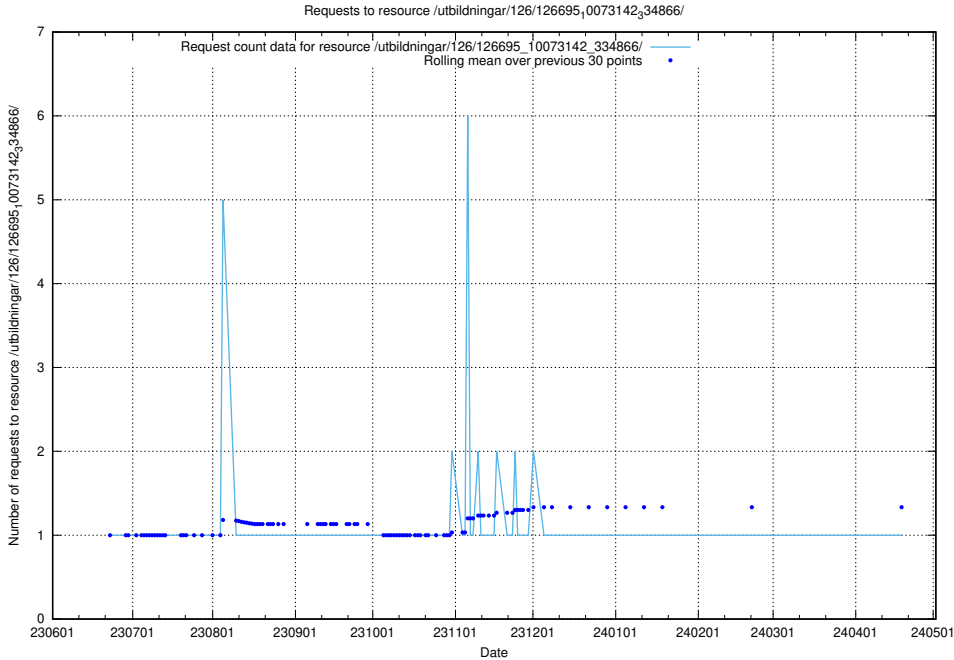

5.5916 Usage of /utbildningar/126/126695_10073142_334866/

Here, we count the number of requests to resource /utbildningar/126/126695_10073142_334866/.