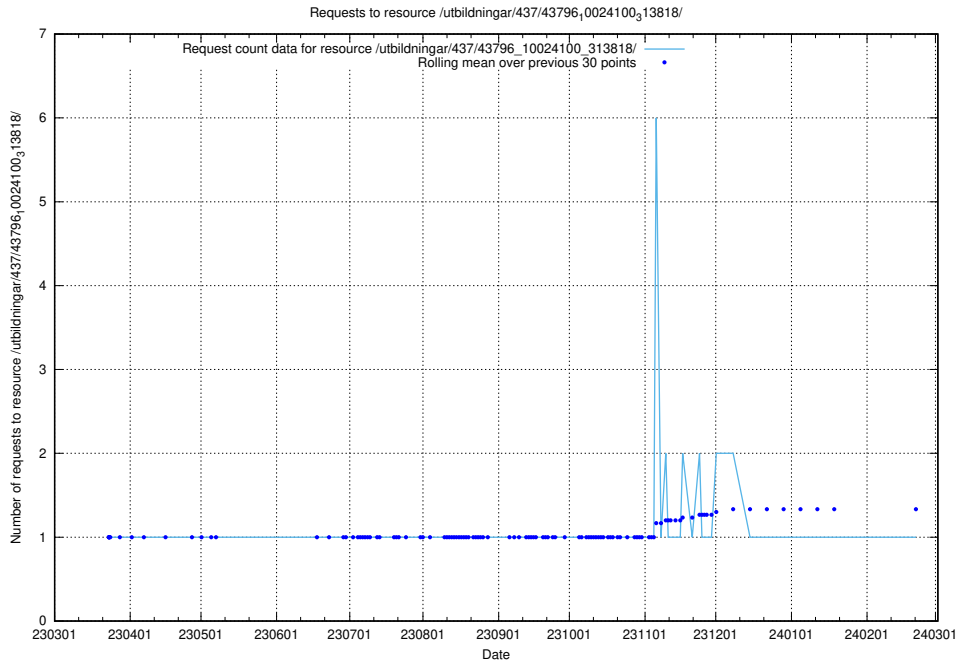

5.6623 Usage of /utbildningar/437/43796_10024100_313818/

Here, we count the number of requests to resource /utbildningar/437/43796_10024100_313818/.