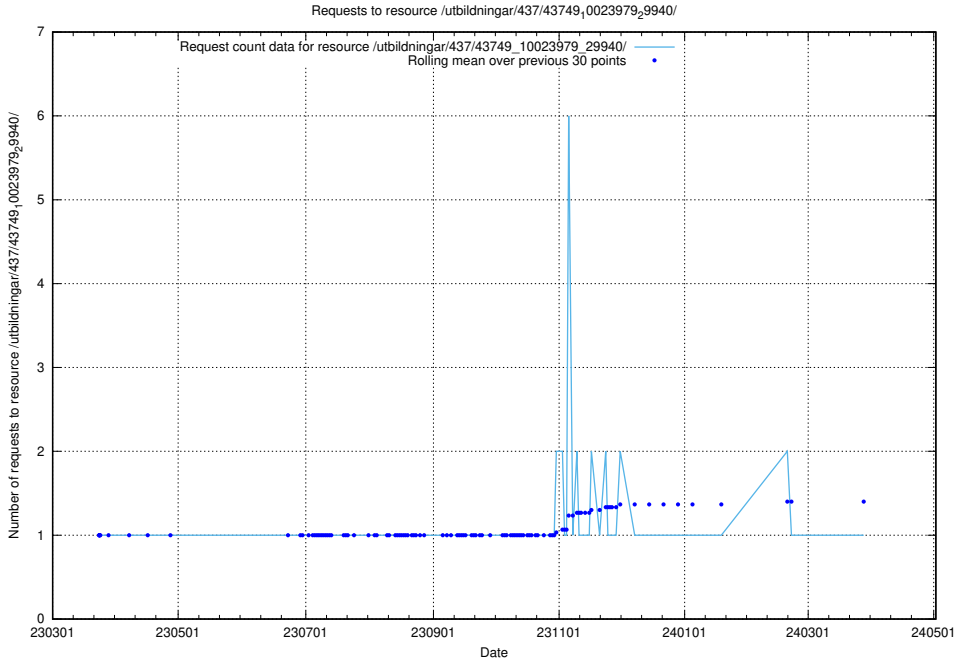

5.6648 Usage of /utbildningar/437/43749_10023979_29940/

Here, we count the number of requests to resource /utbildningar/437/43749_10023979_29940/.