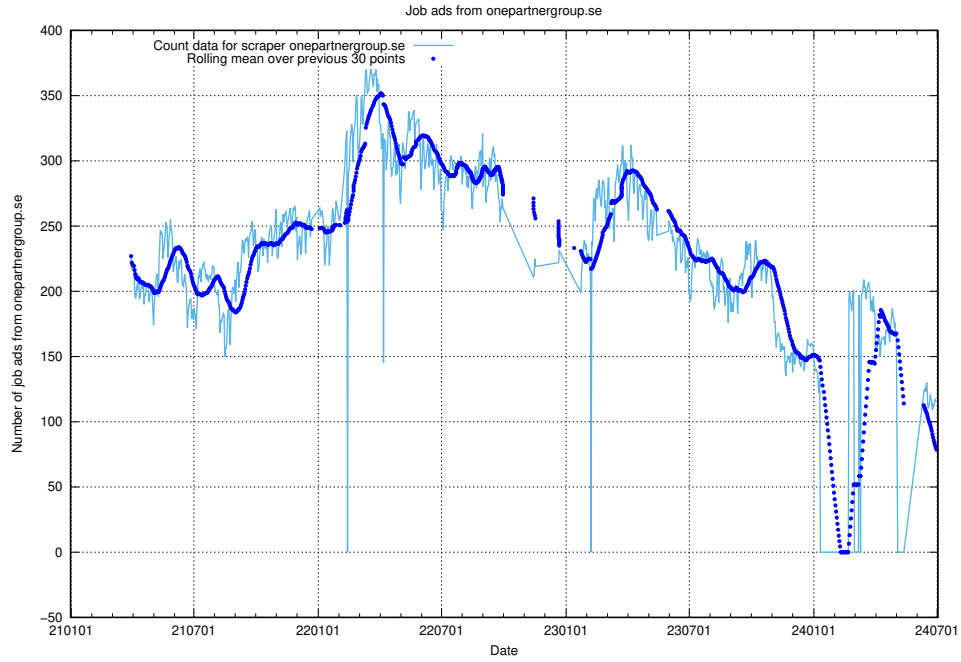

13.11 Number of ads by scraper onepartnergroup.se

Here, we count the number of job ads scraped from onepartnergroup.se.