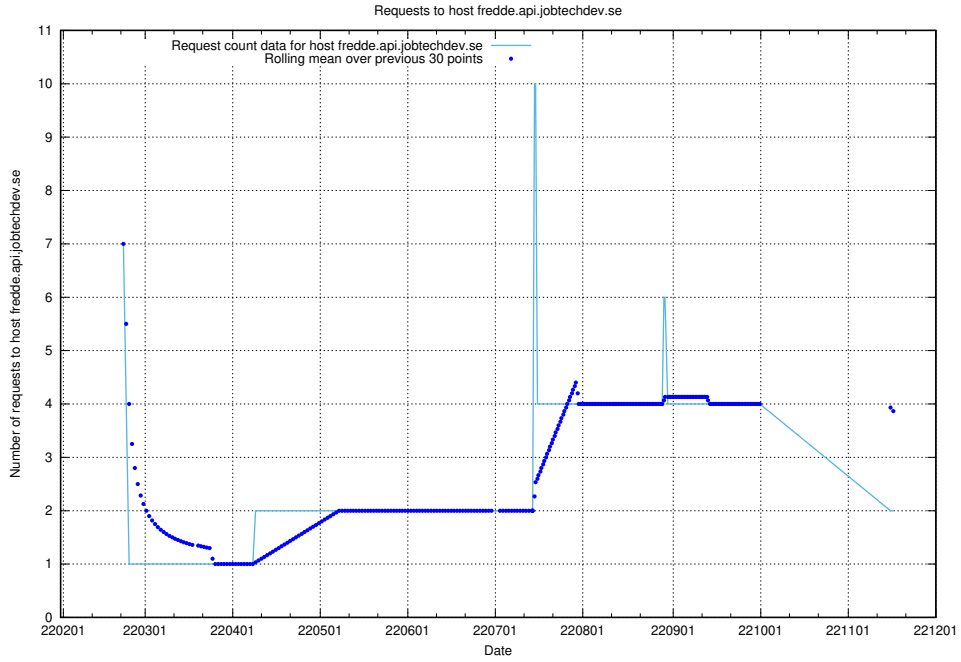

7.524 Usage of fredde.jobtechdev.se

Here, we count the number of requests to host fredde.jobtechdev.se.

7.525 Usage of fredde.api.jobtechdev.se

Here, we count the number of requests to host fredde.api.jobtechdev.se.