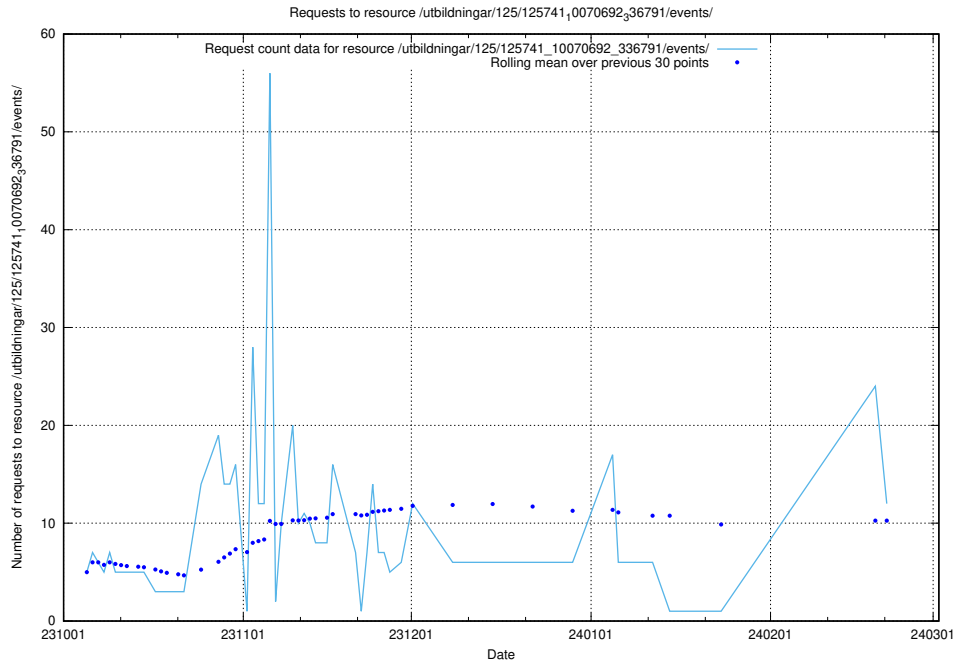

5.49 Usage of /availability/uptime/20240122/

Here, we count the number of requests to resource /availability/uptime/20240122/.

5.50 Usage of /utbildningar/125/125741_10070692_336791/events/

Here, we count the number of requests to resource /utbildningar/125/125741_10070692_336791/events/