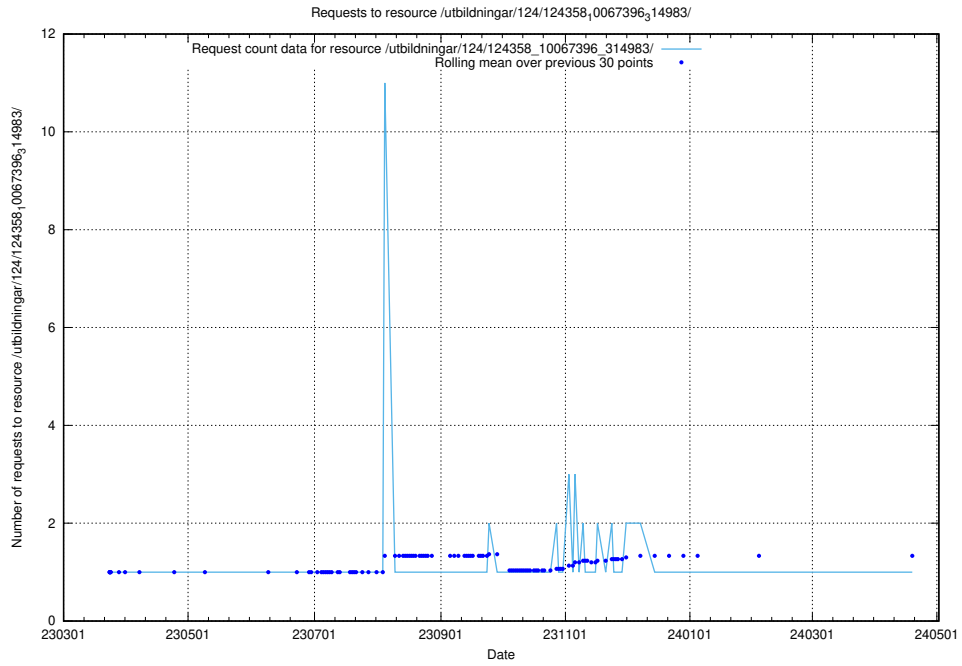

5.4118 Usage of /utbildningar/124/124358_10067396_314983/

Here, we count the number of requests to resource /utbildningar/124/124358_10067396_314983/.