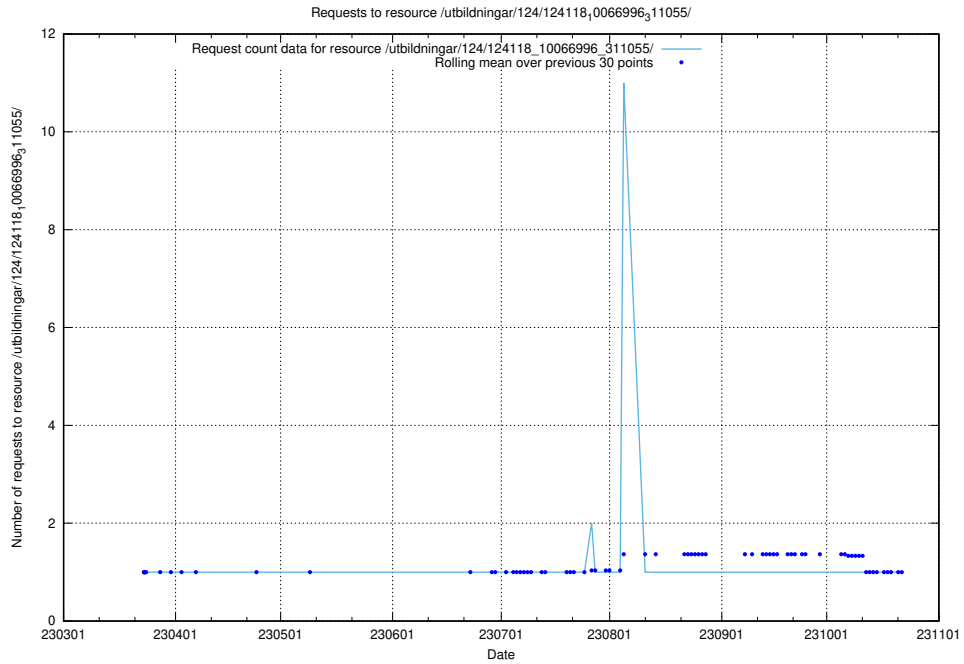

5.4500 Usage of /utbildningar/124/124118_10066996_311055/

Here, we count the number of requests to resource /utbildningar/124/124118_10066996_311055/.