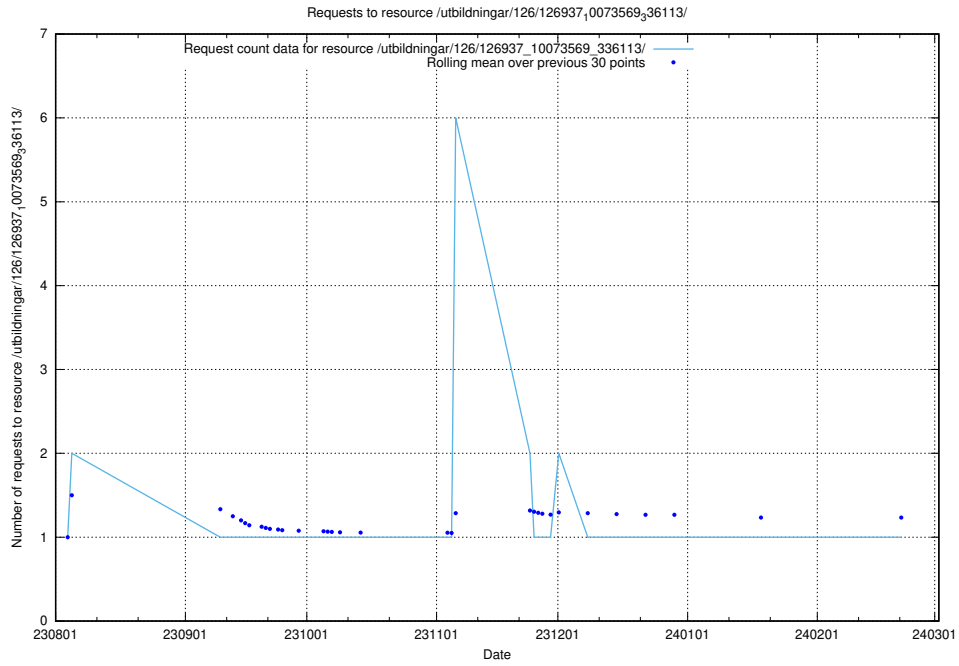

5.5149 Usage of /utbildningar/126/126937_10073569_336113/

Here, we count the number of requests to resource /utbildningar/126/126937_10073569_336113/.