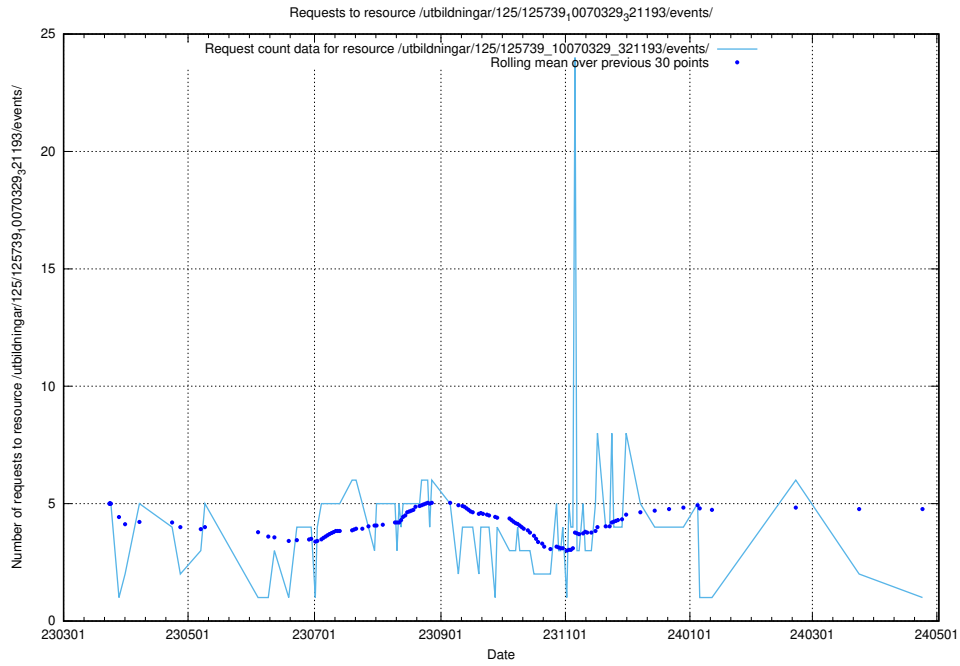

5.6518 Usage of /utbildningar/125/125739_10070329_321193/events/

Here, we count the number of requests to resource /utbildningar/125/125739_10070329_321193/events/