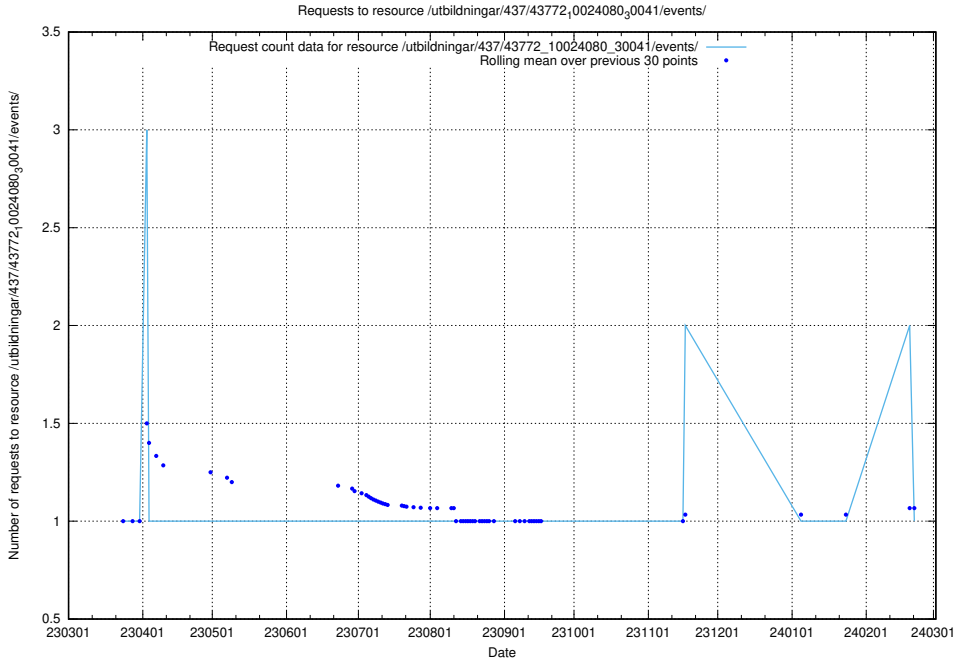

Here, we count the number of requests to resource /utbildningar/437/43784_10024037_29998/events/.

5.6451 Usage of /utbildningar/437/43772_10024080_30041/events/

Here, we count the number of requests to resource /utbildningar/437/43772_10024080_30041/events/.