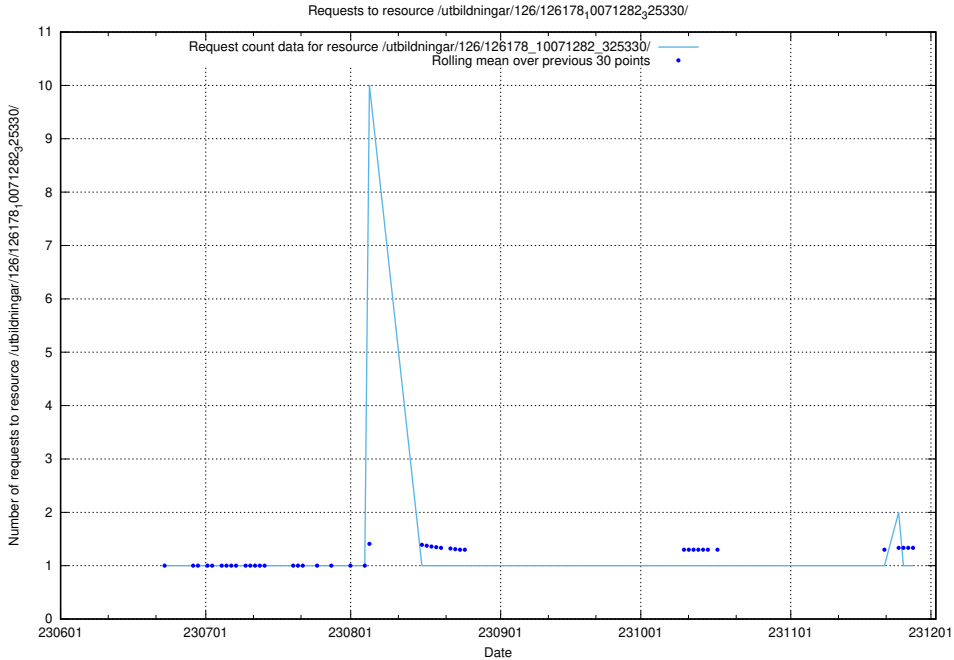

5.5962 Usage of /utbildningar/126/126176_10071340_325945/

Here, we count the number of requests to resource /utbildningar/126/126176_10071340_325945/.

5.5963 Usage of /utbildningar/126/126095_10071328_329301/events/