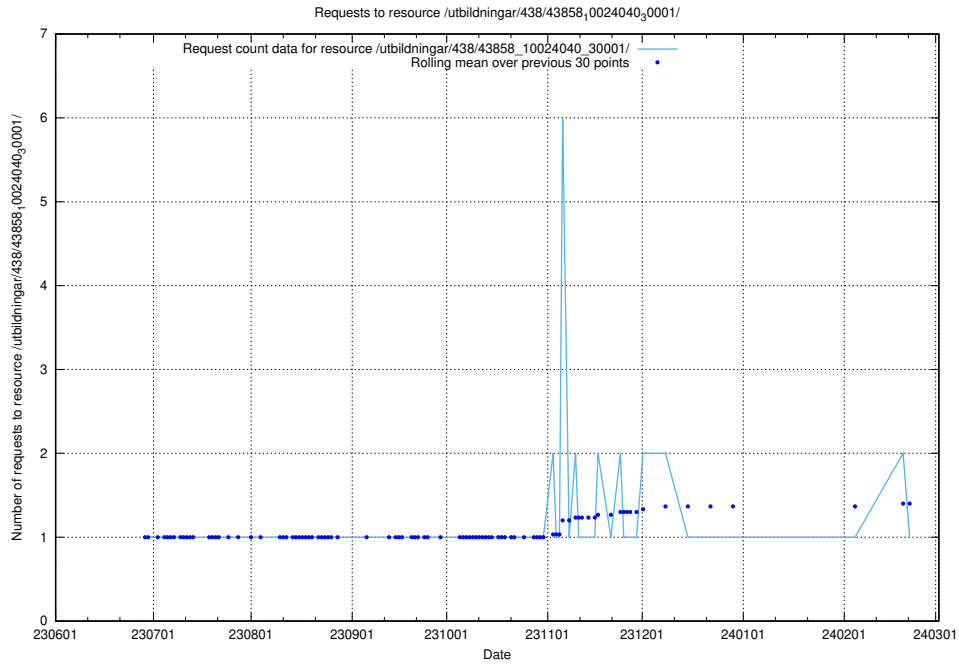

5.5708 Usage of /utbildningar/438/43858_10024040_30001/

Here, we count the number of requests to resource /utbildningar/438/43858_10024040_30001/.