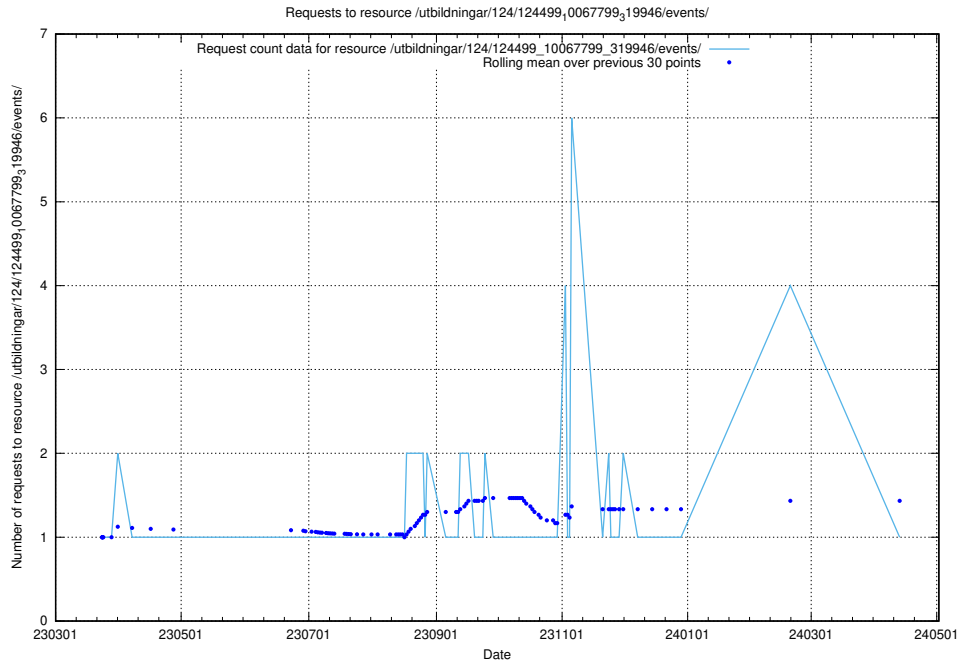

5.2741 Usage of /utbildningar/124/124499_10067799_319946/events/

Here, we count the number of requests to resource /utbildningar/124/124499_10067799_319946/events/