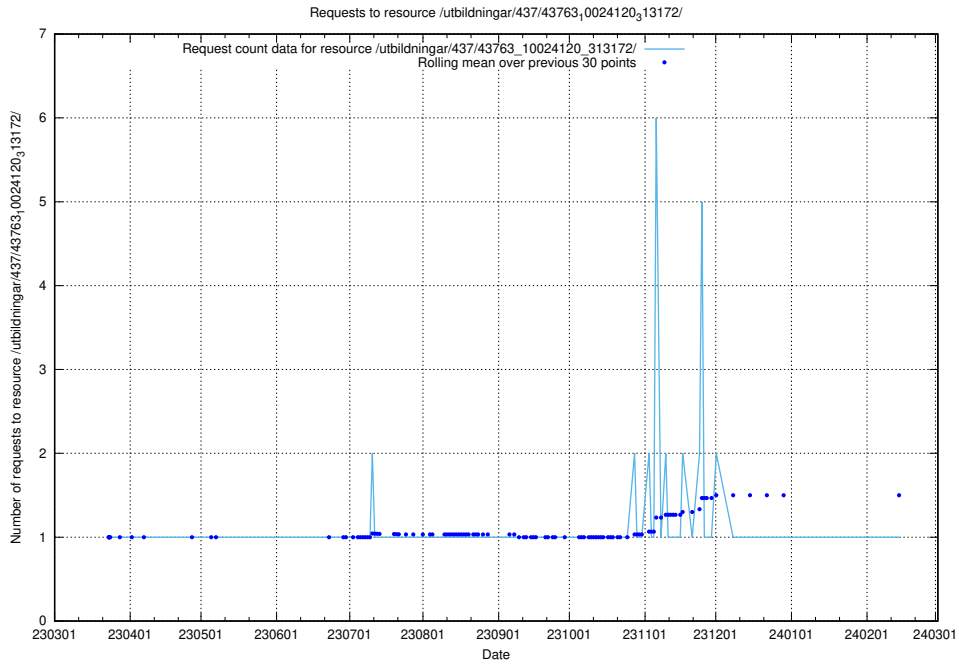

5.6635 Usage of /utbildningar/437/43763_10024120_313172/

Here, we count the number of requests to resource /utbildningar/437/43763_10024120_313172/.