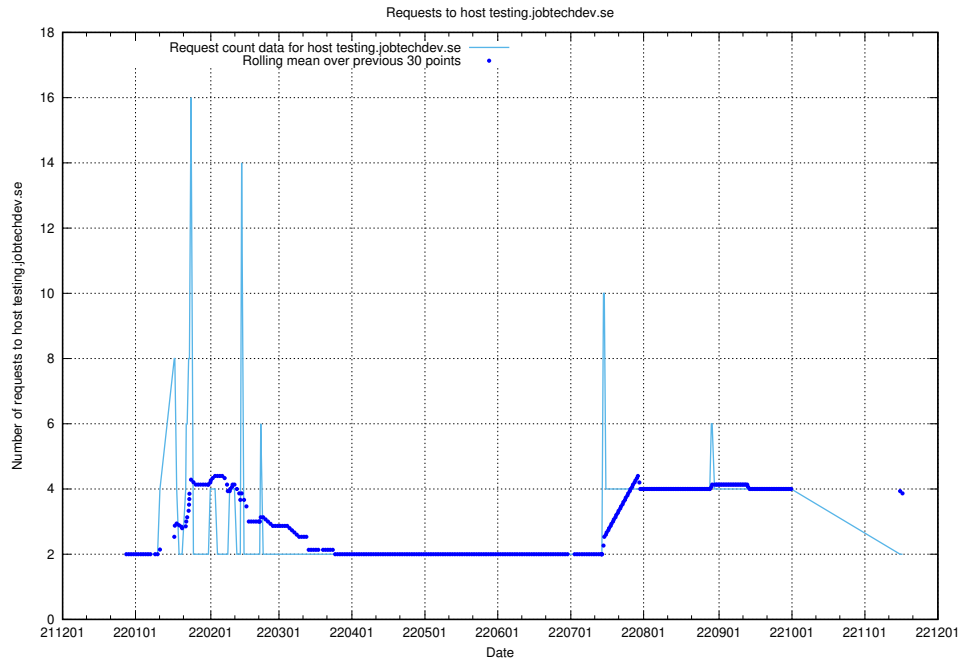

7.360 Usage of testing.jobtechdev.se

Here, we count the number of requests to host testing.jobtechdev.se.

7.361 Usage of support.jobtechdev.se

Here, we count the number of requests to host support.jobtechdev.se.