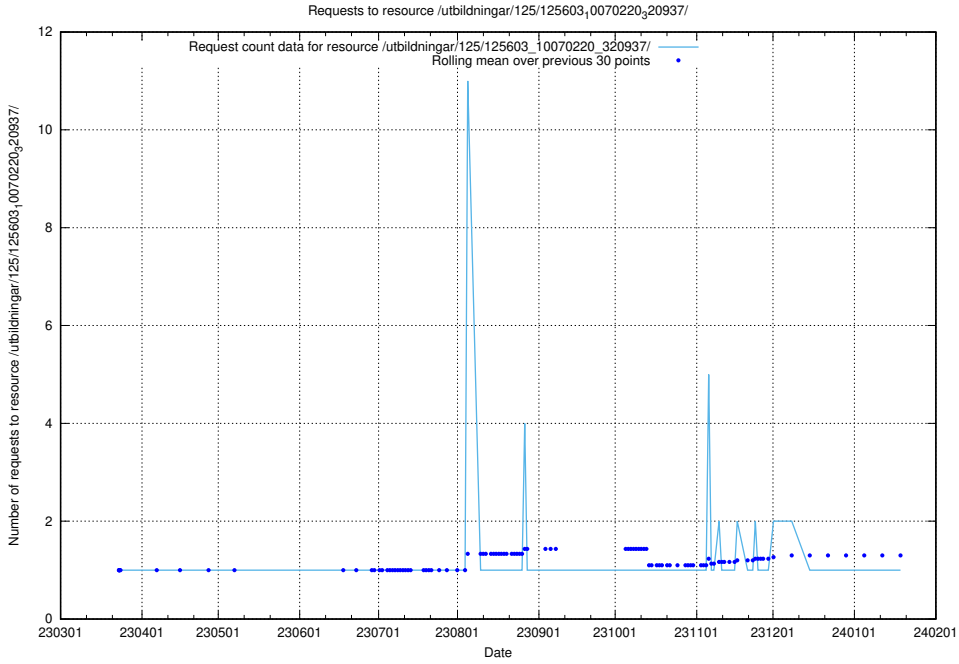

5.1090 Usage of /utbildningar/125/125603_10070220_320937/

Here, we count the number of requests to resource /utbildningar/125/125603_10070220_320937/.