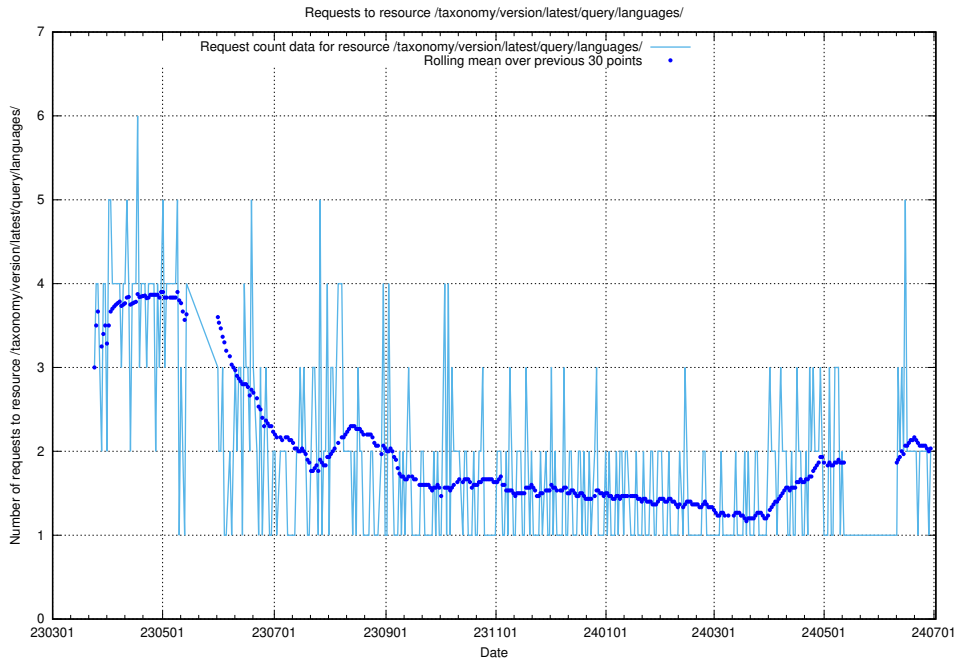

5.916 Usage of `/taxonomy/version/latest/query/languages/`

Here, we count the number of requests to resource `/taxonomy/version/latest/query/languages/`.