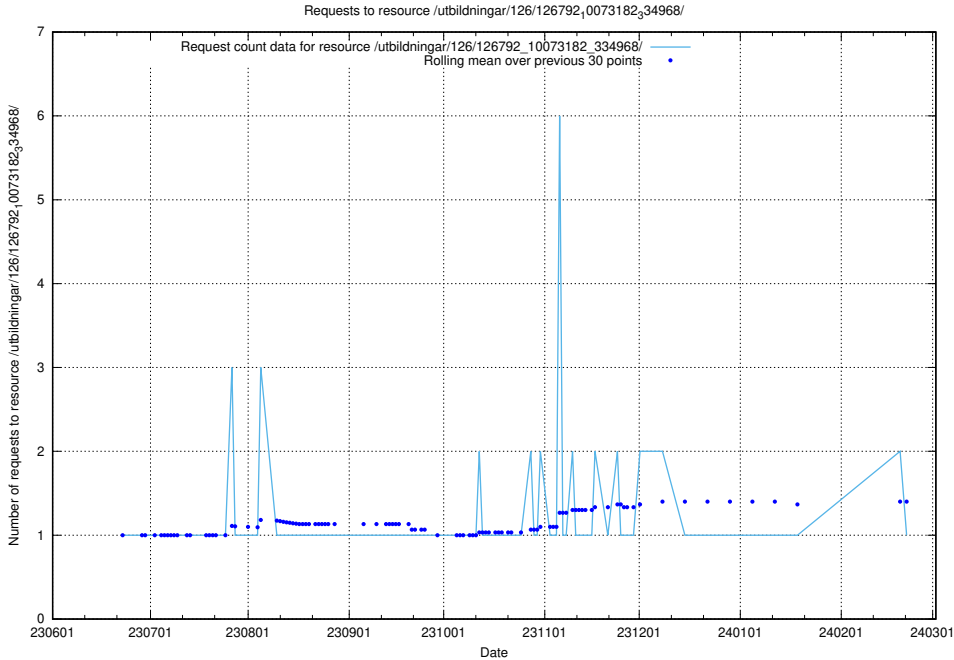

5.5877 Usage of /utbildningar/126/126792_10073182_334968/

Here, we count the number of requests to resource /utbildningar/126/126792_10073182_334968/.