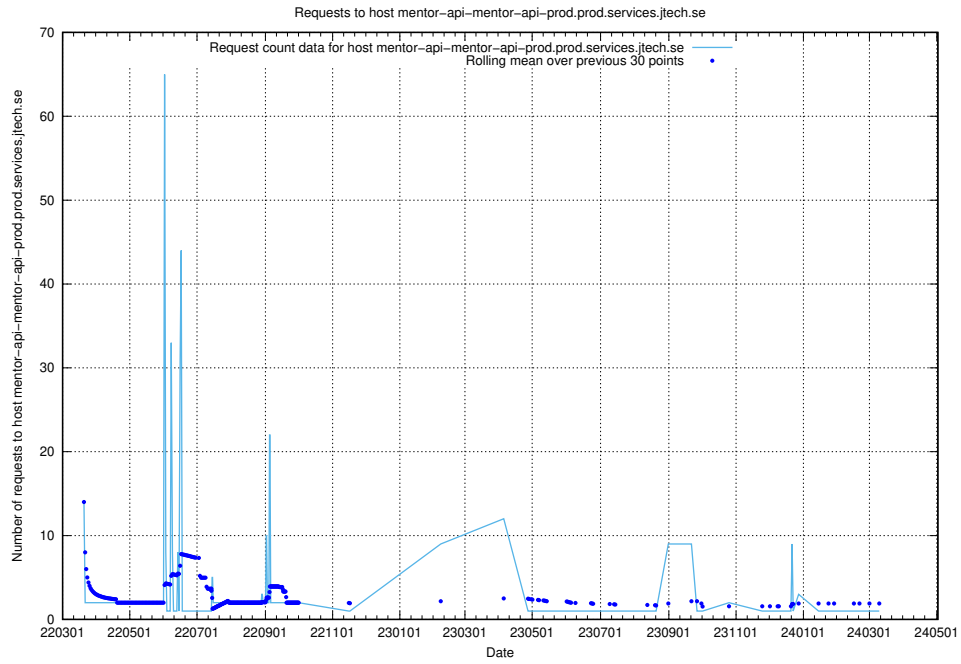

Here, we count the number of requests to host mentor-api-mentor-api-prod.prod.services.jtech.se.

7.647 Usage of fw1.jobtechdev.se:443

Here, we count the number of requests to host fw1.jobtechdev.se:443.