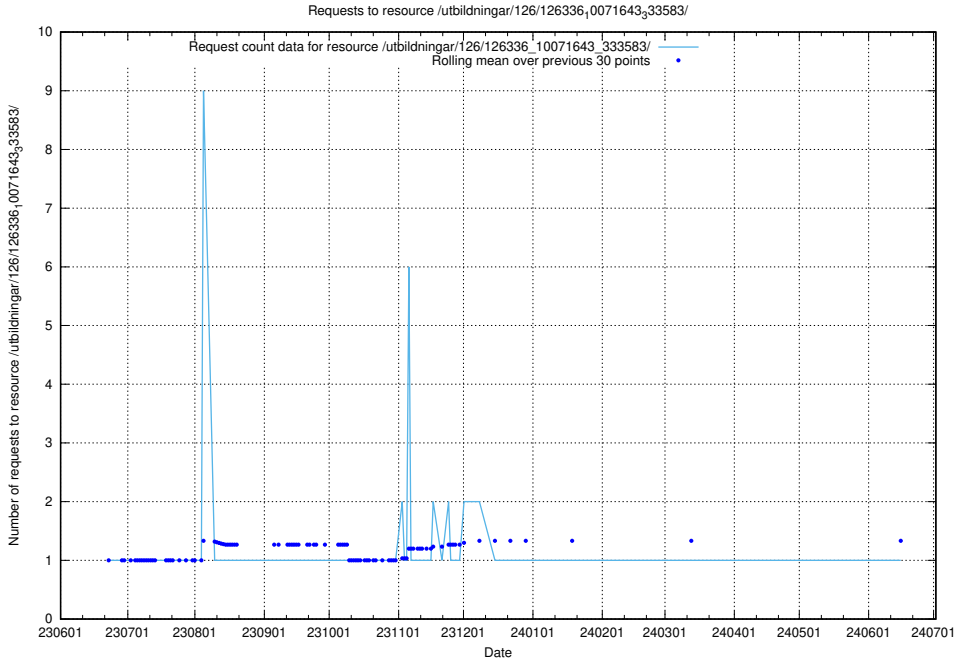

5.5953 Usage of /utbildningar/126/126336_10071643_333583/

Here, we count the number of requests to resource /utbildningar/126/126336_10071643_333583/.