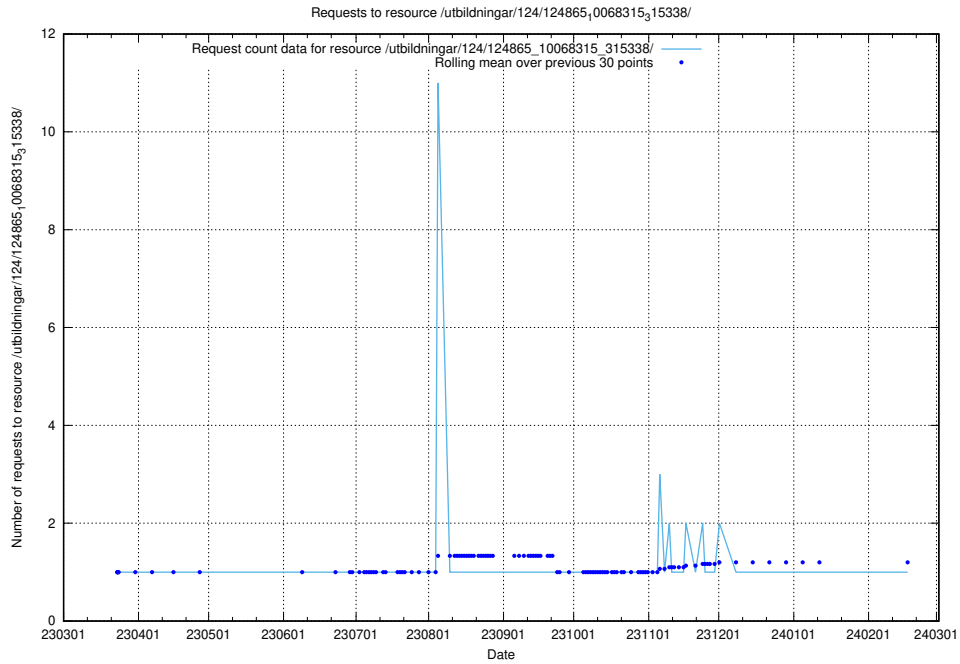

5.1167 Usage of /utbildningar/124/124865_10068315_315338/

Here, we count the number of requests to resource /utbildningar/124/124865_10068315_315338/.