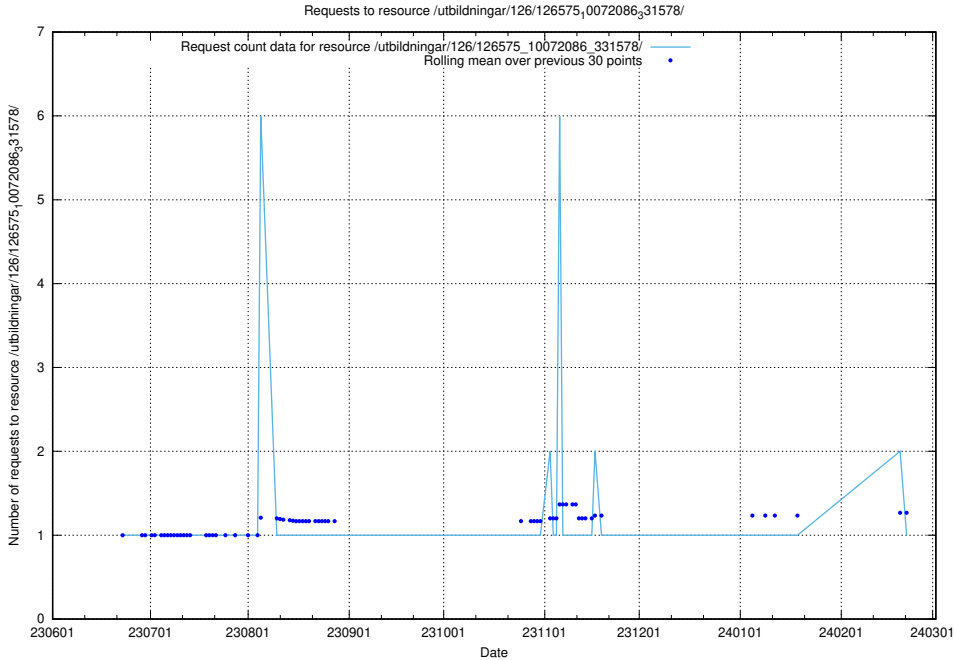

5.5931 Usage of /utbildningar/126/126575_10072086_331578/

Here, we count the number of requests to resource /utbildningar/126/126575_10072086_331578/.