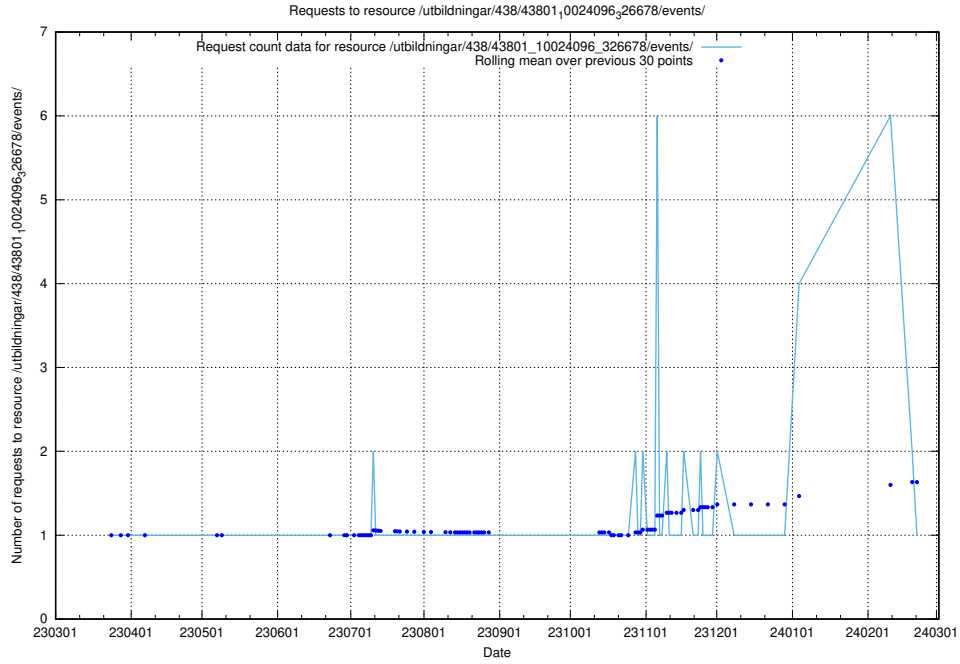

5.6440 Usage of /utbildningar/438/43801_10024096_326678/events/

Here, we count the number of requests to resource /utbildningar/438/43801_10024096_326678/events/.