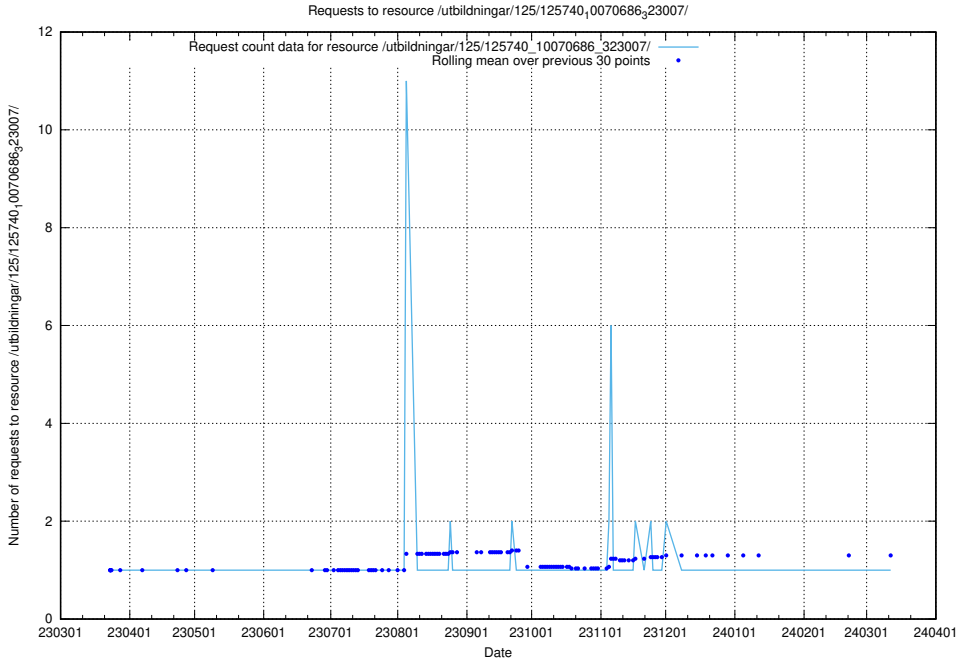

5.993 Usage of /utbildningar/125/125740_10070686_323007/

Here, we count the number of requests to resource /utbildningar/125/125740_10070686_323007/.