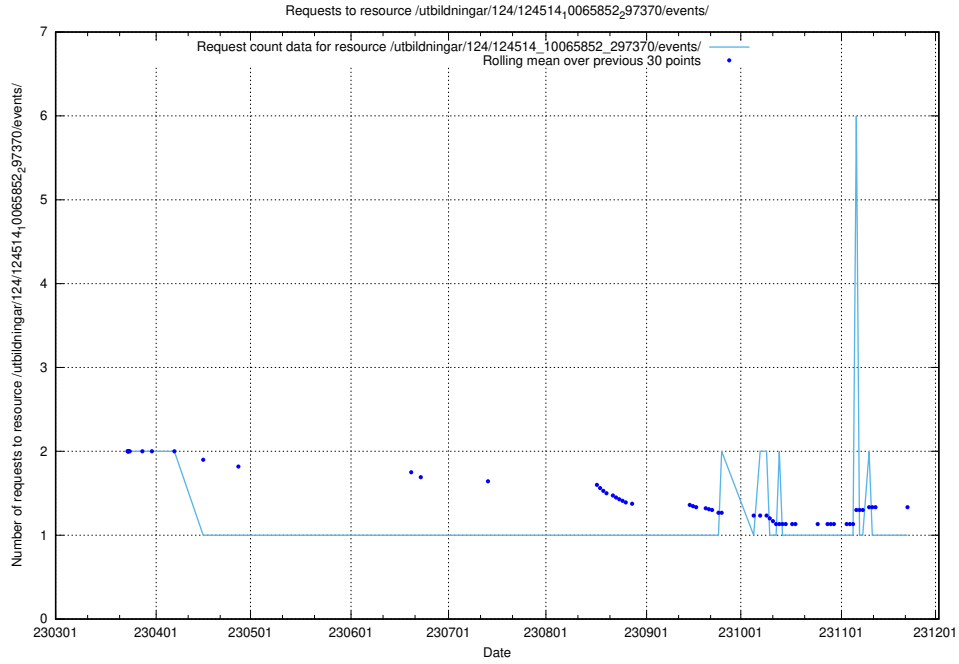

5.6561 Usage of /utbildningar/124/124514_10065852_297370/events/

Here, we count the number of requests to resource /utbildningar/124/124514_10065852_297370/events/