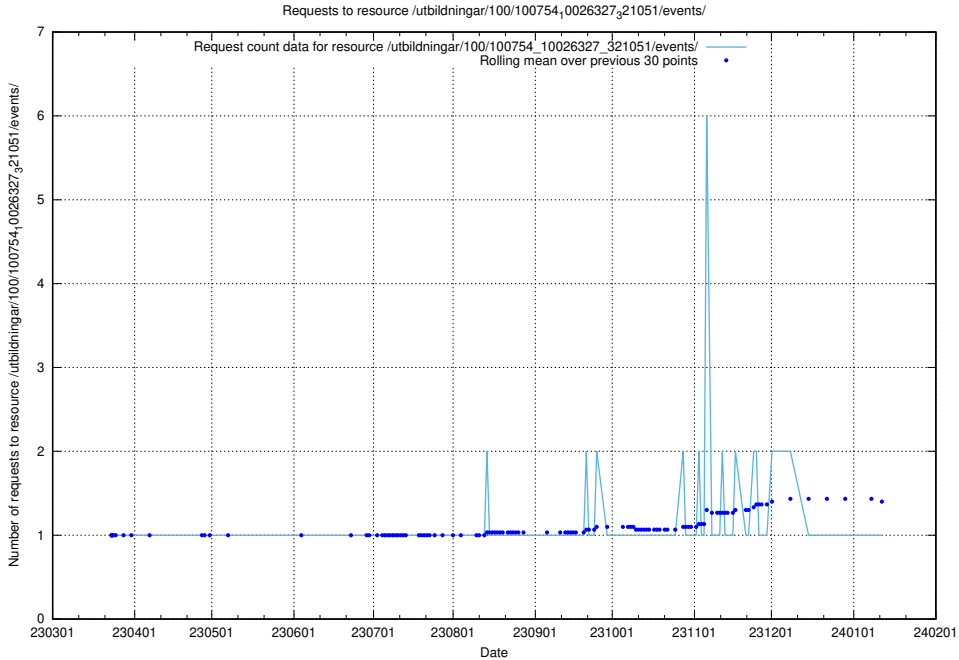

5.5880 Usage of /utbildningar/100/100754_10026327_321051/events/

Here, we count the number of requests to resource /utbildningar/100/100754_10026327_321051/events/