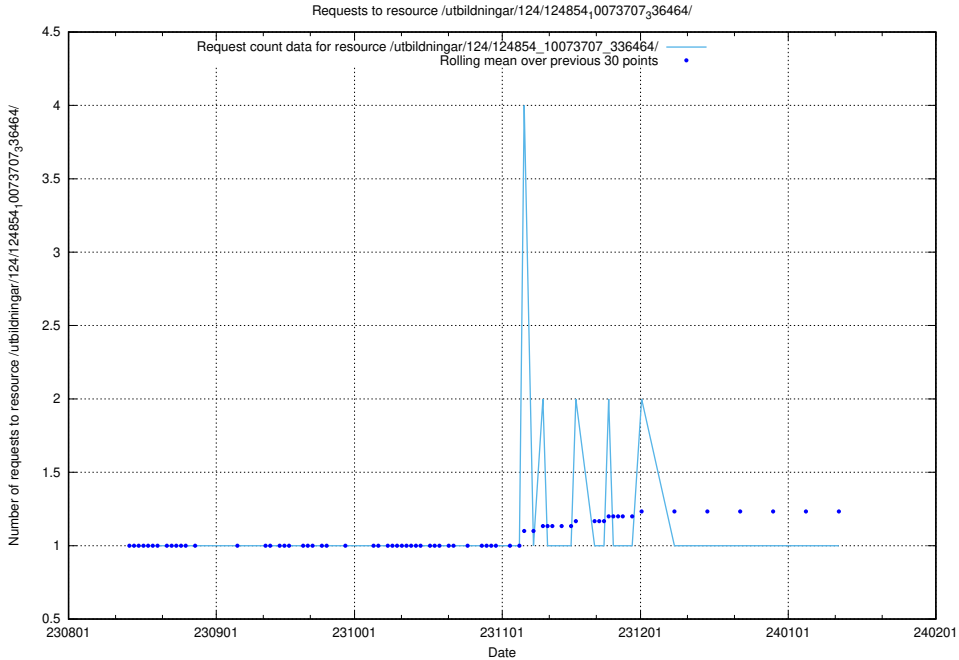

5.5086 Usage of /utbildningar/124/124854_10073707_336464/

Here, we count the number of requests to resource /utbildningar/124/124854_10073707_336464/.