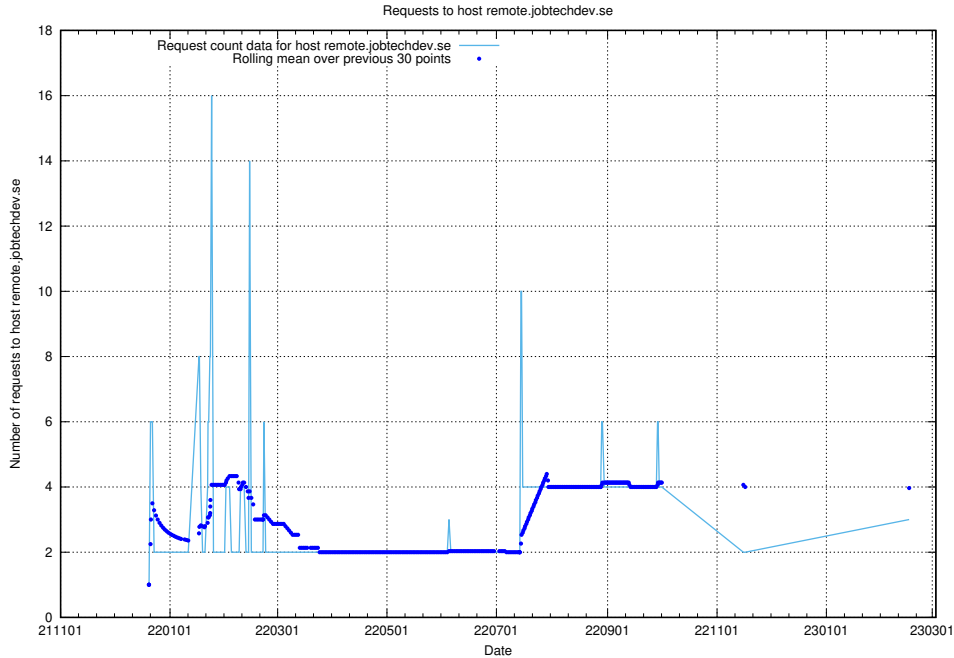

7.203 Usage of remote.jobtechdev.se

Here, we count the number of requests to host remote.jobtechdev.se.