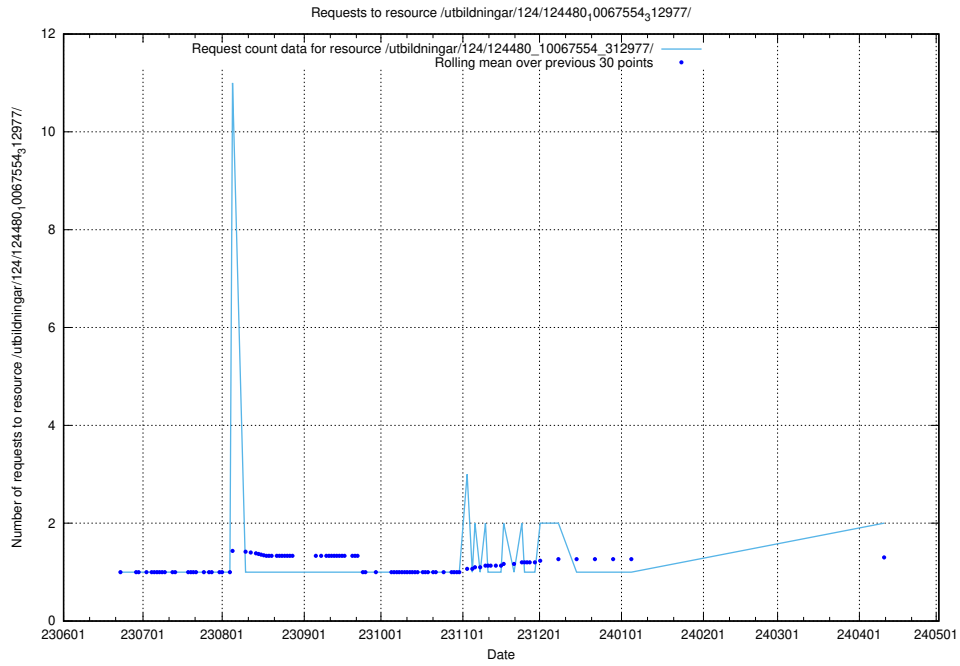

5.838 Usage of /utbildningar/124/124480_10067554_312977/

Here, we count the number of requests to resource /utbildningar/124/124480_10067554_312977/.