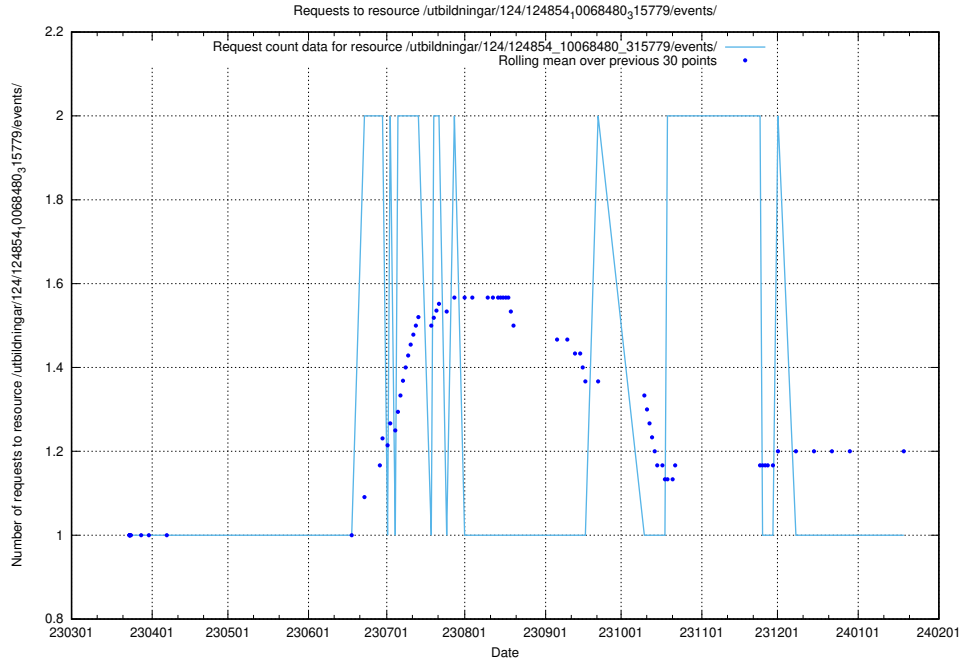

5.1219 Usage of /utbildningar/124/124854_10068480_315779/events/

Here, we count the number of requests to resource /utbildningar/124/124854_10068480_315779/events/