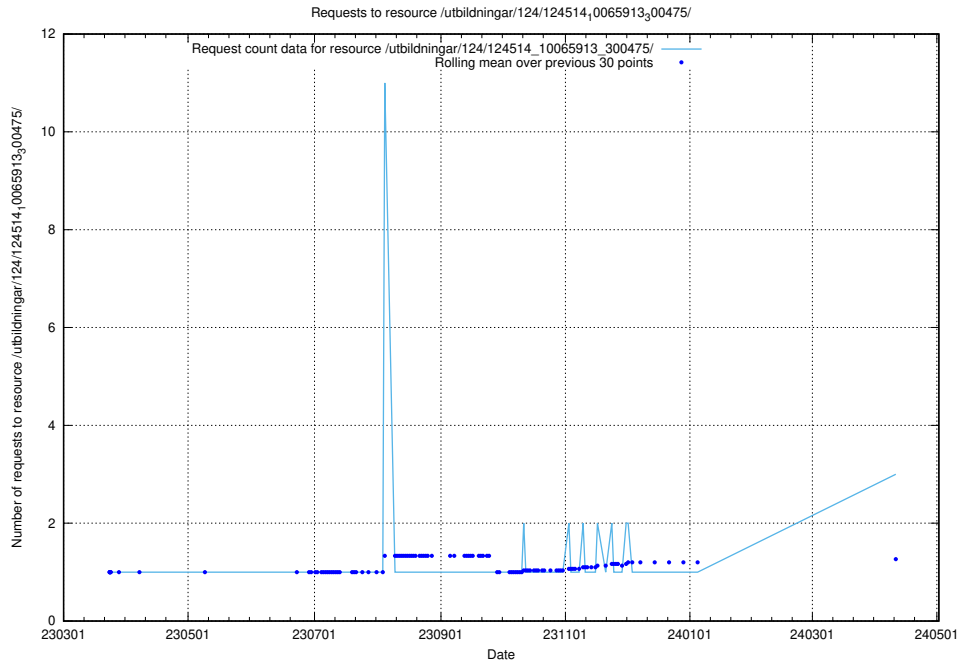

5.312 Usage of /utbildningar/124/124514_10065913_300475/

Here, we count the number of requests to resource /utbildningar/124/124514_10065913_300475/.