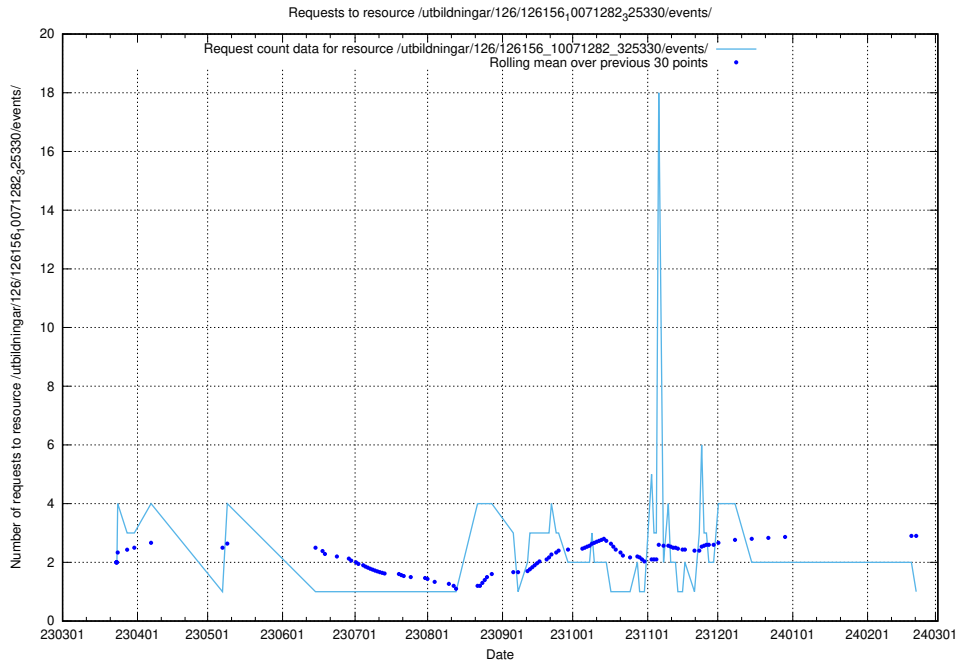

5.6539 Usage of /utbildningar/126/126156_10071282_325330/events/

Here, we count the number of requests to resource /utbildningar/126/126156_10071282_325330/events/