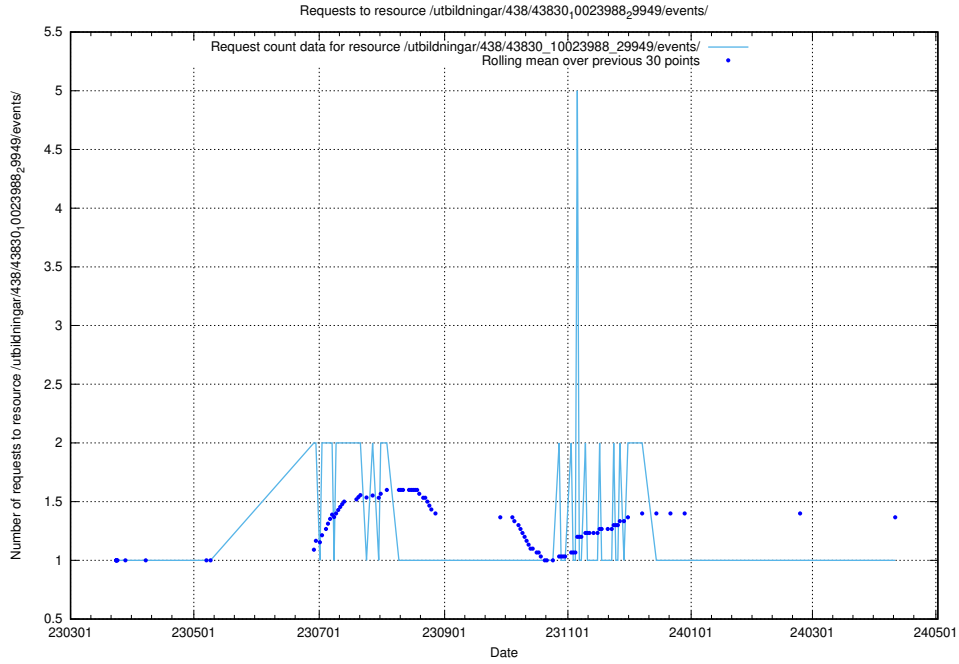

5.6600 Usage of /utbildningar/438/43830_10023988_29949/events/

Here, we count the number of requests to resource /utbildningar/438/43830_10023988_29949/events/.