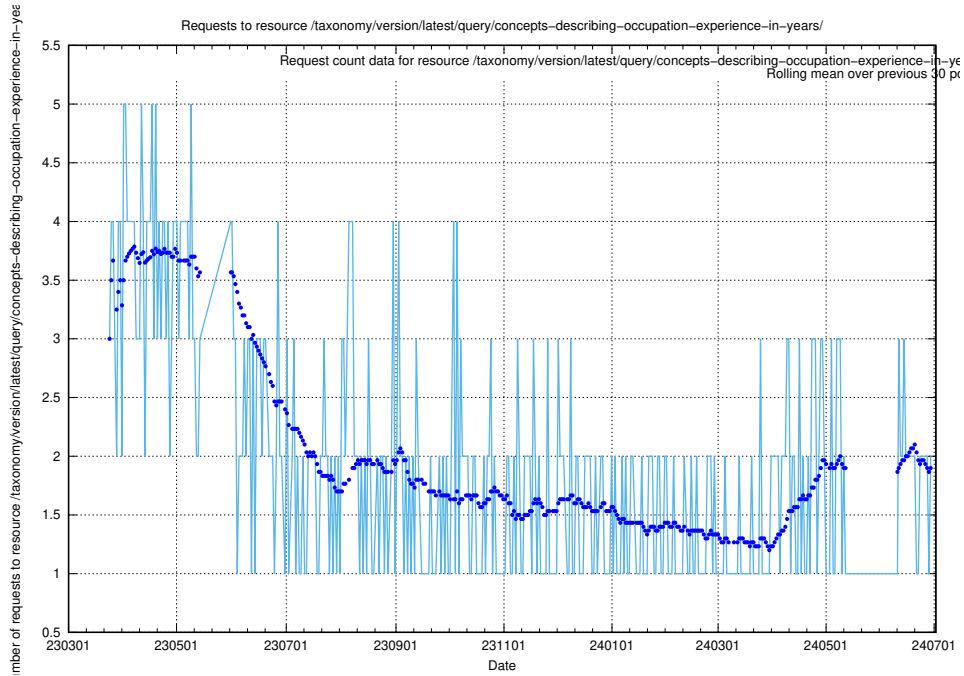

5.927 Usage of /taxonomy/version/latest/query/concepts-describing-occupation-experience-in-years/

Here, we count the number of requests to resource /taxonomy/version/latest/query/concepts-describing-occupation-experience-in-years/.