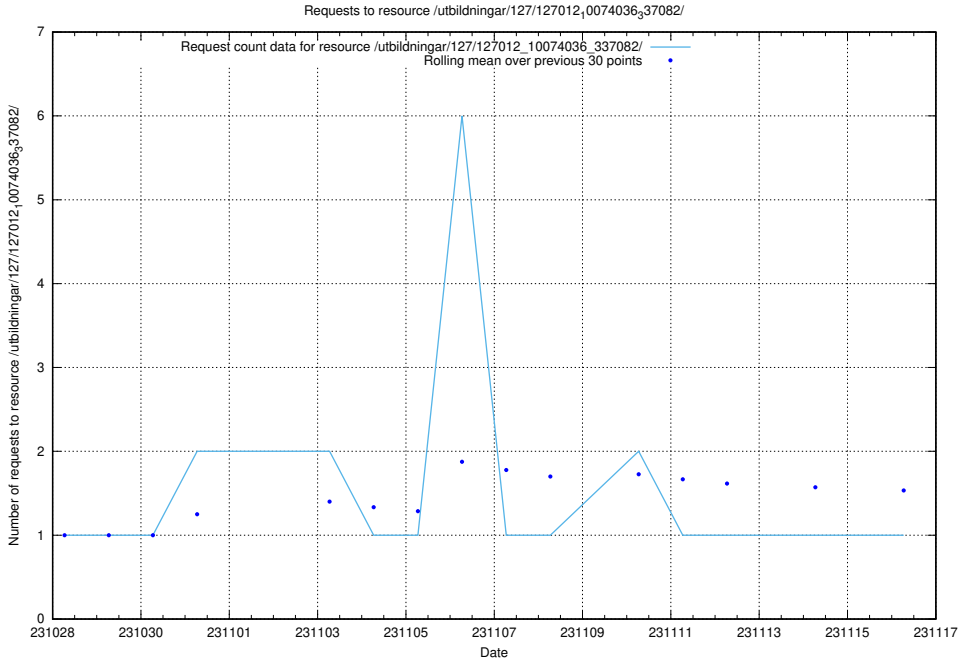

5.4479 Usage of /utbildningar/127/127012_10074036_337082/

Here, we count the number of requests to resource /utbildningar/127/127012_10074036_337082/.