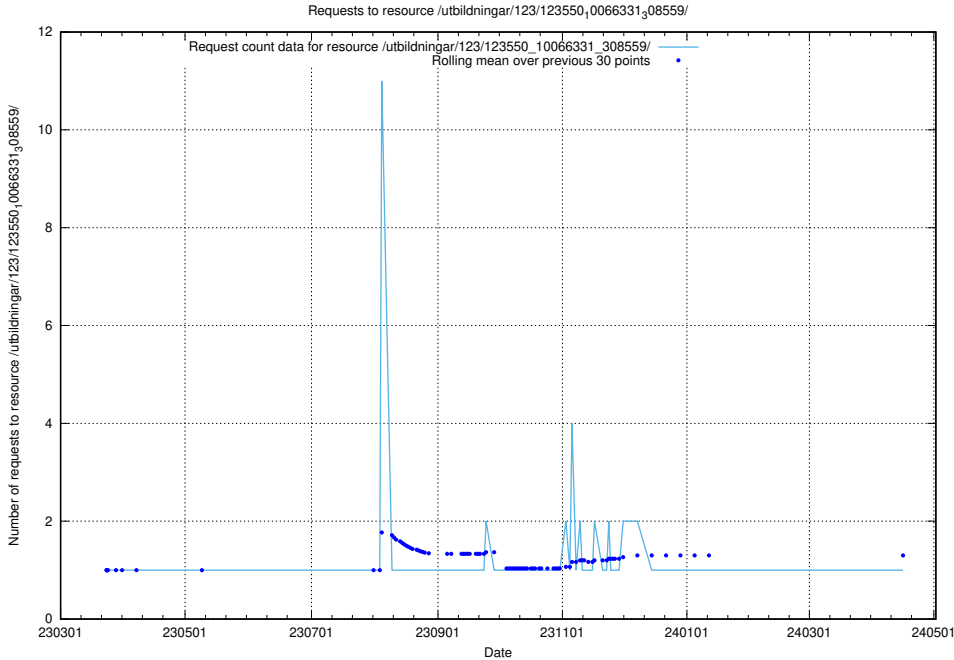

5.4787 Usage of /utbildningar/123/123550_10066331_308559/

Here, we count the number of requests to resource /utbildningar/123/123550_10066331_308559/.