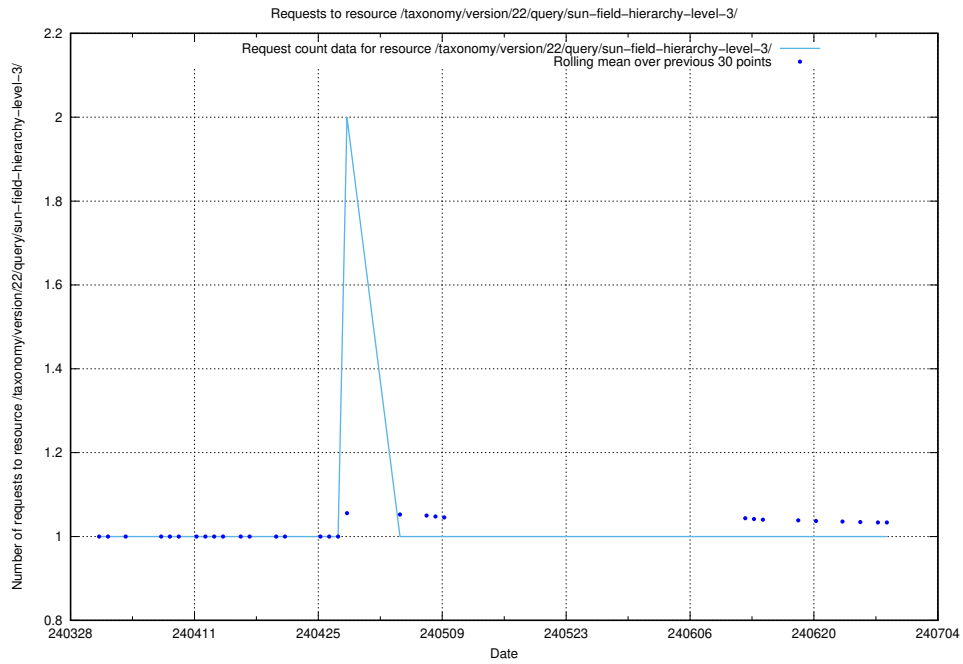

5.1862 Usage of /taxonomy/version/22/query/sun-field-hierarchy-level-3/

Here, we count the number of requests to resource /taxonomy/version/22/query/sun-field-hierarchy-level-3/.