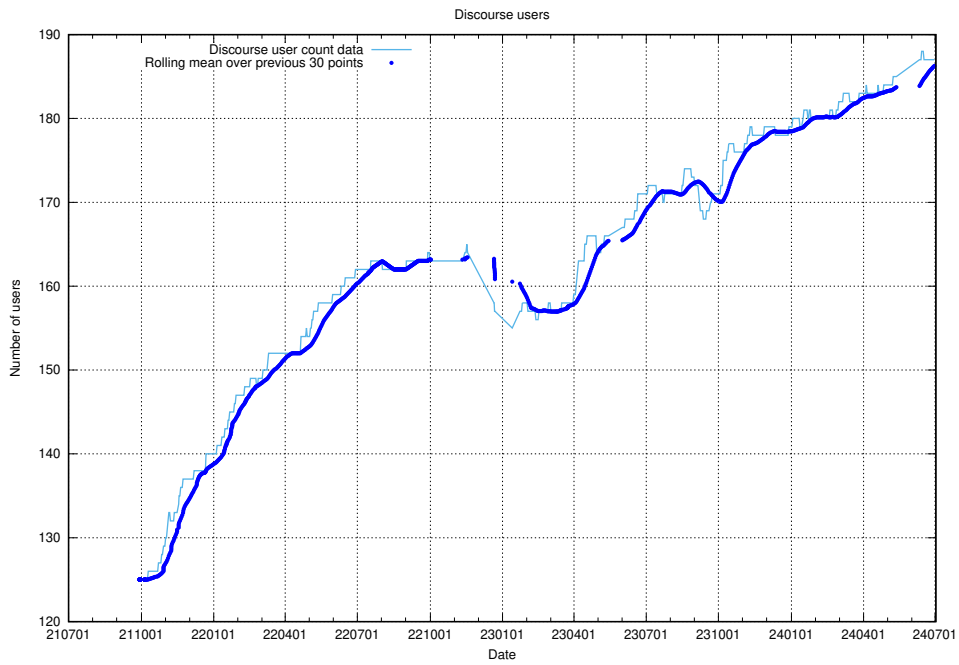

4 Discourse

This section summarises activities from the [JobTech Discourse Forum](https://forum.jobtechdev.se)⁵.

4.1 User count

A table of the number of users in Discourse.

---

⁵<https://forum.jobtechdev.se>