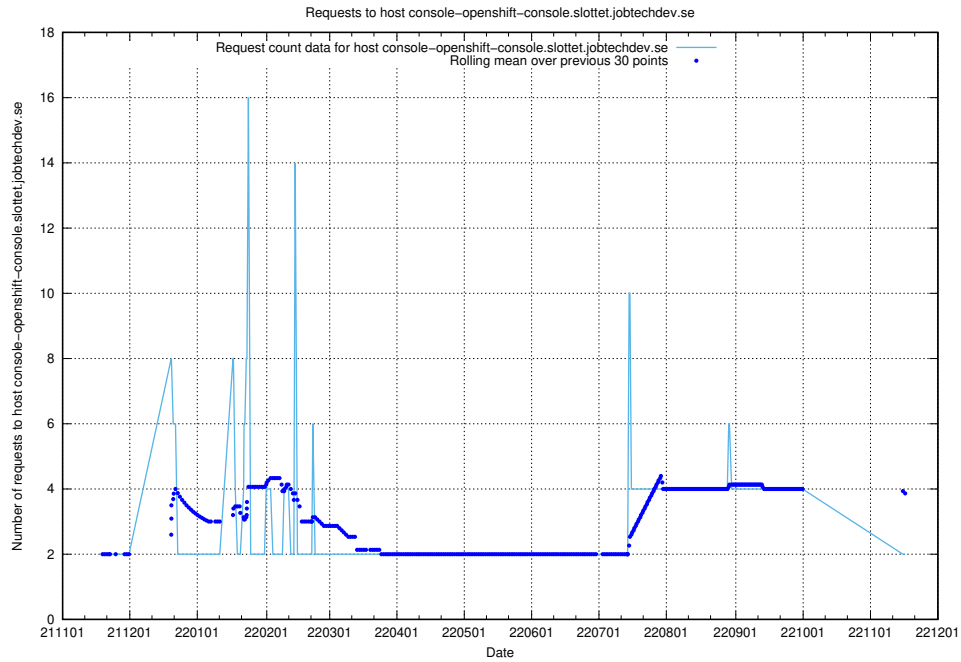

7.476 Usage of console-openshift-console.slottet.jobtechdev.se

Here, we count the number of requests to host console-openshift-console.slottet.jobtechdev.se.