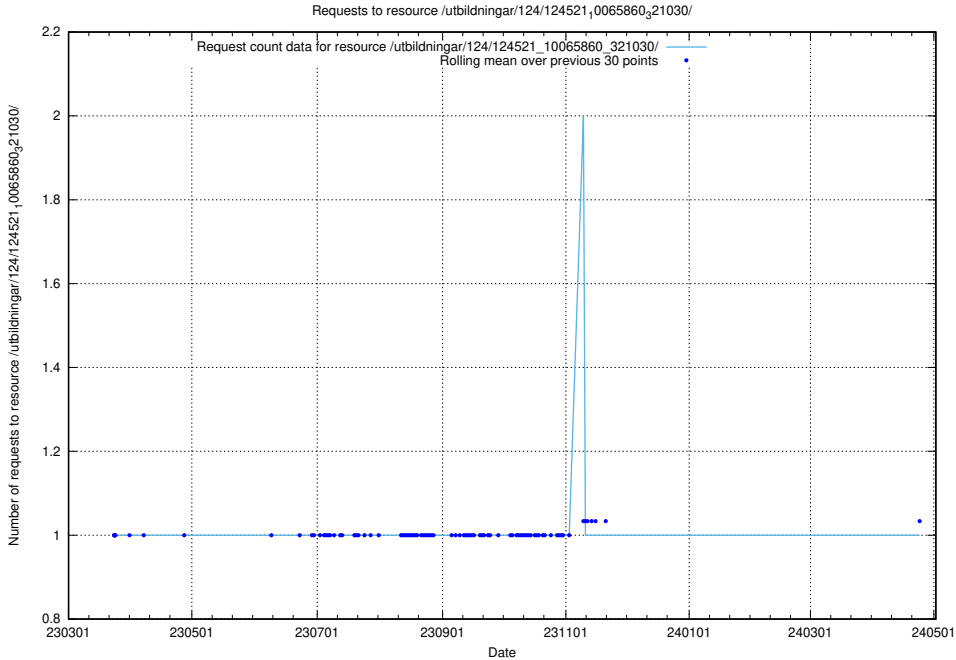

5.1253 Usage of /utbildningar/124/124521_10065860_321030/

Here, we count the number of requests to resource /utbildningar/124/124521_10065860_321030/.