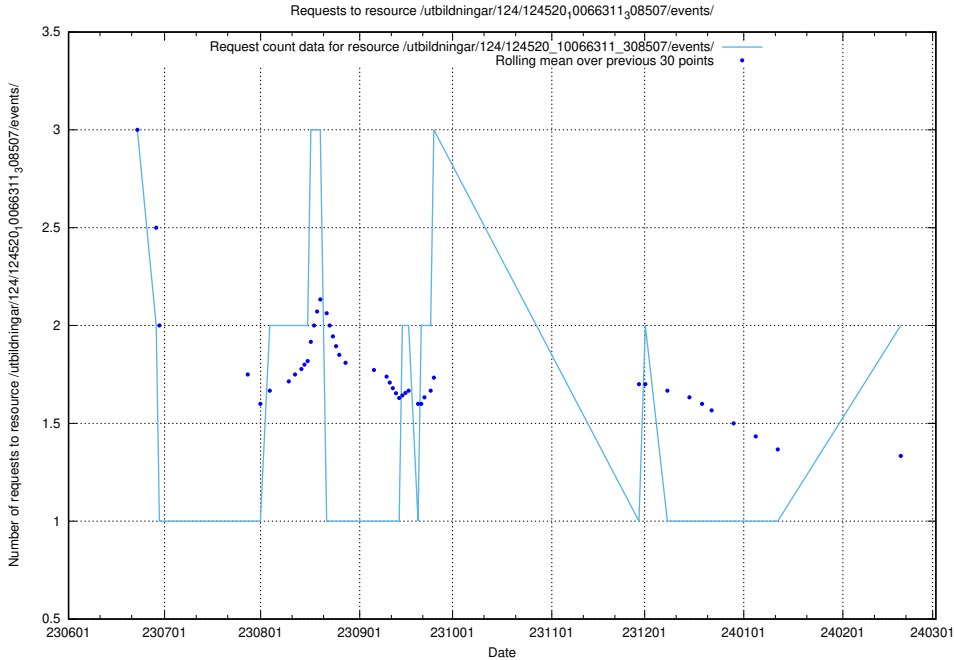

5.814 Usage of /utbildningar/124/124520_10066311_308507/events/

Here, we count the number of requests to resource /utbildningar/124/124520_10066311_308507/events/