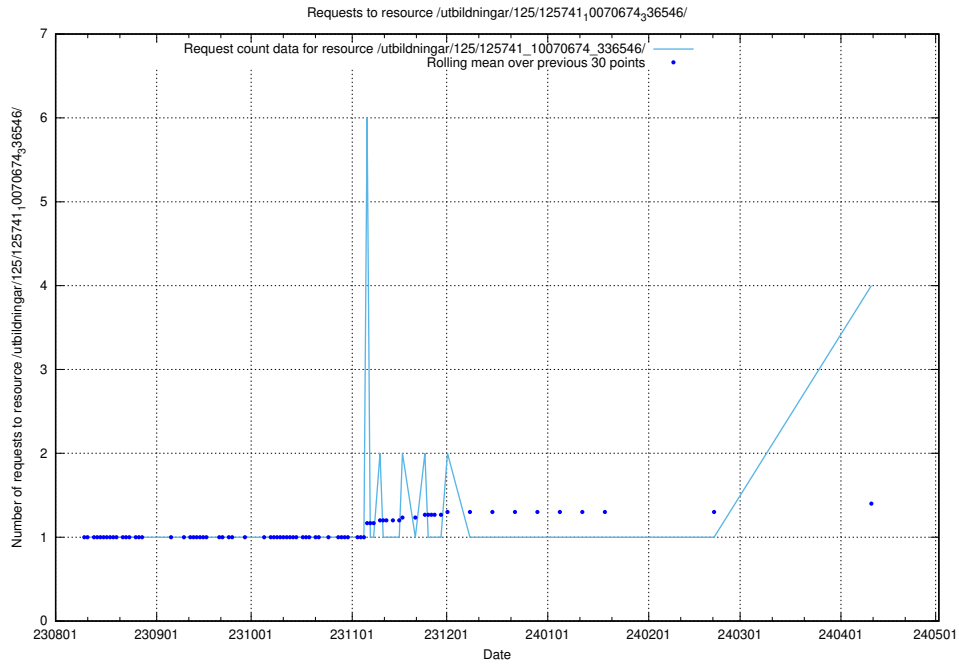

5.237 Usage of /utbildningar/125/125741_10070674_336546/

Here, we count the number of requests to resource /utbildningar/125/125741_10070674_336546/.