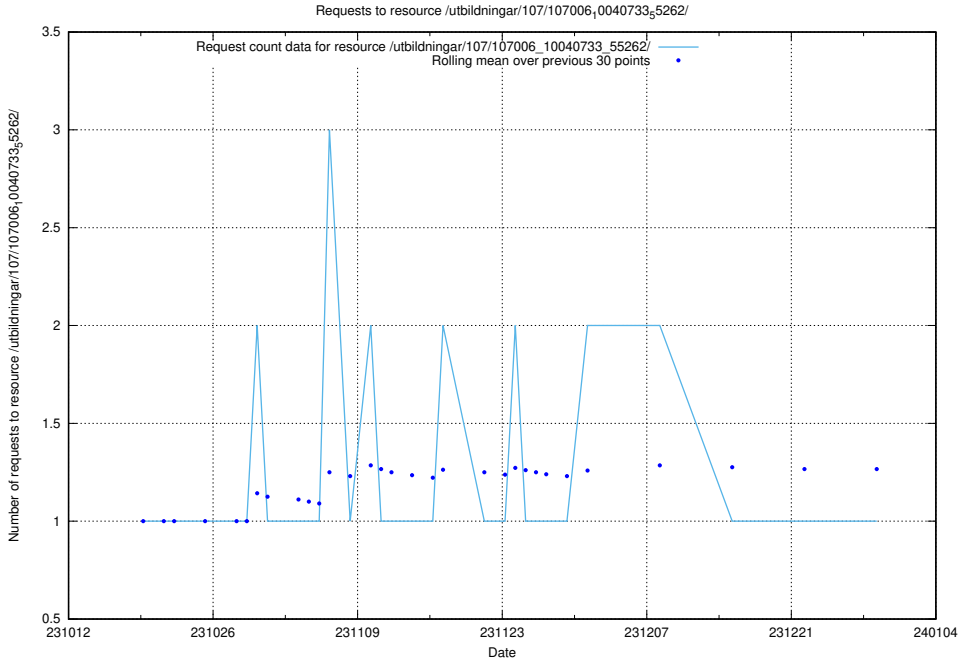

5.4563 Usage of /utbildningar/107/107006_10040733_55262/

Here, we count the number of requests to resource /utbildningar/107/107006_10040733_55262/.