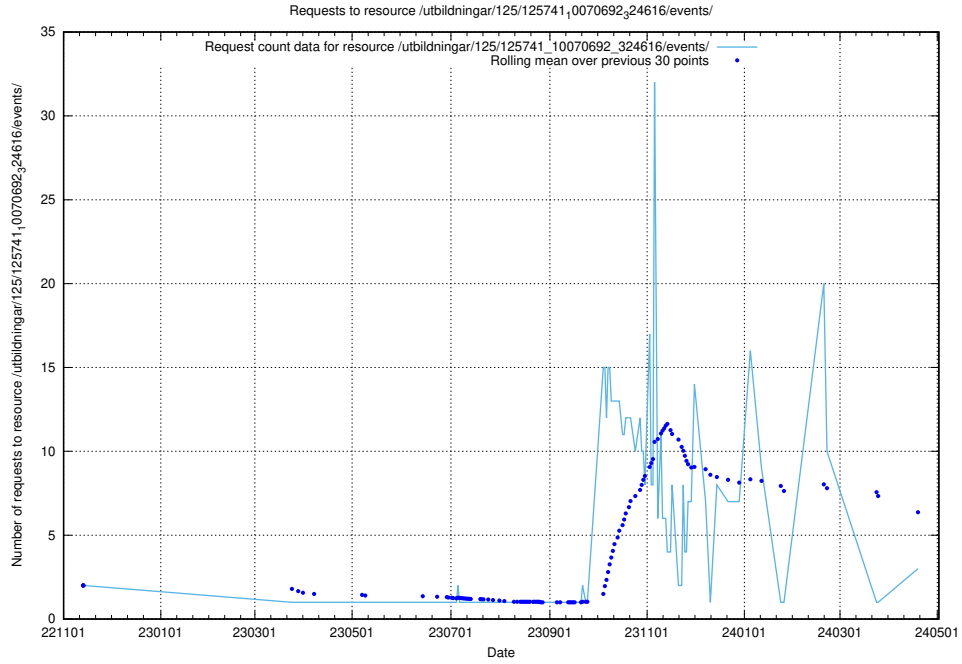

5.414 Usage of /utbildningar/125/125741_10070692_324616/events/

Here, we count the number of requests to resource /utbildningar/125/125741_10070692_324616/events/