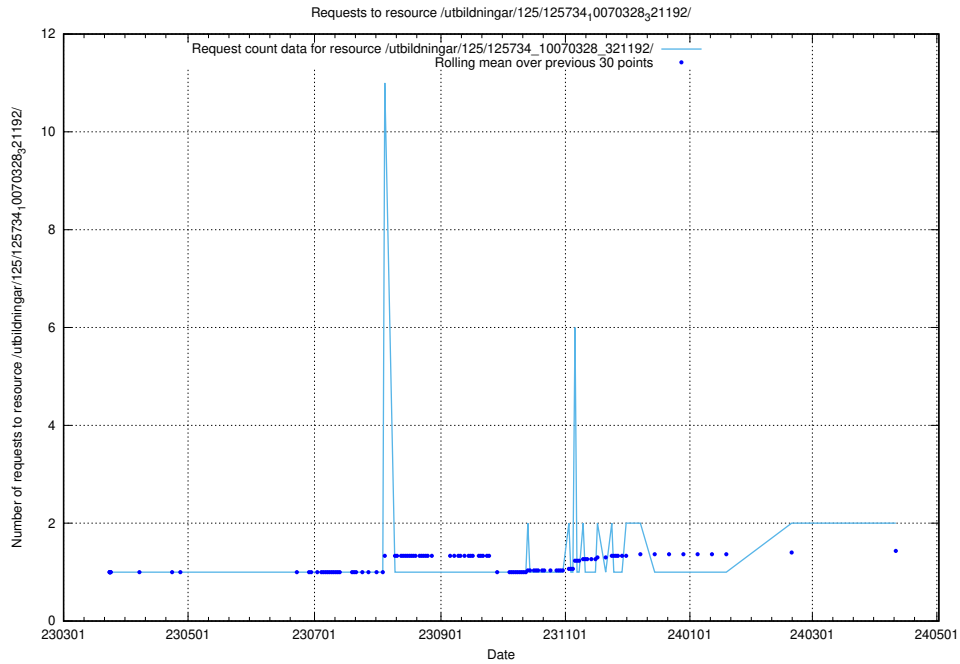

5.460 Usage of /utbildningar/125/125734_10070328_321192/

Here, we count the number of requests to resource /utbildningar/125/125734_10070328_321192/.