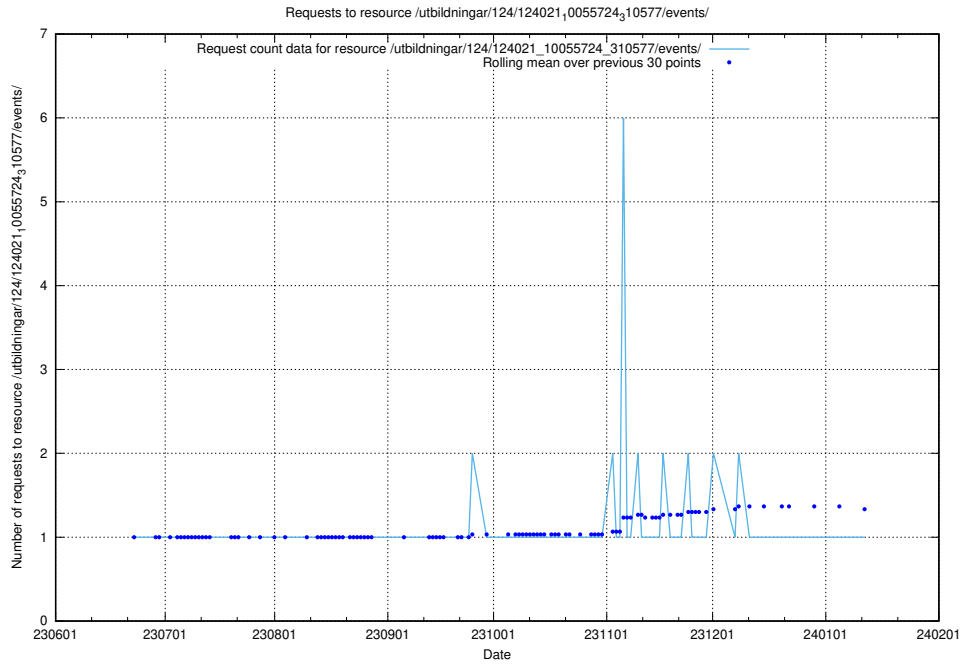

5.6105 Usage of /utbildningar/124/124021_10055724_310577/events/

Here, we count the number of requests to resource /utbildningar/124/124021_10055724_310577/events/