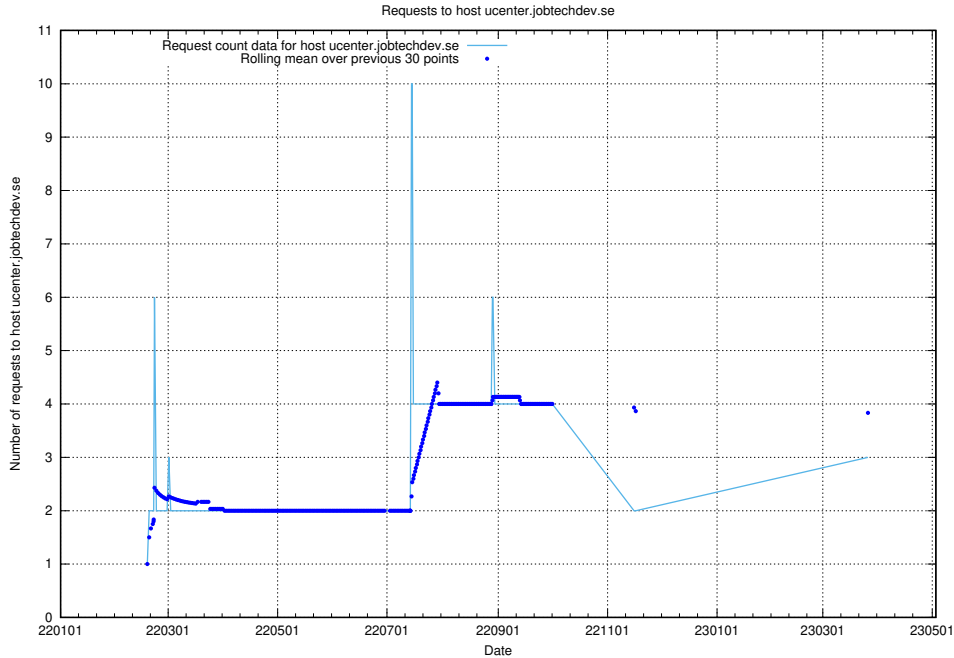

7.232 Usage of doh.jobtechdev.se

Here, we count the number of requests to host doh.jobtechdev.se.

7.233 Usage of ucenter.jobtechdev.se

Here, we count the number of requests to host ucenter.jobtechdev.se.