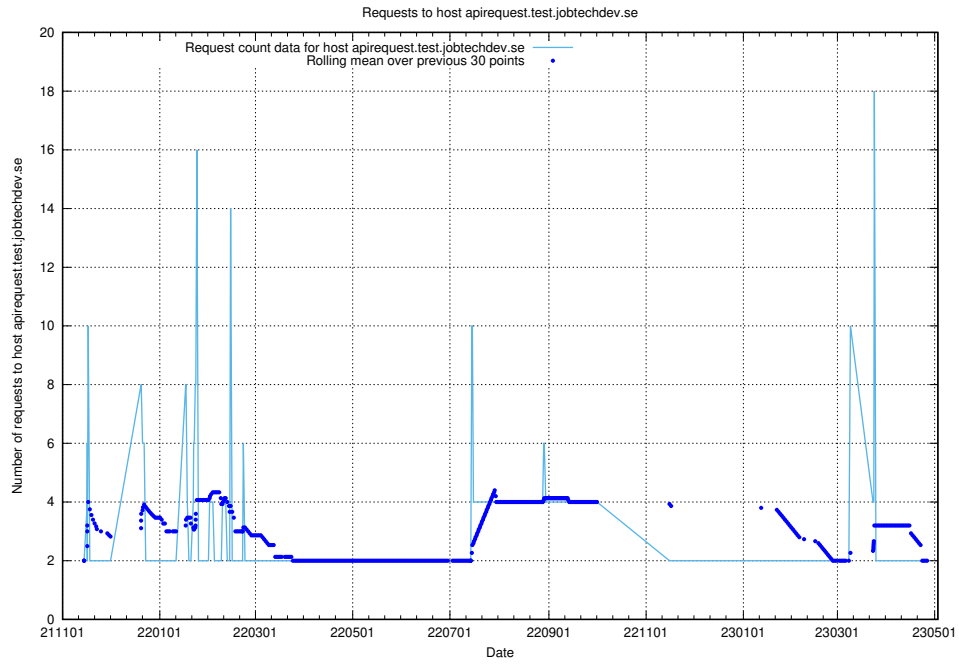

7.291 Usage of `apirequest.test.jobtechdev.se`

Here, we count the number of requests to host `apirequest.test.jobtechdev.se`.