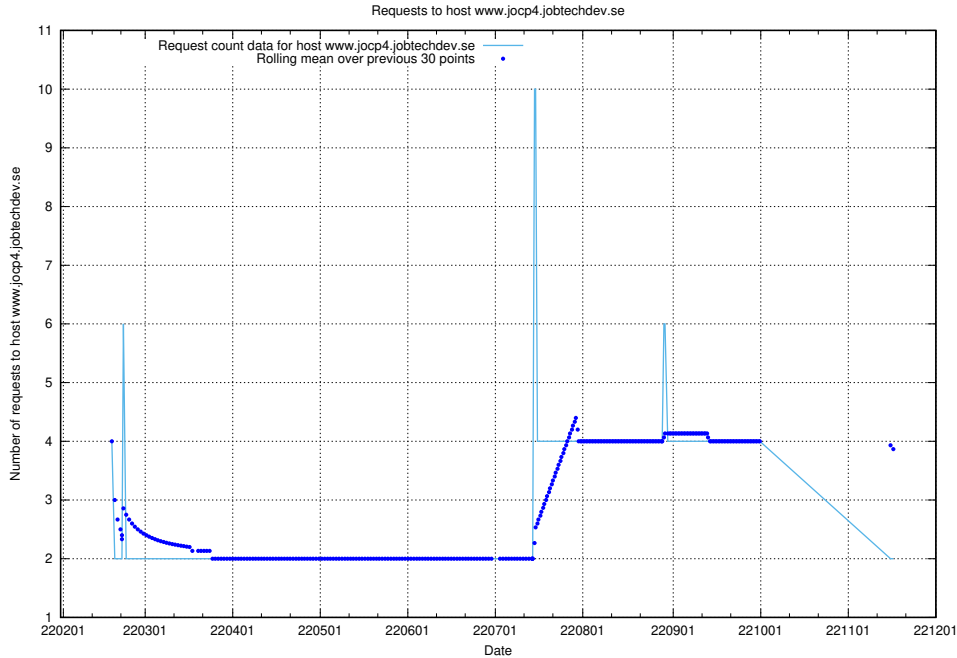

7.538 Usage of www.jocp4.jobtechdev.se

Here, we count the number of requests to host www.jocp4.jobtechdev.se.