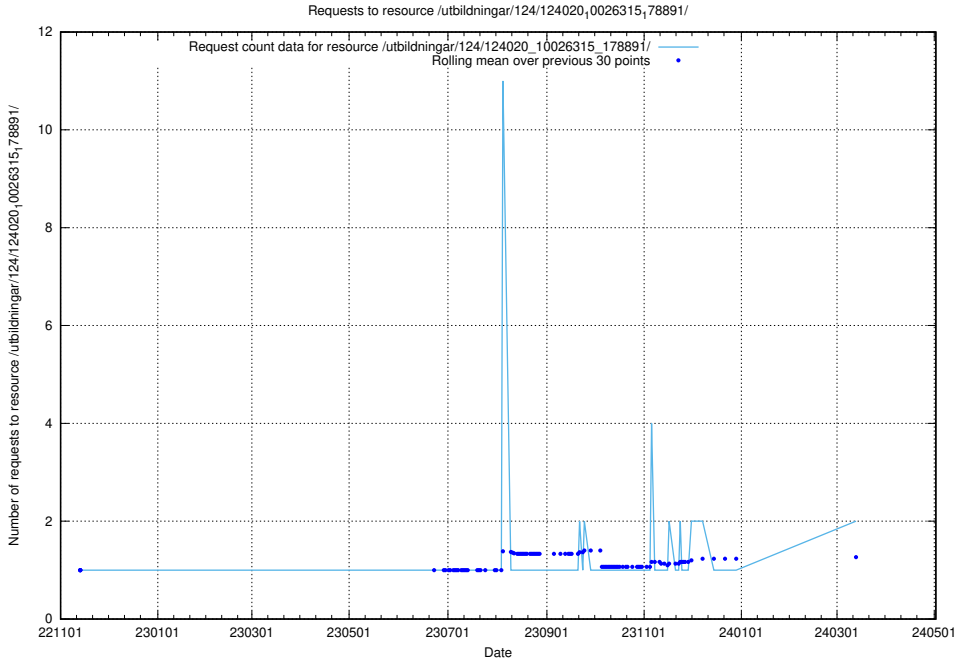

5.858 Usage of /utbildningar/124/124020_10026315_178891/

Here, we count the number of requests to resource /utbildningar/124/124020_10026315_178891/.