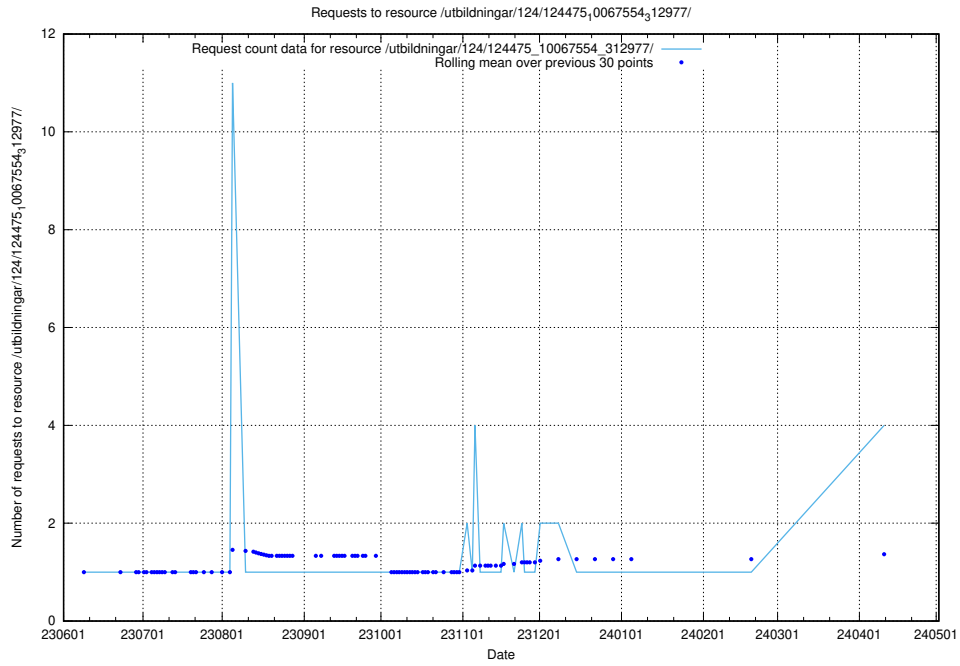

5.260 Usage of /utbildningar/124/124475_10067554_312977/

Here, we count the number of requests to resource /utbildningar/124/124475_10067554_312977/.