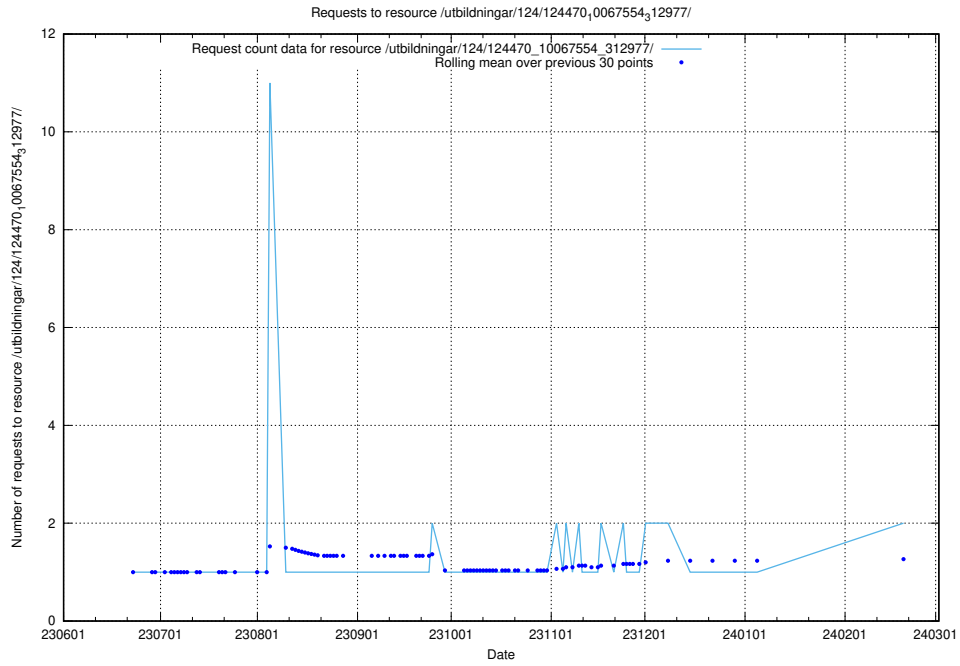

5.843 Usage of /utbildningar/124/124470_10067554_312977/

Here, we count the number of requests to resource /utbildningar/124/124470_10067554_312977/.