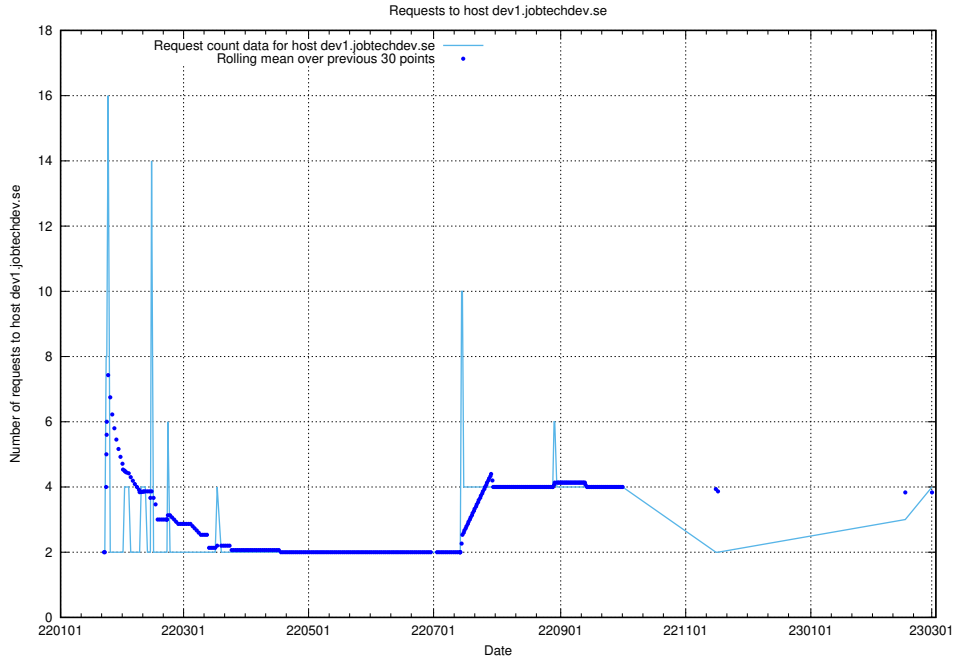

7.103 Usage of dev1.jobtechdev.se

Here, we count the number of requests to host dev1.jobtechdev.se.