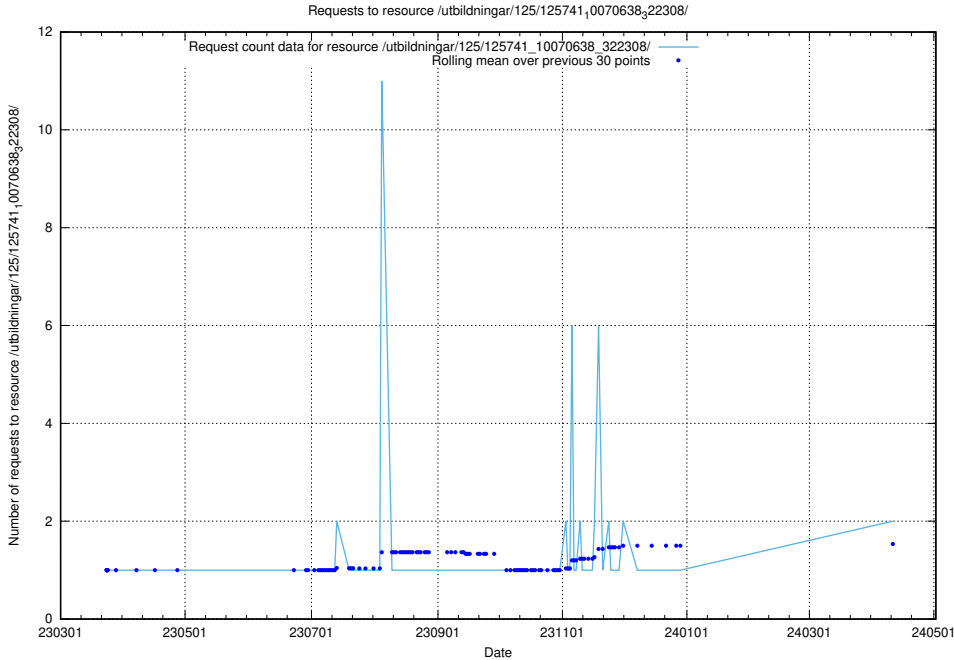

5.452 Usage of /utbildningar/125/125741_10070638_322308/

Here, we count the number of requests to resource /utbildningar/125/125741_10070638_322308/.