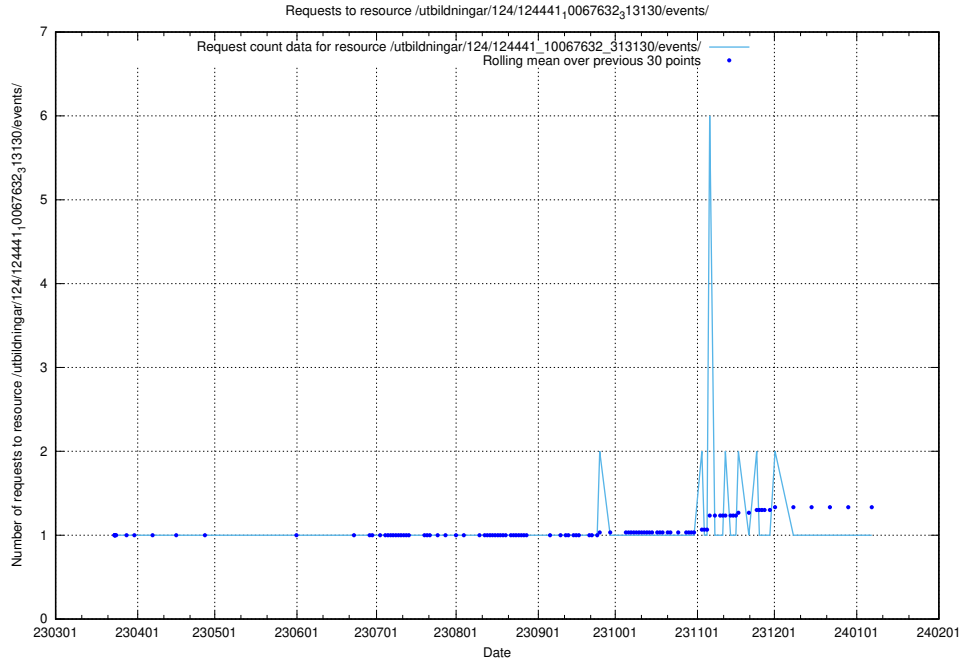

5.3842 Usage of /utbildningar/124/124441_10067632_313130/events/

Here, we count the number of requests to resource /utbildningar/124/124441_10067632_313130/events/