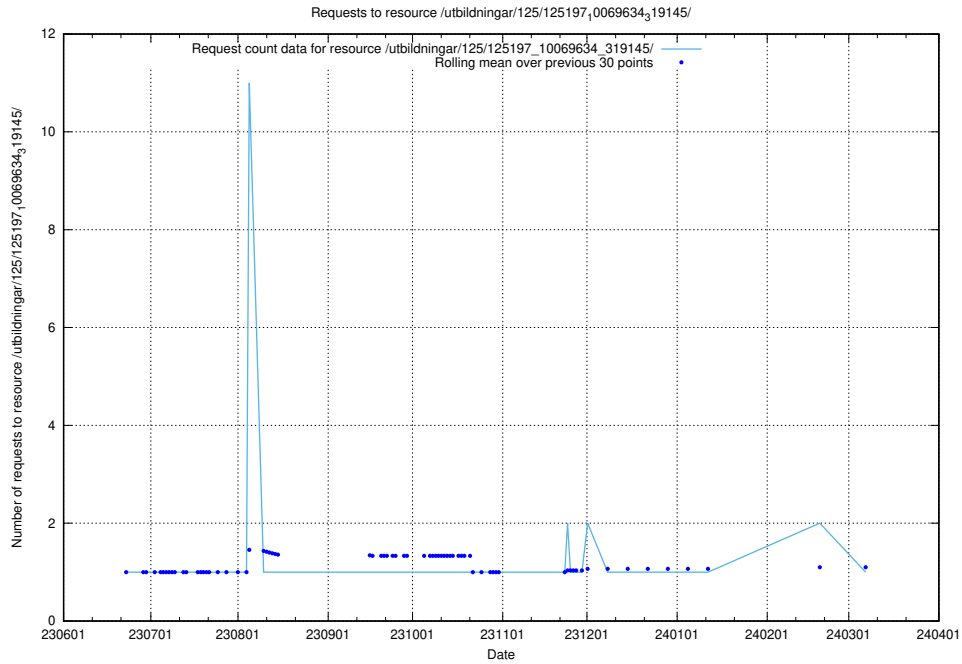

5.6012 Usage of /utbildningar/125/125197_10069634_319145/

Here, we count the number of requests to resource /utbildningar/125/125197_10069634_319145/.