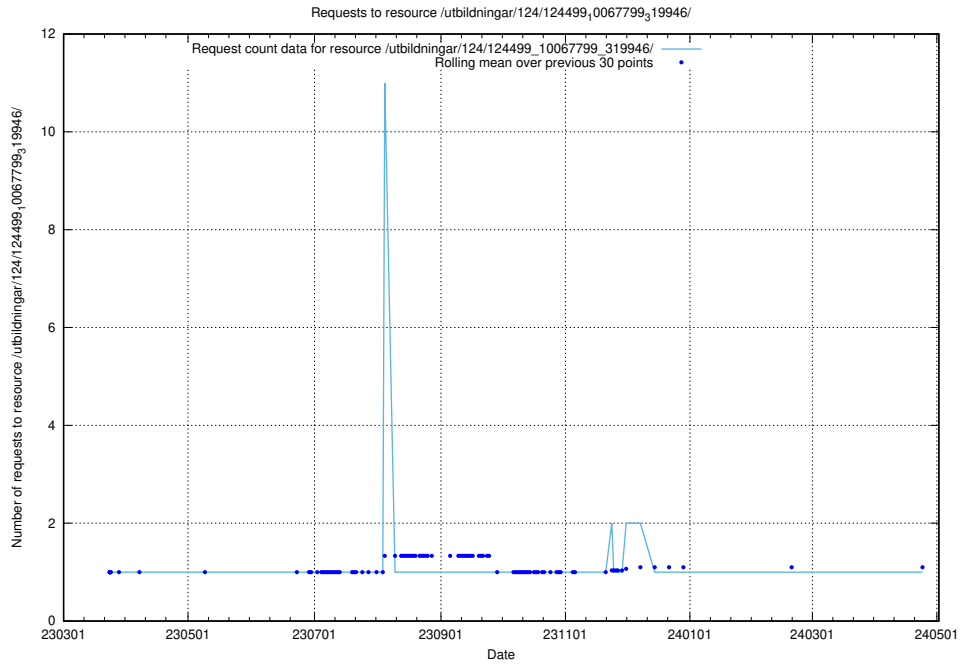

5.2752 Usage of /utbildningar/124/124499_10067799_319946/

Here, we count the number of requests to resource /utbildningar/124/124499_10067799_319946/.