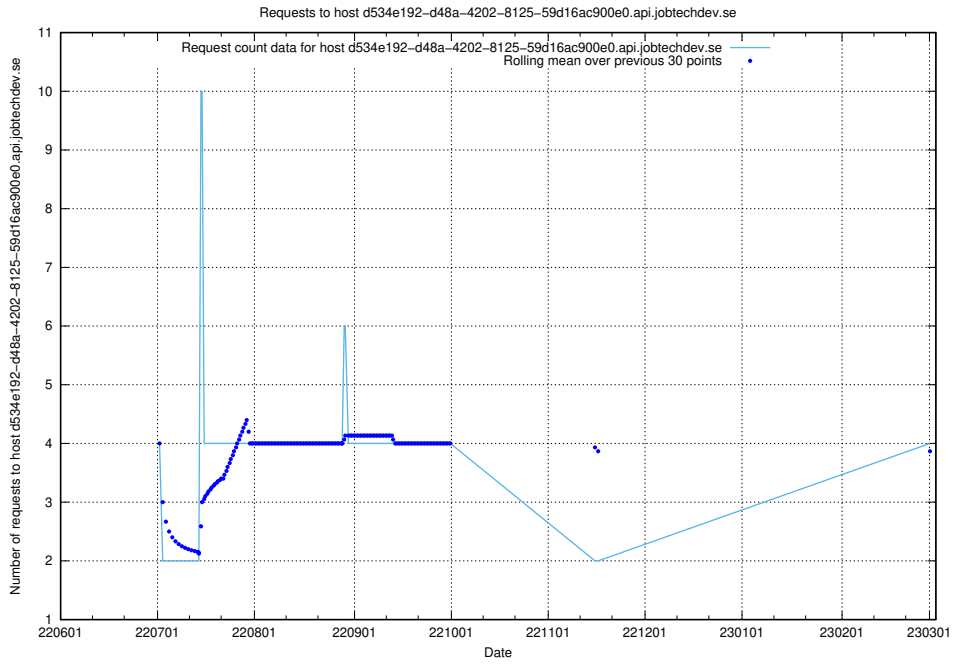

7.147 Usage of d534e192-d48a-4202-8125-59d16ac900e0.api.jobtechdev.se

Here, we count the number of requests to host d534e192-d48a-4202-8125-59d16ac900e0.api.jobtechdev.se.