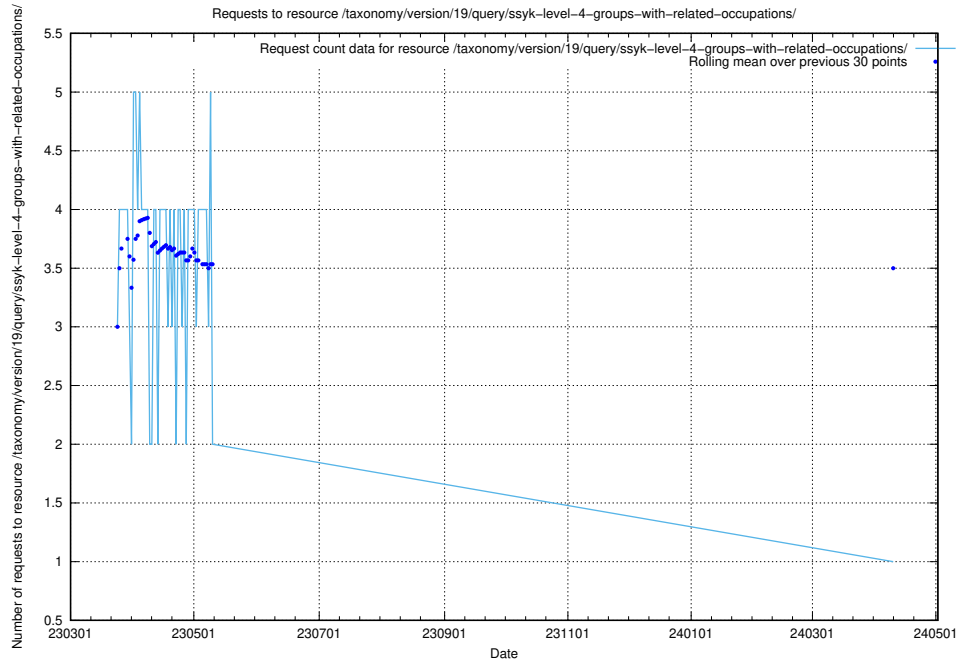

5.6388 Usage of /taxonomy/version/19/query/ssyk-level-4-groups-with-related-occupations/

Here, we count the number of requests to resource /taxonomy/version/19/query/ssyk-level-4-groups-with-related-occupations/.