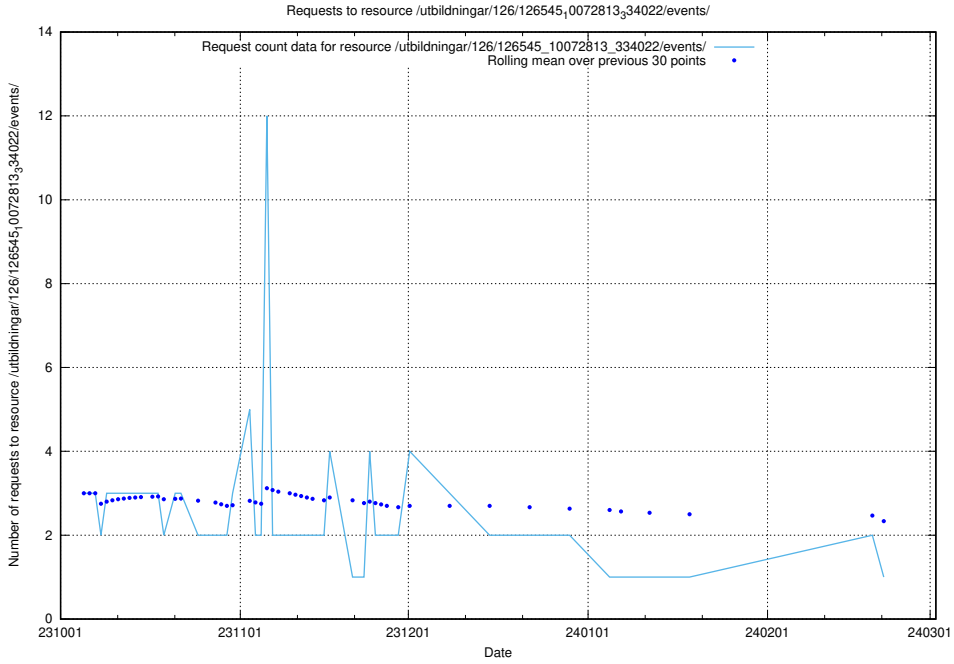

5.4690 Usage of /utbildningar/126/126545_10072813_334022/events/

Here, we count the number of requests to resource /utbildningar/126/126545_10072813_334022/events/