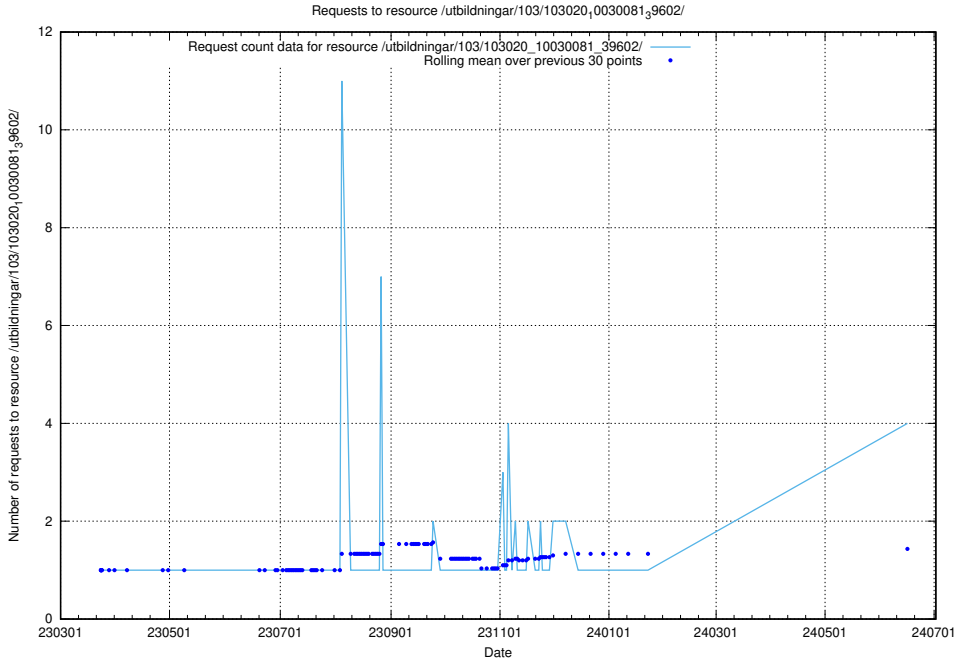

5.251 Usage of /utbildningar/103/103020_10030081_39602/

Here, we count the number of requests to resource /utbildningar/103/103020_10030081_39602/.