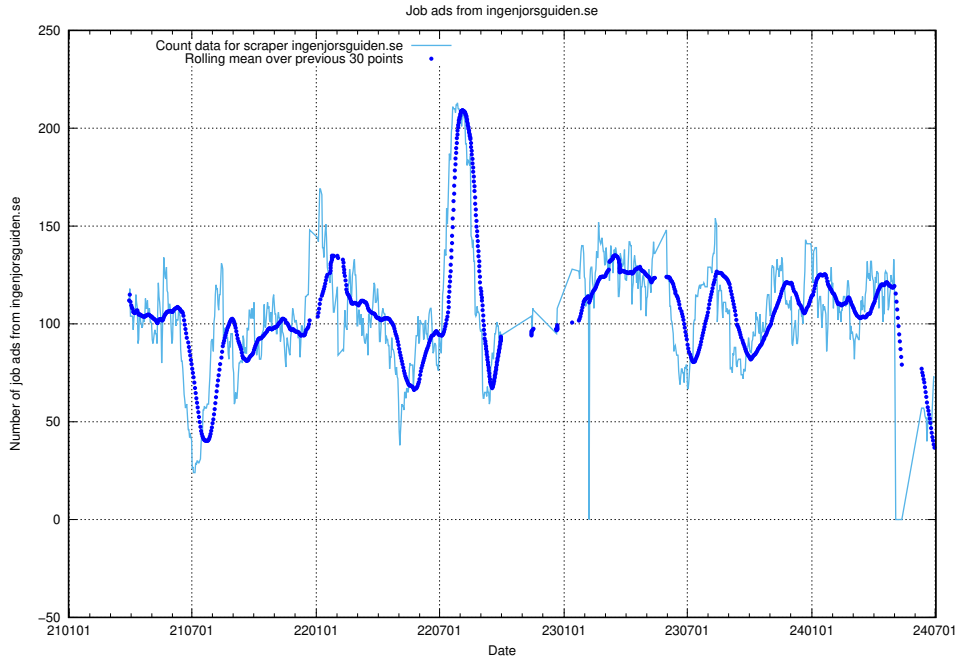

13.12 Number of ads by scraper ingenjorsguiden.se

Here, we count the number of job ads scraped from ingenjorsguiden.se.