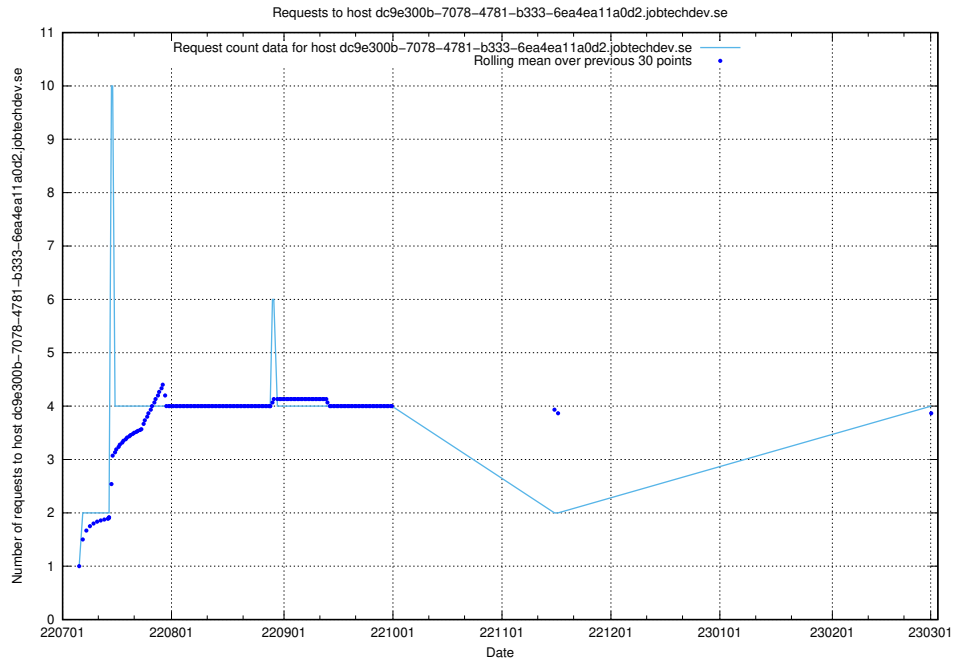

7.144 Usage of taxonomy-editor.api.jobtechdev.se

Here, we count the number of requests to host taxonomy-editor.api.jobtechdev.se.

7.145 Usage of dc9e300b-7078-4781-b333-6ea4ea11a0d2.jobtechdev.se

Here, we count the number of requests to host dc9e300b-7078-4781-b333-6ea4ea11a0d2.jobtechdev.se.