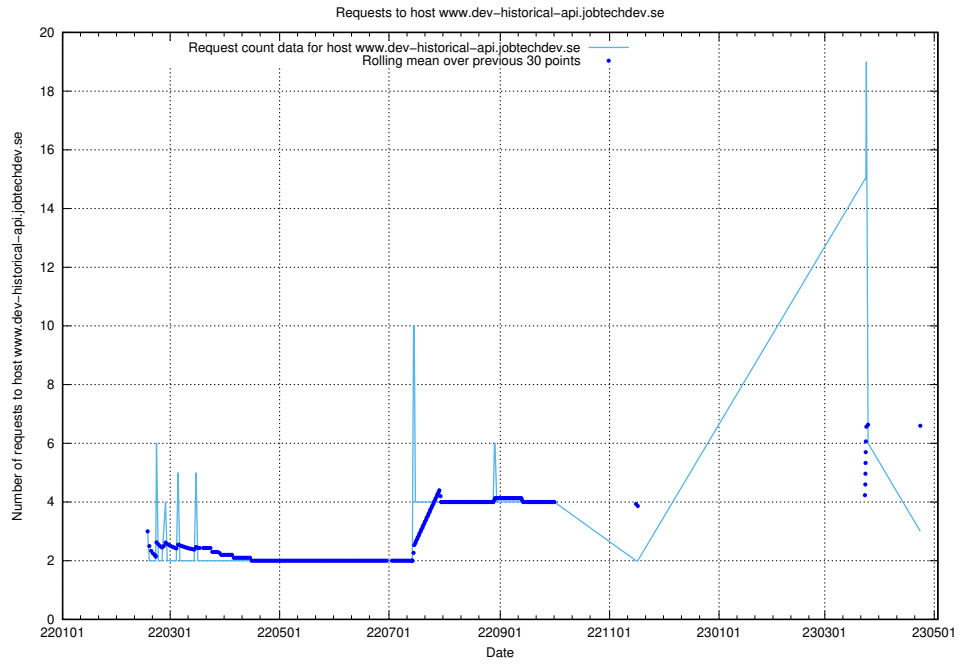

7.236 Usage of `www.dev-historical-api.jobtechdev.se`

Here, we count the number of requests to host `www.dev-historical-api.jobtechdev.se`.