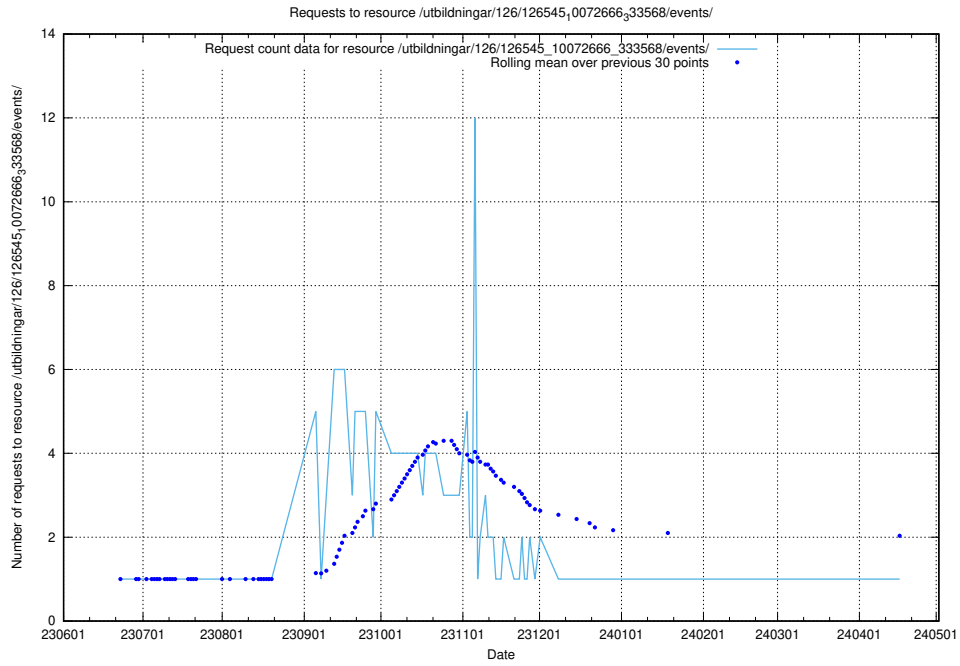

Here, we count the number of requests to resource /utbildningar/126/126546_10072944_334342/.

5.5933 Usage of /utbildningar/126/126545_10072666_333568/events/

Here, we count the number of requests to resource /utbildningar/126/126545_10072666_333568/events/