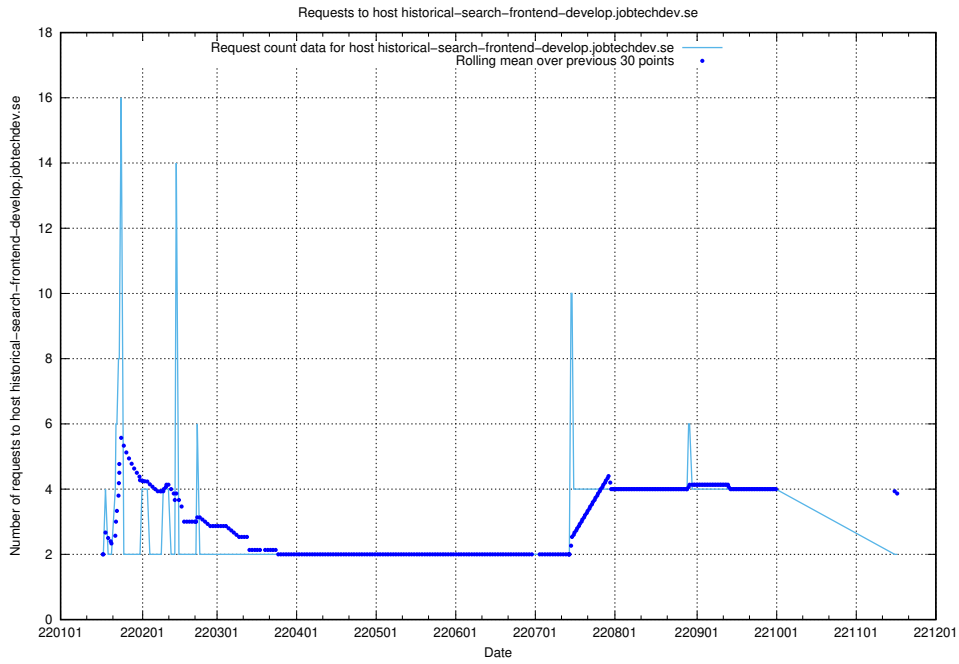

7.276 Usage of historical-search-frontend-develop.jobtechdev.se

Here, we count the number of requests to host historical-search-frontend-develop.jobtechdev.se.