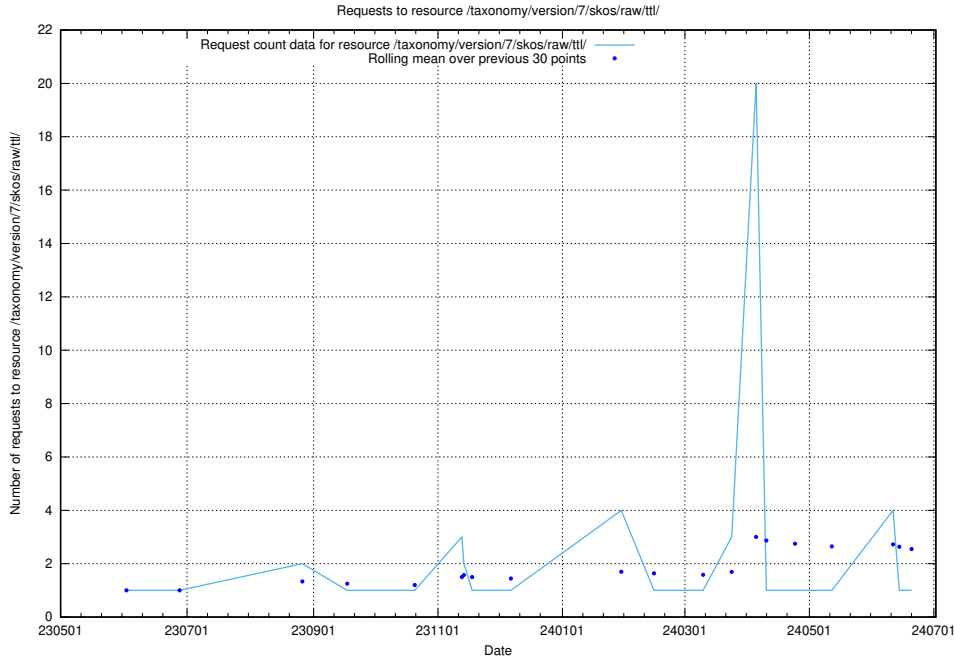

5.6203 Usage of /taxonomy/version/7/skos/raw/ttl/

Here, we count the number of requests to resource /taxonomy/version/7/skos/raw/ttl/.