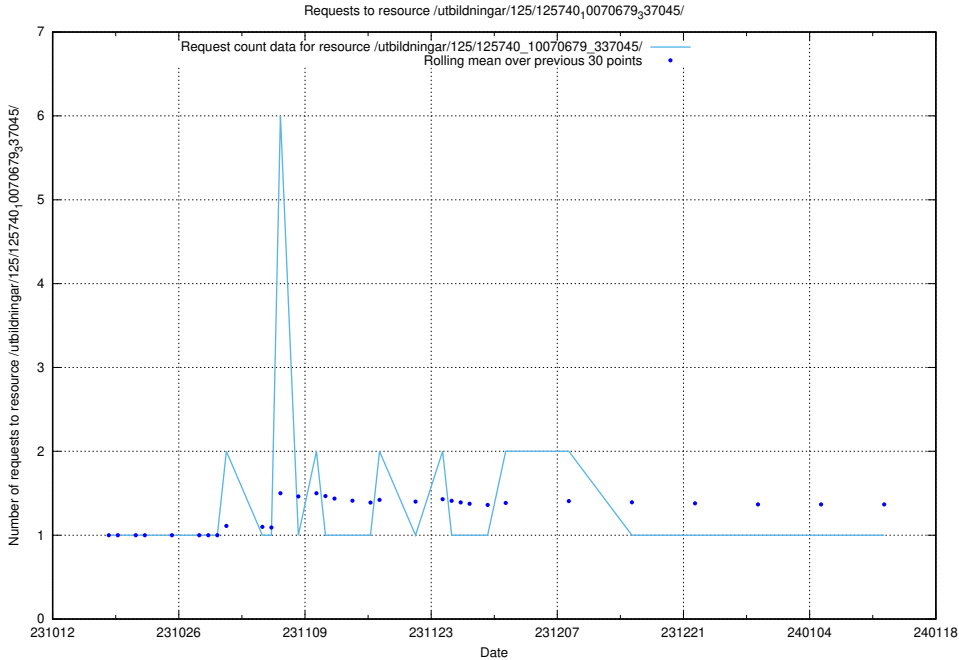

5.4577 Usage of /utbildningar/125/125740_10070679_337045/

Here, we count the number of requests to resource /utbildningar/125/125740_10070679_337045/.