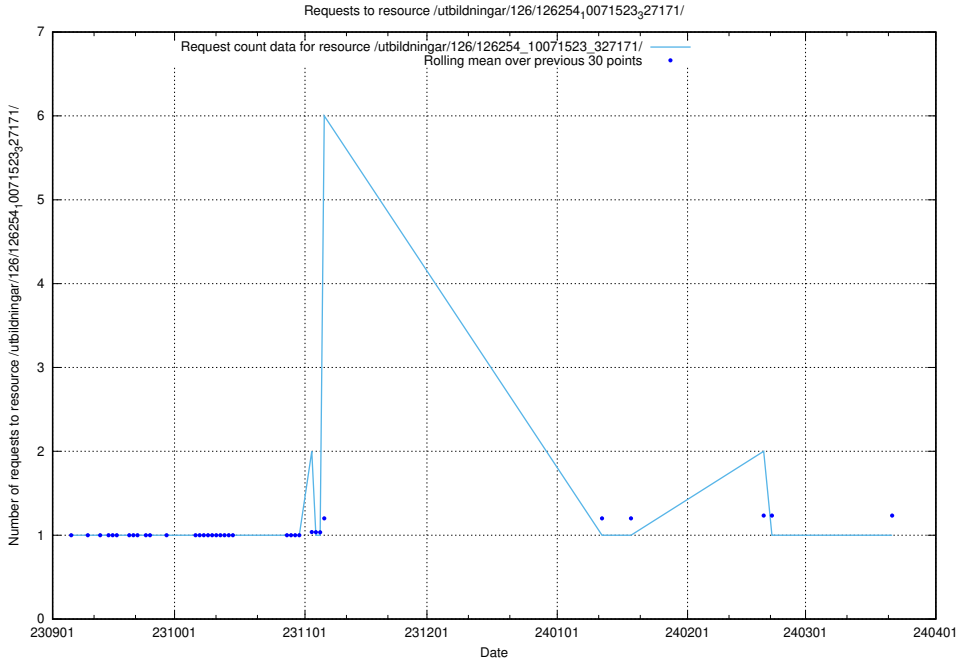

5.4953 Usage of /utbildningar/126/126254_10071523_327171/

Here, we count the number of requests to resource /utbildningar/126/126254_10071523_327171/.