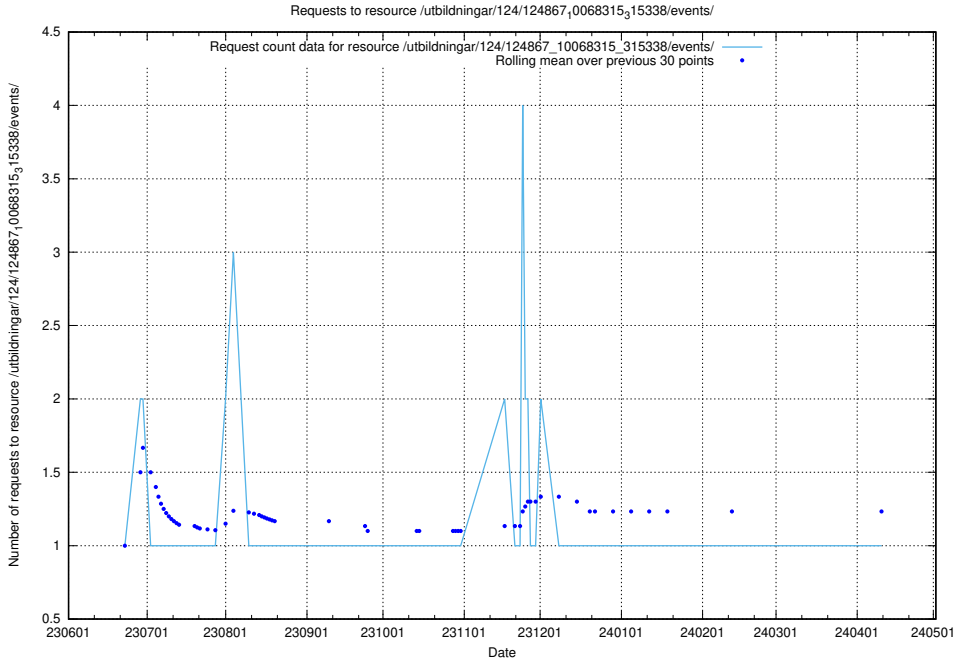

5.6021 Usage of /utbildningar/124/124867_10068315_315338/events/

Here, we count the number of requests to resource /utbildningar/124/124867_10068315_315338/events/