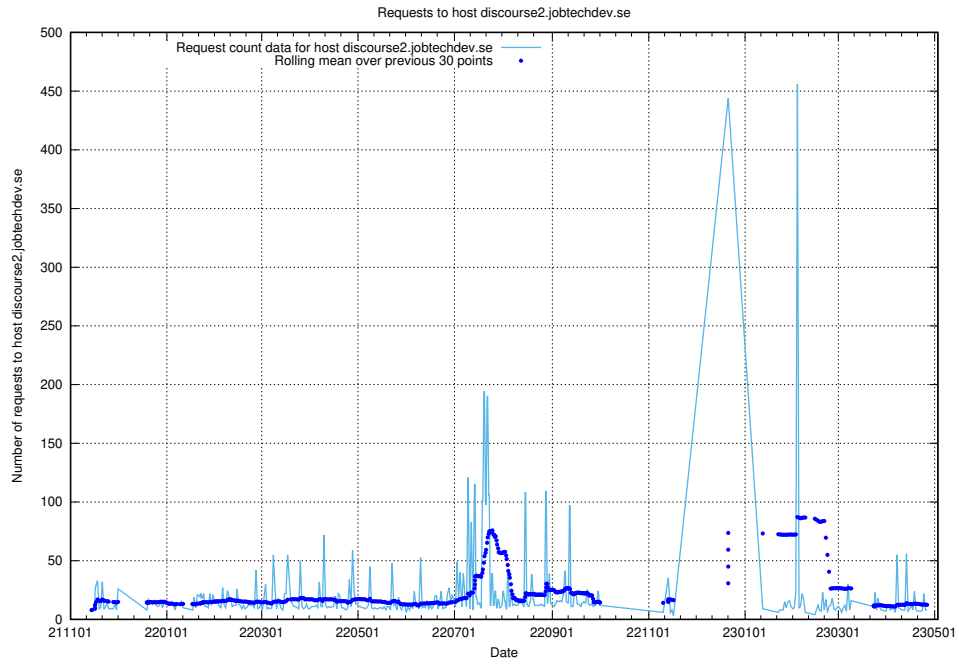

7.67 Usage of discourse2.jobtechdev.se

Here, we count the number of requests to host discourse2.jobtechdev.se.