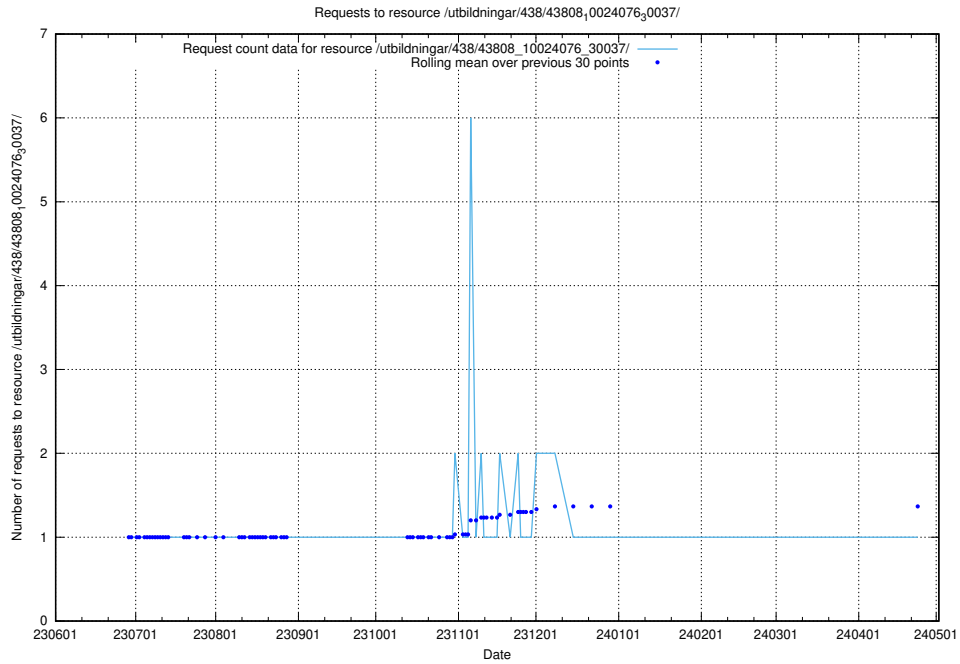

5.5714 Usage of /utbildningar/438/43808_10024076_30037/

Here, we count the number of requests to resource /utbildningar/438/43808_10024076_30037/.