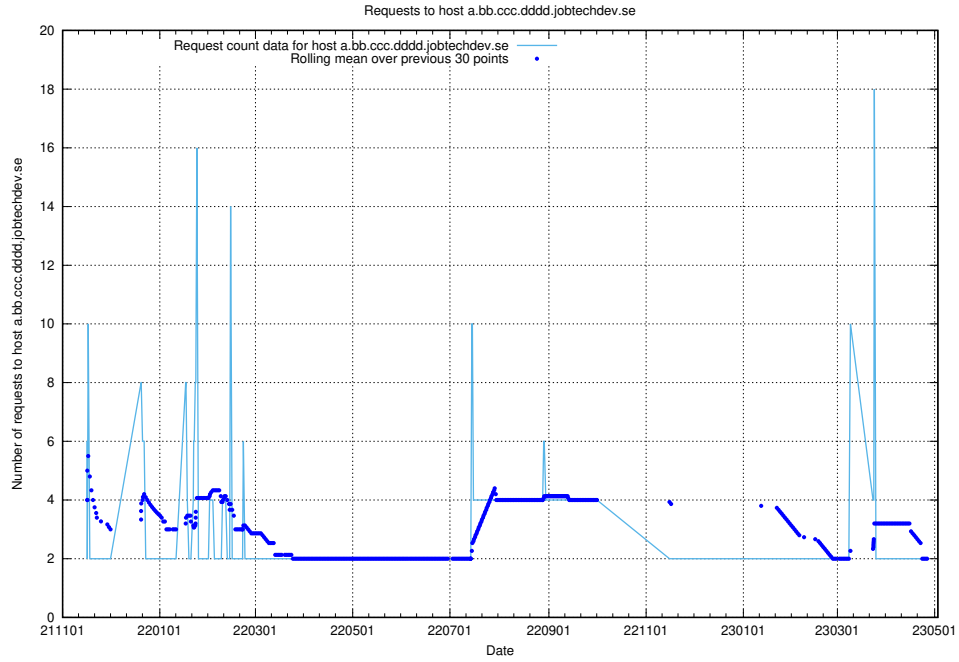

7.536 Usage of a.bb.ccc.dddd.jobtechdev.se

Here, we count the number of requests to host a.bb.ccc.dddd.jobtechdev.se.