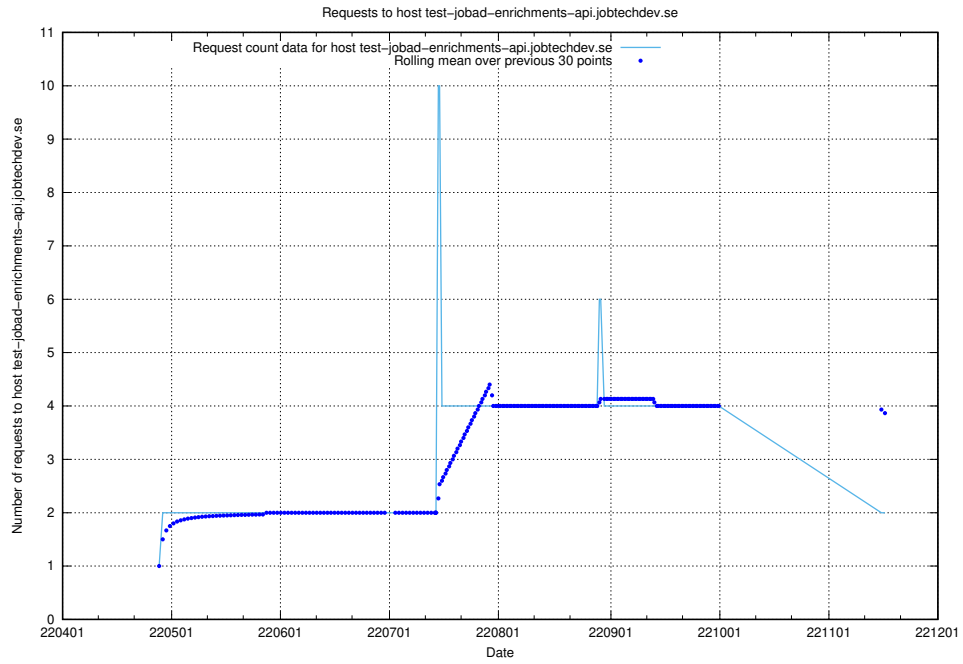

7.444 Usage of test-jobad-enrichments-api.jobtechdev.se

Here, we count the number of requests to host test-jobad-enrichments-api.jobtechdev.se.

7.445 Usage of jobtech-jobad-enrichments-develop.jobtechdev.se