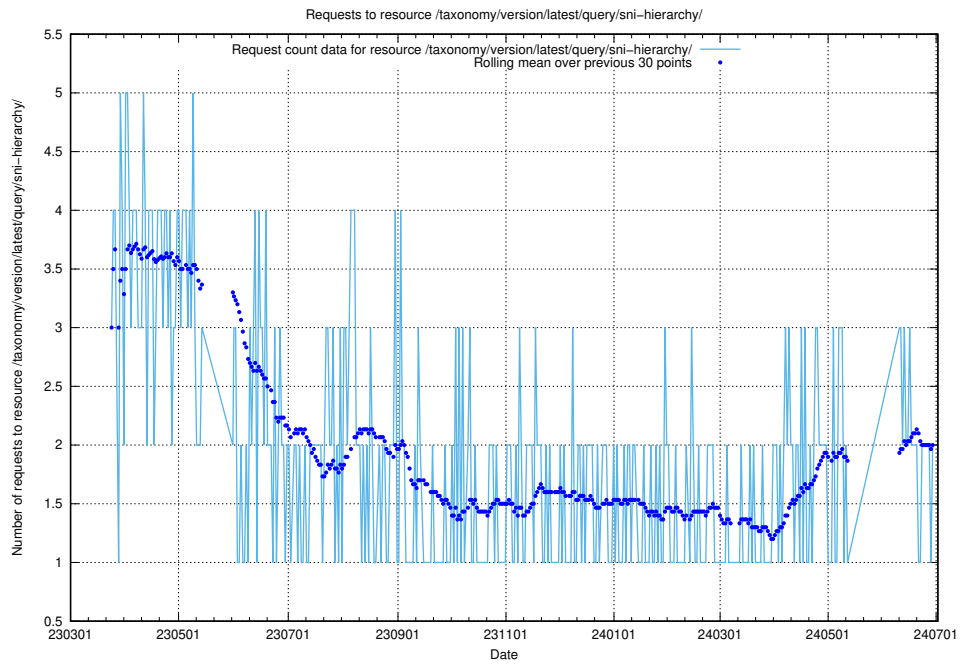

5.907 Usage of /taxonomy/version/latest/query/sni-hierarchy/

Here, we count the number of requests to resource /taxonomy/version/latest/query/sni-hierarchy/.