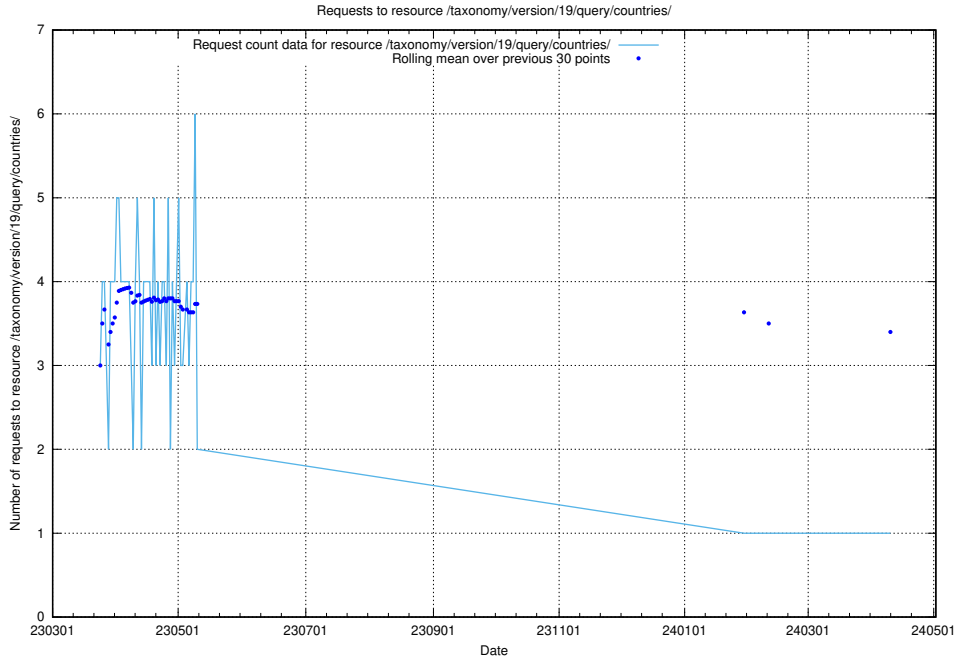

5.6414 Usage of /taxonomy/version/19/query/countries/

Here, we count the number of requests to resource /taxonomy/version/19/query/countries/.