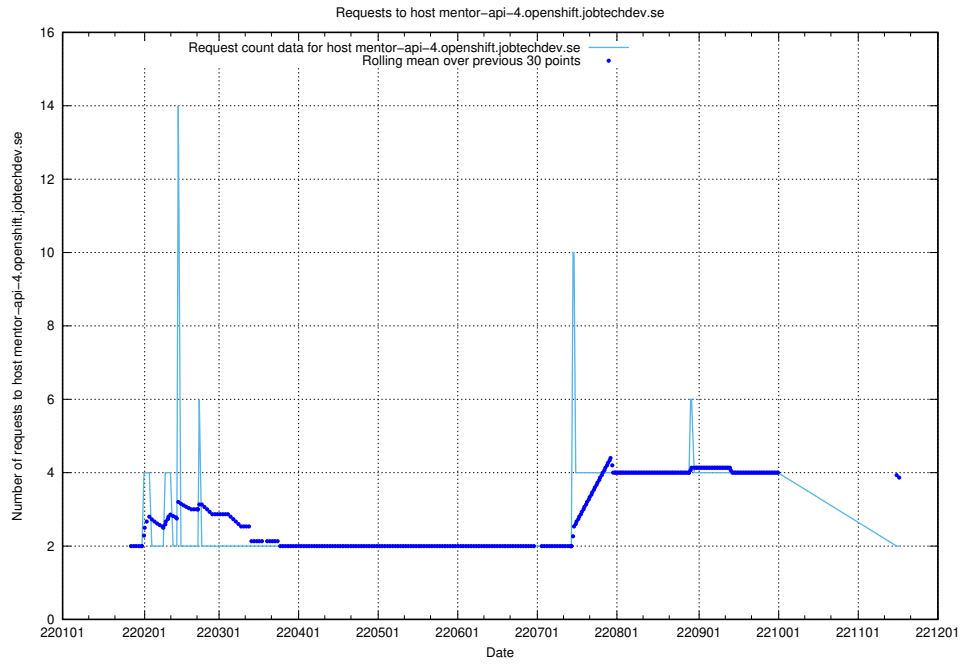

7.577 Usage of mentor-api-4.openshift.jobtechdev.se

Here, we count the number of requests to host mentor-api-4.openshift.jobtechdev.se.

7.578 Usage of mentor-api-4.jobtechdev.se

Here, we count the number of requests to host mentor-api-4.jobtechdev.se.