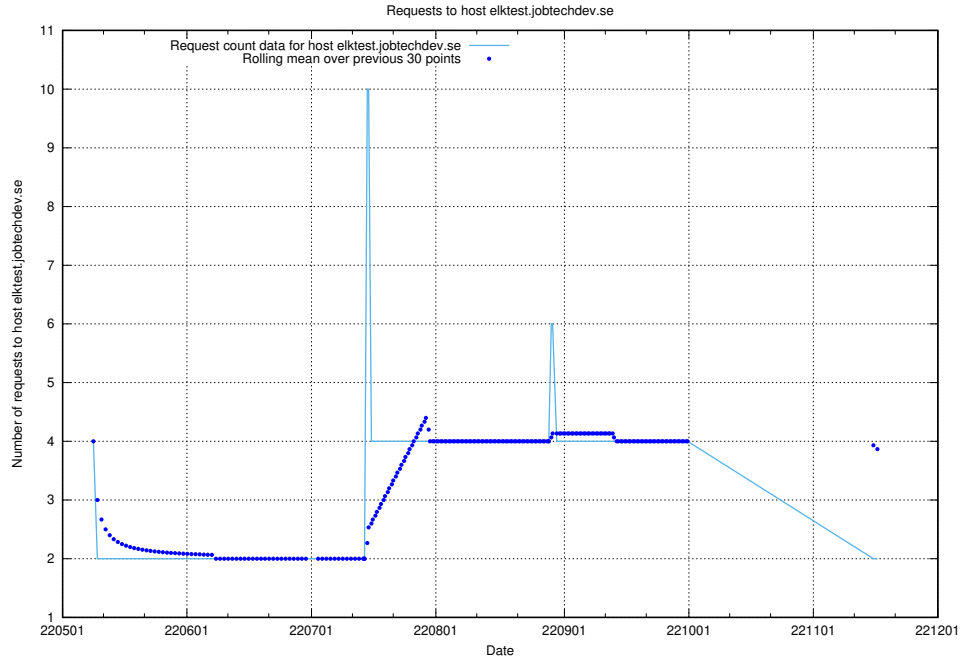

7.433 Usage of elktest.jobtechdev.se

Here, we count the number of requests to host elktest.jobtechdev.se.