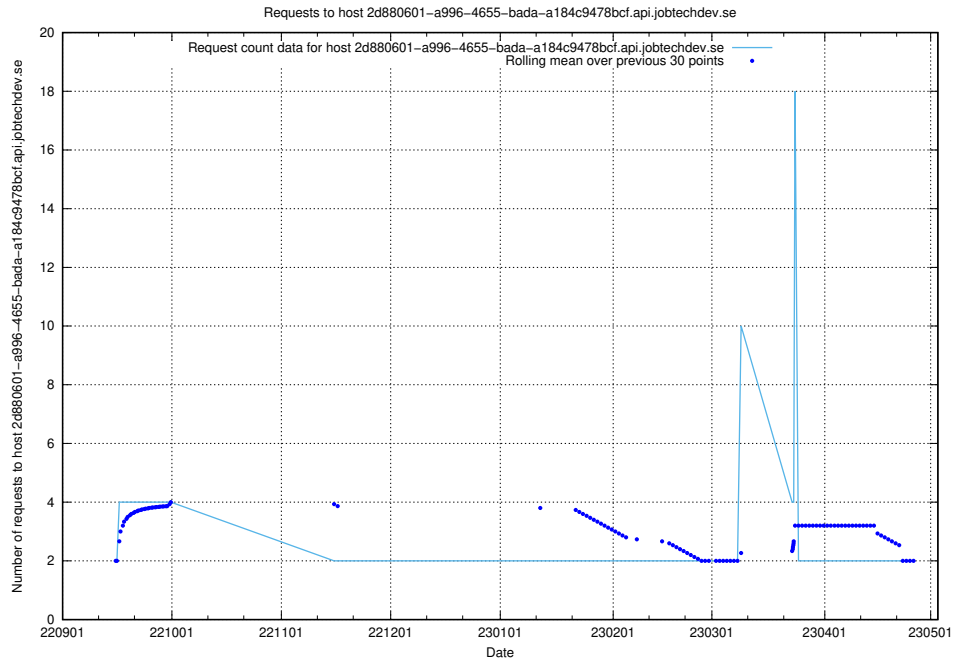

7.327 Usage of 2d880601-a996-4655-bada-a184c9478bcf.api.jobtechdev.se

Here, we count the number of requests to host 2d880601-a996-4655-bada-a184c9478bcf.api.jobtechdev.se.