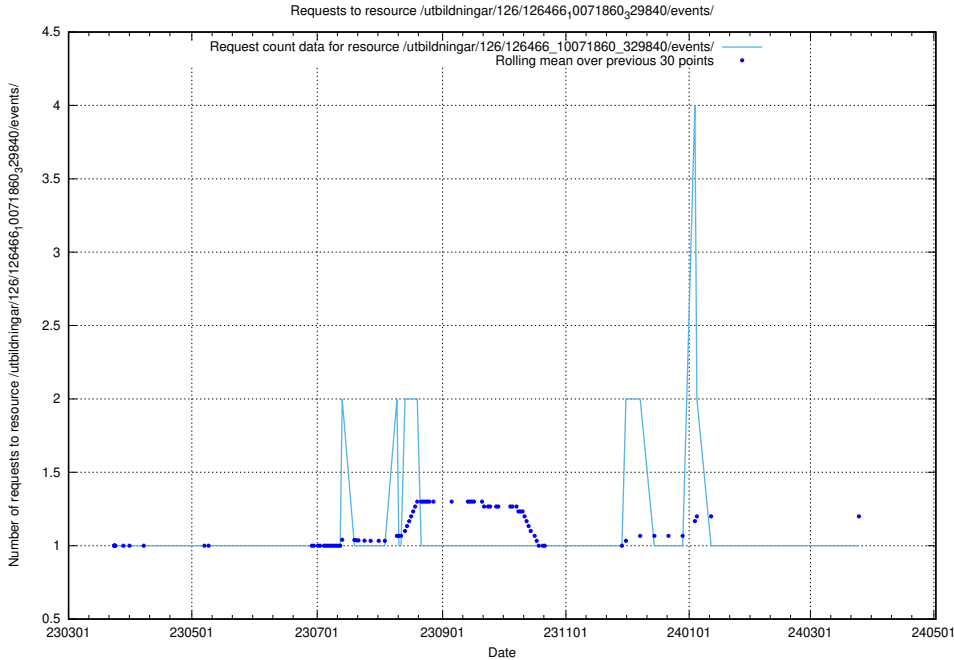

5.6678 Usage of /utbildningar/126/126466_10071860_329840/events/

Here, we count the number of requests to resource /utbildningar/126/126466_10071860_329840/events/