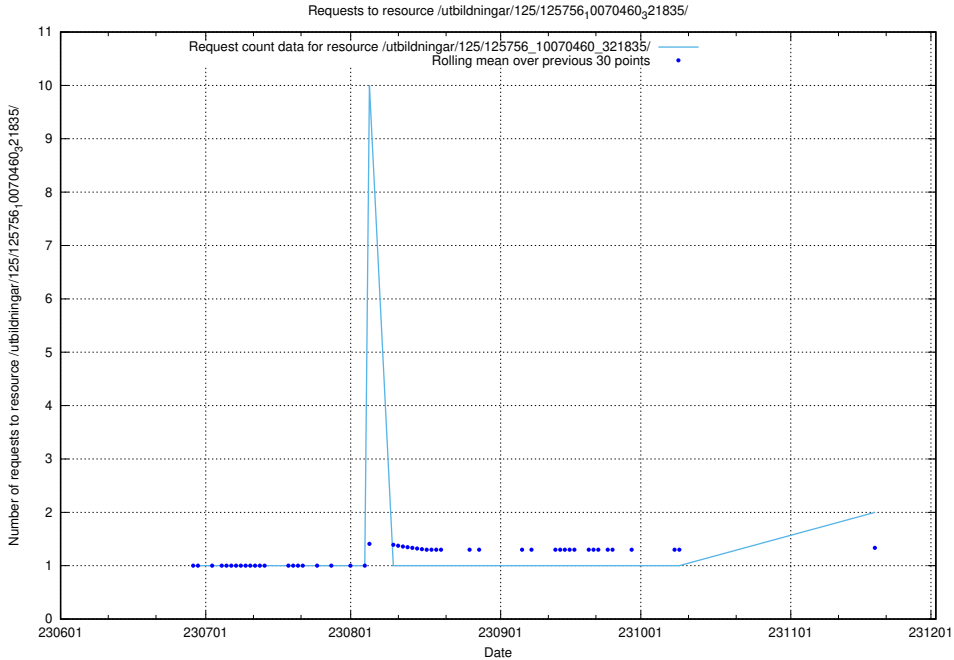

5.800 Usage of /utbildningar/125/125756_10070460_321835/

Here, we count the number of requests to resource /utbildningar/125/125756_10070460_321835/.