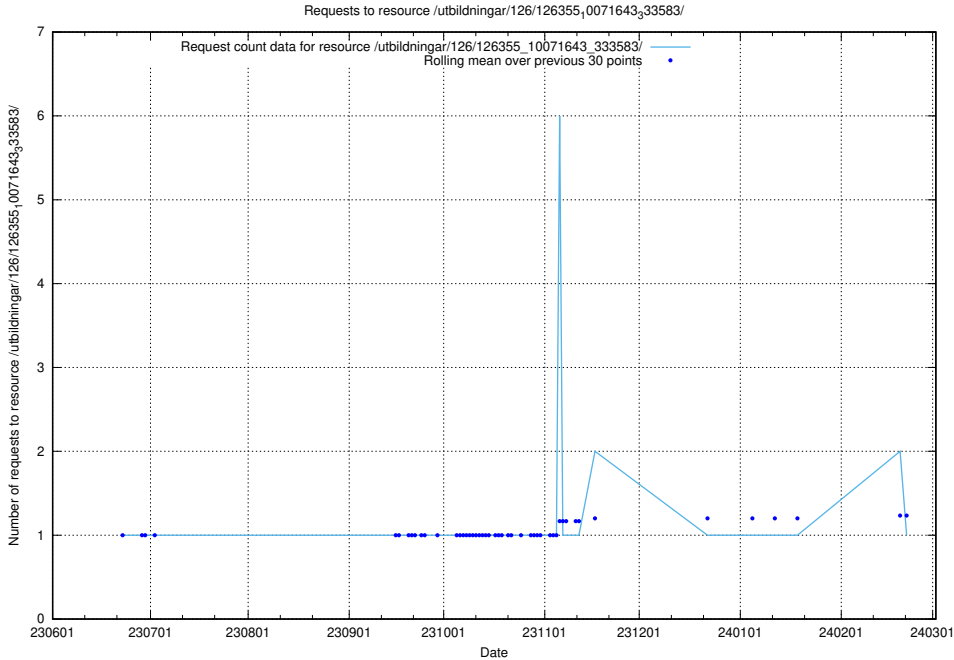

5.5941 Usage of /utbildningar/126/126355_10071643_333583/

Here, we count the number of requests to resource /utbildningar/126/126355_10071643_333583/.