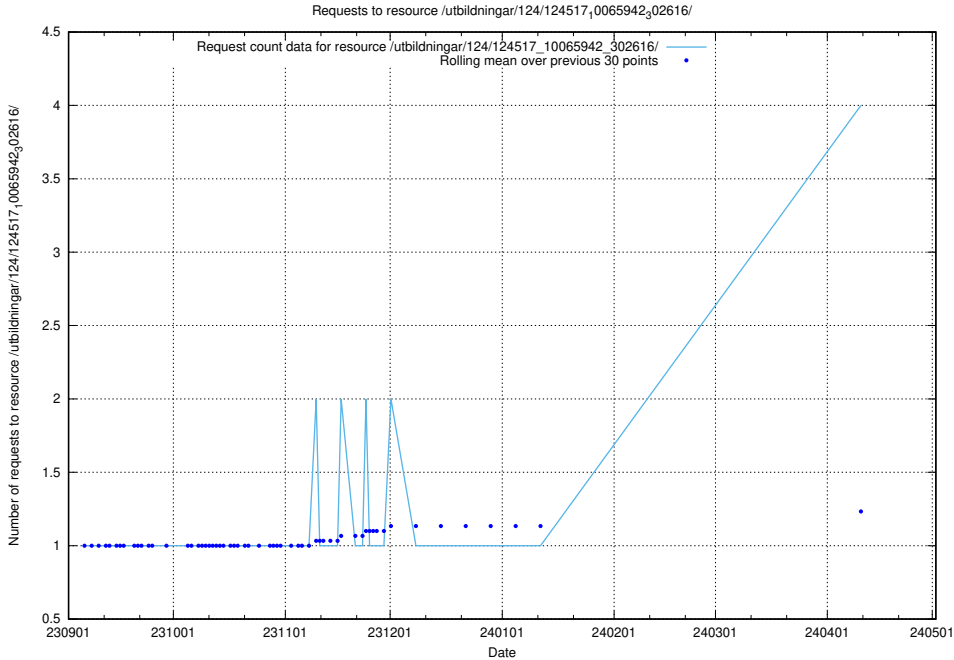

5.235 Usage of /utbildningar/124/124517_10065942_302616/

Here, we count the number of requests to resource /utbildningar/124/124517_10065942_302616/.