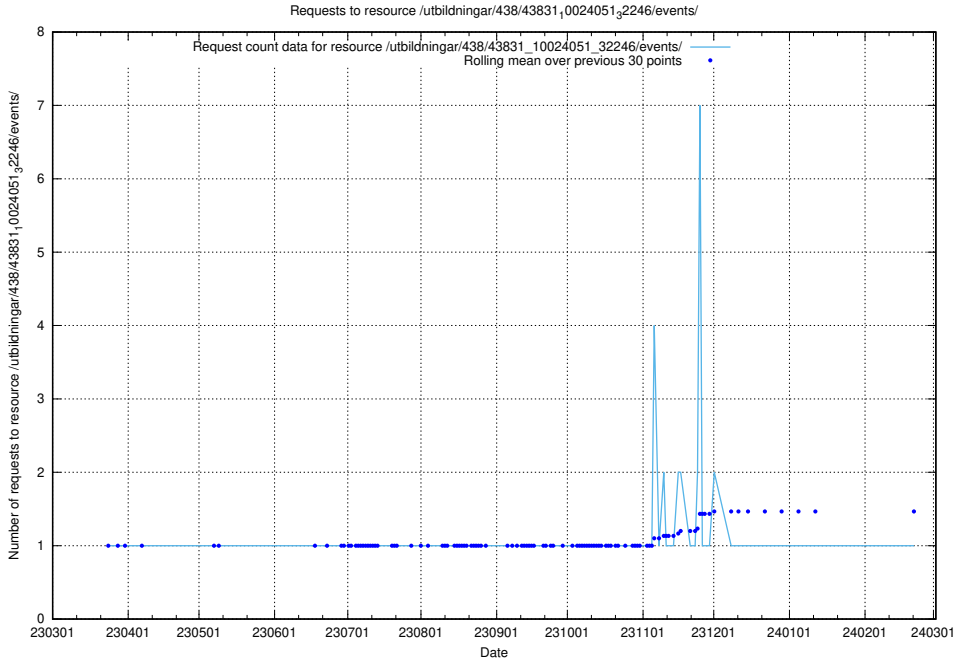

5.6433 Usage of /utbildningar/438/43831_10024051_32246/events/

Here, we count the number of requests to resource /utbildningar/438/43831_10024051_32246/events/.