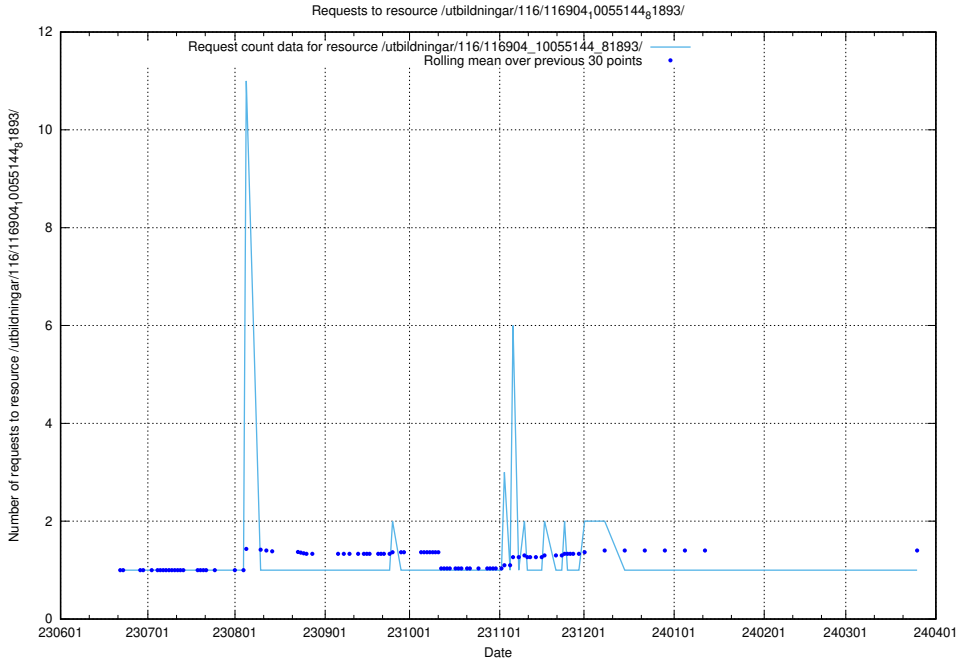

5.6126 Usage of /utbildningar/116/116904_10055144_81893/

Here, we count the number of requests to resource /utbildningar/116/116904_10055144_81893/.