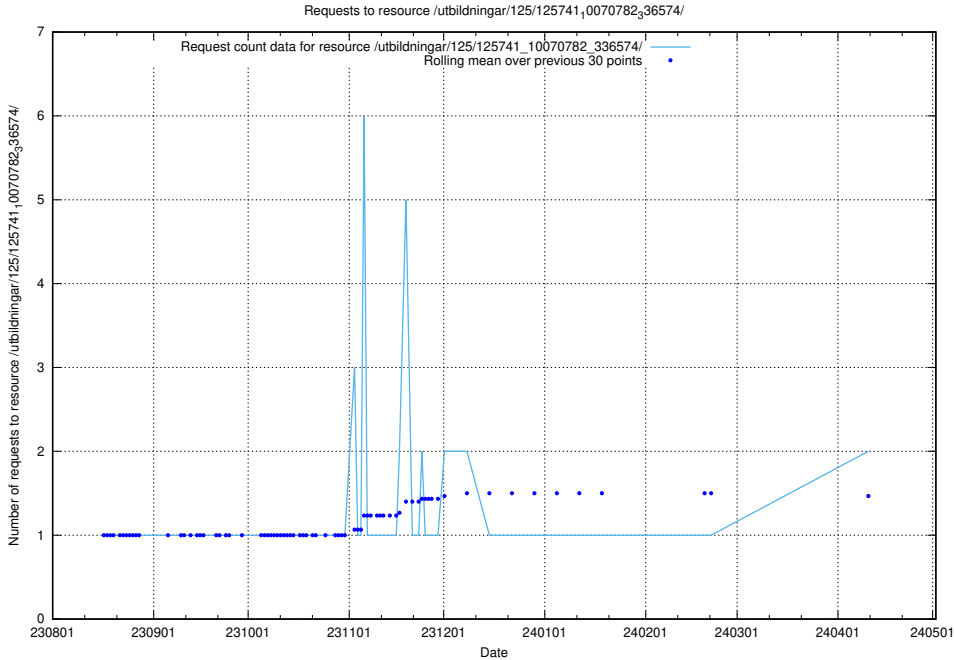

5.732 Usage of /utbildningar/125/125741_10070782_336574/

Here, we count the number of requests to resource /utbildningar/125/125741_10070782_336574/.