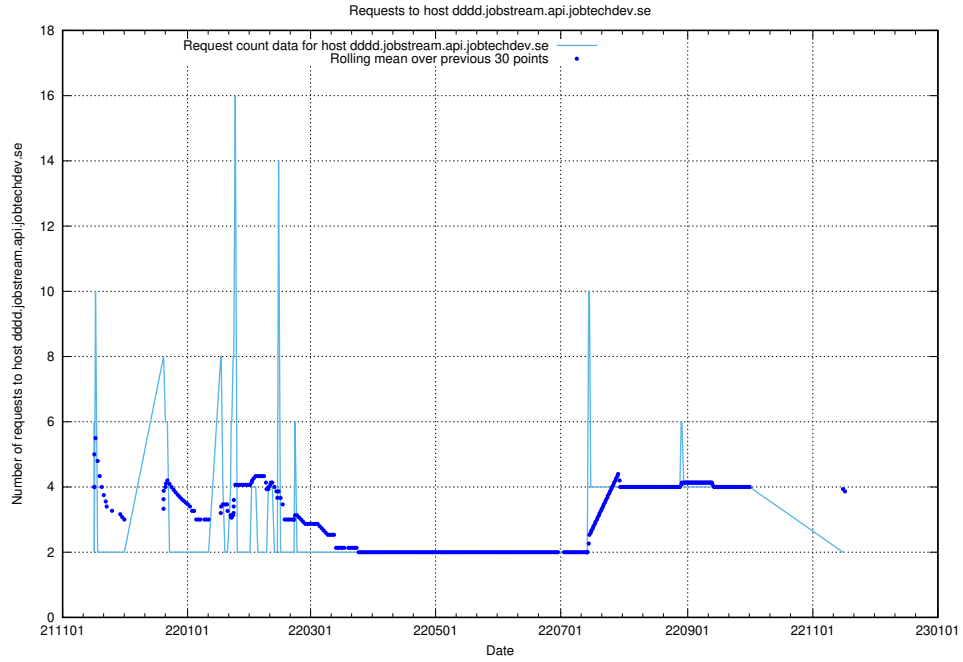

Here, we count the number of requests to host dddd.jobstream.api.jobtechdev.se.

7.534 Usage of doh.api.jobtechdev.se

Here, we count the number of requests to host doh.api.jobtechdev.se.

7.535 Usage of bb.ccc.dddd.atlas.jobtechdev.se