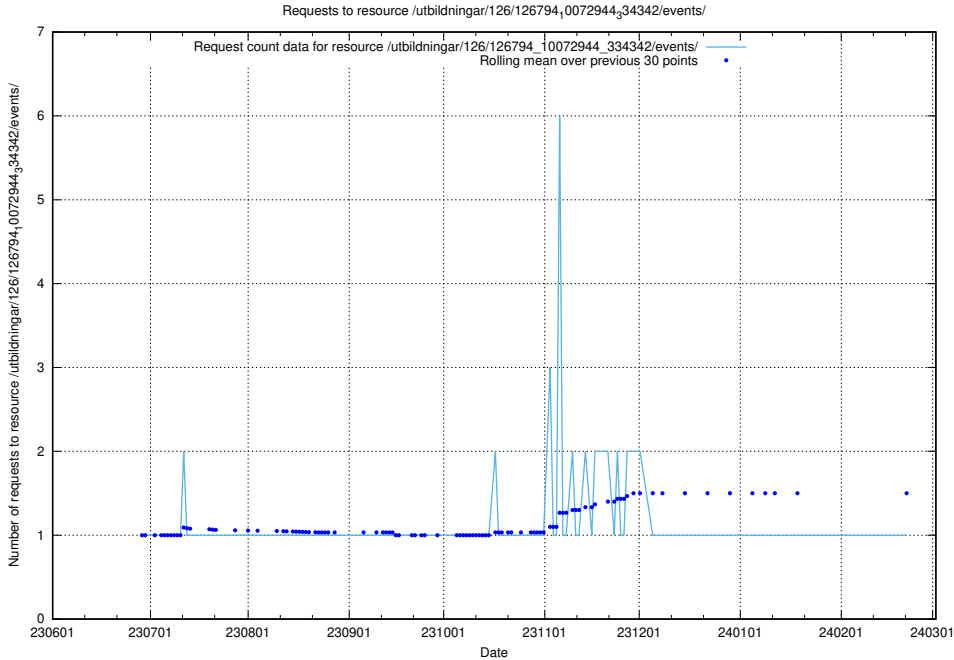

5.5727 Usage of /utbildningar/126/126794_10072944_334342/events/

Here, we count the number of requests to resource /utbildningar/126/126794_10072944_334342/events/