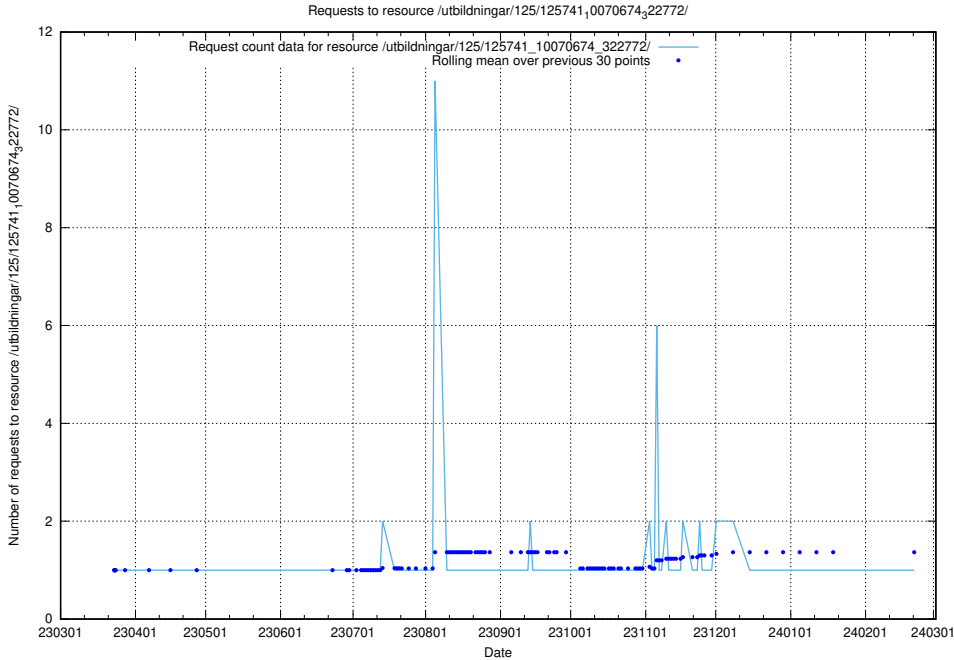

5.6749 Usage of /utbildningar/125/125741_10070674_322772/

Here, we count the number of requests to resource /utbildningar/125/125741_10070674_322772/.