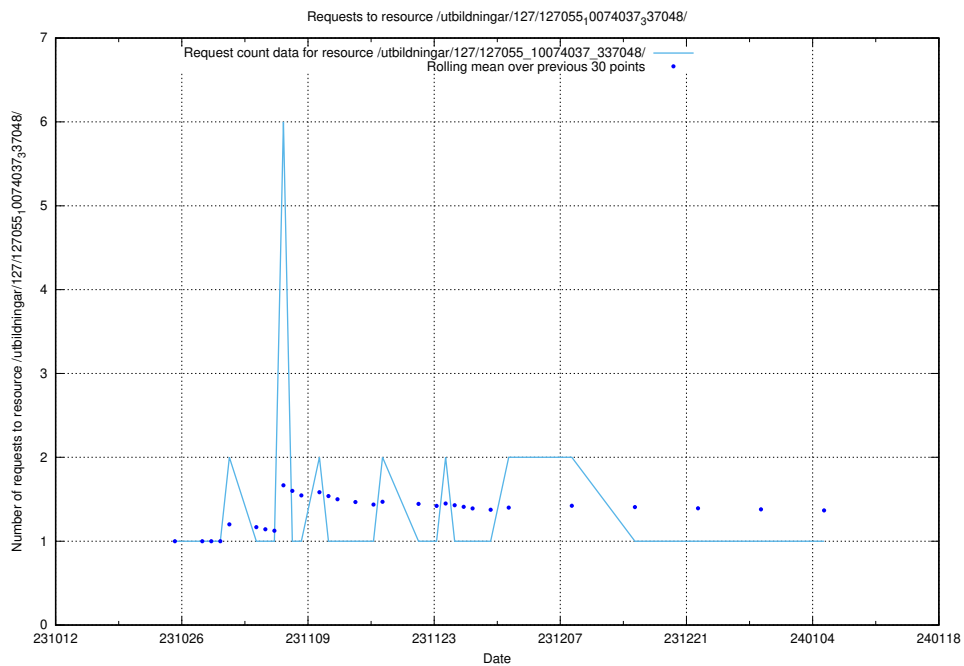

5.4507 Usage of /utbildningar/127/127055_10074037_337048/

Here, we count the number of requests to resource /utbildningar/127/127055_10074037_337048/.