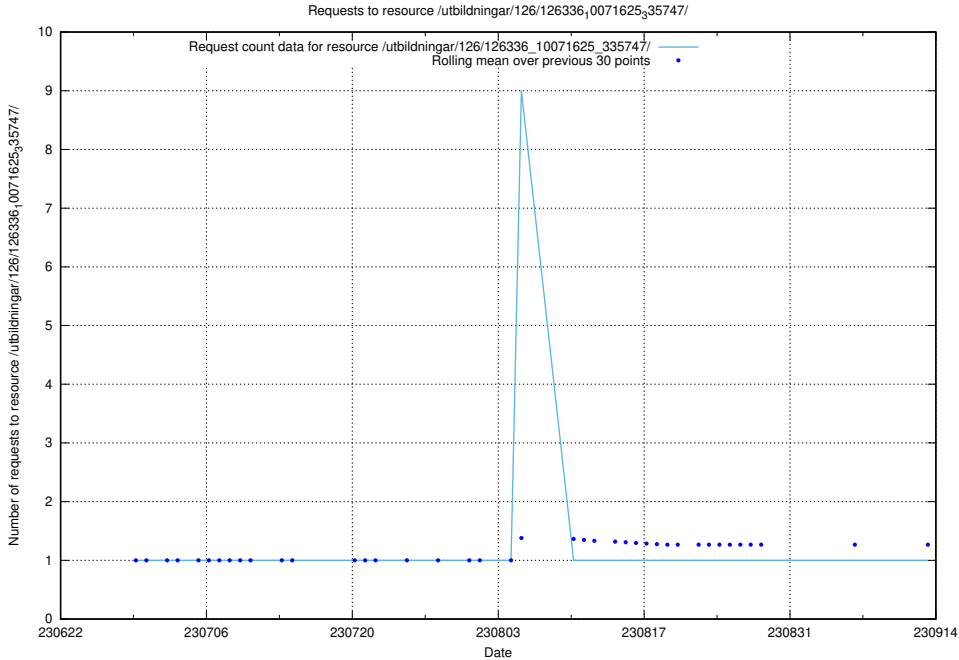

5.5742 Usage of /utbildningar/126/126336_10071625_335747/

Here, we count the number of requests to resource /utbildningar/126/126336_10071625_335747/.