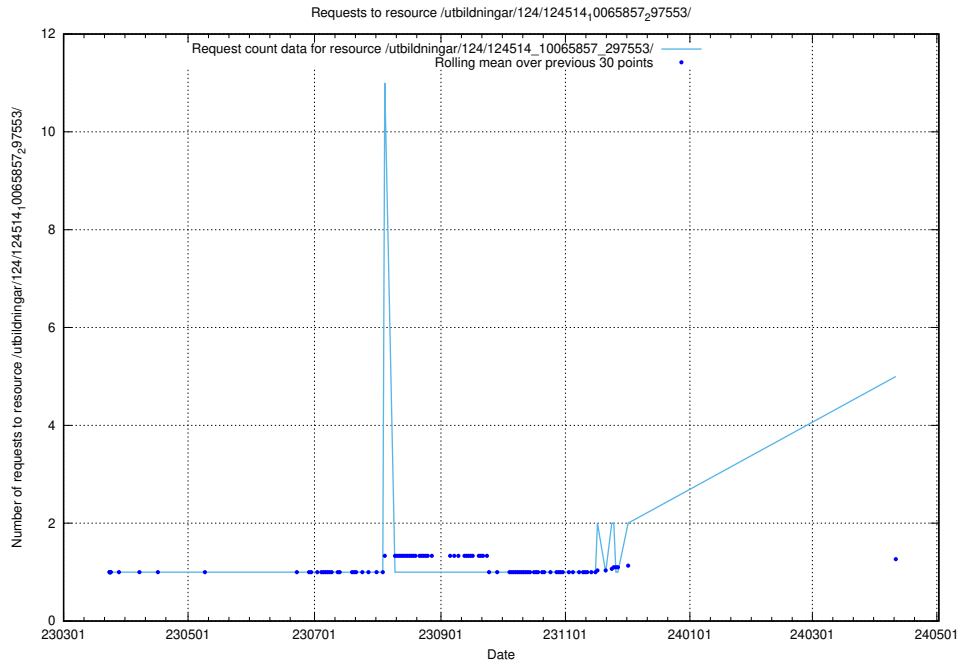

Here, we count the number of requests to resource /utbildningar/124/124514_10065860_299148/.

5.145 Usage of /utbildningar/124/124514_10065857_297553/

Here, we count the number of requests to resource /utbildningar/124/124514_10065857_297553/.