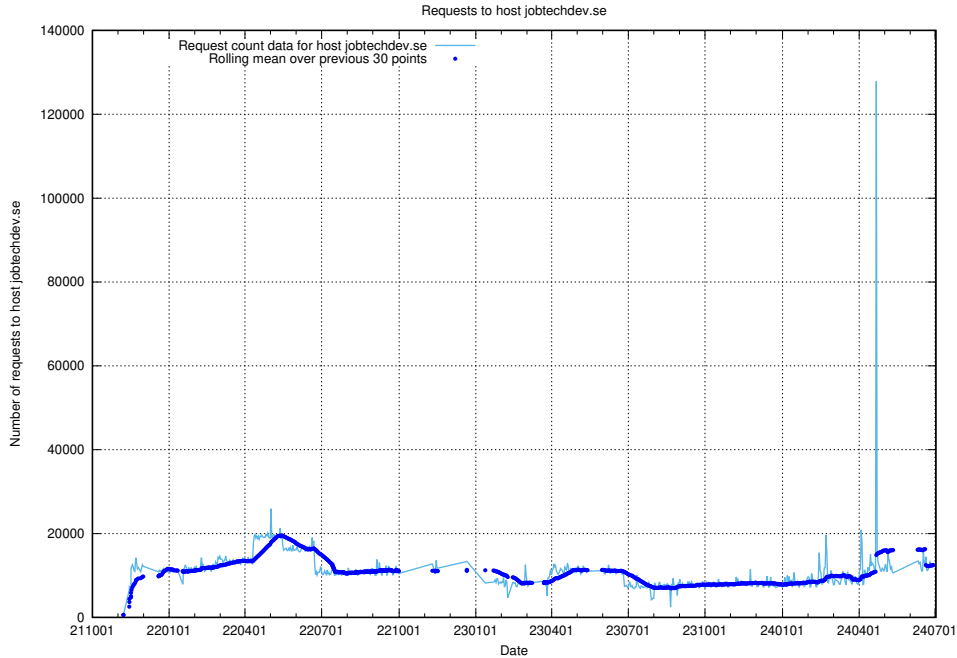

7.7 Usage of jobtechdev.se

Here, we count the number of requests to host jobtechdev.se.