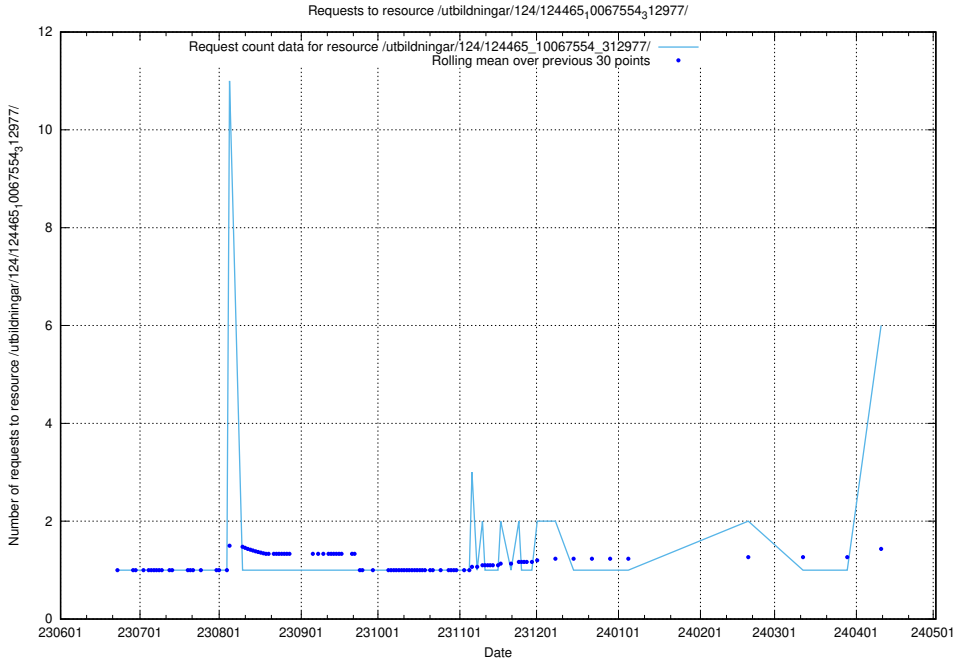

5.114 Usage of /utbildningar/124/124465_10067554_312977/

Here, we count the number of requests to resource /utbildningar/124/124465_10067554_312977/.