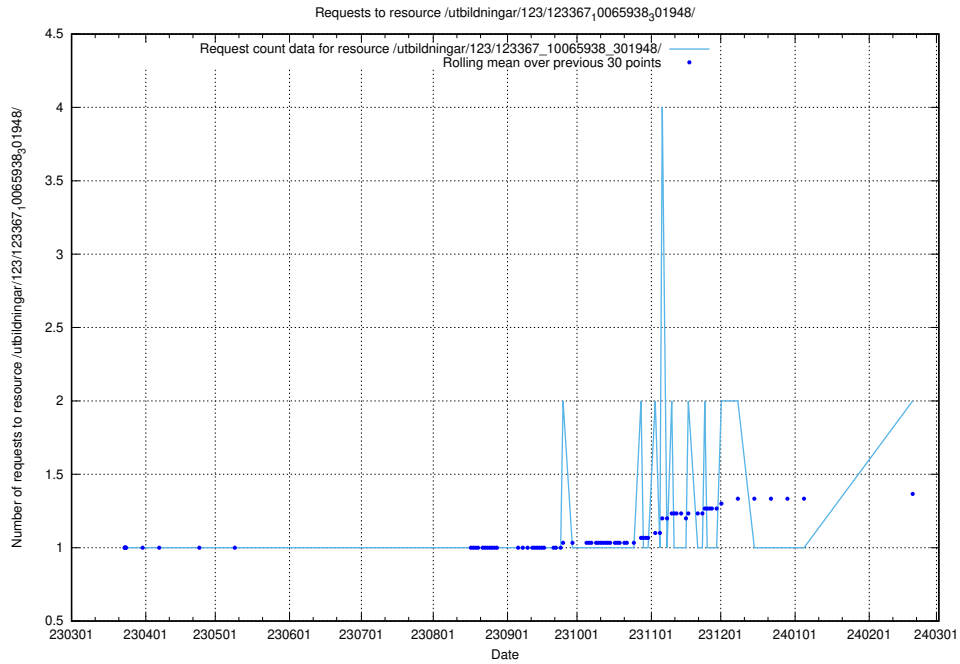

5.724 Usage of /utbildningar/123/123367_10065938_301948/

Here, we count the number of requests to resource /utbildningar/123/123367_10065938_301948/.