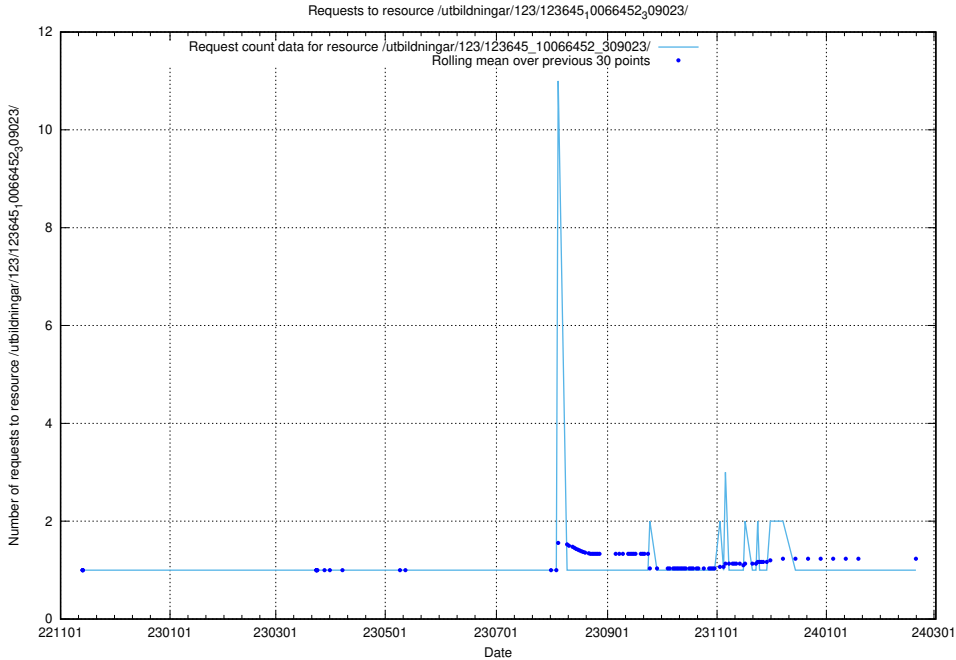

Here, we count the number of requests to resource /taxonomy/version/13/query/employment-variety-concepts/.

5.6222 Usage of /utbildningar/123/123645_10066452_309023/

Here, we count the number of requests to resource /utbildningar/123/123645_10066452_309023/.