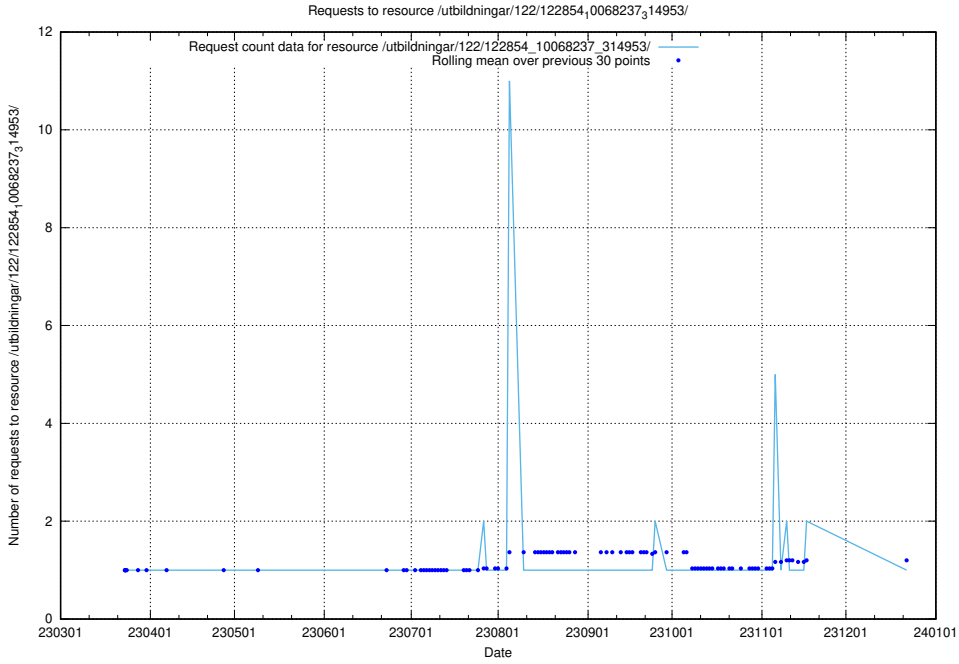

5.5466 Usage of /utbildningar/122/122854_10068237_314953/

Here, we count the number of requests to resource /utbildningar/122/122854_10068237_314953/.