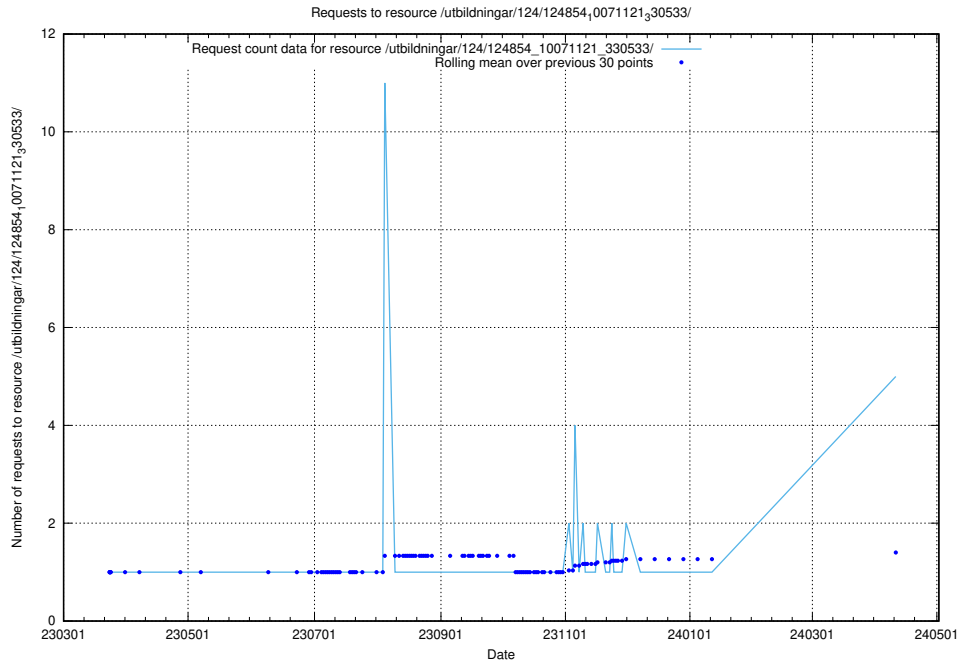

5.134 Usage of /utbildningar/124/124854_10071121_330533/

Here, we count the number of requests to resource /utbildningar/124/124854_10071121_330533/.