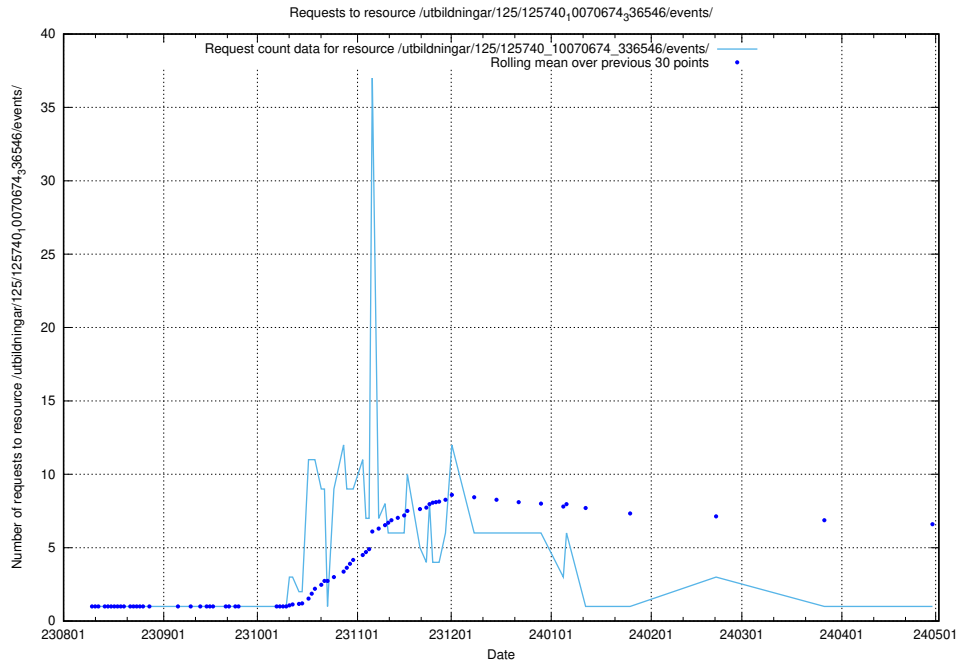

5.5118 Usage of /utbildningar/125/125740_10070674_336546/events/

Here, we count the number of requests to resource /utbildningar/125/125740_10070674_336546/events/