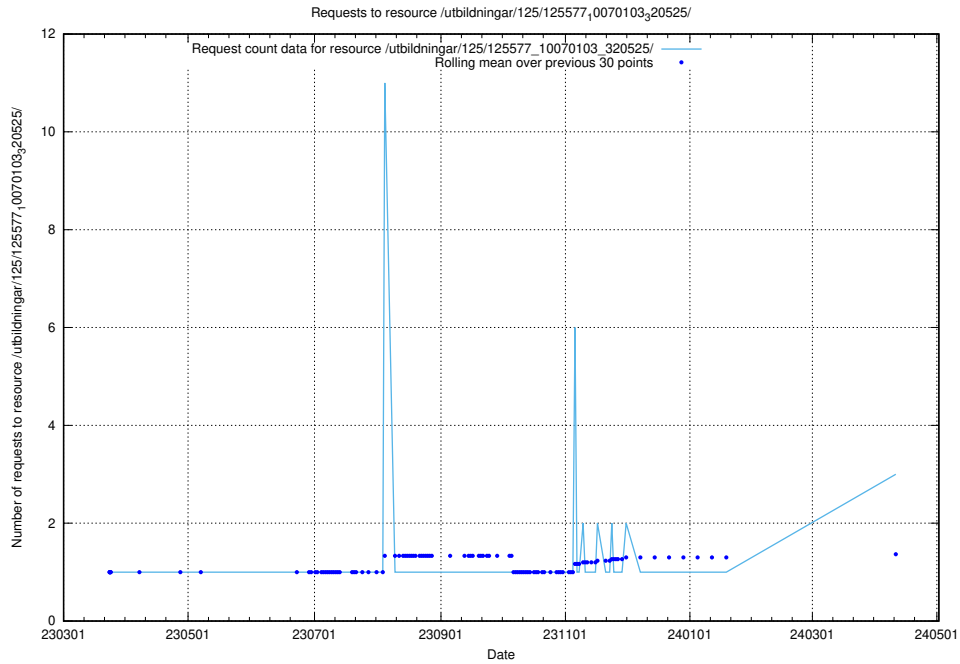

5.280 Usage of /utbildningar/125/125577_10070103_320525/

Here, we count the number of requests to resource /utbildningar/125/125577_10070103_320525/.