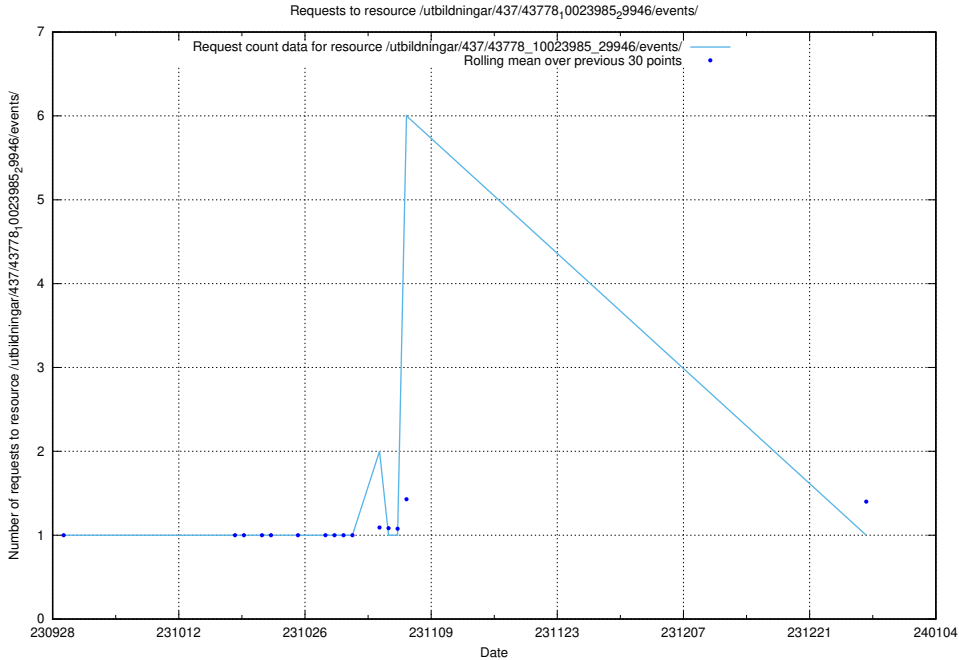

5.4732 Usage of /utbildningar/437/43778_10023985_29946/events/

Here, we count the number of requests to resource /utbildningar/437/43778_10023985_29946/events/.