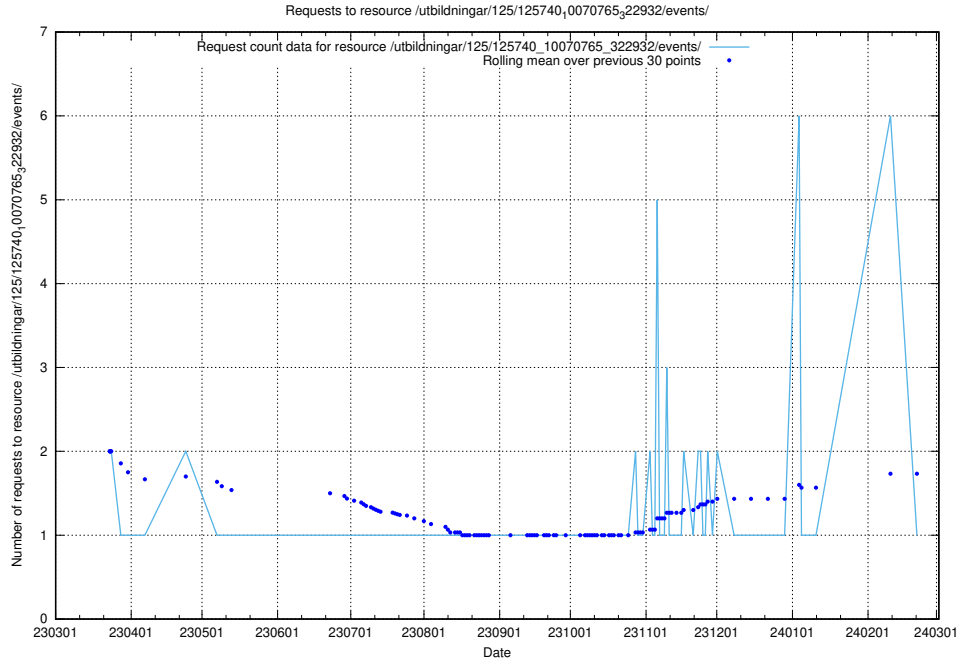

5.6544 Usage of /utbildningar/125/125740_10070765_322932/events/

Here, we count the number of requests to resource /utbildningar/125/125740_10070765_322932/events/