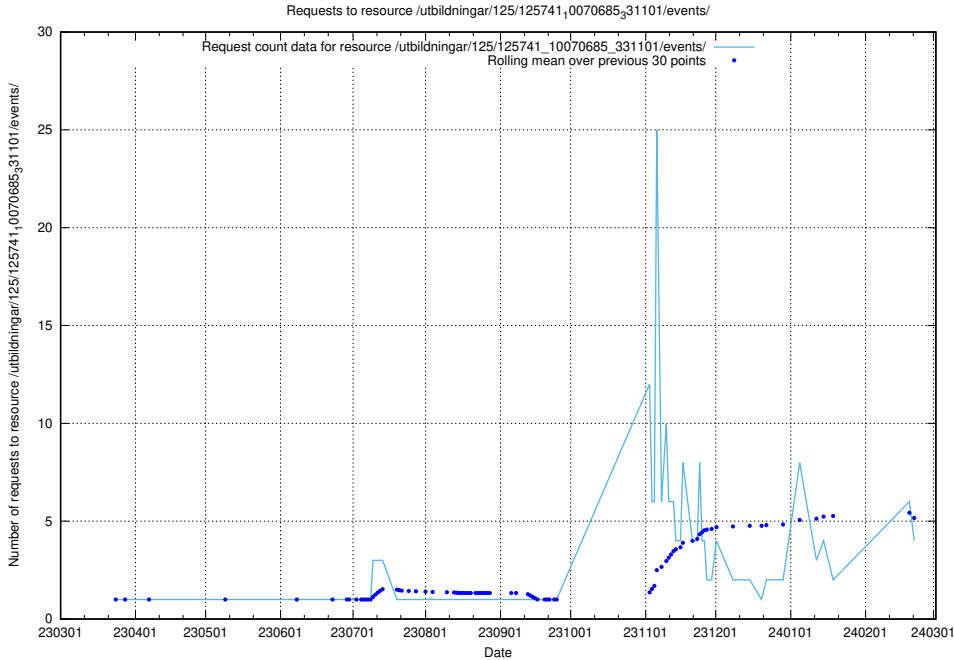

5.267 Usage of /utbildningar/125/125741_10070685_331101/events/

Here, we count the number of requests to resource /utbildningar/125/125741_10070685_331101/events/