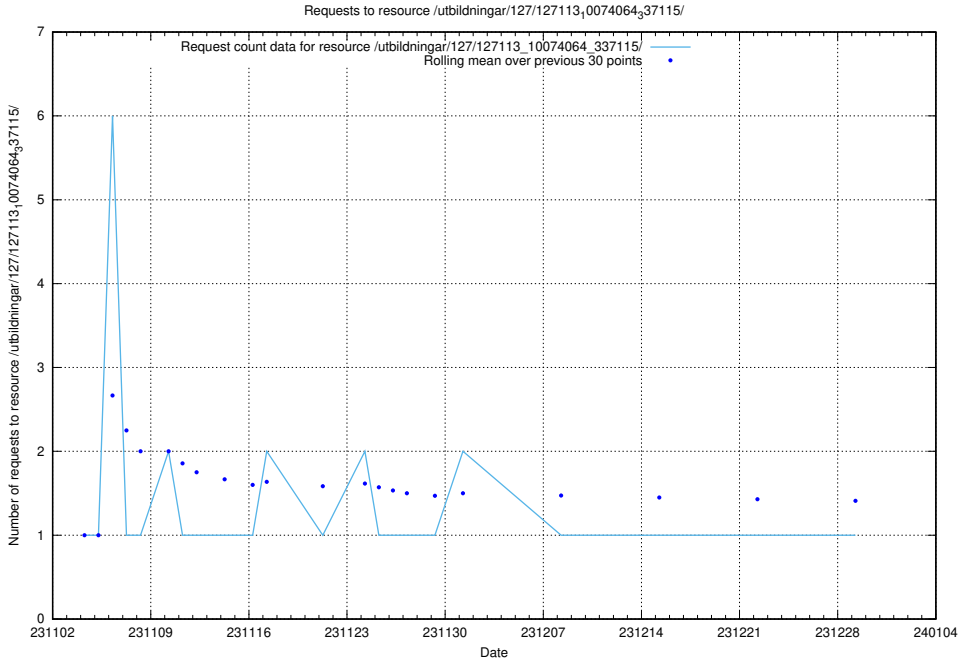

5.4417 Usage of /utbildningar/127/127113_10074064_337115/

Here, we count the number of requests to resource /utbildningar/127/127113_10074064_337115/.