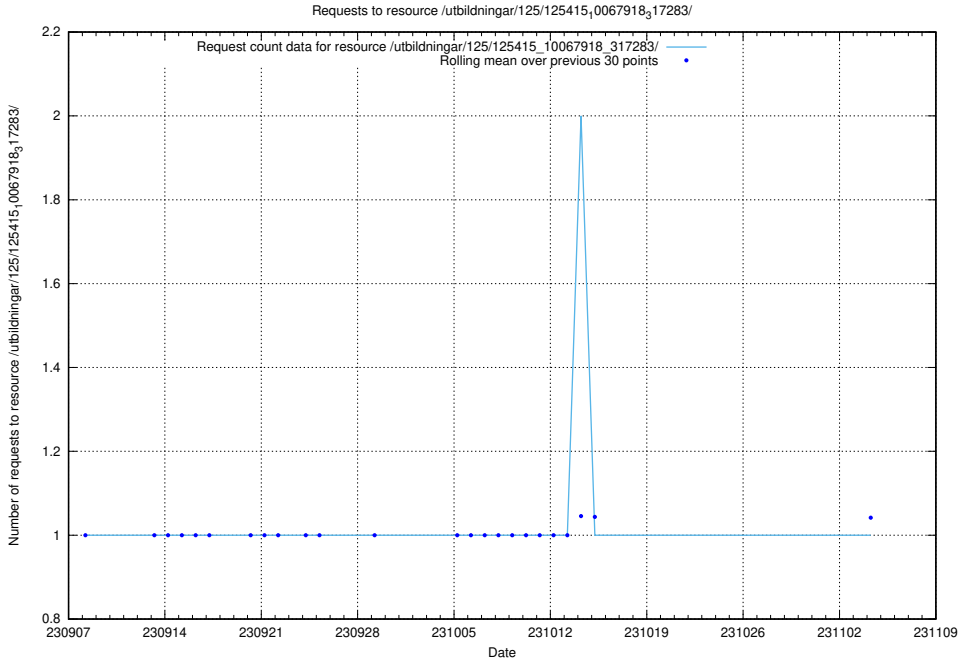

5.4922 Usage of /utbildningar/125/125415_10067918_317283/

Here, we count the number of requests to resource /utbildningar/125/125415_10067918_317283/.