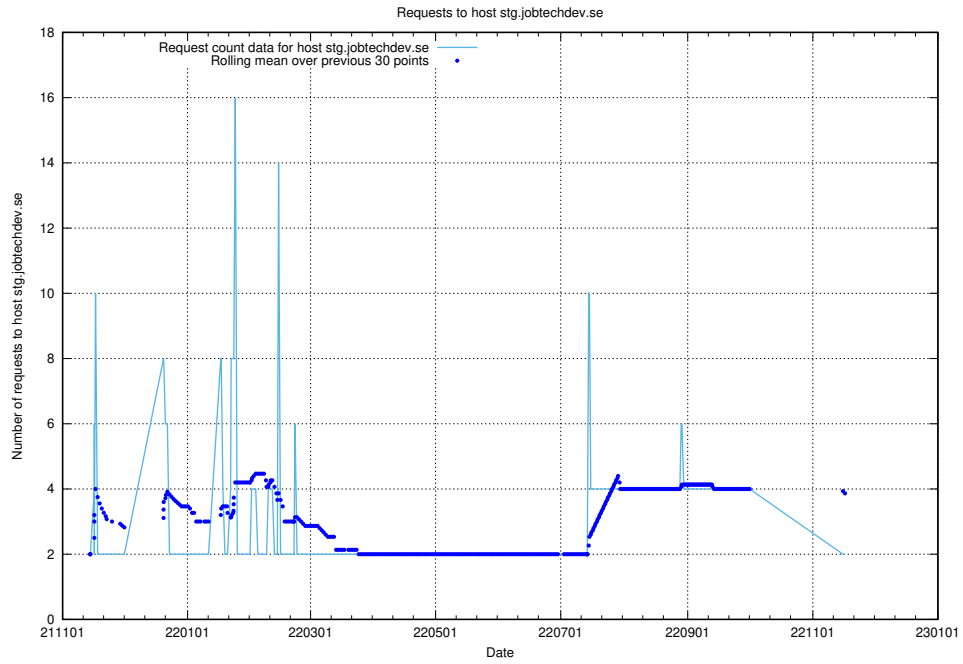

7.564 Usage of stg.jobtechdev.se

Here, we count the number of requests to host stg.jobtechdev.se.