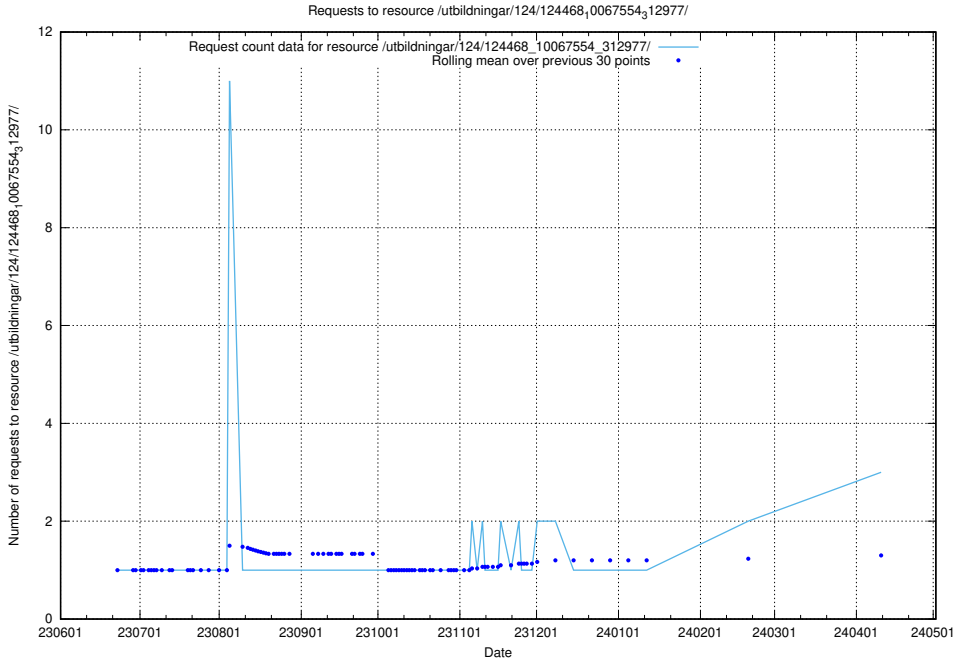

5.412 Usage of /utbildningar/124/124468_10067554_312977/

Here, we count the number of requests to resource /utbildningar/124/124468_10067554_312977/.