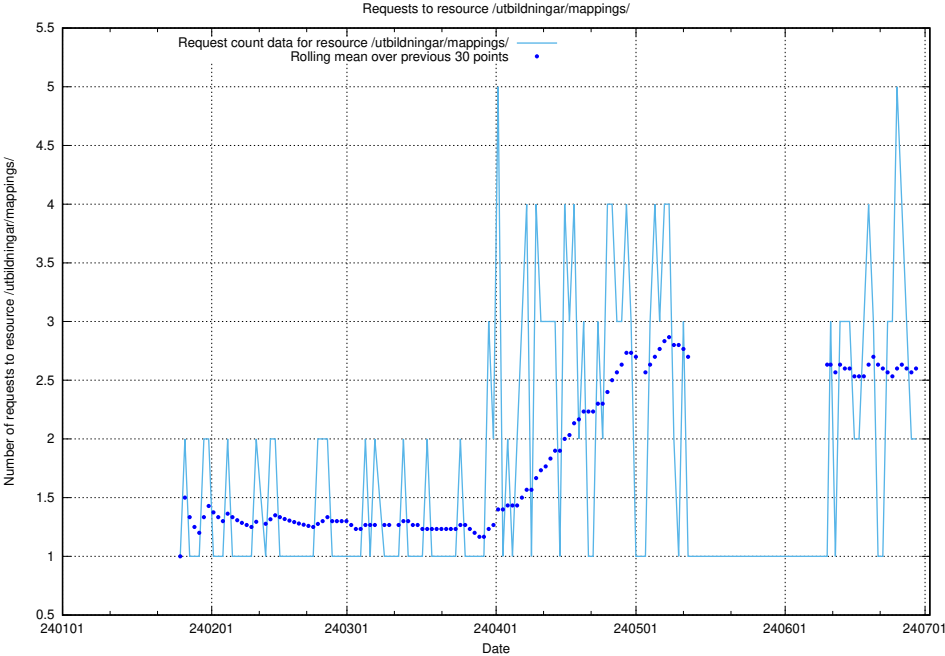

5.640 Usage of /utbildningar/mappings/

Here, we count the number of requests to resource /utbildningar/mappings/.