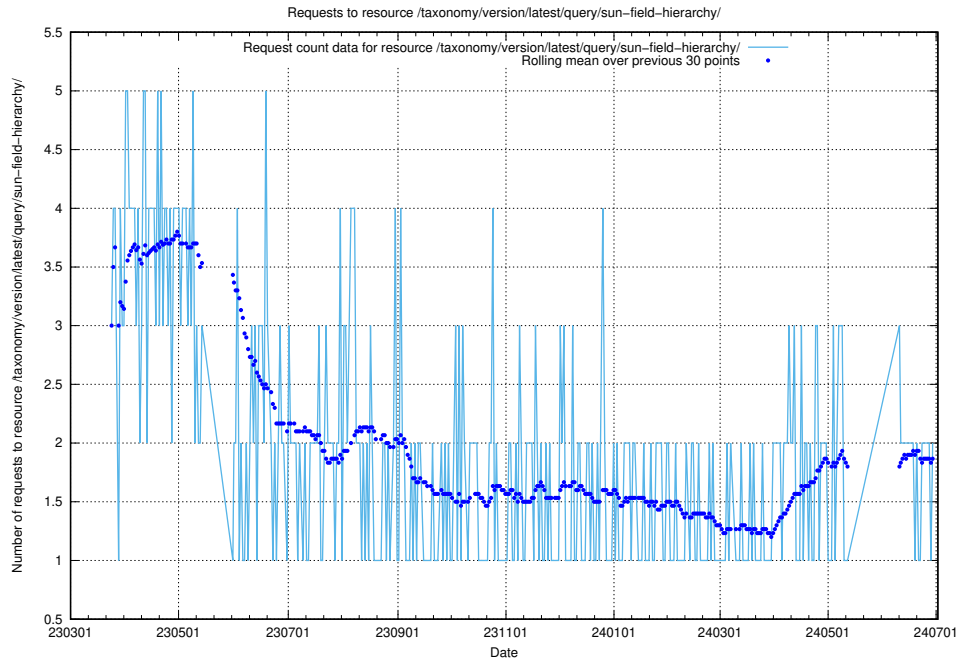

5.888 Usage of /taxonomy/version/latest/query/sun-field-hierarchy/

Here, we count the number of requests to resource /taxonomy/version/latest/query/sun-field-hierarchy/.