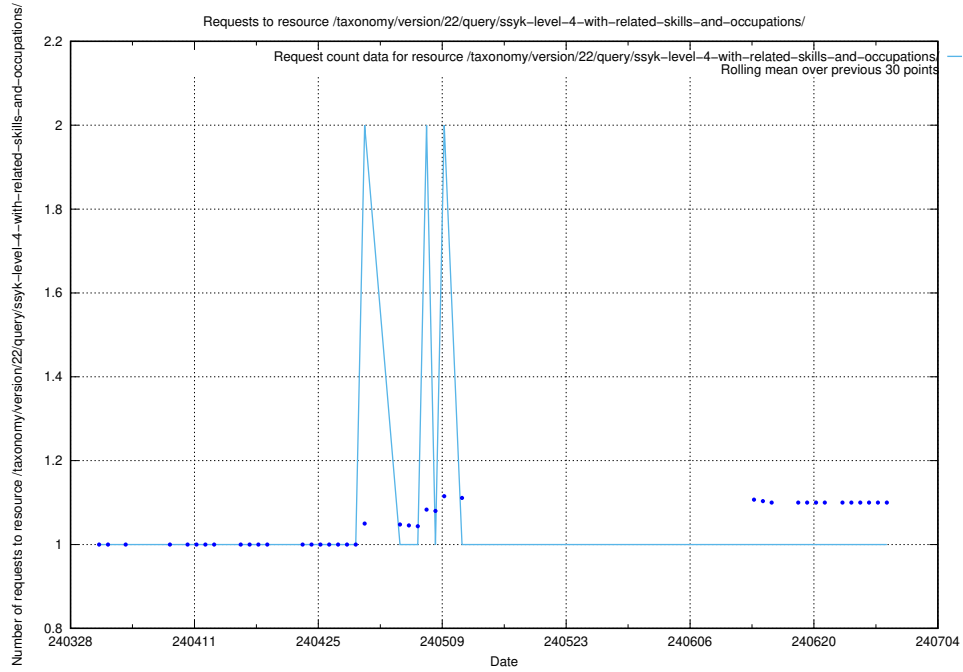

5.1866 Usage of /taxonomy/version/22/query/ssyk-level-4-with-related-skills-and-occupations/

Here, we count the number of requests to resource /taxonomy/version/22/query/ssyk-level-4-with-related-skills-and-occupations/.