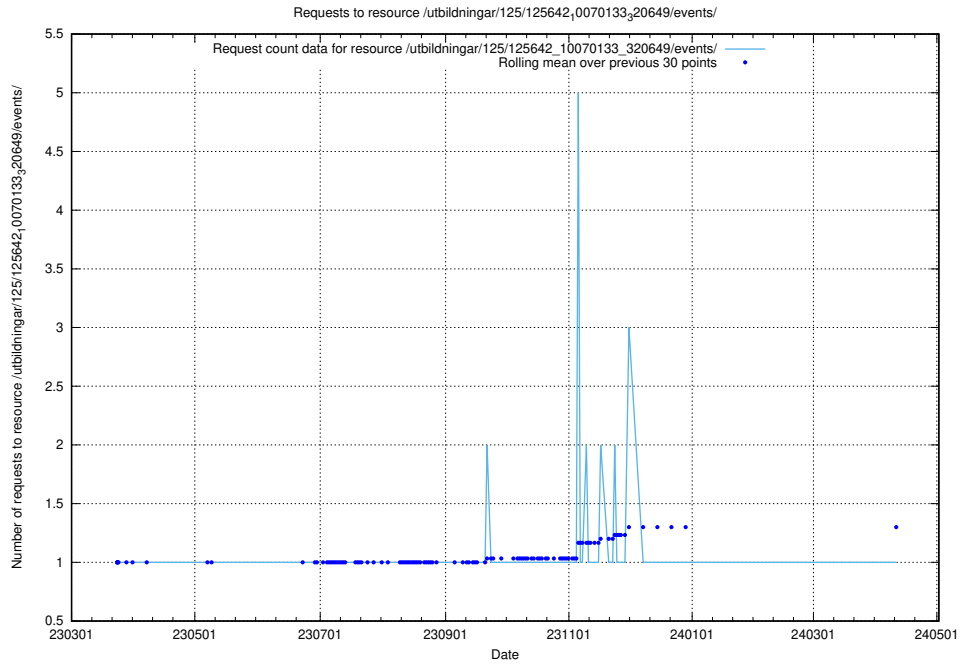

5.1059 Usage of /utbildningar/125/125642_10070133_320649/events/

Here, we count the number of requests to resource /utbildningar/125/125642_10070133_320649/events/