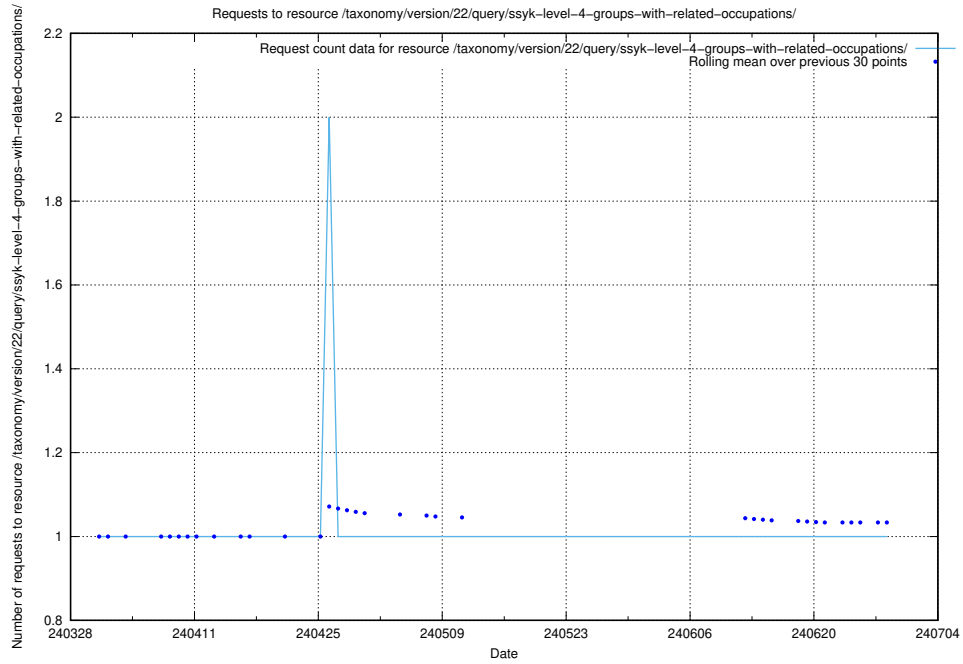

5.1870 Usage of /taxonomy/version/22/query/ssyk-level-4-groups-with-related-occupations/

Here, we count the number of requests to resource /taxonomy/version/22/query/ssyk-level-4-groups-with-related-occupations/.