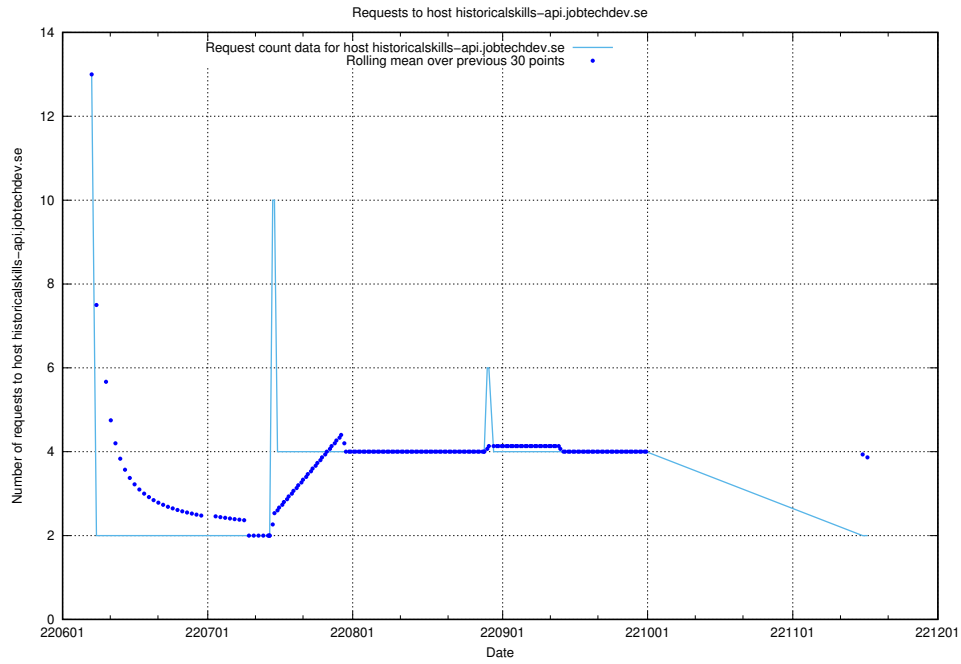

Here, we count the number of requests to host mentor-api-prod.jobtechdev.se.

7.415 Usage of historicalskills-api.jobtechdev.se

Here, we count the number of requests to host historicalskills-api.jobtechdev.se.