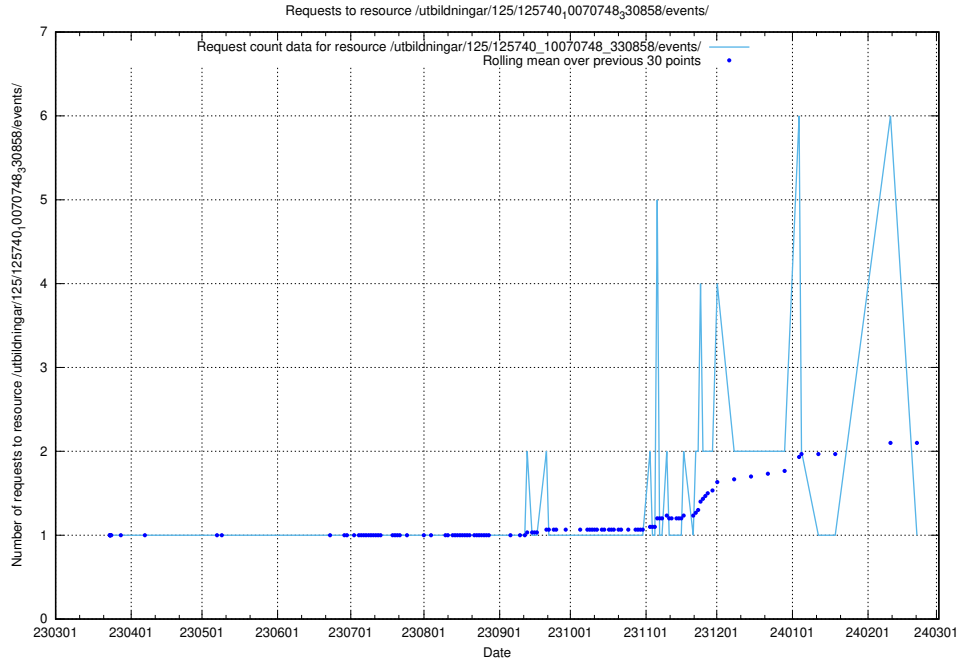

5.984 Usage of /utbildningar/125/125740_10070748_330858/events/

Here, we count the number of requests to resource /utbildningar/125/125740_10070748_330858/events/