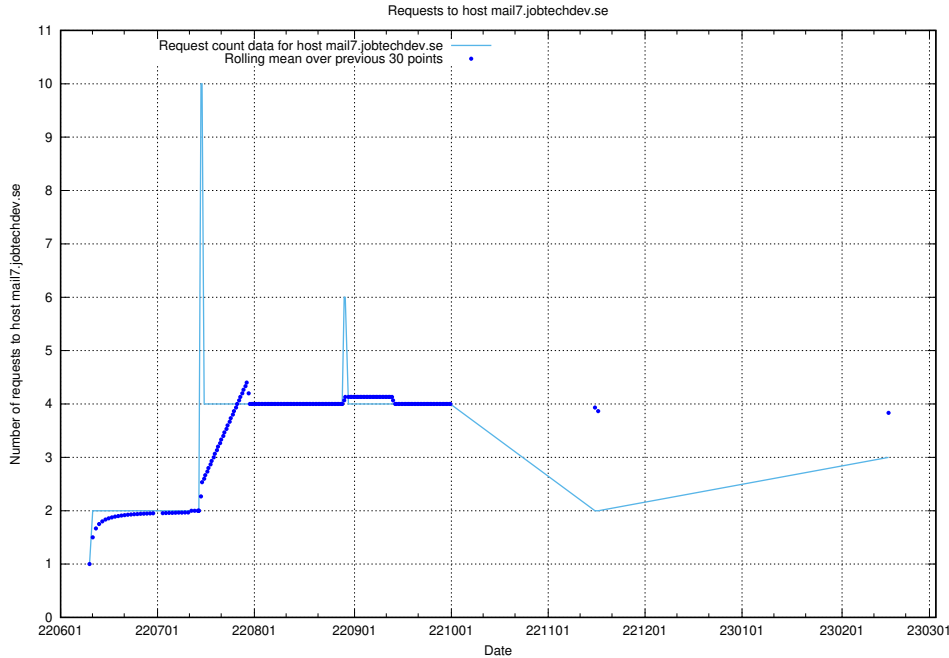

7.219 Usage of mail7.jobtechdev.se

Here, we count the number of requests to host mail7.jobtechdev.se.