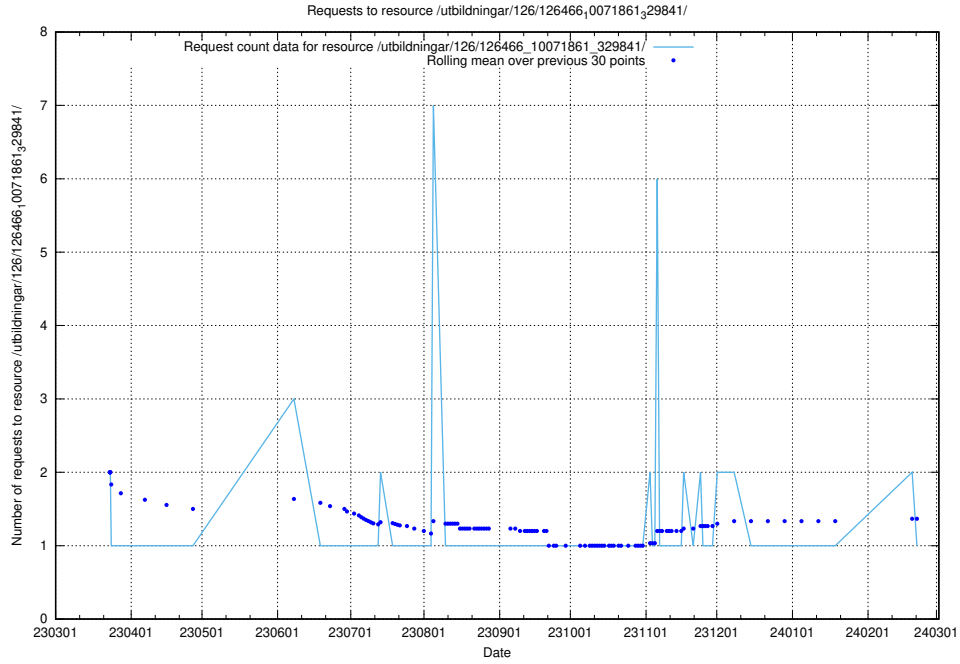

5.6537 Usage of /utbildningar/126/126466_10071861_329841/

Here, we count the number of requests to resource /utbildningar/126/126466_10071861_329841/.