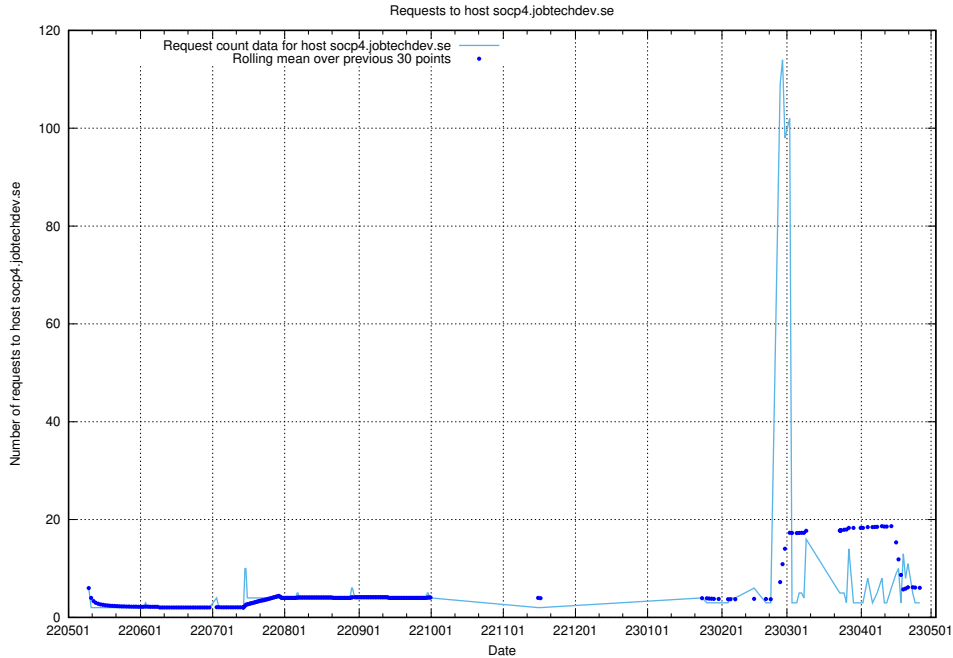

7.222 Usage of education-api-test.jobtechdev.se

Here, we count the number of requests to host education-api-test.jobtechdev.se.

7.223 Usage of socp4.jobtechdev.se

Here, we count the number of requests to host socp4.jobtechdev.se.