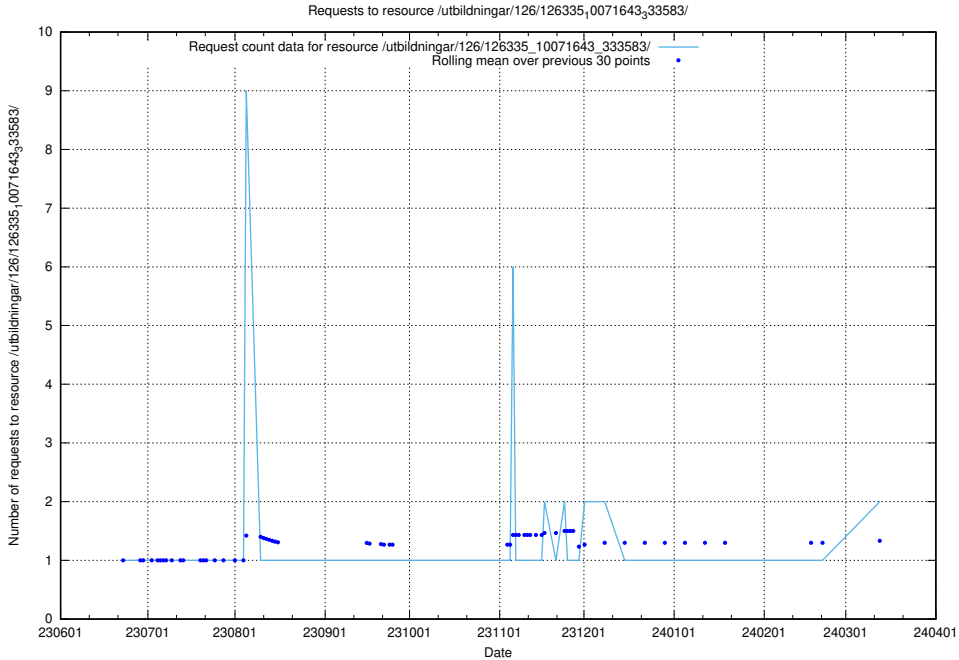

5.822 Usage of /utbildningar/126/126335_10071643_333583/

Here, we count the number of requests to resource /utbildningar/126/126335_10071643_333583/.