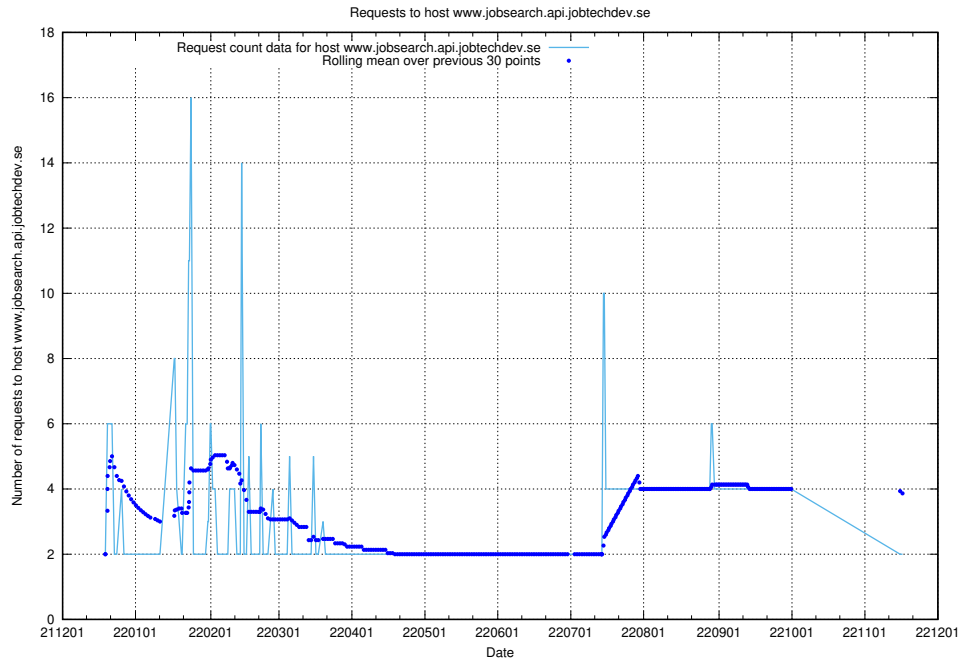

7.385 Usage of www.jobsearch.api.jobtechdev.se

Here, we count the number of requests to host www.jobsearch.api.jobtechdev.se.