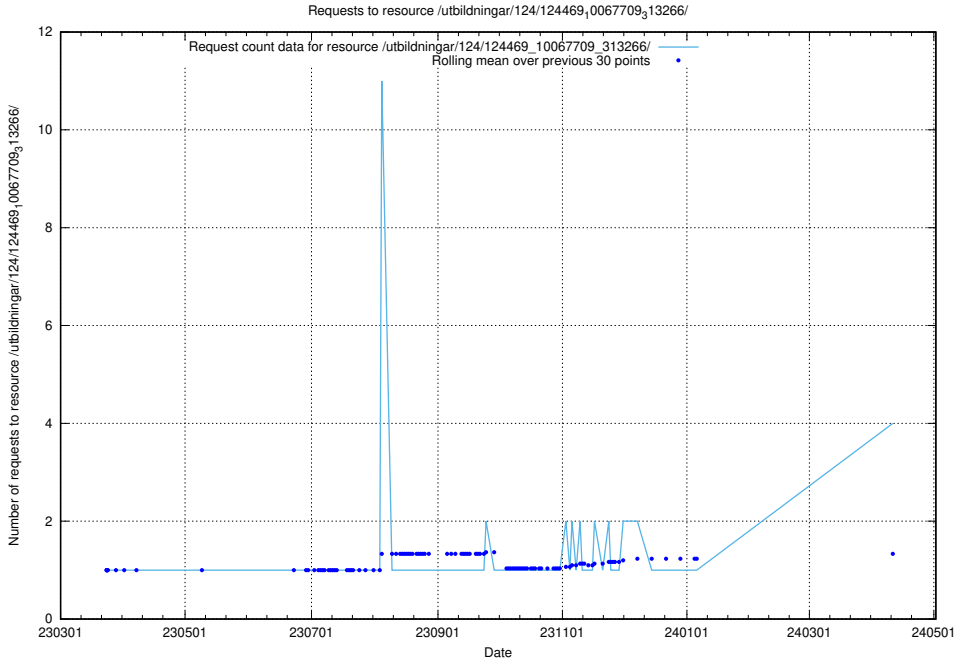

5.211 Usage of /utbildningar/124/124469_10067709_313266/

Here, we count the number of requests to resource /utbildningar/124/124469_10067709_313266/.