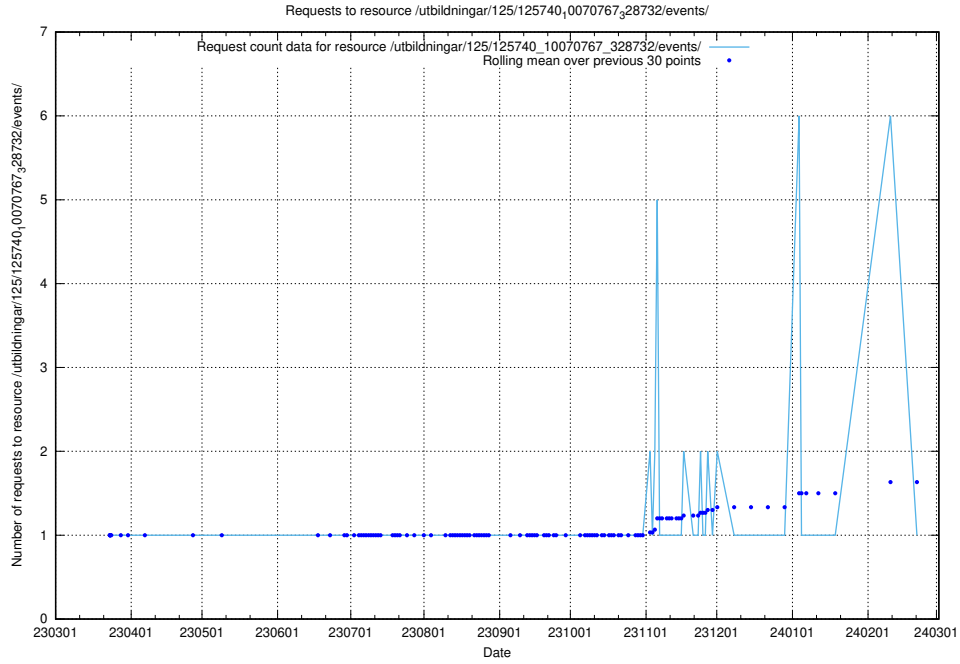

5.981 Usage of /utbildningar/125/125740_10070767_328732/events/

Here, we count the number of requests to resource /utbildningar/125/125740_10070767_328732/events/