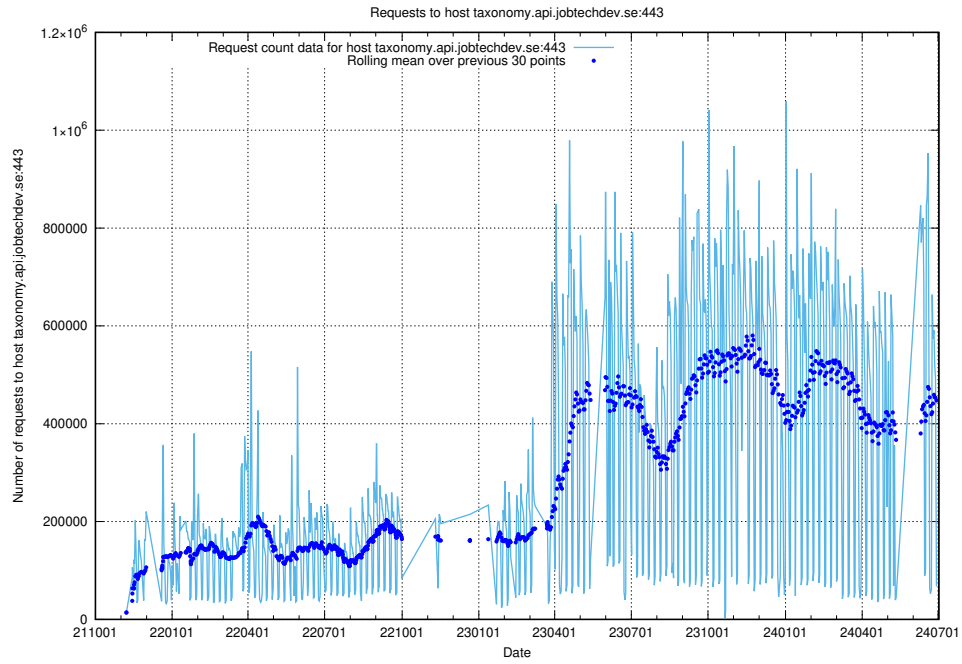

7.4 Usage of taxonomy.api.jobtechdev.se:443

Here, we count the number of requests to host taxonomy.api.jobtechdev.se:443.

7.5 Usage of jobad-enrichments-api.jobtechdev.se

Here, we count the number of requests to host jobad-enrichments-api.jobtechdev.se.