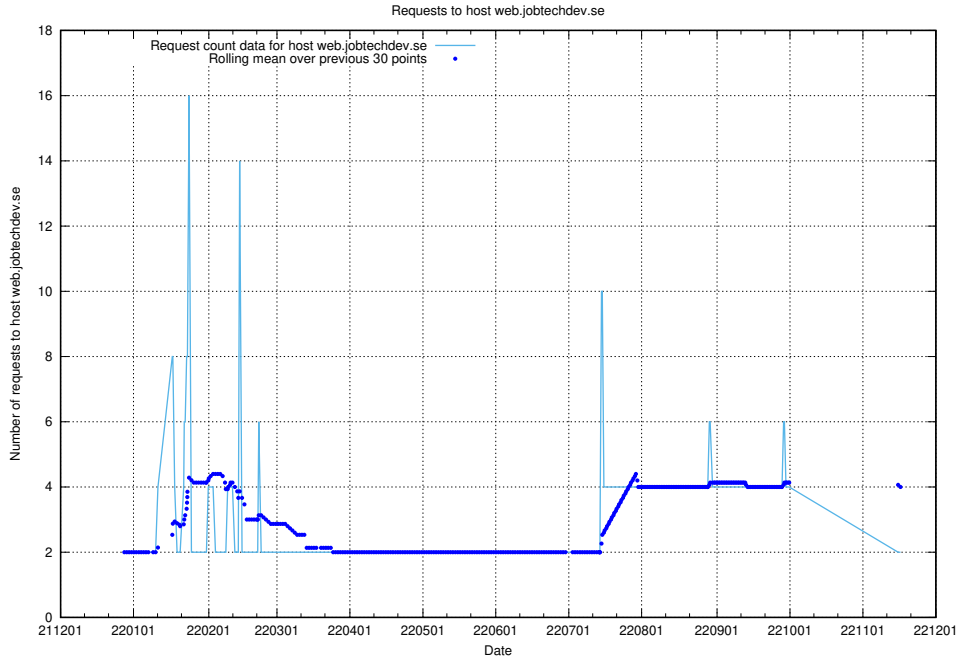

7.360 Usage of testing.jobtechdev.se

Here, we count the number of requests to host testing.jobtechdev.se.

7.361 Usage of support.jobtechdev.se

Here, we count the number of requests to host support.jobtechdev.se.