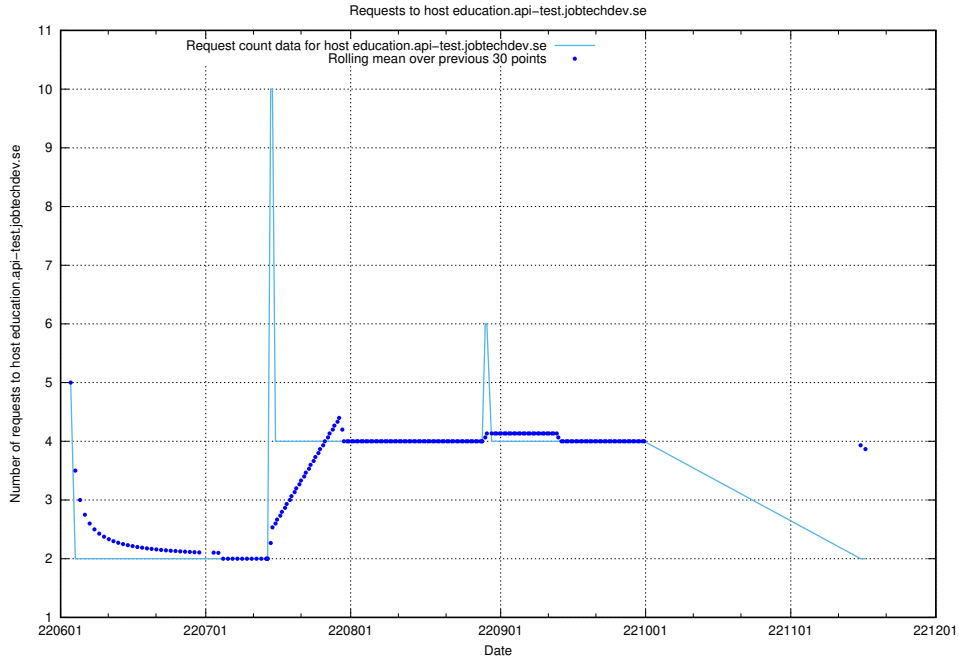

7.420 Usage of education.api-test.jobtechdev.se

Here, we count the number of requests to host education.api-test.jobtechdev.se.