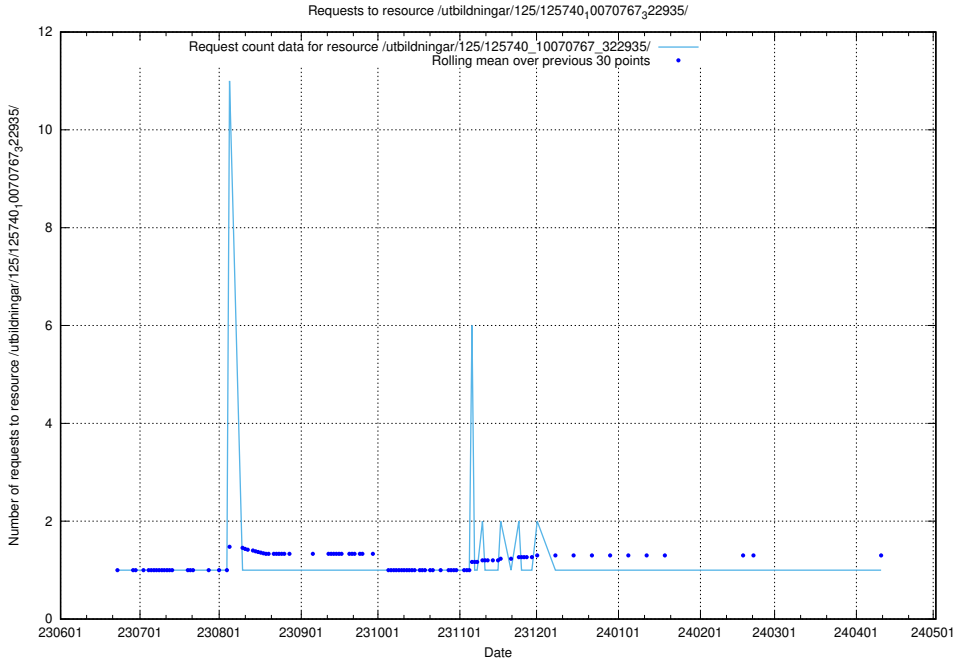

5.5983 Usage of /utbildningar/125/125740_10070767_322935/

Here, we count the number of requests to resource /utbildningar/125/125740_10070767_322935/.