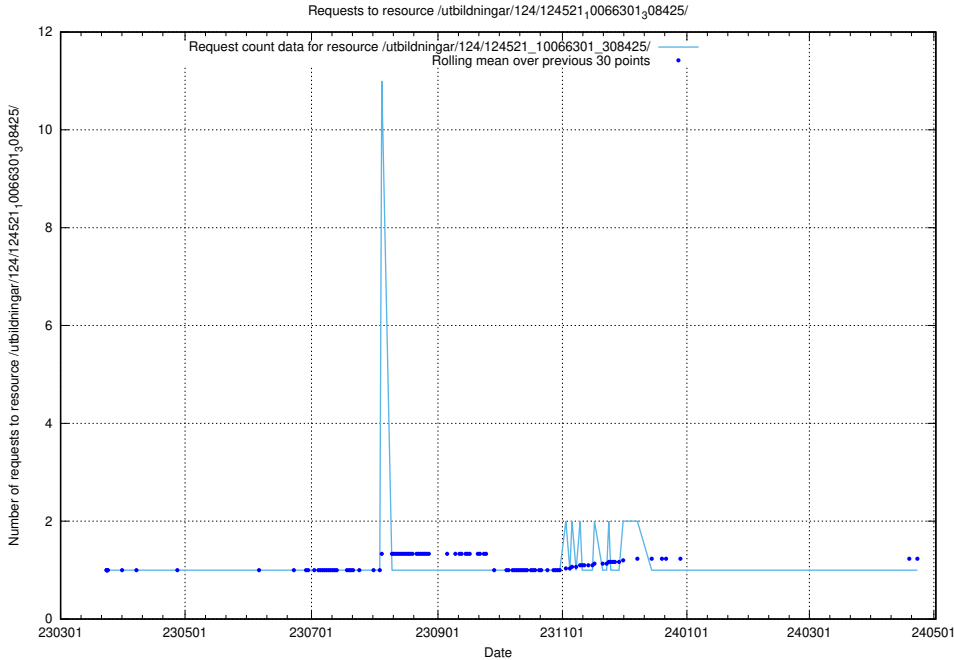

5.1237 Usage of /utbildningar/124/124521_10066301_308425/

Here, we count the number of requests to resource /utbildningar/124/124521_10066301_308425/.