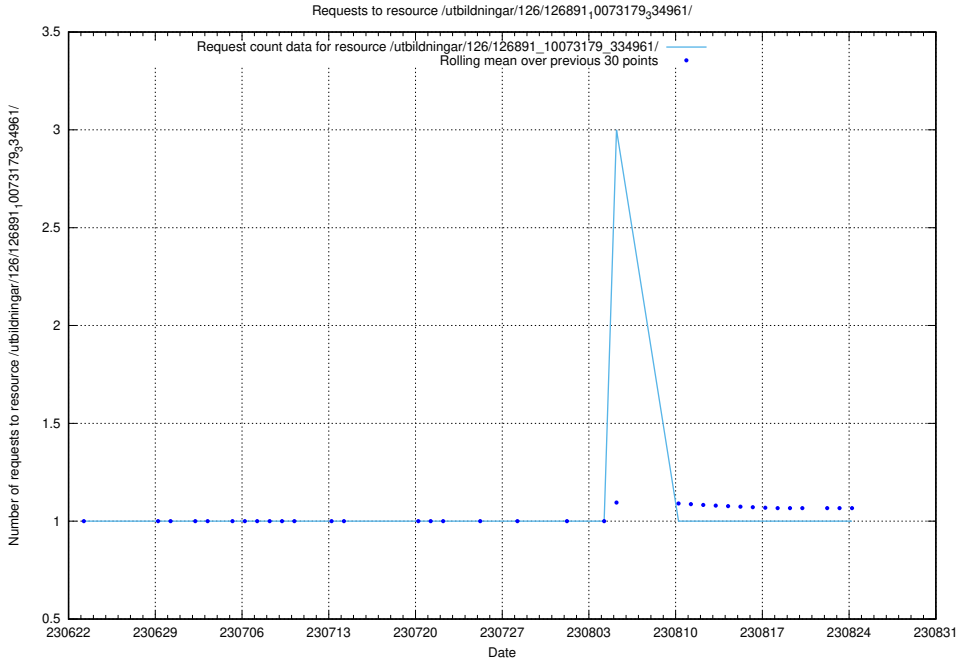

5.5867 Usage of /utbildningar/126/126891_10073179_334961/

Here, we count the number of requests to resource /utbildningar/126/126891_10073179_334961/.