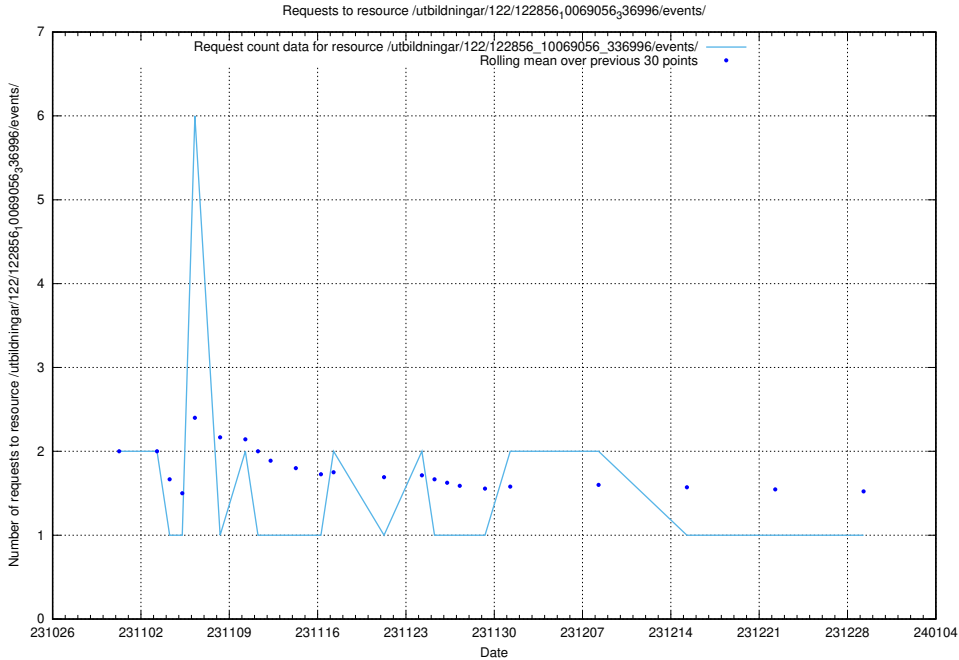

Here, we count the number of requests to resource /utbildningar/127/127012_10074034_337034/events/

5.4456 Usage of /utbildningar/122/122856_10069056_336996/events/

Here, we count the number of requests to resource /utbildningar/122/122856_10069056_336996/events/