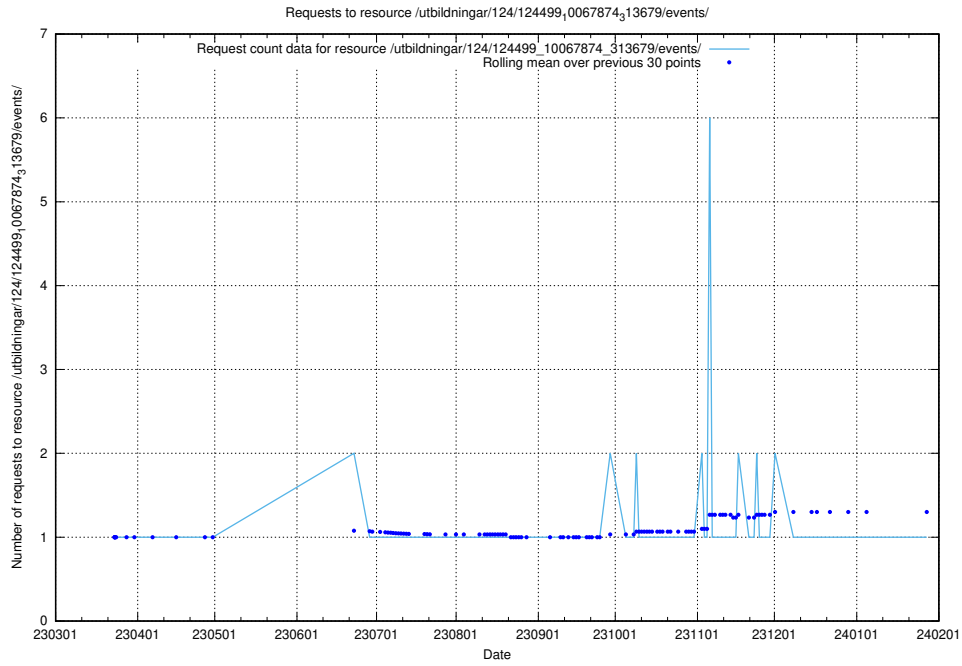

Here, we count the number of requests to resource /utbildningar/utb_emil/127/127352_10074316_337554/events/

5.2622 Usage of /utbildningar/124/124499_10067874_313679/events/

Here, we count the number of requests to resource /utbildningar/124/124499_10067874_313679/events/