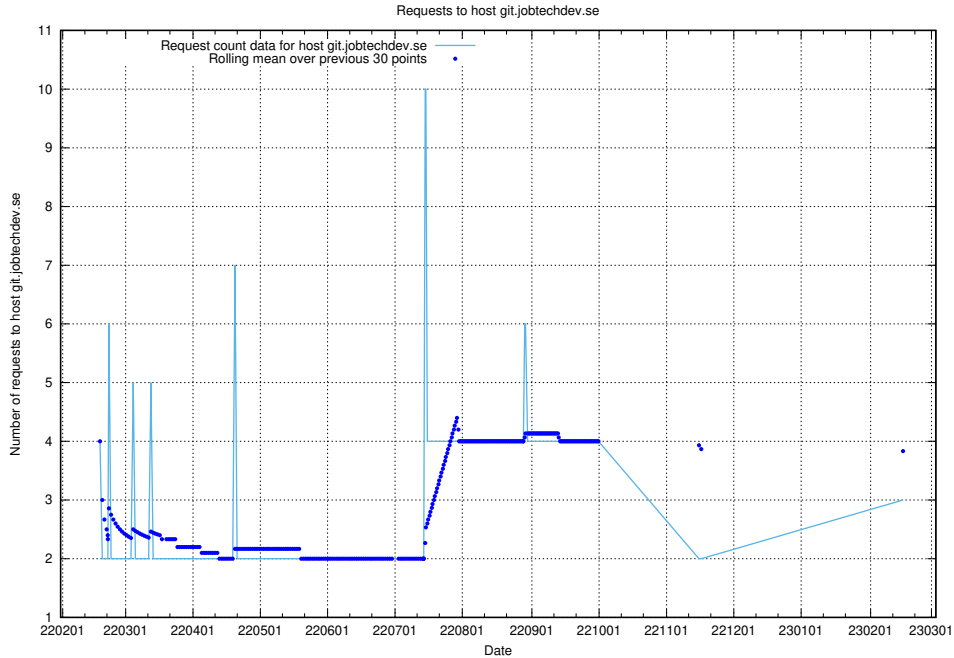

7.235 Usage of git.jobtechdev.se

Here, we count the number of requests to host git.jobtechdev.se.