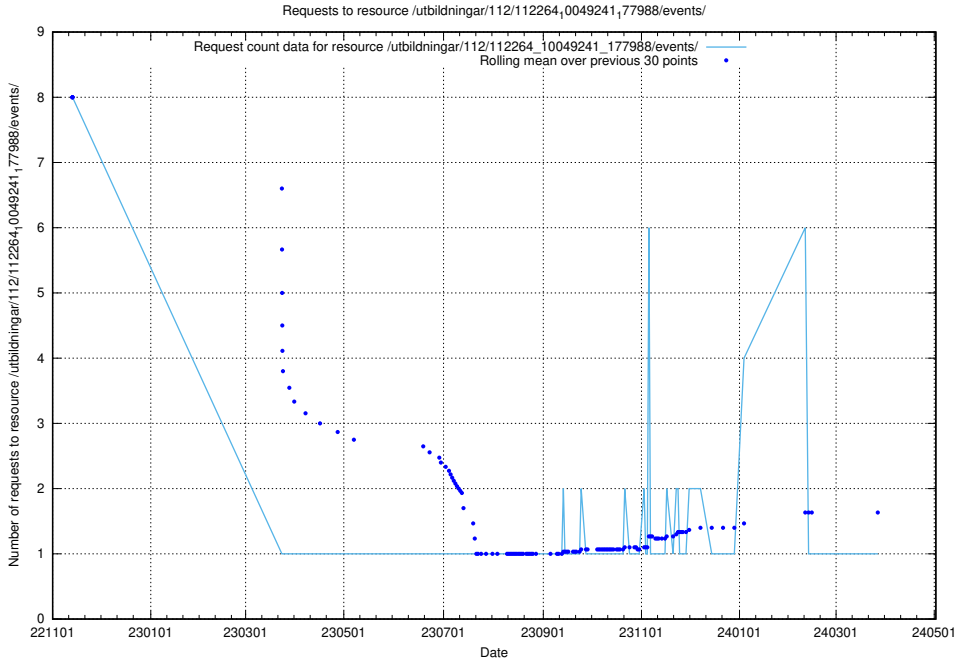

5.6072 Usage of /utbildningar/112/112264_10049241_177988/events/

Here, we count the number of requests to resource /utbildningar/112/112264_10049241_177988/events/