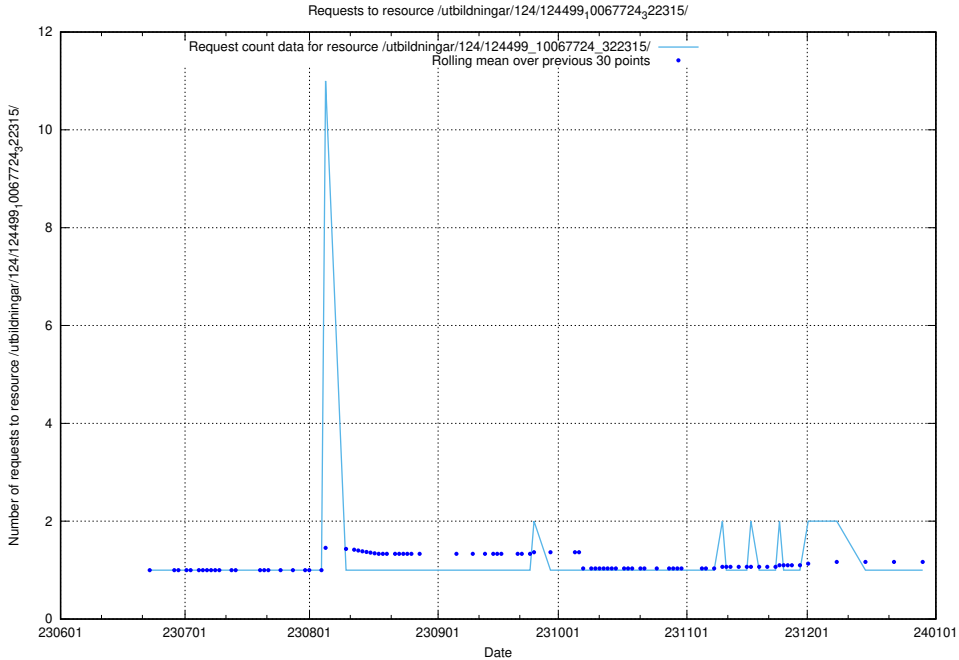

5.6067 Usage of /utbildningar/124/124499_10067724_322315/

Here, we count the number of requests to resource /utbildningar/124/124499_10067724_322315/.