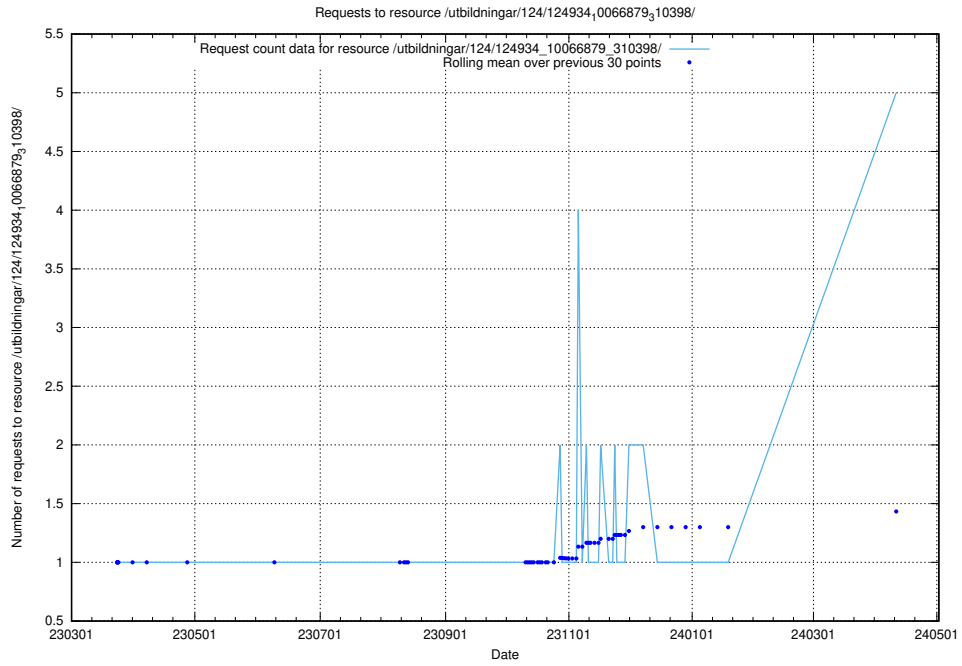

Here, we count the number of requests to resource /utbildningar/125/125195_10069249_317774/.

5.133 Usage of /utbildningar/124/124934_10066879_310398/

Here, we count the number of requests to resource /utbildningar/124/124934_10066879_310398/.