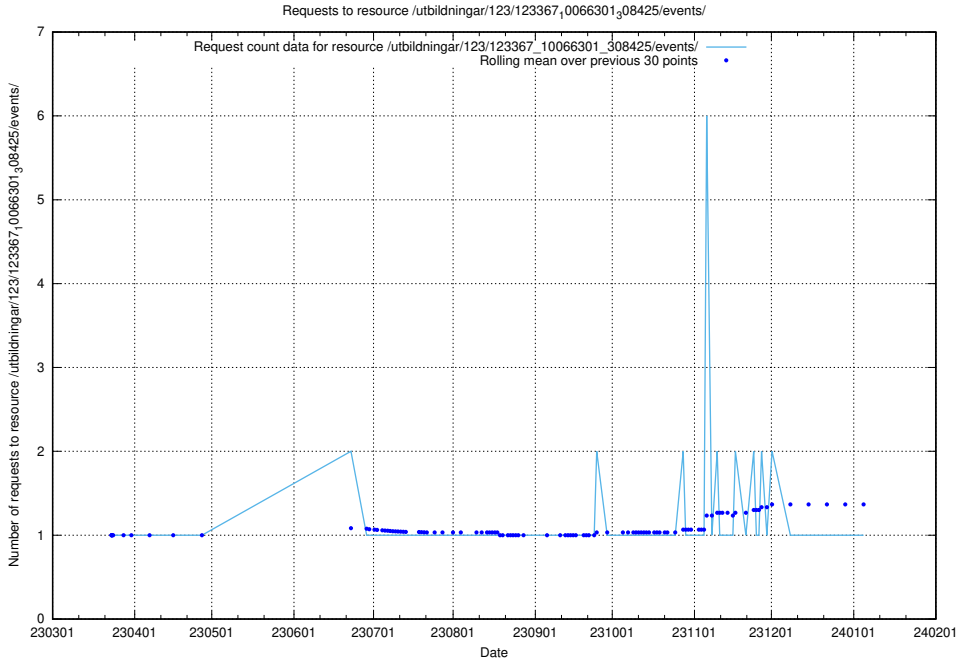

Here, we count the number of requests to resource /utbildningar/126/126254_10071449_329487/.

5.4831 Usage of /utbildningar/123/123367_10066301_308425/events/

Here, we count the number of requests to resource /utbildningar/123/123367_10066301_308425/events/