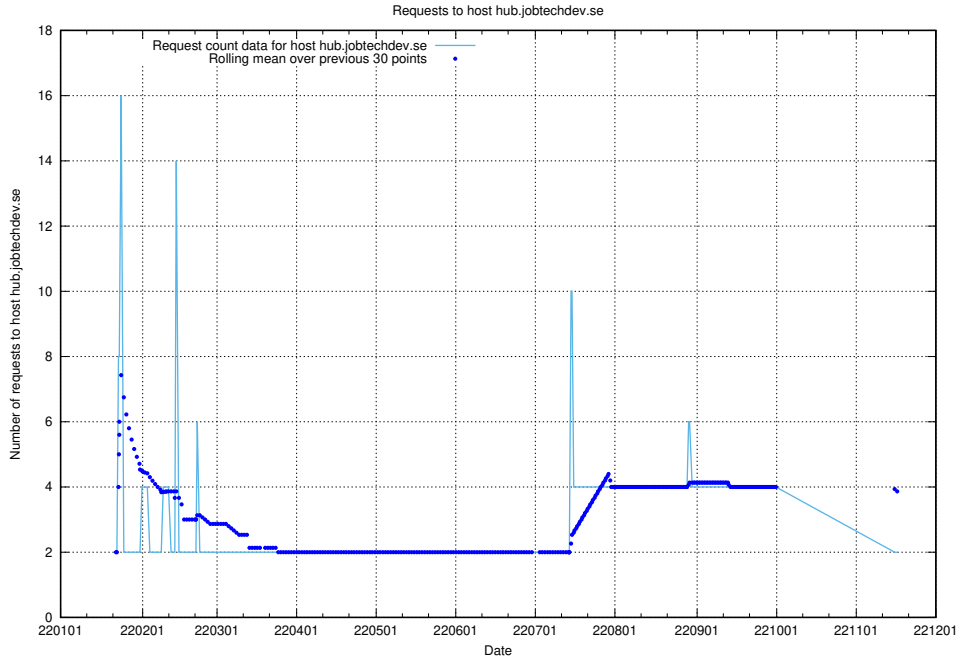

7.603 Usage of food.jobtechdev.se

Here, we count the number of requests to host food.jobtechdev.se.

7.604 Usage of events.jobtechdev.se

Here, we count the number of requests to host events.jobtechdev.se.