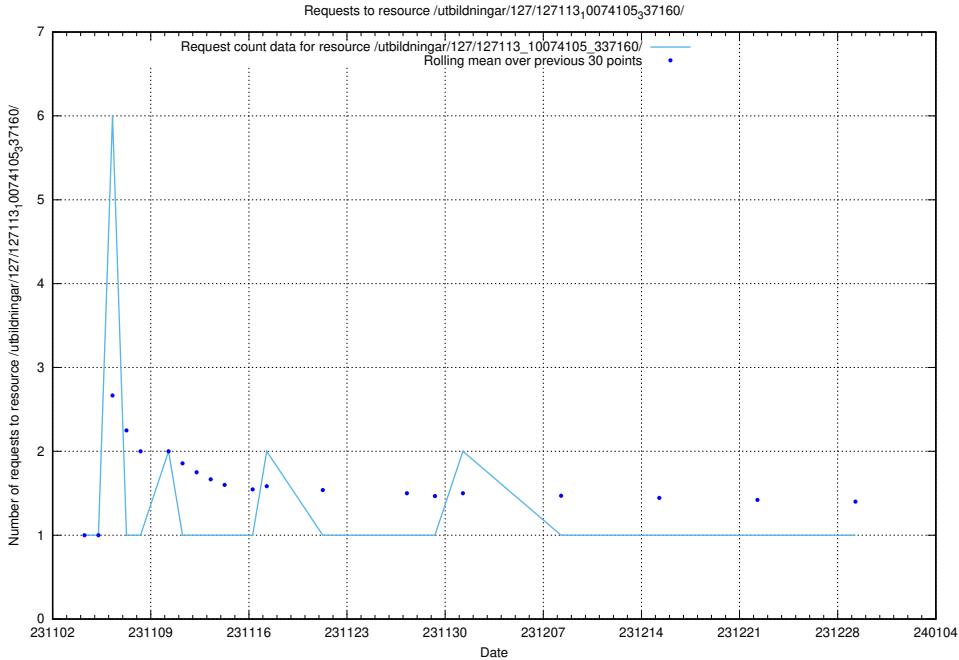

5.4415 Usage of /utbildningar/127/127113_10074105_337160/

Here, we count the number of requests to resource /utbildningar/127/127113_10074105_337160/.