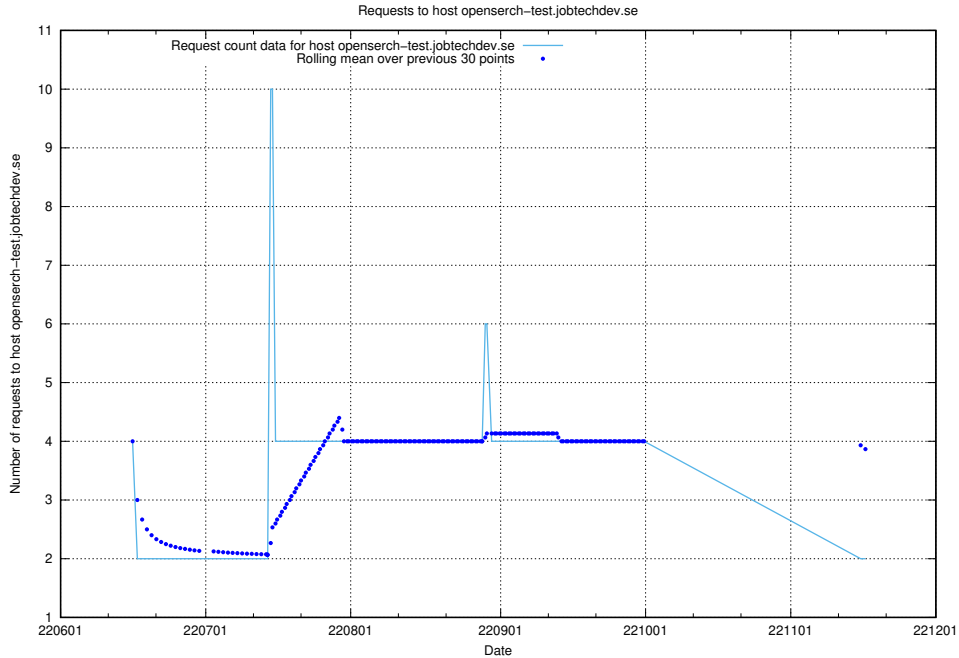

Here, we count the number of requests to host 2f0b40cd-39bc-429b-8f6c-c3d864c6fbd6.jobtechdev.se.

7.406 Usage of openserch-test.jobtechdev.se

Here, we count the number of requests to host openserch-test.jobtechdev.se.