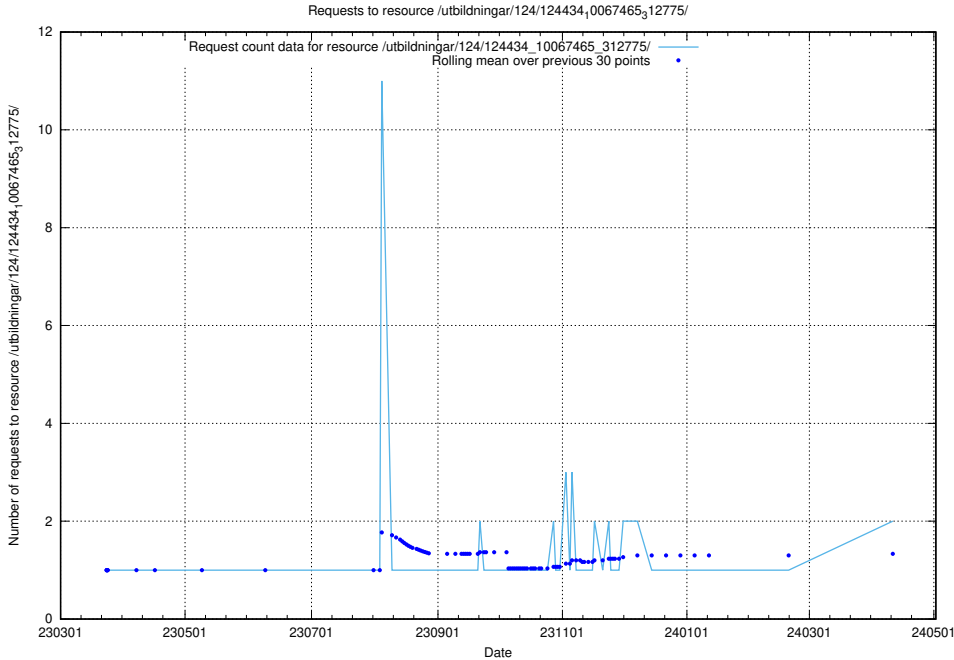

5.644 Usage of /utbildningar/124/124434_10067465_312775/

Here, we count the number of requests to resource /utbildningar/124/124434_10067465_312775/.