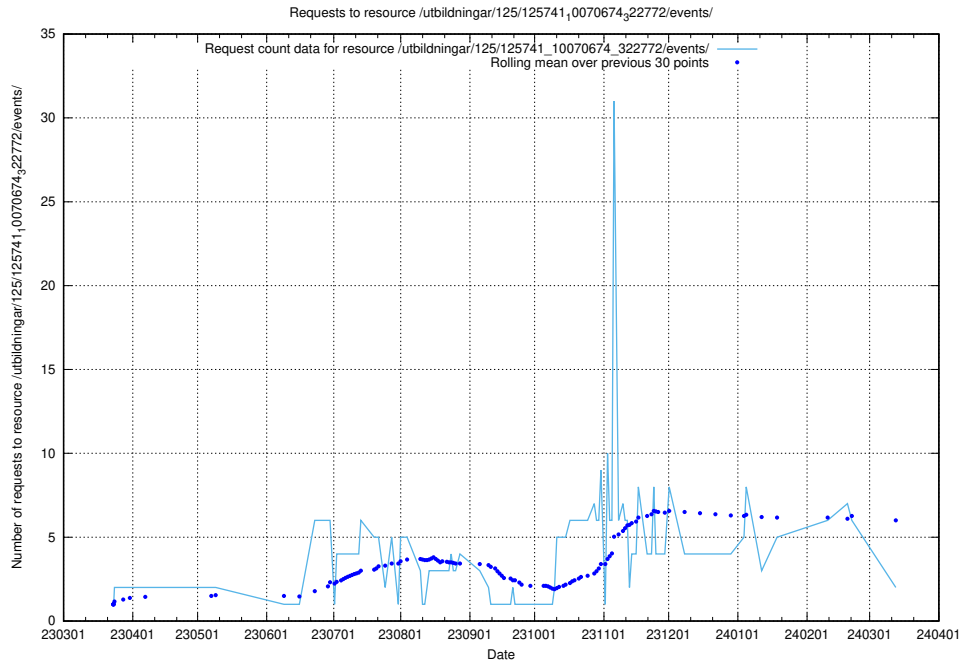

5.973 Usage of /utbildningar/125/125741_10070674_322772/events/

Here, we count the number of requests to resource /utbildningar/125/125741_10070674_322772/events/