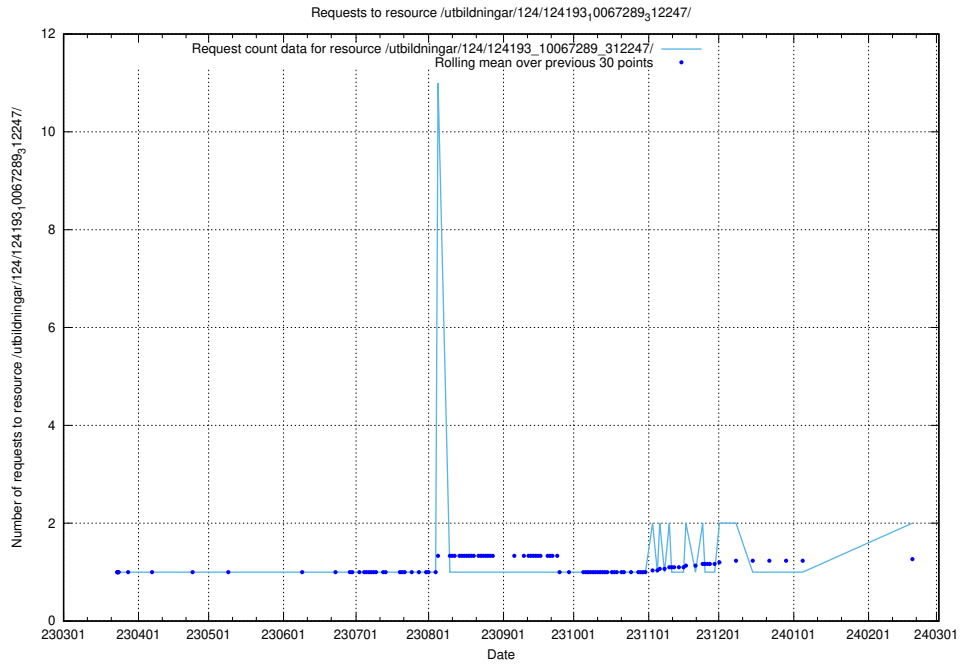

5.664 Usage of /utbildningar/124/124193_10067289_312247/

Here, we count the number of requests to resource /utbildningar/124/124193_10067289_312247/.