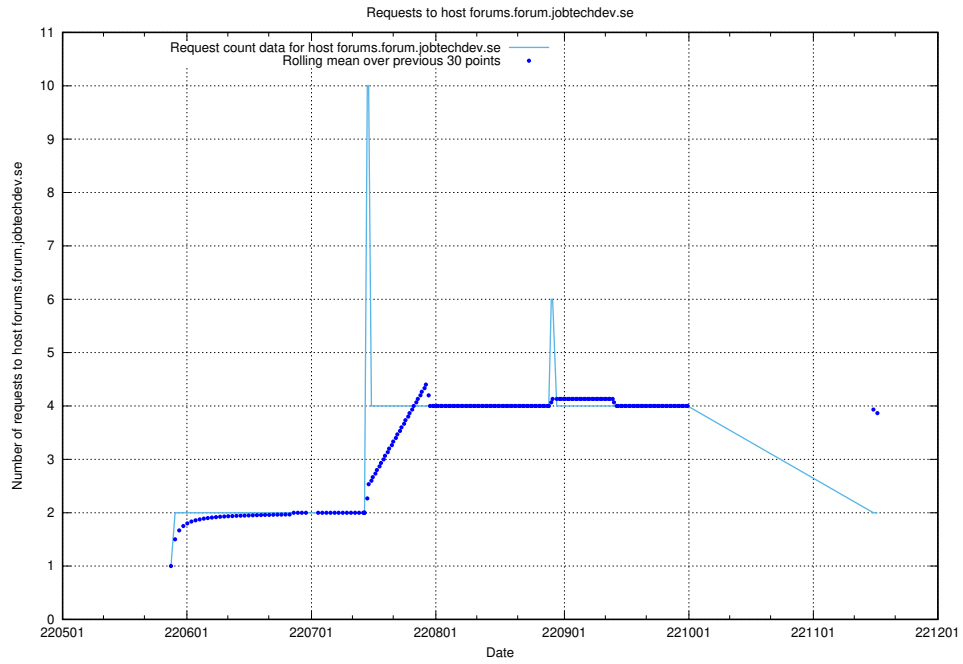

7.423 Usage of forums.forum.jobtechdev.se

Here, we count the number of requests to host forums.forum.jobtechdev.se.