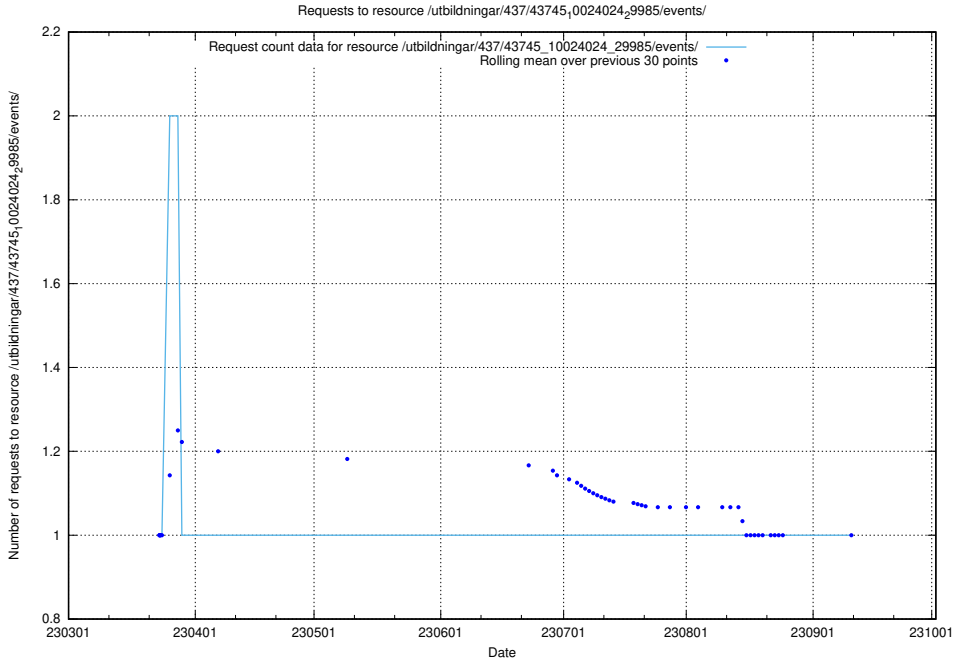

5.6652 Usage of /utbildningar/437/43745_10024024_29985/events/

Here, we count the number of requests to resource /utbildningar/437/43745_10024024_29985/events/.