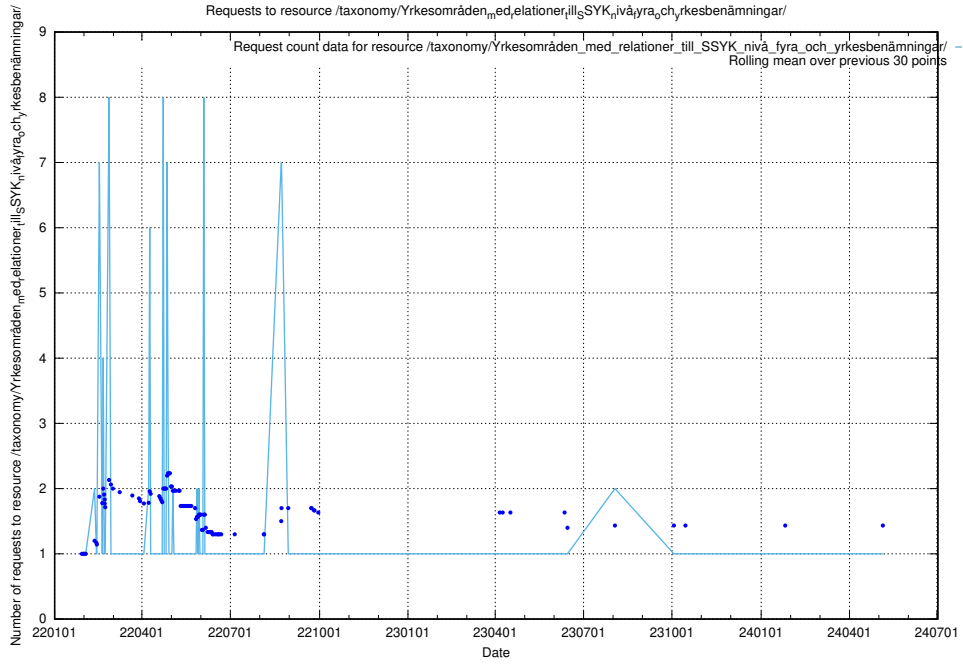

5.4037 Usage of /taxonomy/Yrkesområden_med_relationer_till_SSYK_nivå_fy

Here, we count the number of requests to resource /taxonomy/Yrkesområden_med_relationer_till_SSYK_nivå_fy