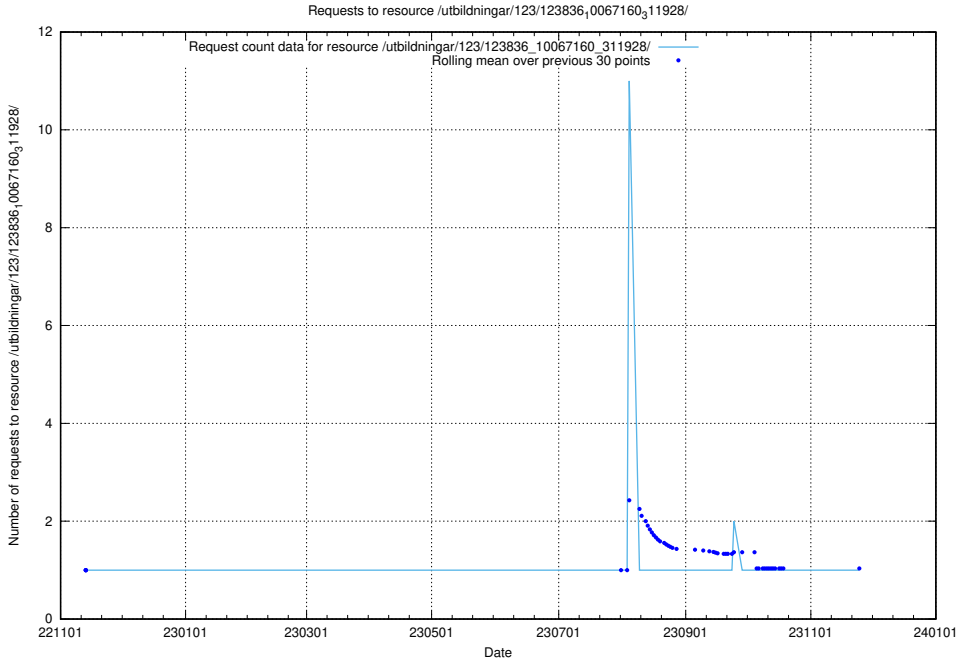

5.6178 Usage of /utbildningar/123/123836_10067160_311928/

Here, we count the number of requests to resource /utbildningar/123/123836_10067160_311928/.