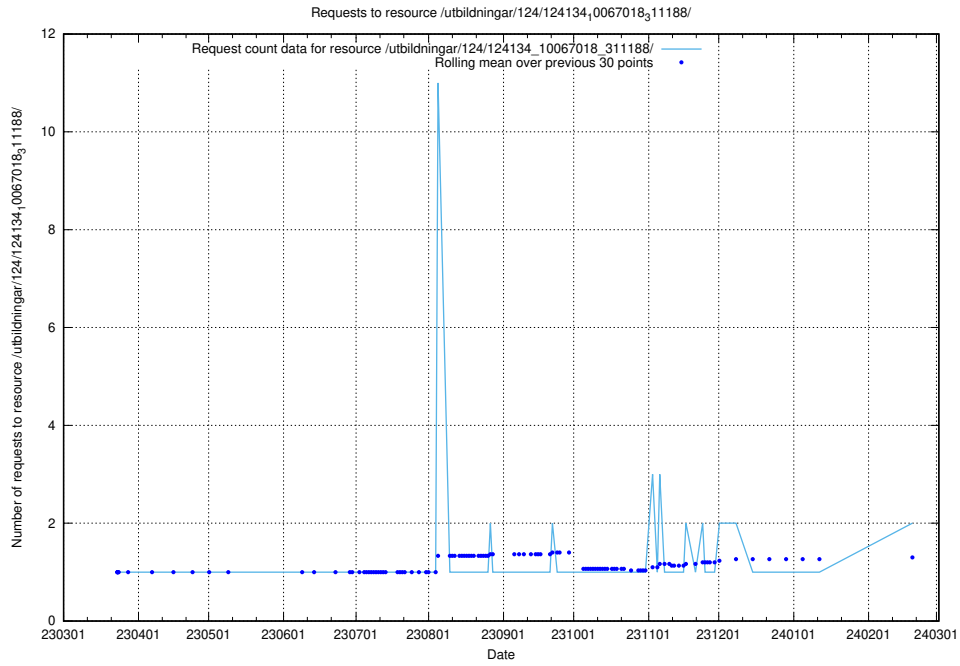

5.671 Usage of /utbildningar/124/124134_10067018_311188/

Here, we count the number of requests to resource /utbildningar/124/124134_10067018_311188/.