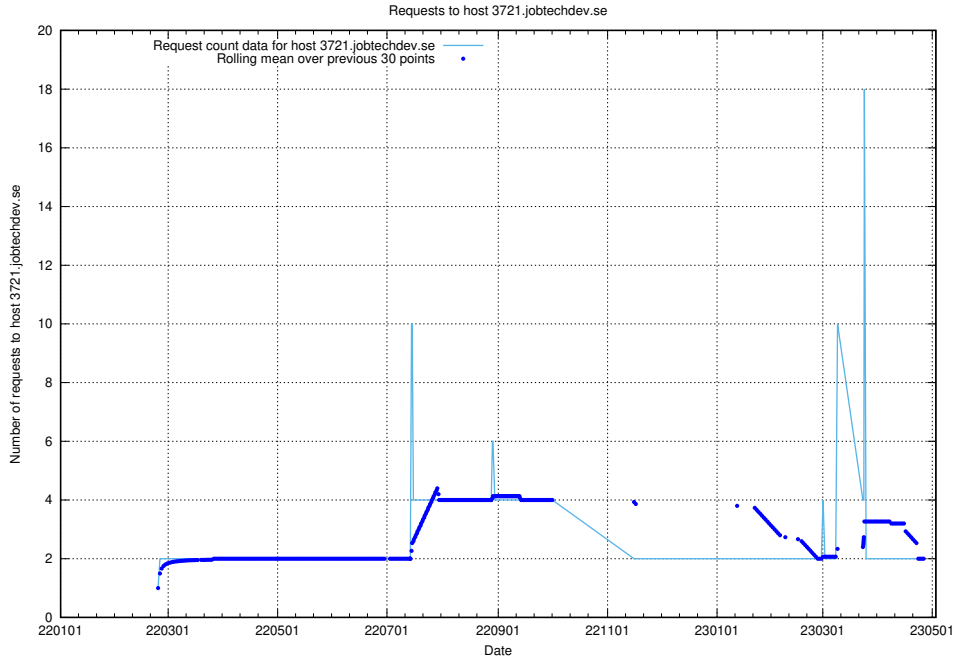

7.519 Usage of 3721.jobtechdev.se

Here, we count the number of requests to host 3721.jobtechdev.se.