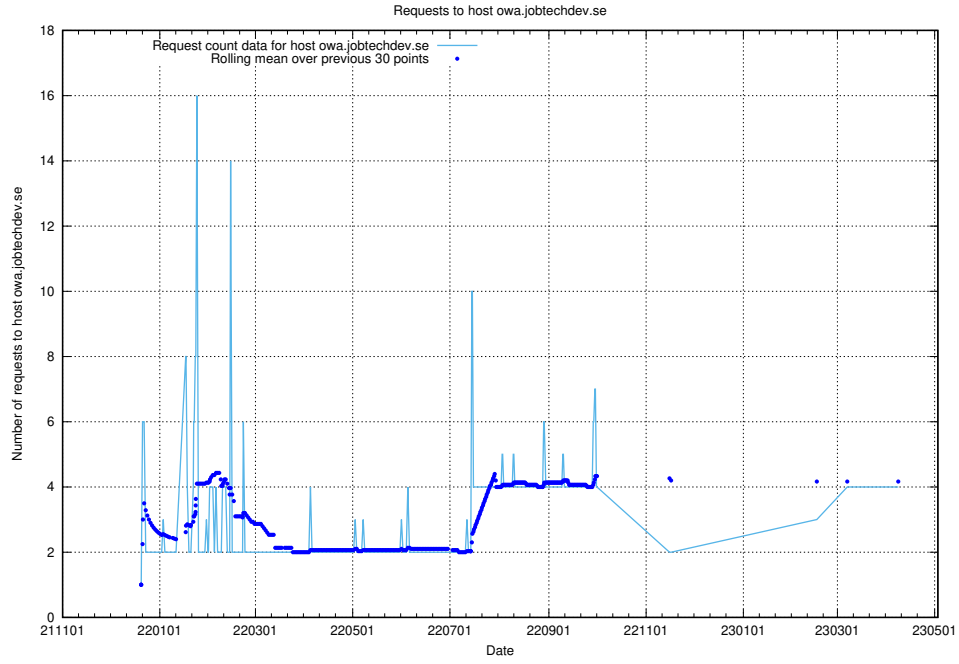

7.139 Usage of owa.jobtechdev.se

Here, we count the number of requests to host owa.jobtechdev.se.