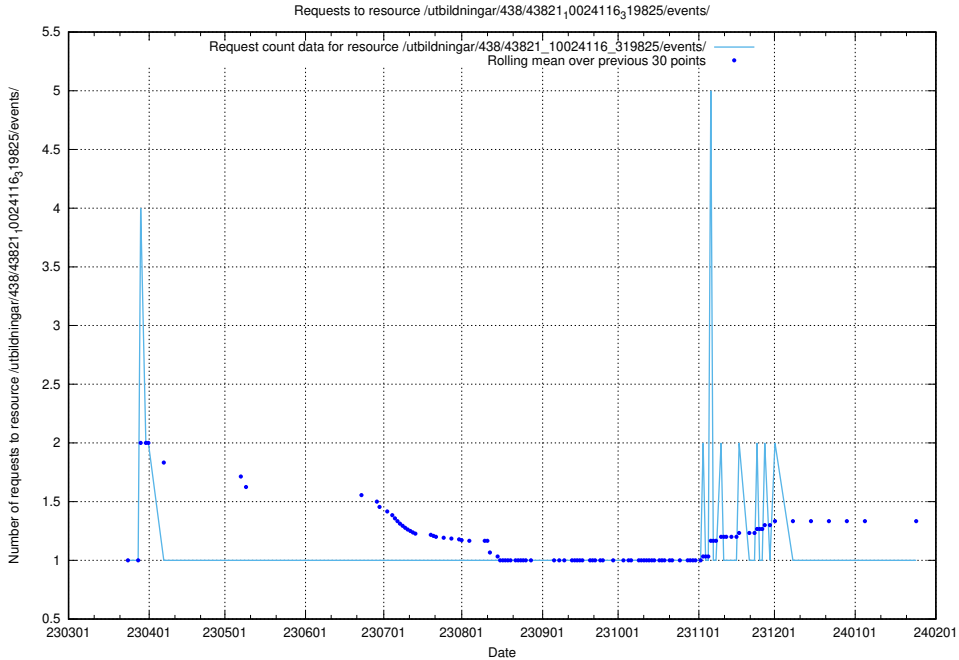

5.6434 Usage of /utbildningar/438/43821_10024116_319825/events/

Here, we count the number of requests to resource /utbildningar/438/43821_10024116_319825/events/.