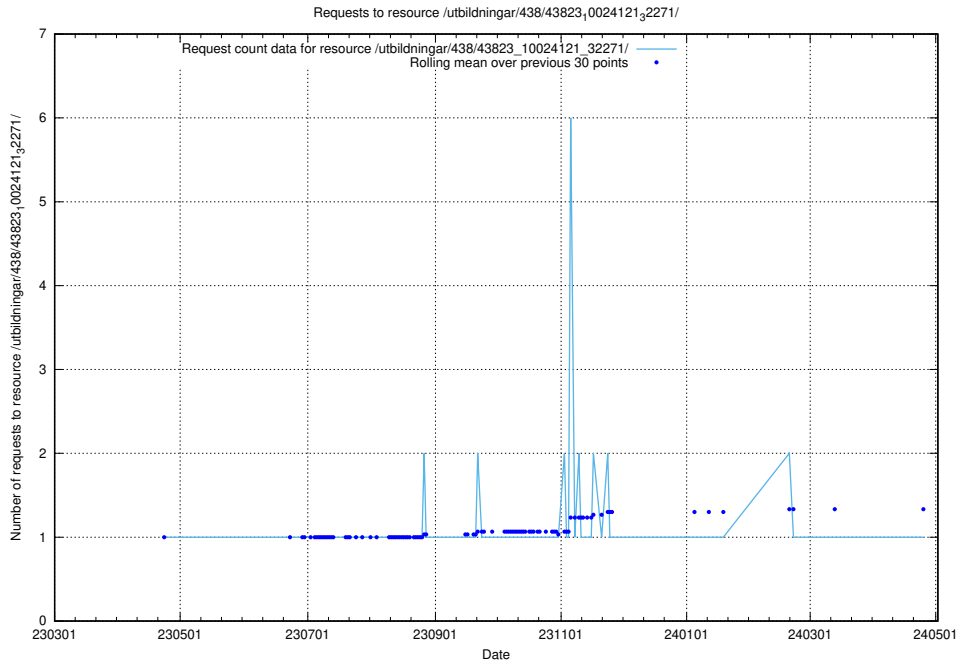

5.6309 Usage of /utbildningar/438/43823_10024121_32271/

Here, we count the number of requests to resource /utbildningar/438/43823_10024121_32271/.