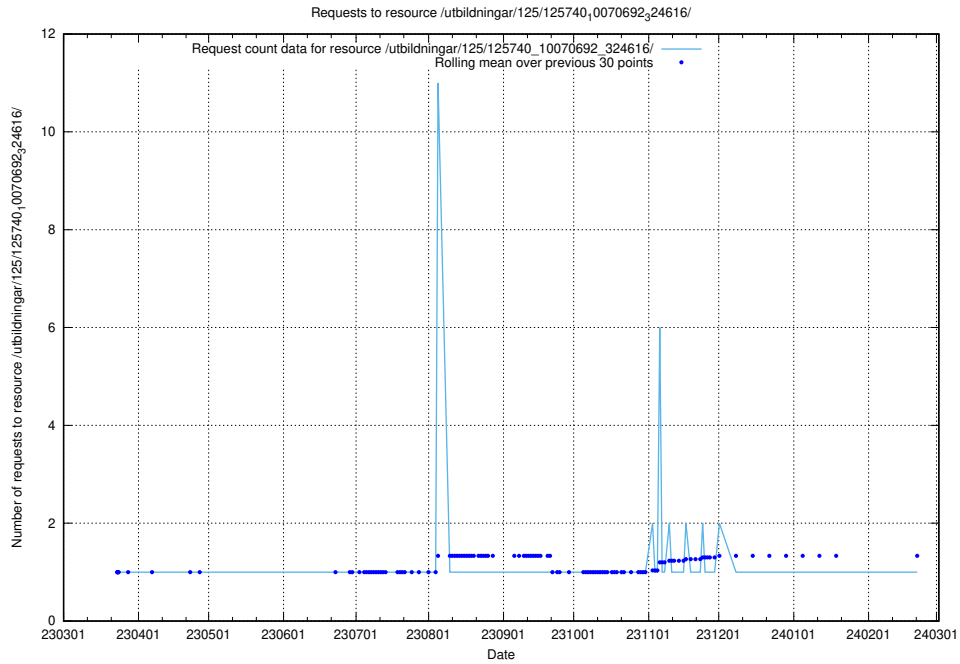

5.987 Usage of /utbildningar/125/125740_10070692_324616/

Here, we count the number of requests to resource /utbildningar/125/125740_10070692_324616/.