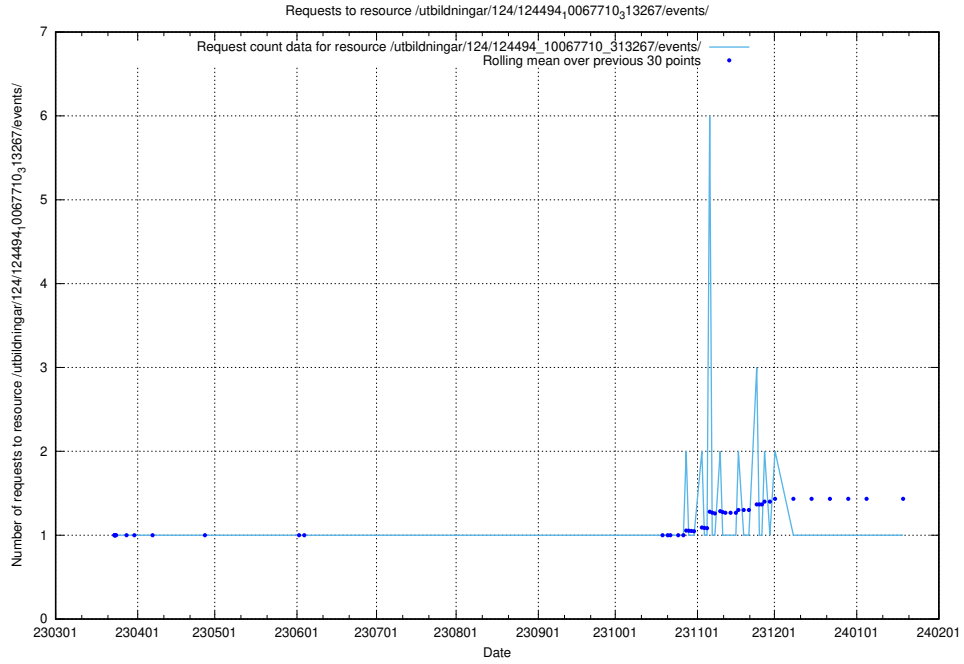

5.3022 Usage of /utbildningar/124/124494_10067710_313267/events/

Here, we count the number of requests to resource /utbildningar/124/124494_10067710_313267/events/