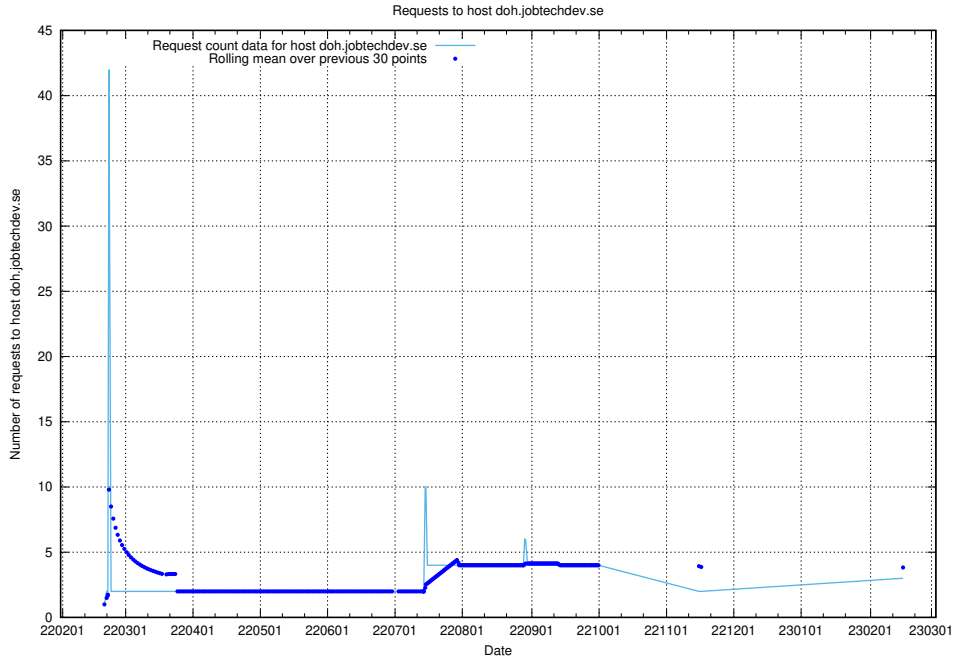

7.232 Usage of doh.jobtechdev.se

Here, we count the number of requests to host doh.jobtechdev.se.

7.233 Usage of ucenter.jobtechdev.se

Here, we count the number of requests to host ucenter.jobtechdev.se.