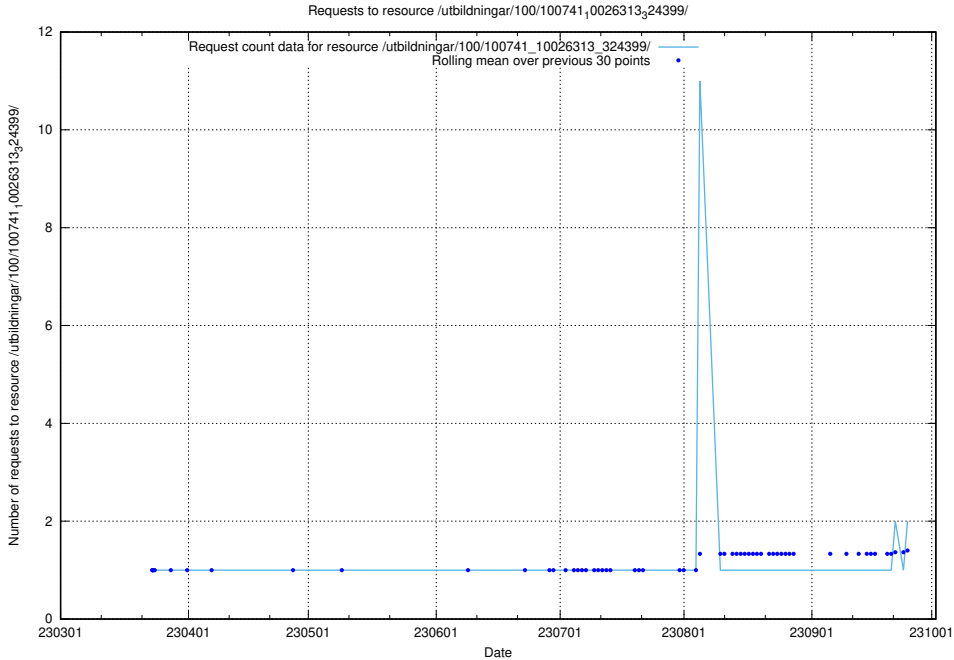

5.821 Usage of /utbildningar/100/100741_10026313_324399/

Here, we count the number of requests to resource /utbildningar/100/100741_10026313_324399/.