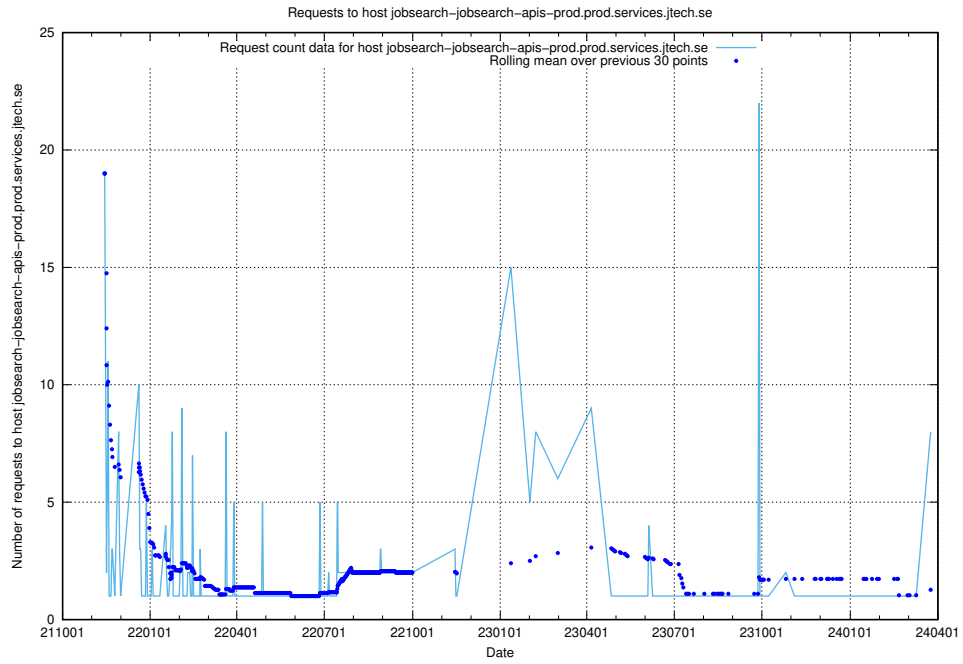

7.75 Usage of jobsearch-jobsearch-apis-prod.prod.services.jtech.se

Here, we count the number of requests to host jobsearch-jobsearch-apis-prod.prod.services.jtech.se.