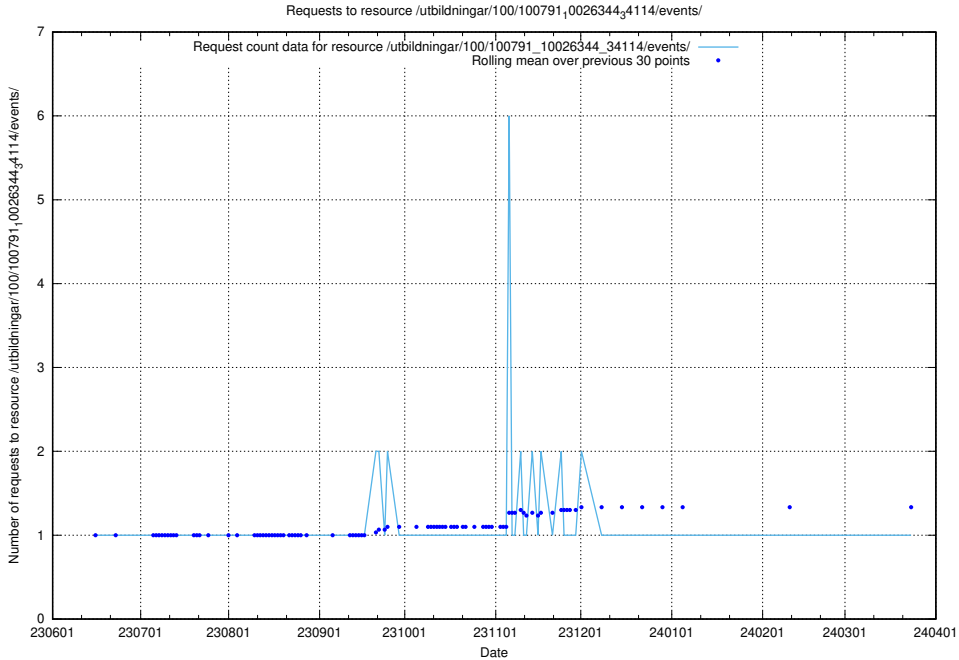

5.6167 Usage of /utbildningar/100/100791_10026344_34114/events/

Here, we count the number of requests to resource /utbildningar/100/100791_10026344_34114/events/.