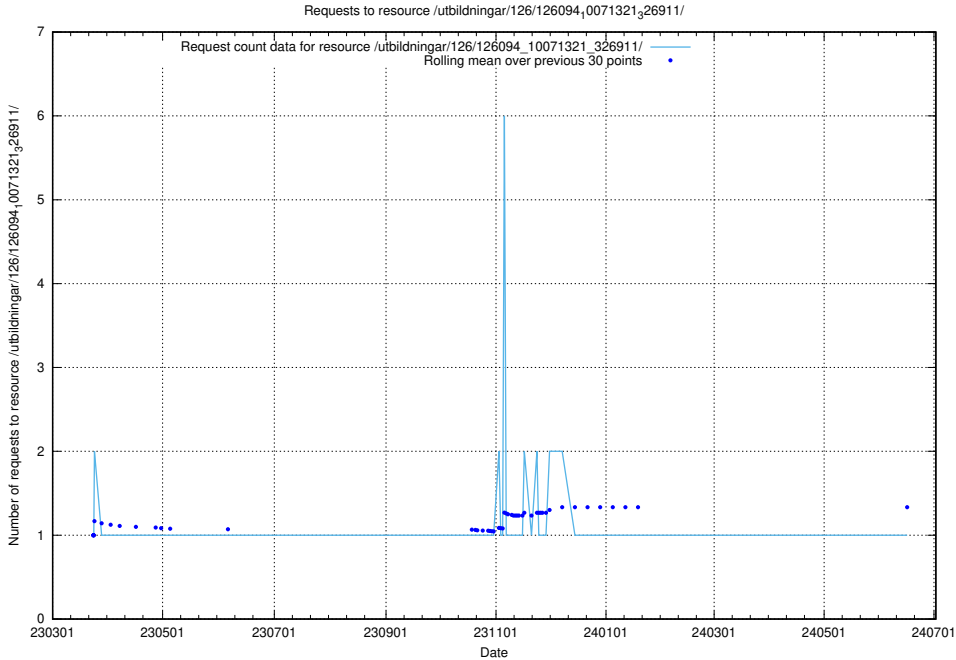

5.6702 Usage of /utbildningar/126/126094_10071321_326911/

Here, we count the number of requests to resource /utbildningar/126/126094_10071321_326911/.