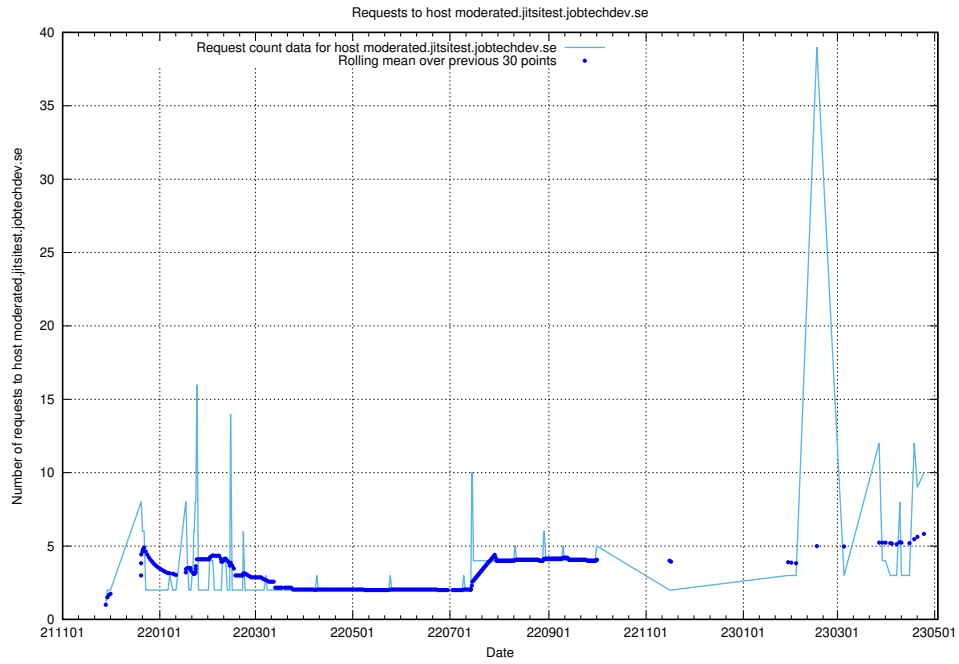

7.64 Usage of moderated.jitsitest.jobtechdev.se

Here, we count the number of requests to host moderated.jitsitest.jobtechdev.se.