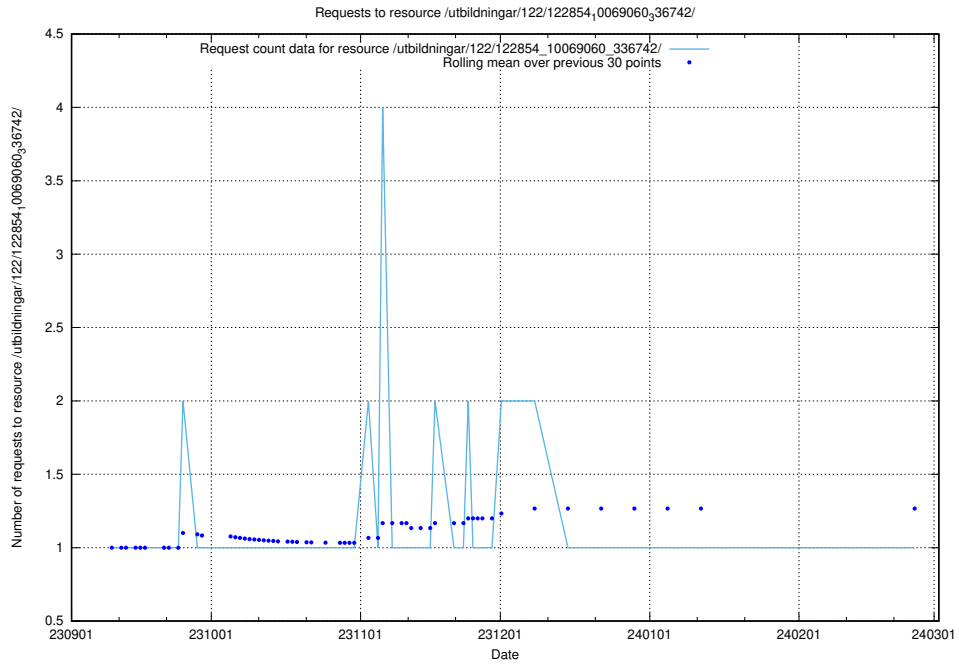

5.4915 Usage of /utbildningar/122/122854_10069060_336742/

Here, we count the number of requests to resource /utbildningar/122/122854_10069060_336742/.