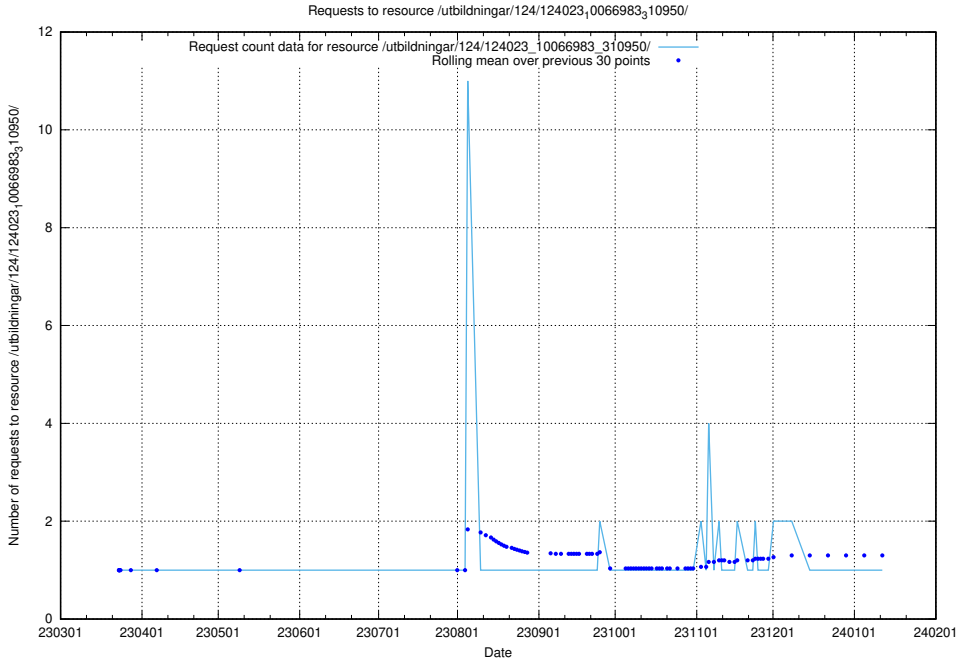

5.4751 Usage of /utbildningar/124/124023_10066983_310950/

Here, we count the number of requests to resource /utbildningar/124/124023_10066983_310950/.