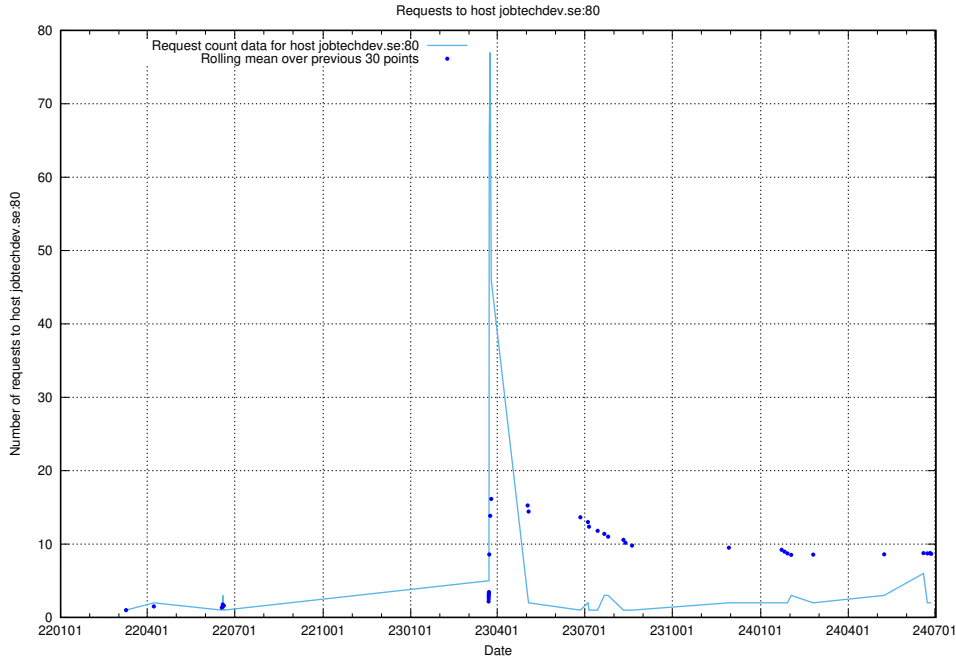

7.510 Usage of jobtechdev.se:80

Here, we count the number of requests to host jobtechdev.se:80.

7.511 Usage of www.jobtechdev.se:9080

Here, we count the number of requests to host www.jobtechdev.se:9080.