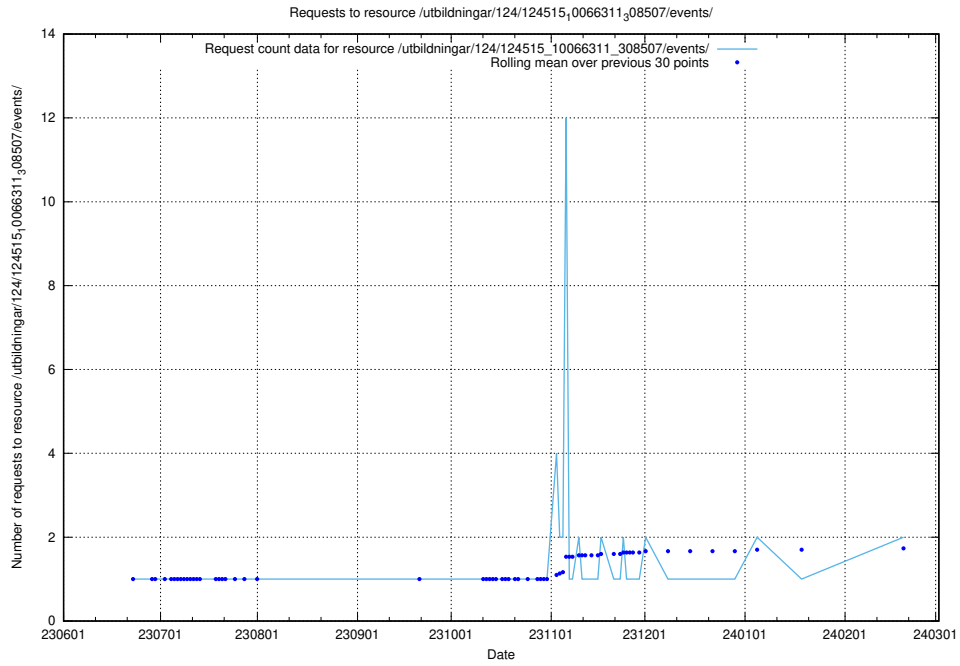

5.830 Usage of /utbildningar/124/124515_10066311_308507/events/

Here, we count the number of requests to resource /utbildningar/124/124515_10066311_308507/events/