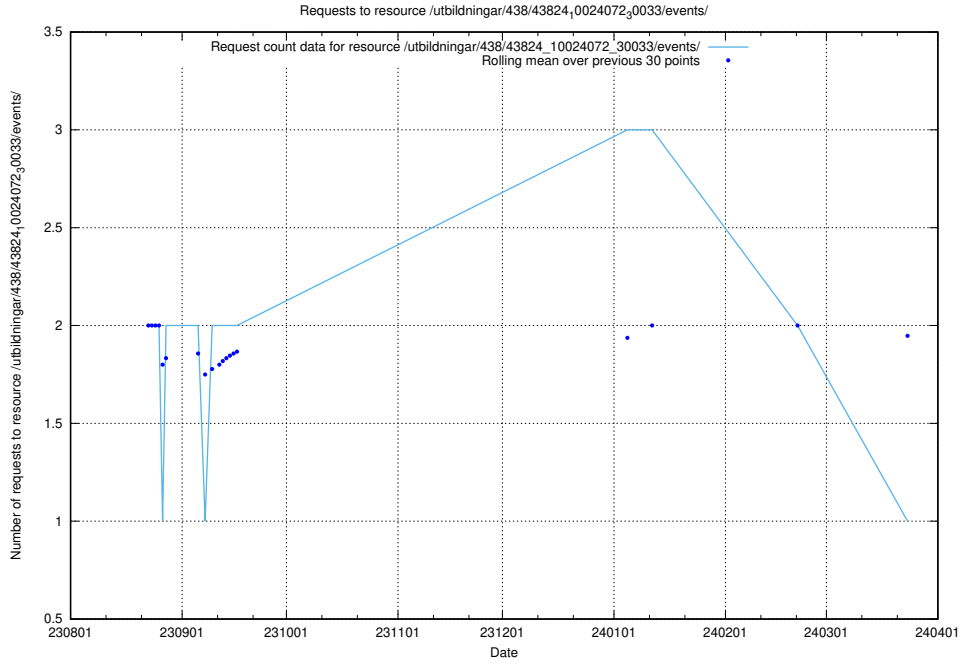

5.5023 Usage of /utbildningar/438/43824_10024072_30033/events/

Here, we count the number of requests to resource /utbildningar/438/43824_10024072_30033/events/.