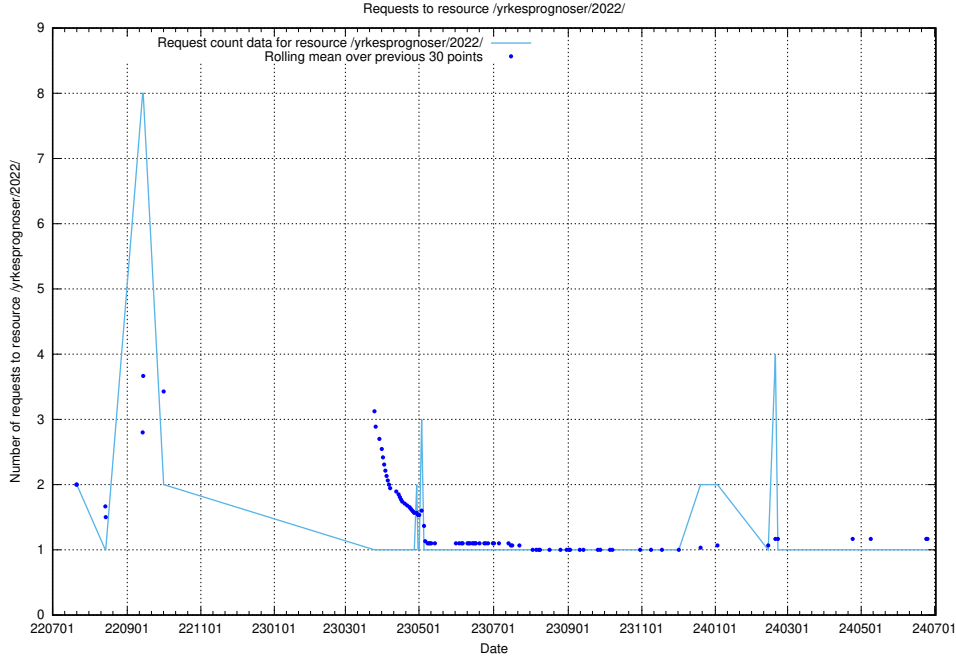

5.1000 Usage of /yrkesprognoser/2022/

Here, we count the number of requests to resource /yrkesprognoser/2022/.