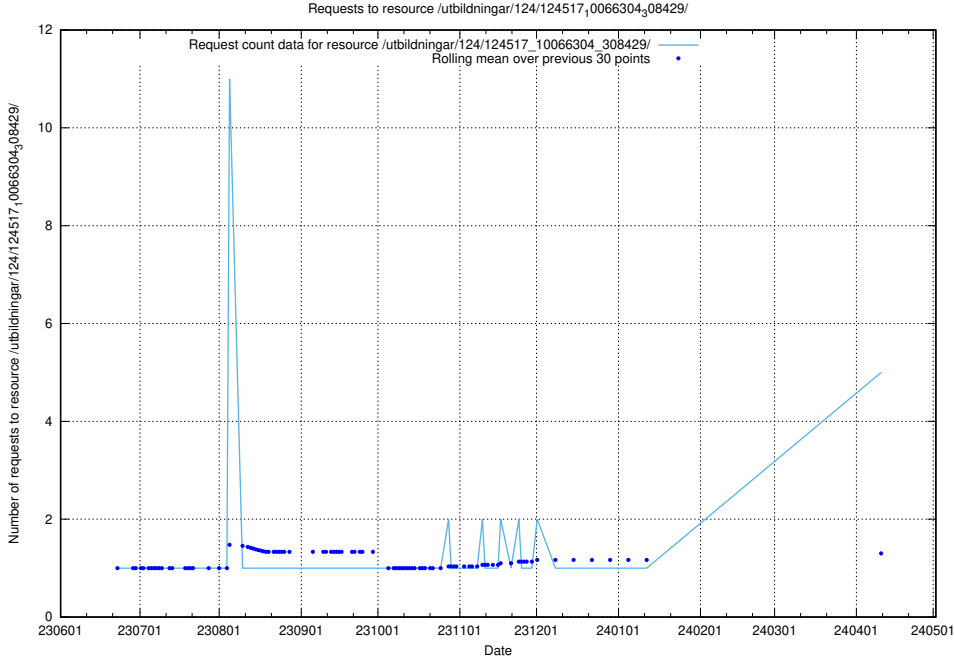

5.165 Usage of /utbildningar/124/124517_10066304_308429/

Here, we count the number of requests to resource /utbildningar/124/124517_10066304_308429/.