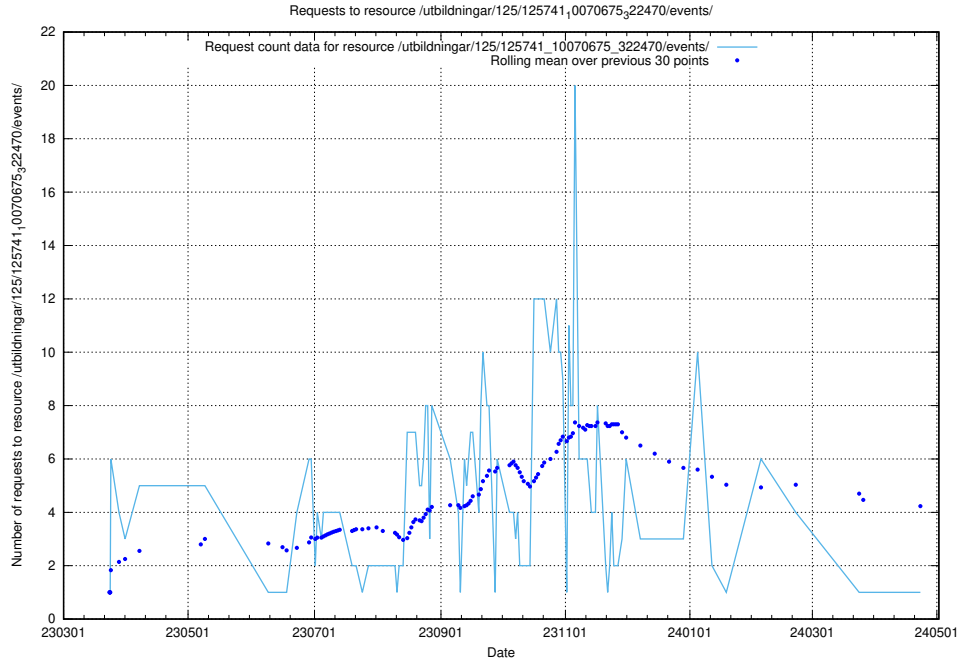

Here, we count the number of requests to resource /utbildningar/125/125741_10070679_322474/.

5.6746 Usage of /utbildningar/125/125741_10070675_322470/events/

Here, we count the number of requests to resource /utbildningar/125/125741_10070675_322470/events/