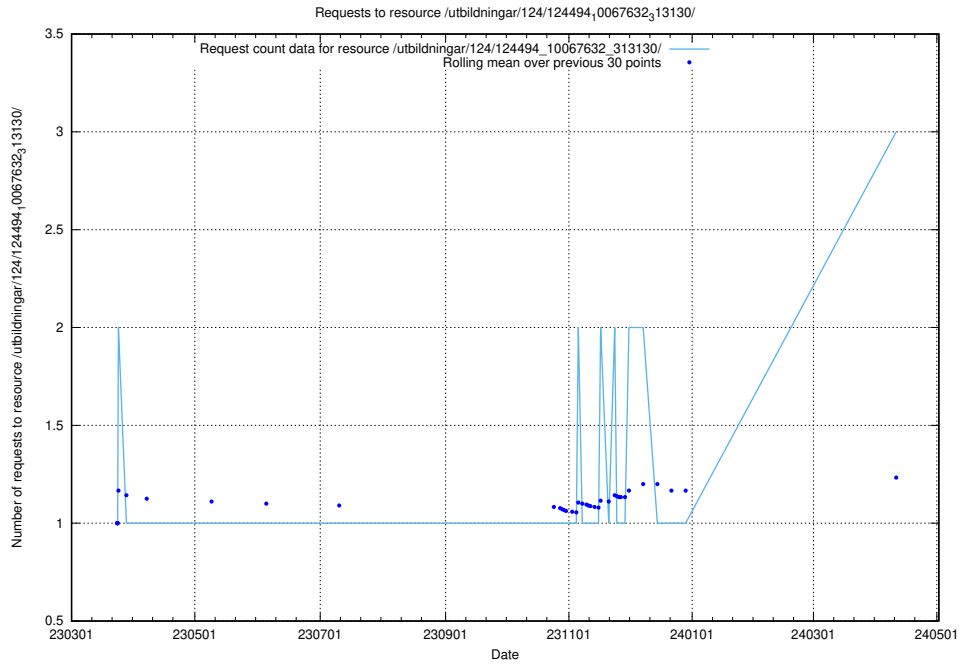

5.325 Usage of /utbildningar/124/124494_10067632_313130/

Here, we count the number of requests to resource /utbildningar/124/124494_10067632_313130/.