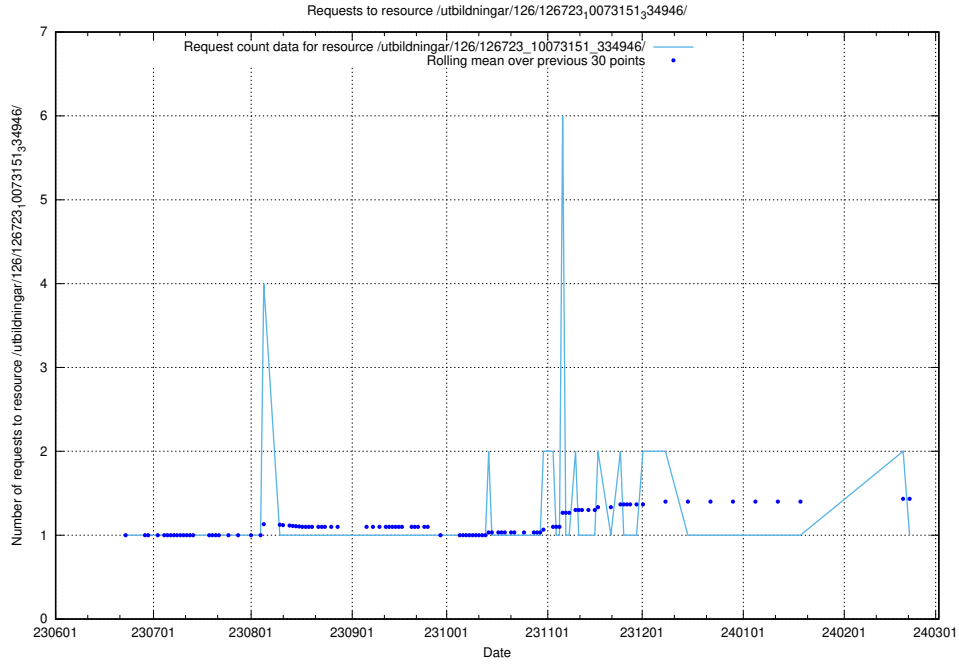

5.5890 Usage of /utbildningar/126/126723_10073151_334946/

Here, we count the number of requests to resource /utbildningar/126/126723_10073151_334946/.