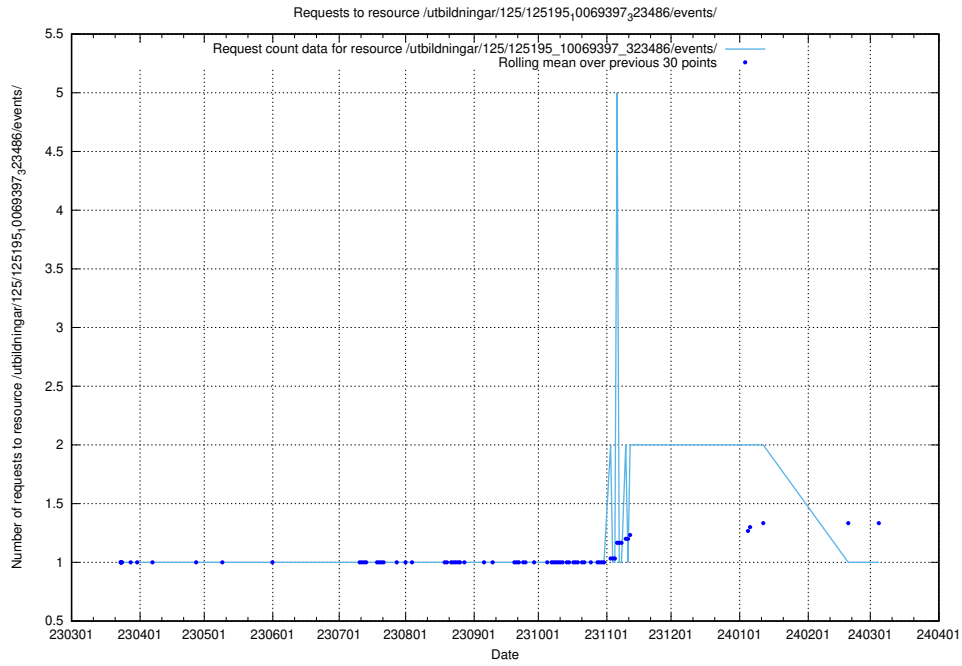

5.1136 Usage of /utbildningar/125/125195_10069397_323486/events/

Here, we count the number of requests to resource /utbildningar/125/125195_10069397_323486/events/