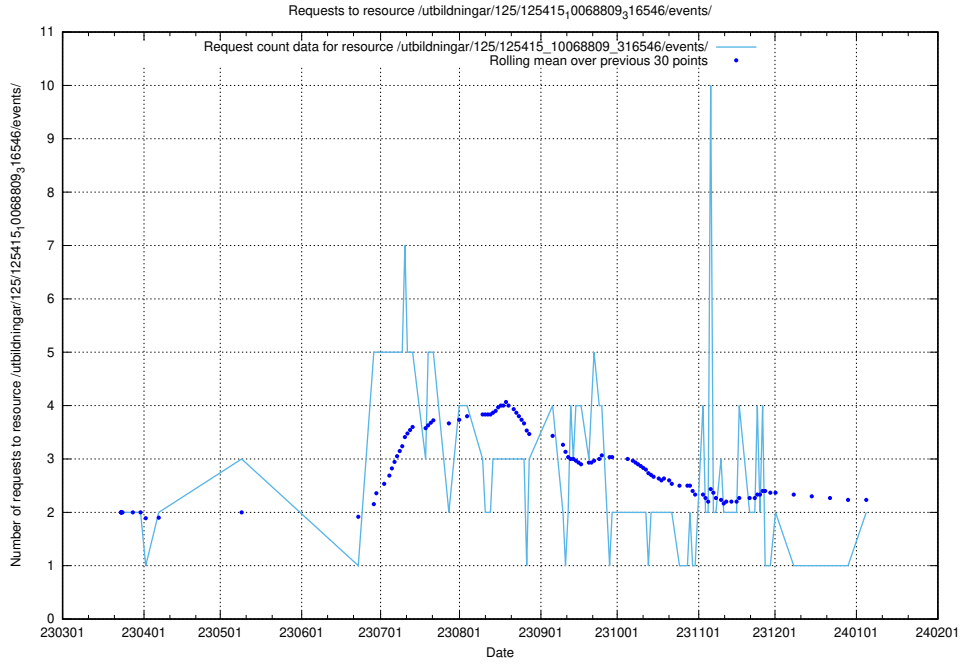

5.947 Usage of /utbildningar/125/125415_10068809_316546/events/

Here, we count the number of requests to resource /utbildningar/125/125415_10068809_316546/events/