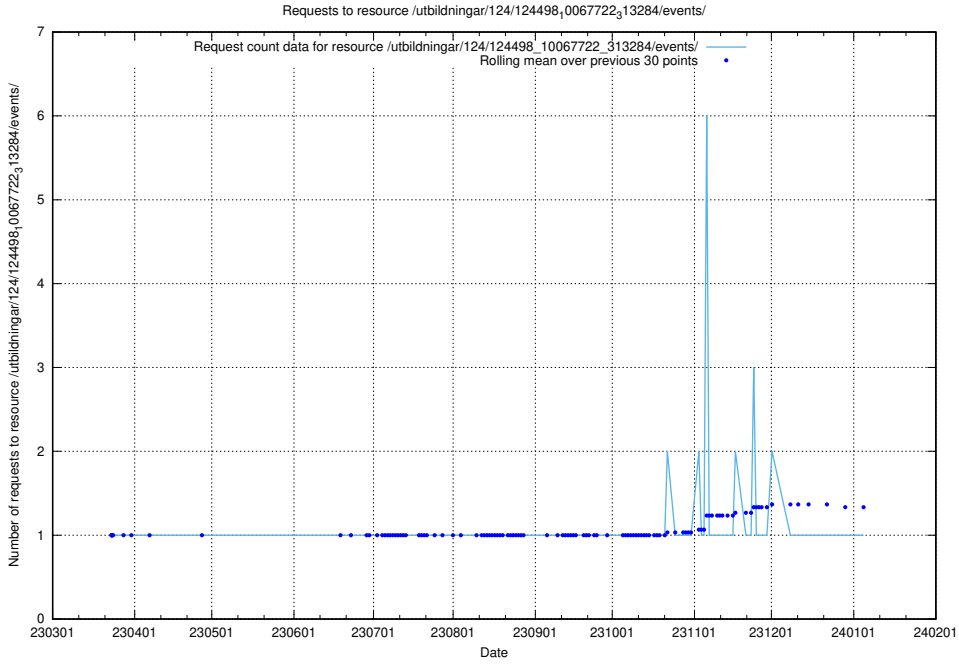

5.2984 Usage of /utbildningar/124/124498_10067722_313284/events/

Here, we count the number of requests to resource /utbildningar/124/124498_10067722_313284/events/