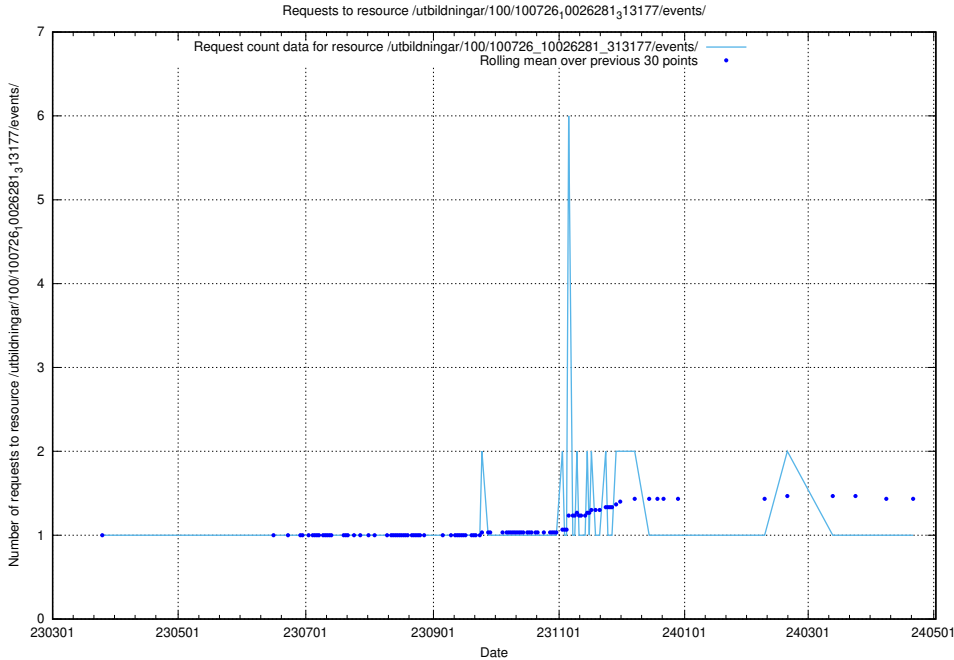

5.6364 Usage of /utbildningar/100/100726_10026281_313177/events/

Here, we count the number of requests to resource /utbildningar/100/100726_10026281_313177/events/