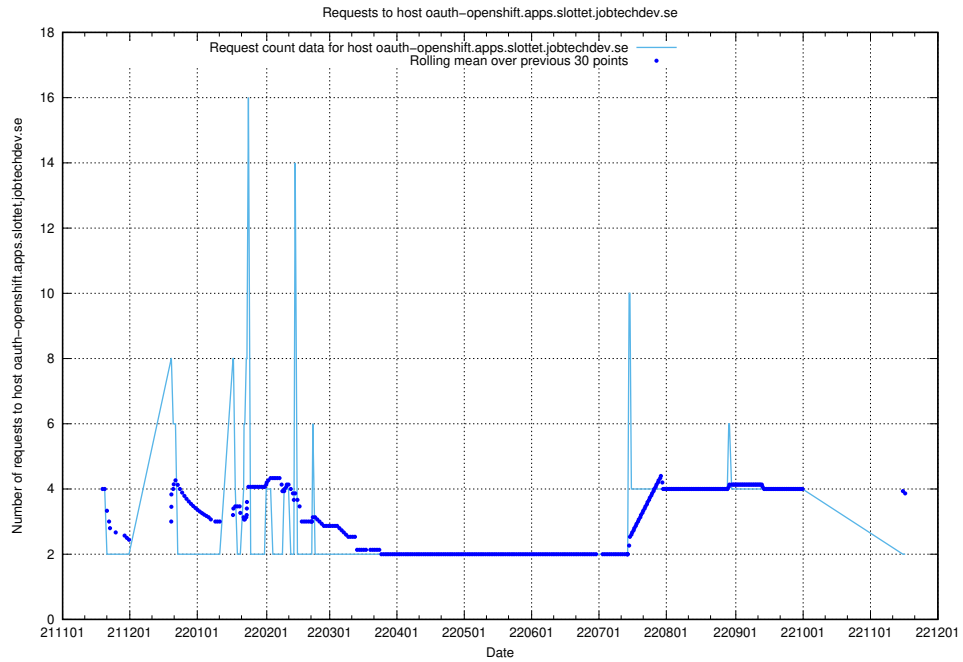

7.473 Usage of `oauth-openshift.apps.slottet.jobtechdev.se`

Here, we count the number of requests to host `oauth-openshift.apps.slottet.jobtechdev.se`.