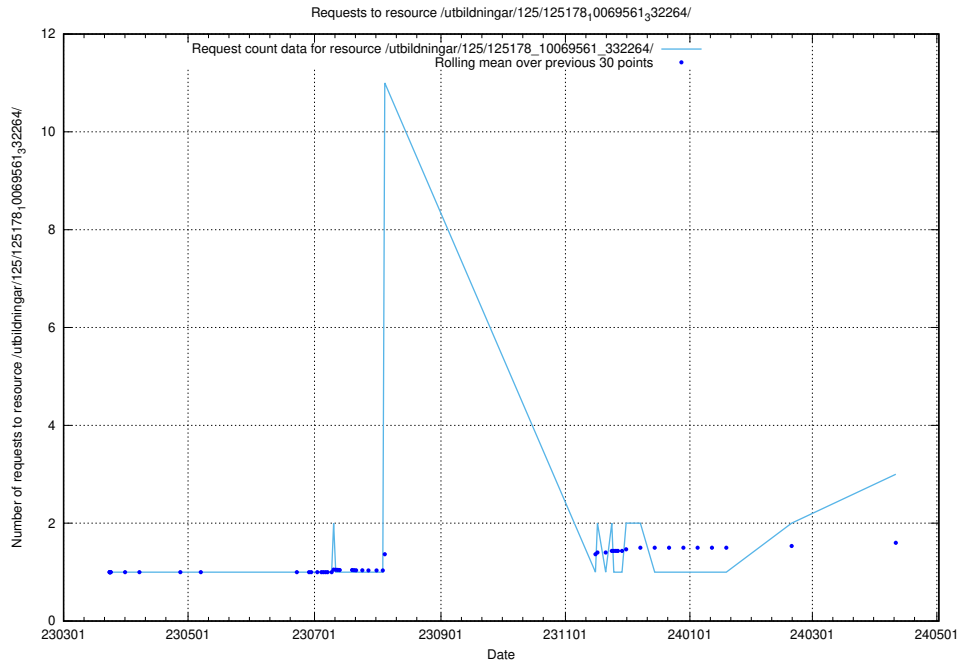

5.283 Usage of /utbildningar/125/125178_10069561_332264/

Here, we count the number of requests to resource /utbildningar/125/125178_10069561_332264/.