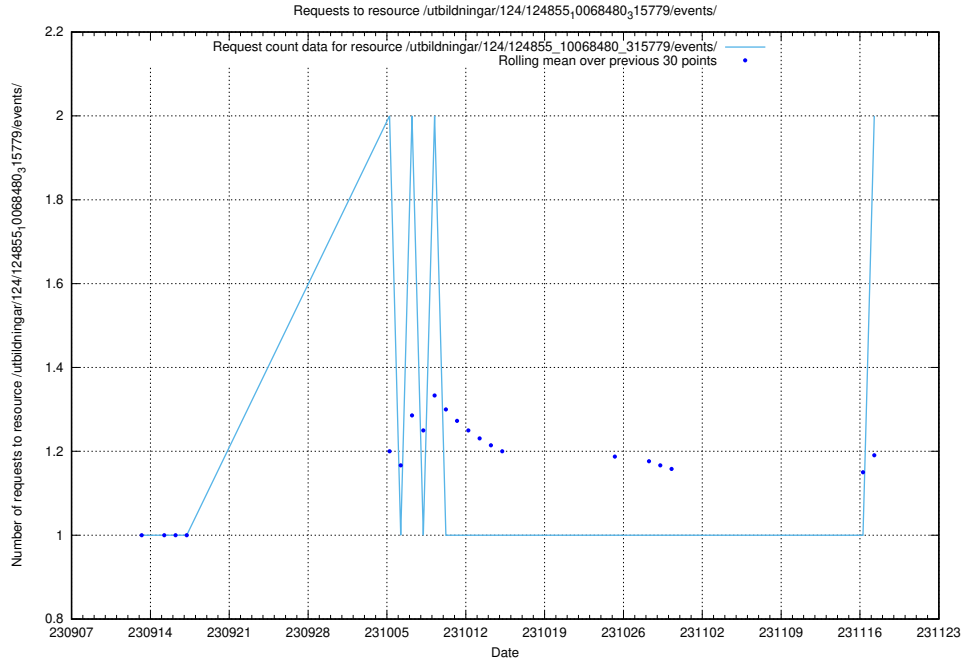

5.722 Usage of /utbildningar/124/124855_10068480_315779/events/

Here, we count the number of requests to resource /utbildningar/124/124855_10068480_315779/events/