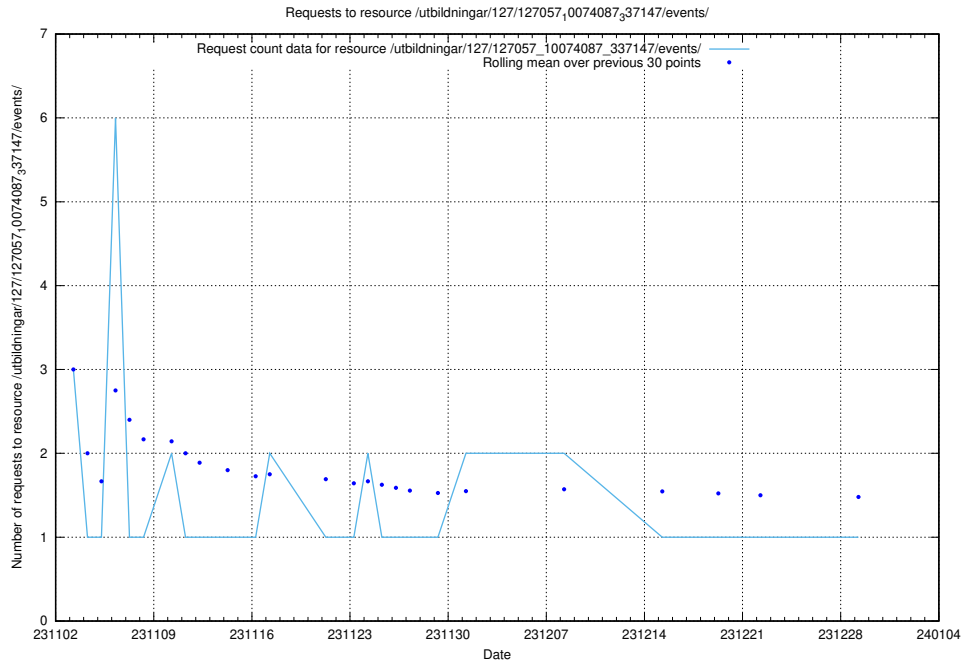

5.4431 Usage of /utbildningar/127/127057_10074087_337147/events/

Here, we count the number of requests to resource /utbildningar/127/127057_10074087_337147/events/