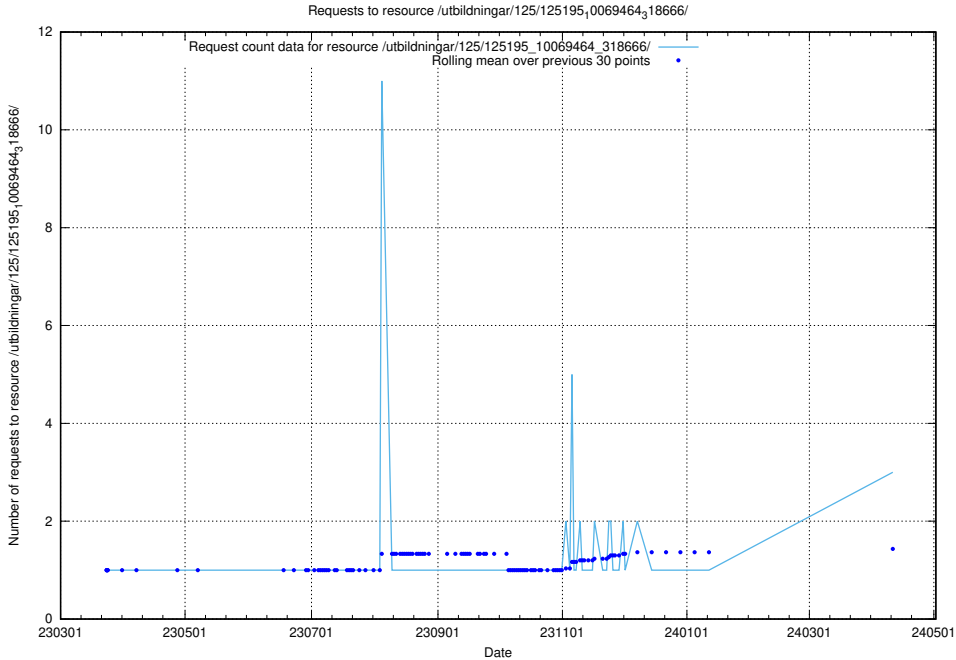

5.281 Usage of /utbildningar/125/125195_10069464_318666/

Here, we count the number of requests to resource /utbildningar/125/125195_10069464_318666/.