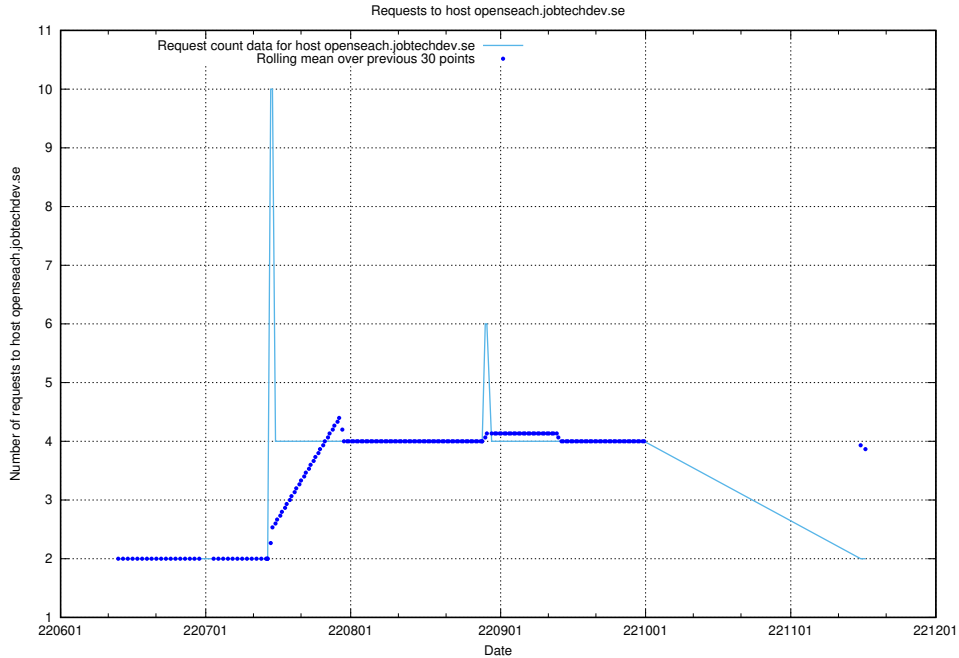

7.410 Usage of openseach.jobtechdev.se

Here, we count the number of requests to host openseach.jobtechdev.se.