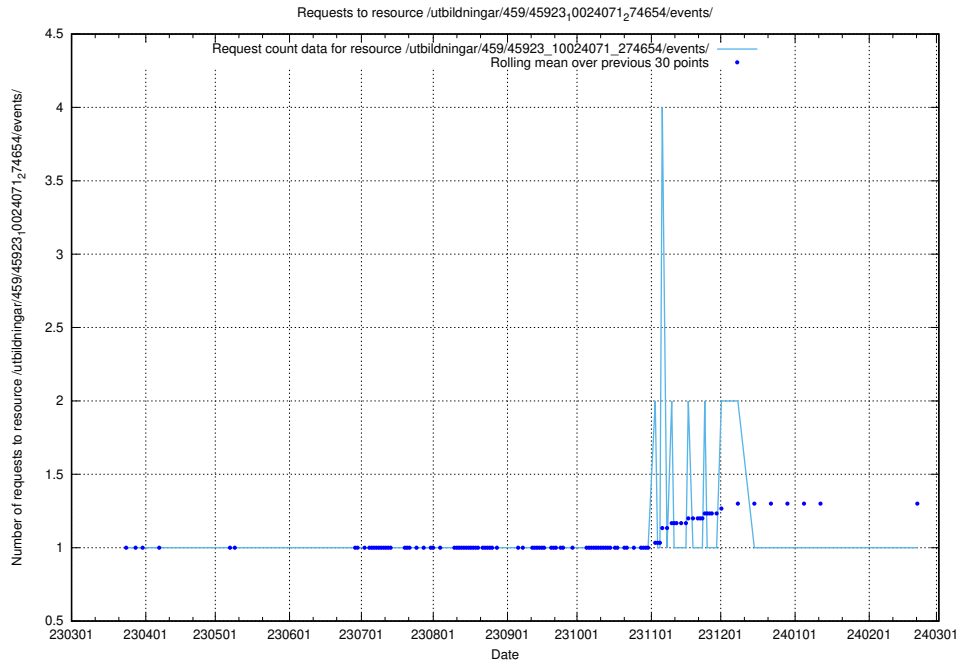

5.6427 Usage of /utbildningar/459/45923_10024071_274654/events/

Here, we count the number of requests to resource /utbildningar/459/45923_10024071_274654/events/.