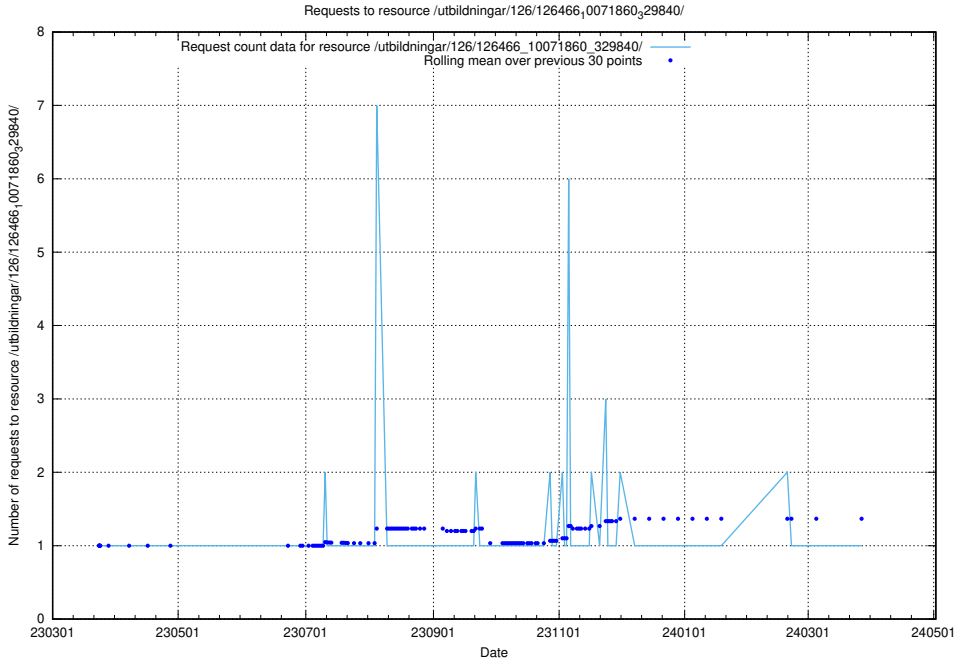

5.6679 Usage of /utbildningar/126/126466_10071860_329840/

Here, we count the number of requests to resource /utbildningar/126/126466_10071860_329840/.