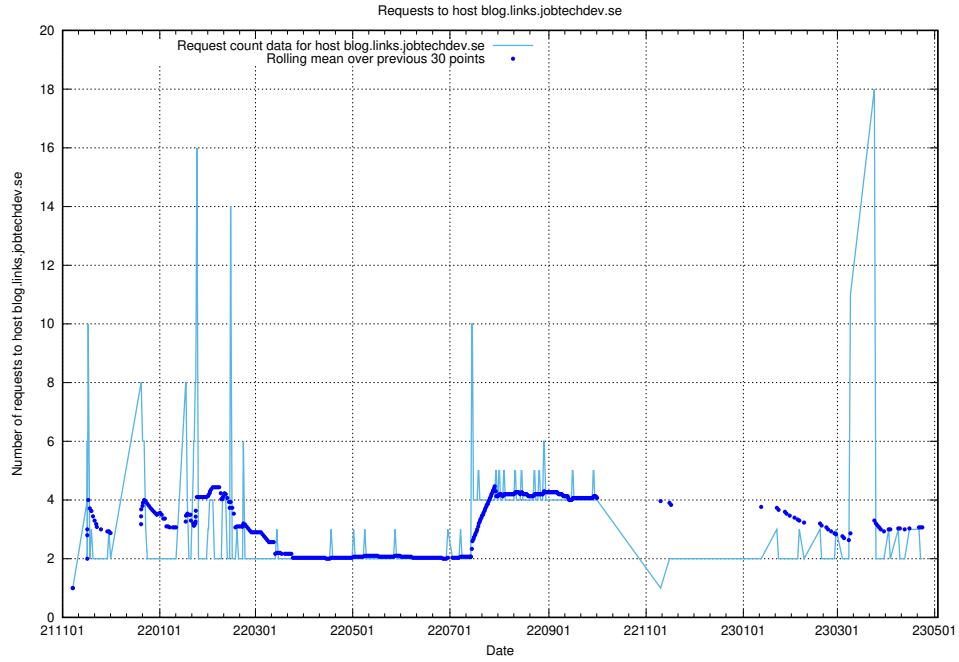

7.435 Usage of `blog.links.jobtechdev.se`

Here, we count the number of requests to host `blog.links.jobtechdev.se`.