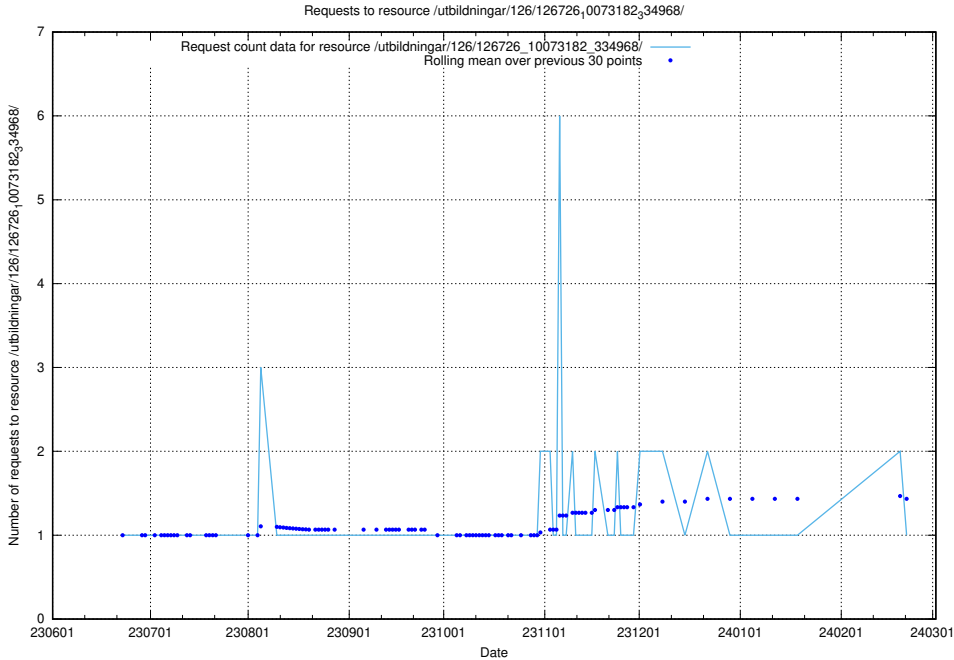

5.5886 Usage of /utbildningar/126/126726_10073182_334968/

Here, we count the number of requests to resource /utbildningar/126/126726_10073182_334968/.