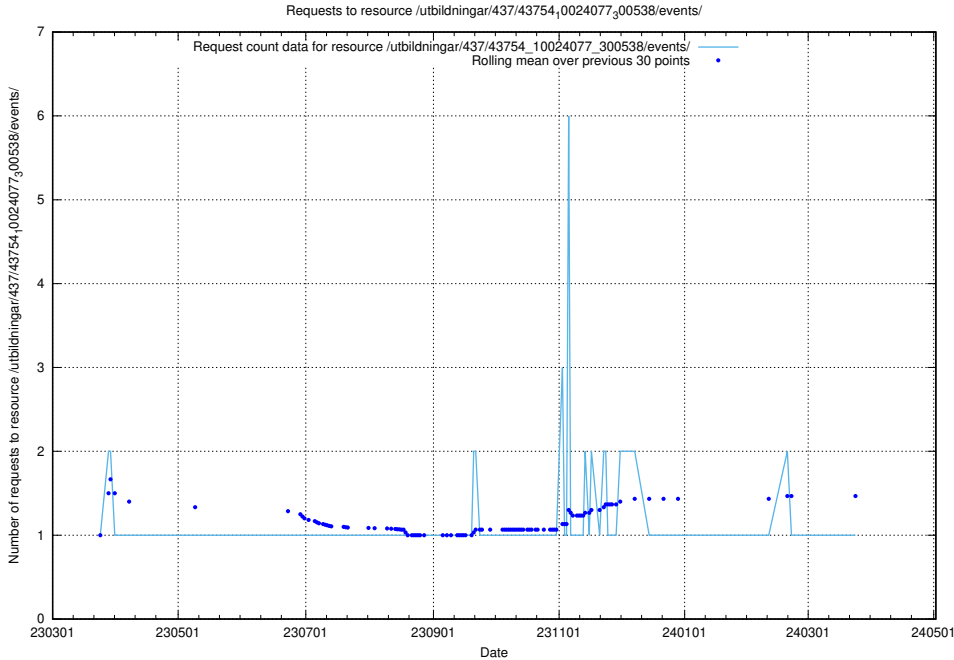

5.6458 Usage of /utbildningar/437/43754_10024077_300538/events/

Here, we count the number of requests to resource /utbildningar/437/43754_10024077_300538/events/.