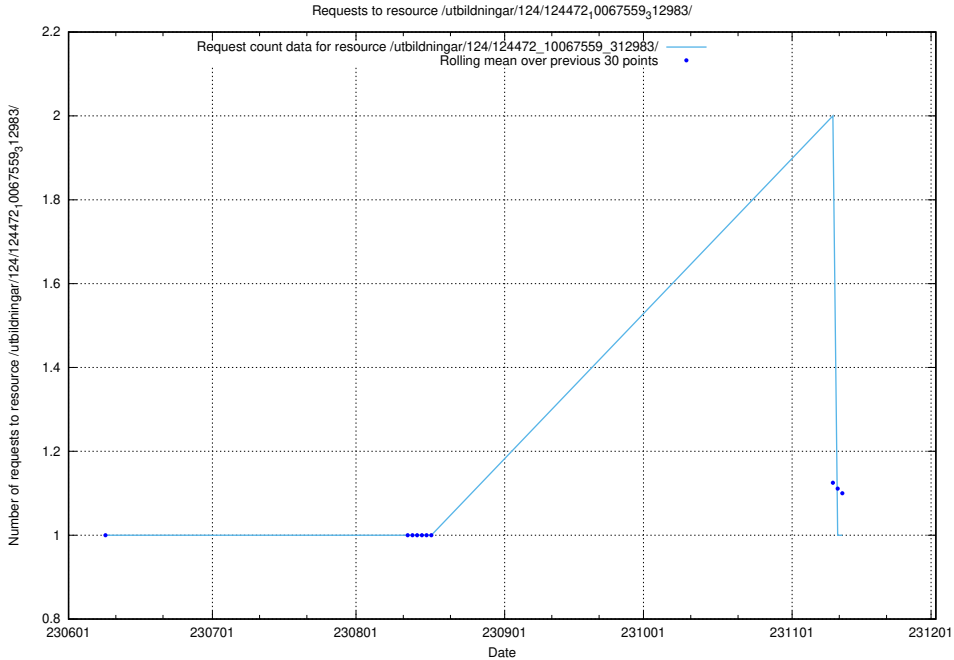

5.6181 Usage of /utbildningar/124/124472_10067559_312983/

Here, we count the number of requests to resource /utbildningar/124/124472_10067559_312983/.