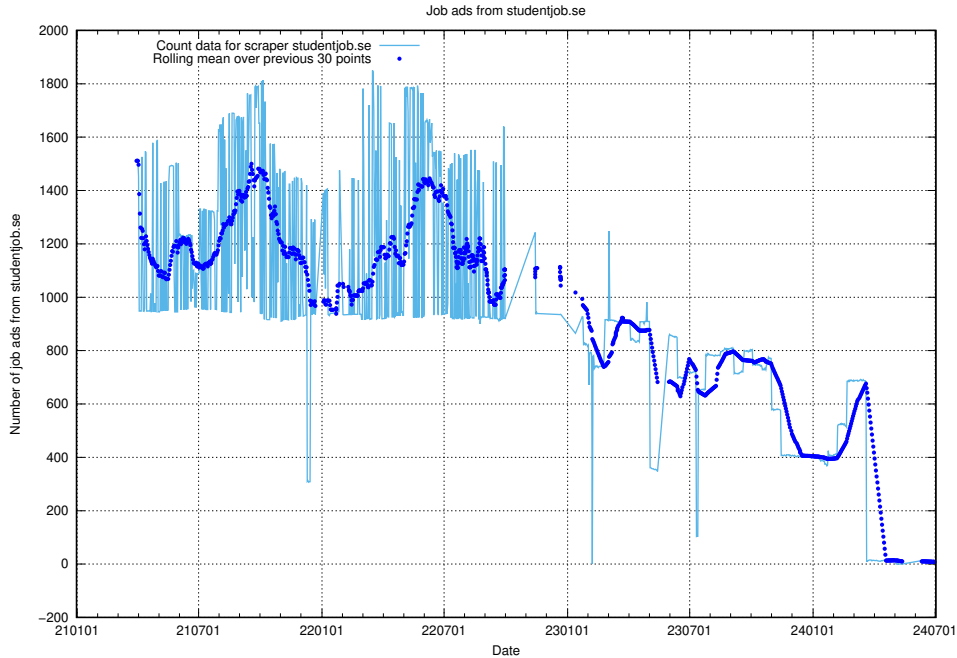

13.14 Number of ads by scraper intenso.se

Here, we count the number of job ads scraped from intenso.se.

13.15 Number of ads by scraper studentjob.se

Here, we count the number of job ads scraped from studentjob.se.