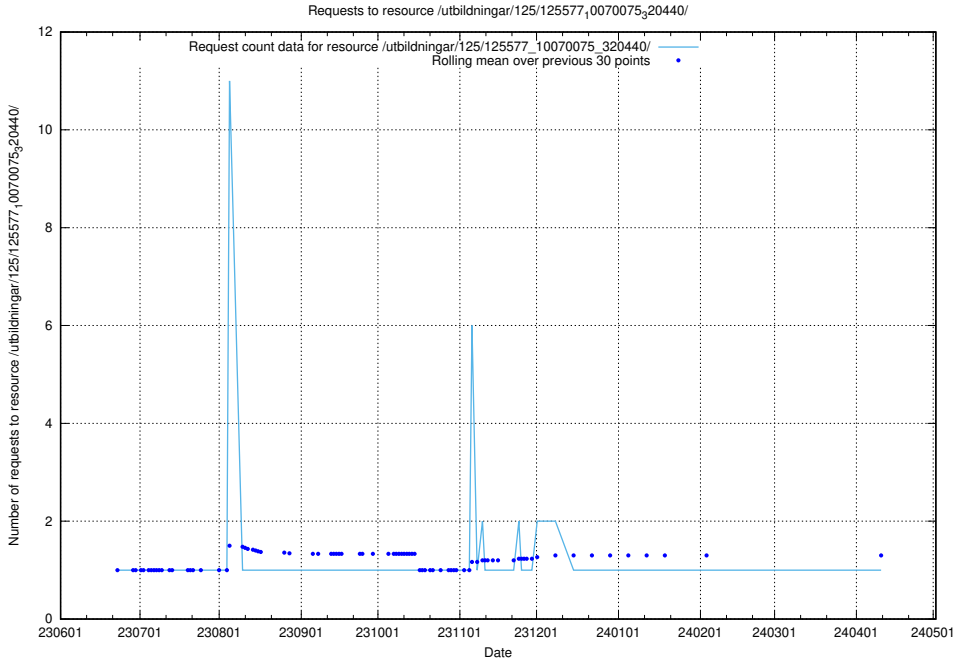

5.6007 Usage of /utbildningar/125/125577_10070075_320440/

Here, we count the number of requests to resource /utbildningar/125/125577_10070075_320440/.