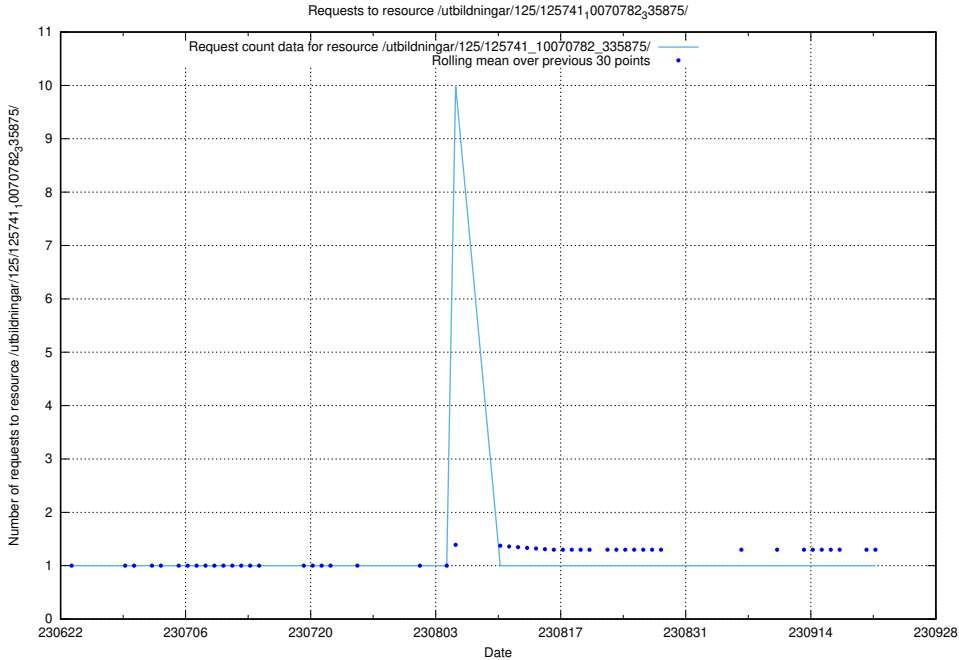

5.5977 Usage of /utbildningar/125/125741_10070782_335875/

Here, we count the number of requests to resource /utbildningar/125/125741_10070782_335875/.