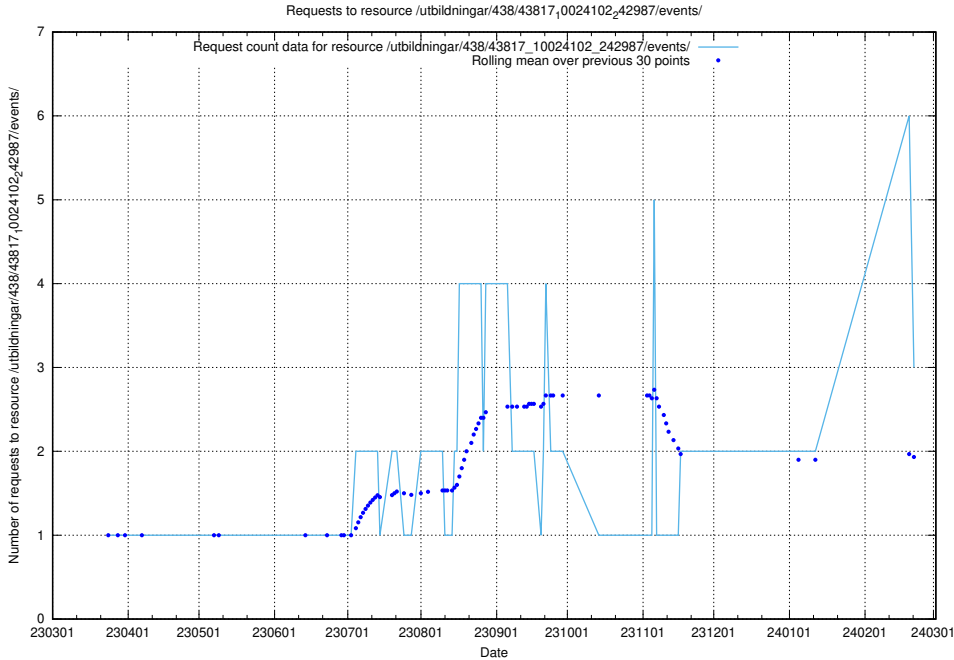

5.437 Usage of /utbildningar/438/43817_10024102_242987/events/

Here, we count the number of requests to resource /utbildningar/438/43817_10024102_242987/events/.