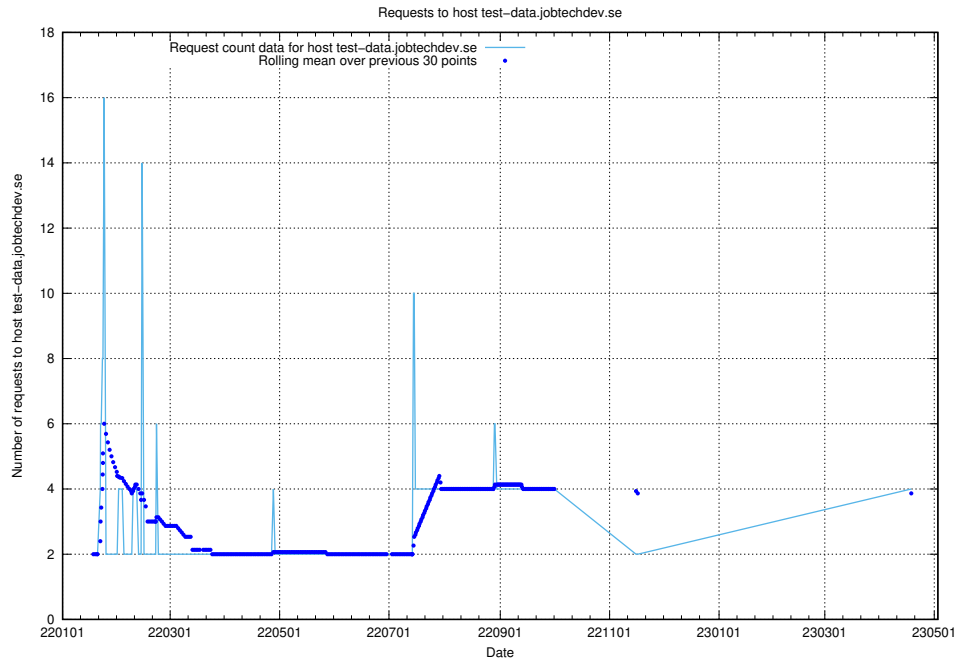

7.107 Usage of test-data.jobtechdev.se

Here, we count the number of requests to host test-data.jobtechdev.se.