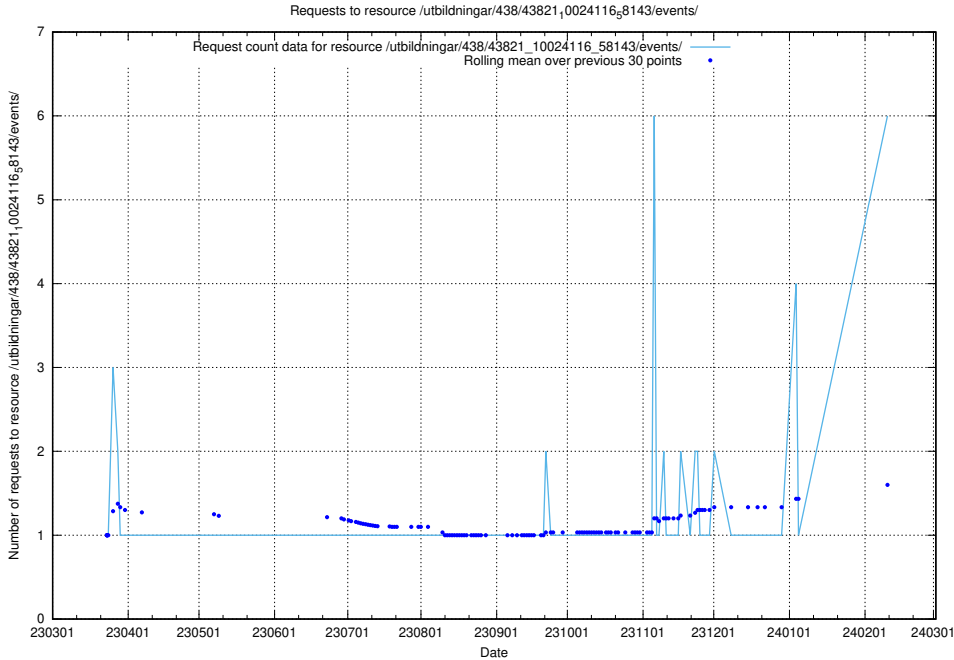

Here, we count the number of requests to resource /utbildningar/467/46747_10023991_329585/events/.

5.123 Usage of /utbildningar/438/43821_10024116_58143/events/

Here, we count the number of requests to resource /utbildningar/438/43821_10024116_58143/events/.