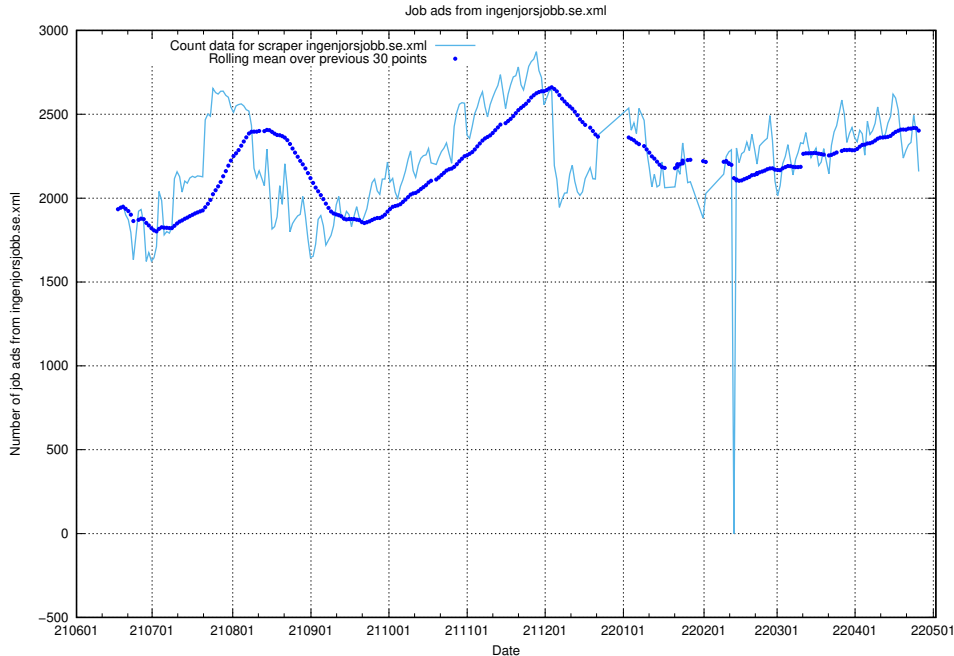

13.4 Number of ads by scraper ingenjorsjobb.se.xml

Here, we count the number of job ads scraped from ingenjorsjobb.se.xml.