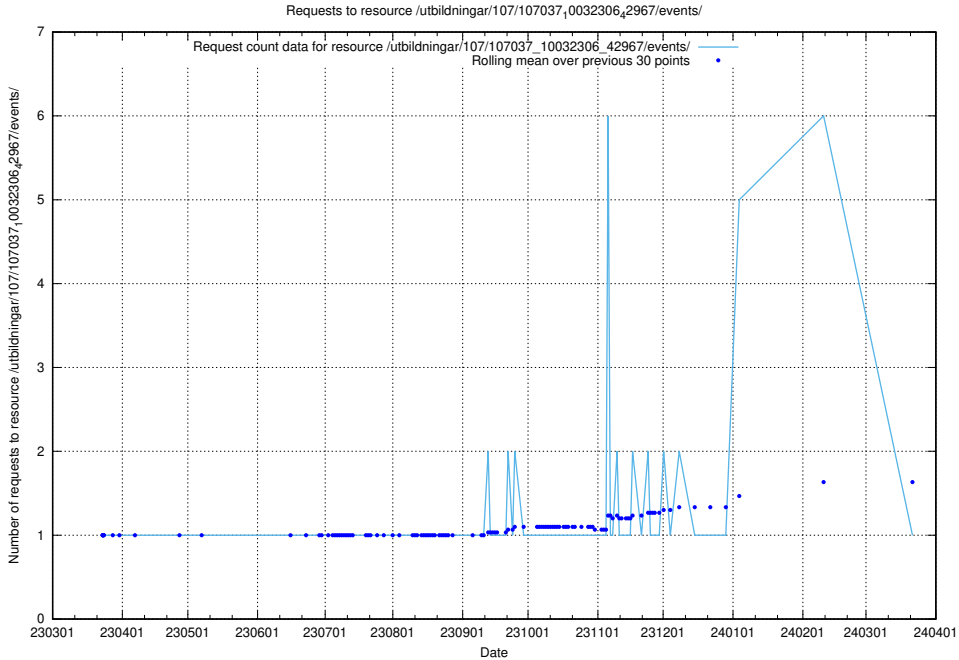

5.5654 Usage of /utbildningar/107/107037_10032306_42967/events/

Here, we count the number of requests to resource /utbildningar/107/107037_10032306_42967/events/.