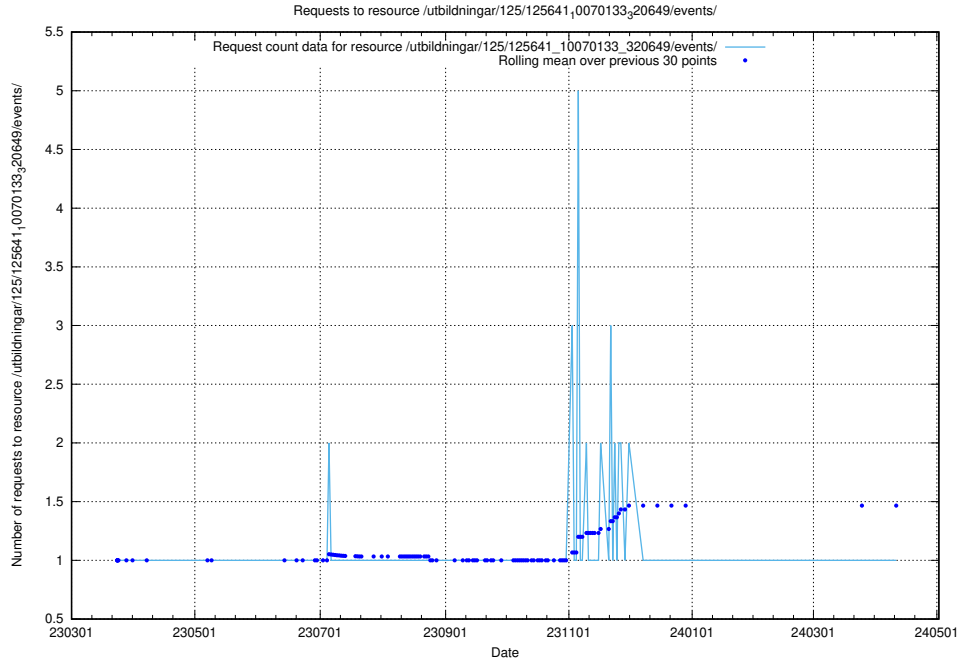

5.1062 Usage of /utbildningar/125/125641_10070133_320649/events/

Here, we count the number of requests to resource /utbildningar/125/125641_10070133_320649/events/