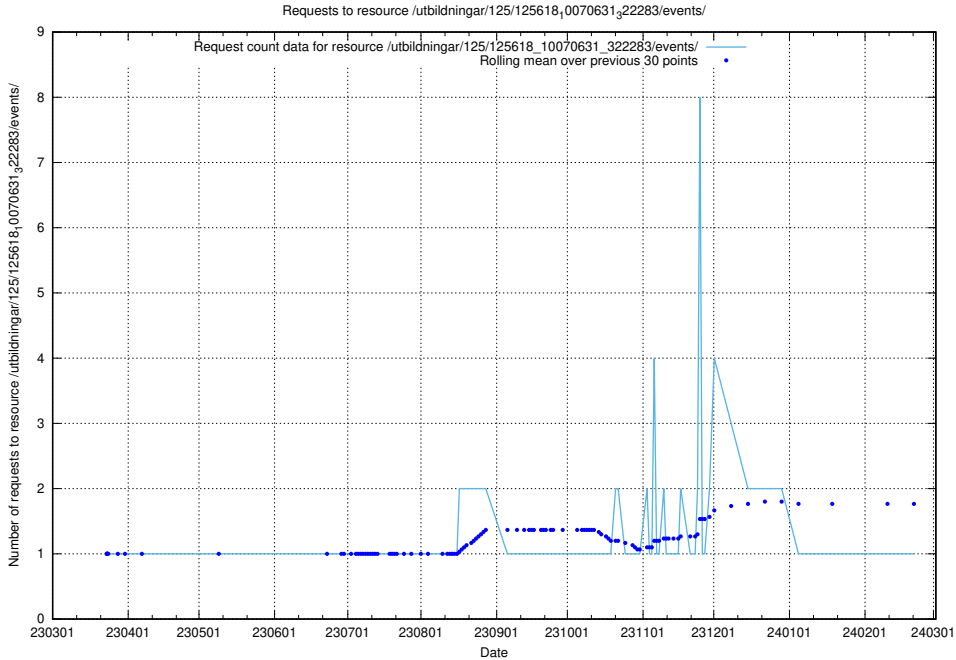

5.1079 Usage of /utbildningar/125/125618_10070631_322283/events/

Here, we count the number of requests to resource /utbildningar/125/125618_10070631_322283/events/