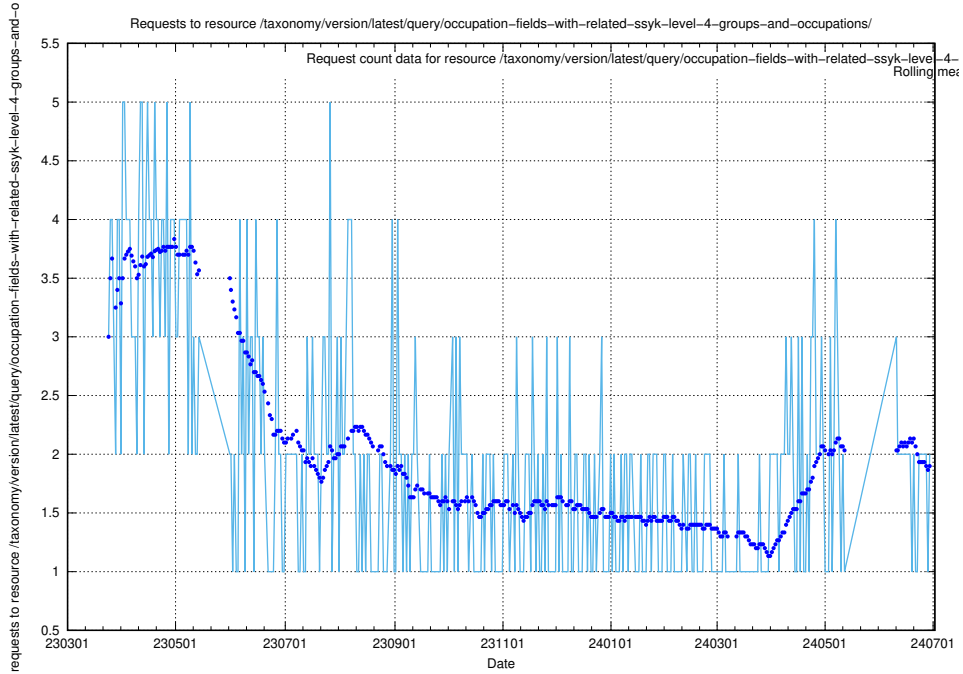

5.914 Usage of /taxonomy/version/latest/query/occupation-fields-with-related-ssyk-level-4-groups-and-occupations/

Here, we count the number of requests to resource /taxonomy/version/latest/query/occupation-fields-with-related-ssyk-level-4-groups-and-occupations/.