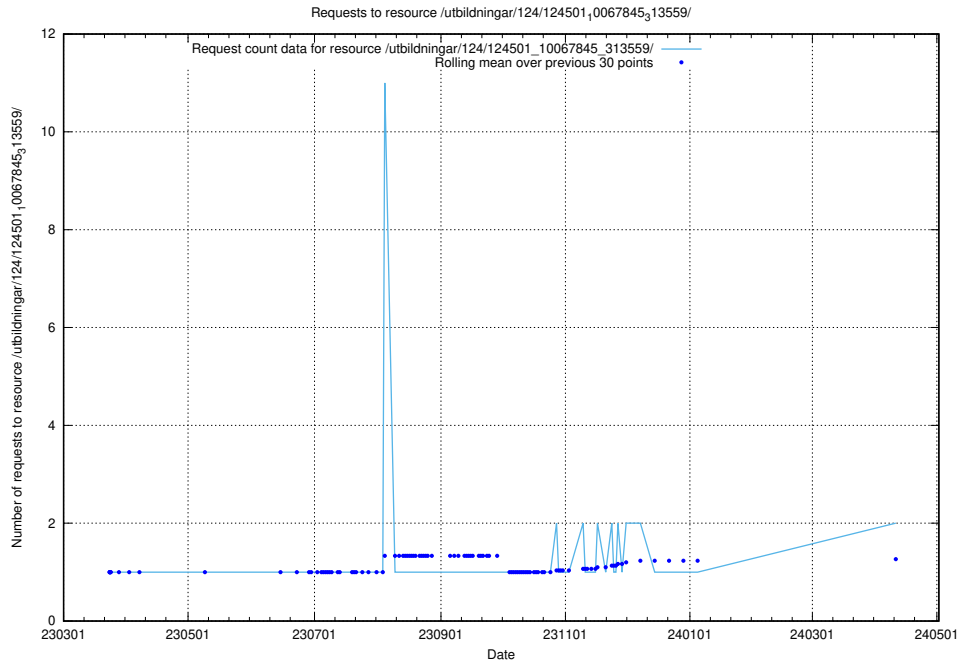

5.537 Usage of /utbildningar/124/124501_10067845_313559/

Here, we count the number of requests to resource /utbildningar/124/124501_10067845_313559/.