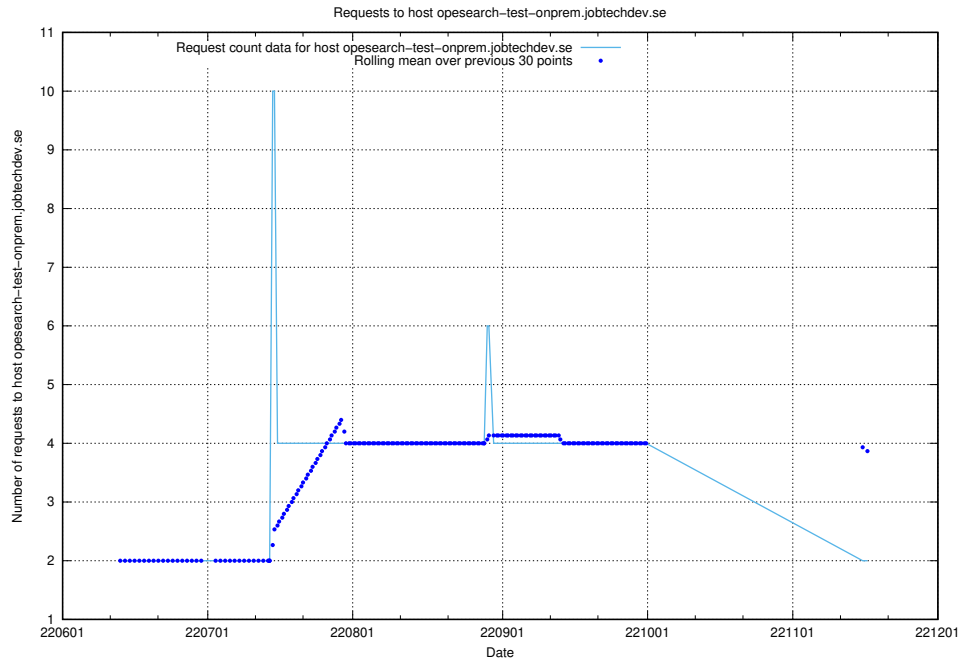

7.409 Usage of opesearch-test-onprem.jobtechdev.se

Here, we count the number of requests to host opesearch-test-onprem.jobtechdev.se.