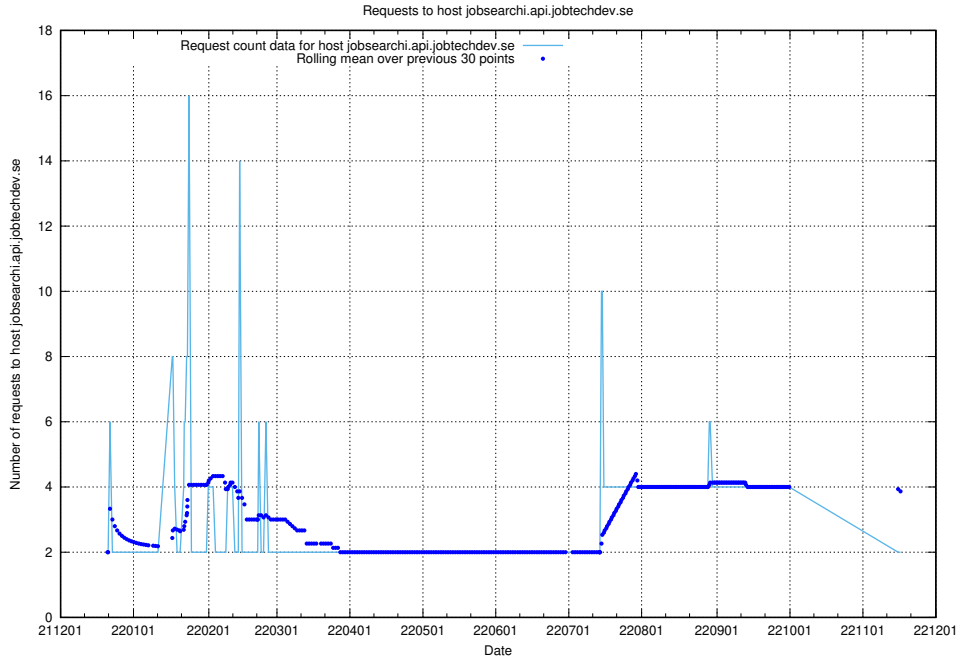

7.371 Usage of jobsearchi.api.jobtechdev.se

Here, we count the number of requests to host jobsearchi.api.jobtechdev.se.