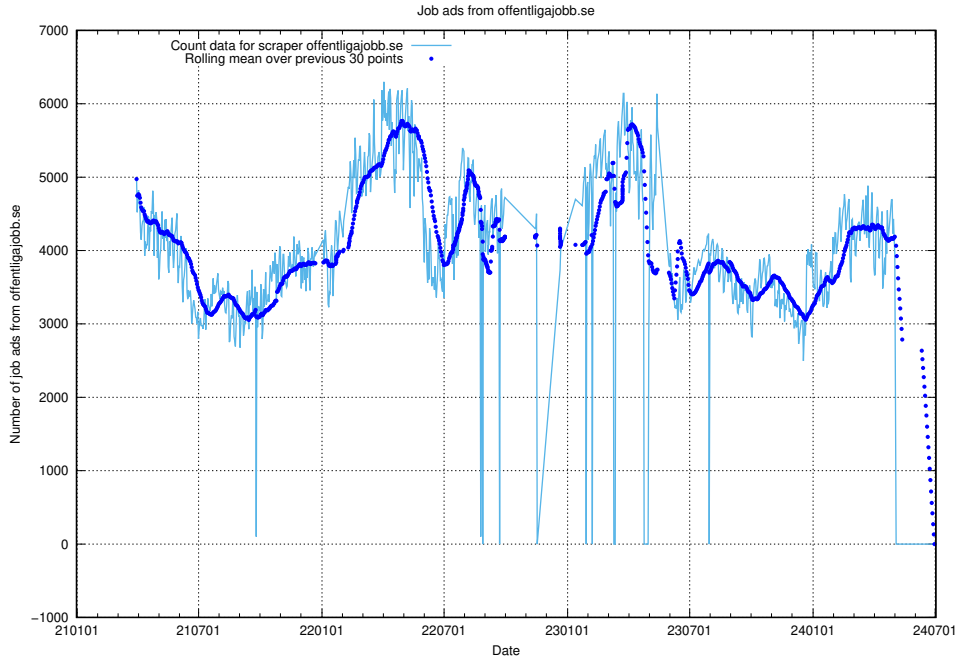

13.23 Number of ads by scraper offentligajobb.se

Here, we count the number of job ads scraped from offentligajobb.se.