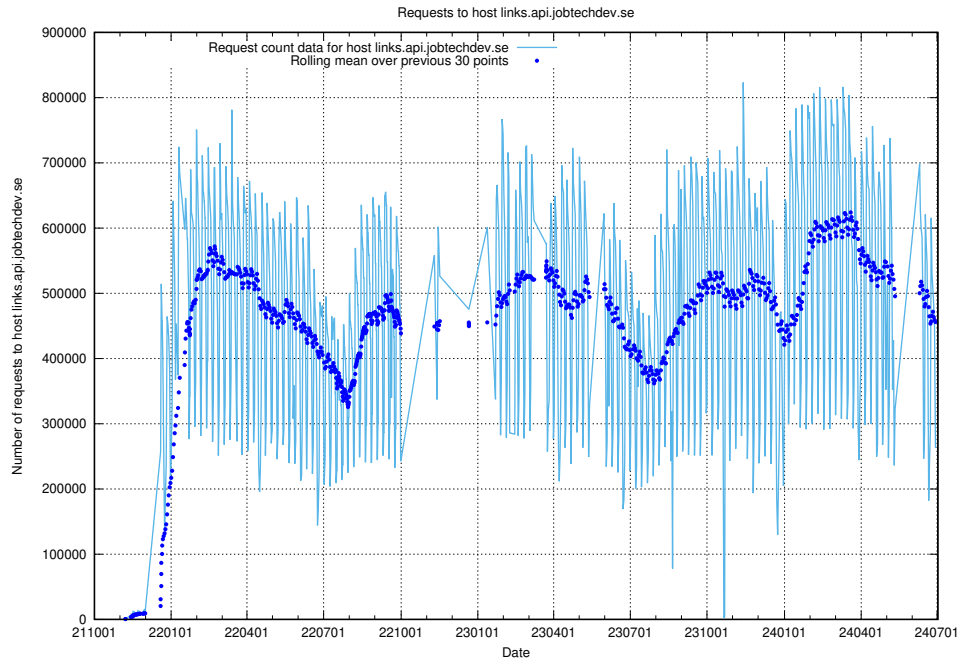

7.2 Usage of links.api.jobtechdev.se

Here, we count the number of requests to host links.api.jobtechdev.se.