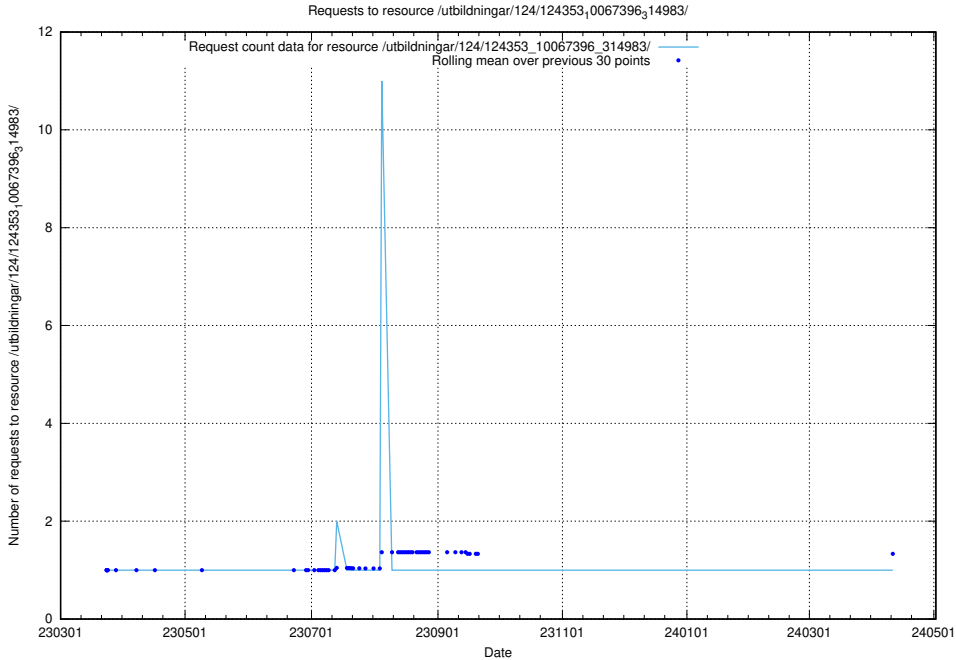

5.4214 Usage of /utbildningar/124/124353_10067396_314983/

Here, we count the number of requests to resource /utbildningar/124/124353_10067396_314983/.

5.4215 Usage of /taxonomy/version/4/query/all-concepts/