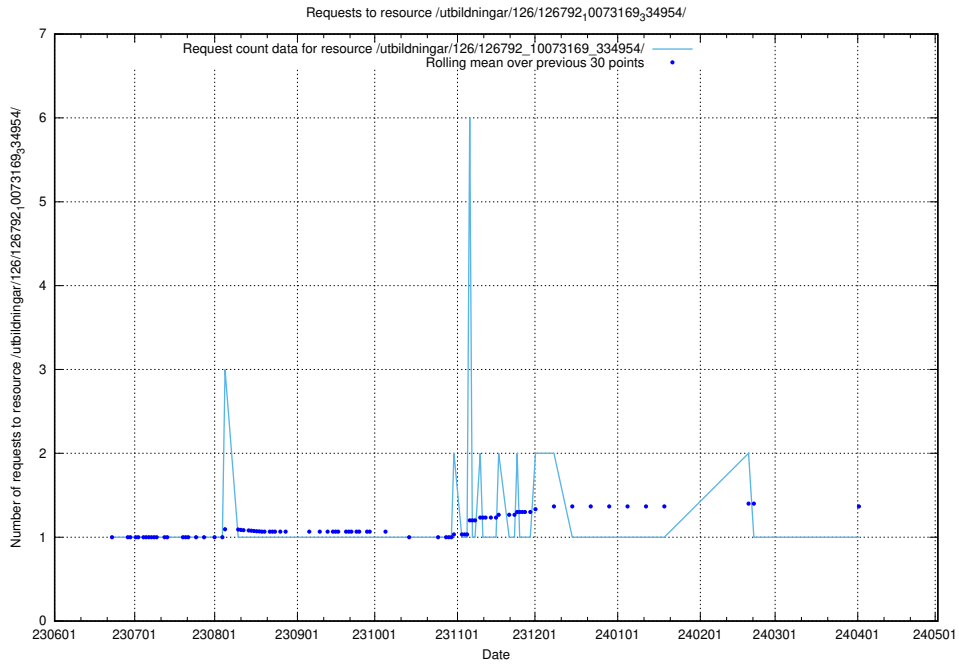

5.5878 Usage of /utbildningar/126/126792_10073169_334954/

Here, we count the number of requests to resource /utbildningar/126/126792_10073169_334954/.