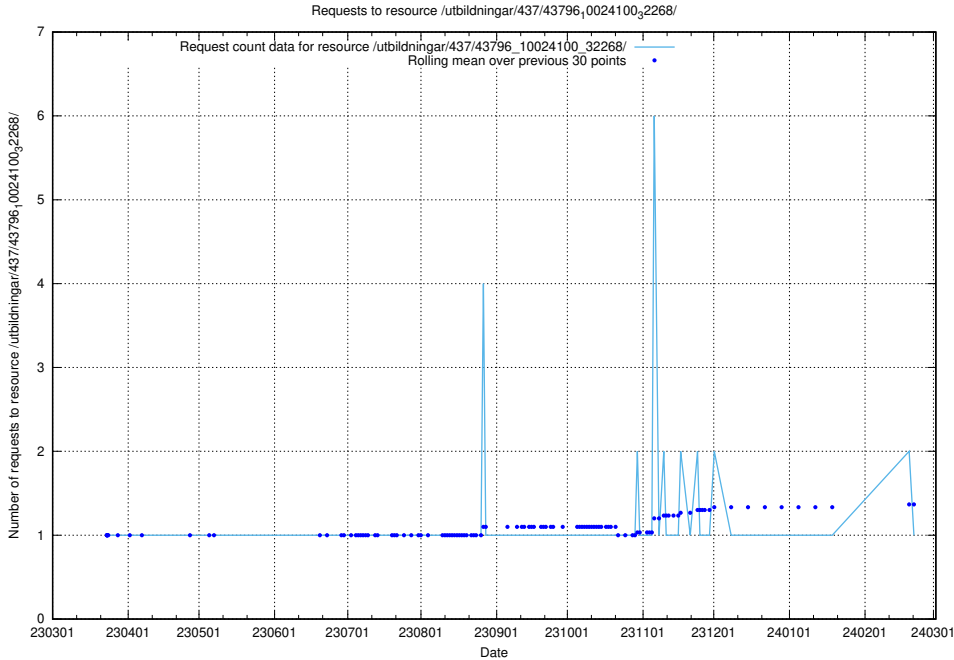

5.6619 Usage of /utbildningar/437/43796_10024100_32268/

Here, we count the number of requests to resource /utbildningar/437/43796_10024100_32268/.