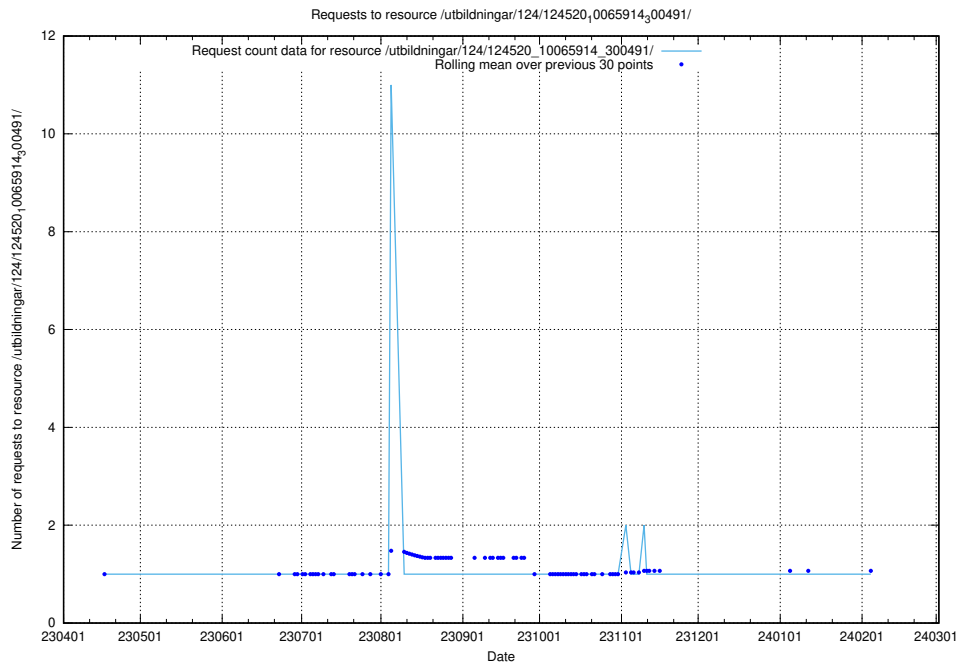

5.6335 Usage of /utbildningar/124/124520_10065914_300491/

Here, we count the number of requests to resource /utbildningar/124/124520_10065914_300491/.