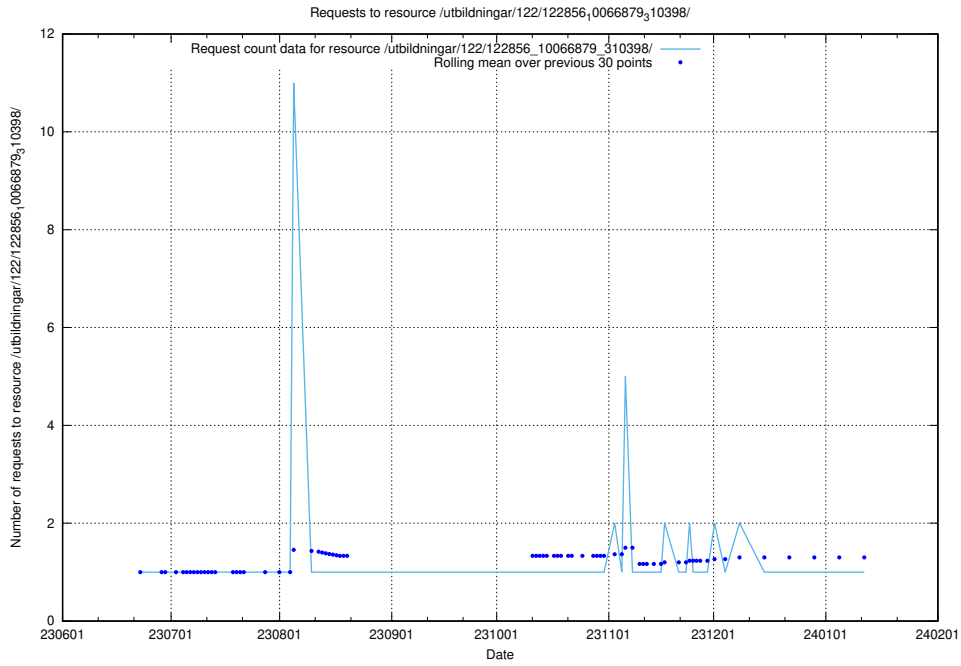

5.6114 Usage of /utbildningar/122/122856_10066879_310398/

Here, we count the number of requests to resource /utbildningar/122/122856_10066879_310398/.