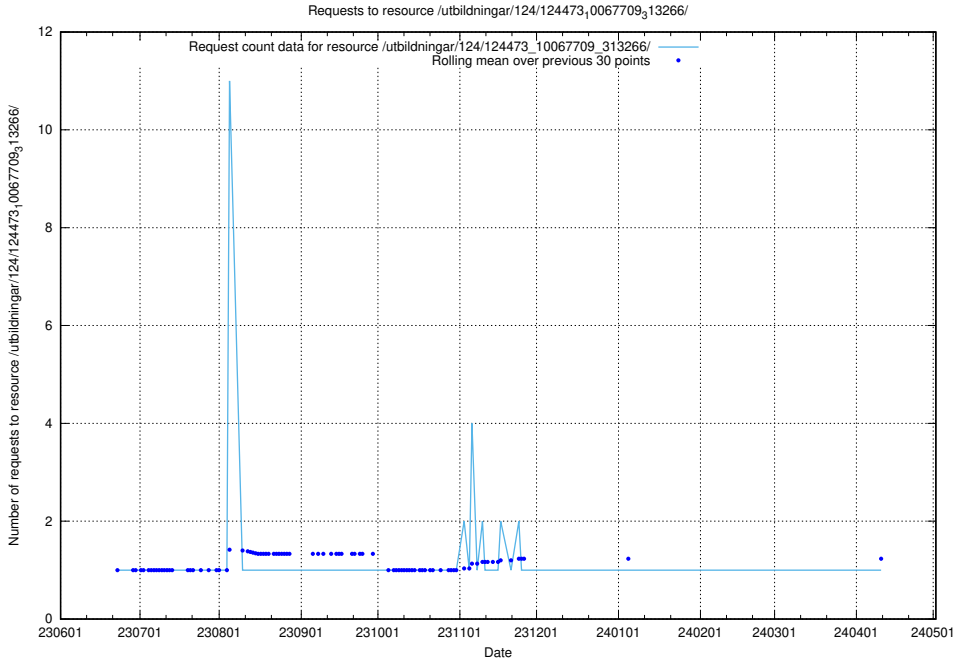

5.6083 Usage of /utbildningar/124/124473_10067709_313266/

Here, we count the number of requests to resource /utbildningar/124/124473_10067709_313266/.