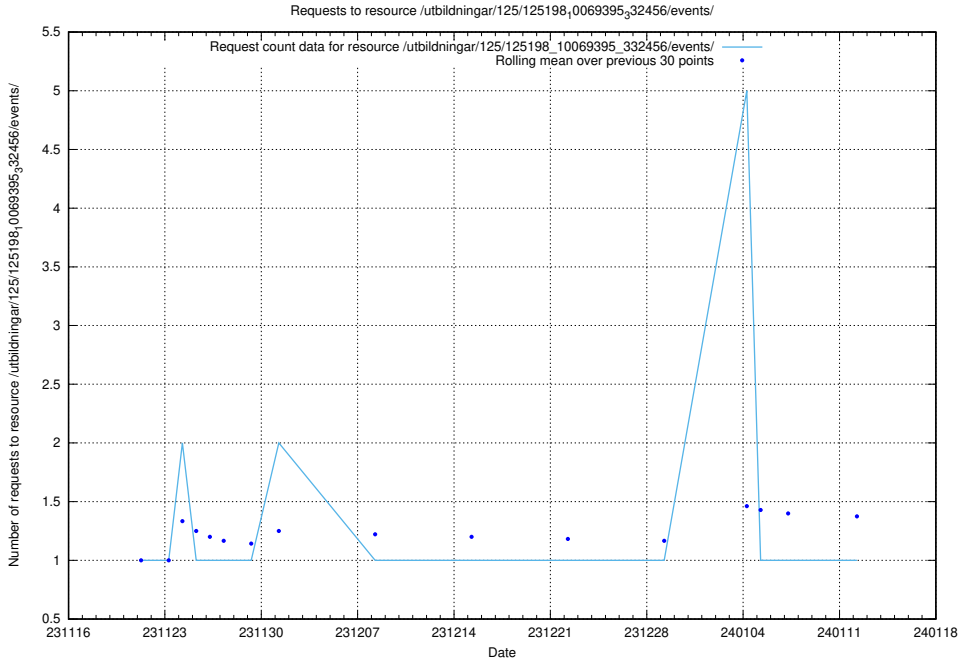

5.4348 Usage of /utbildningar/125/125198_10069395_332456/events/

Here, we count the number of requests to resource /utbildningar/125/125198_10069395_332456/events/