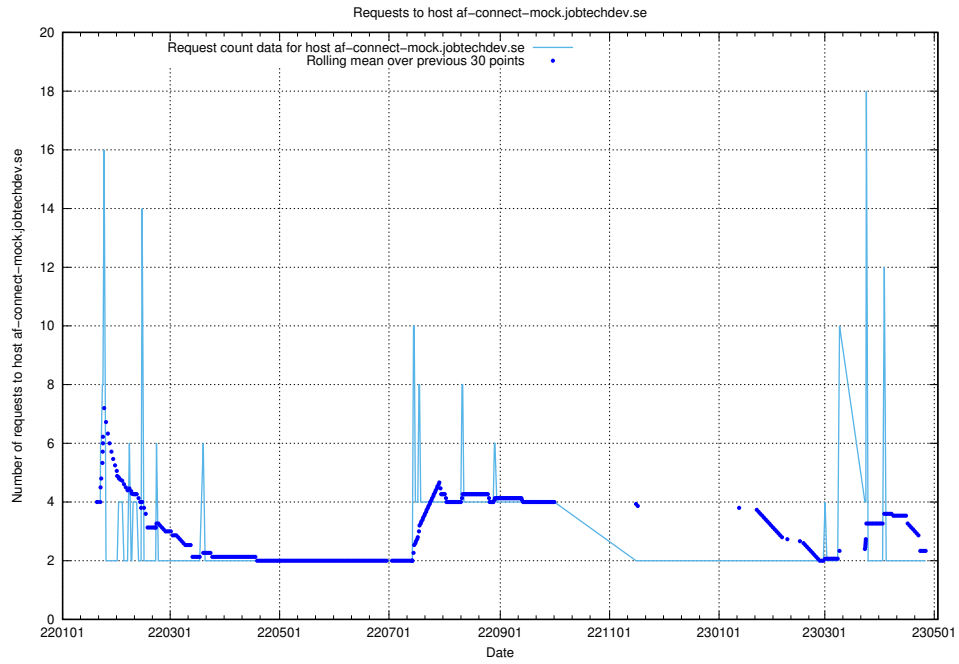

Here, we count the number of requests to host af-connect-mock.jobtechdev.se.

7.272 Usage of jittsi.jobtechdev.se

Here, we count the number of requests to host jittsi.jobtechdev.se.

7.273 Usage of api-jobtech-taxonomy-api-test-in-prod-read.prod.services.jtech.se