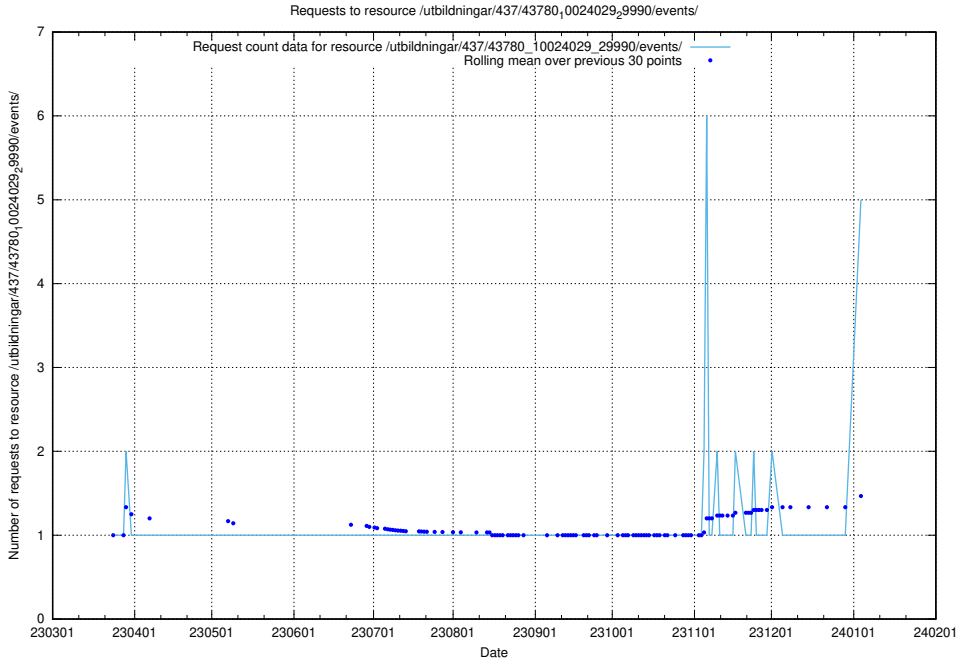

5.169 Usage of /utbildningar/437/43780_10024029_29990/events/

Here, we count the number of requests to resource /utbildningar/437/43780_10024029_29990/events/.