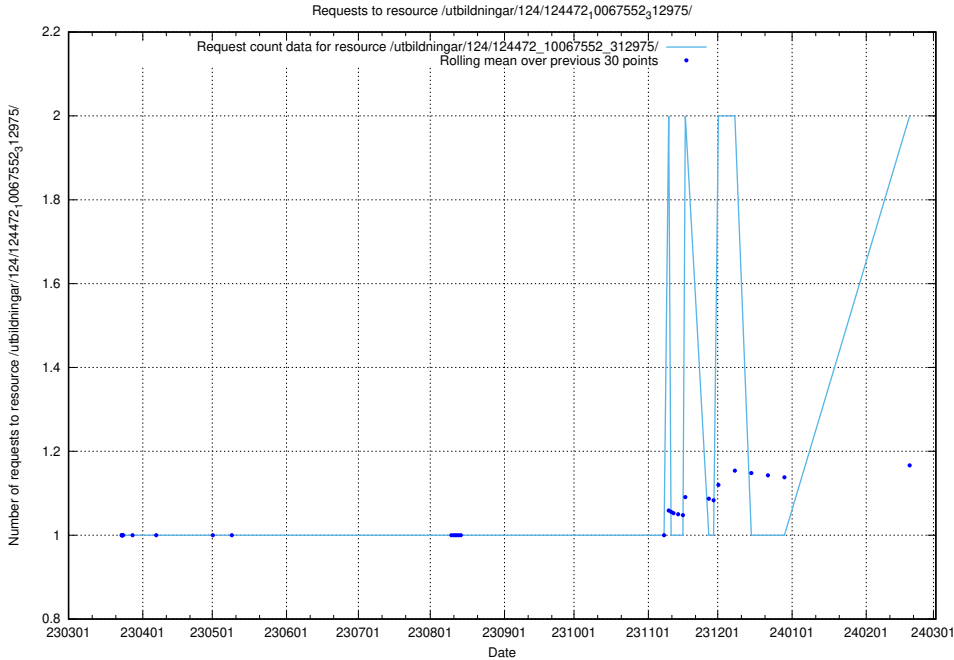

5.611 Usage of /utbildningar/124/124472_10067552_312975/

Here, we count the number of requests to resource /utbildningar/124/124472_10067552_312975/.