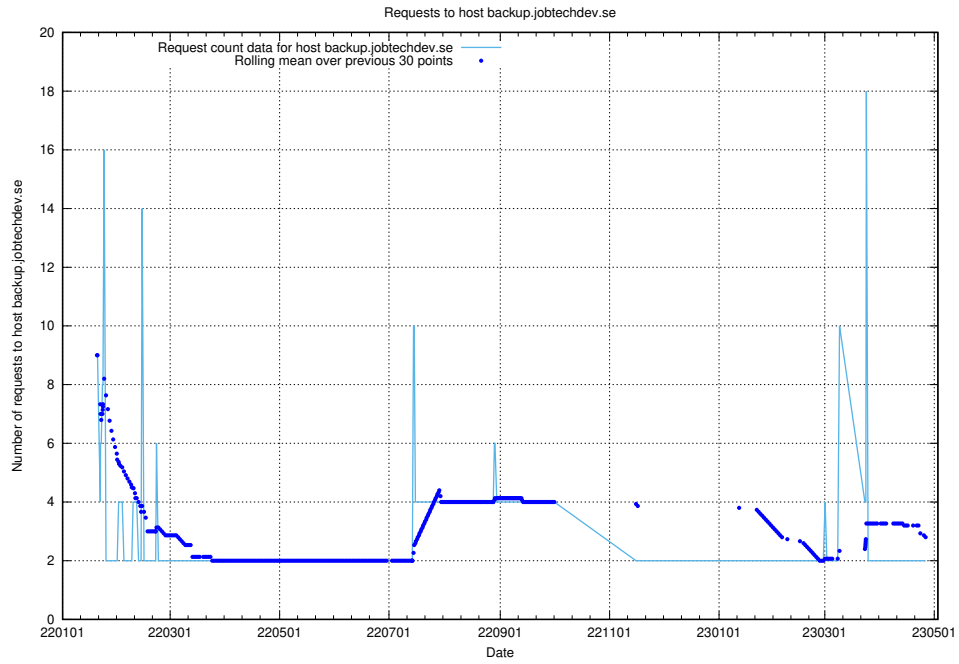

7.270 Usage of backup.jobtechdev.se

Here, we count the number of requests to host backup.jobtechdev.se.