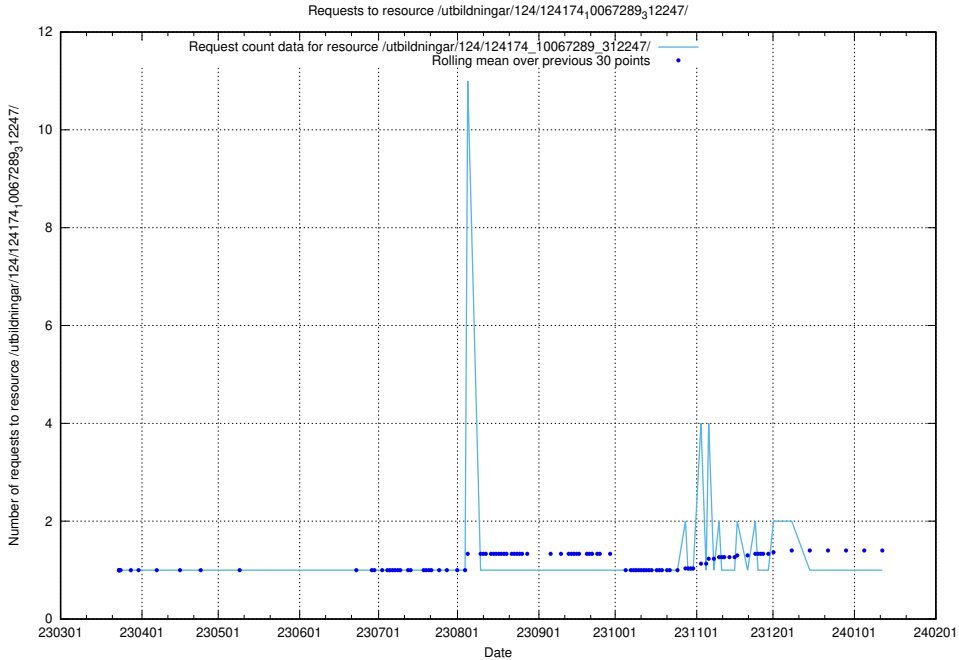

5.4347 Usage of /utbildningar/124/124174_10067289_312247/

Here, we count the number of requests to resource /utbildningar/124/124174_10067289_312247/.