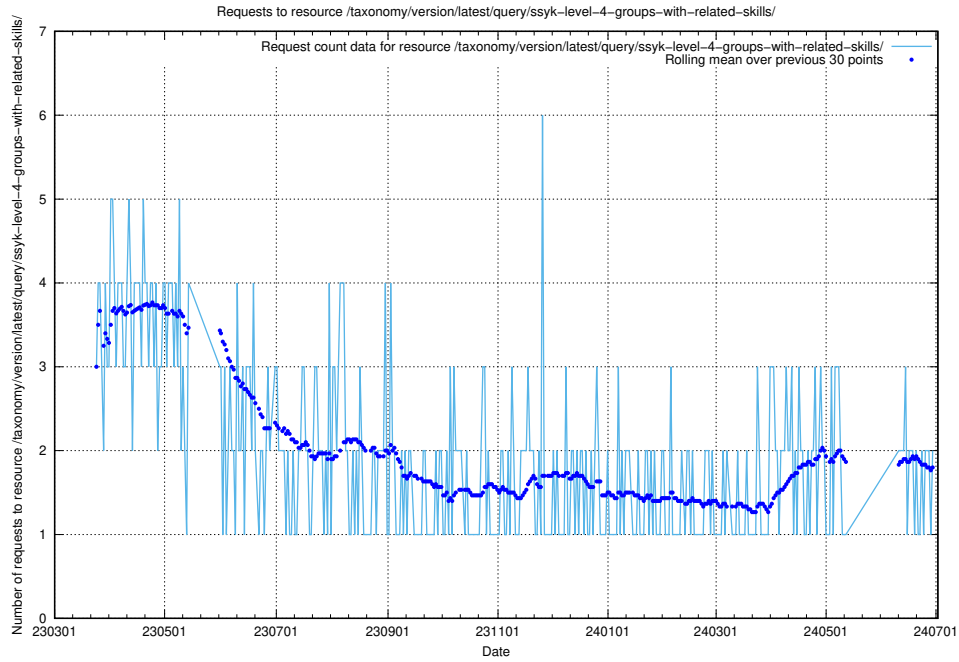

5.897 Usage of /taxonomy/version/latest/query/ssyk-level-4-groups-with-related-skills/

Here, we count the number of requests to resource /taxonomy/version/latest/query/ssyk-level-4-groups-with-related-skills/.