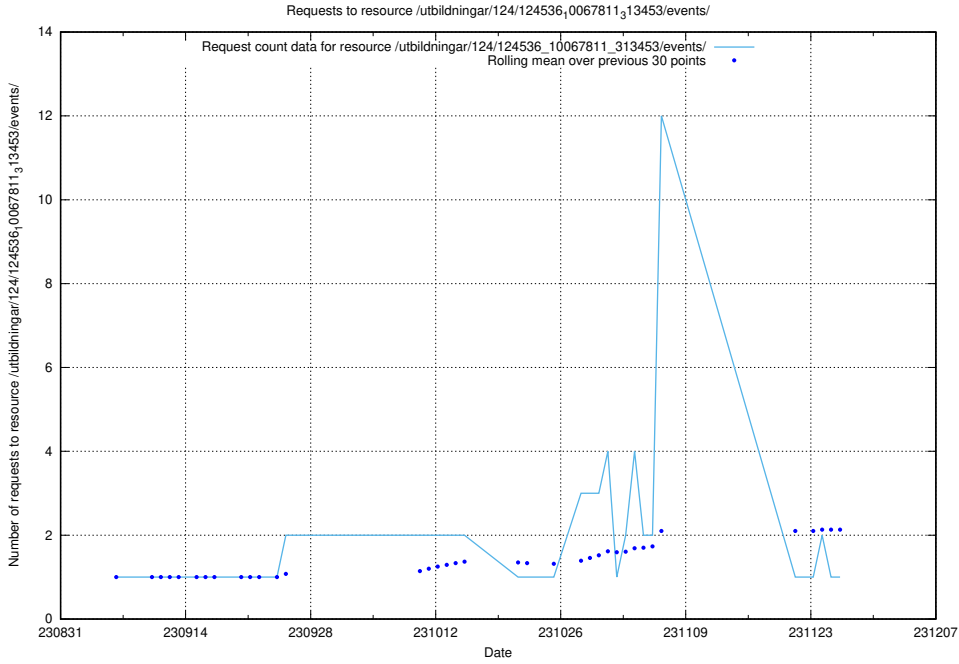

5.4971 Usage of /utbildningar/124/124536_10067811_313453/events/

Here, we count the number of requests to resource /utbildningar/124/124536_10067811_313453/events/