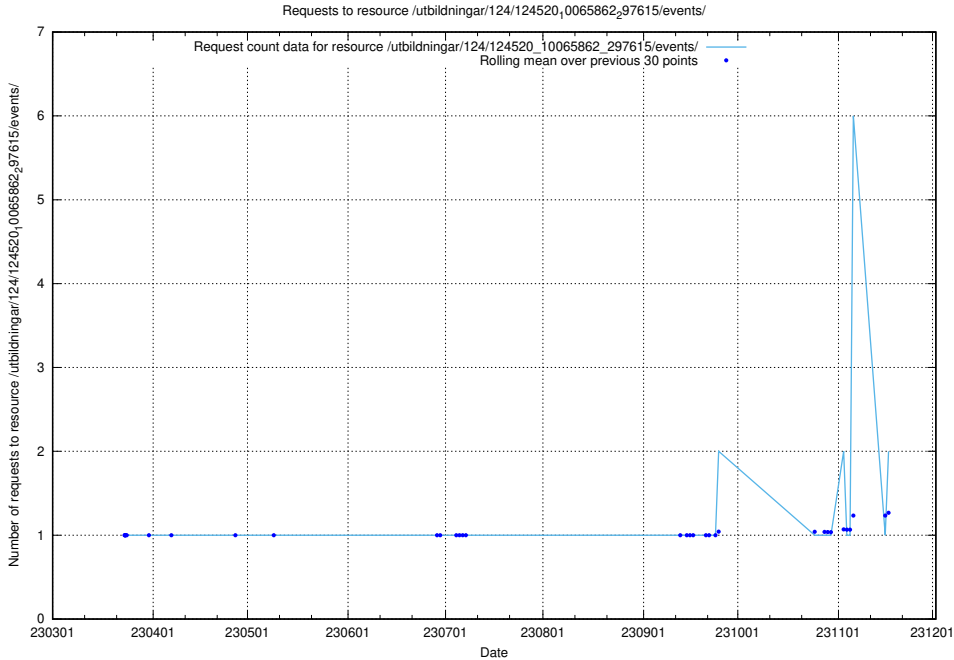

5.494 Usage of /utbildningar/124/124520_10065862_297615/events/

Here, we count the number of requests to resource /utbildningar/124/124520_10065862_297615/events/