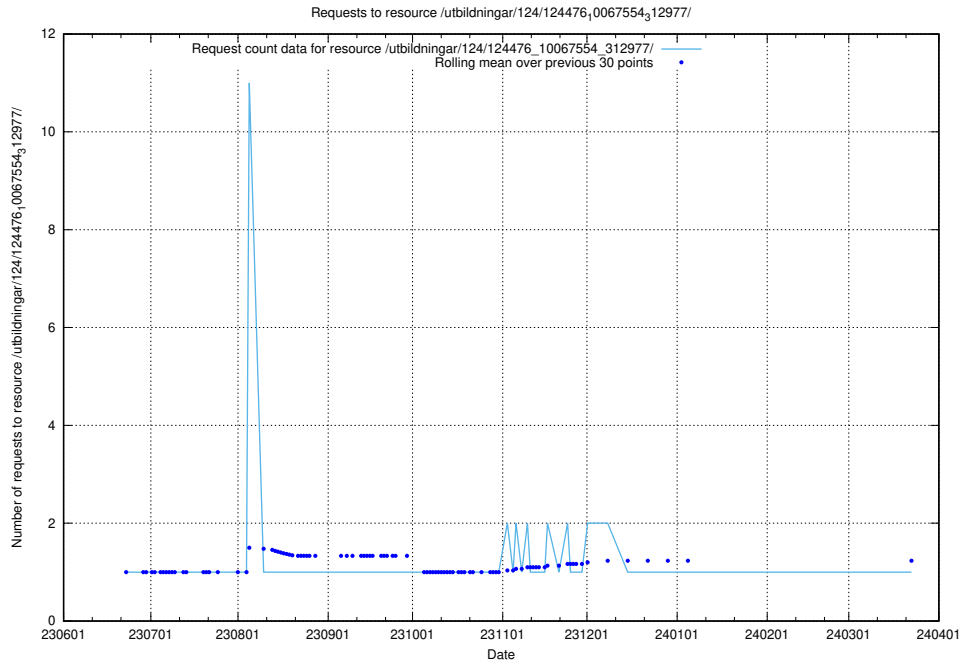

5.6081 Usage of /utbildningar/124/124476_10067554_312977/

Here, we count the number of requests to resource /utbildningar/124/124476_10067554_312977/.