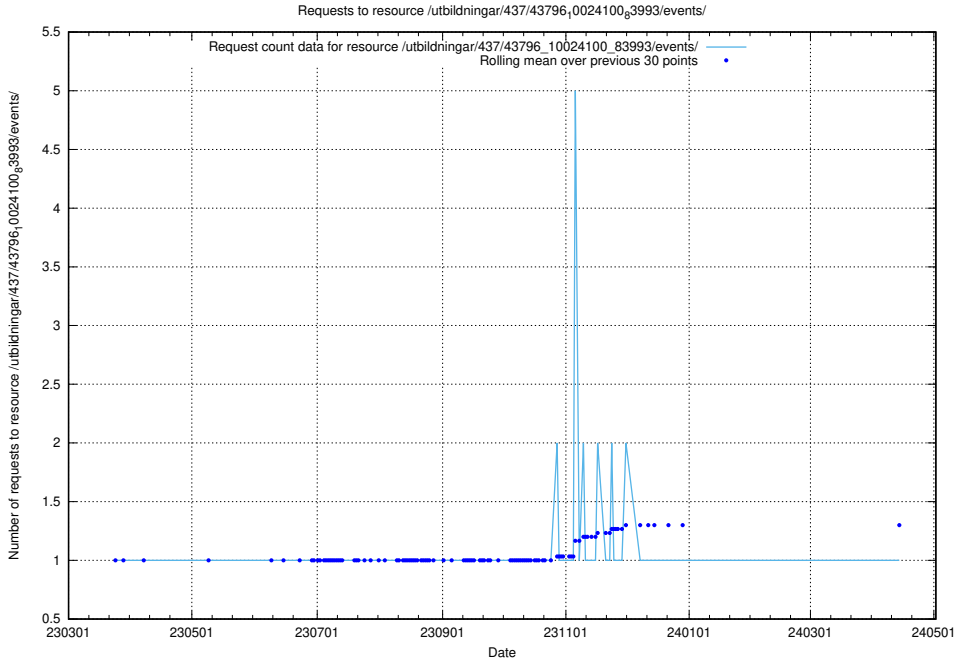

5.6444 Usage of /utbildningar/437/43796_10024100_83993/events/

Here, we count the number of requests to resource /utbildningar/437/43796_10024100_83993/events/.