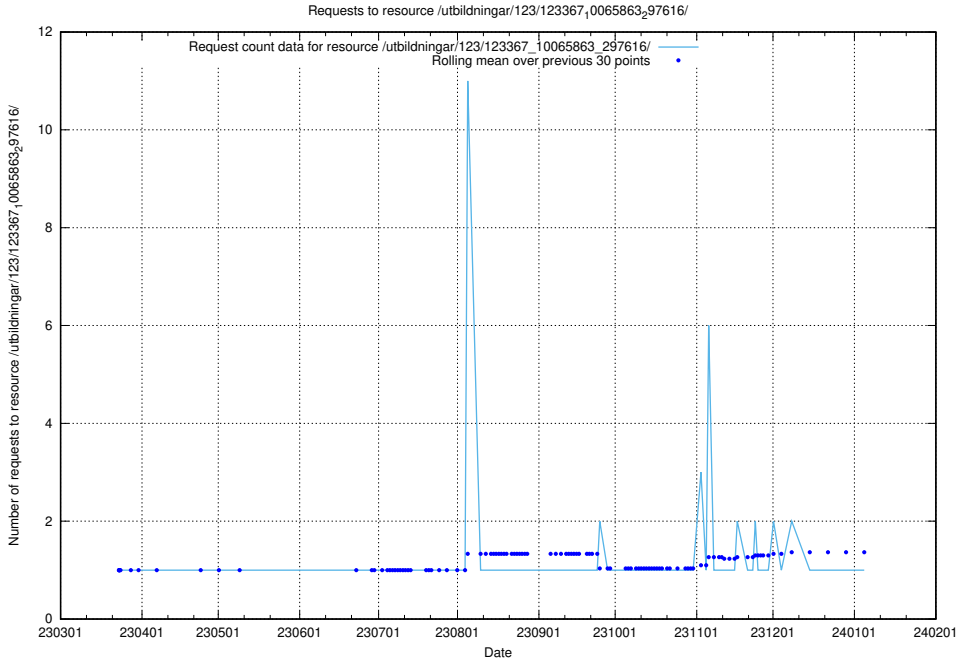

5.5074 Usage of /utbildningar/123/123367_10065863_297616/

Here, we count the number of requests to resource /utbildningar/123/123367_10065863_297616/.