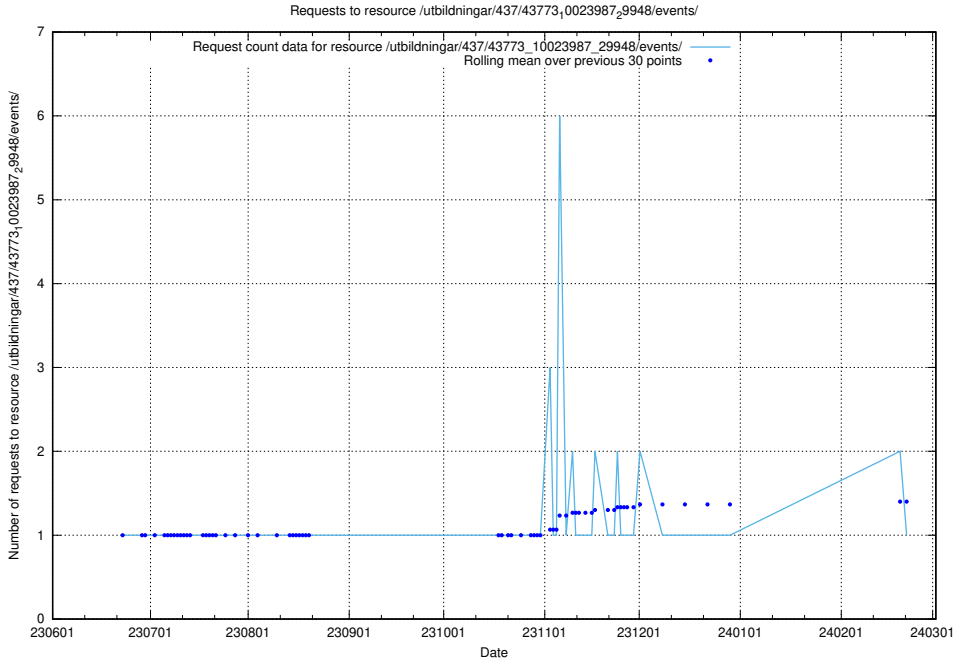

5.5859 Usage of /utbildningar/437/43773_10023987_29948/events/

Here, we count the number of requests to resource /utbildningar/437/43773_10023987_29948/events/.