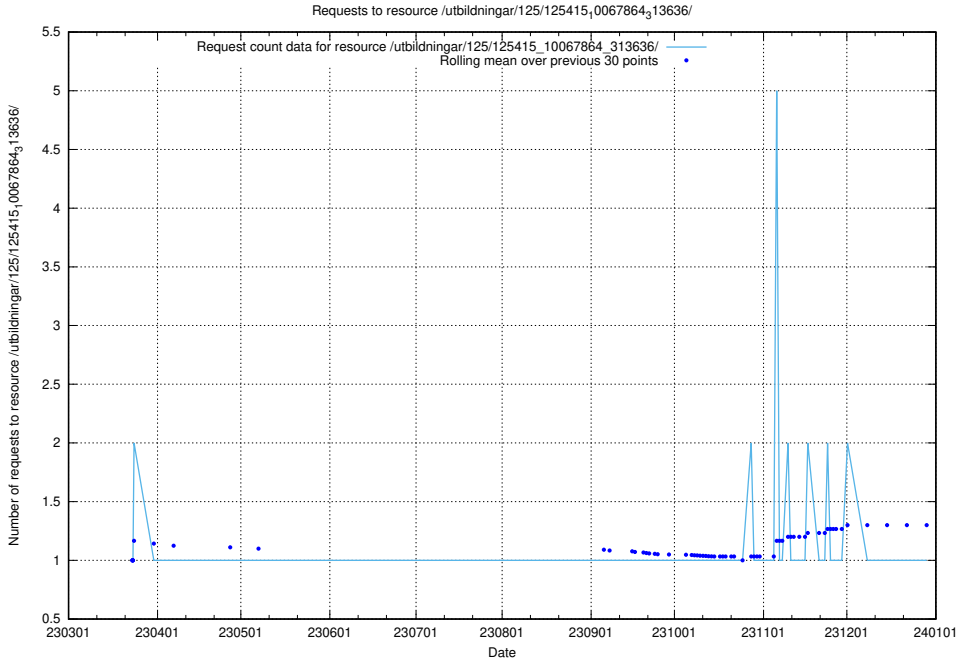

5.1115 Usage of /utbildningar/125/125415_10067864_313636/

Here, we count the number of requests to resource /utbildningar/125/125415_10067864_313636/.