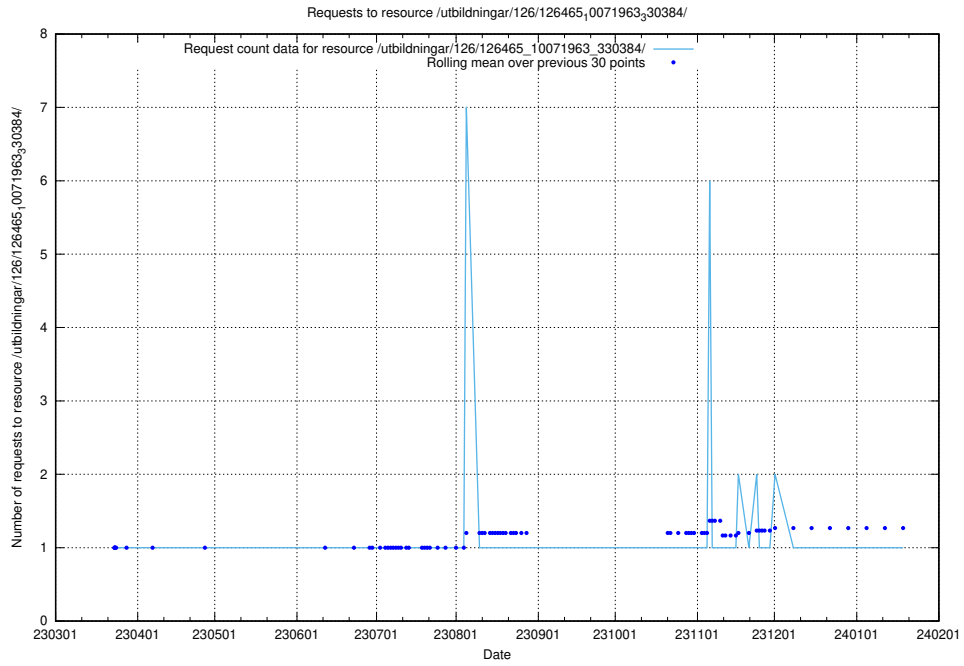

5.6683 Usage of /utbildningar/126/126465_10071963_330384/

Here, we count the number of requests to resource /utbildningar/126/126465_10071963_330384/.