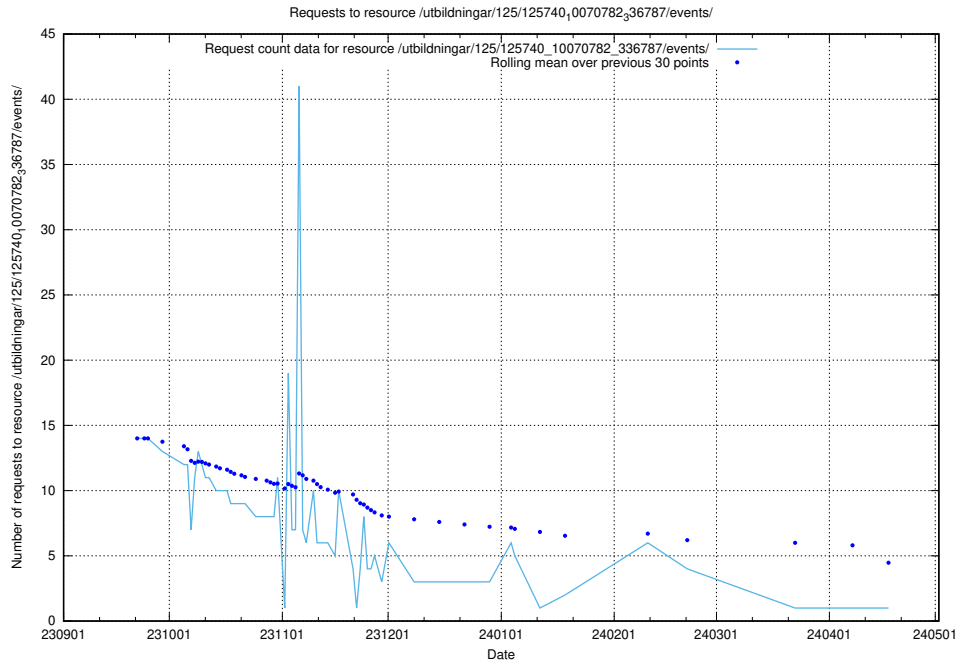

5.4783 Usage of /utbildningar/125/125740_10070782_336787/events/

Here, we count the number of requests to resource /utbildningar/125/125740_10070782_336787/events/