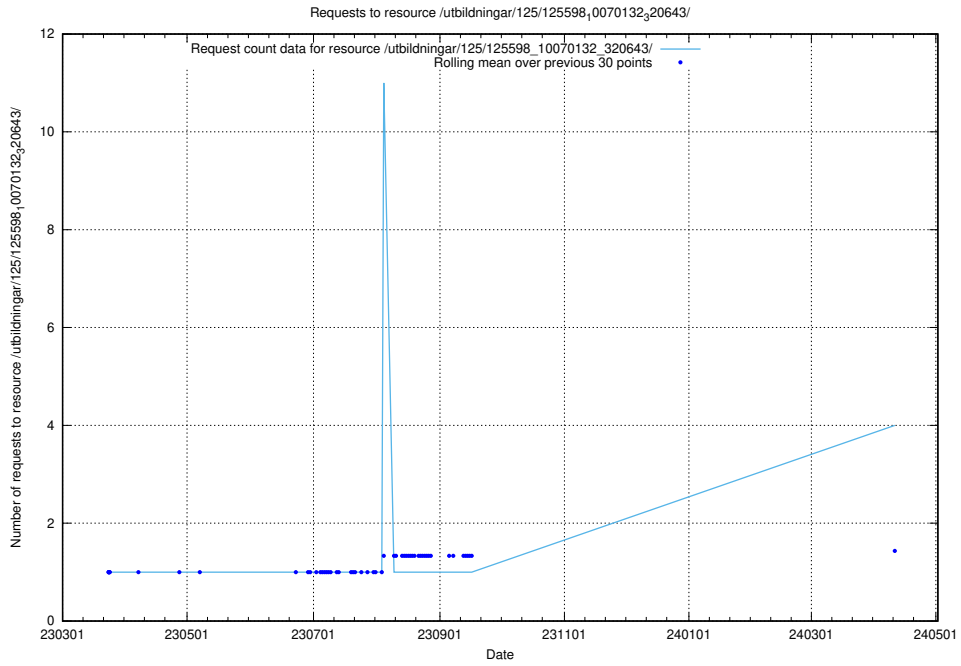

5.176 Usage of /utbildningar/125/125598_10070132_320643/

Here, we count the number of requests to resource /utbildningar/125/125598_10070132_320643/.