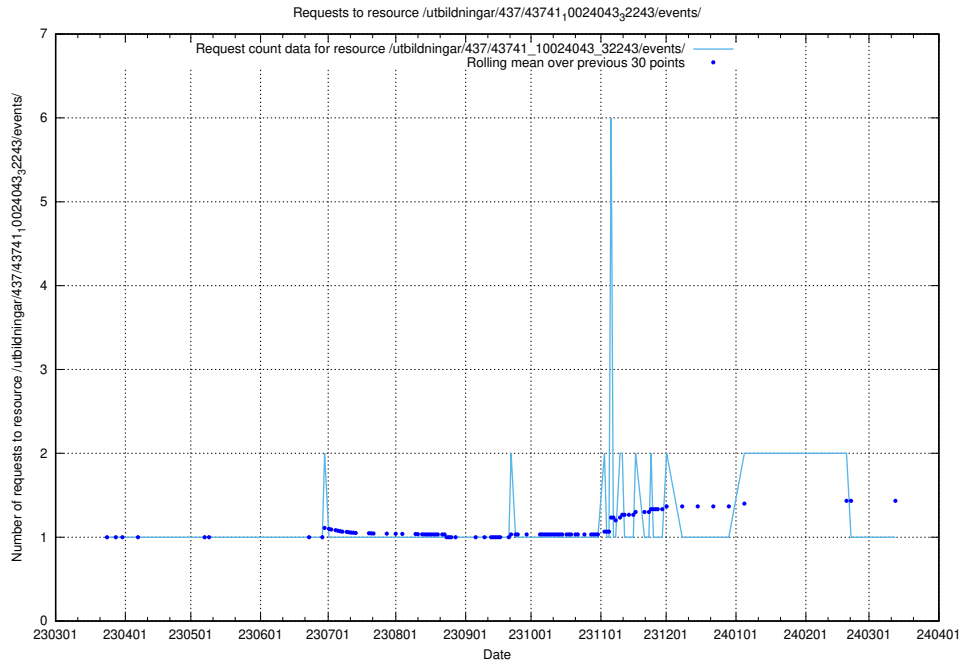

5.6466 Usage of /utbildningar/437/43741_10024043_32243/events/

Here, we count the number of requests to resource /utbildningar/437/43741_10024043_32243/events/.