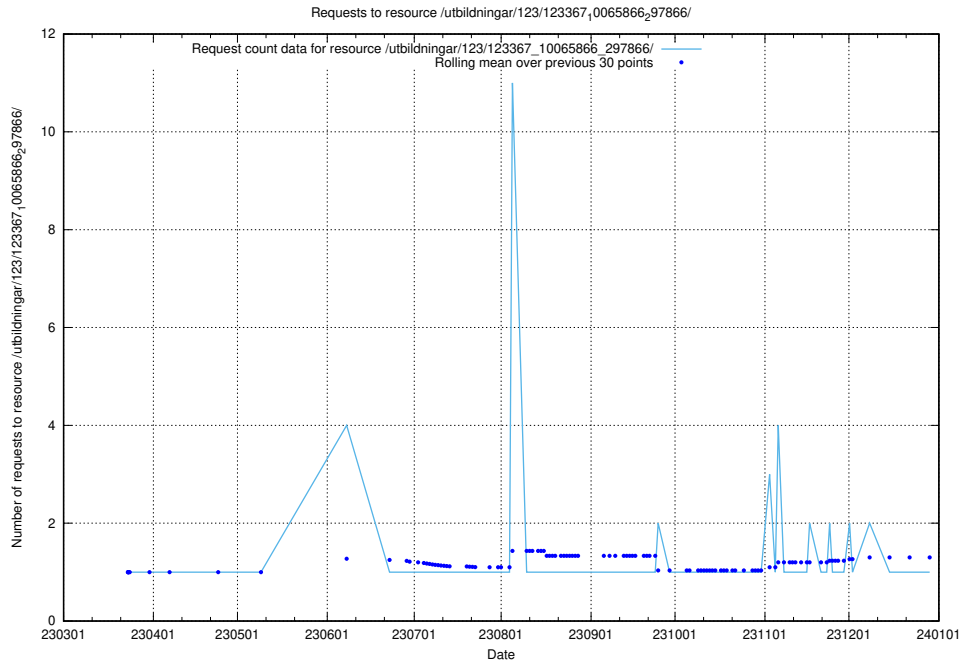

5.5064 Usage of /utbildningar/123/123367_10065866_297866/

Here, we count the number of requests to resource /utbildningar/123/123367_10065866_297866/.