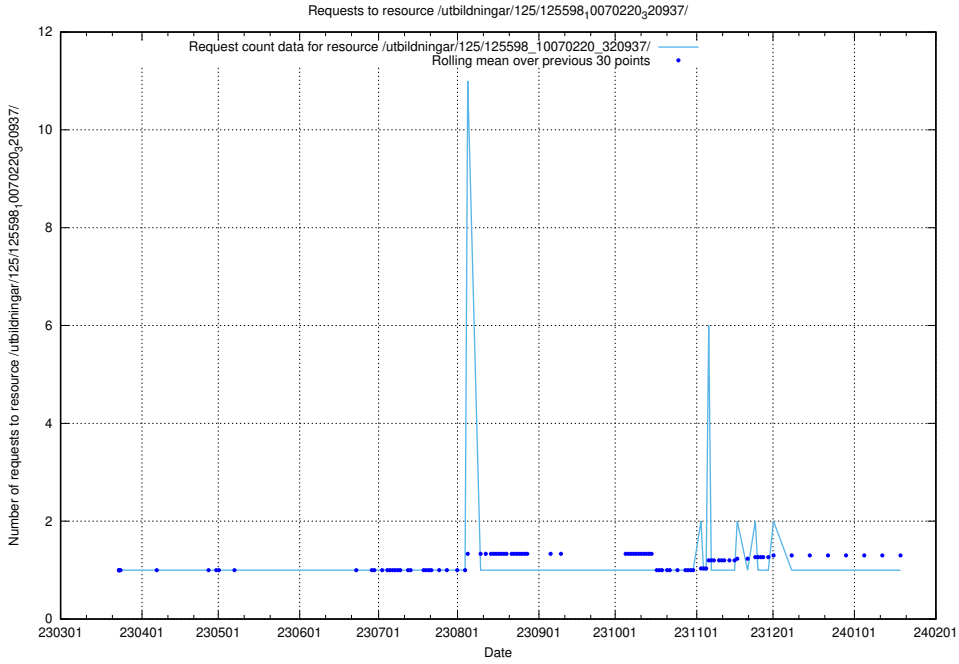

5.1099 Usage of /utbildningar/125/125598_10070220_320937/

Here, we count the number of requests to resource /utbildningar/125/125598_10070220_320937/.