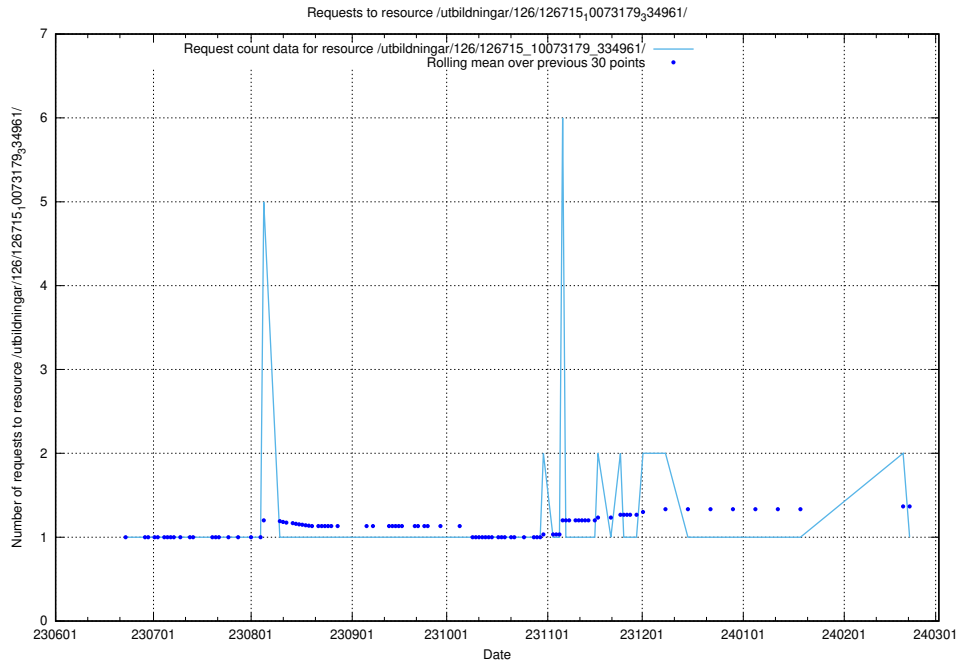

5.5903 Usage of /utbildningar/126/126715_10073179_334961/

Here, we count the number of requests to resource /utbildningar/126/126715_10073179_334961/.