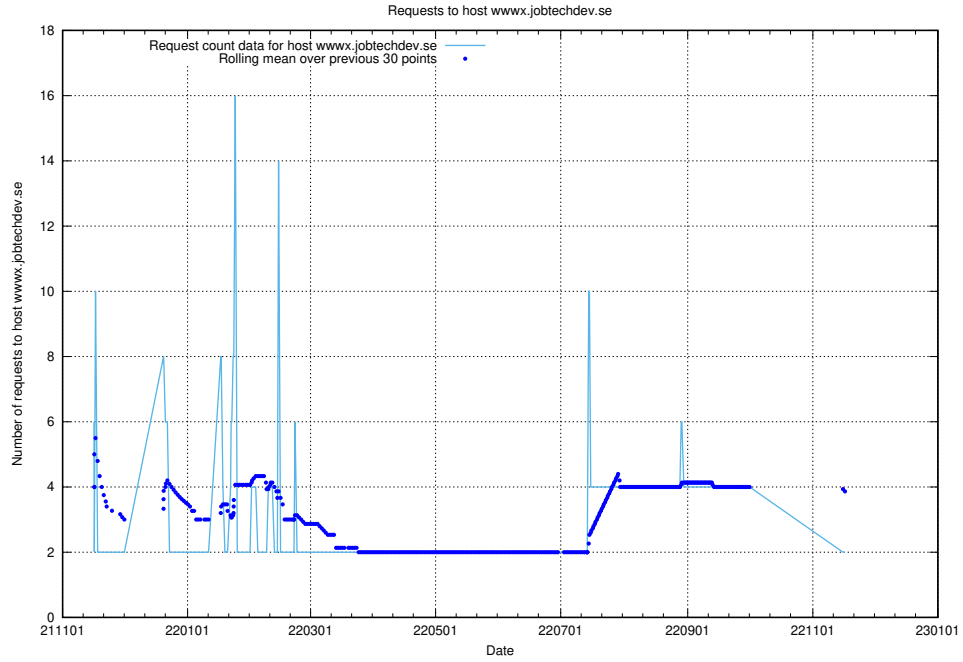

7.541 Usage of wwwx.jobtechdev.se

Here, we count the number of requests to host wwwx.jobtechdev.se.