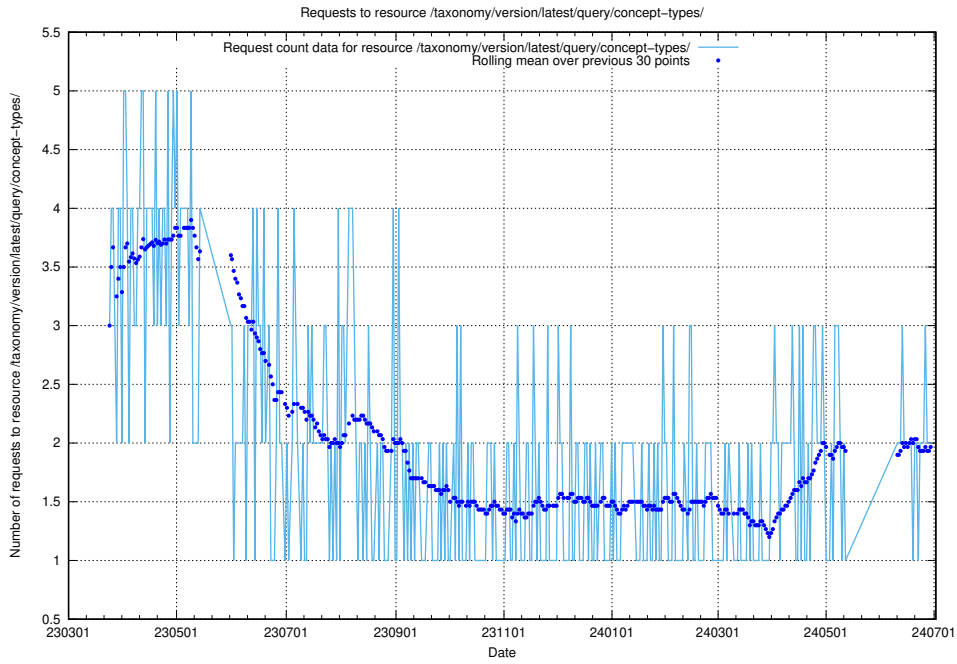

5.929 Usage of /taxonomy/version/latest/query/concept-types/

Here, we count the number of requests to resource /taxonomy/version/latest/query/concept-types/.