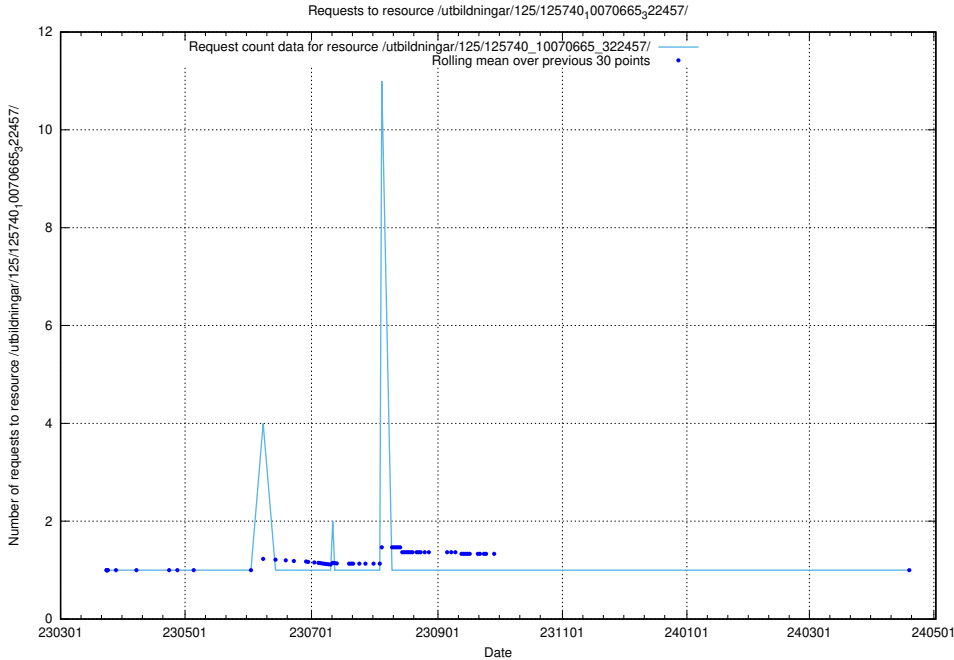

5.1018 Usage of /utbildningar/125/125740_10070665_322457/

Here, we count the number of requests to resource /utbildningar/125/125740_10070665_322457/.