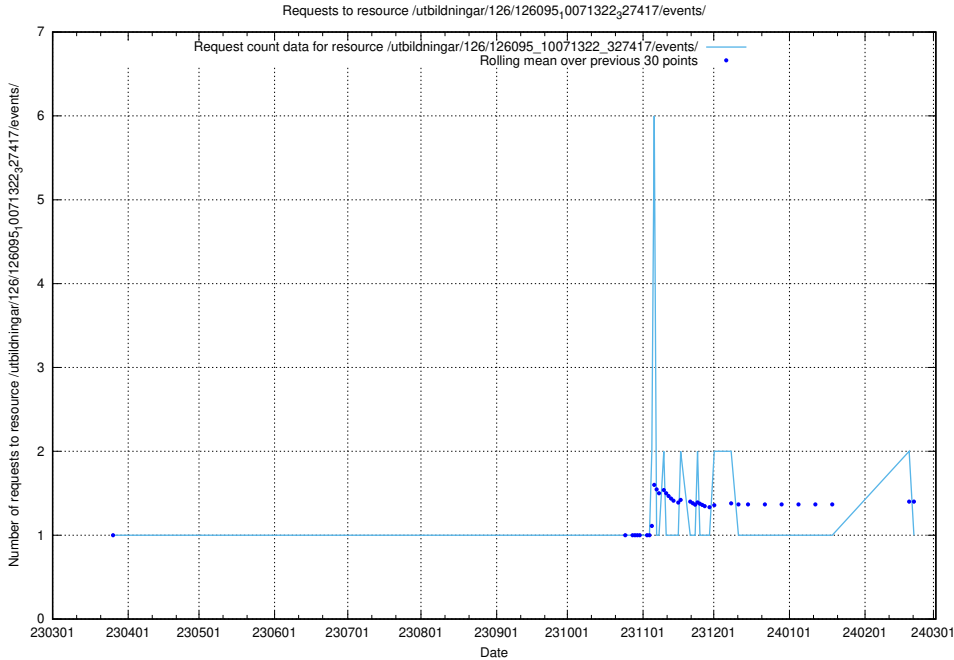

5.6363 Usage of /utbildningar/126/126095_10071322_327417/events/

Here, we count the number of requests to resource /utbildningar/126/126095_10071322_327417/events/