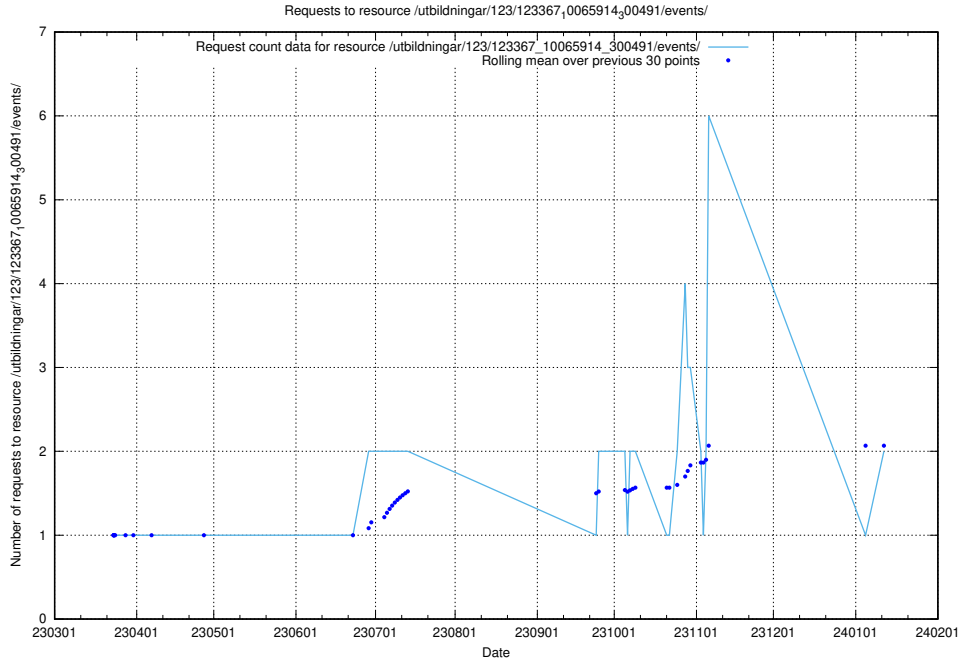

5.728 Usage of /utbildningar/123/123367_10065914_300491/events/

Here, we count the number of requests to resource /utbildningar/123/123367_10065914_300491/events/