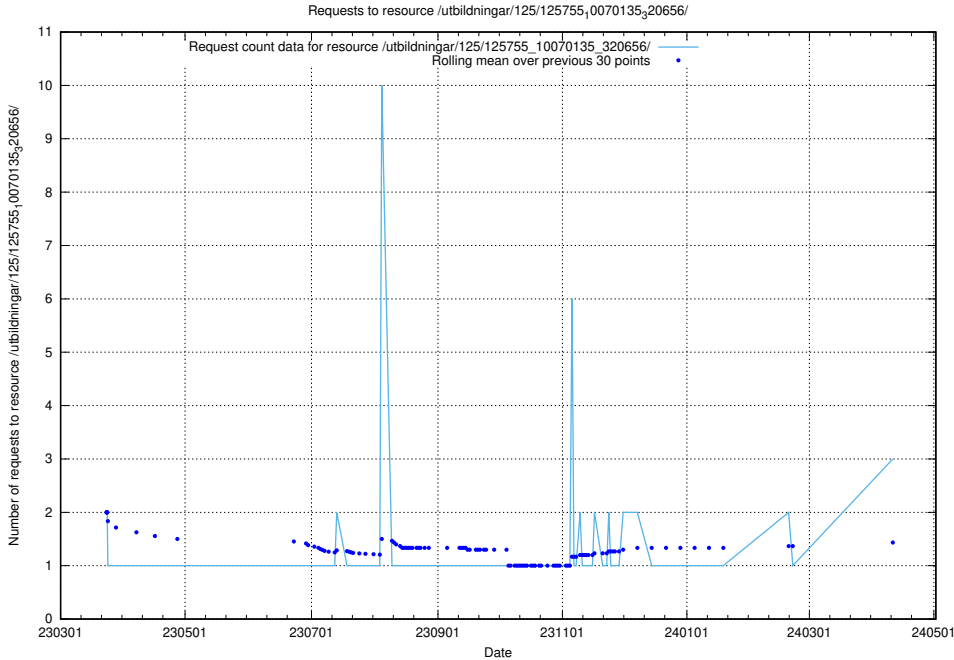

5.443 Usage of /utbildningar/125/125755_10070135_320656/

Here, we count the number of requests to resource /utbildningar/125/125755_10070135_320656/.