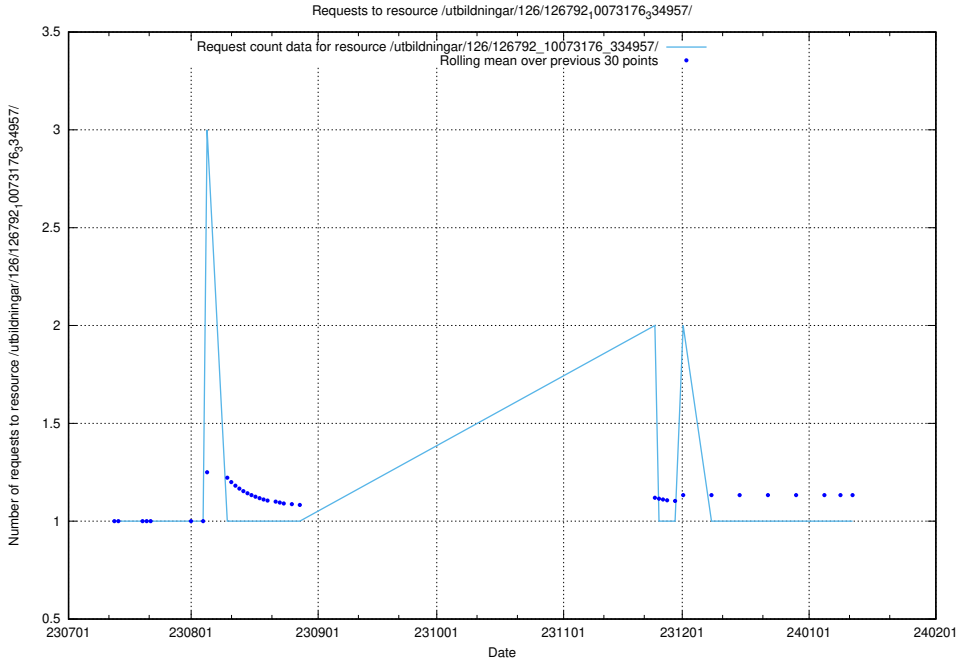

5.5388 Usage of /utbildningar/126/126792_10073176_334957/

Here, we count the number of requests to resource /utbildningar/126/126792_10073176_334957/.