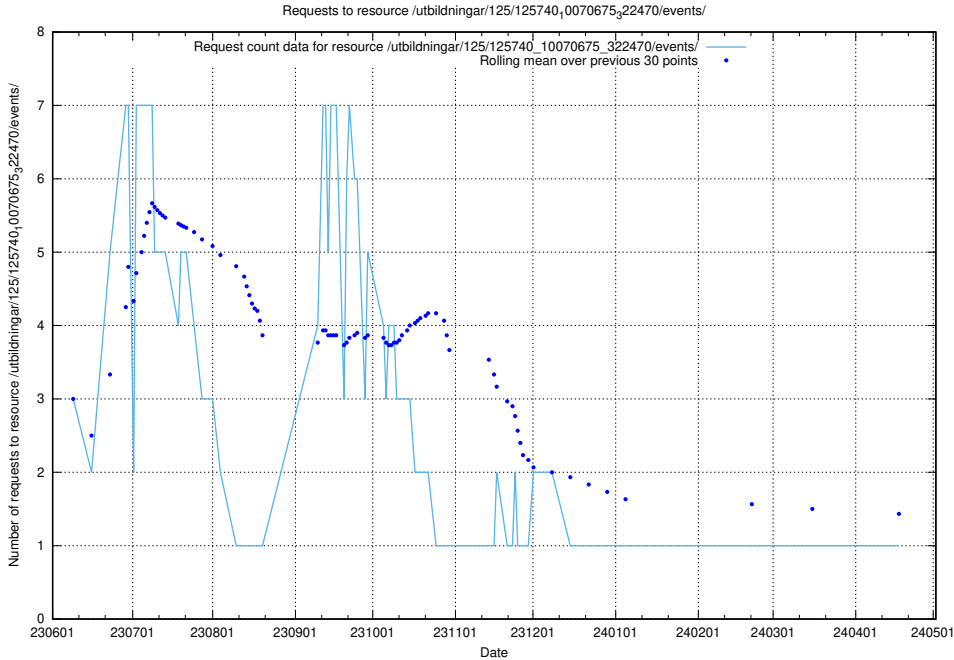

5.6169 Usage of /utbildningar/125/125740_10070675_322470/events/

Here, we count the number of requests to resource /utbildningar/125/125740_10070675_322470/events/