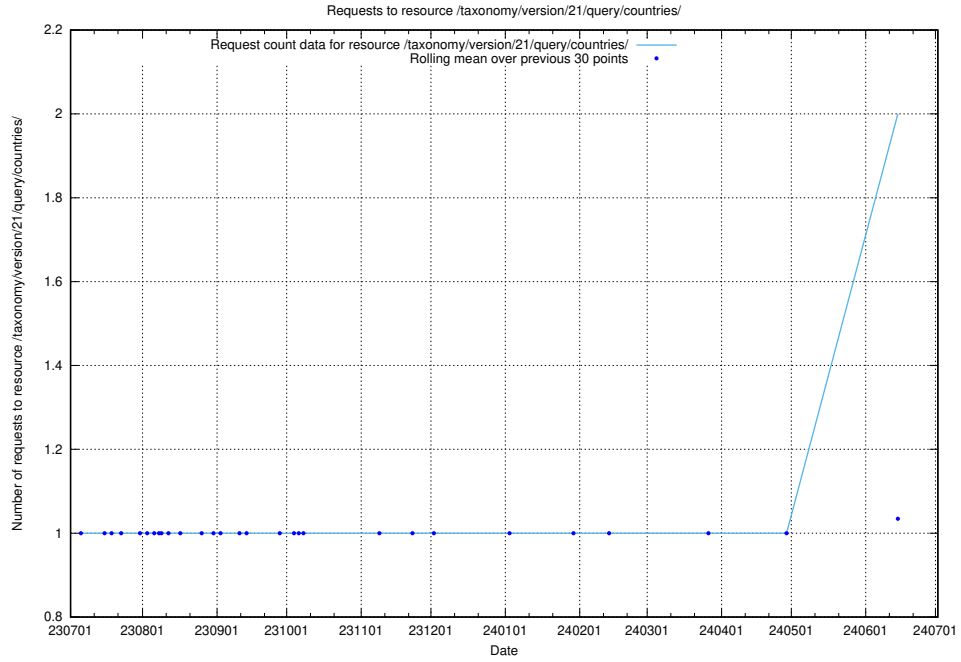

5.790 Usage of /taxonomy/version/21/query/countries/

Here, we count the number of requests to resource /taxonomy/version/21/query/countries/.