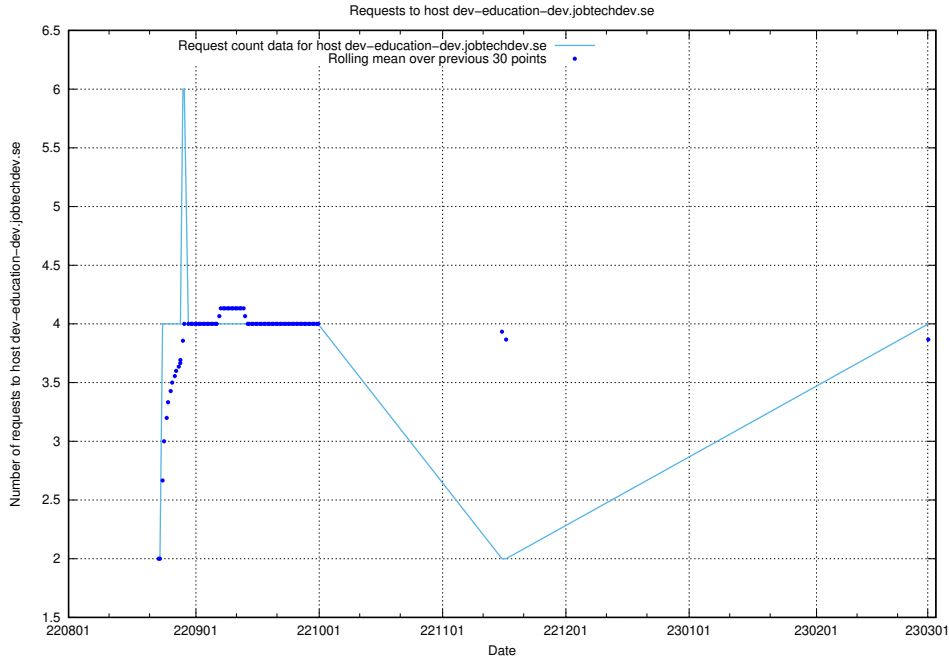

7.131 Usage of dev-education-dev.jobtechdev.se

Here, we count the number of requests to host dev-education-dev.jobtechdev.se.