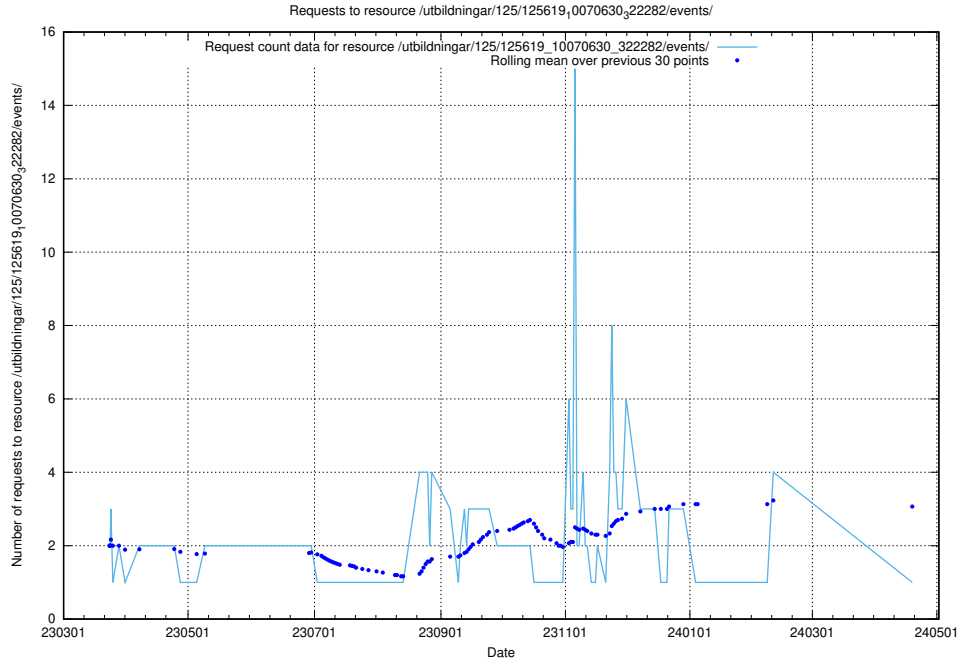

5.6551 Usage of /utbildningar/125/125619_10070630_322282/events/

Here, we count the number of requests to resource /utbildningar/125/125619_10070630_322282/events/