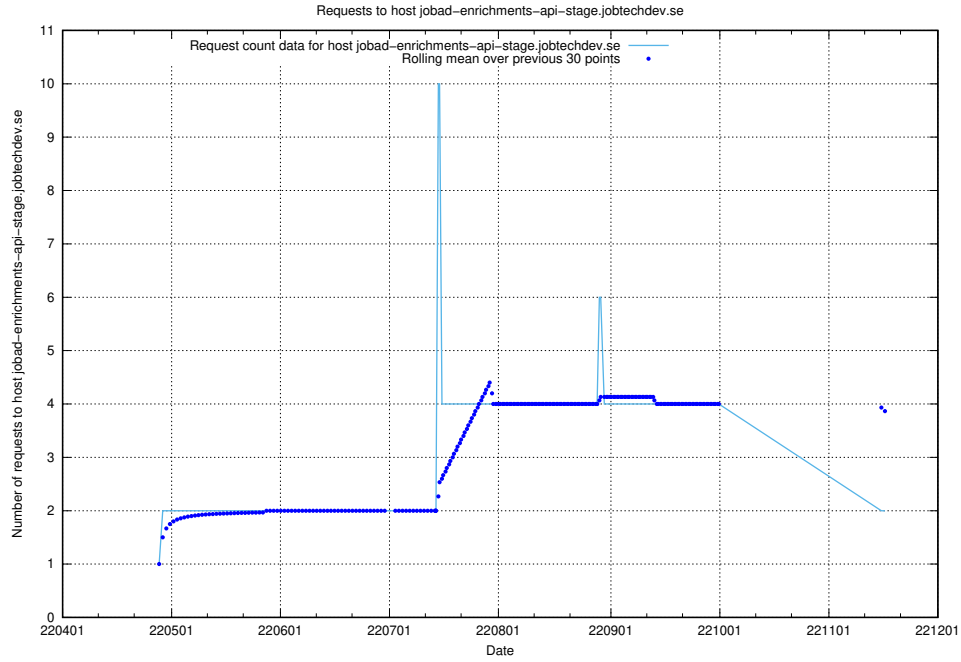

7.450 Usage of jobad-enrichments-api-stage.jobtechdev.se

Here, we count the number of requests to host jobad-enrichments-api-stage.jobtechdev.se.