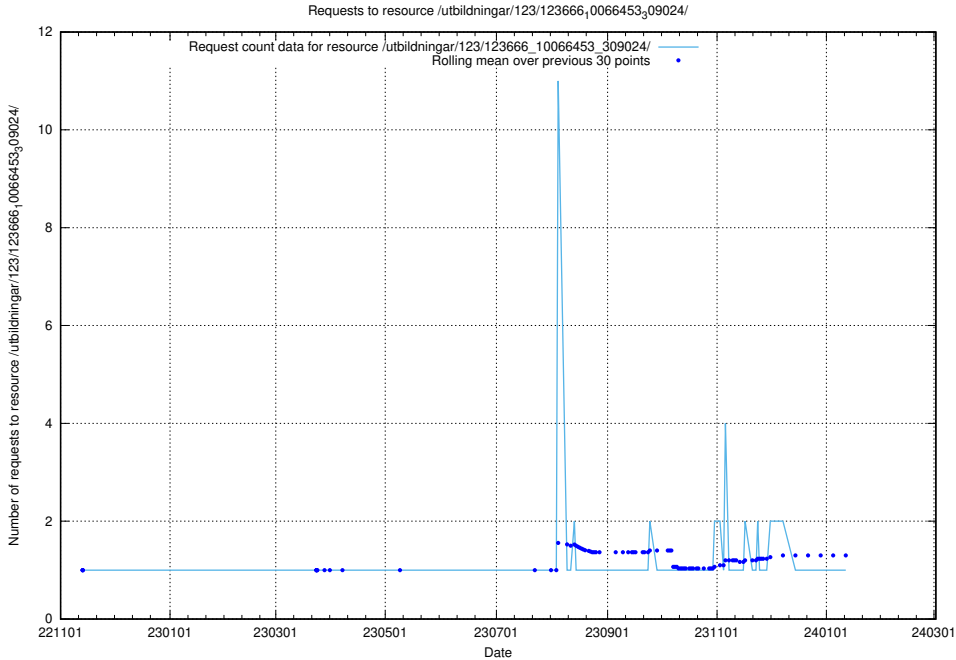

5.6202 Usage of /utbildningar/123/123666_10066453_309024/

Here, we count the number of requests to resource /utbildningar/123/123666_10066453_309024/.