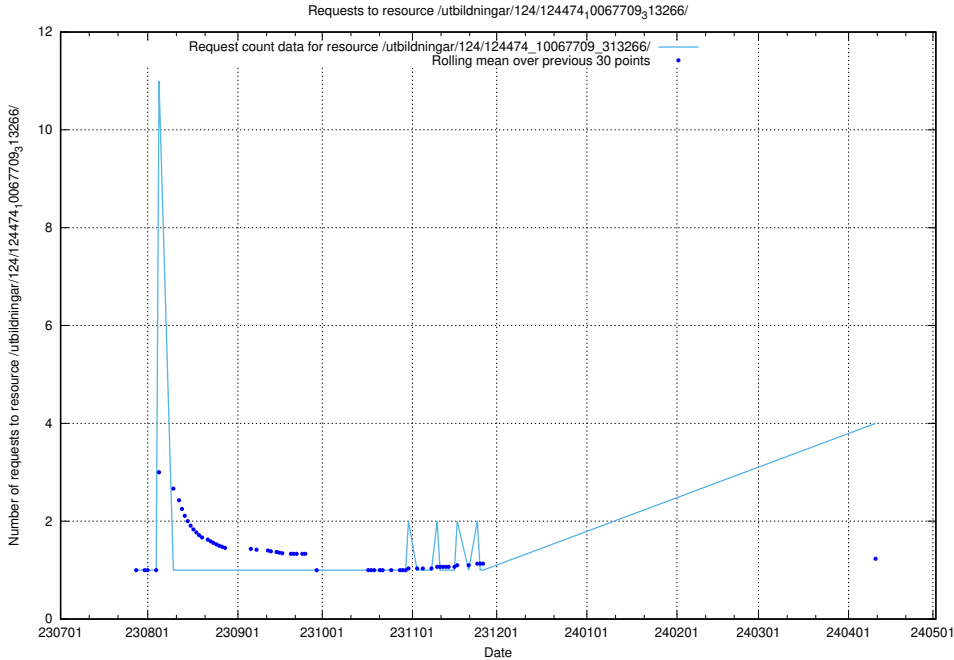

5.240 Usage of /utbildningar/124/124474_10067709_313266/

Here, we count the number of requests to resource /utbildningar/124/124474_10067709_313266/.