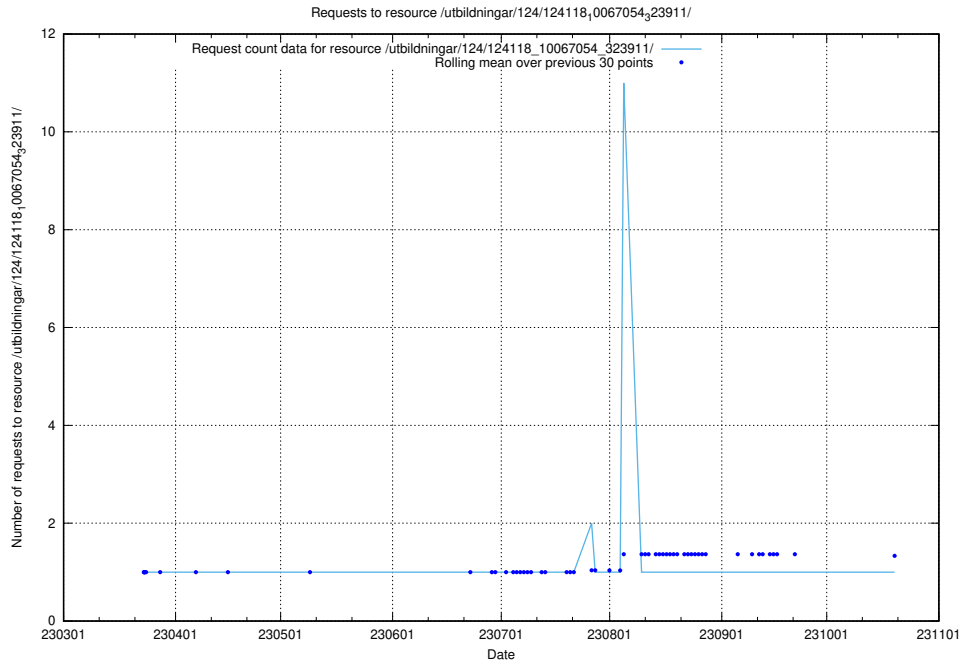

5.4435 Usage of /utbildningar/124/124118_10067054_323911/

Here, we count the number of requests to resource /utbildningar/124/124118_10067054_323911/.