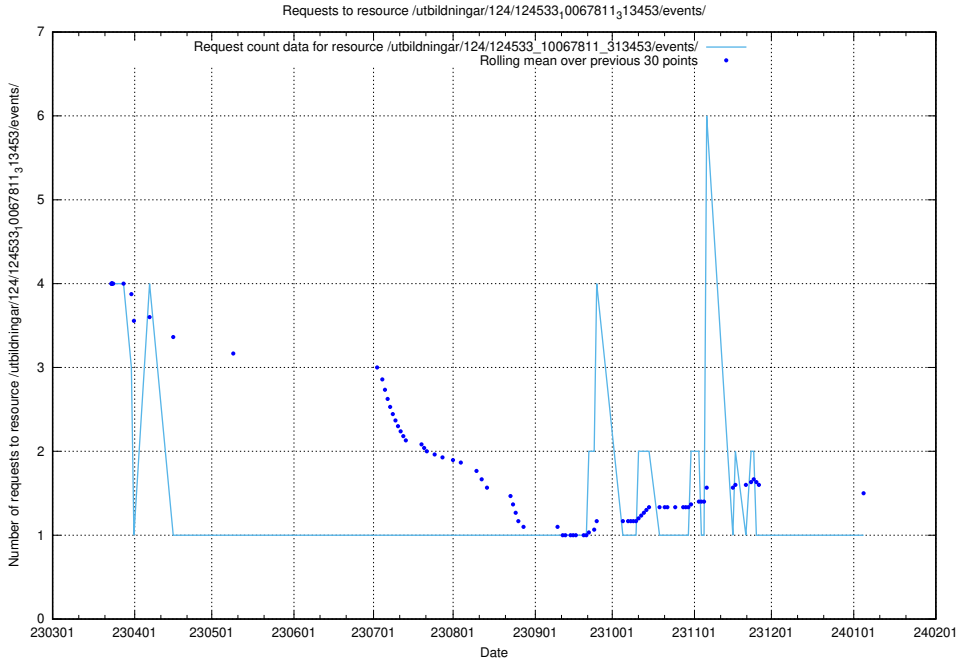

5.6521 Usage of /utbildningar/124/124533_10067811_313453/events/

Here, we count the number of requests to resource /utbildningar/124/124533_10067811_313453/events/