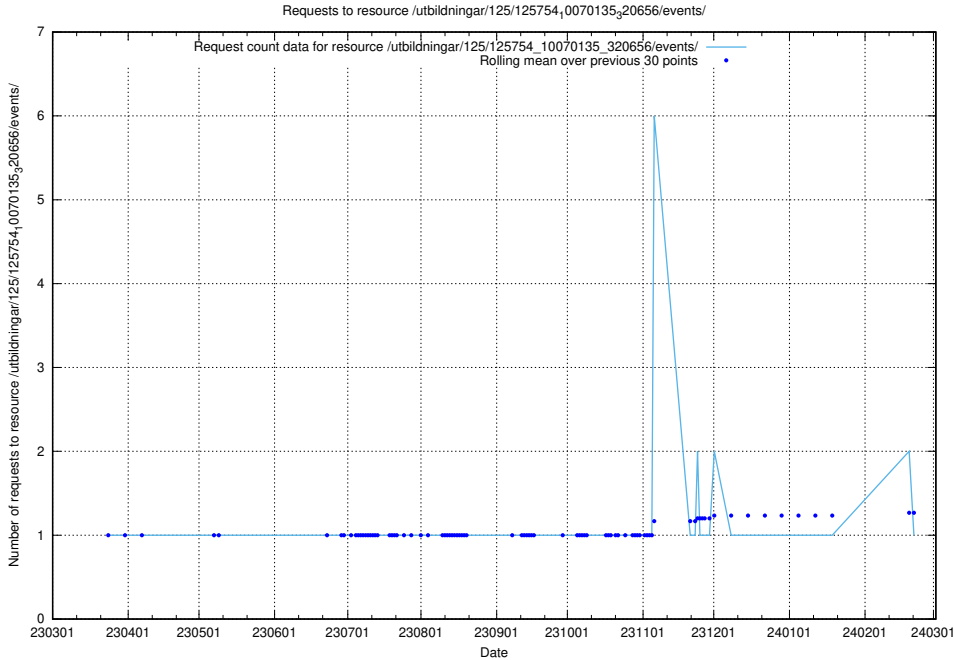

5.6488 Usage of /utbildningar/125/125754_10070135_320656/events/

Here, we count the number of requests to resource /utbildningar/125/125754_10070135_320656/events/