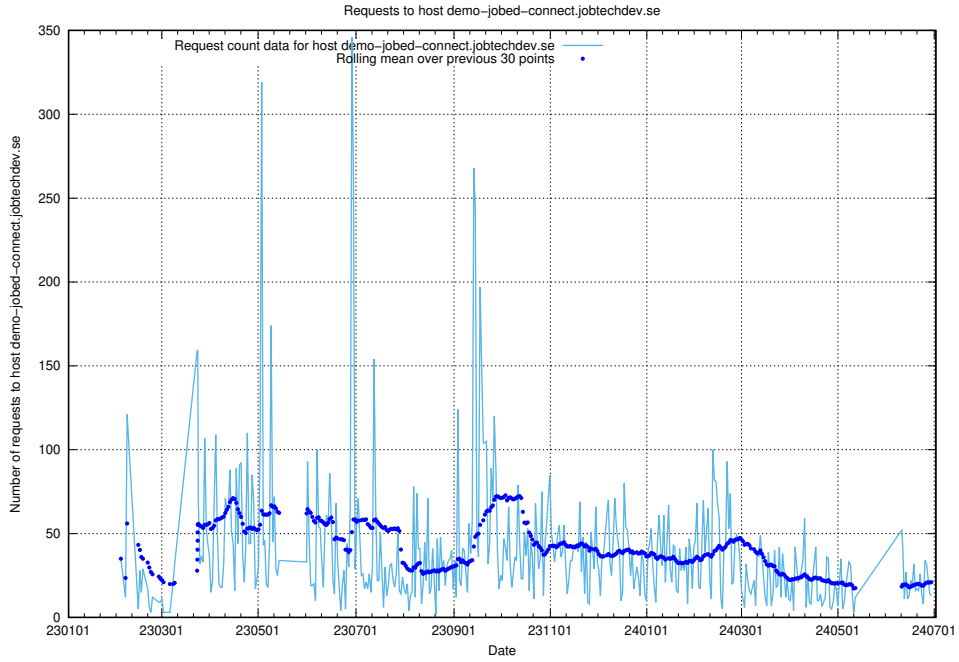

7.44 Usage of demo-jobed-connect.jobtechdev.se

Here, we count the number of requests to host demo-jobed-connect.jobtechdev.se.