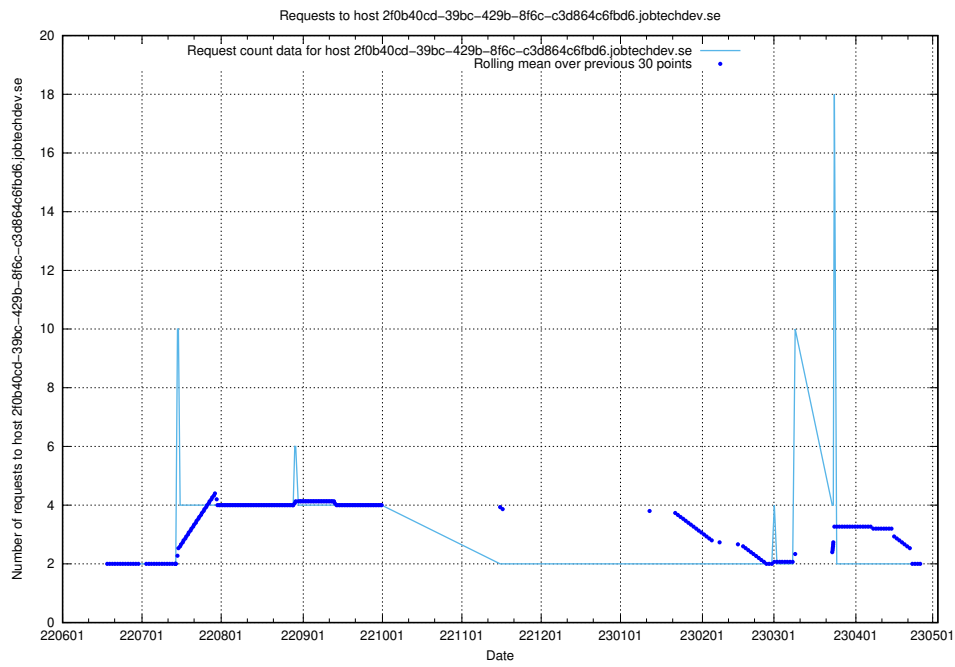

Here, we count the number of requests to host 2f0b40cd-39bc-429b-8f6c-c3d864c6fbd6.jobtechdev.se.

7.406 Usage of openserch-test.jobtechdev.se

Here, we count the number of requests to host openserch-test.jobtechdev.se.