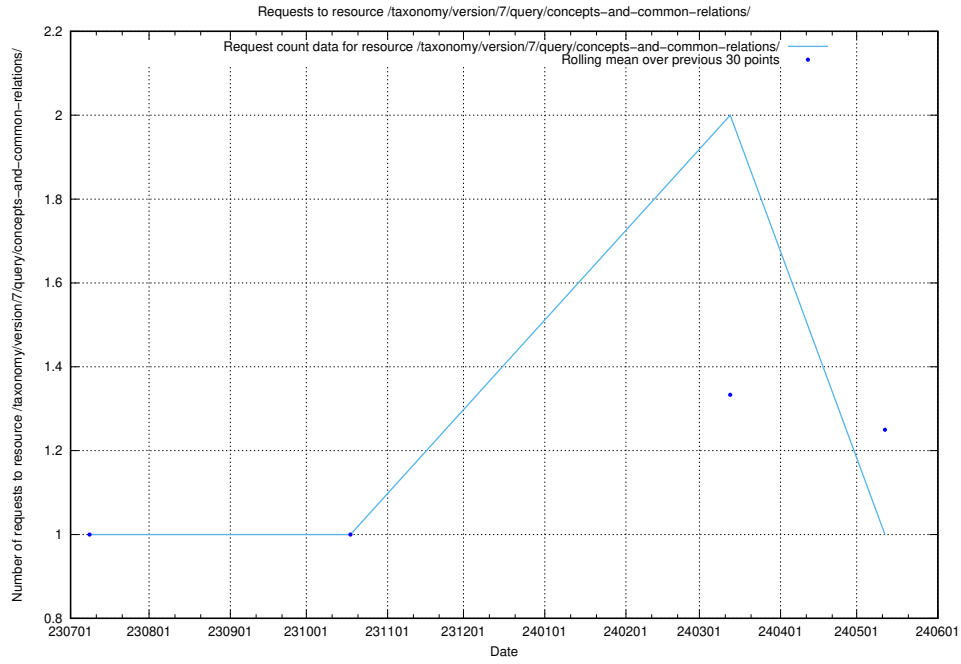

5.5497 Usage of /taxonomy/version/7/query/concepts-and-common-relations/

Here, we count the number of requests to resource /taxonomy/version/7/query/concepts-and-common-relations/.