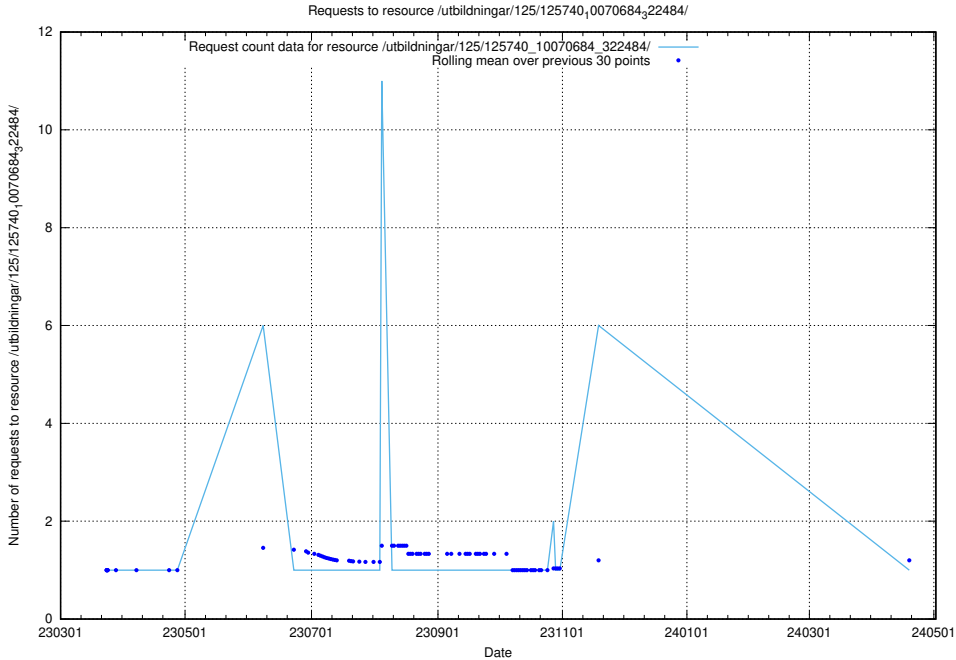

5.999 Usage of /utbildningar/125/125740_10070684_322484/

Here, we count the number of requests to resource /utbildningar/125/125740_10070684_322484/.