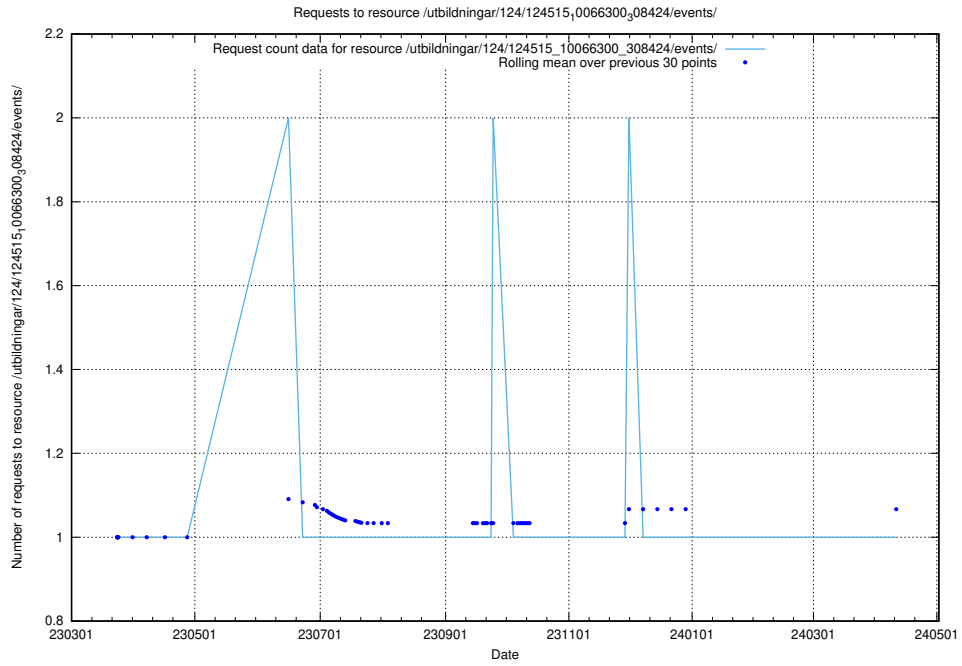

5.1800 Usage of /availability/kpi/20240409/

Here, we count the number of requests to resource /availability/kpi/20240409/.

5.1801 Usage of /utbildningar/124/124515_10066300_308424/events/

Here, we count the number of requests to resource /utbildningar/124/124515_10066300_308424/events/