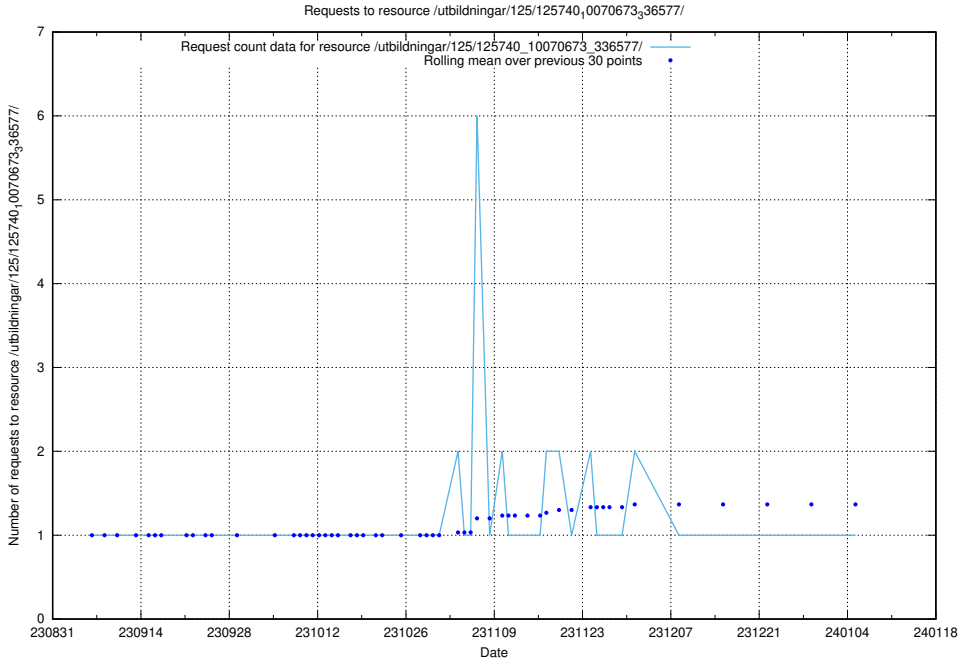

5.4960 Usage of /utbildningar/125/125740_10070673_336577/

Here, we count the number of requests to resource /utbildningar/125/125740_10070673_336577/.