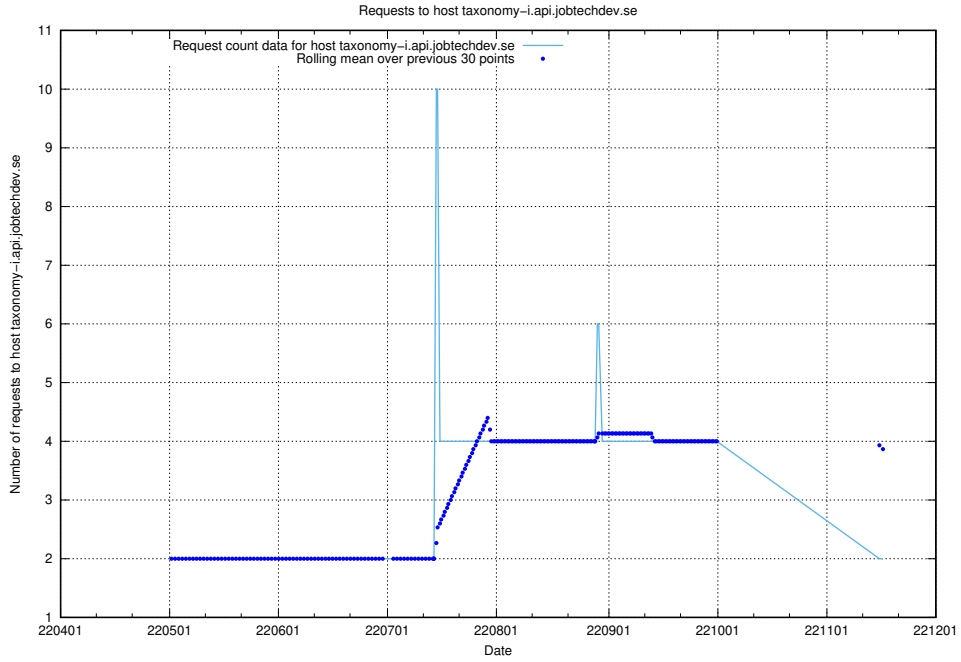

7.439 Usage of taxonomy-i.api.jobtechdev.se

Here, we count the number of requests to host taxonomy-i.api.jobtechdev.se.