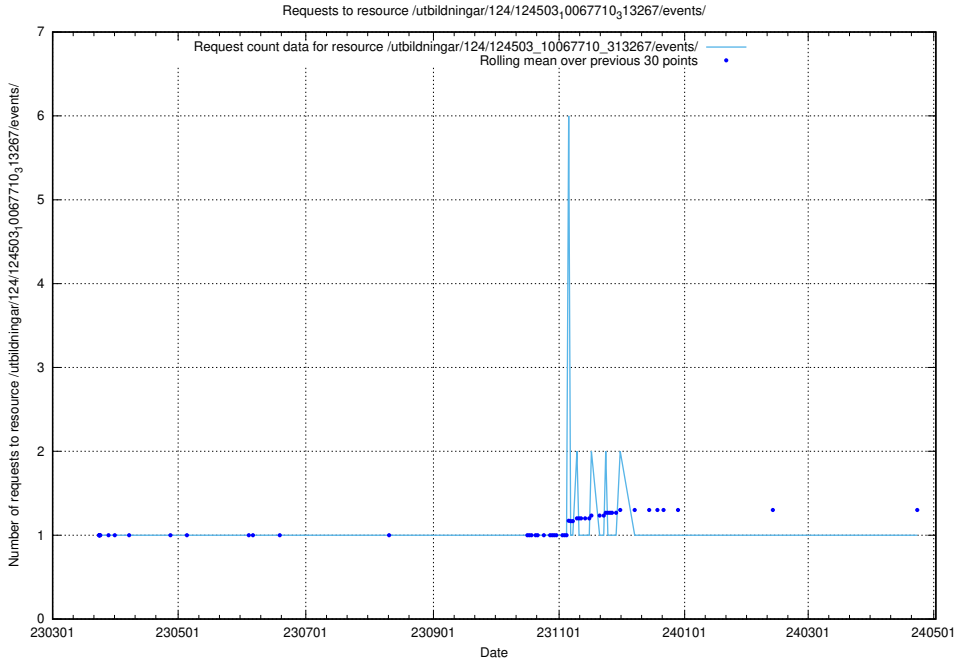

5.2407 Usage of /utbildningar/124/124503_10067710_313267/events/

Here, we count the number of requests to resource /utbildningar/124/124503_10067710_313267/events/