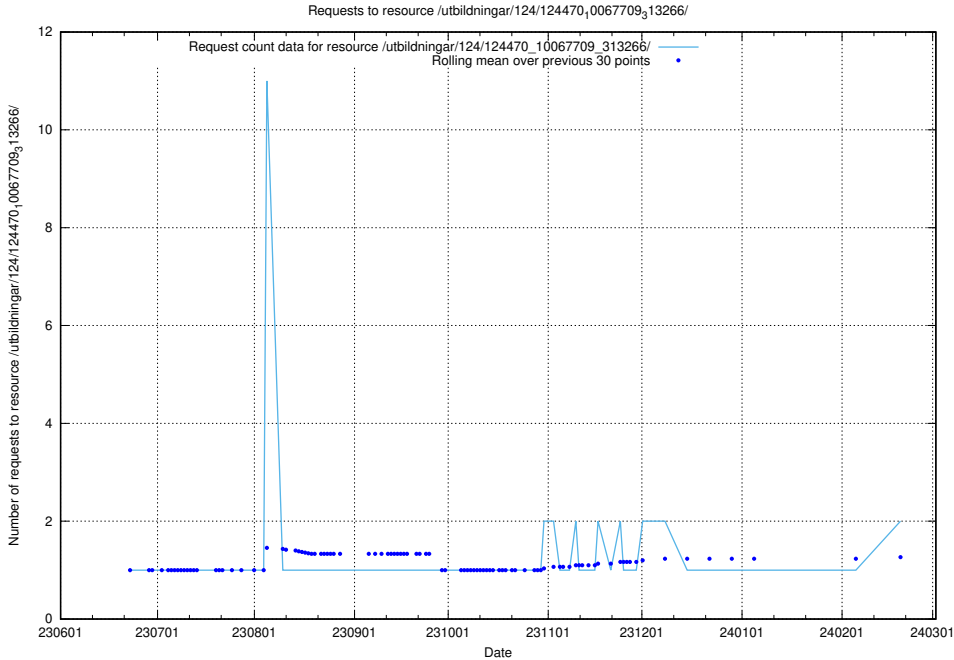

5.842 Usage of /utbildningar/124/124470_10067709_313266/

Here, we count the number of requests to resource /utbildningar/124/124470_10067709_313266/.