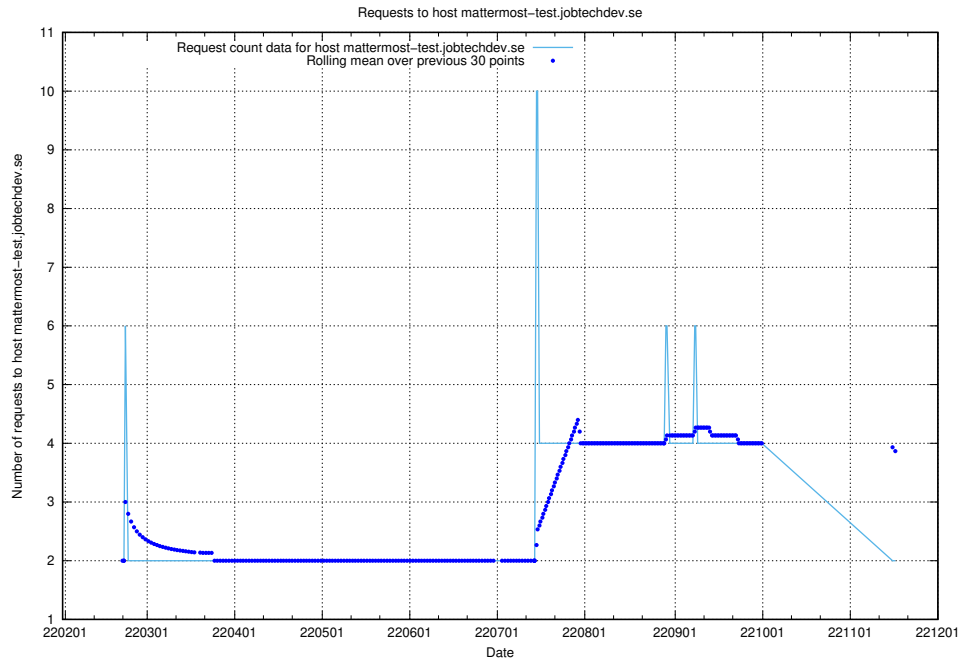

7.531 Usage of mattermost-test.jobtechdev.se

Here, we count the number of requests to host mattermost-test.jobtechdev.se.