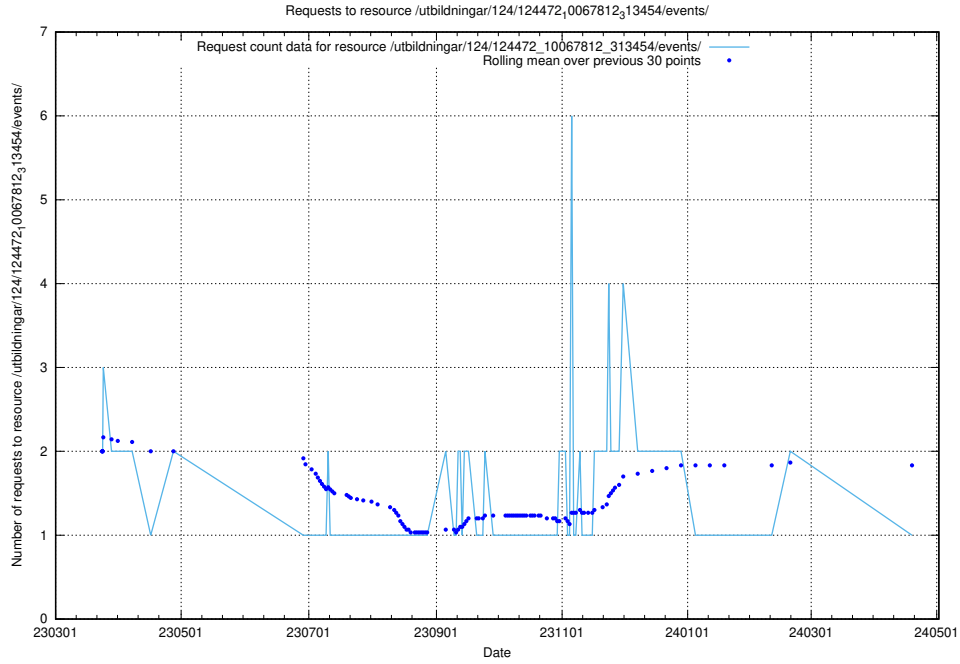

5.6567 Usage of /utbildningar/124/124472_10067812_313454/events/

Here, we count the number of requests to resource /utbildningar/124/124472_10067812_313454/events/