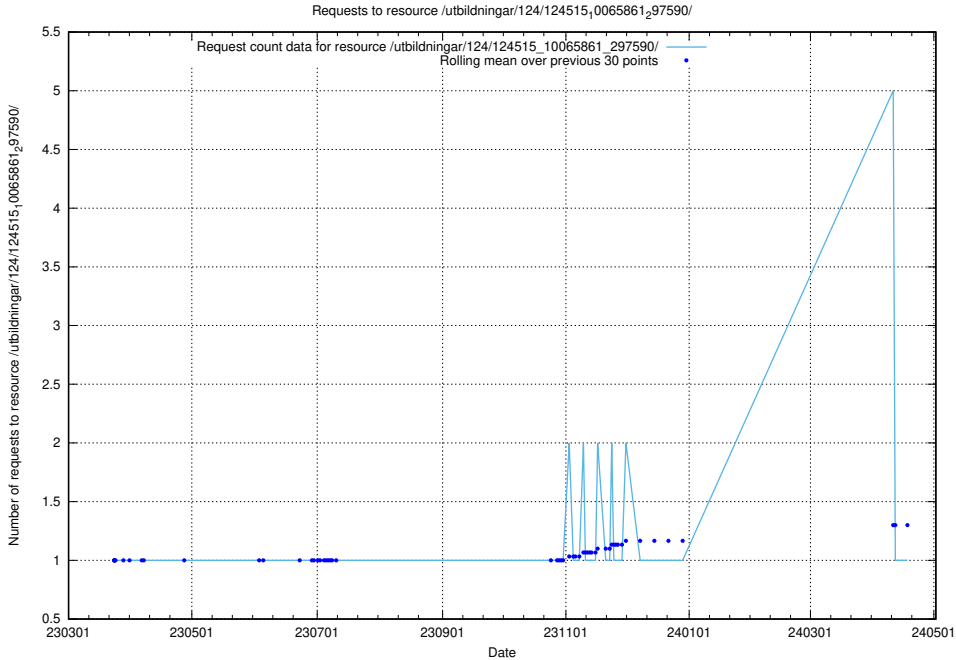

5.2019 Usage of /utbildningar/124/124515_10065861_297590/

Here, we count the number of requests to resource /utbildningar/124/124515_10065861_297590/.