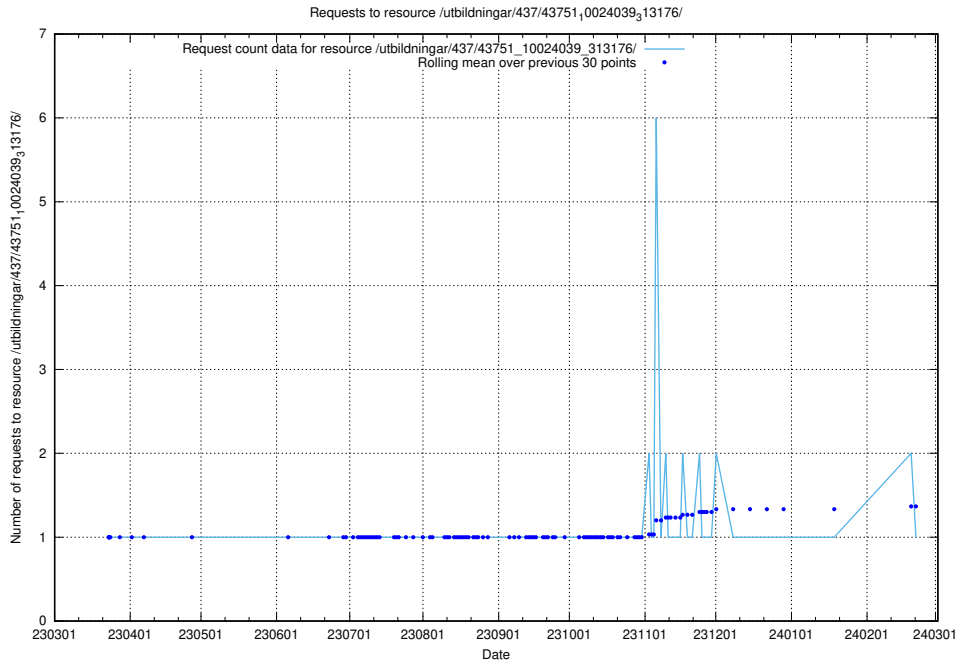

5.6644 Usage of /utbildningar/437/43751_10024039_313176/

Here, we count the number of requests to resource /utbildningar/437/43751_10024039_313176/.