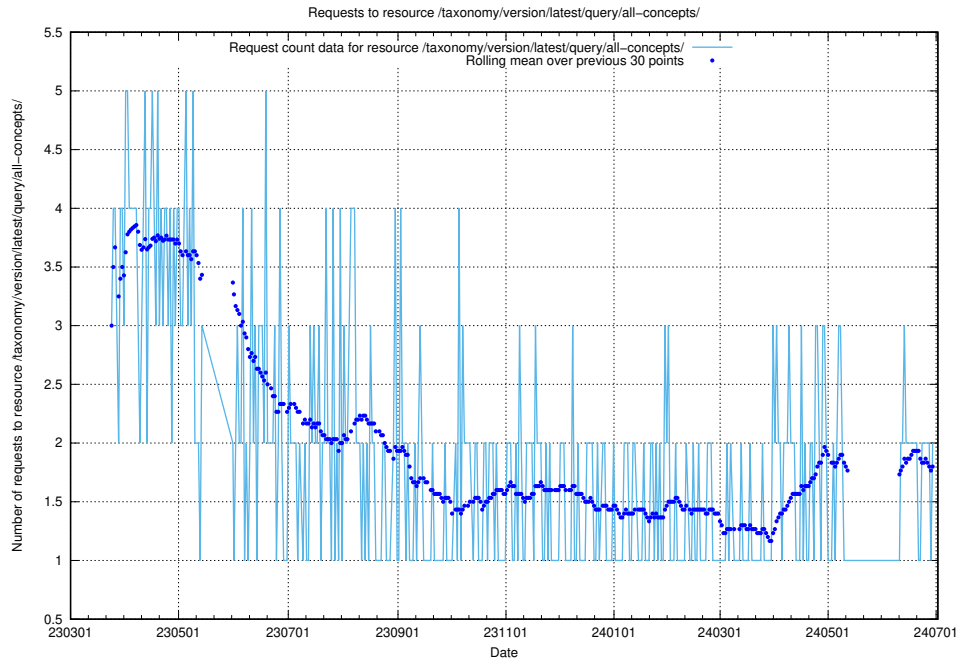

Here, we count the number of requests to resource /taxonomy/version/latest/query/concept-types/.

5.930 Usage of /taxonomy/version/latest/query/all-concepts/

Here, we count the number of requests to resource /taxonomy/version/latest/query/all-concepts/.