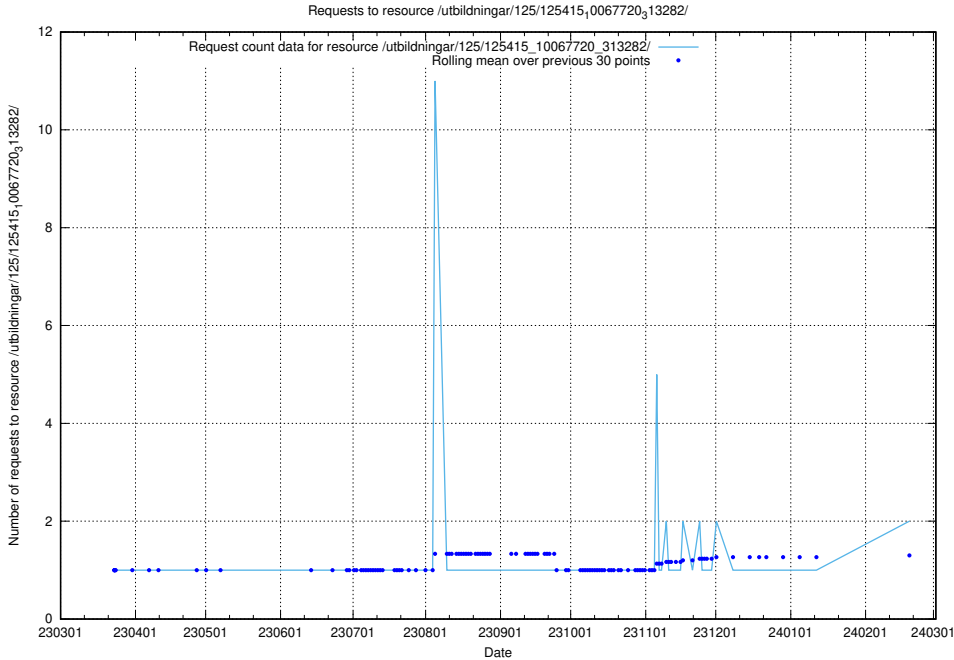

5.474 Usage of /utbildningar/125/125415_10067720_313282/

Here, we count the number of requests to resource /utbildningar/125/125415_10067720_313282/.