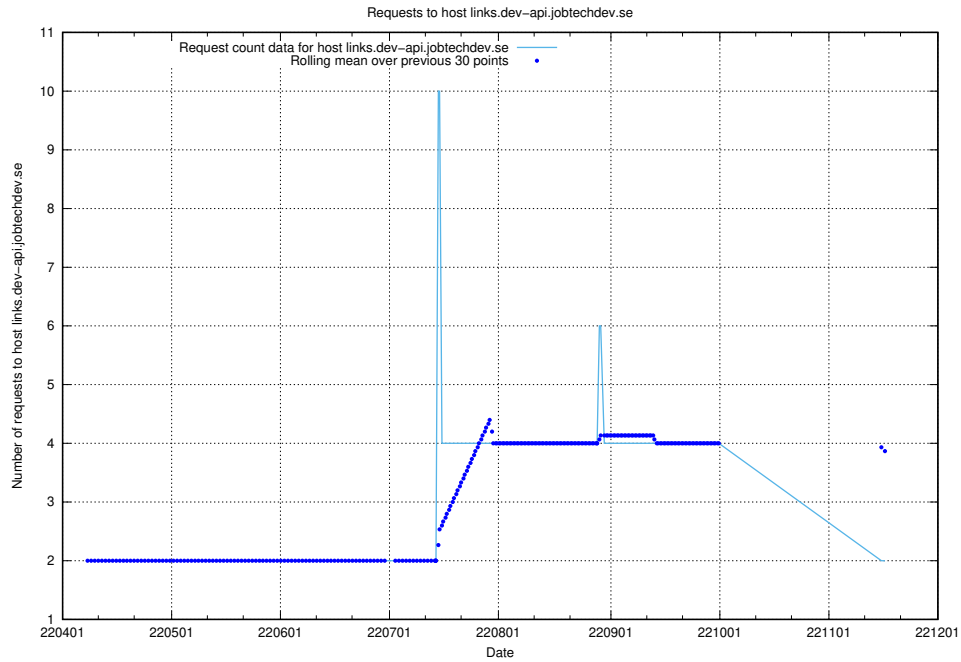

7.475 Usage of links.dev-api.jobtechdev.se

Here, we count the number of requests to host links.dev-api.jobtechdev.se.