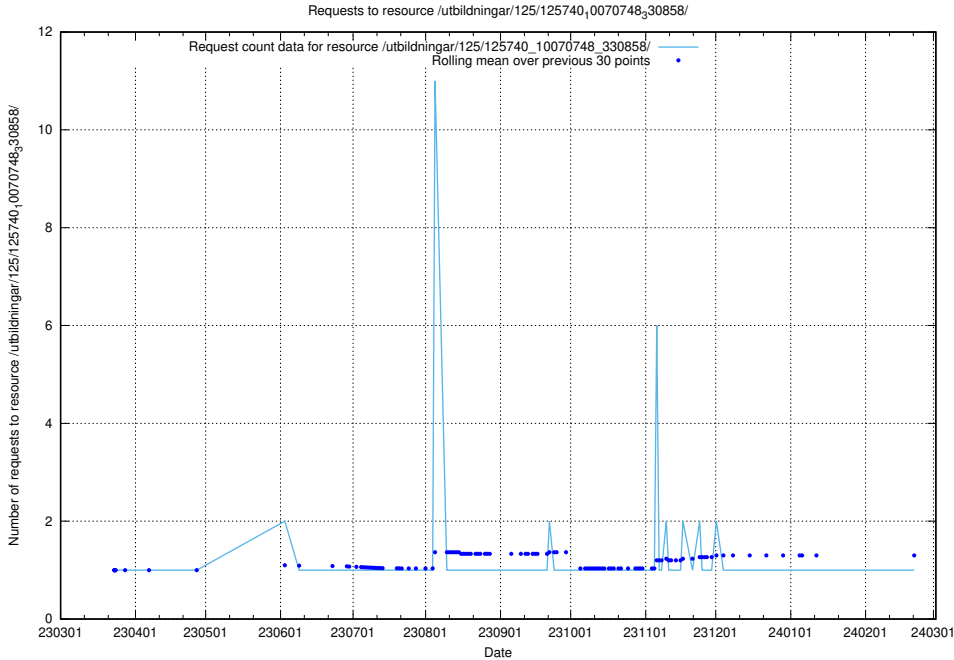

5.985 Usage of /utbildningar/125/125740_10070748_330858/

Here, we count the number of requests to resource /utbildningar/125/125740_10070748_330858/.