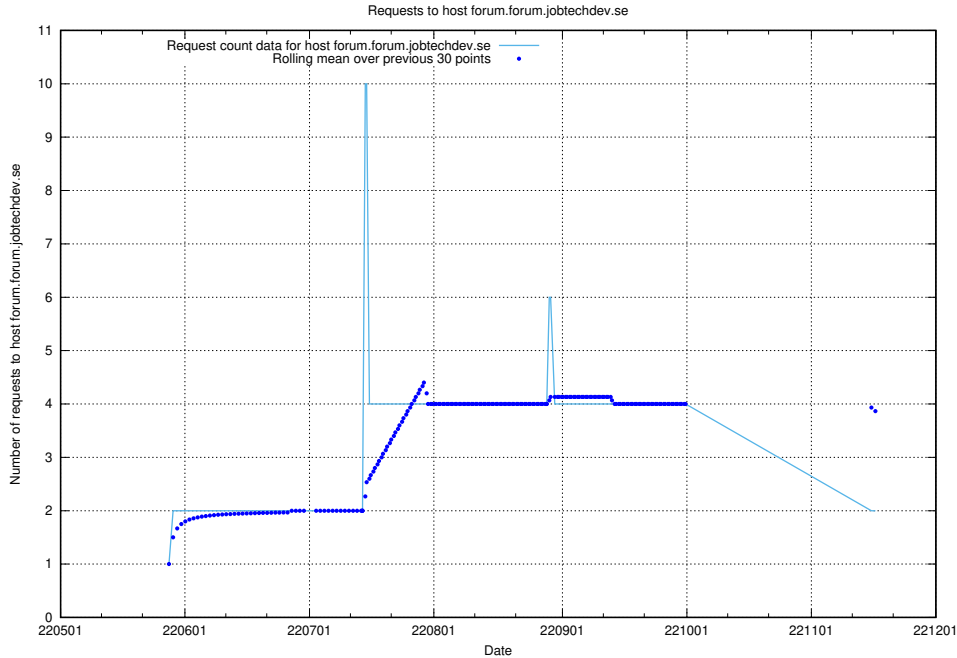

7.424 Usage of forum.forum.jobtechdev.se

Here, we count the number of requests to host forum.forum.jobtechdev.se.