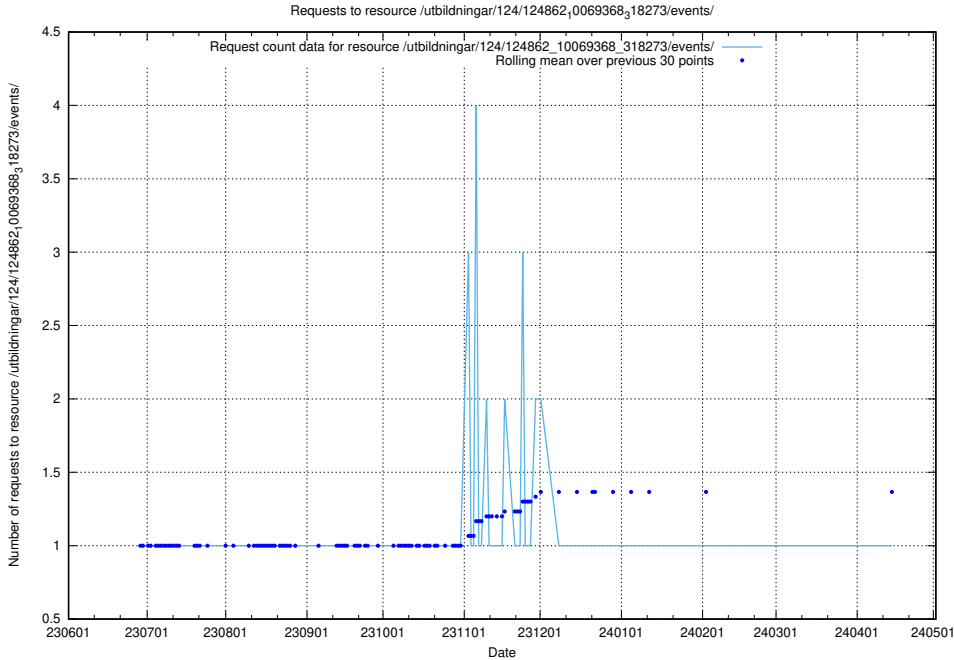

5.5765 Usage of /utbildningar/124/124862_10069368_318273/events/

Here, we count the number of requests to resource /utbildningar/124/124862_10069368_318273/events/