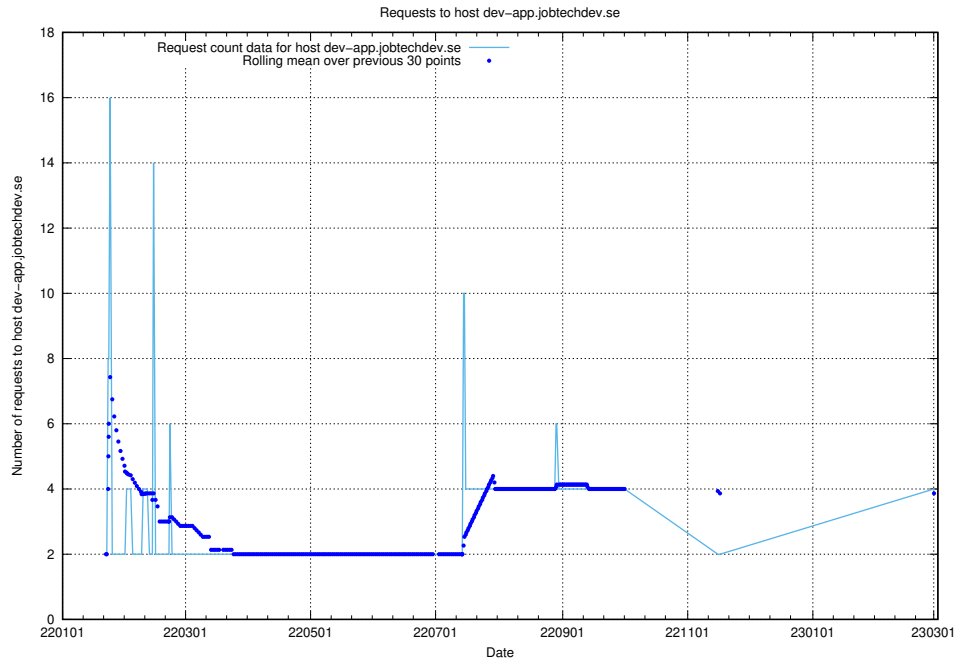

7.104 Usage of dev-app.jobtechdev.se

Here, we count the number of requests to host dev-app.jobtechdev.se.