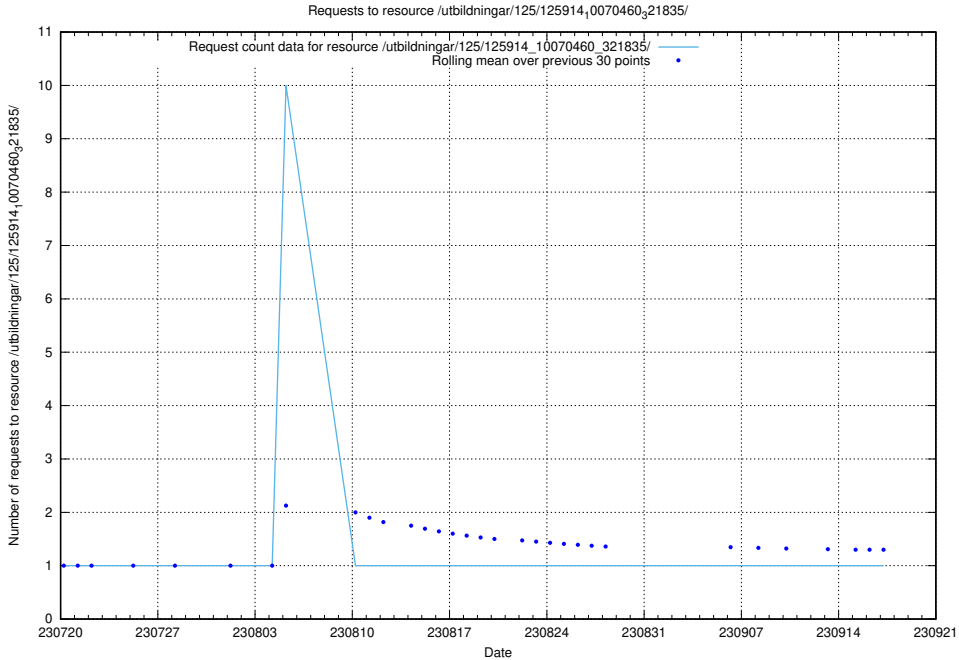

5.5275 Usage of /utbildningar/125/125914_10070460_321835/

Here, we count the number of requests to resource /utbildningar/125/125914_10070460_321835/.