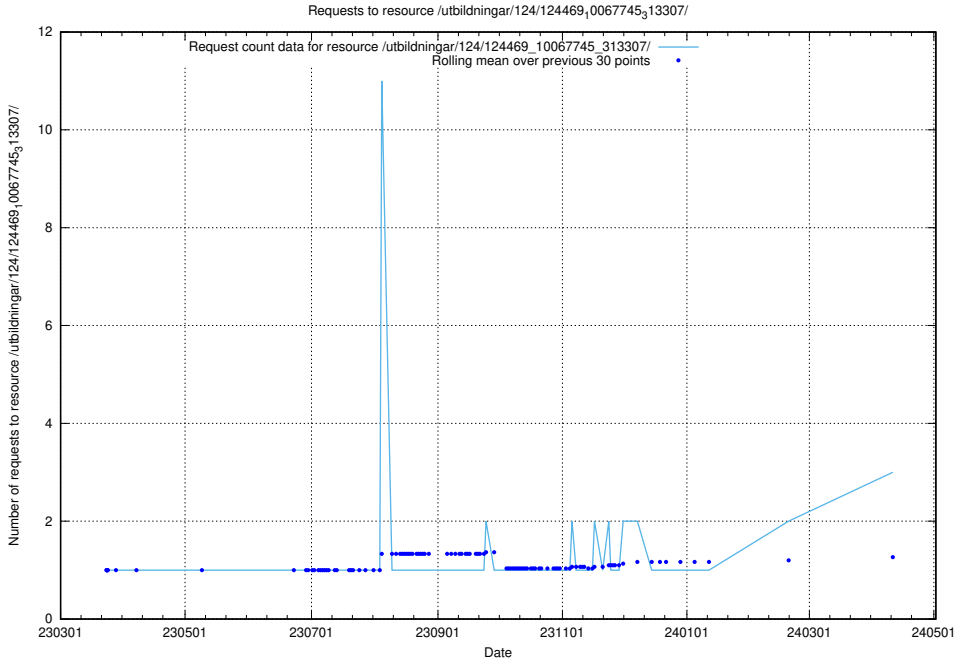

5.327 Usage of /utbildningar/124/124469_10067745_313307/

Here, we count the number of requests to resource /utbildningar/124/124469_10067745_313307/.