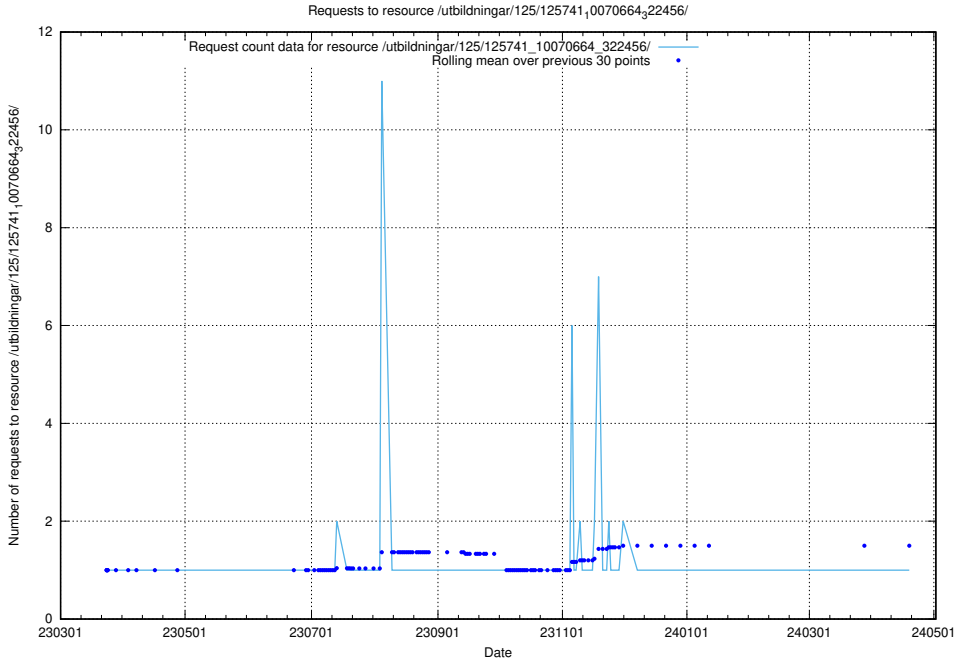

5.6758 Usage of /utbildningar/125/125741_10070664_322456/

Here, we count the number of requests to resource /utbildningar/125/125741_10070664_322456/.