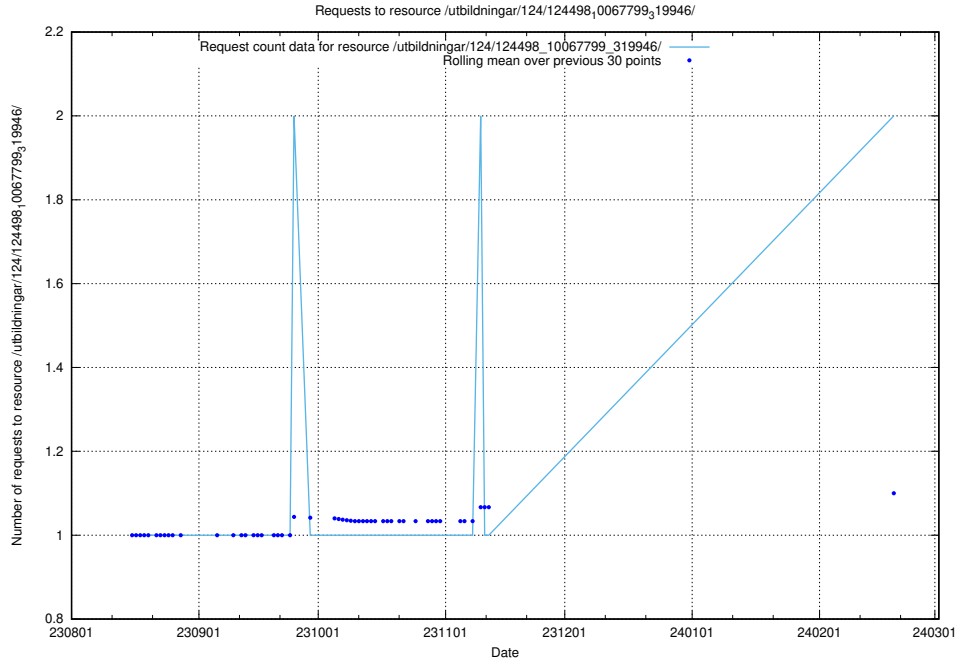

5.735 Usage of /utbildningar/124/124498_10067799_319946/

Here, we count the number of requests to resource /utbildningar/124/124498_10067799_319946/.