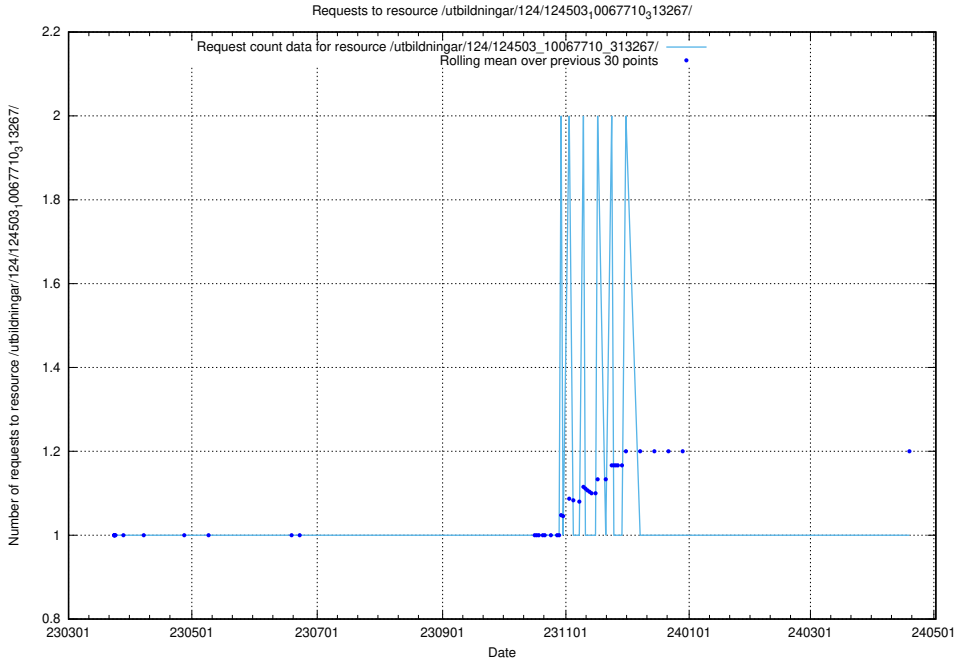

5.2418 Usage of /utbildningar/124/124503_10067710_313267/

Here, we count the number of requests to resource /utbildningar/124/124503_10067710_313267/.