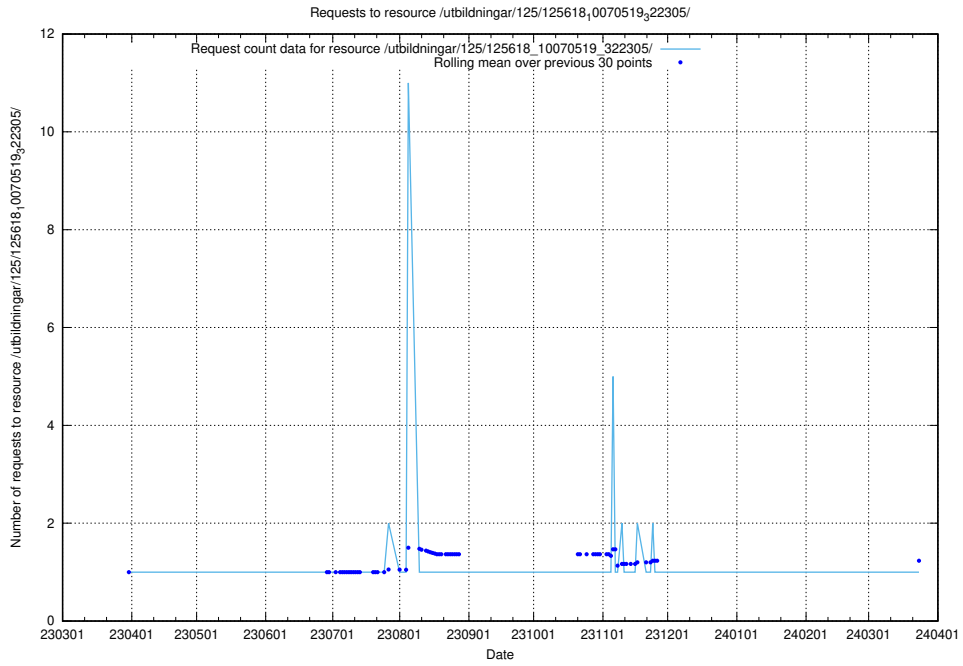

5.6346 Usage of /utbildningar/125/125618_10070519_322305/

Here, we count the number of requests to resource /utbildningar/125/125618_10070519_322305/.