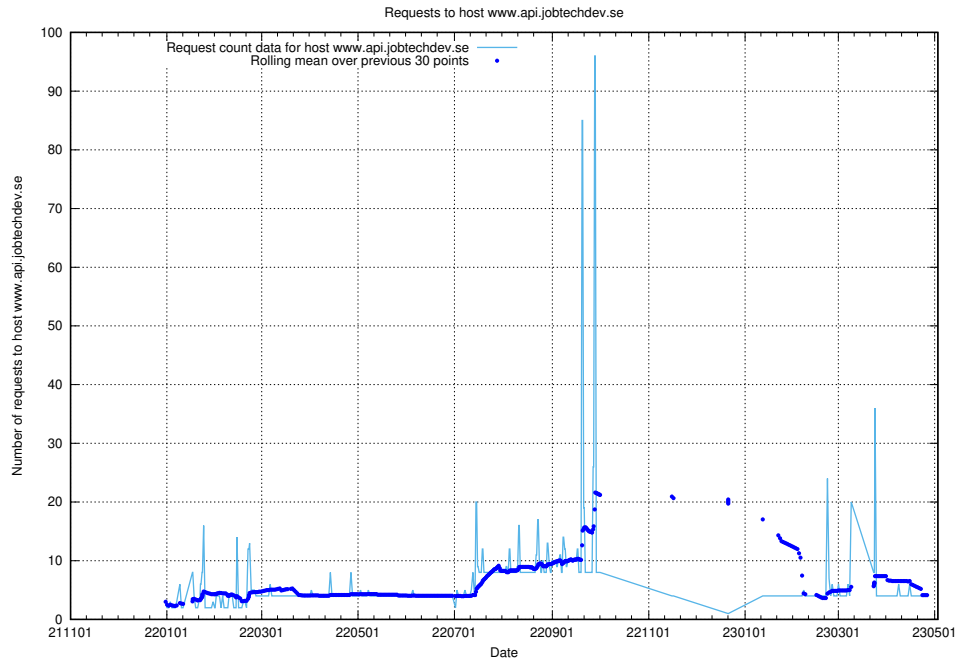

7.136 Usage of www.api.jobtechdev.se

Here, we count the number of requests to host www.api.jobtechdev.se.