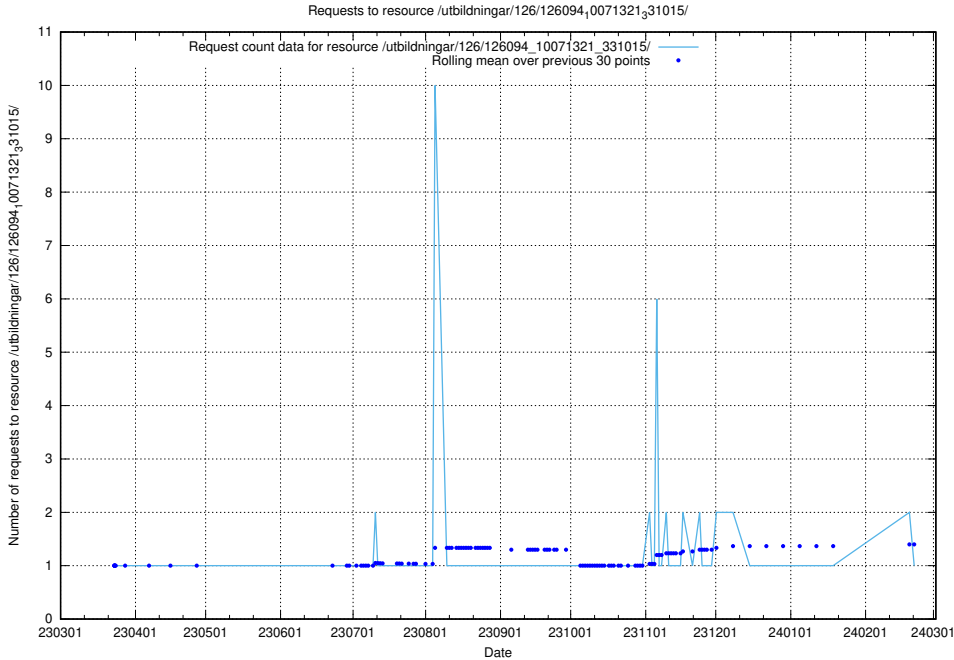

5.6701 Usage of /utbildningar/126/126094_10071321_331015/

Here, we count the number of requests to resource /utbildningar/126/126094_10071321_331015/.