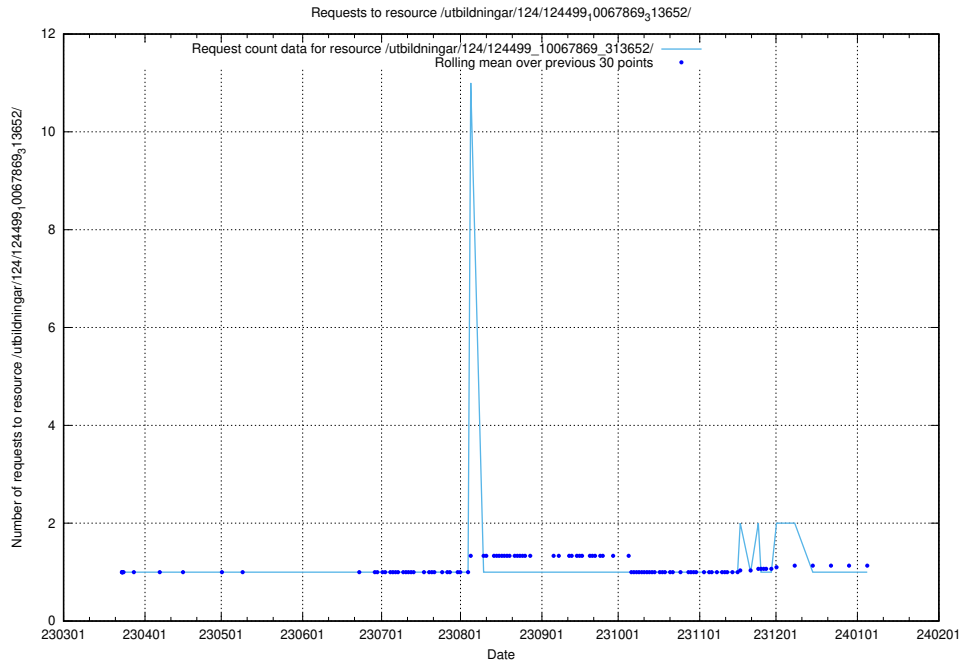

5.2664 Usage of /utbildningar/124/124499_10067869_313652/

Here, we count the number of requests to resource /utbildningar/124/124499_10067869_313652/.