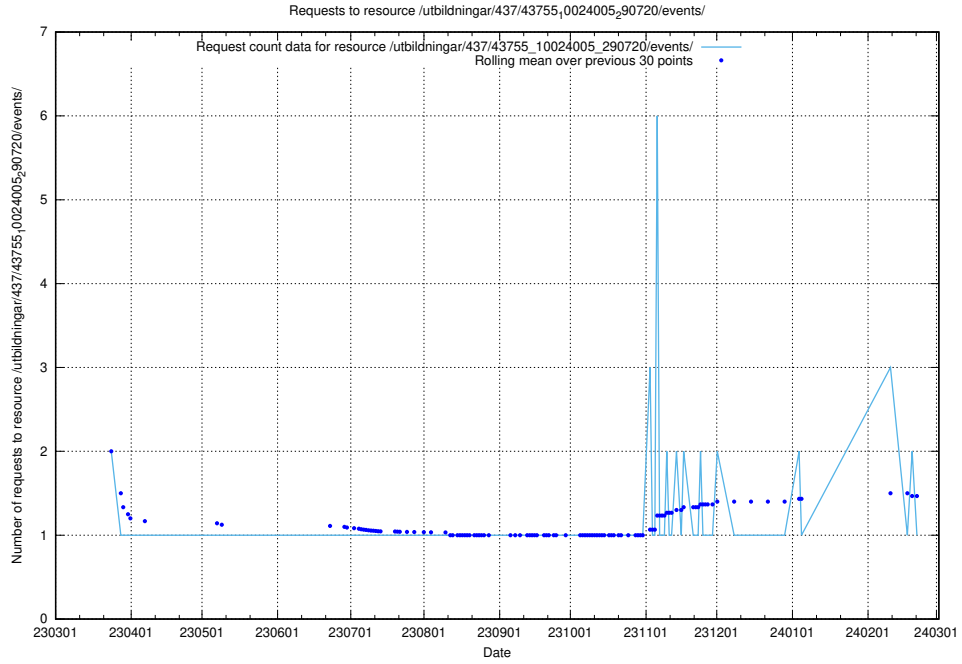

5.6419 Usage of /utbildningar/437/43755_10024005_290720/events/

Here, we count the number of requests to resource /utbildningar/437/43755_10024005_290720/events/.