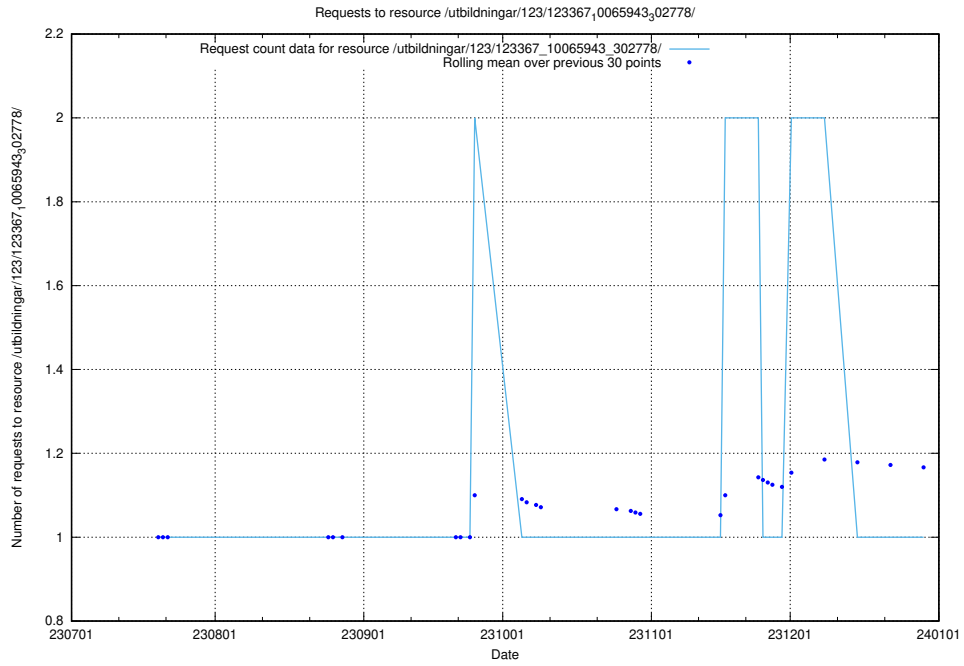

5.5287 Usage of /utbildningar/123/123367_10065943_302778/

Here, we count the number of requests to resource /utbildningar/123/123367_10065943_302778/.