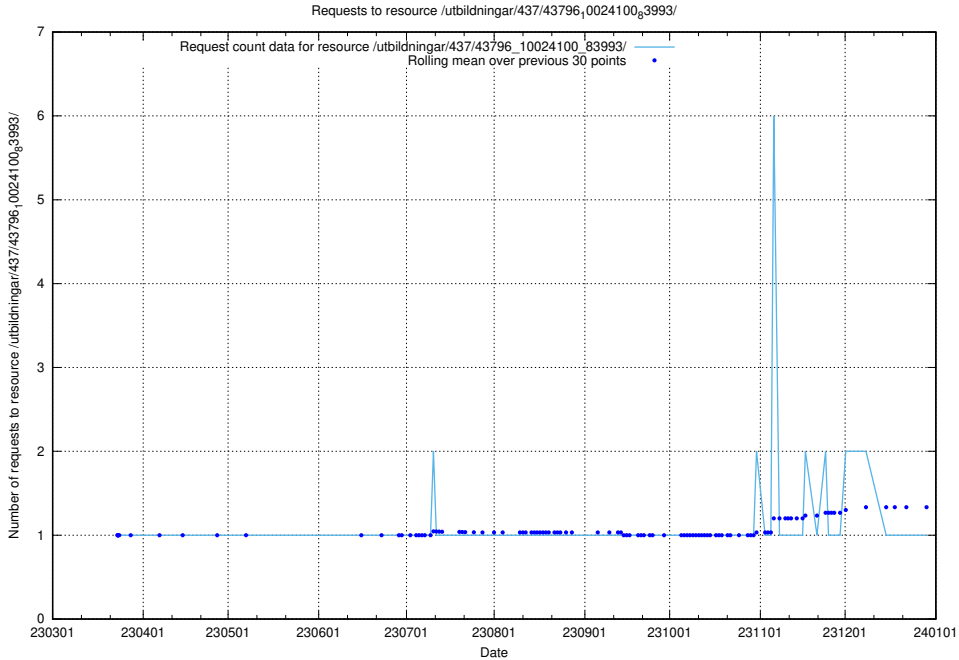

5.6618 Usage of /utbildningar/437/43796_10024100_83993/

Here, we count the number of requests to resource /utbildningar/437/43796_10024100_83993/.