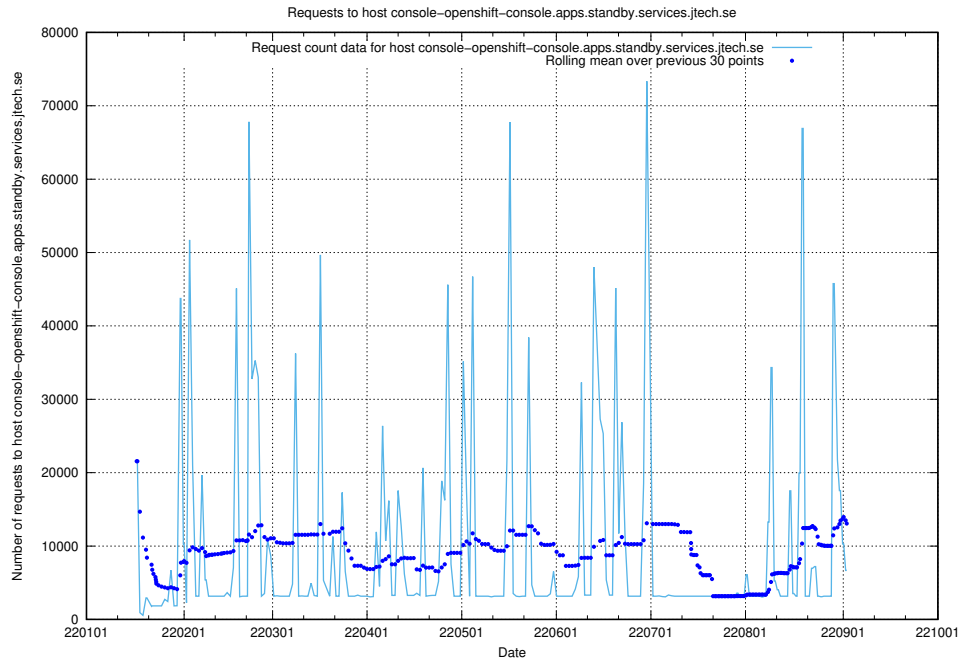

Here, we count the number of requests to host console-openshift-console.apps.standby.services.jtech.se.

7.13 Usage of console-openshift-console.prod.services.jtech.se

Here, we count the number of requests to host console-openshift-console.prod.services.jtech.se.