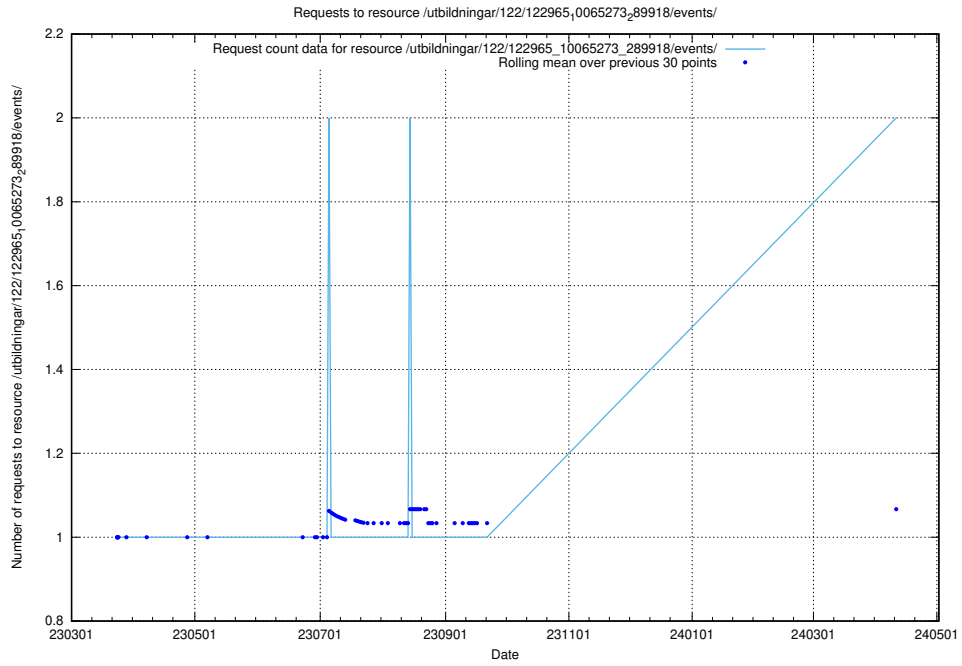

5.779 Usage of /utbildningar/122/122965_10065273_289918/events/

Here, we count the number of requests to resource /utbildningar/122/122965_10065273_289918/events/