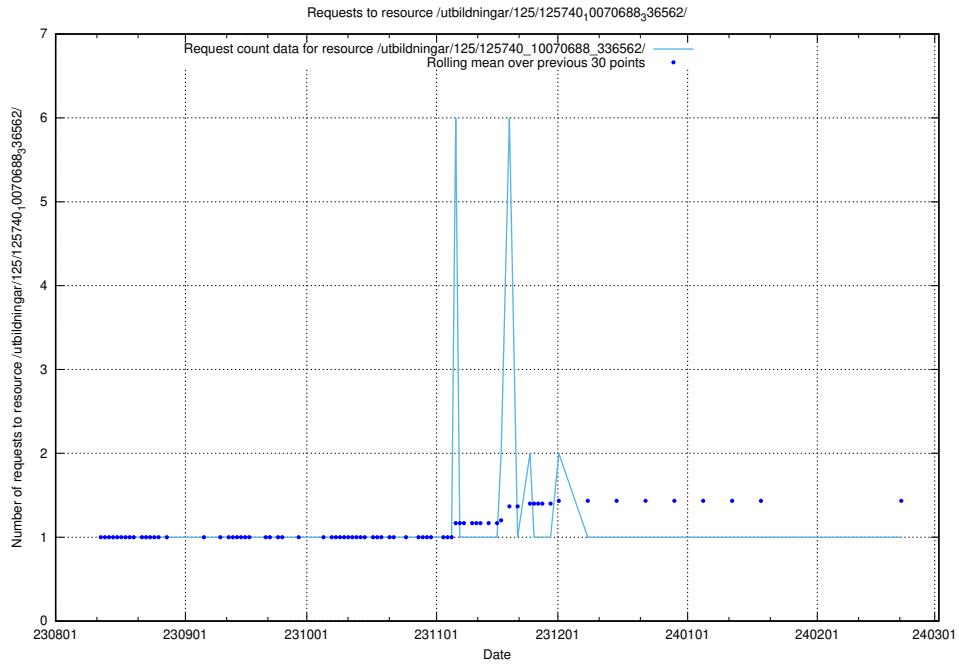

5.5095 Usage of /utbildningar/125/125740_10070688_336562/

Here, we count the number of requests to resource /utbildningar/125/125740_10070688_336562/.