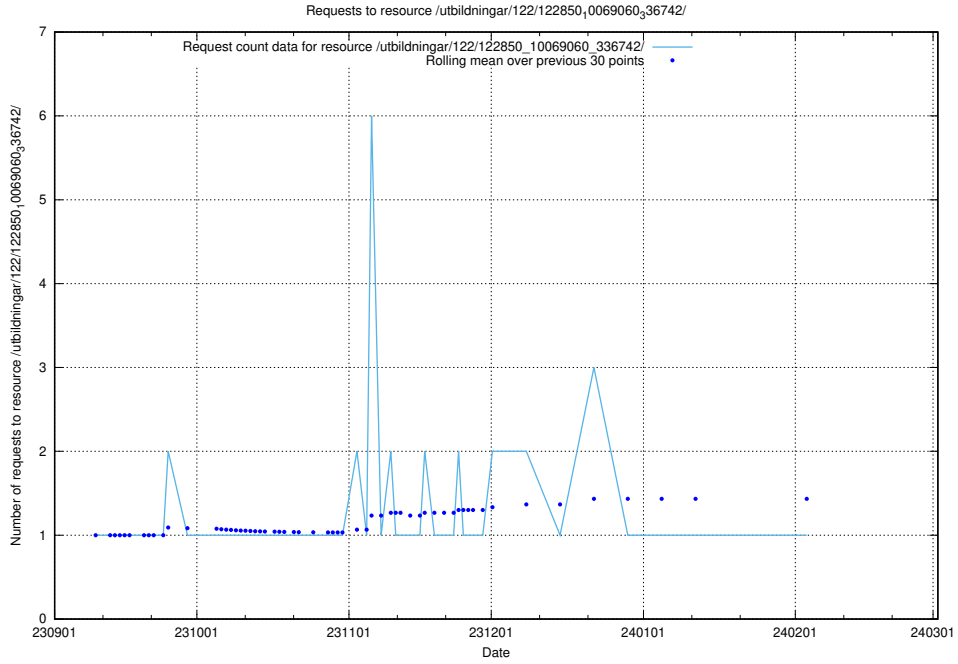

5.4916 Usage of /utbildningar/122/122850_10069060_336742/

Here, we count the number of requests to resource /utbildningar/122/122850_10069060_336742/.