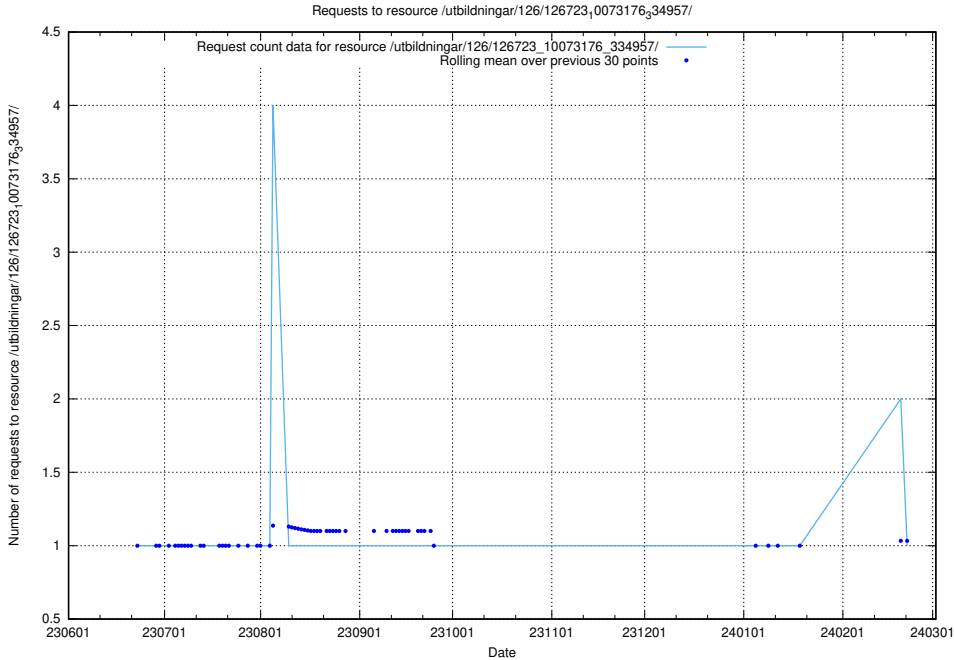

5.5889 Usage of /utbildningar/126/126723_10073176_334957/

Here, we count the number of requests to resource /utbildningar/126/126723_10073176_334957/.