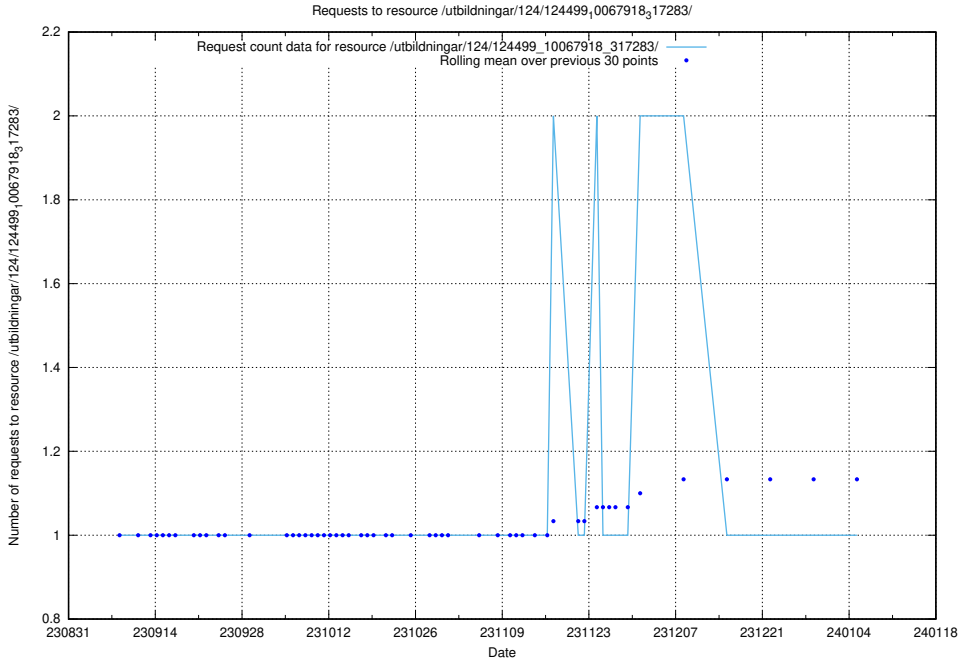

5.4925 Usage of /utbildningar/124/124499_10067918_317283/

Here, we count the number of requests to resource /utbildningar/124/124499_10067918_317283/.