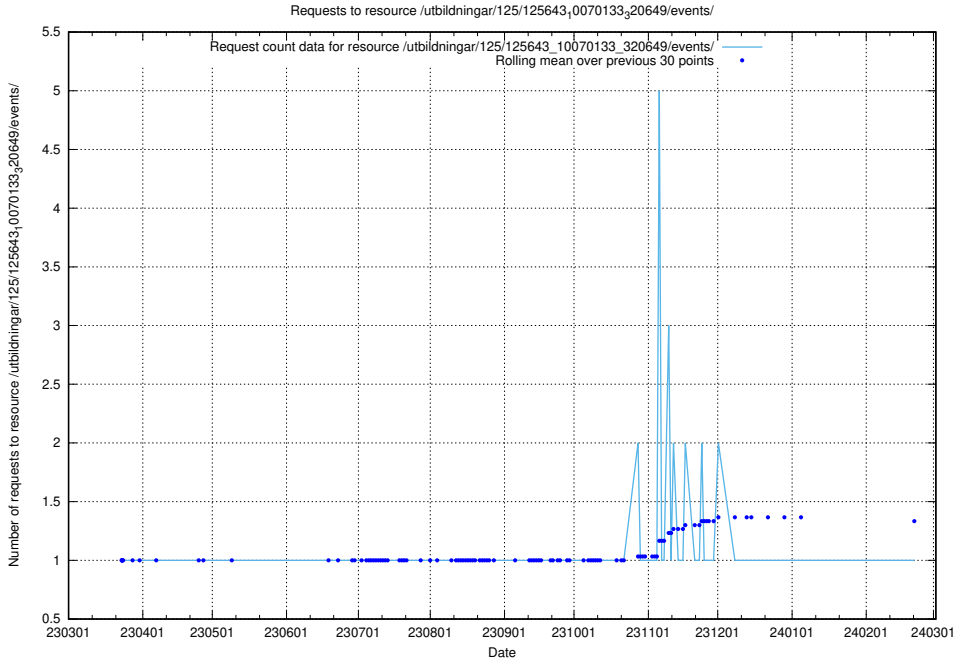

5.1057 Usage of /utbildningar/125/125643_10070133_320649/events/

Here, we count the number of requests to resource /utbildningar/125/125643_10070133_320649/events/