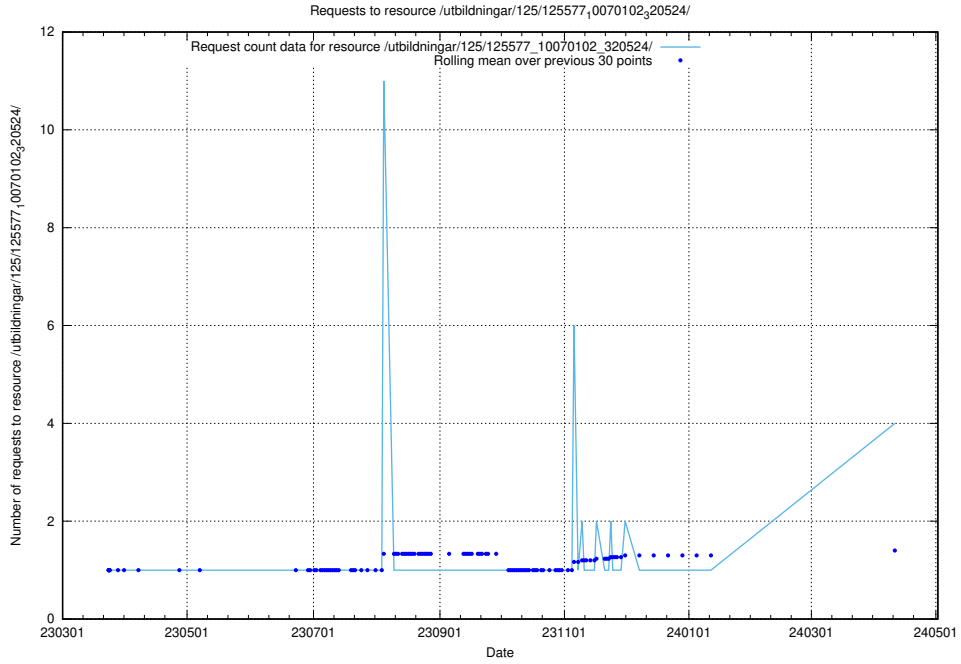

5.178 Usage of /utbildningar/125/125577_10070102_320524/

Here, we count the number of requests to resource /utbildningar/125/125577_10070102_320524/.