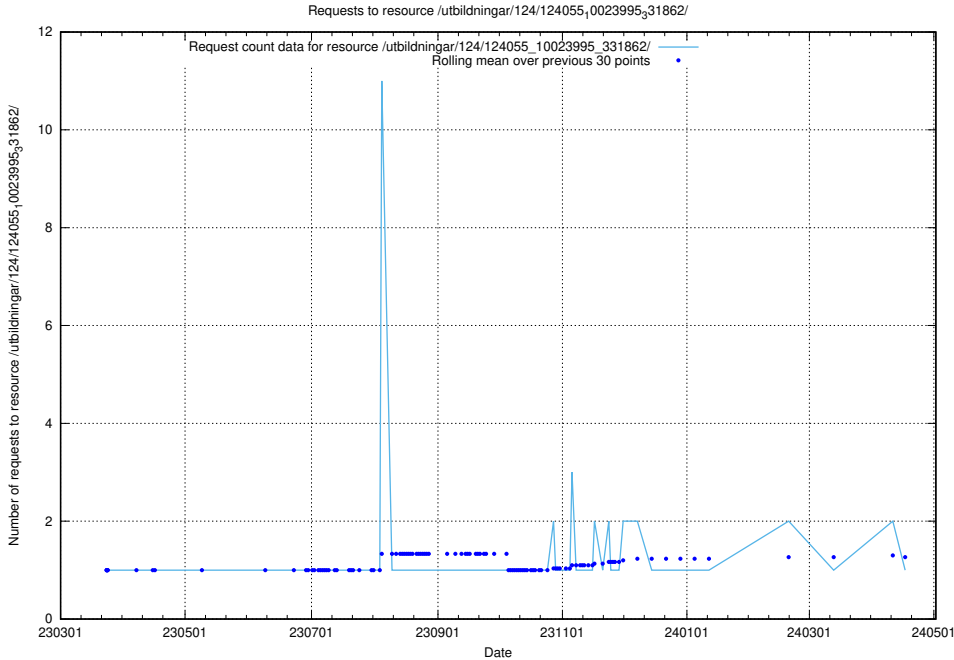

5.4583 Usage of /utbildningar/124/124055_10023995_331862/

Here, we count the number of requests to resource /utbildningar/124/124055_10023995_331862/.