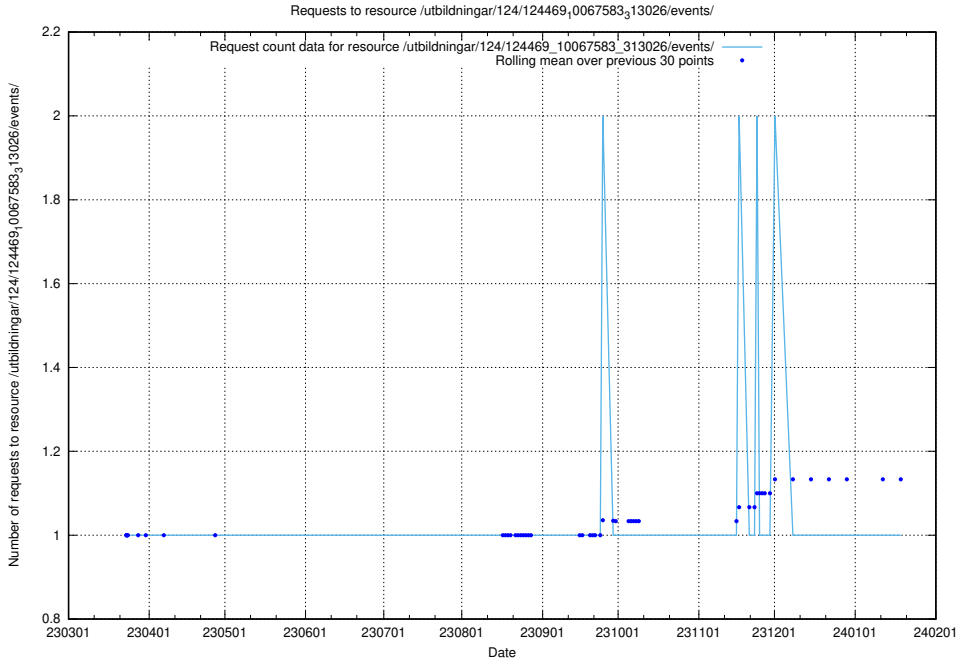

5.3569 Usage of /utbildningar/124/124469_10067583_313026/events/

Here, we count the number of requests to resource /utbildningar/124/124469_10067583_313026/events/