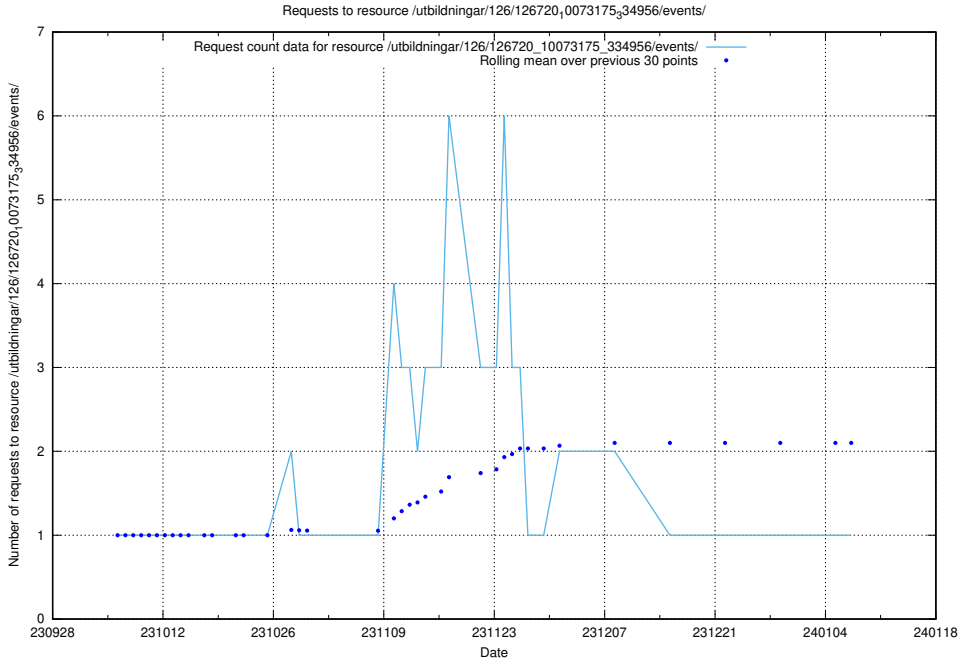

5.4684 Usage of /utbildningar/126/126720_10073175_334956/events/

Here, we count the number of requests to resource /utbildningar/126/126720_10073175_334956/events/