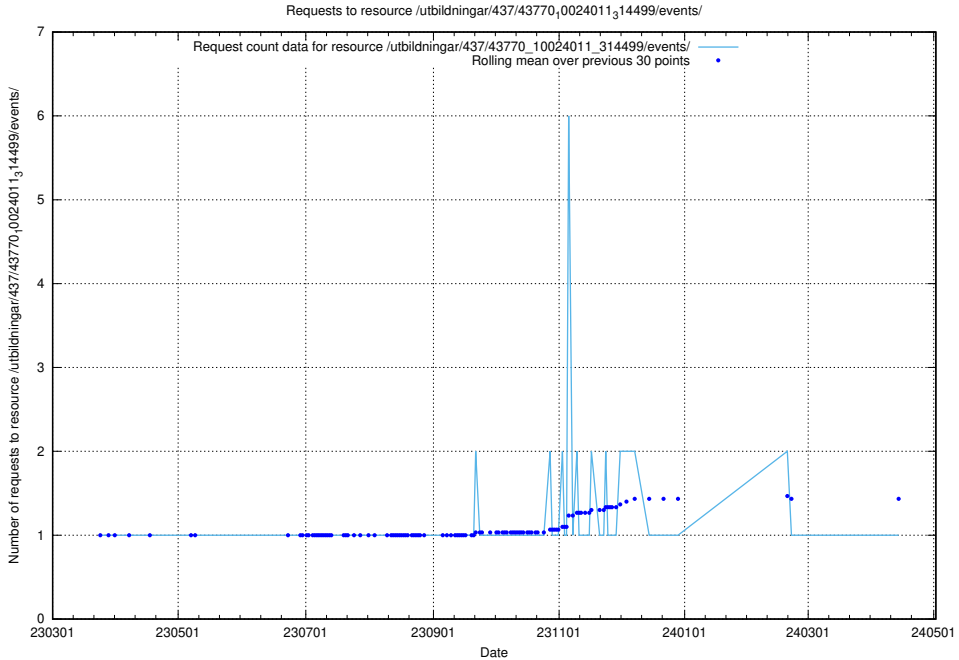

5.6452 Usage of /utbildningar/437/43770_10024011_314499/events/

Here, we count the number of requests to resource /utbildningar/437/43770_10024011_314499/events/.