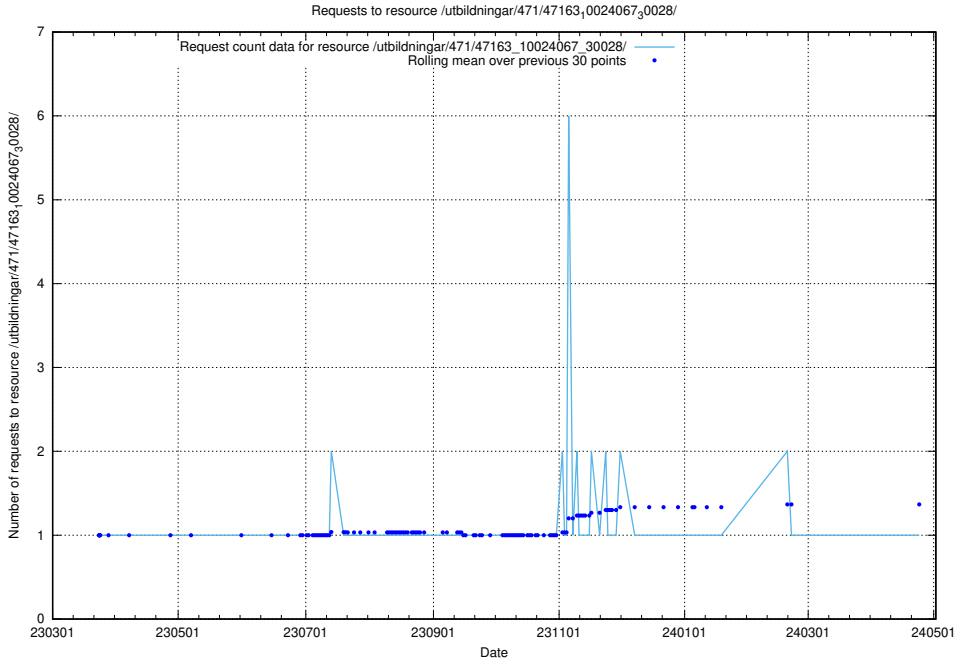

5.6580 Usage of /utbildningar/471/47163_10024067_30028/

Here, we count the number of requests to resource /utbildningar/471/47163_10024067_30028/.