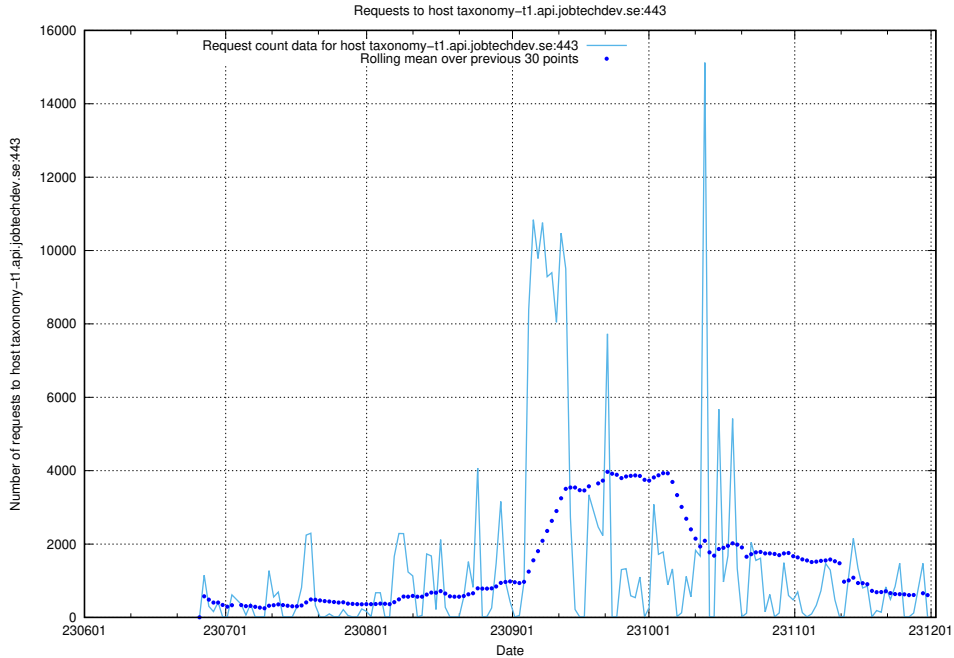

7.61 Usage of taxonomy-t1.api.jobtechdev.se:443

Here, we count the number of requests to host taxonomy-t1.api.jobtechdev.se:443.