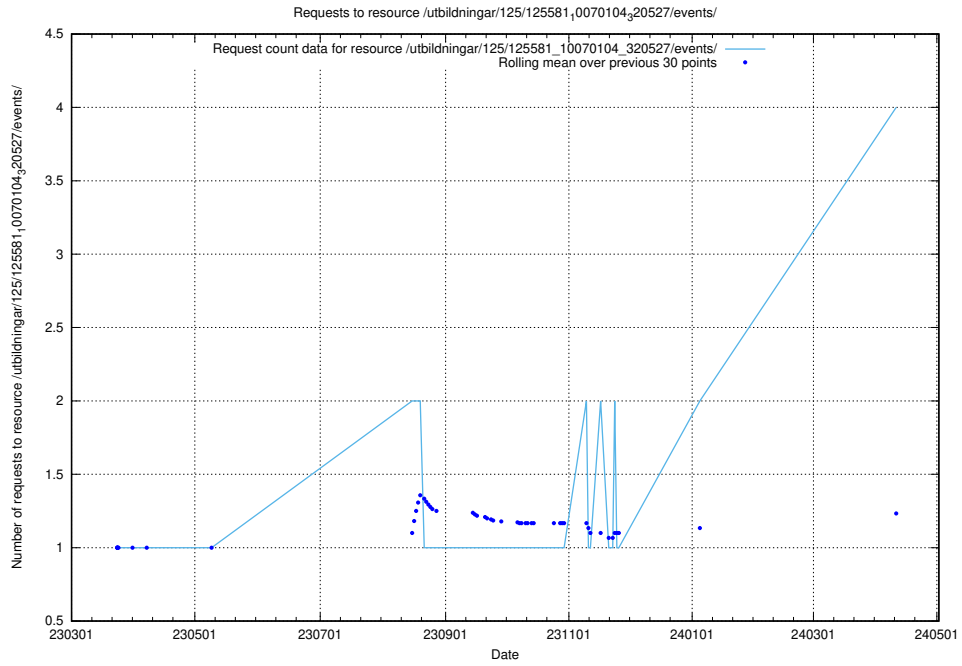

5.177 Usage of /utbildningar/125/125581_10070104_320527/events/

Here, we count the number of requests to resource /utbildningar/125/125581_10070104_320527/events/