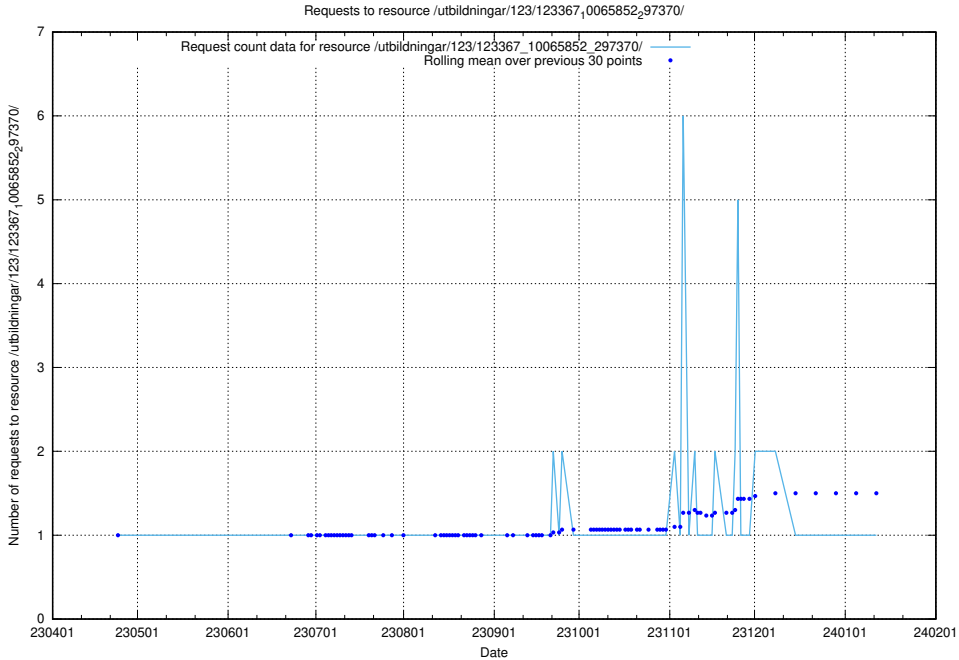

5.6294 Usage of /utbildningar/123/123367_10065852_297370/

Here, we count the number of requests to resource /utbildningar/123/123367_10065852_297370/.