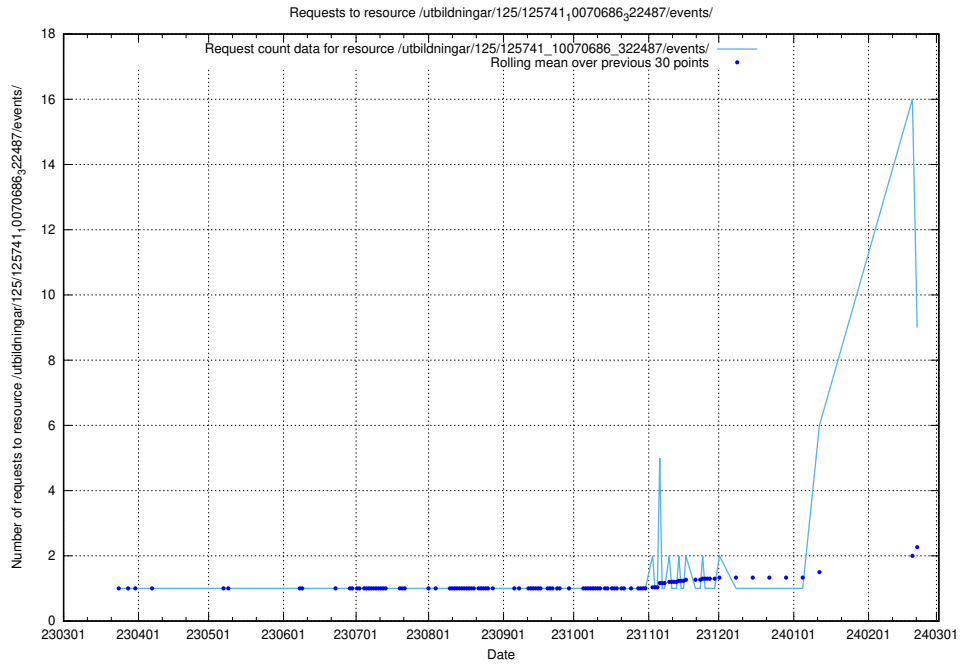

5.67 Usage of /utbildningar/125/125741_10070686_322487/events/

Here, we count the number of requests to resource /utbildningar/125/125741_10070686_322487/events/