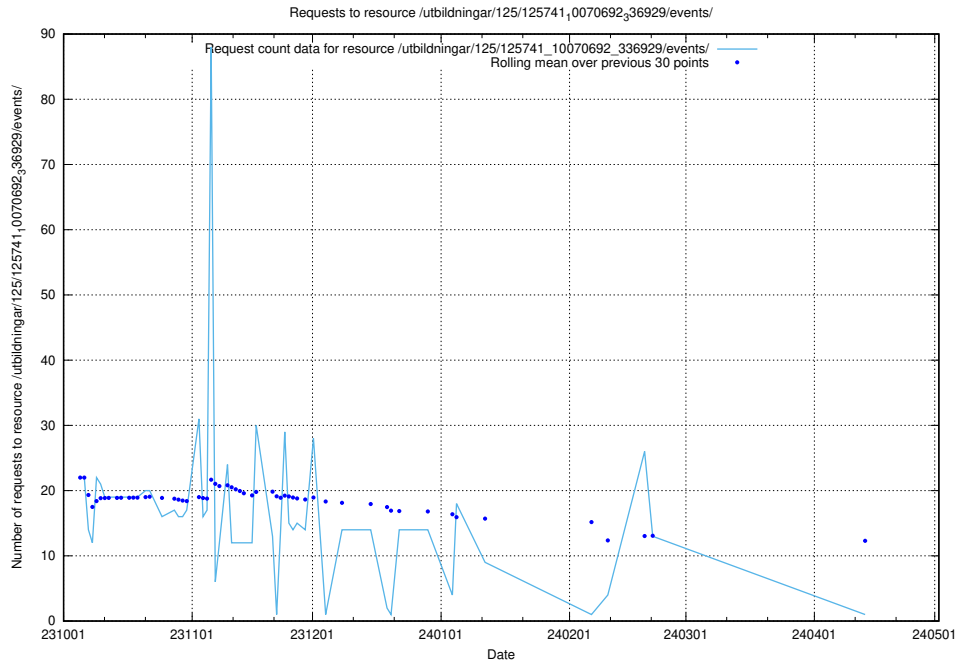

5.4689 Usage of /utbildningar/125/125741_10070692_336929/events/

Here, we count the number of requests to resource /utbildningar/125/125741_10070692_336929/events/