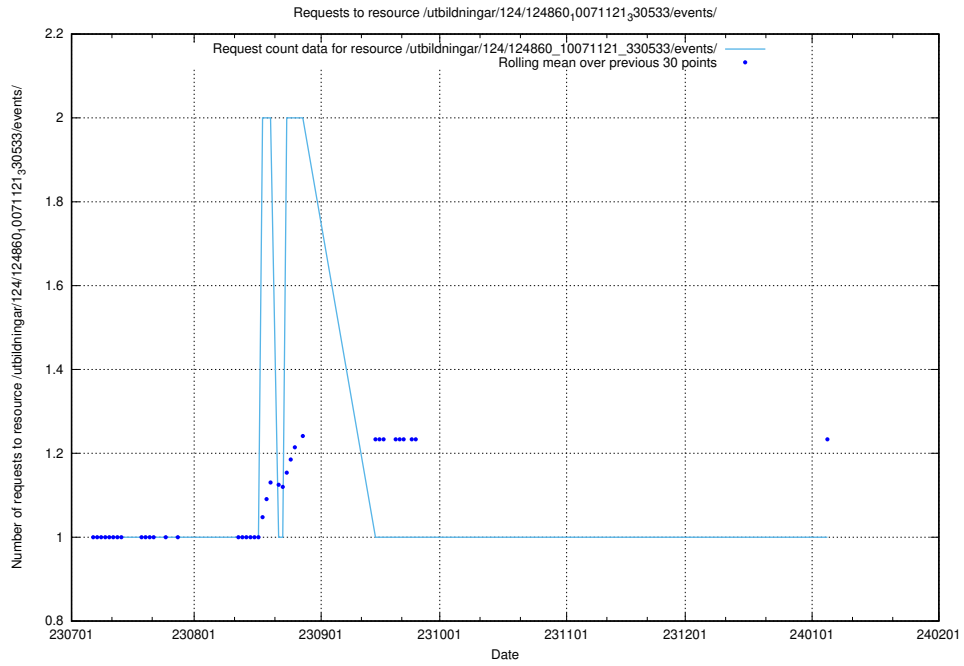

5.5599 Usage of /utbildningar/124/124860_10071121_330533/events/

Here, we count the number of requests to resource /utbildningar/124/124860_10071121_330533/events/