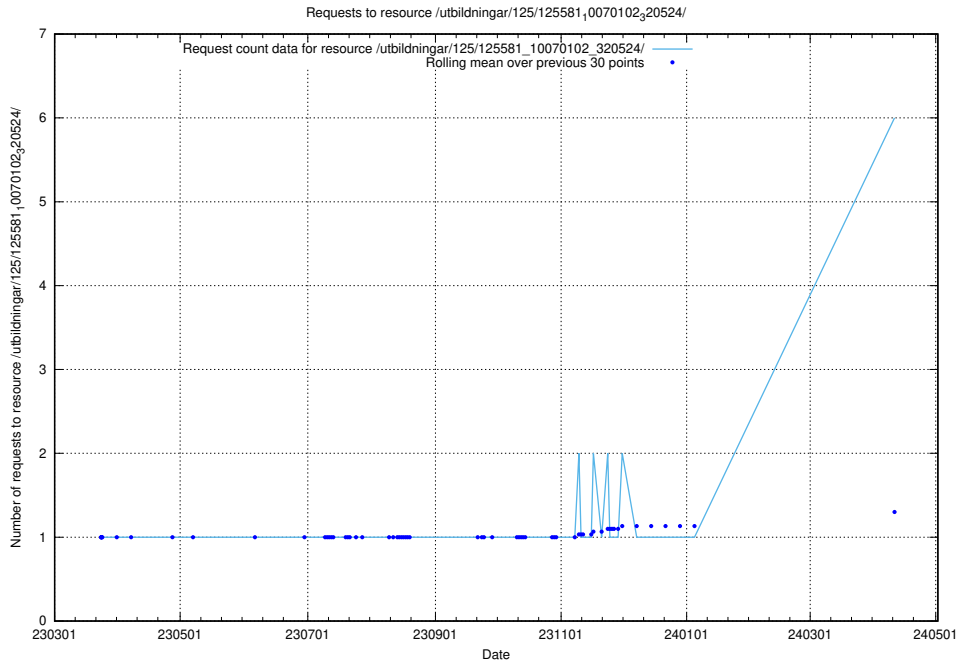

5.74 Usage of /utbildningar/125/125581_10070102_320524/

Here, we count the number of requests to resource /utbildningar/125/125581_10070102_320524/.