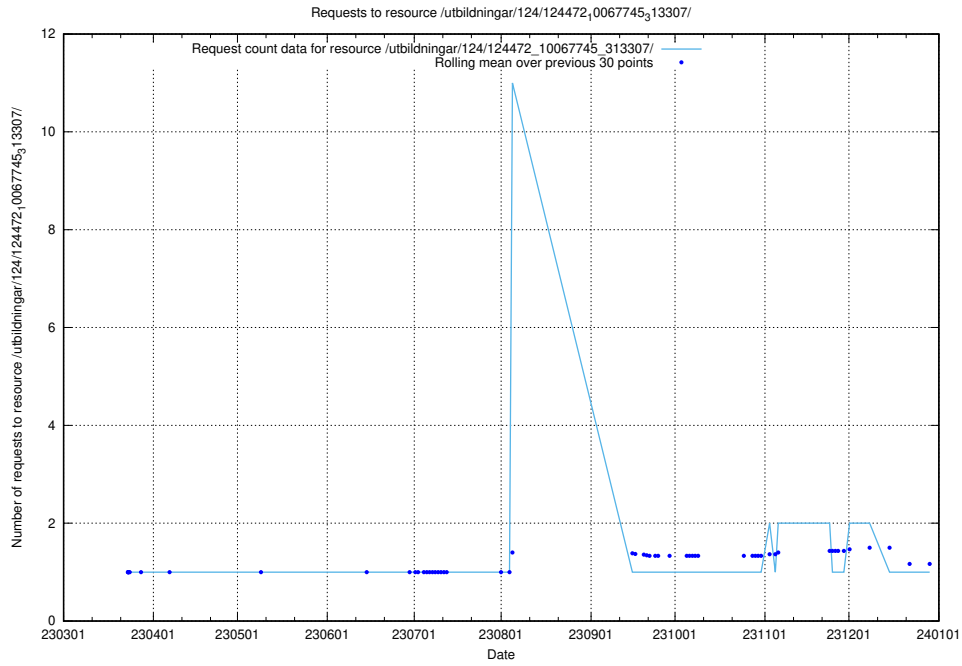

5.3302 Usage of /utbildningar/124/124472_10067745_313307/

Here, we count the number of requests to resource /utbildningar/124/124472_10067745_313307/.