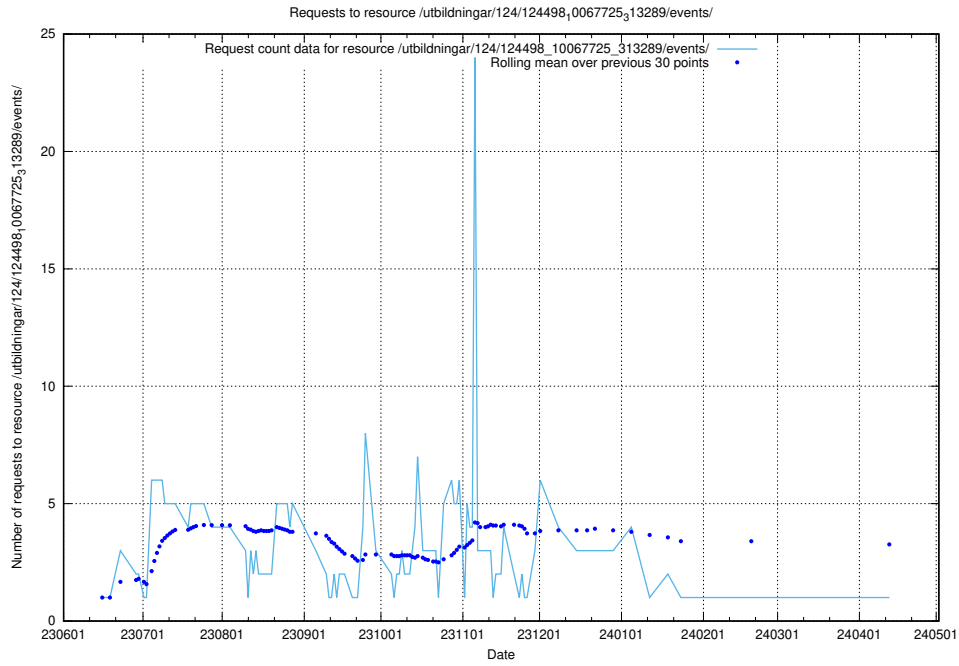

5.6162 Usage of /utbildningar/124/124498_10067725_313289/events/

Here, we count the number of requests to resource /utbildningar/124/124498_10067725_313289/events/