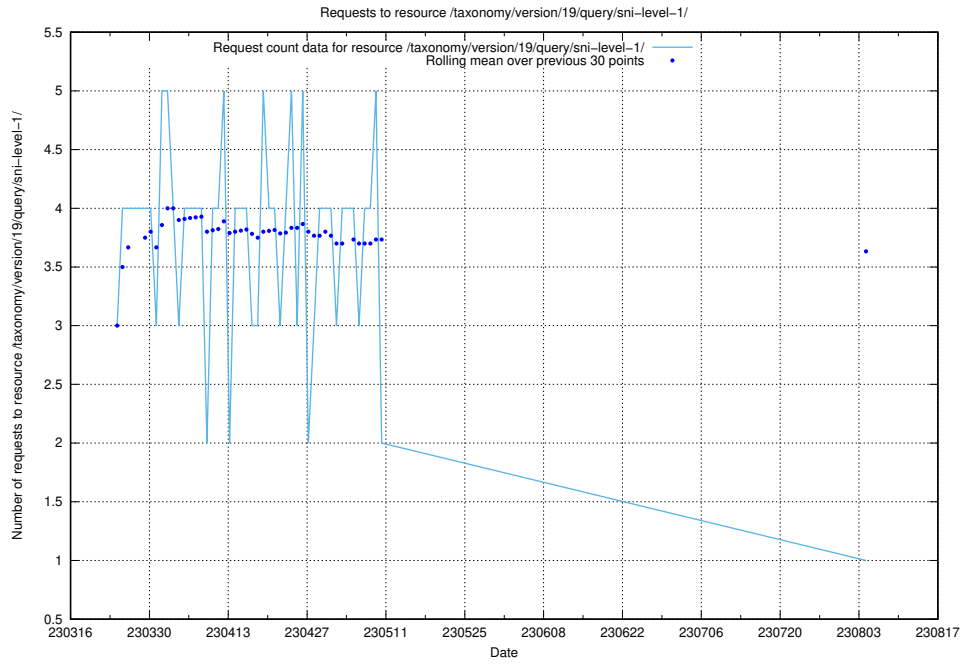

5.6396 Usage of /taxonomy/version/19/query/sni-level-1/

Here, we count the number of requests to resource /taxonomy/version/19/query/sni-level-1/.