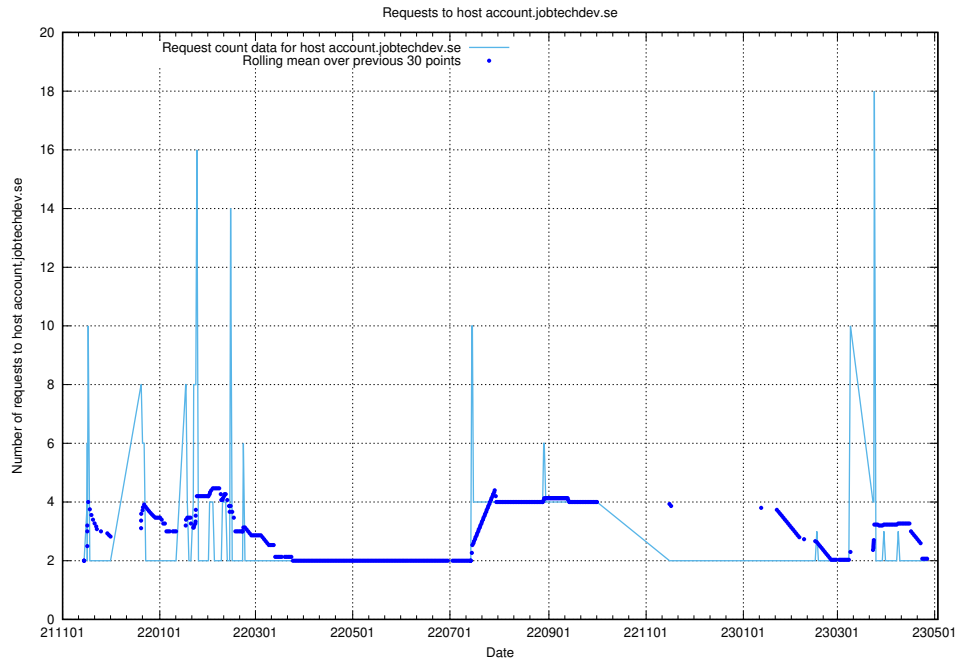

7.302 Usage of account.jobtechdev.se

Here, we count the number of requests to host account.jobtechdev.se.