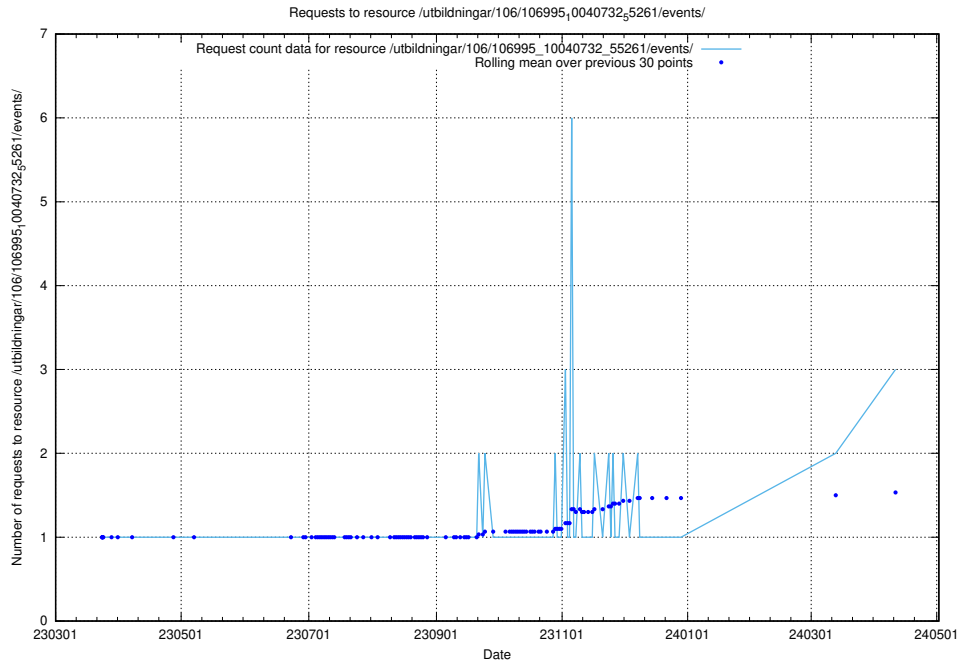

Here, we count the number of requests to resource /taxonomy/version/3/query/employment-variety-concepts/.

5.388 Usage of /utbildningar/106/106995_10040732_55261/events/

Here, we count the number of requests to resource /utbildningar/106/106995_10040732_55261/events/.