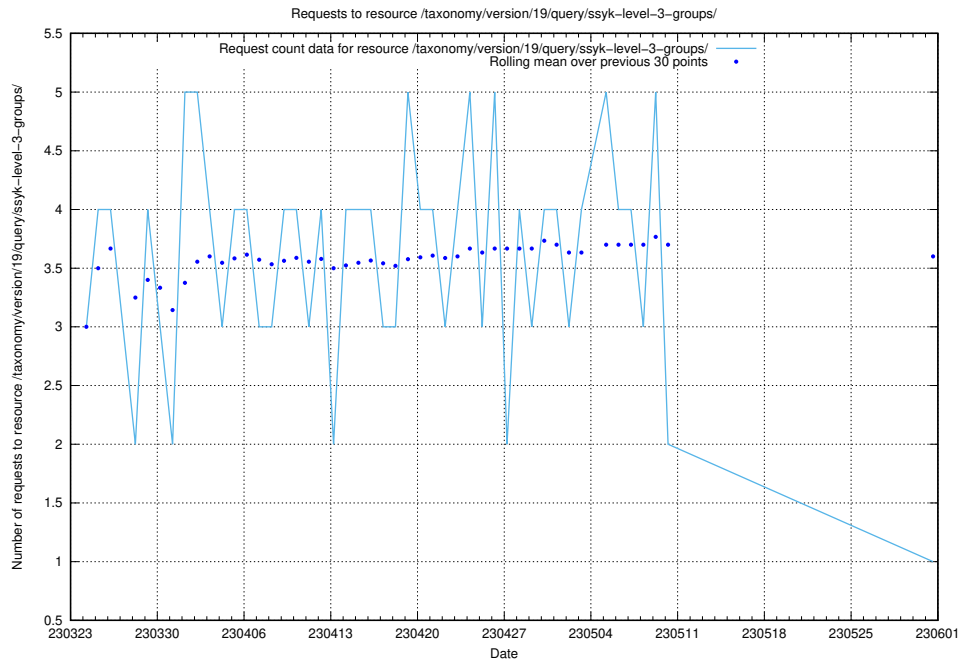

5.6389 Usage of /taxonomy/version/19/query/ssyk-level-3-groups/

Here, we count the number of requests to resource /taxonomy/version/19/query/ssyk-level-3-groups/.