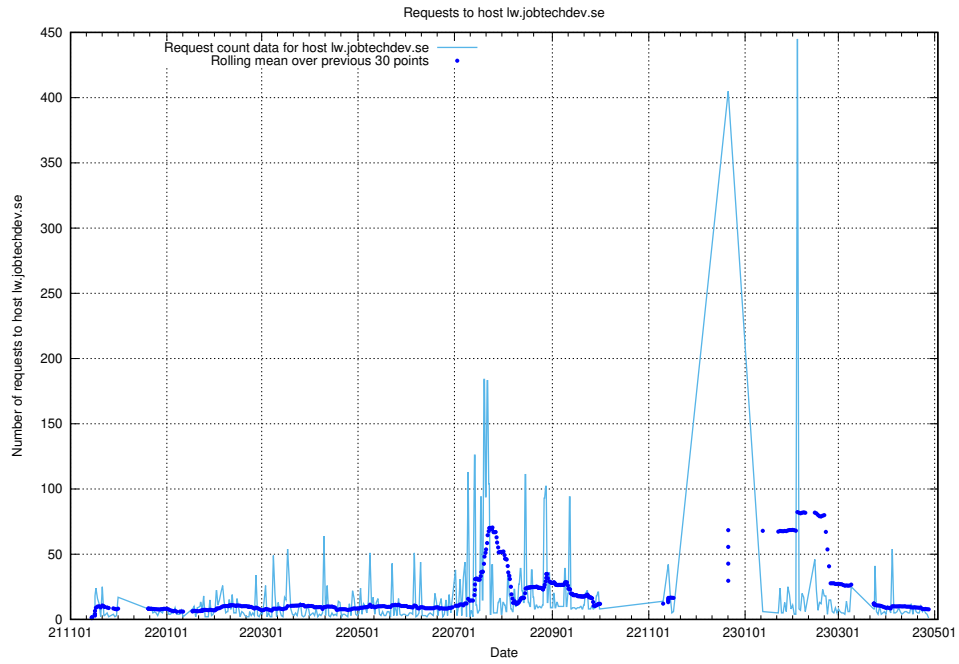

7.659 Usage of lw.jobtechdev.se

Here, we count the number of requests to host lw.jobtechdev.se.