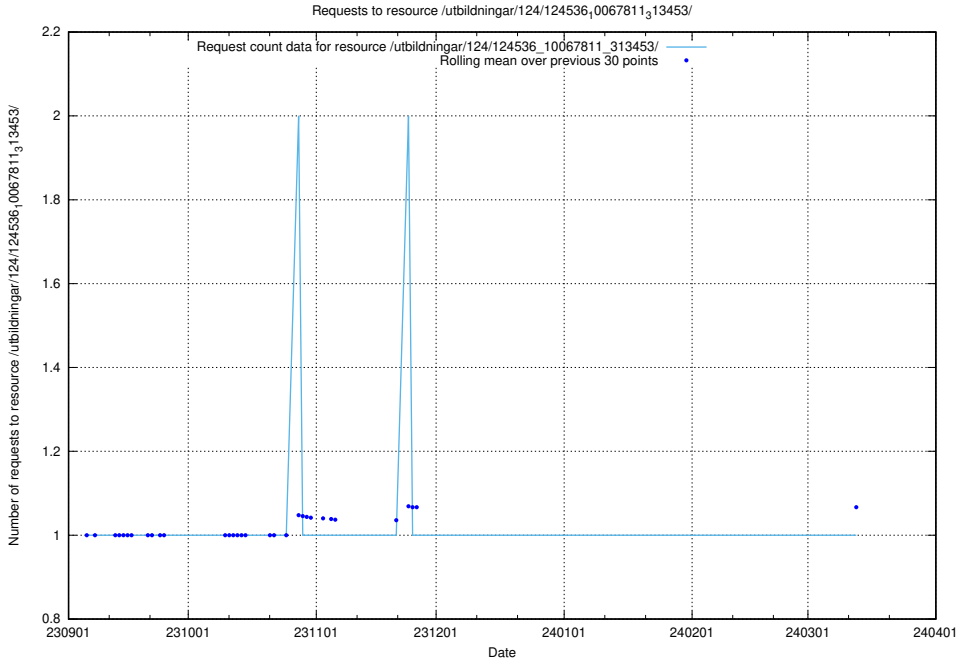

5.4972 Usage of /utbildningar/124/124536_10067811_313453/

Here, we count the number of requests to resource /utbildningar/124/124536_10067811_313453/.