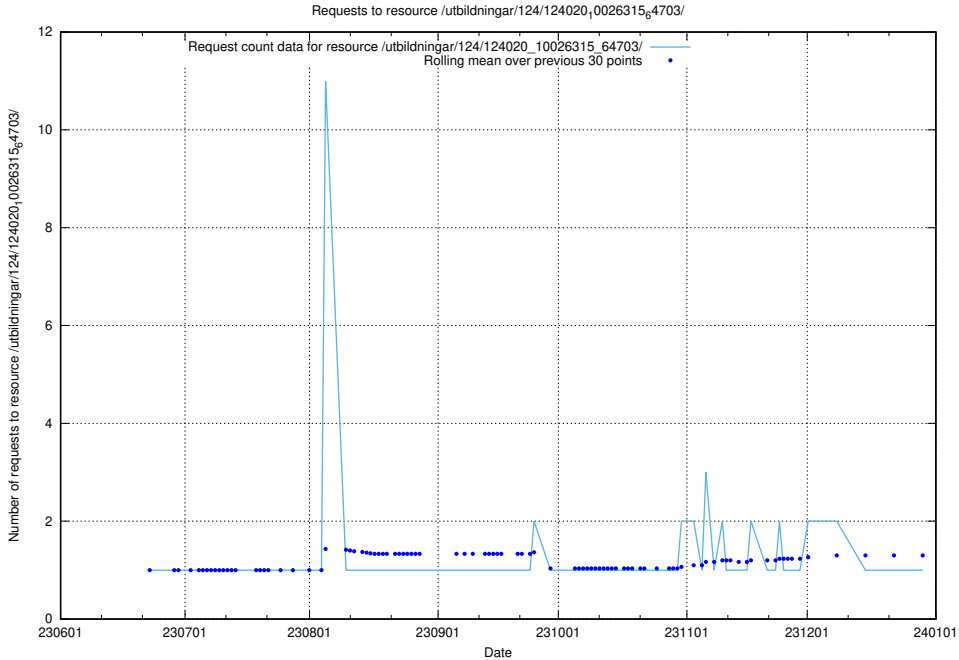

5.6108 Usage of /utbildningar/124/124020_10026315_64703/

Here, we count the number of requests to resource /utbildningar/124/124020_10026315_64703/.