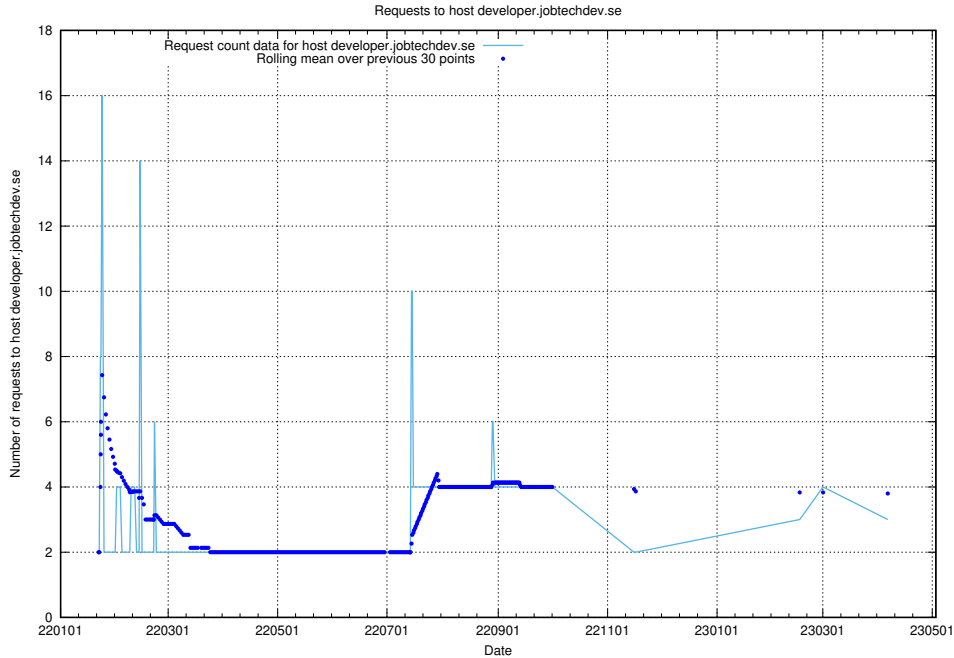

7.170 Usage of developer.jobtechdev.se

Here, we count the number of requests to host developer.jobtechdev.se.