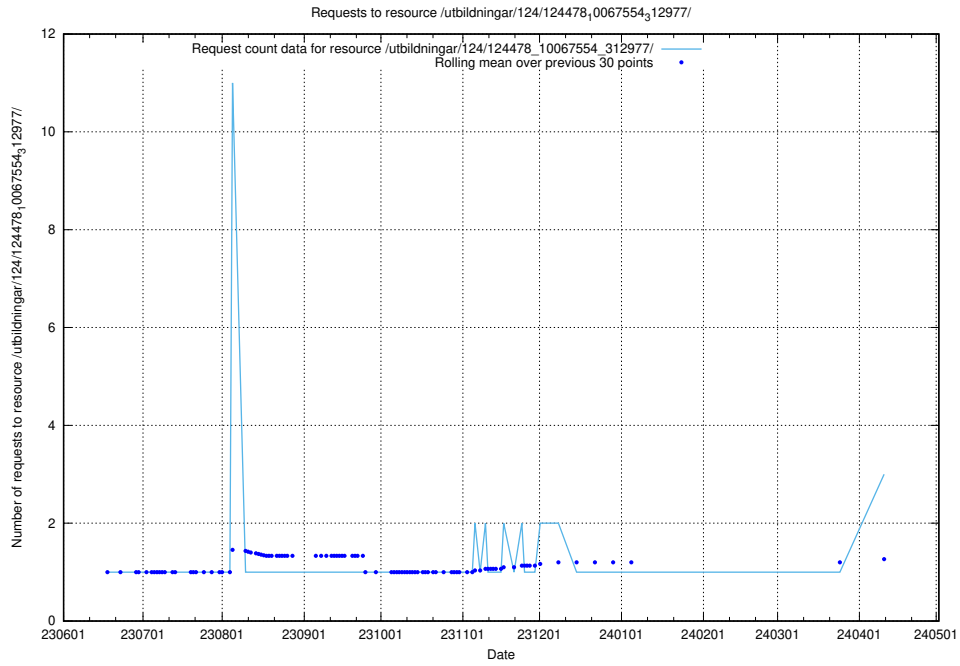

5.417 Usage of /utbildningar/124/124478_10067554_312977/

Here, we count the number of requests to resource /utbildningar/124/124478_10067554_312977/.