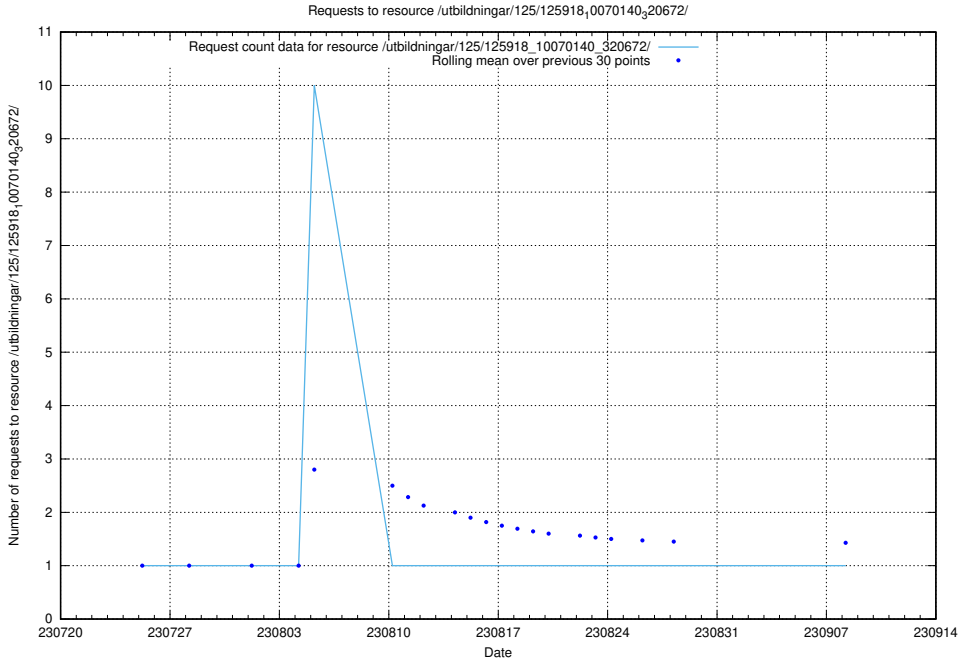

5.5233 Usage of /utbildningar/125/125918_10070140_320672/

Here, we count the number of requests to resource /utbildningar/125/125918_10070140_320672/.