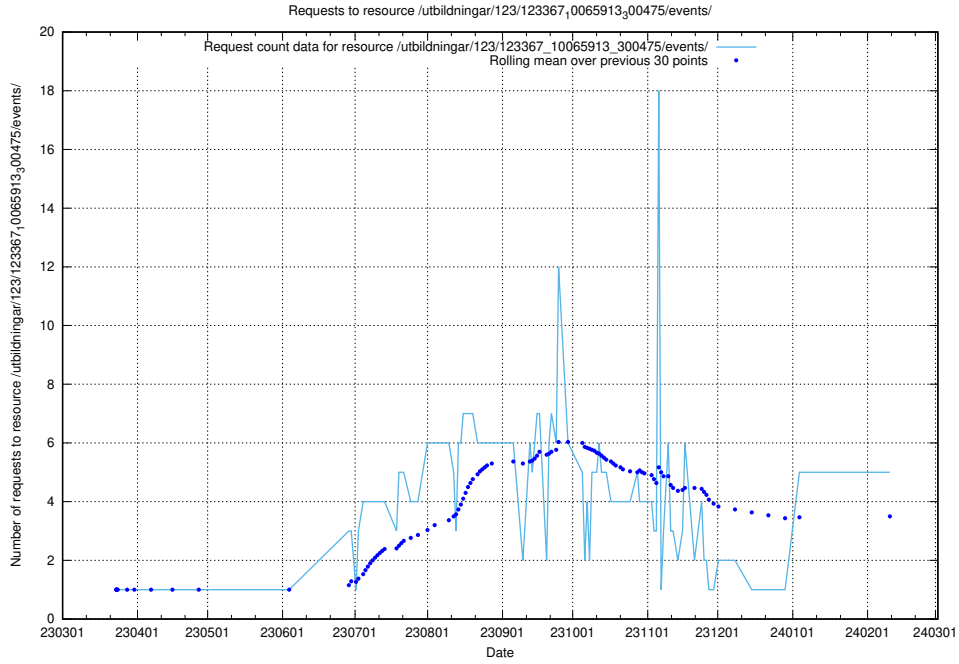

5.160 Usage of /utbildningar/123/123367_10065913_300475/events/

Here, we count the number of requests to resource /utbildningar/123/123367_10065913_300475/events/