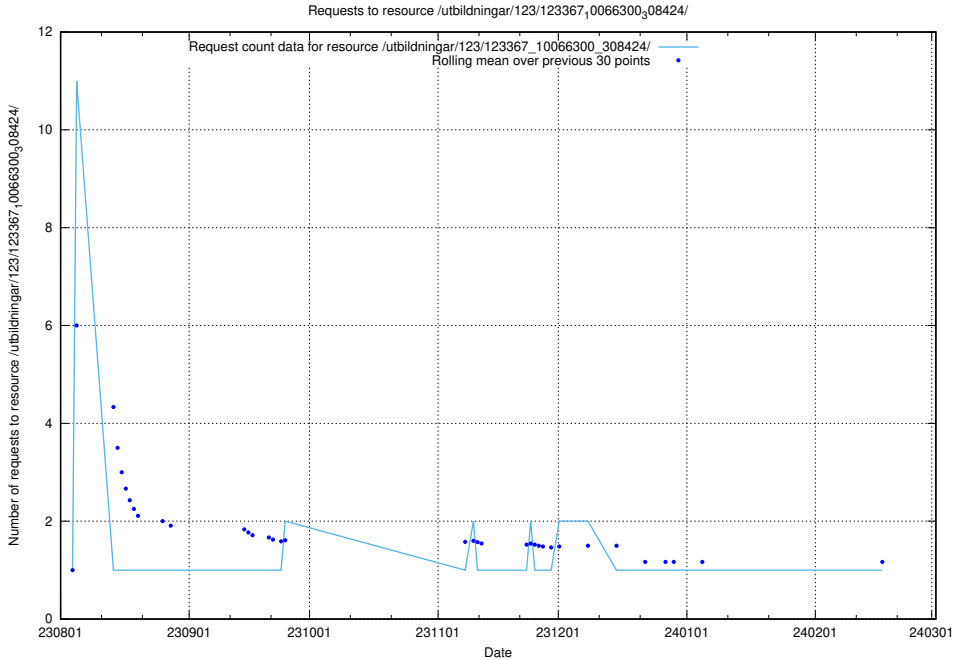

5.5171 Usage of /utbildningar/123/123367_10066300_308424/

Here, we count the number of requests to resource /utbildningar/123/123367_10066300_308424/.