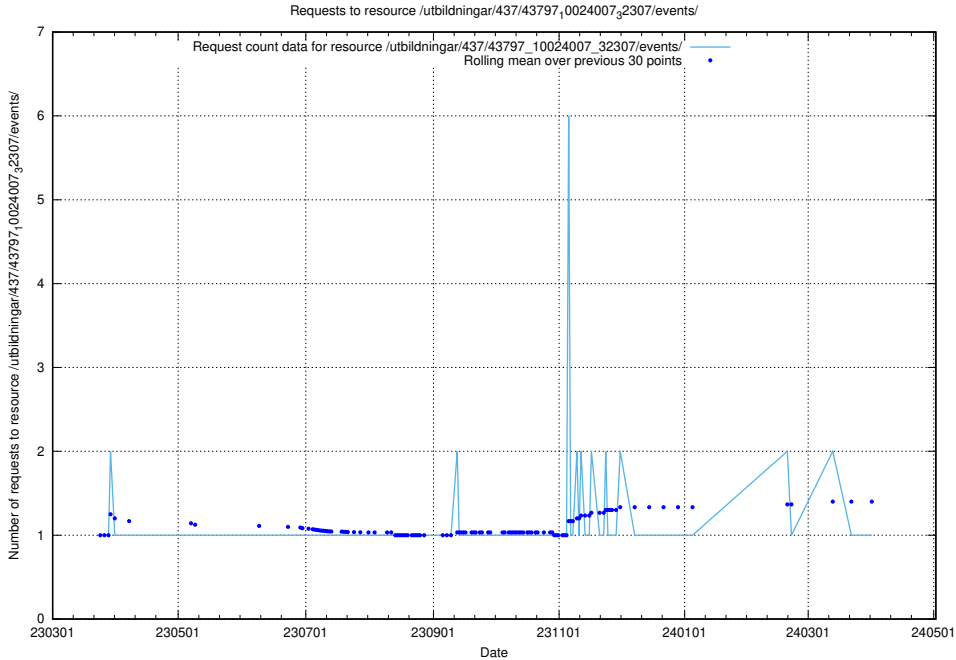

Here, we count the number of requests to resource /utbildningar/437/43799_10024013_29974/events/.

5.6442 Usage of /utbildningar/437/43797_10024007_32307/events/

Here, we count the number of requests to resource /utbildningar/437/43797_10024007_32307/events/.