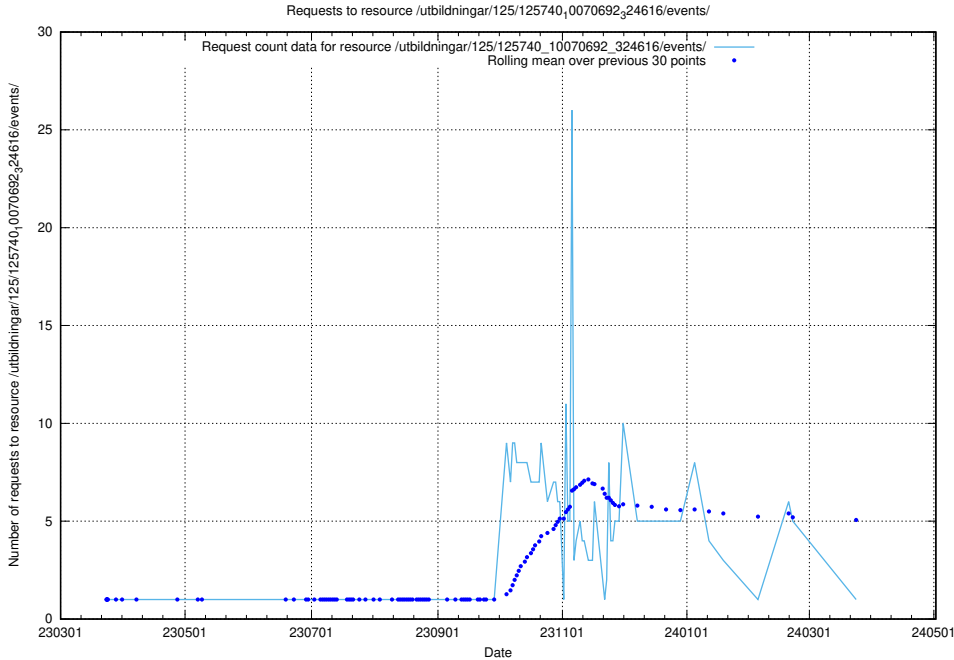

5.986 Usage of /utbildningar/125/125740_10070692_324616/events/

Here, we count the number of requests to resource /utbildningar/125/125740_10070692_324616/events/