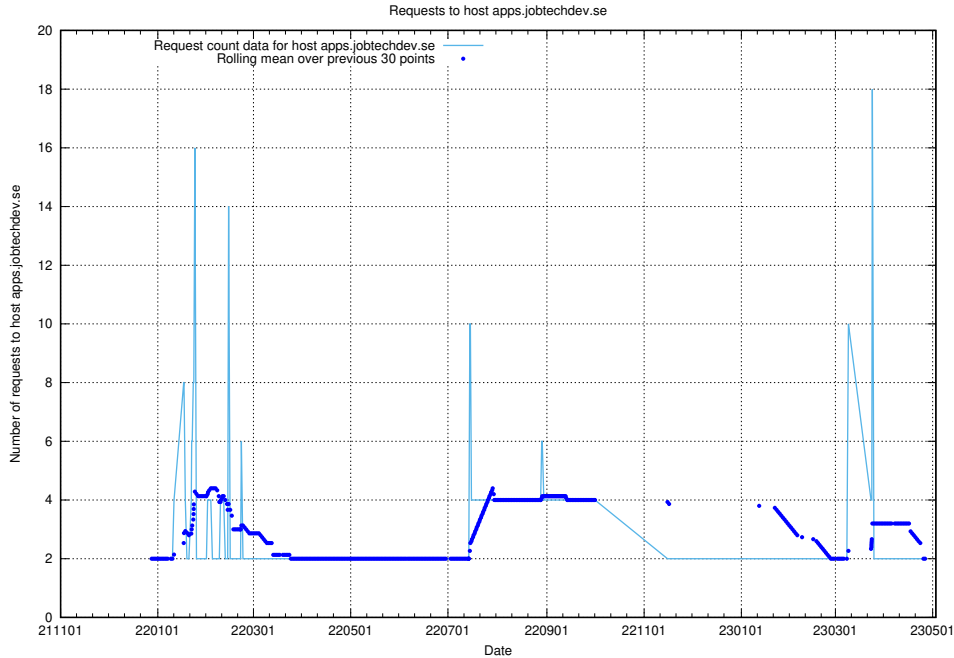

7.365 Usage of apps.jobtechdev.se

Here, we count the number of requests to host apps.jobtechdev.se.