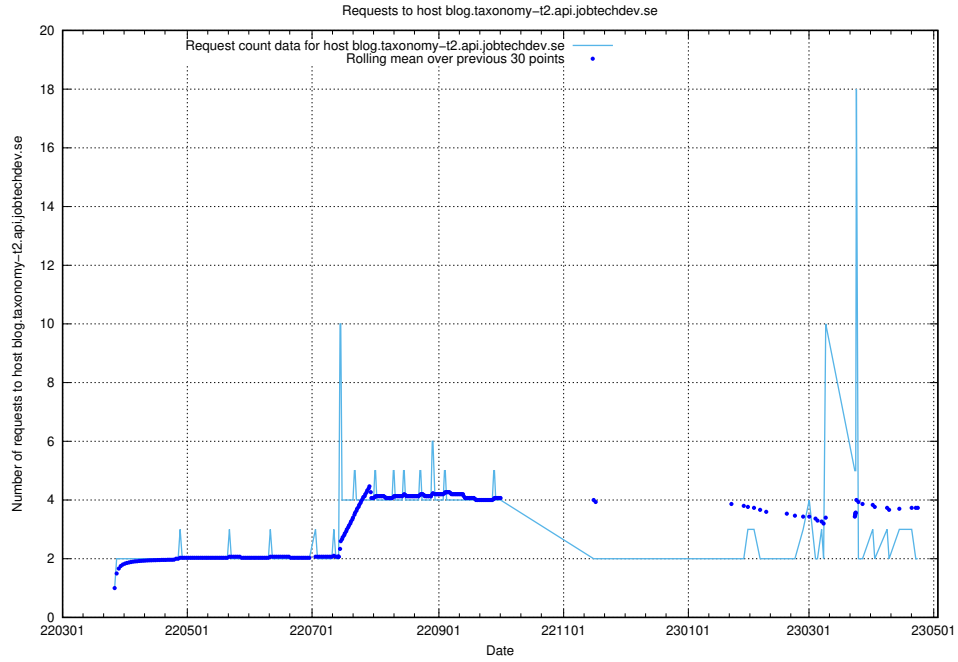

7.497 Usage of `jave.jobtechdev.se`

Here, we count the number of requests to host `jave.jobtechdev.se`.

7.498 Usage of `jobstream-smoke.jobtechdev.se`

Here, we count the number of requests to host `jobstream-smoke.jobtechdev.se`.