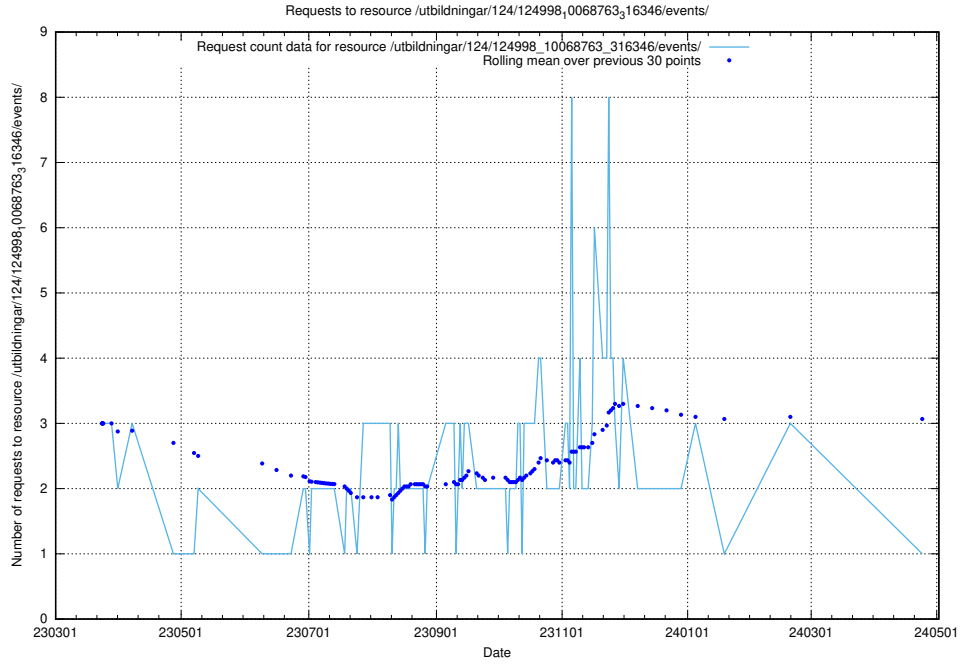

5.6527 Usage of /utbildningar/124/124998_10068763_316346/events/

Here, we count the number of requests to resource /utbildningar/124/124998_10068763_316346/events/

5.6528 Usage of /utbildningar/124/124854_10071121_330533/events/