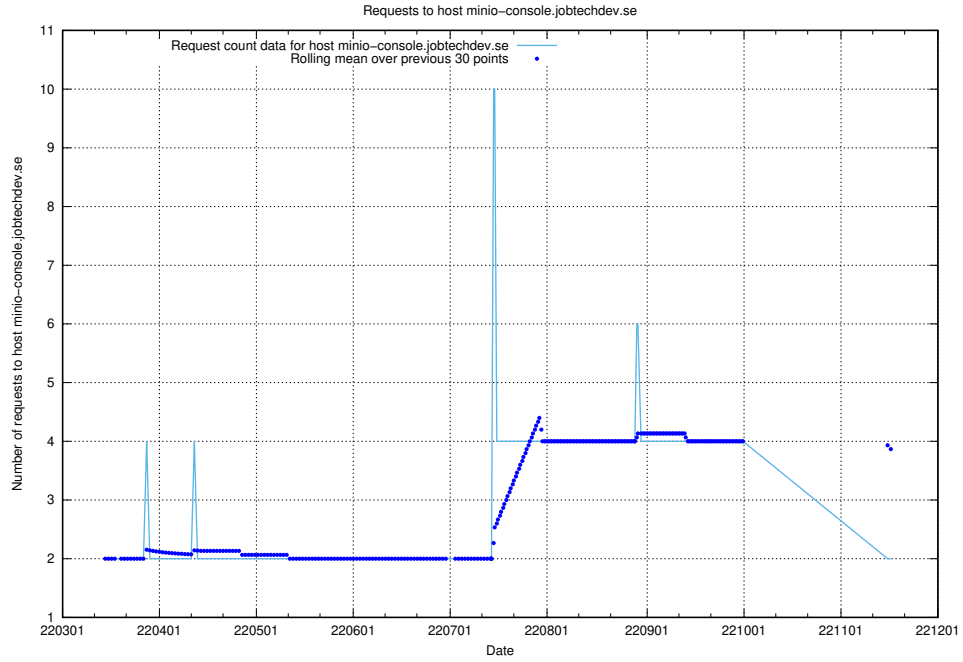

7.502 Usage of minioconsole.jobtechdev.se

Here, we count the number of requests to host minioconsole.jobtechdev.se.

7.503 Usage of minio-console.jobtechdev.se

Here, we count the number of requests to host minio-console.jobtechdev.se.