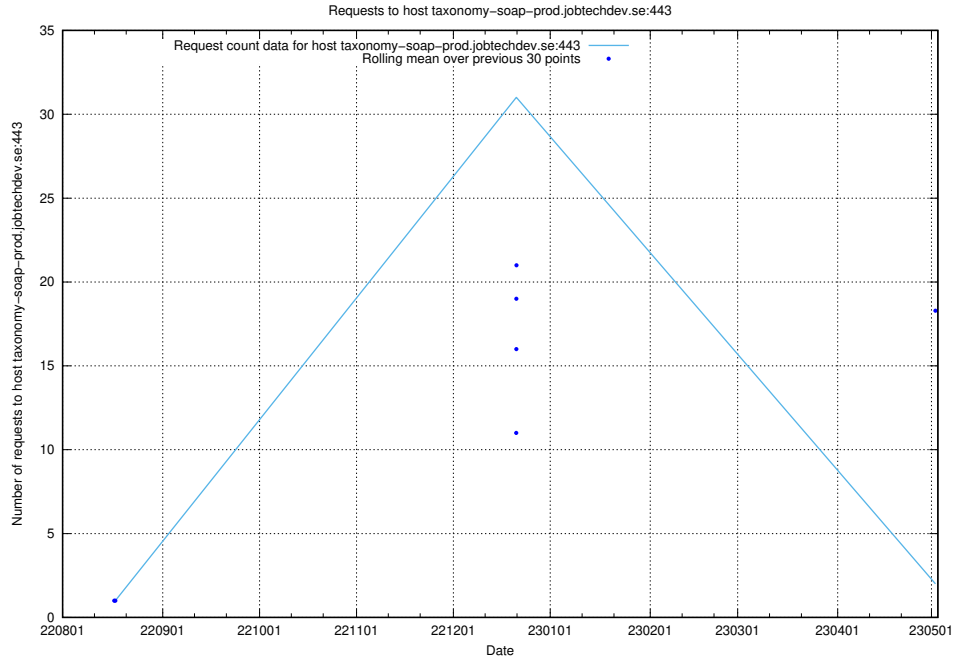

7.346 Usage of taxonomy-soap-prod.jobtechdev.se:443

Here, we count the number of requests to host taxonomy-soap-prod.jobtechdev.se:443.