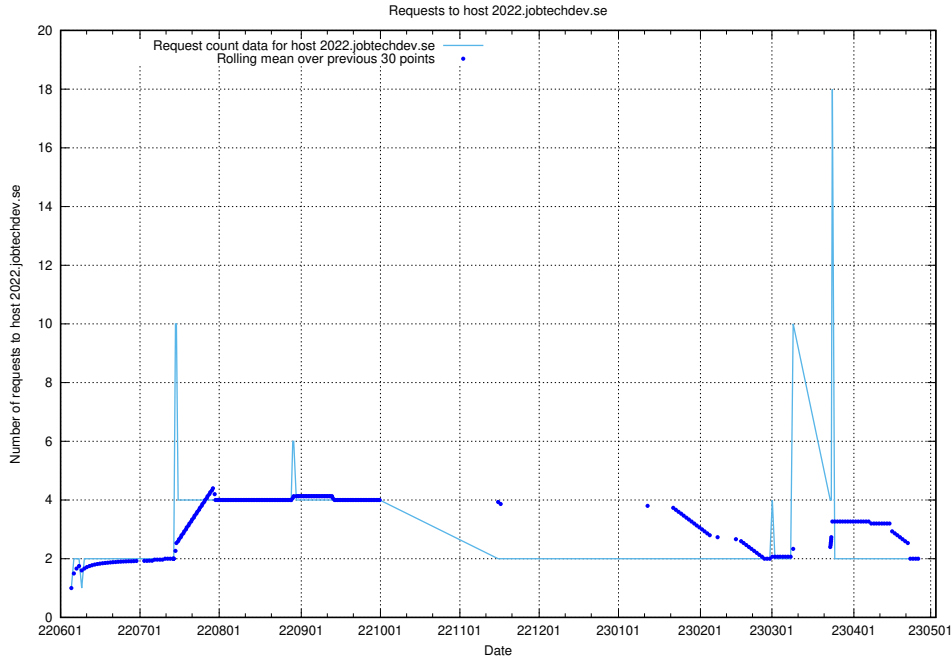

7.418 Usage of 2022.jobtechdev.se

Here, we count the number of requests to host 2022.jobtechdev.se.