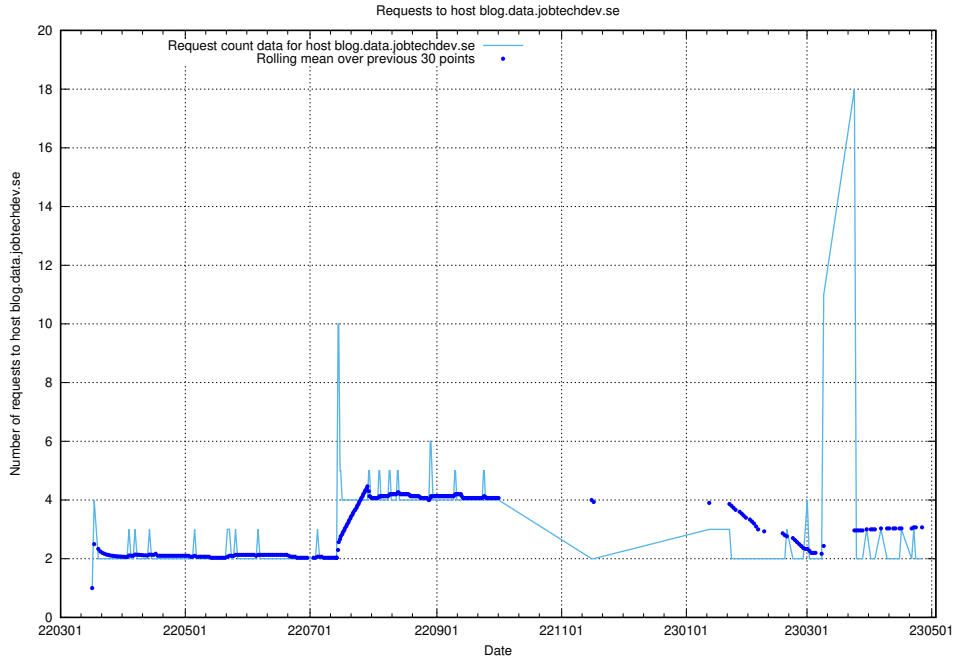

7.501 Usage of blog.data.jobtechdev.se

Here, we count the number of requests to host blog.data.jobtechdev.se.