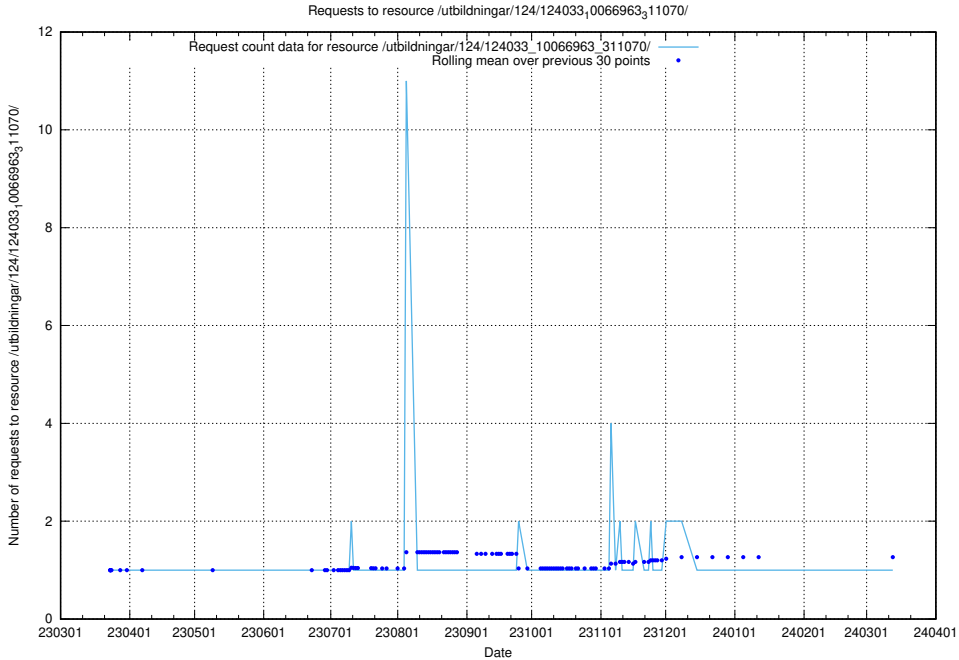

5.4740 Usage of /utbildningar/124/124033_10066963_311070/

Here, we count the number of requests to resource /utbildningar/124/124033_10066963_311070/.