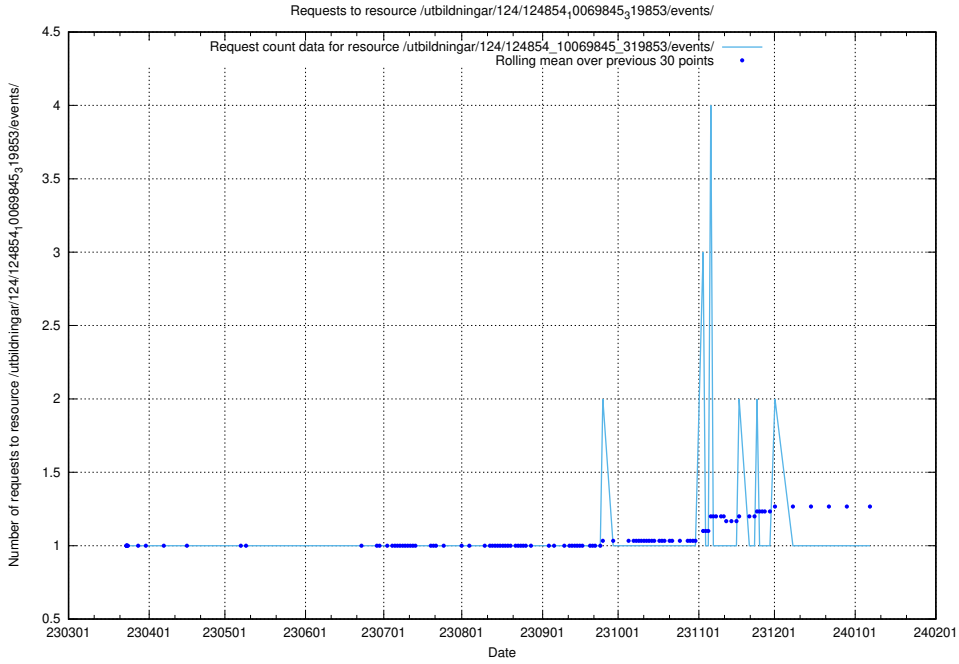

Here, we count the number of requests to resource /utbildningar/124/124854_10071099_324627/.

5.1210 Usage of /utbildningar/124/124854_10069845_319853/events/

Here, we count the number of requests to resource /utbildningar/124/124854_10069845_319853/events/