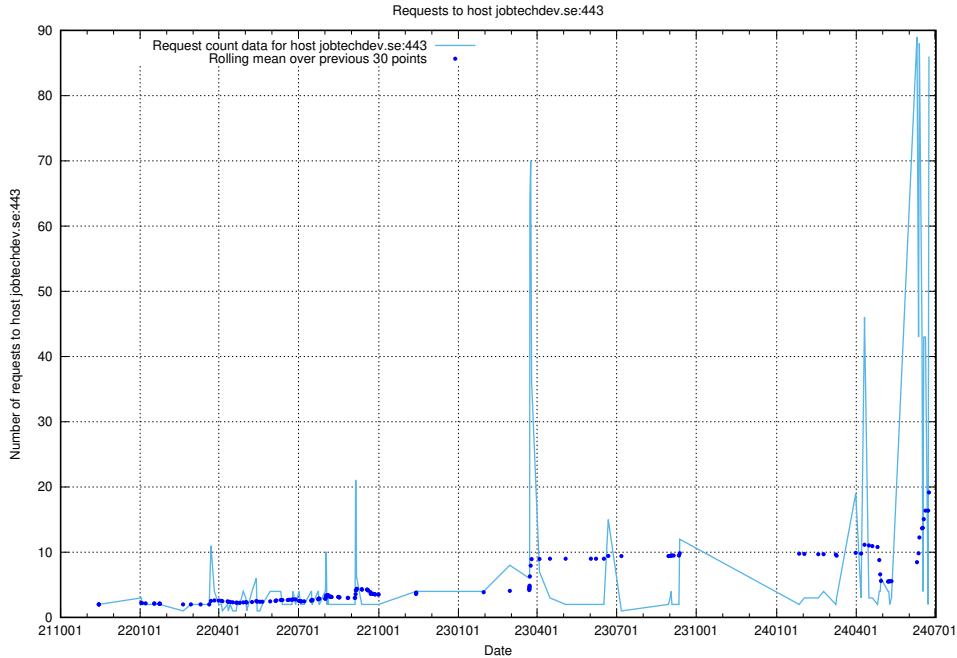

7.23 Usage of jobtechdev.se:443

Here, we count the number of requests to host jobtechdev.se:443.