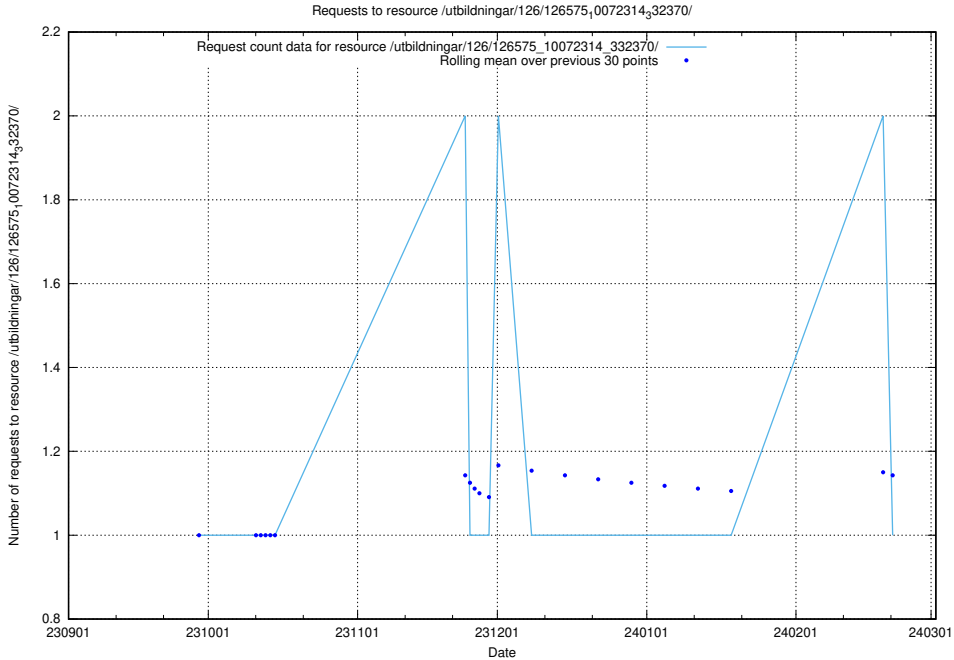

5.4739 Usage of /utbildningar/126/126575_10072314_332370/

Here, we count the number of requests to resource /utbildningar/126/126575_10072314_332370/.