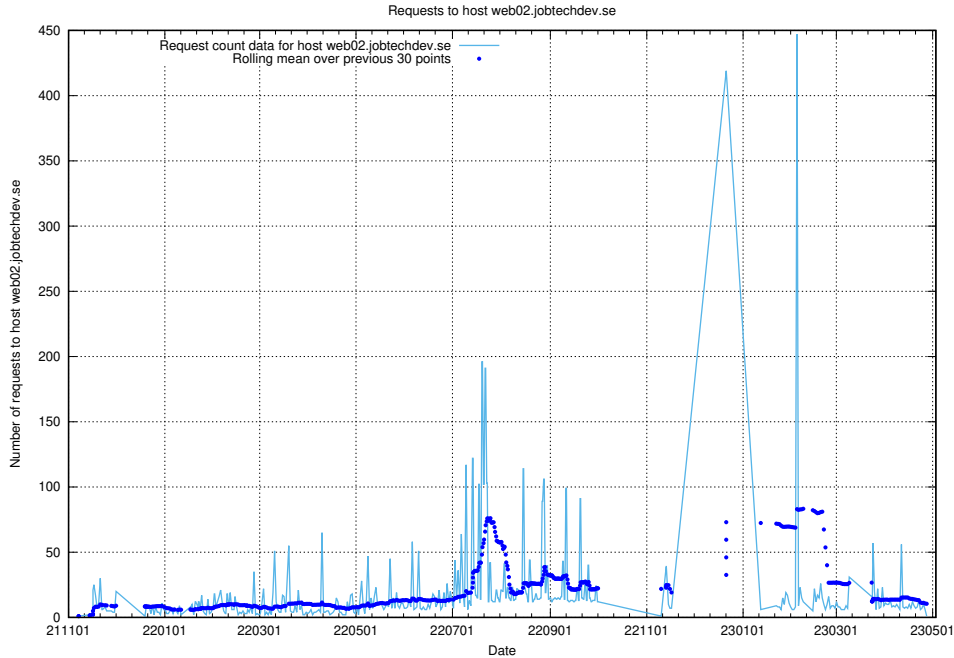

7.624 Usage of web02.jobtechdev.se

Here, we count the number of requests to host web02.jobtechdev.se.