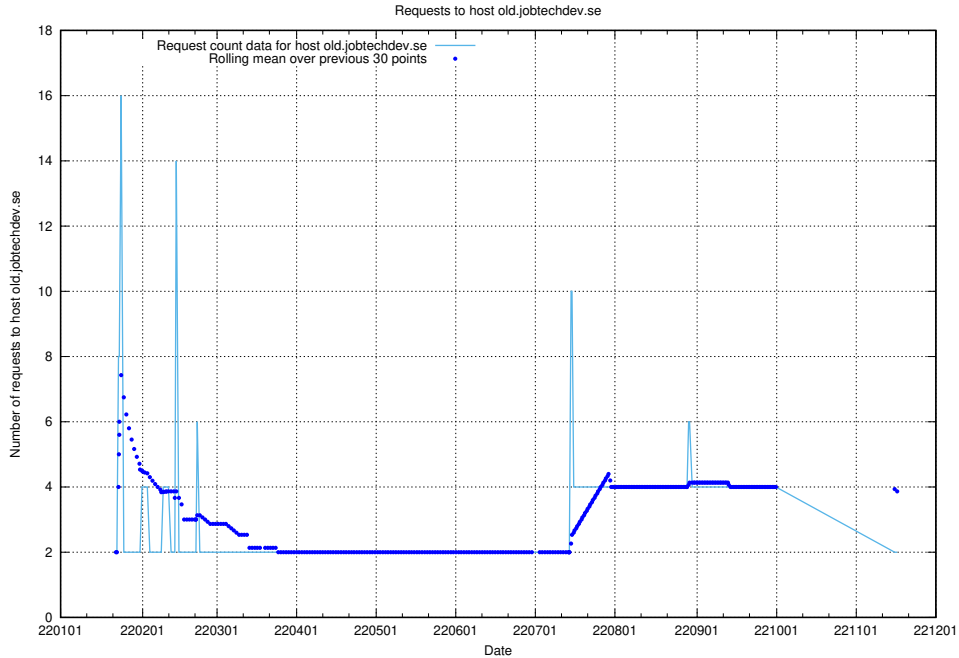

7.597 Usage of old.jobtechdev.se

Here, we count the number of requests to host old.jobtechdev.se.