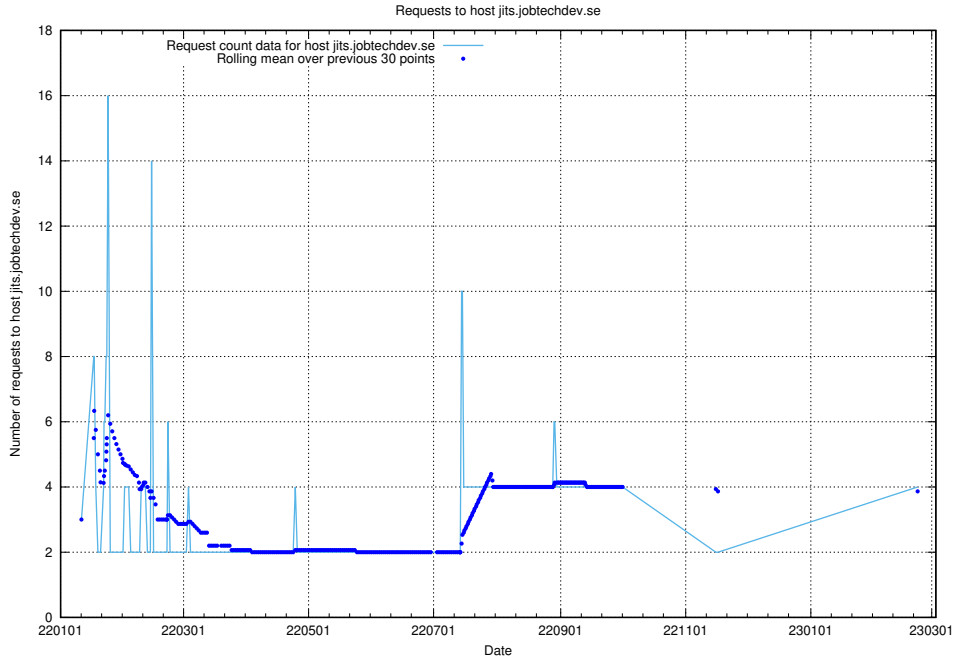

7.112 Usage of jits.jobtechdev.se

Here, we count the number of requests to host jits.jobtechdev.se.