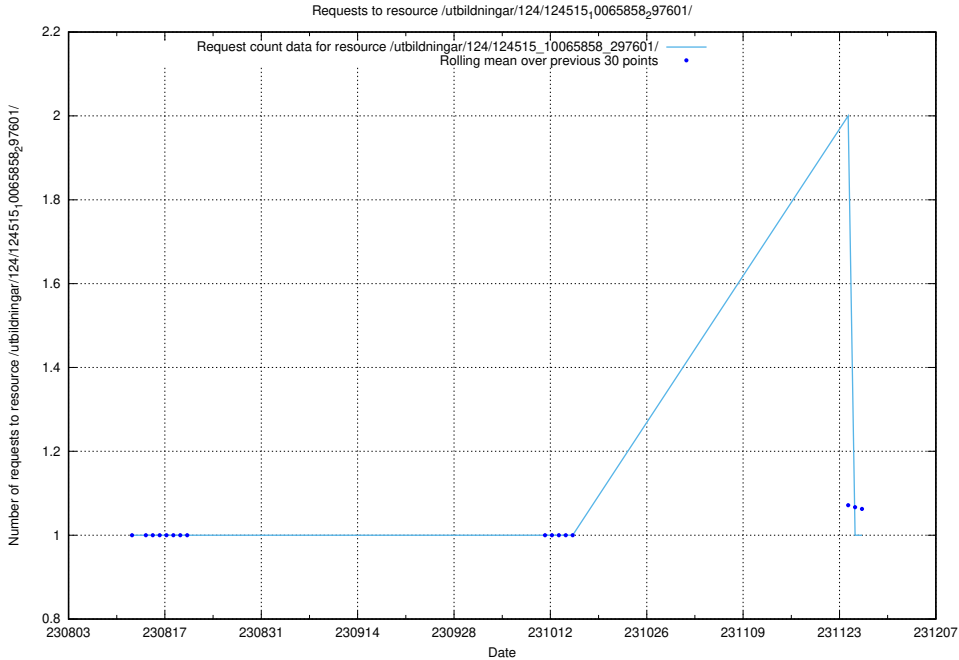

5.5101 Usage of /utbildningar/124/124515_10065858_297601/

Here, we count the number of requests to resource /utbildningar/124/124515_10065858_297601/.