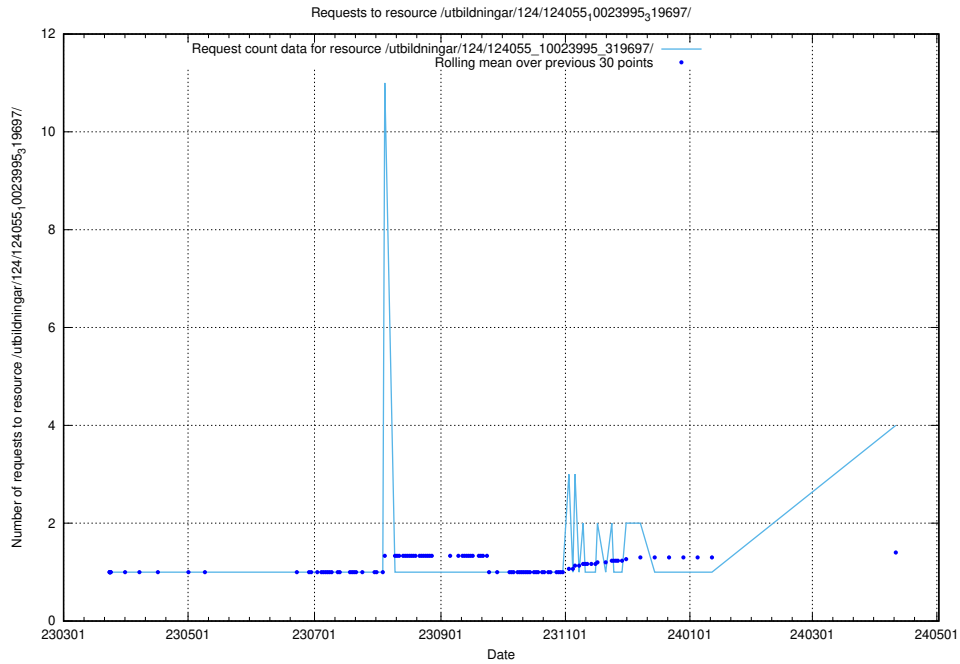

5.227 Usage of /utbildningar/125/125741_10070665_336785/events/

Here, we count the number of requests to resource /utbildningar/125/125741_10070665_336785/events/

5.228 Usage of /taxonomy/version/13/query/skills/