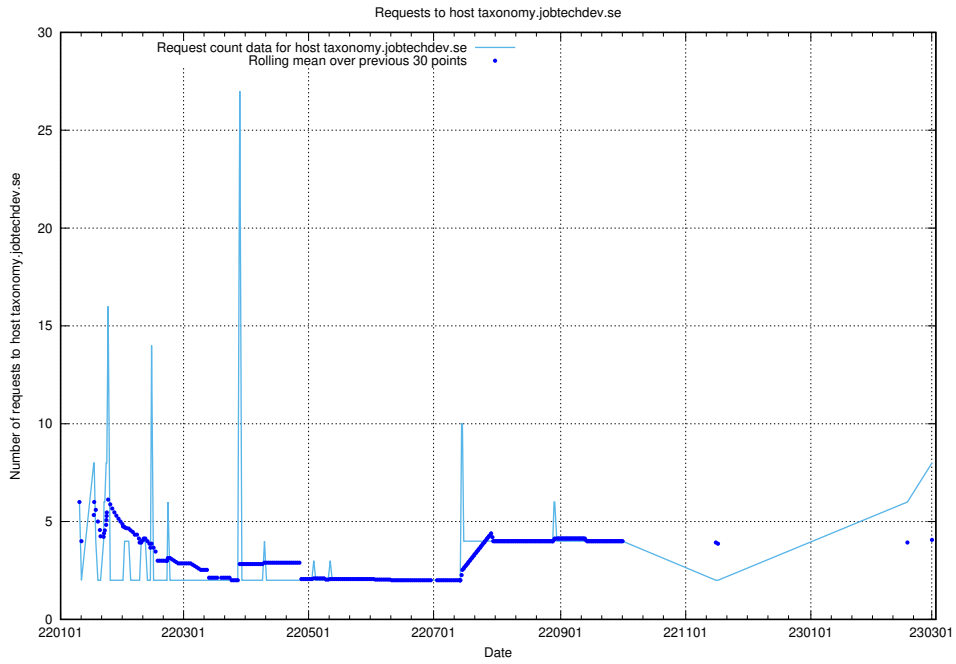

7.68 Usage of taxonomy.jobtechdev.se

Here, we count the number of requests to host taxonomy.jobtechdev.se.

7.69 Usage of inspelning.jobtechdev.se

Here, we count the number of requests to host inspelning.jobtechdev.se.