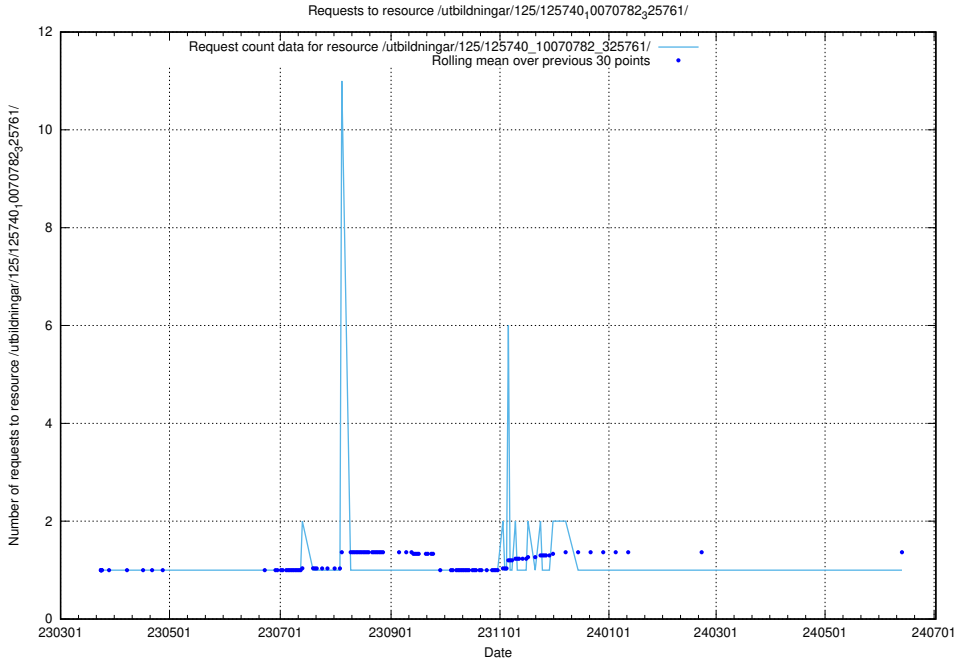

5.978 Usage of /utbildningar/125/125740_10070782_325761/

Here, we count the number of requests to resource /utbildningar/125/125740_10070782_325761/.