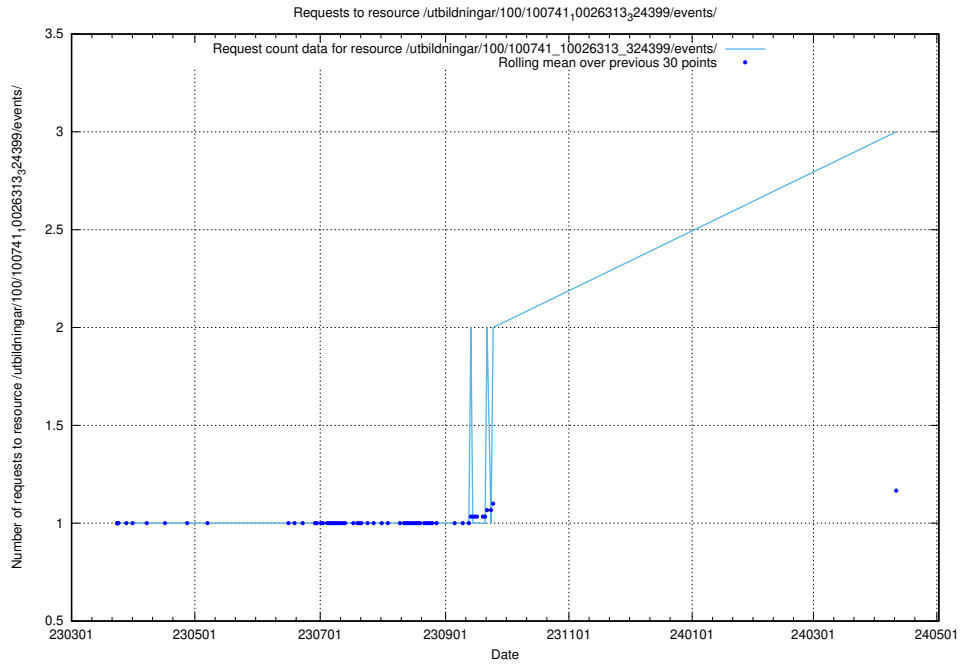

5.395 Usage of /utbildningar/100/100741_10026313_324399/events/

Here, we count the number of requests to resource /utbildningar/100/100741_10026313_324399/events/

5.396 Usage of /utbildningar/126/126337_10072940_334334/