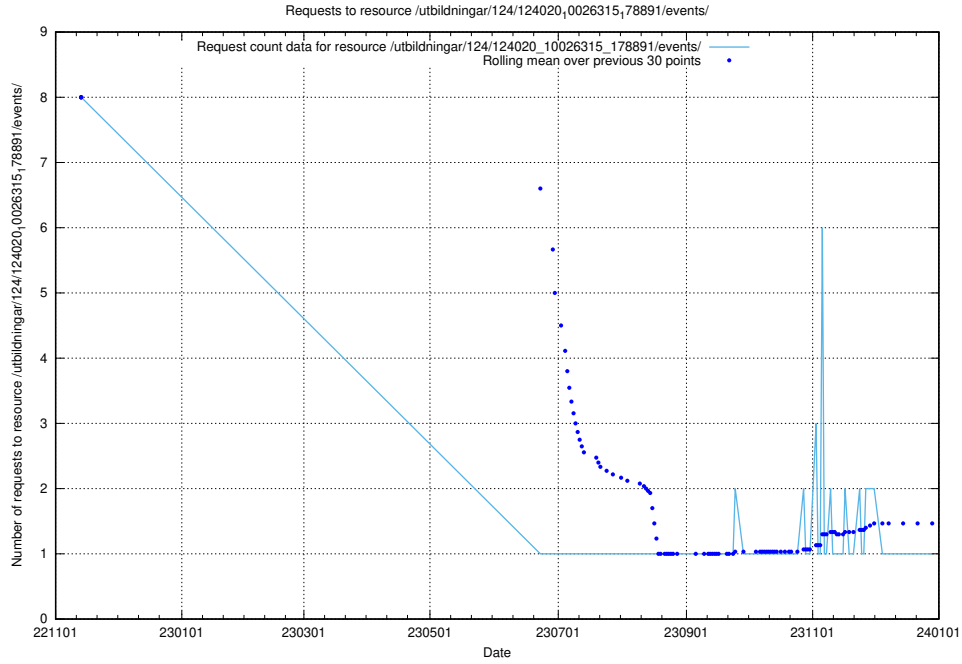

5.6057 Usage of /utbildningar/124/124020_10026315_178891/events/

Here, we count the number of requests to resource /utbildningar/124/124020_10026315_178891/events/