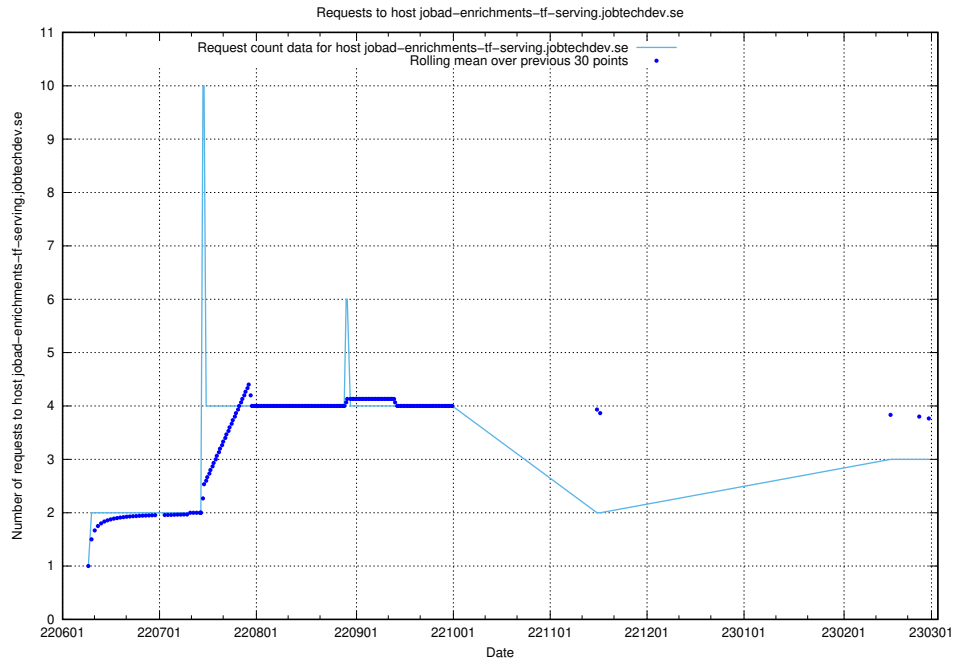

7.220 Usage of `jobad-enrichments-tf-serving.jobtechdev.se`

Here, we count the number of requests to host `jobad-enrichments-tf-serving.jobtechdev.se`.