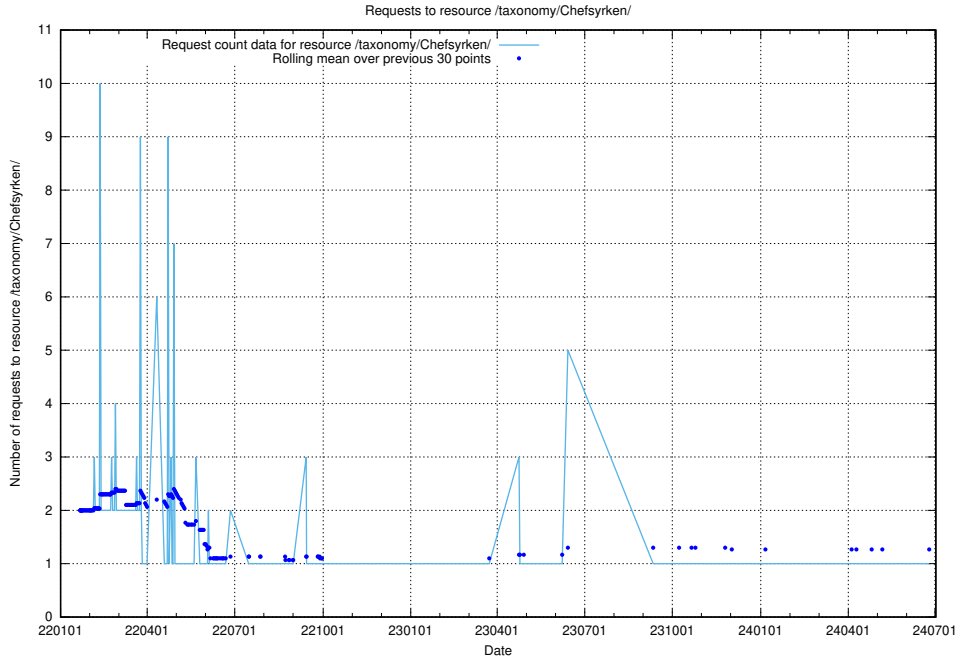

5.1235 Usage of /taxonomy/Chesyrken/

Here, we count the number of requests to resource /taxonomy/Chesyrken/.

5.1236 Usage of /utbildningar/124/124521_10066301_308425/events/

Here, we count the number of requests to resource /utbildningar/124/124521_10066301_308425/events/