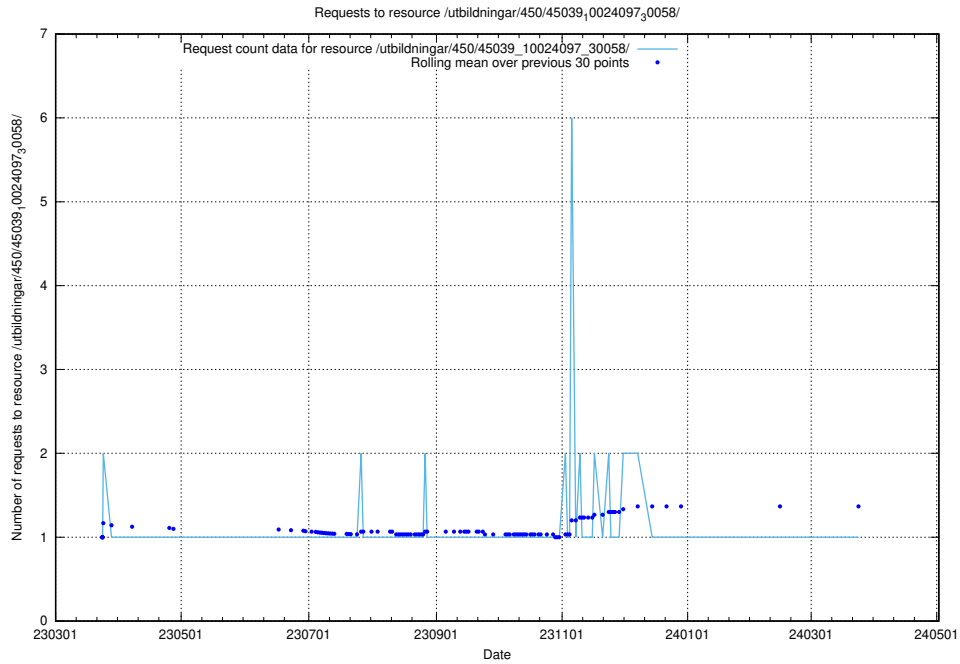

5.6587 Usage of /utbildningar/450/45039_10024097_30058/

Here, we count the number of requests to resource /utbildningar/450/45039_10024097_30058/.