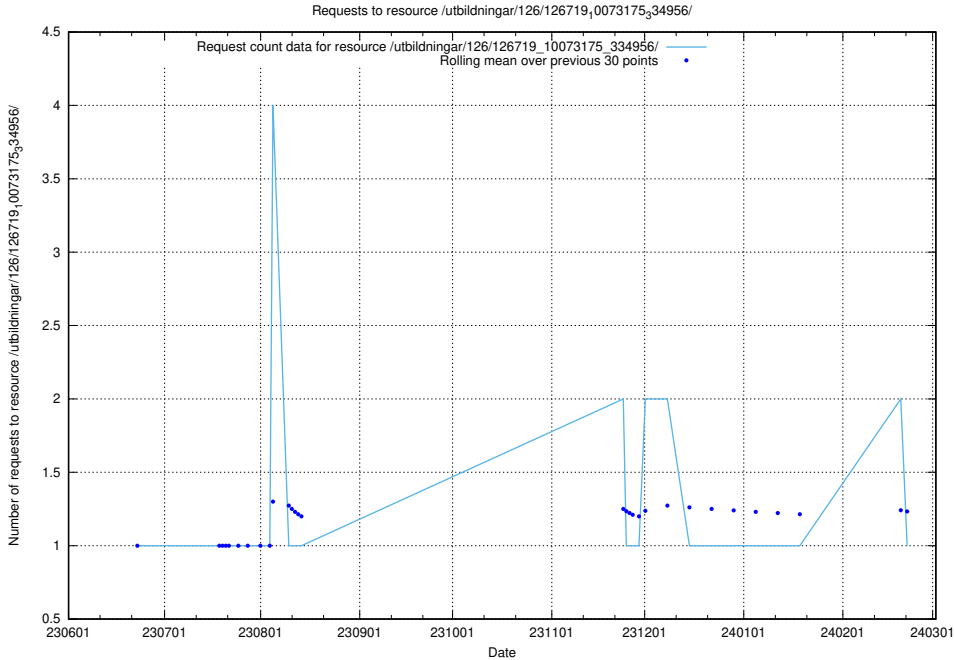

5.5896 Usage of /utbildningar/126/126719_10073175_334956/

Here, we count the number of requests to resource /utbildningar/126/126719_10073175_334956/.