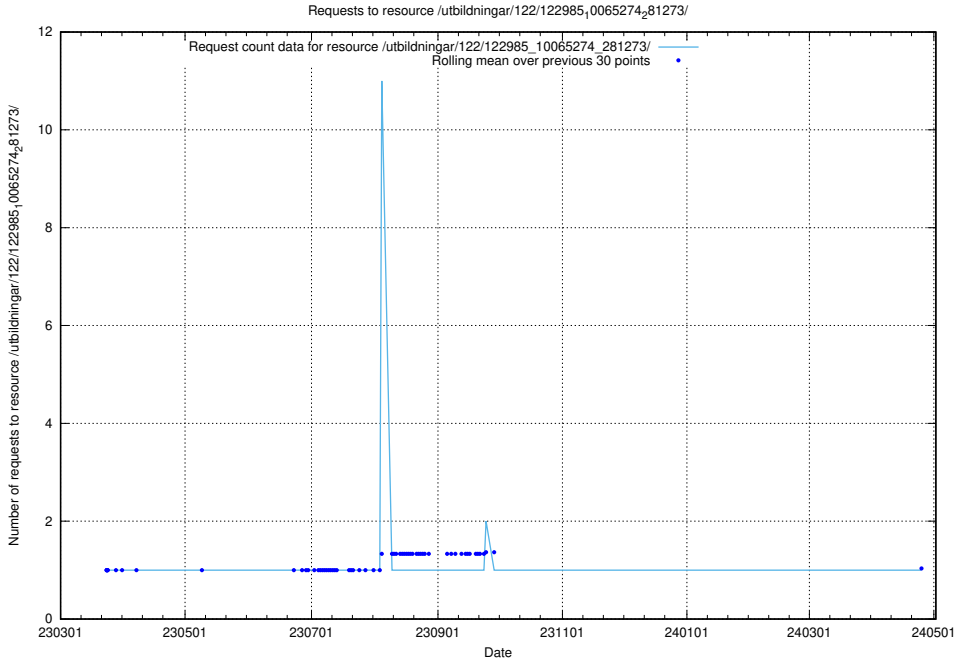

5.5206 Usage of /utbildningar/122/122985_10065274_281273/

Here, we count the number of requests to resource /utbildningar/122/122985_10065274_281273/.