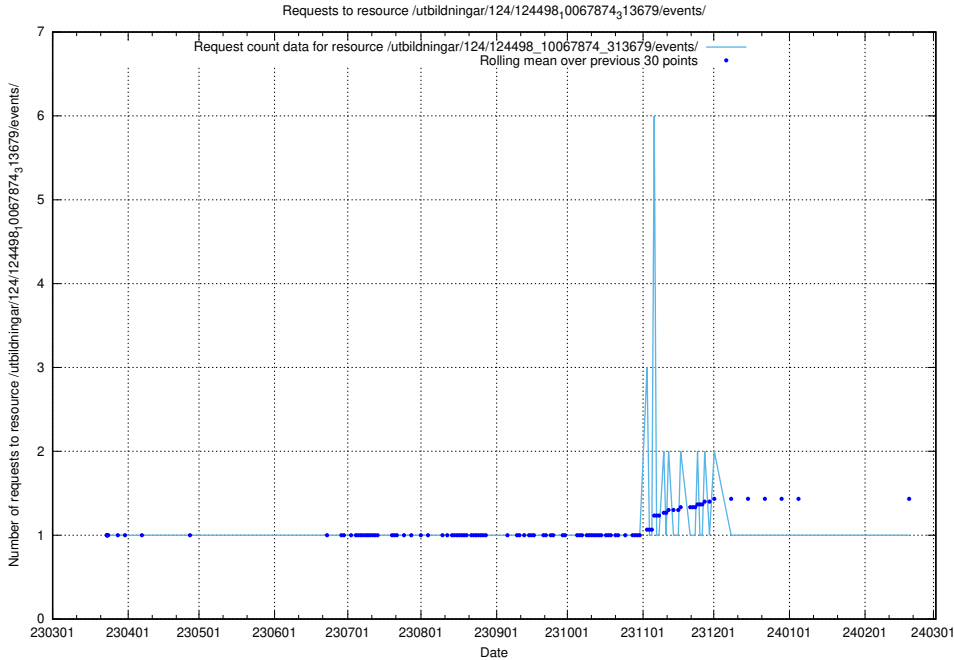

Here, we count the number of requests to resource /taxonomy/version/1/query/concept-types/.

5.2912 Usage of /utbildningar/124/124498_10067874_313679/events/

Here, we count the number of requests to resource /utbildningar/124/124498_10067874_313679/events/