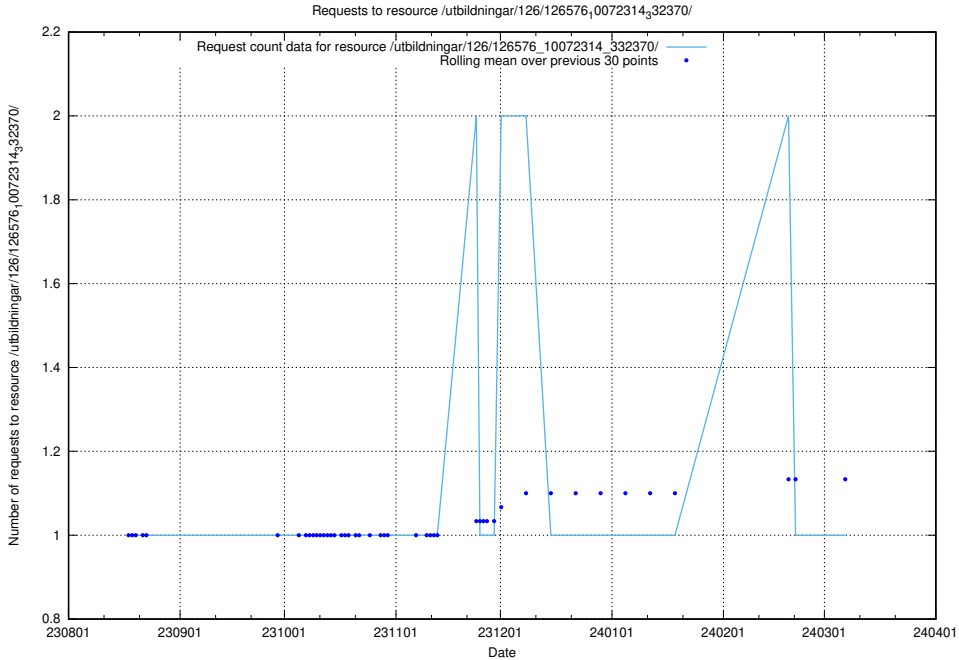

5.5057 Usage of /utbildningar/126/126576_10072314_332370/

Here, we count the number of requests to resource /utbildningar/126/126576_10072314_332370/.