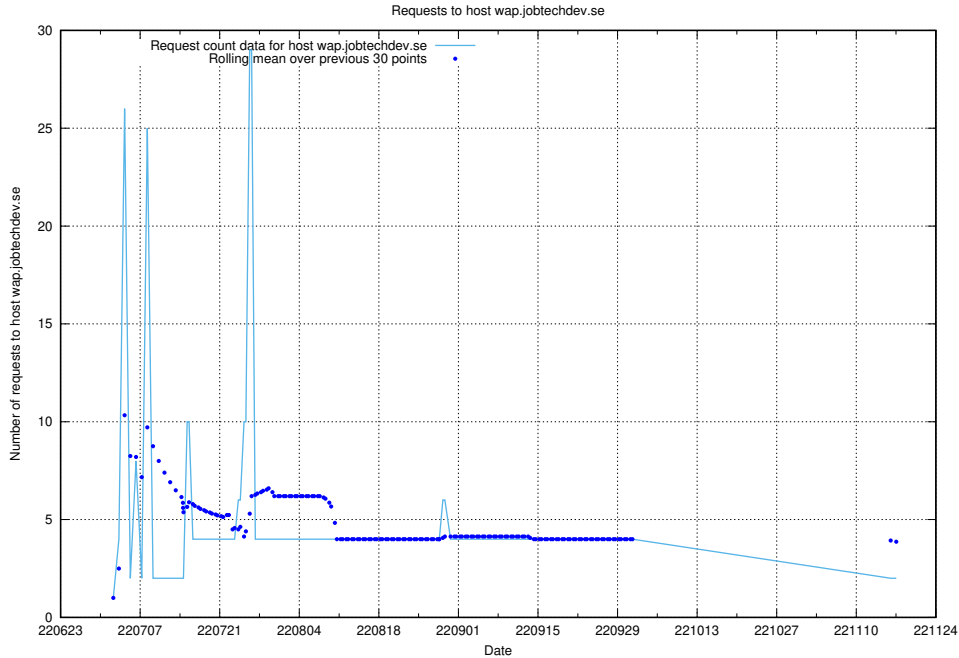

7.398 Usage of wap.jobtechdev.se

Here, we count the number of requests to host wap.jobtechdev.se.