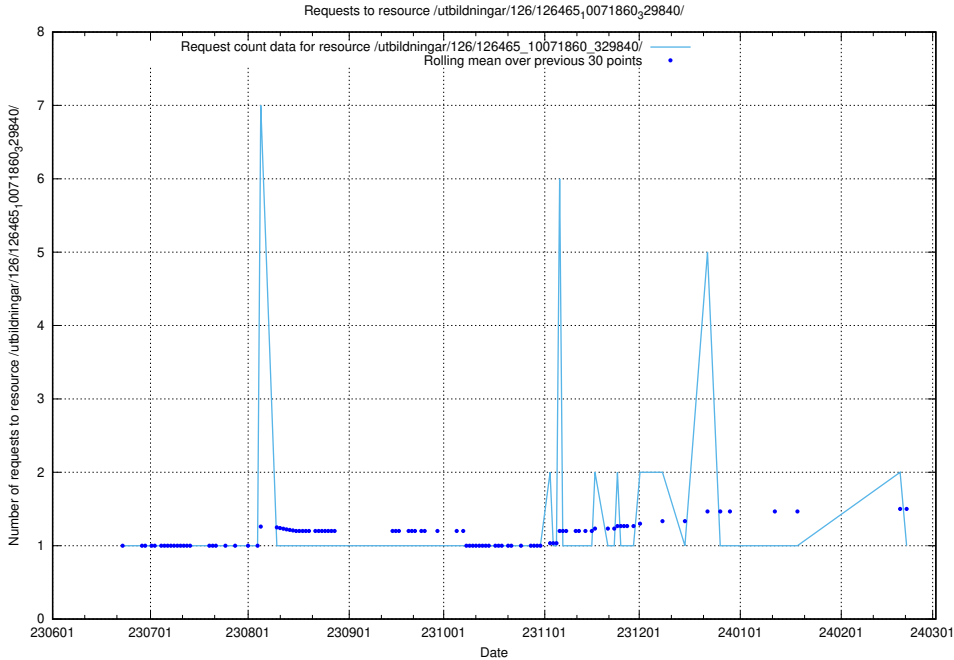

Here, we count the number of requests to resource /utbildningar/126/126465_10071860_329840/events/

5.5939 Usage of /utbildningar/126/126465_10071860_329840/

Here, we count the number of requests to resource /utbildningar/126/126465_10071860_329840/.