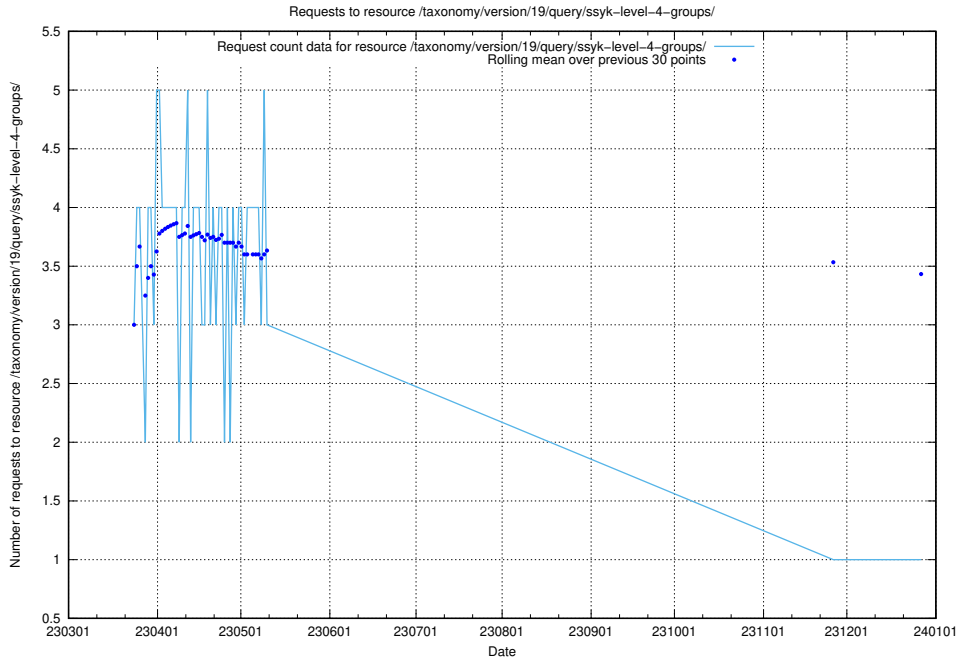

5.6387 Usage of /taxonomy/version/19/query/ssyk-level-4-groups/

Here, we count the number of requests to resource /taxonomy/version/19/query/ssyk-level-4-groups/.