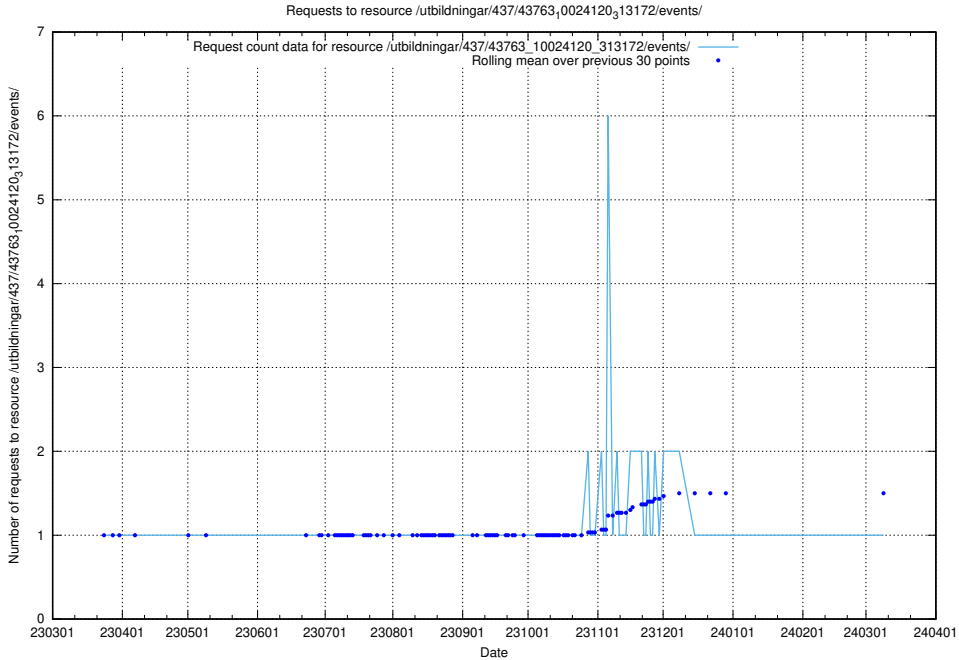

5.6453 Usage of /utbildningar/437/43763_10024120_313172/events/

Here, we count the number of requests to resource /utbildningar/437/43763_10024120_313172/events/.