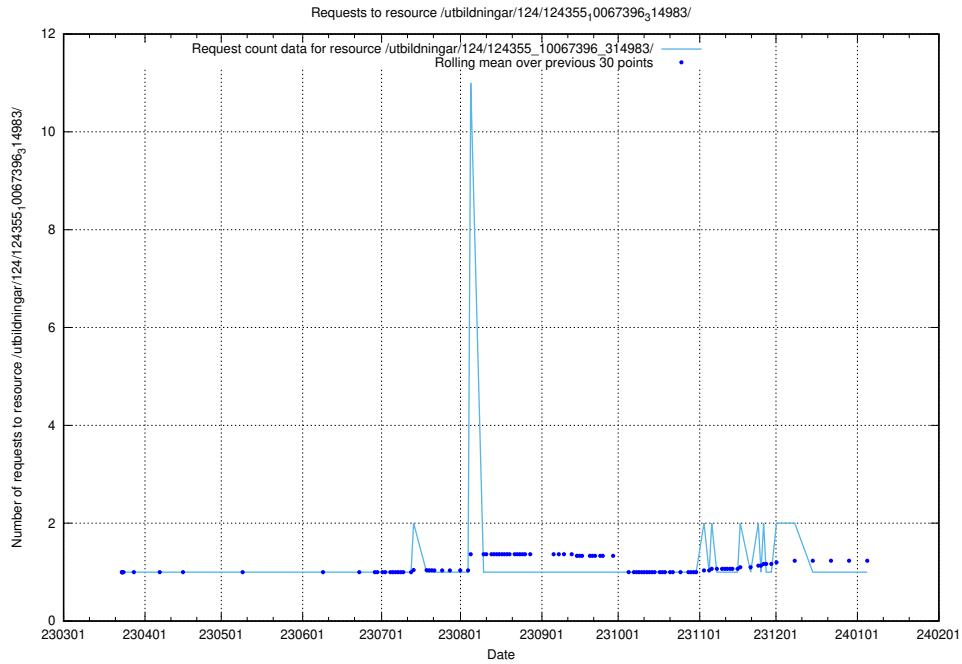

5.4177 Usage of /utbildningar/124/124355_10067396_314983/

Here, we count the number of requests to resource /utbildningar/124/124355_10067396_314983/.