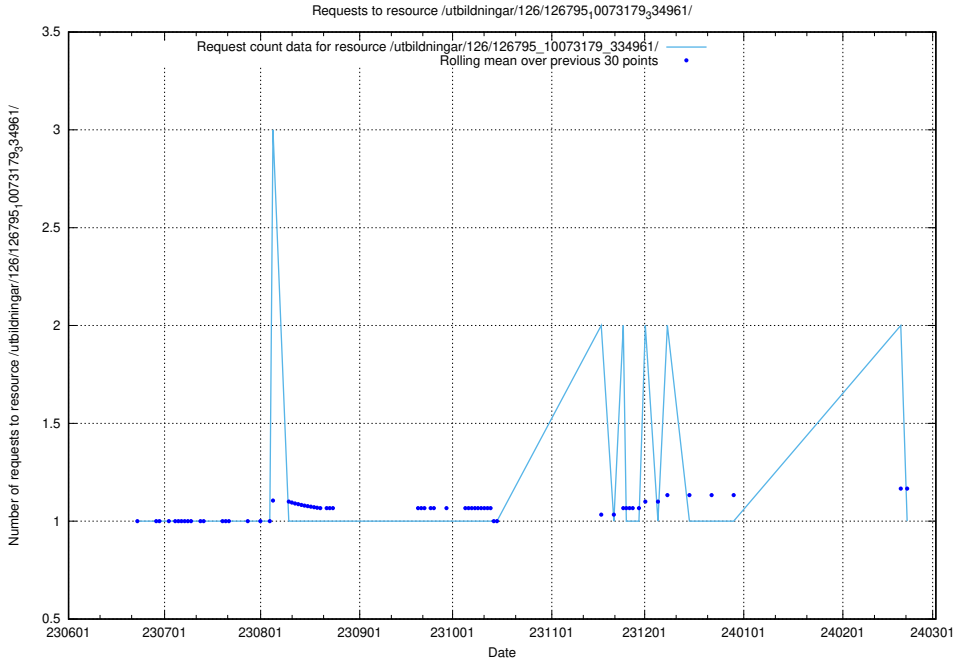

5.5870 Usage of /utbildningar/126/126795_10073179_334961/

Here, we count the number of requests to resource /utbildningar/126/126795_10073179_334961/.