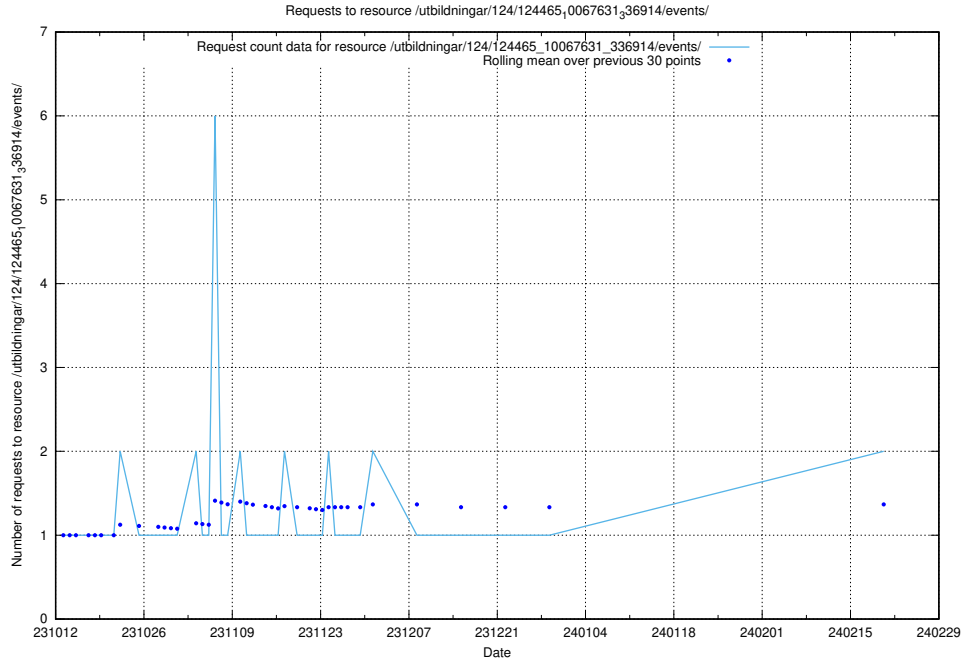

5.696 Usage of /utbildningar/124/124465_10067631_336914/events/

Here, we count the number of requests to resource /utbildningar/124/124465_10067631_336914/events/