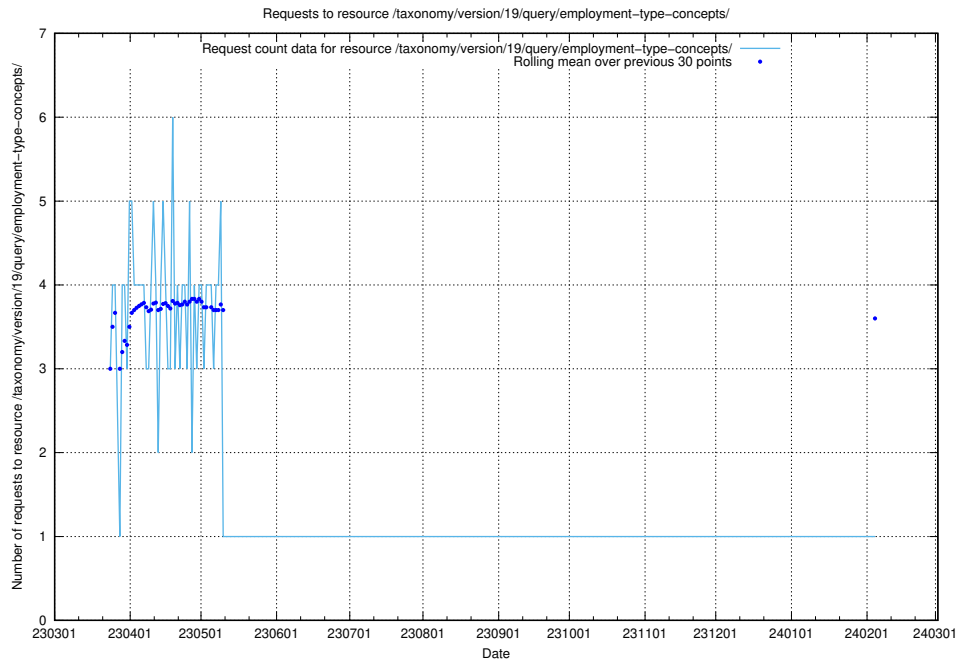

5.6411 Usage of /taxonomy/version/19/query/employment-type-concepts/

Here, we count the number of requests to resource /taxonomy/version/19/query/employment-type-concepts/.