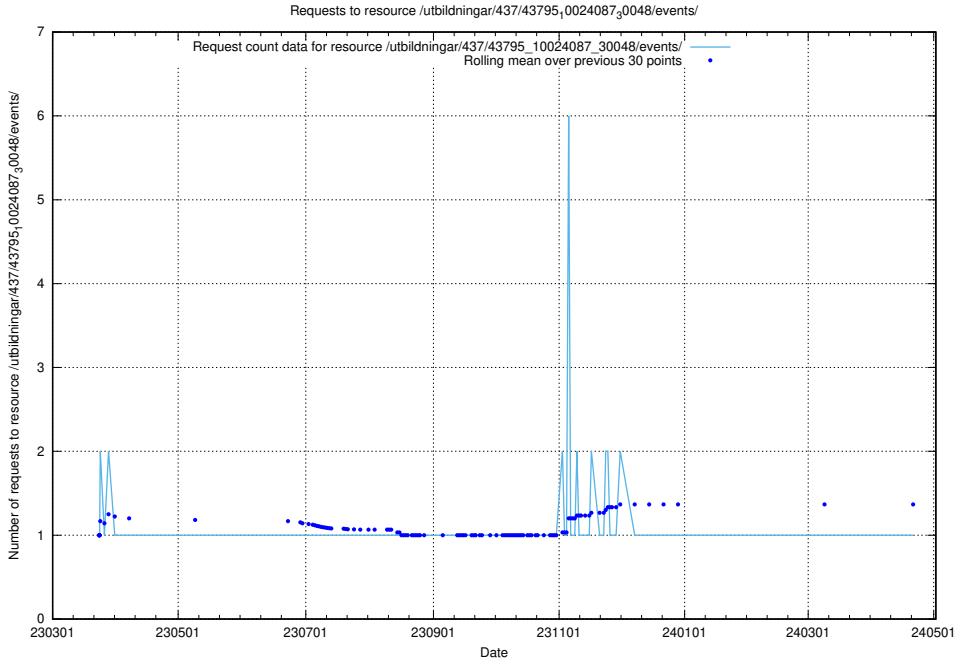

Here, we count the number of requests to resource /utbildningar/437/43796_10024100_313818/.

5.6624 Usage of /utbildningar/437/43795_10024087_30048/events/

Here, we count the number of requests to resource /utbildningar/437/43795_10024087_30048/events/.