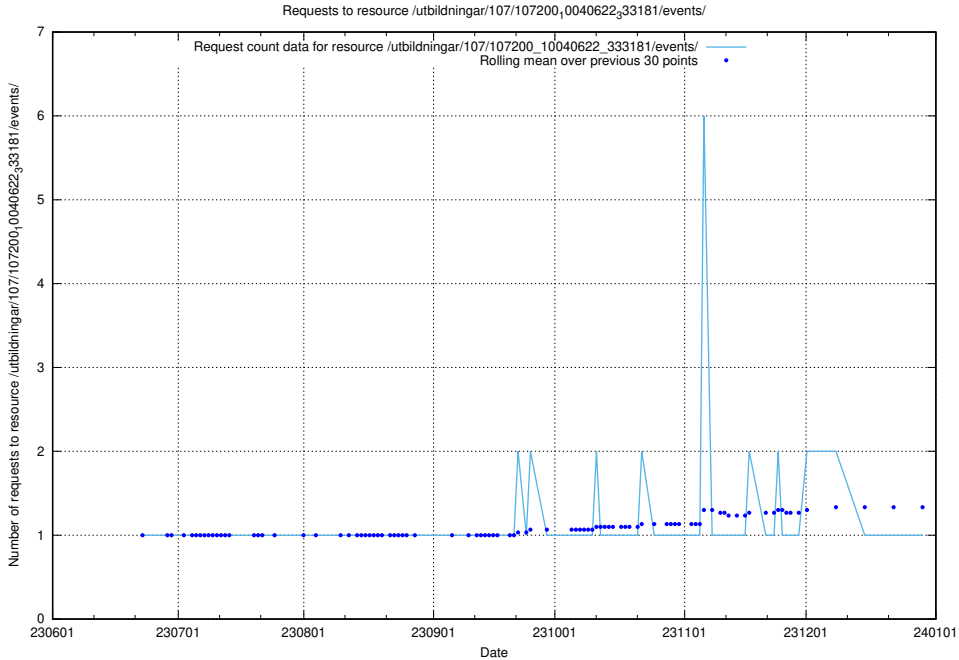

5.6121 Usage of /utbildningar/107/107200_10040622_333181/events/

Here, we count the number of requests to resource /utbildningar/107/107200_10040622_333181/events/