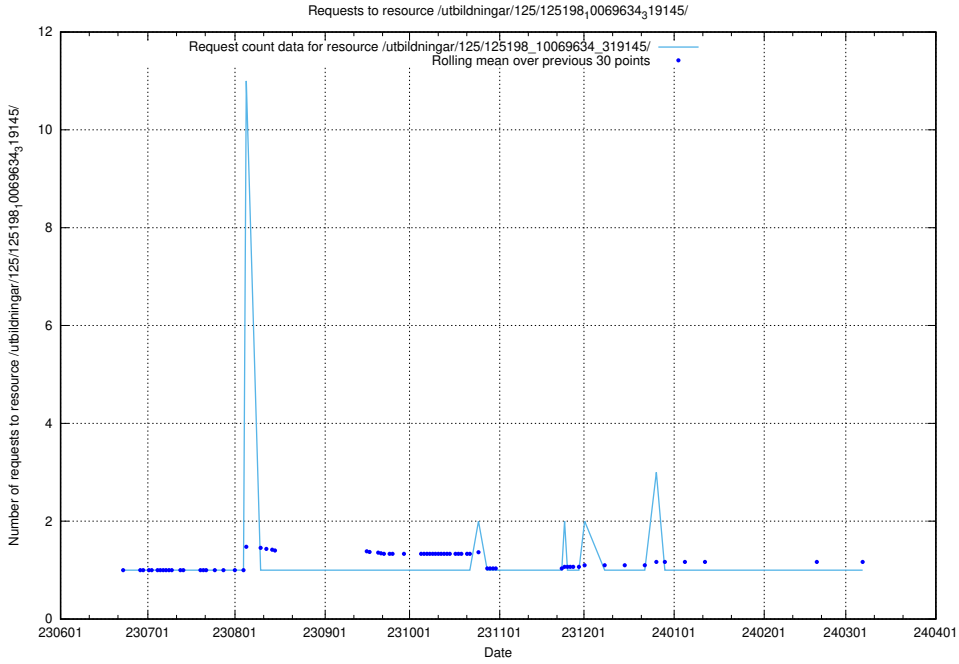

5.6011 Usage of /utbildningar/125/125198_10069634_319145/

Here, we count the number of requests to resource /utbildningar/125/125198_10069634_319145/.