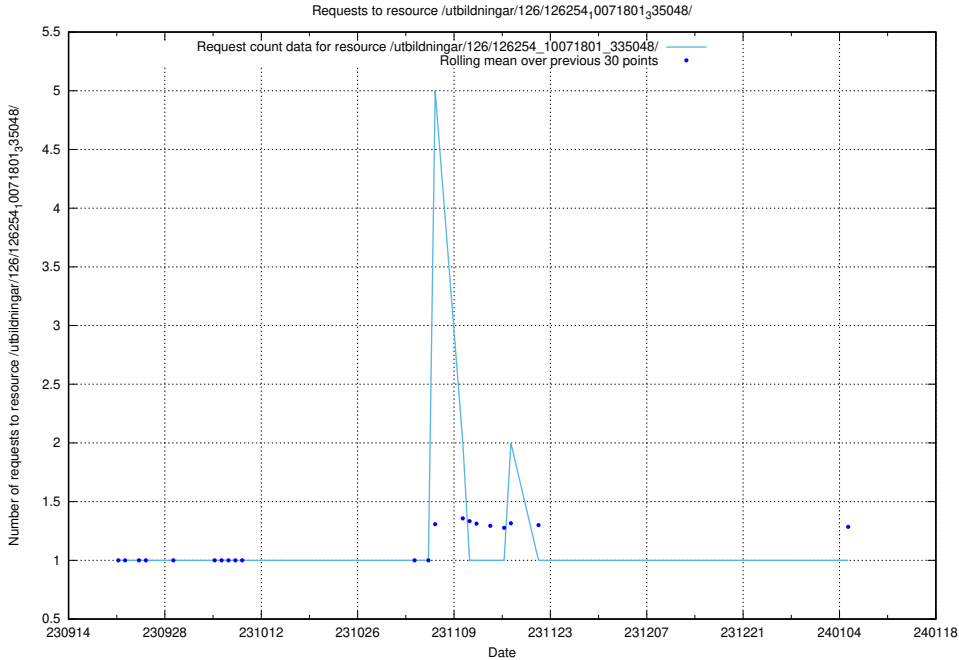

5.4809 Usage of /utbildningar/126/126254_10071801_335048/

Here, we count the number of requests to resource /utbildningar/126/126254_10071801_335048/.