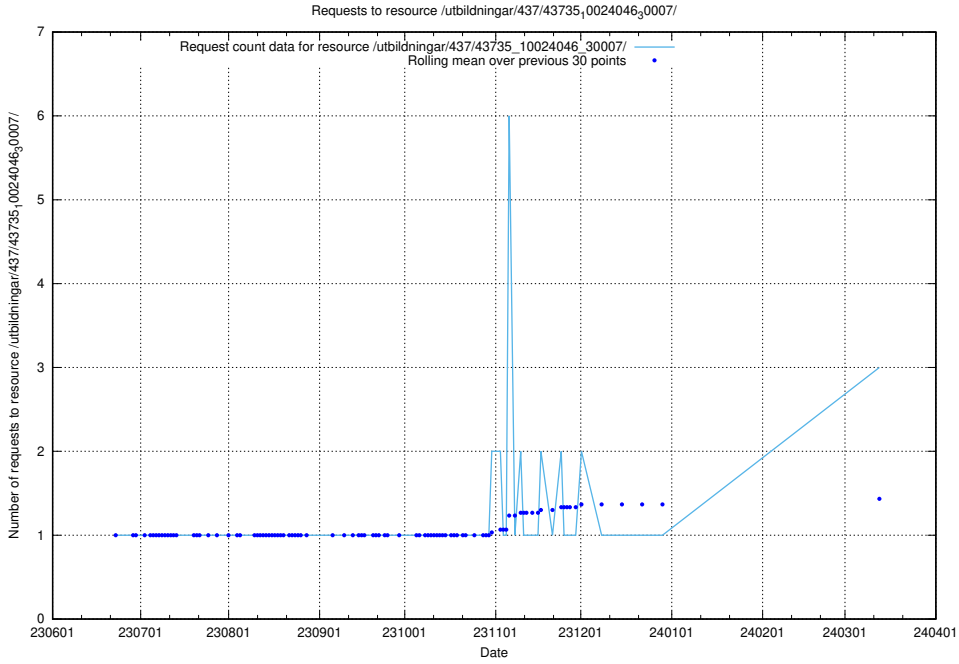

5.394 Usage of /utbildningar/437/43735_10024046_30007/

Here, we count the number of requests to resource /utbildningar/437/43735_10024046_30007/.