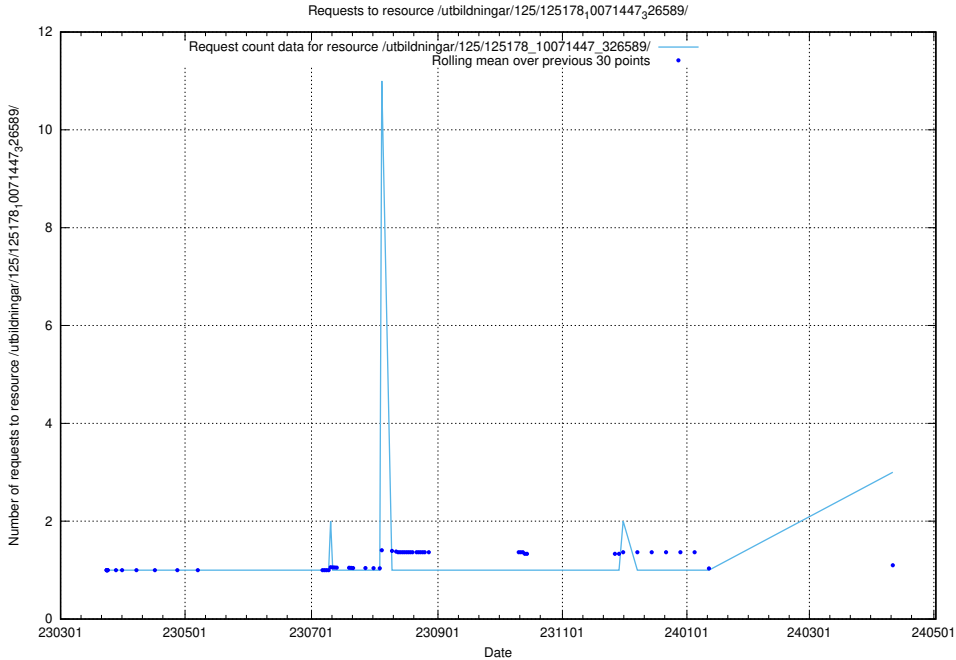

5.282 Usage of /utbildningar/125/125178_10071447_326589/

Here, we count the number of requests to resource /utbildningar/125/125178_10071447_326589/.