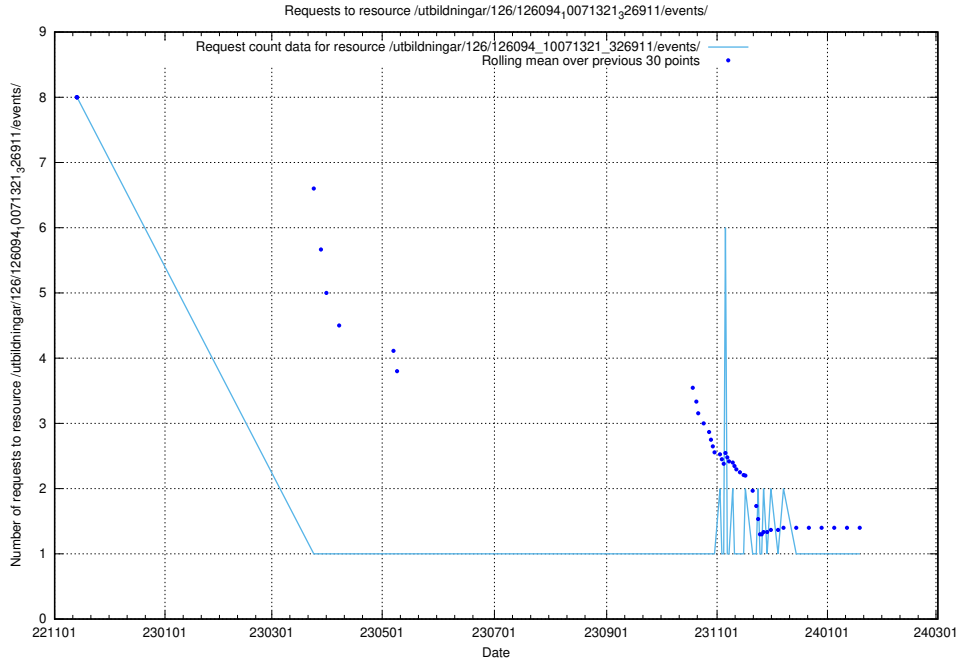

Here, we count the number of requests to resource /utbildningar/124/124516_10066304_308429/.

5.6050 Usage of /utbildningar/126/126094_10071321_326911/events/

Here, we count the number of requests to resource /utbildningar/126/126094_10071321_326911/events/