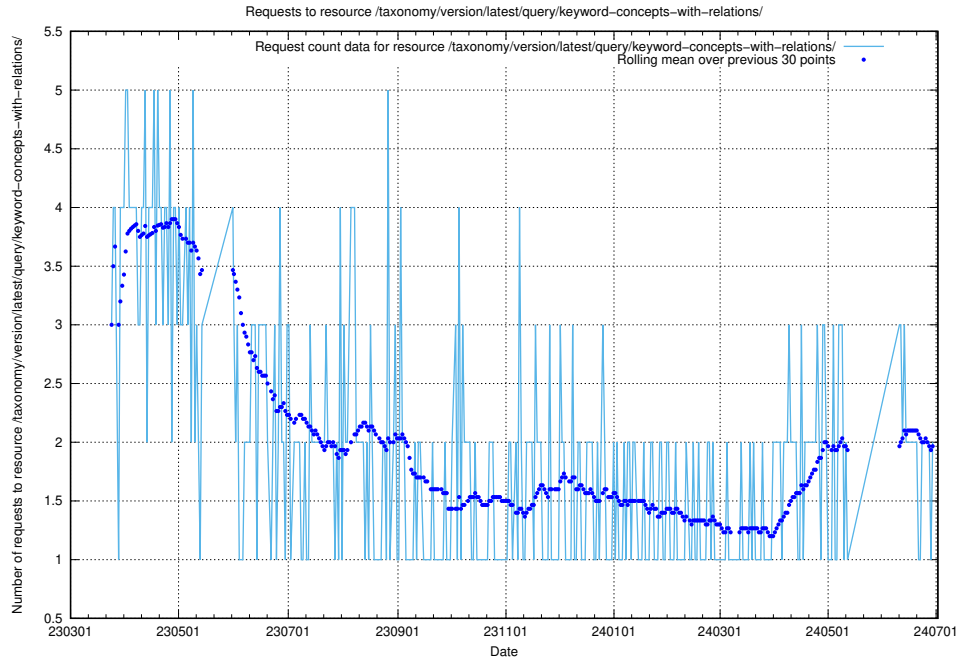

5.918 Usage of /taxonomy/version/latest/query/keyword-concepts-with-relations/

Here, we count the number of requests to resource /taxonomy/version/latest/query/keyword-concepts-with-relations/.