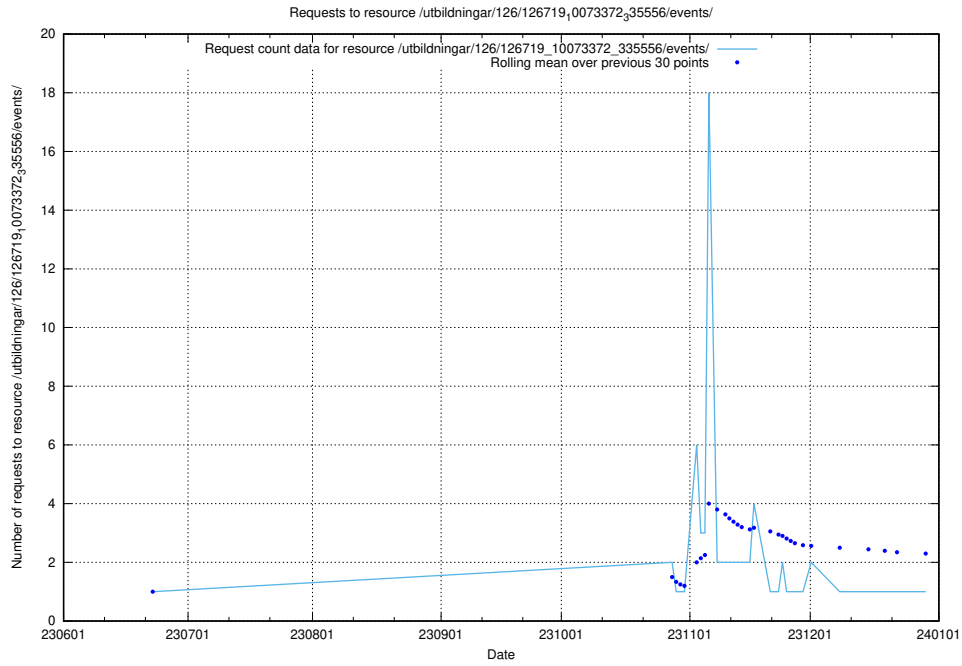

5.5893 Usage of /utbildningar/126/126719_10073372_335556/events/

Here, we count the number of requests to resource /utbildningar/126/126719_10073372_335556/events/