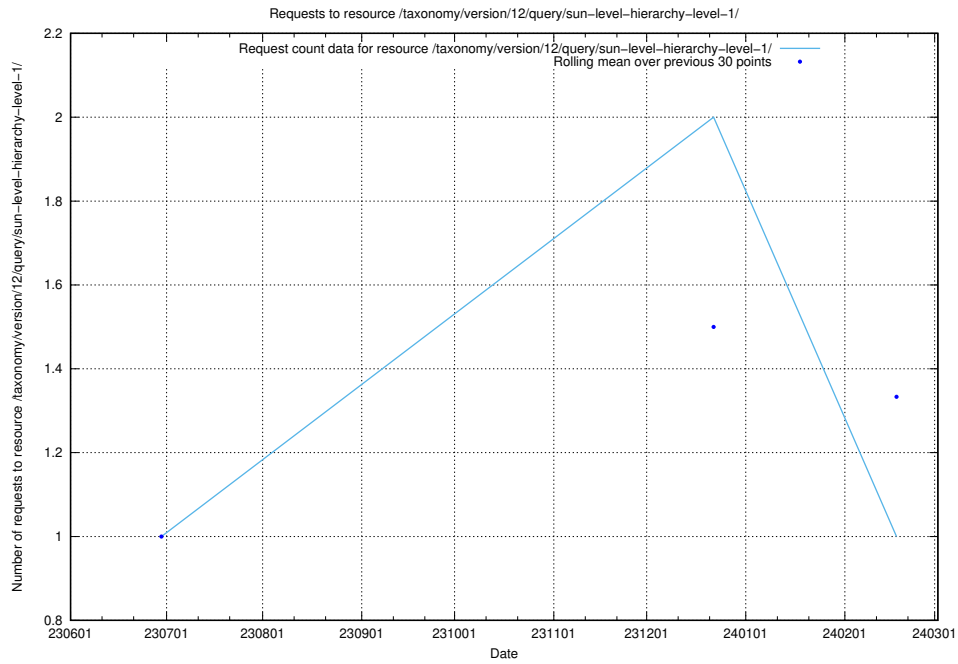

5.5699 Usage of /taxonomy/version/12/query/sun-level-hierarchy-level-1/

Here, we count the number of requests to resource /taxonomy/version/12/query/sun-level-hierarchy-level-1/.