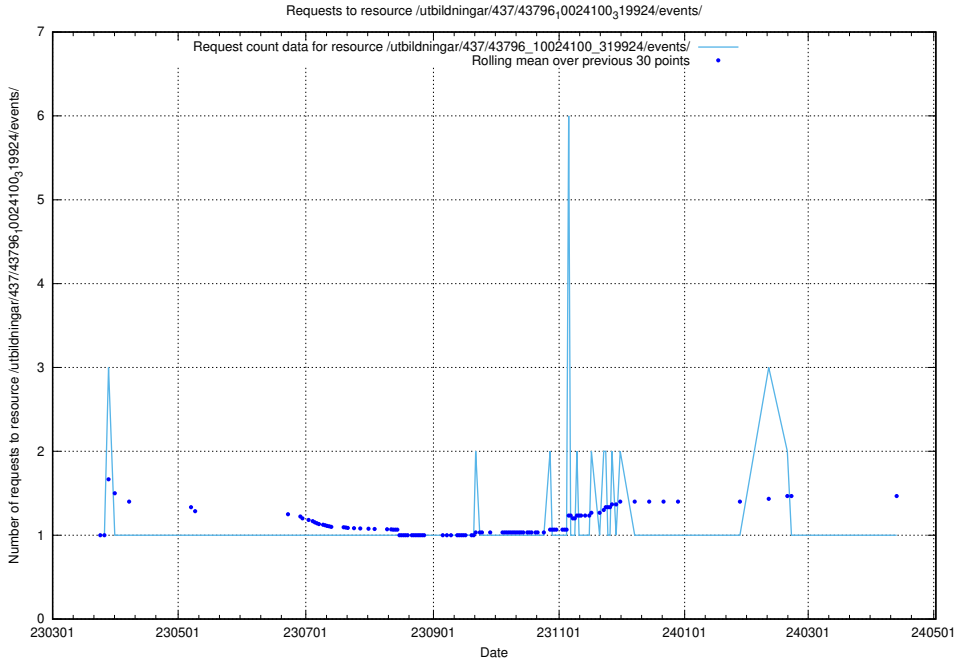

5.6445 Usage of /utbildningar/437/43796_10024100_319924/events/

Here, we count the number of requests to resource /utbildningar/437/43796_10024100_319924/events/.