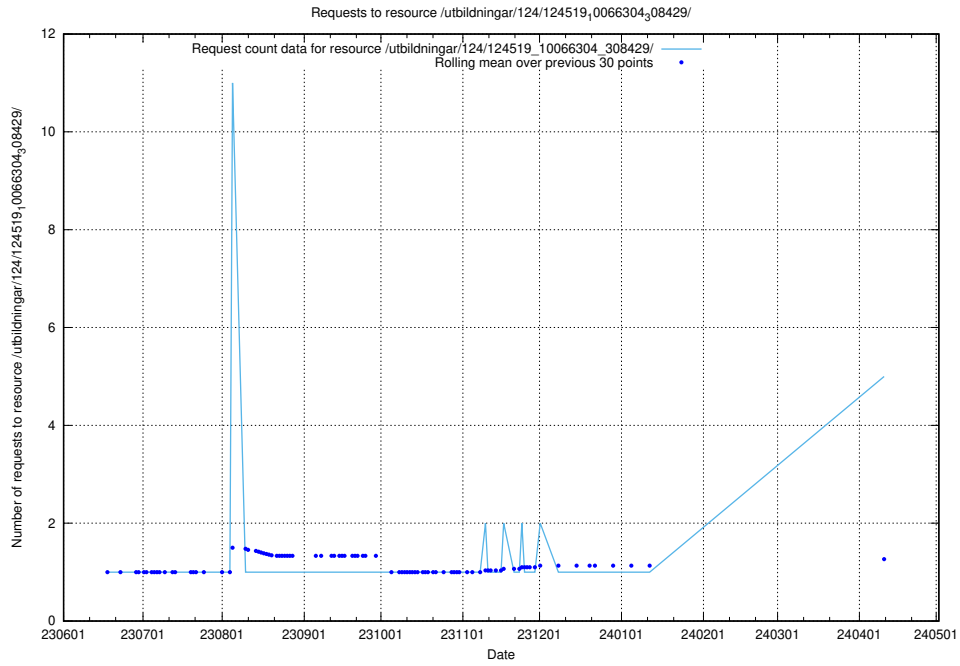

5.166 Usage of /utbildningar/124/124519_10066304_308429/

Here, we count the number of requests to resource /utbildningar/124/124519_10066304_308429/.