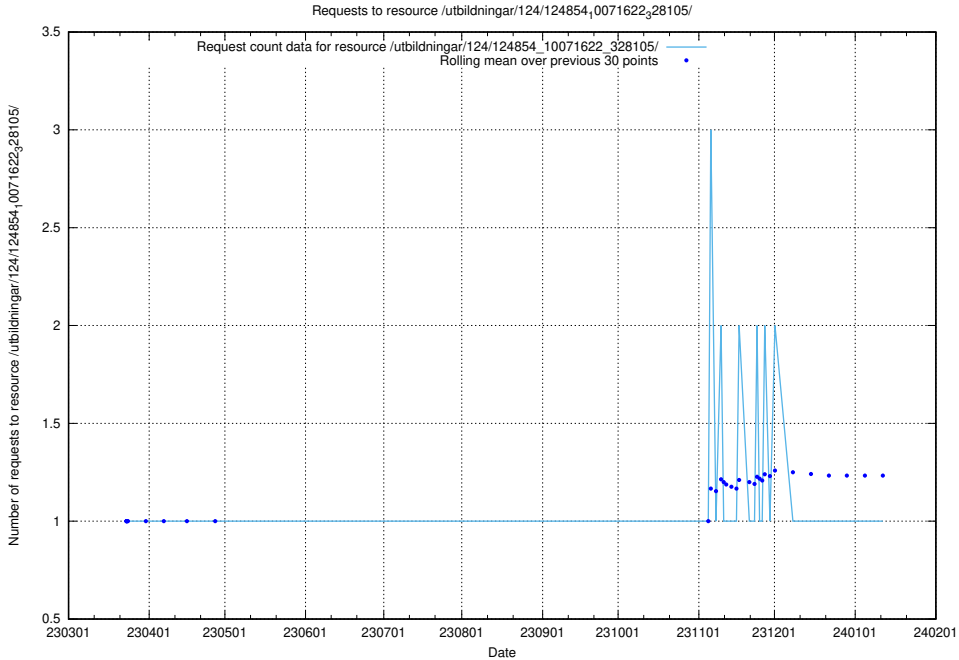

5.1207 Usage of /utbildningar/124/124854_10071622_328105/

Here, we count the number of requests to resource /utbildningar/124/124854_10071622_328105/.