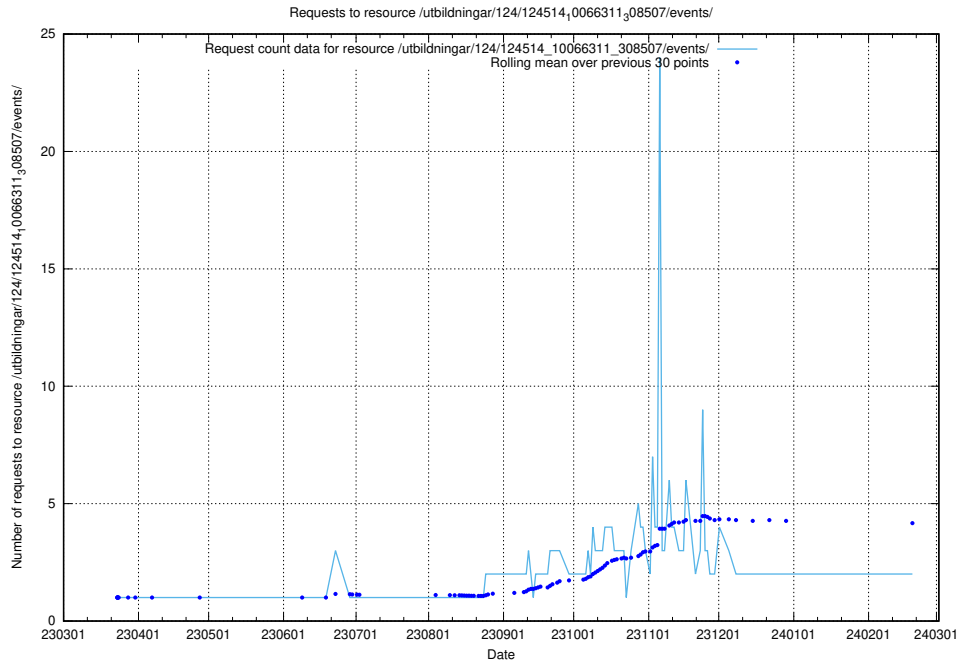

5.515 Usage of /utbildningar/124/124514_10066311_308507/events/

Here, we count the number of requests to resource /utbildningar/124/124514_10066311_308507/events/