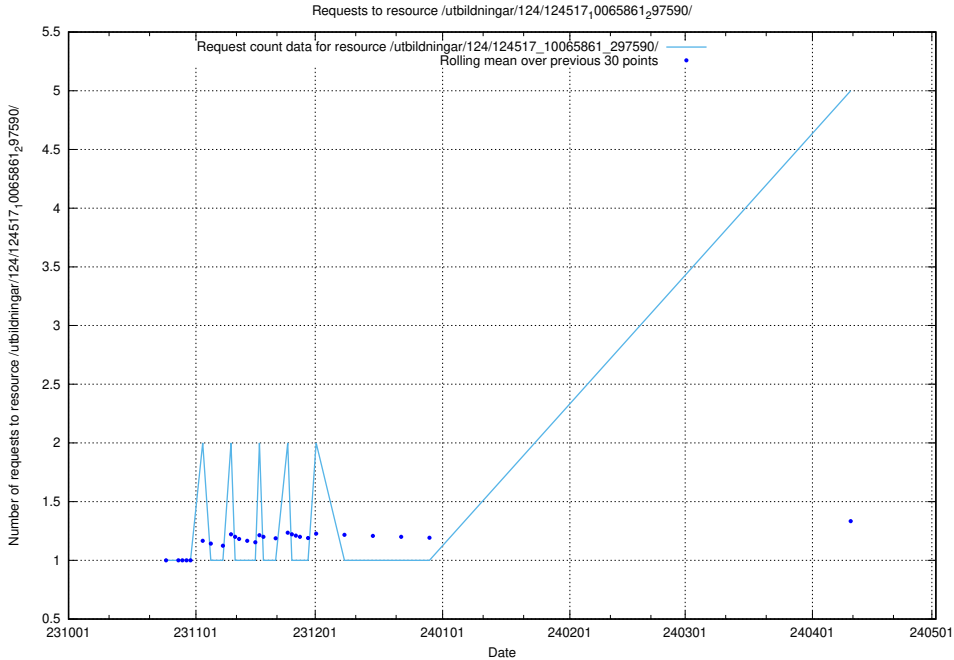

5.157 Usage of /utbildningar/124/124517_10065861_297590/

Here, we count the number of requests to resource /utbildningar/124/124517_10065861_297590/.