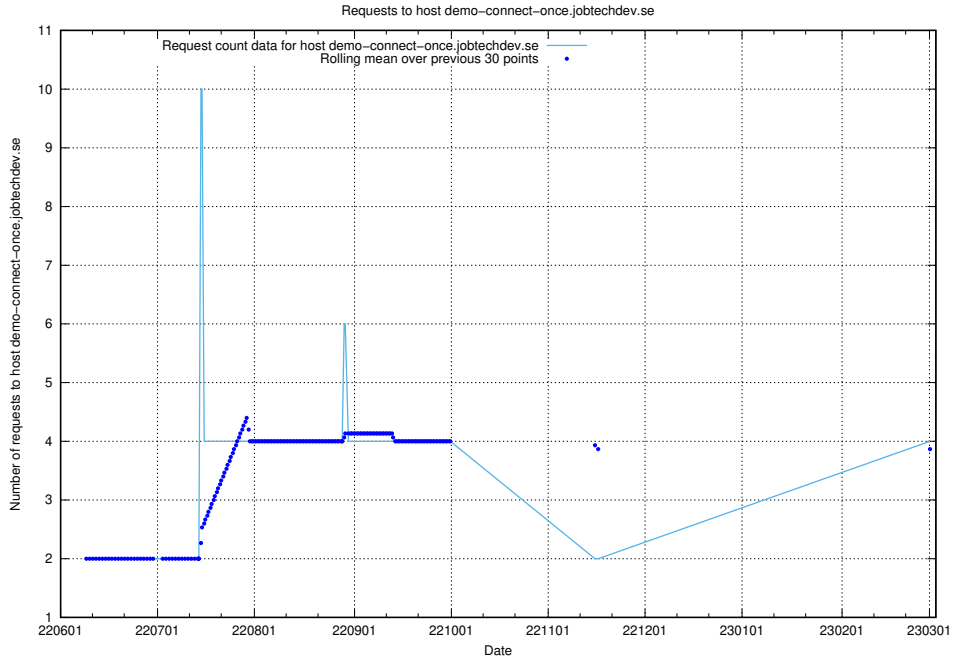

7.152 Usage of demo-connect-once.jobtechdev.se

Here, we count the number of requests to host demo-connect-once.jobtechdev.se.