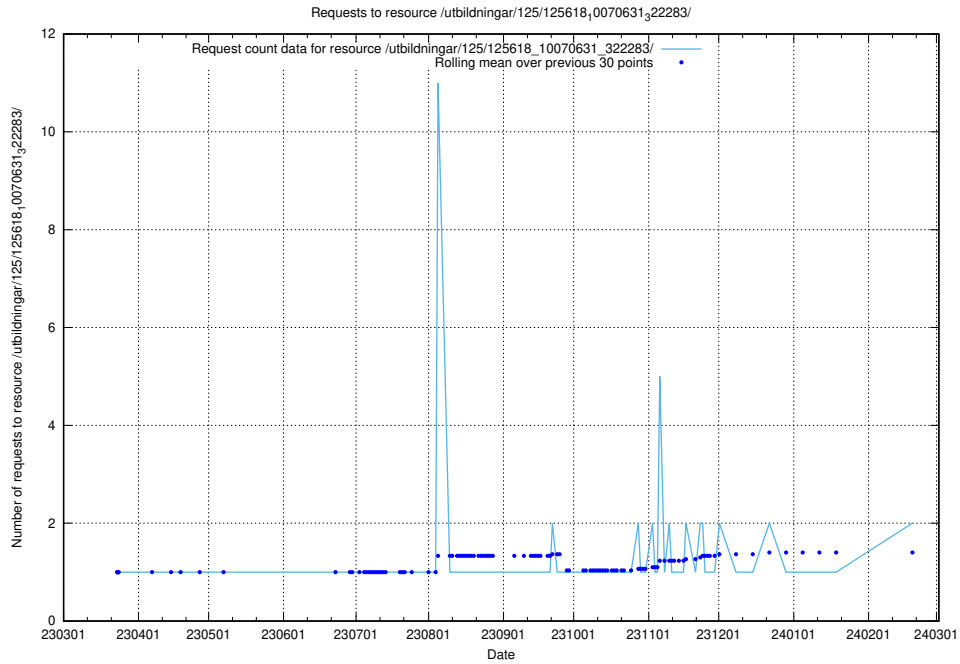

Here, we count the number of requests to resource /utbildningar/125/125618_10070631_322283/.

5.467 Usage of /utbildningar/125/125608_10070196_320822/events/

Here, we count the number of requests to resource /utbildningar/125/125608_10070196_320822/events/