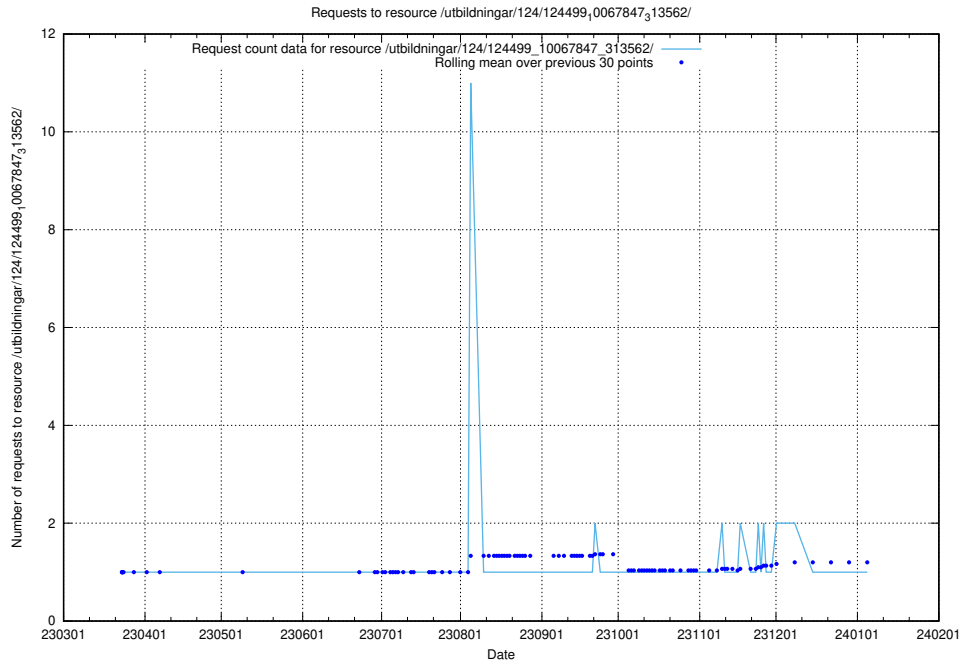

5.2674 Usage of /utbildningar/124/124499_10067847_313562/

Here, we count the number of requests to resource /utbildningar/124/124499_10067847_313562/.