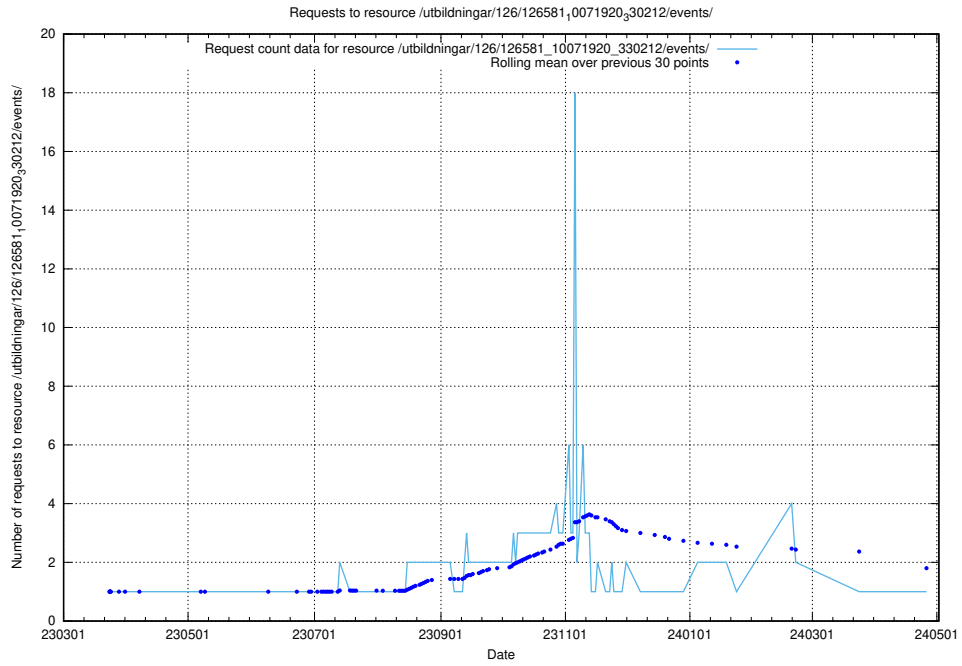

5.6664 Usage of /utbildningar/126/126581_10071920_330212/events/

Here, we count the number of requests to resource /utbildningar/126/126581_10071920_330212/events/