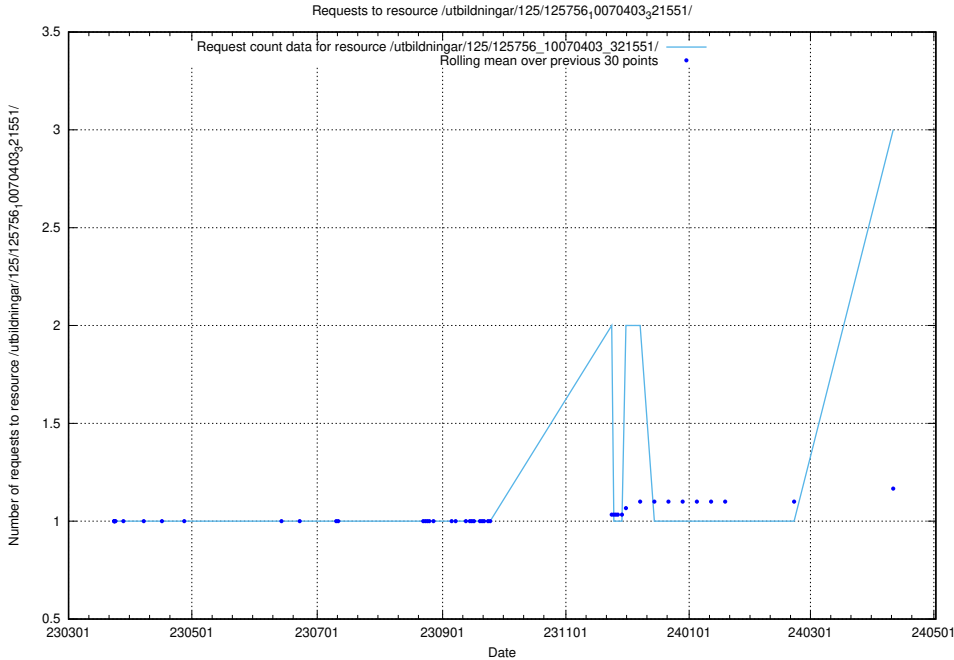

5.450 Usage of /utbildningar/125/125756_10070403_321551/

Here, we count the number of requests to resource /utbildningar/125/125756_10070403_321551/.