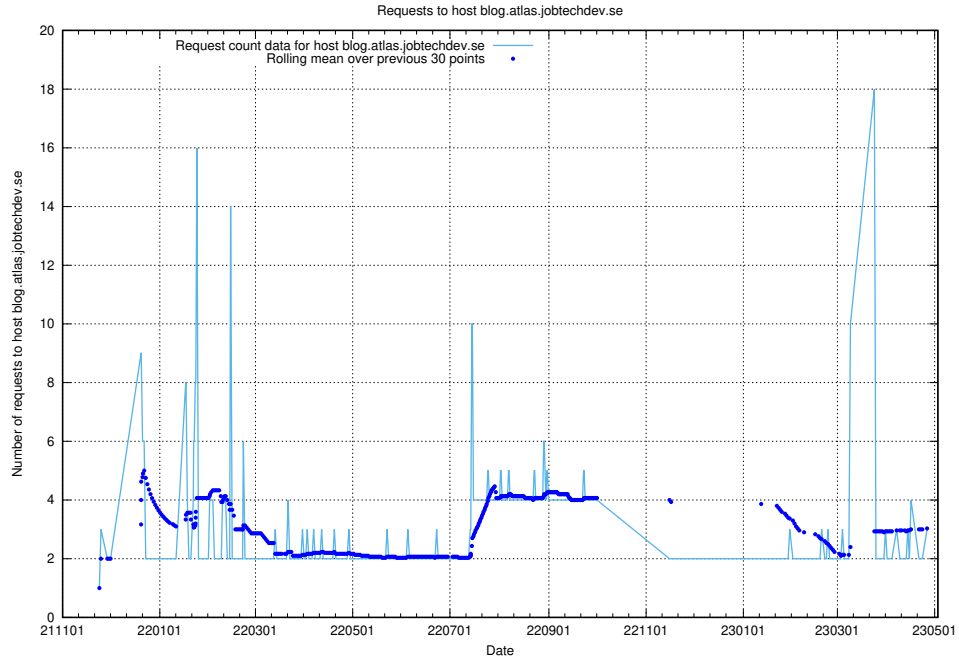

7.216 Usage of magazine.jobtechdev.se

Here, we count the number of requests to host magazine.jobtechdev.se.

7.217 Usage of `blog.atlas.jobtechdev.se`

Here, we count the number of requests to host `blog.atlas.jobtechdev.se`.