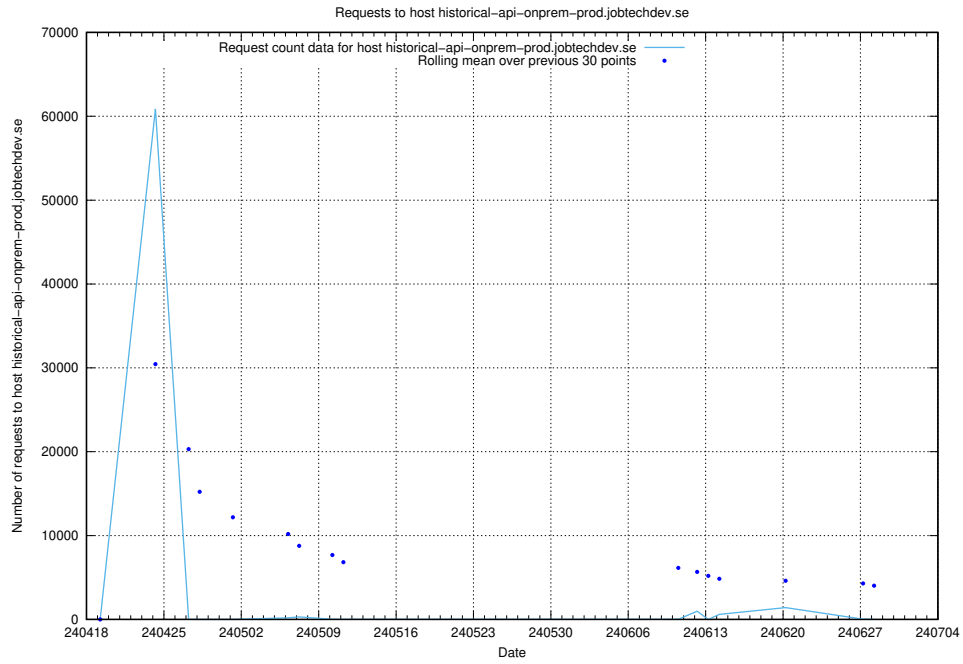

7.62 Usage of historical-api-onprem-prod.jobtechdev.se

Here, we count the number of requests to host historical-api-onprem-prod.jobtechdev.se.

7.63 Usage of staping.jobtechdev.se

Here, we count the number of requests to host staping.jobtechdev.se.