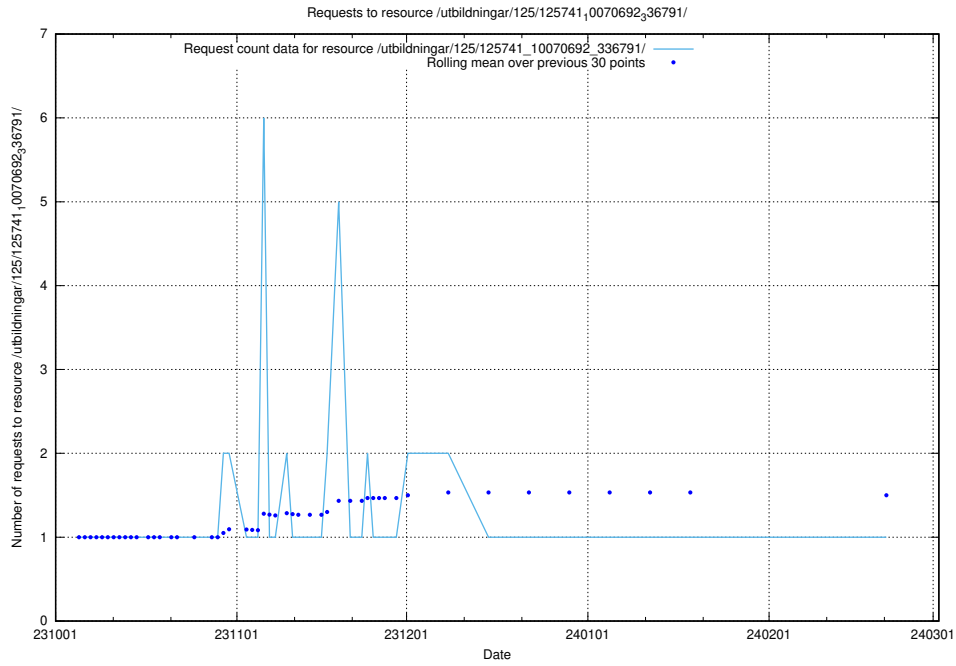

5.4695 Usage of /utbildningar/125/125741_10070692_336791/

Here, we count the number of requests to resource /utbildningar/125/125741_10070692_336791/.