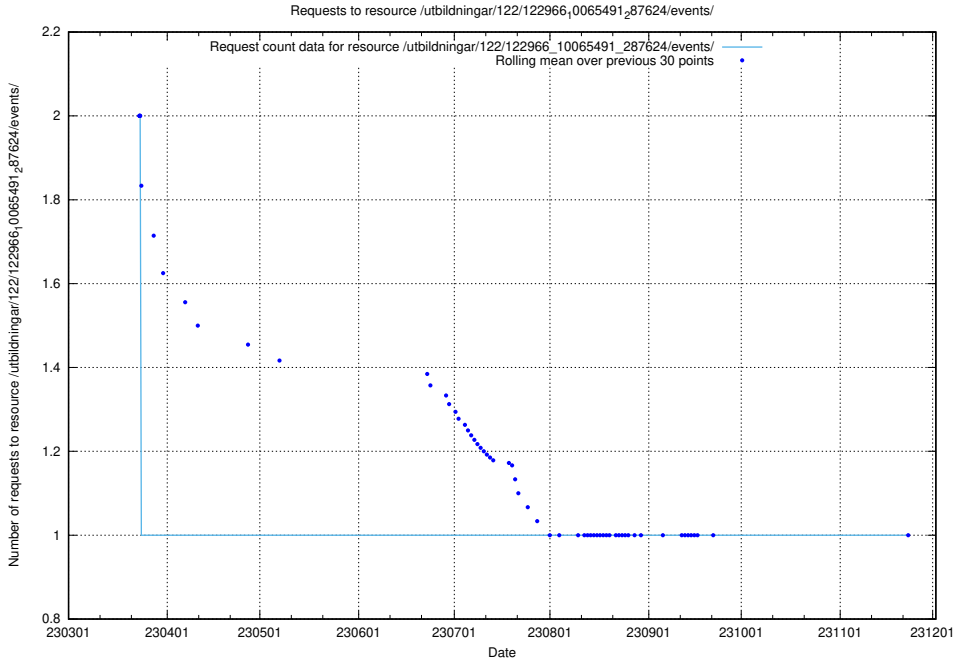

5.6578 Usage of /utbildningar/122/122966_10065491_287624/events/

Here, we count the number of requests to resource /utbildningar/122/122966_10065491_287624/events/