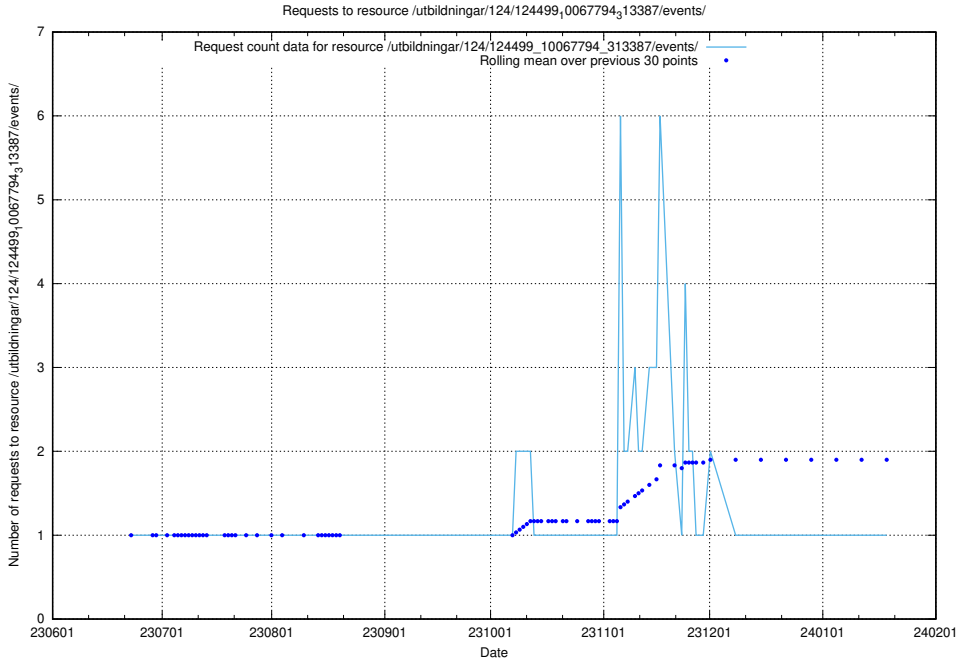

Here, we count the number of requests to resource /utbildningar/124/124499_10067840_313543/.

5.6065 Usage of /utbildningar/124/124499_10067794_313387/events/

Here, we count the number of requests to resource /utbildningar/124/124499_10067794_313387/events/