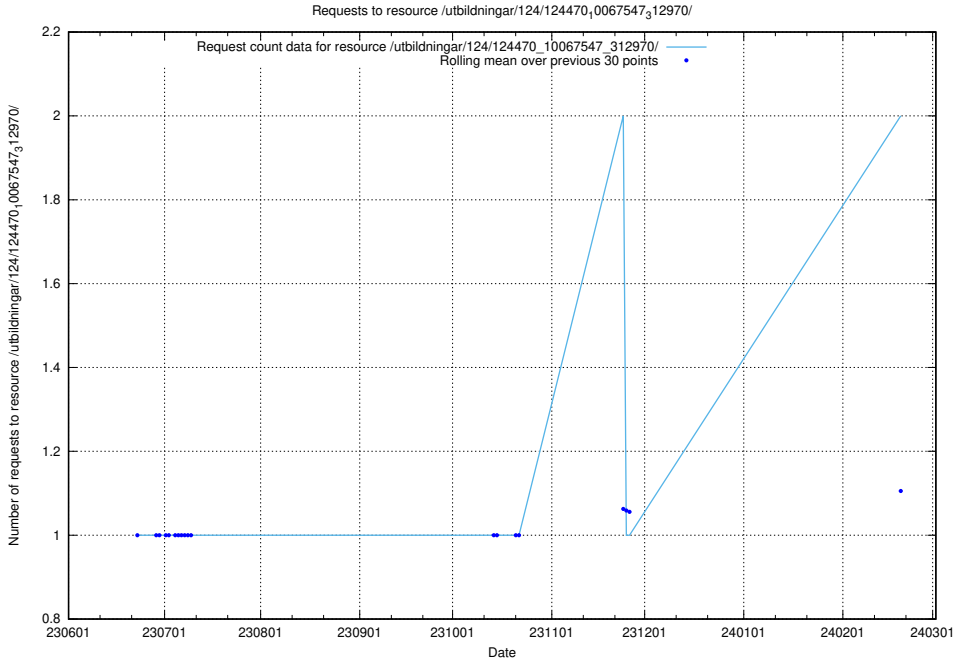

5.844 Usage of /utbildningar/124/124470_10067547_312970/

Here, we count the number of requests to resource /utbildningar/124/124470_10067547_312970/.