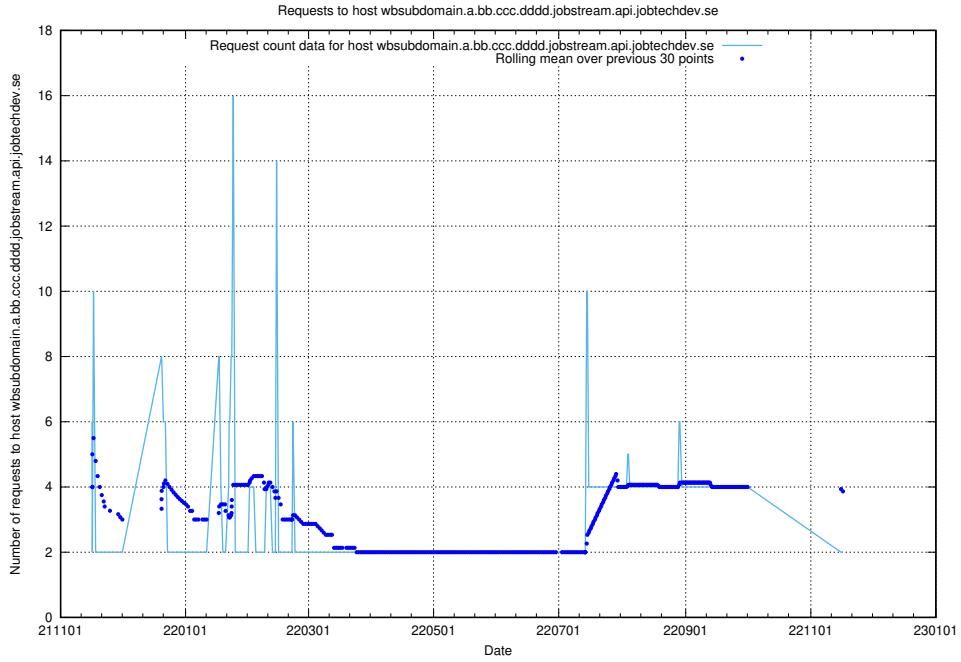

7.530 Usage of wbsubdomain.a.bb.ccc.dddd.jobstream.api.jobtechdev.se

Here, we count the number of requests to host wbsubdomain.a.bb.ccc.dddd.jobstream.api.jobtechdev.se.