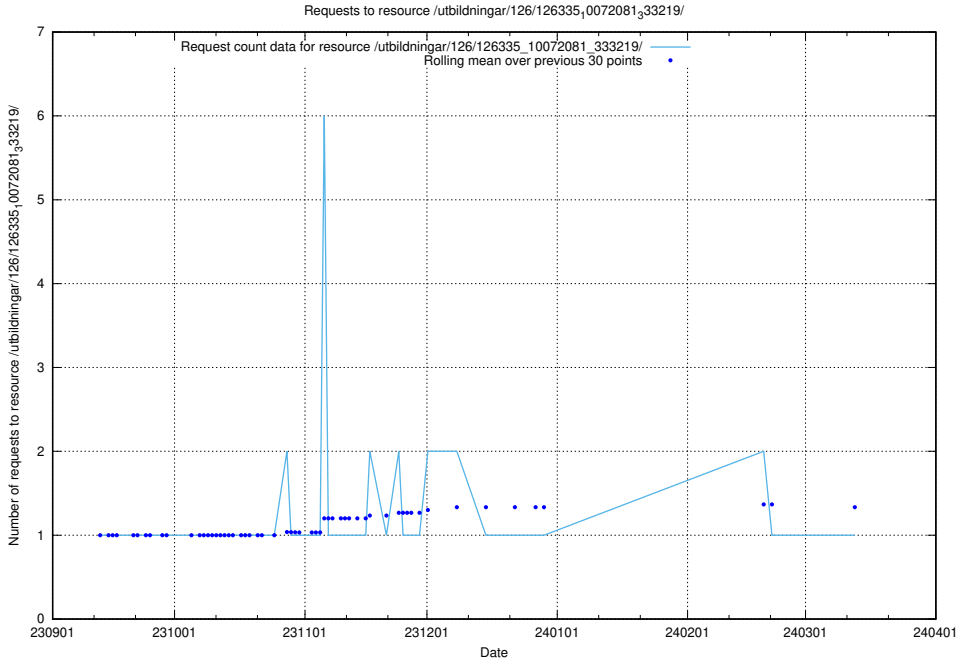

5.4876 Usage of /utbildningar/126/126335_10072081_333219/

Here, we count the number of requests to resource /utbildningar/126/126335_10072081_333219/.