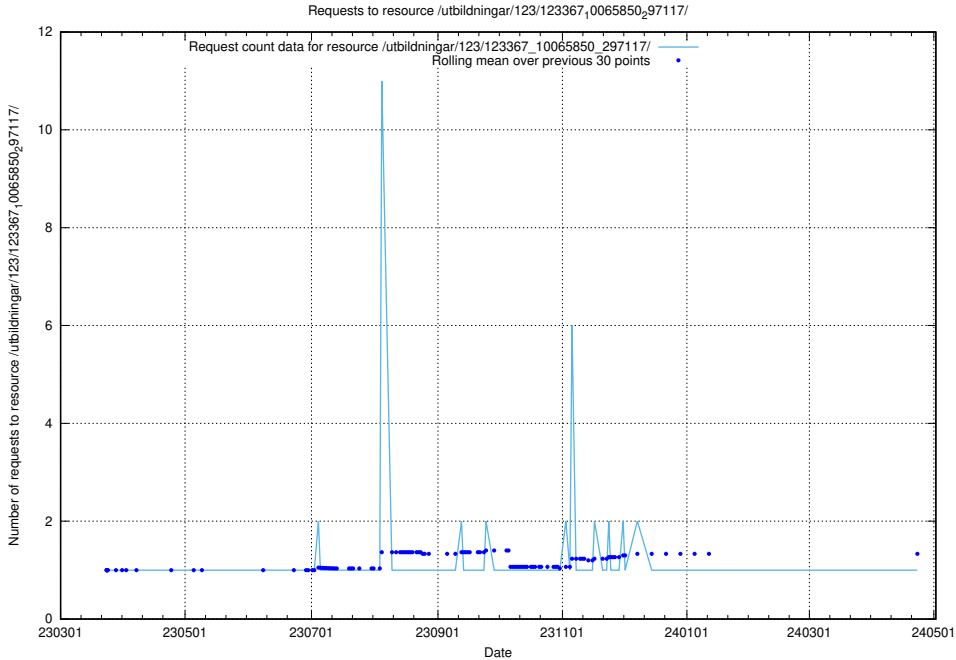

5.5136 Usage of /utbildningar/123/123367_10065850_297117/

Here, we count the number of requests to resource /utbildningar/123/123367_10065850_297117/.