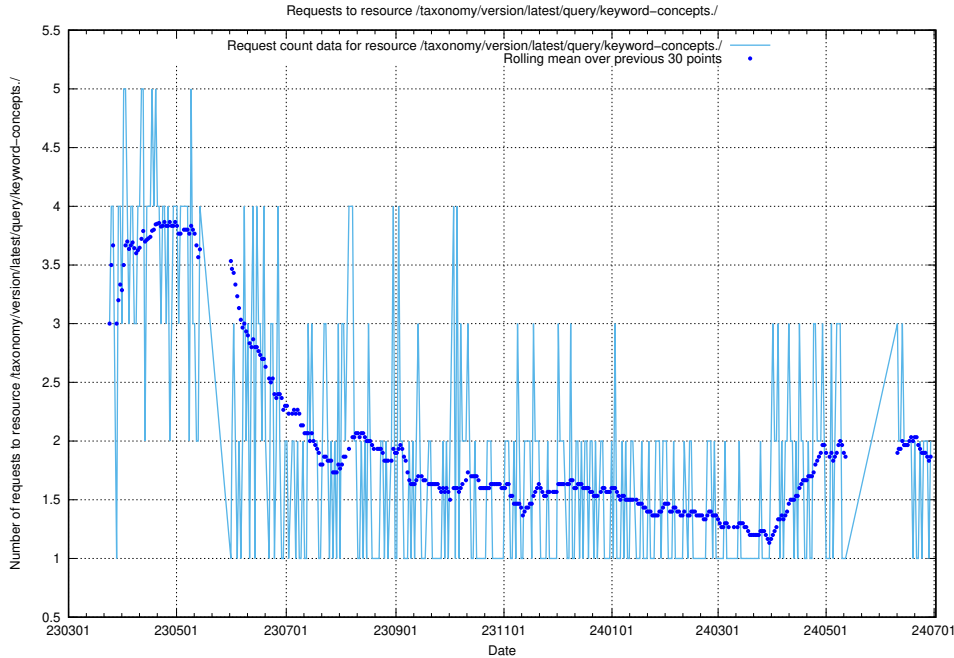

5.917 Usage of /taxonomy/version/latest/query/keyword-concepts./

Here, we count the number of requests to resource /taxonomy/version/latest/query/keyword-concepts./.