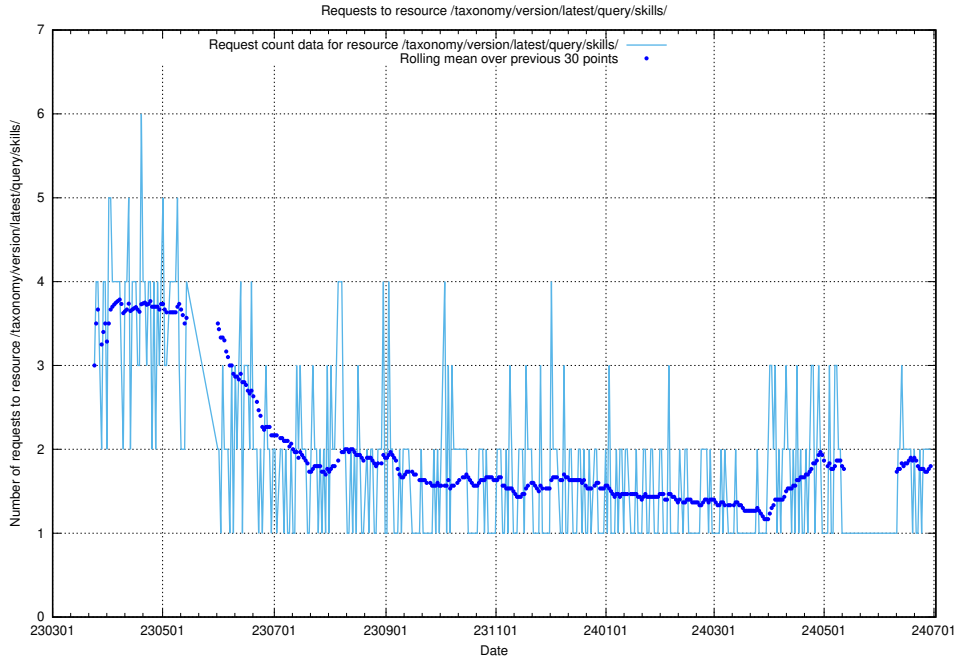

5.908 Usage of /taxonomy/version/latest/query/skills/

Here, we count the number of requests to resource /taxonomy/version/latest/query/skills/.