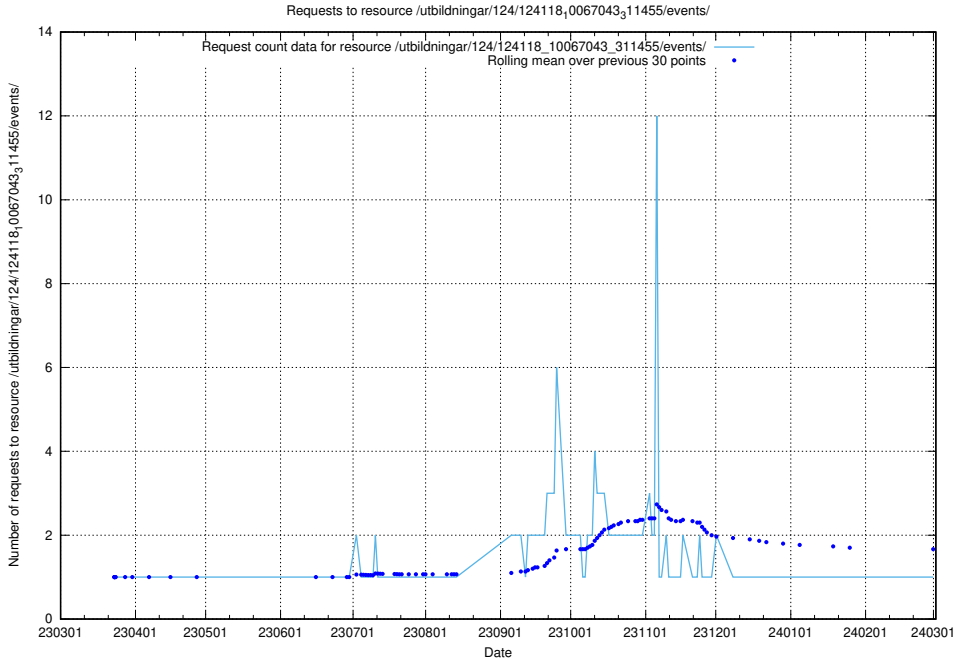

5.4464 Usage of /utbildningar/124/124118_10067043_311455/events/

Here, we count the number of requests to resource /utbildningar/124/124118_10067043_311455/events/