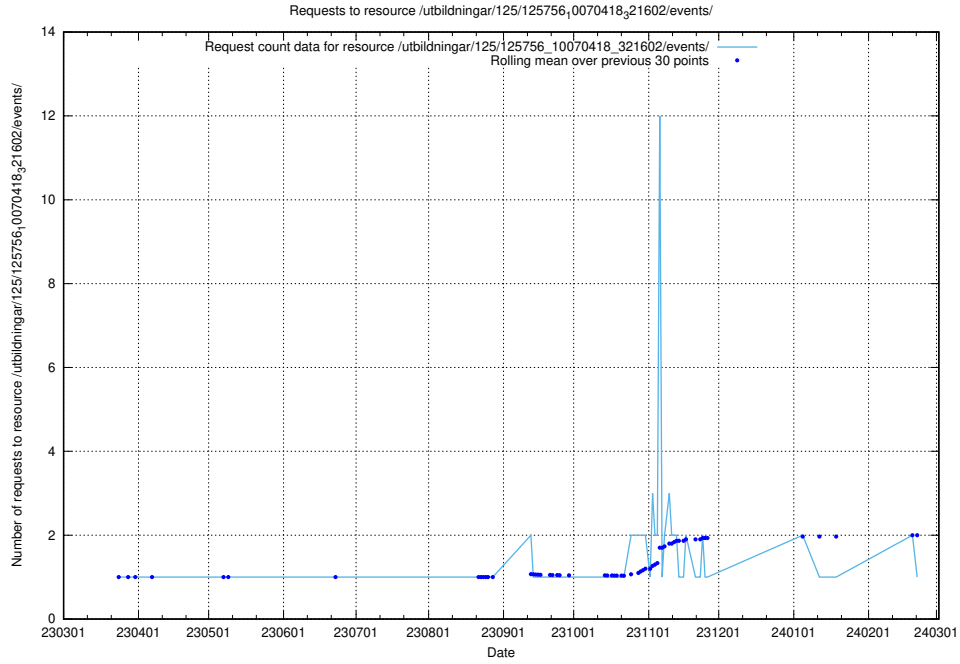

5.6485 Usage of /utbildningar/125/125756_10070418_321602/events/

Here, we count the number of requests to resource /utbildningar/125/125756_10070418_321602/events/