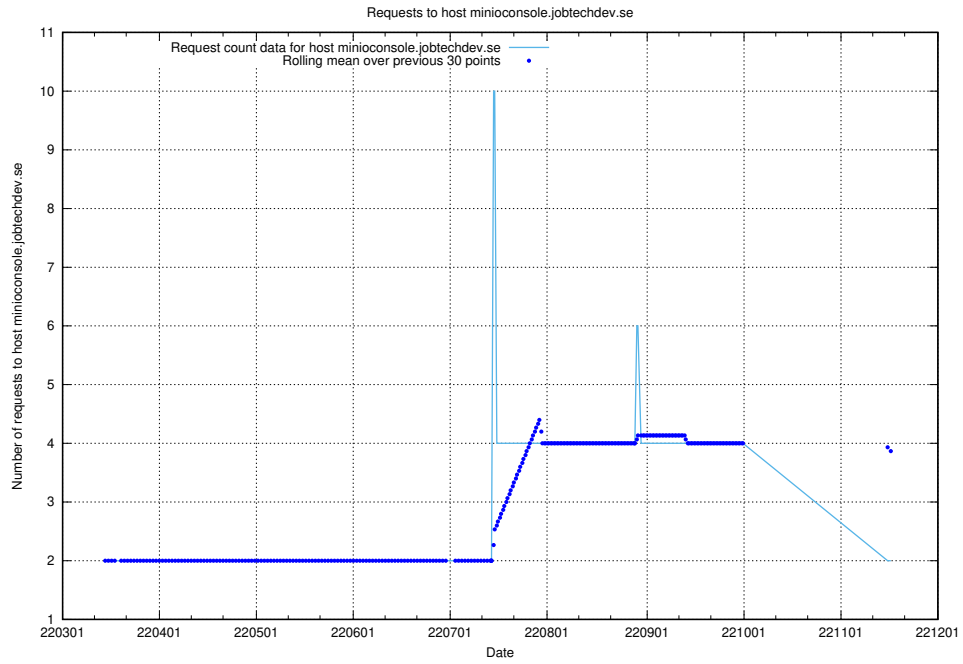

7.502 Usage of minioconsole.jobtechdev.se

Here, we count the number of requests to host minioconsole.jobtechdev.se.

7.503 Usage of minio-console.jobtechdev.se

Here, we count the number of requests to host minio-console.jobtechdev.se.