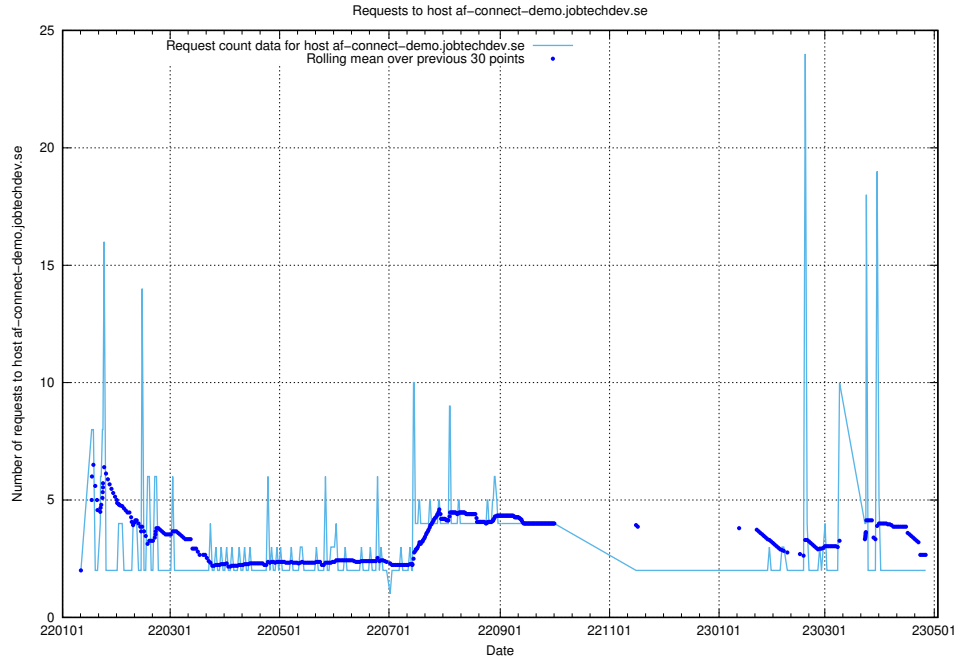

7.287 Usage of taxonomi.jobtechdev.se

Here, we count the number of requests to host taxonomi.jobtechdev.se.

7.288 Usage of jobad-enrichments-api.jobtechdev.se:80

Here, we count the number of requests to host jobad-enrichments-api.jobtechdev.se:80.