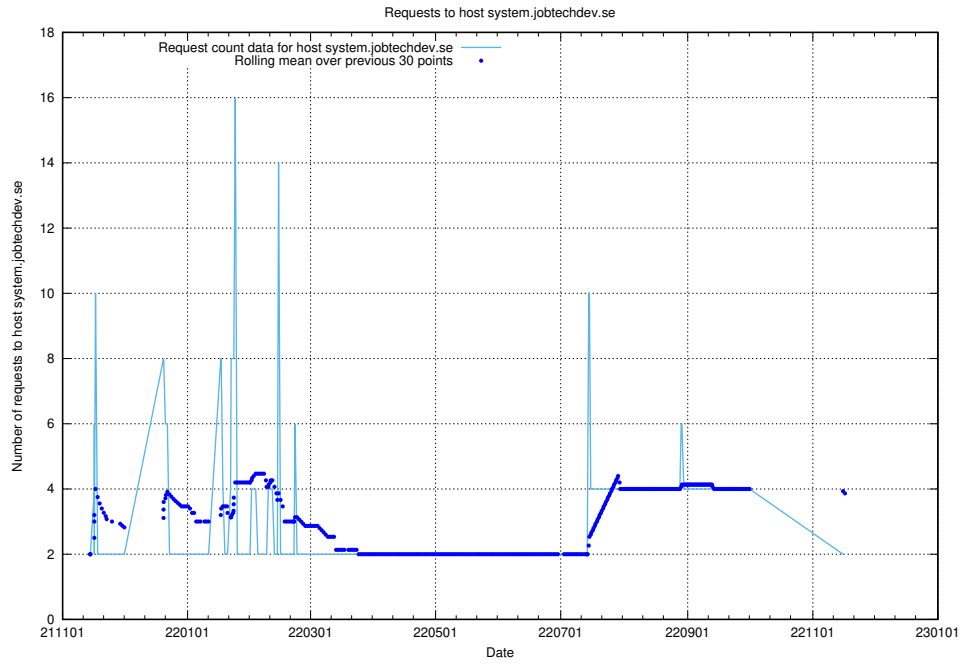

Here, we count the number of requests to host system.jobtechdev.se.

7.560 Usage of store.jobtechdev.se

Here, we count the number of requests to host store.jobtechdev.se.

7.561 Usage of `jobtechlinks.api.jobtechdev.se`