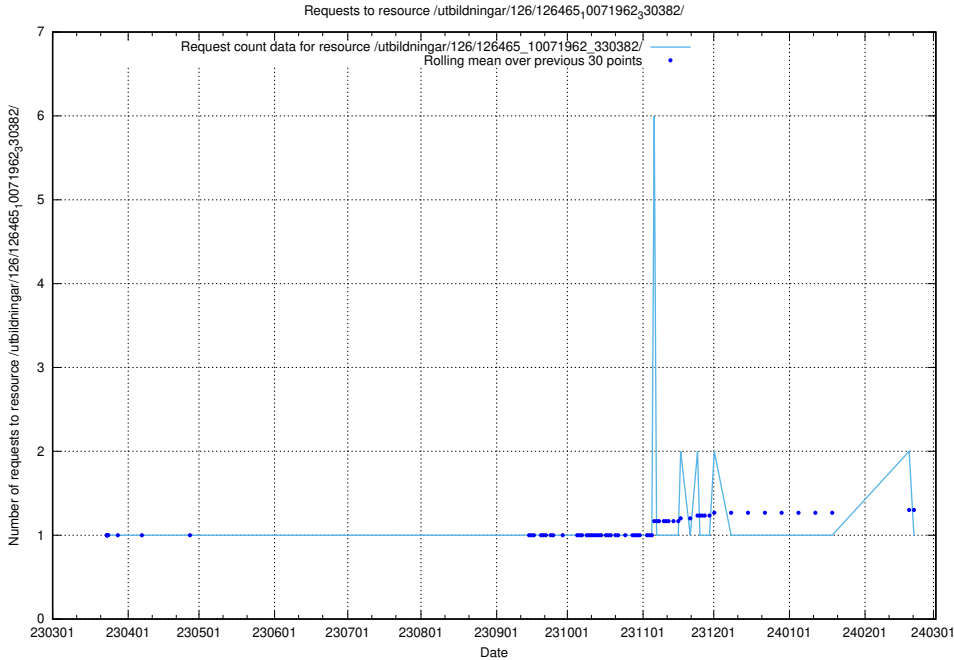

5.6684 Usage of /utbildningar/126/126465_10071962_330382/

Here, we count the number of requests to resource /utbildningar/126/126465_10071962_330382/.