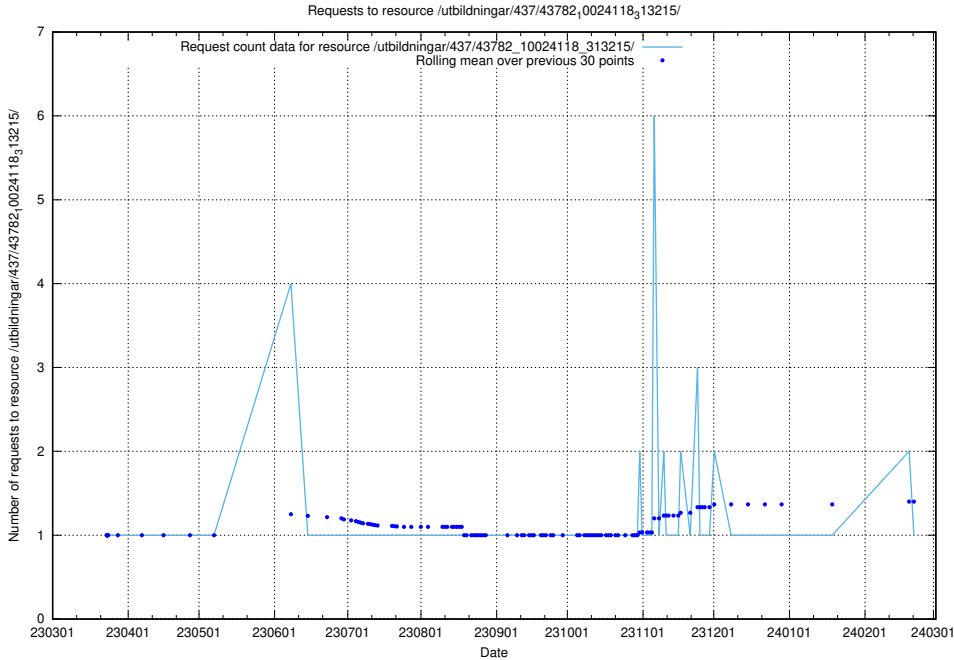

5.6632 Usage of /utbildningar/437/43782_10024118_313215/

Here, we count the number of requests to resource /utbildningar/437/43782_10024118_313215/.