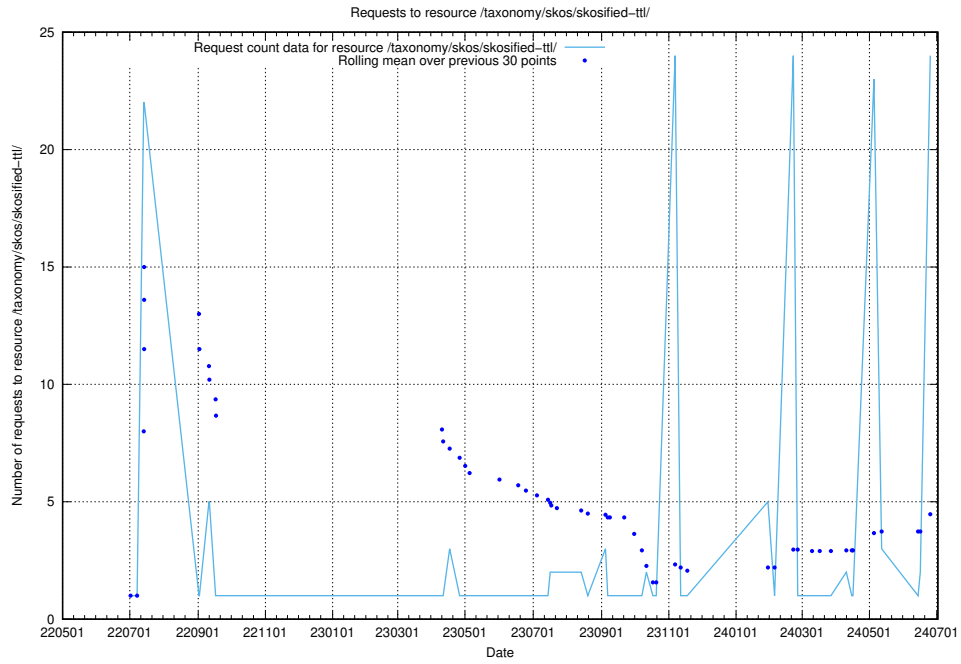

5.14 Usage of /taxonomy/version/17/query/

Here, we count the number of requests to resource /taxonomy/version/17/query/.

5.15 Usage of /taxonomy/skos/skosified-ttl/

Here, we count the number of requests to resource /taxonomy/skos/skosified-ttl/.