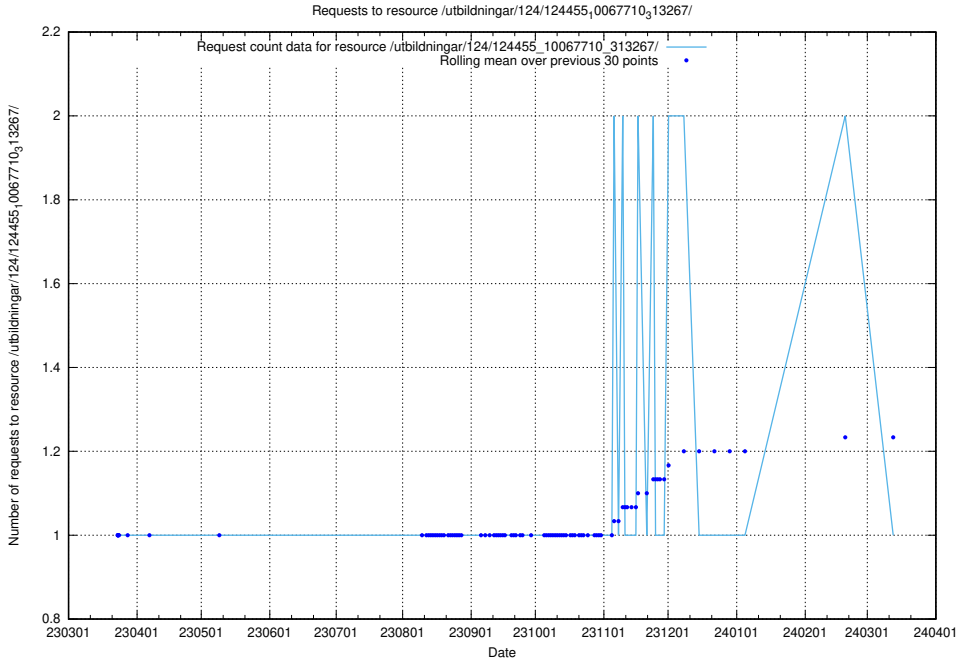

5.3737 Usage of /utbildningar/124/124455_10067710_313267/

Here, we count the number of requests to resource /utbildningar/124/124455_10067710_313267/.