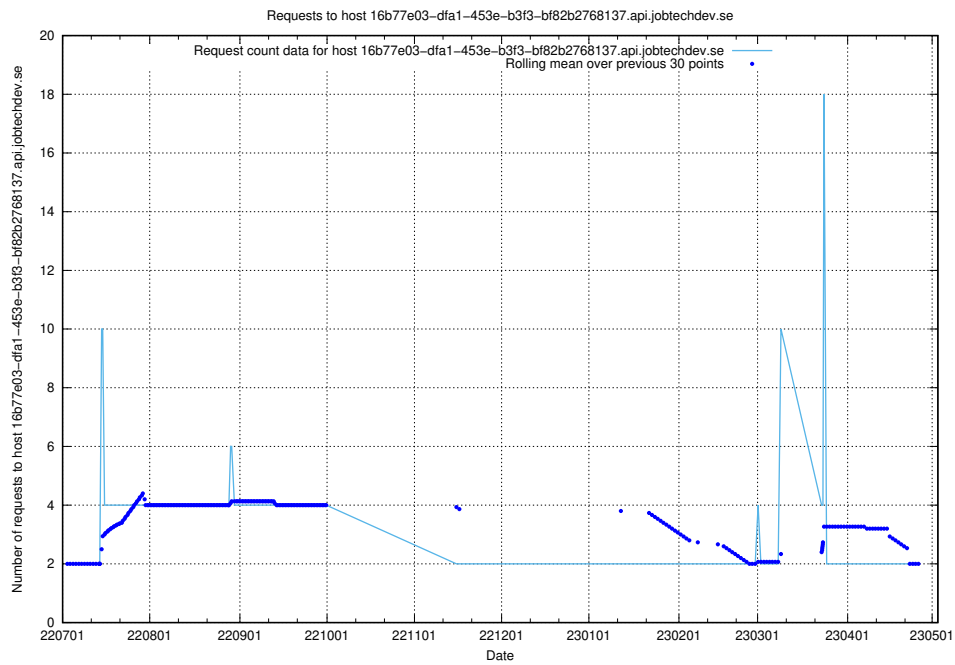

7.394 Usage of 16b77e03-dfa1-453e-b3f3-bf82b2768137.api.jobtechdev.se

Here, we count the number of requests to host 16b77e03-dfa1-453e-b3f3-bf82b2768137.api.jobtechdev.se.