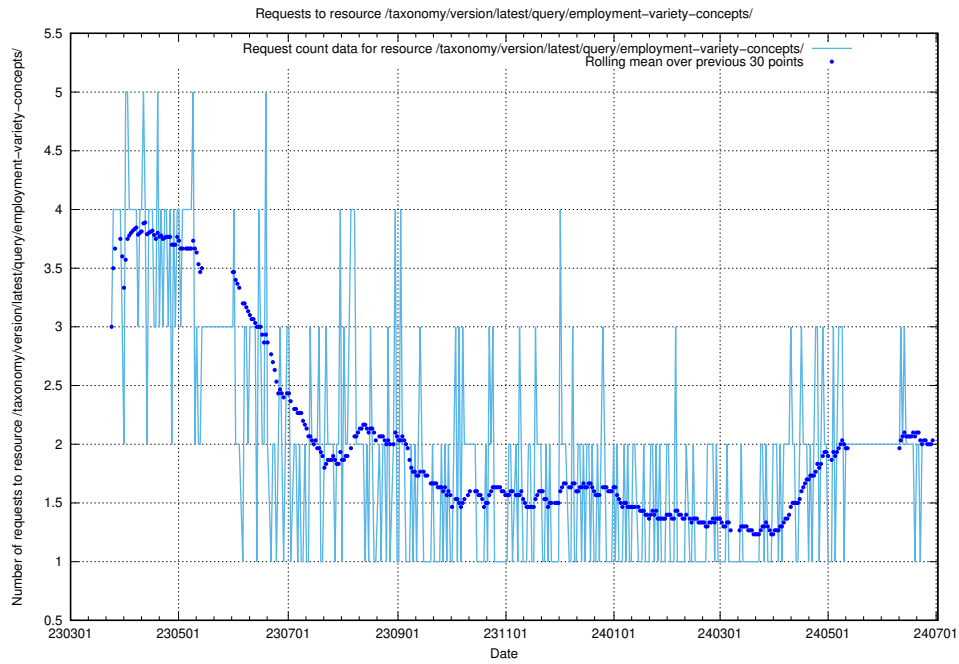

5.921 Usage of /taxonomy/version/latest/query/employment-variety-concepts/

Here, we count the number of requests to resource /taxonomy/version/latest/query/employment-variety-concepts/.