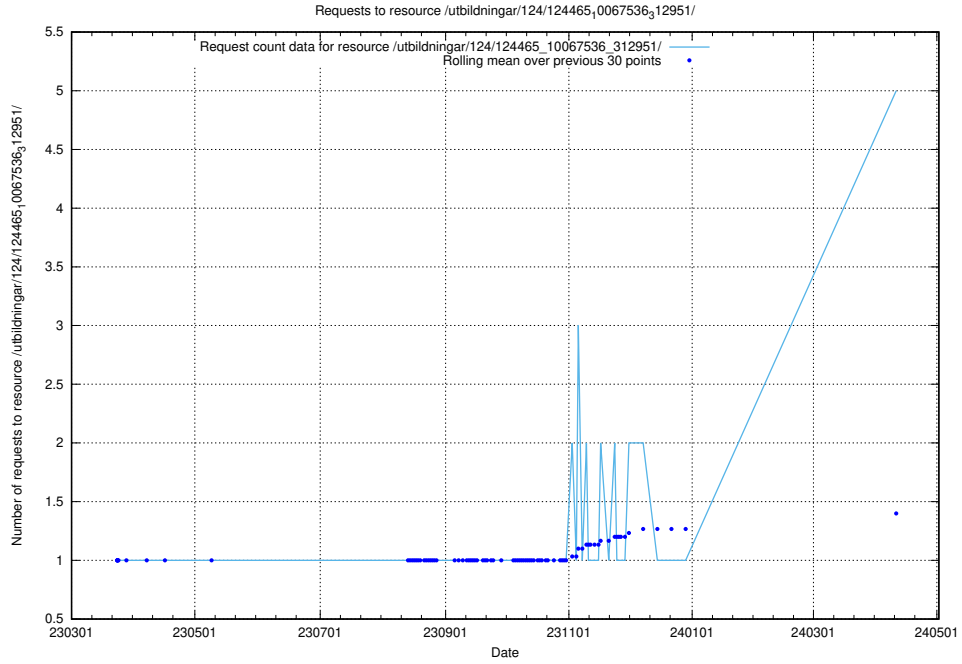

5.149 Usage of /utbildningar/124/124465_10067536_312951/

Here, we count the number of requests to resource /utbildningar/124/124465_10067536_312951/.