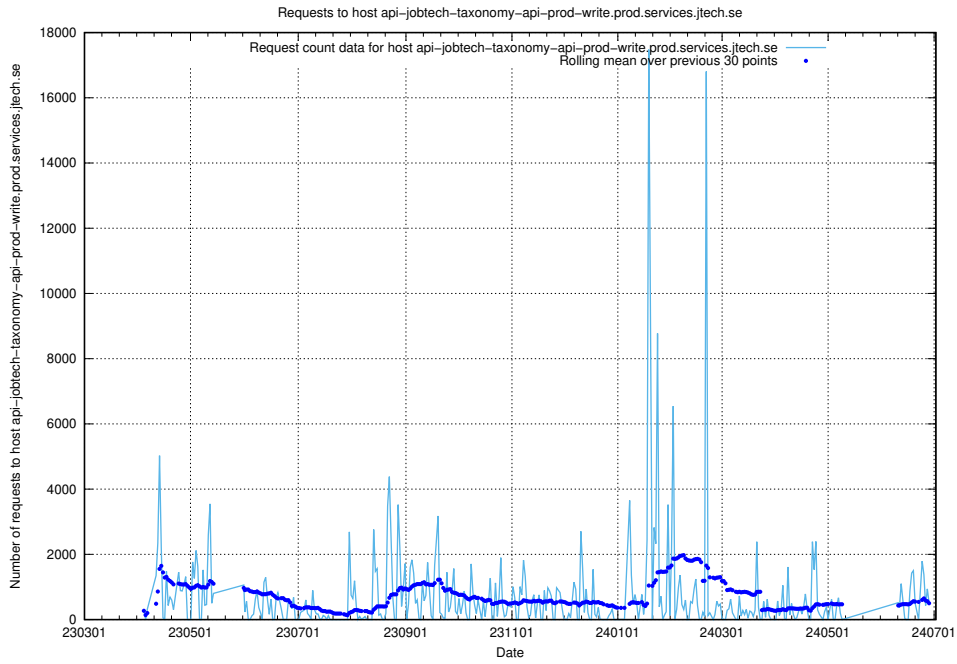

7.22 Usage of api-jobtech-taxonomy-api-prod-write.prod.services.jtech.se

Here, we count the number of requests to host api-jobtech-taxonomy-api-prod-write.prod.services.jtech.se.