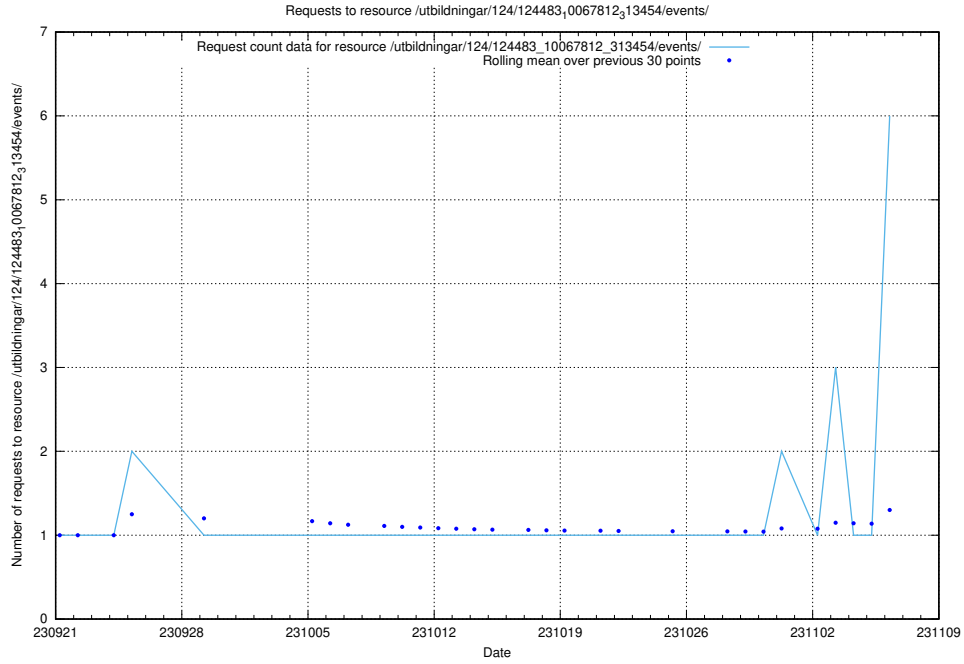

5.99 Usage of /utbildningar/124/124483_10067812_313454/events/

Here, we count the number of requests to resource /utbildningar/124/124483_10067812_313454/events/