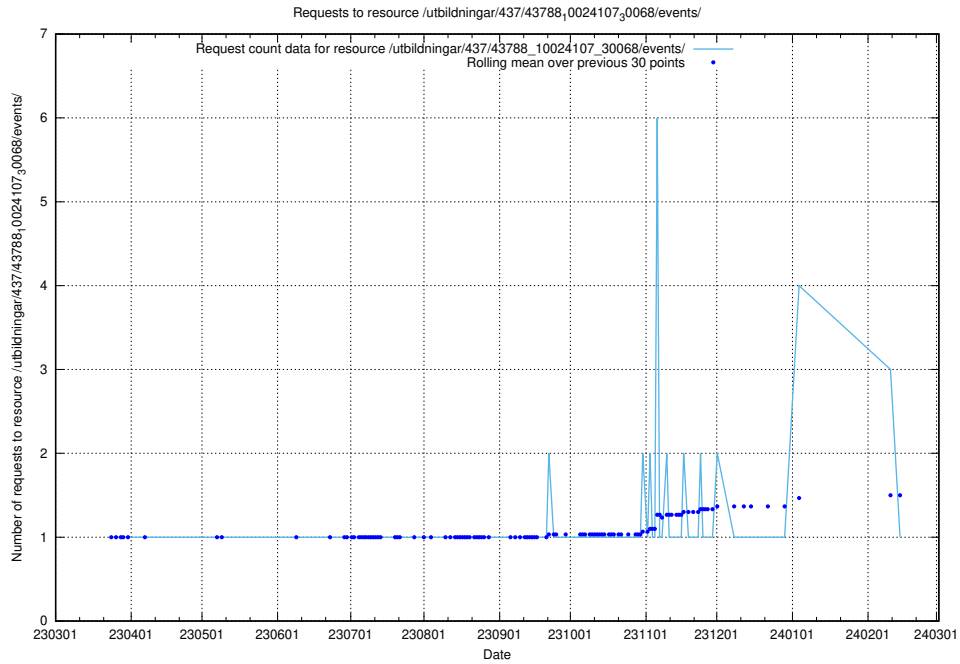

5.6446 Usage of /utbildningar/437/43788_10024107_30068/events/

Here, we count the number of requests to resource /utbildningar/437/43788_10024107_30068/events/.