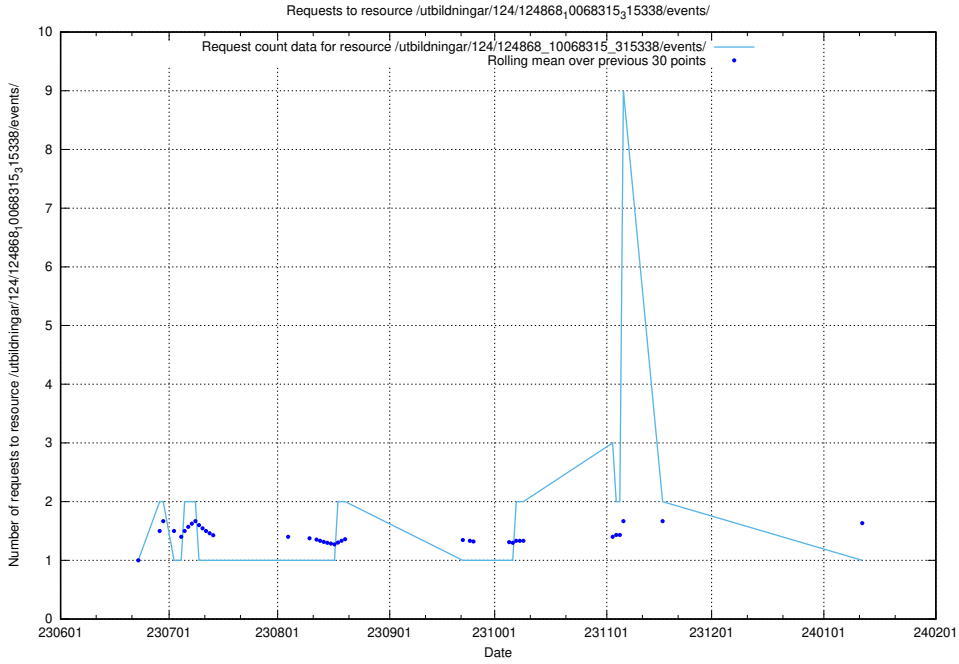

5.6020 Usage of /utbildningar/124/124868_10068315_315338/events/

Here, we count the number of requests to resource /utbildningar/124/124868_10068315_315338/events/