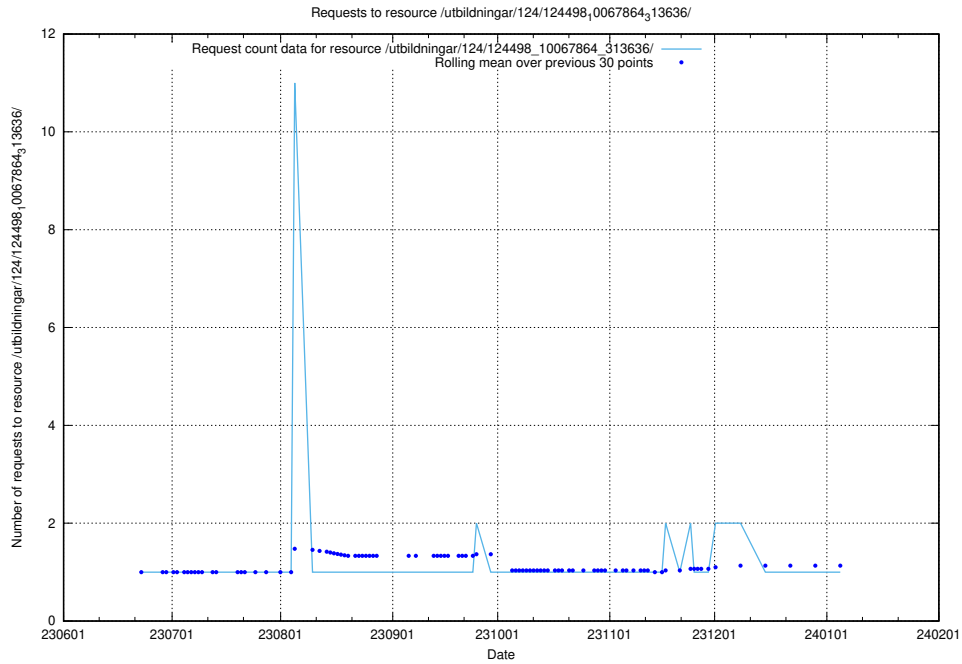

5.6070 Usage of /utbildningar/124/124498_10067864_313636/

Here, we count the number of requests to resource /utbildningar/124/124498_10067864_313636/.