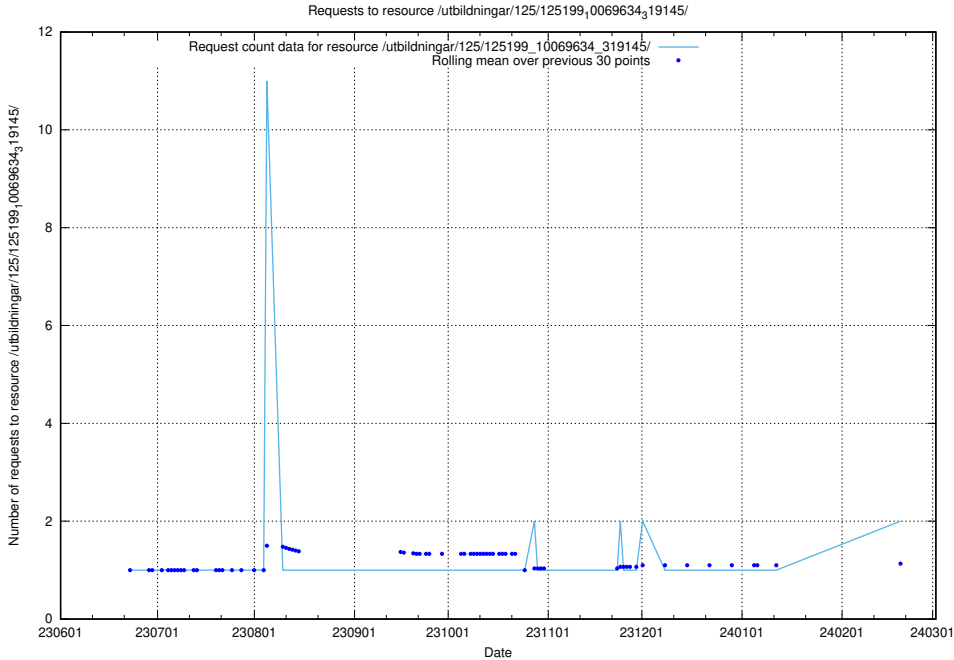

5.826 Usage of /utbildningar/125/125199_10069634_319145/

Here, we count the number of requests to resource /utbildningar/125/125199_10069634_319145/.