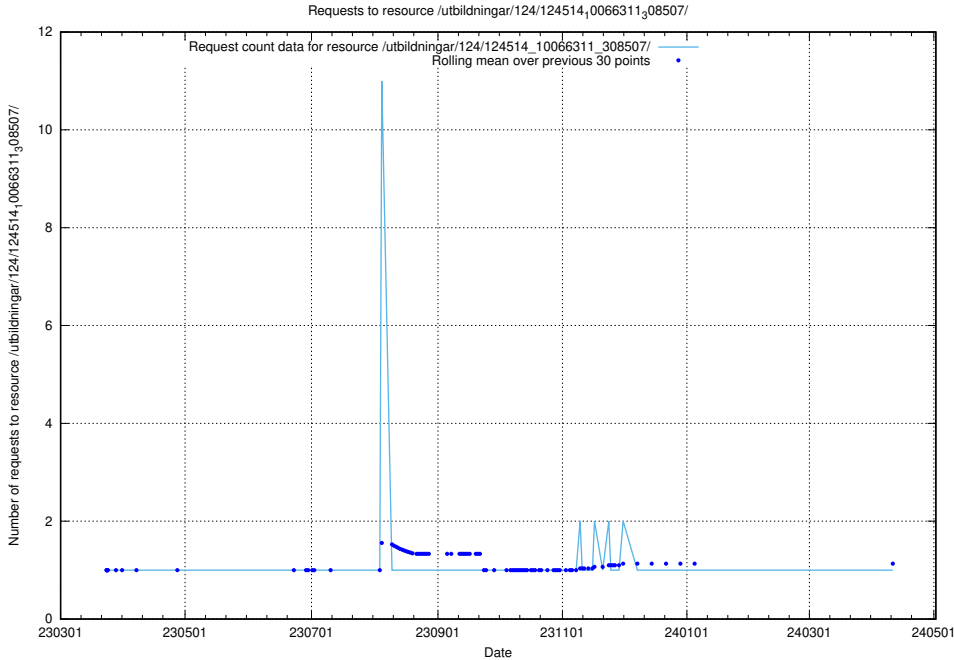

5.2082 Usage of /utbildningar/124/124514_10066311_308507/

Here, we count the number of requests to resource /utbildningar/124/124514_10066311_308507/.