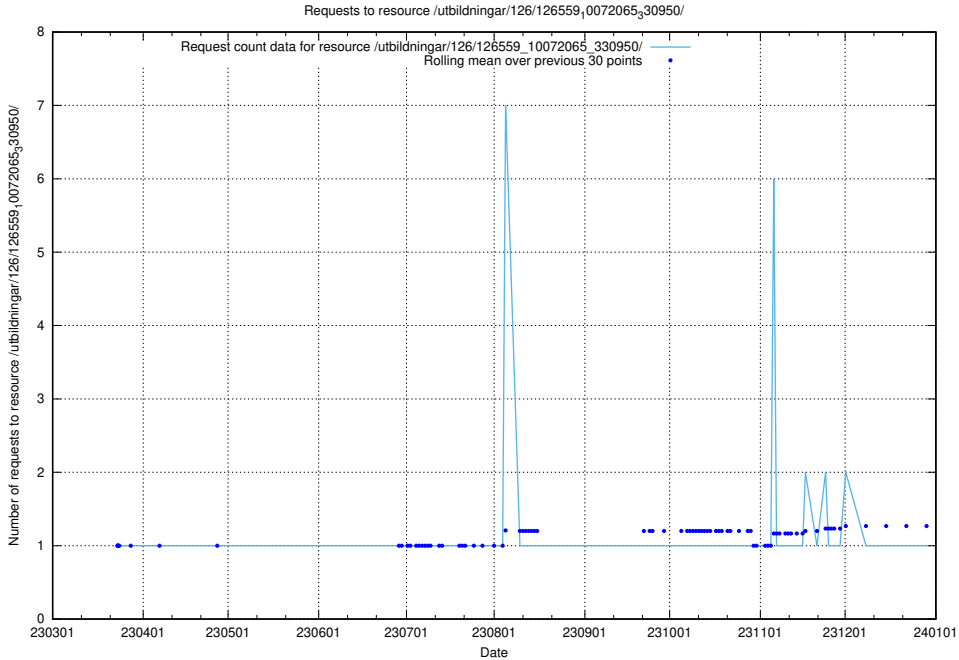

5.6667 Usage of /utbildningar/126/126559_10072065_330950/

Here, we count the number of requests to resource /utbildningar/126/126559_10072065_330950/.