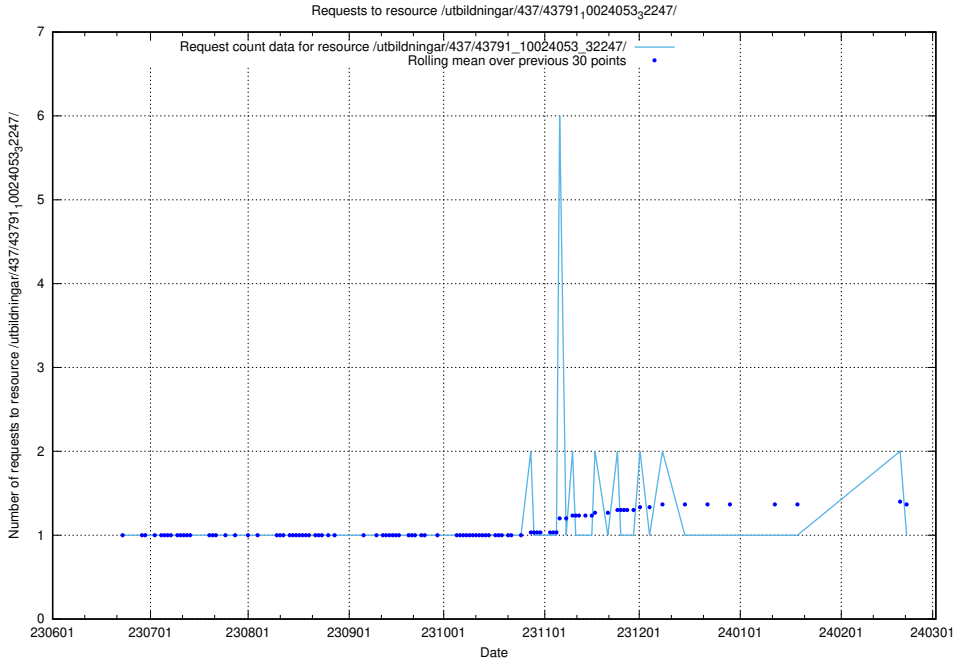

5.5858 Usage of /utbildningar/437/43791_10024053_32247/

Here, we count the number of requests to resource /utbildningar/437/43791_10024053_32247/.