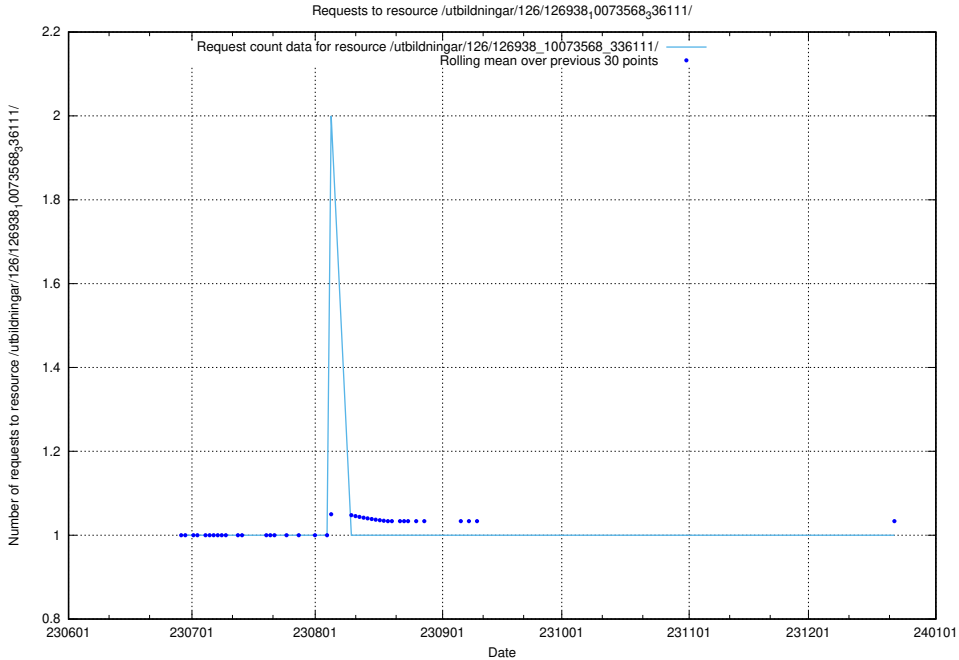

5.5720 Usage of /utbildningar/126/126938_10073568_336111/

Here, we count the number of requests to resource /utbildningar/126/126938_10073568_336111/.