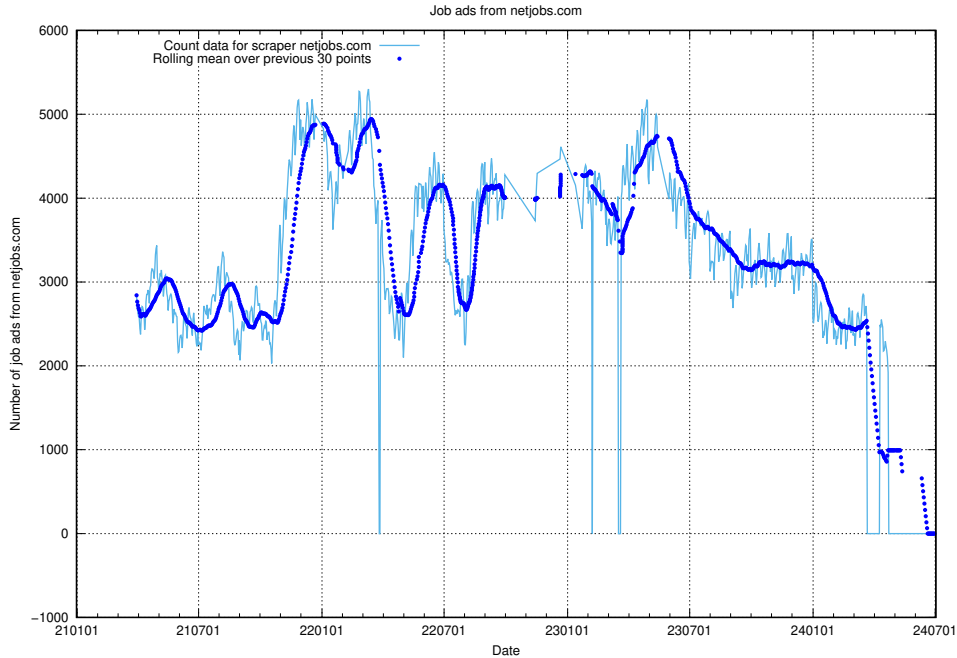

13.17 Number of ads by scraper netjobs.com

Here, we count the number of job ads scraped from netjobs.com.