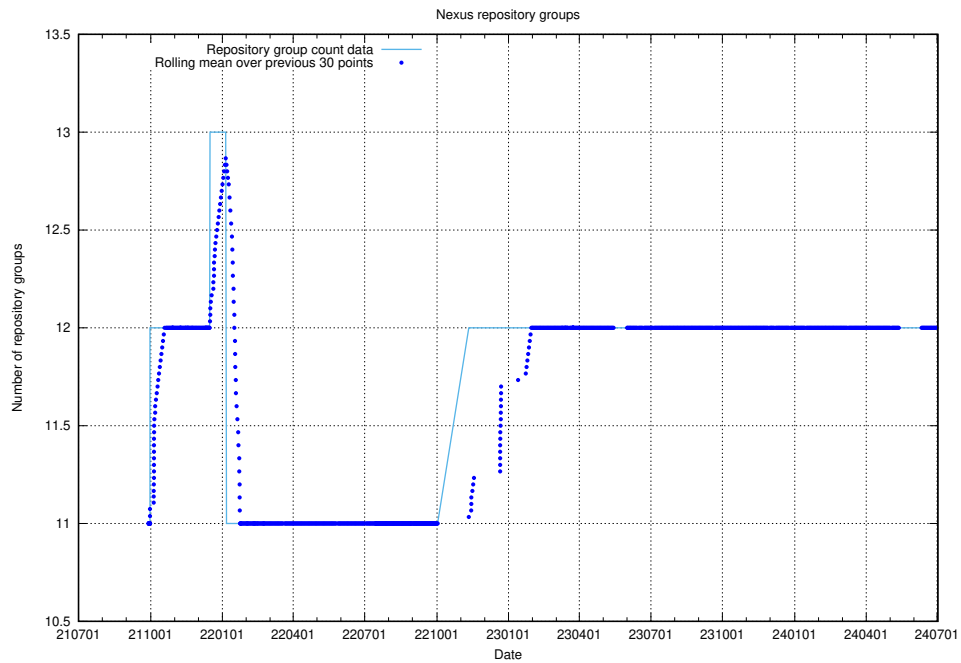

9 Nexus

This section contains statistics from the [image and package repositories](https://nexus.jobtechdev.se)⁹ of JobTech.

9.1 Number of repository groups in Nexus

A graph showing the number of repository groups.

⁹<https://nexus.jobtechdev.se>