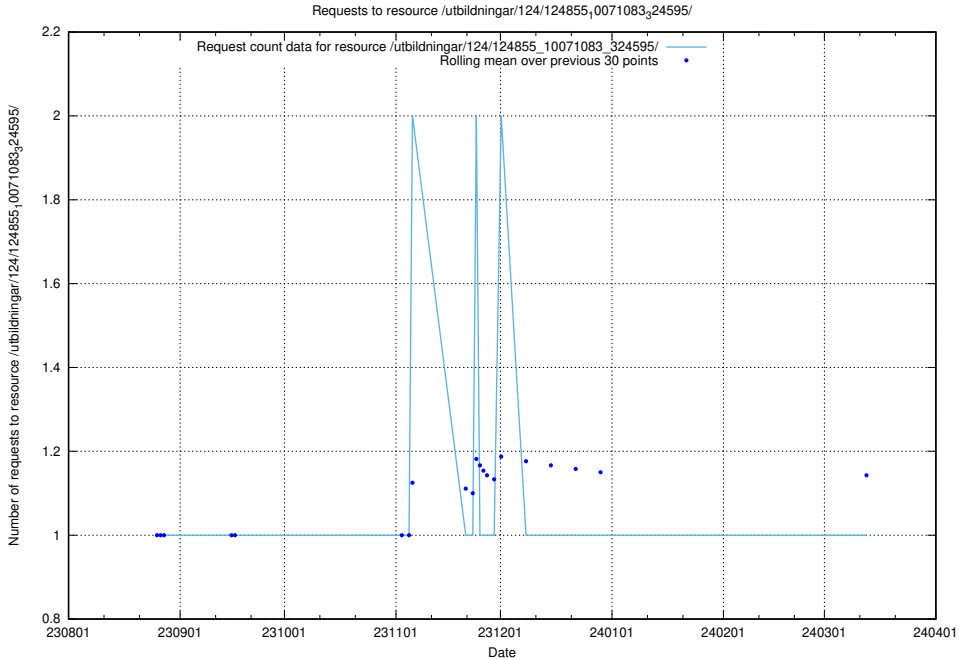

5.4997 Usage of /utbildningar/124/124855_10071083_324595/

Here, we count the number of requests to resource /utbildningar/124/124855_10071083_324595/.