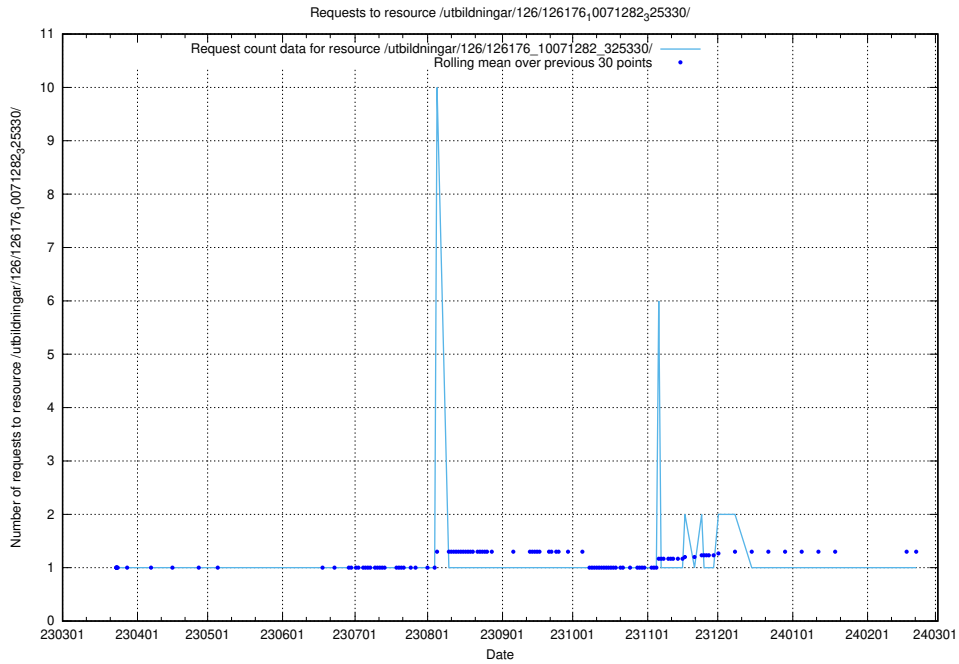

5.6693 Usage of /utbildningar/126/126176_10071282_325330/

Here, we count the number of requests to resource /utbildningar/126/126176_10071282_325330/.