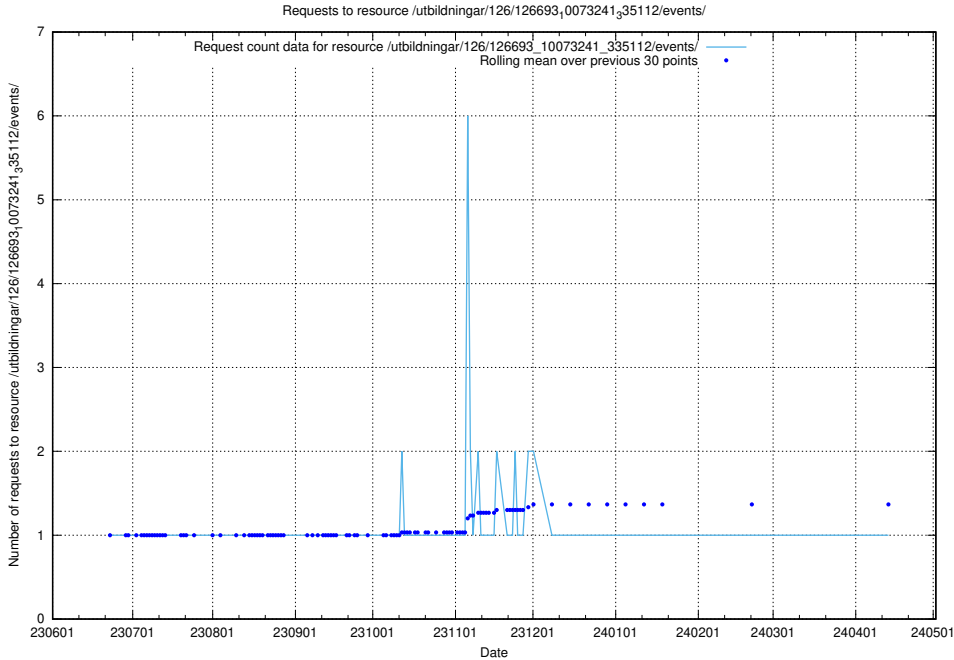

5.5926 Usage of /utbildningar/126/126693_10073241_335112/events/

Here, we count the number of requests to resource /utbildningar/126/126693_10073241_335112/events/