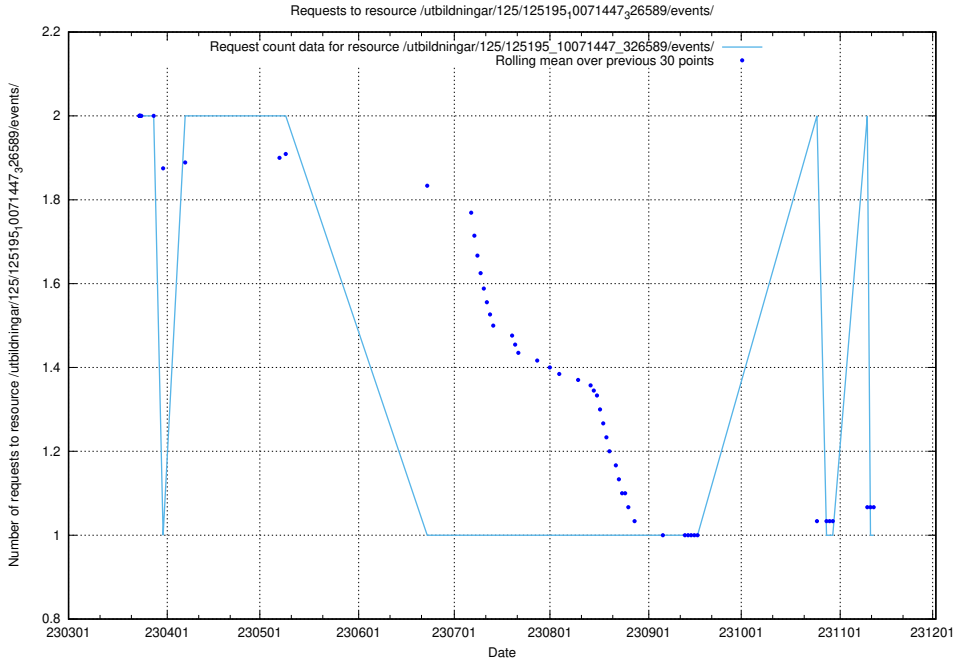

5.6553 Usage of /utbildningar/125/125195_10071447_326589/events/

Here, we count the number of requests to resource /utbildningar/125/125195_10071447_326589/events/