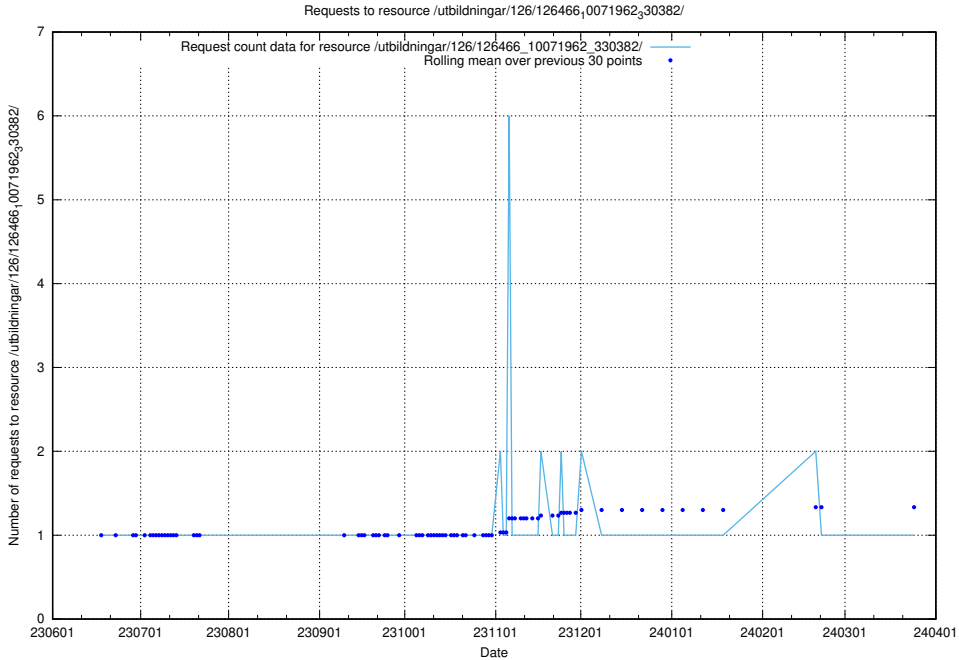

5.6140 Usage of /utbildningar/126/126466_10071962_330382/

Here, we count the number of requests to resource /utbildningar/126/126466_10071962_330382/.