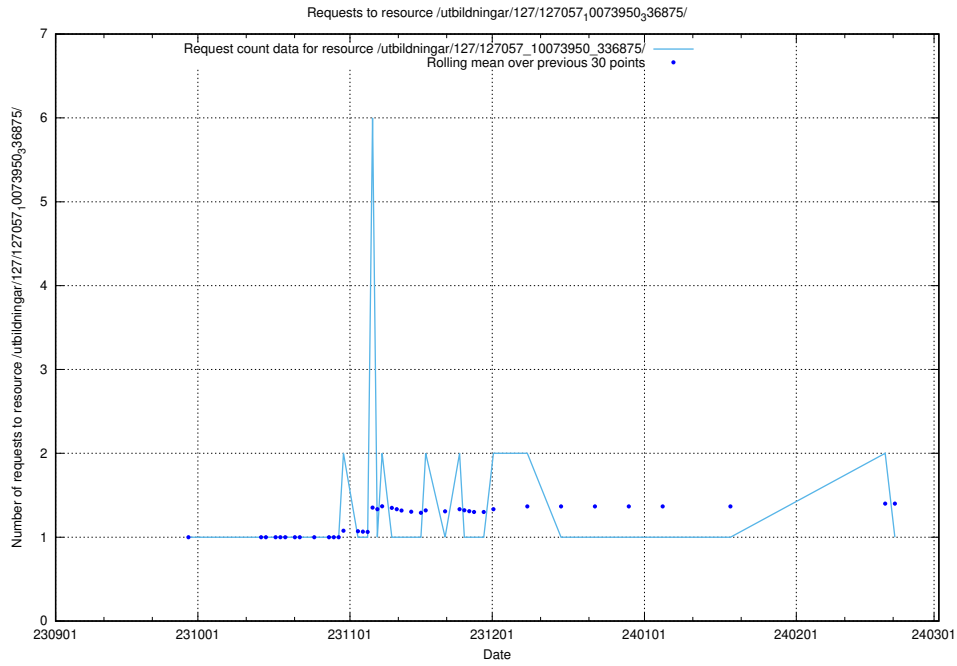

Here, we count the number of requests to resource /utbildningar/127/127057_10073950_336875/events/

5.4734 Usage of /utbildningar/127/127057_10073950_336875/

Here, we count the number of requests to resource /utbildningar/127/127057_10073950_336875/.