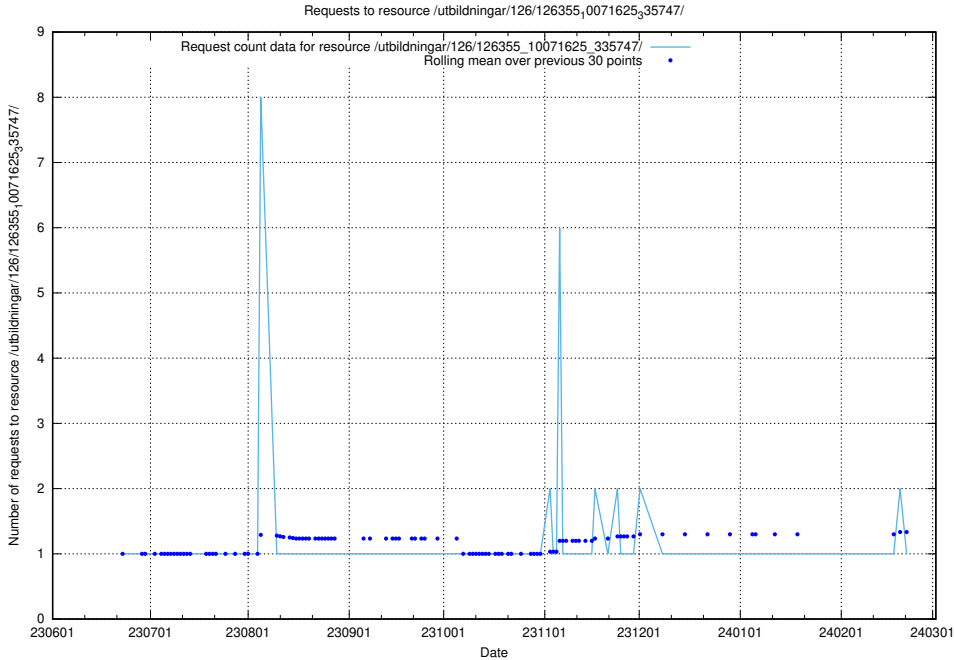

5.5943 Usage of /utbildningar/126/126355_10071625_335747/

Here, we count the number of requests to resource /utbildningar/126/126355_10071625_335747/.