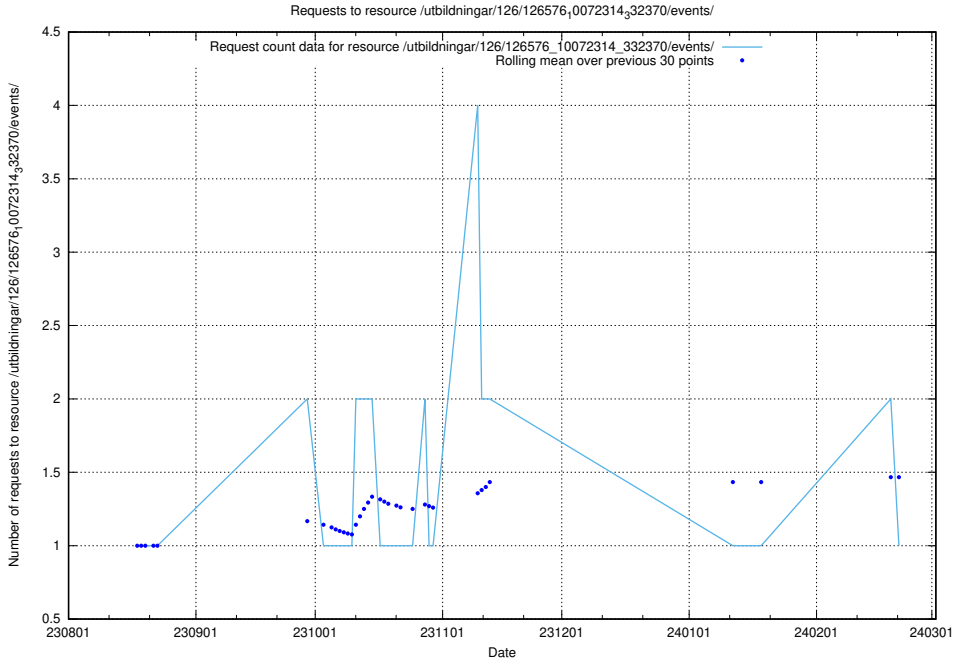

5.5056 Usage of /utbildningar/126/126576_10072314_332370/events/

Here, we count the number of requests to resource /utbildningar/126/126576_10072314_332370/events/