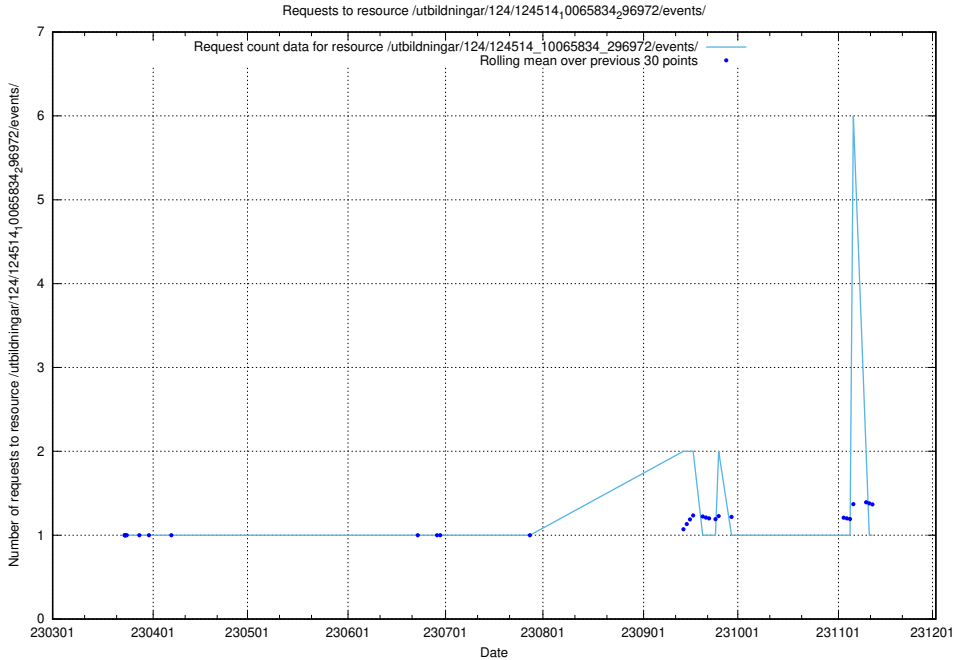

Here, we count the number of requests to resource /utbildningar/124/124514_10065834_296972/events/

5.2379 Usage of /taxonomy/version/11/query/ssyk-level-4-with-related-isco-level-4-groups/

Here, we count the number of requests to resource /taxonomy/version/11/query/ssyk-level-4-with-related-isco-level-4-groups/.