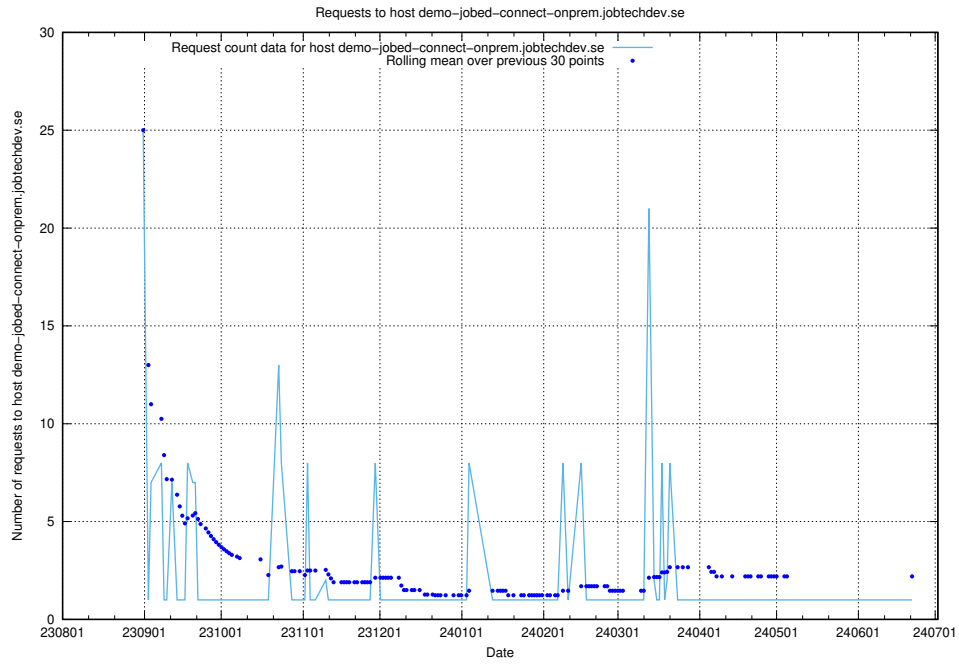

7.606 Usage of demo-jobed-connect-onprem.jobtechdev.se

Here, we count the number of requests to host demo-jobed-connect-onprem.jobtechdev.se.