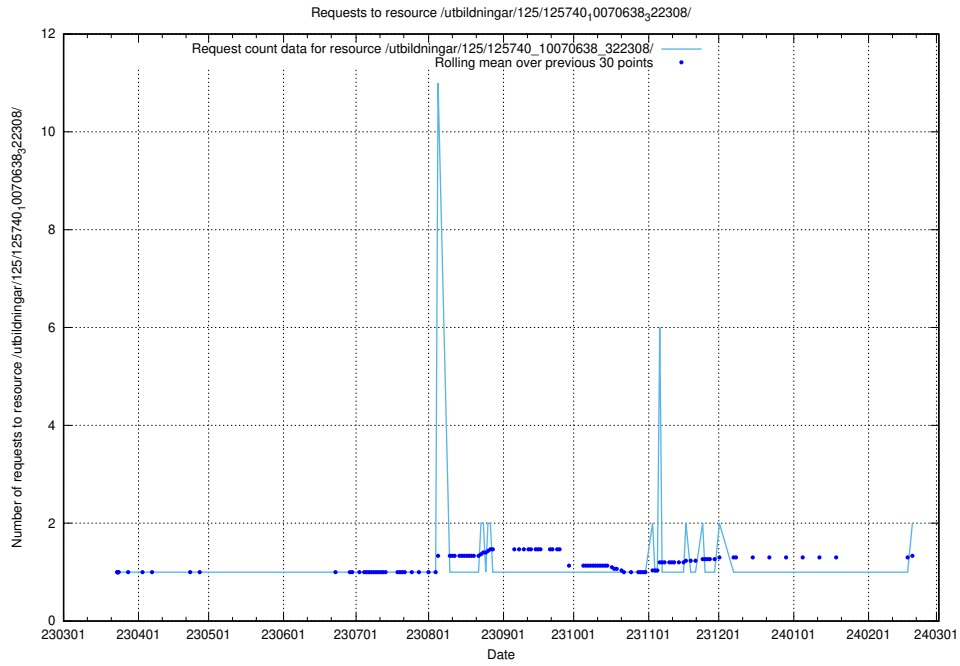

5.458 Usage of /utbildningar/125/125740_10070638_322308/

Here, we count the number of requests to resource /utbildningar/125/125740_10070638_322308/.