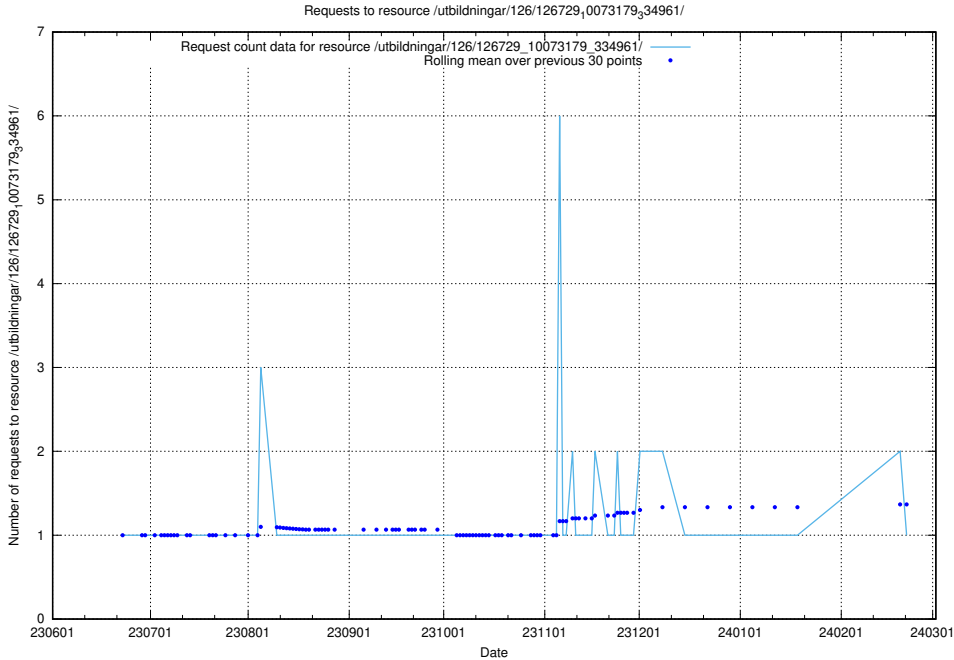

5.5882 Usage of /utbildningar/126/126729_10073179_334961/

Here, we count the number of requests to resource /utbildningar/126/126729_10073179_334961/.