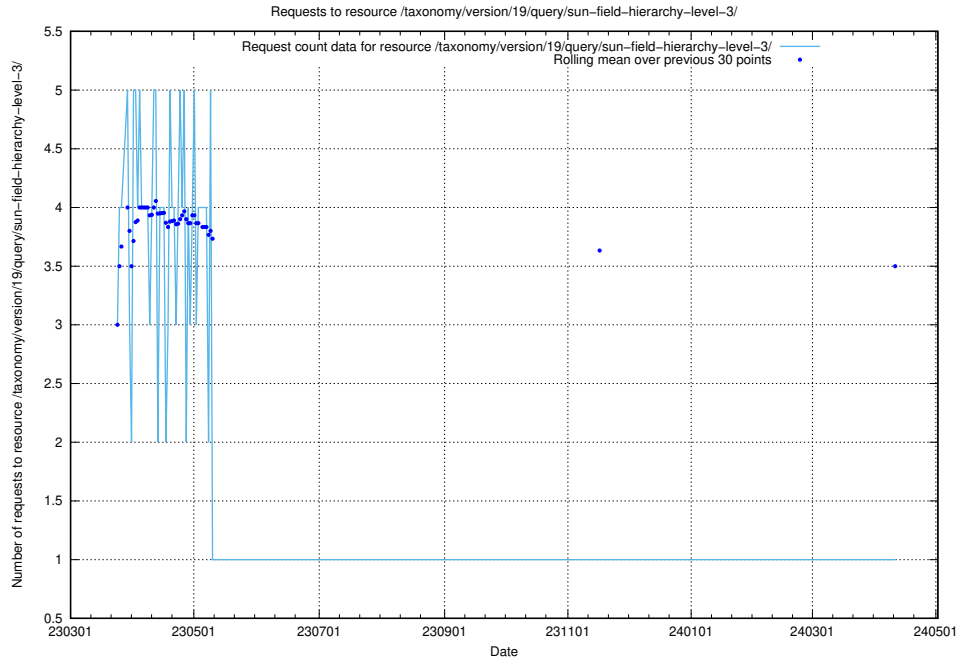

5.6381 Usage of /taxonomy/version/19/query/sun-field-hierarchy-level-3/

Here, we count the number of requests to resource /taxonomy/version/19/query/sun-field-hierarchy-level-3/.