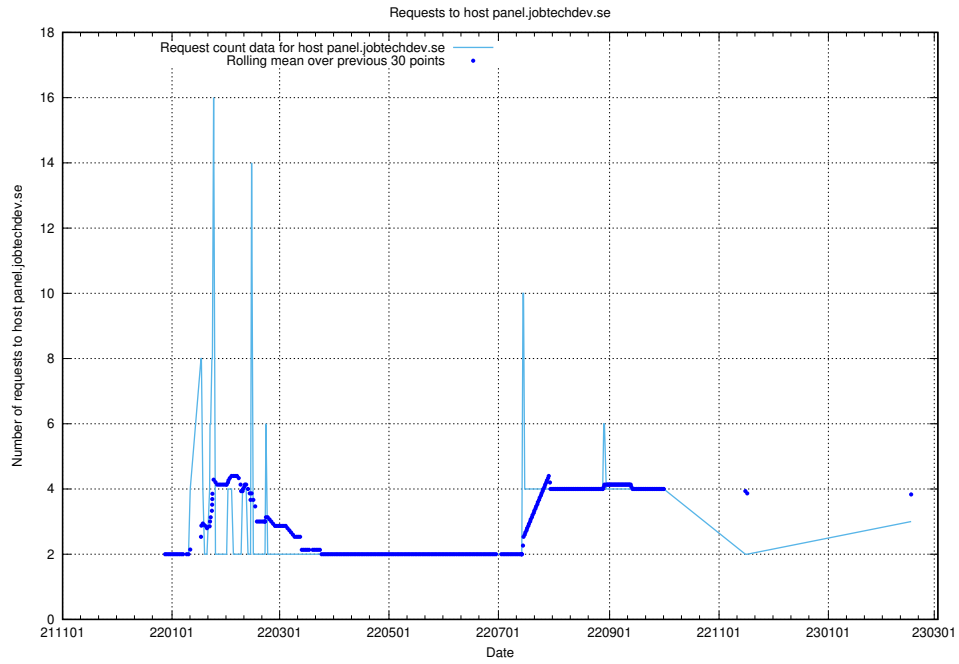

7.198 Usage of portal.jobtechdev.se

Here, we count the number of requests to host portal.jobtechdev.se.

7.199 Usage of panel.jobtechdev.se

Here, we count the number of requests to host panel.jobtechdev.se.