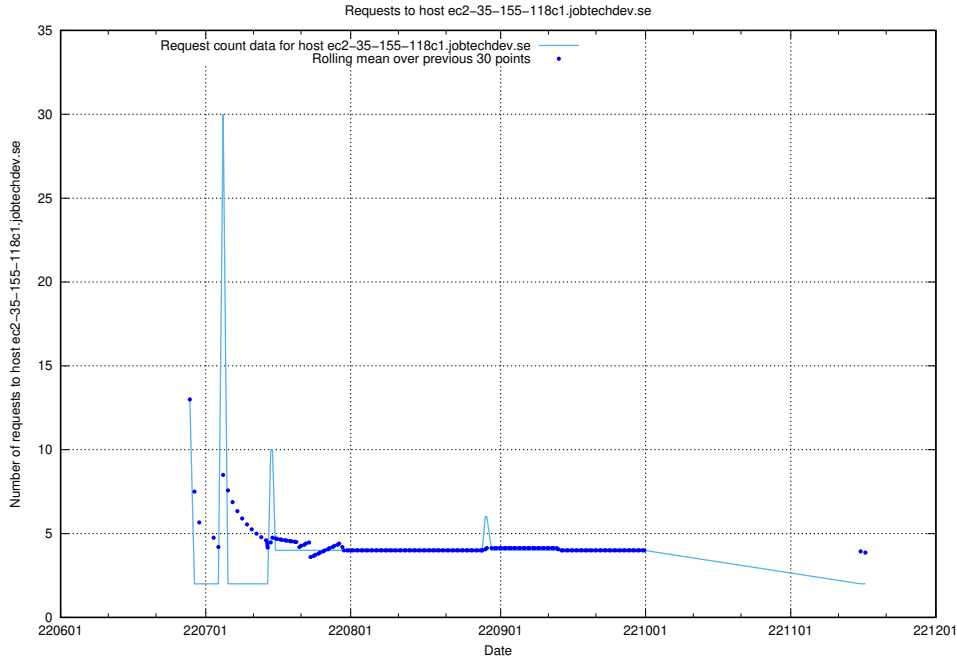

7.400 Usage of ec2-35-155-118c1.jobtechdev.se

Here, we count the number of requests to host ec2-35-155-118c1.jobtechdev.se.