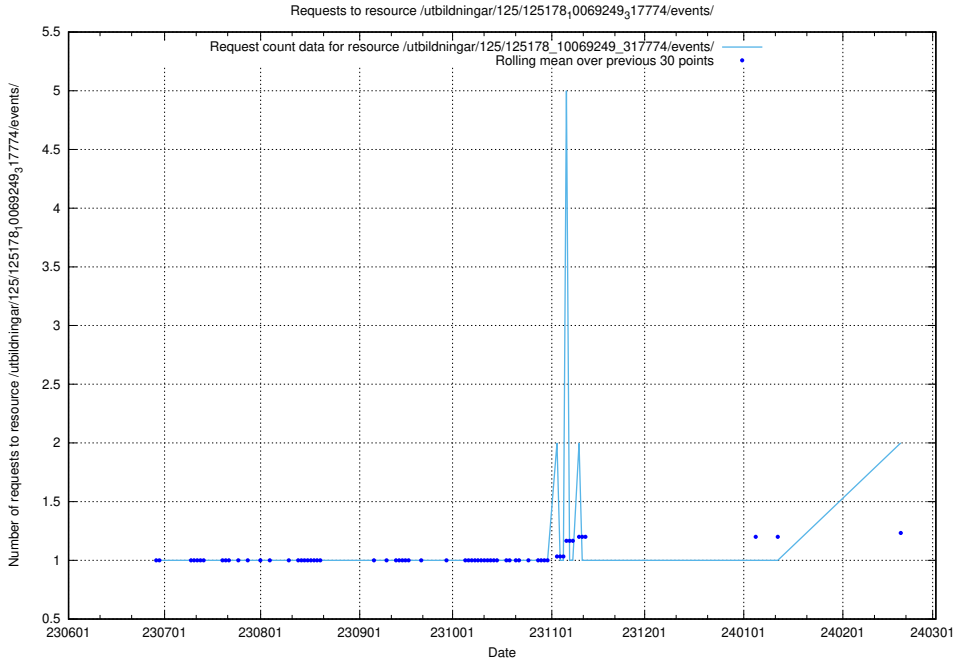

5.801 Usage of /utbildningar/125/125178_10069249_317774/events/

Here, we count the number of requests to resource /utbildningar/125/125178_10069249_317774/events/