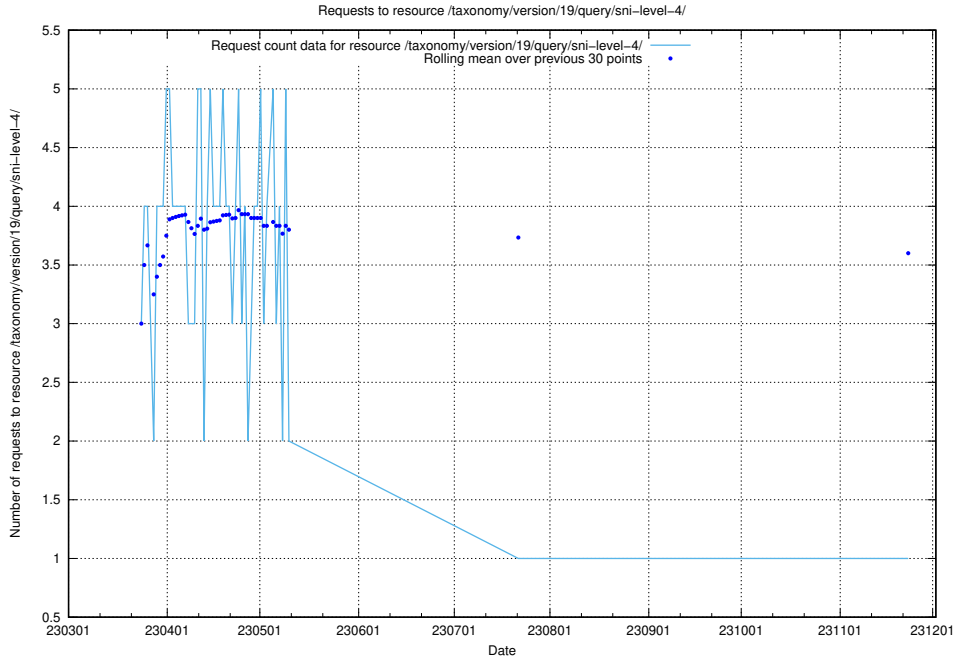

5.6394 Usage of /taxonomy/version/19/query/sni-level-4/

Here, we count the number of requests to resource /taxonomy/version/19/query/sni-level-4/.