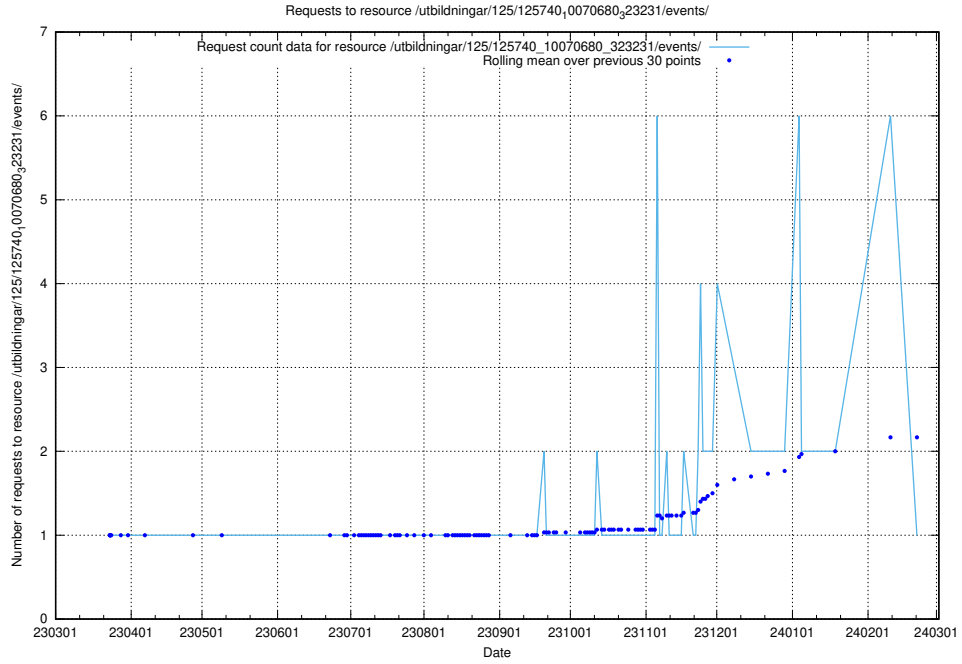

5.1001 Usage of /utbildningar/125/125740_10070680_323231/events/

Here, we count the number of requests to resource /utbildningar/125/125740_10070680_323231/events/