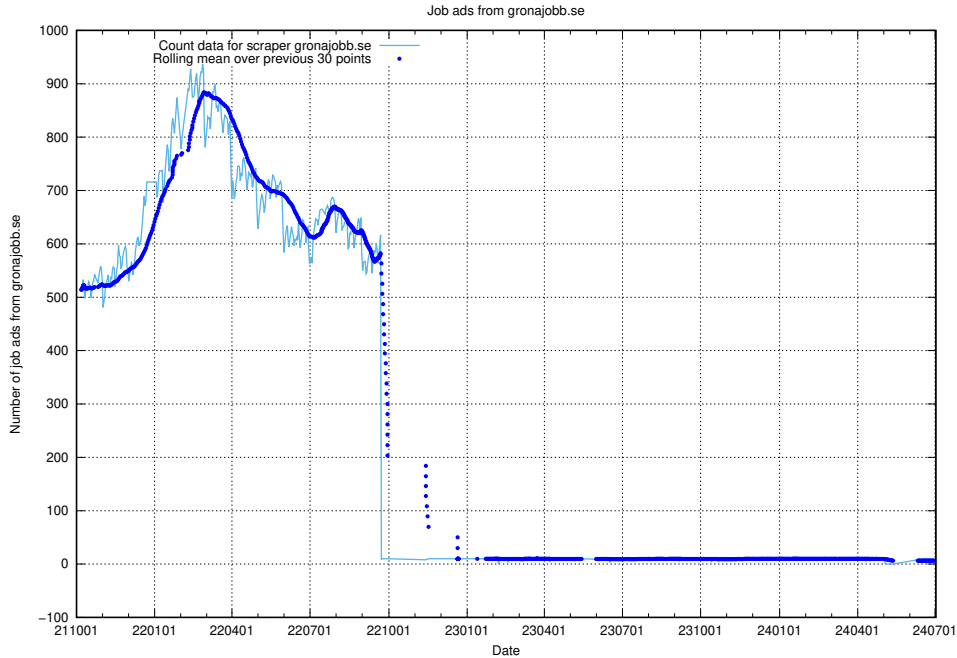

13.16 Number of ads by scraper gronajobb.se

Here, we count the number of job ads scraped from gronajobb.se.