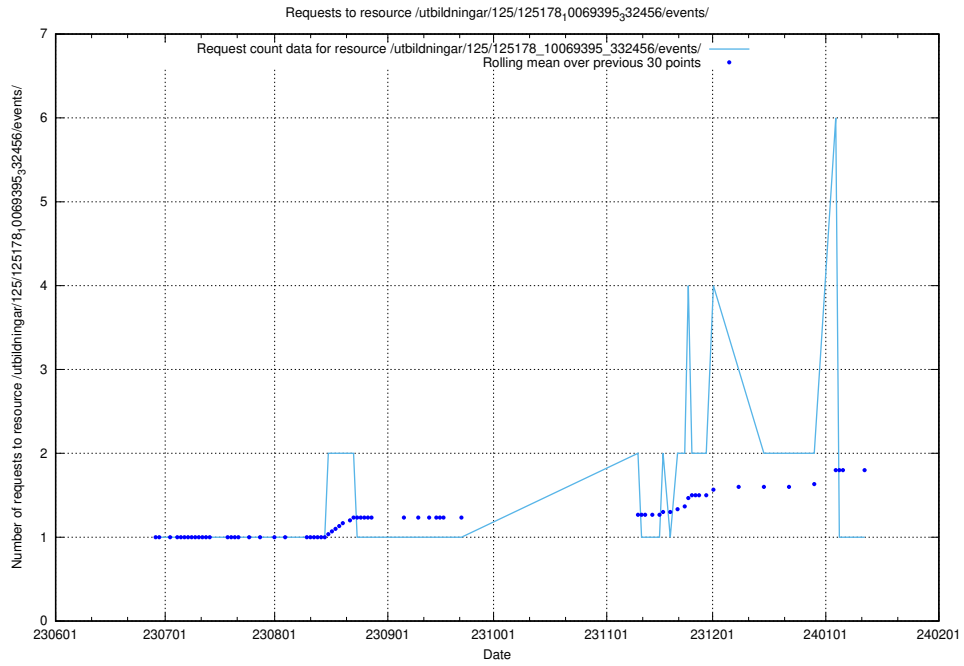

Here, we count the number of requests to resource /utbildningar/125/125534_10069843_319848/.

5.5764 Usage of /utbildningar/125/125178_10069395_332456/events/

Here, we count the number of requests to resource /utbildningar/125/125178_10069395_332456/events/