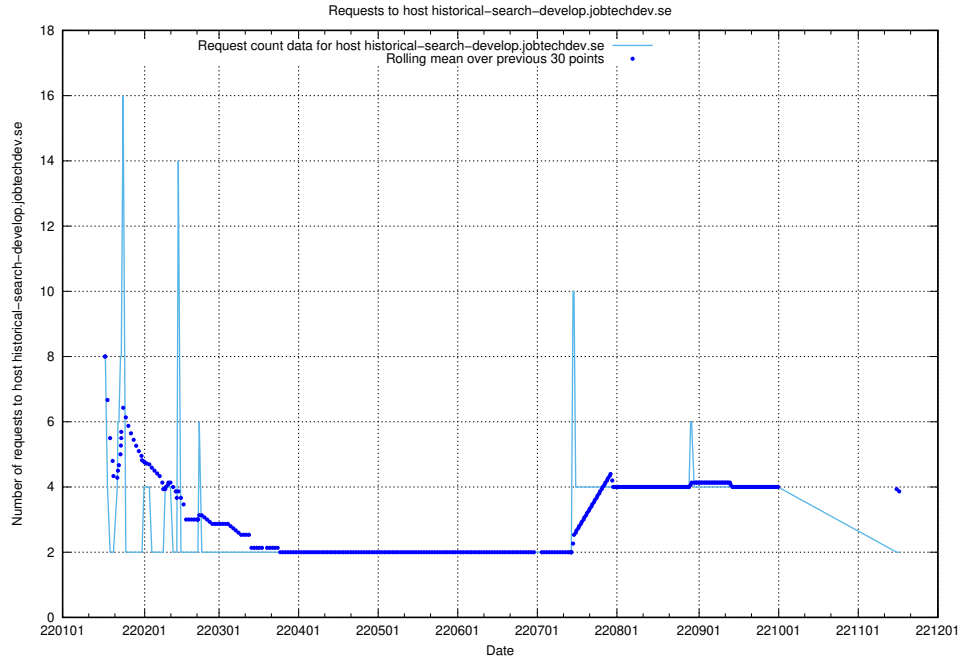

7.277 Usage of historical-search-develop.jobtechdev.se

Here, we count the number of requests to host historical-search-develop.jobtechdev.se.

7.278 Usage of jocp4.jobtechdev.se

Here, we count the number of requests to host jocp4.jobtechdev.se.