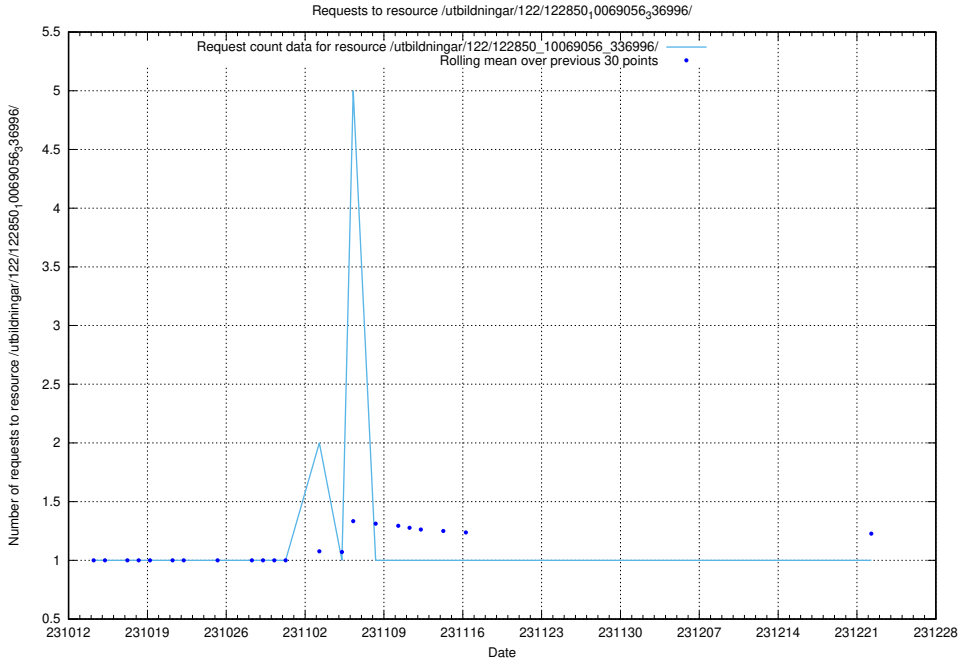

5.4632 Usage of /utbildningar/122/122850_10069056_336996/

Here, we count the number of requests to resource /utbildningar/122/122850_10069056_336996/.