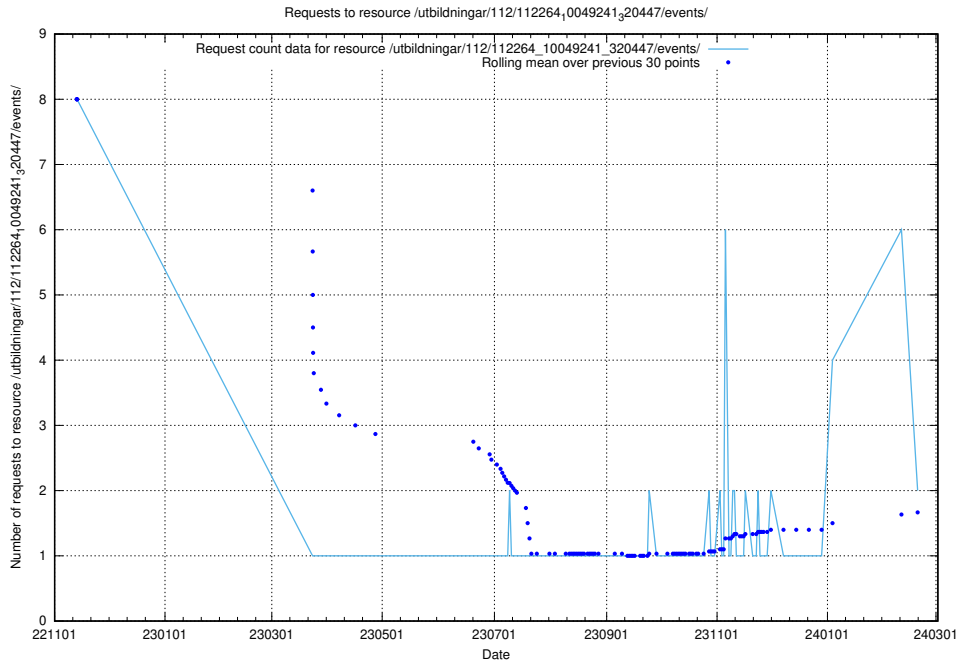

5.834 Usage of /utbildningar/112/112264_10049241_320447/events/

Here, we count the number of requests to resource /utbildningar/112/112264_10049241_320447/events/