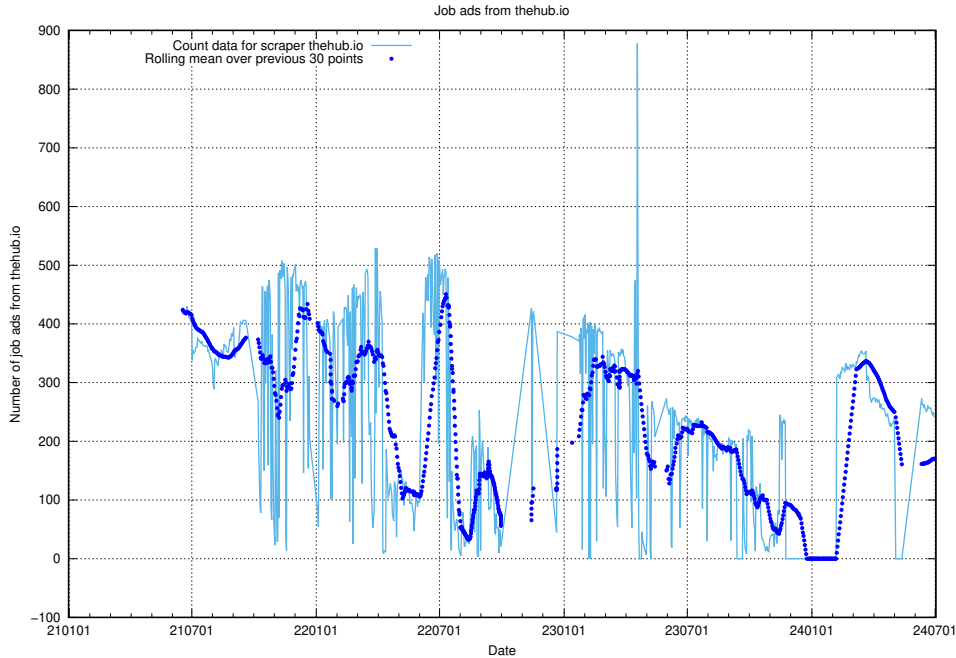

13.10 Number of ads by scraper thehub.io

Here, we count the number of job ads scraped from thehub.io.