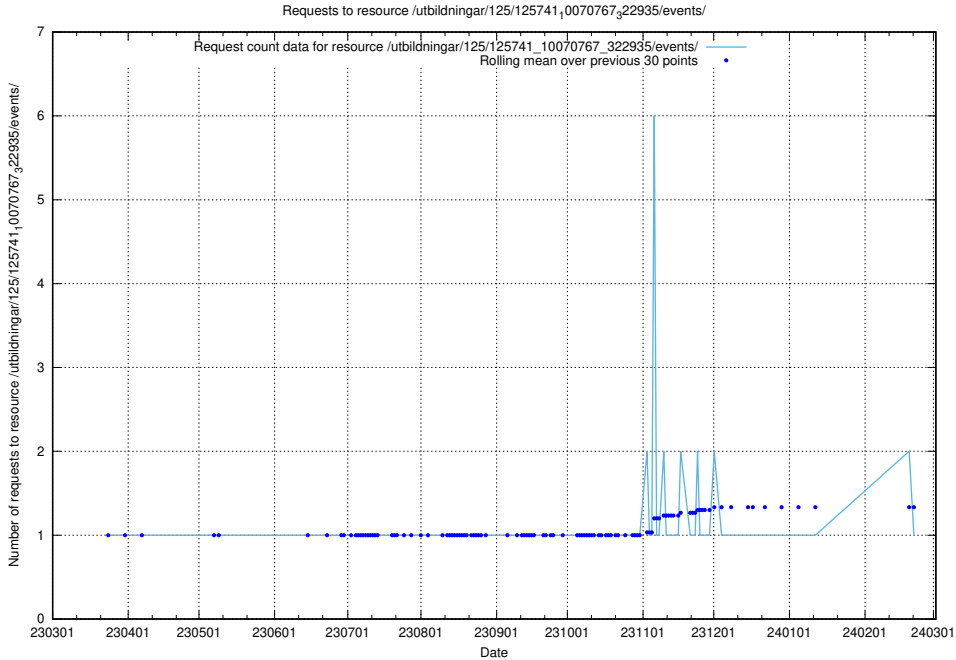

Here, we count the number of requests to resource /utbildningar/125/125741_10070767_328732/events/

5.6490 Usage of /utbildningar/125/125741_10070767_322935/events/

Here, we count the number of requests to resource /utbildningar/125/125741_10070767_322935/events/