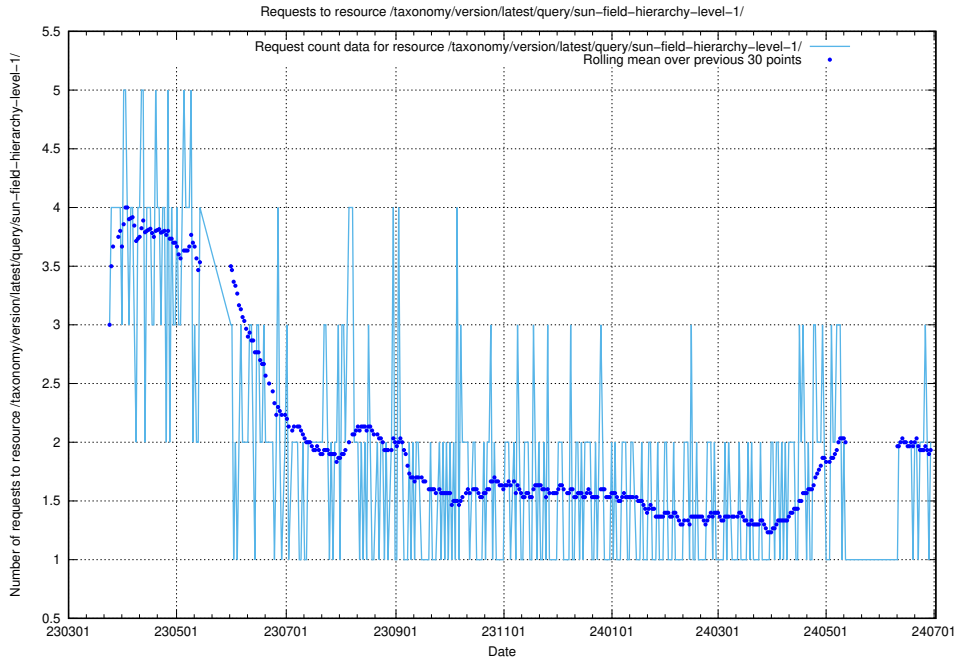

5.892 Usage of /taxonomy/version/latest/query/sun-field-hierarchy-level-1/

Here, we count the number of requests to resource /taxonomy/version/latest/query/sun-field-hierarchy-level-1/.