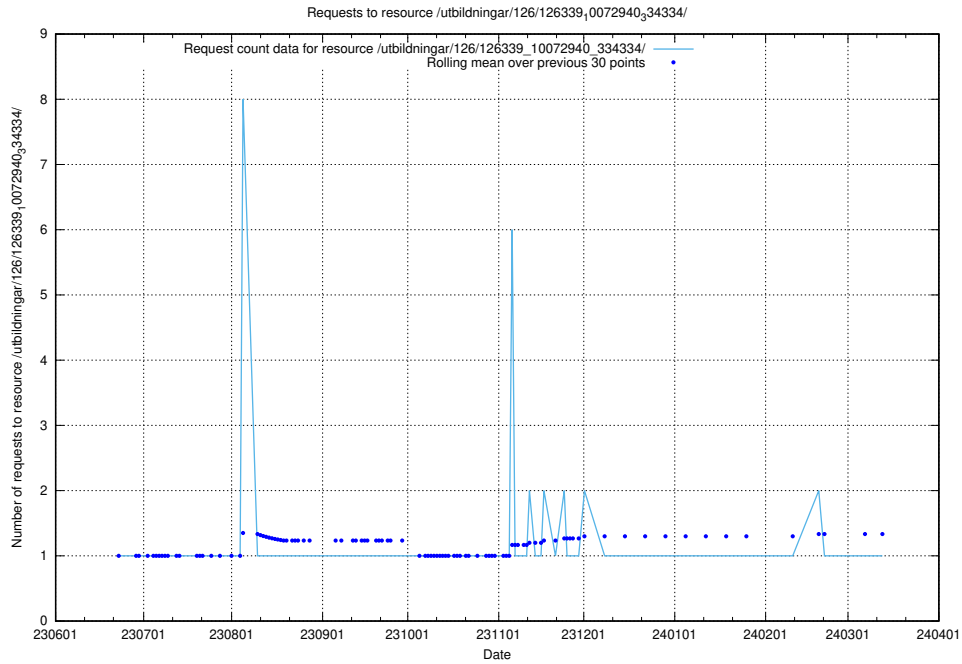

5.5944 Usage of /utbildningar/126/126339_10072940_334334/

Here, we count the number of requests to resource /utbildningar/126/126339_10072940_334334/.