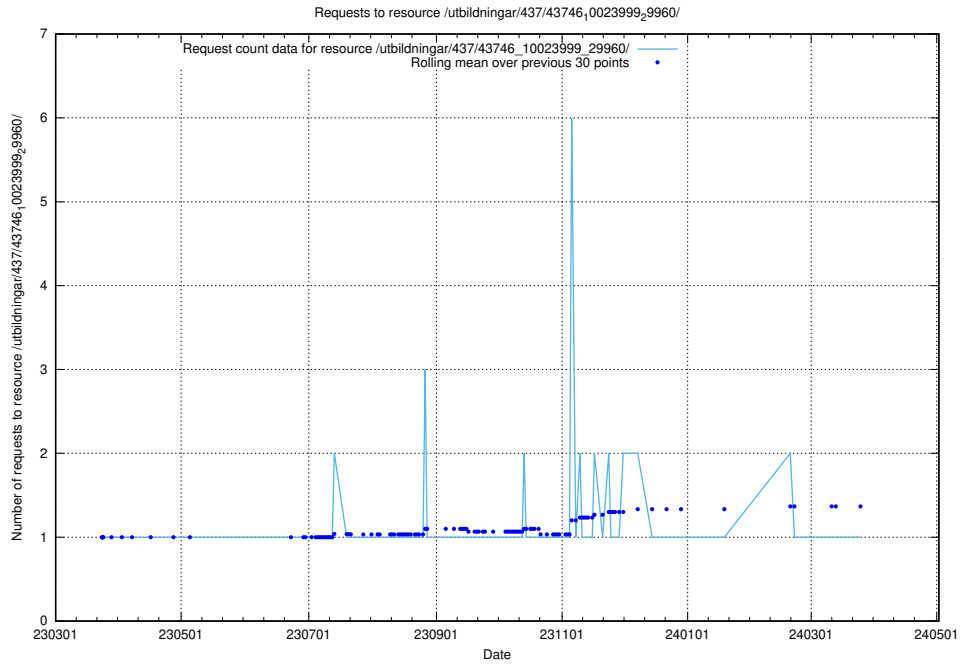

5.6650 Usage of /utbildningar/437/43746_10023999_29960/

Here, we count the number of requests to resource /utbildningar/437/43746_10023999_29960/.