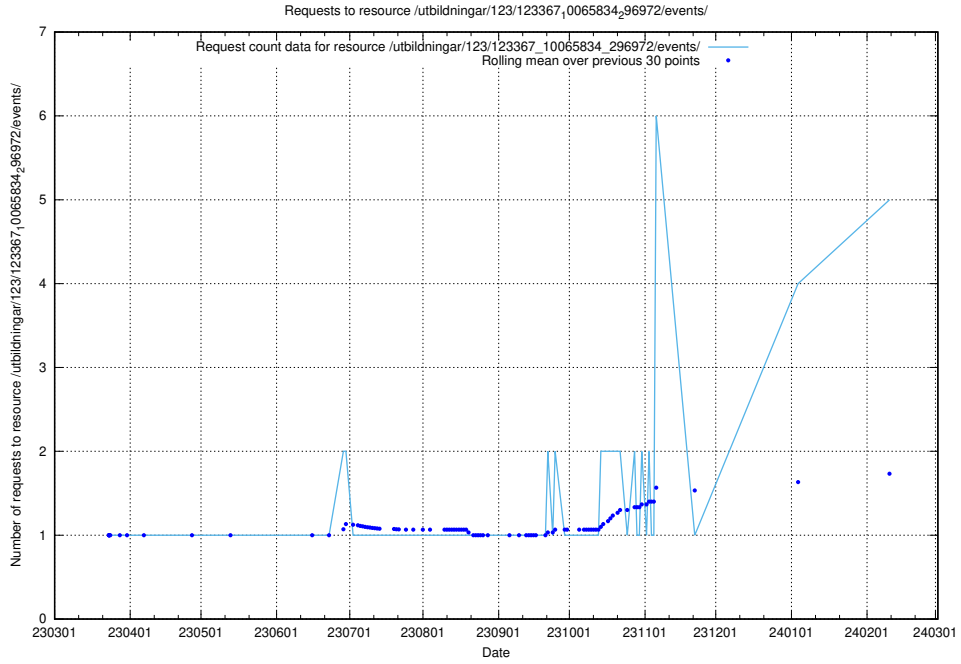

5.161 Usage of /utbildningar/123/123367_10065834_296972/events/

Here, we count the number of requests to resource /utbildningar/123/123367_10065834_296972/events/