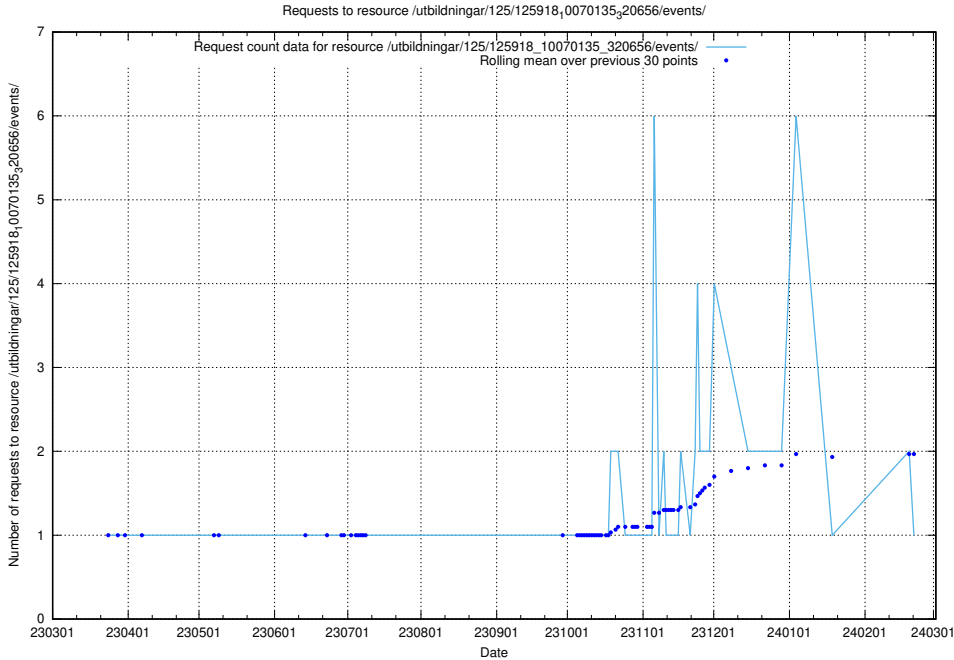

5.6476 Usage of /utbildningar/125/125918_10070135_320656/events/

Here, we count the number of requests to resource /utbildningar/125/125918_10070135_320656/events/