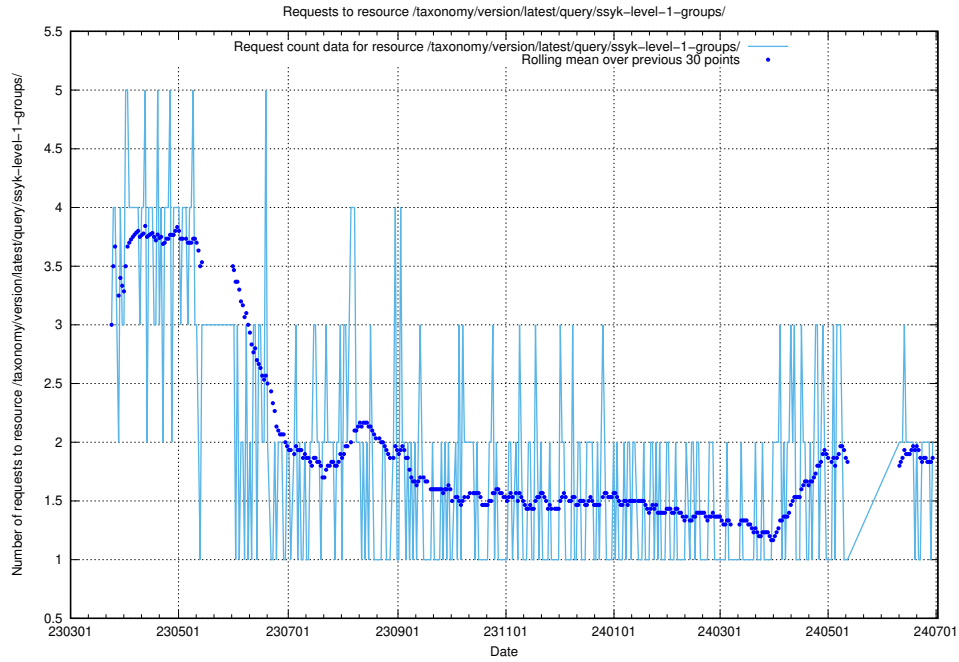

5.901 Usage of /taxonomy/version/latest/query/ssyk-level-1-groups/

Here, we count the number of requests to resource /taxonomy/version/latest/query/ssyk-level-1-groups/.