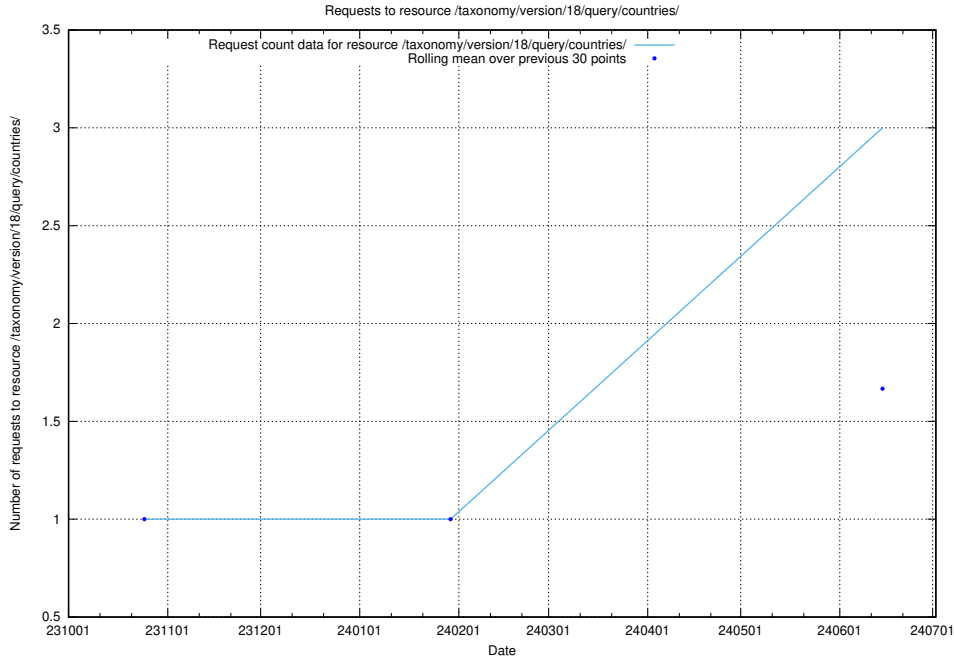

5.352 Usage of /taxonomy/version/18/query/countries/

Here, we count the number of requests to resource /taxonomy/version/18/query/countries/.