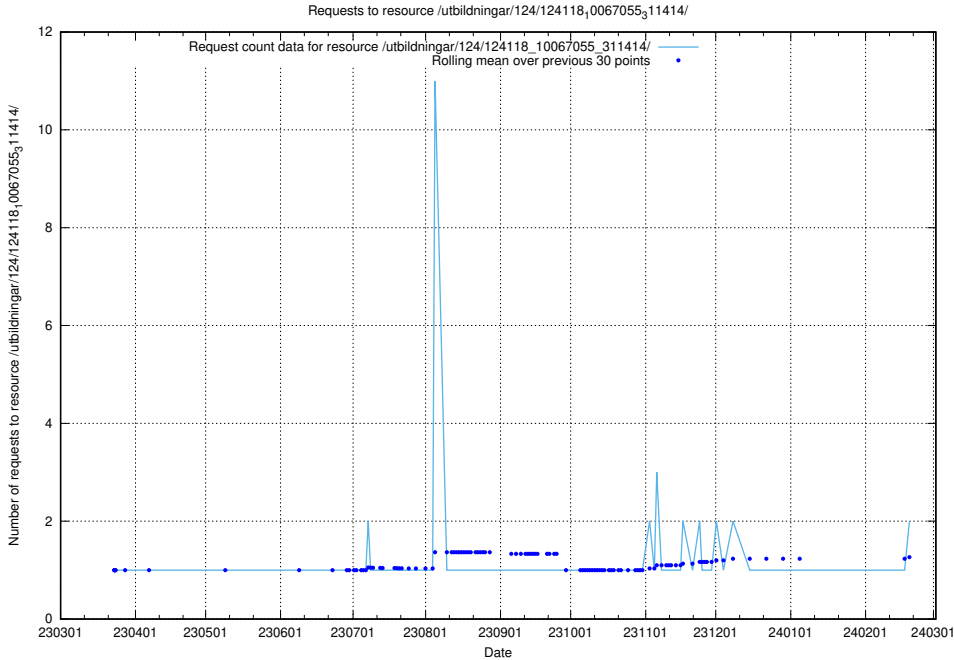

5.677 Usage of /utbildningar/124/124118_10067055_311414/

Here, we count the number of requests to resource /utbildningar/124/124118_10067055_311414/.