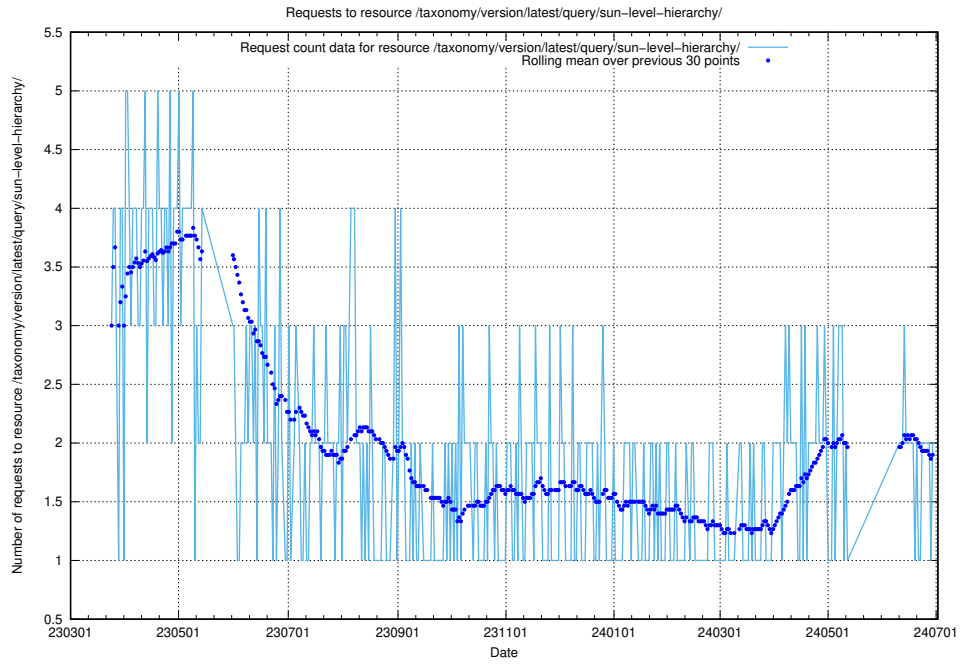

5.884 Usage of /taxonomy/version/latest/query/sun-level-hierarchy/

Here, we count the number of requests to resource /taxonomy/version/latest/query/sun-level-hierarchy/.