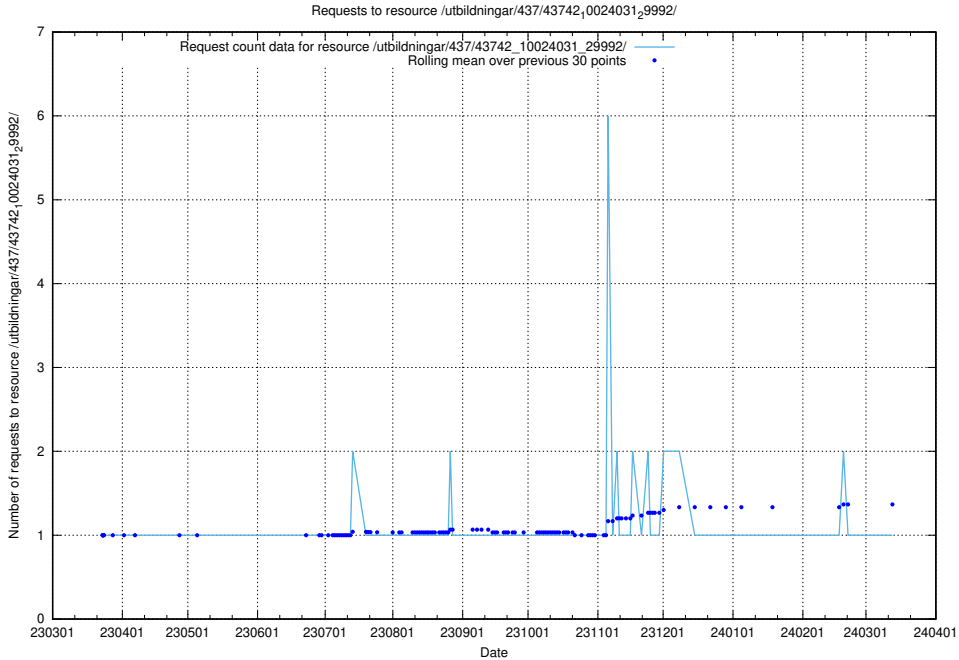

5.6655 Usage of /utbildningar/437/43742_10024031_29992/

Here, we count the number of requests to resource /utbildningar/437/43742_10024031_29992/.