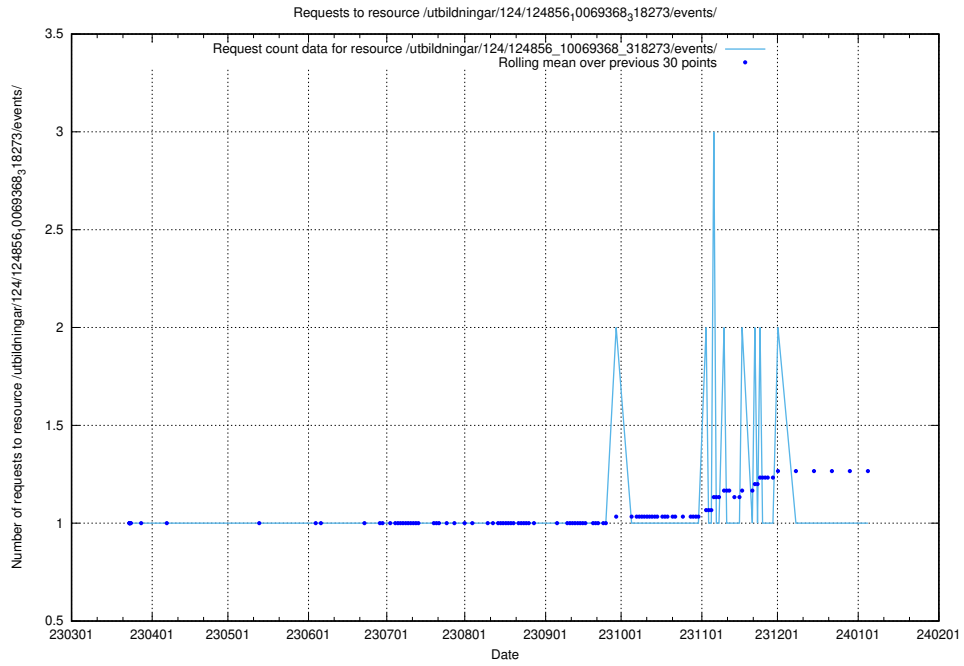

5.1192 Usage of /utbildningar/124/124856_10069368_318273/events/

Here, we count the number of requests to resource /utbildningar/124/124856_10069368_318273/events/