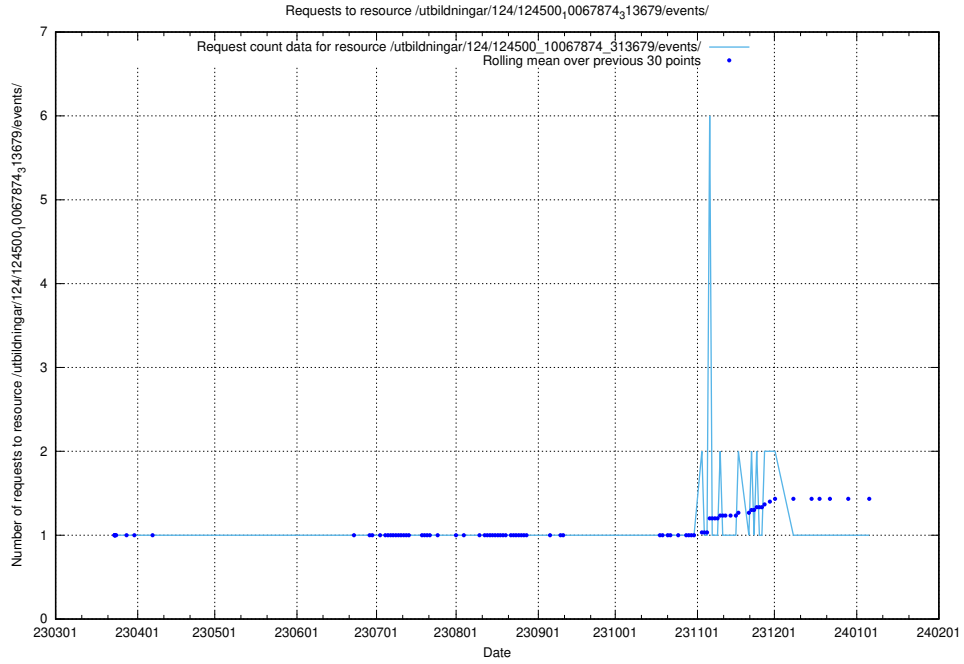

Here, we count the number of requests to resource /taxonomy/version/16/query/swedish-retail-and-wholesale-council-skills/.

5.2560 Usage of /utbildningar/124/124500_10067874_313679/events/

Here, we count the number of requests to resource /utbildningar/124/124500_10067874_313679/events/