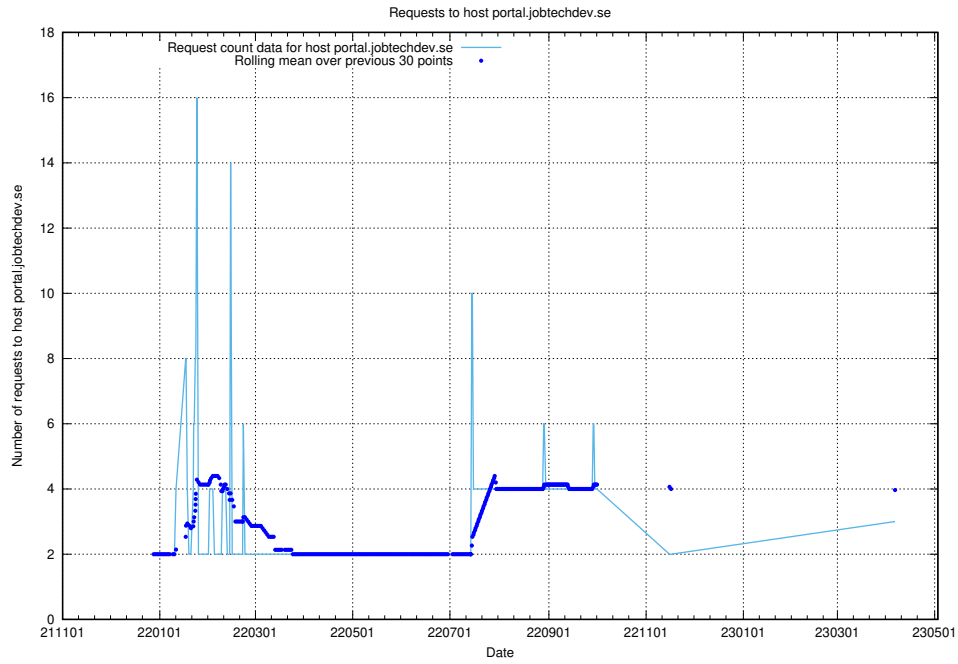

7.198 Usage of portal.jobtechdev.se

Here, we count the number of requests to host portal.jobtechdev.se.

7.199 Usage of panel.jobtechdev.se

Here, we count the number of requests to host panel.jobtechdev.se.