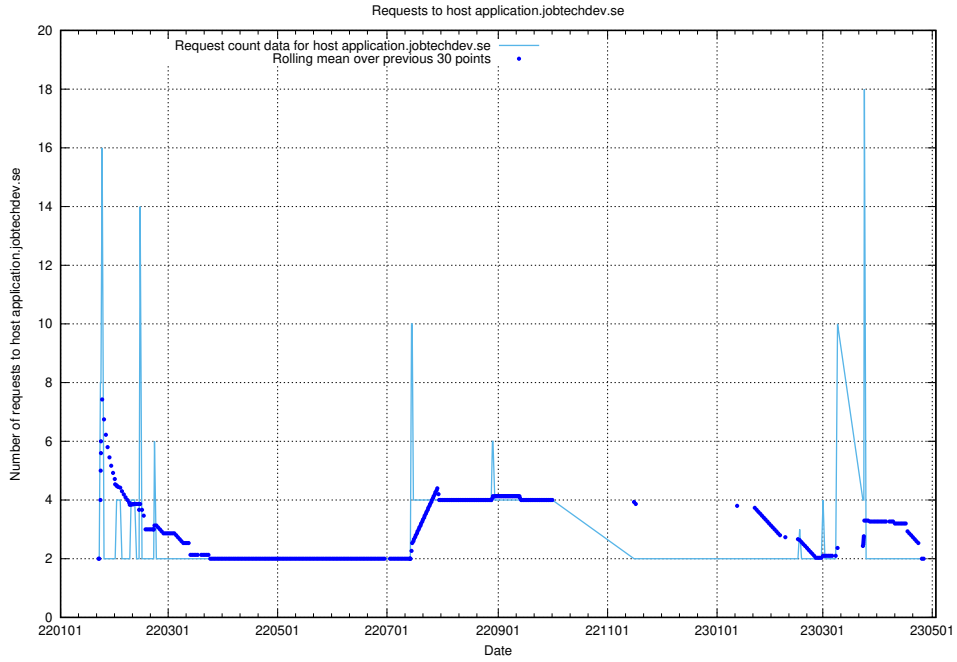

7.264 Usage of application.jobtechdev.se

Here, we count the number of requests to host application.jobtechdev.se.