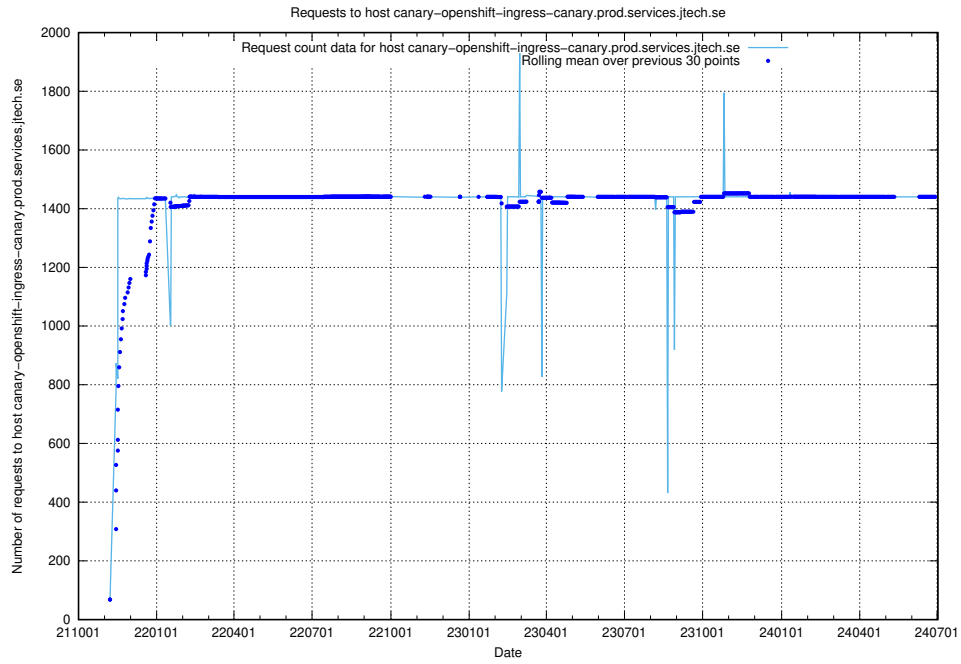

7.18 Usage of giggi.jobtechdev.se

Here, we count the number of requests to host giggi.jobtechdev.se.

7.19 Usage of canary-openshift-ingress-canary.prod.services.jtech.se

Here, we count the number of requests to host canary-openshift-ingress-canary.prod.services.jtech.se.