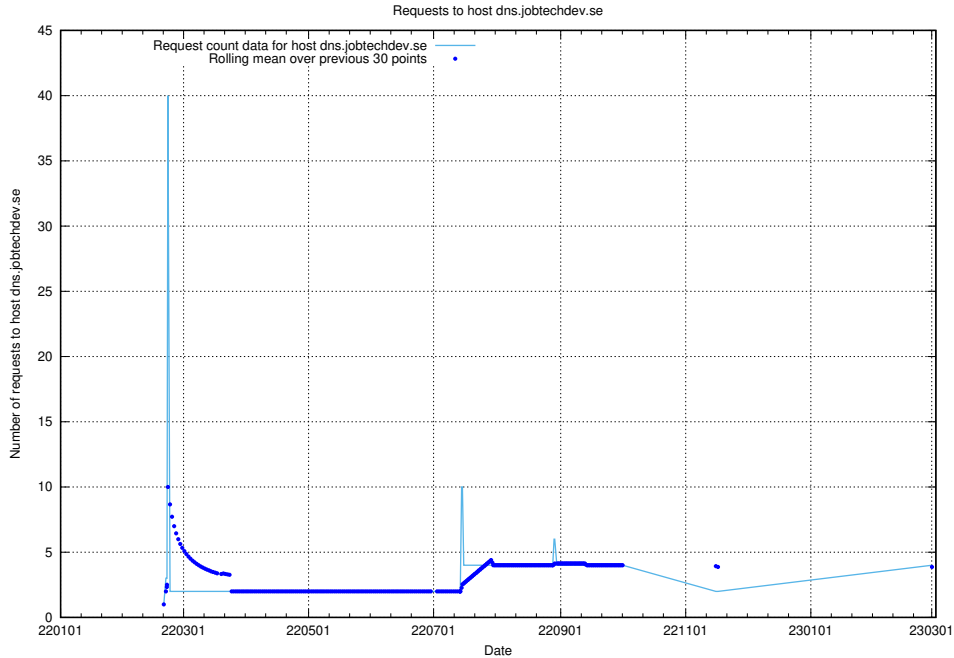

7.162 Usage of dns.jobtechdev.se

Here, we count the number of requests to host dns.jobtechdev.se.