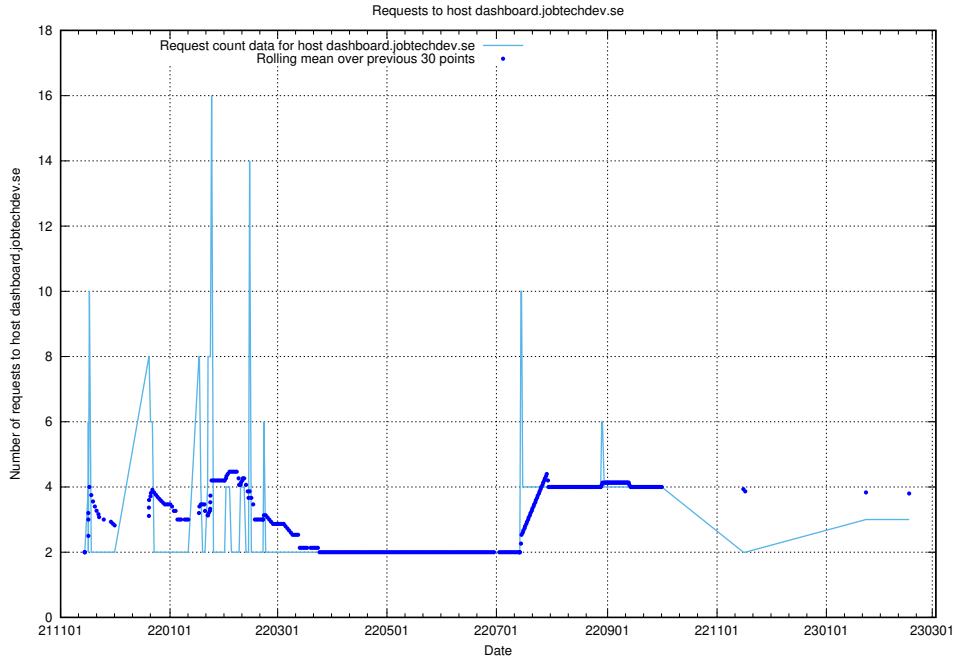

7.176 Usage of dashboard.jobtechdev.se

Here, we count the number of requests to host dashboard.jobtechdev.se.