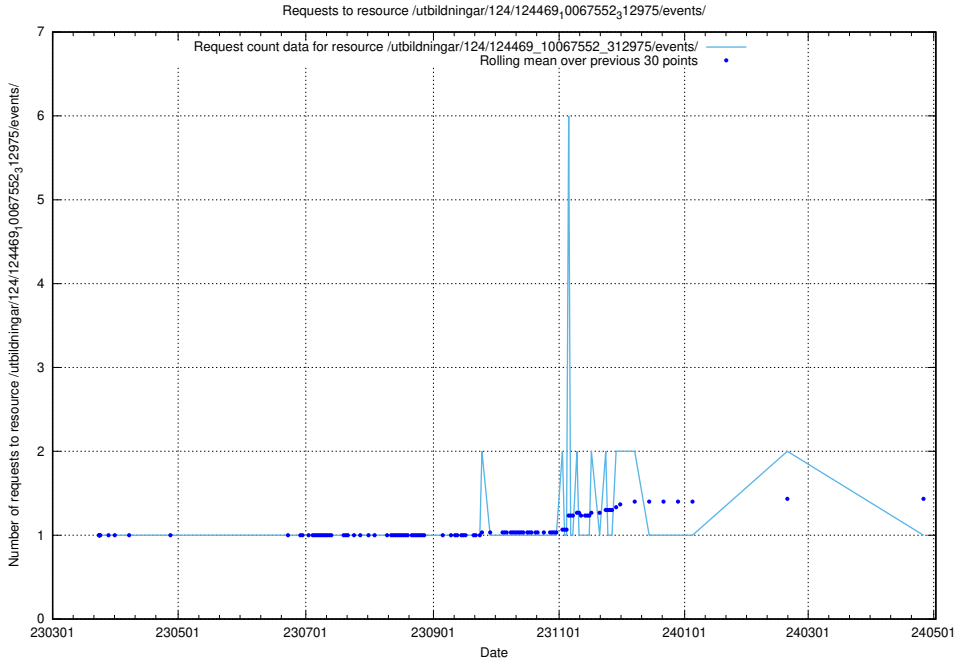

5.3610 Usage of /utbildningar/124/124469_10067552_312975/events/

Here, we count the number of requests to resource /utbildningar/124/124469_10067552_312975/events/