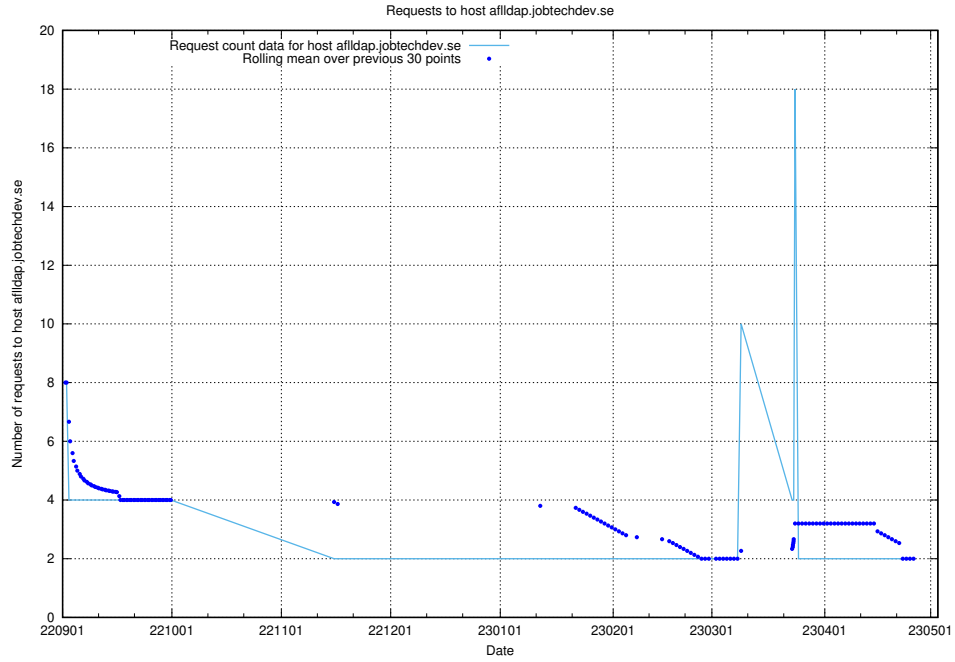

7.337 Usage of afldap.jobtechdev.se

Here, we count the number of requests to host afldap.jobtechdev.se.