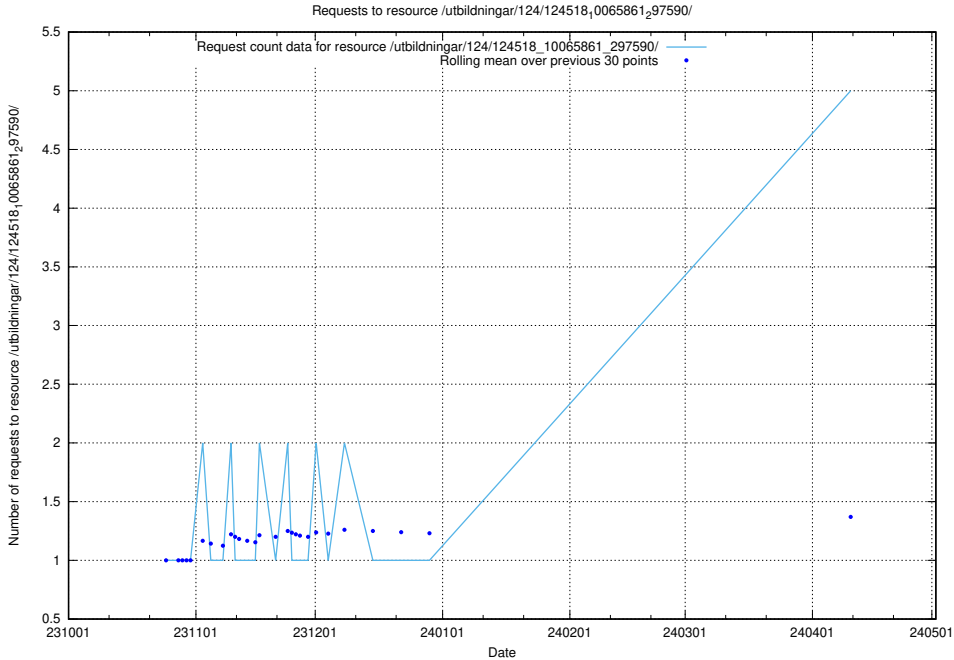

5.156 Usage of /utbildningar/124/124518_10065861_297590/

Here, we count the number of requests to resource /utbildningar/124/124518_10065861_297590/.