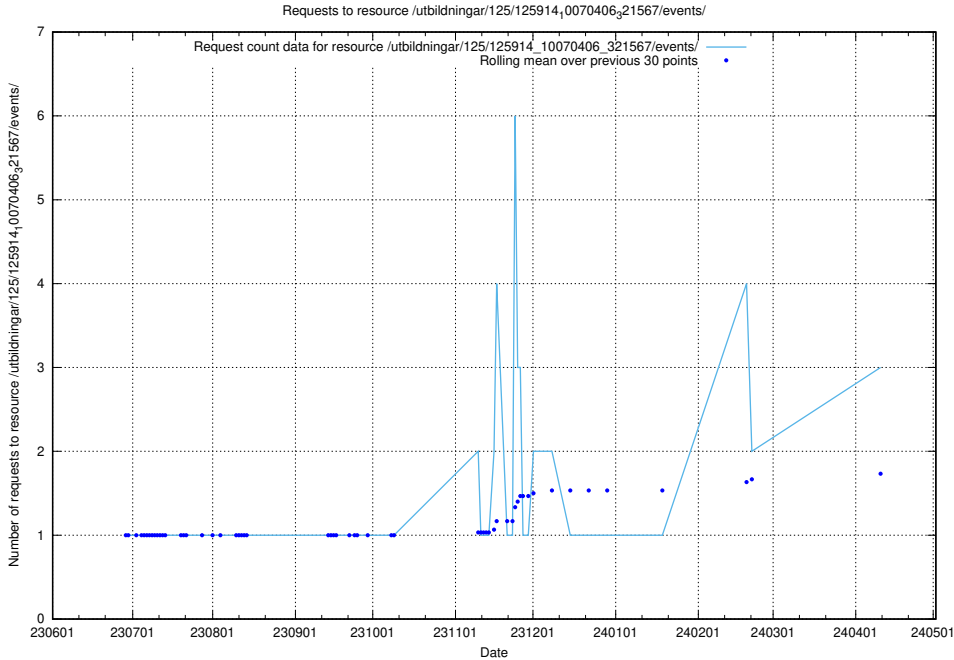

5.390 Usage of /utbildningar/125/125914_10070406_321567/events/

Here, we count the number of requests to resource /utbildningar/125/125914_10070406_321567/events/