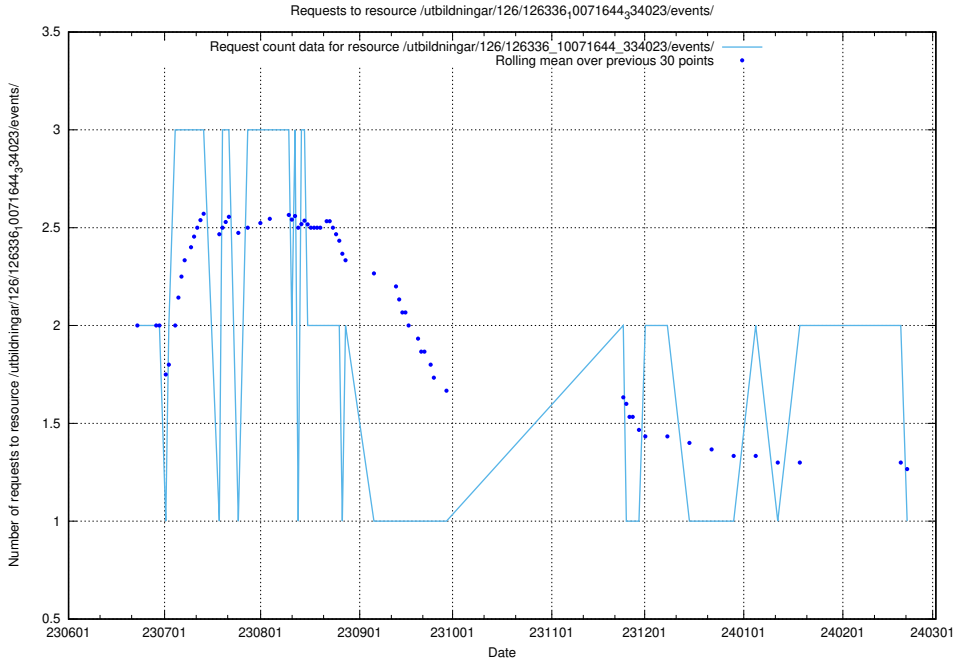

5.5850 Usage of /utbildningar/126/126336_10071644_334023/events/

Here, we count the number of requests to resource /utbildningar/126/126336_10071644_334023/events/