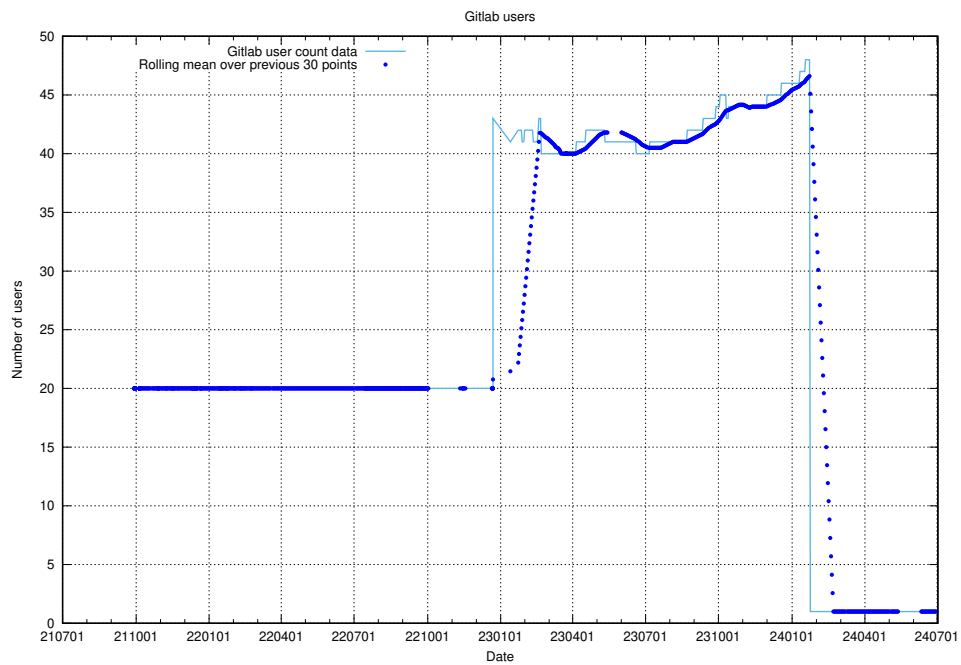

6 Gitlab

This section summarises the state of [JobTech's code repositories](https://gitlab.com/arbetsformedlingen)⁷.

6.1 User count

A graph of users in JobTech's official code repository.

⁷<https://gitlab.com/arbetsformedlingen>