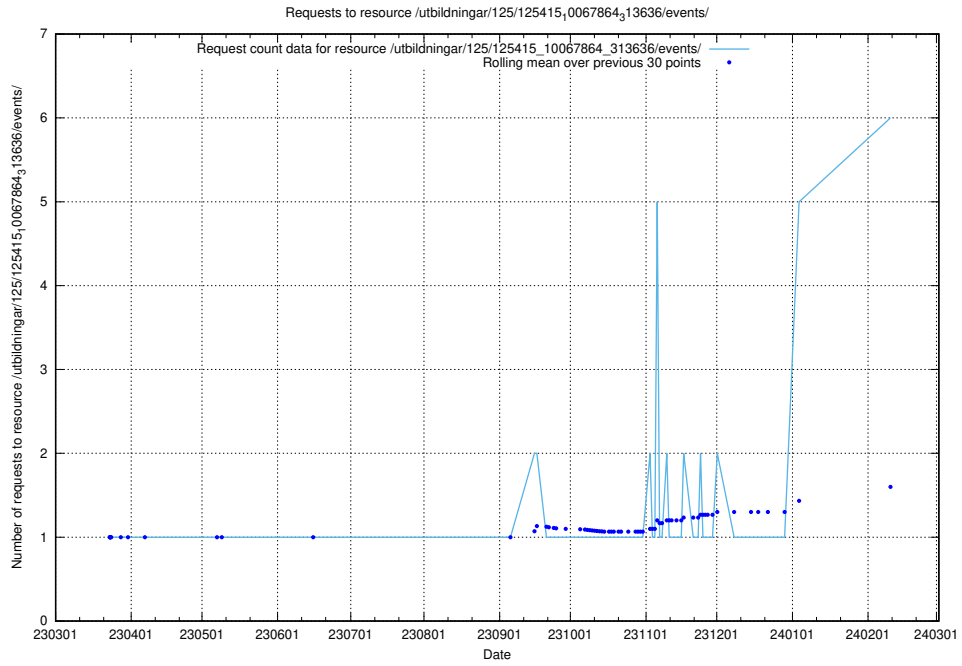

5.75 Usage of /utbildningar/125/125415_10067864_313636/events/

Here, we count the number of requests to resource /utbildningar/125/125415_10067864_313636/events/