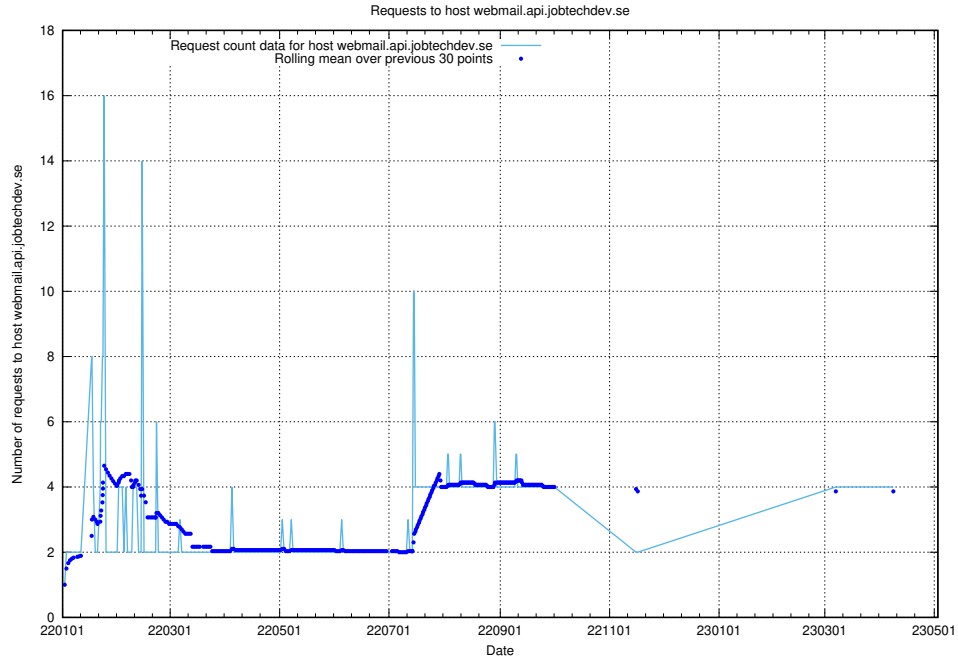

7.120 Usage of webmail.api.jobtechdev.se

Here, we count the number of requests to host webmail.api.jobtechdev.se.