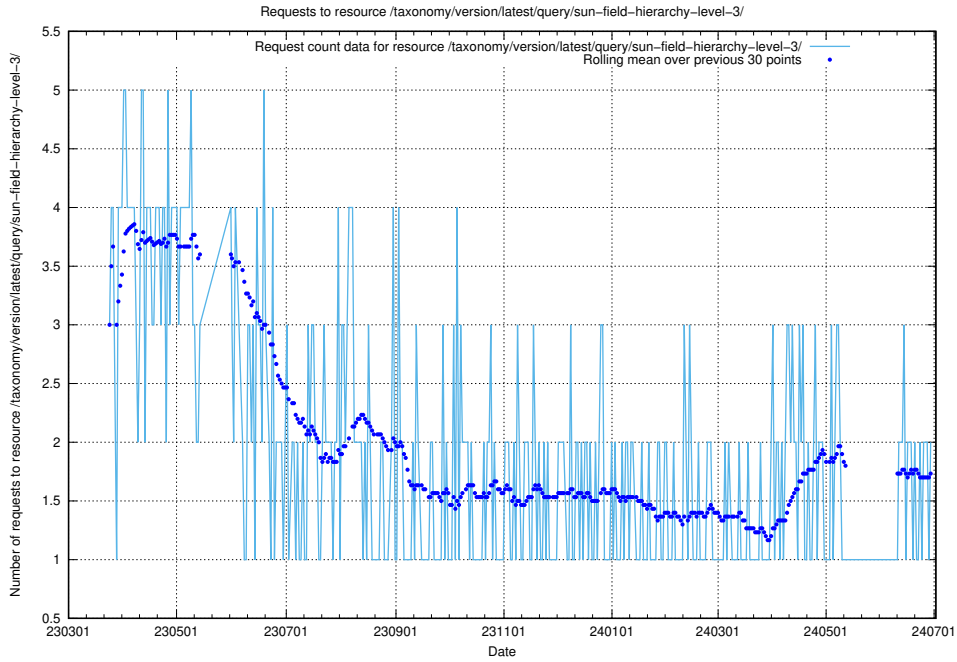

5.890 Usage of /taxonomy/version/latest/query/sun-field-hierarchy-level-3/

Here, we count the number of requests to resource /taxonomy/version/latest/query/sun-field-hierarchy-level-3/.