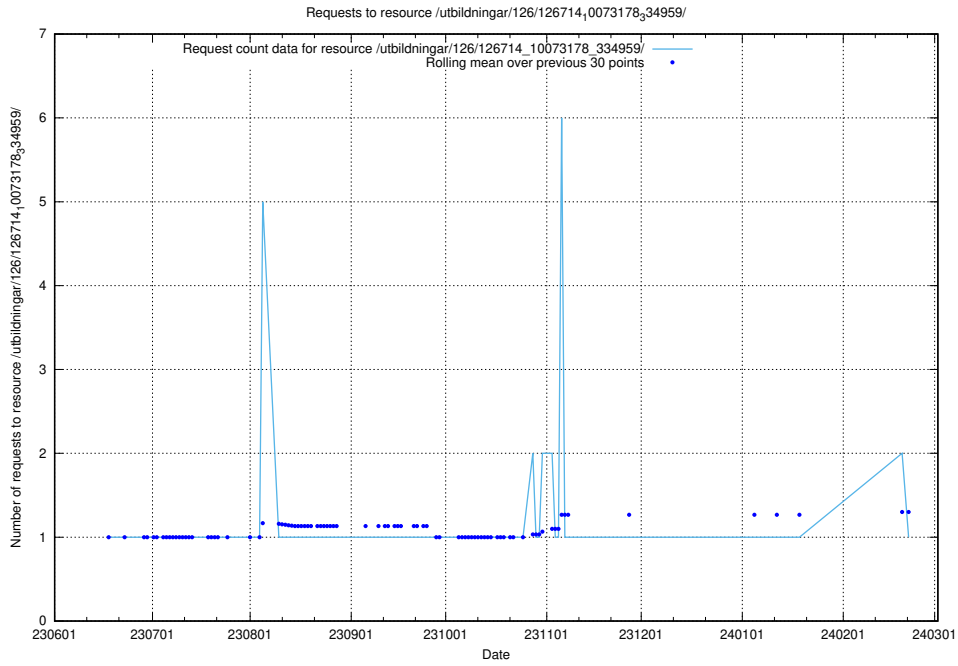

5.6138 Usage of /utbildningar/126/126714_10073178_334959/

Here, we count the number of requests to resource /utbildningar/126/126714_10073178_334959/.