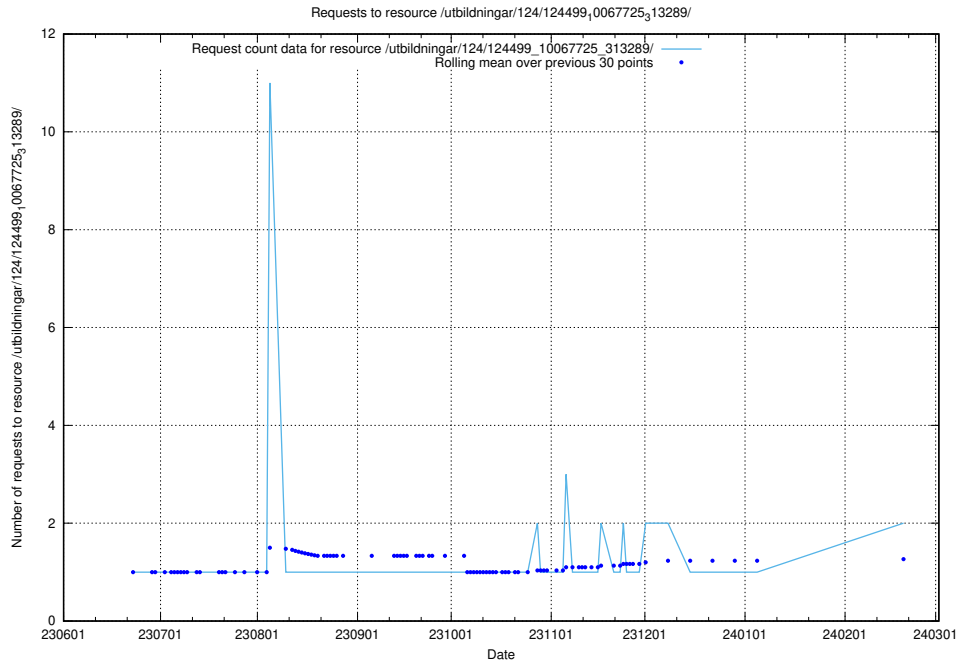

5.835 Usage of /utbildningar/124/124499_10067725_313289/

Here, we count the number of requests to resource /utbildningar/124/124499_10067725_313289/.