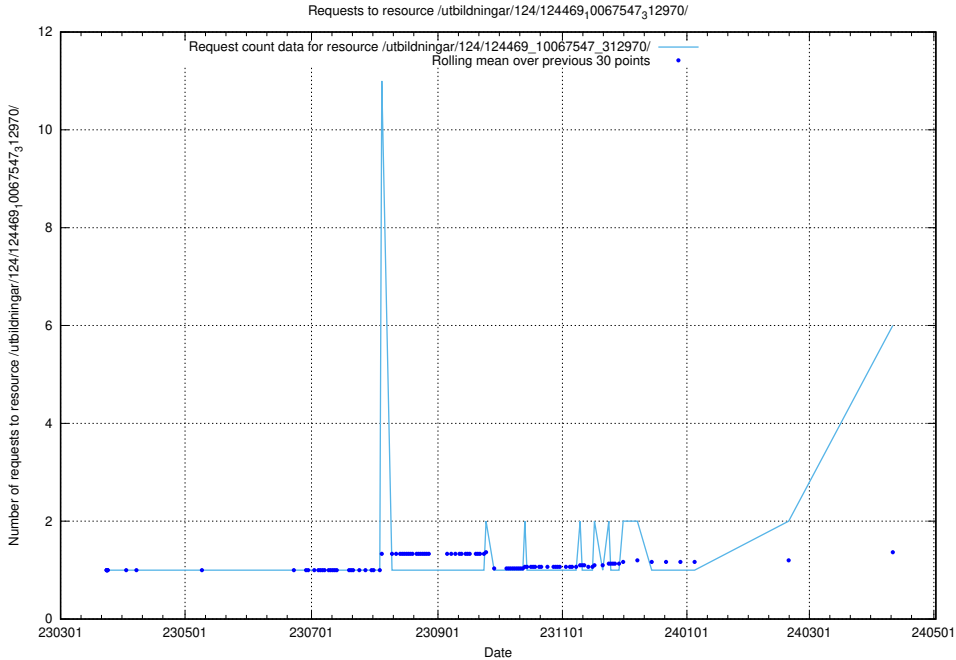

5.81 Usage of /utbildningar/124/124469_10067547_312970/

Here, we count the number of requests to resource /utbildningar/124/124469_10067547_312970/.