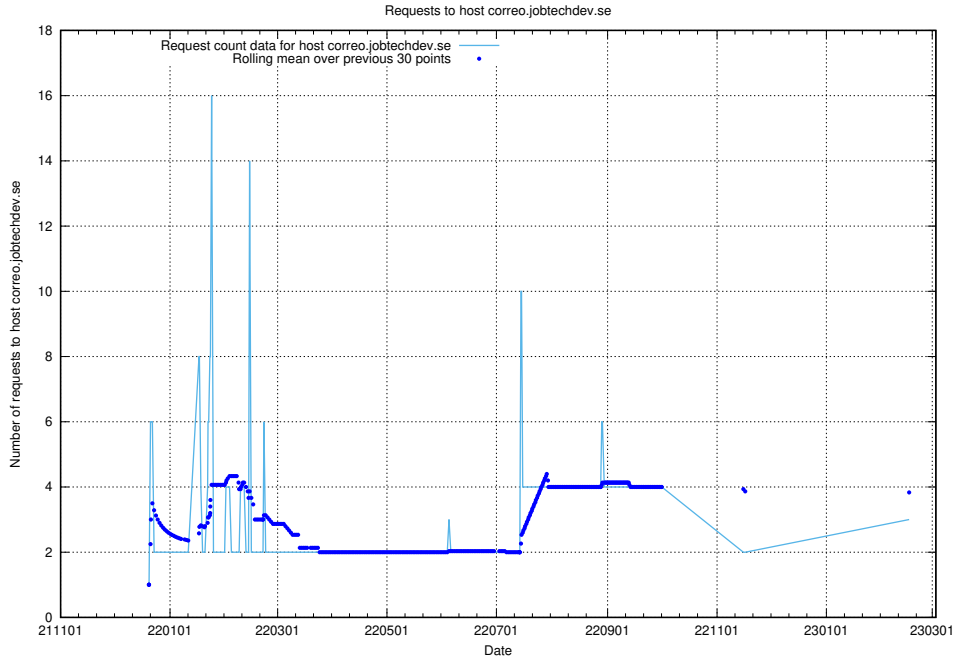

7.210 Usage of email.jobtechdev.se

Here, we count the number of requests to host email.jobtechdev.se.

7.211 Usage of correo.jobtechdev.se

Here, we count the number of requests to host correo.jobtechdev.se.