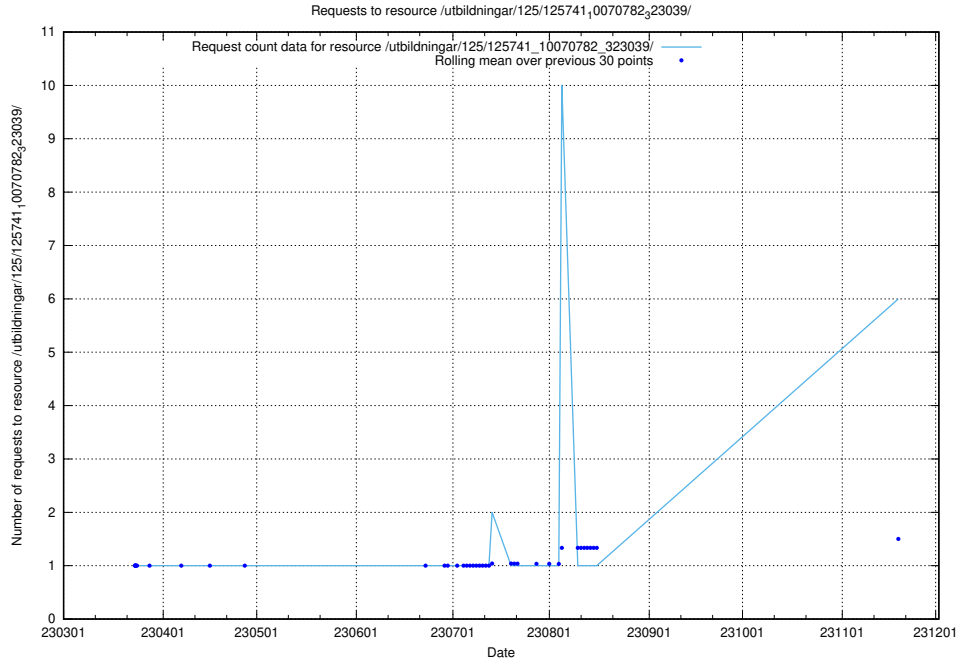

5.124 Usage of /utbildningar/125/125741_10070782_323039/

Here, we count the number of requests to resource /utbildningar/125/125741_10070782_323039/.