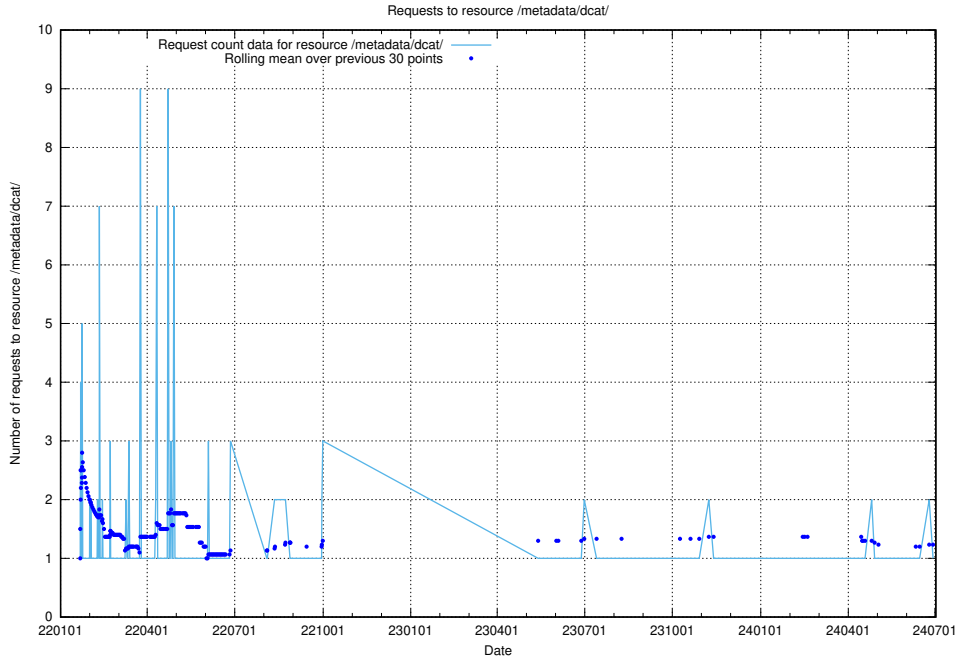

5.6761 Usage of /metadata/dcat/

Here, we count the number of requests to resource /metadata/dcat/.