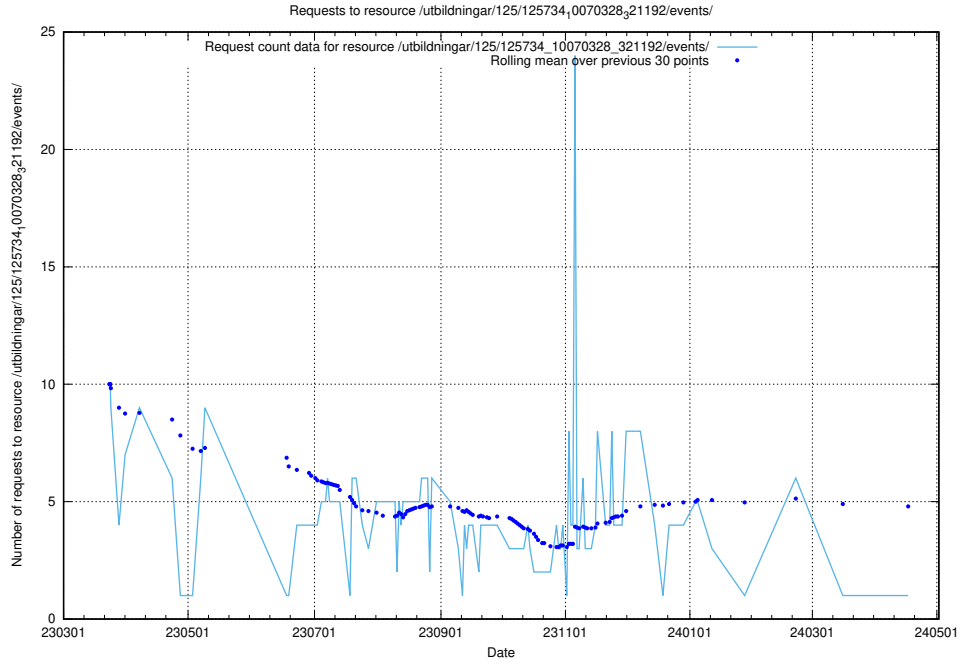

5.6517 Usage of /utbildningar/125/125734_10070328_321192/events/

Here, we count the number of requests to resource /utbildningar/125/125734_10070328_321192/events/