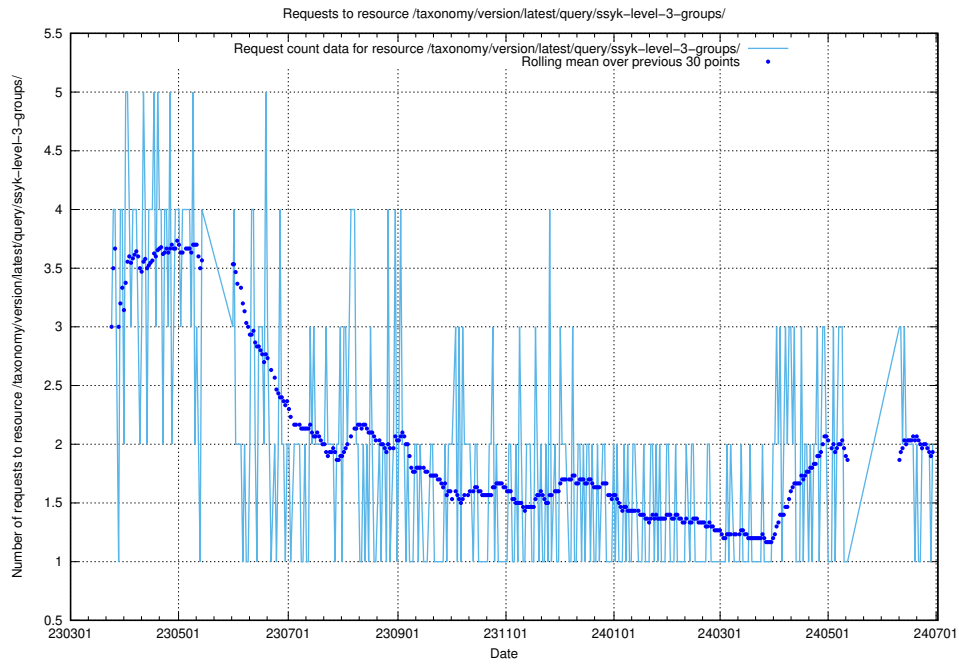

5.899 Usage of /taxonomy/version/latest/query/ssyk-level-3-groups/

Here, we count the number of requests to resource /taxonomy/version/latest/query/ssyk-level-3-groups/.