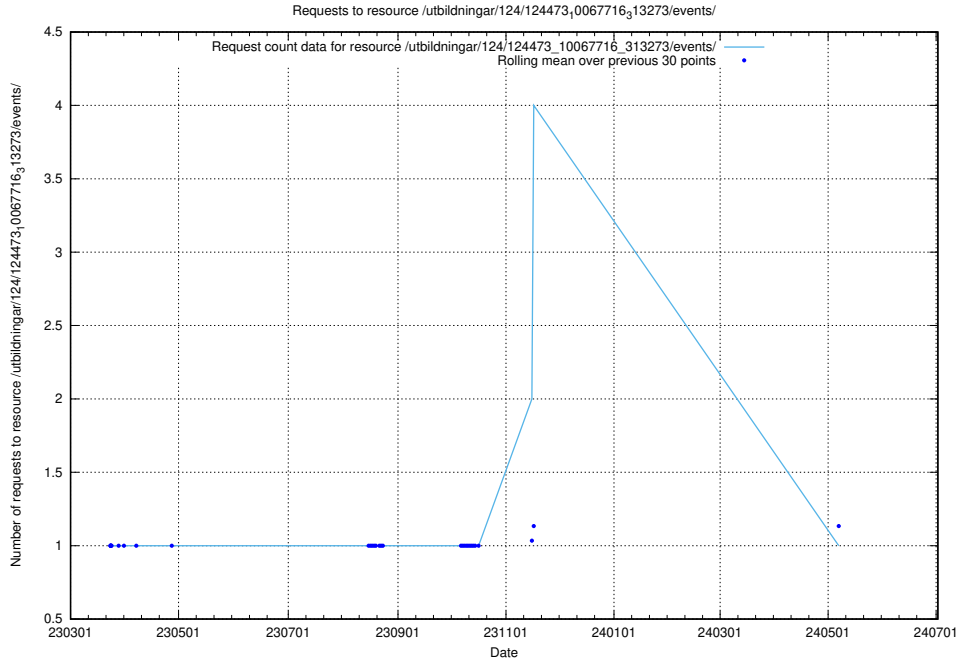

5.3198 Usage of /utbildningar/124/124473_10067716_313273/events/

Here, we count the number of requests to resource /utbildningar/124/124473_10067716_313273/events/