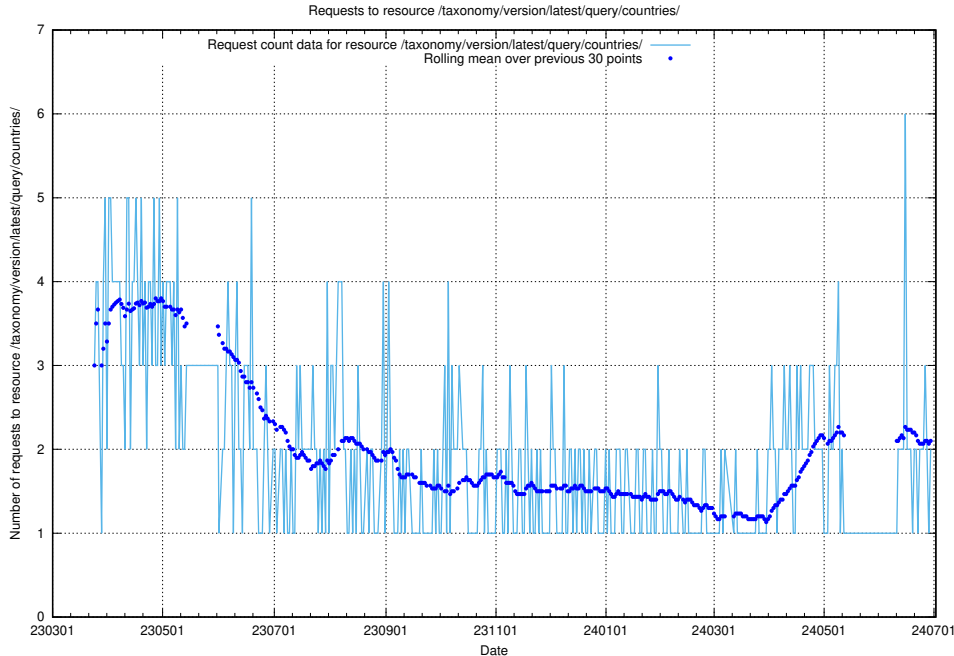

5.925 Usage of /taxonomy/version/latest/query/countries/

Here, we count the number of requests to resource /taxonomy/version/latest/query/countries/.