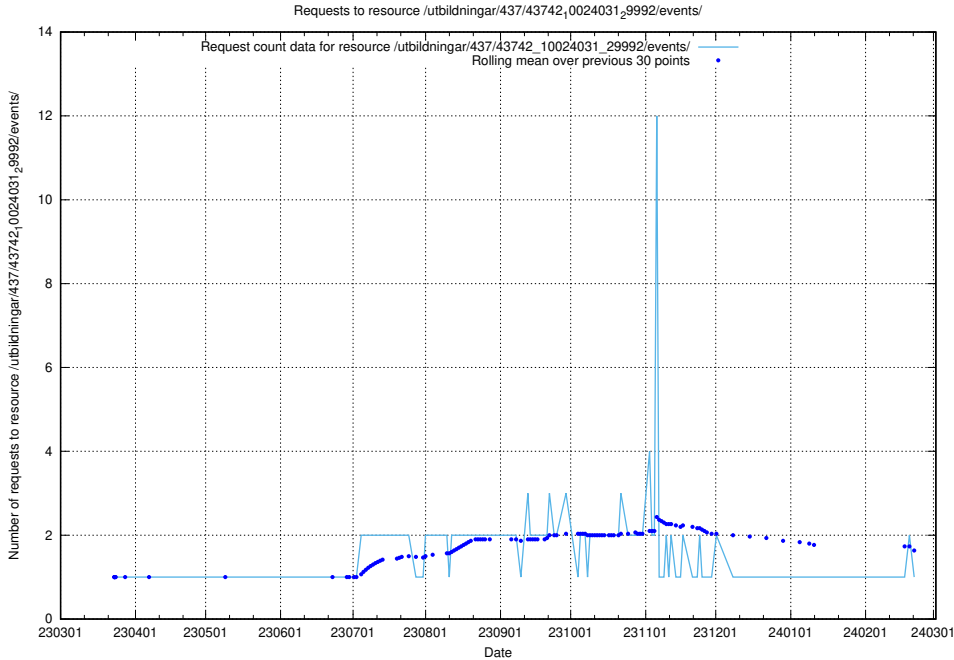

5.6654 Usage of /utbildningar/437/43742_10024031_29992/events/

Here, we count the number of requests to resource /utbildningar/437/43742_10024031_29992/events/.