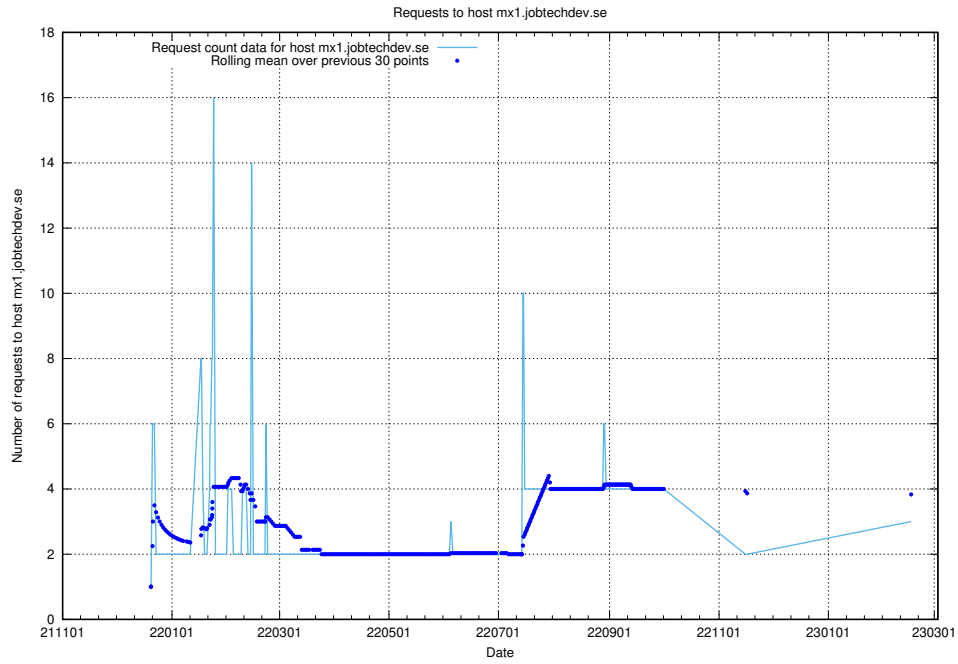

7.206 Usage of mx1.jobtechdev.se

Here, we count the number of requests to host mx1.jobtechdev.se.

7.207 Usage of mailhost.jobtechdev.se

Here, we count the number of requests to host mailhost.jobtechdev.se.