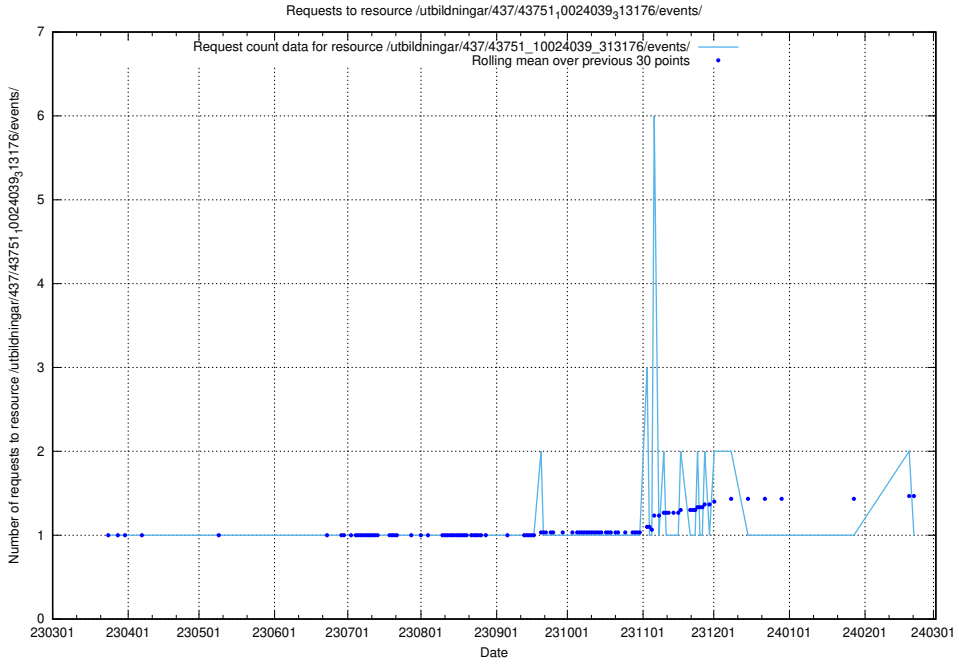

5.6461 Usage of /utbildningar/437/43751_10024039_313176/events/

Here, we count the number of requests to resource /utbildningar/437/43751_10024039_313176/events/.