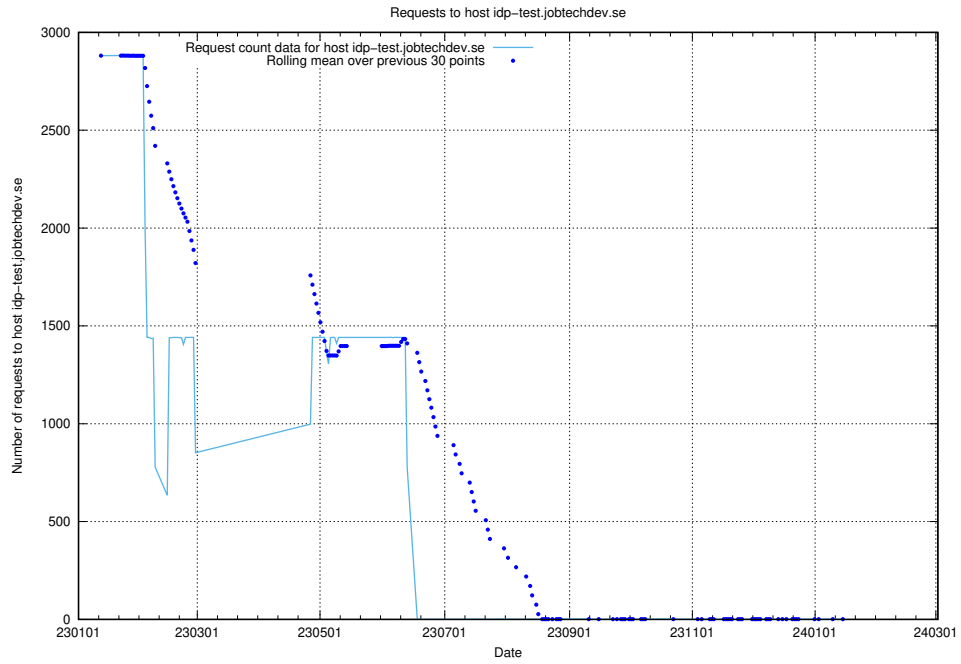

Here, we count the number of requests to host 0.0.jobtechdev.se.

7.308 Usage of idp-test.jobtechdev.se

Here, we count the number of requests to host idp-test.jobtechdev.se.

7.309 Usage of jobstore.jobtechdev.se