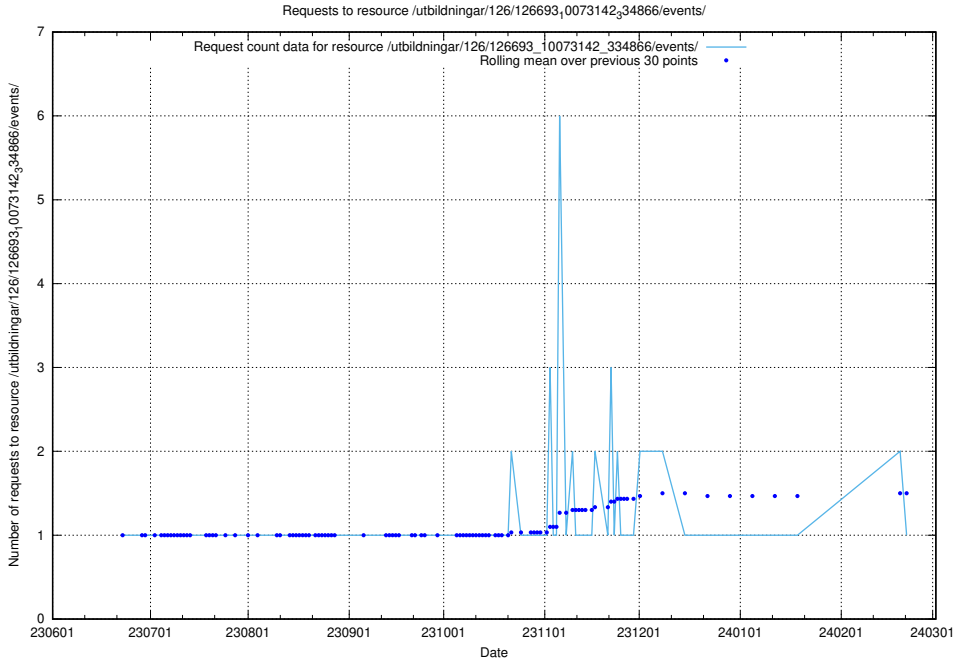

5.5929 Usage of /utbildningar/126/126693_10073142_334866/events/

Here, we count the number of requests to resource /utbildningar/126/126693_10073142_334866/events/