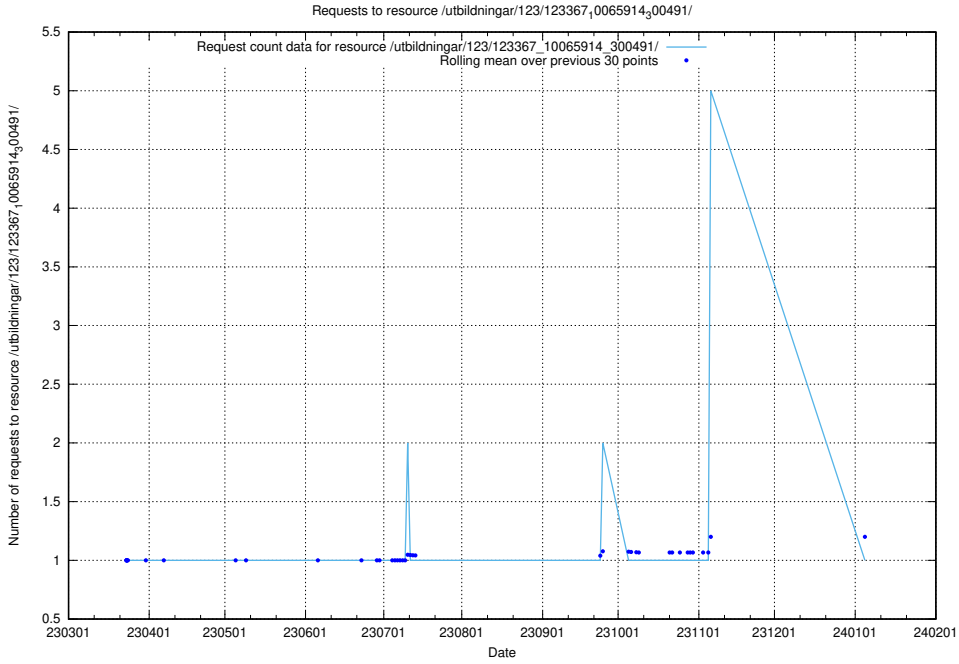

5.4959 Usage of /utbildningar/123/123367_10065914_300491/

Here, we count the number of requests to resource /utbildningar/123/123367_10065914_300491/.