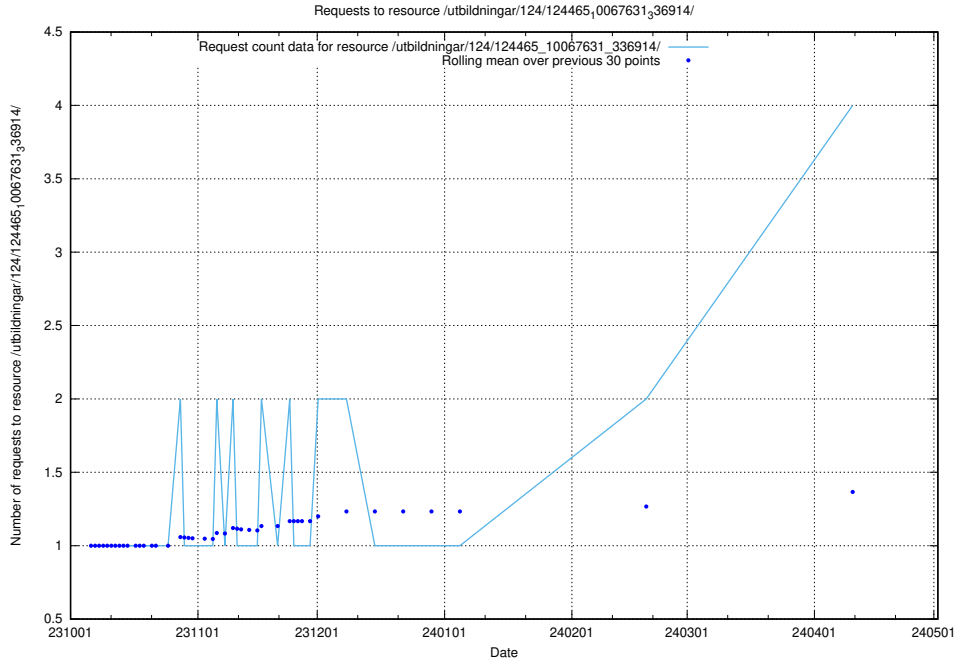

5.230 Usage of /utbildningar/124/124465_10067631_336914/

Here, we count the number of requests to resource /utbildningar/124/124465_10067631_336914/.