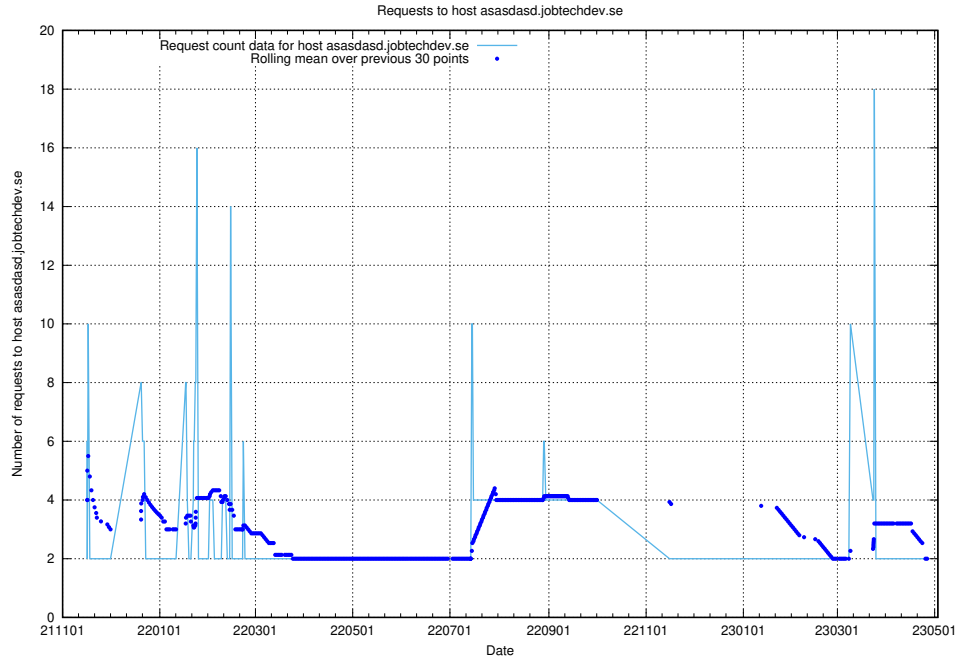

7.545 Usage of `asasdasd.jobtechdev.se`

Here, we count the number of requests to host `asasdasd.jobtechdev.se`.