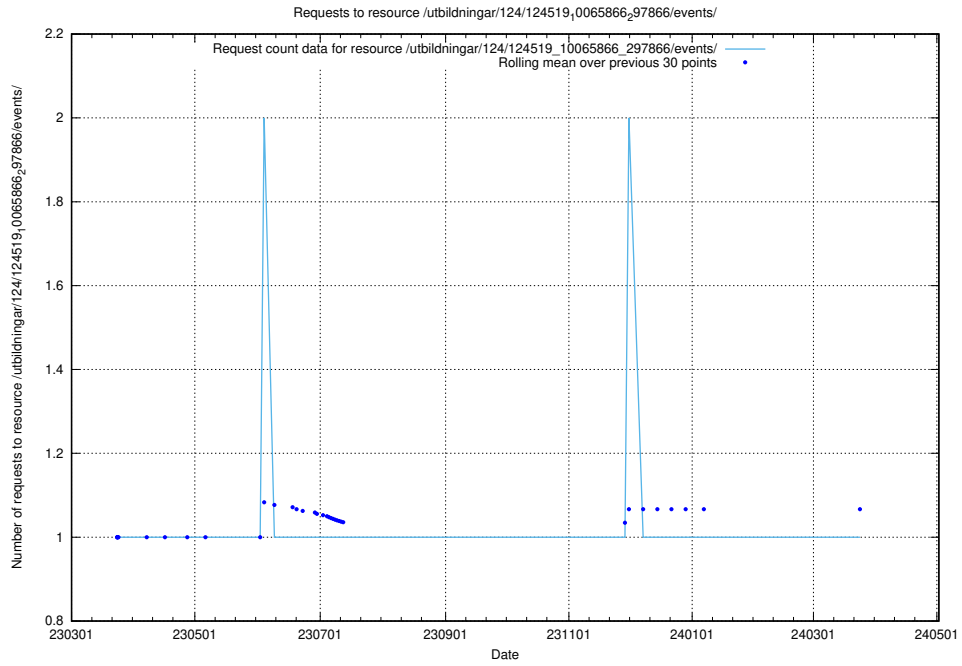

5.1604 Usage of /sql/sql/

Here, we count the number of requests to resource /sql/sql/.

5.1605 Usage of /utbildningar/124/124519_10065866_297866/events/

Here, we count the number of requests to resource /utbildningar/124/124519_10065866_297866/events/