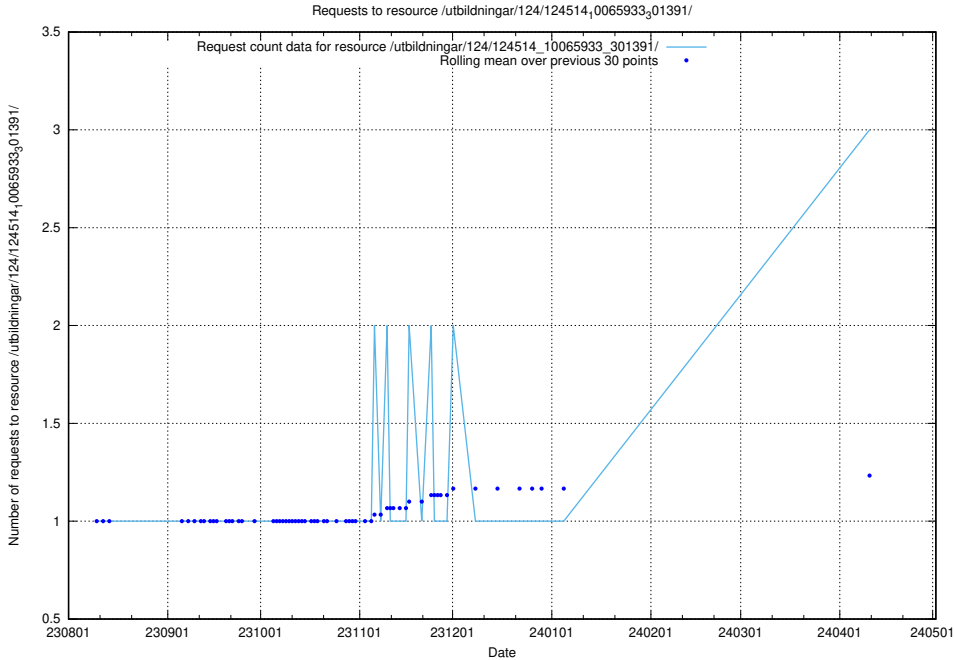

5.371 Usage of /utbildningar/124/124514_10065933_301391/

Here, we count the number of requests to resource /utbildningar/124/124514_10065933_301391/.