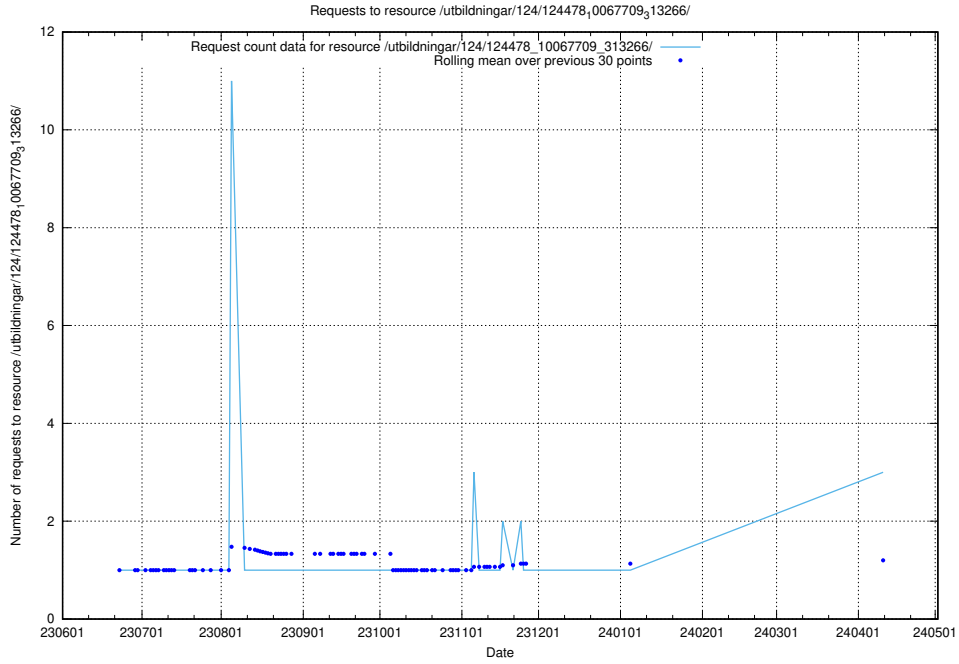

5.409 Usage of /utbildningar/124/124478_10067709_313266/

Here, we count the number of requests to resource /utbildningar/124/124478_10067709_313266/.