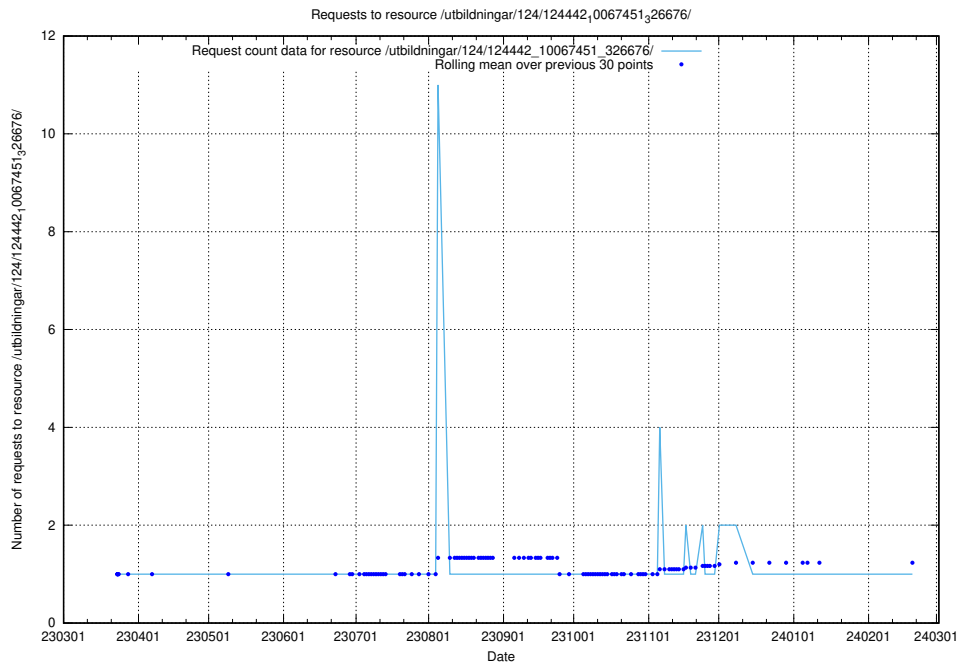

5.3800 Usage of /utbildningar/124/124442_10067451_326676/

Here, we count the number of requests to resource /utbildningar/124/124442_10067451_326676/.