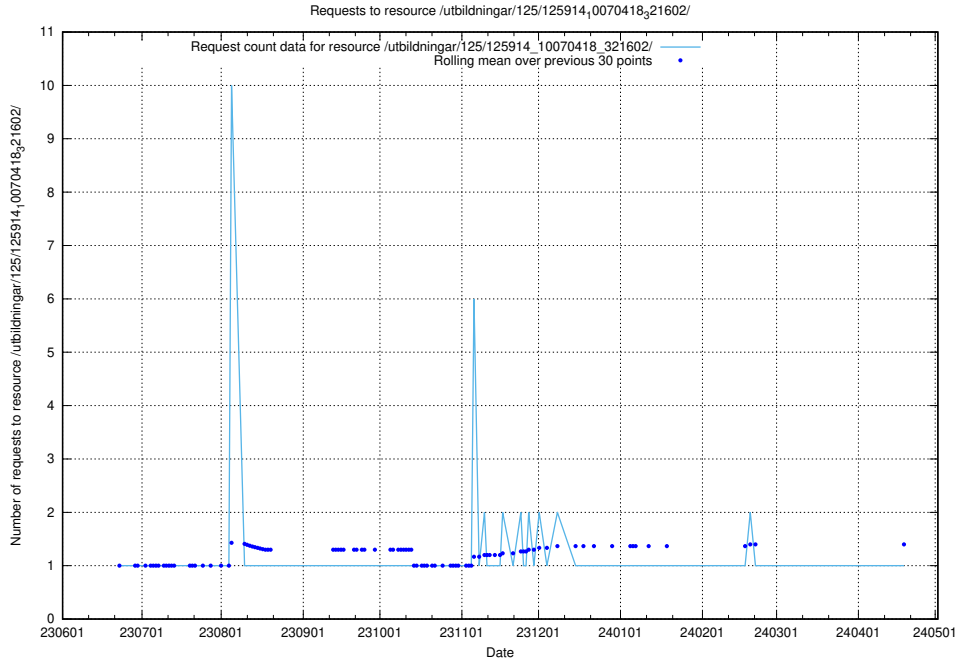

5.5973 Usage of /utbildningar/125/125914_10070418_321602/

Here, we count the number of requests to resource /utbildningar/125/125914_10070418_321602/.