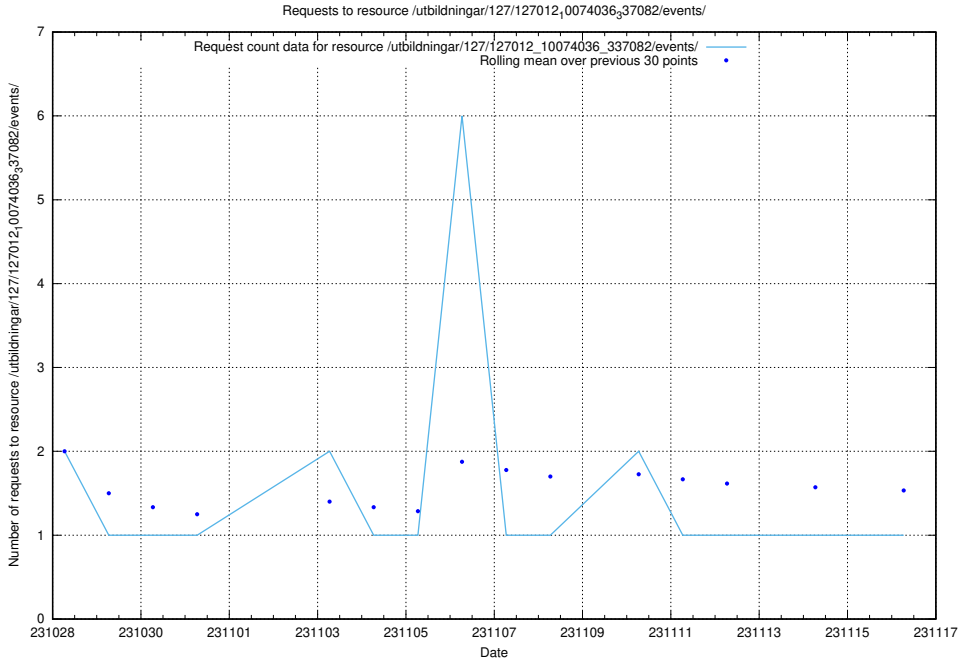

5.4475 Usage of /utbildningar/127/127012_10074036_337082/events/

Here, we count the number of requests to resource /utbildningar/127/127012_10074036_337082/events/

5.4476 Usage of /utbildningar/126/126795_10073175_334956/events/