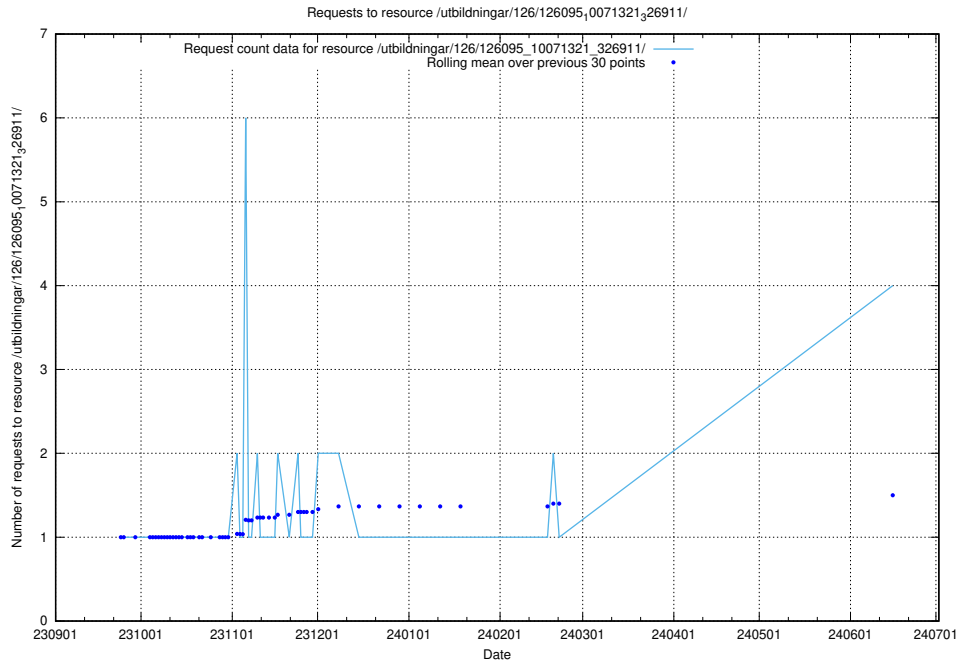

5.232 Usage of /utbildningar/126/126095_10071321_326911/

Here, we count the number of requests to resource /utbildningar/126/126095_10071321_326911/.