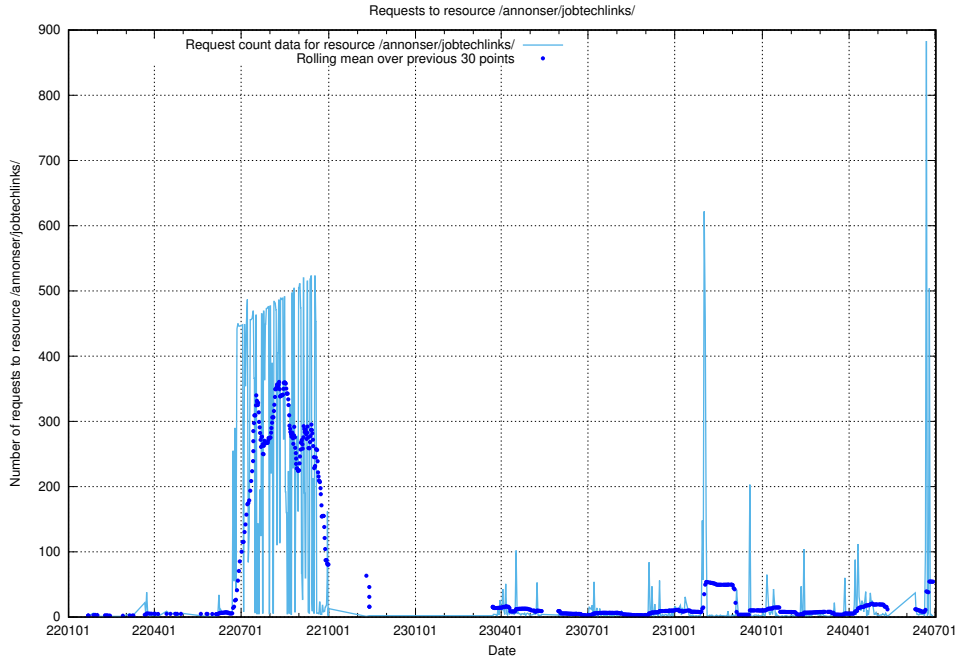

5.588 Usage of /annonser/jobtechlinks/

Here, we count the number of requests to resource /annonser/jobtechlinks/.