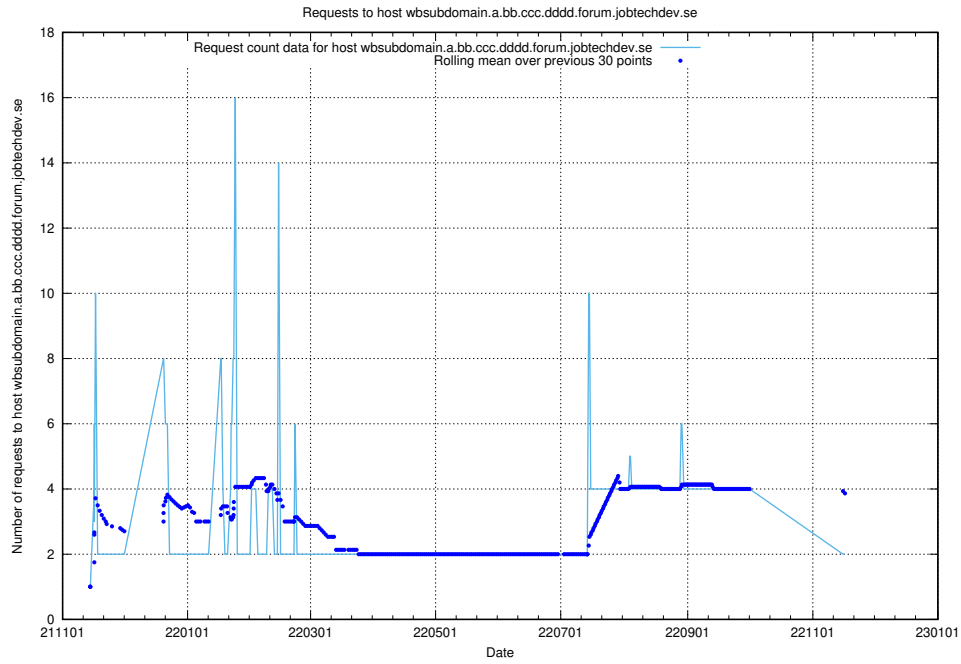

7.554 Usage of wbsubdomain.a.bb.ccc.dddd.forum.jobtechdev.se

Here, we count the number of requests to host wbsubdomain.a.bb.ccc.dddd.forum.jobtechdev.se.