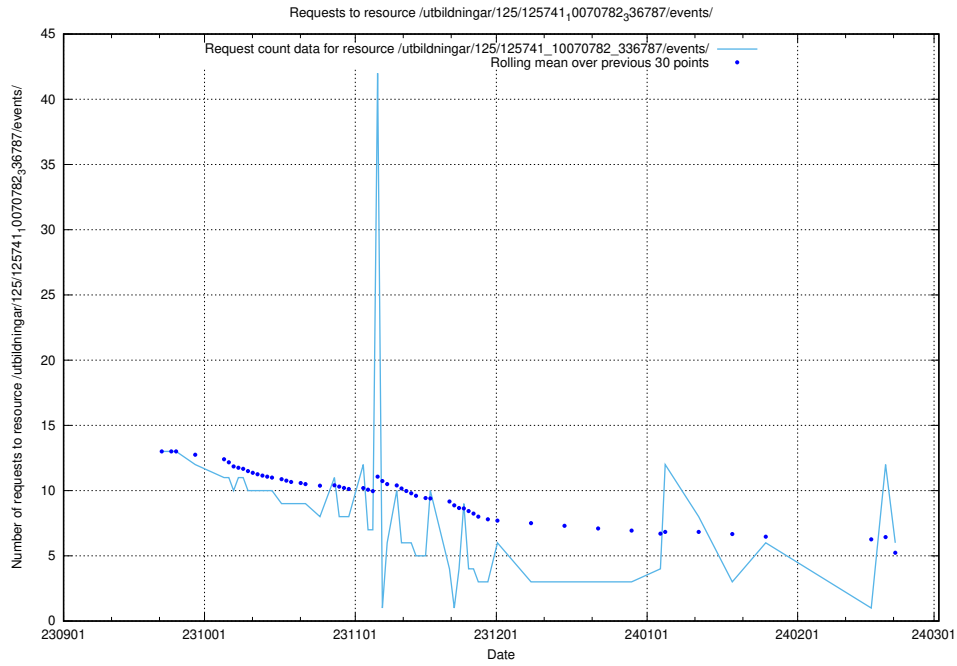

5.98 Usage of /utbildningar/125/125741_10070782_336787/events/

Here, we count the number of requests to resource /utbildningar/125/125741_10070782_336787/events/