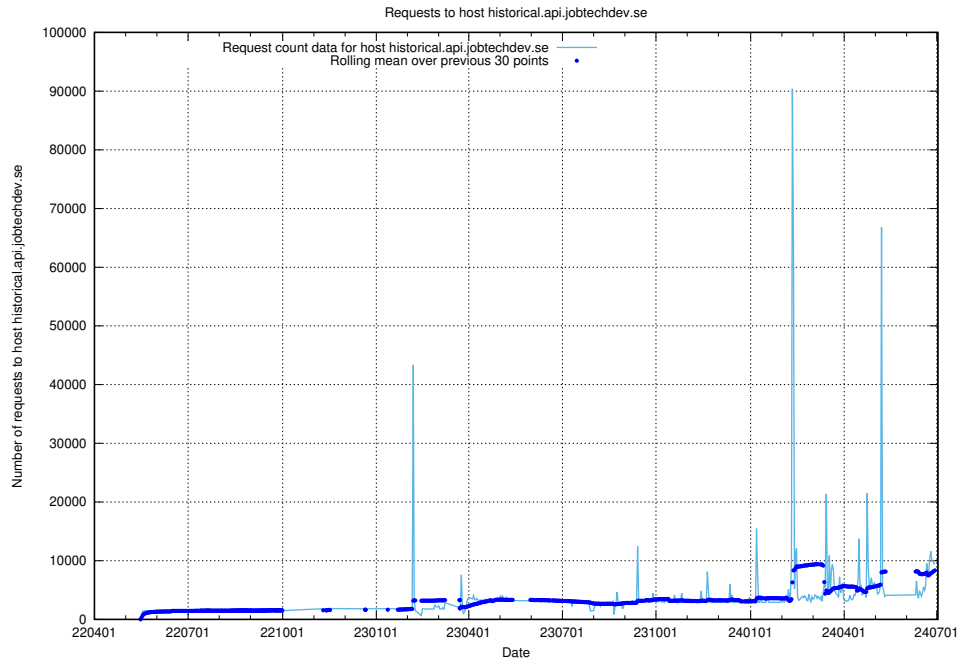

7.11 Usage of `historical.api.jobtechdev.se`

Here, we count the number of requests to host `historical.api.jobtechdev.se`.