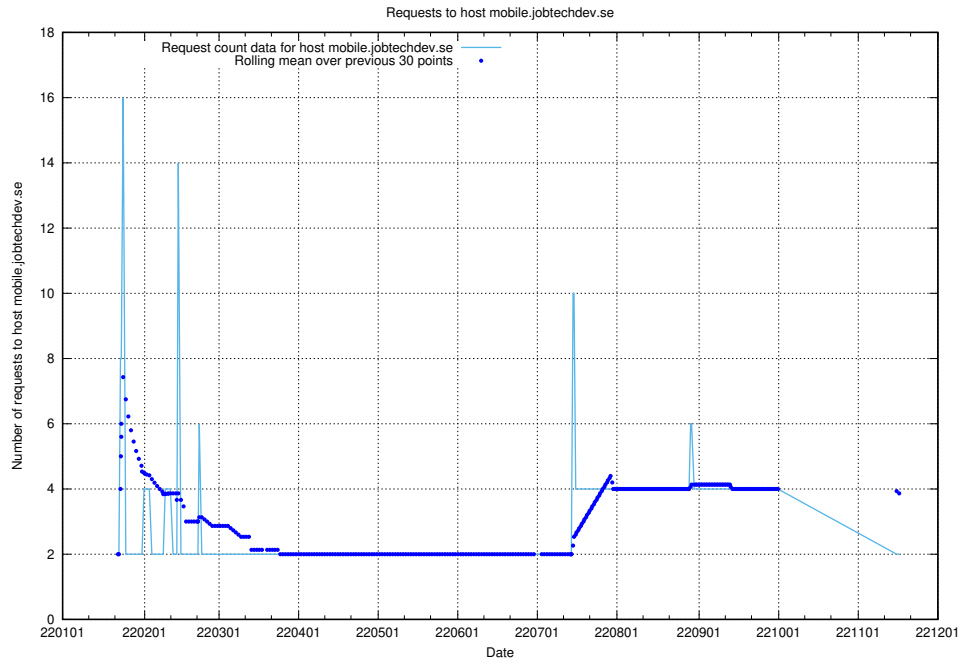

7.598 Usage of mobile.jobtechdev.se

Here, we count the number of requests to host mobile.jobtechdev.se.