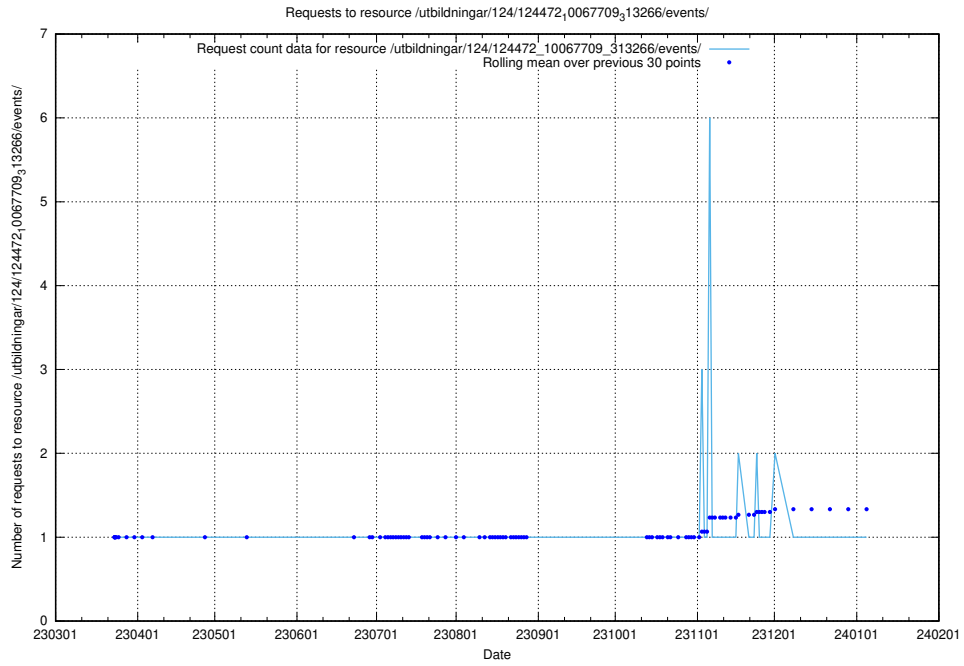

5.3329 Usage of /utbildningar/124/124472_10067709_313266/events/

Here, we count the number of requests to resource /utbildningar/124/124472_10067709_313266/events/