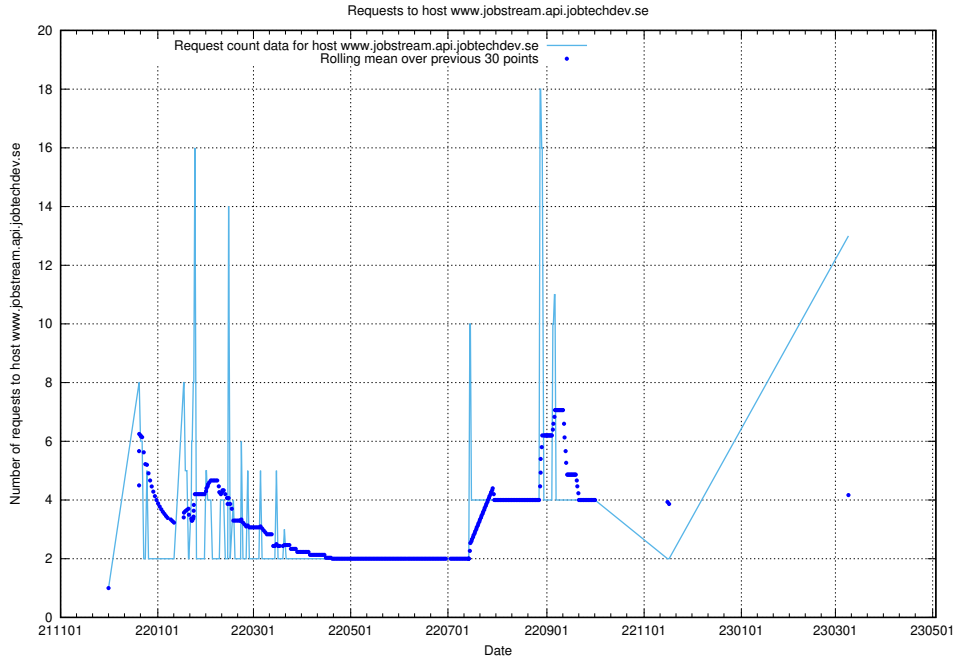

7.45 Usage of www.jobstream.api.jobtechdev.se

Here, we count the number of requests to host www.jobstream.api.jobtechdev.se.