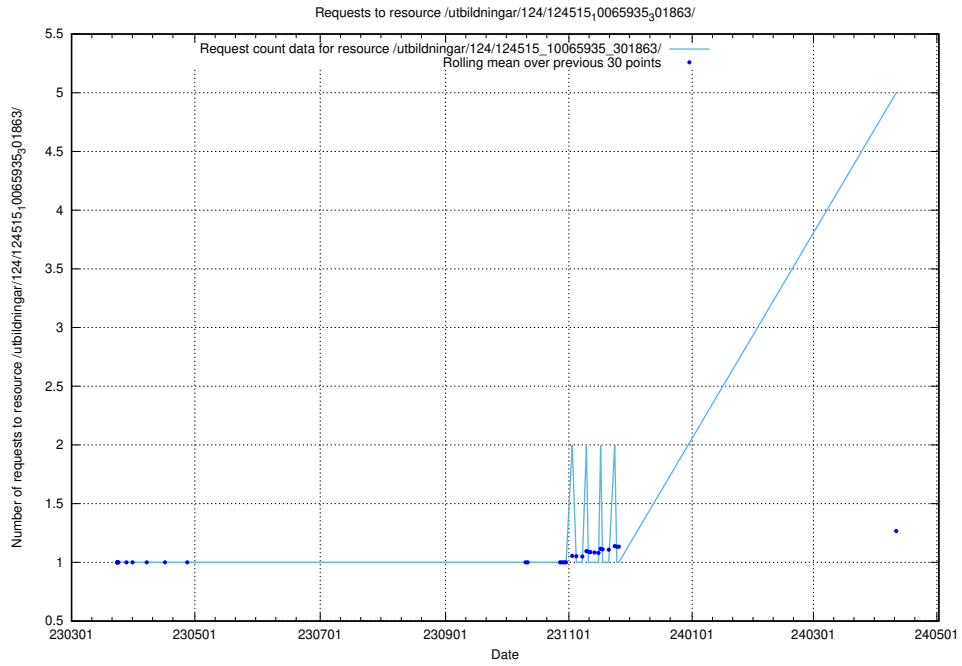

Here, we count the number of requests to resource /utbildningar/124/124515_10066301_308425/.

5.140 Usage of /utbildningar/124/124515_10065935_301863/

Here, we count the number of requests to resource /utbildningar/124/124515_10065935_301863/.