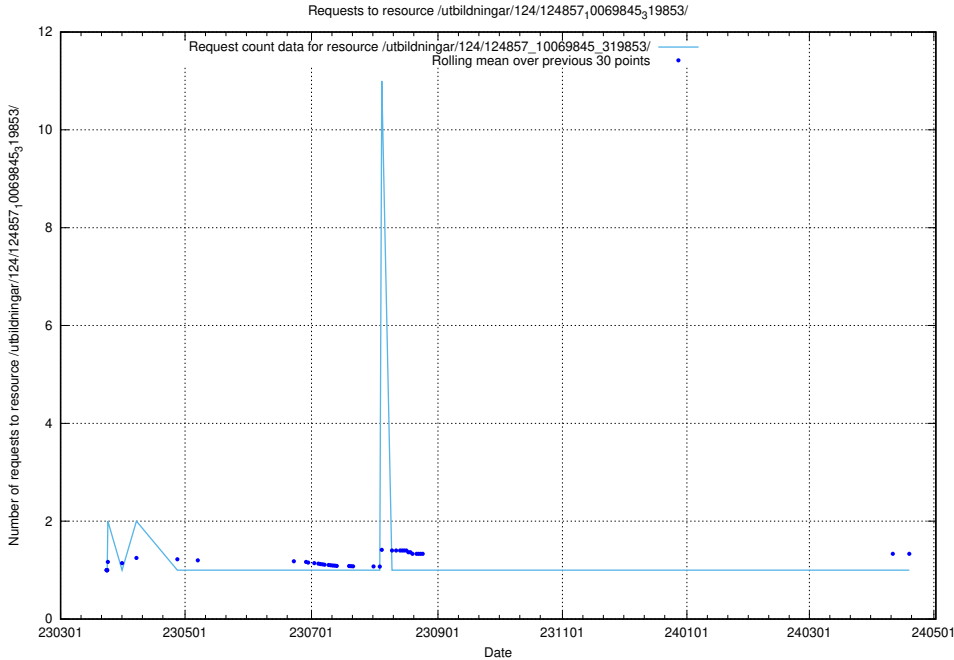

Here, we count the number of requests to resource /utbildningar/124/124857_10069845_319853/events/

5.1189 Usage of /utbildningar/124/124857_10069845_319853/

Here, we count the number of requests to resource /utbildningar/124/124857_10069845_319853/.