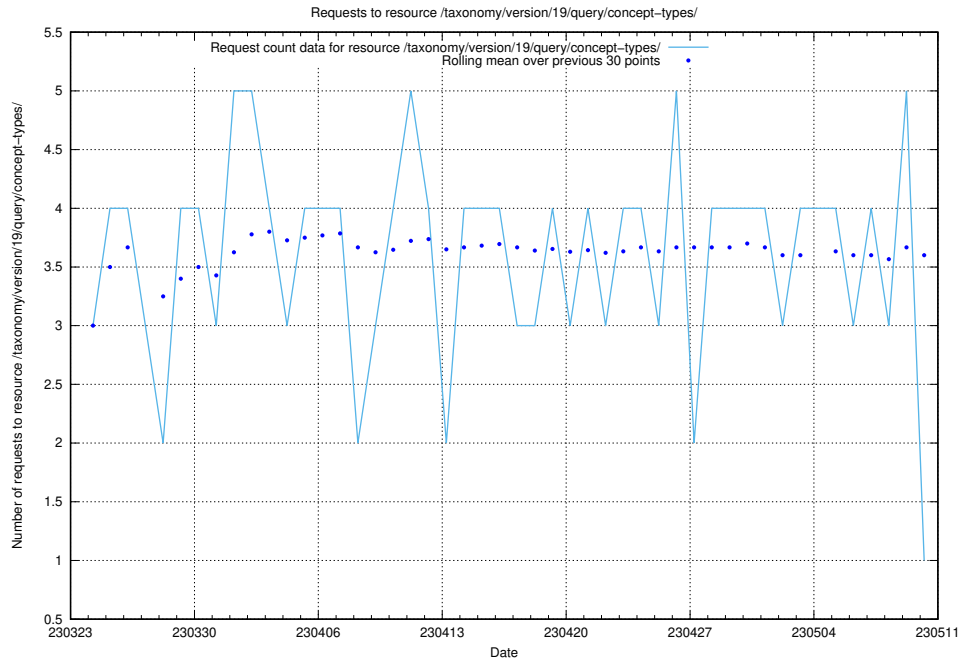

Here, we count the number of requests to resource /taxonomy/version/19/query/concept-types/.

5.6418 Usage of /taxonomy/version/19/query/all-concepts/

Here, we count the number of requests to resource /taxonomy/version/19/query/all-concepts/.