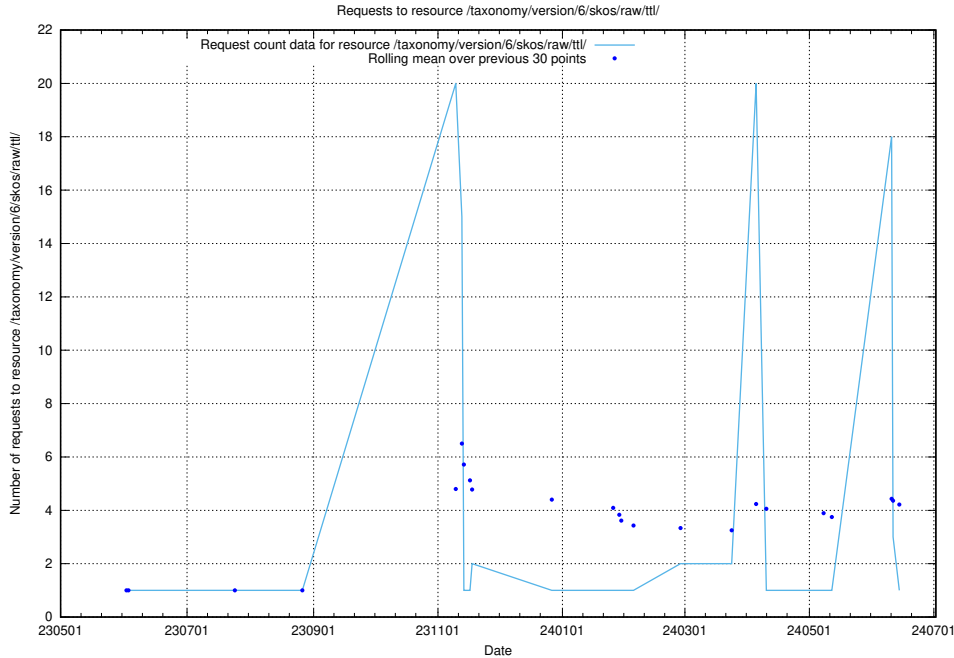

5.6204 Usage of /taxonomy/version/6/skos/raw/ttl/

Here, we count the number of requests to resource /taxonomy/version/6/skos/raw/ttl/.