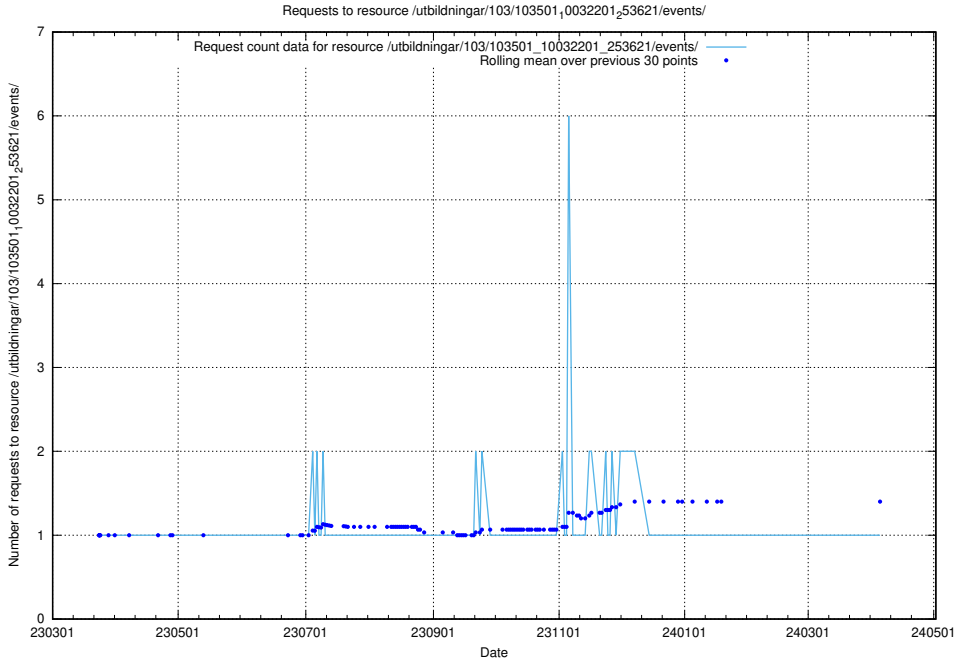

5.5769 Usage of /utbildningar/103/103501_10032201_253621/events/

Here, we count the number of requests to resource /utbildningar/103/103501_10032201_253621/events/