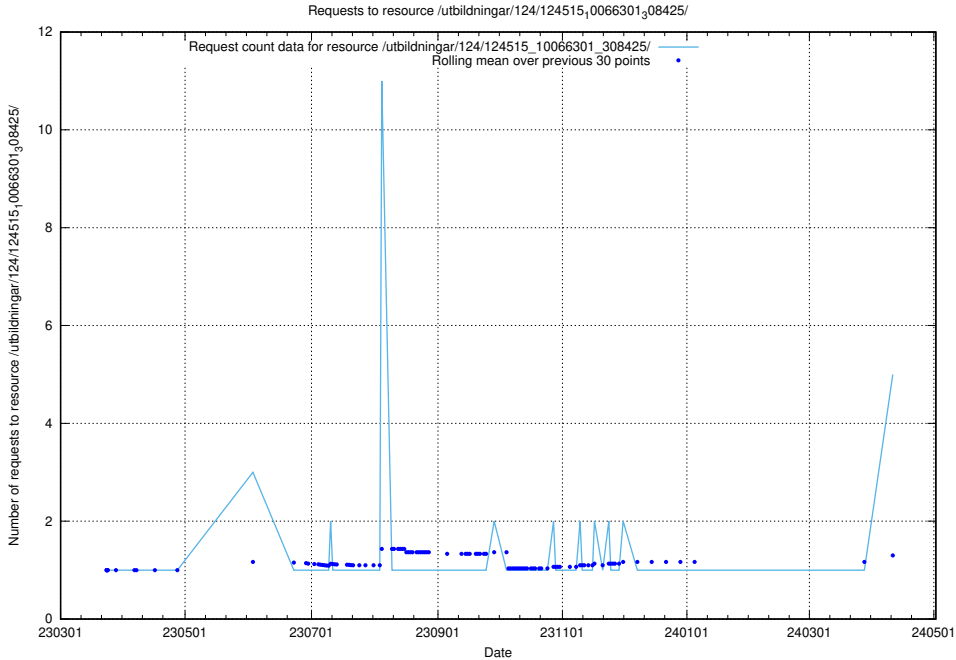

5.139 Usage of /utbildningar/124/124515_10066301_308425/

Here, we count the number of requests to resource /utbildningar/124/124515_10066301_308425/.