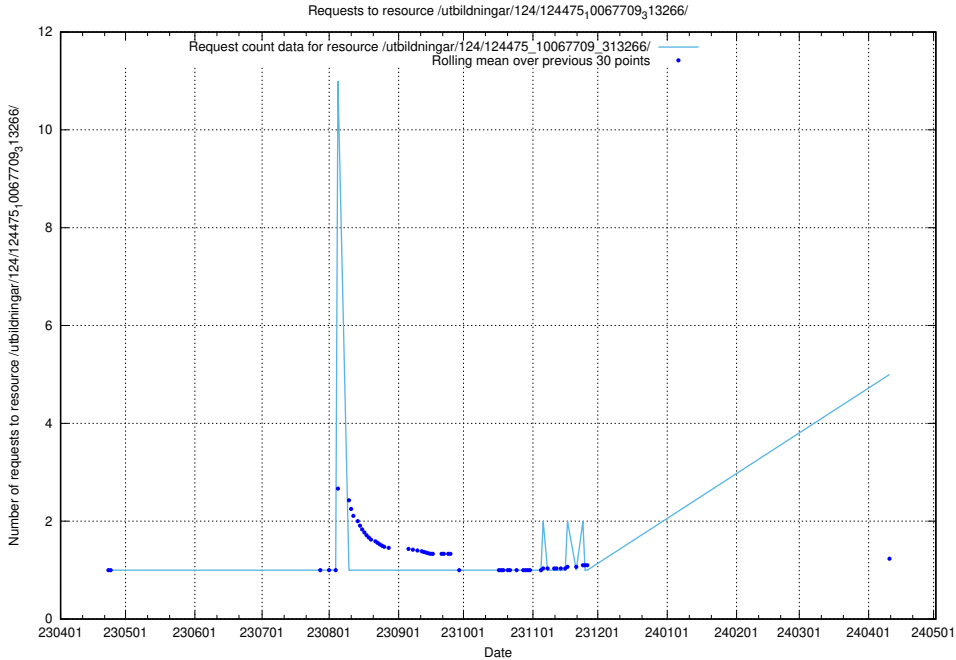

5.168 Usage of /utbildningar/124/124475_10067709_313266/

Here, we count the number of requests to resource /utbildningar/124/124475_10067709_313266/.

5.169 Usage of /utbildningar/437/43780_10024029_29990/events/