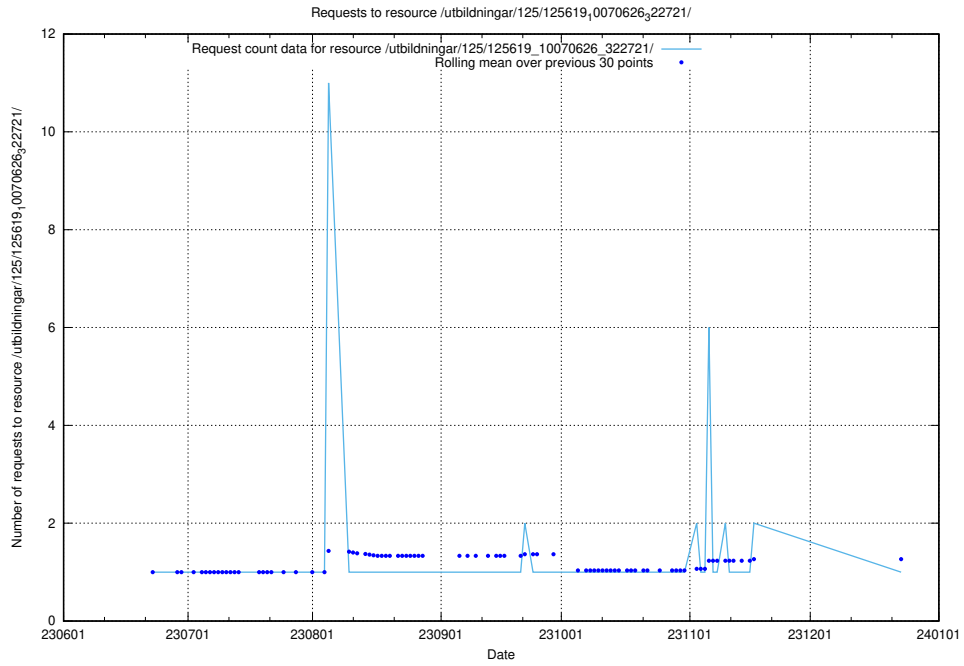

5.6003 Usage of /utbildningar/125/125619_10070626_322721/

Here, we count the number of requests to resource /utbildningar/125/125619_10070626_322721/.