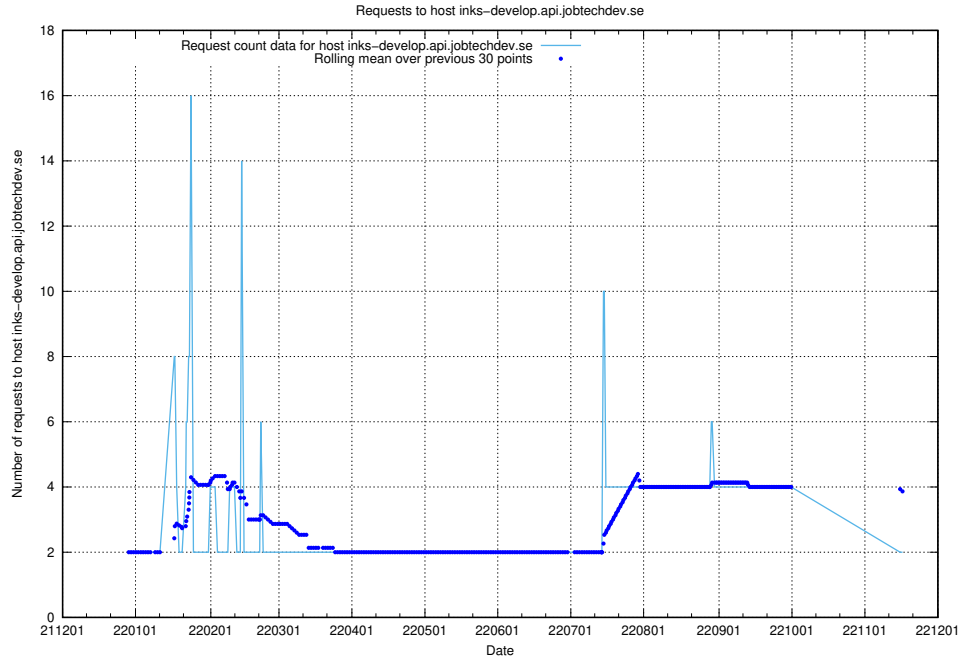

7.358 Usage of inks-develop.api.jobtechdev.se

Here, we count the number of requests to host inks-develop.api.jobtechdev.se.