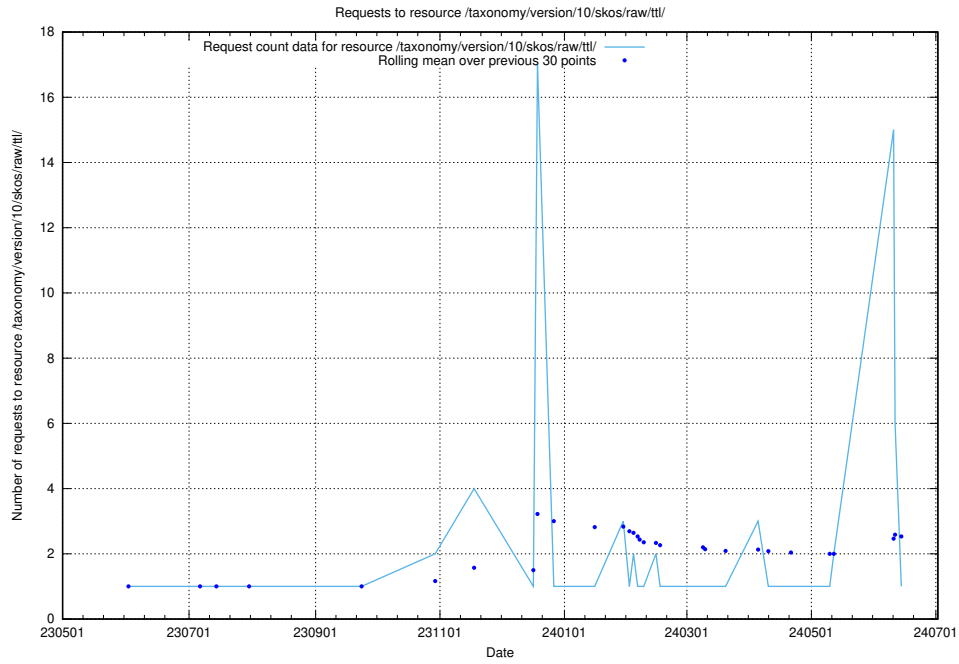

5.6209 Usage of /taxonomy/version/10/skos/raw/ttl/

Here, we count the number of requests to resource /taxonomy/version/10/skos/raw/ttl/.