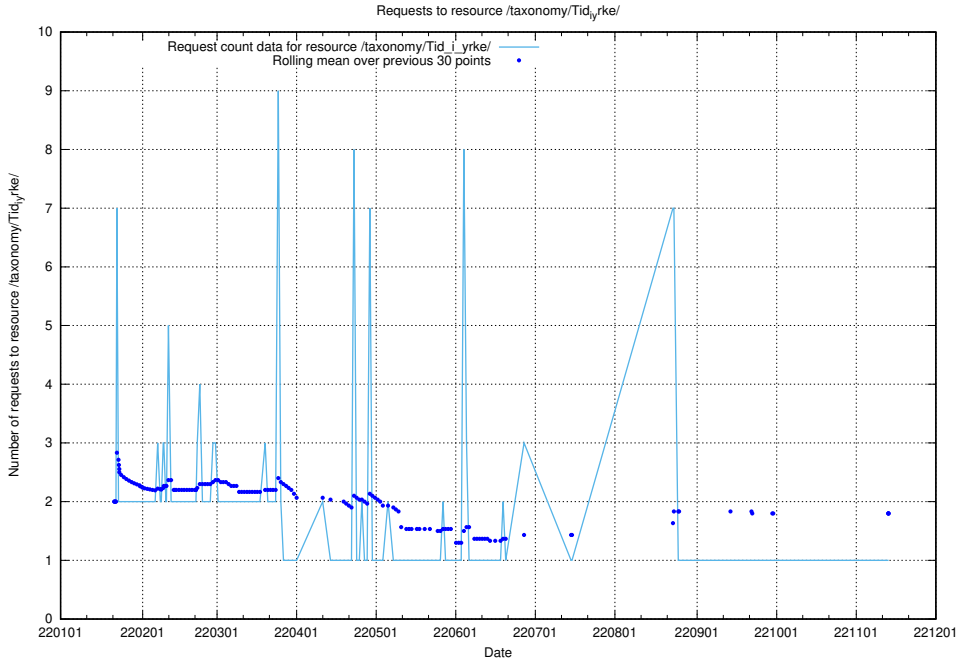

5.6576 Usage of /taxonomy/Tid_i_yrke/

Here, we count the number of requests to resource /taxonomy/Tid_i_yrke/.