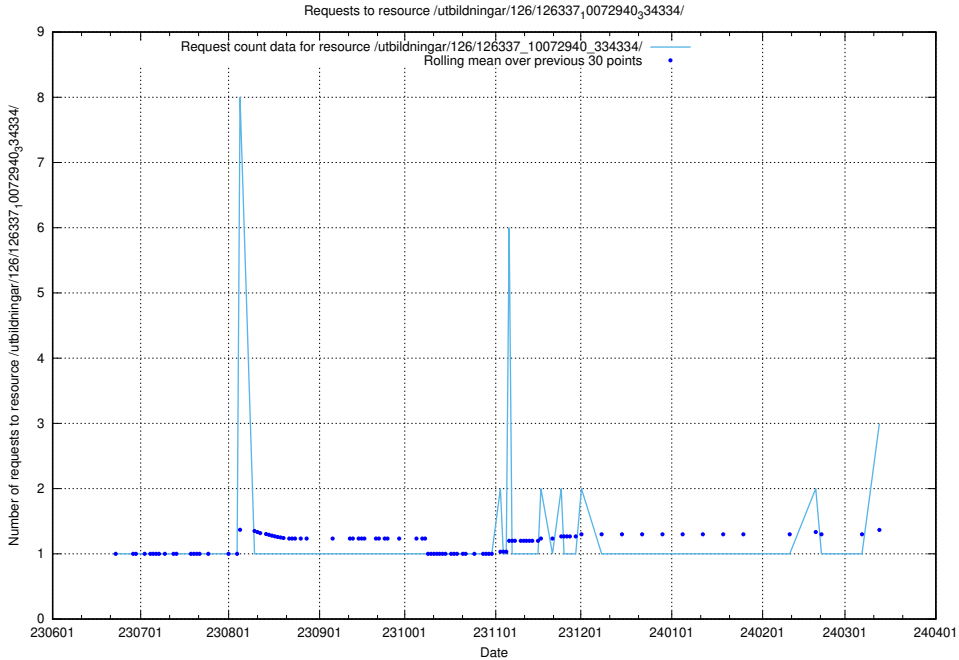

5.396 Usage of /utbildningar/126/126337_10072940_334334/

Here, we count the number of requests to resource /utbildningar/126/126337_10072940_334334/.