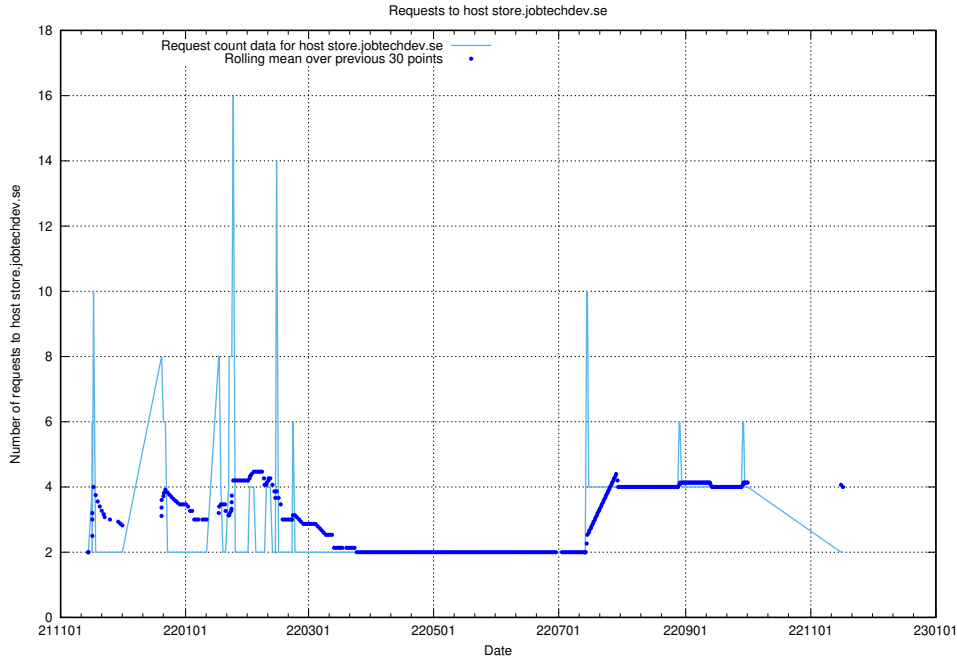

7.560 Usage of store.jobtechdev.se

Here, we count the number of requests to host store.jobtechdev.se.