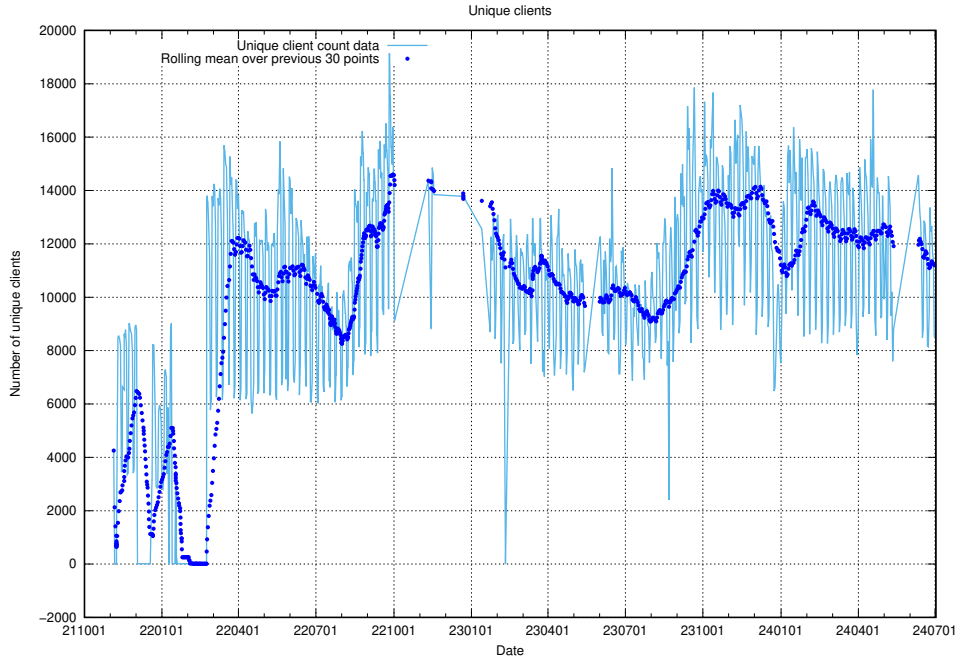

8.2 Number of unique clients

Here we extract the number of unique clients that have used our APIs.