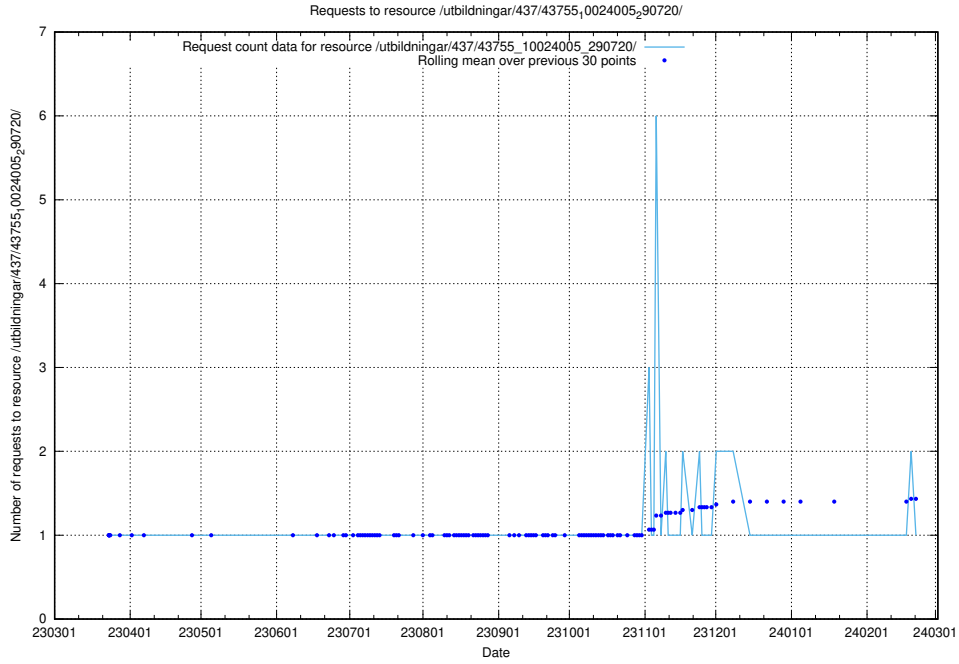

5.6640 Usage of /utbildningar/437/43755_10024005_290720/

Here, we count the number of requests to resource /utbildningar/437/43755_10024005_290720/.