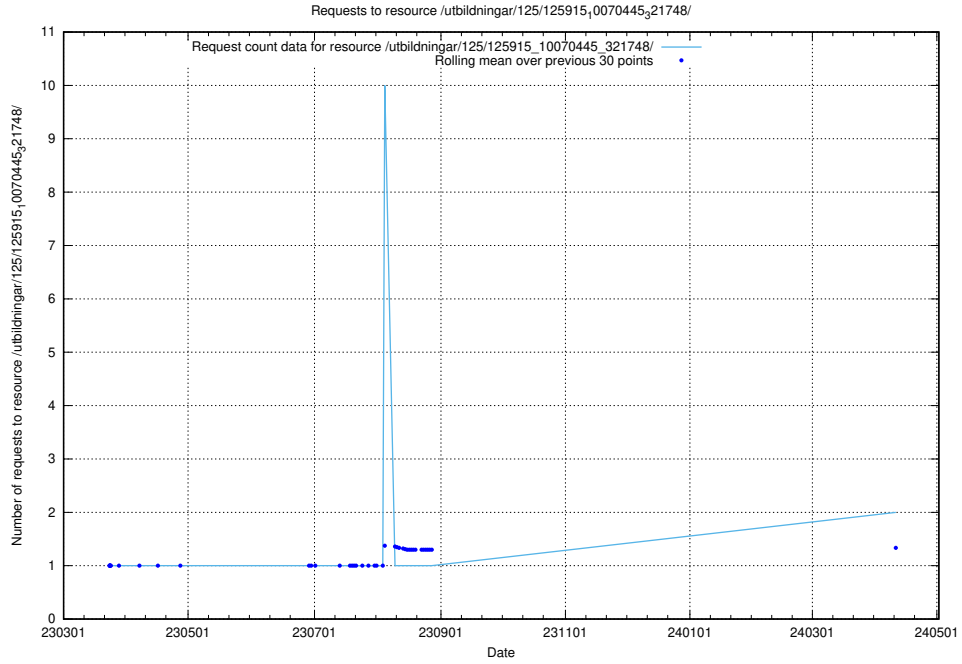

5.965 Usage of /utbildningar/125/125915_10070445_321748/

Here, we count the number of requests to resource /utbildningar/125/125915_10070445_321748/.