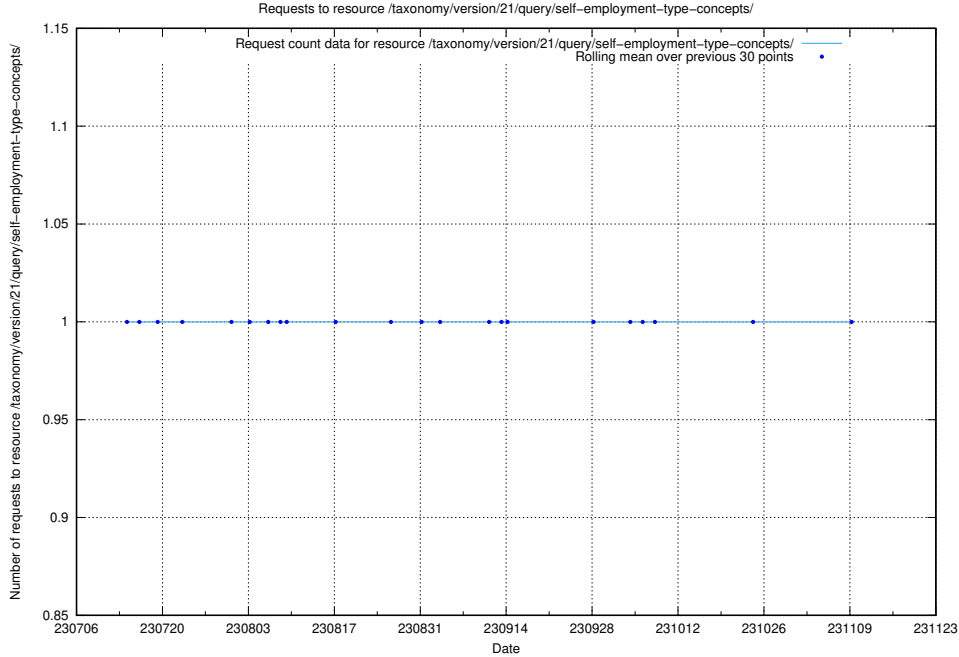

5.5377 Usage of /taxonomy/version/21/query/self-employment-type-concepts/

Here, we count the number of requests to resource /taxonomy/version/21/query/self-employment-type-concepts/.