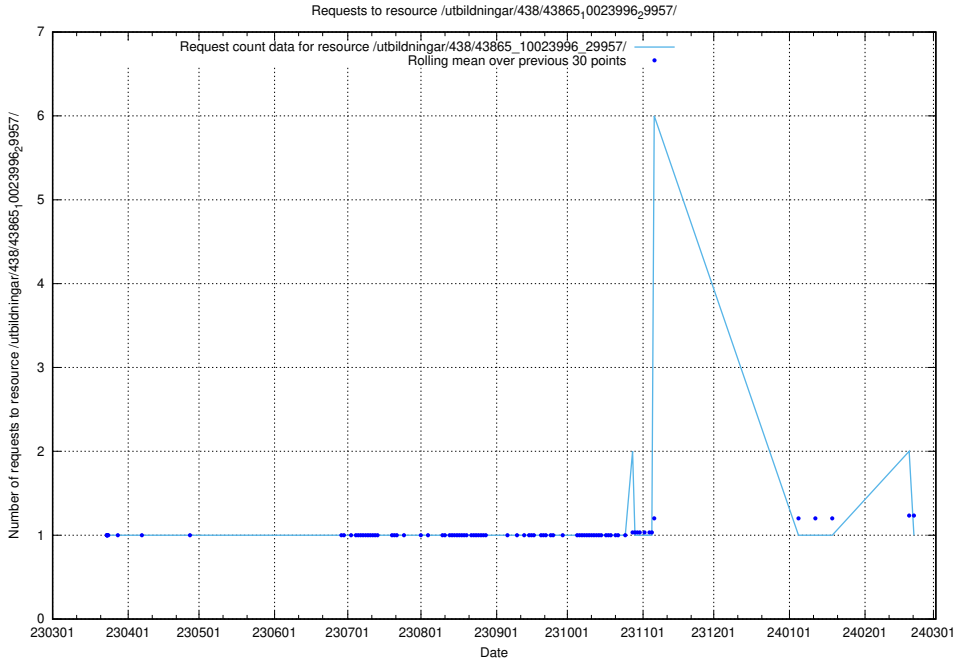

5.6588 Usage of /utbildningar/438/43865_10023996_29957/

Here, we count the number of requests to resource /utbildningar/438/43865_10023996_29957/.