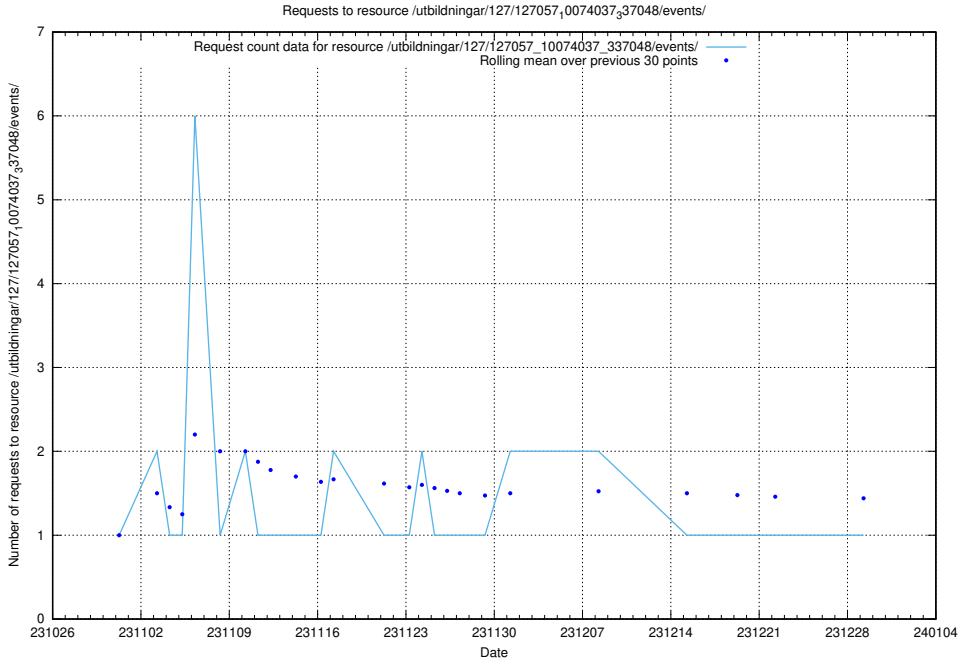

5.4457 Usage of /utbildningar/127/127057_10074037_337048/events/

Here, we count the number of requests to resource /utbildningar/127/127057_10074037_337048/events/