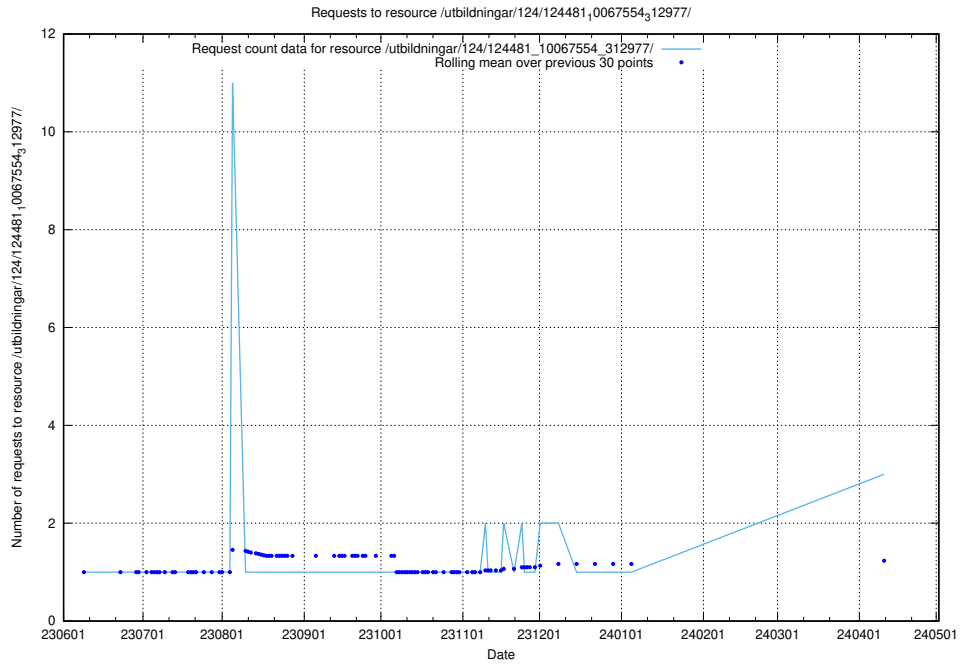

5.422 Usage of /utbildningar/124/124481_10067554_312977/

Here, we count the number of requests to resource /utbildningar/124/124481_10067554_312977/.