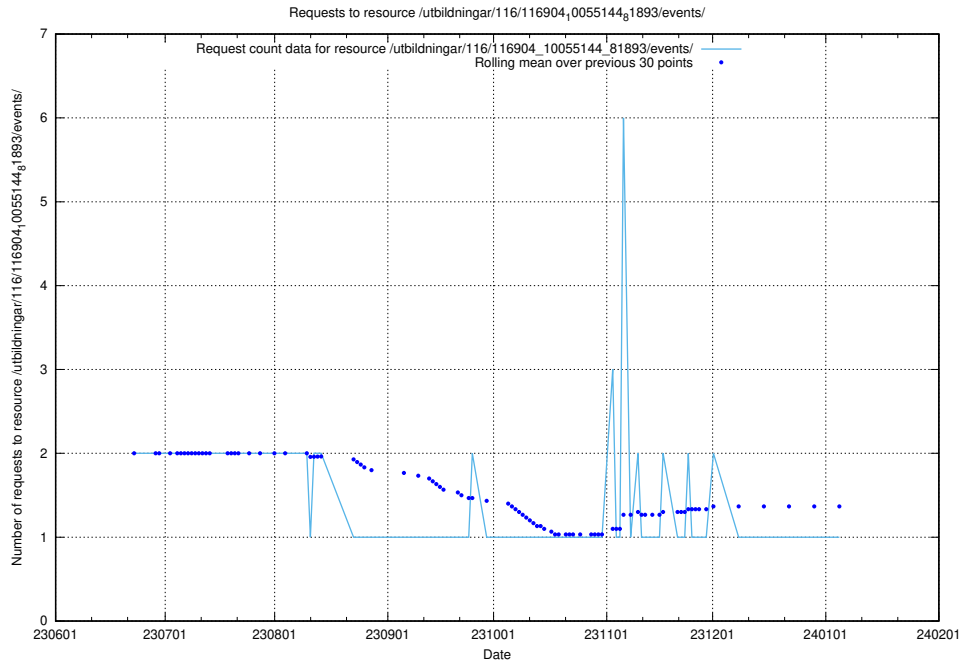

5.5855 Usage of /utbildningar/116/116904_10055144_81893/events/

Here, we count the number of requests to resource /utbildningar/116/116904_10055144_81893/events/.