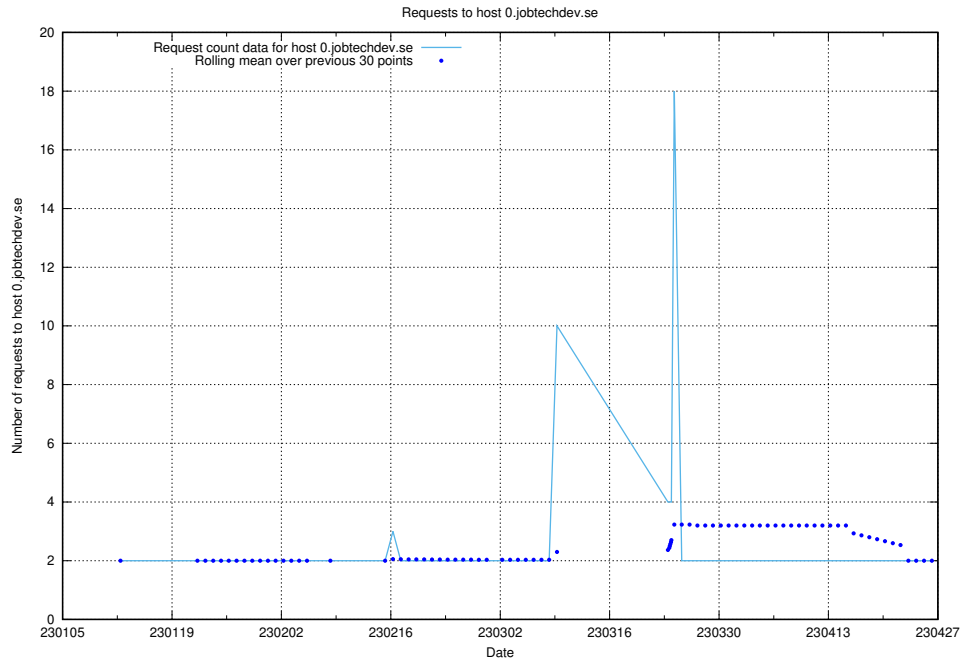

7.306 Usage of 0.jobtechdev.se

Here, we count the number of requests to host 0.jobtechdev.se.