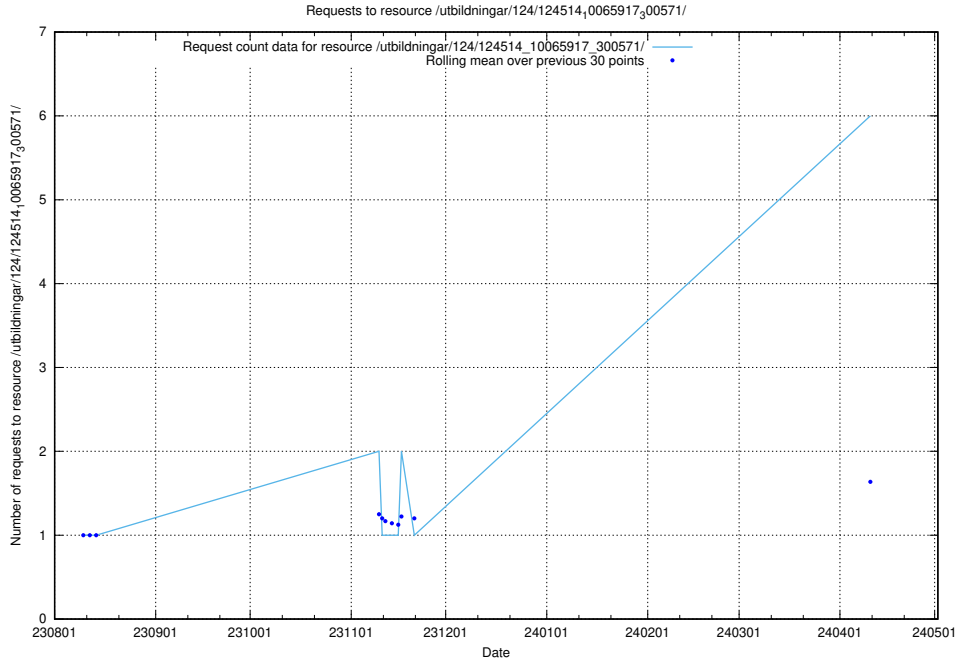

5.104 Usage of /utbildningar/124/124514_10065917_300571/

Here, we count the number of requests to resource /utbildningar/124/124514_10065917_300571/.