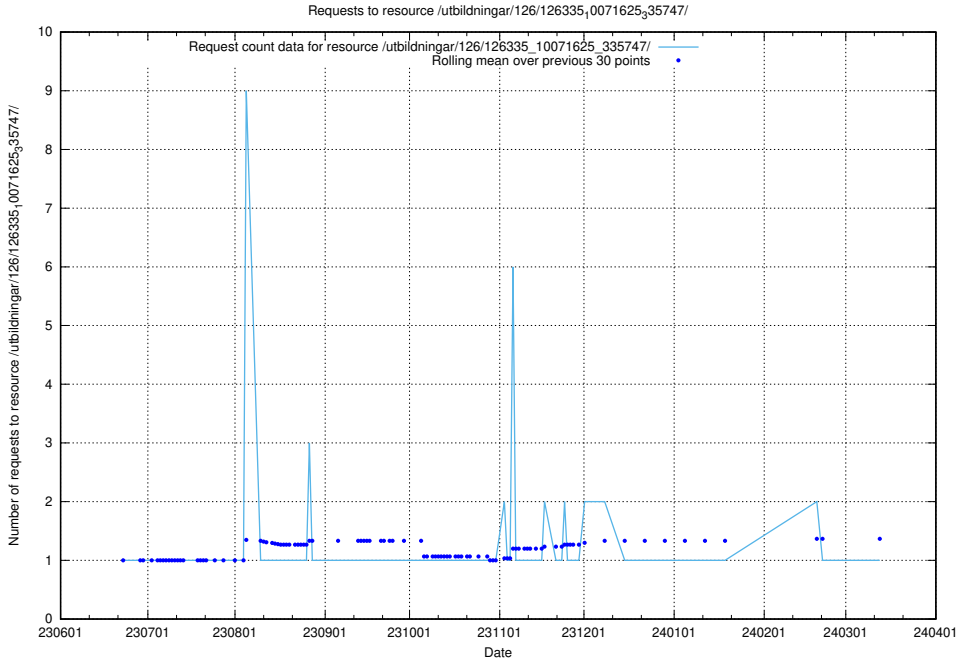

5.5958 Usage of /utbildningar/126/126335_10071625_335747/

Here, we count the number of requests to resource /utbildningar/126/126335_10071625_335747/.