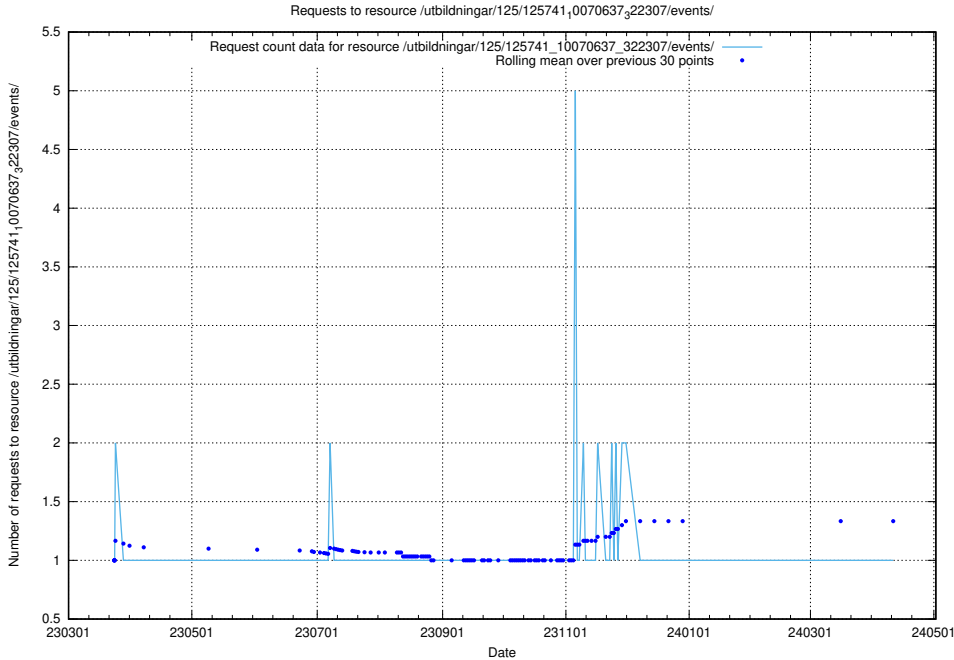

5.976 Usage of /utbildningar/125/125741_10070637_322307/events/

Here, we count the number of requests to resource /utbildningar/125/125741_10070637_322307/events/