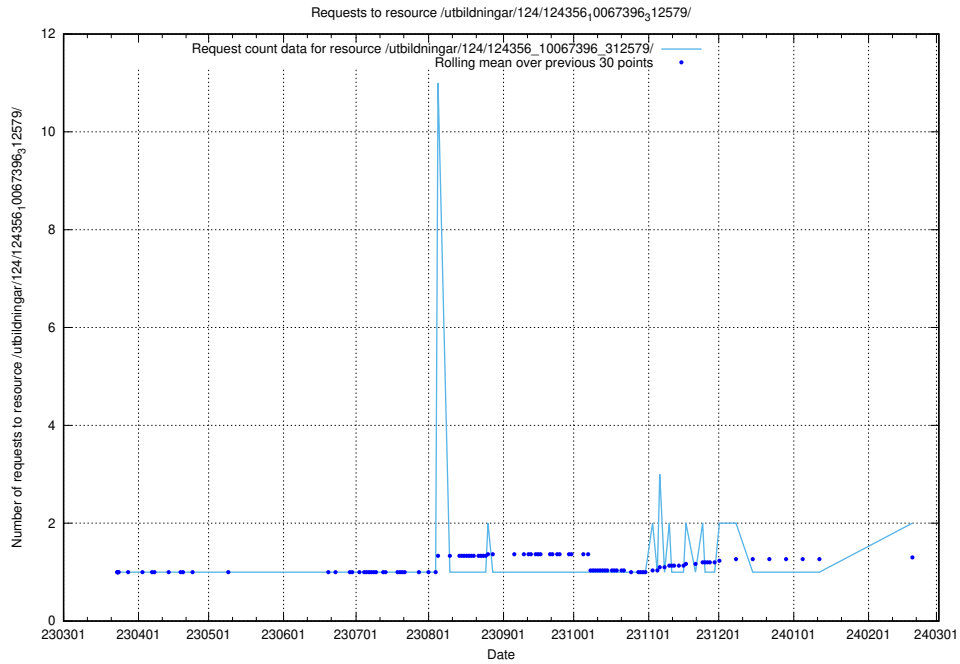

5.652 Usage of /utbildningar/124/124356_10067396_312579/

Here, we count the number of requests to resource /utbildningar/124/124356_10067396_312579/.