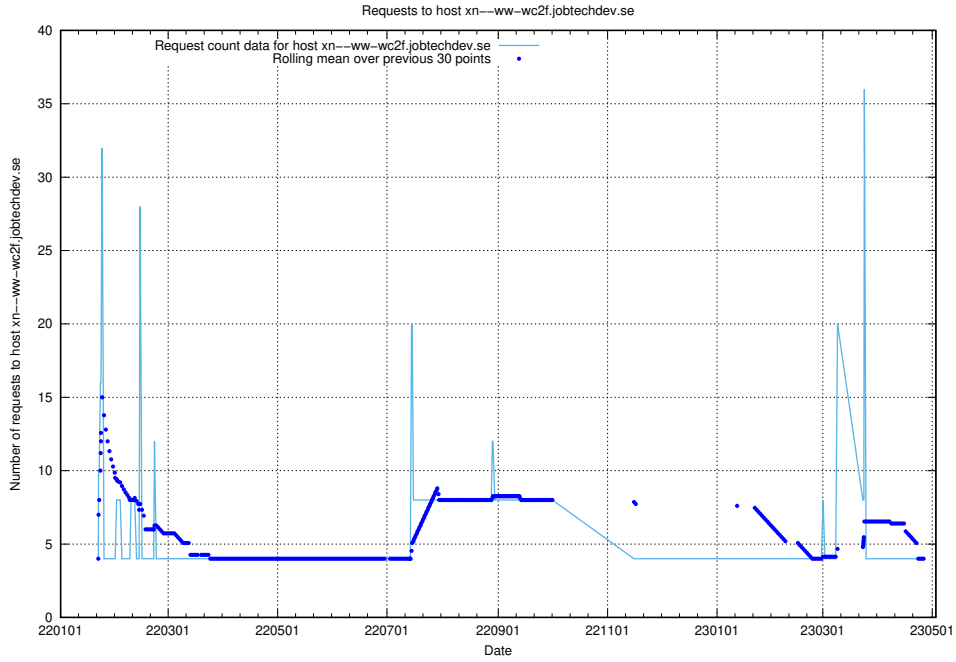

7.106 Usage of xn-ww-wc2f.jobtechdev.se

Here, we count the number of requests to host xn-ww-wc2f.jobtechdev.se.