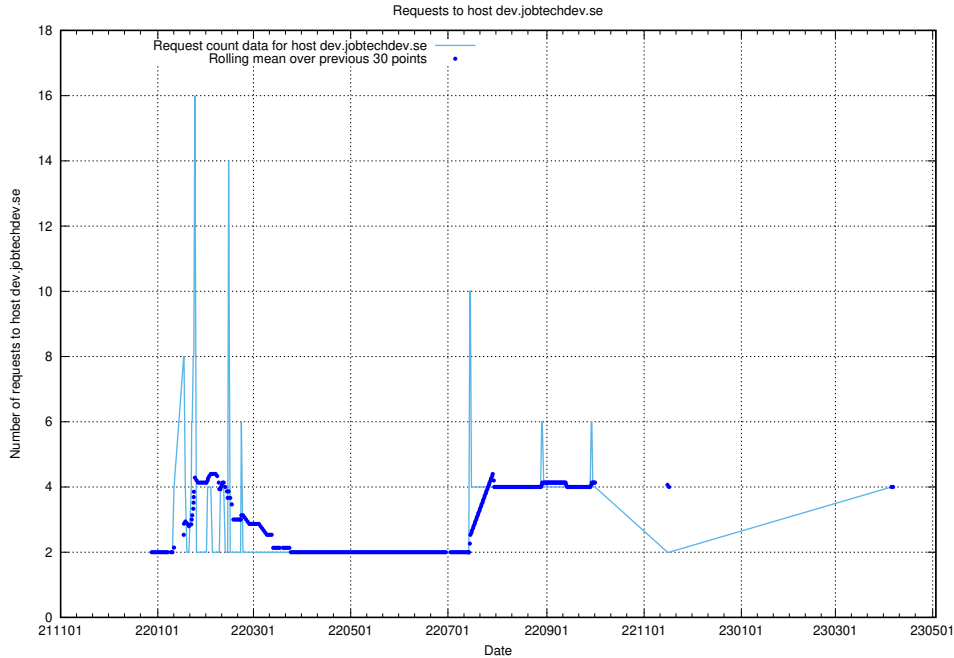

7.137 Usage of dev.jobtechdev.se

Here, we count the number of requests to host dev.jobtechdev.se.