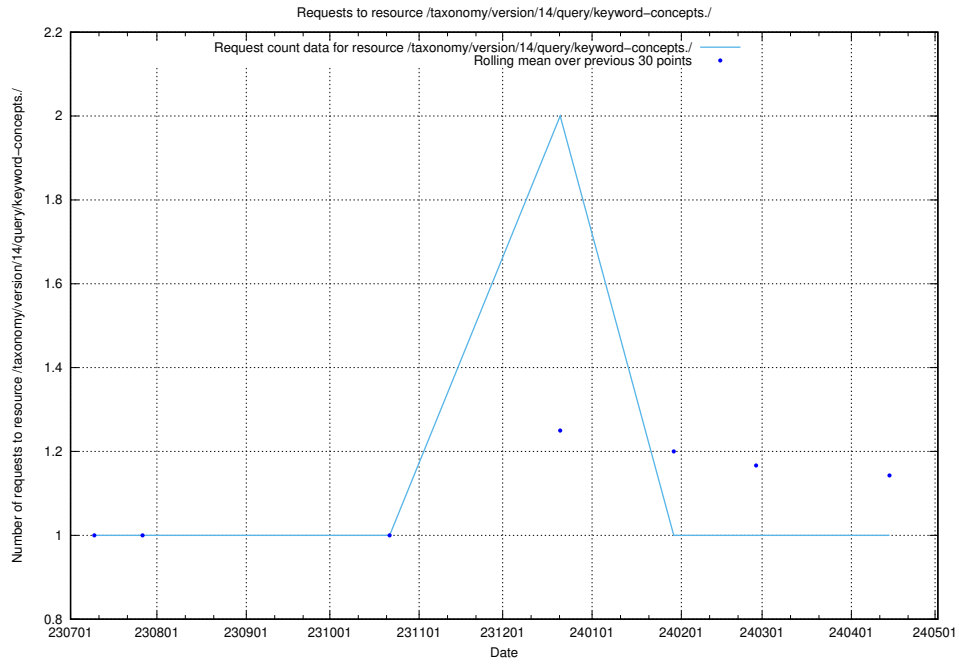

Here, we count the number of requests to resource /taxonomy/version/14/query/languages/.

5.5420 Usage of /taxonomy/version/14/query/keyword-concepts./

Here, we count the number of requests to resource /taxonomy/version/14/query/keyword-concepts./.