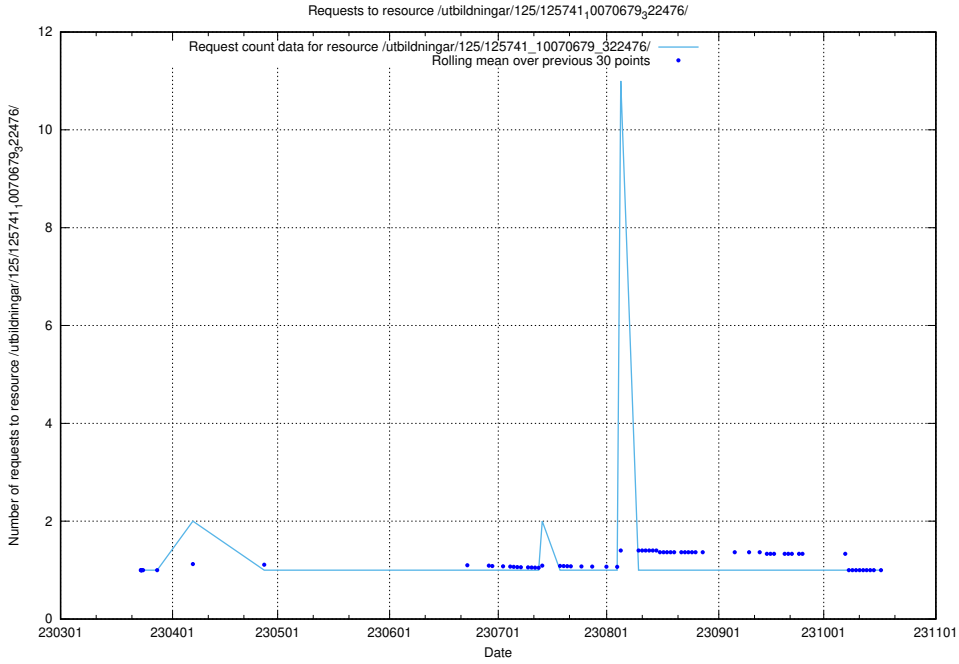

5.6744 Usage of /utbildningar/125/125741_10070679_322476/

Here, we count the number of requests to resource /utbildningar/125/125741_10070679_322476/.