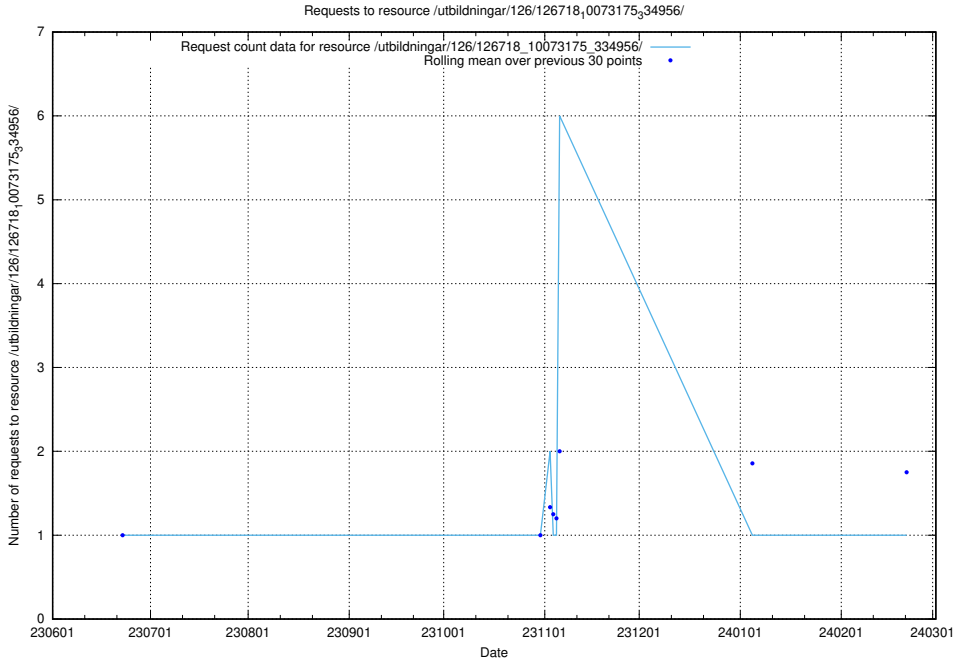

5.5899 Usage of /utbildningar/126/126718_10073175_334956/

Here, we count the number of requests to resource /utbildningar/126/126718_10073175_334956/.