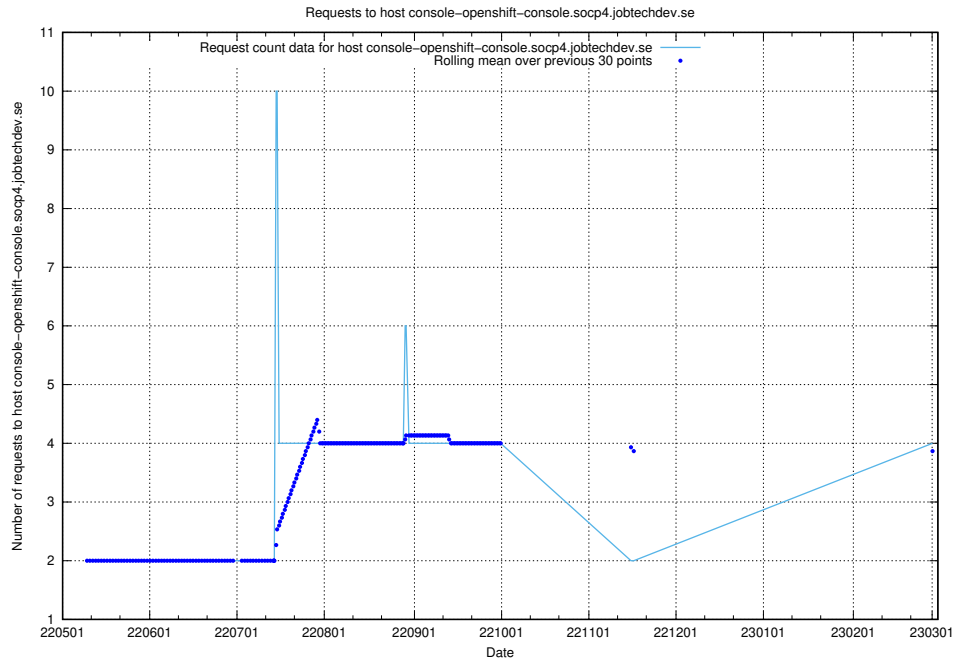

7.156 Usage of console-openshift-console.socp4.jobtechdev.se

Here, we count the number of requests to host console-openshift-console.socp4.jobtechdev.se.