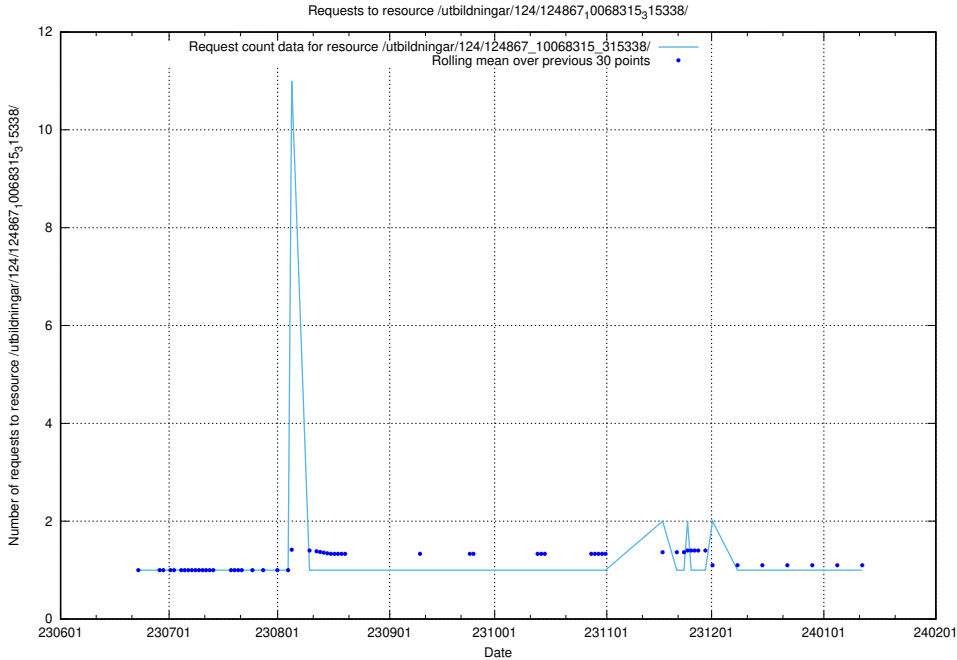

5.6022 Usage of /utbildningar/124/124867_10068315_315338/

Here, we count the number of requests to resource /utbildningar/124/124867_10068315_315338/.