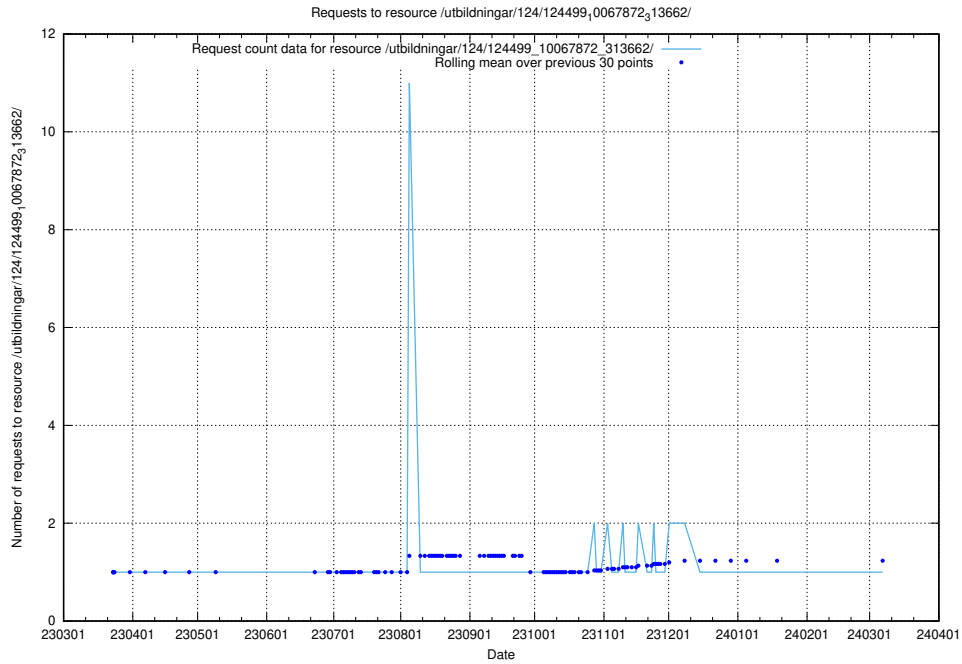

5.2644 Usage of /utbildningar/124/124499_10067872_313662/

Here, we count the number of requests to resource /utbildningar/124/124499_10067872_313662/.