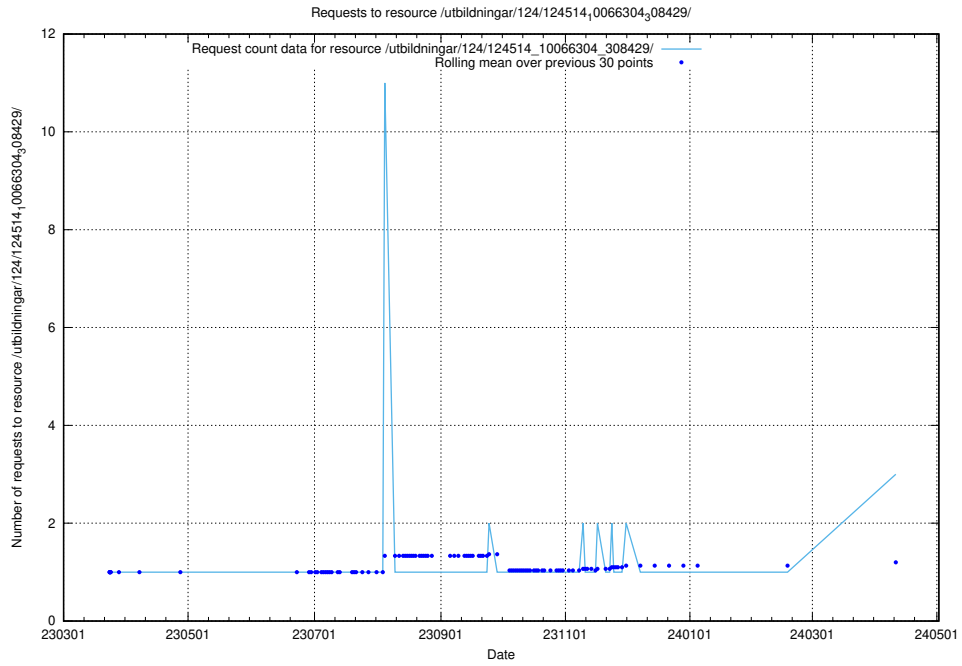

5.304 Usage of /utbildningar/124/124514_10066304_308429/

Here, we count the number of requests to resource /utbildningar/124/124514_10066304_308429/.