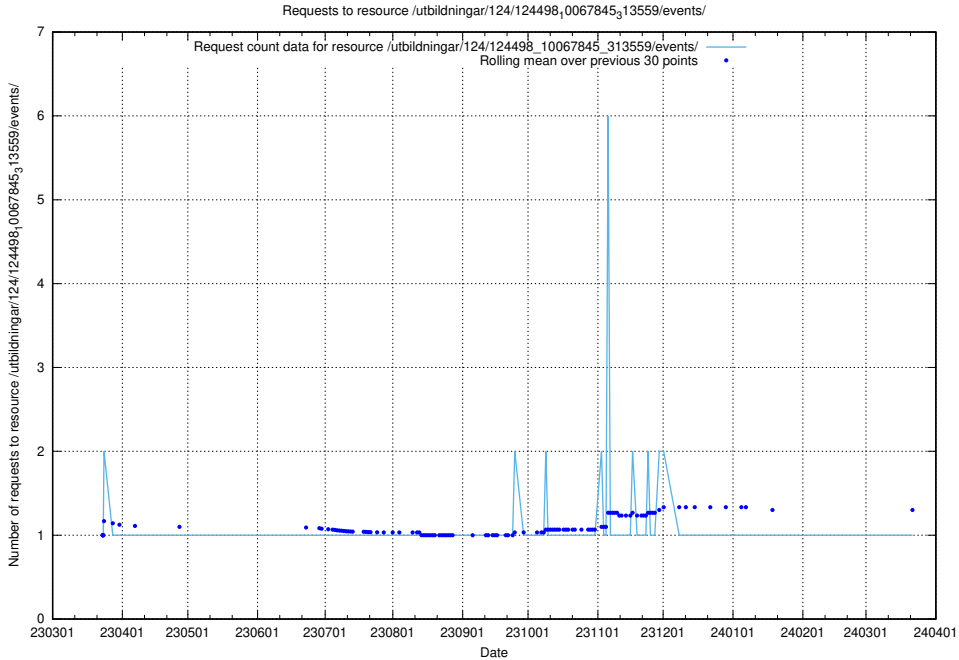

5.2954 Usage of /utbildningar/124/124498_10067845_313559/events/

Here, we count the number of requests to resource /utbildningar/124/124498_10067845_313559/events/