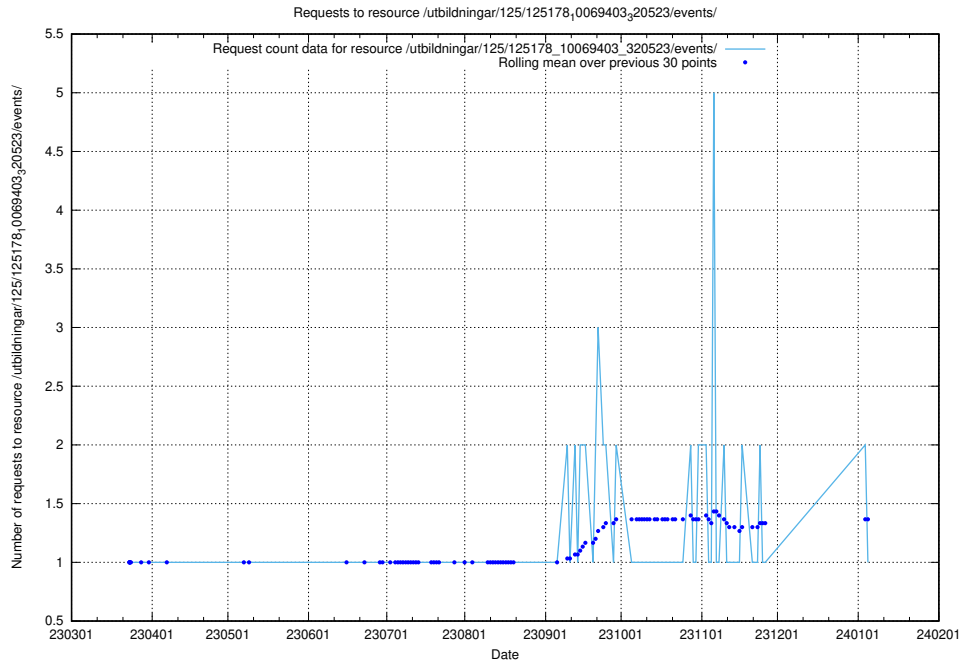

5.1144 Usage of /utbildningar/125/125178_10069403_320523/events/

Here, we count the number of requests to resource /utbildningar/125/125178_10069403_320523/events/