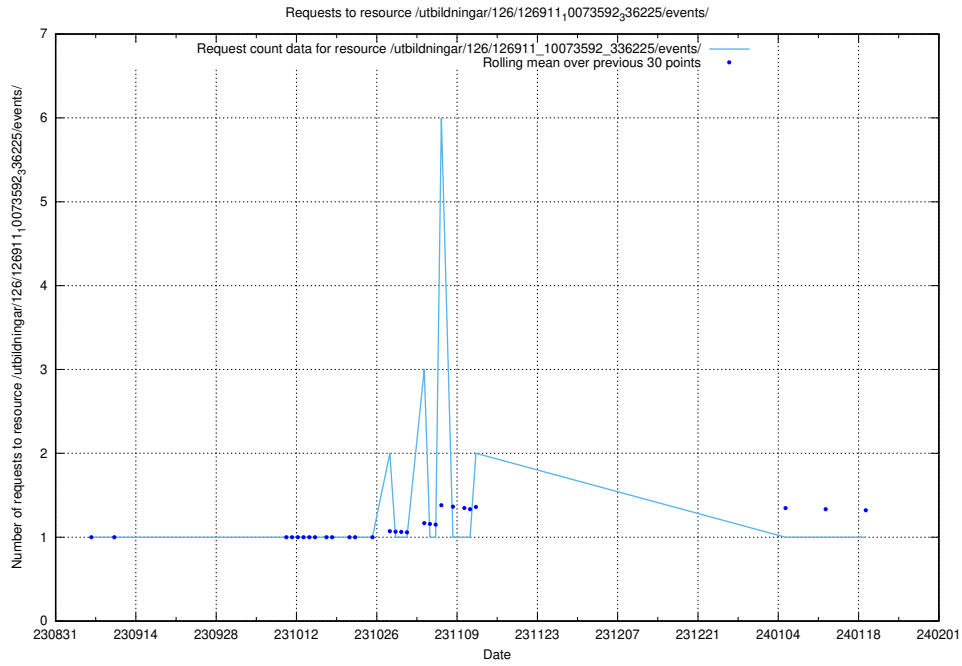

5.4945 Usage of /utbildningar/126/126911_10073592_336225/events/

Here, we count the number of requests to resource /utbildningar/126/126911_10073592_336225/events/