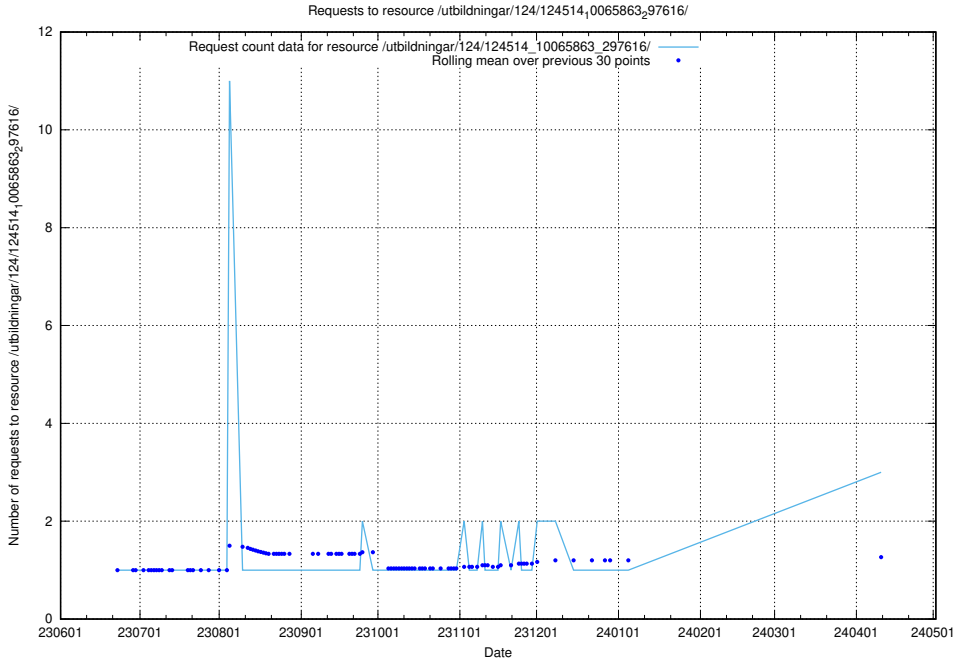

Here, we count the number of requests to resource /utbildningar/124/124515_10065914_300491/.

5.406 Usage of /utbildningar/124/124514_10065863_297616/

Here, we count the number of requests to resource /utbildningar/124/124514_10065863_297616/.