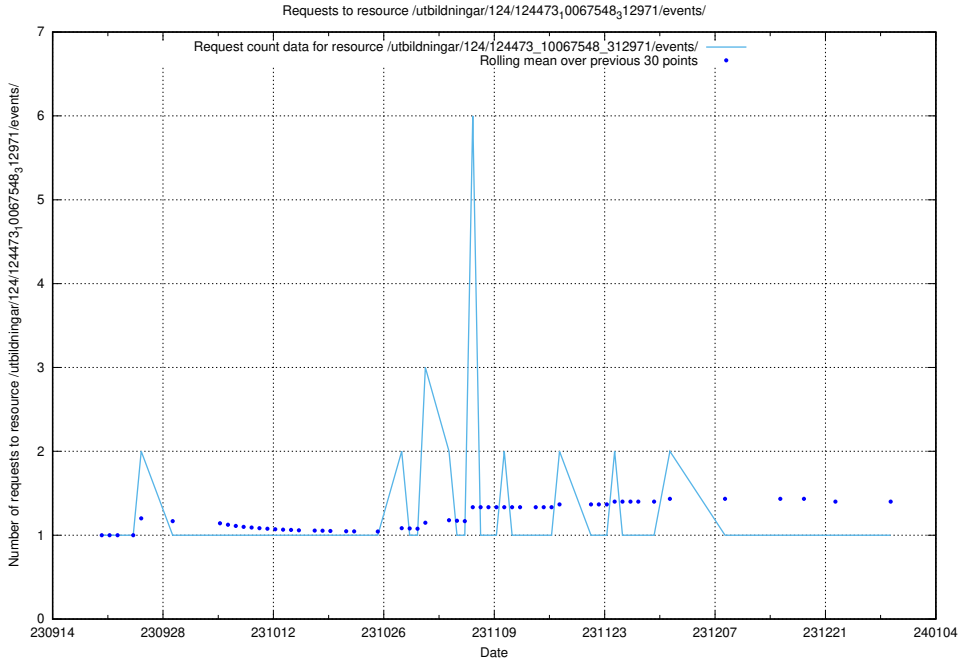

Here, we count the number of requests to resource /utbildningar/124/124483_10067812_313454/.

5.4821 Usage of /utbildningar/124/124473_10067548_312971/events/

Here, we count the number of requests to resource /utbildningar/124/124473_10067548_312971/events/