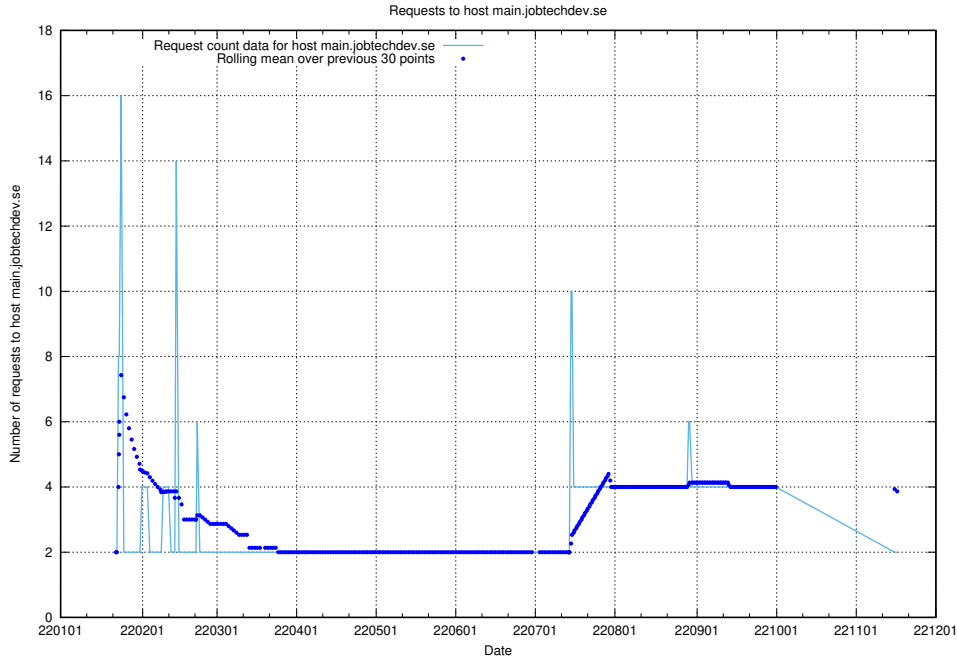

7.601 Usage of main.jobtechdev.se

Here, we count the number of requests to host main.jobtechdev.se.