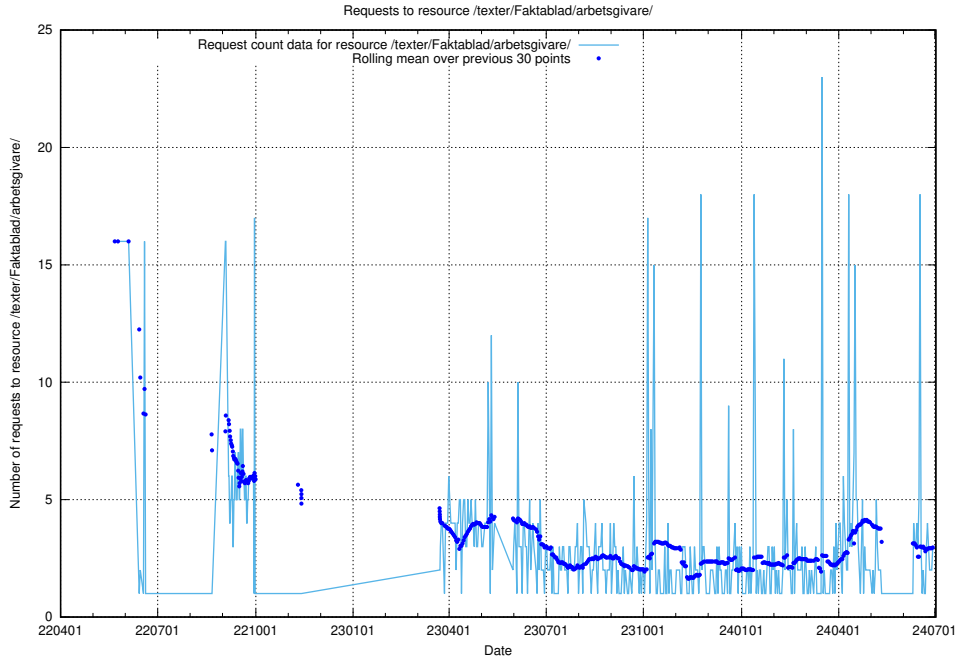

5.278 Usage of /texter/Faktablad/arbetsgivare/

Here, we count the number of requests to resource /texter/Faktablad/arbetsgivare/.