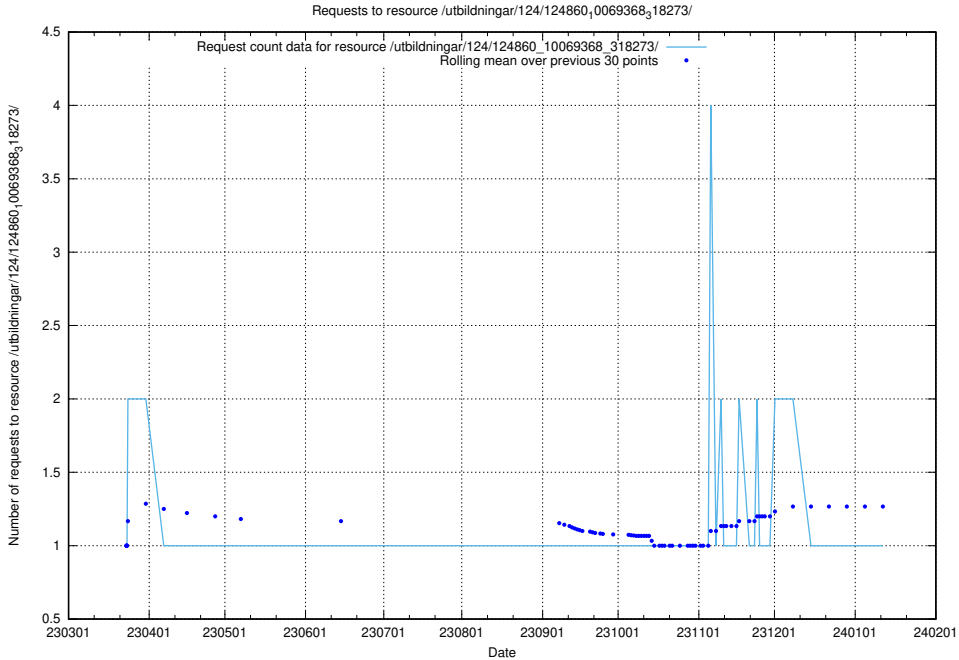

5.1180 Usage of /utbildningar/124/124860_10069368_318273/

Here, we count the number of requests to resource /utbildningar/124/124860_10069368_318273/.