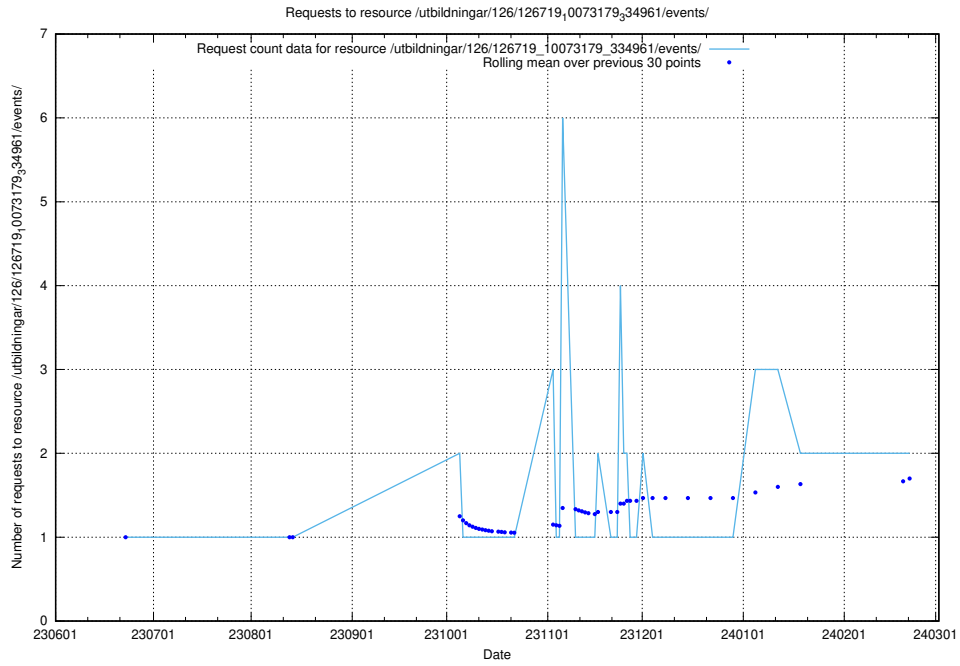

5.818 Usage of /utbildningar/126/126719_10073179_334961/events/

Here, we count the number of requests to resource /utbildningar/126/126719_10073179_334961/events/