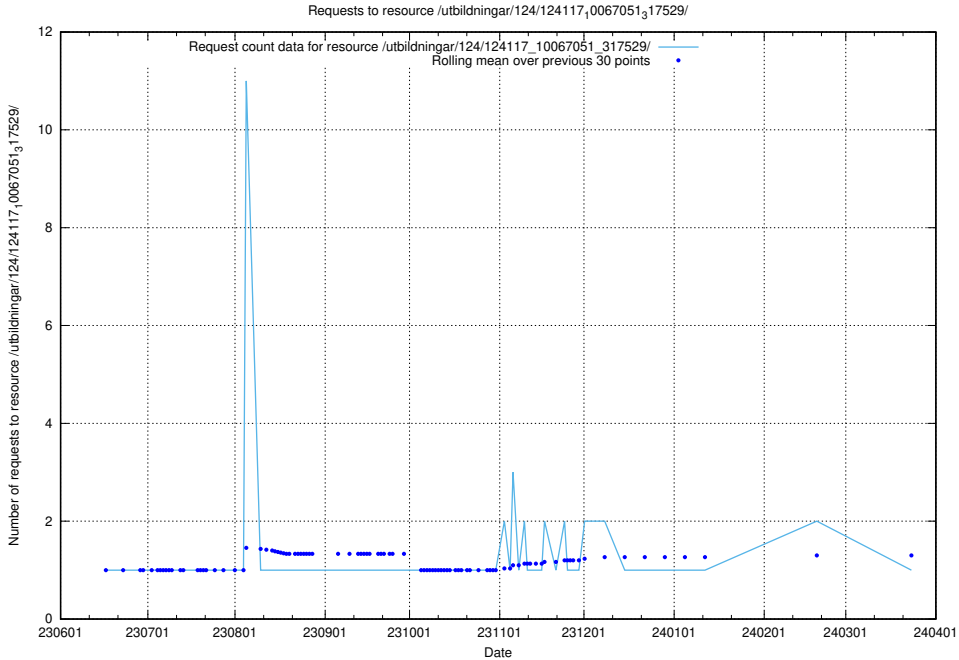

5.6151 Usage of /utbildningar/124/124117_10067051_317529/

Here, we count the number of requests to resource /utbildningar/124/124117_10067051_317529/.