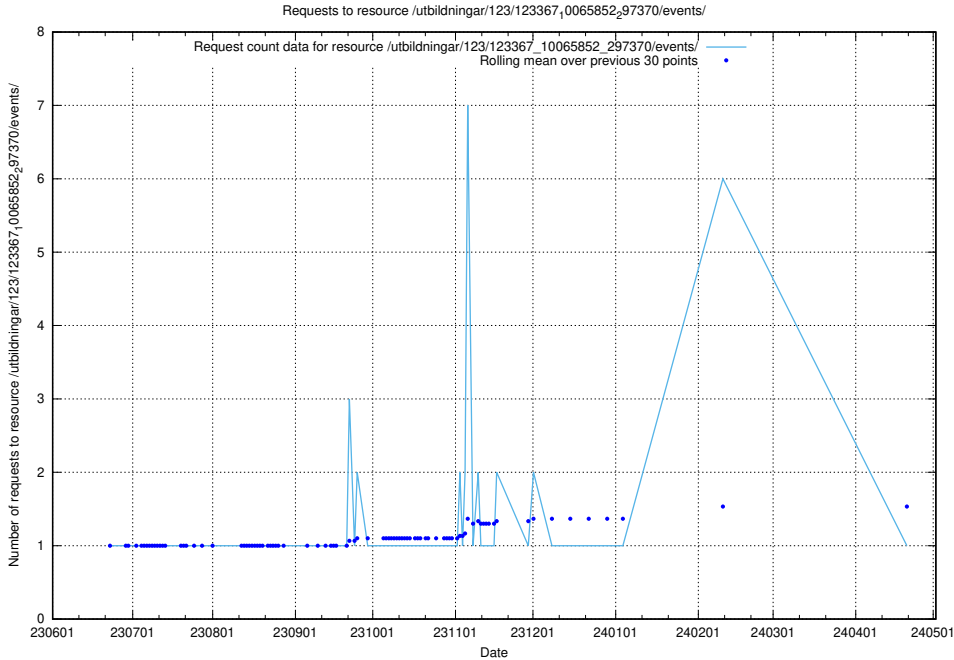

5.6111 Usage of /utbildningar/123/123367_10065852_297370/events/

Here, we count the number of requests to resource /utbildningar/123/123367_10065852_297370/events/