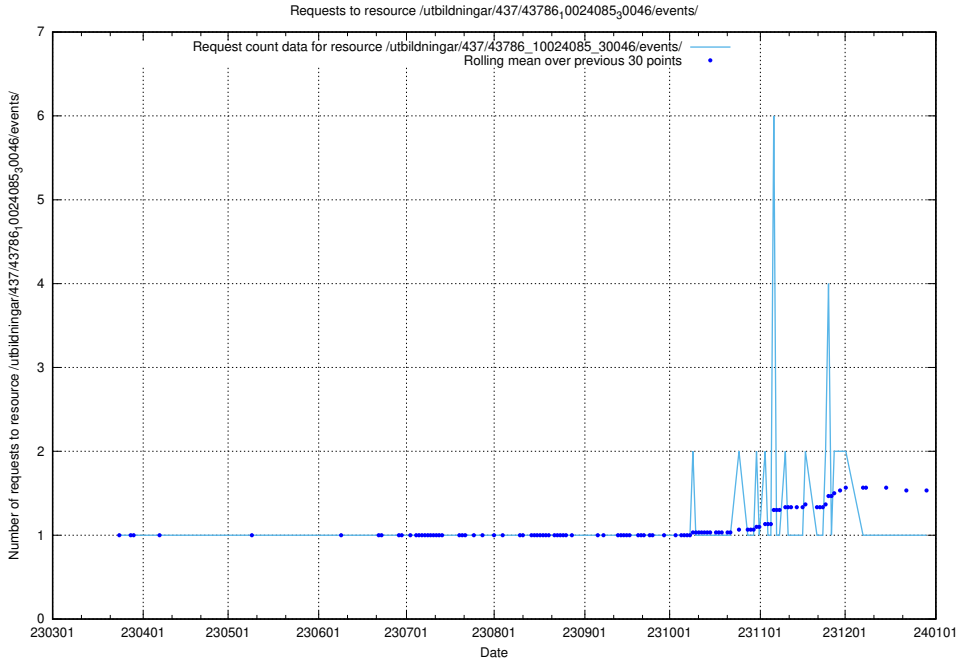

5.6449 Usage of /utbildningar/437/43786_10024085_30046/events/

Here, we count the number of requests to resource /utbildningar/437/43786_10024085_30046/events/.