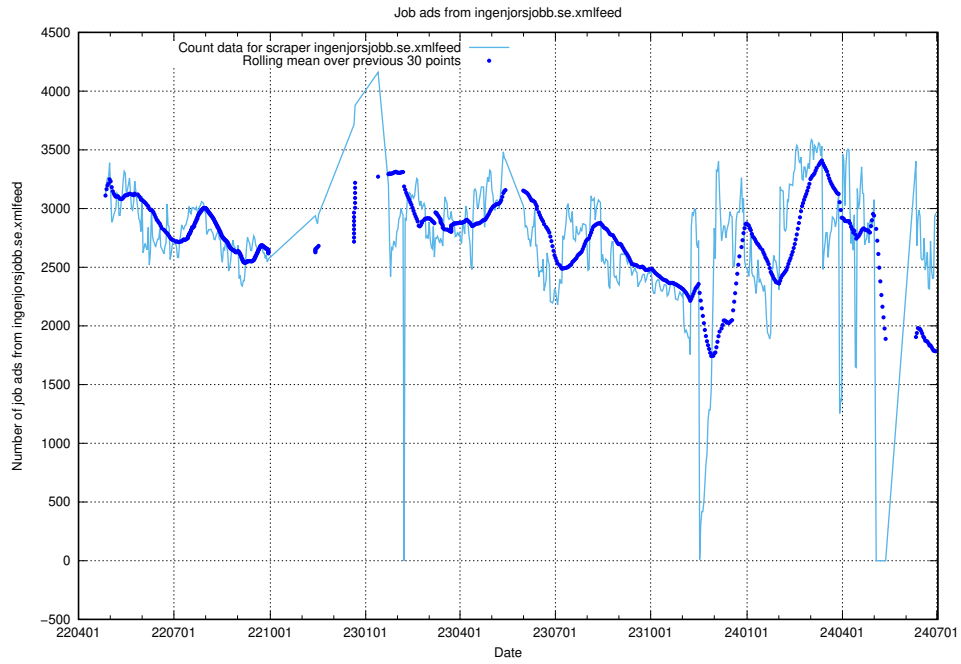

13.3 Number of ads by scraper ingenjorsjobb.se.xmlfeed

Here, we count the number of job ads scraped from ingenjorsjobb.se.xmlfeed.