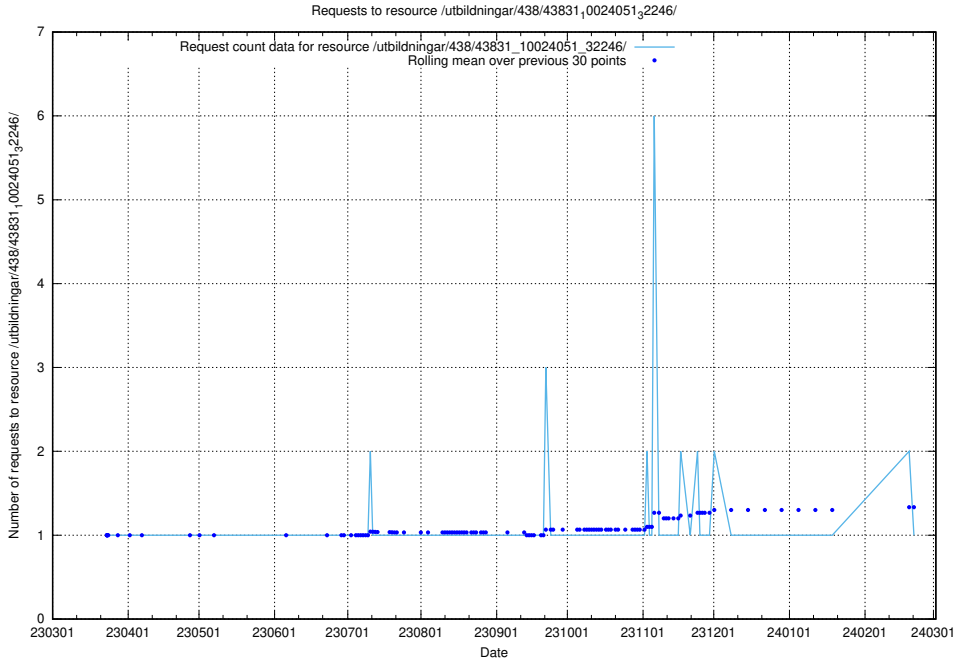

5.6599 Usage of /utbildningar/438/43831_10024051_32246/

Here, we count the number of requests to resource /utbildningar/438/43831_10024051_32246/.

5.6600 Usage of /utbildningar/438/43830_10023988_29949/events/