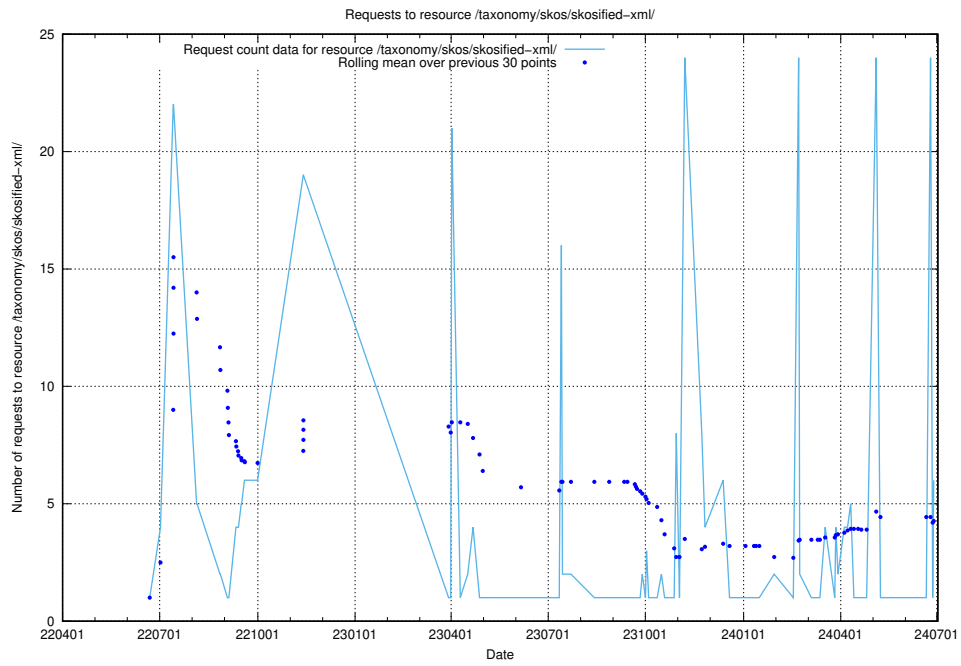

5.73 Usage of /taxonomy/skos/skosified-xml/

Here, we count the number of requests to resource /taxonomy/skos/skosified-xml/.