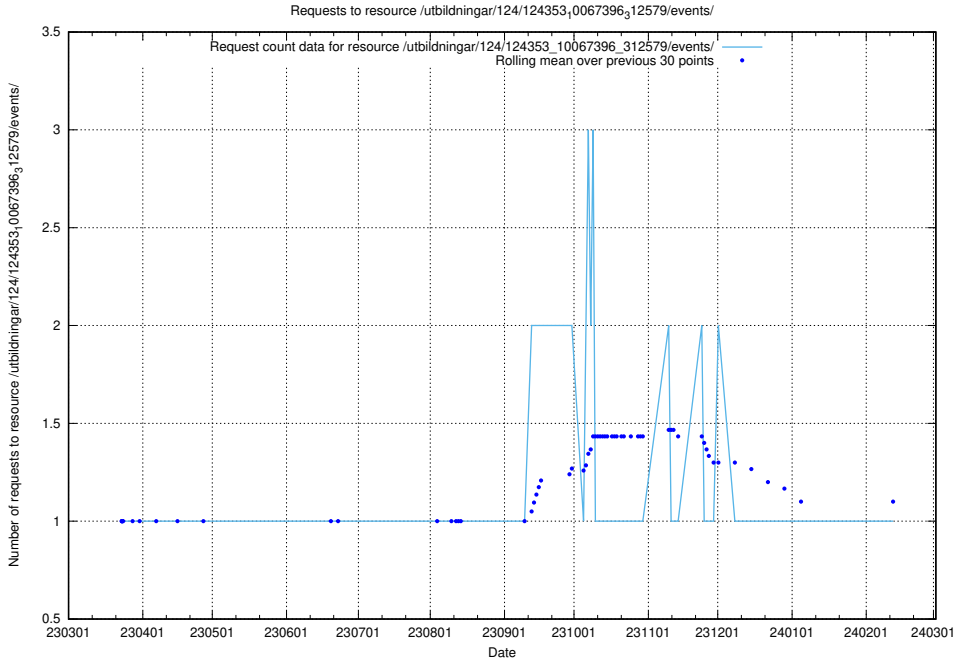

5.4224 Usage of /utbildningar/124/124353_10067396_312579/events/

Here, we count the number of requests to resource /utbildningar/124/124353_10067396_312579/events/