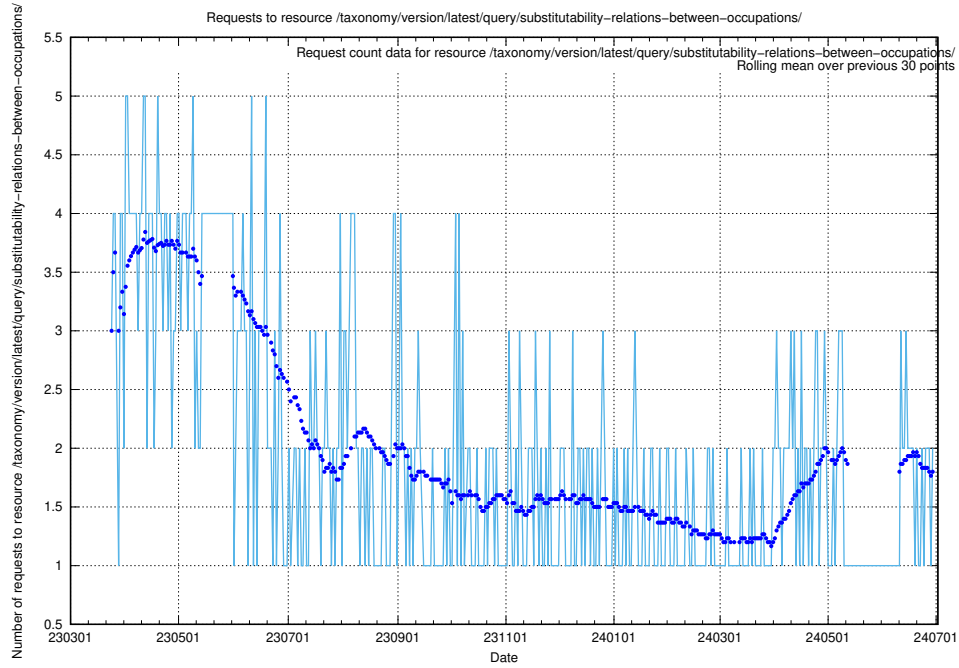

5.893 Usage of /taxonomy/version/latest/query/substitutability-relations-between-occupations/

Here, we count the number of requests to resource /taxonomy/version/latest/query/substitutability-relations-between-occupations/.