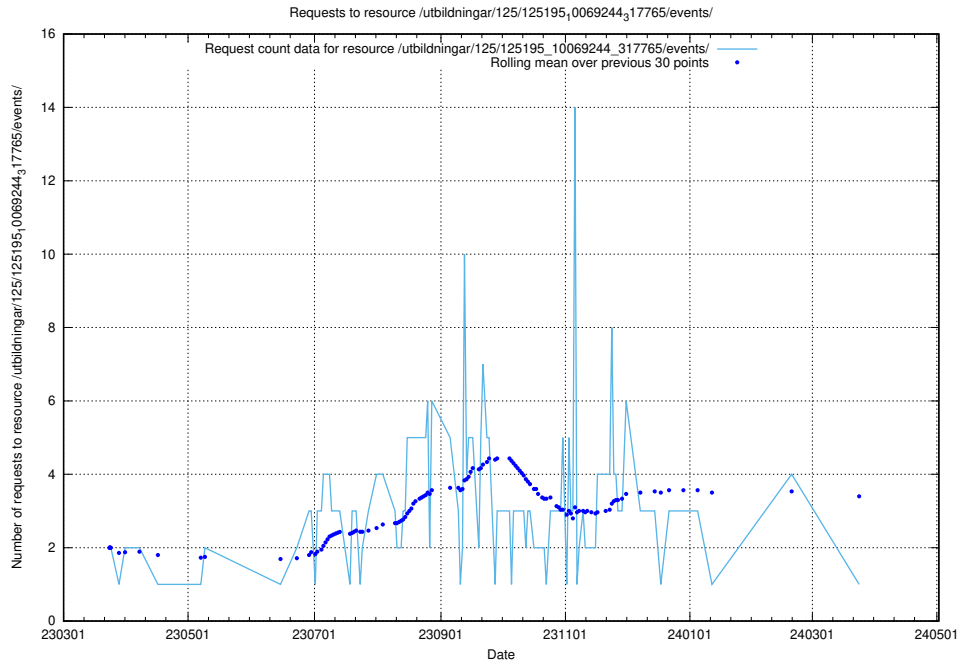

5.6554 Usage of /utbildningar/125/125195_10069244_317765/events/

Here, we count the number of requests to resource /utbildningar/125/125195_10069244_317765/events/