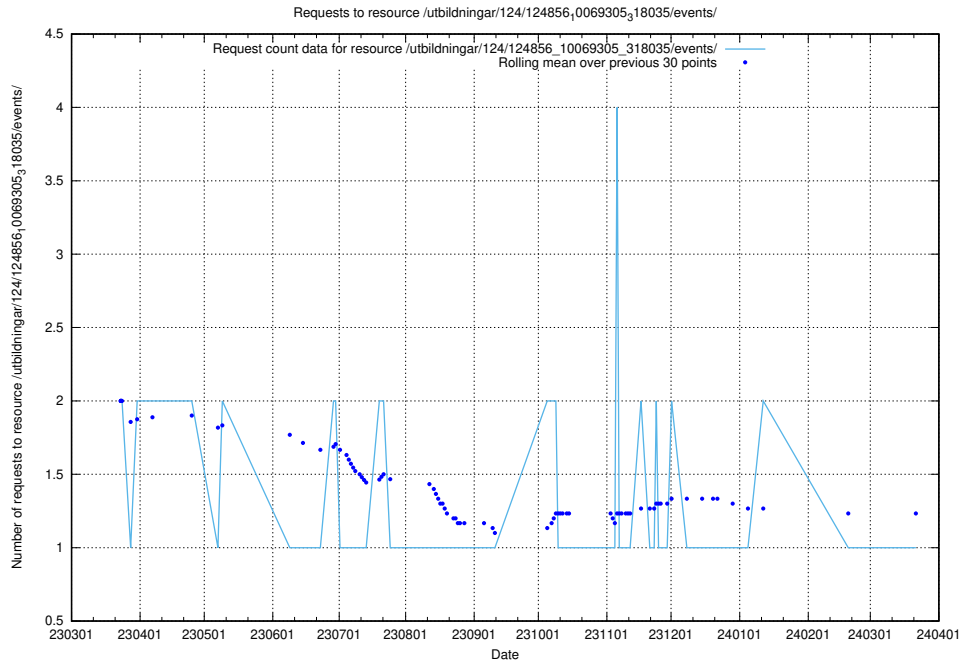

5.6555 Usage of /utbildningar/124/124856_10069305_318035/events/

Here, we count the number of requests to resource /utbildningar/124/124856_10069305_318035/events/