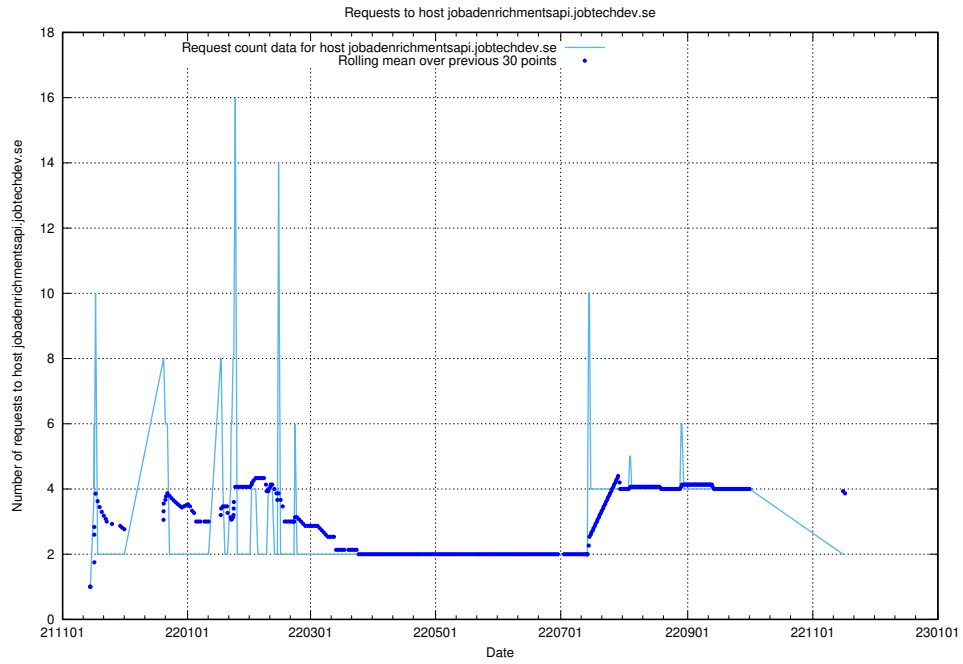

7.581 Usage of jobadenrichmentsapi.jobtechdev.se

Here, we count the number of requests to host jobadenrichmentsapi.jobtechdev.se.