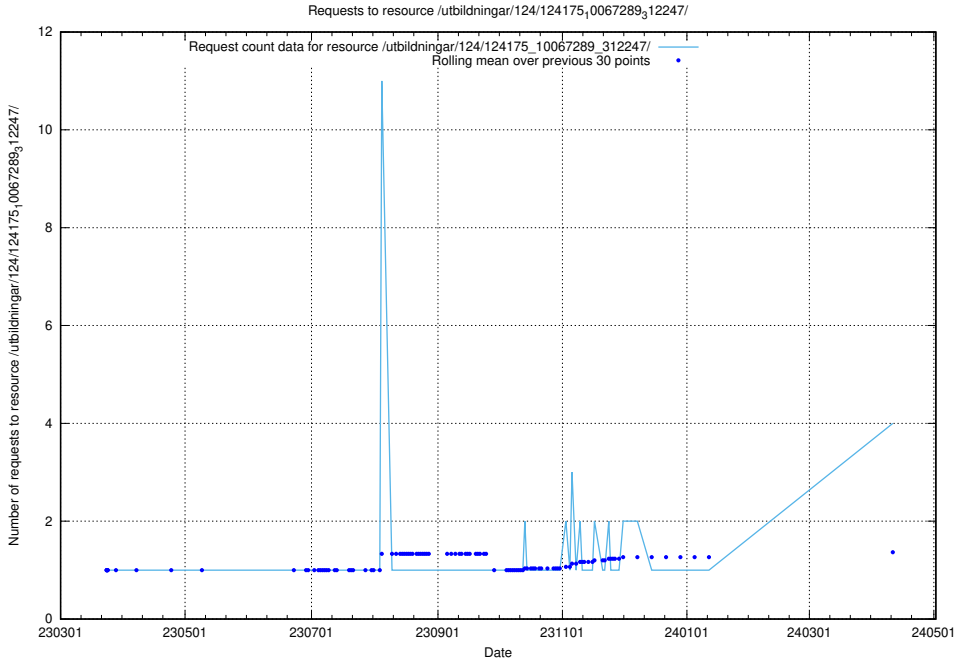

5.218 Usage of /utbildningar/124/124175_10067289_312247/

Here, we count the number of requests to resource /utbildningar/124/124175_10067289_312247/.