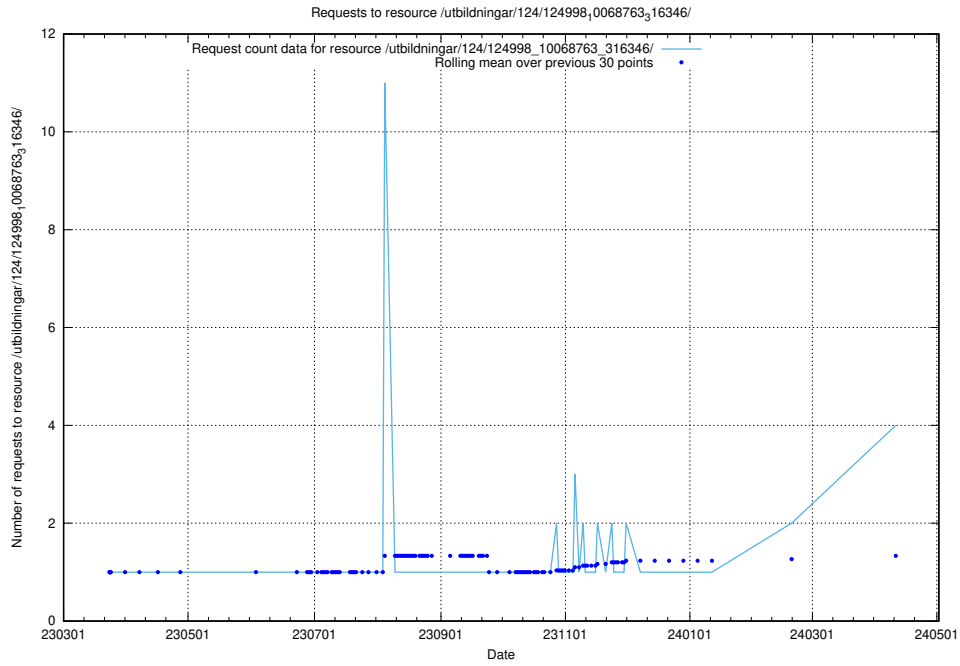

5.183 Usage of /utbildningar/124/124998_10068763_316346/

Here, we count the number of requests to resource /utbildningar/124/124998_10068763_316346/.

5.184 Usage of /utbildningar/124/124861_10069368_318273/events/