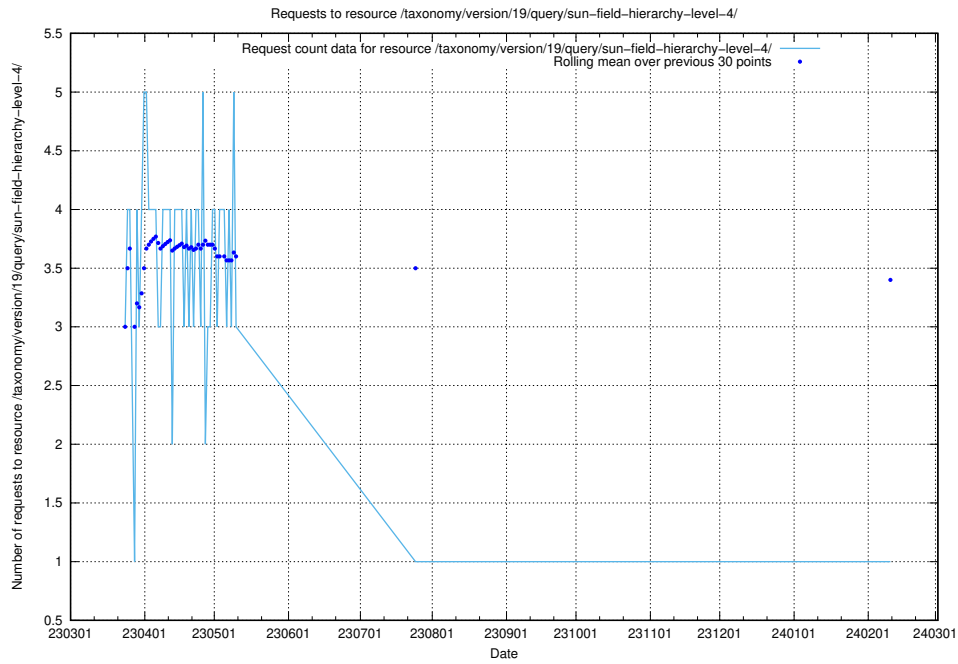

5.6380 Usage of /taxonomy/version/19/query/sun-field-hierarchy-level-4/

Here, we count the number of requests to resource /taxonomy/version/19/query/sun-field-hierarchy-level-4/.