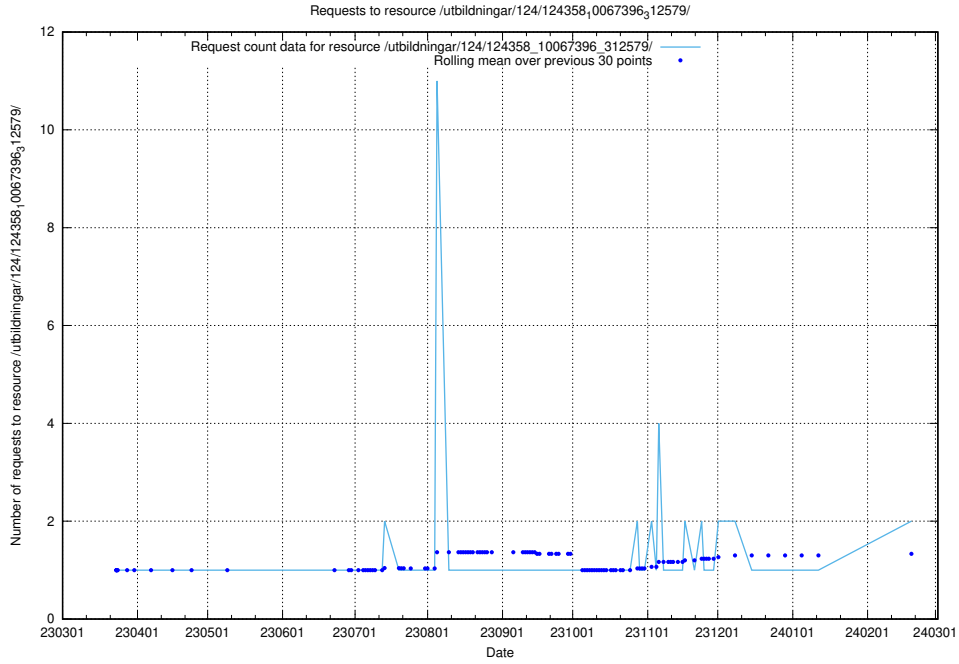

5.651 Usage of /utbildningar/124/124358_10067396_312579/

Here, we count the number of requests to resource /utbildningar/124/124358_10067396_312579/.