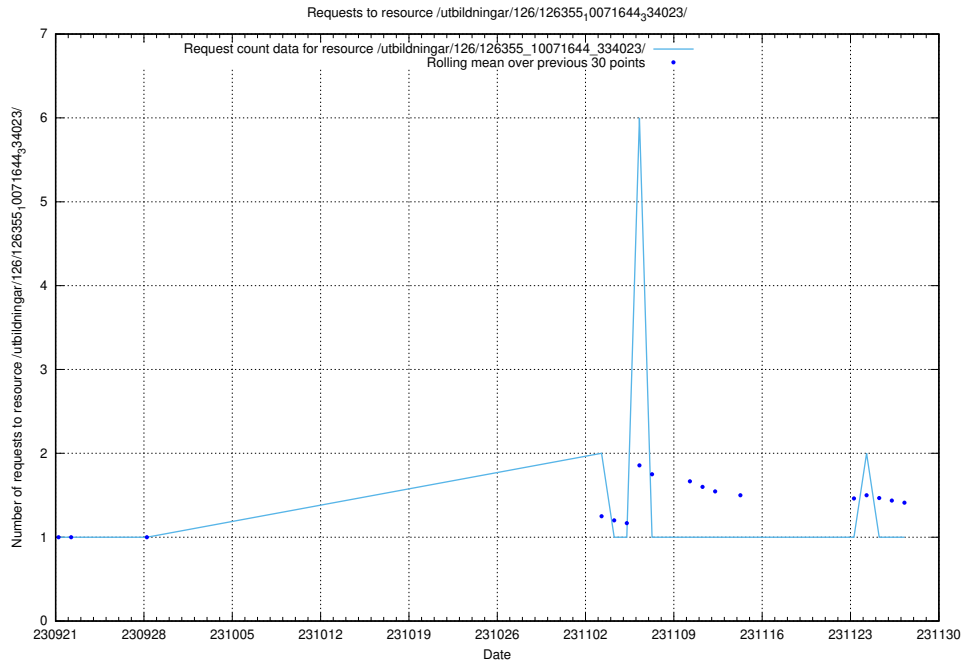

5.4808 Usage of /utbildningar/126/126355_10071644_334023/

Here, we count the number of requests to resource /utbildningar/126/126355_10071644_334023/.