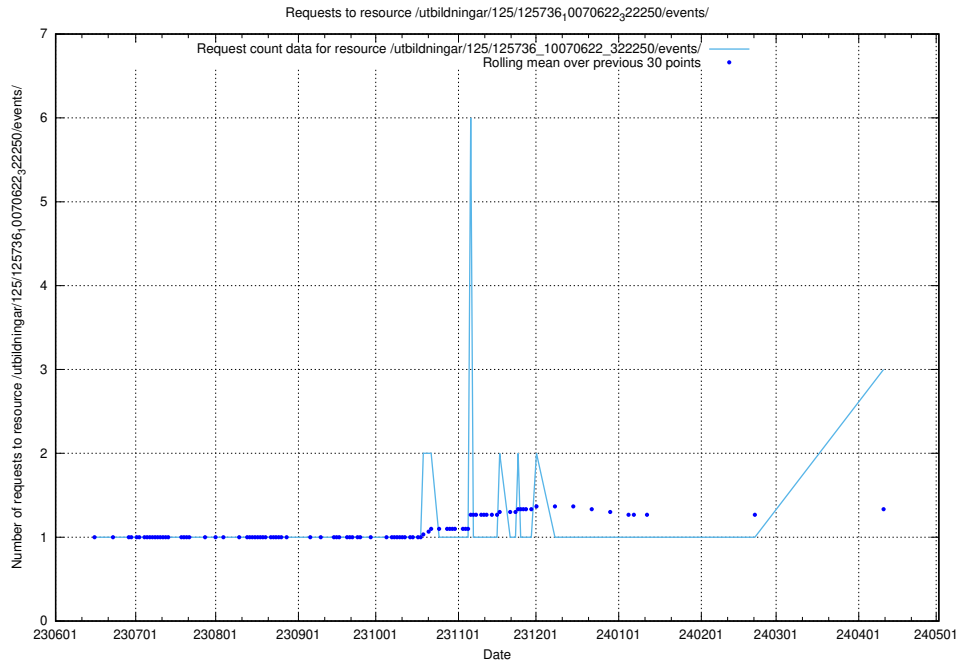

5.418 Usage of /utbildningar/125/125736_10070622_322250/events/

Here, we count the number of requests to resource /utbildningar/125/125736_10070622_322250/events/