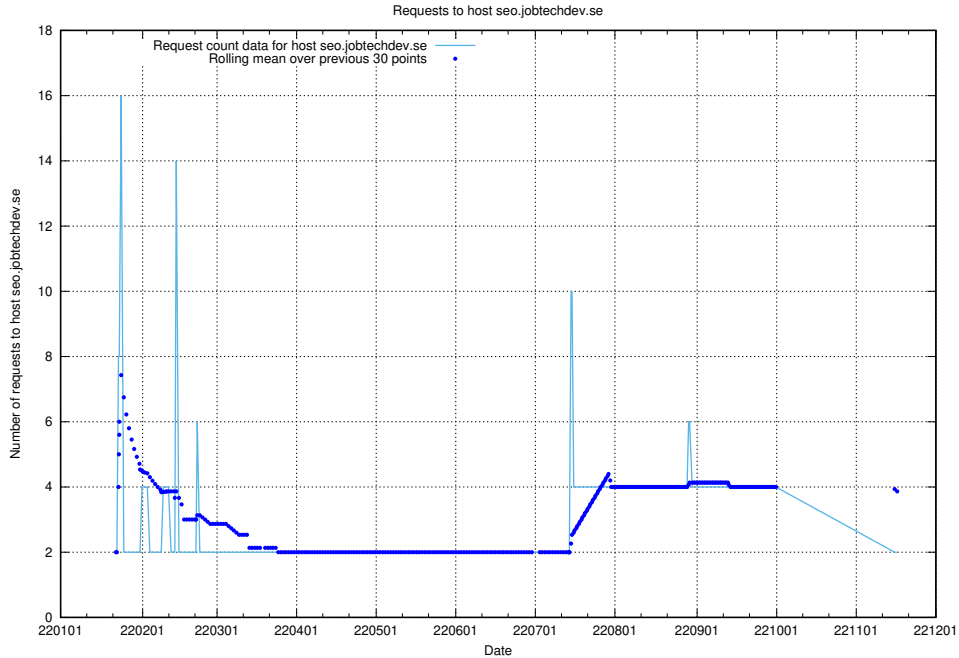

7.594 Usage of seo.jobtechdev.se

Here, we count the number of requests to host seo.jobtechdev.se.