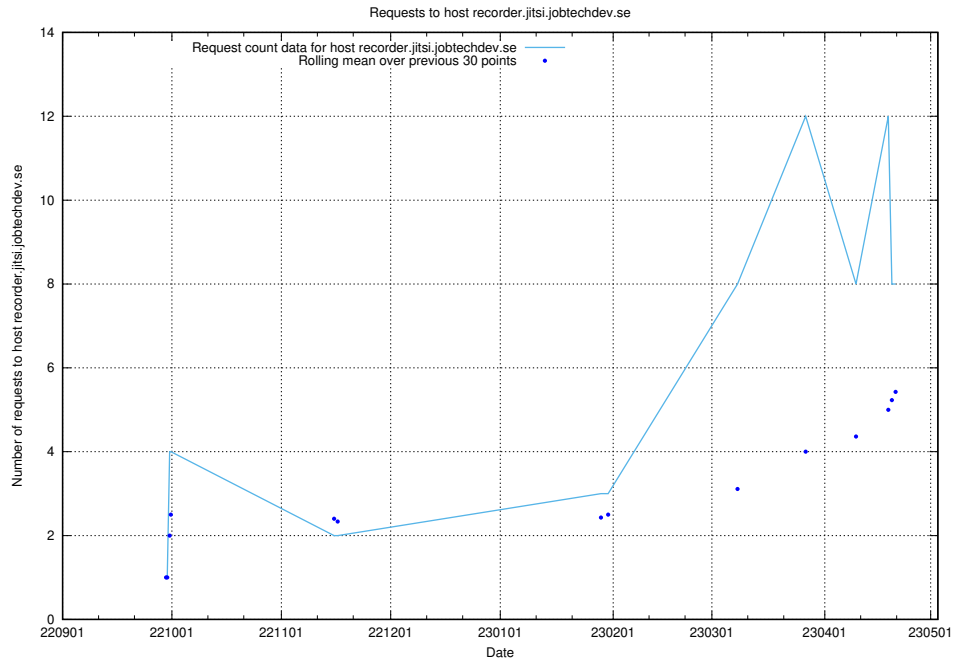

7.70 Usage of recorder.jitsi.jobtechdev.se

Here, we count the number of requests to host recorder.jitsi.jobtechdev.se.