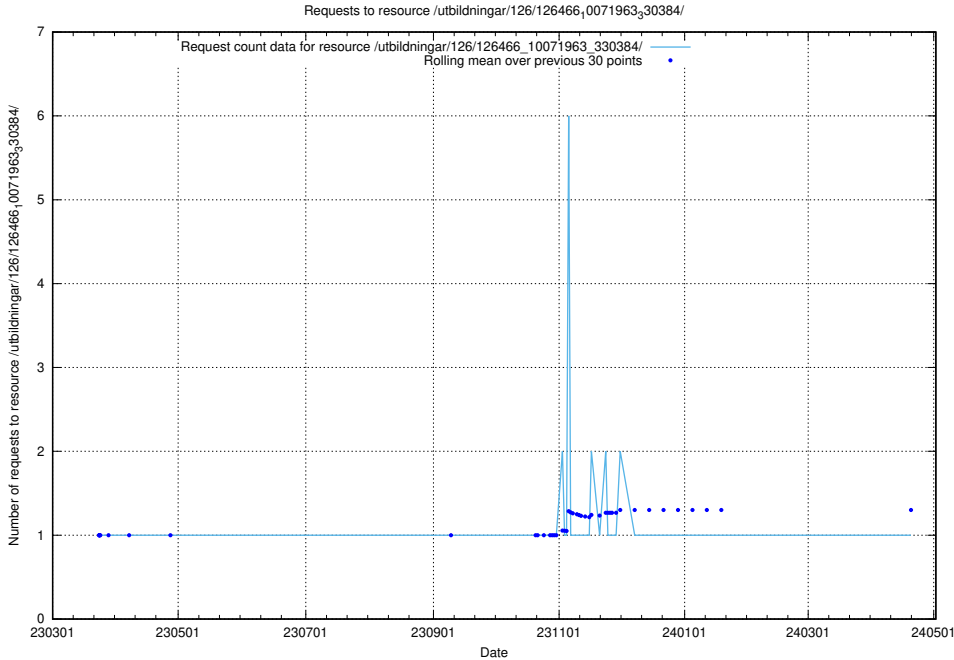

5.6676 Usage of /taxonomy/Kompetensbegrupp/

Here, we count the number of requests to resource /taxonomy/Kompetensbegrupp/.

5.6677 Usage of /utbildningar/126/126466_10071963_330384/

Here, we count the number of requests to resource /utbildningar/126/126466_10071963_330384/.