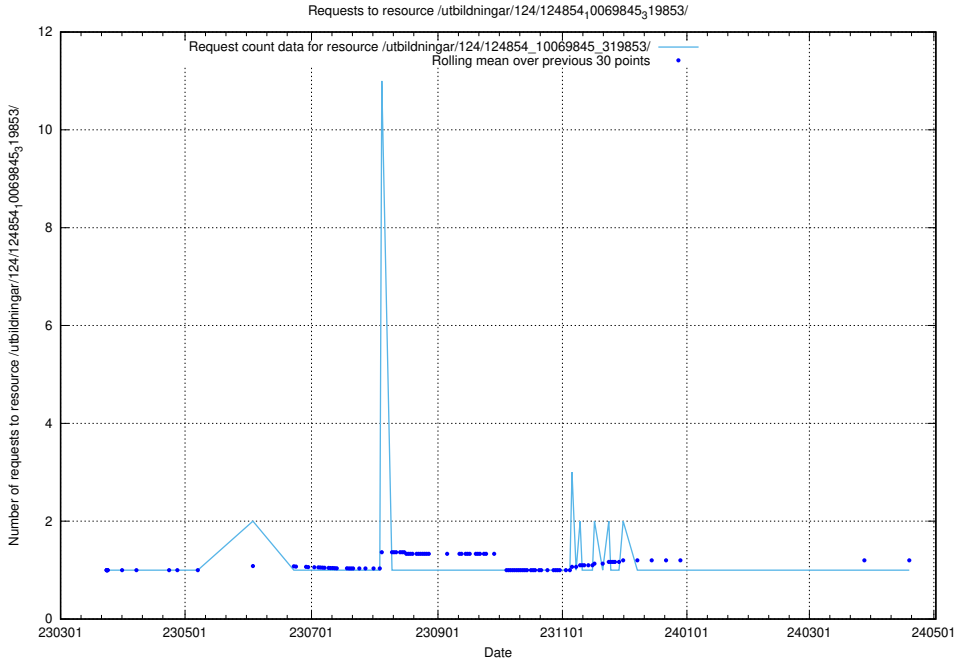

5.1211 Usage of /utbildningar/124/124854_10069845_319853/

Here, we count the number of requests to resource /utbildningar/124/124854_10069845_319853/.