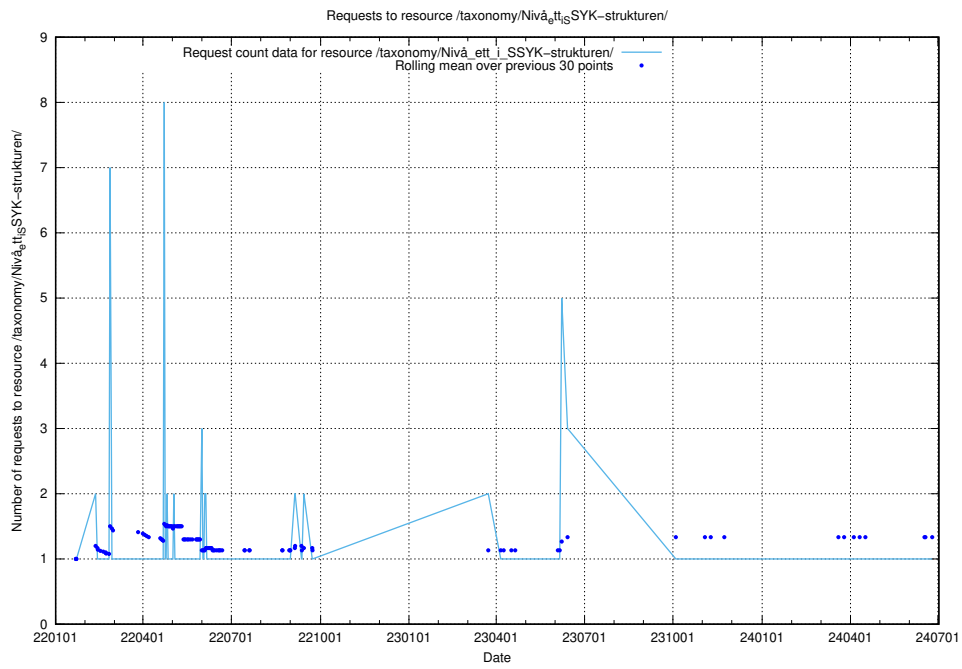

5.5922 Usage of /taxonomy/Nivå_ett_i_SSYK-strukturen/

Here, we count the number of requests to resource /taxonomy/Nivå_ett_i_SSYK-strukturen/.