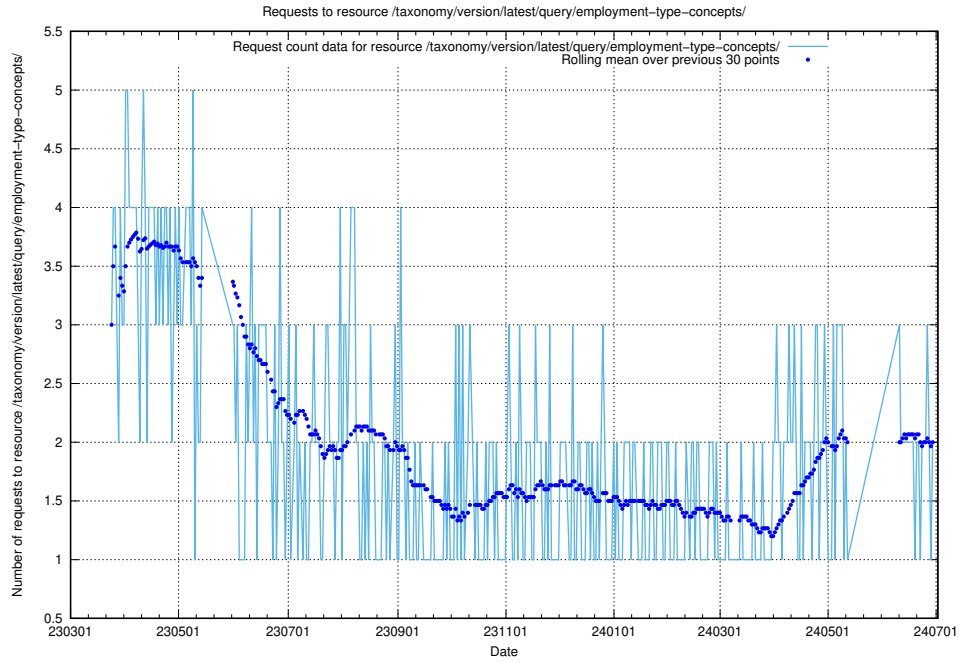

5.922 Usage of /taxonomy/version/latest/query/employment-type-concepts/

Here, we count the number of requests to resource /taxonomy/version/latest/query/employment-type-concepts/.