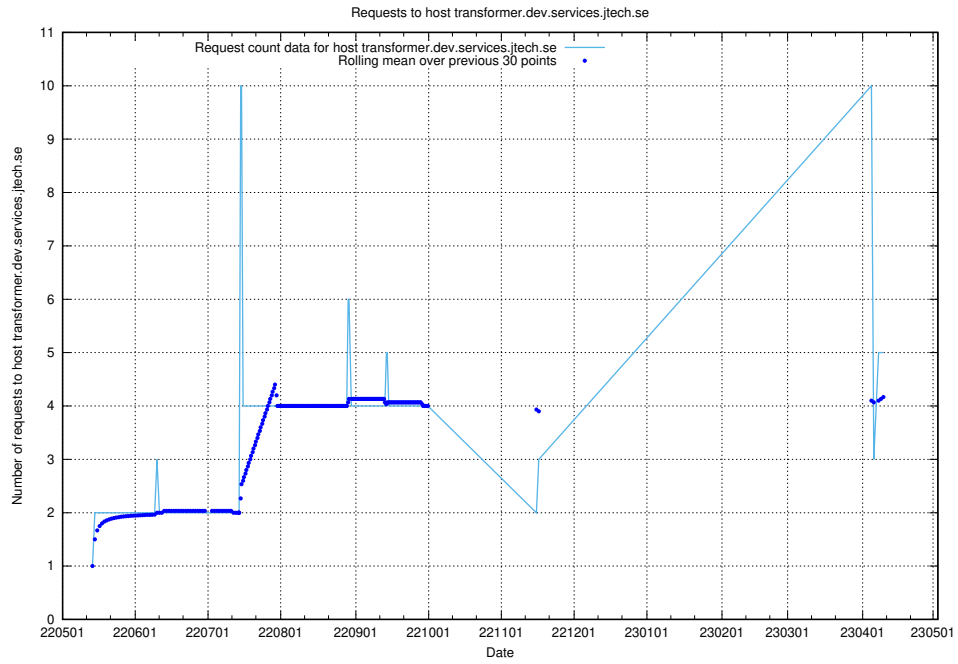

7.99 Usage of transformer.dev.services.jtech.se

Here, we count the number of requests to host transformer.dev.services.jtech.se.