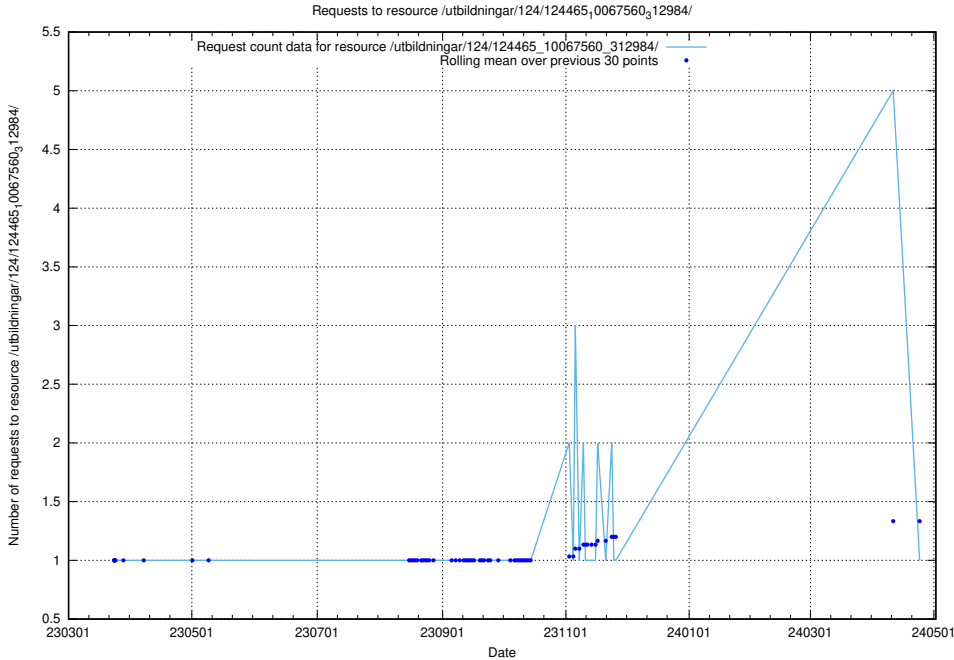

Here, we count the number of requests to resource /utbildningar/utb_emil/125/125577_10070075_320440/events/

5.3704 Usage of /utbildningar/124/124465_10067560_312984/

Here, we count the number of requests to resource /utbildningar/124/124465_10067560_312984/.