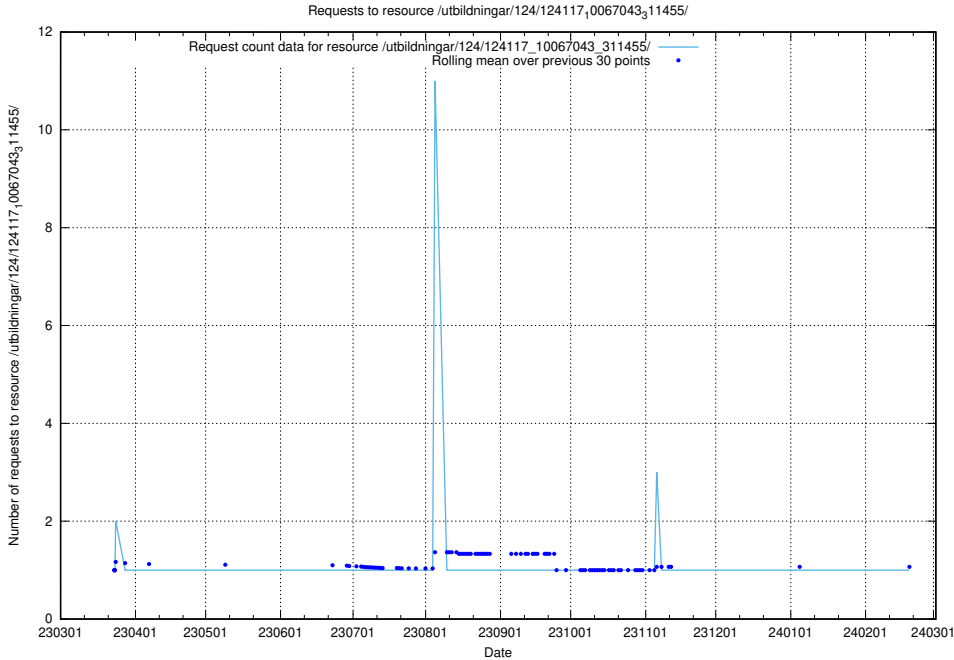

Here, we count the number of requests to resource /taxonomy/version/12/query/employment-variety-concepts/.

5.4523 Usage of /utbildningar/124/124117_10067043_311455/

Here, we count the number of requests to resource /utbildningar/124/124117_10067043_311455/.