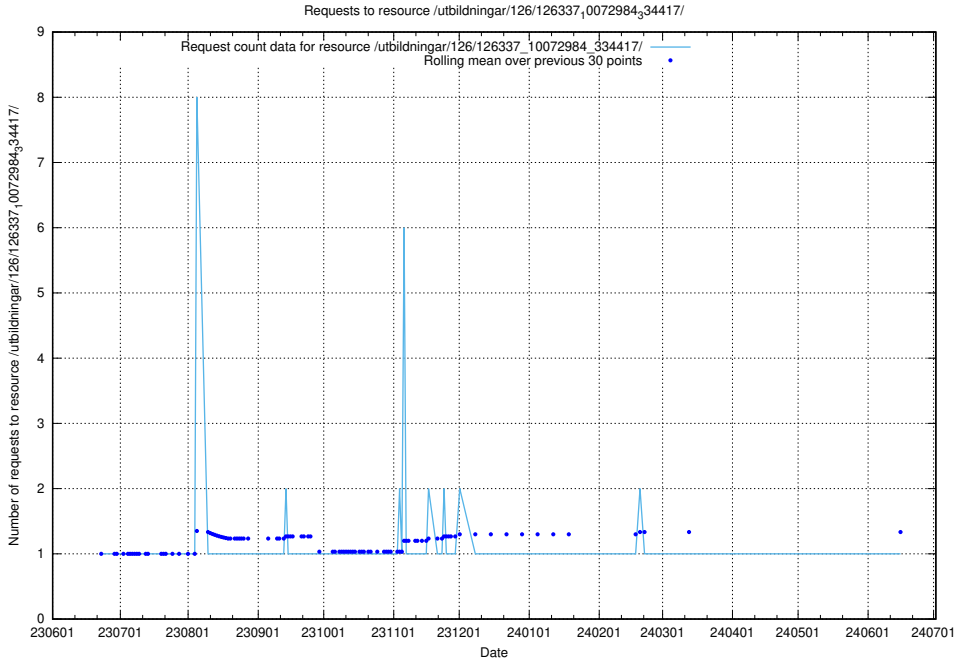

5.5948 Usage of /utbildningar/126/126337_10072984_334417/

Here, we count the number of requests to resource /utbildningar/126/126337_10072984_334417/.