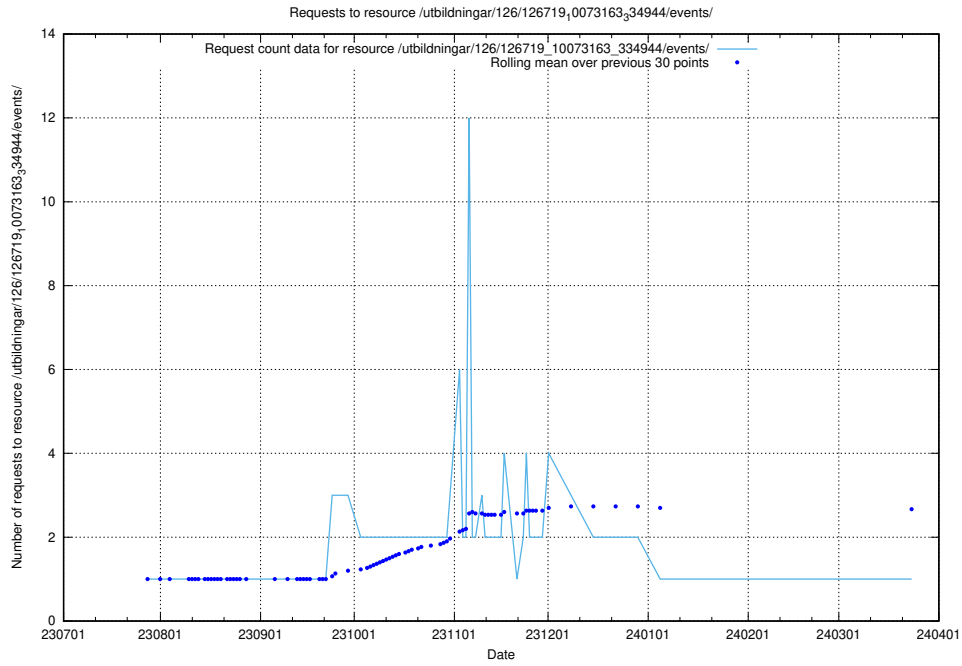

5.5186 Usage of /utbildningar/126/126719_10073163_334944/events/

Here, we count the number of requests to resource /utbildningar/126/126719_10073163_334944/events/