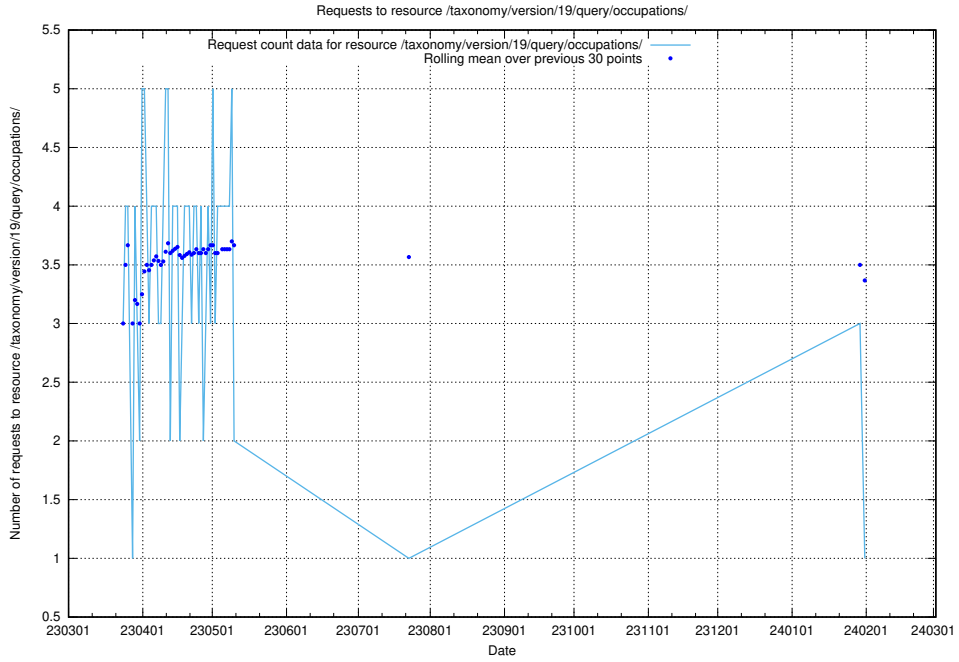

5.6399 Usage of /taxonomy/version/19/query/occupations/

Here, we count the number of requests to resource /taxonomy/version/19/query/occupations/.

5.6400 Usage of /utbildningar/122/122290_10064538_314862/