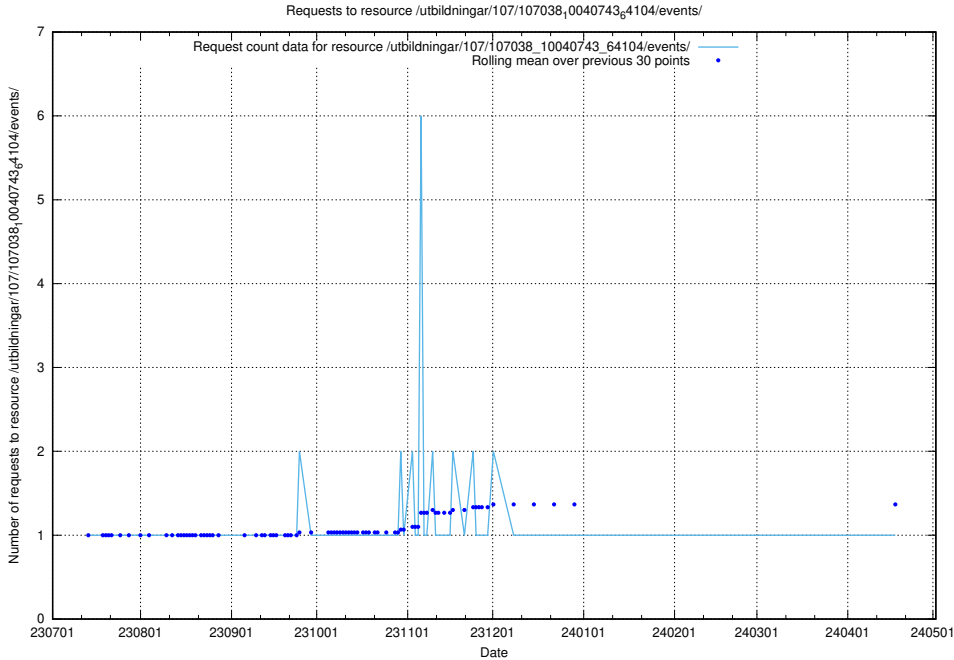

Here, we count the number of requests to resource /utbildningar/124/124514_10065864_333174/events/

5.5359 Usage of /utbildningar/107/107038_10040743_64104/events/

Here, we count the number of requests to resource /utbildningar/107/107038_10040743_64104/events/.