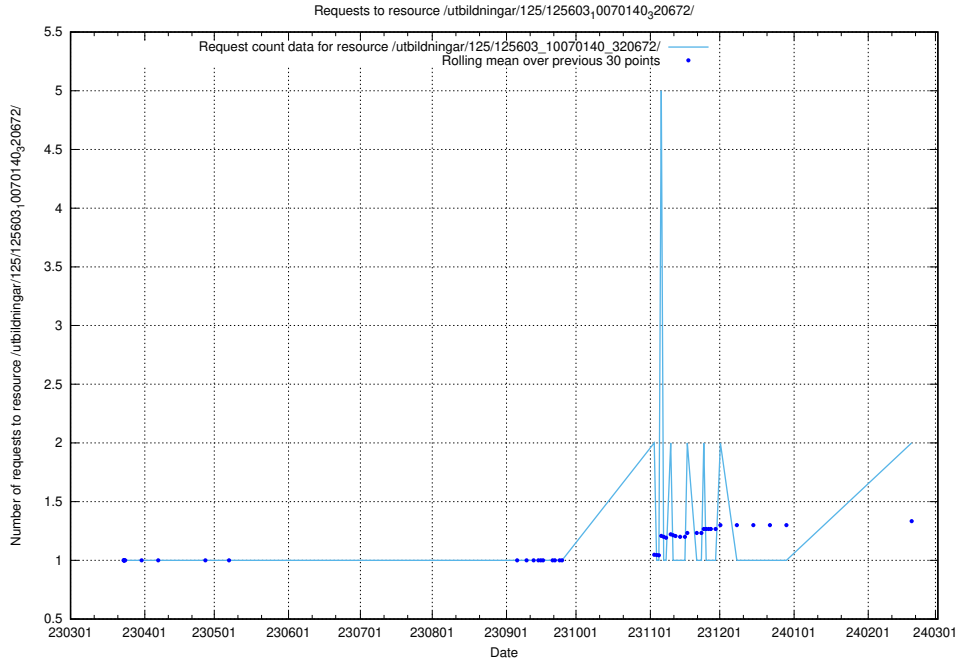

5.468 Usage of /utbildningar/125/125603_10070140_320672/

Here, we count the number of requests to resource /utbildningar/125/125603_10070140_320672/.