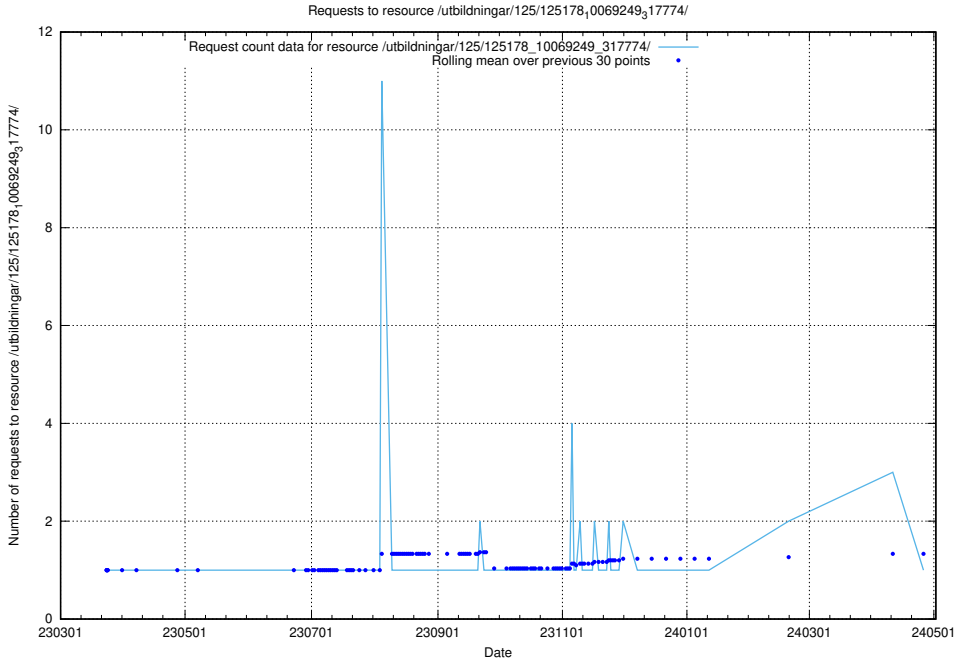

5.1147 Usage of /utbildningar/125/125178_10069249_317774/

Here, we count the number of requests to resource /utbildningar/125/125178_10069249_317774/.