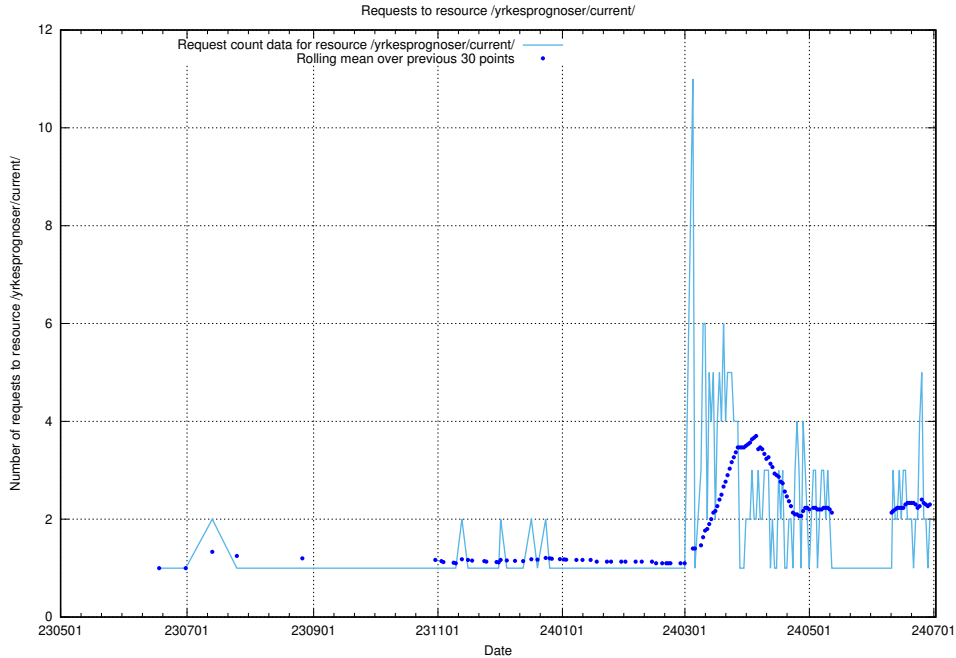

5.856 Usage of /yrkesprognoser/current/

Here, we count the number of requests to resource /yrkesprognoser/current/.