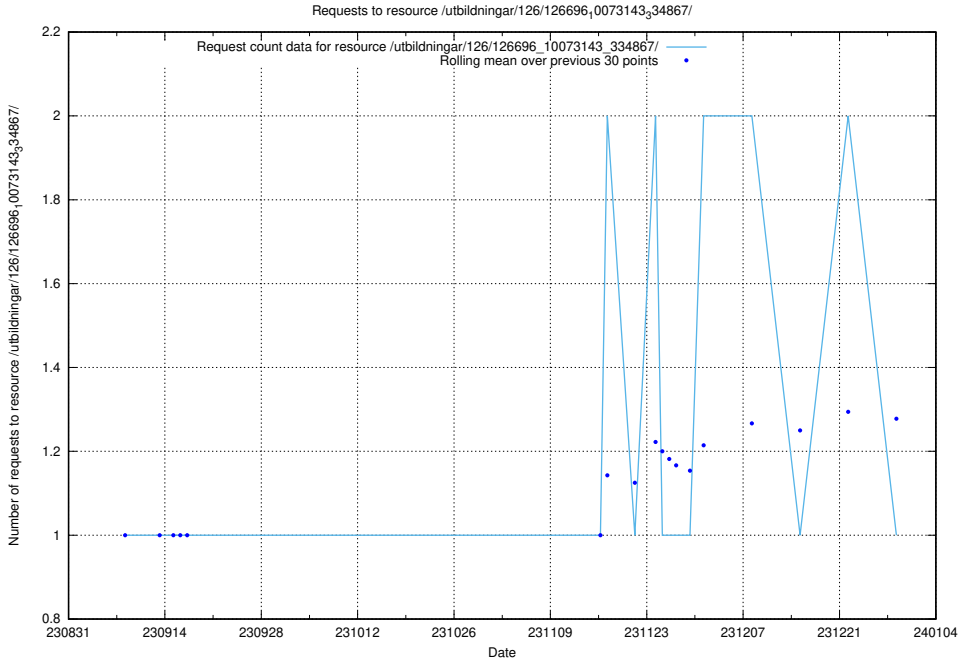

5.4919 Usage of /utbildningar/126/126696_10073143_334867/

Here, we count the number of requests to resource /utbildningar/126/126696_10073143_334867/.