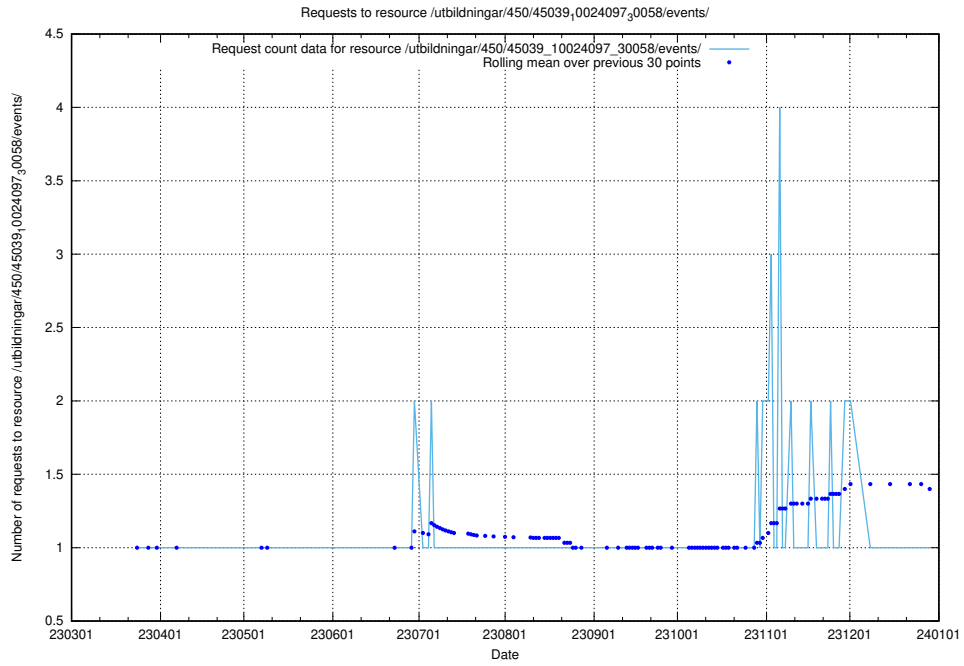

5.6428 Usage of /utbildningar/450/45039_10024097_30058/events/

Here, we count the number of requests to resource /utbildningar/450/45039_10024097_30058/events/.