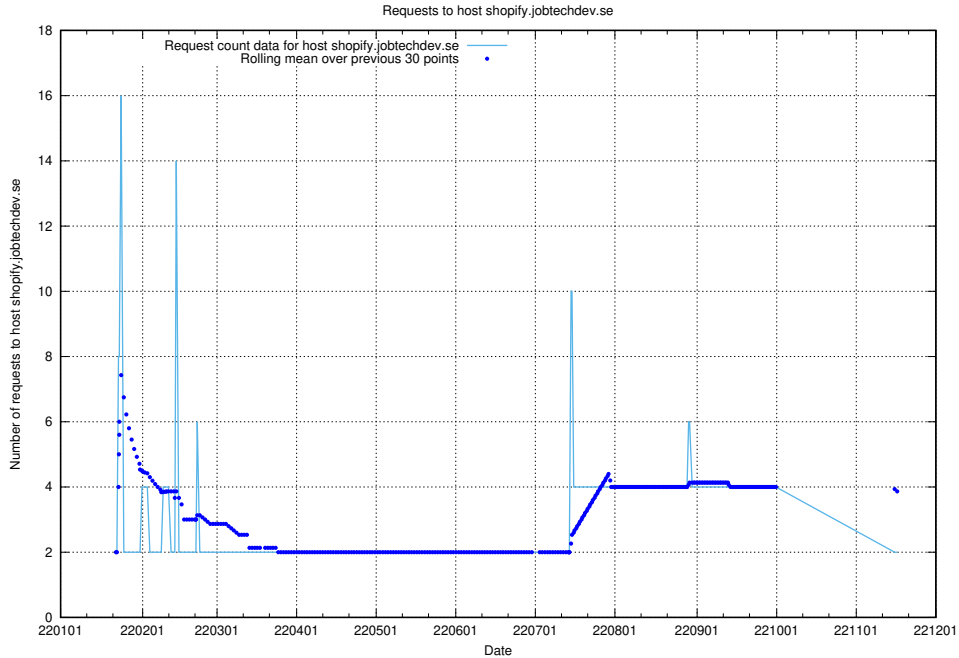

7.591 Usage of shopify.jobtechdev.se

Here, we count the number of requests to host shopify.jobtechdev.se.