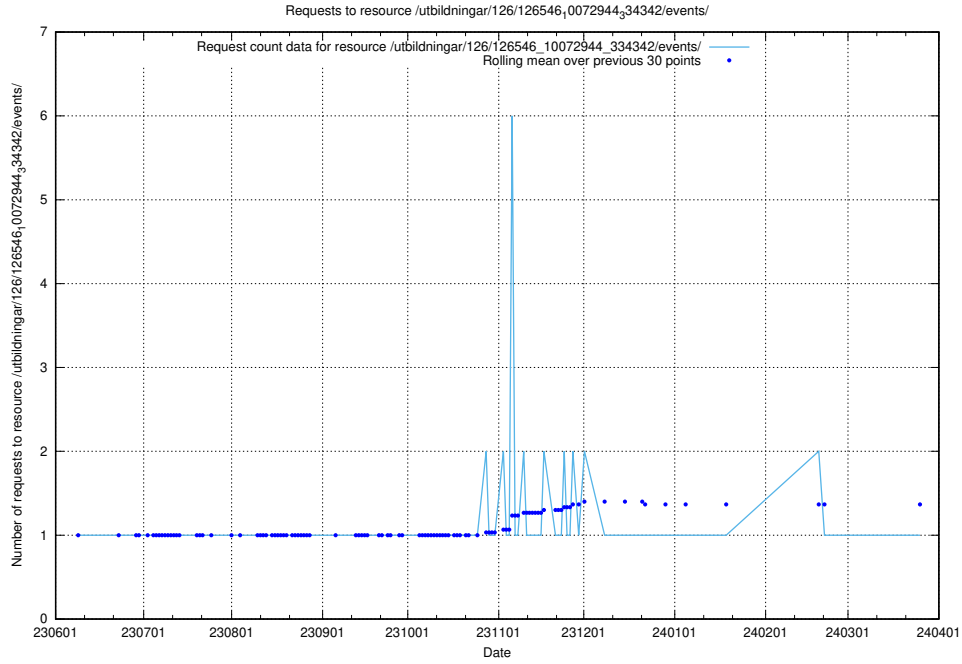

5.6172 Usage of /utbildningar/126/126546_10072944_334342/events/

Here, we count the number of requests to resource /utbildningar/126/126546_10072944_334342/events/