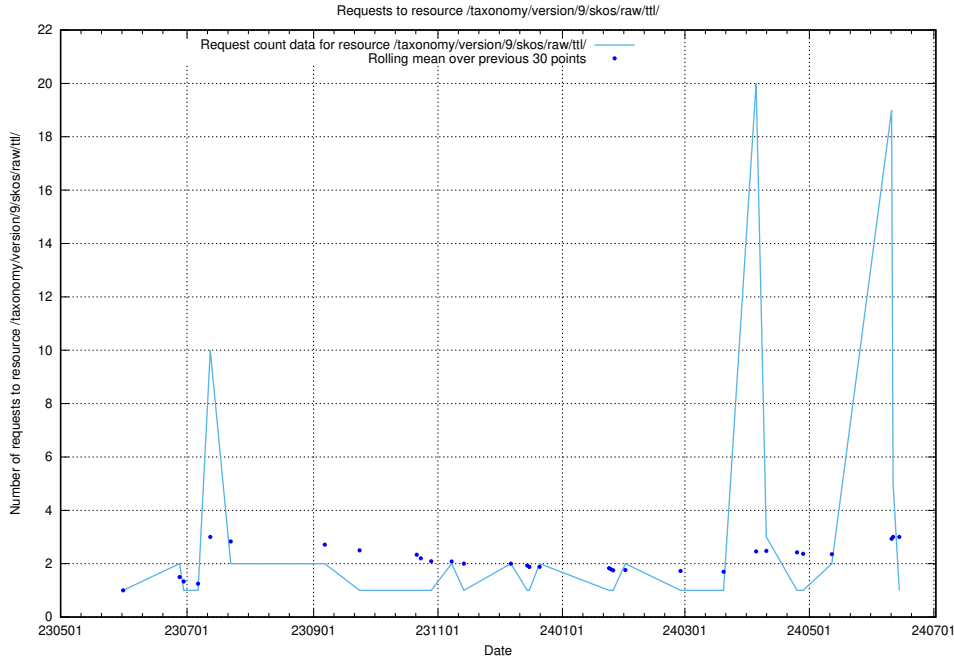

5.6213 Usage of /taxonomy/version/9/skos/raw/ttl/

Here, we count the number of requests to resource /taxonomy/version/9/skos/raw/ttl/.