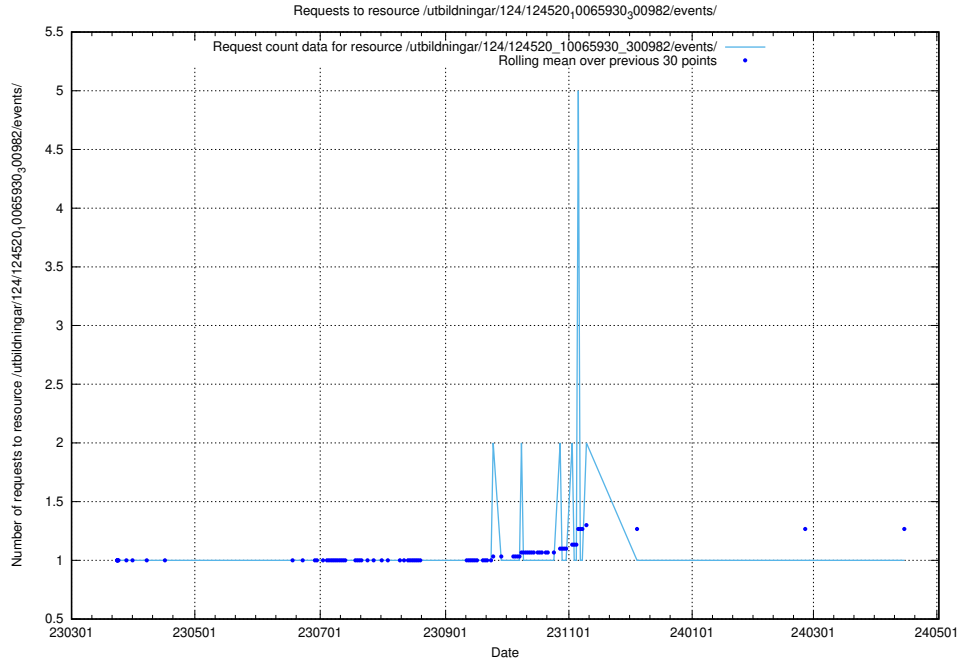

5.1294 Usage of /utbildningar/124/124520_10065930_300982/events/

Here, we count the number of requests to resource /utbildningar/124/124520_10065930_300982/events/