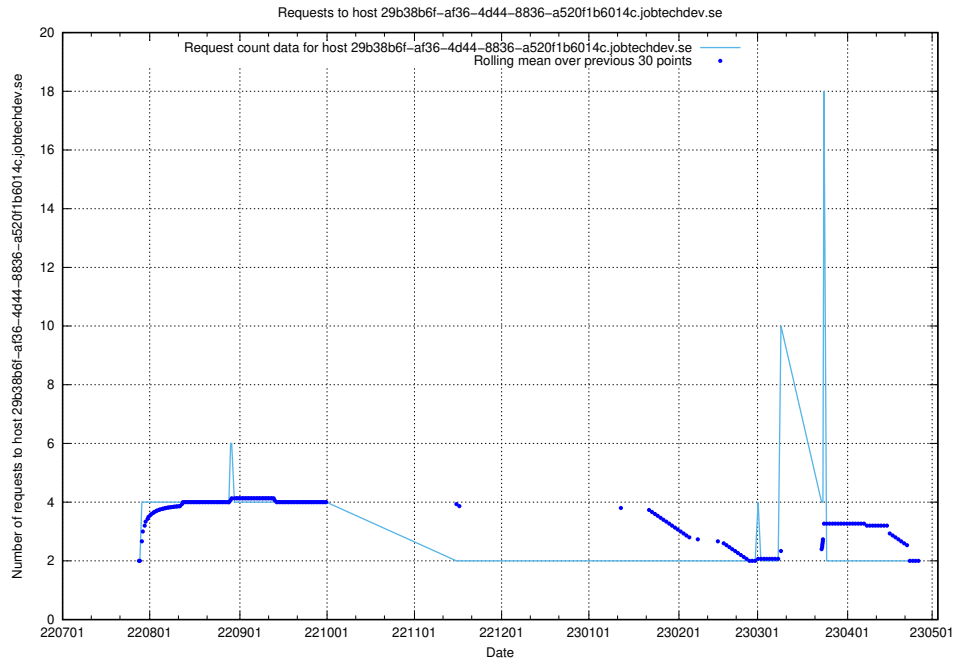

7.389 Usage of 29b38b6f-af36-4d44-8836-a520f1b6014c.jobtechdev.se

Here, we count the number of requests to host 29b38b6f-af36-4d44-8836-a520f1b6014c.jobtechdev.se.

7.390 Usage of f3a814f1-4873-498e-b9ee-af3d3efa533f.jobtechdev.se