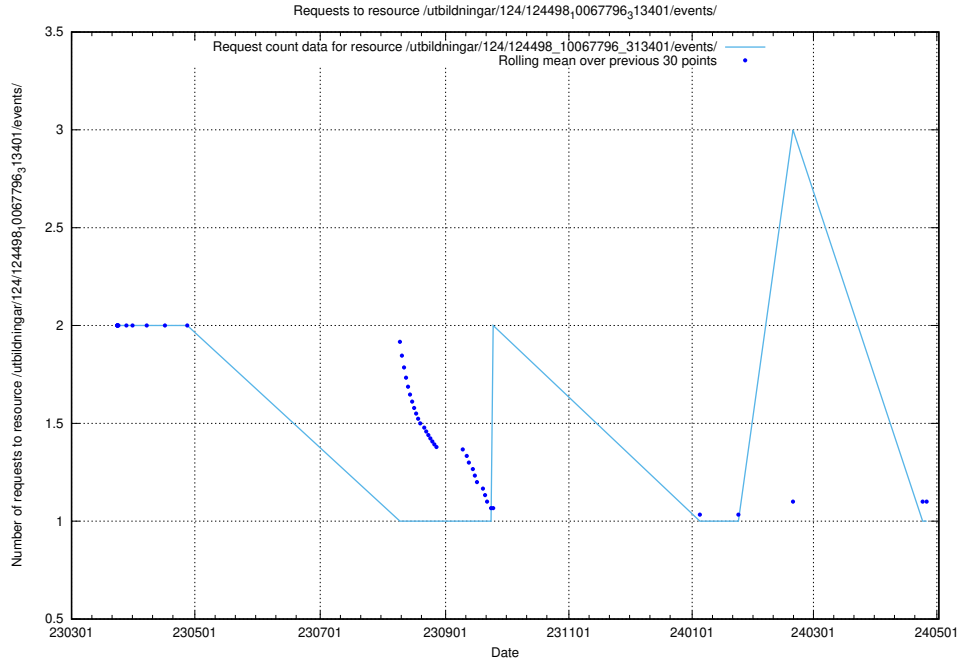

5.6564 Usage of /utbildningar/124/124498_10067796_313401/events/

Here, we count the number of requests to resource /utbildningar/124/124498_10067796_313401/events/