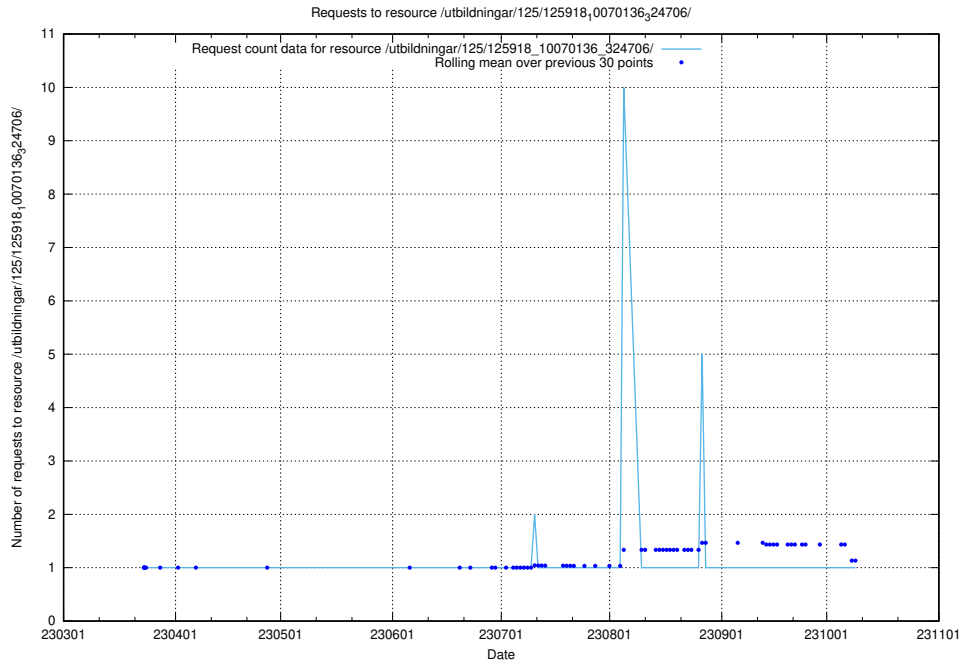

5.6705 Usage of /utbildningar/125/125918_10070136_324706/

Here, we count the number of requests to resource /utbildningar/125/125918_10070136_324706/.