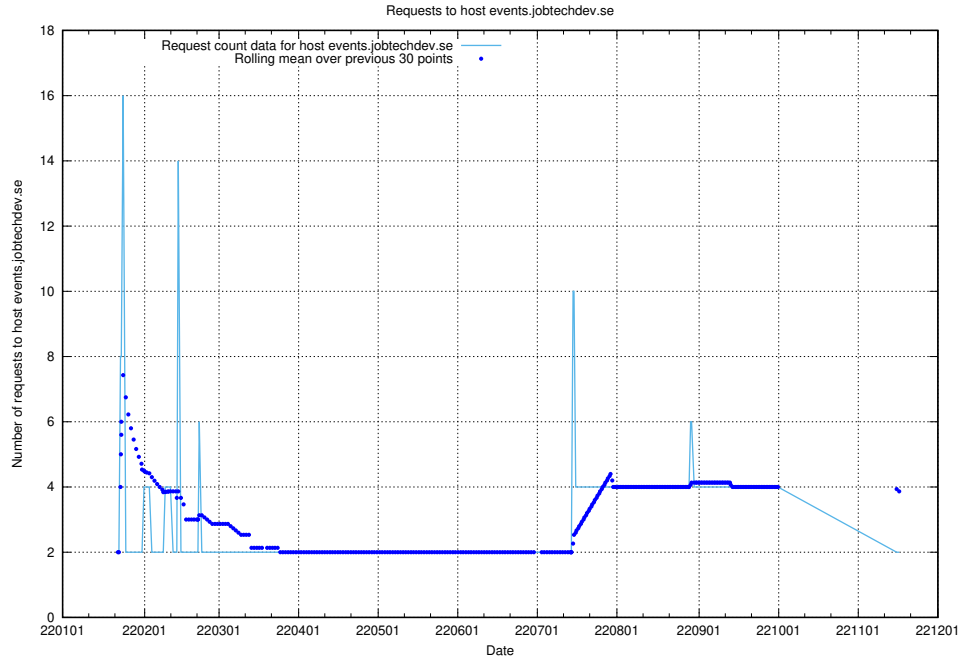

7.603 Usage of food.jobtechdev.se

Here, we count the number of requests to host food.jobtechdev.se.

7.604 Usage of events.jobtechdev.se

Here, we count the number of requests to host events.jobtechdev.se.