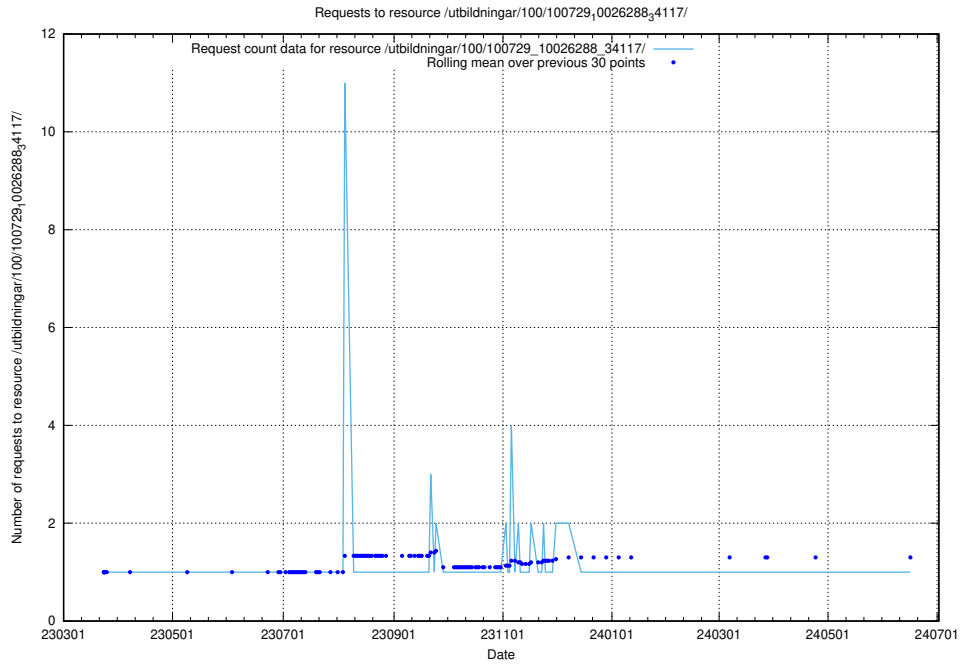

5.5969 Usage of /utbildningar/100/100729_10026288_34117/

Here, we count the number of requests to resource /utbildningar/100/100729_10026288_34117/.