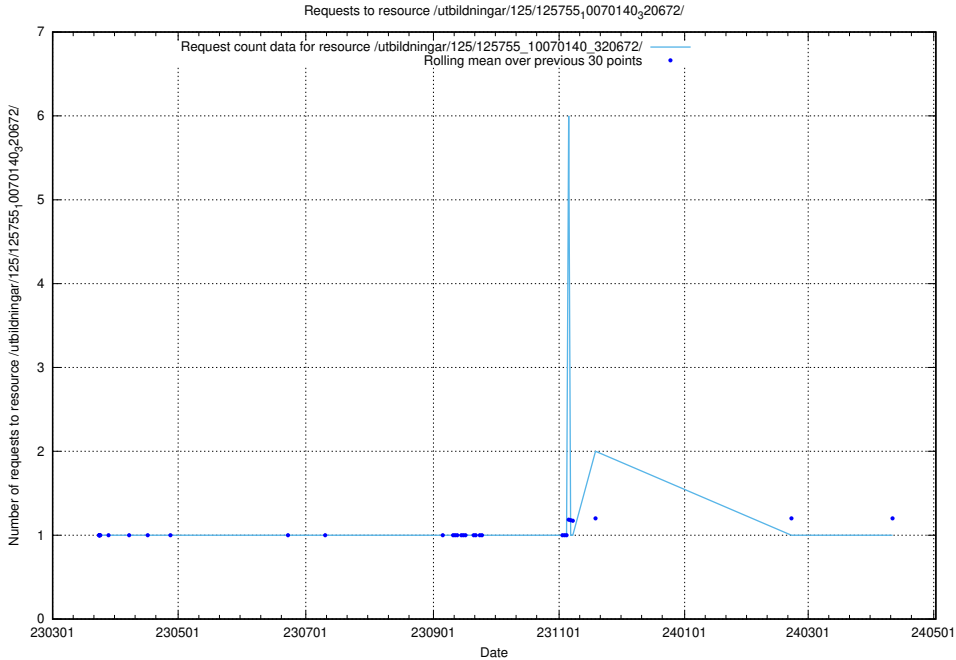

5.6723 Usage of /utbildningar/125/125755_10070140_320672/

Here, we count the number of requests to resource /utbildningar/125/125755_10070140_320672/.