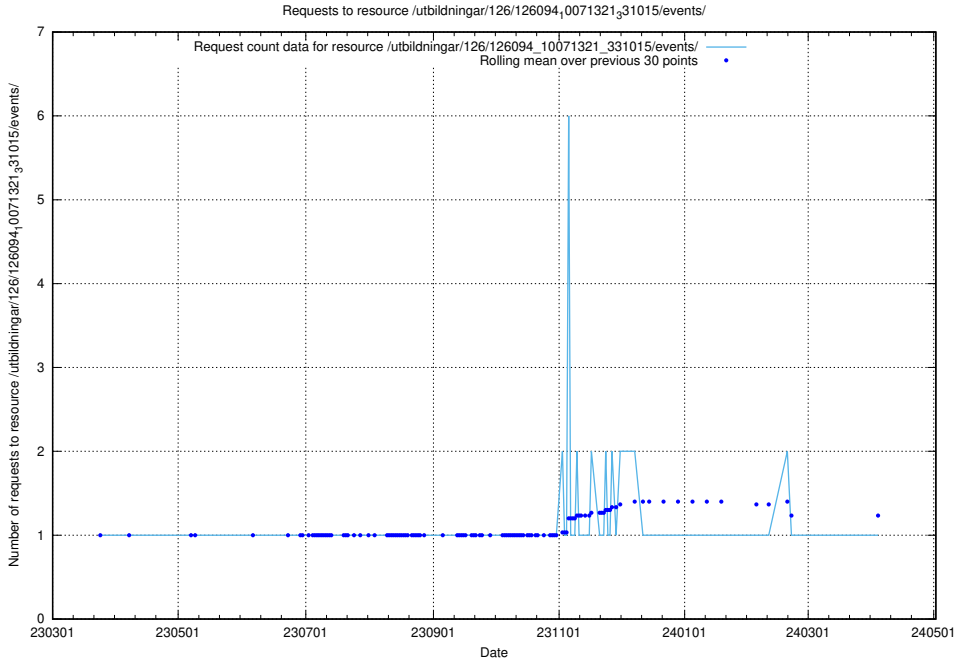

5.6474 Usage of /utbildningar/126/126094_10071321_331015/events/

Here, we count the number of requests to resource /utbildningar/126/126094_10071321_331015/events/