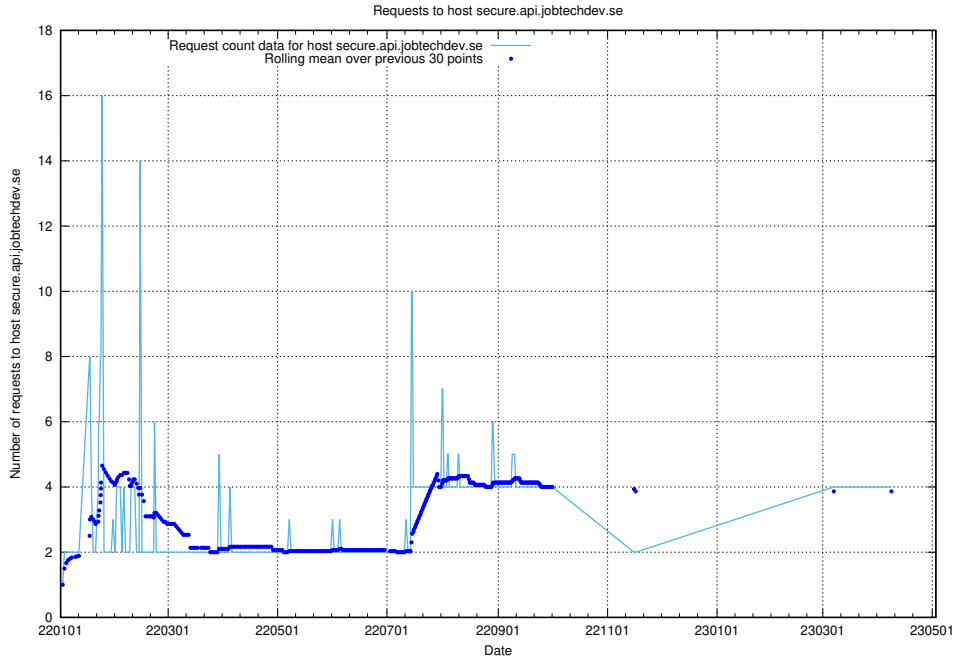

7.122 Usage of secure.api.jobtechdev.se

Here, we count the number of requests to host secure.api.jobtechdev.se.