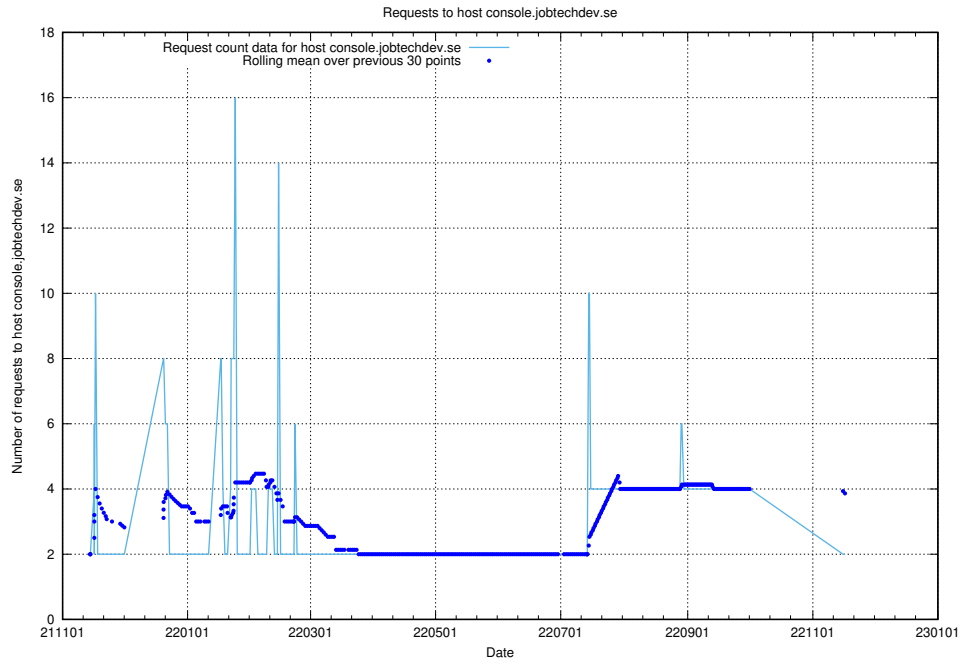

7.274 Usage of console.jobtechdev.se

Here, we count the number of requests to host console.jobtechdev.se.