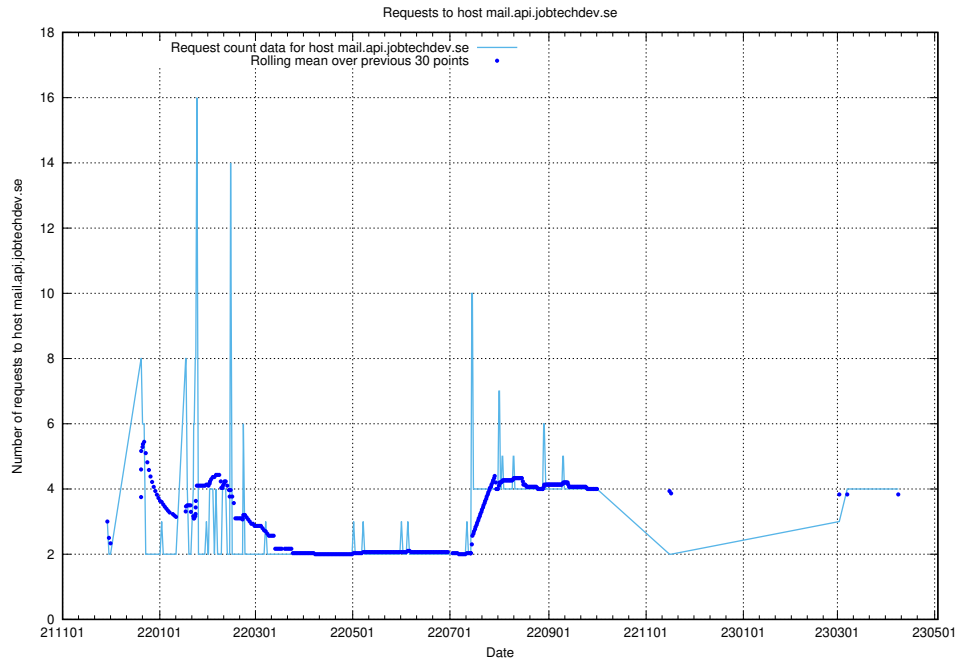

7.143 Usage of mail.api.jobtechdev.se

Here, we count the number of requests to host mail.api.jobtechdev.se.