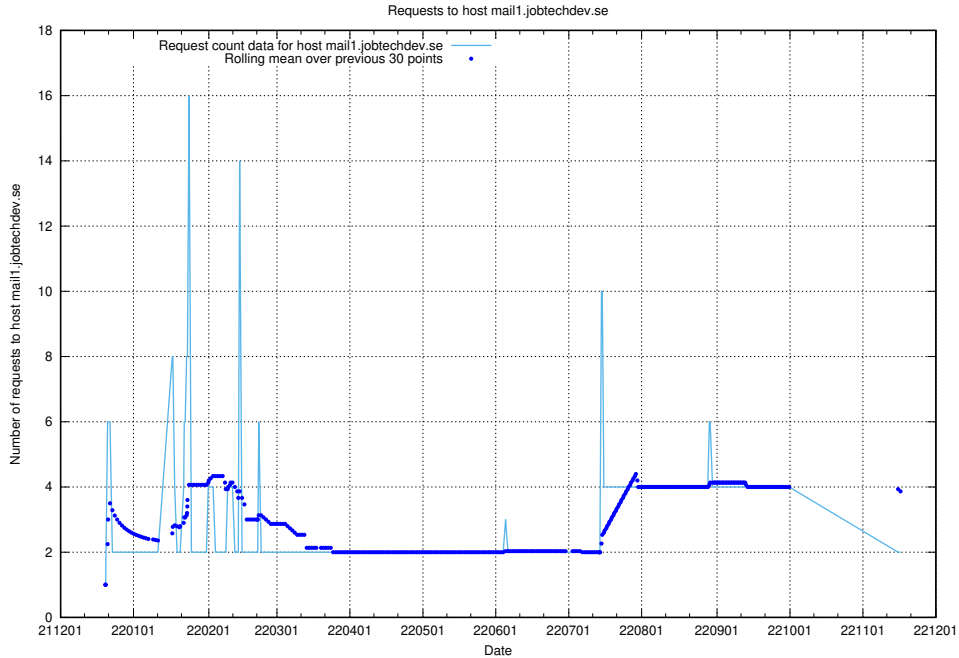

7.380 Usage of mail1.jobtechdev.se

Here, we count the number of requests to host mail1.jobtechdev.se.