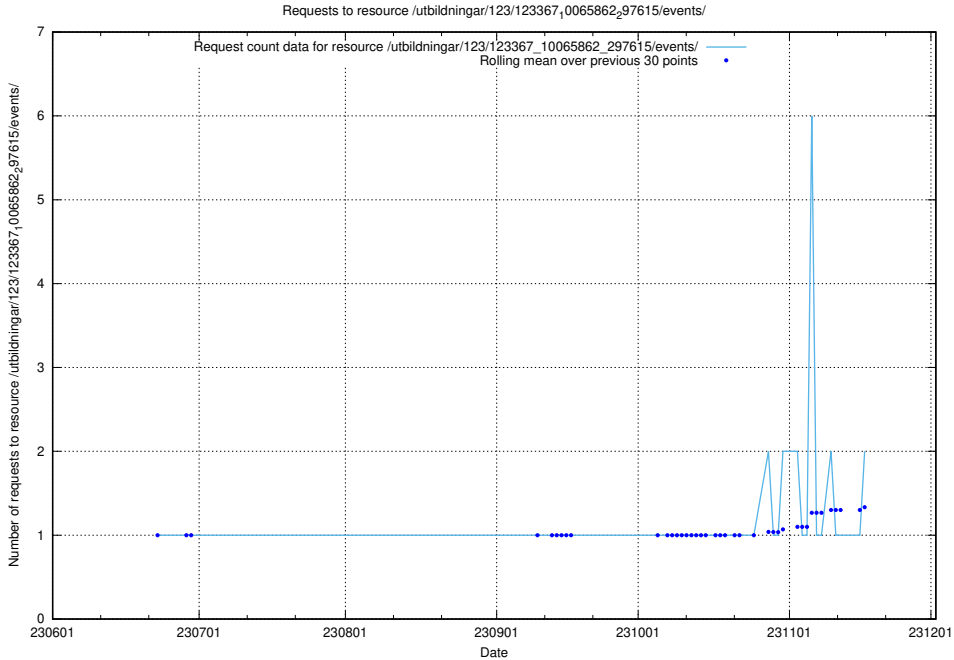

5.850 Usage of /utbildningar/123/123367_10065862_297615/events/

Here, we count the number of requests to resource /utbildningar/123/123367_10065862_297615/events/