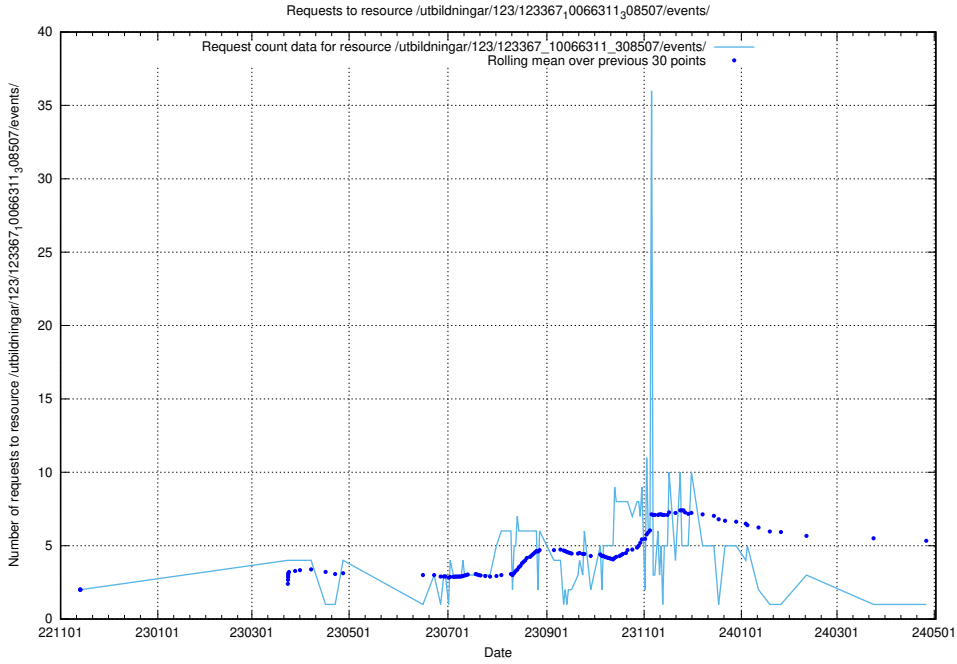

Here, we count the number of requests to resource /utbildningar/124/124021_10055724_310579/events/

5.6103 Usage of /utbildningar/123/123367_10066311_308507/events/

Here, we count the number of requests to resource /utbildningar/123/123367_10066311_308507/events/