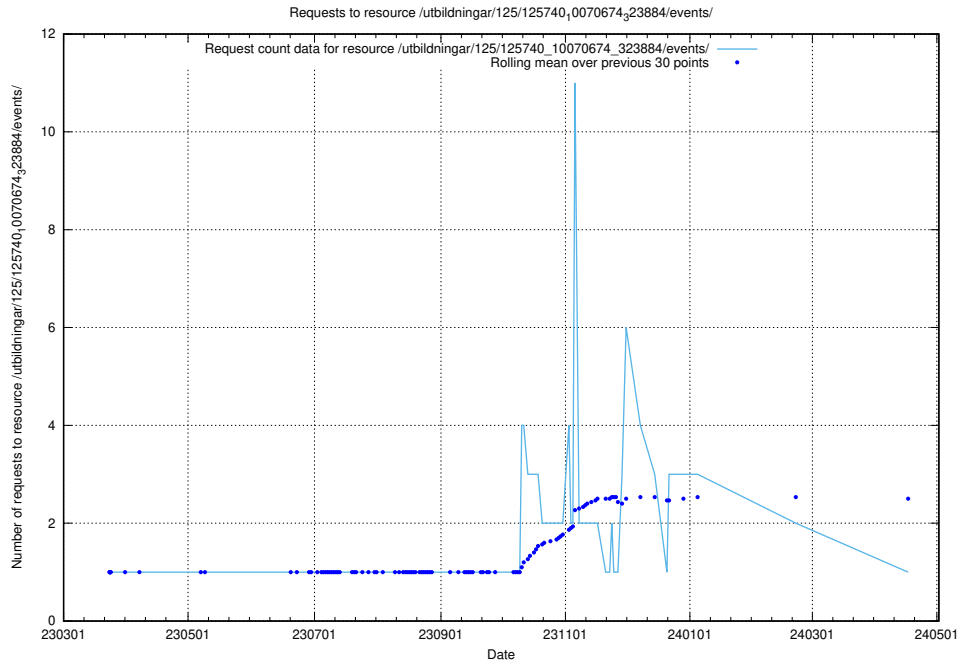

5.1007 Usage of /utbildningar/125/125740_10070674_323884/events/

Here, we count the number of requests to resource /utbildningar/125/125740_10070674_323884/events/