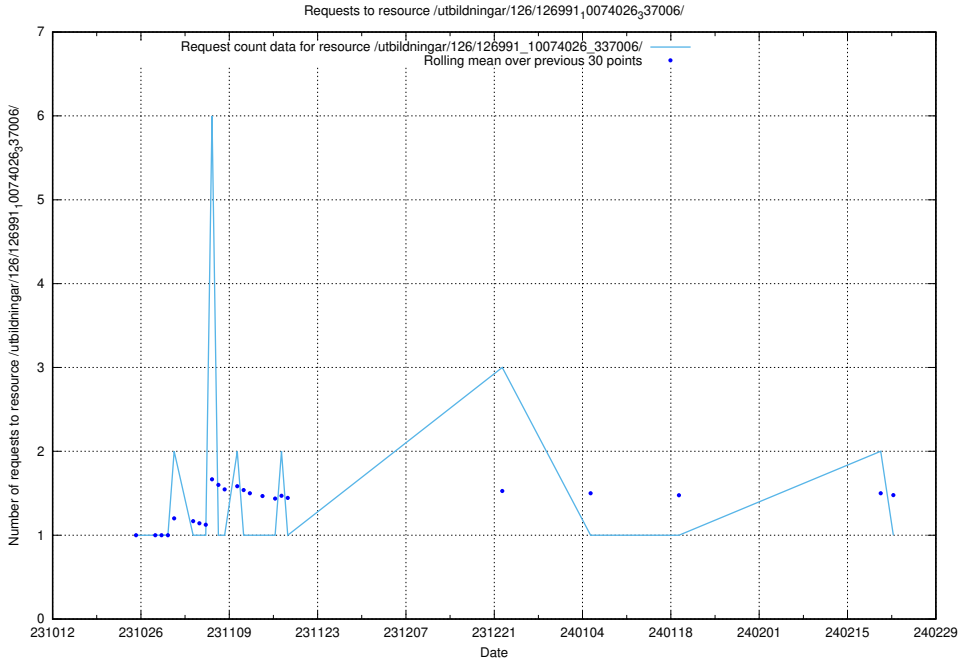

5.4509 Usage of /utbildningar/126/126991_10074026_337006/

Here, we count the number of requests to resource /utbildningar/126/126991_10074026_337006/.