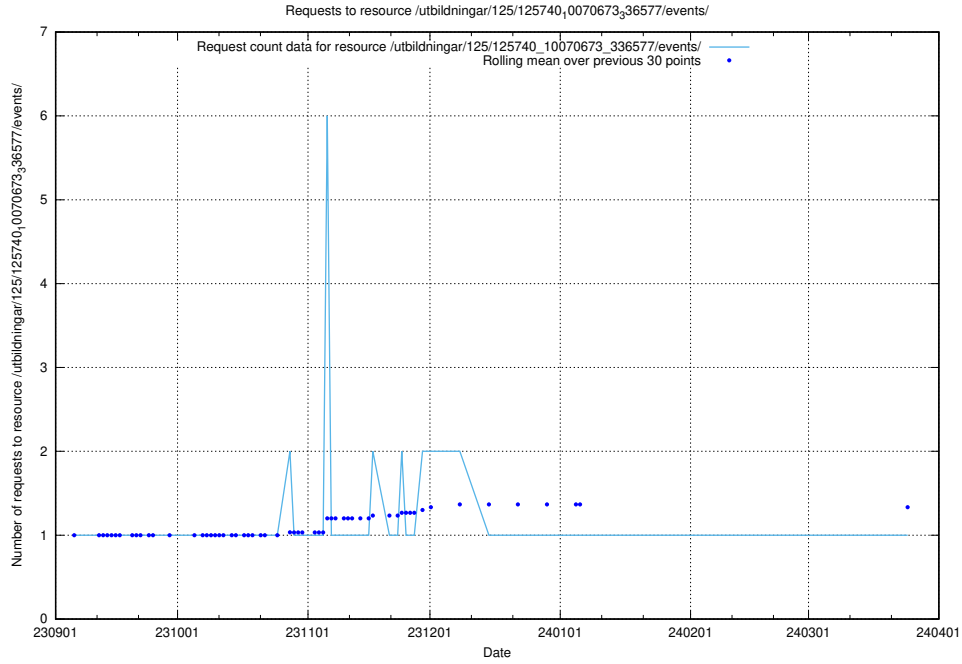

5.4958 Usage of /utbildningar/125/125740_10070673_336577/events/

Here, we count the number of requests to resource /utbildningar/125/125740_10070673_336577/events/