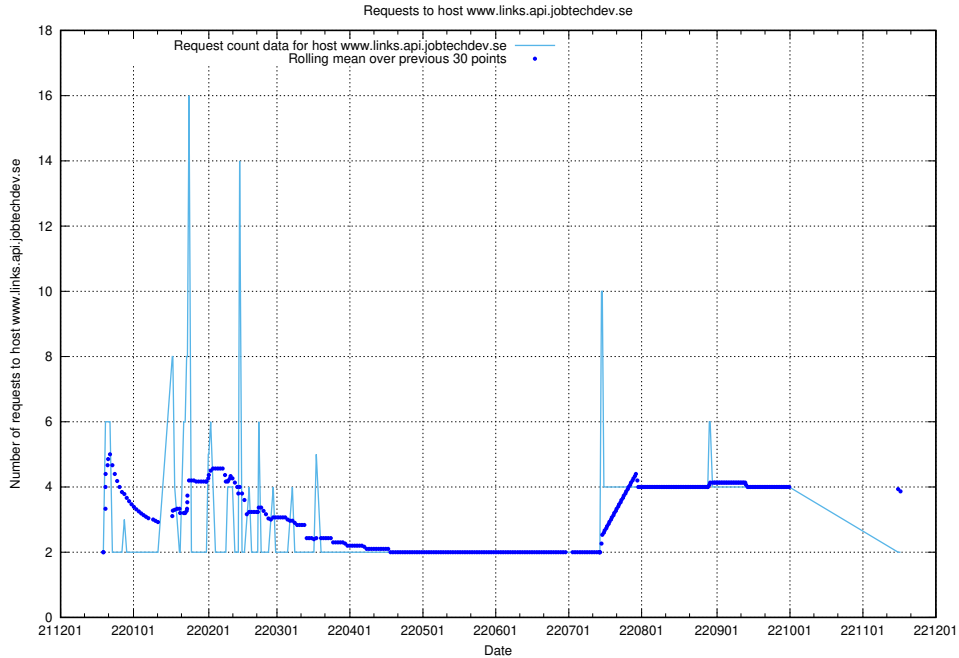

7.384 Usage of `www.links.api.jobtechdev.se`

Here, we count the number of requests to host `www.links.api.jobtechdev.se`.