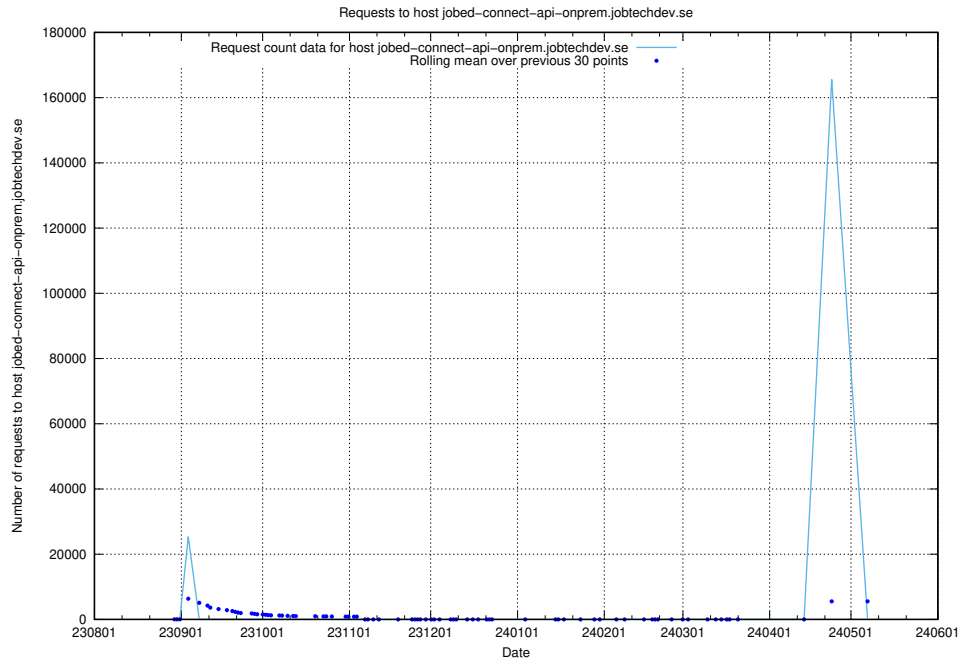

7.28 Usage of `jobed-connect-api-onprem.jobtechdev.se`

Here, we count the number of requests to host `jobed-connect-api-onprem.jobtechdev.se`.