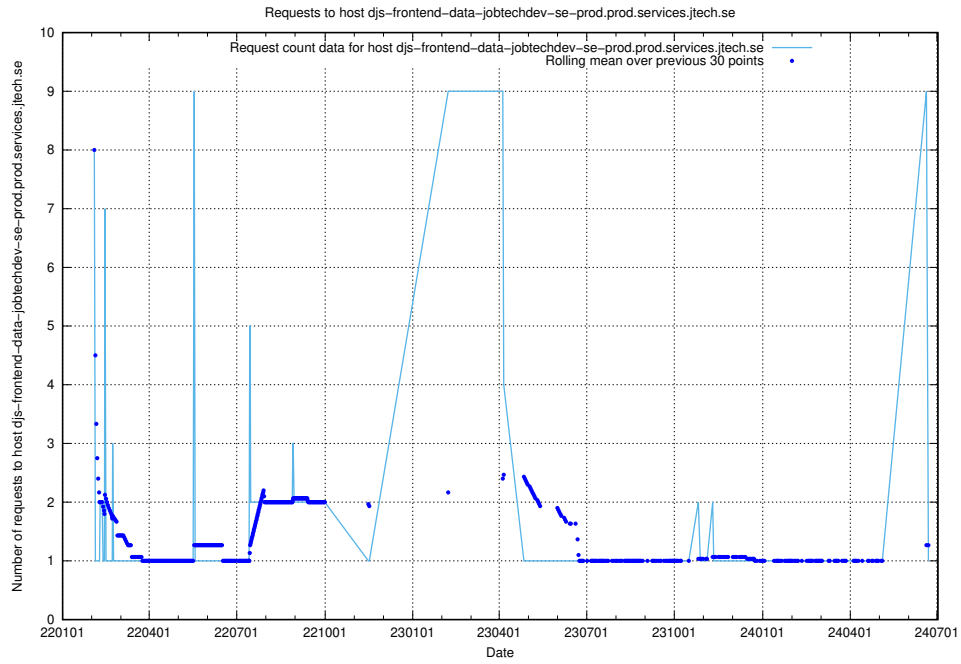

Here, we count the number of requests to host djs-frontend-data-jobtechdev-se-prod.prod.services.jtech.se.

7.659 Usage of lw.jobtechdev.se

Here, we count the number of requests to host lw.jobtechdev.se.