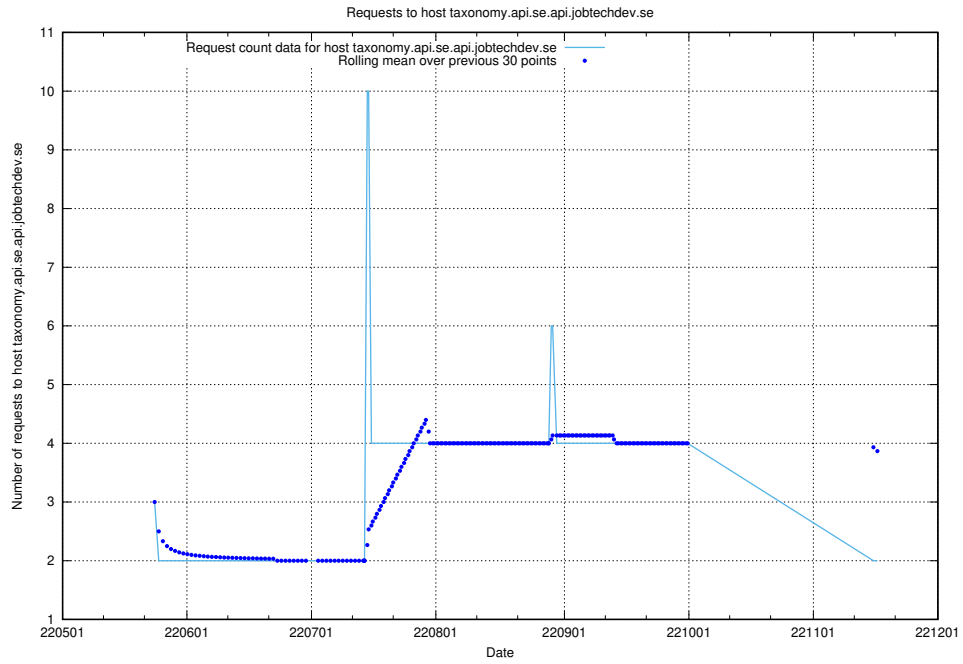

7.426 Usage of taxonomy.api.se.api.jobtechdev.se

Here, we count the number of requests to host taxonomy.api.se.api.jobtechdev.se.