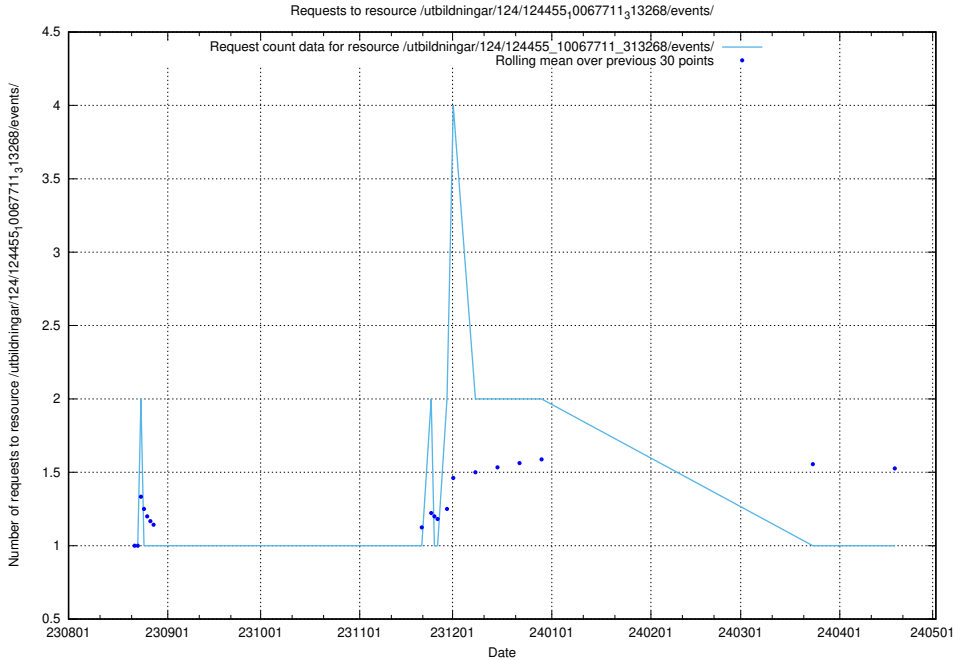

5.5034 Usage of /utbildningar/124/124455_10067711_313268/events/

Here, we count the number of requests to resource /utbildningar/124/124455_10067711_313268/events/

5.5035 Usage of /taxonomy/version/17/query/concepts-and-common-relations/