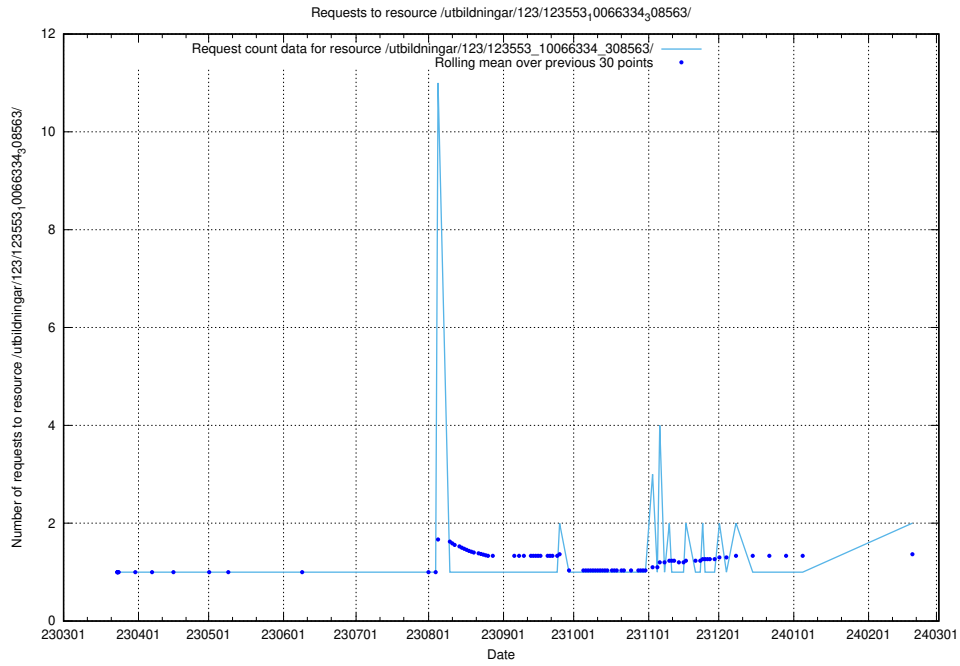

5.709 Usage of /utbildningar/123/123553_10066334_308563/

Here, we count the number of requests to resource /utbildningar/123/123553_10066334_308563/.