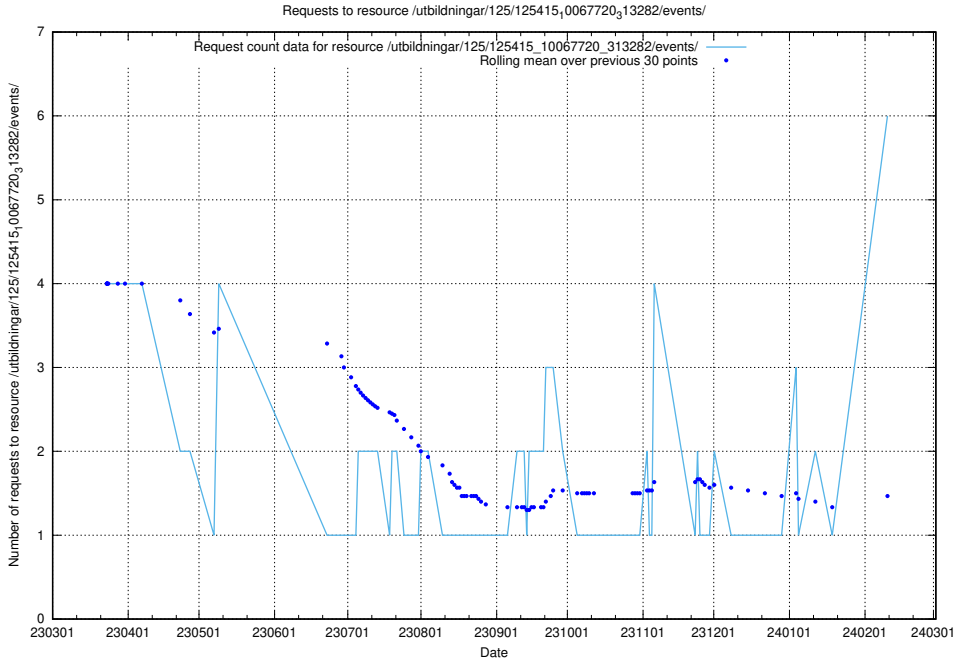

5.121 Usage of /utbildningar/125/125415_10067720_313282/events/

Here, we count the number of requests to resource /utbildningar/125/125415_10067720_313282/events/