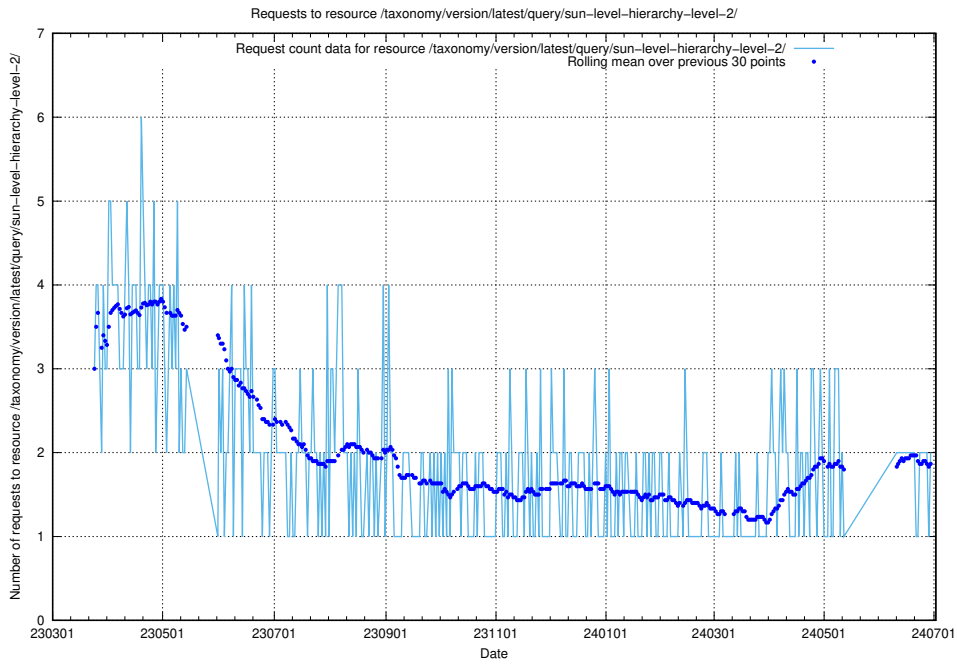

5.886 Usage of /taxonomy/version/latest/query/sun-level-hierarchy-level-2/

Here, we count the number of requests to resource /taxonomy/version/latest/query/sun-level-hierarchy-level-2/.