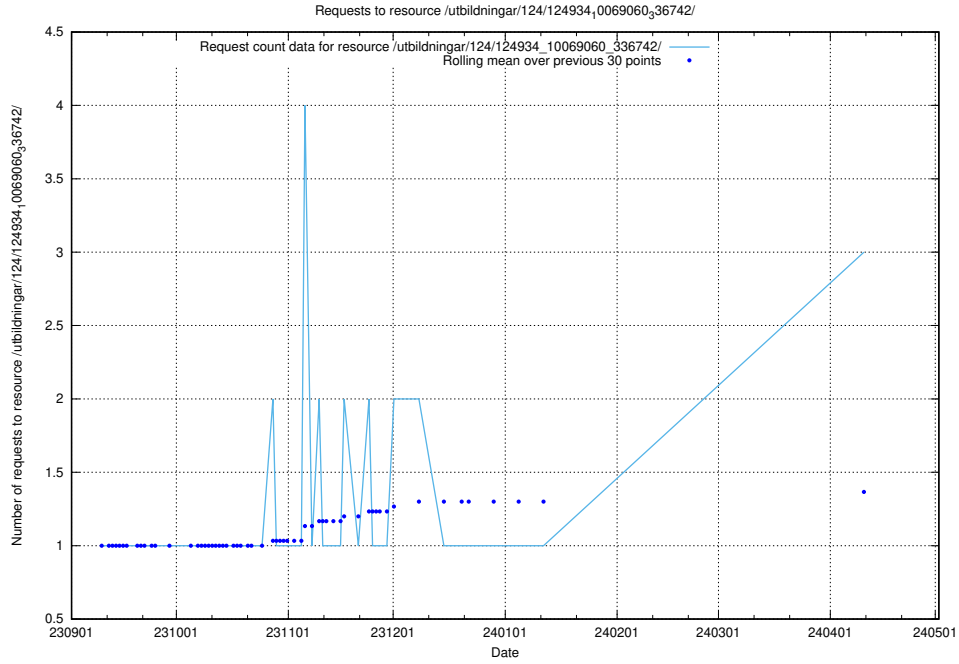

5.366 Usage of /utbildningar/124/124934_10069060_336742/

Here, we count the number of requests to resource /utbildningar/124/124934_10069060_336742/.