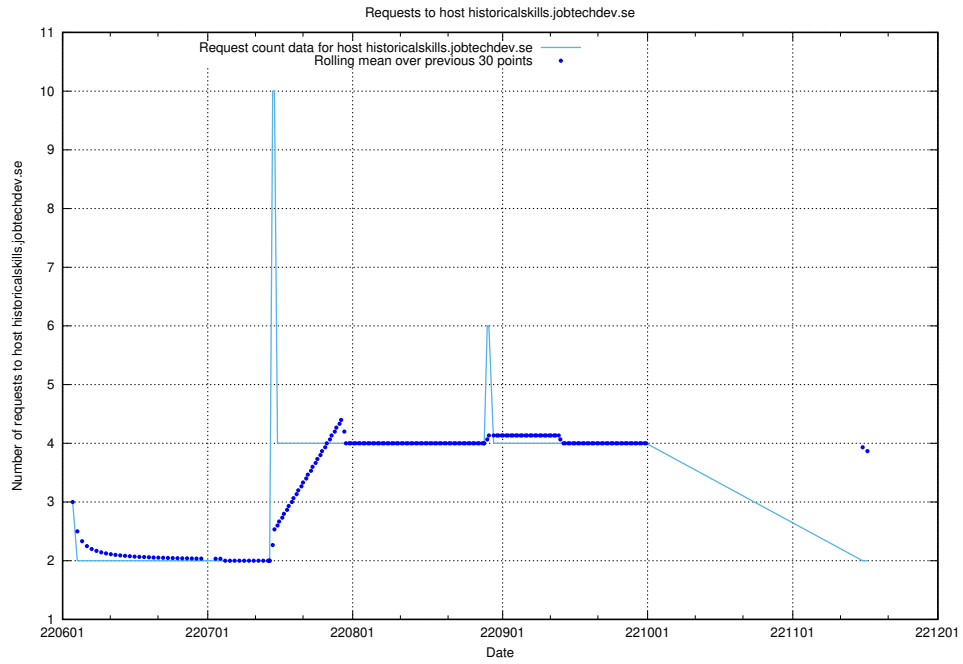

7.419 Usage of `historicalskills.jobtechdev.se`

Here, we count the number of requests to host `historicalskills.jobtechdev.se`.