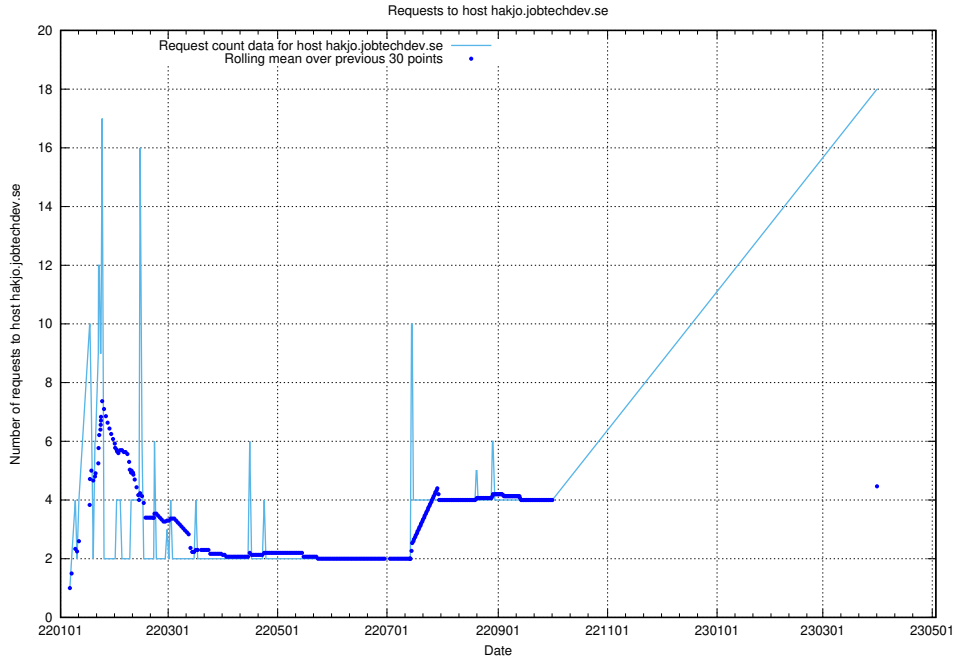

7.38 Usage of hakjo.jobtechdev.se

Here, we count the number of requests to host hakjo.jobtechdev.se.