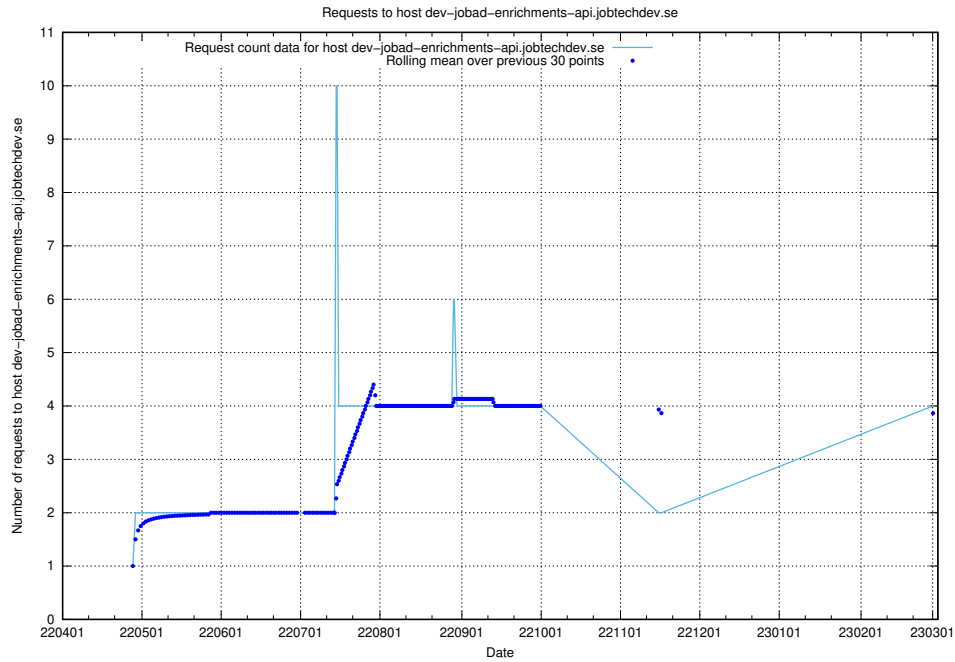

Here, we count the number of requests to host dev-jobad-enrichments-api.jobtechdev.se.

7.158 Usage of crossplane.jobtechdev.se

Here, we count the number of requests to host crossplane.jobtechdev.se.

7.159 Usage of taxonomi.api.jobtechdev.se