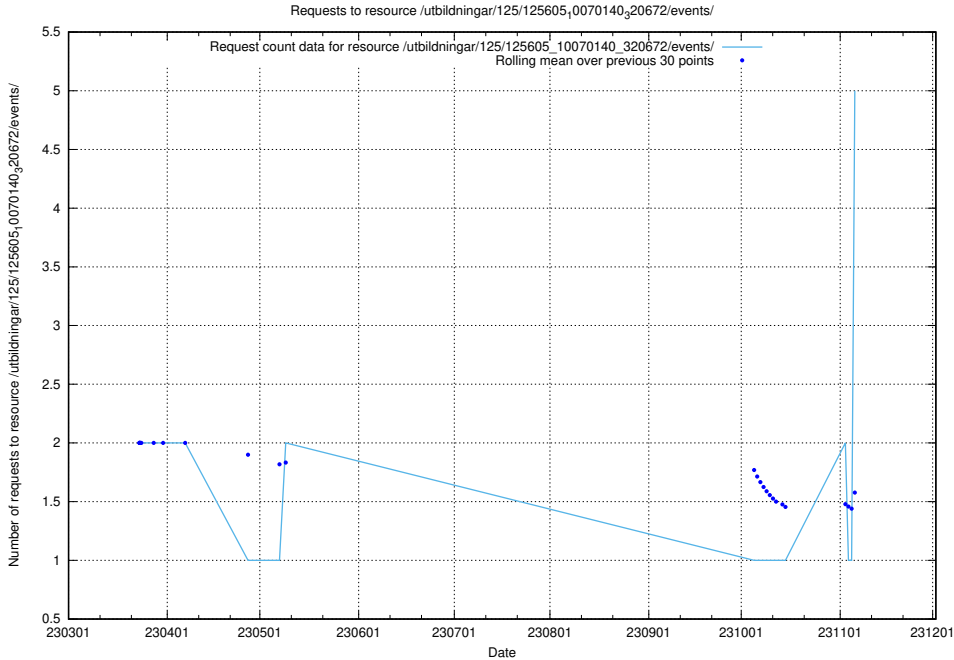

5.170 Usage of /utbildningar/125/125605_10070140_320672/events/

Here, we count the number of requests to resource /utbildningar/125/125605_10070140_320672/events/