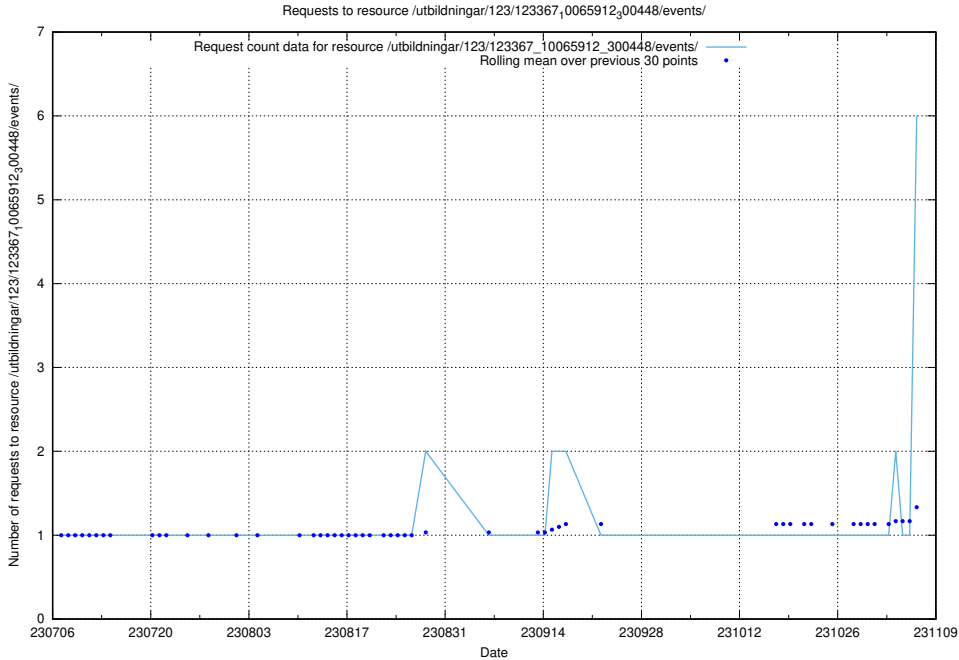

Here, we count the number of requests to resource /taxonomy/version/6/query/employment-variety-concepts/.

5.108 Usage of /utbildningar/123/123367_10065912_300448/events/

Here, we count the number of requests to resource /utbildningar/123/123367_10065912_300448/events/