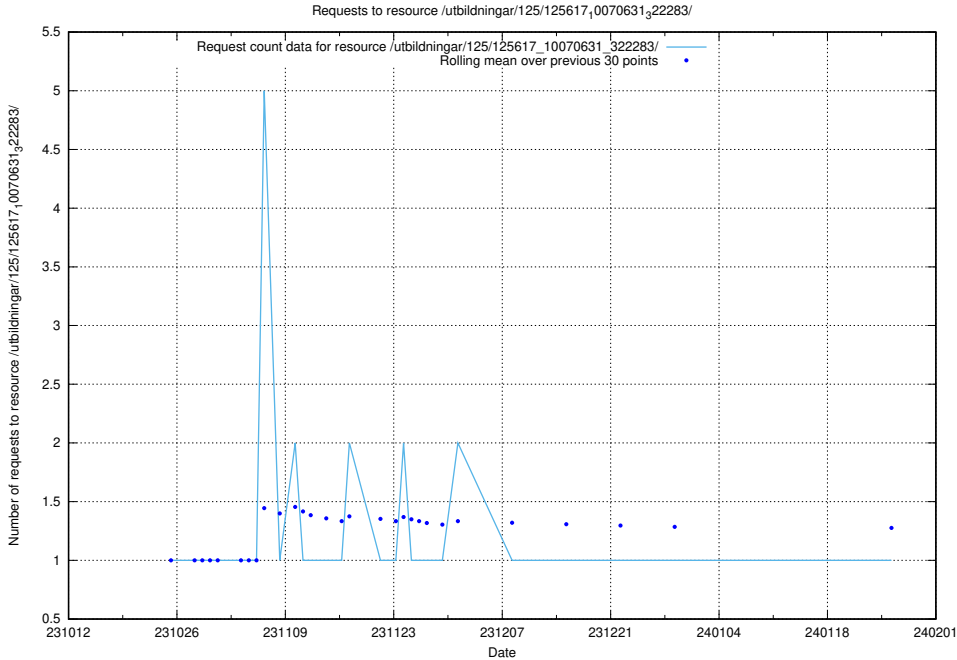

5.4511 Usage of /utbildningar/125/125617_10070631_322283/

Here, we count the number of requests to resource /utbildningar/125/125617_10070631_322283/.