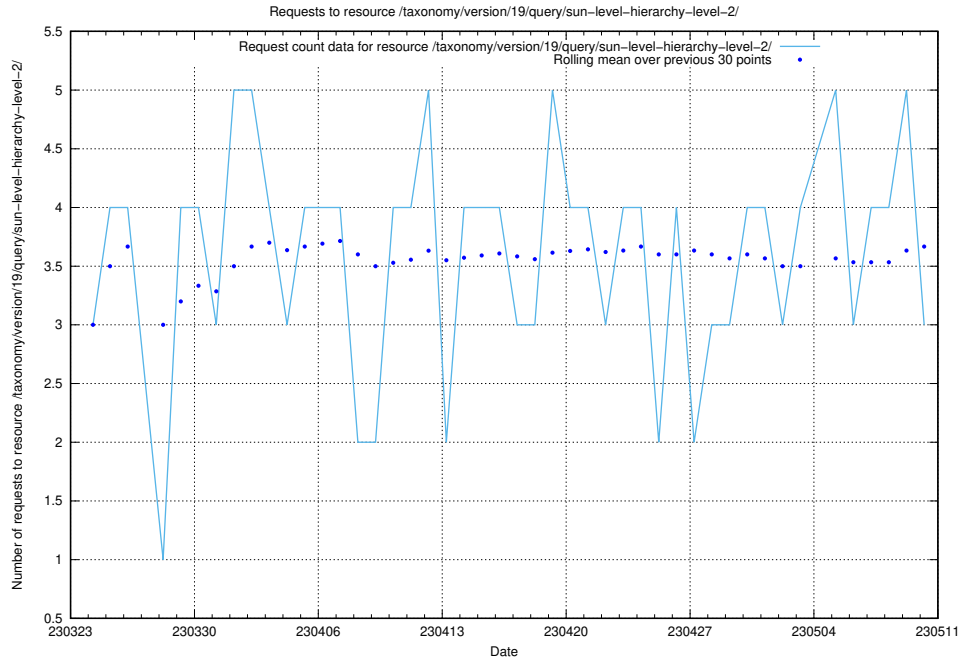

5.432 Usage of /taxonomy/version/19/query/sun-level-hierarchy-level-2/

Here, we count the number of requests to resource /taxonomy/version/19/query/sun-level-hierarchy-level-2/.