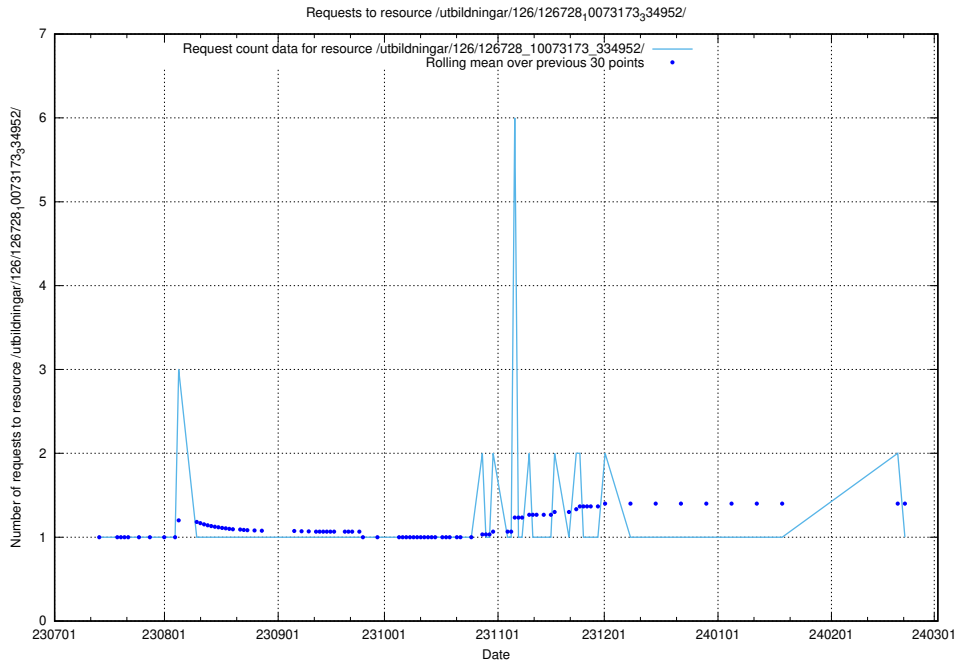

Here, we count the number of requests to resource /utbildningar/126/126728_10073173_334952/events/

5.5353 Usage of /utbildningar/126/126728_10073173_334952/

Here, we count the number of requests to resource /utbildningar/126/126728_10073173_334952/.