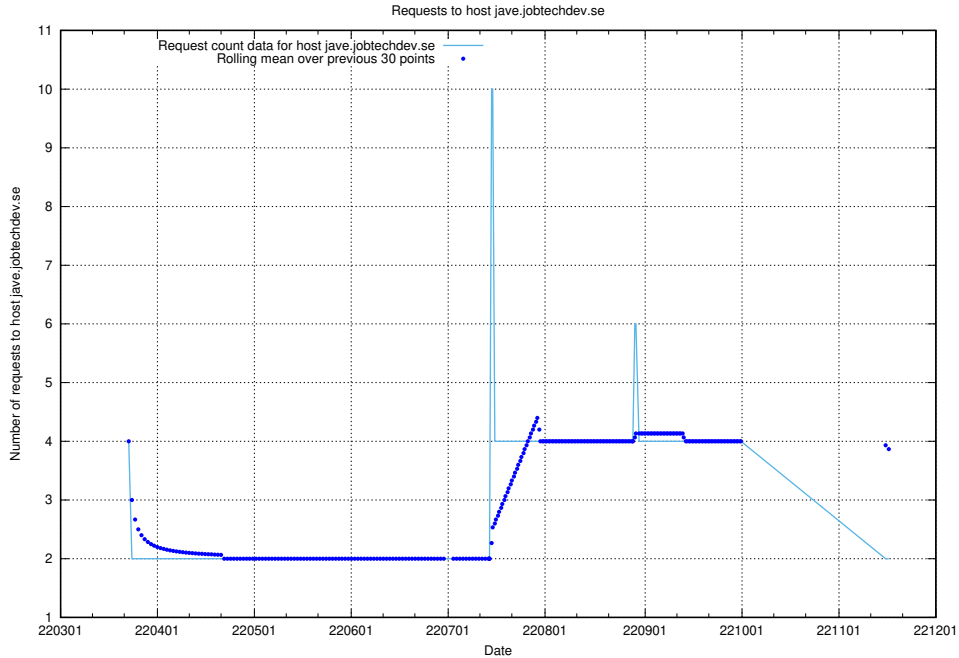

7.497 Usage of `jave.jobtechdev.se`

Here, we count the number of requests to host `jave.jobtechdev.se`.

7.498 Usage of `jobstream-smoke.jobtechdev.se`

Here, we count the number of requests to host `jobstream-smoke.jobtechdev.se`.