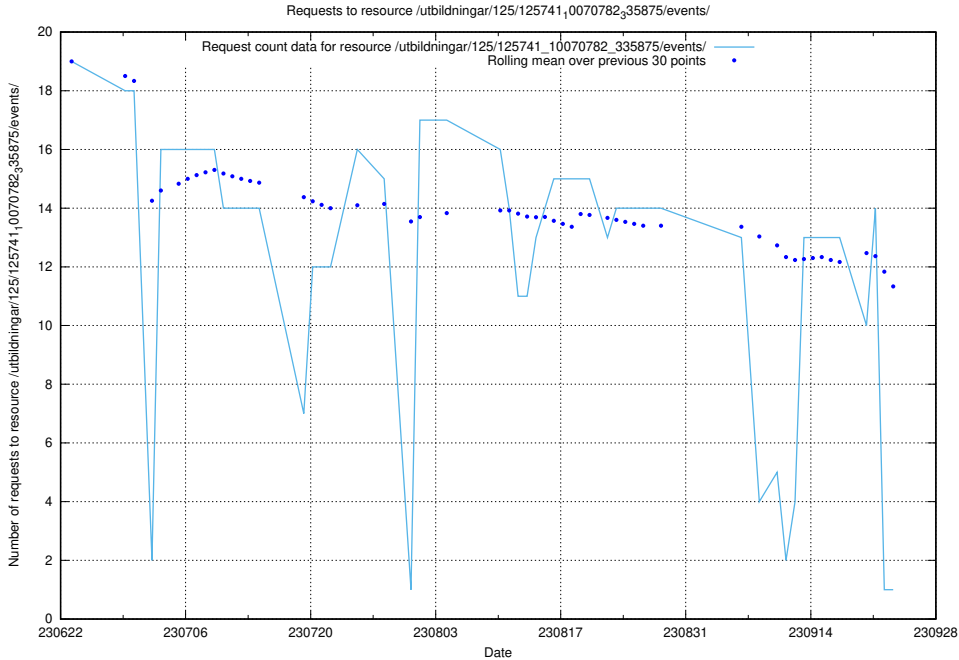

5.5843 Usage of /utbildningar/125/125741_10070782_335875/events/

Here, we count the number of requests to resource /utbildningar/125/125741_10070782_335875/events/