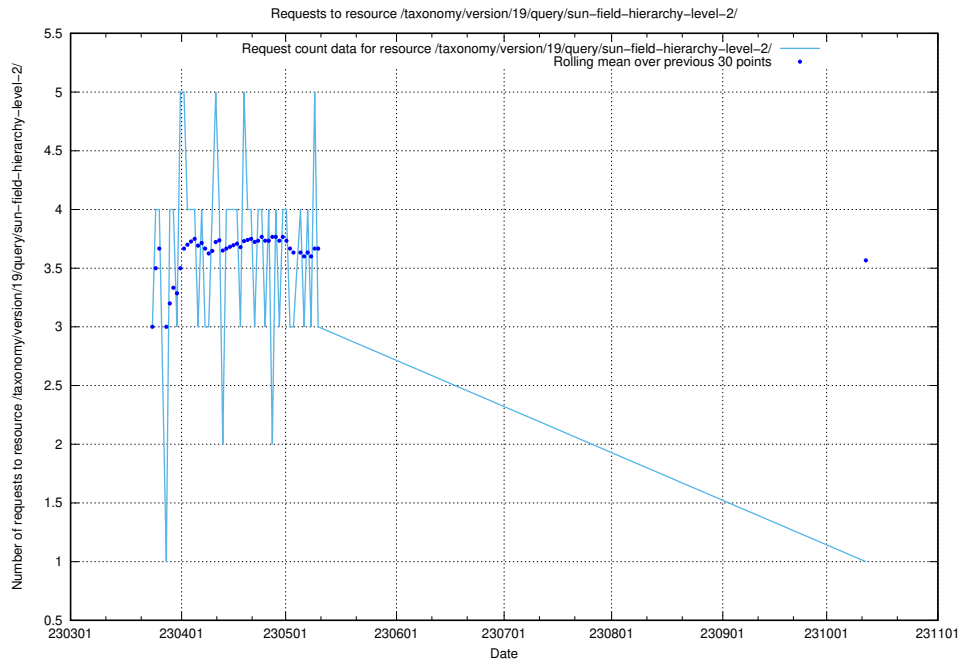

5.6382 Usage of /taxonomy/version/19/query/sun-field-hierarchy-level-2/

Here, we count the number of requests to resource /taxonomy/version/19/query/sun-field-hierarchy-level-2/.