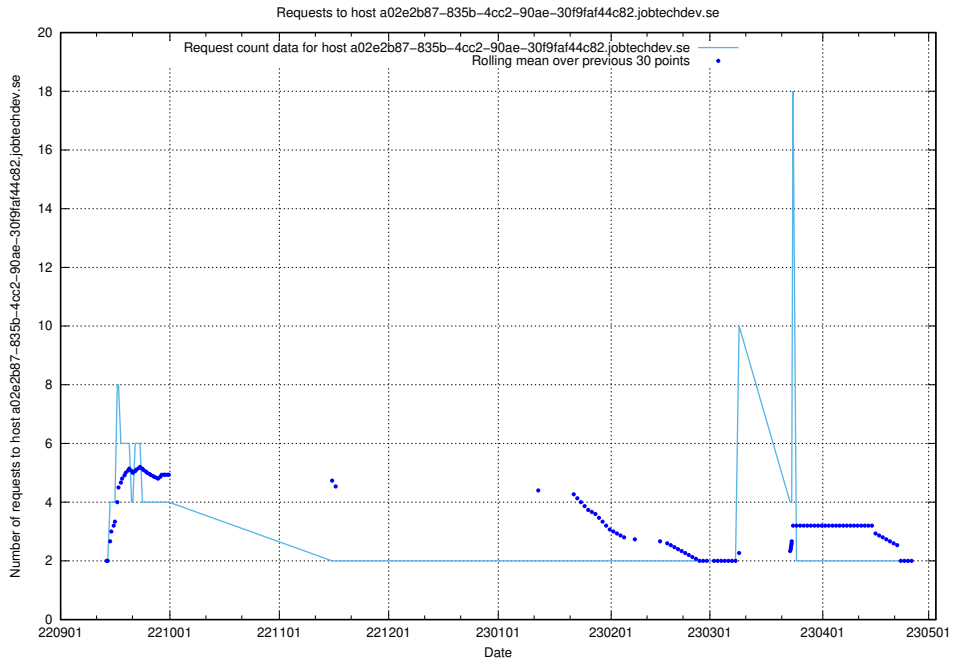

7.328 Usage of a02e2b87-835b-4cc2-90ae-30f9faf44c82.jobtechdev.se

Here, we count the number of requests to host a02e2b87-835b-4cc2-90ae-30f9faf44c82.jobtechdev.se.