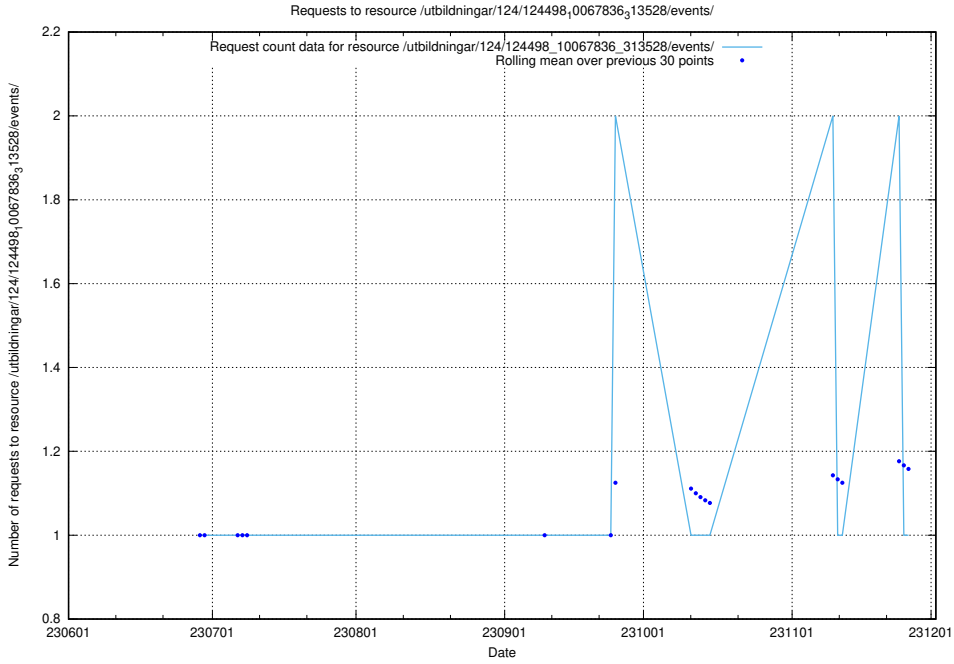

5.5797 Usage of /utbildningar/124/124498_10067836_313528/events/

Here, we count the number of requests to resource /utbildningar/124/124498_10067836_313528/events/