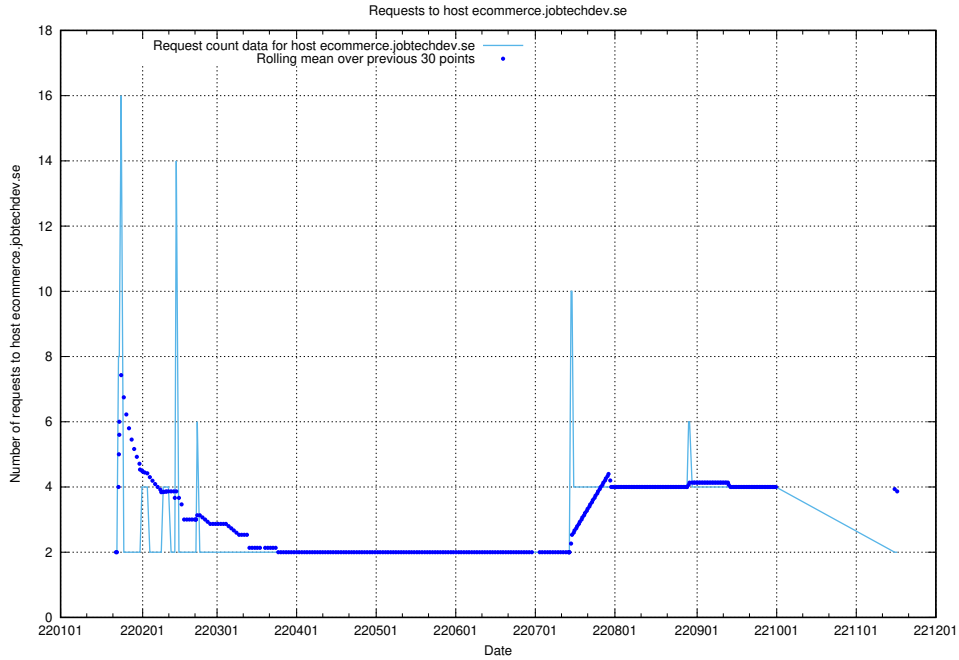

7.260 Usage of ecommerce.jobtechdev.se

Here, we count the number of requests to host ecommerce.jobtechdev.se.