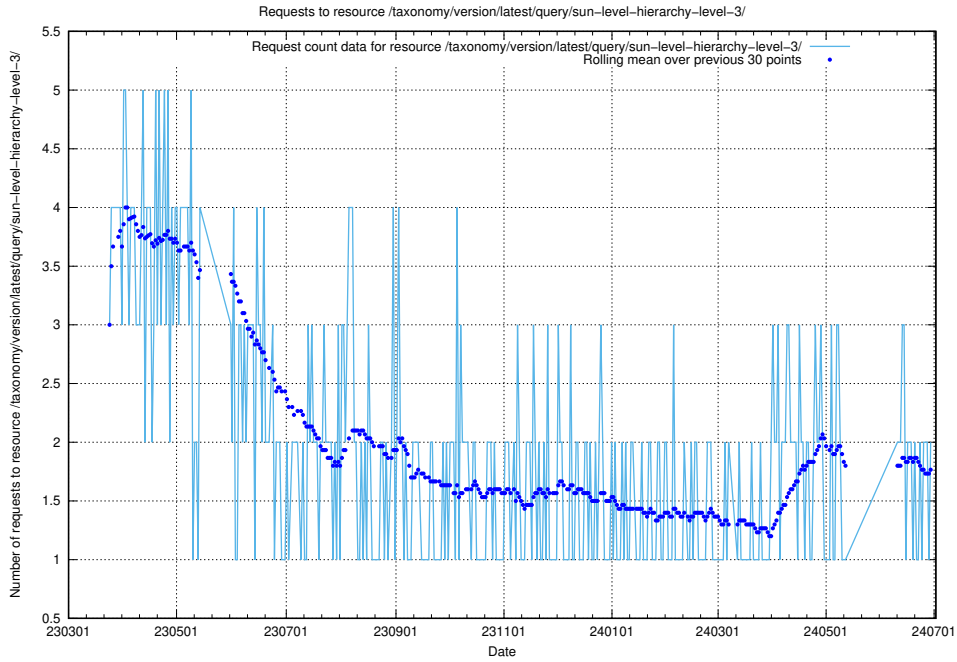

5.885 Usage of /taxonomy/version/latest/query/sun-level-hierarchy-level-3/

Here, we count the number of requests to resource /taxonomy/version/latest/query/sun-level-hierarchy-level-3/.