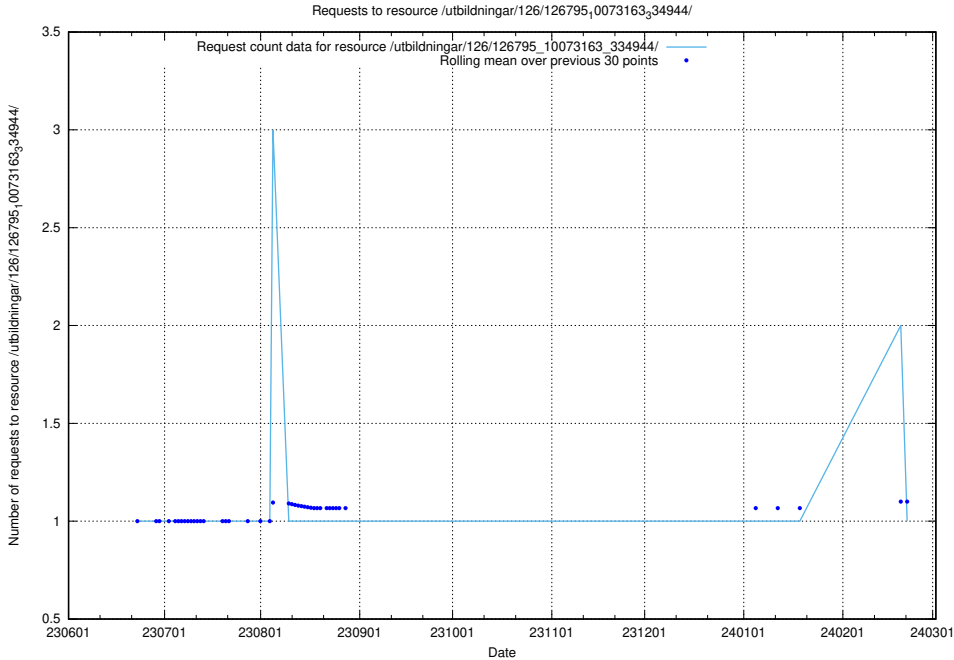

5.5872 Usage of /utbildningar/126/126795_10073163_334944/

Here, we count the number of requests to resource /utbildningar/126/126795_10073163_334944/.