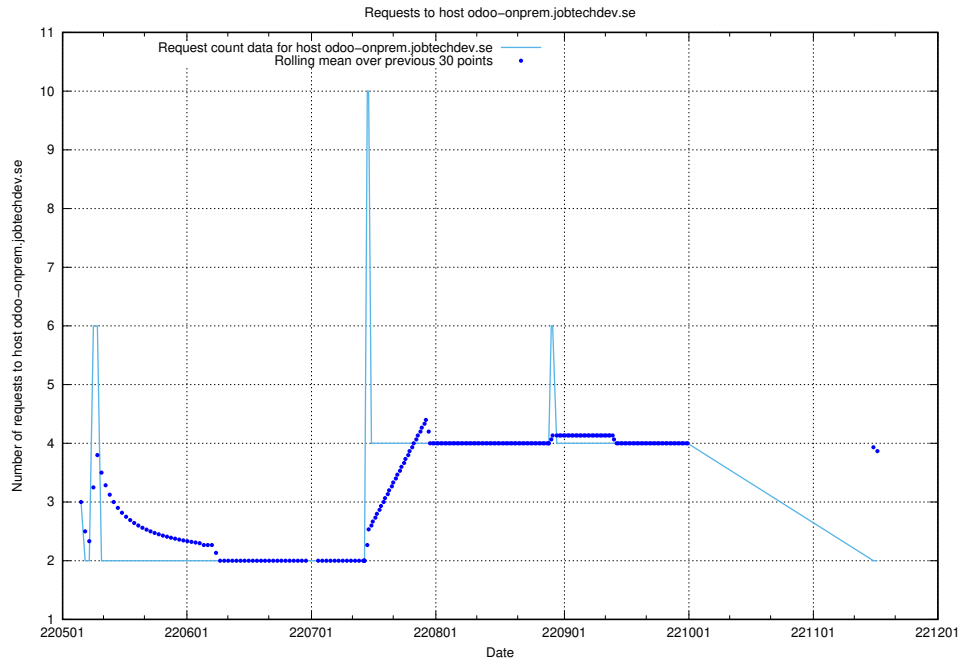

7.436 Usage of odoo-onprem.jobtechdev.se

Here, we count the number of requests to host odoo-onprem.jobtechdev.se.

7.437 Usage of legacy-taxonomy-soap-service-java-soap-taxonomy.prod.services.jte

Here, we count the number of requests to host legacy-taxonomy-soap-service-java-soap-taxonomy.prod.services.jtech.se.