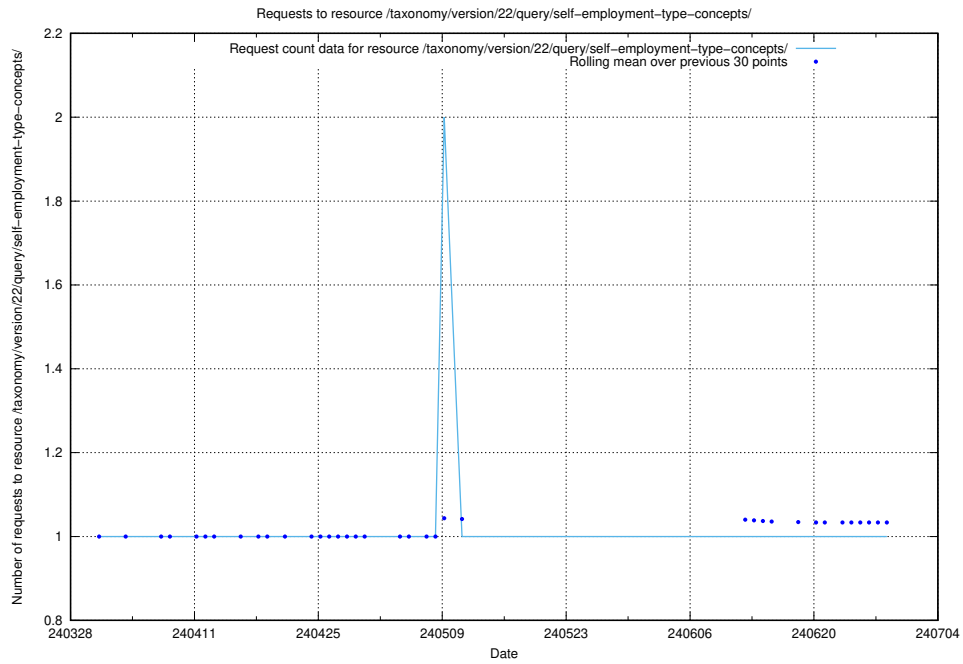

5.1879 Usage of /taxonomy/version/22/query/self-employment-type-concepts/

Here, we count the number of requests to resource /taxonomy/version/22/query/self-employment-type-concepts/.