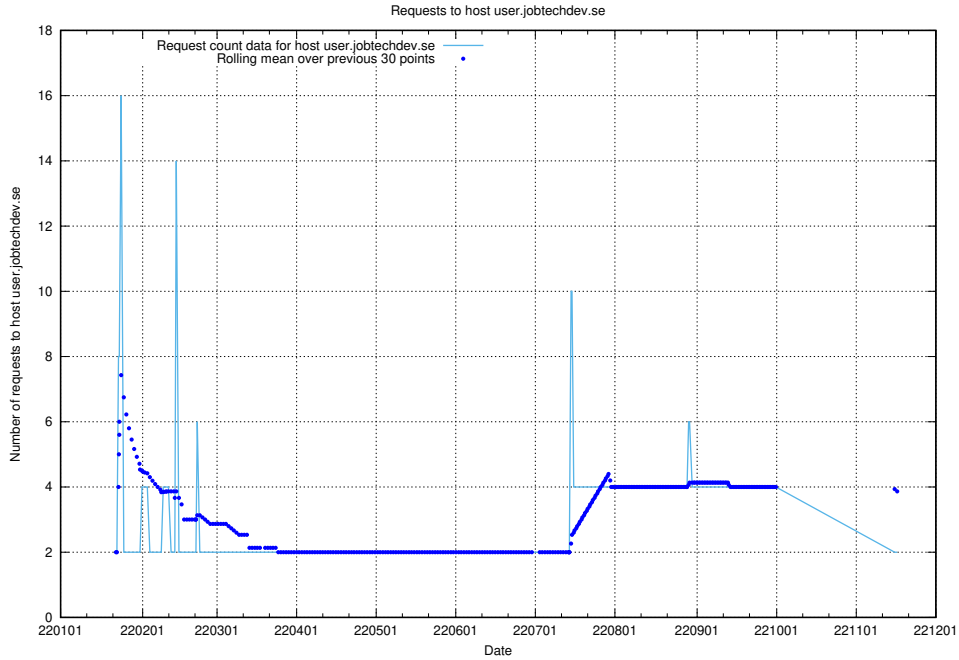

7.586 Usage of user.jobtechdev.se

Here, we count the number of requests to host user.jobtechdev.se.