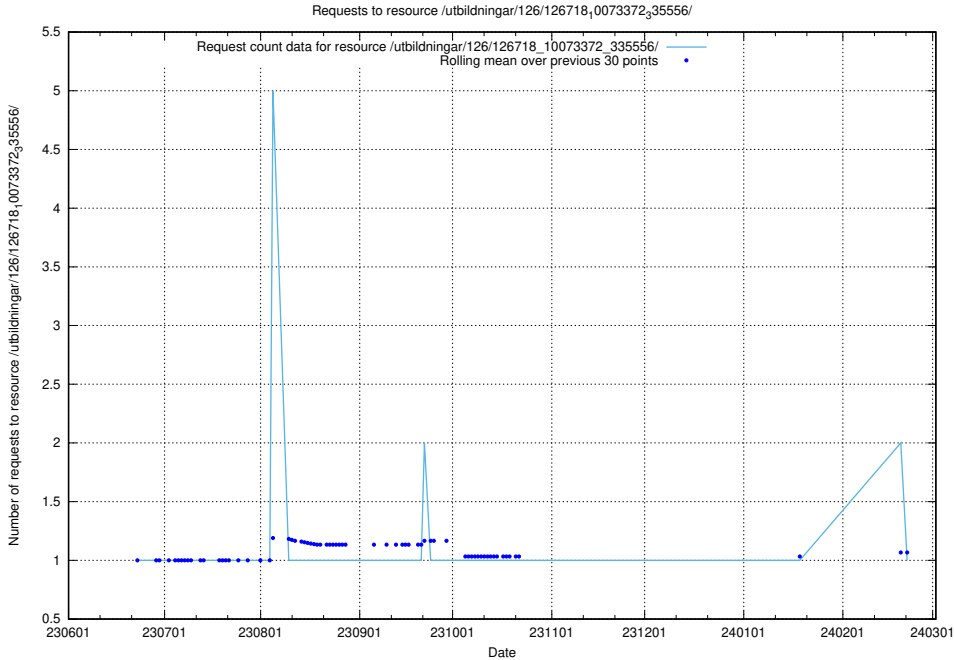

5.5897 Usage of /utbildningar/126/126718_10073372_335556/

Here, we count the number of requests to resource /utbildningar/126/126718_10073372_335556/.