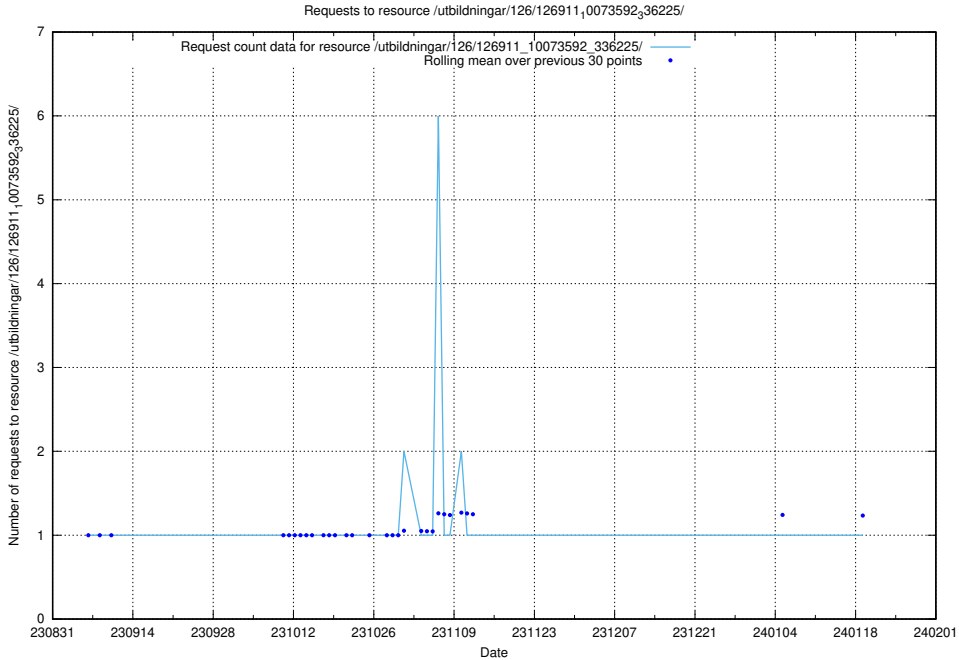

5.4946 Usage of /utbildningar/126/126911_10073592_336225/

Here, we count the number of requests to resource /utbildningar/126/126911_10073592_336225/.