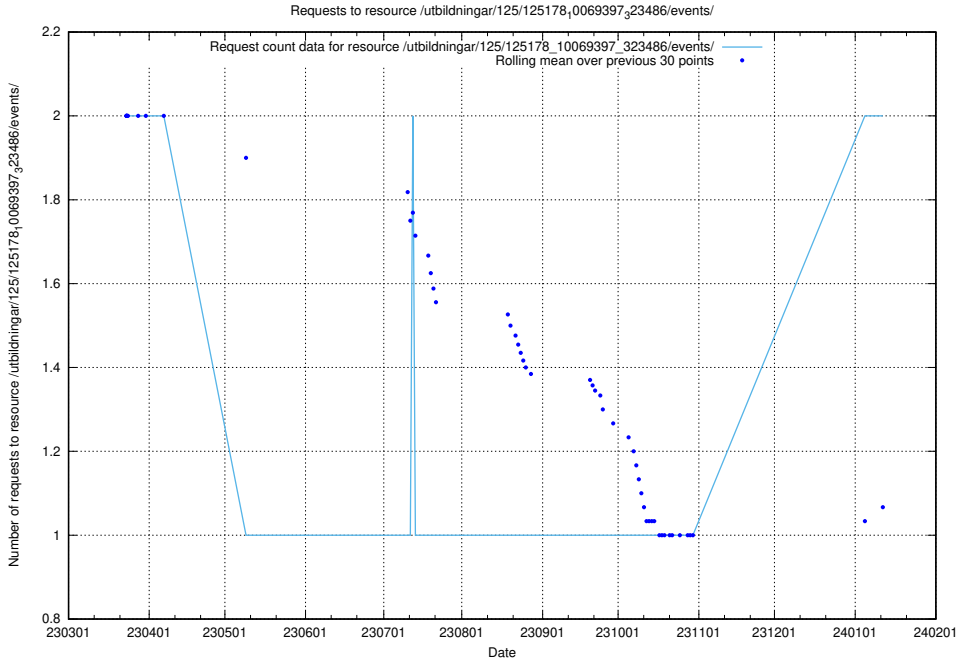

5.952 Usage of /utbildningar/125/125178_10069397_323486/events/

Here, we count the number of requests to resource /utbildningar/125/125178_10069397_323486/events/