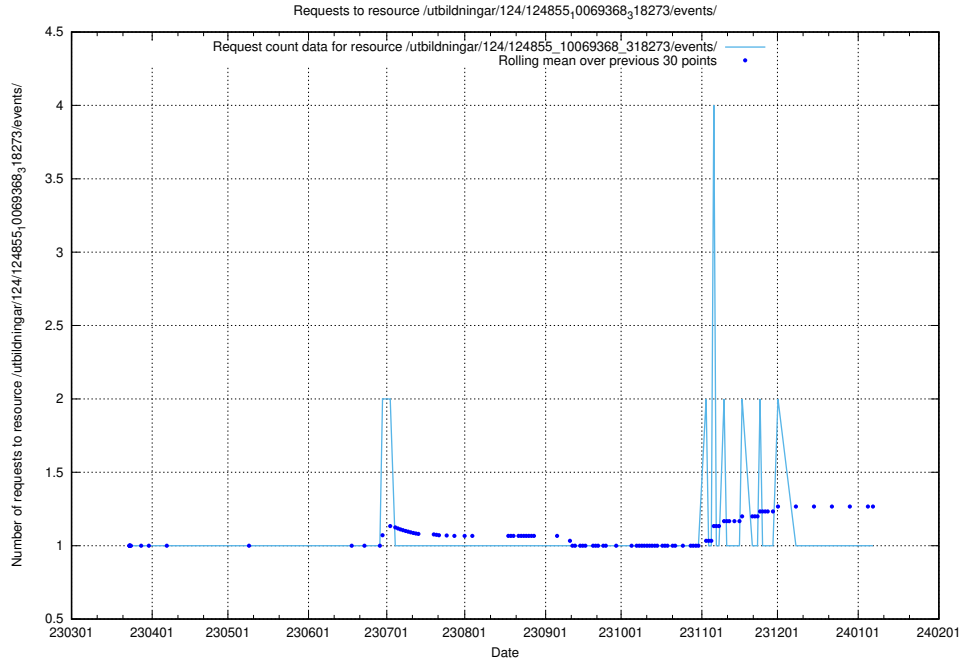

5.1202 Usage of /utbildningar/124/124855_10069368_318273/events/

Here, we count the number of requests to resource /utbildningar/124/124855_10069368_318273/events/