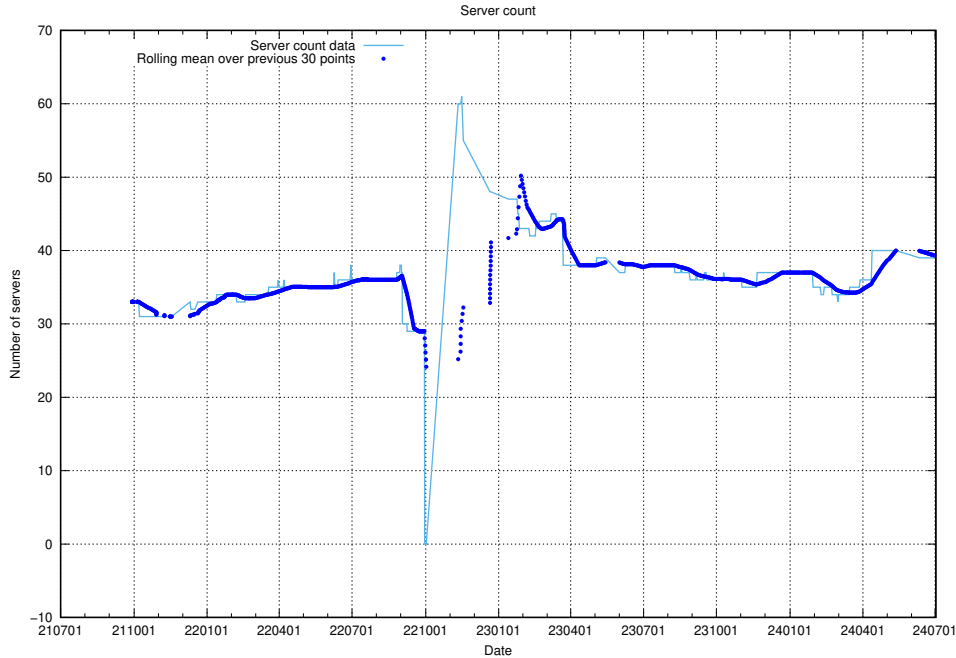

A graph of the servers in AWS region eu-north-1.

3 Dead Link Checker

The [Dead Link Checker](#)⁴ scans JobTech's web pages for dead html links, and reports the count here.

3.1 Total count of dead links

Here is presented the total number of found dead links across all pages.