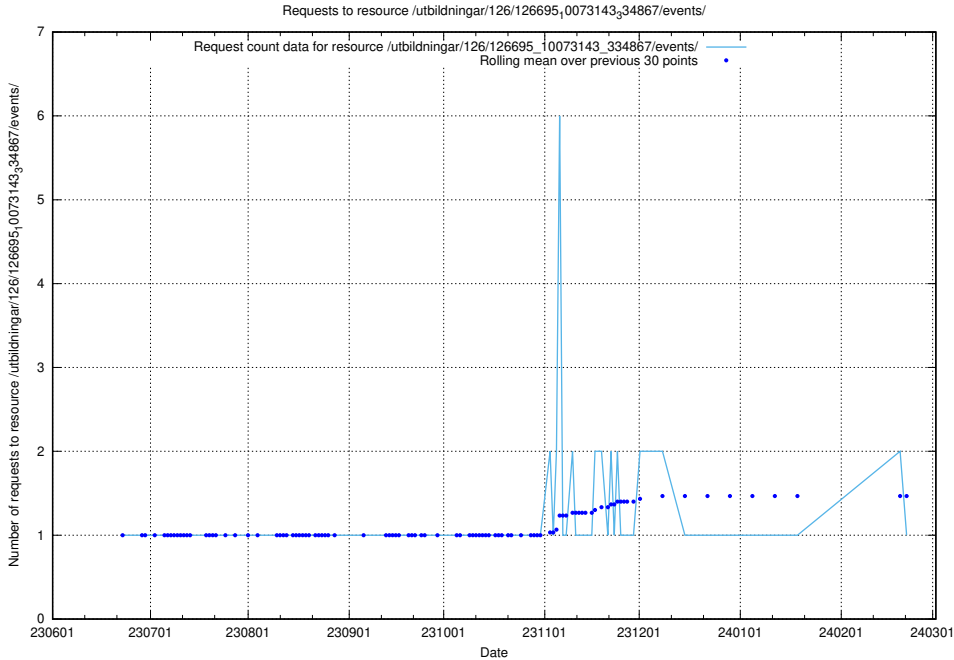

5.5913 Usage of /utbildningar/126/126695_10073143_334867/events/

Here, we count the number of requests to resource /utbildningar/126/126695_10073143_334867/events/