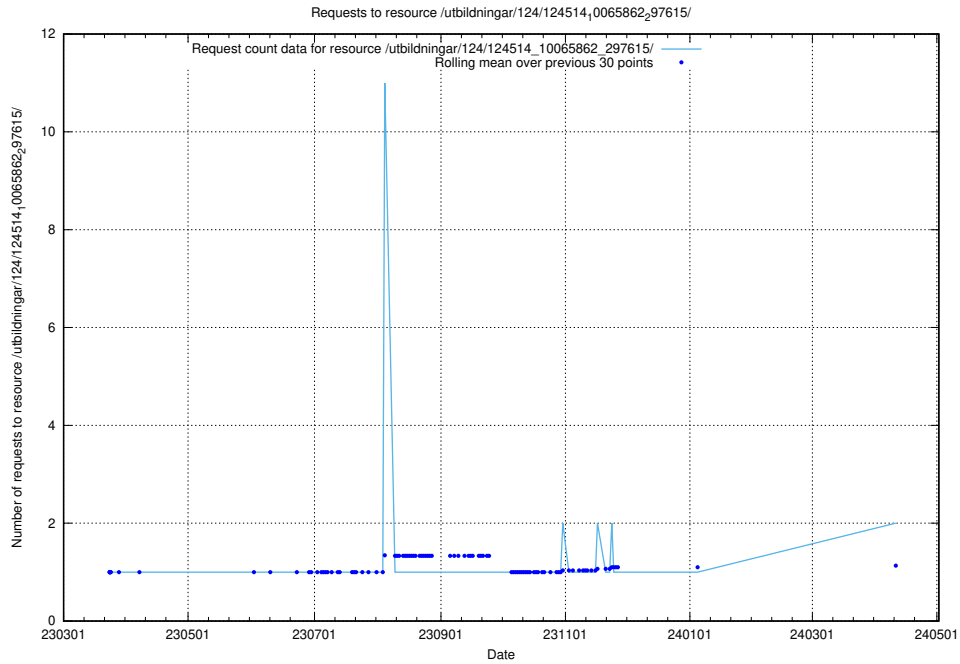

5.522 Usage of /utbildningar/124/124514_10065862_297615/

Here, we count the number of requests to resource /utbildningar/124/124514_10065862_297615/.