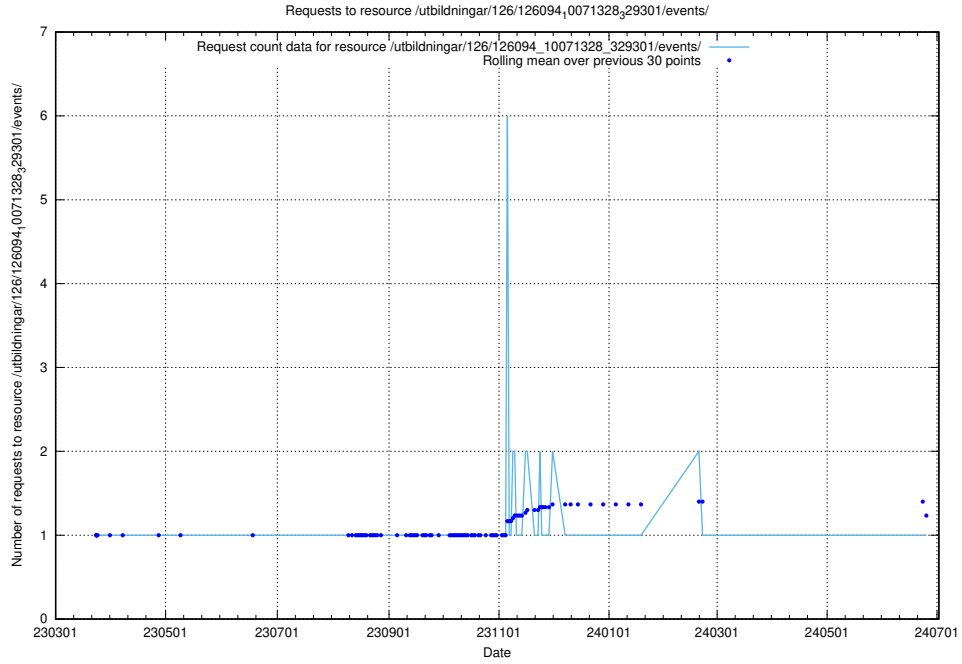

Here, we count the number of requests to resource /utbildningar/126/126156_10071282_325330/.

5.6696 Usage of /utbildningar/126/126094_10071328_329301/events/

Here, we count the number of requests to resource /utbildningar/126/126094_10071328_329301/events/