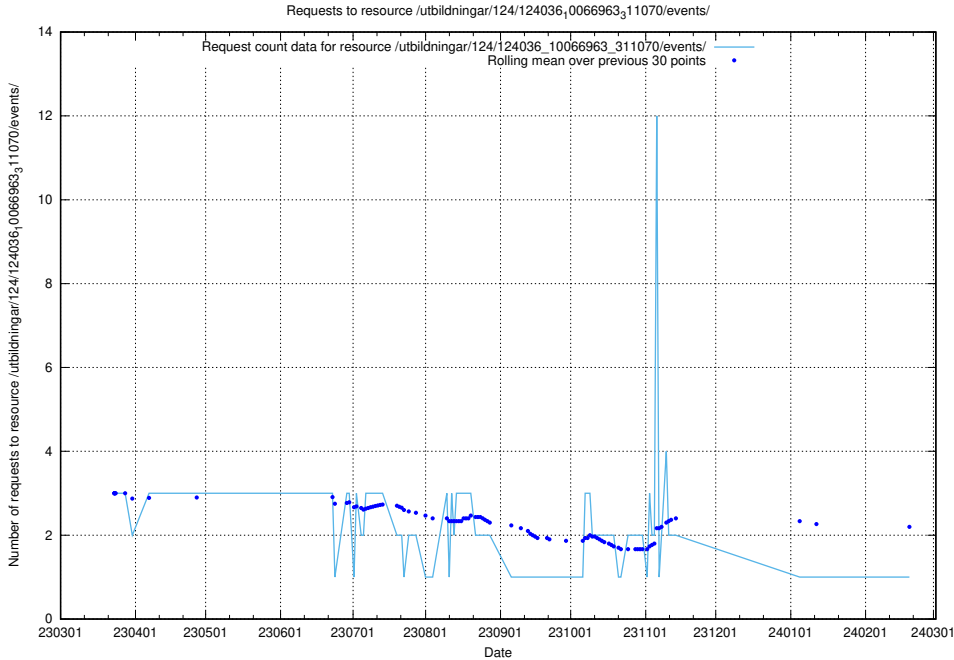

5.6532 Usage of /utbildningar/124/124036_10066963_311070/events/

Here, we count the number of requests to resource /utbildningar/124/124036_10066963_311070/events/