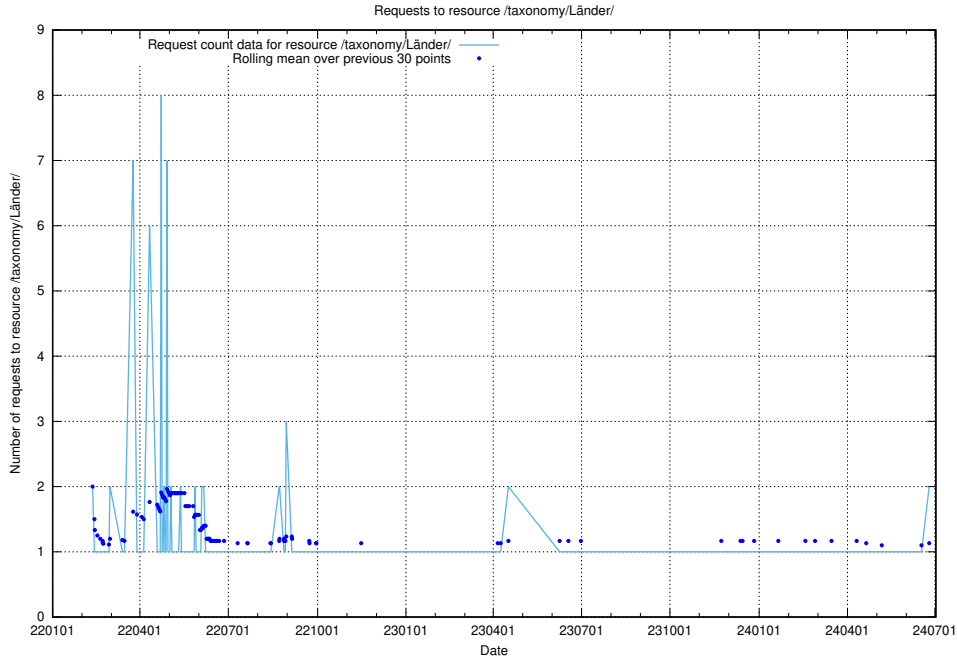

5.509 Usage of /taxonomy/Länder/

Here, we count the number of requests to resource /taxonomy/Länder/.