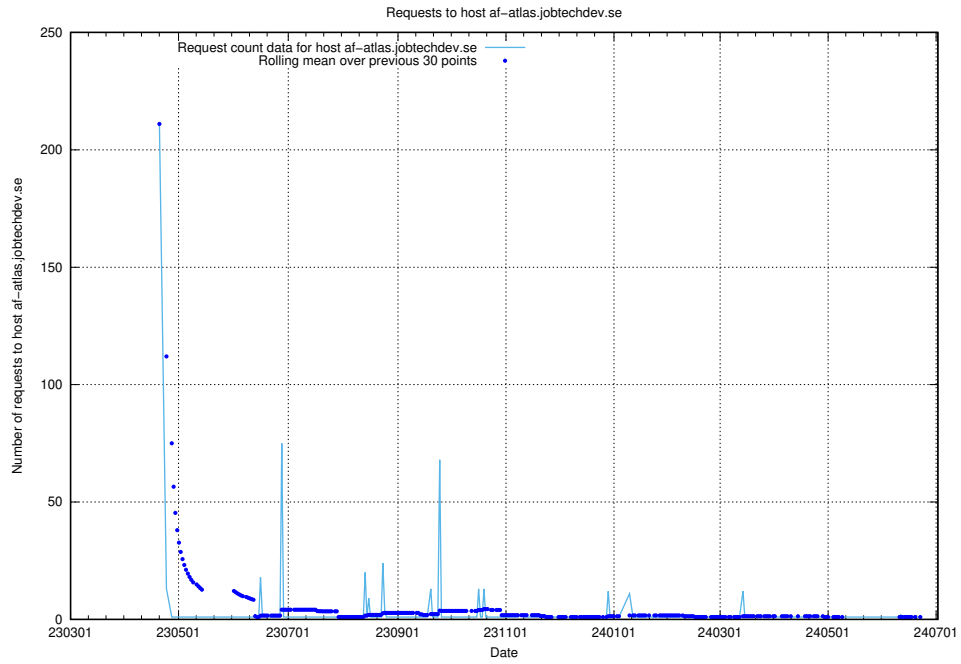

7.609 Usage of af-atlas.jobtechdev.se

Here, we count the number of requests to host af-atlas.jobtechdev.se.