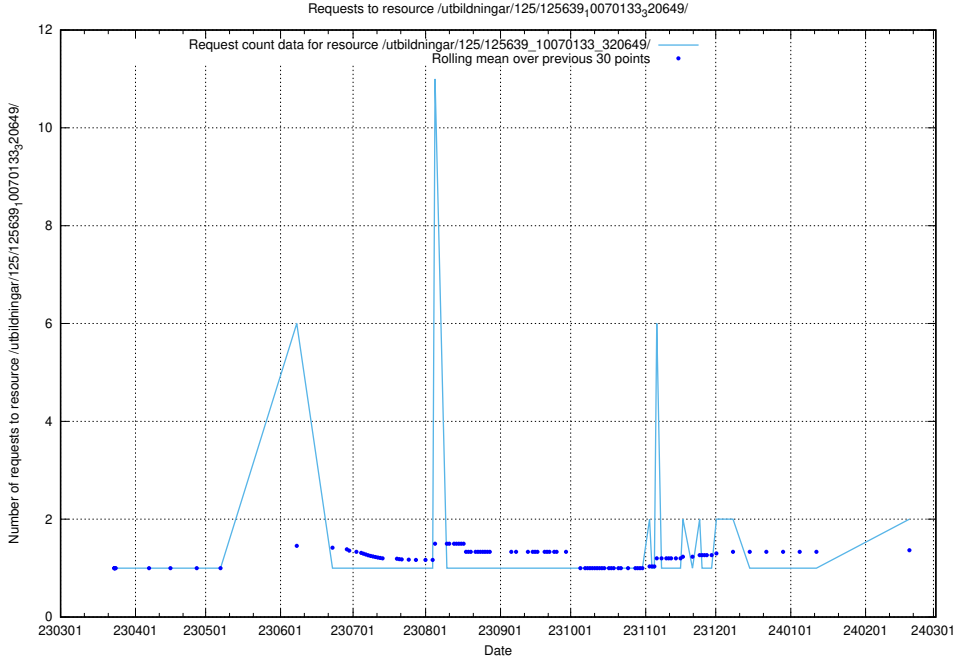

5.465 Usage of /utbildningar/125/125639_10070133_320649/

Here, we count the number of requests to resource /utbildningar/125/125639_10070133_320649/.