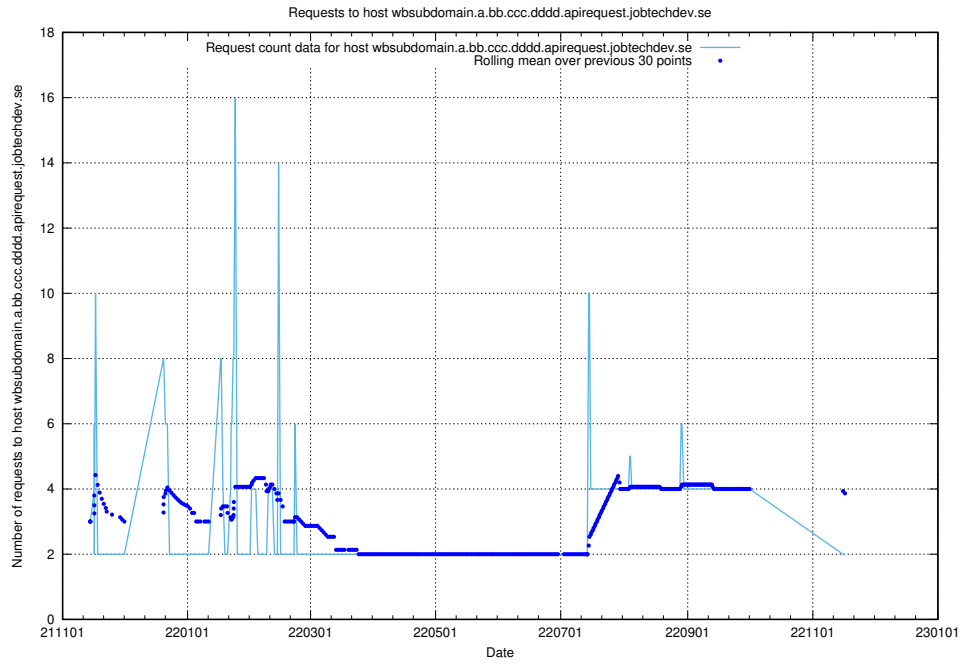

Here, we count the number of requests to host wbsubdomain.a.bb.ccc.dddd.atlas.jobtechdev.se.

7.556 Usage of wbsubdomain.a.bb.ccc.dddd.apirequest.jobtechdev.se

Here, we count the number of requests to host wbsubdomain.a.bb.ccc.dddd.apirequest.jobtechdev.se.