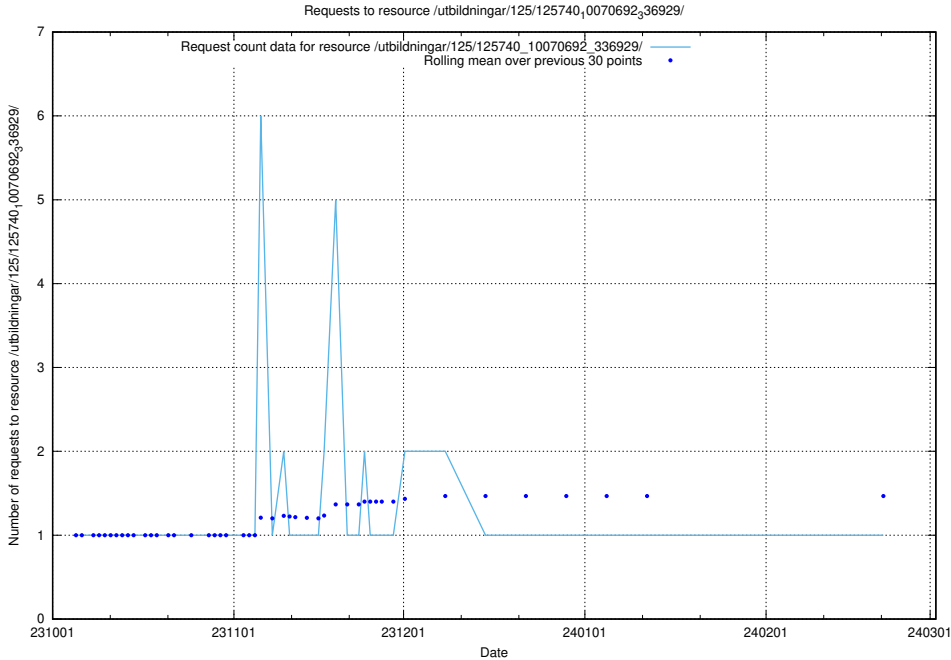

5.4697 Usage of /utbildningar/125/125740_10070692_336929/

Here, we count the number of requests to resource /utbildningar/125/125740_10070692_336929/.