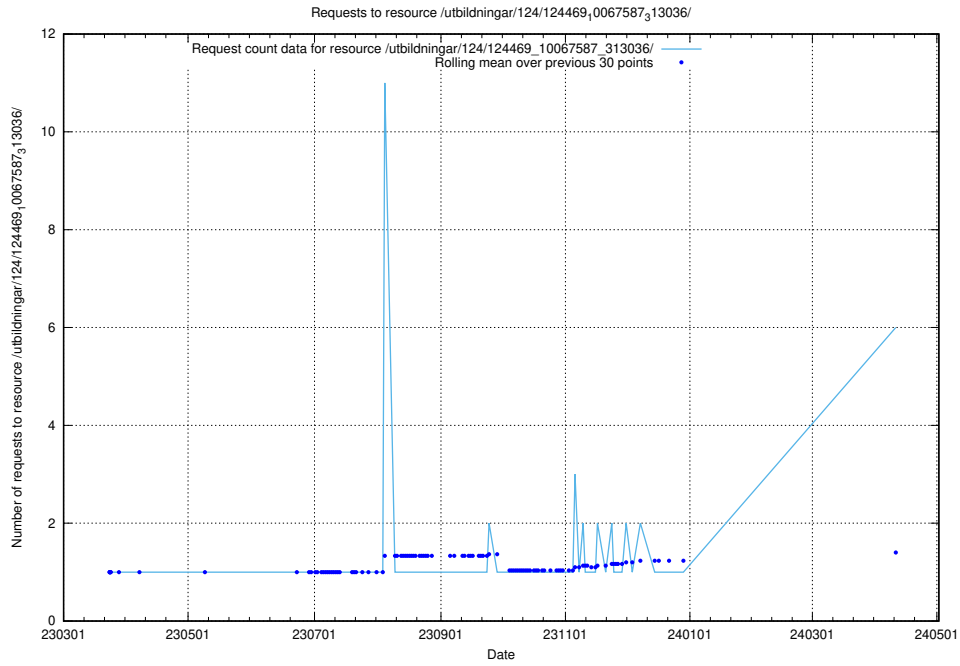

Here, we count the number of requests to resource /utbildningar/124/124472_10067716_313273/events/

5.80 Usage of /utbildningar/124/124469_10067587_313036/

Here, we count the number of requests to resource /utbildningar/124/124469_10067587_313036/.