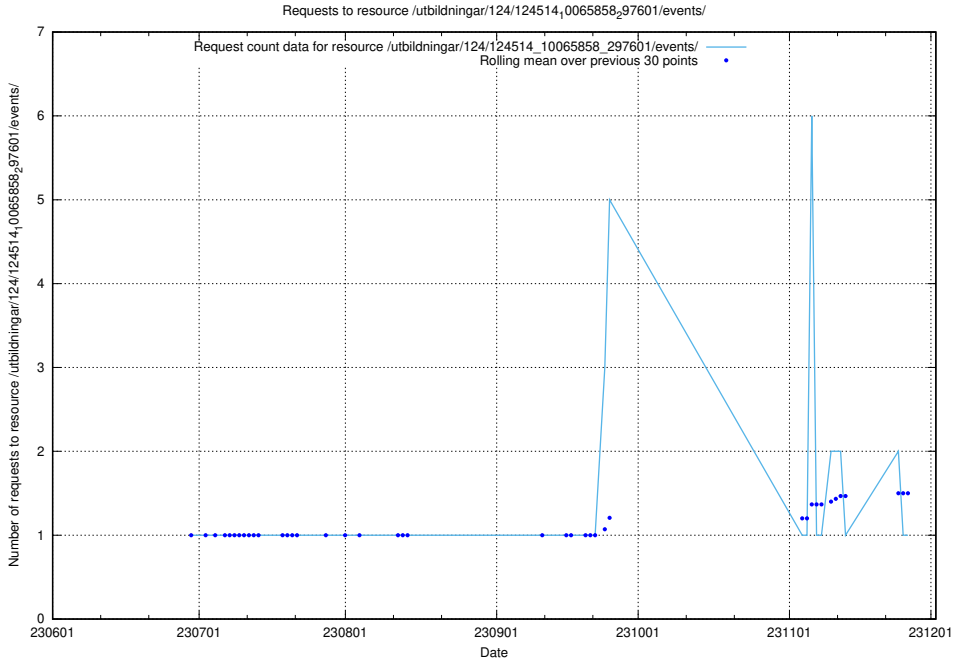

5.5680 Usage of /utbildningar/124/124514_10065858_297601/events/

Here, we count the number of requests to resource /utbildningar/124/124514_10065858_297601/events/