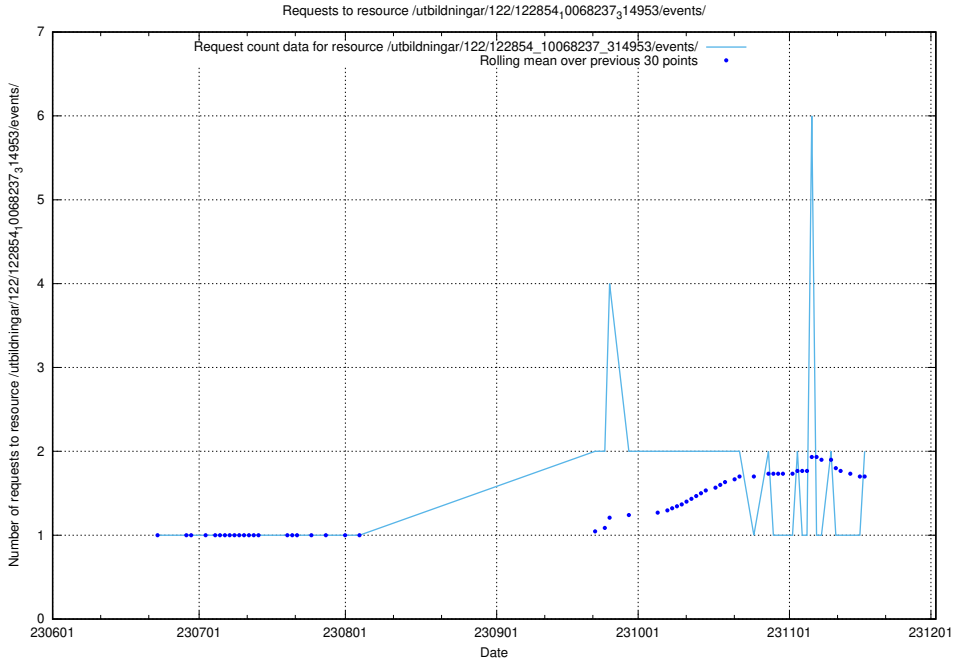

5.851 Usage of /utbildningar/122/122854_10068237_314953/events/

Here, we count the number of requests to resource /utbildningar/122/122854_10068237_314953/events/