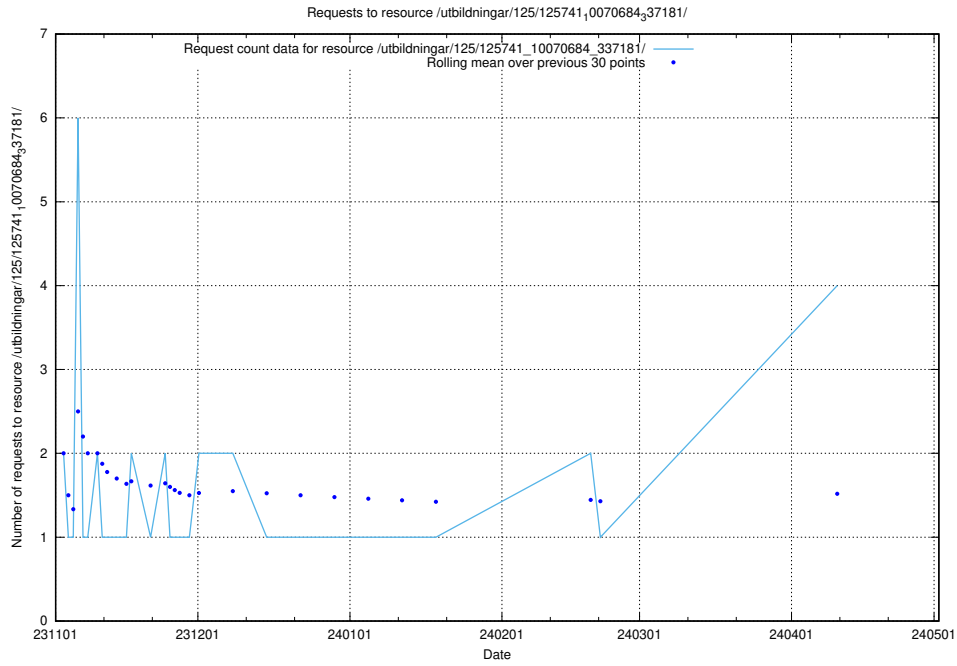

5.220 Usage of /utbildningar/125/125741_10070684_337181/

Here, we count the number of requests to resource /utbildningar/125/125741_10070684_337181/.