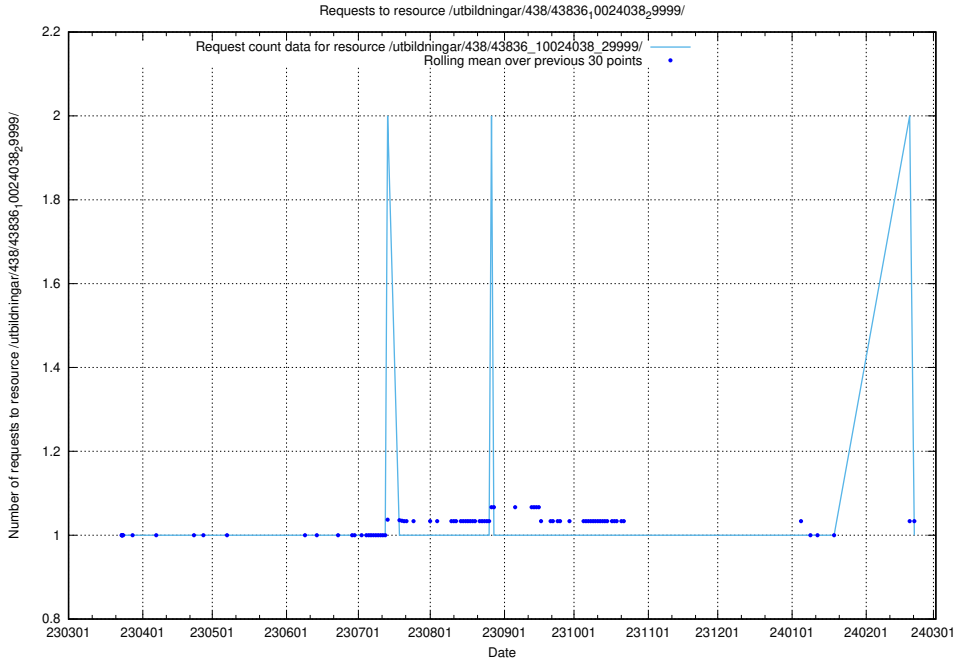

5.6599 Usage of /utbildningar/438/43831_10024051_32246/

Here, we count the number of requests to resource /utbildningar/438/43831_10024051_32246/.

5.6600 Usage of /utbildningar/438/43830_10023988_29949/events/