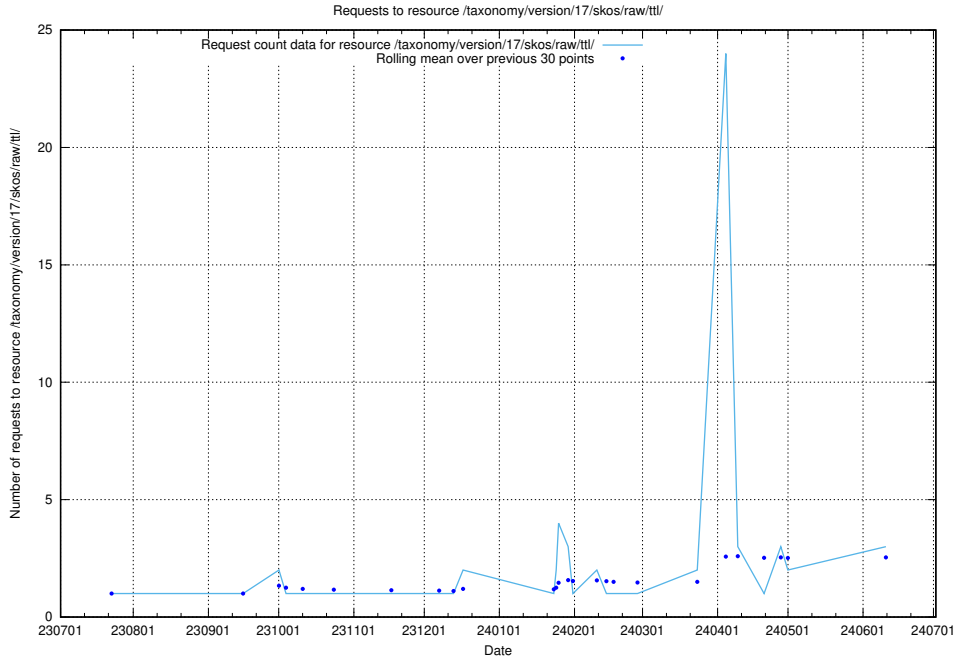

5.380 Usage of /taxonomy/version/17/skos/raw/ttl/

Here, we count the number of requests to resource /taxonomy/version/17/skos/raw/ttl/.