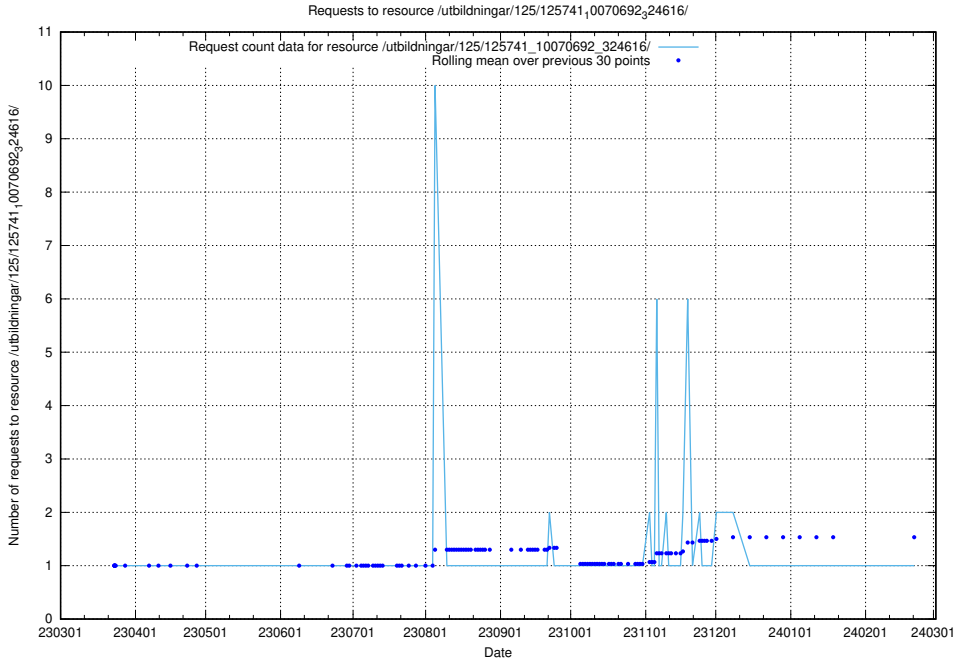

5.6732 Usage of /utbildningar/125/125741_10070692_324616/

Here, we count the number of requests to resource /utbildningar/125/125741_10070692_324616/.