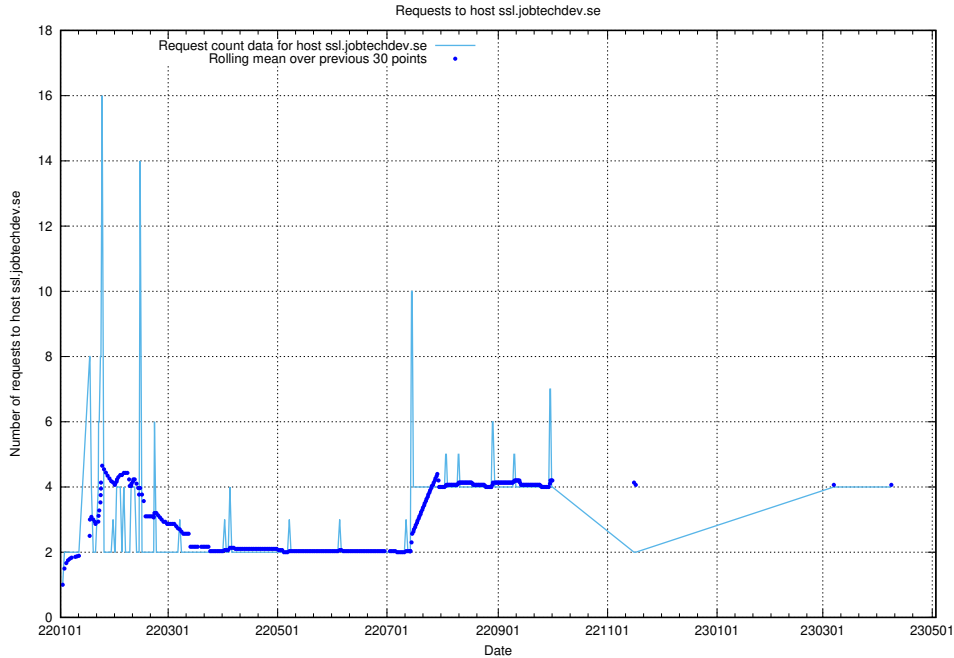

7.121 Usage of ssl.jobtechdev.se

Here, we count the number of requests to host ssl.jobtechdev.se.