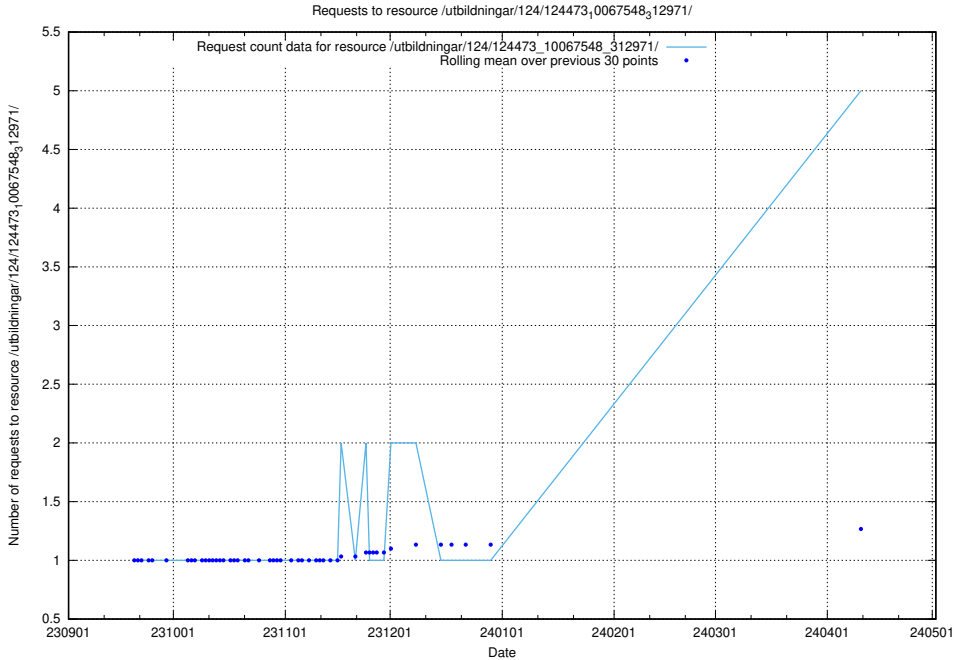

5.158 Usage of /utbildningar/124/124473_10067548_312971/

Here, we count the number of requests to resource /utbildningar/124/124473_10067548_312971/.