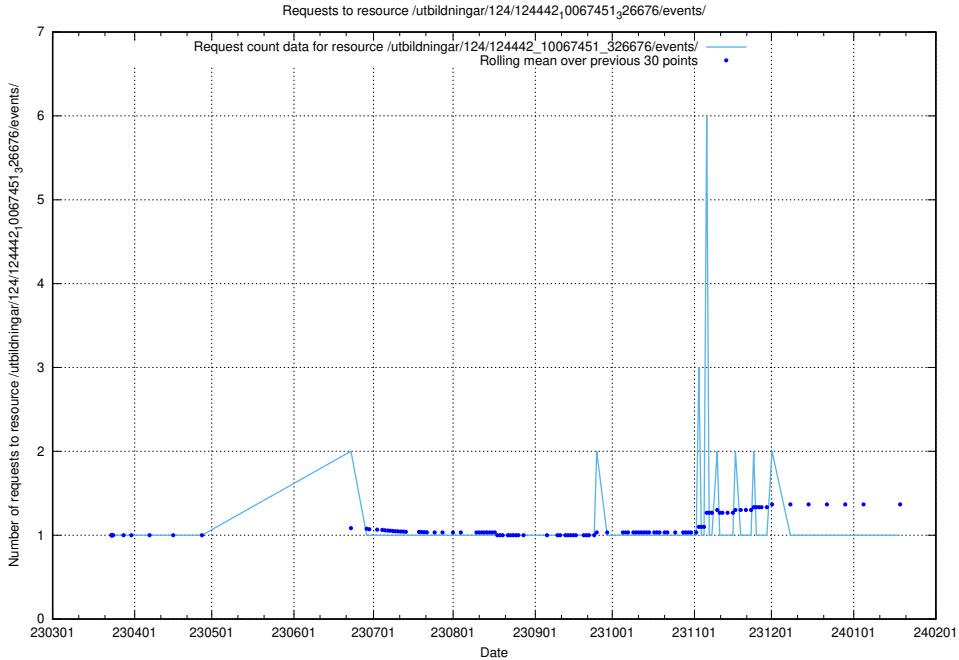

5.3790 Usage of /utbildningar/124/124442_10067451_326676/events/

Here, we count the number of requests to resource /utbildningar/124/124442_10067451_326676/events/