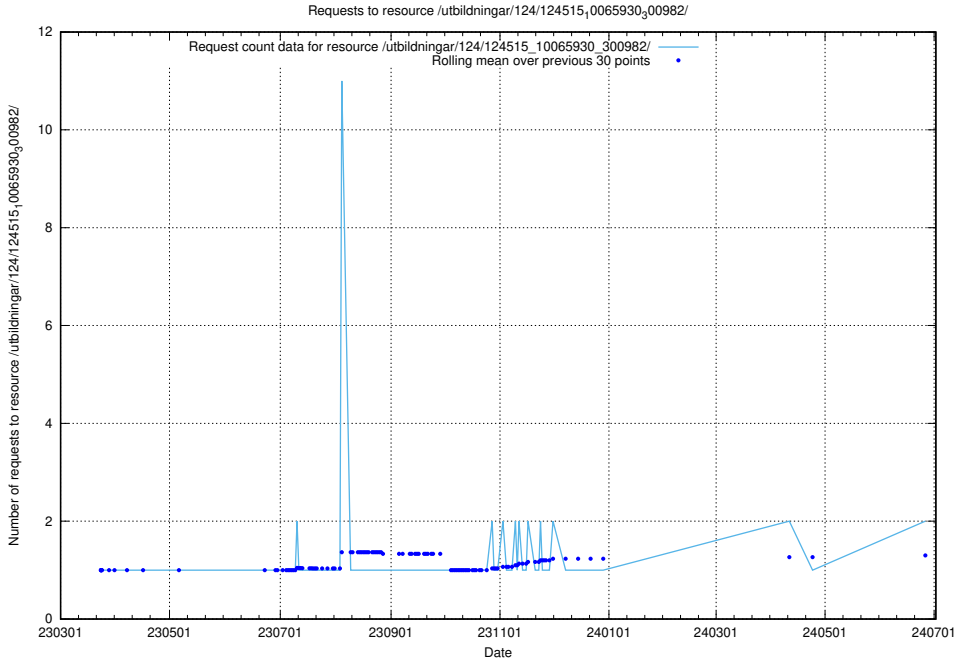

5.508 Usage of /utbildningar/124/124515_10065930_300982/

Here, we count the number of requests to resource /utbildningar/124/124515_10065930_300982/.