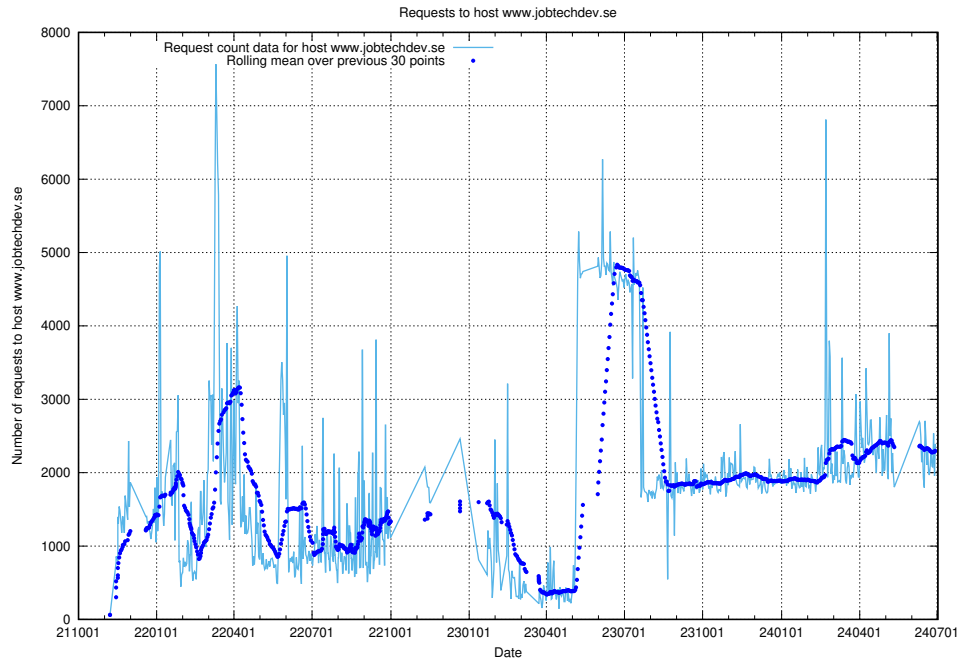

7.17 Usage of www.jobtechdev.se

Here, we count the number of requests to host www.jobtechdev.se.