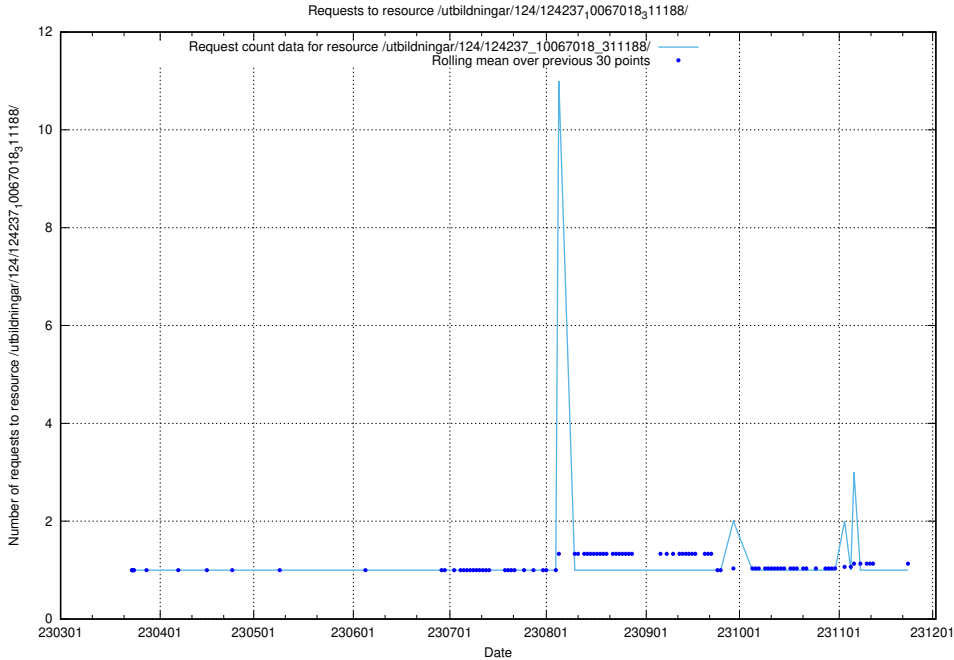

5.4311 Usage of /utbildningar/124/124237_10067018_311188/

Here, we count the number of requests to resource /utbildningar/124/124237_10067018_311188/.