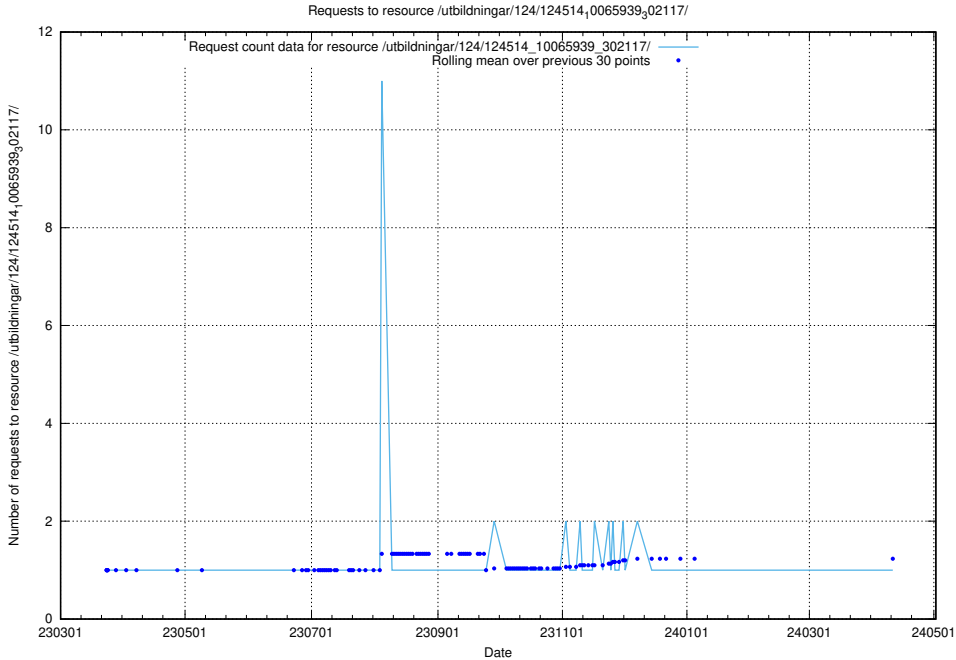

5.2161 Usage of /utbildningar/124/124514_10065939_302117/

Here, we count the number of requests to resource /utbildningar/124/124514_10065939_302117/.