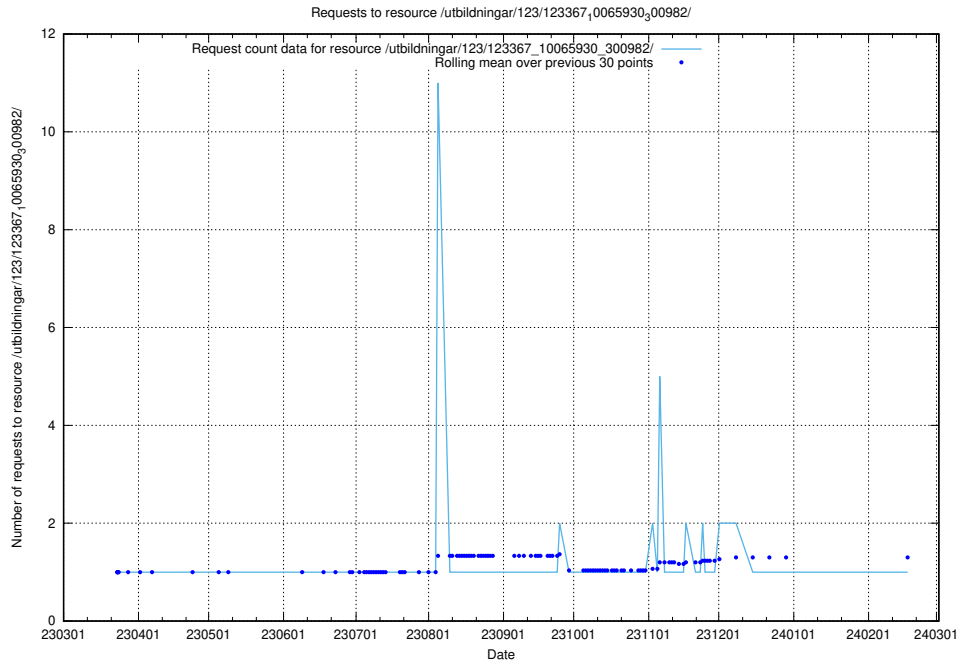

5.4918 Usage of /utbildningar/123/123367_10065930_300982/

Here, we count the number of requests to resource /utbildningar/123/123367_10065930_300982/.