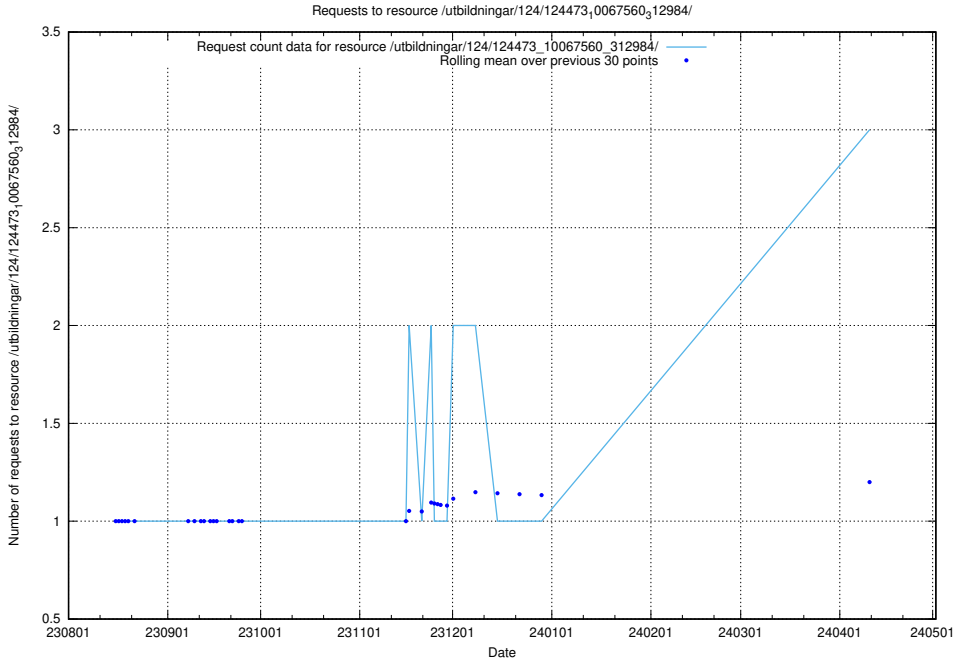

5.369 Usage of /utbildningar/124/124473_10067560_312984/

Here, we count the number of requests to resource /utbildningar/124/124473_10067560_312984/.