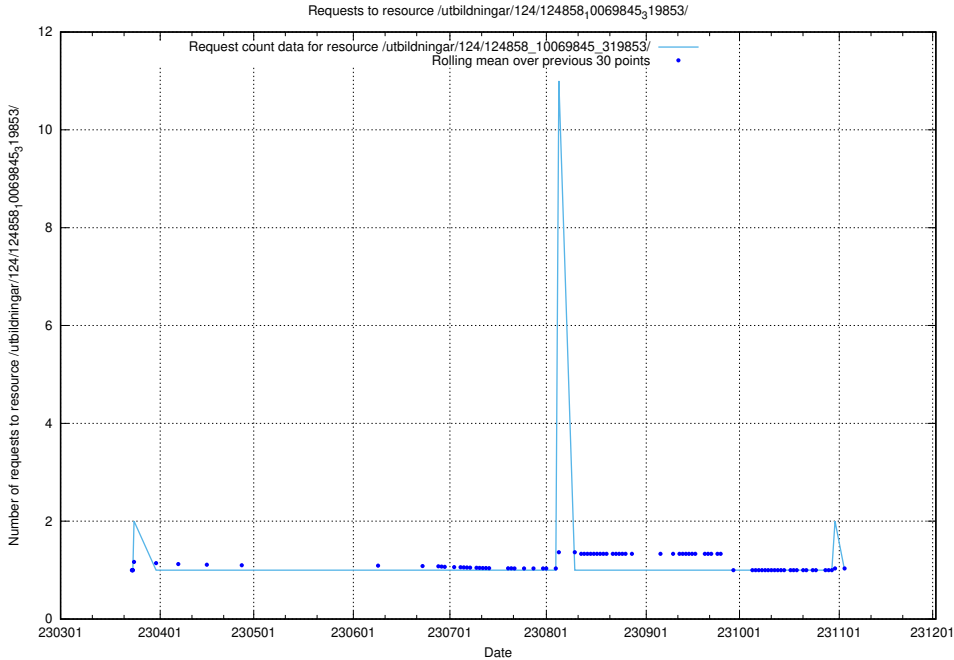

5.1187 Usage of /utbildningar/124/124858_10069845_319853/

Here, we count the number of requests to resource /utbildningar/124/124858_10069845_319853/.