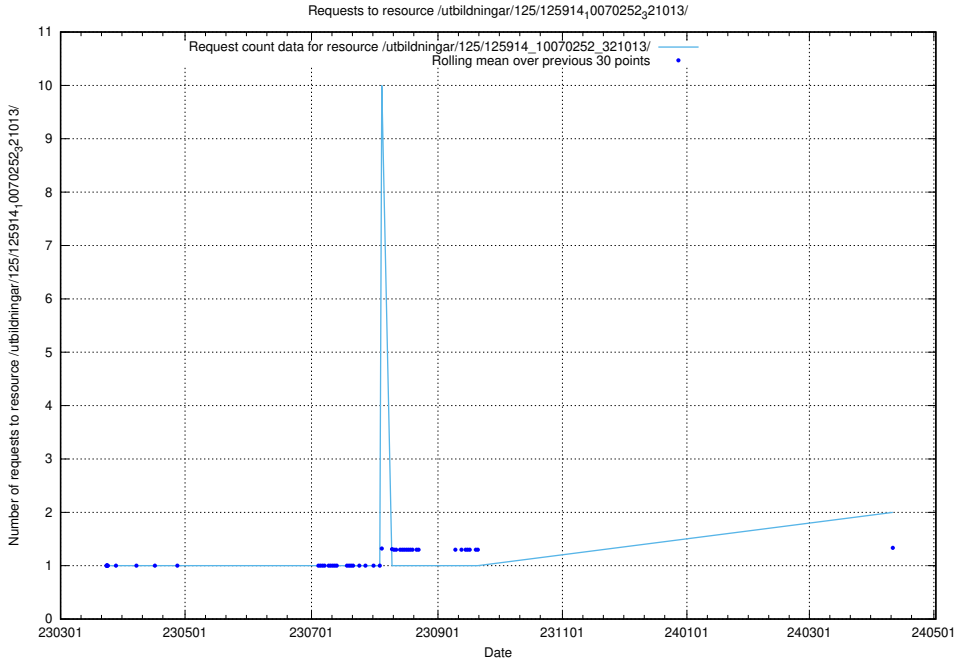

5.967 Usage of /utbildningar/125/125914_10070252_321013/

Here, we count the number of requests to resource /utbildningar/125/125914_10070252_321013/.