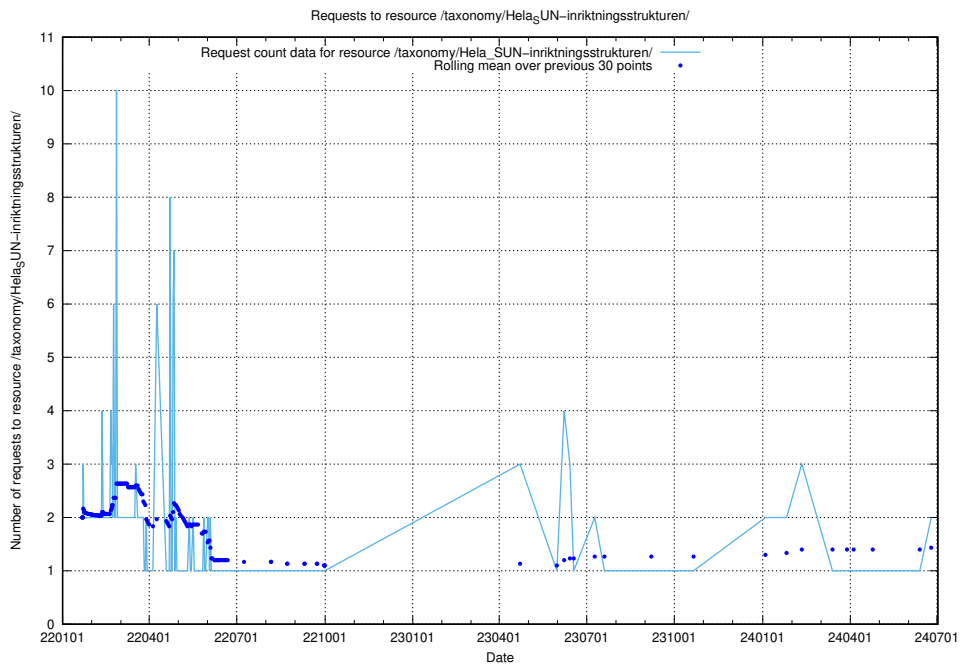

5.975 Usage of /taxonomy/Hela_SUN-inriktningsstrukturen/

Here, we count the number of requests to resource /taxonomy/Hela_SUN-inriktningsstrukturen/.