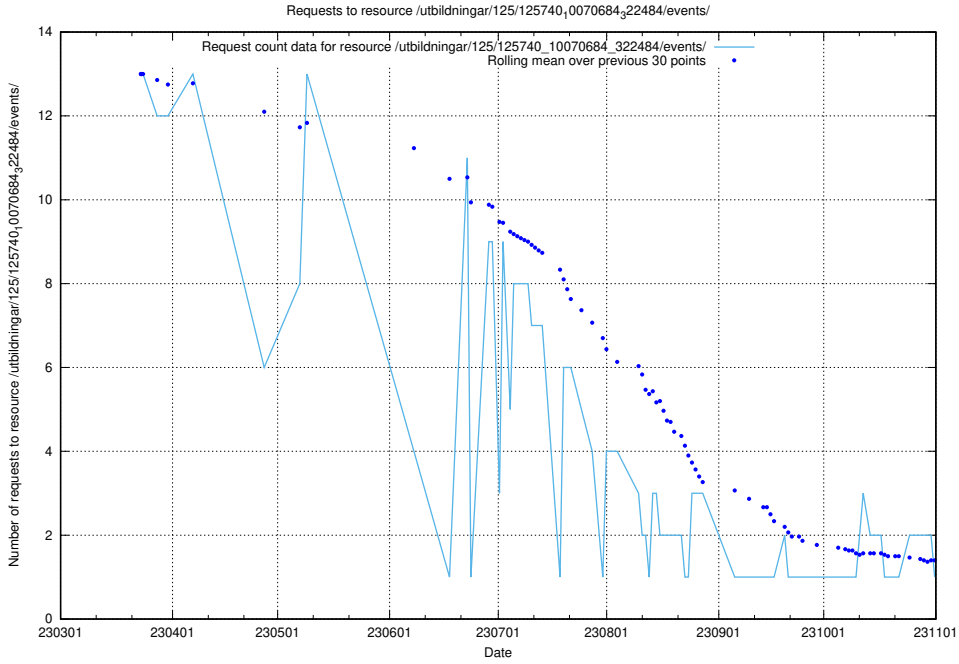

5.6512 Usage of /utbildningar/125/125740_10070684_322484/events/

Here, we count the number of requests to resource /utbildningar/125/125740_10070684_322484/events/