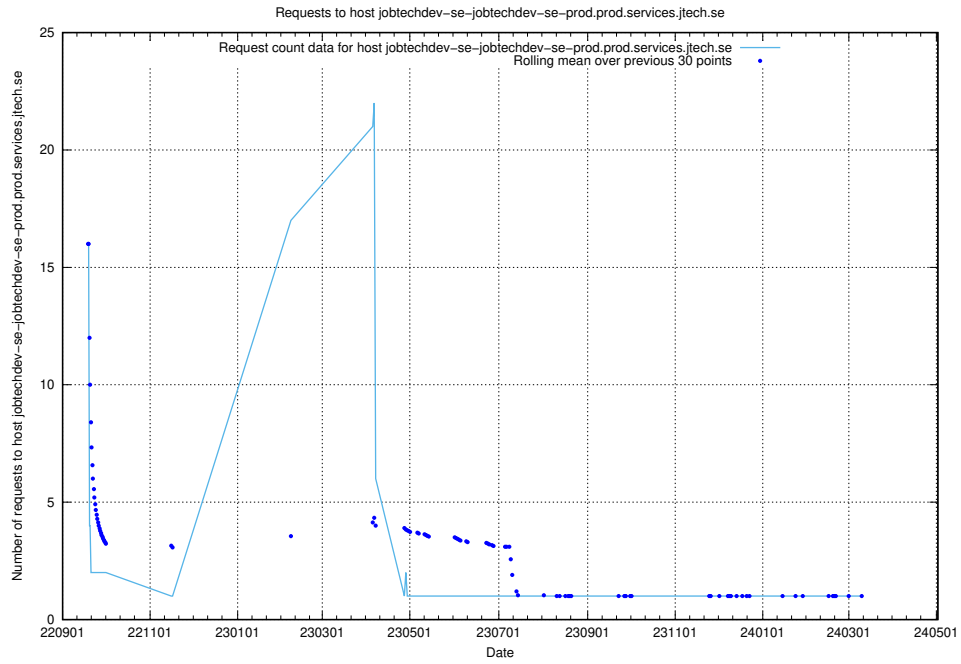

7.617 Usage of jobtechdev-se-jobtechdev-se-prod.prod.services.jtech.se

Here, we count the number of requests to host jobtechdev-se-jobtechdev-se-prod.prod.services.jtech.se.