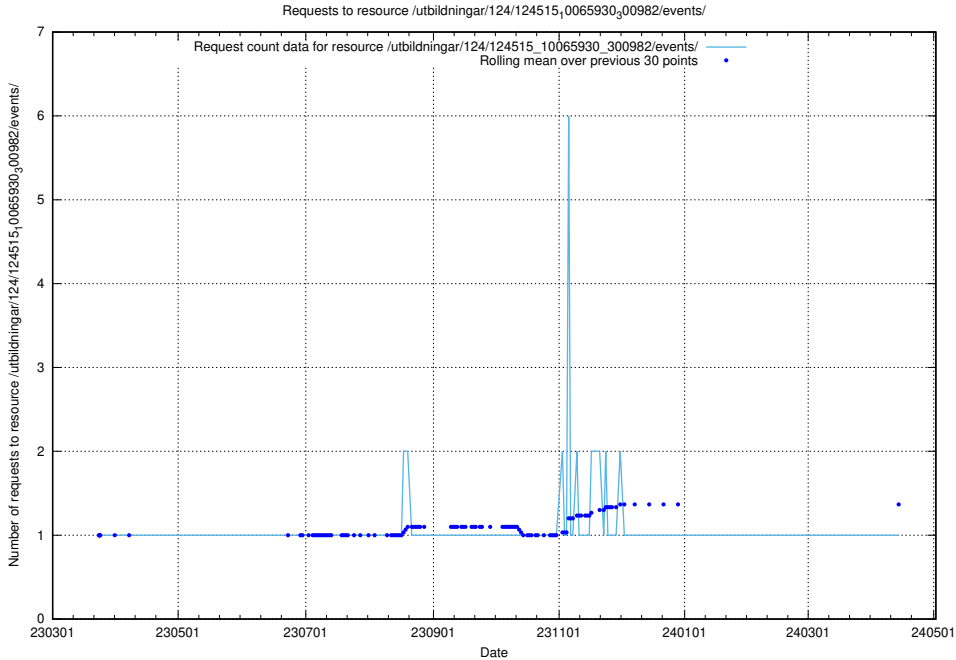

5.1860 Usage of /utbildningar/124/124515_10065930_300982/events/

Here, we count the number of requests to resource /utbildningar/124/124515_10065930_300982/events/

5.1861 Usage of /taxonomy/version/22/query/sun-field-hierarchy/