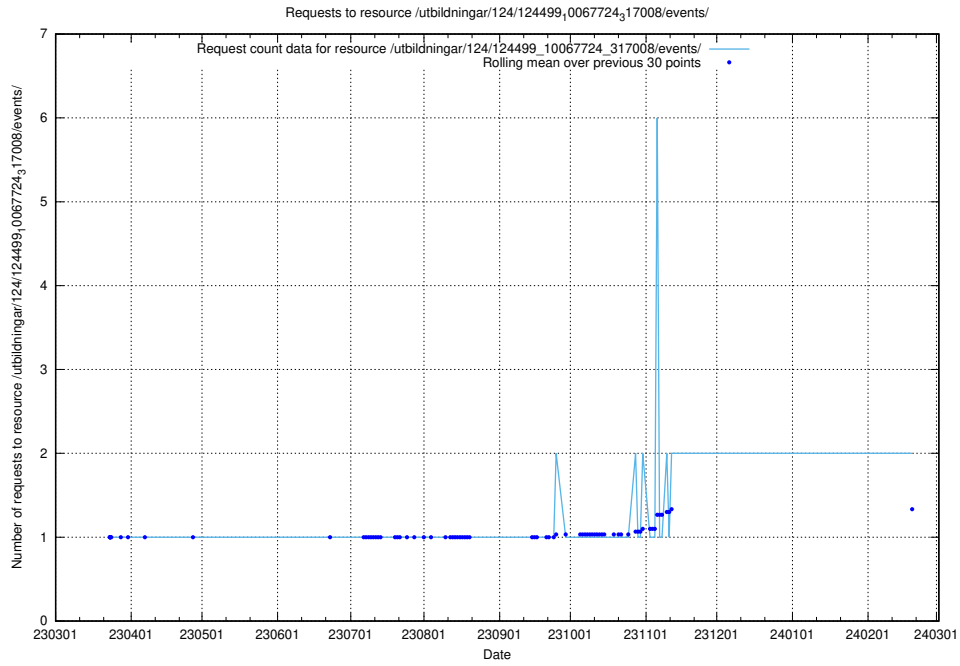

5.552 Usage of /utbildningar/124/124499_10067724_317008/events/

Here, we count the number of requests to resource /utbildningar/124/124499_10067724_317008/events/