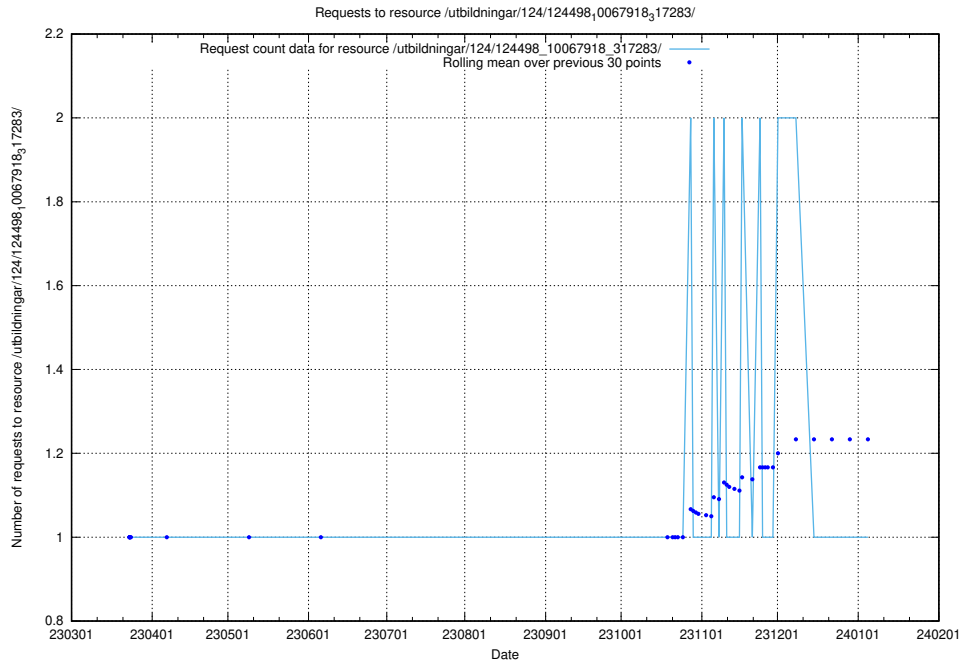

5.2892 Usage of /utbildningar/124/124498_10067918_317283/

Here, we count the number of requests to resource /utbildningar/124/124498_10067918_317283/.