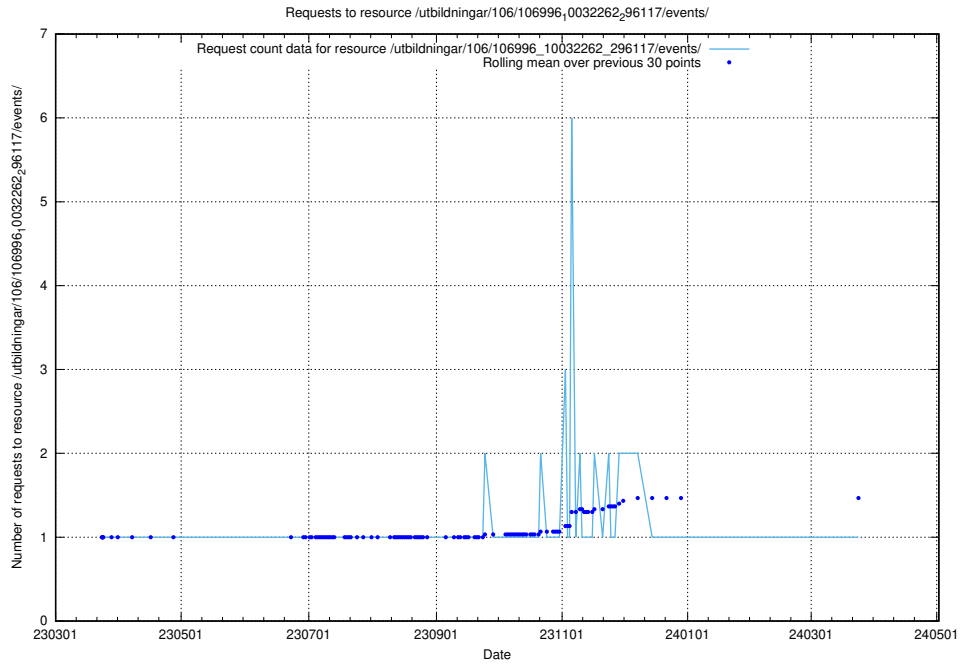

Here, we count the number of requests to resource /taxonomy/version/7/query/isco-level-4-groups/.

5.5694 Usage of /utbildningar/106/106996_10032262_296117/events/

Here, we count the number of requests to resource /utbildningar/106/106996_10032262_296117/events/