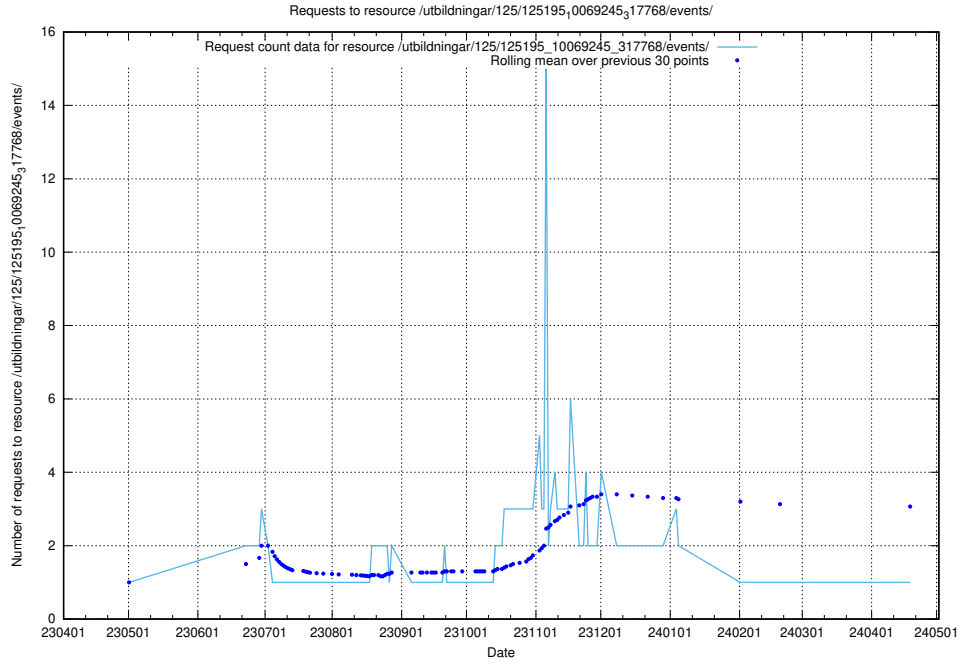

5.6281 Usage of /utbildningar/125/125195_10069245_317768/events/

Here, we count the number of requests to resource /utbildningar/125/125195_10069245_317768/events/