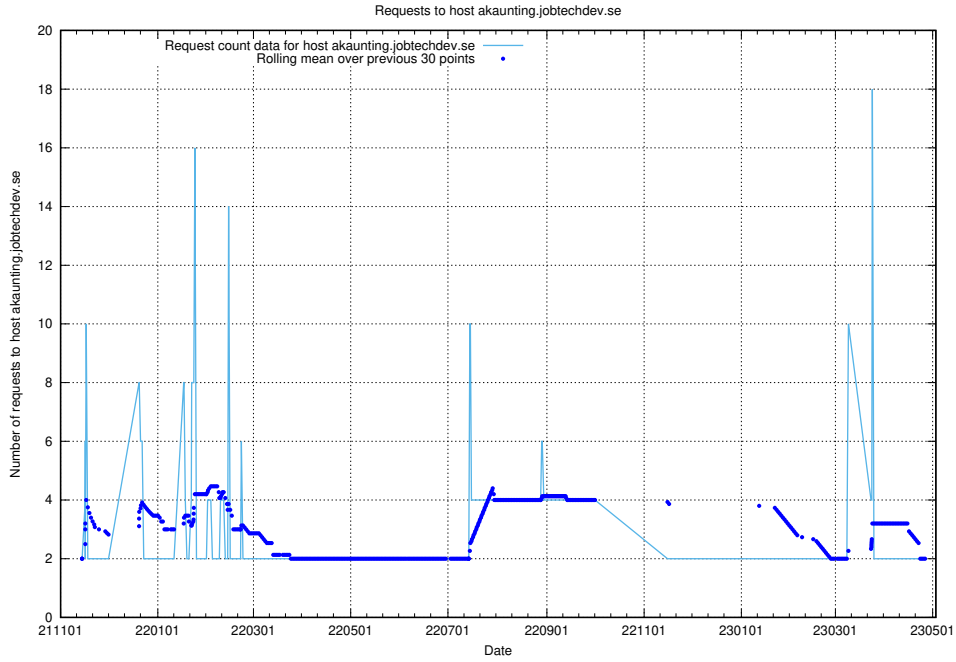

7.295 Usage of akaunting.jobtechdev.se

Here, we count the number of requests to host akaunting.jobtechdev.se.

7.296 Usage of prod-historical-search.jobtechdev.se

Here, we count the number of requests to host prod-historical-search.jobtechdev.se.