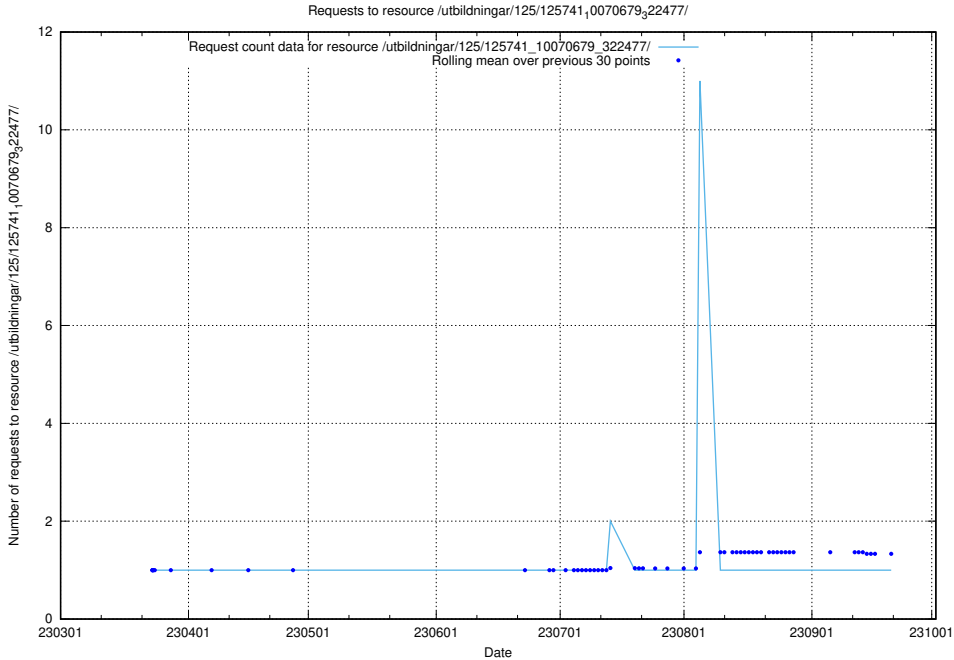

5.6743 Usage of /utbildningar/125/125741_10070679_322477/

Here, we count the number of requests to resource /utbildningar/125/125741_10070679_322477/.