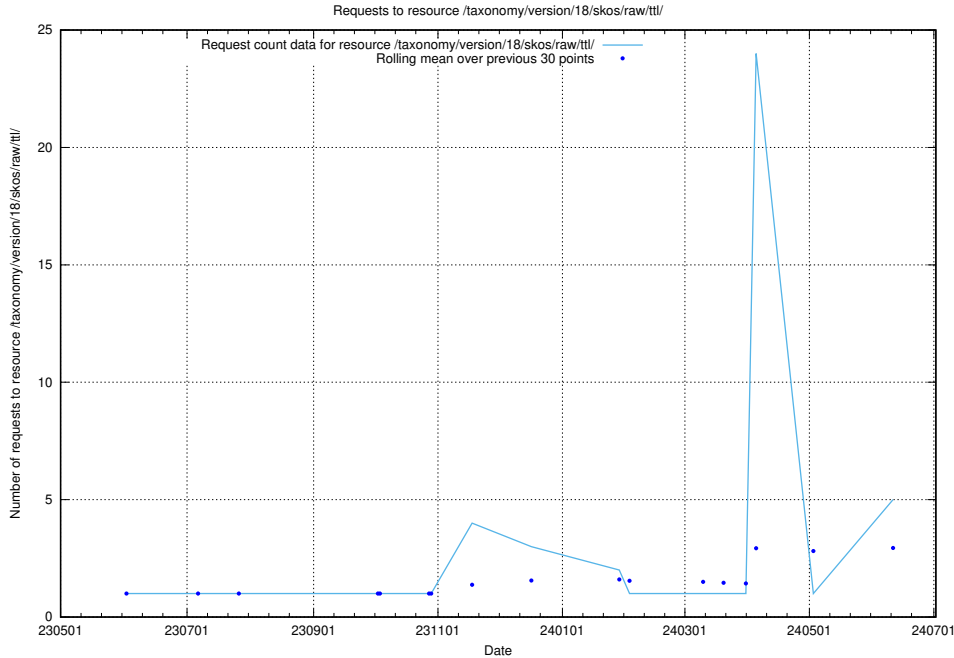

5.167 Usage of /taxonomy/version/18/skos/raw/ttl/

Here, we count the number of requests to resource /taxonomy/version/18/skos/raw/ttl/.