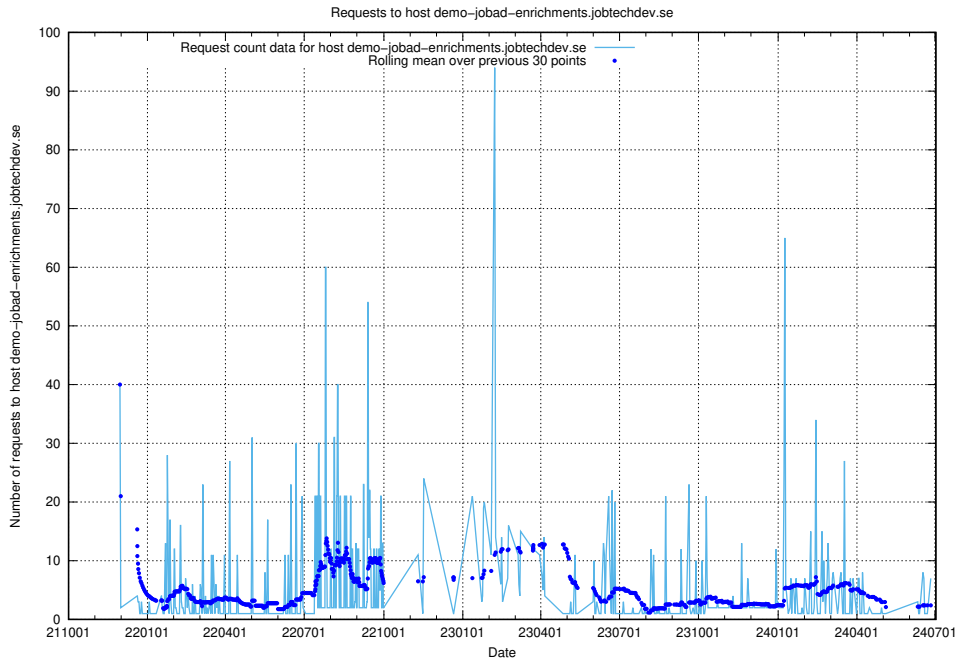

7.79 Usage of demo-jobad-enrichments.jobtechdev.se

Here, we count the number of requests to host demo-jobad-enrichments.jobtechdev.se.

7.80 Usage of taxonomy-viewer.jobtechdev.se

Here, we count the number of requests to host taxonomy-viewer.jobtechdev.se.