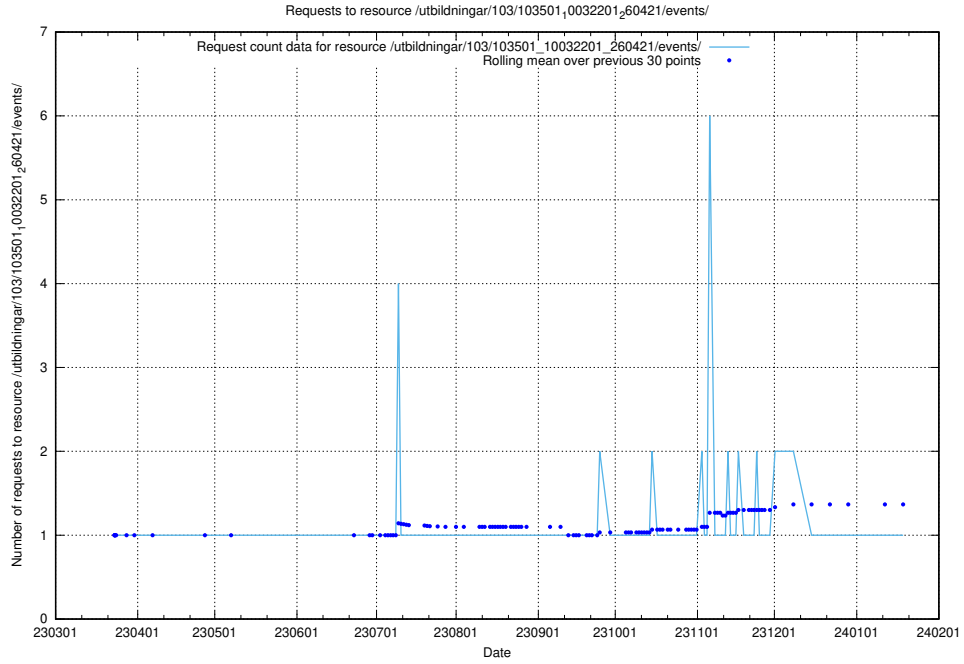

5.5752 Usage of /utbildningar/103/103501_10032201_260421/events/

Here, we count the number of requests to resource /utbildningar/103/103501_10032201_260421/events/