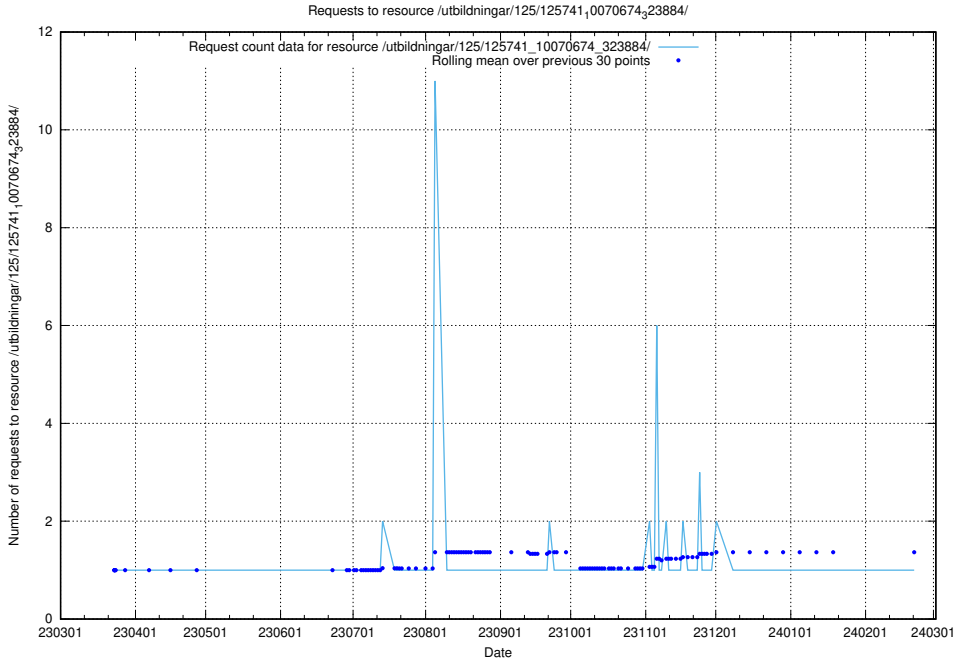

5.6748 Usage of /utbildningar/125/125741_10070674_323884/

Here, we count the number of requests to resource /utbildningar/125/125741_10070674_323884/.