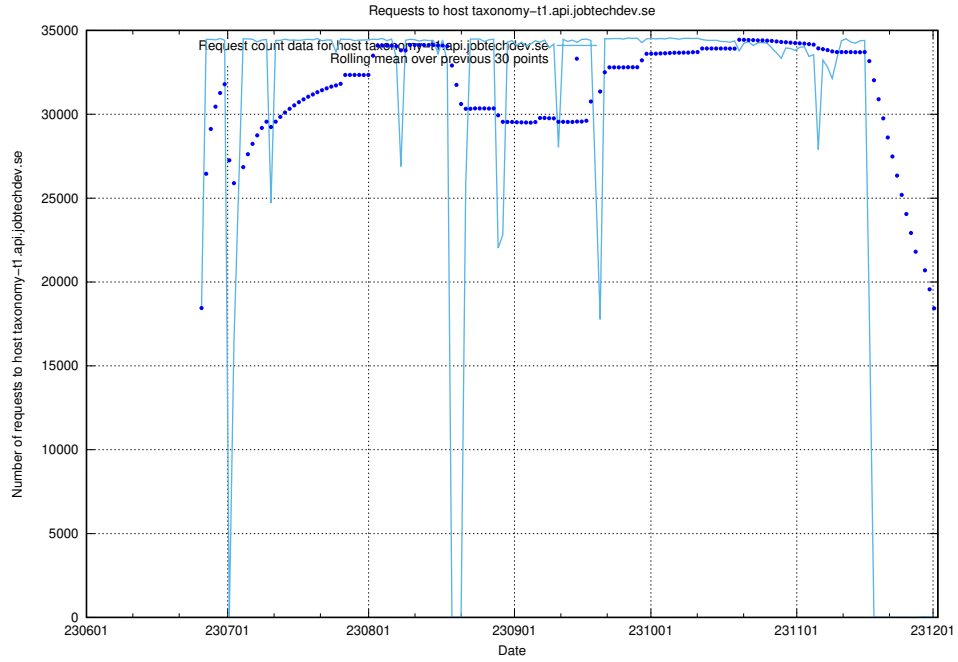

7.175 Usage of taxonomy-t1.api.jobtechdev.se

Here, we count the number of requests to host taxonomy-t1.api.jobtechdev.se.