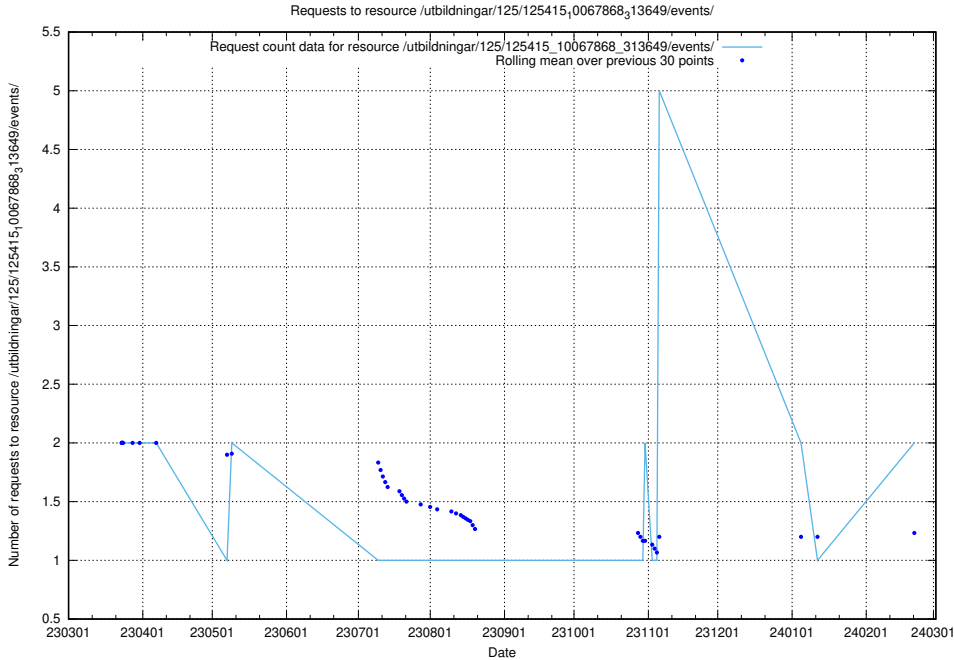

5.949 Usage of /utbildningar/125/125415_10067868_313649/events/

Here, we count the number of requests to resource /utbildningar/125/125415_10067868_313649/events/