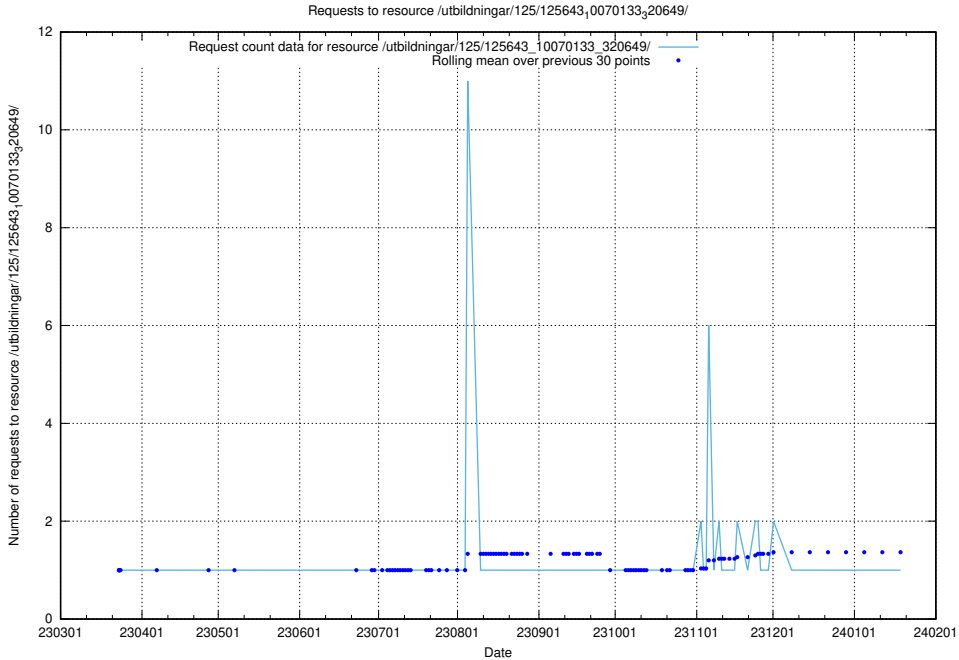

5.1058 Usage of /utbildningar/125/125643_10070133_320649/

Here, we count the number of requests to resource /utbildningar/125/125643_10070133_320649/.