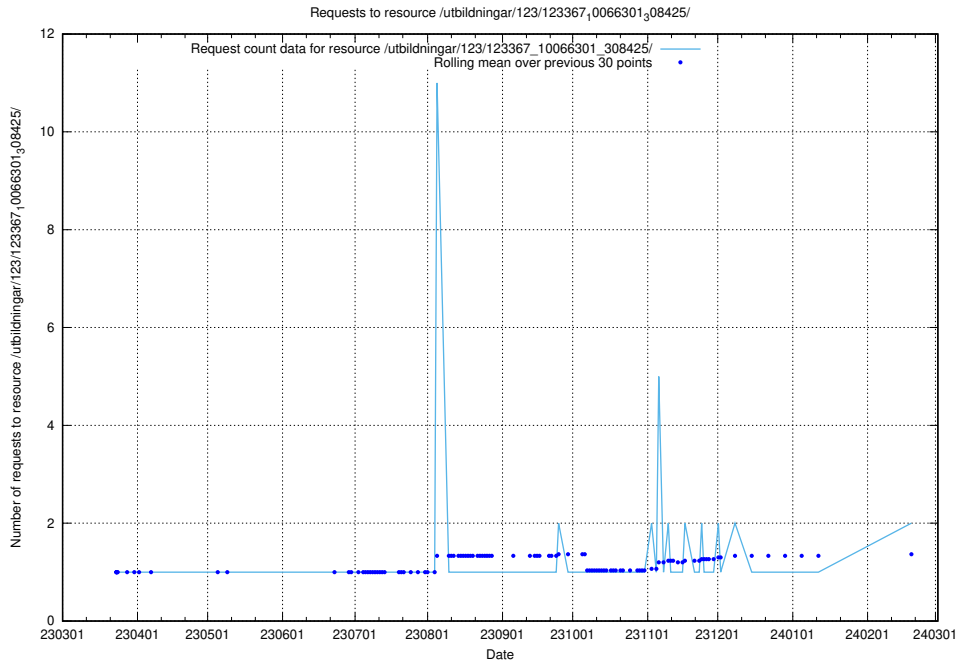

5.719 Usage of /utbildningar/123/123367_10066301_308425/

Here, we count the number of requests to resource /utbildningar/123/123367_10066301_308425/.