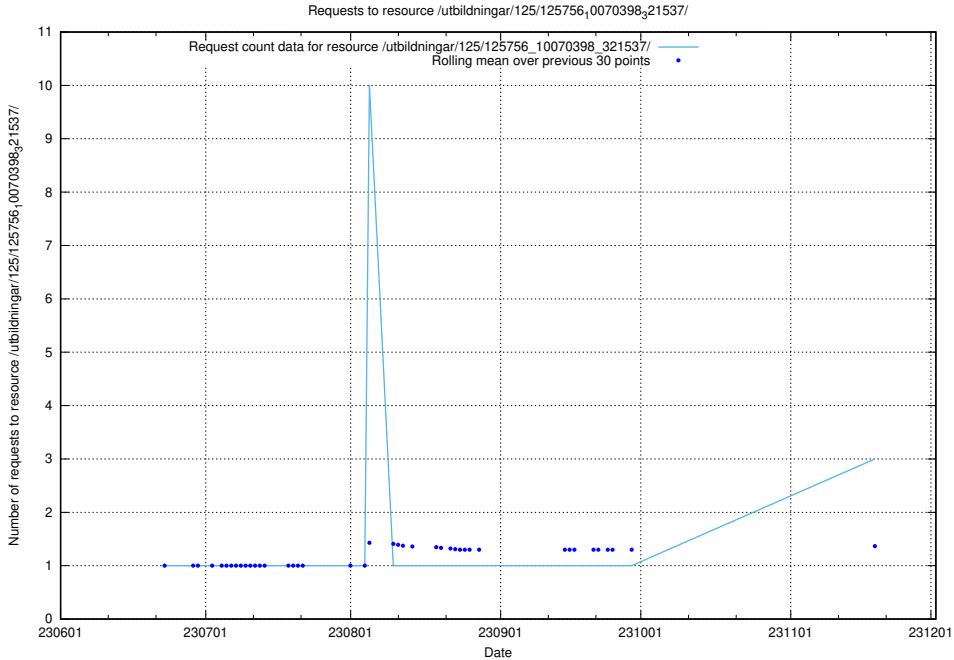

5.400 Usage of /utbildningar/125/125756_10070398_321537/

Here, we count the number of requests to resource /utbildningar/125/125756_10070398_321537/.