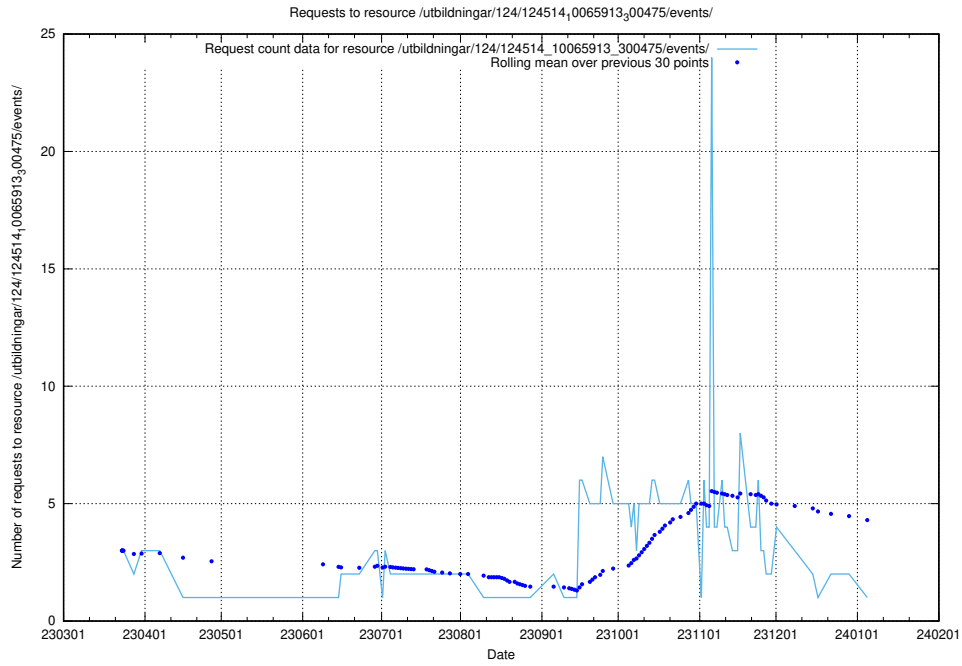

5.6529 Usage of /utbildningar/124/124514_10065913_300475/events/

Here, we count the number of requests to resource /utbildningar/124/124514_10065913_300475/events/