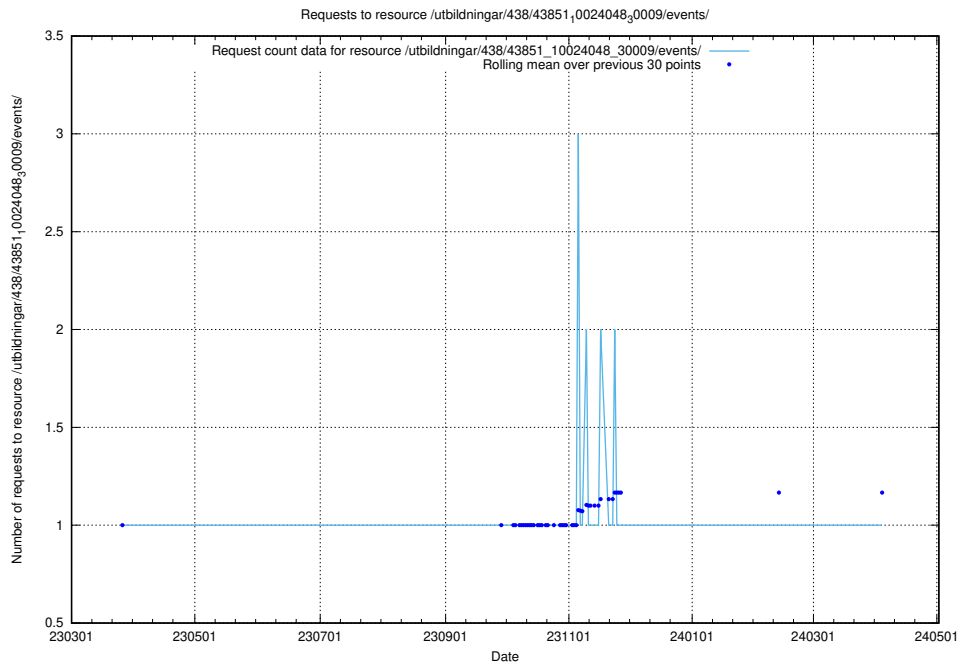

5.6357 Usage of /utbildningar/438/43851_10024048_30009/events/

Here, we count the number of requests to resource /utbildningar/438/43851_10024048_30009/events/.