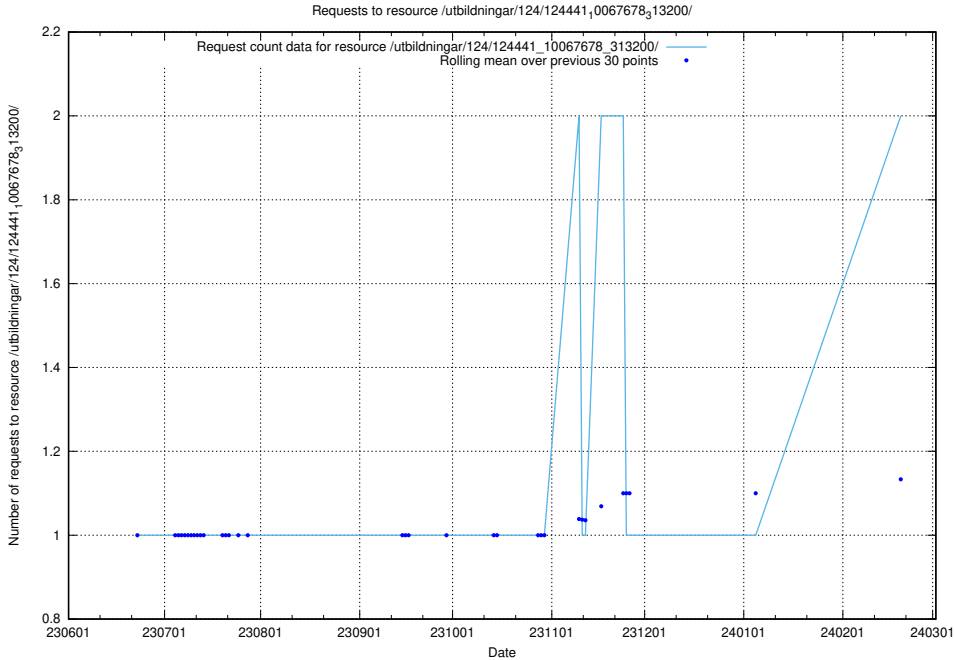

5.847 Usage of /utbildningar/124/124441_10067678_313200/

Here, we count the number of requests to resource /utbildningar/124/124441_10067678_313200/.