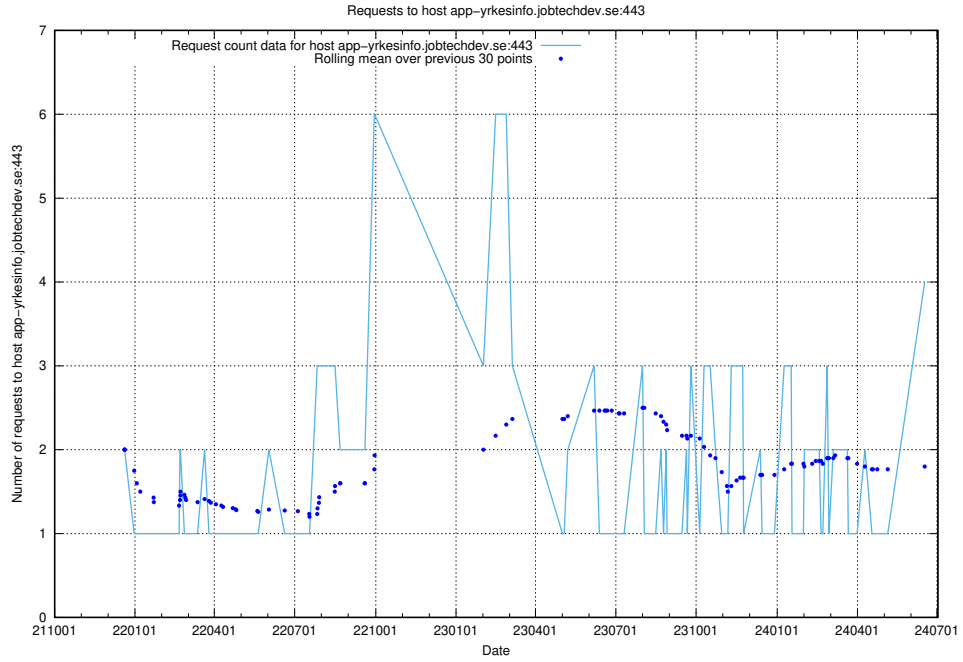

7.140 Usage of app-yrkesinfo.jobtechdev.se:443

Here, we count the number of requests to host app-yrkesinfo.jobtechdev.se:443.