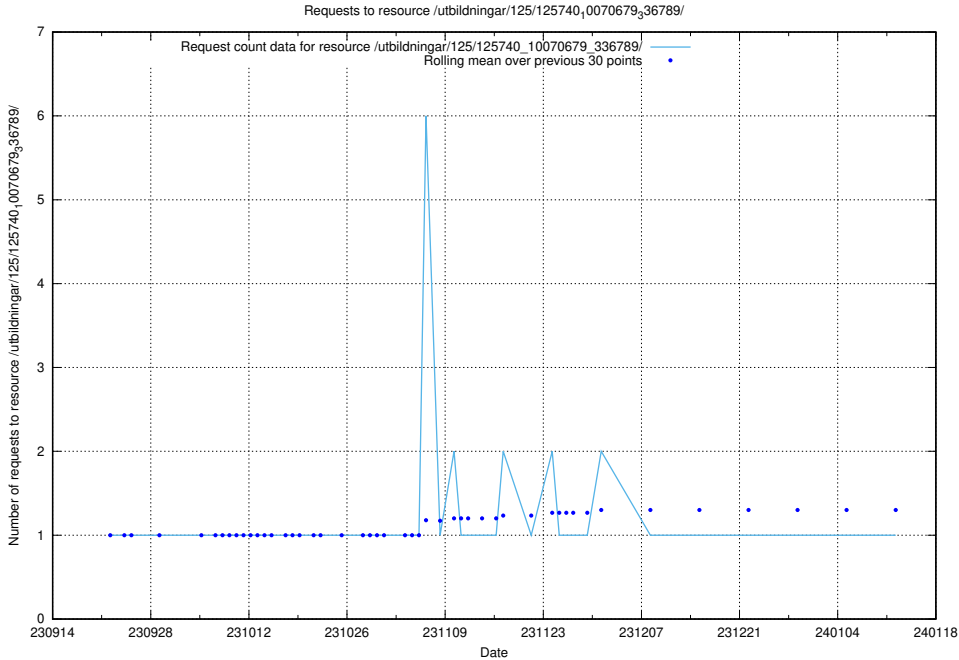

5.4795 Usage of /utbildningar/125/125740_10070679_336789/

Here, we count the number of requests to resource /utbildningar/125/125740_10070679_336789/.