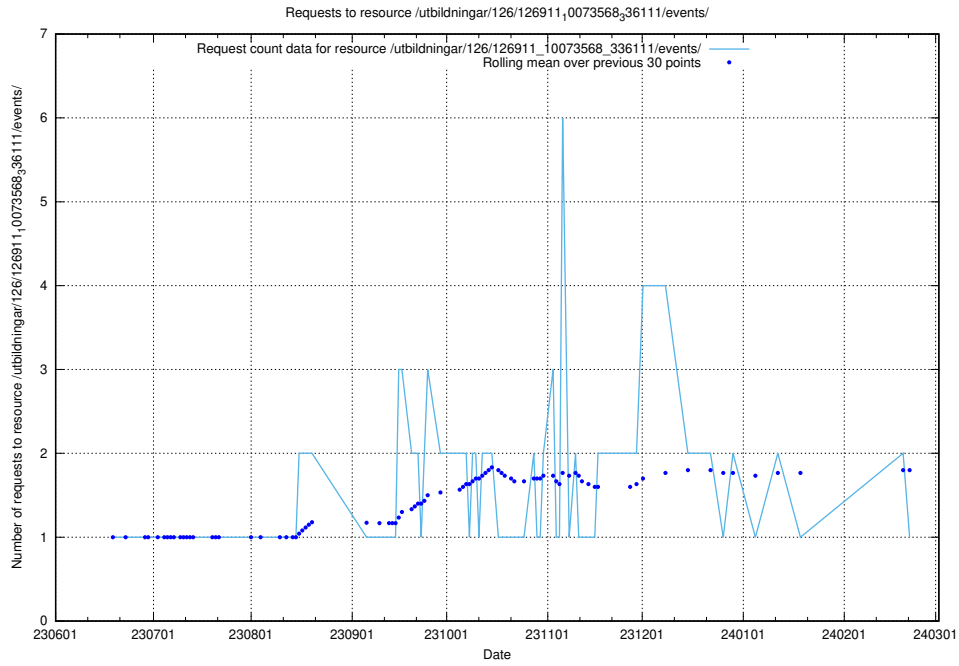

5.6130 Usage of /utbildningar/126/126911_10073568_336111/events/

Here, we count the number of requests to resource /utbildningar/126/126911_10073568_336111/events/