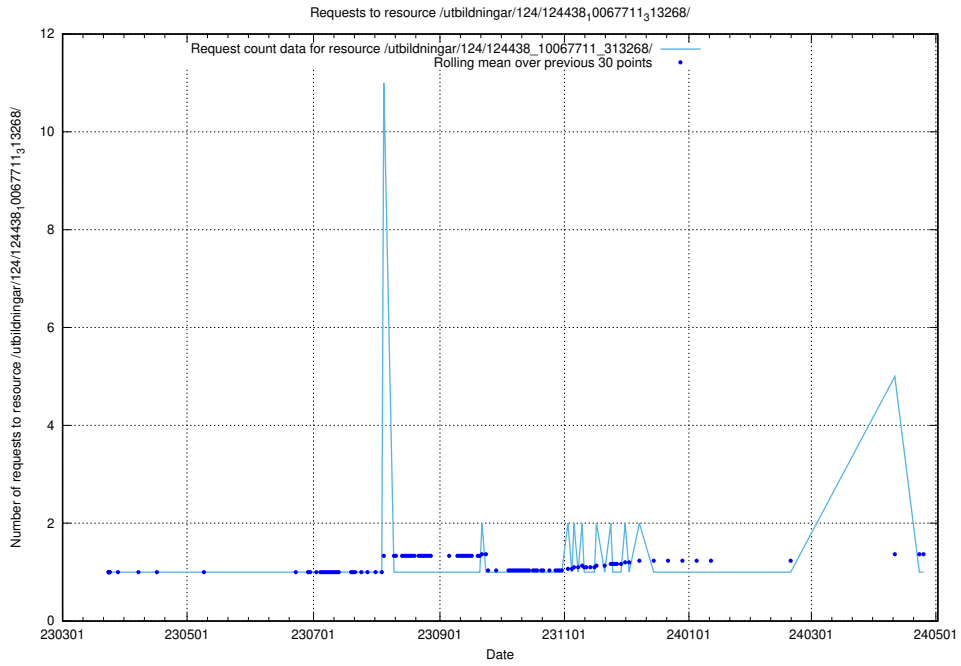

5.3999 Usage of /utbildningar/124/124438_10067711_313268/

Here, we count the number of requests to resource /utbildningar/124/124438_10067711_313268/.