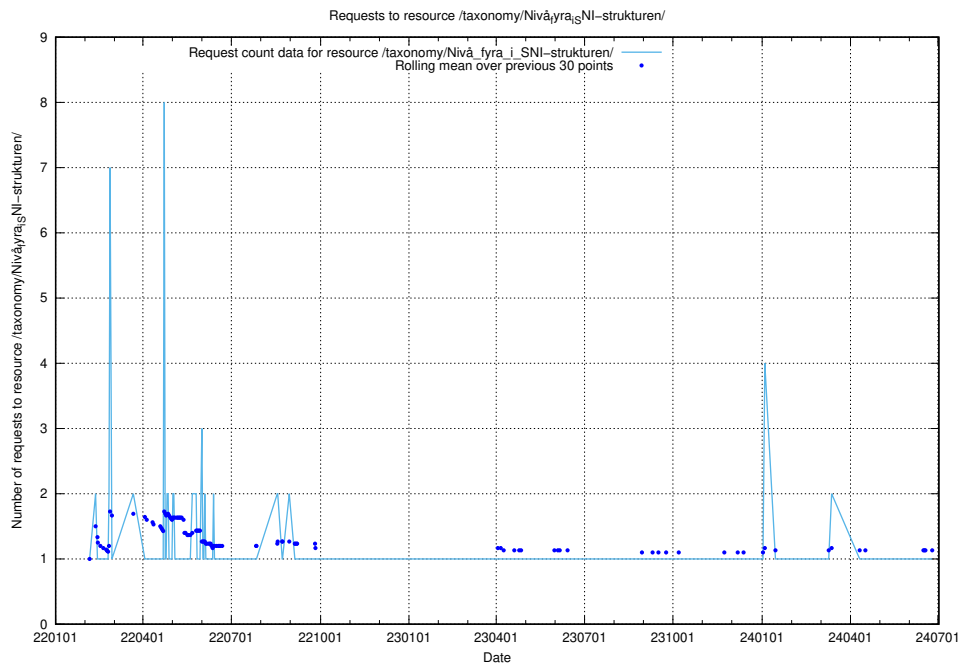

5.2719 Usage of /taxonomy/Nivå_fyra_i_SNI-strukturen/

Here, we count the number of requests to resource /taxonomy/Nivå_fyra_i_SNI-strukturen/.