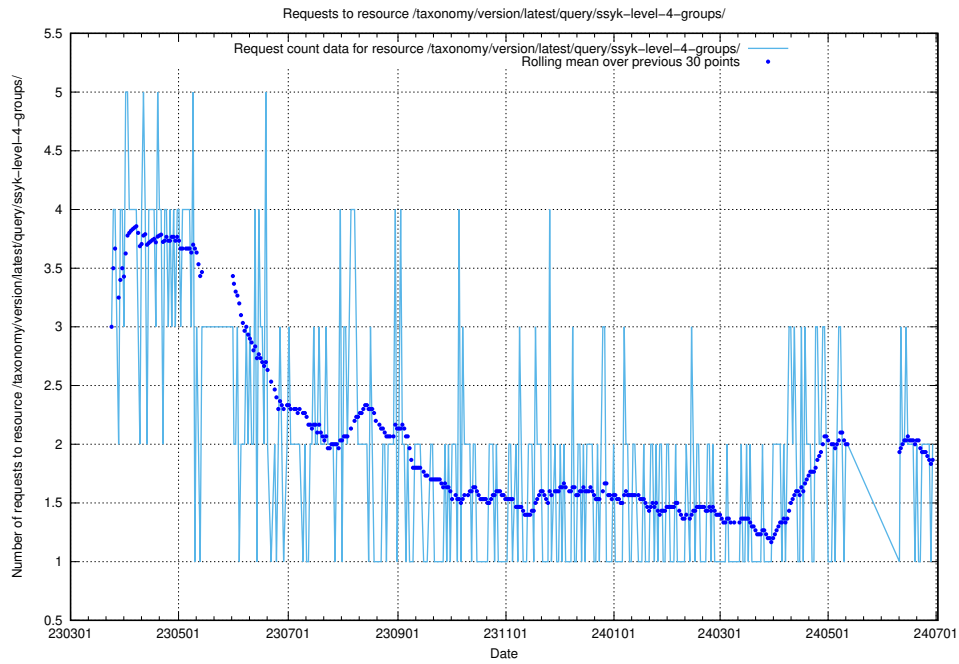

5.896 Usage of /taxonomy/version/latest/query/ssyk-level-4-groups/

Here, we count the number of requests to resource /taxonomy/version/latest/query/ssyk-level-4-groups/.