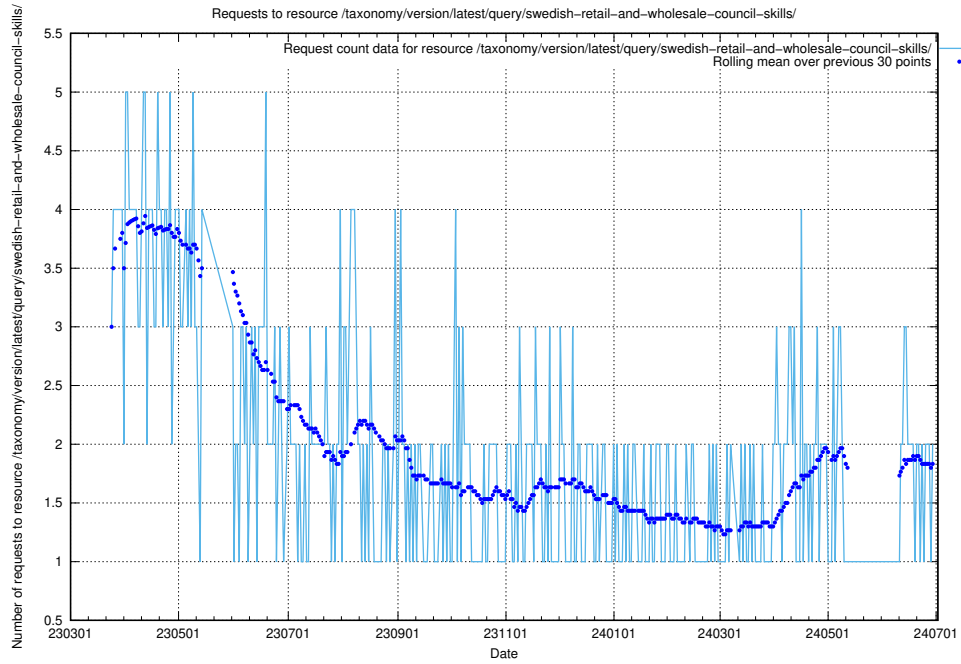

5.883 Usage of /taxonomy/version/latest/query/swedish-retail-and-wholesale-council-skills/

Here, we count the number of requests to resource /taxonomy/version/latest/query/swedish-retail-and-wholesale-council-skills/.