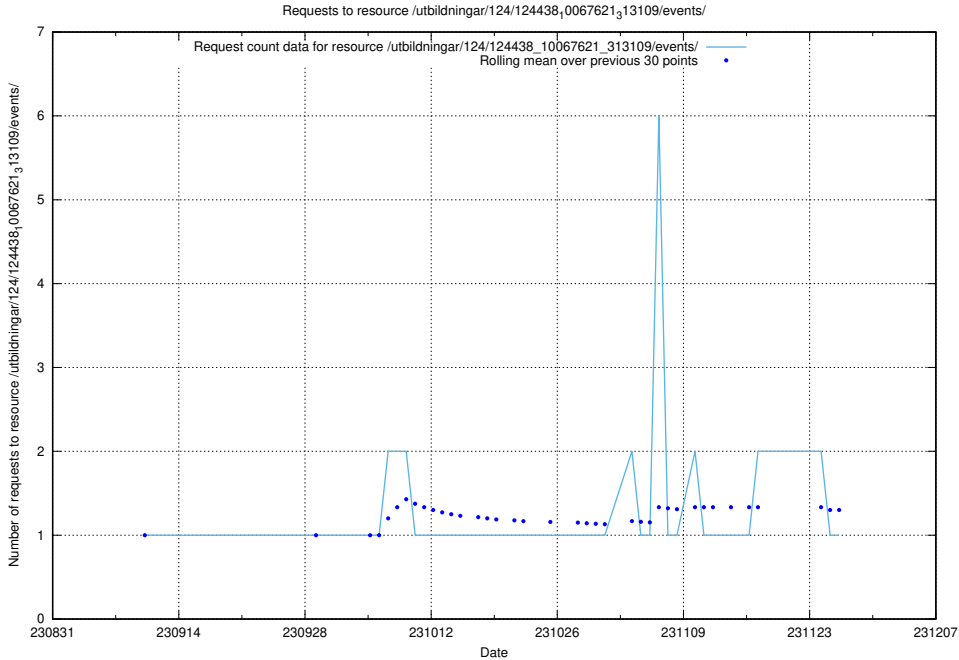

5.4909 Usage of /utbildningar/124/124438_10067621_313109/events/

Here, we count the number of requests to resource /utbildningar/124/124438_10067621_313109/events/