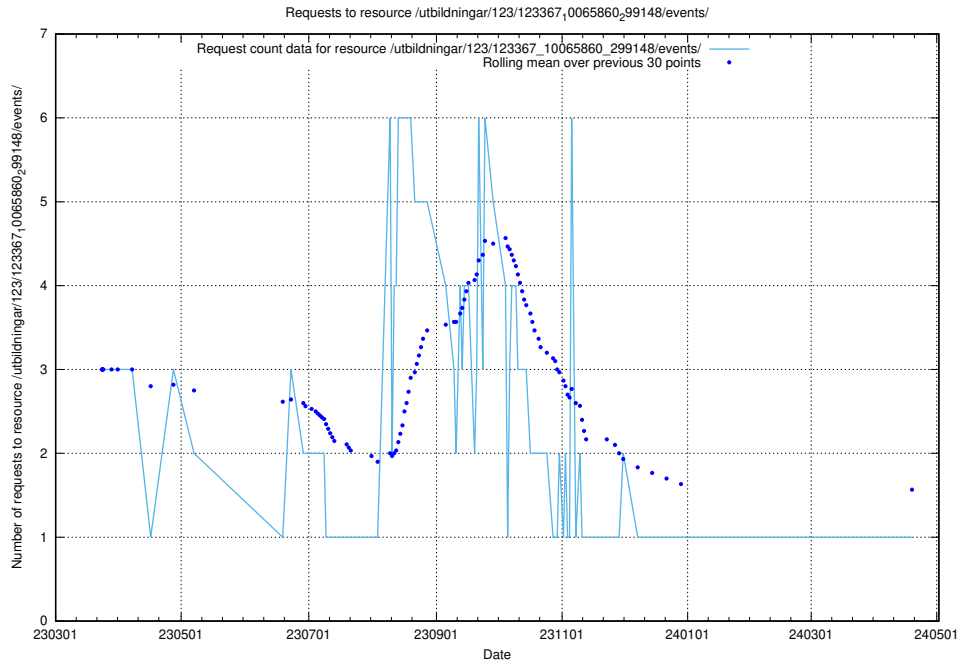

5.6533 Usage of /utbildningar/123/123367_10065860_299148/events/

Here, we count the number of requests to resource /utbildningar/123/123367_10065860_299148/events/