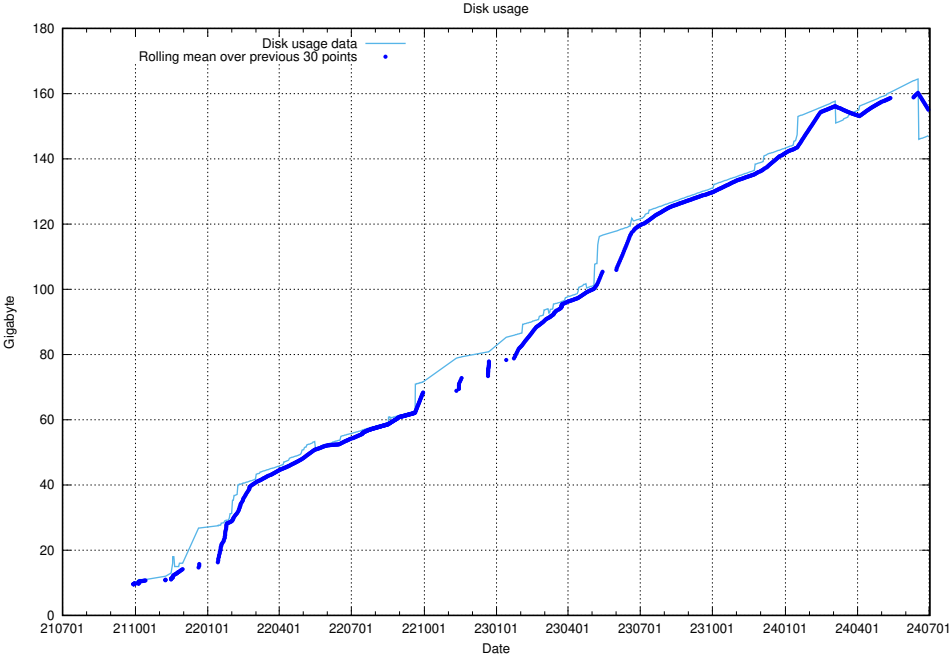

⁶<https://data.jobtechdev.se>

5.2 Disk space usage

A table showing the disk space usage on the data server.

5.5 Usage of /availability/uptime/20240624/

Here, we count the number of requests to resource /availability/uptime/20240624/.