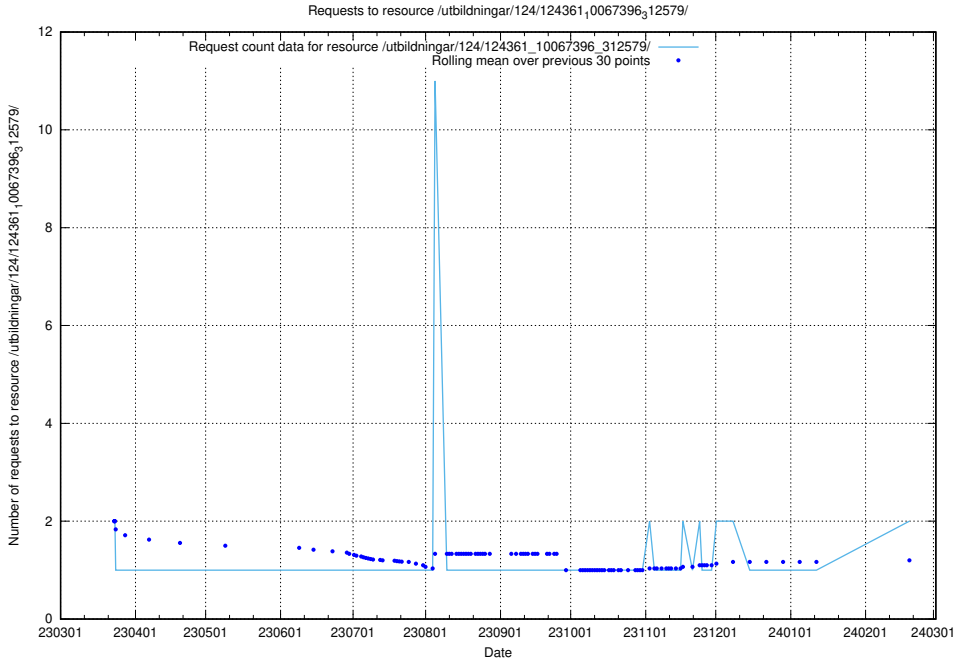

Here, we count the number of requests to resource /utbildningar/124/124498_10067872_313662/events/

5.956 Usage of /utbildningar/124/124361_10067396_312579/

Here, we count the number of requests to resource /utbildningar/124/124361_10067396_312579/.