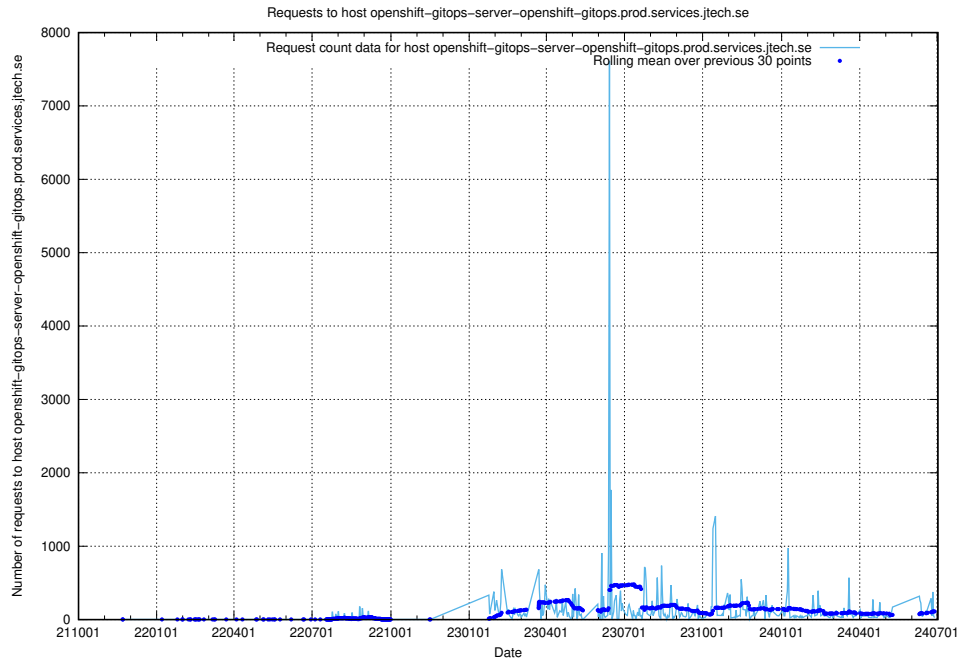

Here, we count the number of requests to host openshift-gitops-server-openshift-gitops.prod.services.jtech.se.

7.35 Usage of taxonomy-i1.api.jobtechdev.se

Here, we count the number of requests to host taxonomy-i1.api.jobtechdev.se.