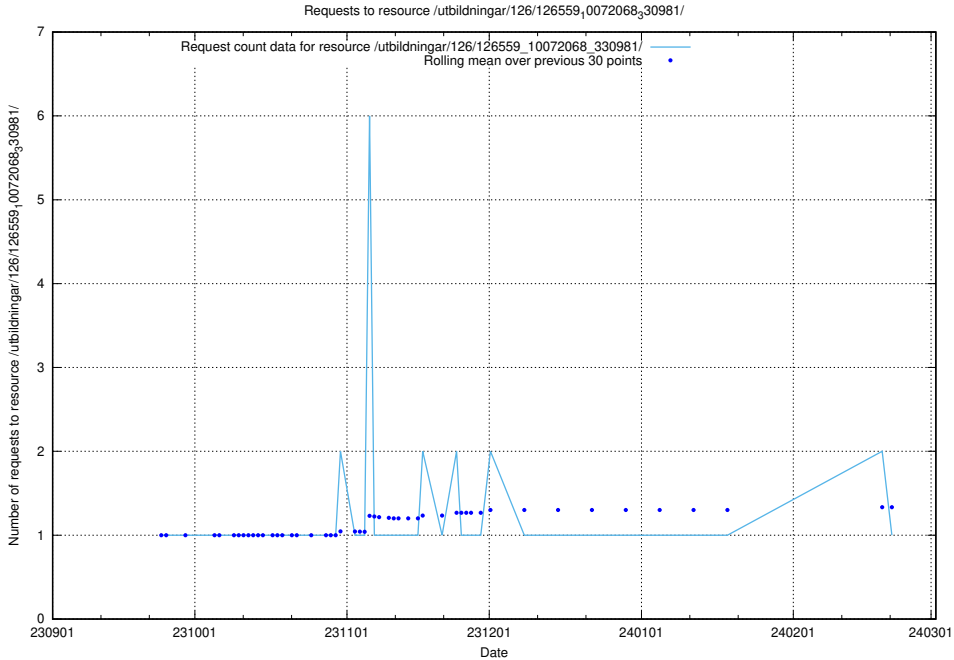

5.4767 Usage of /utbildningar/126/126559_10072068_330981/

Here, we count the number of requests to resource /utbildningar/126/126559_10072068_330981/.