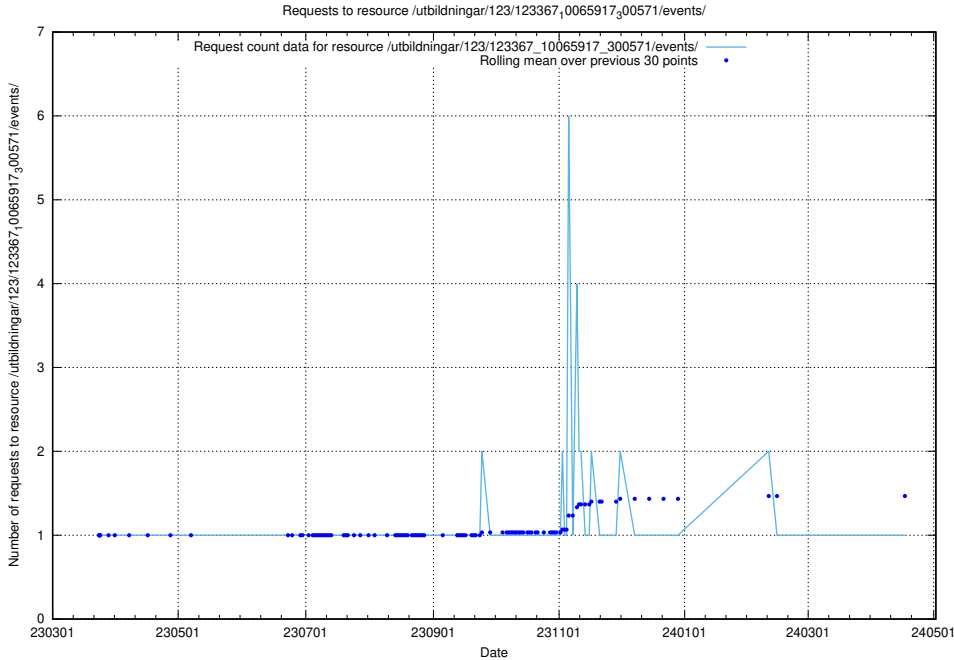

Here, we count the number of requests to resource /taxonomy/version/3/query/employment-type-concepts/.

5.4929 Usage of /utbildningar/123/123367_10065917_300571/events/

Here, we count the number of requests to resource /utbildningar/123/123367_10065917_300571/events/