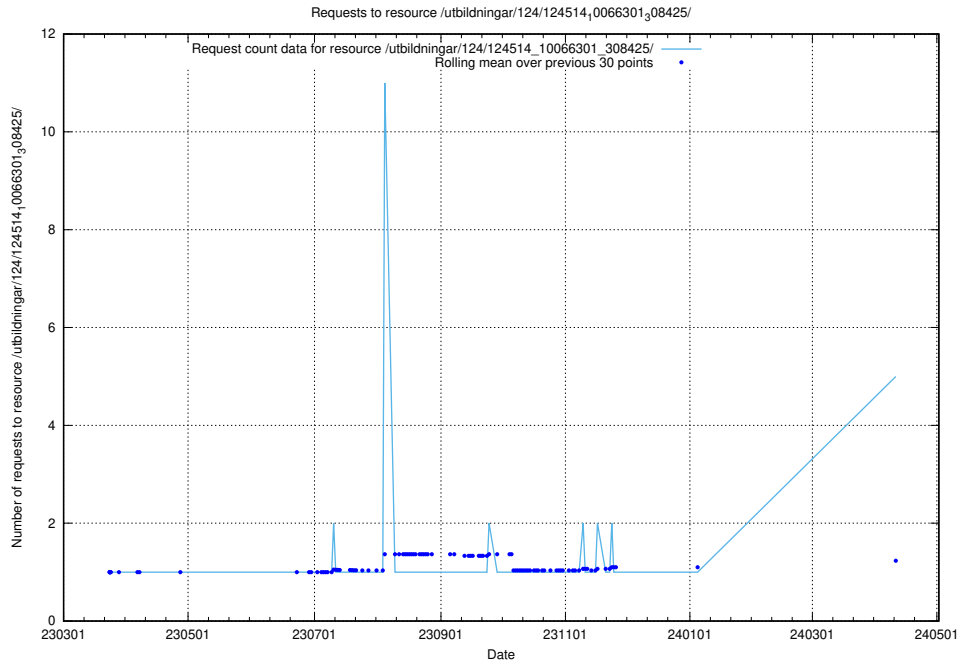

5.141 Usage of /utbildningar/124/124514_10066301_308425/

Here, we count the number of requests to resource /utbildningar/124/124514_10066301_308425/.