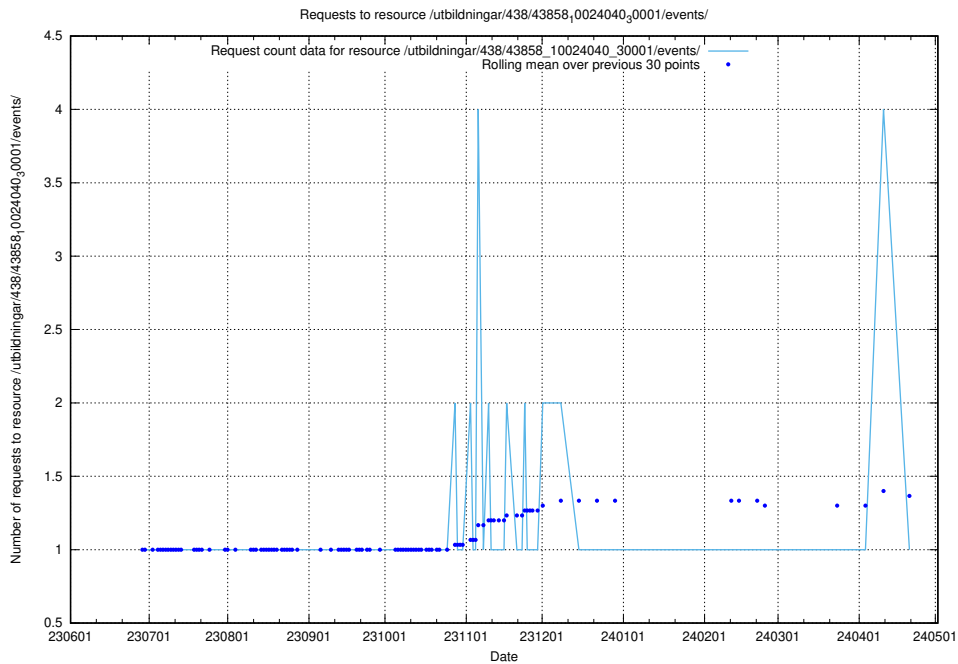

5.5707 Usage of /utbildningar/438/43858_10024040_30001/events/

Here, we count the number of requests to resource /utbildningar/438/43858_10024040_30001/events/.