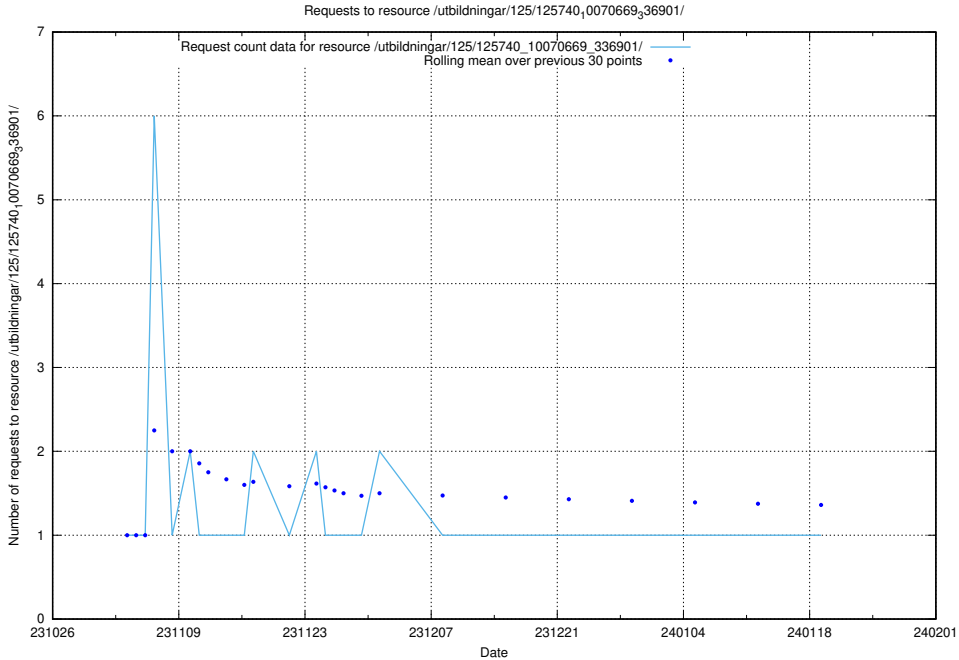

Here, we count the number of requests to resource /utbildningar/125/125740_10070669_336901/.

5.4447 Usage of /utbildningar/125/125618_10070636_322304/events/

Here, we count the number of requests to resource /utbildningar/125/125618_10070636_322304/events/