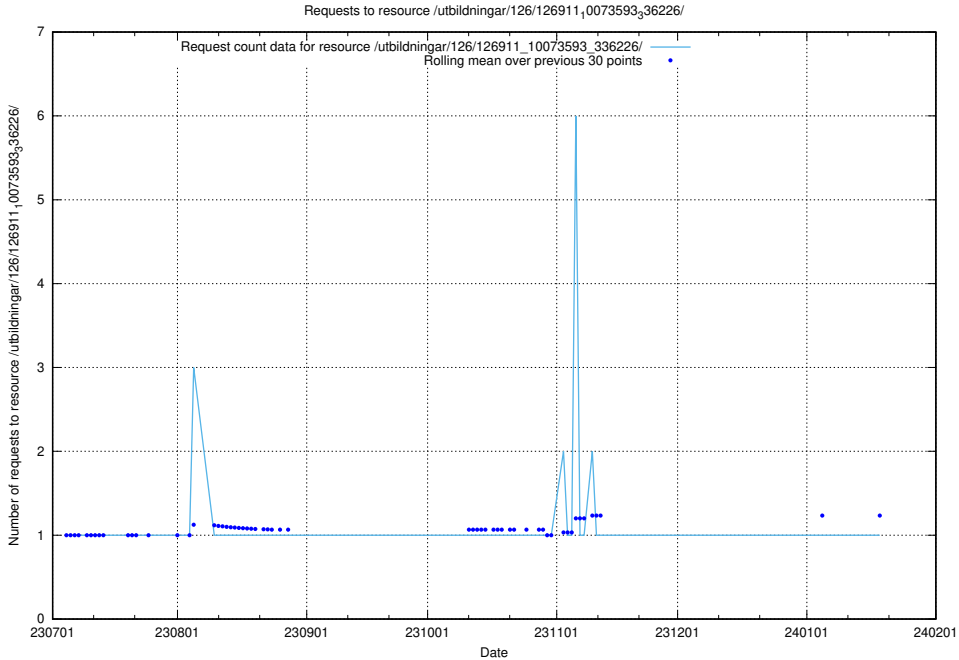

5.5629 Usage of /utbildningar/126/126911_10073593_336226/

Here, we count the number of requests to resource /utbildningar/126/126911_10073593_336226/.