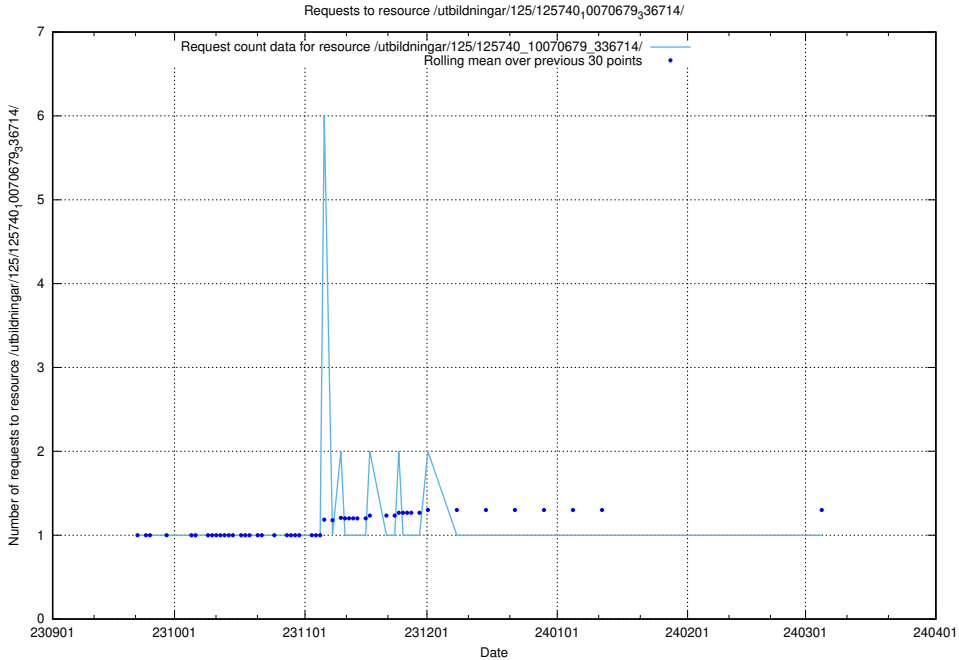

5.4796 Usage of /utbildningar/125/125740_10070679_336714/

Here, we count the number of requests to resource /utbildningar/125/125740_10070679_336714/.