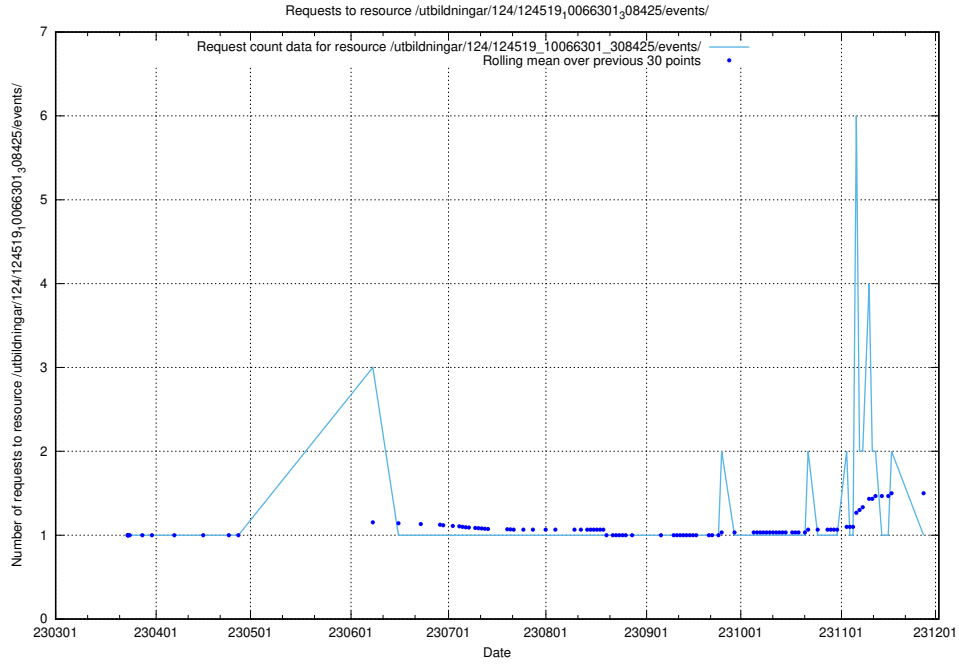

Here, we count the number of requests to resource /taxonomy/version/14/query/ssyk-level-4-with-related-isco-level-4-groups/.

5.1525 Usage of /utbildningar/124/124519_10066301_308425/events/

Here, we count the number of requests to resource /utbildningar/124/124519_10066301_308425/events/