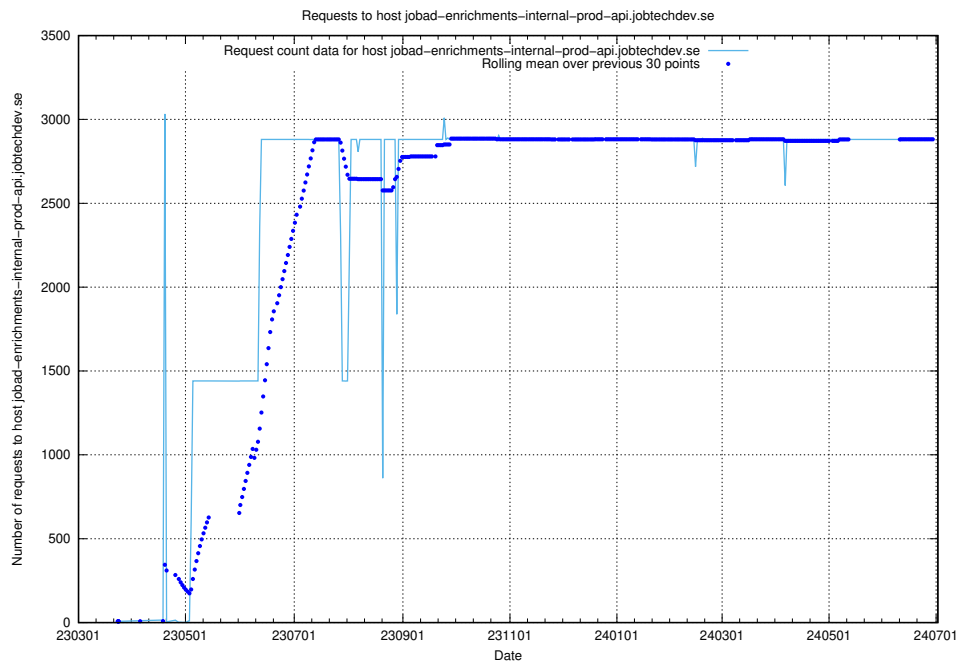

7.16 Usage of jobad-enrichments-internal-prod-api.jobtechdev.se

Here, we count the number of requests to host jobad-enrichments-internal-prod-api.jobtechdev.se.