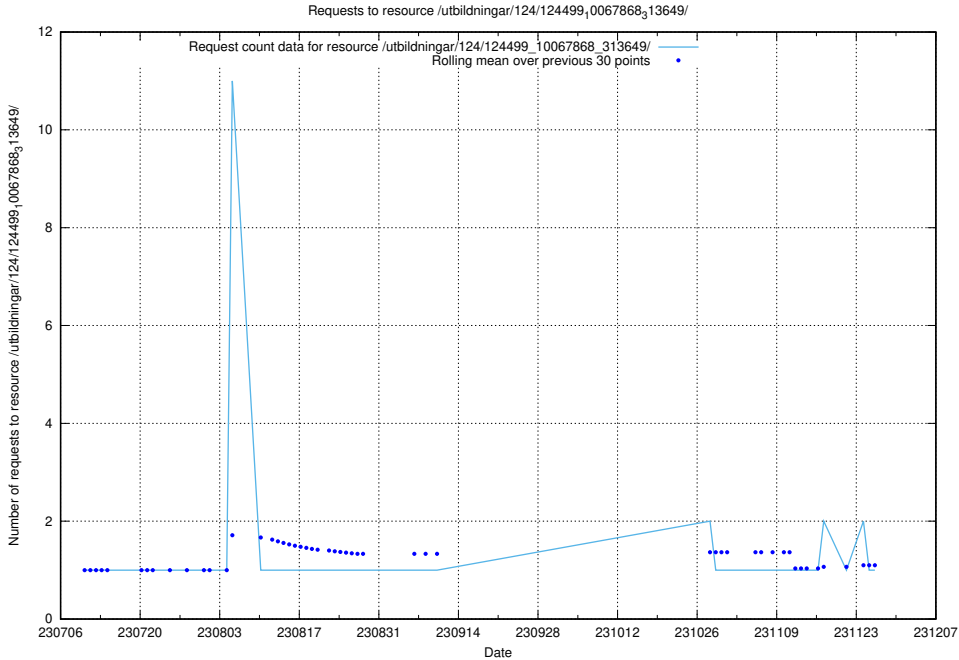

Here, we count the number of requests to resource /utbildningar/124/124499_10067868_313649/events/

5.5407 Usage of /utbildningar/124/124499_10067868_313649/

Here, we count the number of requests to resource /utbildningar/124/124499_10067868_313649/.