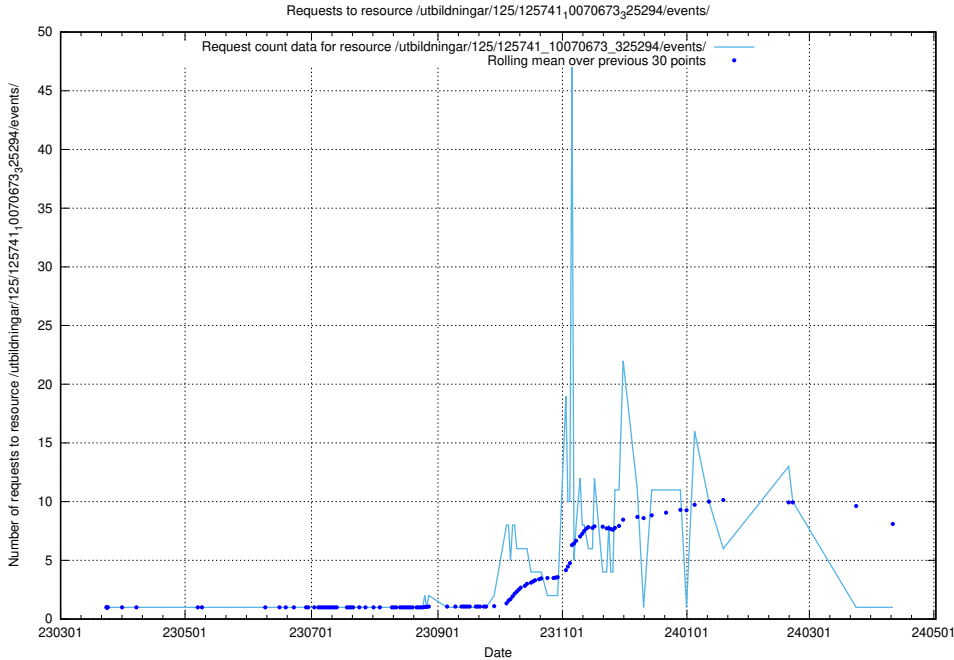

5.6752 Usage of /utbildningar/125/125741_10070673_325294/events/

Here, we count the number of requests to resource /utbildningar/125/125741_10070673_325294/events/