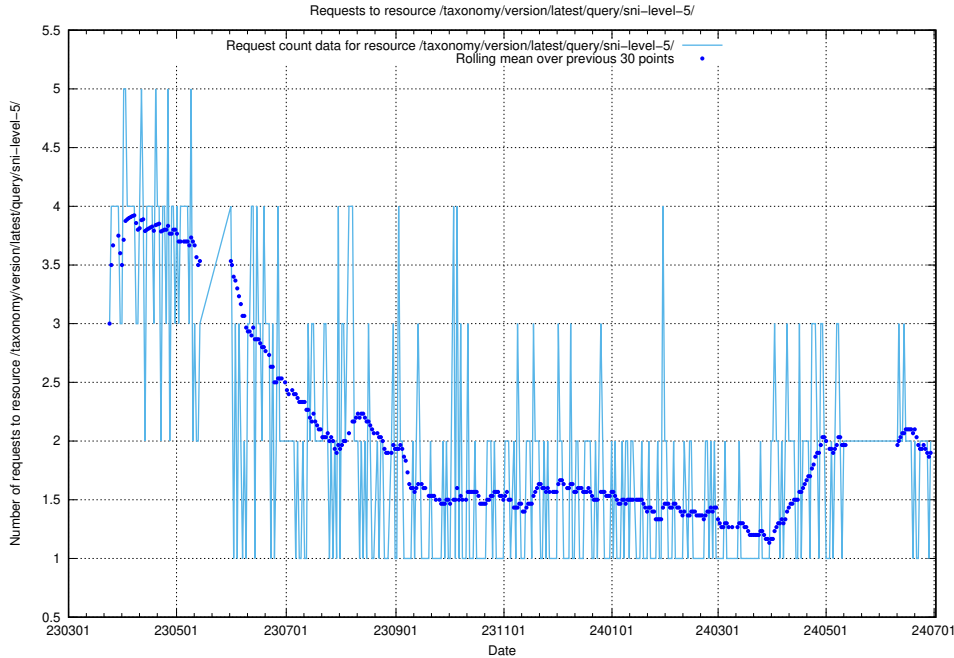

5.902 Usage of /taxonomy/version/latest/query/sni-level-5/

Here, we count the number of requests to resource /taxonomy/version/latest/query/sni-level-5/.