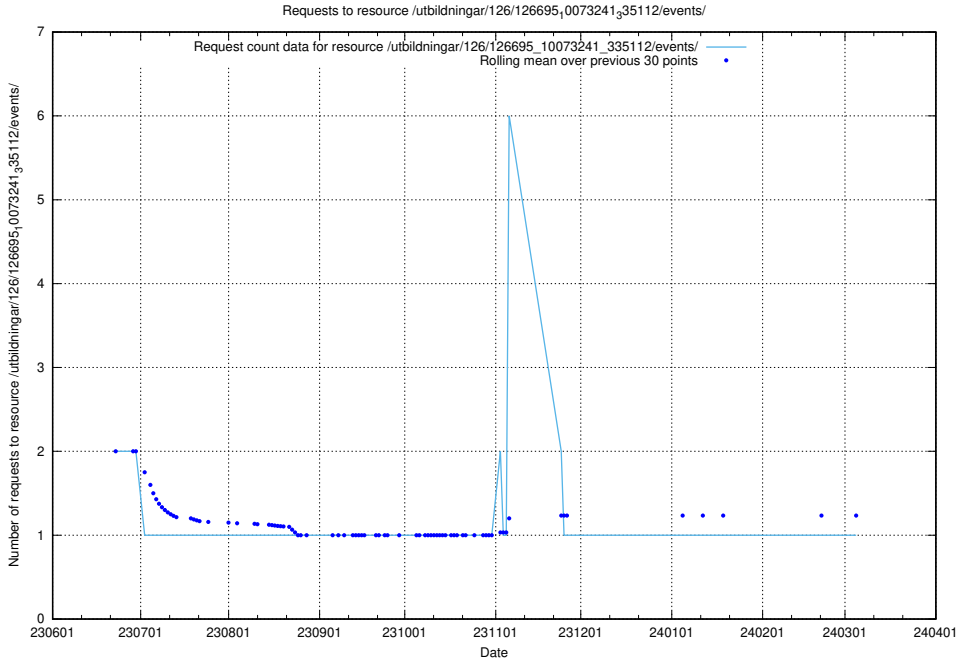

5.5848 Usage of /utbildningar/126/126695_10073241_335112/events/

Here, we count the number of requests to resource /utbildningar/126/126695_10073241_335112/events/