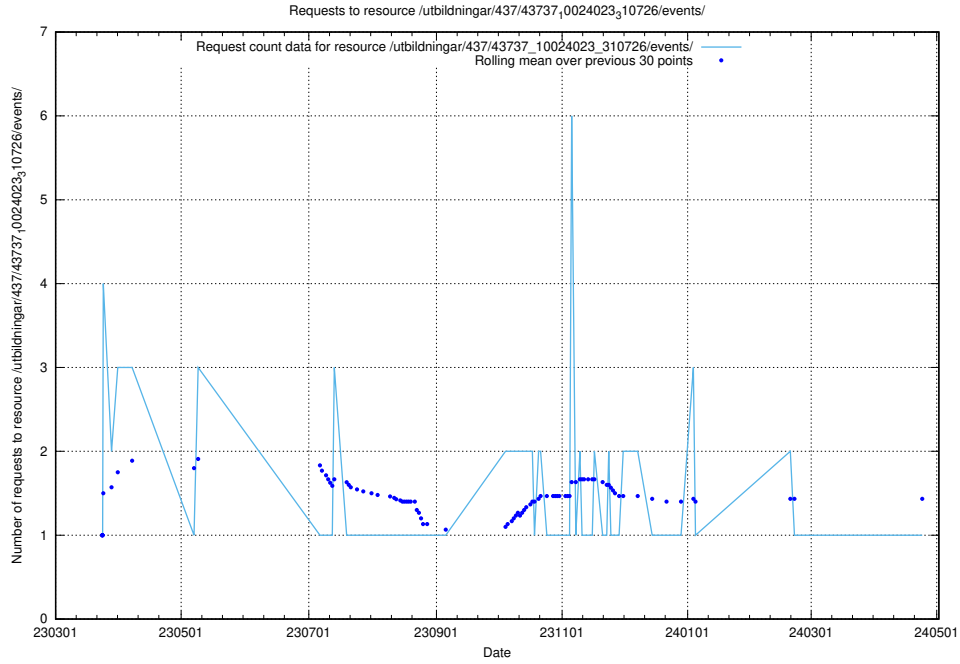

5.6660 Usage of /utbildningar/437/43737_10024023_310726/events/

Here, we count the number of requests to resource /utbildningar/437/43737_10024023_310726/events/.