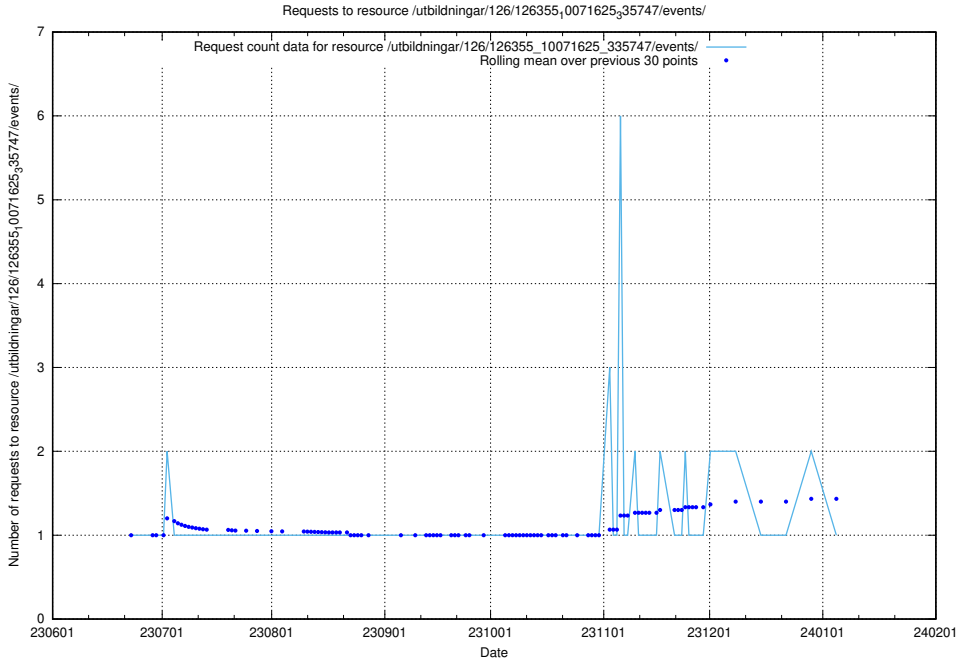

5.5942 Usage of /utbildningar/126/126355_10071625_335747/events/

Here, we count the number of requests to resource /utbildningar/126/126355_10071625_335747/events/