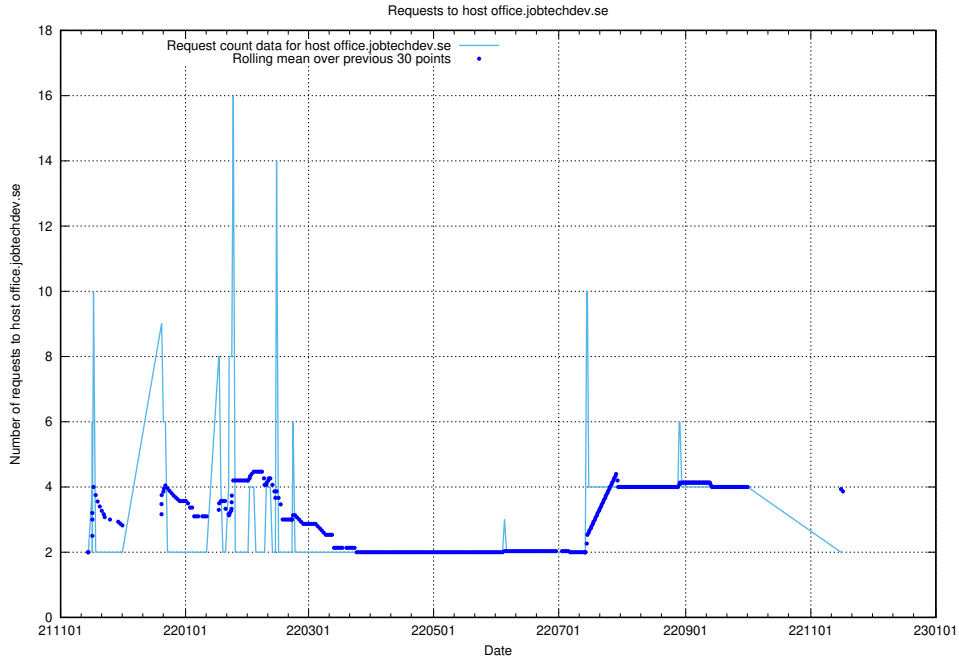

7.567 Usage of shop.jobtechdev.se

Here, we count the number of requests to host shop.jobtechdev.se.

7.568 Usage of office.jobtechdev.se

Here, we count the number of requests to host office.jobtechdev.se.