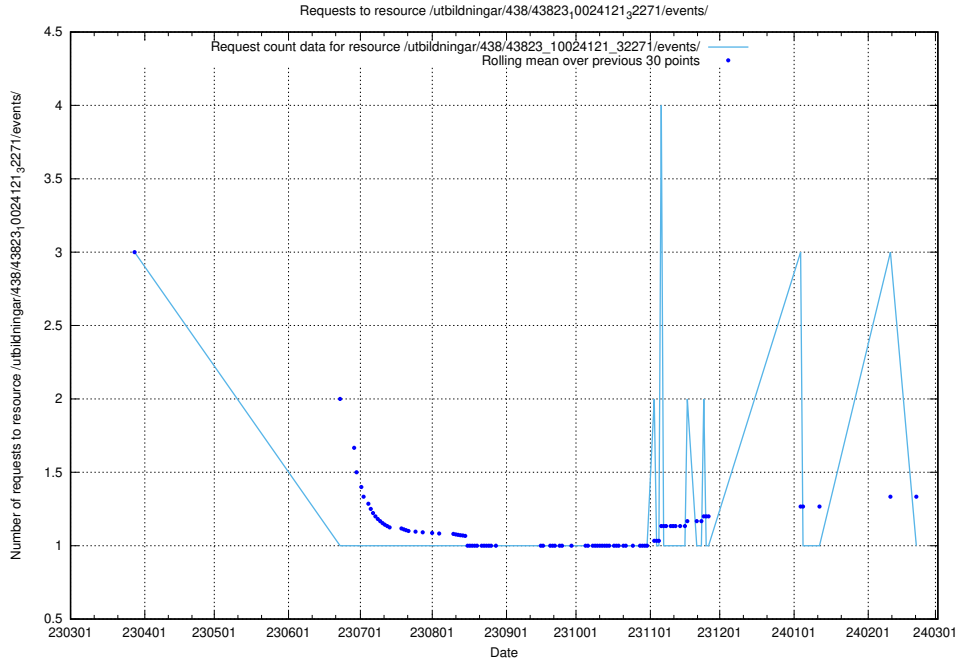

5.6355 Usage of /utbildningar/438/43823_10024121_32271/events/

Here, we count the number of requests to resource /utbildningar/438/43823_10024121_32271/events/.