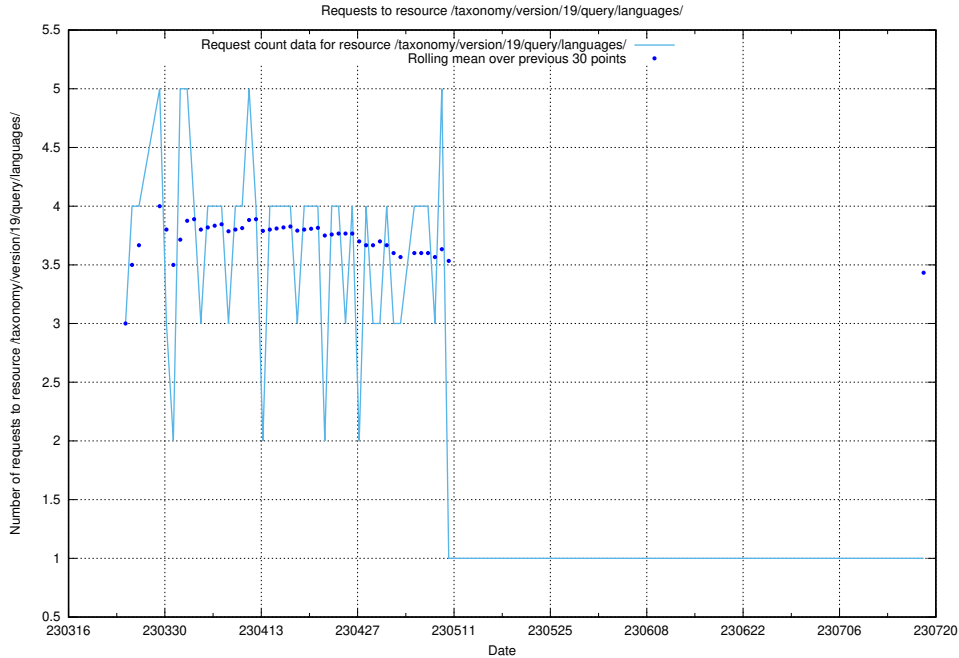

5.6405 Usage of /taxonomy/version/19/query/languages/

Here, we count the number of requests to resource /taxonomy/version/19/query/languages/.