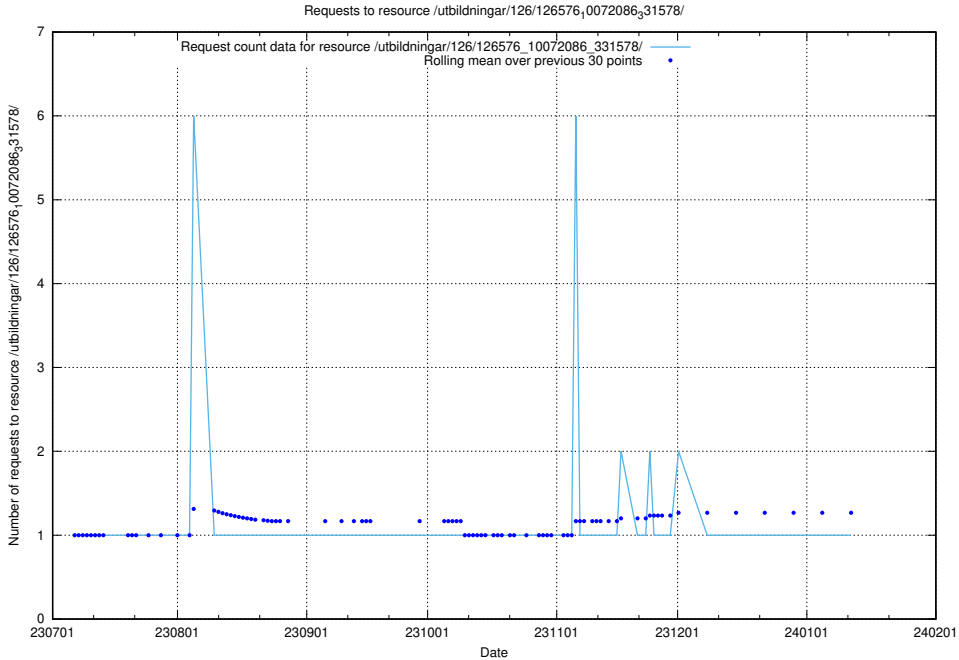

Here, we count the number of requests to resource /utbildningar/125/125600_10070136_324706/events/

5.5583 Usage of /utbildningar/126/126576_10072086_331578/

Here, we count the number of requests to resource /utbildningar/126/126576_10072086_331578/.