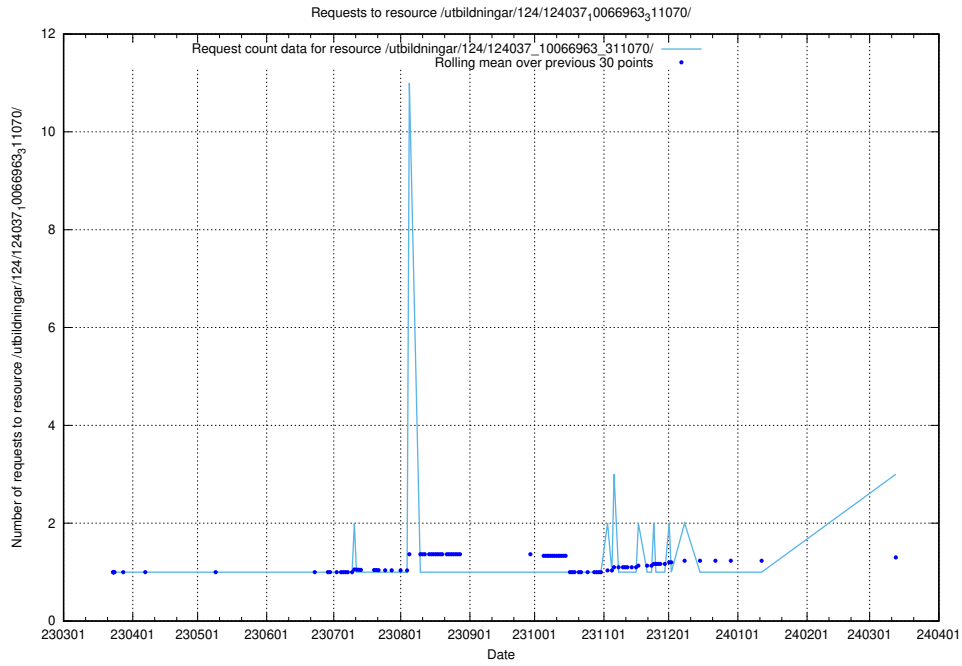

5.360 Usage of /utbildningar/124/124037_10066963_311070/

Here, we count the number of requests to resource /utbildningar/124/124037_10066963_311070/.