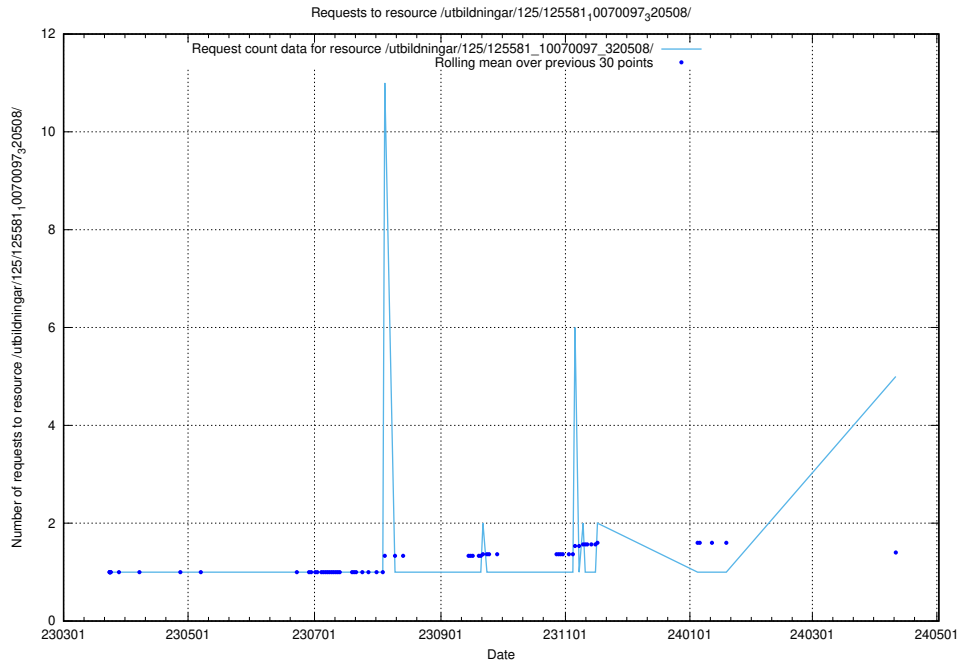

5.129 Usage of /utbildningar/125/125581_10070097_320508/

Here, we count the number of requests to resource /utbildningar/125/125581_10070097_320508/.