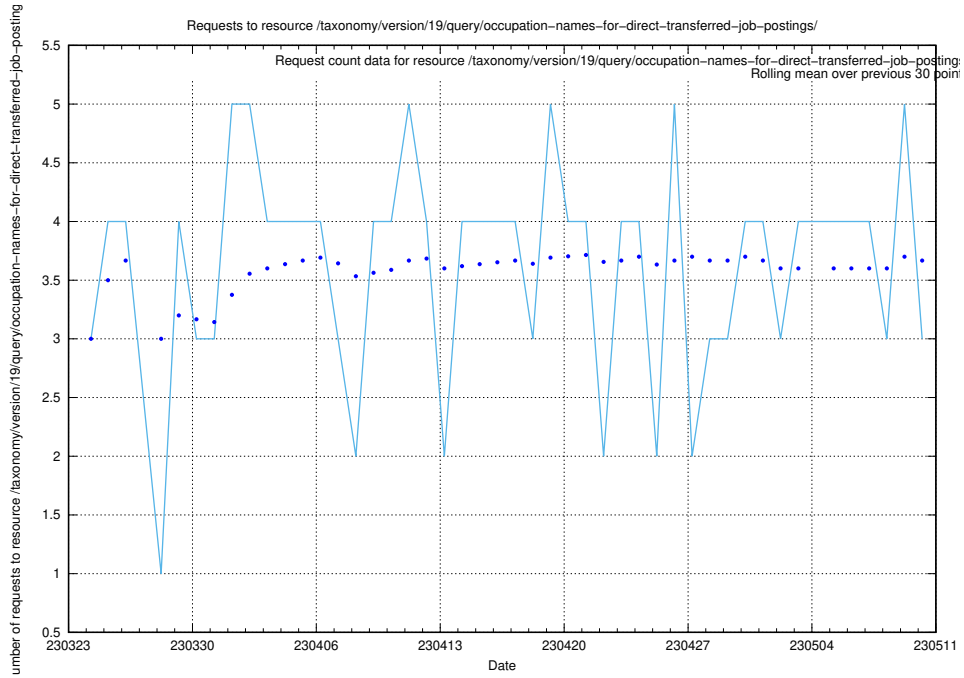

5.435 Usage of /taxonomy/version/19/query/occupation-names-for-direct-transferred-job-postings/

Here, we count the number of requests to resource /taxonomy/version/19/query/occupation-names-for-direct-transferred-job-postings/.