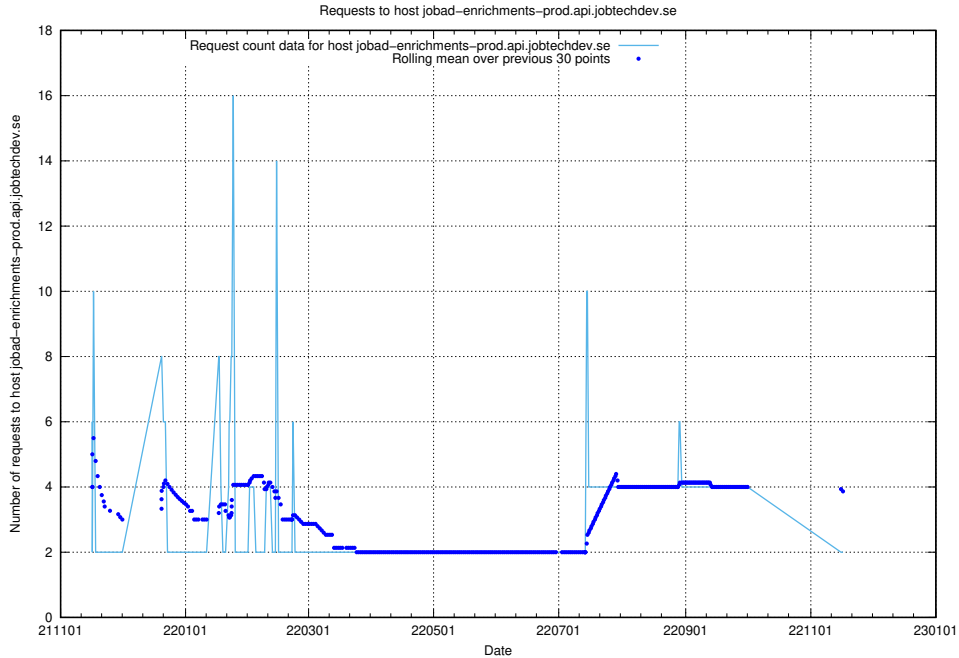

7.550 Usage of jobad-enrichments-prod.api.jobtechdev.se

Here, we count the number of requests to host jobad-enrichments-prod.api.jobtechdev.se.