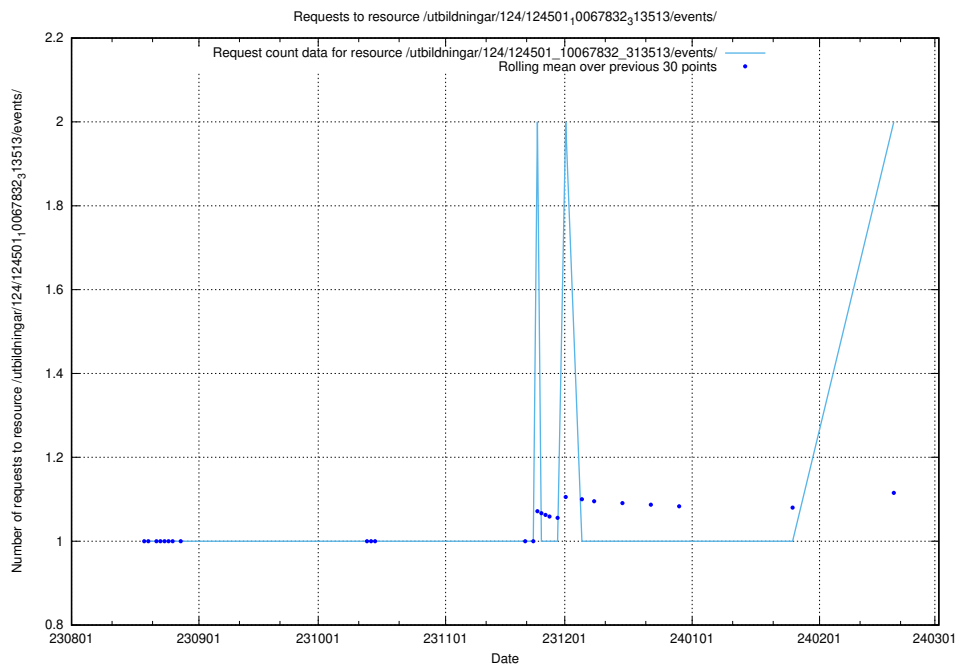

5.731 Usage of /utbildningar/124/124501_10067832_313513/events/

Here, we count the number of requests to resource /utbildningar/124/124501_10067832_313513/events/