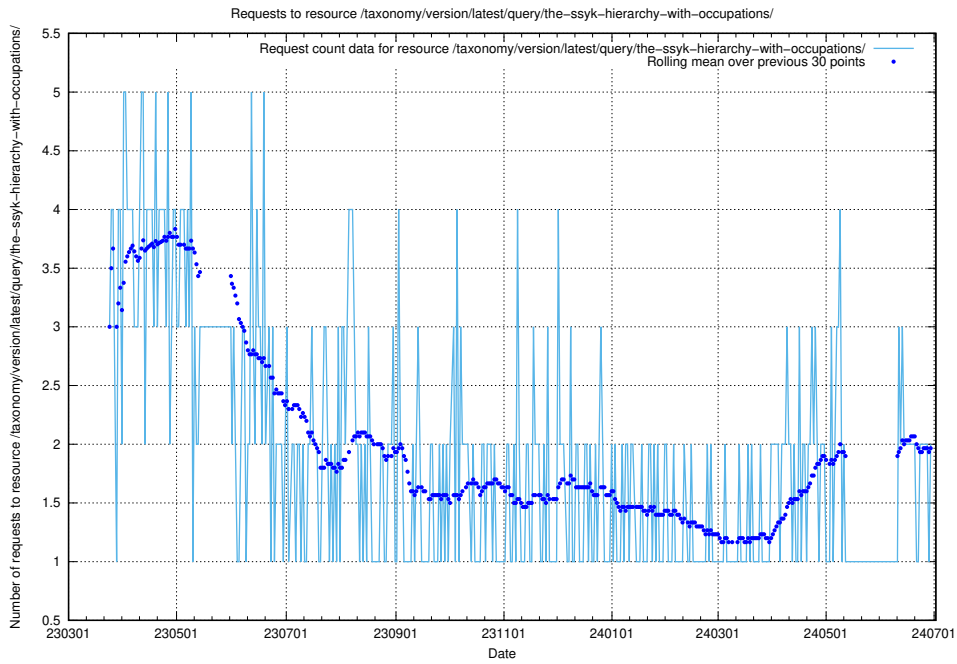

5.882 Usage of /taxonomy/version/latest/query/the-ssyk-hierarchy-with-occupations/

Here, we count the number of requests to resource /taxonomy/version/latest/query/the-ssyk-hierarchy-with-occupations/.