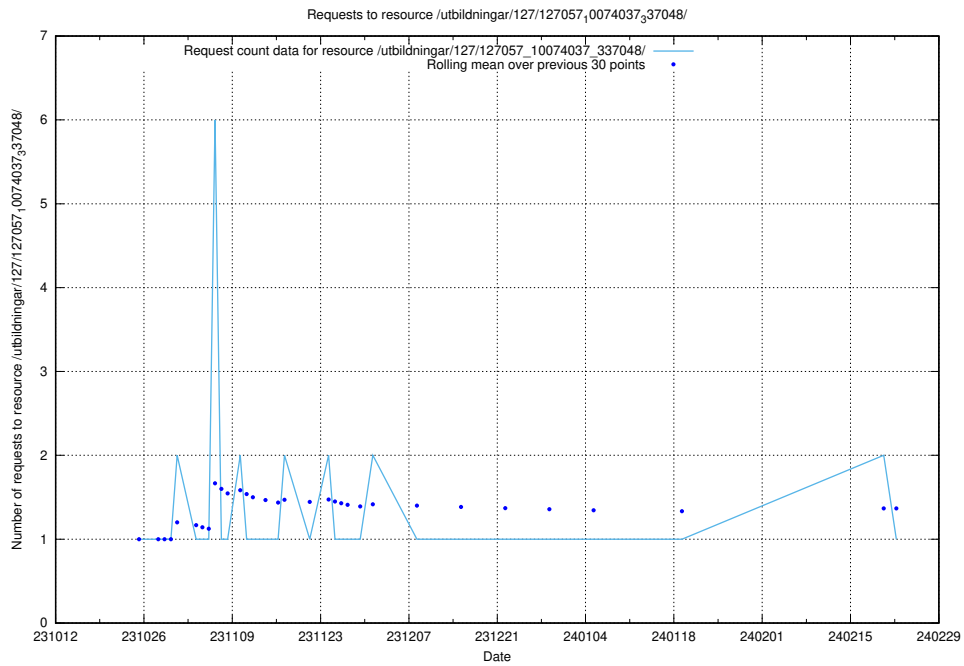

5.4501 Usage of /utbildningar/127/127057_10074037_337048/

Here, we count the number of requests to resource /utbildningar/127/127057_10074037_337048/.