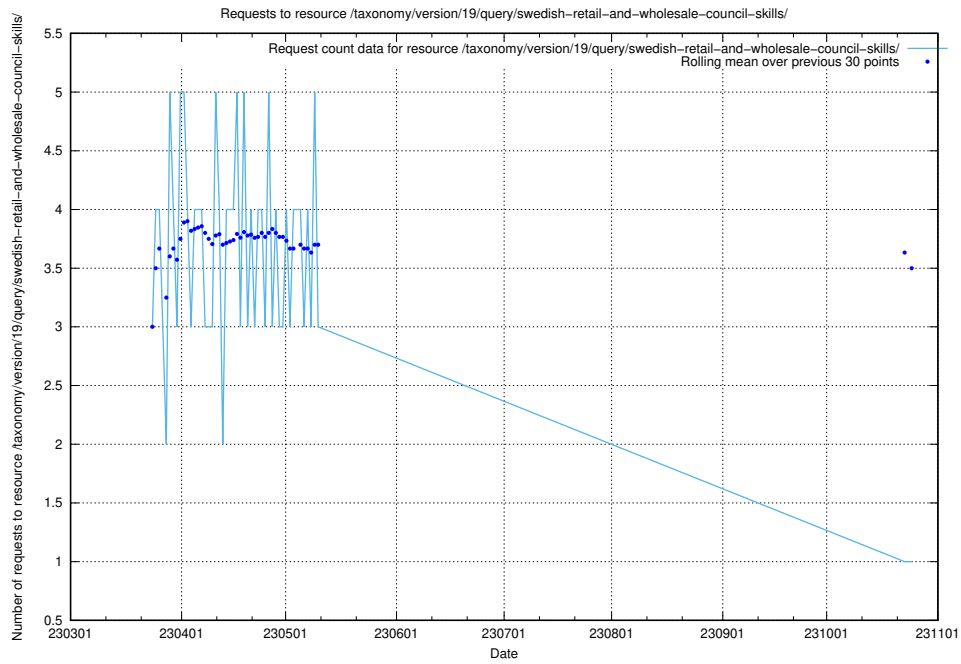

5.6376 Usage of /taxonomy/version/19/query/swedish-retail-and-wholesale-council-skills/

Here, we count the number of requests to resource /taxonomy/version/19/query/swedish-retail-and-wholesale-council-skills/.