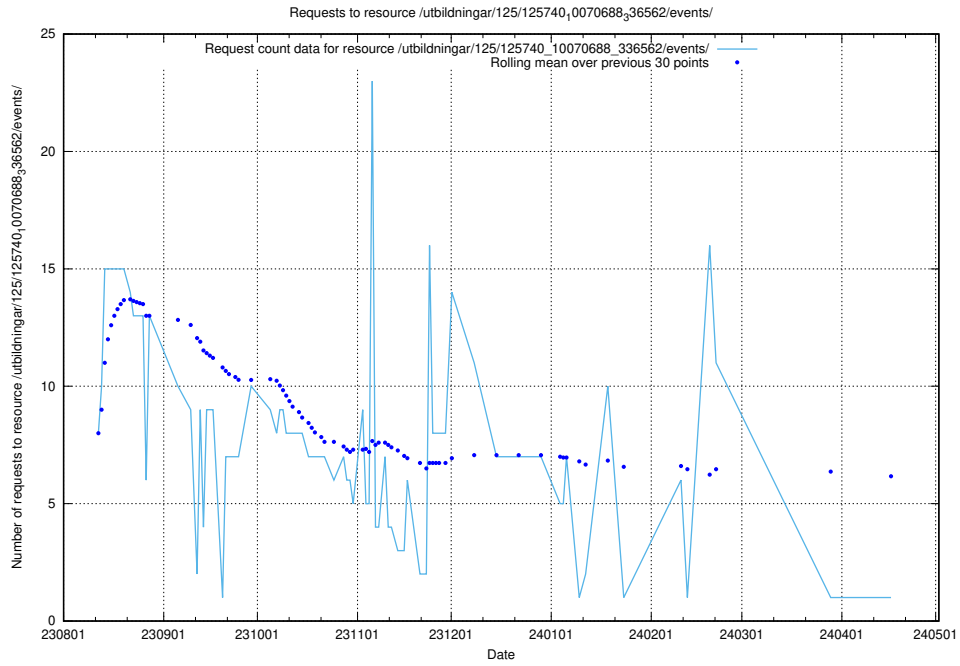

5.5089 Usage of /utbildningar/125/125740_10070688_336562/events/

Here, we count the number of requests to resource /utbildningar/125/125740_10070688_336562/events/