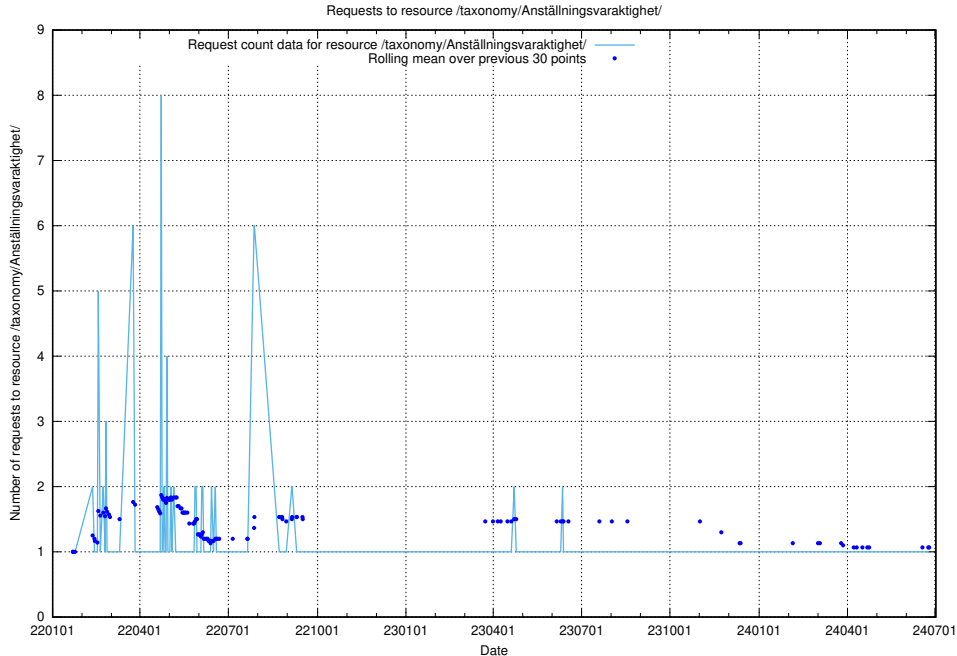

5.6016 Usage of /taxonomy/Anställningsvaraktighet/

Here, we count the number of requests to resource /taxonomy/Anställningsvaraktighet/.