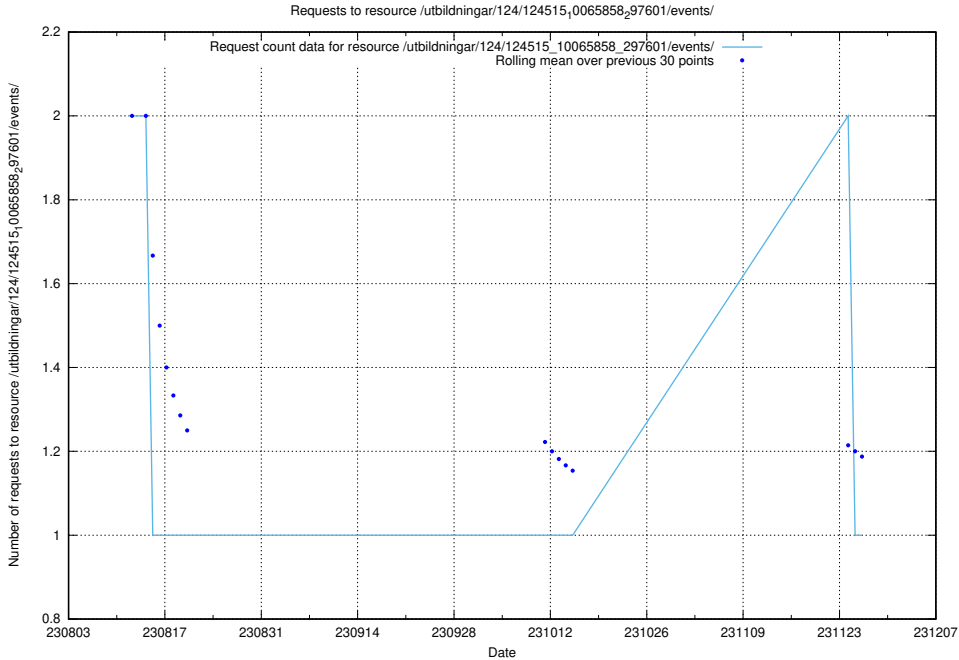

5.5092 Usage of /utbildningar/124/124515_10065858_297601/events/

Here, we count the number of requests to resource /utbildningar/124/124515_10065858_297601/events/