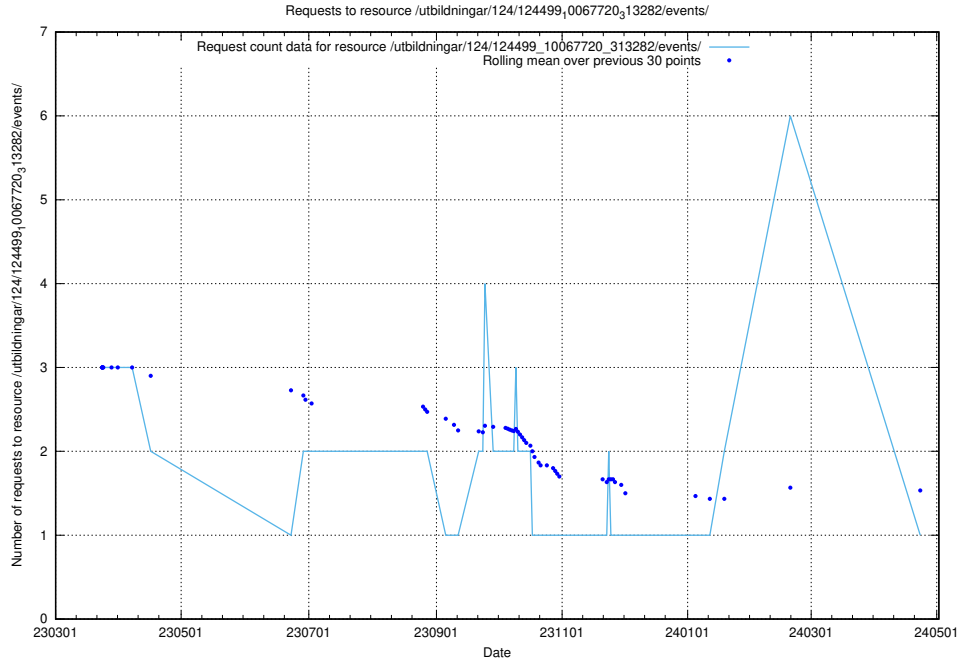

5.6531 Usage of /utbildningar/124/124499_10067720_313282/events/

Here, we count the number of requests to resource /utbildningar/124/124499_10067720_313282/events/