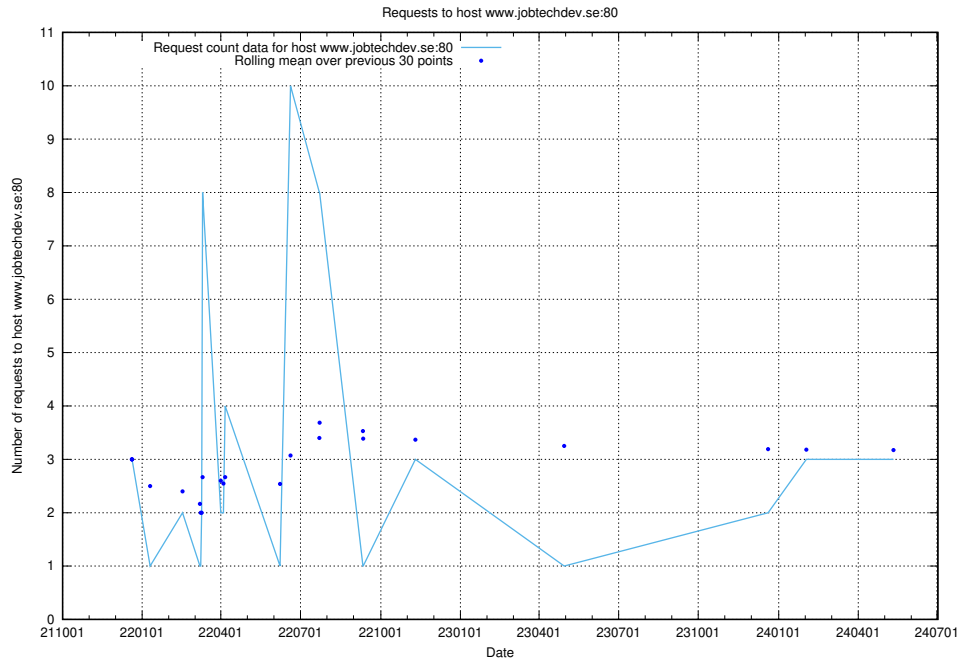

7.202 Usage of www.jobtechdev.se:80

Here, we count the number of requests to host www.jobtechdev.se:80.