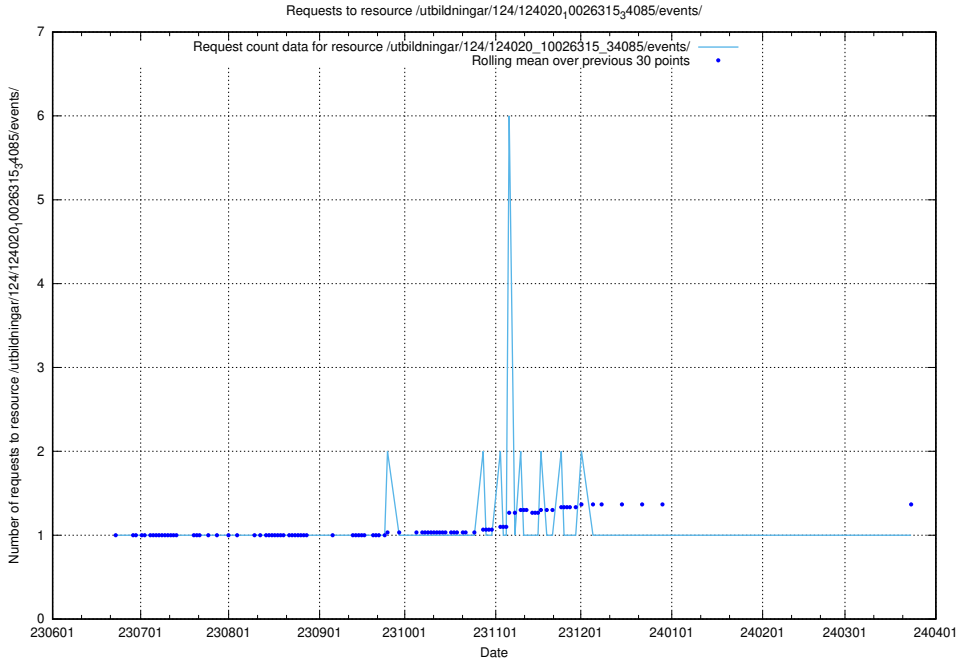

5.6109 Usage of /utbildningar/124/124020_10026315_34085/events/

Here, we count the number of requests to resource /utbildningar/124/124020_10026315_34085/events/.