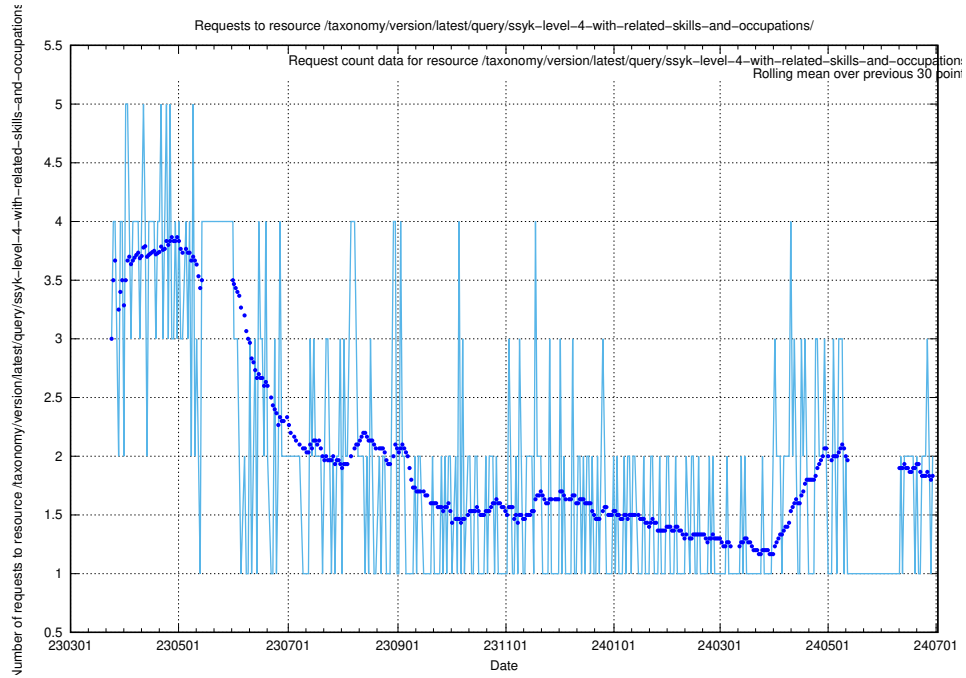

5.894 Usage of /taxonomy/version/latest/query/ssyk-level-4-with-related-skills-and-occupations/

Here, we count the number of requests to resource /taxonomy/version/latest/query/ssyk-level-4-with-related-skills-and-occupations/.