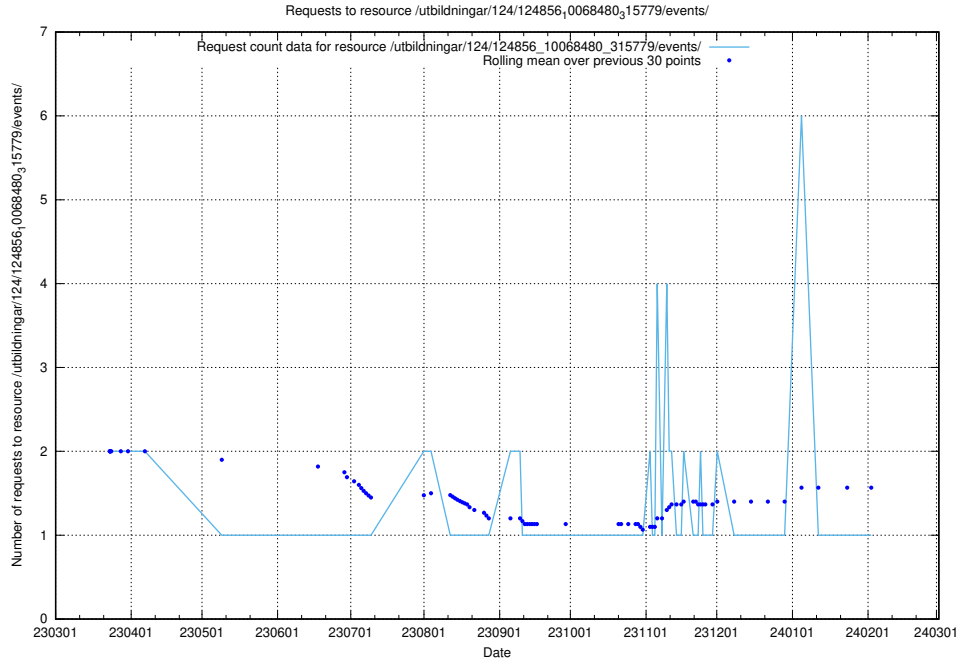

Here, we count the number of requests to resource /utbildningar/124/124856_10069305_318035/events/

5.6556 Usage of /utbildningar/124/124856_10068480_315779/events/

Here, we count the number of requests to resource /utbildningar/124/124856_10068480_315779/events/