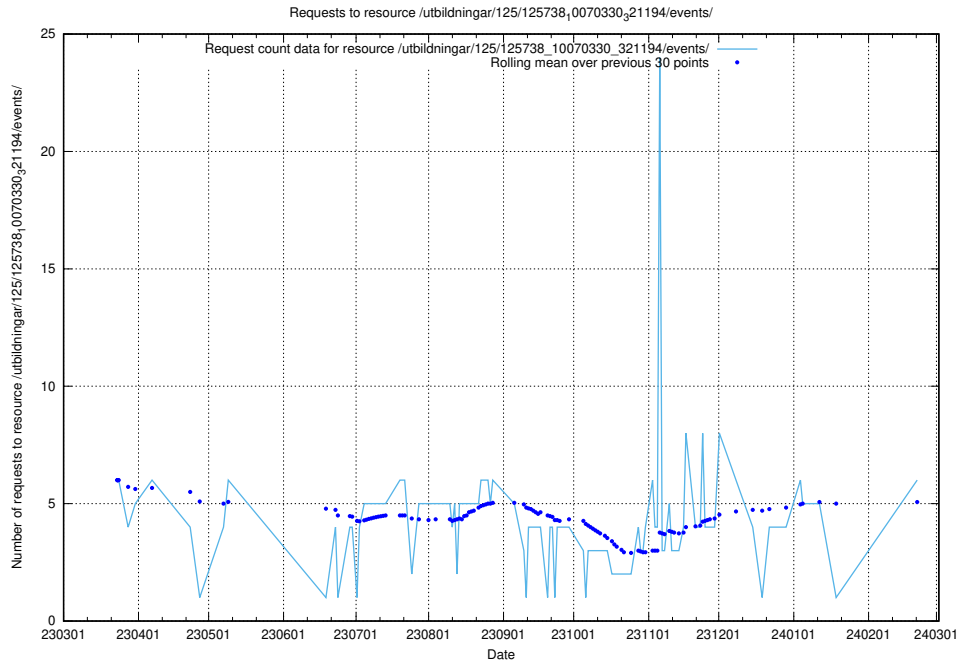

5.120 Usage of /utbildningar/125/125738_10070330_321194/events/

Here, we count the number of requests to resource /utbildningar/125/125738_10070330_321194/events/