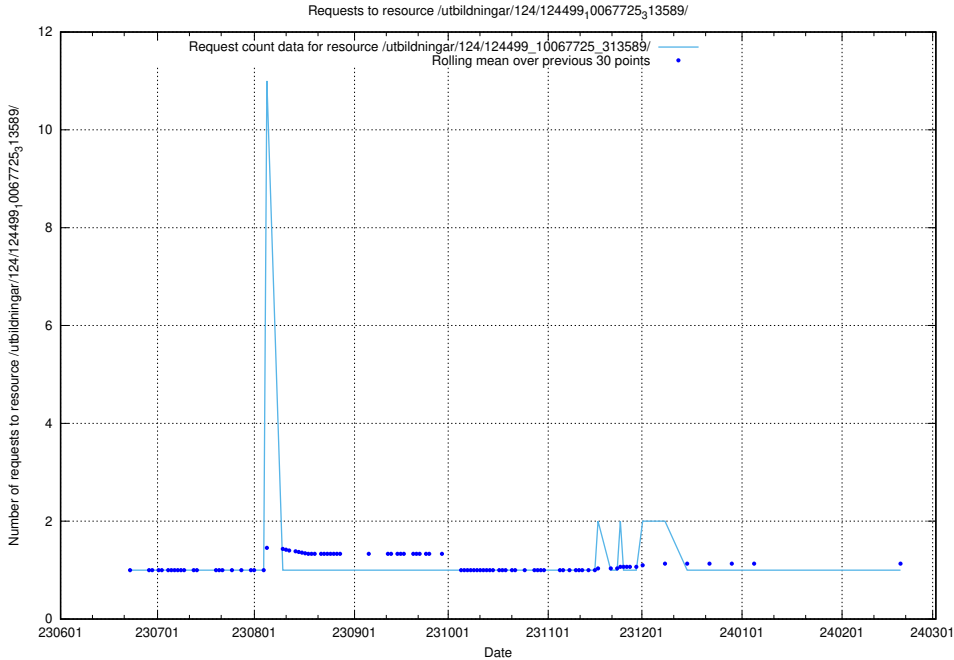

5.6066 Usage of /utbildningar/124/124499_10067725_313589/

Here, we count the number of requests to resource /utbildningar/124/124499_10067725_313589/.