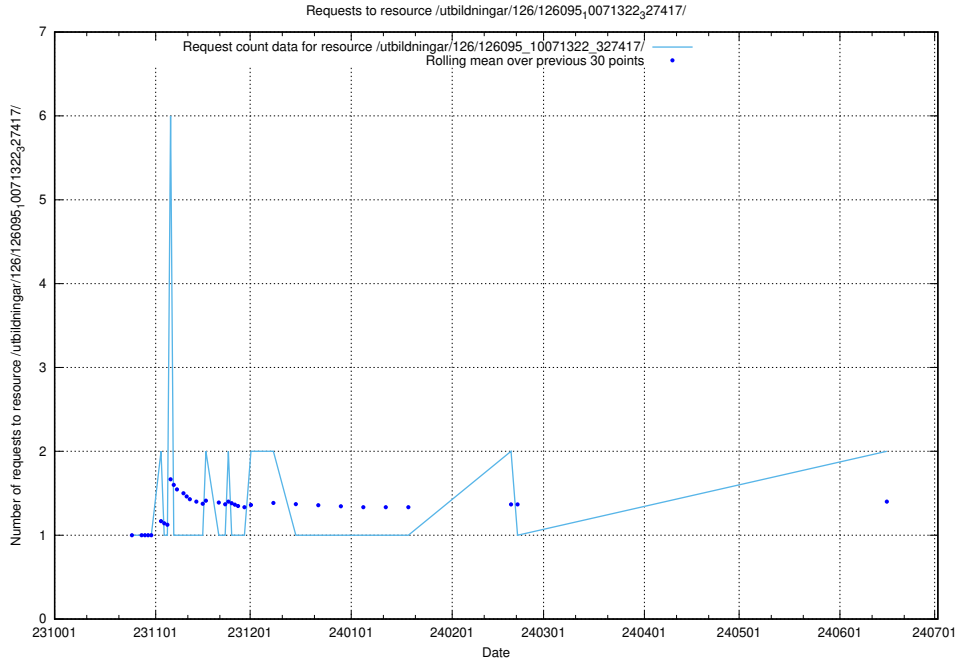

5.685 Usage of /utbildningar/126/126095_10071322_327417/

Here, we count the number of requests to resource /utbildningar/126/126095_10071322_327417/.