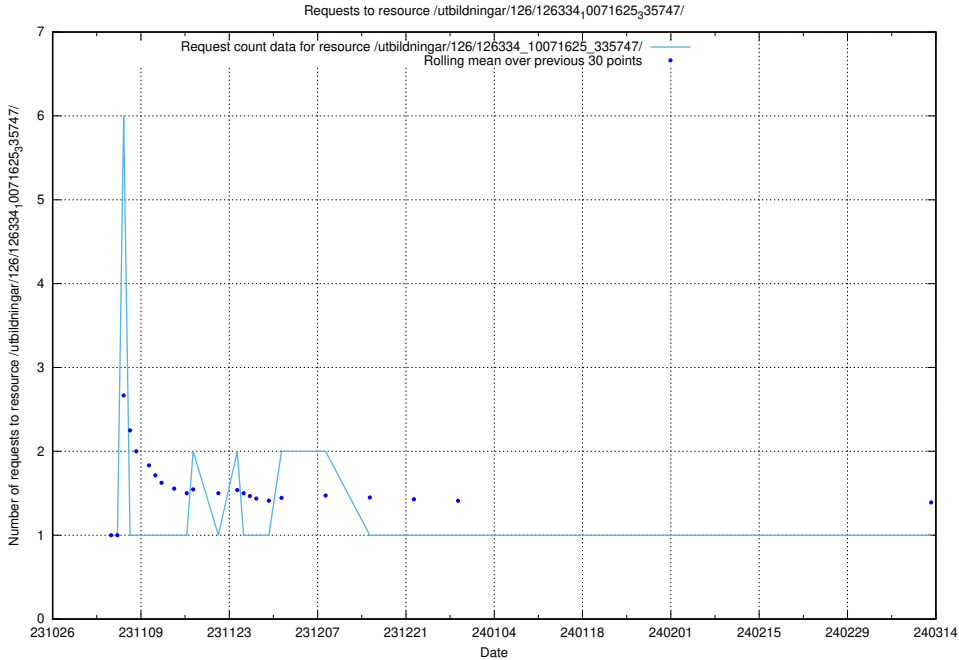

5.4427 Usage of /utbildningar/126/126334_10071625_335747/

Here, we count the number of requests to resource /utbildningar/126/126334_10071625_335747/.