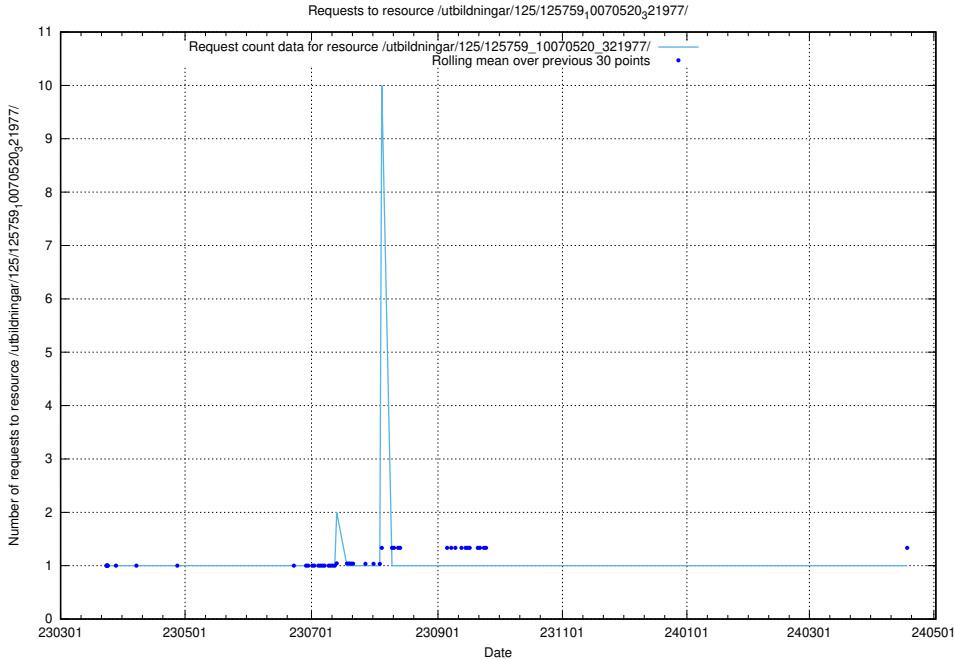

5.6714 Usage of /utbildningar/125/125759_10070520_321977/

Here, we count the number of requests to resource /utbildningar/125/125759_10070520_321977/.