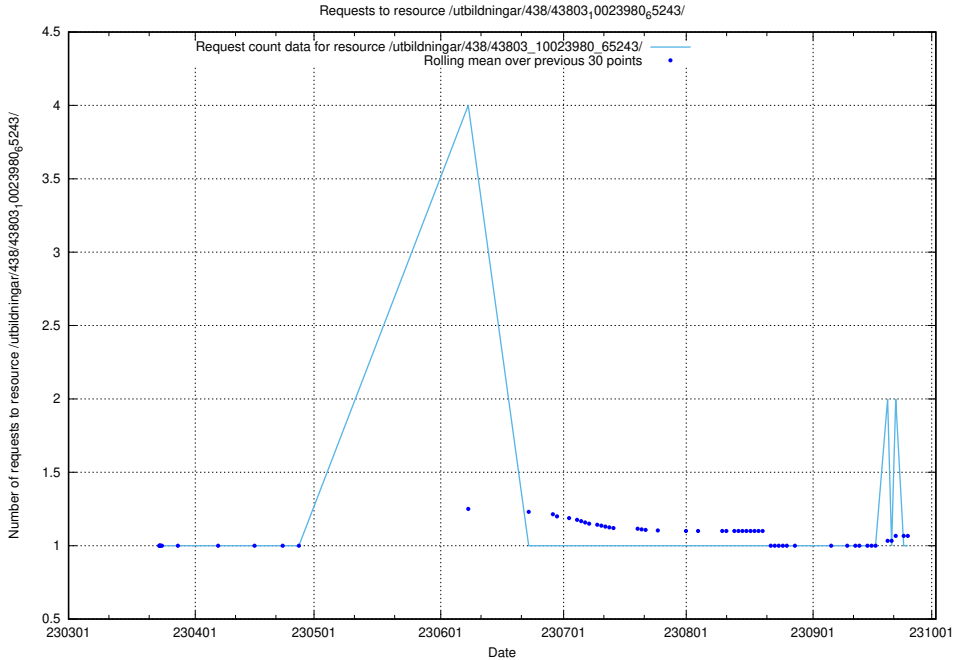

5.6613 Usage of /utbildningar/438/43803_10023980_65243/

Here, we count the number of requests to resource /utbildningar/438/43803_10023980_65243/.