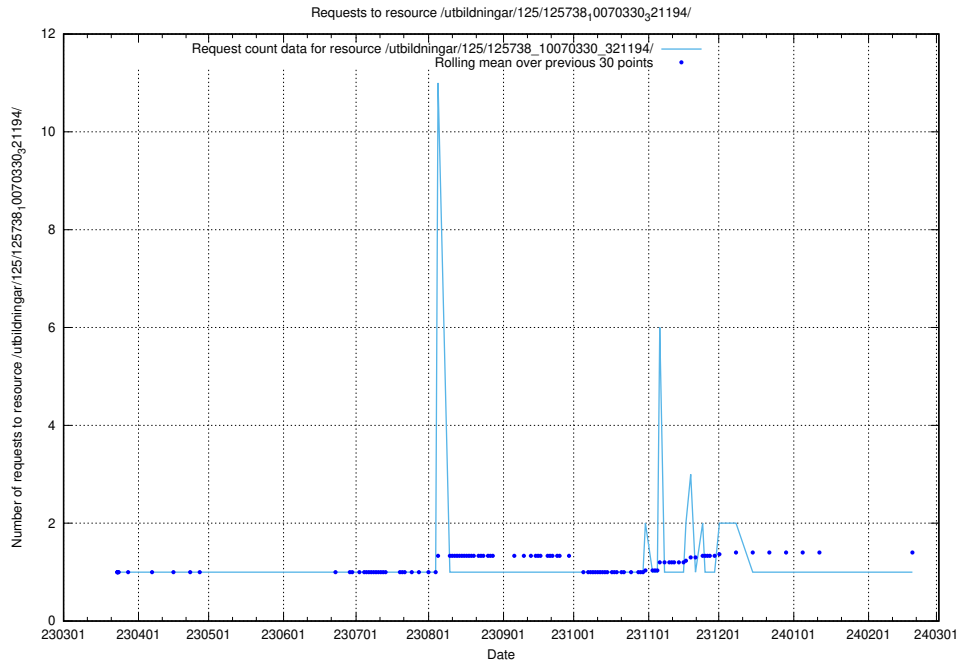

5.1023 Usage of /utbildningar/125/125738_10070330_321194/

Here, we count the number of requests to resource /utbildningar/125/125738_10070330_321194/.