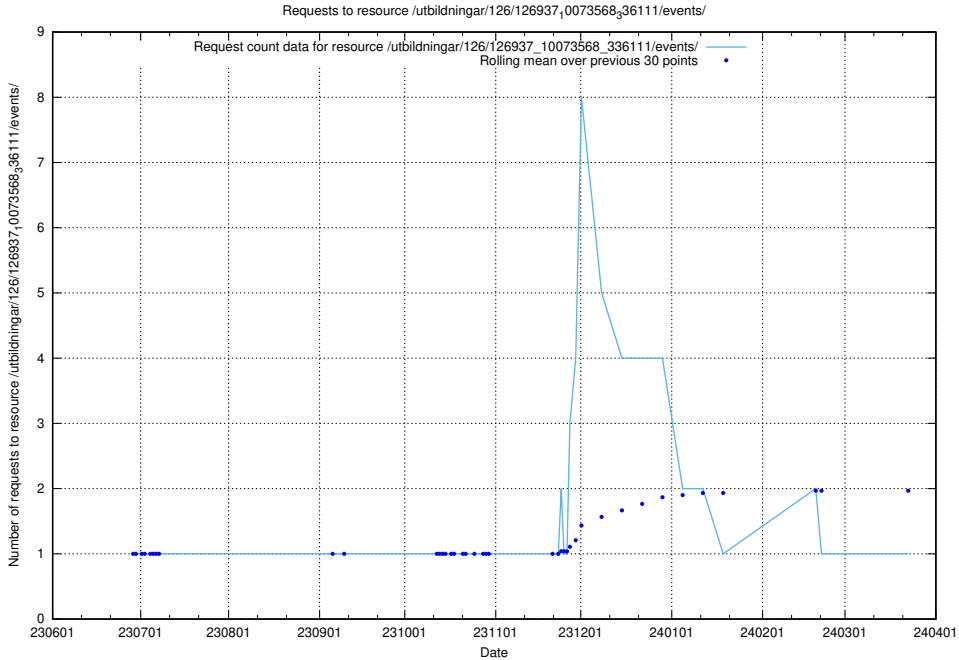

5.5722 Usage of /utbildningar/126/126937_10073568_336111/events/

Here, we count the number of requests to resource /utbildningar/126/126937_10073568_336111/events/