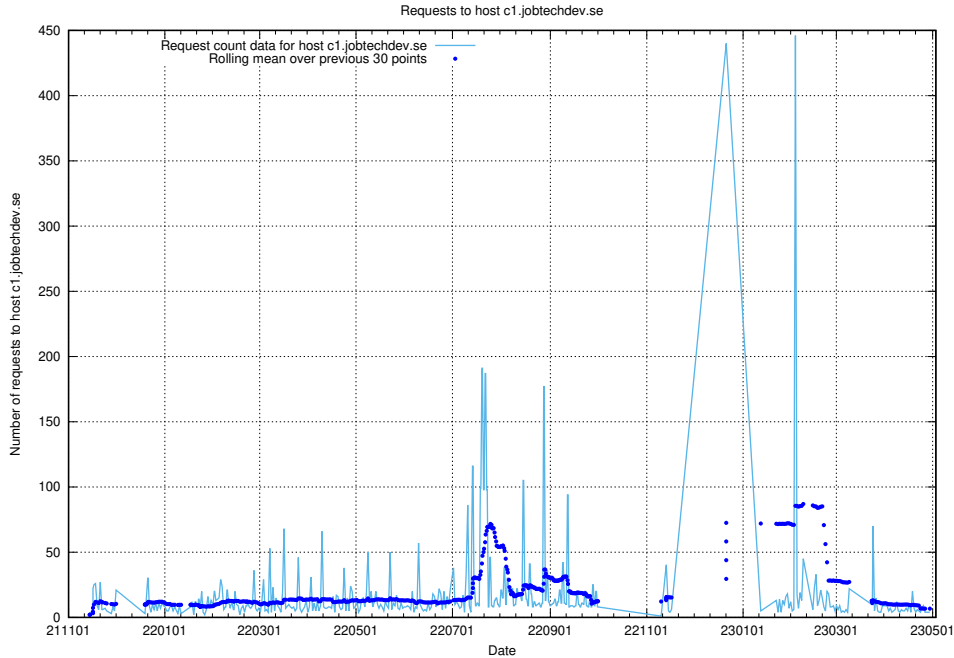

7.108 Usage of c1.jobtechdev.se

Here, we count the number of requests to host c1.jobtechdev.se.