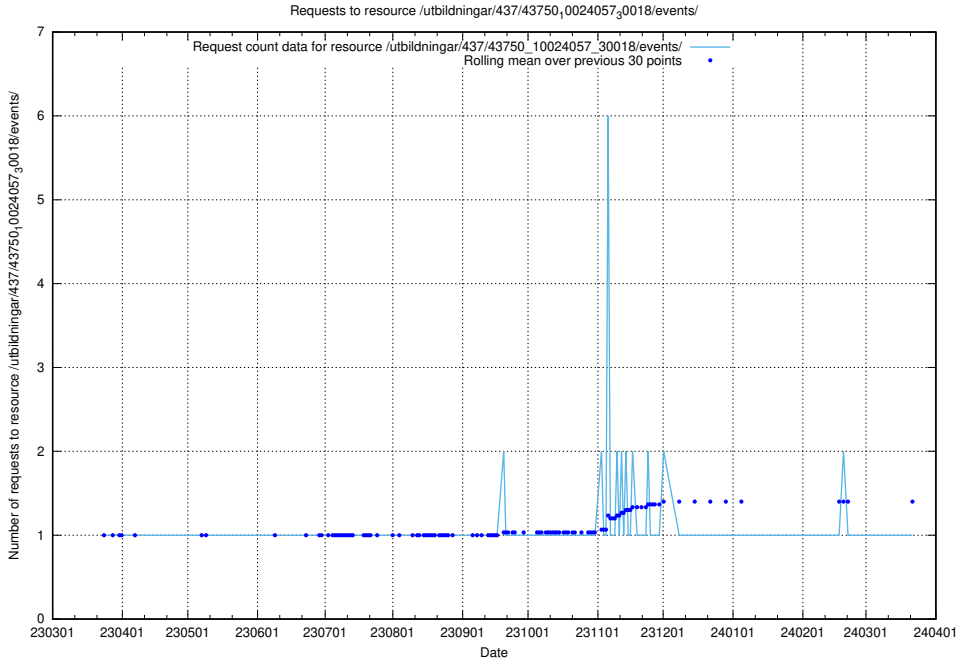

5.6462 Usage of /utbildningar/437/43750_10024057_30018/events/

Here, we count the number of requests to resource /utbildningar/437/43750_10024057_30018/events/.