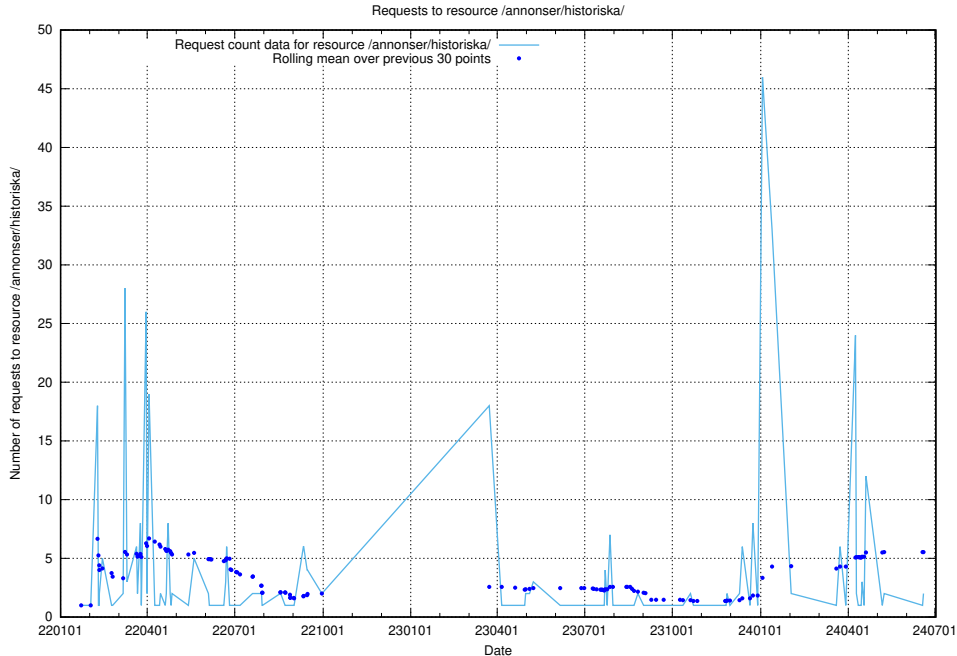

5.780 Usage of /annonser/historiska/

Here, we count the number of requests to resource /annonser/historiska/.