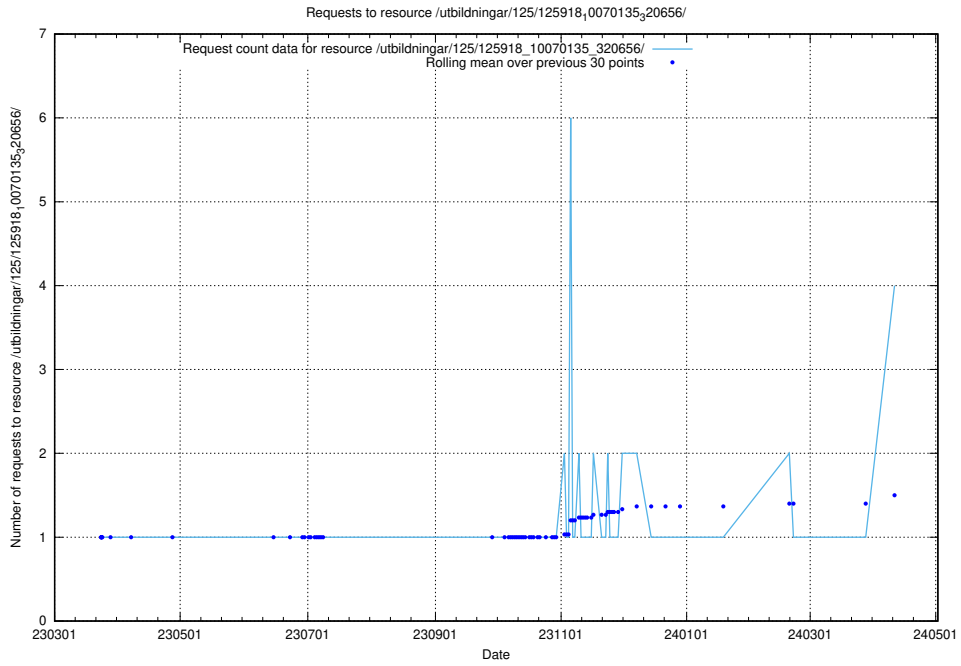

5.273 Usage of /utbildningar/125/125918_10070135_320656/

Here, we count the number of requests to resource /utbildningar/125/125918_10070135_320656/.