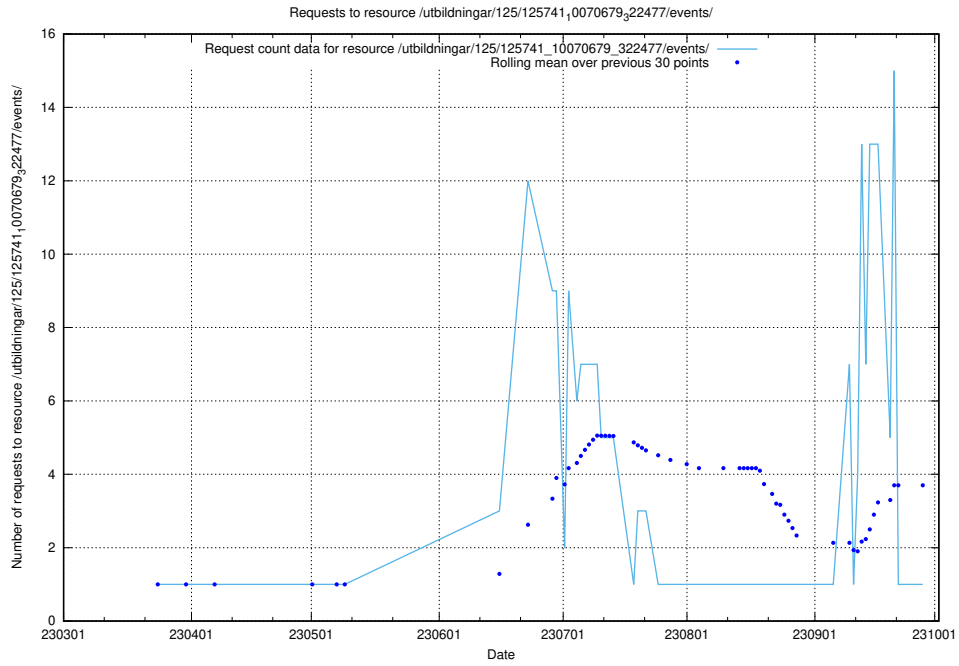

5.6497 Usage of /utbildningar/125/125741_10070679_322477/events/

Here, we count the number of requests to resource /utbildningar/125/125741_10070679_322477/events/