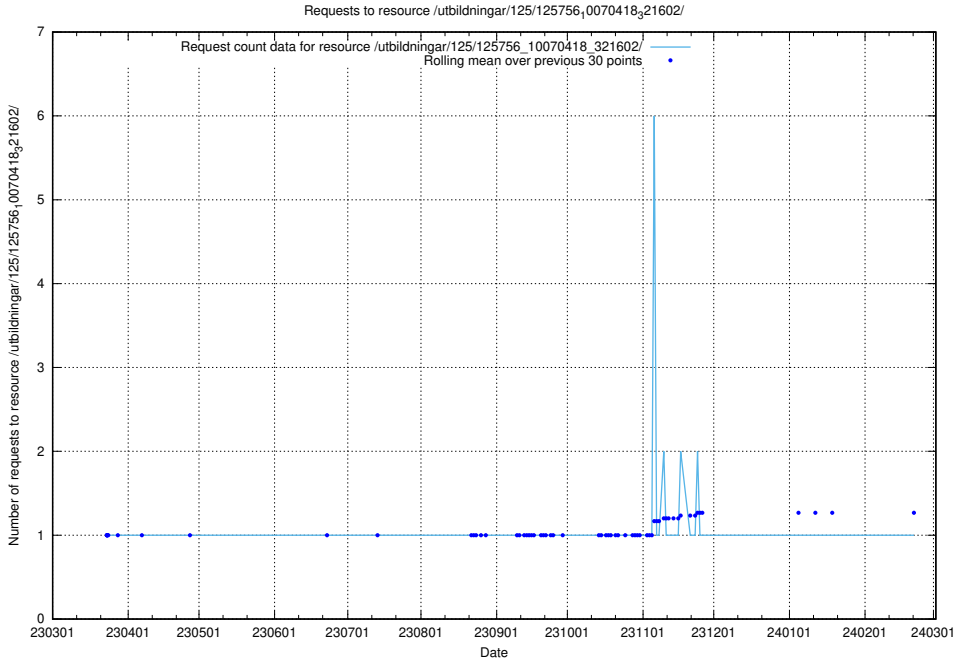

5.6718 Usage of /utbildningar/125/125756_10070418_321602/

Here, we count the number of requests to resource /utbildningar/125/125756_10070418_321602/.