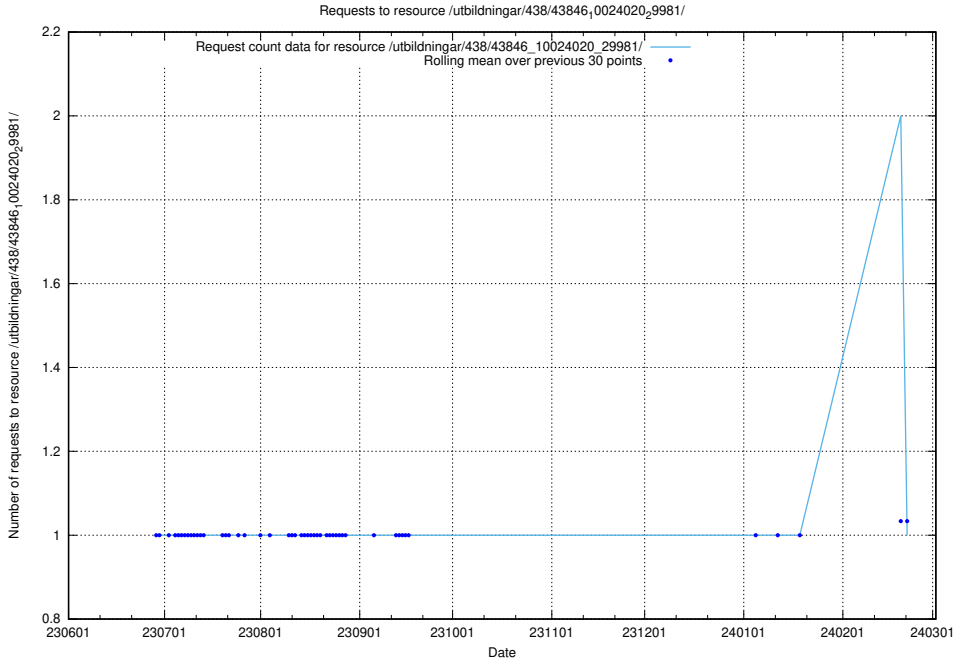

5.5710 Usage of /utbildningar/438/43846_10024020_29981/

Here, we count the number of requests to resource /utbildningar/438/43846_10024020_29981/.