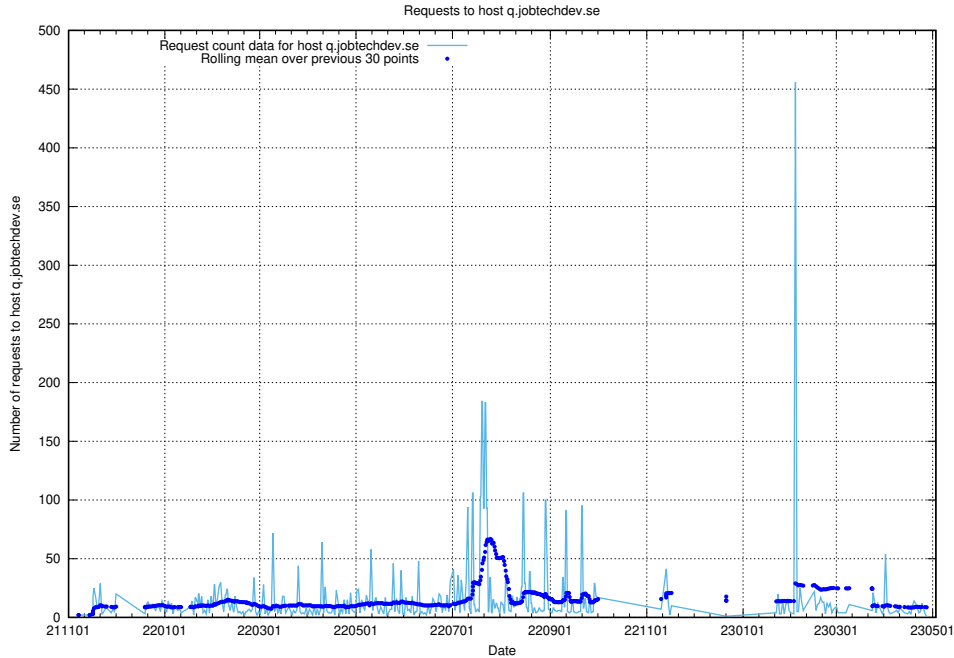

7.625 Usage of q.jobtechdev.se

Here, we count the number of requests to host q.jobtechdev.se.

7.626 Usage of mc.jobtechdev.se

Here, we count the number of requests to host mc.jobtechdev.se.

7.627 Usage of list.jobtechdev.se