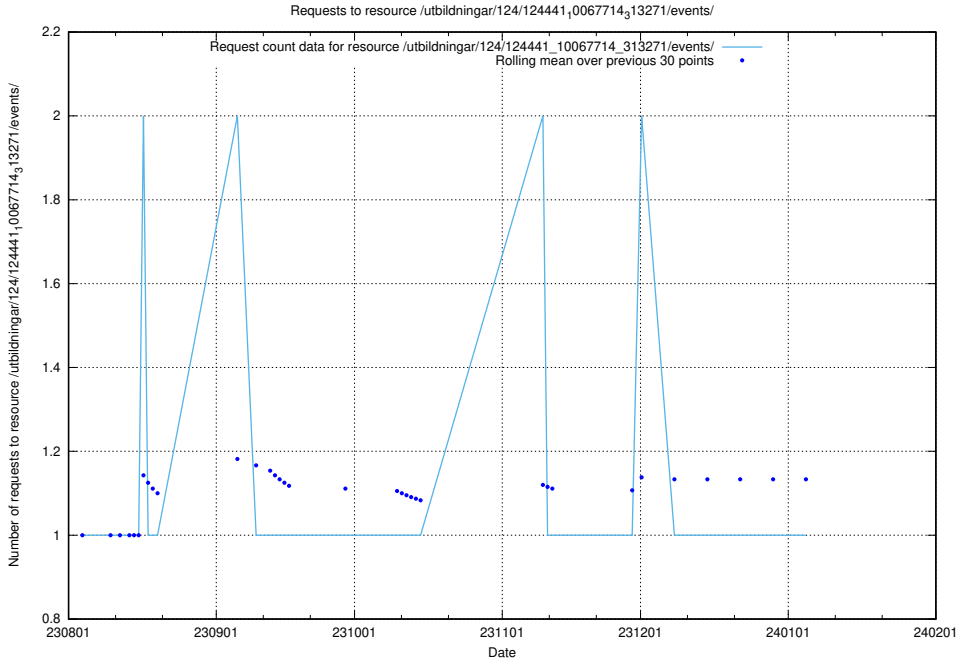

5.5168 Usage of /utbildningar/124/124441_10067714_313271/events/

Here, we count the number of requests to resource /utbildningar/124/124441_10067714_313271/events/