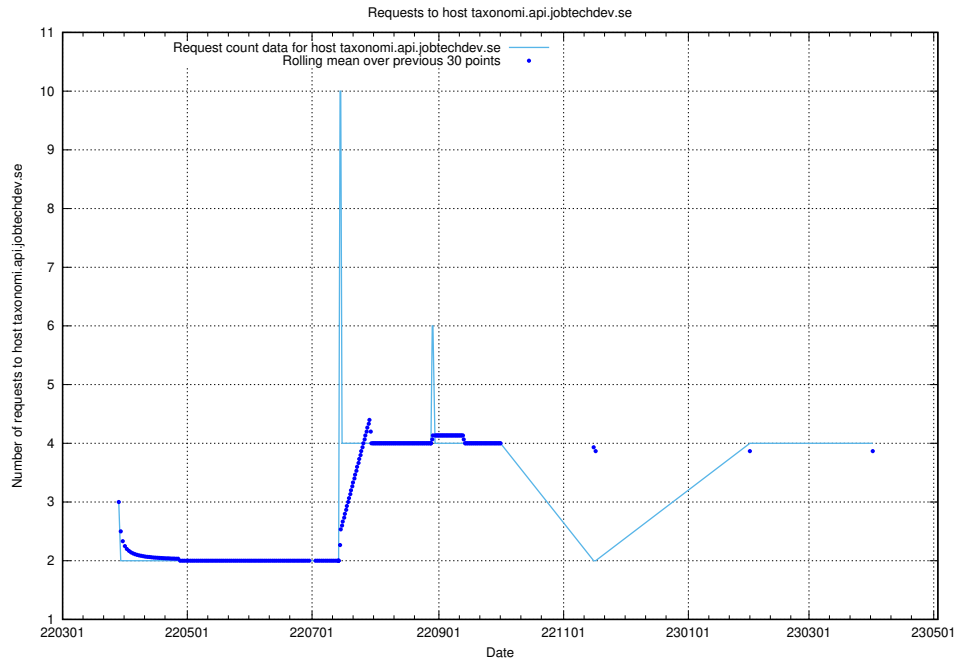

7.159 Usage of taxonomi.api.jobtechdev.se

Here, we count the number of requests to host taxonomi.api.jobtechdev.se.