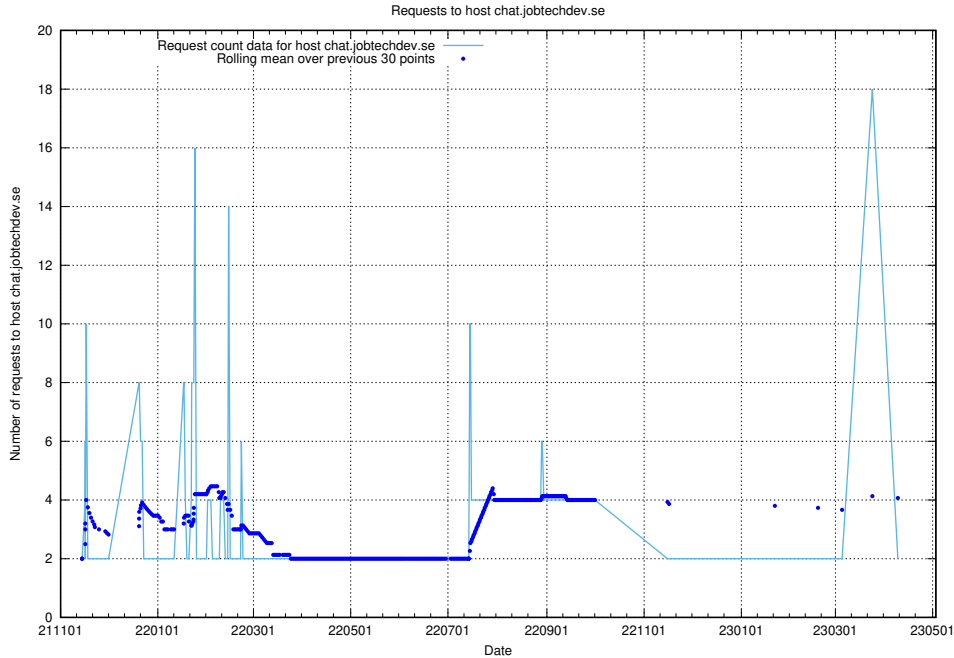

7.280 Usage of chat.jobtechdev.se

Here, we count the number of requests to host chat.jobtechdev.se.