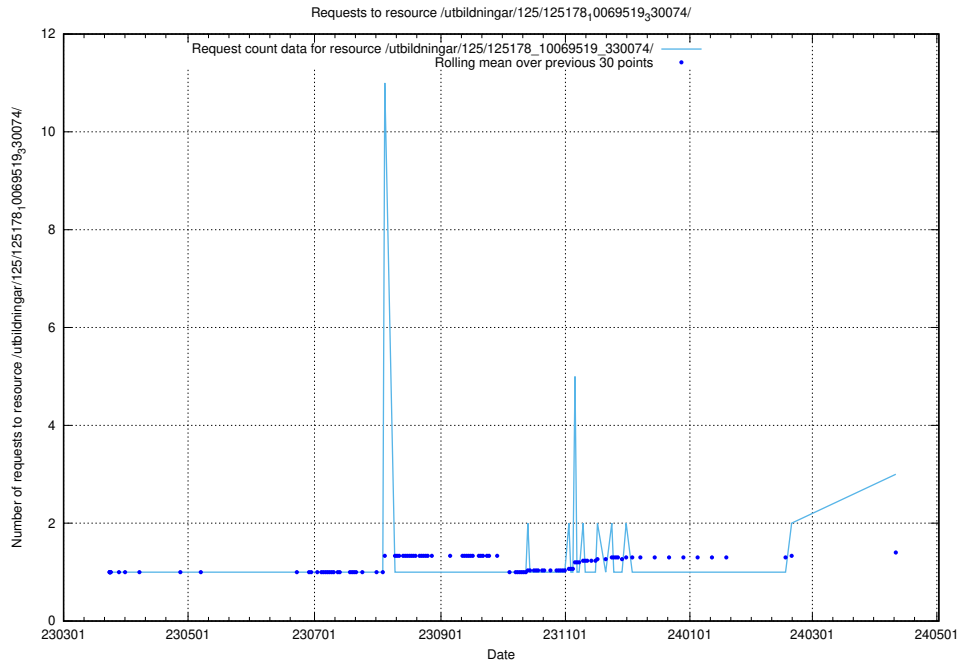

5.284 Usage of /utbildningar/125/125178_10069519_330074/

Here, we count the number of requests to resource /utbildningar/125/125178_10069519_330074/.