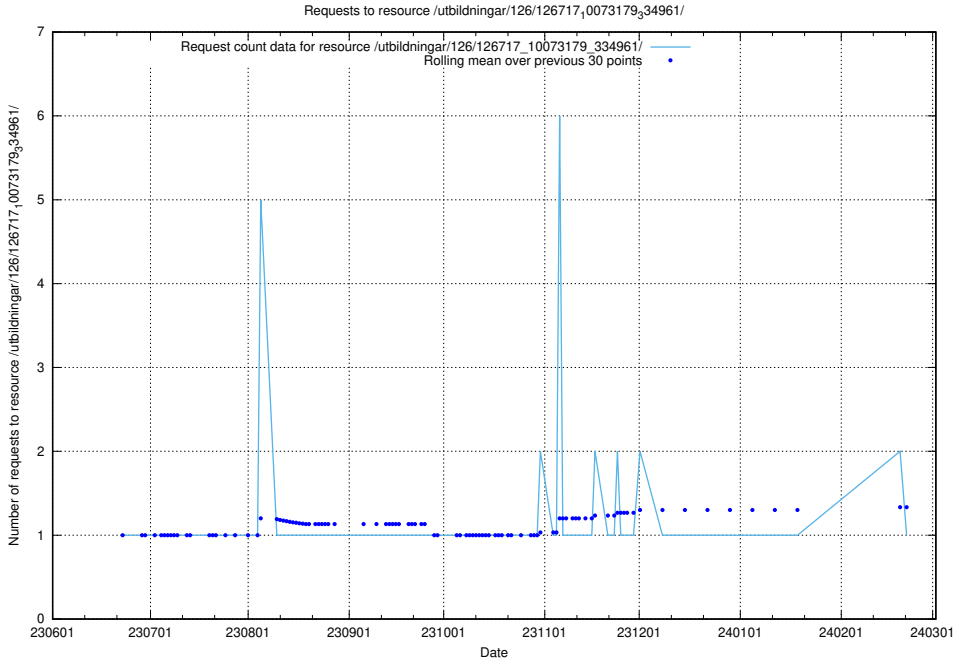

5.5901 Usage of /utbildningar/126/126717_10073179_334961/

Here, we count the number of requests to resource /utbildningar/126/126717_10073179_334961/.