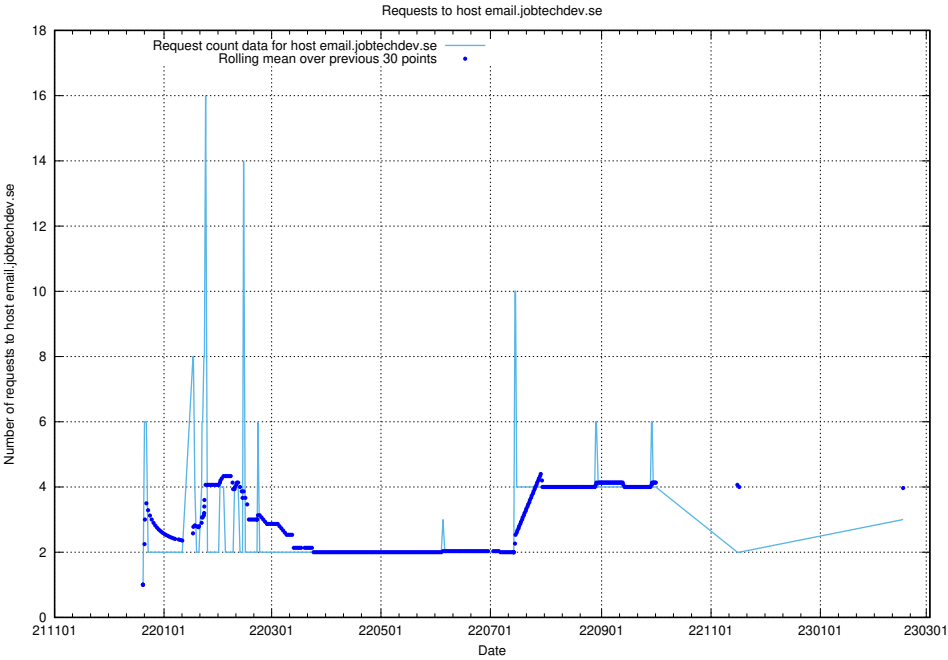

7.210 Usage of email.jobtechdev.se

Here, we count the number of requests to host email.jobtechdev.se.

7.211 Usage of correo.jobtechdev.se

Here, we count the number of requests to host correo.jobtechdev.se.