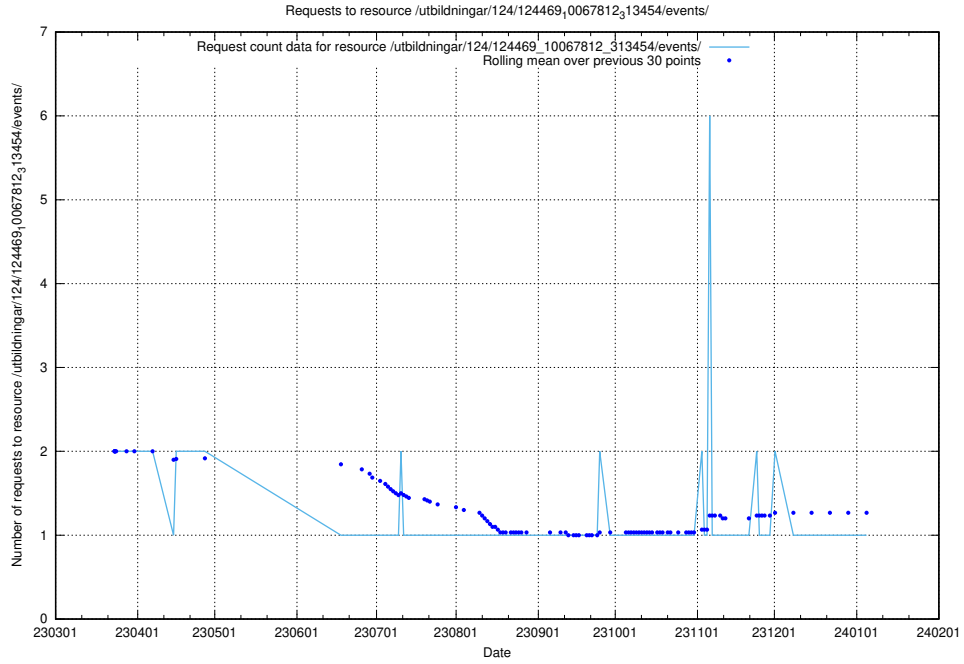

Here, we count the number of requests to resource /utbildningar/124/124472_10067812_313454/events/

5.6568 Usage of /utbildningar/124/124469_10067812_313454/events/

Here, we count the number of requests to resource /utbildningar/124/124469_10067812_313454/events/