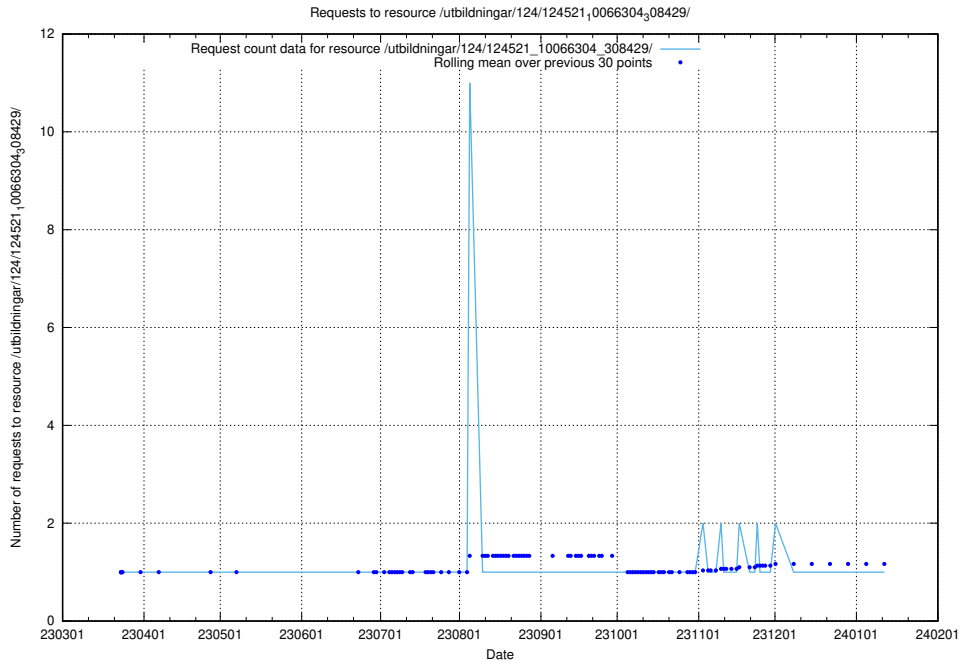

5.1234 Usage of /utbildningar/124/124521_10066304_308429/

Here, we count the number of requests to resource /utbildningar/124/124521_10066304_308429/.