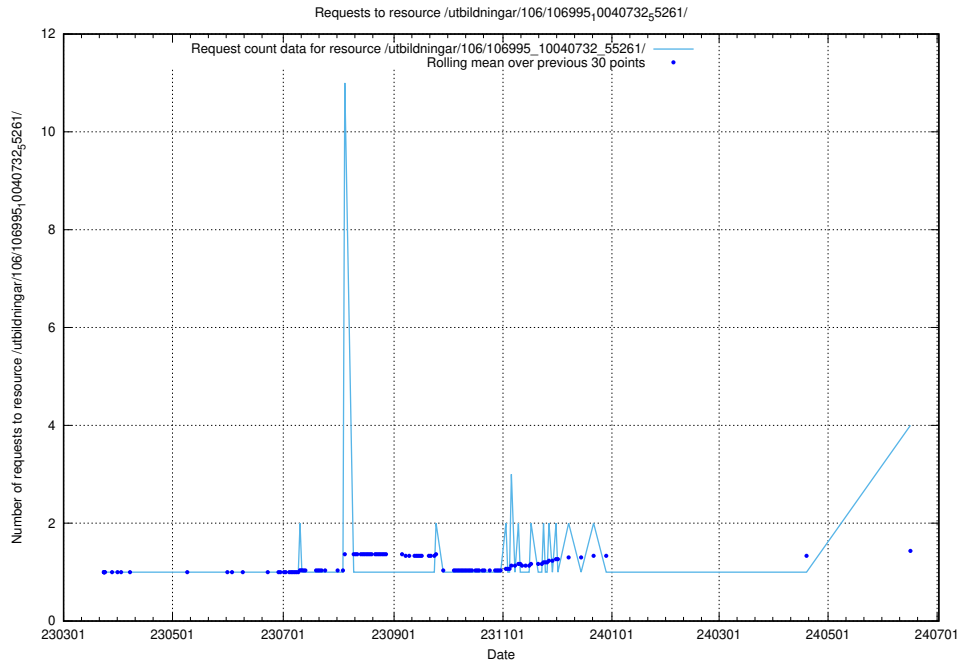

5.250 Usage of /utbildningar/106/106995_10040732_55261/

Here, we count the number of requests to resource /utbildningar/106/106995_10040732_55261/.