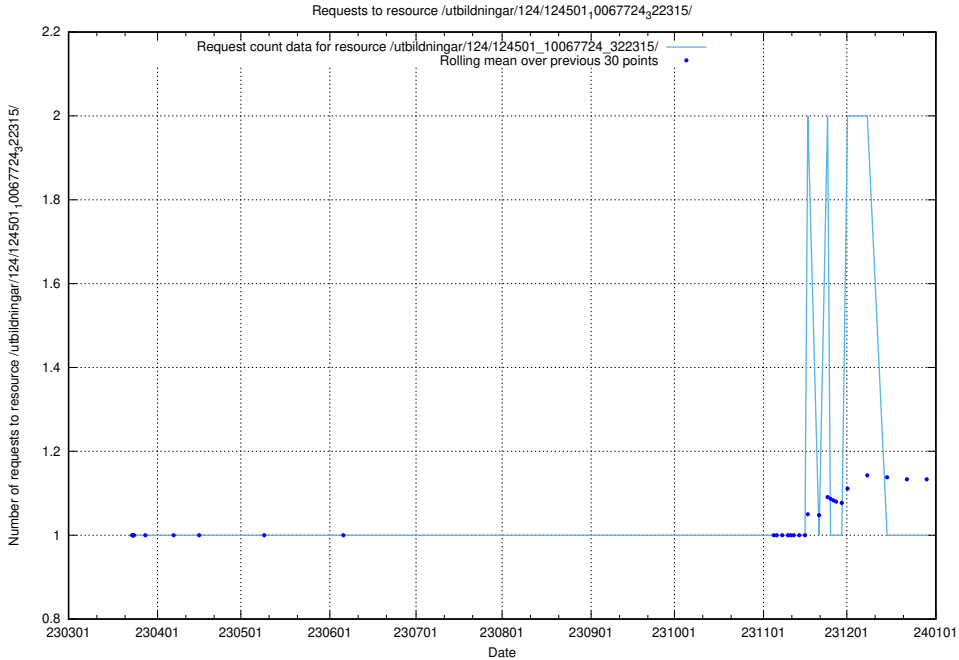

5.2541 Usage of /utbildningar/124/124501_10067724_322315/

Here, we count the number of requests to resource /utbildningar/124/124501_10067724_322315/.