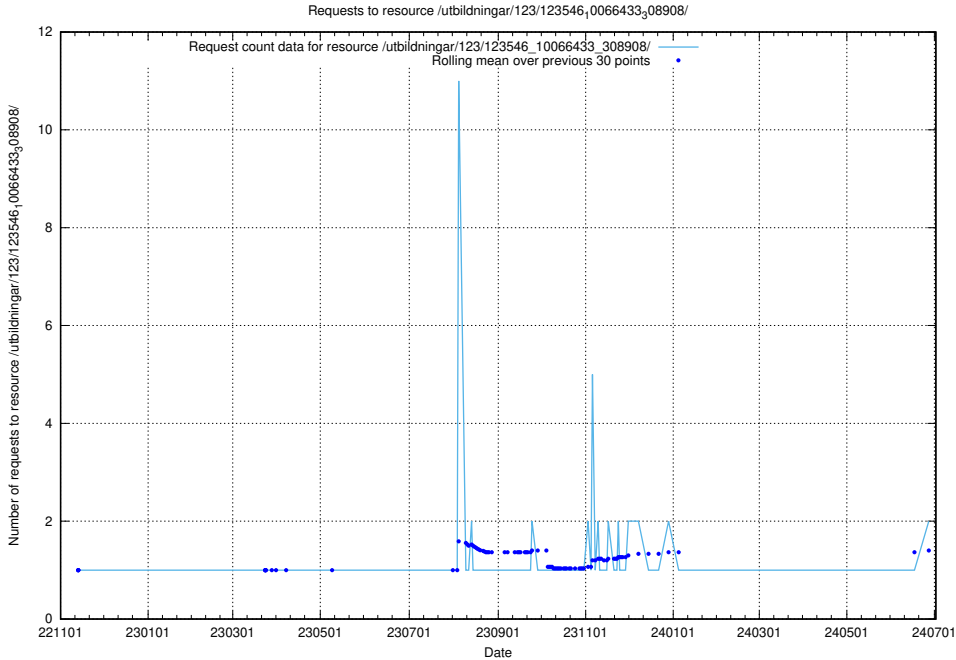

Here, we count the number of requests to resource /taxonomy/version/1/query/concepts-and-common-relations/.

5.871 Usage of /utbildningar/123/123546_10066433_308908/

Here, we count the number of requests to resource /utbildningar/123/123546_10066433_308908/.