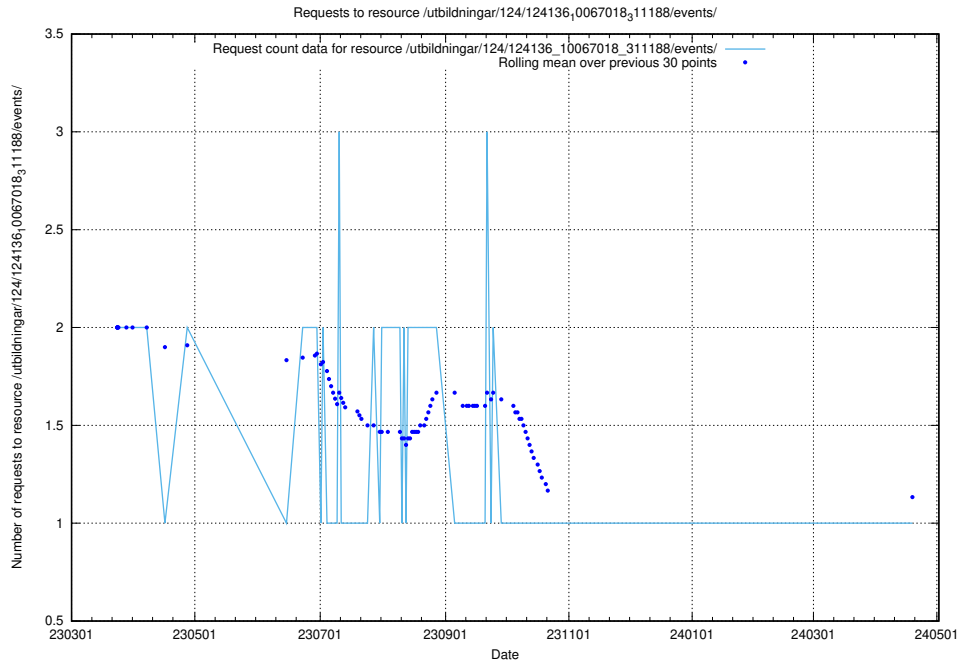

5.6570 Usage of /utbildningar/124/124136_10067018_311188/events/

Here, we count the number of requests to resource /utbildningar/124/124136_10067018_311188/events/