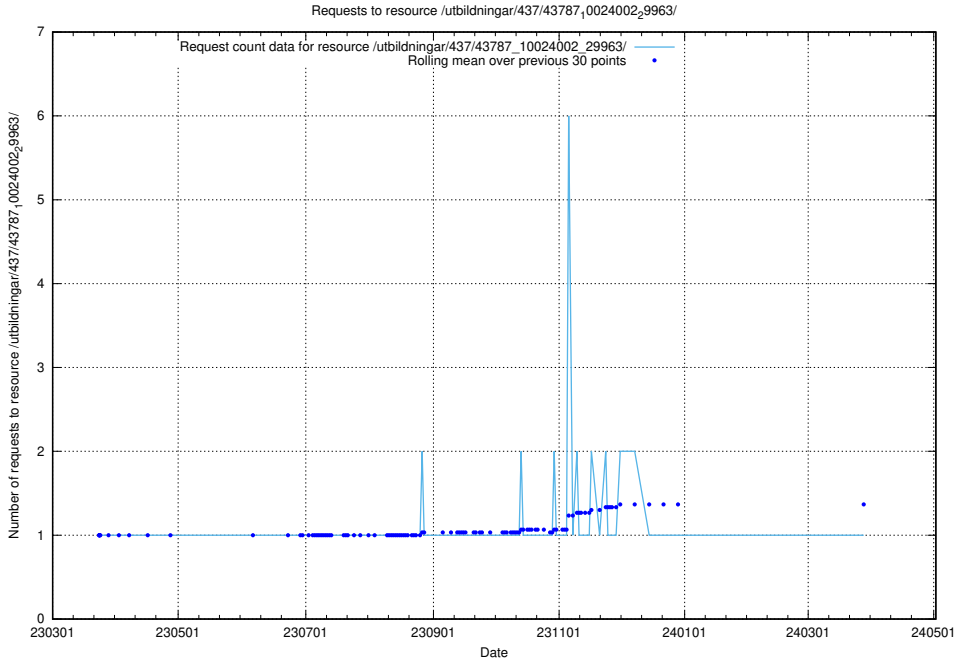

5.6628 Usage of /utbildningar/437/43787_10024002_29963/

Here, we count the number of requests to resource /utbildningar/437/43787_10024002_29963/.