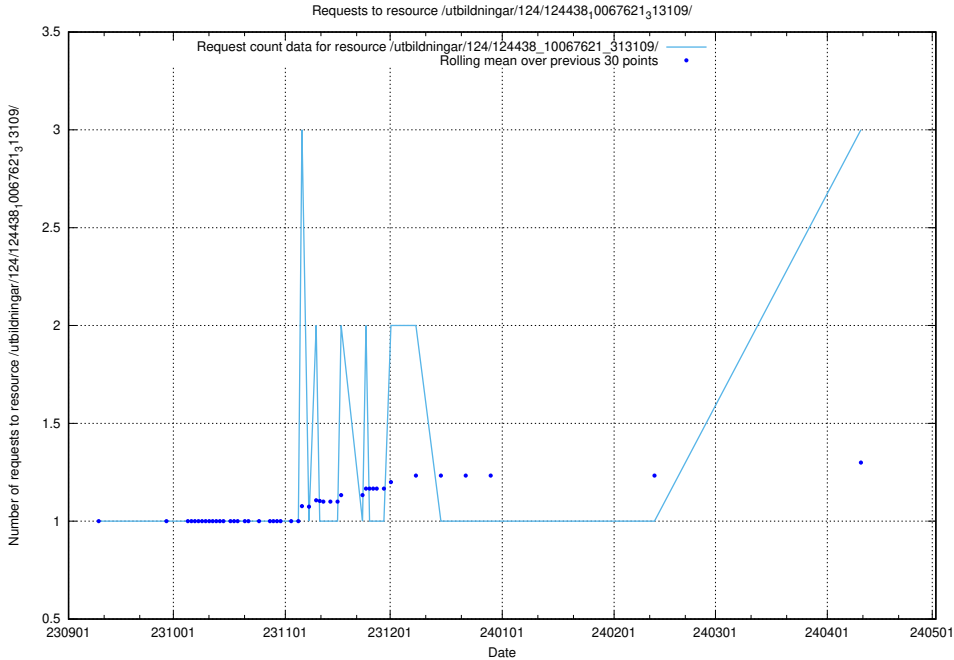

5.367 Usage of /utbildningar/124/124438_10067621_313109/

Here, we count the number of requests to resource /utbildningar/124/124438_10067621_313109/.