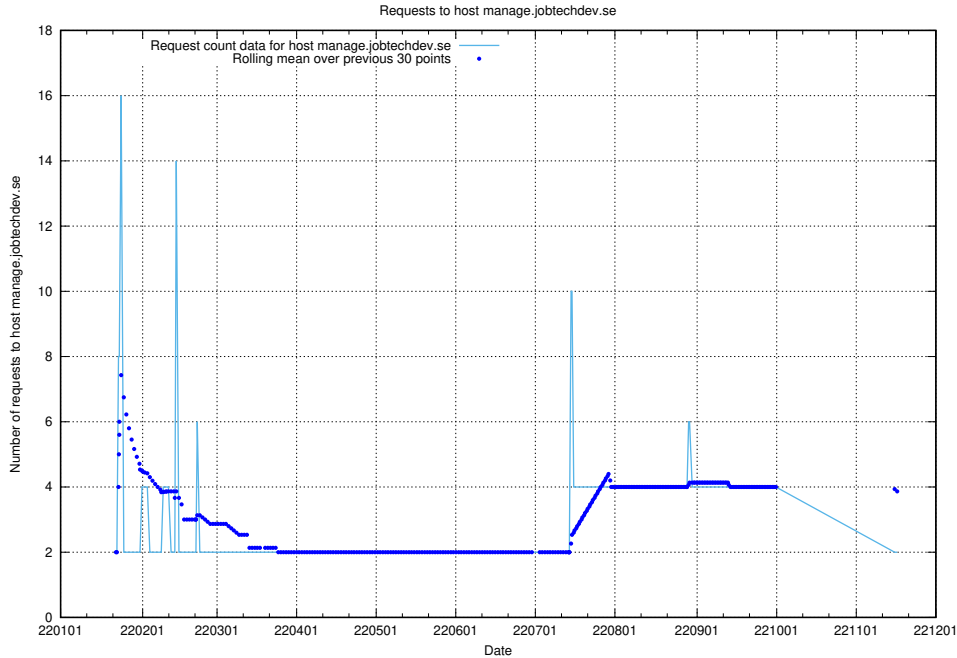

7.600 Usage of manage.jobtechdev.se

Here, we count the number of requests to host manage.jobtechdev.se.