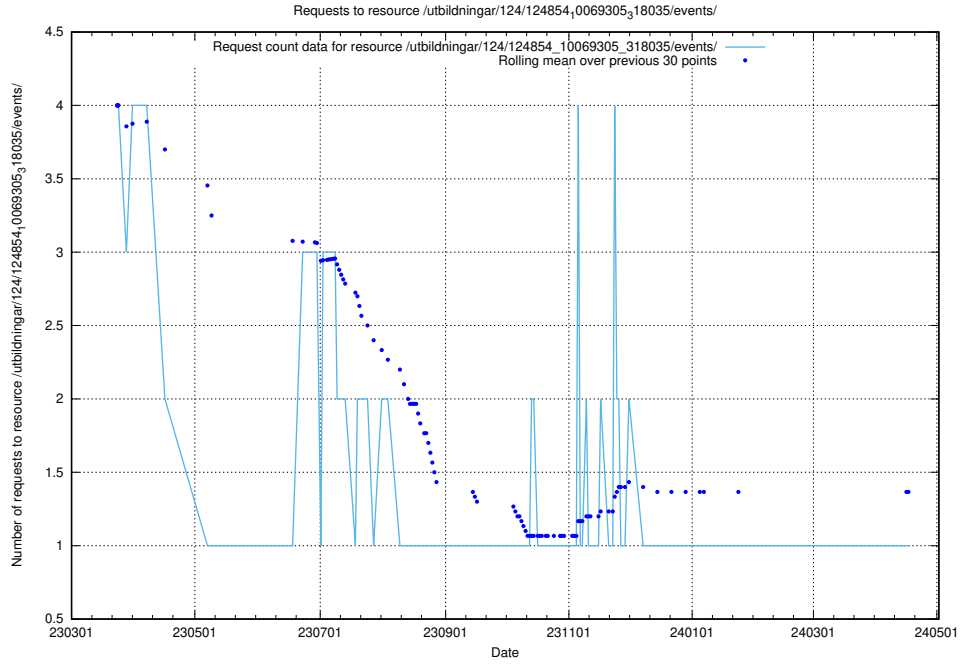

Here, we count the number of requests to resource /utbildningar/124/124855_10069305_318035/events/

5.6520 Usage of /utbildningar/124/124854_10069305_318035/events/

Here, we count the number of requests to resource /utbildningar/124/124854_10069305_318035/events/