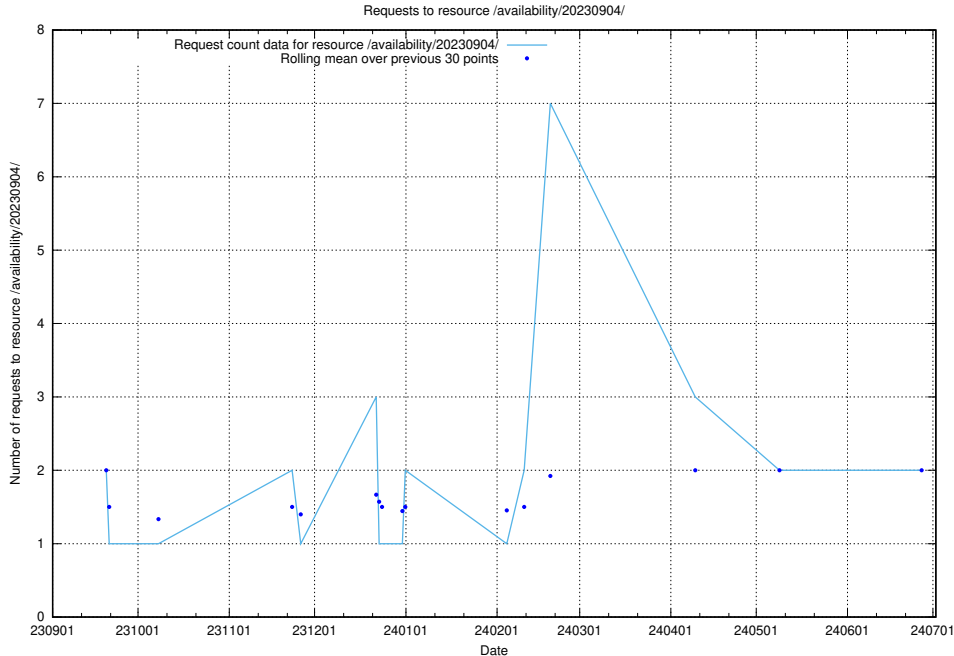

5.717 Usage of /availability/20230904/

Here, we count the number of requests to resource /availability/20230904/.