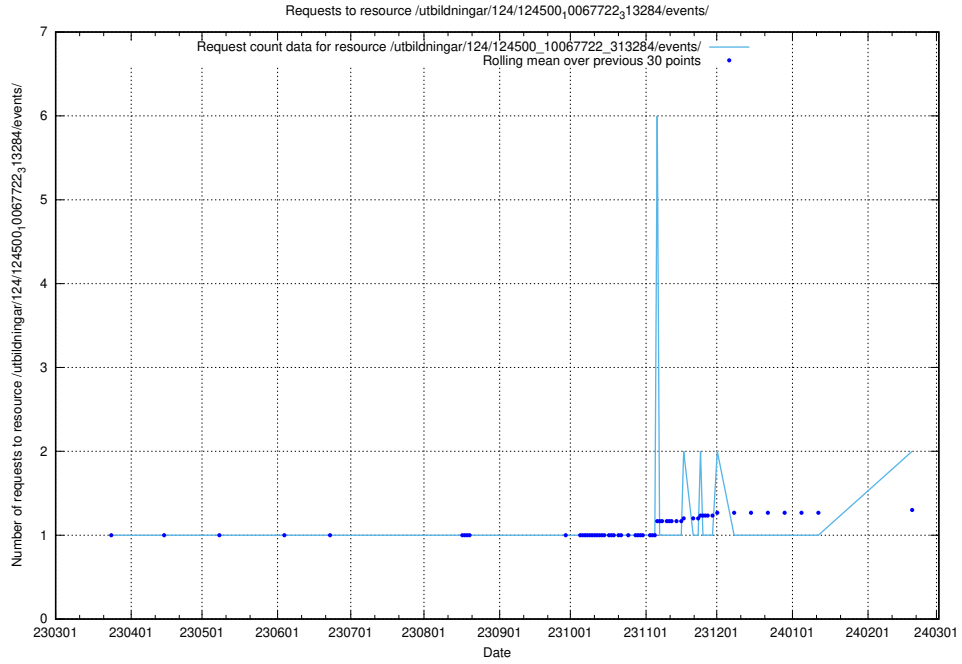

5.941 Usage of /utbildningar/124/124500_10067722_313284/events/

Here, we count the number of requests to resource /utbildningar/124/124500_10067722_313284/events/