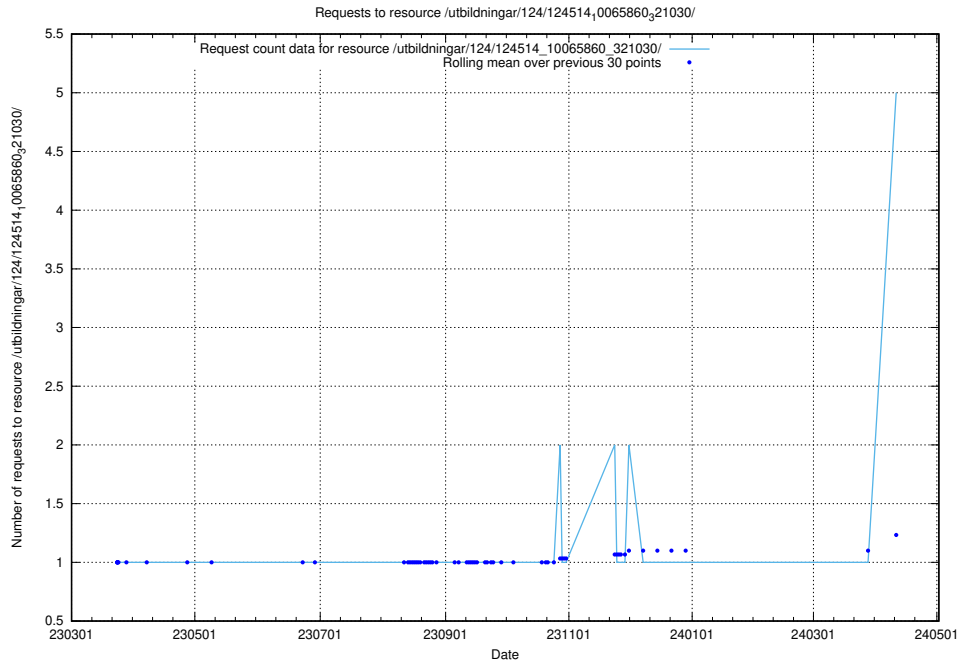

5.143 Usage of /utbildningar/124/124514_10065860_321030/

Here, we count the number of requests to resource /utbildningar/124/124514_10065860_321030/.