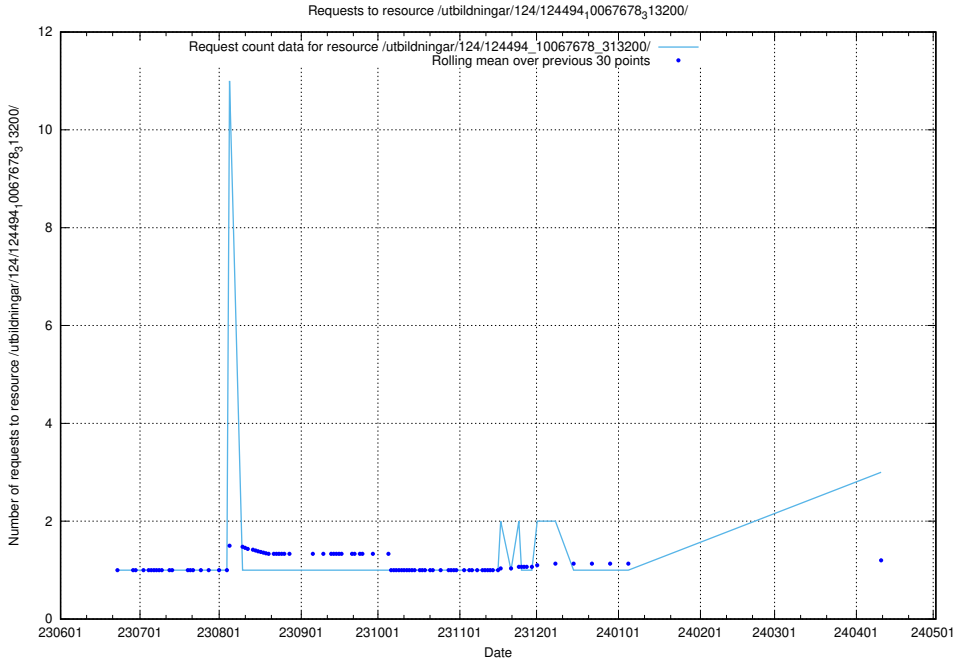

5.407 Usage of /utbildningar/124/124494_10067678_313200/

Here, we count the number of requests to resource /utbildningar/124/124494_10067678_313200/.