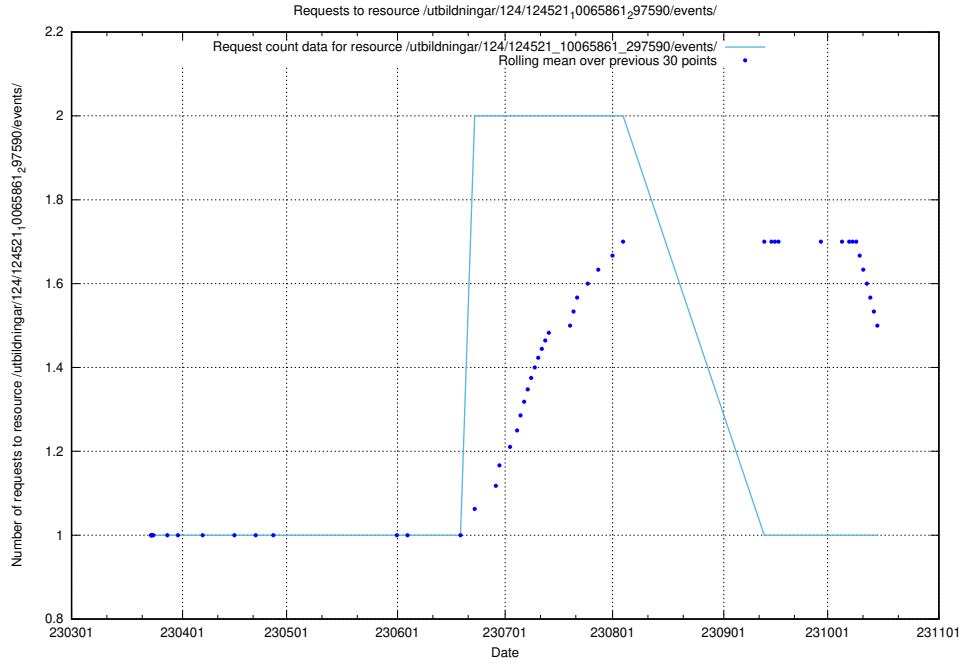

5.1251 Usage of /utbildningar/124/124521_10065861_297590/events/

Here, we count the number of requests to resource /utbildningar/124/124521_10065861_297590/events/