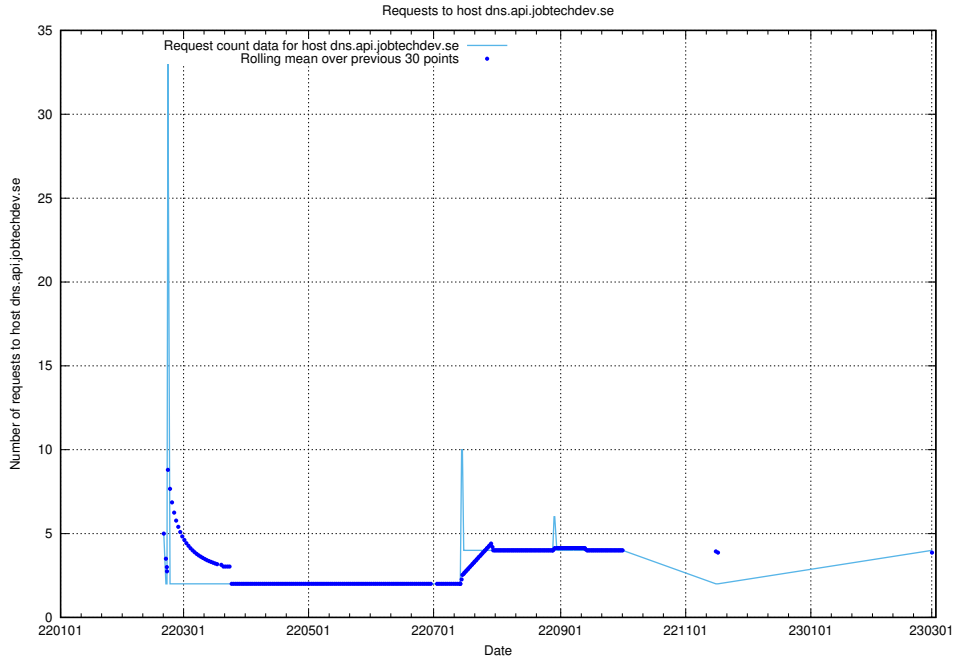

7.163 Usage of dns.api.jobtechdev.se

Here, we count the number of requests to host dns.api.jobtechdev.se.