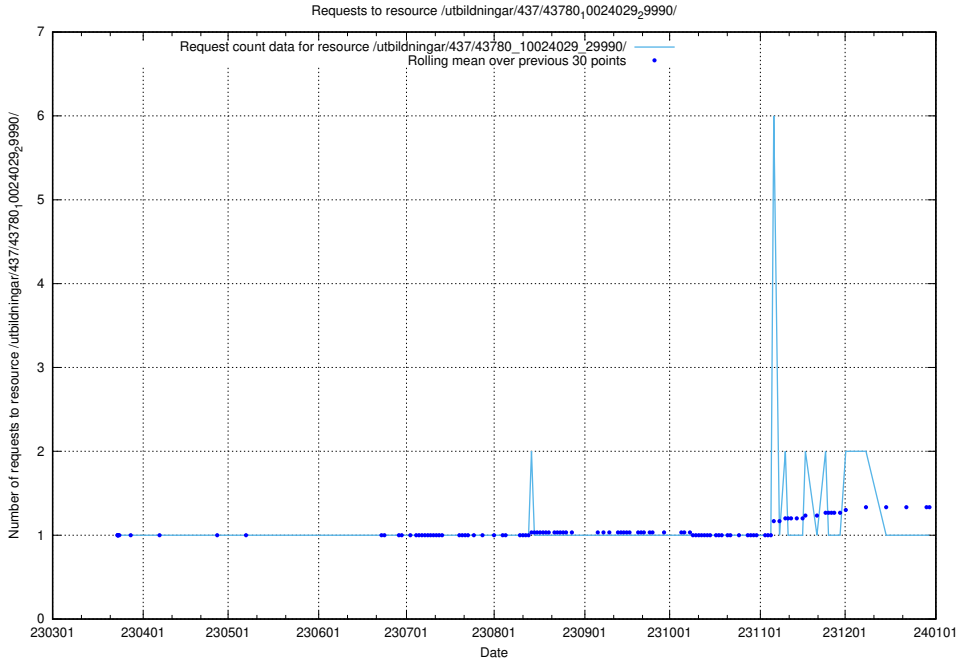

5.6633 Usage of /utbildningar/437/43780_10024029_29990/

Here, we count the number of requests to resource /utbildningar/437/43780_10024029_29990/.