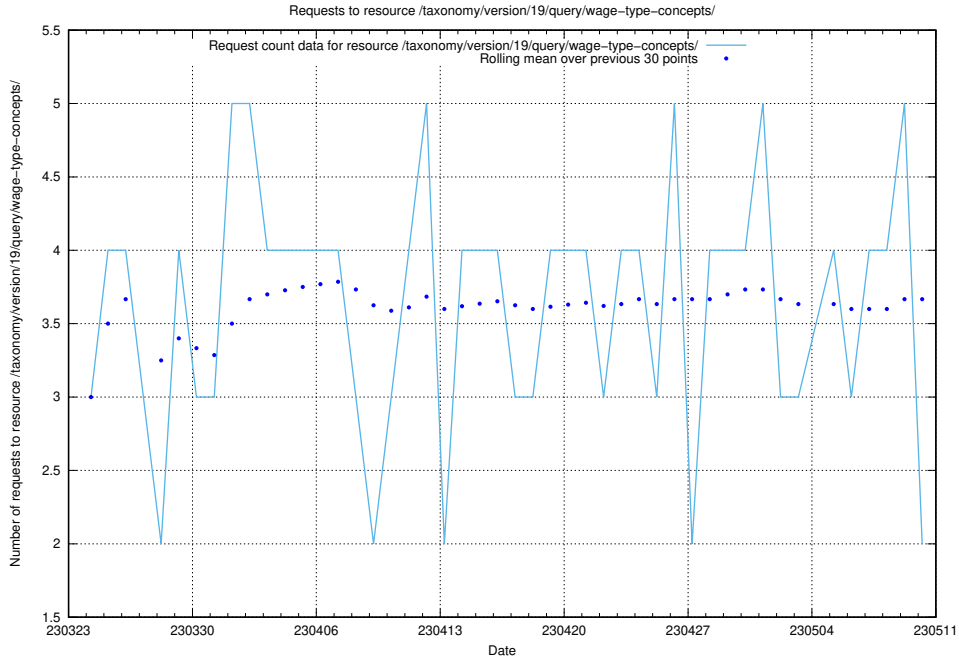

5.931 Usage of /taxonomy/version/19/query/wage-type-concepts/

Here, we count the number of requests to resource /taxonomy/version/19/query/wage-type-concepts/.