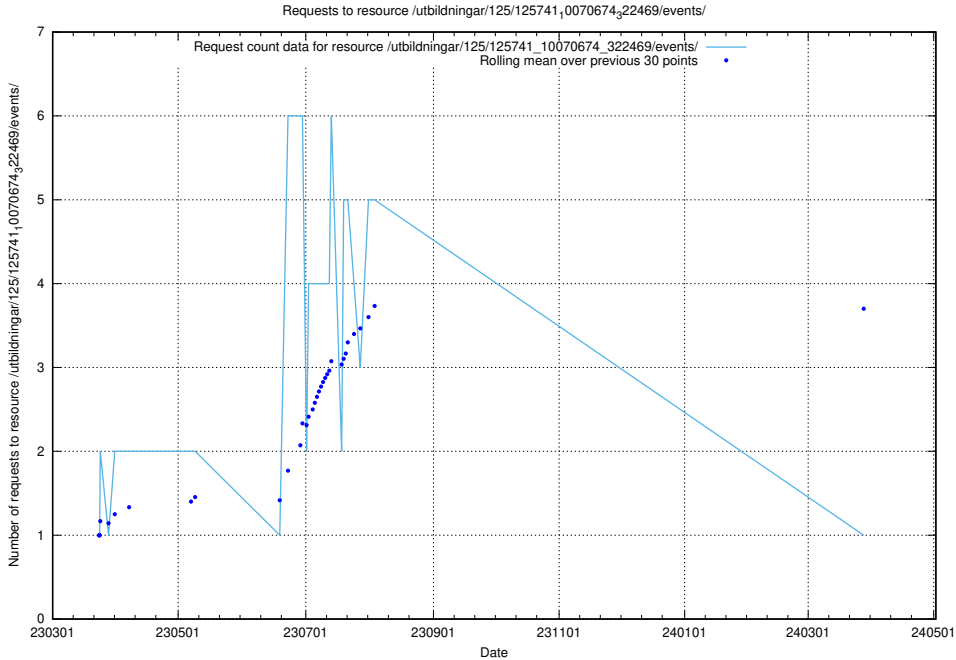

5.6750 Usage of /utbildningar/125/125741_10070674_322469/events/

Here, we count the number of requests to resource /utbildningar/125/125741_10070674_322469/events/