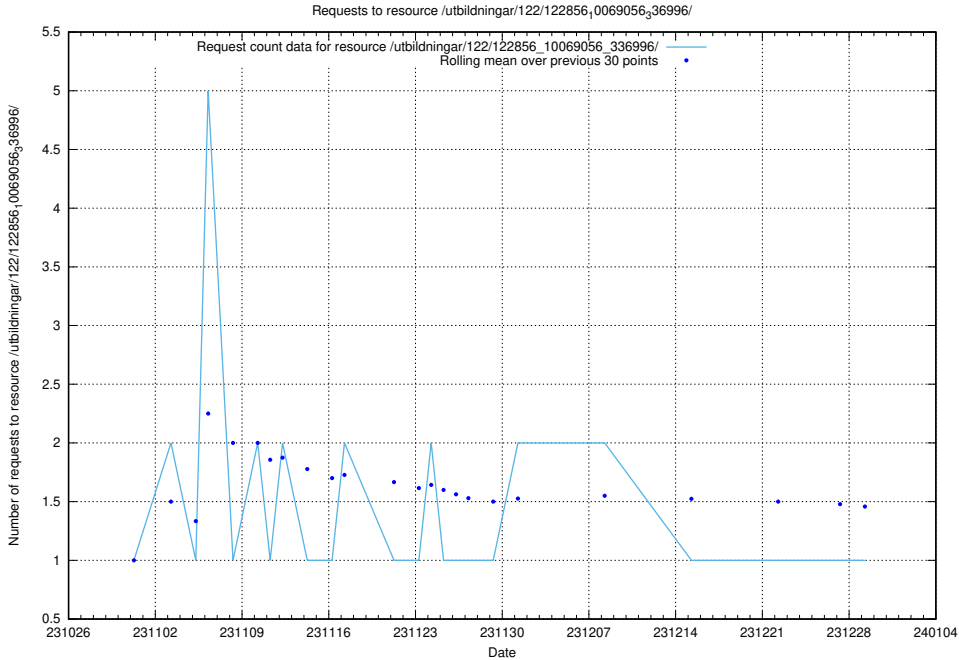

5.4461 Usage of /taxonomy/version/8/query/concept-types/

Here, we count the number of requests to resource /taxonomy/version/8/query/concept-types/.

5.4462 Usage of /utbildningar/125/125577_10070101_320522/events/