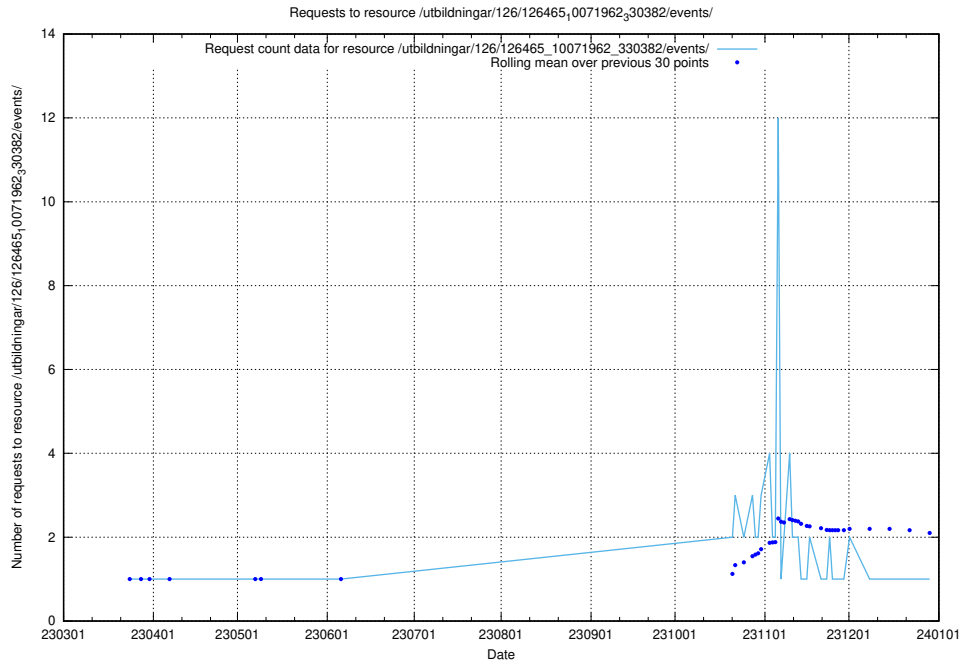

5.6469 Usage of /utbildningar/126/126465_10071962_330382/events/

Here, we count the number of requests to resource /utbildningar/126/126465_10071962_330382/events/