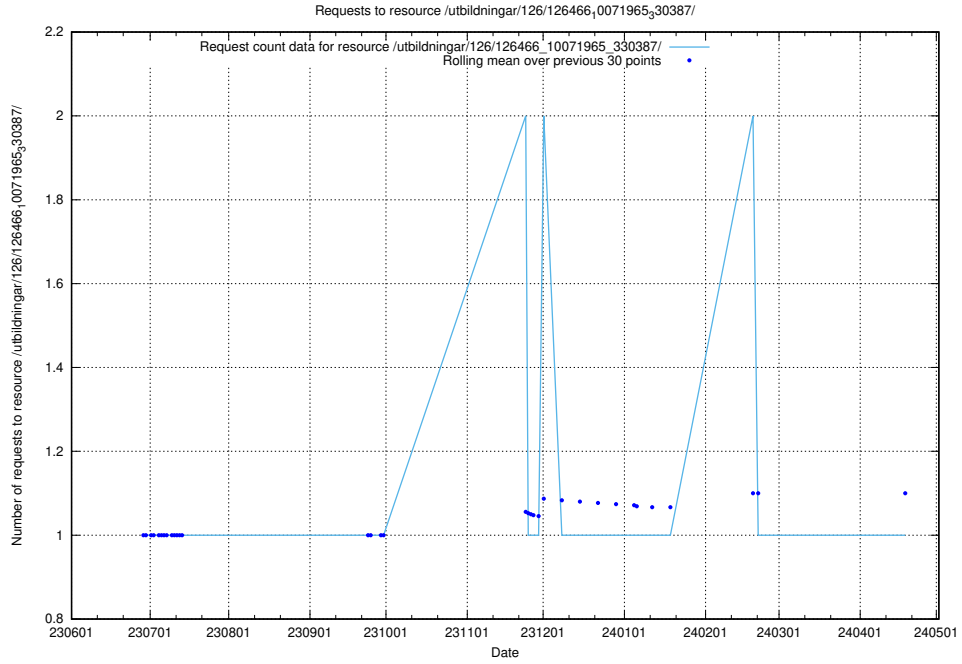

5.5741 Usage of /utbildningar/126/126466_10071965_330387/

Here, we count the number of requests to resource /utbildningar/126/126466_10071965_330387/.