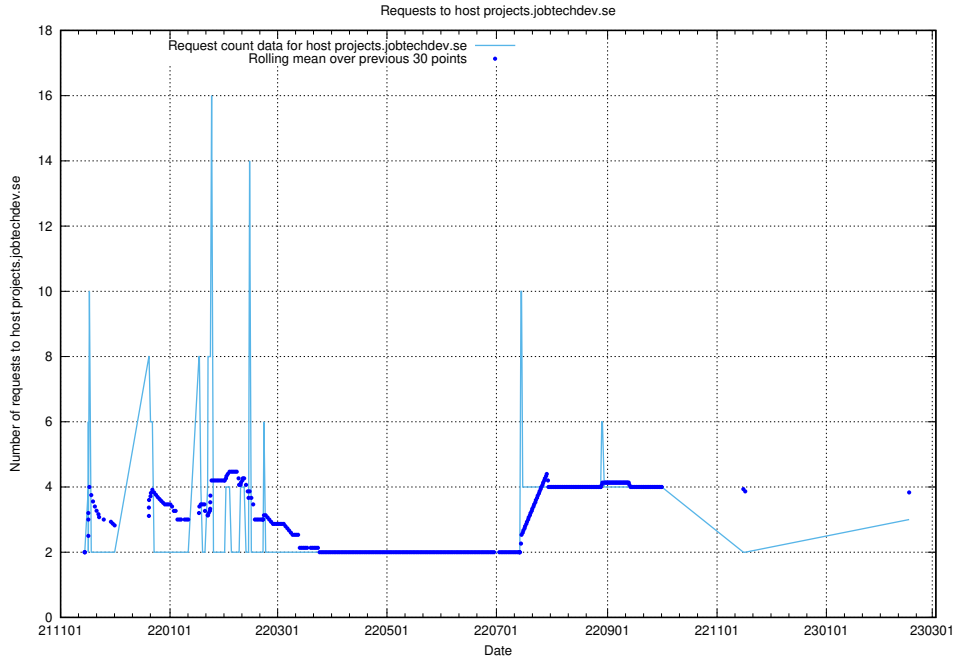

7.242 Usage of projects.jobtechdev.se

Here, we count the number of requests to host projects.jobtechdev.se.