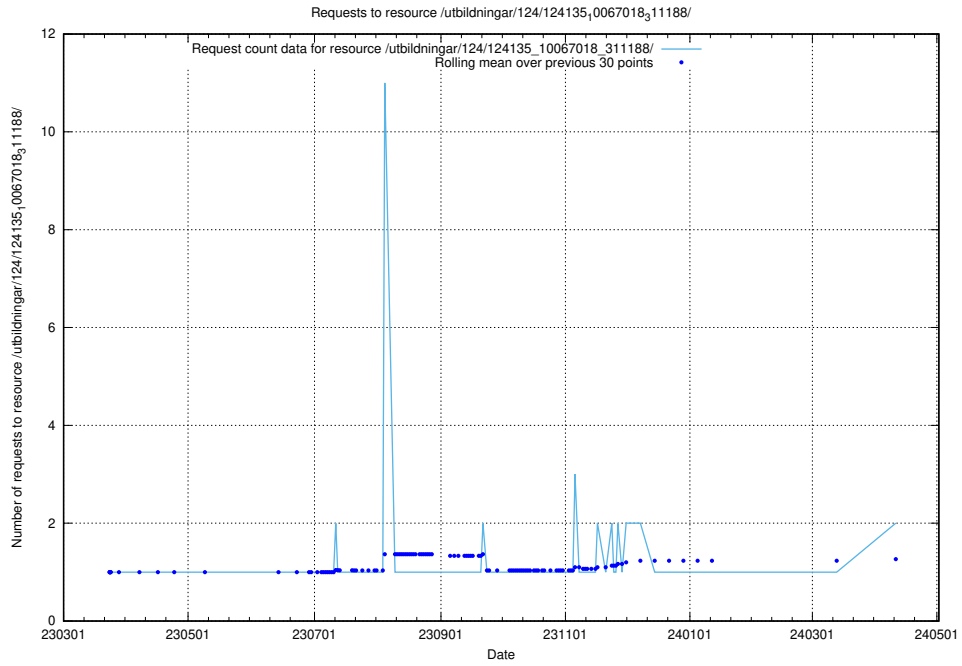

5.668 Usage of /utbildningar/124/124135_10067018_311188/

Here, we count the number of requests to resource /utbildningar/124/124135_10067018_311188/.