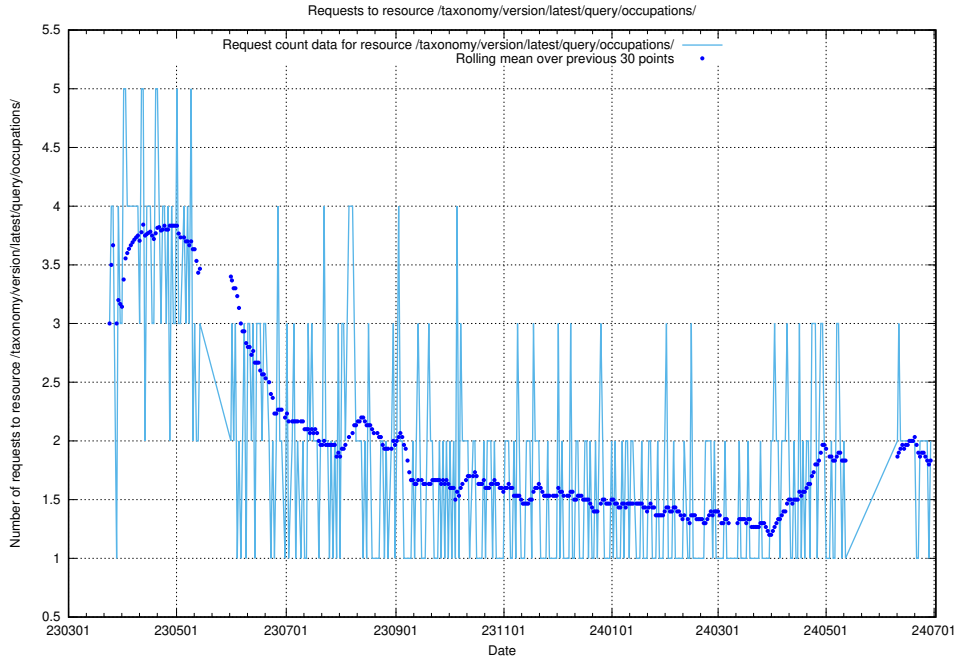

5.911 Usage of /taxonomy/version/latest/query/occupations/

Here, we count the number of requests to resource /taxonomy/version/latest/query/occupations/.