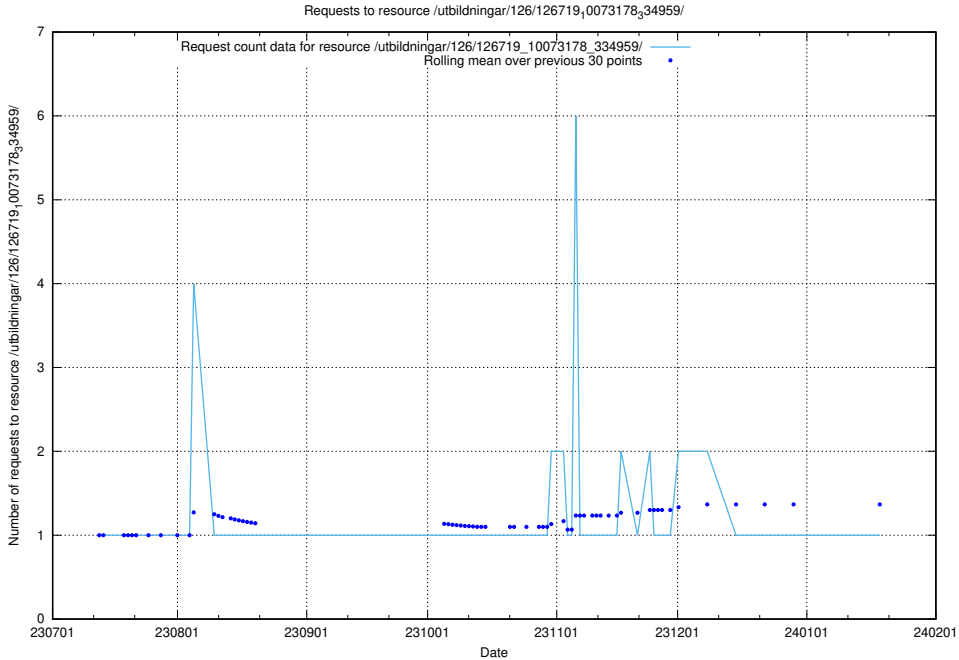

5.5390 Usage of /utbildningar/126/126719_10073178_334959/

Here, we count the number of requests to resource /utbildningar/126/126719_10073178_334959/.