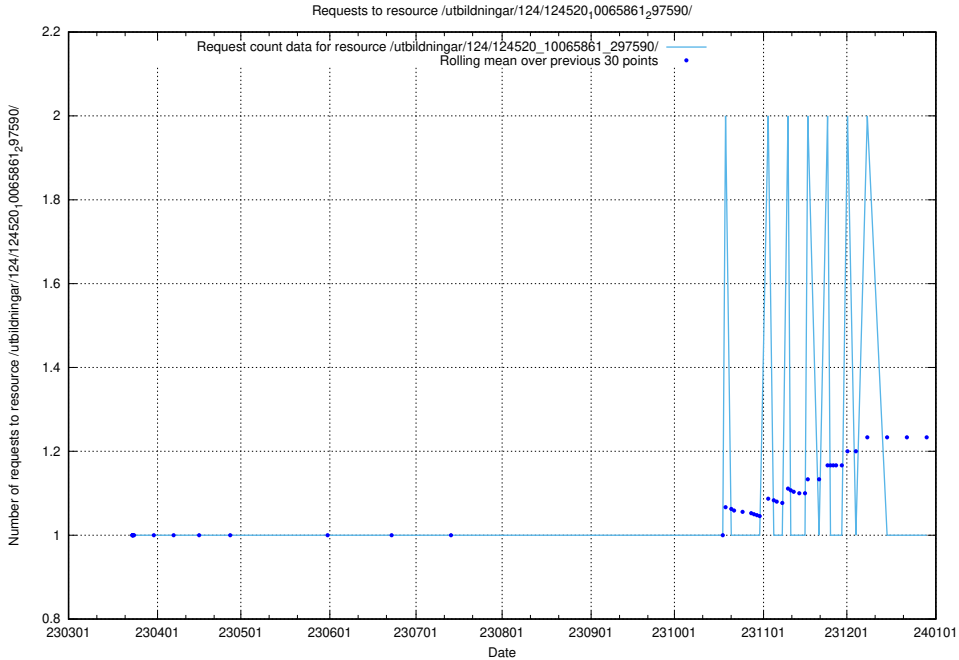

5.1455 Usage of /utbildningar/124/124520_10065861_297590/

Here, we count the number of requests to resource /utbildningar/124/124520_10065861_297590/.