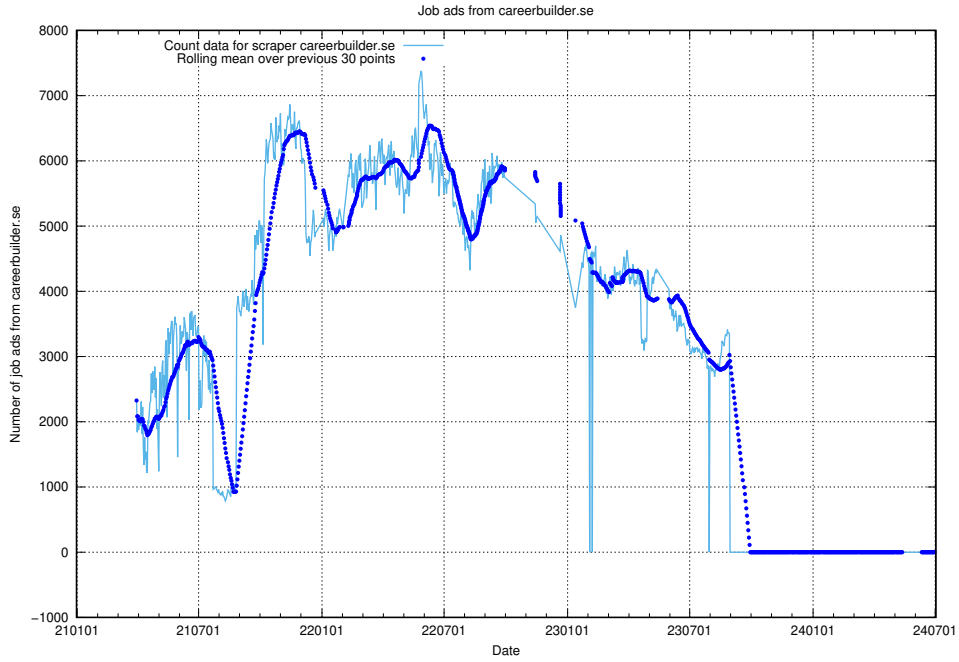

13.18 Number of ads by scraper careerbuilder.se

Here, we count the number of job ads scraped from careerbuilder.se.