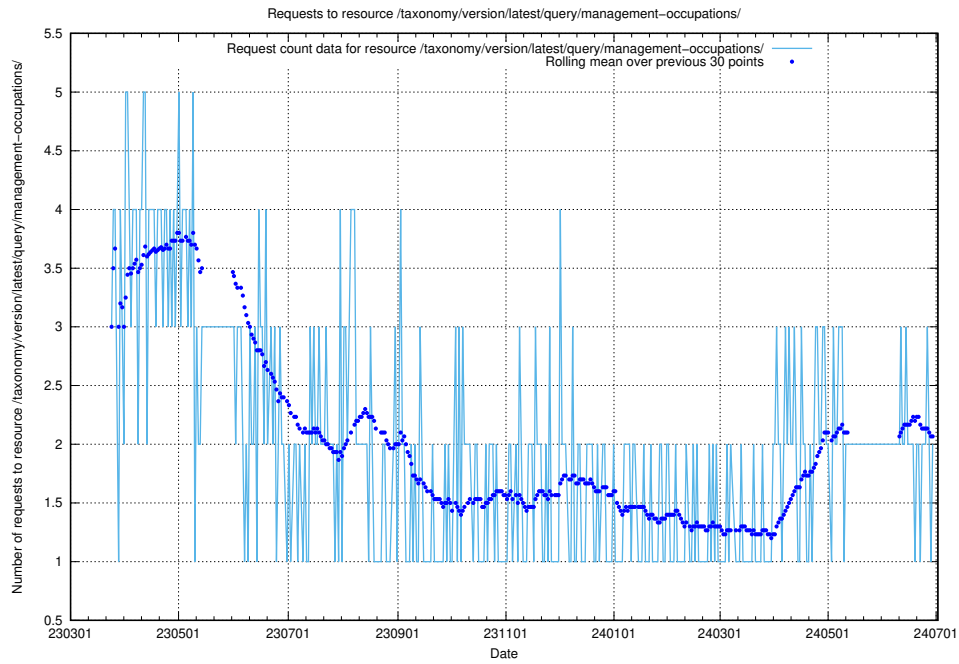

5.915 Usage of /taxonomy/version/latest/query/management-occupations/

Here, we count the number of requests to resource /taxonomy/version/latest/query/management-occupations/.