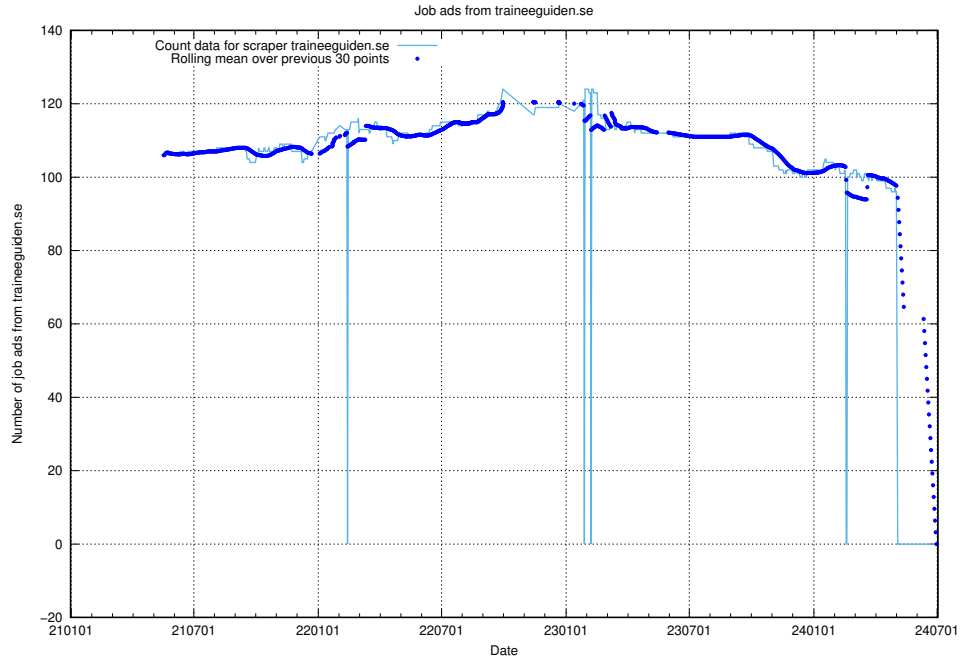

13.21 Number of ads by scraper traineeguiden.se

Here, we count the number of job ads scraped from traineeguiden.se.