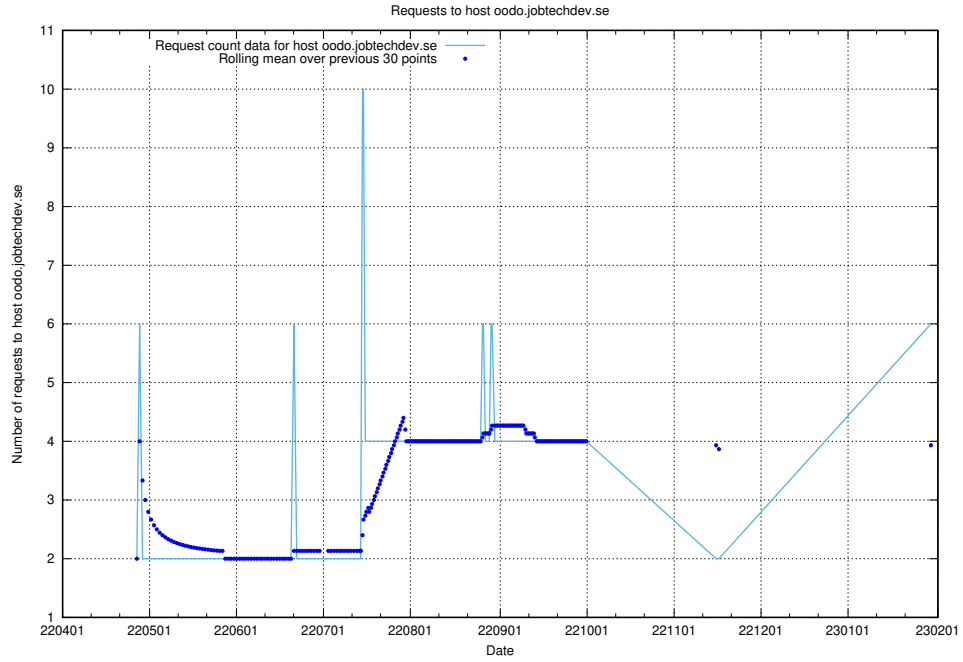

7.88 Usage of oodo.jobtechdev.se

Here, we count the number of requests to host oodo.jobtechdev.se.