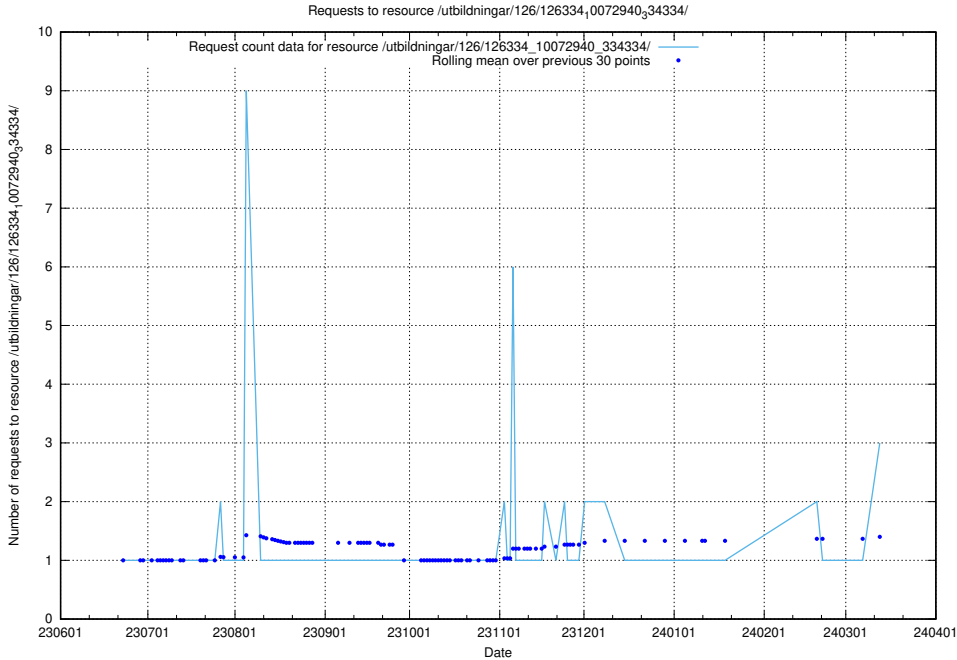

5.399 Usage of /utbildningar/126/126334_10072940_334334/

Here, we count the number of requests to resource /utbildningar/126/126334_10072940_334334/.