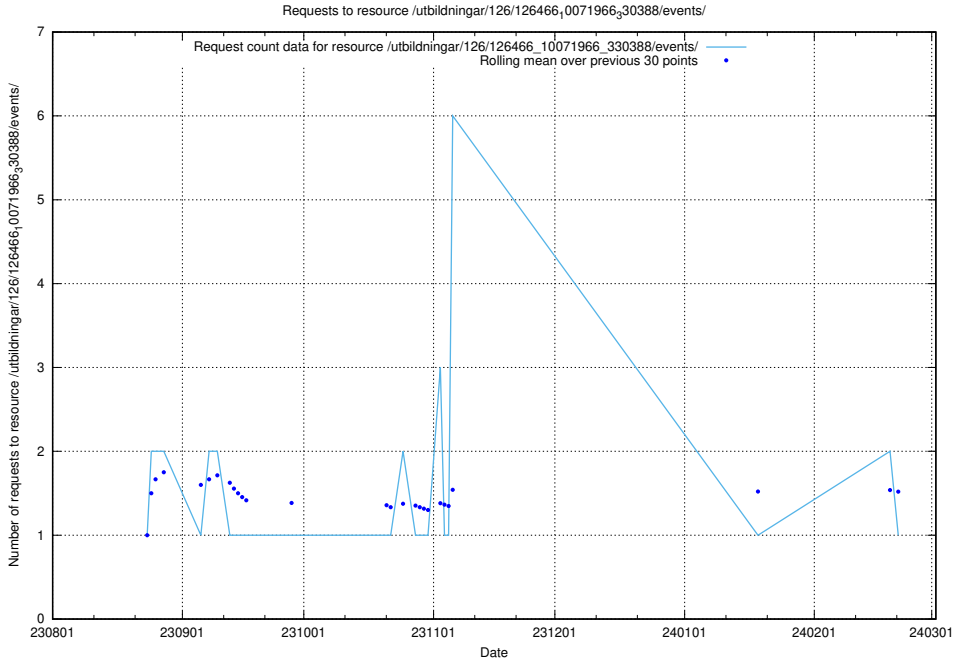

5.5010 Usage of /utbildningar/126/126466_10071966_330388/events/

Here, we count the number of requests to resource /utbildningar/126/126466_10071966_330388/events/