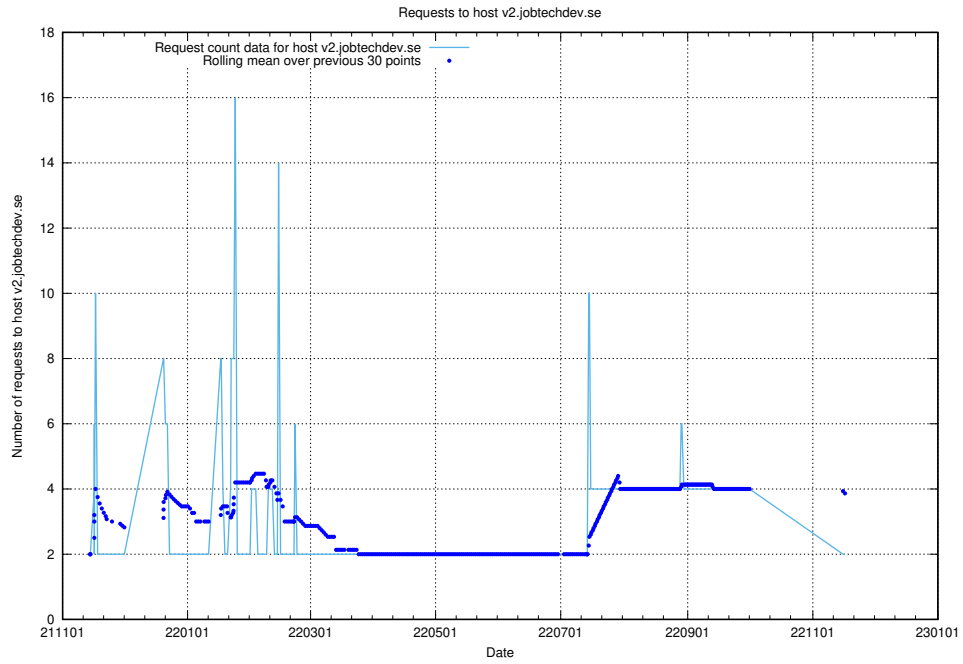

7.557 Usage of v2.jobtechdev.se

Here, we count the number of requests to host v2.jobtechdev.se.