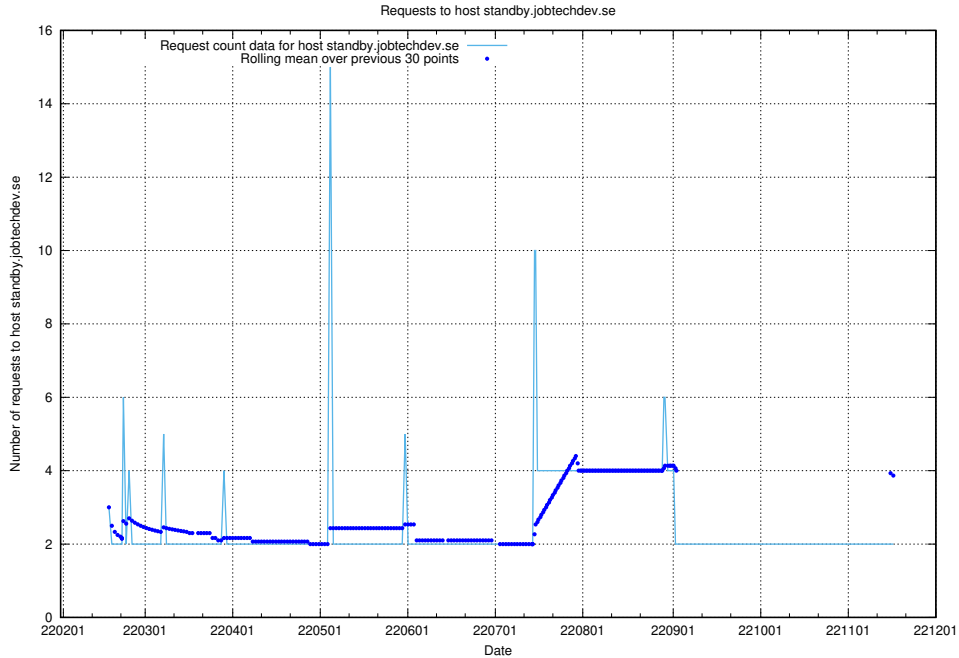

7.543 Usage of `www.develop-transformer.jobtechdev.se`

Here, we count the number of requests to host `www.develop-transformer.jobtechdev.se`.

7.544 Usage of standby.jobtechdev.se

Here, we count the number of requests to host standby.jobtechdev.se.