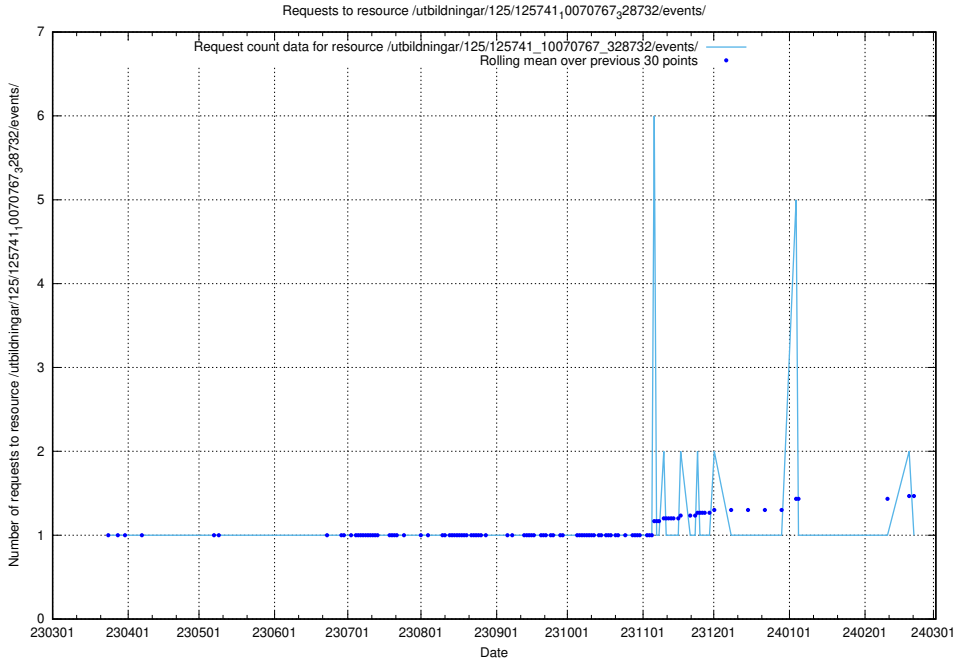

5.6489 Usage of /utbildningar/125/125741_10070767_328732/events/

Here, we count the number of requests to resource /utbildningar/125/125741_10070767_328732/events/