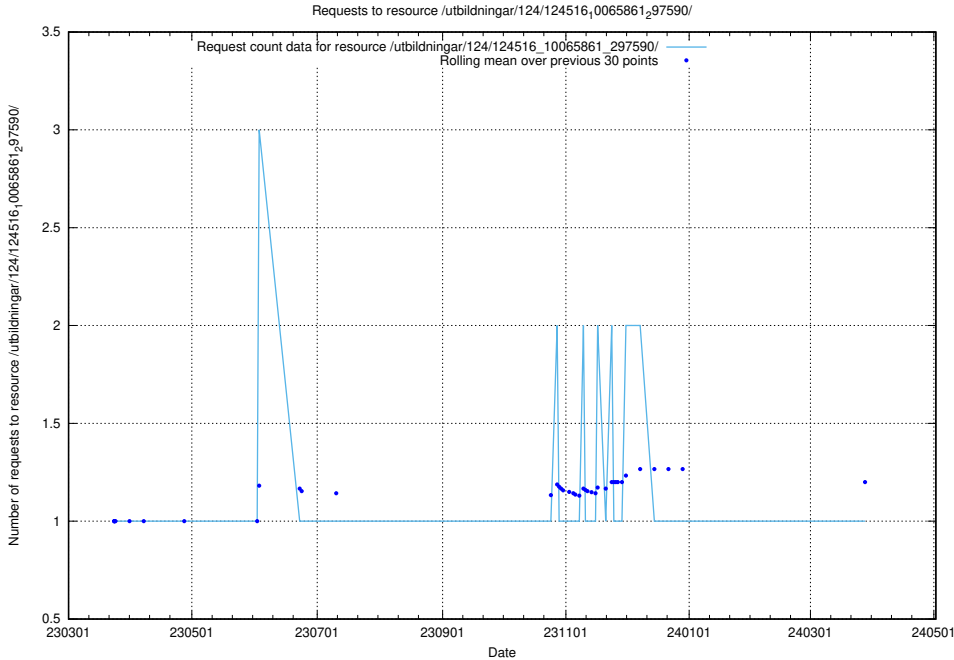

5.1770 Usage of /utbildningar/124/124516_10065861_297590/

Here, we count the number of requests to resource /utbildningar/124/124516_10065861_297590/.

5.1771 Usage of /availability/uptime/20240129/

Here, we count the number of requests to resource /availability/uptime/20240129/.