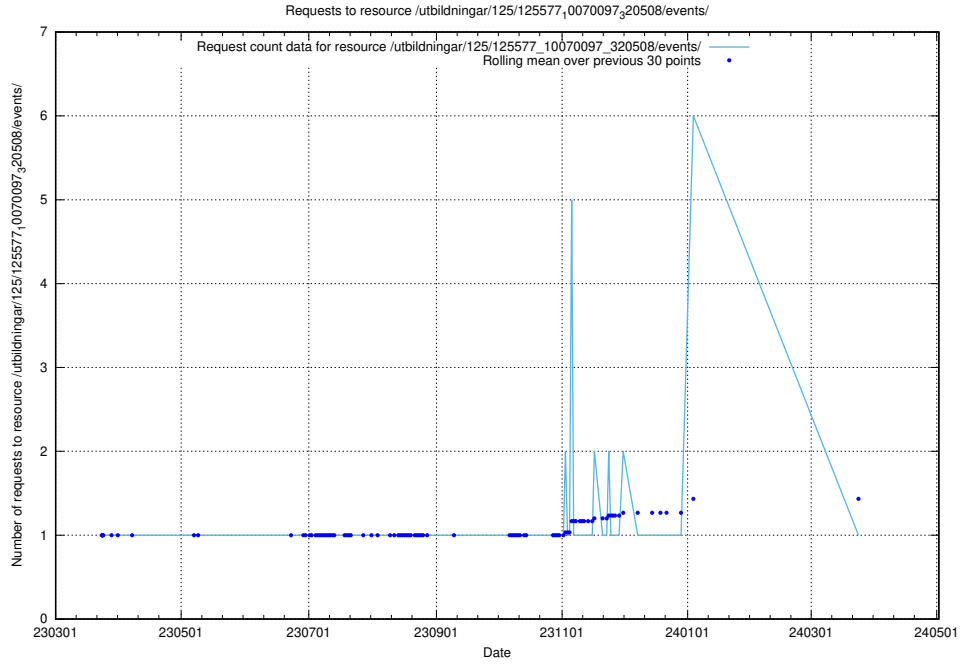

5.1110 Usage of /utbildningar/125/125577_10070097_320508/events/

Here, we count the number of requests to resource /utbildningar/125/125577_10070097_320508/events/