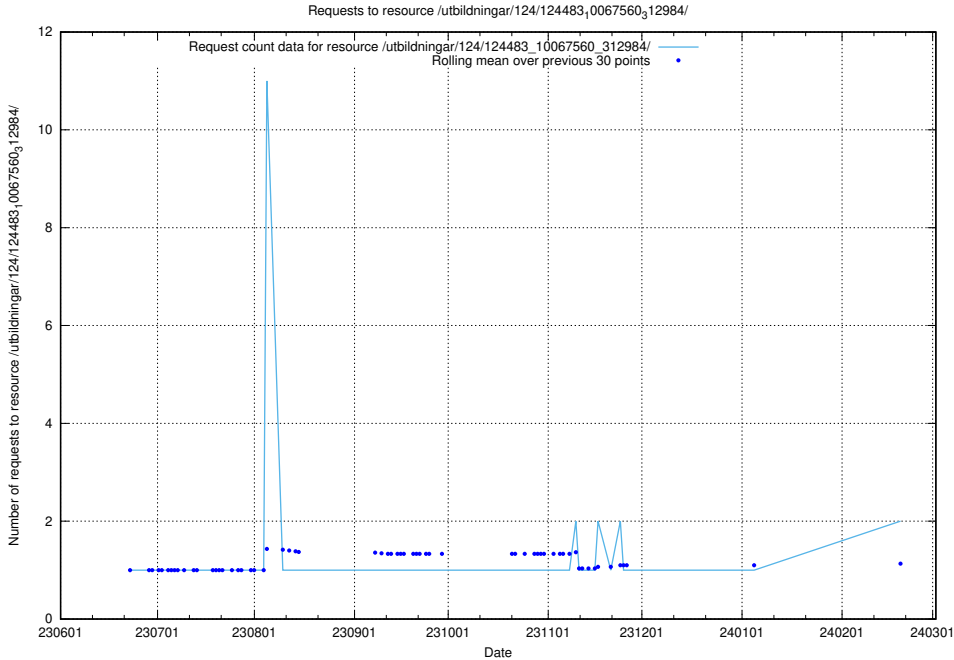

5.837 Usage of /utbildningar/124/124483_10067560_312984/

Here, we count the number of requests to resource /utbildningar/124/124483_10067560_312984/.