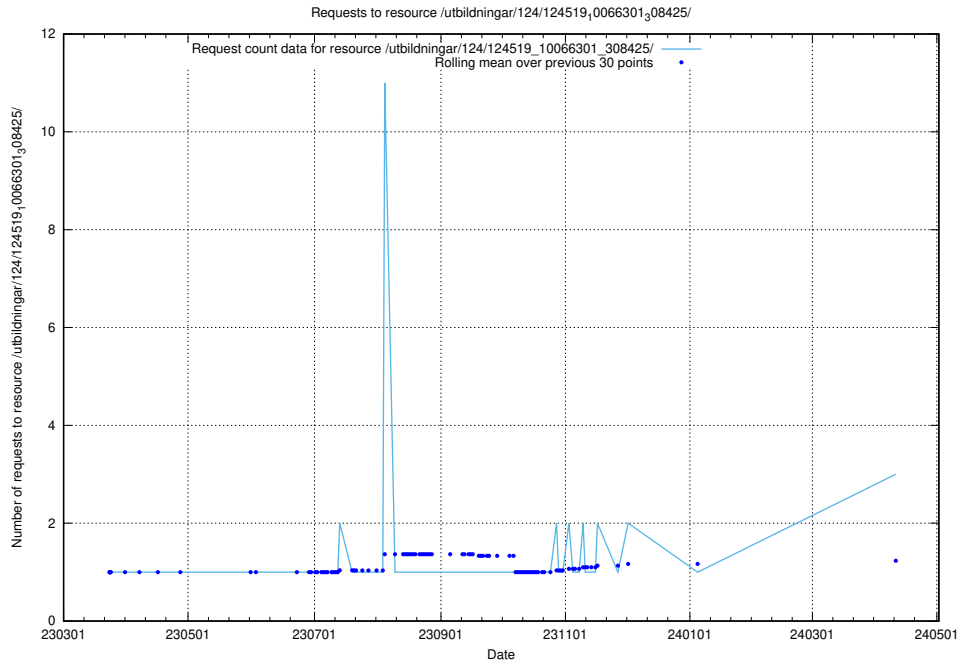

5.294 Usage of /utbildningar/124/124519_10066301_308425/

Here, we count the number of requests to resource /utbildningar/124/124519_10066301_308425/.