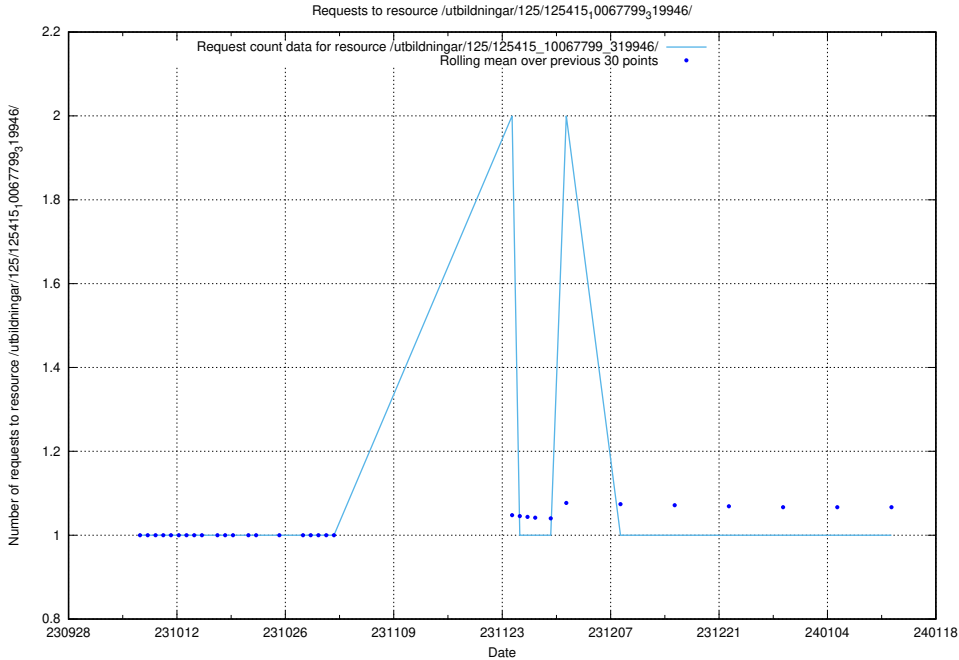

Here, we count the number of requests to resource /utbildningar/125/125415_10067799_319946/.

5.4681 Usage of /utbildningar/124/124862_10071099_324627/events/

Here, we count the number of requests to resource /utbildningar/124/124862_10071099_324627/events/