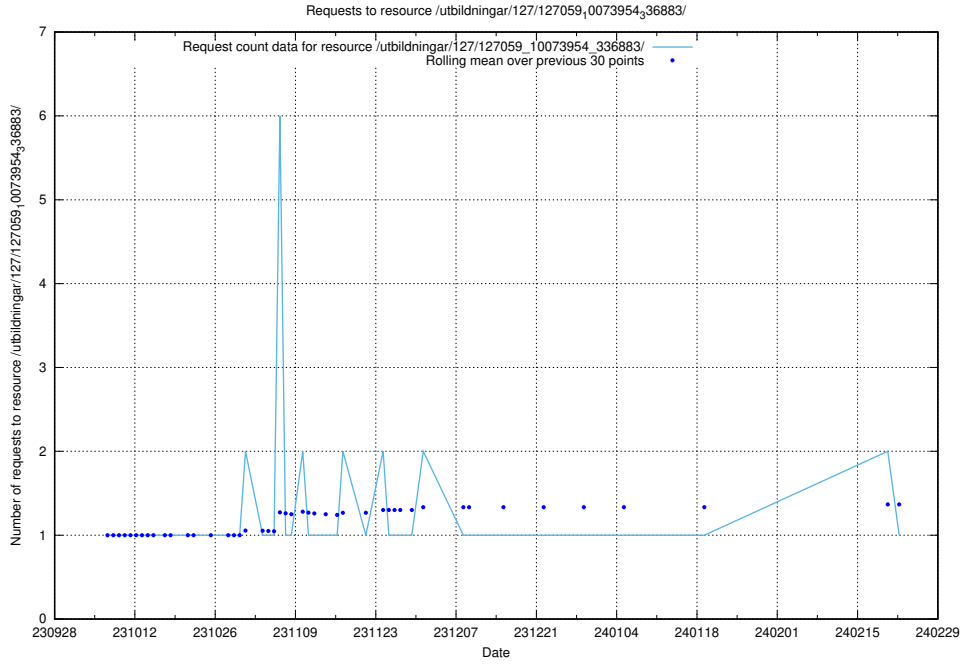

5.4675 Usage of /utbildningar/127/127059_10073954_336883/

Here, we count the number of requests to resource /utbildningar/127/127059_10073954_336883/.