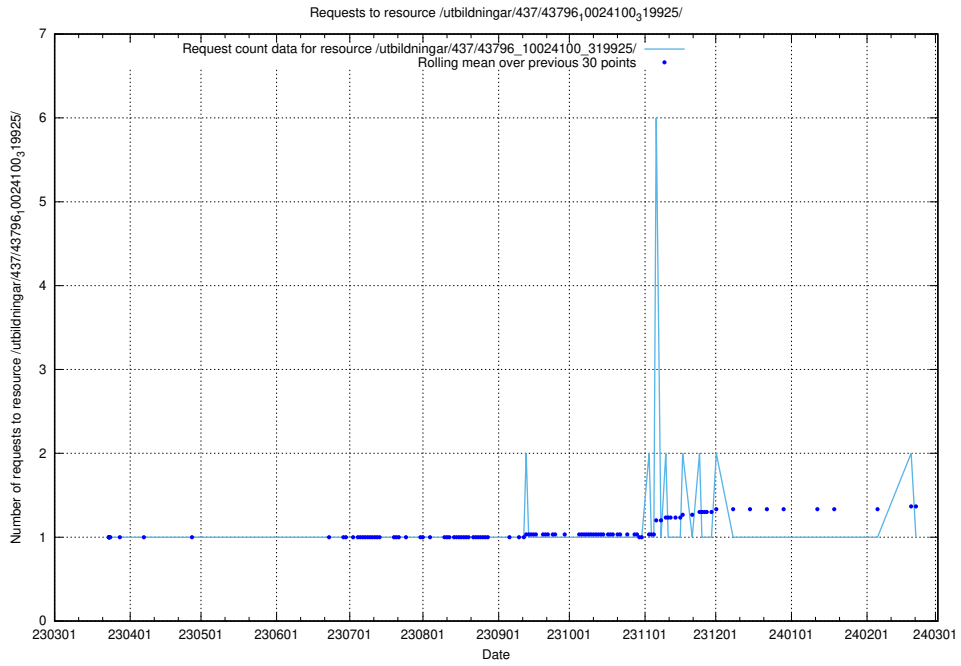

5.6621 Usage of /utbildningar/437/43796_10024100_319925/

Here, we count the number of requests to resource /utbildningar/437/43796_10024100_319925/.