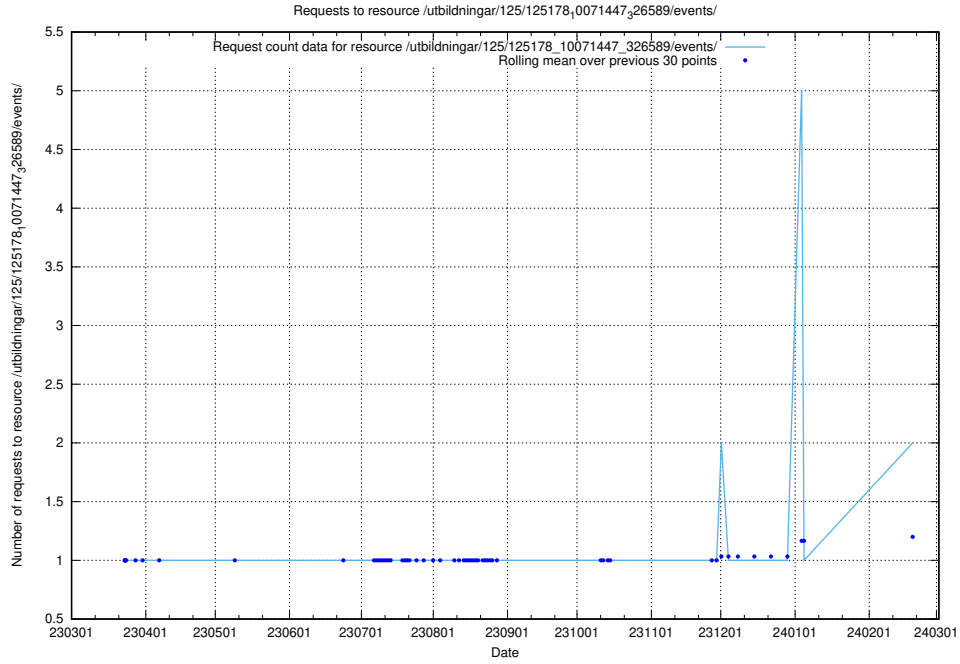

5.476 Usage of /utbildningar/125/125178_10071447_326589/events/

Here, we count the number of requests to resource /utbildningar/125/125178_10071447_326589/events/