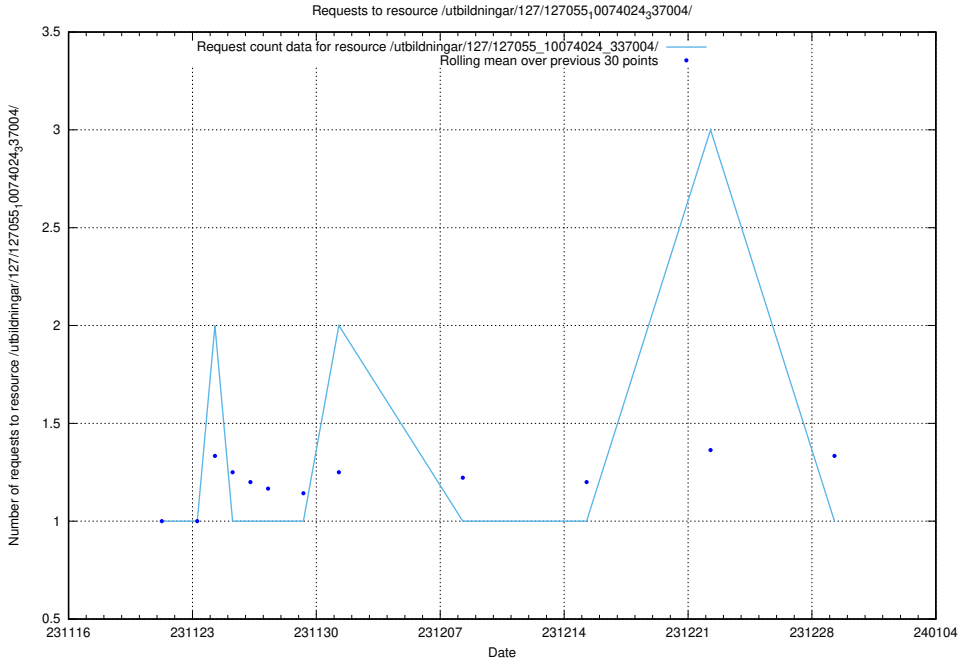

Here, we count the number of requests to resource /utbildningar/127/127055_10074024_337004/events/

5.4343 Usage of /utbildningar/127/127055_10074024_337004/

Here, we count the number of requests to resource /utbildningar/127/127055_10074024_337004/.