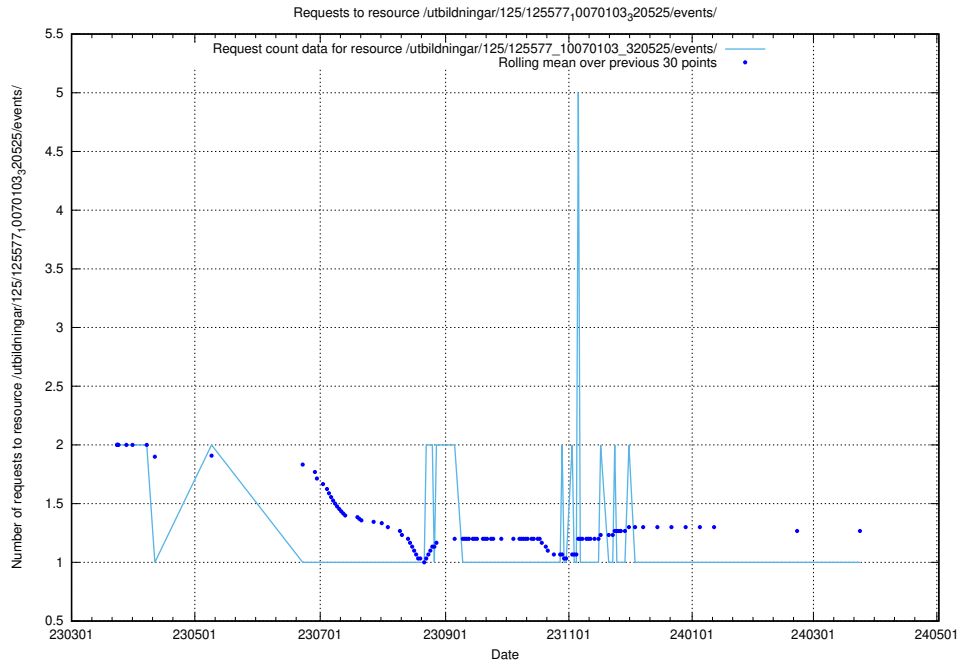

5.6552 Usage of /utbildningar/125/125577_10070103_320525/events/

Here, we count the number of requests to resource /utbildningar/125/125577_10070103_320525/events/