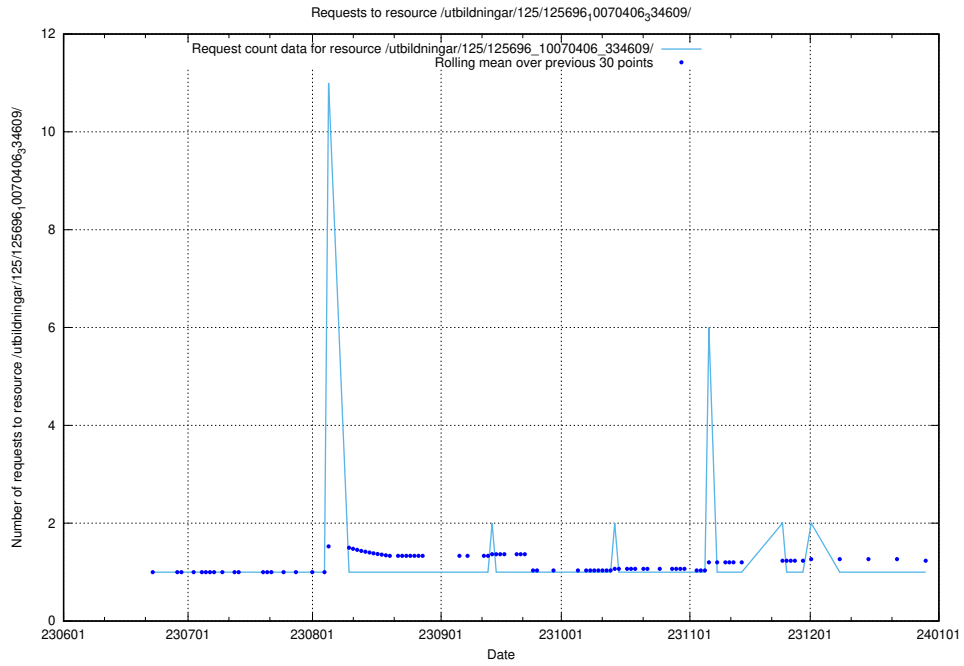

5.5999 Usage of /utbildningar/125/125696_10070406_334609/

Here, we count the number of requests to resource /utbildningar/125/125696_10070406_334609/.