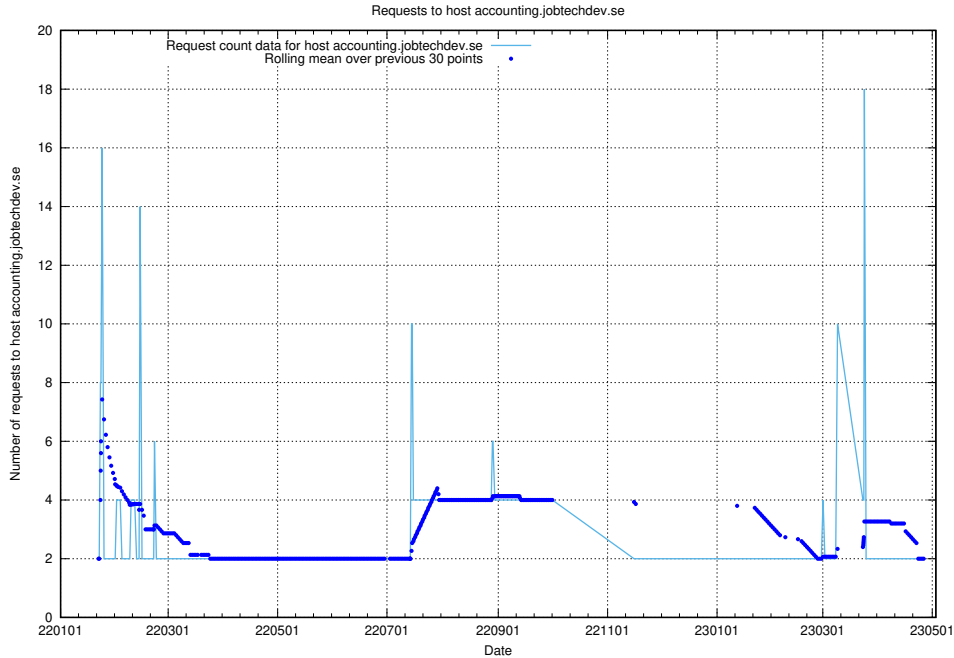

Here, we count the number of requests to host accounting.jobtechdev.se.

7.267 Usage of a.jobtechdev.se

Here, we count the number of requests to host a.jobtechdev.se.

7.268 Usage of game.jobtechdev.se

Here, we count the number of requests to host game.jobtechdev.se.