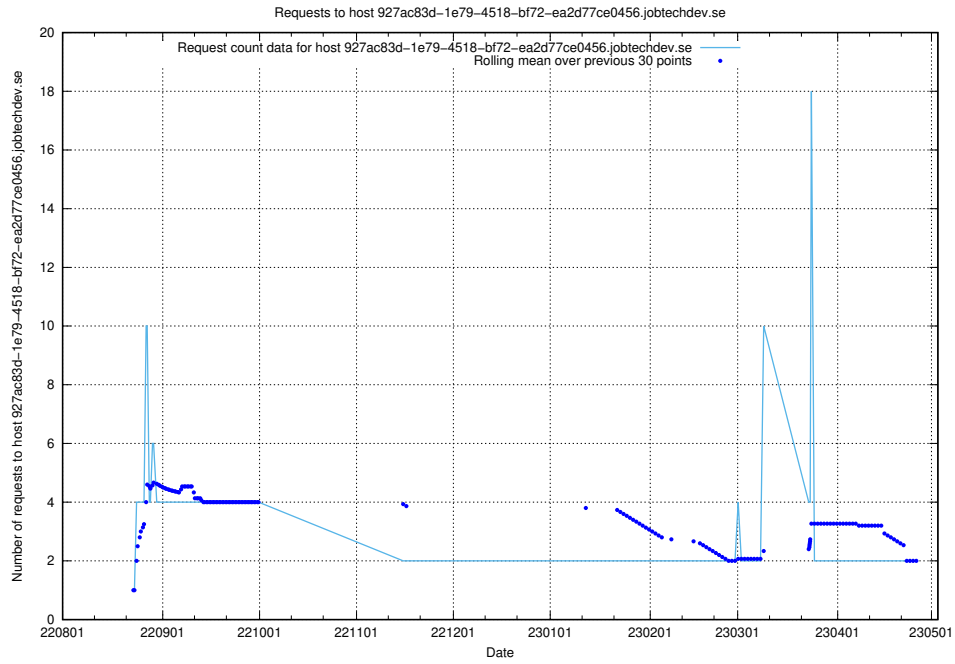

7.344 Usage of 927ac83d-1e79-4518-bf72-ea2d77ce0456.jobtechdev.se

Here, we count the number of requests to host 927ac83d-1e79-4518-bf72-ea2d77ce0456.jobtechdev.se.