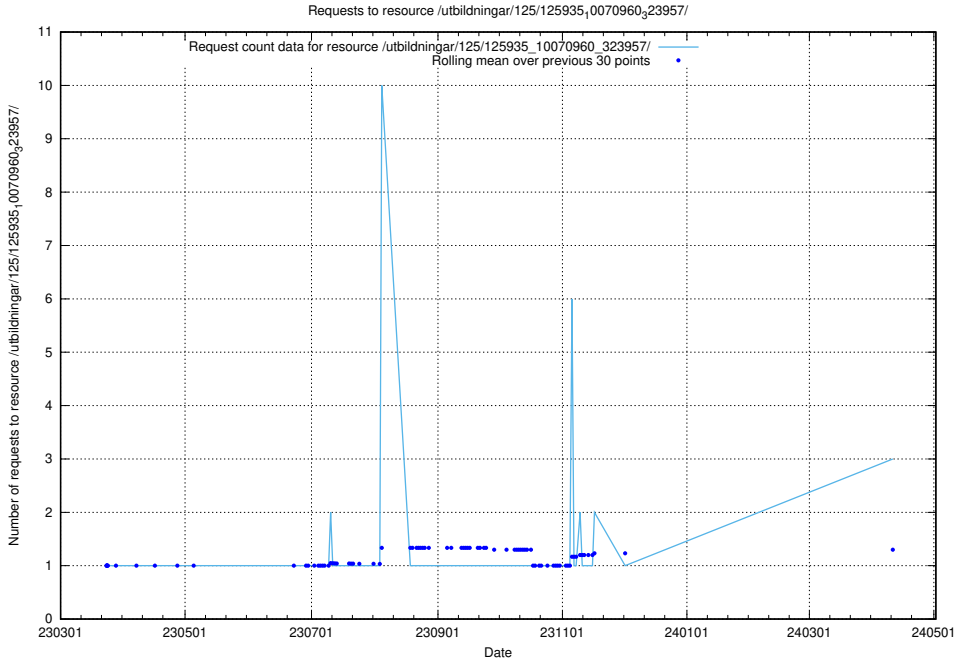

5.447 Usage of /utbildningar/125/125935_10070960_323957/

Here, we count the number of requests to resource /utbildningar/125/125935_10070960_323957/.