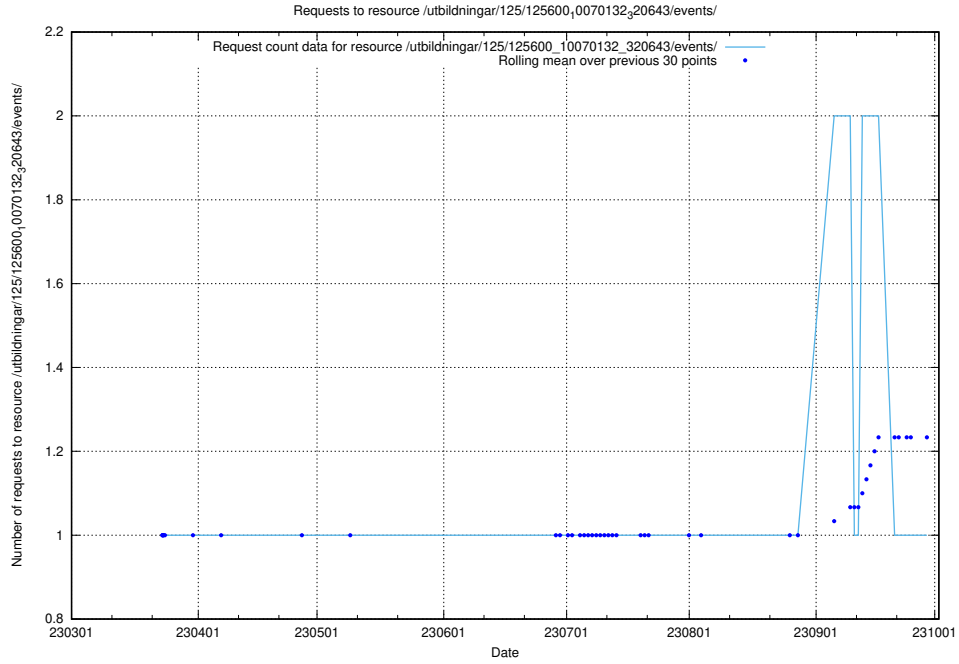

Here, we count the number of requests to resource /utbildningar/125/125600_10070282_321097/.

5.1094 Usage of /utbildningar/125/125600_10070132_320643/events/

Here, we count the number of requests to resource /utbildningar/125/125600_10070132_320643/events/