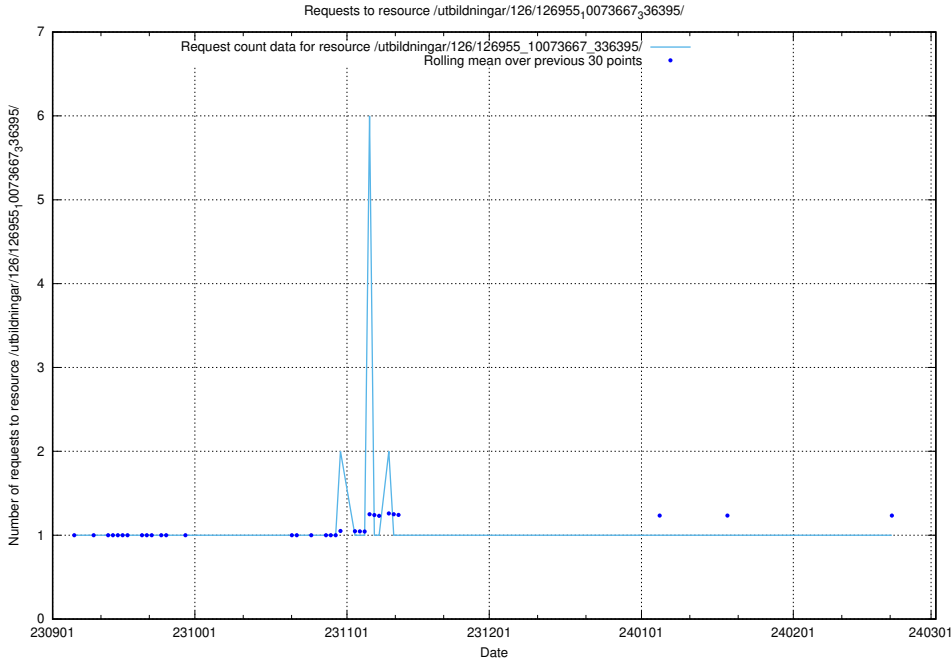

Here, we count the number of requests to resource /utbildningar/126/126955_10073667_336395/events/

5.4941 Usage of /utbildningar/126/126955_10073667_336395/

Here, we count the number of requests to resource /utbildningar/126/126955_10073667_336395/.