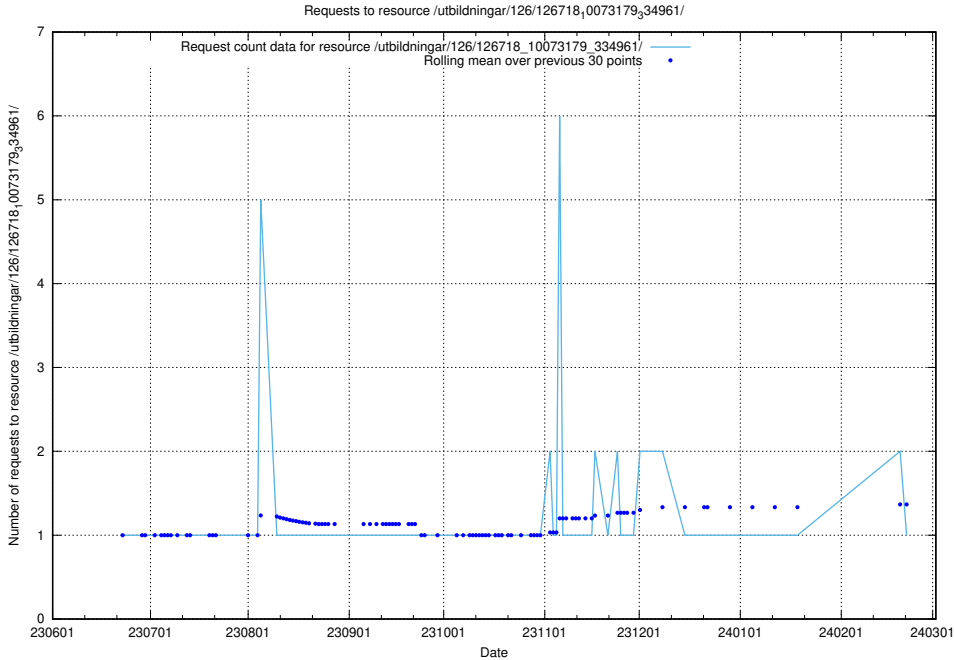

5.5898 Usage of /utbildningar/126/126718_10073179_334961/

Here, we count the number of requests to resource /utbildningar/126/126718_10073179_334961/.