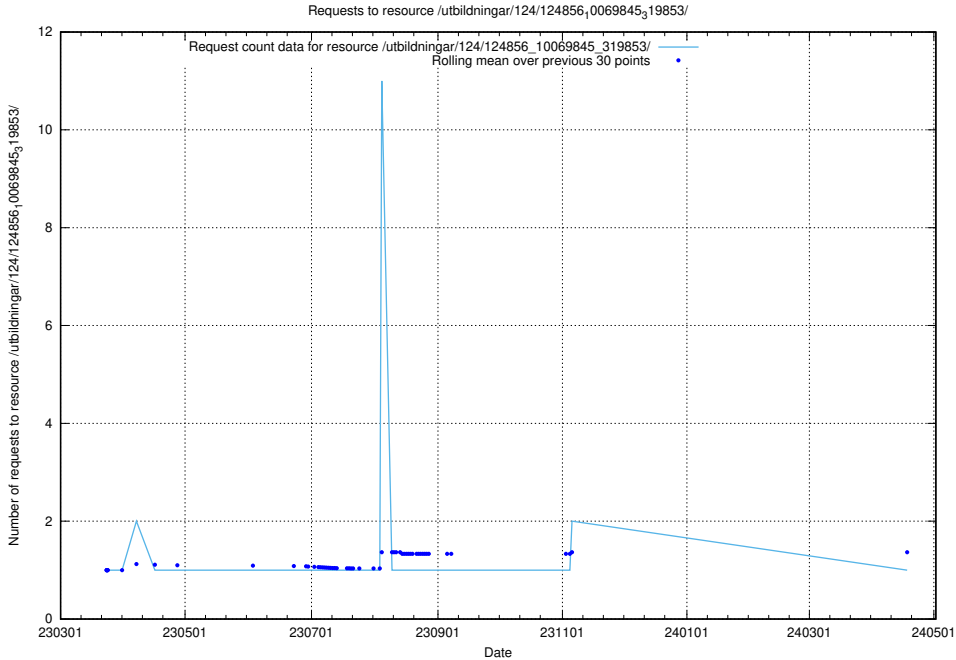

5.1191 Usage of /utbildningar/124/124856_10069845_319853/

Here, we count the number of requests to resource /utbildningar/124/124856_10069845_319853/.