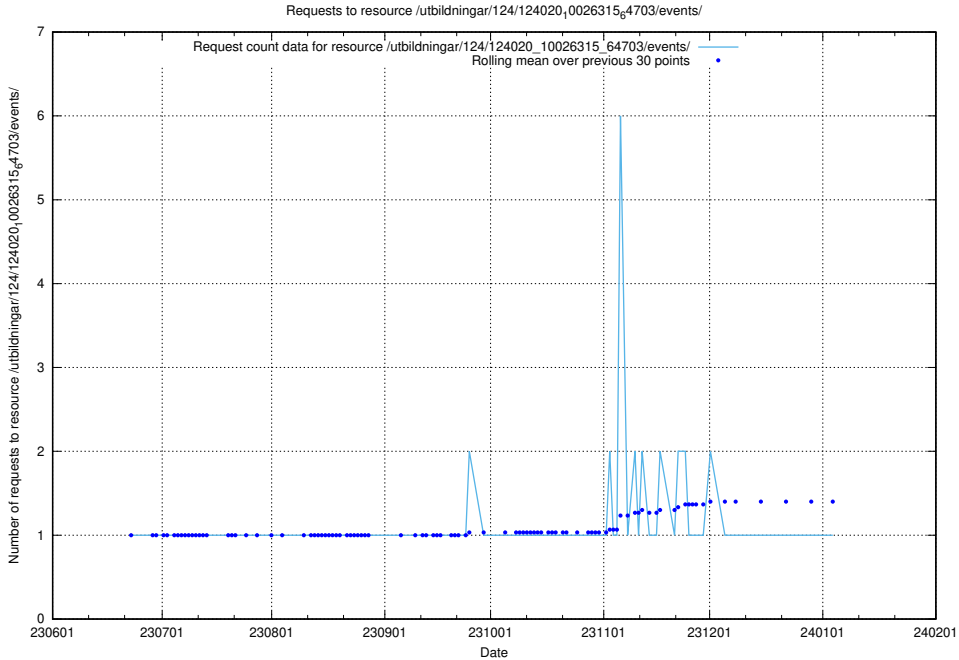

5.6107 Usage of /utbildningar/124/124020_10026315_64703/events/

Here, we count the number of requests to resource /utbildningar/124/124020_10026315_64703/events/.

5.6108 Usage of /utbildningar/124/124020_10026315_64703/