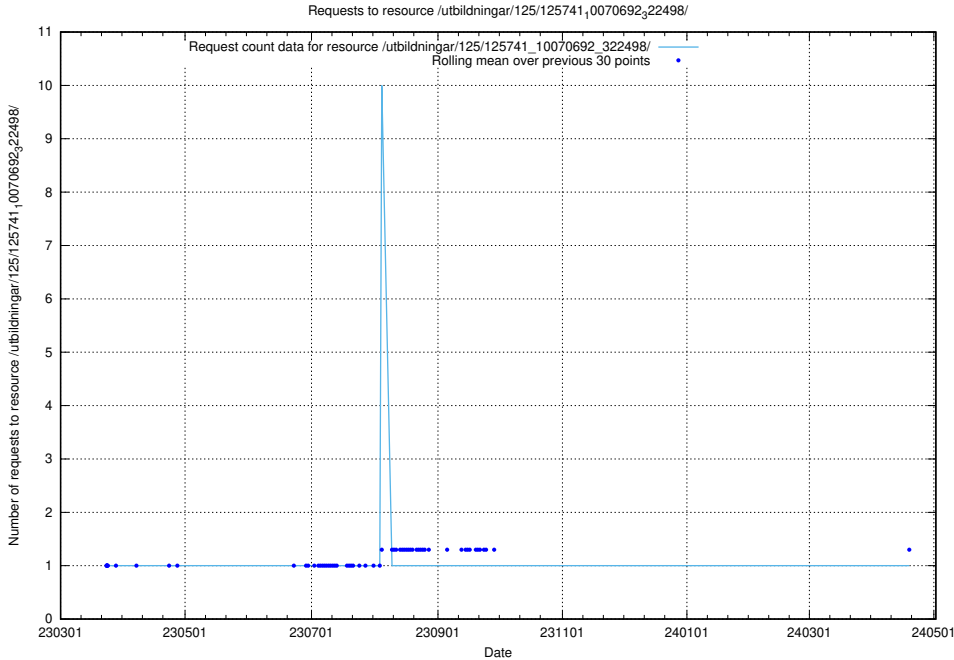

5.6736 Usage of /utbildningar/125/125741_10070692_322498/

Here, we count the number of requests to resource /utbildningar/125/125741_10070692_322498/.