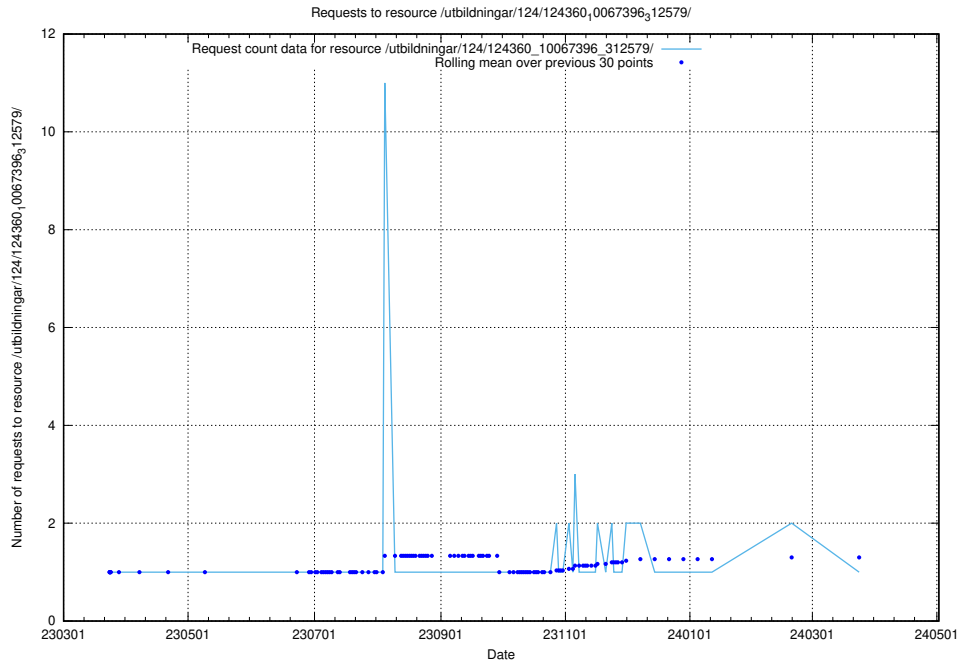

5.4087 Usage of /utbildningar/124/124360_10067396_312579/

Here, we count the number of requests to resource /utbildningar/124/124360_10067396_312579/.