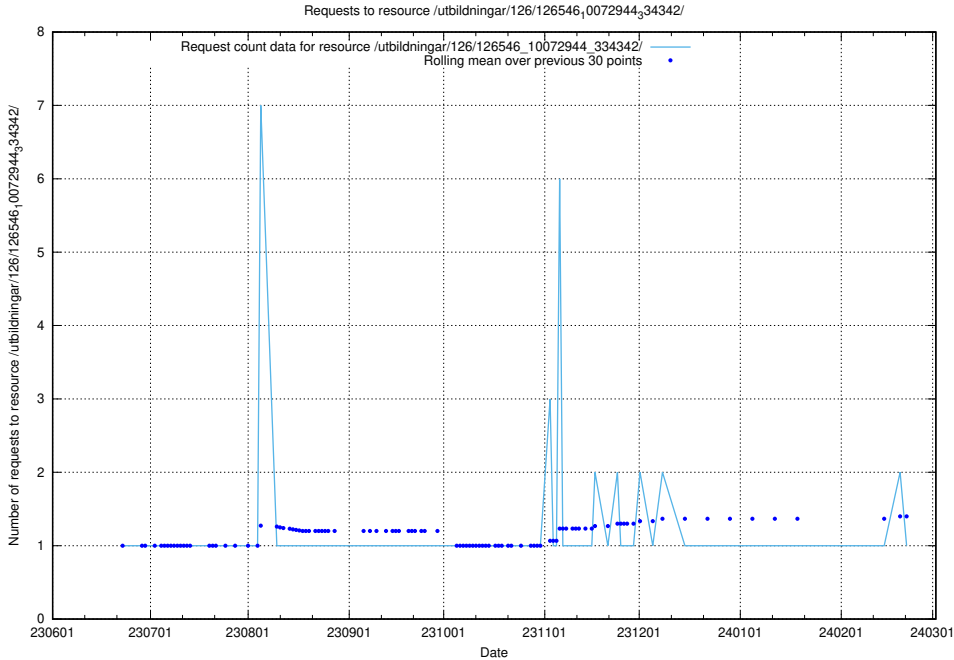

5.5932 Usage of /utbildningar/126/126546_10072944_334342/

Here, we count the number of requests to resource /utbildningar/126/126546_10072944_334342/.