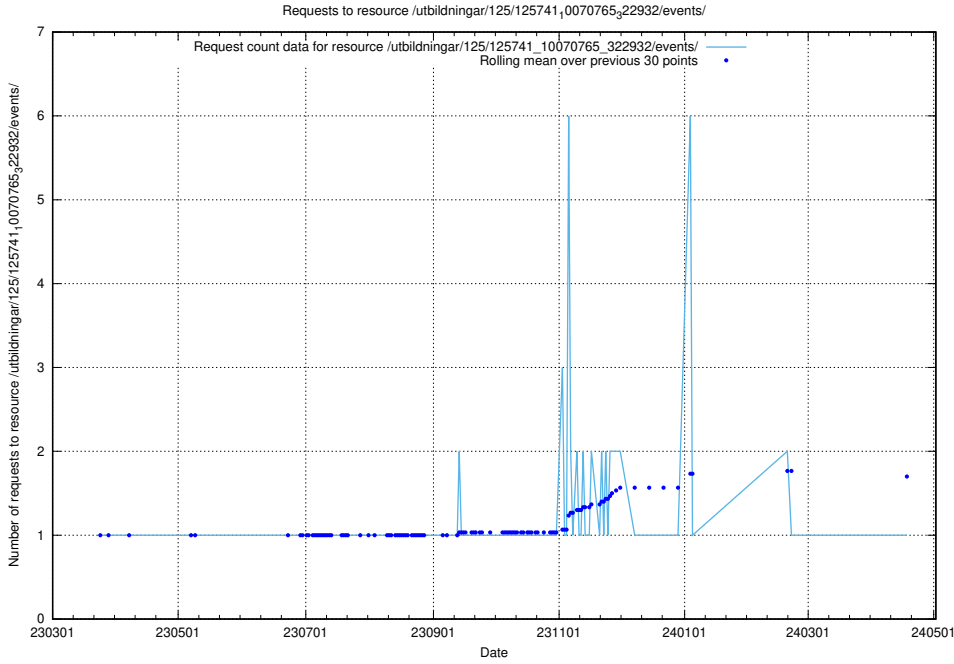

5.6491 Usage of /utbildningar/125/125741_10070765_322932/events/

Here, we count the number of requests to resource /utbildningar/125/125741_10070765_322932/events/