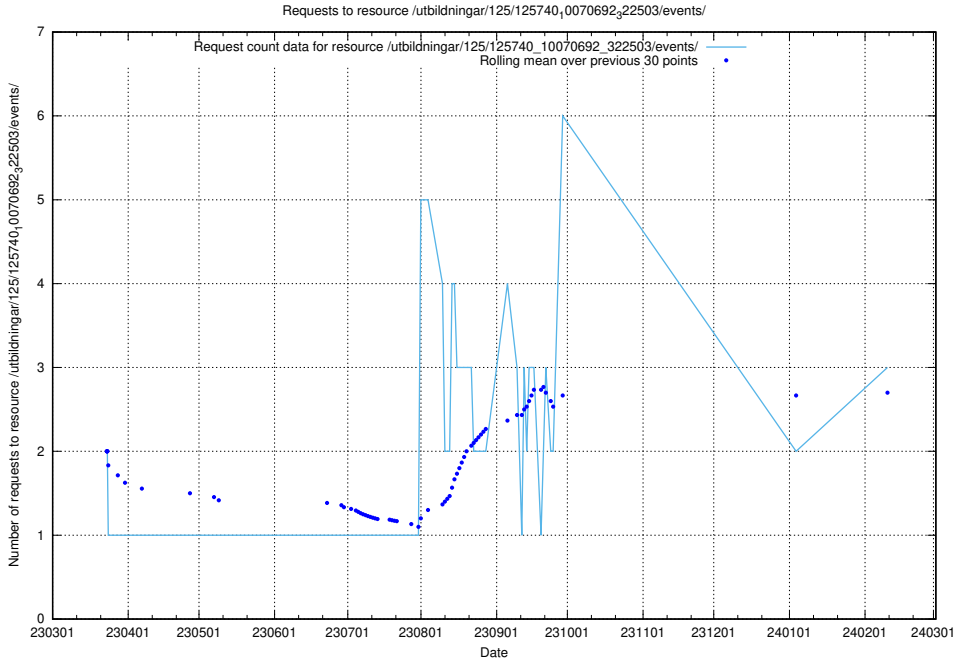

5.444 Usage of /utbildningar/125/125740_10070692_322503/events/

Here, we count the number of requests to resource /utbildningar/125/125740_10070692_322503/events/