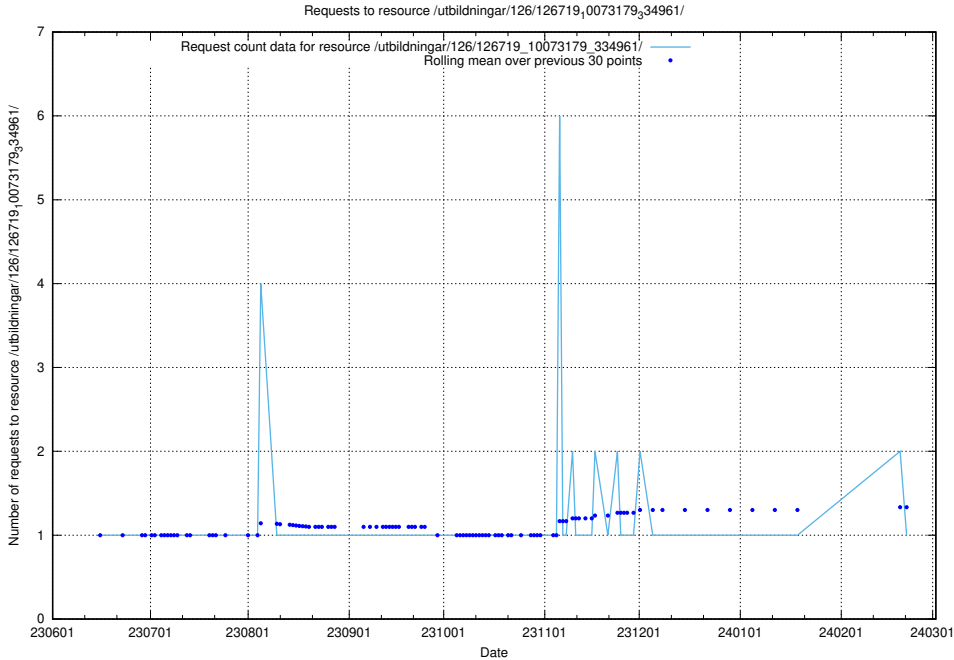

5.6153 Usage of /utbildningar/126/126719_10073179_334961/

Here, we count the number of requests to resource /utbildningar/126/126719_10073179_334961/.