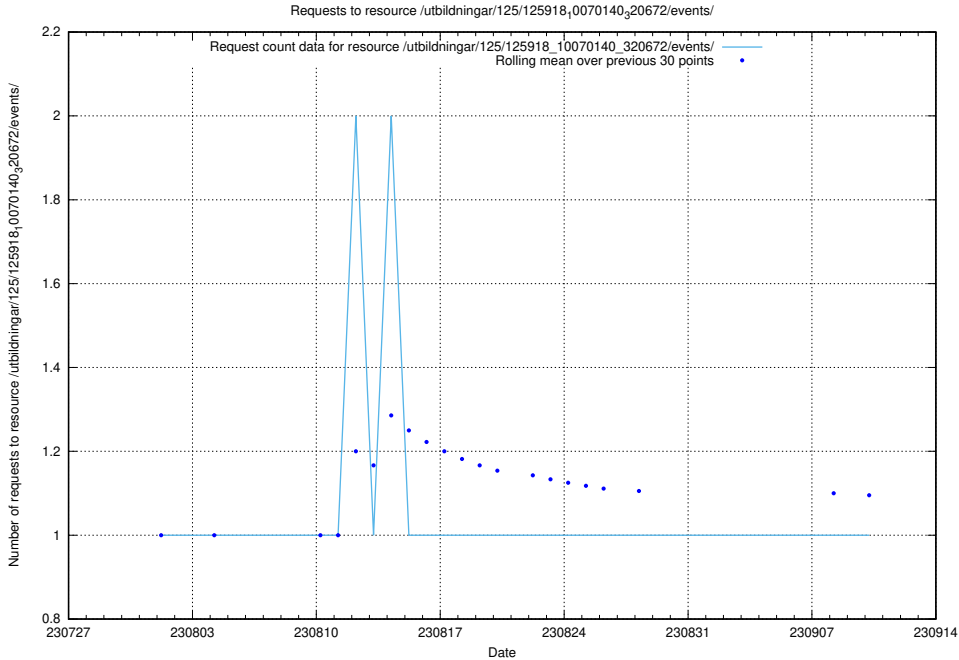

5.5176 Usage of /utbildningar/125/125918_10070140_320672/events/

Here, we count the number of requests to resource /utbildningar/125/125918_10070140_320672/events/