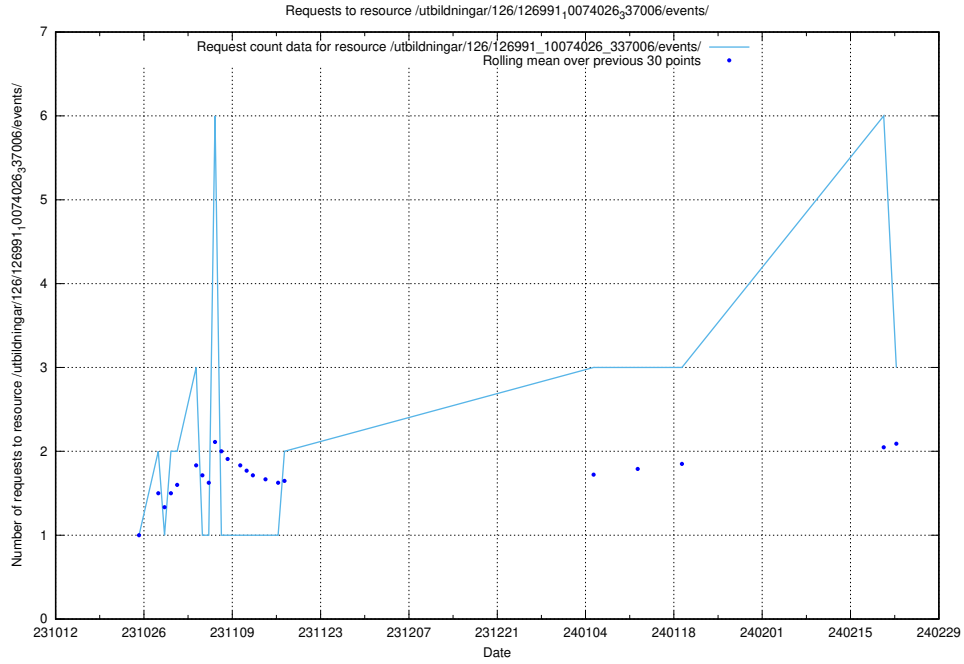

5.349 Usage of /utbildningar/126/126991_10074026_337006/events/

Here, we count the number of requests to resource /utbildningar/126/126991_10074026_337006/events/