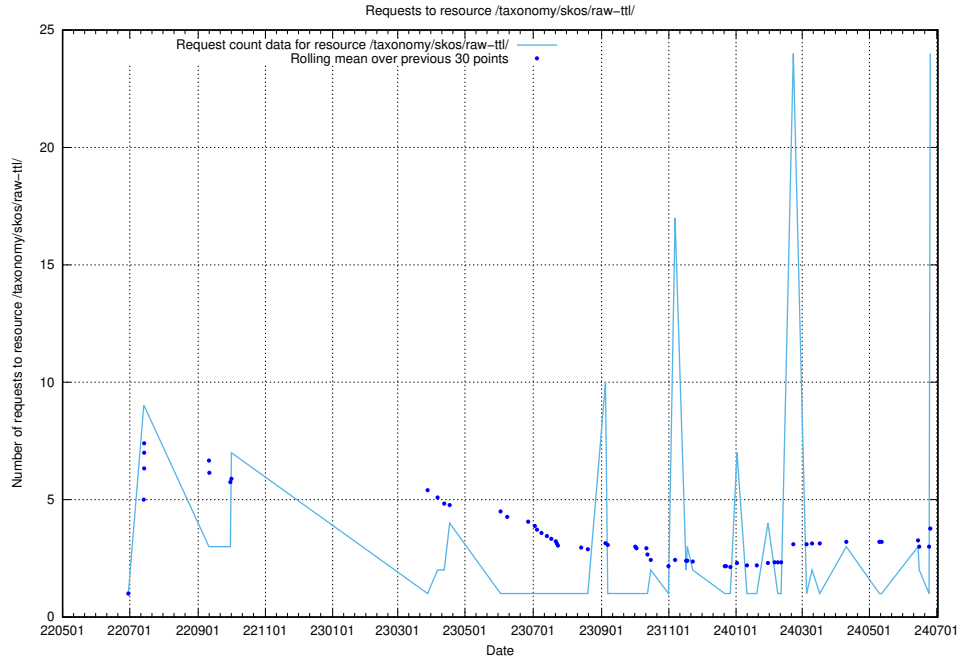

5.16 Usage of /taxonomy/skos/raw-ttl/

Here, we count the number of requests to resource /taxonomy/skos/raw-ttl/.