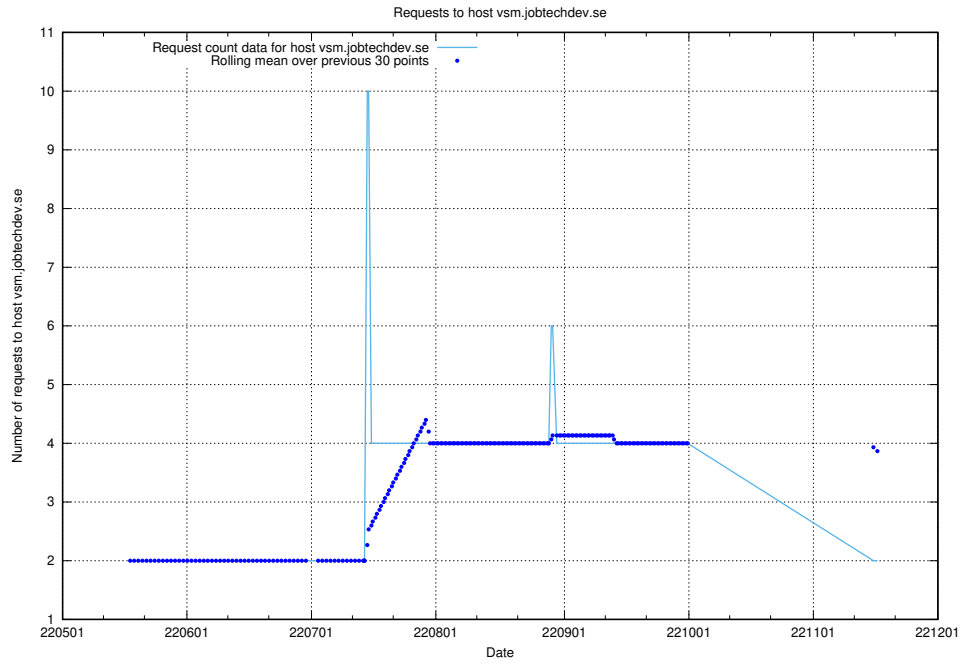

7.430 Usage of vsm.jobtechdev.se

Here, we count the number of requests to host vsm.jobtechdev.se.