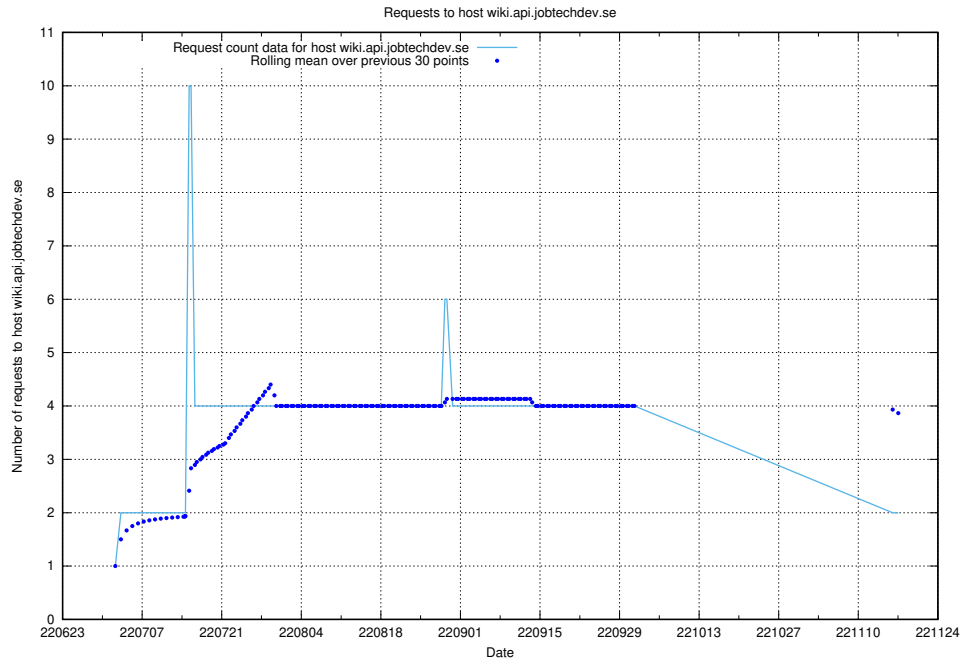

7.396 Usage of wiki.apirequest.jobtechdev.se

Here, we count the number of requests to host wiki.apirequest.jobtechdev.se.

7.397 Usage of wiki.api.jobtechdev.se

Here, we count the number of requests to host wiki.api.jobtechdev.se.