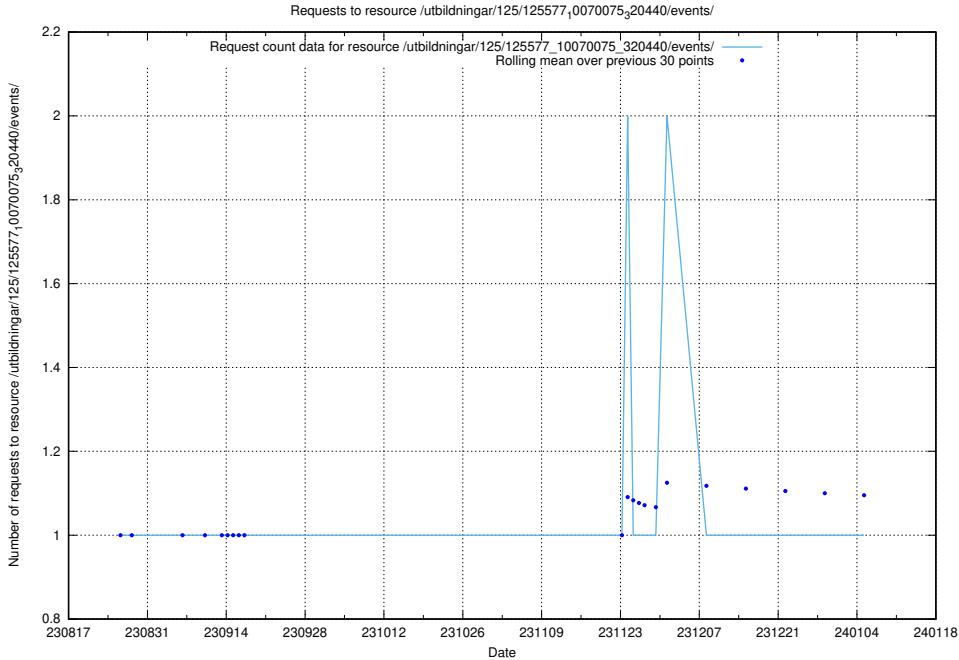

5.4994 Usage of /utbildningar/125/125577_10070075_320440/events/

Here, we count the number of requests to resource /utbildningar/125/125577_10070075_320440/events/