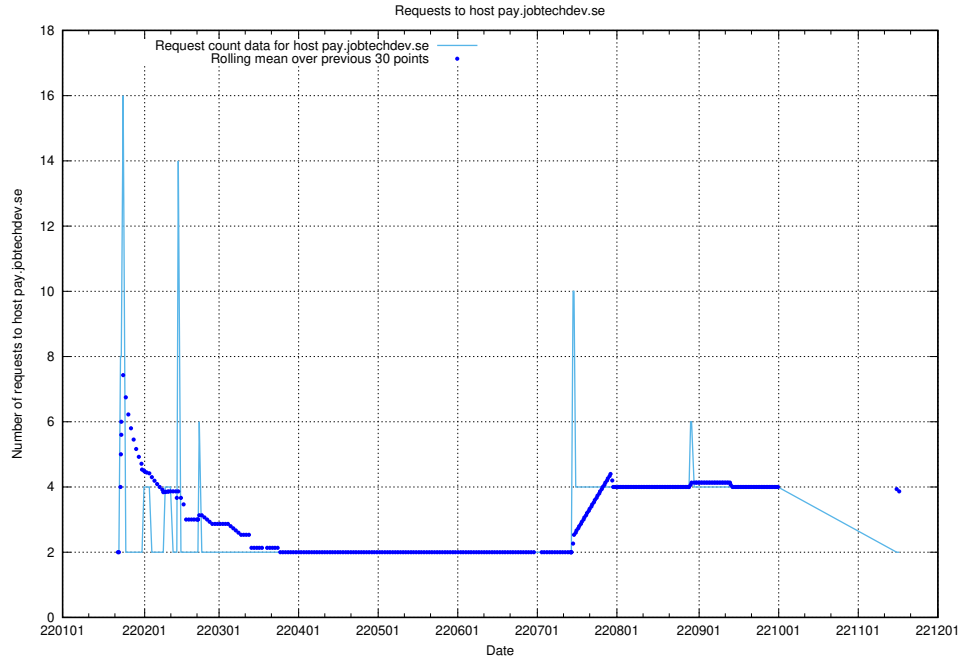

7.596 Usage of pay.jobtechdev.se

Here, we count the number of requests to host pay.jobtechdev.se.