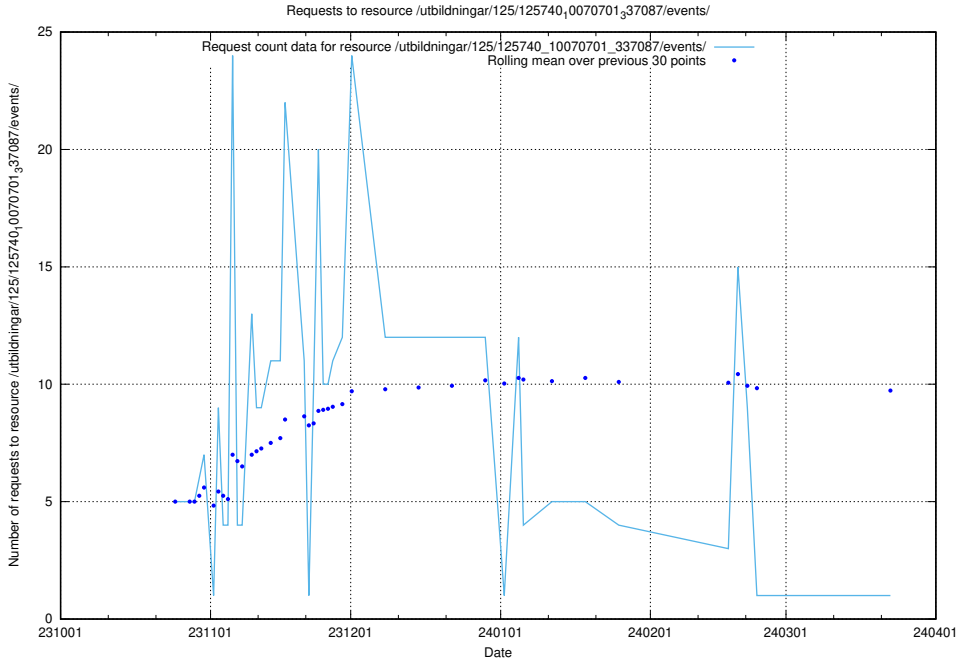

5.4495 Usage of /utbildningar/125/125740_10070701_337087/events/

Here, we count the number of requests to resource /utbildningar/125/125740_10070701_337087/events/