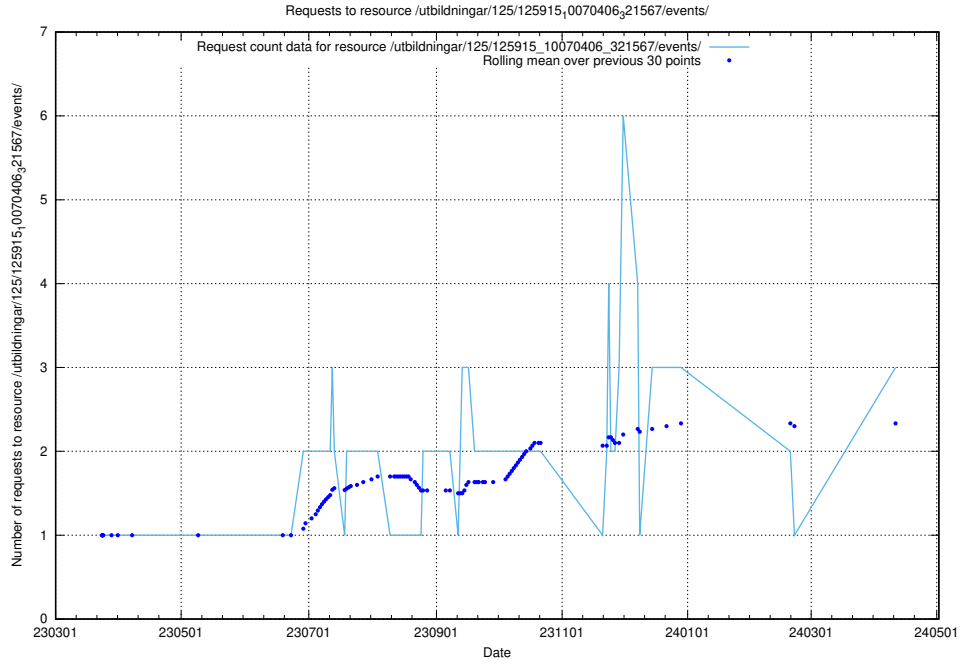

5.448 Usage of /utbildningar/125/125915_10070406_321567/events/

Here, we count the number of requests to resource /utbildningar/125/125915_10070406_321567/events/