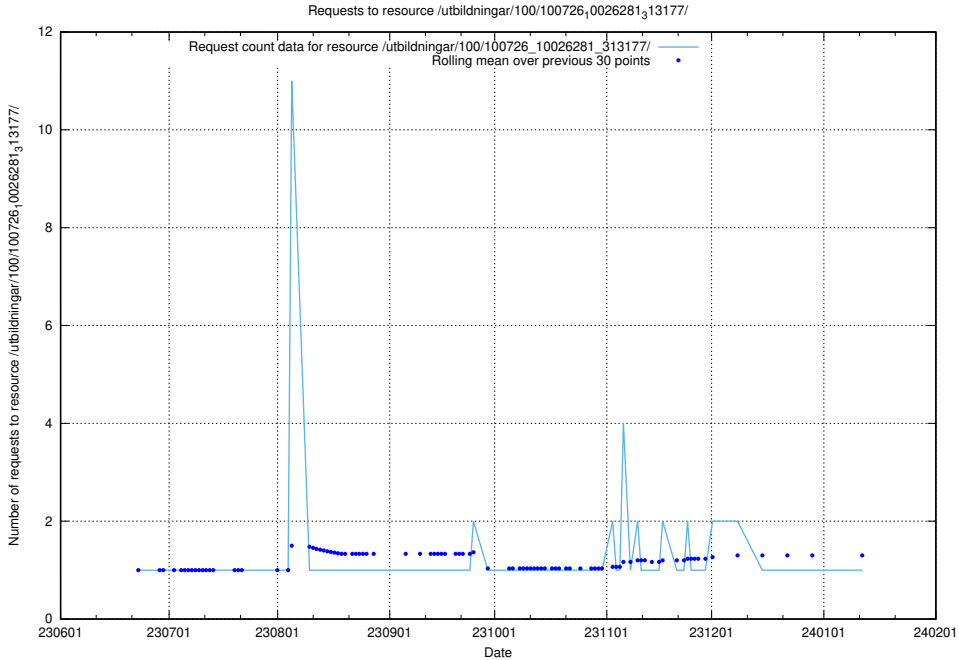

5.6124 Usage of /utbildningar/100/100726_10026281_313177/

Here, we count the number of requests to resource /utbildningar/100/100726_10026281_313177/.