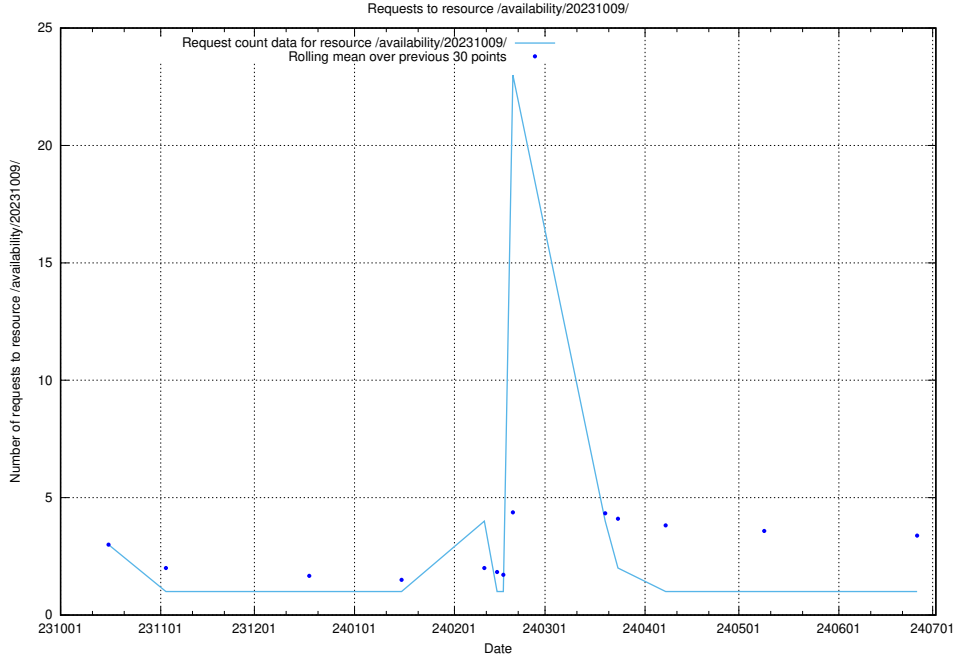

5.4608 Usage of /availability/20231009/

Here, we count the number of requests to resource /availability/20231009/.