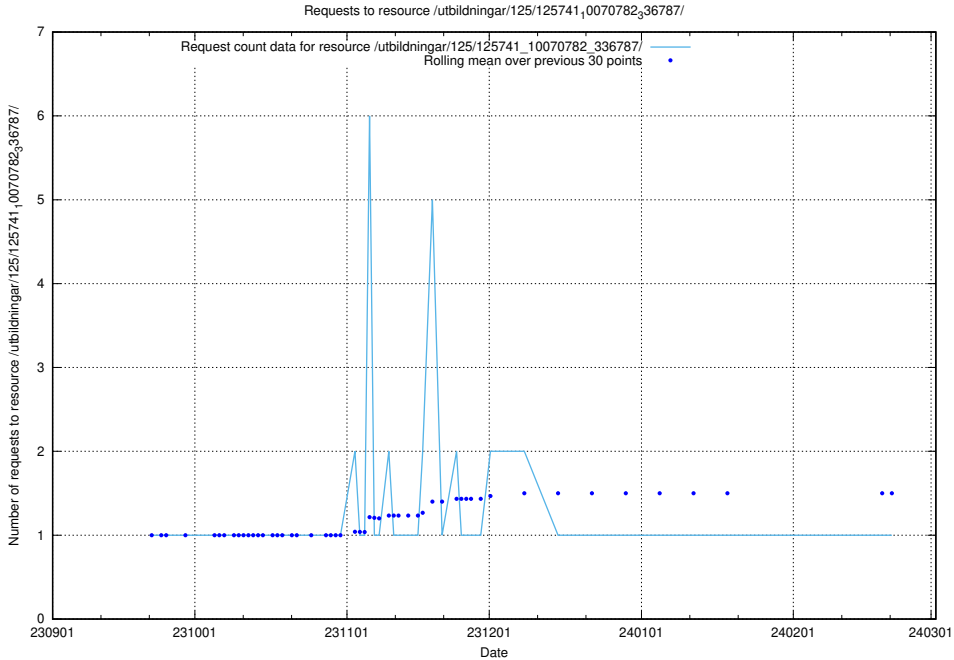

5.4792 Usage of /utbildningar/125/125741_10070782_336787/

Here, we count the number of requests to resource /utbildningar/125/125741_10070782_336787/.