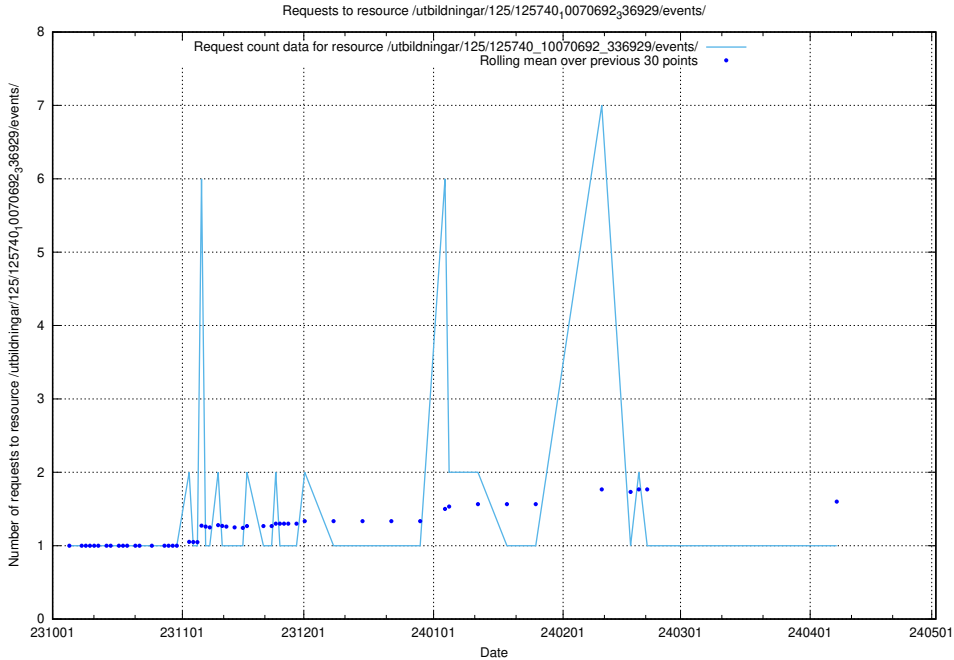

5.4696 Usage of /utbildningar/125/125740_10070692_336929/events/

Here, we count the number of requests to resource /utbildningar/125/125740_10070692_336929/events/

5.4697 Usage of /utbildningar/125/125740_10070692_336929/