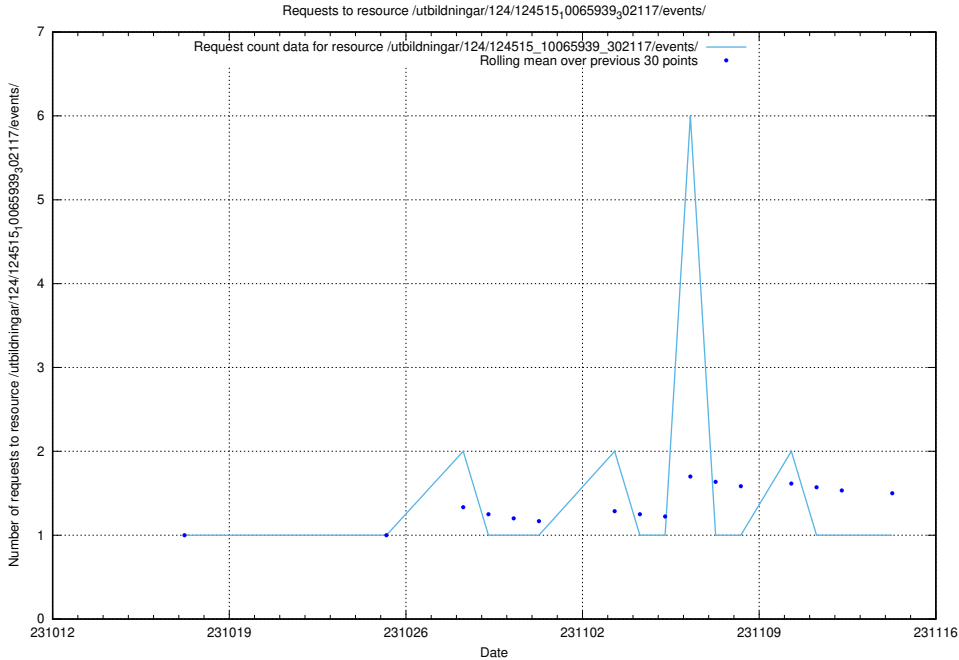

Here, we count the number of requests to resource /utbildningar/124/124894_10068682_316220/.

5.4599 Usage of /utbildningar/124/124515_10065939_302117/events/

Here, we count the number of requests to resource /utbildningar/124/124515_10065939_302117/events/