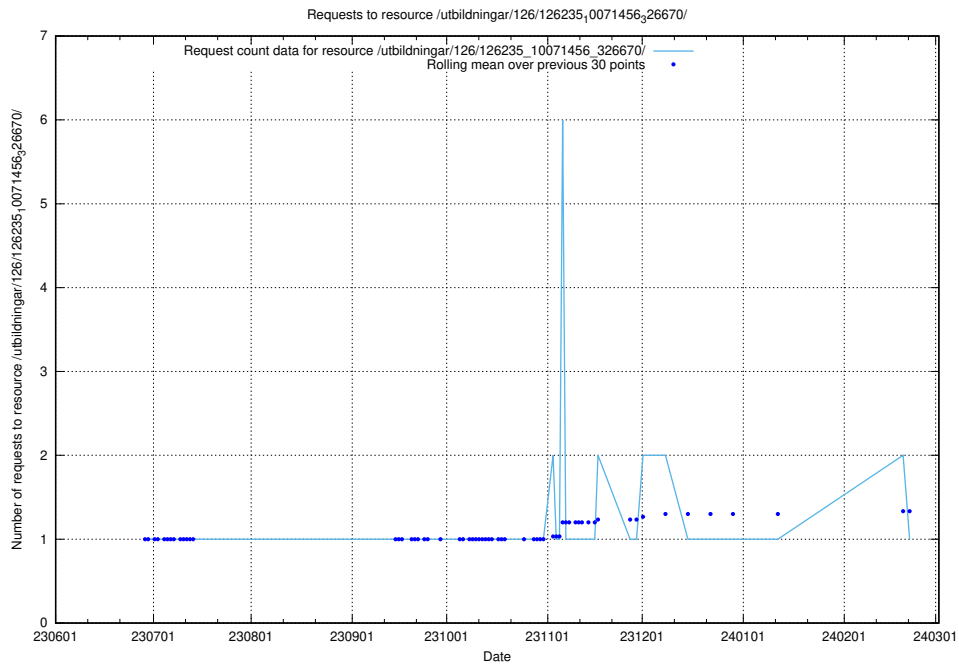

5.5747 Usage of /utbildningar/126/126235_10071456_326670/

Here, we count the number of requests to resource /utbildningar/126/126235_10071456_326670/.