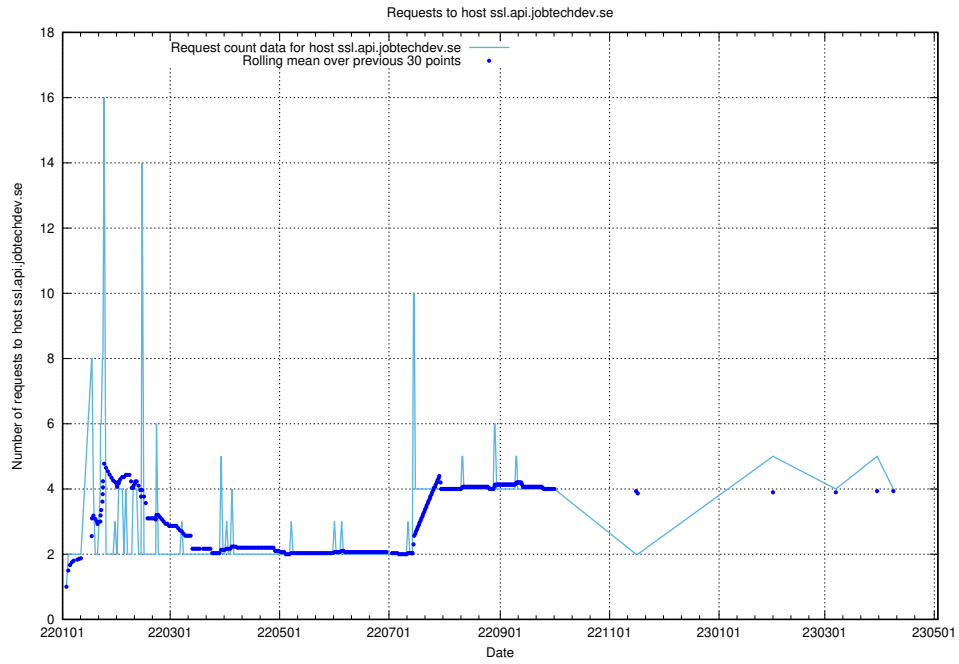

7.115 Usage of ssl.api.jobtechdev.se

Here, we count the number of requests to host ssl.api.jobtechdev.se.