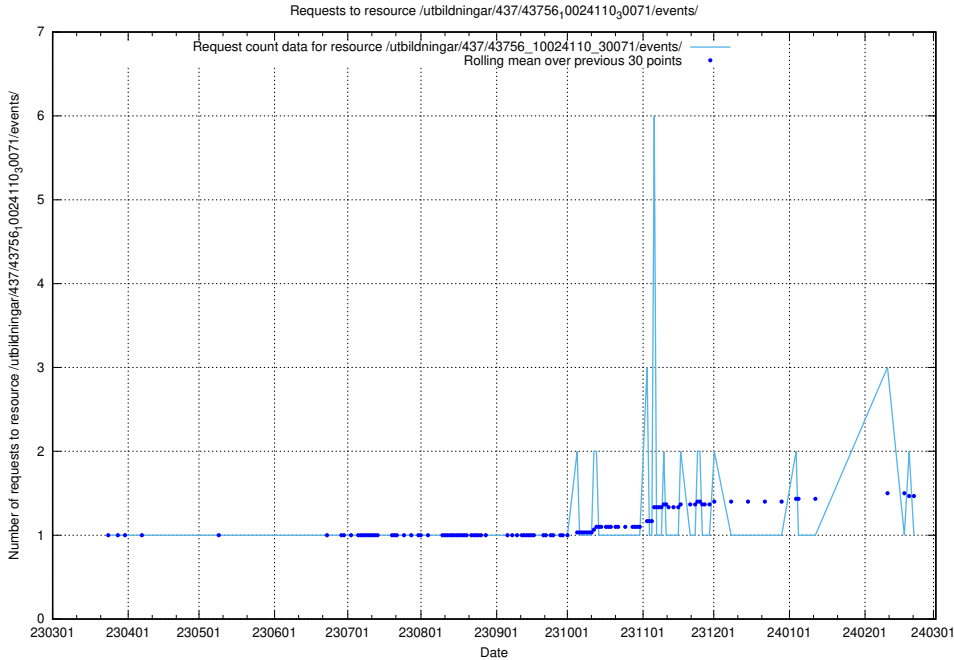

5.6456 Usage of /utbildningar/437/43756_10024110_30071/events/

Here, we count the number of requests to resource /utbildningar/437/43756_10024110_30071/events/.