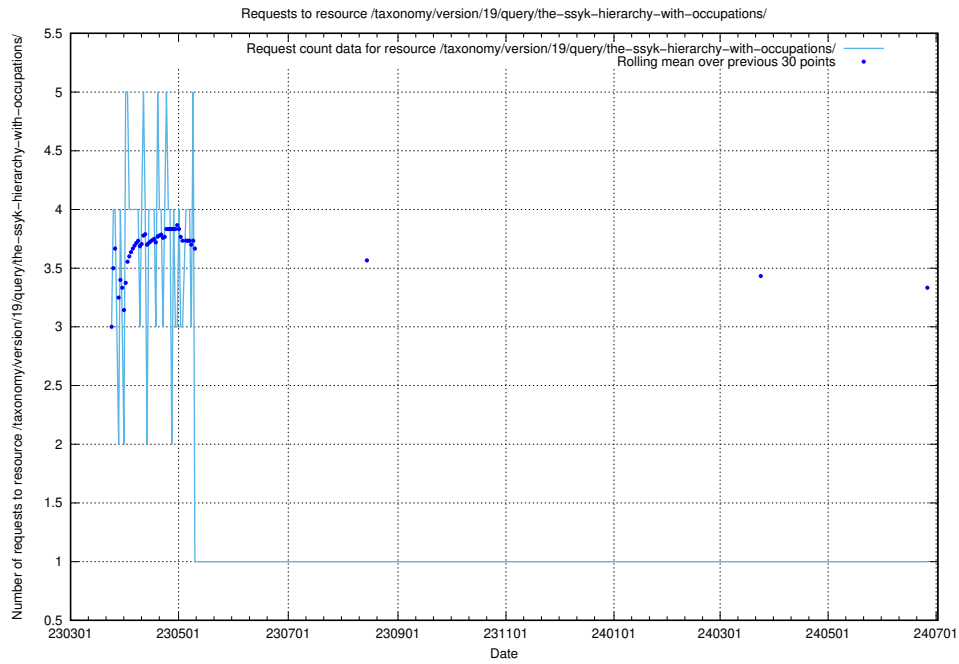

5.6375 Usage of /taxonomy/version/19/query/the-ssyk-hierarchy-with-occupations/

Here, we count the number of requests to resource /taxonomy/version/19/query/the-ssyk-hierarchy-with-occupations/.