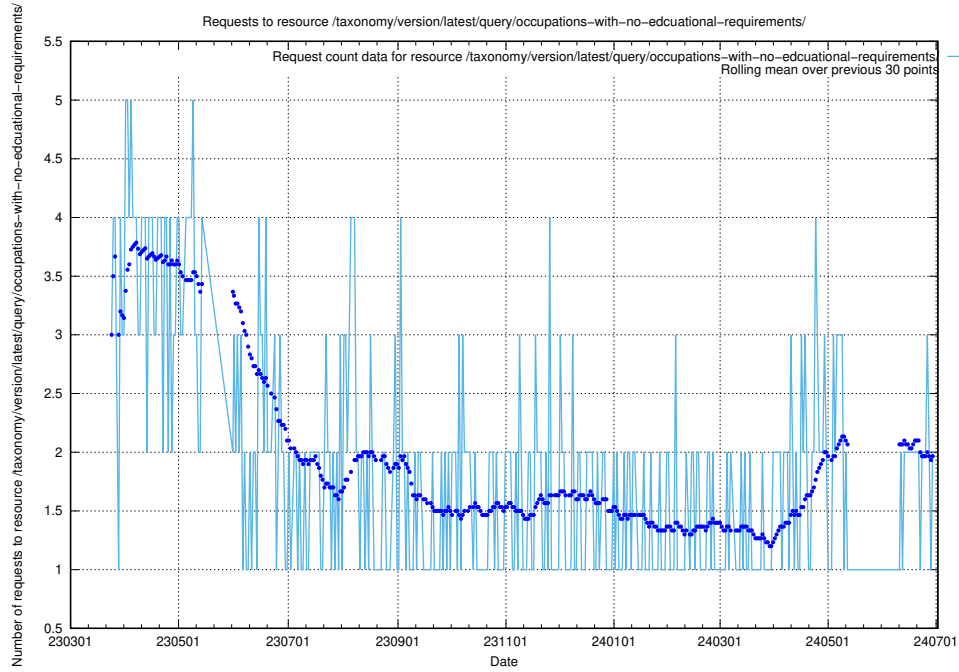

5.912 Usage of /taxonomy/version/latest/query/occupations-with-no-educational-requirements/

Here, we count the number of requests to resource /taxonomy/version/latest/query/occupations-with-no-educational-requirements/.