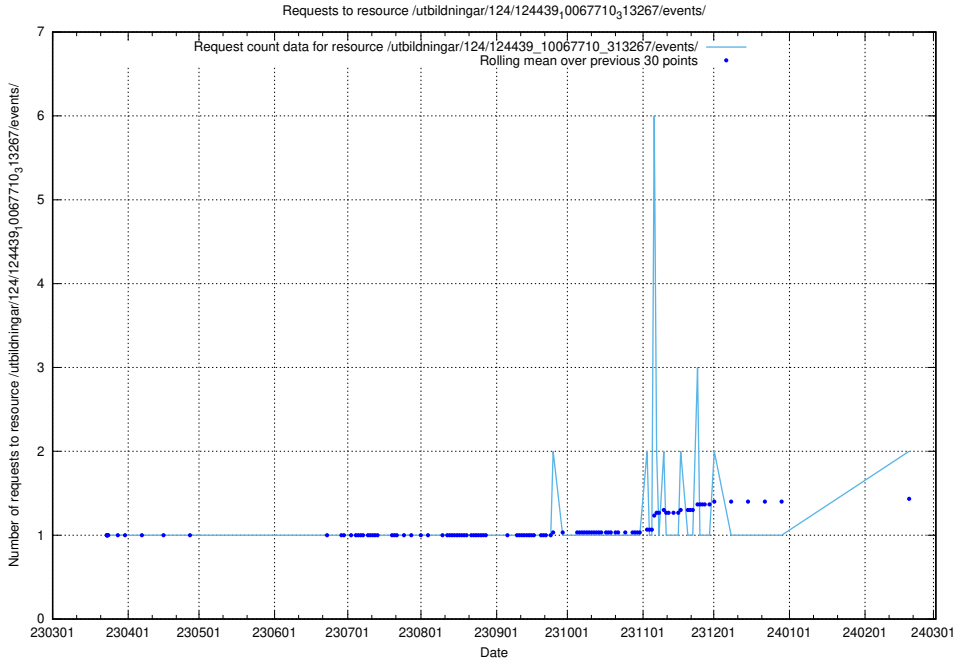

5.634 Usage of /utbildningar/124/124439_10067710_313267/events/

Here, we count the number of requests to resource /utbildningar/124/124439_10067710_313267/events/