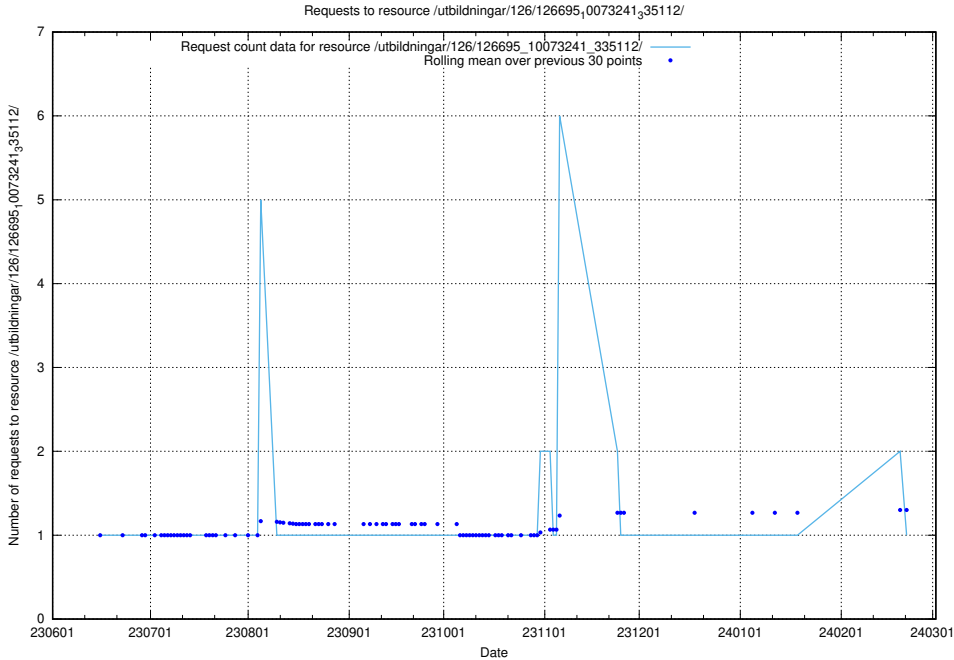

5.6154 Usage of /utbildningar/126/126695_10073241_335112/

Here, we count the number of requests to resource /utbildningar/126/126695_10073241_335112/.