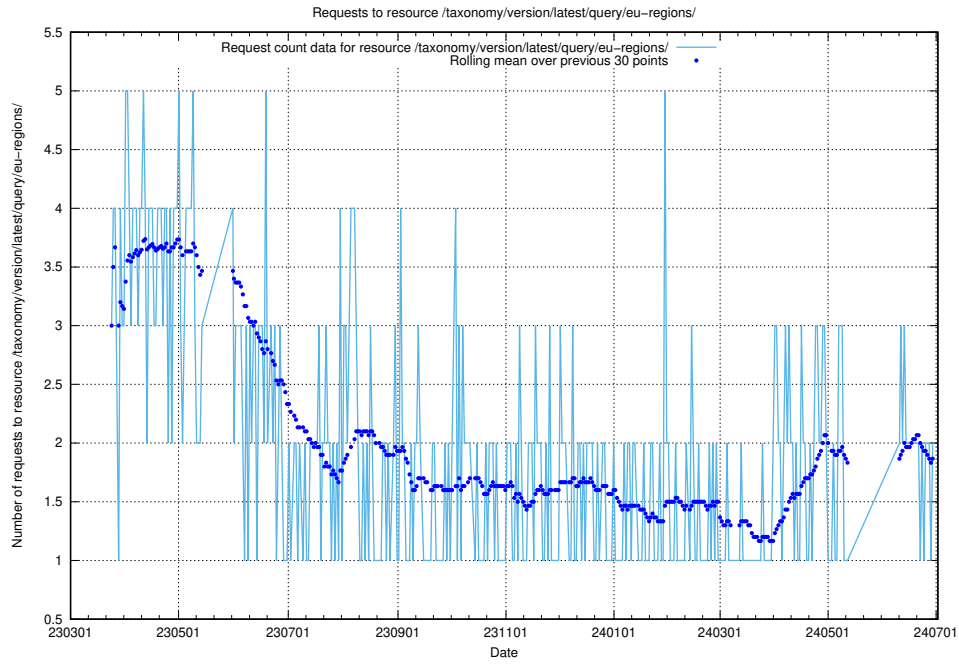

5.920 Usage of /taxonomy/version/latest/query/eu-regions/

Here, we count the number of requests to resource /taxonomy/version/latest/query/eu-regions/.