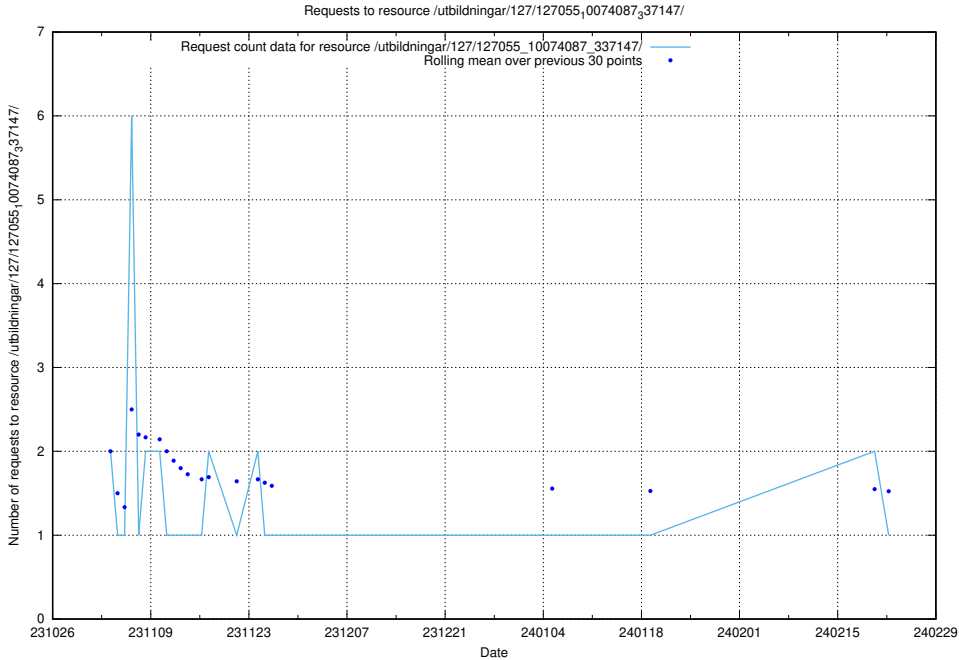

5.4437 Usage of /utbildningar/127/127055_10074087_337147/

Here, we count the number of requests to resource /utbildningar/127/127055_10074087_337147/.