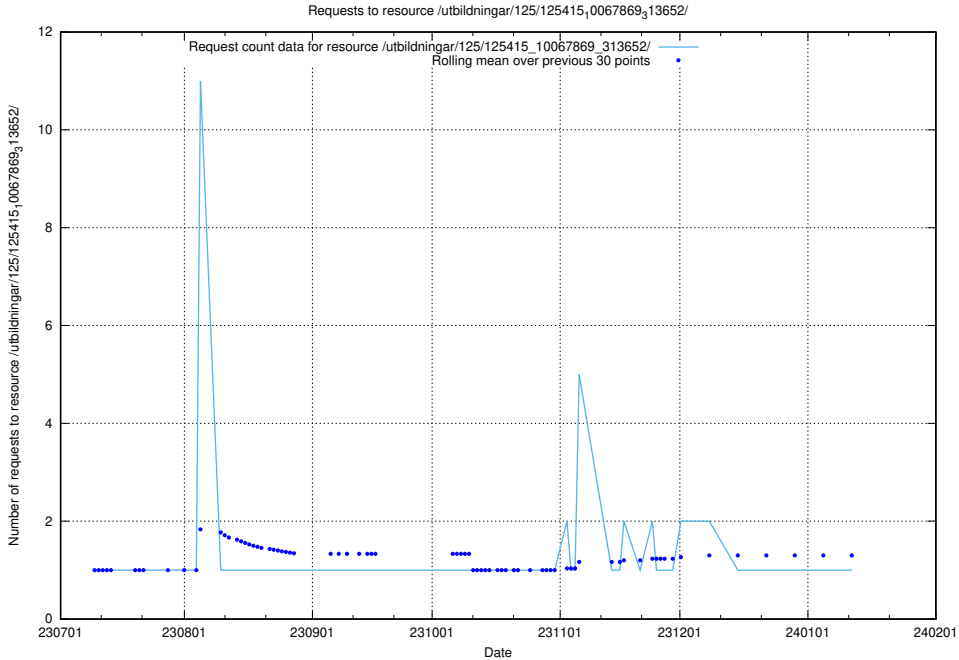

5.5405 Usage of /utbildningar/125/125415_10067869_313652/

Here, we count the number of requests to resource /utbildningar/125/125415_10067869_313652/.