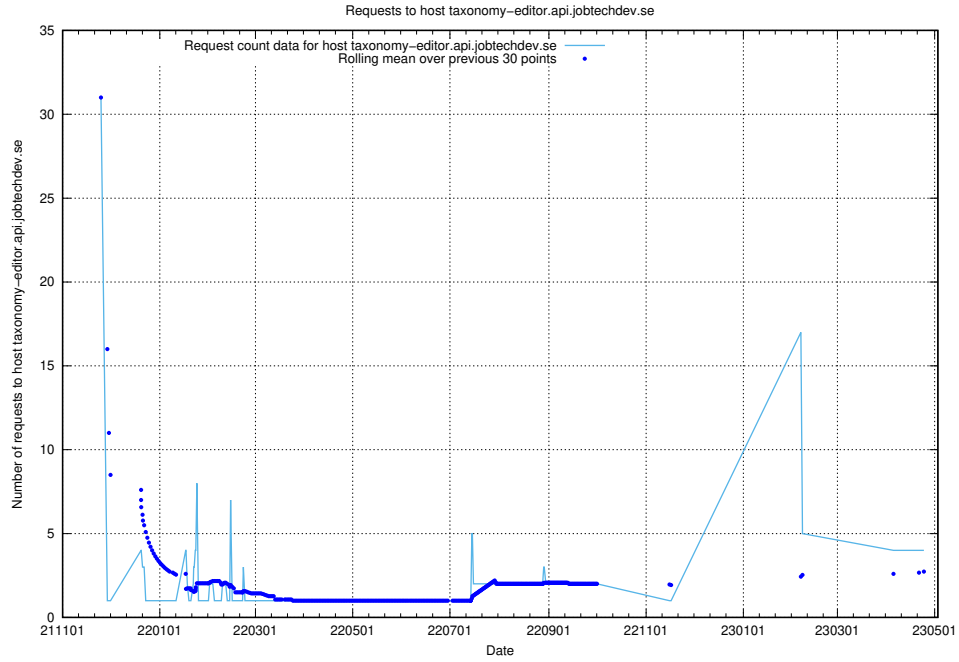

7.144 Usage of taxonomy-editor.api.jobtechdev.se

Here, we count the number of requests to host taxonomy-editor.api.jobtechdev.se.

7.145 Usage of dc9e300b-7078-4781-b333-6ea4ea11a0d2.jobtechdev.se

Here, we count the number of requests to host dc9e300b-7078-4781-b333-6ea4ea11a0d2.jobtechdev.se.