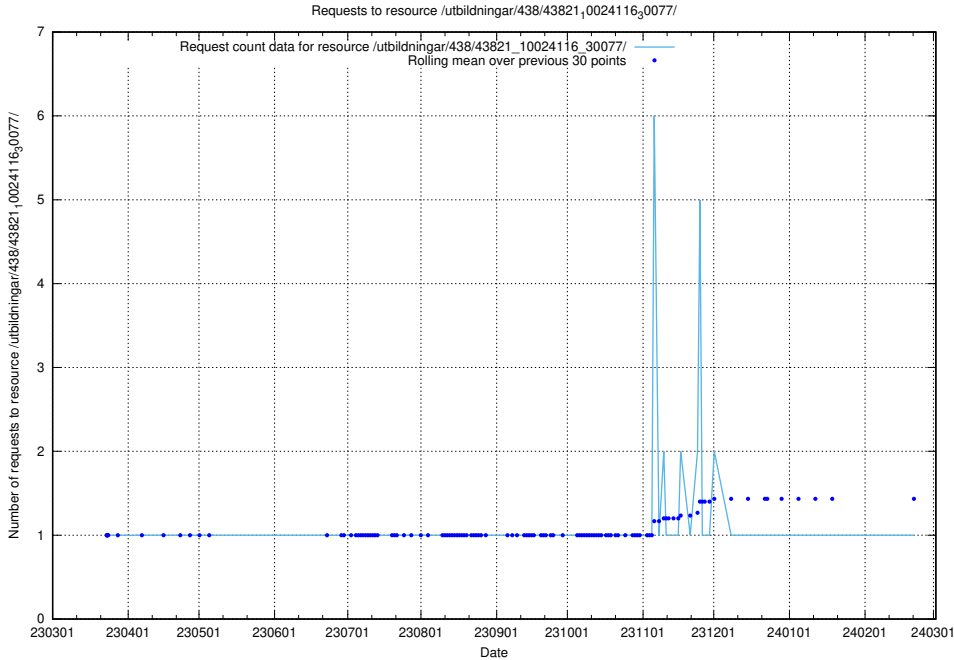

5.6605 Usage of /utbildningar/438/43821_10024116_30077/

Here, we count the number of requests to resource /utbildningar/438/43821_10024116_30077/.