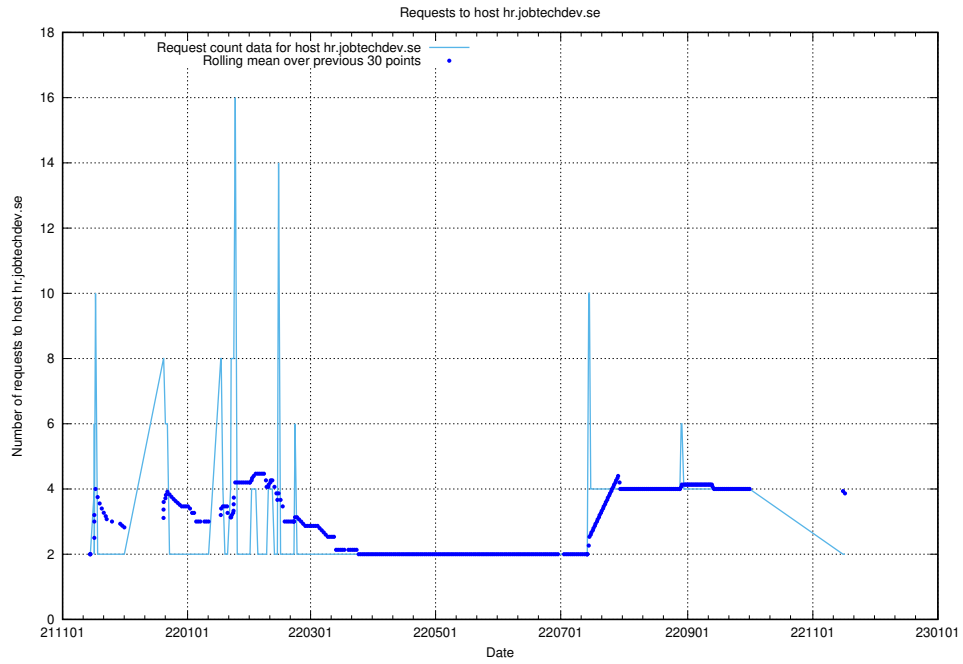

7.605 Usage of hr.jobtechdev.se

Here, we count the number of requests to host hr.jobtechdev.se.