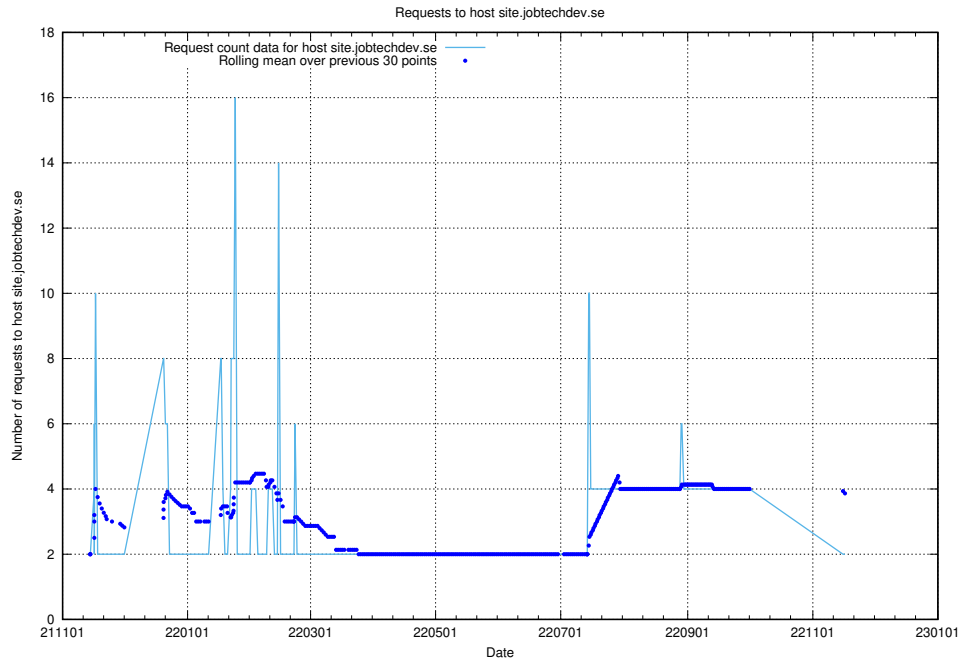

7.567 Usage of shop.jobtechdev.se

Here, we count the number of requests to host shop.jobtechdev.se.

7.568 Usage of office.jobtechdev.se

Here, we count the number of requests to host office.jobtechdev.se.