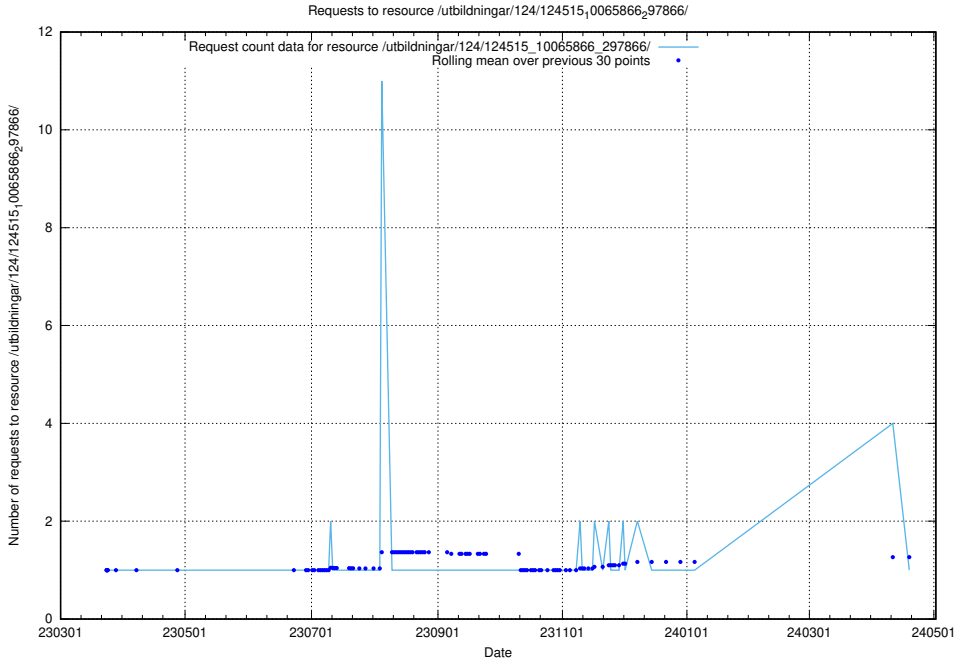

5.1987 Usage of /utbildningar/124/124515_10065866_297866/

Here, we count the number of requests to resource /utbildningar/124/124515_10065866_297866/.