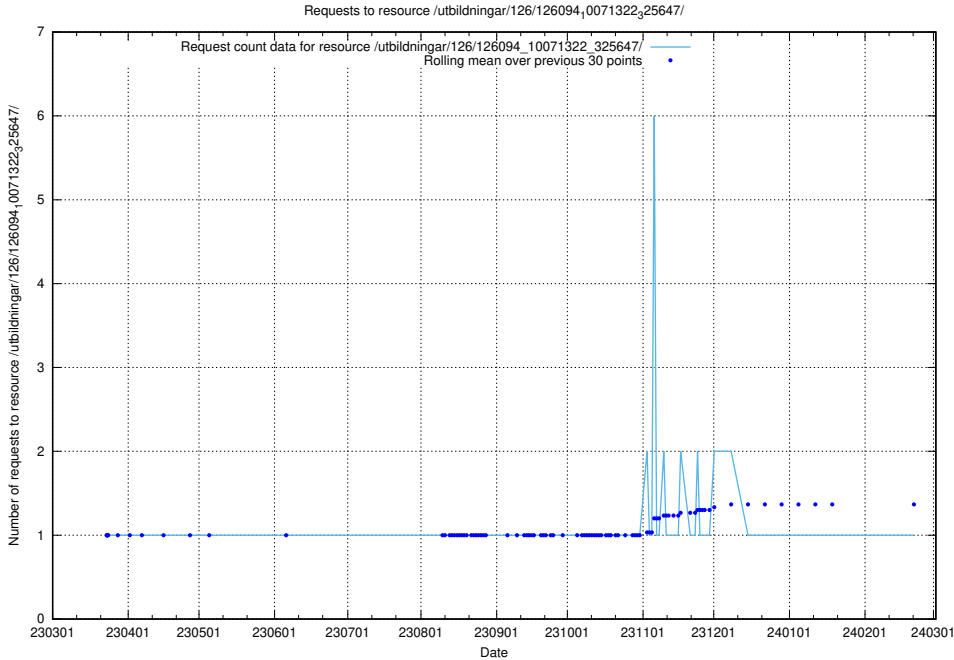

5.6700 Usage of /utbildningar/126/126094_10071322_325647/

Here, we count the number of requests to resource /utbildningar/126/126094_10071322_325647/.