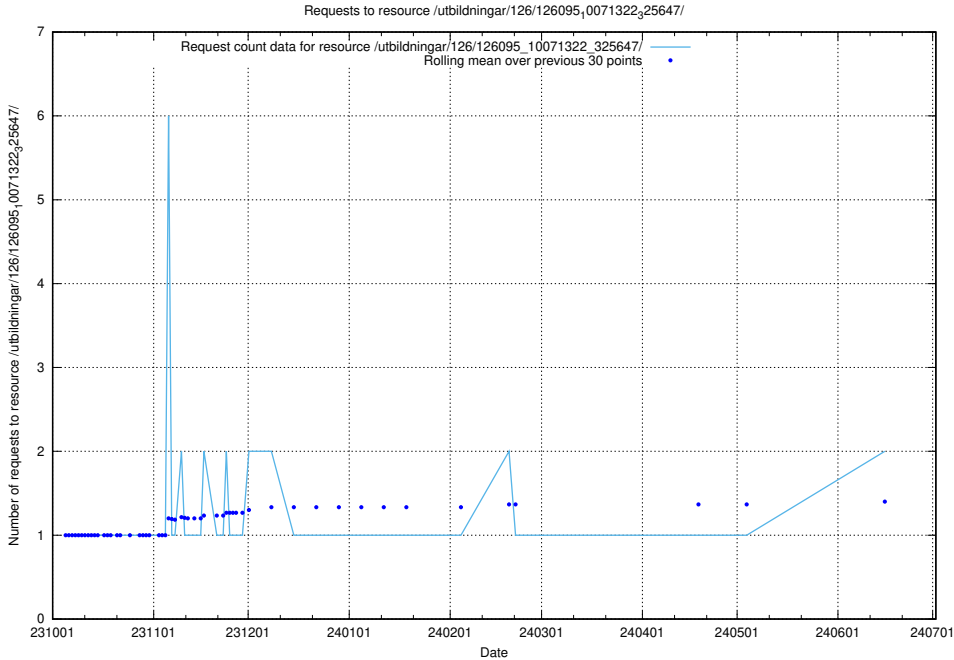

5.699 Usage of /utbildningar/126/126095_10071322_325647/

Here, we count the number of requests to resource /utbildningar/126/126095_10071322_325647/.