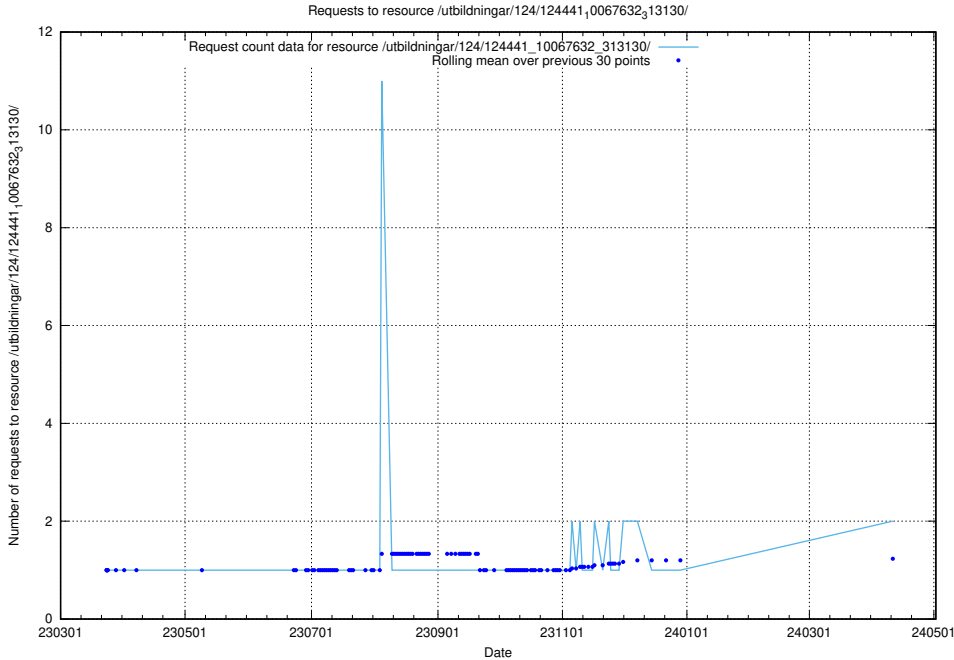

5.631 Usage of /utbildningar/124/124441_10067632_313130/

Here, we count the number of requests to resource /utbildningar/124/124441_10067632_313130/.