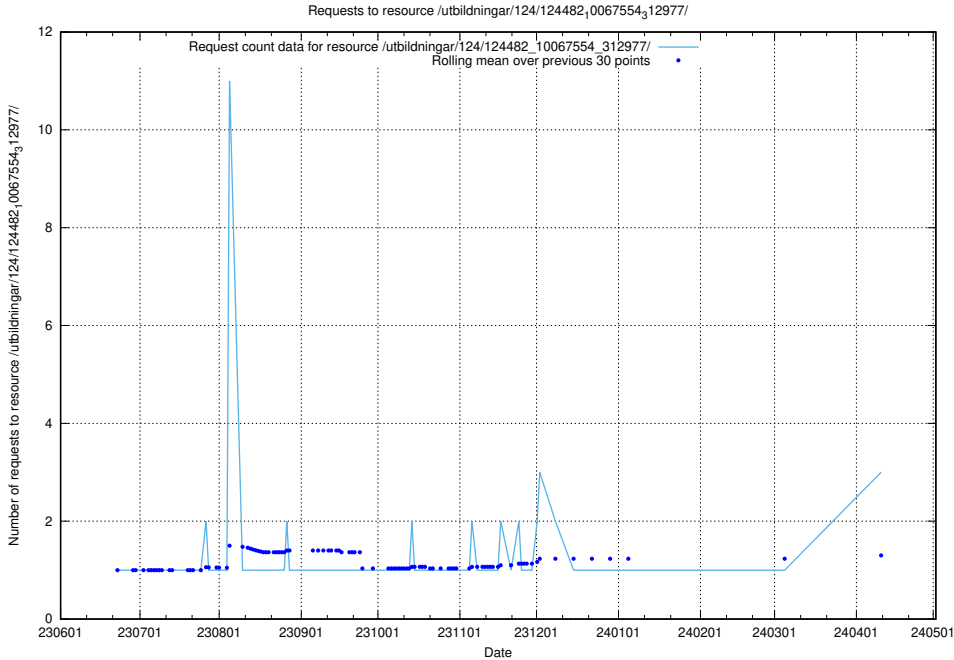

5.408 Usage of /utbildningar/124/124482_10067554_312977/

Here, we count the number of requests to resource /utbildningar/124/124482_10067554_312977/.