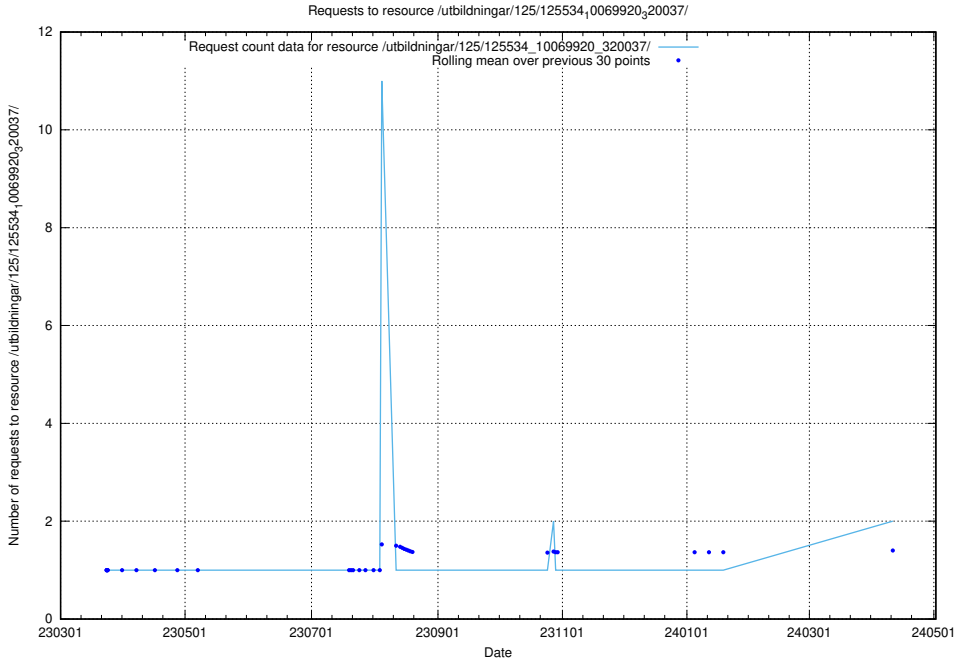

5.472 Usage of /utbildningar/125/125534_10069920_320037/

Here, we count the number of requests to resource /utbildningar/125/125534_10069920_320037/.