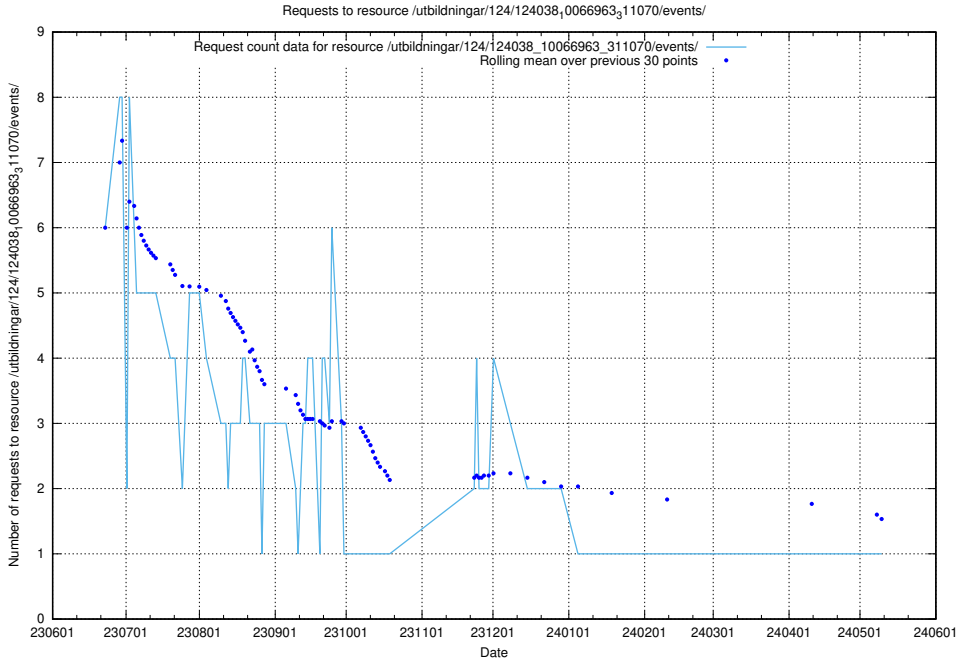

5.5844 Usage of /utbildningar/124/124038_10066963_311070/events/

Here, we count the number of requests to resource /utbildningar/124/124038_10066963_311070/events/