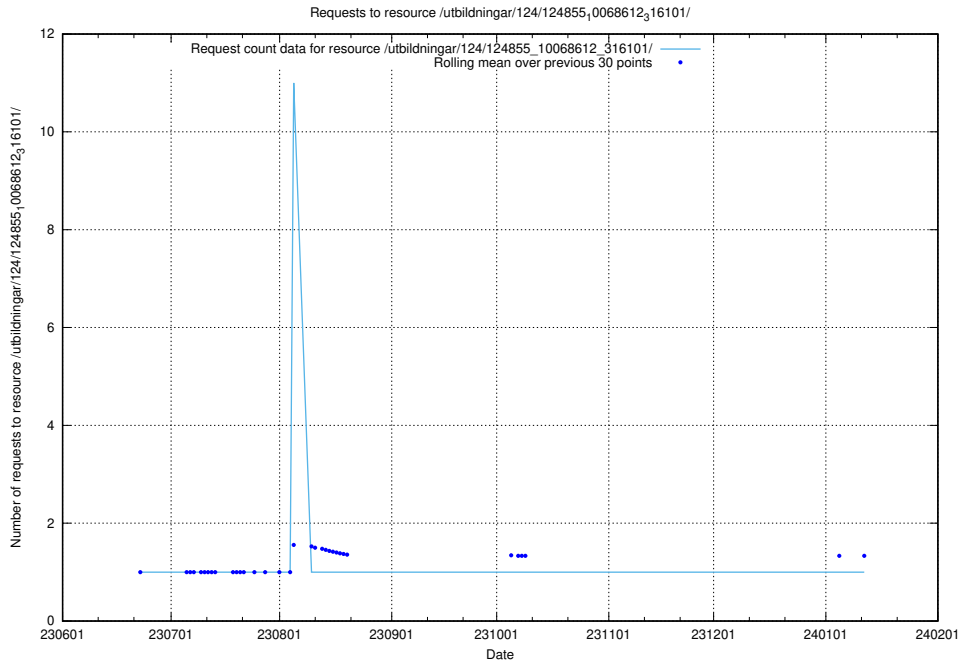

5.6031 Usage of /utbildningar/124/124855_10068612_316101/

Here, we count the number of requests to resource /utbildningar/124/124855_10068612_316101/.