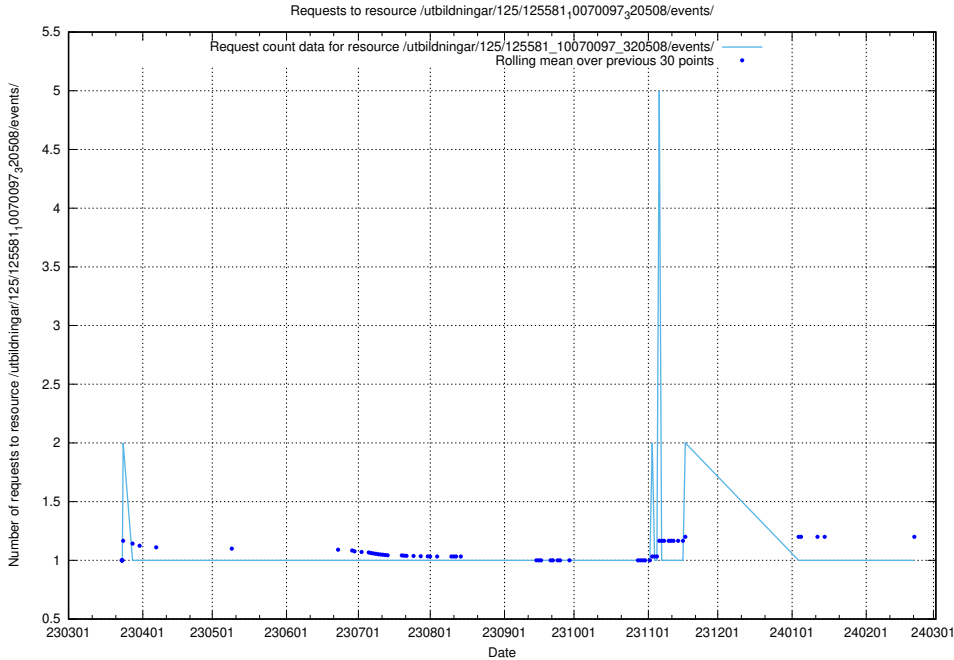

Here, we count the number of requests to resource /utbildningar/125/125581_10070102_320524/events/

5.1106 Usage of /utbildningar/125/125581_10070097_320508/events/

Here, we count the number of requests to resource /utbildningar/125/125581_10070097_320508/events/