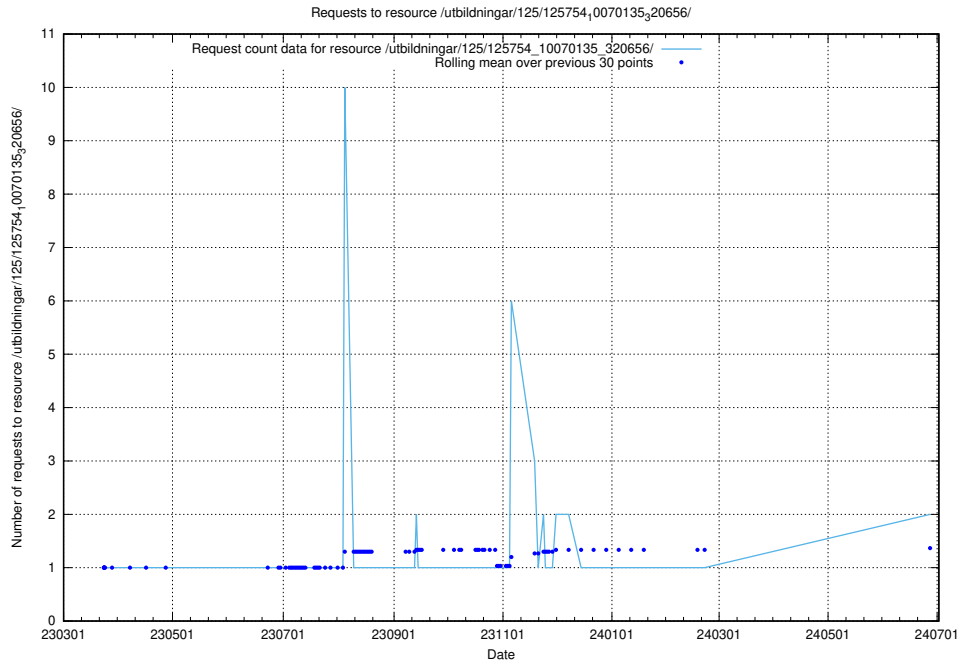

5.969 Usage of /utbildningar/125/125754_10070135_320656/

Here, we count the number of requests to resource /utbildningar/125/125754_10070135_320656/.