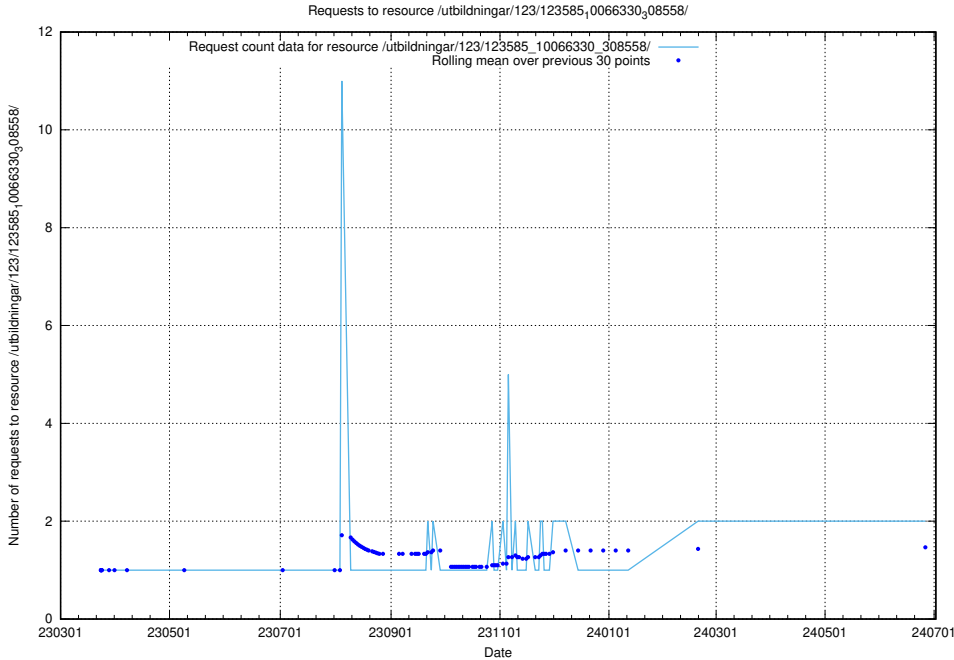

5.708 Usage of /utbildningar/123/123585_10066330_308558/

Here, we count the number of requests to resource /utbildningar/123/123585_10066330_308558/.