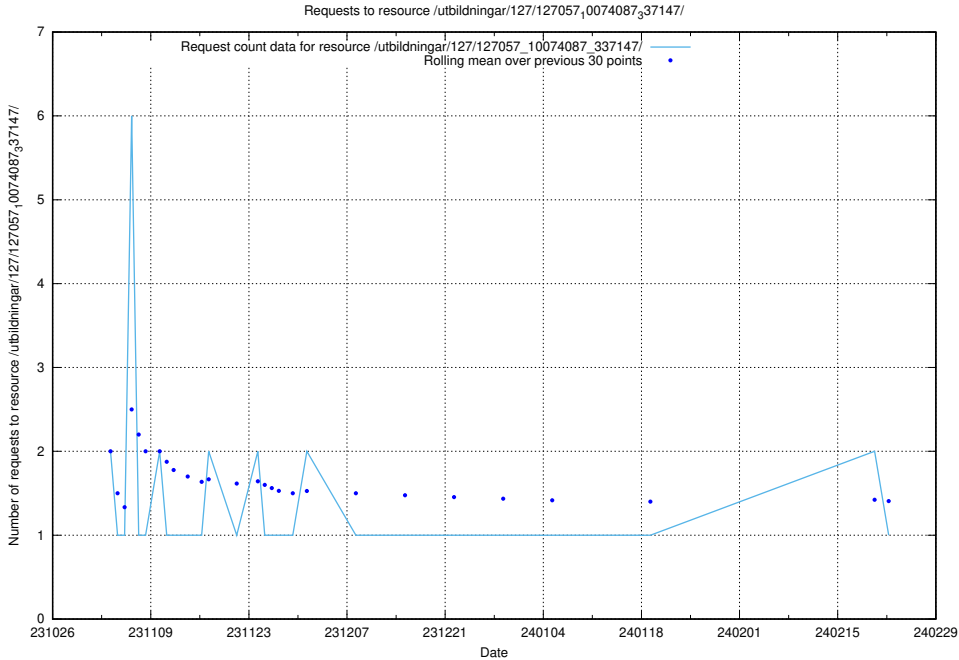

5.4434 Usage of /utbildningar/127/127057_10074087_337147/

Here, we count the number of requests to resource /utbildningar/127/127057_10074087_337147/.