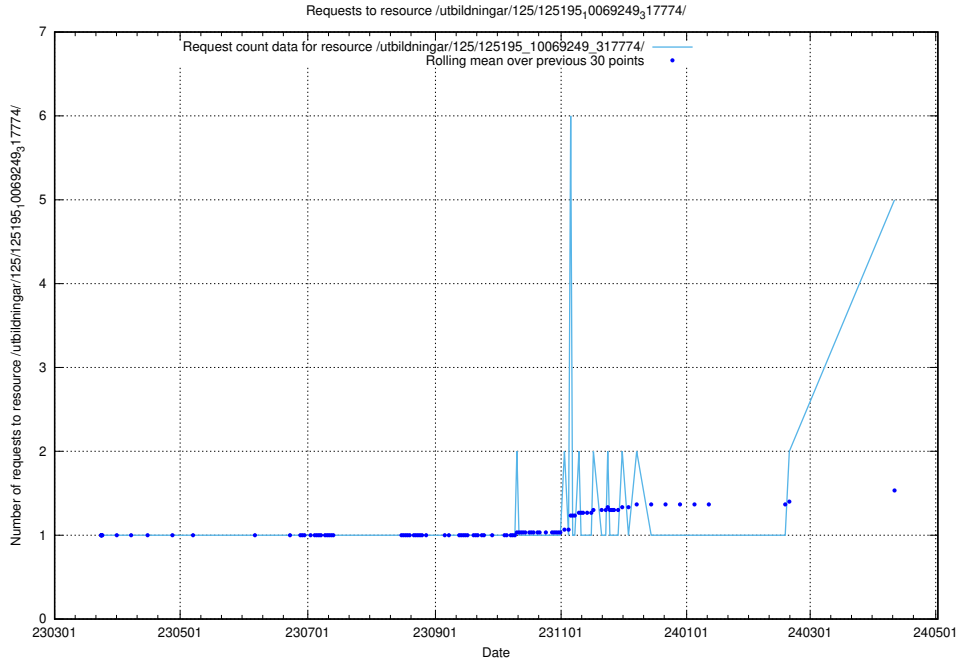

5.132 Usage of /utbildningar/125/125195_10069249_317774/

Here, we count the number of requests to resource /utbildningar/125/125195_10069249_317774/.