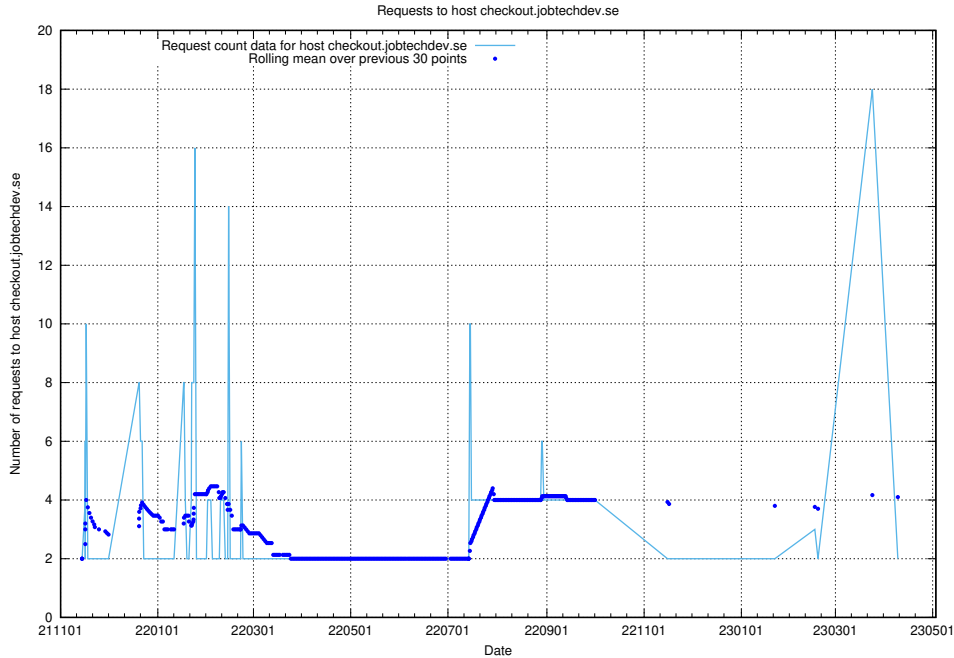

7.279 Usage of checkout.jobtechdev.se

Here, we count the number of requests to host checkout.jobtechdev.se.