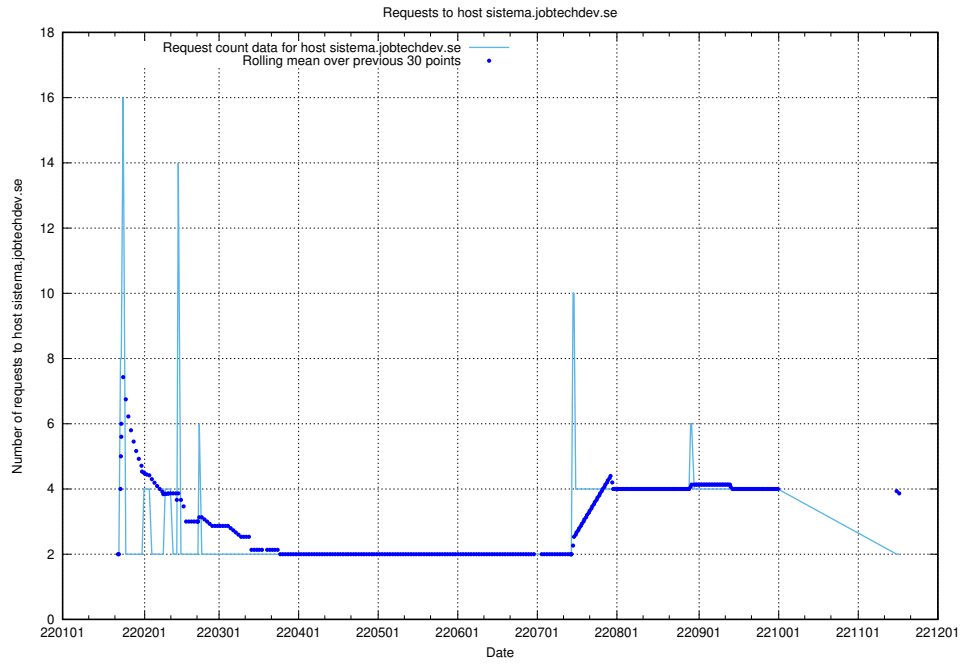

Here, we count the number of requests to host sms.jobtechdev.se.

7.590 Usage of sistema.jobtechdev.se

Here, we count the number of requests to host sistema.jobtechdev.se.

7.591 Usage of shopify.jobtechdev.se