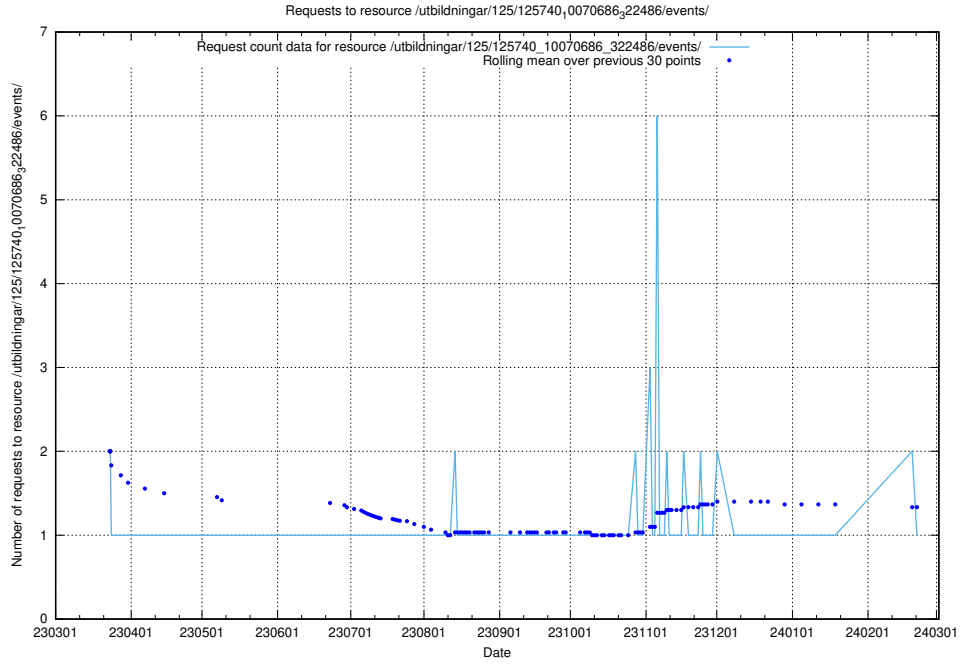

5.6546 Usage of /utbildningar/125/125740_10070686_322486/events/

Here, we count the number of requests to resource /utbildningar/125/125740_10070686_322486/events/