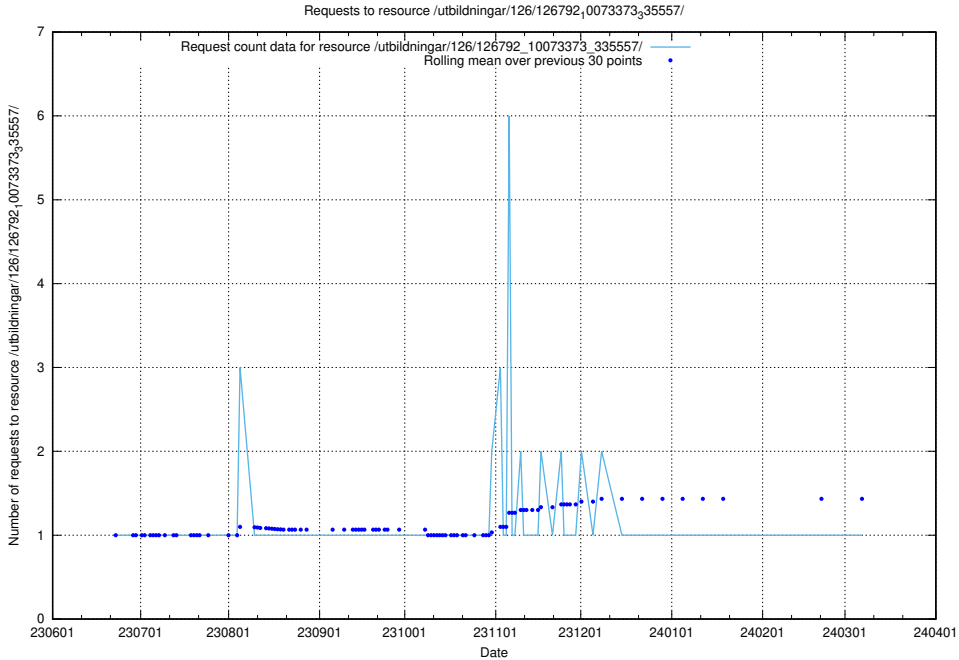

5.5876 Usage of /utbildningar/126/126792_10073373_335557/

Here, we count the number of requests to resource /utbildningar/126/126792_10073373_335557/.