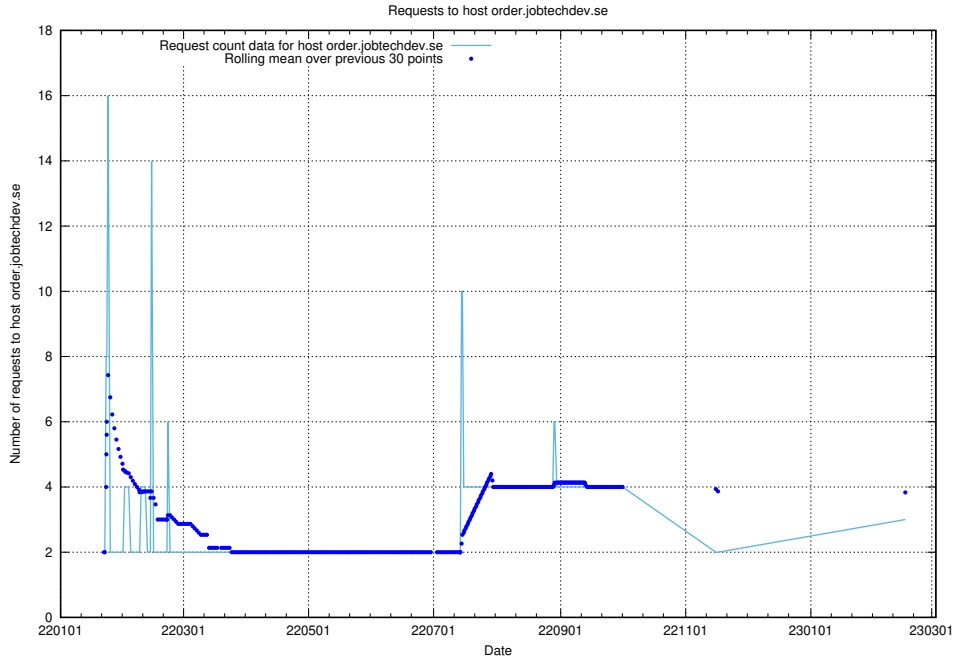

7.254 Usage of order.jobtechdev.se

Here, we count the number of requests to host order.jobtechdev.se.