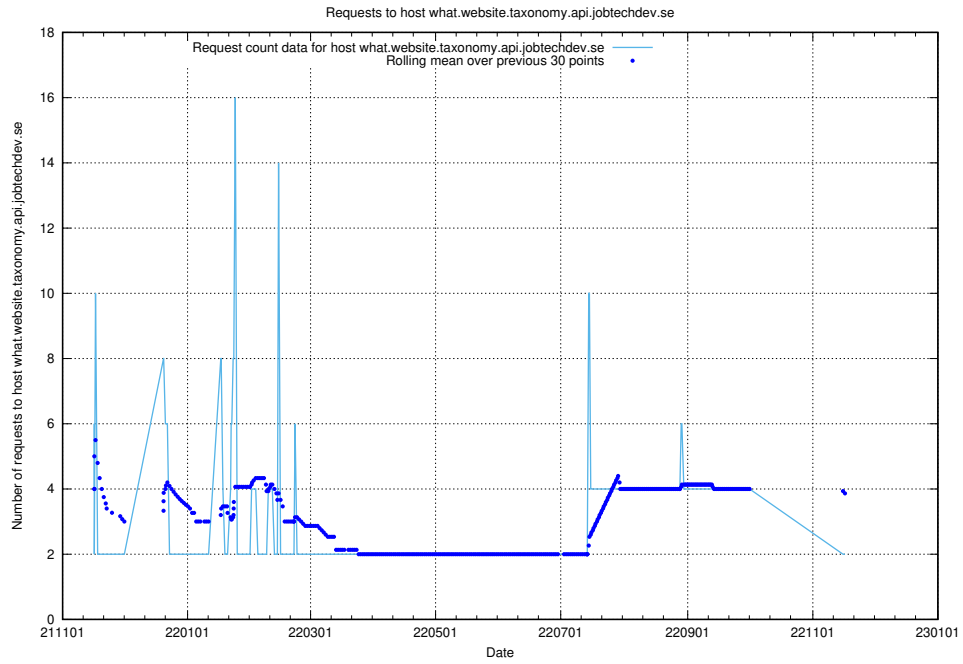

7.526 Usage of what.website.taxonomy.api.jobtechdev.se

Here, we count the number of requests to host what.website.taxonomy.api.jobtechdev.se.