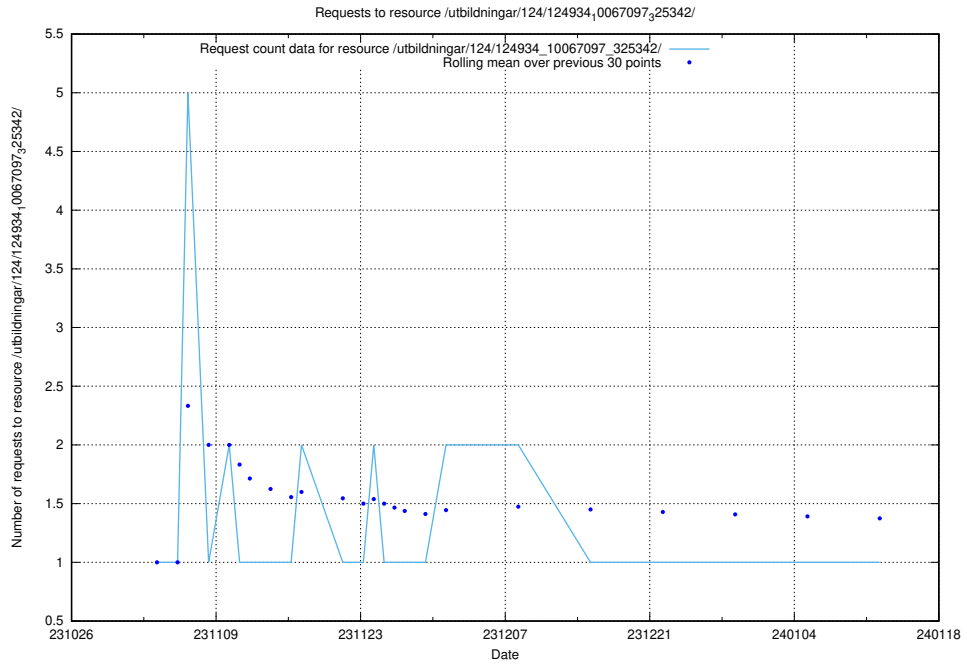

5.4449 Usage of /utbildningar/124/124934_10067097_325342/

Here, we count the number of requests to resource /utbildningar/124/124934_10067097_325342/.