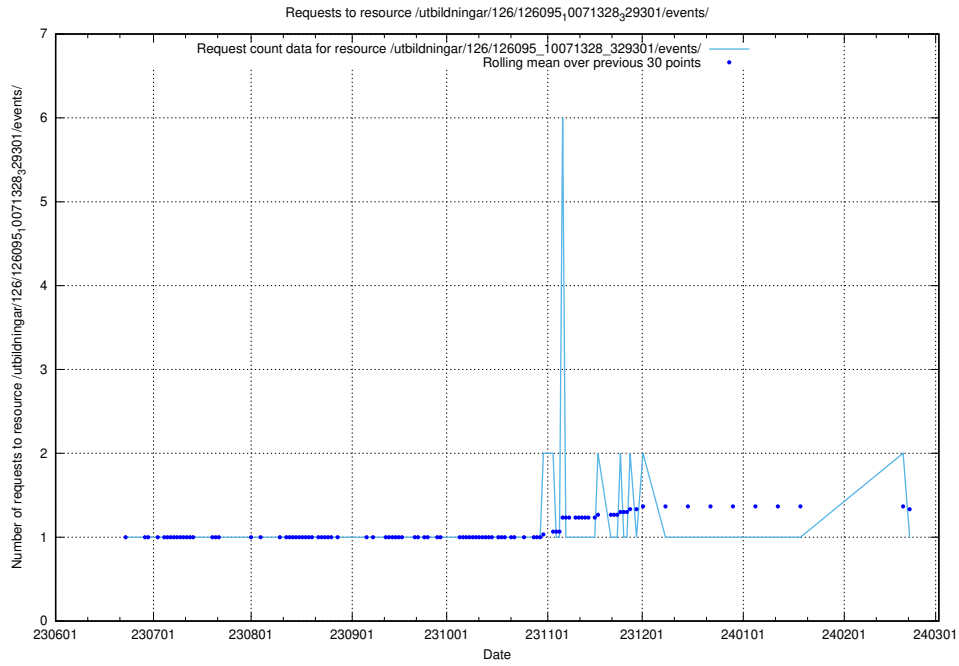

5.5963 Usage of /utbildningar/126/126095_10071328_329301/events/

Here, we count the number of requests to resource /utbildningar/126/126095_10071328_329301/events/