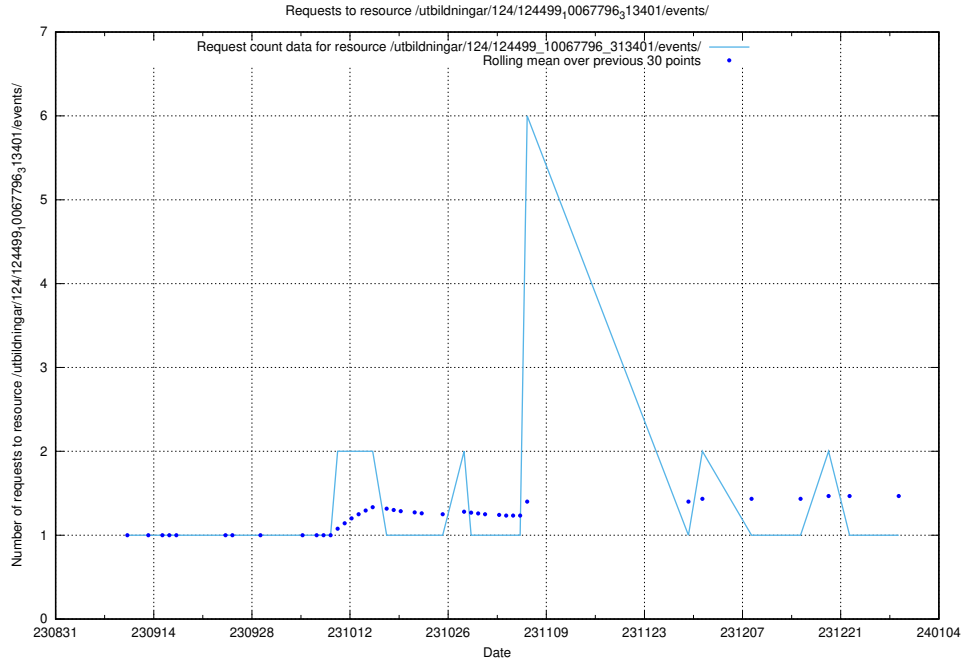

5.4901 Usage of /utbildningar/124/124499_10067796_313401/events/

Here, we count the number of requests to resource /utbildningar/124/124499_10067796_313401/events/