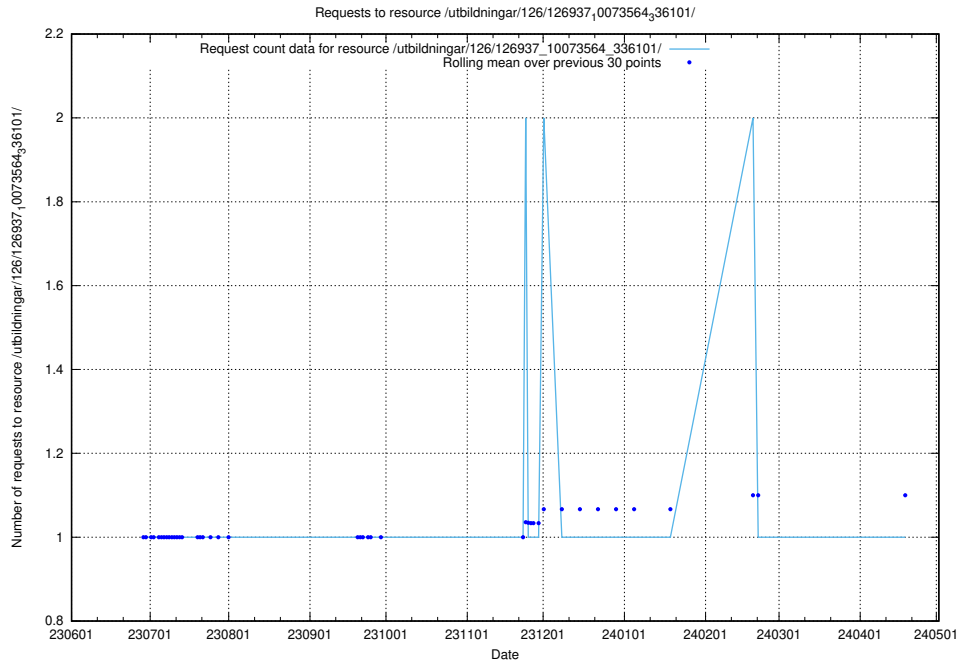

5.5726 Usage of /utbildningar/126/126937_10073564_336101/

Here, we count the number of requests to resource /utbildningar/126/126937_10073564_336101/.