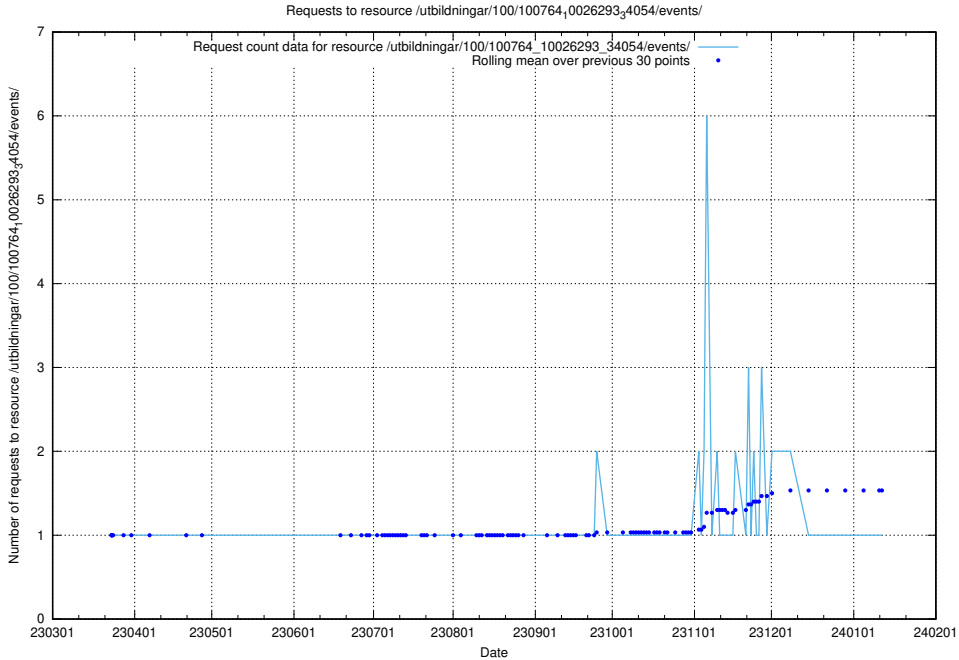

5.5820 Usage of /utbildningar/100/100764_10026293_34054/events/

Here, we count the number of requests to resource /utbildningar/100/100764_10026293_34054/events/.