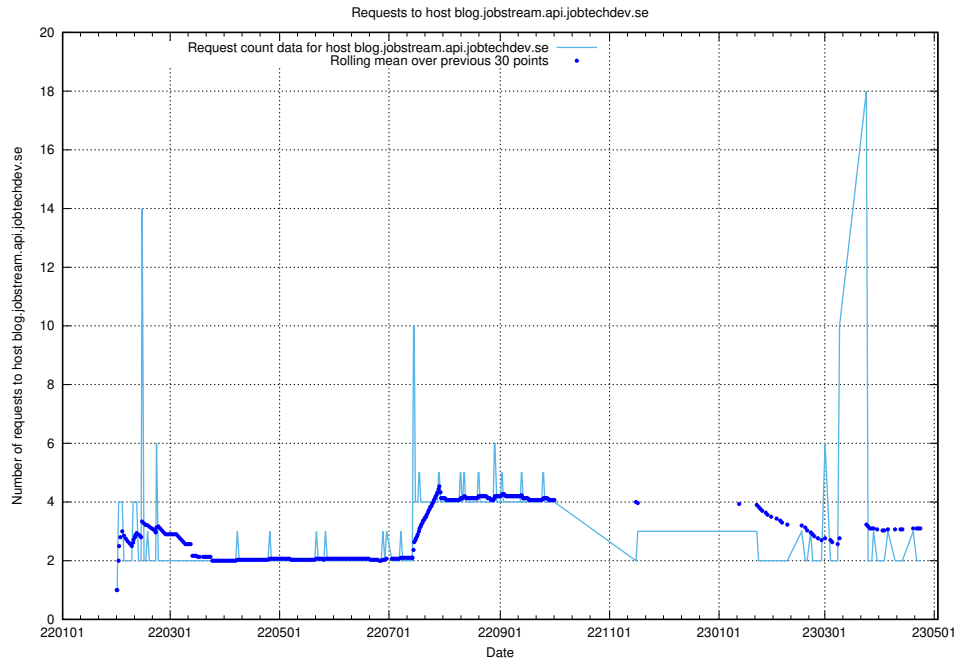

7.570 Usage of `blog.jobstream.api.jobtechdev.se`

Here, we count the number of requests to host `blog.jobstream.api.jobtechdev.se`.