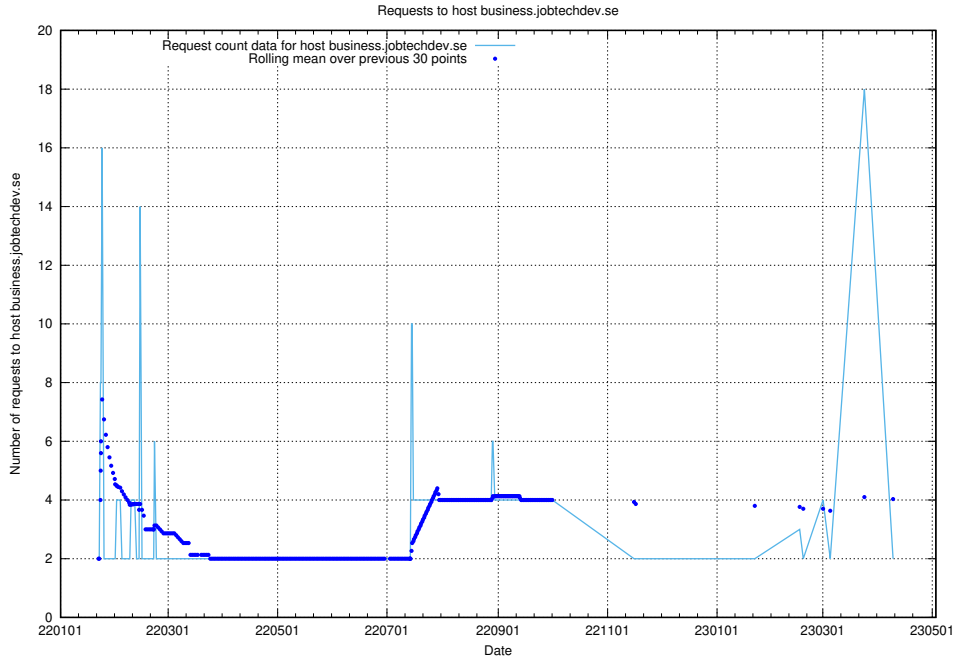

7.261 Usage of business.jobtechdev.se

Here, we count the number of requests to host business.jobtechdev.se.