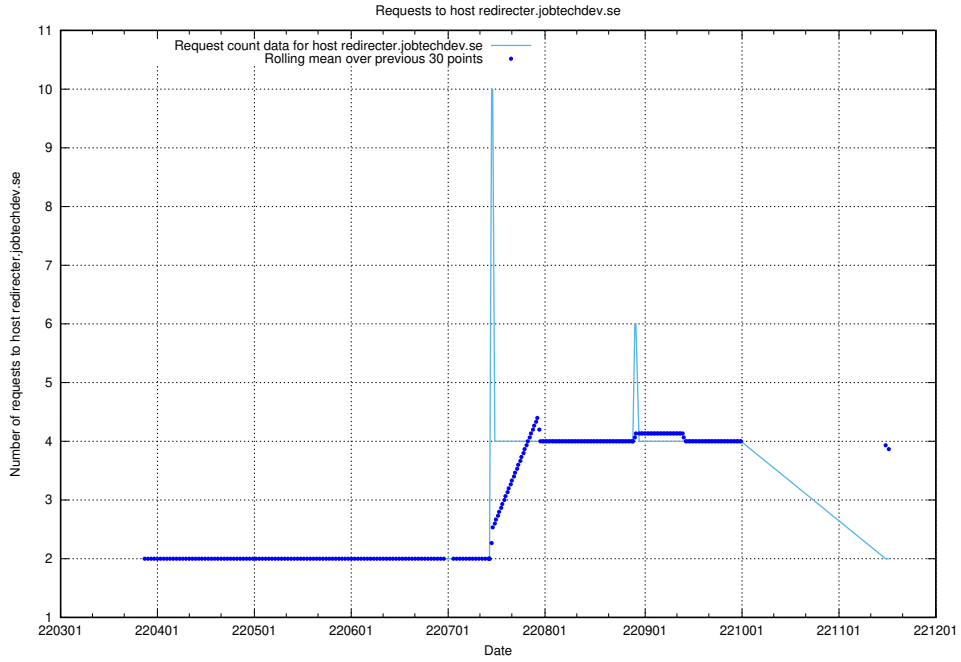

7.492 Usage of redirecter.jobtechdev.se

Here, we count the number of requests to host redirecter.jobtechdev.se.