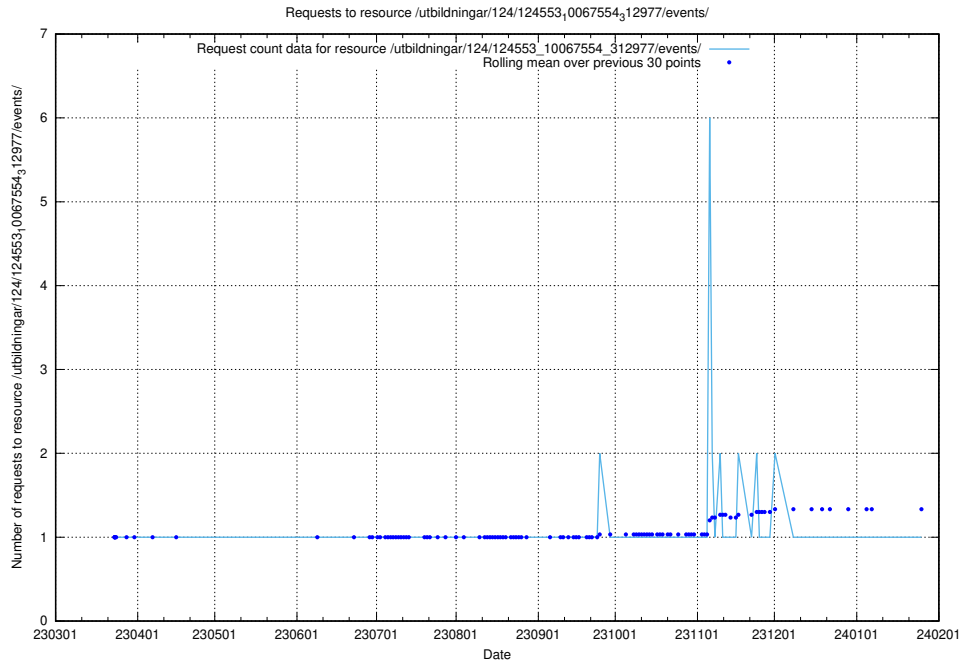

5.1224 Usage of /utbildningar/124/124553_10067554_312977/events/

Here, we count the number of requests to resource /utbildningar/124/124553_10067554_312977/events/