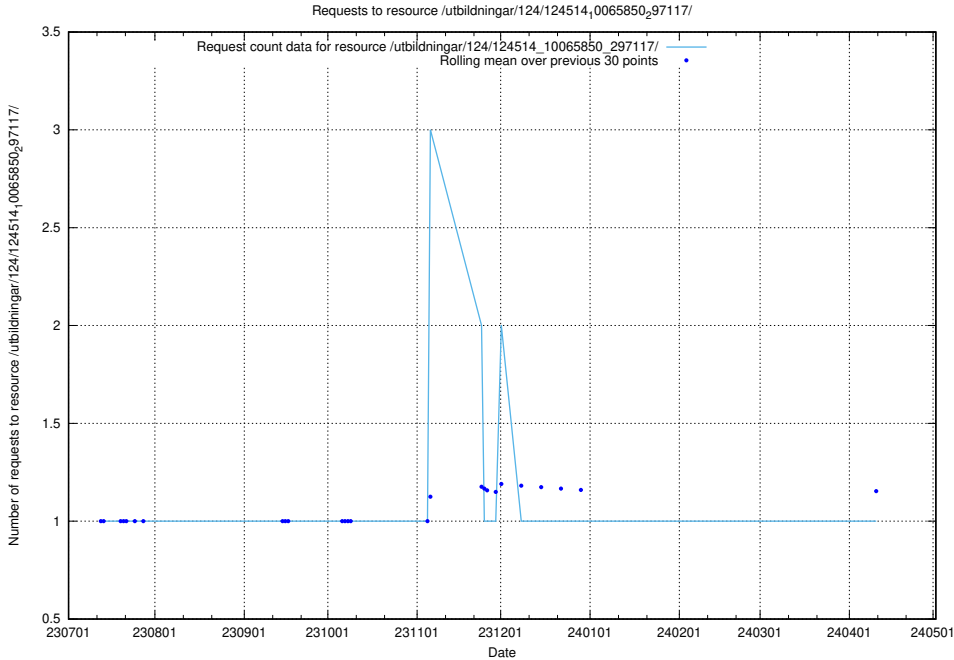

5.5394 Usage of /utbildningar/124/124514_10065850_297117/

Here, we count the number of requests to resource /utbildningar/124/124514_10065850_297117/.