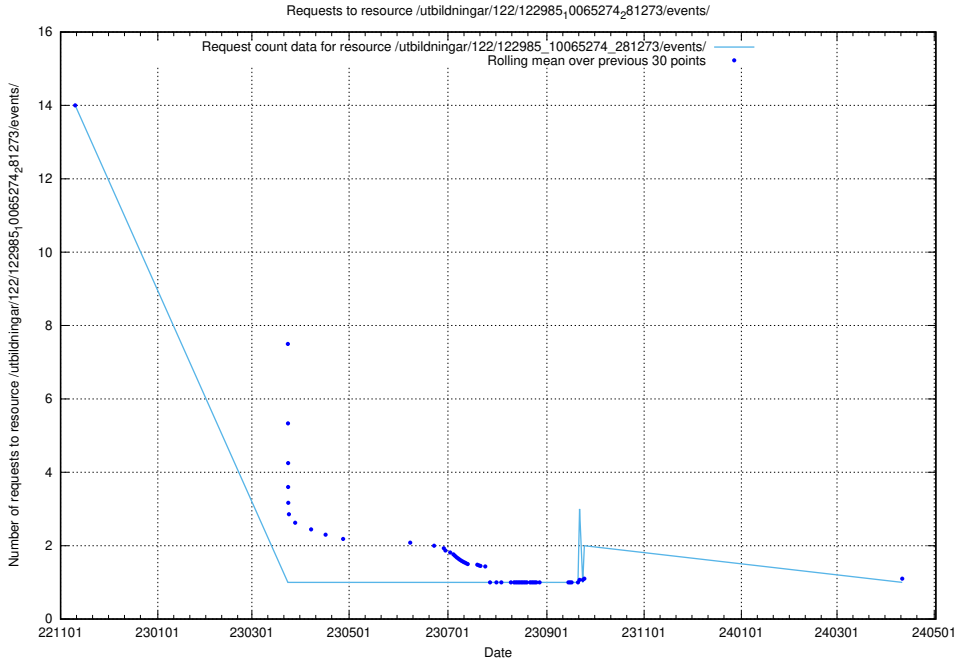

5.6487 Usage of /utbildningar/122/122985_10065274_281273/events/

Here, we count the number of requests to resource /utbildningar/122/122985_10065274_281273/events/