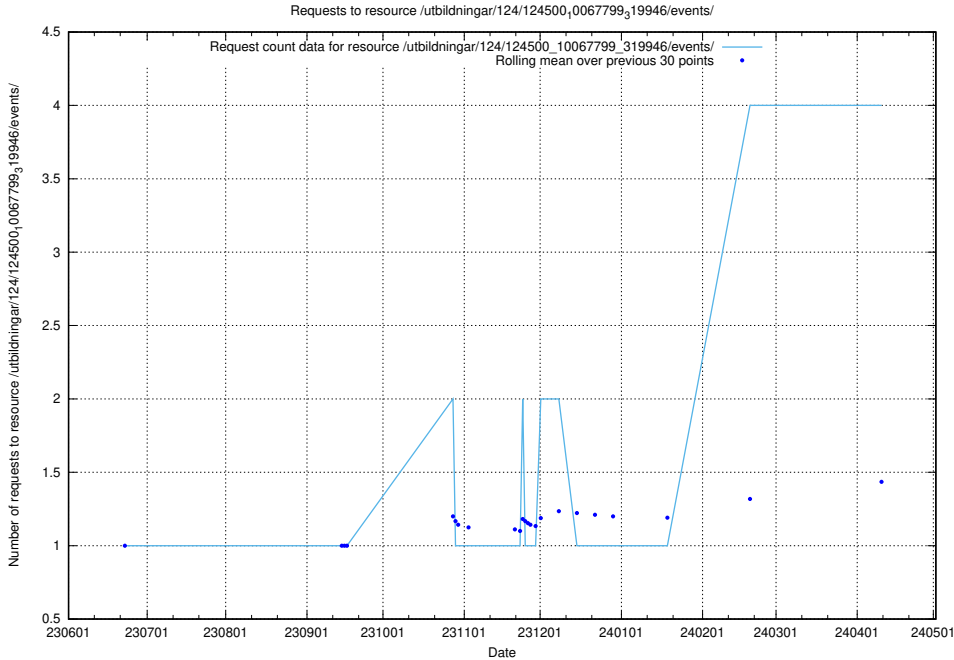

5.256 Usage of /utbildningar/124/124500_10067799_319946/events/

Here, we count the number of requests to resource /utbildningar/124/124500_10067799_319946/events/

5.257 Usage of /utbildningar/125/125914_10070418_321602/events/