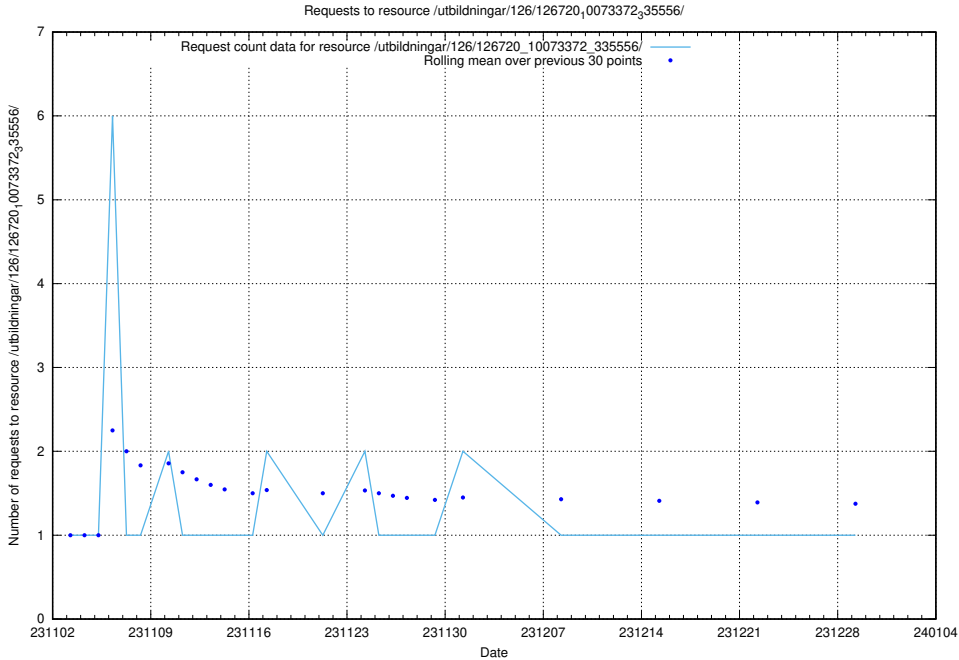

5.4444 Usage of /utbildningar/126/126720_10073372_335556/

Here, we count the number of requests to resource /utbildningar/126/126720_10073372_335556/.