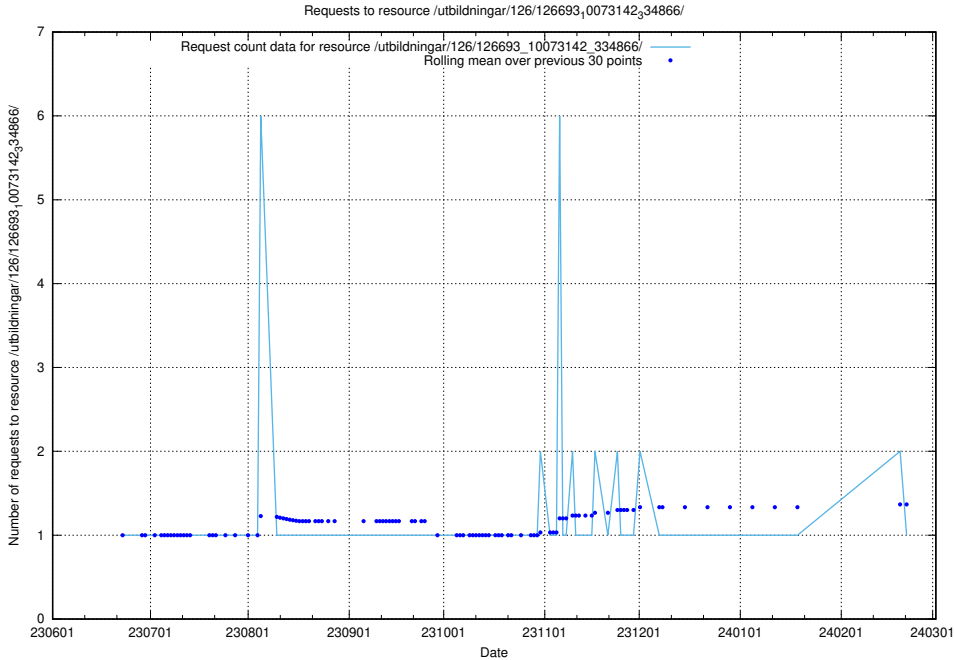

5.5930 Usage of /utbildningar/126/126693_10073142_334866/

Here, we count the number of requests to resource /utbildningar/126/126693_10073142_334866/.