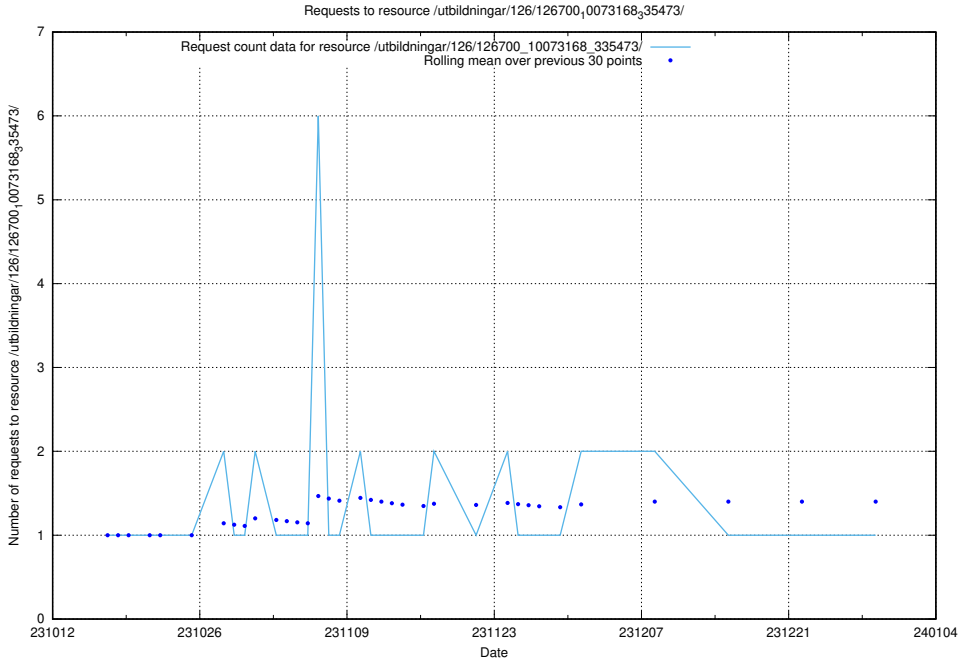

5.4585 Usage of /utbildningar/126/126700_10073168_335473/

Here, we count the number of requests to resource /utbildningar/126/126700_10073168_335473/.