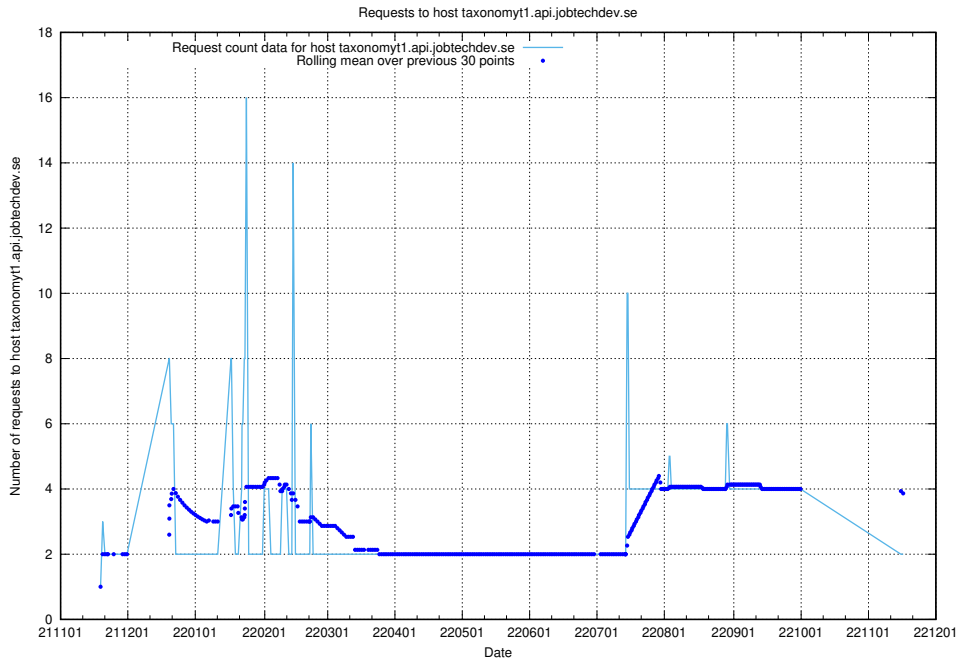

7.470 Usage of taxonomyt1.api.jobtechdev.se

Here, we count the number of requests to host taxonomyt1.api.jobtechdev.se.