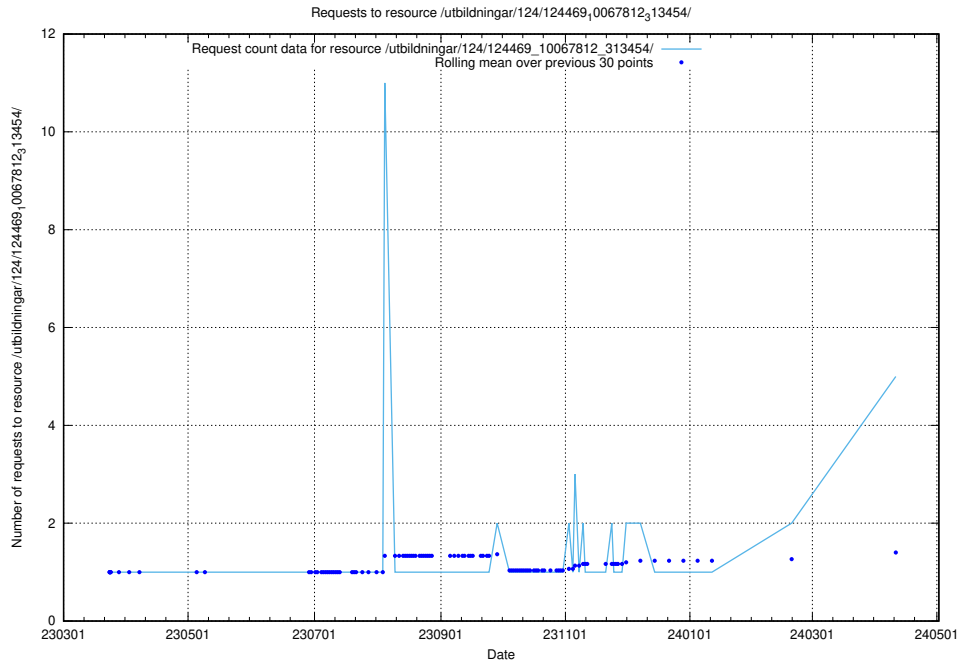

5.147 Usage of /utbildningar/124/124469_10067812_313454/

Here, we count the number of requests to resource /utbildningar/124/124469_10067812_313454/.