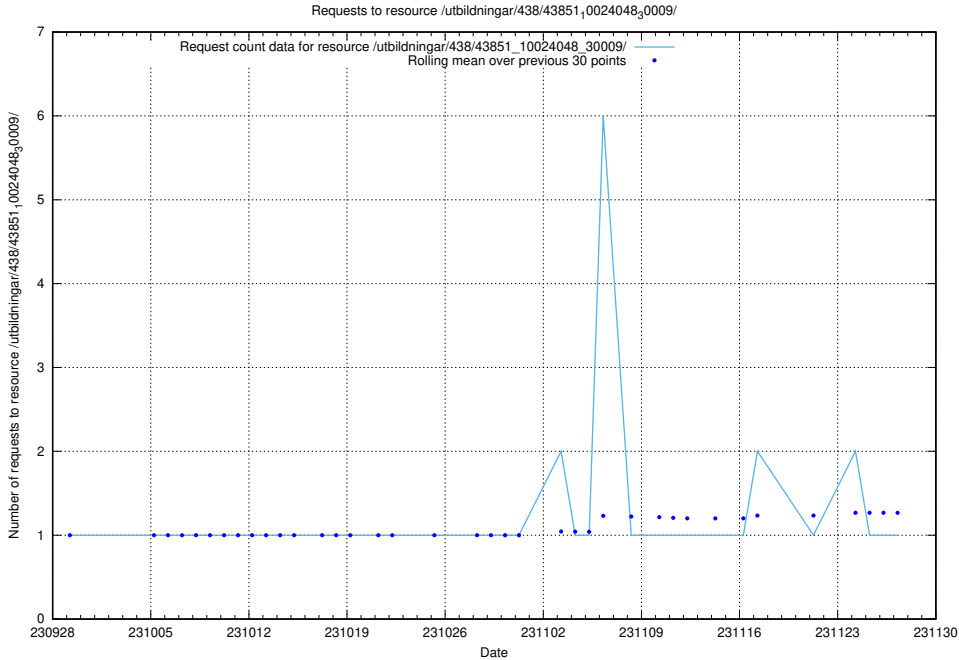

5.4730 Usage of /utbildningar/438/43851_10024048_30009/

Here, we count the number of requests to resource /utbildningar/438/43851_10024048_30009/.