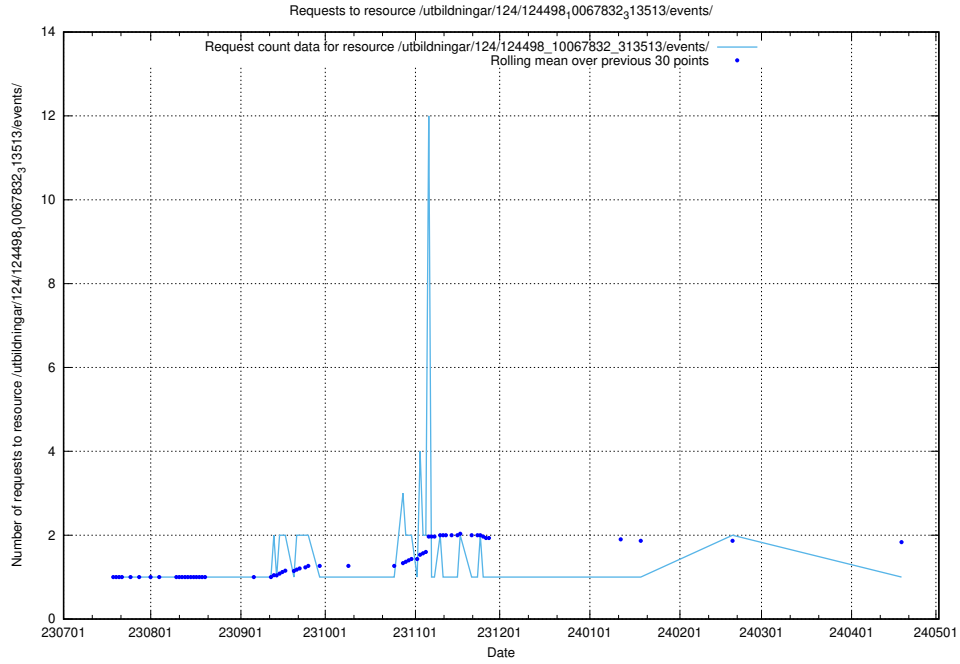

5.5306 Usage of /utbildningar/124/124498_10067832_313513/events/

Here, we count the number of requests to resource /utbildningar/124/124498_10067832_313513/events/