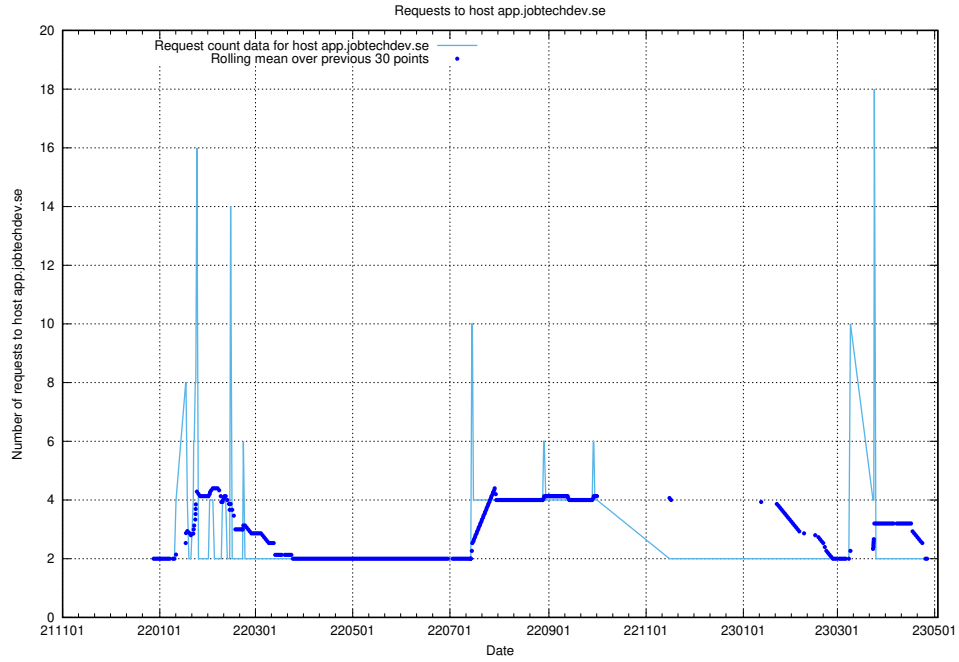

7.366 Usage of app.jobtechdev.se

Here, we count the number of requests to host app.jobtechdev.se.