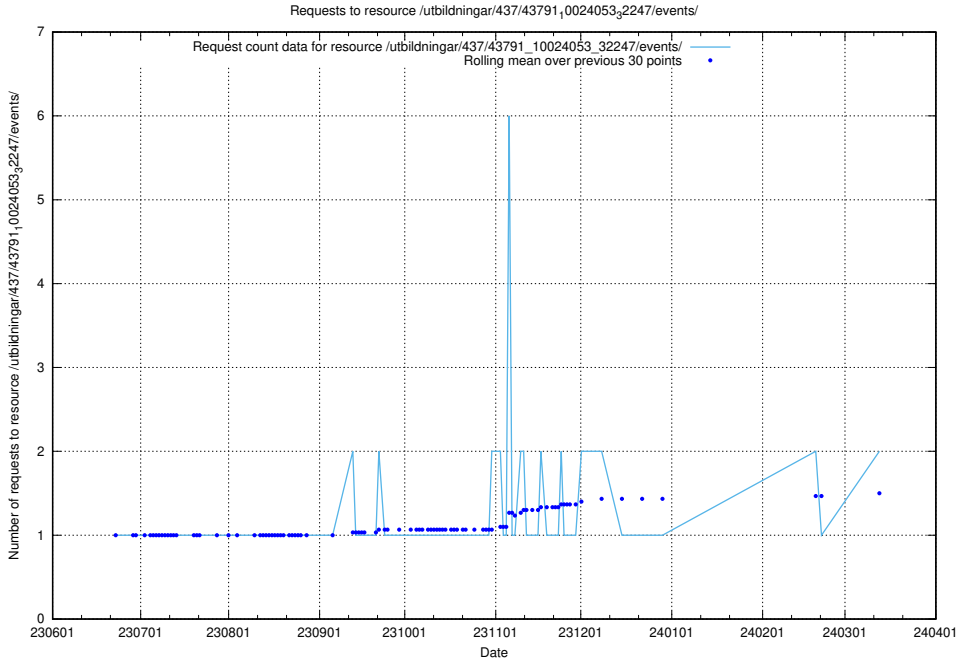

5.816 Usage of /utbildningar/437/43791_10024053_32247/events/

Here, we count the number of requests to resource /utbildningar/437/43791_10024053_32247/events/.