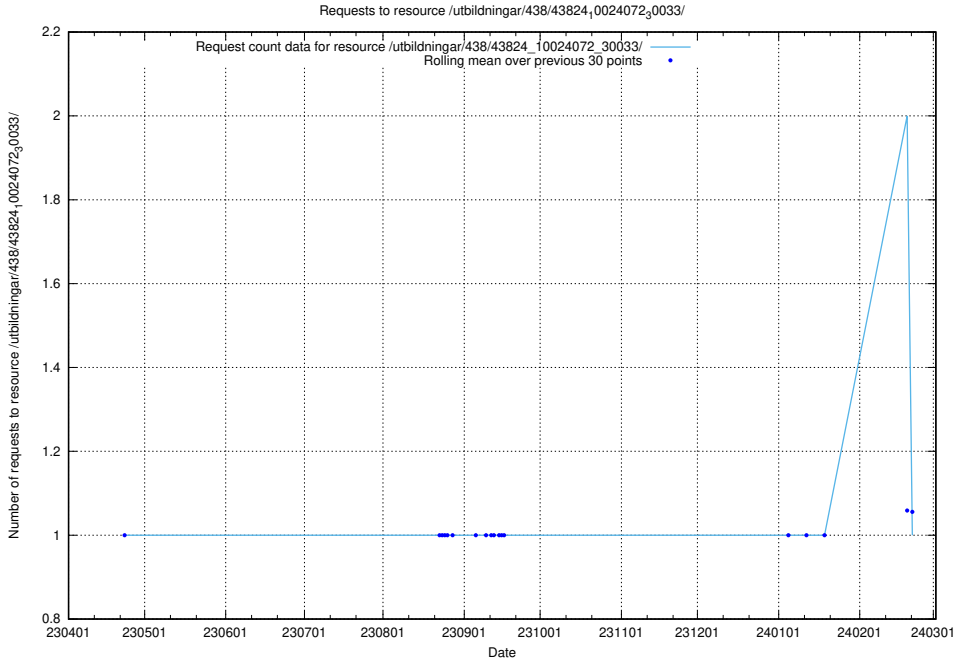

5.6308 Usage of /utbildningar/438/43824_10024072_30033/

Here, we count the number of requests to resource /utbildningar/438/43824_10024072_30033/.