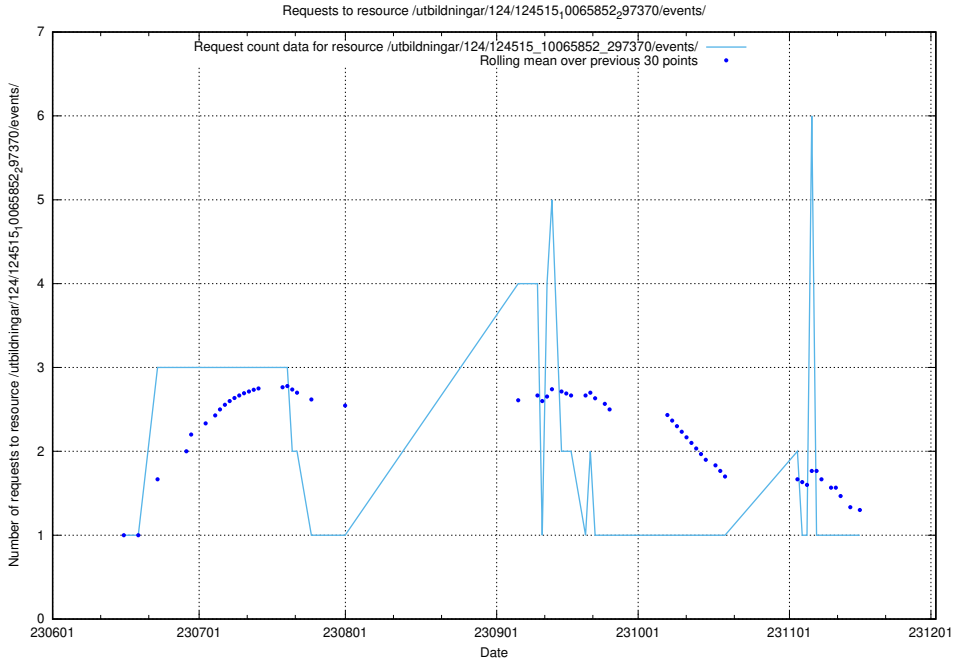

Here, we count the number of requests to resource /utbildningar/124/124521_10065864_333174/.

5.6159 Usage of /utbildningar/124/124515_10065852_297370/events/

Here, we count the number of requests to resource /utbildningar/124/124515_10065852_297370/events/