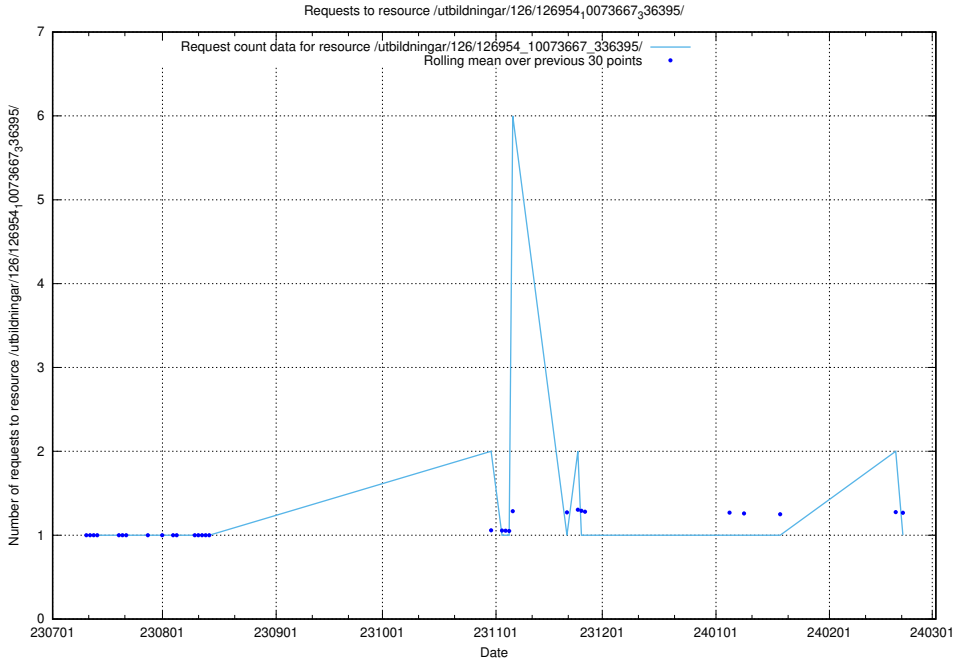

5.5398 Usage of /utbildningar/126/126954_10073667_336395/

Here, we count the number of requests to resource /utbildningar/126/126954_10073667_336395/.