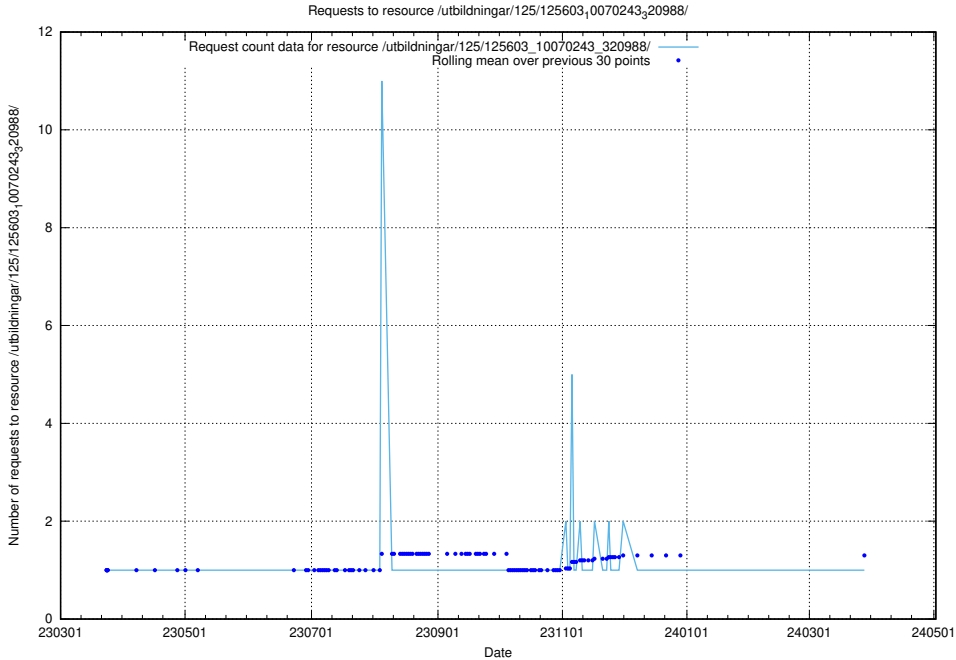

5.1089 Usage of /utbildningar/125/125603_10070243_320988/

Here, we count the number of requests to resource /utbildningar/125/125603_10070243_320988/.