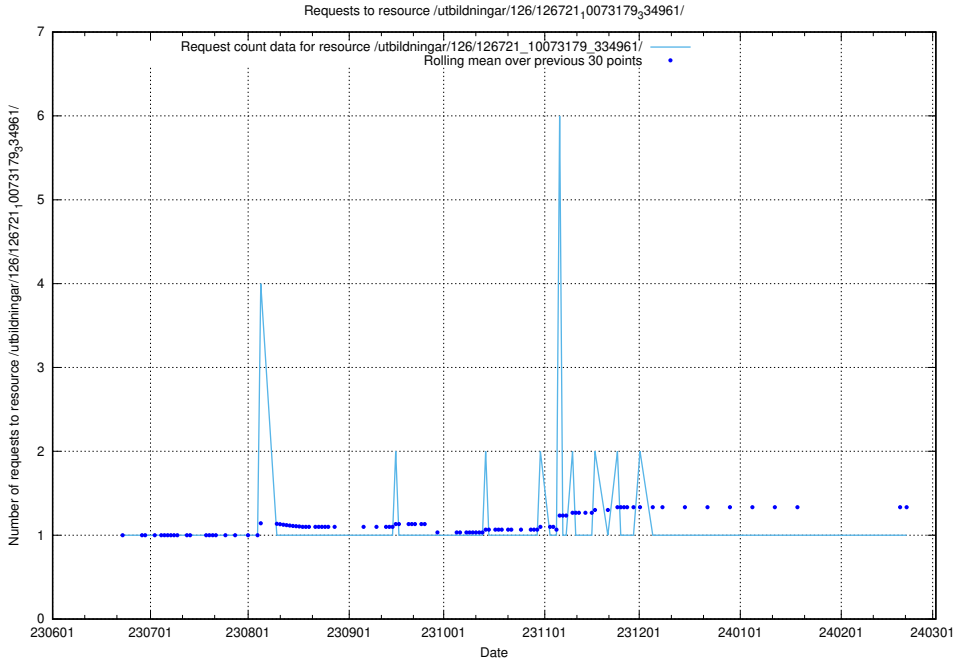

5.5891 Usage of /utbildningar/126/126721_10073179_334961/

Here, we count the number of requests to resource /utbildningar/126/126721_10073179_334961/.