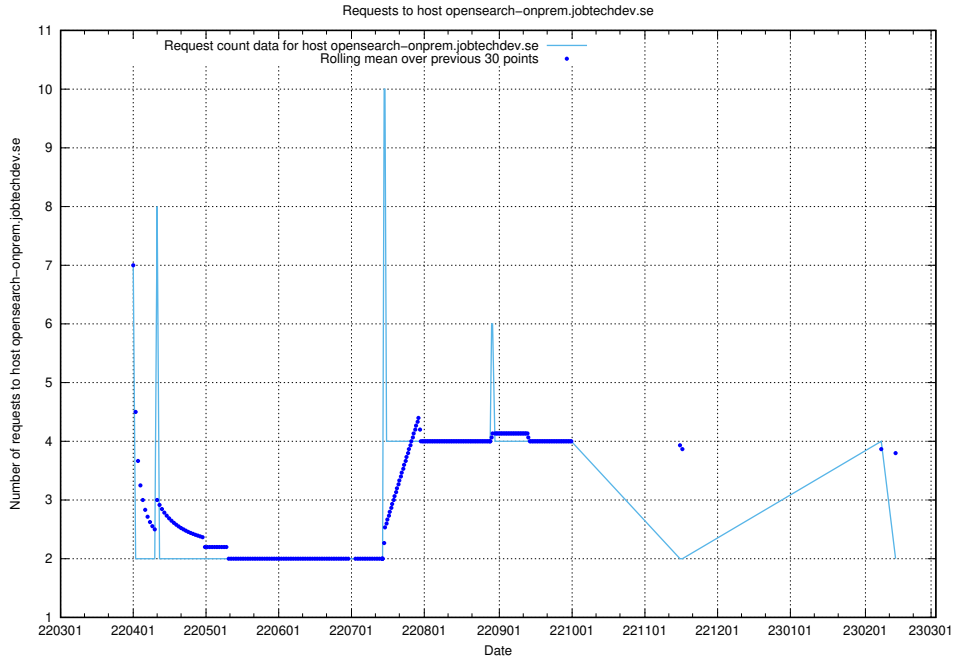

7.483 Usage of opensearch-onprem.jobtechdev.se

Here, we count the number of requests to host opensearch-onprem.jobtechdev.se.

7.484 Usage of gitlab.forum.jobtechdev.se

Here, we count the number of requests to host gitlab.forum.jobtechdev.se.