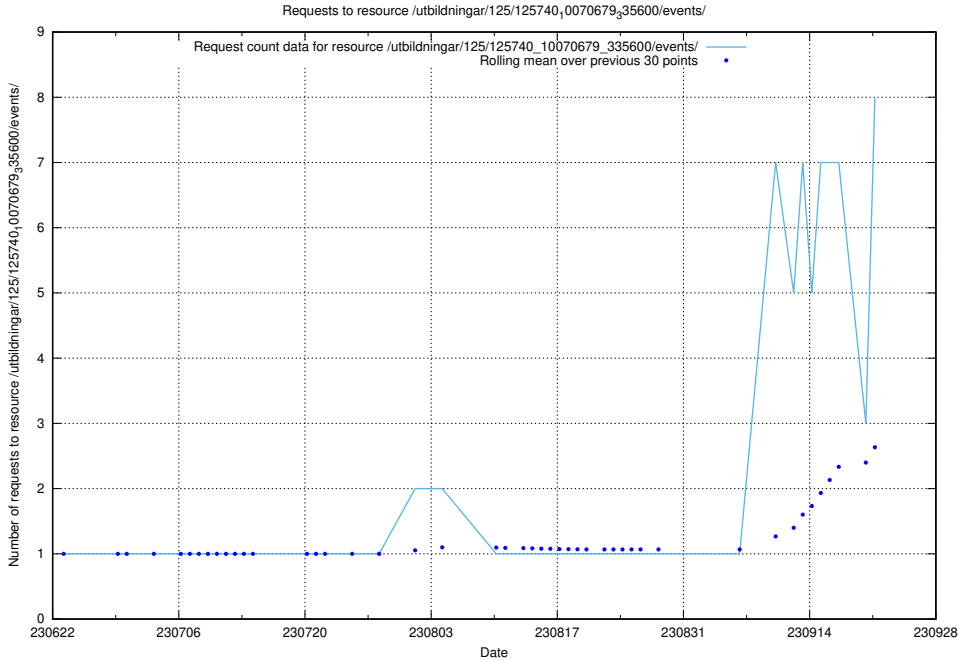

5.69 Usage of /utbildningar/125/125740_10070679_335600/events/

Here, we count the number of requests to resource /utbildningar/125/125740_10070679_335600/events/