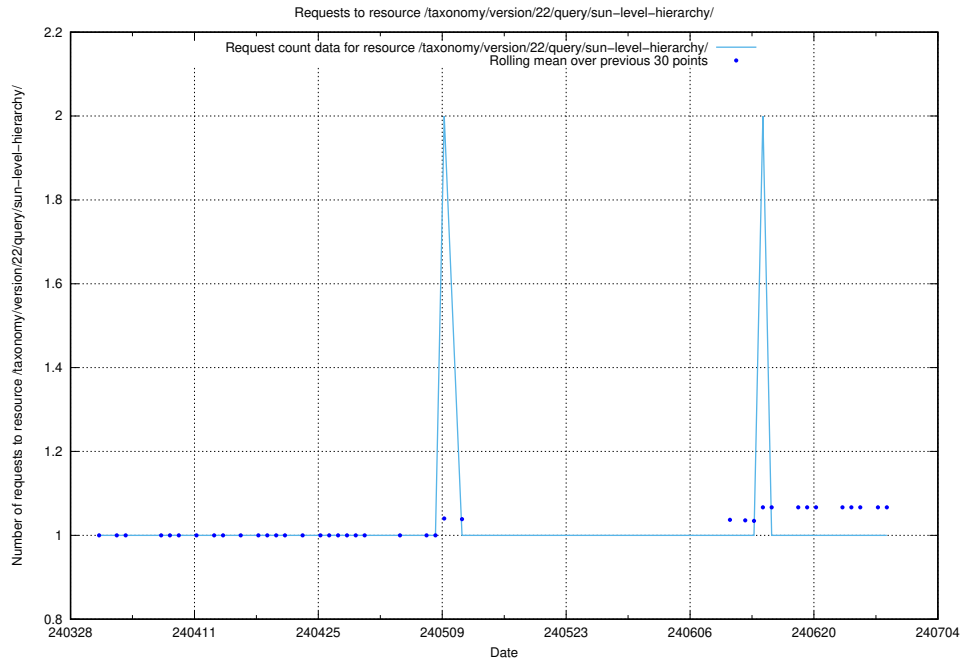

5.1856 Usage of /taxonomy/version/22/query/sun-level-hierarchy/

Here, we count the number of requests to resource /taxonomy/version/22/query/sun-level-hierarchy/.