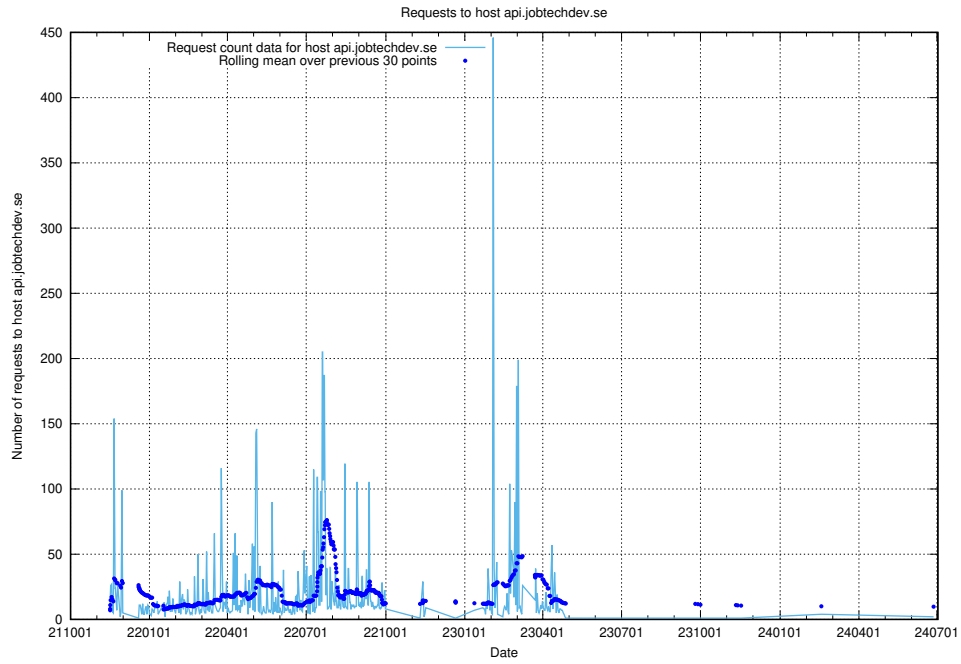

7.515 Usage of api.jobtechdev.se

Here, we count the number of requests to host api.jobtechdev.se.