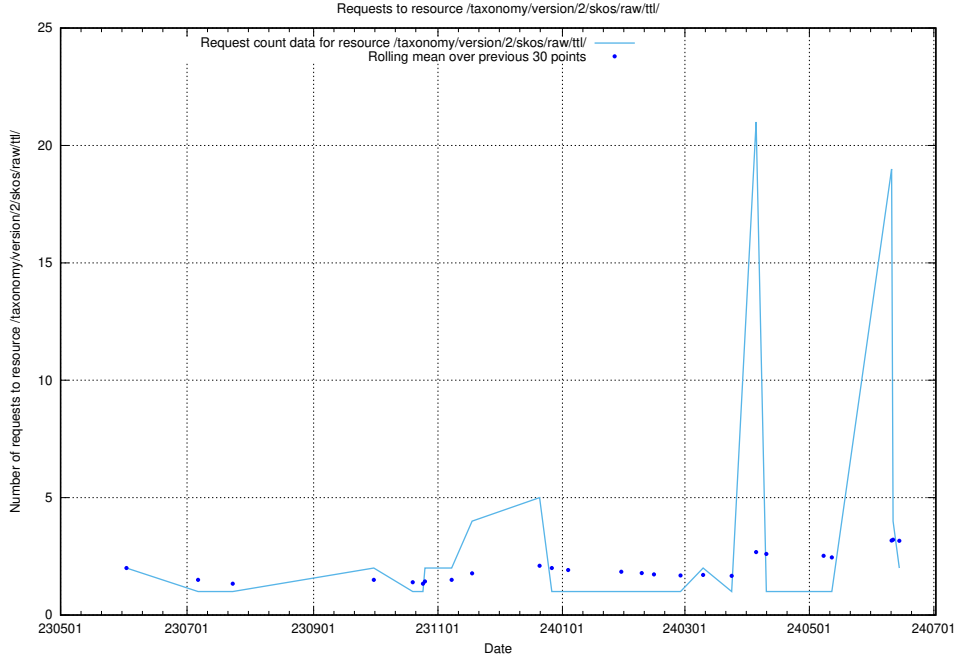

5.868 Usage of /taxonomy/version/2/skos/raw/ttl/

Here, we count the number of requests to resource /taxonomy/version/2/skos/raw/ttl/.