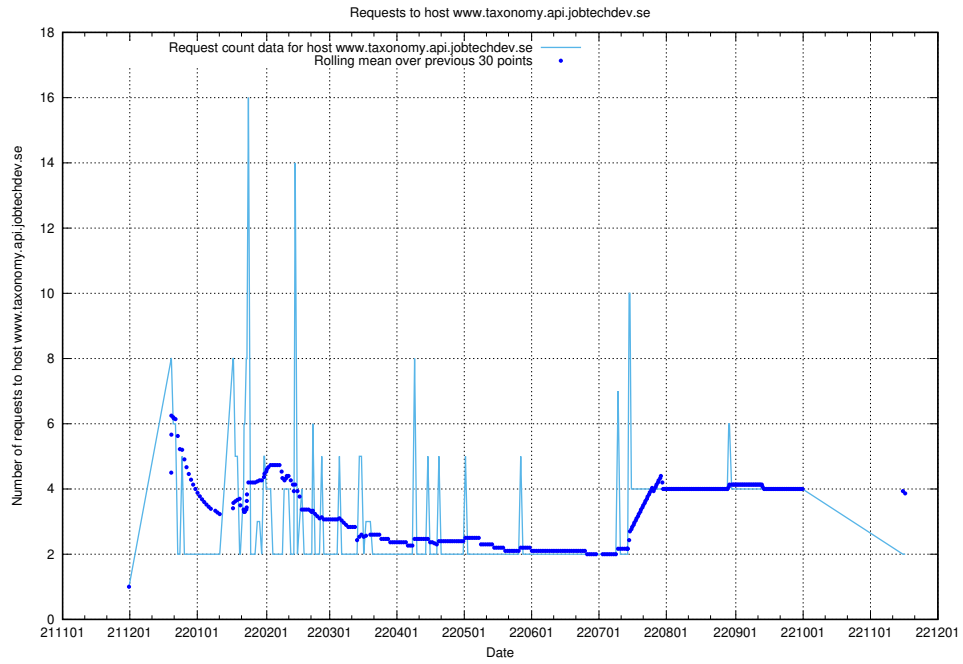

7.387 Usage of `www.taxonomy.api.jobtechdev.se`

Here, we count the number of requests to host `www.taxonomy.api.jobtechdev.se`.