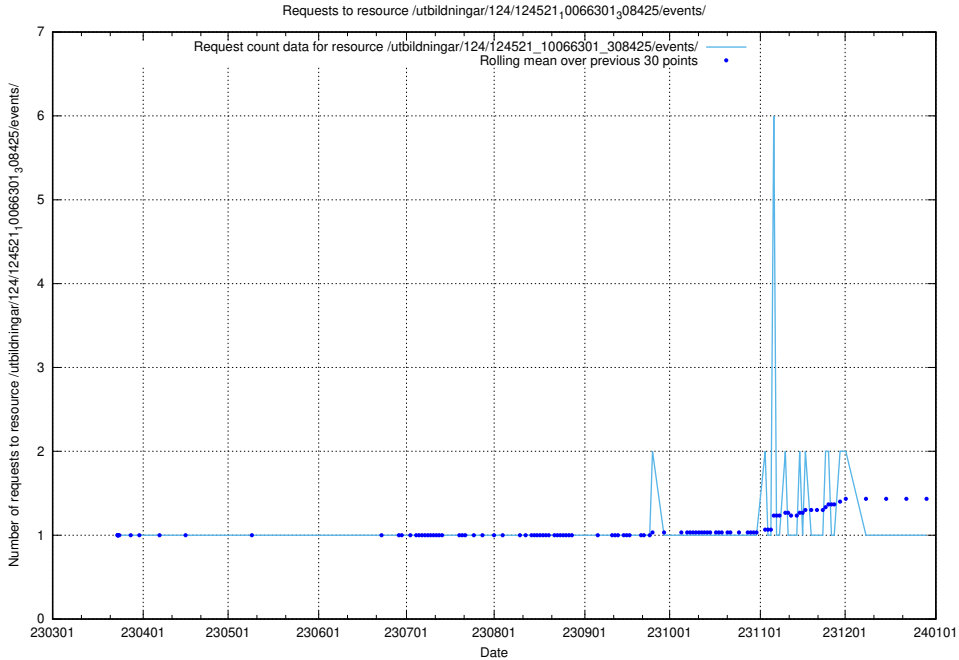

5.1235 Usage of /taxonomy/Chesyrken/

Here, we count the number of requests to resource /taxonomy/Chesyrken/.

5.1236 Usage of /utbildningar/124/124521_10066301_308425/events/

Here, we count the number of requests to resource /utbildningar/124/124521_10066301_308425/events/