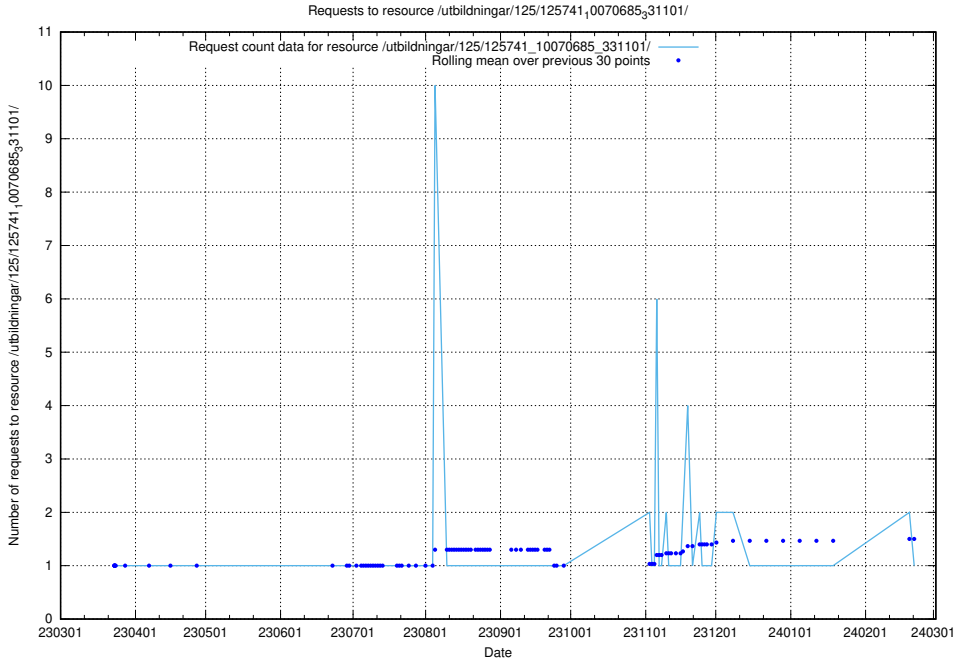

5.6740 Usage of /utbildningar/125/125741_10070685_331101/

Here, we count the number of requests to resource /utbildningar/125/125741_10070685_331101/.