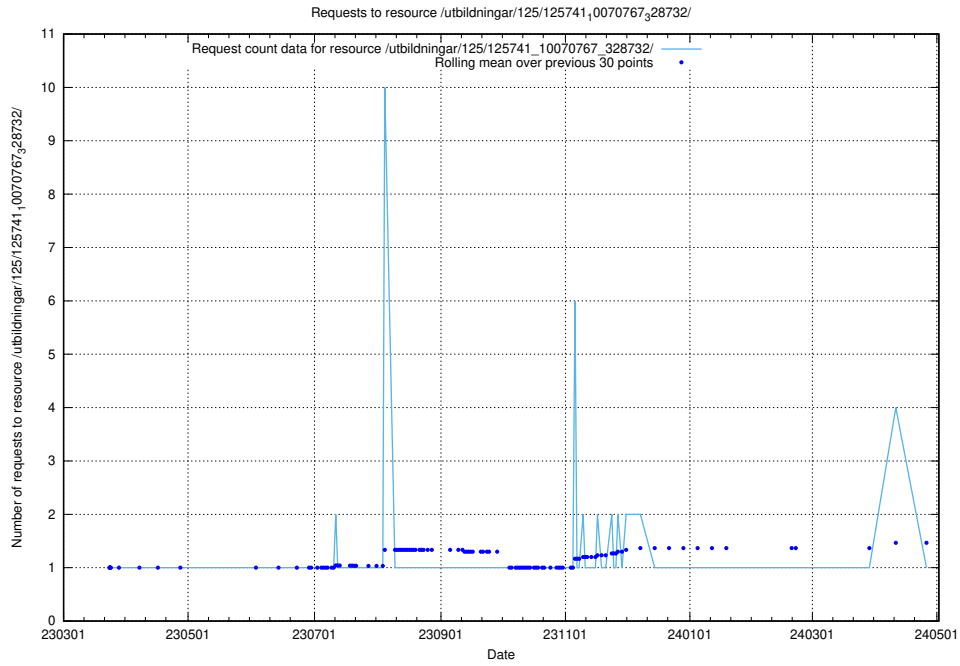

5.6729 Usage of /utbildningar/125/125741_10070767_328732/

Here, we count the number of requests to resource /utbildningar/125/125741_10070767_328732/.