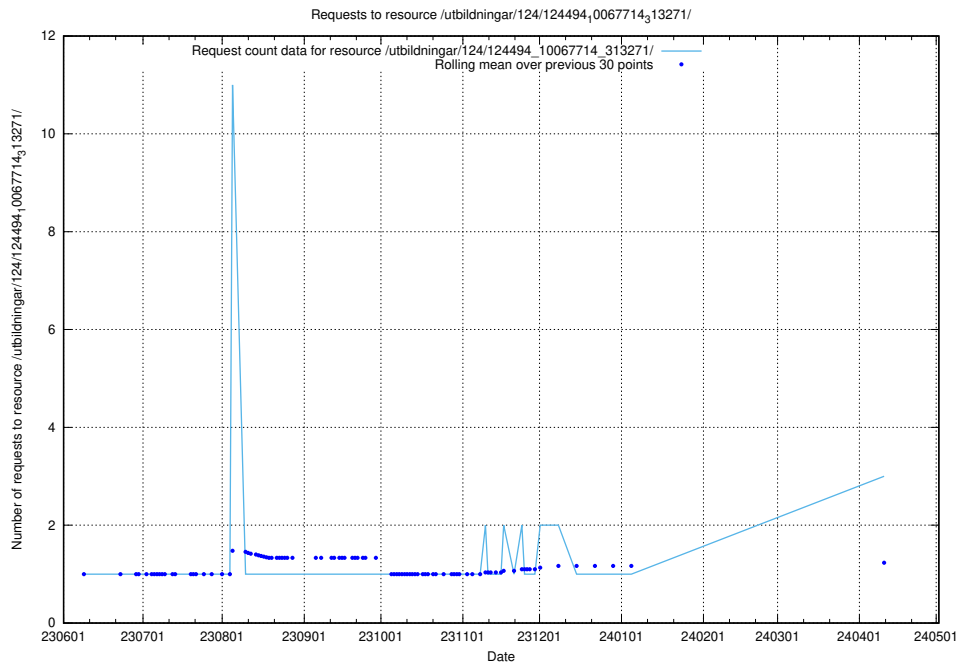

5.421 Usage of /utbildningar/124/124494_10067714_313271/

Here, we count the number of requests to resource /utbildningar/124/124494_10067714_313271/.