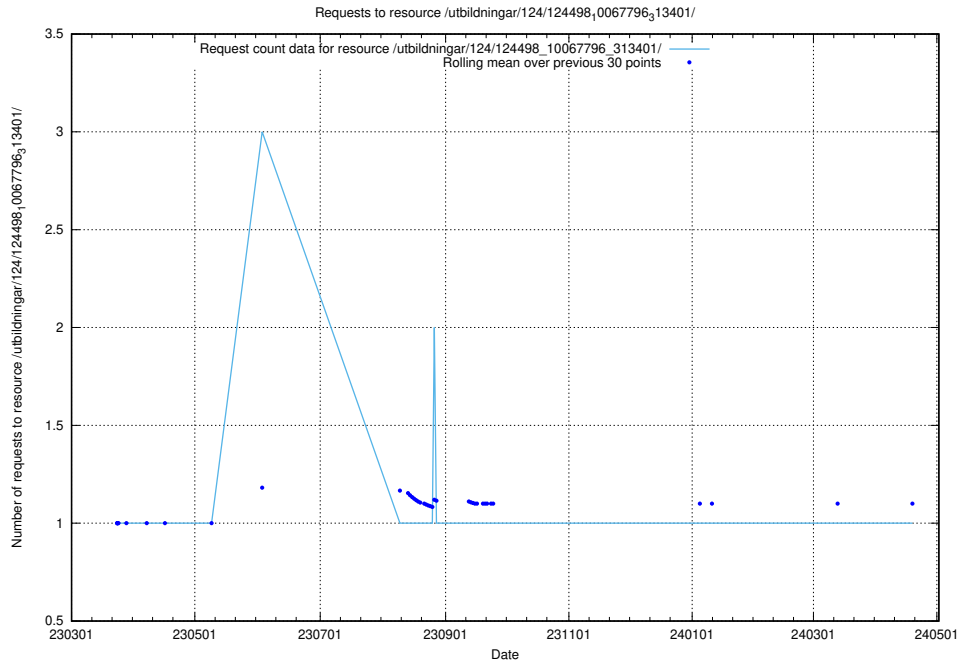

5.2975 Usage of /utbildningar/124/124498_10067796_313401/

Here, we count the number of requests to resource /utbildningar/124/124498_10067796_313401/.