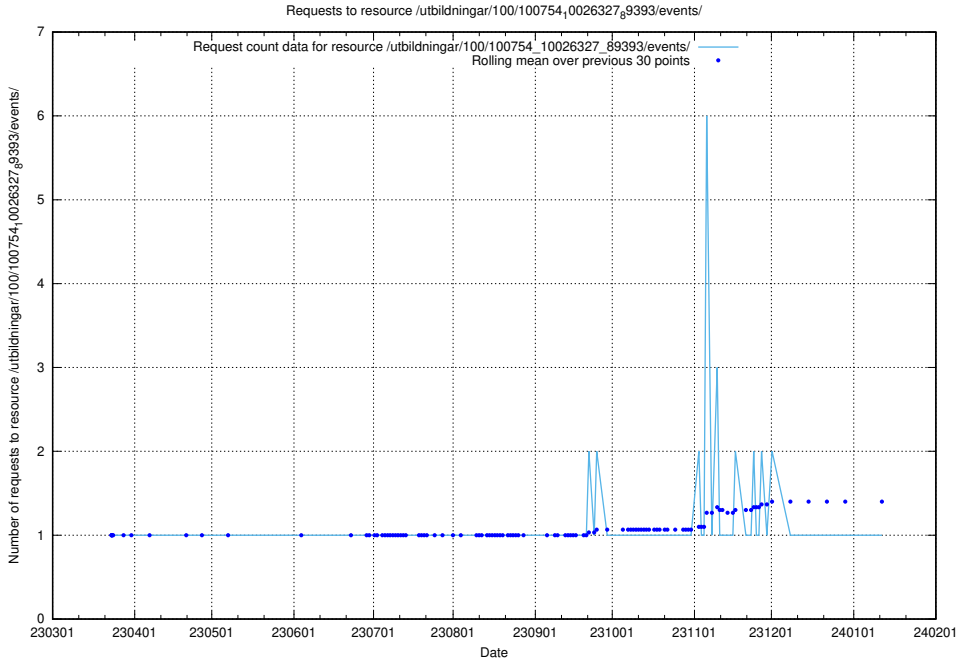

5.5841 Usage of /utbildningar/100/100754_10026327_89393/events/

Here, we count the number of requests to resource /utbildningar/100/100754_10026327_89393/events/.