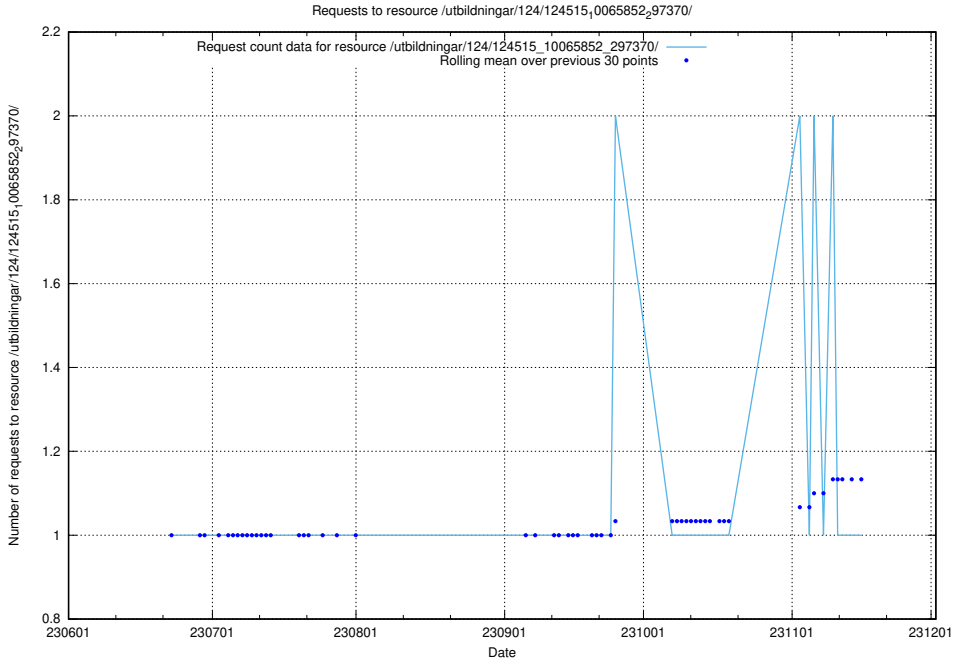

5.6053 Usage of /utbildningar/124/124515_10065852_297370/

Here, we count the number of requests to resource /utbildningar/124/124515_10065852_297370/.