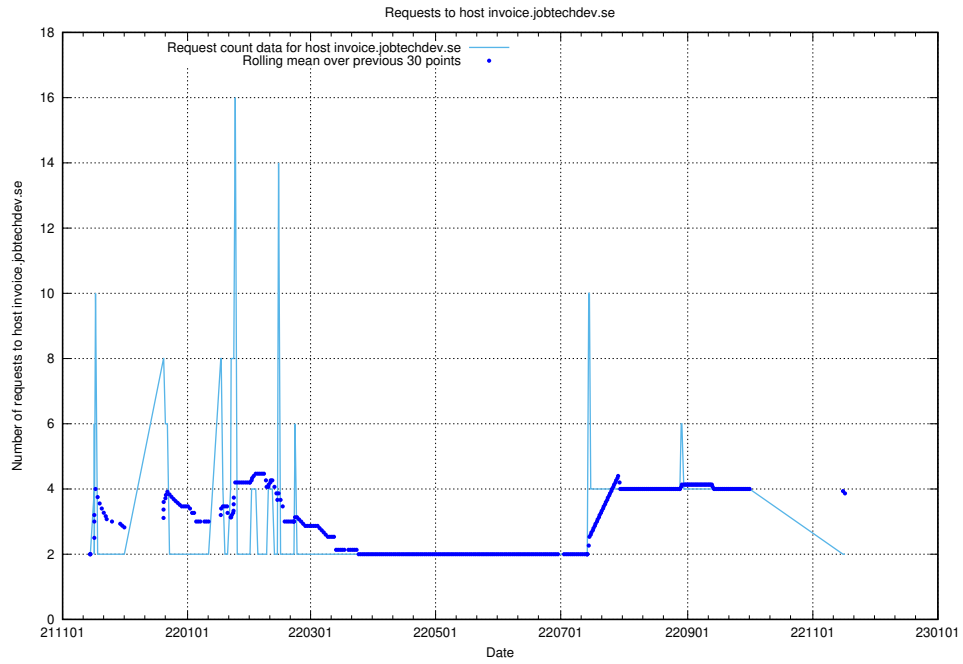

7.599 Usage of invoice.jobtechdev.se

Here, we count the number of requests to host invoice.jobtechdev.se.