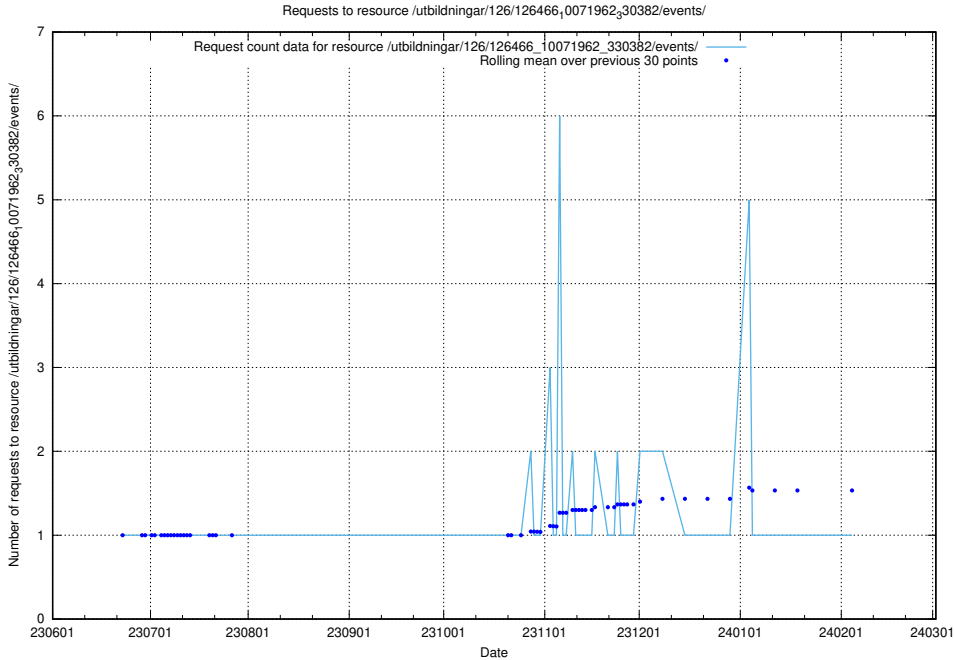

5.5937 Usage of /utbildningar/126/126466_10071962_330382/events/

Here, we count the number of requests to resource /utbildningar/126/126466_10071962_330382/events/