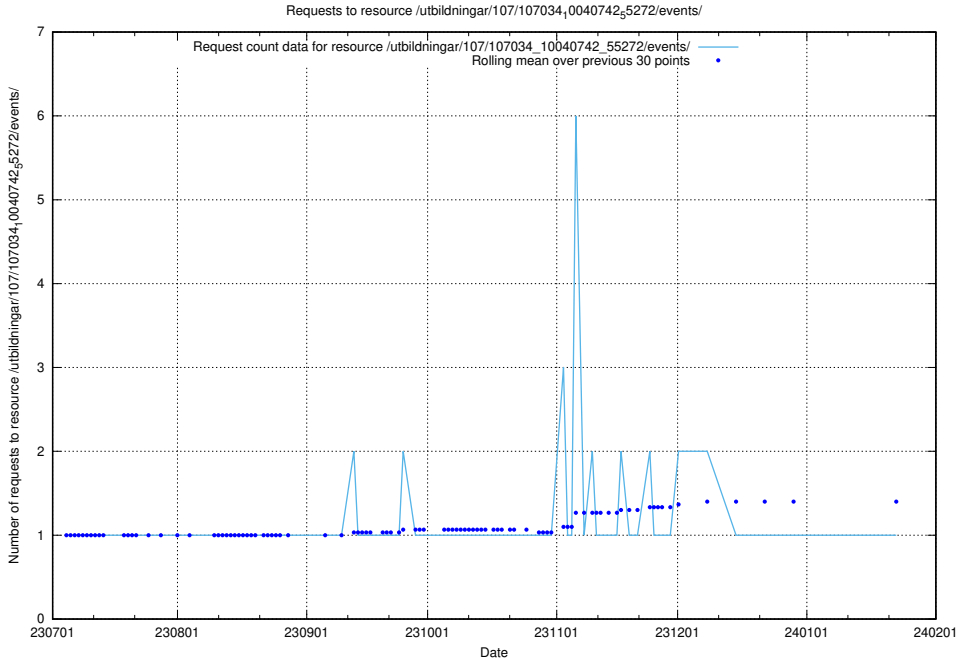

5.5643 Usage of /utbildningar/107/107034_10040742_55272/events/

Here, we count the number of requests to resource /utbildningar/107/107034_10040742_55272/events/.