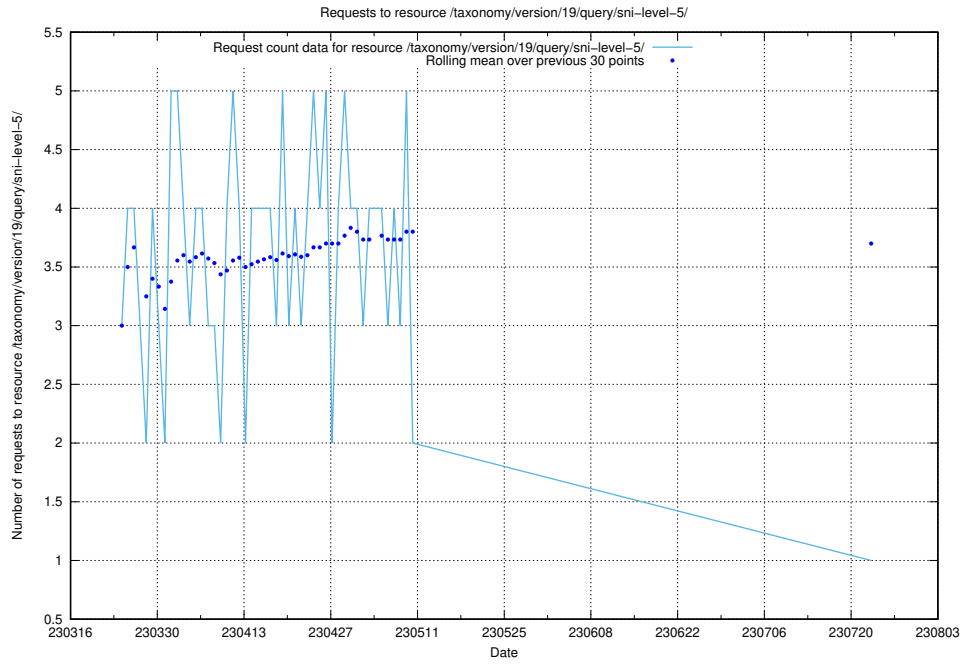

5.6393 Usage of /taxonomy/version/19/query/sni-level-5/

Here, we count the number of requests to resource /taxonomy/version/19/query/sni-level-5/.