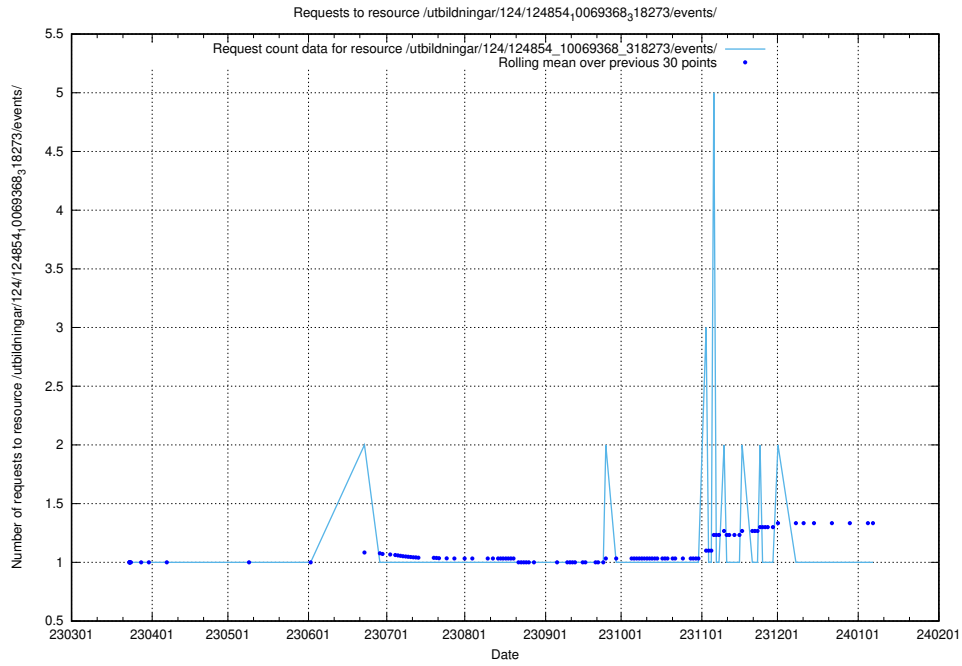

5.1212 Usage of /utbildningar/124/124854_10069368_318273/events/

Here, we count the number of requests to resource /utbildningar/124/124854_10069368_318273/events/