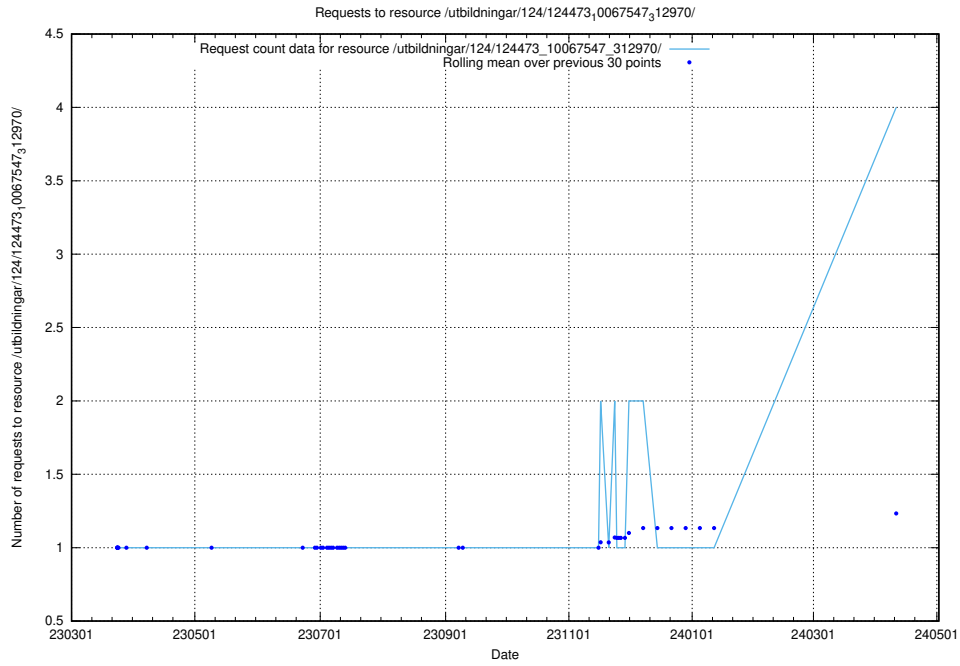

5.207 Usage of /utbildningar/124/124473_10067547_312970/

Here, we count the number of requests to resource /utbildningar/124/124473_10067547_312970/.