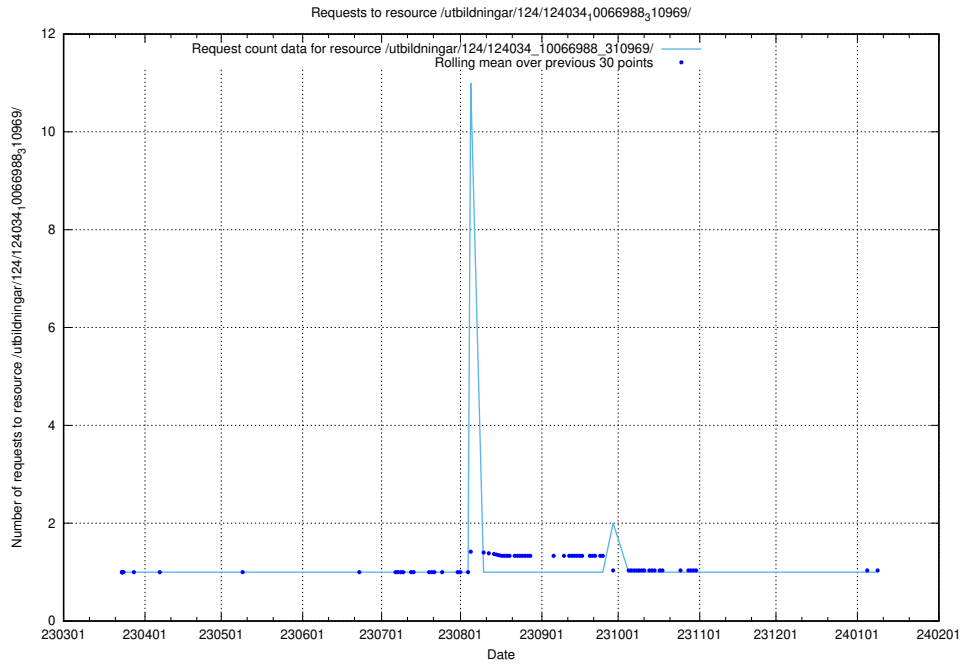

Here, we count the number of requests to resource /utbildningar/124/124476_10067554_312977/events/

5.4687 Usage of /utbildningar/124/124034_10066988_310969/

Here, we count the number of requests to resource /utbildningar/124/124034_10066988_310969/.