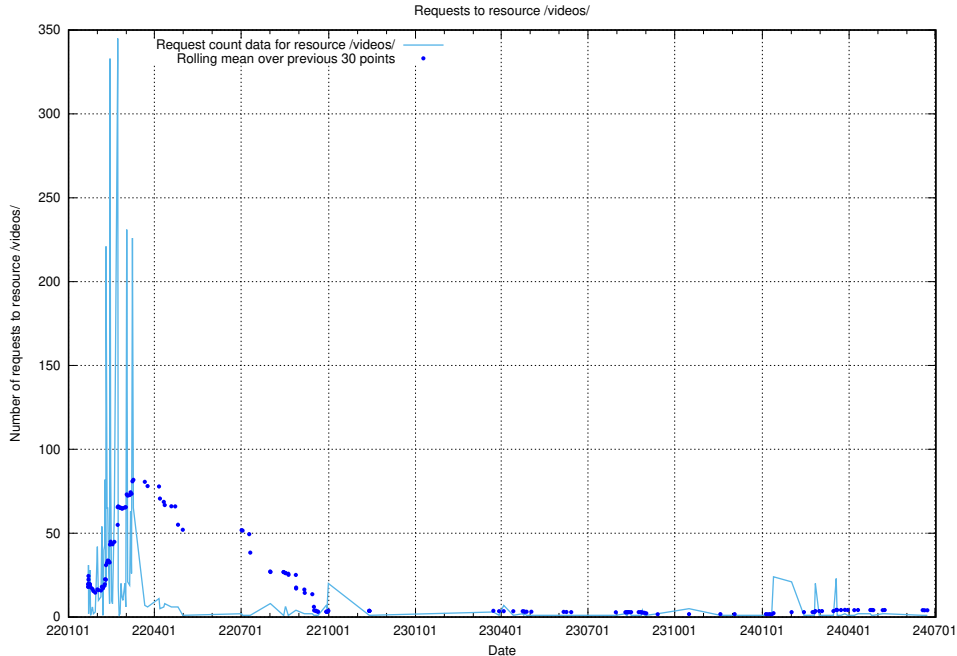

5.6261 Usage of /videos/

Here, we count the number of requests to resource /videos/.