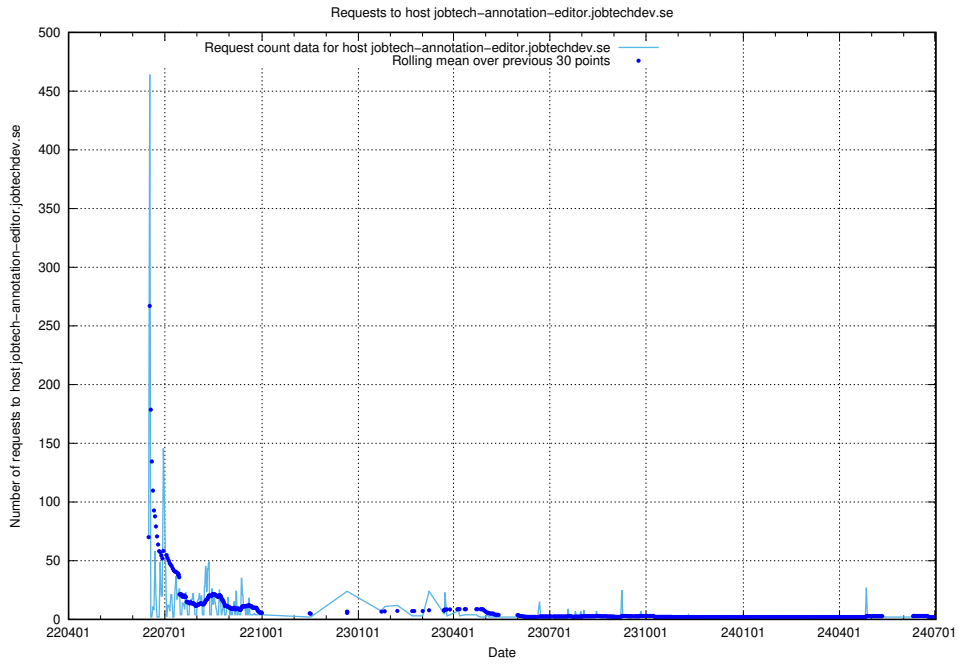

7.408 Usage of `jobtech-annotation-editor.jobtechdev.se`

Here, we count the number of requests to host `jobtech-annotation-editor.jobtechdev.se`.