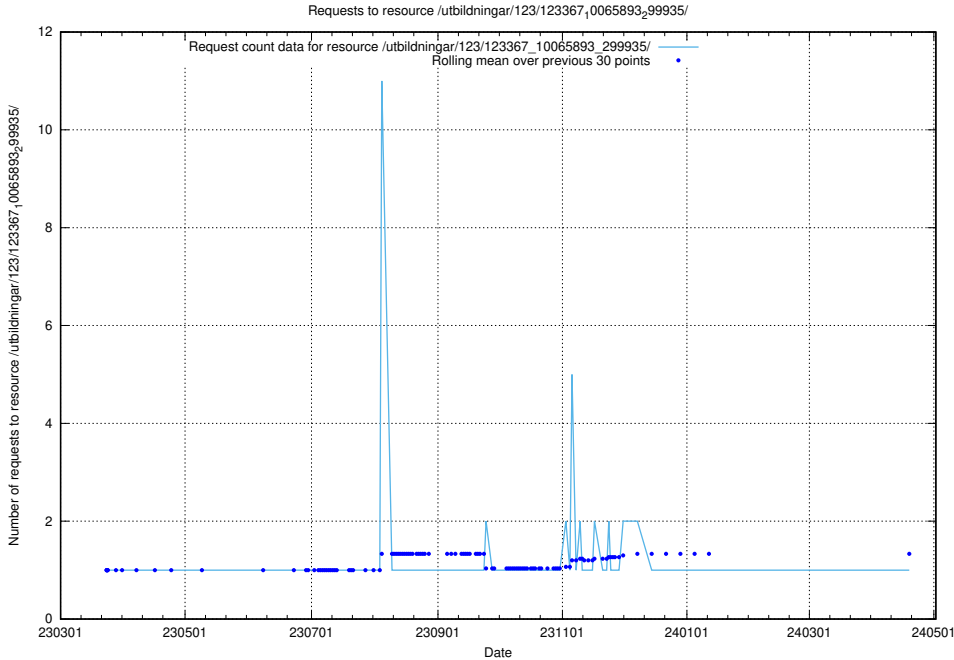

5.5032 Usage of /utbildningar/123/123367_10065893_299935/

Here, we count the number of requests to resource /utbildningar/123/123367_10065893_299935/.