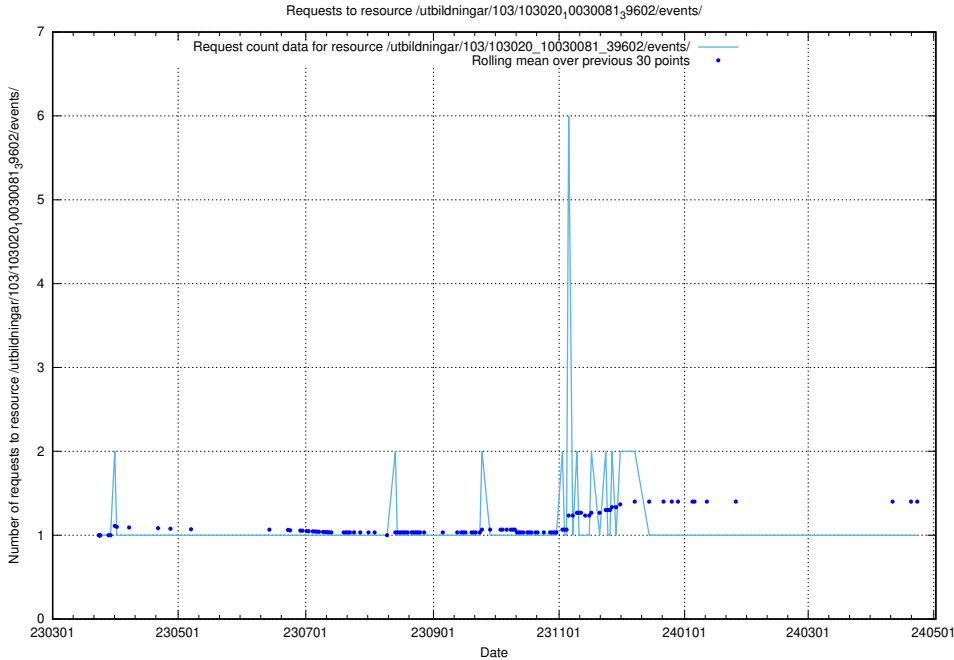

5.5790 Usage of /utbildningar/103/103020_10030081_39602/events/

Here, we count the number of requests to resource /utbildningar/103/103020_10030081_39602/events/.