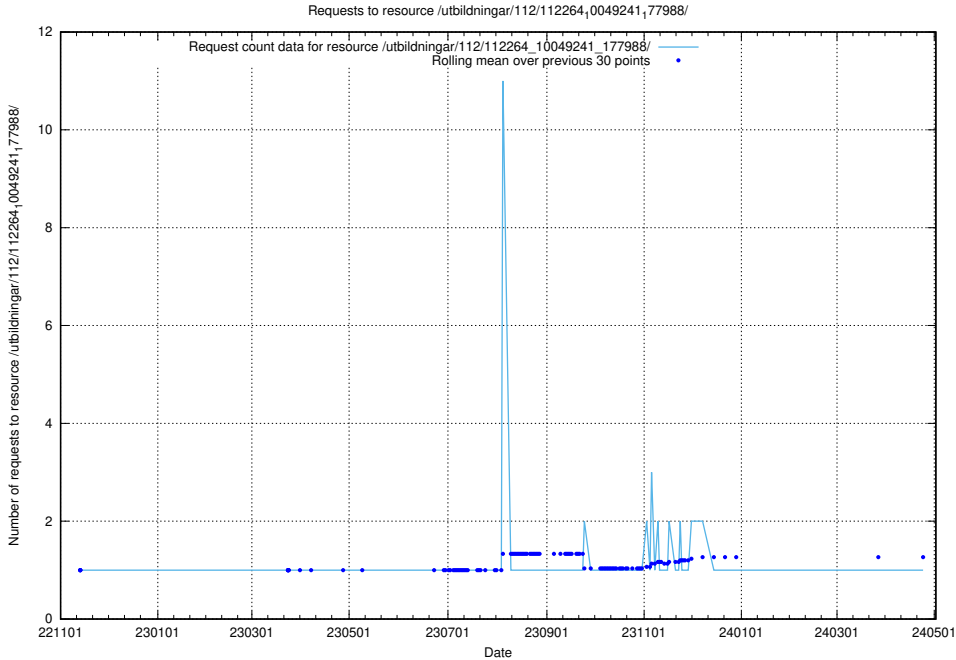

5.6457 Usage of /utbildningar/112/112264_10049241_177988/

Here, we count the number of requests to resource /utbildningar/112/112264_10049241_177988/.