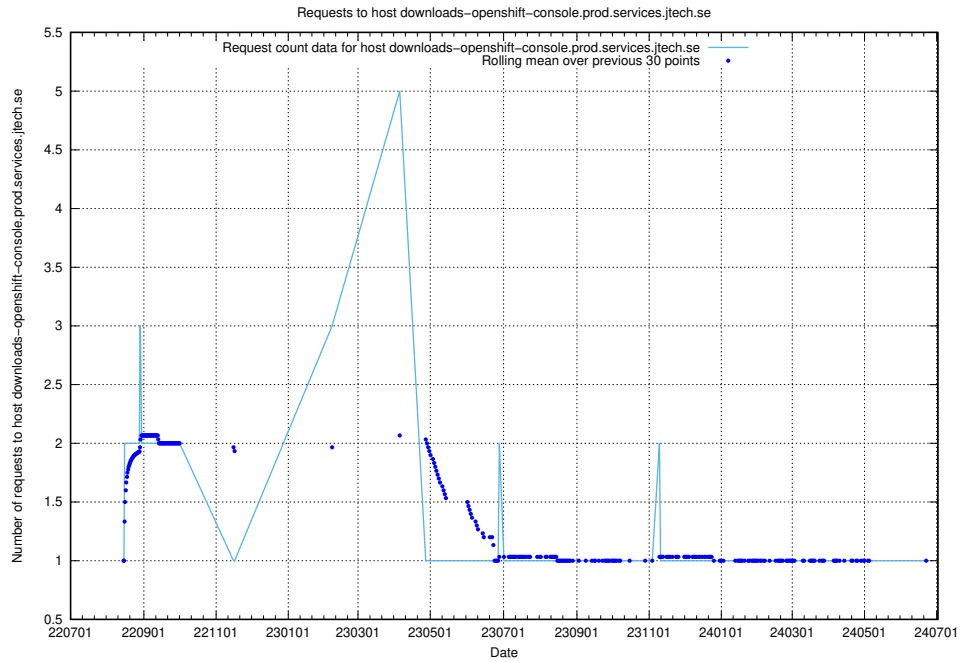

7.621 Usage of downloads-openshift-console.prod.services.jtech.se

Here, we count the number of requests to host downloads-openshift-console.prod.services.jtech.se.