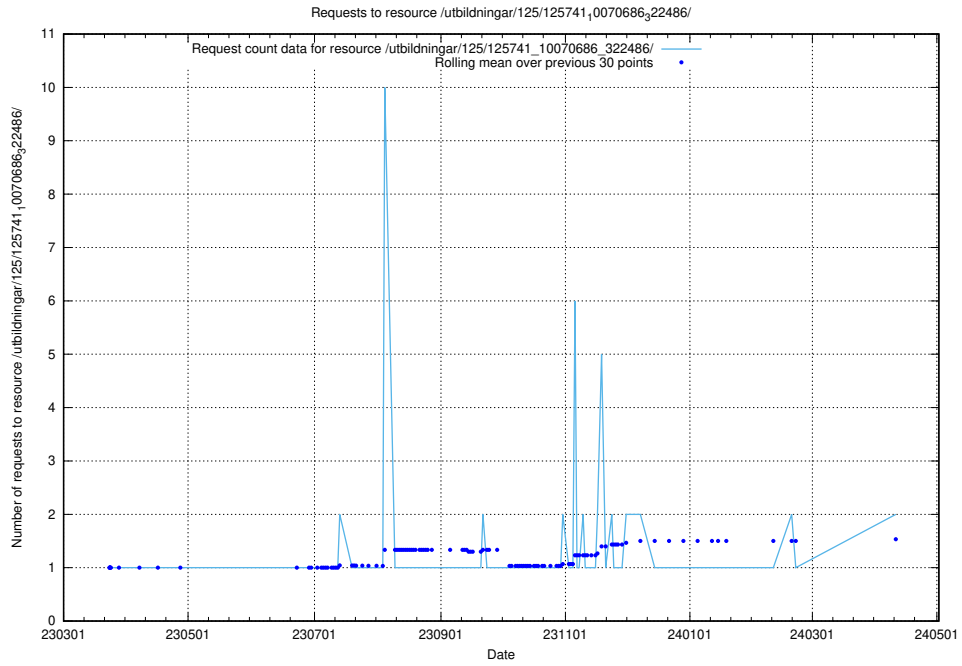

5.971 Usage of /utbildningar/125/125741_10070686_322486/

Here, we count the number of requests to resource /utbildningar/125/125741_10070686_322486/.