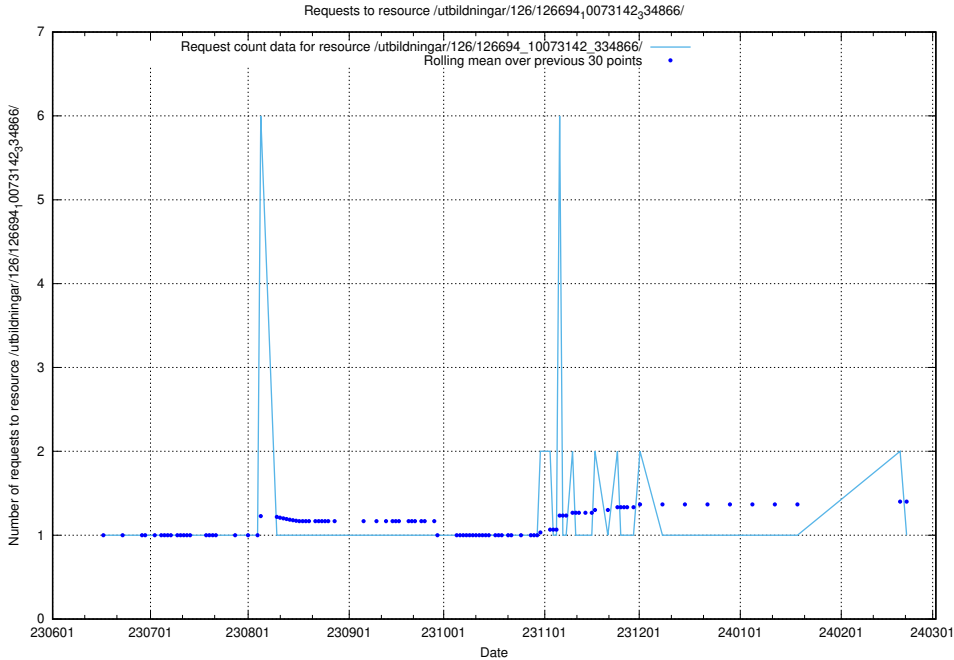

5.6147 Usage of /utbildningar/126/126694_10073142_334866/

Here, we count the number of requests to resource /utbildningar/126/126694_10073142_334866/.