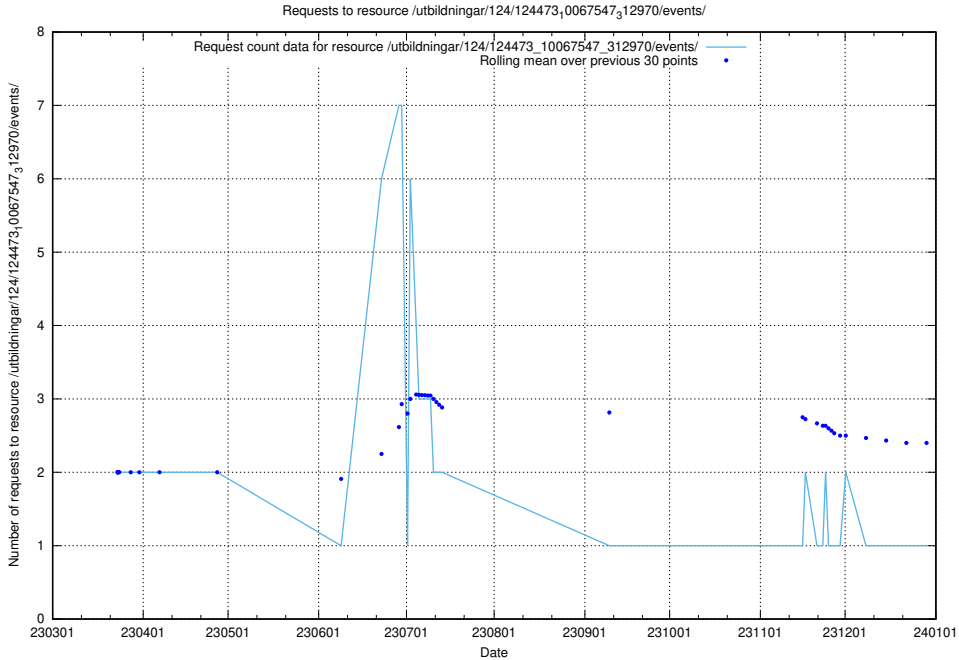

5.6565 Usage of /utbildningar/124/124473_10067547_312970/events/

Here, we count the number of requests to resource /utbildningar/124/124473_10067547_312970/events/