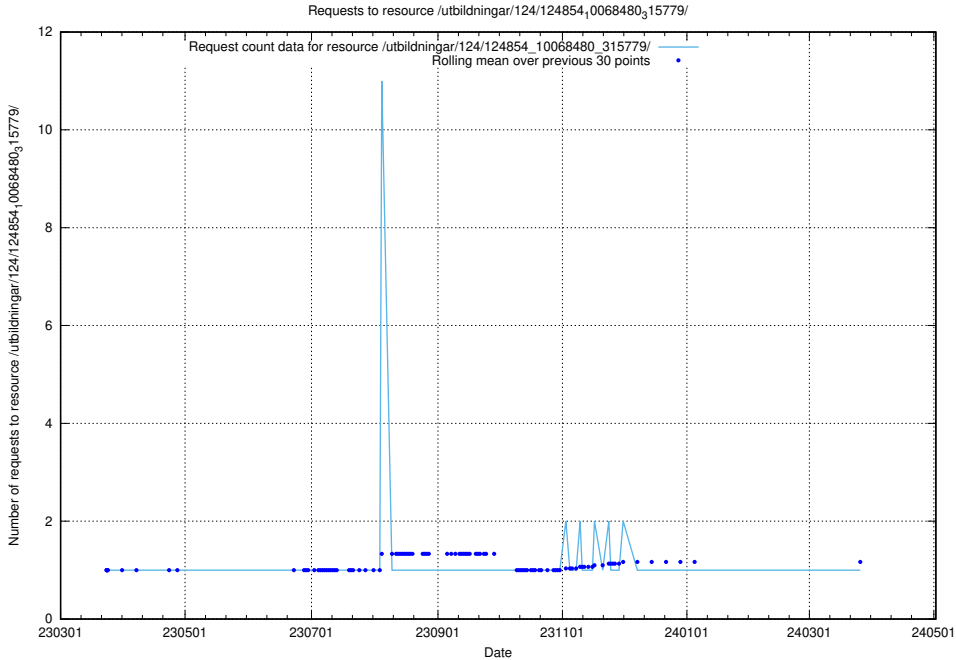

5.1220 Usage of /utbildningar/124/124854_10068480_315779/

Here, we count the number of requests to resource /utbildningar/124/124854_10068480_315779/.