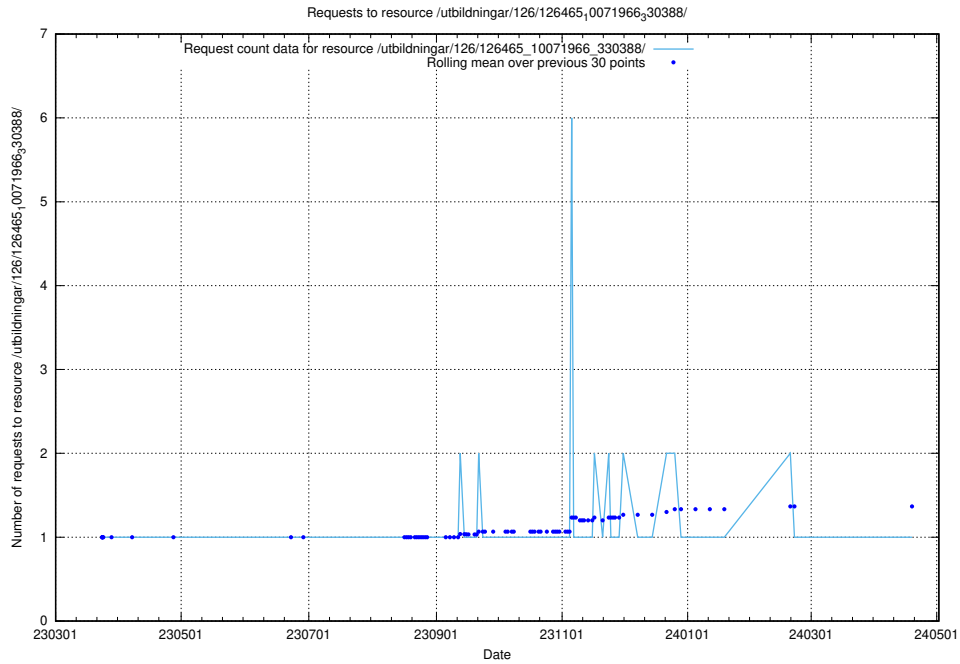

5.6681 Usage of /utbildningar/126/126465_10071966_330388/

Here, we count the number of requests to resource /utbildningar/126/126465_10071966_330388/.