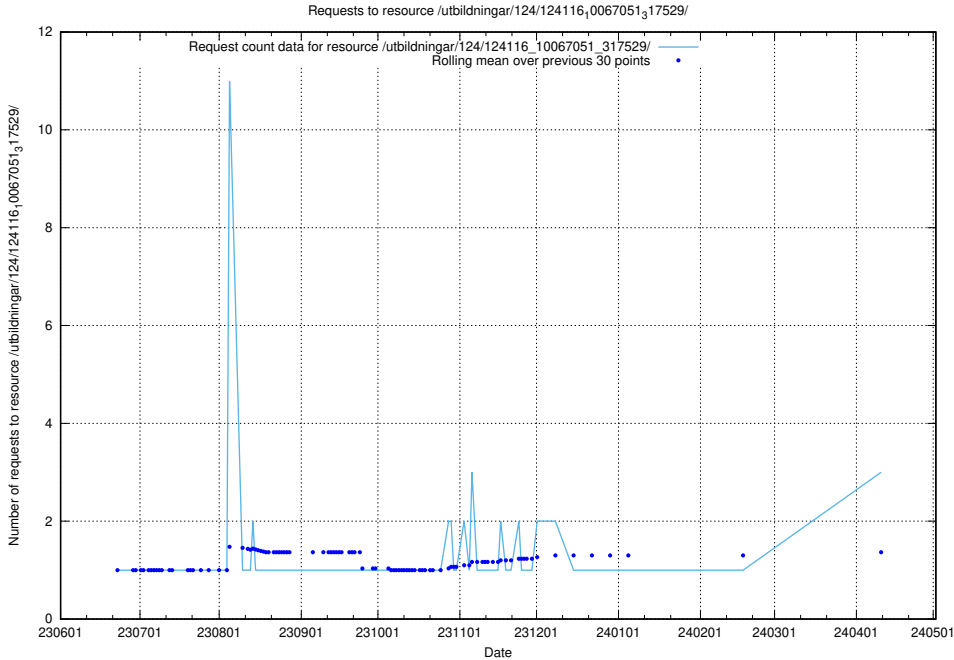

Here, we count the number of requests to resource /utbildningar/125/125741_10070692_324616/events/

5.415 Usage of /utbildningar/124/124116_10067051_317529/

Here, we count the number of requests to resource /utbildningar/124/124116_10067051_317529/.