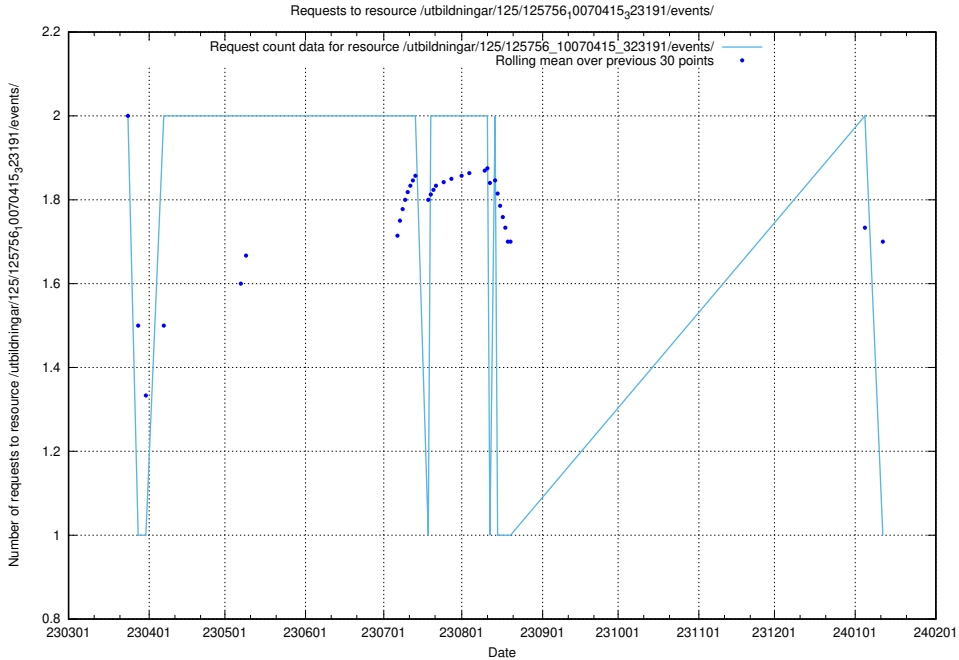

5.6422 Usage of /utbildningar/125/125756_10070415_323191/events/

Here, we count the number of requests to resource /utbildningar/125/125756_10070415_323191/events/