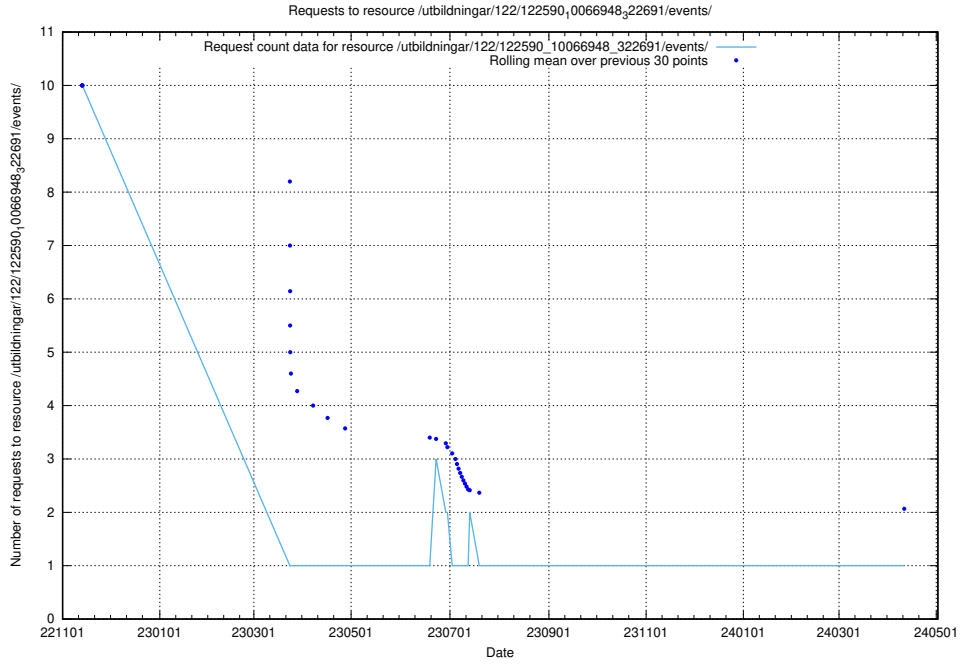

5.6033 Usage of /utbildningar/122/122590_10066948_322691/events/

Here, we count the number of requests to resource /utbildningar/122/122590_10066948_322691/events/