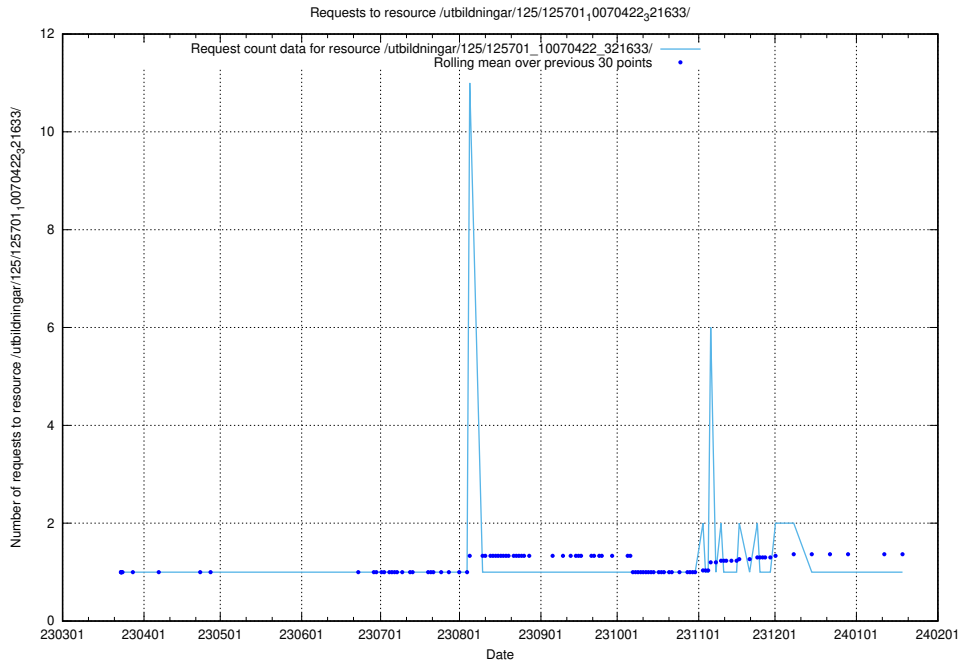

5.1036 Usage of /utbildningar/125/125701_10070422_321633/

Here, we count the number of requests to resource /utbildningar/125/125701_10070422_321633/.