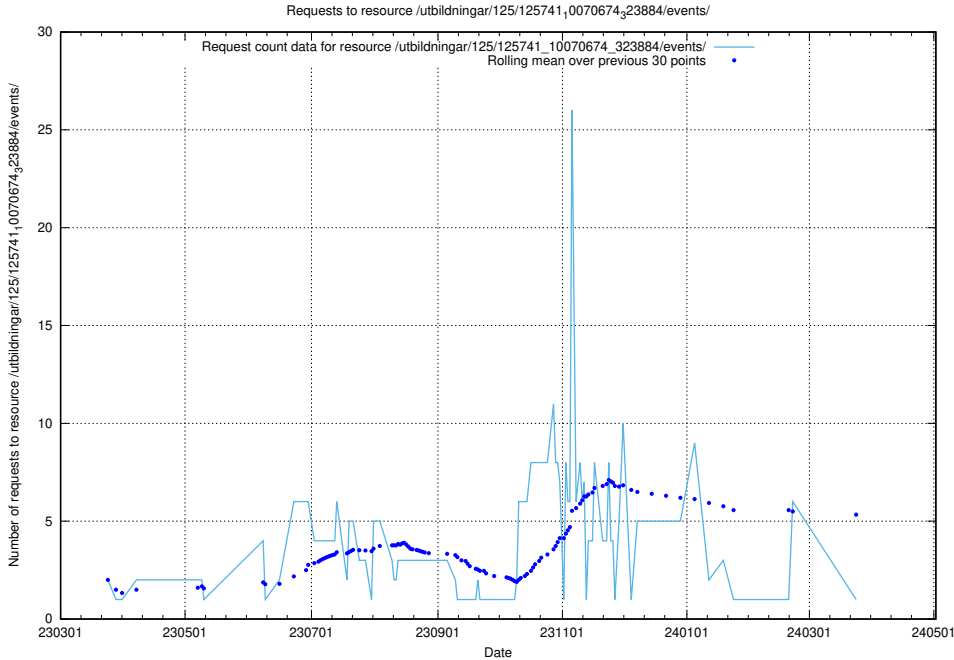

Here, we count the number of requests to resource /utbildningar/125/125754_10070136_324706/events/

5.6424 Usage of /utbildningar/125/125741_10070674_323884/events/

Here, we count the number of requests to resource /utbildningar/125/125741_10070674_323884/events/