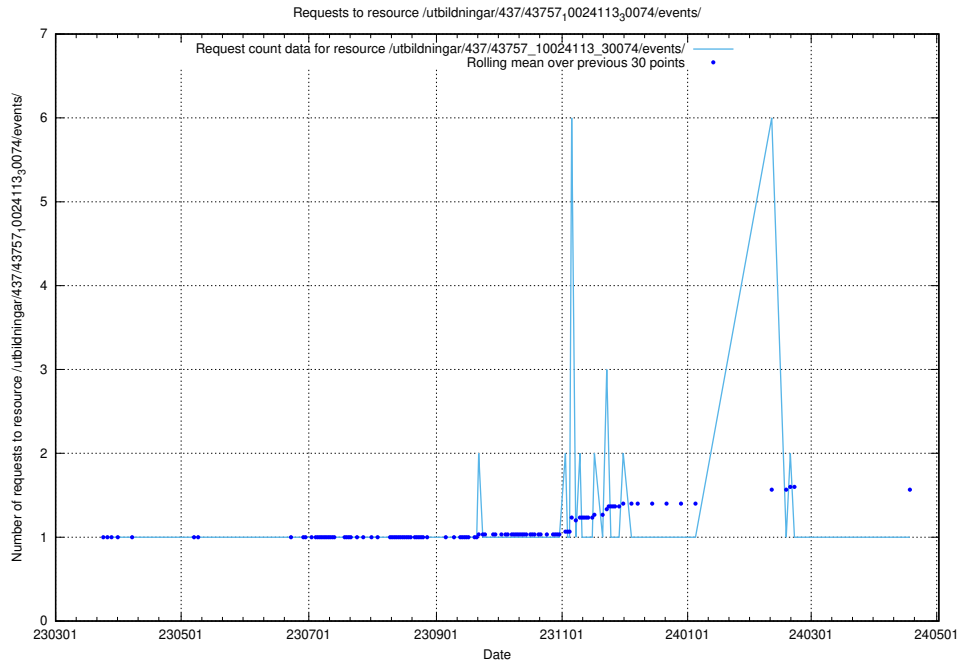

5.6455 Usage of /utbildningar/437/43757_10024113_30074/events/

Here, we count the number of requests to resource /utbildningar/437/43757_10024113_30074/events/.