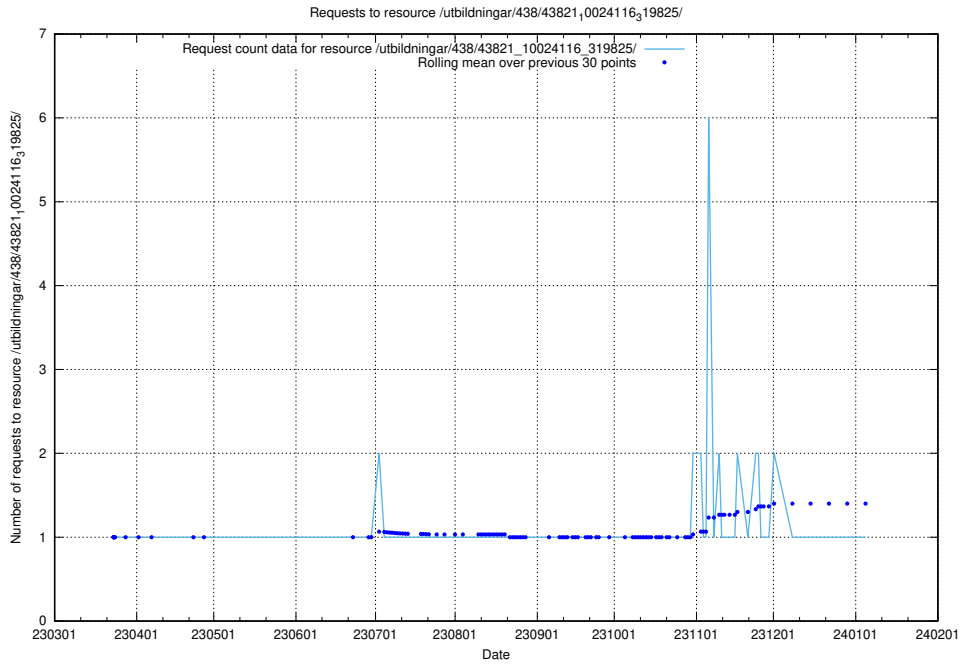

5.6603 Usage of /utbildningar/438/43821_10024116_319825/

Here, we count the number of requests to resource /utbildningar/438/43821_10024116_319825/.