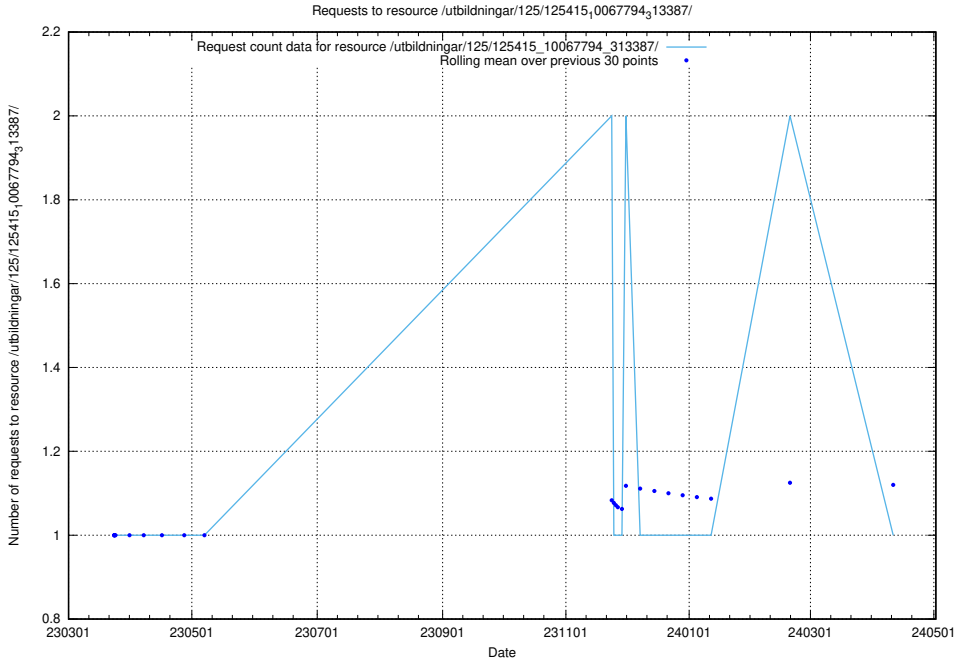

5.1117 Usage of /utbildningar/125/125415_10067794_313387/

Here, we count the number of requests to resource /utbildningar/125/125415_10067794_313387/.