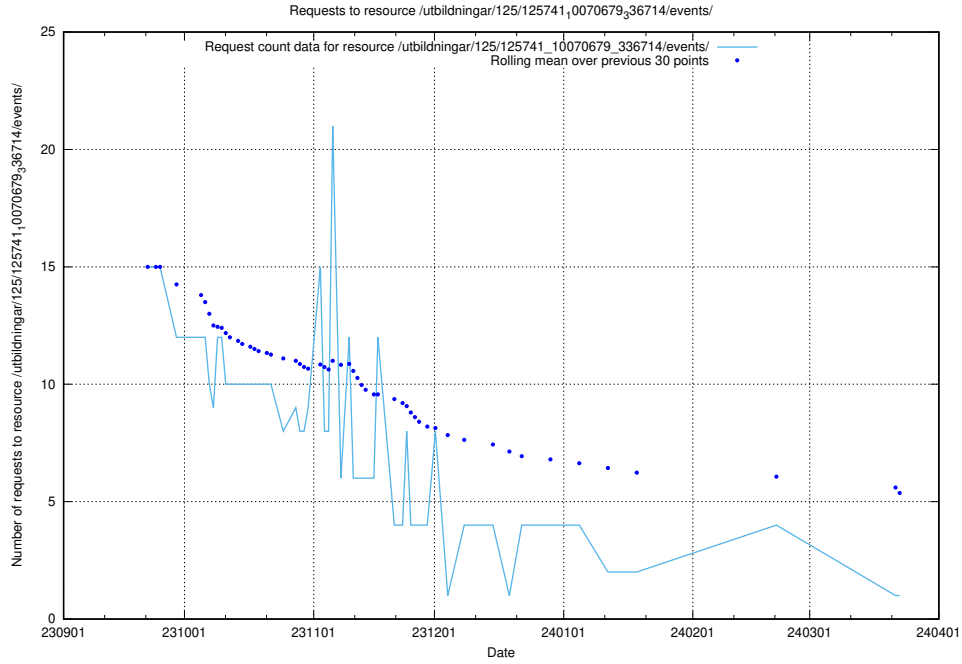

5.4782 Usage of /utbildningar/125/125741_10070679_336714/events/

Here, we count the number of requests to resource /utbildningar/125/125741_10070679_336714/events/