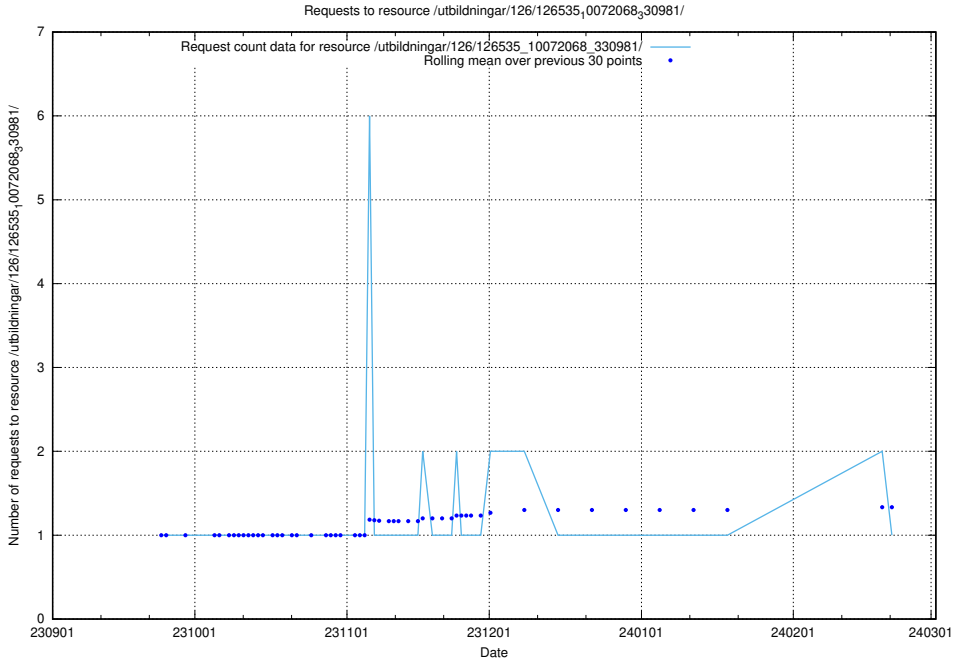

5.4768 Usage of /utbildningar/126/126535_10072068_330981/

Here, we count the number of requests to resource /utbildningar/126/126535_10072068_330981/.