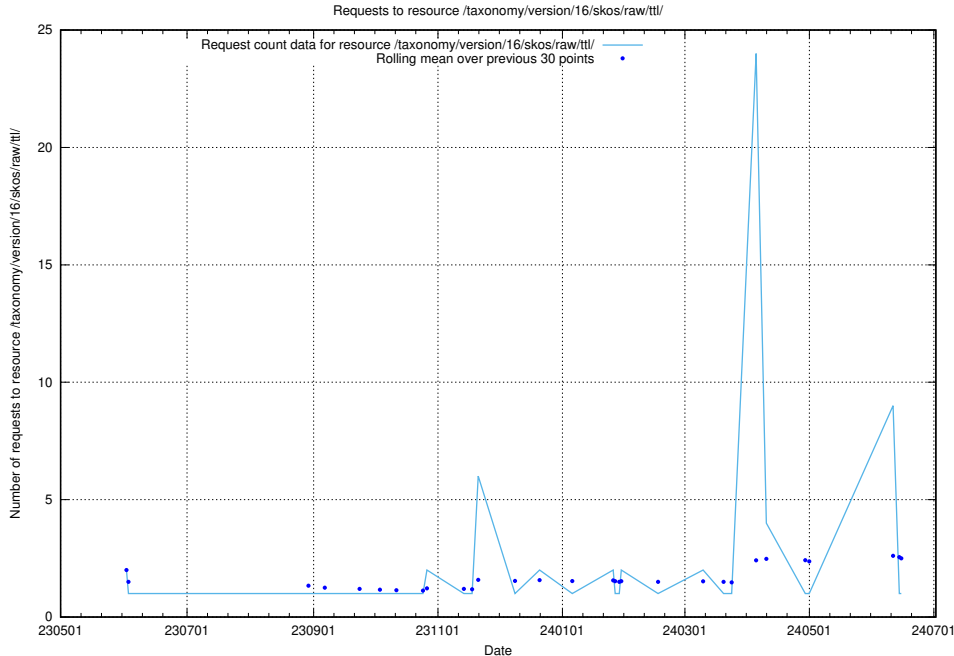

5.6200 Usage of /taxonomy/version/16/skos/raw/ttl/

Here, we count the number of requests to resource /taxonomy/version/16/skos/raw/ttl/.