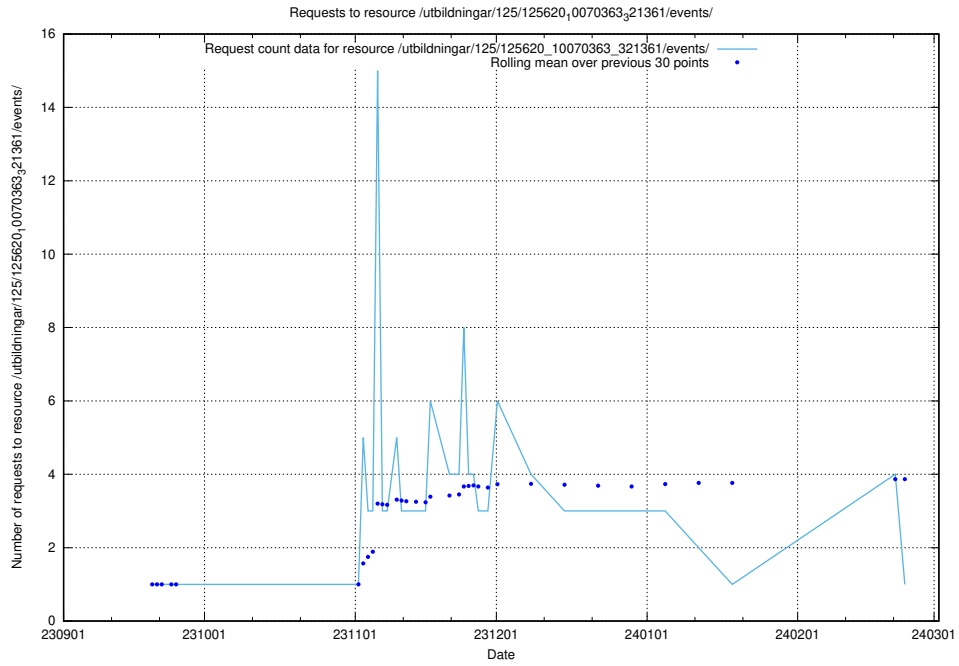

5.4818 Usage of /utbildningar/125/125620_10070363_321361/events/

Here, we count the number of requests to resource /utbildningar/125/125620_10070363_321361/events/