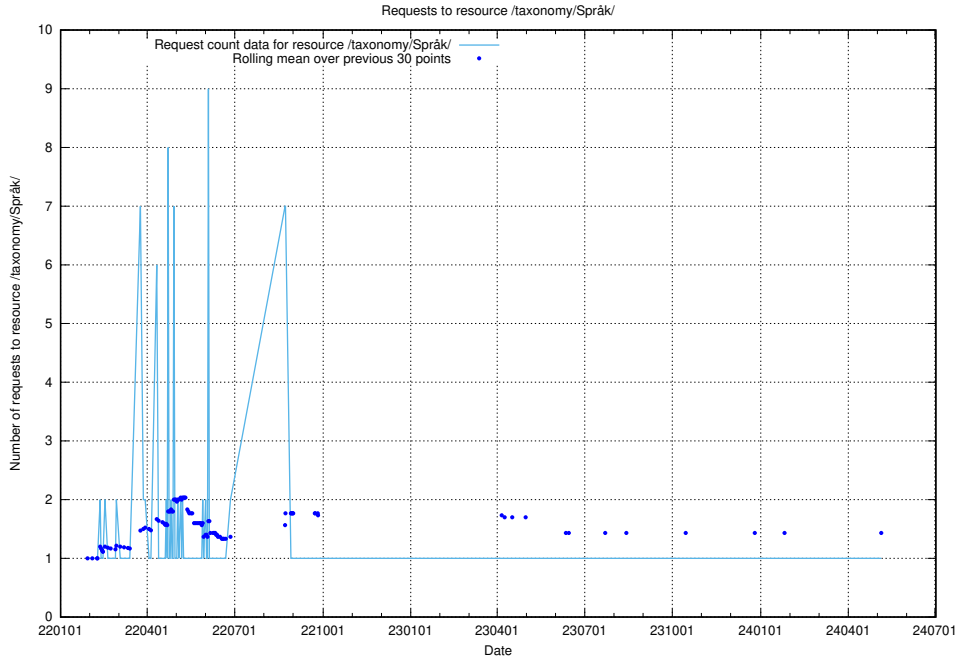

5.4137 Usage of /taxonomy/Språk/

Here, we count the number of requests to resource /taxonomy/Språk/.