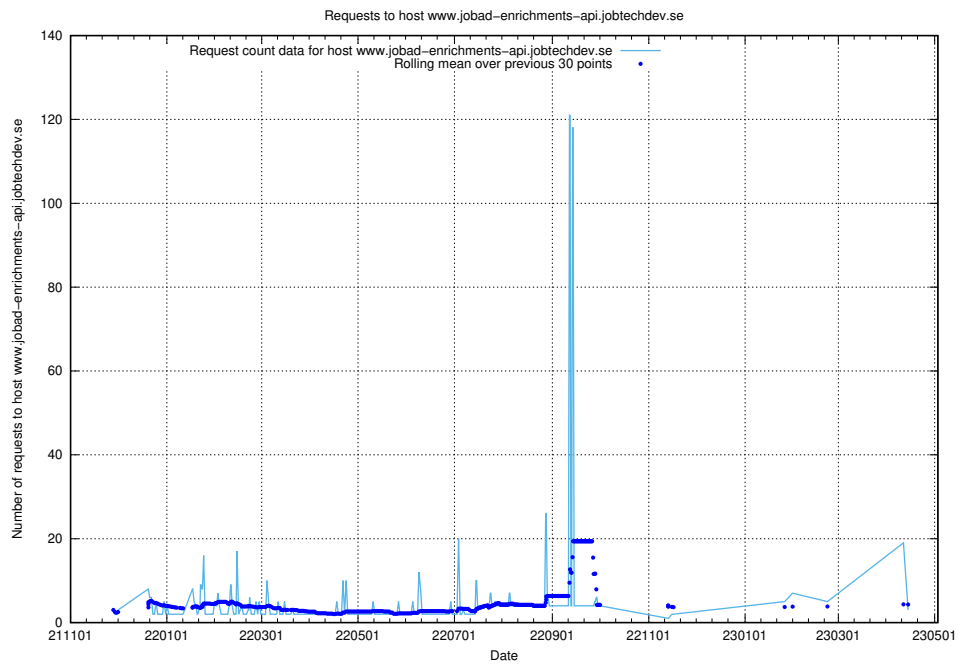

7.215 Usage of www.jobad-enrichments-api.jobtechdev.se

Here, we count the number of requests to host www.jobad-enrichments-api.jobtechdev.se.