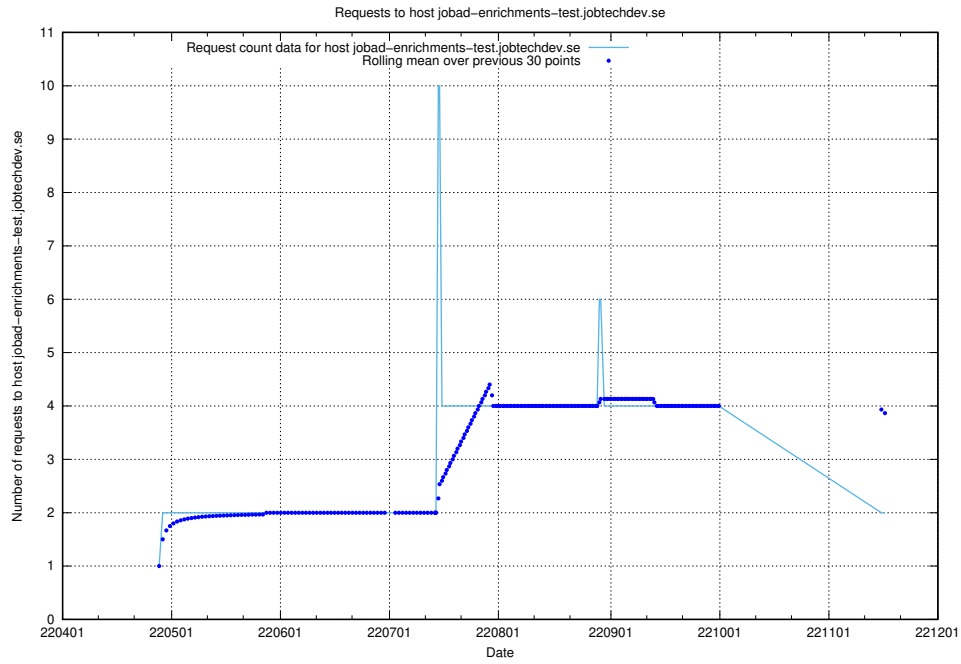

7.446 Usage of `jobad-enrichments-test.jobtechdev.se`

Here, we count the number of requests to host `jobad-enrichments-test.jobtechdev.se`.