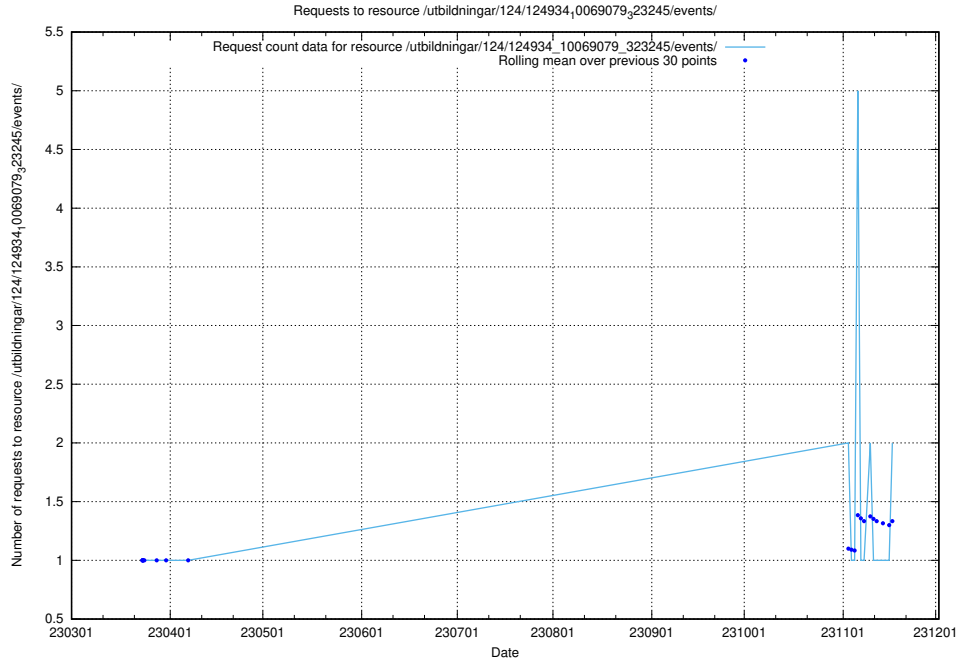

5.479 Usage of /utbildningar/124/124934_10069079_323245/events/

Here, we count the number of requests to resource /utbildningar/124/124934_10069079_323245/events/