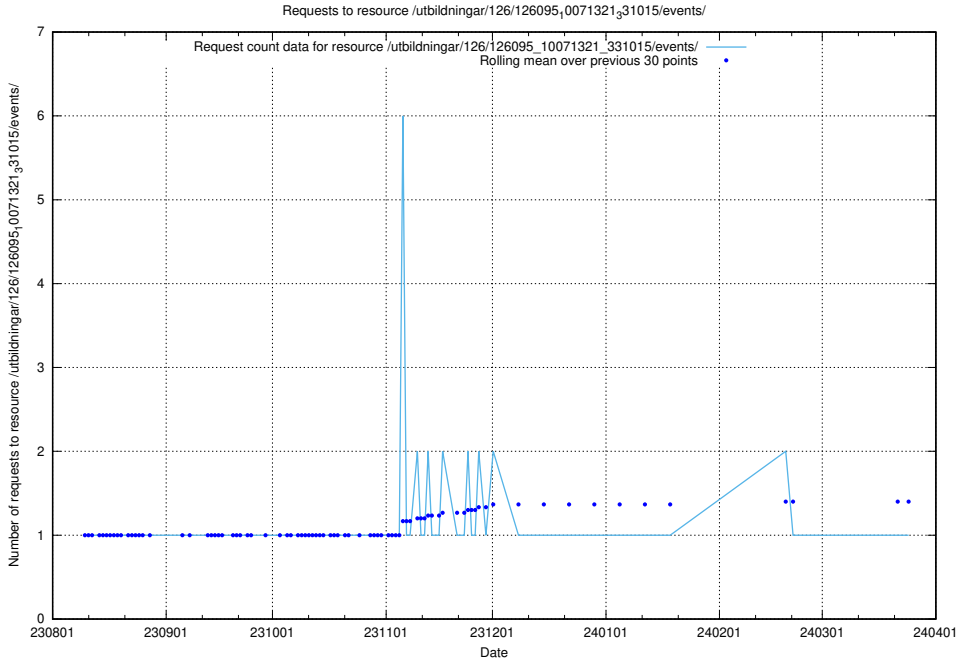

5.5115 Usage of /utbildningar/126/126095_10071321_331015/events/

Here, we count the number of requests to resource /utbildningar/126/126095_10071321_331015/events/