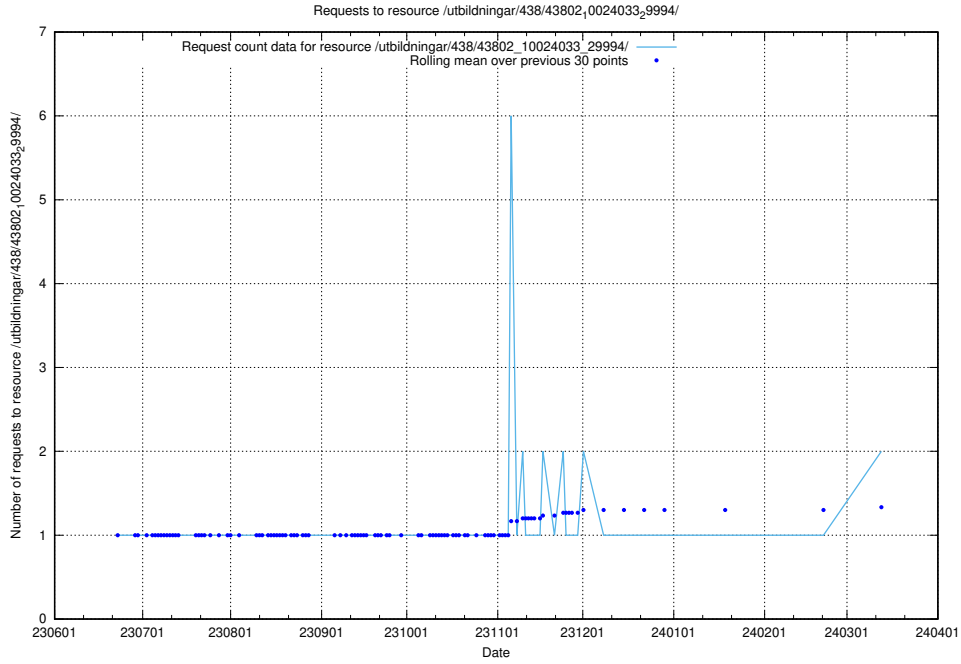

5.815 Usage of /utbildningar/438/43802_10024033_29994/

Here, we count the number of requests to resource /utbildningar/438/43802_10024033_29994/.