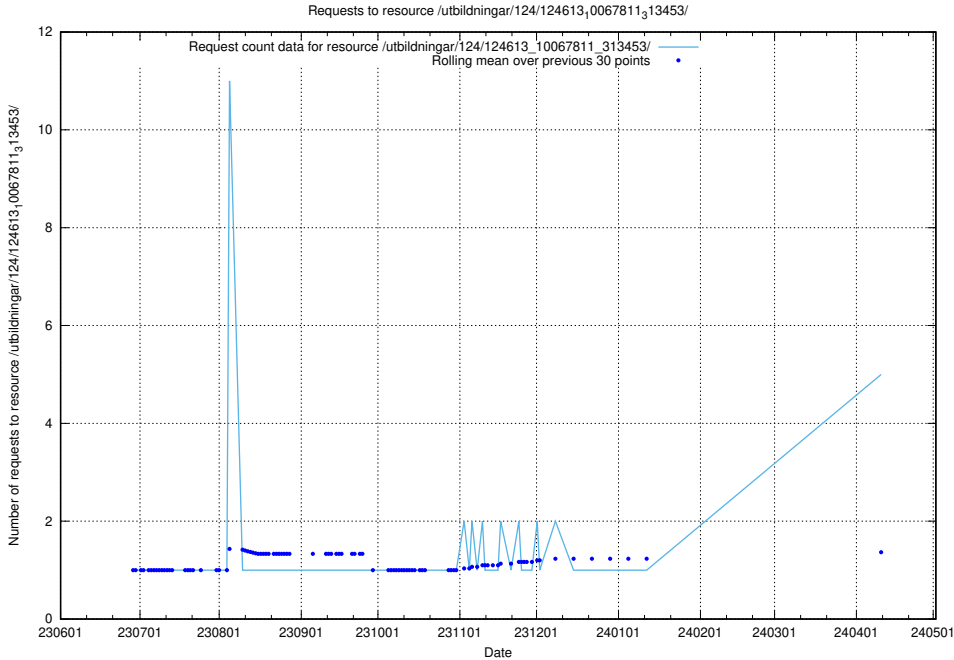

5.164 Usage of /utbildningar/124/124613_10067811_313453/

Here, we count the number of requests to resource /utbildningar/124/124613_10067811_313453/.