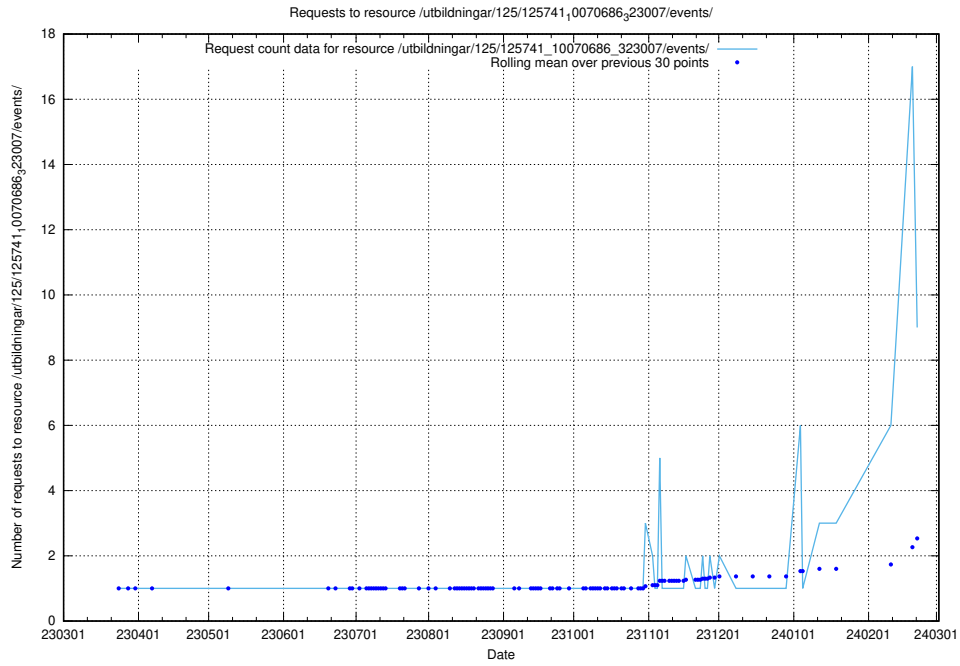

5.66 Usage of /utbildningar/125/125741_10070686_323007/events/

Here, we count the number of requests to resource /utbildningar/125/125741_10070686_323007/events/