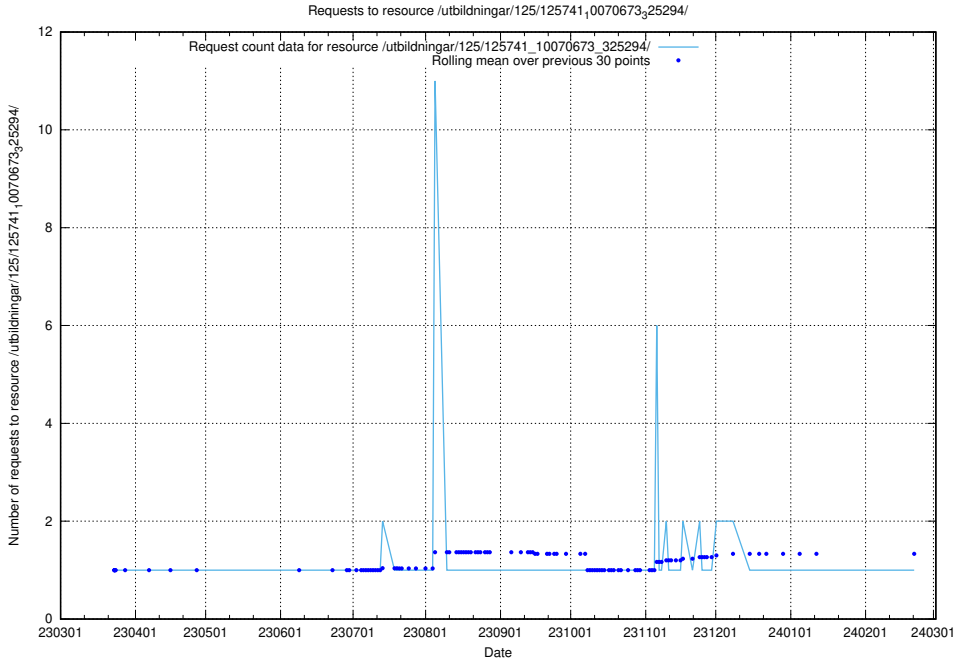

5.6753 Usage of /utbildningar/125/125741_10070673_325294/

Here, we count the number of requests to resource /utbildningar/125/125741_10070673_325294/.