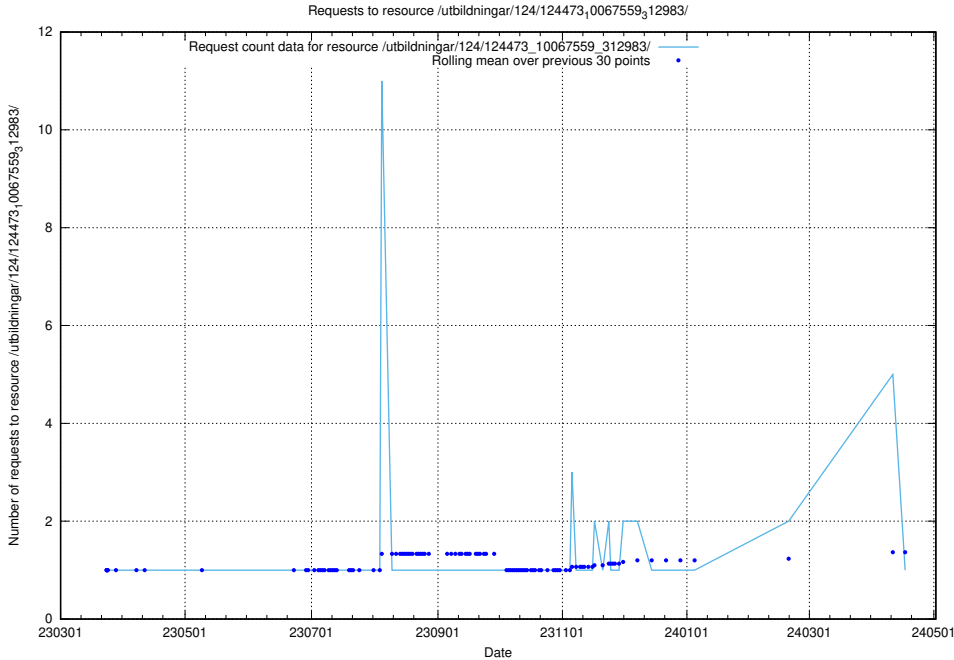

5.3230 Usage of /utbildningar/124/124473_10067559_312983/

Here, we count the number of requests to resource /utbildningar/124/124473_10067559_312983/.