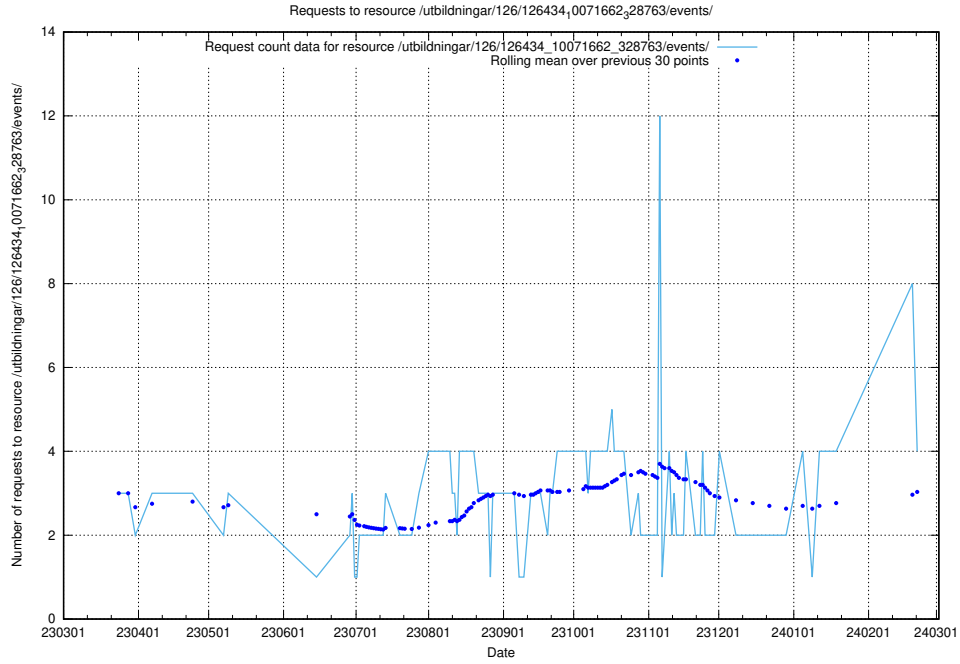

Here, we count the number of requests to resource /annonser/historiska/jobad_links/.

5.266 Usage of /utbildningar/126/126434_10071662_328763/events/

Here, we count the number of requests to resource /utbildningar/126/126434_10071662_328763/events/