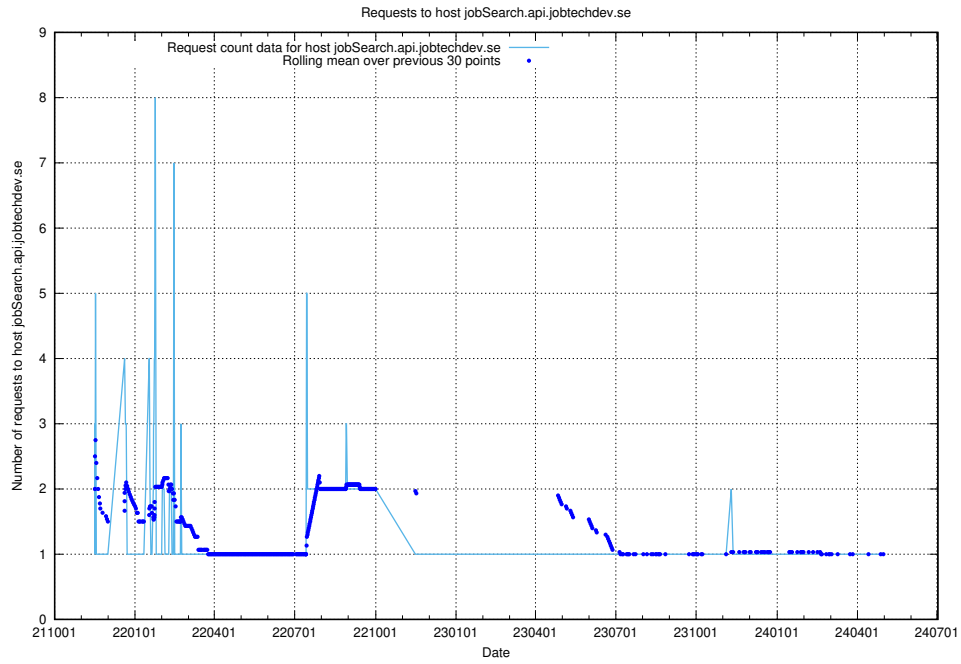

7.648 Usage of jobSearch.api.jobtechdev.se

Here, we count the number of requests to host jobSearch.api.jobtechdev.se.