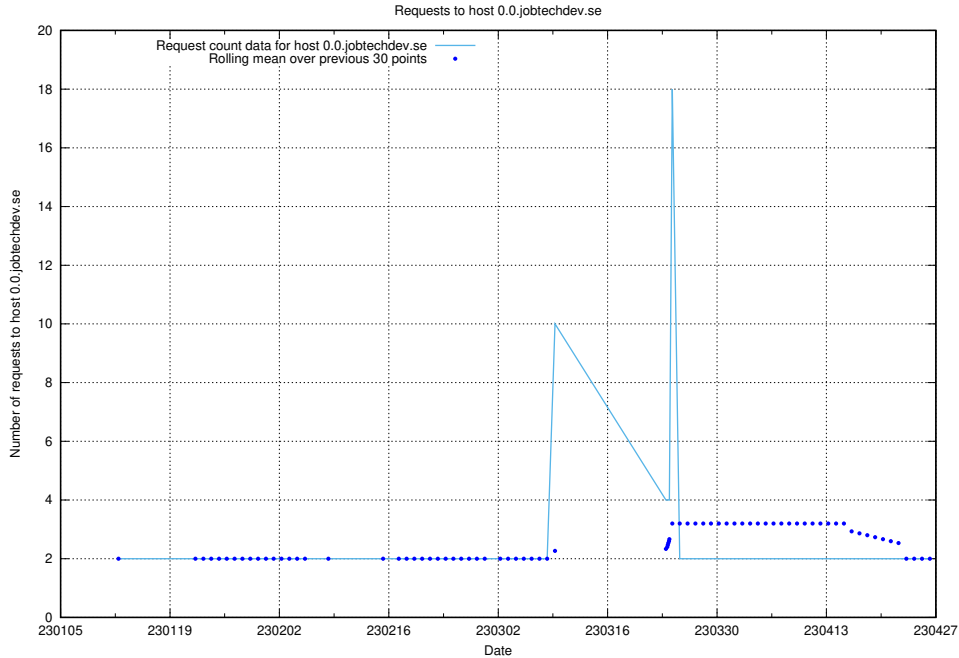

Here, we count the number of requests to host 0.0.jobtechdev.se.

7.308 Usage of idp-test.jobtechdev.se

Here, we count the number of requests to host idp-test.jobtechdev.se.

7.309 Usage of jobstore.jobtechdev.se