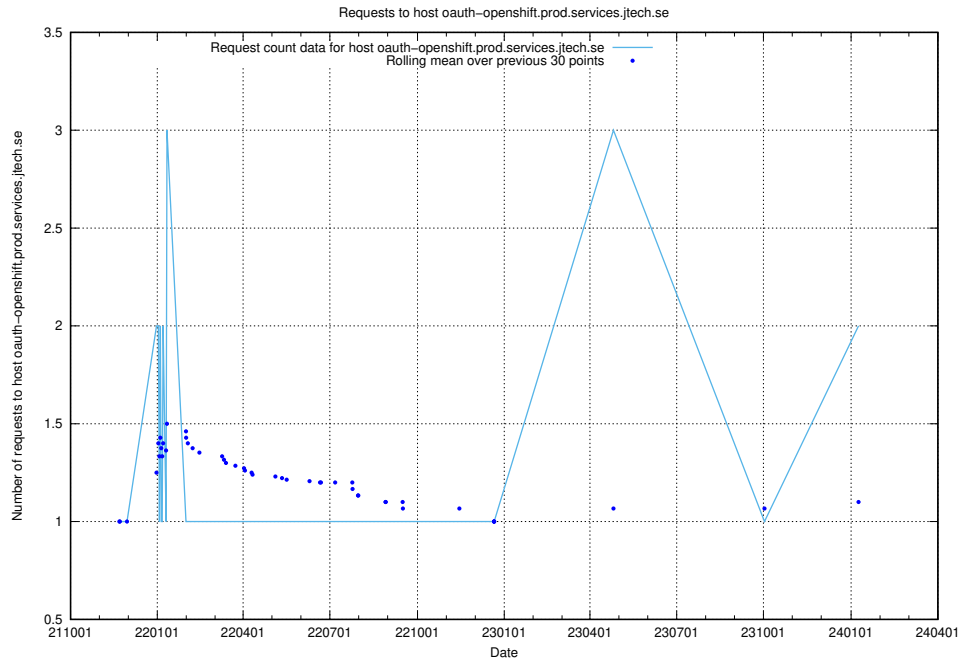

7.438 Usage of `oauth-openshift.prod.services.jtech.se`

Here, we count the number of requests to host `oauth-openshift.prod.services.jtech.se`.