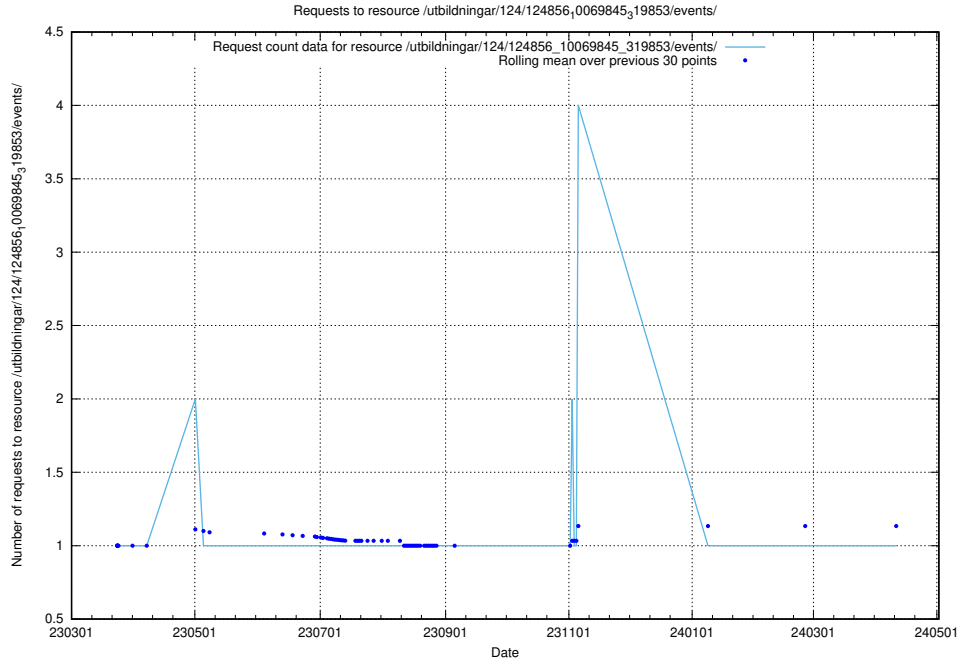

5.1190 Usage of /utbildningar/124/124856_10069845_319853/events/

Here, we count the number of requests to resource /utbildningar/124/124856_10069845_319853/events/