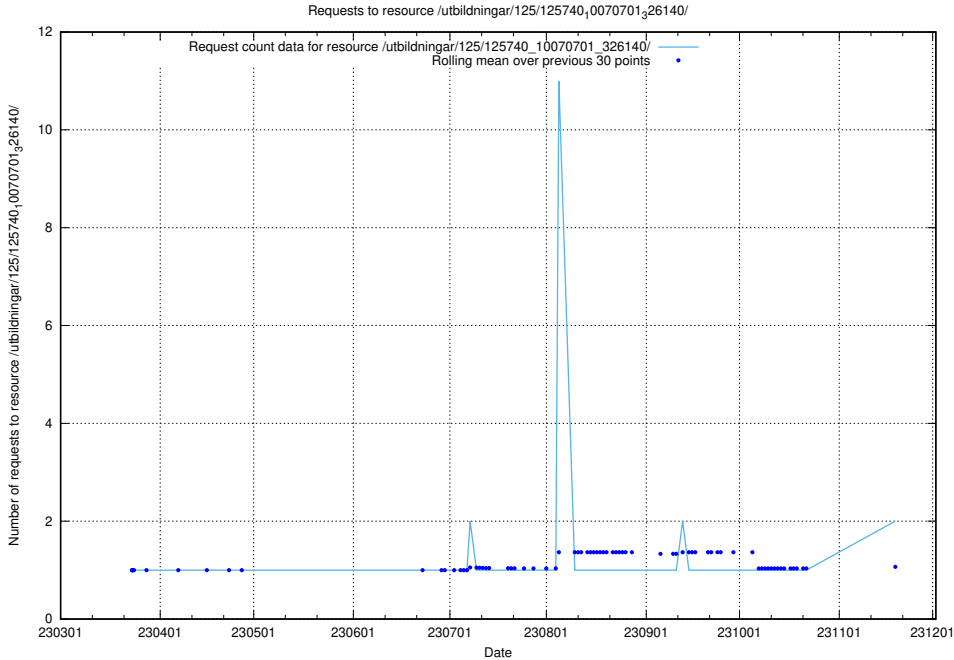

5.455 Usage of /utbildningar/125/125740_10070701_326140/

Here, we count the number of requests to resource /utbildningar/125/125740_10070701_326140/.