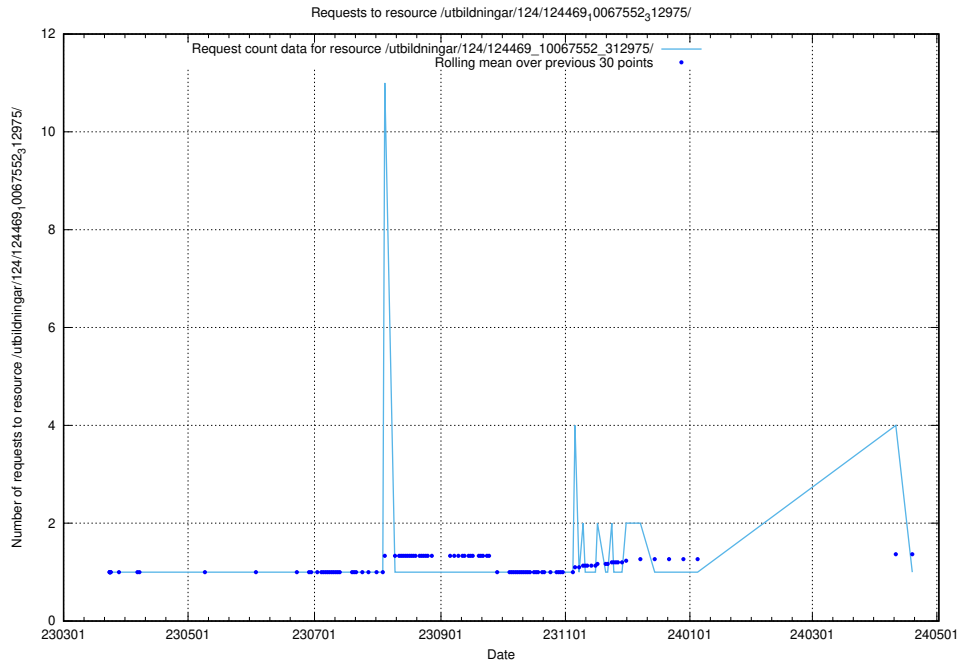

5.3620 Usage of /utbildningar/124/124469_10067552_312975/

Here, we count the number of requests to resource /utbildningar/124/124469_10067552_312975/.