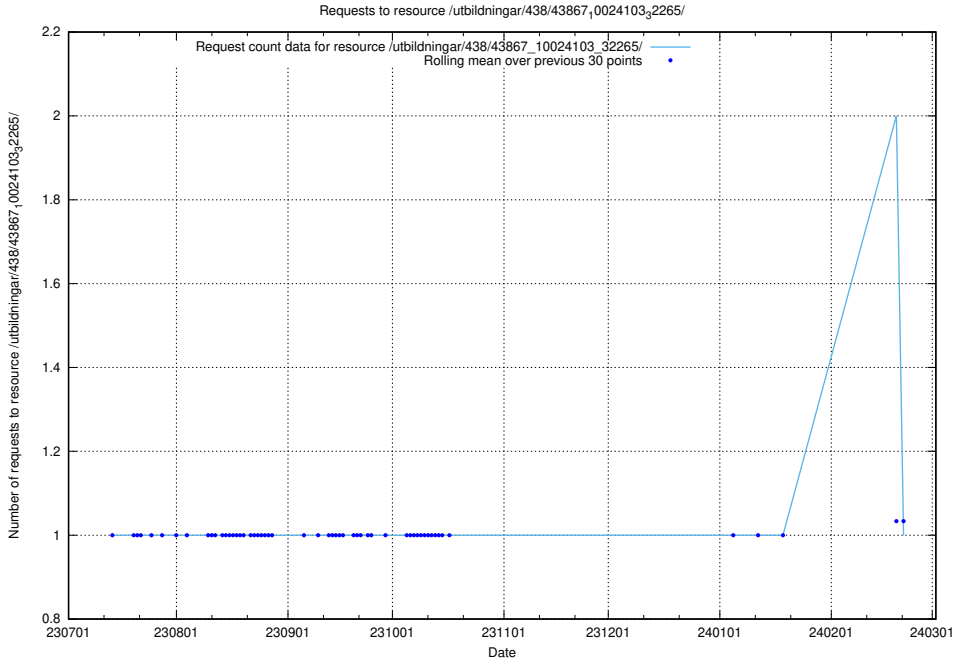

5.5351 Usage of /utbildningar/438/43867_10024103_32265/

Here, we count the number of requests to resource /utbildningar/438/43867_10024103_32265/.