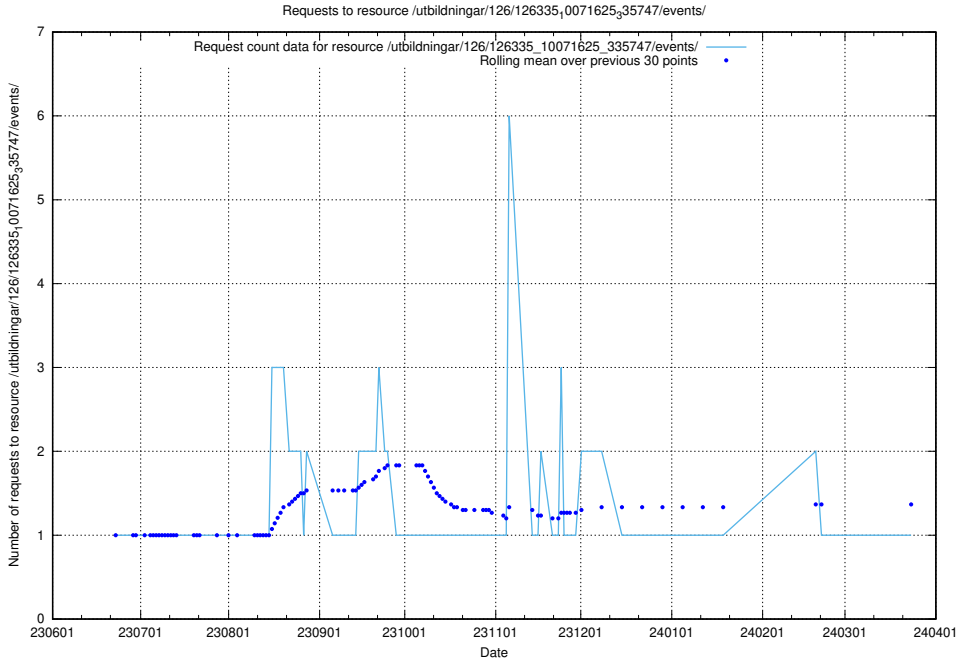

Here, we count the number of requests to resource /utbildningar/126/126335_10072940_334334/.

5.5957 Usage of /utbildningar/126/126335_10071625_335747/events/

Here, we count the number of requests to resource /utbildningar/126/126335_10071625_335747/events/