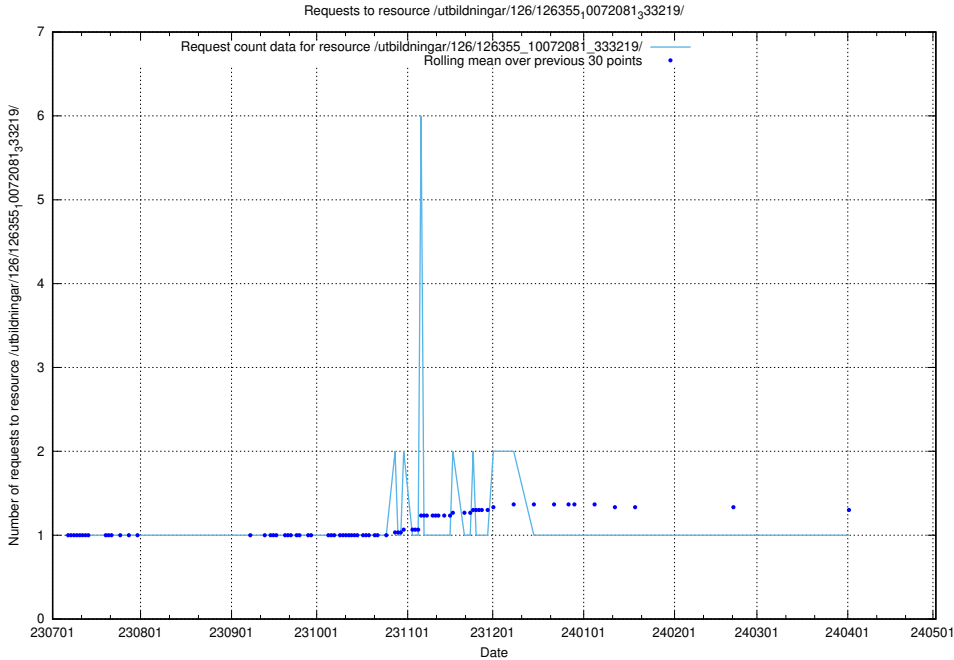

5.5590 Usage of /utbildningar/126/126355_10072081_333219/

Here, we count the number of requests to resource /utbildningar/126/126355_10072081_333219/.