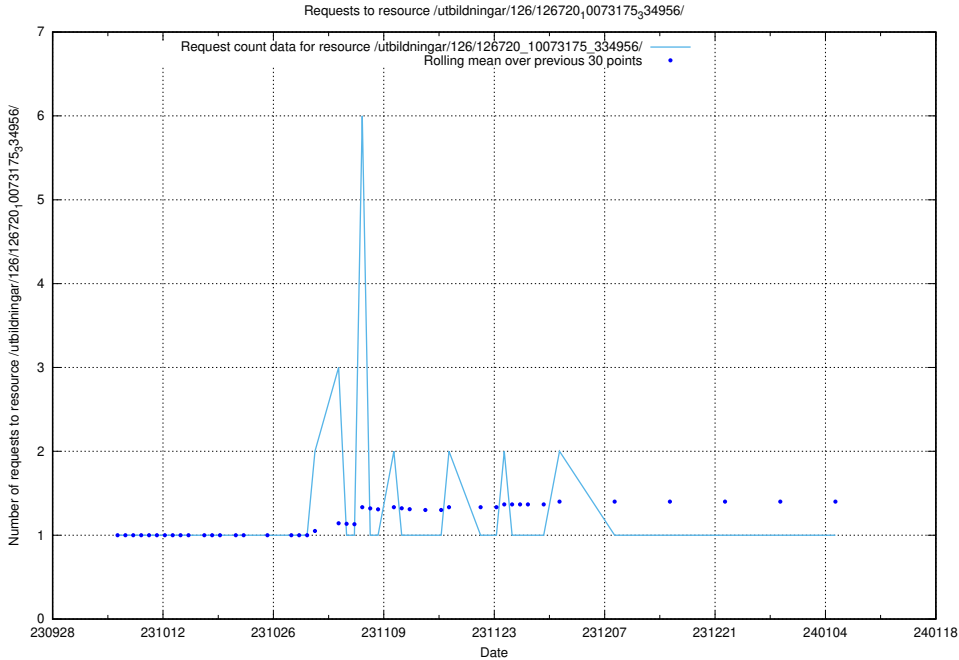

5.4685 Usage of /utbildningar/126/126720_10073175_334956/

Here, we count the number of requests to resource /utbildningar/126/126720_10073175_334956/.