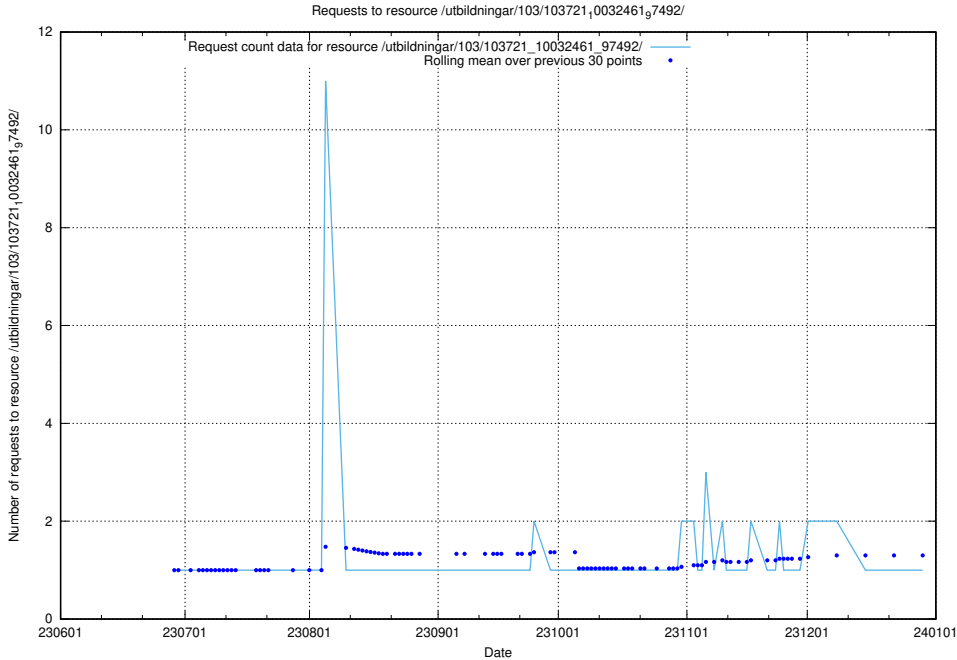

5.5819 Usage of /utbildningar/103/103721_10032461_97492/

Here, we count the number of requests to resource /utbildningar/103/103721_10032461_97492/.