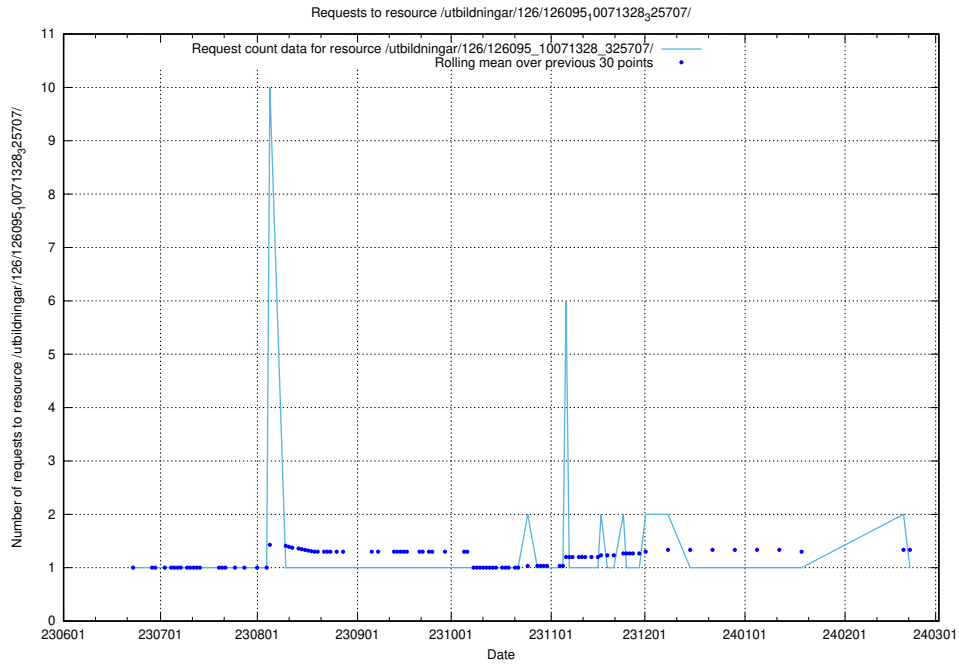

5.5966 Usage of /utbildningar/126/126095_10071328_325707/

Here, we count the number of requests to resource /utbildningar/126/126095_10071328_325707/.