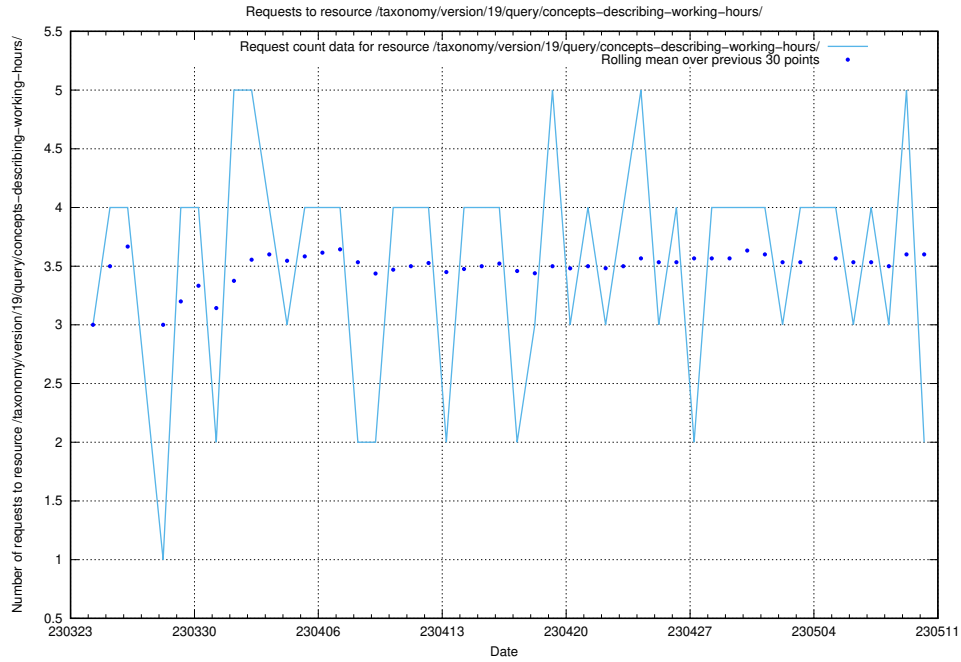

5.936 Usage of /taxonomy/version/19/query/concepts-describing-working-hours/

Here, we count the number of requests to resource /taxonomy/version/19/query/concepts-describing-working-hours/.