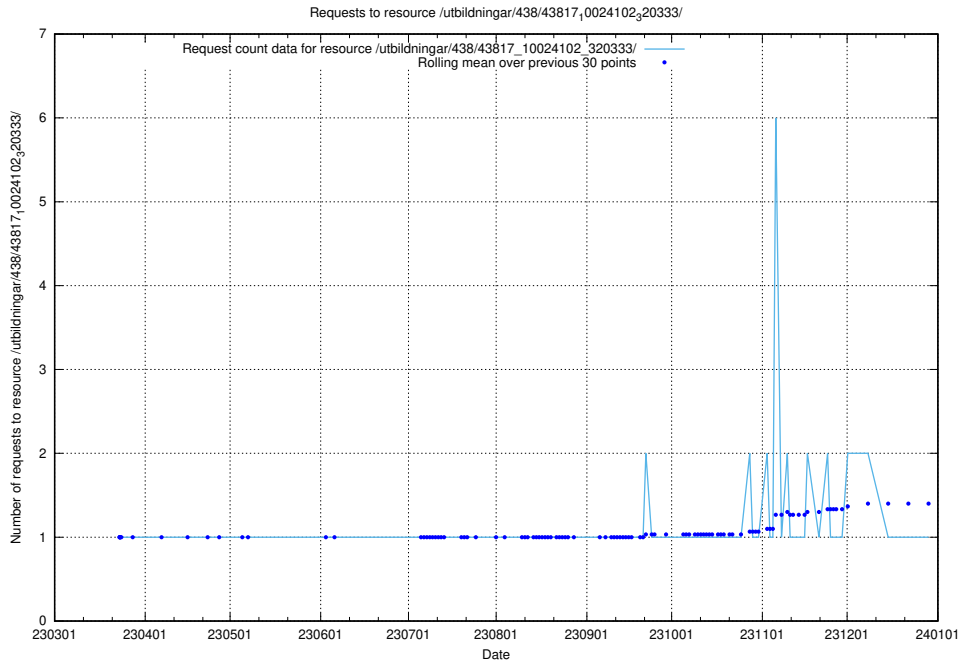

5.6608 Usage of /utbildningar/438/43817_10024102_320333/

Here, we count the number of requests to resource /utbildningar/438/43817_10024102_320333/.