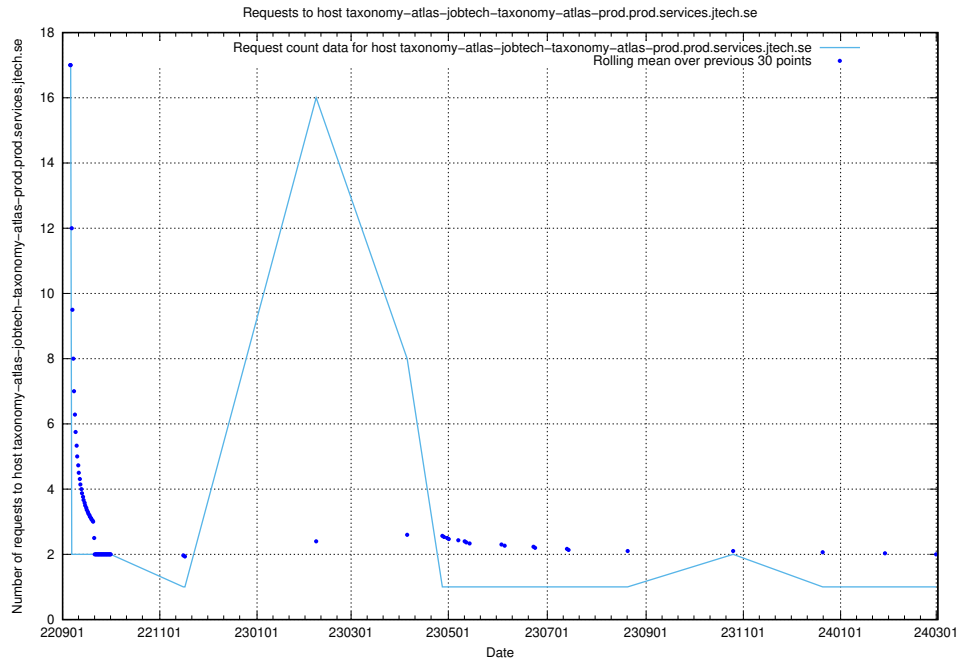

7.619 Usage of taxonomy-atlas-jobtech-taxonomy-atlas-prod.prod.services.jtech.se

Here, we count the number of requests to host taxonomy-atlas-jobtech-taxonomy-atlas-prod.prod.services.jtech.se.