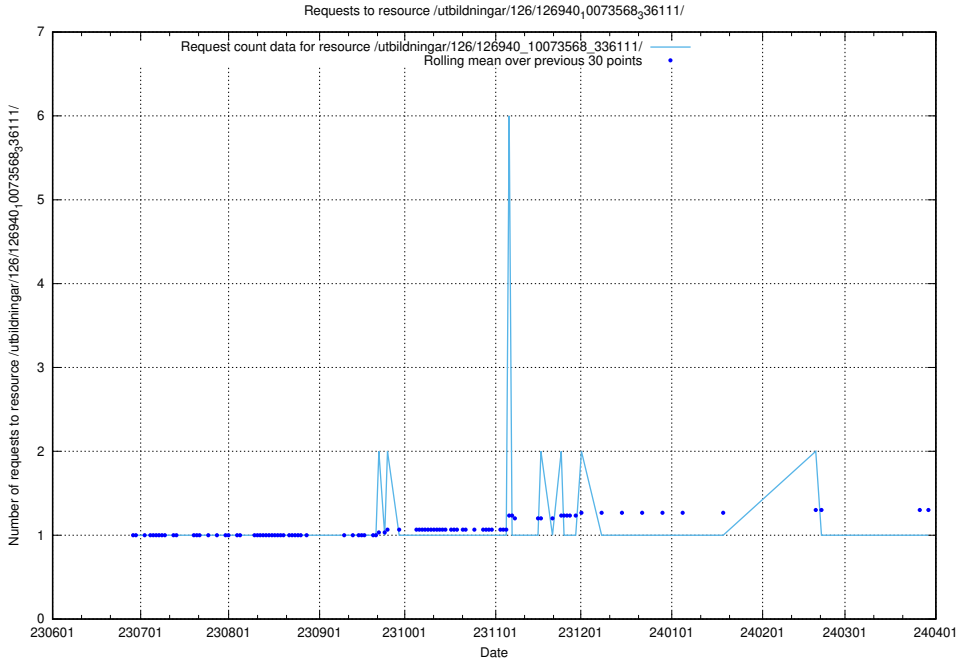

5.5717 Usage of /utbildningar/126/126940_10073568_336111/

Here, we count the number of requests to resource /utbildningar/126/126940_10073568_336111/.