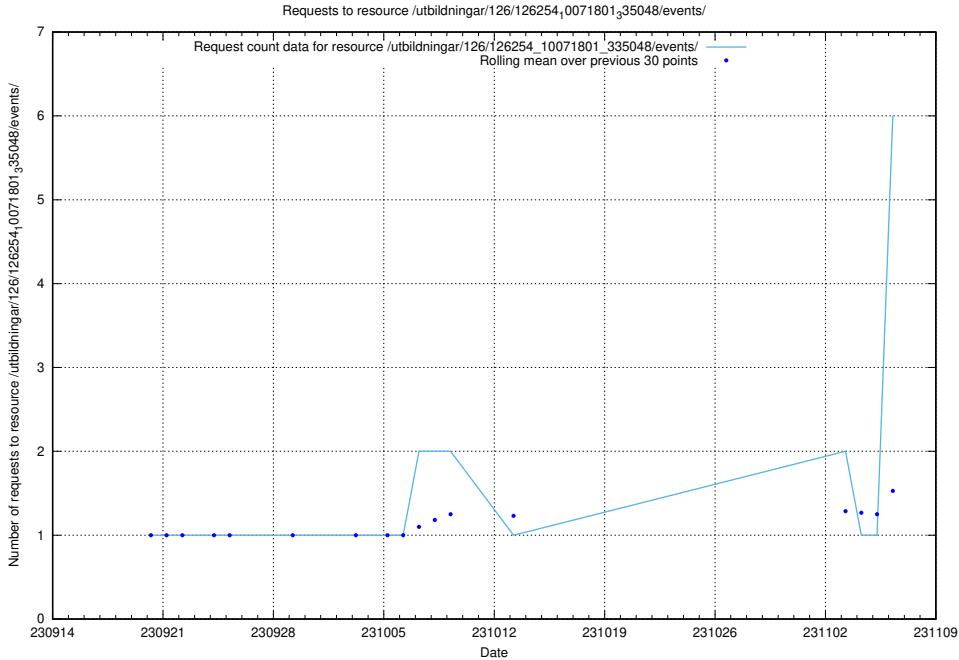

5.100 Usage of /utbildningar/126/126254_10071801_335048/events/

Here, we count the number of requests to resource /utbildningar/126/126254_10071801_335048/events/