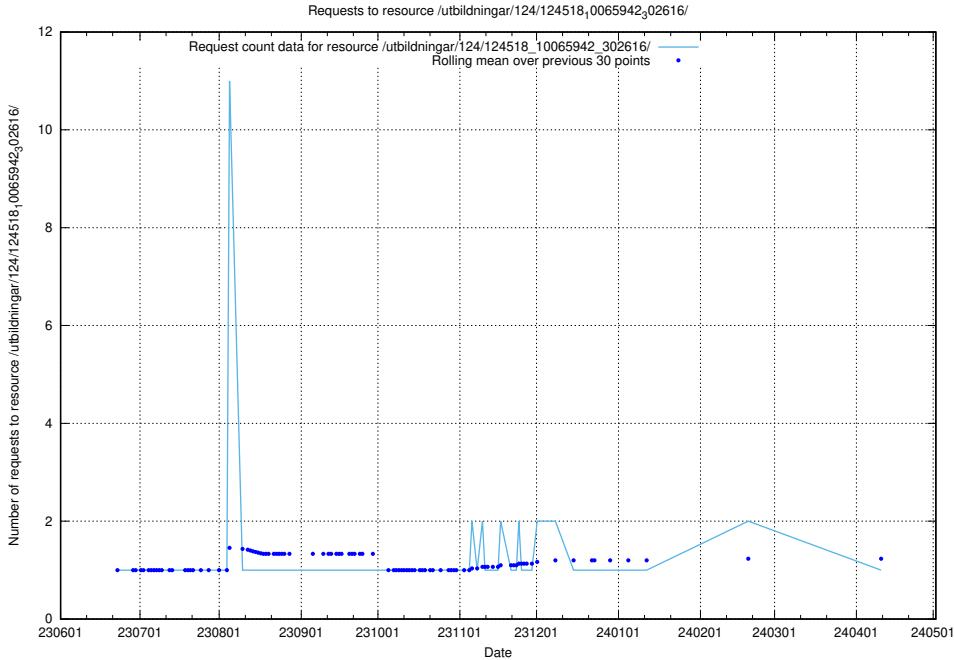

5.6048 Usage of /utbildningar/124/124518_10065942_302616/

Here, we count the number of requests to resource /utbildningar/124/124518_10065942_302616/.