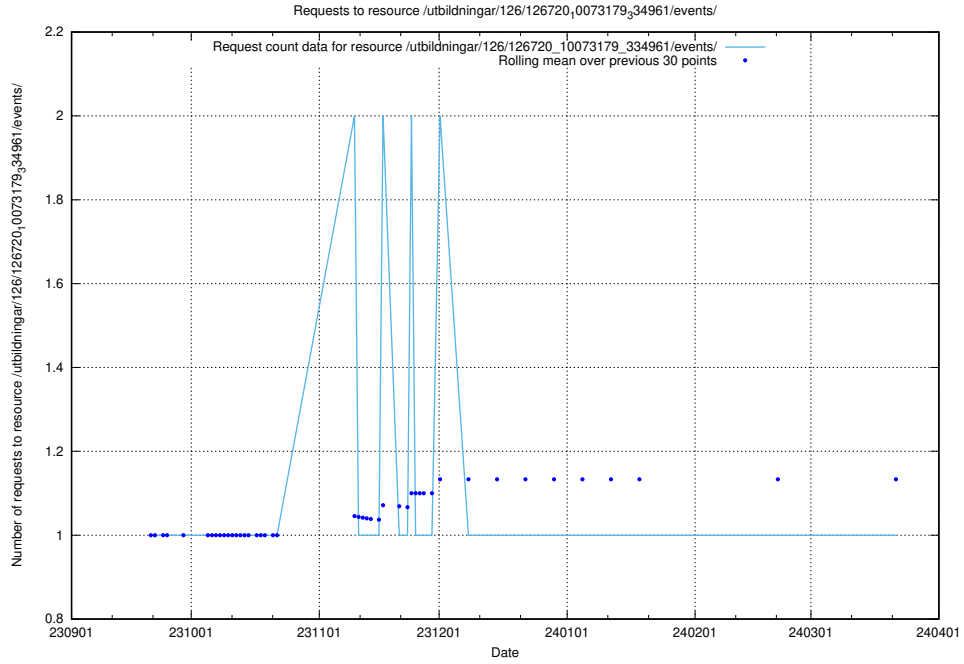

5.4806 Usage of /utbildningar/126/126720_10073179_334961/events/

Here, we count the number of requests to resource /utbildningar/126/126720_10073179_334961/events/