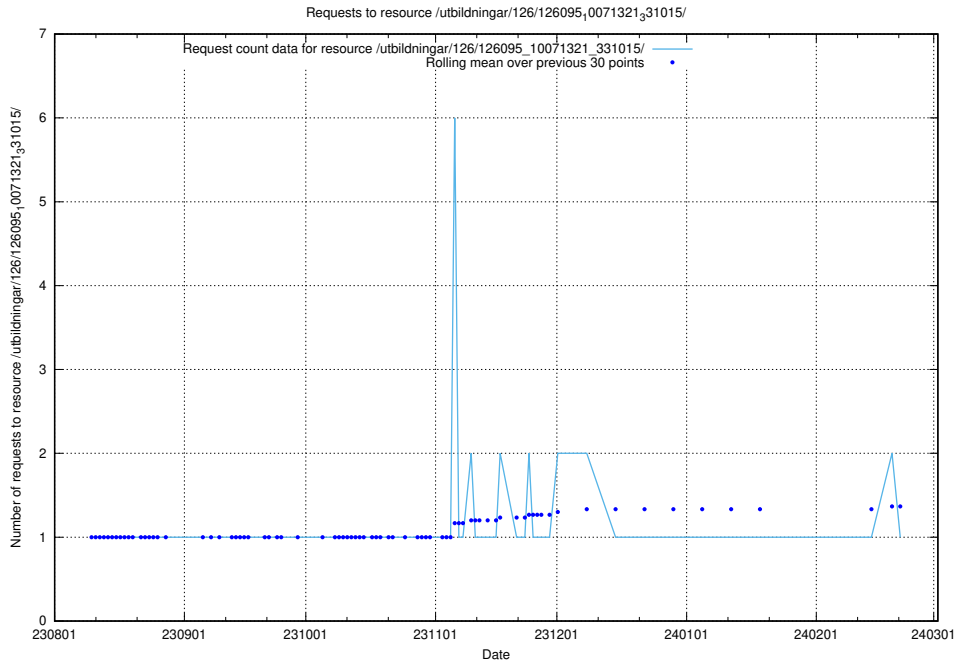

5.5116 Usage of /utbildningar/126/126095_10071321_331015/

Here, we count the number of requests to resource /utbildningar/126/126095_10071321_331015/.