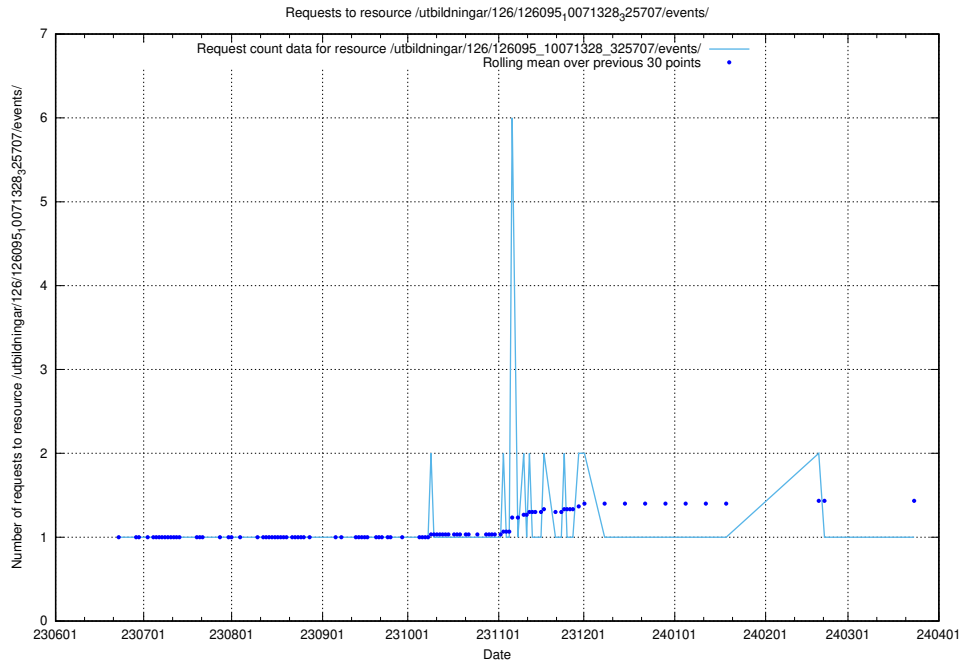

5.5965 Usage of /utbildningar/126/126095_10071328_325707/events/

Here, we count the number of requests to resource /utbildningar/126/126095_10071328_325707/events/