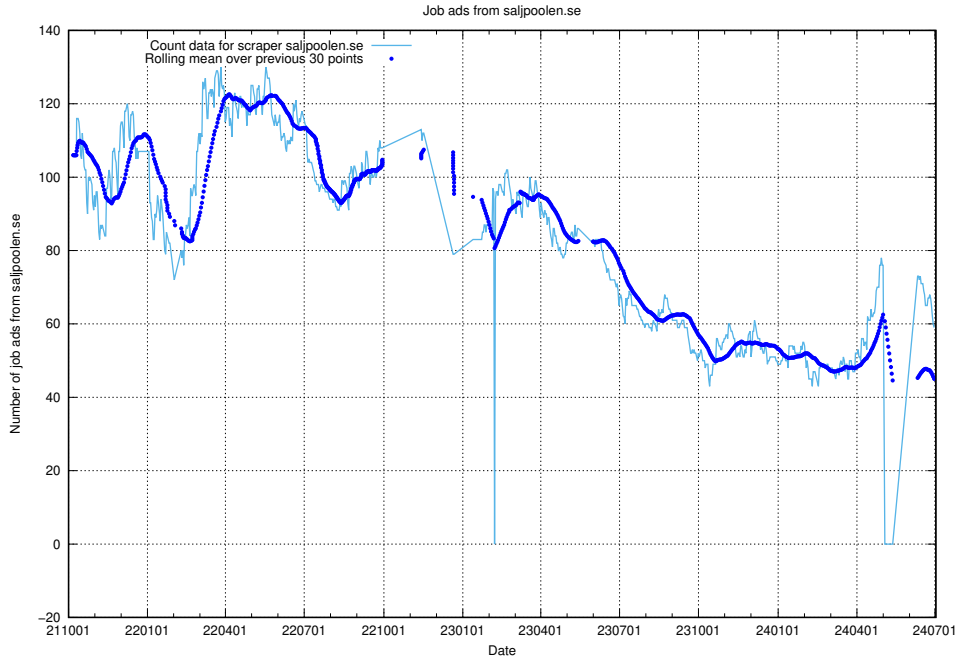

13.13 Number of ads by scraper saljpoolen.se

Here, we count the number of job ads scraped from saljpoolen.se.