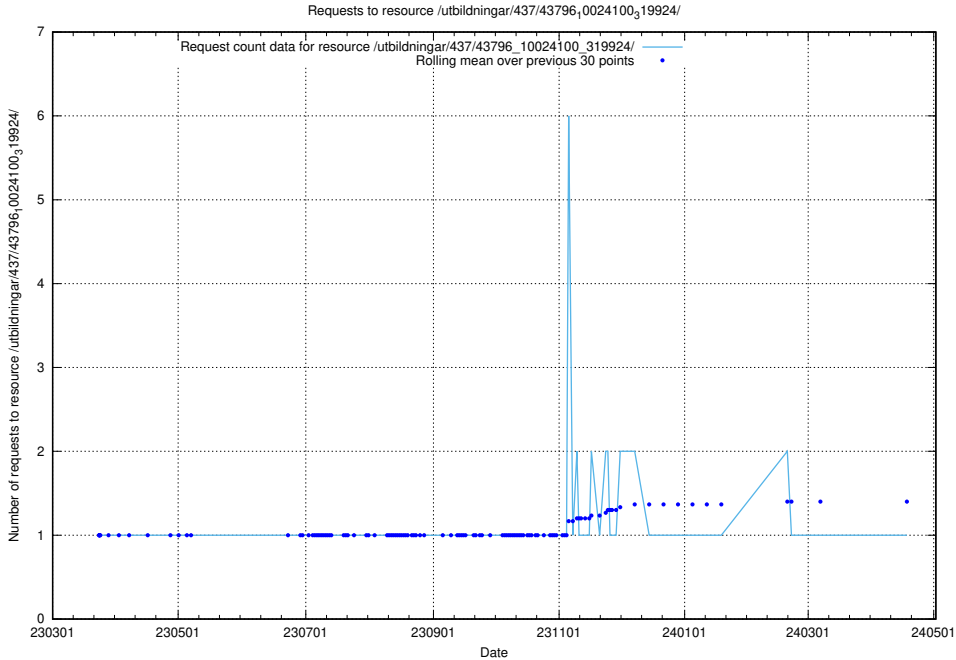

5.6622 Usage of /utbildningar/437/43796_10024100_319924/

Here, we count the number of requests to resource /utbildningar/437/43796_10024100_319924/.