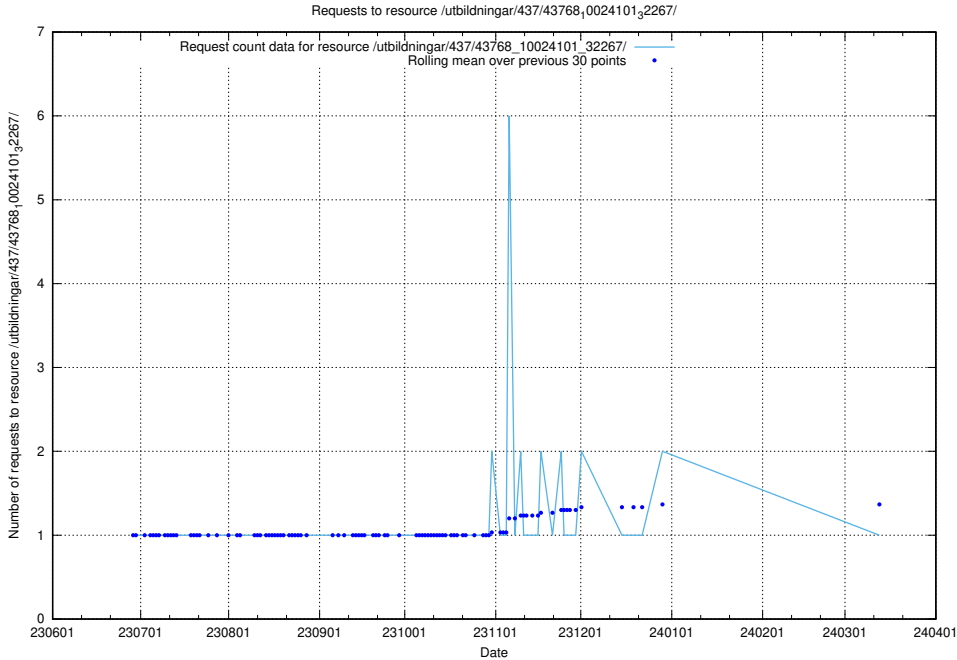

5.5716 Usage of /utbildningar/437/43768_10024101_32267/

Here, we count the number of requests to resource /utbildningar/437/43768_10024101_32267/.