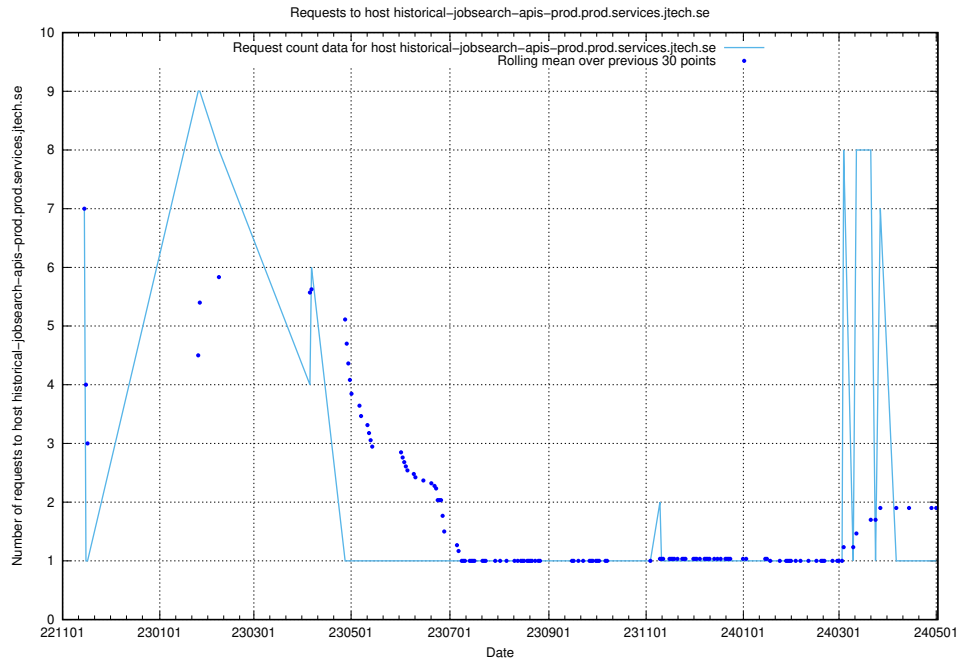

7.616 Usage of historical-jobsearch-apis-prod.prod.services.jtech.se

Here, we count the number of requests to host historical-jobsearch-apis-prod.prod.services.jtech.se.