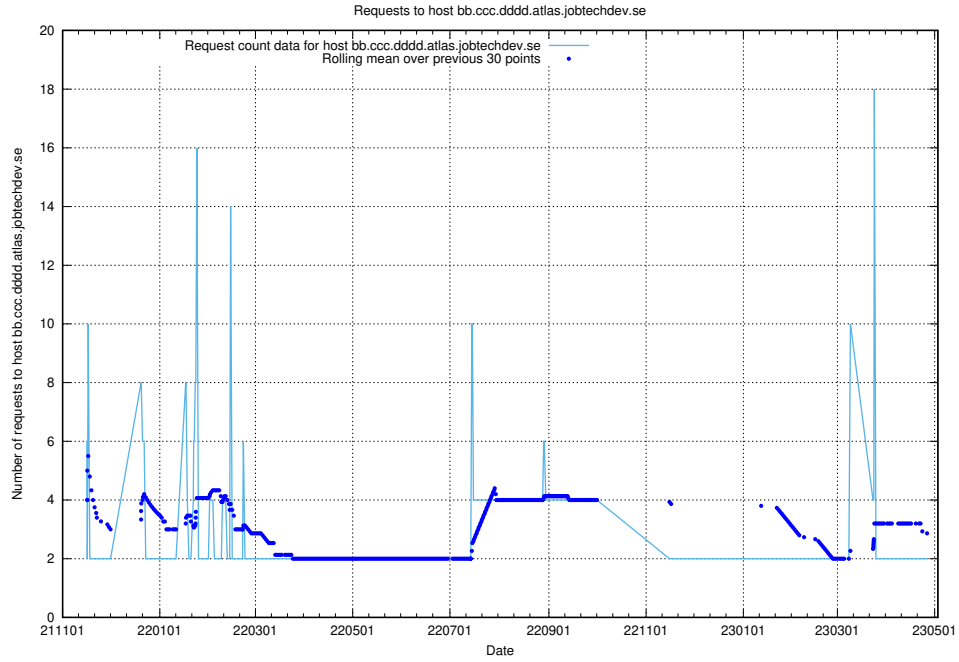

7.535 Usage of bb.ccc.dddd.atlas.jobtechdev.se

Here, we count the number of requests to host bb.ccc.dddd.atlas.jobtechdev.se.