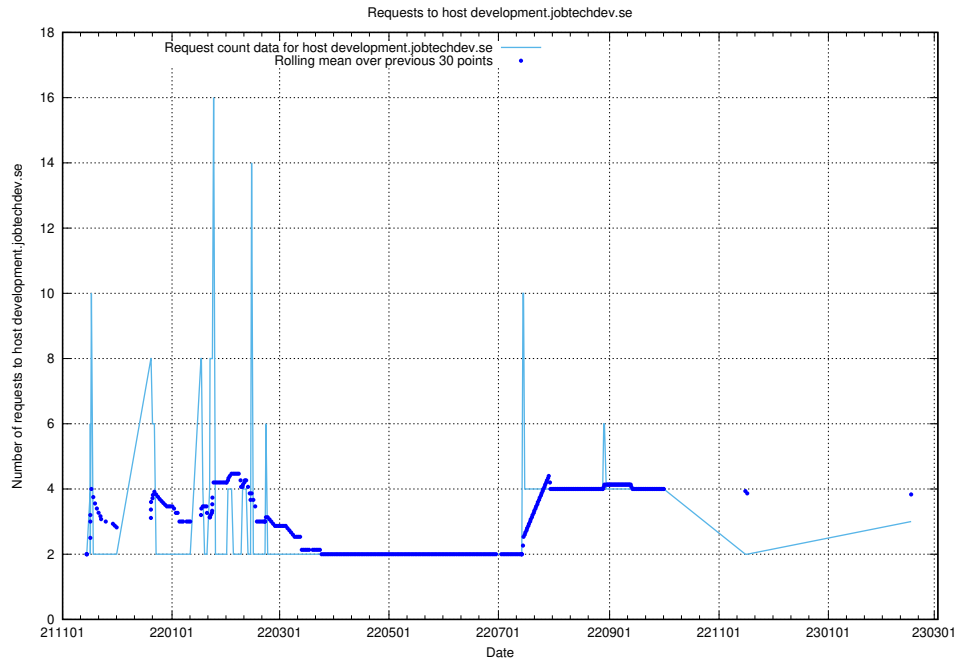

7.172 Usage of development.jobtechdev.se

Here, we count the number of requests to host development.jobtechdev.se.