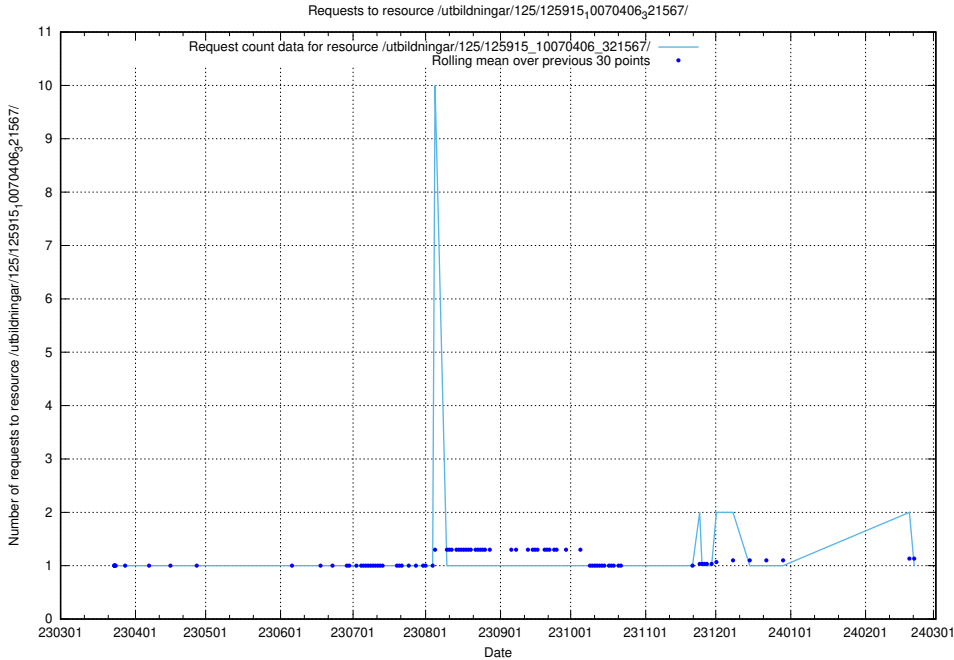

5.6708 Usage of /utbildningar/125/125915_10070406_321567/

Here, we count the number of requests to resource /utbildningar/125/125915_10070406_321567/.