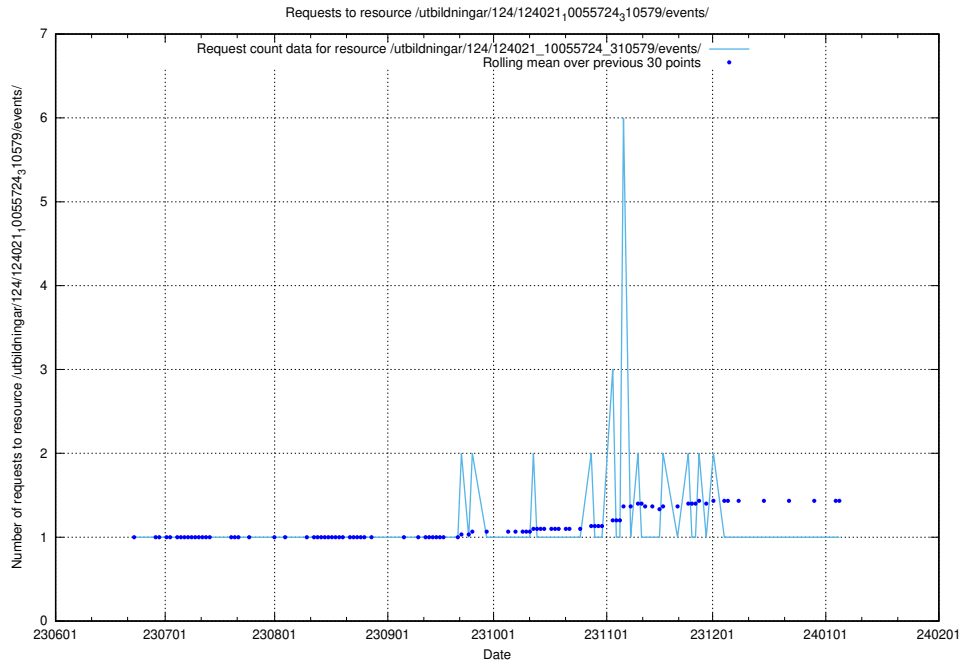

5.6102 Usage of /utbildningar/124/124021_10055724_310579/events/

Here, we count the number of requests to resource /utbildningar/124/124021_10055724_310579/events/