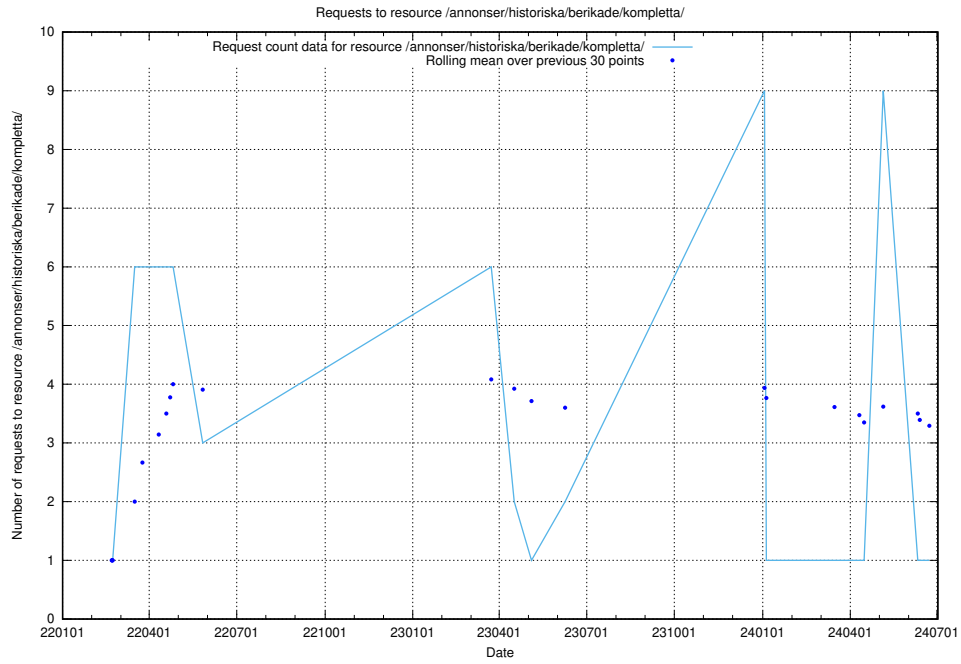

5.1324 Usage of /annonser/historiska/berikade/kompletta/

Here, we count the number of requests to resource /annonser/historiska/berikade/kompletta/.