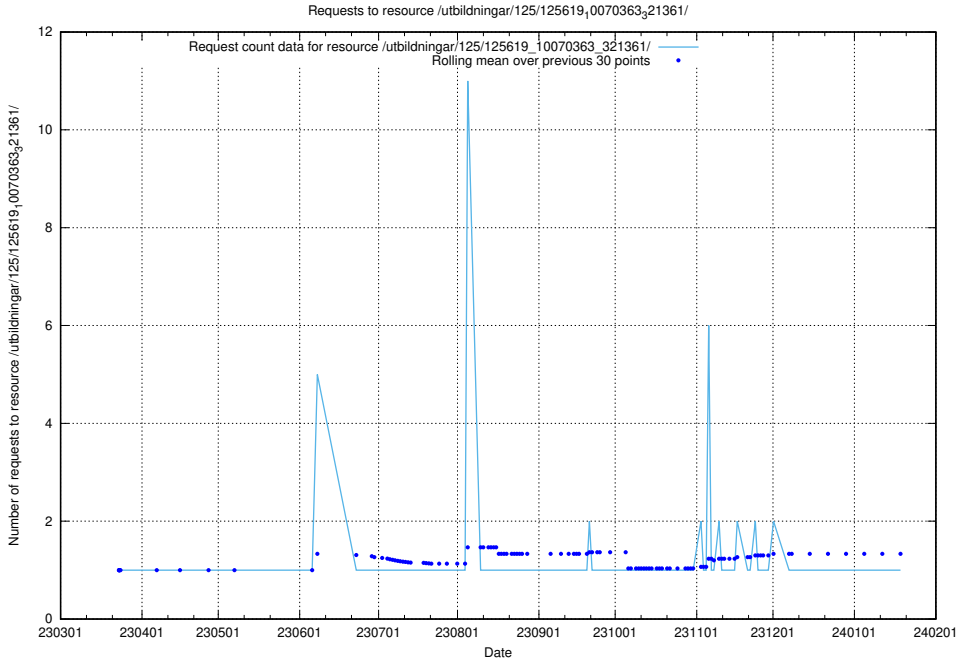

5.1076 Usage of /utbildningar/125/125619_10070363_321361/

Here, we count the number of requests to resource /utbildningar/125/125619_10070363_321361/.