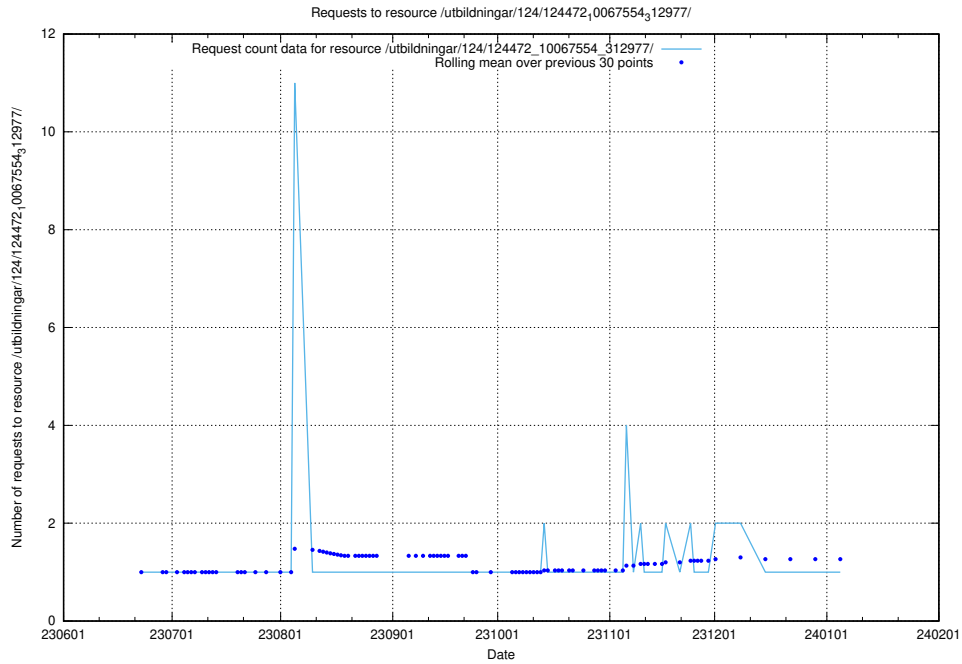

5.6085 Usage of /utbildningar/124/124472_10067554_312977/

Here, we count the number of requests to resource /utbildningar/124/124472_10067554_312977/.