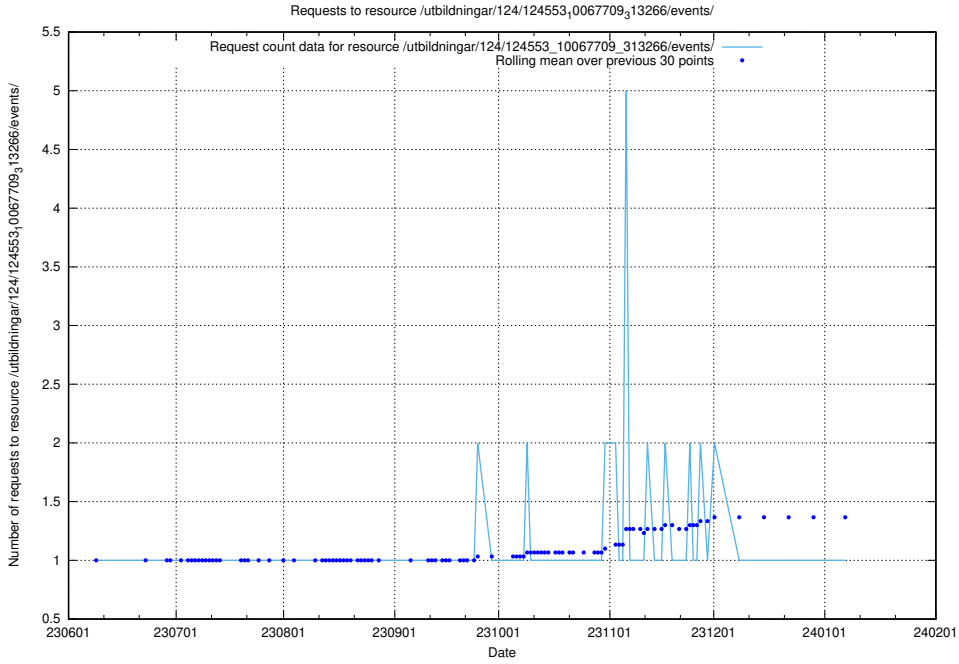

5.6174 Usage of /utbildningar/124/124553_10067709_313266/events/

Here, we count the number of requests to resource /utbildningar/124/124553_10067709_313266/events/