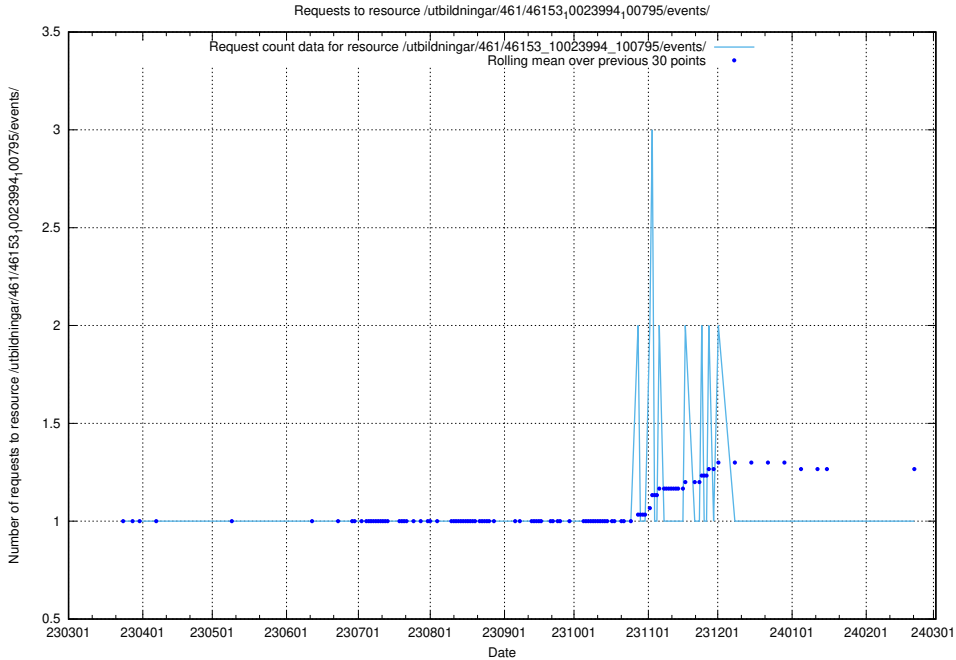

5.6426 Usage of /utbildningar/461/46153_10023994_100795/events/

Here, we count the number of requests to resource /utbildningar/461/46153_10023994_100795/events/.