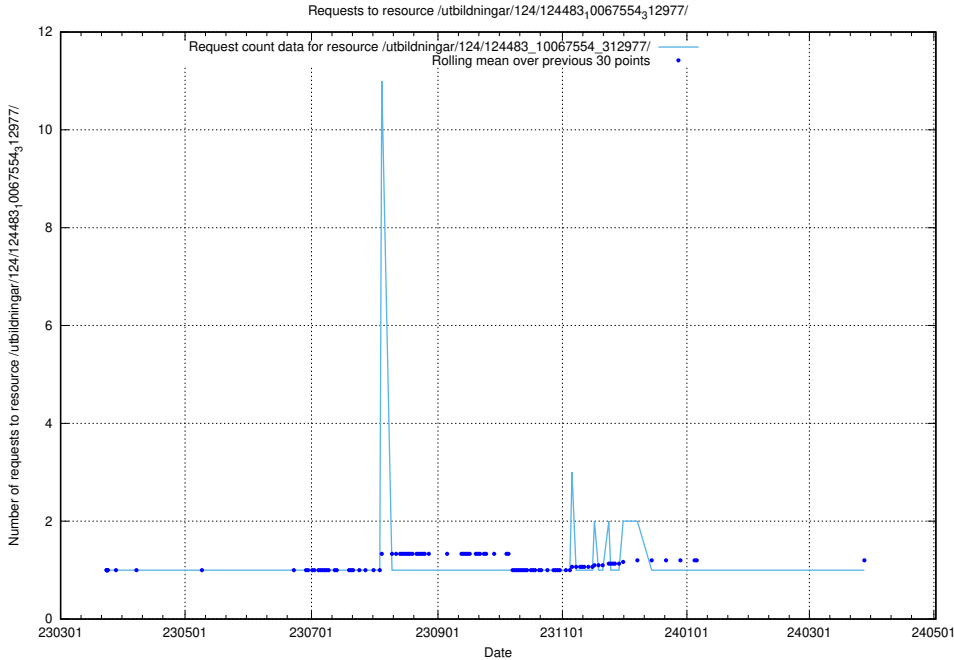

5.3083 Usage of /utbildningar/124/124483_10067554_312977/

Here, we count the number of requests to resource /utbildningar/124/124483_10067554_312977/.