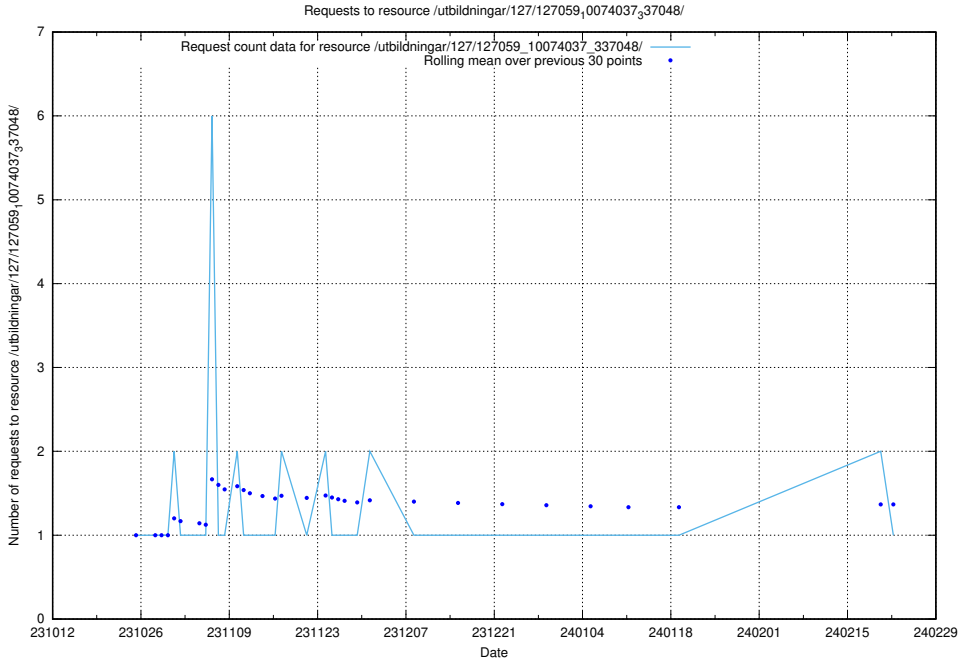

5.4498 Usage of /utbildningar/127/127059_10074037_337048/

Here, we count the number of requests to resource /utbildningar/127/127059_10074037_337048/.