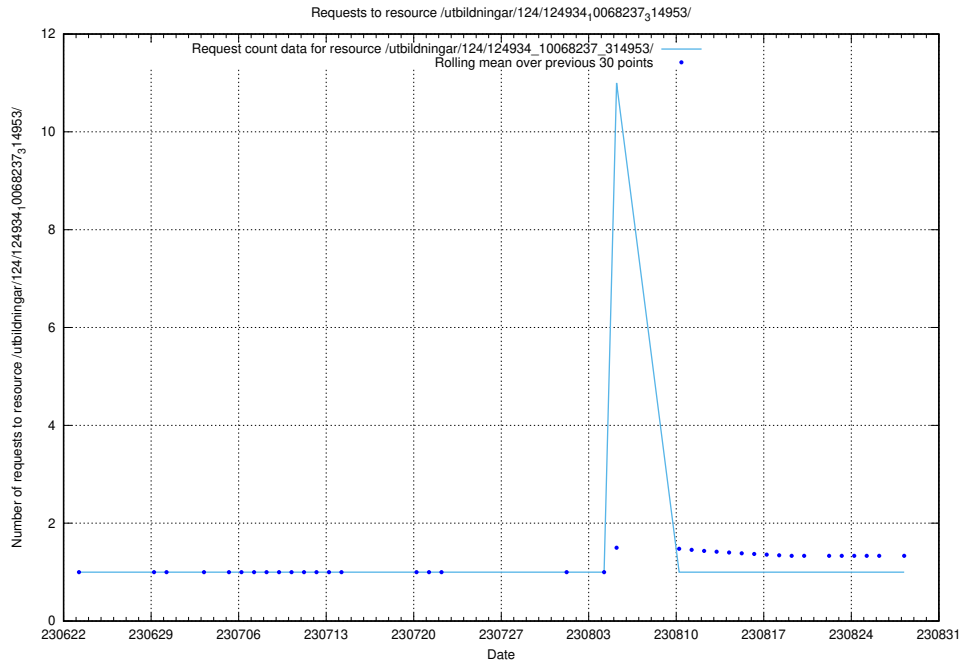

5.6019 Usage of /utbildningar/124/124934_10068237_314953/

Here, we count the number of requests to resource /utbildningar/124/124934_10068237_314953/.