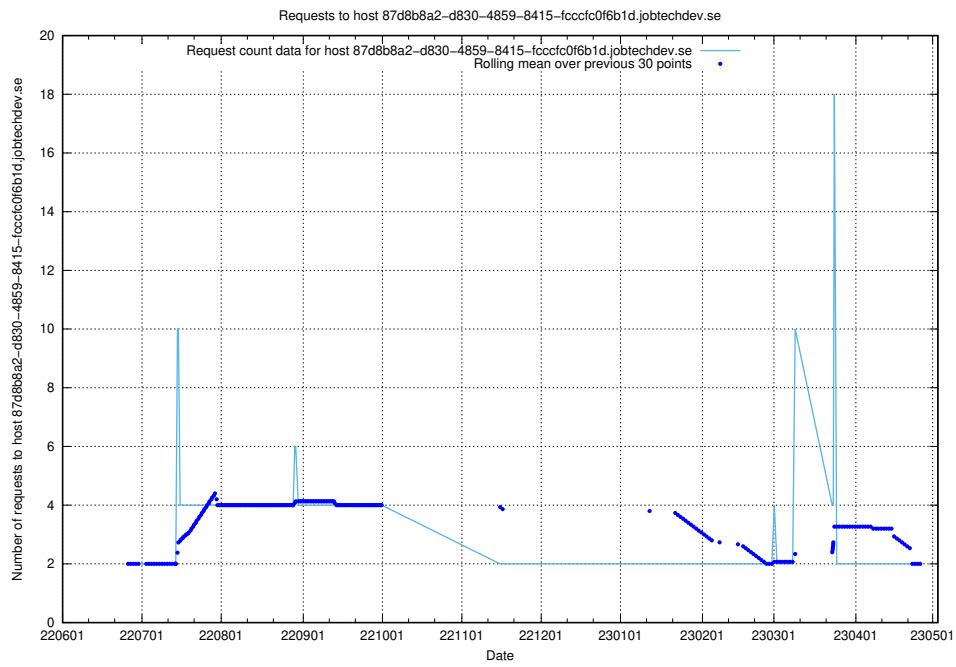

7.402 Usage of 87d8b8a2-d830-4859-8415-fccfc0f6b1d.jobtechdev.se

Here, we count the number of requests to host 87d8b8a2-d830-4859-8415-fccfc0f6b1d.jobtechdev.se.