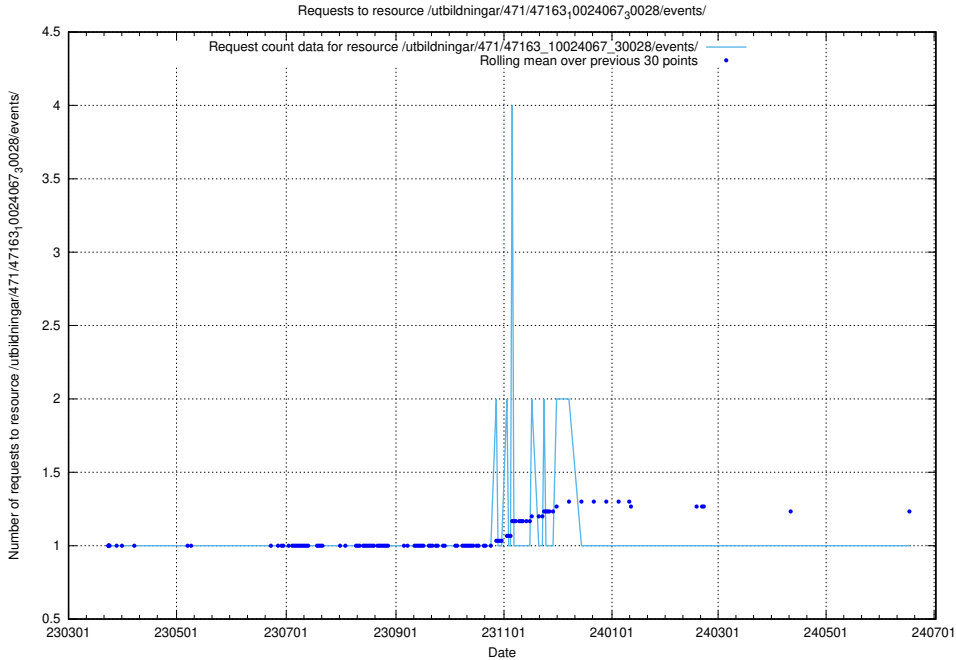

5.6579 Usage of /utbildningar/471/47163_10024067_30028/events/

Here, we count the number of requests to resource /utbildningar/471/47163_10024067_30028/events/.