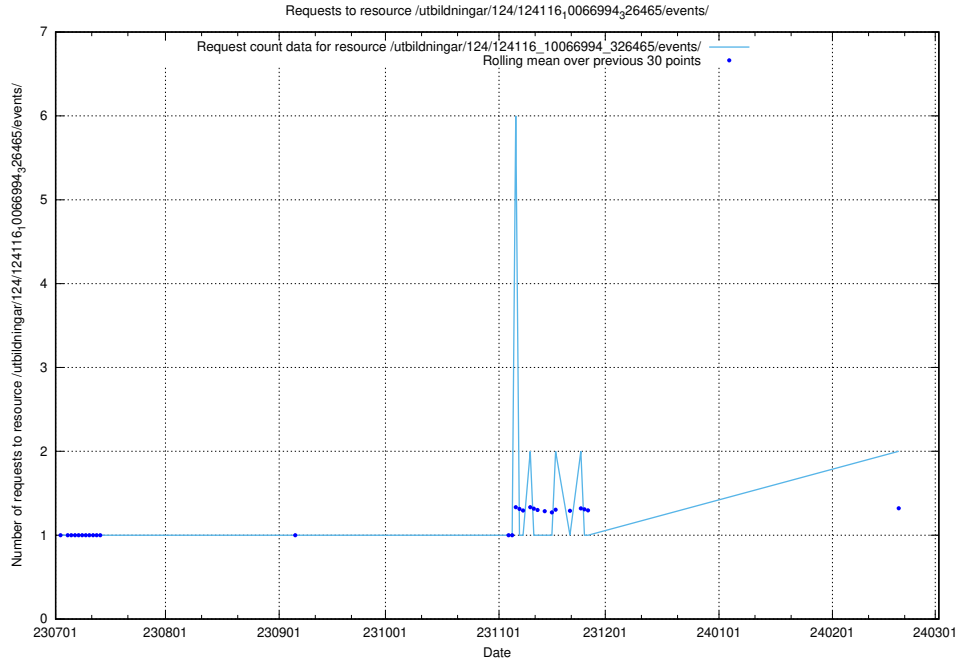

5.794 Usage of /utbildningar/124/124116_10066994_326465/events/

Here, we count the number of requests to resource /utbildningar/124/124116_10066994_326465/events/