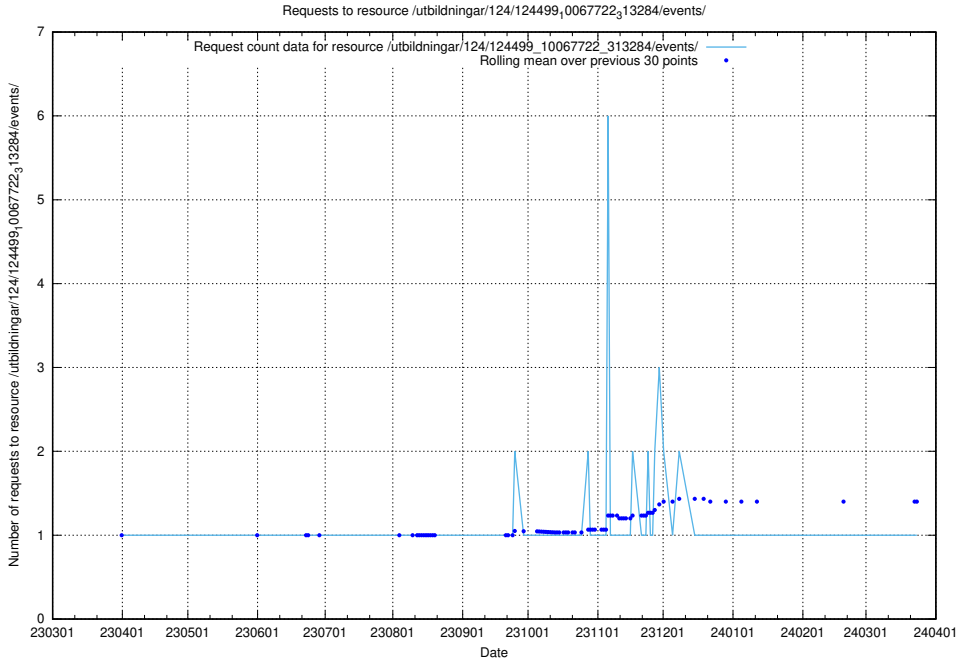

5.6344 Usage of /utbildningar/124/124499_10067722_313284/events/

Here, we count the number of requests to resource /utbildningar/124/124499_10067722_313284/events/