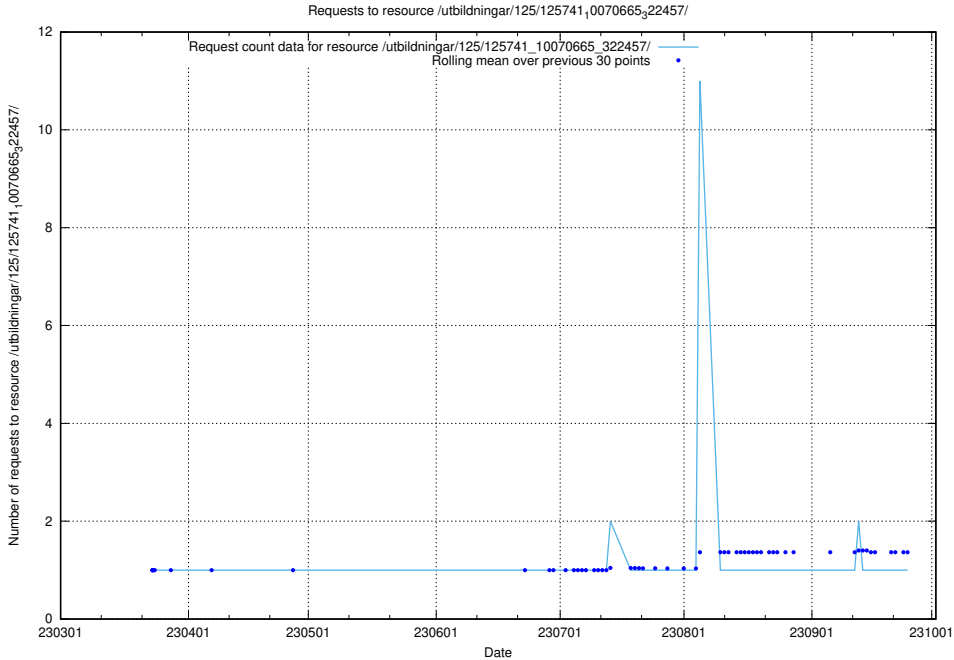

5.6757 Usage of /utbildningar/125/125741_10070665_322457/

Here, we count the number of requests to resource /utbildningar/125/125741_10070665_322457/.