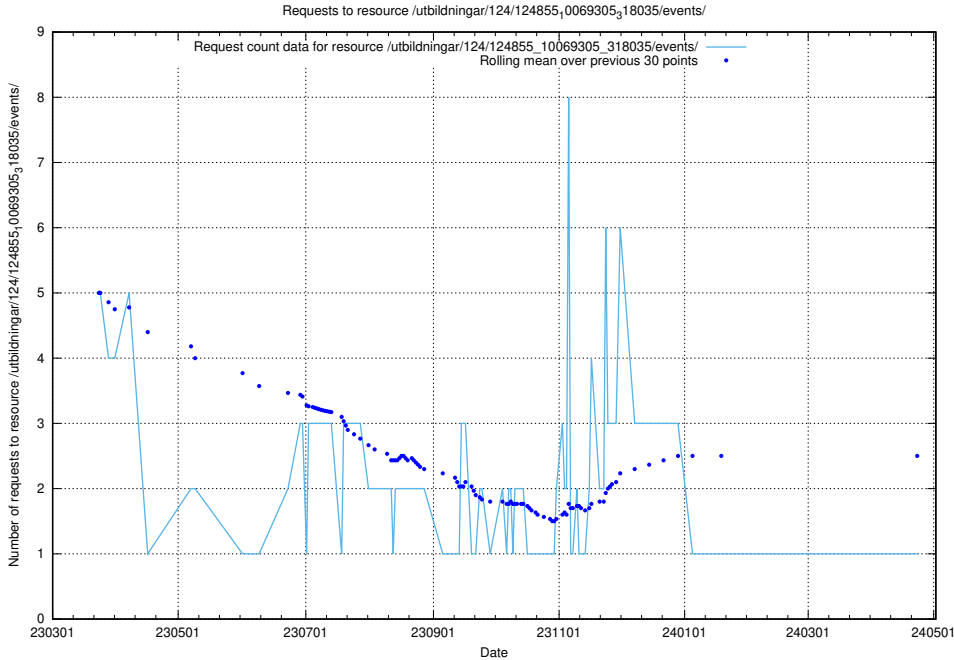

5.6519 Usage of /utbildningar/124/124855_10069305_318035/events/

Here, we count the number of requests to resource /utbildningar/124/124855_10069305_318035/events/