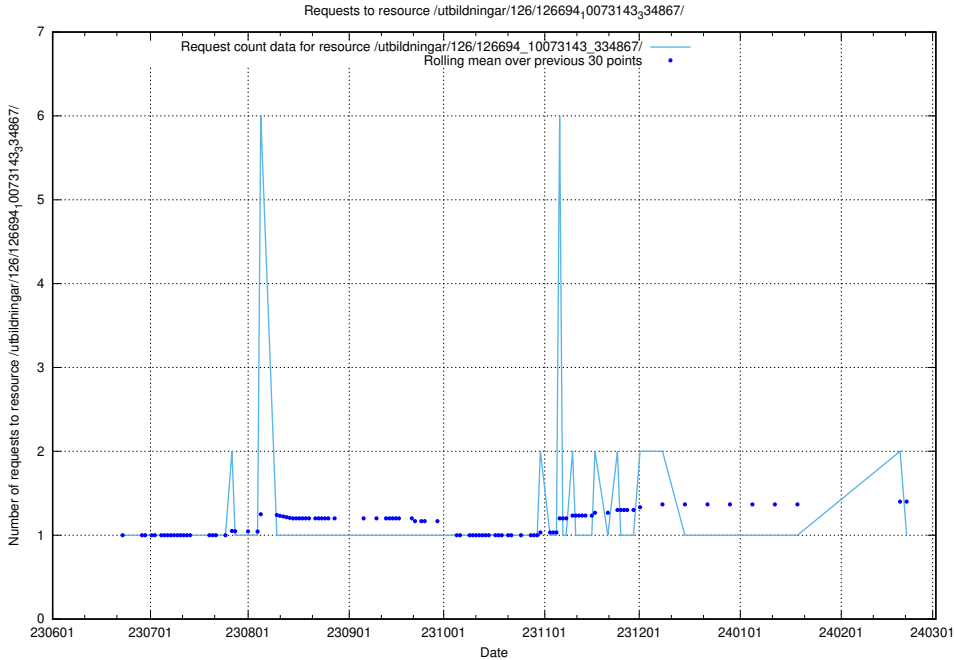

5.5920 Usage of /utbildningar/126/126694_10073143_334867/

Here, we count the number of requests to resource /utbildningar/126/126694_10073143_334867/.