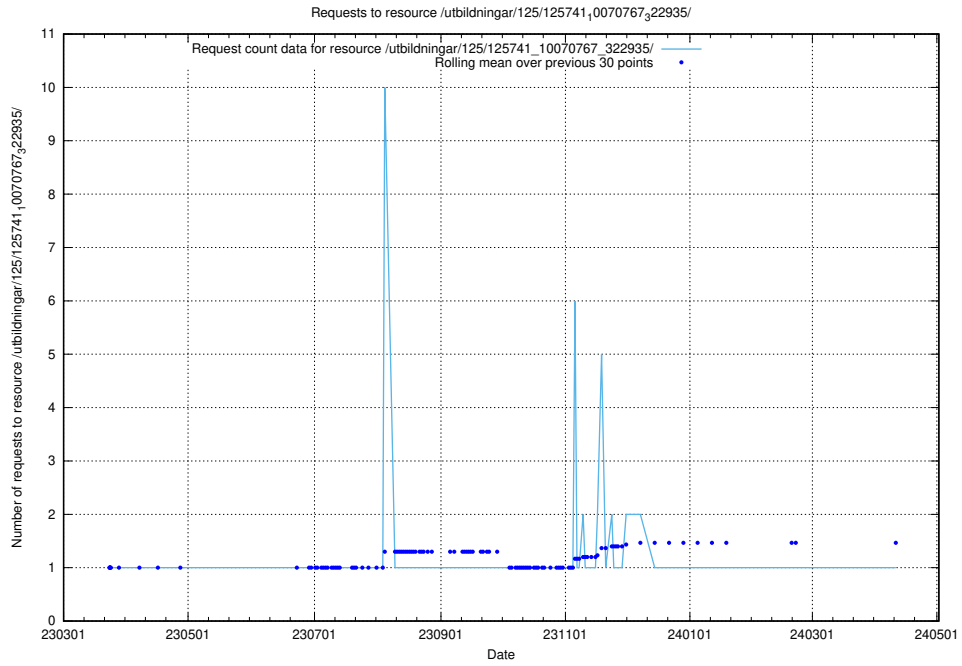

Here, we count the number of requests to resource /utbildningar/125/125741_10070767_328732/.

5.6730 Usage of /utbildningar/125/125741_10070767_322935/

Here, we count the number of requests to resource /utbildningar/125/125741_10070767_322935/.