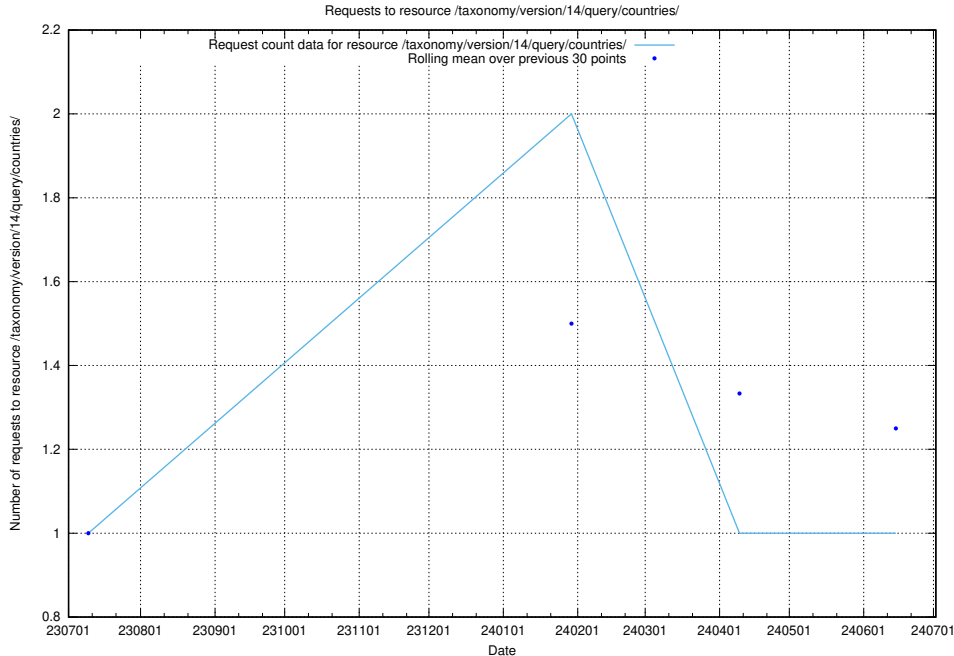

5.5428 Usage of /taxonomy/version/14/query/countries/

Here, we count the number of requests to resource /taxonomy/version/14/query/countries/.