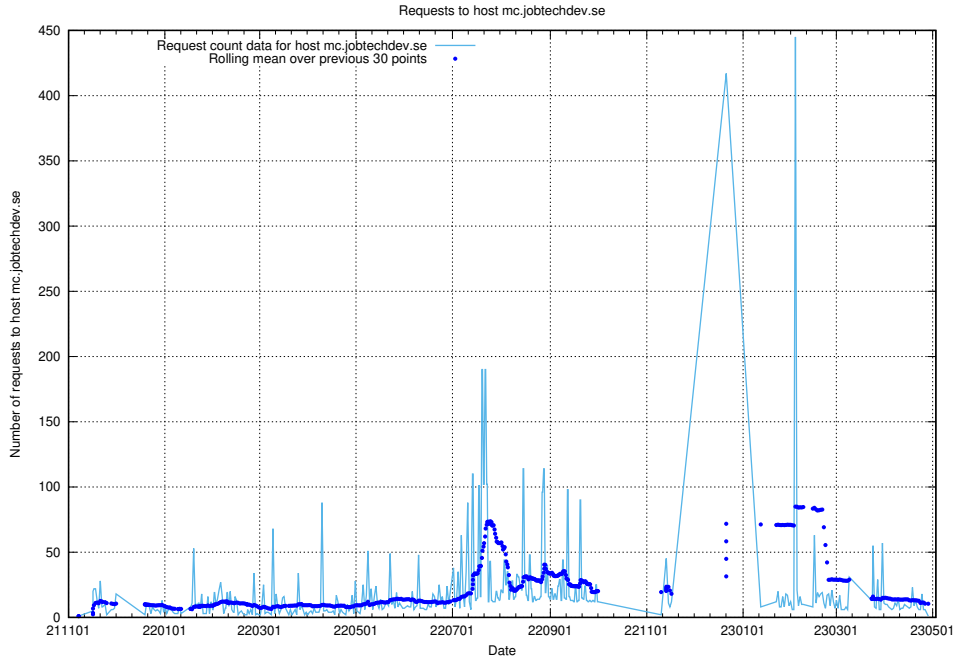

7.625 Usage of q.jobtechdev.se

Here, we count the number of requests to host q.jobtechdev.se.

7.626 Usage of mc.jobtechdev.se

Here, we count the number of requests to host mc.jobtechdev.se.

7.627 Usage of list.jobtechdev.se