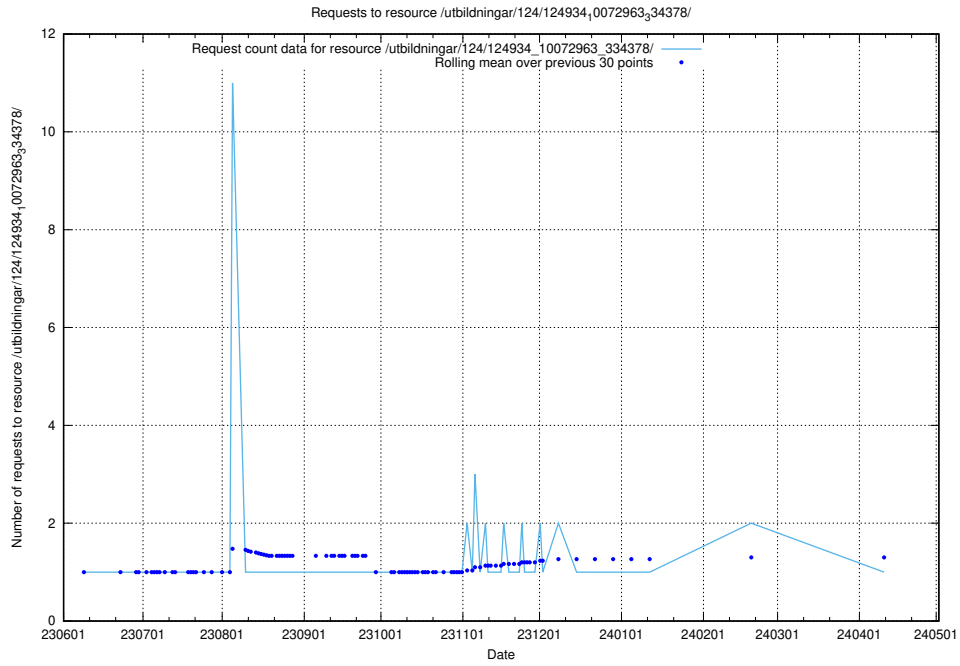

5.6173 Usage of /utbildningar/124/124934_10072963_334378/

Here, we count the number of requests to resource /utbildningar/124/124934_10072963_334378/.