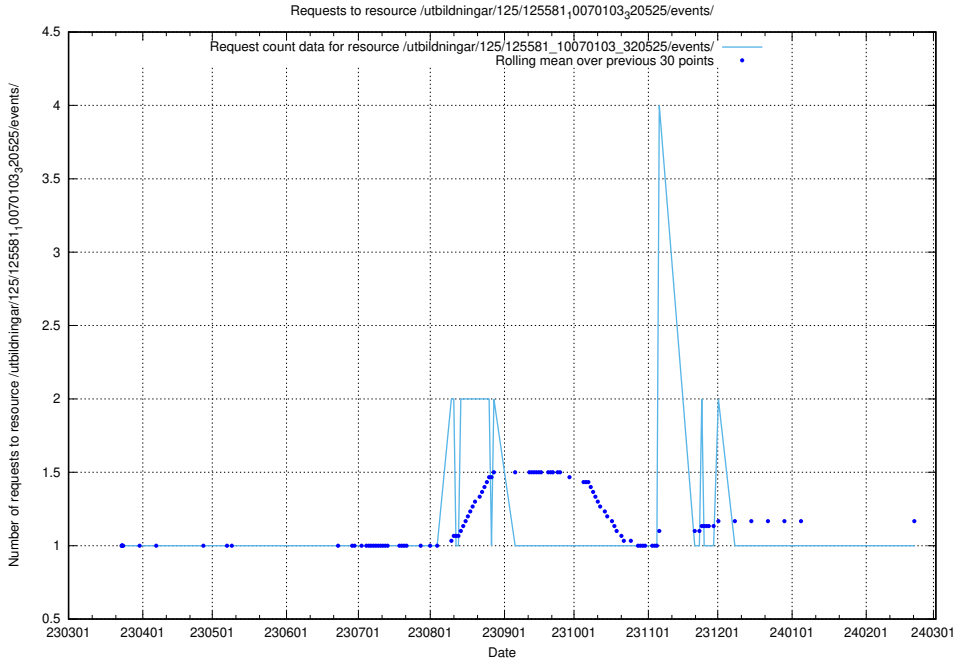

5.1104 Usage of /utbildningar/125/125581_10070103_320525/events/

Here, we count the number of requests to resource /utbildningar/125/125581_10070103_320525/events/