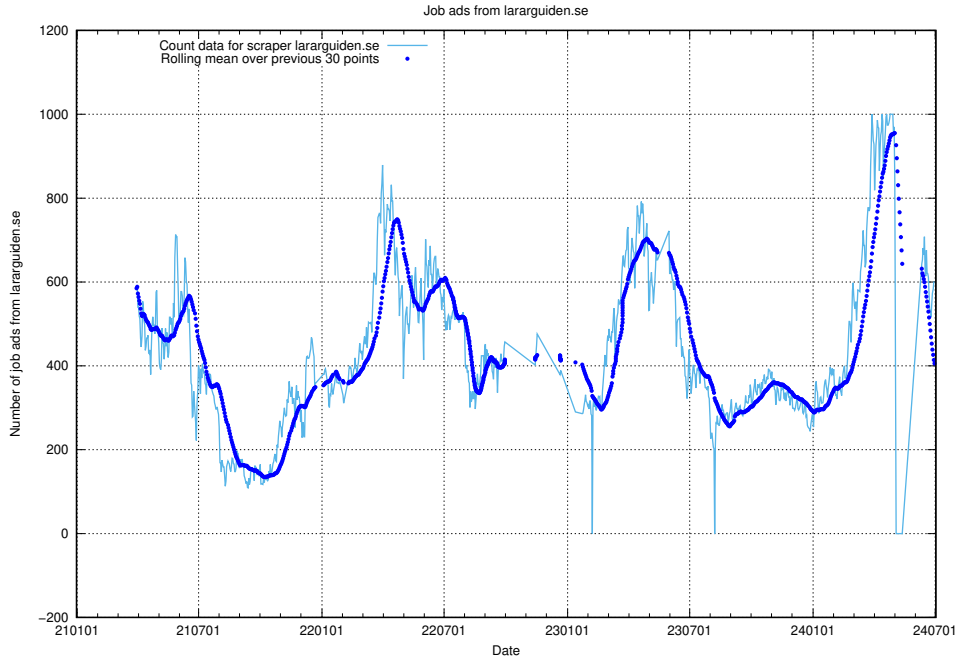

13.8 Number of ads by scraper ledigajobb.se

Here, we count the number of job ads scraped from ledigajobb.se.

13.9 Number of ads by scraper jobbdirekt.se

Here, we count the number of job ads scraped from jobbdirekt.se.