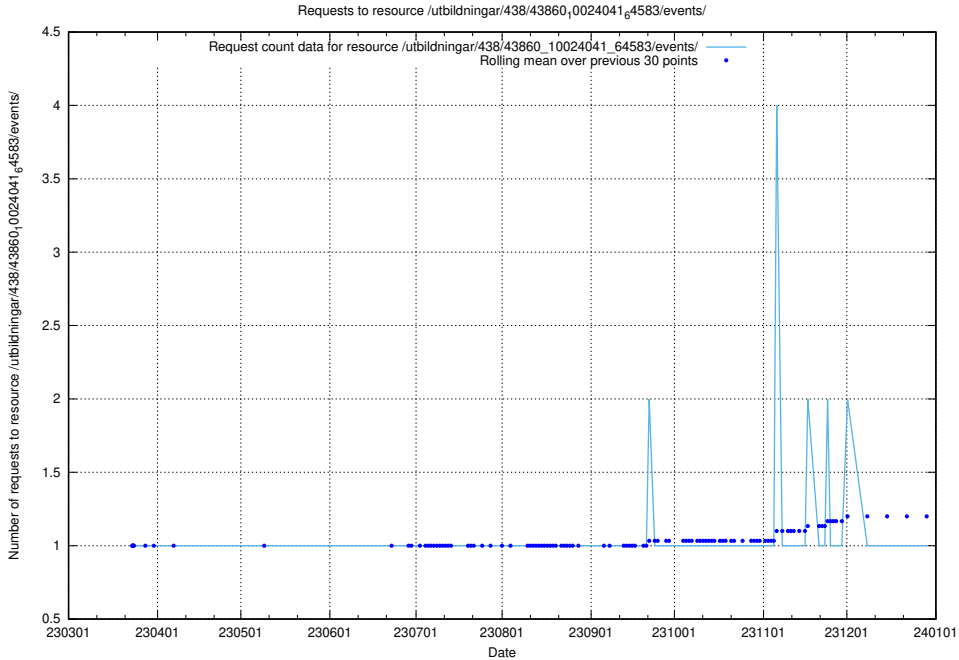

5.6589 Usage of /utbildningar/438/43860_10024041_64583/events/

Here, we count the number of requests to resource /utbildningar/438/43860_10024041_64583/events/.