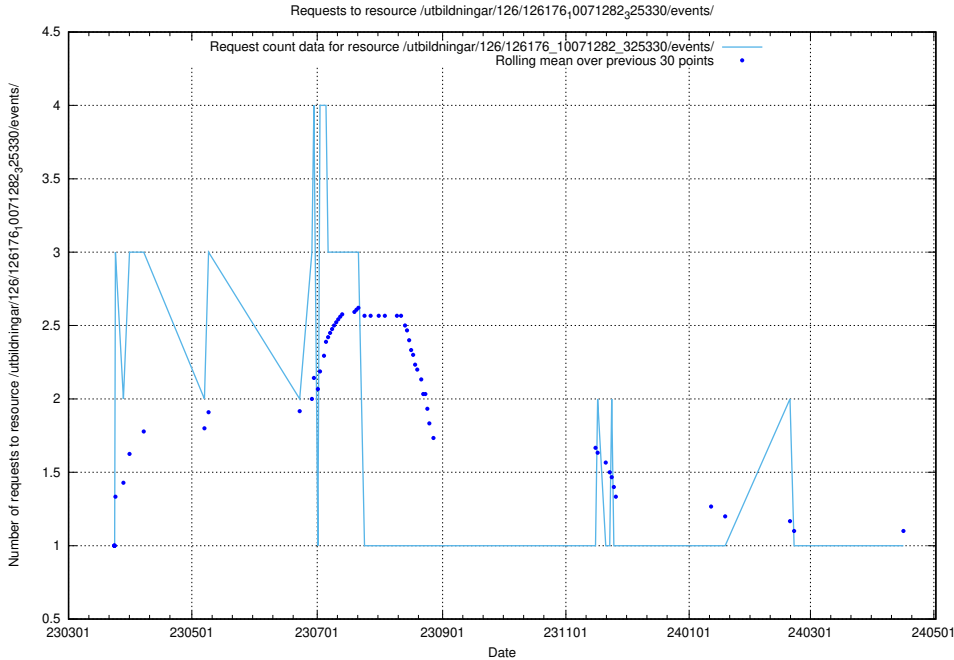

5.6692 Usage of /utbildningar/126/126176_10071282_325330/events/

Here, we count the number of requests to resource /utbildningar/126/126176_10071282_325330/events/