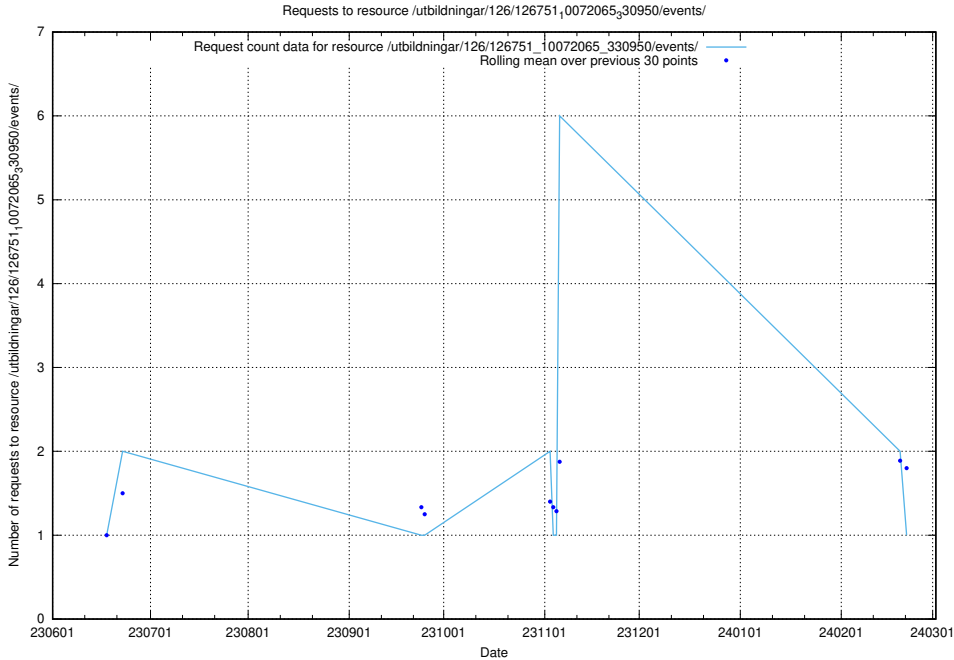

5.6136 Usage of /utbildningar/126/126751_10072065_330950/events/

Here, we count the number of requests to resource /utbildningar/126/126751_10072065_330950/events/