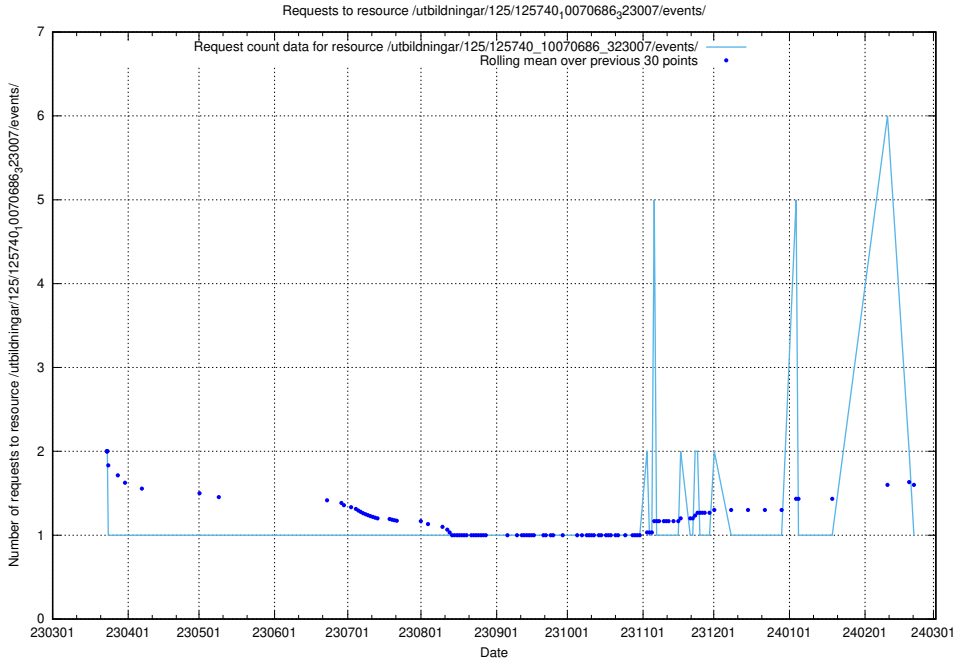

5.6545 Usage of /utbildningar/125/125740_10070686_323007/events/

Here, we count the number of requests to resource /utbildningar/125/125740_10070686_323007/events/