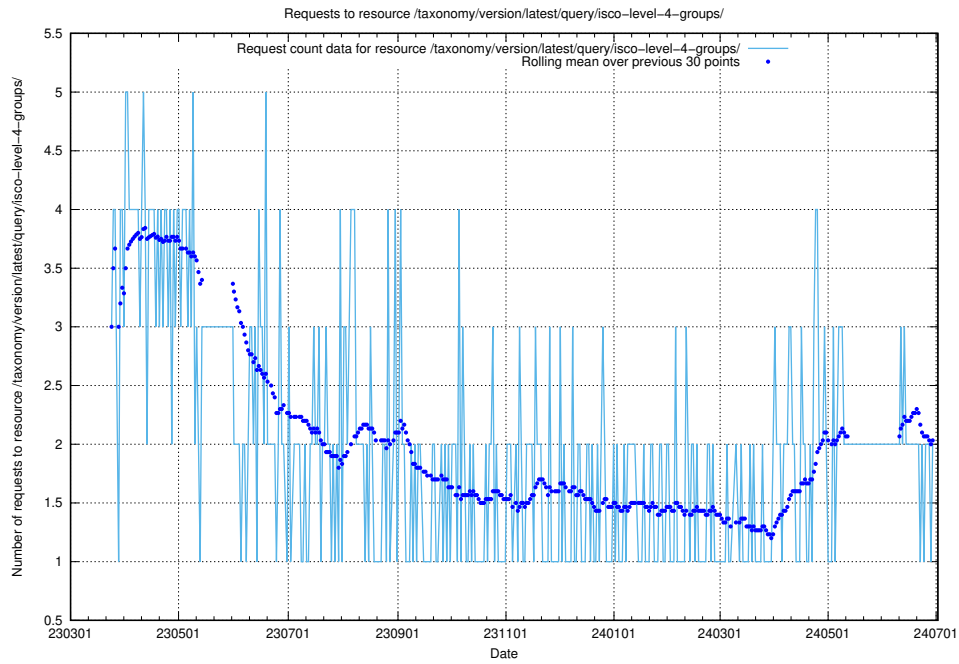

5.919 Usage of /taxonomy/version/latest/query/isco-level-4-groups/

Here, we count the number of requests to resource /taxonomy/version/latest/query/isco-level-4-groups/.