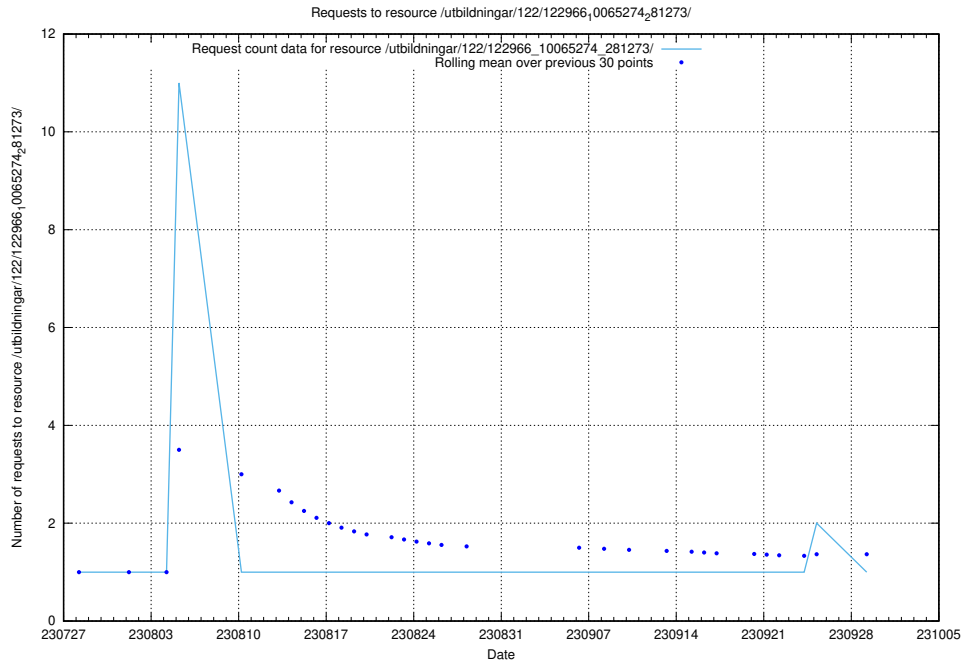

5.5196 Usage of /utbildningar/122/122966_10065274_281273/

Here, we count the number of requests to resource /utbildningar/122/122966_10065274_281273/.