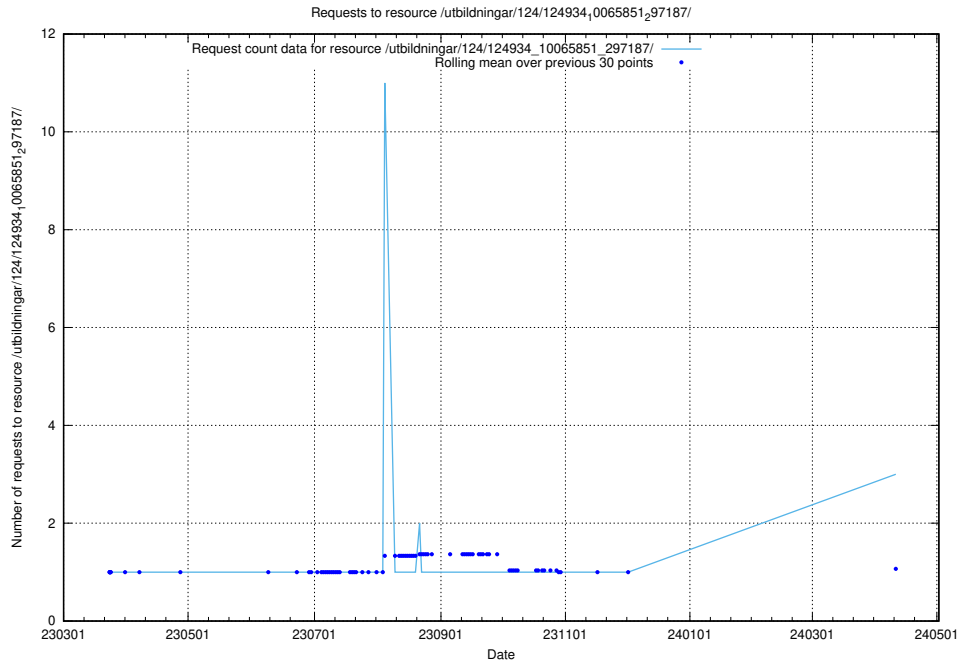

5.287 Usage of /utbildningar/utb_emil/124/124465_10067547_312970/events/

Here, we count the number of requests to resource /utbildningar/utb_emil/124/124465_10067547_312970/events/

5.288 Usage of /taxonomy/version/13/query/concepts-and-common-relations/