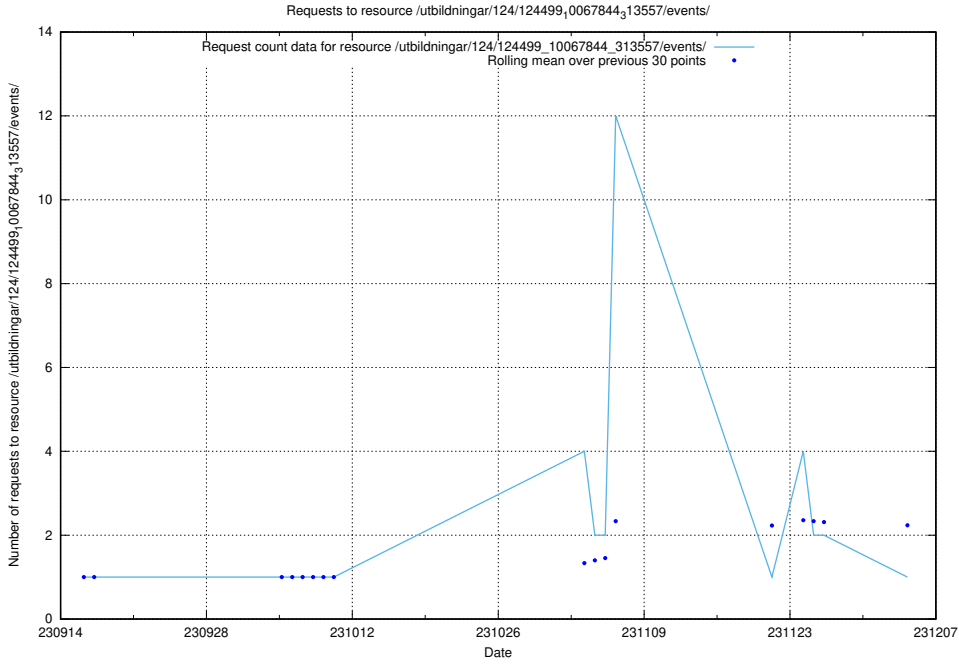

5.4842 Usage of /utbildningar/124/124499_10067844_313557/events/

Here, we count the number of requests to resource /utbildningar/124/124499_10067844_313557/events/