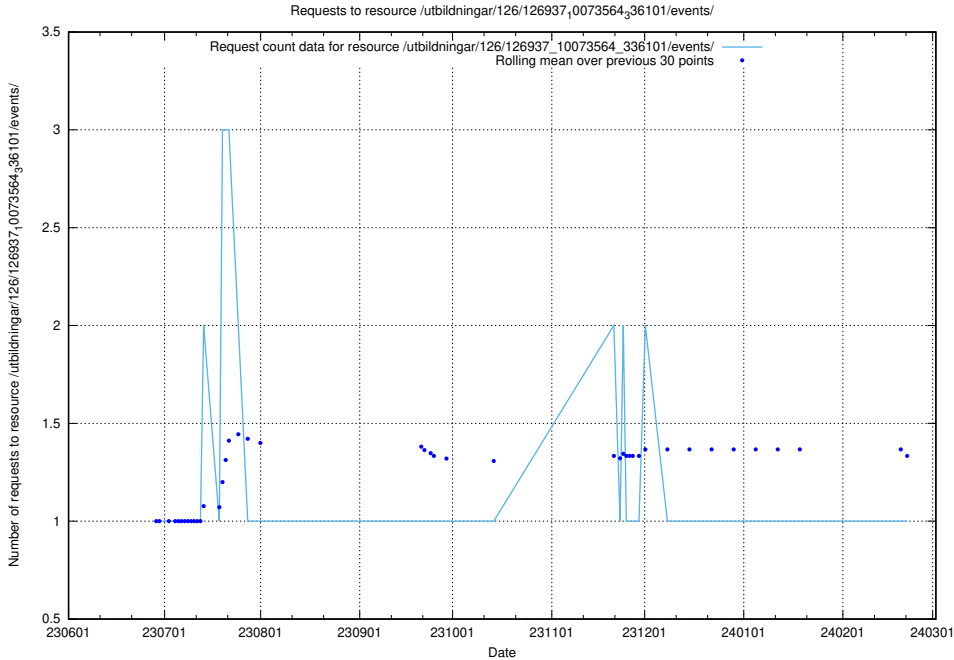

5.5725 Usage of /utbildningar/126/126937_10073564_336101/events/

Here, we count the number of requests to resource /utbildningar/126/126937_10073564_336101/events/