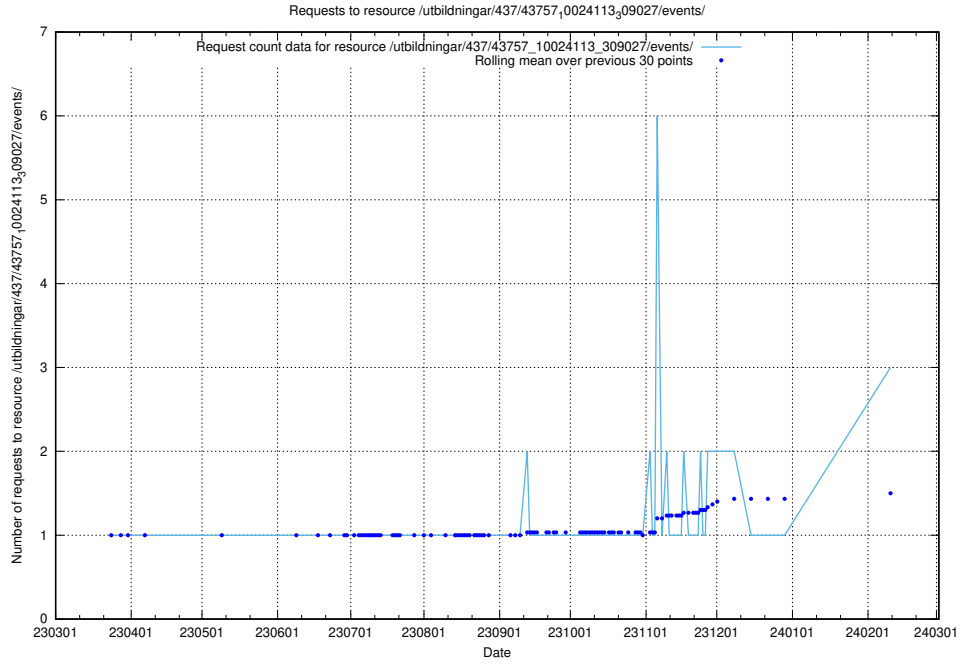

5.438 Usage of /utbildningar/437/43757_10024113_309027/events/

Here, we count the number of requests to resource /utbildningar/437/43757_10024113_309027/events/.