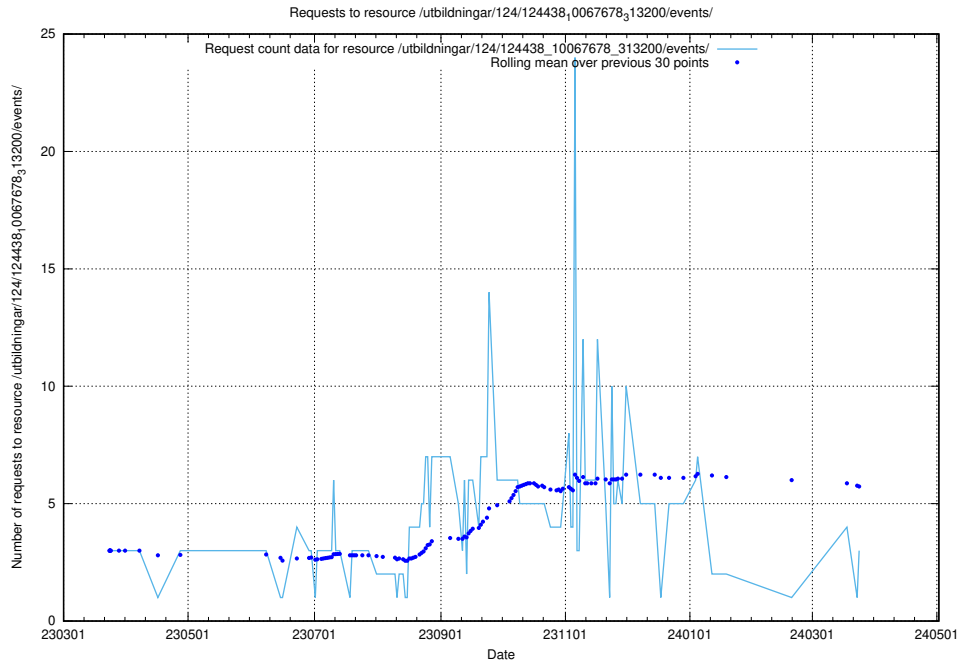

5.442 Usage of /utbildningar/124/124438_10067678_313200/events/

Here, we count the number of requests to resource /utbildningar/124/124438_10067678_313200/events/