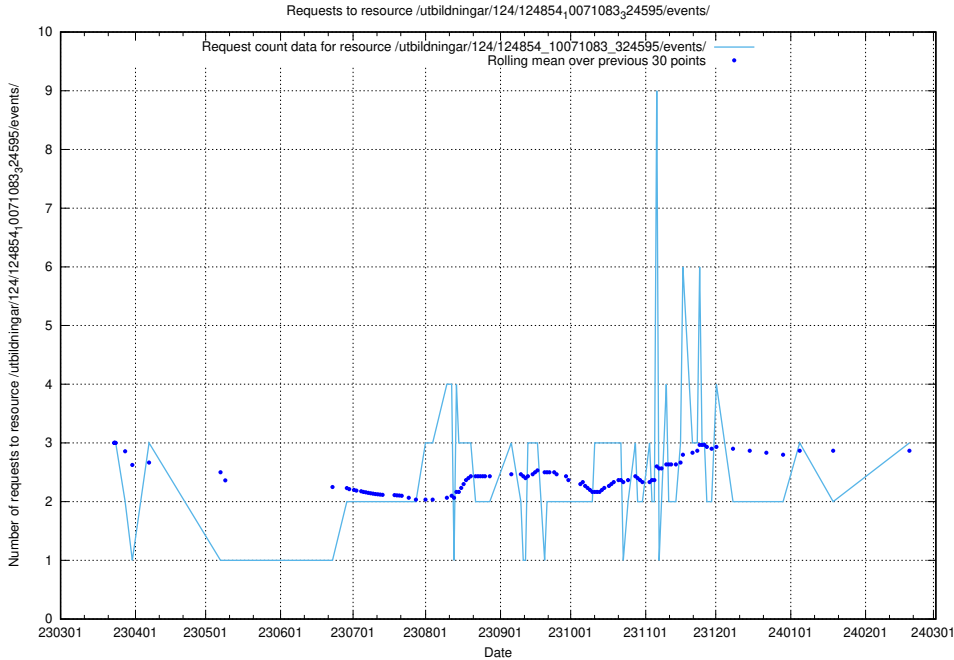

5.441 Usage of /utbildningar/124/124854_10071083_324595/events/

Here, we count the number of requests to resource /utbildningar/124/124854_10071083_324595/events/