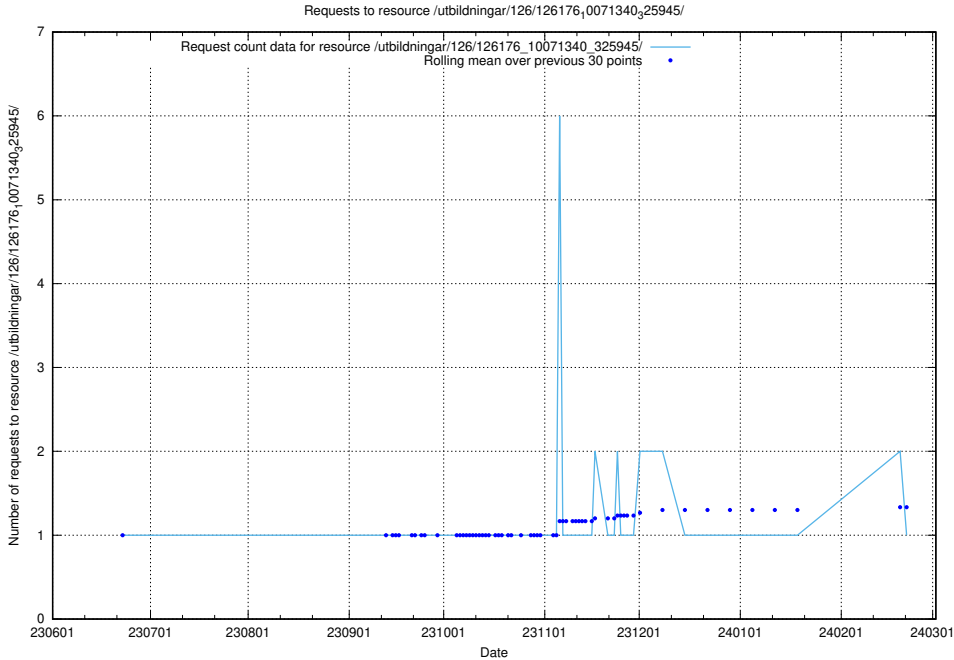

5.5962 Usage of /utbildningar/126/126176_10071340_325945/

Here, we count the number of requests to resource /utbildningar/126/126176_10071340_325945/.

5.5963 Usage of /utbildningar/126/126095_10071328_329301/events/