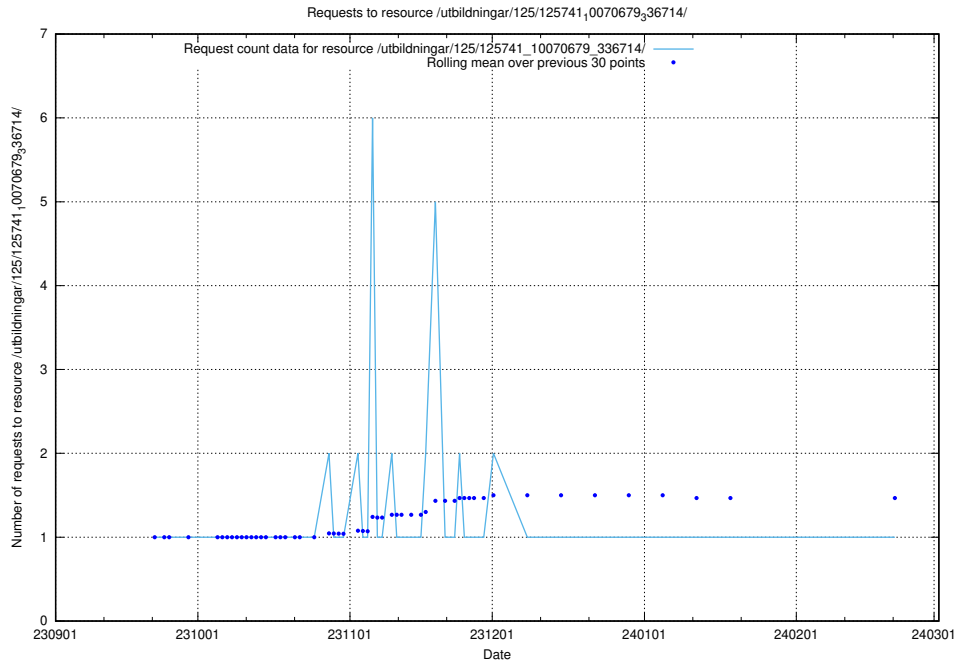

5.4793 Usage of /utbildningar/125/125741_10070679_336714/

Here, we count the number of requests to resource /utbildningar/125/125741_10070679_336714/.