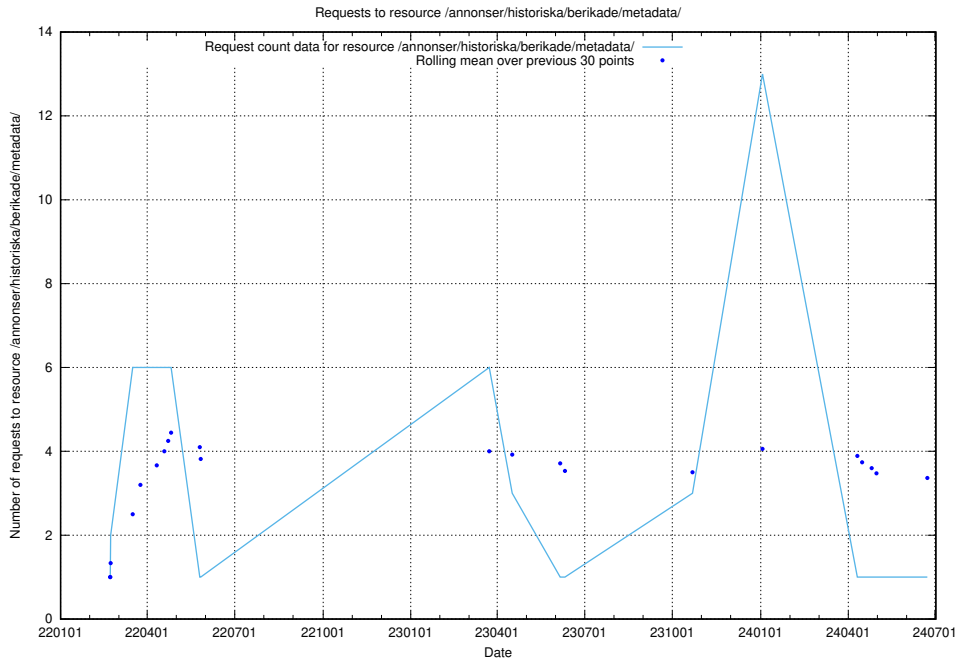

5.1256 Usage of /annonser/historiska/berikade/metadata/

Here, we count the number of requests to resource /annonser/historiska/berikade/metadata/.