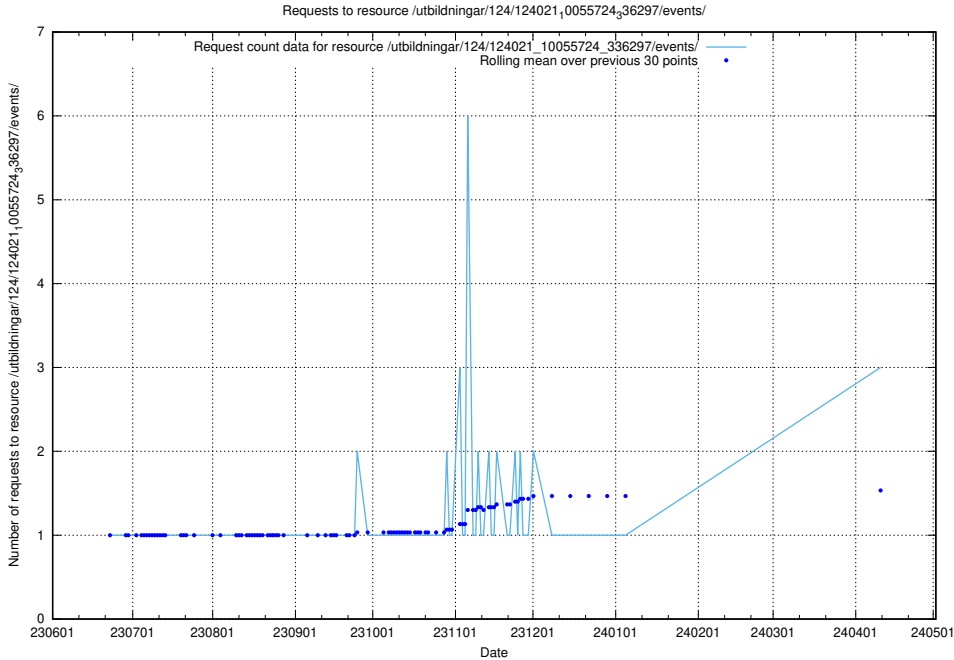

5.416 Usage of /utbildningar/124/124021_10055724_336297/events/

Here, we count the number of requests to resource /utbildningar/124/124021_10055724_336297/events/