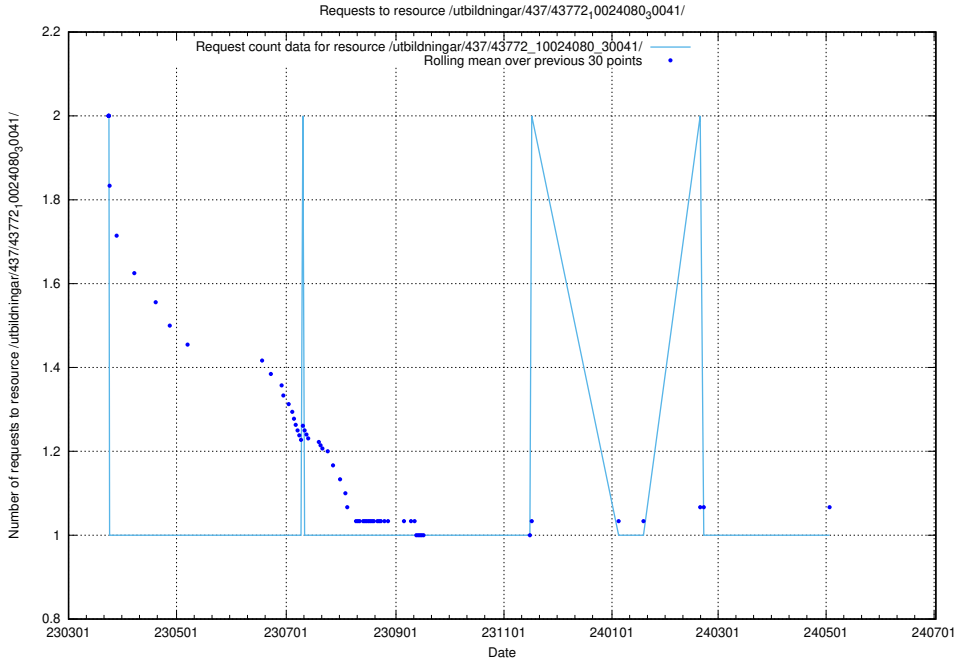

5.6535 Usage of /utbildningar/437/43772_10024080_30041/

Here, we count the number of requests to resource /utbildningar/437/43772_10024080_30041/.