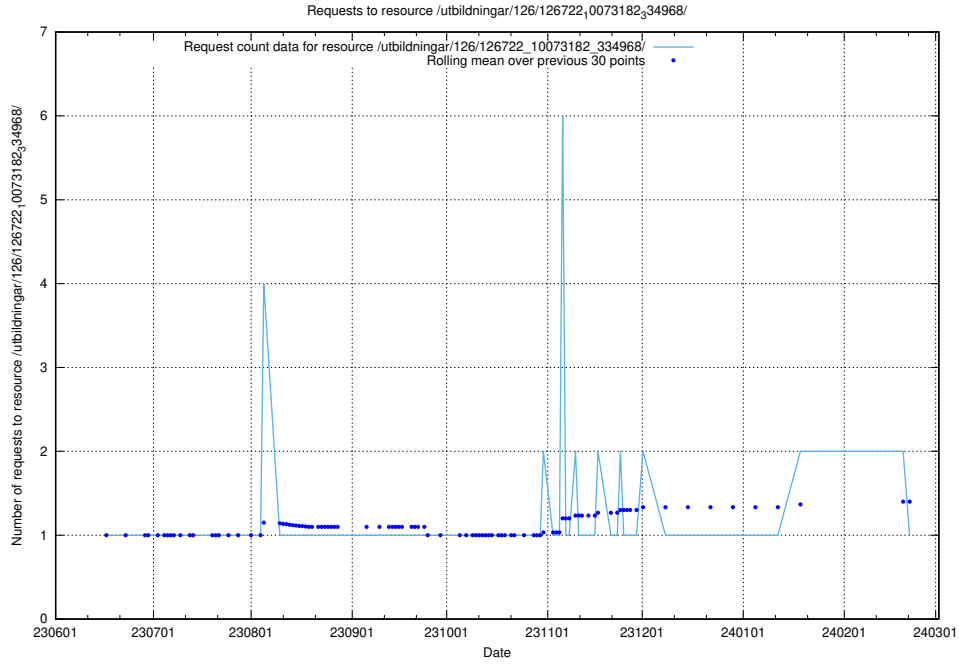

5.6146 Usage of /utbildningar/126/126722_10073182_334968/

Here, we count the number of requests to resource /utbildningar/126/126722_10073182_334968/.