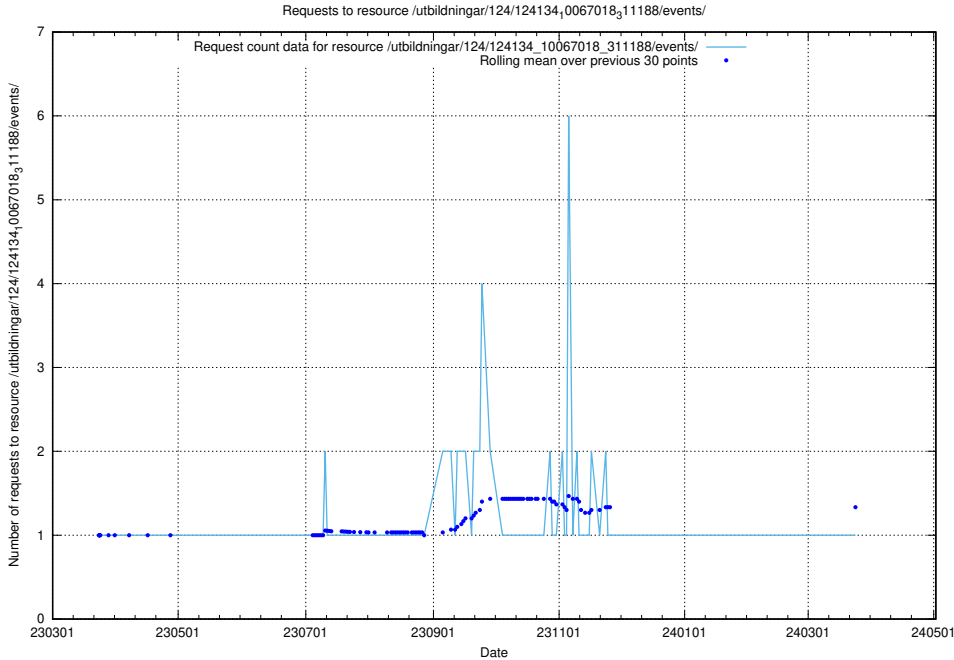

5.4374 Usage of /utbildningar/124/124134_10067018_311188/events/

Here, we count the number of requests to resource /utbildningar/124/124134_10067018_311188/events/