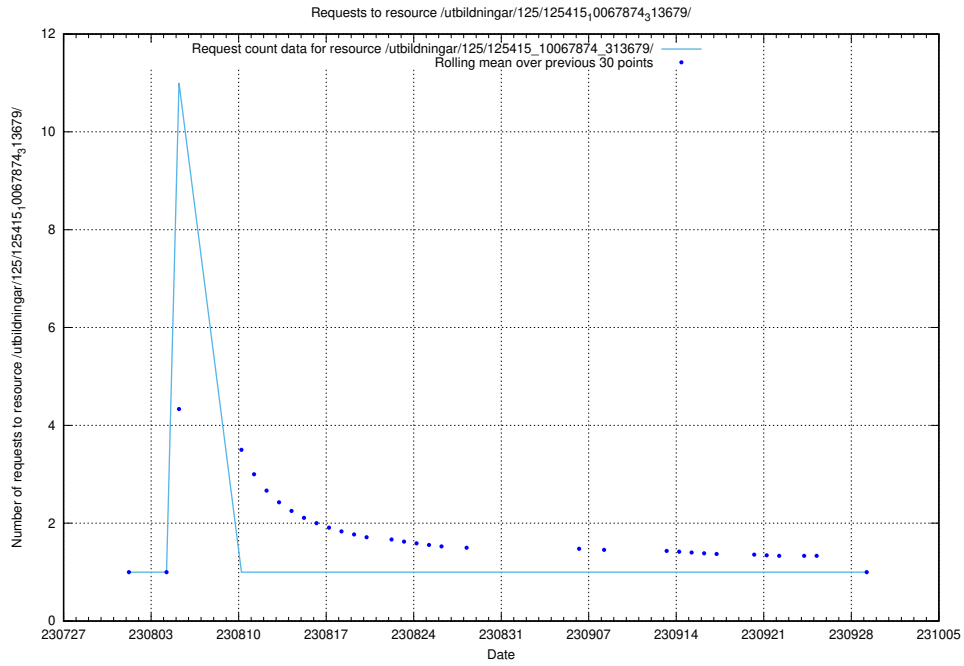

5.5179 Usage of /utbildningar/125/125415_10067874_313679/

Here, we count the number of requests to resource /utbildningar/125/125415_10067874_313679/.