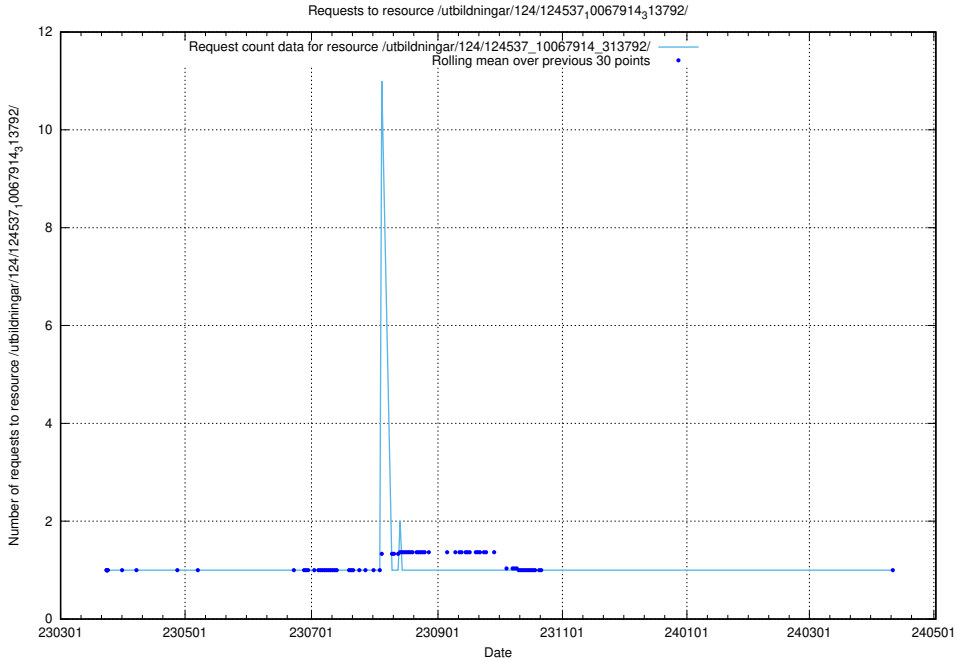

5.1227 Usage of /utbildningar/124/124537_10067914_313792/

Here, we count the number of requests to resource /utbildningar/124/124537_10067914_313792/.