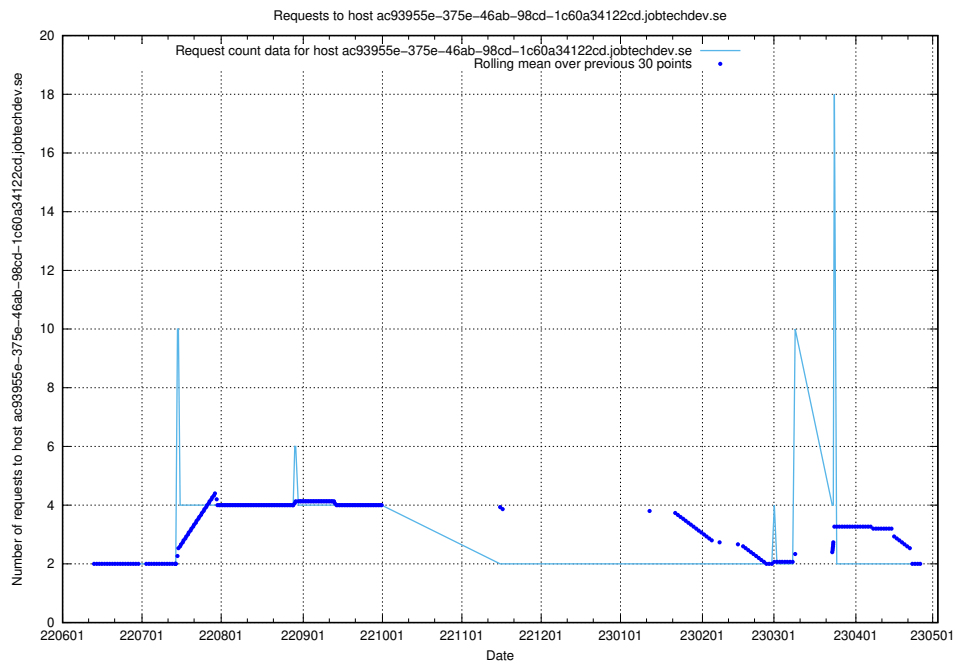

7.411 Usage of fourm.jobtechdev.se

Here, we count the number of requests to host fourm.jobtechdev.se.

7.412 Usage of ac93955e-375e-46ab-98cd-1c60a34122cd.jobtechdev.se

Here, we count the number of requests to host ac93955e-375e-46ab-98cd-1c60a34122cd.jobtechdev.se.