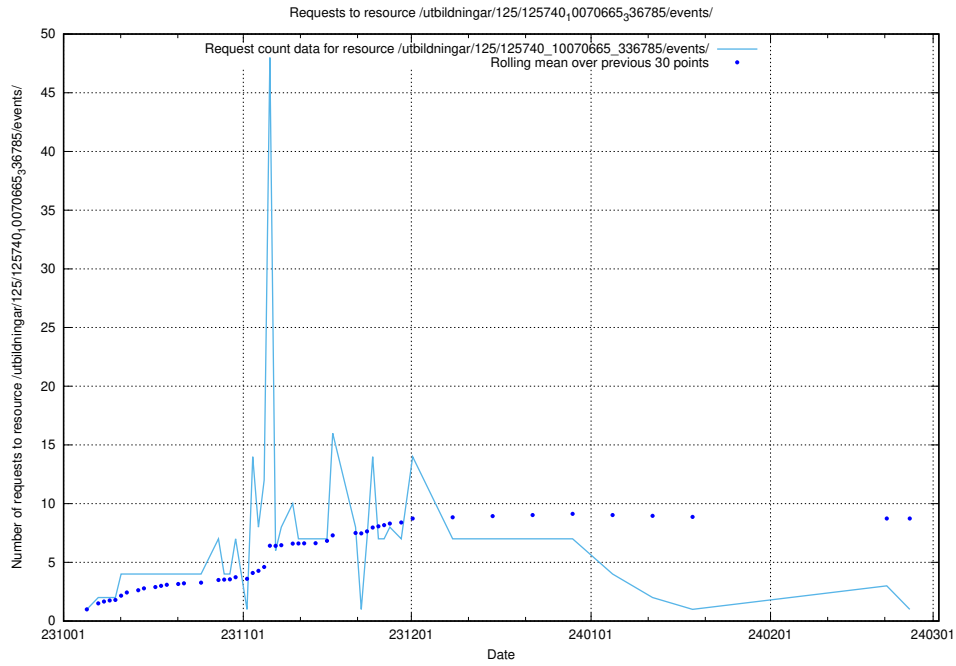

5.4699 Usage of /utbildningar/125/125740_10070665_336785/events/

Here, we count the number of requests to resource /utbildningar/125/125740_10070665_336785/events/