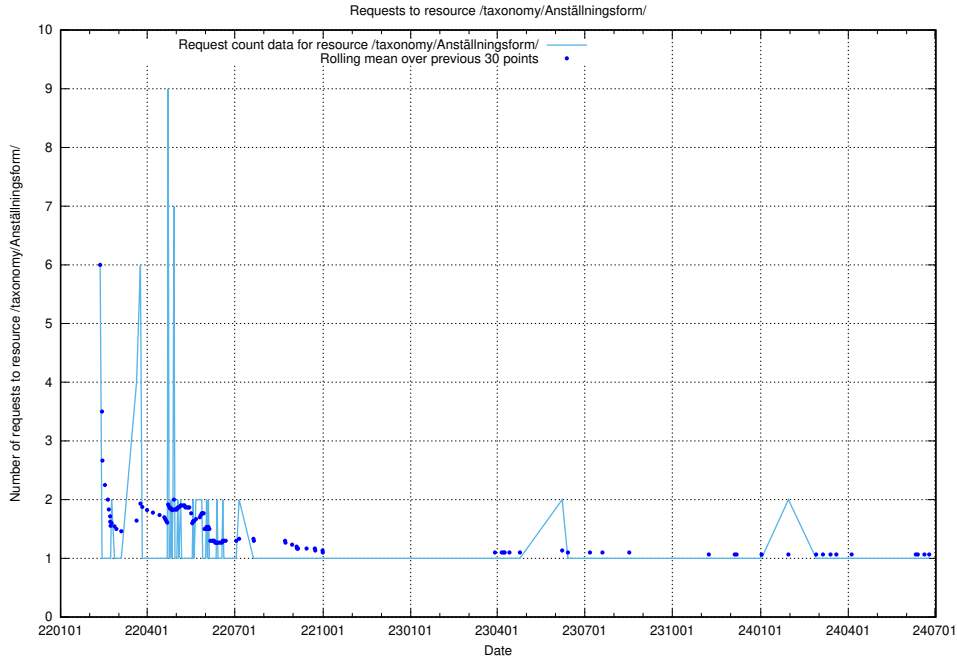

5.1617 Usage of /taxonomy/Anställningsform/

Here, we count the number of requests to resource /taxonomy/Anställningsform/.