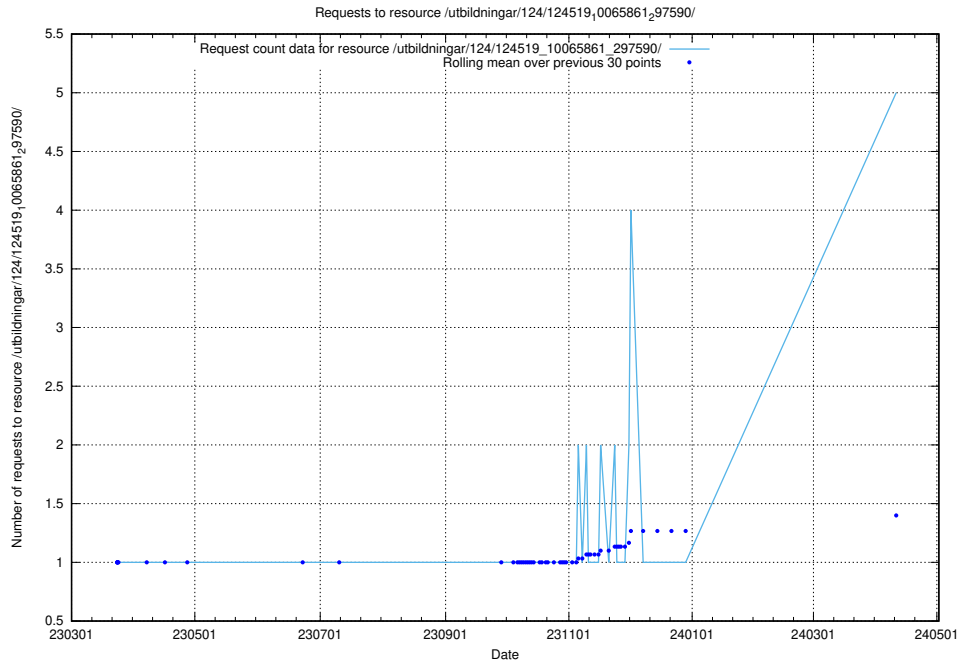

5.137 Usage of /utbildningar/124/124519_10065861_297590/

Here, we count the number of requests to resource /utbildningar/124/124519_10065861_297590/.