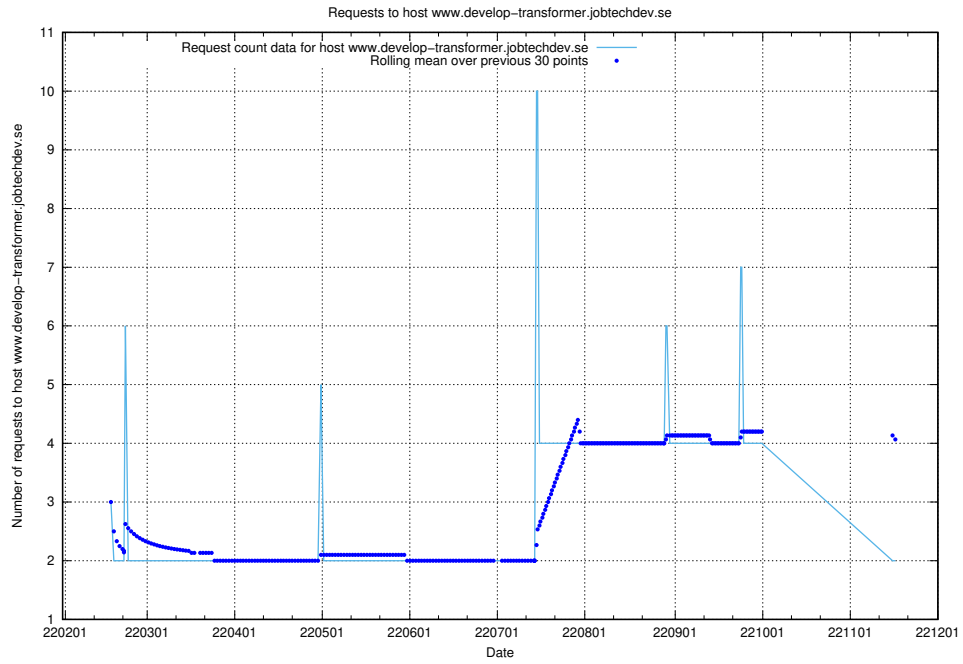

7.543 Usage of `www.develop-transformer.jobtechdev.se`

Here, we count the number of requests to host `www.develop-transformer.jobtechdev.se`.

7.544 Usage of standby.jobtechdev.se

Here, we count the number of requests to host standby.jobtechdev.se.