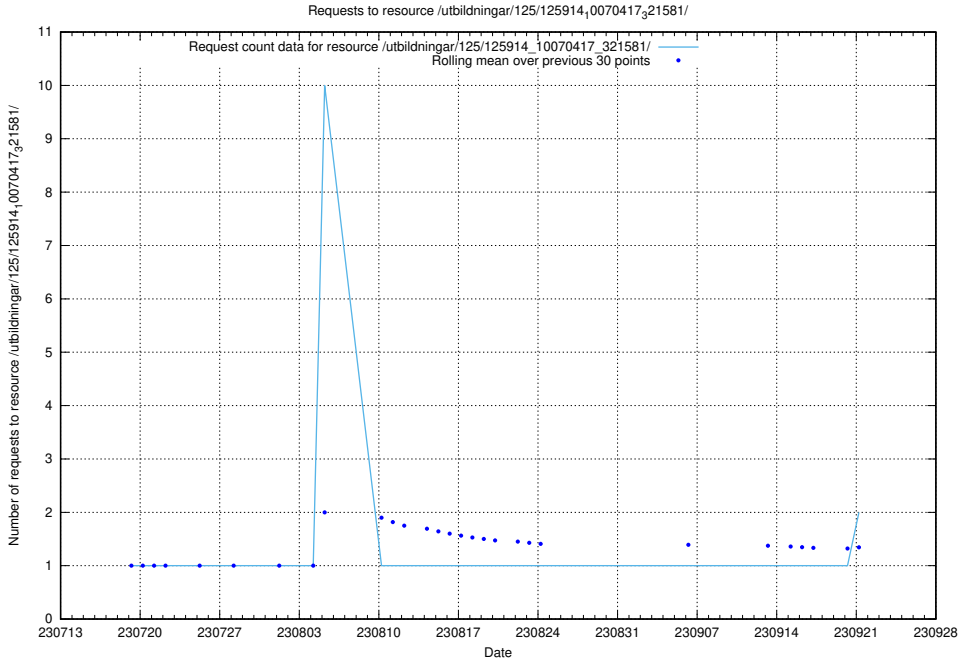

5.766 Usage of /utbildningar/125/125914_10070417_321581/

Here, we count the number of requests to resource /utbildningar/125/125914_10070417_321581/.