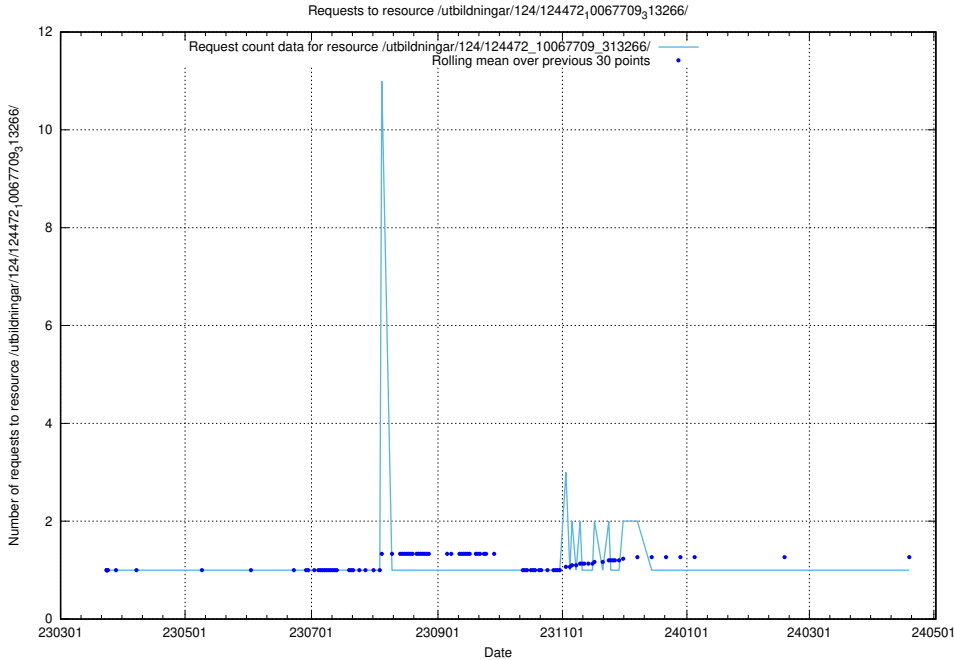

5.3339 Usage of /utbildningar/124/124472_10067709_313266/

Here, we count the number of requests to resource /utbildningar/124/124472_10067709_313266/.