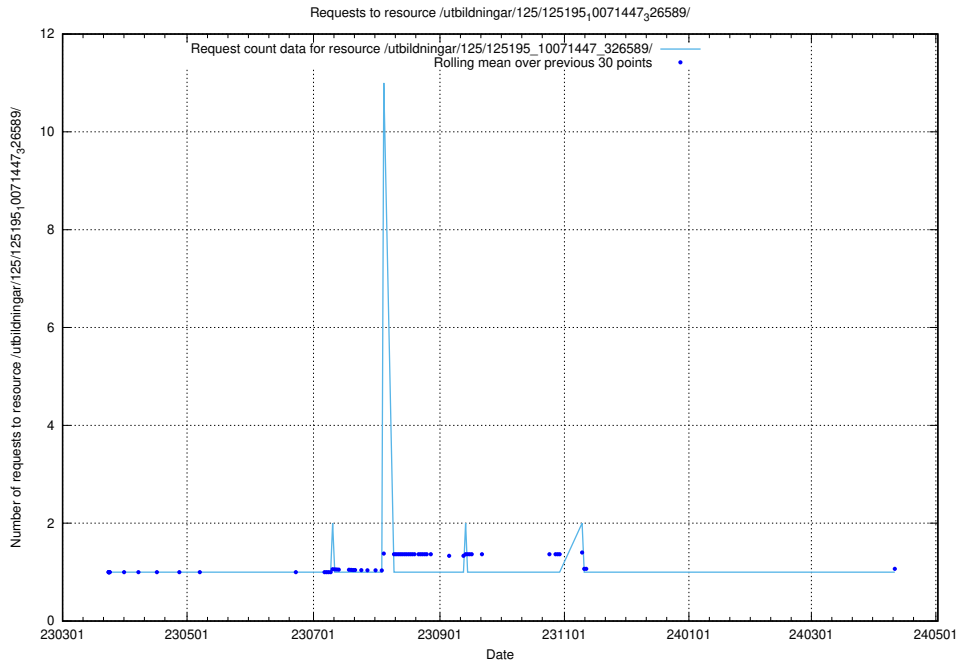

5.1132 Usage of /utbildningar/125/125195_10071447_326589/

Here, we count the number of requests to resource /utbildningar/125/125195_10071447_326589/.