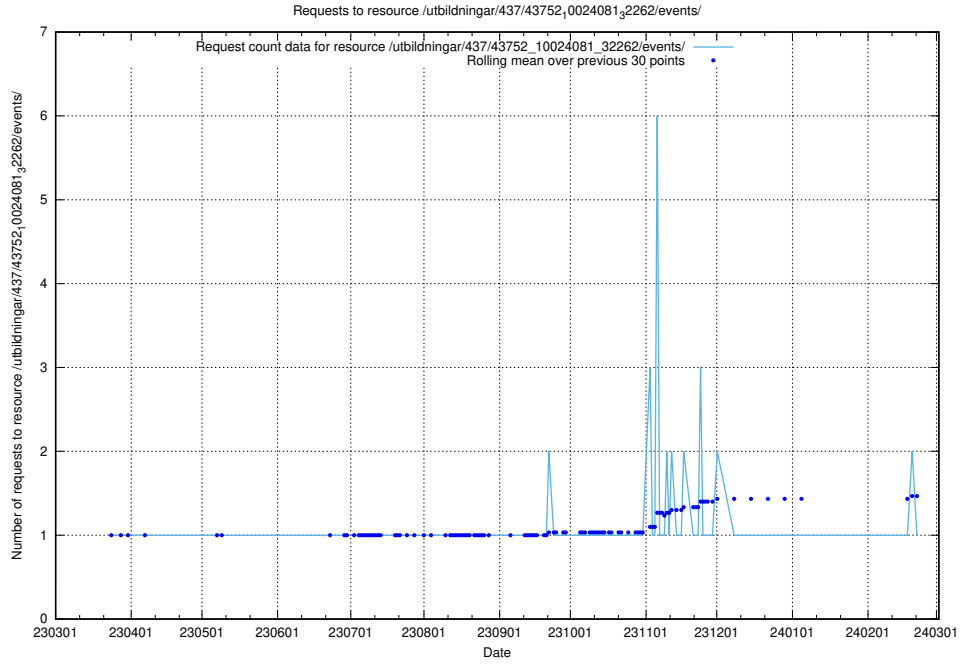

5.6460 Usage of /utbildningar/437/43752_10024081_32262/events/

Here, we count the number of requests to resource /utbildningar/437/43752_10024081_32262/events/.