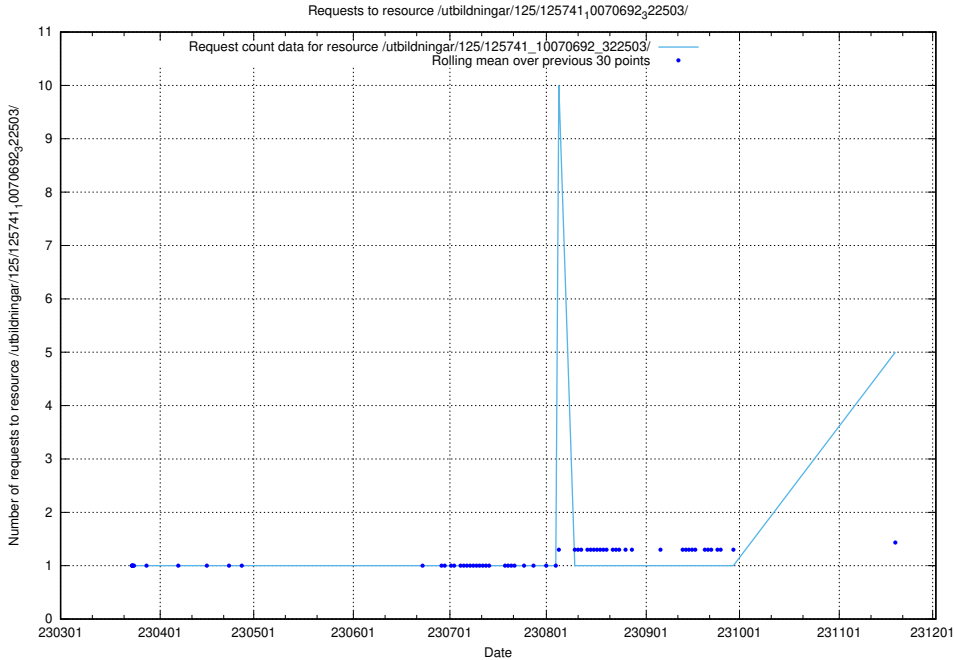

5.172 Usage of /utbildningar/125/125741_10070692_322503/

Here, we count the number of requests to resource /utbildningar/125/125741_10070692_322503/.