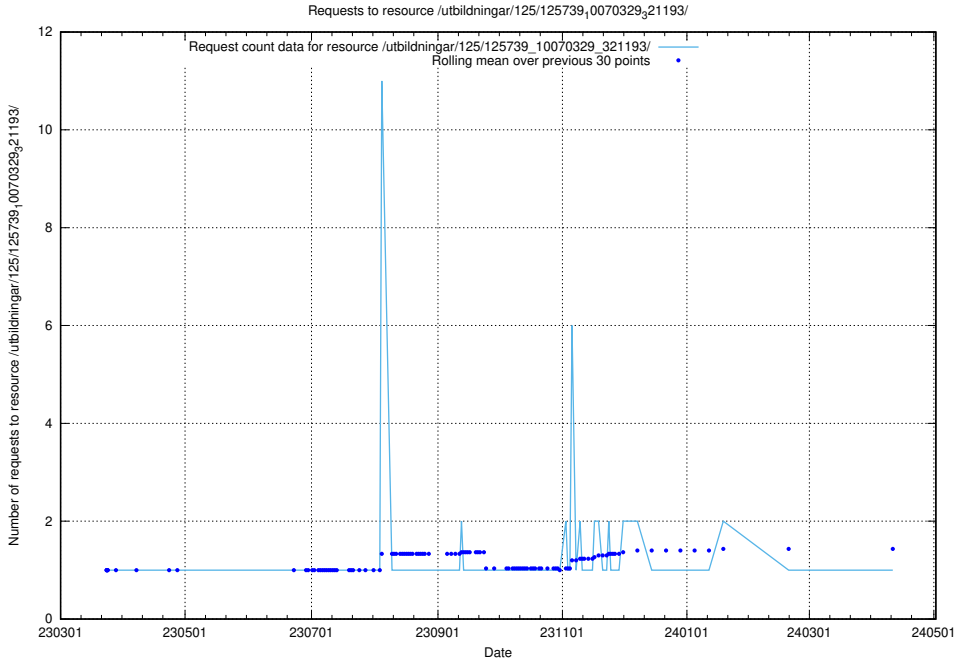

5.1022 Usage of /utbildningar/125/125739_10070329_321193/

Here, we count the number of requests to resource /utbildningar/125/125739_10070329_321193/.