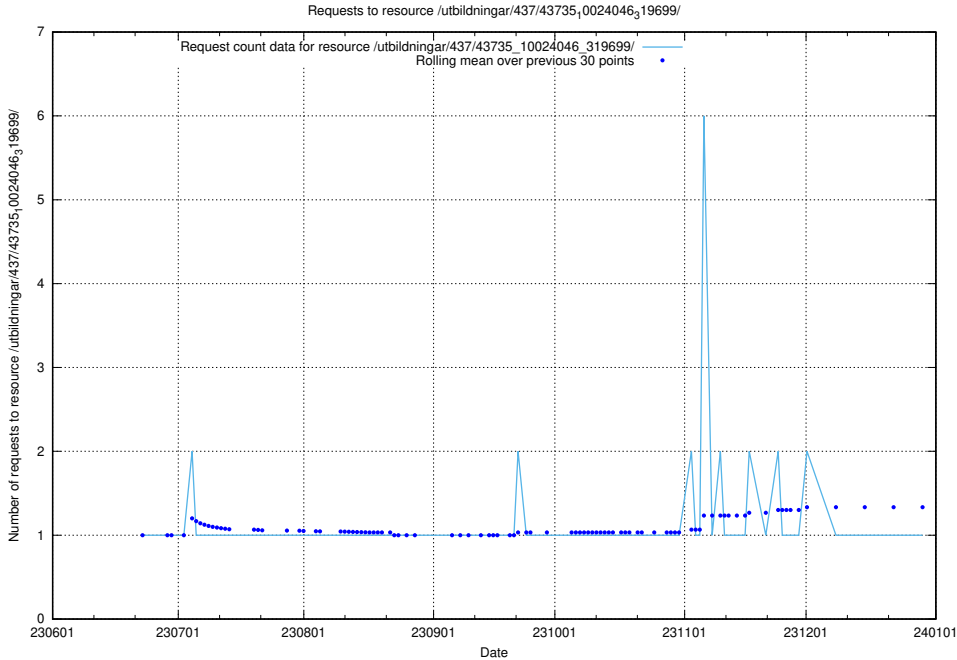

5.5861 Usage of /utbildningar/437/43735_10024046_319699/

Here, we count the number of requests to resource /utbildningar/437/43735_10024046_319699/.