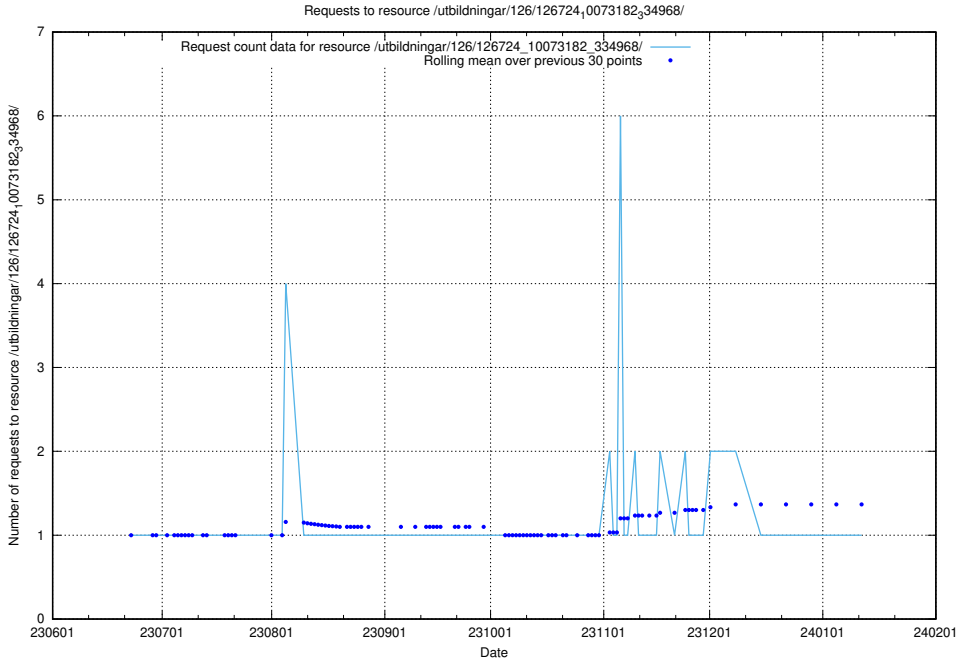

5.5887 Usage of /utbildningar/126/126724_10073182_334968/

Here, we count the number of requests to resource /utbildningar/126/126724_10073182_334968/.