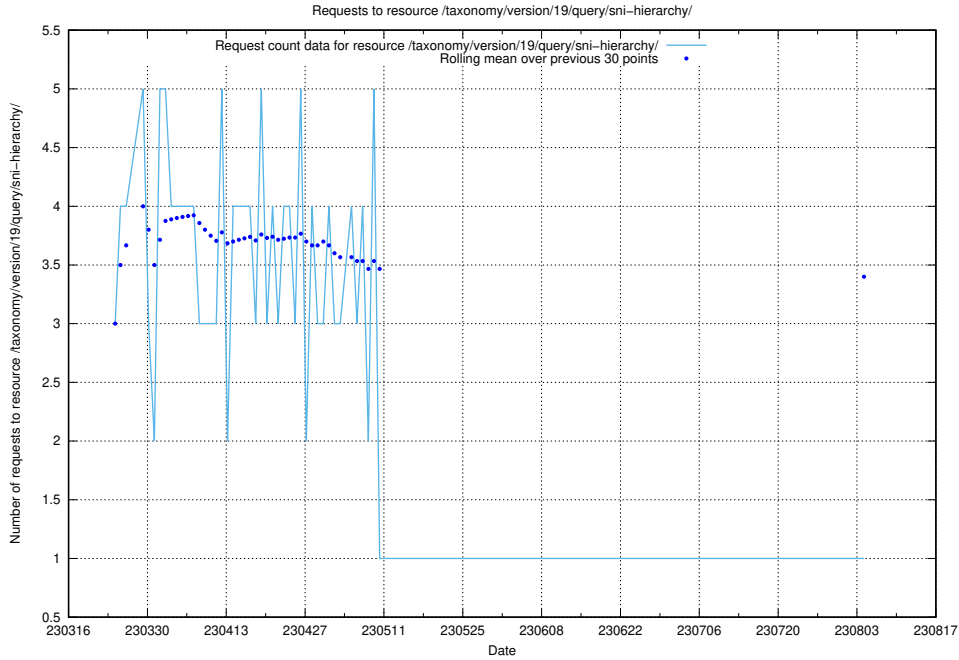

5.6397 Usage of /taxonomy/version/19/query/sni-hierarchy/

Here, we count the number of requests to resource /taxonomy/version/19/query/sni-hierarchy/.