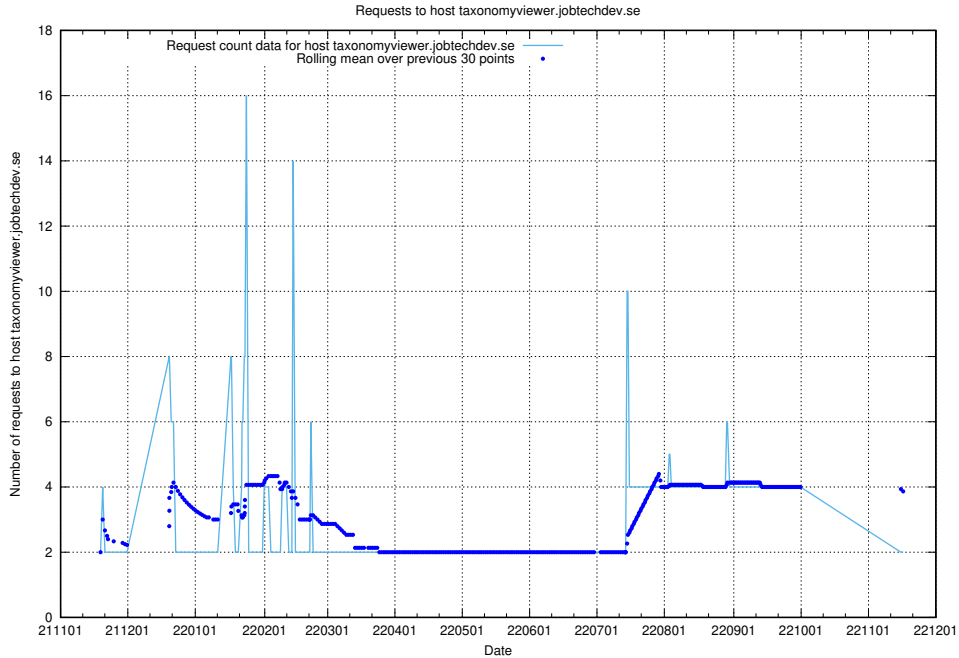

7.466 Usage of taxonomyviewer.jobtechdev.se

Here, we count the number of requests to host taxonomyviewer.jobtechdev.se.