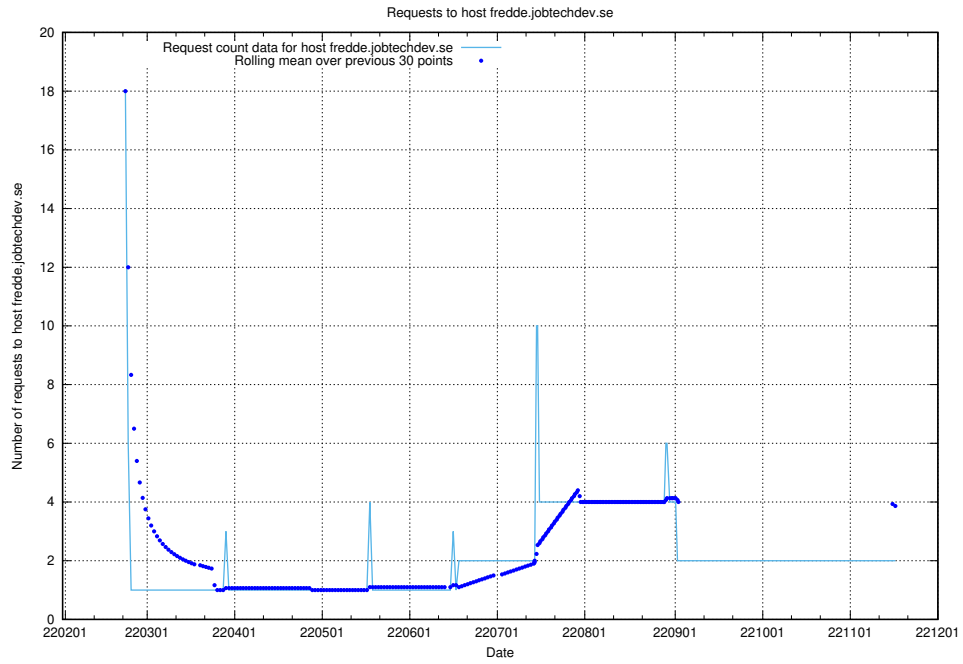

7.524 Usage of fredde.jobtechdev.se

Here, we count the number of requests to host fredde.jobtechdev.se.

7.525 Usage of fredde.api.jobtechdev.se

Here, we count the number of requests to host fredde.api.jobtechdev.se.