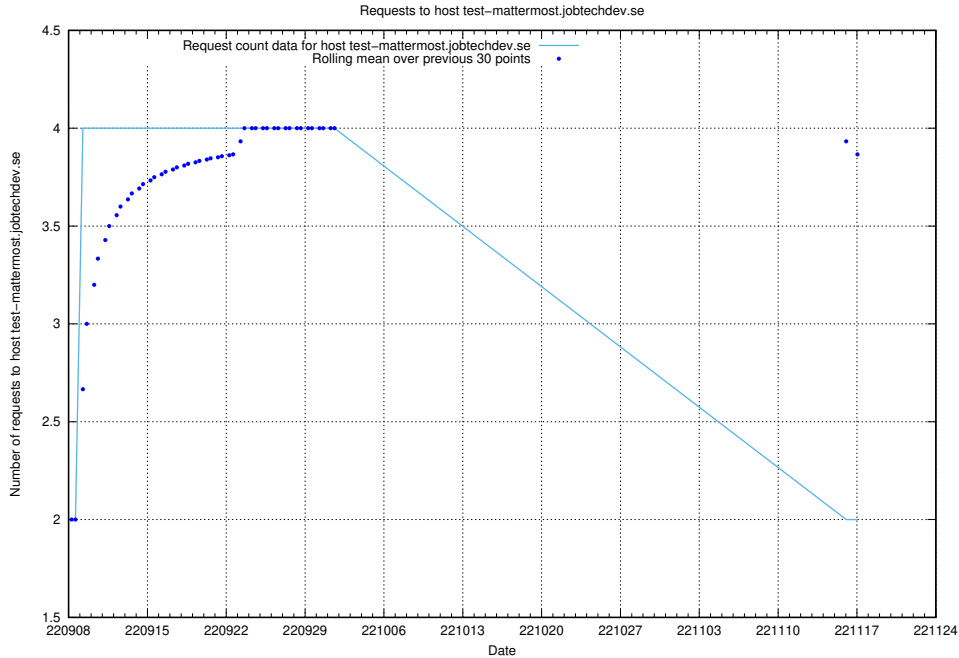

7.332 Usage of test-mattermost.jobtechdev.se

Here, we count the number of requests to host test-mattermost.jobtechdev.se.