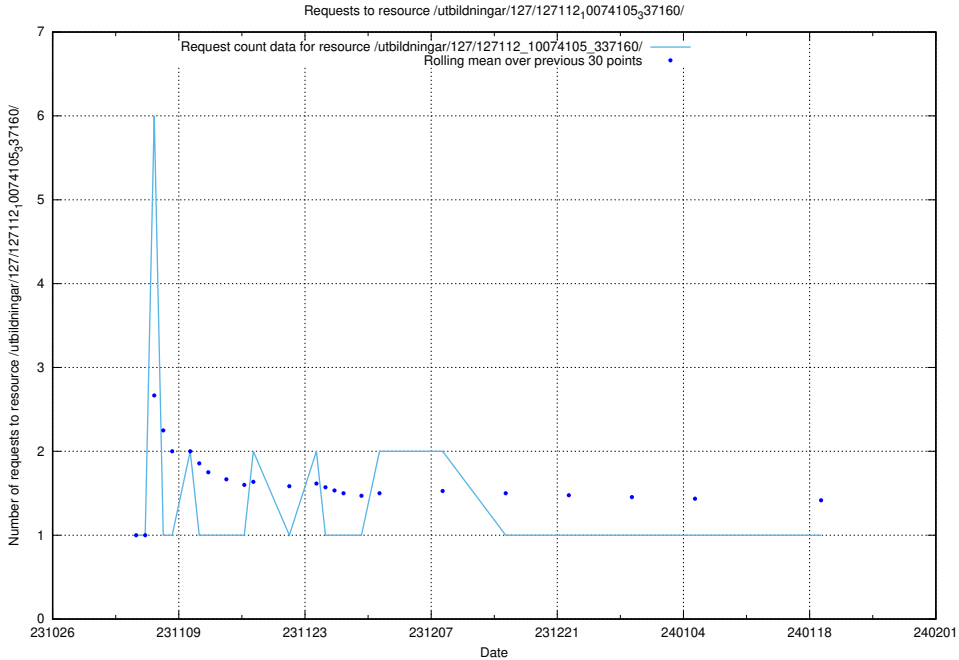

5.4419 Usage of /utbildningar/127/127112_10074105_337160/

Here, we count the number of requests to resource /utbildningar/127/127112_10074105_337160/.