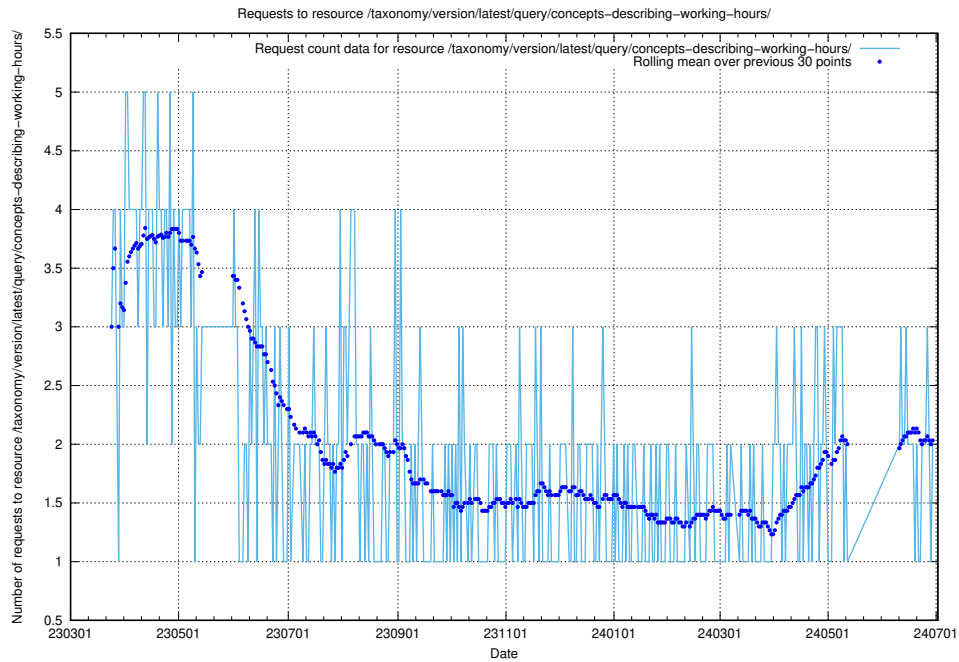

5.926 Usage of /taxonomy/version/latest/query/concepts-describing-working-hours/

Here, we count the number of requests to resource /taxonomy/version/latest/query/concepts-describing-working-hours/.