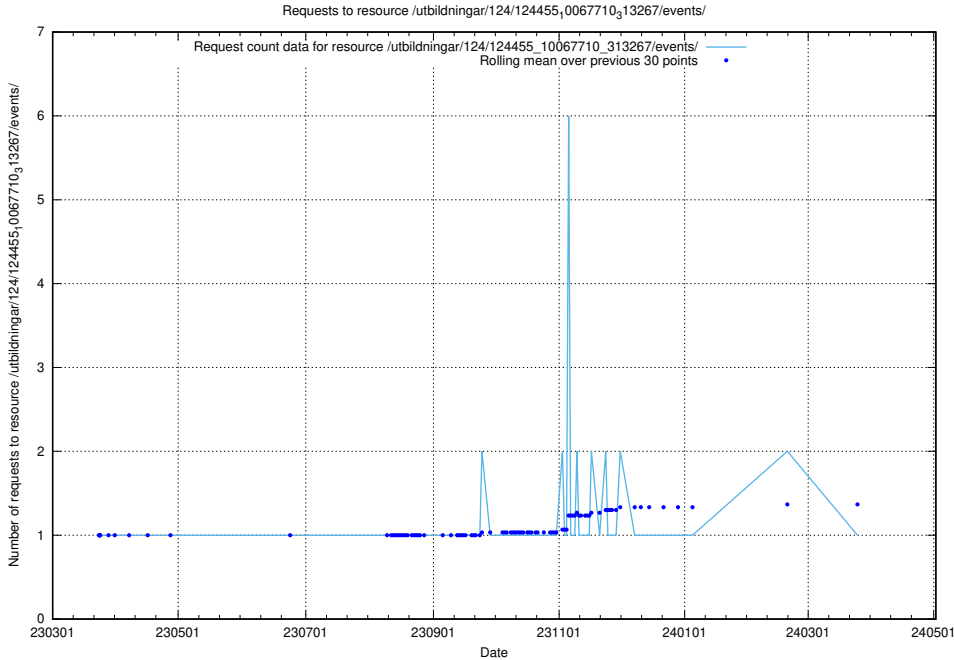

5.3725 Usage of /utbildningar/124/124455_10067710_313267/events/

Here, we count the number of requests to resource /utbildningar/124/124455_10067710_313267/events/