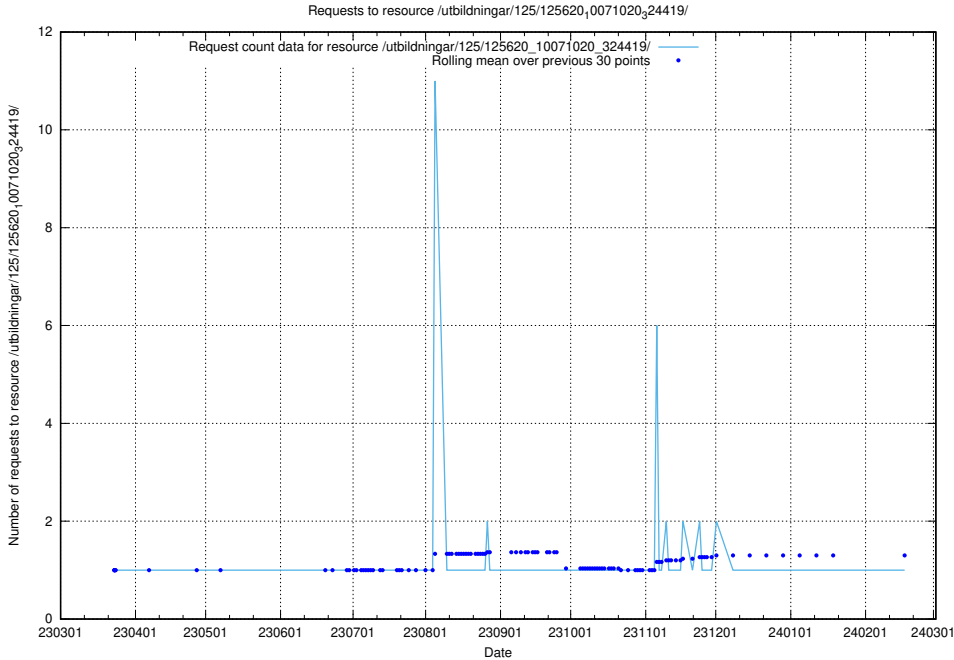

5.1067 Usage of /utbildningar/125/125620_10071020_324419/

Here, we count the number of requests to resource /utbildningar/125/125620_10071020_324419/.