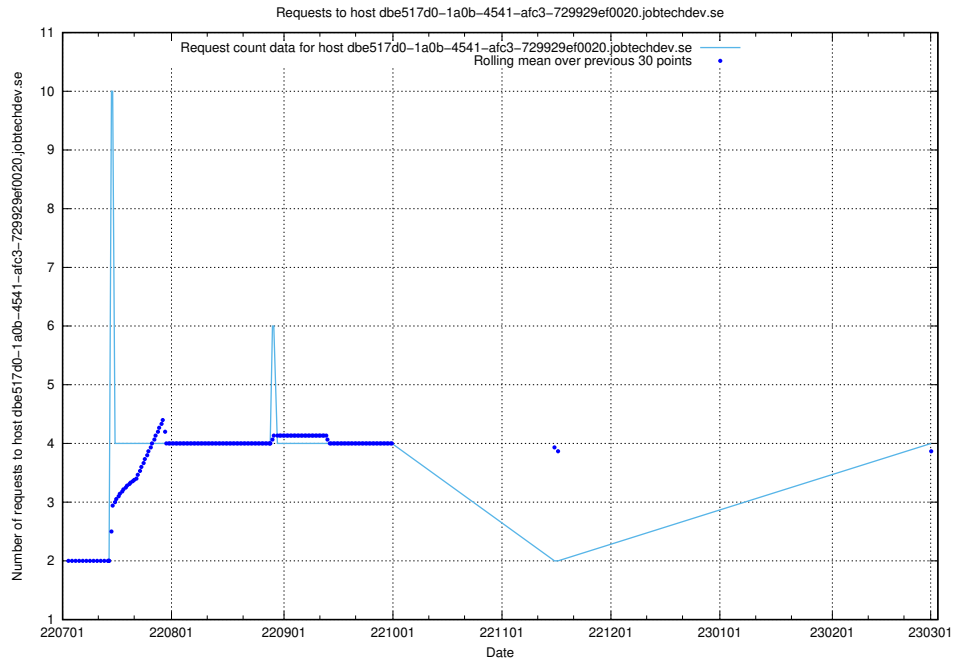

7.146 Usage of db517d0-1a0b-4541-afc3-729929ef0020.jobtechdev.se

Here, we count the number of requests to host db517d0-1a0b-4541-afc3-729929ef0020.jobtechdev.se.