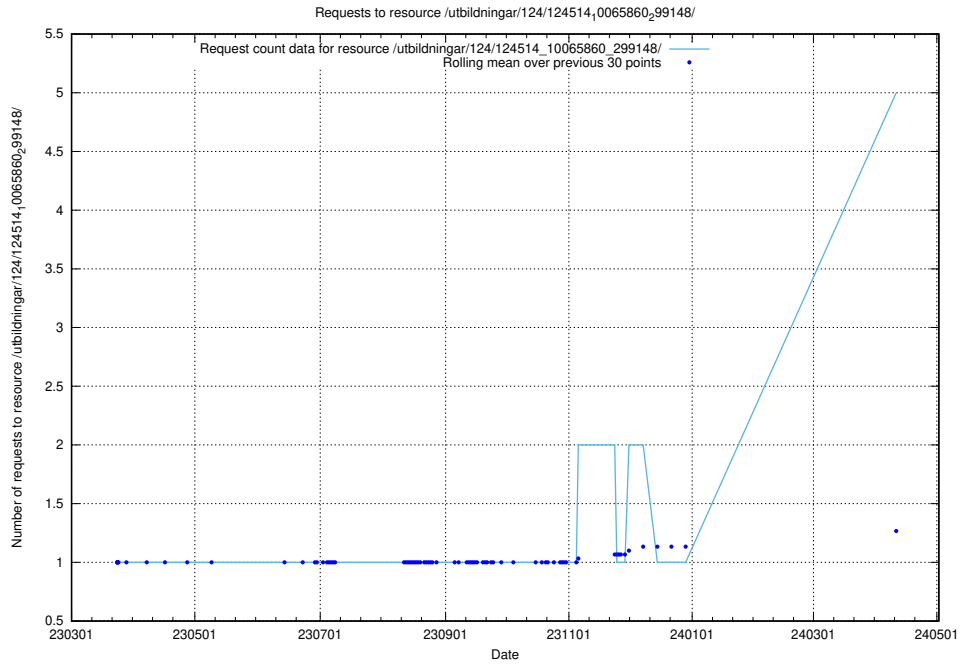

5.144 Usage of /utbildningar/124/124514_10065860_299148/

Here, we count the number of requests to resource /utbildningar/124/124514_10065860_299148/.