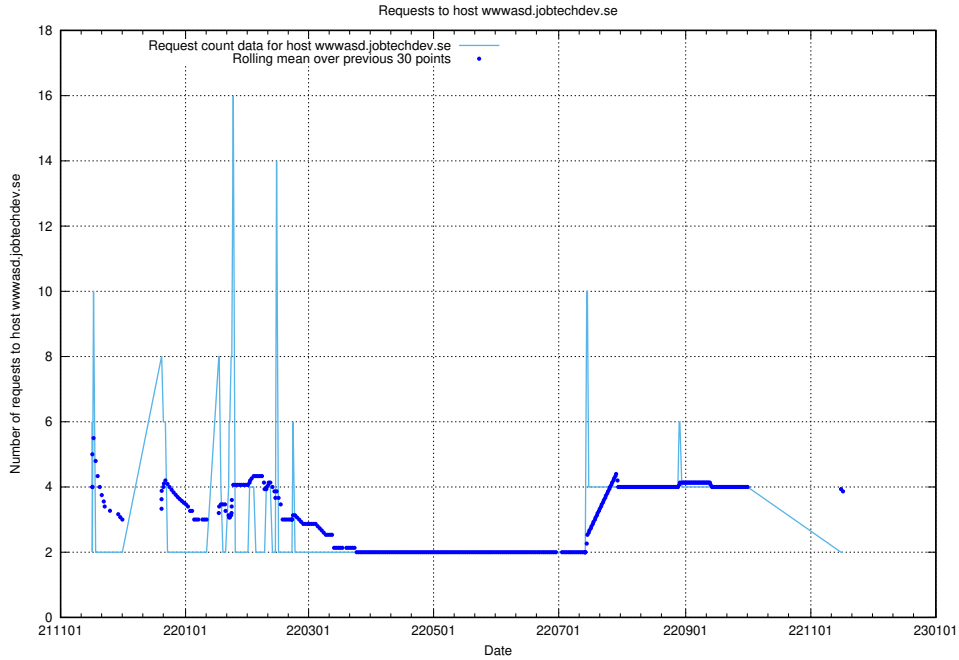

7.542 Usage of wwwasd.jobtechdev.se

Here, we count the number of requests to host wwwasd.jobtechdev.se.