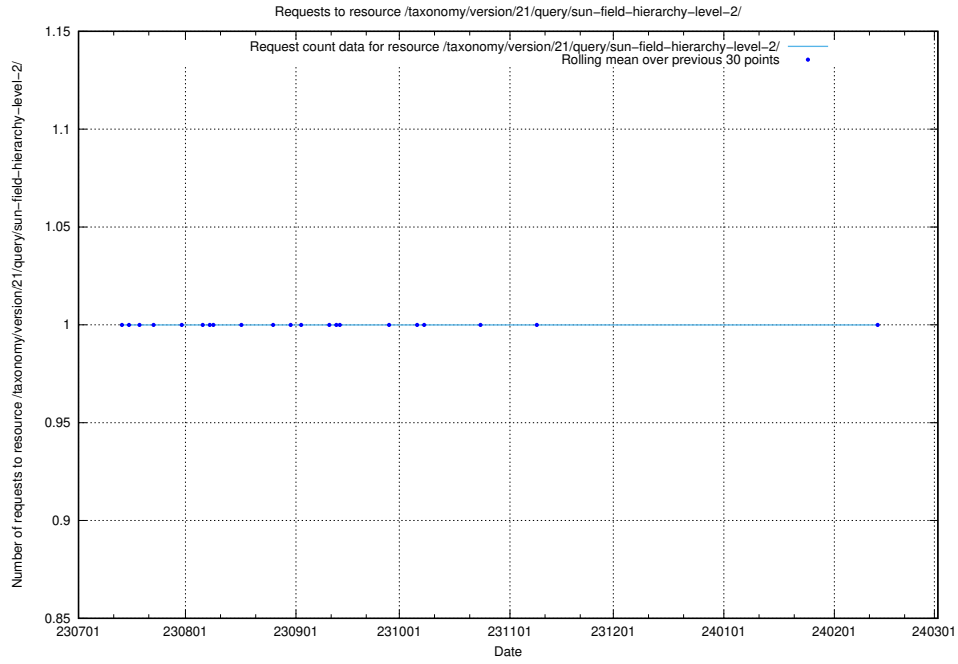

5.5368 Usage of /taxonomy/version/21/query/sun-field-hierarchy-level-2/

Here, we count the number of requests to resource /taxonomy/version/21/query/sun-field-hierarchy-level-2/.