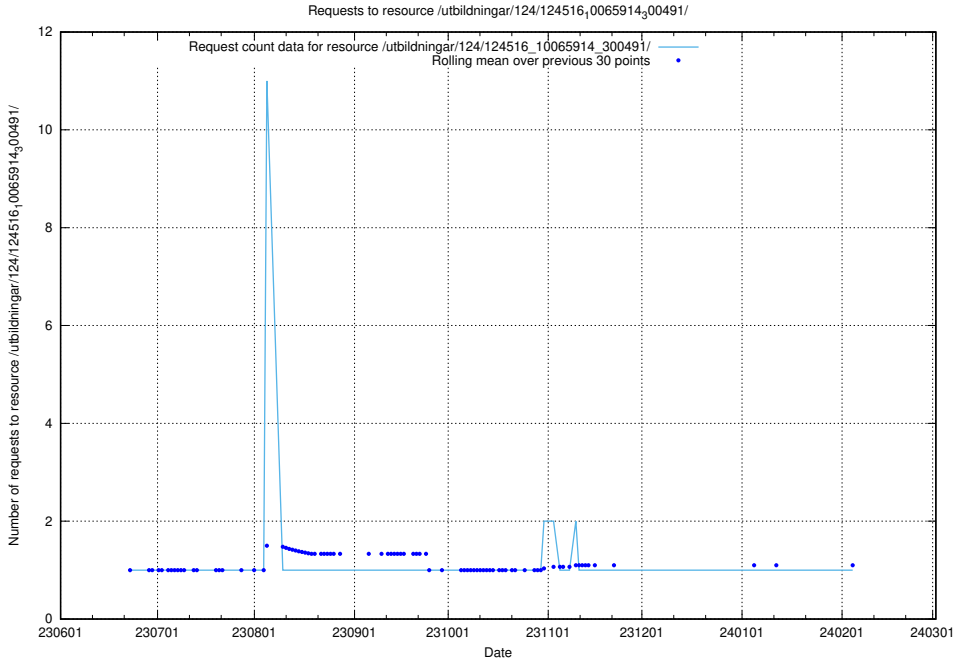

5.6051 Usage of /utbildningar/124/124516_10065914_300491/

Here, we count the number of requests to resource /utbildningar/124/124516_10065914_300491/.