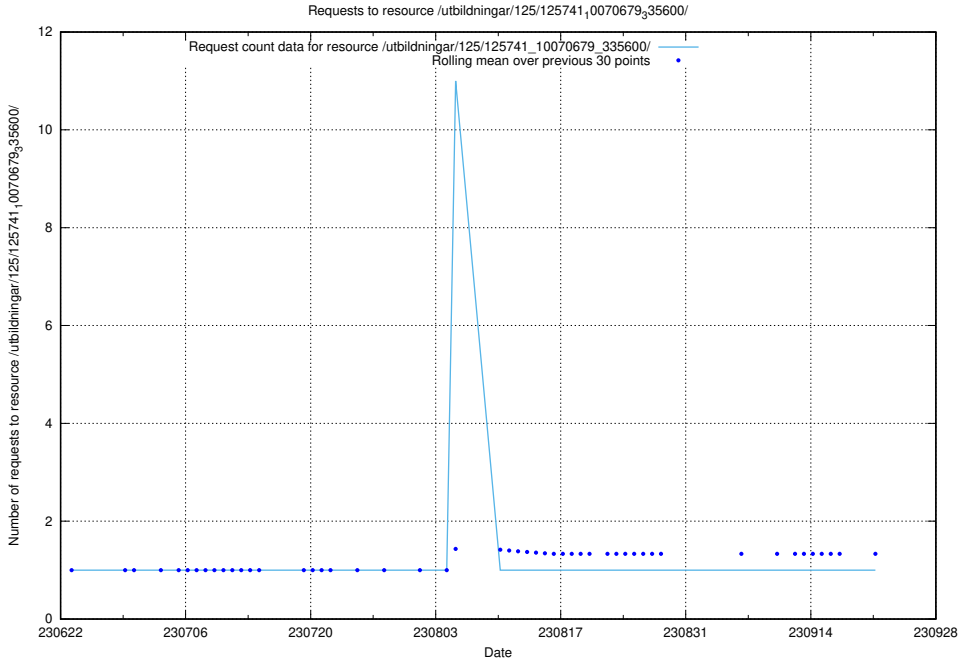

5.5980 Usage of /utbildningar/125/125741_10070679_335600/

Here, we count the number of requests to resource /utbildningar/125/125741_10070679_335600/.