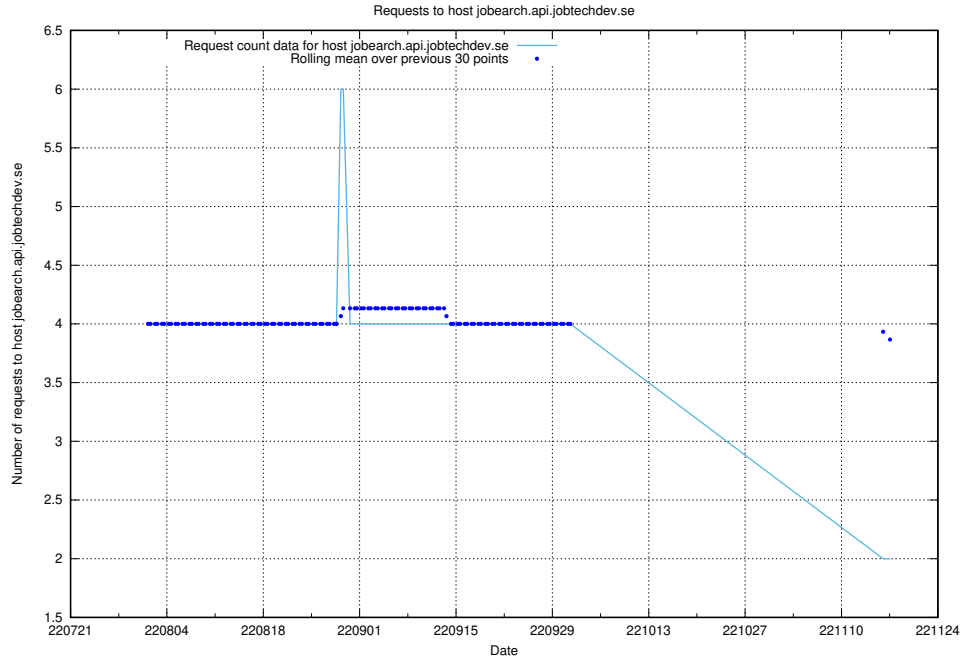

7.386 Usage of `jobearch.api.jobtechdev.se`

Here, we count the number of requests to host `jobearch.api.jobtechdev.se`.