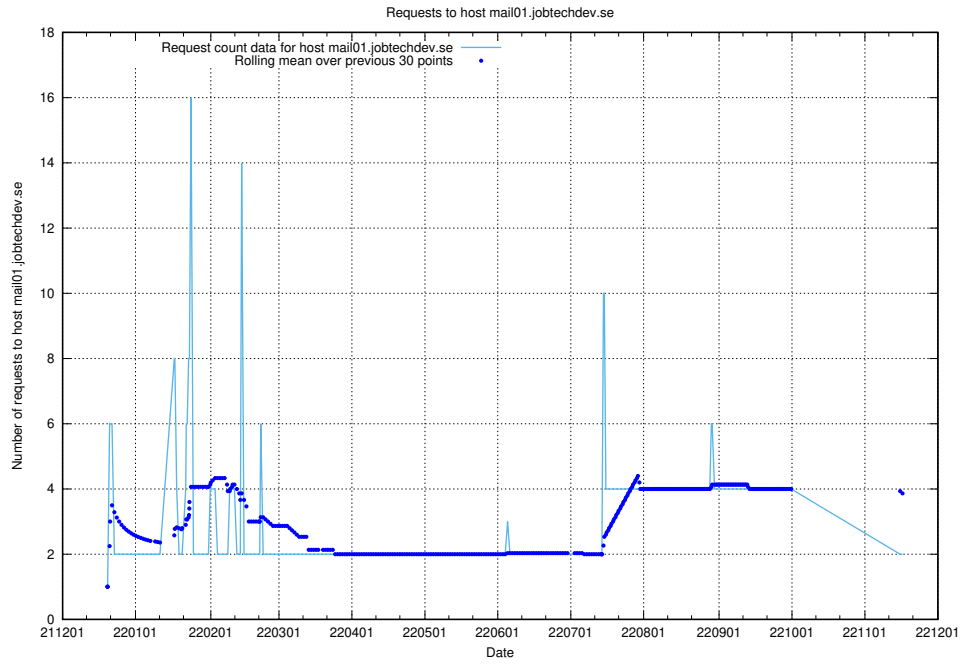

7.381 Usage of mail01.jobtechdev.se

Here, we count the number of requests to host mail01.jobtechdev.se.

7.382 Usage of exchange.jobtechdev.se

Here, we count the number of requests to host exchange.jobtechdev.se.