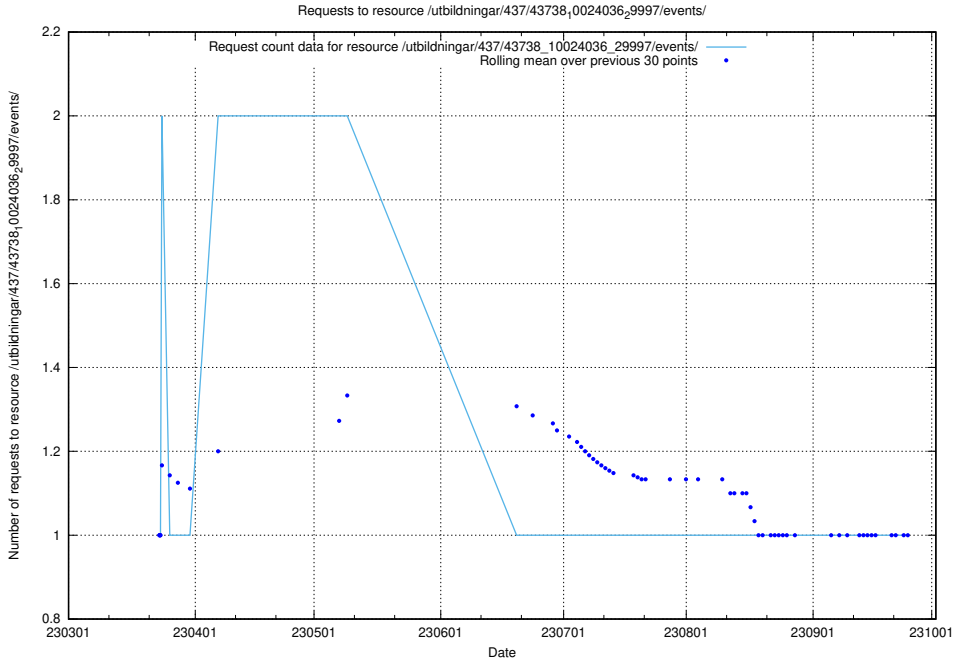

Here, we count the number of requests to resource /utbildningar/437/43738_10024036_29997/events/.

5.6659 Usage of /utbildningar/437/43738_10024036_29997/

Here, we count the number of requests to resource /utbildningar/437/43738_10024036_29997/.