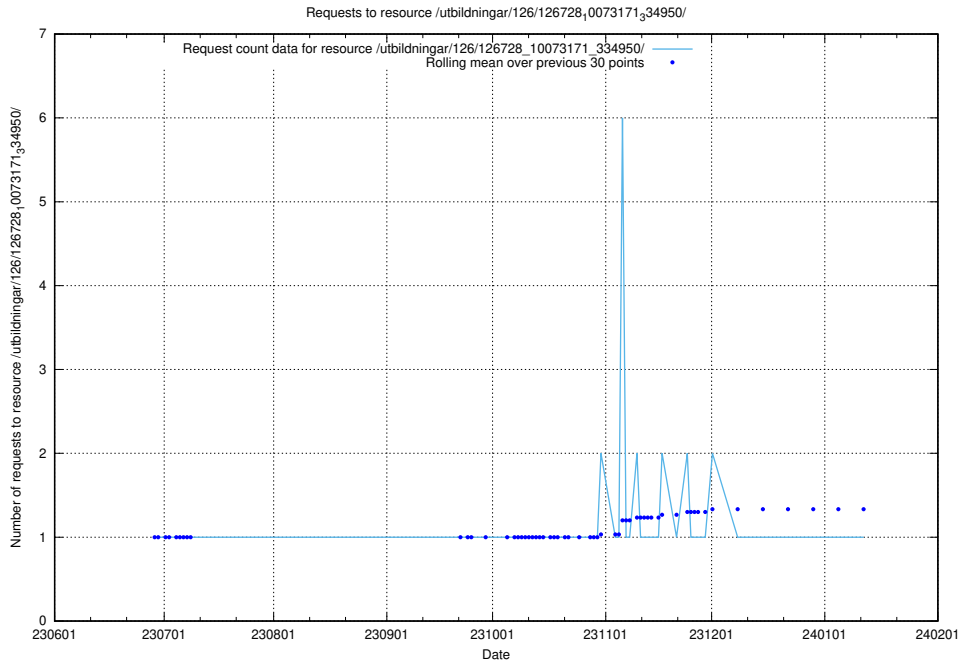

5.5735 Usage of /utbildningar/126/126728_10073171_334950/

Here, we count the number of requests to resource /utbildningar/126/126728_10073171_334950/.