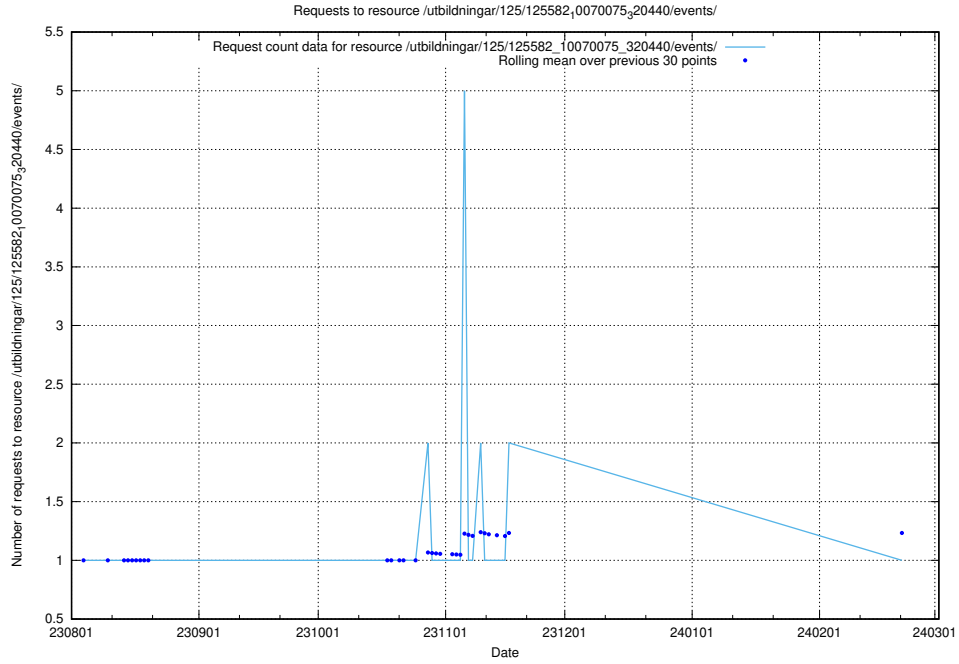

5.5161 Usage of /utbildningar/125/125582_10070075_320440/events/

Here, we count the number of requests to resource /utbildningar/125/125582_10070075_320440/events/