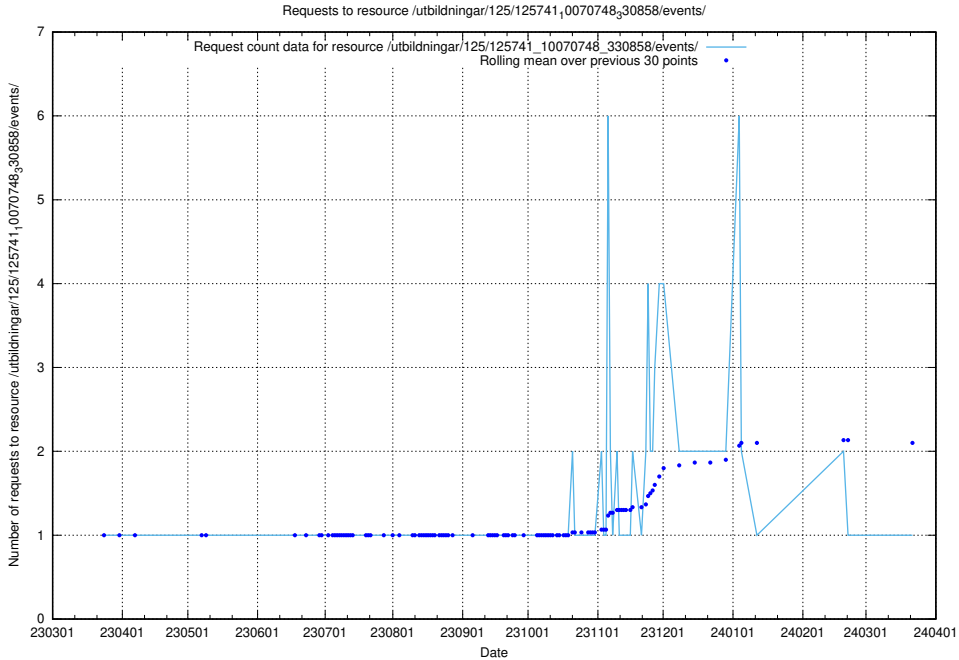

5.6492 Usage of /utbildningar/125/125741_10070748_330858/events/

Here, we count the number of requests to resource /utbildningar/125/125741_10070748_330858/events/