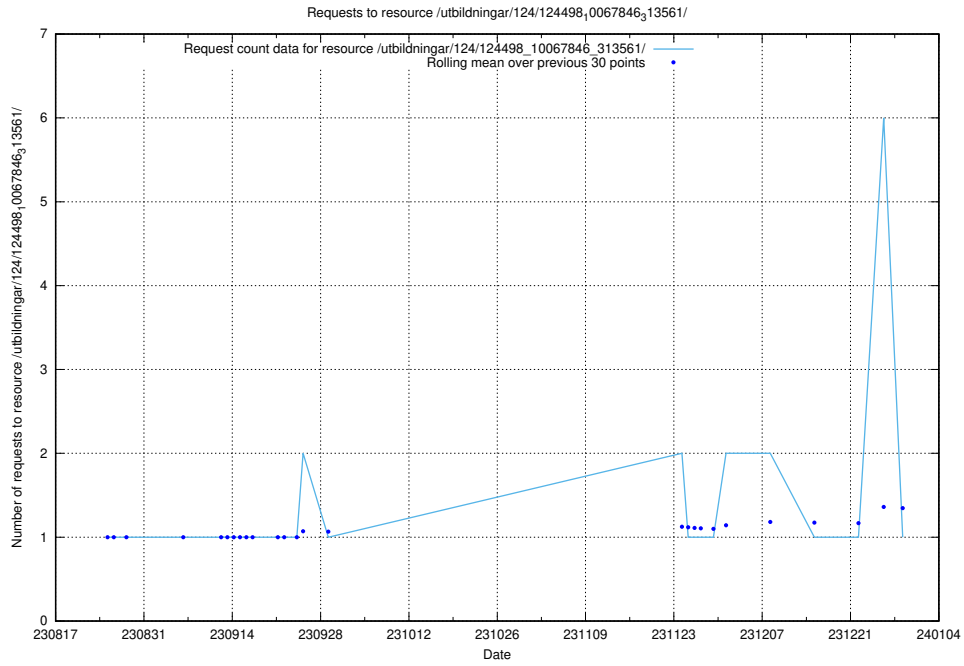

5.5007 Usage of /utbildningar/124/124498_10067846_313561/

Here, we count the number of requests to resource /utbildningar/124/124498_10067846_313561/.