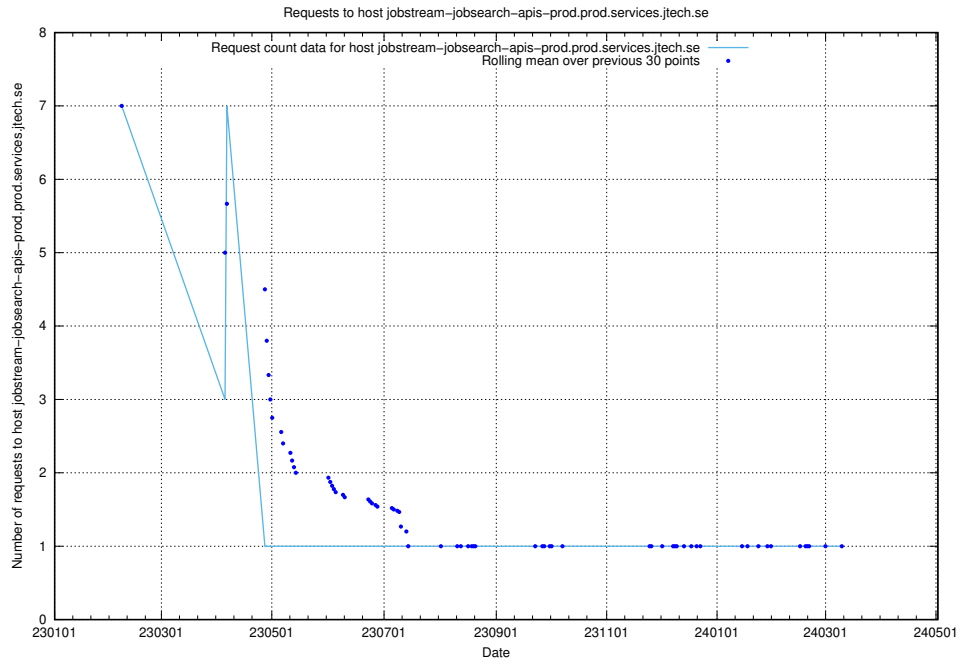

7.615 Usage of jobstream-jobsearch-apis-prod.prod.services.jtech.se

Here, we count the number of requests to host jobstream-jobsearch-apis-prod.prod.services.jtech.se.