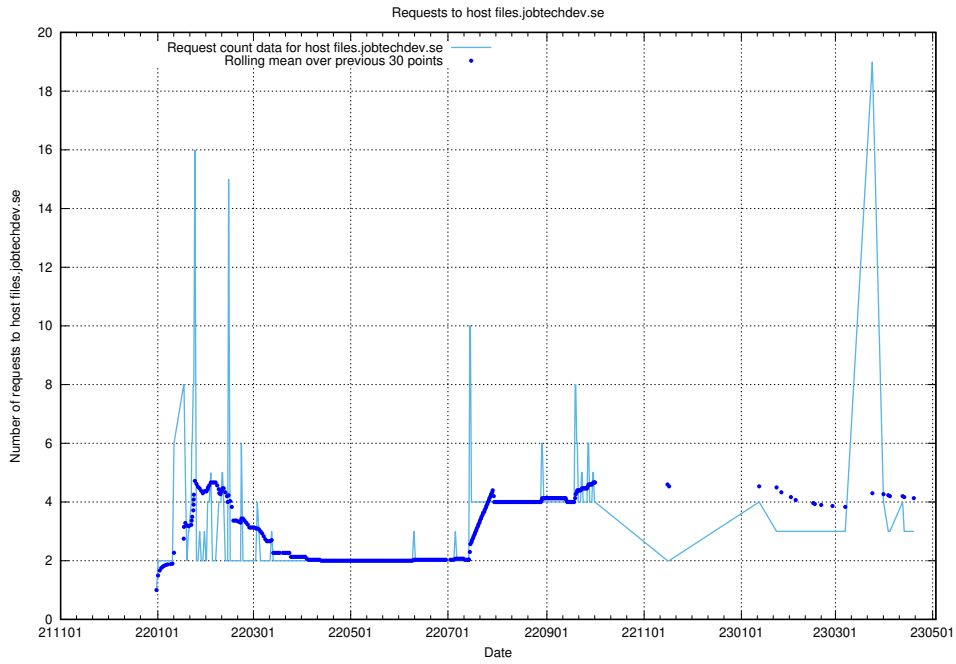

7.198 Usage of portal.jobtechdev.se

Here, we count the number of requests to host portal.jobtechdev.se.

7.199 Usage of panel.jobtechdev.se

Here, we count the number of requests to host panel.jobtechdev.se.