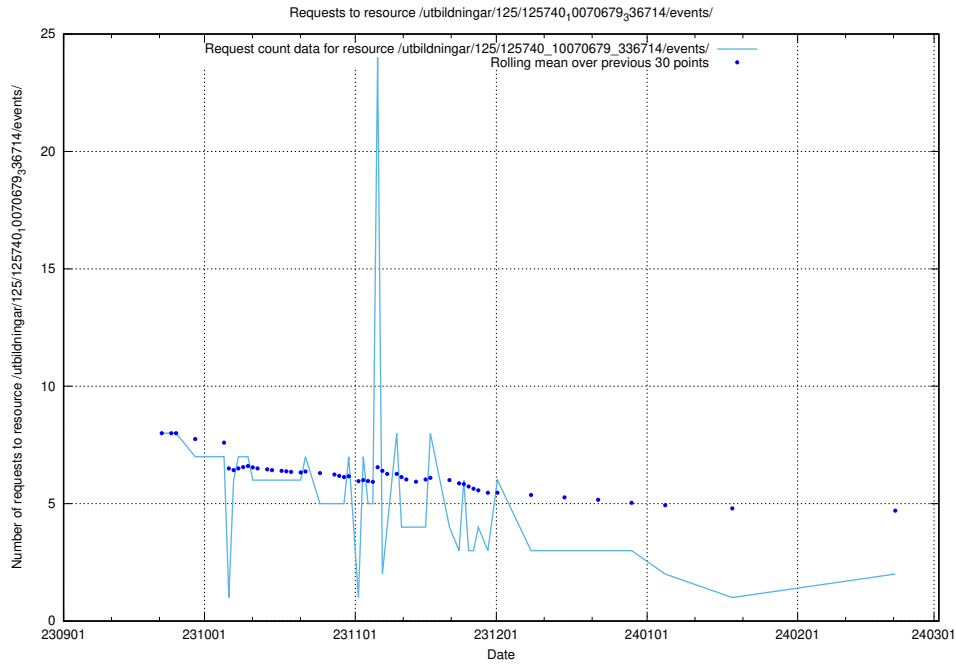

5.711 Usage of /utbildningar/125/125740_10070679_336714/events/

Here, we count the number of requests to resource /utbildningar/125/125740_10070679_336714/events/