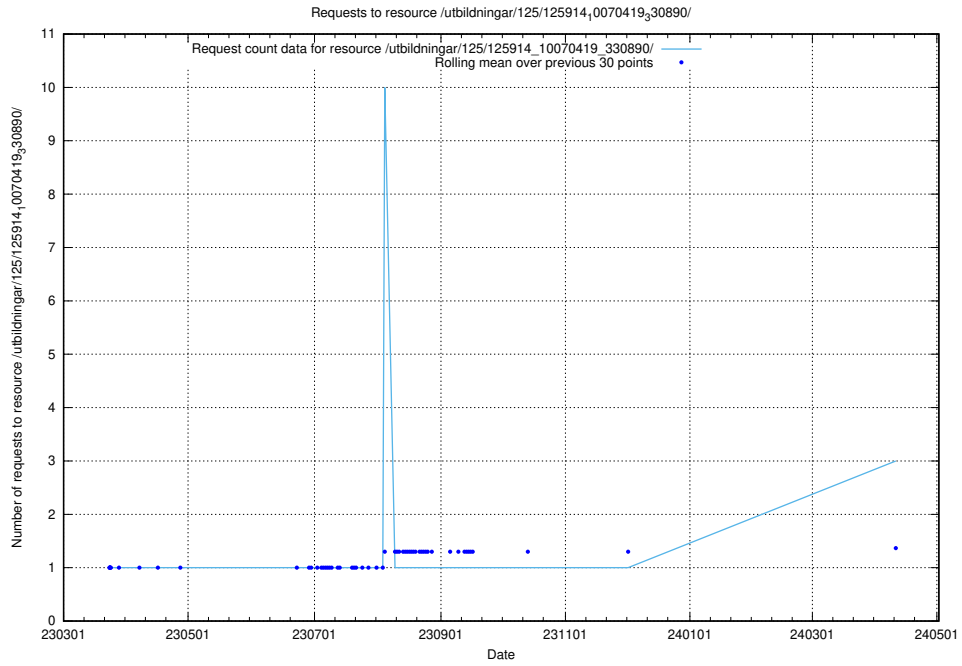

5.449 Usage of /utbildningar/125/125914_10070419_330890/

Here, we count the number of requests to resource /utbildningar/125/125914_10070419_330890/.