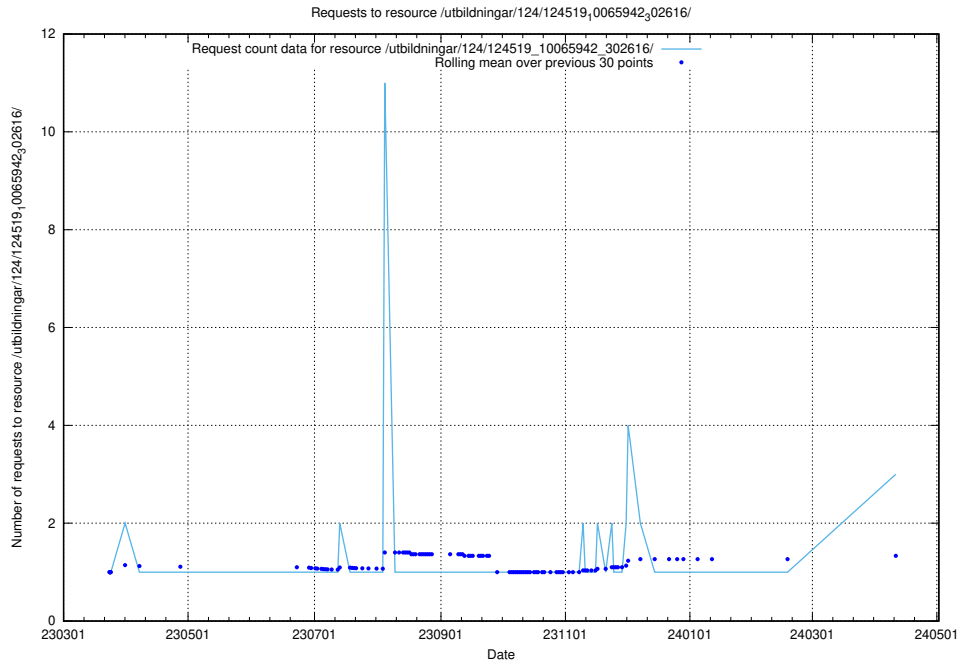

5.295 Usage of /utbildningar/124/124519_10065942_302616/

Here, we count the number of requests to resource /utbildningar/124/124519_10065942_302616/.