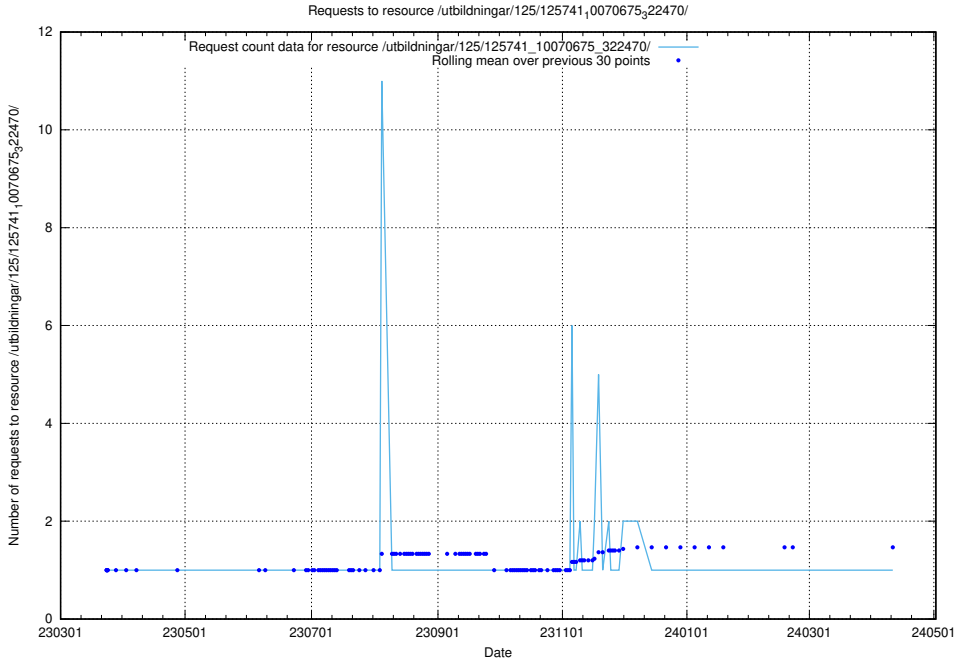

5.6747 Usage of /utbildningar/125/125741_10070675_322470/

Here, we count the number of requests to resource /utbildningar/125/125741_10070675_322470/.