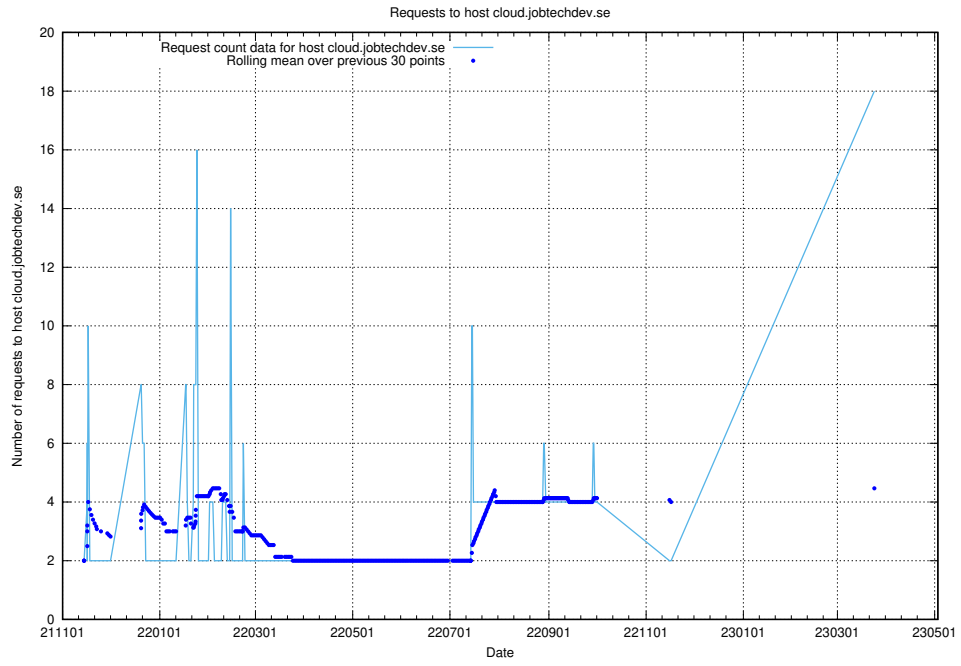

7.37 Usage of cloud.jobtechdev.se

Here, we count the number of requests to host cloud.jobtechdev.se.