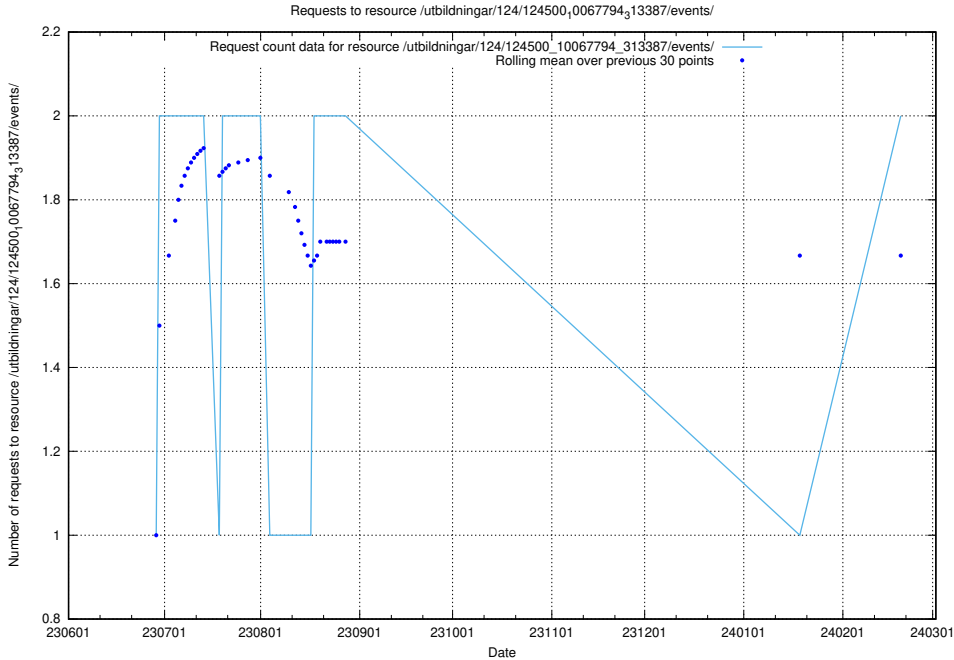

5.805 Usage of /utbildningar/124/124500_10067794_313387/events/

Here, we count the number of requests to resource /utbildningar/124/124500_10067794_313387/events/