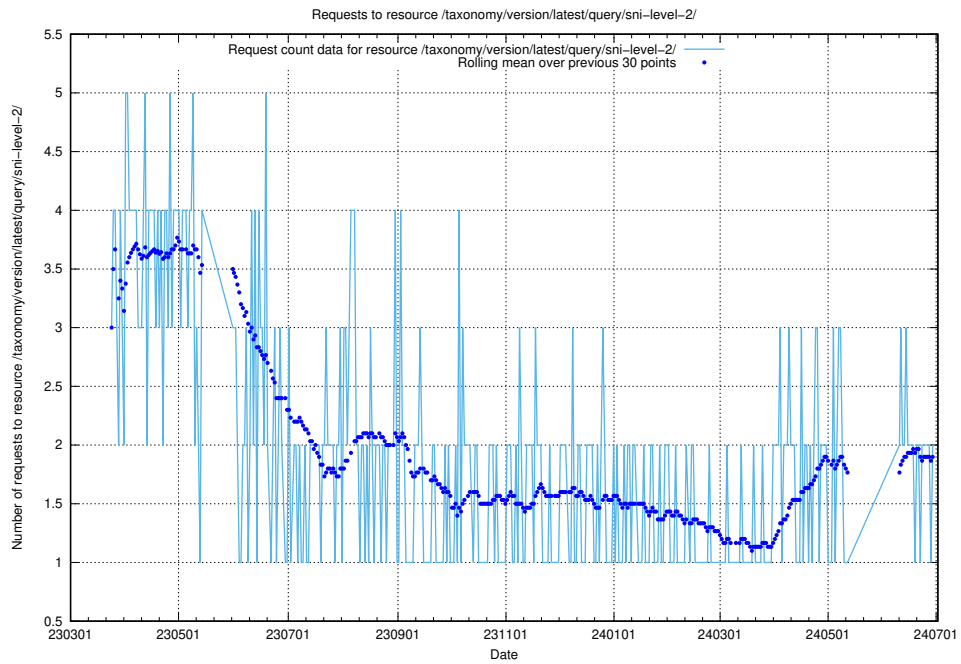

5.905 Usage of /taxonomy/version/latest/query/sni-level-2/

Here, we count the number of requests to resource /taxonomy/version/latest/query/sni-level-2/.