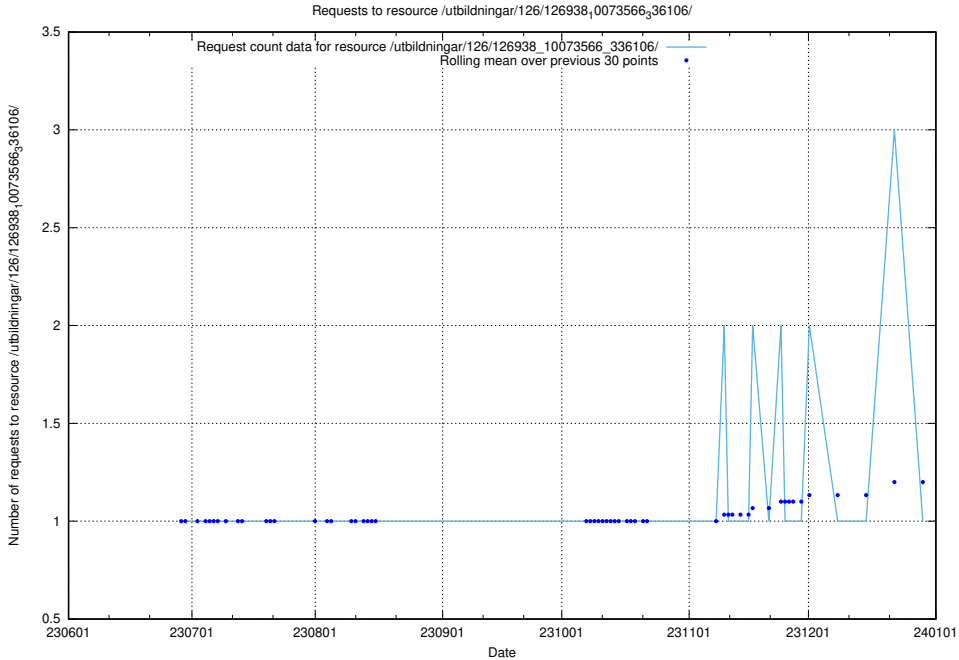

5.5721 Usage of /utbildningar/126/126938_10073566_336106/

Here, we count the number of requests to resource /utbildningar/126/126938_10073566_336106/.