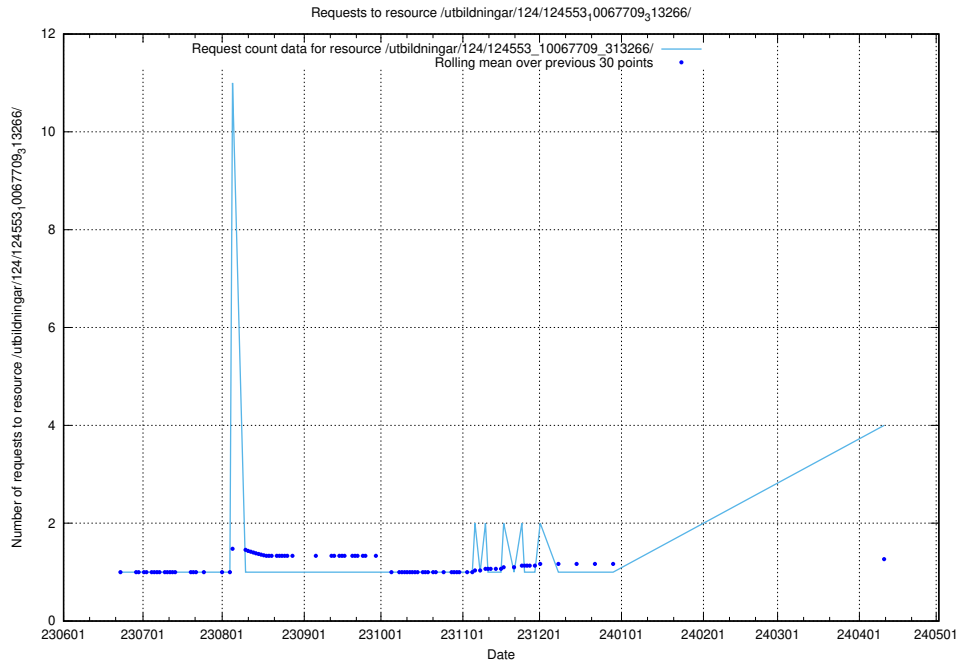

5.255 Usage of /utbildningar/124/124553_10067709_313266/

Here, we count the number of requests to resource /utbildningar/124/124553_10067709_313266/.