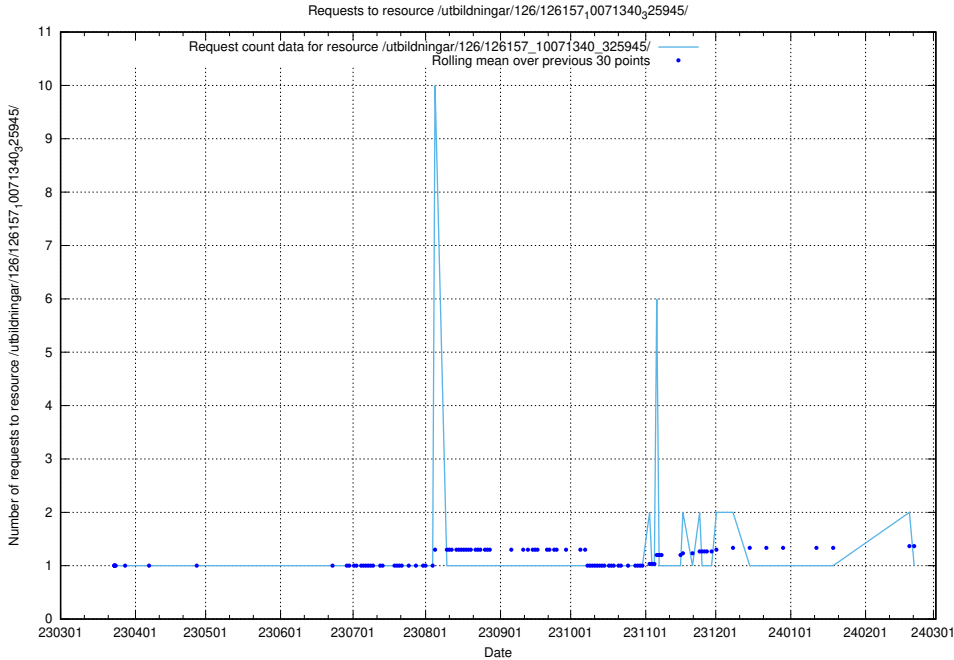

5.6694 Usage of /utbildningar/126/126157_10071340_325945/

Here, we count the number of requests to resource /utbildningar/126/126157_10071340_325945/.