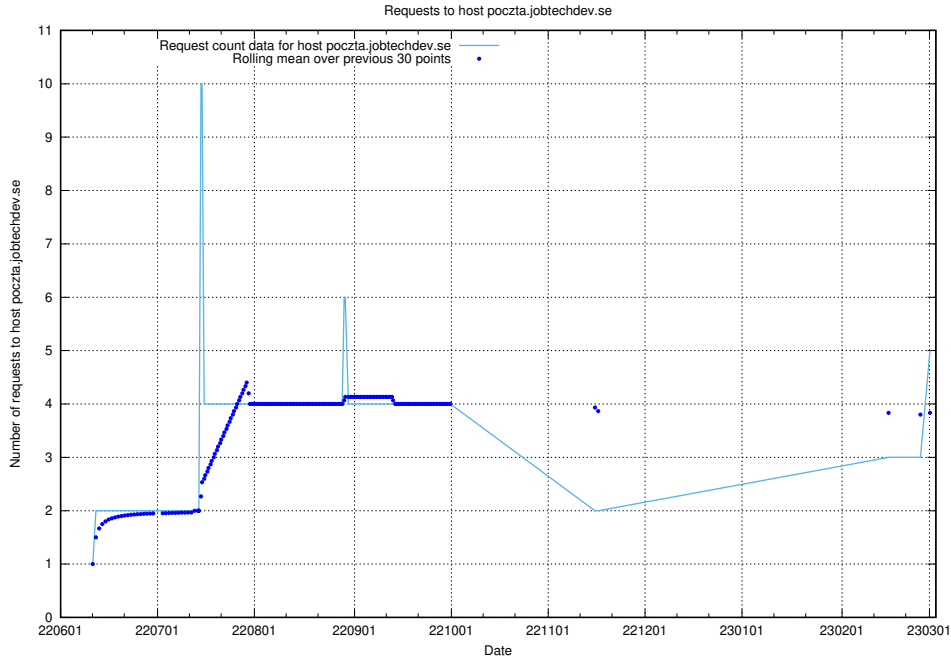

7.97 Usage of poczta.jobtechdev.se

Here, we count the number of requests to host poczta.jobtechdev.se.