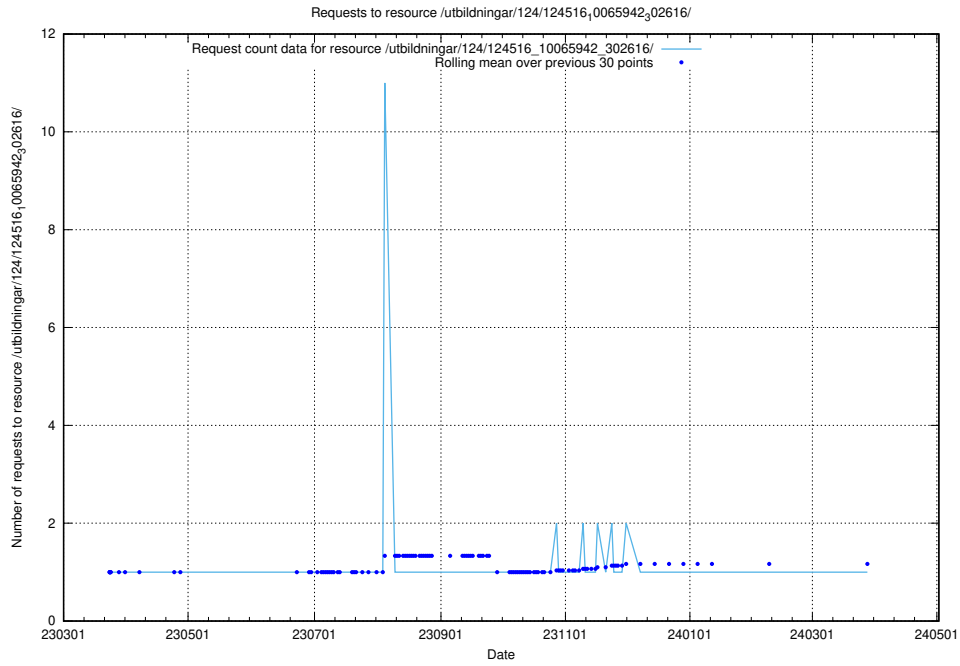

5.1760 Usage of /utbildningar/124/124516_10065942_302616/

Here, we count the number of requests to resource /utbildningar/124/124516_10065942_302616/.