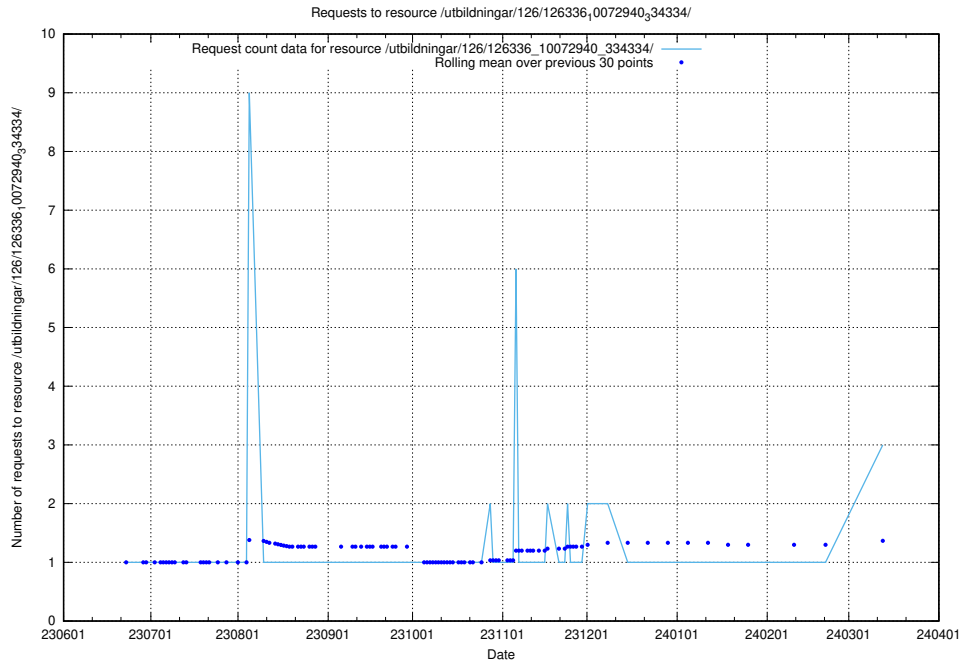

5.397 Usage of /utbildningar/126/126336_10072940_334334/

Here, we count the number of requests to resource /utbildningar/126/126336_10072940_334334/.