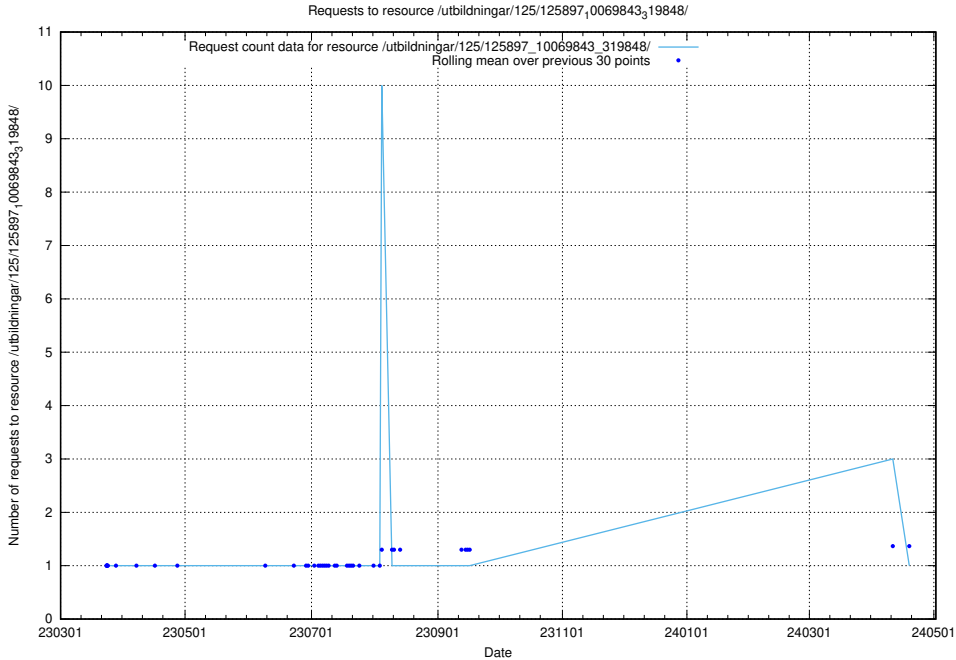

5.6713 Usage of /utbildningar/125/125897_10069843_319848/

Here, we count the number of requests to resource /utbildningar/125/125897_10069843_319848/.