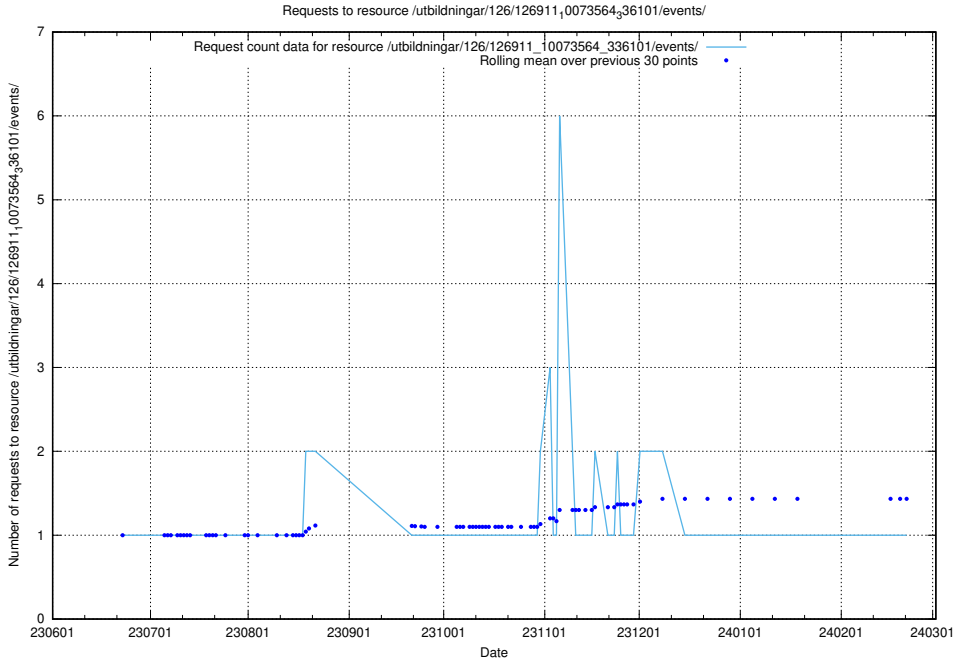

5.5865 Usage of /utbildningar/126/126911_10073564_336101/events/

Here, we count the number of requests to resource /utbildningar/126/126911_10073564_336101/events/