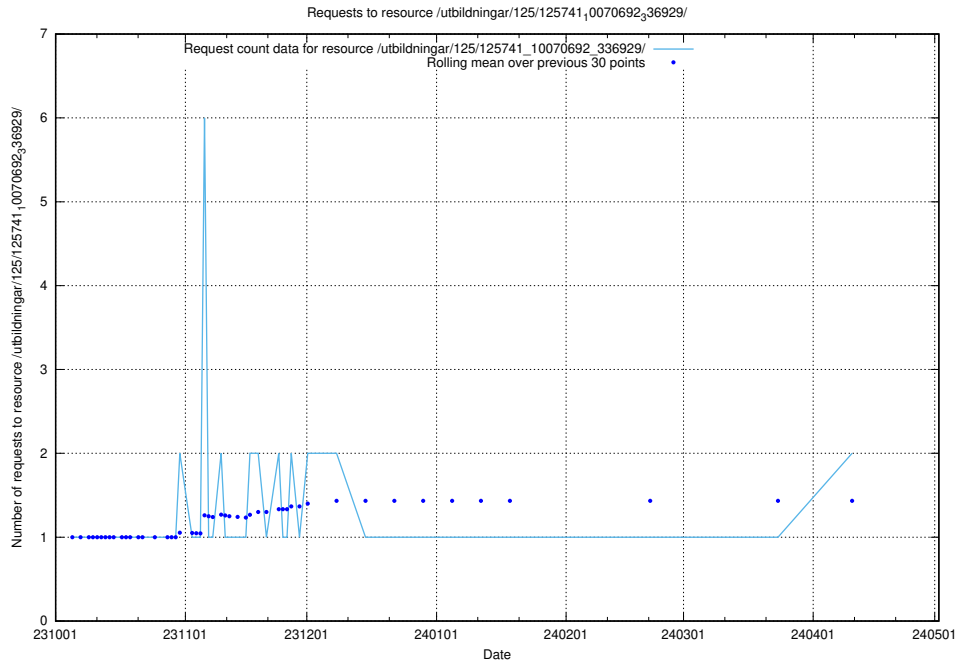

5.700 Usage of /utbildningar/125/125741_10070692_336929/

Here, we count the number of requests to resource /utbildningar/125/125741_10070692_336929/.