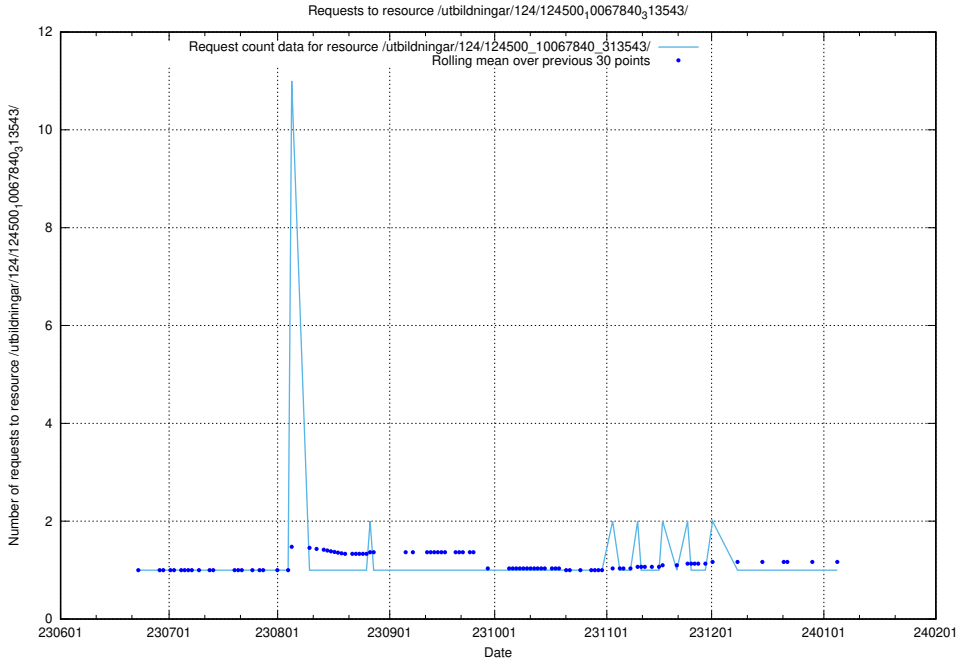

5.6060 Usage of /utbildningar/124/124500_10067840_313543/

Here, we count the number of requests to resource /utbildningar/124/124500_10067840_313543/.