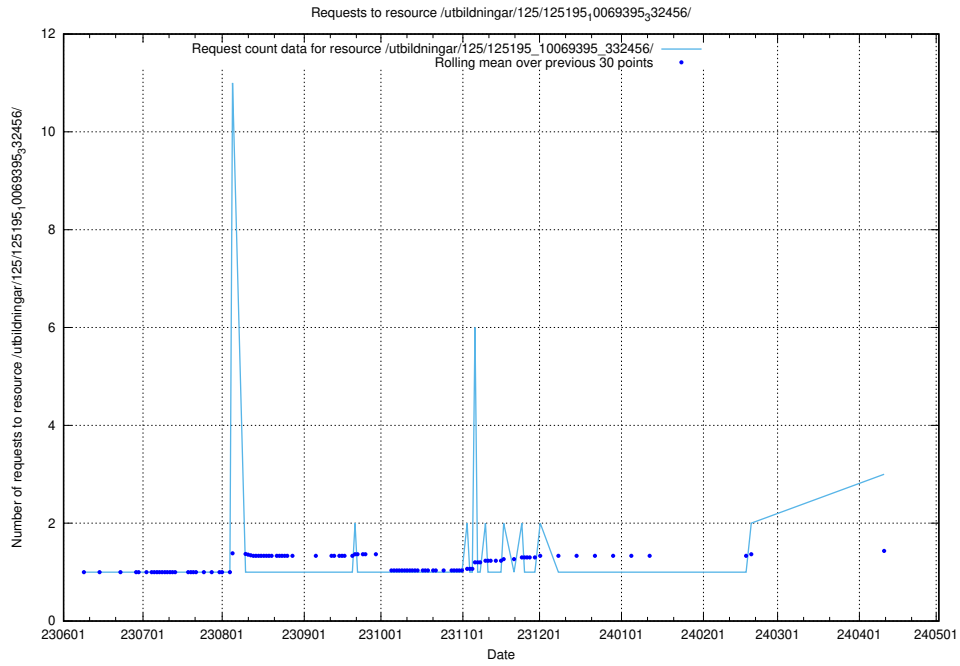

5.419 Usage of /utbildningar/125/125195_10069395_332456/

Here, we count the number of requests to resource /utbildningar/125/125195_10069395_332456/.