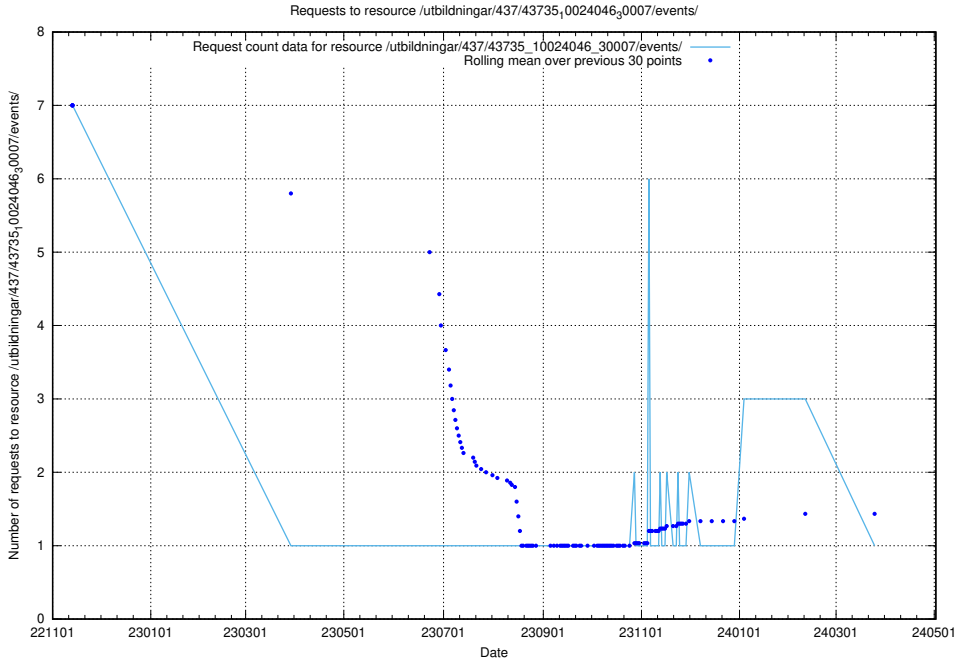

5.6078 Usage of /utbildningar/437/43735_10024046_30007/events/

Here, we count the number of requests to resource /utbildningar/437/43735_10024046_30007/events/.