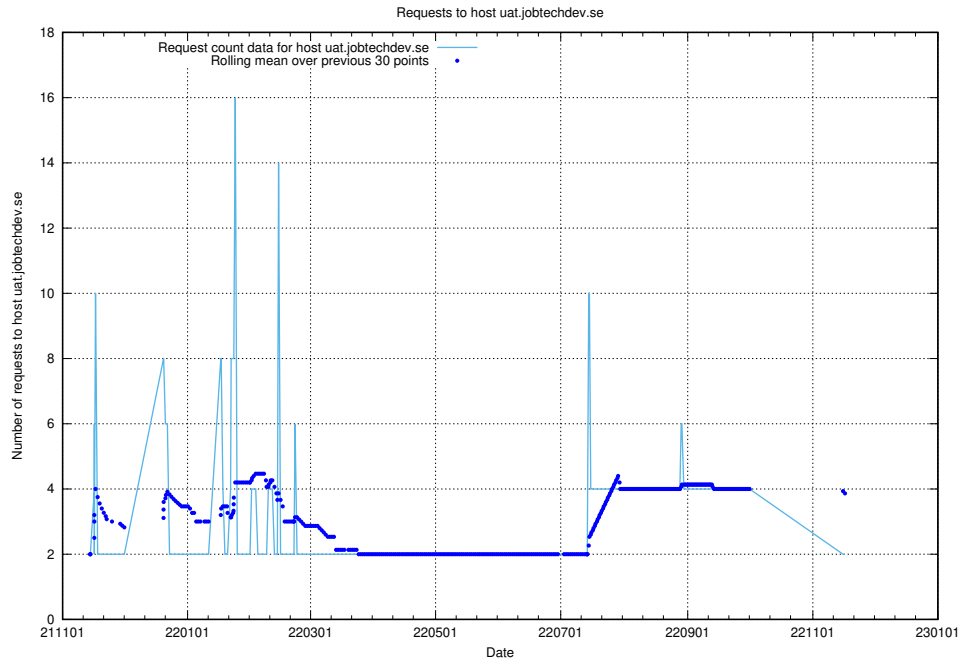

7.558 Usage of uat.jobtechdev.se

Here, we count the number of requests to host uat.jobtechdev.se.