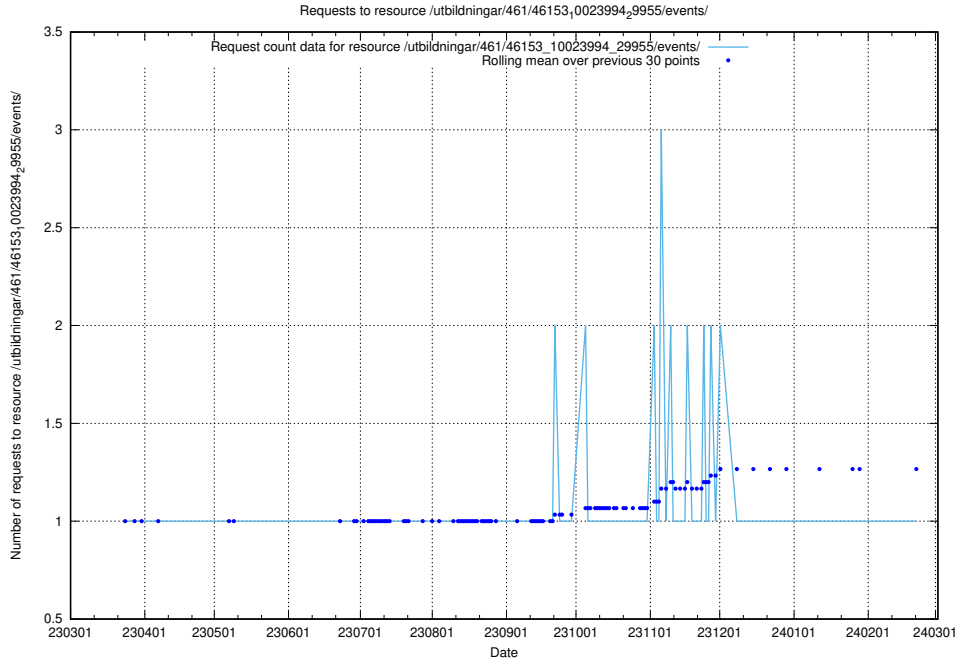

5.6425 Usage of /utbildningar/461/46153_10023994_29955/events/

Here, we count the number of requests to resource /utbildningar/461/46153_10023994_29955/events/.