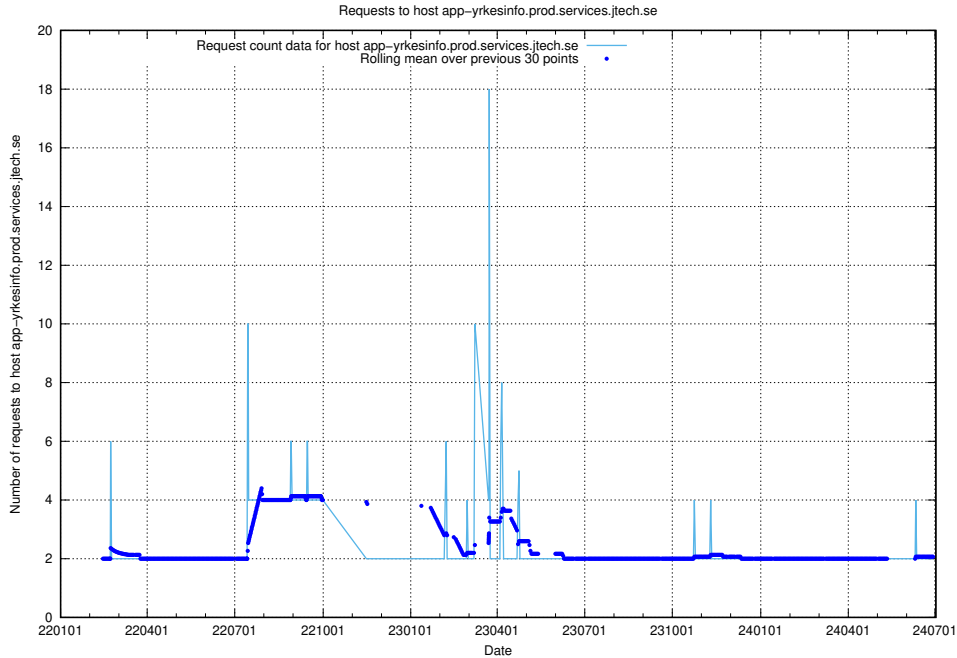

7.547 Usage of app-yrkesinfo.prod.services.jtech.se

Here, we count the number of requests to host app-yrkesinfo.prod.services.jtech.se.