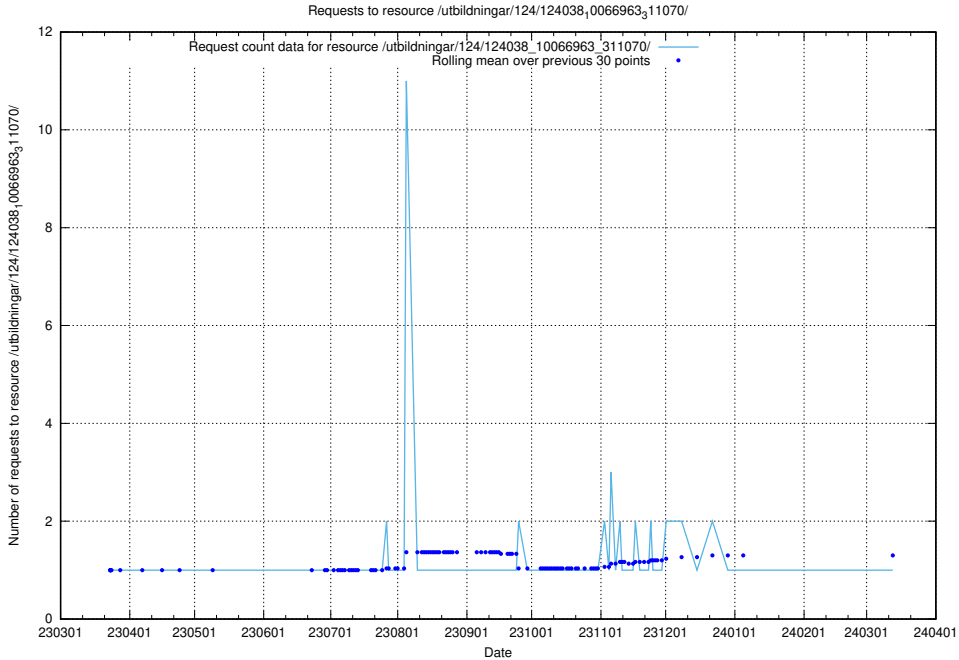

Here, we count the number of requests to resource /taxonomy/version/17/query/languages/.

5.4651 Usage of /utbildningar/124/124038_10066963_311070/

Here, we count the number of requests to resource /utbildningar/124/124038_10066963_311070/.