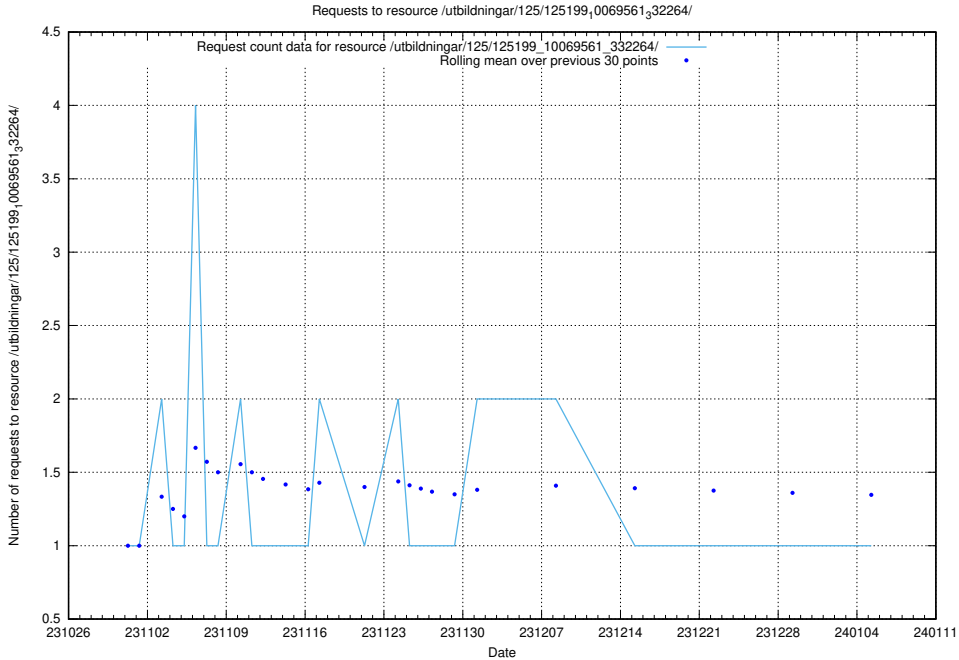

5.4459 Usage of /utbildningar/125/125199_10069561_332264/

Here, we count the number of requests to resource /utbildningar/125/125199_10069561_332264/.