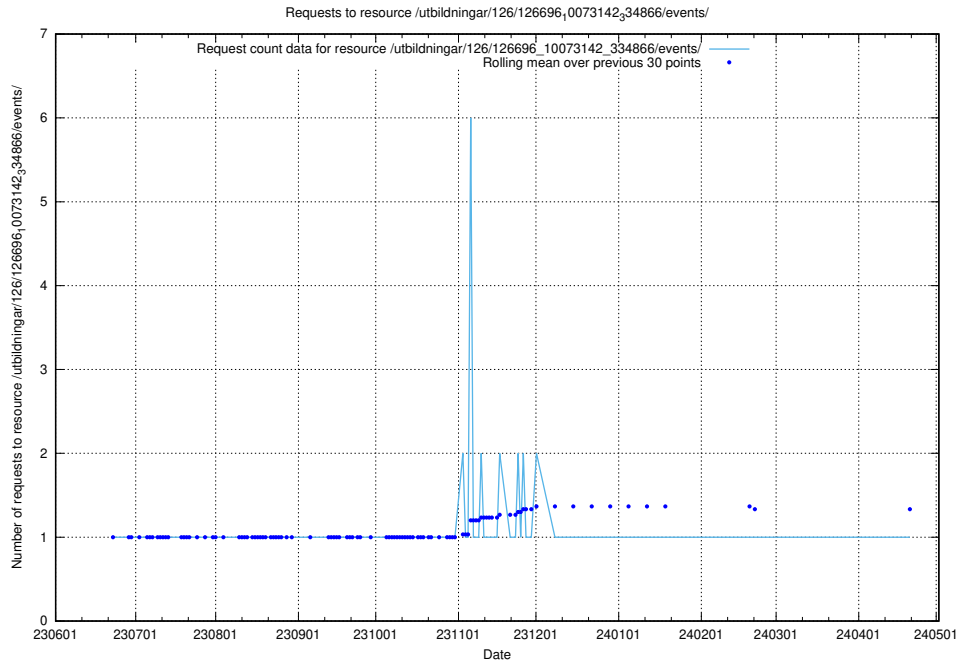

5.5908 Usage of /utbildningar/126/126696_10073142_334866/events/

Here, we count the number of requests to resource /utbildningar/126/126696_10073142_334866/events/