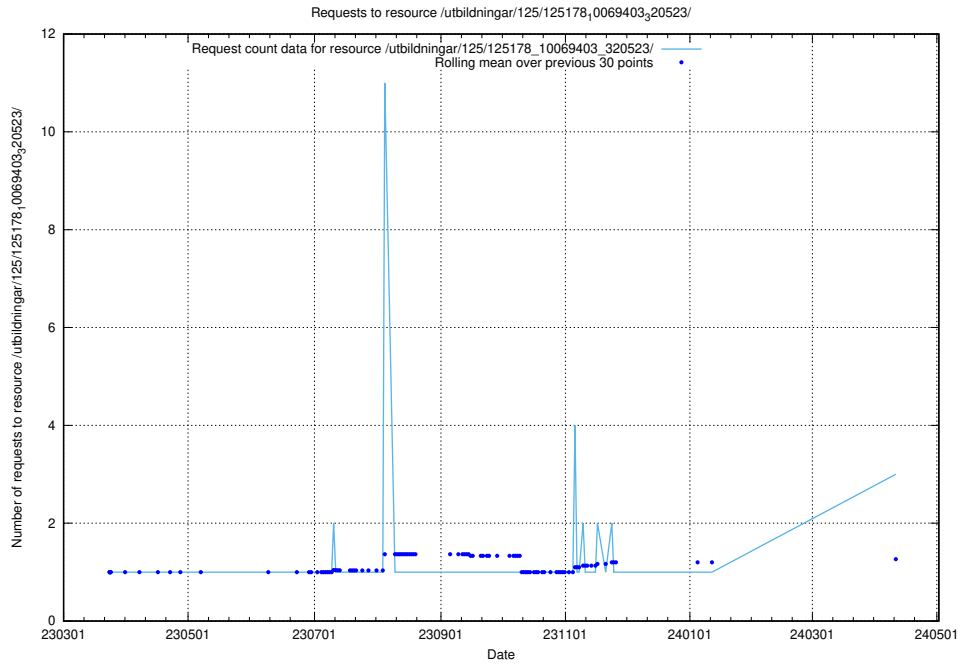

5.285 Usage of /utbildningar/125/125178_10069403_320523/

Here, we count the number of requests to resource /utbildningar/125/125178_10069403_320523/.