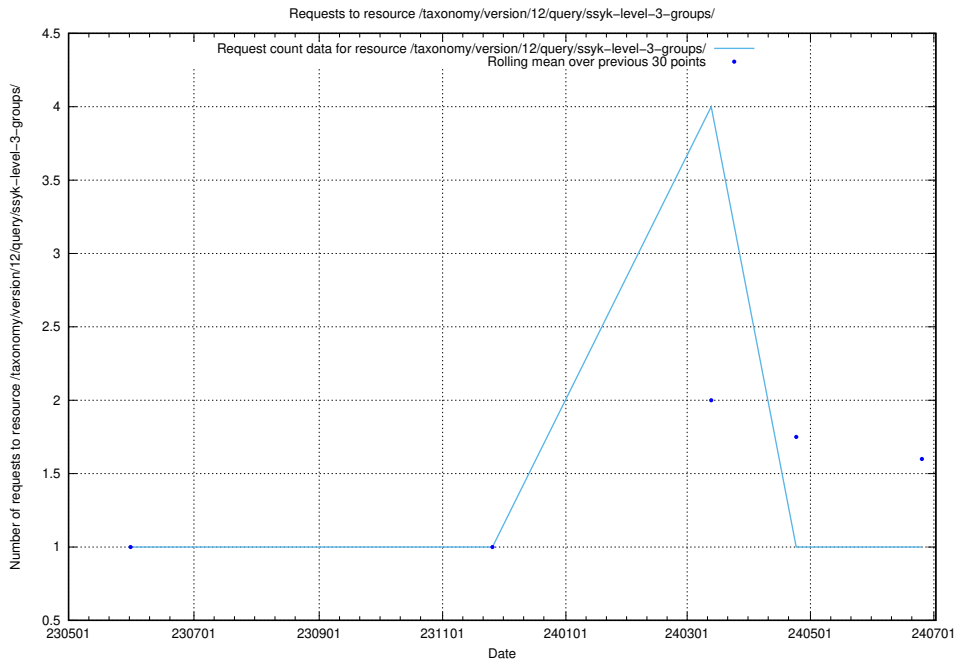

5.6223 Usage of /taxonomy/version/12/query/ssyk-level-3-groups/

Here, we count the number of requests to resource /taxonomy/version/12/query/ssyk-level-3-groups/.