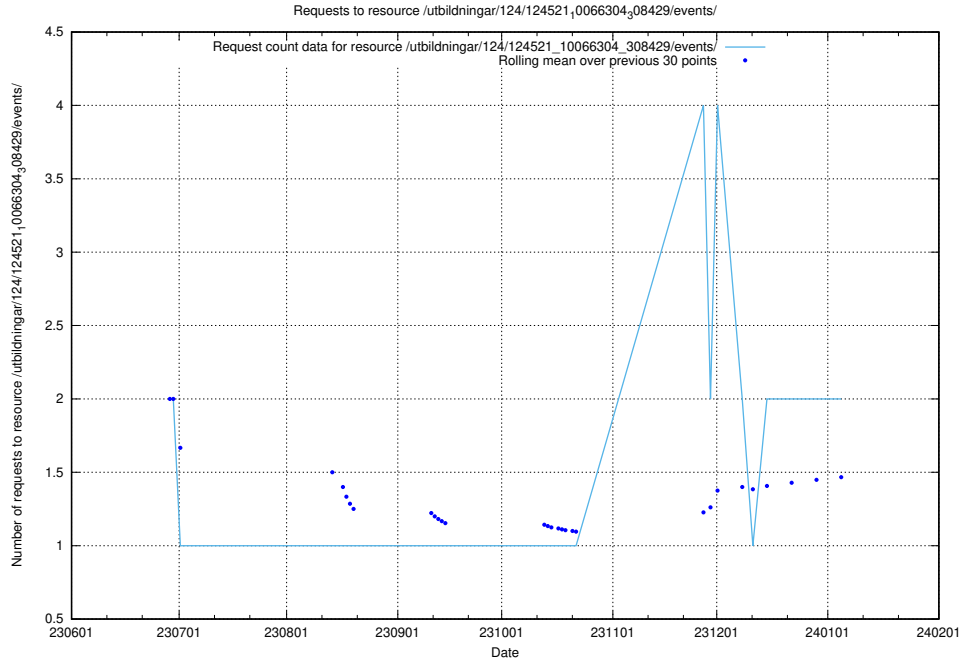

5.796 Usage of /utbildningar/124/124521_10066304_308429/events/

Here, we count the number of requests to resource /utbildningar/124/124521_10066304_308429/events/