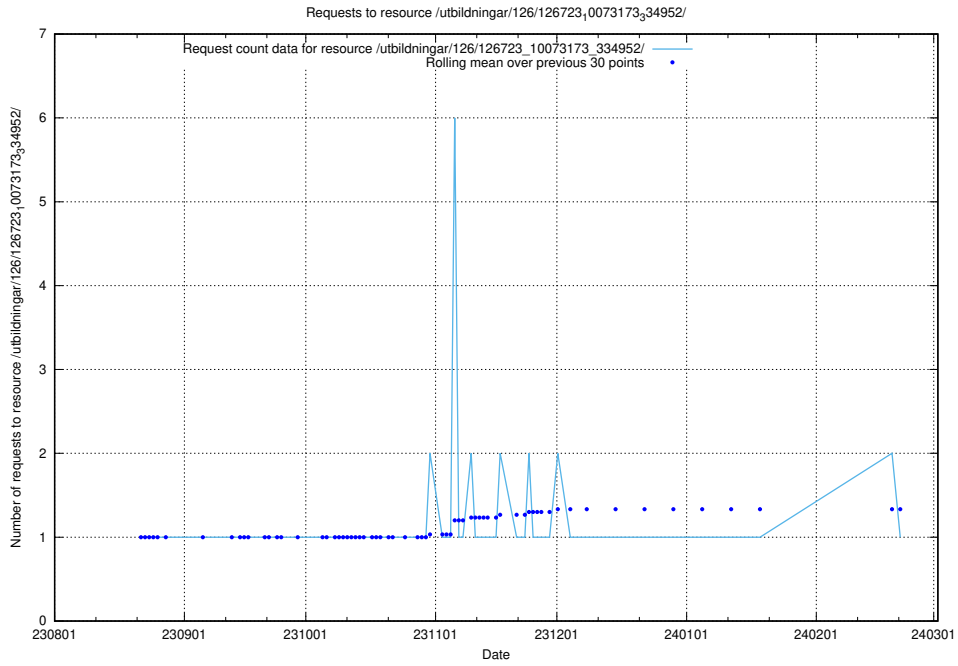

5.5027 Usage of /utbildningar/126/126723_10073173_334952/

Here, we count the number of requests to resource /utbildningar/126/126723_10073173_334952/.