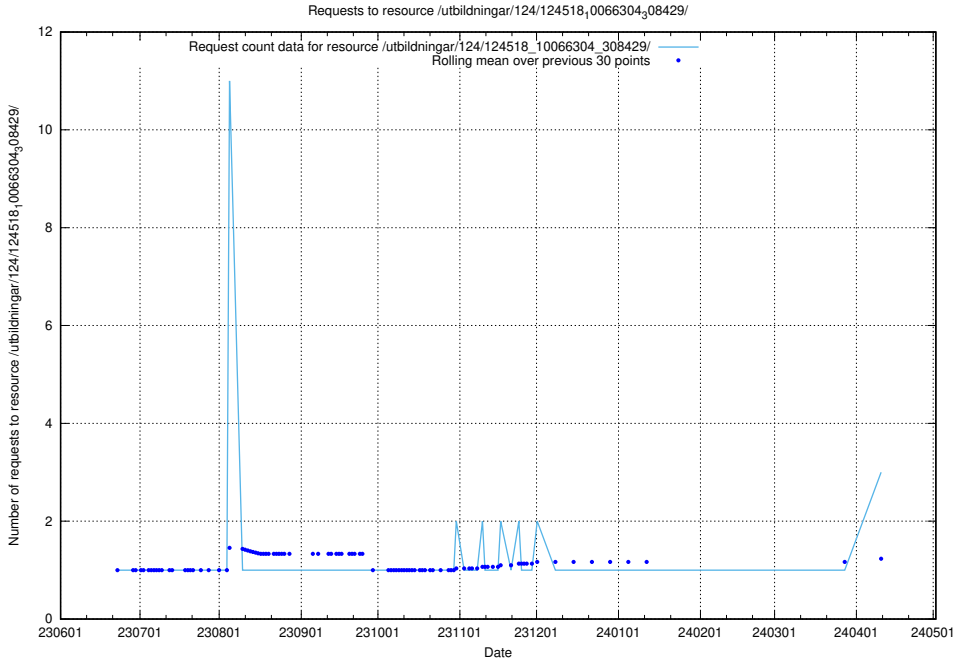

5.403 Usage of /utbildningar/124/124518_10066304_308429/

Here, we count the number of requests to resource /utbildningar/124/124518_10066304_308429/.