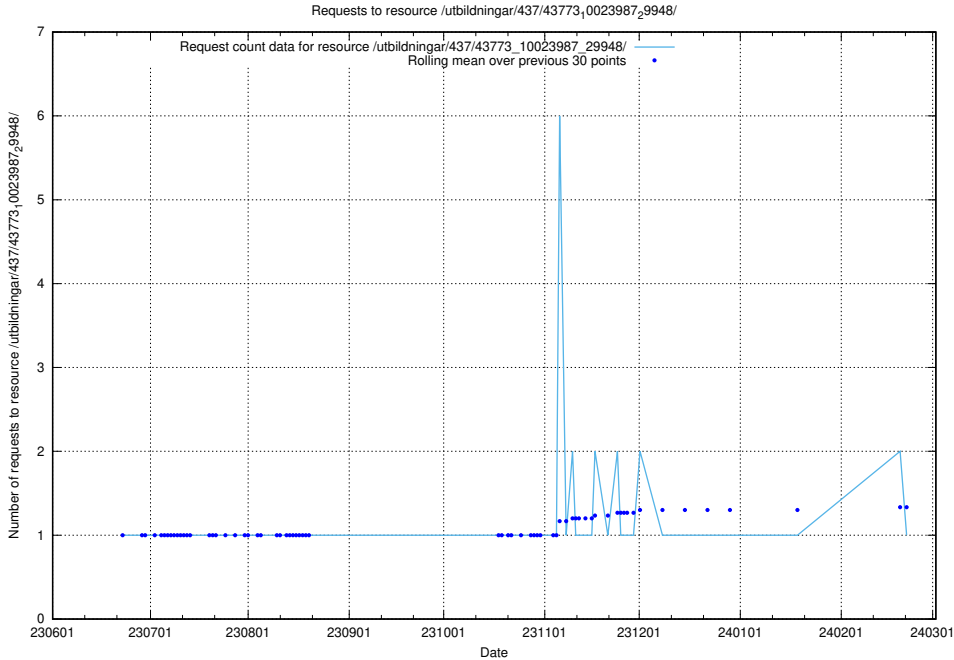

5.5860 Usage of /utbildningar/437/43773_10023987_29948/

Here, we count the number of requests to resource /utbildningar/437/43773_10023987_29948/.