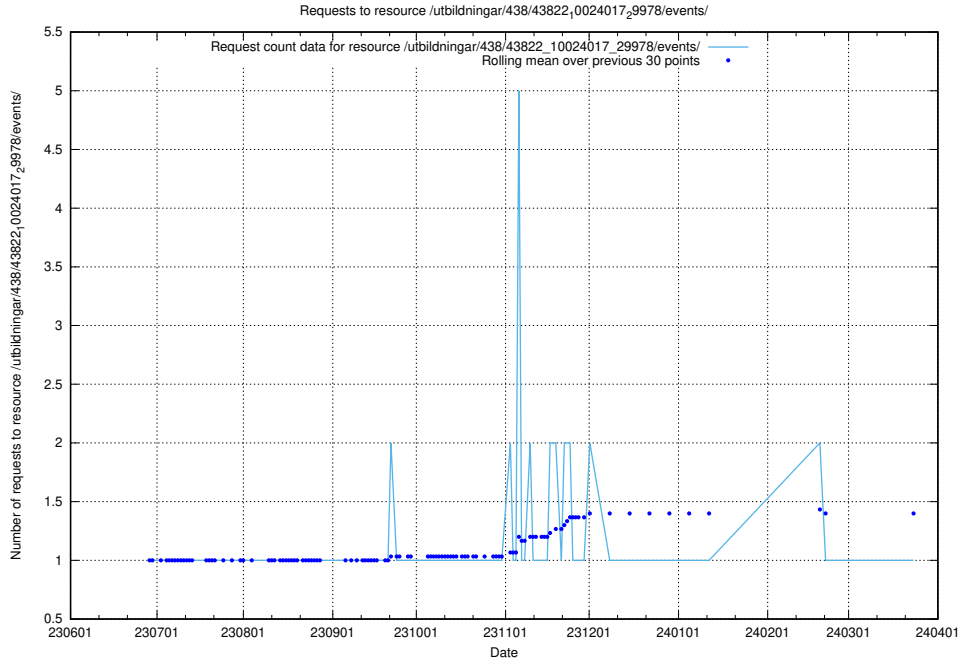

5.5713 Usage of /utbildningar/438/43822_10024017_29978/events/

Here, we count the number of requests to resource /utbildningar/438/43822_10024017_29978/events/.