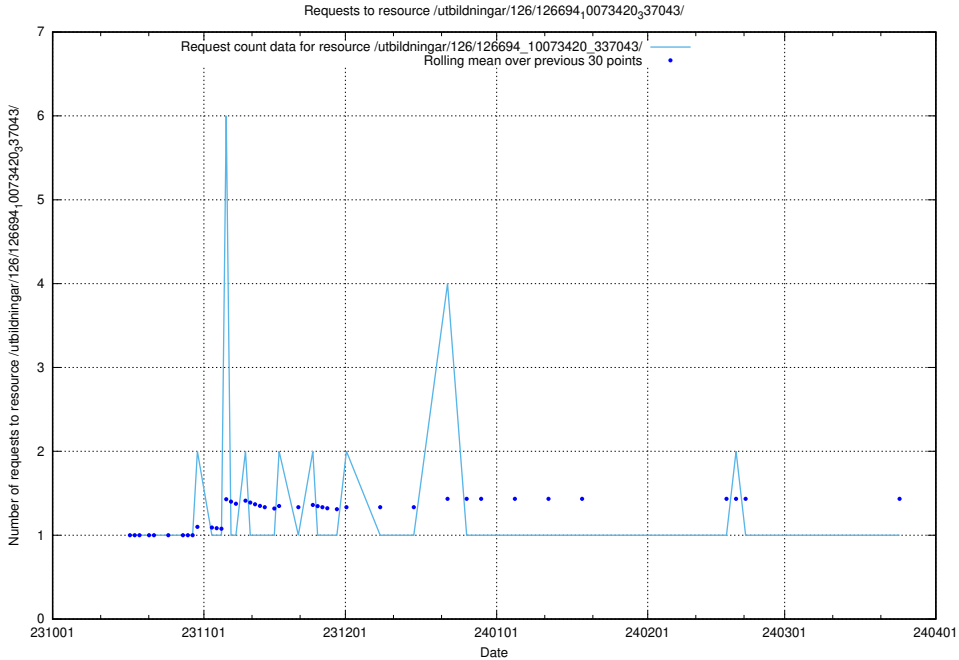

5.4593 Usage of /utbildningar/126/126694_10073420_337043/

Here, we count the number of requests to resource /utbildningar/126/126694_10073420_337043/.