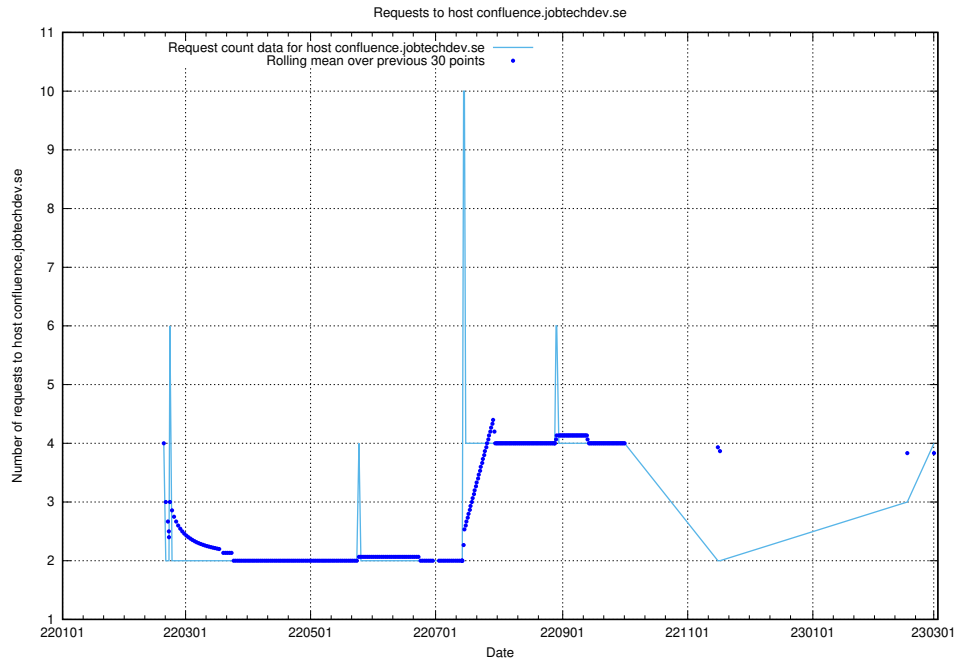

7.164 Usage of confluence.jobtechdev.se

Here, we count the number of requests to host confluence.jobtechdev.se.