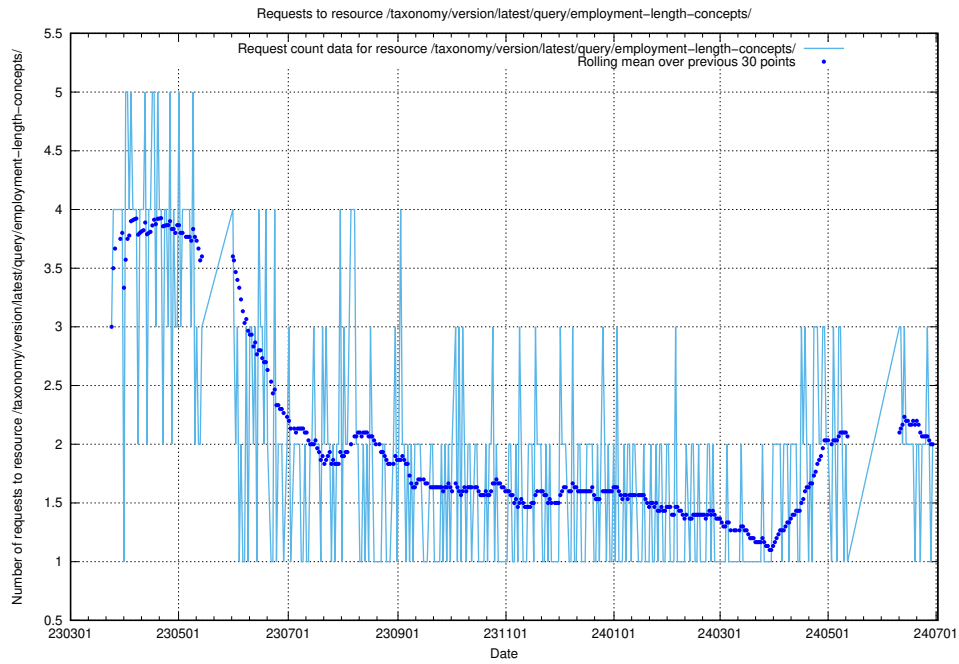

5.923 Usage of /taxonomy/version/latest/query/employment-length-concepts/

Here, we count the number of requests to resource /taxonomy/version/latest/query/employment-length-concepts/.