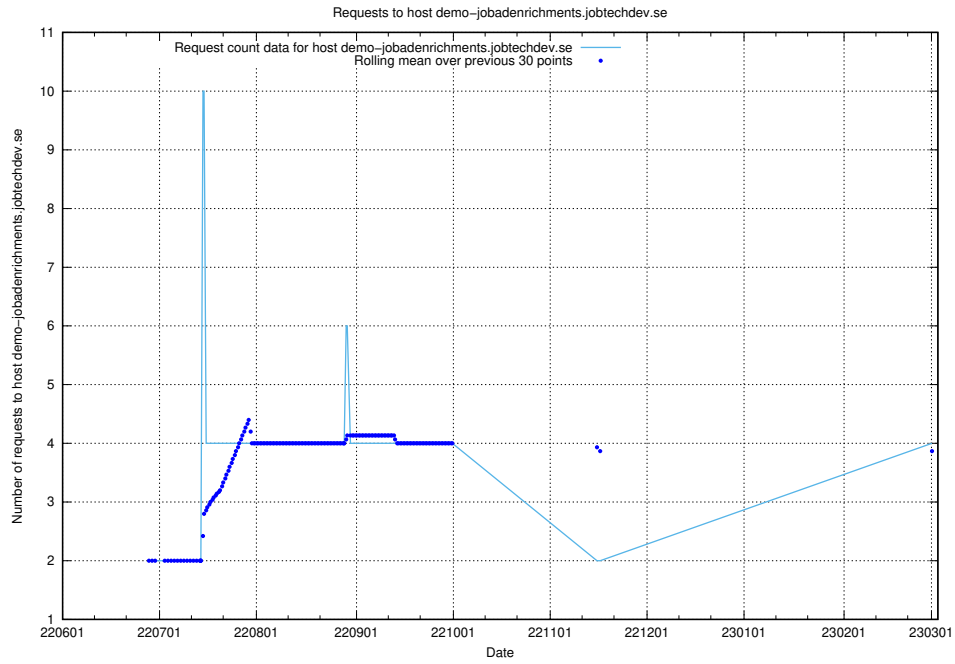

Here, we count the number of requests to host d534e192-d48a-4202-8125-59d16ac900e0.api.jobtechdev.se.

7.148 Usage of demo-jobadenrichments.jobtechdev.se

Here, we count the number of requests to host demo-jobadenrichments.jobtechdev.se.