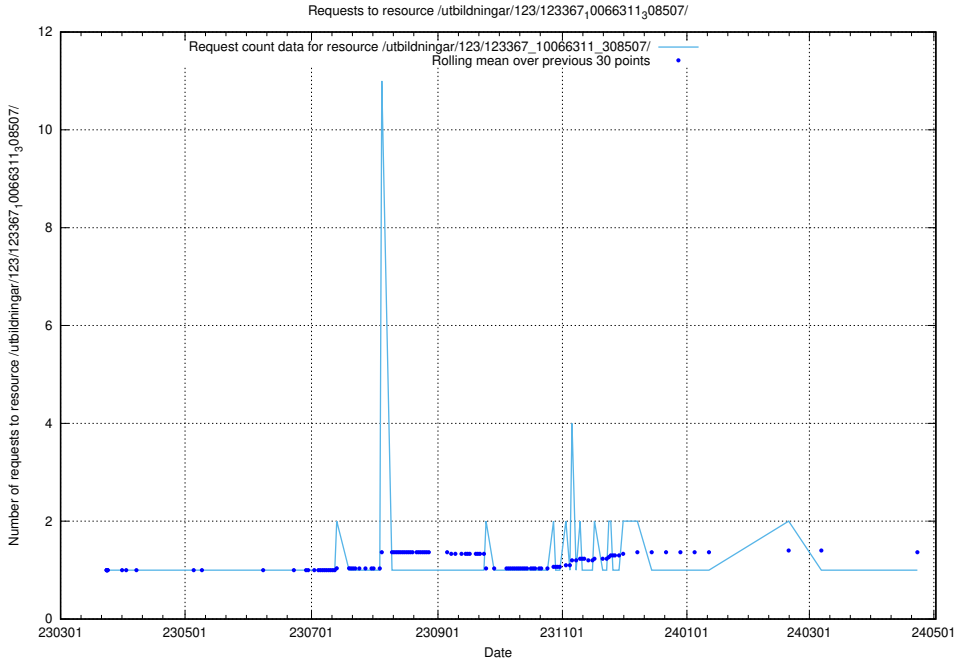

5.4804 Usage of /utbildningar/123/123367_10066311_308507/

Here, we count the number of requests to resource /utbildningar/123/123367_10066311_308507/.