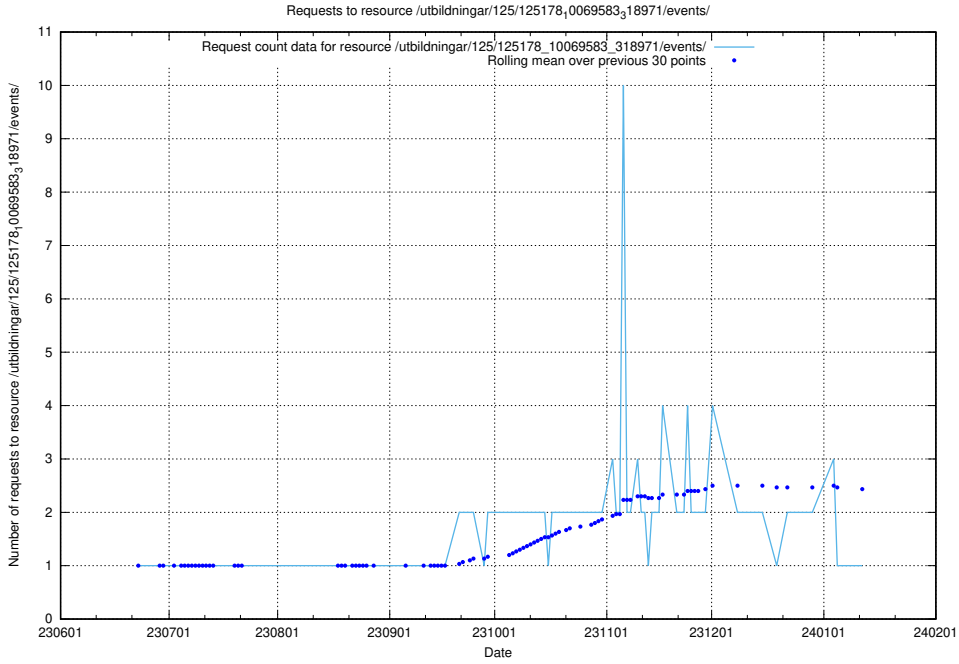

5.6014 Usage of /utbildningar/125/125178_10069583_318971/events/

Here, we count the number of requests to resource /utbildningar/125/125178_10069583_318971/events/