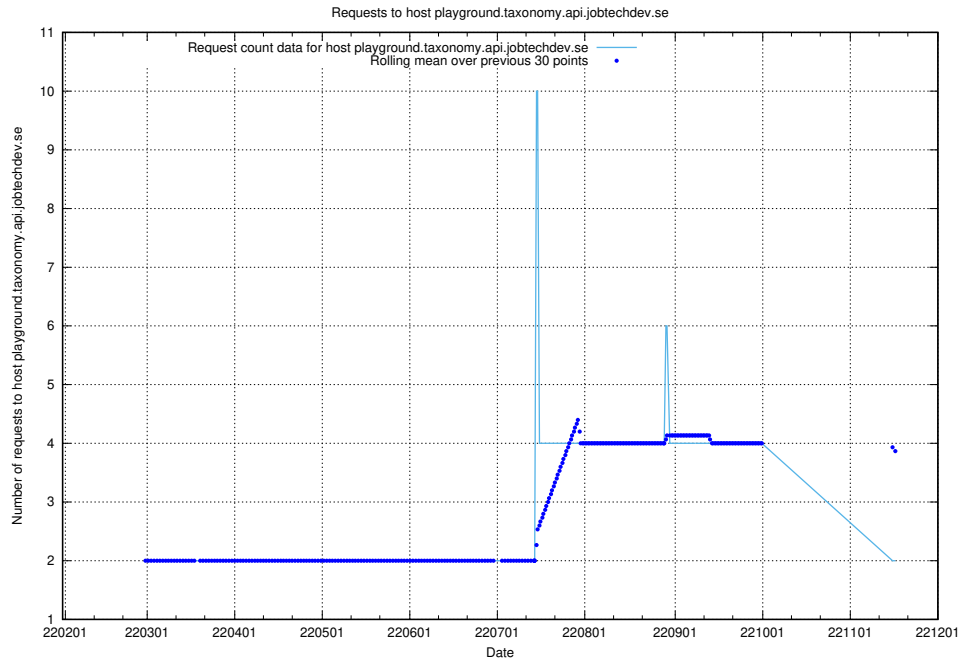

7.513 Usage of playground.taxonomy.api.jobtechdev.se

Here, we count the number of requests to host playground.taxonomy.api.jobtechdev.se.