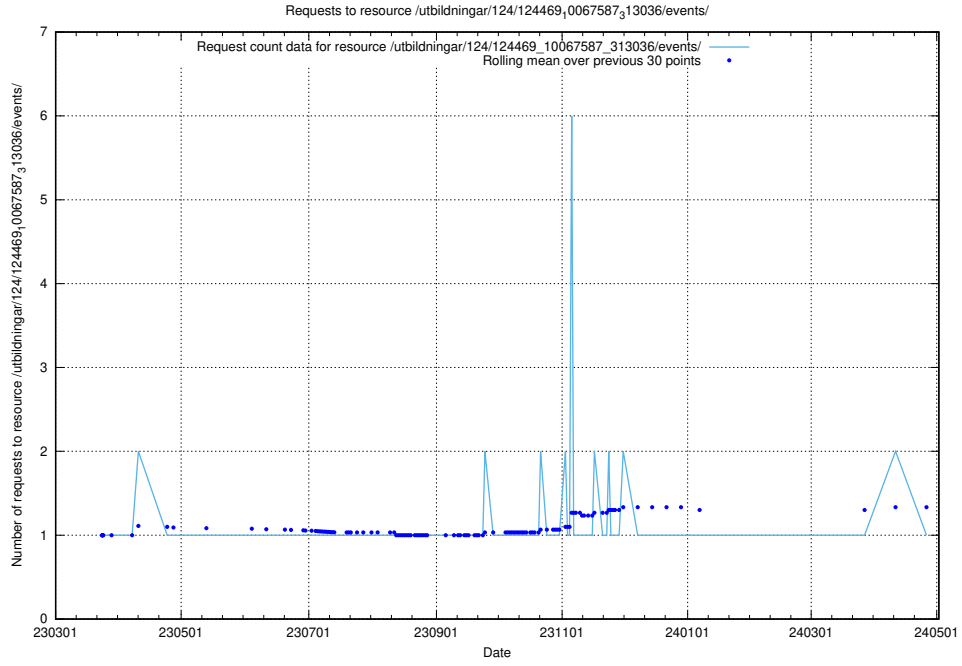

5.3548 Usage of /utbildningar/124/124469_10067587_313036/events/

Here, we count the number of requests to resource /utbildningar/124/124469_10067587_313036/events/