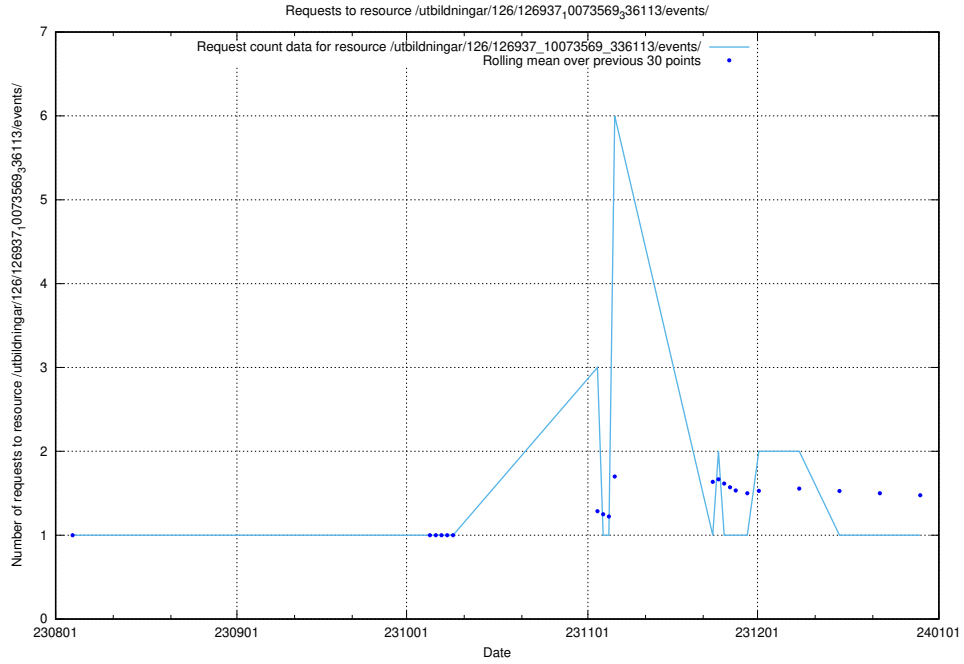

5.5148 Usage of /utbildningar/126/126937_10073569_336113/events/

Here, we count the number of requests to resource /utbildningar/126/126937_10073569_336113/events/