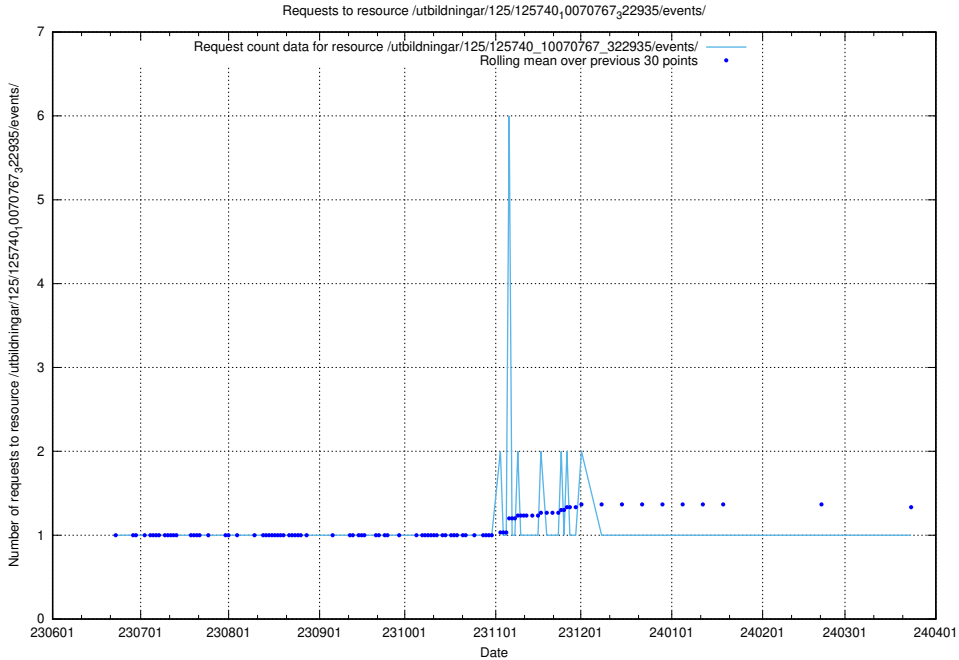

Here, we count the number of requests to resource /utbildningar/125/125740_10070782_335875/.

5.5982 Usage of /utbildningar/125/125740_10070767_322935/events/

Here, we count the number of requests to resource /utbildningar/125/125740_10070767_322935/events/