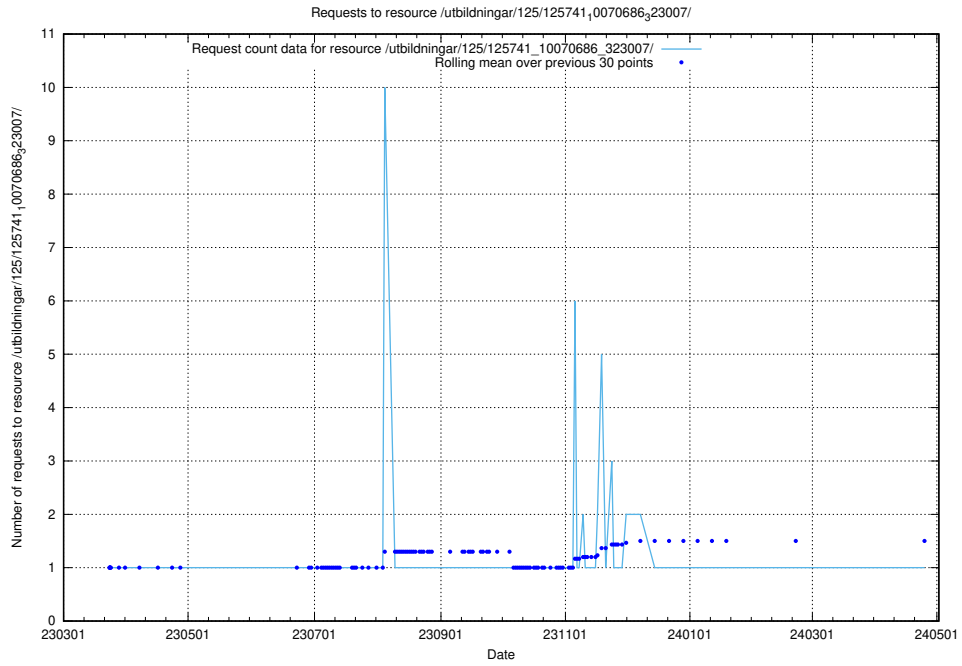

5.6738 Usage of /utbildningar/125/125741_10070686_323007/

Here, we count the number of requests to resource /utbildningar/125/125741_10070686_323007/.