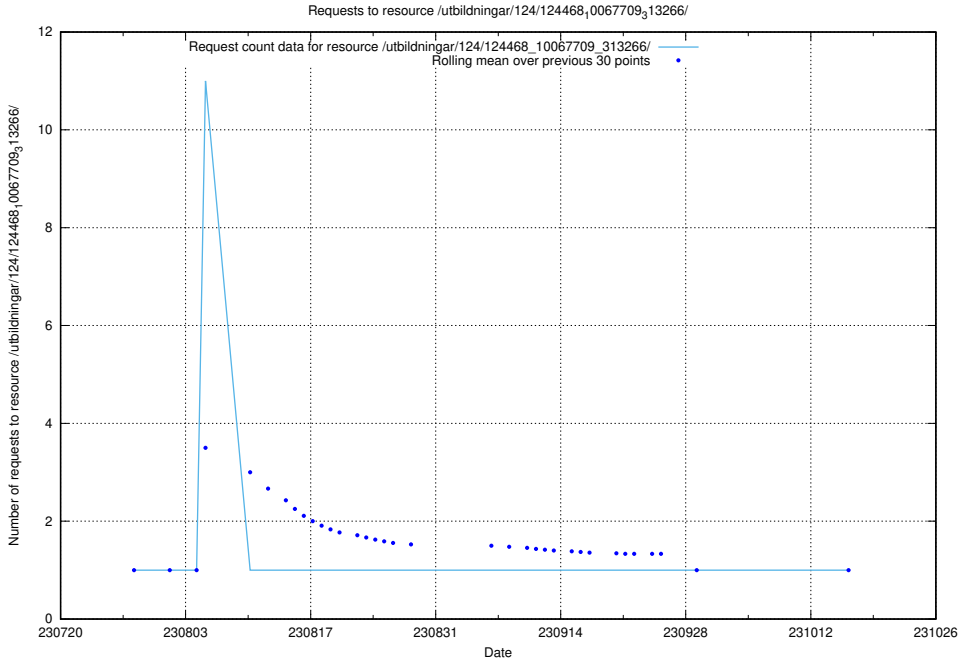

5.5194 Usage of /utbildningar/124/124468_10067709_313266/

Here, we count the number of requests to resource /utbildningar/124/124468_10067709_313266/.