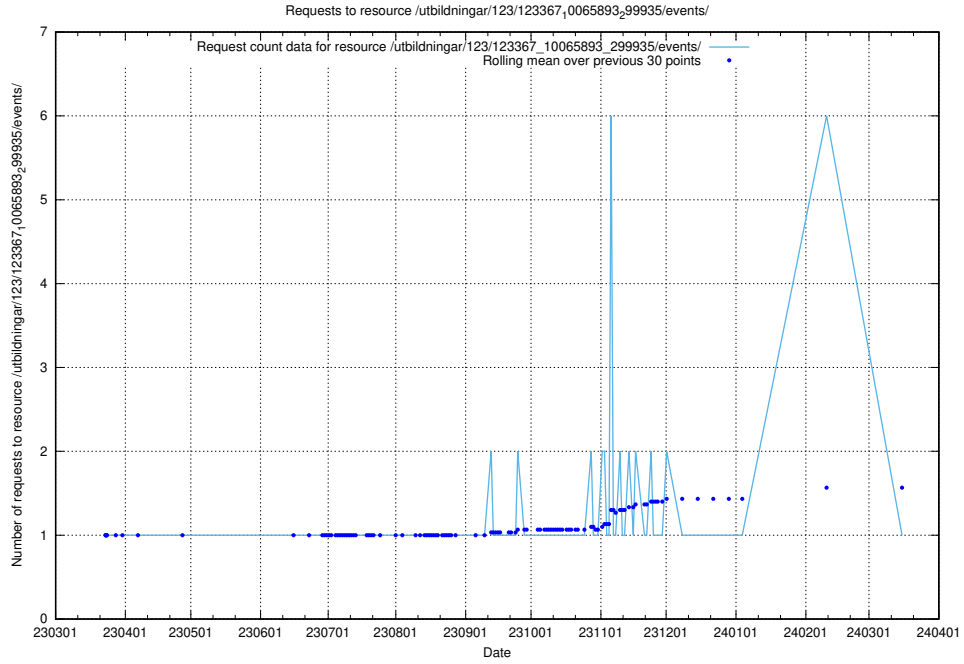

5.5022 Usage of /utbildningar/123/123367_10065893_299935/events/

Here, we count the number of requests to resource /utbildningar/123/123367_10065893_299935/events/