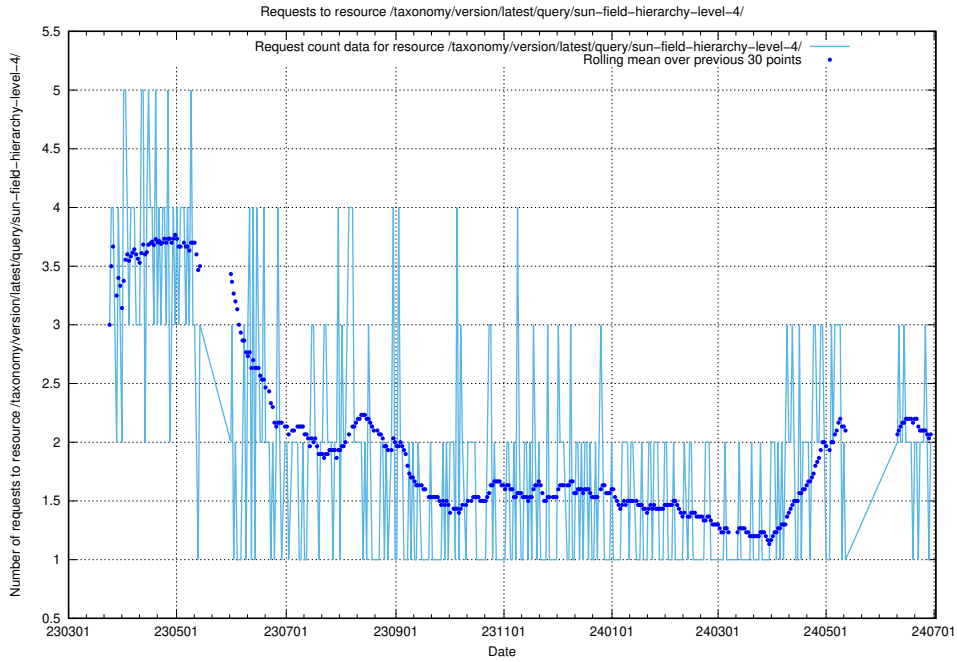

5.889 Usage of /taxonomy/version/latest/query/sun-field-hierarchy-level-4/

Here, we count the number of requests to resource /taxonomy/version/latest/query/sun-field-hierarchy-level-4/.