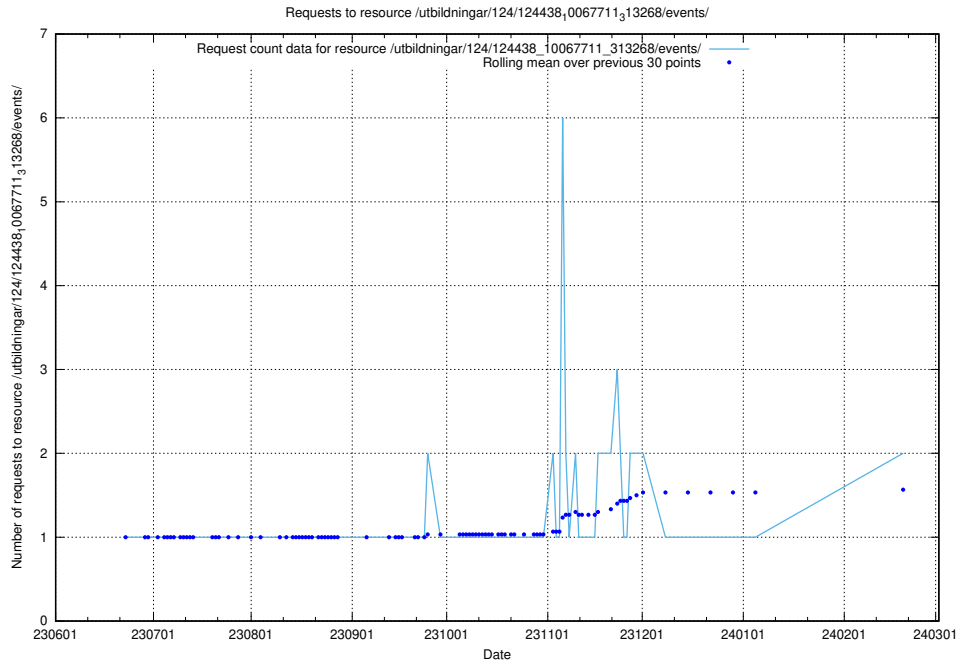

5.848 Usage of /utbildningar/124/124438_10067711_313268/events/

Here, we count the number of requests to resource /utbildningar/124/124438_10067711_313268/events/