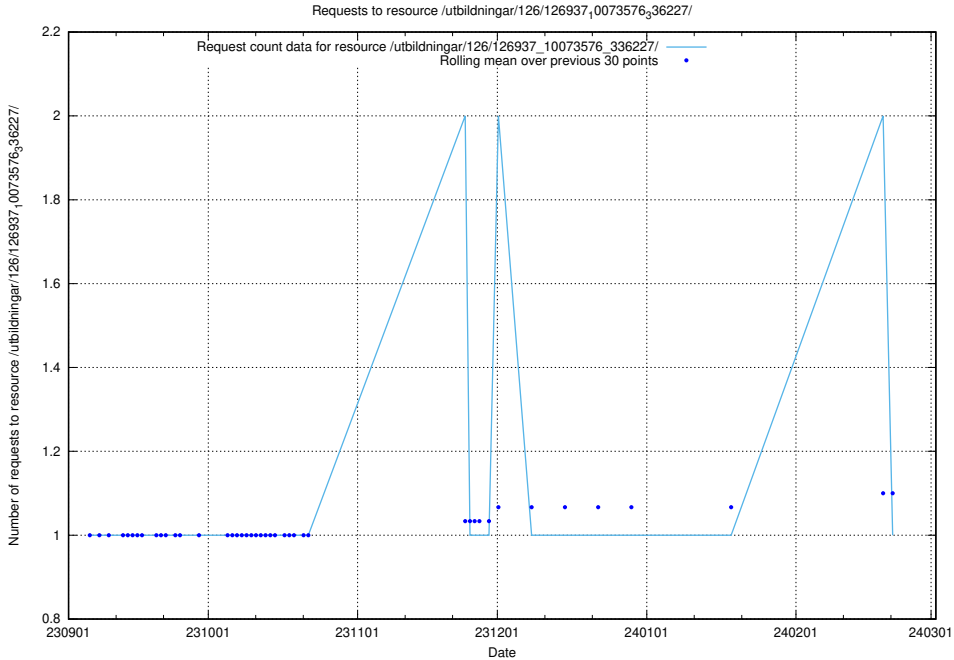

5.4944 Usage of /utbildningar/126/126937_10073576_336227/

Here, we count the number of requests to resource /utbildningar/126/126937_10073576_336227/.