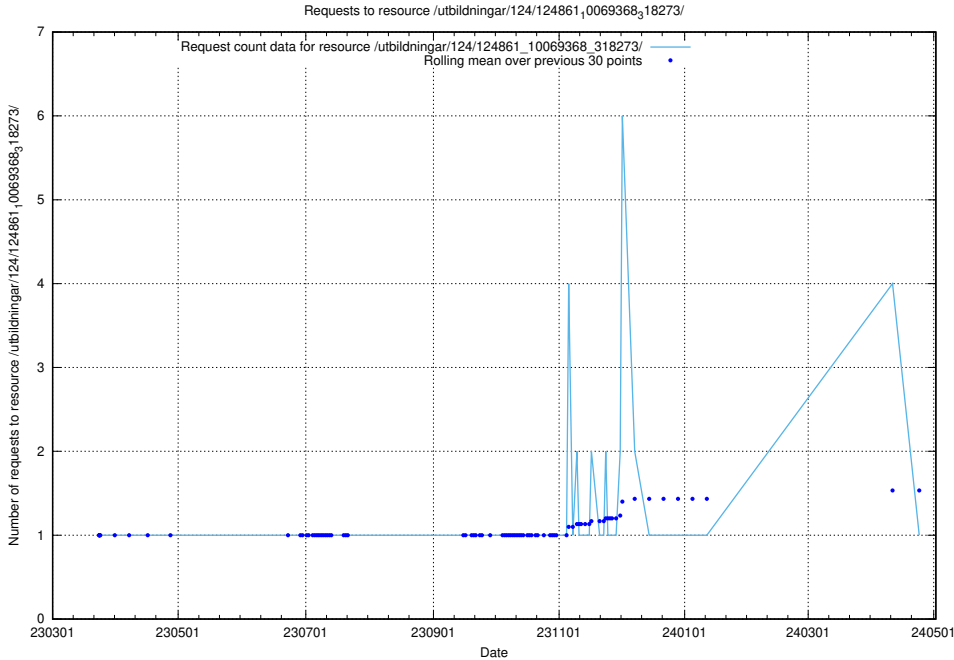

5.1172 Usage of /utbildningar/124/124861_10069368_318273/

Here, we count the number of requests to resource /utbildningar/124/124861_10069368_318273/.