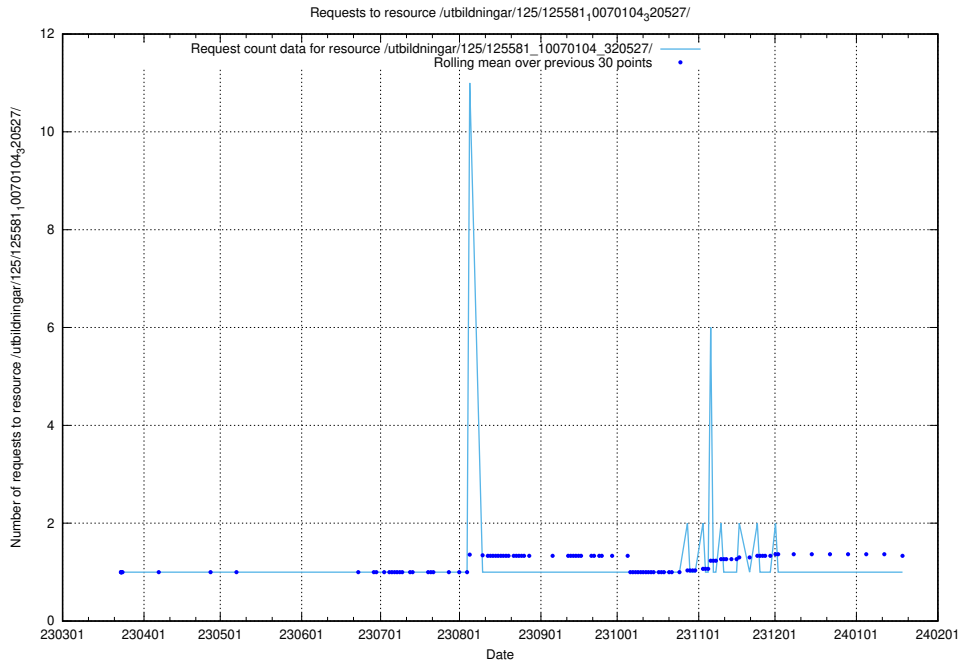

5.1103 Usage of /utbildningar/125/125581_10070104_320527/

Here, we count the number of requests to resource /utbildningar/125/125581_10070104_320527/.