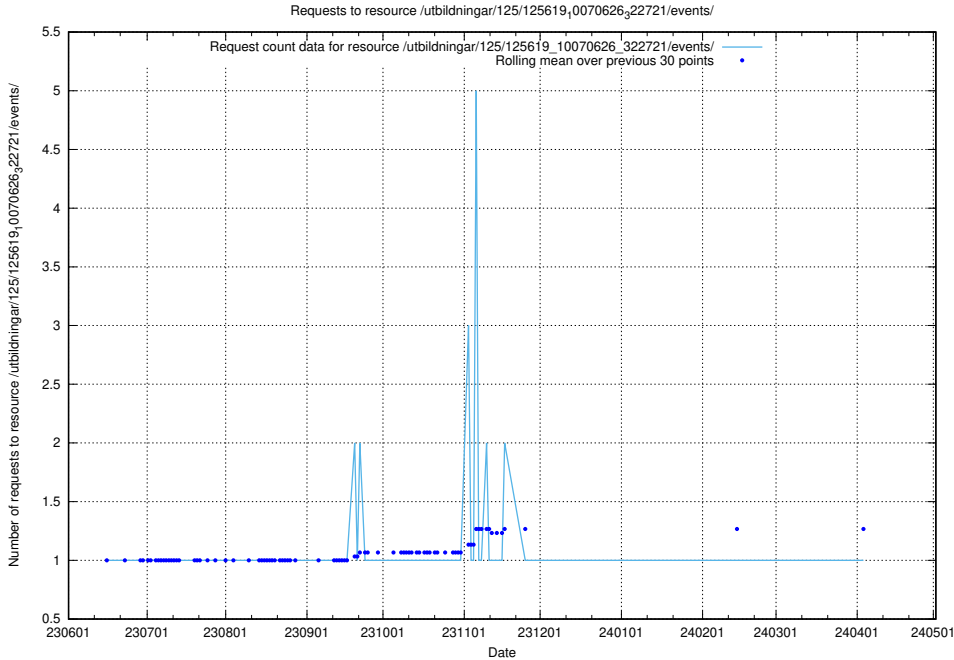

5.6157 Usage of /utbildningar/125/125619_10070626_322721/events/

Here, we count the number of requests to resource /utbildningar/125/125619_10070626_322721/events/