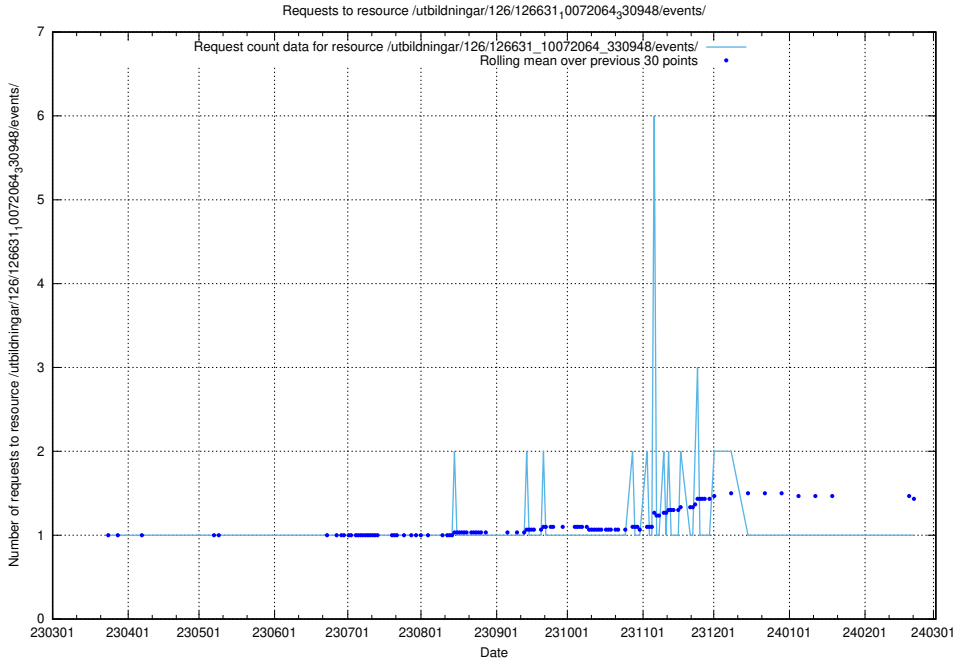

5.6467 Usage of /utbildningar/126/126631_10072064_330948/events/

Here, we count the number of requests to resource /utbildningar/126/126631_10072064_330948/events/