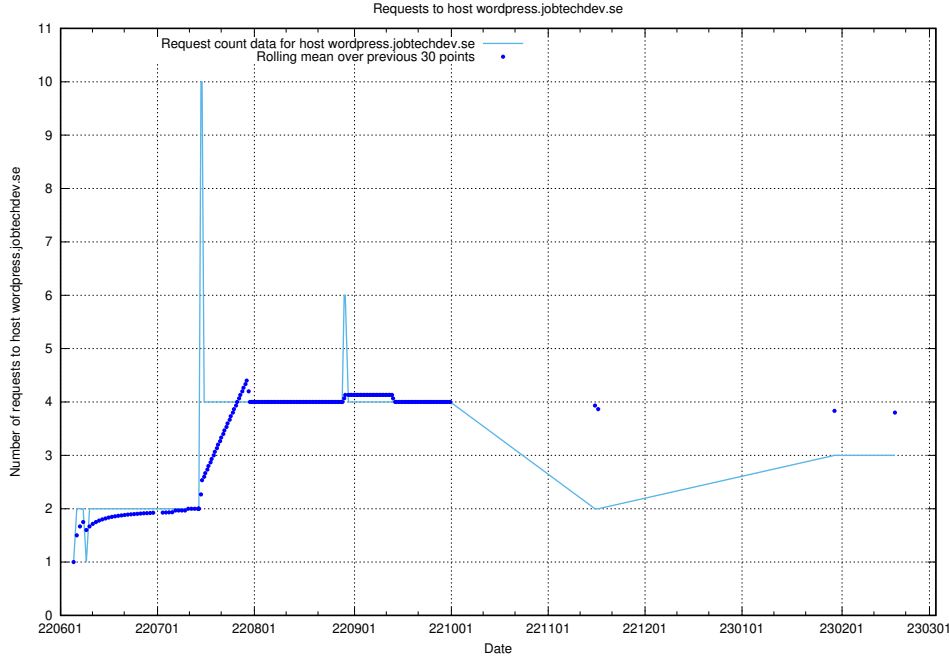

7.221 Usage of wordpress.jobtechdev.se

Here, we count the number of requests to host wordpress.jobtechdev.se.