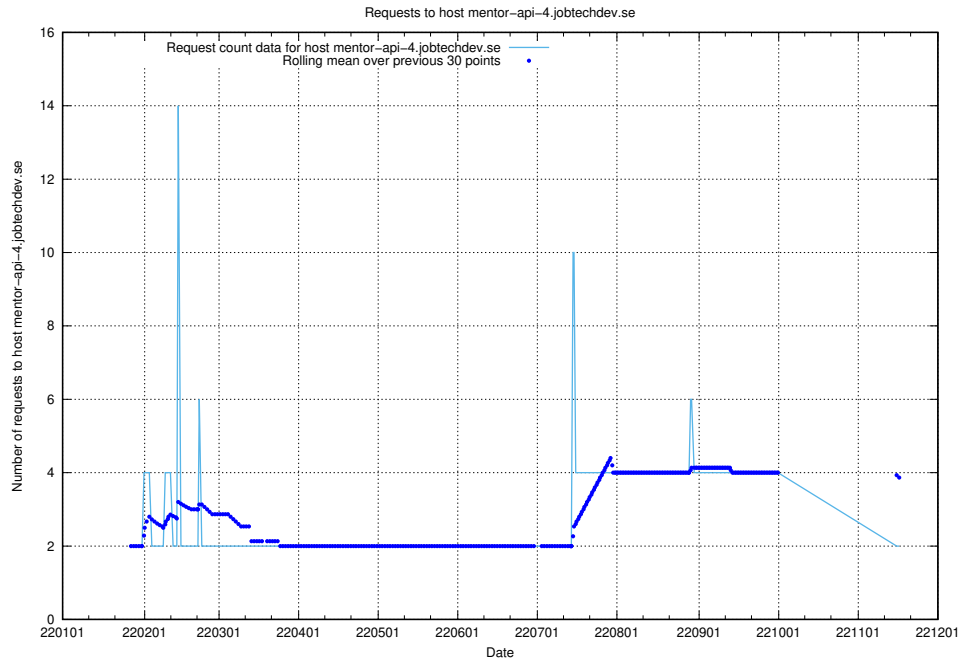

7.577 Usage of mentor-api-4.openshift.jobtechdev.se

Here, we count the number of requests to host mentor-api-4.openshift.jobtechdev.se.

7.578 Usage of mentor-api-4.jobtechdev.se

Here, we count the number of requests to host mentor-api-4.jobtechdev.se.