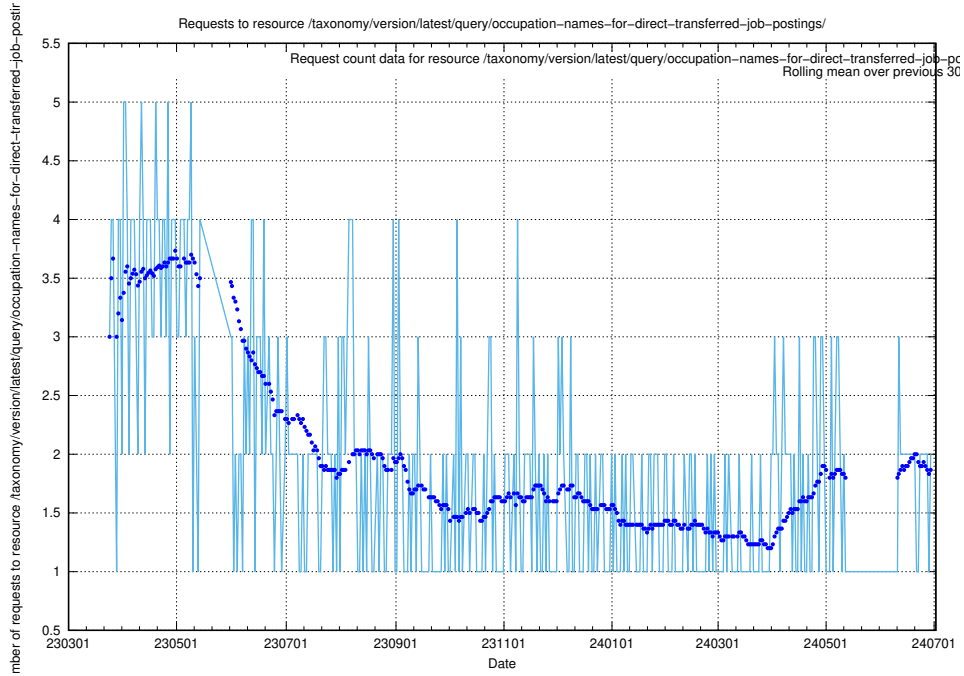

5.913 Usage of /taxonomy/version/latest/query/occupation-names-for-direct-transferred-job-postings/

Here, we count the number of requests to resource /taxonomy/version/latest/query/occupation-names-for-direct-transferred-job-postings/.