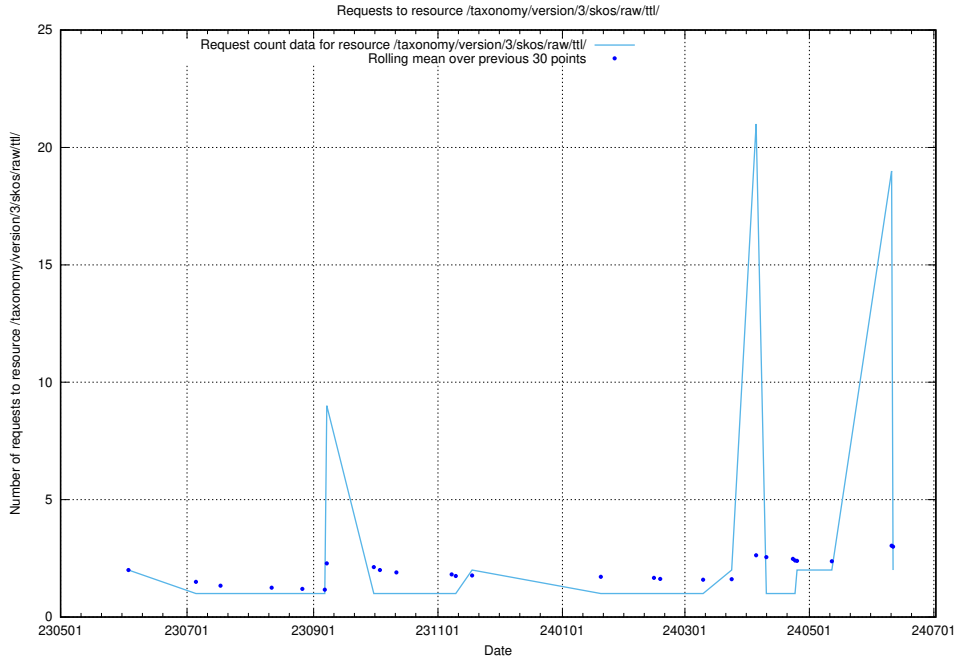

5.867 Usage of /taxonomy/version/3/skos/raw/ttl/

Here, we count the number of requests to resource /taxonomy/version/3/skos/raw/ttl/.