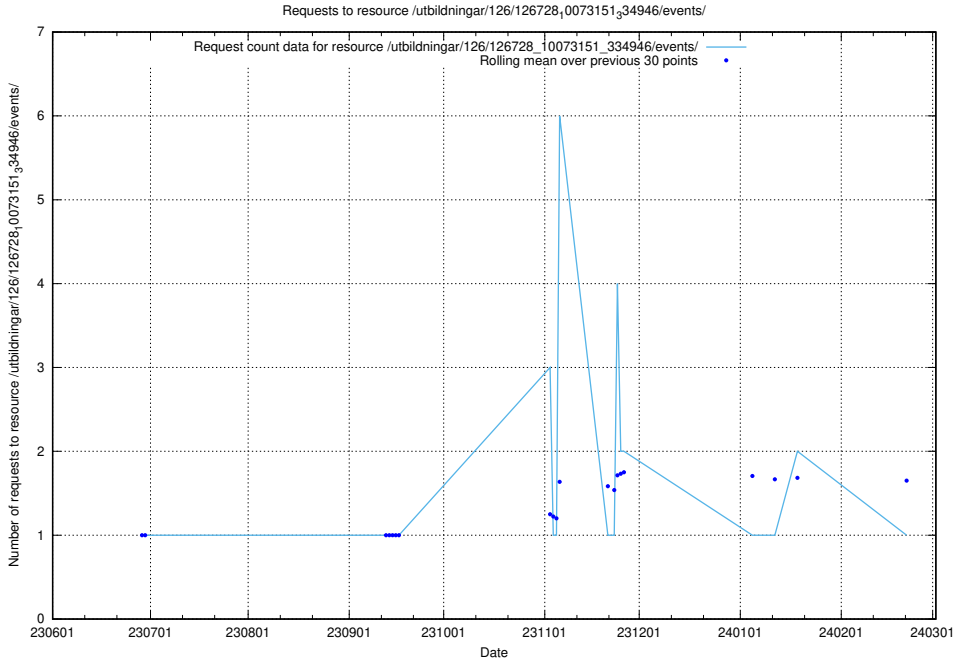

5.5736 Usage of /utbildningar/126/126728_10073151_334946/events/

Here, we count the number of requests to resource /utbildningar/126/126728_10073151_334946/events/