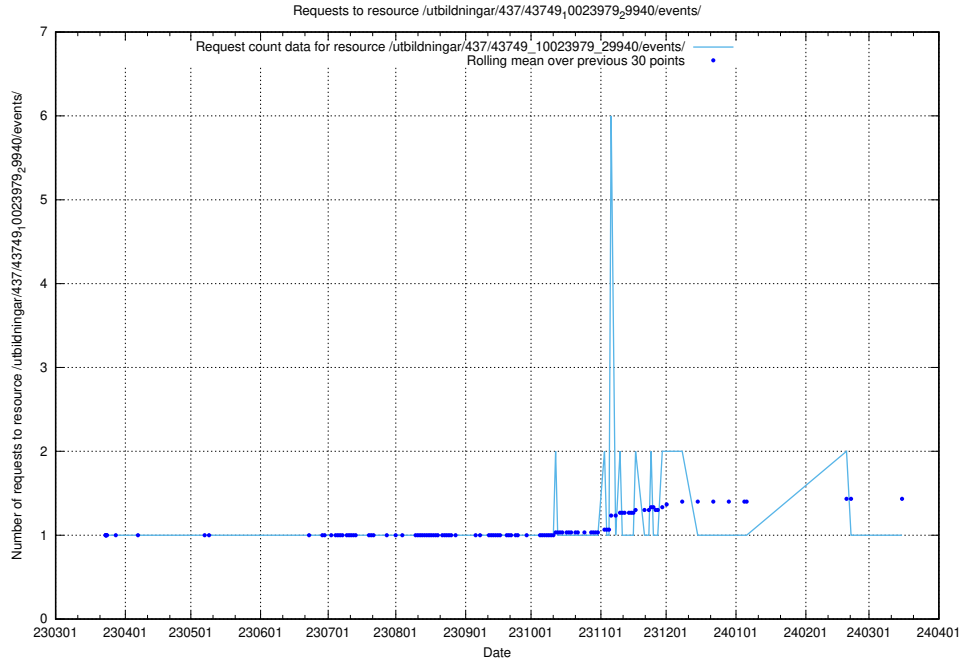

5.6646 Usage of /utbildningar/437/43749_10023979_29940/events/

Here, we count the number of requests to resource /utbildningar/437/43749_10023979_29940/events/.