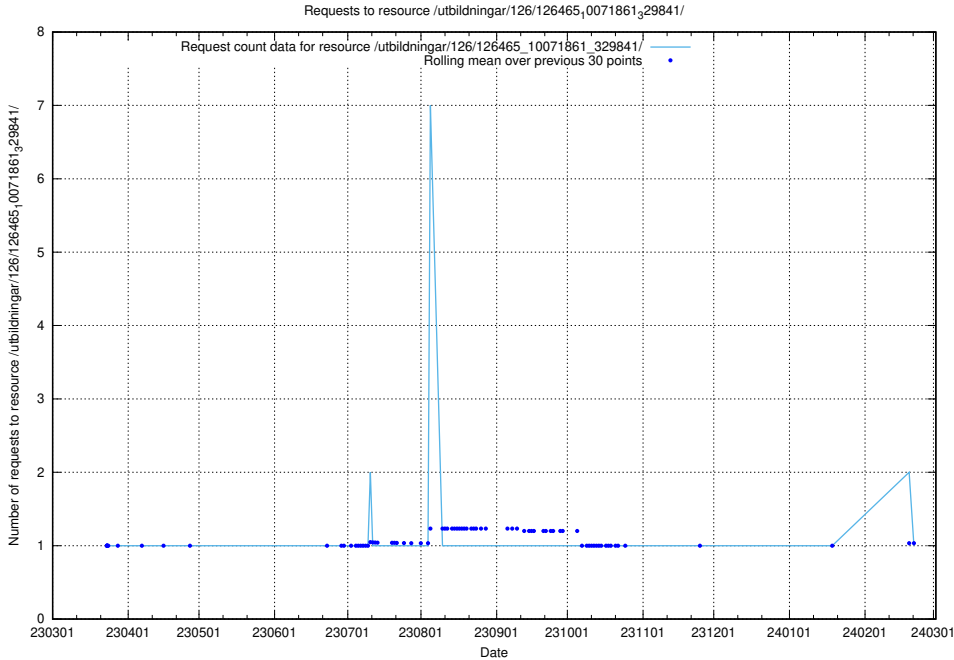

5.6685 Usage of /utbildningar/126/126465_10071861_329841/

Here, we count the number of requests to resource /utbildningar/126/126465_10071861_329841/.