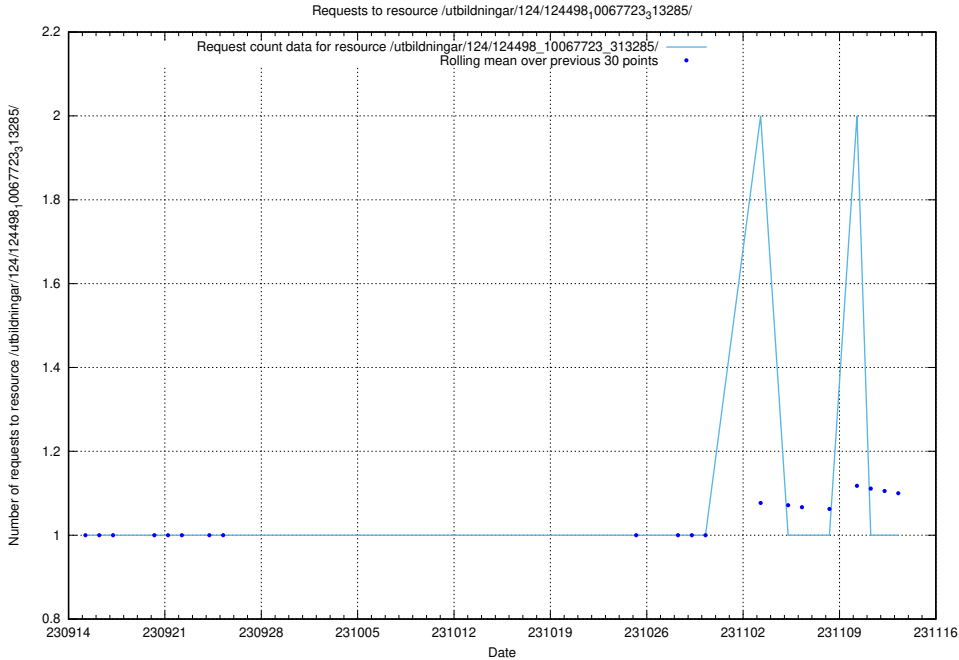

5.4867 Usage of /utbildningar/124/124498_10067723_313285/

Here, we count the number of requests to resource /utbildningar/124/124498_10067723_313285/.