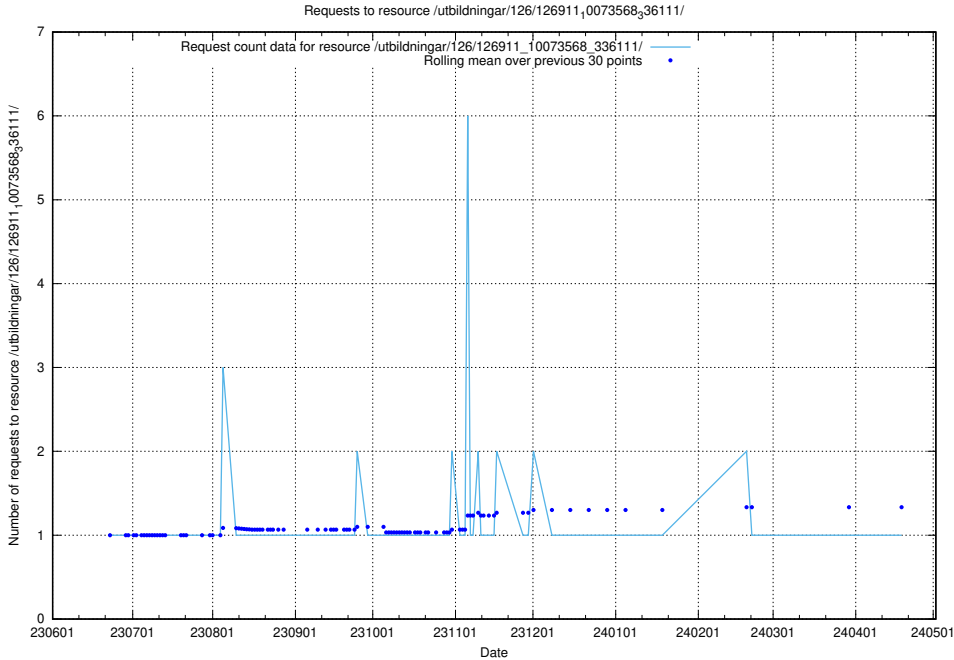

5.5864 Usage of /utbildningar/126/126911_10073568_336111/

Here, we count the number of requests to resource /utbildningar/126/126911_10073568_336111/.