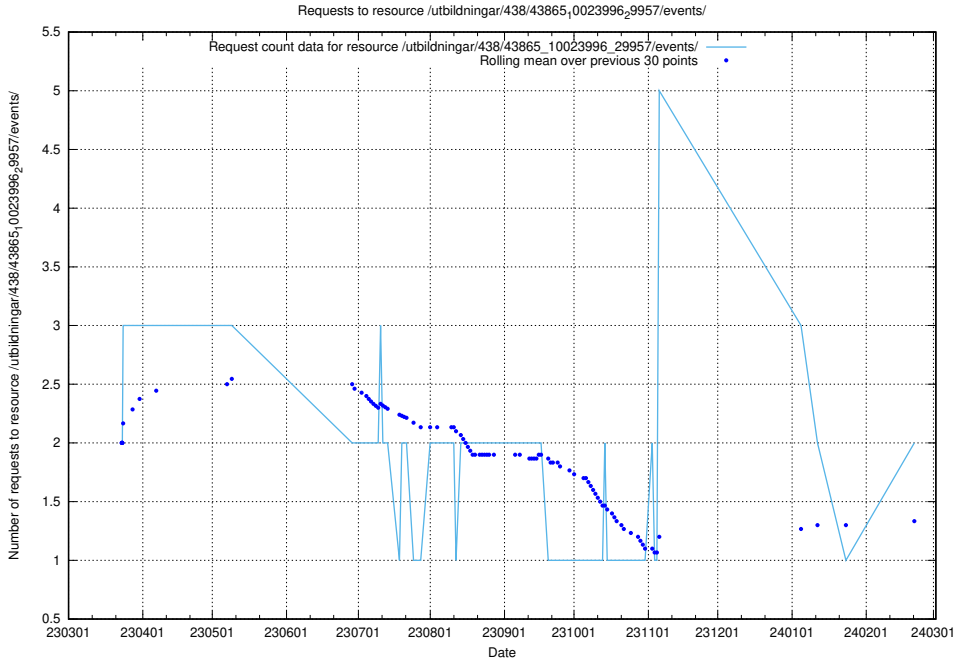

5.943 Usage of /utbildningar/438/43865_10023996_29957/events/

Here, we count the number of requests to resource /utbildningar/438/43865_10023996_29957/events/.