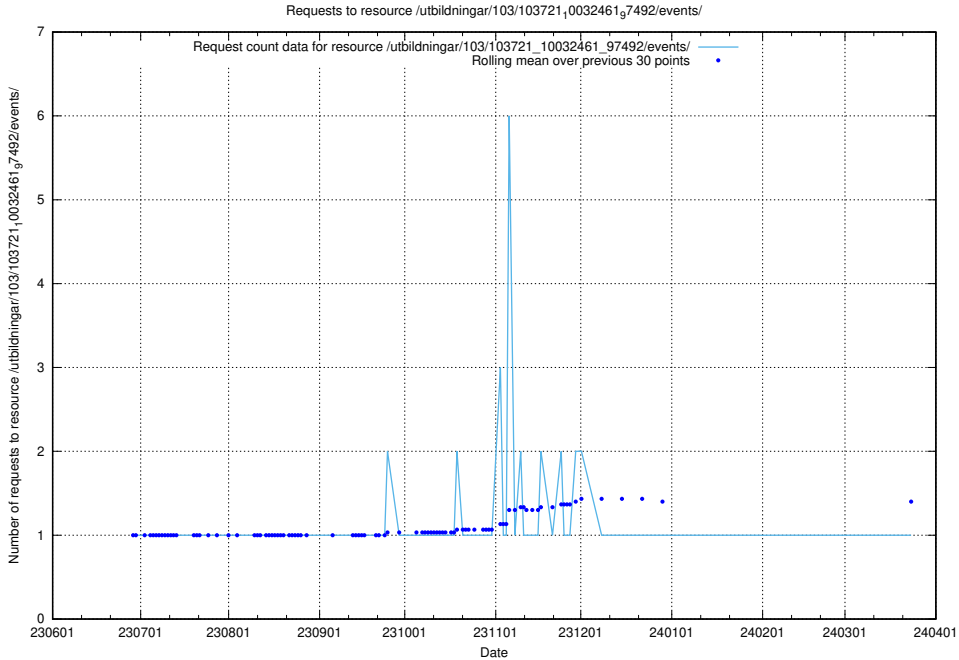

5.5818 Usage of /utbildningar/103/103721_10032461_97492/events/

Here, we count the number of requests to resource /utbildningar/103/103721_10032461_97492/events/.