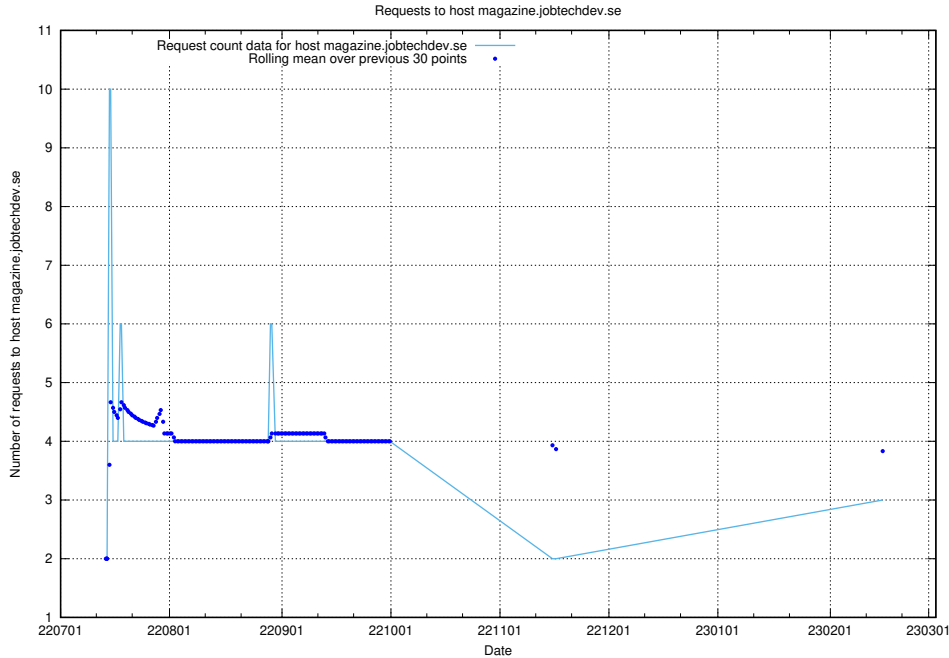

7.216 Usage of magazine.jobtechdev.se

Here, we count the number of requests to host magazine.jobtechdev.se.

7.217 Usage of `blog.atlas.jobtechdev.se`

Here, we count the number of requests to host `blog.atlas.jobtechdev.se`.