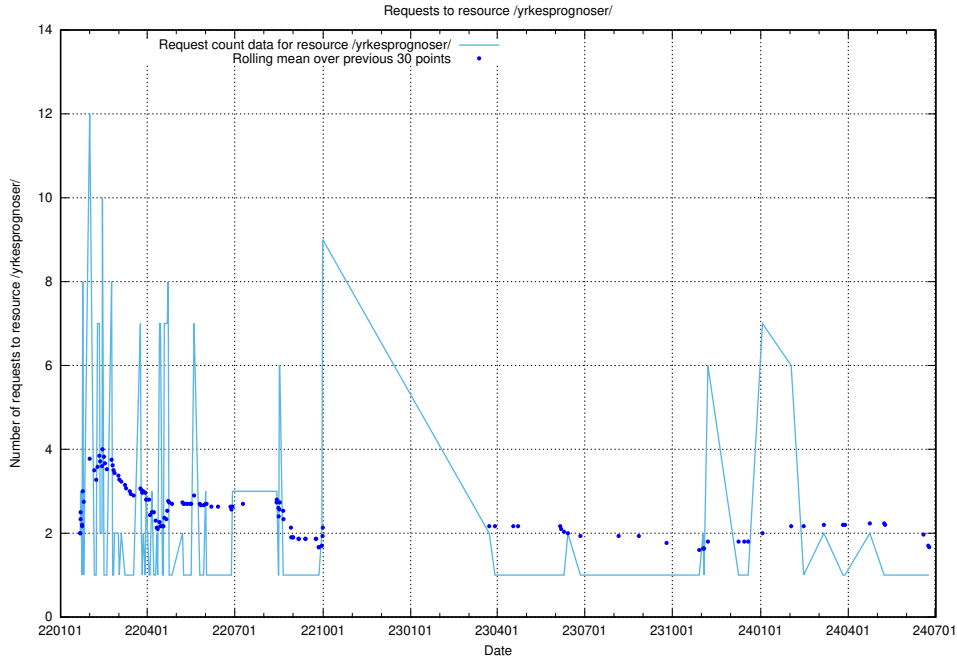

5.6494 Usage of /yrkesprognoser/

Here, we count the number of requests to resource /yrkesprognoser/.