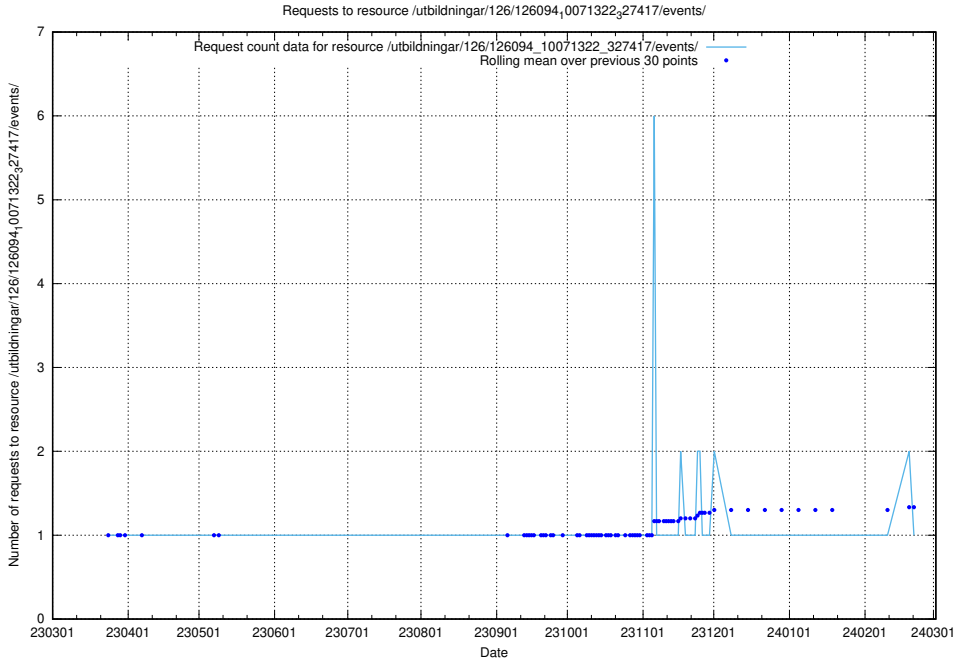

5.6472 Usage of /utbildningar/126/126094_10071322_327417/events/

Here, we count the number of requests to resource /utbildningar/126/126094_10071322_327417/events/