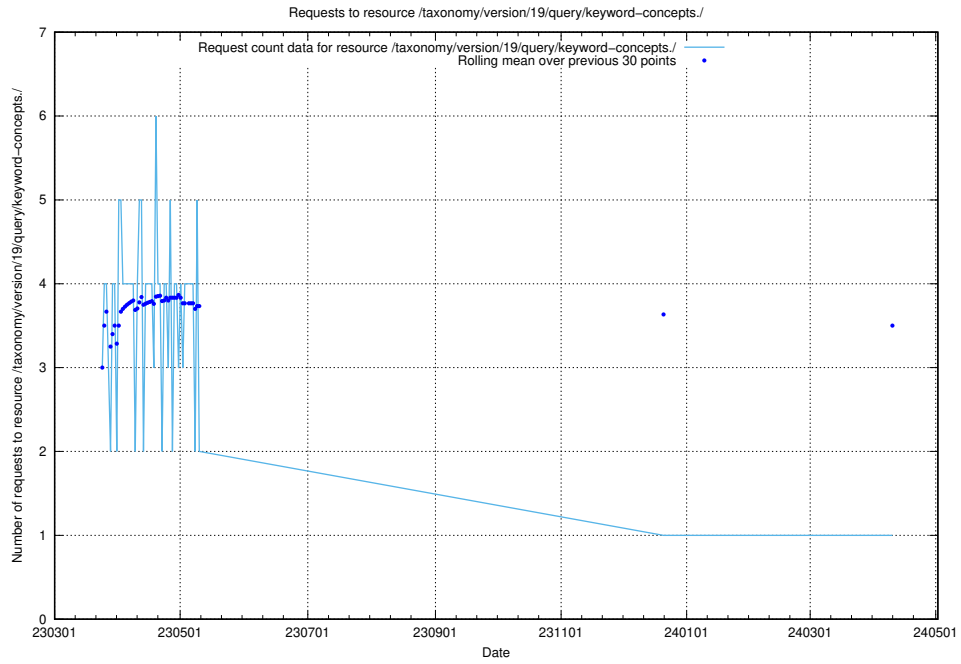

5.6407 Usage of /taxonomy/version/19/query/keyword-concepts-with-relations/

Here, we count the number of requests to resource /taxonomy/version/19/query/keyword-concepts-with-relations/.

5.6408 Usage of /taxonomy/version/19/query/isco-level-4-groups/