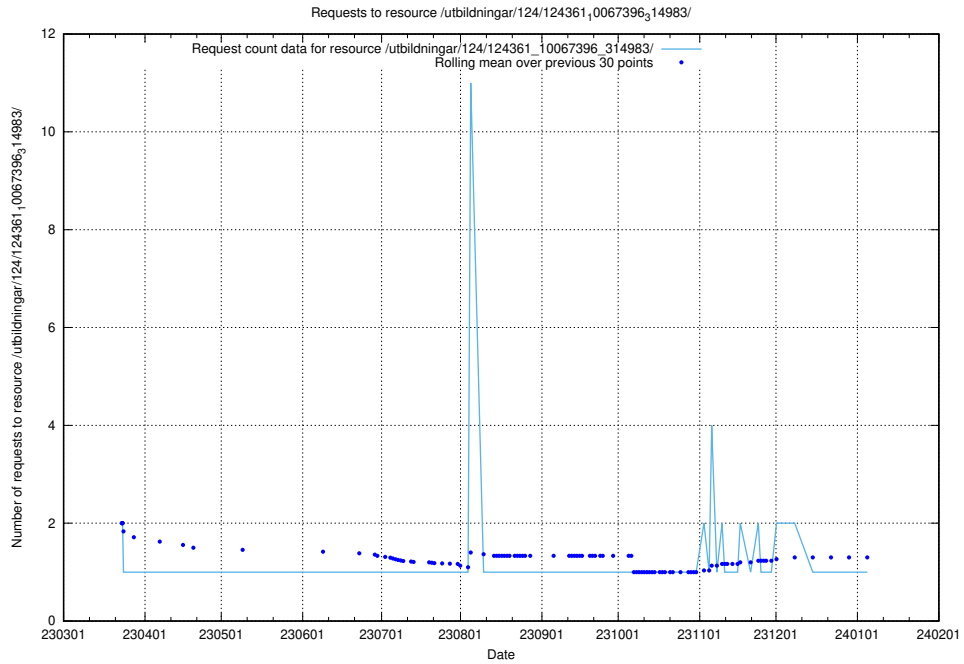

5.6569 Usage of /utbildningar/124/124361_10067396_314983/

Here, we count the number of requests to resource /utbildningar/124/124361_10067396_314983/.