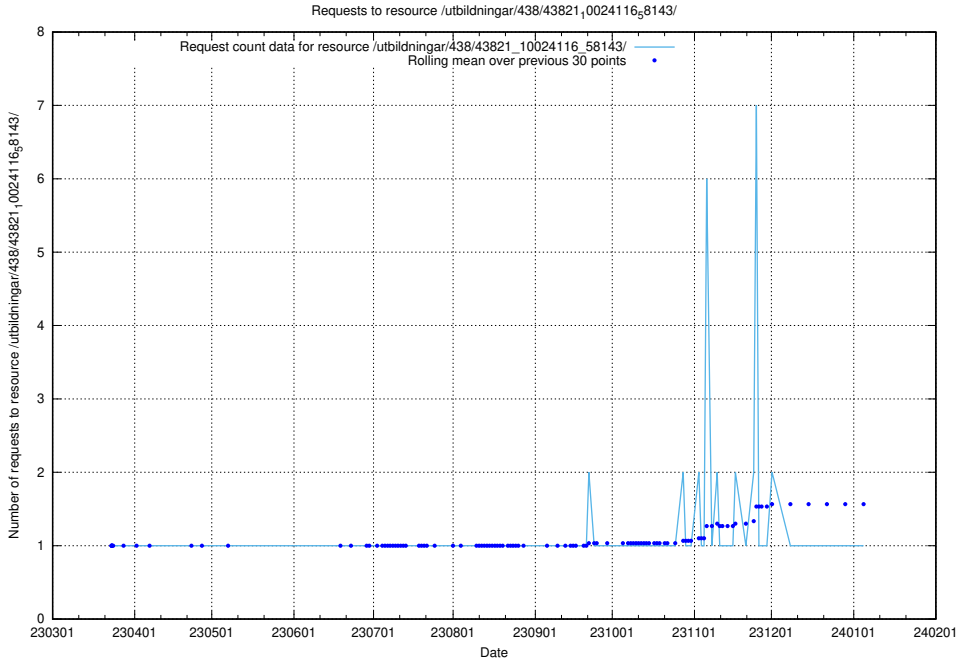

5.6602 Usage of /utbildningar/438/43821_10024116_58143/

Here, we count the number of requests to resource /utbildningar/438/43821_10024116_58143/.