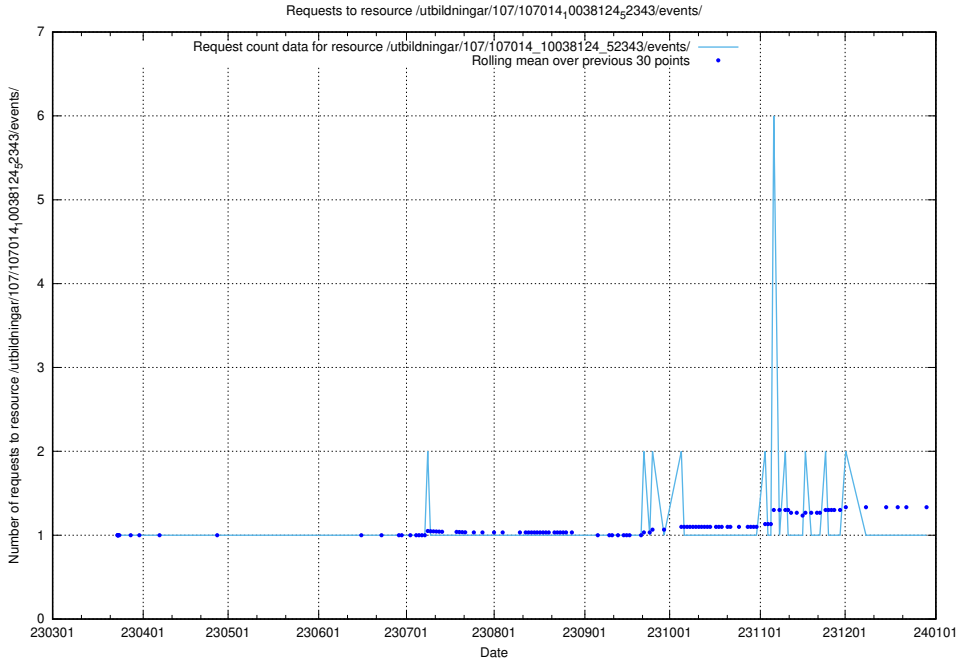

5.5672 Usage of /utbildningar/107/107014_10038124_52343/events/

Here, we count the number of requests to resource /utbildningar/107/107014_10038124_52343/events/.