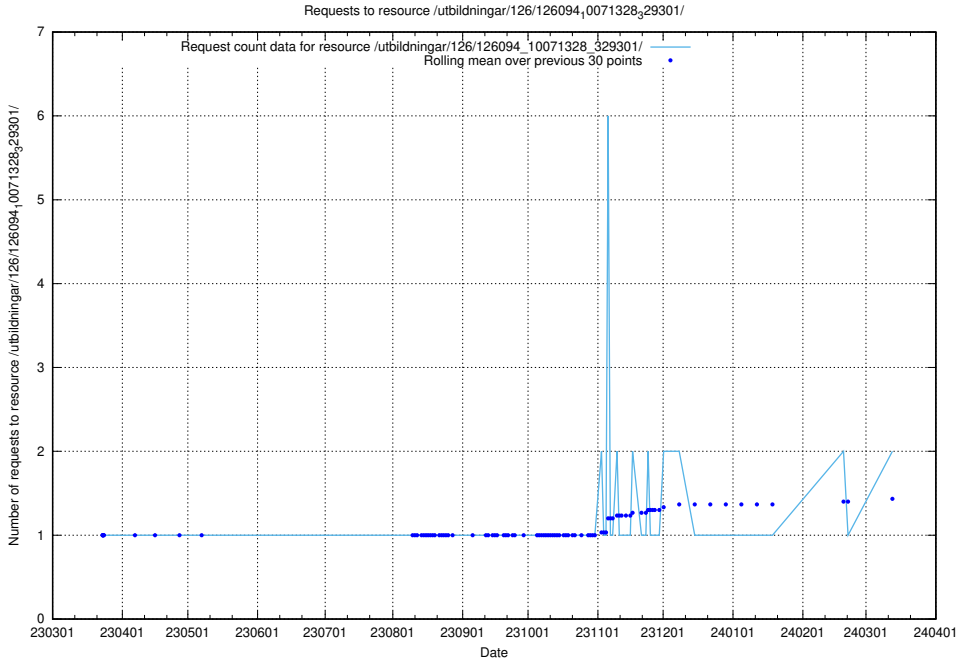

5.962 Usage of /utbildningar/126/126094_10071328_329301/

Here, we count the number of requests to resource /utbildningar/126/126094_10071328_329301/.