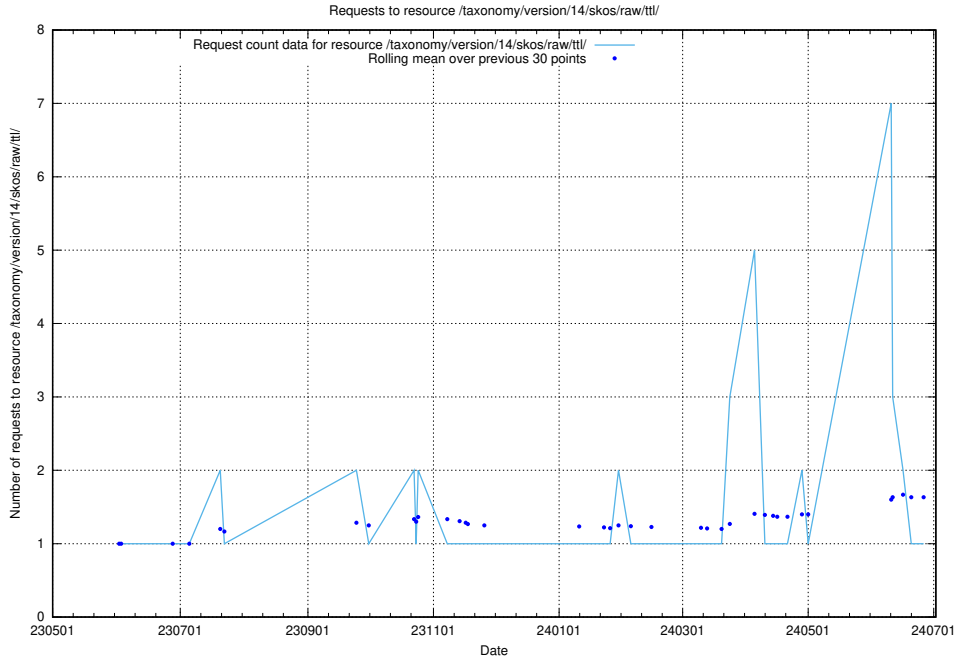

5.6207 Usage of /taxonomy/version/14/skos/raw/ttl/

Here, we count the number of requests to resource /taxonomy/version/14/skos/raw/ttl/.