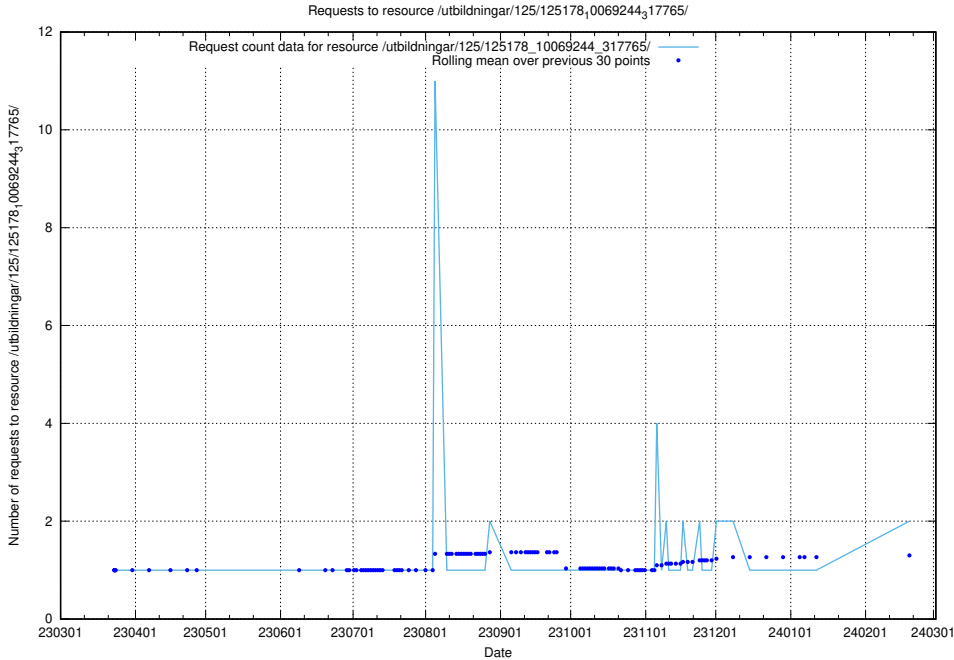

5.478 Usage of /utbildningar/125/125178_10069244_317765/

Here, we count the number of requests to resource /utbildningar/125/125178_10069244_317765/.