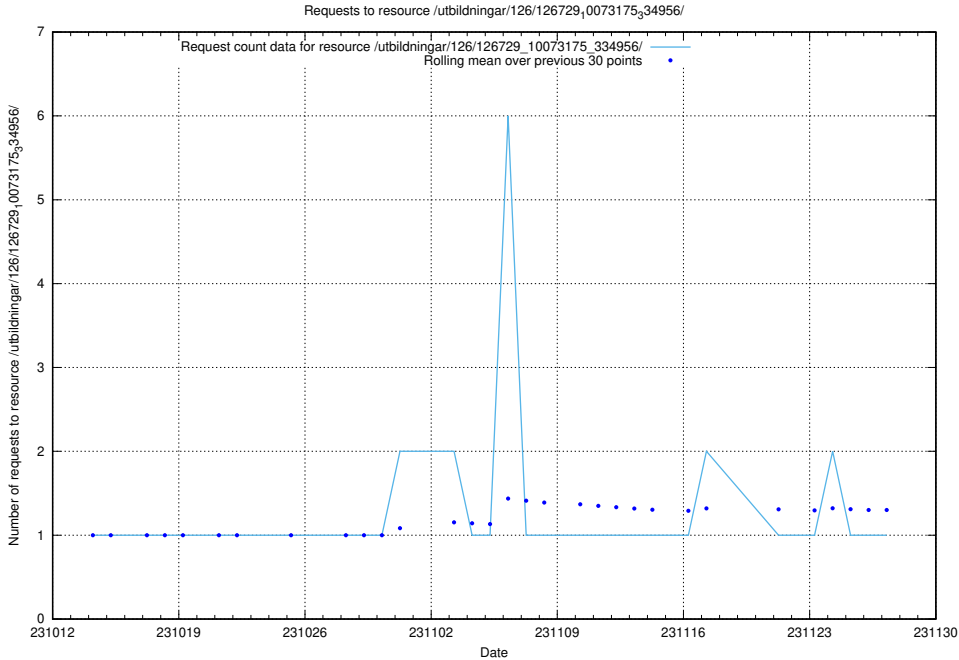

5.4620 Usage of /utbildningar/126/126729_10073175_334956/

Here, we count the number of requests to resource /utbildningar/126/126729_10073175_334956/.