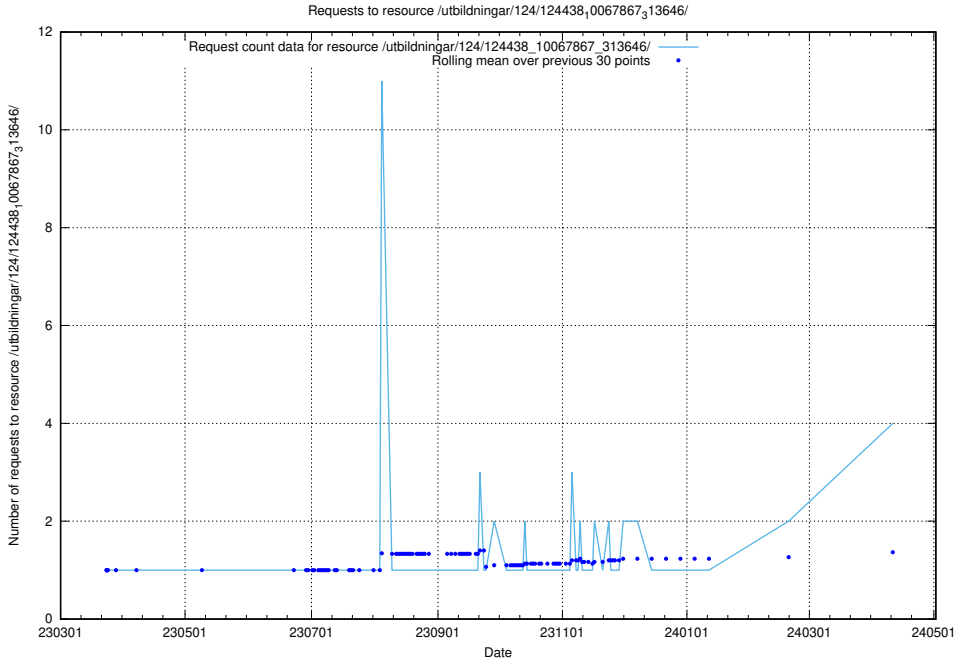

5.212 Usage of /utbildningar/124/124438_10067867_313646/

Here, we count the number of requests to resource /utbildningar/124/124438_10067867_313646/.