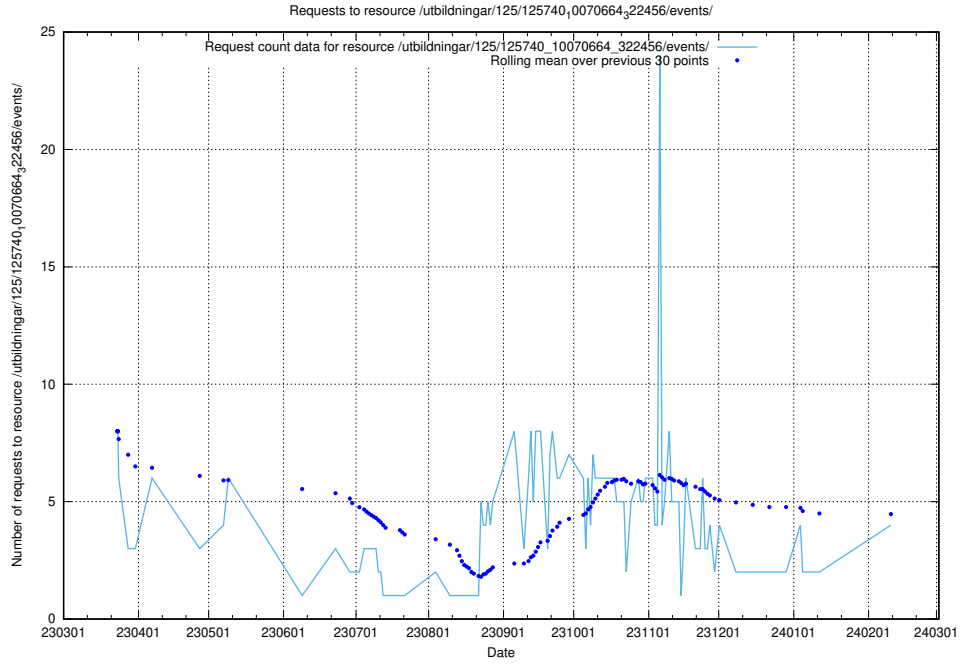

5.268 Usage of /utbildningar/125/125740_10070664_322456/events/

Here, we count the number of requests to resource /utbildningar/125/125740_10070664_322456/events/