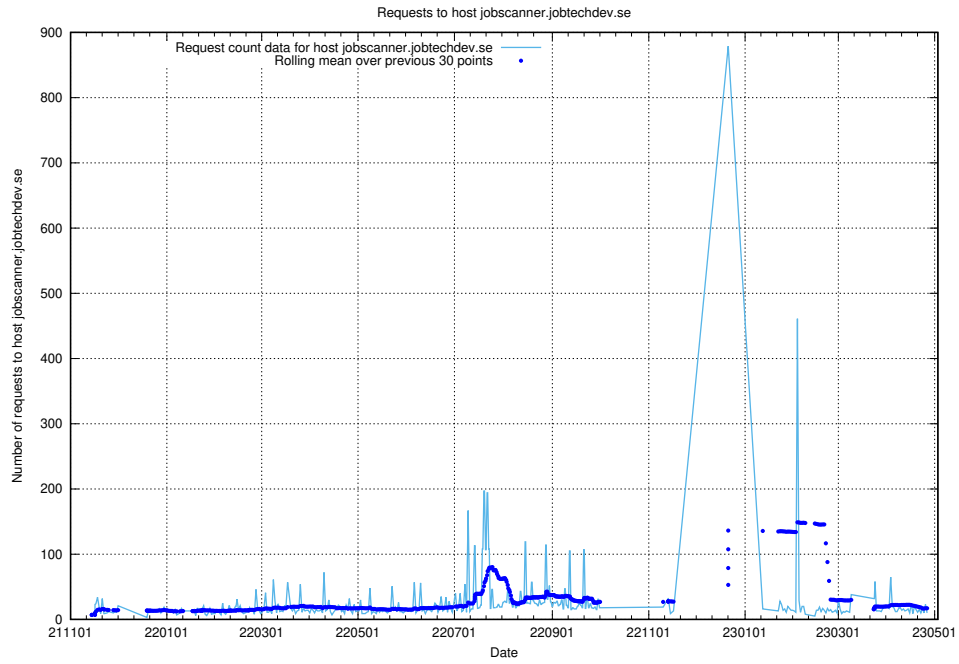

7.65 Usage of jobscanner.jobtechdev.se

Here, we count the number of requests to host jobscanner.jobtechdev.se.