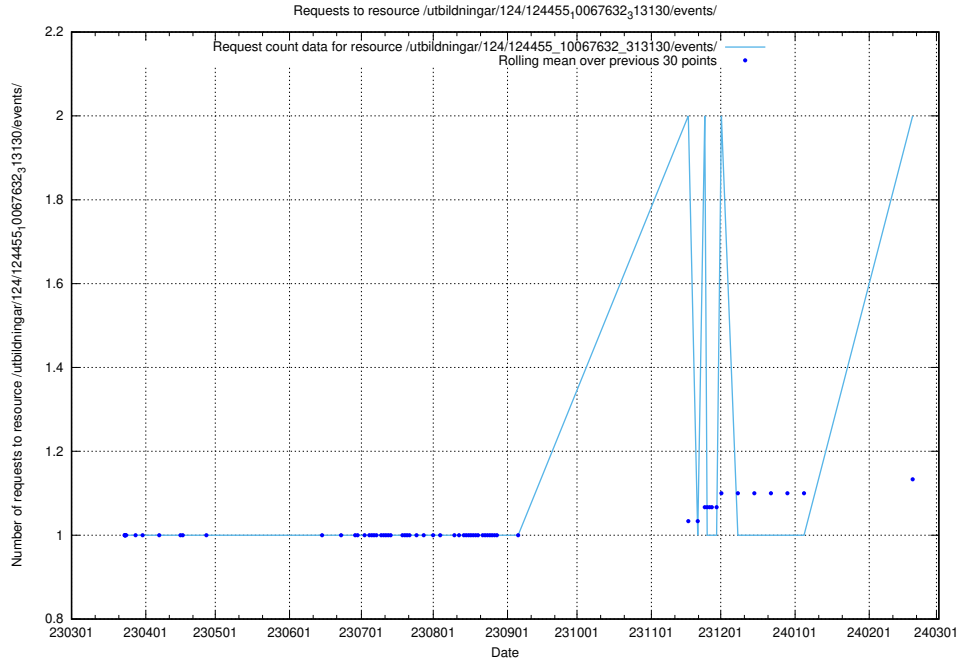

5.626 Usage of /utbildningar/124/124455_10067632_313130/events/

Here, we count the number of requests to resource /utbildningar/124/124455_10067632_313130/events/