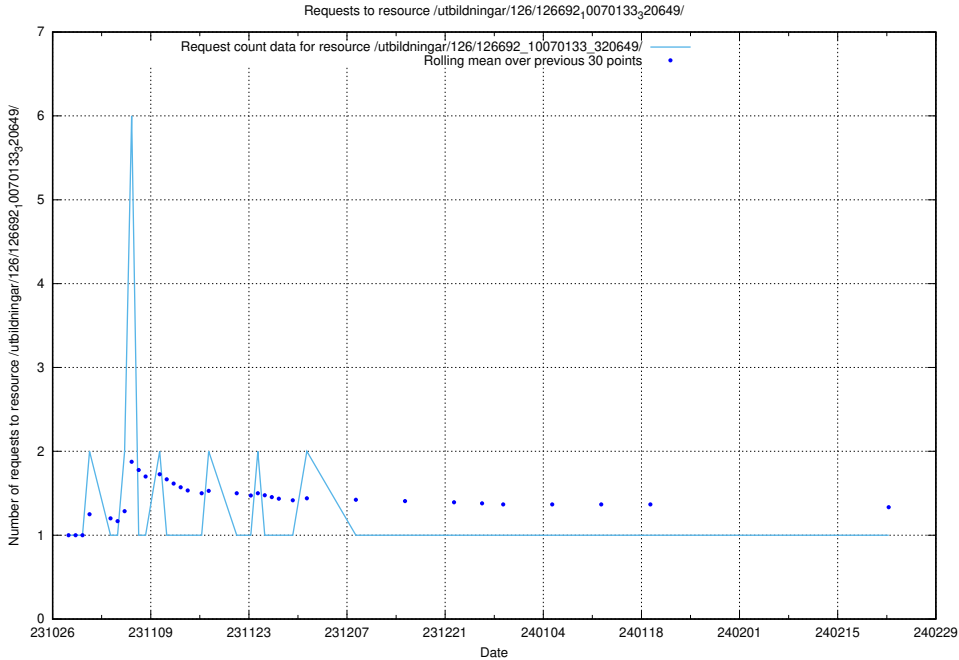

5.4485 Usage of /utbildningar/126/126692_10070133_320649/

Here, we count the number of requests to resource /utbildningar/126/126692_10070133_320649/.