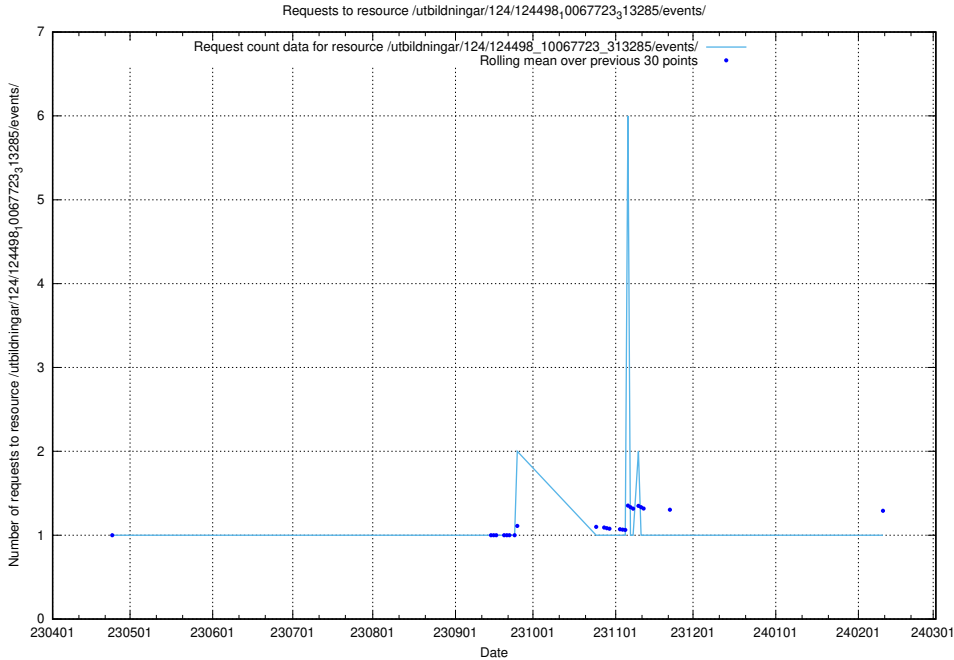

5.6292 Usage of /utbildningar/124/124498_10067723_313285/events/

Here, we count the number of requests to resource /utbildningar/124/124498_10067723_313285/events/