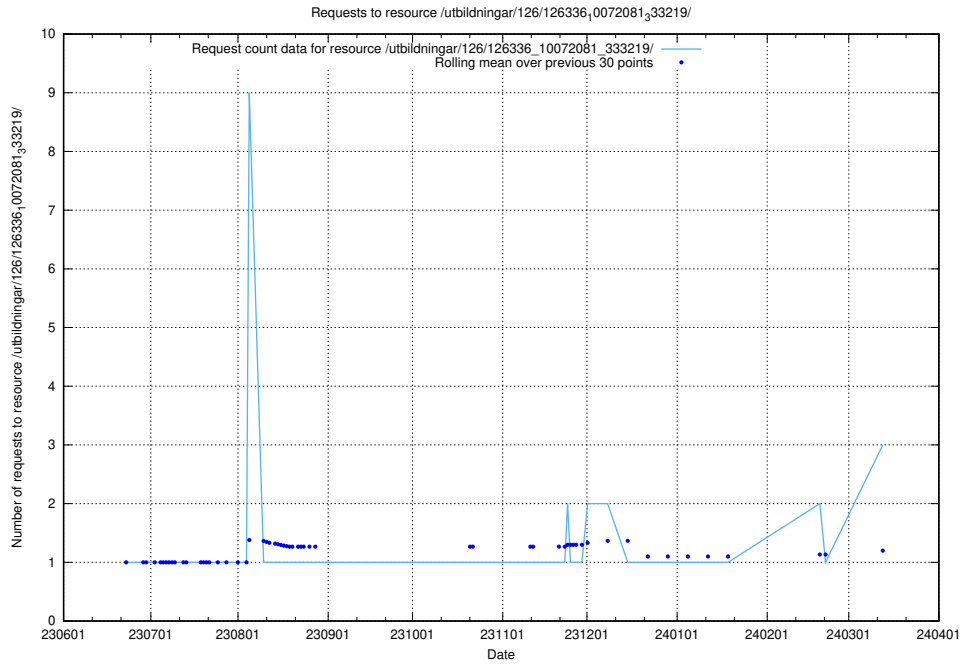

5.398 Usage of /utbildningar/126/126336_10072081_333219/

Here, we count the number of requests to resource /utbildningar/126/126336_10072081_333219/.