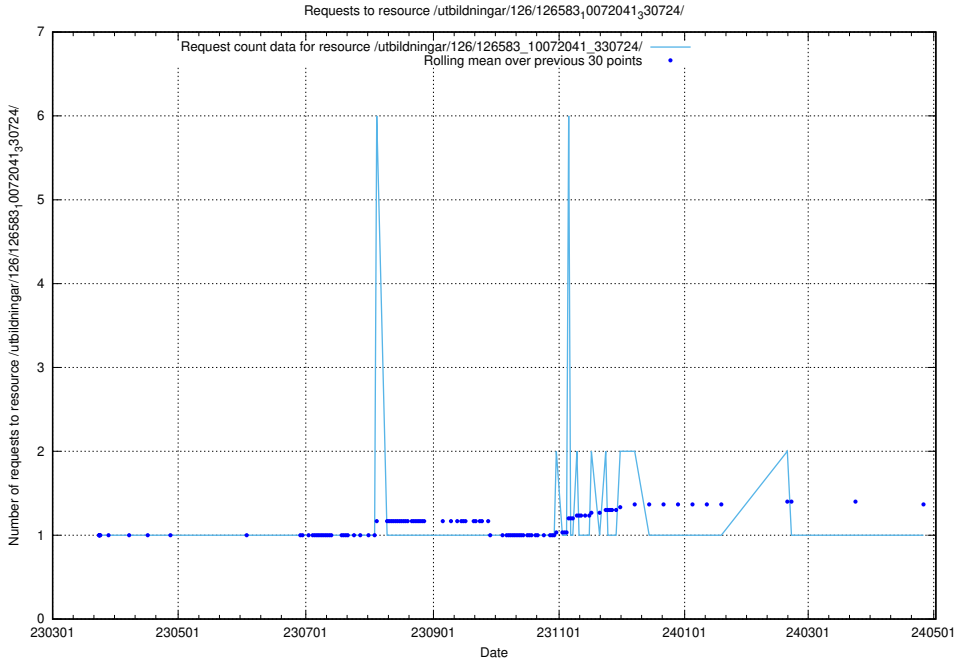

5.6662 Usage of /utbildningar/126/126583_10072041_330724/

Here, we count the number of requests to resource /utbildningar/126/126583_10072041_330724/.