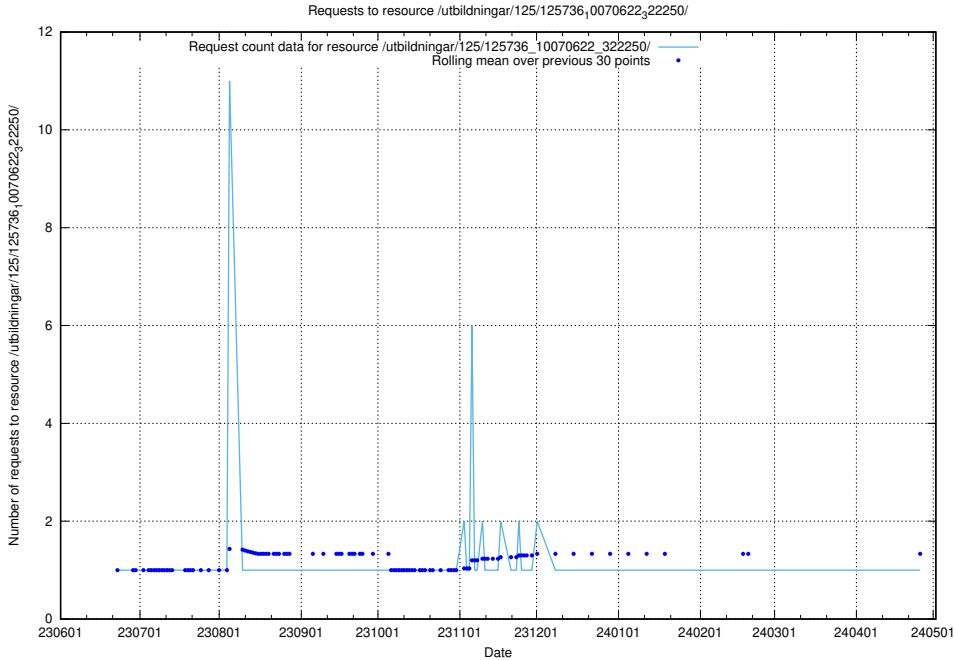

5.5985 Usage of /utbildningar/125/125736_10070622_322250/

Here, we count the number of requests to resource /utbildningar/125/125736_10070622_322250/.