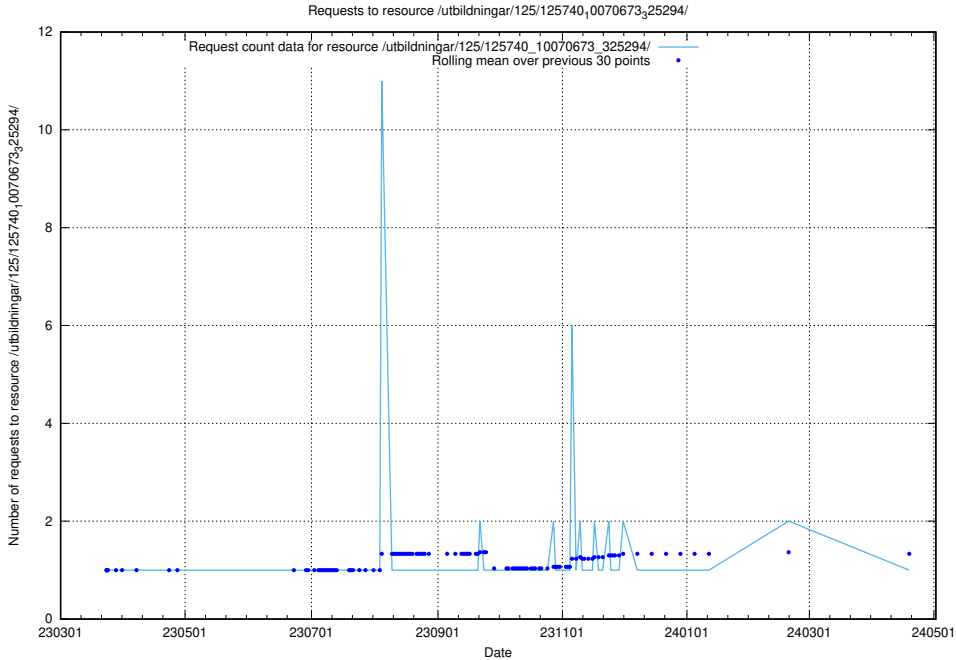

Here, we count the number of requests to resource /utbildningar/125/125740_10070673_325294/events/

5.1012 Usage of /utbildningar/125/125740_10070673_325294/

Here, we count the number of requests to resource /utbildningar/125/125740_10070673_325294/.