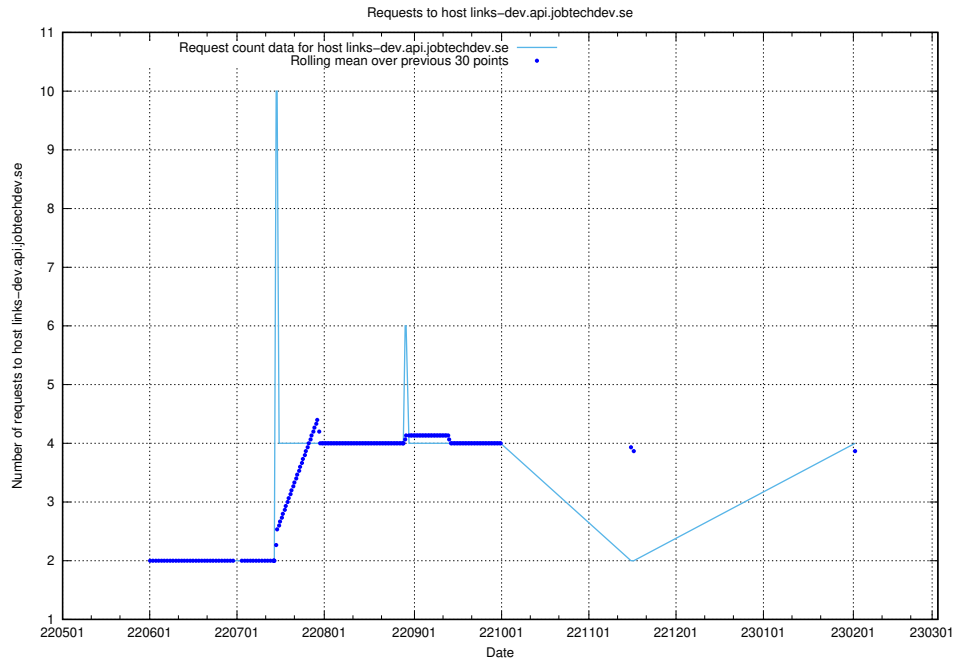

7.154 Usage of links-dev.api.jobtechdev.se

Here, we count the number of requests to host links-dev.api.jobtechdev.se.