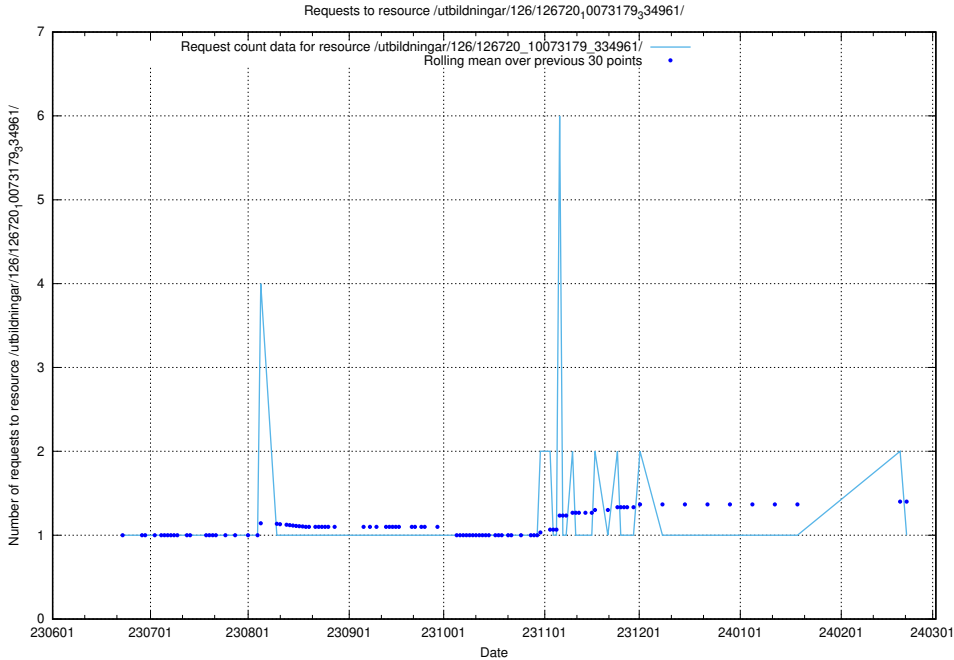

5.5892 Usage of /utbildningar/126/126720_10073179_334961/

Here, we count the number of requests to resource /utbildningar/126/126720_10073179_334961/.