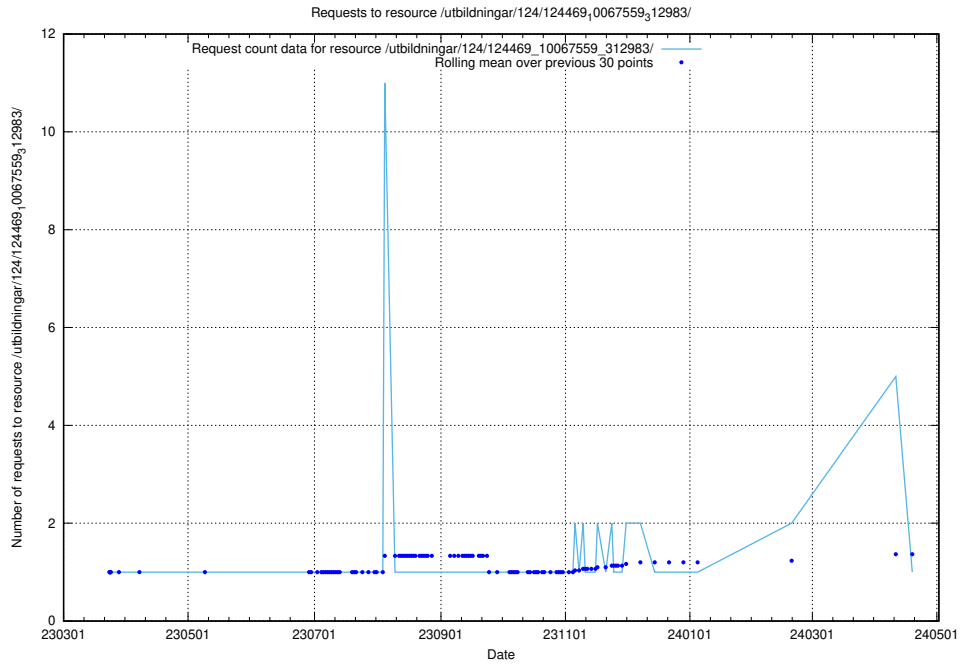

5.3599 Usage of /utbildningar/124/124469_10067559_312983/

Here, we count the number of requests to resource /utbildningar/124/124469_10067559_312983/.