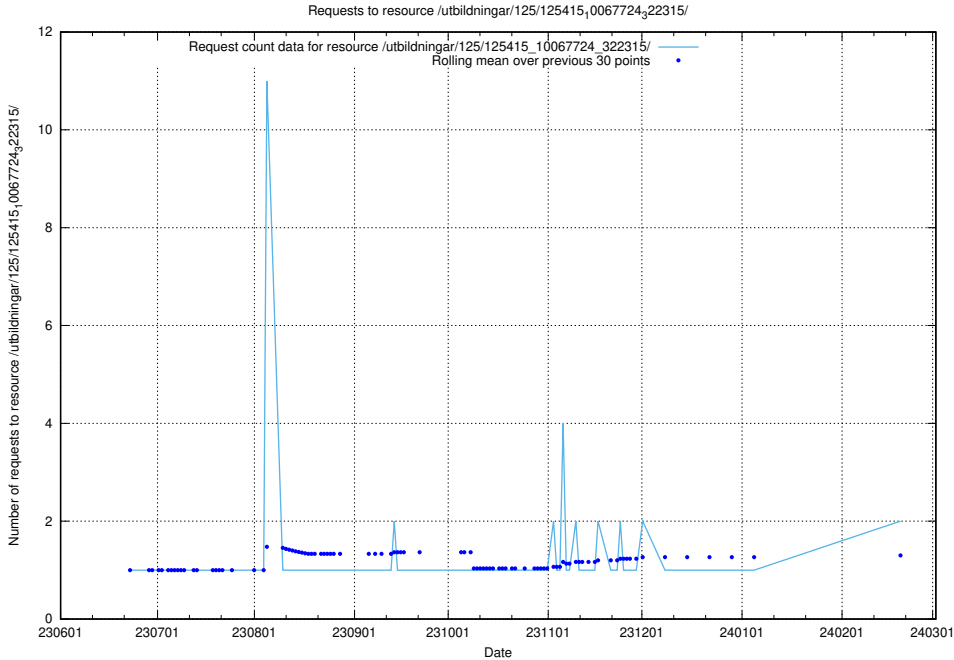

5.825 Usage of /utbildningar/125/125415_10067724_322315/

Here, we count the number of requests to resource /utbildningar/125/125415_10067724_322315/.