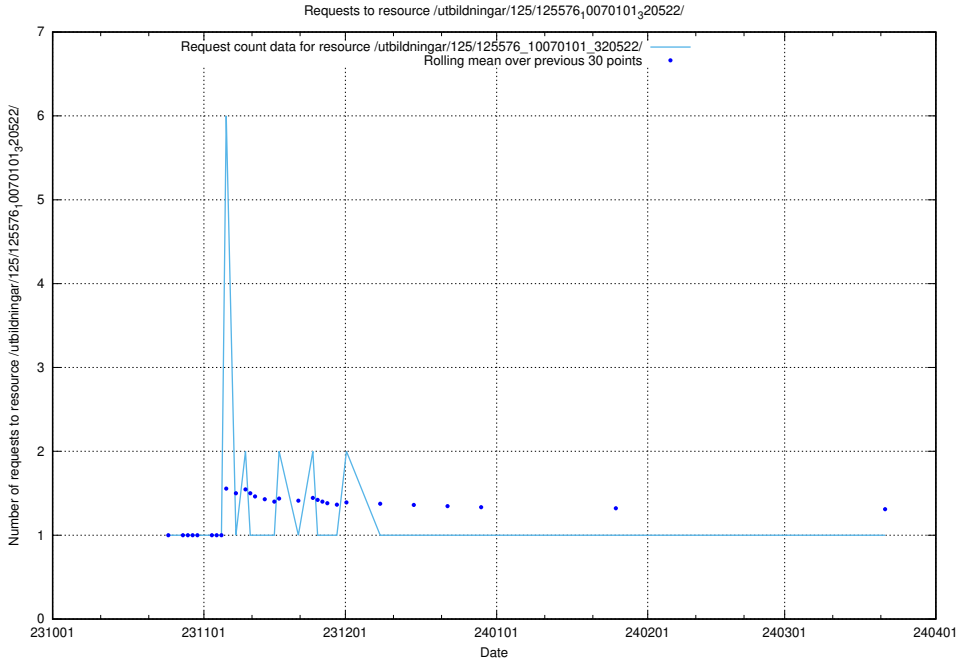

5.4512 Usage of /utbildningar/125/125576_10070101_320522/

Here, we count the number of requests to resource /utbildningar/125/125576_10070101_320522/.