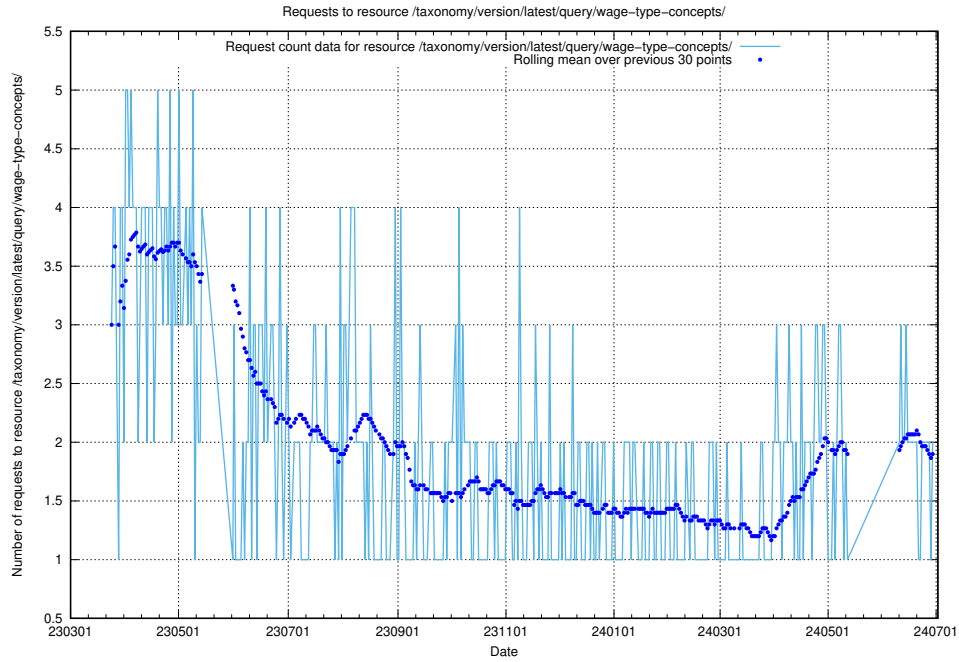

5.881 Usage of /taxonomy/version/latest/query/wage-type-concepts/

Here, we count the number of requests to resource /taxonomy/version/latest/query/wage-type-concepts/.