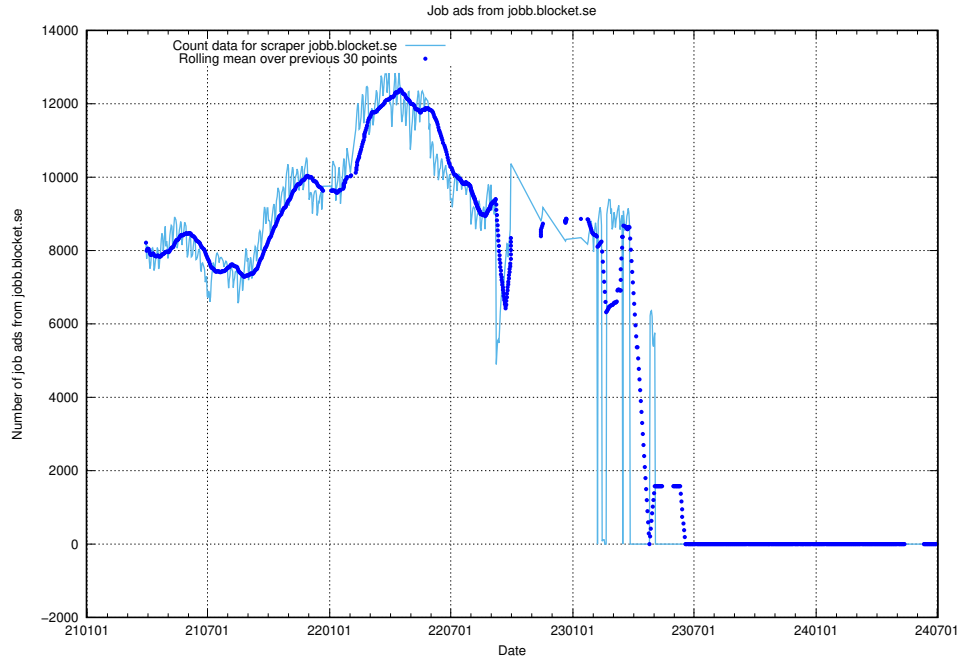

13.22 Number of ads by scraper jobb.blocket.se

Here, we count the number of job ads scraped from jobb.blocket.se.