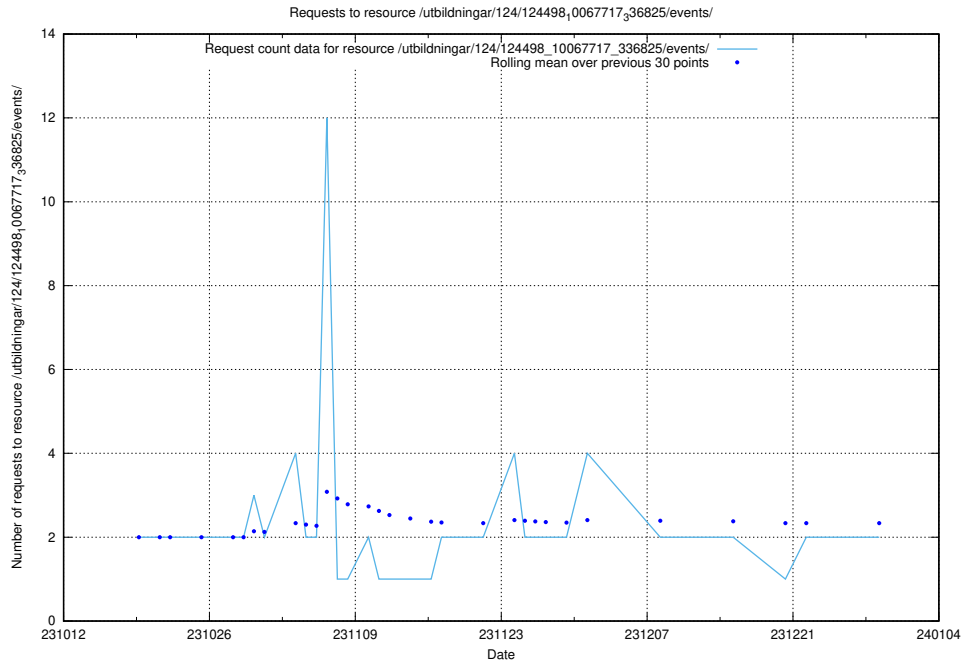

5.689 Usage of /utbildningar/124/124498_10067717_336825/events/

Here, we count the number of requests to resource /utbildningar/124/124498_10067717_336825/events/