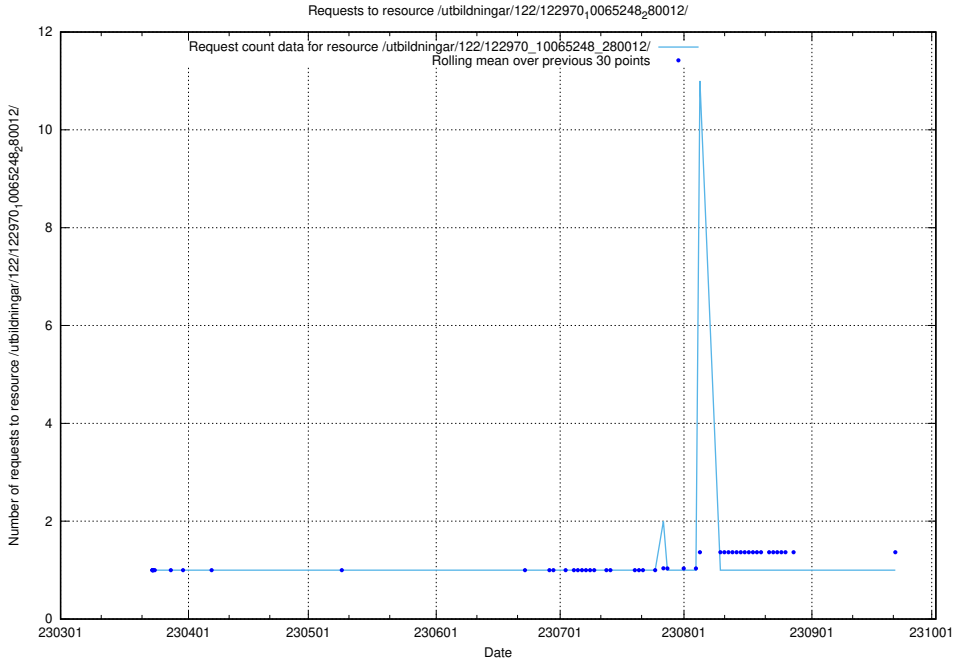

5.5259 Usage of /utbildningar/122/122970_10065248_280012/

Here, we count the number of requests to resource /utbildningar/122/122970_10065248_280012/.