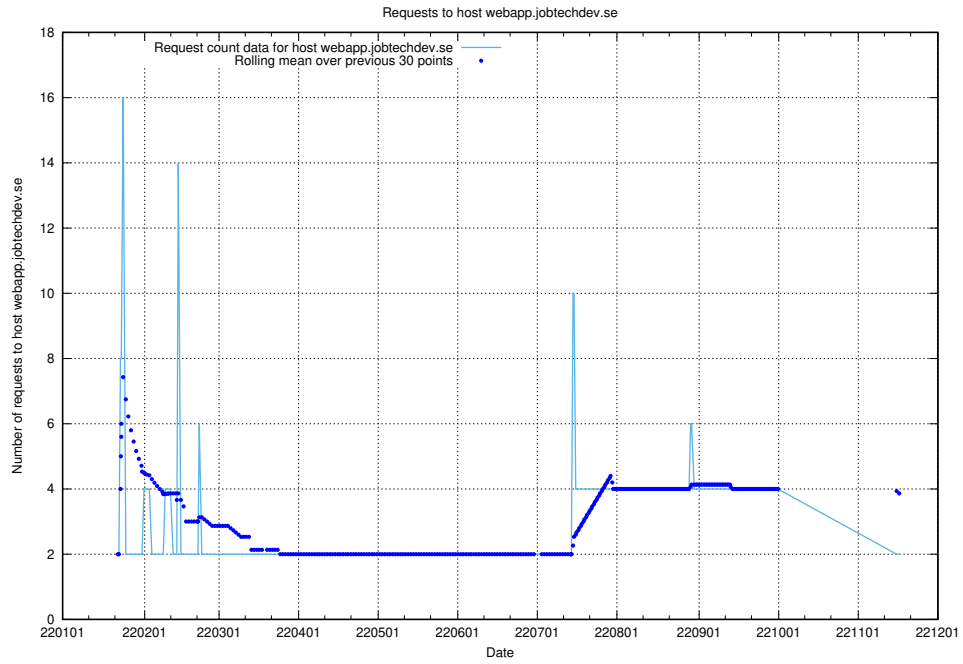

7.583 Usage of webapp.jobtechdev.se

Here, we count the number of requests to host webapp.jobtechdev.se.