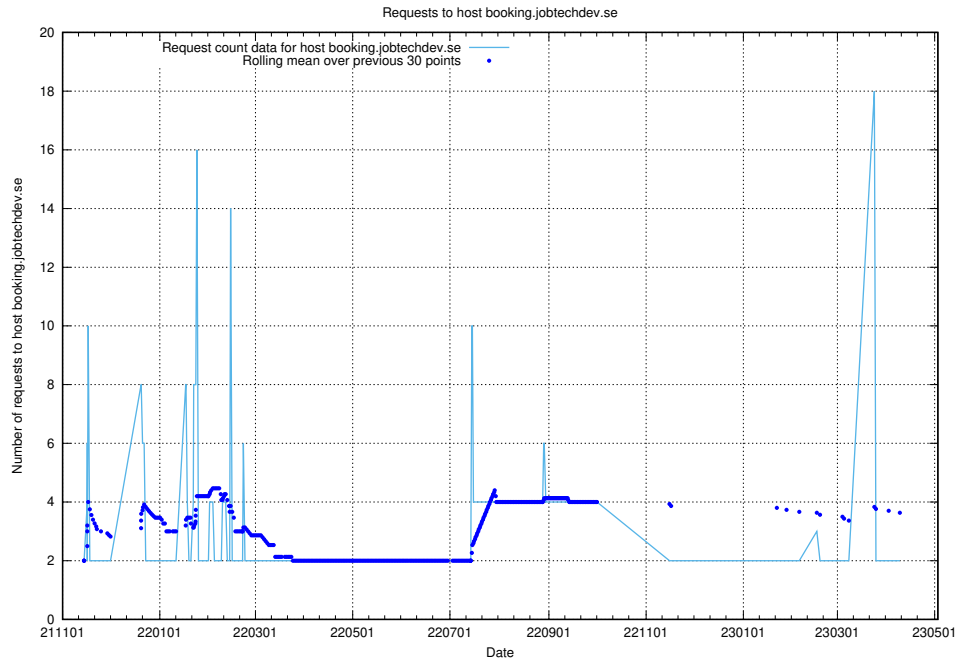

7.285 Usage of booking.jobtechdev.se

Here, we count the number of requests to host booking.jobtechdev.se.

7.286 Usage of af-connect-demo.jobtechdev.se

Here, we count the number of requests to host af-connect-demo.jobtechdev.se.