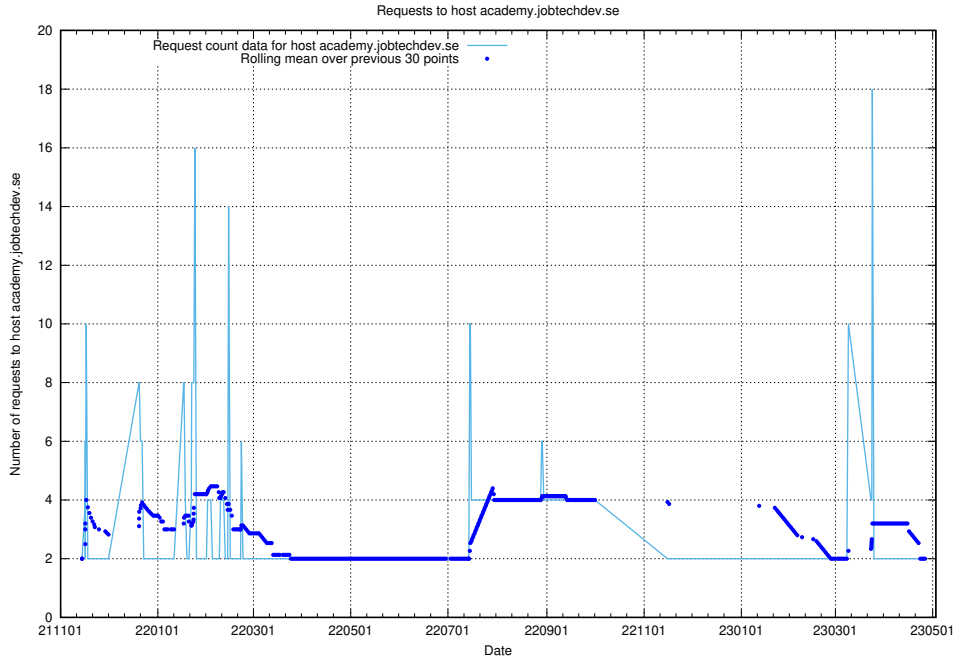

7.310 Usage of academy.jobtechdev.se

Here, we count the number of requests to host academy.jobtechdev.se.