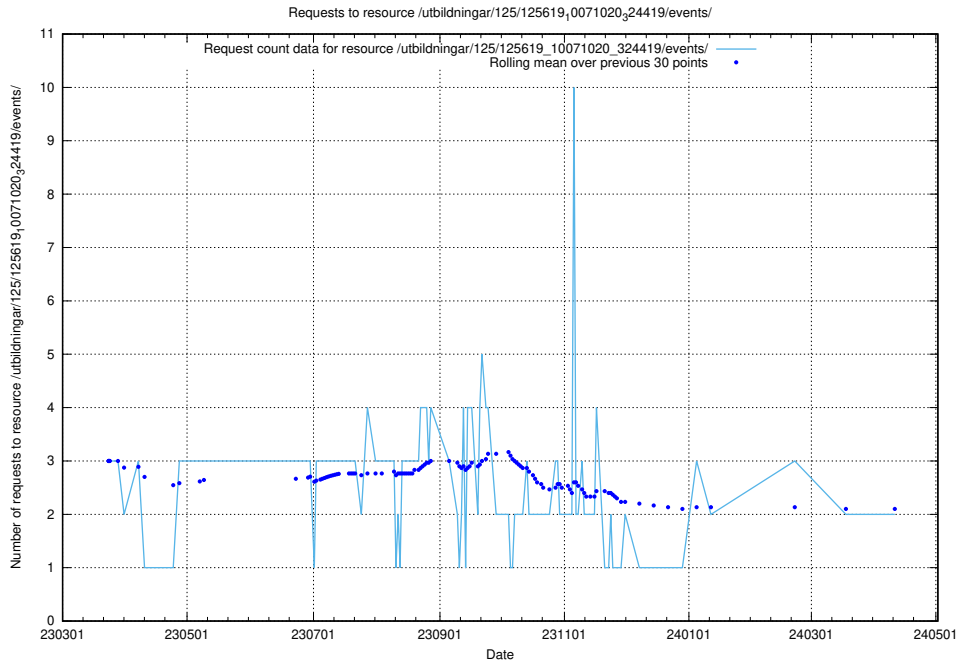

5.942 Usage of /utbildningar/125/125619_10071020_324419/events/

Here, we count the number of requests to resource /utbildningar/125/125619_10071020_324419/events/