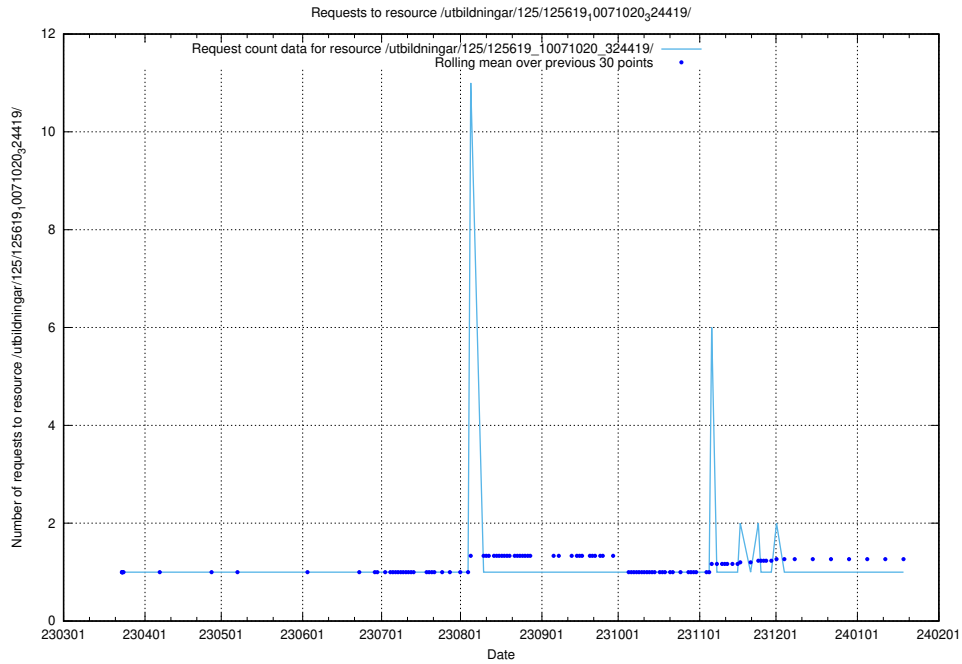

5.1072 Usage of /utbildningar/125/125619_10071020_324419/

Here, we count the number of requests to resource /utbildningar/125/125619_10071020_324419/.