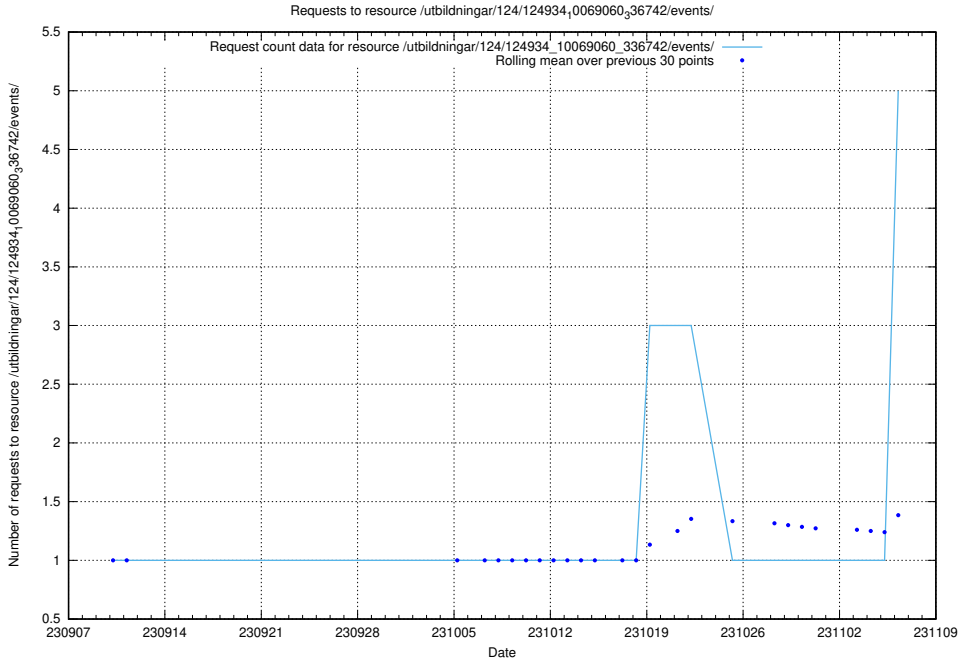

5.159 Usage of /utbildningar/124/124934_10069060_336742/events/

Here, we count the number of requests to resource /utbildningar/124/124934_10069060_336742/events/