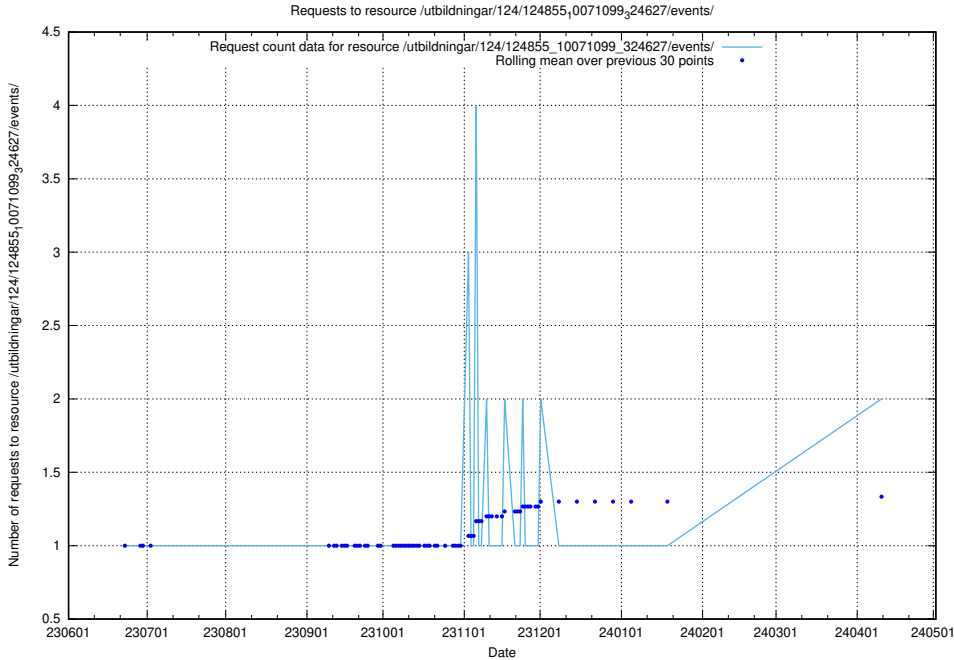

5.829 Usage of /utbildningar/124/124855_10071099_324627/events/

Here, we count the number of requests to resource /utbildningar/124/124855_10071099_324627/events/