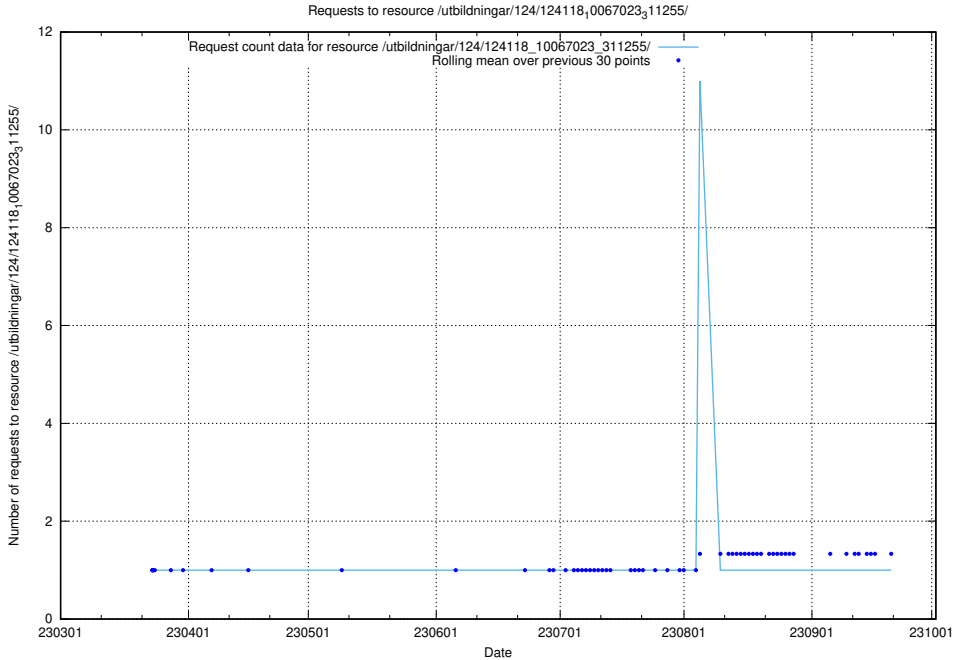

5.4491 Usage of /utbildningar/124/124118_10067023_311255/

Here, we count the number of requests to resource /utbildningar/124/124118_10067023_311255/.