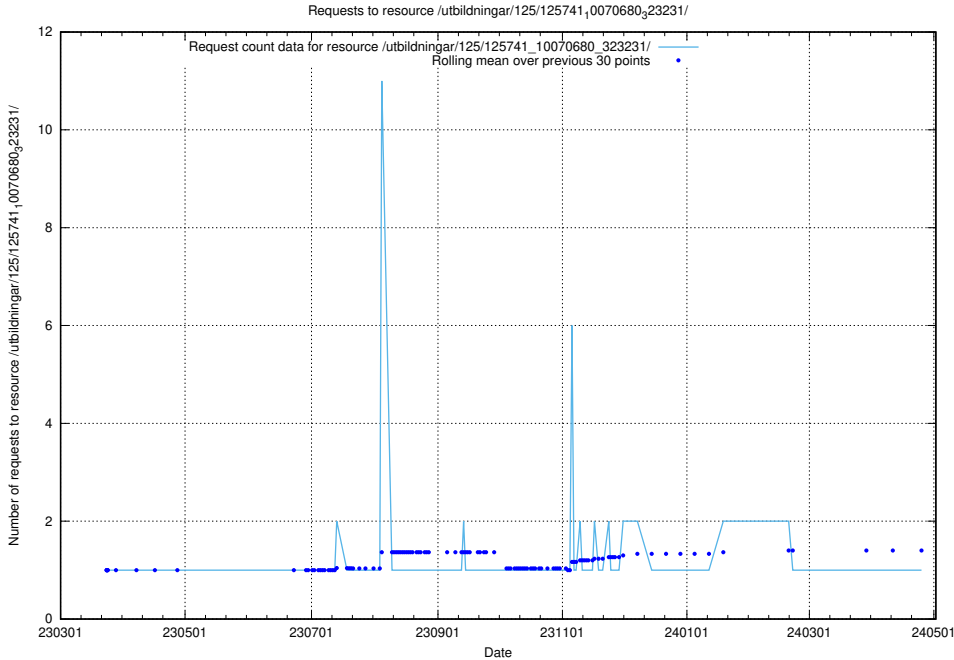

5.6741 Usage of /utbildningar/125/125741_10070680_323231/

Here, we count the number of requests to resource /utbildningar/125/125741_10070680_323231/.