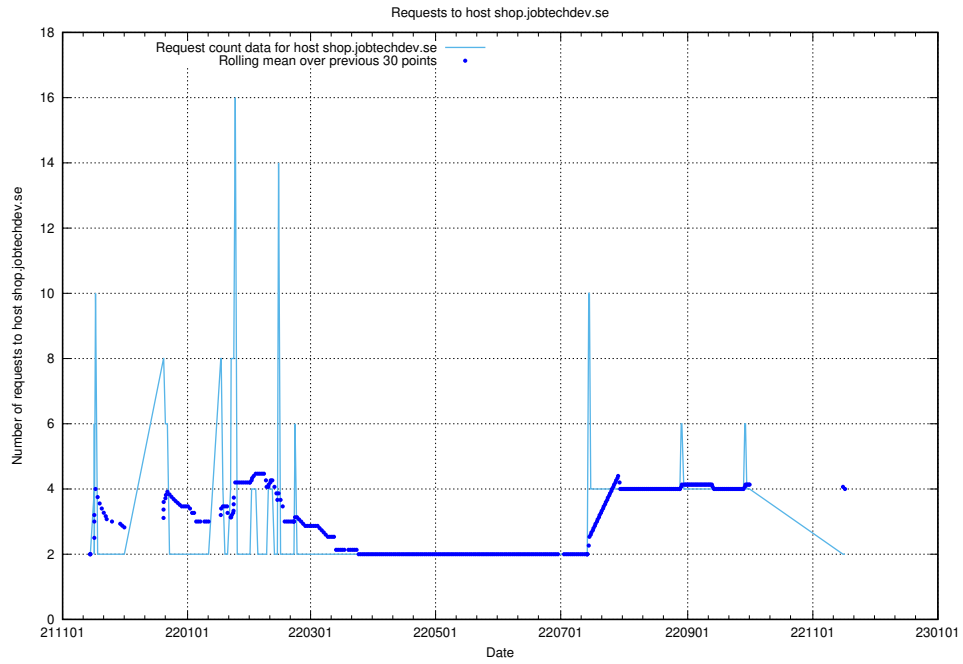

7.567 Usage of shop.jobtechdev.se

Here, we count the number of requests to host shop.jobtechdev.se.

7.568 Usage of office.jobtechdev.se

Here, we count the number of requests to host office.jobtechdev.se.