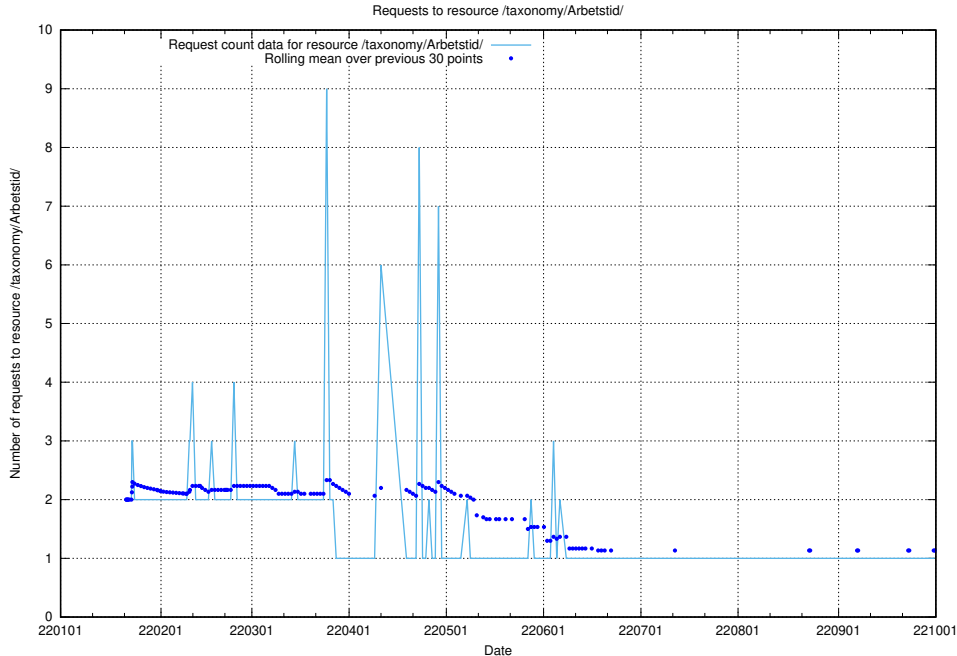

5.2011 Usage of /taxonomy/Arbetstid/

Here, we count the number of requests to resource /taxonomy/Arbetstid/.