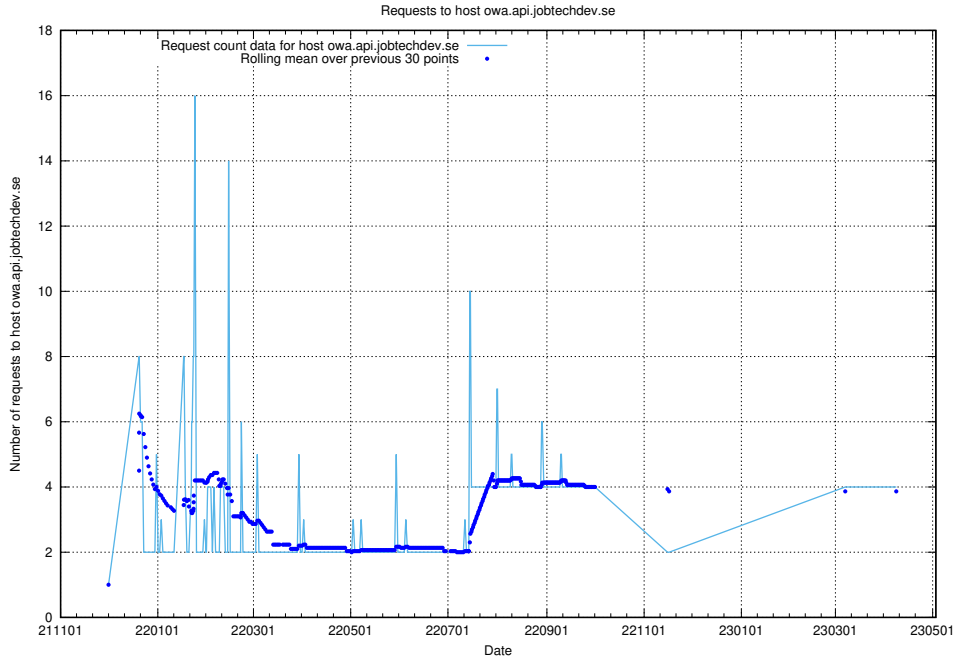

7.141 Usage of owa.api.jobtechdev.se

Here, we count the number of requests to host owa.api.jobtechdev.se.