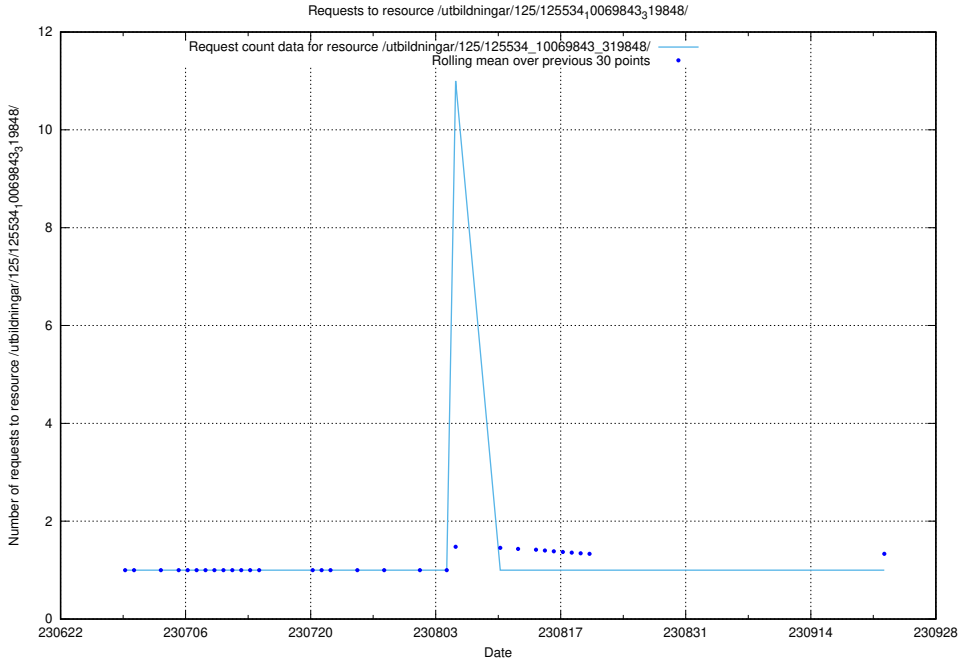

5.5763 Usage of /utbildningar/125/125534_10069843_319848/

Here, we count the number of requests to resource /utbildningar/125/125534_10069843_319848/.