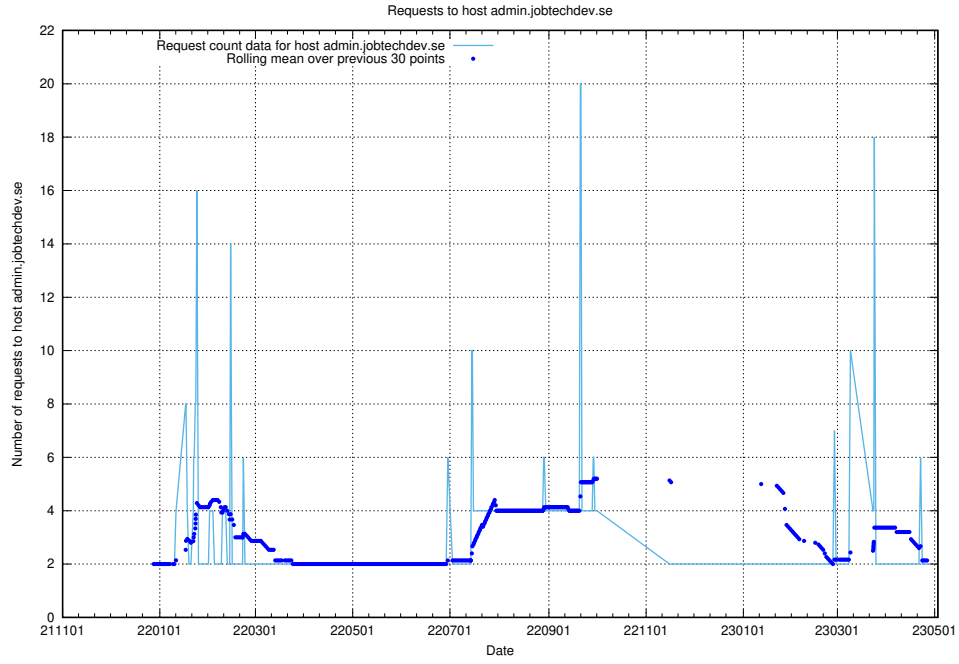

7.367 Usage of admin.jobtechdev.se

Here, we count the number of requests to host admin.jobtechdev.se.