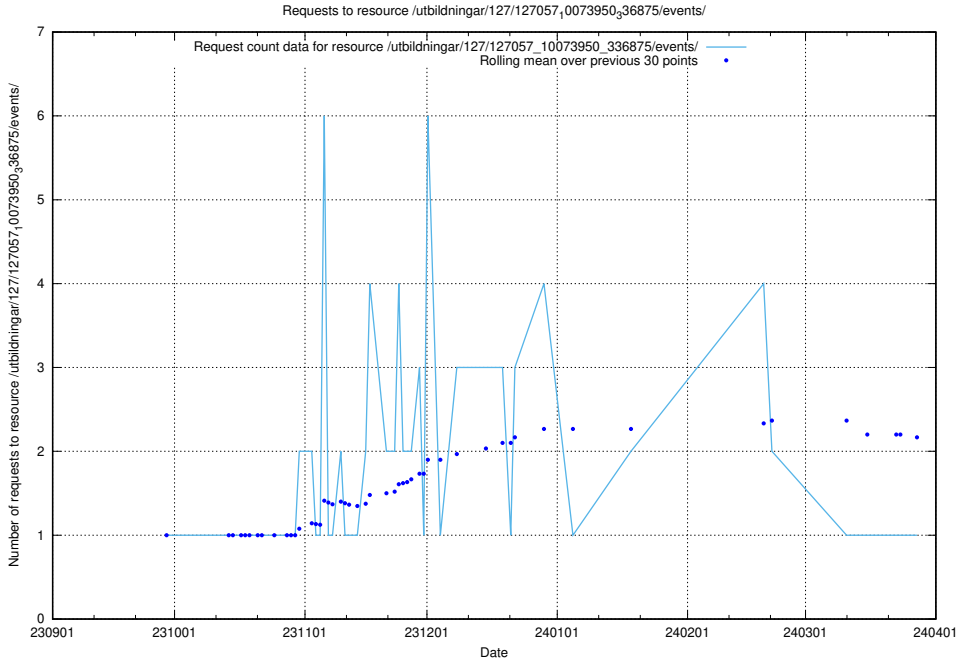

5.4733 Usage of /utbildningar/127/127057_10073950_336875/events/

Here, we count the number of requests to resource /utbildningar/127/127057_10073950_336875/events/