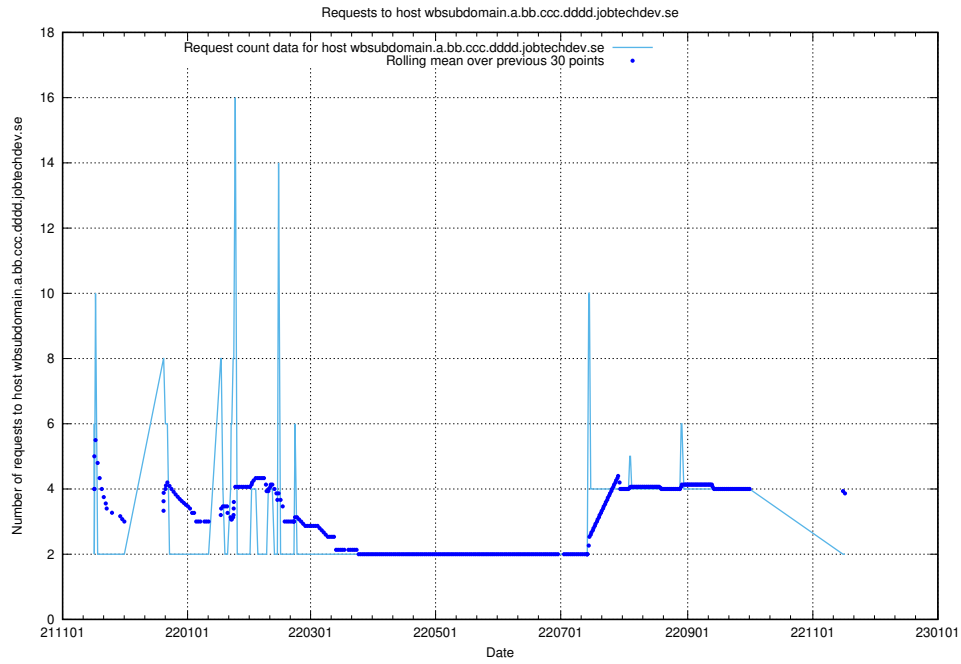

7.529 Usage of wbsubdomain.a.bb.ccc.dddd.jobtechdev.se

Here, we count the number of requests to host wbsubdomain.a.bb.ccc.dddd.jobtechdev.se.