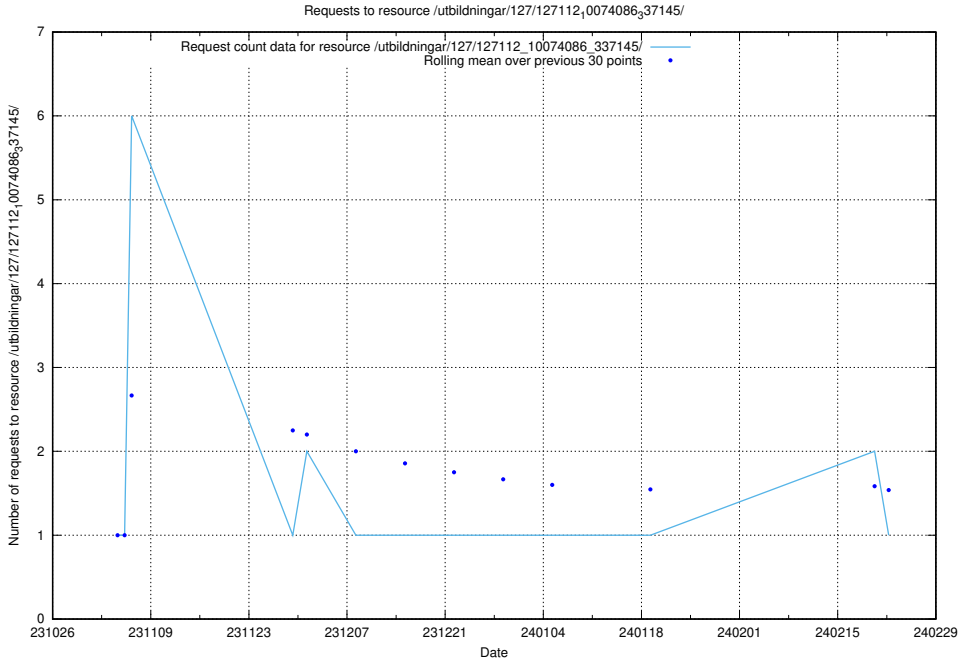

Here, we count the number of requests to resource /utbildningar/127/127112_10074105_337160/.

5.4420 Usage of /utbildningar/127/127112_10074086_337145/

Here, we count the number of requests to resource /utbildningar/127/127112_10074086_337145/.