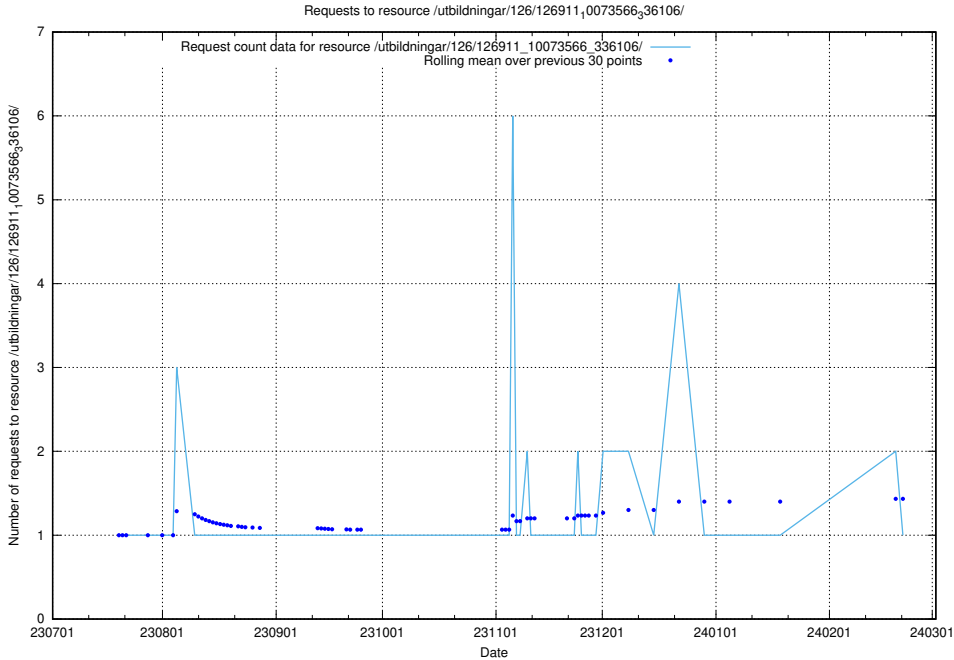

Here, we count the number of requests to resource /utbildningar/126/126911_10073566_336106/.

5.5274 Usage of /utbildningar/125/125914_10070460_321835/events/

Here, we count the number of requests to resource /utbildningar/125/125914_10070460_321835/events/