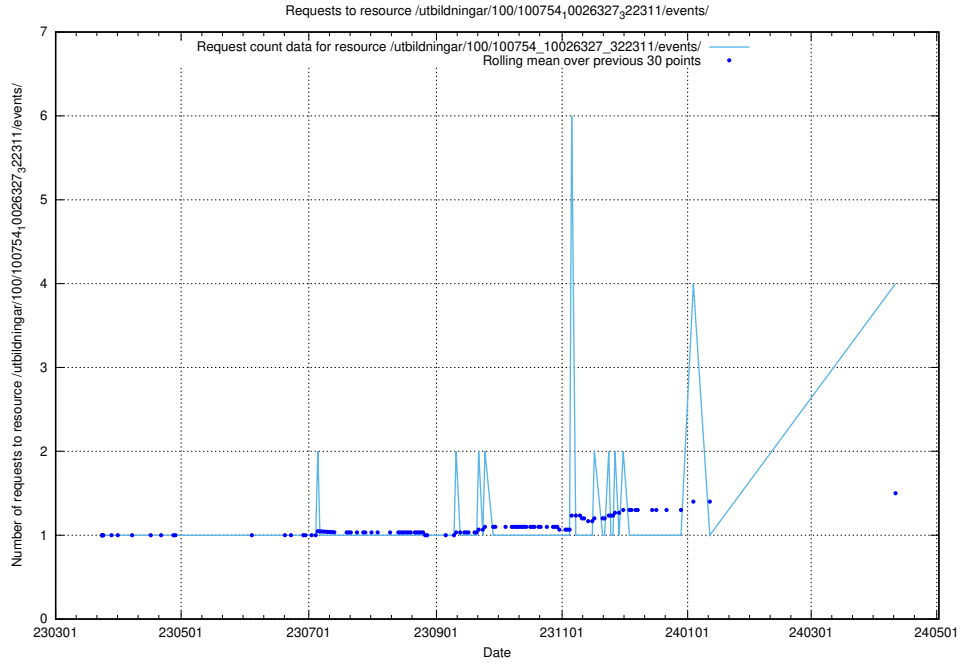

5.252 Usage of /utbildningar/100/100754_10026327_322311/events/

Here, we count the number of requests to resource /utbildningar/100/100754_10026327_322311/events/