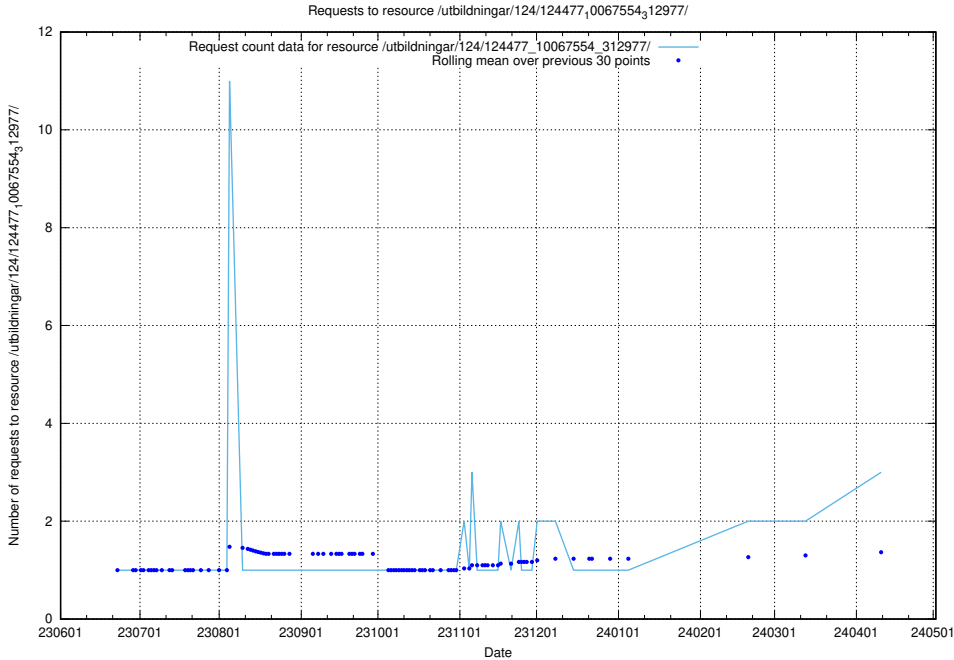

5.410 Usage of /utbildningar/124/124477_10067554_312977/

Here, we count the number of requests to resource /utbildningar/124/124477_10067554_312977/.