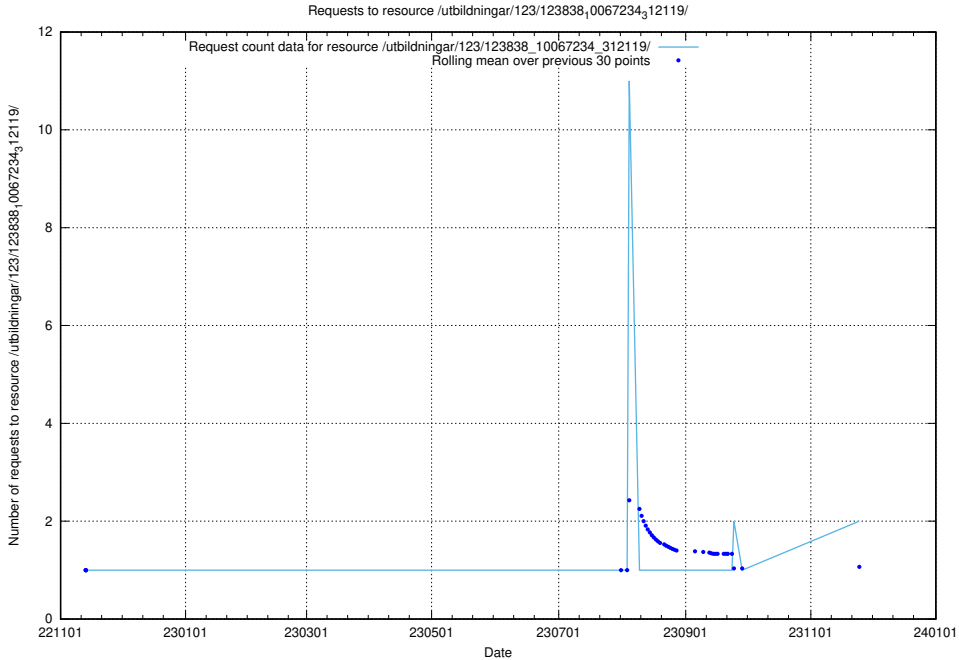

5.862 Usage of /utbildningar/123/123838_10067234_312119/

Here, we count the number of requests to resource /utbildningar/123/123838_10067234_312119/.