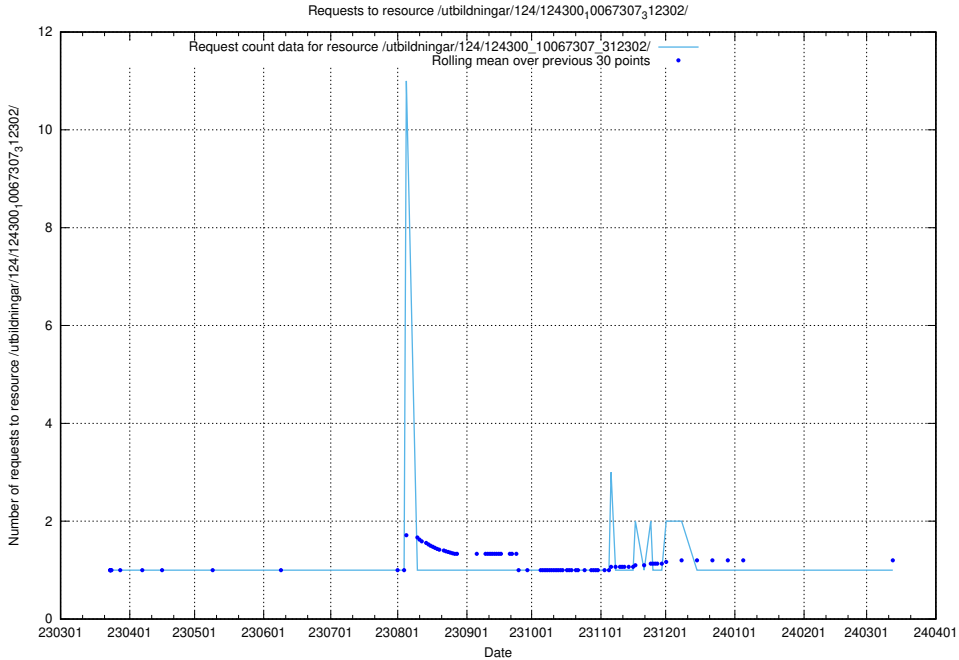

5.4241 Usage of /utbildningar/124/124300_10067307_312302/

Here, we count the number of requests to resource /utbildningar/124/124300_10067307_312302/.