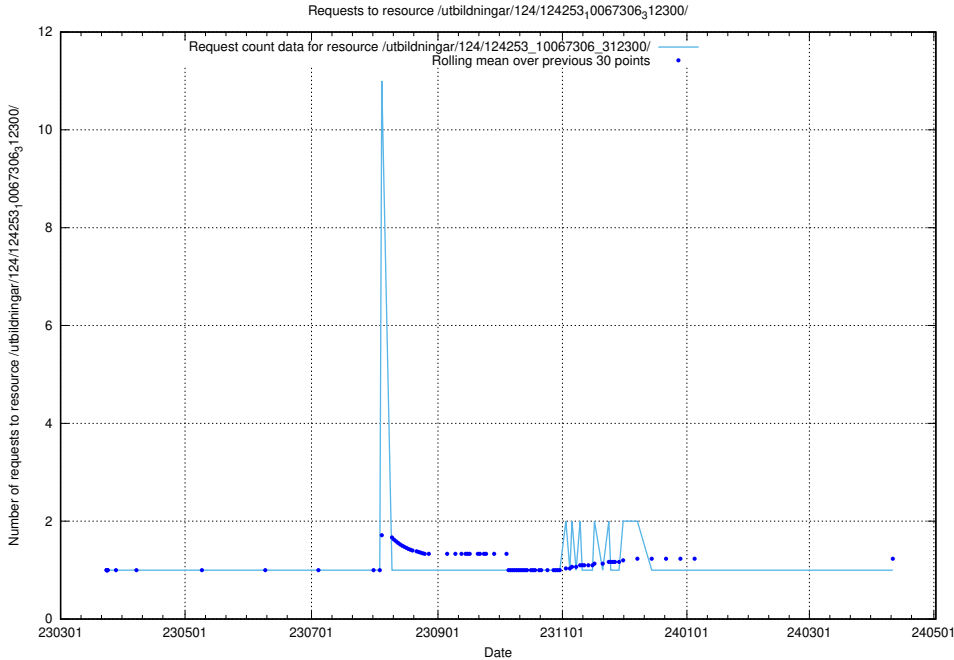

Here, we count the number of requests to resource /taxonomy/version/13/query/keyword-concepts-with-relations/.

5.4292 Usage of /utbildningar/124/124253_10067306_312300/

Here, we count the number of requests to resource /utbildningar/124/124253_10067306_312300/.