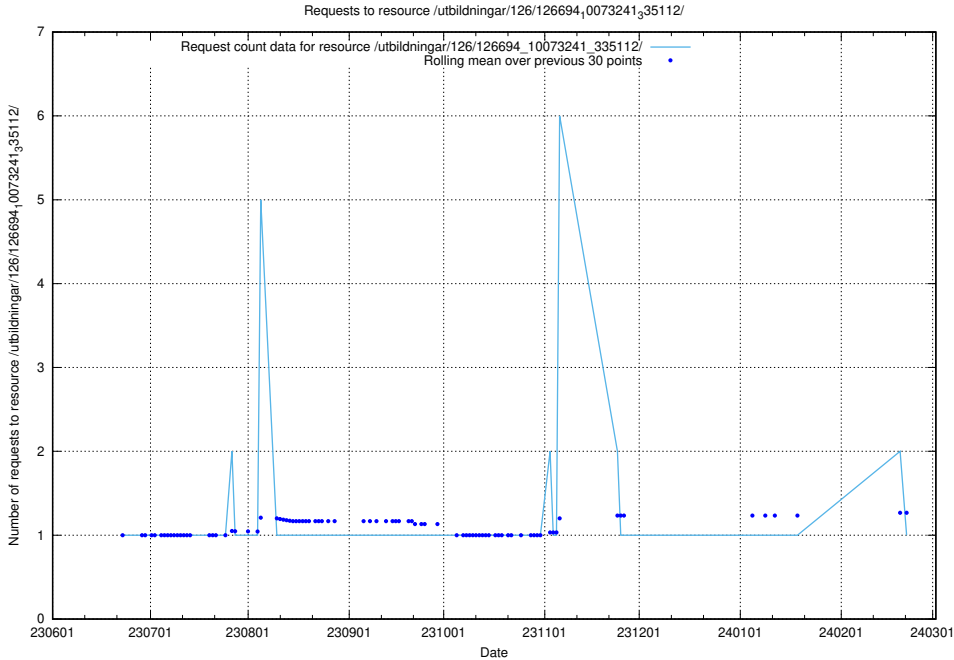

5.5918 Usage of /utbildningar/126/126694_10073241_335112/

Here, we count the number of requests to resource /utbildningar/126/126694_10073241_335112/.