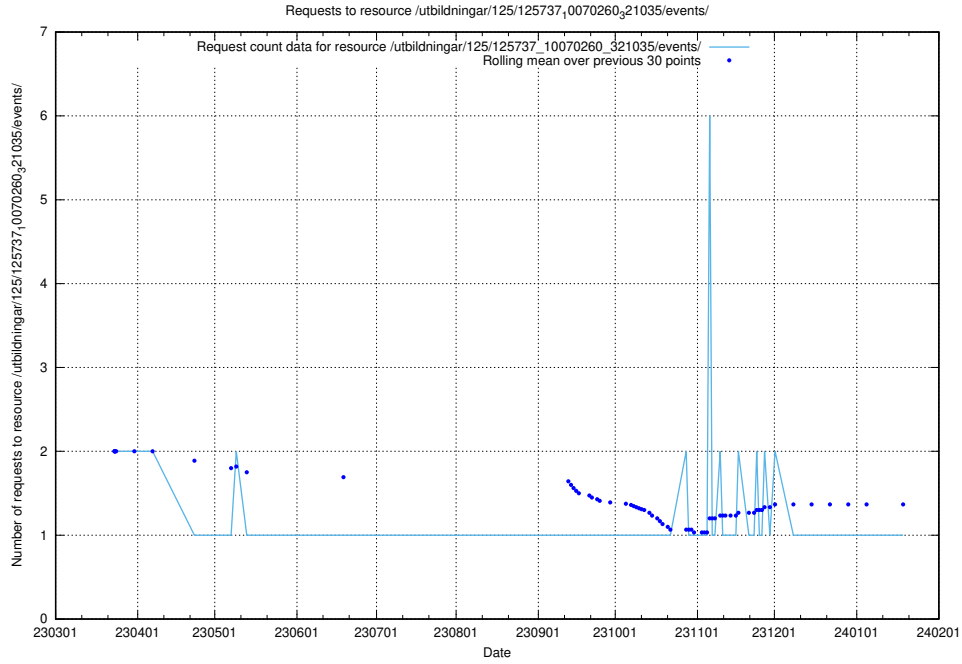

5.6548 Usage of /utbildningar/125/125737_10070260_321035/events/

Here, we count the number of requests to resource /utbildningar/125/125737_10070260_321035/events/