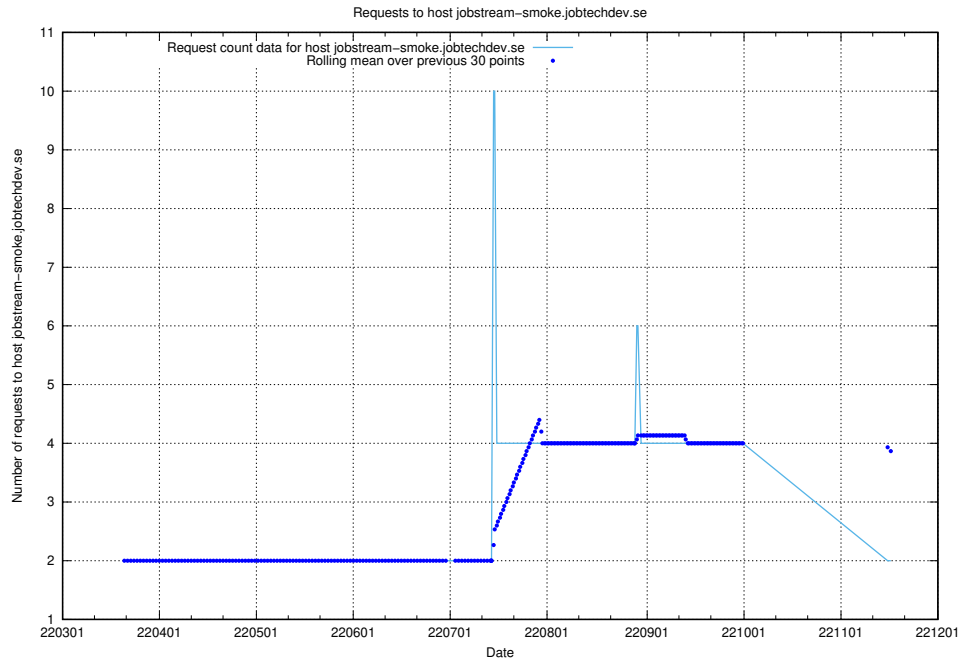

7.497 Usage of `jave.jobtechdev.se`

Here, we count the number of requests to host `jave.jobtechdev.se`.

7.498 Usage of `jobstream-smoke.jobtechdev.se`

Here, we count the number of requests to host `jobstream-smoke.jobtechdev.se`.