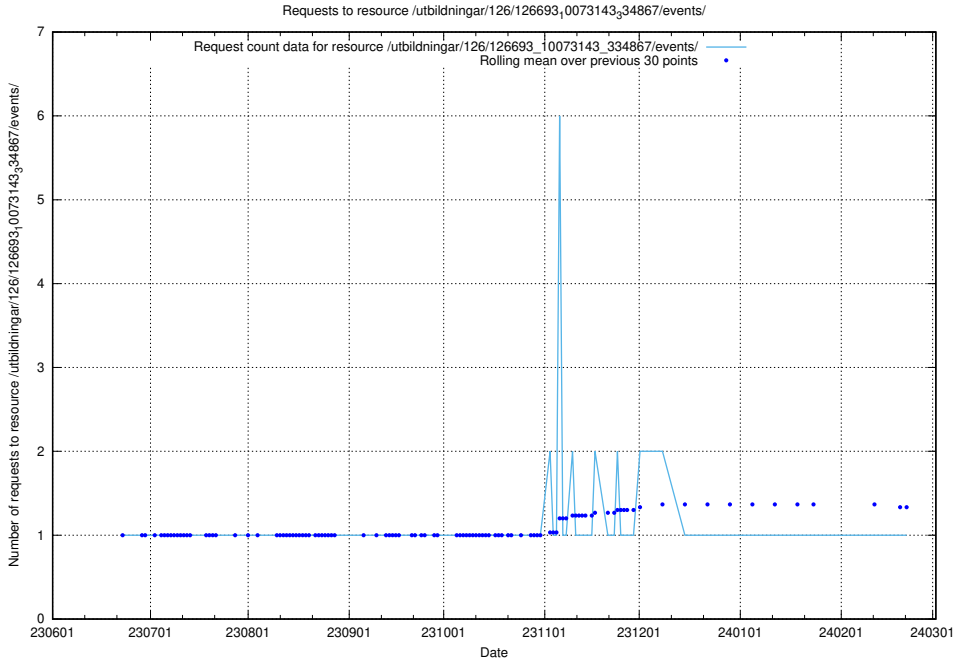

5.5927 Usage of /utbildningar/126/126693_10073143_334867/events/

Here, we count the number of requests to resource /utbildningar/126/126693_10073143_334867/events/