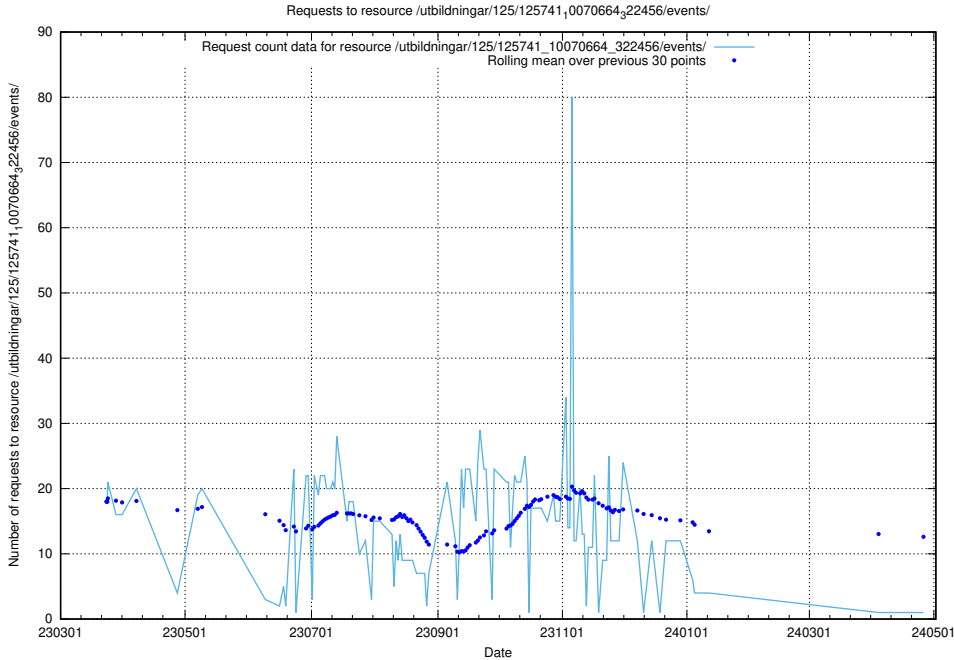

5.6510 Usage of /utbildningar/125/125741_10070664_322456/events/

Here, we count the number of requests to resource /utbildningar/125/125741_10070664_322456/events/