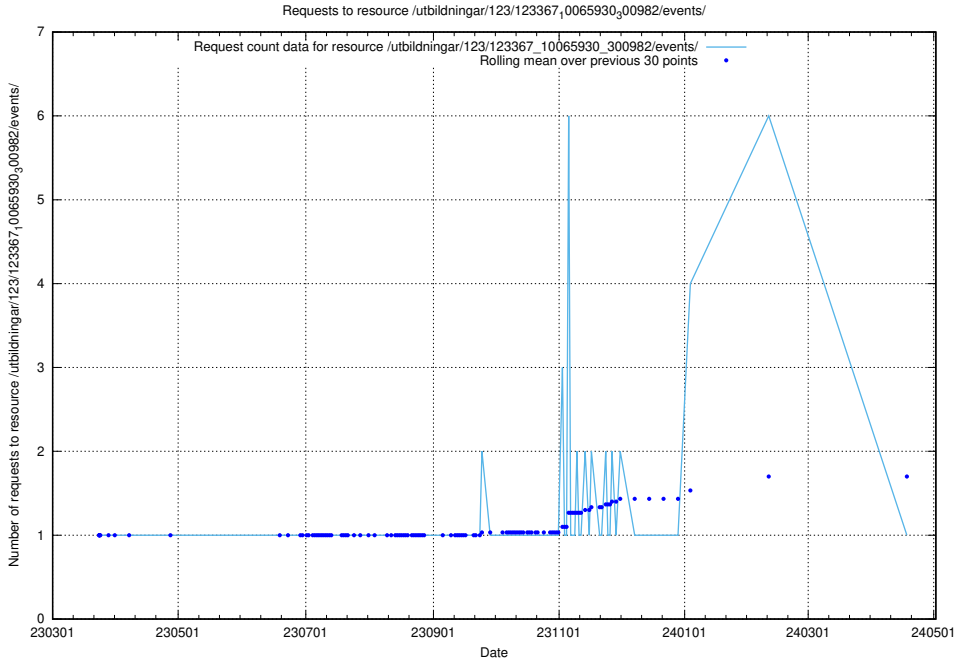

5.4908 Usage of /utbildningar/123/123367_10065930_300982/events/

Here, we count the number of requests to resource /utbildningar/123/123367_10065930_300982/events/