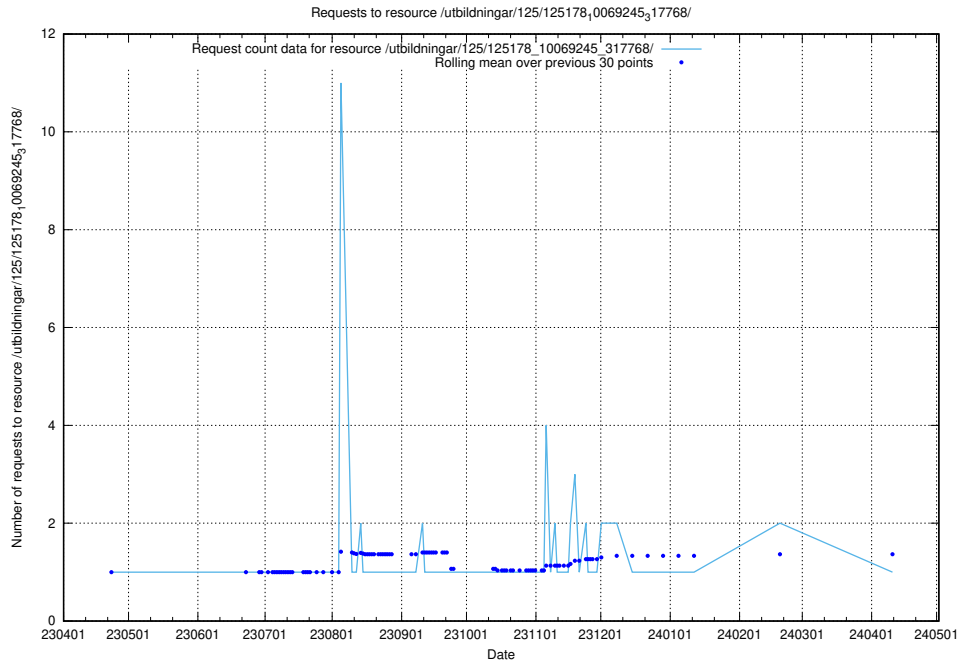

5.6321 Usage of /utbildningar/125/125178_10069245_317768/

Here, we count the number of requests to resource /utbildningar/125/125178_10069245_317768/.