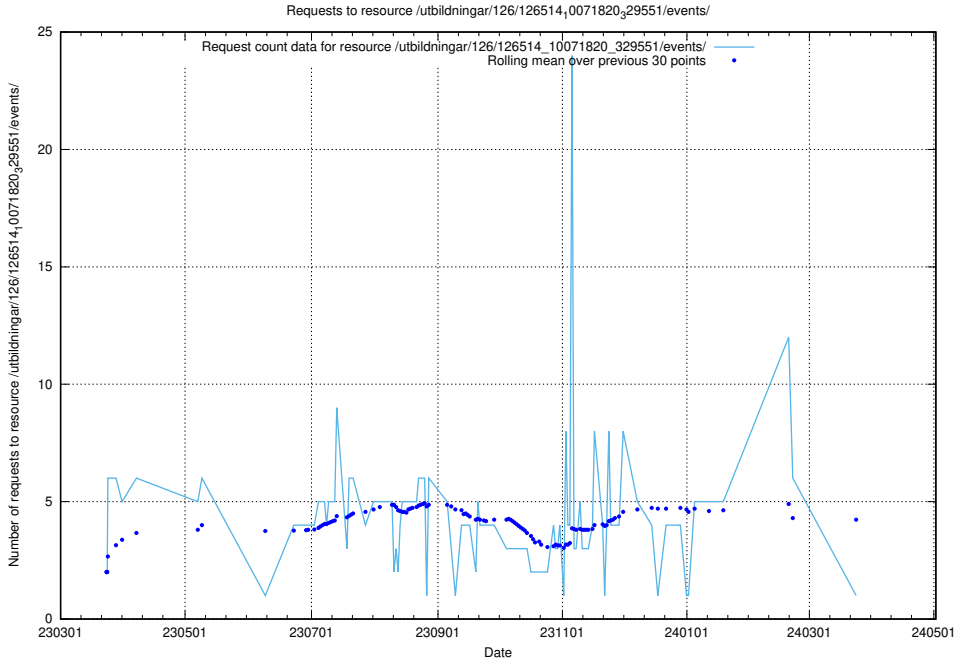

5.6536 Usage of /utbildningar/126/126514_10071820_329551/events/

Here, we count the number of requests to resource /utbildningar/126/126514_10071820_329551/events/