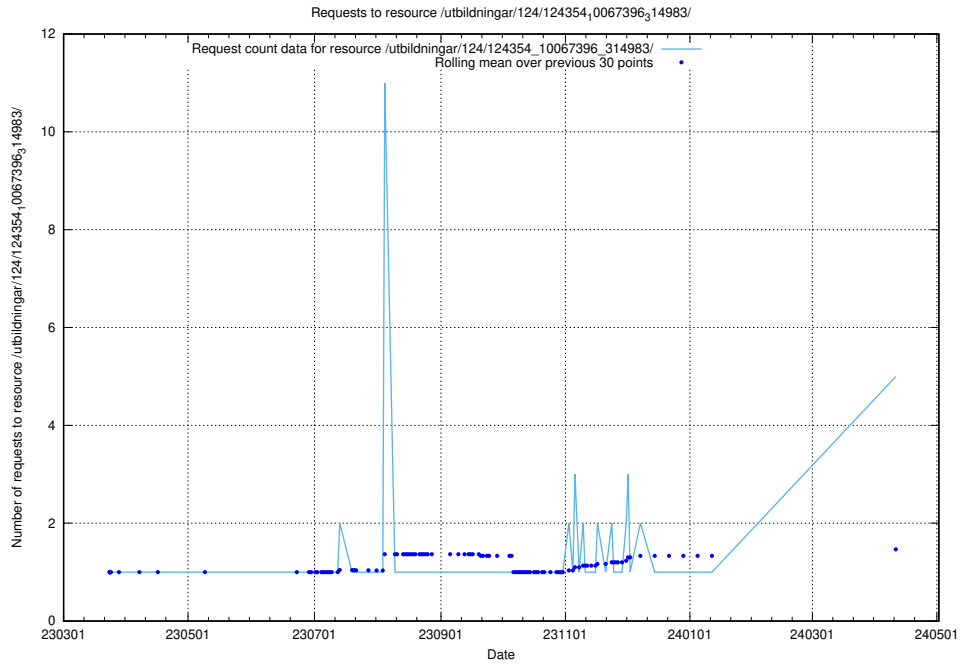

5.151 Usage of /utbildningar/124/124354_10067396_314983/

Here, we count the number of requests to resource /utbildningar/124/124354_10067396_314983/.