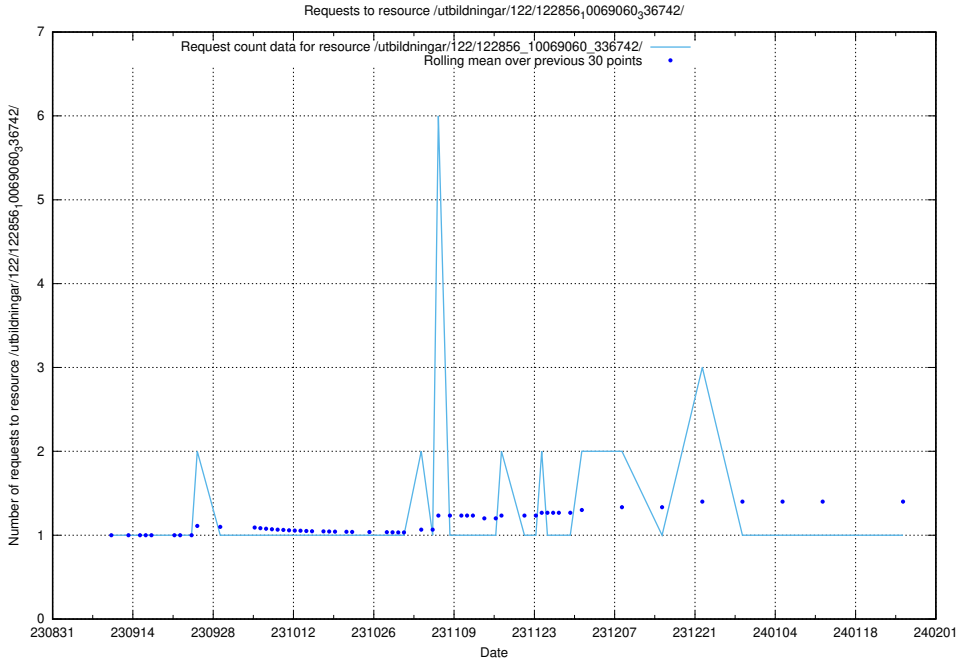

5.4914 Usage of /utbildningar/122/122856_10069060_336742/

Here, we count the number of requests to resource /utbildningar/122/122856_10069060_336742/.