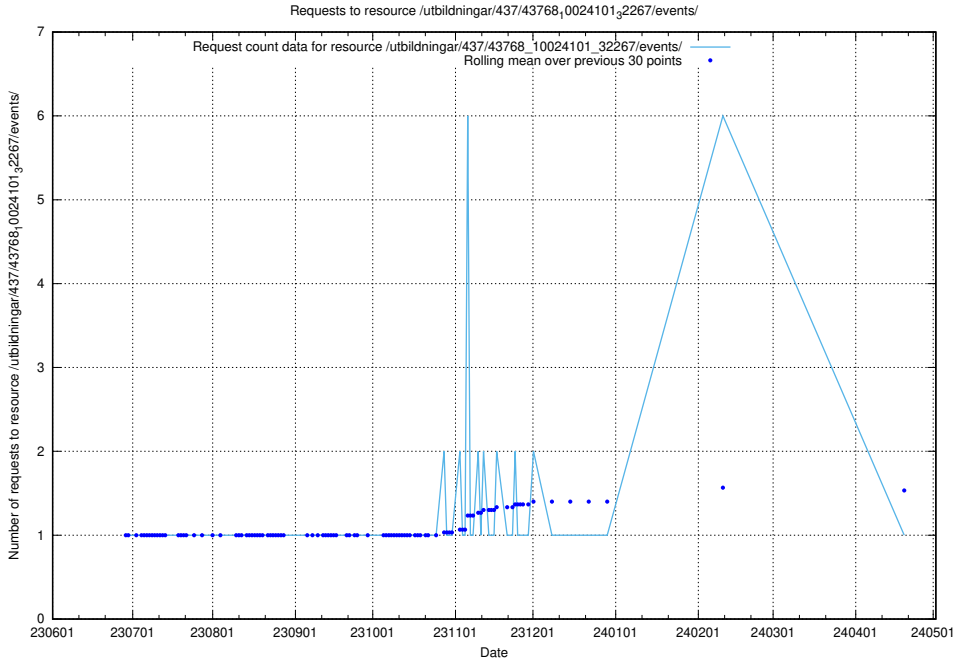

Here, we count the number of requests to resource /utbildningar/438/43808_10024076_30037/.

5.5715 Usage of /utbildningar/437/43768_10024101_32267/events/

Here, we count the number of requests to resource /utbildningar/437/43768_10024101_32267/events/.