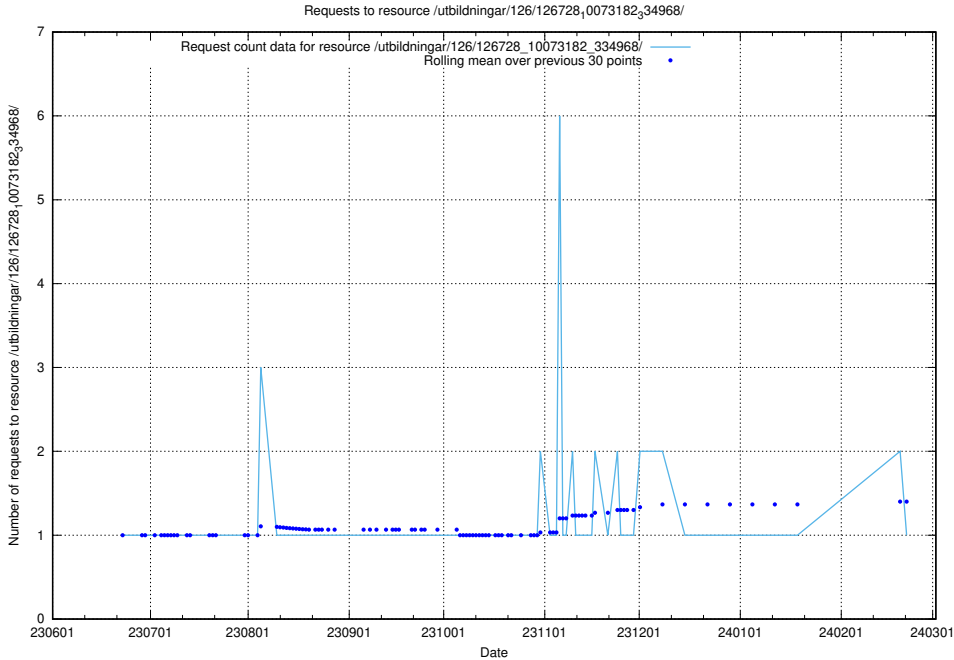

5.5884 Usage of /utbildningar/126/126728_10073182_334968/

Here, we count the number of requests to resource /utbildningar/126/126728_10073182_334968/.