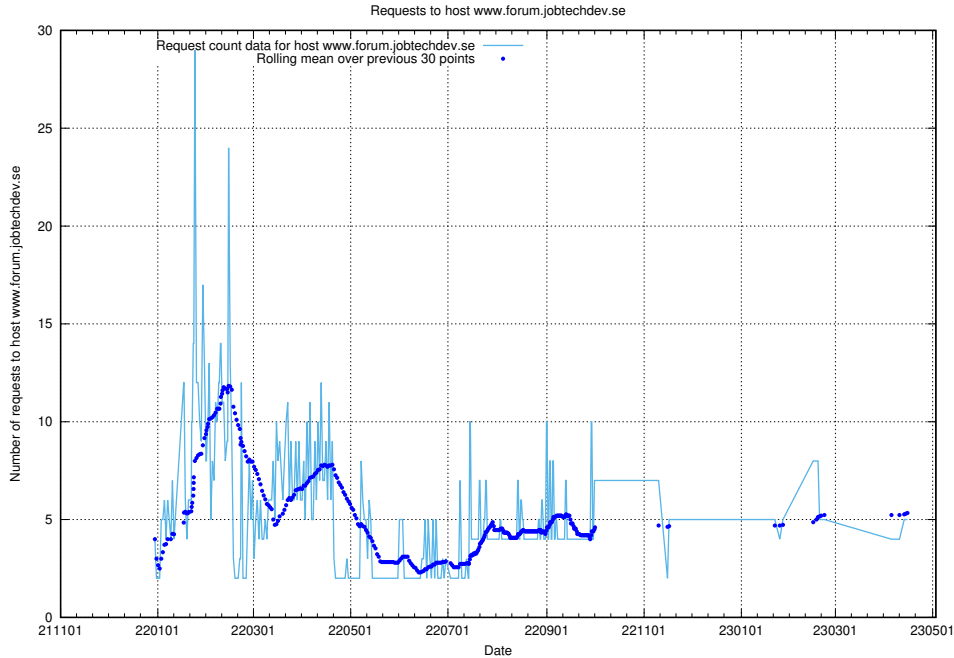

7.96 Usage of www.forum.jobtechdev.se

Here, we count the number of requests to host www.forum.jobtechdev.se.