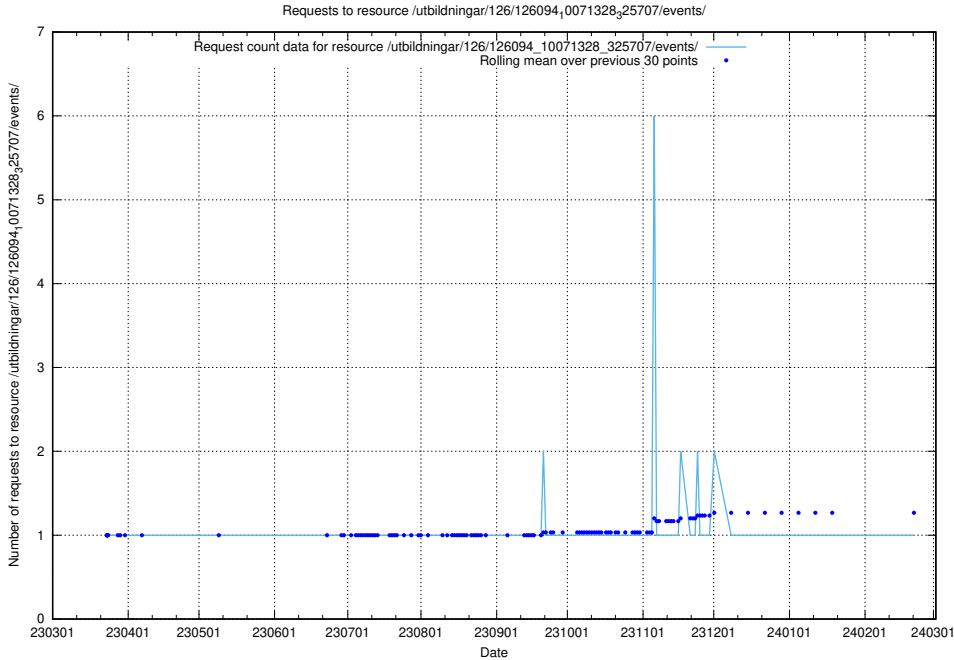

5.6698 Usage of /utbildningar/126/126094_10071328_325707/events/

Here, we count the number of requests to resource /utbildningar/126/126094_10071328_325707/events/