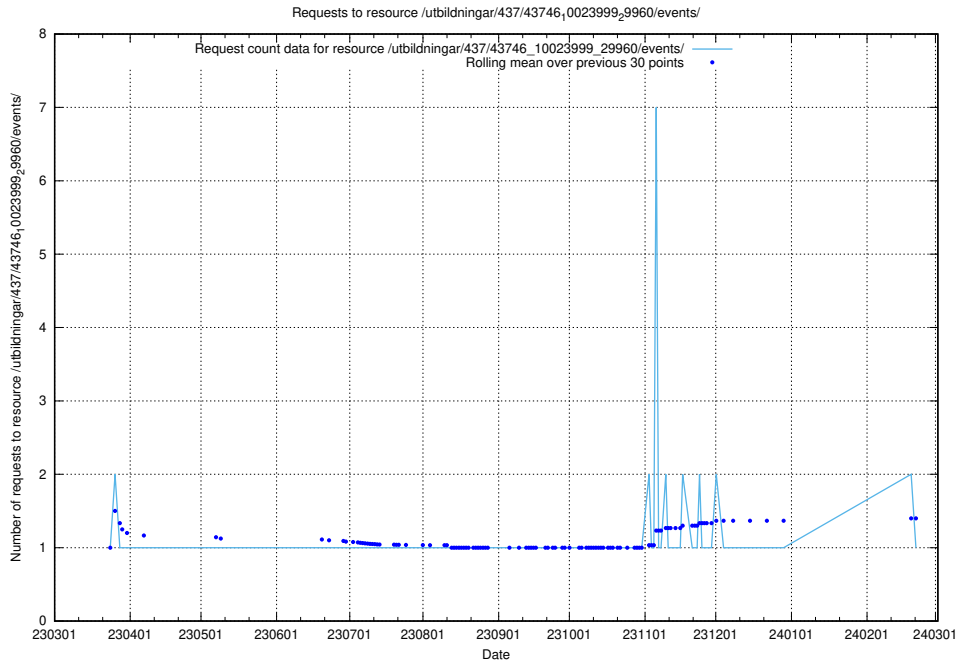

5.6464 Usage of /utbildningar/437/43746_10023999_29960/events/

Here, we count the number of requests to resource /utbildningar/437/43746_10023999_29960/events/.