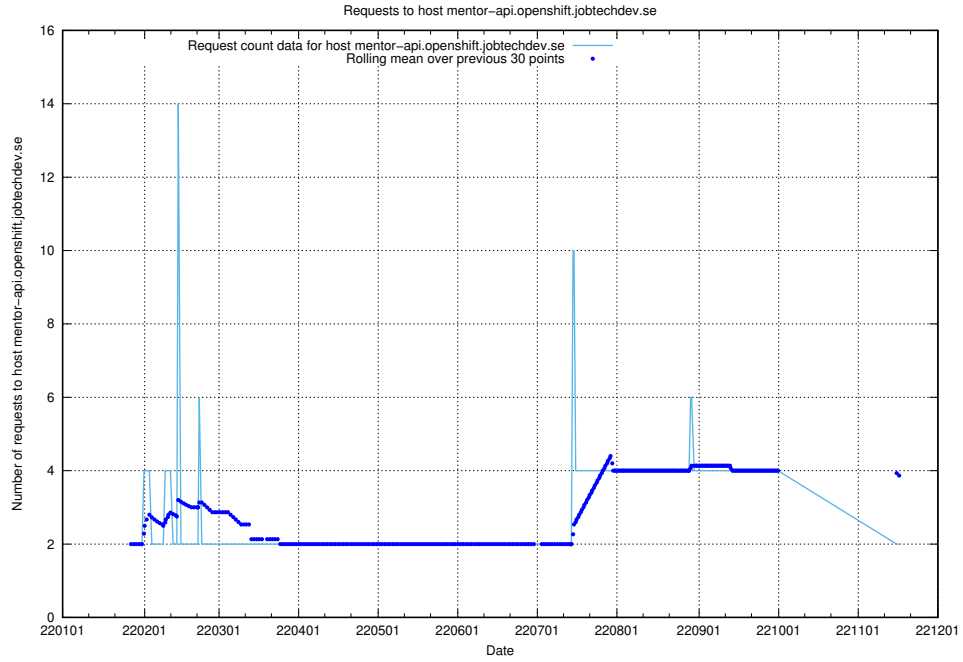

7.577 Usage of mentor-api-4.openshift.jobtechdev.se

Here, we count the number of requests to host mentor-api-4.openshift.jobtechdev.se.

7.578 Usage of mentor-api-4.jobtechdev.se

Here, we count the number of requests to host mentor-api-4.jobtechdev.se.