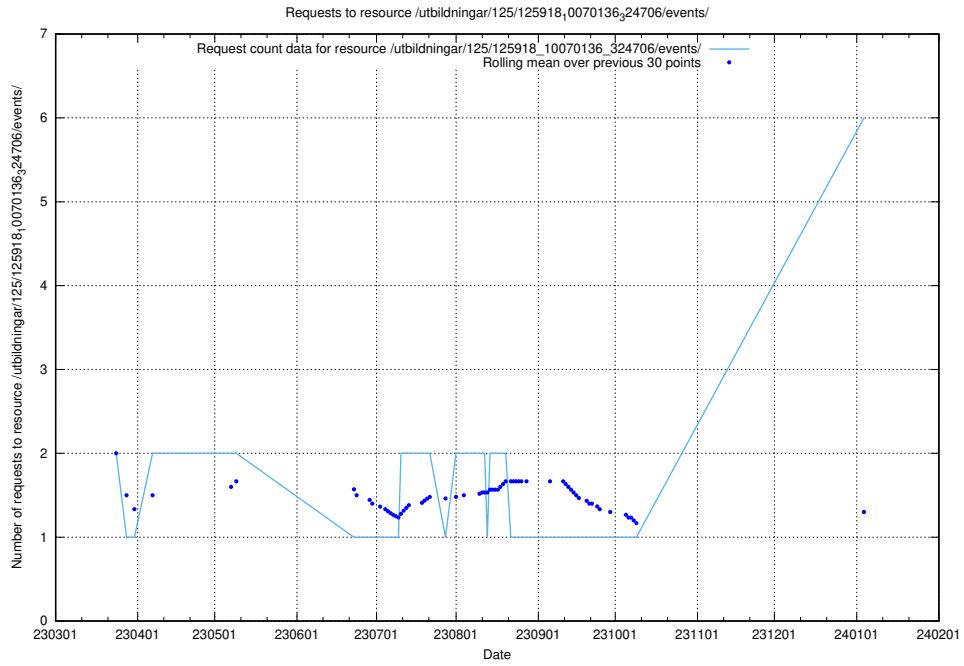

5.118 Usage of /utbildningar/125/125918_10070136_324706/events/

Here, we count the number of requests to resource /utbildningar/125/125918_10070136_324706/events/