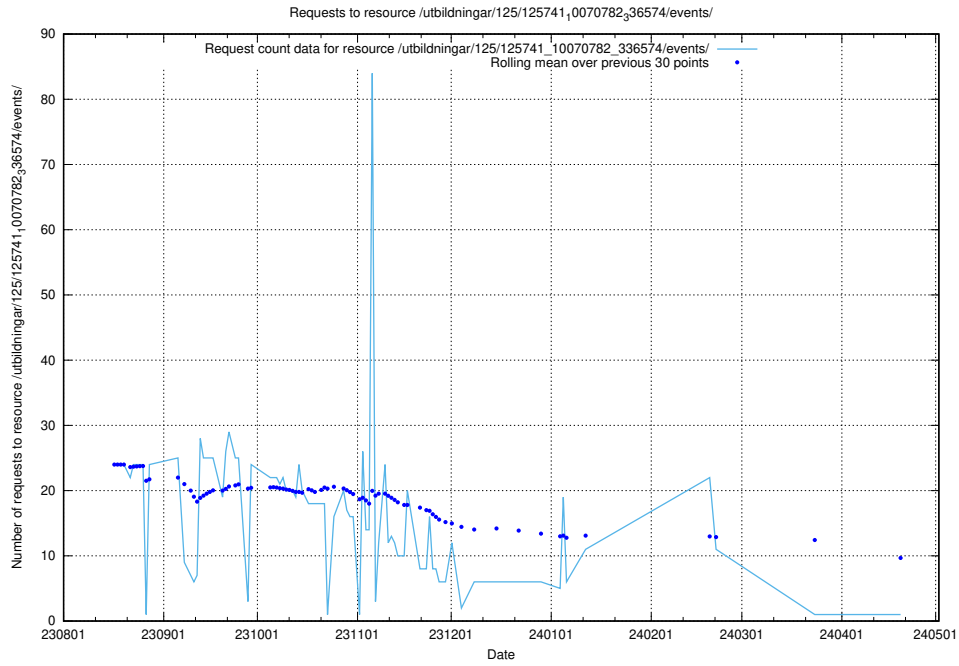

5.5063 Usage of /utbildningar/125/125741_10070782_336574/events/

Here, we count the number of requests to resource /utbildningar/125/125741_10070782_336574/events/