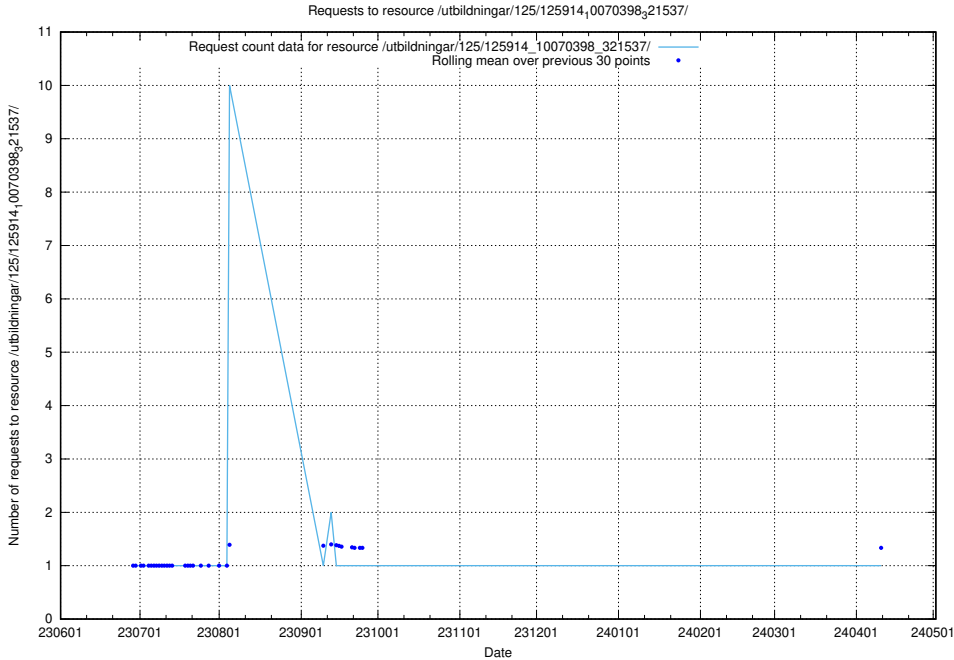

Here, we count the number of requests to resource /utbildningar/125/125914_10070398_321537/events/

5.5754 Usage of /utbildningar/125/125914_10070398_321537/

Here, we count the number of requests to resource /utbildningar/125/125914_10070398_321537/.