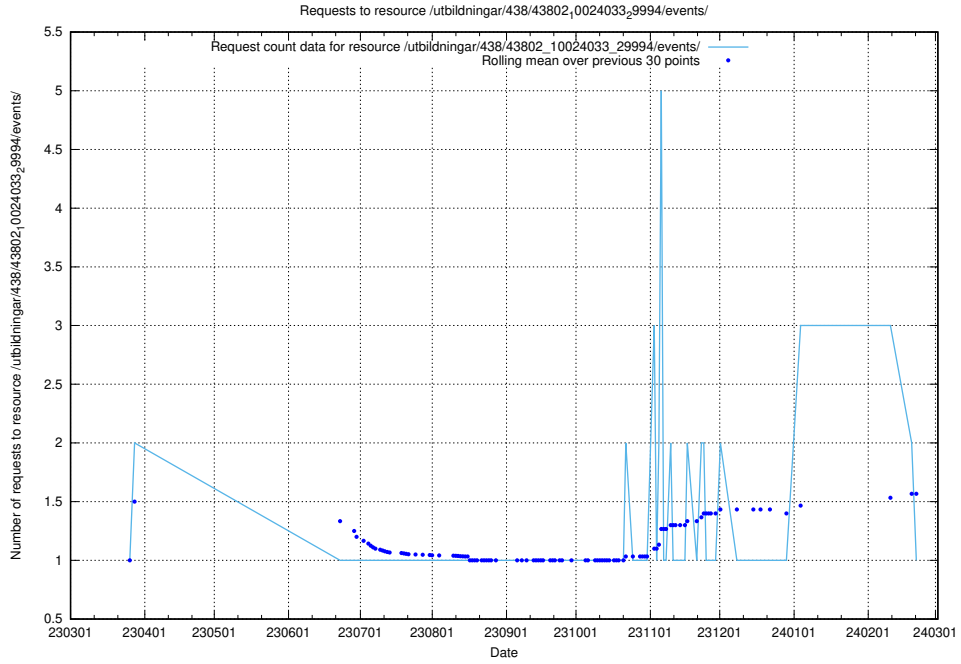

5.6359 Usage of /utbildningar/438/43802_10024033_29994/events/

Here, we count the number of requests to resource /utbildningar/438/43802_10024033_29994/events/.