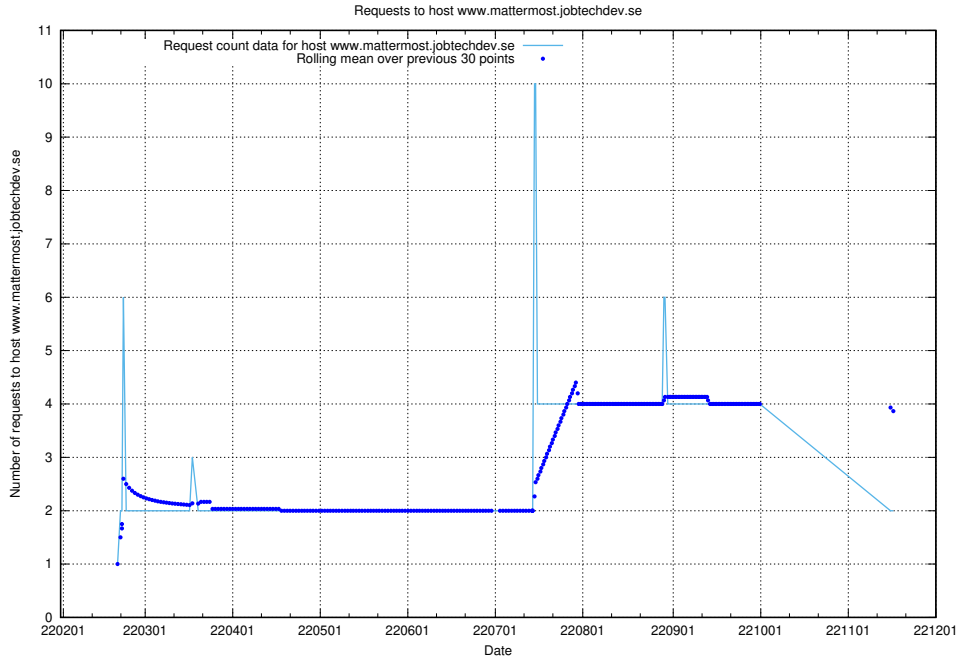

7.532 Usage of www.mattermost.jobtechdev.se

Here, we count the number of requests to host www.mattermost.jobtechdev.se.