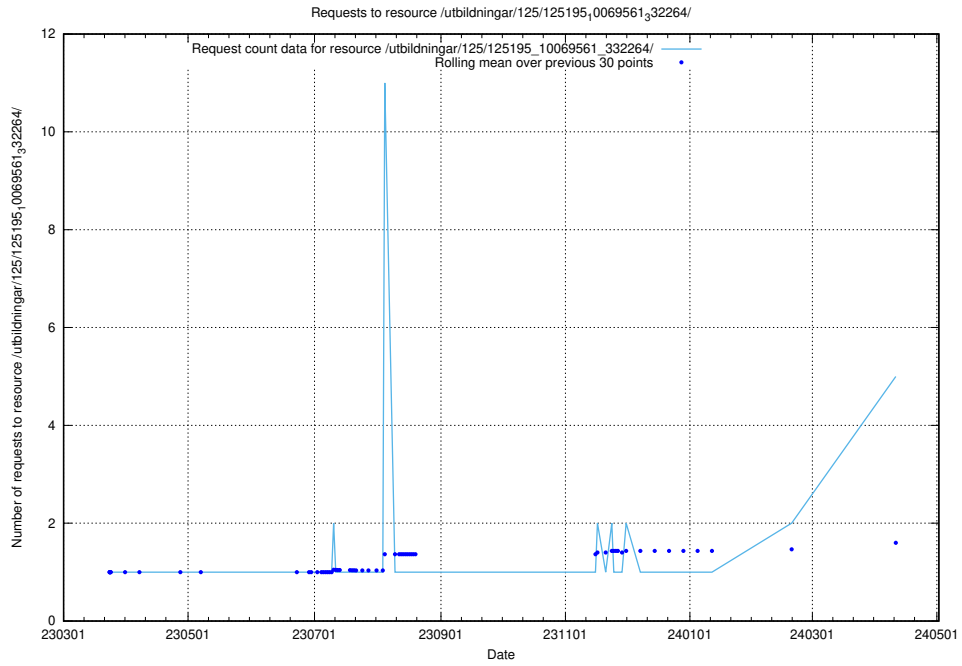

5.131 Usage of /utbildningar/125/125195_10069561_332264/

Here, we count the number of requests to resource /utbildningar/125/125195_10069561_332264/.