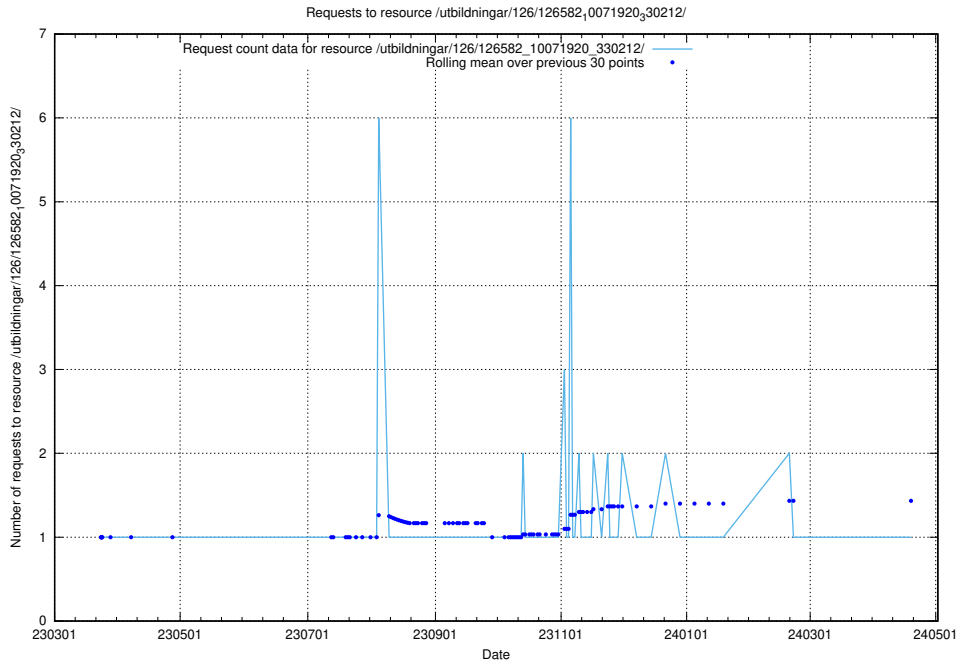

5.6663 Usage of /utbildningar/126/126582_10071920_330212/

Here, we count the number of requests to resource /utbildningar/126/126582_10071920_330212/.