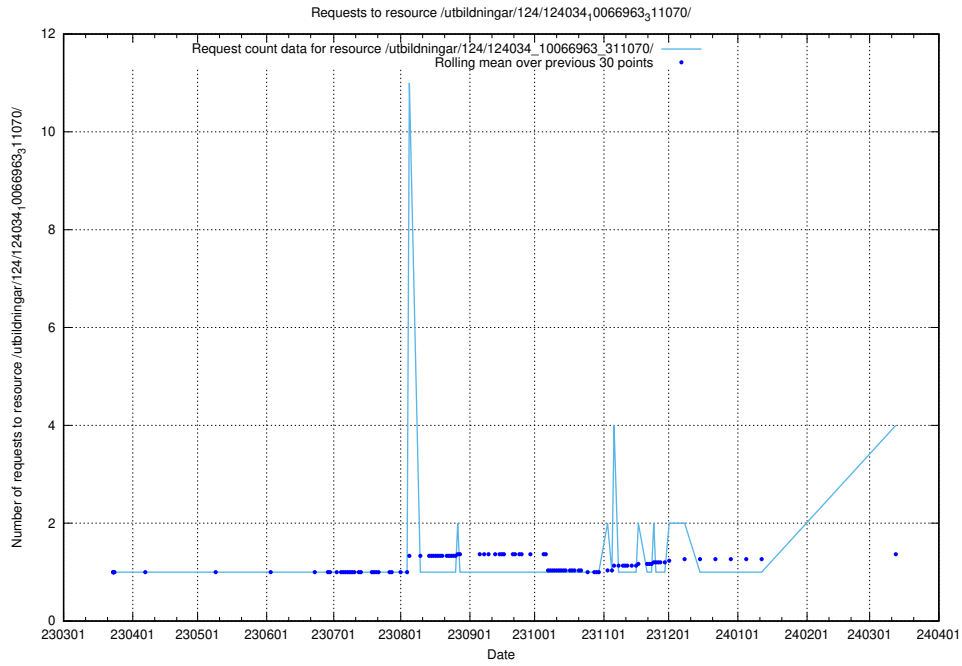

5.231 Usage of /utbildningar/124/124034_10066963_311070/

Here, we count the number of requests to resource /utbildningar/124/124034_10066963_311070/.