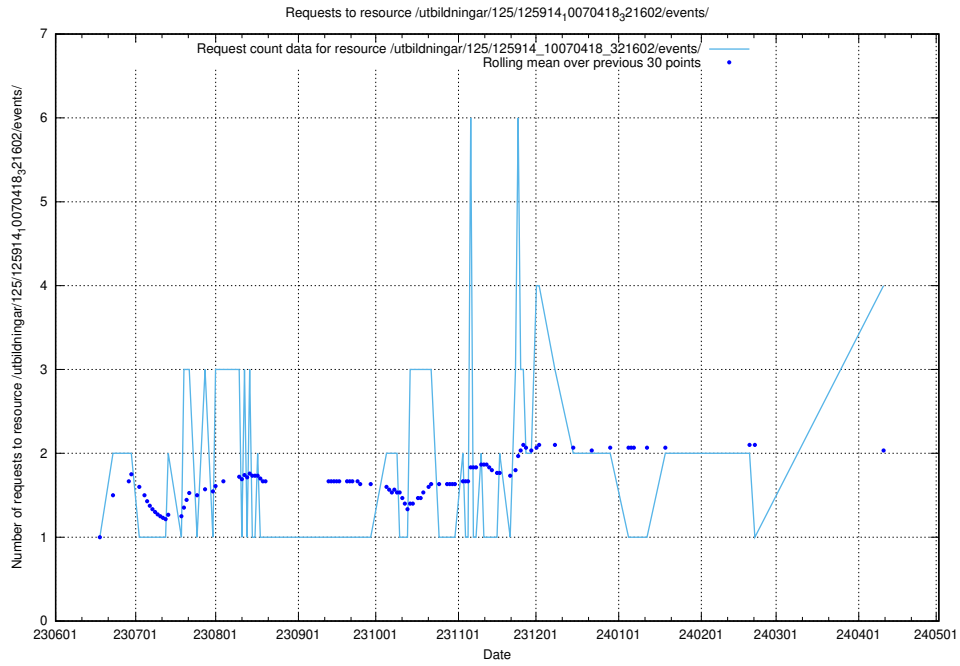

5.257 Usage of /utbildningar/125/125914_10070418_321602/events/

Here, we count the number of requests to resource /utbildningar/125/125914_10070418_321602/events/