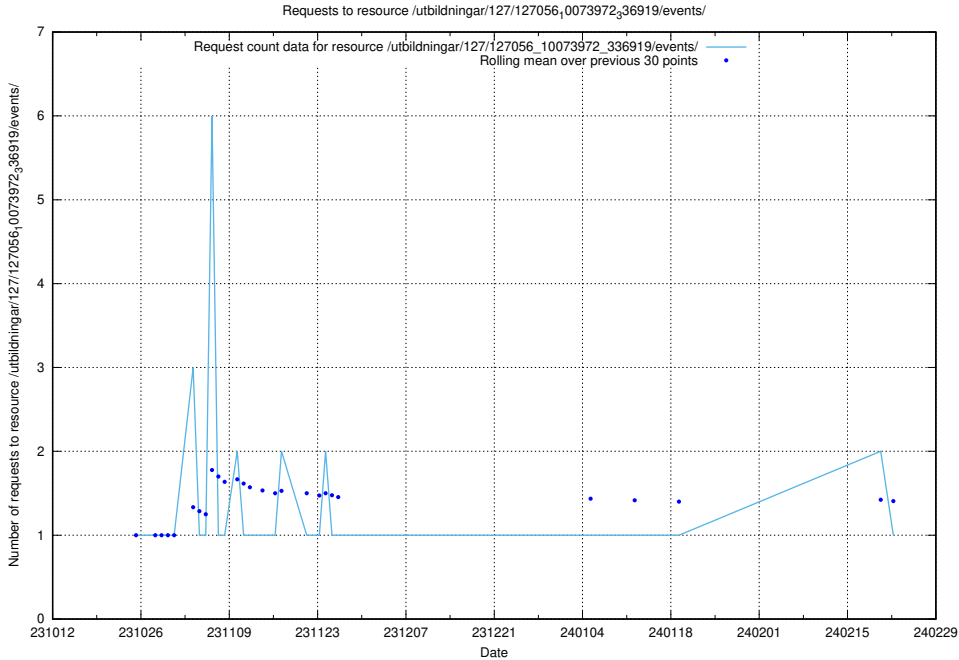

5.4505 Usage of /utbildningar/127/127056_10073972_336919/events/

Here, we count the number of requests to resource /utbildningar/127/127056_10073972_336919/events/