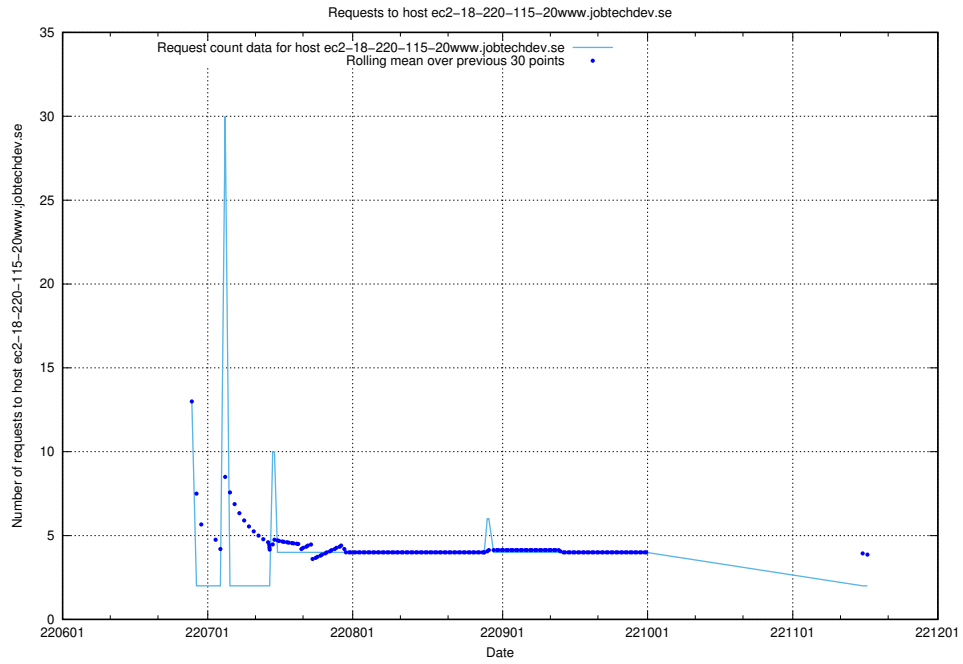

7.401 Usage of ec2-18-220-115-20www.jobtechdev.se

Here, we count the number of requests to host ec2-18-220-115-20www.jobtechdev.se.