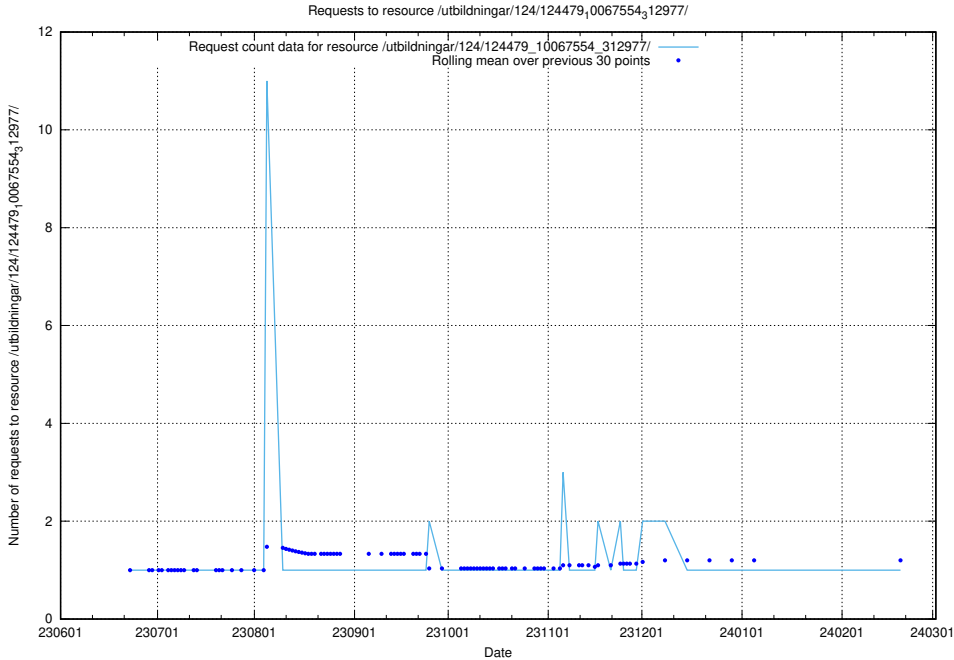

5.6076 Usage of /utbildningar/124/124479_10067554_312977/

Here, we count the number of requests to resource /utbildningar/124/124479_10067554_312977/.