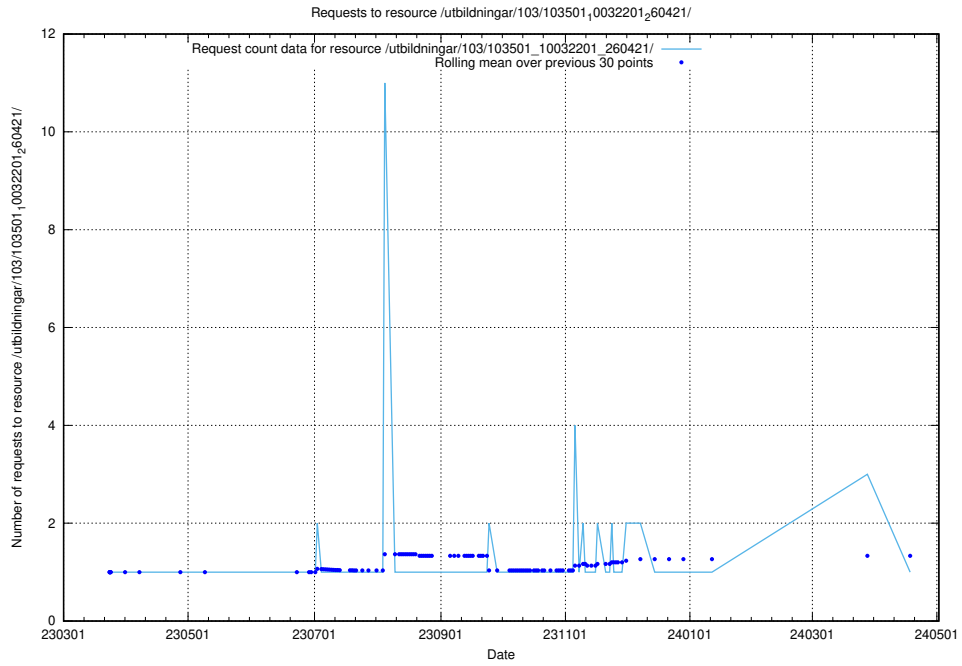

5.5760 Usage of /utbildningar/103/103501_10032201_260421/

Here, we count the number of requests to resource /utbildningar/103/103501_10032201_260421/.