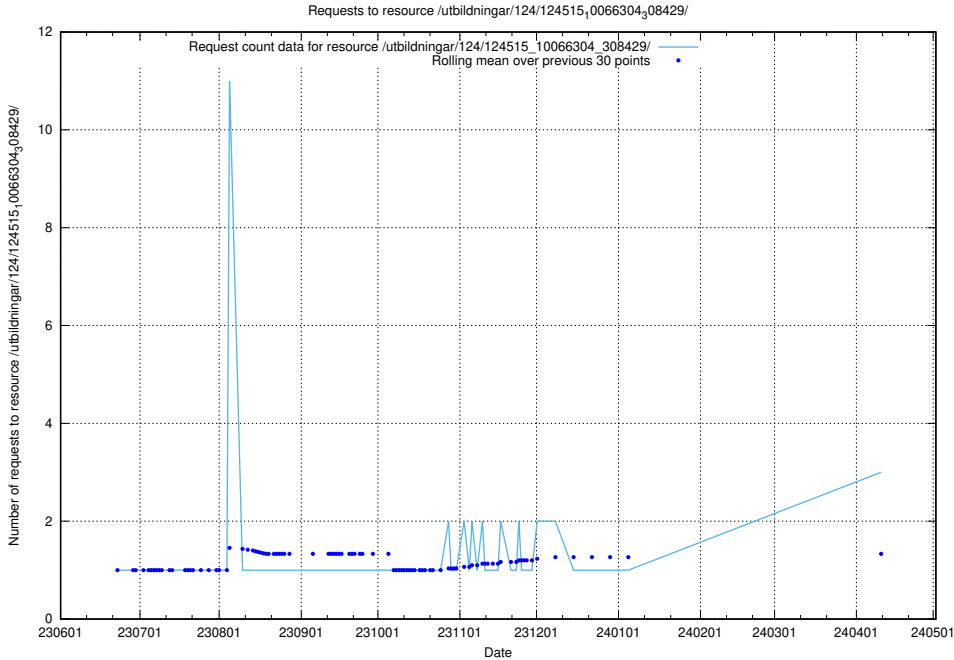

5.404 Usage of /utbildningar/124/124515_10066304_308429/

Here, we count the number of requests to resource /utbildningar/124/124515_10066304_308429/.