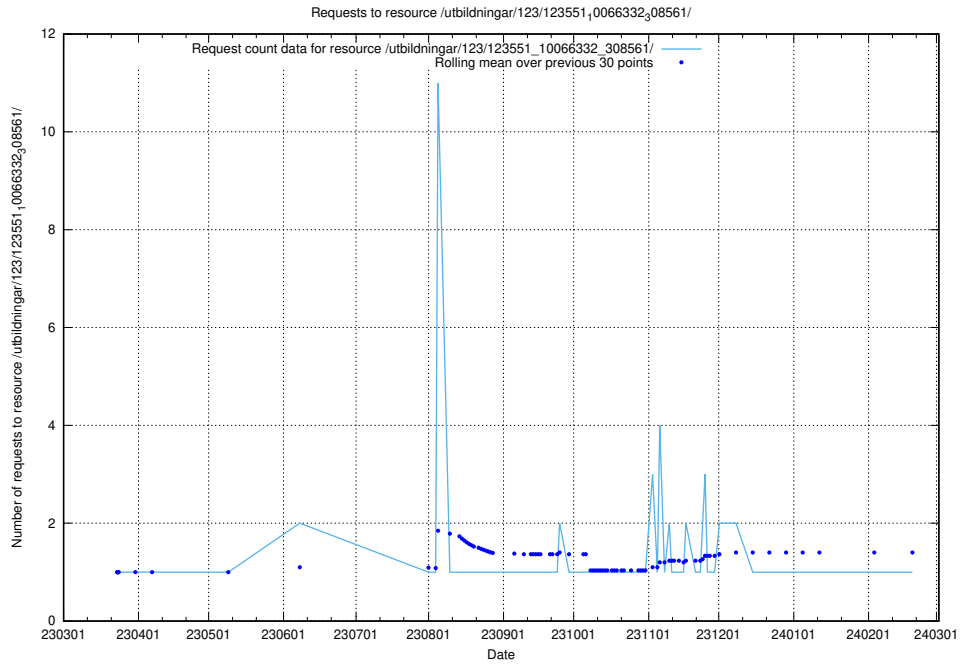

5.4778 Usage of /utbildningar/123/123551_10066332_308561/

Here, we count the number of requests to resource /utbildningar/123/123551_10066332_308561/.