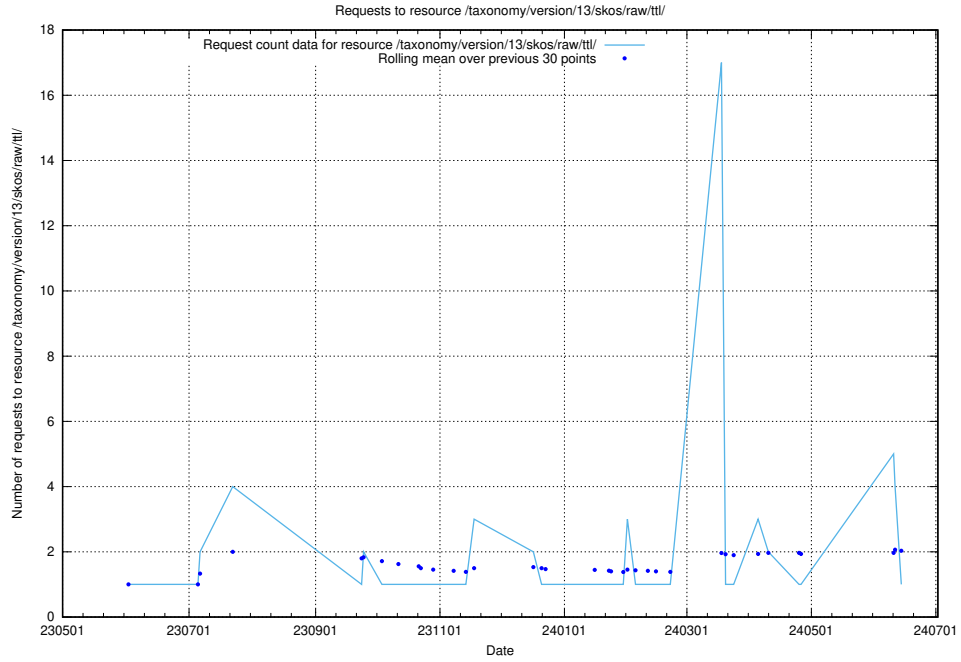

5.6208 Usage of /taxonomy/version/13/skos/raw/ttl/

Here, we count the number of requests to resource /taxonomy/version/13/skos/raw/ttl/.