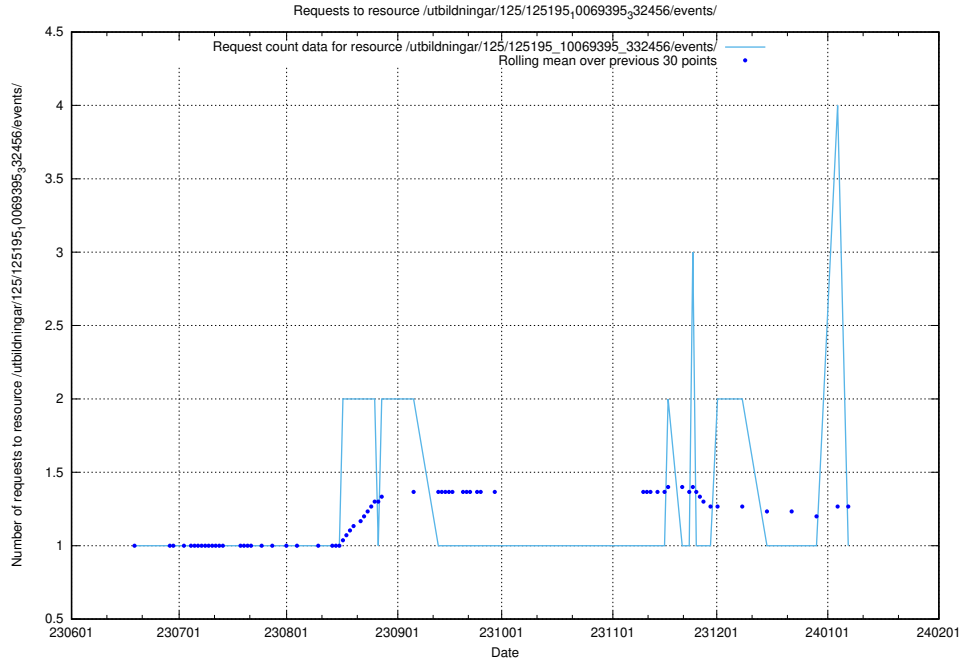

5.6134 Usage of /utbildningar/125/125195_10069395_332456/events/

Here, we count the number of requests to resource /utbildningar/125/125195_10069395_332456/events/