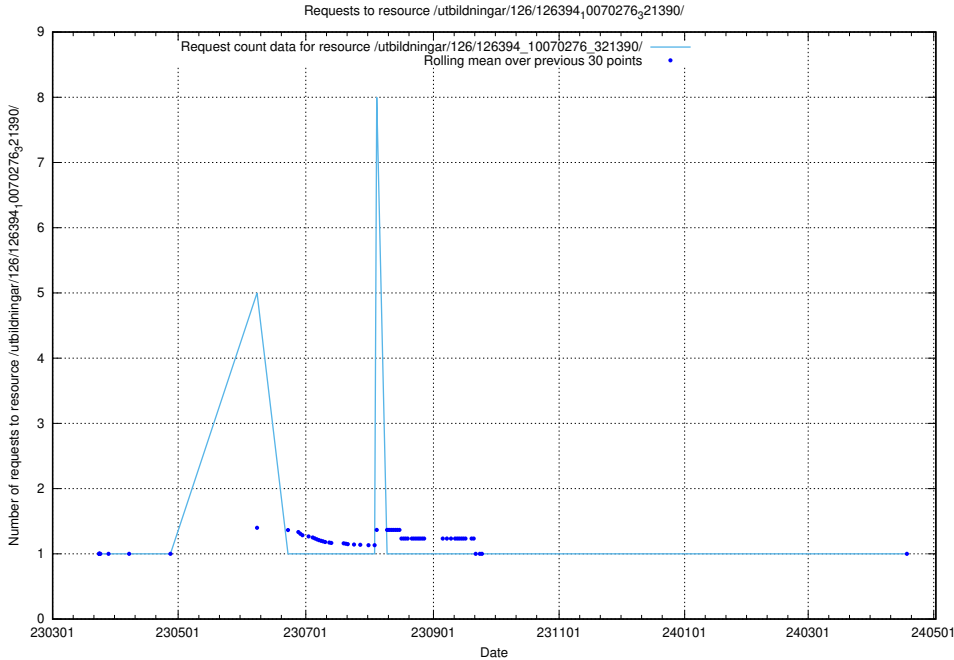

5.6688 Usage of /utbildningar/126/126394_10070276_321390/

Here, we count the number of requests to resource /utbildningar/126/126394_10070276_321390/.