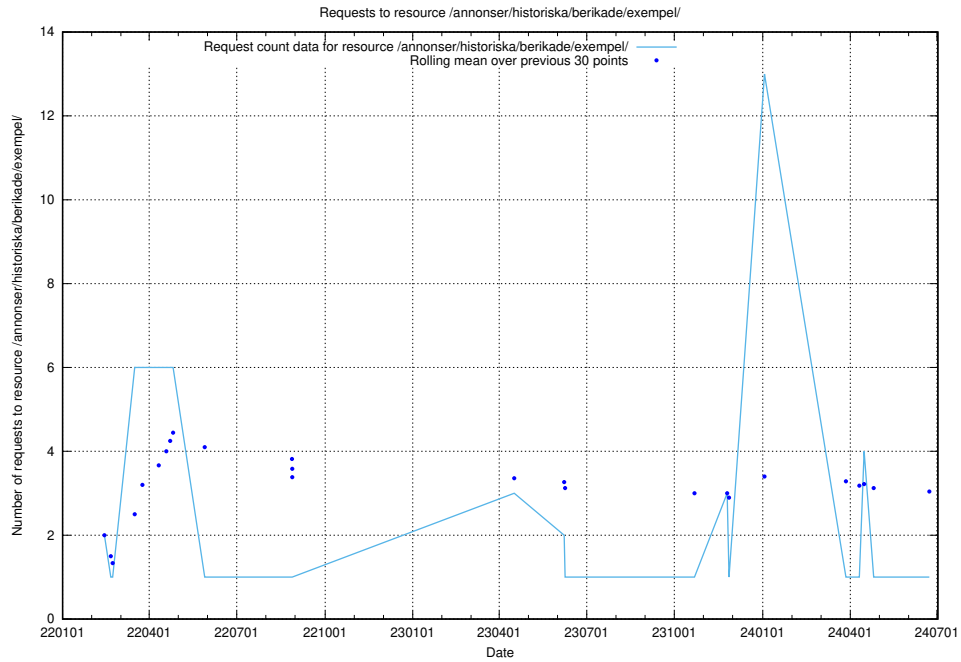

5.1526 Usage of /annonser/historiska/berikade/exempel/

Here, we count the number of requests to resource /annonser/historiska/berikade/exempel/.