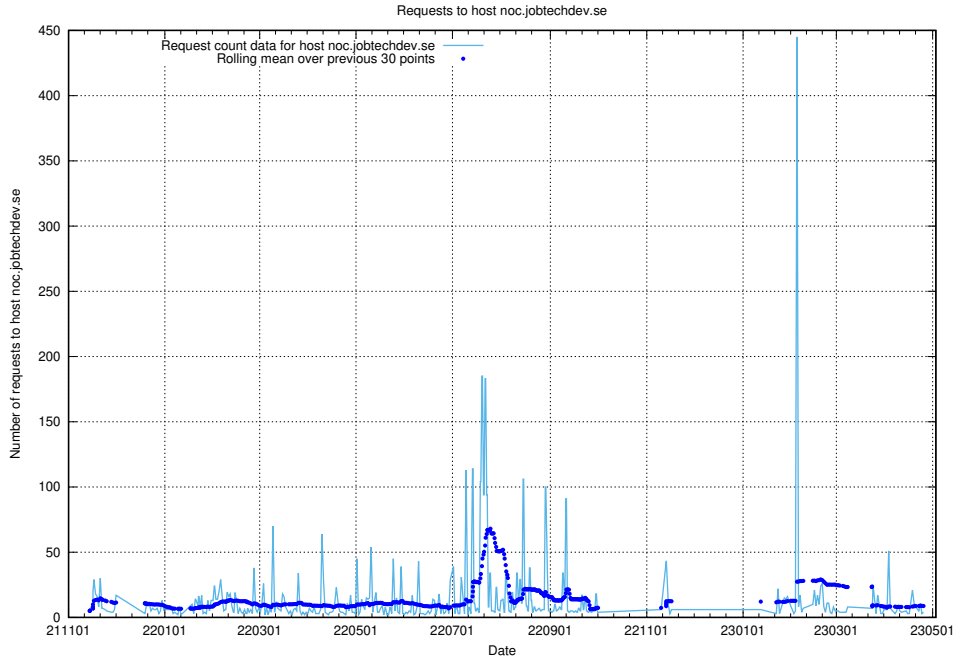

7.168 Usage of noc.jobtechdev.se

Here, we count the number of requests to host noc.jobtechdev.se.