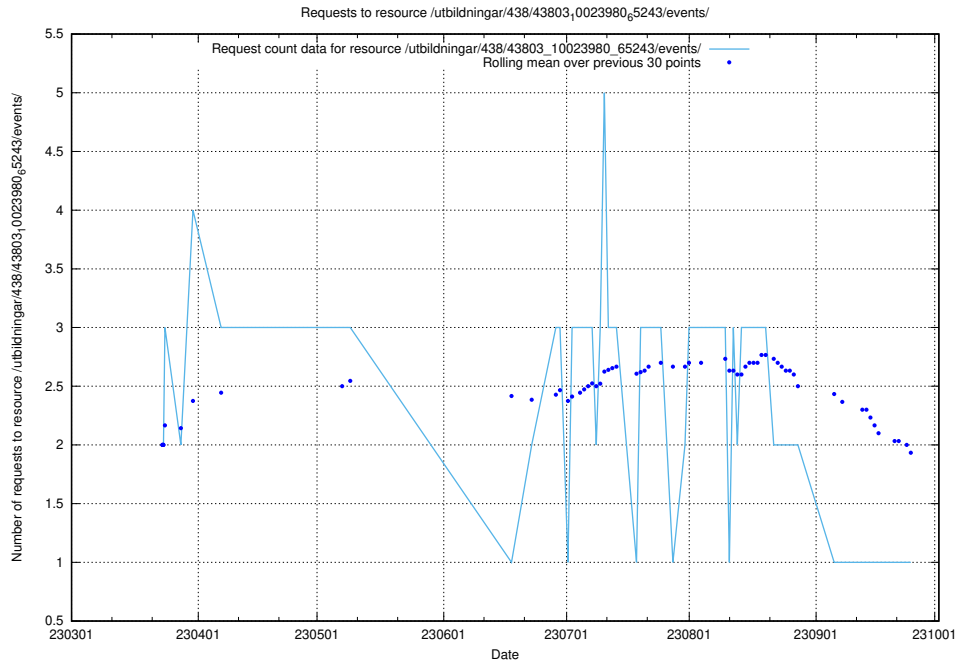

5.6534 Usage of /utbildningar/438/43803_10023980_65243/events/

Here, we count the number of requests to resource /utbildningar/438/43803_10023980_65243/events/.