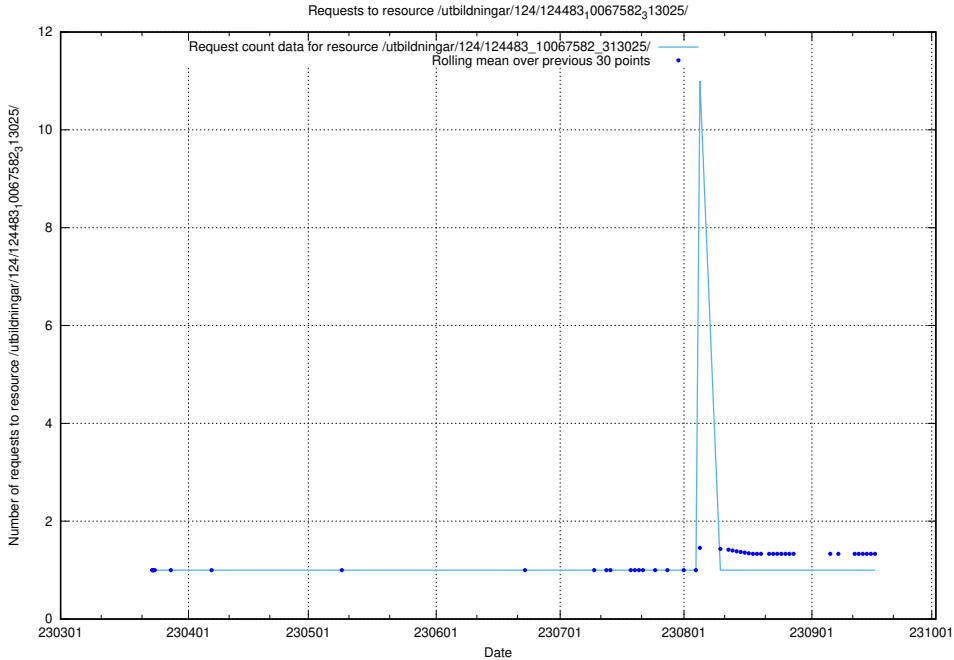

Here, we count the number of requests to resource /utbildningar/utb_emil/438/43814_10024115_288192/events/

5.3072 Usage of /utbildningar/124/124483_10067582_313025/

Here, we count the number of requests to resource /utbildningar/124/124483_10067582_313025/.