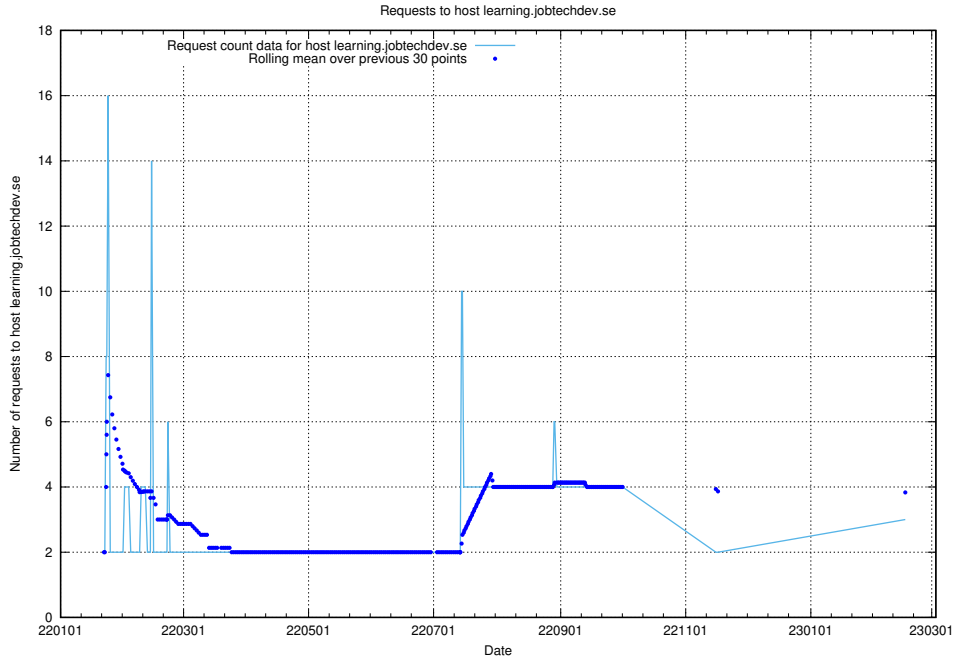

Here, we count the number of requests to host learning.jobtechdev.se.

7.259 Usage of intranet.jobtechdev.se

Here, we count the number of requests to host intranet.jobtechdev.se.

7.260 Usage of ecommerce.jobtechdev.se