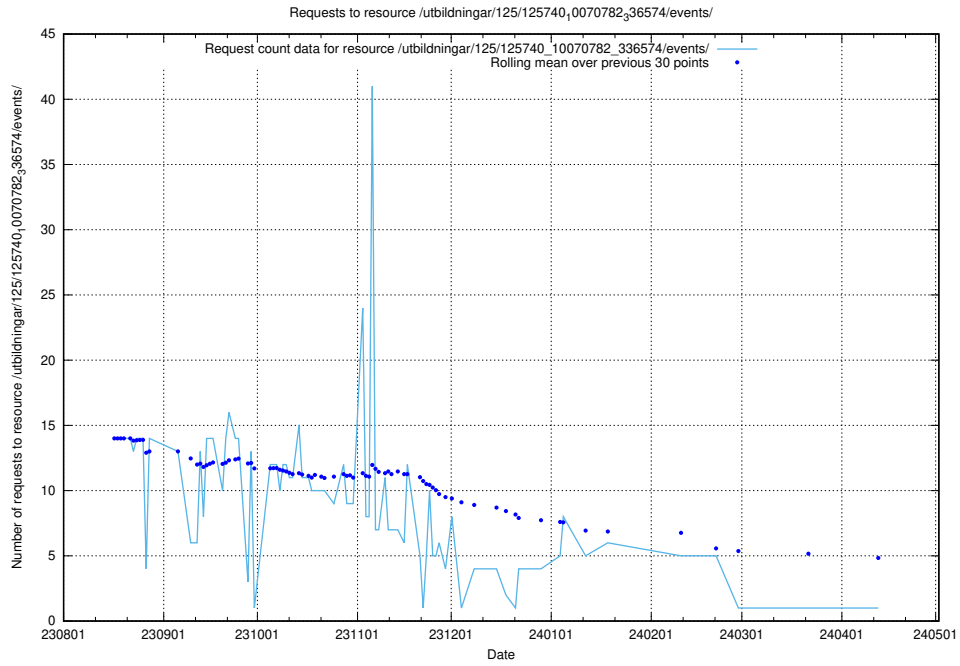

5.5065 Usage of /utbildningar/125/125740_10070782_336574/events/

Here, we count the number of requests to resource /utbildningar/125/125740_10070782_336574/events/