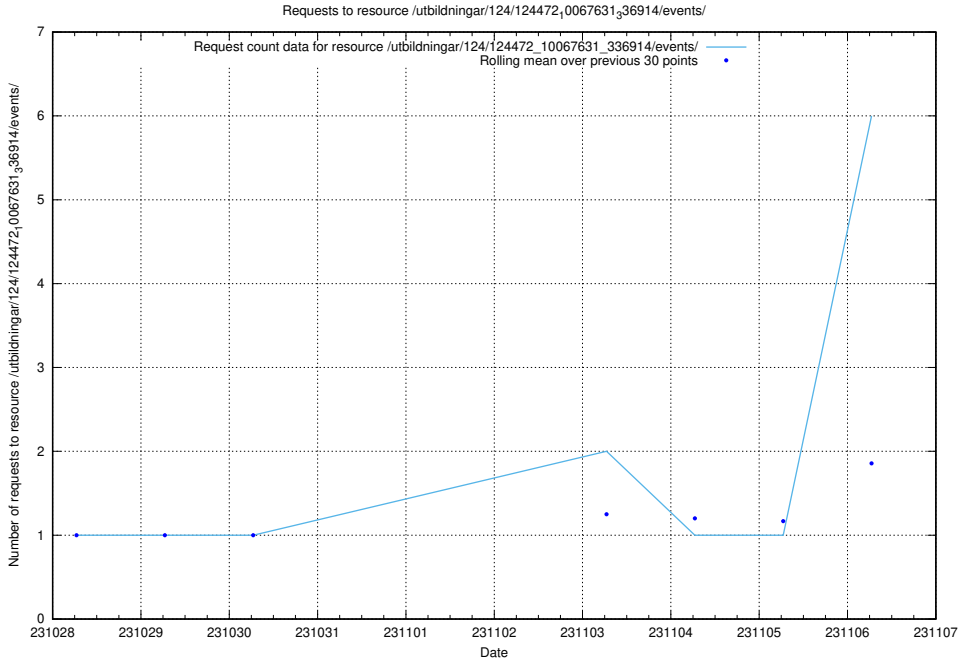

5.88 Usage of /utbildningar/124/124472_10067631_336914/events/

Here, we count the number of requests to resource /utbildningar/124/124472_10067631_336914/events/