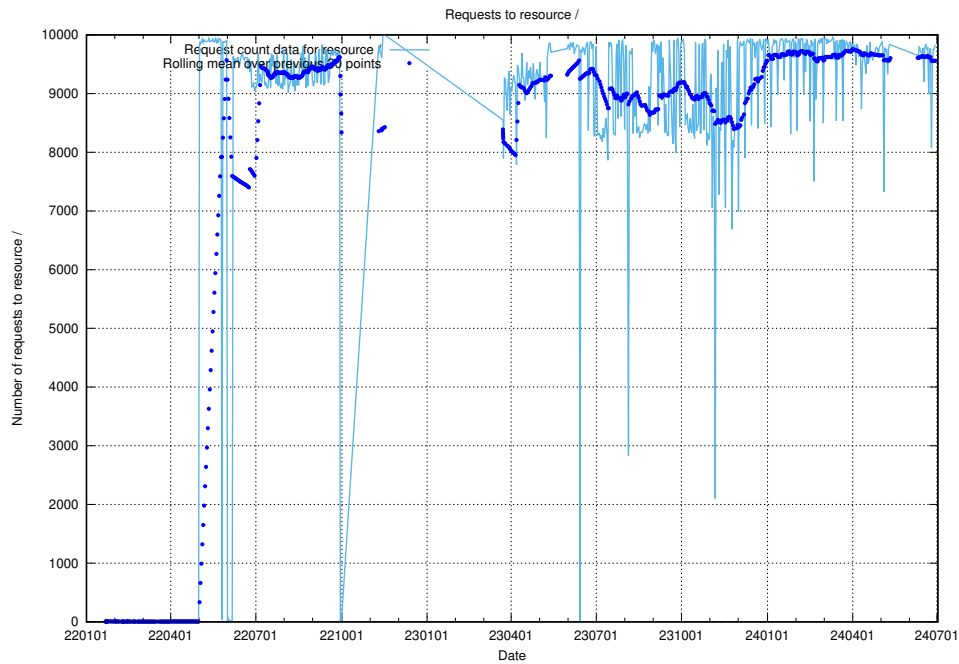

⁶<https://data.jobtechdev.se>

5.2 Disk space usage

A table showing the disk space usage on the data server.

5.5 Usage of /availability/uptime/20240624/

Here, we count the number of requests to resource /availability/uptime/20240624/.