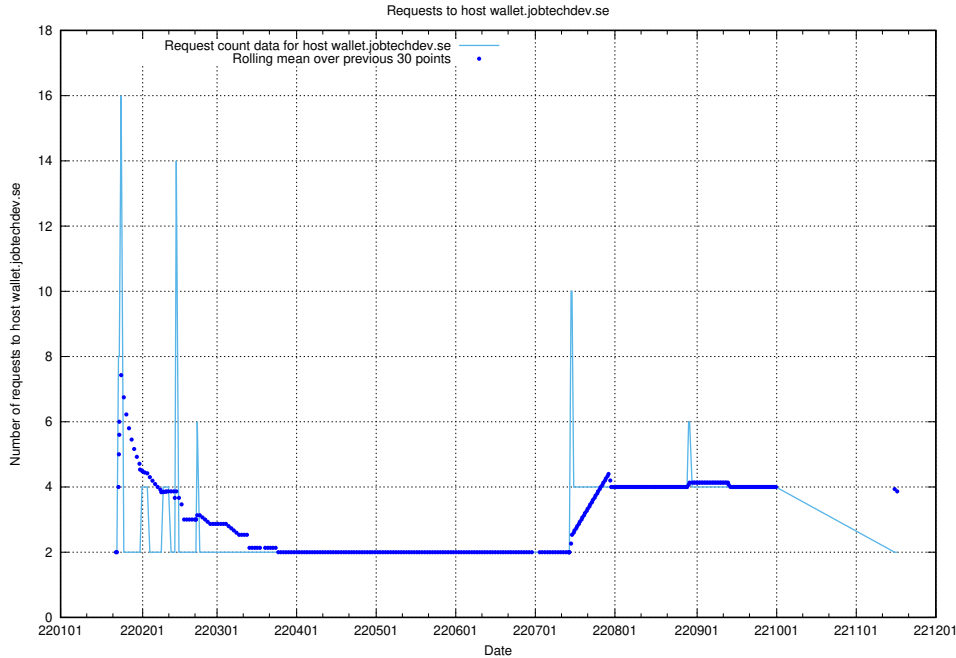

7.584 Usage of wallet.jobtechdev.se

Here, we count the number of requests to host wallet.jobtechdev.se.