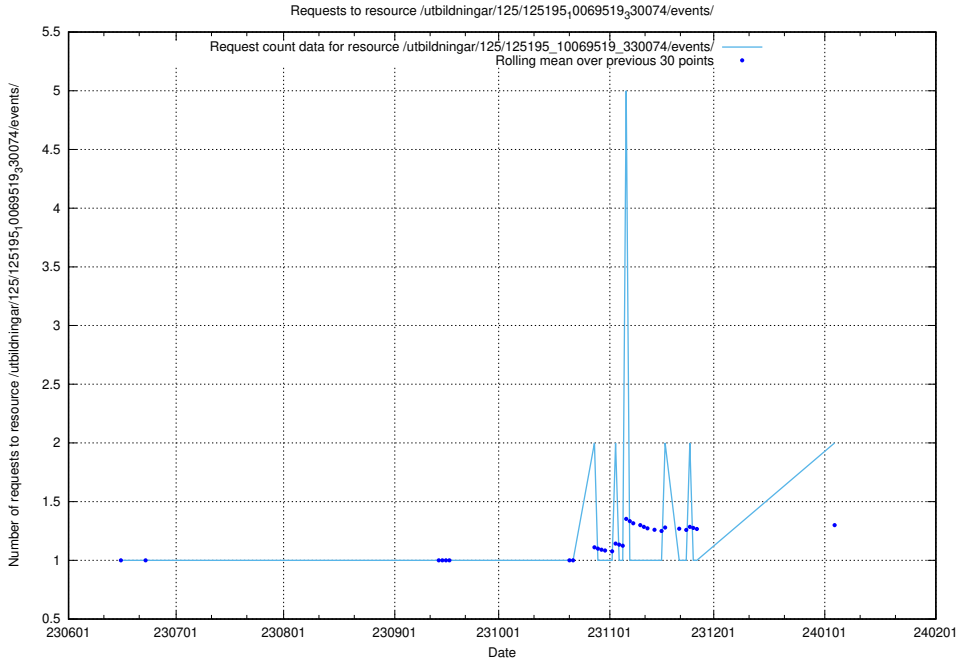

5.859 Usage of /utbildningar/125/125195_10069519_330074/events/

Here, we count the number of requests to resource /utbildningar/125/125195_10069519_330074/events/