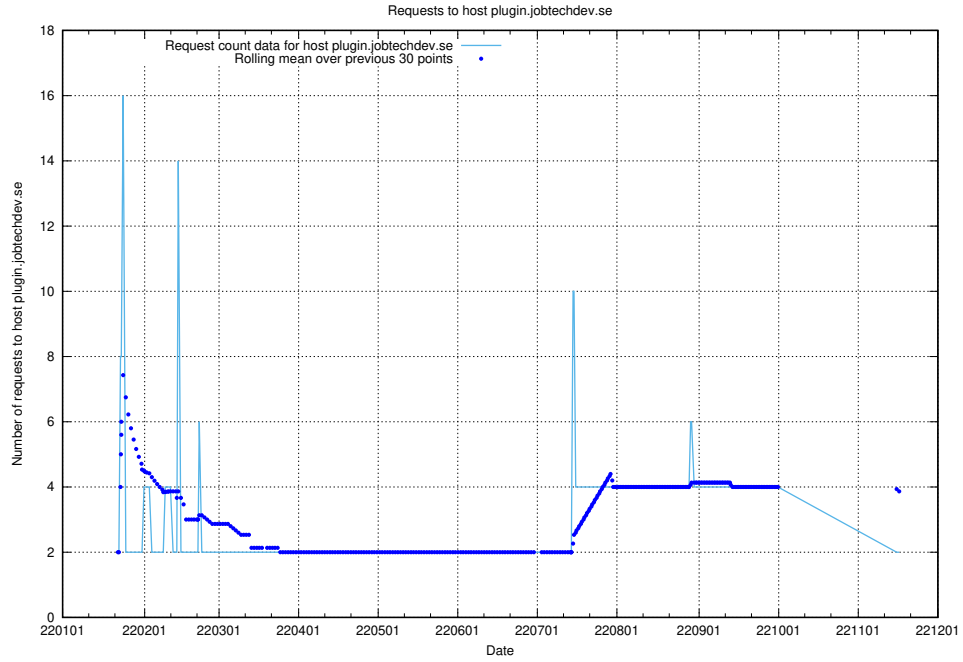

7.595 Usage of plugin.jobtechdev.se

Here, we count the number of requests to host plugin.jobtechdev.se.