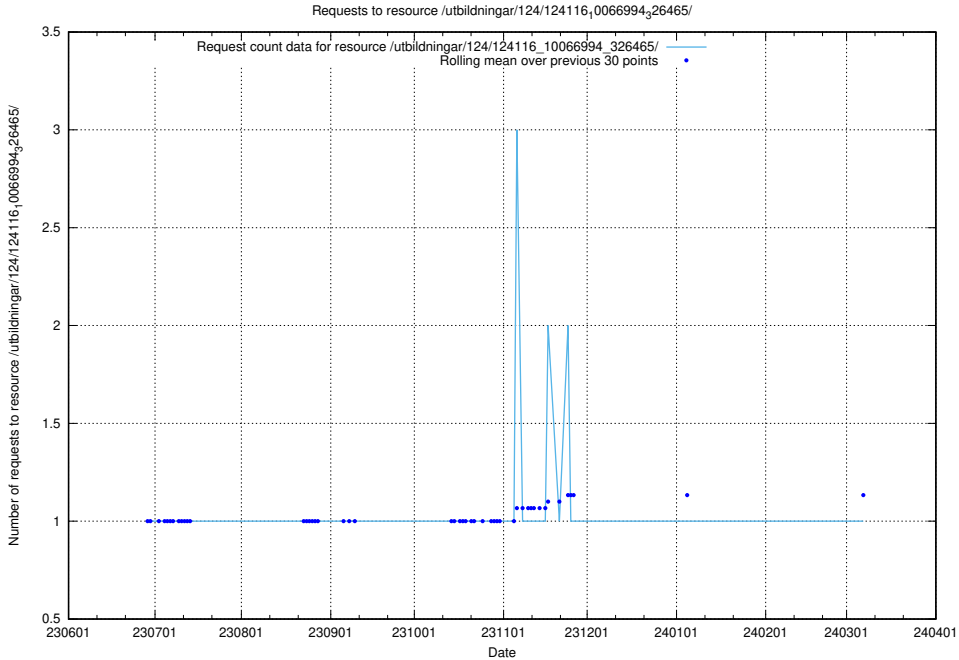

5.5811 Usage of /utbildningar/124/124116_10066994_326465/

Here, we count the number of requests to resource /utbildningar/124/124116_10066994_326465/.