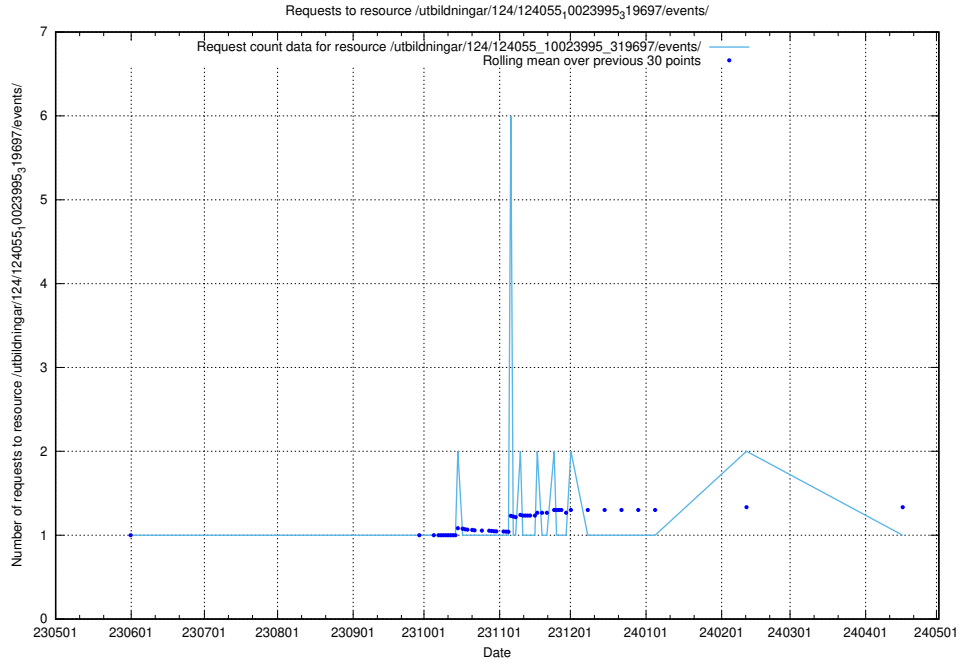

5.6210 Usage of /utbildningar/124/124055_10023995_319697/events/

Here, we count the number of requests to resource /utbildningar/124/124055_10023995_319697/events/