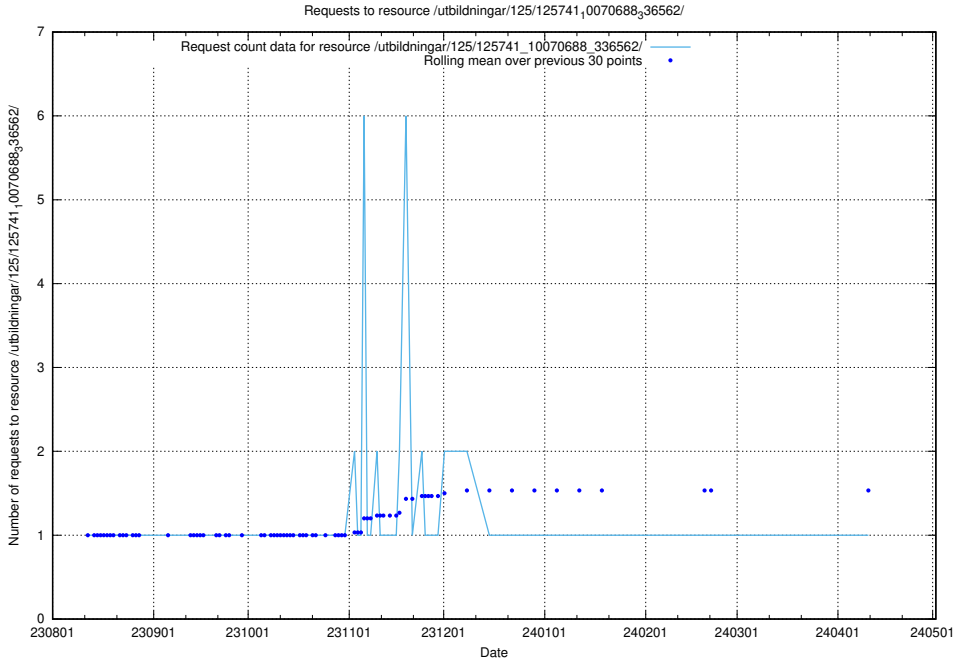

5.5094 Usage of /utbildningar/125/125741_10070688_336562/

Here, we count the number of requests to resource /utbildningar/125/125741_10070688_336562/.