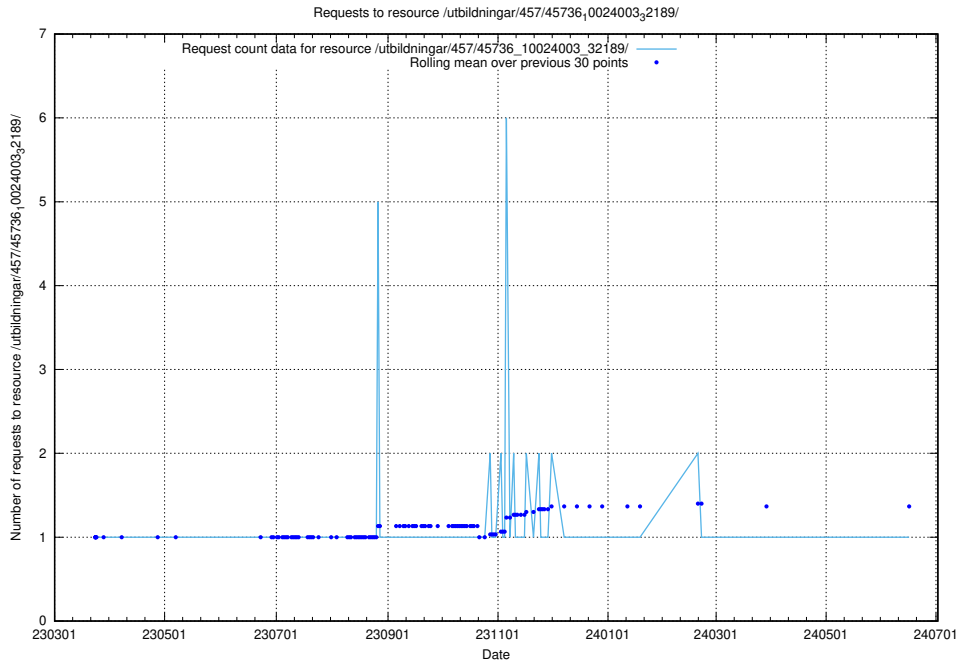

5.6586 Usage of /utbildningar/457/45736_10024003_32189/

Here, we count the number of requests to resource /utbildningar/457/45736_10024003_32189/.