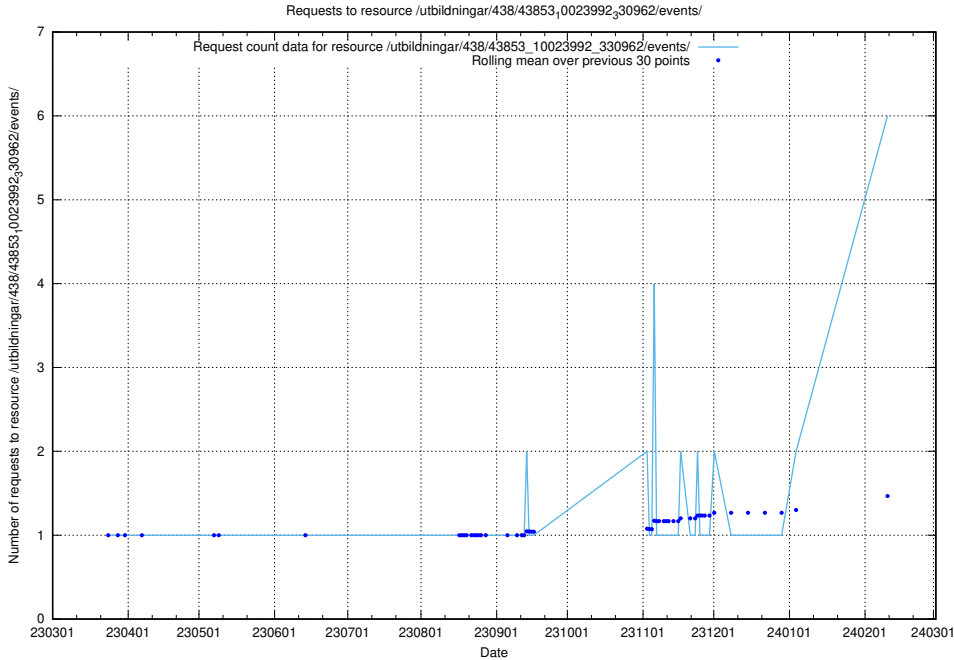

5.119 Usage of /utbildningar/438/43853_10023992_330962/events/

Here, we count the number of requests to resource /utbildningar/438/43853_10023992_330962/events/.