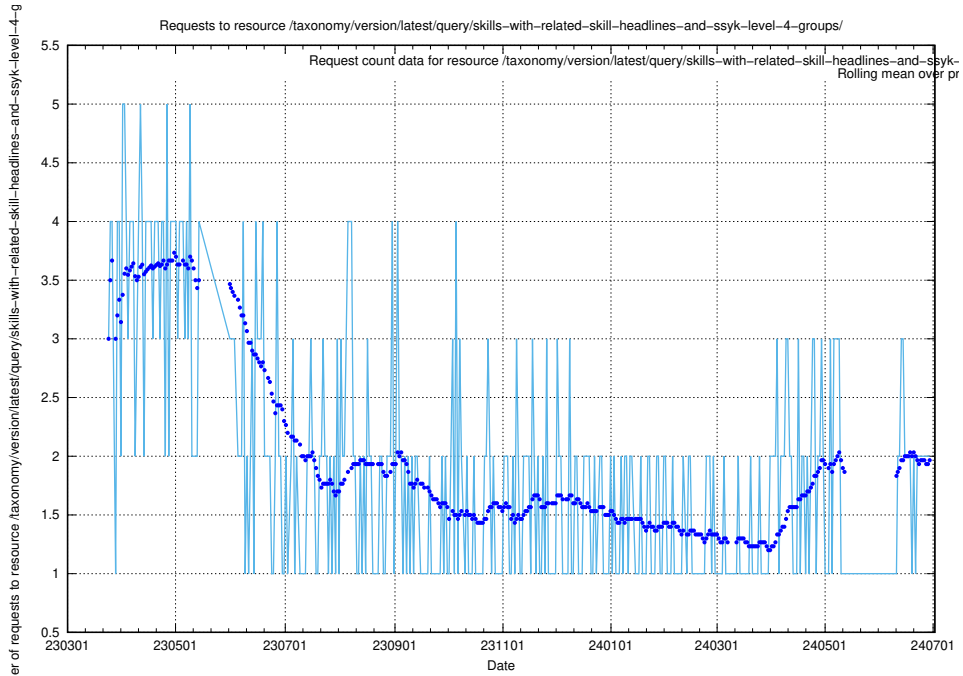

5.909 Usage of /taxonomy/version/latest/query/skills-with-related-skill-headlines-and-ssyk-level-4-groups/

Here, we count the number of requests to resource /taxonomy/version/latest/query/skills-with-related-skill-headlines-and-ssyk-level-4-groups/.