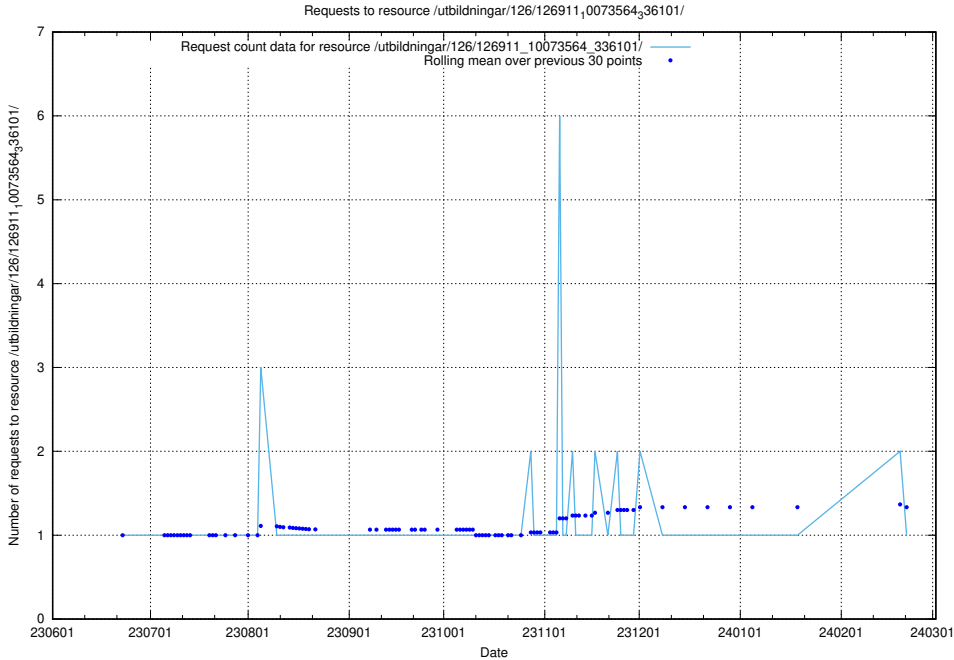

5.5866 Usage of /utbildningar/126/126911_10073564_336101/

Here, we count the number of requests to resource /utbildningar/126/126911_10073564_336101/.