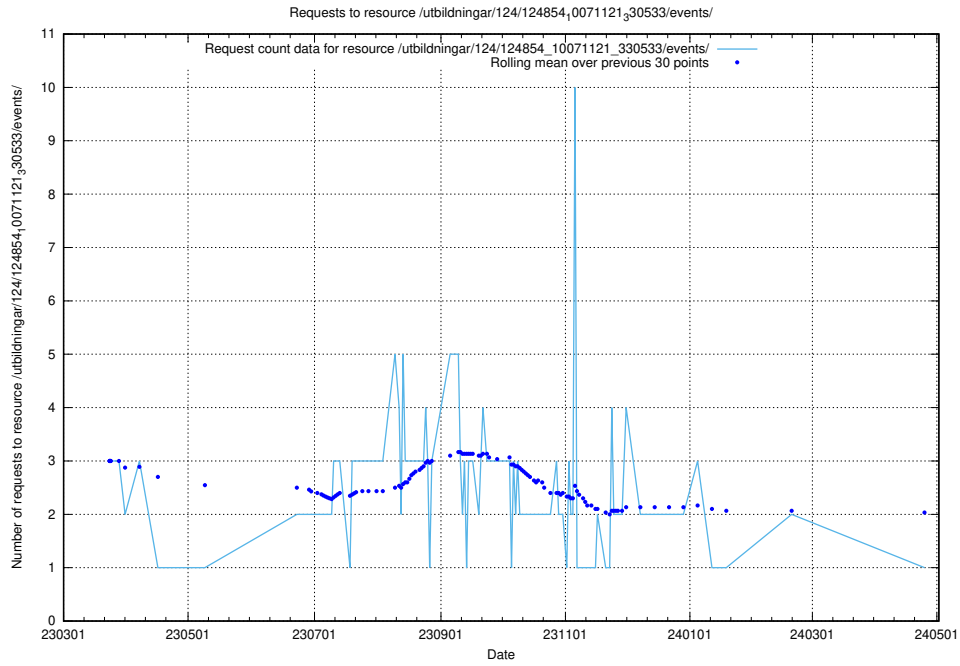

5.6528 Usage of /utbildningar/124/124854_10071121_330533/events/

Here, we count the number of requests to resource /utbildningar/124/124854_10071121_330533/events/