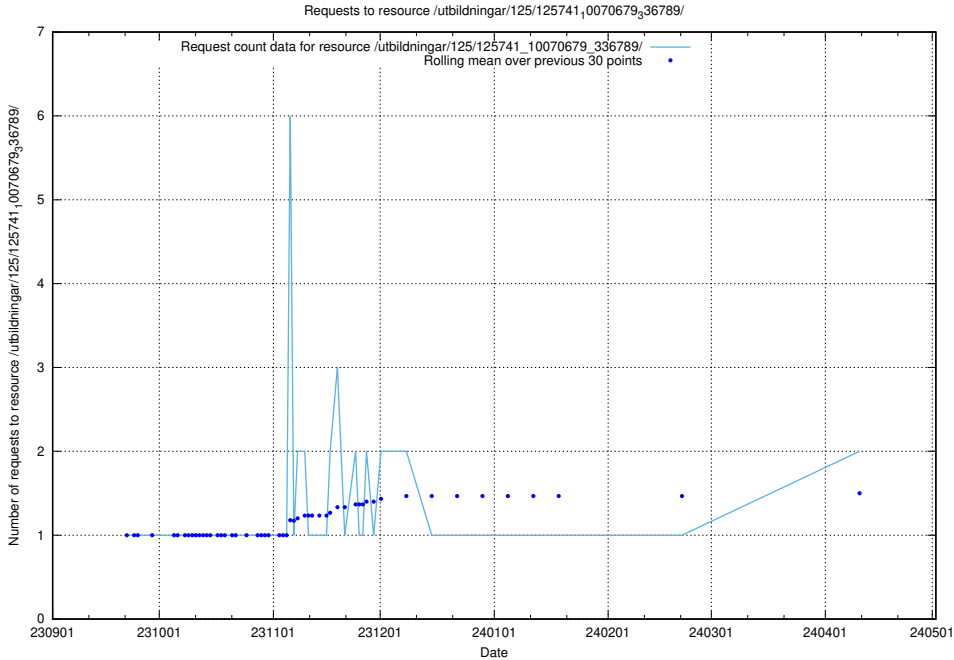

5.712 Usage of /utbildningar/125/125741_10070679_336789/

Here, we count the number of requests to resource /utbildningar/125/125741_10070679_336789/.