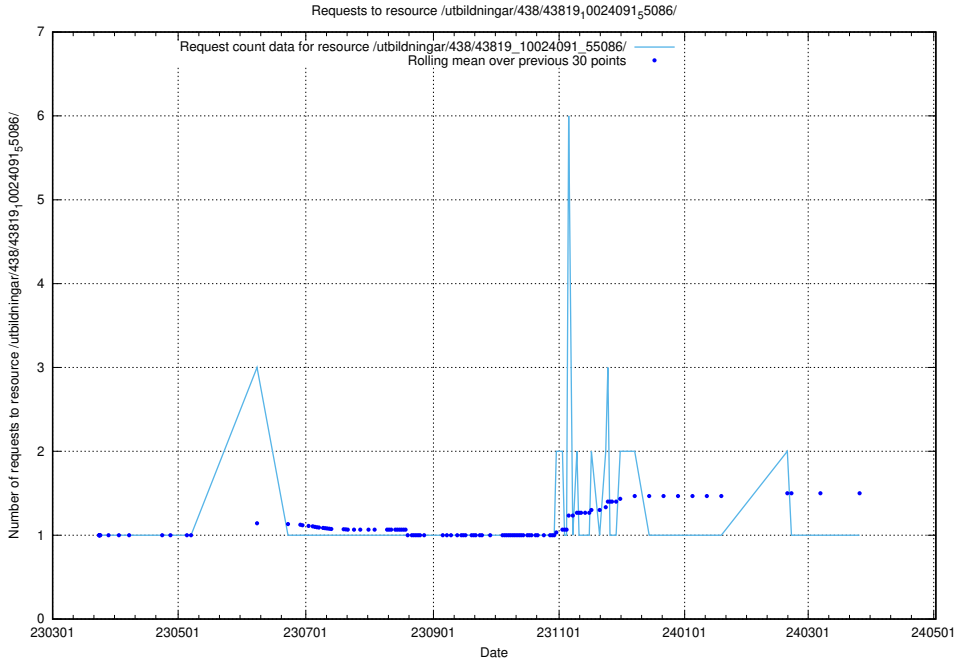

5.6607 Usage of /utbildningar/438/43819_10024091_55086/

Here, we count the number of requests to resource /utbildningar/438/43819_10024091_55086/.