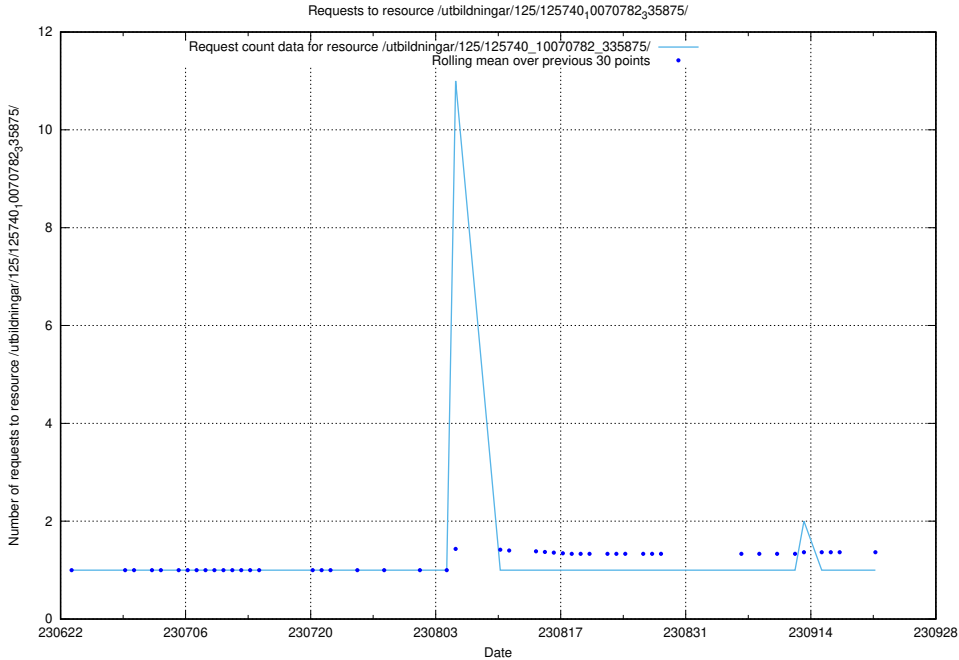

5.5981 Usage of /utbildningar/125/125740_10070782_335875/

Here, we count the number of requests to resource /utbildningar/125/125740_10070782_335875/.