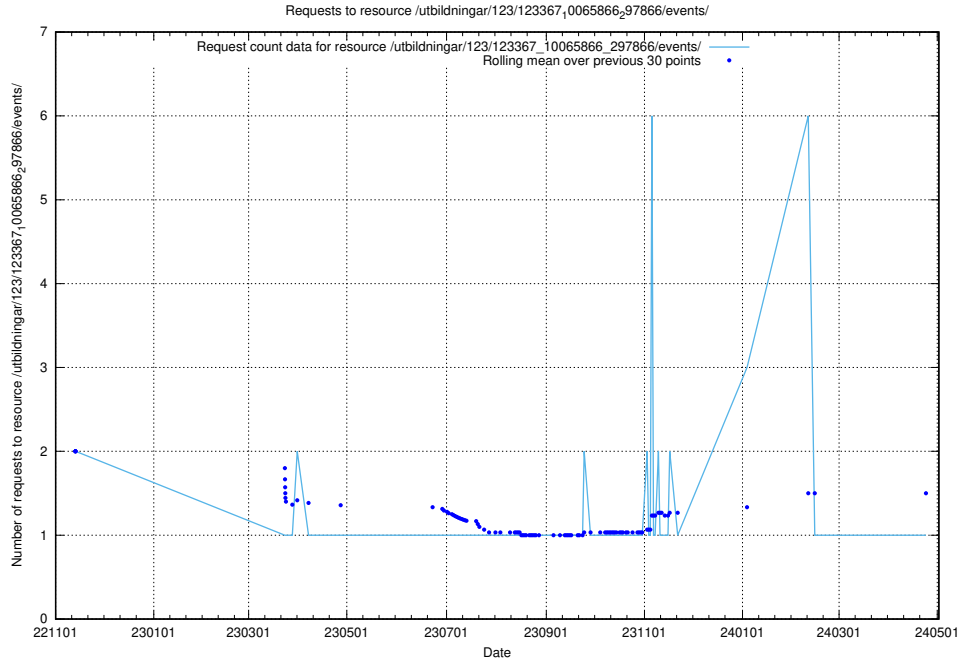

Here, we count the number of requests to resource /utbildningar/123/123367_10065852_297370/events/

5.6112 Usage of /utbildningar/123/123367_10065866_297866/events/

Here, we count the number of requests to resource /utbildningar/123/123367_10065866_297866/events/