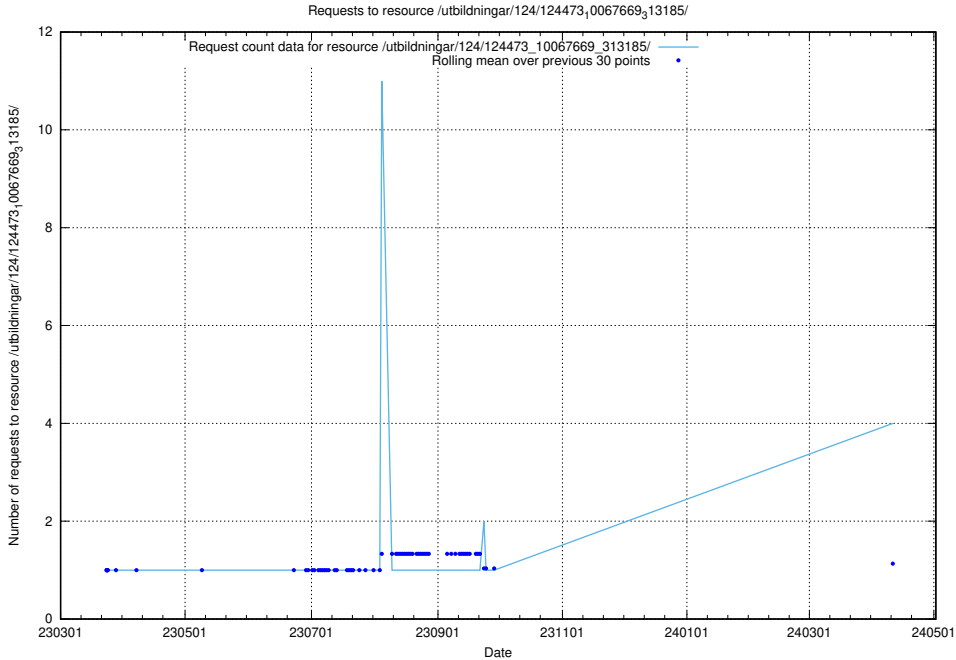

5.206 Usage of /utbildningar/124/124473_10067669_313185/

Here, we count the number of requests to resource /utbildningar/124/124473_10067669_313185/.