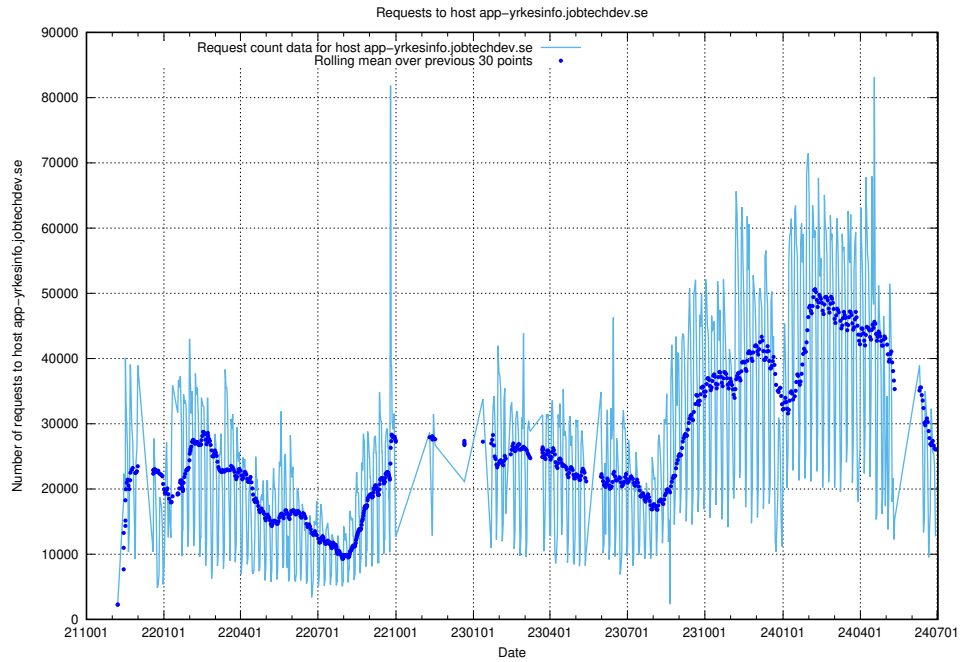

7.8 Usage of app-yrkesinfo.jobtechdev.se

Here, we count the number of requests to host app-yrkesinfo.jobtechdev.se.