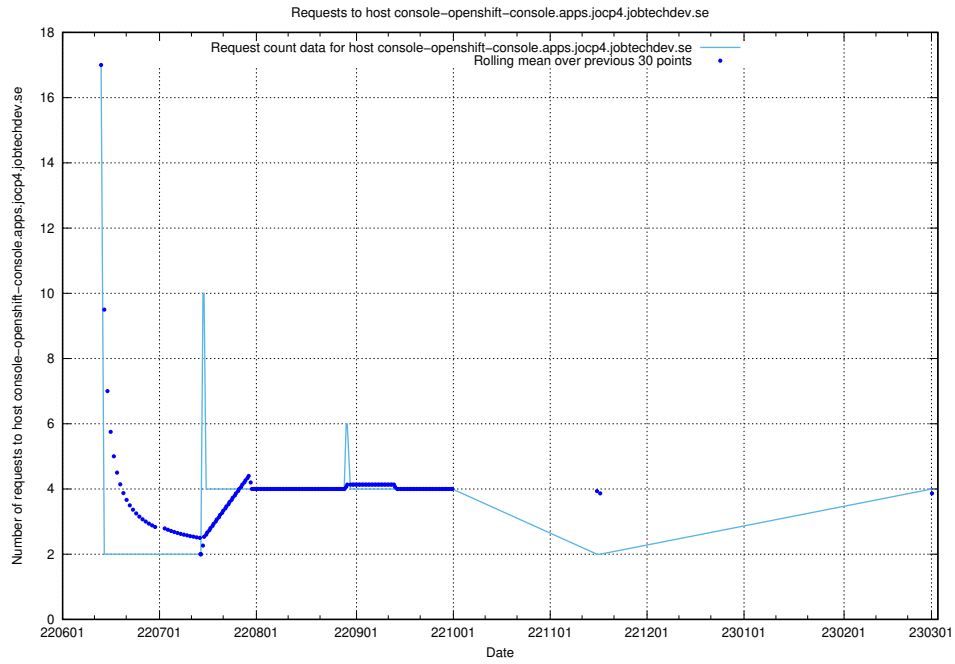

7.151 Usage of console-openshift-console.apps.jocp4.jobtechdev.se

Here, we count the number of requests to host console-openshift-console.apps.jocp4.jobtechdev.se.

7.152 Usage of demo-connect-once.jobtechdev.se