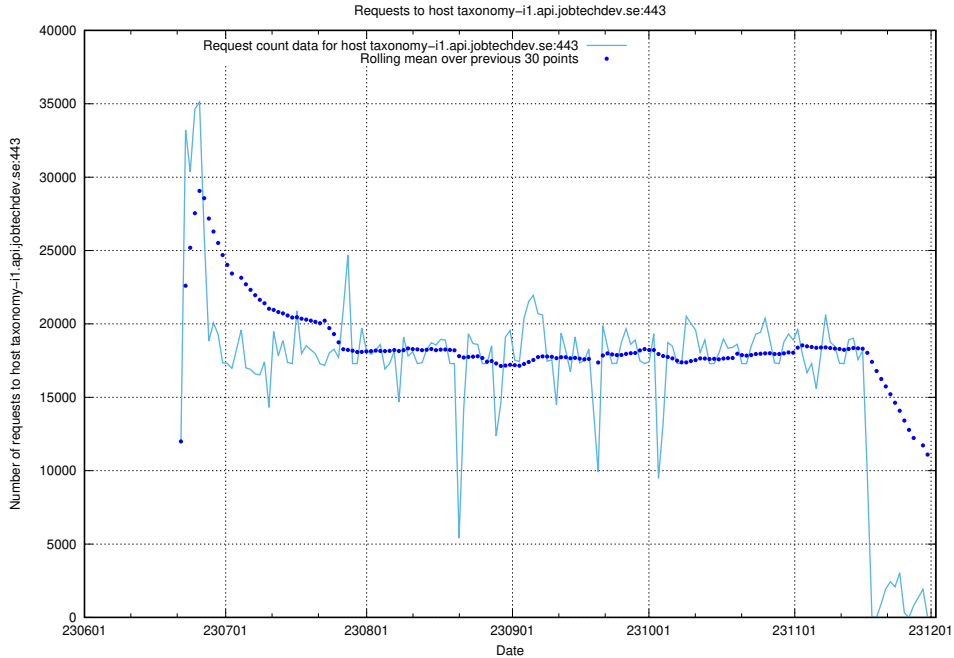

7.41 Usage of taxonomy-i1.api.jobtechdev.se:443

Here, we count the number of requests to host taxonomy-i1.api.jobtechdev.se:443.