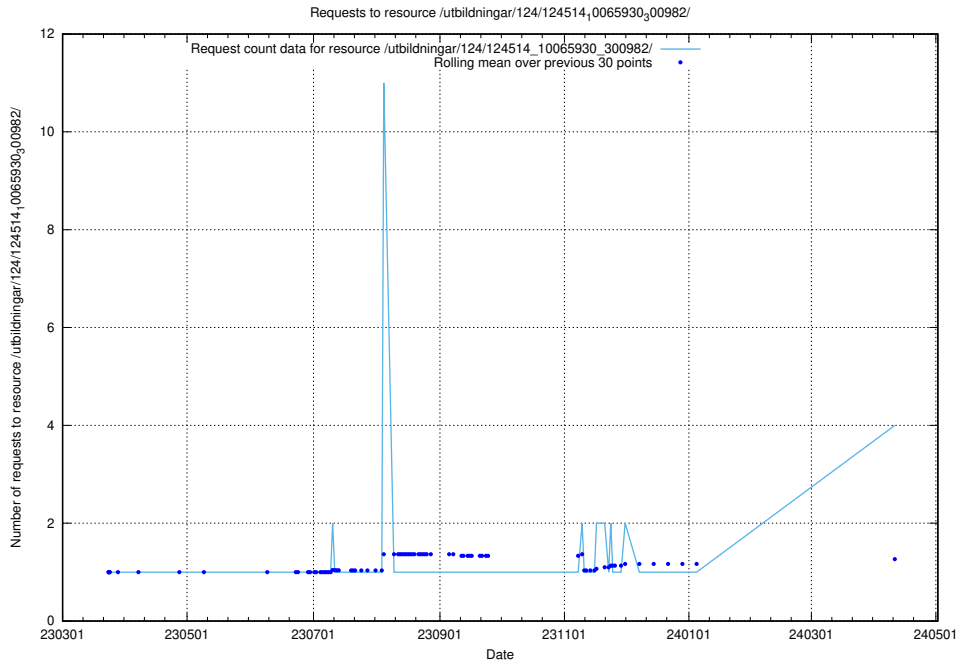

5.194 Usage of /utbildningar/124/124514_10065930_300982/

Here, we count the number of requests to resource /utbildningar/124/124514_10065930_300982/.