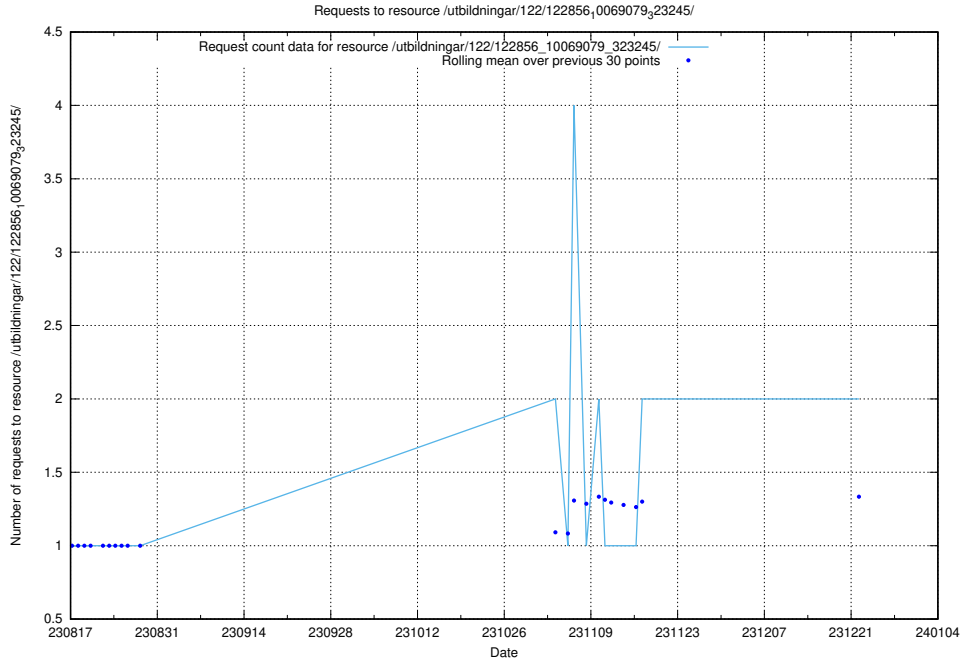

5.734 Usage of /utbildningar/122/122856_10069079_323245/

Here, we count the number of requests to resource /utbildningar/122/122856_10069079_323245/.