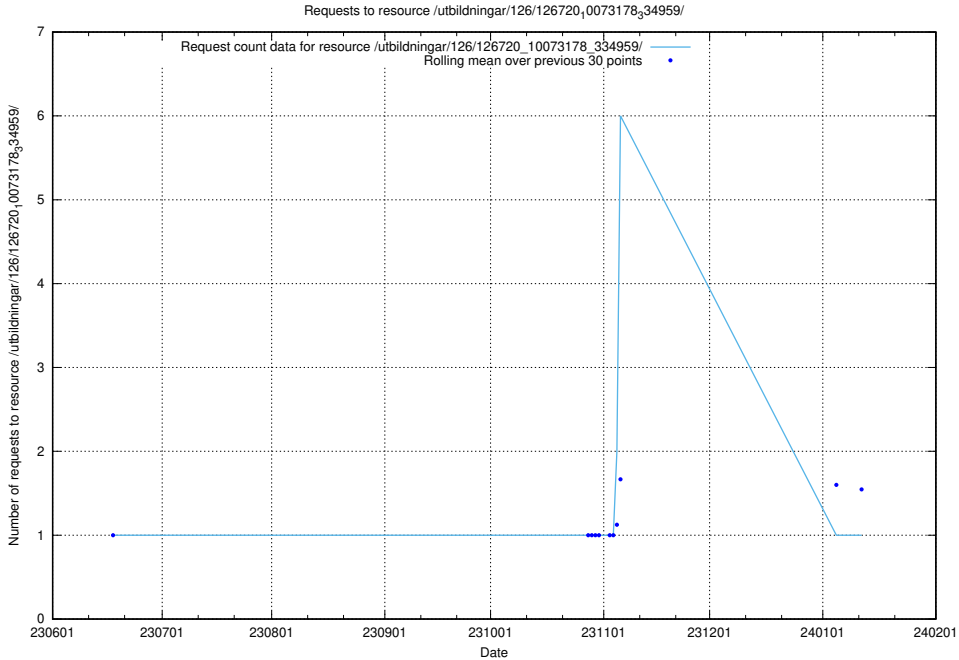

5.6137 Usage of /utbildningar/126/126720_10073178_334959/

Here, we count the number of requests to resource /utbildningar/126/126720_10073178_334959/.