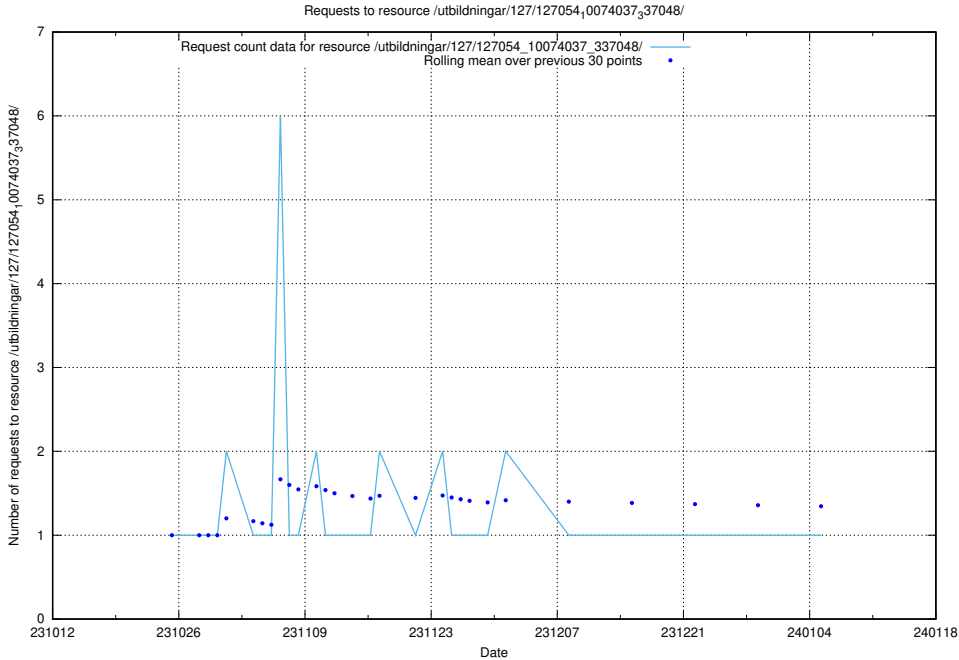

5.4508 Usage of /utbildningar/127/127054_10074037_337048/

Here, we count the number of requests to resource /utbildningar/127/127054_10074037_337048/.