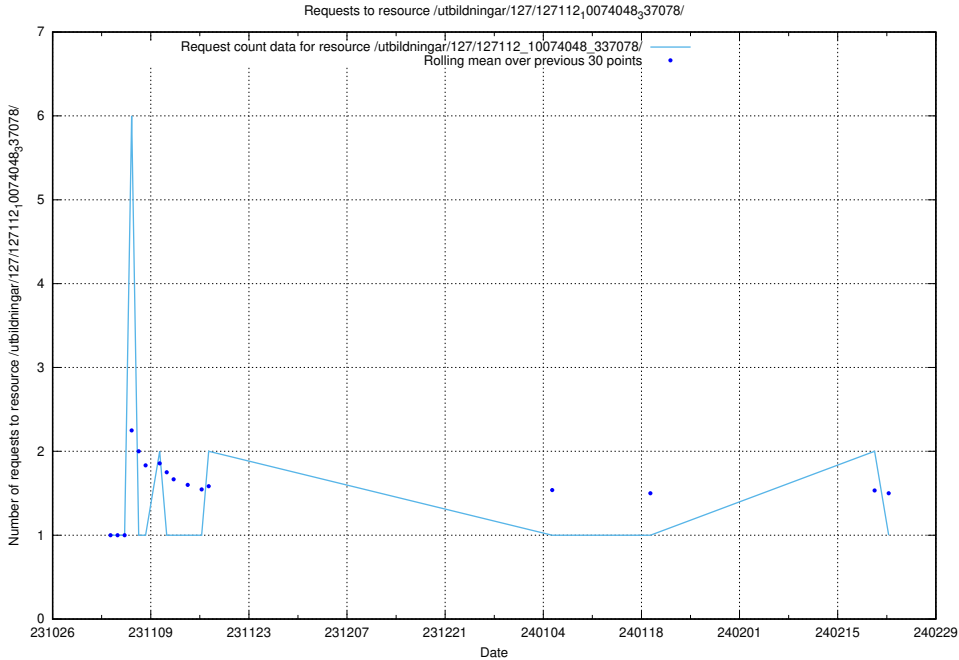

5.4441 Usage of /utbildningar/127/127112_10074048_337078/

Here, we count the number of requests to resource /utbildningar/127/127112_10074048_337078/.