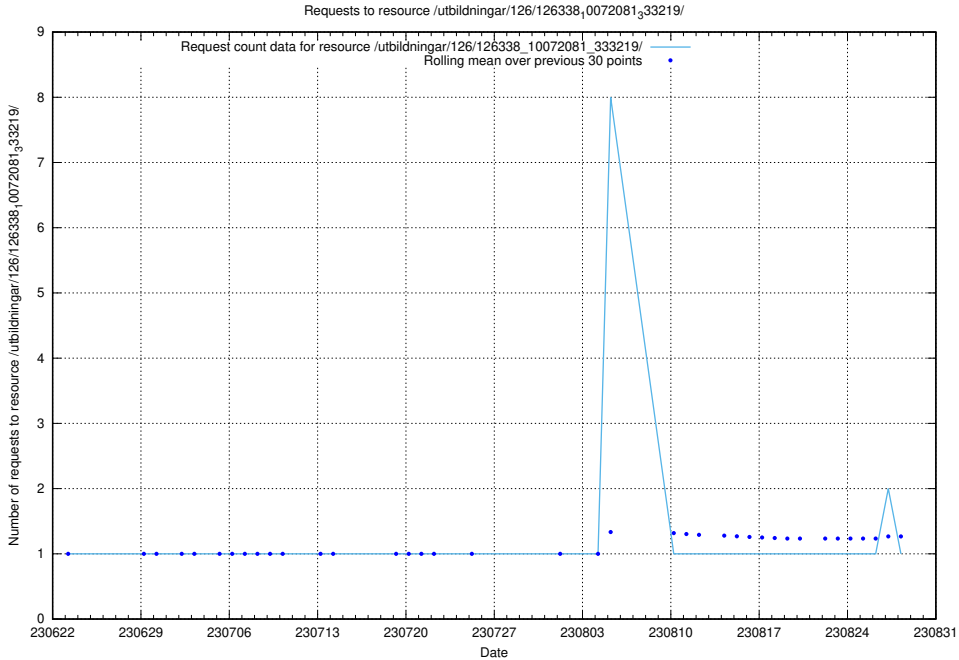

5.5947 Usage of /utbildningar/126/126338_10072081_333219/

Here, we count the number of requests to resource /utbildningar/126/126338_10072081_333219/.