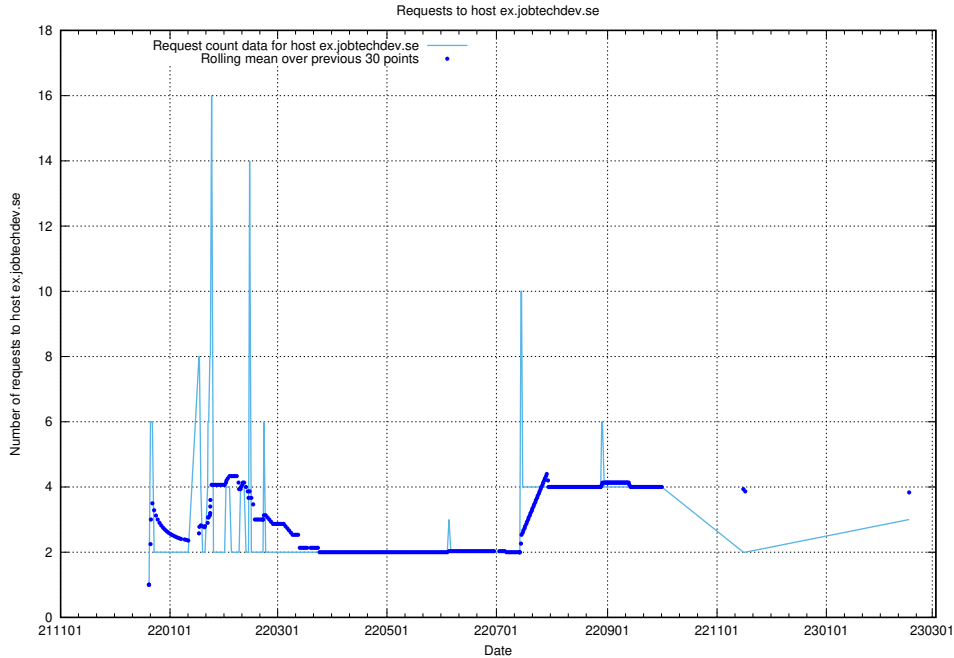

7.209 Usage of ex.jobtechdev.se

Here, we count the number of requests to host ex.jobtechdev.se.