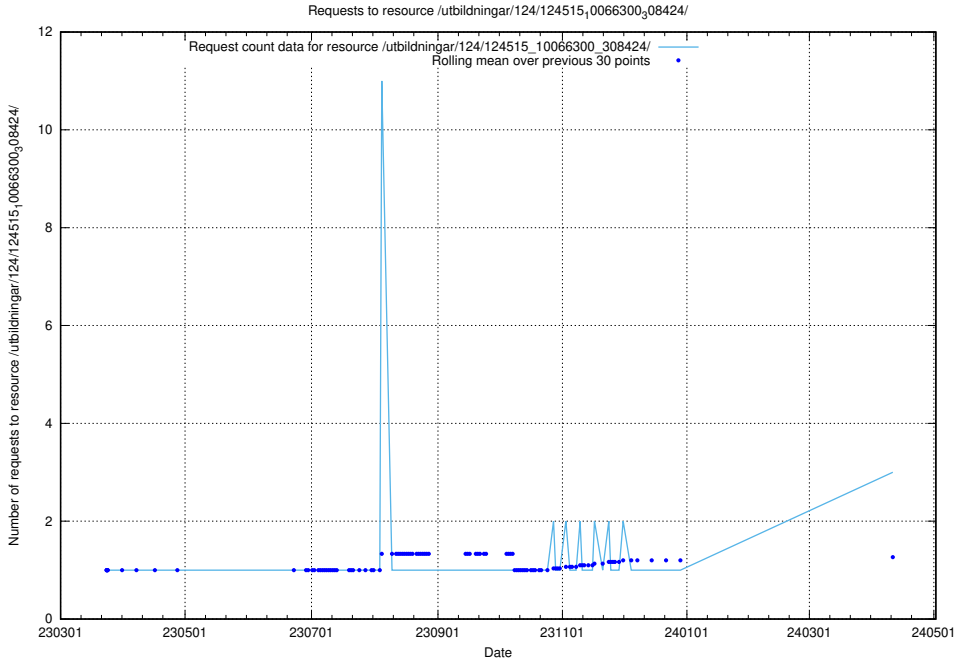

5.300 Usage of /utbildningar/124/124515_10066300_308424/

Here, we count the number of requests to resource /utbildningar/124/124515_10066300_308424/.