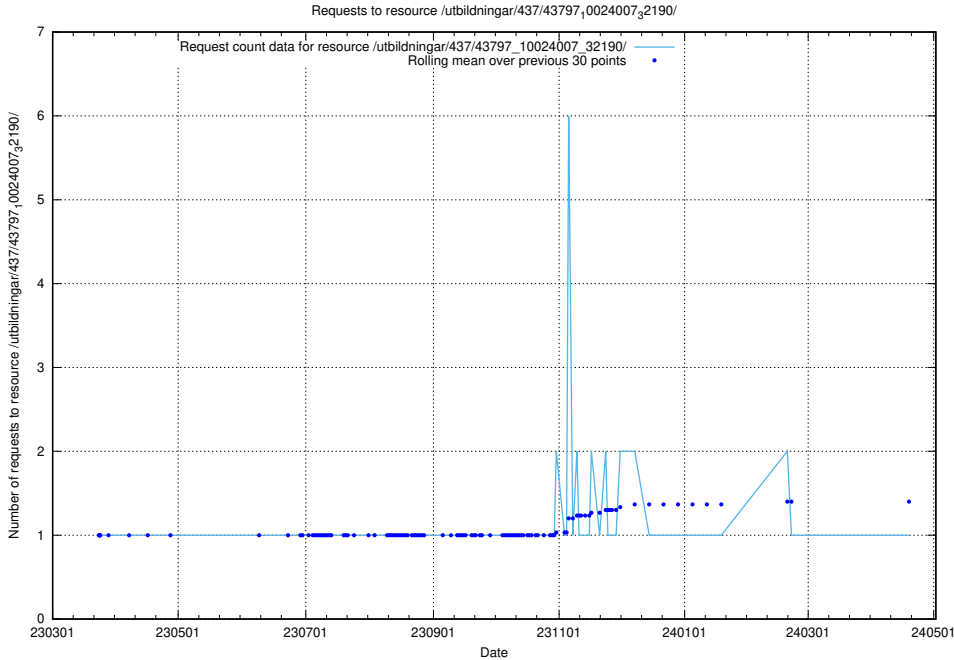

5.6617 Usage of /utbildningar/437/43797_10024007_32190/

Here, we count the number of requests to resource /utbildningar/437/43797_10024007_32190/.