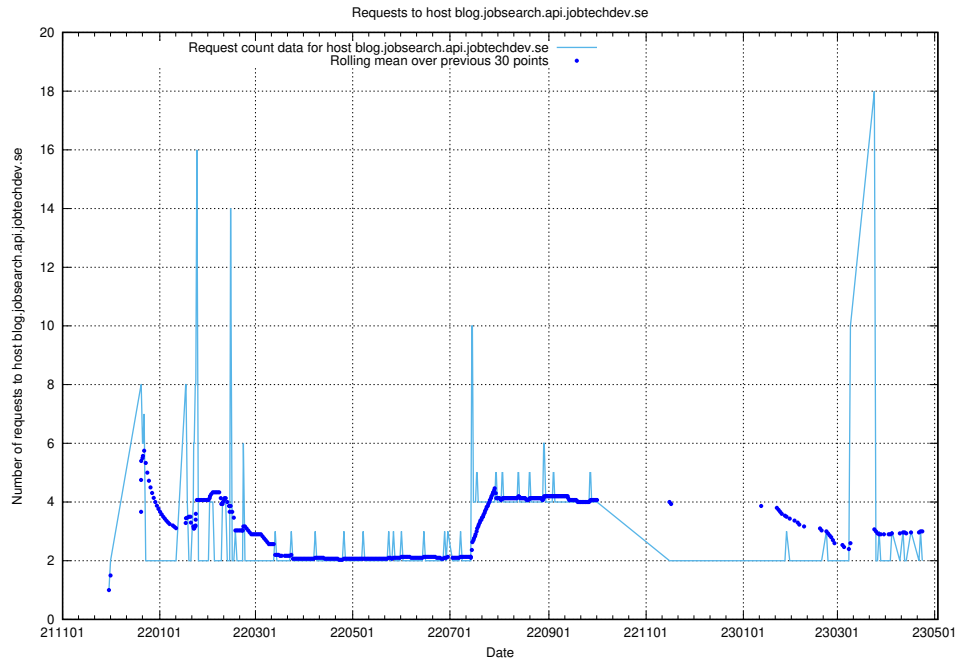

7.388 Usage of `blog.jobsearch.api.jobtechdev.se`

Here, we count the number of requests to host `blog.jobsearch.api.jobtechdev.se`.