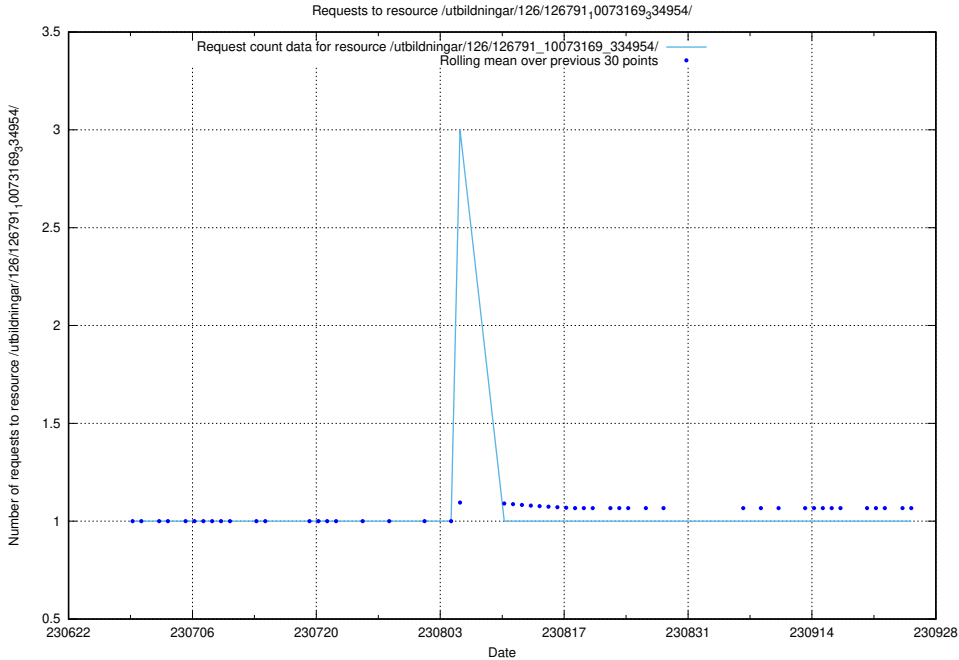

5.5731 Usage of /utbildningar/126/126791_10073169_334954/

Here, we count the number of requests to resource /utbildningar/126/126791_10073169_334954/.