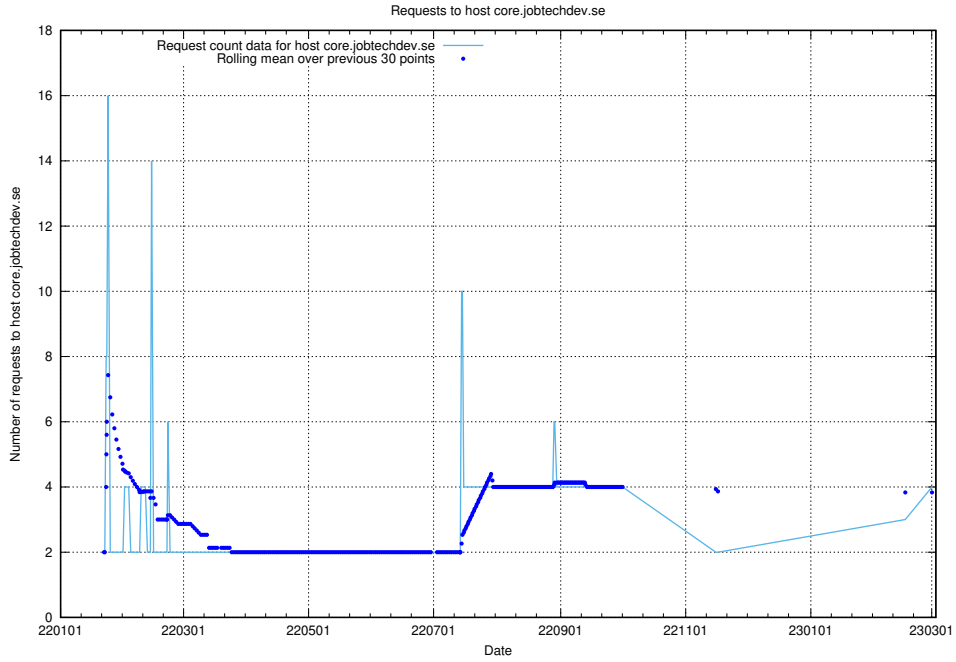

7.105 Usage of core.jobtechdev.se

Here, we count the number of requests to host core.jobtechdev.se.