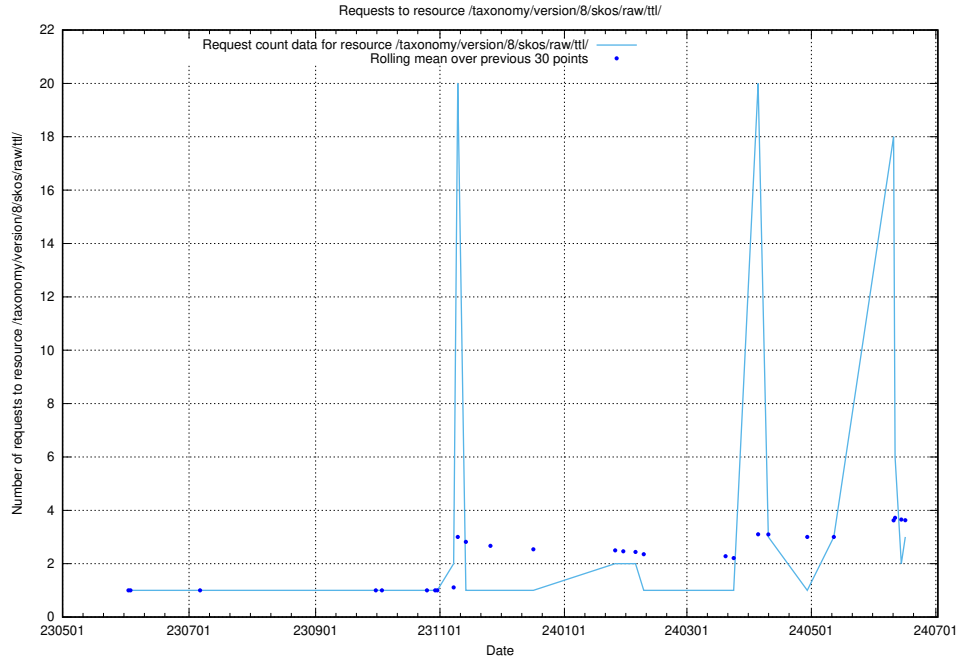

5.423 Usage of /taxonomy/version/8/skos/raw/ttl/

Here, we count the number of requests to resource /taxonomy/version/8/skos/raw/ttl/.