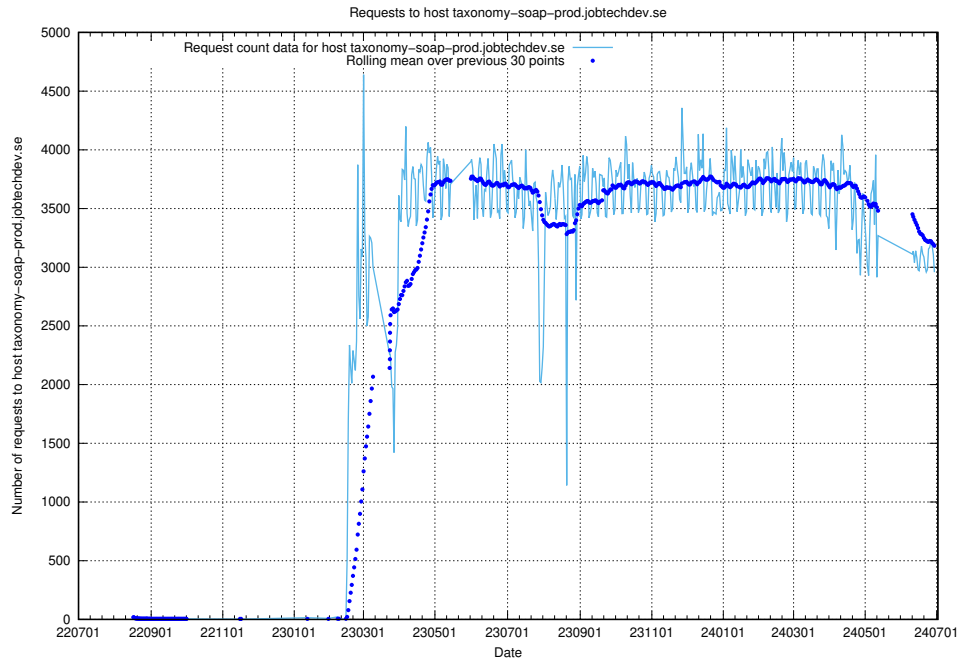

7.15 Usage of taxonomy-soap-prod.jobtechdev.se

Here, we count the number of requests to host taxonomy-soap-prod.jobtechdev.se.