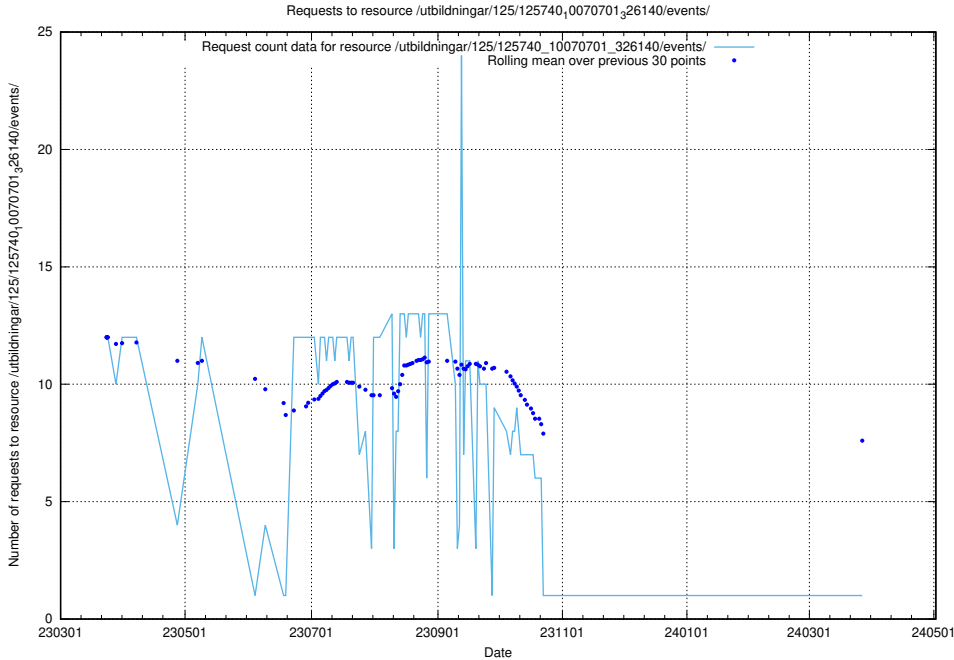

5.6515 Usage of /utbildningar/125/125740_10070701_326140/events/

Here, we count the number of requests to resource /utbildningar/125/125740_10070701_326140/events/