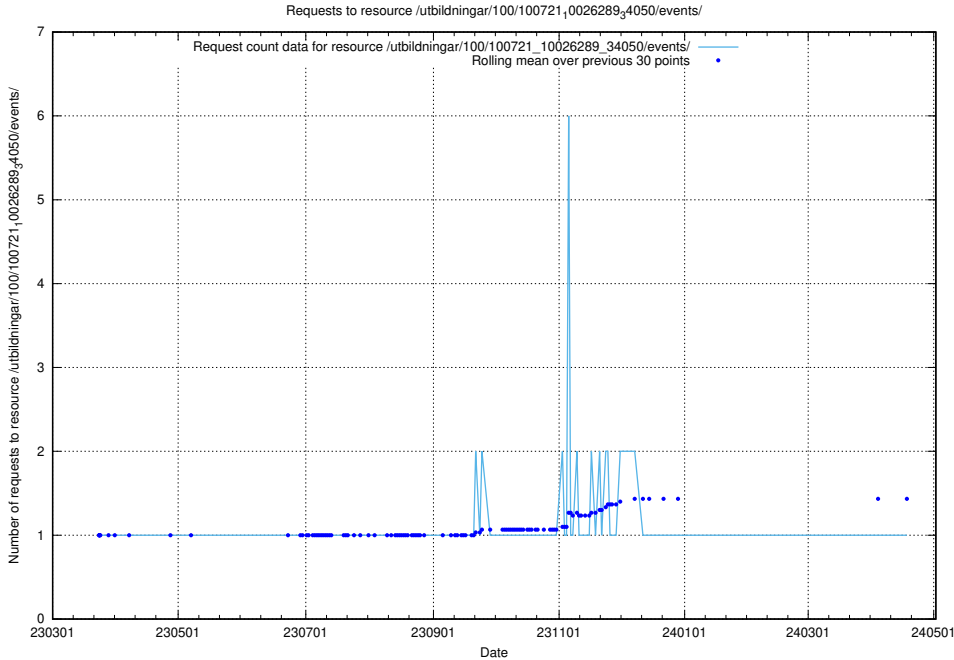

5.5978 Usage of /utbildningar/100/100721_10026289_34050/events/

Here, we count the number of requests to resource /utbildningar/100/100721_10026289_34050/events/.