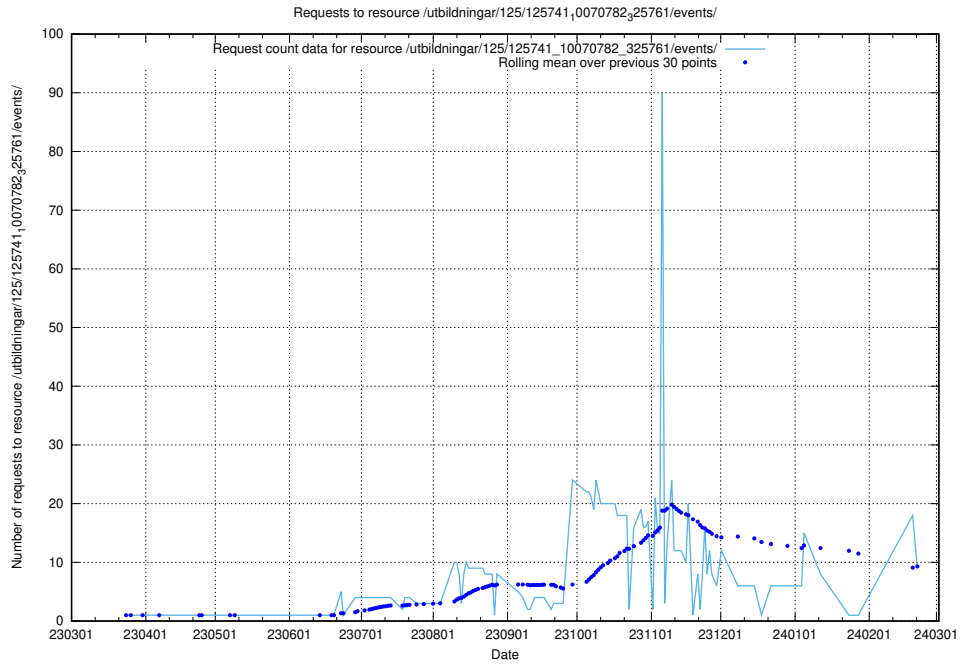

5.64 Usage of /utbildningar/125/125741_10070782_325761/events/

Here, we count the number of requests to resource /utbildningar/125/125741_10070782_325761/events/