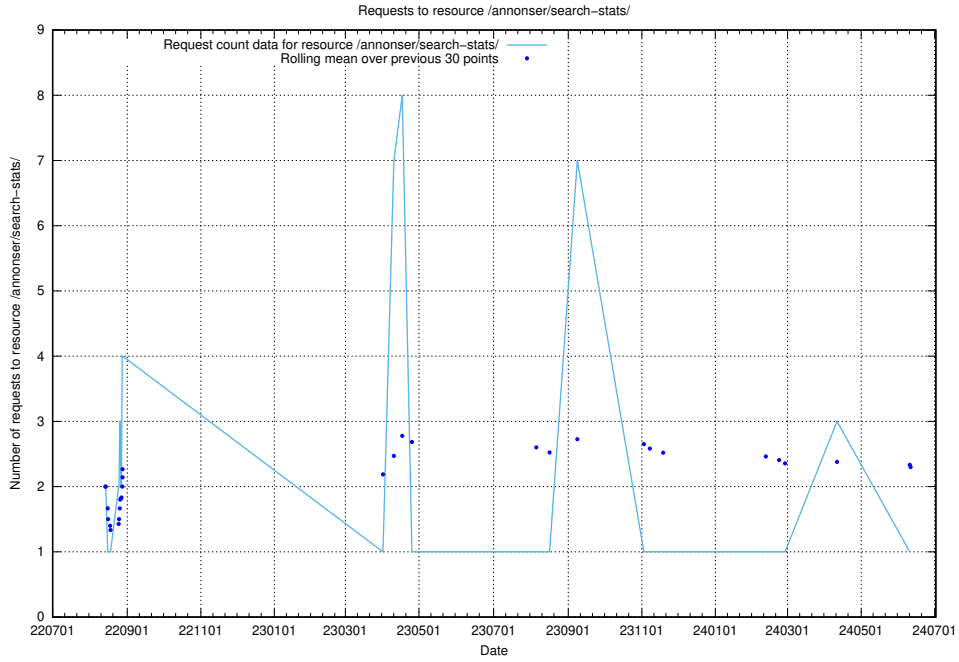

Here, we count the number of requests to resource /utbildningar/125/125741_10070692_324616/.

5.6733 Usage of /annonser/search-stats/

Here, we count the number of requests to resource /annonser/search-stats/.