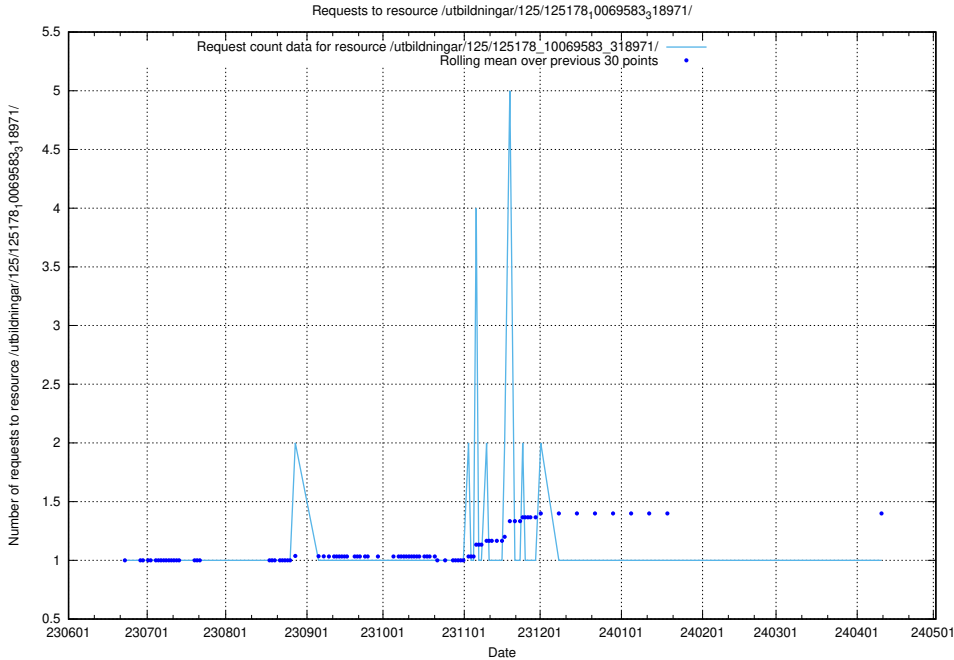

Here, we count the number of requests to resource /utbildningar/125/125178_10069583_318971/events/

5.6015 Usage of /utbildningar/125/125178_10069583_318971/

Here, we count the number of requests to resource /utbildningar/125/125178_10069583_318971/.