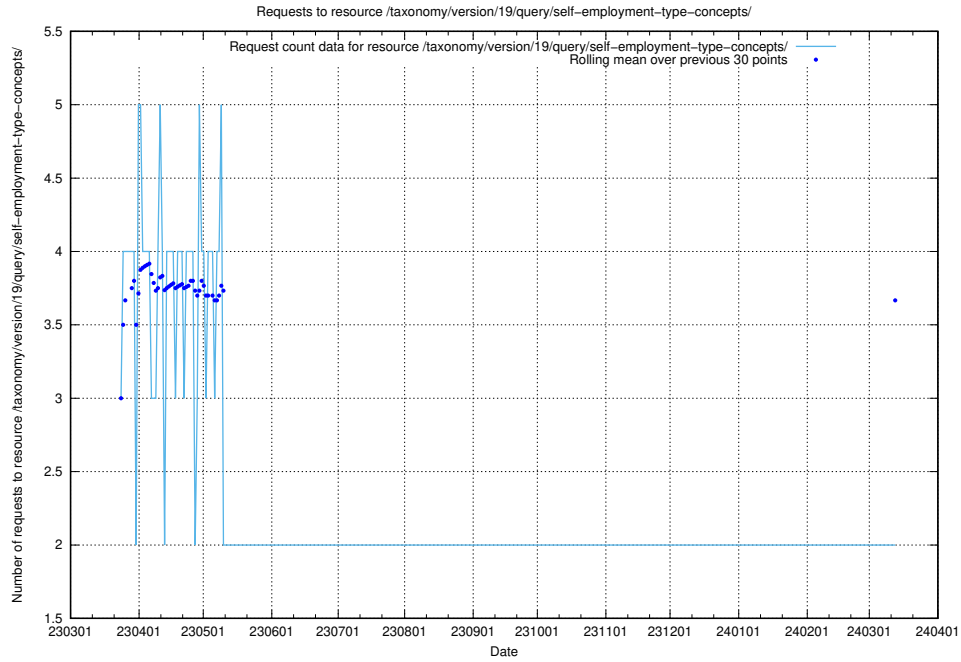

5.935 Usage of /taxonomy/version/19/query/self-employment-type-concepts/

Here, we count the number of requests to resource /taxonomy/version/19/query/self-employment-type-concepts/.