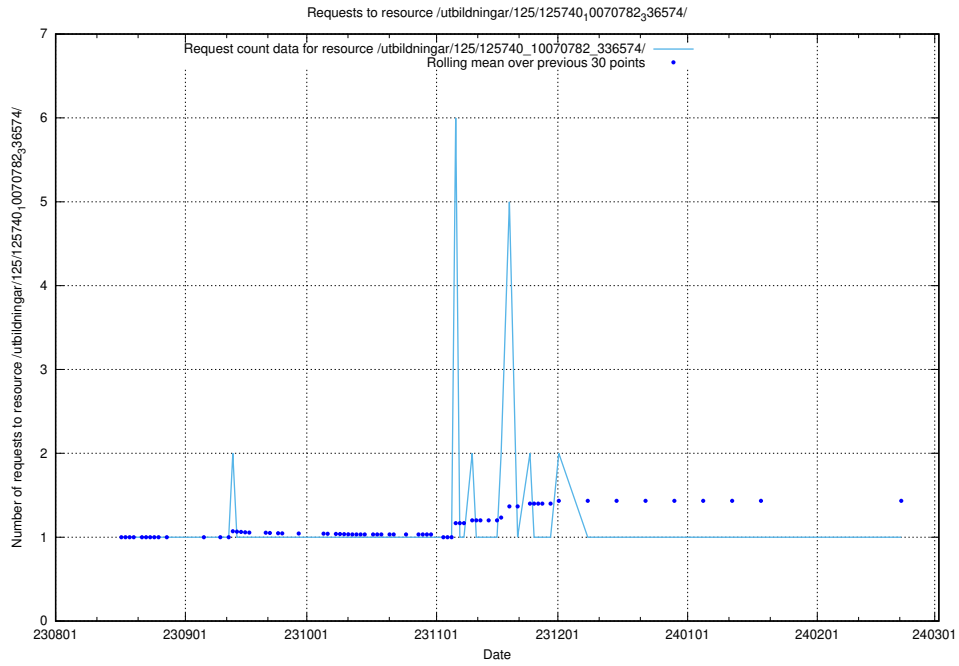

5.5072 Usage of /utbildningar/125/125740_10070782_336574/

Here, we count the number of requests to resource /utbildningar/125/125740_10070782_336574/.