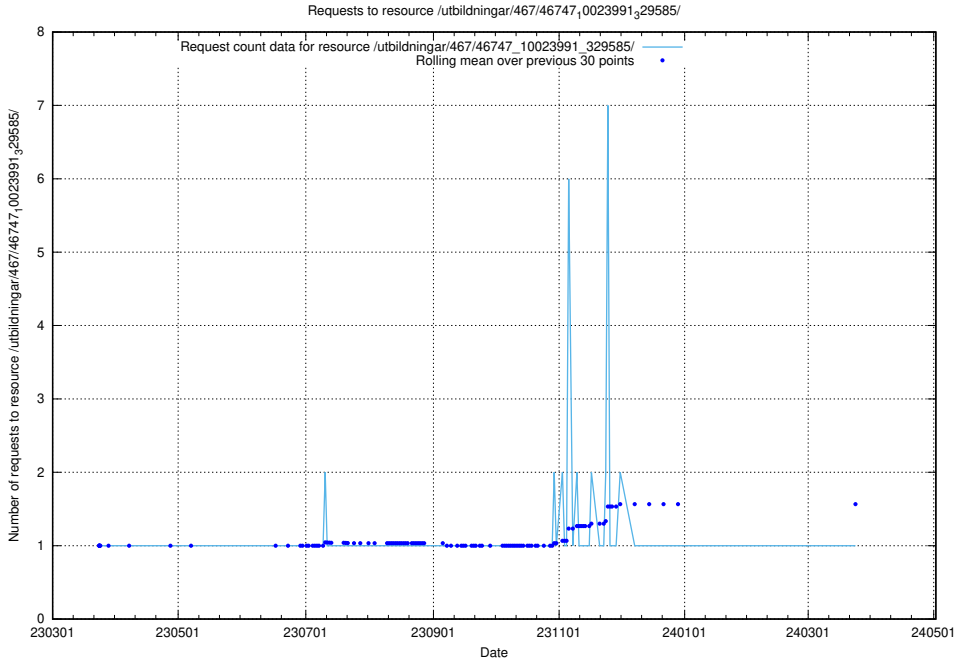

5.6581 Usage of /utbildningar/467/46747_10023991_329585/

Here, we count the number of requests to resource /utbildningar/467/46747_10023991_329585/.