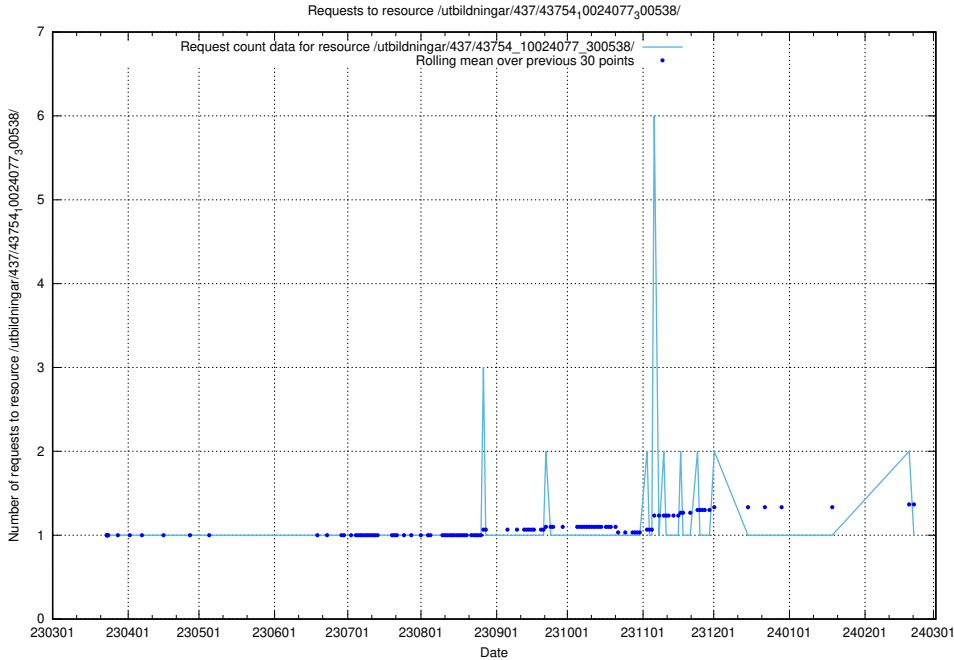

5.6641 Usage of /utbildningar/437/43754_10024077_300538/

Here, we count the number of requests to resource /utbildningar/437/43754_10024077_300538/.