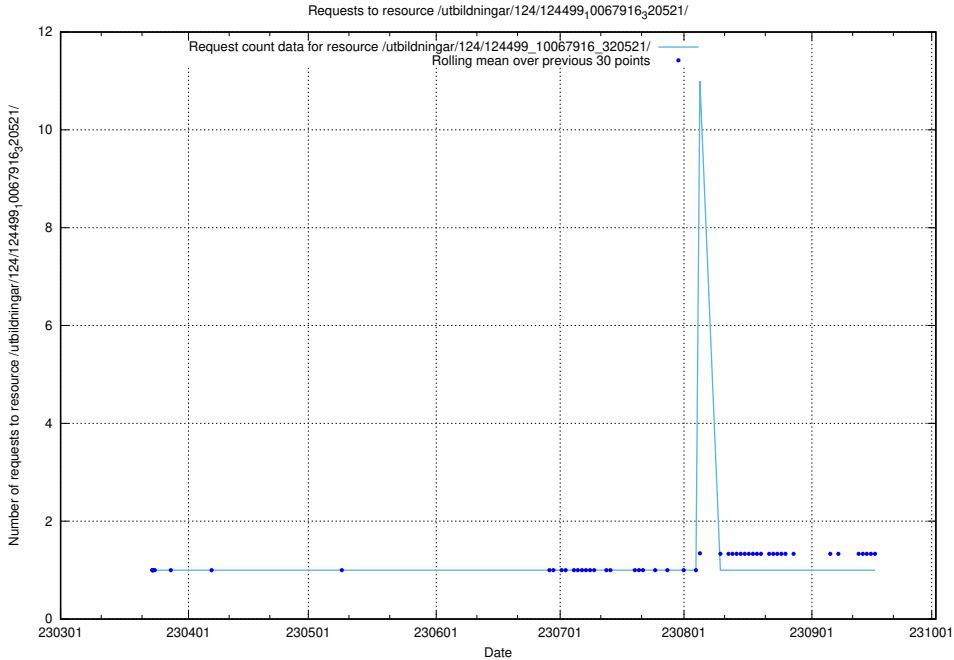

5.2610 Usage of /utbildningar/124/124499_10067916_320521/

Here, we count the number of requests to resource /utbildningar/124/124499_10067916_320521/.