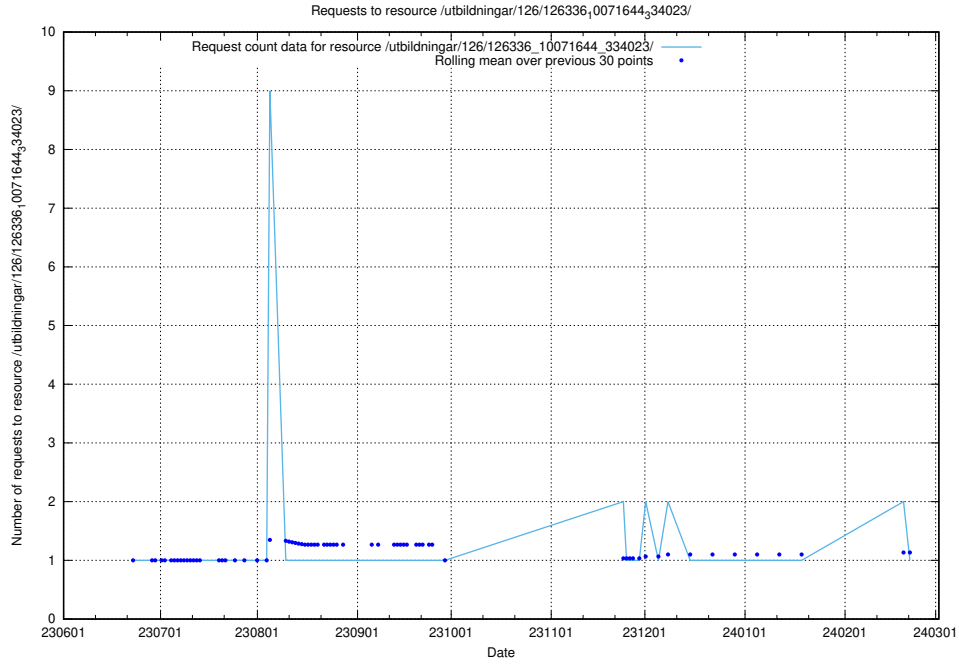

5.5951 Usage of /utbildningar/126/126336_10071644_334023/

Here, we count the number of requests to resource /utbildningar/126/126336_10071644_334023/.