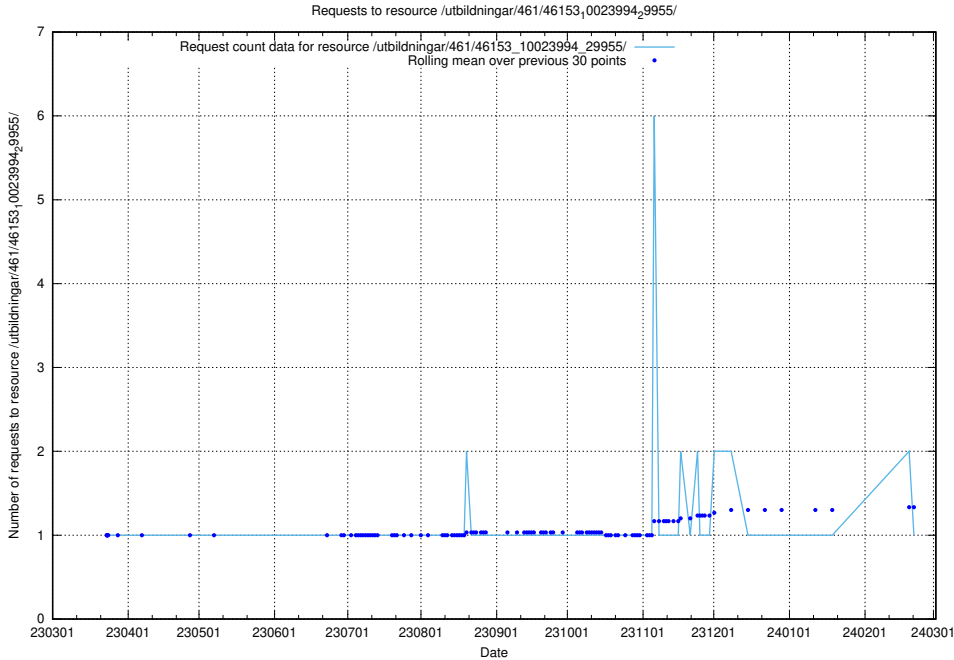

5.6582 Usage of /utbildningar/461/46153_10023994_29955/

Here, we count the number of requests to resource /utbildningar/461/46153_10023994_29955/.