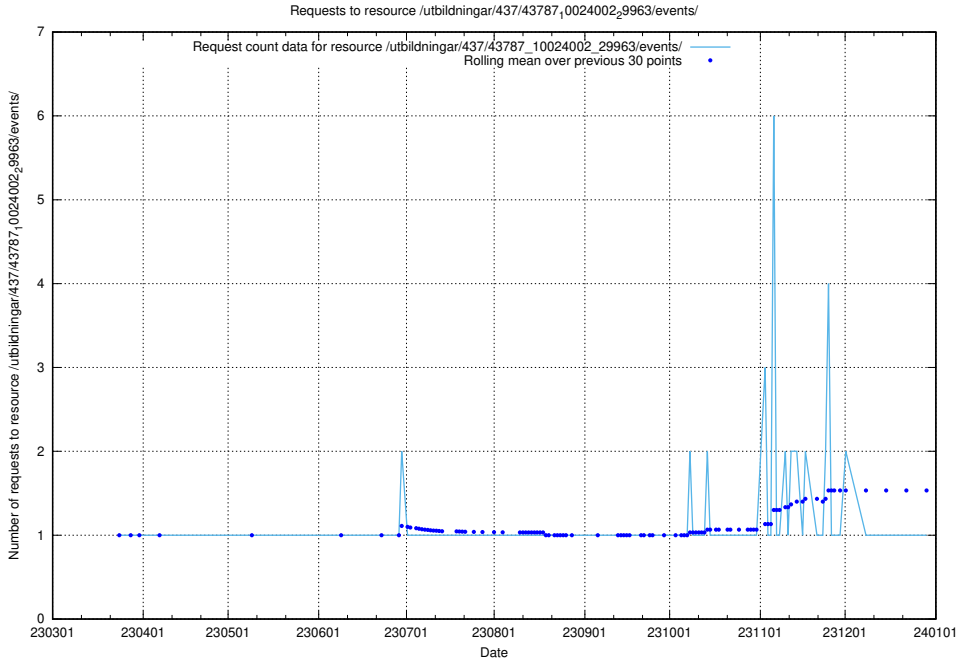

5.6447 Usage of /utbildningar/437/43787_10024002_29963/events/

Here, we count the number of requests to resource /utbildningar/437/43787_10024002_29963/events/.