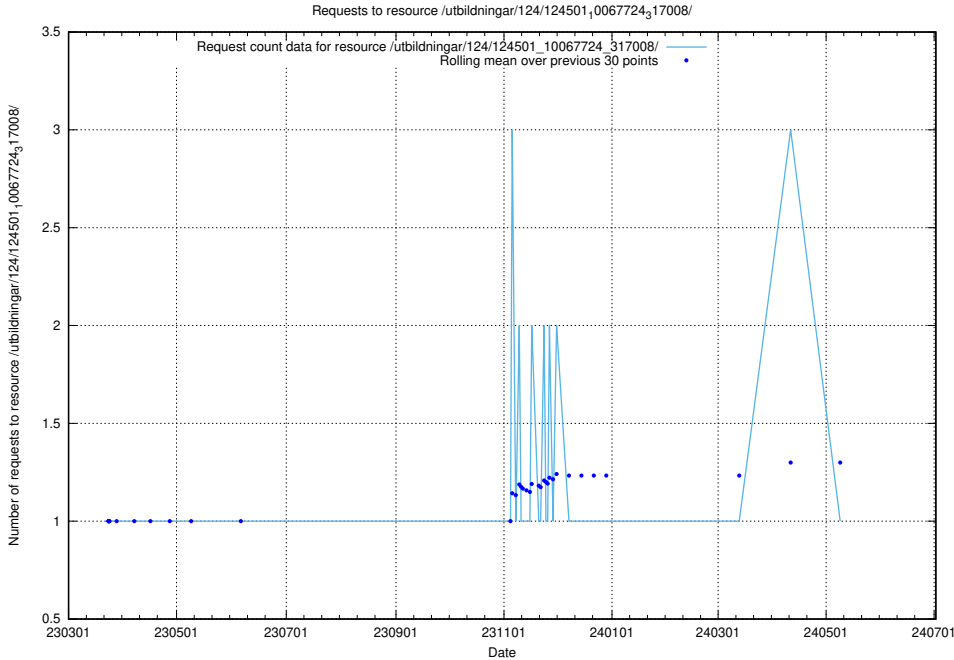

Here, we count the number of requests to resource /utbildningar/utb_emil/124/124439_10067714_313271/

5.2551 Usage of /utbildningar/124/124501_10067724_317008/

Here, we count the number of requests to resource /utbildningar/124/124501_10067724_317008/.