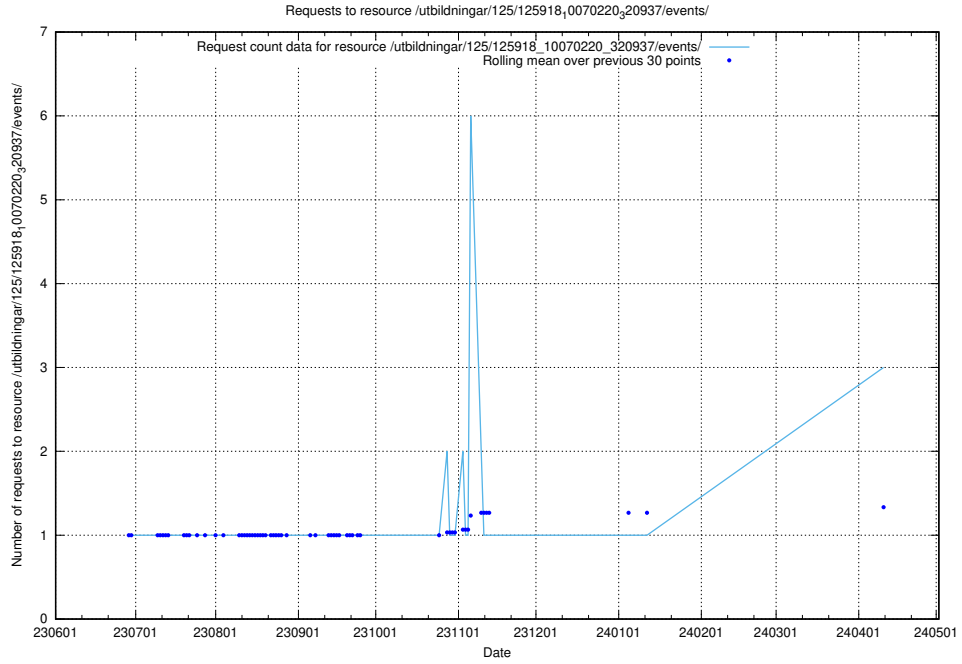

5.389 Usage of /utbildningar/125/125918_10070220_320937/events/

Here, we count the number of requests to resource /utbildningar/125/125918_10070220_320937/events/