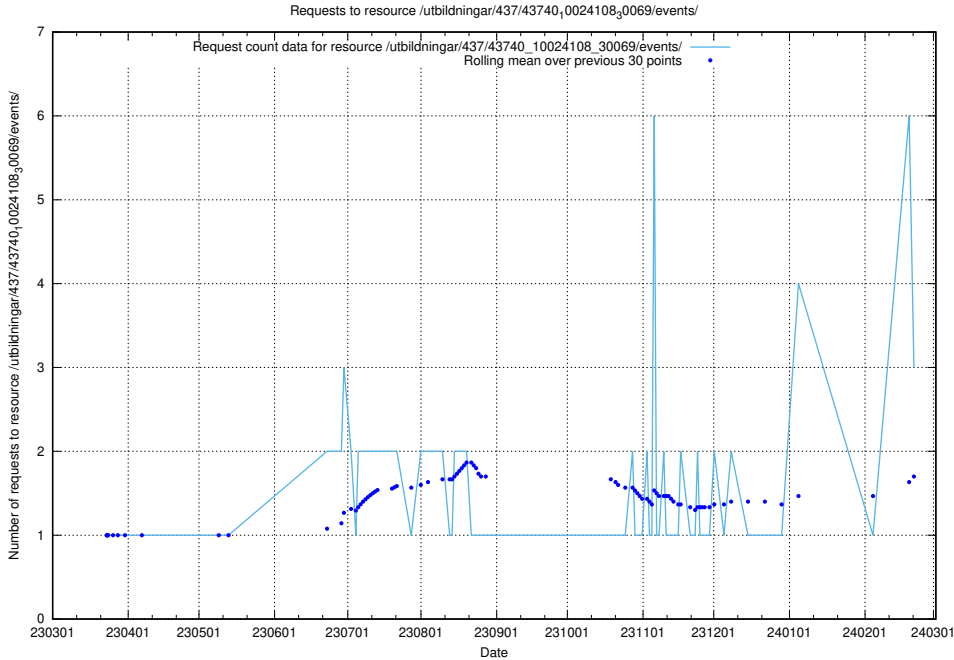

5.445 Usage of /utbildningar/437/43740_10024108_30069/events/

Here, we count the number of requests to resource /utbildningar/437/43740_10024108_30069/events/.