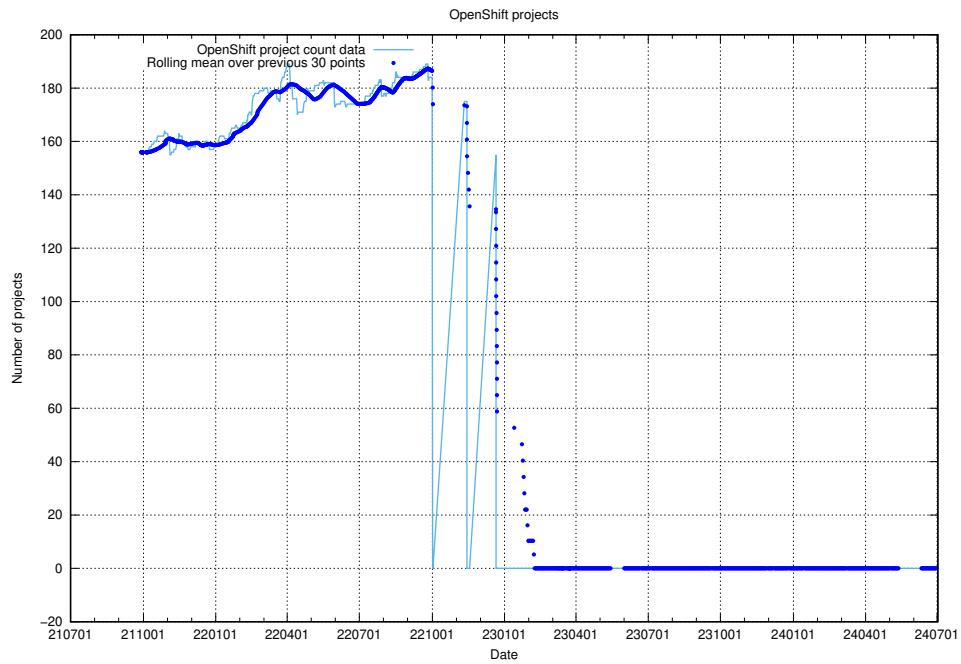

10.1 Number of projects in OpenShift

A graph of the number of projects in JobTech's production cluster of OpenShift.

¹⁰<https://console-openshift-console.prod.services.jtech.se>

11 Customer Relation Management