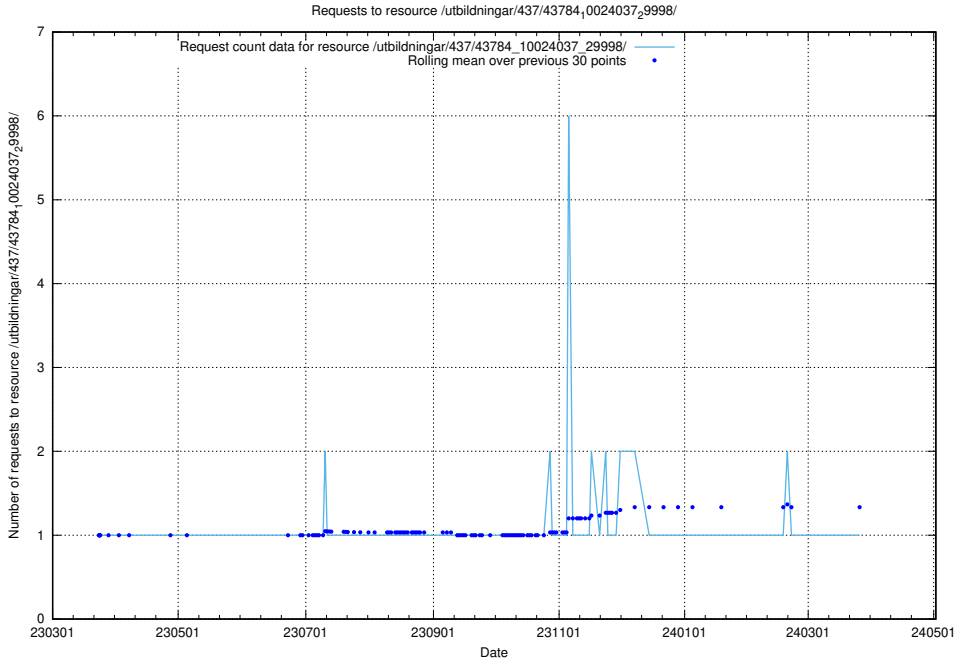

5.6630 Usage of /utbildningar/437/43784_10024037_29998/

Here, we count the number of requests to resource /utbildningar/437/43784_10024037_29998/.