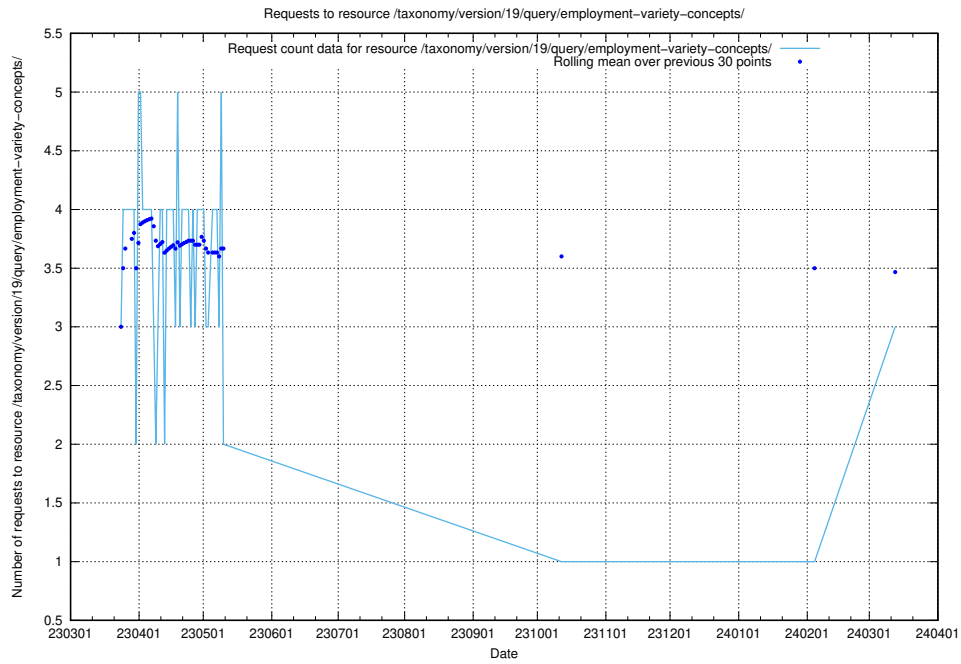

5.436 Usage of /taxonomy/version/19/query/employment-variety-concepts/

Here, we count the number of requests to resource /taxonomy/version/19/query/employment-variety-concepts/.