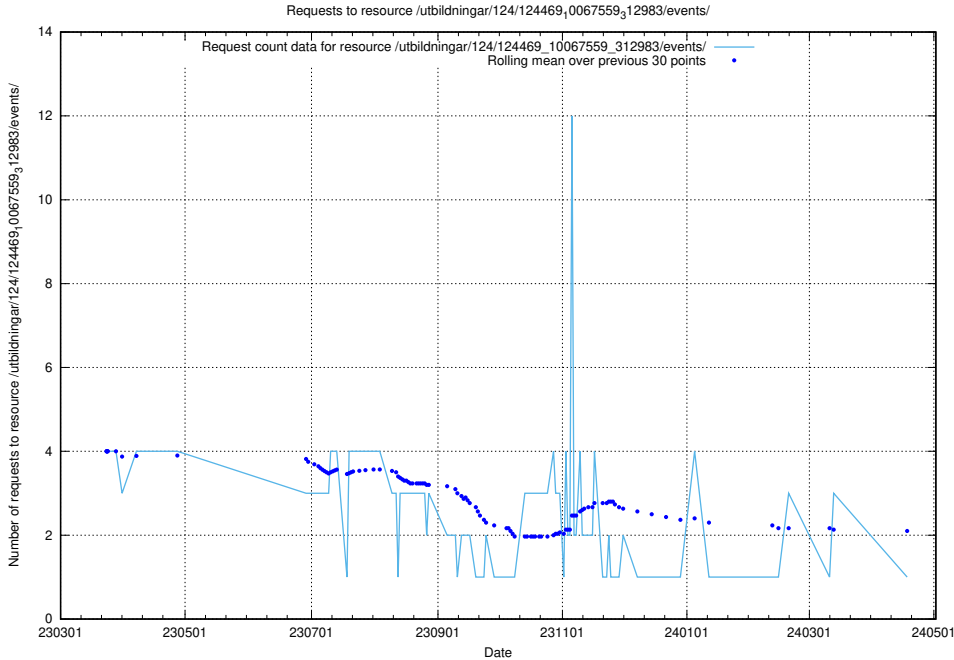

Here, we count the number of requests to resource /utbildningar/122/122967_10065273_289918/events/

5.6523 Usage of /utbildningar/124/124469_10067559_312983/events/

Here, we count the number of requests to resource /utbildningar/124/124469_10067559_312983/events/