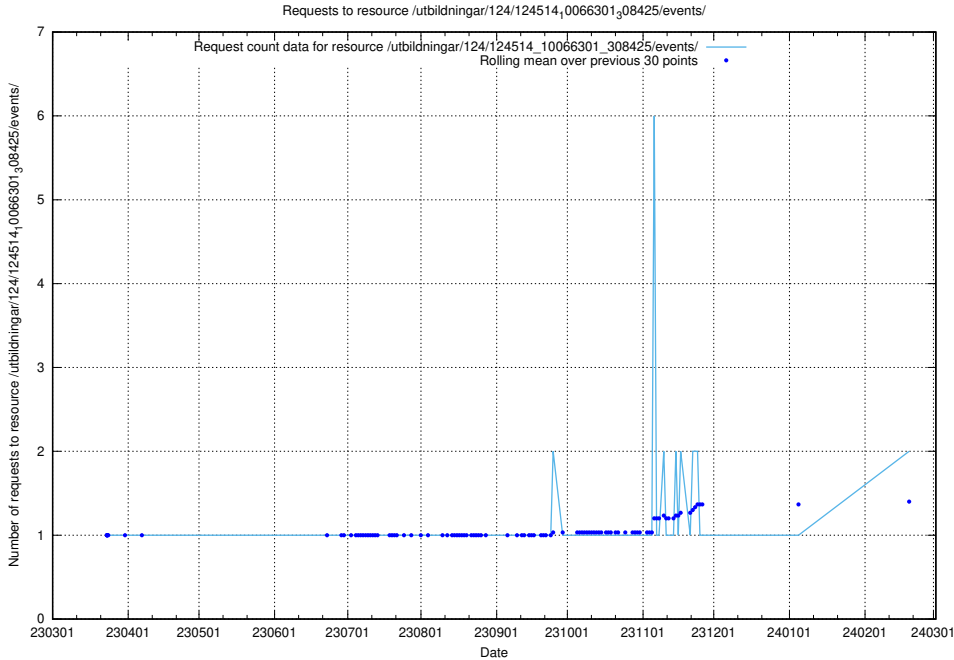

5.517 Usage of /utbildningar/124/124514_10066301_308425/events/

Here, we count the number of requests to resource /utbildningar/124/124514_10066301_308425/events/