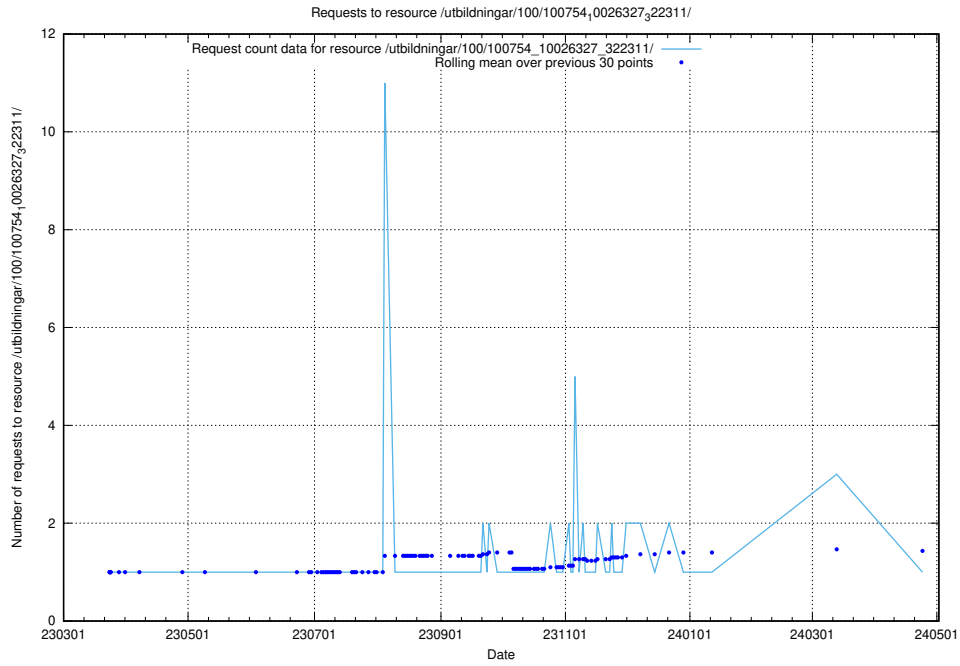

5.5869 Usage of /utbildningar/100/100754_10026327_322311/

Here, we count the number of requests to resource /utbildningar/100/100754_10026327_322311/.