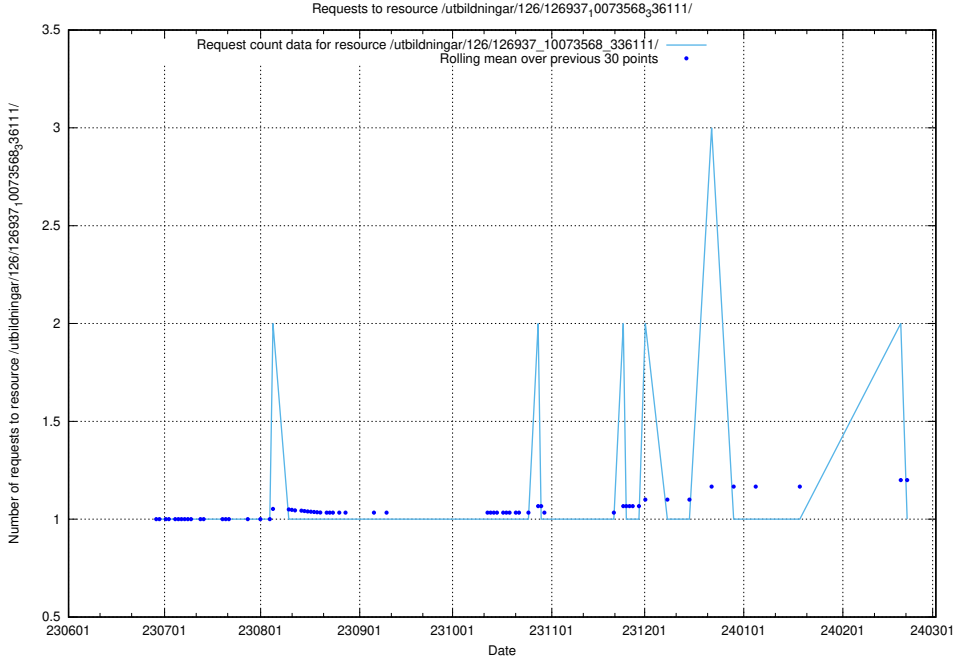

5.5723 Usage of /utbildningar/126/126937_10073568_336111/

Here, we count the number of requests to resource /utbildningar/126/126937_10073568_336111/.