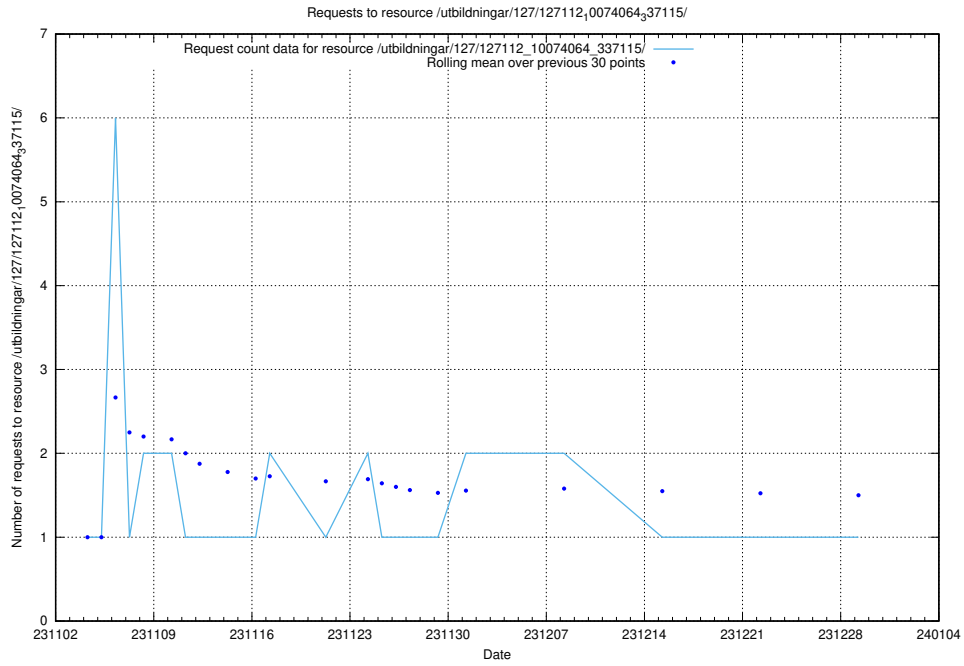

5.4422 Usage of /utbildningar/127/127112_10074064_337115/

Here, we count the number of requests to resource /utbildningar/127/127112_10074064_337115/.