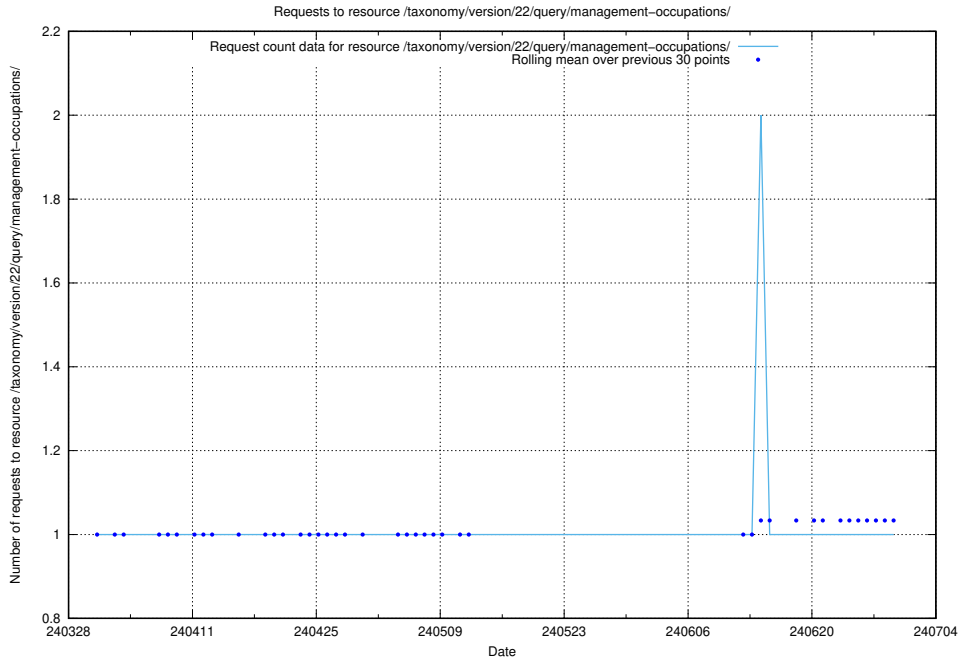

5.1885 Usage of /taxonomy/version/22/query/management-occupations/

Here, we count the number of requests to resource /taxonomy/version/22/query/management-occupations/.