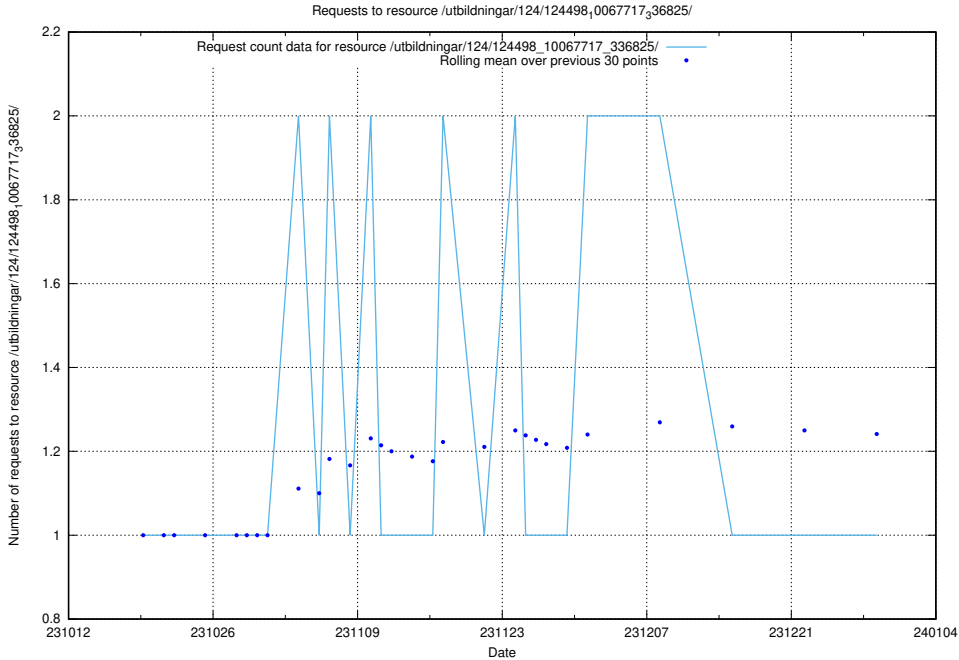

5.4561 Usage of /utbildningar/124/124498_10067717_336825/

Here, we count the number of requests to resource /utbildningar/124/124498_10067717_336825/.