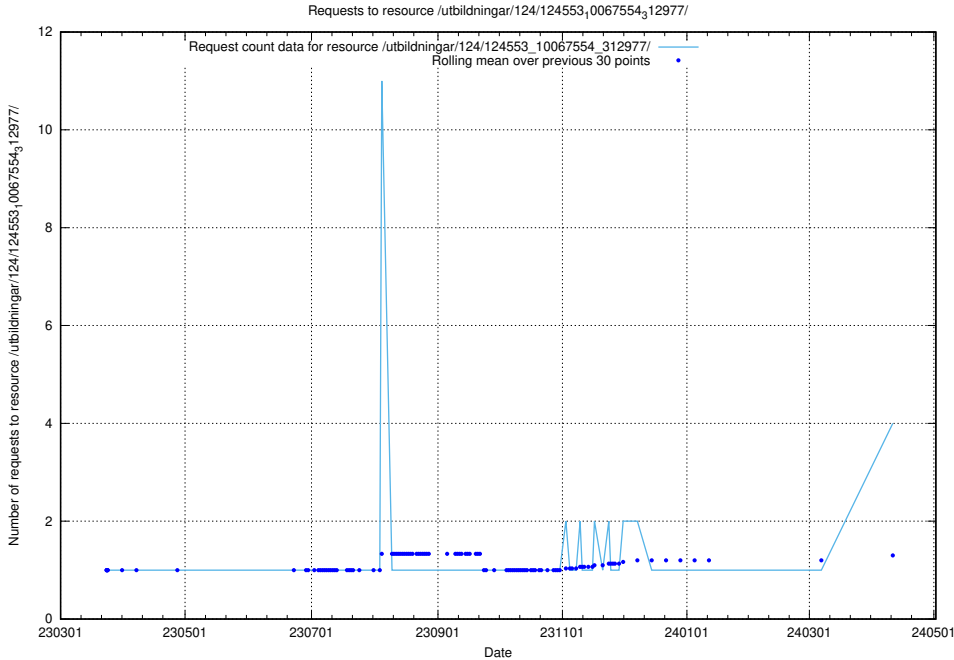

5.186 Usage of /utbildningar/124/124553_10067554_312977/

Here, we count the number of requests to resource /utbildningar/124/124553_10067554_312977/.