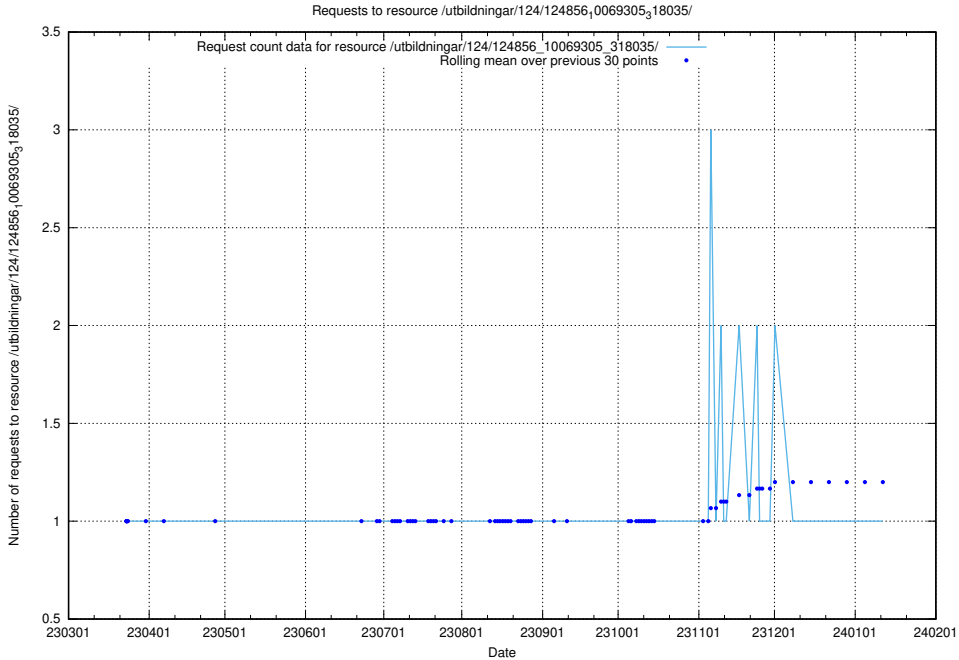

5.1194 Usage of /utbildningar/124/124856_10069305_318035/

Here, we count the number of requests to resource /utbildningar/124/124856_10069305_318035/.