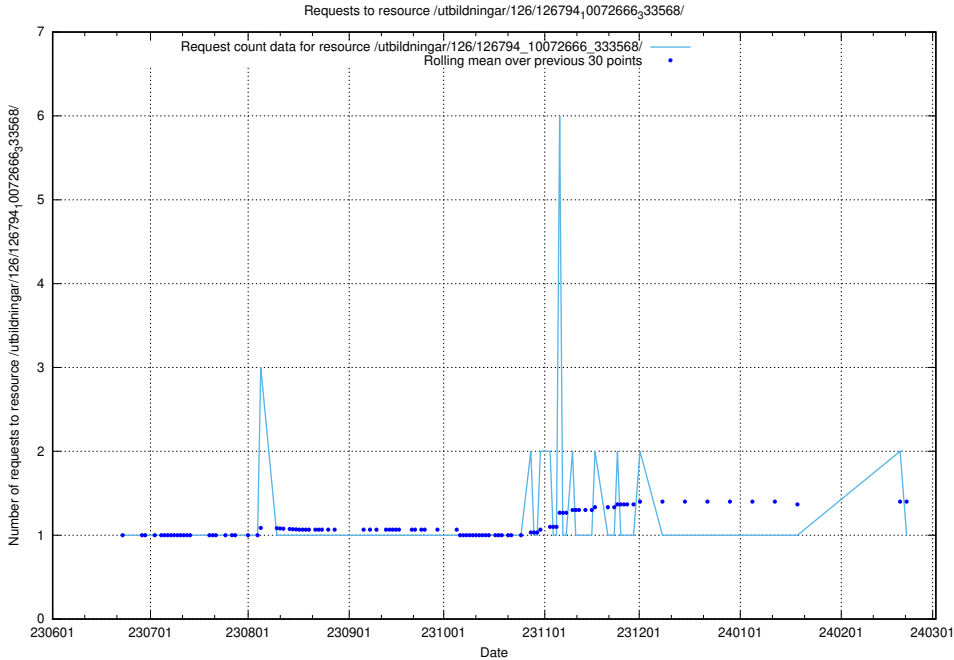

5.5874 Usage of /utbildningar/126/126794_10072666_333568/

Here, we count the number of requests to resource /utbildningar/126/126794_10072666_333568/.