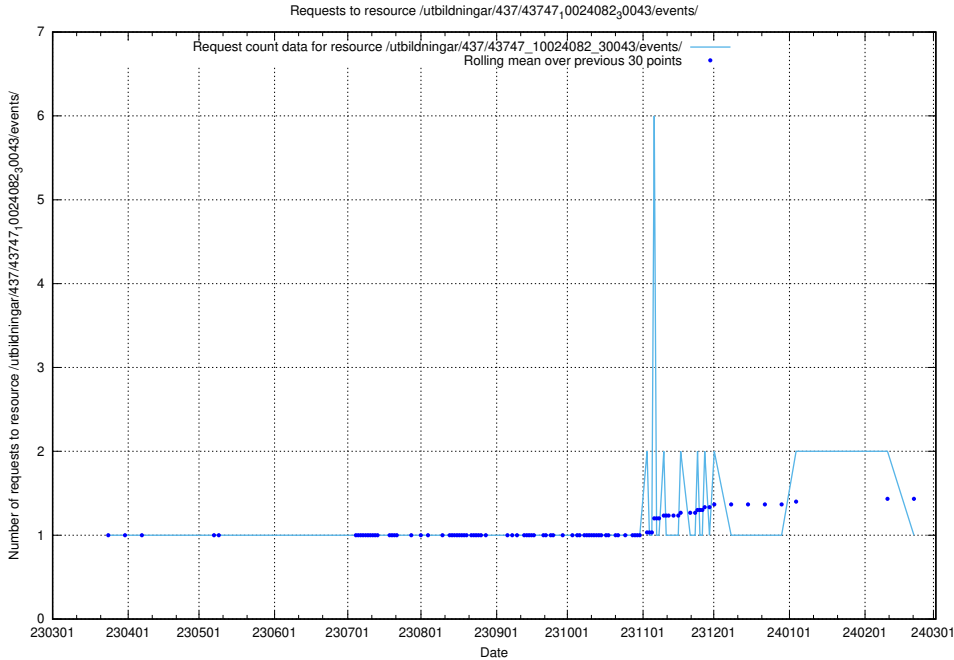

5.6463 Usage of /utbildningar/437/43747_10024082_30043/events/

Here, we count the number of requests to resource /utbildningar/437/43747_10024082_30043/events/.