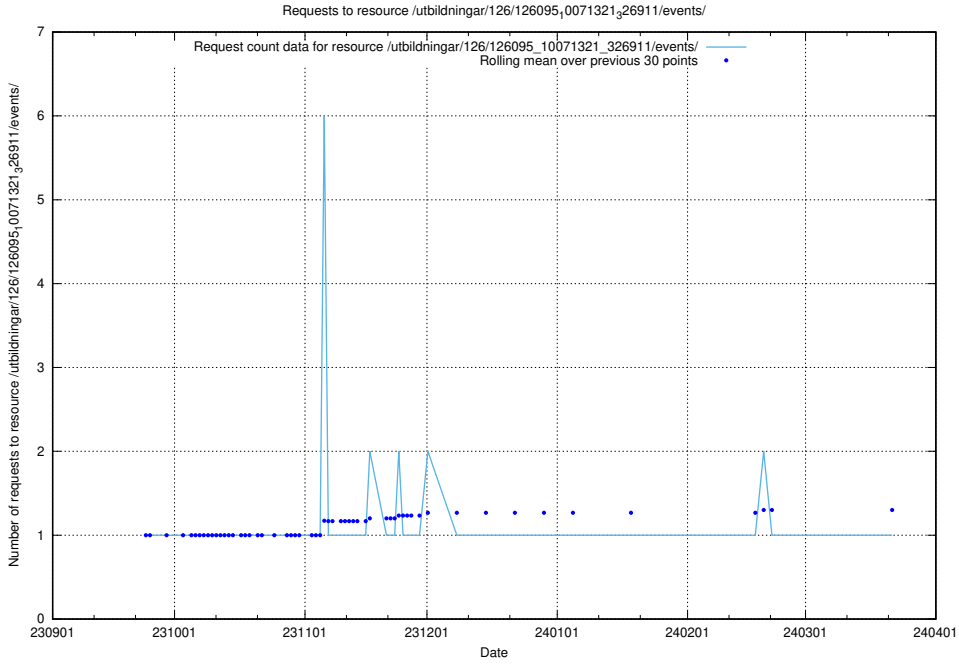

5.4769 Usage of /utbildningar/126/126095_10071321_326911/events/

Here, we count the number of requests to resource /utbildningar/126/126095_10071321_326911/events/

5.4770 Usage of /utbildningar/125/125713_10070422_321633/events/