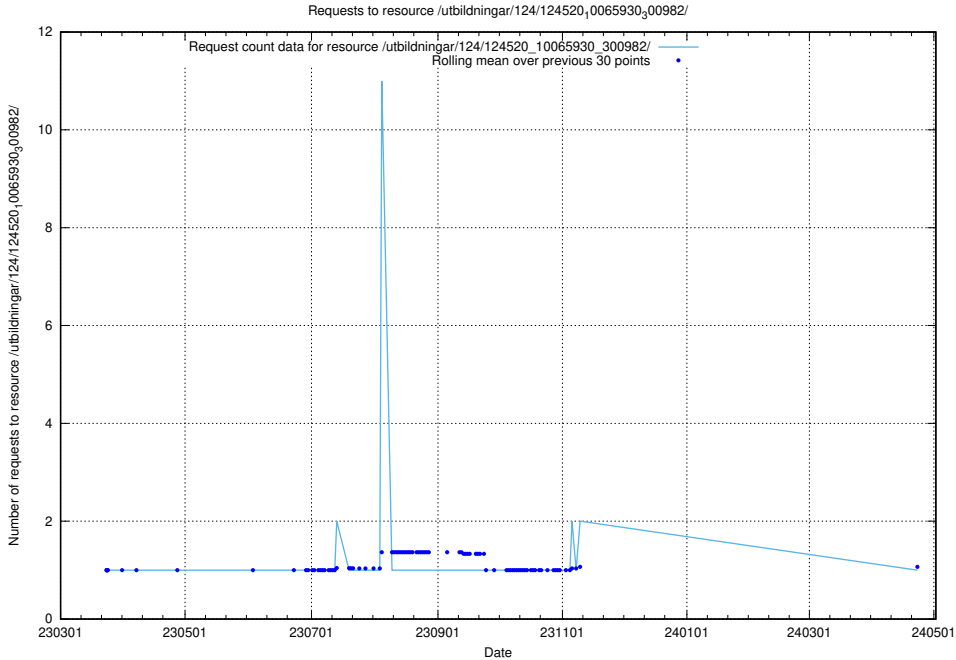

5.1305 Usage of /utbildningar/124/124520_10065930_300982/

Here, we count the number of requests to resource /utbildningar/124/124520_10065930_300982/.