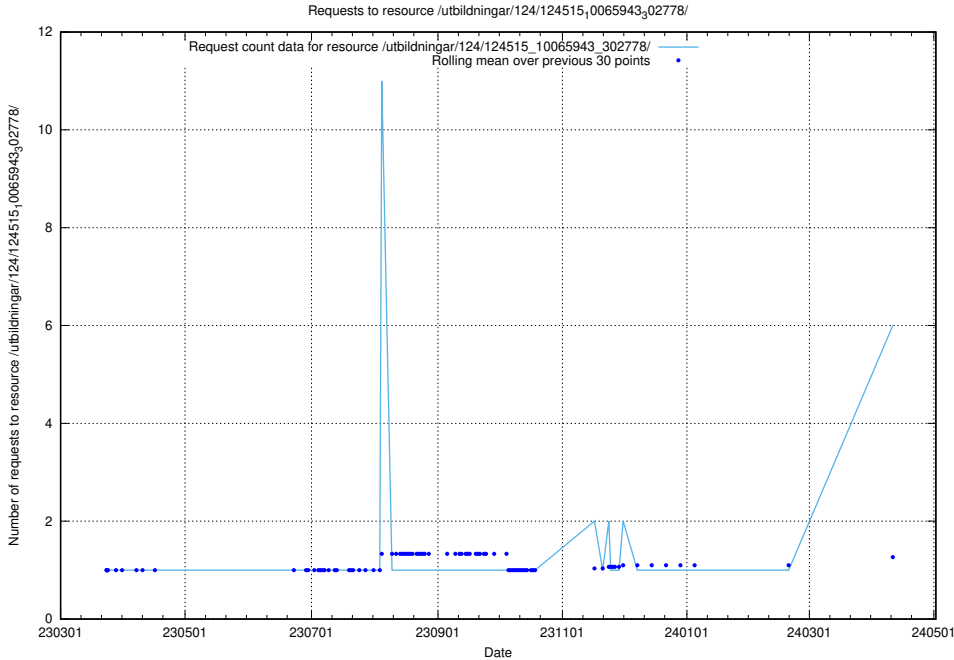

5.77 Usage of /utbildningar/124/124515_10065943_302778/

Here, we count the number of requests to resource /utbildningar/124/124515_10065943_302778/.