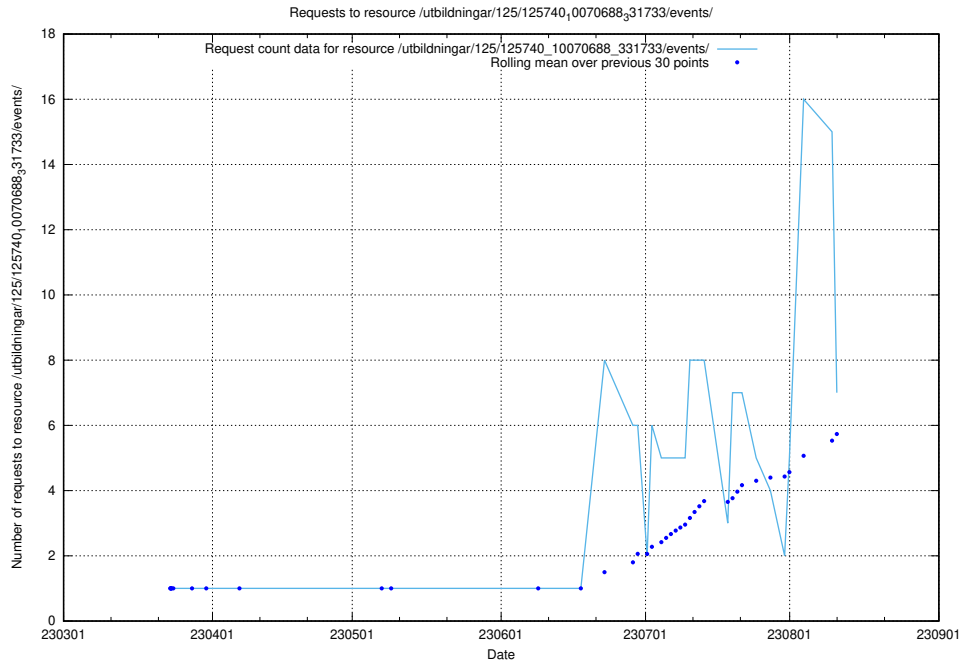

5.70 Usage of /utbildningar/125/125740_10070688_331733/events/

Here, we count the number of requests to resource /utbildningar/125/125740_10070688_331733/events/