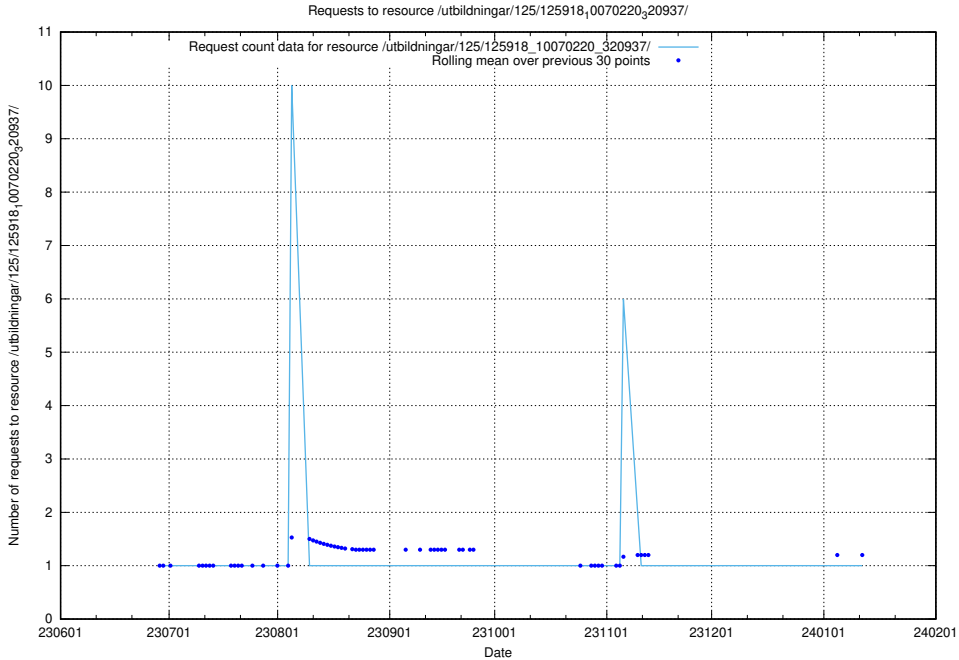

5.5750 Usage of /utbildningar/125/125918_10070220_320937/

Here, we count the number of requests to resource /utbildningar/125/125918_10070220_320937/.