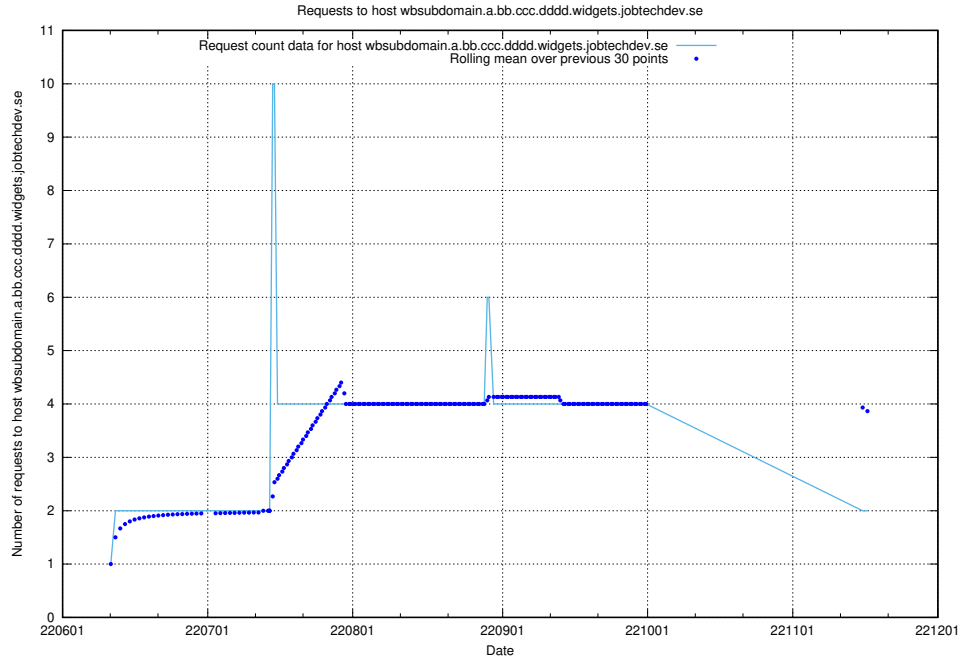

7.413 Usage of wbsubdomain.a.bb.ccc.dddd.widgets.jobtechdev.se

Here, we count the number of requests to host wbsubdomain.a.bb.ccc.dddd.widgets.jobtechdev.se.