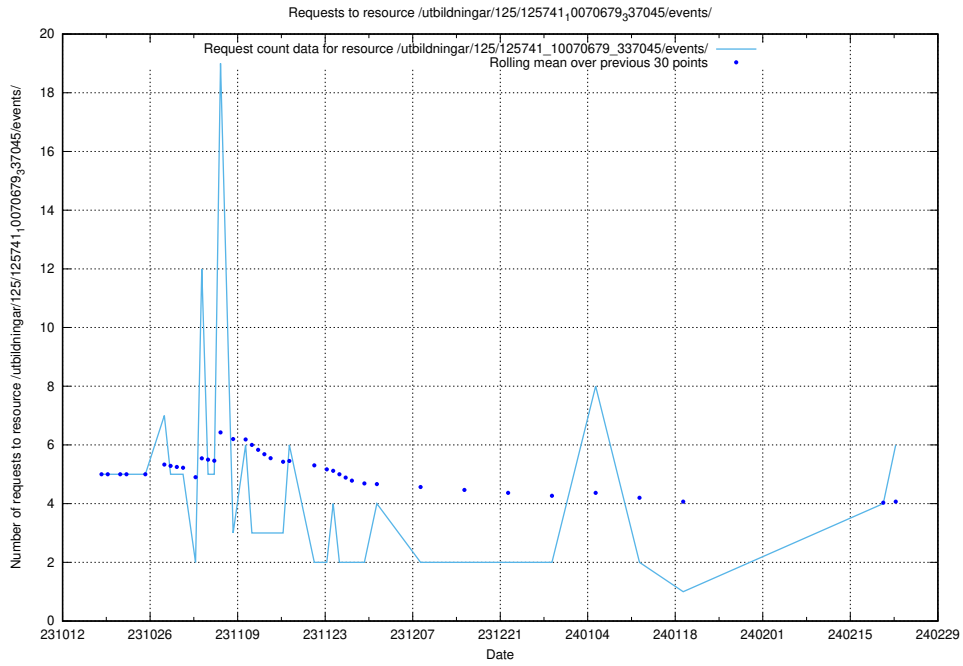

5.89 Usage of /utbildningar/125/125741_10070679_337045/events/

Here, we count the number of requests to resource /utbildningar/125/125741_10070679_337045/events/