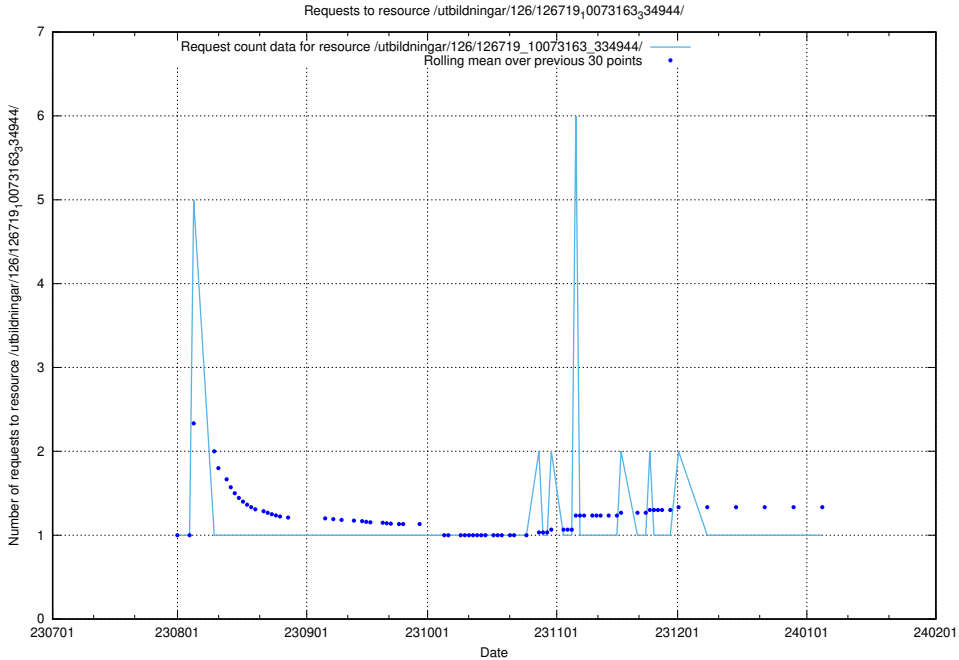

5.5175 Usage of /utbildningar/126/126719_10073163_334944/

Here, we count the number of requests to resource /utbildningar/126/126719_10073163_334944/.