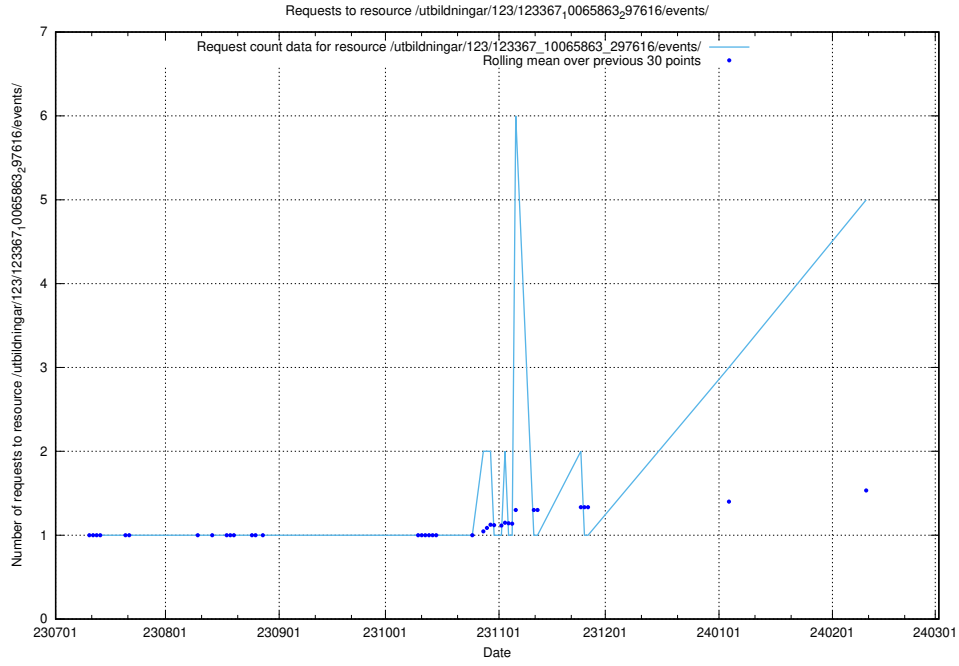

5.162 Usage of /utbildningar/123/123367_10065863_297616/events/

Here, we count the number of requests to resource /utbildningar/123/123367_10065863_297616/events/