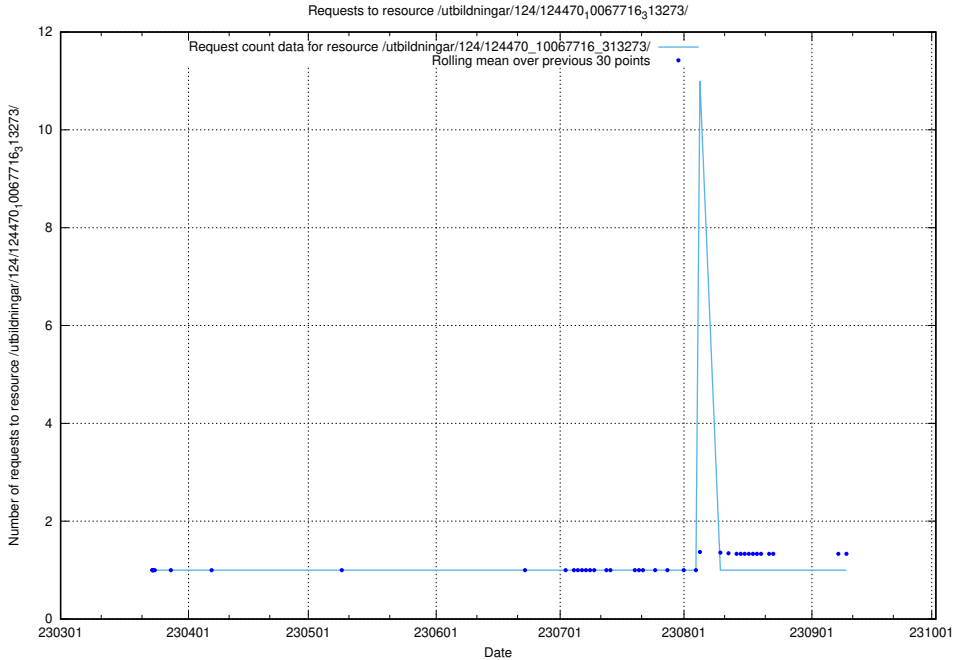

Here, we count the number of requests to resource /utbildningar/utb_emil/126/126514_10071820_329551/

5.3458 Usage of /utbildningar/124/124470_10067716_313273/

Here, we count the number of requests to resource /utbildningar/124/124470_10067716_313273/.