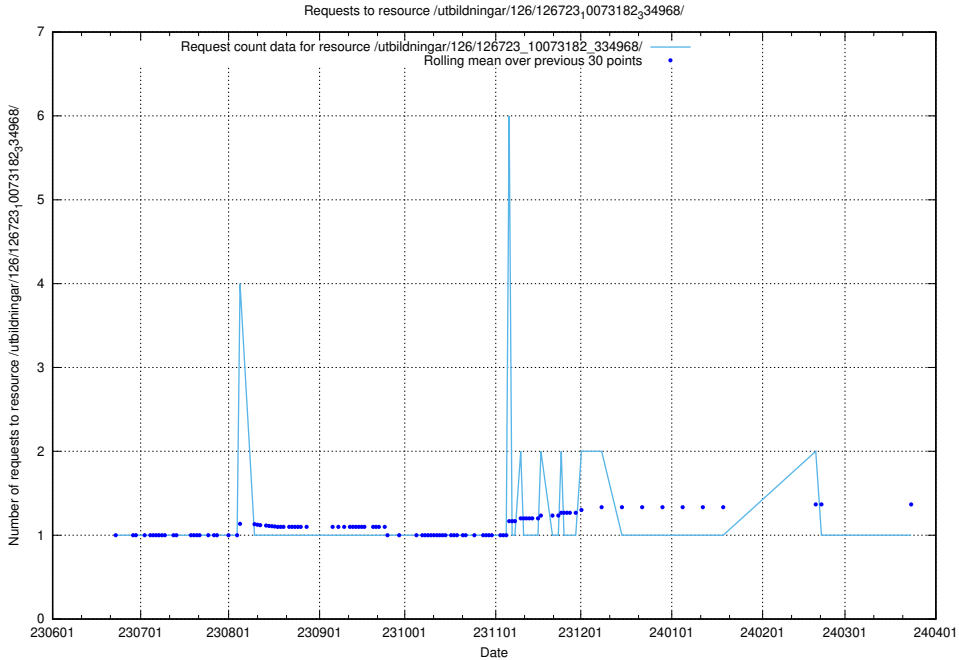

5.5888 Usage of /utbildningar/126/126723_10073182_334968/

Here, we count the number of requests to resource /utbildningar/126/126723_10073182_334968/.