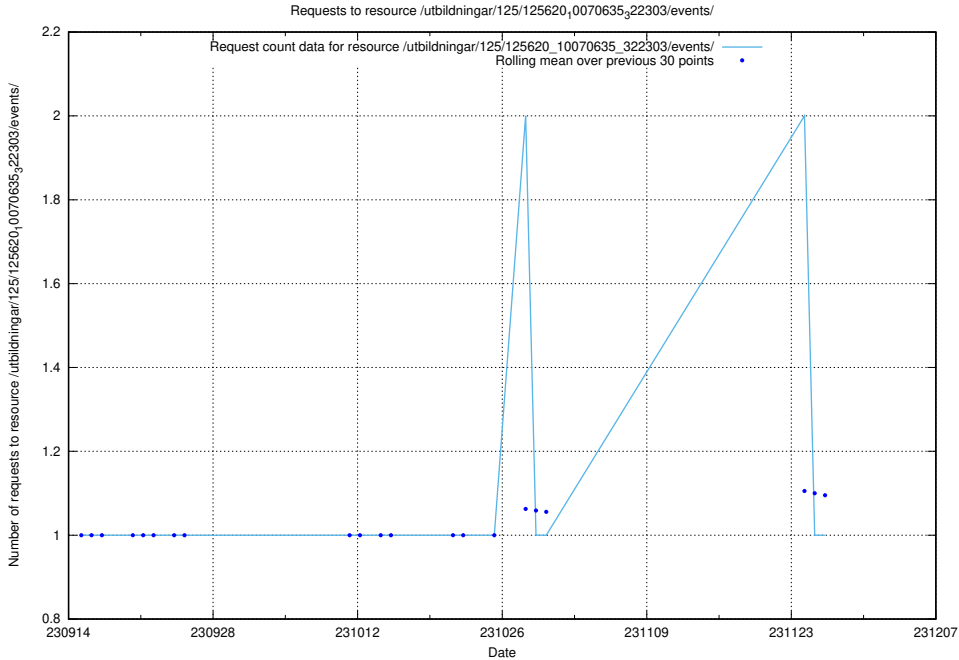

5.4858 Usage of /utbildningar/125/125620_10070635_322303/events/

Here, we count the number of requests to resource /utbildningar/125/125620_10070635_322303/events/