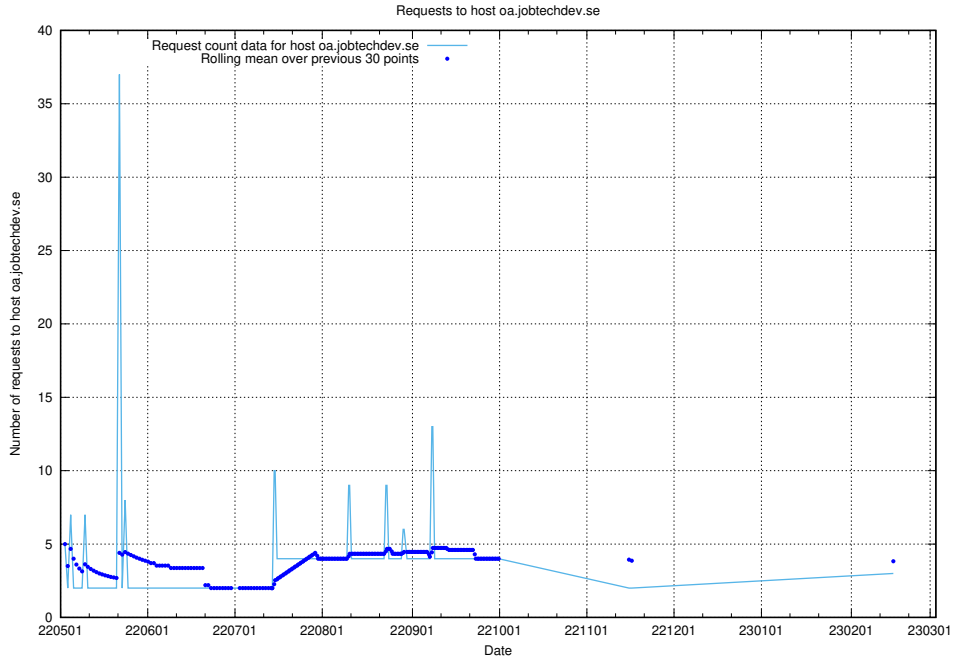

7.224 Usage of oa.jobtechdev.se

Here, we count the number of requests to host oa.jobtechdev.se.