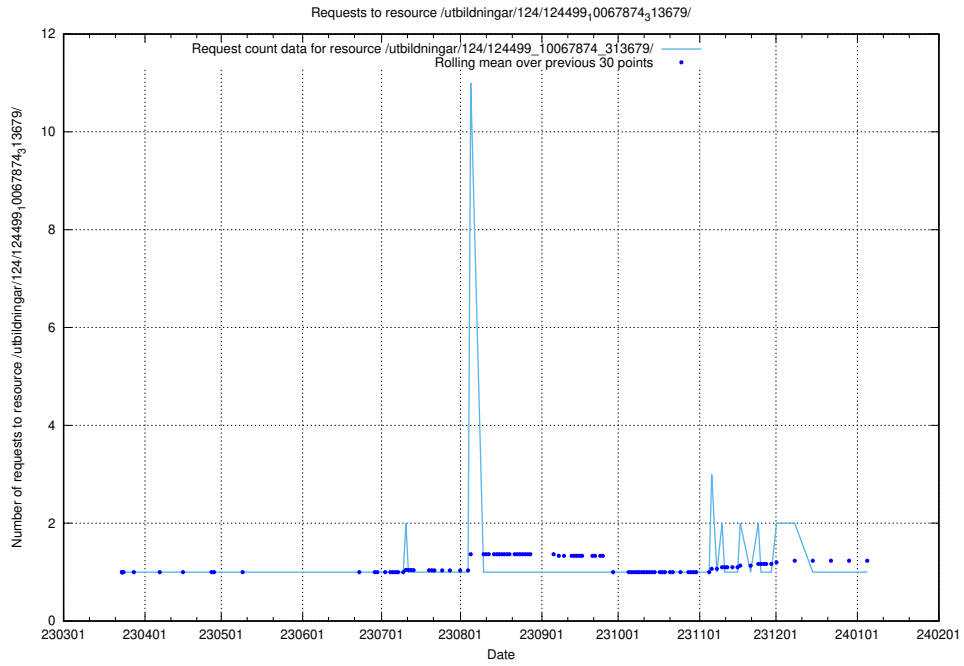

5.2633 Usage of /utbildningar/124/124499_10067874_313679/

Here, we count the number of requests to resource /utbildningar/124/124499_10067874_313679/.