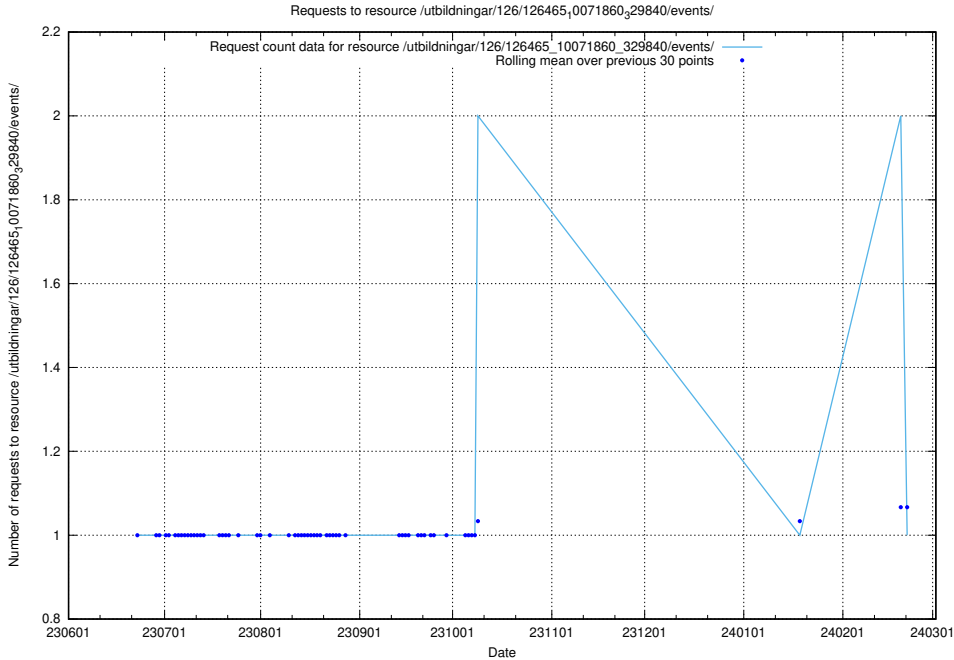

Here, we count the number of requests to resource /utbildningar/126/126465_10071860_329840/events/

5.5939 Usage of /utbildningar/126/126465_10071860_329840/

Here, we count the number of requests to resource /utbildningar/126/126465_10071860_329840/.