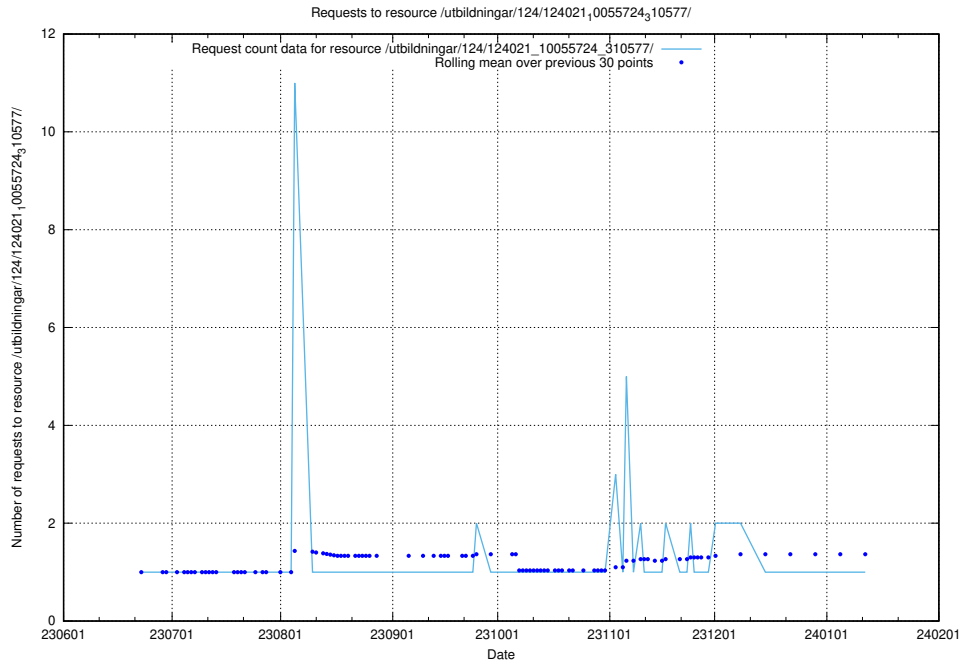

5.6106 Usage of /utbildningar/124/124021_10055724_310577/

Here, we count the number of requests to resource /utbildningar/124/124021_10055724_310577/.