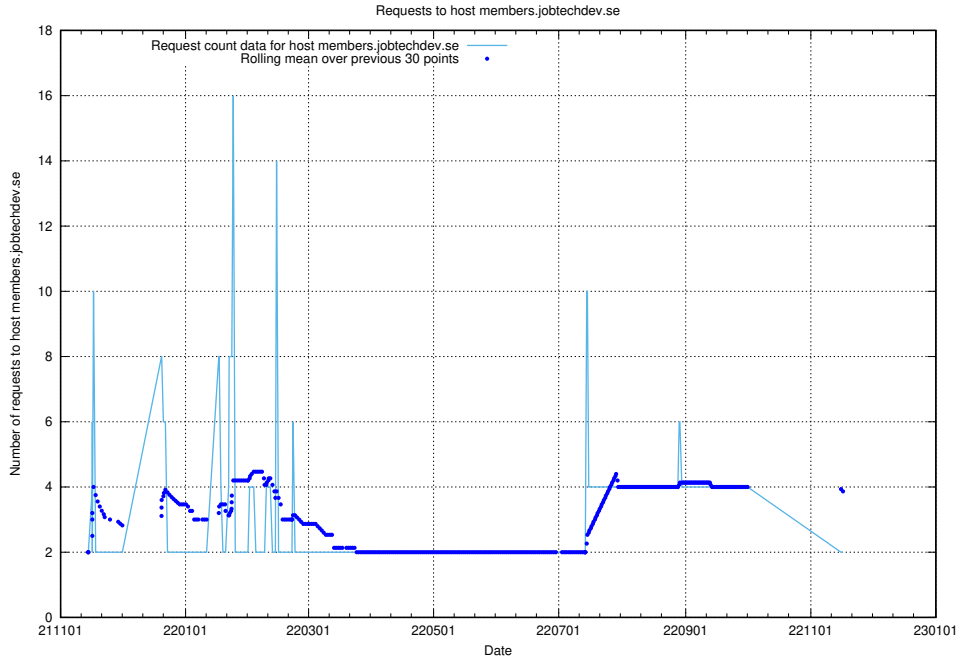

7.573 Usage of members.jobtechdev.se

Here, we count the number of requests to host members.jobtechdev.se.