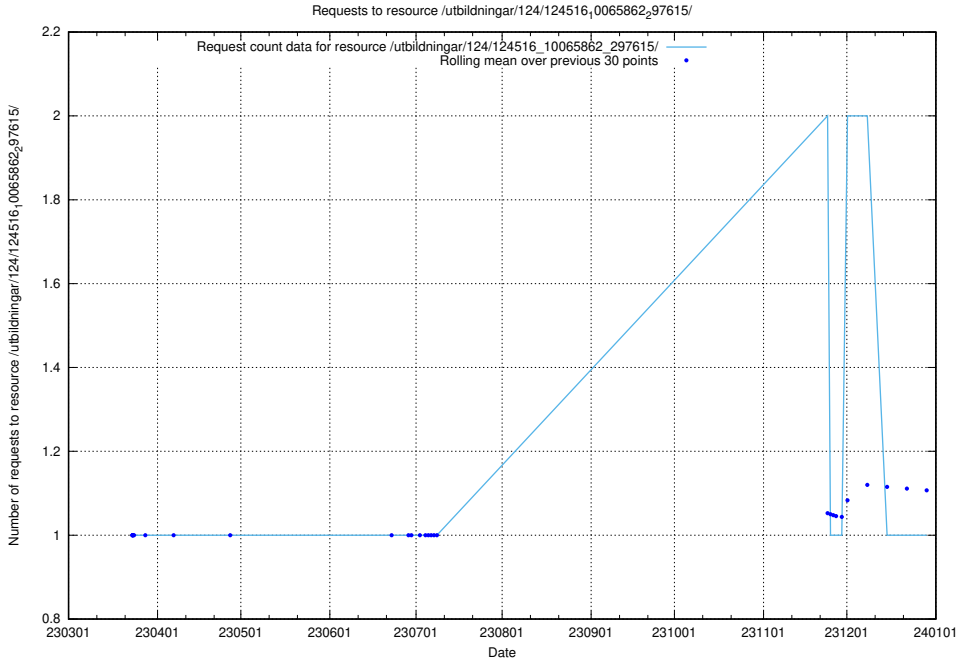

5.1764 Usage of /utbildningar/124/124516_10065862_297615/

Here, we count the number of requests to resource /utbildningar/124/124516_10065862_297615/.