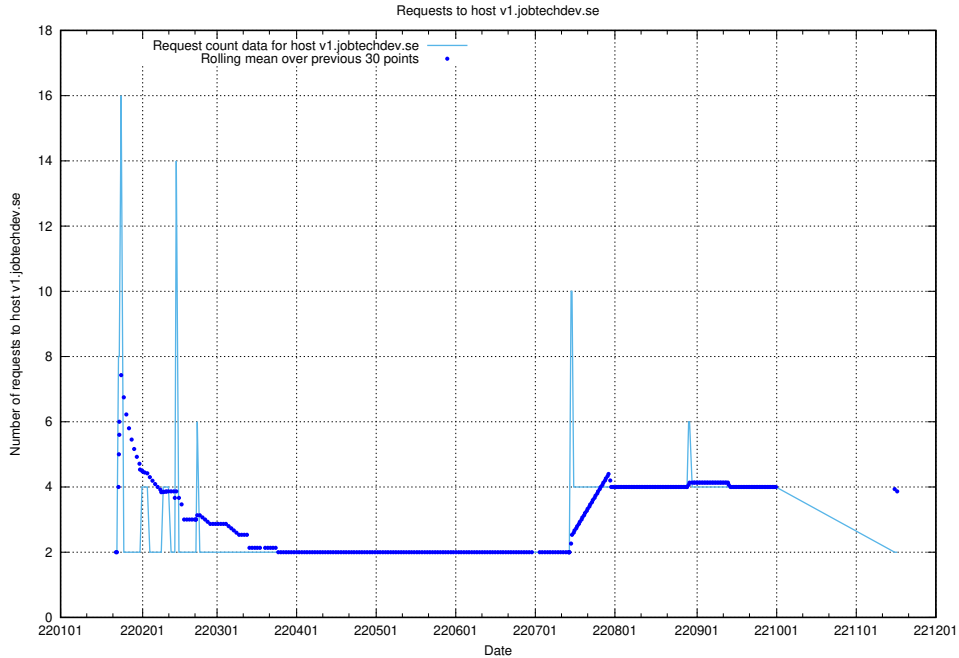

7.585 Usage of v1.jobtechdev.se

Here, we count the number of requests to host v1.jobtechdev.se.