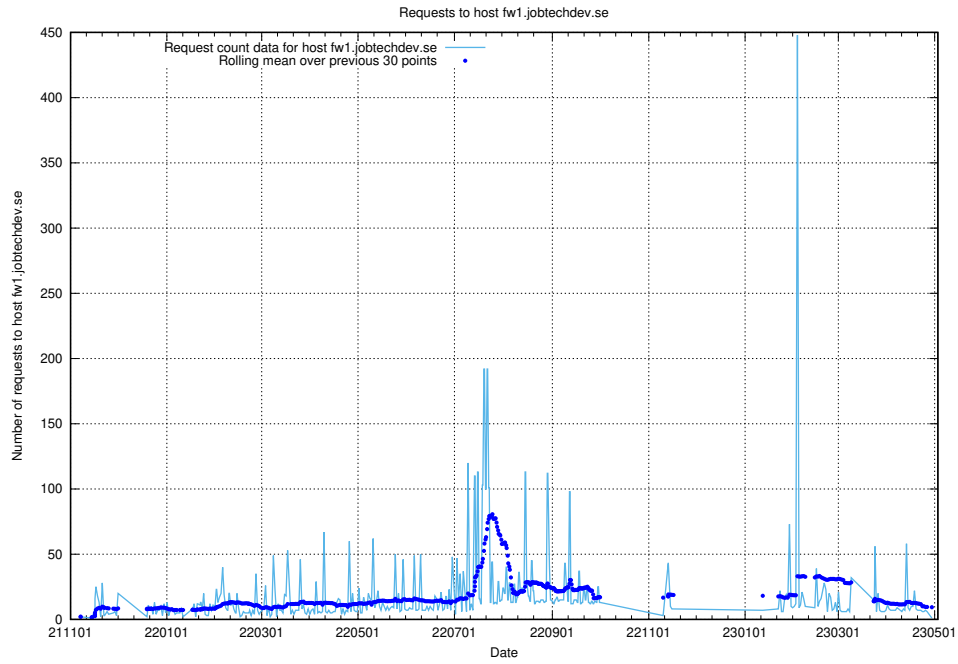

7.631 Usage of fw1.jobtechdev.se

Here, we count the number of requests to host fw1.jobtechdev.se.