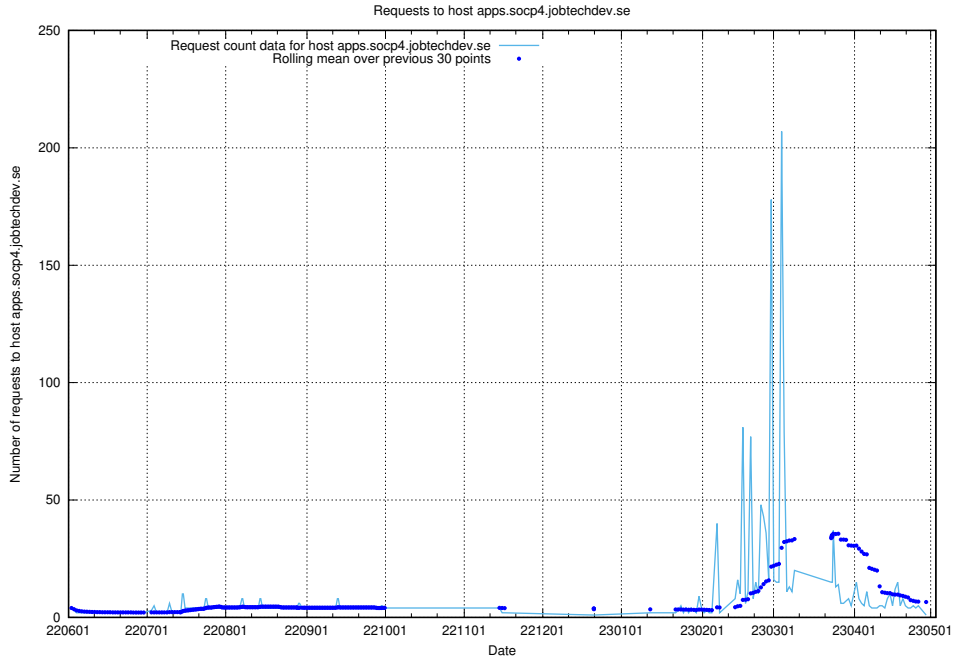

7.630 Usage of apps.socp4.jobtechdev.se

Here, we count the number of requests to host apps.socp4.jobtechdev.se.