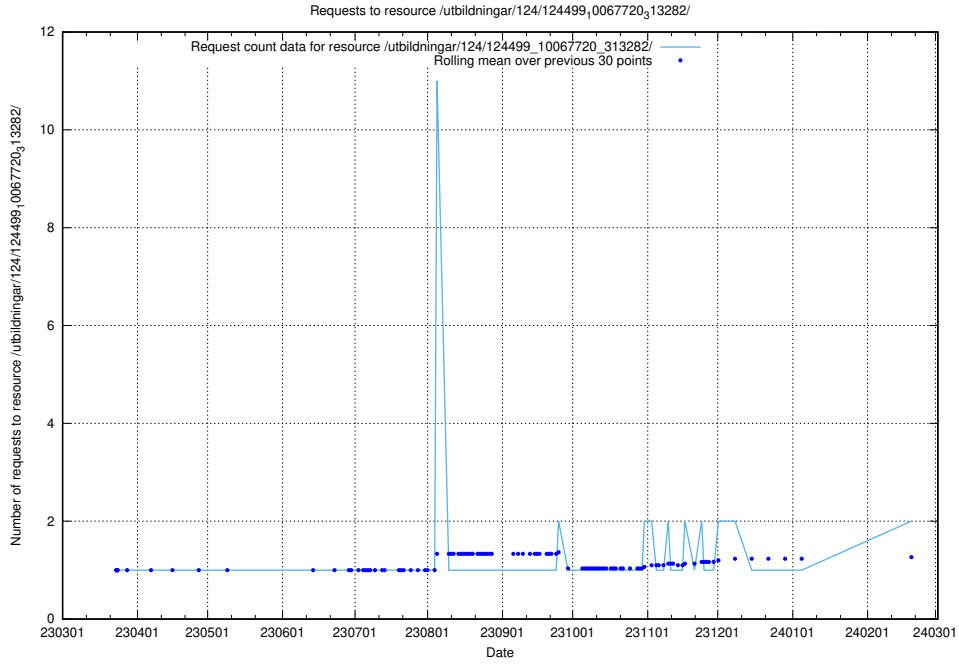

5.554 Usage of /utbildningar/124/124499_10067720_313282/

Here, we count the number of requests to resource /utbildningar/124/124499_10067720_313282/.