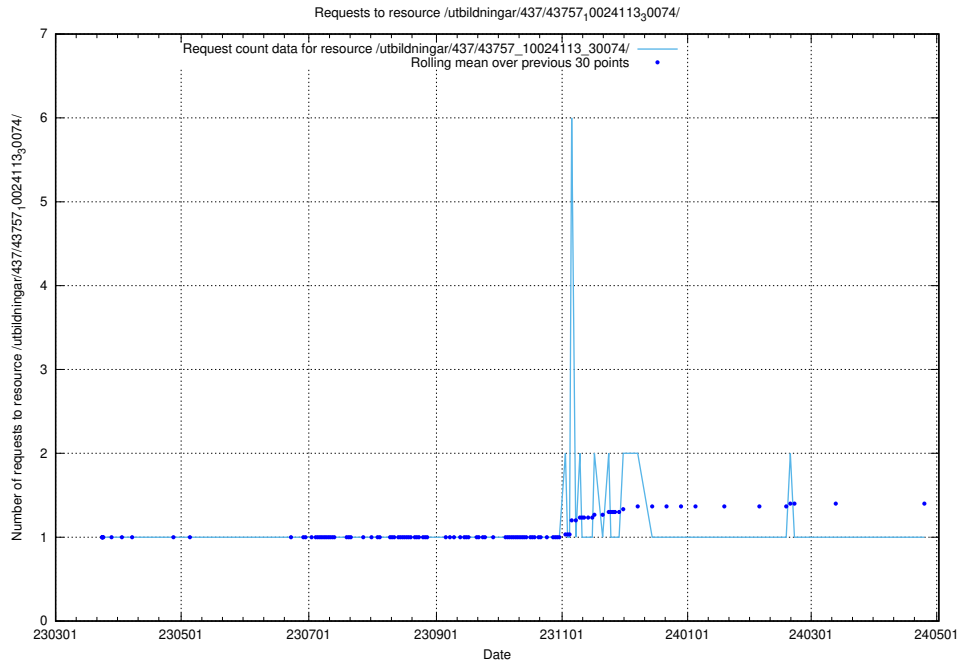

5.6639 Usage of /utbildningar/437/43757_10024113_30074/

Here, we count the number of requests to resource /utbildningar/437/43757_10024113_30074/.