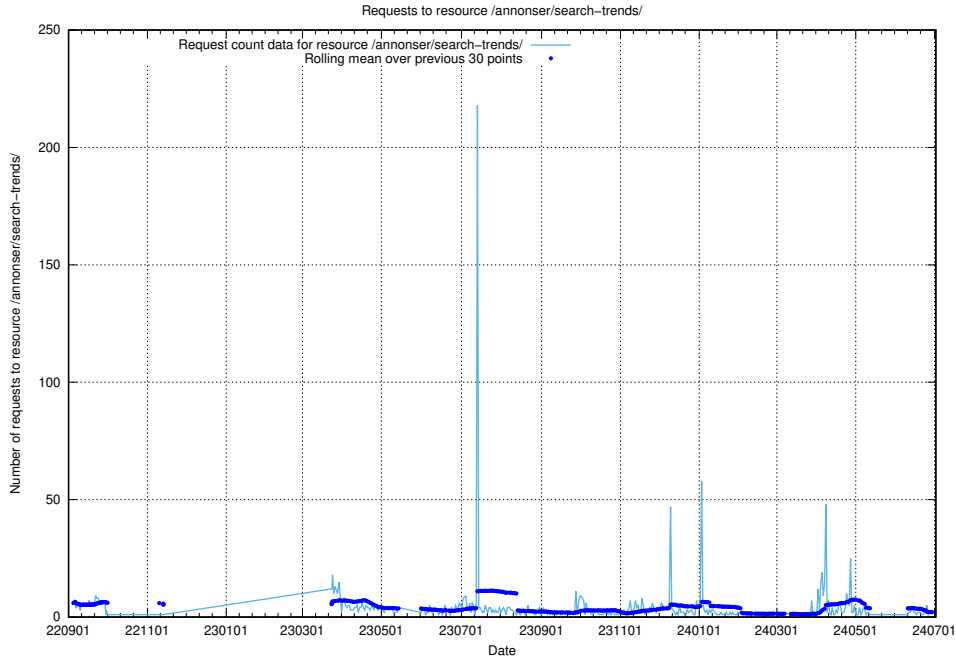

5.964 Usage of /annonser/search-trends/

Here, we count the number of requests to resource /annonser/search-trends/.