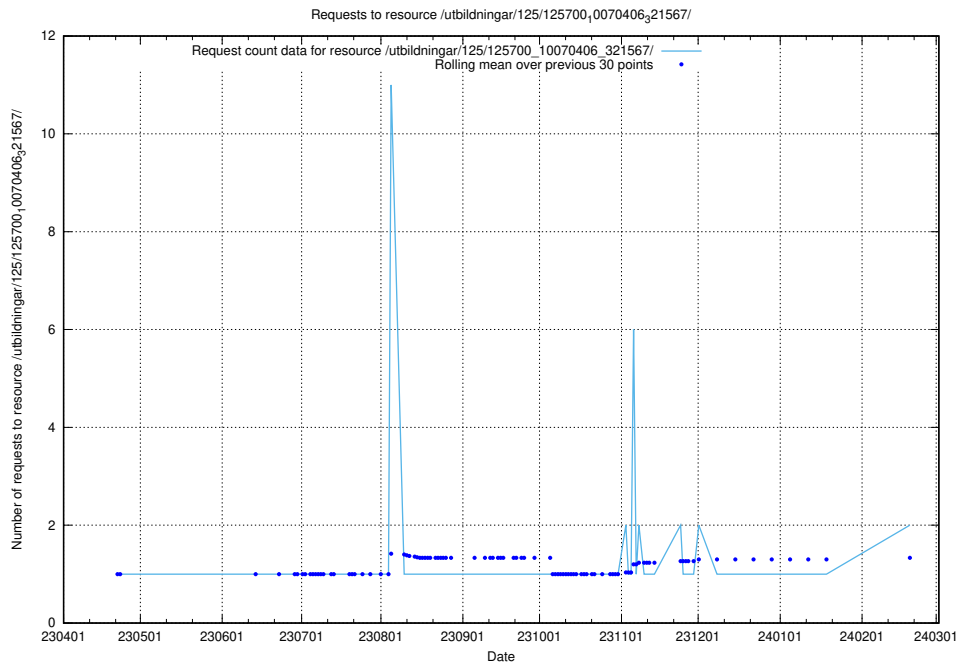

5.877 Usage of /utbildningar/126/

Here, we count the number of requests to resource /utbildningar/126/.

5.878 Usage of /utbildningar/438/

Here, we count the number of requests to resource /utbildningar/438/.