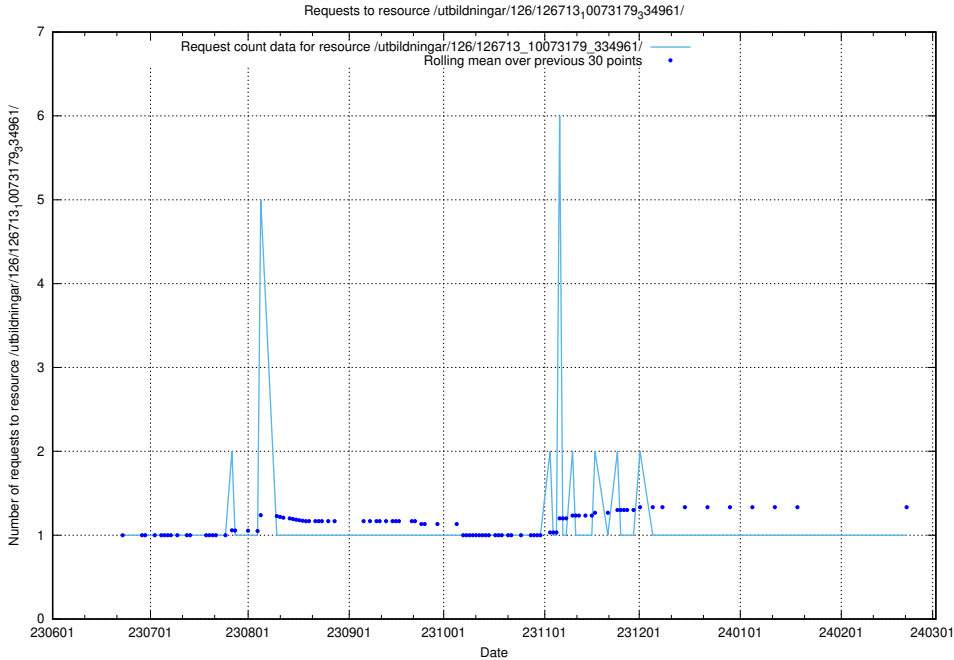

5.5905 Usage of /utbildningar/126/126713_10073179_334961/

Here, we count the number of requests to resource /utbildningar/126/126713_10073179_334961/.