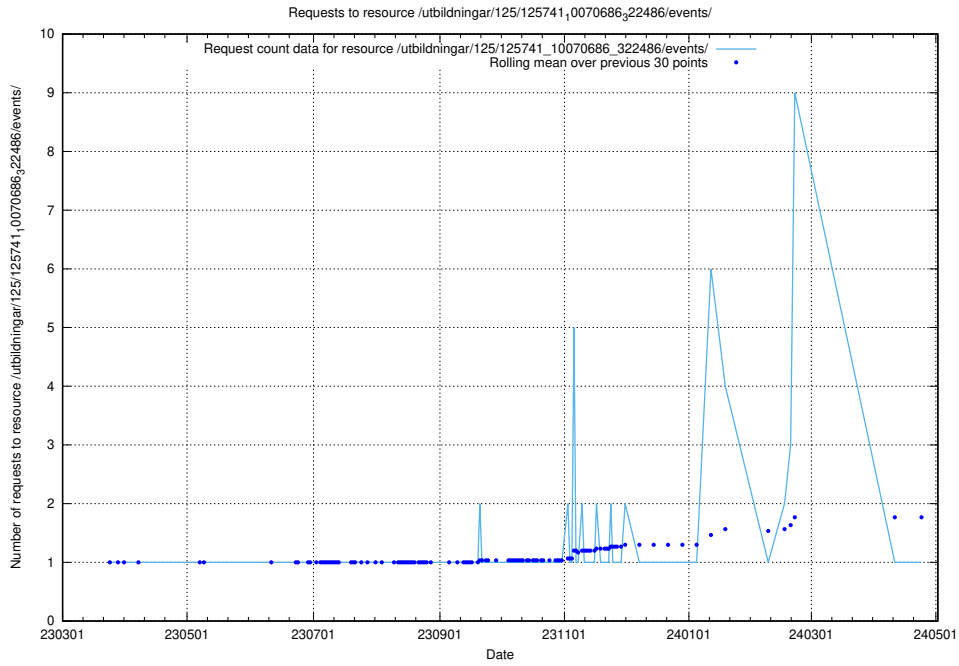

5.6495 Usage of /utbildningar/125/125741_10070686_322486/events/

Here, we count the number of requests to resource /utbildningar/125/125741_10070686_322486/events/