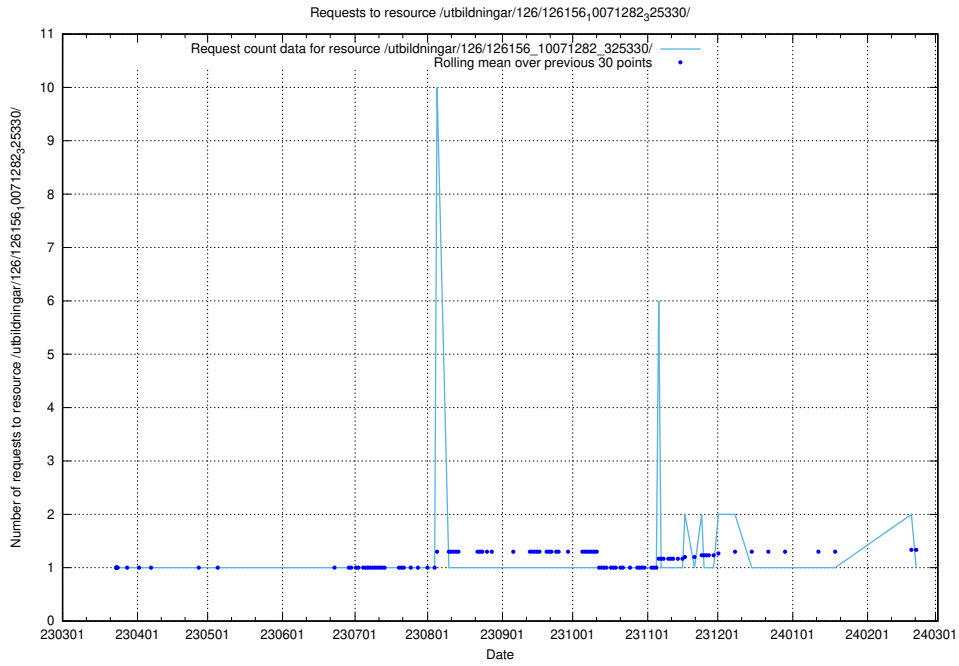

5.6695 Usage of /utbildningar/126/126156_10071282_325330/

Here, we count the number of requests to resource /utbildningar/126/126156_10071282_325330/.