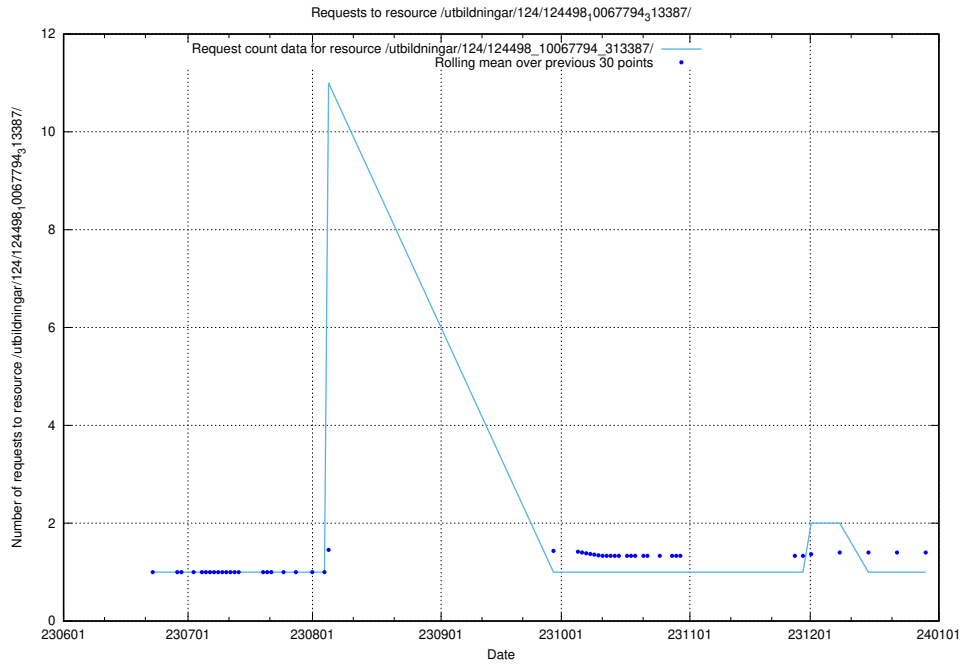

Here, we count the number of requests to resource /utbildningar/124/124498_10067794_313387/events/

5.6074 Usage of /utbildningar/124/124498_10067794_313387/

Here, we count the number of requests to resource /utbildningar/124/124498_10067794_313387/.