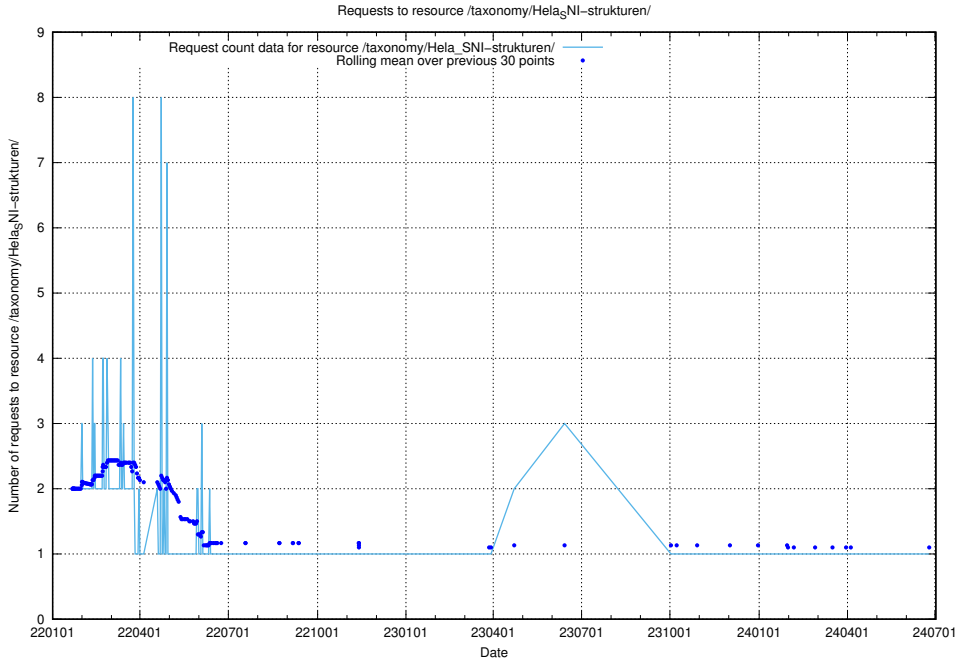

5.1061 Usage of /taxonomy/Hela_SNI-strukturen/

Here, we count the number of requests to resource /taxonomy/Hela_SNI-strukturen/.