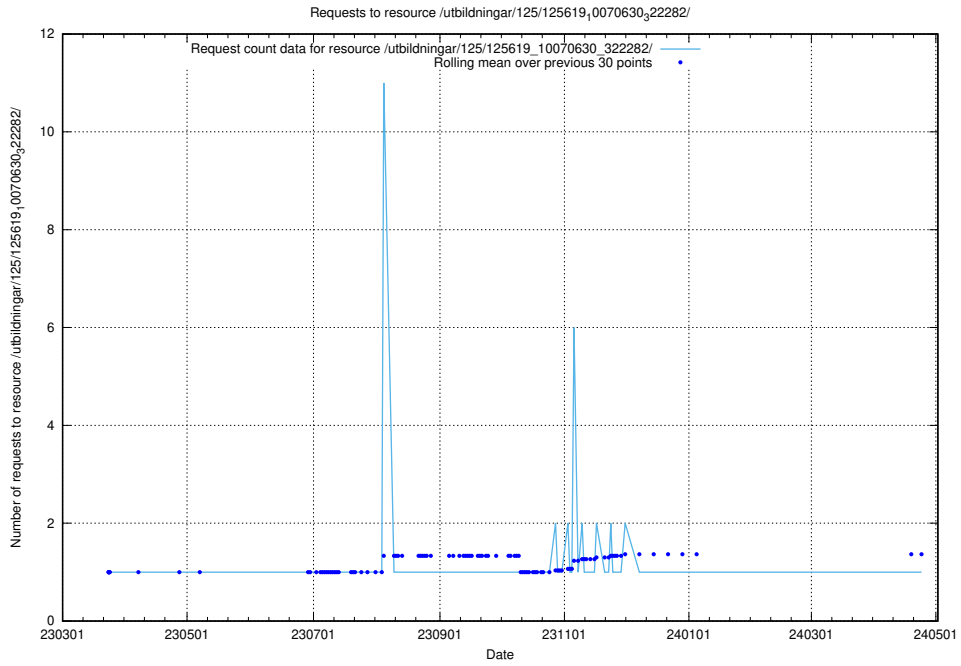

5.1074 Usage of /utbildningar/125/125619_10070630_322282/

Here, we count the number of requests to resource /utbildningar/125/125619_10070630_322282/.