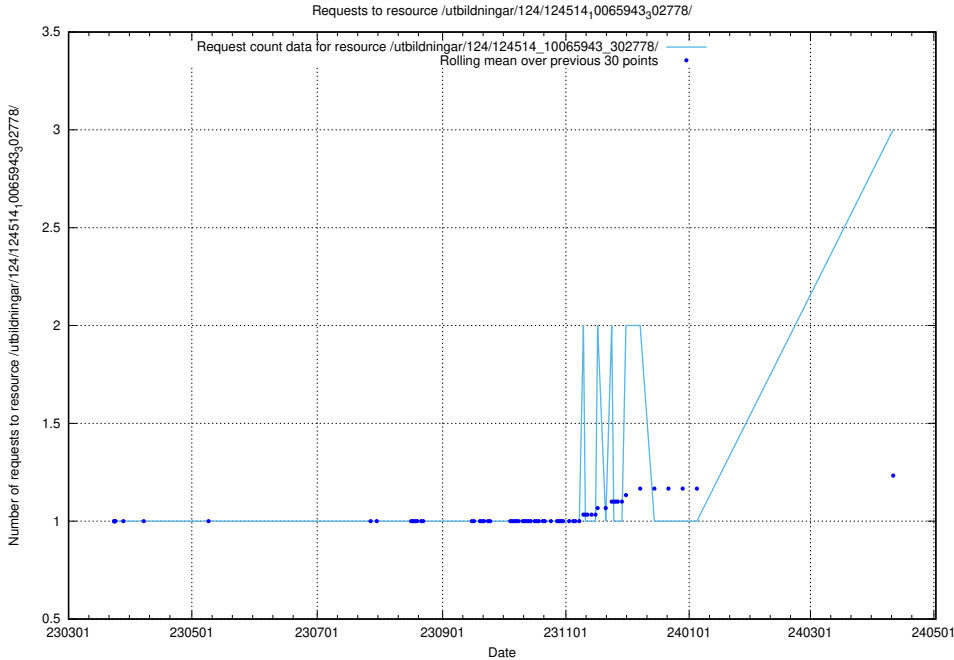

5.305 Usage of /utbildningar/124/124514_10065943_302778/

Here, we count the number of requests to resource /utbildningar/124/124514_10065943_302778/.