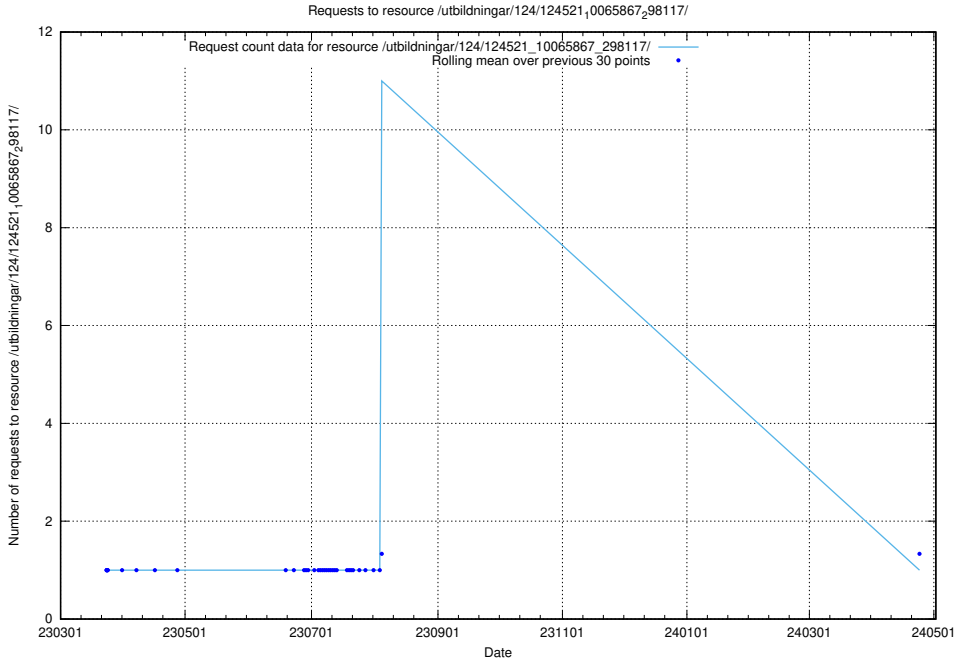

5.1244 Usage of /utbildningar/124/124521_10065867_298117/

Here, we count the number of requests to resource /utbildningar/124/124521_10065867_298117/.