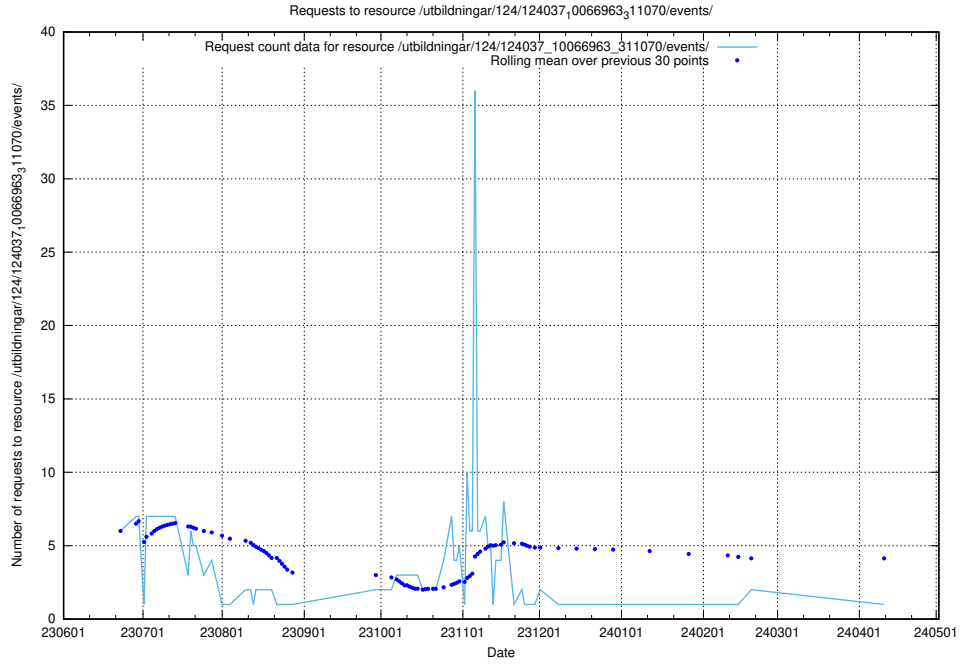

Here, we count the number of requests to resource /utbildningar/124/124037_10066963_311070/events/

5.5846 Usage of /utbildningar/124/124474_10067547_312970/events/

Here, we count the number of requests to resource /utbildningar/124/124474_10067547_312970/events/