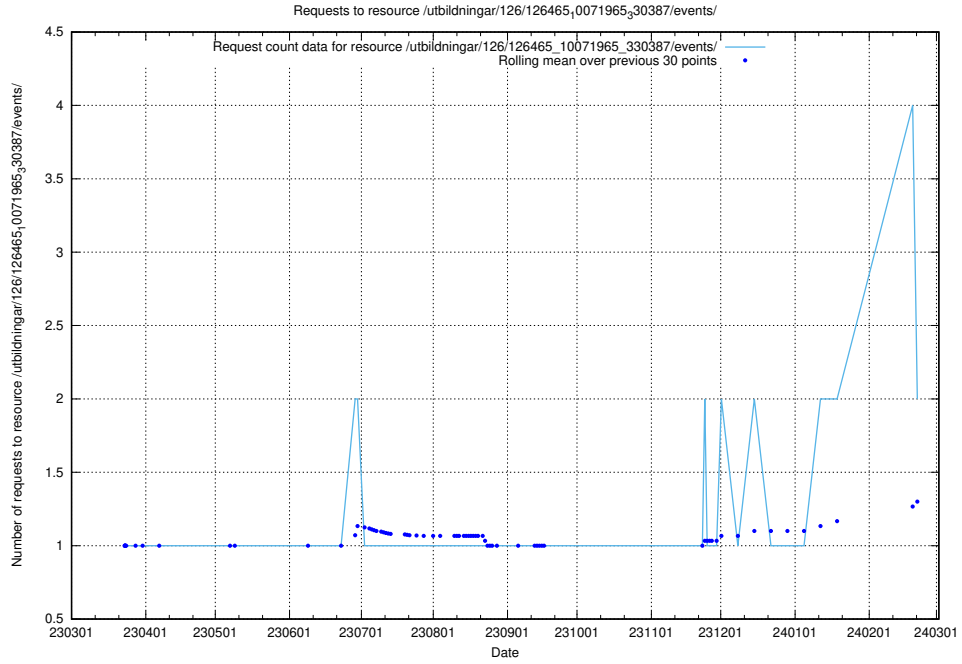

5.961 Usage of /utbildningar/126/126465_10071965_330387/events/

Here, we count the number of requests to resource /utbildningar/126/126465_10071965_330387/events/