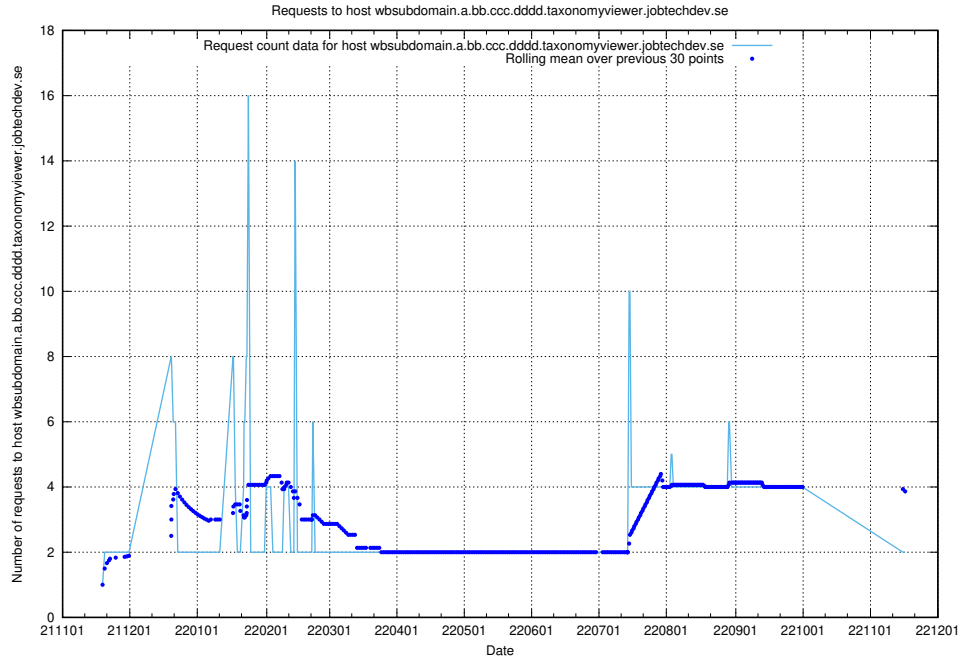

7.461 Usage of wbsubdomain.a.bb.ccc.dddd.taxonomyviewer.jobtechdev.se

Here, we count the number of requests to host wbsubdomain.a.bb.ccc.dddd.taxonomyviewer.jobtechdev.se