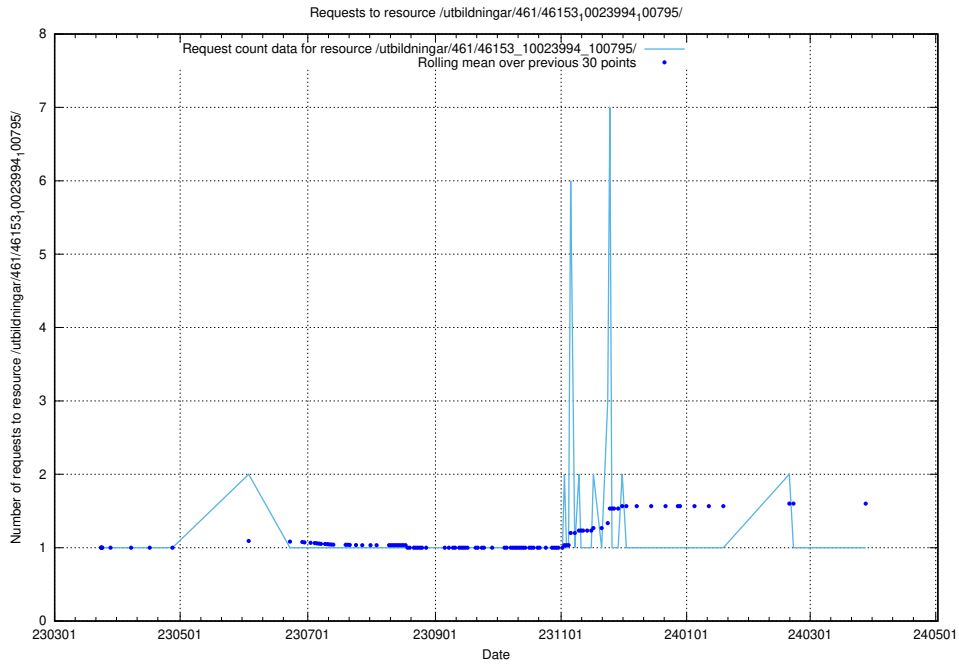

5.6583 Usage of /utbildningar/461/46153_10023994_100795/

Here, we count the number of requests to resource /utbildningar/461/46153_10023994_100795/.

5.6584 Usage of /utbildningar/457/45736_10024003_32189/events/