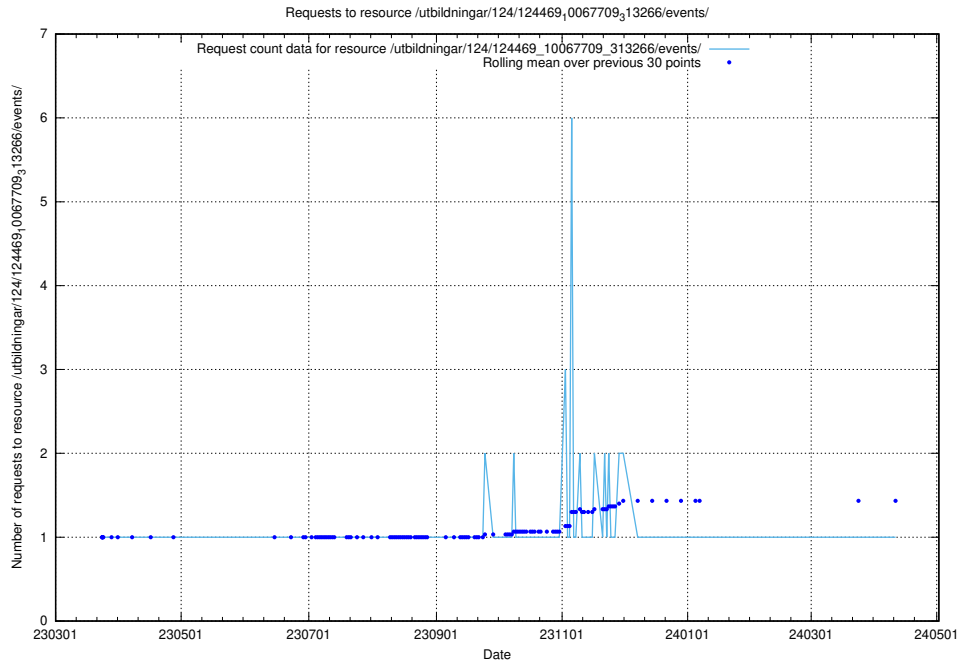

5.3528 Usage of /utbildningar/124/124469_10067709_313266/events/

Here, we count the number of requests to resource /utbildningar/124/124469_10067709_313266/events/