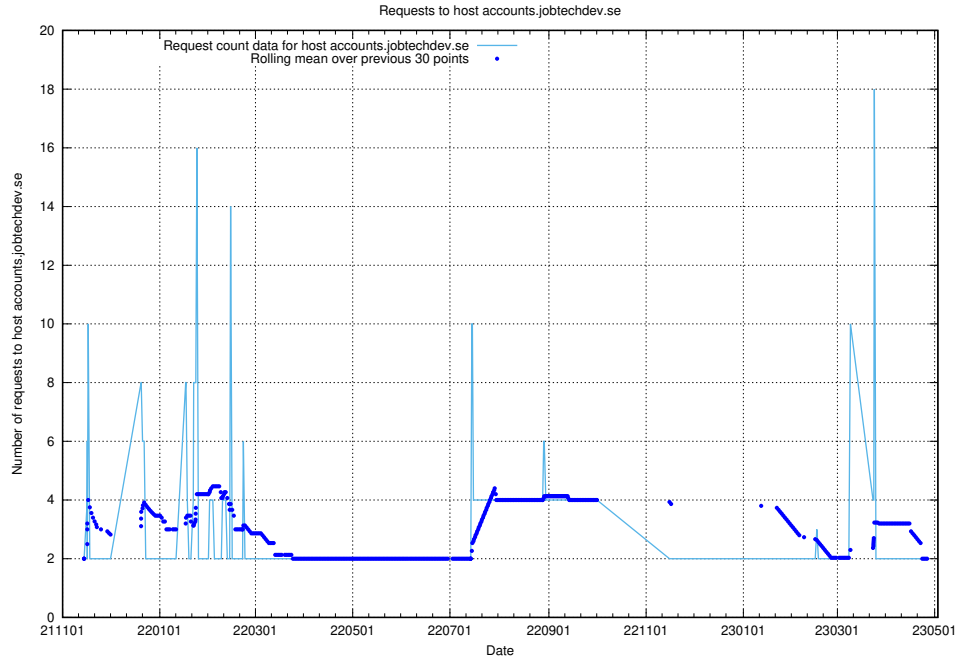

7.297 Usage of accounts.jobtechdev.se

Here, we count the number of requests to host accounts.jobtechdev.se.