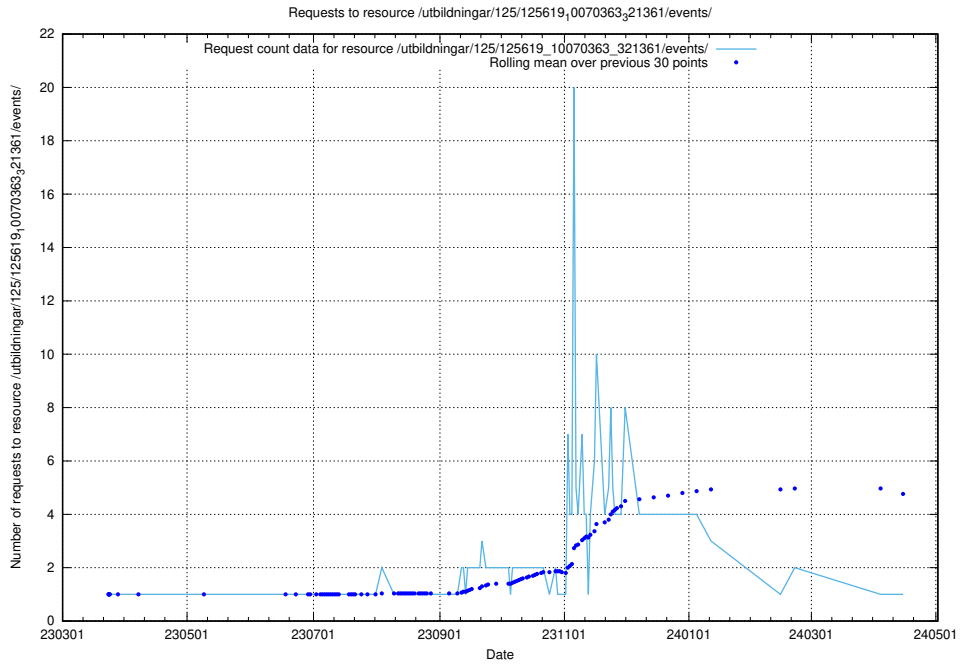

5.1075 Usage of /utbildningar/125/125619_10070363_321361/events/

Here, we count the number of requests to resource /utbildningar/125/125619_10070363_321361/events/

5.1076 Usage of /utbildningar/125/125619_10070363_321361/