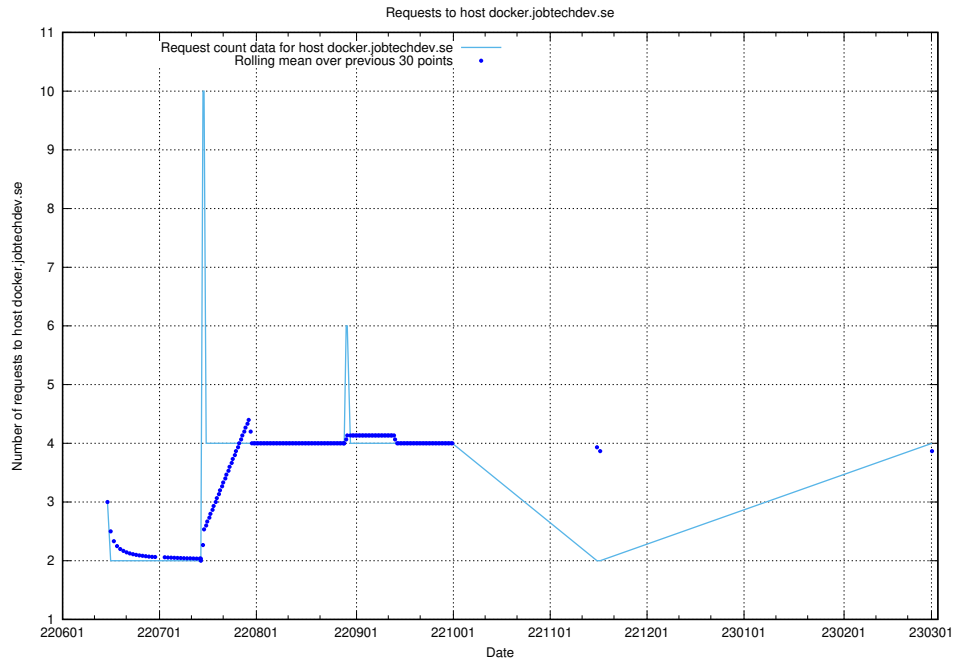

7.150 Usage of docker.jobtechdev.se

Here, we count the number of requests to host docker.jobtechdev.se.