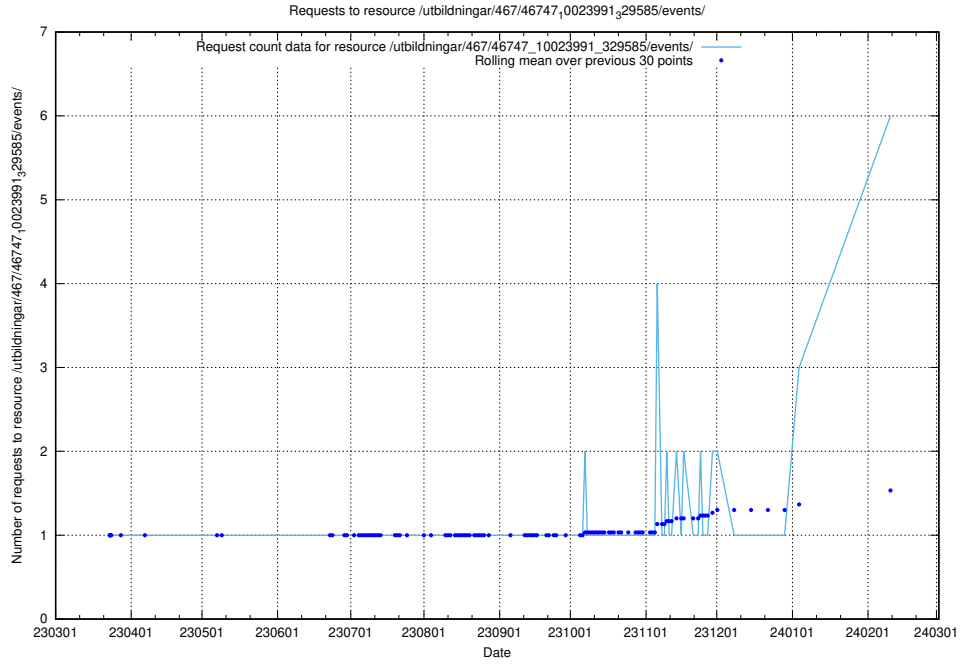

5.122 Usage of /utbildningar/467/46747_10023991_329585/events/

Here, we count the number of requests to resource /utbildningar/467/46747_10023991_329585/events/.