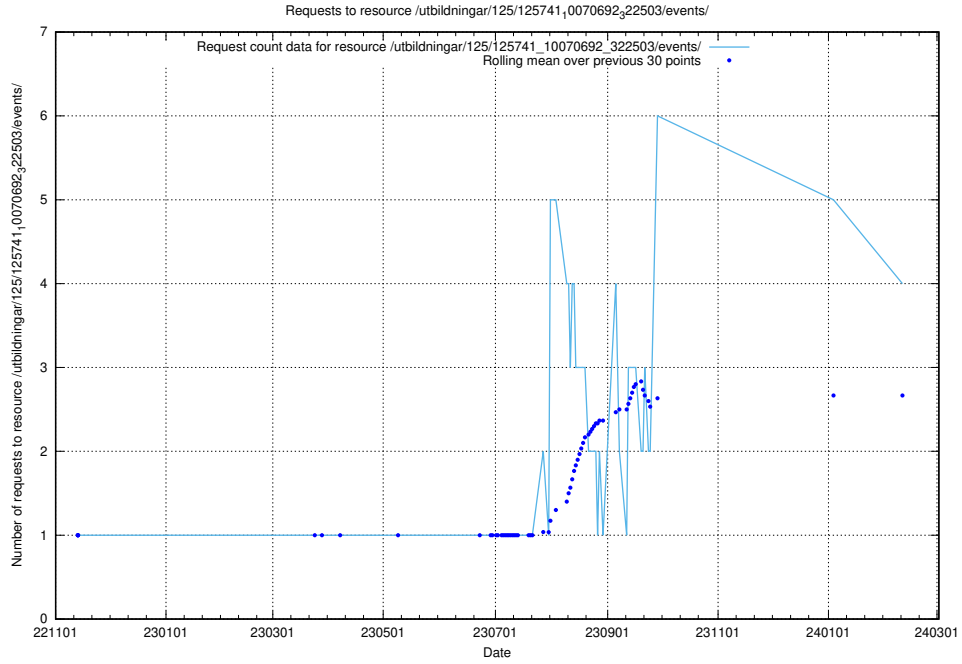

5.258 Usage of /utbildningar/125/125741_10070692_322503/events/

Here, we count the number of requests to resource /utbildningar/125/125741_10070692_322503/events/