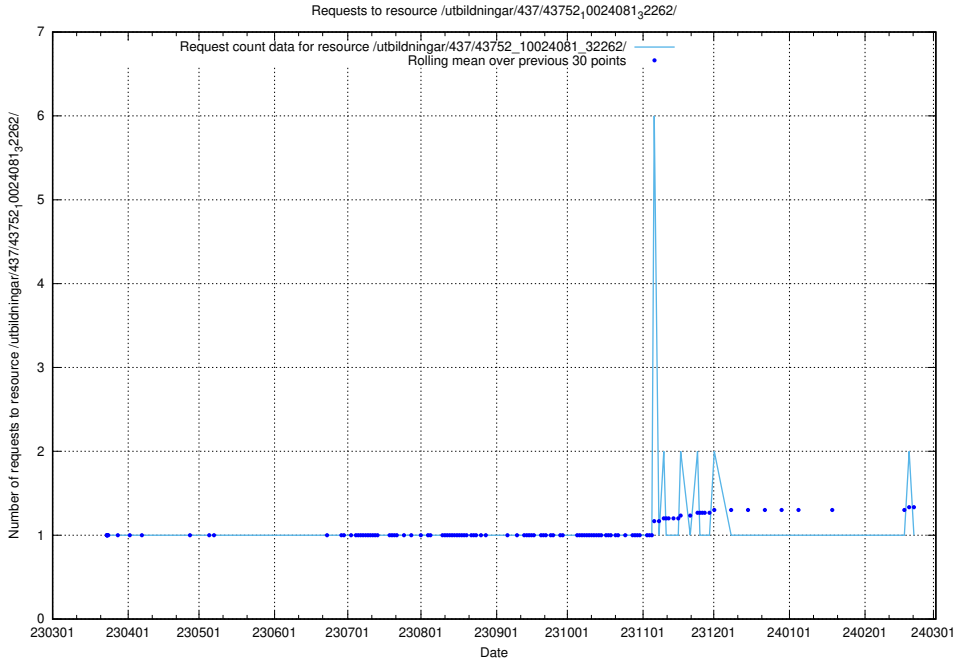

5.6643 Usage of /utbildningar/437/43752_10024081_32262/

Here, we count the number of requests to resource /utbildningar/437/43752_10024081_32262/.