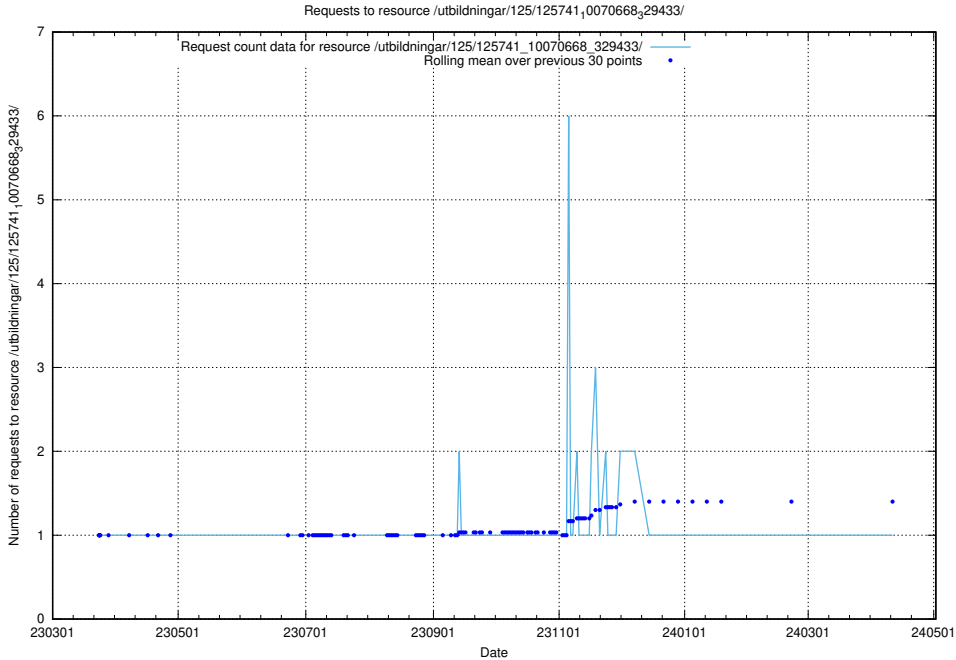

5.6755 Usage of /utbildningar/125/125741_10070668_329433/

Here, we count the number of requests to resource /utbildningar/125/125741_10070668_329433/.