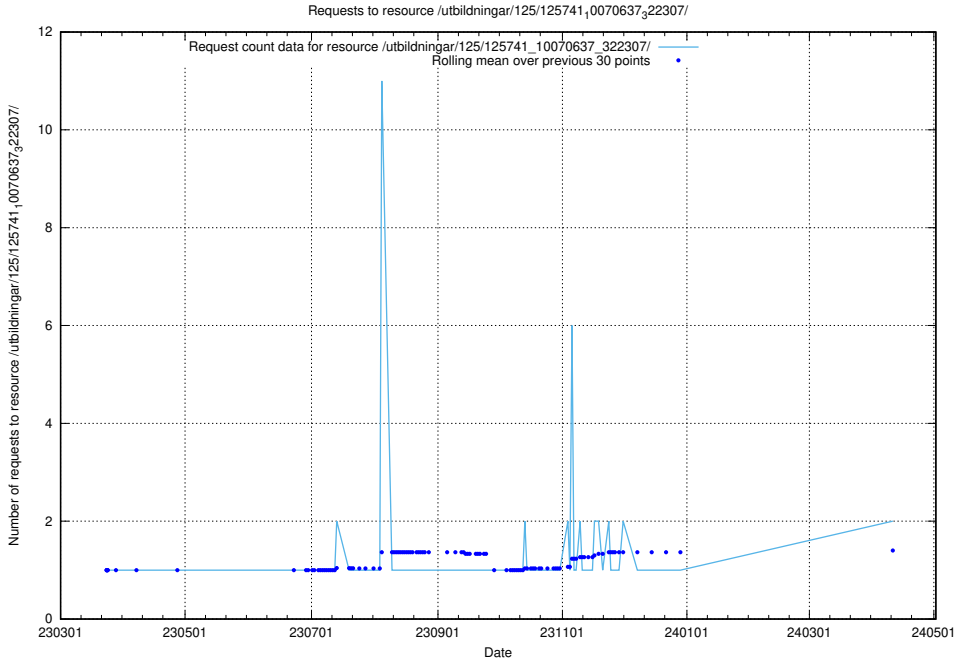

5.453 Usage of /utbildningar/125/125741_10070637_322307/

Here, we count the number of requests to resource /utbildningar/125/125741_10070637_322307/.