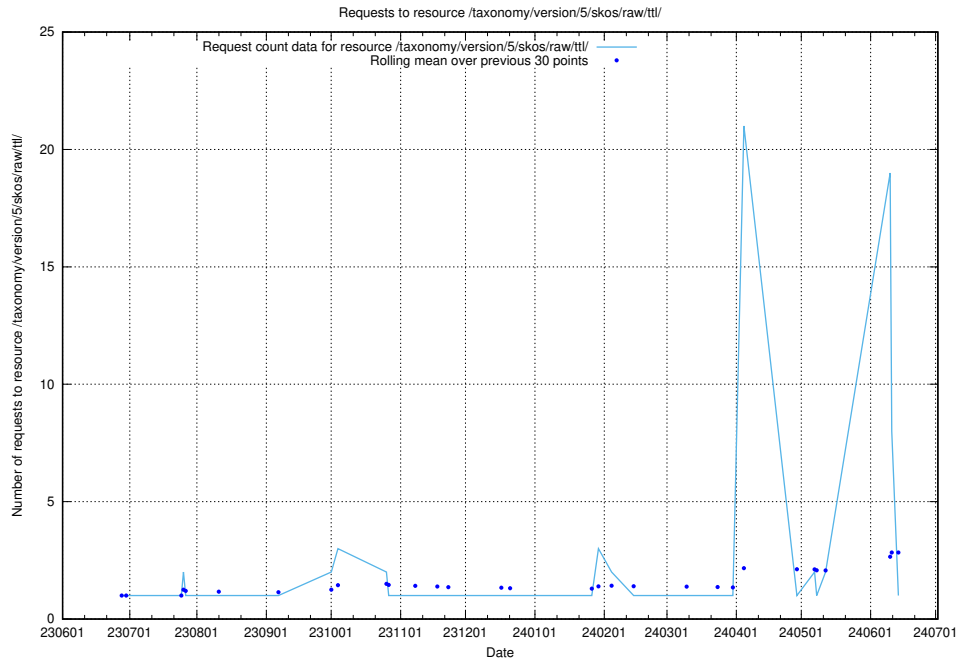

5.5828 Usage of /taxonomy/version/5/skos/raw/ttl/

Here, we count the number of requests to resource /taxonomy/version/5/skos/raw/ttl/.