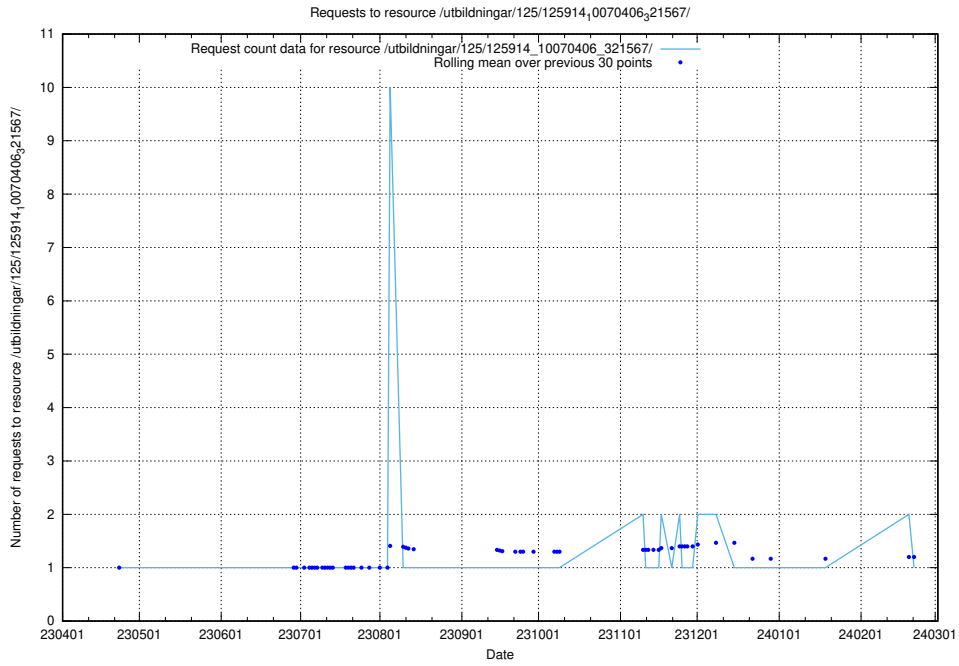

5.6311 Usage of /utbildningar/125/125914_10070406_321567/

Here, we count the number of requests to resource /utbildningar/125/125914_10070406_321567/.