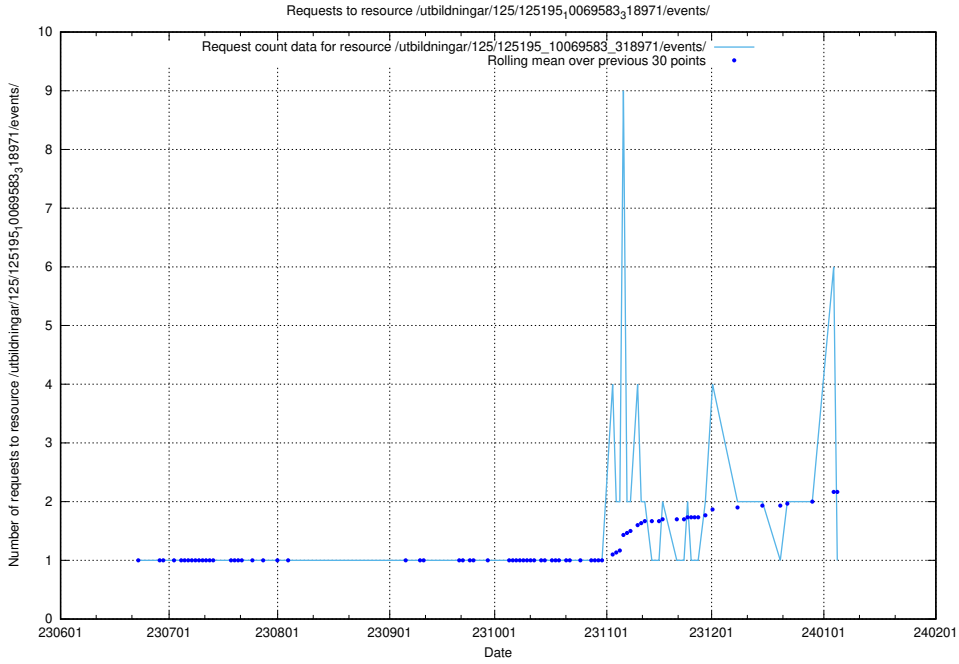

5.6013 Usage of /utbildningar/125/125195_10069583_318971/events/

Here, we count the number of requests to resource /utbildningar/125/125195_10069583_318971/events/