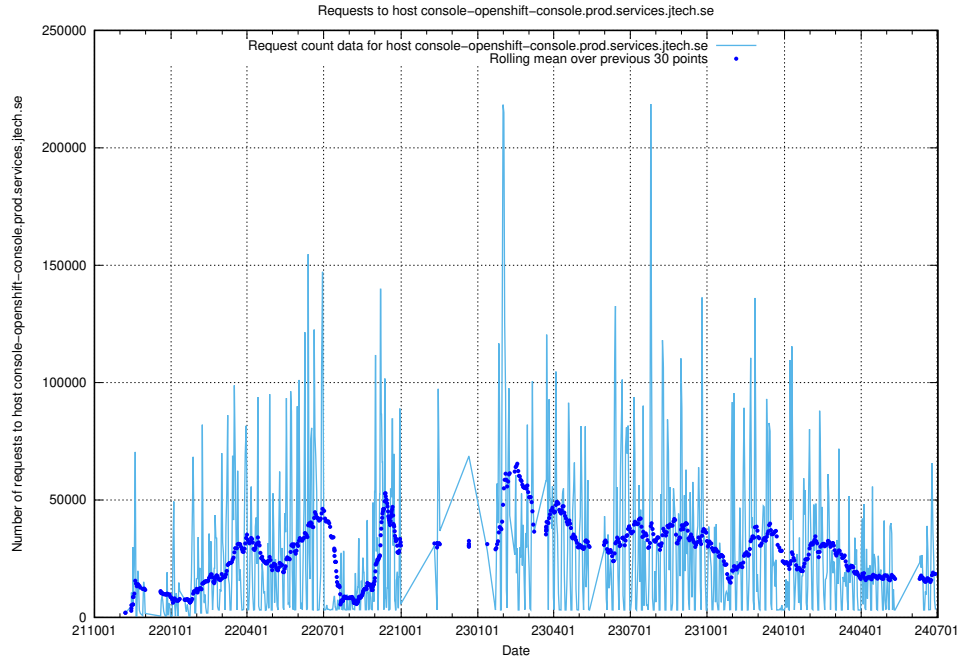

Here, we count the number of requests to host console-openshift-console.apps.standby.services.jtech.se.

7.13 Usage of console-openshift-console.prod.services.jtech.se

Here, we count the number of requests to host console-openshift-console.prod.services.jtech.se.