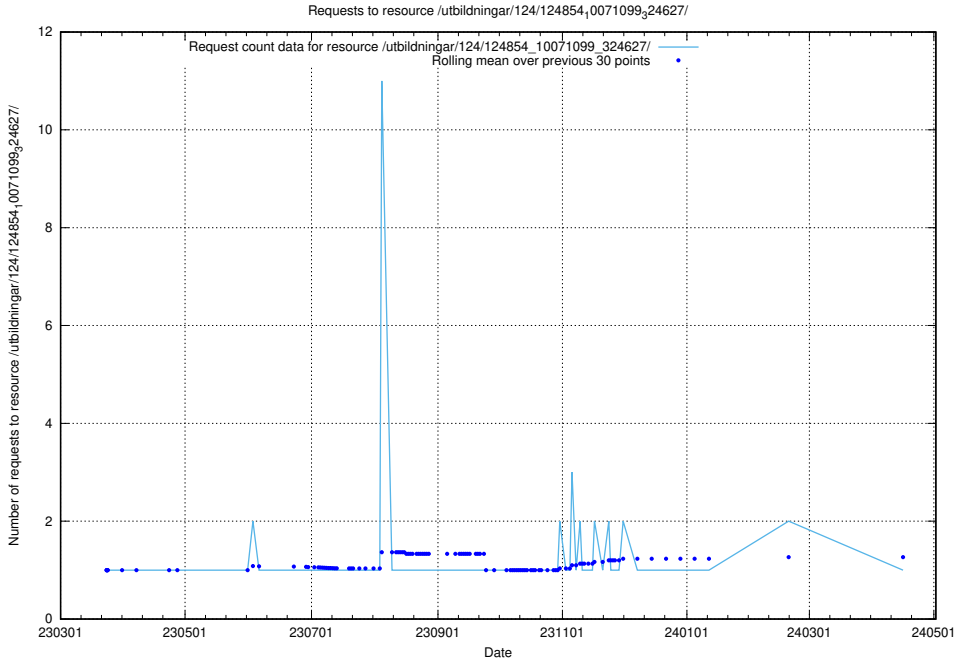

5.1209 Usage of /utbildningar/124/124854_10071099_324627/

Here, we count the number of requests to resource /utbildningar/124/124854_10071099_324627/.