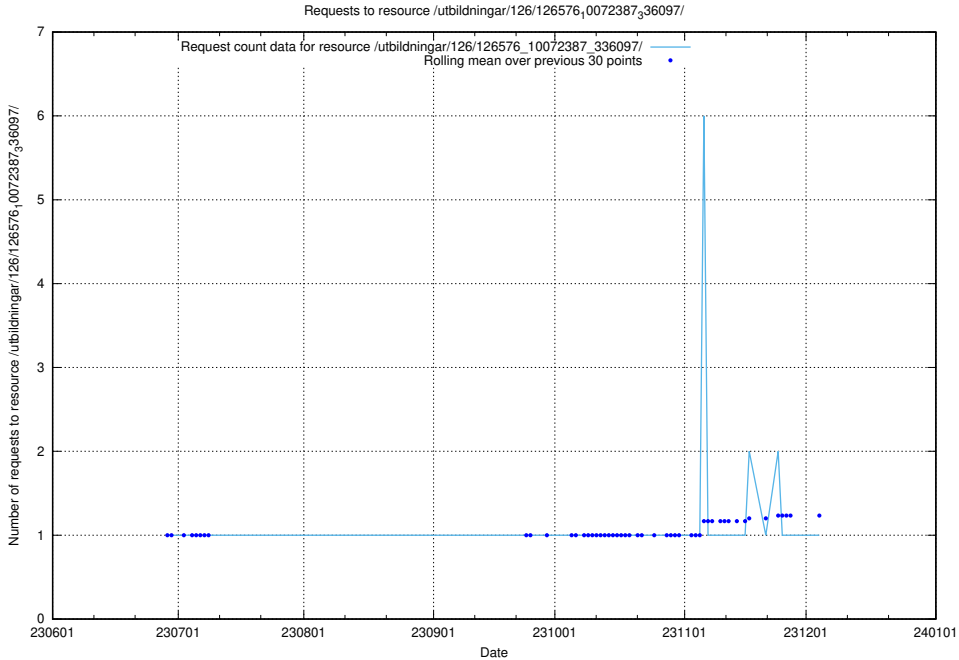

5.5739 Usage of /utbildningar/126/126576_10072387_336097/

Here, we count the number of requests to resource /utbildningar/126/126576_10072387_336097/.