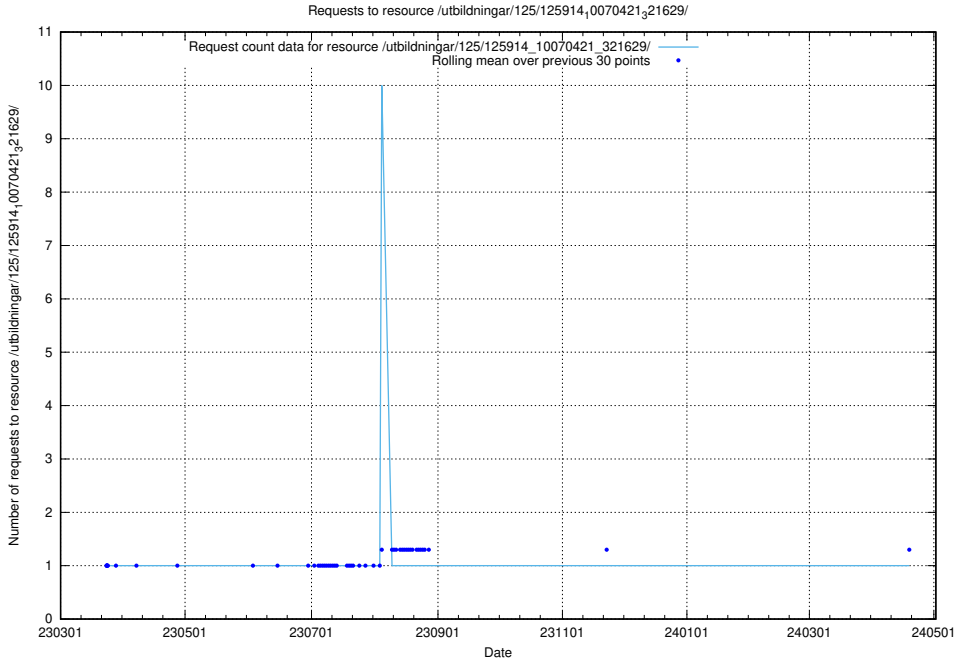

5.6711 Usage of /utbildningar/125/125914_10070421_321629/

Here, we count the number of requests to resource /utbildningar/125/125914_10070421_321629/.