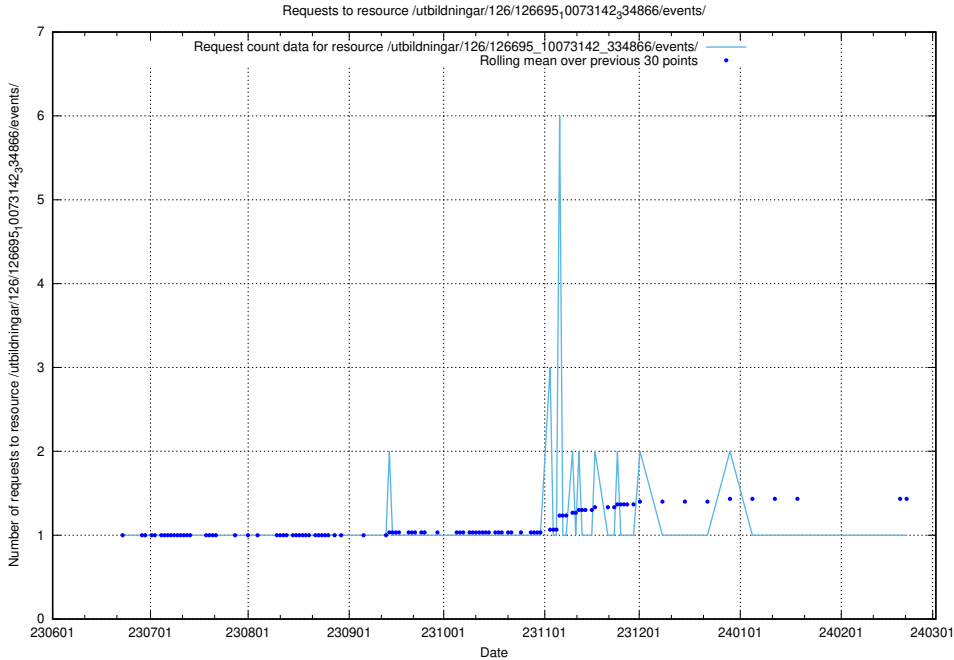

Here, we count the number of requests to resource /utbildningar/126/126695_10073143_334867/.

5.5915 Usage of /utbildningar/126/126695_10073142_334866/events/

Here, we count the number of requests to resource /utbildningar/126/126695_10073142_334866/events/