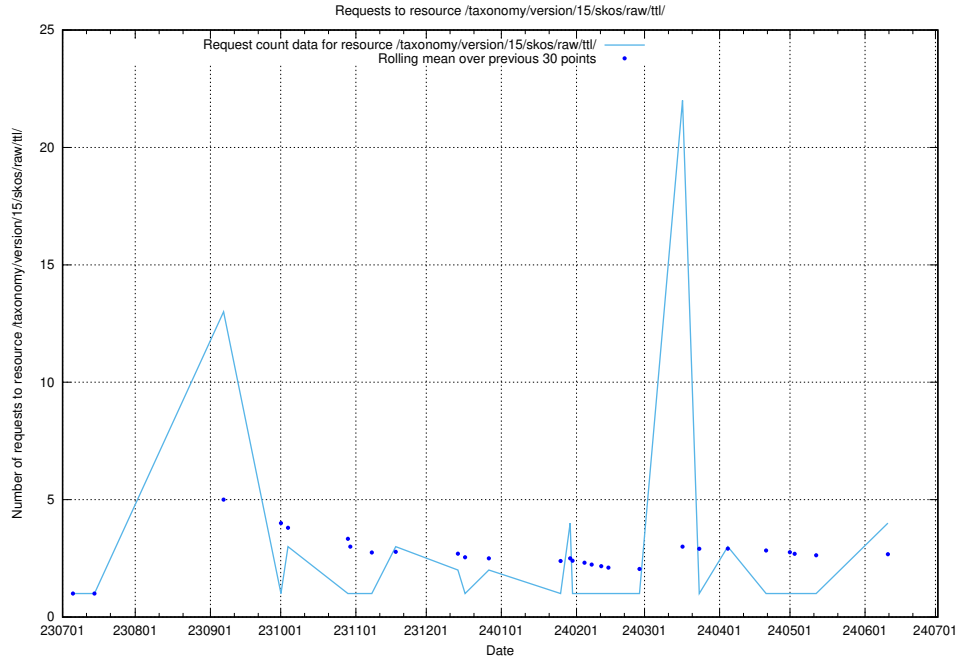

5.249 Usage of /taxonomy/version/15/skos/raw/ttl/

Here, we count the number of requests to resource /taxonomy/version/15/skos/raw/ttl/.