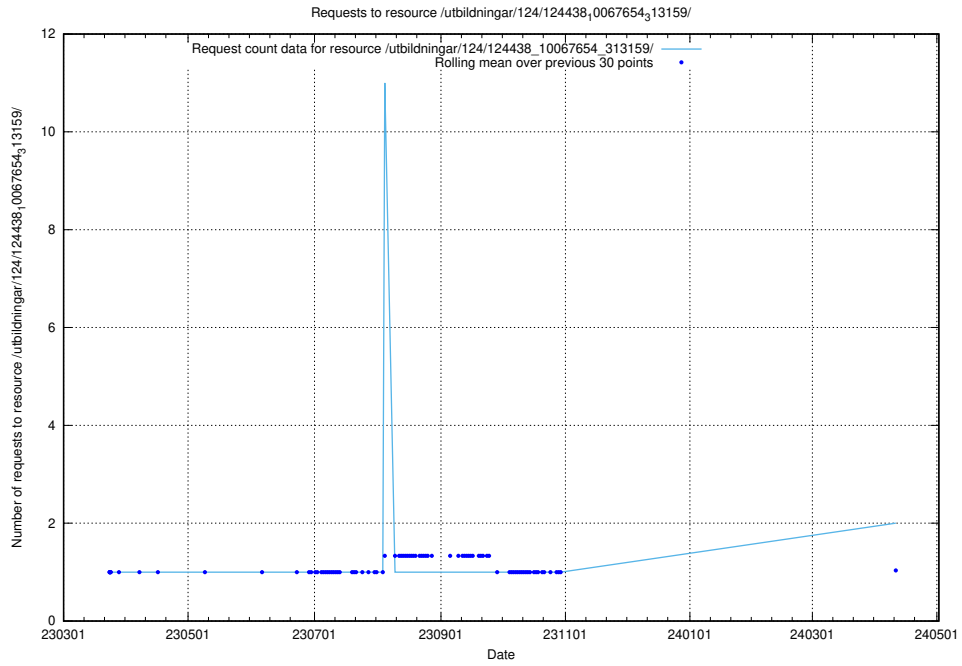

5.641 Usage of /utbildningar/124/124438_10067654_313159/

Here, we count the number of requests to resource /utbildningar/124/124438_10067654_313159/.