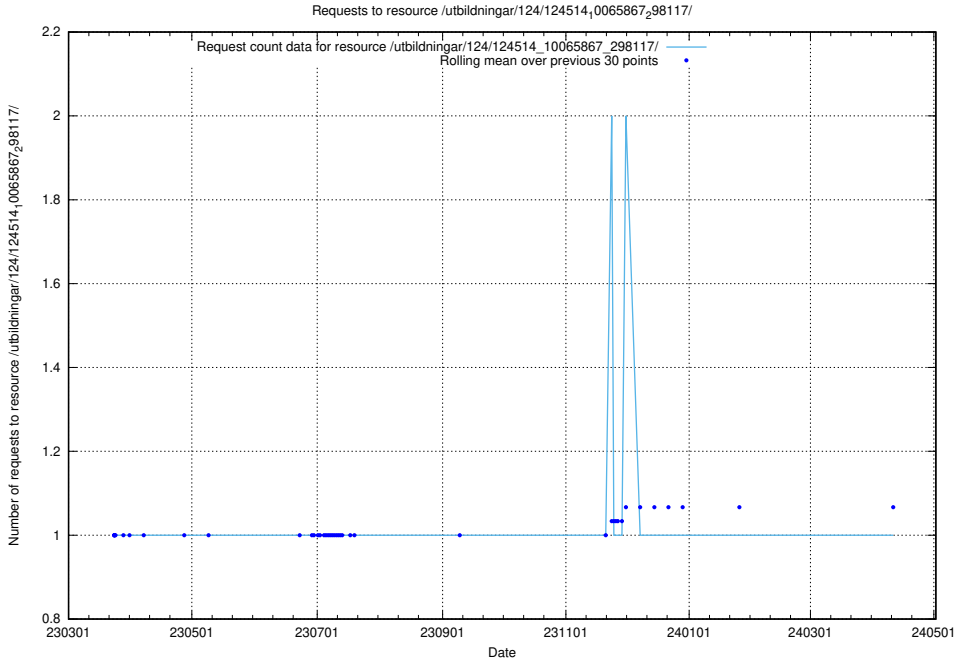

5.2274 Usage of /utbildningar/124/124514_10065867_298117/

Here, we count the number of requests to resource /utbildningar/124/124514_10065867_298117/.