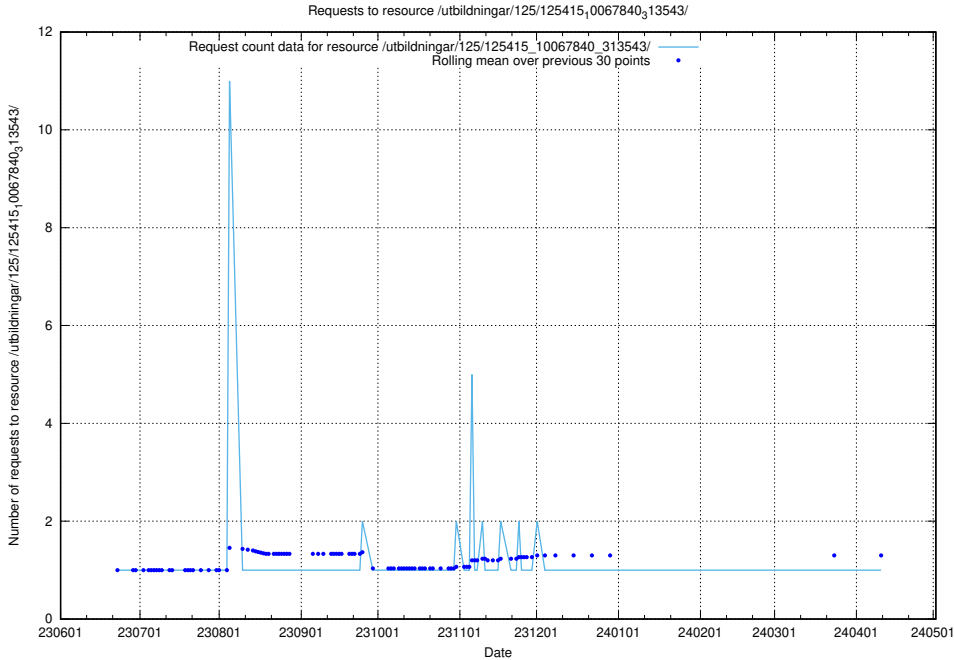

5.6008 Usage of /utbildningar/125/125415_10067840_313543/

Here, we count the number of requests to resource /utbildningar/125/125415_10067840_313543/.