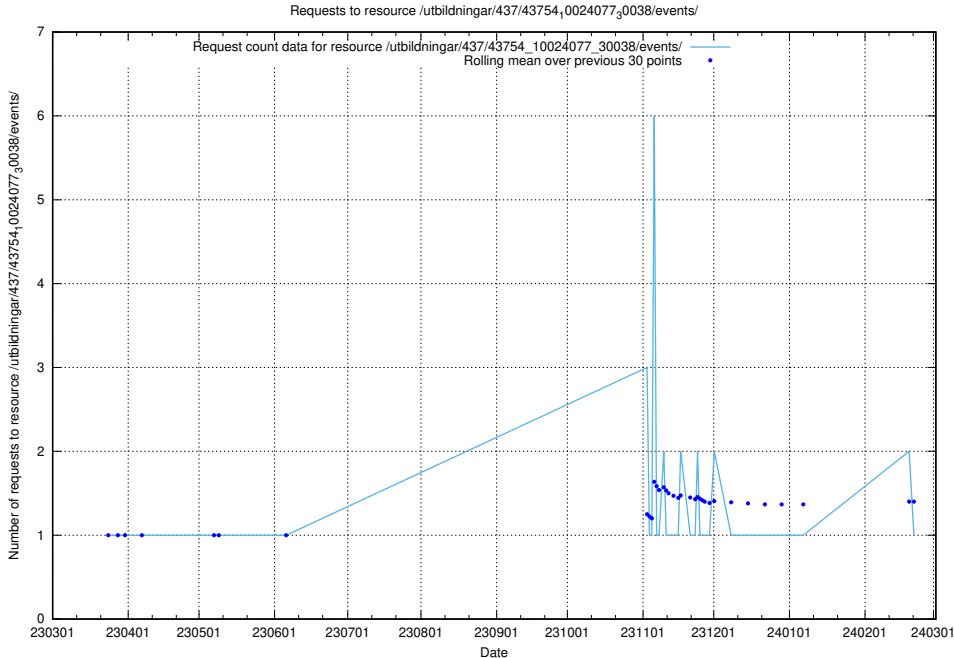

5.6459 Usage of /utbildningar/437/43754_10024077_30038/events/

Here, we count the number of requests to resource /utbildningar/437/43754_10024077_30038/events/.