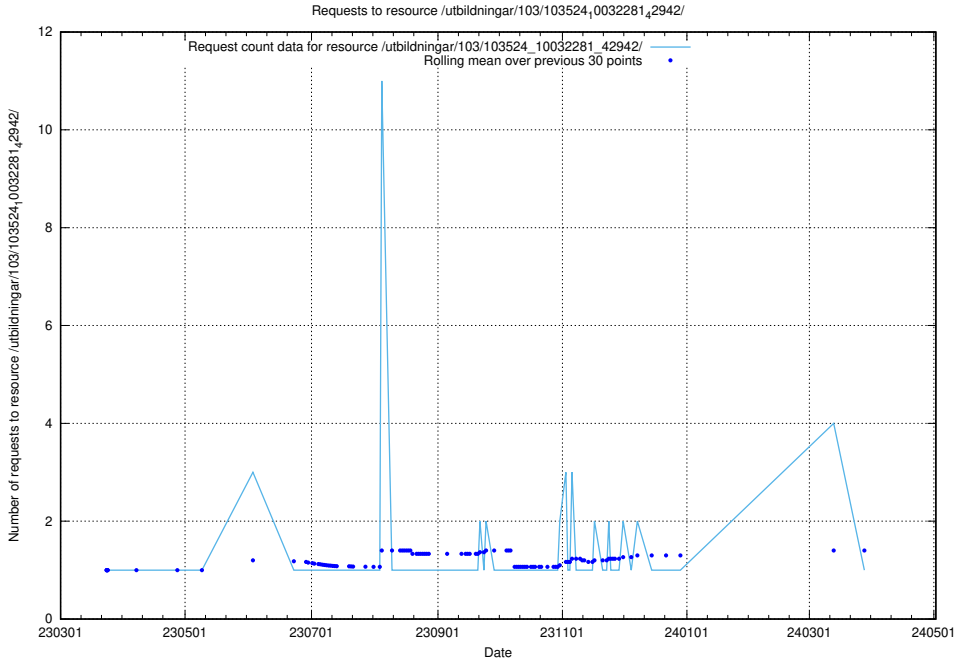

5.5744 Usage of /utbildningar/103/103524_10032281_42942/

Here, we count the number of requests to resource /utbildningar/103/103524_10032281_42942/.