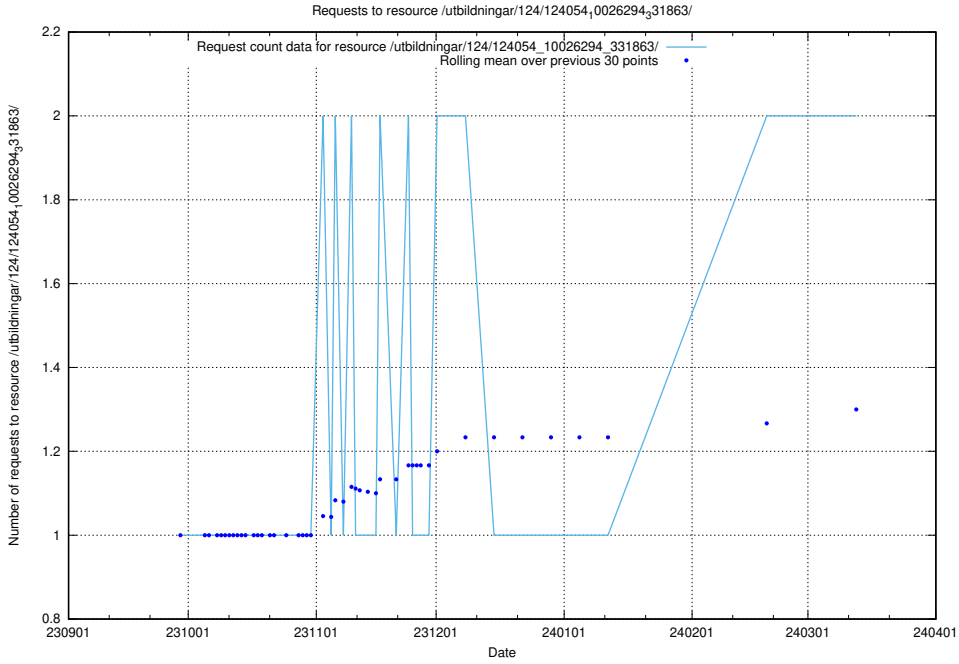

5.707 Usage of /utbildningar/124/124054_10026294_331863/

Here, we count the number of requests to resource /utbildningar/124/124054_10026294_331863/.