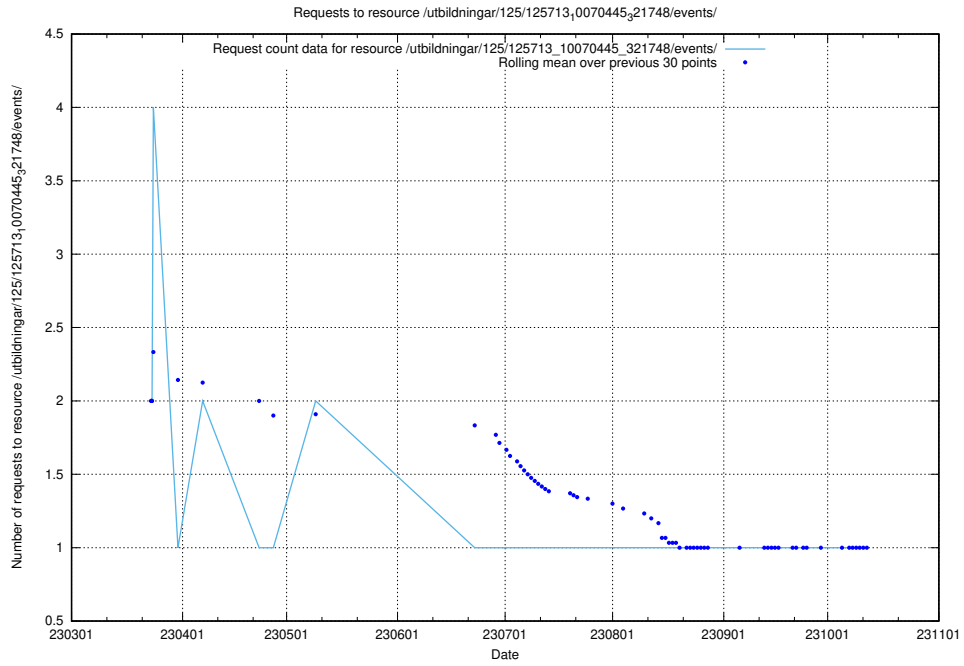

5.6549 Usage of /utbildningar/125/125713_10070445_321748/events/

Here, we count the number of requests to resource /utbildningar/125/125713_10070445_321748/events/