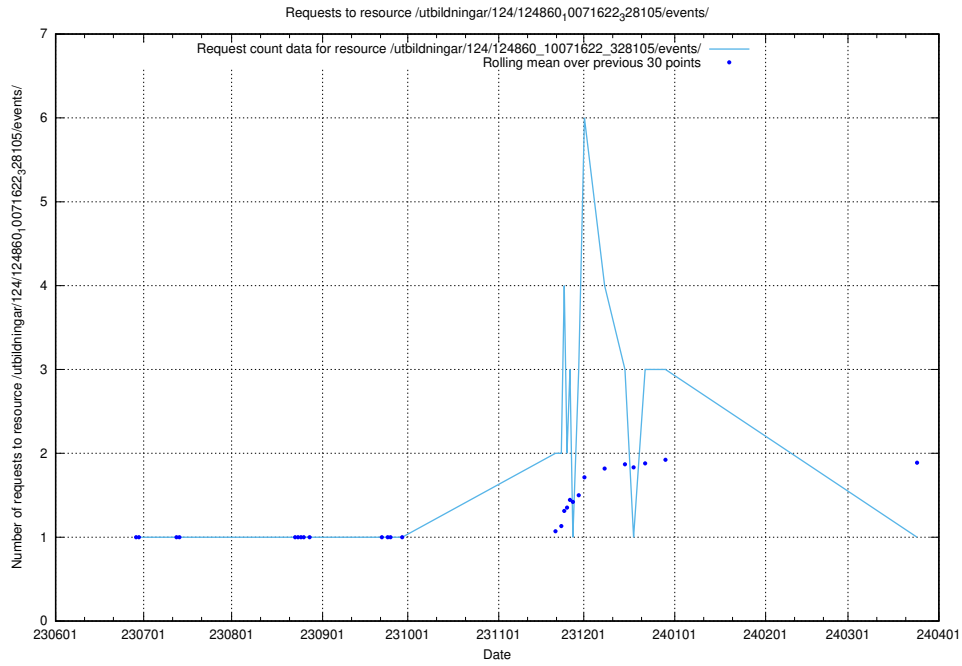

5.5771 Usage of /utbildningar/124/124860_10071622_328105/events/

Here, we count the number of requests to resource /utbildningar/124/124860_10071622_328105/events/