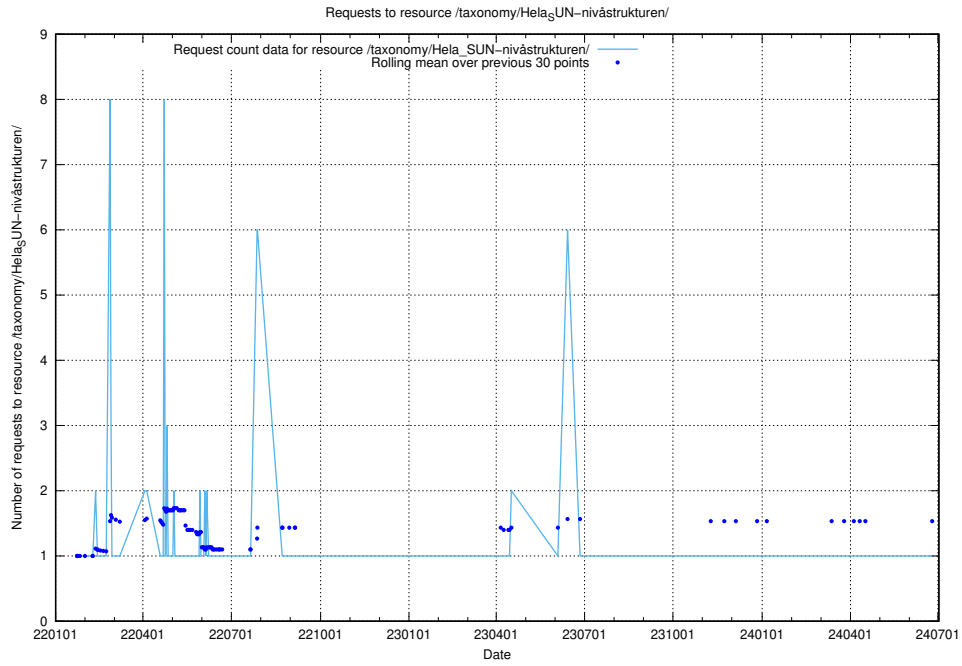

5.4595 Usage of /taxonomy/Hela_SUN-nivåstrukturen/

Here, we count the number of requests to resource /taxonomy/Hela_SUN-nivåstrukturen/.