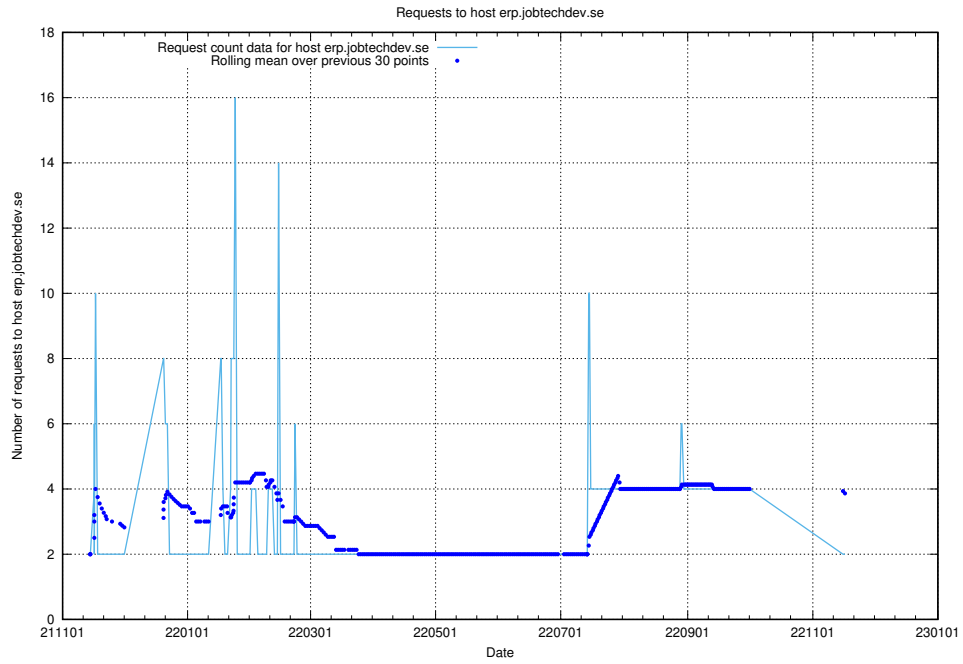

7.269 Usage of erp.jobtechdev.se

Here, we count the number of requests to host erp.jobtechdev.se.