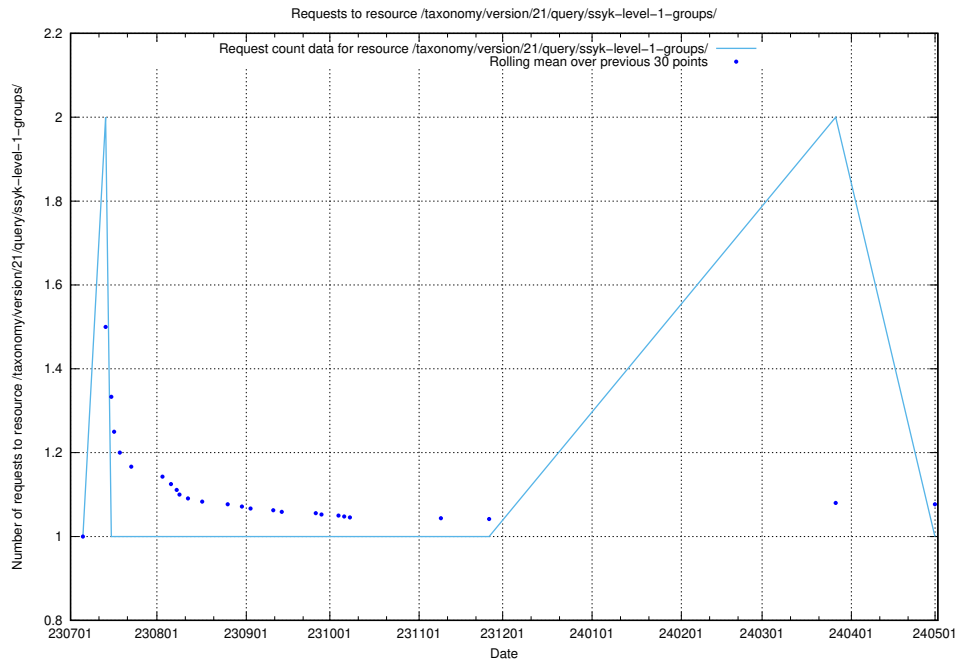

5.5622 Usage of /taxonomy/version/21/query/ssyk-level-1-groups/

Here, we count the number of requests to resource /taxonomy/version/21/query/ssyk-level-1-groups/.