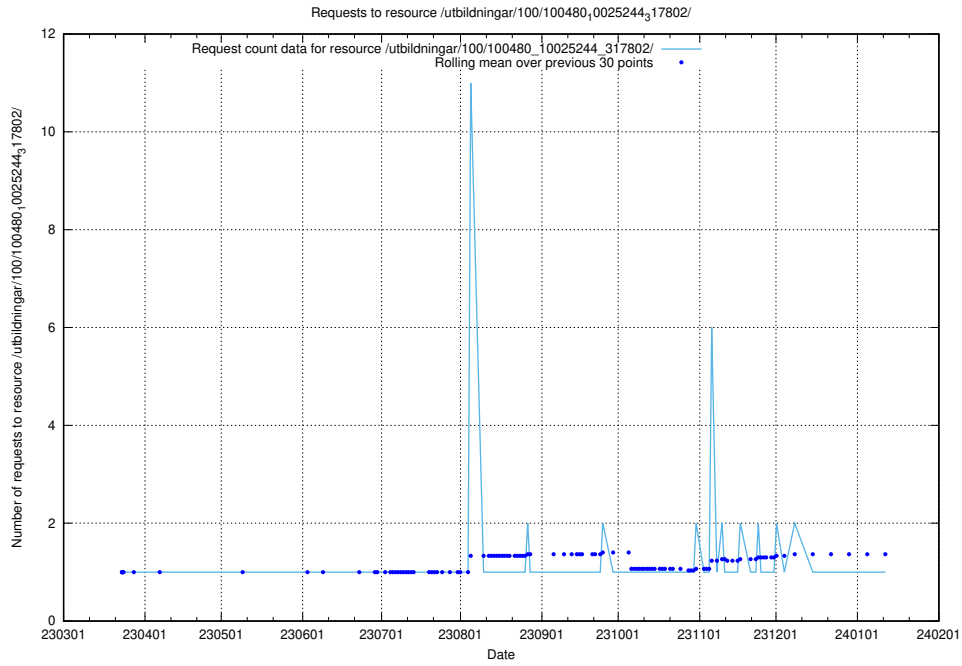

5.5998 Usage of /utbildningar/100/100480_10025244_317802/

Here, we count the number of requests to resource /utbildningar/100/100480_10025244_317802/.