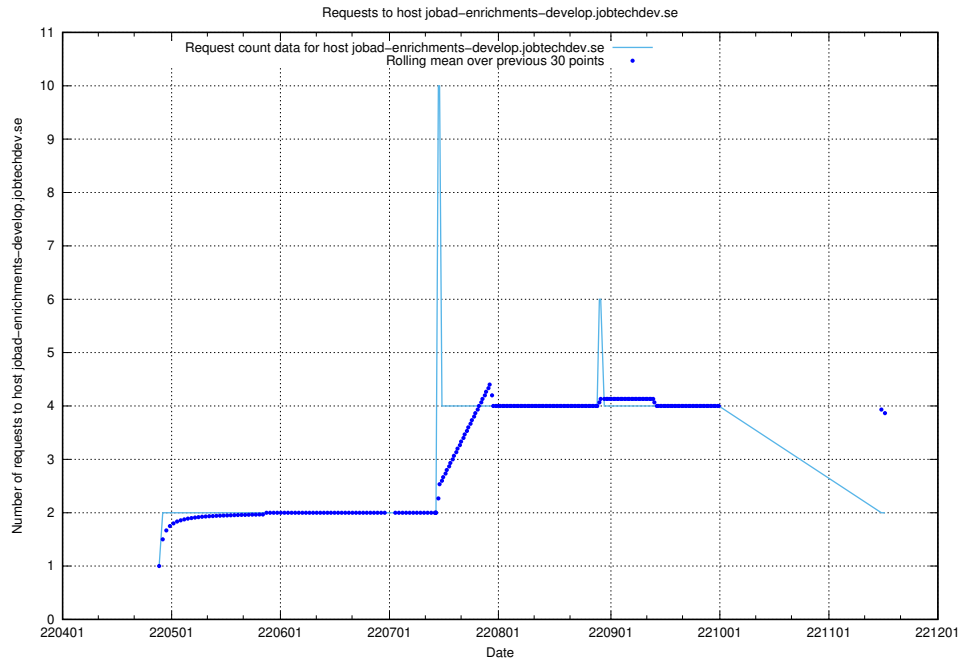

7.448 Usage of jobad-enrichments-develop.jobtechdev.se

Here, we count the number of requests to host jobad-enrichments-develop.jobtechdev.se.