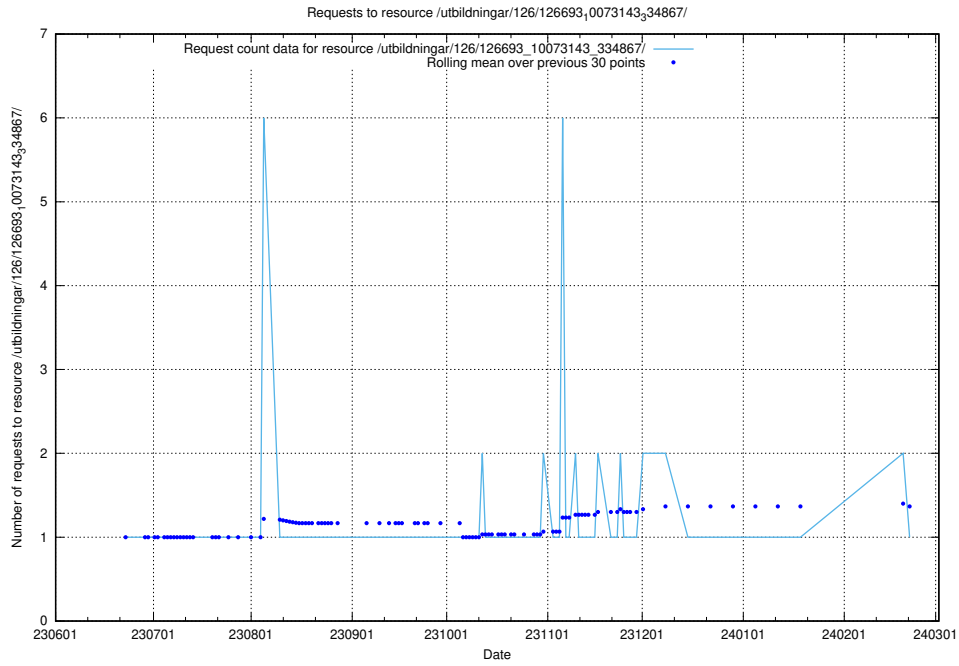

5.5928 Usage of /utbildningar/126/126693_10073143_334867/

Here, we count the number of requests to resource /utbildningar/126/126693_10073143_334867/.