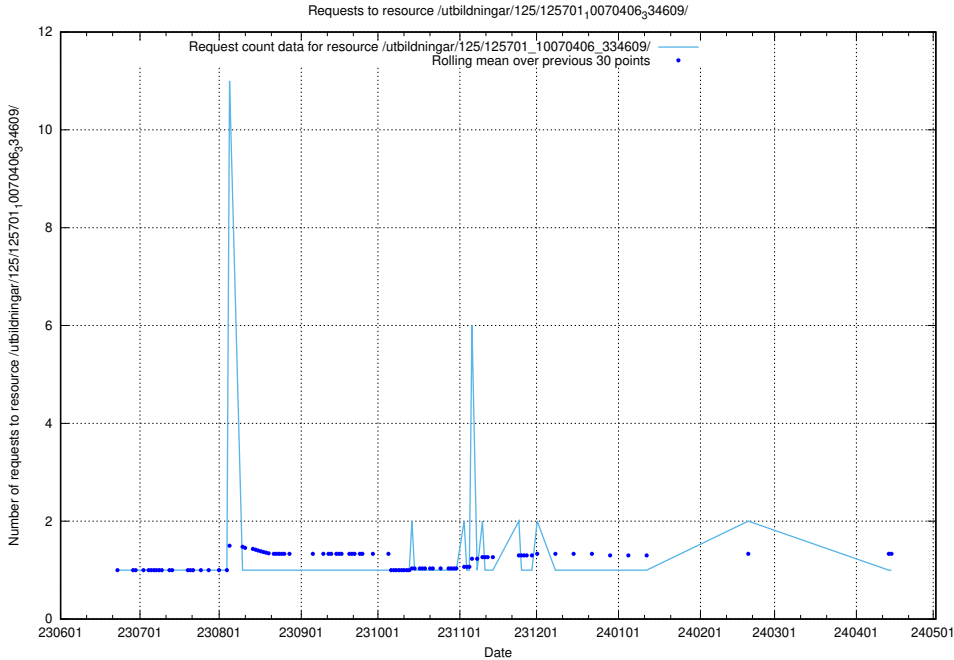

5.5989 Usage of /utbildningar/125/125701_10070406_334609/

Here, we count the number of requests to resource /utbildningar/125/125701_10070406_334609/.

5.5990 Usage of /utbildningar/125/125700_10070460_321835/events/