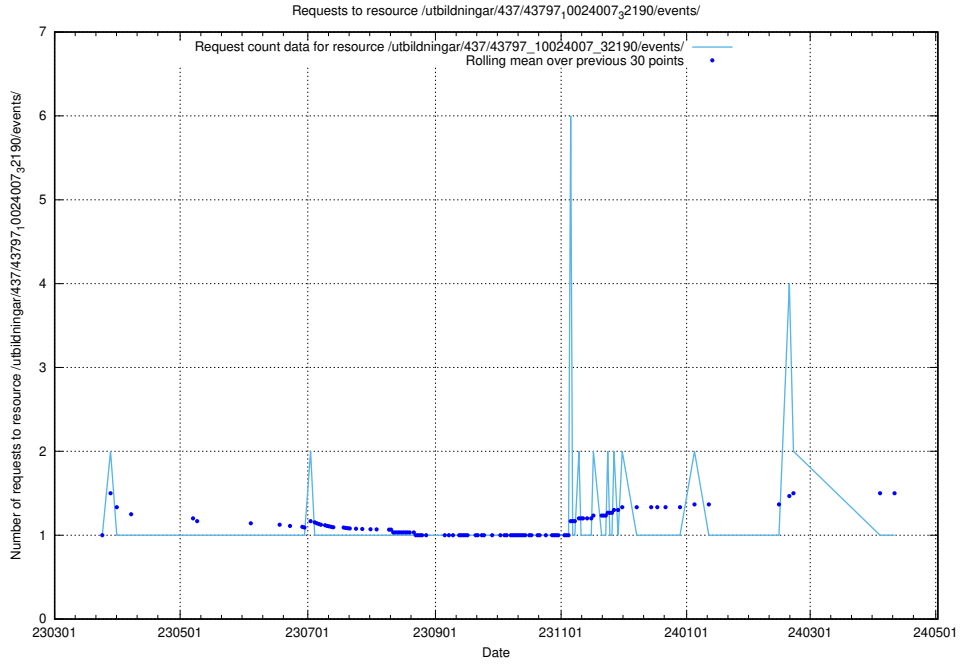

5.6443 Usage of /utbildningar/437/43797_10024007_32190/events/

Here, we count the number of requests to resource /utbildningar/437/43797_10024007_32190/events/.