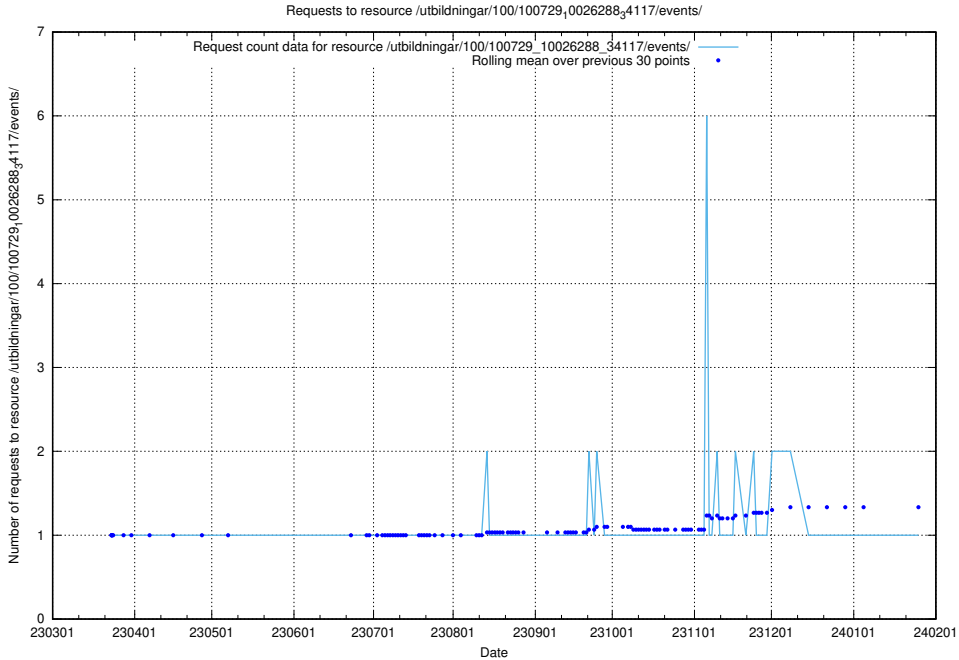

5.5959 Usage of /utbildningar/100/100729_10026288_34117/events/

Here, we count the number of requests to resource /utbildningar/100/100729_10026288_34117/events/.