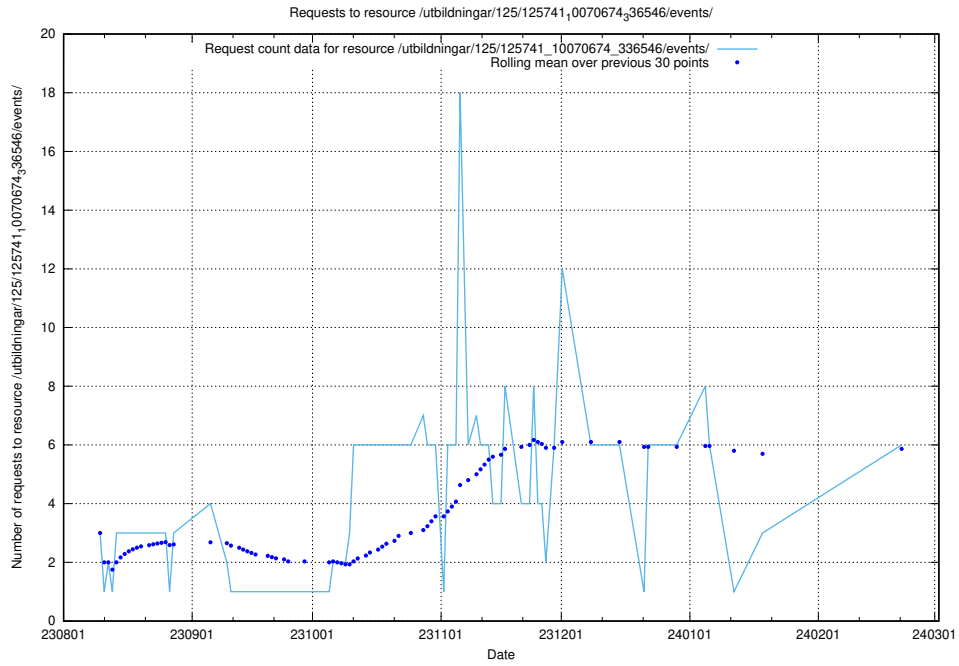

5.103 Usage of /utbildningar/125/125741_10070674_336546/events/

Here, we count the number of requests to resource /utbildningar/125/125741_10070674_336546/events/