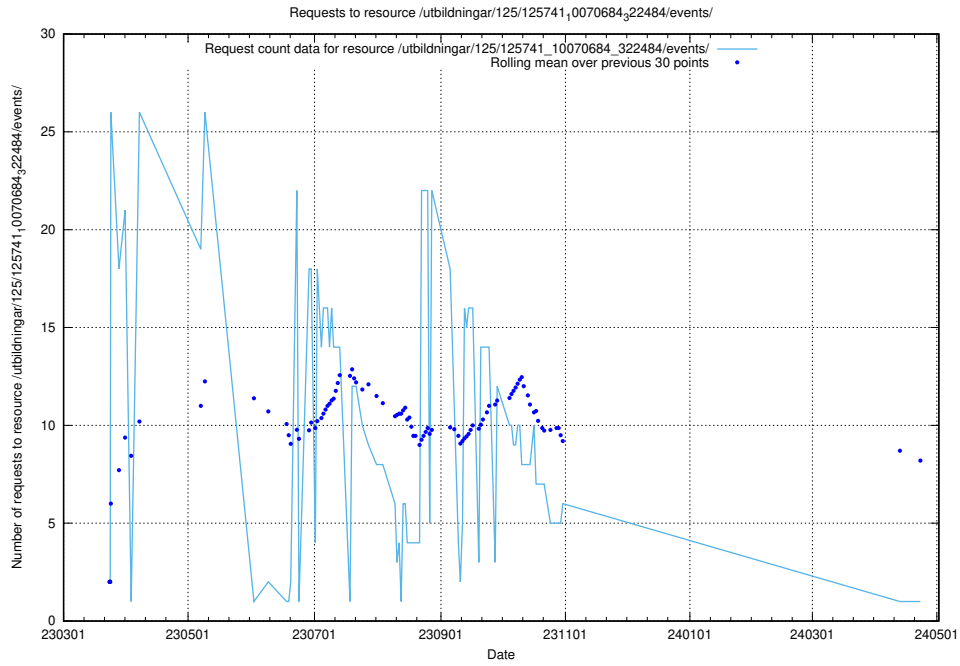

5.6542 Usage of /utbildningar/125/125741_10070684_322484/events/

Here, we count the number of requests to resource /utbildningar/125/125741_10070684_322484/events/