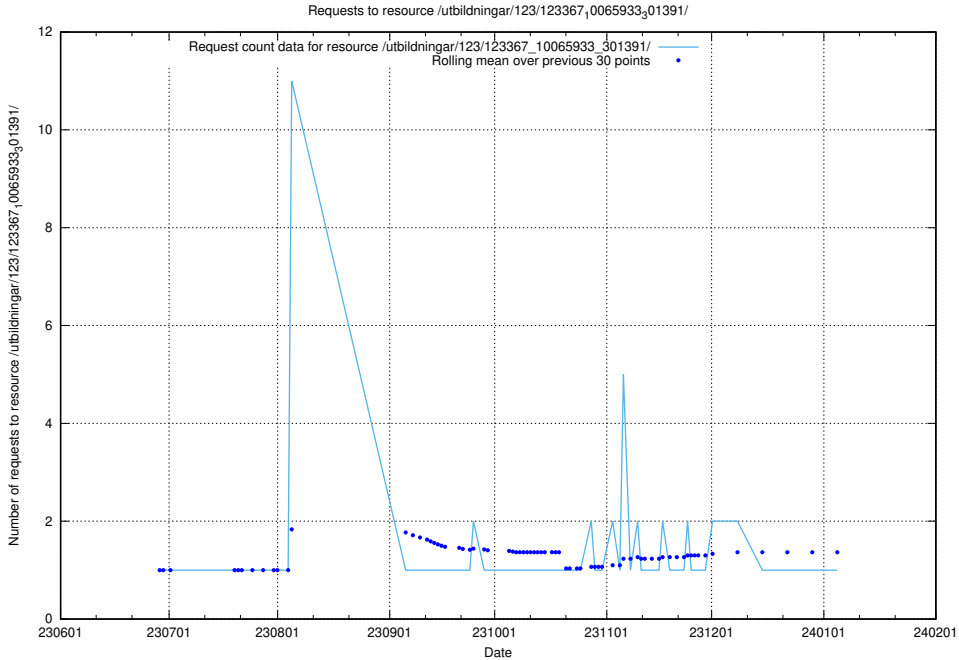

5.5816 Usage of /utbildningar/123/123367_10065933_301391/

Here, we count the number of requests to resource /utbildningar/123/123367_10065933_301391/.