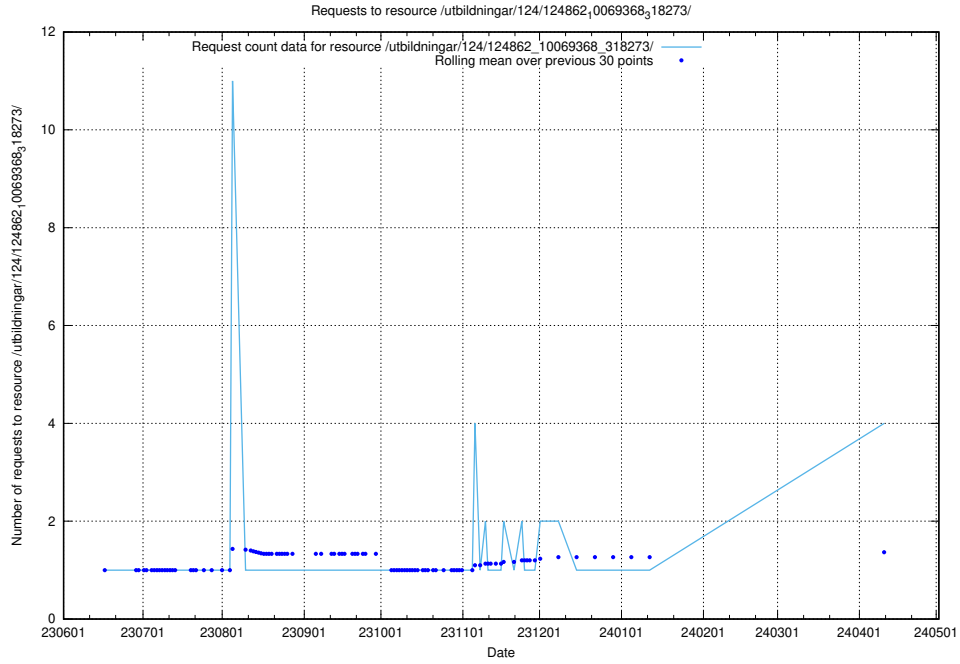

5.259 Usage of /utbildningar/124/124862_10069368_318273/

Here, we count the number of requests to resource /utbildningar/124/124862_10069368_318273/.