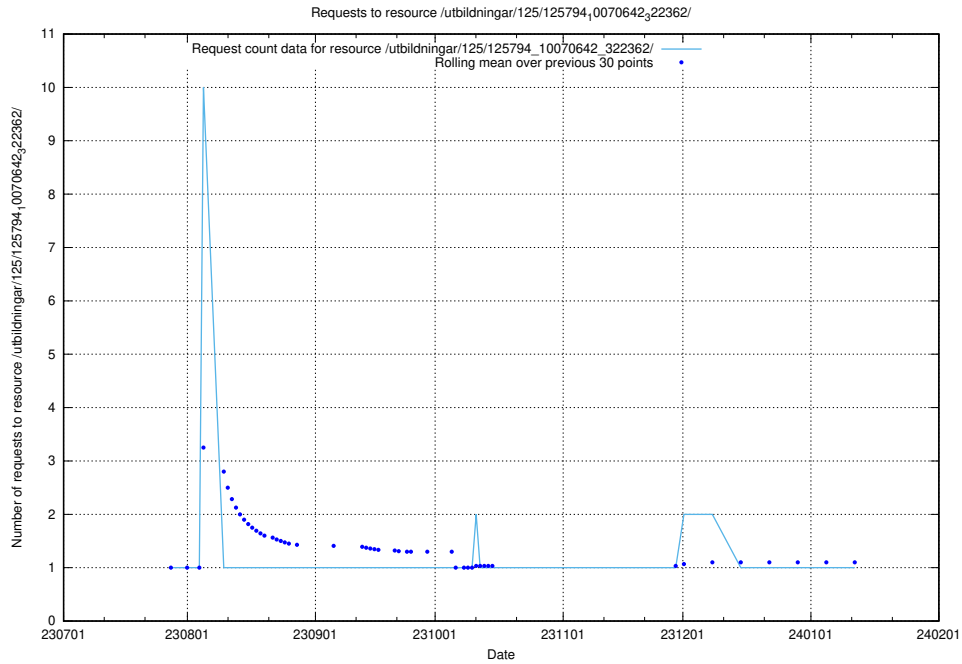

5.5187 Usage of /utbildningar/125/125794_10070642_322362/

Here, we count the number of requests to resource /utbildningar/125/125794_10070642_322362/.