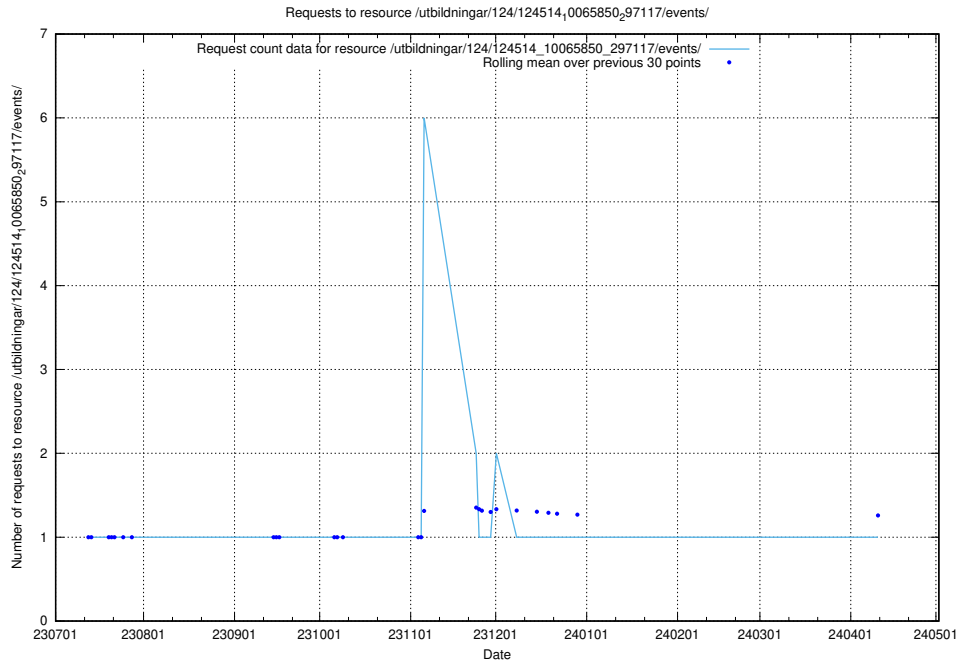

Here, we count the number of requests to resource /utbildningar/125/125914_10070423_321634/.

5.5393 Usage of /utbildningar/124/124514_10065850_297117/events/

Here, we count the number of requests to resource /utbildningar/124/124514_10065850_297117/events/