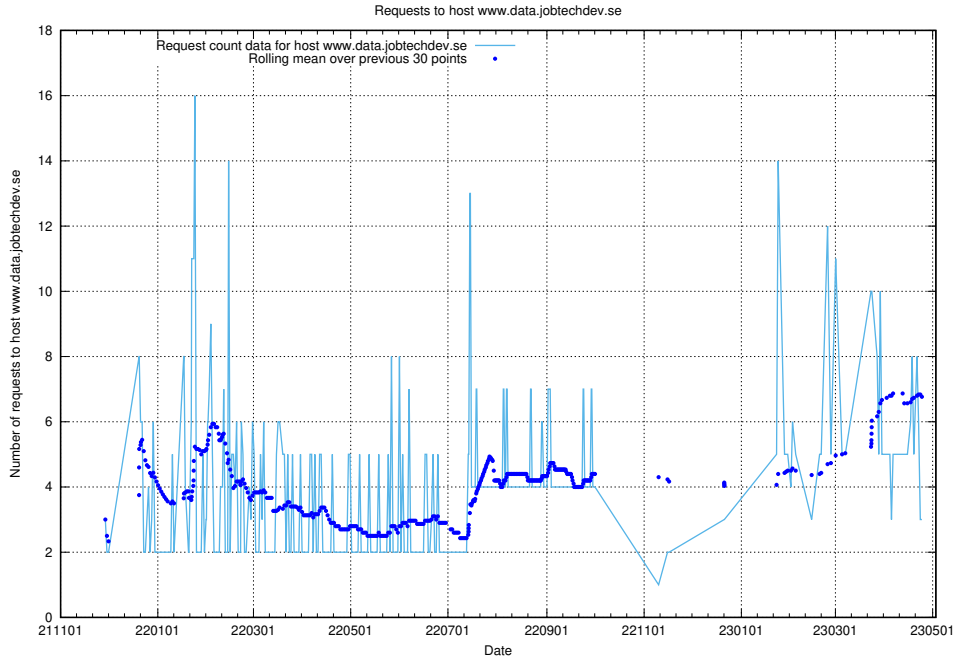

7.214 Usage of `www.data.jobtechdev.se`

Here, we count the number of requests to host `www.data.jobtechdev.se`.