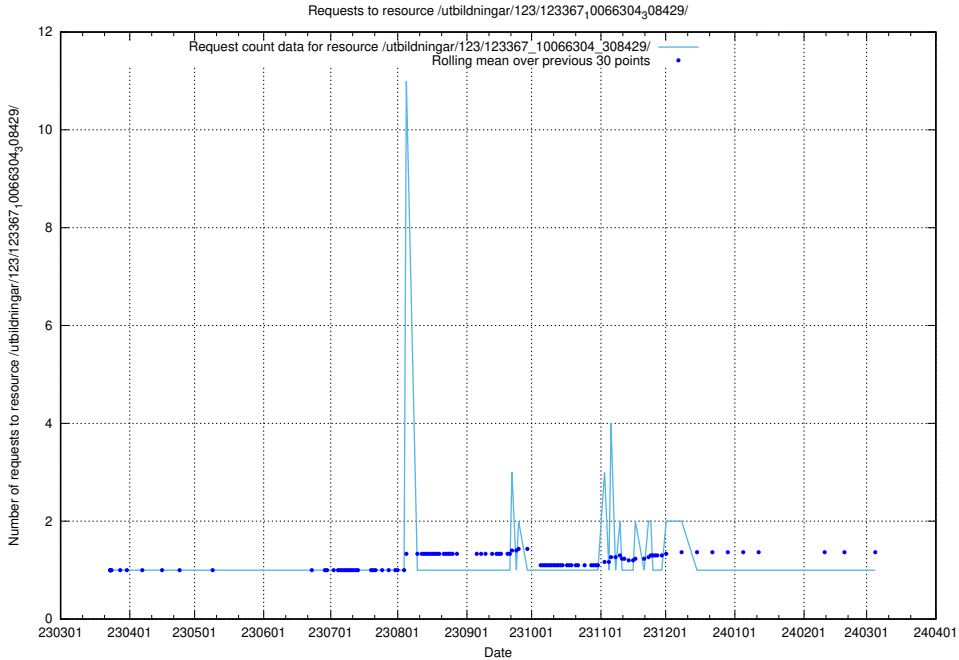

5.4822 Usage of /utbildningar/123/123367_10066304_308429/

Here, we count the number of requests to resource /utbildningar/123/123367_10066304_308429/.