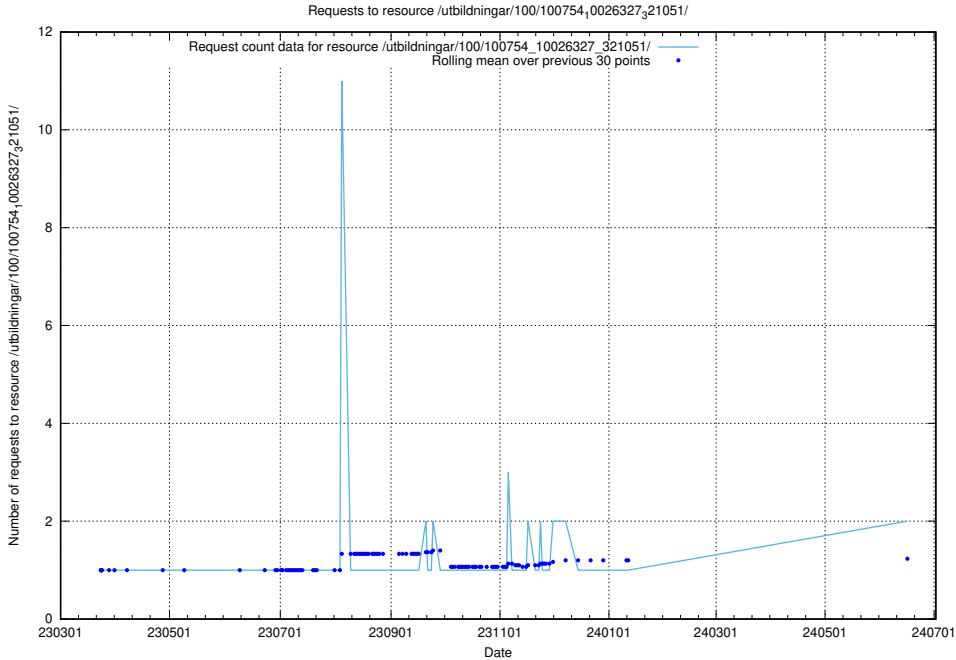

5.817 Usage of /utbildningar/100/100754_10026327_321051/

Here, we count the number of requests to resource /utbildningar/100/100754_10026327_321051/.