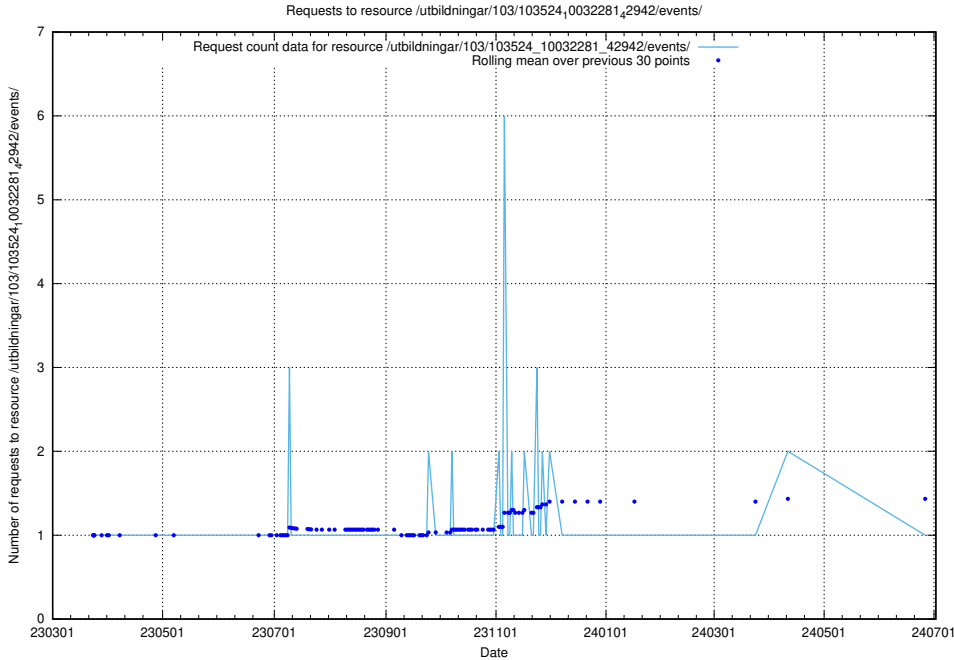

5.5732 Usage of /utbildningar/103/103524_10032281_42942/events/

Here, we count the number of requests to resource /utbildningar/103/103524_10032281_42942/events/.