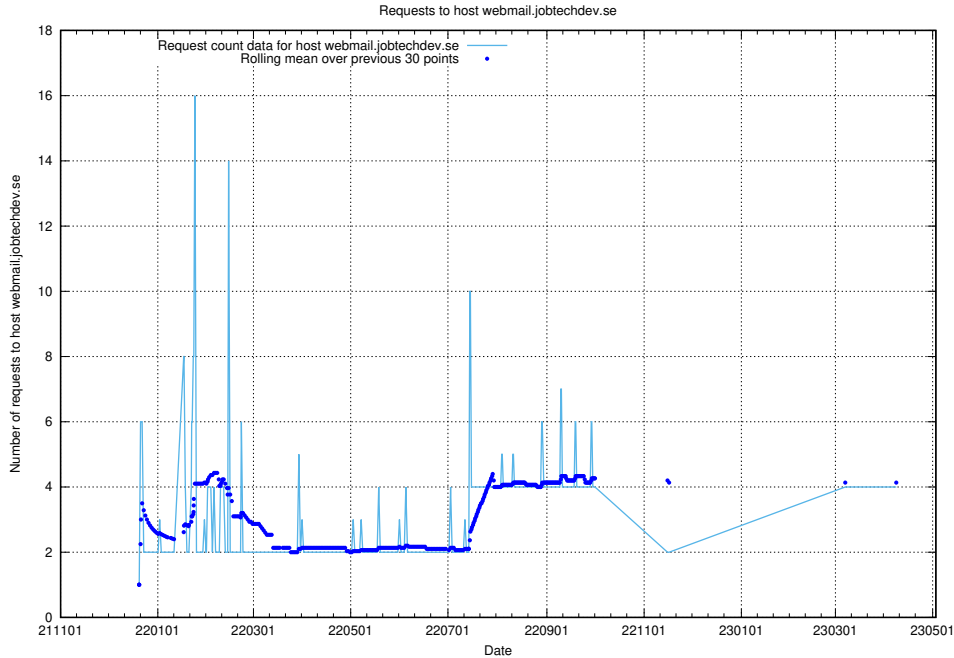

7.138 Usage of webmail.jobtechdev.se

Here, we count the number of requests to host webmail.jobtechdev.se.