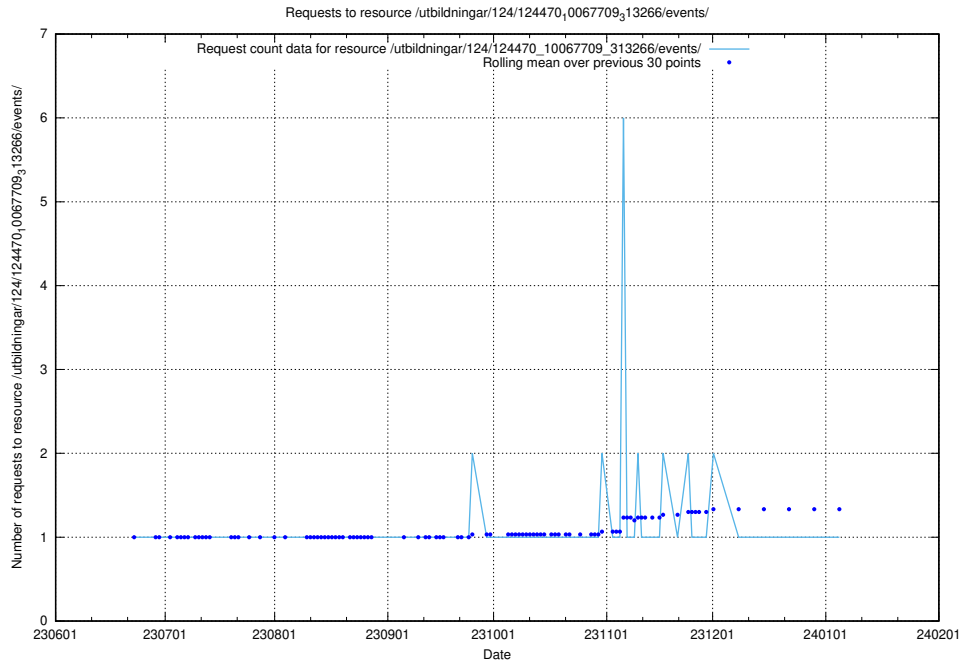

Here, we count the number of requests to resource /utbildningar/124/124472_10067554_312977/.

5.6086 Usage of /utbildningar/124/124470_10067709_313266/events/

Here, we count the number of requests to resource /utbildningar/124/124470_10067709_313266/events/