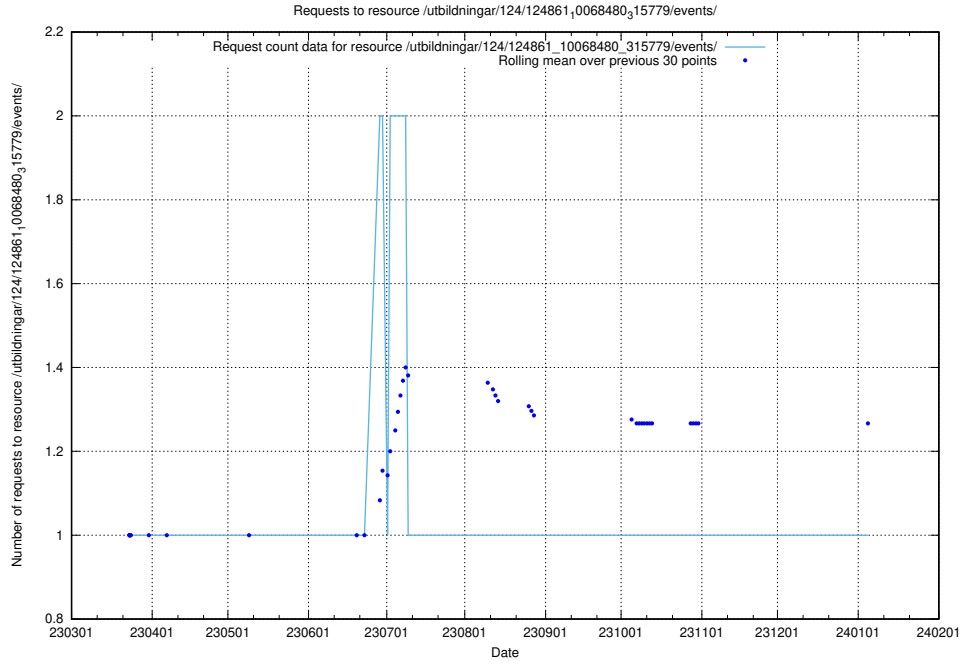

Here, we count the number of requests to resource /utbildningar/124/124861_10069368_318273/.

5.1173 Usage of /utbildningar/124/124861_10068480_315779/events/

Here, we count the number of requests to resource /utbildningar/124/124861_10068480_315779/events/