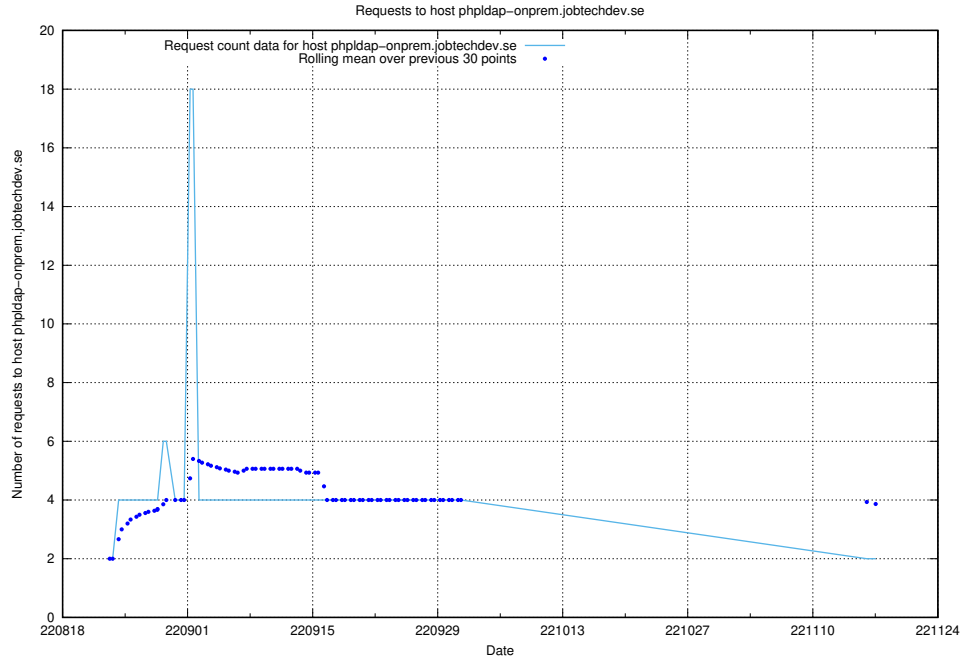

7.343 Usage of phpldap-onprem.jobtechdev.se

Here, we count the number of requests to host phpldap-onprem.jobtechdev.se.