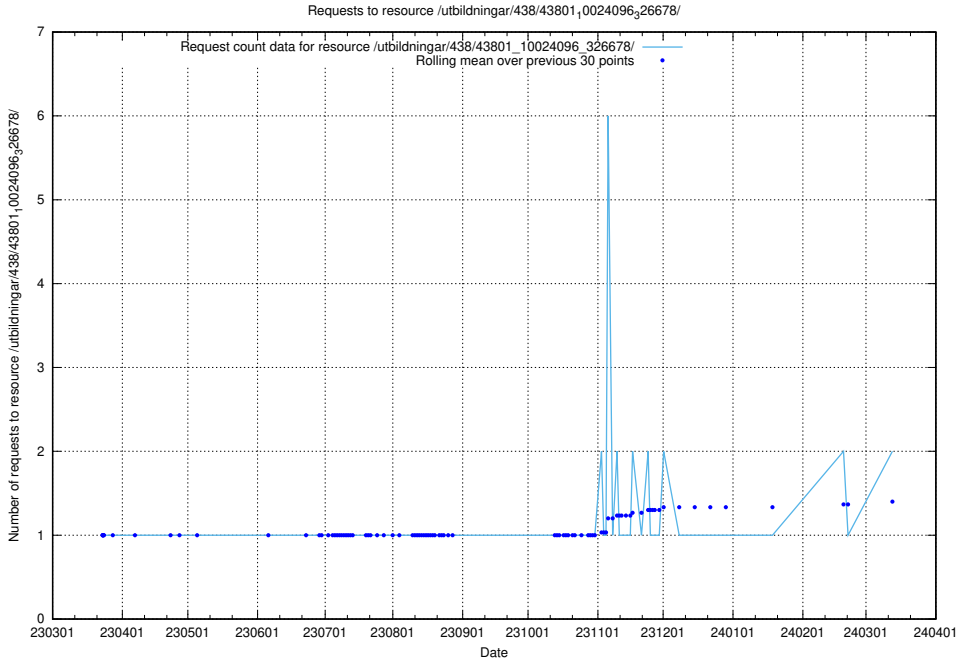

5.959 Usage of /utbildningar/438/43801_10024096_326678/

Here, we count the number of requests to resource /utbildningar/438/43801_10024096_326678/.