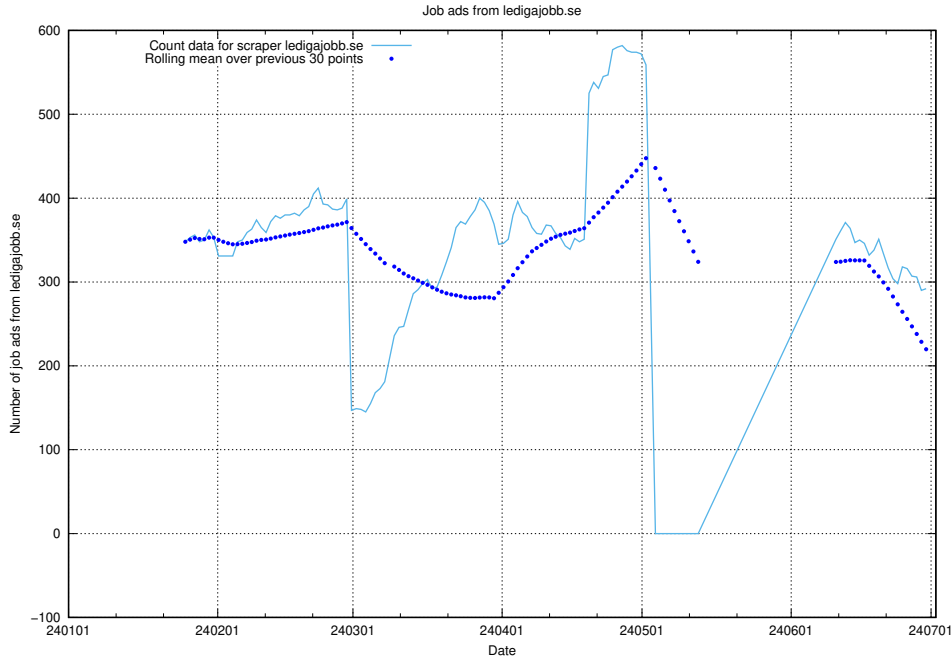

13.8 Number of ads by scraper ledigajobb.se

Here, we count the number of job ads scraped from ledigajobb.se.

13.9 Number of ads by scraper jobbdirekt.se

Here, we count the number of job ads scraped from jobbdirekt.se.