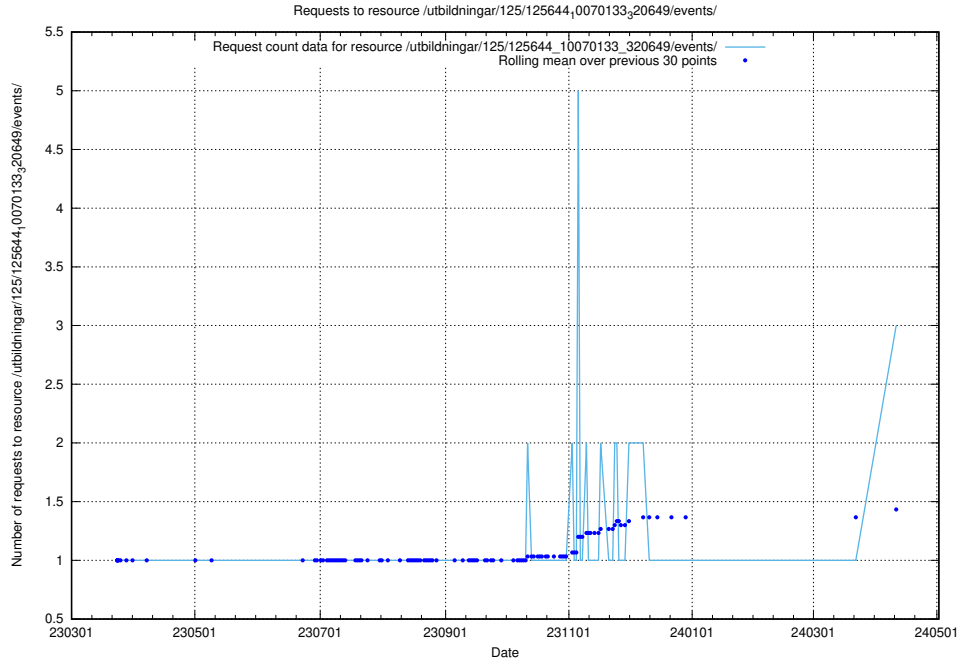

5.277 Usage of /utbildningar/125/125644_10070133_320649/events/

Here, we count the number of requests to resource /utbildningar/125/125644_10070133_320649/events/