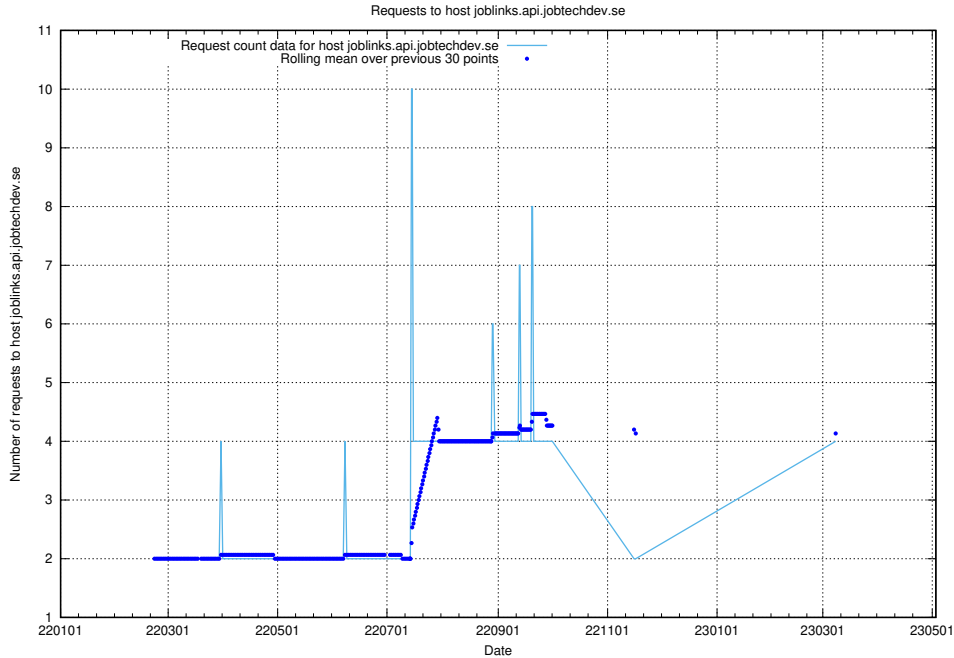

7.161 Usage of `joblinks.api.jobtechdev.se`

Here, we count the number of requests to host `joblinks.api.jobtechdev.se`.