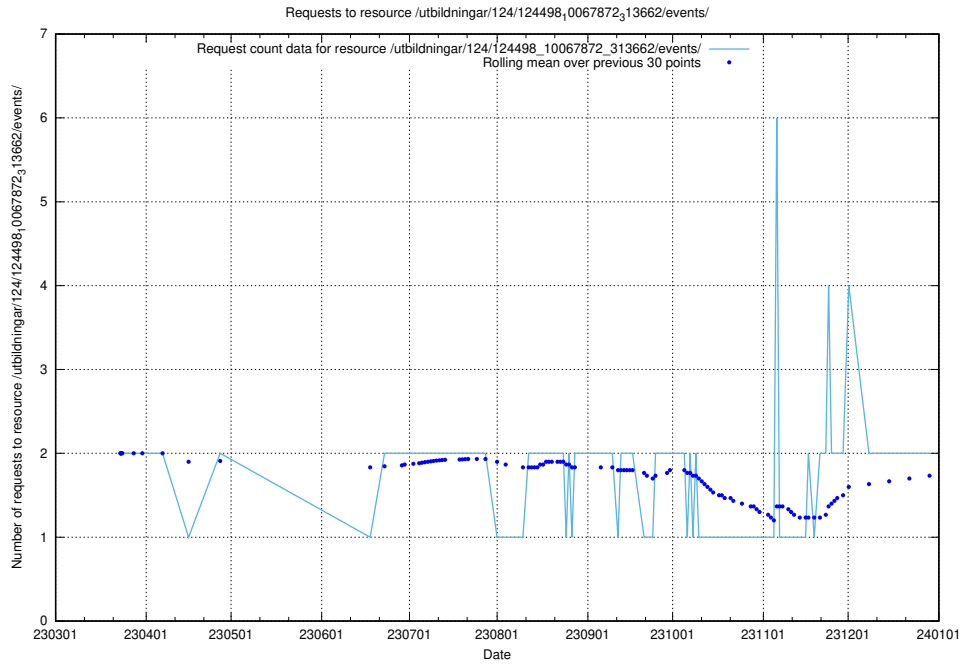

5.955 Usage of /utbildningar/124/124498_10067872_313662/events/

Here, we count the number of requests to resource /utbildningar/124/124498_10067872_313662/events/