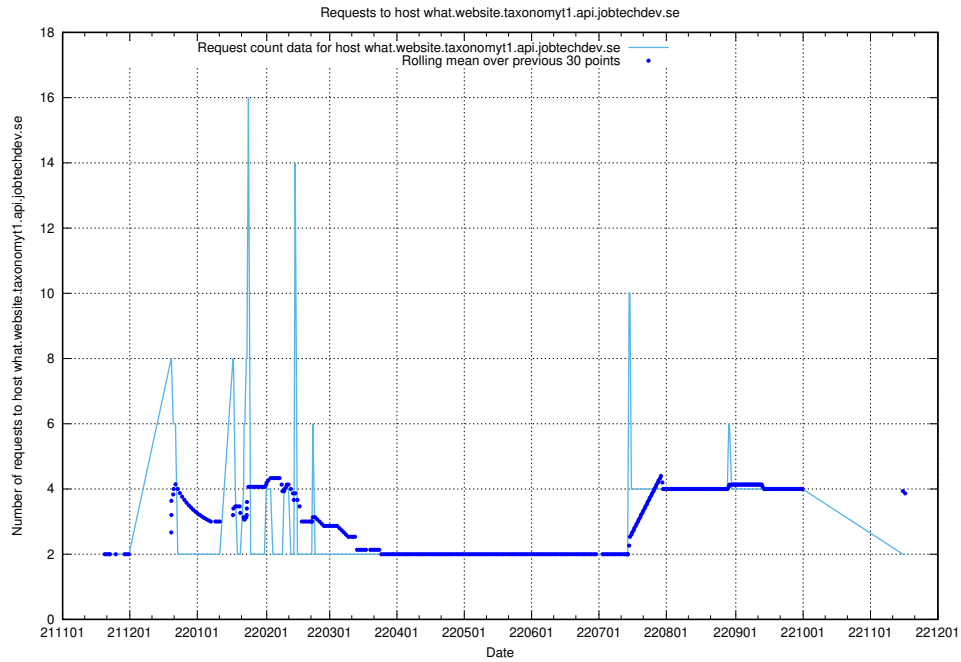

7.457 Usage of what.website.taxonomy1.api.jobtechdev.se

Here, we count the number of requests to host what.website.taxonomy1.api.jobtechdev.se.