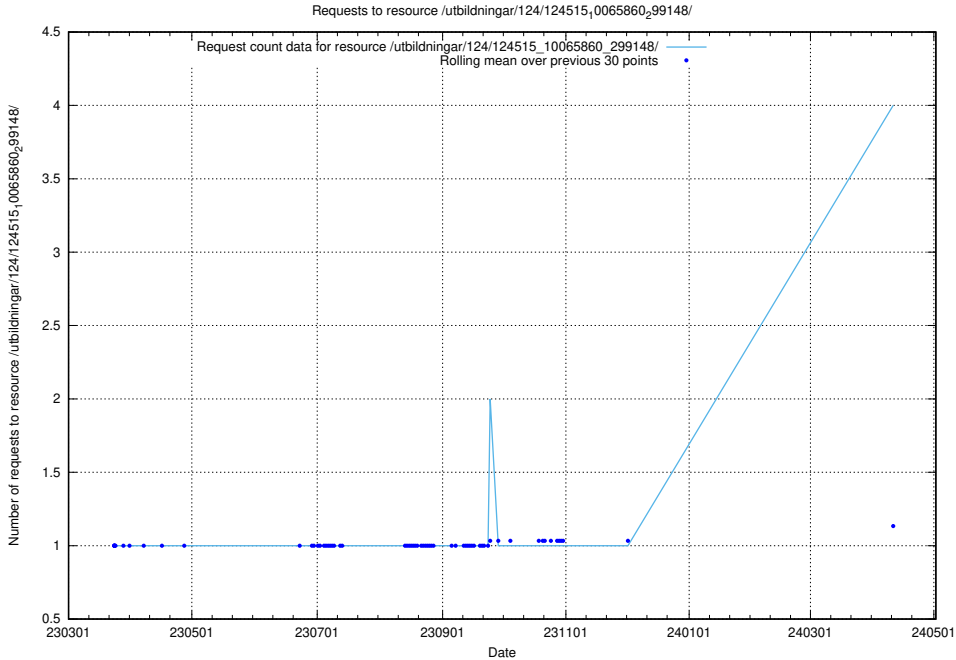

5.192 Usage of /utbildningar/124/124515_10065860_299148/

Here, we count the number of requests to resource /utbildningar/124/124515_10065860_299148/.