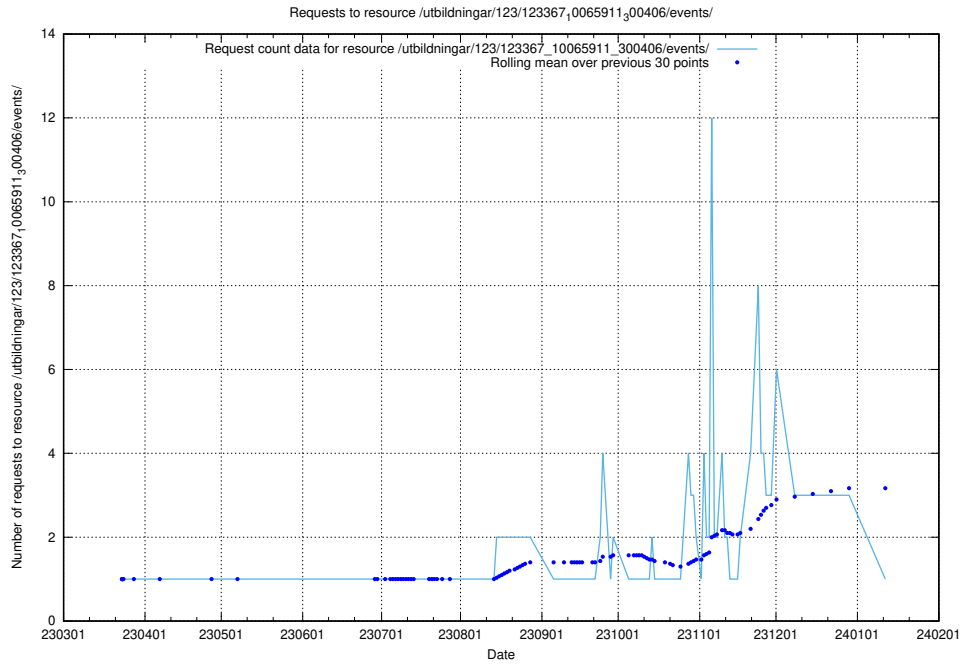

5.5000 Usage of /utbildningar/123/123367_10065911_300406/events/

Here, we count the number of requests to resource /utbildningar/123/123367_10065911_300406/events/

5.5001 Usage of /utbildningar/124/124500_10067840_313543/events/