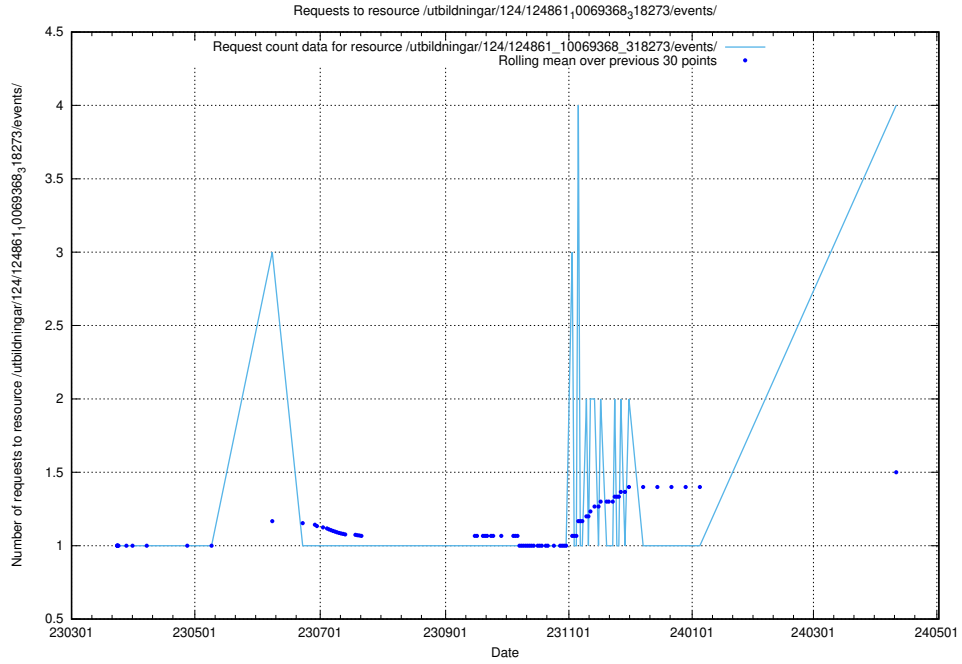

5.184 Usage of /utbildningar/124/124861_10069368_318273/events/

Here, we count the number of requests to resource /utbildningar/124/124861_10069368_318273/events/