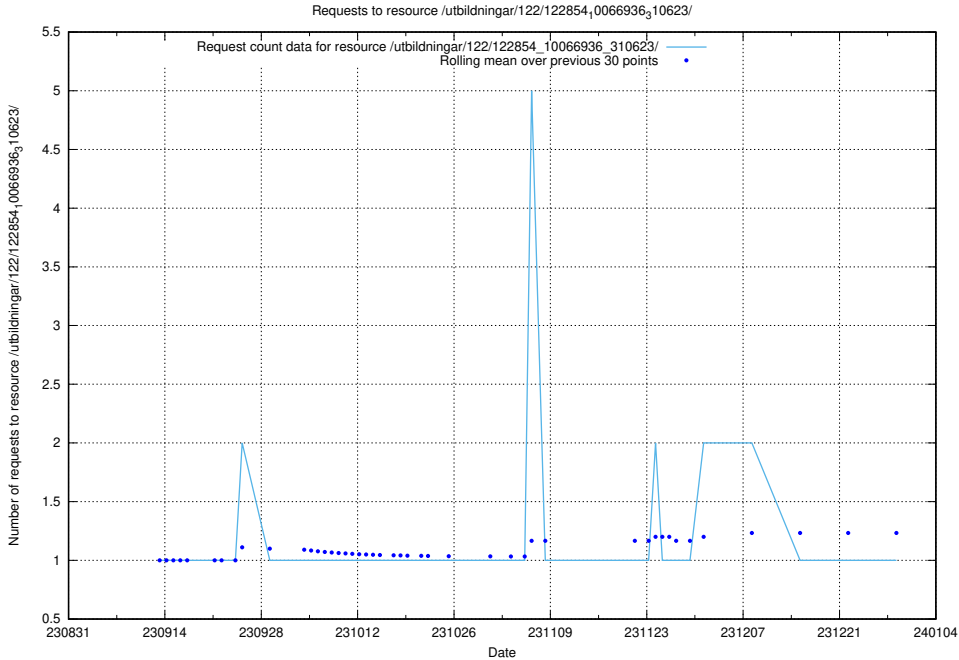

5.4881 Usage of /utbildningar/122/122854_10066936_310623/

Here, we count the number of requests to resource /utbildningar/122/122854_10066936_310623/.