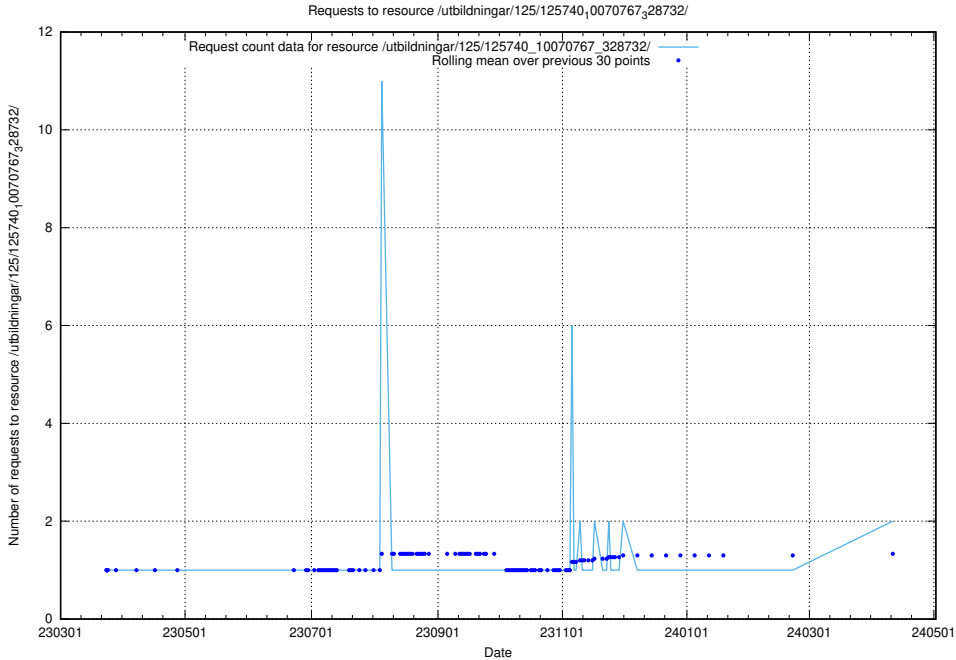

5.454 Usage of /utbildningar/125/125740_10070767_328732/

Here, we count the number of requests to resource /utbildningar/125/125740_10070767_328732/.