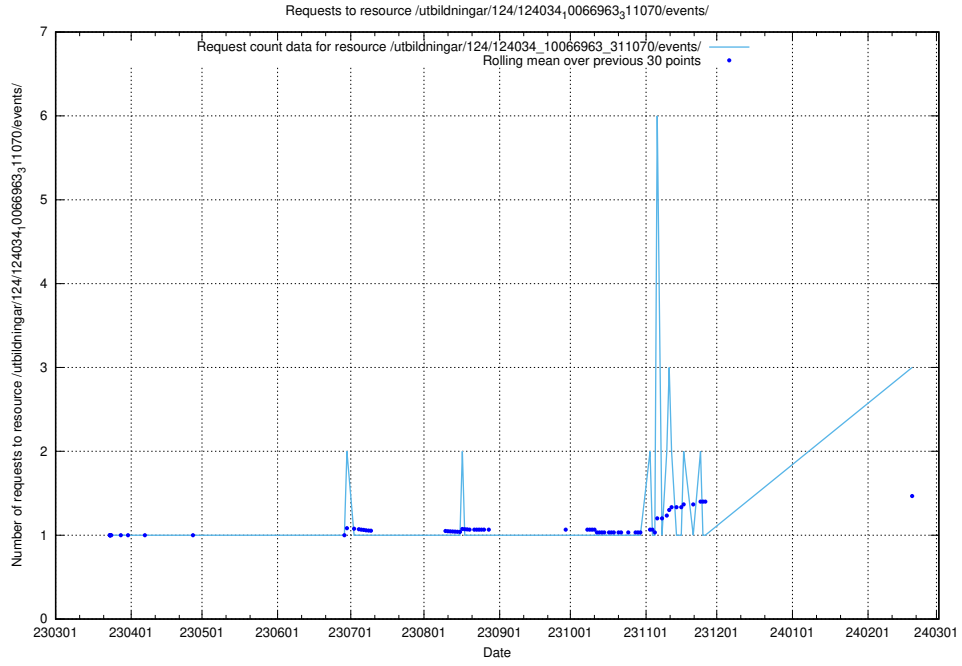

5.362 Usage of /utbildningar/124/124034_10066963_311070/events/

Here, we count the number of requests to resource /utbildningar/124/124034_10066963_311070/events/