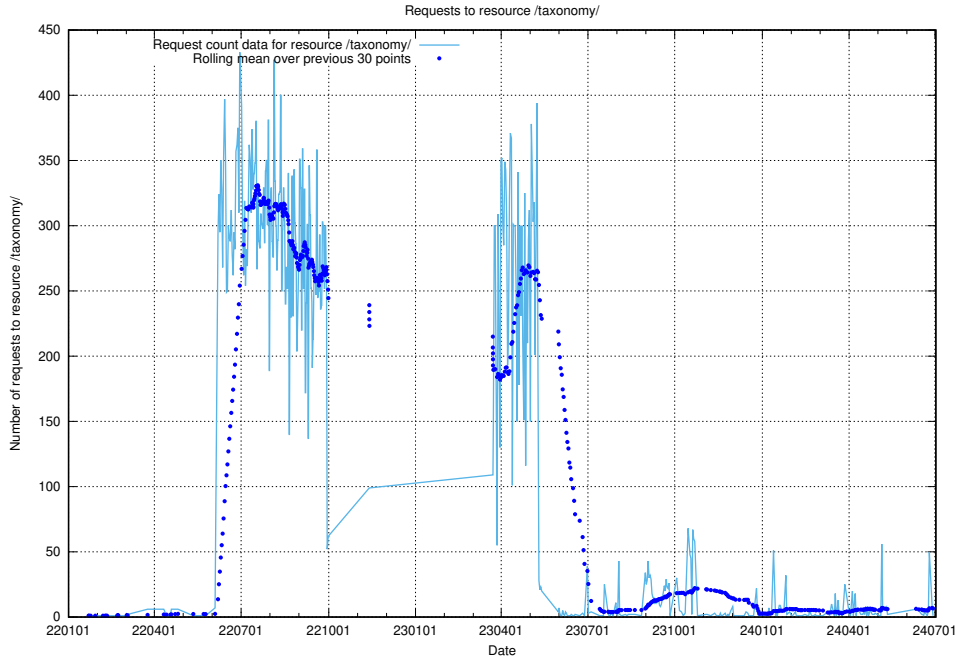

5.5537 Usage of /taxonomy/

Here, we count the number of requests to resource /taxonomy/.