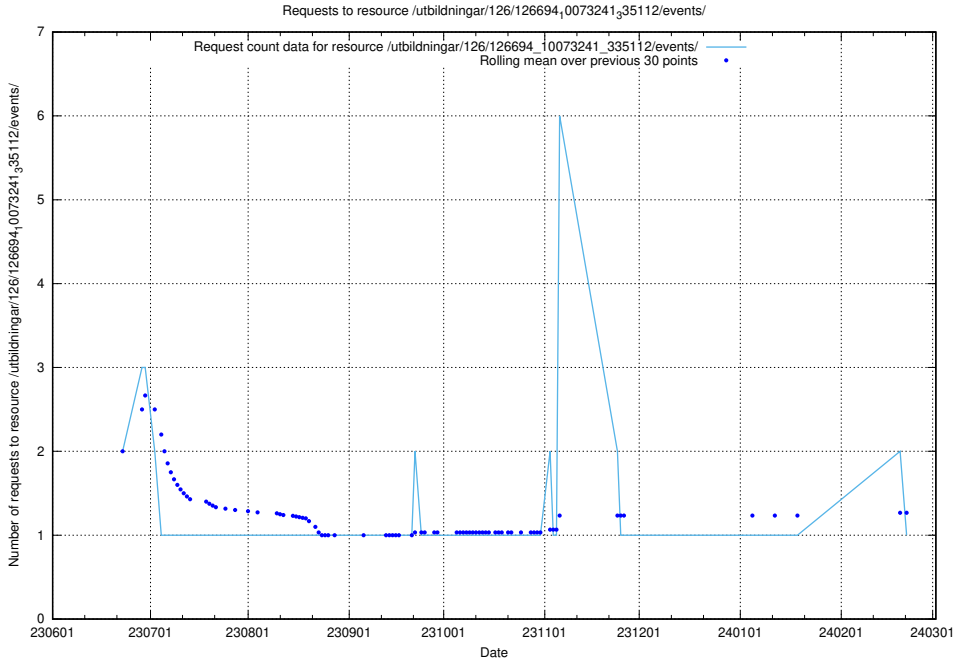

5.5849 Usage of /utbildningar/126/126694_10073241_335112/events/

Here, we count the number of requests to resource /utbildningar/126/126694_10073241_335112/events/