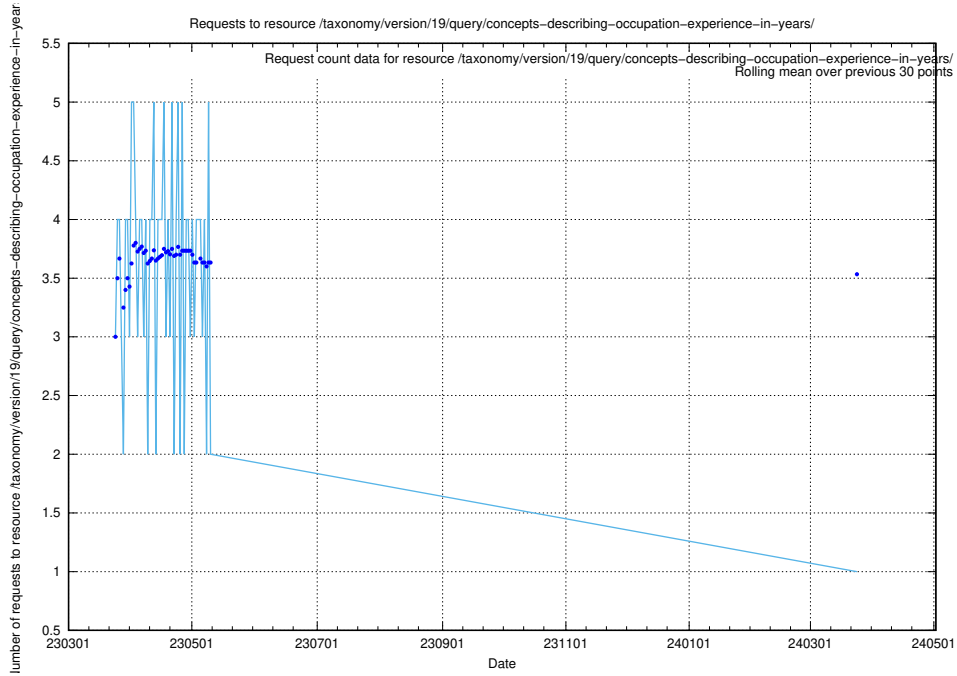

5.6415 Usage of /taxonomy/version/19/query/concepts-describing-occupation-experience-in-years/

Here, we count the number of requests to resource /taxonomy/version/19/query/concepts-describing-occupation-experience-in-years/.