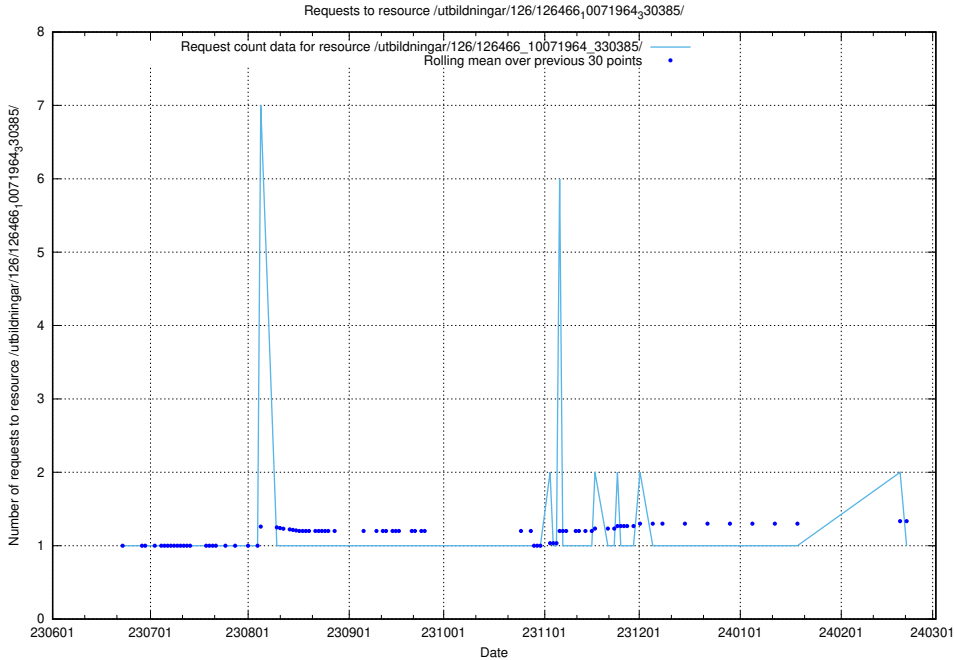

5.5936 Usage of /utbildningar/126/126466_10071964_330385/

Here, we count the number of requests to resource /utbildningar/126/126466_10071964_330385/.