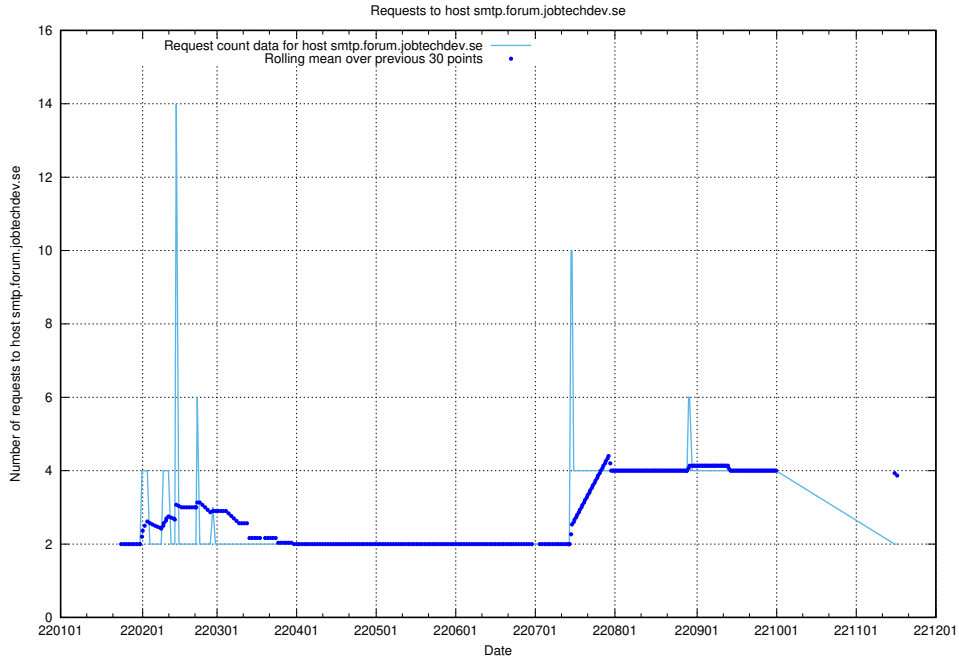

7.580 Usage of smtp.forum.jobtechdev.se

Here, we count the number of requests to host smtp.forum.jobtechdev.se.