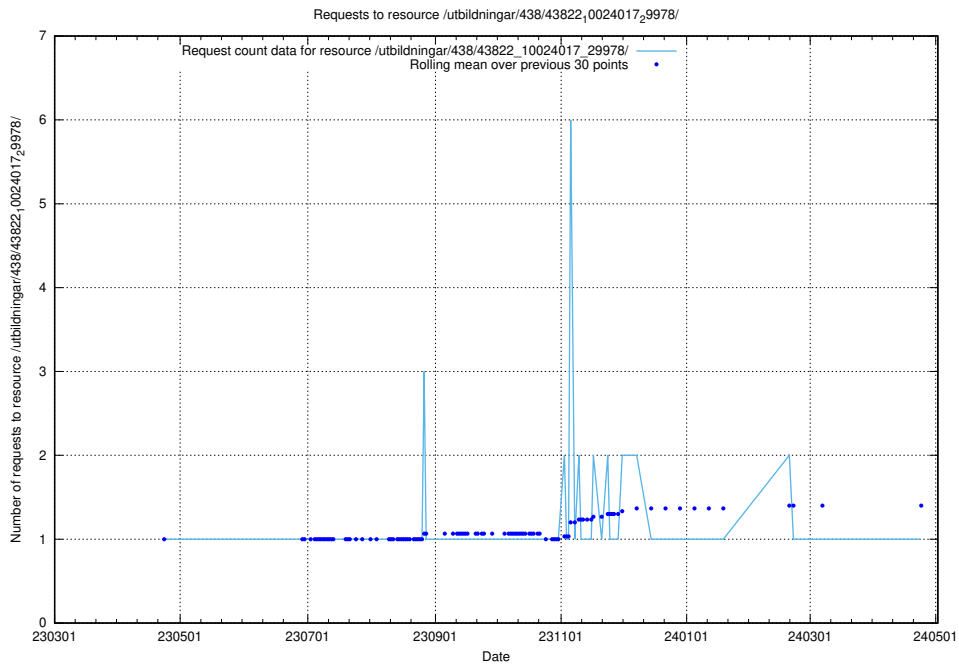

5.6310 Usage of /utbildningar/438/43822_10024017_29978/

Here, we count the number of requests to resource /utbildningar/438/43822_10024017_29978/.