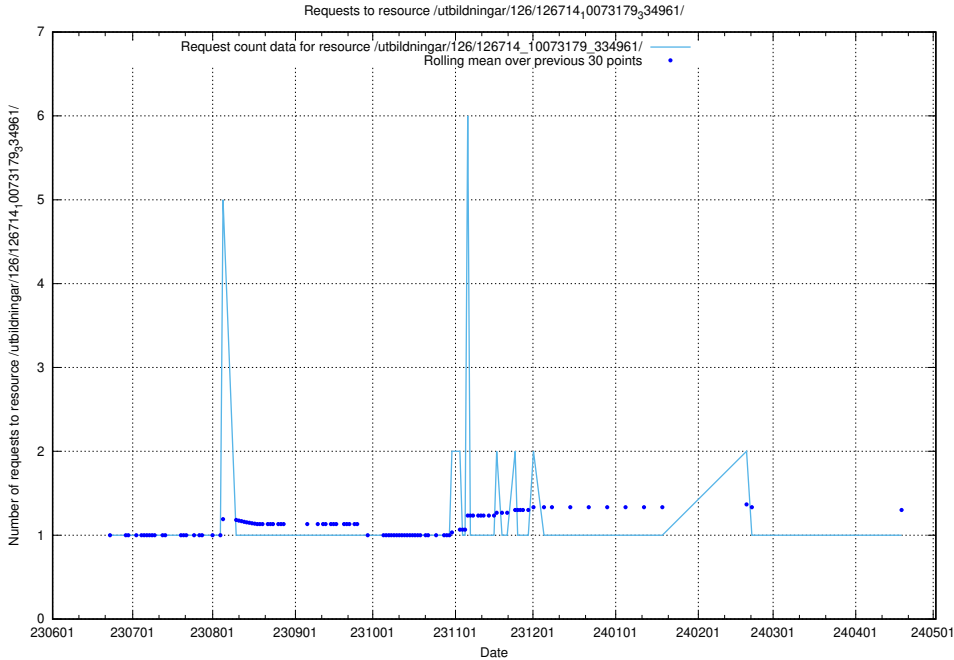

5.5904 Usage of /utbildningar/126/126714_10073179_334961/

Here, we count the number of requests to resource /utbildningar/126/126714_10073179_334961/.