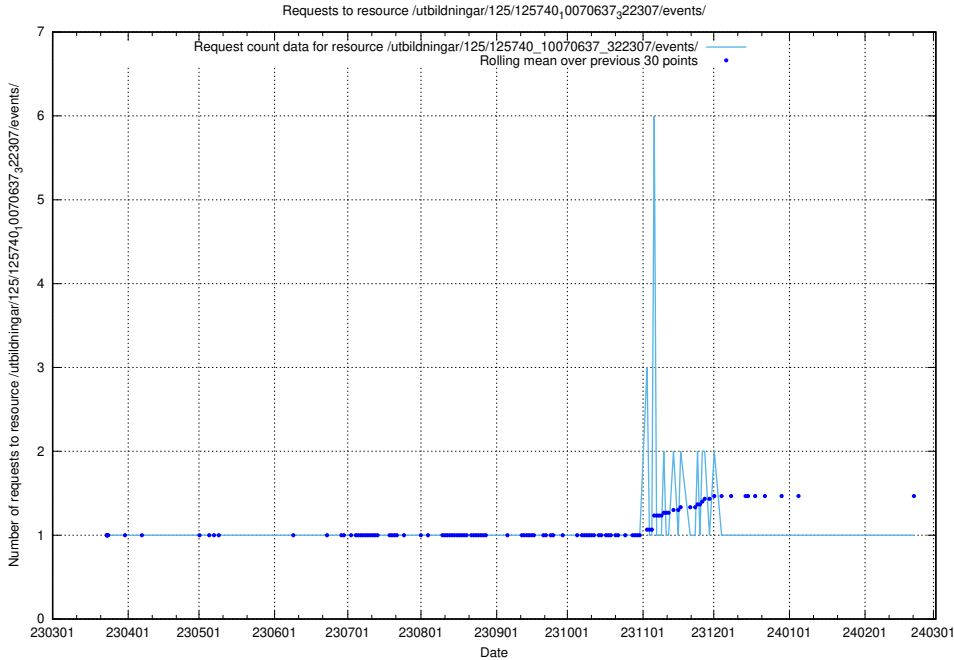

5.1021 Usage of /utbildningar/125/125740_10070637_322307/events/

Here, we count the number of requests to resource /utbildningar/125/125740_10070637_322307/events/