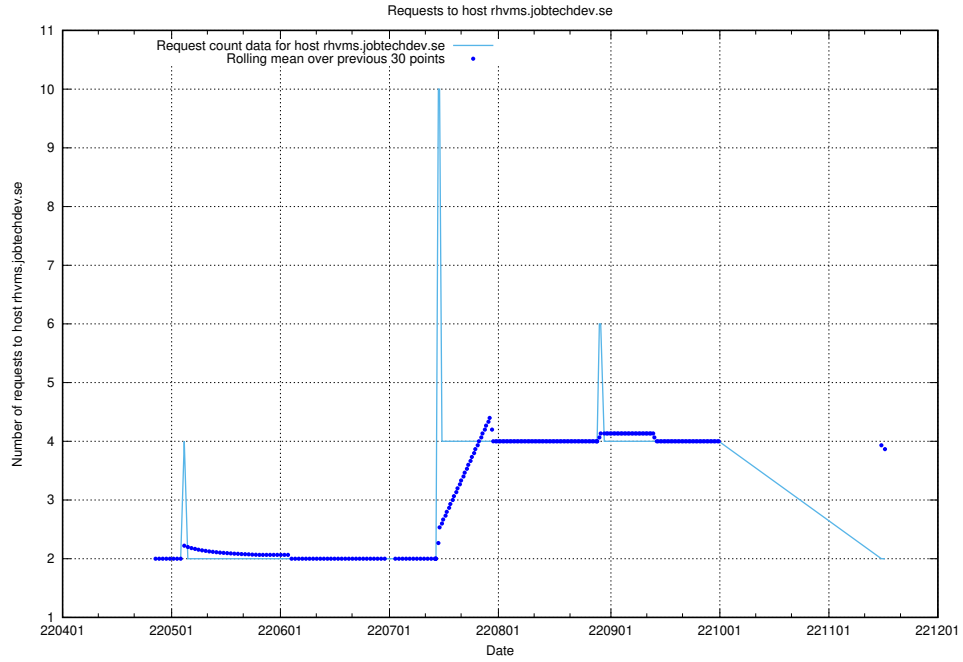

7.452 Usage of rhvms.jobtechdev.se

Here, we count the number of requests to host rhvms.jobtechdev.se.