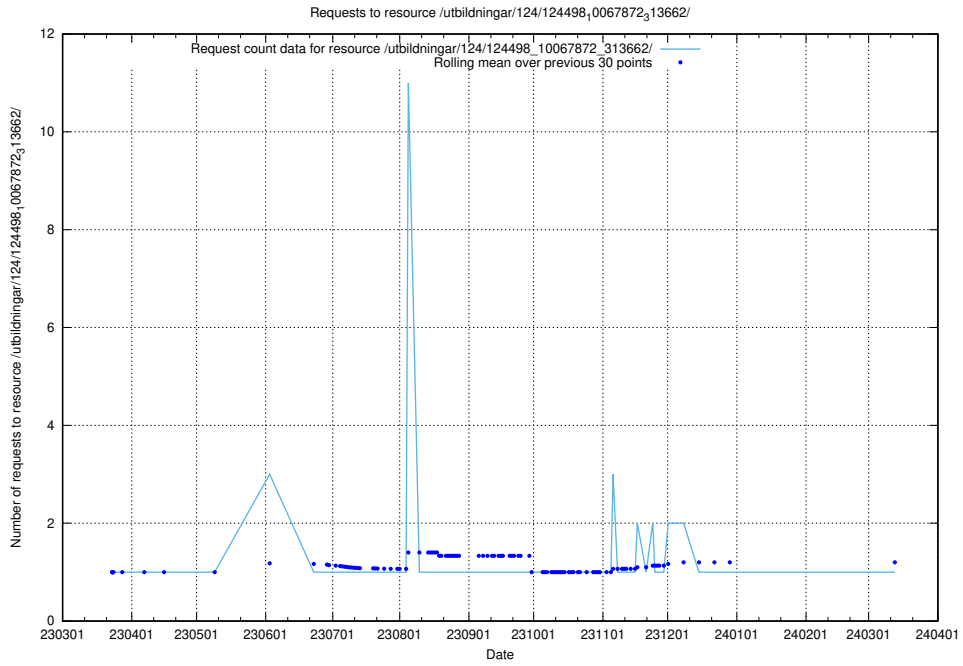

5.2933 Usage of /utbildningar/124/124498_10067872_313662/

Here, we count the number of requests to resource /utbildningar/124/124498_10067872_313662/.