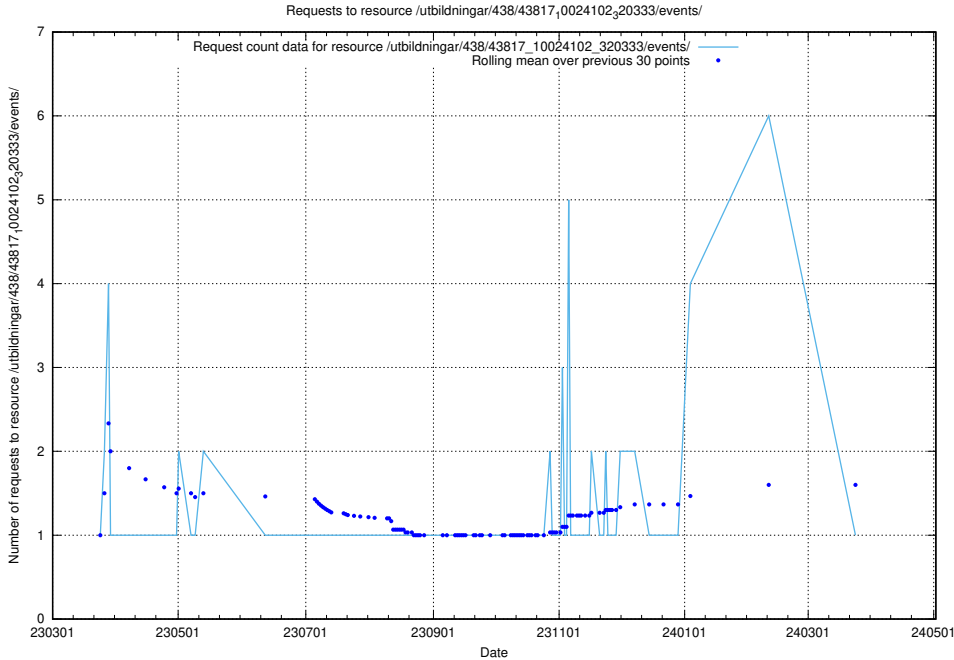

5.6435 Usage of /utbildningar/438/43817_10024102_320333/events/

Here, we count the number of requests to resource /utbildningar/438/43817_10024102_320333/events/.