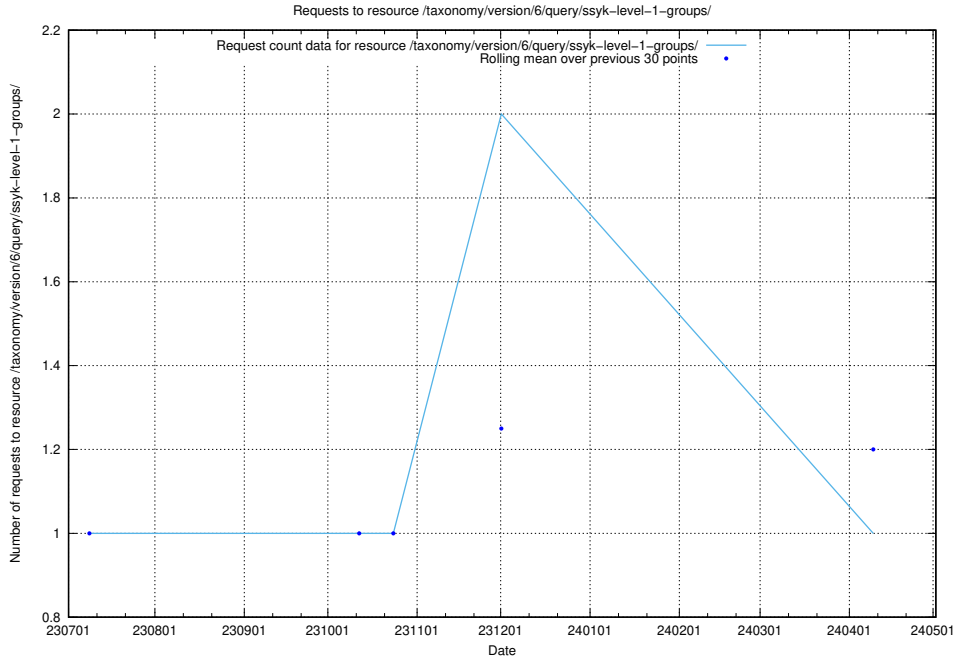

5.5515 Usage of /taxonomy/version/6/query/ssyk-level-1-groups/

Here, we count the number of requests to resource /taxonomy/version/6/query/ssyk-level-1-groups/.