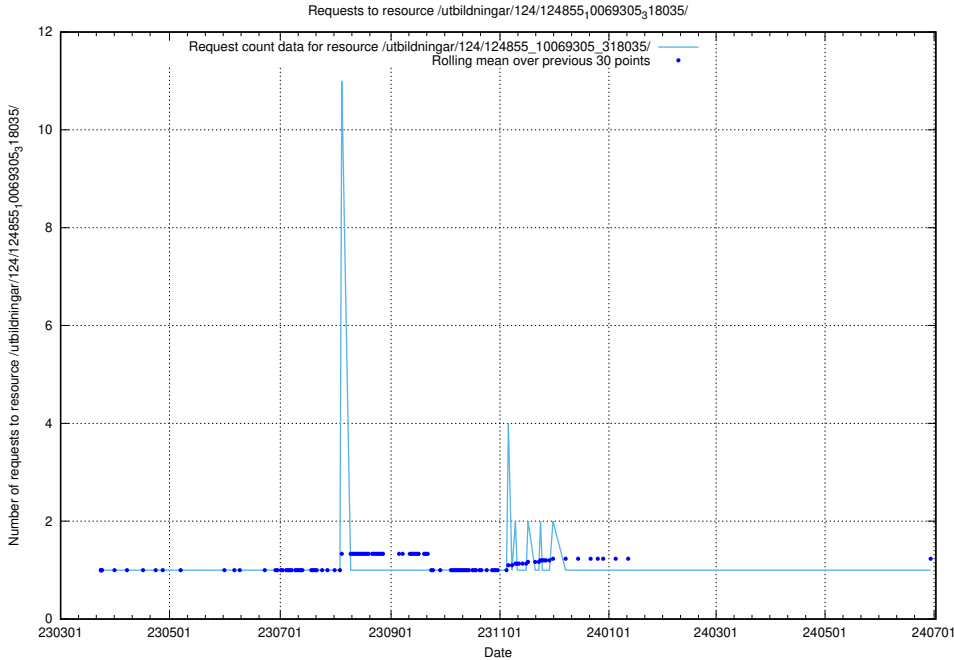

5.1204 Usage of /utbildningar/124/124855_10069305_318035/

Here, we count the number of requests to resource /utbildningar/124/124855_10069305_318035/.