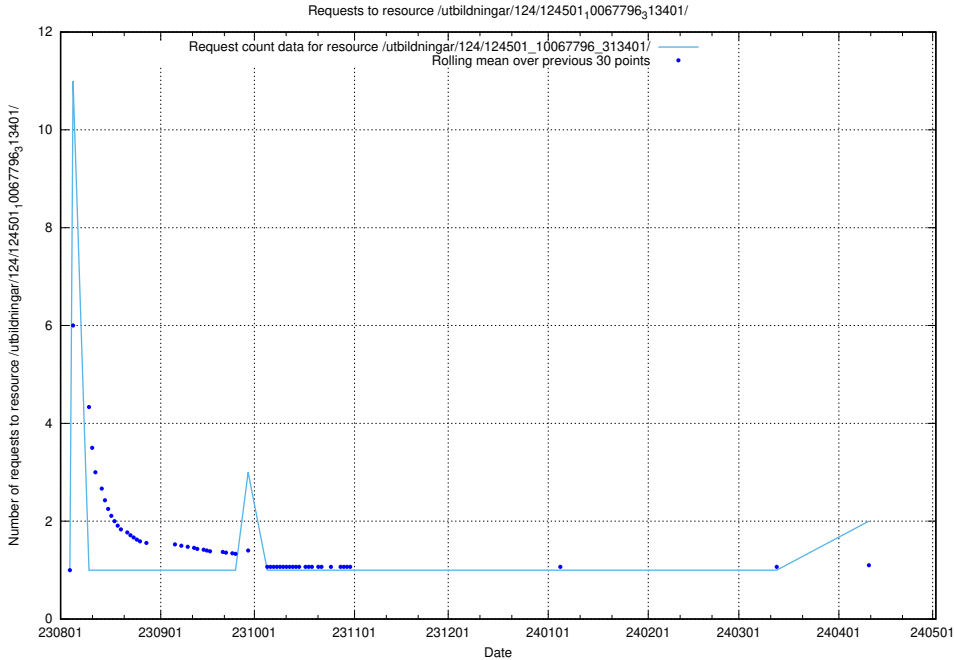

5.752 Usage of /utbildningar/124/124501_10067796_313401/

Here, we count the number of requests to resource /utbildningar/124/124501_10067796_313401/.