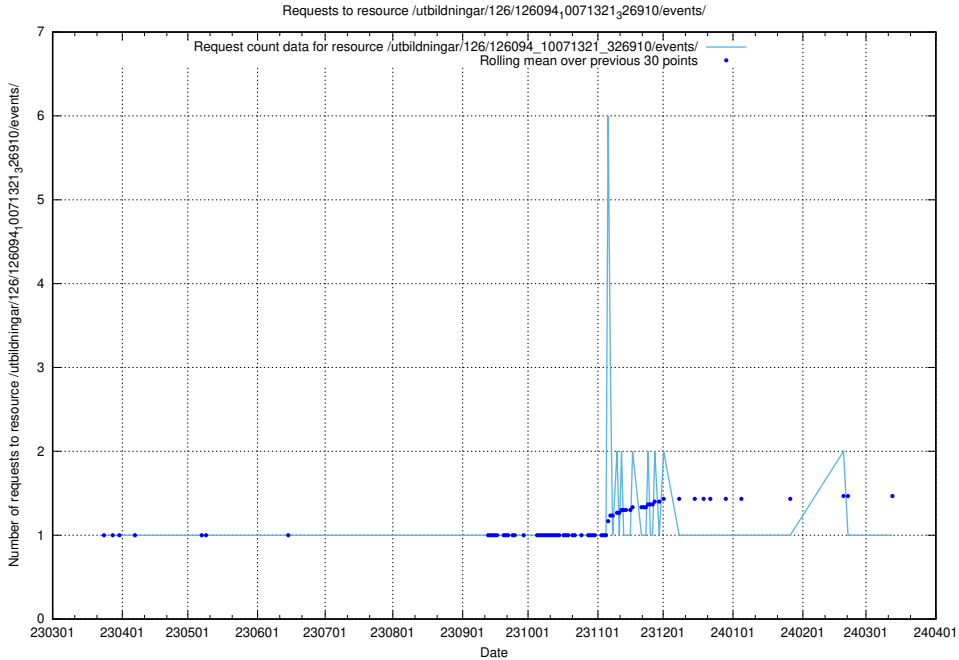

5.6475 Usage of /utbildningar/126/126094_10071321_326910/events/

Here, we count the number of requests to resource /utbildningar/126/126094_10071321_326910/events/