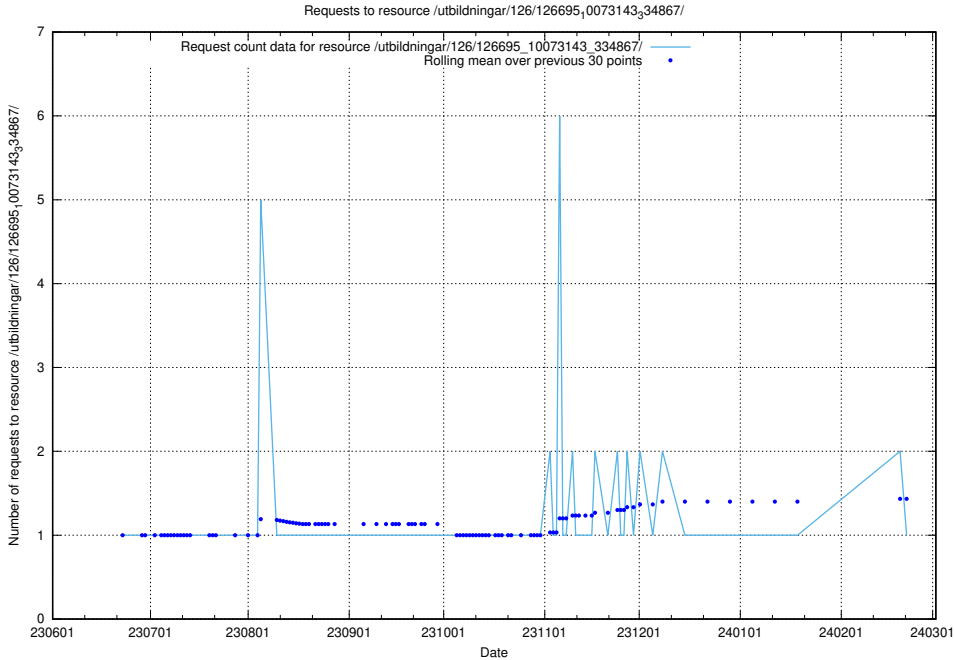

5.5914 Usage of /utbildningar/126/126695_10073143_334867/

Here, we count the number of requests to resource /utbildningar/126/126695_10073143_334867/.