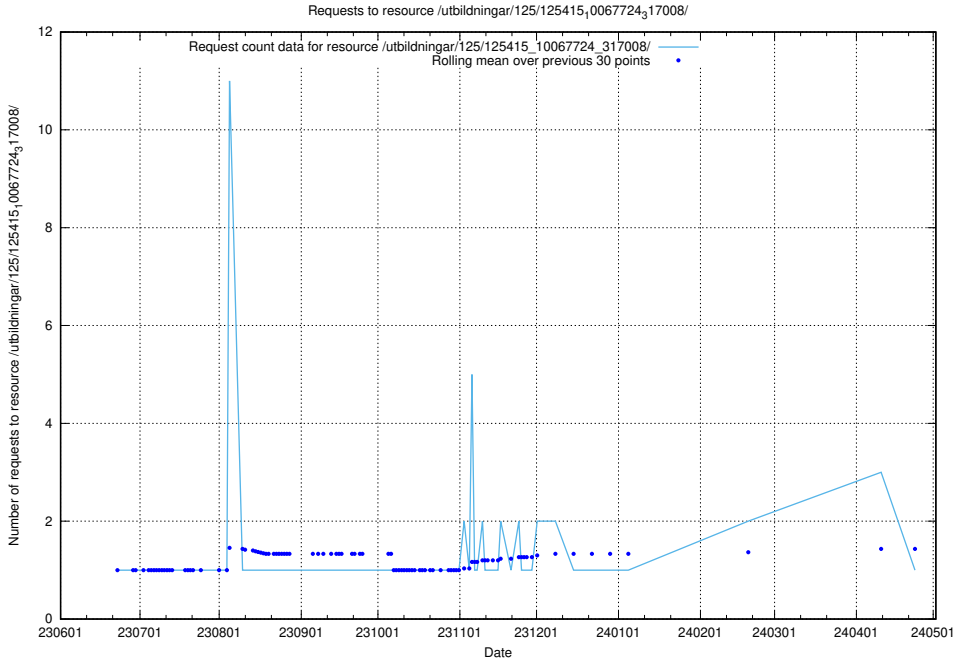

5.6010 Usage of /utbildningar/125/125415_10067724_317008/

Here, we count the number of requests to resource /utbildningar/125/125415_10067724_317008/.