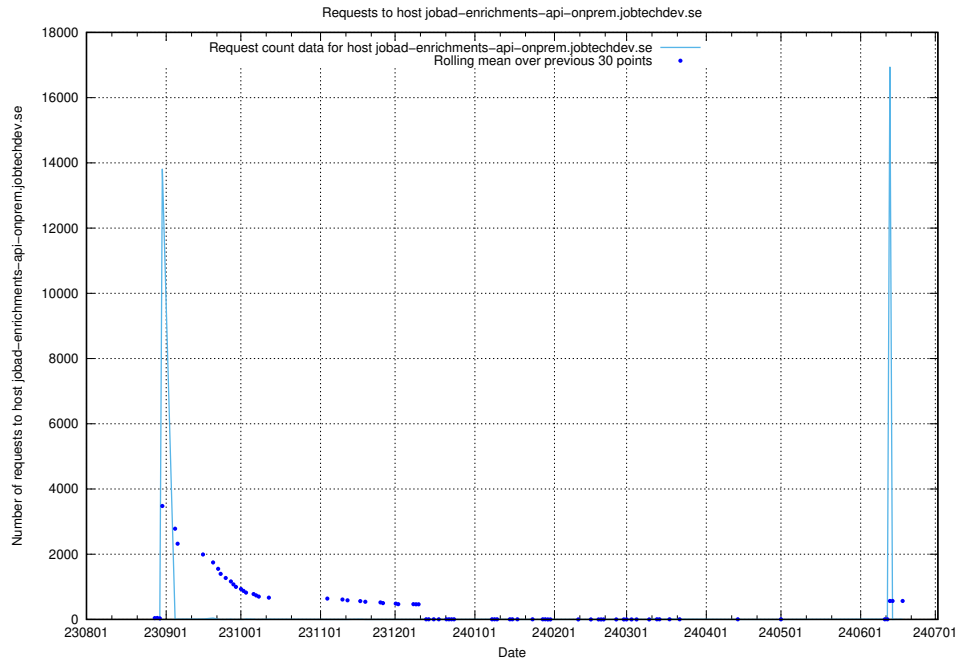

7.76 Usage of jobad-enrichments-api-onprem.jobtechdev.se

Here, we count the number of requests to host jobad-enrichments-api-onprem.jobtechdev.se.