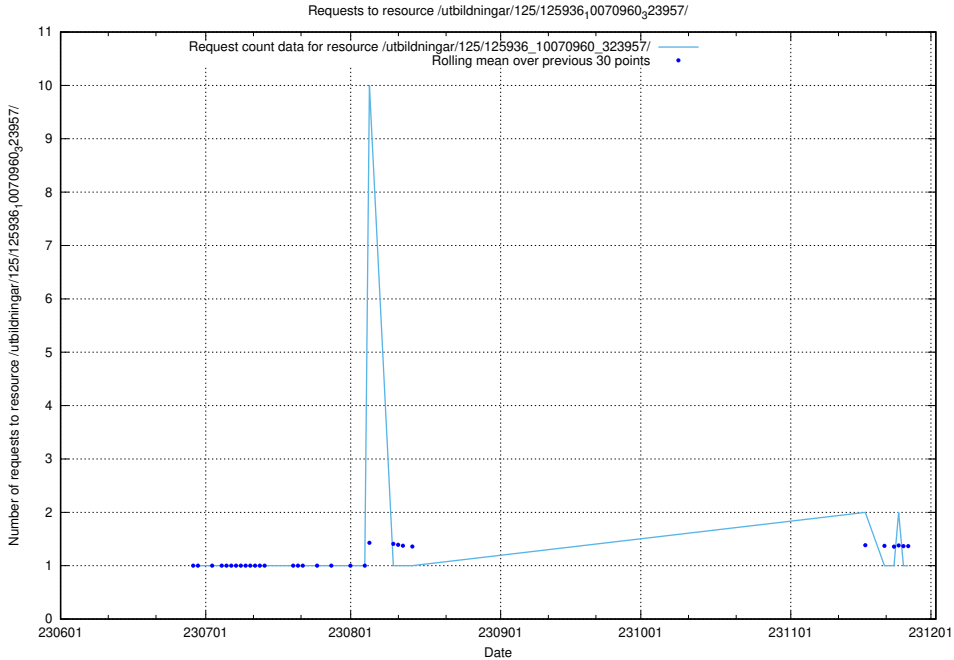

5.5749 Usage of /utbildningar/125/125936_10070960_323957/

Here, we count the number of requests to resource /utbildningar/125/125936_10070960_323957/.