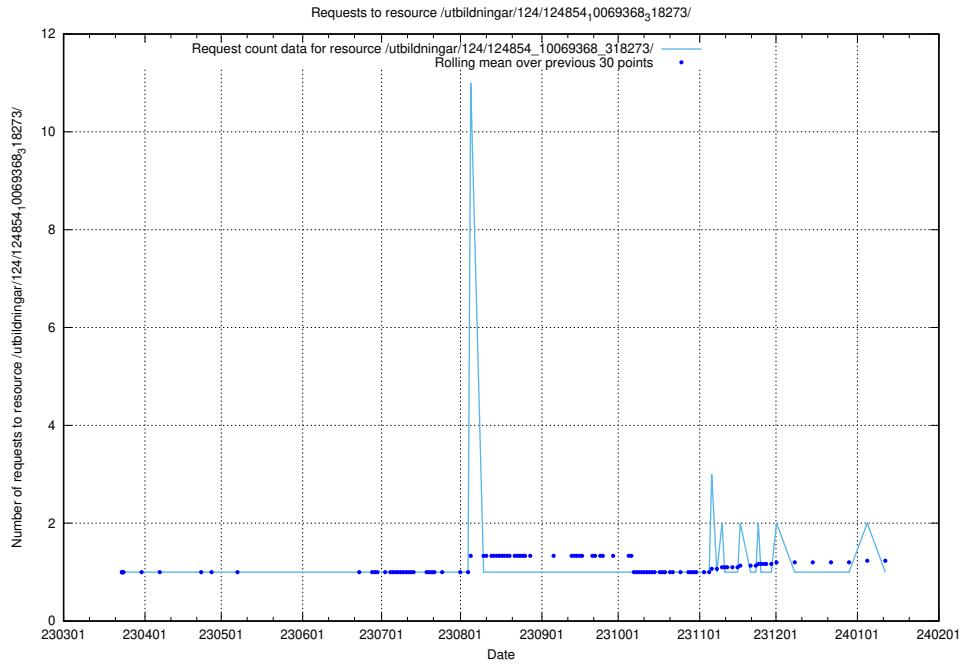

Here, we count the number of requests to resource /utbildningar/124/124854_10069368_318273/events/

5.1213 Usage of /utbildningar/124/124854_10069368_318273/

Here, we count the number of requests to resource /utbildningar/124/124854_10069368_318273/.