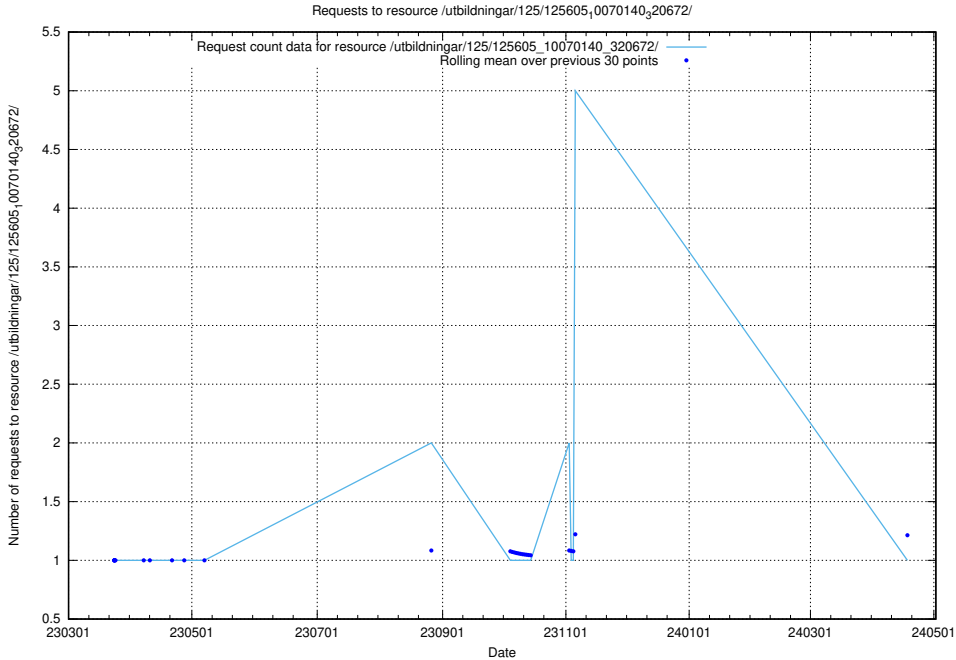

5.1086 Usage of /utbildningar/125/125605_10070140_320672/

Here, we count the number of requests to resource /utbildningar/125/125605_10070140_320672/.