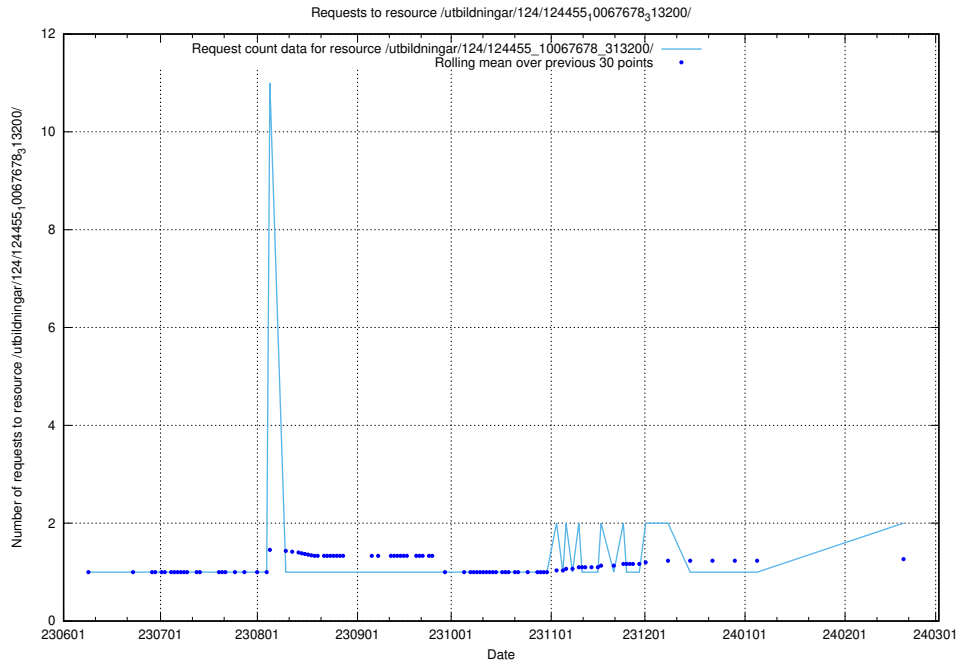

5.865 Usage of /utbildningar/124/124455_10067678_313200/

Here, we count the number of requests to resource /utbildningar/124/124455_10067678_313200/.