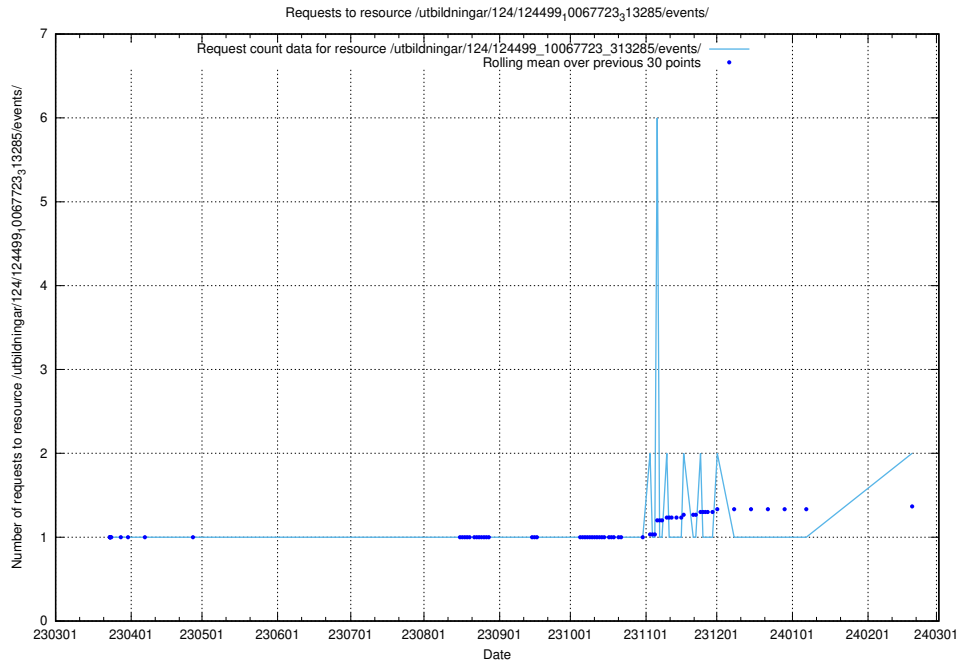

5.553 Usage of /utbildningar/124/124499_10067723_313285/events/

Here, we count the number of requests to resource /utbildningar/124/124499_10067723_313285/events/