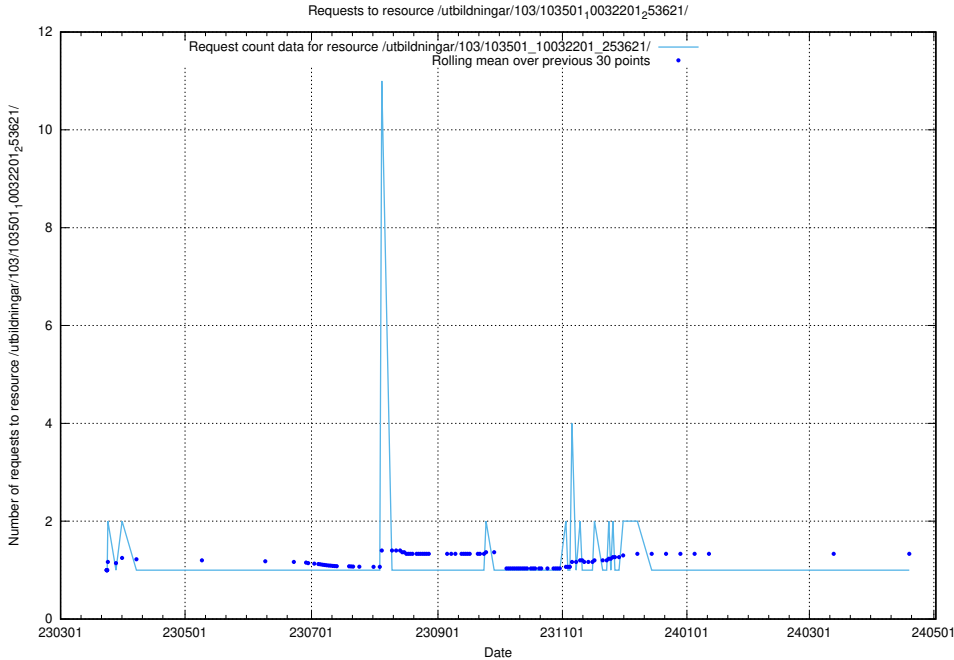

5.5779 Usage of /utbildningar/103/103501_10032201_253621/

Here, we count the number of requests to resource /utbildningar/103/103501_10032201_253621/.