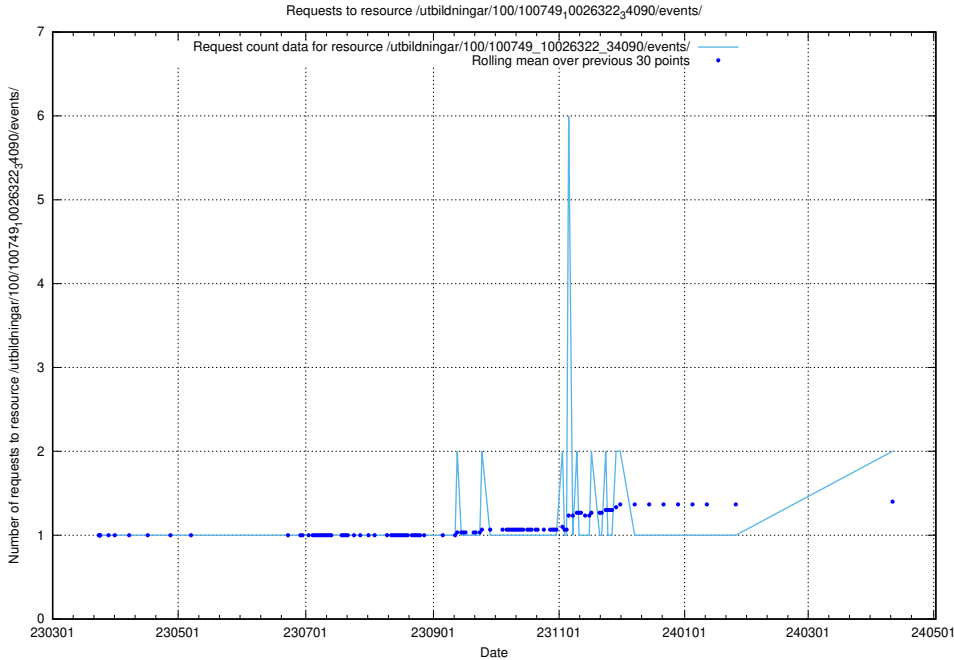

5.819 Usage of /utbildningar/100/100749_10026322_34090/events/

Here, we count the number of requests to resource /utbildningar/100/100749_10026322_34090/events/.