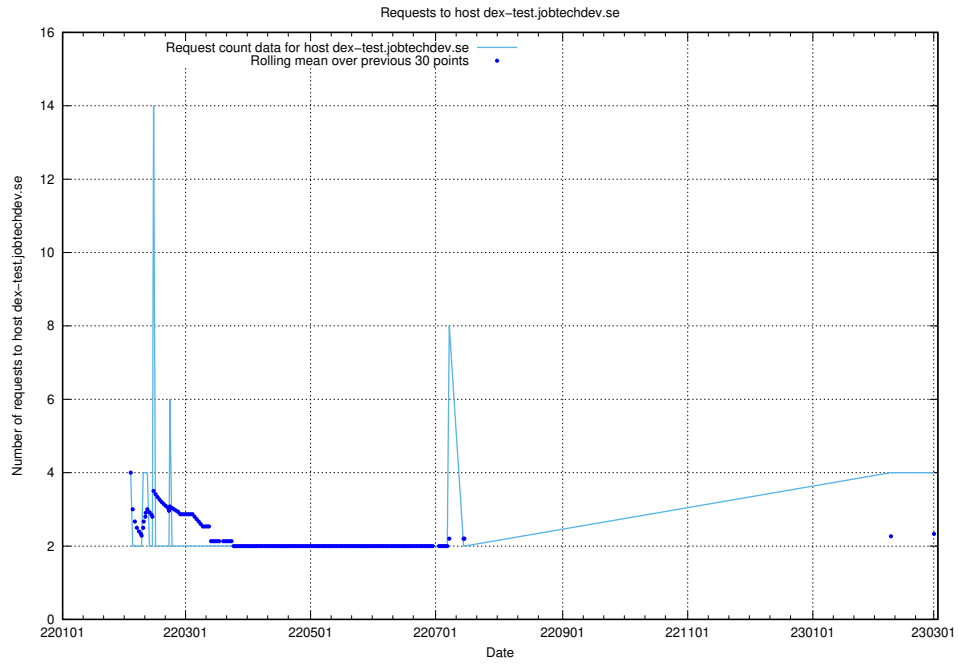

7.167 Usage of dex-test.jobtechdev.se

Here, we count the number of requests to host dex-test.jobtechdev.se.