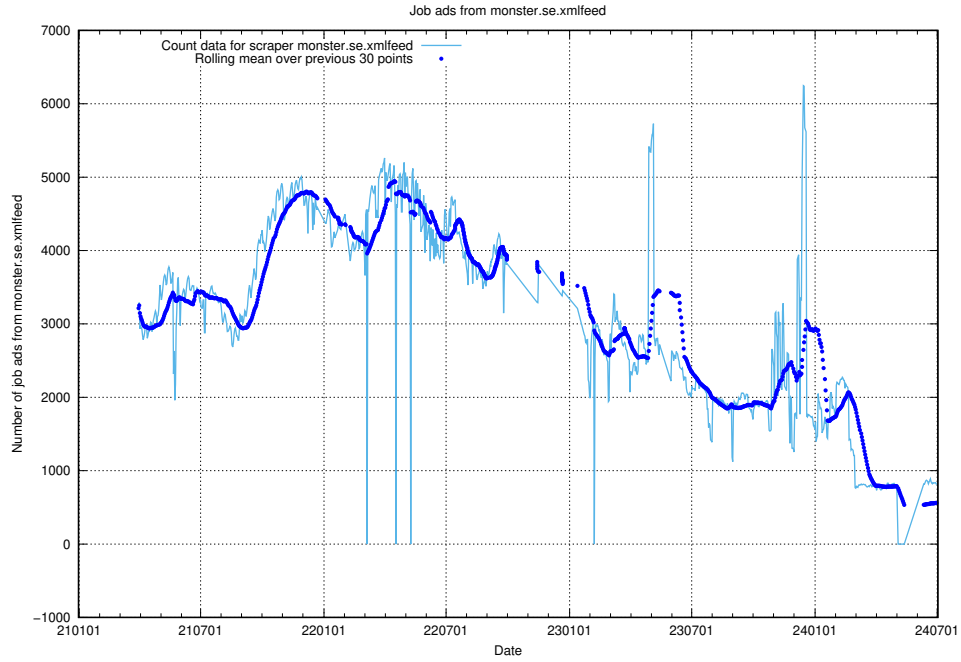

13.6 Number of ads by scraper monster.se.xmlfeed

Here, we count the number of job ads scraped from monster.se.xmlfeed.