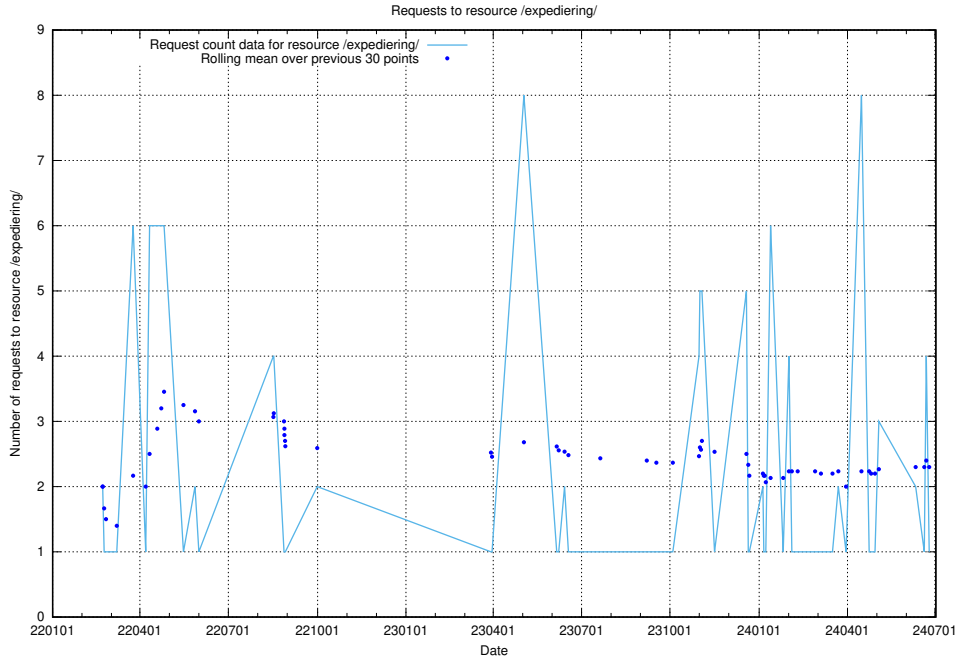

Here, we count the number of requests to resource /utbildningar/124/124521_10065867_298117/.

5.1245 Usage of /expediering/

Here, we count the number of requests to resource /expediering/.

5.1246 Usage of /utbildningar/124/124521_10065866_297866/events/