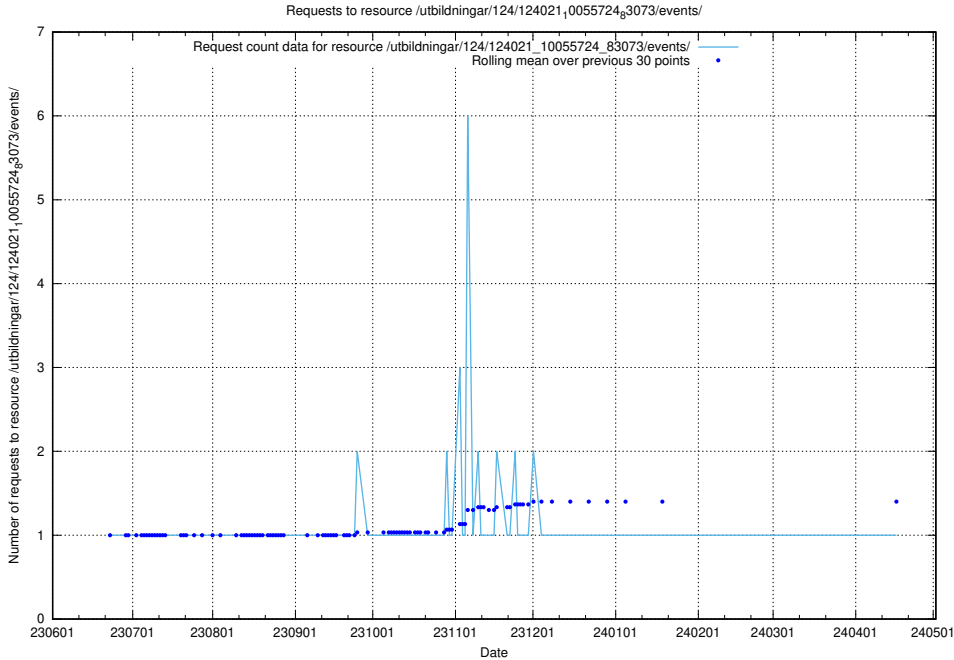

5.6100 Usage of /utbildningar/124/124021_10055724_83073/events/

Here, we count the number of requests to resource /utbildningar/124/124021_10055724_83073/events/.