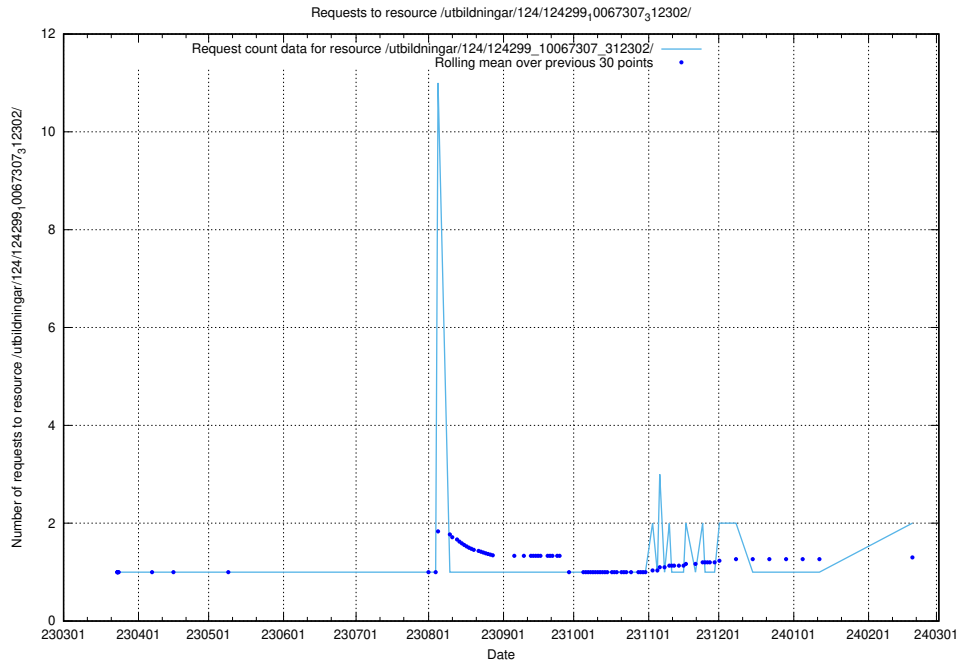

5.658 Usage of /utbildningar/124/124299_10067307_312302/

Here, we count the number of requests to resource /utbildningar/124/124299_10067307_312302/.