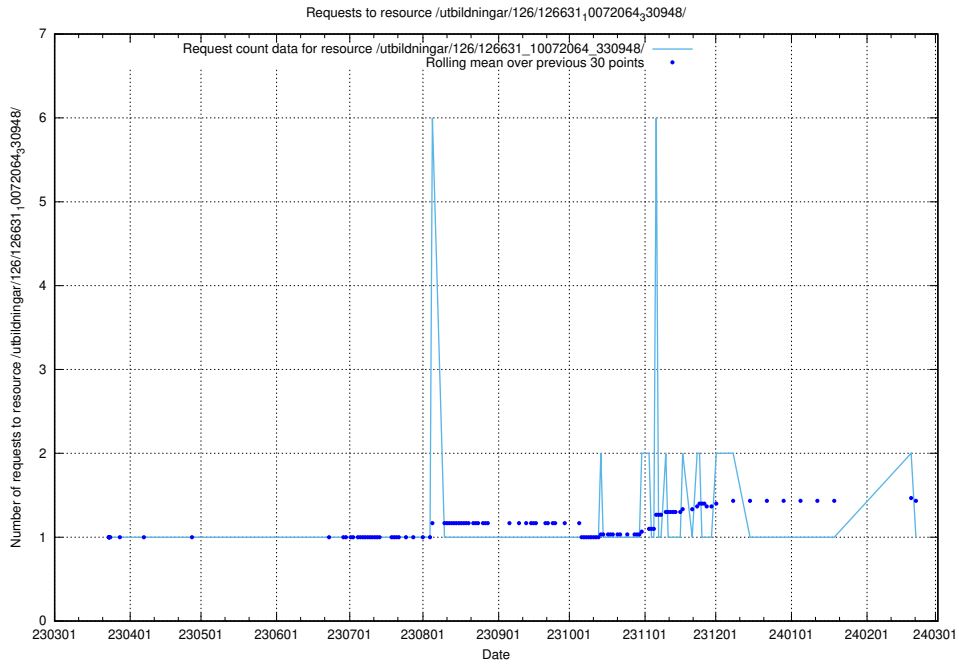

5.6661 Usage of /utbildningar/126/126631_10072064_330948/

Here, we count the number of requests to resource /utbildningar/126/126631_10072064_330948/.