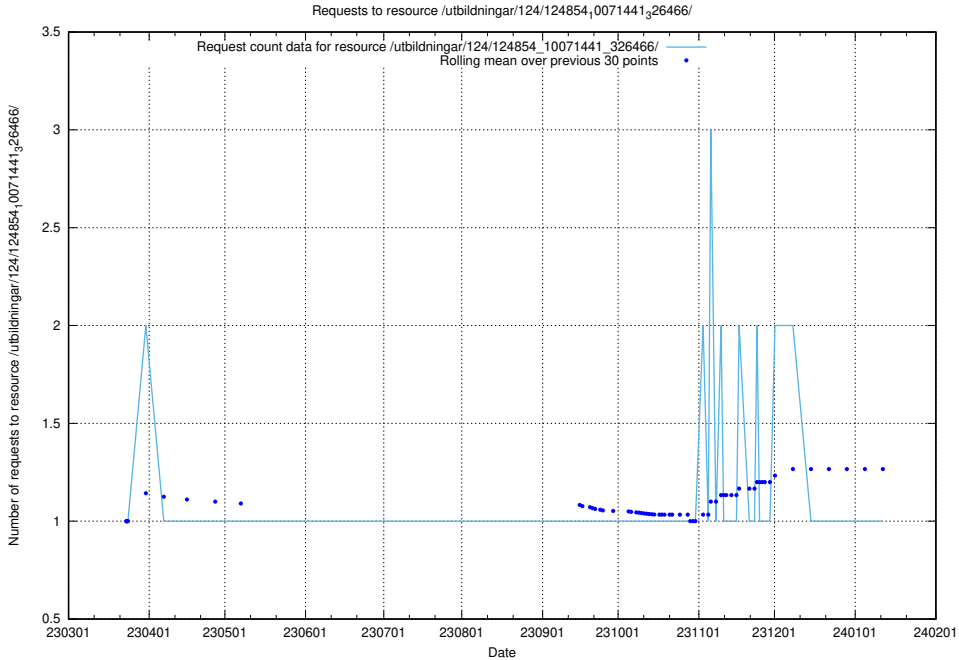

5.1208 Usage of /utbildningar/124/124854_10071441_326466/

Here, we count the number of requests to resource /utbildningar/124/124854_10071441_326466/.