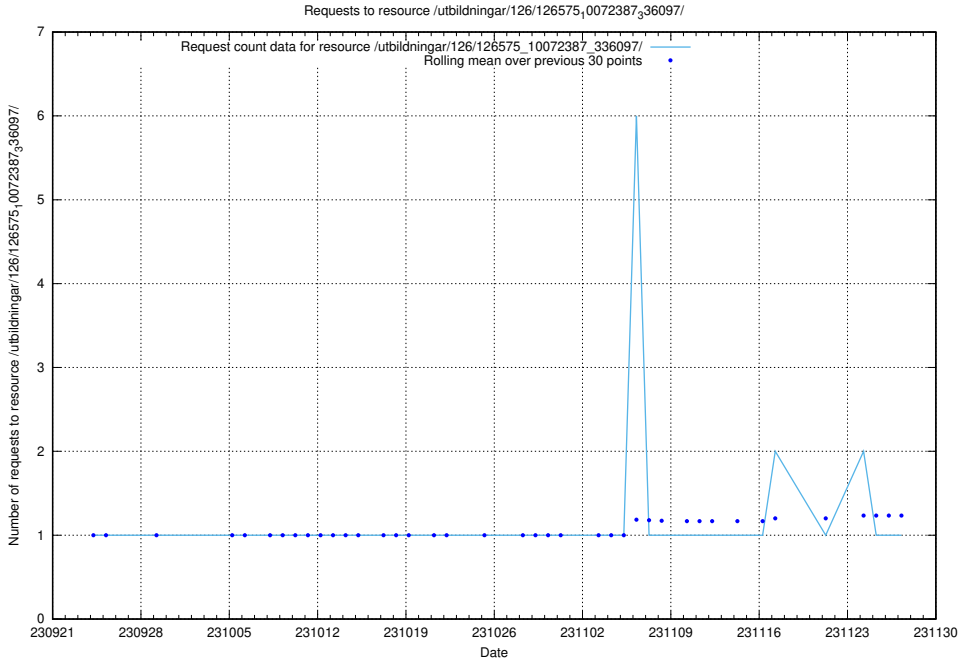

5.4766 Usage of /utbildningar/126/126575_10072387_336097/

Here, we count the number of requests to resource /utbildningar/126/126575_10072387_336097/.