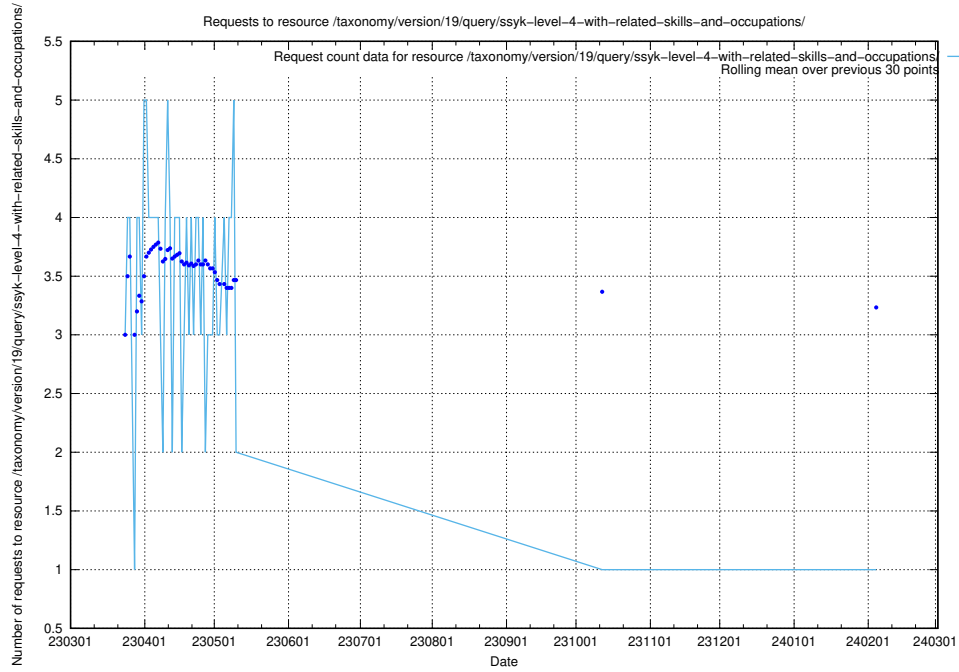

5.6386 Usage of /taxonomy/version/19/query/ssyk-level-4-with-related-isco-level-4-groups/

Here, we count the number of requests to resource /taxonomy/version/19/query/ssyk-level-4-with-related-isco-level-4-groups/.