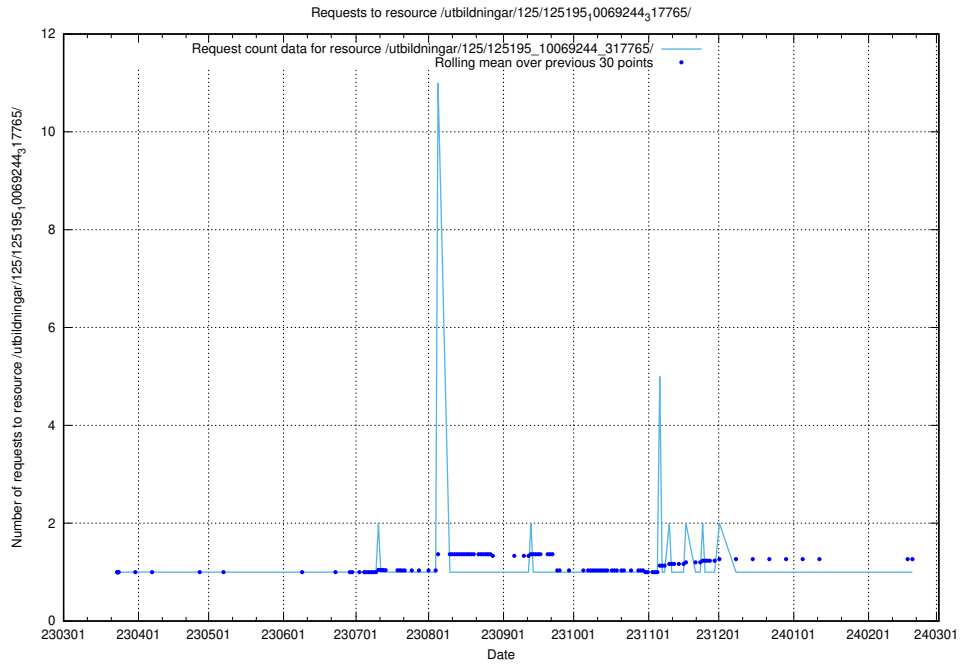

5.1139 Usage of /utbildningar/125/125195_10069244_317765/

Here, we count the number of requests to resource /utbildningar/125/125195_10069244_317765/.