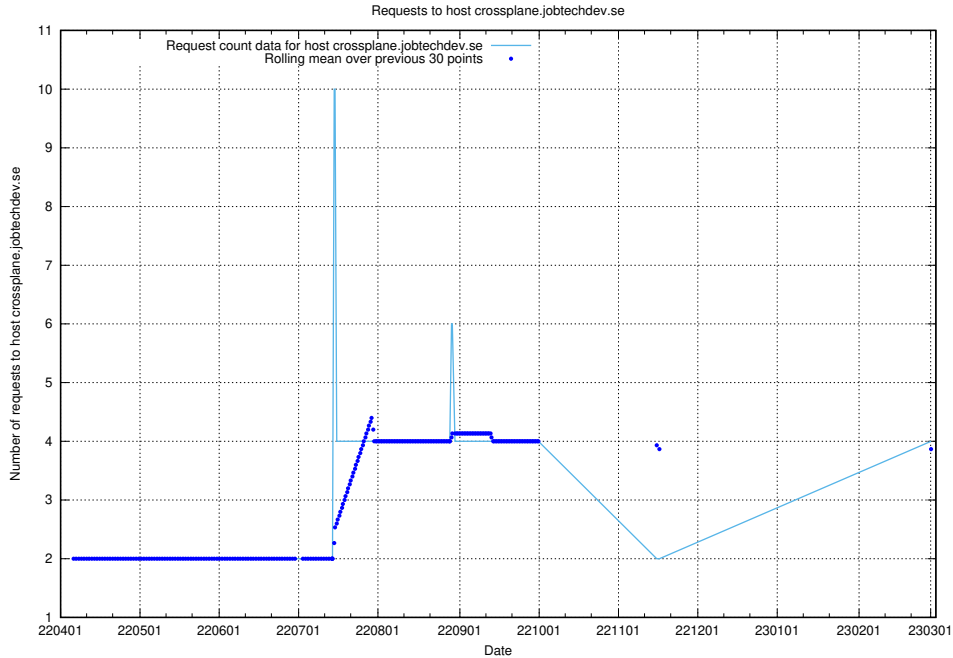

Here, we count the number of requests to host dev-jobad-enrichments-api.jobtechdev.se.

7.158 Usage of crossplane.jobtechdev.se

Here, we count the number of requests to host crossplane.jobtechdev.se.

7.159 Usage of taxonomi.api.jobtechdev.se