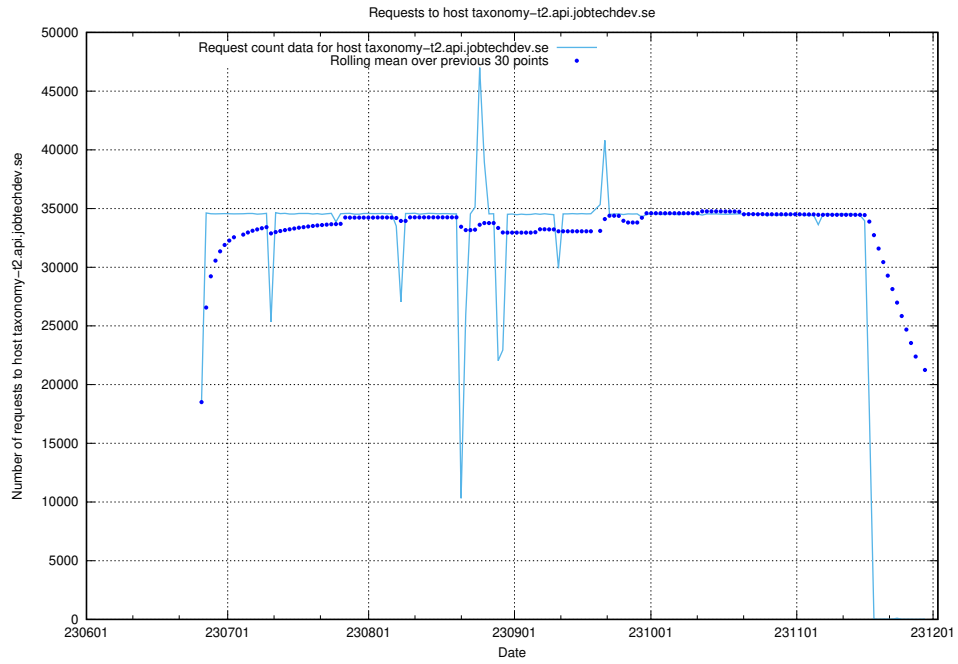

7.40 Usage of taxonomy-t2.api.jobtechdev.se

Here, we count the number of requests to host taxonomy-t2.api.jobtechdev.se.