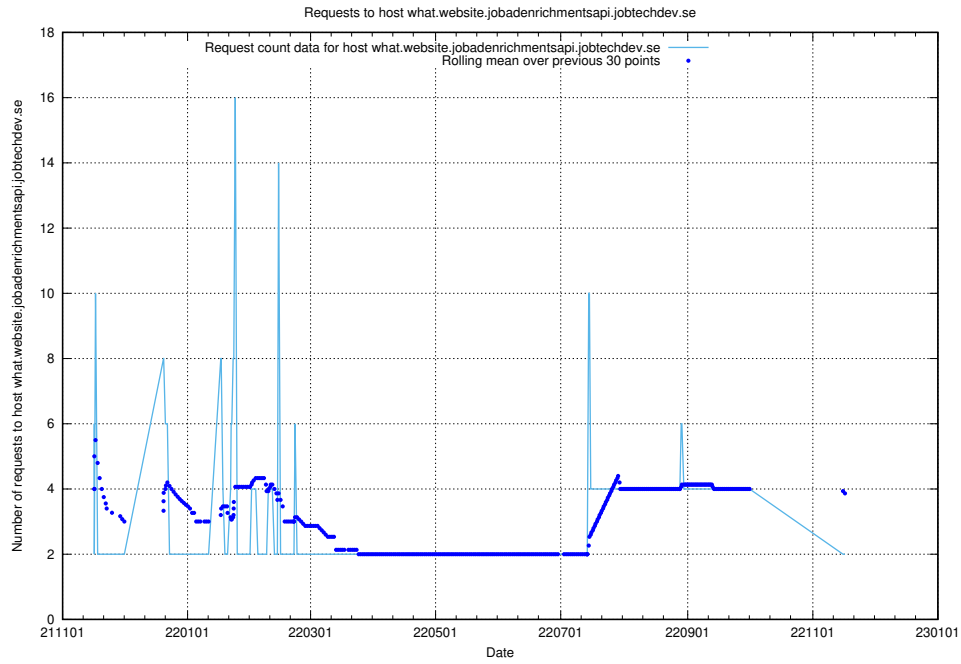

7.510 Usage of jobtechdev.se:80

Here, we count the number of requests to host jobtechdev.se:80.

7.511 Usage of www.jobtechdev.se:9080

Here, we count the number of requests to host www.jobtechdev.se:9080.