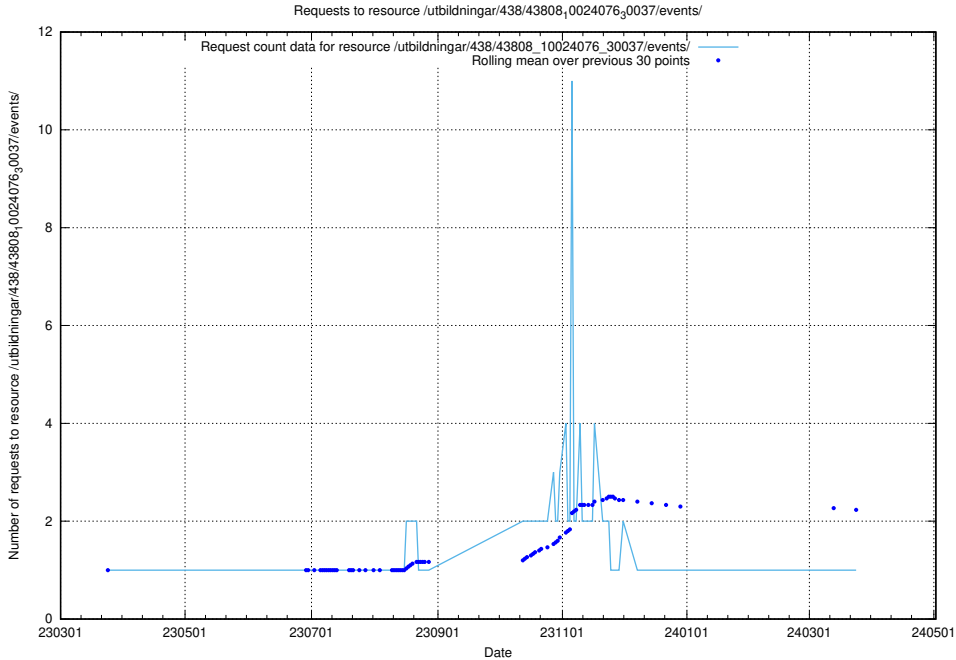

5.6439 Usage of /utbildningar/438/43808_10024076_30037/events/

Here, we count the number of requests to resource /utbildningar/438/43808_10024076_30037/events/.