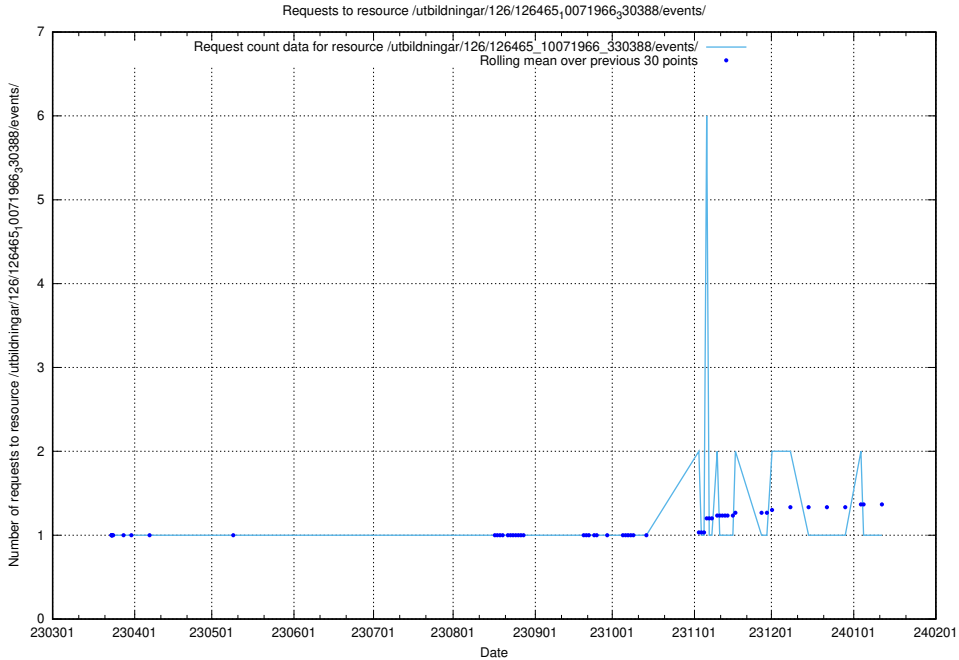

5.6680 Usage of /utbildningar/126/126465_10071966_330388/events/

Here, we count the number of requests to resource /utbildningar/126/126465_10071966_330388/events/