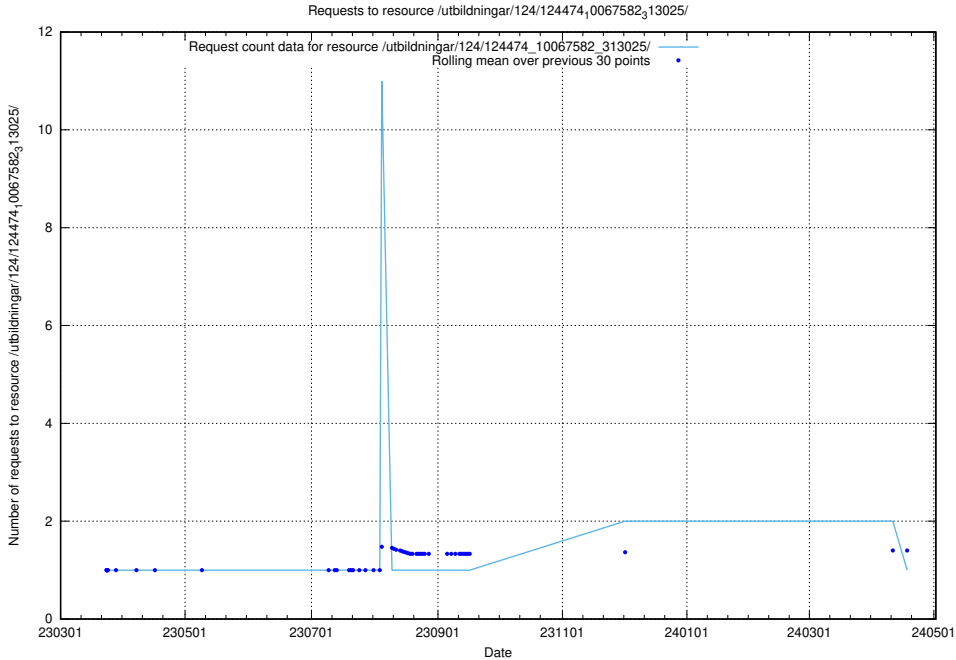

5.3177 Usage of /utbildningar/124/124474_10067582_313025/

Here, we count the number of requests to resource /utbildningar/124/124474_10067582_313025/.