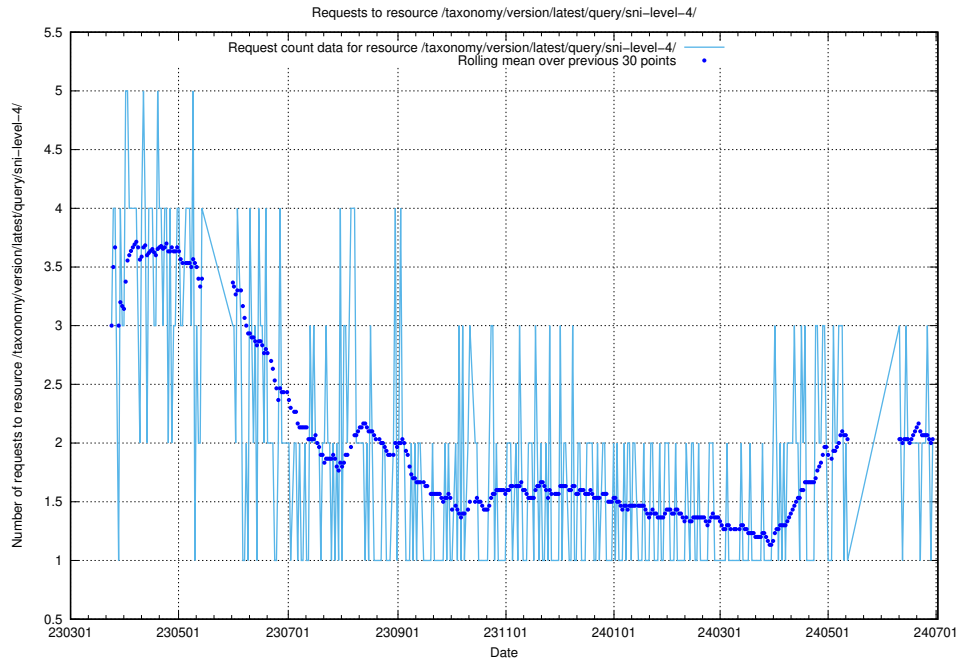

5.903 Usage of /taxonomy/version/latest/query/sni-level-4/

Here, we count the number of requests to resource /taxonomy/version/latest/query/sni-level-4/.