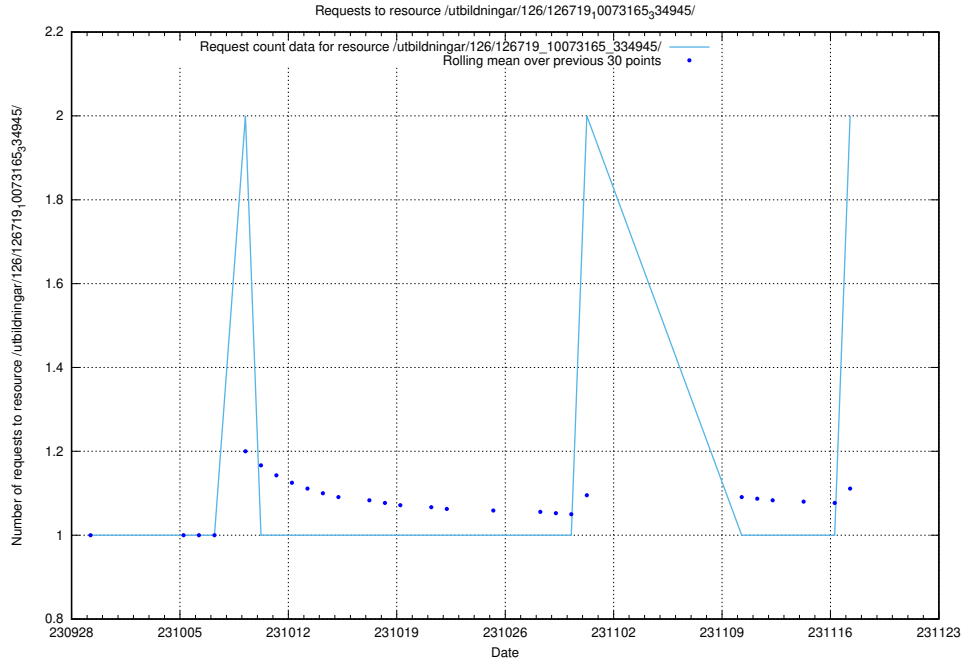

5.705 Usage of /utbildningar/126/126719_10073165_334945/

Here, we count the number of requests to resource /utbildningar/126/126719_10073165_334945/.