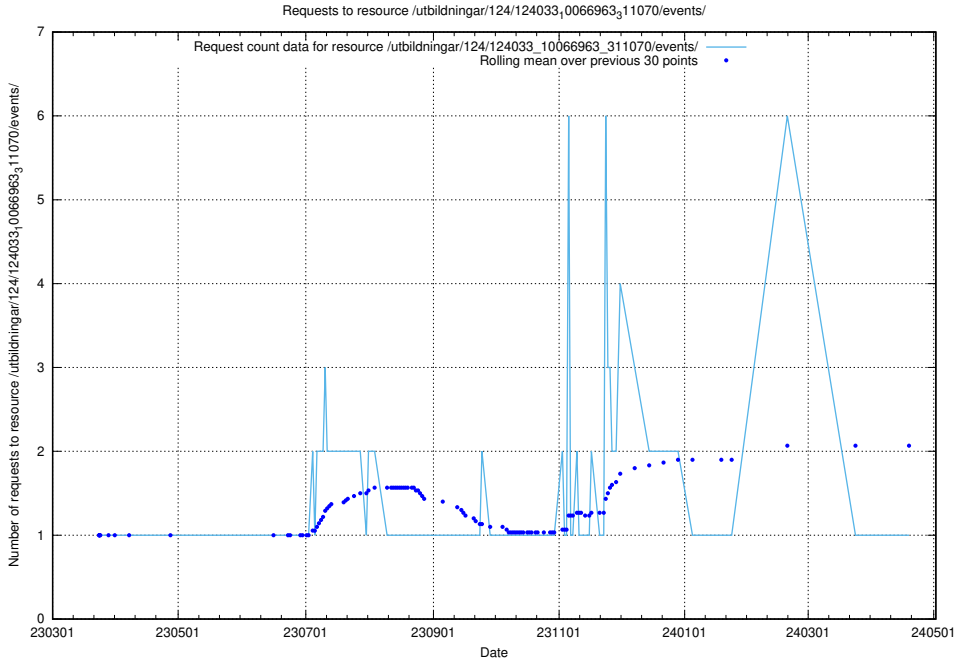

Here, we count the number of requests to resource /utbildningar/438/43851_10024048_30009/.

5.4731 Usage of /utbildningar/124/124033_10066963_311070/events/

Here, we count the number of requests to resource /utbildningar/124/124033_10066963_311070/events/