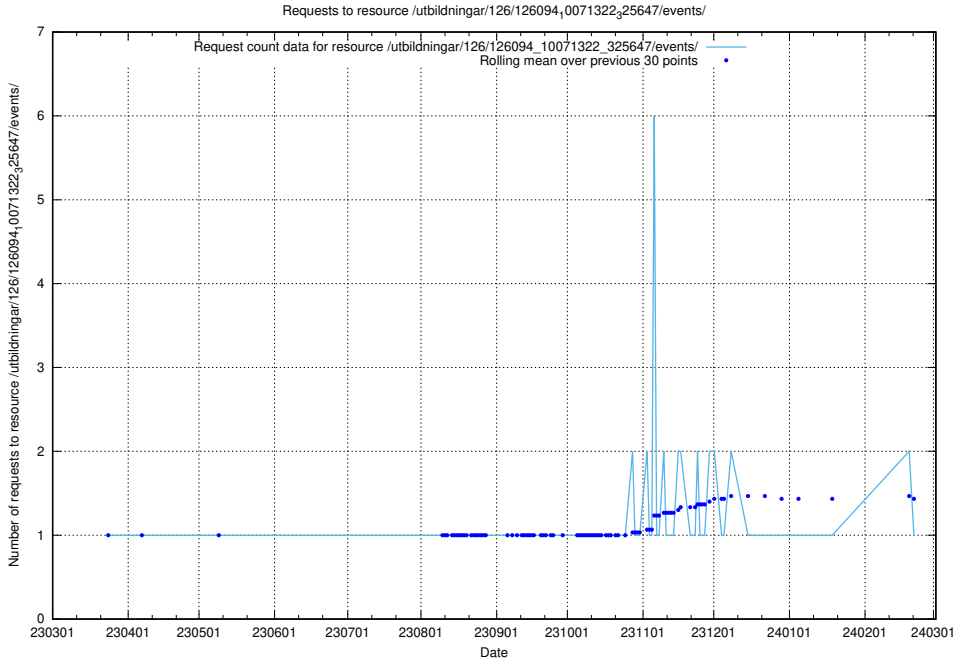

5.6473 Usage of /utbildningar/126/126094_10071322_325647/events/

Here, we count the number of requests to resource /utbildningar/126/126094_10071322_325647/events/