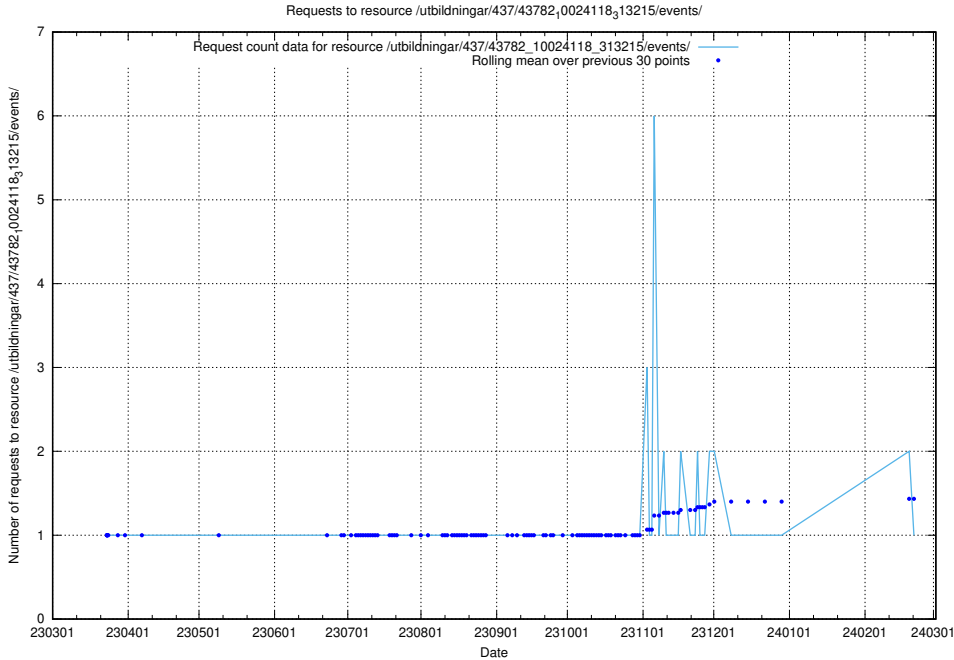

5.6631 Usage of /utbildningar/437/43782_10024118_313215/events/

Here, we count the number of requests to resource /utbildningar/437/43782_10024118_313215/events/.