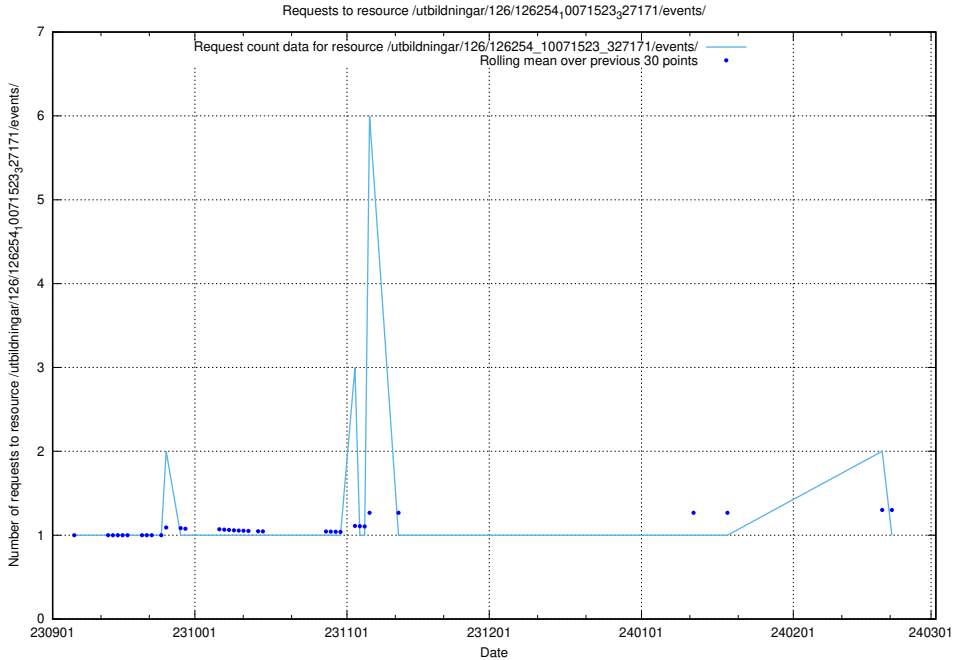

5.4952 Usage of /utbildningar/126/126254_10071523_327171/events/

Here, we count the number of requests to resource /utbildningar/126/126254_10071523_327171/events/