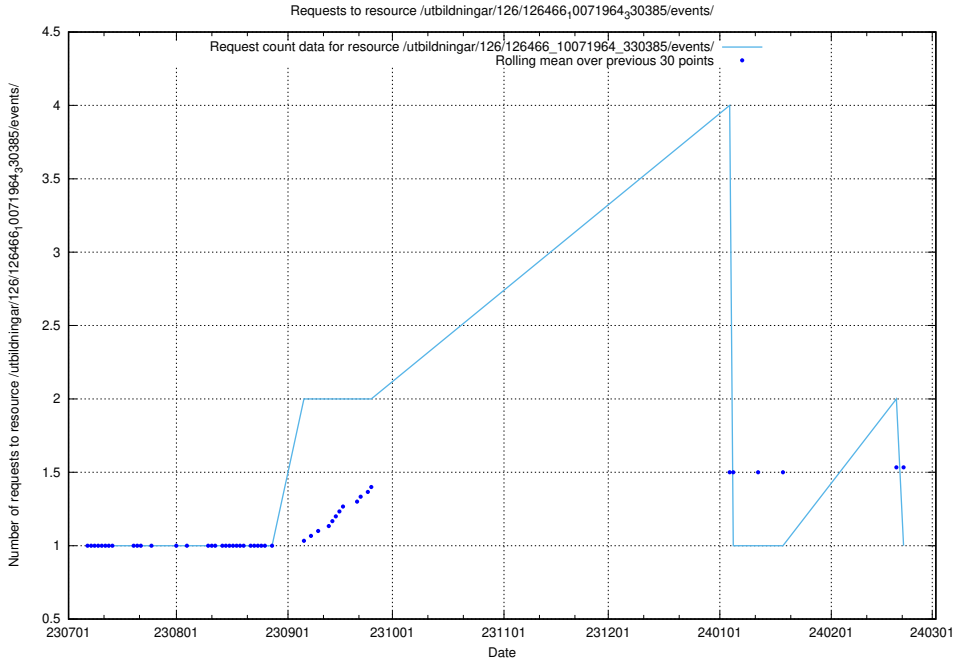

5.5585 Usage of /utbildningar/126/126466_10071964_330385/events/

Here, we count the number of requests to resource /utbildningar/126/126466_10071964_330385/events/