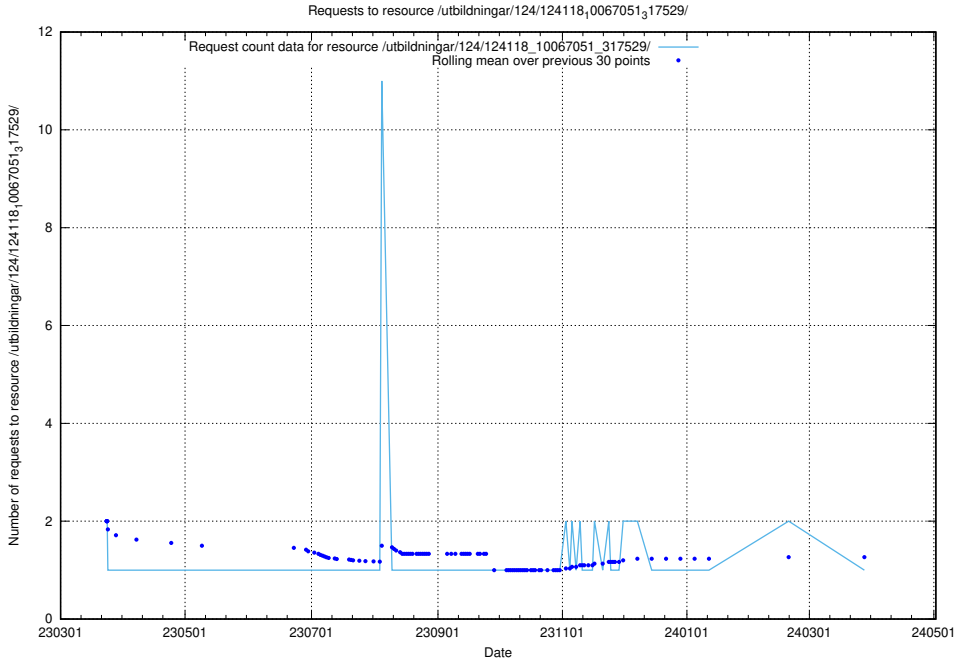

5.6572 Usage of /utbildningar/124/124118_10067051_317529/

Here, we count the number of requests to resource /utbildningar/124/124118_10067051_317529/.