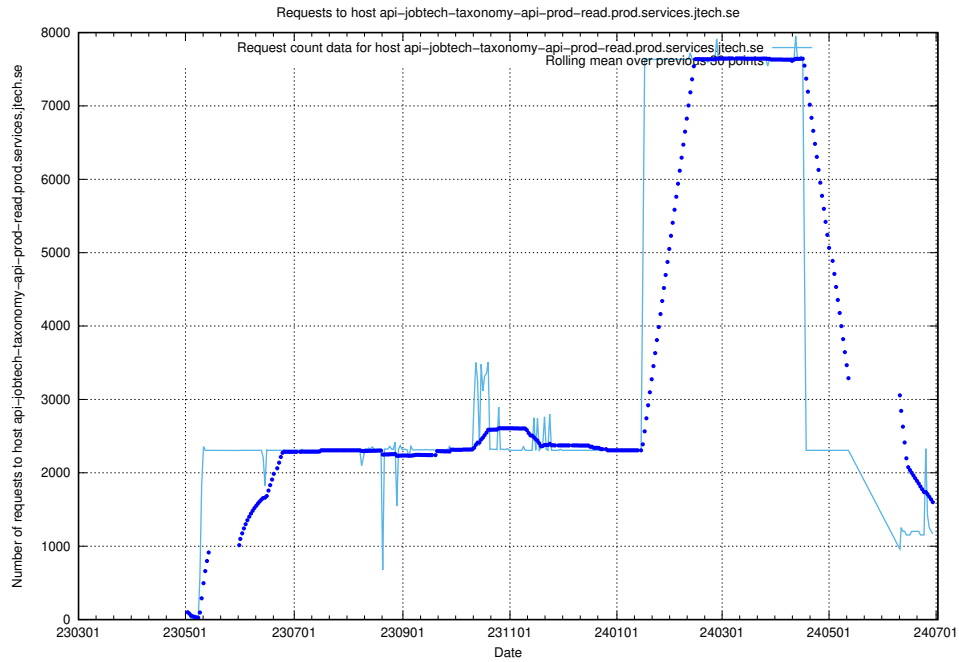

7.20 Usage of api-jobtech-taxonomy-api-prod-read.prod.services.jtech.se

Here, we count the number of requests to host api-jobtech-taxonomy-api-prod-read.prod.services.jtech.se.