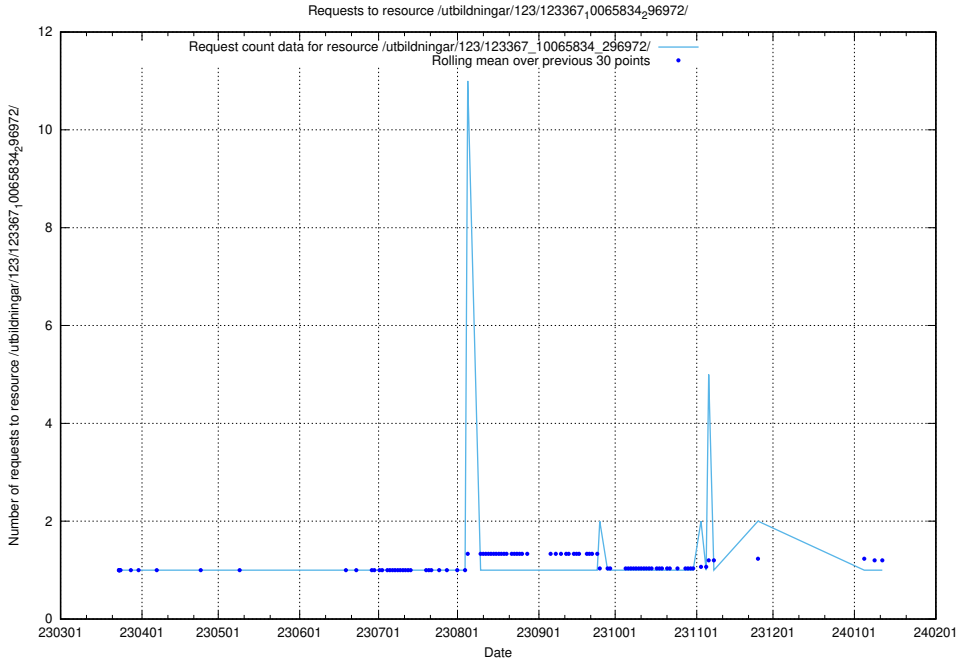

5.5155 Usage of /utbildningar/123/123367_10065834_296972/

Here, we count the number of requests to resource /utbildningar/123/123367_10065834_296972/.