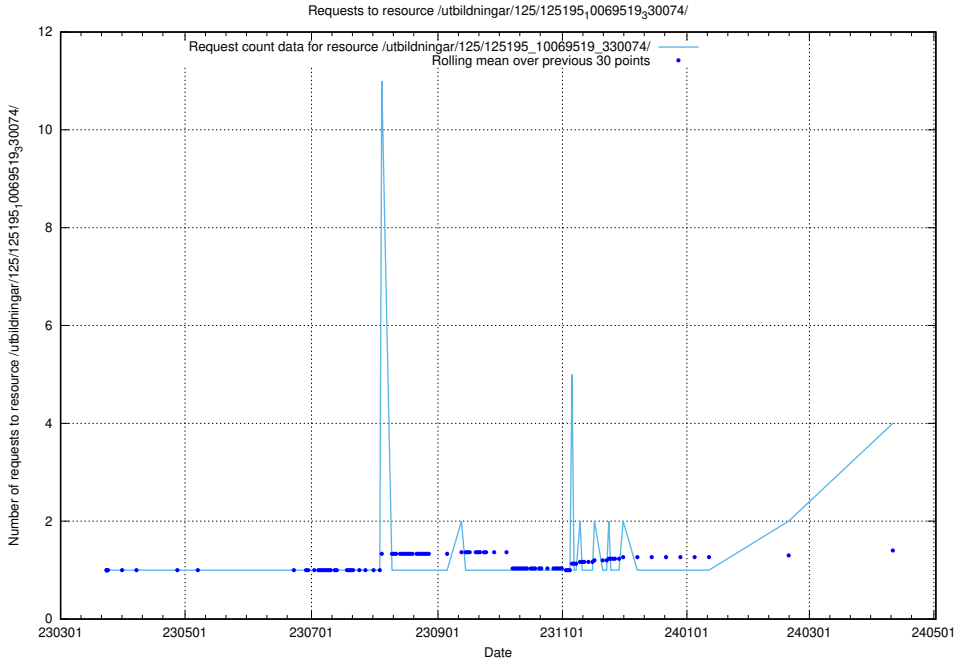

5.180 Usage of /utbildningar/125/125195_10069519_330074/

Here, we count the number of requests to resource /utbildningar/125/125195_10069519_330074/.