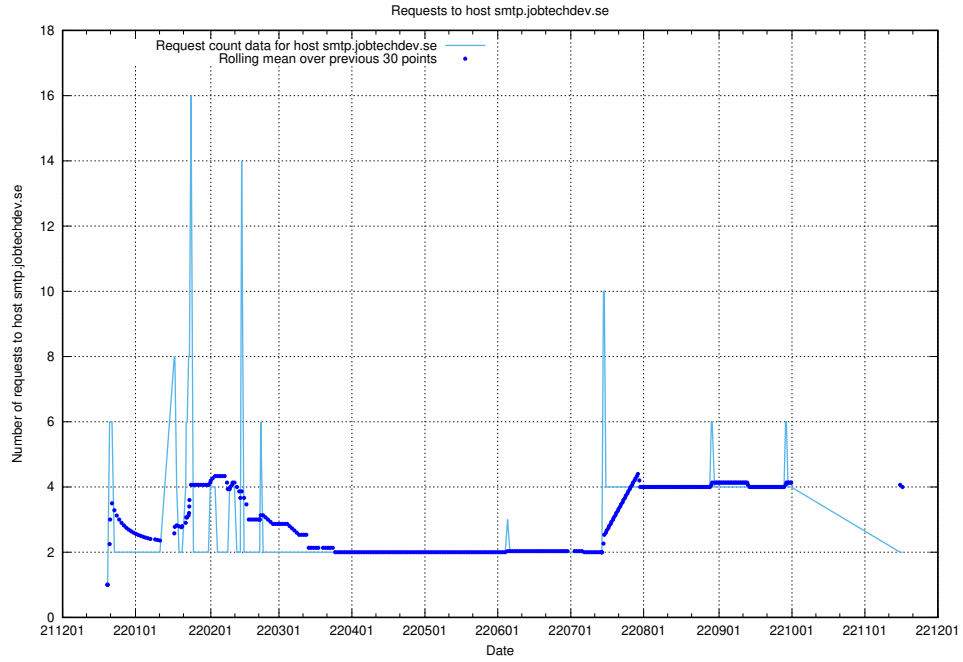

7.373 Usage of smtp.jobtechdev.se

Here, we count the number of requests to host smtp.jobtechdev.se.