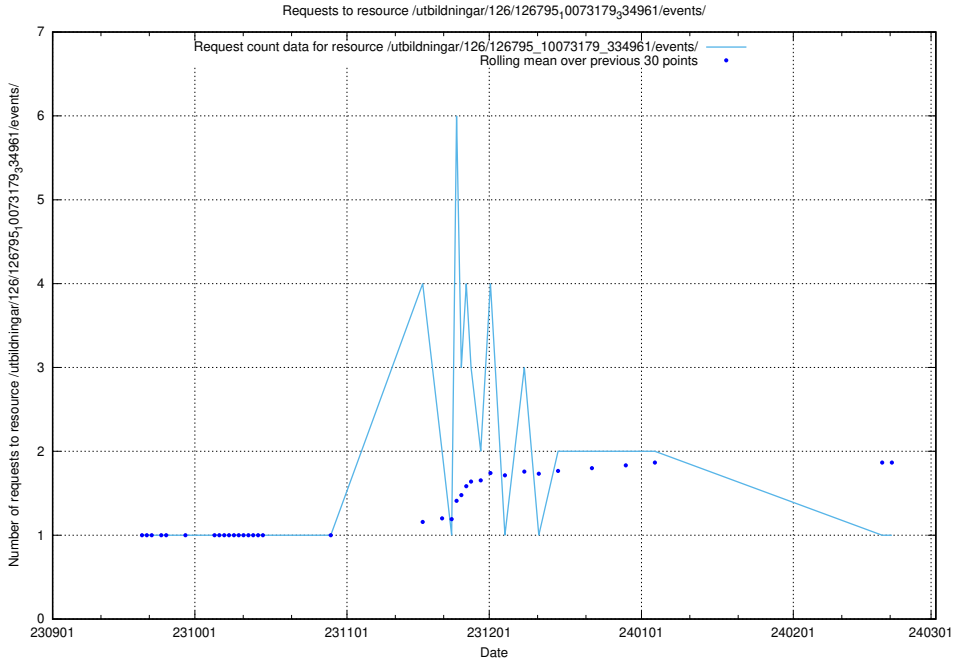

Here, we count the number of requests to resource /taxonomy/version/11/query/keyword-concepts-with-relations/.

5.4812 Usage of /utbildningar/126/126795_10073179_334961/events/

Here, we count the number of requests to resource /utbildningar/126/126795_10073179_334961/events/