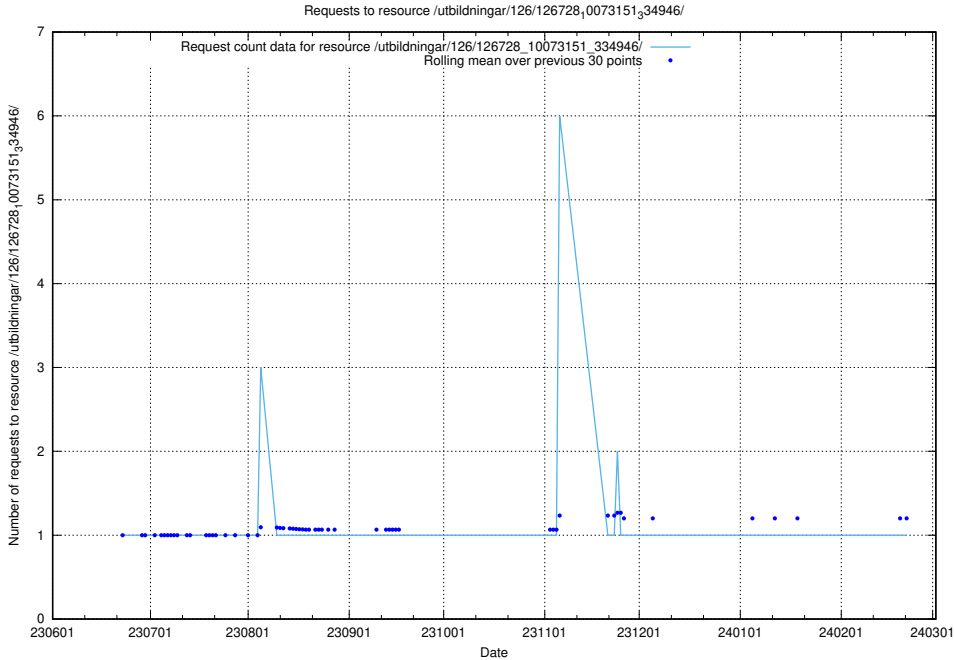

Here, we count the number of requests to resource /utbildningar/126/126728_10073182_334968/.

5.5885 Usage of /utbildningar/126/126728_10073151_334946/

Here, we count the number of requests to resource /utbildningar/126/126728_10073151_334946/.