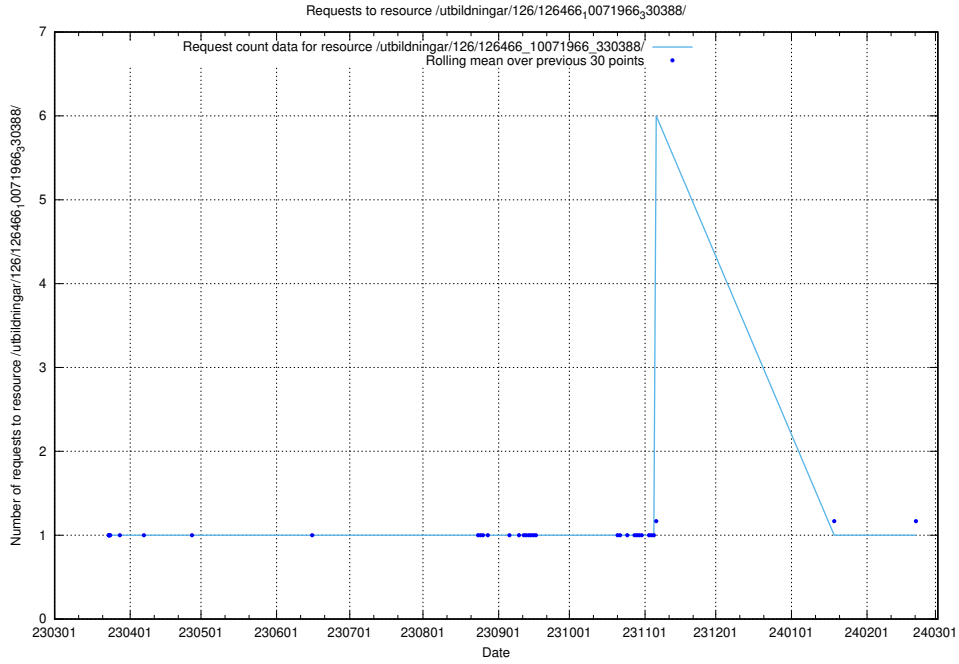

5.6676 Usage of /taxonomy/Kompetensbegrupp/

Here, we count the number of requests to resource /taxonomy/Kompetensbegrupp/.

5.6677 Usage of /utbildningar/126/126466_10071963_330384/

Here, we count the number of requests to resource /utbildningar/126/126466_10071963_330384/.