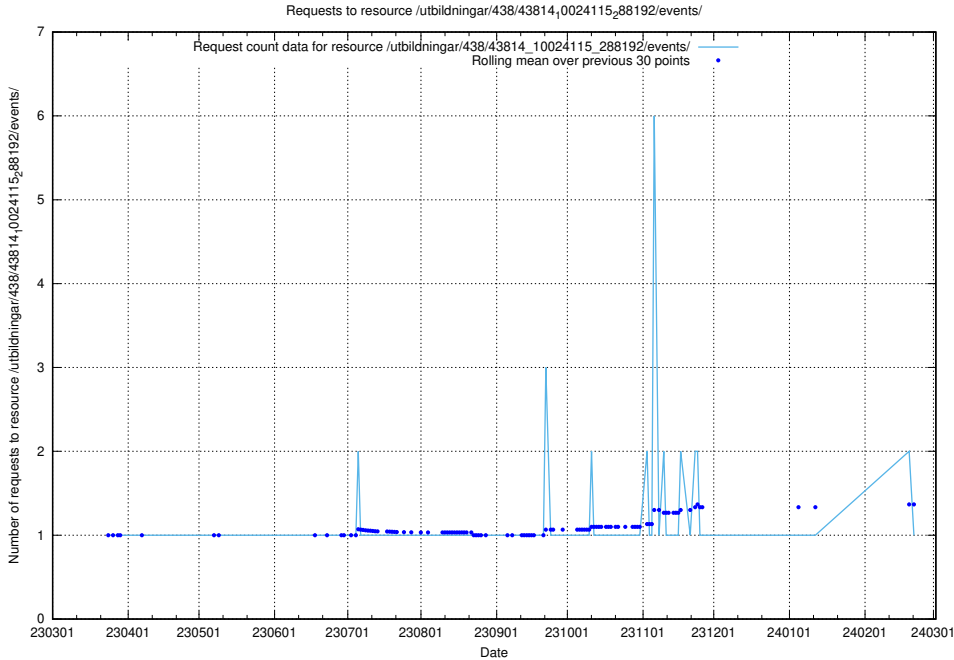

5.6436 Usage of /utbildningar/438/43814_10024115_288192/events/

Here, we count the number of requests to resource /utbildningar/438/43814_10024115_288192/events/.