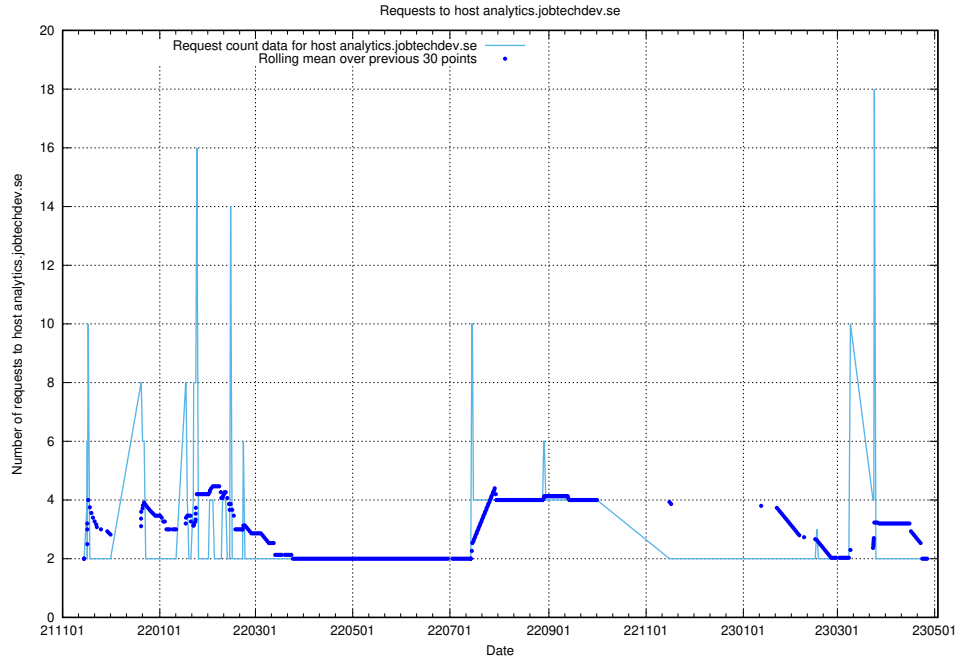

7.292 Usage of analytics.jobtechdev.se

Here, we count the number of requests to host analytics.jobtechdev.se.