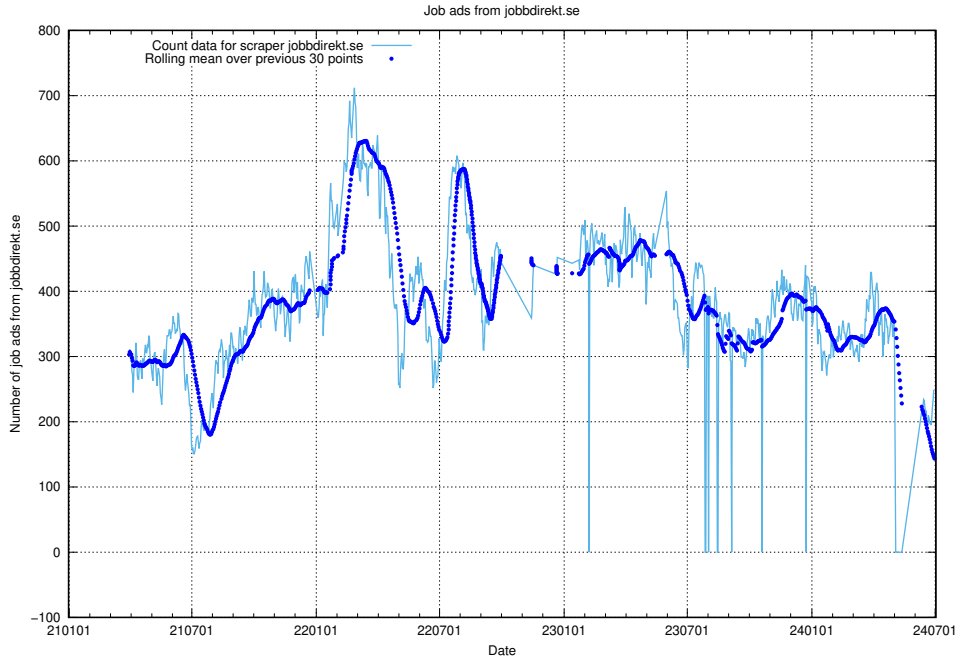

13.8 Number of ads by scraper ledigajobb.se

Here, we count the number of job ads scraped from ledigajobb.se.

13.9 Number of ads by scraper jobbdirekt.se

Here, we count the number of job ads scraped from jobbdirekt.se.