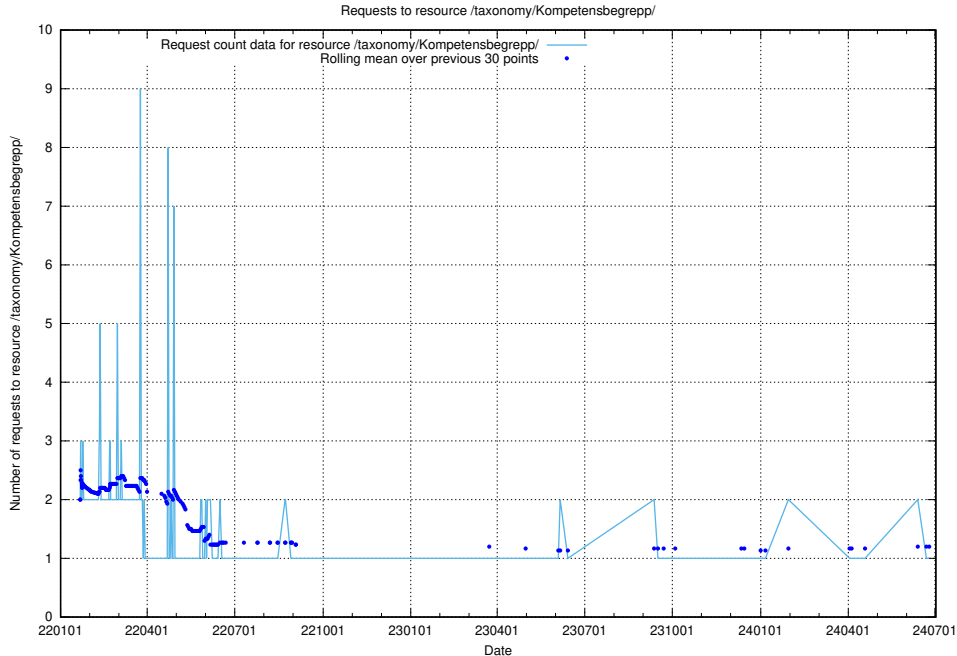

5.6676 Usage of /taxonomy/Kompetensbegrupp/

Here, we count the number of requests to resource /taxonomy/Kompetensbegrupp/.

5.6677 Usage of /utbildningar/126/126466_10071963_330384/

Here, we count the number of requests to resource /utbildningar/126/126466_10071963_330384/.