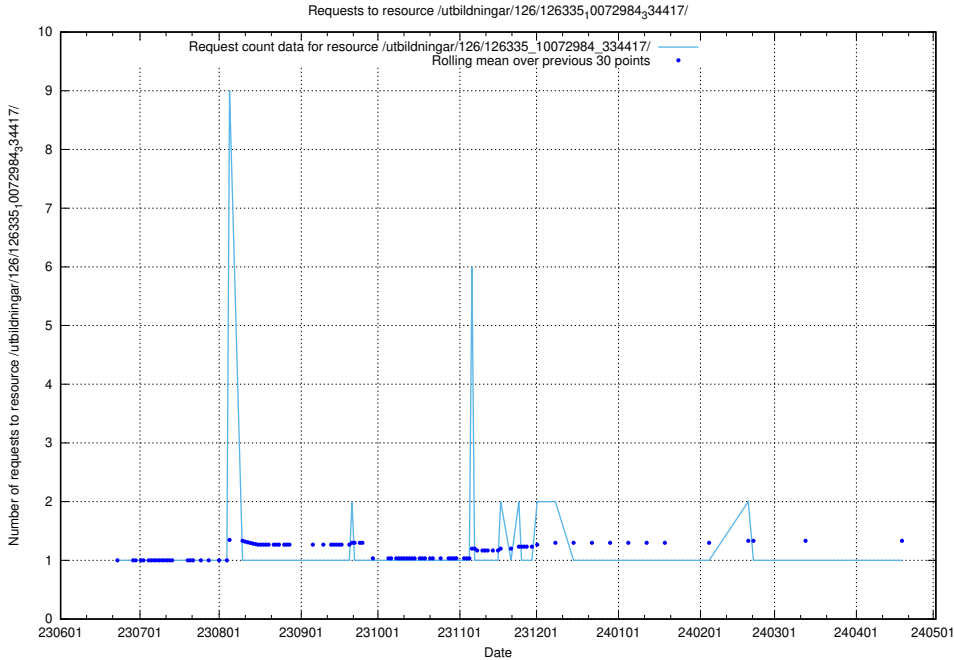

5.5955 Usage of /utbildningar/126/126335_10072984_334417/

Here, we count the number of requests to resource /utbildningar/126/126335_10072984_334417/.