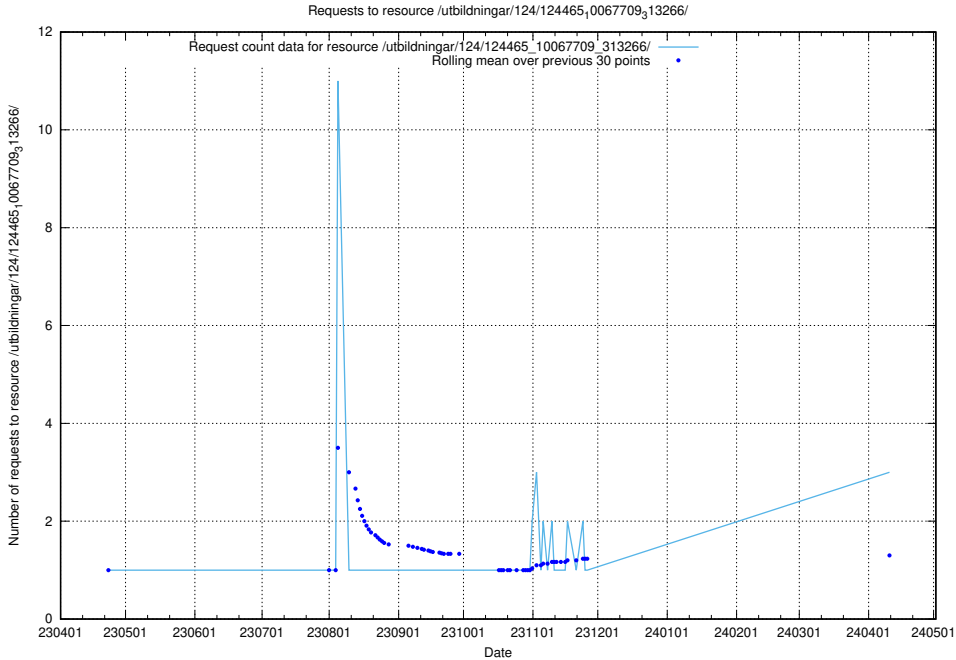

5.429 Usage of /utbildningar/124/124465_10067709_313266/

Here, we count the number of requests to resource /utbildningar/124/124465_10067709_313266/.