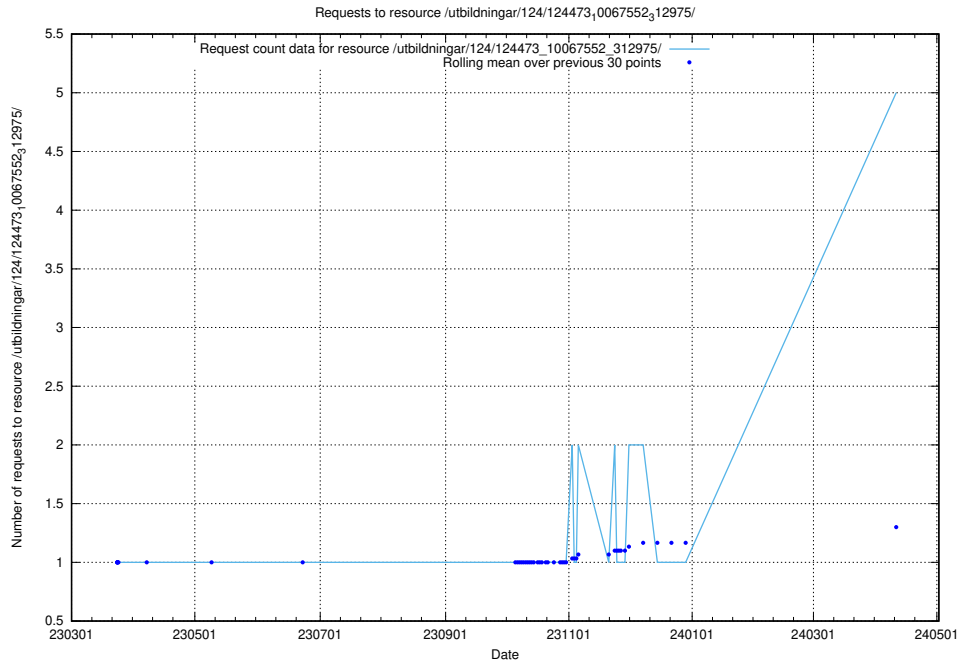

5.146 Usage of /utbildningar/124/124473_10067552_312975/

Here, we count the number of requests to resource /utbildningar/124/124473_10067552_312975/.