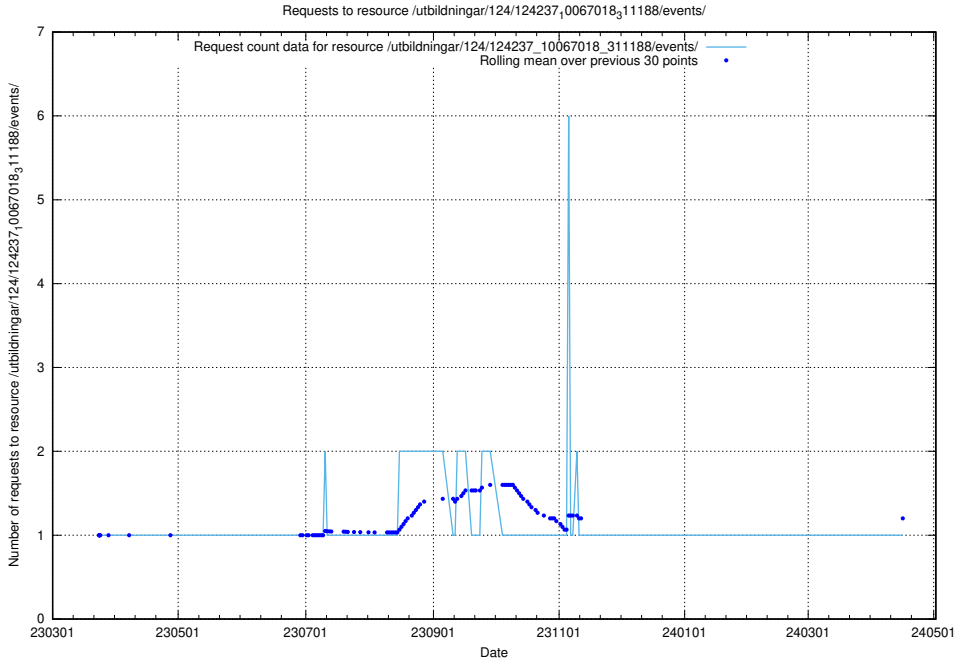

5.4302 Usage of /utbildningar/124/124237_10067018_311188/events/

Here, we count the number of requests to resource /utbildningar/124/124237_10067018_311188/events/