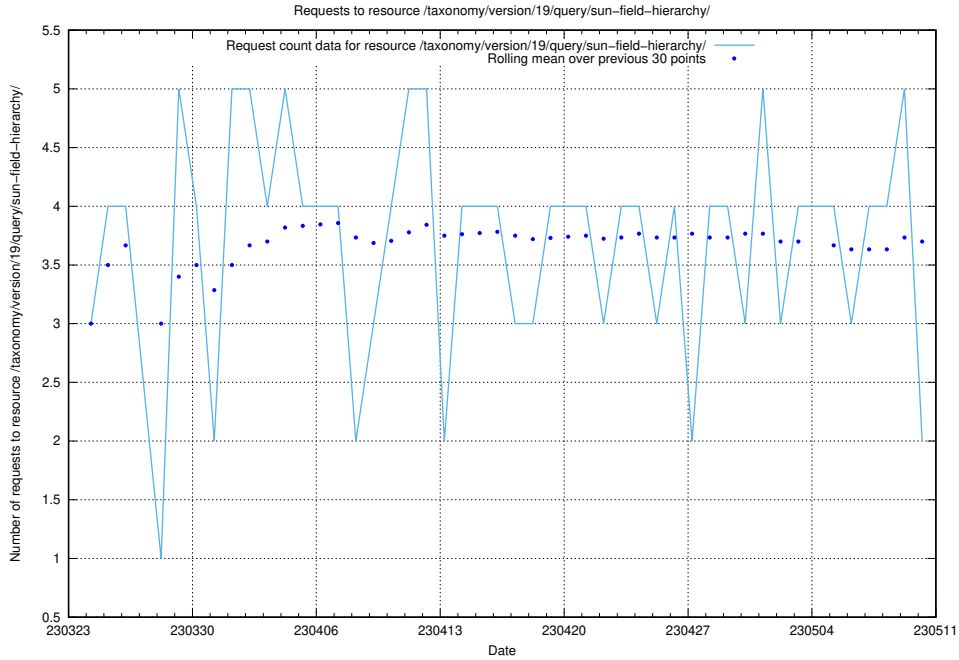

5.932 Usage of /taxonomy/version/19/query/sun-field-hierarchy/

Here, we count the number of requests to resource /taxonomy/version/19/query/sun-field-hierarchy/.