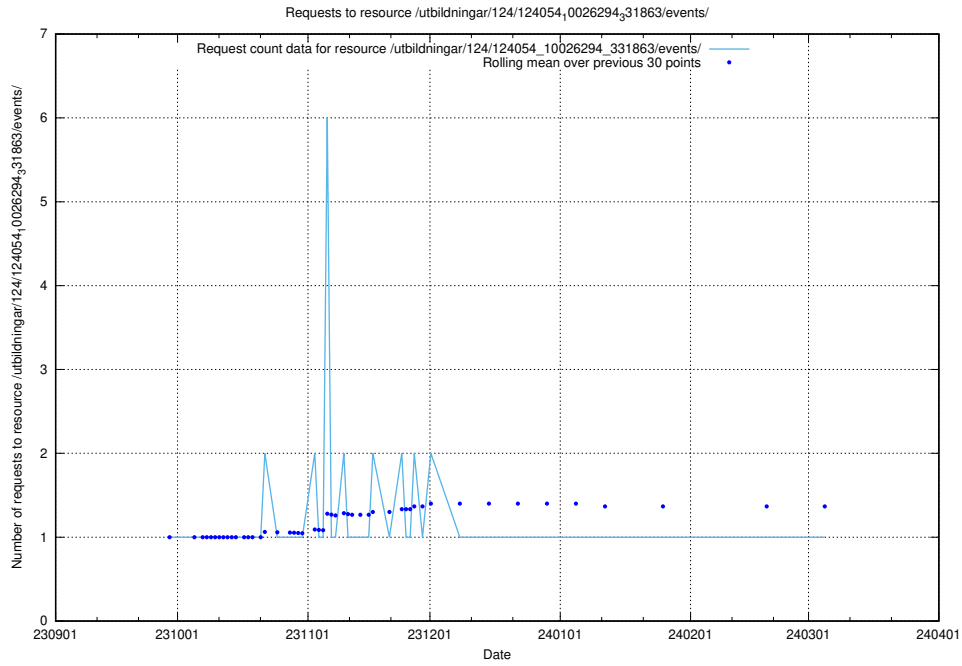

5.4758 Usage of /utbildningar/124/124054_10026294_331863/events/

Here, we count the number of requests to resource /utbildningar/124/124054_10026294_331863/events/