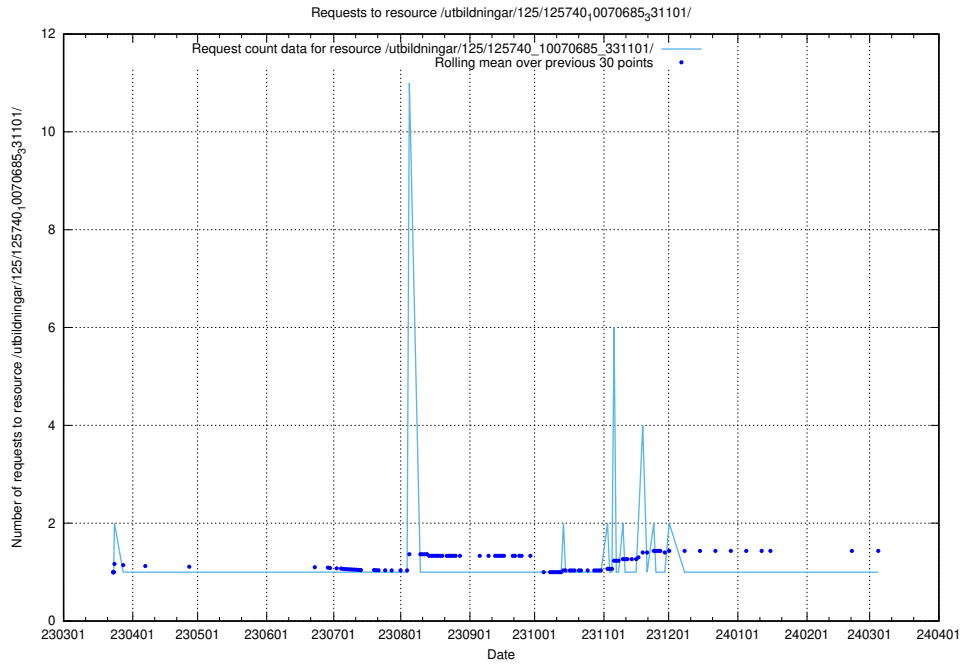

5.998 Usage of /utbildningar/125/125740_10070685_331101/

Here, we count the number of requests to resource /utbildningar/125/125740_10070685_331101/.