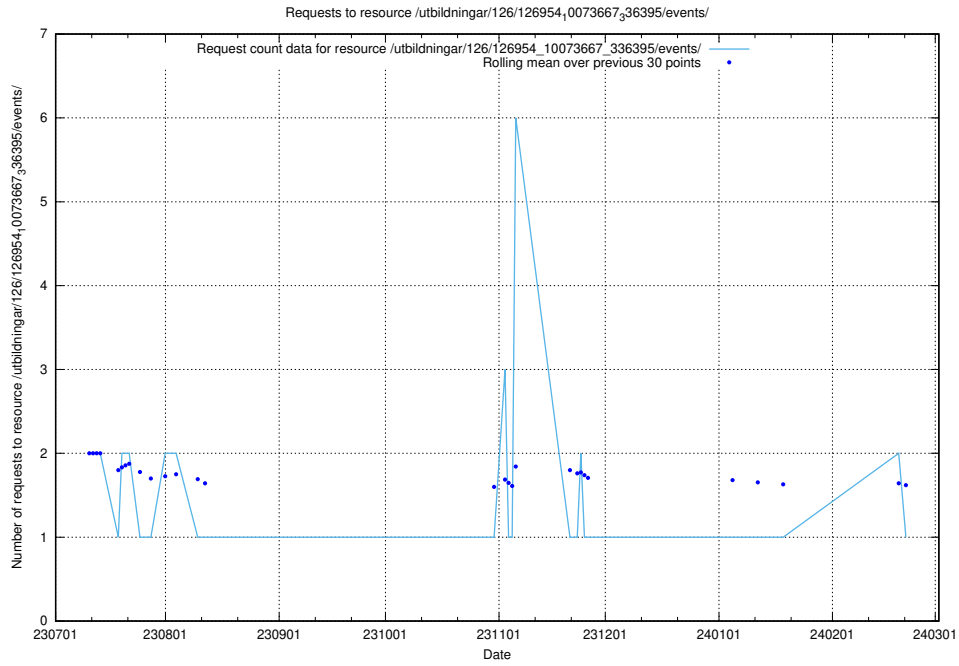

5.5397 Usage of /utbildningar/126/126954_10073667_336395/events/

Here, we count the number of requests to resource /utbildningar/126/126954_10073667_336395/events/