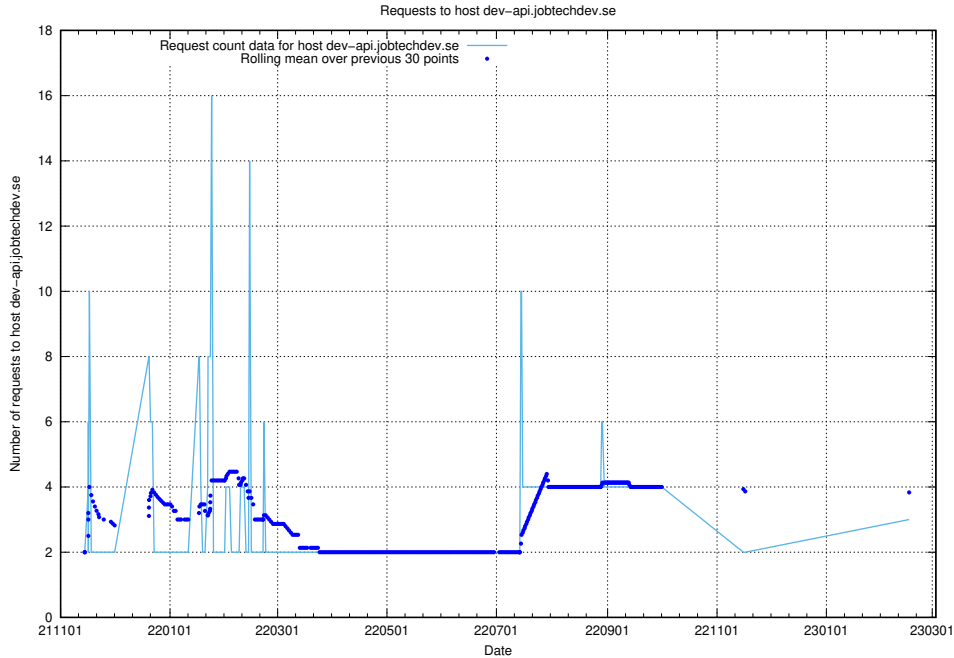

7.174 Usage of dev-api.jobtechdev.se

Here, we count the number of requests to host dev-api.jobtechdev.se.