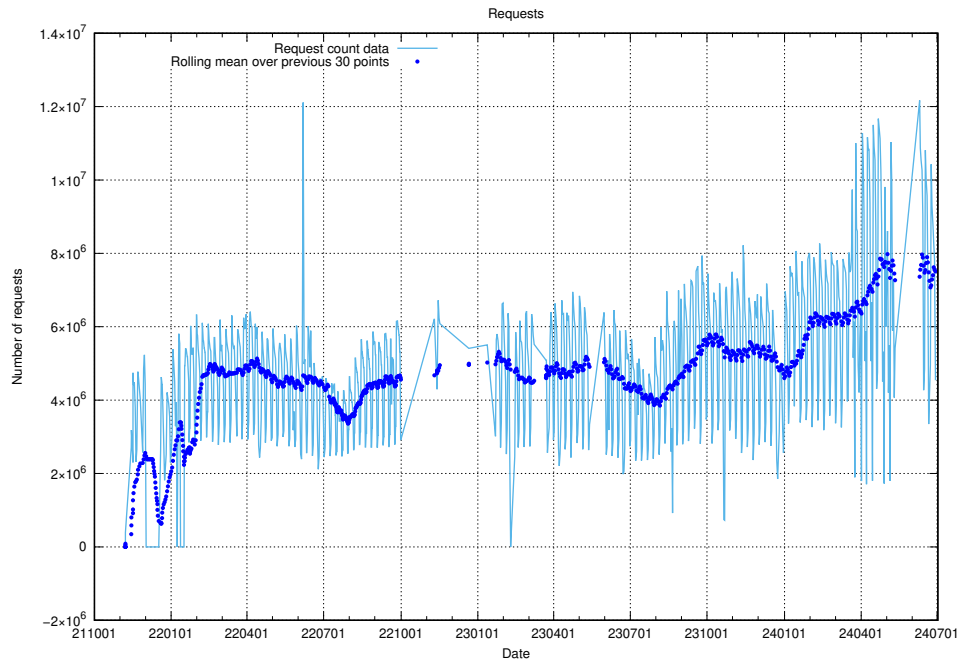

8 Log Stack - General Statistics

This section contains general statistics from [JobTech's log stack](#)⁸.

8.1 Total number of requests

Here, we count the total number of requests.