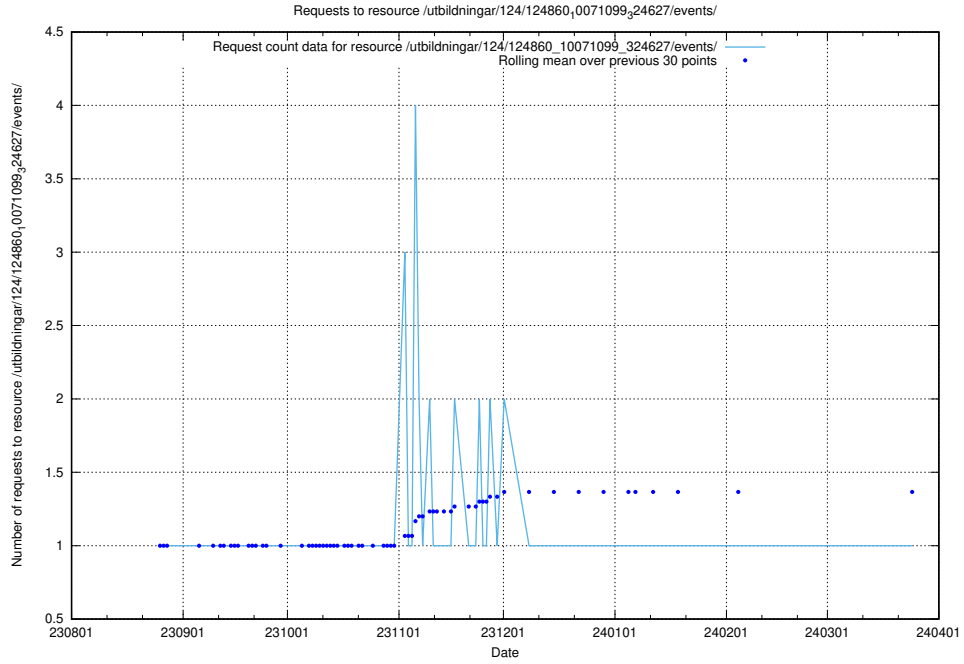

5.4995 Usage of /utbildningar/124/124860_10071099_324627/events/

Here, we count the number of requests to resource /utbildningar/124/124860_10071099_324627/events/