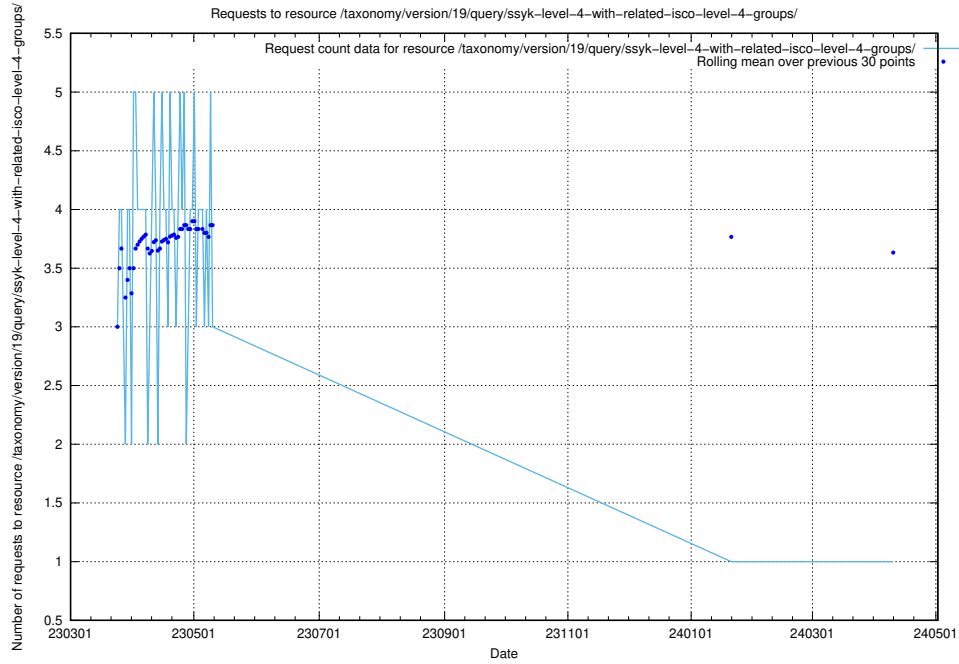

5.6386 Usage of /taxonomy/version/19/query/ssyk-level-4-with-related-isco-level-4-groups/

Here, we count the number of requests to resource /taxonomy/version/19/query/ssyk-level-4-with-related-isco-level-4-groups/.