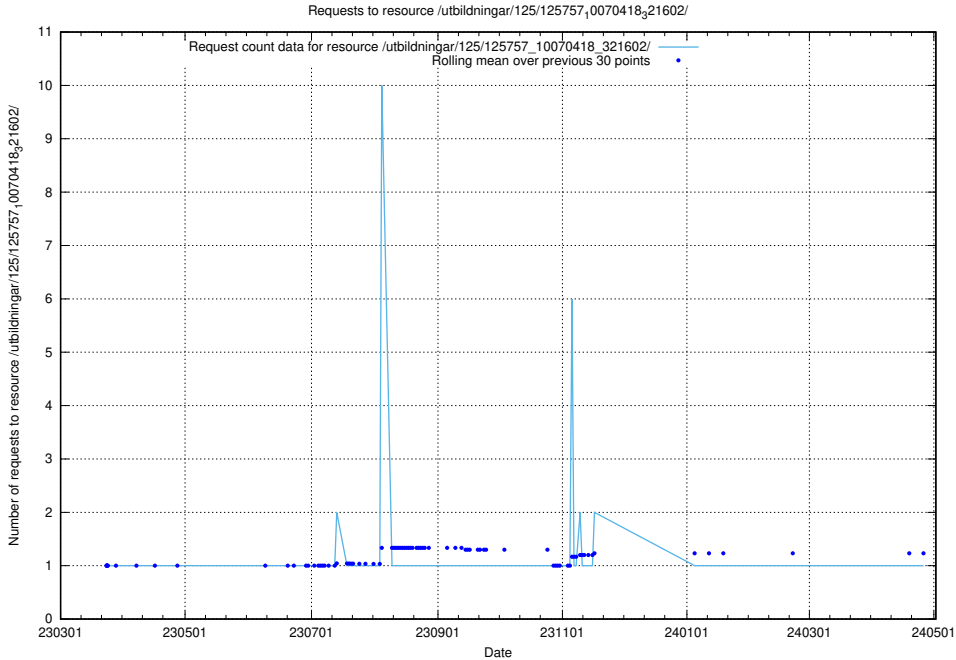

5.6715 Usage of /utbildningar/125/125757_10070418_321602/

Here, we count the number of requests to resource /utbildningar/125/125757_10070418_321602/.