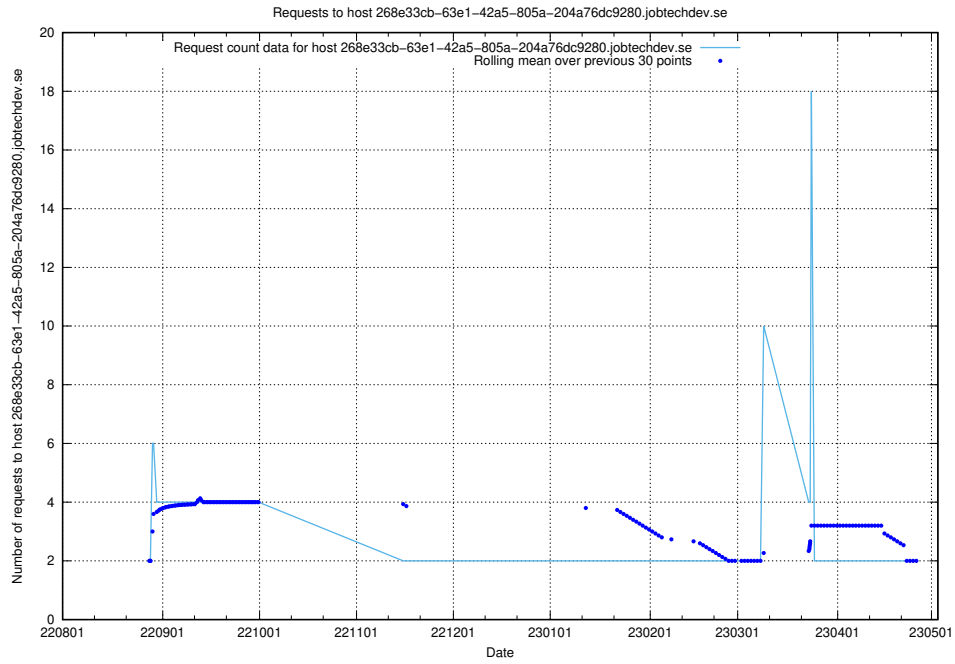

7.341 Usage of enrichment.api.jobtechdev.se

Here, we count the number of requests to host enrichment.api.jobtechdev.se.

7.342 Usage of 268e33cb-63e1-42a5-805a-204a76dc9280.jobtechdev.se

Here, we count the number of requests to host 268e33cb-63e1-42a5-805a-204a76dc9280.jobtechdev.se.