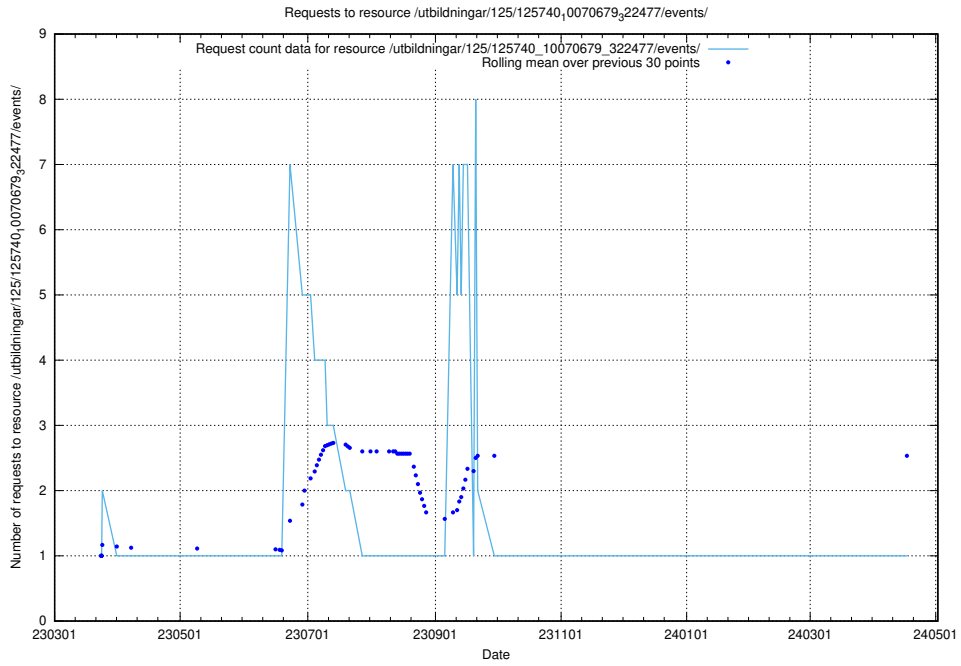

Here, we count the number of requests to resource /utbildningar/125/125740_10070680_323231/.

5.1003 Usage of /utbildningar/125/125740_10070679_322477/events/

Here, we count the number of requests to resource /utbildningar/125/125740_10070679_322477/events/