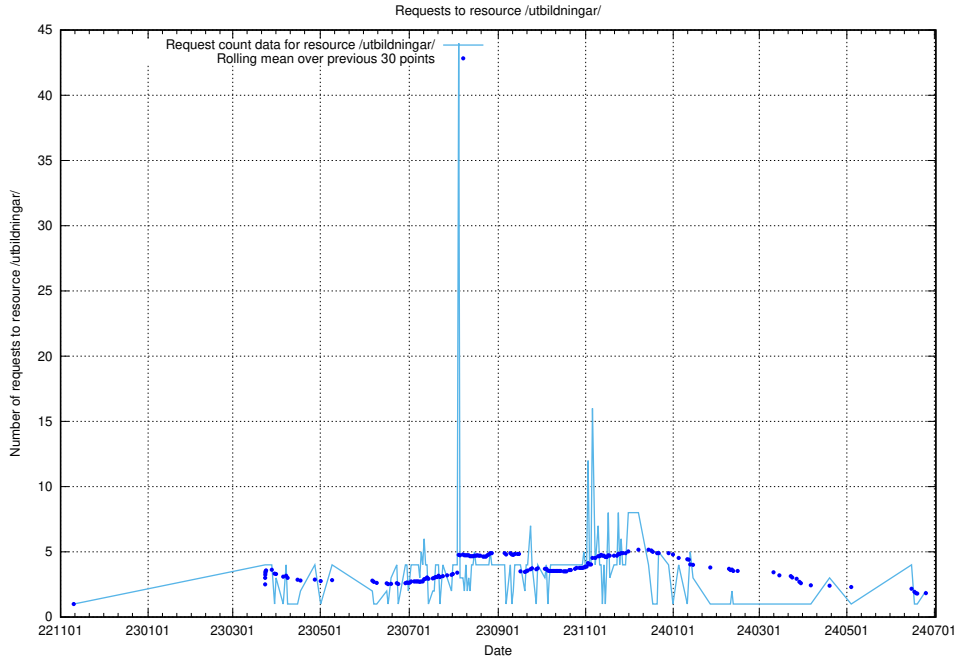

5.952 Usage of /utbildningar/125/125178_10069397_323486/events/

Here, we count the number of requests to resource /utbildningar/125/125178_10069397_323486/events/

5.953 Usage of /utbildningar/

Here, we count the number of requests to resource /utbildningar/.