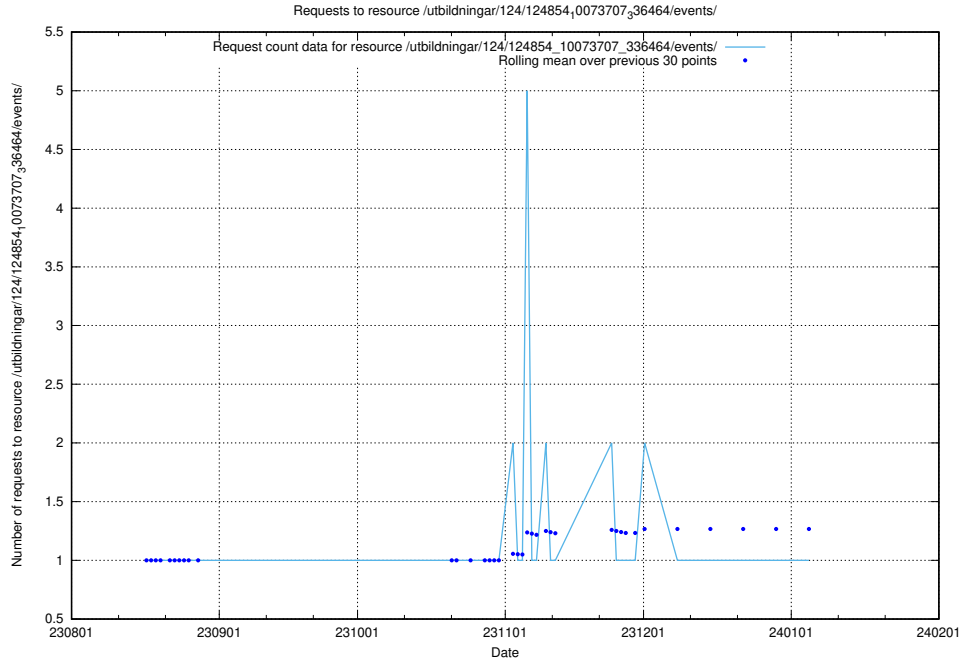

Here, we count the number of requests to resource /utbildningar/125/125740_10070782_336574/.

5.5073 Usage of /utbildningar/124/124854_10073707_336464/events/

Here, we count the number of requests to resource /utbildningar/124/124854_10073707_336464/events/