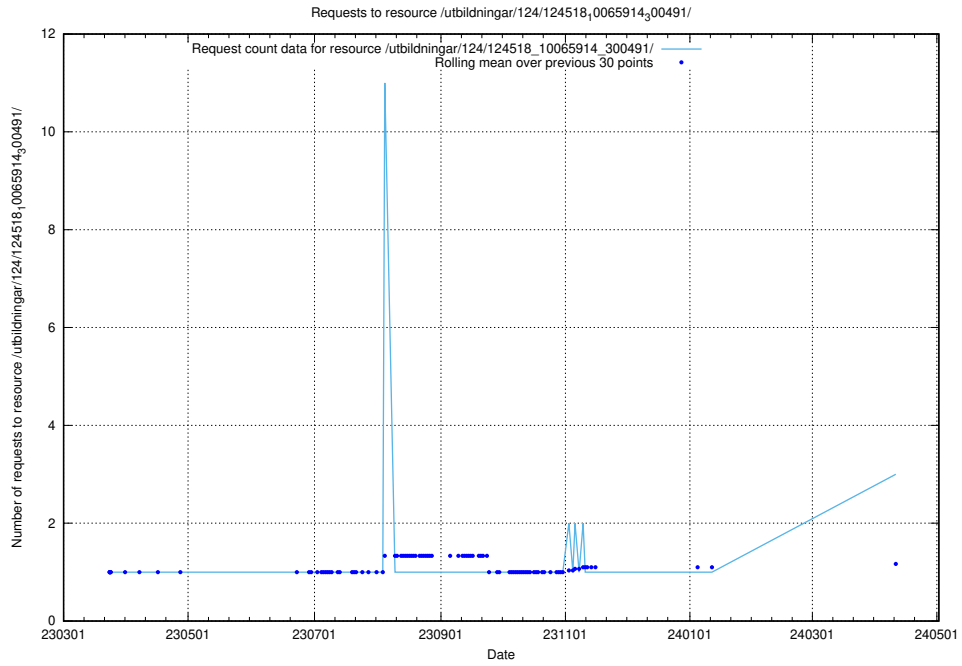

Here, we count the number of requests to resource /utbildningar/124/124518_10065914_300491/.

5.298 Usage of /availability/20240304/

Here, we count the number of requests to resource /availability/20240304/.