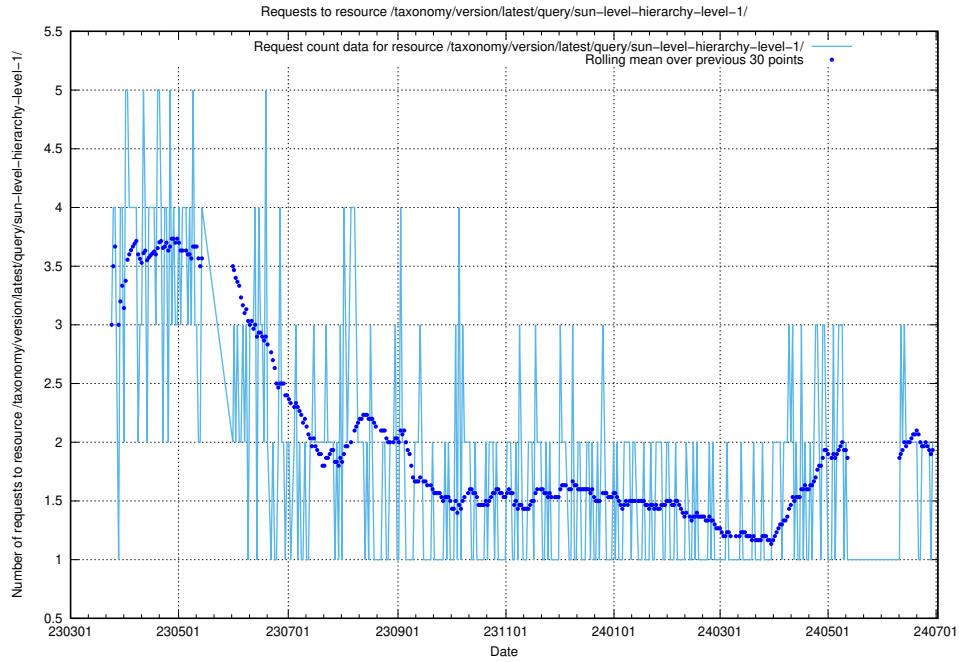

5.887 Usage of /taxonomy/version/latest/query/sun-level-hierarchy-level-1/

Here, we count the number of requests to resource /taxonomy/version/latest/query/sun-level-hierarchy-level-1/.