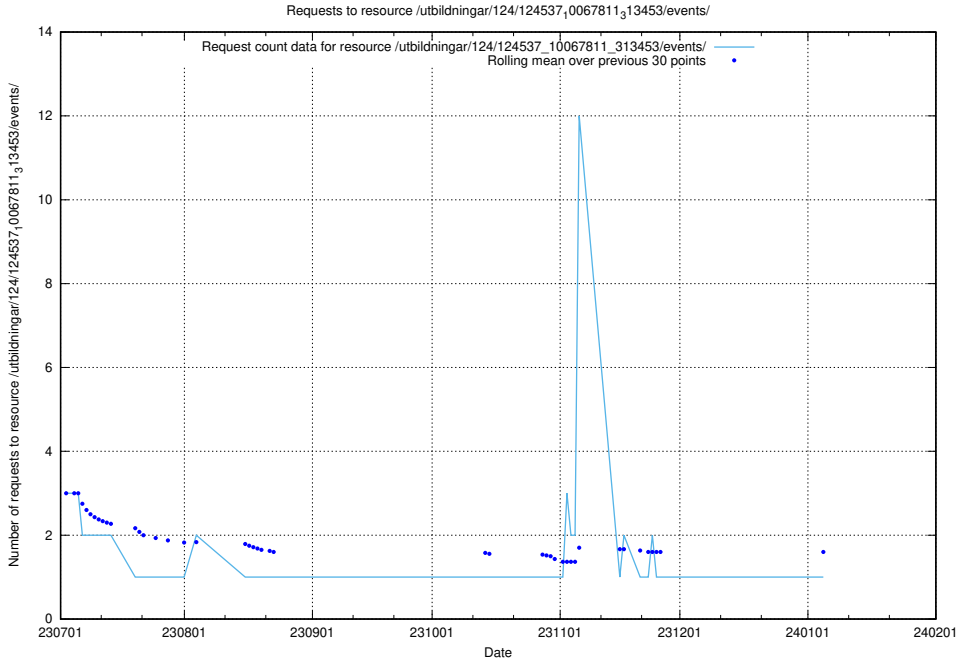

5.5646 Usage of /utbildningar/124/124537_10067811_313453/events/

Here, we count the number of requests to resource /utbildningar/124/124537_10067811_313453/events/