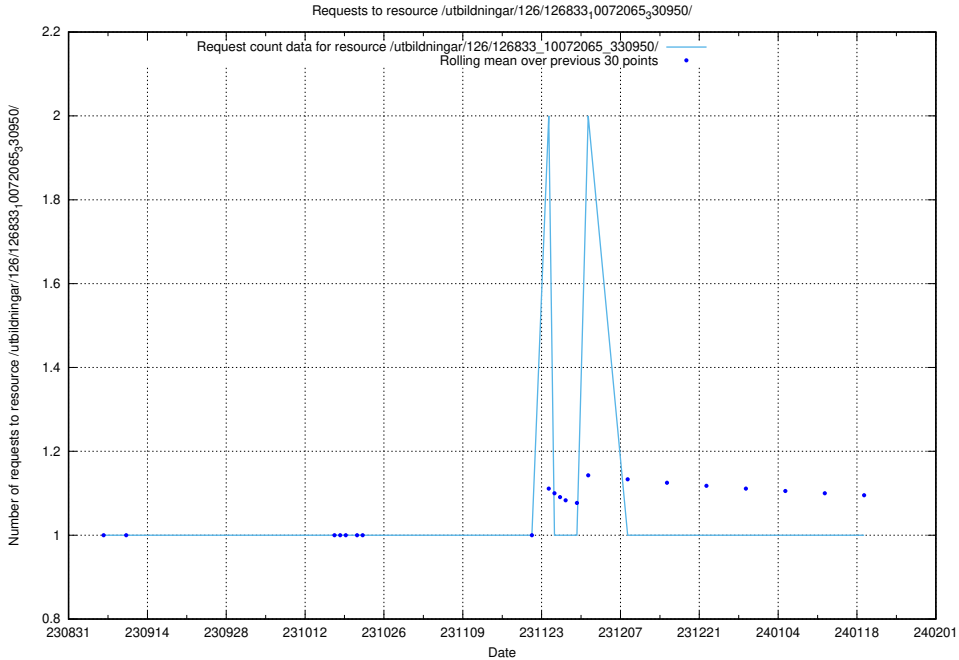

5.4949 Usage of /utbildningar/126/126833_10072065_330950/

Here, we count the number of requests to resource /utbildningar/126/126833_10072065_330950/.