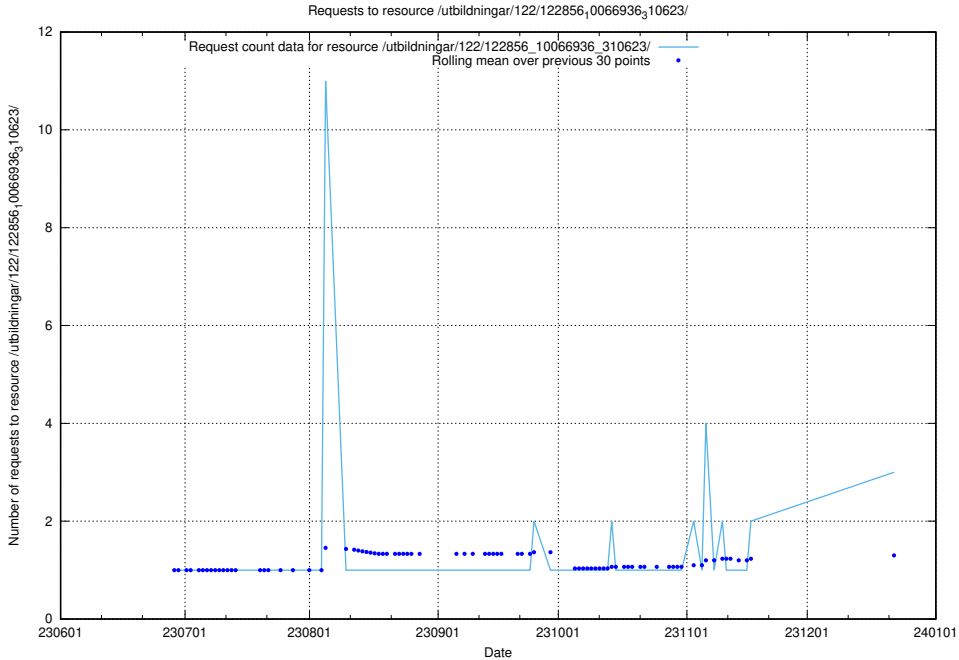

5.392 Usage of /utbildningar/122/122856_10066936_310623/

Here, we count the number of requests to resource /utbildningar/122/122856_10066936_310623/.