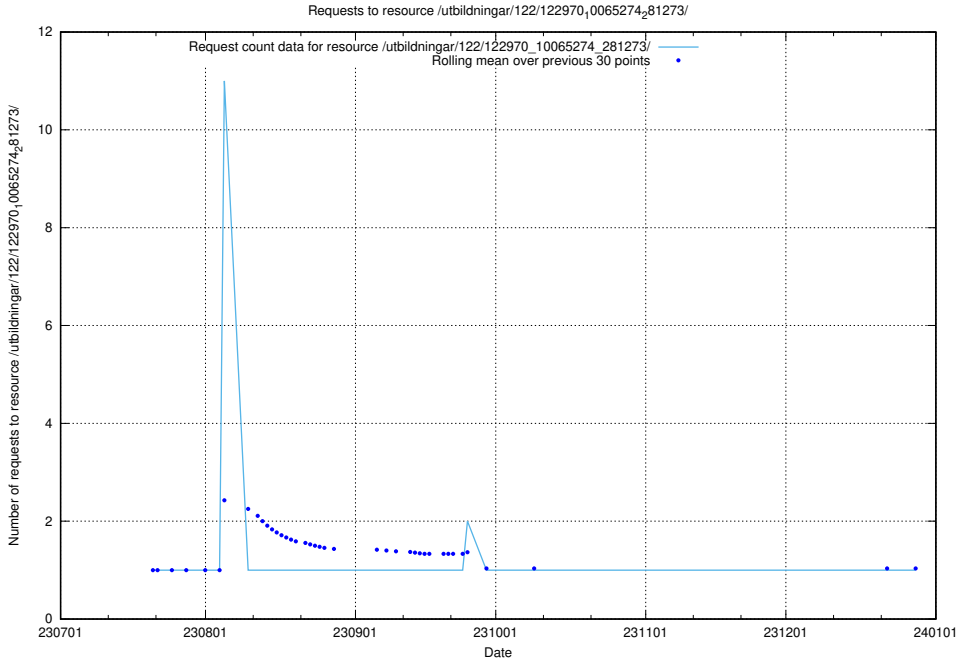

5.5265 Usage of /utbildningar/122/122970_10065274_281273/

Here, we count the number of requests to resource /utbildningar/122/122970_10065274_281273/.