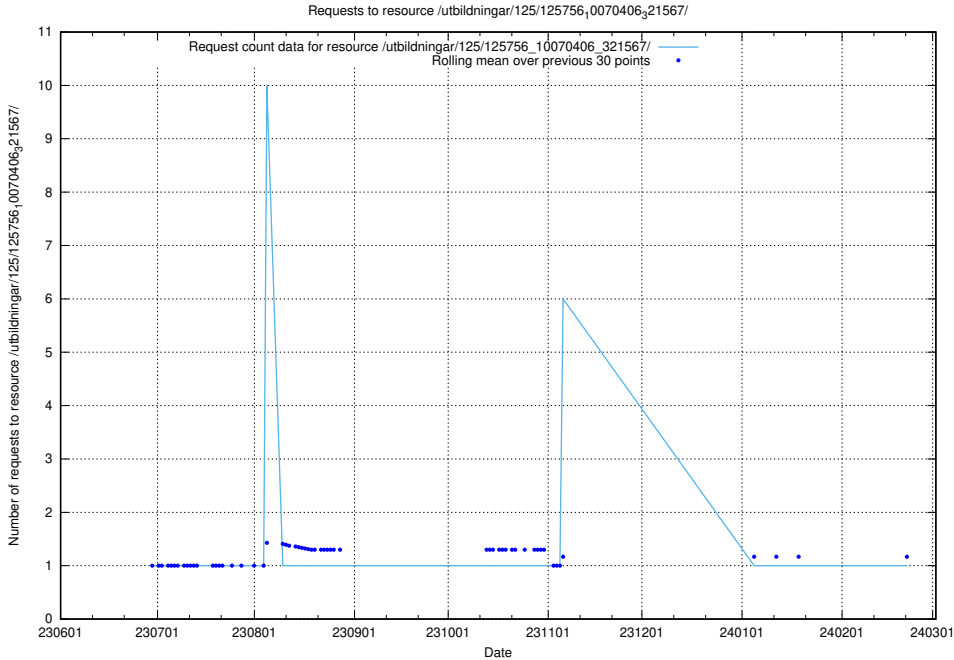

Here, we count the number of requests to resource /utbildningar/125/125756_10070406_321567/events/

5.5669 Usage of /utbildningar/125/125756_10070406_321567/

Here, we count the number of requests to resource /utbildningar/125/125756_10070406_321567/.