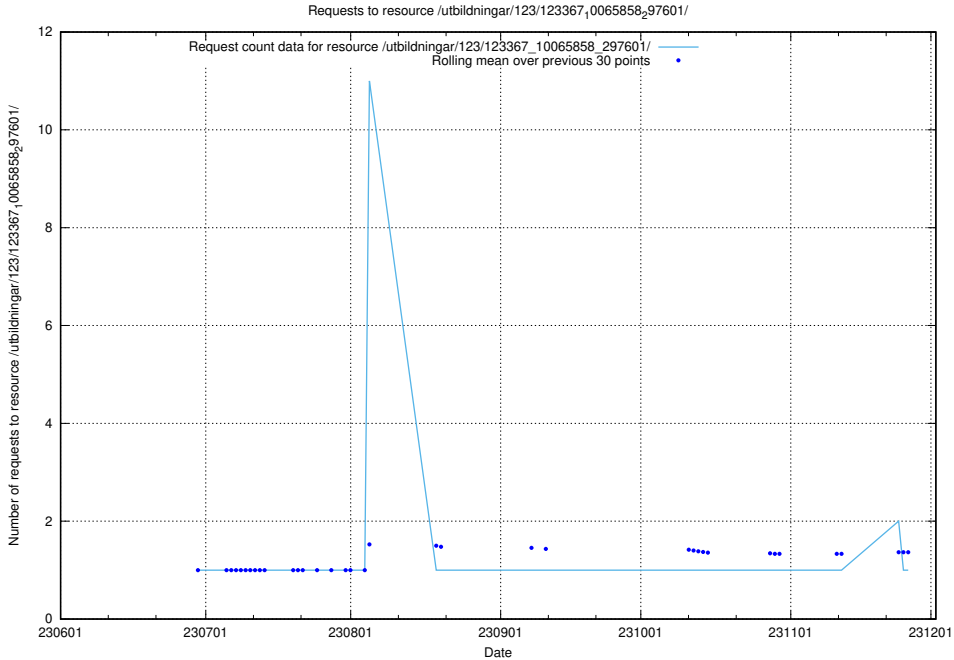

5.5687 Usage of /utbildningar/123/123367_10065858_297601/

Here, we count the number of requests to resource /utbildningar/123/123367_10065858_297601/.