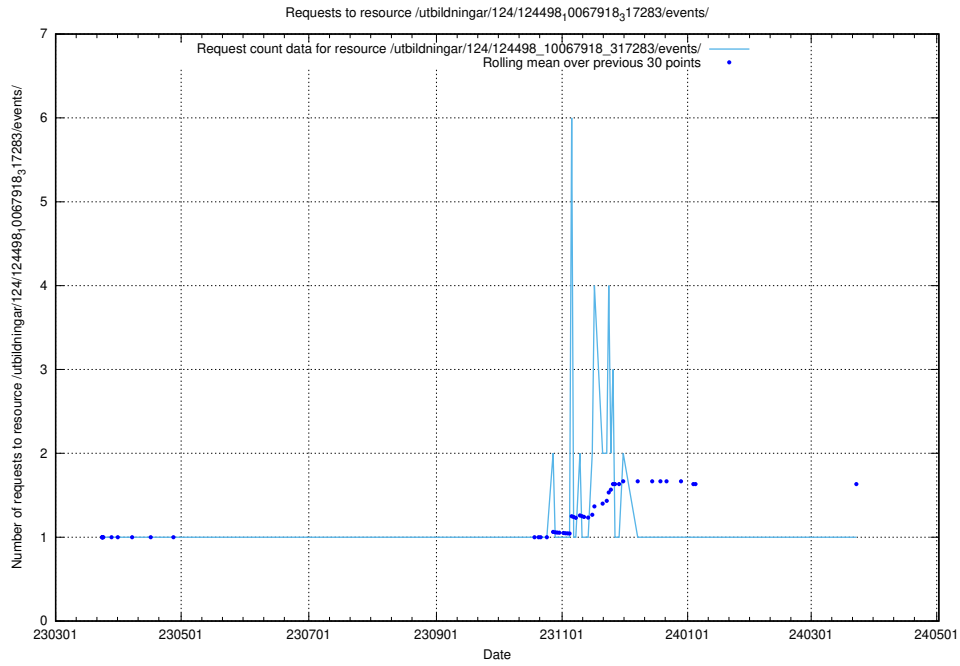

5.2882 Usage of /utbildningar/124/124498_10067918_317283/events/

Here, we count the number of requests to resource /utbildningar/124/124498_10067918_317283/events/