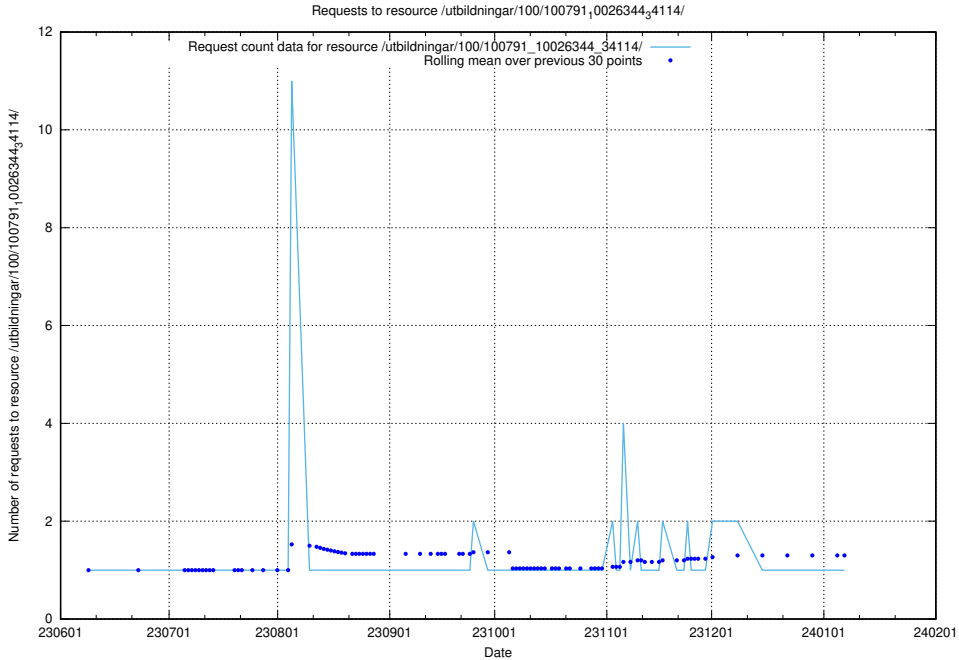

5.6185 Usage of /utbildningar/100/100791_10026344_34114/

Here, we count the number of requests to resource /utbildningar/100/100791_10026344_34114/.