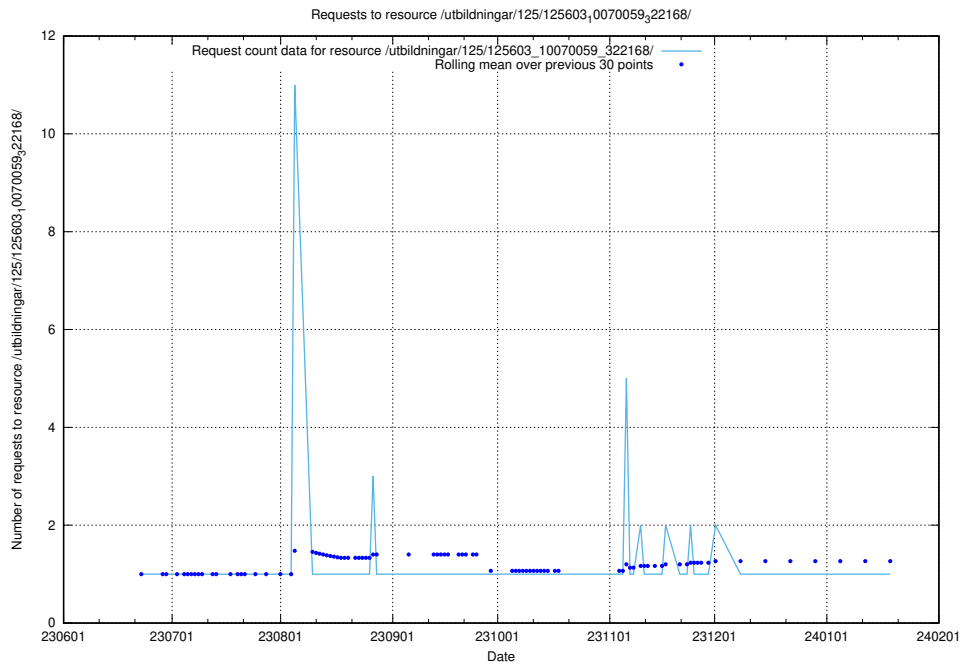

5.6005 Usage of /utbildningar/125/125603_10070059_322168/

Here, we count the number of requests to resource /utbildningar/125/125603_10070059_322168/.