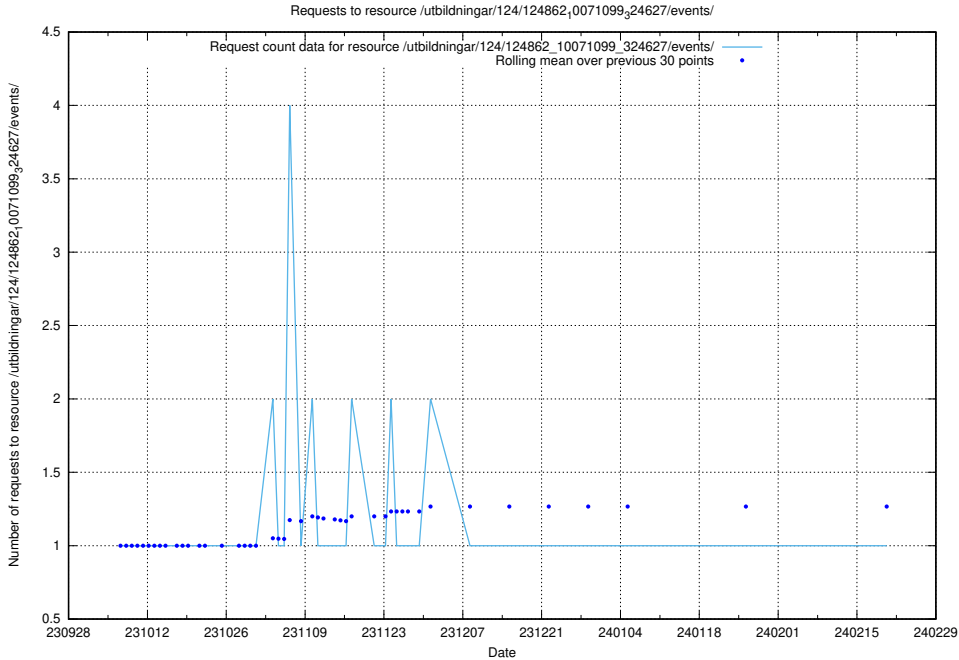

Here, we count the number of requests to resource /utbildningar/125/125415_10067799_319946/.

5.4681 Usage of /utbildningar/124/124862_10071099_324627/events/

Here, we count the number of requests to resource /utbildningar/124/124862_10071099_324627/events/