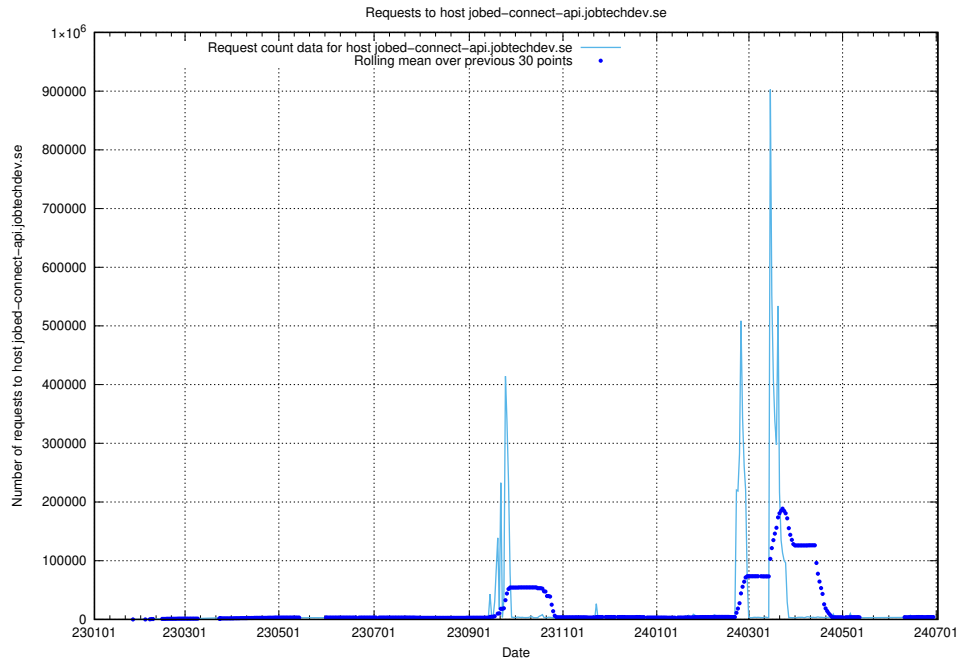

7.14 Usage of `jobed-connect-api.jobtechdev.se`

Here, we count the number of requests to host `jobed-connect-api.jobtechdev.se`.