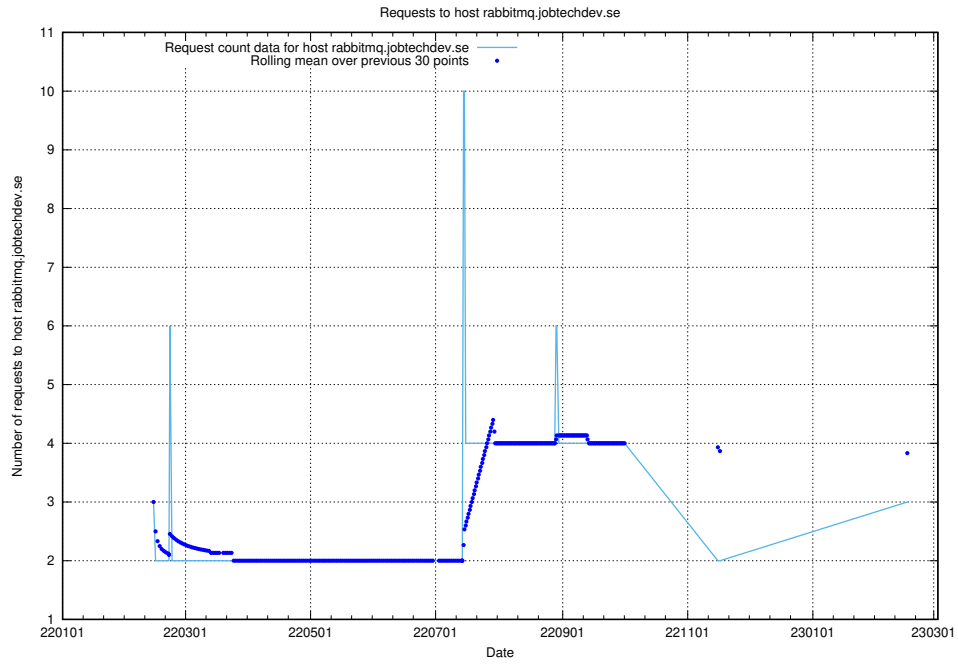

7.237 Usage of rabbitmq.jobtechdev.se

Here, we count the number of requests to host rabbitmq.jobtechdev.se.