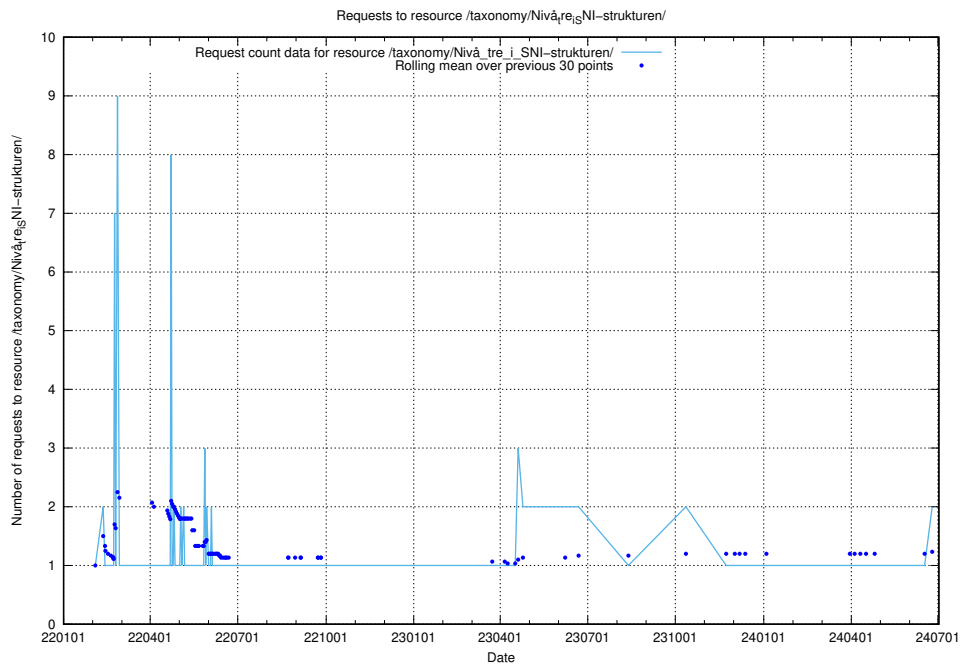

5.607 Usage of /taxonomy/Nivå_tre_i_SNI-strukturen/

Here, we count the number of requests to resource /taxonomy/Nivå_tre_i_SNI-strukturen/.