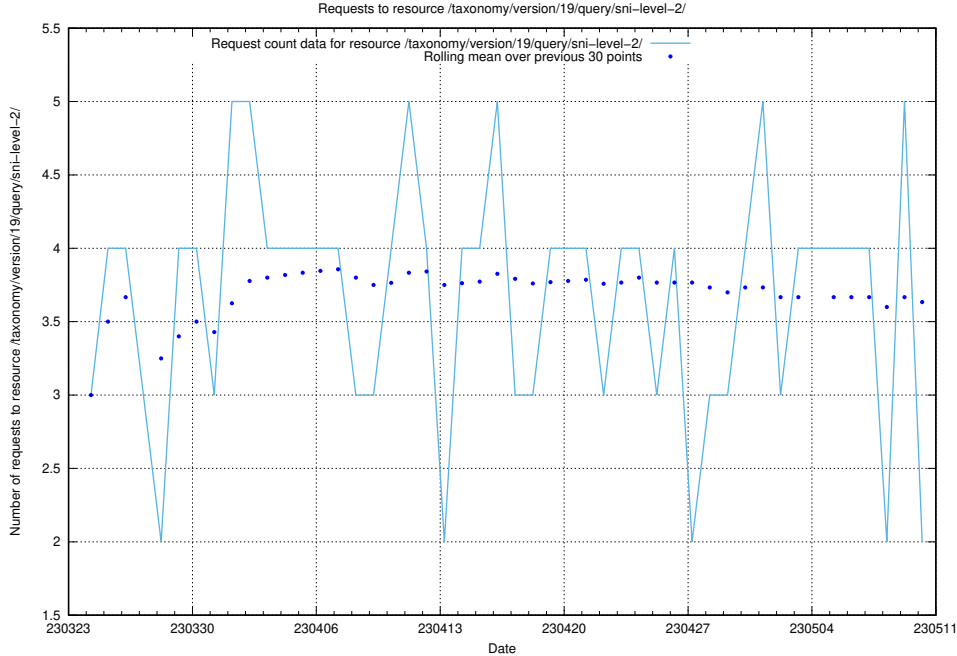

5.933 Usage of /taxonomy/version/19/query/sni-level-2/

Here, we count the number of requests to resource /taxonomy/version/19/query/sni-level-2/.