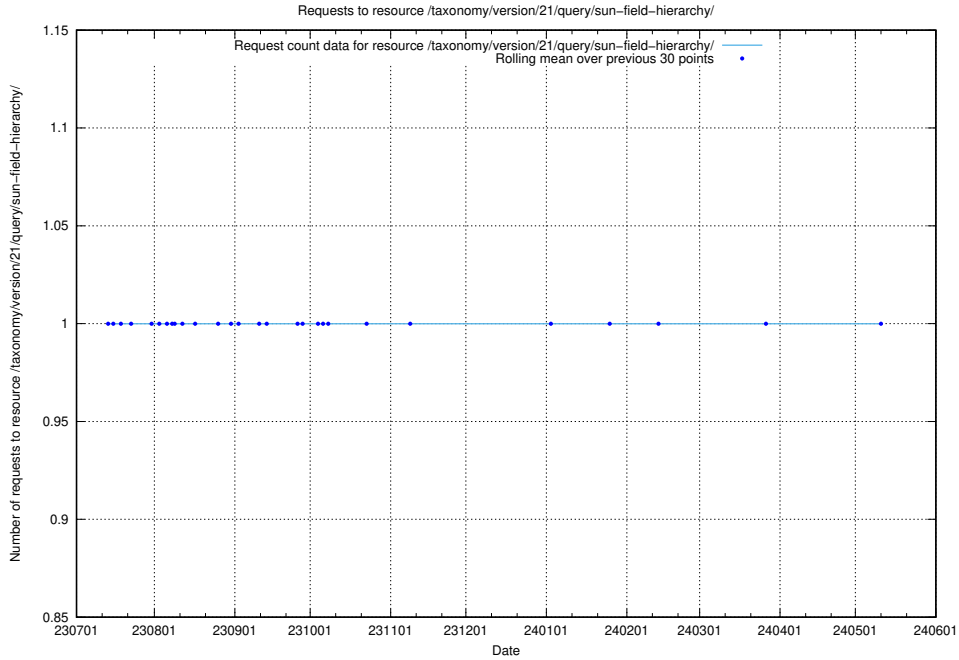

5.5366 Usage of /taxonomy/version/21/query/sun-field-hierarchy/

Here, we count the number of requests to resource /taxonomy/version/21/query/sun-field-hierarchy/.