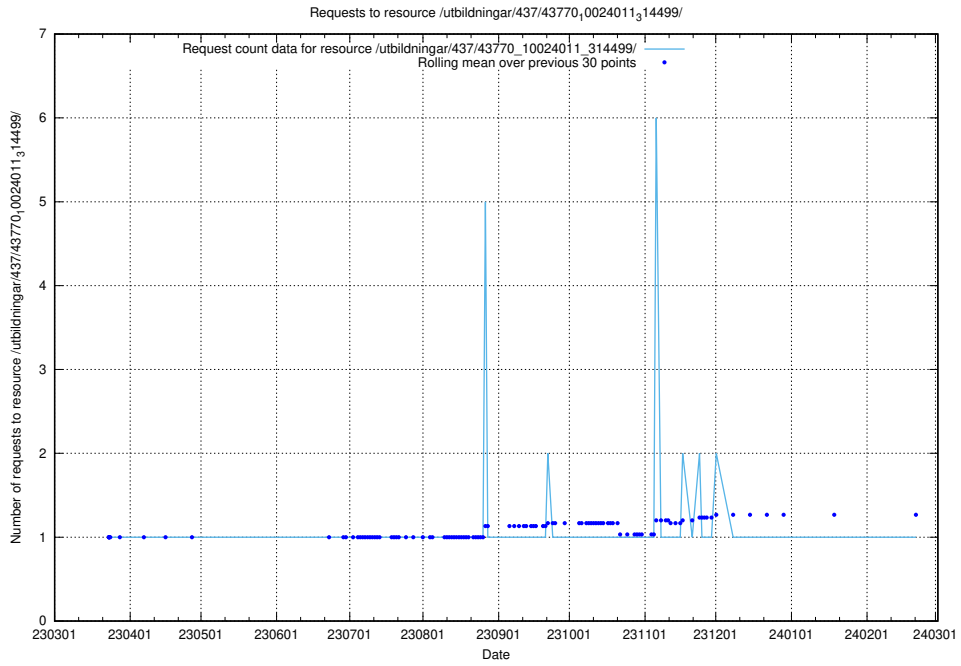

5.6634 Usage of /utbildningar/437/43770_10024011_314499/

Here, we count the number of requests to resource /utbildningar/437/43770_10024011_314499/.