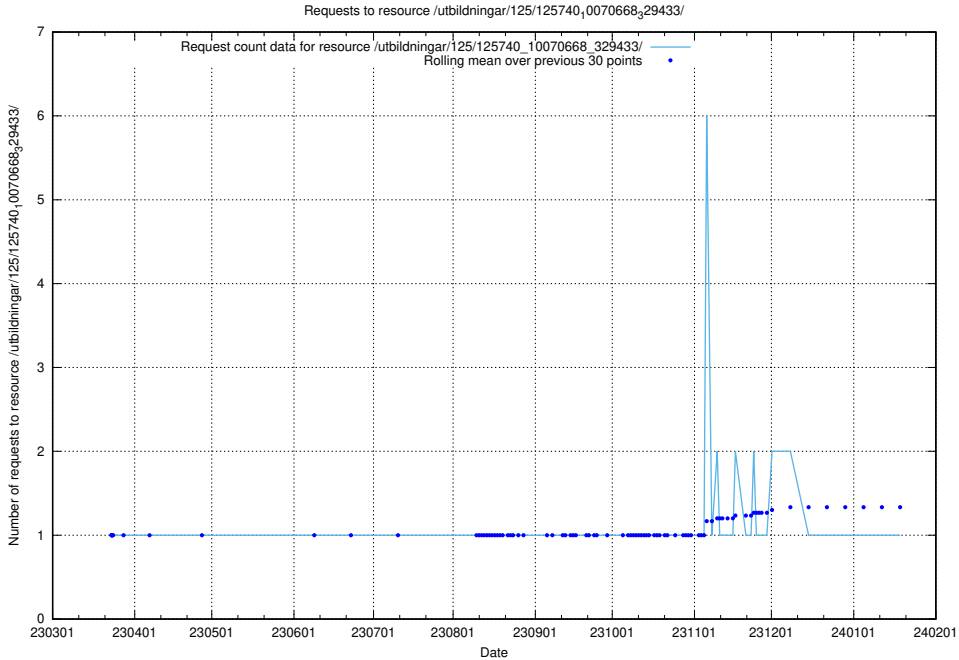

5.1016 Usage of /utbildningar/125/125740_10070668_329433/

Here, we count the number of requests to resource /utbildningar/125/125740_10070668_329433/.