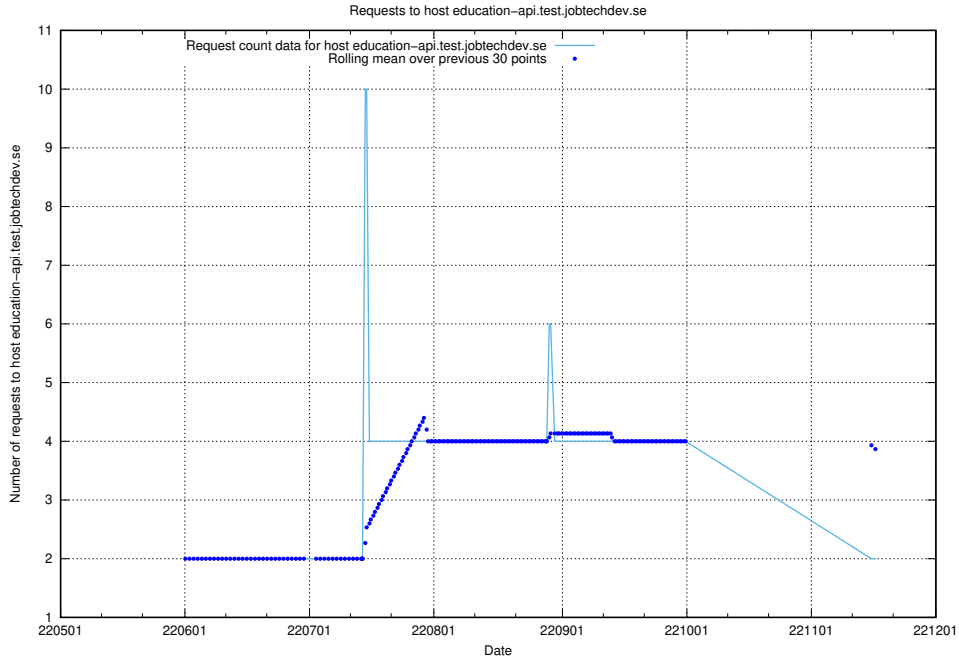

7.422 Usage of education-api.test.jobtechdev.se

Here, we count the number of requests to host education-api.test.jobtechdev.se.