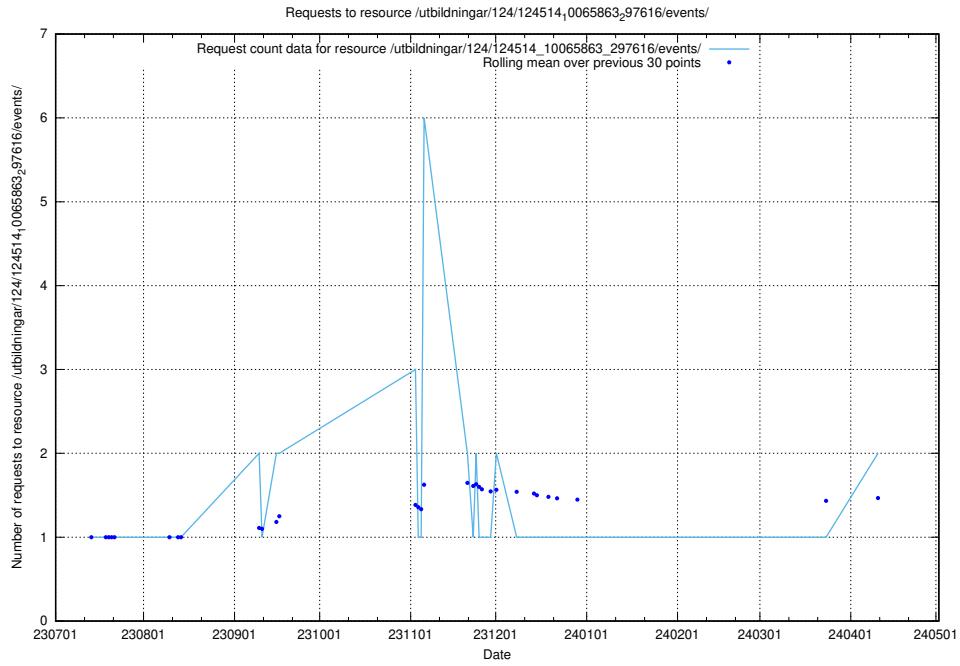

5.775 Usage of /utbildningar/124/124514_10065863_297616/events/

Here, we count the number of requests to resource /utbildningar/124/124514_10065863_297616/events/