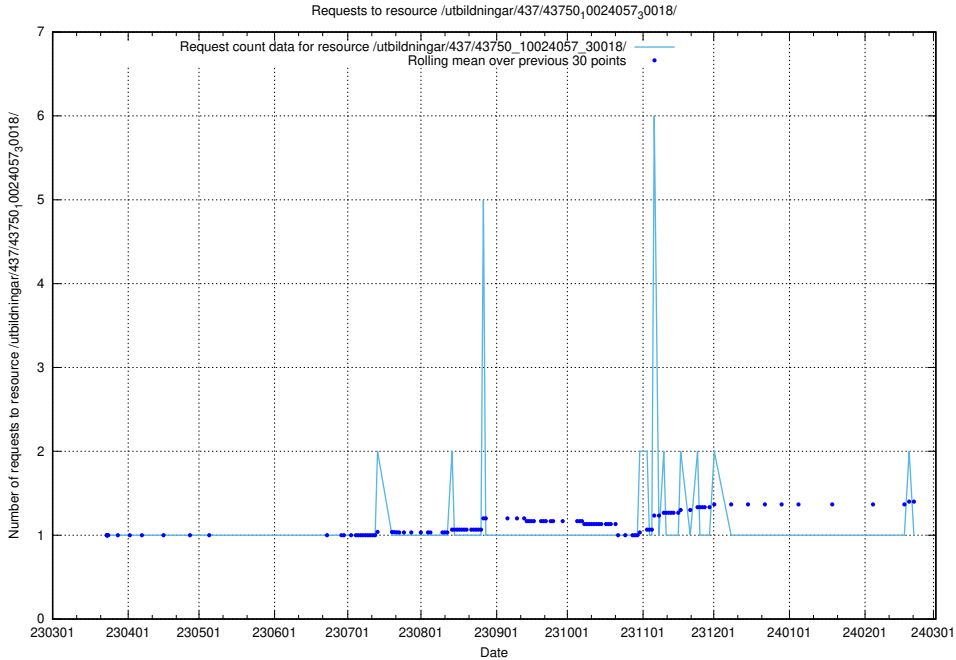

5.6645 Usage of /utbildningar/437/43750_10024057_30018/

Here, we count the number of requests to resource /utbildningar/437/43750_10024057_30018/.