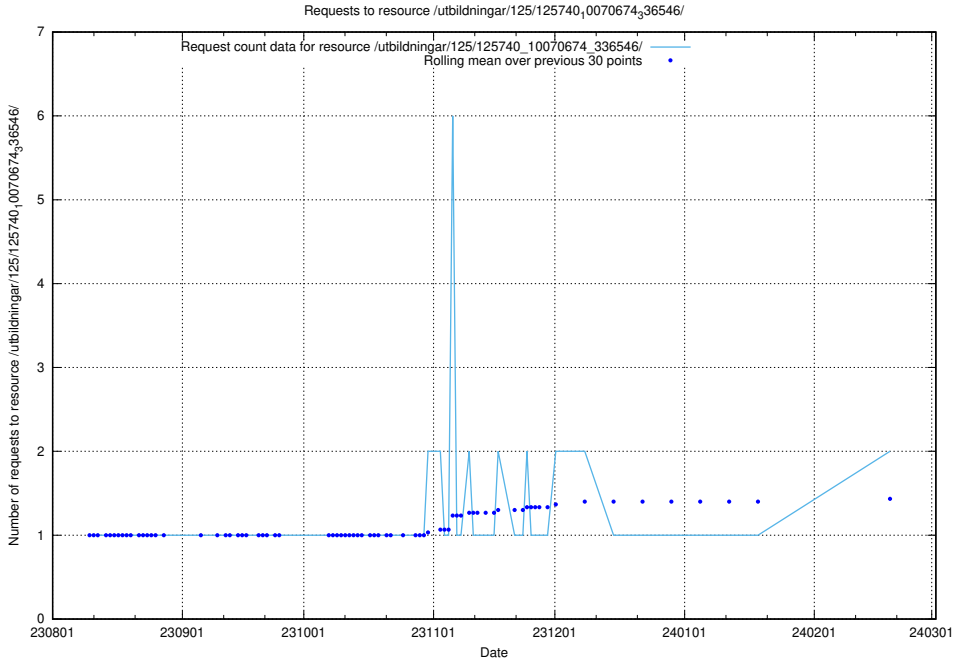

5.744 Usage of /utbildningar/125/125740_10070674_336546/

Here, we count the number of requests to resource /utbildningar/125/125740_10070674_336546/.