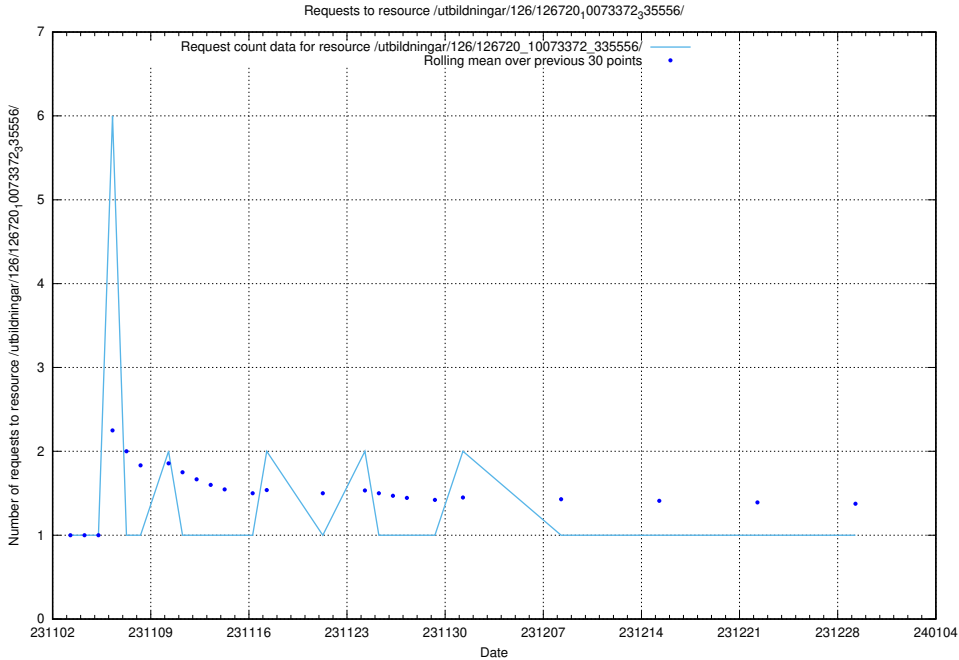

5.4292 Usage of /utbildningar/126/126720_10073372_335556/

Here, we count the number of requests to resource /utbildningar/126/126720_10073372_335556/.