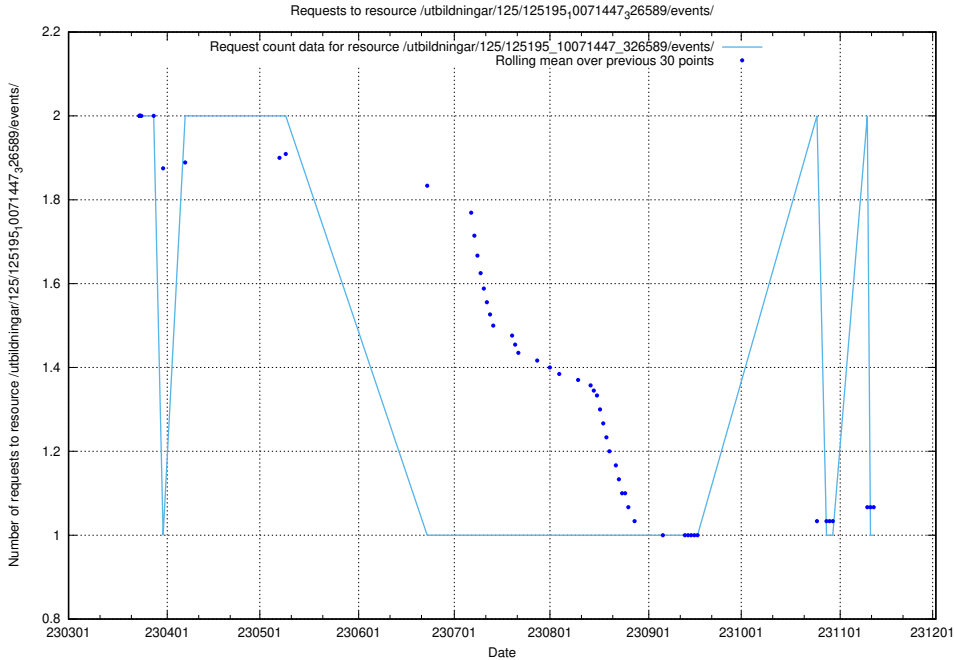

5.6442 Usage of /utbildningar/125/125195_10071447_326589/events/

Here, we count the number of requests to resource /utbildningar/125/125195_10071447_326589/events/