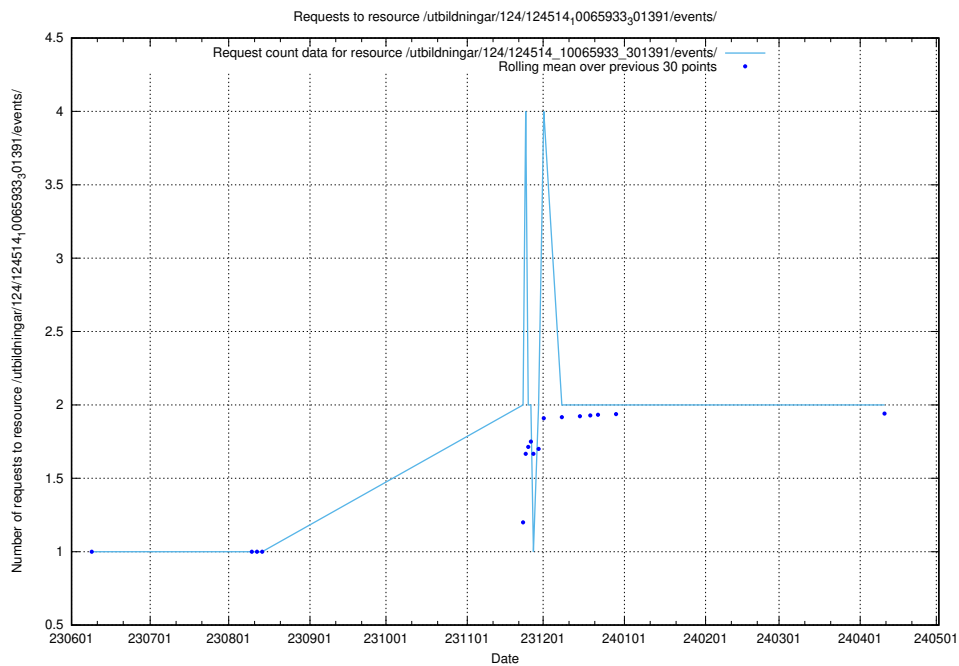

5.892 Usage of /utbildningar/124/124514_10065933_301391/events/

Here, we count the number of requests to resource /utbildningar/124/124514_10065933_301391/events/

5.893 Usage of /utbildningar/124/124455_10067678_313200/