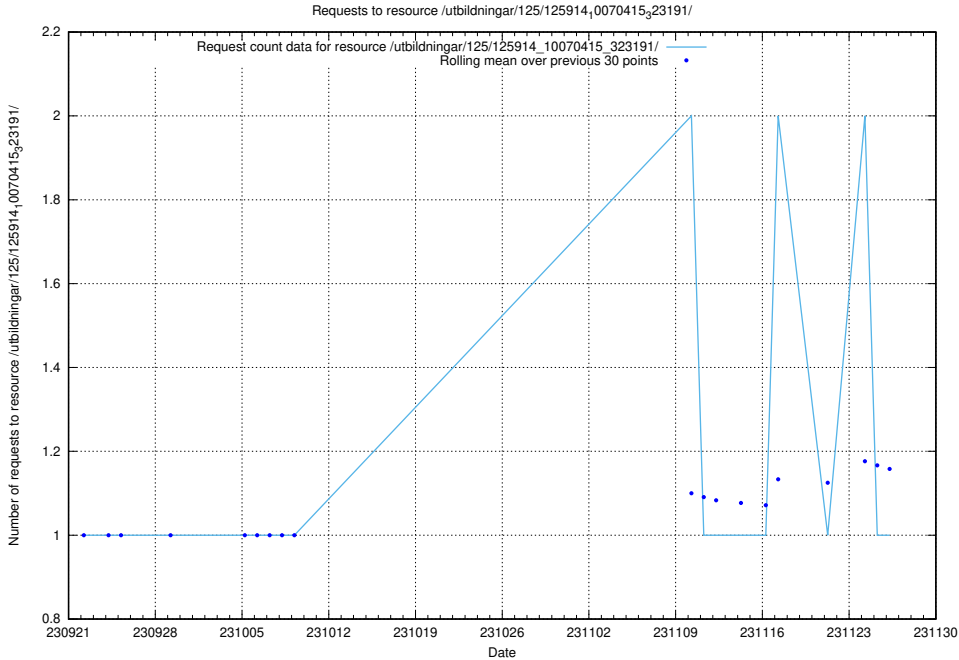

5.4638 Usage of /utbildningar/125/125914_10070415_323191/

Here, we count the number of requests to resource /utbildningar/125/125914_10070415_323191/.