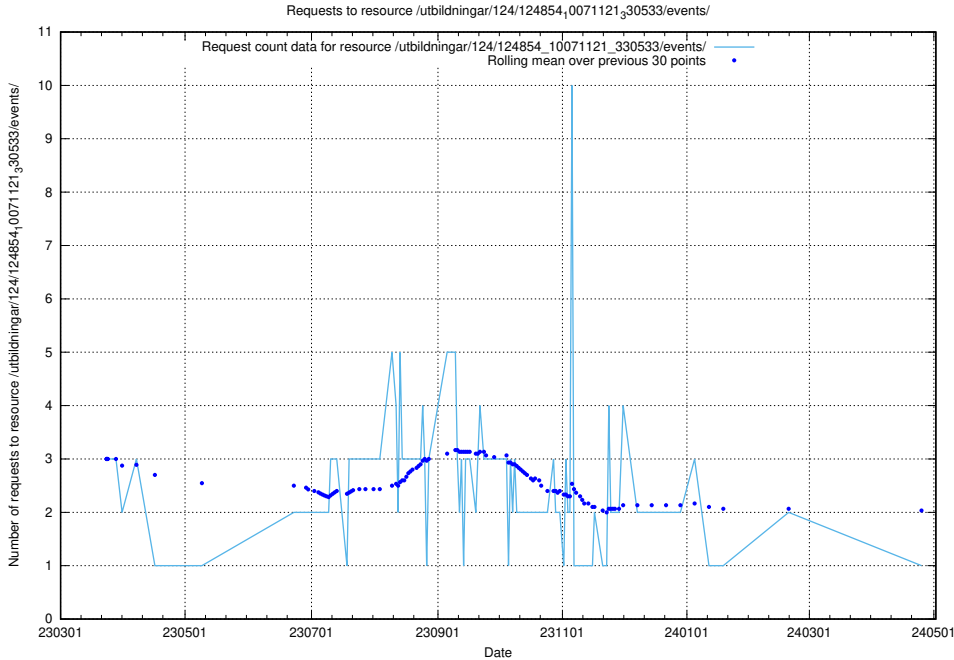

5.6417 Usage of /utbildningar/124/124854_10071121_330533/events/

Here, we count the number of requests to resource /utbildningar/124/124854_10071121_330533/events/