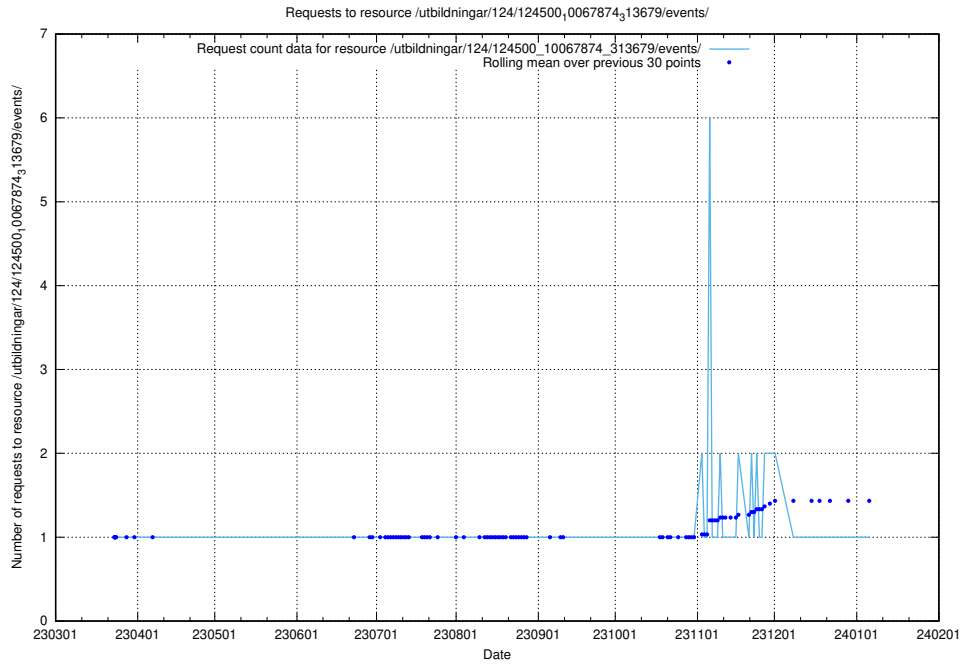

Here, we count the number of requests to resource /taxonomy/version/16/query/swedish-retail-and-wholesale-council-skills/.

5.2422 Usage of /utbildningar/124/124500_10067874_313679/events/

Here, we count the number of requests to resource /utbildningar/124/124500_10067874_313679/events/