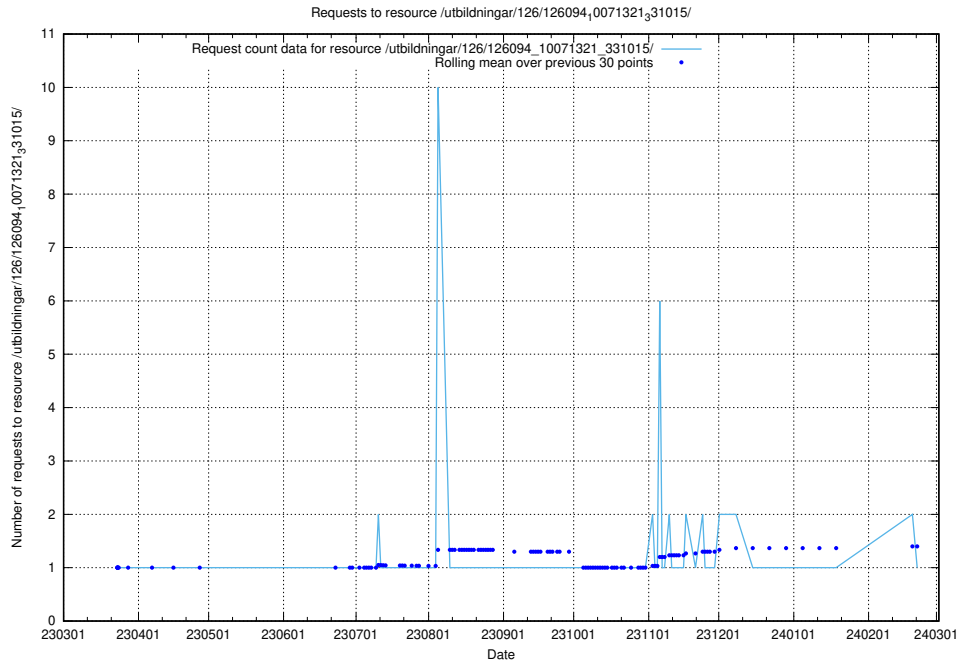

5.6591 Usage of /utbildningar/126/126094_10071321_331015/

Here, we count the number of requests to resource /utbildningar/126/126094_10071321_331015/.