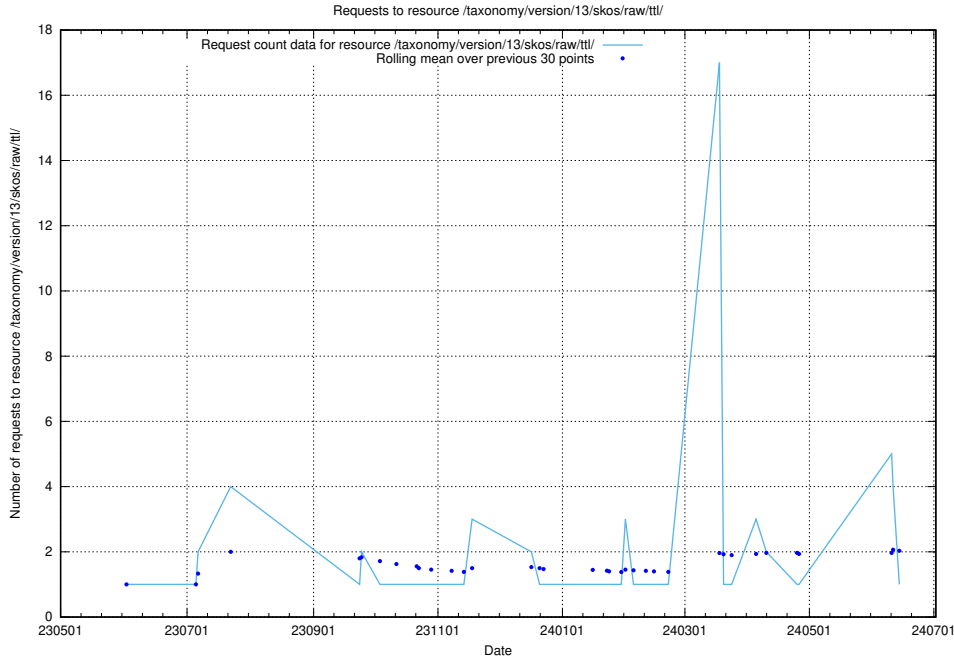

5.6048 Usage of /taxonomy/version/13/skos/raw/ttl/

Here, we count the number of requests to resource /taxonomy/version/13/skos/raw/ttl/.