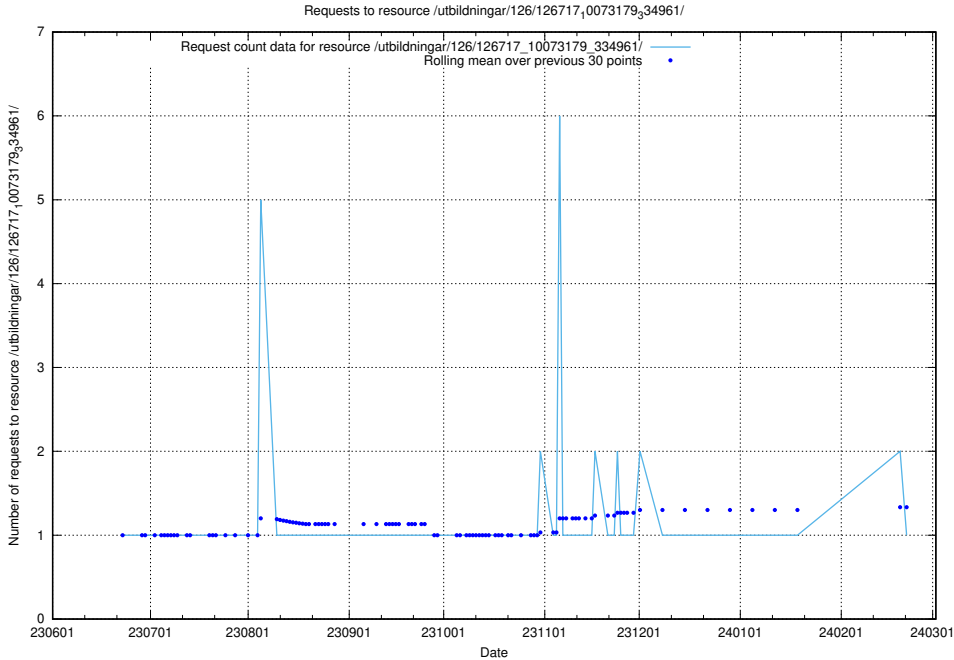

5.5742 Usage of /utbildningar/126/126717_10073179_334961/

Here, we count the number of requests to resource /utbildningar/126/126717_10073179_334961/.