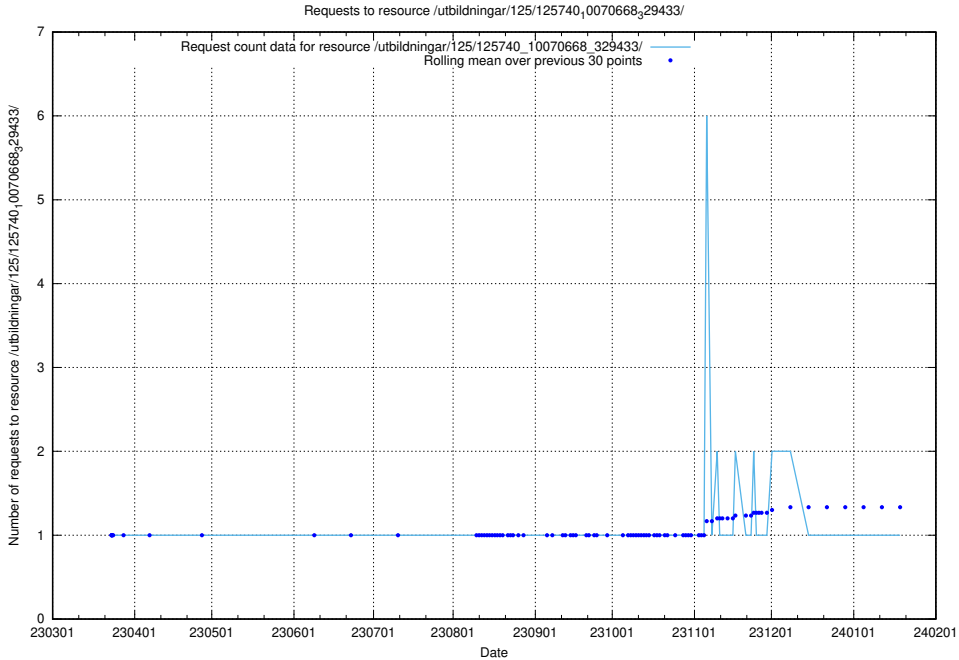

5.991 Usage of /utbildningar/125/125740_10070668_329433/

Here, we count the number of requests to resource /utbildningar/125/125740_10070668_329433/.