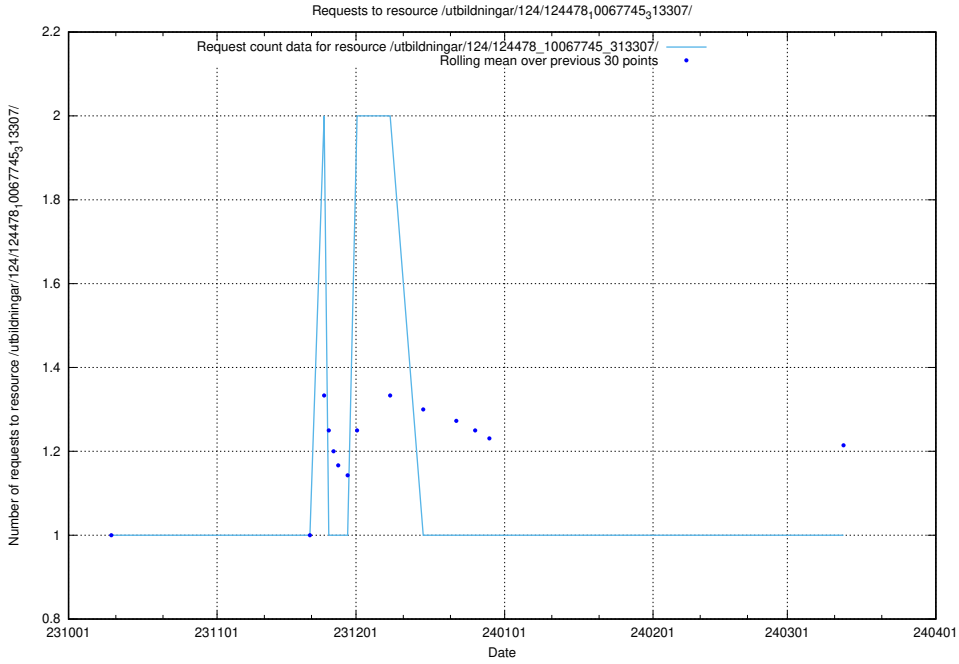

5.4516 Usage of /utbildningar/124/124478_10067745_313307/

Here, we count the number of requests to resource /utbildningar/124/124478_10067745_313307/.