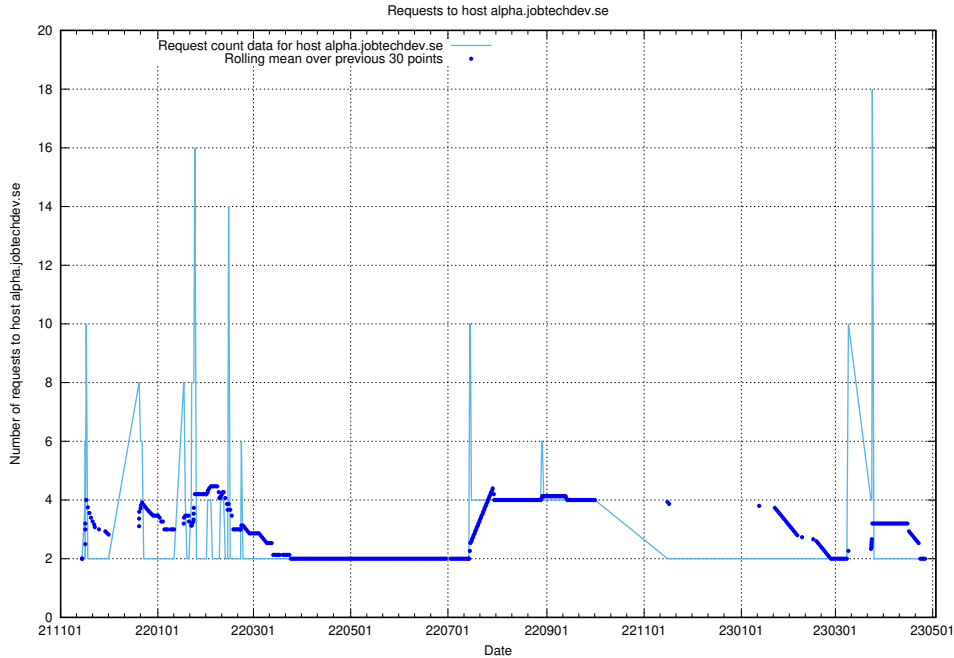

7.292 Usage of alpha.jobtechdev.se

Here, we count the number of requests to host alpha.jobtechdev.se.