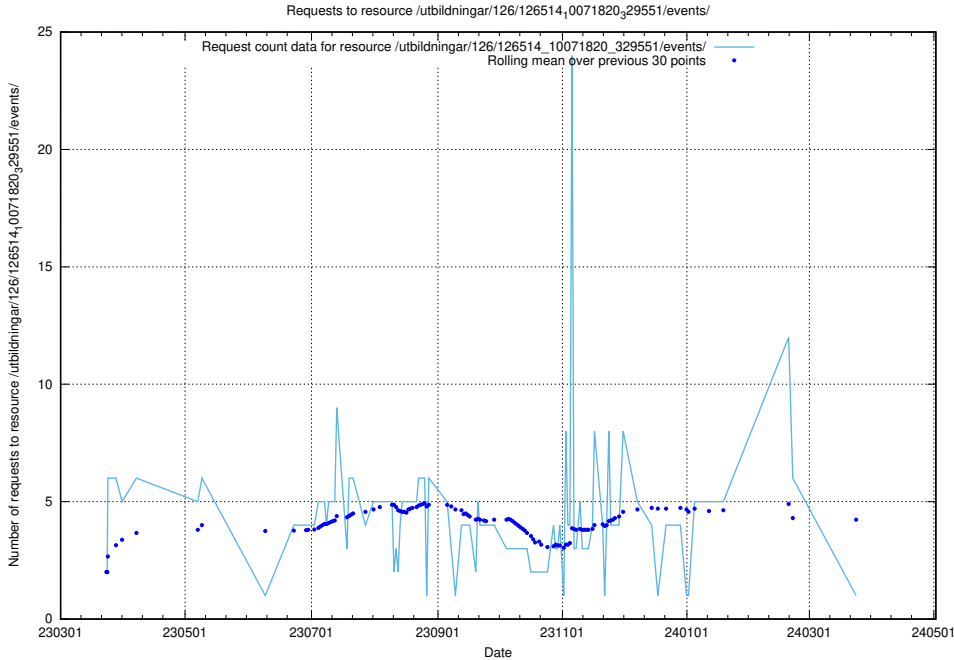

5.6425 Usage of /utbildningar/126/126514_10071820_329551/events/

Here, we count the number of requests to resource /utbildningar/126/126514_10071820_329551/events/