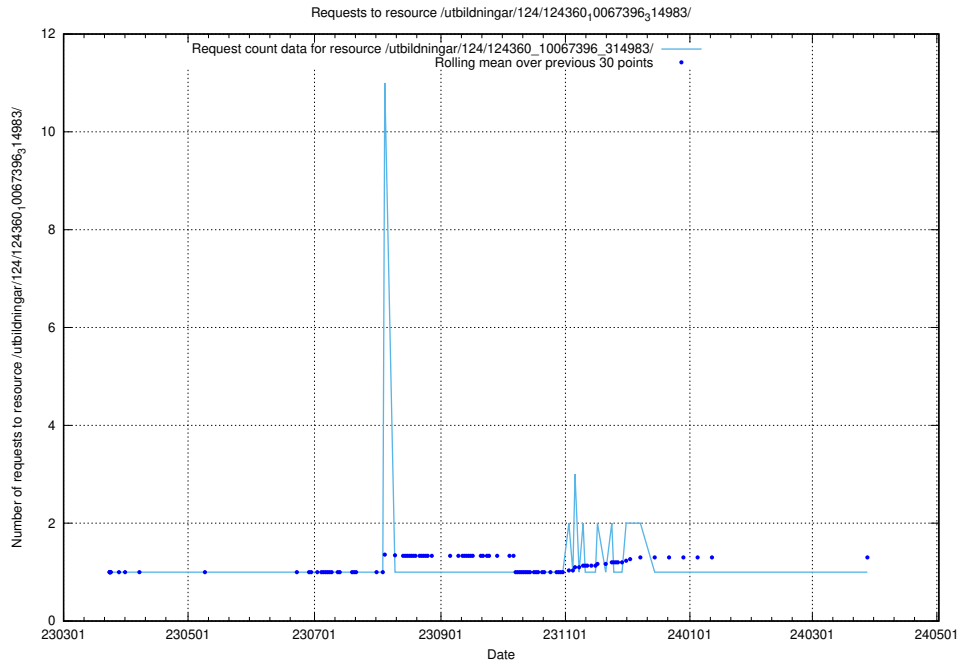

Here, we count the number of requests to resource /utbildningar/127/127352_10074315_337553/events/

5.3929 Usage of /utbildningar/124/124360_10067396_314983/

Here, we count the number of requests to resource /utbildningar/124/124360_10067396_314983/.