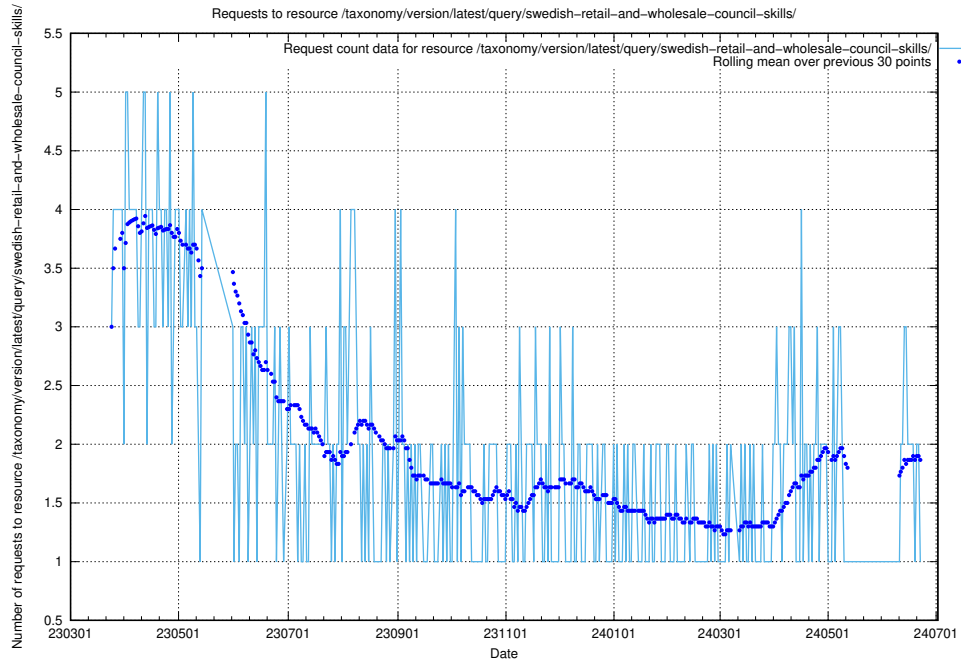

5.6213 Usage of /taxonomy/version/latest/query/swedish-retail-and-wholesale-council-skills/

Here, we count the number of requests to resource /taxonomy/version/latest/query/swedish-retail-and-wholesale-council-skills/.