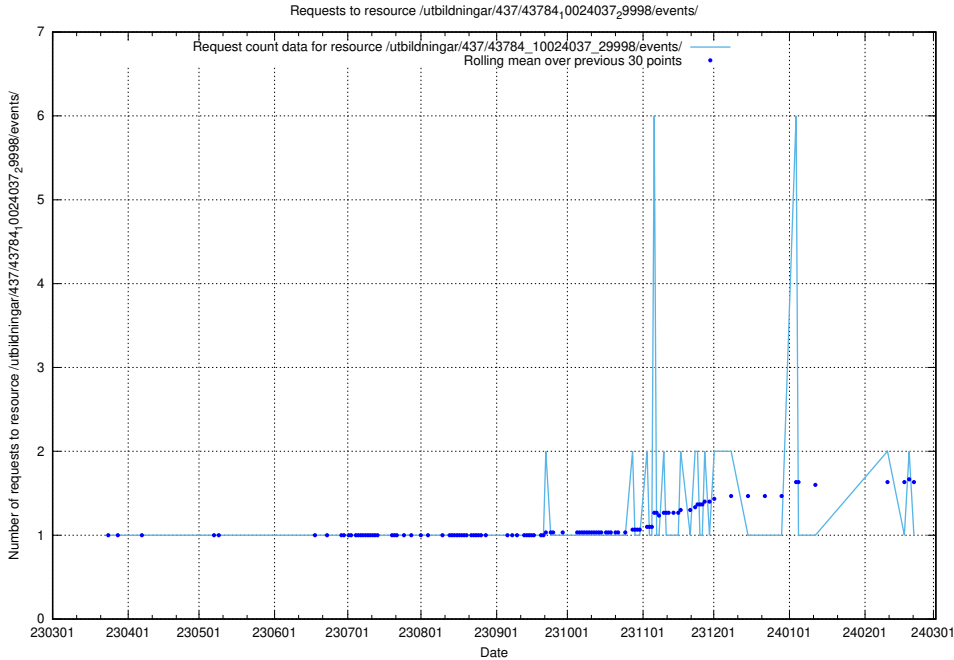

5.6339 Usage of /utbildningar/437/43784_10024037_29998/events/

Here, we count the number of requests to resource /utbildningar/437/43784_10024037_29998/events/.