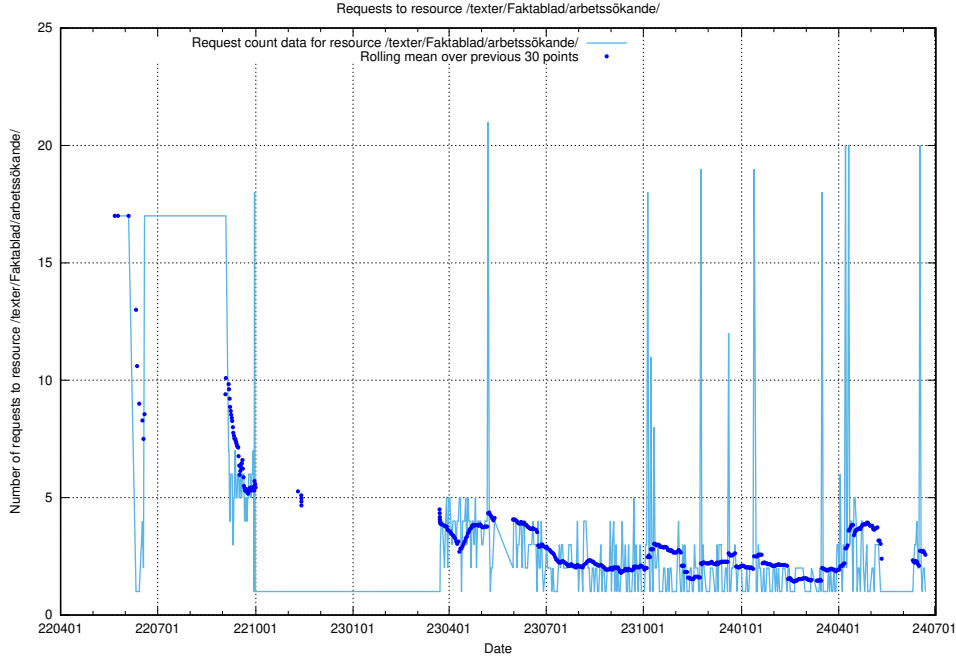

5.1037 Usage of /texter/Faktablad/arbetsökande/

Here, we count the number of requests to resource /texter/Faktablad/arbetsökande/.