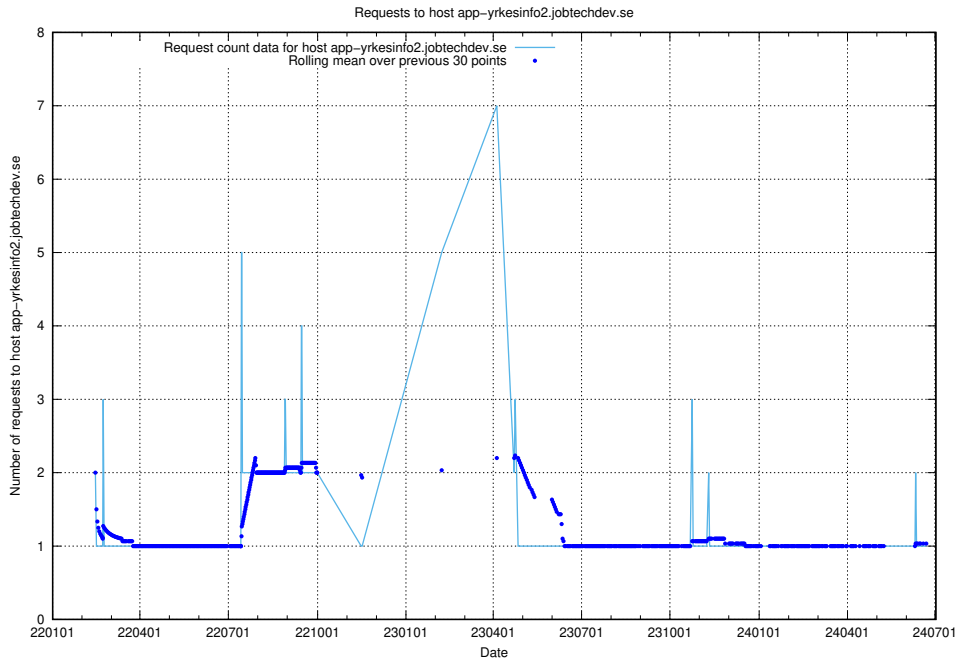

Here, we count the number of requests to host app-yrkesinfo2.jobtechdev.se.

7.658 Usage of djs-frontend-data-jobtechdev-se-prod.prod.services.jtech.se

Here, we count the number of requests to host djs-frontend-data-jobtechdev-se-prod.prod.services.jtech.se.