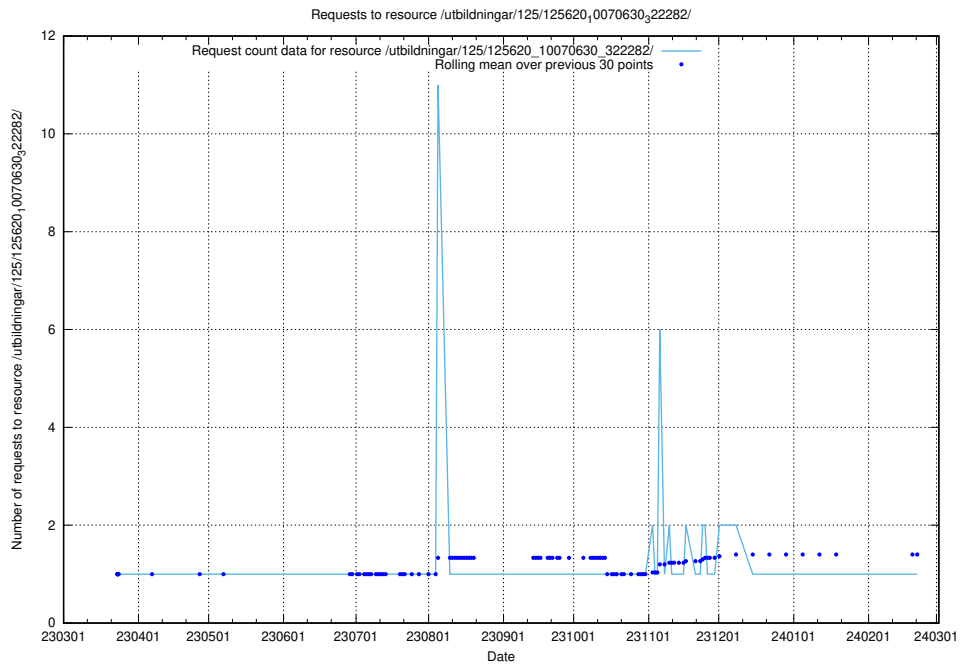

5.1047 Usage of /utbildningar/125/125620_10070630_322282/

Here, we count the number of requests to resource /utbildningar/125/125620_10070630_322282/.