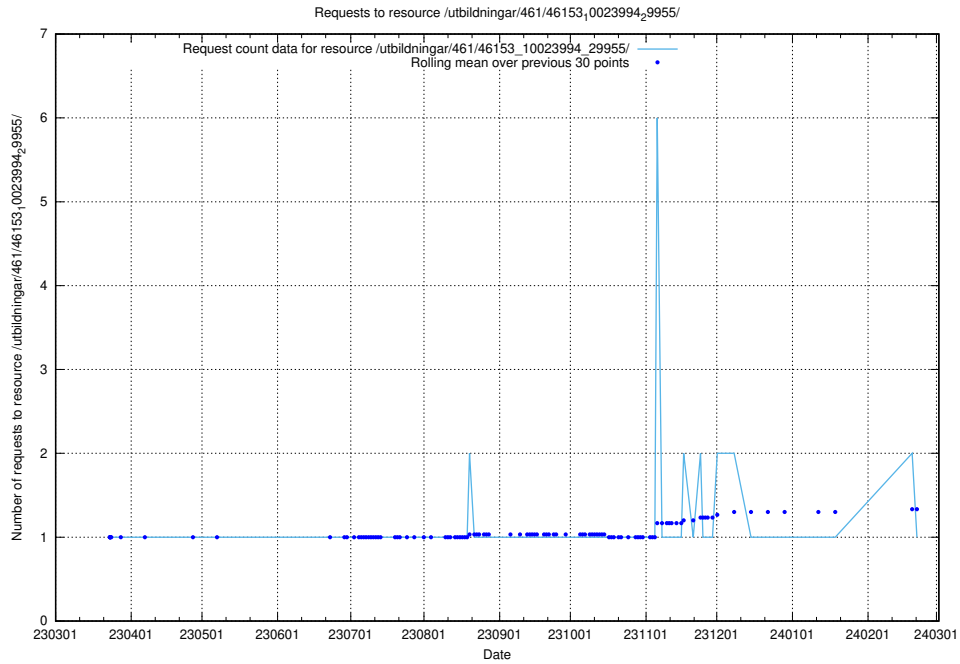

5.6472 Usage of /utbildningar/461/46153_10023994_29955/

Here, we count the number of requests to resource /utbildningar/461/46153_10023994_29955/.