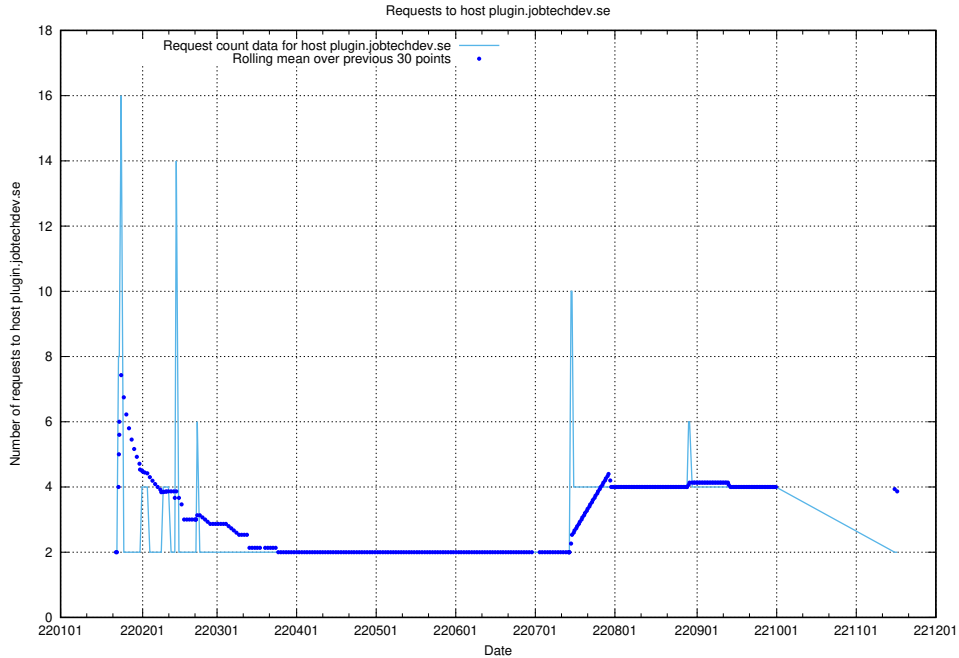

7.593 Usage of plugin.jobtechdev.se

Here, we count the number of requests to host plugin.jobtechdev.se.