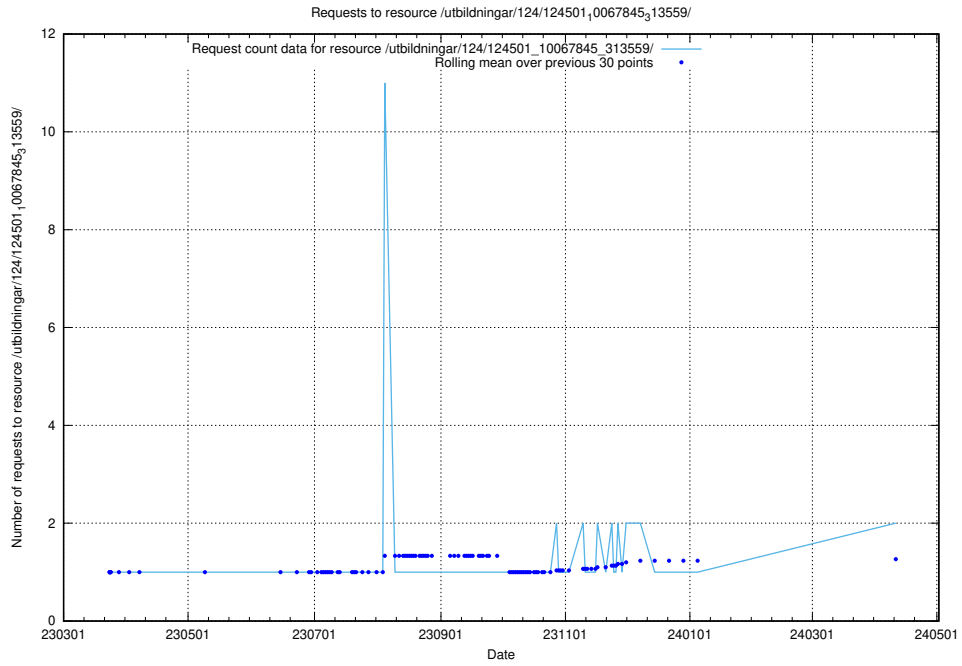

5.555 Usage of /utbildningar/124/124501_10067845_313559/

Here, we count the number of requests to resource /utbildningar/124/124501_10067845_313559/.