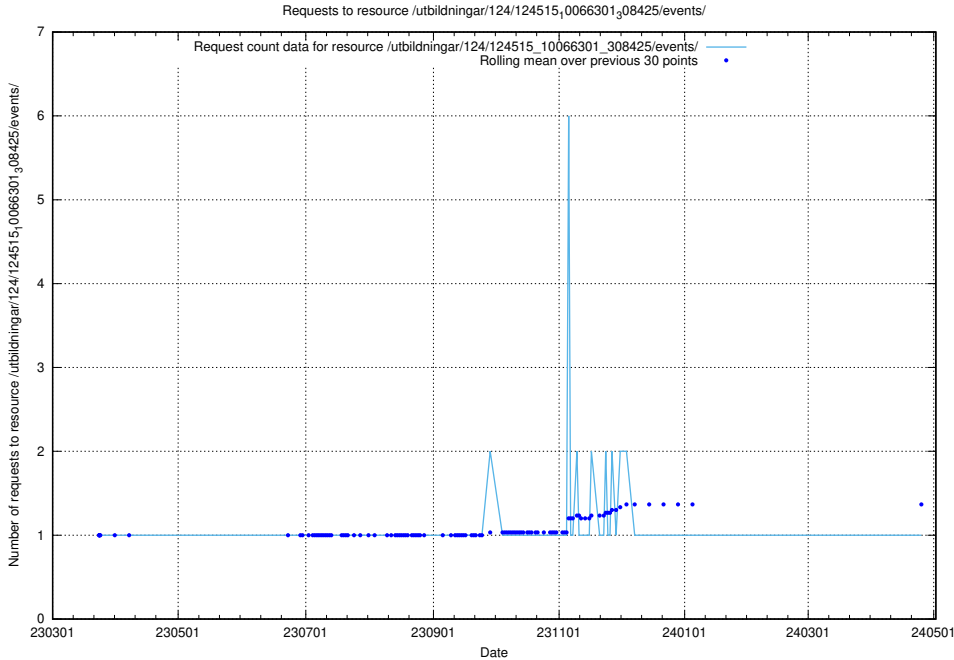

5.1642 Usage of /utbildningar/124/124515_10066301_308425/events/

Here, we count the number of requests to resource /utbildningar/124/124515_10066301_308425/events/