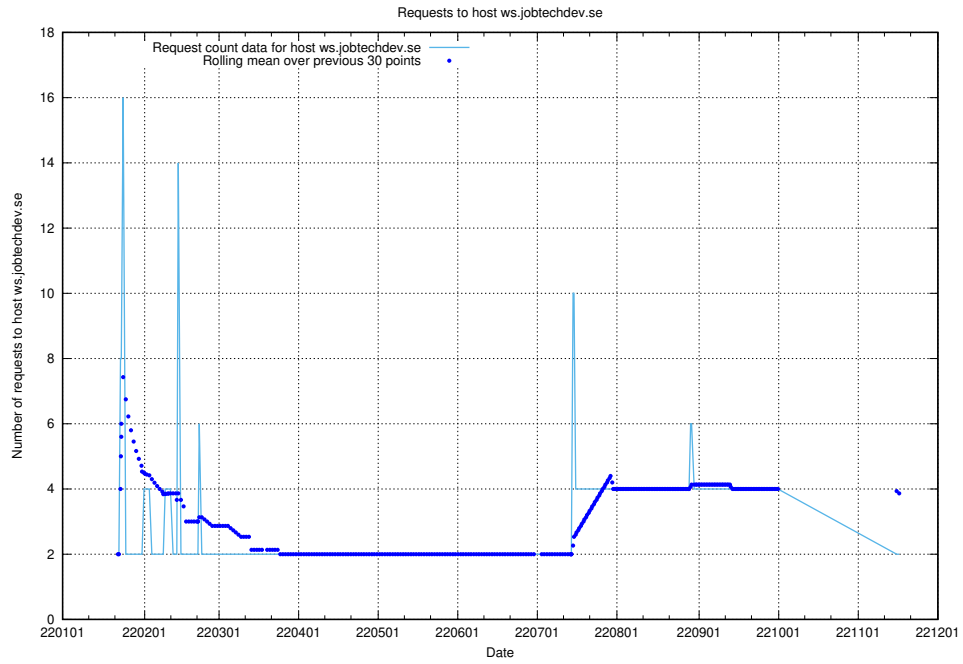

7.580 Usage of ws.jobtechdev.se

Here, we count the number of requests to host ws.jobtechdev.se.