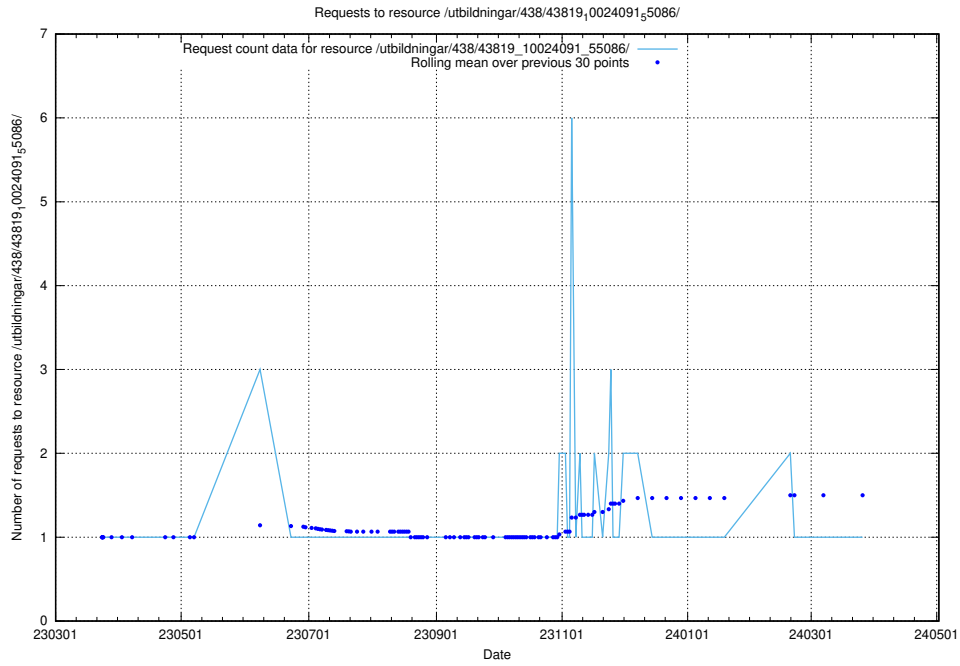

5.6497 Usage of /utbildningar/438/43819_10024091_55086/

Here, we count the number of requests to resource /utbildningar/438/43819_10024091_55086/.