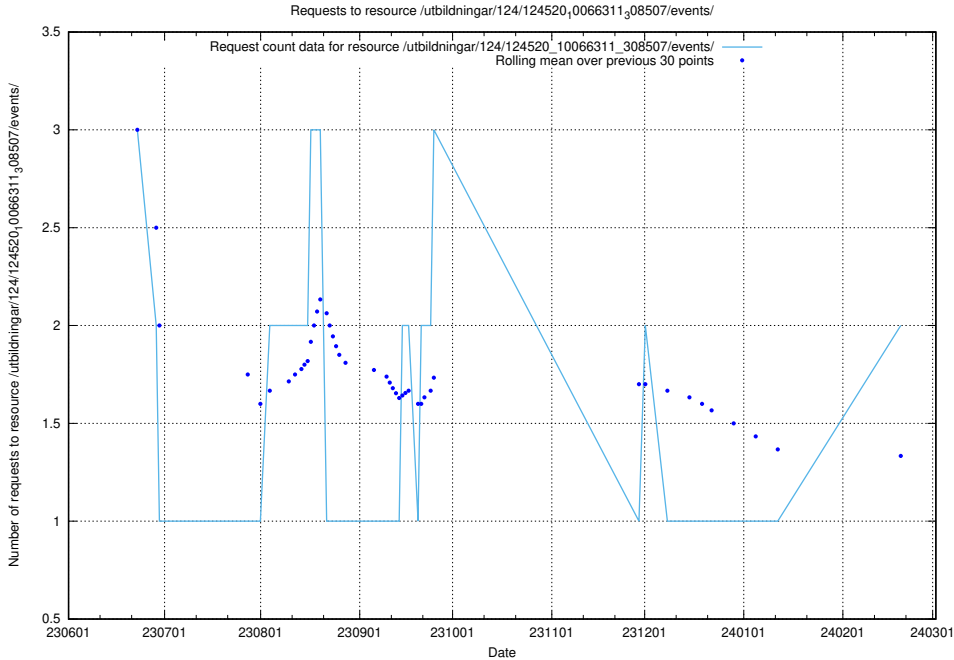

5.842 Usage of /utbildningar/124/124520_10066311_308507/events/

Here, we count the number of requests to resource /utbildningar/124/124520_10066311_308507/events/