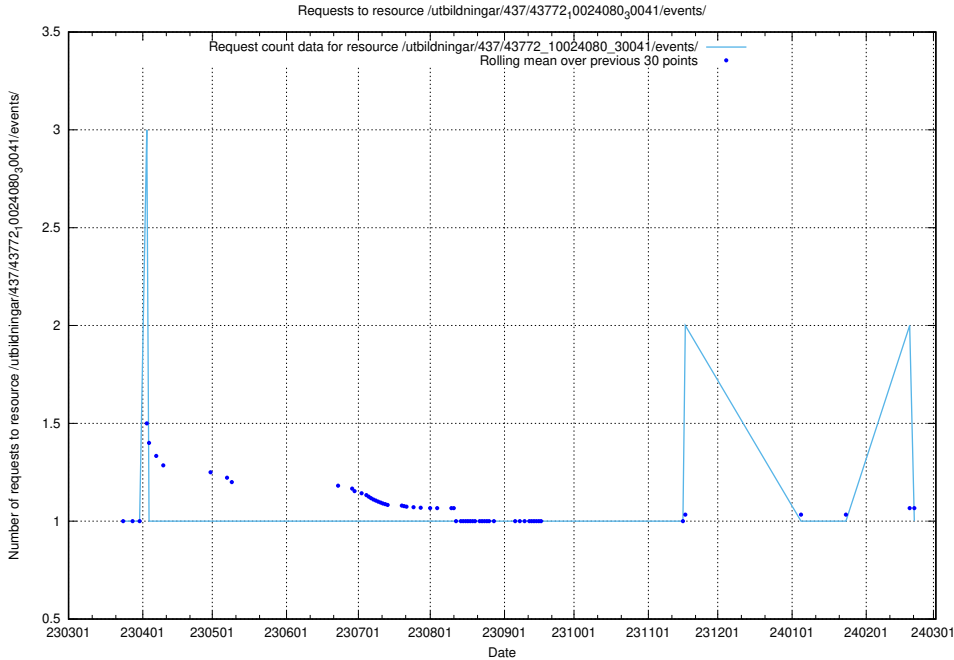

5.6340 Usage of /utbildningar/437/43772_10024080_30041/events/

Here, we count the number of requests to resource /utbildningar/437/43772_10024080_30041/events/.