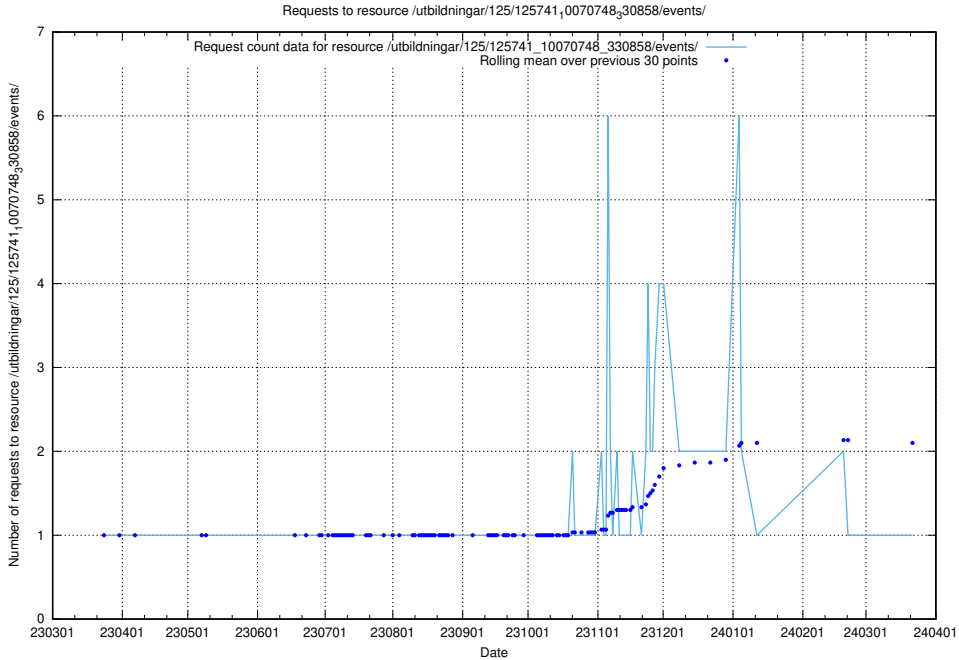

5.6381 Usage of /utbildningar/125/125741_10070748_330858/events/

Here, we count the number of requests to resource /utbildningar/125/125741_10070748_330858/events/