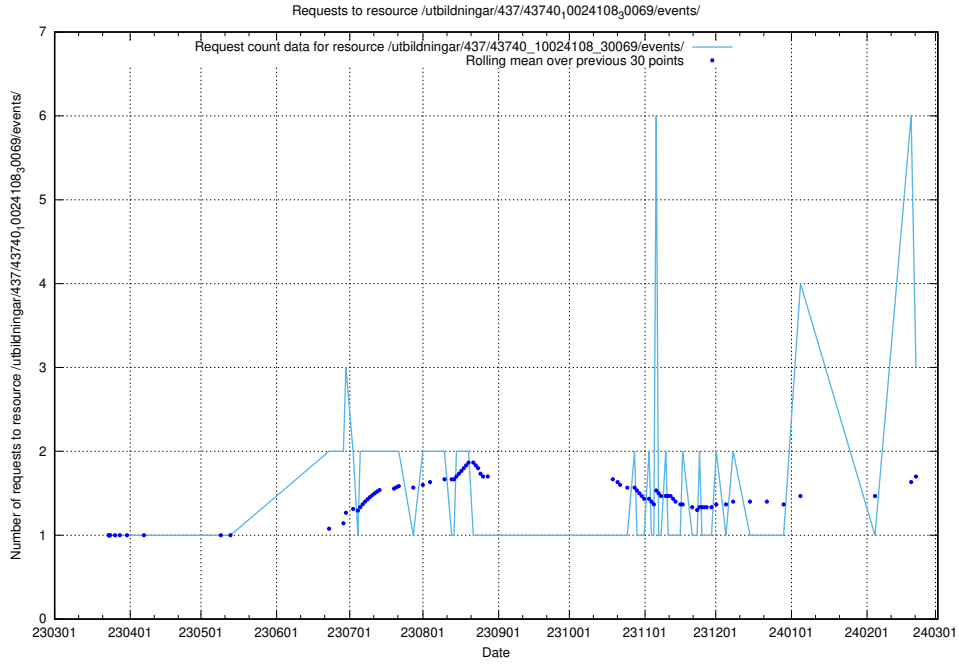

5.449 Usage of /utbildningar/437/43740_10024108_30069/events/

Here, we count the number of requests to resource /utbildningar/437/43740_10024108_30069/events/.