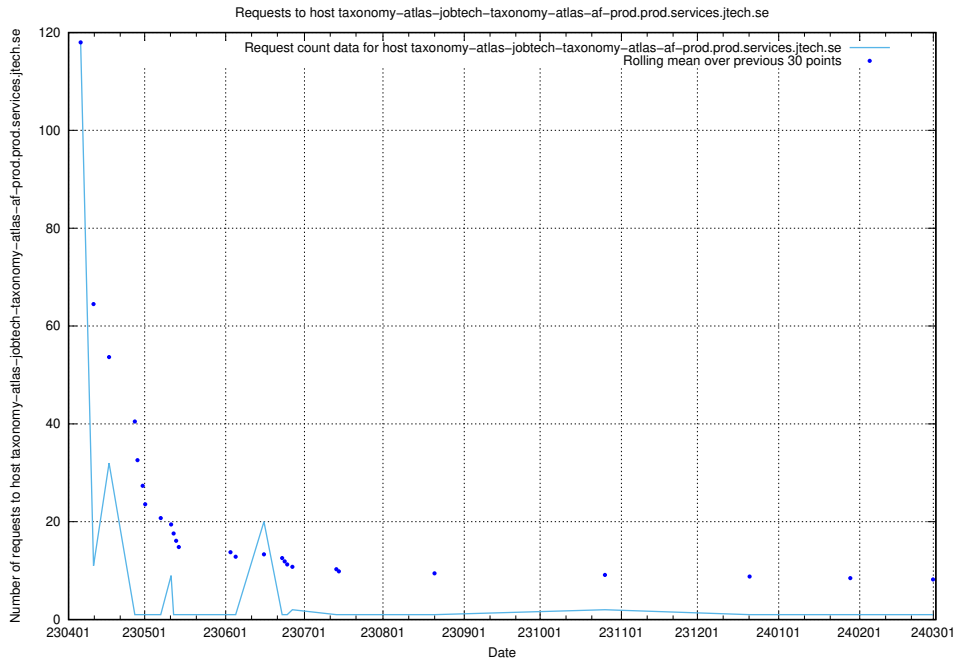

7.609 Usage of taxonomy-atlas-jobtech-taxonomy-atlas-af-prod.prod.services.jtech

Here, we count the number of requests to host taxonomy-atlas-jobtech-taxonomy-atlas-af-prod.prod.services.jtech.se.