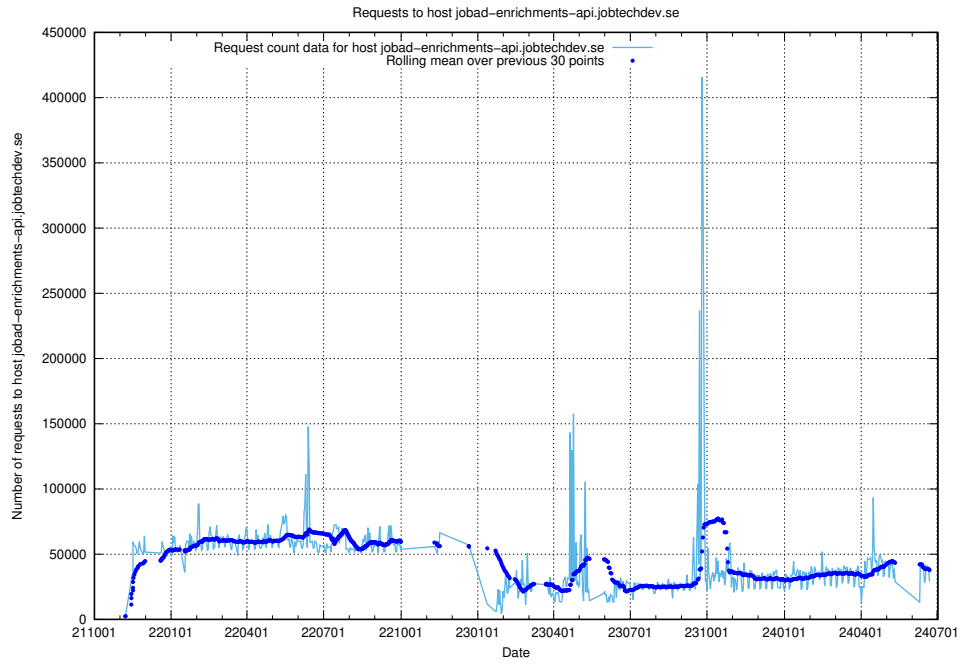

7.4 Usage of taxonomy.api.jobtechdev.se:443

Here, we count the number of requests to host taxonomy.api.jobtechdev.se:443.

7.5 Usage of jobad-enrichments-api.jobtechdev.se

Here, we count the number of requests to host jobad-enrichments-api.jobtechdev.se.