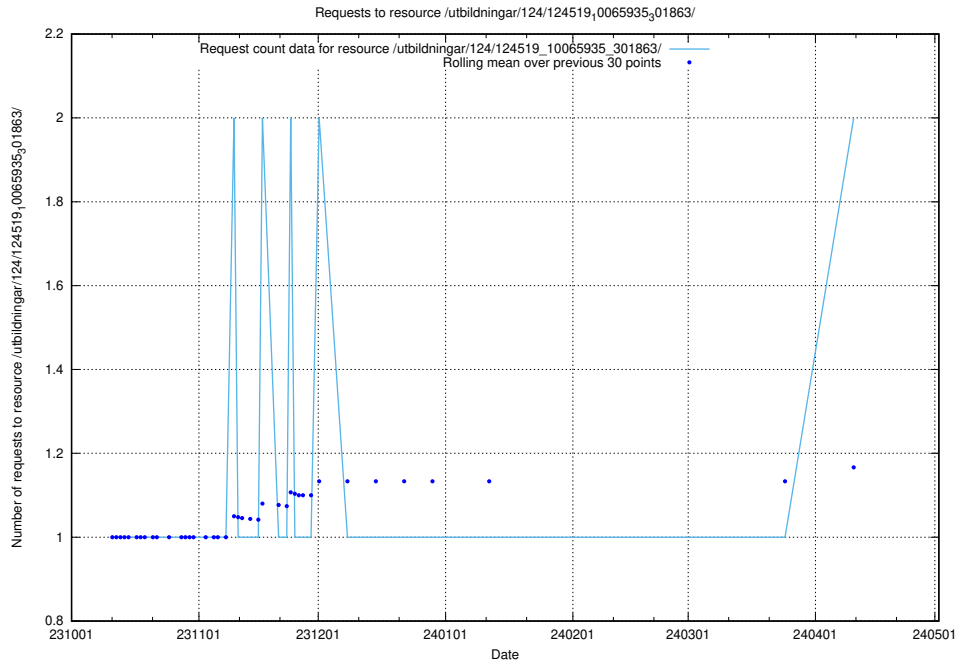

5.723 Usage of /utbildningar/124/124519_10065935_301863/

Here, we count the number of requests to resource /utbildningar/124/124519_10065935_301863/.