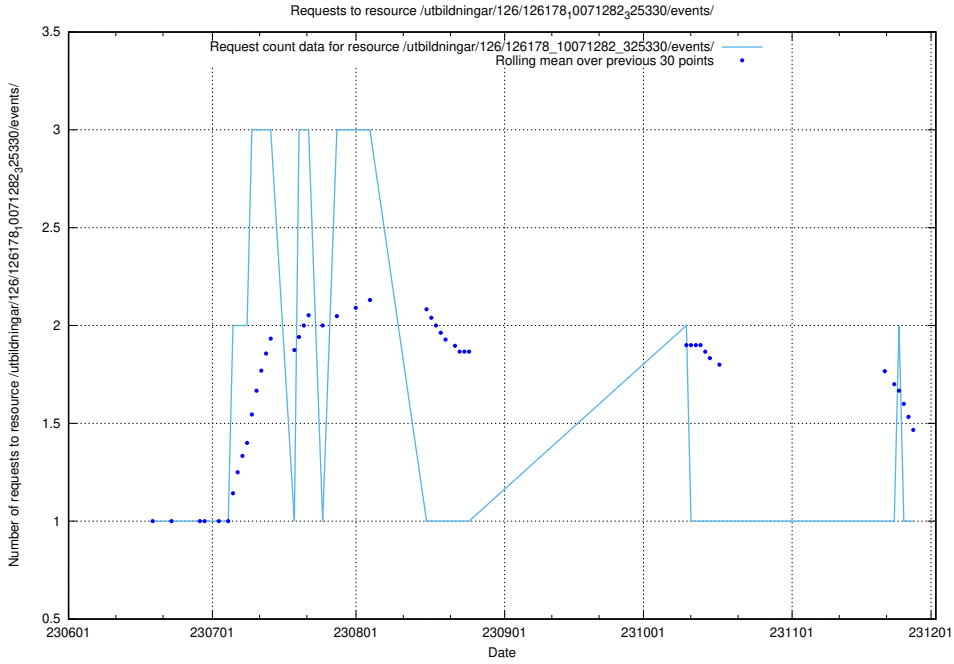

5.5973 Usage of /utbildningar/126/126178_10071282_325330/events/

Here, we count the number of requests to resource /utbildningar/126/126178_10071282_325330/events/