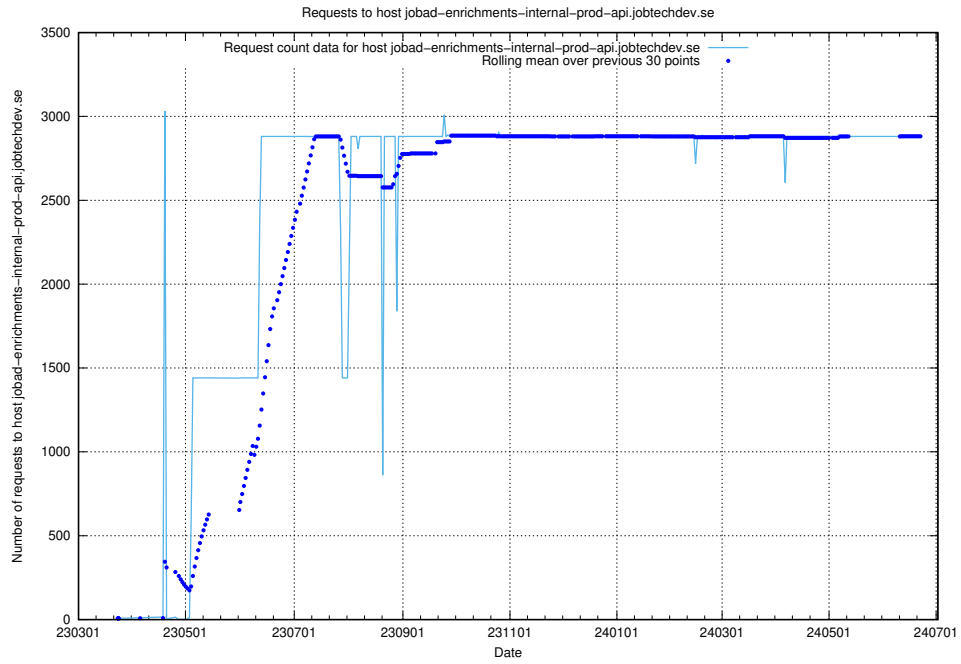

7.16 Usage of jobad-enrichments-internal-prod-api.jobtechdev.se

Here, we count the number of requests to host jobad-enrichments-internal-prod-api.jobtechdev.se.