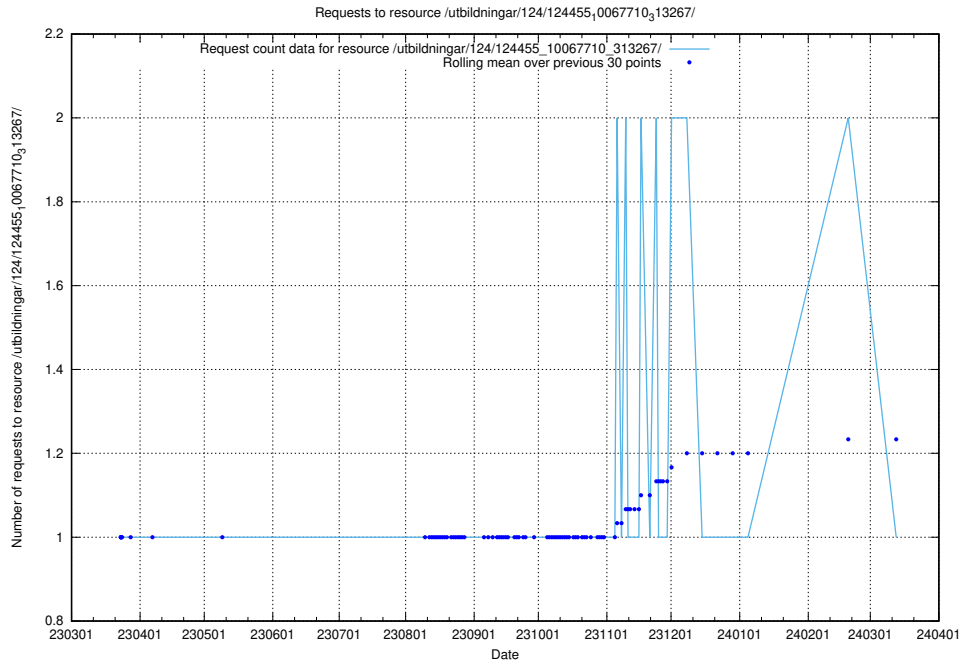

5.3589 Usage of /utbildningar/124/124455_10067710_313267/

Here, we count the number of requests to resource /utbildningar/124/124455_10067710_313267/.