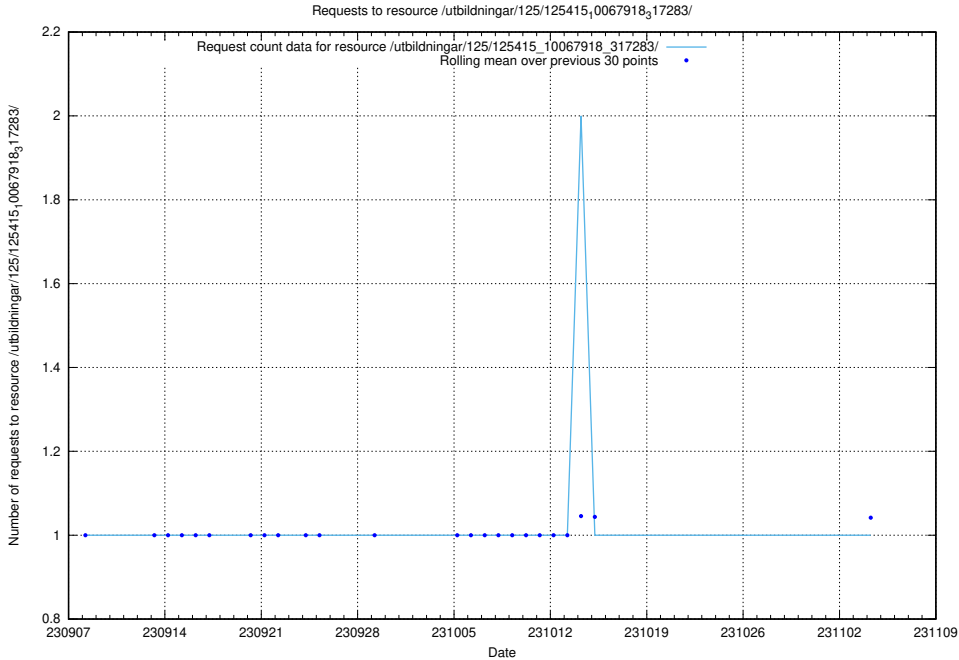

5.4767 Usage of /utbildningar/125/125415_10067918_317283/

Here, we count the number of requests to resource /utbildningar/125/125415_10067918_317283/.