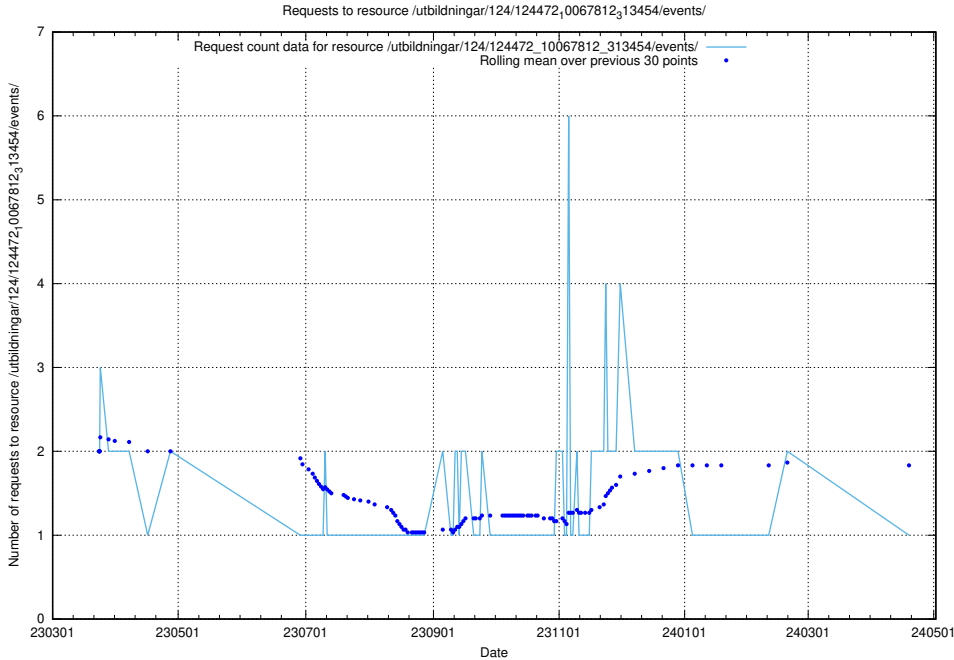

5.6457 Usage of /utbildningar/124/124472_10067812_313454/events/

Here, we count the number of requests to resource /utbildningar/124/124472_10067812_313454/events/