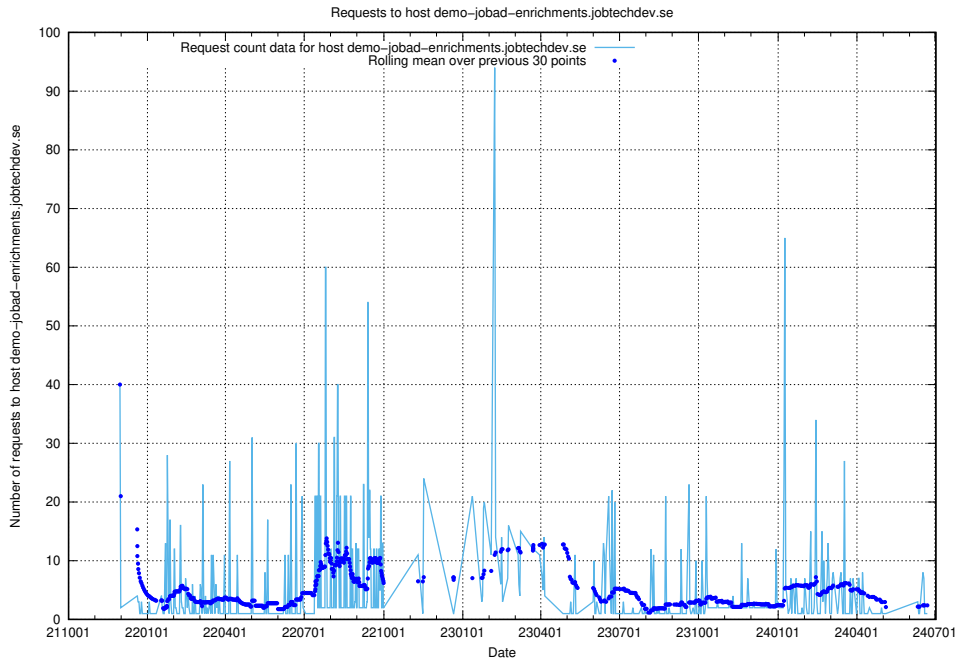

7.624 Usage of demo-jobad-enrichments.jobtechdev.se

Here, we count the number of requests to host demo-jobad-enrichments.jobtechdev.se.

7.625 Usage of q.jobtechdev.se

Here, we count the number of requests to host q.jobtechdev.se.