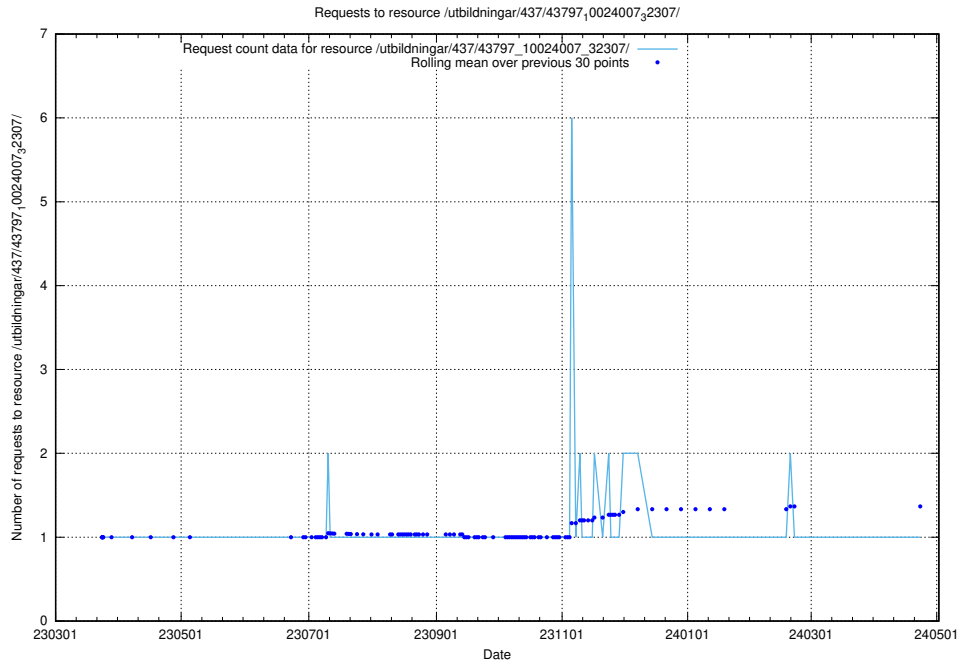

5.6506 Usage of /utbildningar/437/43797_10024007_32307/

Here, we count the number of requests to resource /utbildningar/437/43797_10024007_32307/.

5.6507 Usage of /utbildningar/437/43797_10024007_32190/