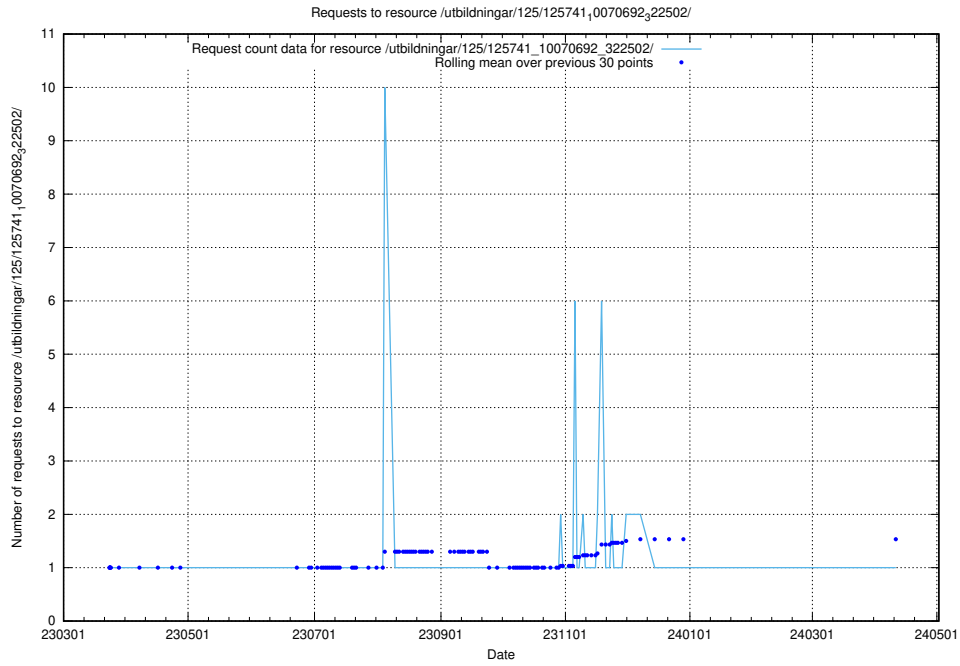

5.6627 Usage of /utbildningar/125/125741_10070692_322502/

Here, we count the number of requests to resource /utbildningar/125/125741_10070692_322502/.