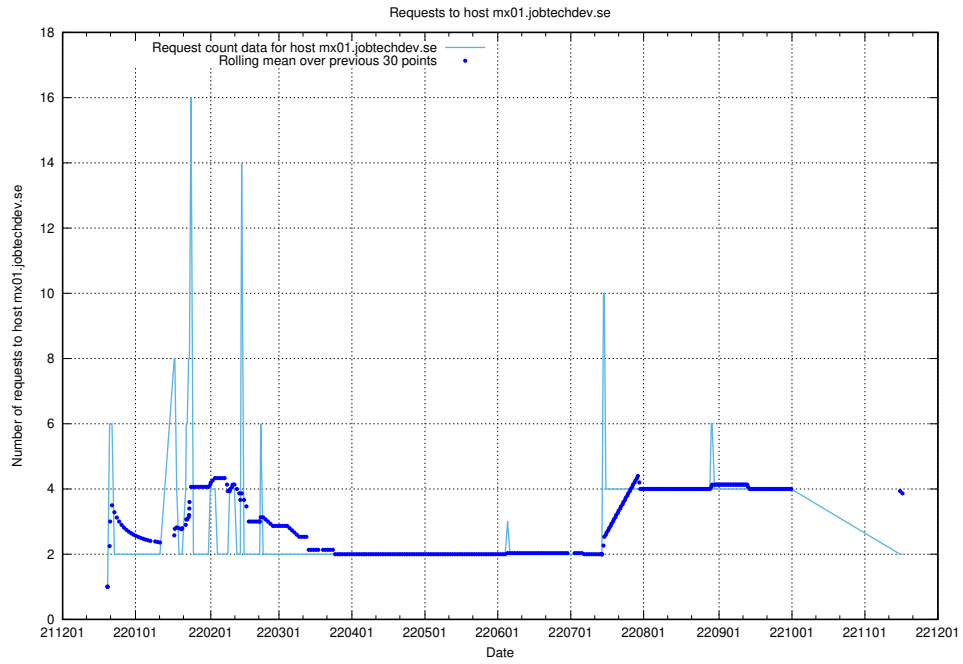

7.374 Usage of mx01.jobtechdev.se

Here, we count the number of requests to host mx01.jobtechdev.se.