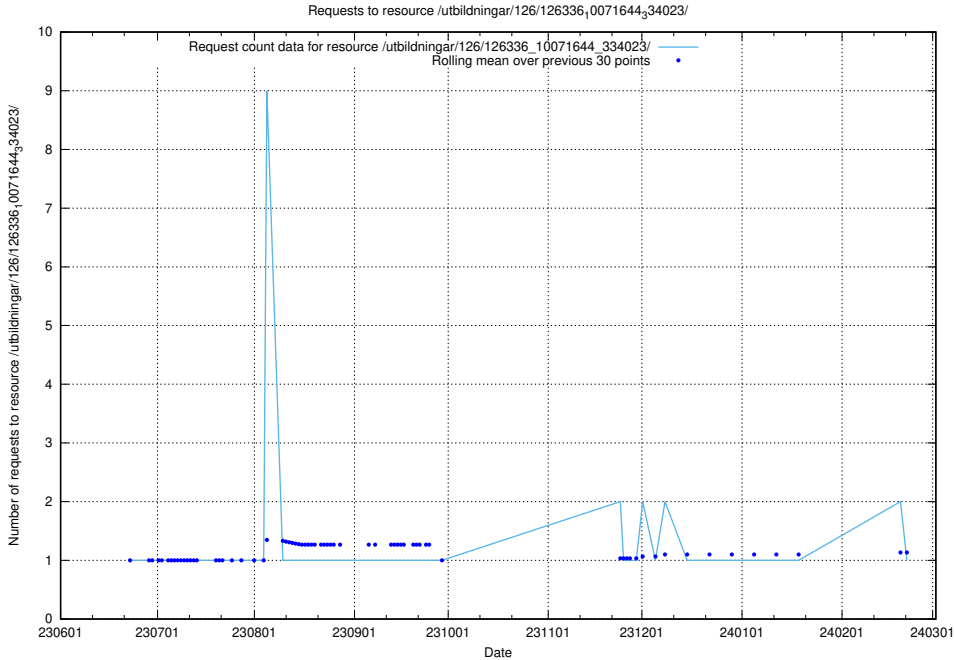

5.5792 Usage of /utbildningar/126/126336_10071644_334023/

Here, we count the number of requests to resource /utbildningar/126/126336_10071644_334023/.