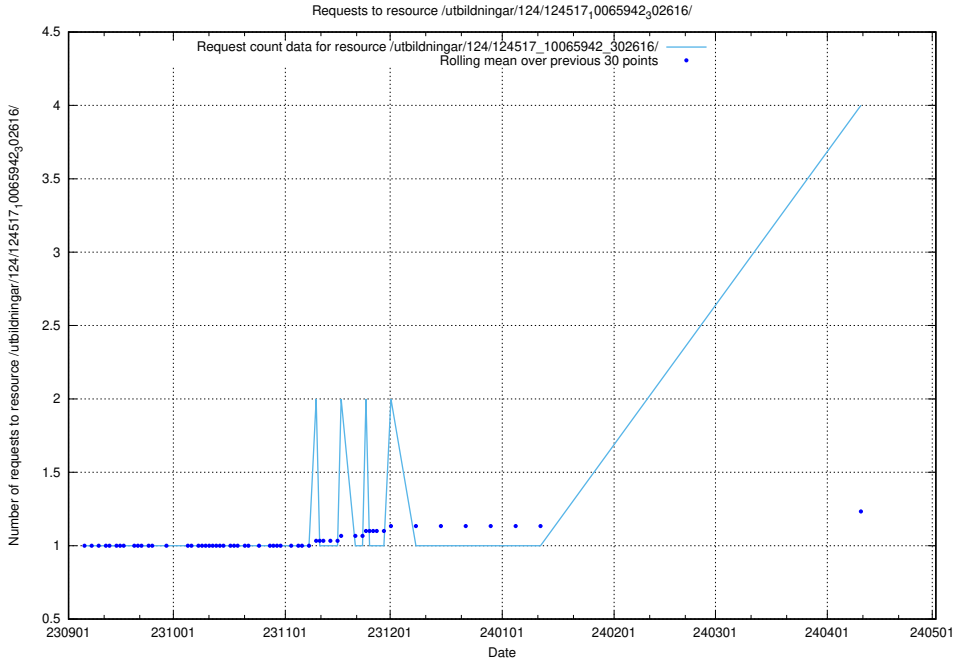

5.225 Usage of /utbildningar/124/124517_10065942_302616/

Here, we count the number of requests to resource /utbildningar/124/124517_10065942_302616/.