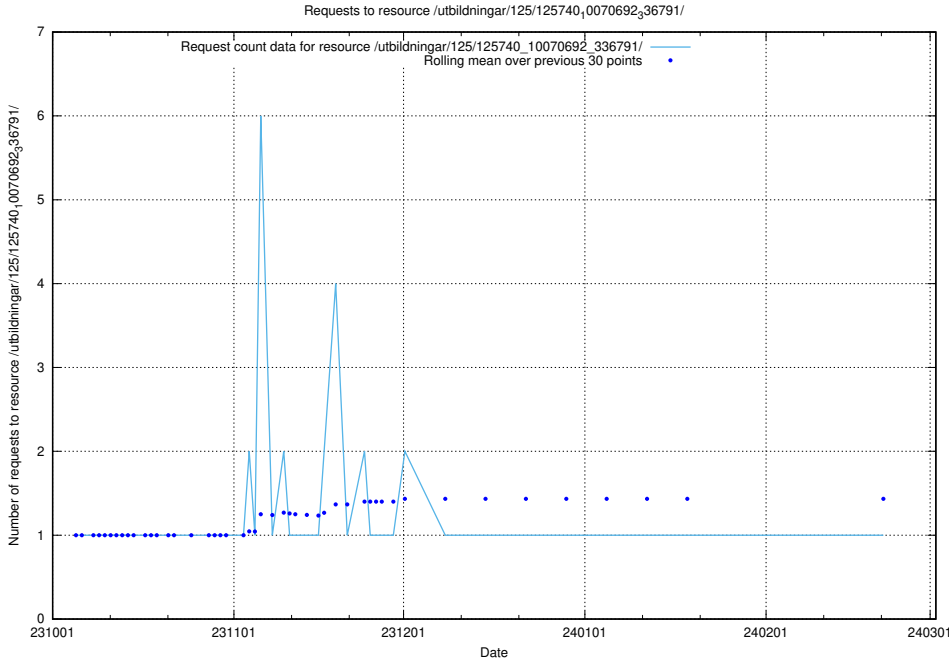

5.4545 Usage of /utbildningar/125/125740_10070692_336791/

Here, we count the number of requests to resource /utbildningar/125/125740_10070692_336791/.