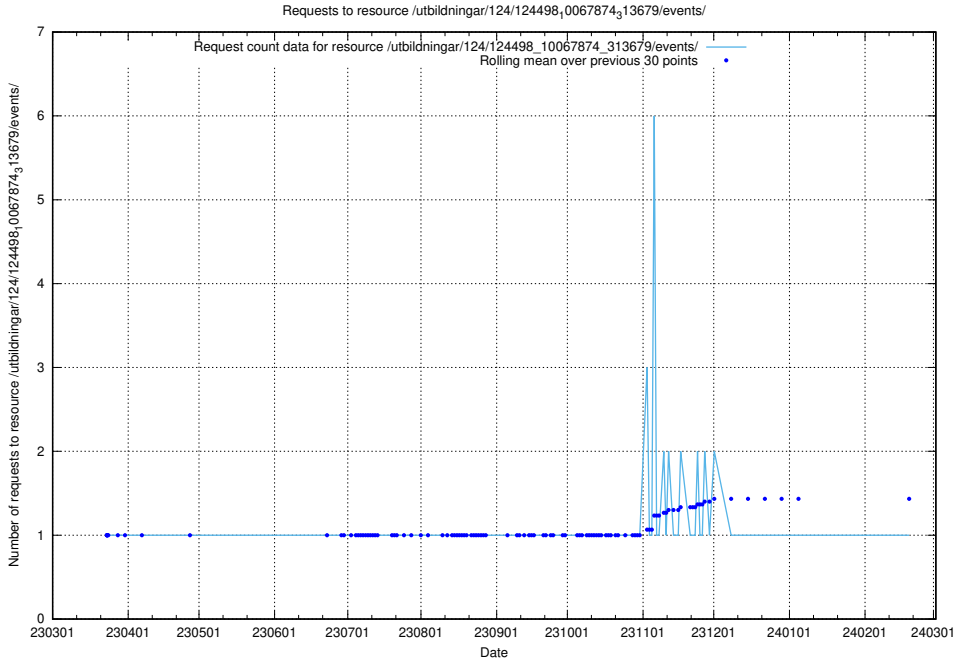

Here, we count the number of requests to resource /taxonomy/version/10/query/occupations/.

5.2770 Usage of /utbildningar/124/124498_10067874_313679/events/

Here, we count the number of requests to resource /utbildningar/124/124498_10067874_313679/events/