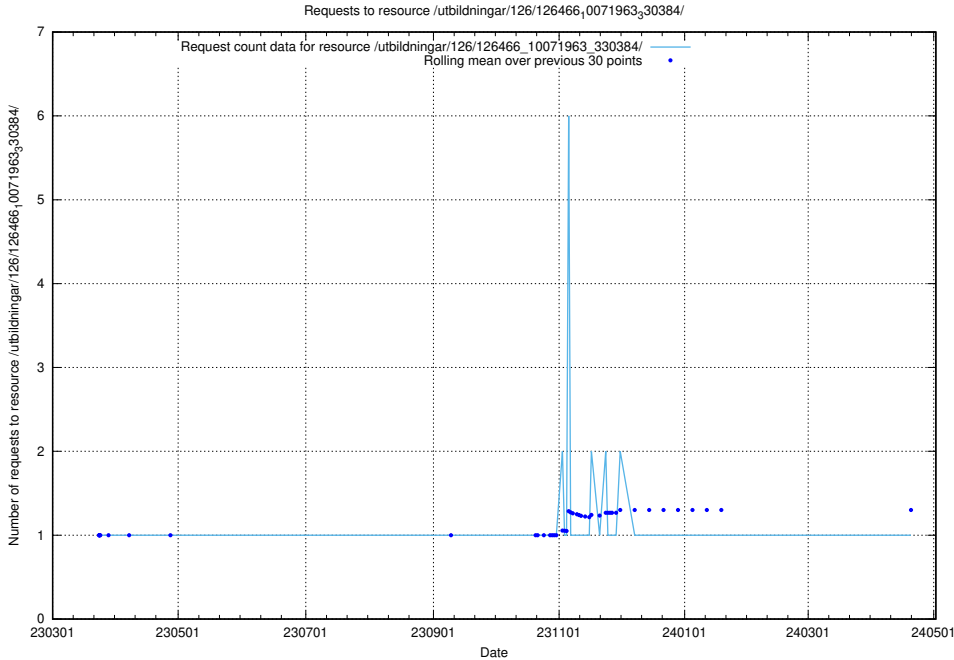

5.6567 Usage of /utbildningar/126/126466_10071963_330384/

Here, we count the number of requests to resource /utbildningar/126/126466_10071963_330384/.

5.6568 Usage of /utbildningar/126/126466_10071860_329840/events/