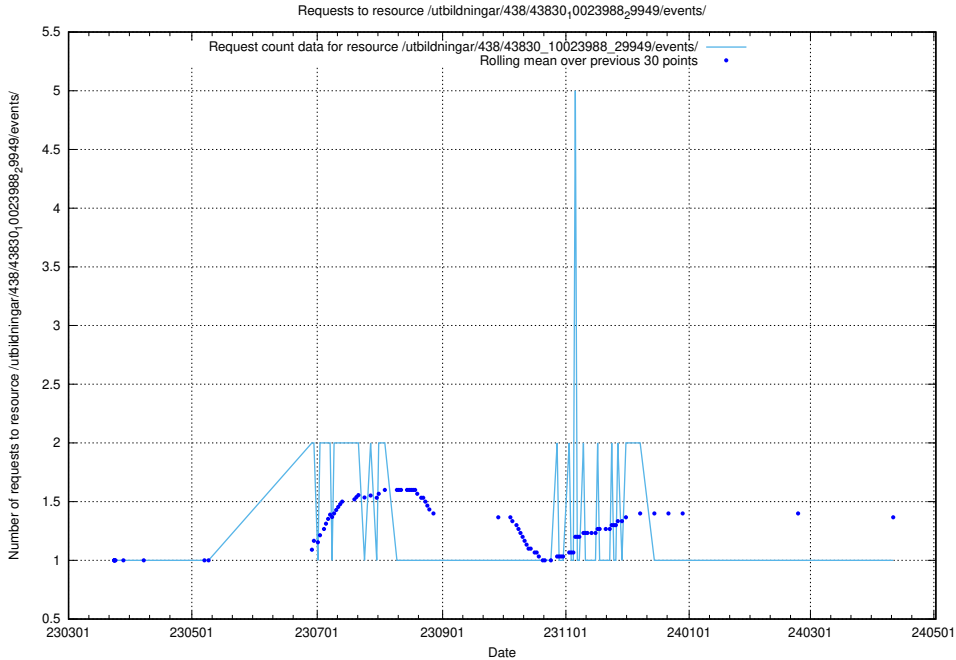

5.6490 Usage of /utbildningar/438/43830_10023988_29949/events/

Here, we count the number of requests to resource /utbildningar/438/43830_10023988_29949/events/.