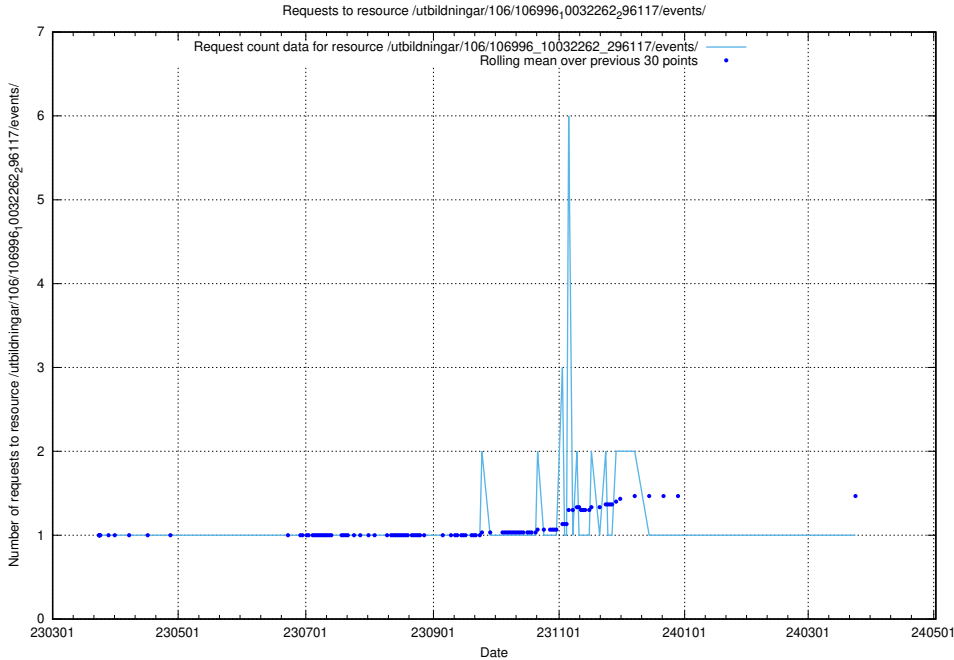

Here, we count the number of requests to resource /taxonomy/version/7/query/isco-level-4-groups/.

5.5536 Usage of /utbildningar/106/106996_10032262_296117/events/

Here, we count the number of requests to resource /utbildningar/106/106996_10032262_296117/events/