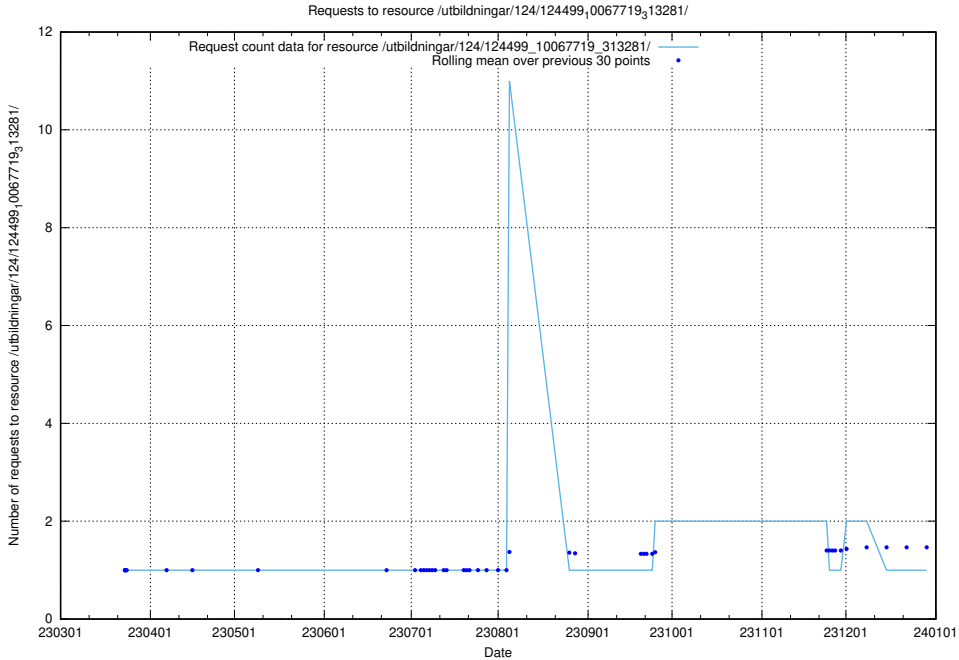

Here, we count the number of requests to resource /utbildningar/utb_emil/124/124055_10023995_331862/

5.2688 Usage of /utbildningar/124/124499_10067719_313281/

Here, we count the number of requests to resource /utbildningar/124/124499_10067719_313281/.