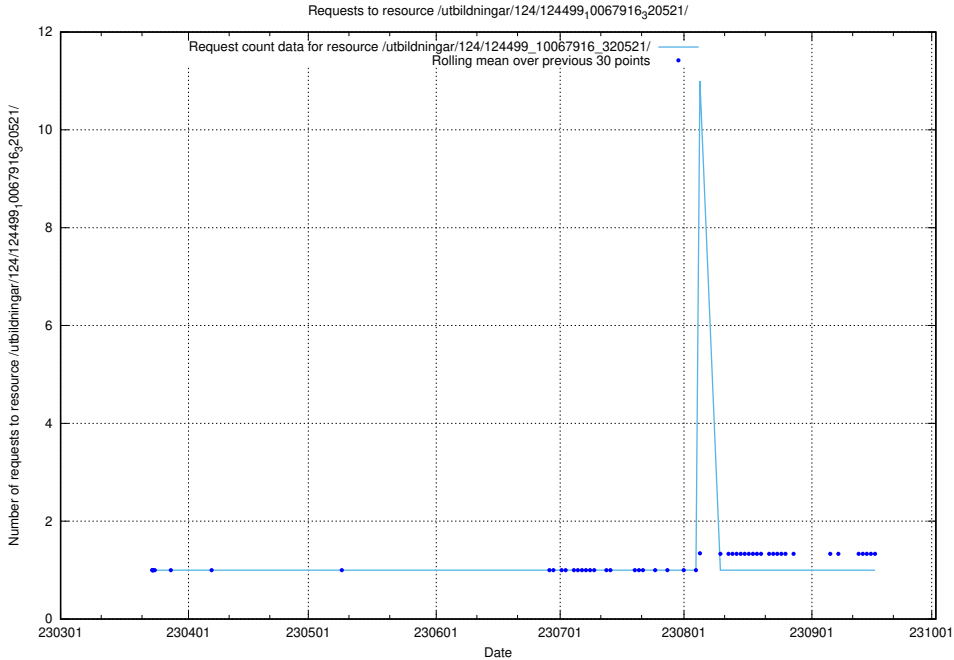

5.2472 Usage of /utbildningar/124/124499_10067916_320521/

Here, we count the number of requests to resource /utbildningar/124/124499_10067916_320521/.