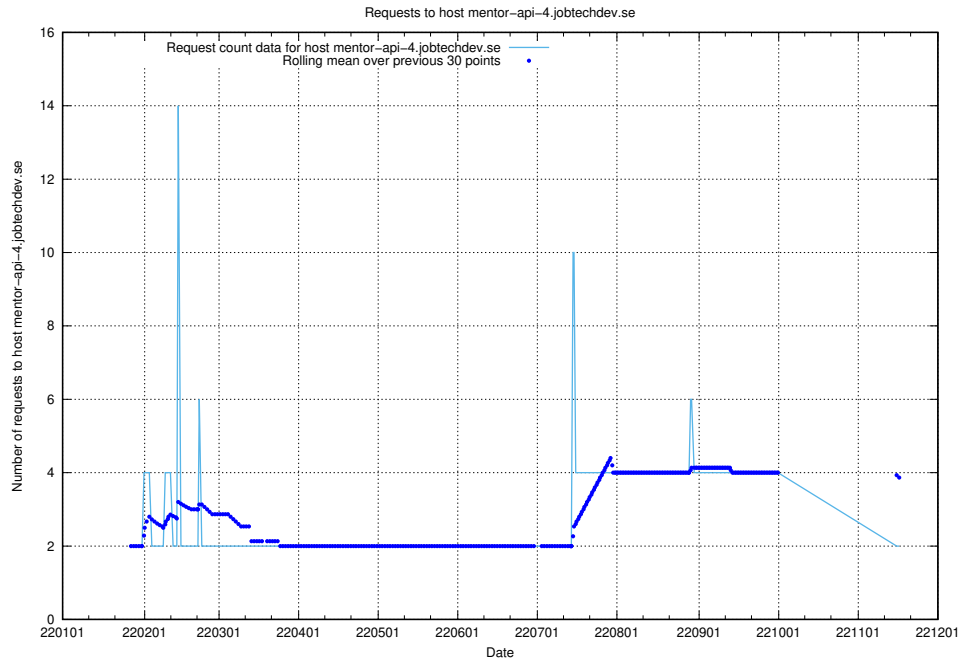

7.576 Usage of mentor-api-4.jobtechdev.se

Here, we count the number of requests to host mentor-api-4.jobtechdev.se.