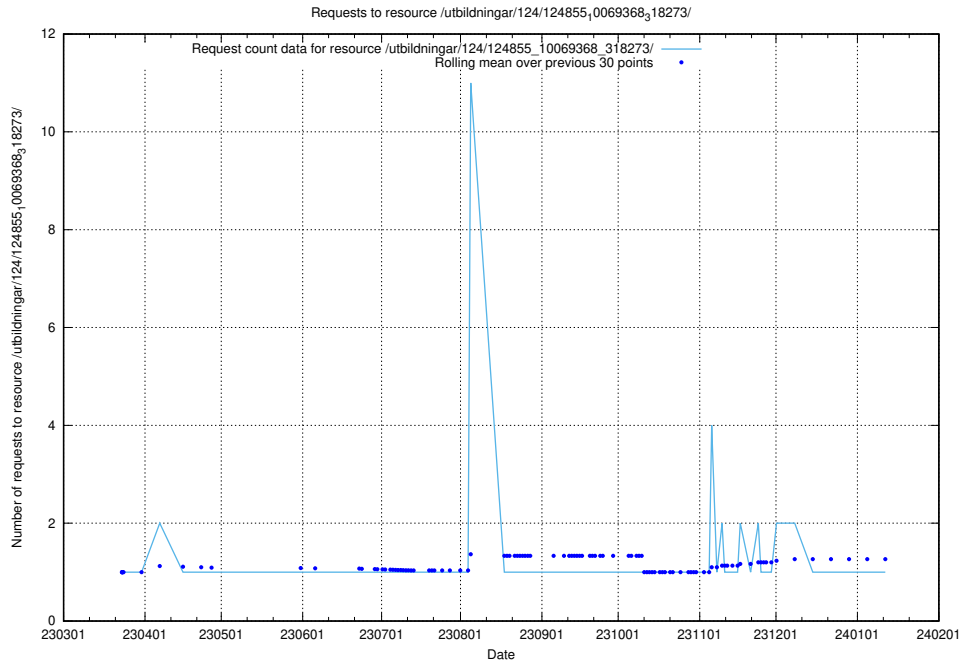

Here, we count the number of requests to resource /utbildningar/124/124855_10069368_318273/events/

5.1181 Usage of /utbildningar/124/124855_10069368_318273/

Here, we count the number of requests to resource /utbildningar/124/124855_10069368_318273/.