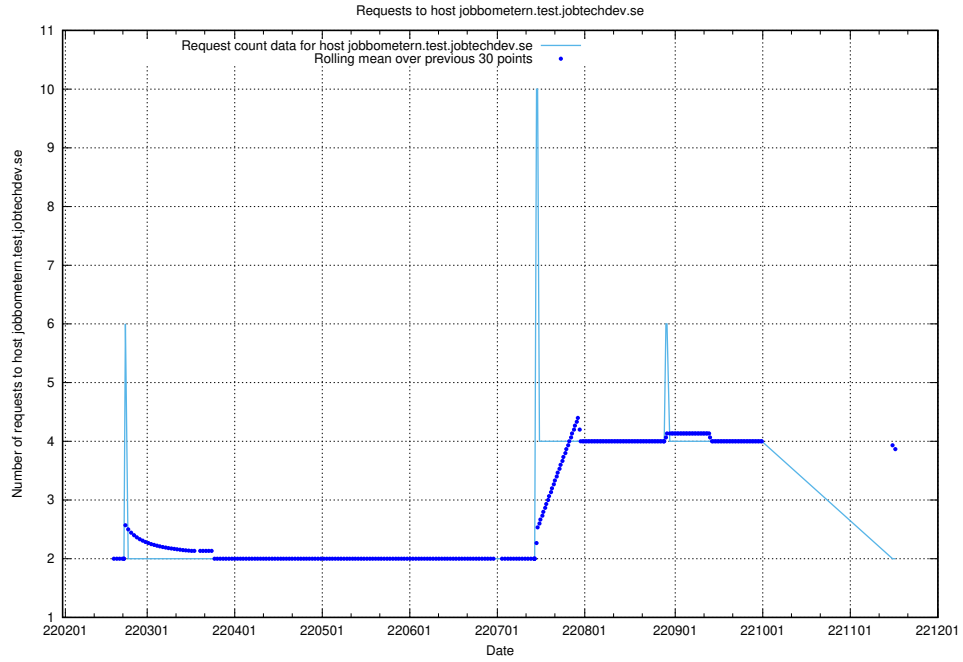

7.537 Usage of `jobbometern.test.jobtechdev.se`

Here, we count the number of requests to host `jobbometern.test.jobtechdev.se`.