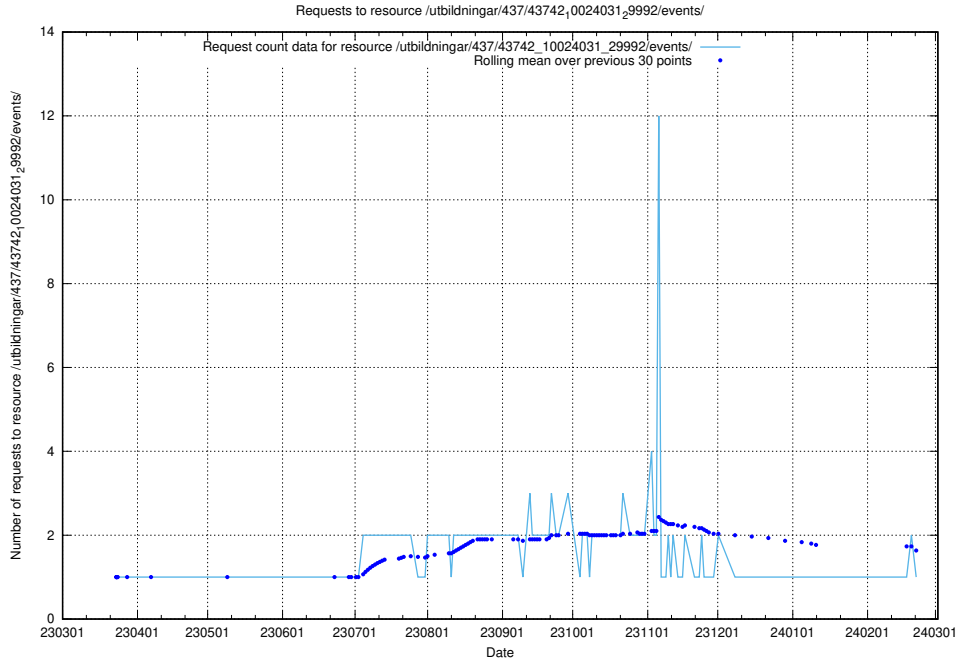

5.6544 Usage of /utbildningar/437/43742_10024031_29992/events/

Here, we count the number of requests to resource /utbildningar/437/43742_10024031_29992/events/.