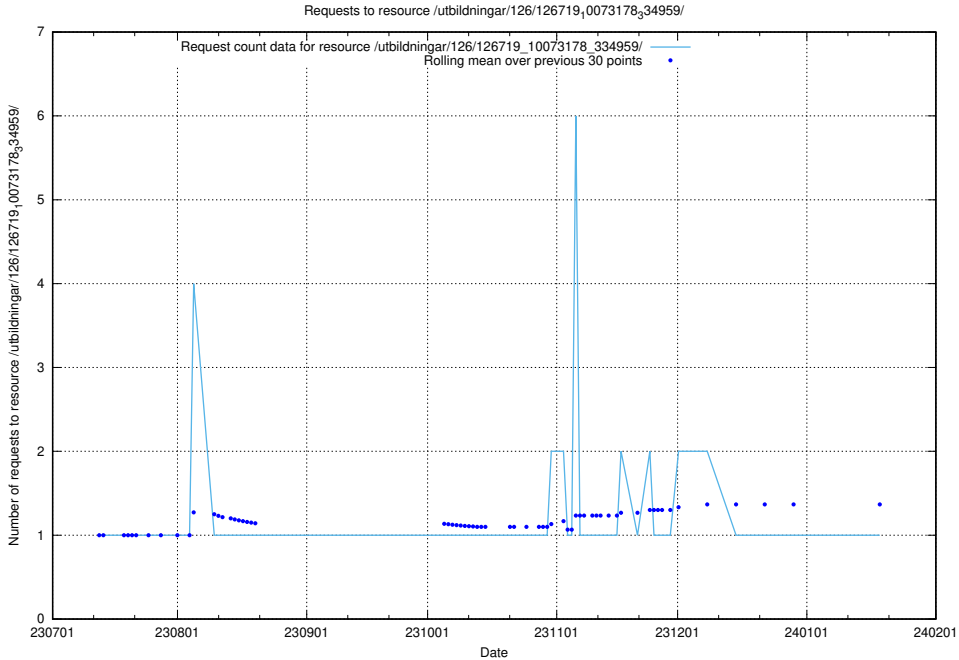

5.5234 Usage of /utbildningar/126/126719_10073178_334959/

Here, we count the number of requests to resource /utbildningar/126/126719_10073178_334959/.