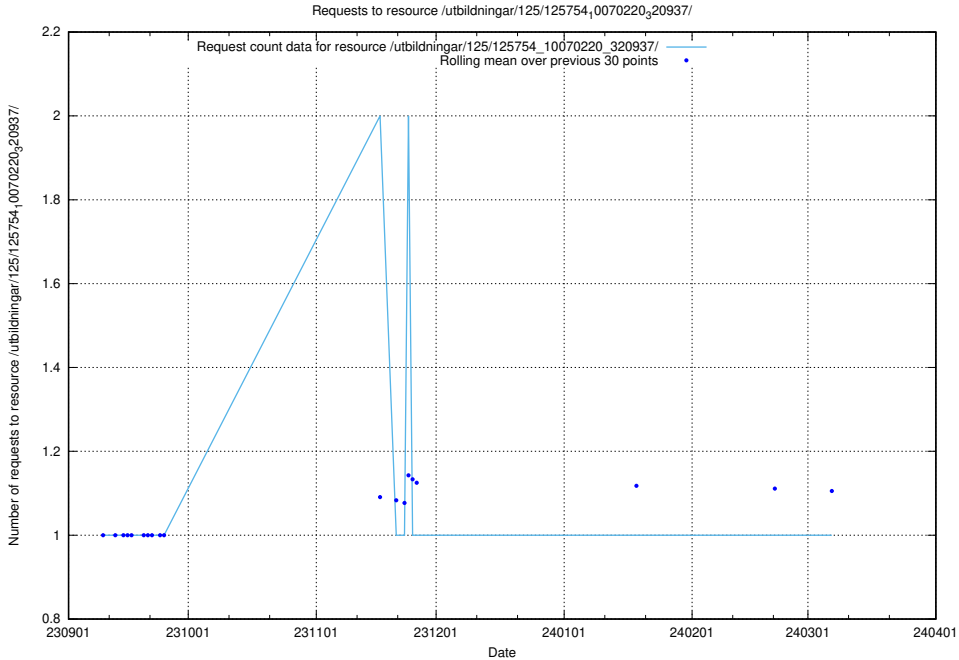

5.4738 Usage of /utbildningar/125/125754_10070220_320937/

Here, we count the number of requests to resource /utbildningar/125/125754_10070220_320937/.