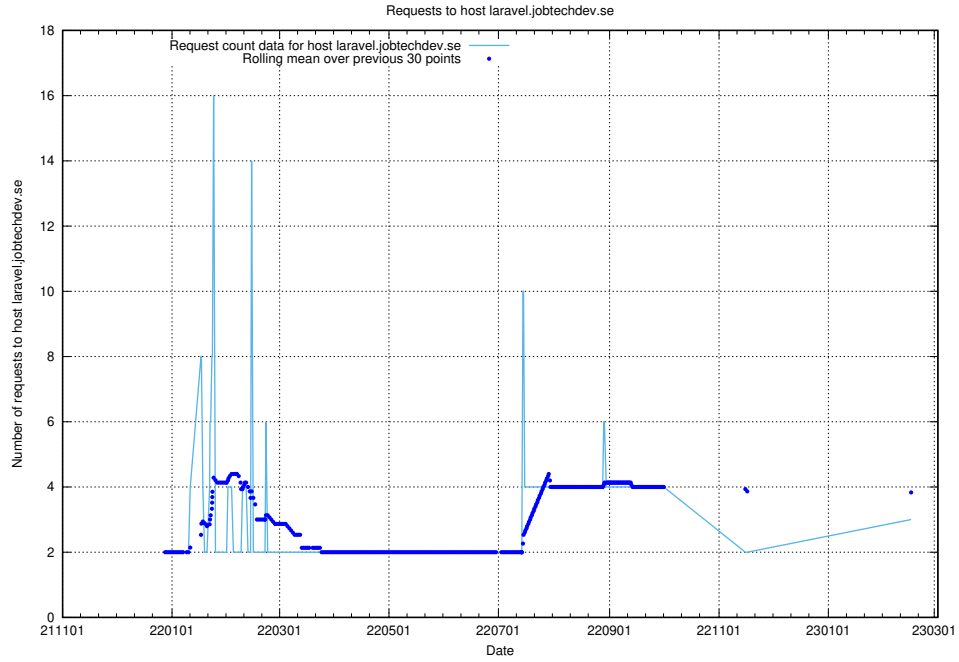

7.200 Usage of laravel.jobtechdev.se

Here, we count the number of requests to host laravel.jobtechdev.se.