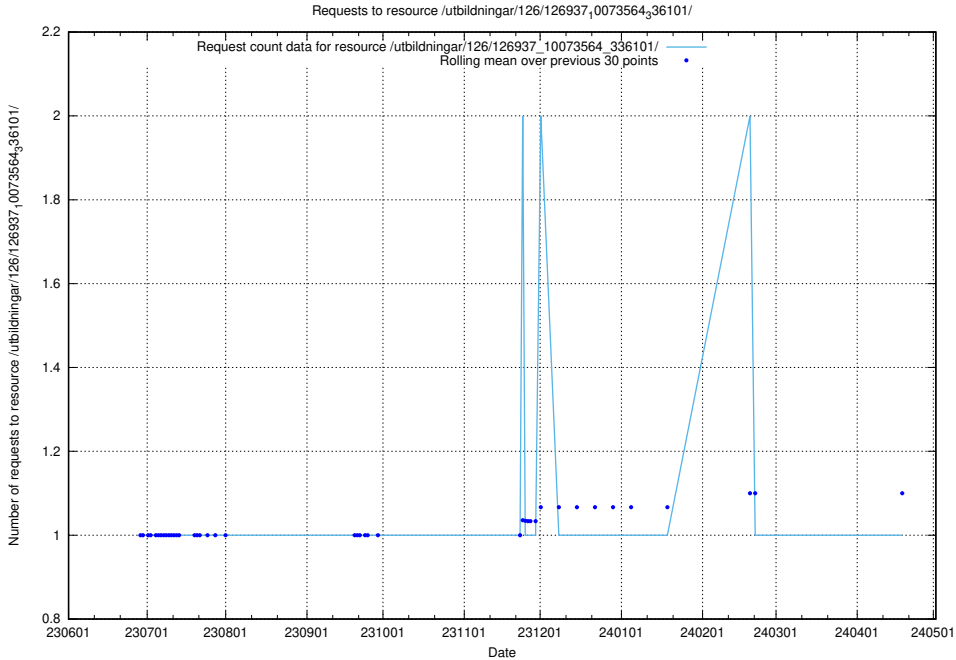

5.5568 Usage of /utbildningar/126/126937_10073564_336101/

Here, we count the number of requests to resource /utbildningar/126/126937_10073564_336101/.