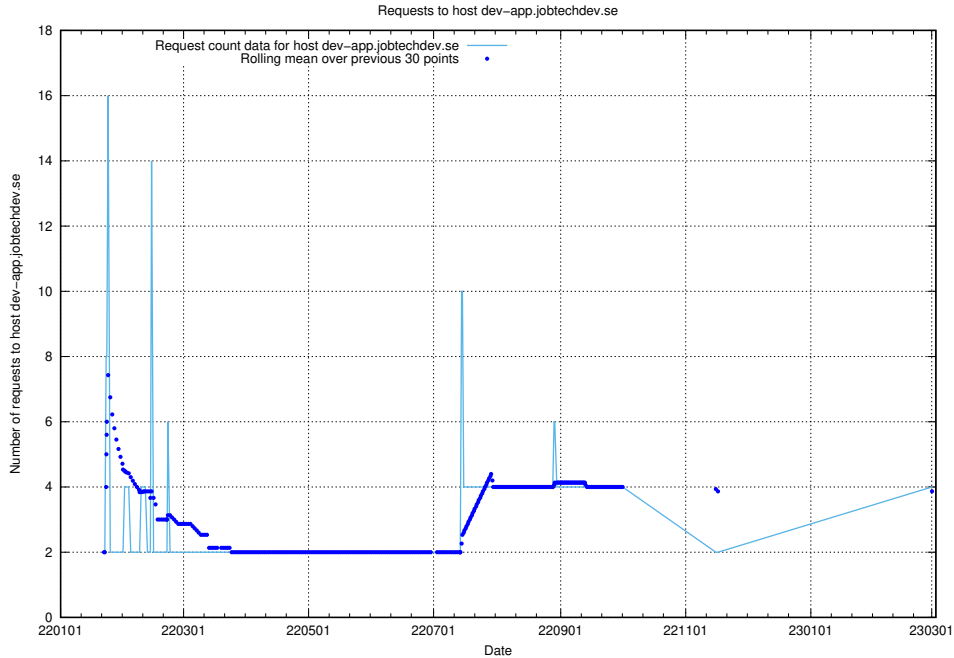

7.102 Usage of dev-app.jobtechdev.se

Here, we count the number of requests to host dev-app.jobtechdev.se.