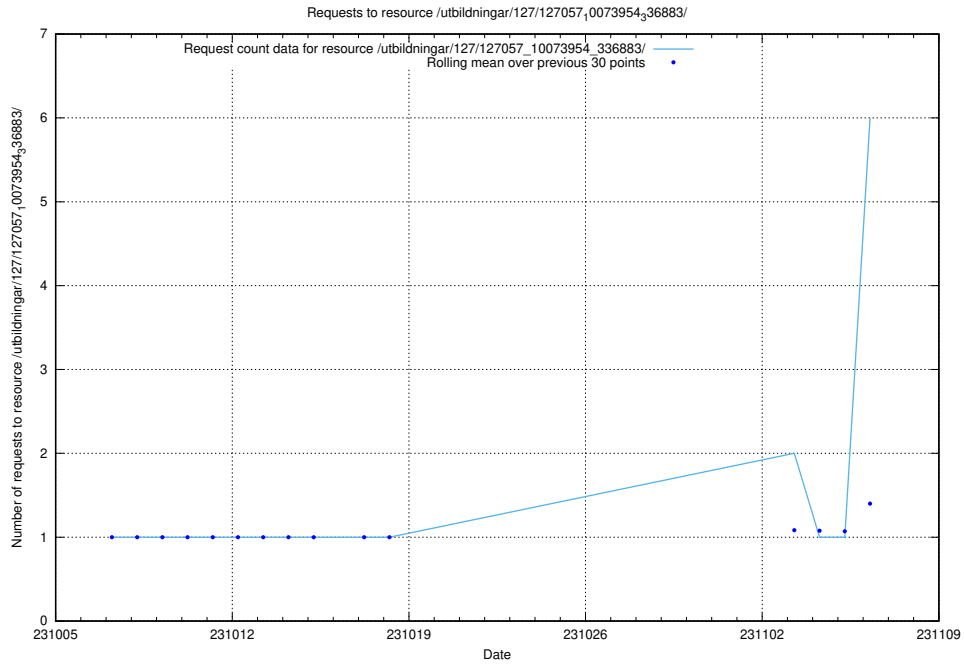

5.68 Usage of /utbildningar/127/127057_10073954_336883/

Here, we count the number of requests to resource /utbildningar/127/127057_10073954_336883/.