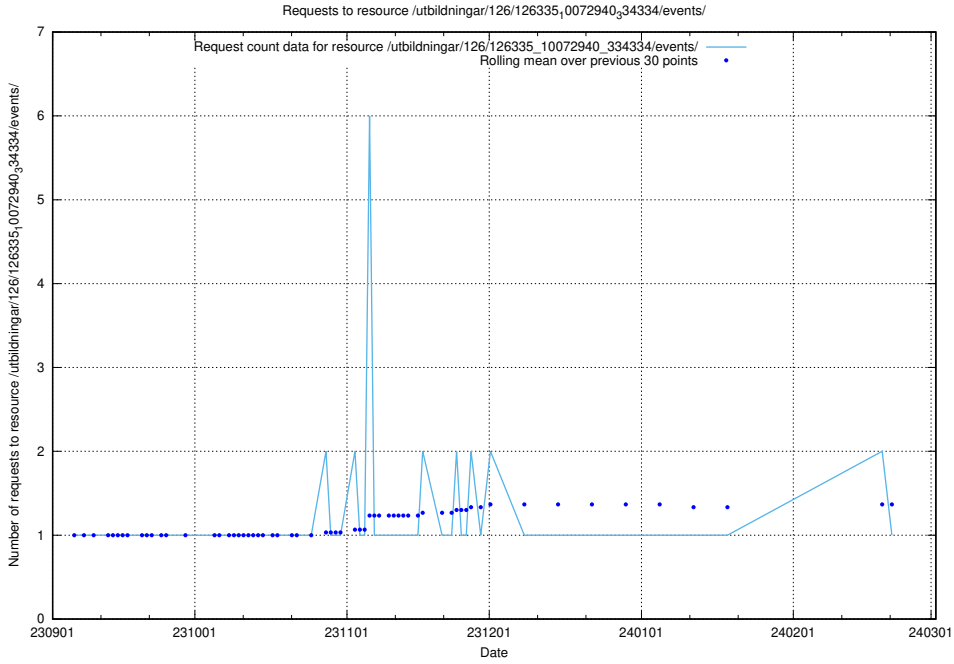

5.4796 Usage of /utbildningar/126/126335_10072940_334334/events/

Here, we count the number of requests to resource /utbildningar/126/126335_10072940_334334/events/