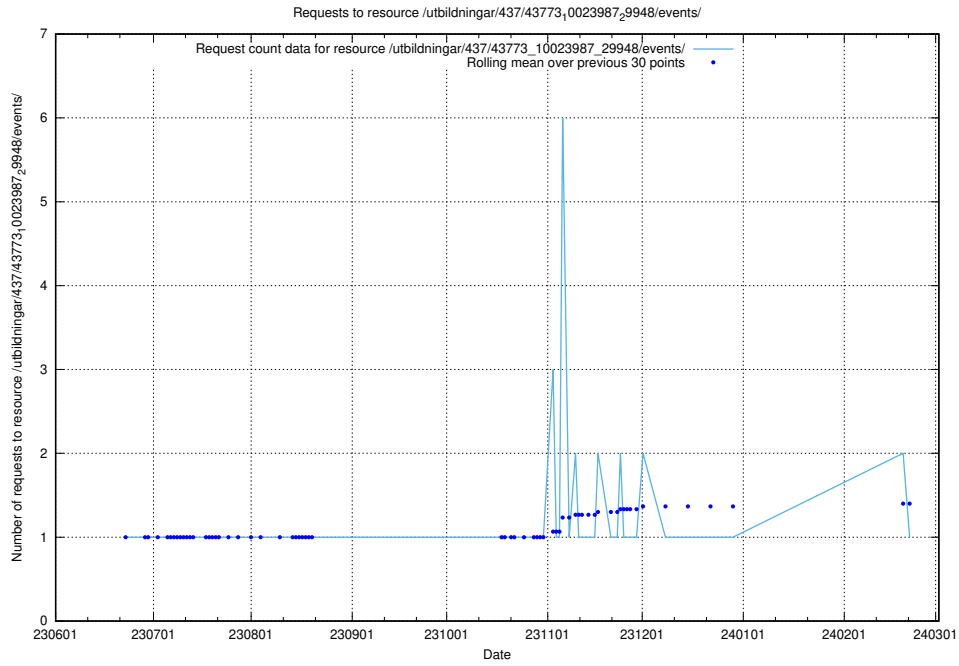

5.5700 Usage of /utbildningar/437/43773_10023987_29948/events/

Here, we count the number of requests to resource /utbildningar/437/43773_10023987_29948/events/.

5.5701 Usage of /utbildningar/437/43773_10023987_29948/