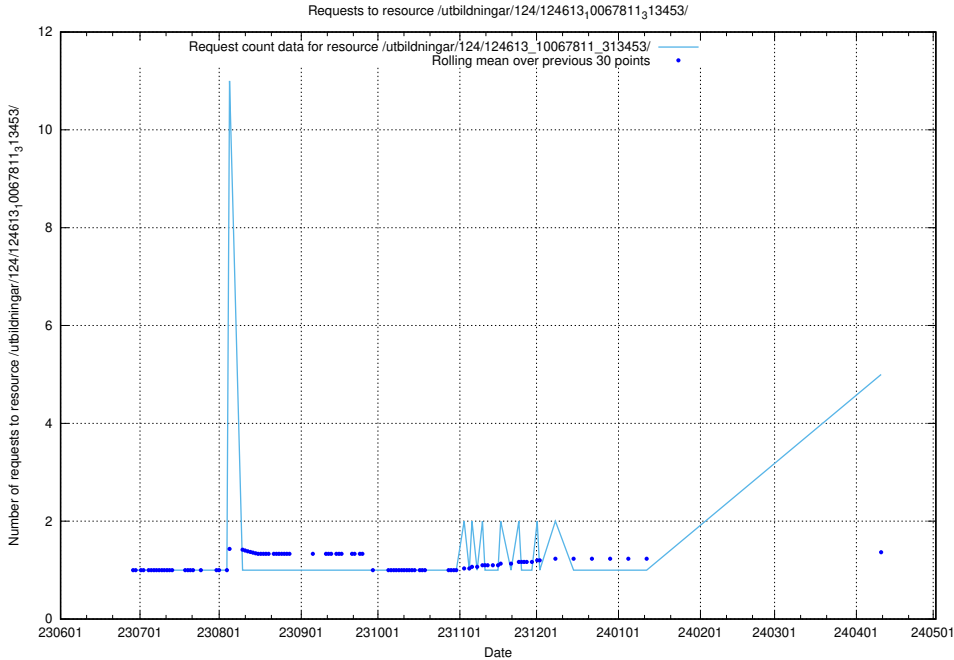

5.146 Usage of /utbildningar/124/124613_10067811_313453/

Here, we count the number of requests to resource /utbildningar/124/124613_10067811_313453/.