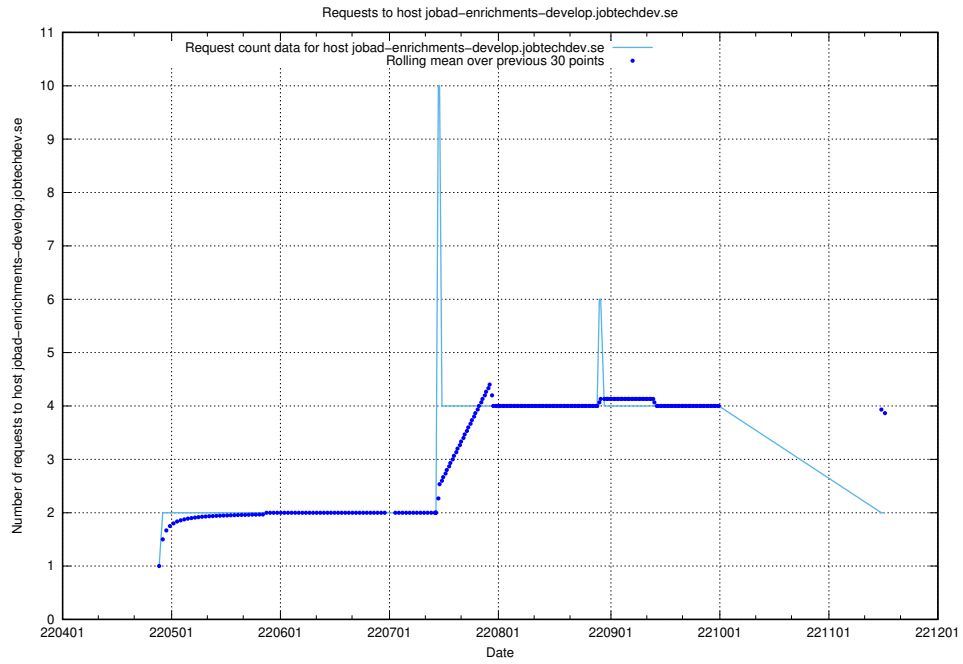

7.447 Usage of `jobad-enrichments-develop.jobtechdev.se`

Here, we count the number of requests to host `jobad-enrichments-develop.jobtechdev.se`.