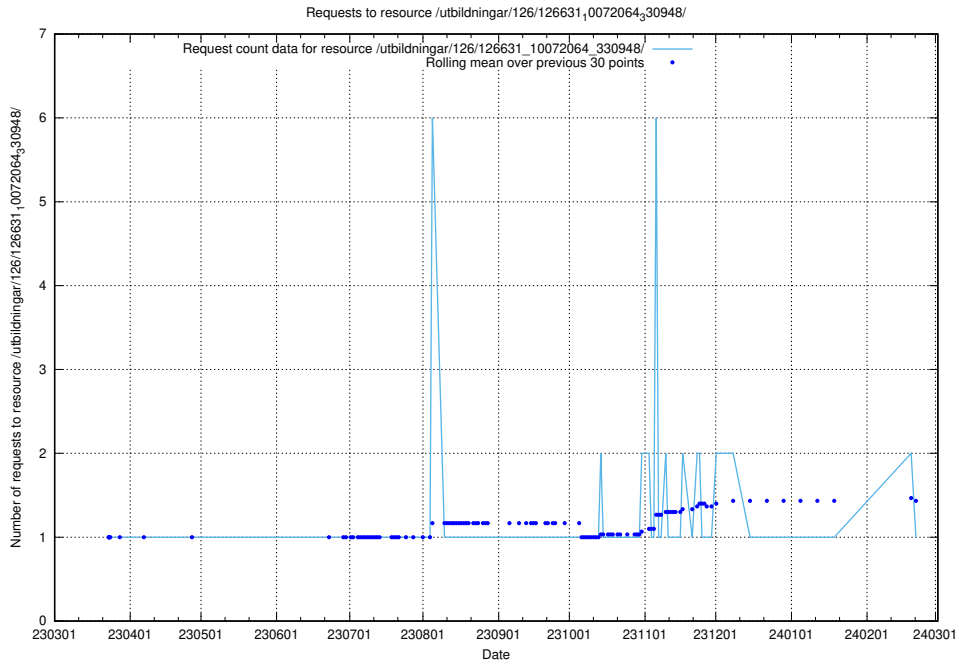

5.6551 Usage of /utbildningar/126/126631_10072064_330948/

Here, we count the number of requests to resource /utbildningar/126/126631_10072064_330948/.