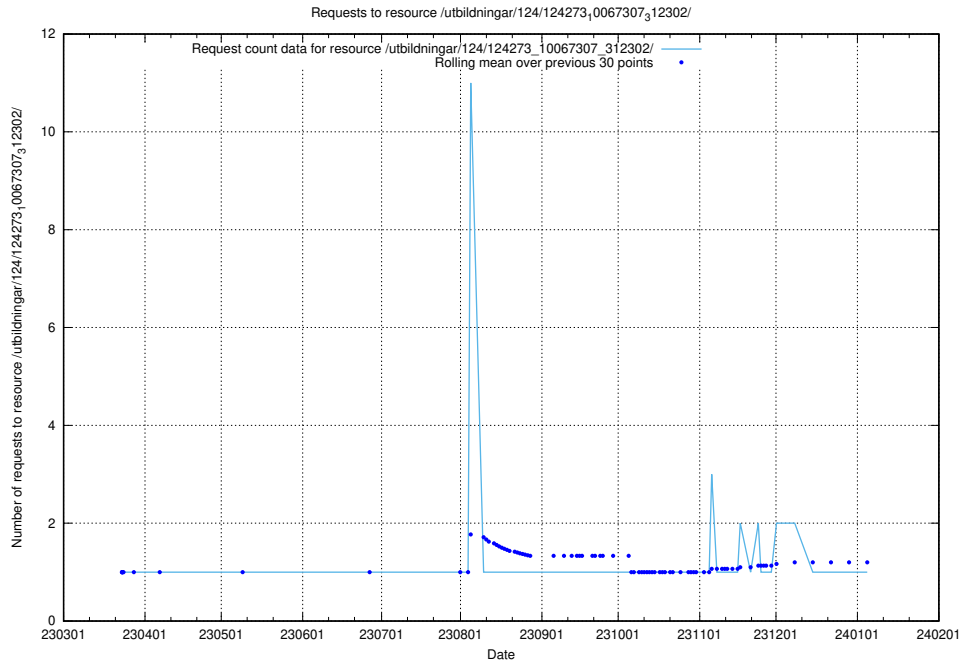

5.4131 Usage of /utbildningar/124/124273_10067307_312302/

Here, we count the number of requests to resource /utbildningar/124/124273_10067307_312302/.

5.4132 Usage of /taxonomy/version/18/query/concepts-describing-working-hours/