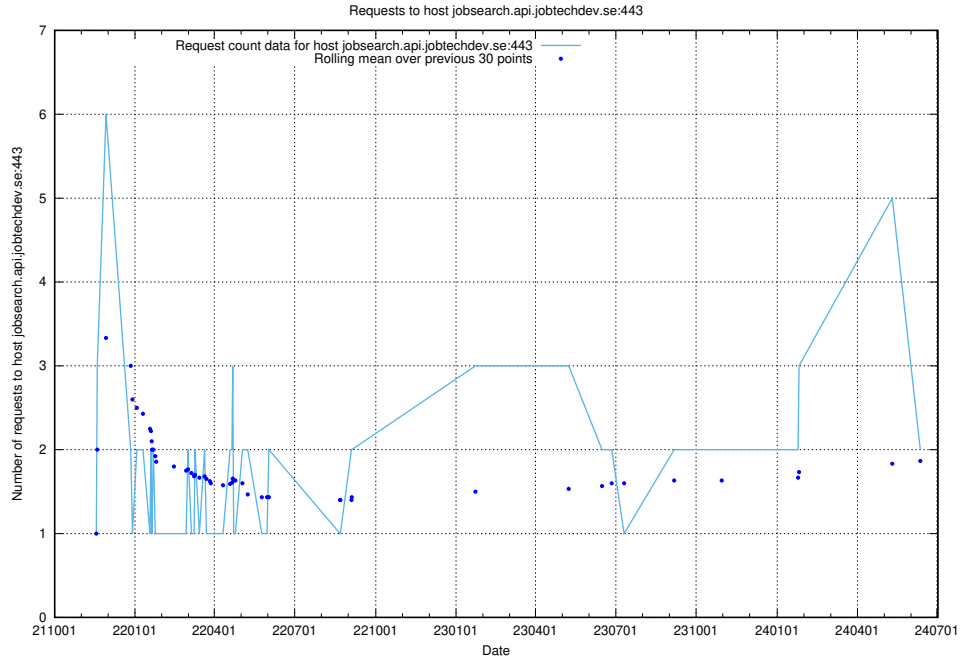

7.482 Usage of opensearch-onprem.jobtechdev.se

Here, we count the number of requests to host opensearch-onprem.jobtechdev.se.

7.483 Usage of gitlab.forum.jobtechdev.se

Here, we count the number of requests to host gitlab.forum.jobtechdev.se.