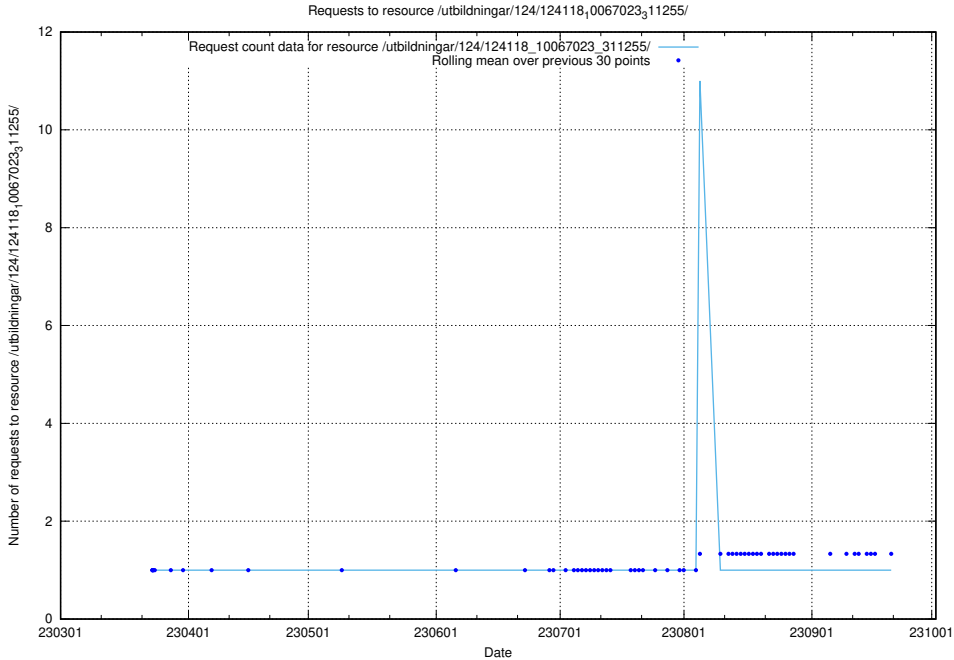

5.4339 Usage of /utbildningar/124/124118_10067023_311255/

Here, we count the number of requests to resource /utbildningar/124/124118_10067023_311255/.