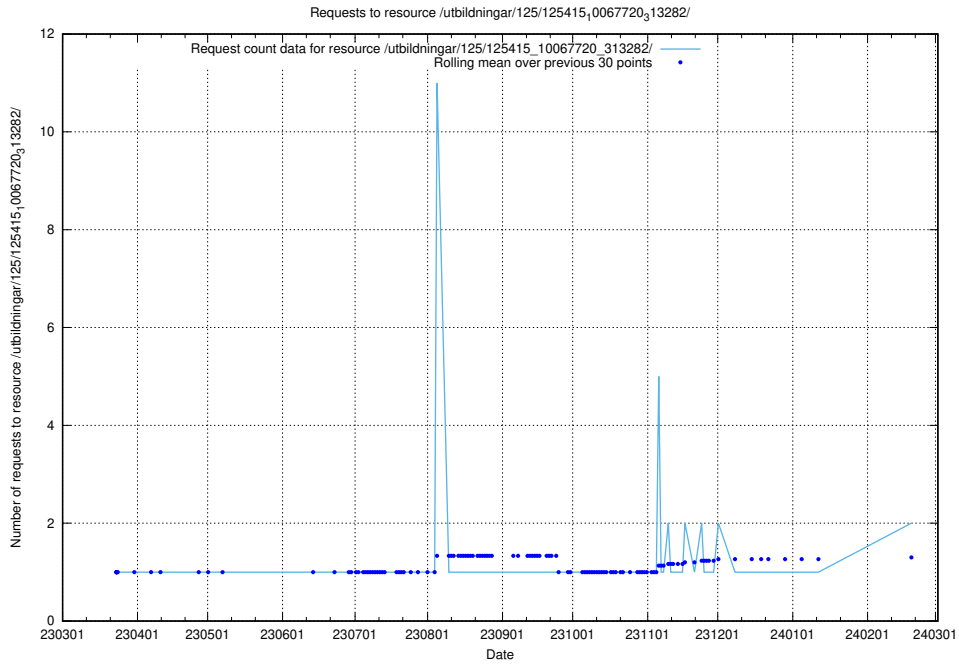

Here, we count the number of requests to resource /utbildningar/125/125415_10067720_313282/.

5.482 Usage of /utbildningar/125/125195_10069397_323486/

Here, we count the number of requests to resource /utbildningar/125/125195_10069397_323486/.