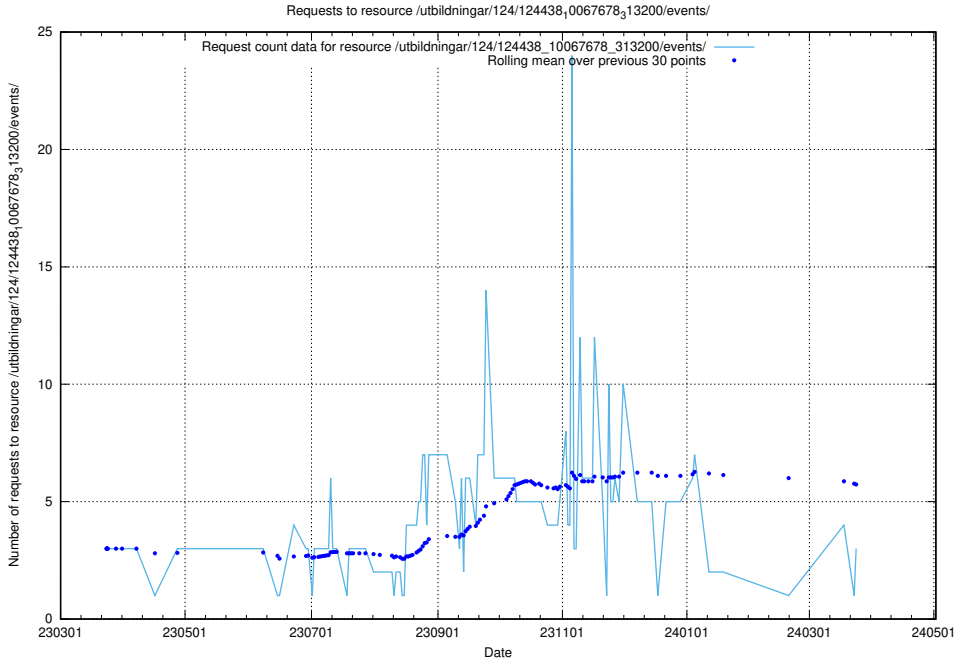

5.446 Usage of /utbildningar/124/124438_10067678_313200/events/

Here, we count the number of requests to resource /utbildningar/124/124438_10067678_313200/events/