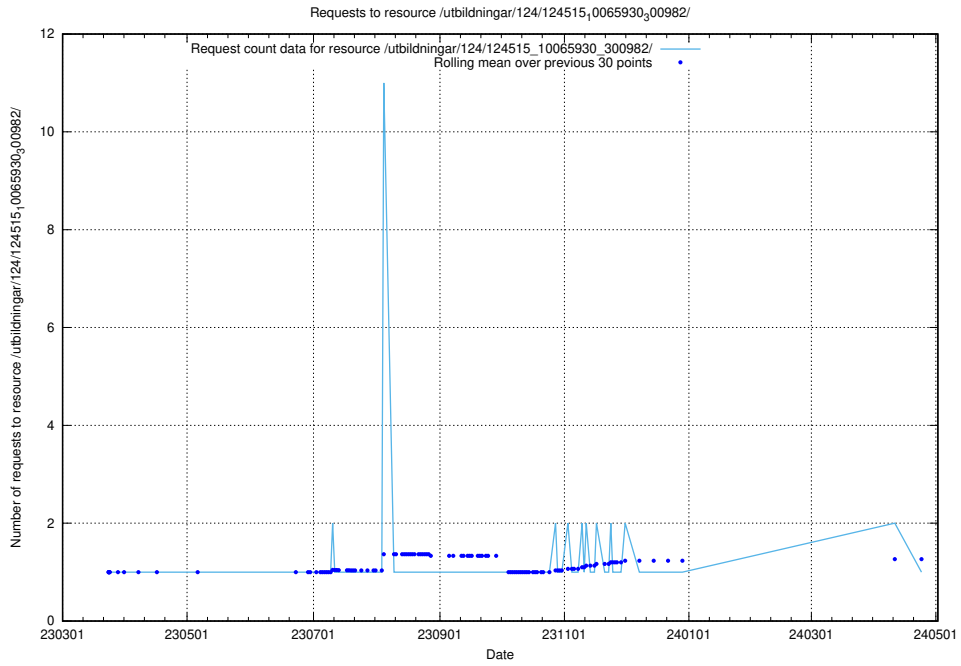

5.1731 Usage of /utbildningar/124/124515_10065930_300982/

Here, we count the number of requests to resource /utbildningar/124/124515_10065930_300982/.