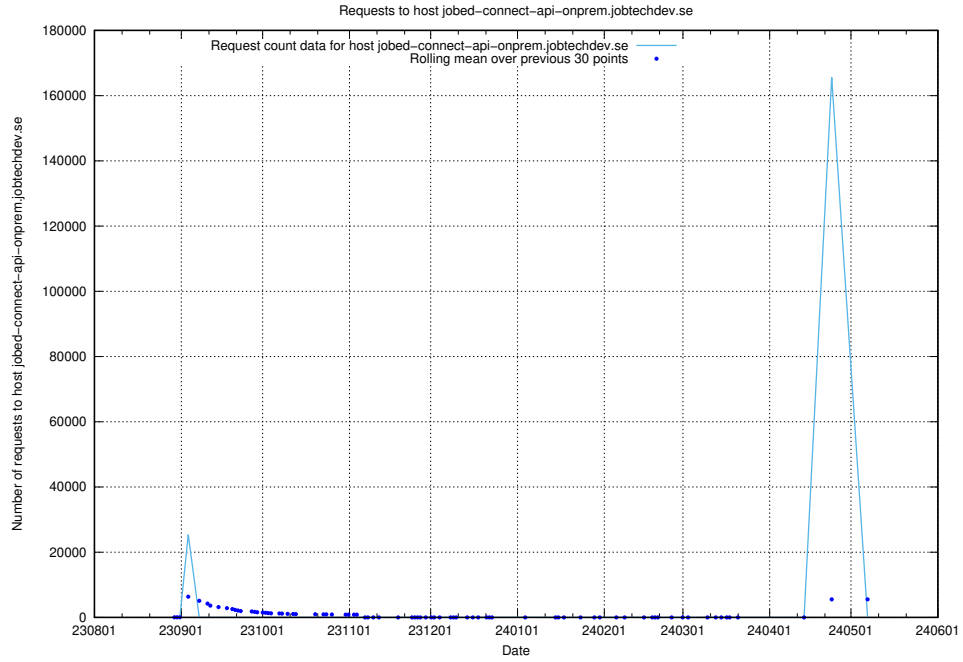

7.28 Usage of `jobed-connect-api-onprem.jobtechdev.se`

Here, we count the number of requests to host `jobed-connect-api-onprem.jobtechdev.se`.