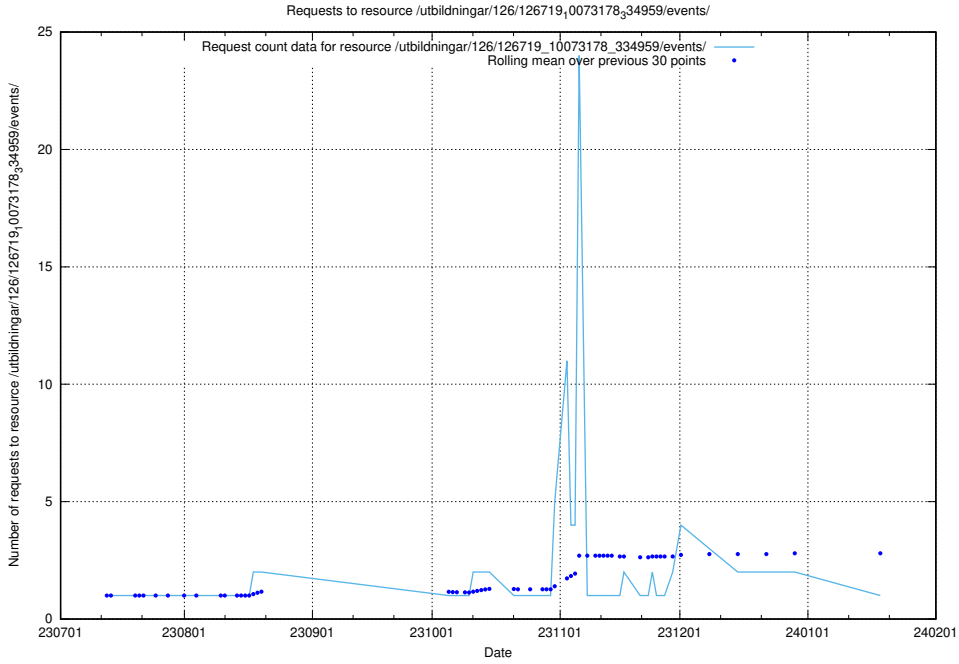

5.5233 Usage of /utbildningar/126/126719_10073178_334959/events/

Here, we count the number of requests to resource /utbildningar/126/126719_10073178_334959/events/