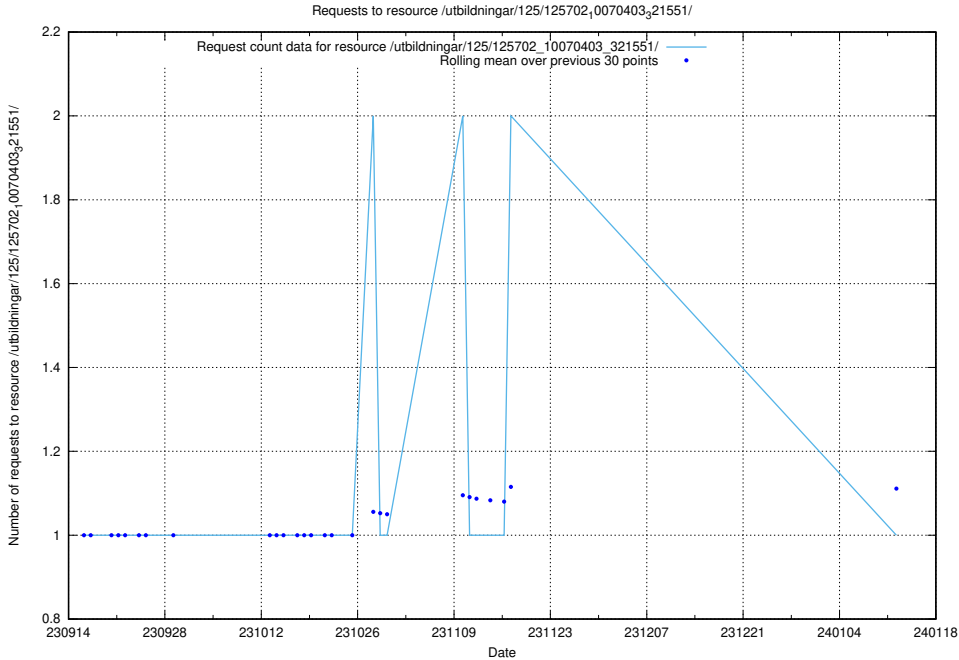

5.4685 Usage of /utbildningar/125/125702_10070403_321551/

Here, we count the number of requests to resource /utbildningar/125/125702_10070403_321551/.