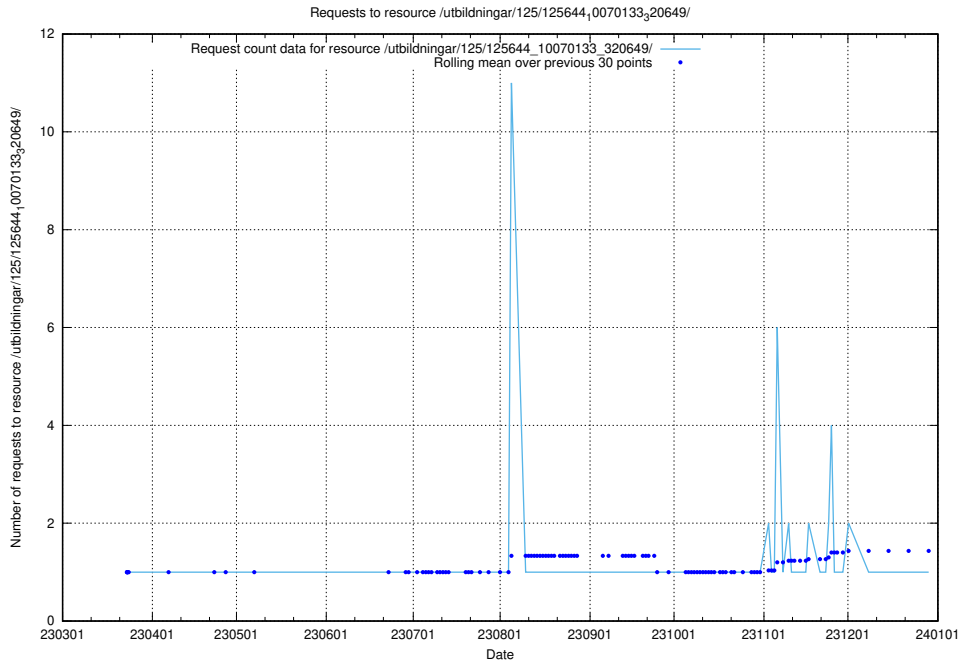

5.1032 Usage of /utbildningar/125/125644_10070133_320649/

Here, we count the number of requests to resource /utbildningar/125/125644_10070133_320649/.