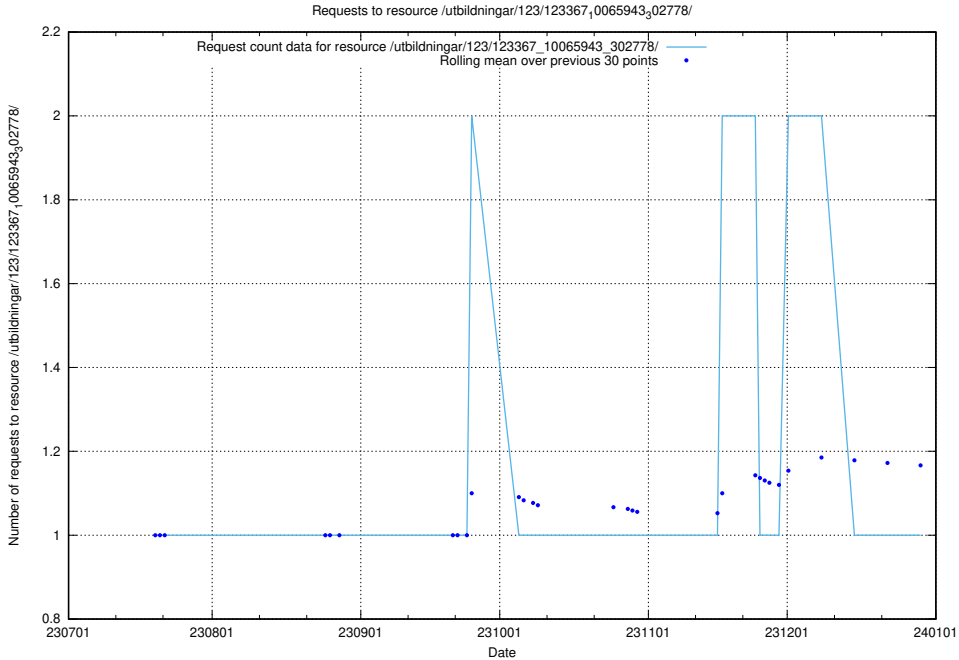

5.5130 Usage of /utbildningar/123/123367_10065943_302778/

Here, we count the number of requests to resource /utbildningar/123/123367_10065943_302778/.