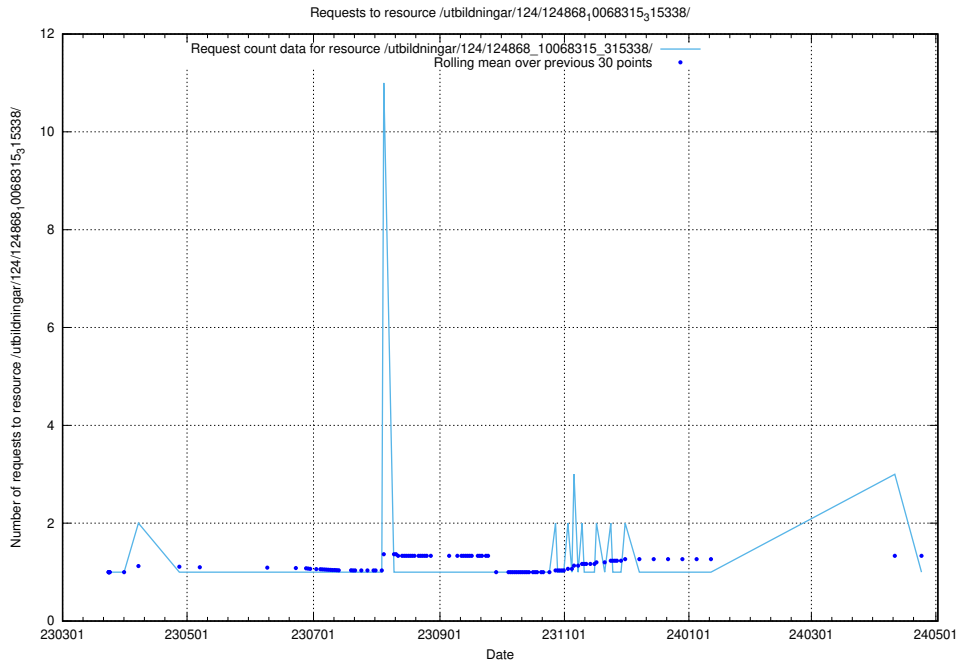

5.1144 Usage of /utbildningar/124/124868_10068315_315338/

Here, we count the number of requests to resource /utbildningar/124/124868_10068315_315338/.