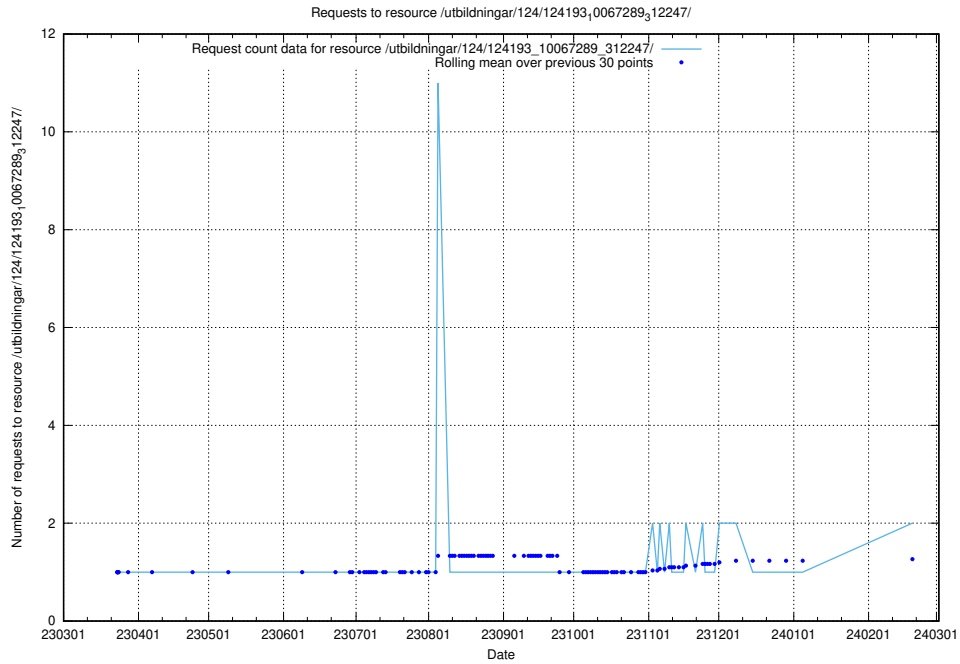

5.689 Usage of /utbildningar/124/124193_10067289_312247/

Here, we count the number of requests to resource /utbildningar/124/124193_10067289_312247/.