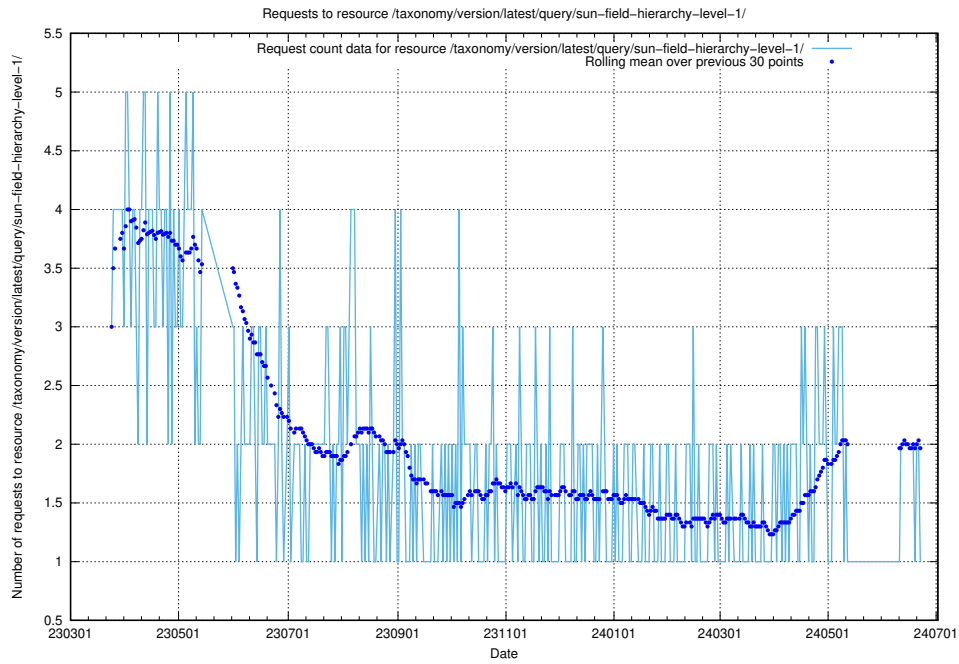

5.6223 Usage of /taxonomy/version/latest/query/sun-field-hierarchy-level-1/

Here, we count the number of requests to resource /taxonomy/version/latest/query/sun-field-hierarchy-level-1/.