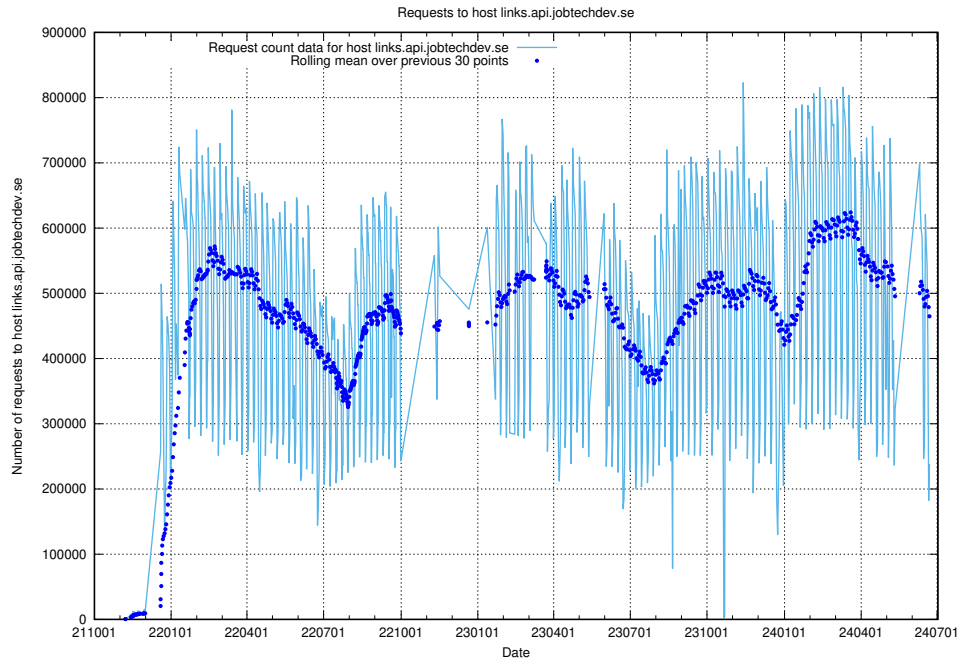

7.2 Usage of links.api.jobtechdev.se

Here, we count the number of requests to host links.api.jobtechdev.se.