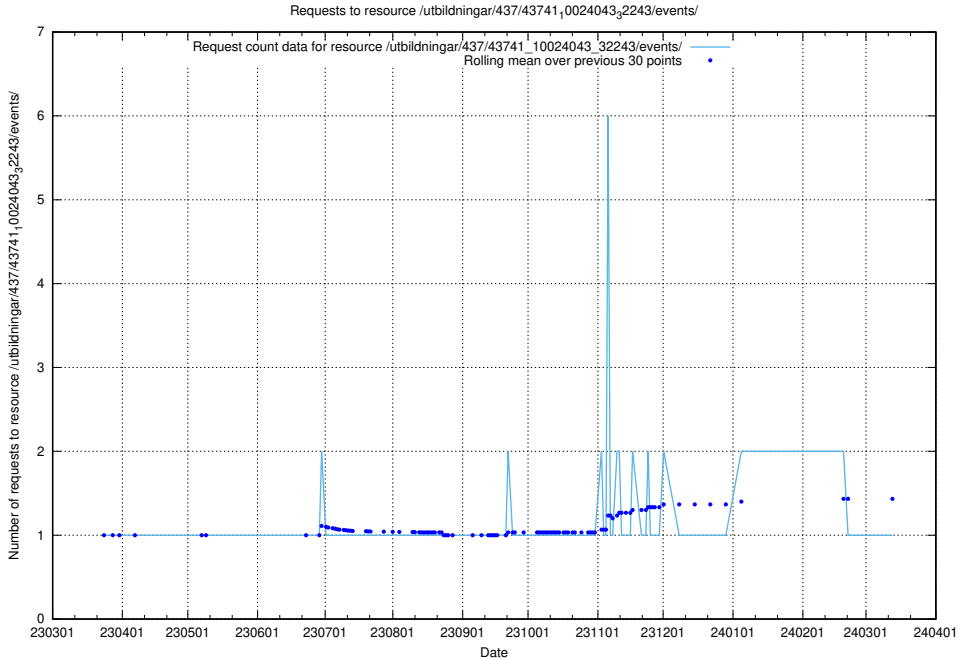

5.6355 Usage of /utbildningar/437/43741_10024043_32243/events/

Here, we count the number of requests to resource /utbildningar/437/43741_10024043_32243/events/.