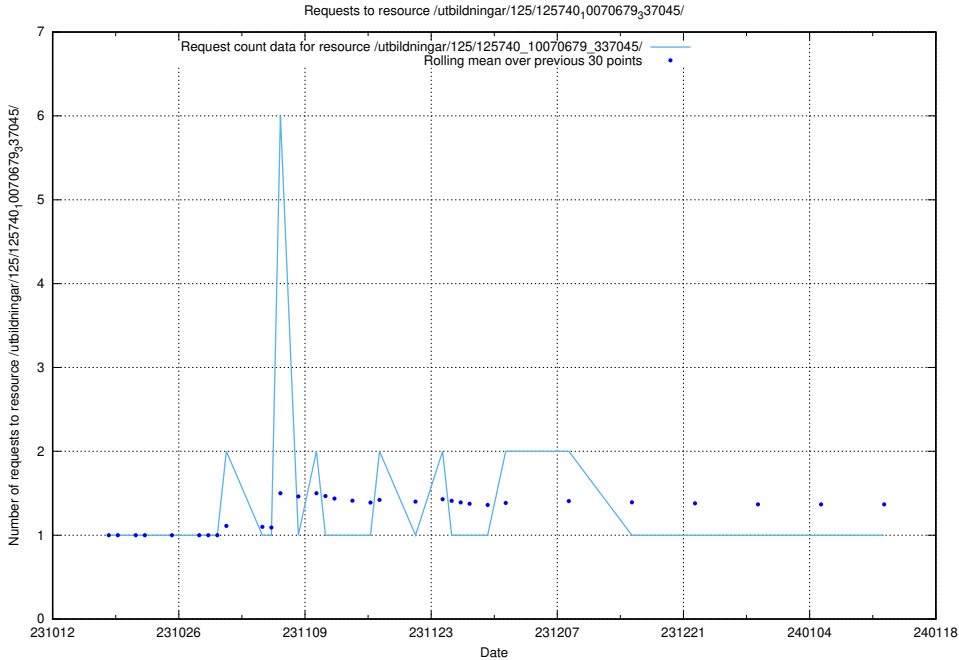

5.4424 Usage of /utbildningar/125/125740_10070679_337045/

Here, we count the number of requests to resource /utbildningar/125/125740_10070679_337045/.