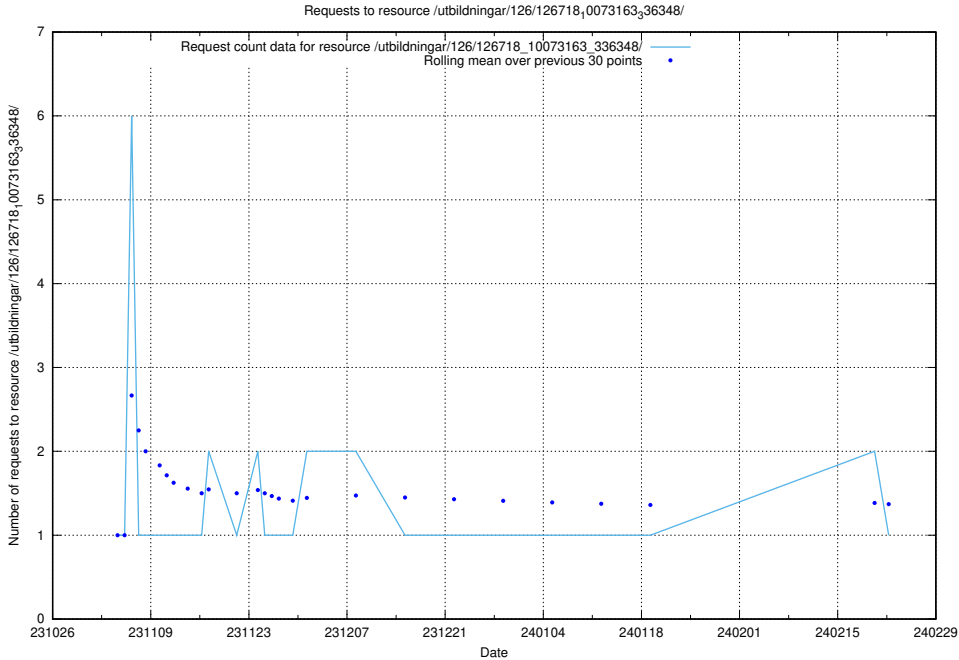

5.4273 Usage of /utbildningar/126/126718_10073163_336348/

Here, we count the number of requests to resource /utbildningar/126/126718_10073163_336348/.