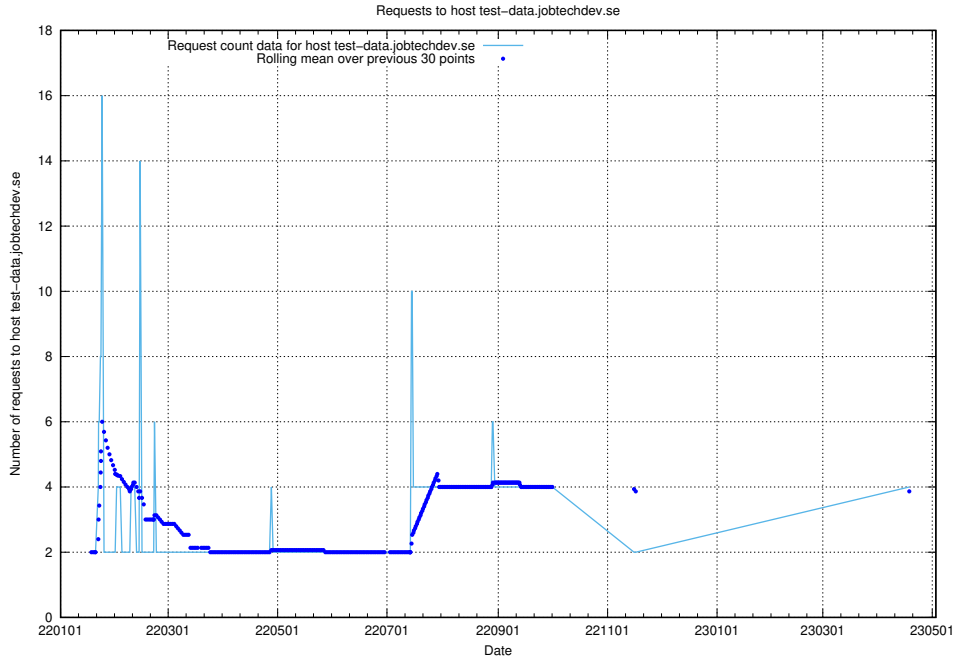

7.105 Usage of test-data.jobtechdev.se

Here, we count the number of requests to host test-data.jobtechdev.se.