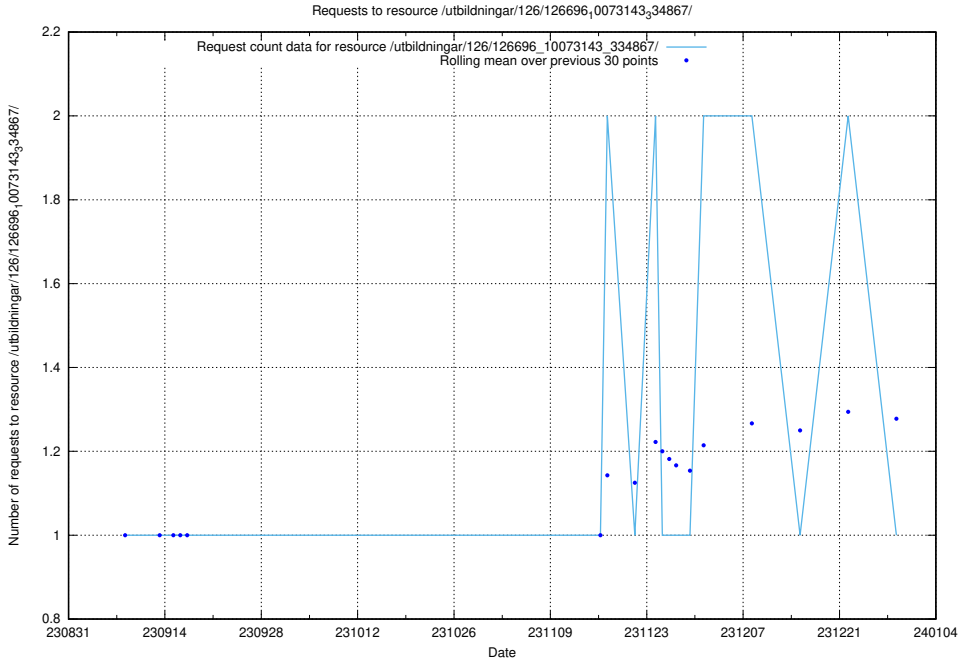

5.4764 Usage of /utbildningar/126/126696_10073143_334867/

Here, we count the number of requests to resource /utbildningar/126/126696_10073143_334867/.