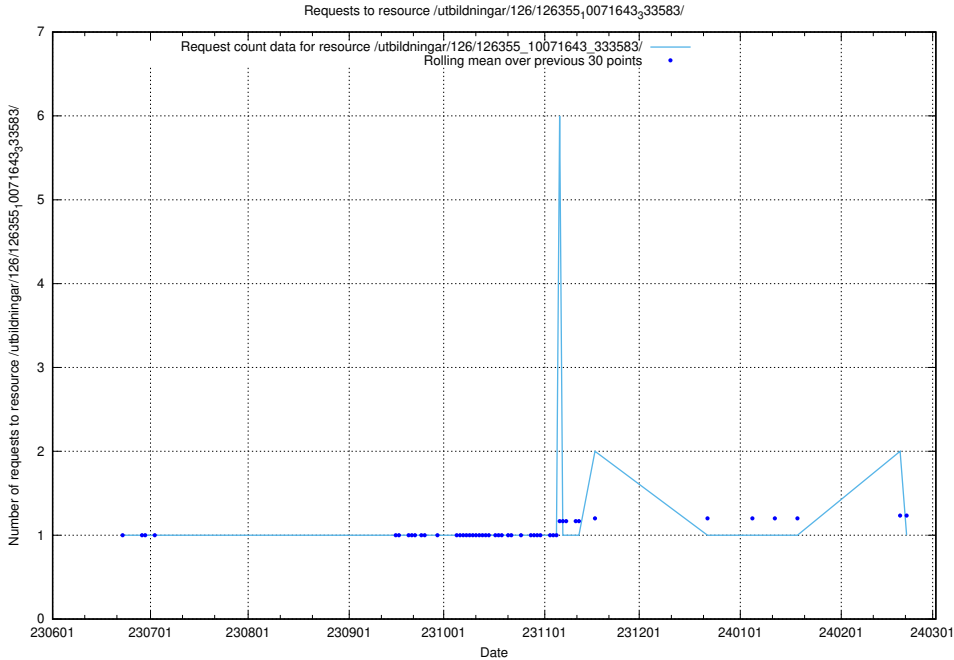

5.5782 Usage of /utbildningar/126/126355_10071643_333583/

Here, we count the number of requests to resource /utbildningar/126/126355_10071643_333583/.