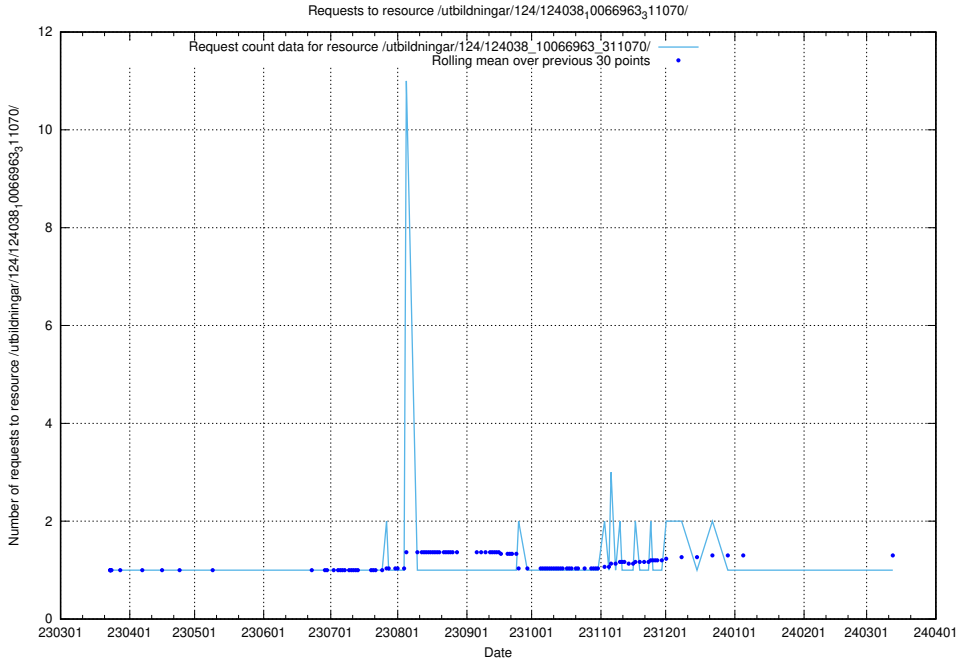

Here, we count the number of requests to resource /taxonomy/version/17/query/languages/.

5.4498 Usage of /utbildningar/124/124038_10066963_311070/

Here, we count the number of requests to resource /utbildningar/124/124038_10066963_311070/.