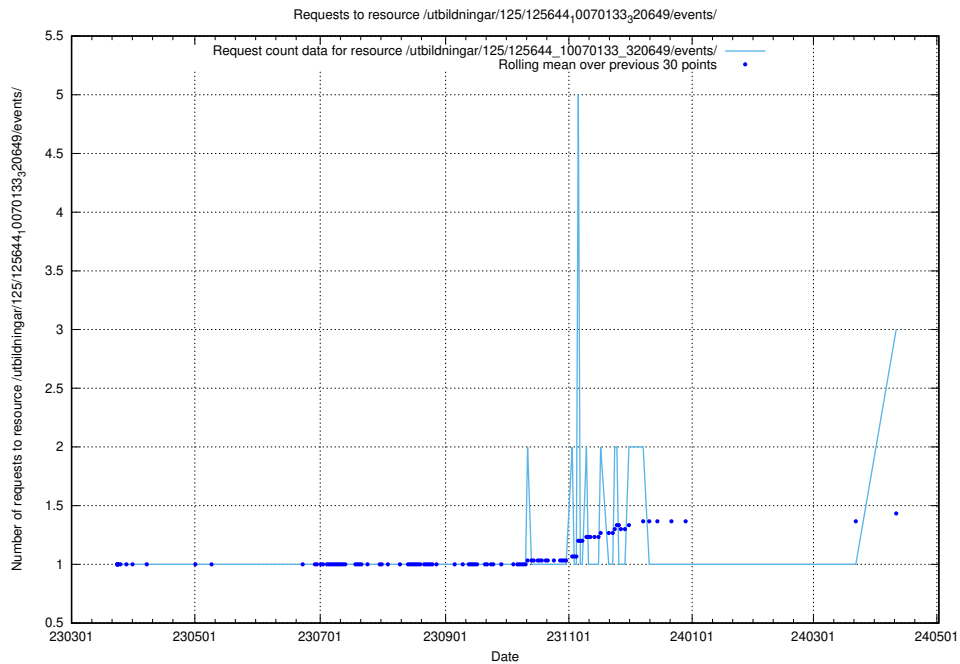

5.267 Usage of /utbildningar/125/125644_10070133_320649/events/

Here, we count the number of requests to resource /utbildningar/125/125644_10070133_320649/events/