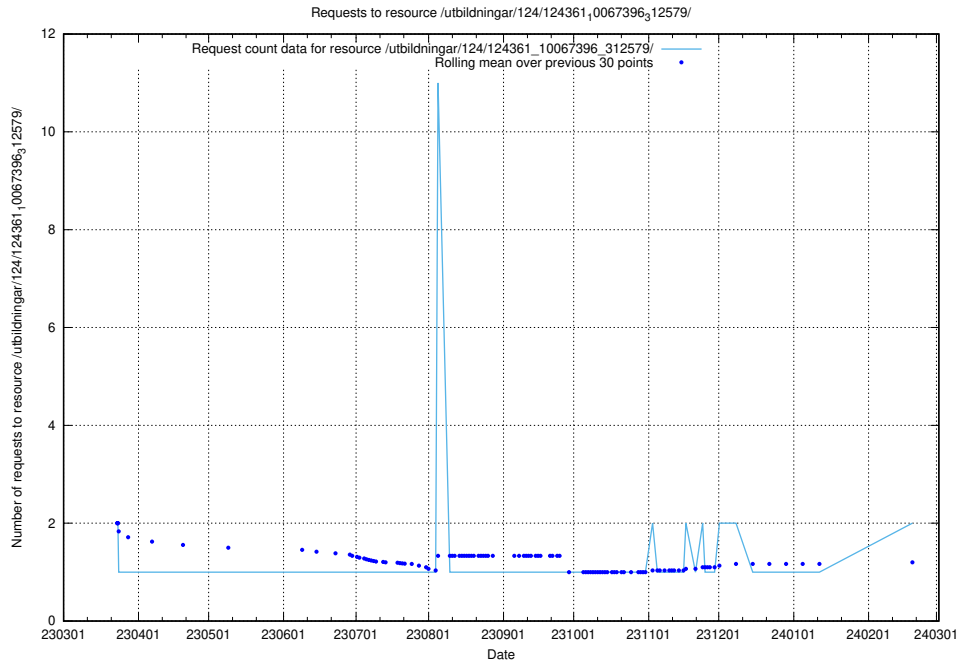

5.934 Usage of /utbildningar/124/124361_10067396_312579/

Here, we count the number of requests to resource /utbildningar/124/124361_10067396_312579/.