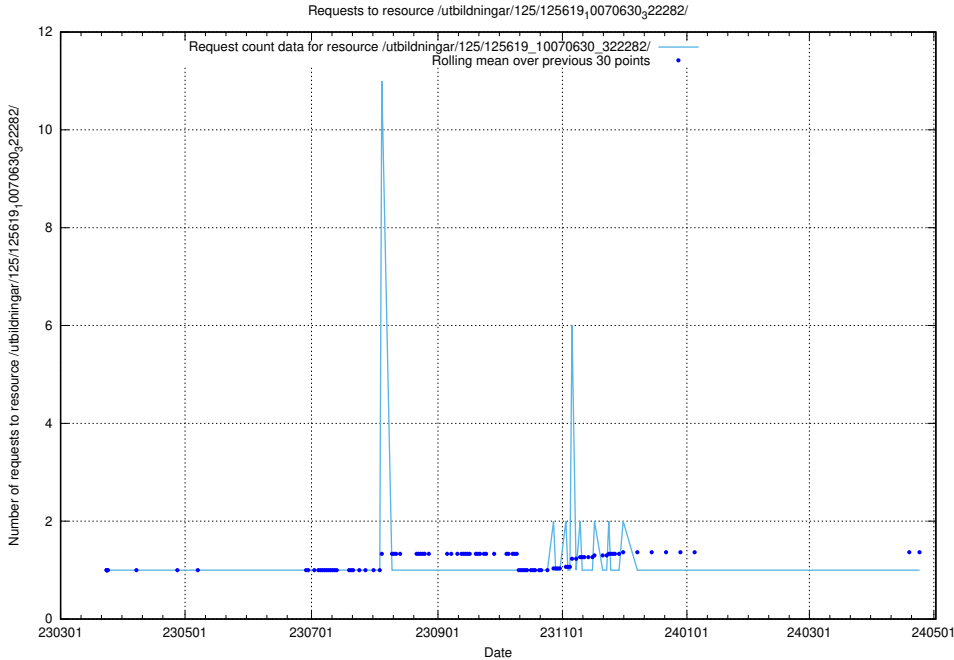

Here, we count the number of requests to resource /utbildningar/125/125619_10070636_322304/.

5.1052 Usage of /utbildningar/125/125619_10070630_322282/

Here, we count the number of requests to resource /utbildningar/125/125619_10070630_322282/.