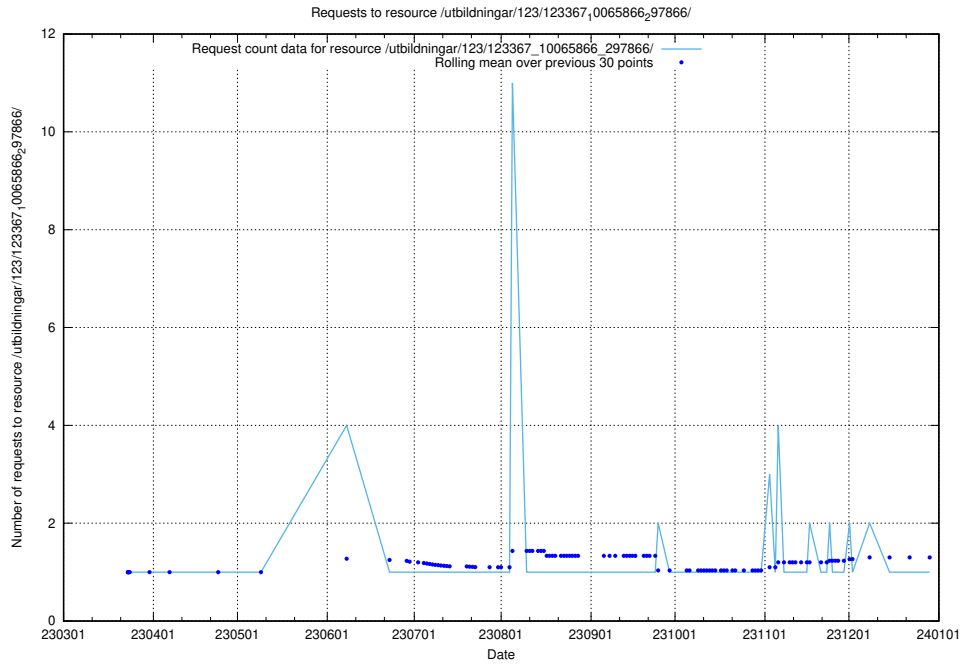

5.4909 Usage of /utbildningar/123/123367_10065866_297866/

Here, we count the number of requests to resource /utbildningar/123/123367_10065866_297866/.