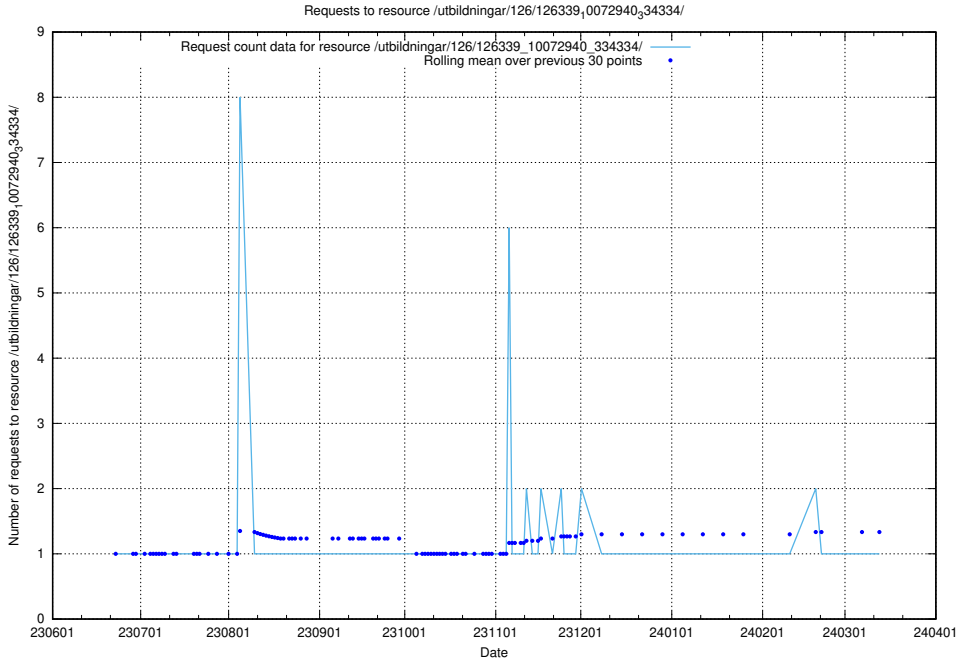

5.5785 Usage of /utbildningar/126/126339_10072940_334334/

Here, we count the number of requests to resource /utbildningar/126/126339_10072940_334334/.