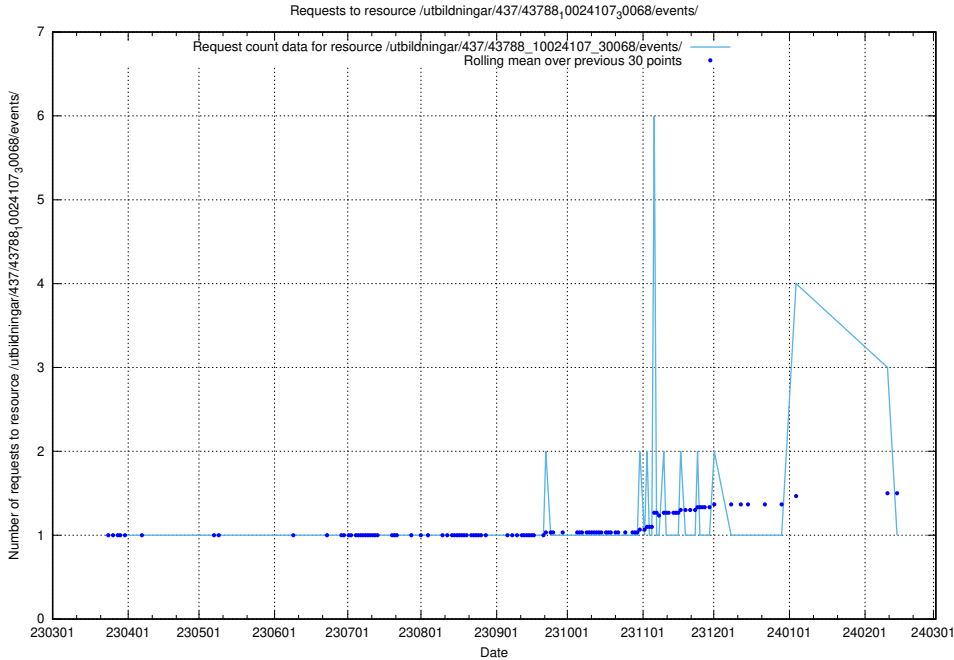

5.6335 Usage of /utbildningar/437/43788_10024107_30068/events/

Here, we count the number of requests to resource /utbildningar/437/43788_10024107_30068/events/.