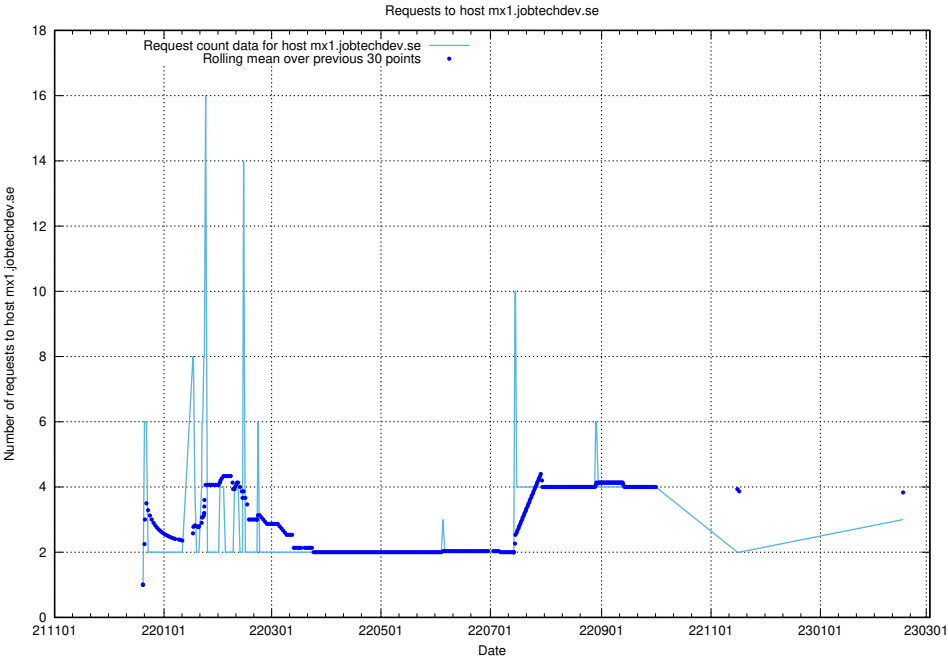

7.205 Usage of mx1.jobtechdev.se

Here, we count the number of requests to host mx1.jobtechdev.se.