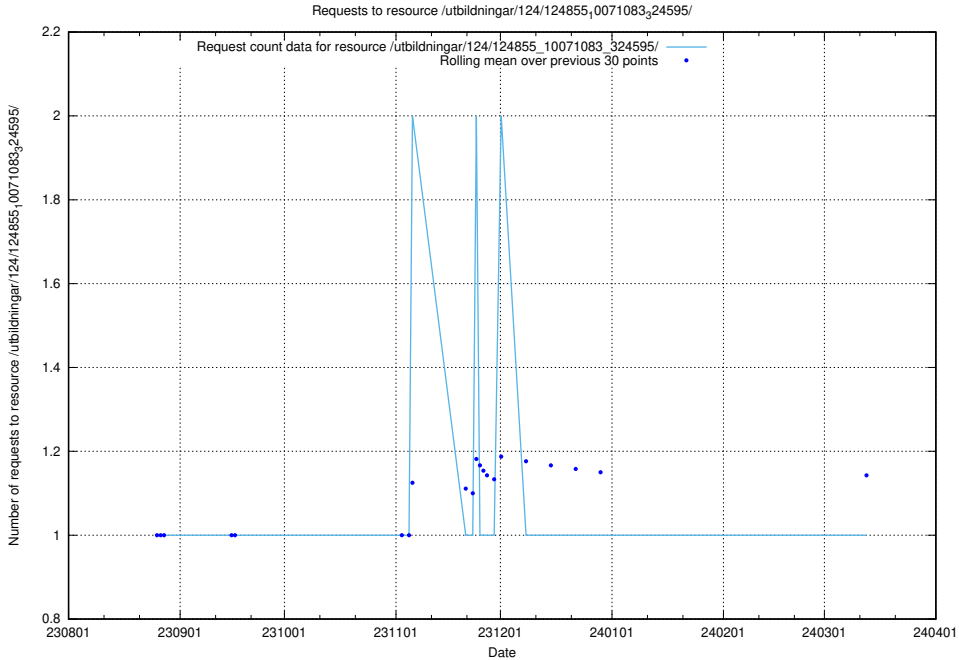

5.4842 Usage of /utbildningar/124/124855_10071083_324595/

Here, we count the number of requests to resource /utbildningar/124/124855_10071083_324595/.