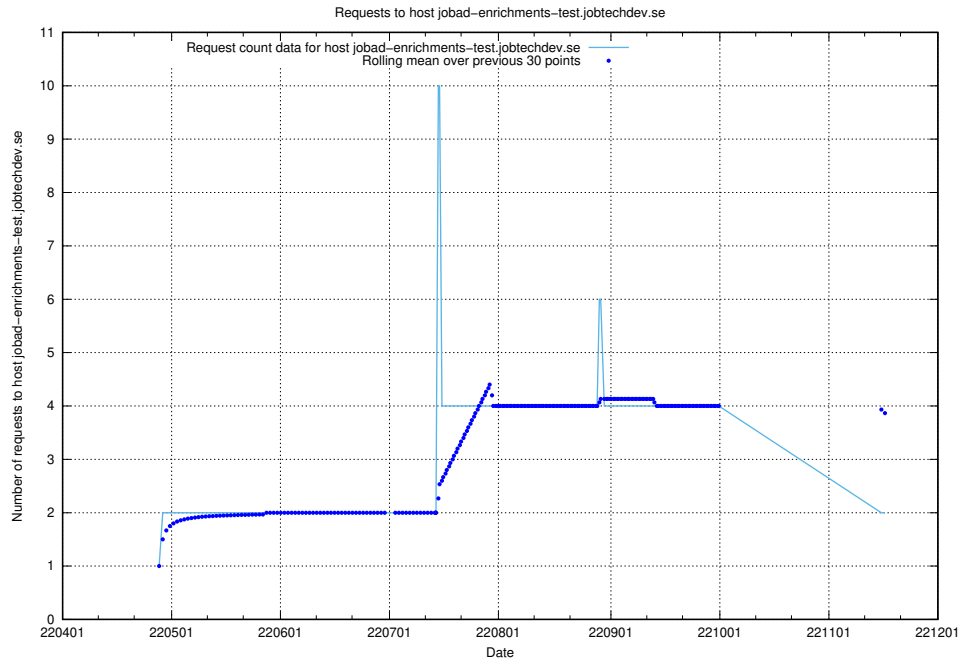

7.445 Usage of `jobad-enrichments-test.jobtechdev.se`

Here, we count the number of requests to host `jobad-enrichments-test.jobtechdev.se`.