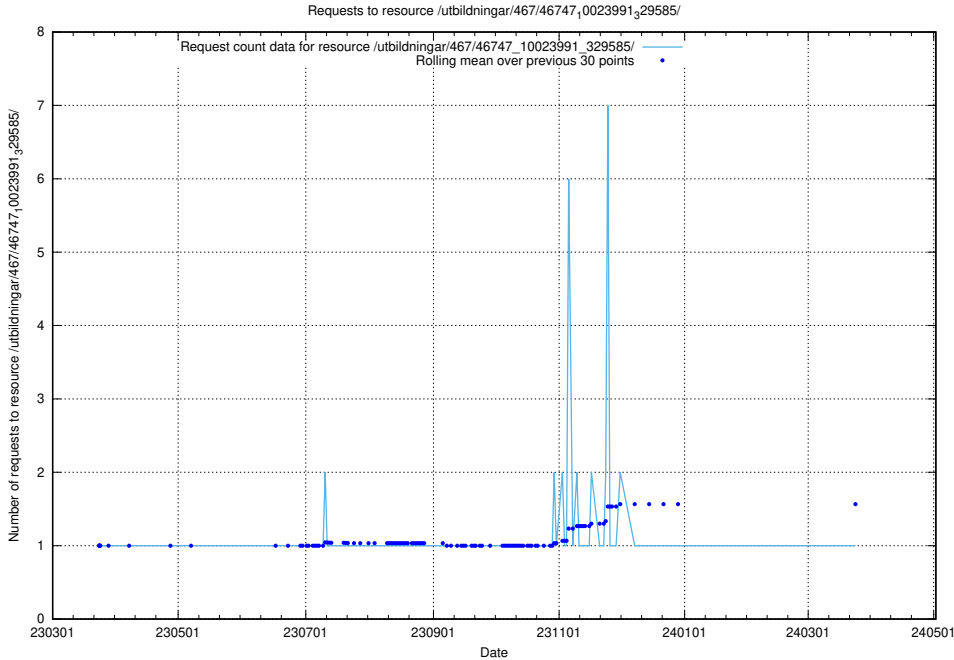

5.6471 Usage of /utbildningar/467/46747_10023991_329585/

Here, we count the number of requests to resource /utbildningar/467/46747_10023991_329585/.