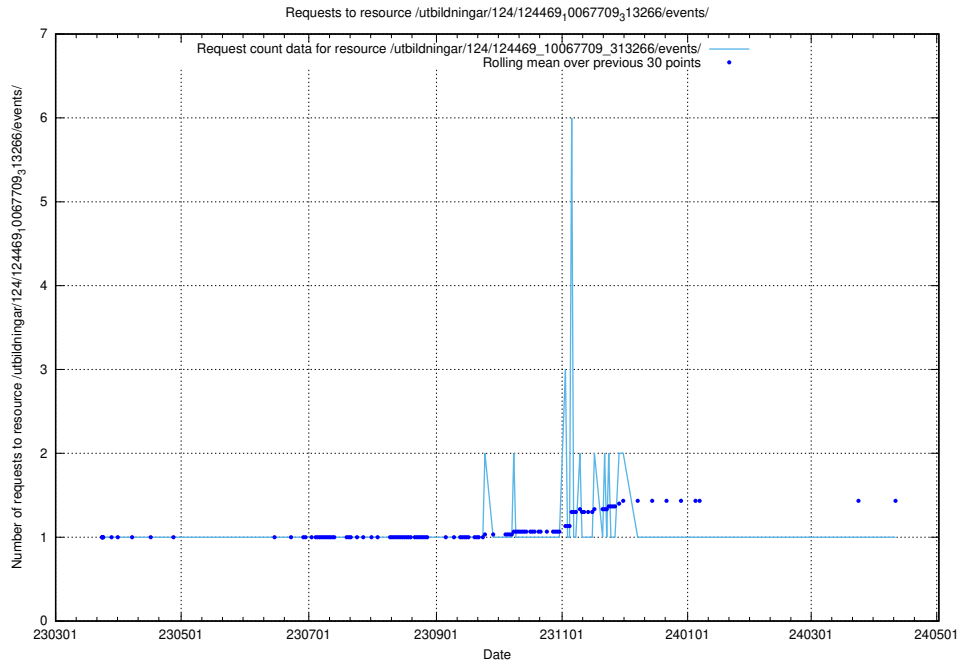

5.3380 Usage of /utbildningar/124/124469_10067709_313266/events/

Here, we count the number of requests to resource /utbildningar/124/124469_10067709_313266/events/