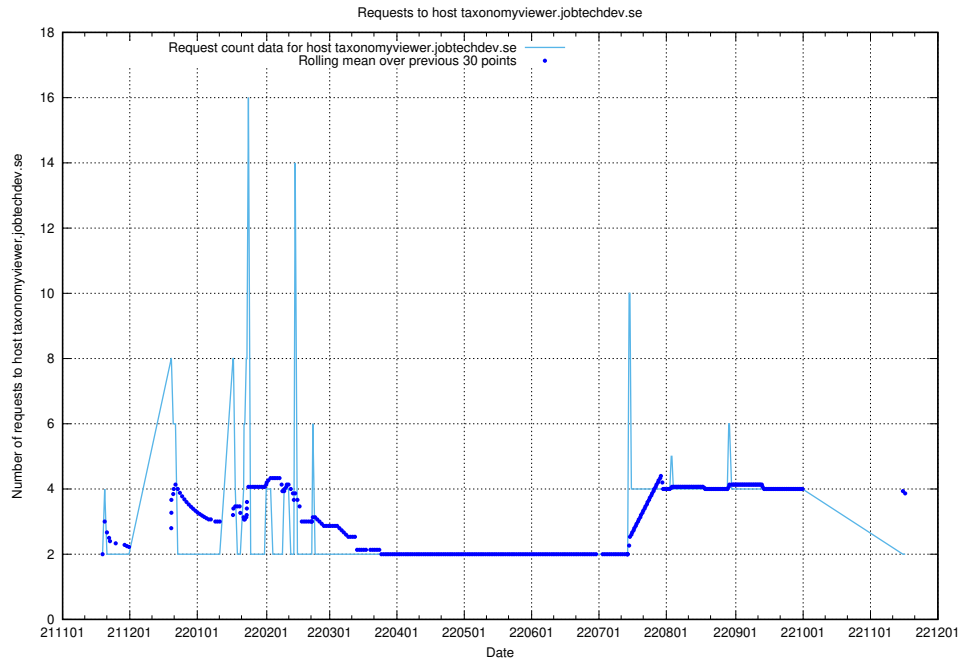

7.465 Usage of taxonomyviewer.jobtechdev.se

Here, we count the number of requests to host taxonomyviewer.jobtechdev.se.