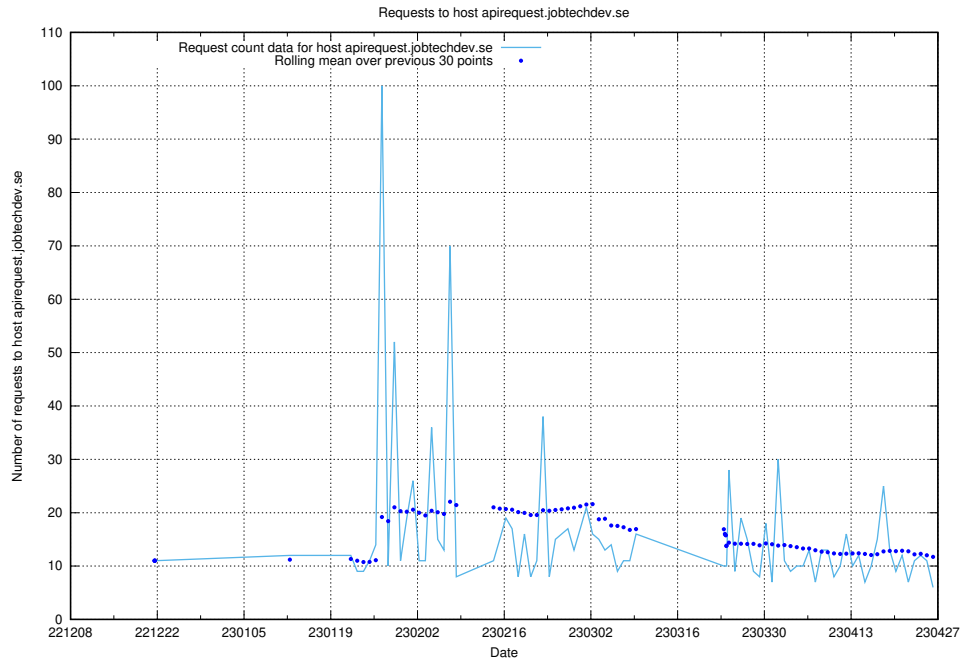

7.82 Usage of apirequest.jobtechdev.se

Here, we count the number of requests to host apirequest.jobtechdev.se.