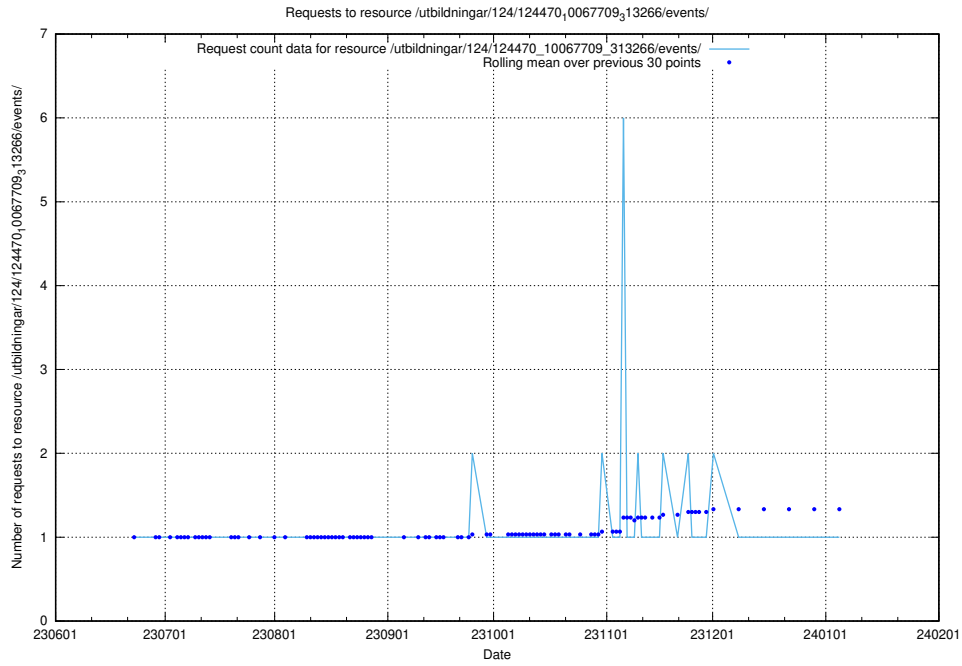

5.5927 Usage of /utbildningar/124/124470_10067709_313266/events/

Here, we count the number of requests to resource /utbildningar/124/124470_10067709_313266/events/