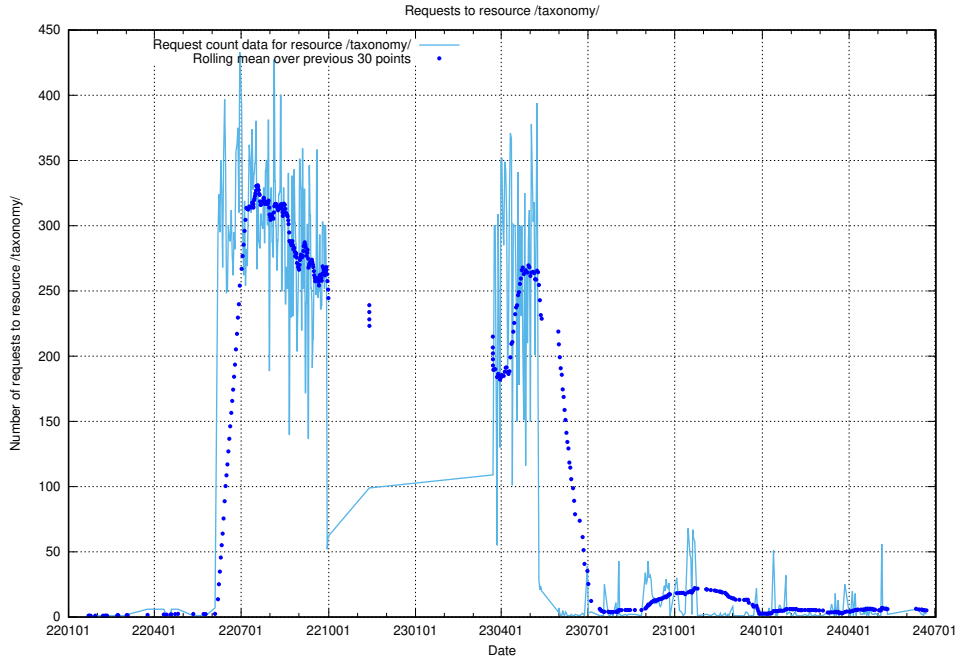

5.811 Usage of /taxonomy/

Here, we count the number of requests to resource /taxonomy/.