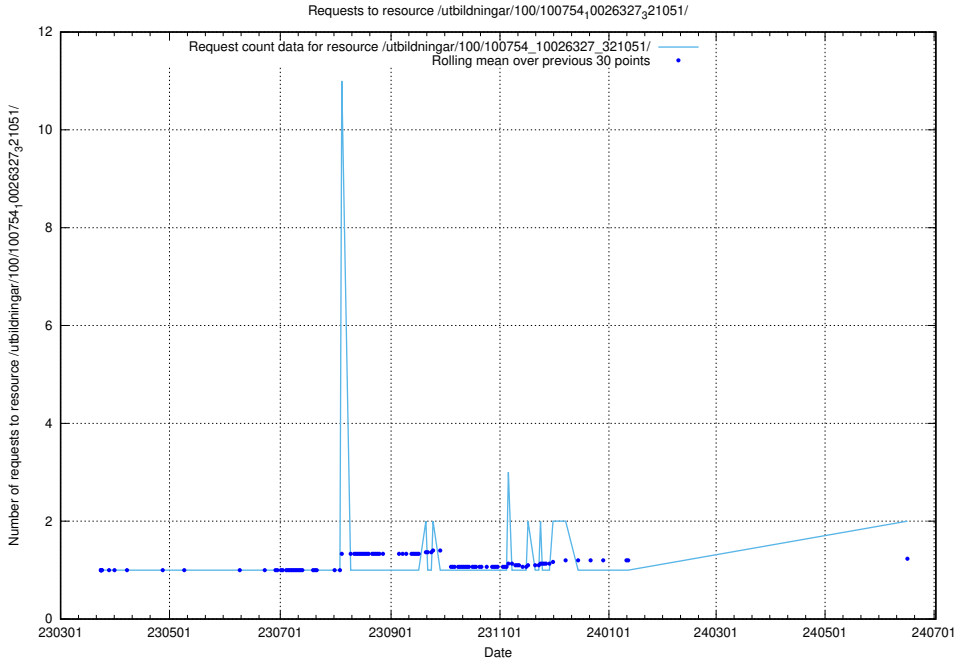

5.845 Usage of /utbildningar/100/100754_10026327_321051/

Here, we count the number of requests to resource /utbildningar/100/100754_10026327_321051/.