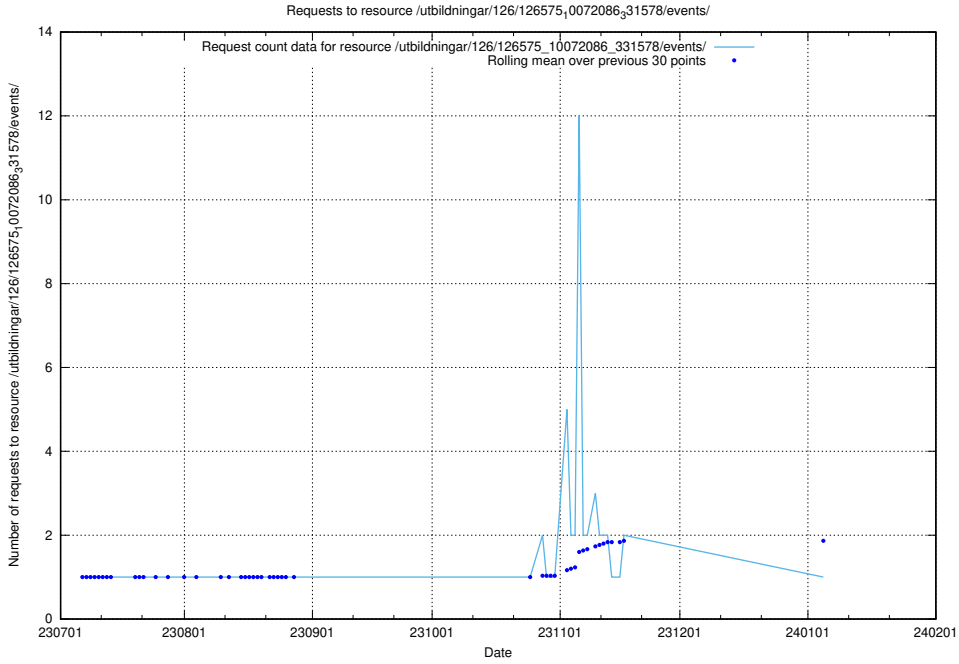

5.5427 Usage of /utbildningar/126/126575_10072086_331578/events/

Here, we count the number of requests to resource /utbildningar/126/126575_10072086_331578/events/