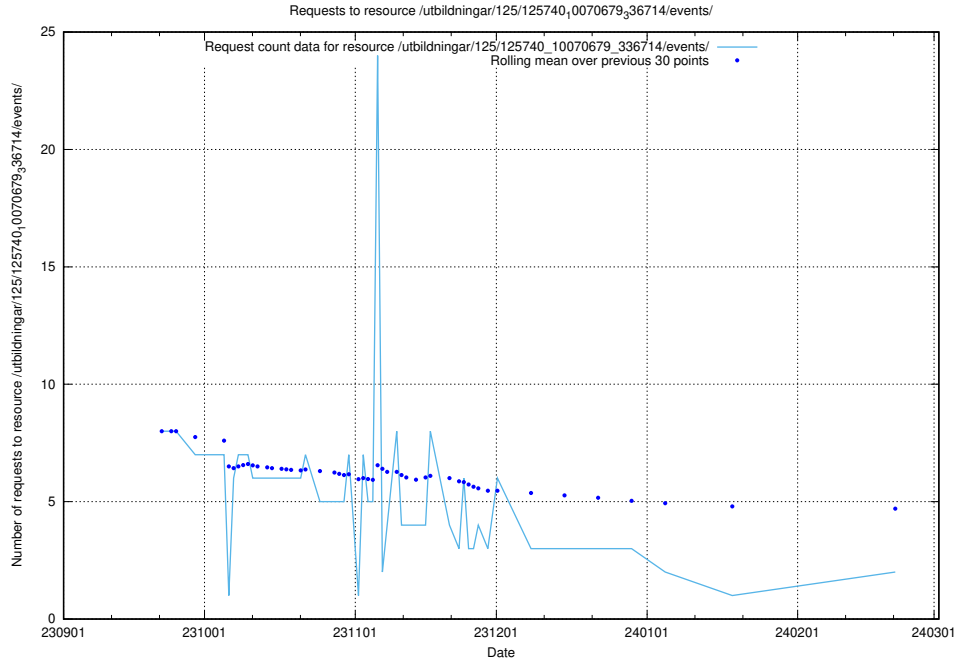

5.737 Usage of /utbildningar/125/125740_10070679_336714/events/

Here, we count the number of requests to resource /utbildningar/125/125740_10070679_336714/events/