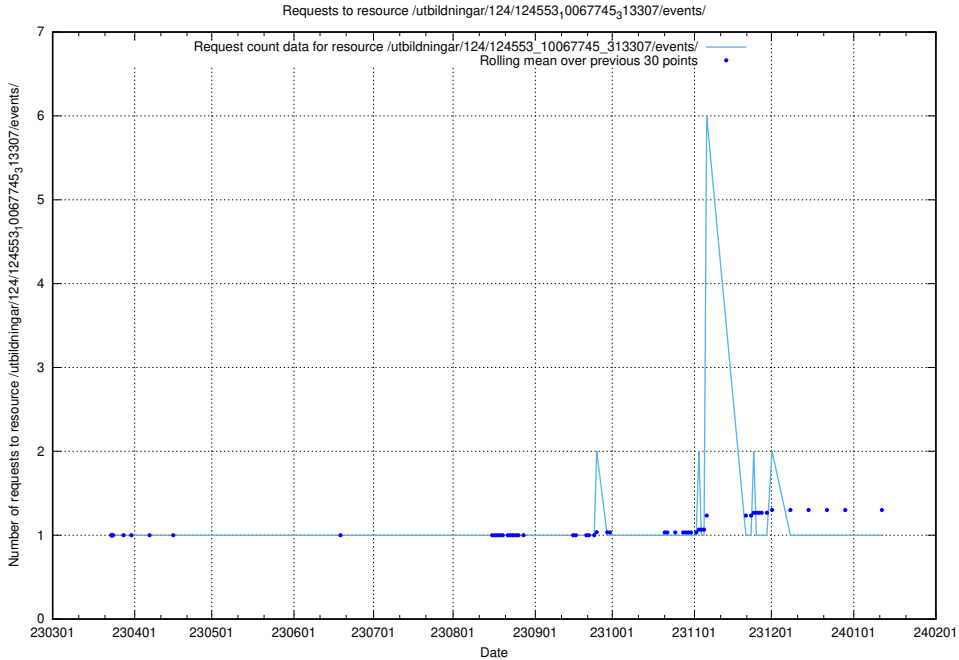

5.1200 Usage of /utbildningar/124/124553_10067745_313307/events/

Here, we count the number of requests to resource /utbildningar/124/124553_10067745_313307/events/