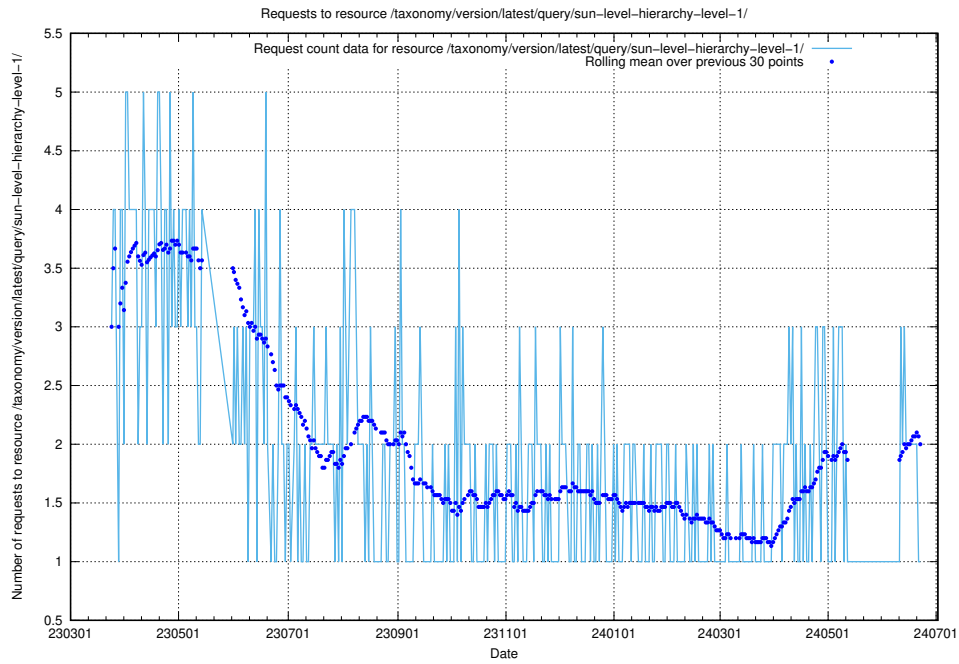

5.6217 Usage of /taxonomy/version/latest/query/sun-level-hierarchy-level-1/

Here, we count the number of requests to resource /taxonomy/version/latest/query/sun-level-hierarchy-level-1/.