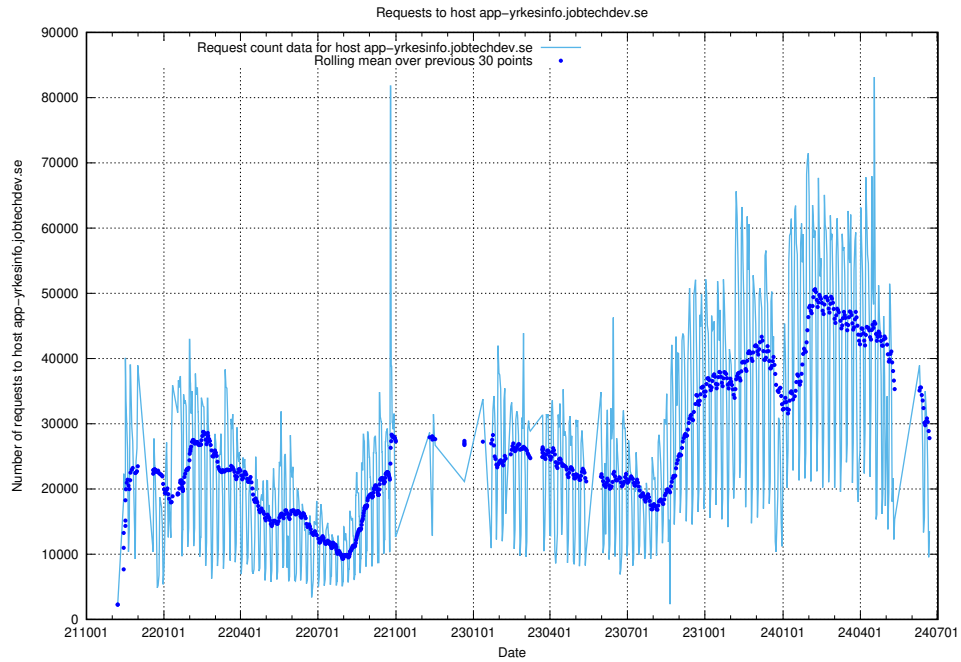

7.7 Usage of app-yrkesinfo.jobtechdev.se

Here, we count the number of requests to host app-yrkesinfo.jobtechdev.se.