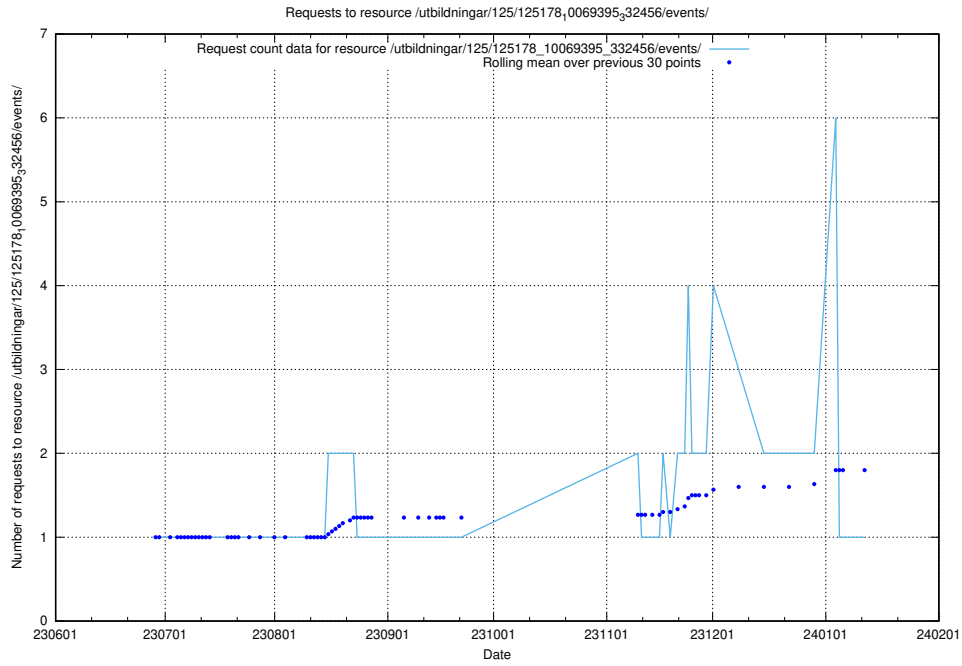

5.5605 Usage of /utbildningar/125/125178_10069395_332456/events/

Here, we count the number of requests to resource /utbildningar/125/125178_10069395_332456/events/