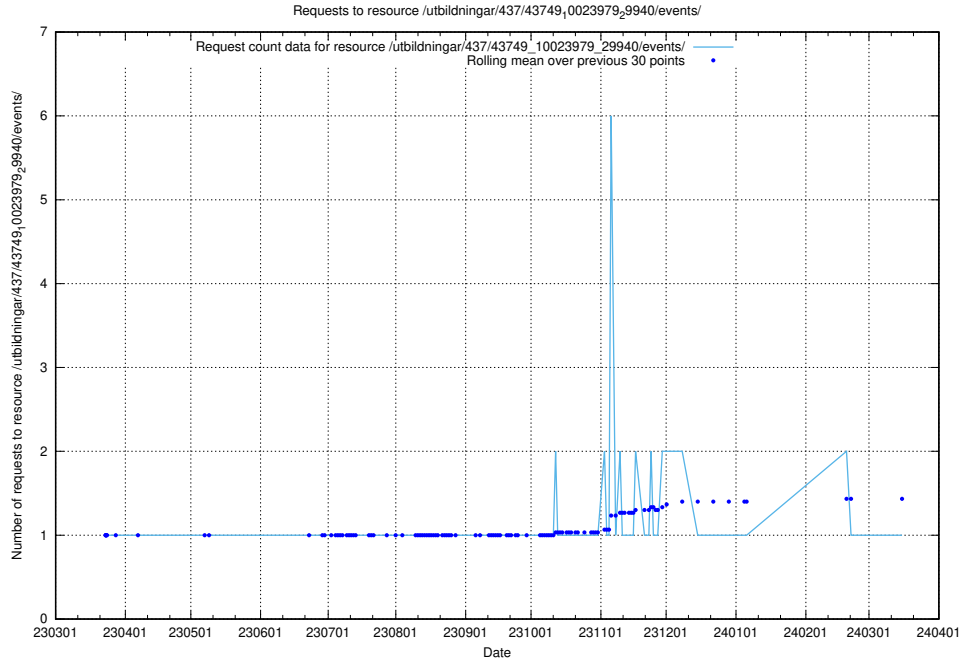

5.6536 Usage of /utbildningar/437/43749_10023979_29940/events/

Here, we count the number of requests to resource /utbildningar/437/43749_10023979_29940/events/.