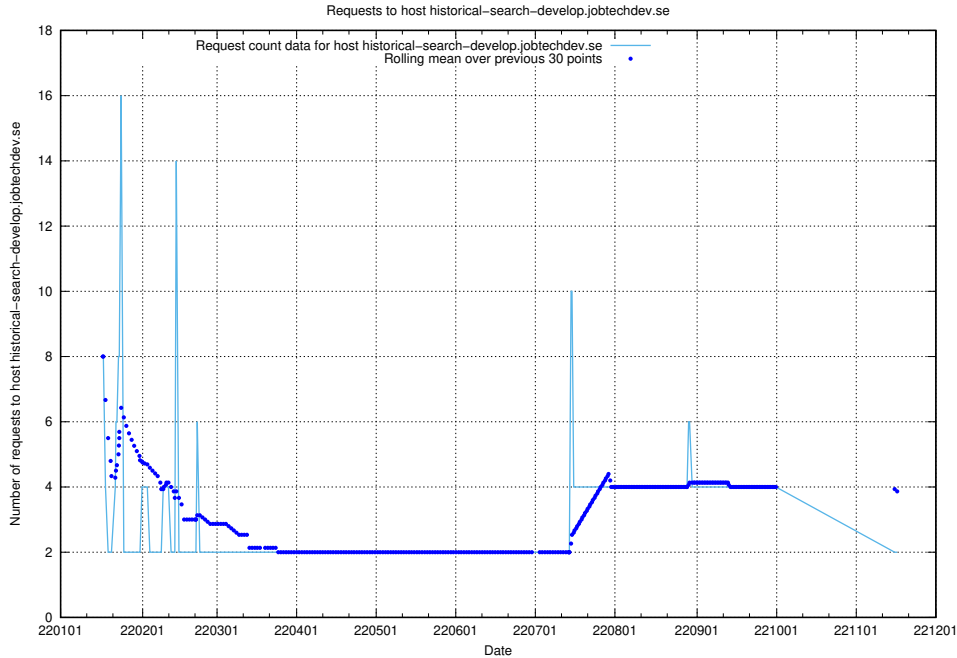

7.276 Usage of historical-search-develop.jobtechdev.se

Here, we count the number of requests to host historical-search-develop.jobtechdev.se.

7.277 Usage of jocp4.jobtechdev.se

Here, we count the number of requests to host jocp4.jobtechdev.se.