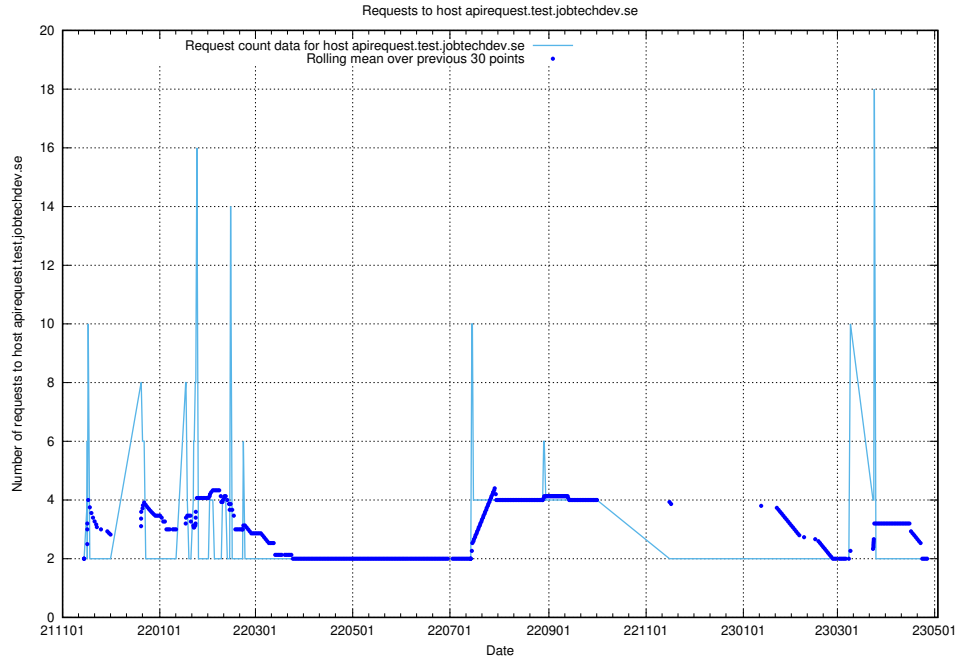

7.290 Usage of `apirequest.test.jobtechdev.se`

Here, we count the number of requests to host `apirequest.test.jobtechdev.se`.