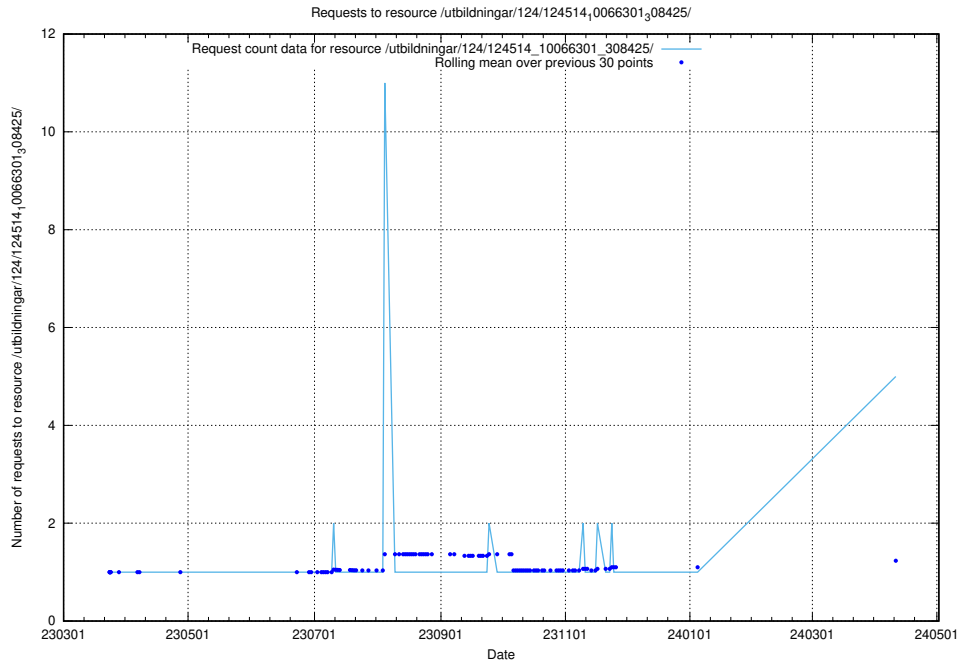

5.122 Usage of /utbildningar/124/124514_10066301_308425/

Here, we count the number of requests to resource /utbildningar/124/124514_10066301_308425/.