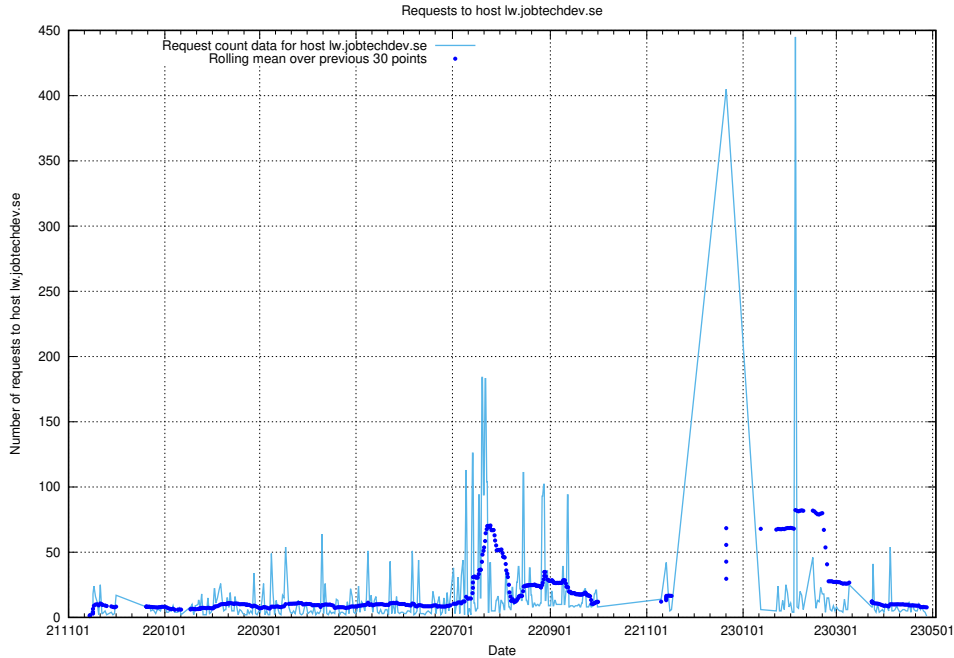

7.659 Usage of lw.jobtechdev.se

Here, we count the number of requests to host lw.jobtechdev.se.