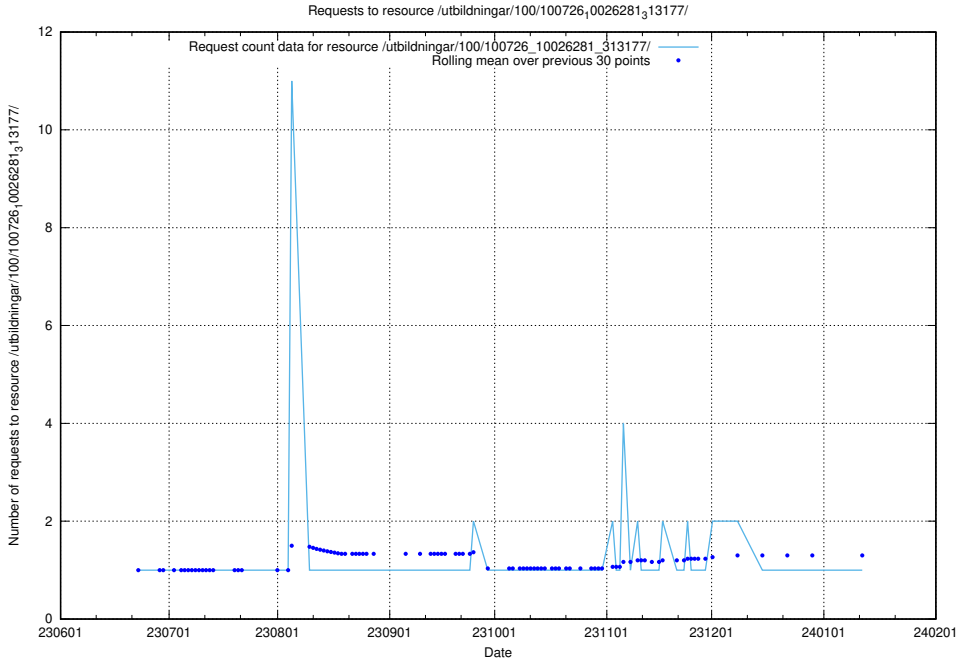

5.5965 Usage of /utbildningar/100/100726_10026281_313177/

Here, we count the number of requests to resource /utbildningar/100/100726_10026281_313177/.