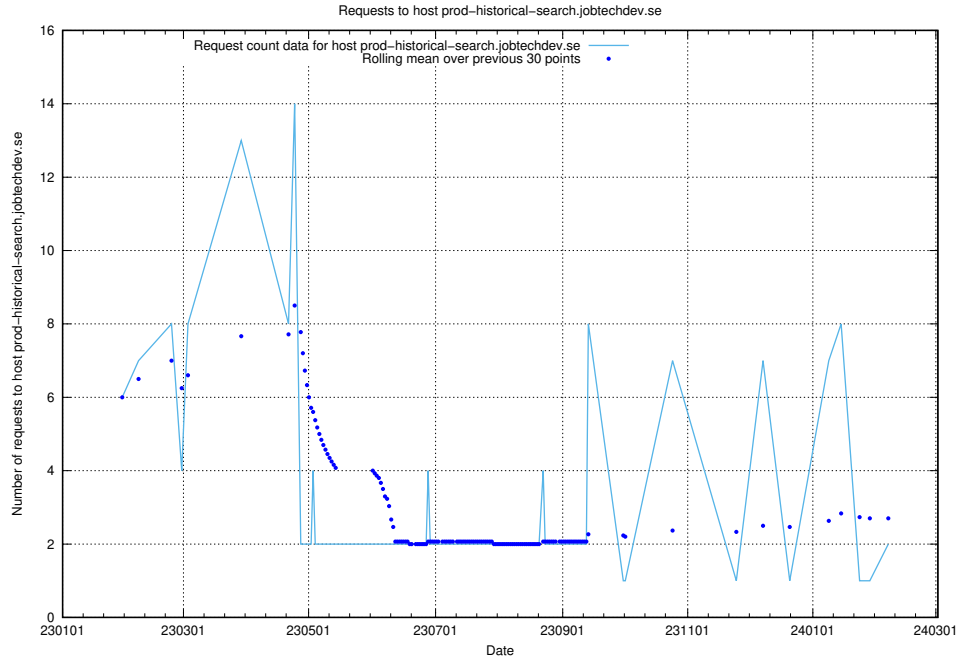

7.294 Usage of akaunting.jobtechdev.se

Here, we count the number of requests to host akaunting.jobtechdev.se.

7.295 Usage of prod-historical-search.jobtechdev.se

Here, we count the number of requests to host prod-historical-search.jobtechdev.se.