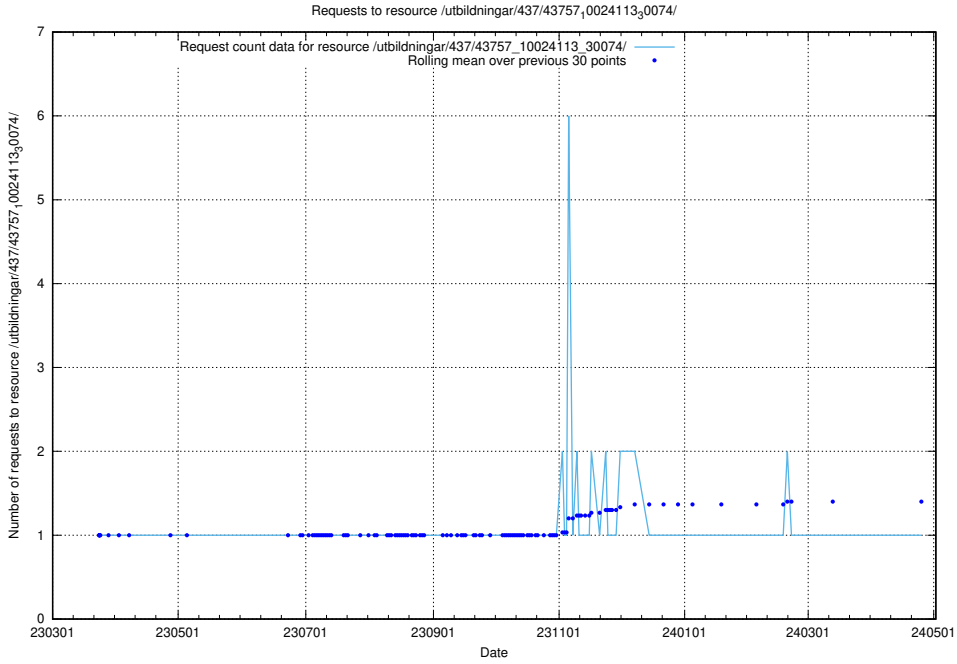

5.6529 Usage of /utbildningar/437/43757_10024113_30074/

Here, we count the number of requests to resource /utbildningar/437/43757_10024113_30074/.