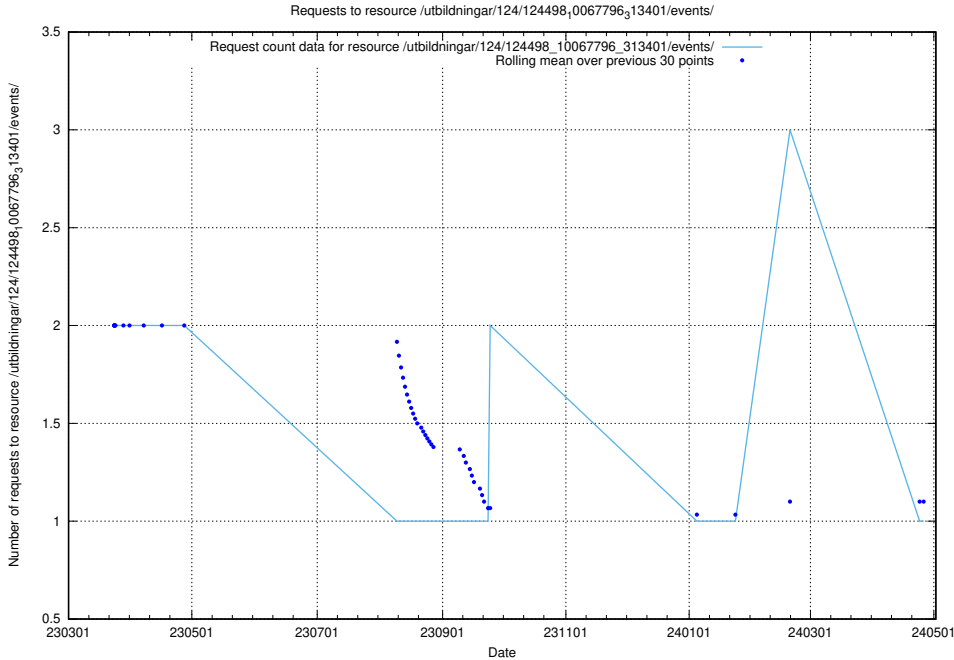

5.6454 Usage of /utbildningar/124/124498_10067796_313401/events/

Here, we count the number of requests to resource /utbildningar/124/124498_10067796_313401/events/