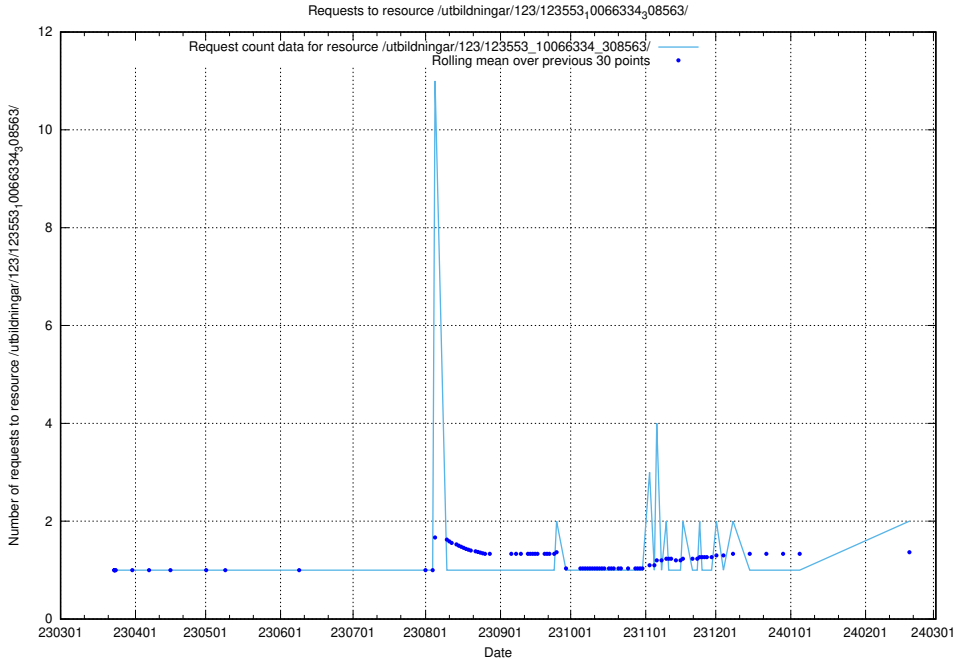

5.735 Usage of /utbildningar/123/123553_10066334_308563/

Here, we count the number of requests to resource /utbildningar/123/123553_10066334_308563/.