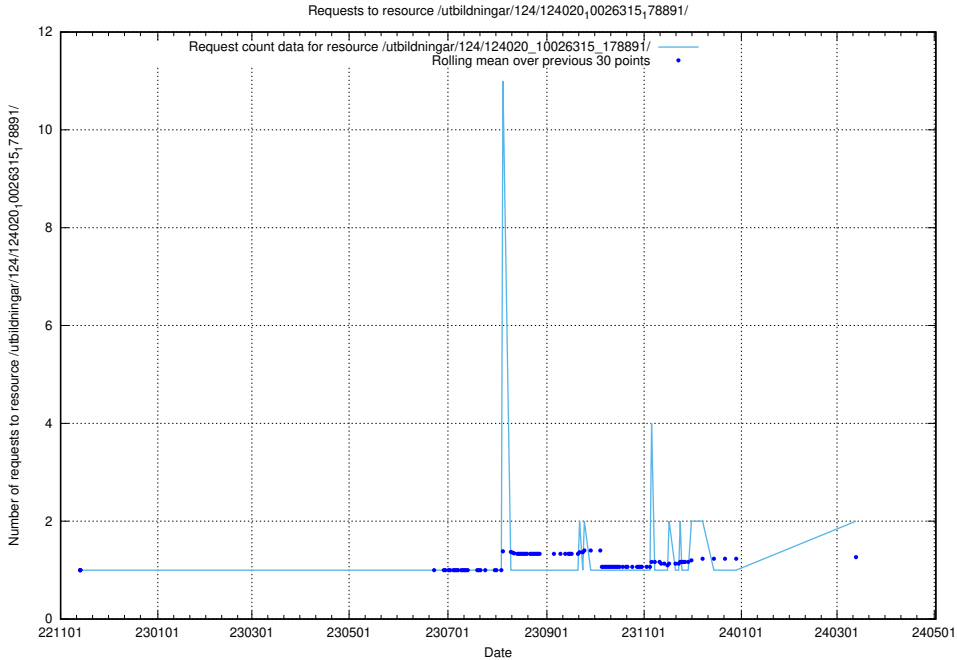

5.886 Usage of /utbildningar/124/124020_10026315_178891/

Here, we count the number of requests to resource /utbildningar/124/124020_10026315_178891/.