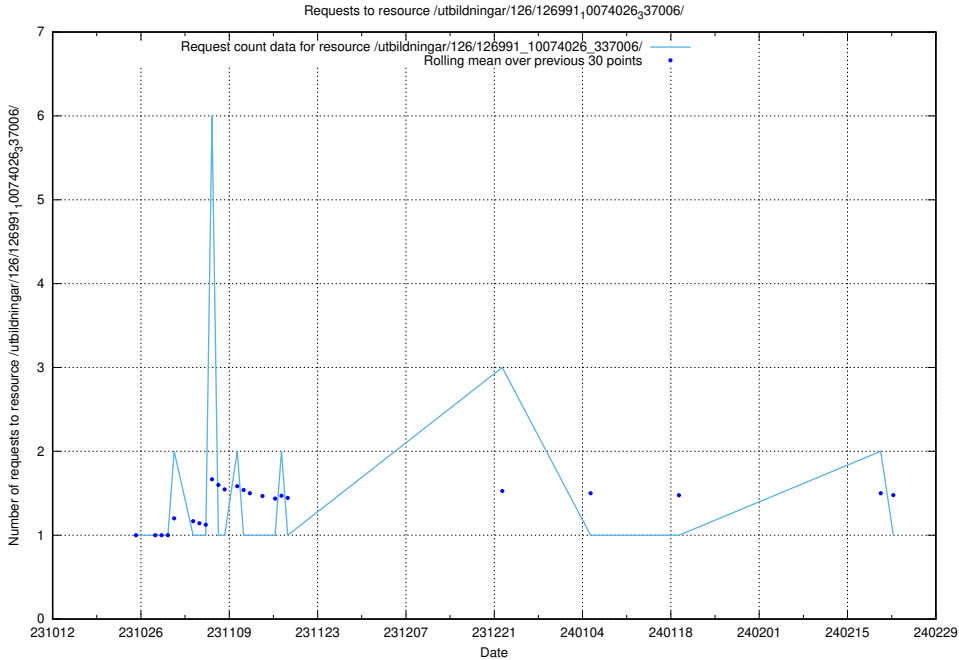

5.4357 Usage of /utbildningar/126/126991_10074026_337006/

Here, we count the number of requests to resource /utbildningar/126/126991_10074026_337006/.