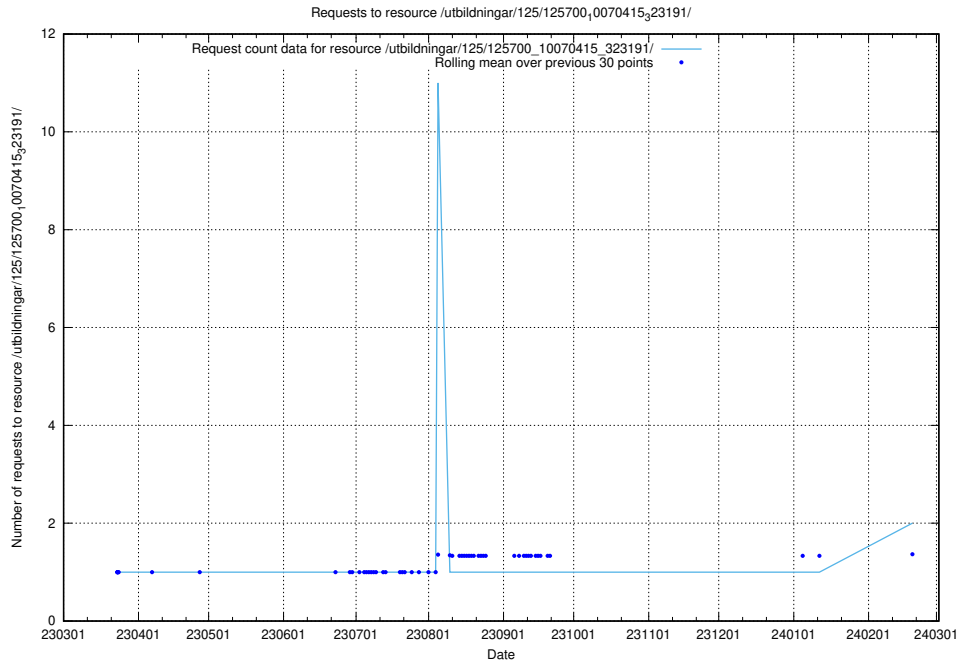

5.468 Usage of /utbildningar/125/125700_10070415_323191/

Here, we count the number of requests to resource /utbildningar/125/125700_10070415_323191/.