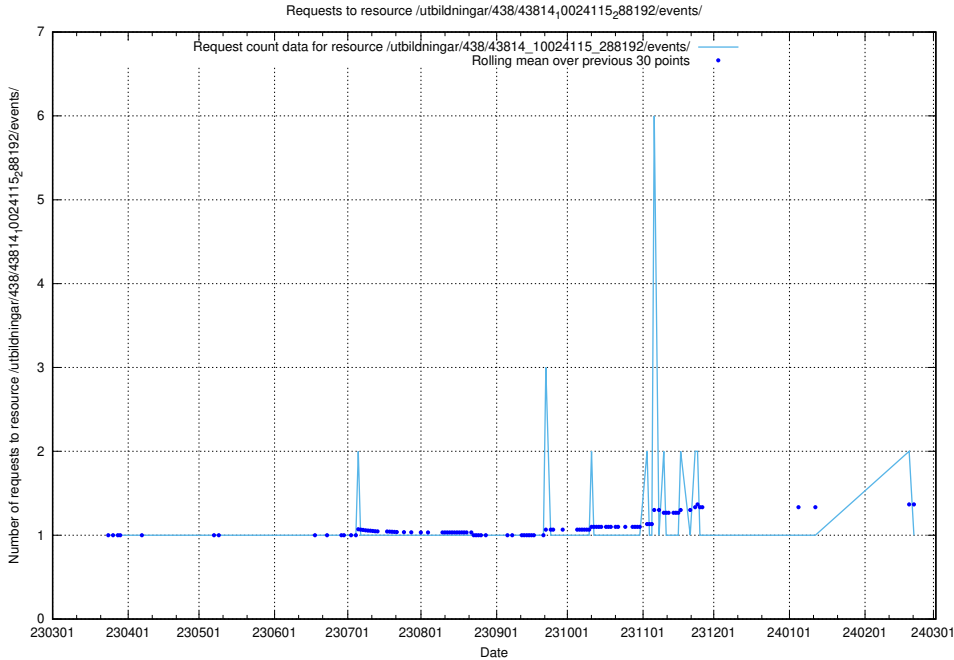

5.6325 Usage of /utbildningar/438/43814_10024115_288192/events/

Here, we count the number of requests to resource /utbildningar/438/43814_10024115_288192/events/.