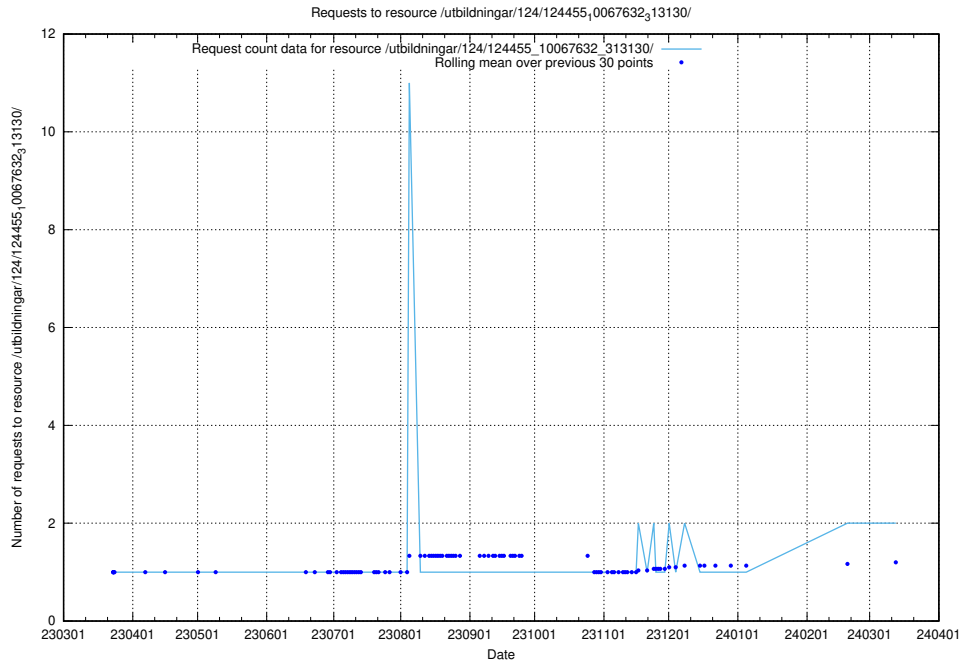

5.650 Usage of /utbildningar/124/124455_10067632_313130/

Here, we count the number of requests to resource /utbildningar/124/124455_10067632_313130/.