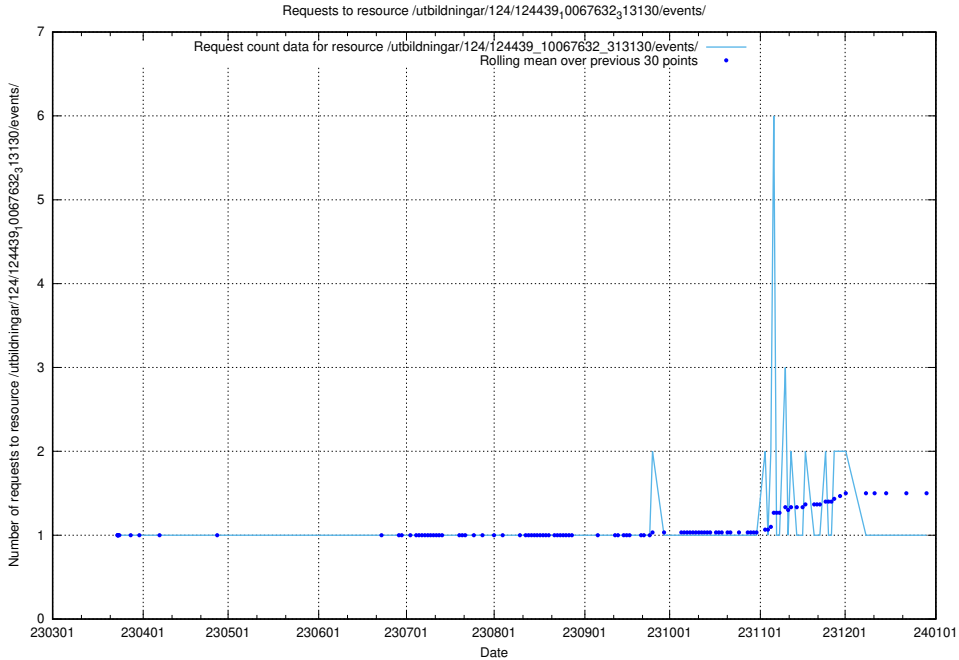

5.3799 Usage of /utbildningar/124/124439_10067632_313130/events/

Here, we count the number of requests to resource /utbildningar/124/124439_10067632_313130/events/