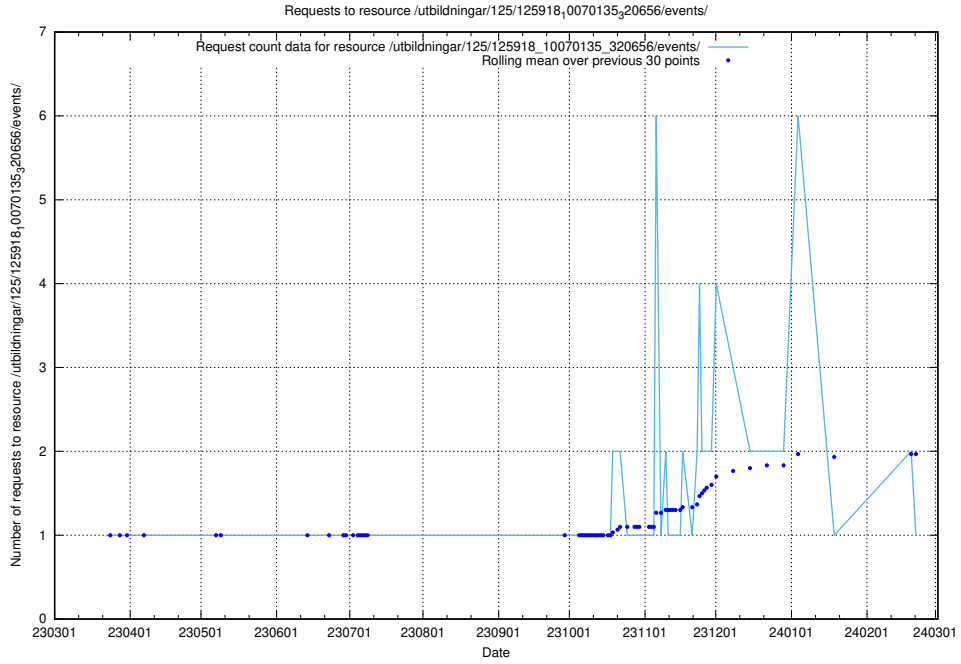

5.6365 Usage of /utbildningar/125/125918_10070135_320656/events/

Here, we count the number of requests to resource /utbildningar/125/125918_10070135_320656/events/