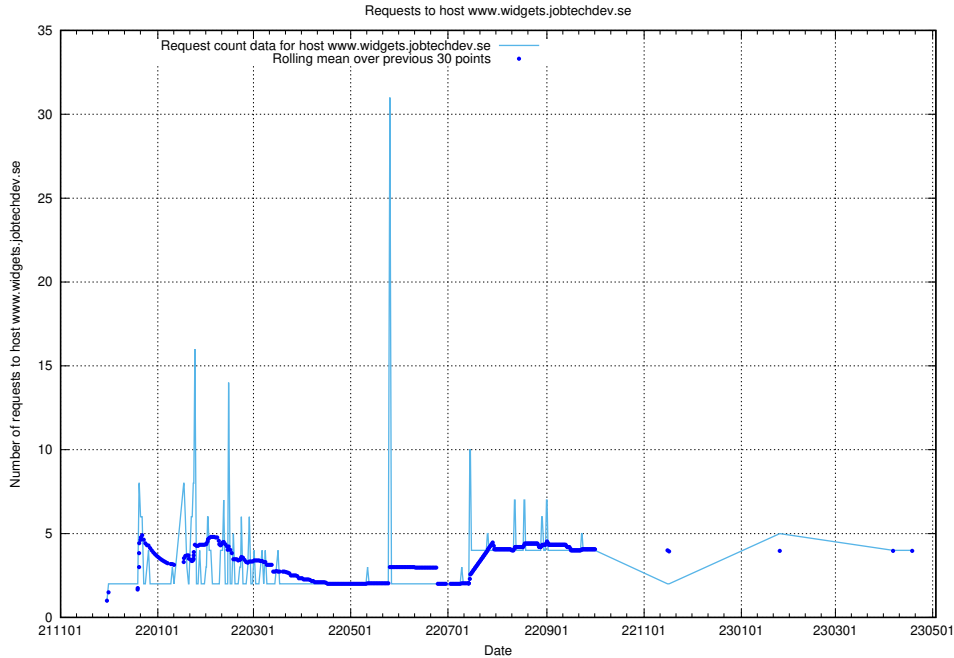

7.140 Usage of www.widgets.jobtechdev.se

Here, we count the number of requests to host www.widgets.jobtechdev.se.