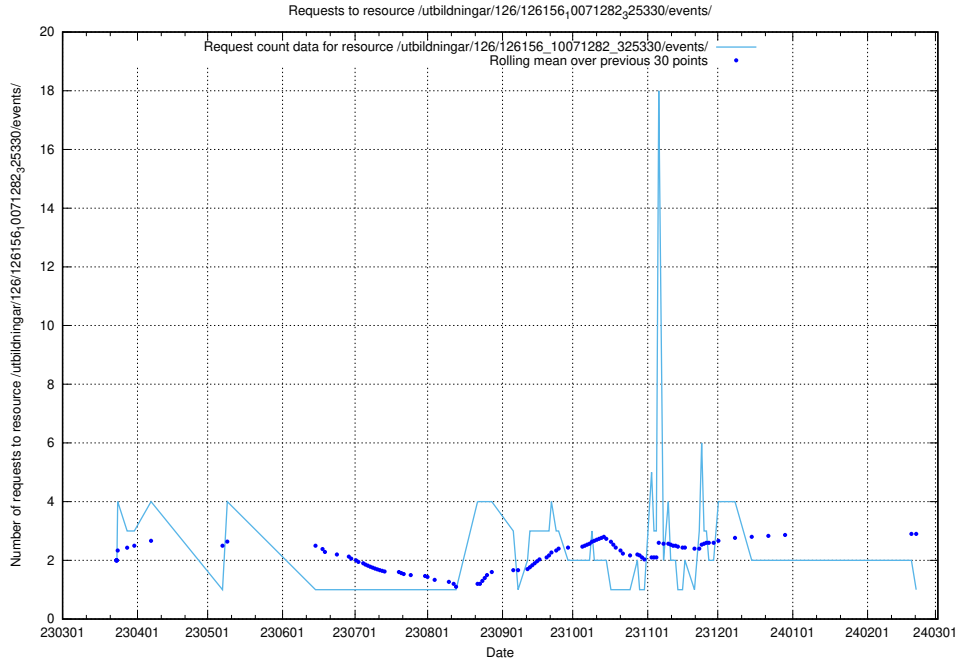

5.6428 Usage of /utbildningar/126/126156_10071282_325330/events/

Here, we count the number of requests to resource /utbildningar/126/126156_10071282_325330/events/