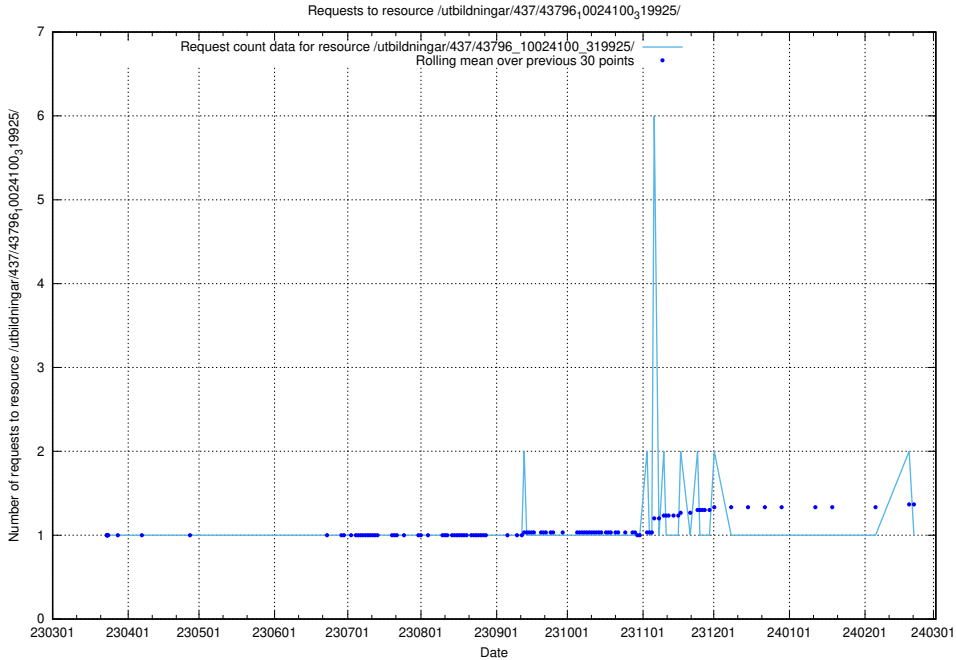

5.6511 Usage of /utbildningar/437/43796_10024100_319925/

Here, we count the number of requests to resource /utbildningar/437/43796_10024100_319925/.