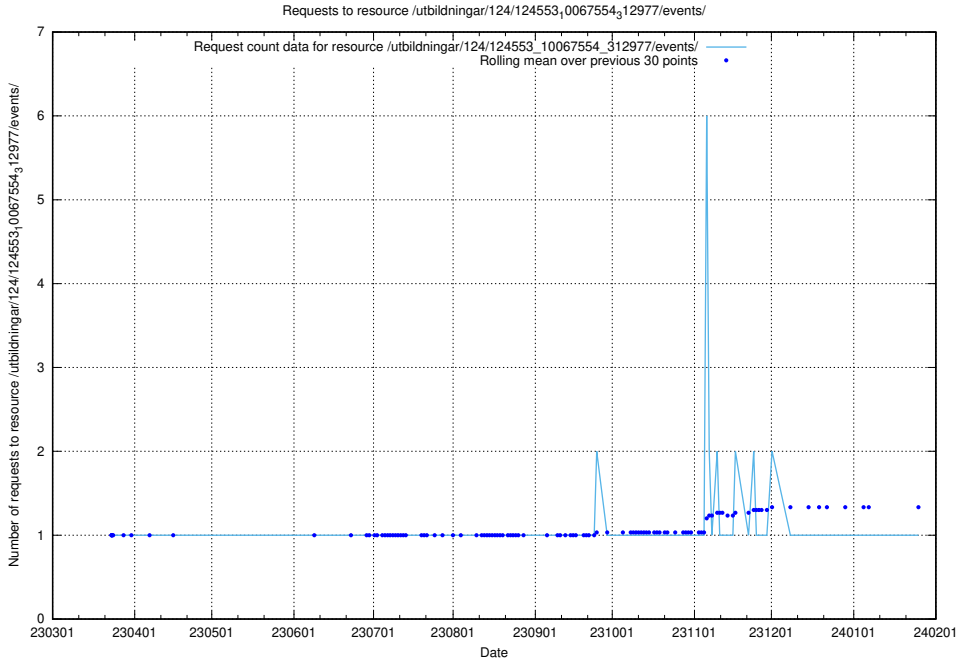

5.1202 Usage of /utbildningar/124/124553_10067554_312977/events/

Here, we count the number of requests to resource /utbildningar/124/124553_10067554_312977/events/