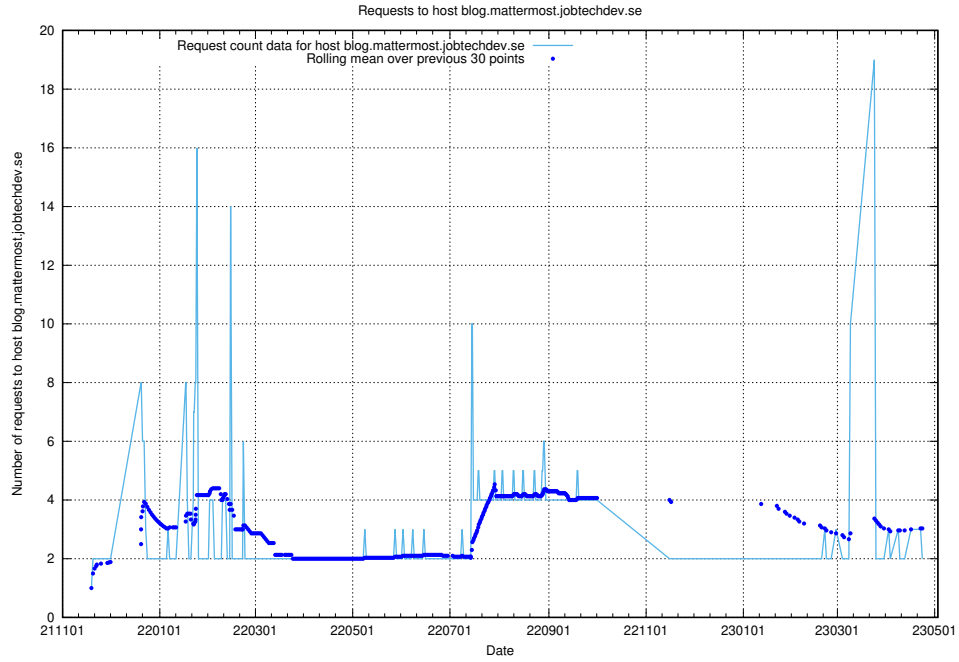

7.477 Usage of `blog.mattermost.jobtechdev.se`

Here, we count the number of requests to host `blog.mattermost.jobtechdev.se`.