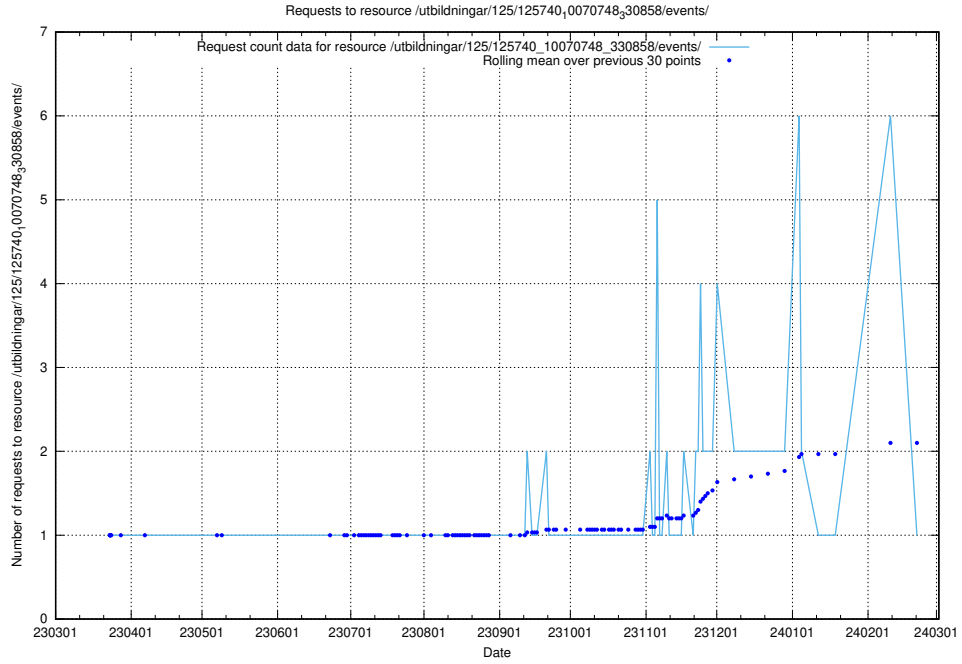

5.959 Usage of /utbildningar/125/125740_10070748_330858/events/

Here, we count the number of requests to resource /utbildningar/125/125740_10070748_330858/events/