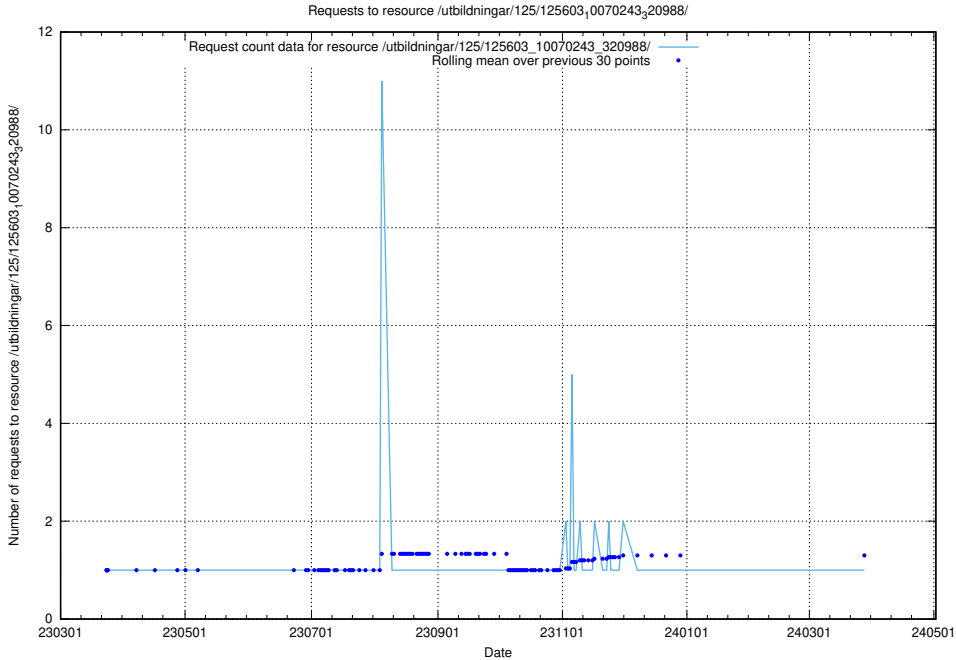

5.1067 Usage of /utbildningar/125/125603_10070243_320988/

Here, we count the number of requests to resource /utbildningar/125/125603_10070243_320988/.