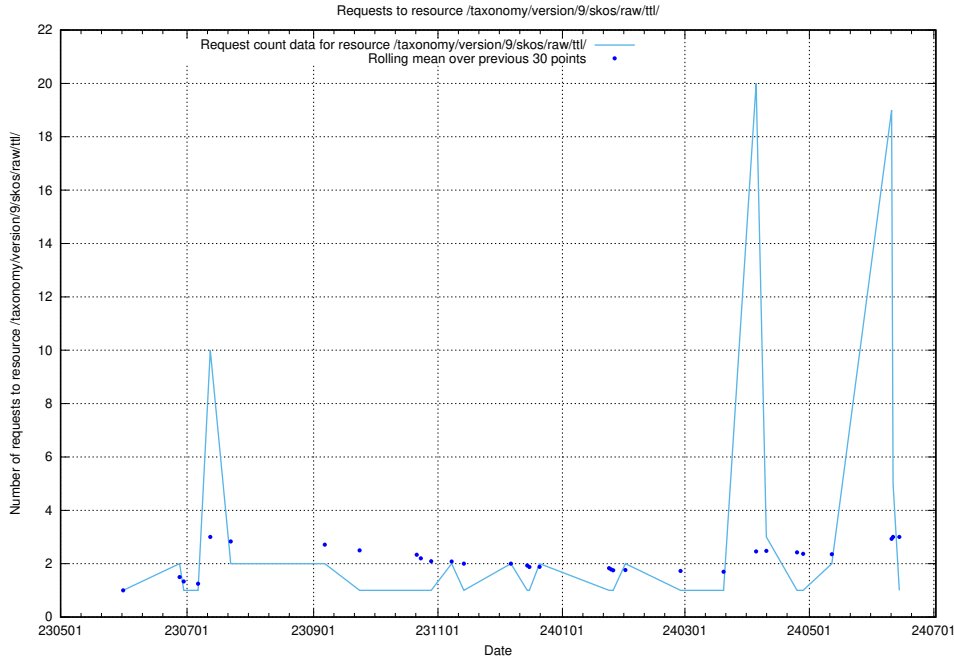

5.6053 Usage of /taxonomy/version/9/skos/raw/ttl/

Here, we count the number of requests to resource /taxonomy/version/9/skos/raw/ttl/.