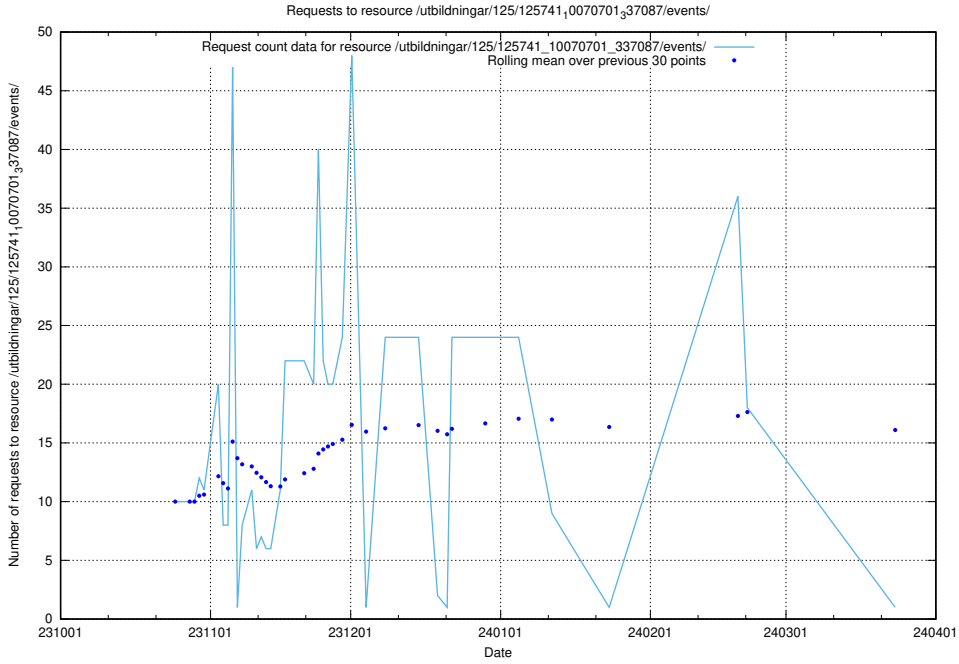

5.4342 Usage of /utbildningar/125/125741_10070701_337087/events/

Here, we count the number of requests to resource /utbildningar/125/125741_10070701_337087/events/