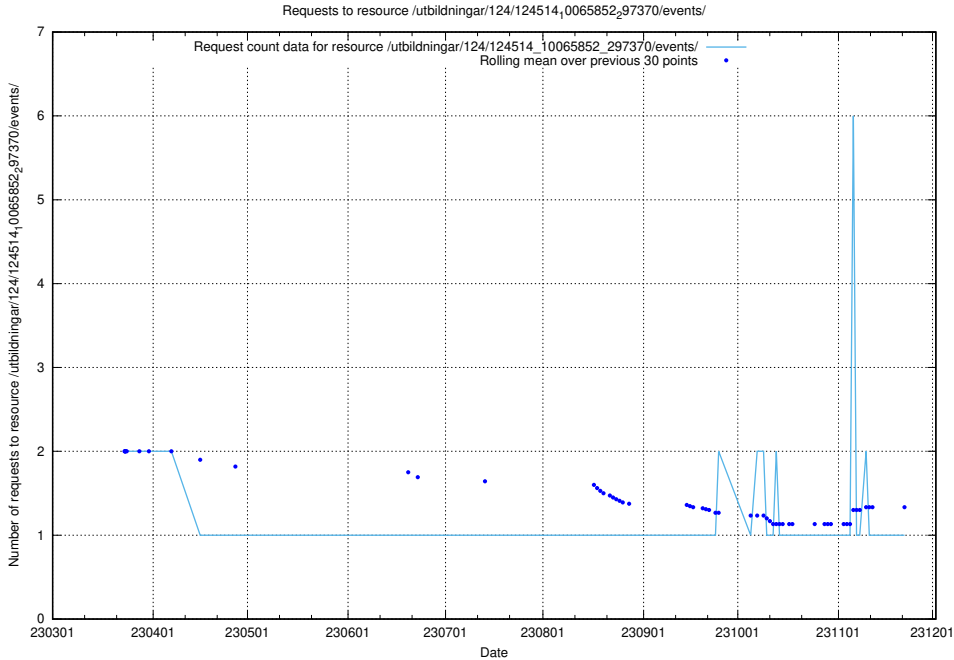

5.6451 Usage of /utbildningar/124/124514_10065852_297370/events/

Here, we count the number of requests to resource /utbildningar/124/124514_10065852_297370/events/