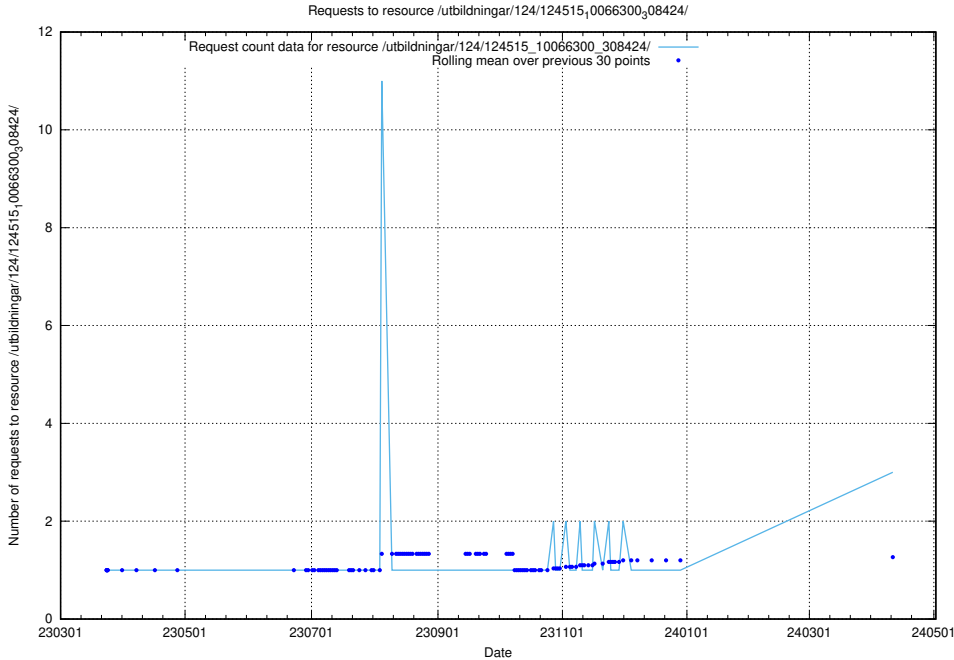

5.297 Usage of /utbildningar/124/124515_10066300_308424/

Here, we count the number of requests to resource /utbildningar/124/124515_10066300_308424/.