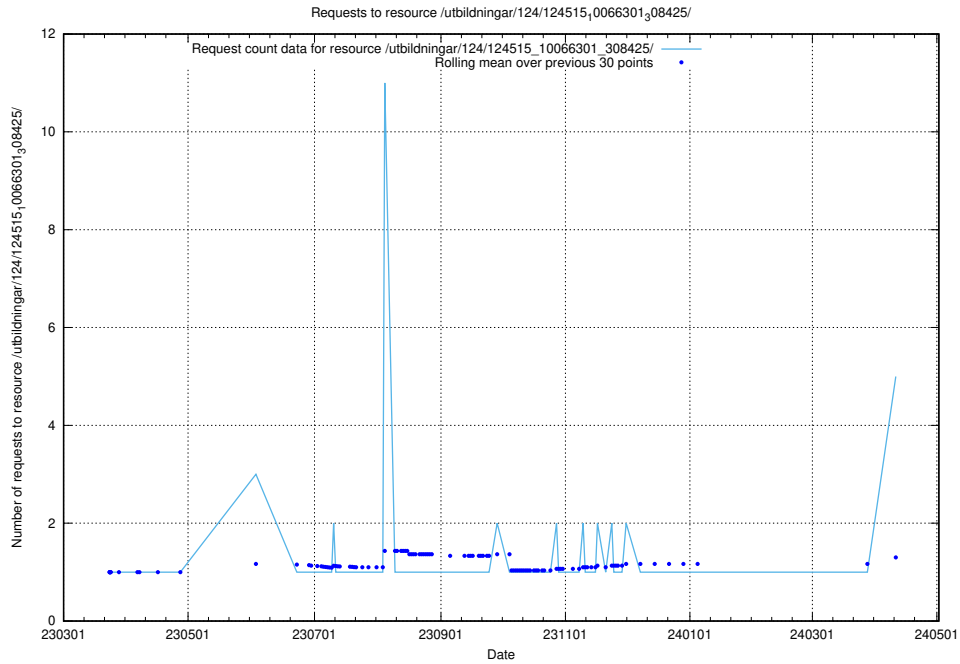

Here, we count the number of requests to resource /utbildningar/124/124519_10065860_299148/.

5.120 Usage of /utbildningar/124/124515_10066301_308425/

Here, we count the number of requests to resource /utbildningar/124/124515_10066301_308425/.