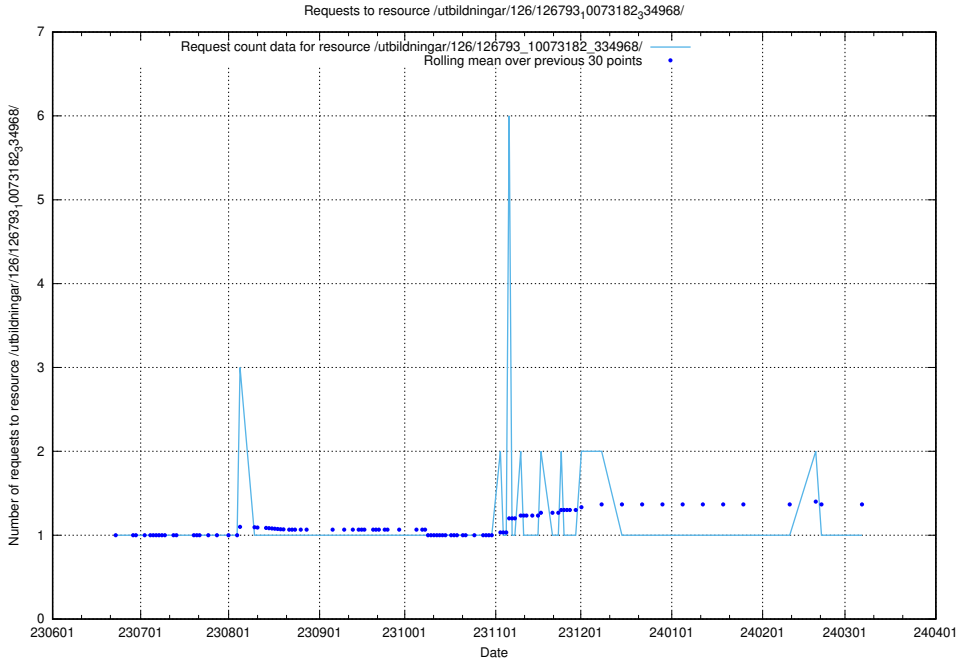

5.5716 Usage of /utbildningar/126/126793_10073182_334968/

Here, we count the number of requests to resource /utbildningar/126/126793_10073182_334968/.