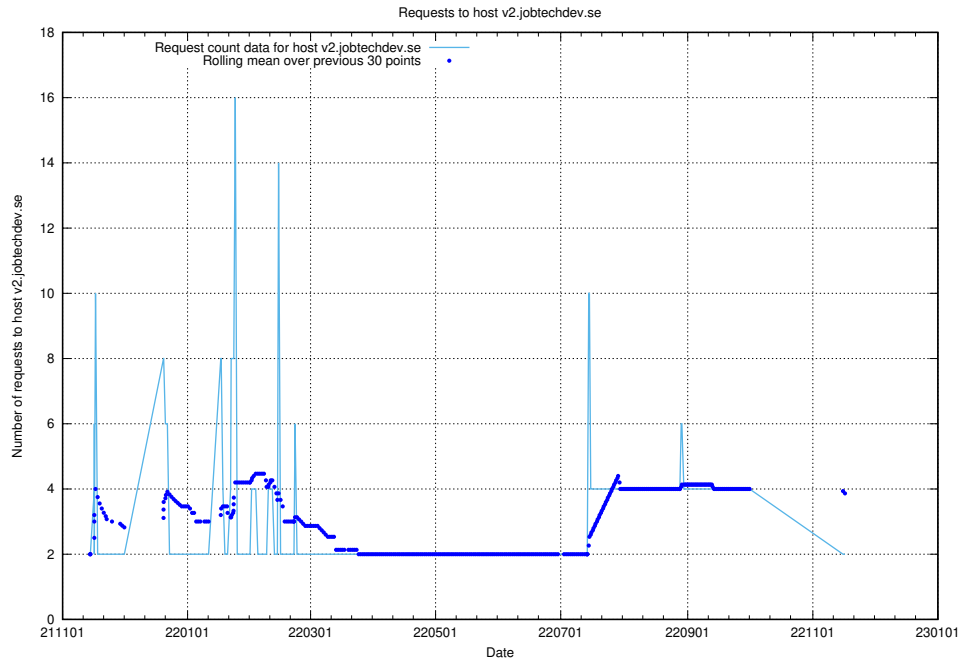

7.554 Usage of v2.jobtechdev.se

Here, we count the number of requests to host v2.jobtechdev.se.