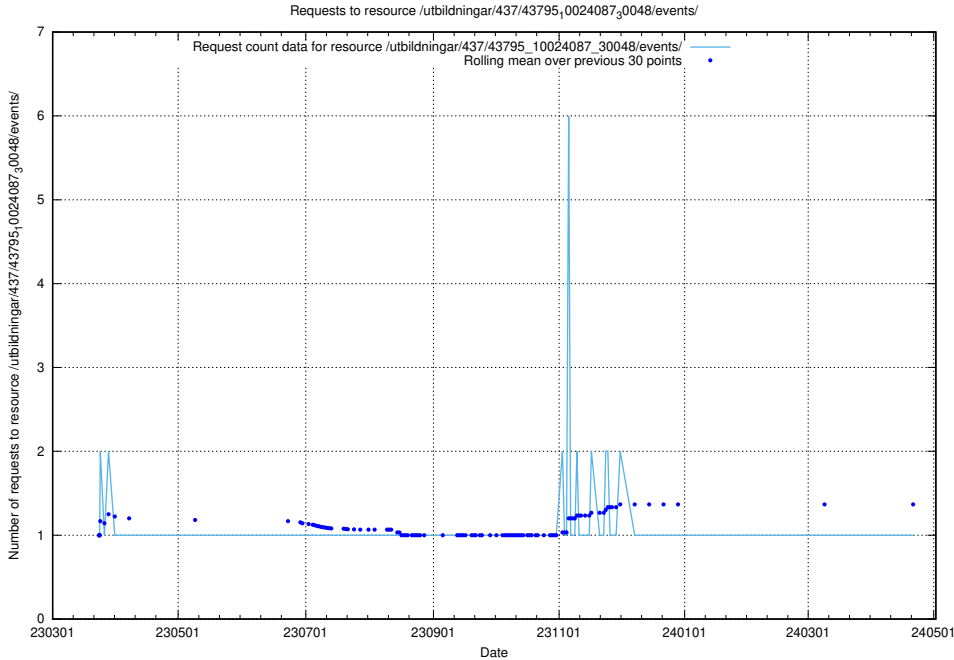

Here, we count the number of requests to resource /utbildningar/437/43796_10024100_313818/.

5.6514 Usage of /utbildningar/437/43795_10024087_30048/events/

Here, we count the number of requests to resource /utbildningar/437/43795_10024087_30048/events/.