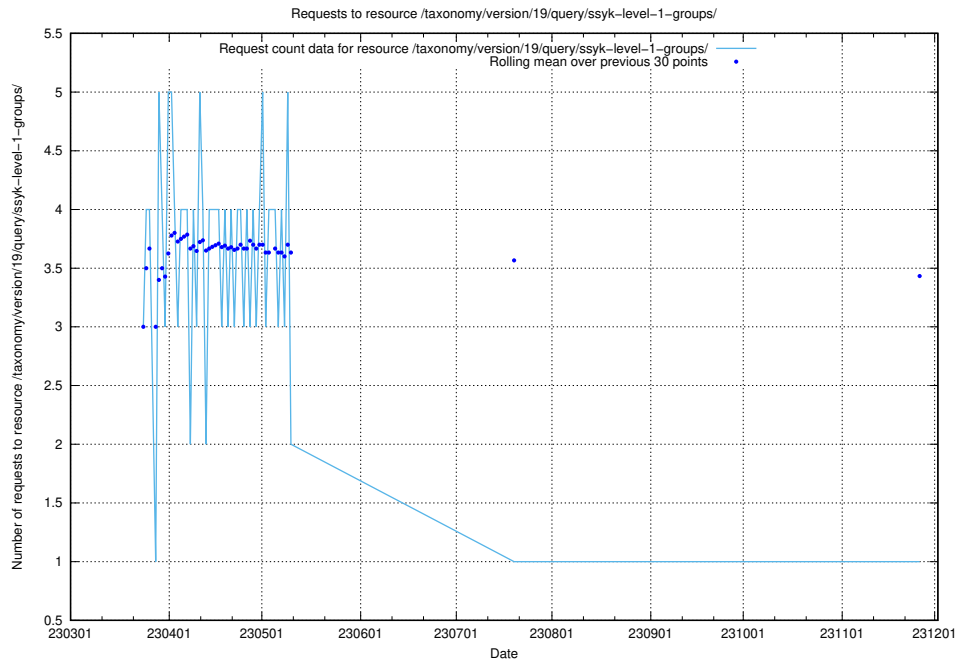

5.6280 Usage of /taxonomy/version/19/query/ssyk-level-1-groups/

Here, we count the number of requests to resource /taxonomy/version/19/query/ssyk-level-1-groups/.