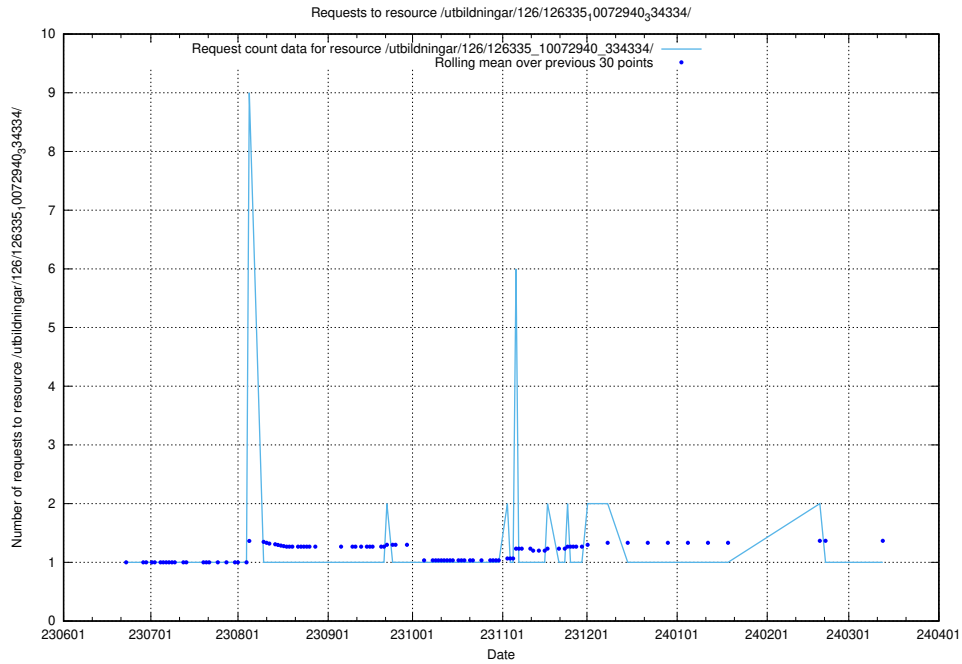

5.5797 Usage of /utbildningar/126/126335_10072940_334334/

Here, we count the number of requests to resource /utbildningar/126/126335_10072940_334334/.