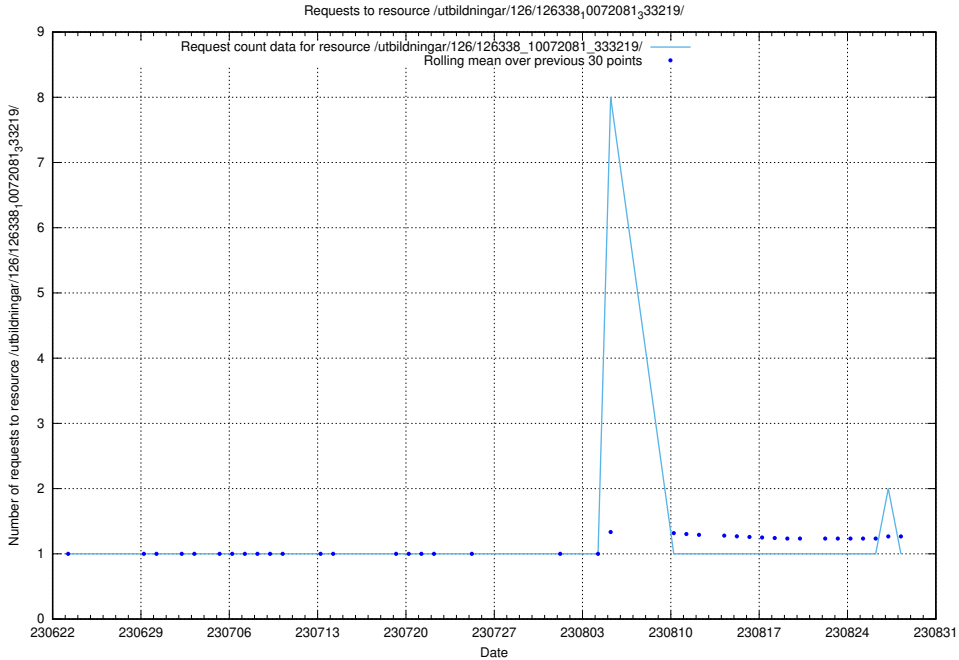

5.5788 Usage of /utbildningar/126/126338_10072081_333219/

Here, we count the number of requests to resource /utbildningar/126/126338_10072081_333219/.