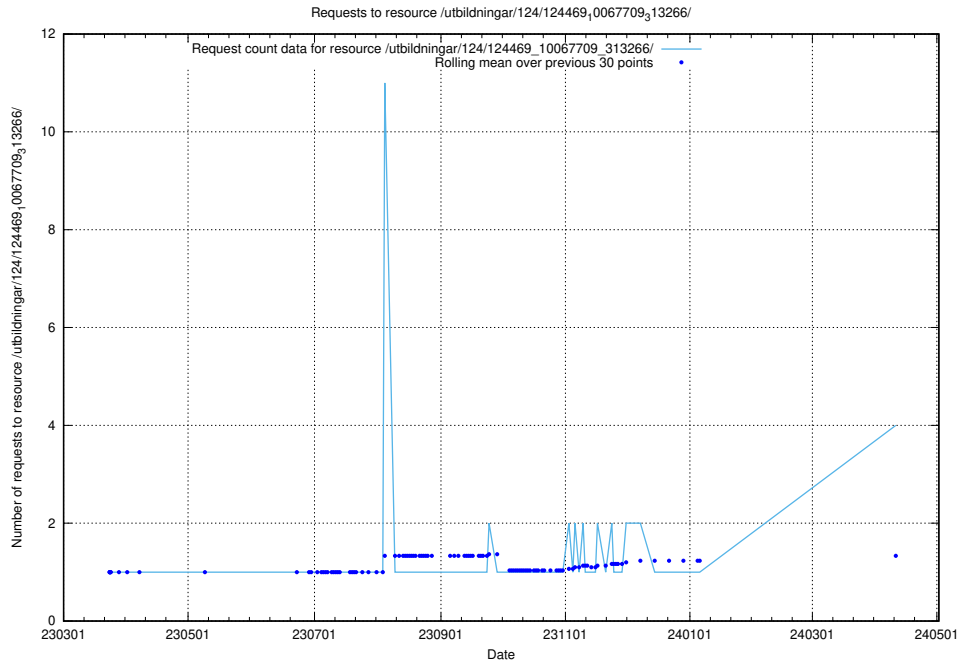

5.201 Usage of /utbildningar/124/124469_10067709_313266/

Here, we count the number of requests to resource /utbildningar/124/124469_10067709_313266/.