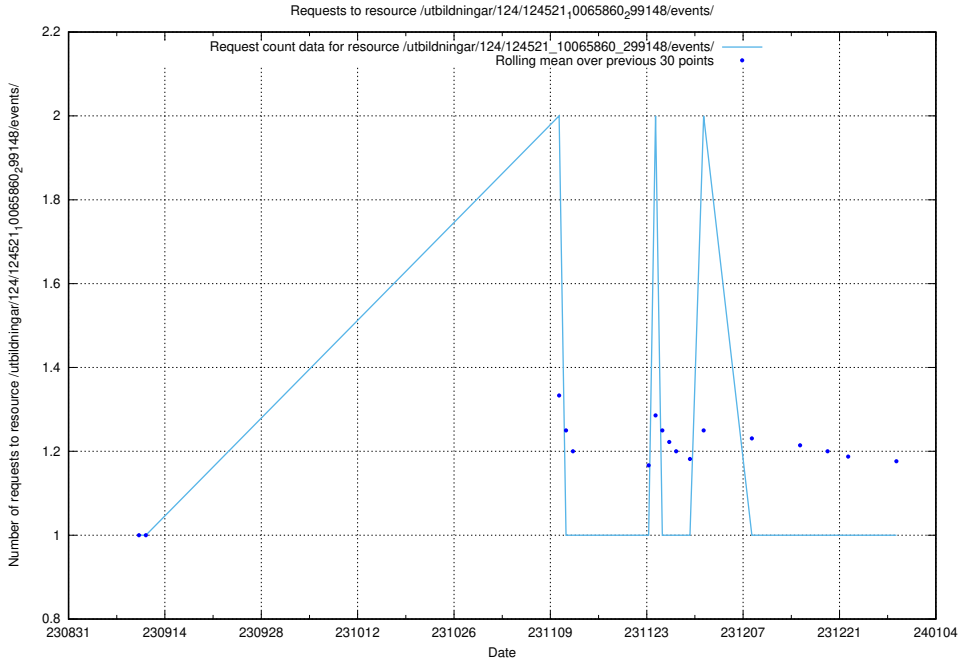

Here, we count the number of requests to resource /utbildningar/124/124855_10073707_336464/.

5.4744 Usage of /utbildningar/124/124521_10065860_299148/events/

Here, we count the number of requests to resource /utbildningar/124/124521_10065860_299148/events/