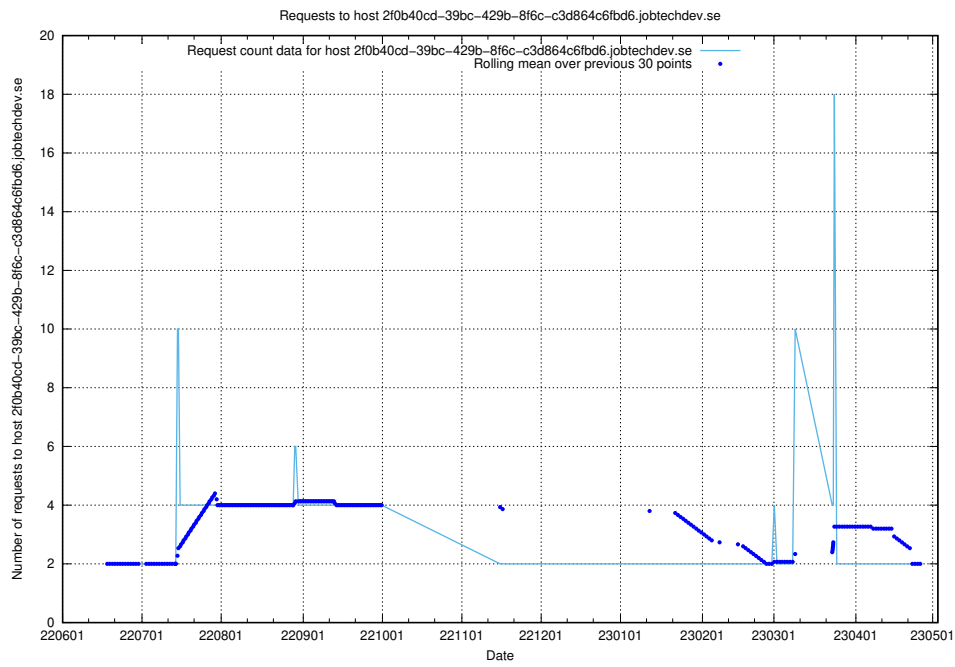

Here, we count the number of requests to host 2f0b40cd-39bc-429b-8f6c-c3d864c6fbd6.jobtechdev.se.

7.405 Usage of openserch-test.jobtechdev.se

Here, we count the number of requests to host openserch-test.jobtechdev.se.