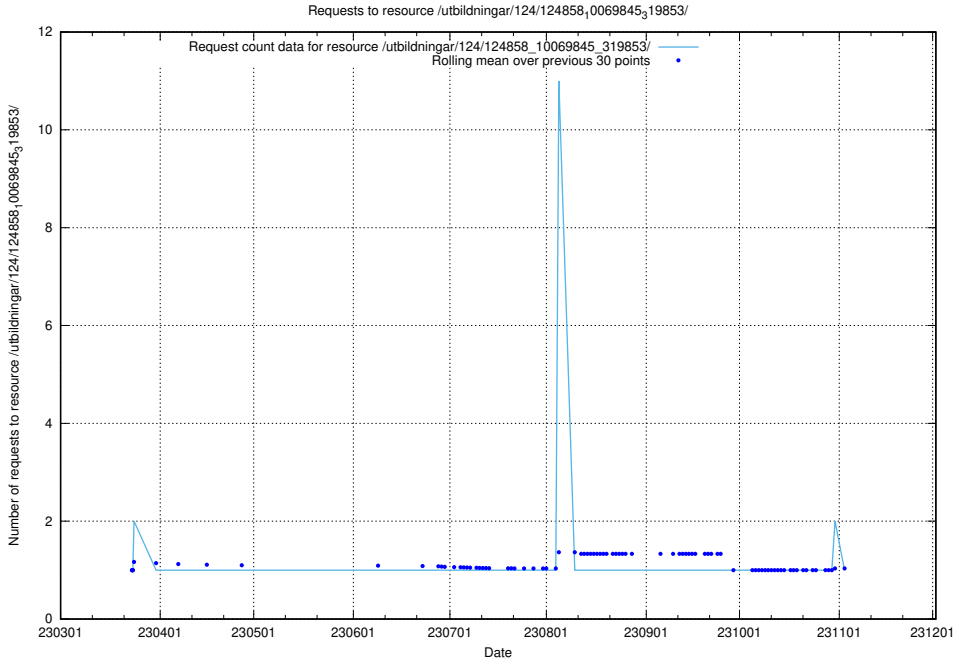

5.1165 Usage of /utbildningar/124/124858_10069845_319853/

Here, we count the number of requests to resource /utbildningar/124/124858_10069845_319853/.