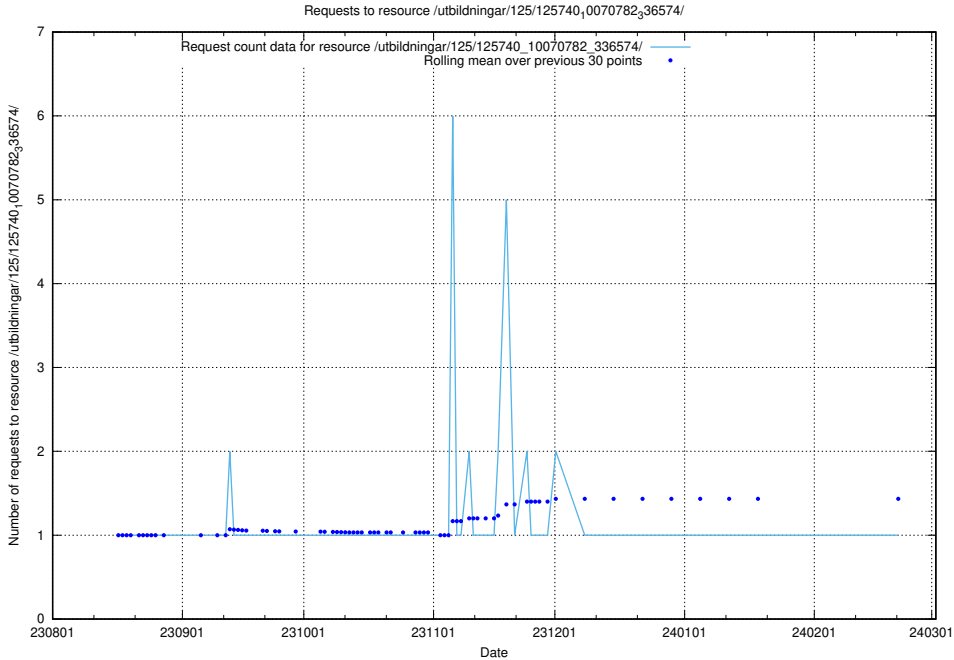

5.4917 Usage of /utbildningar/125/125740_10070782_336574/

Here, we count the number of requests to resource /utbildningar/125/125740_10070782_336574/.