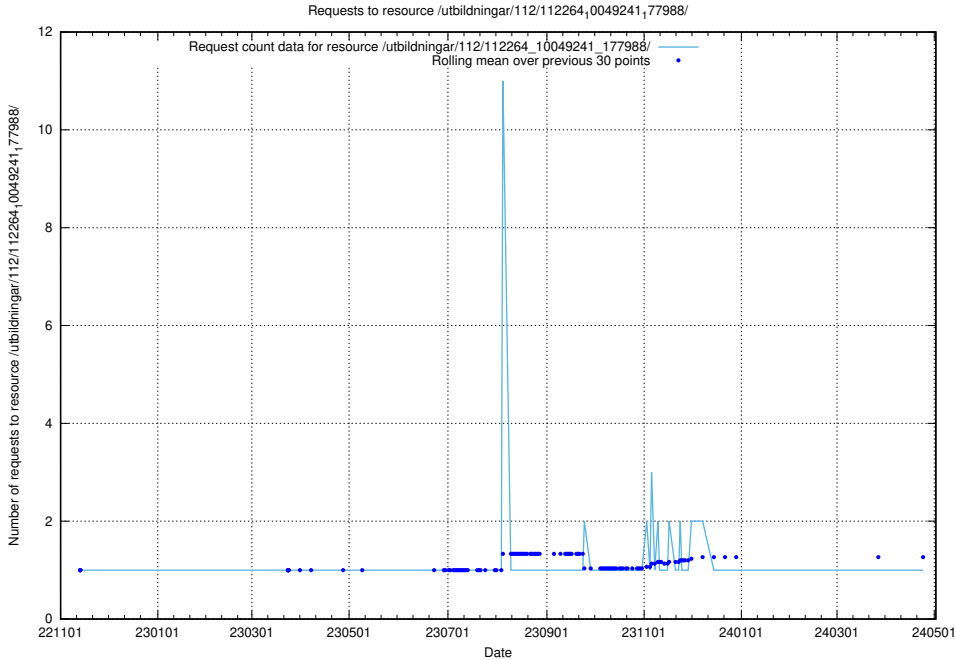

5.6346 Usage of /utbildningar/112/112264_10049241_177988/

Here, we count the number of requests to resource /utbildningar/112/112264_10049241_177988/.