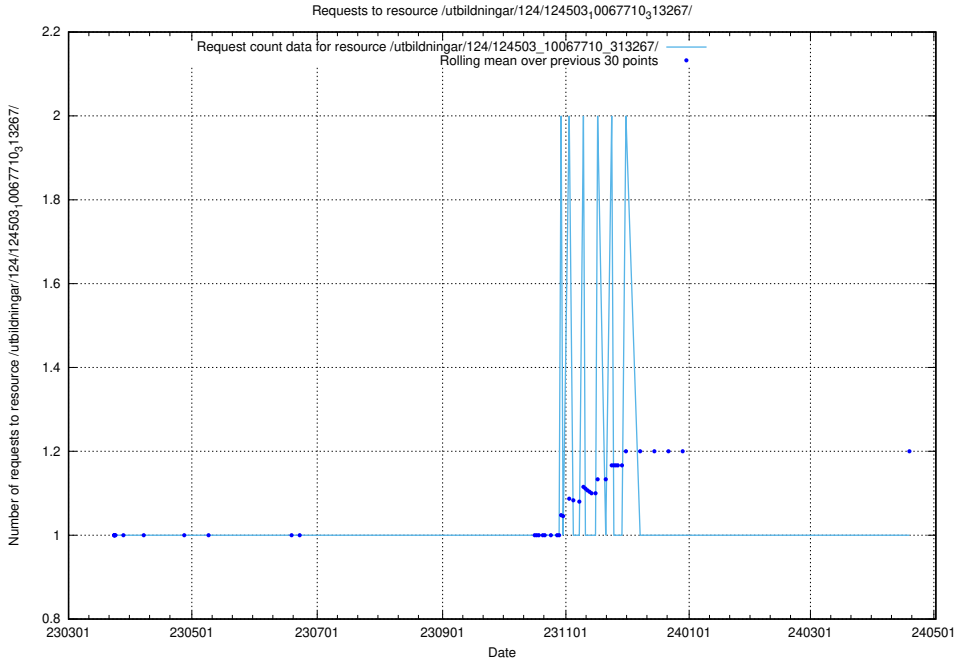

5.2280 Usage of /utbildningar/124/124503_10067710_313267/

Here, we count the number of requests to resource /utbildningar/124/124503_10067710_313267/.