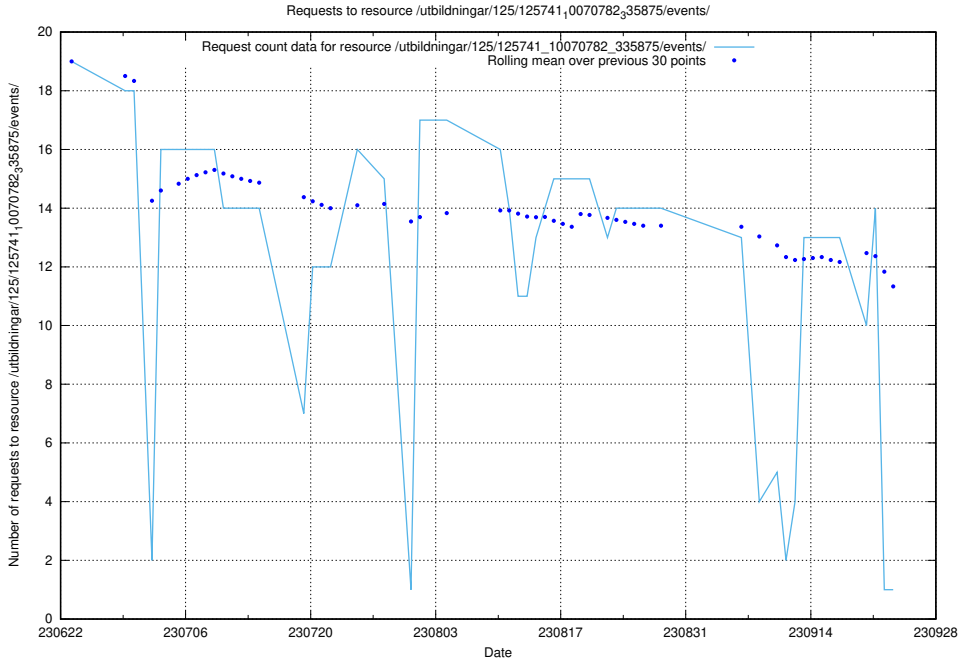

5.5685 Usage of /utbildningar/124/124038_10066963_311070/events/

Here, we count the number of requests to resource /utbildningar/124/124038_10066963_311070/events/

5.5686 Usage of /utbildningar/124/124037_10066963_311070/events/