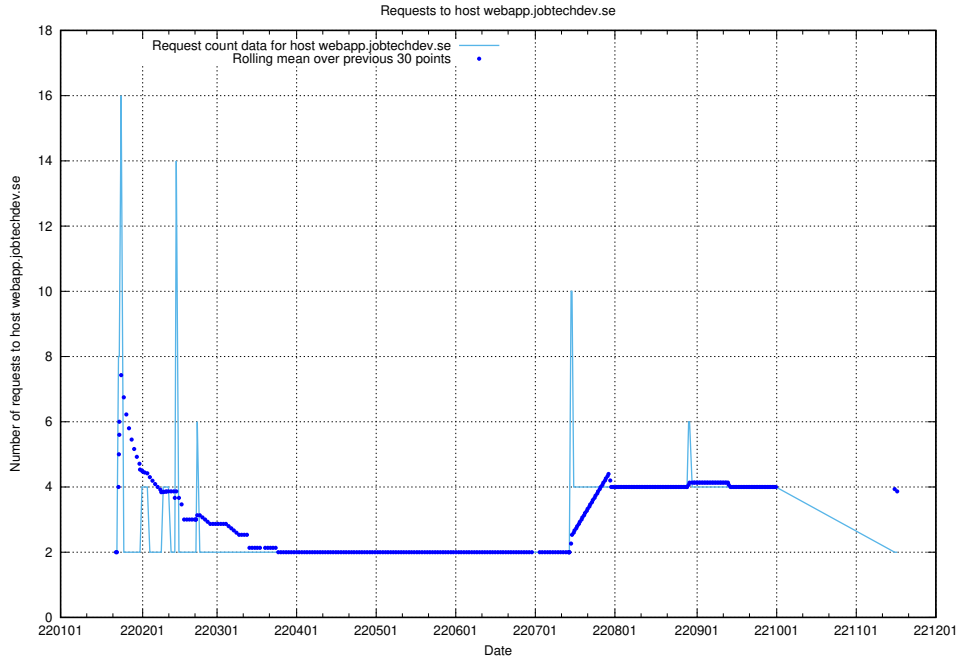

7.581 Usage of webapp.jobtechdev.se

Here, we count the number of requests to host webapp.jobtechdev.se.