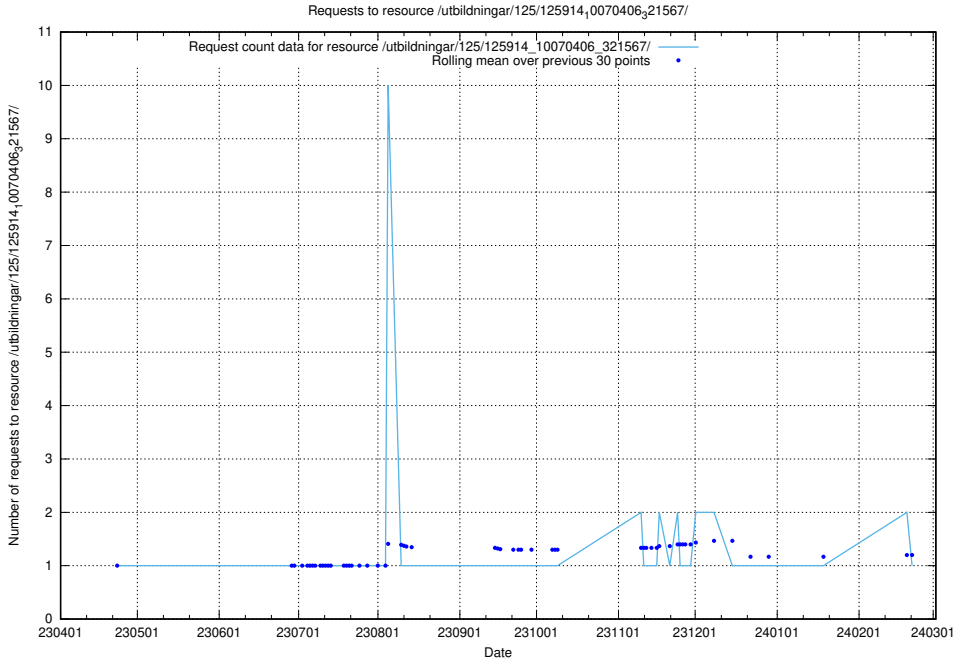

5.6152 Usage of /utbildningar/125/125914_10070406_321567/

Here, we count the number of requests to resource /utbildningar/125/125914_10070406_321567/.