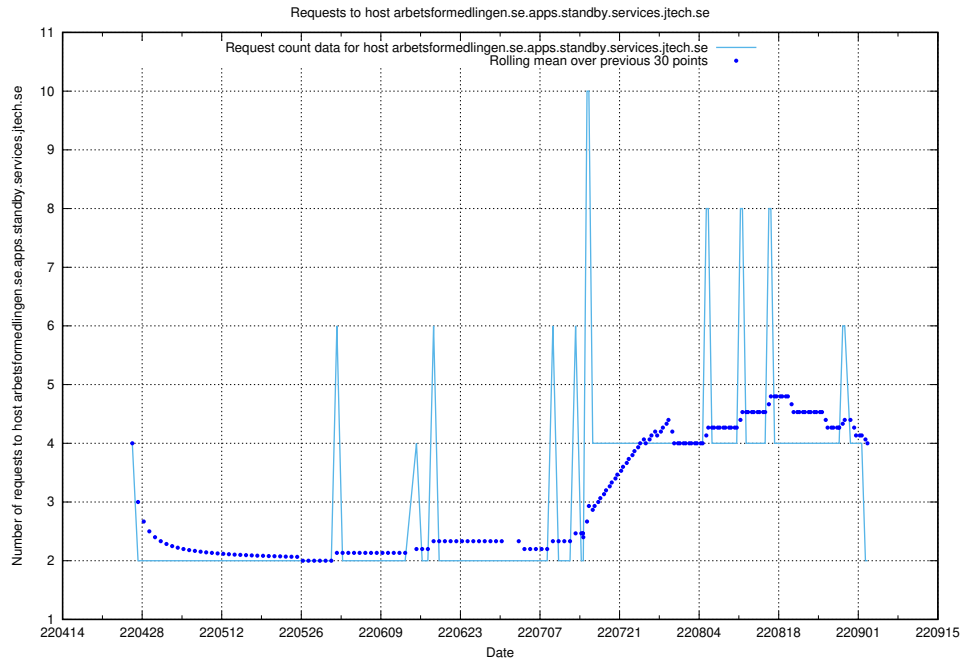

7.451 Usage of rhvms.jobtechdev.se

Here, we count the number of requests to host rhvms.jobtechdev.se.

7.452 Usage of arbetsformedlingen.se.apps.standby.services.jtech.se

Here, we count the number of requests to host arbetsformedlingen.se.apps.standby.services.jtech.se.