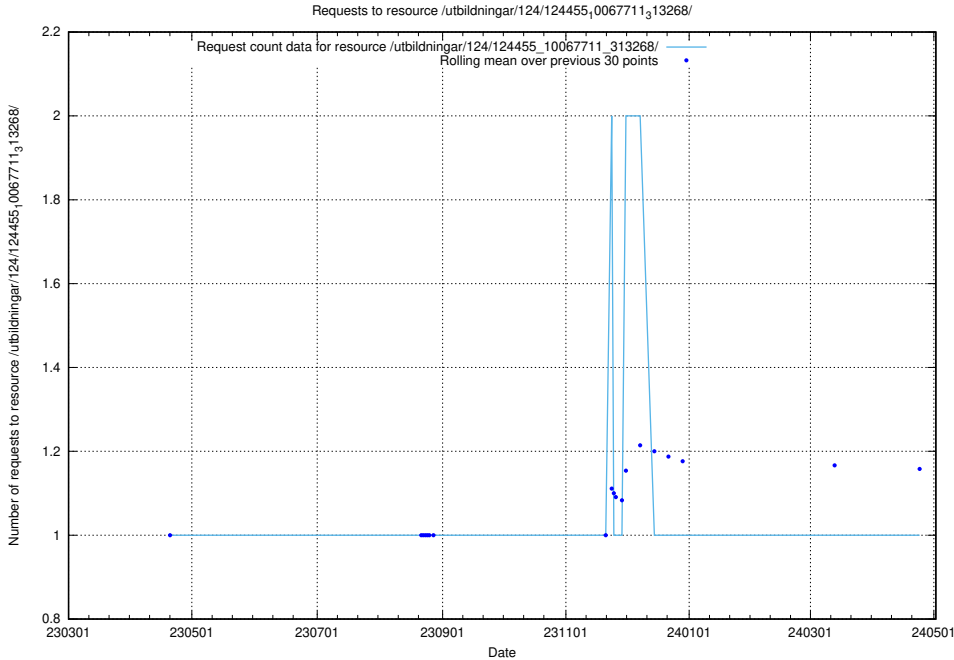

5.6174 Usage of /utbildningar/124/124455_10067711_313268/

Here, we count the number of requests to resource /utbildningar/124/124455_10067711_313268/.