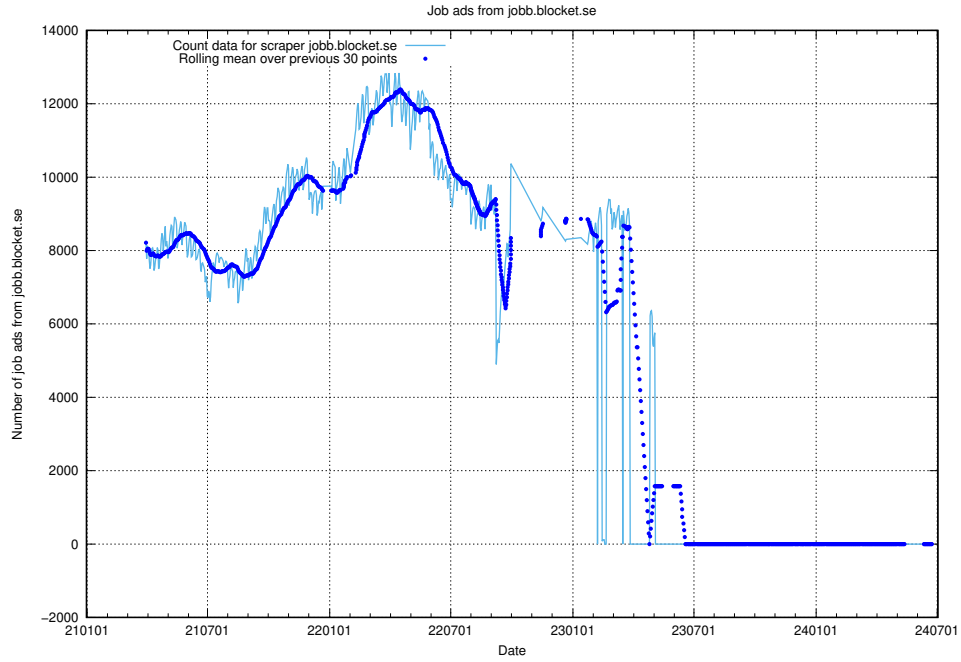

13.22 Number of ads by scraper jobb.blocket.se

Here, we count the number of job ads scraped from jobb.blocket.se.