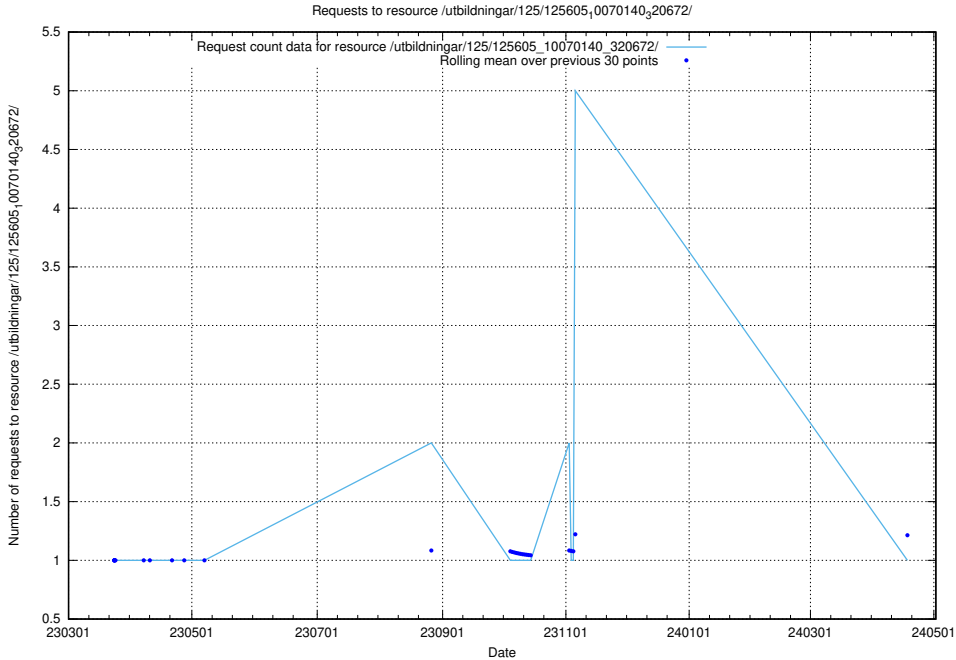

5.1064 Usage of /utbildningar/125/125605_10070140_320672/

Here, we count the number of requests to resource /utbildningar/125/125605_10070140_320672/.