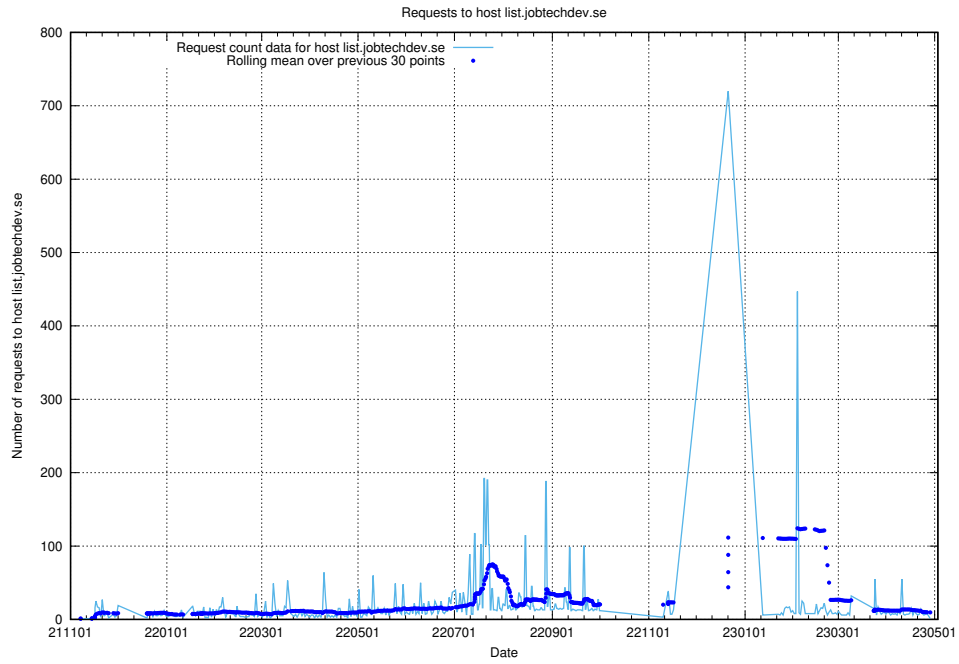

7.627 Usage of list.jobtechdev.se

Here, we count the number of requests to host list.jobtechdev.se.