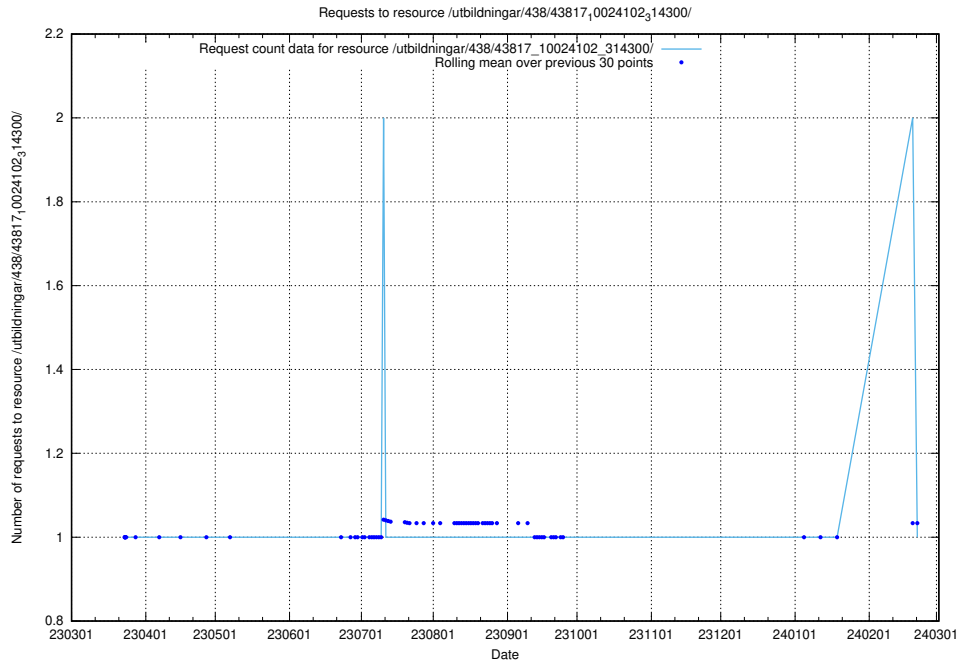

5.6499 Usage of /utbildningar/438/43817_10024102_314300/

Here, we count the number of requests to resource /utbildningar/438/43817_10024102_314300/.