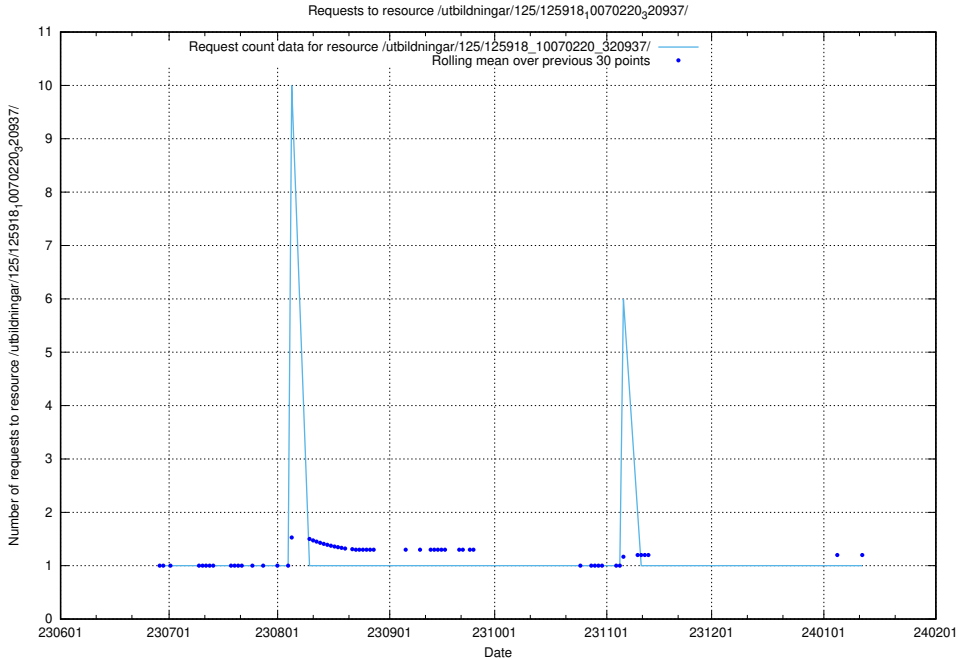

5.5591 Usage of /utbildningar/125/125918_10070220_320937/

Here, we count the number of requests to resource /utbildningar/125/125918_10070220_320937/.