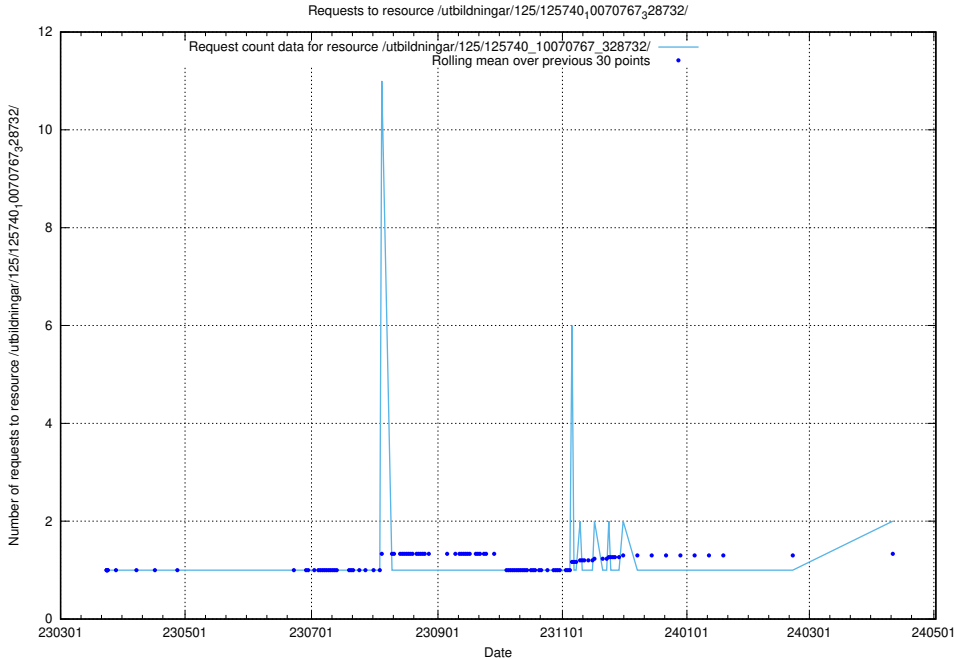

5.458 Usage of /utbildningar/125/125740_10070767_328732/

Here, we count the number of requests to resource /utbildningar/125/125740_10070767_328732/.