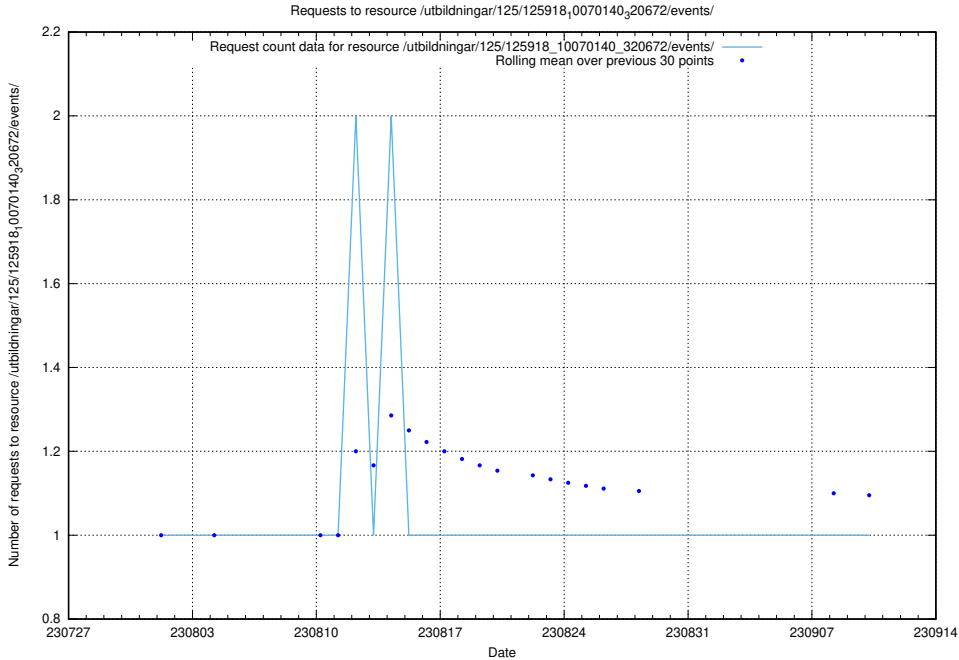

5.5021 Usage of /utbildningar/125/125918_10070140_320672/events/

Here, we count the number of requests to resource /utbildningar/125/125918_10070140_320672/events/