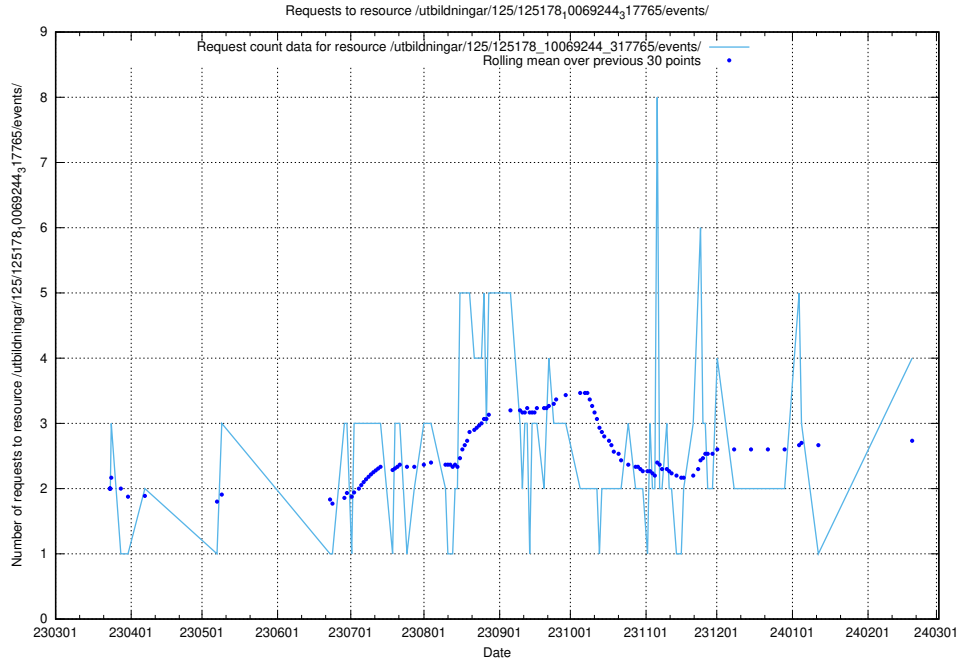

5.260 Usage of /utbildningar/125/125178_10069244_317765/events/

Here, we count the number of requests to resource /utbildningar/125/125178_10069244_317765/events/