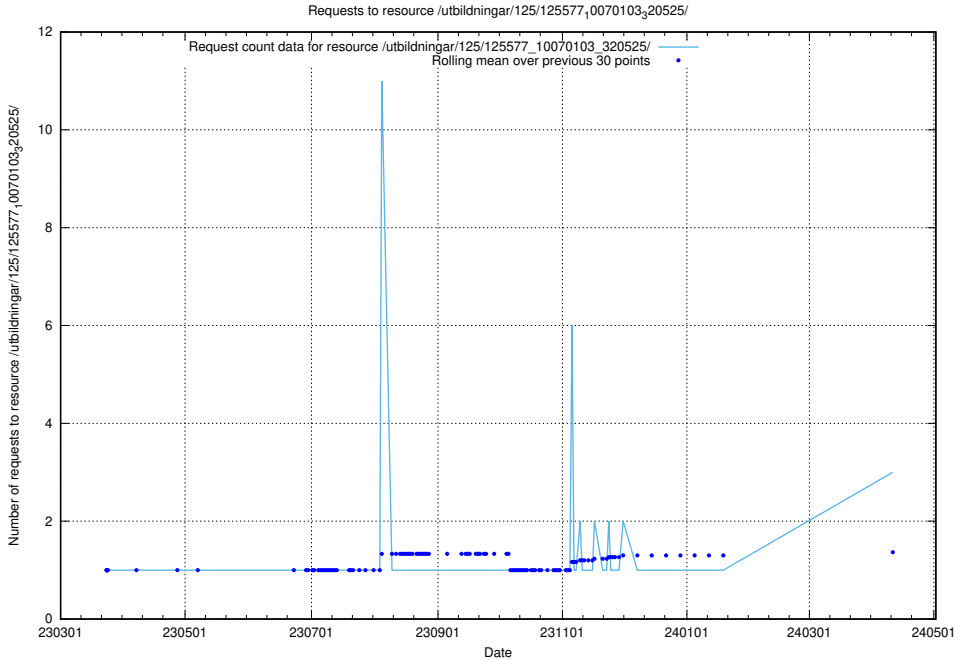

5.268 Usage of /utbildningar/125/125577_10070103_320525/

Here, we count the number of requests to resource /utbildningar/125/125577_10070103_320525/.