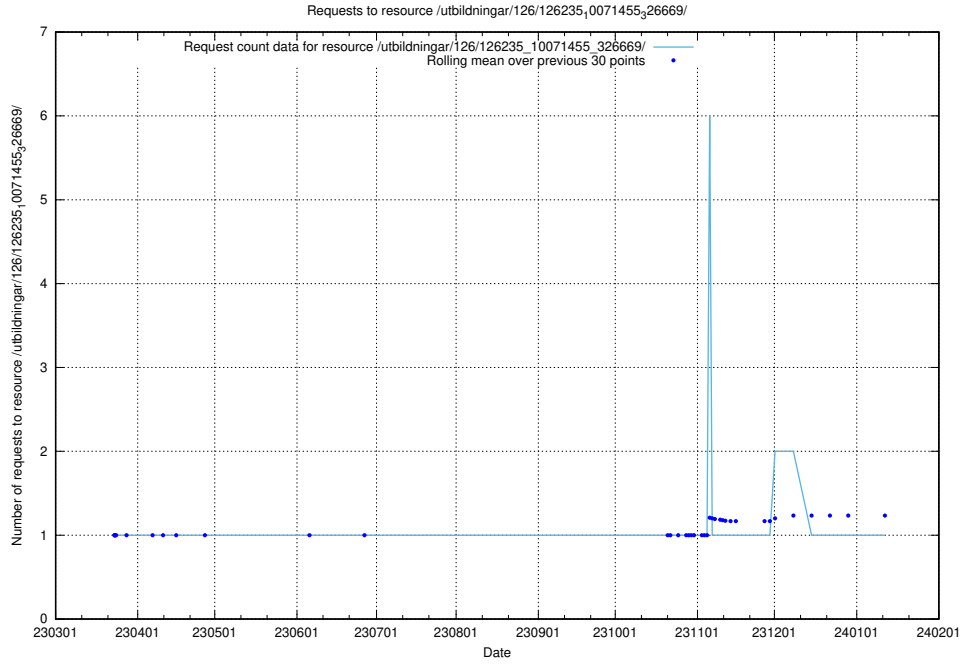

5.6581 Usage of /utbildningar/126/126235_10071455_326669/

Here, we count the number of requests to resource /utbildningar/126/126235_10071455_326669/.