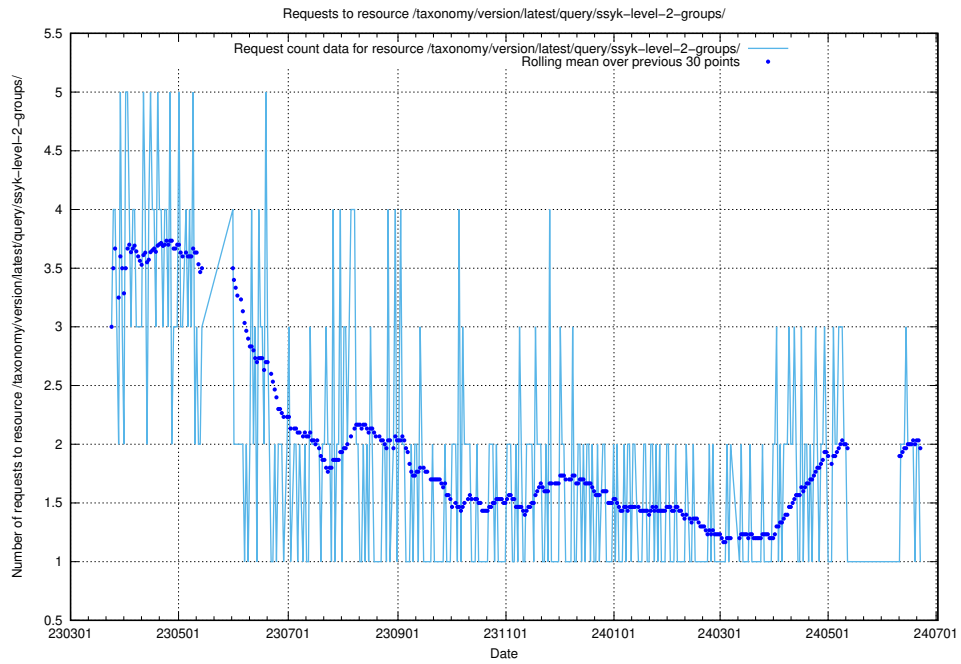

5.6231 Usage of /taxonomy/version/latest/query/ssyk-level-2-groups/

Here, we count the number of requests to resource /taxonomy/version/latest/query/ssyk-level-2-groups/.