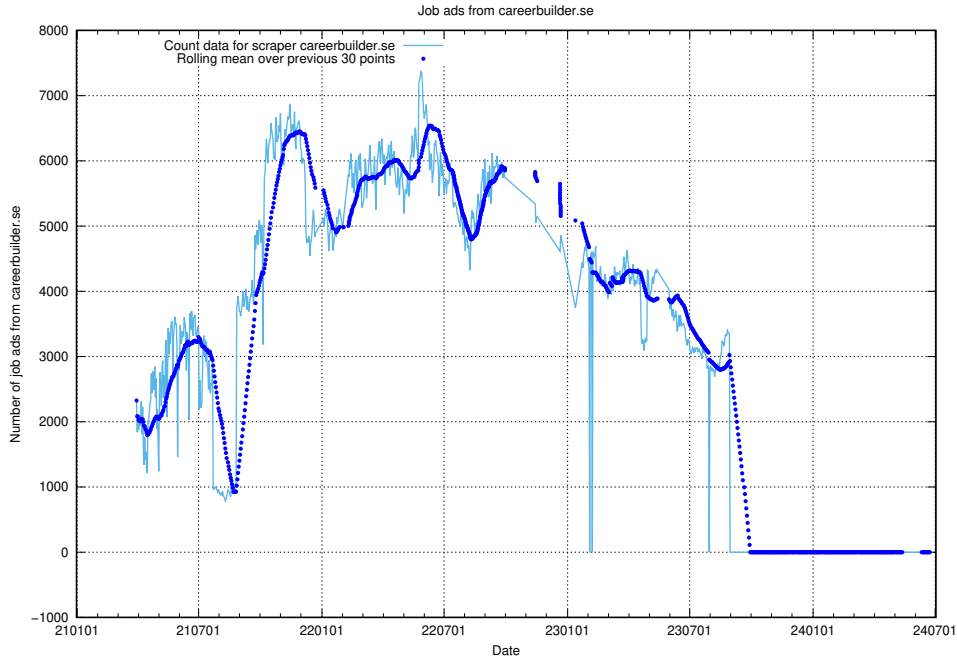

13.18 Number of ads by scraper careerbuilder.se

Here, we count the number of job ads scraped from careerbuilder.se.