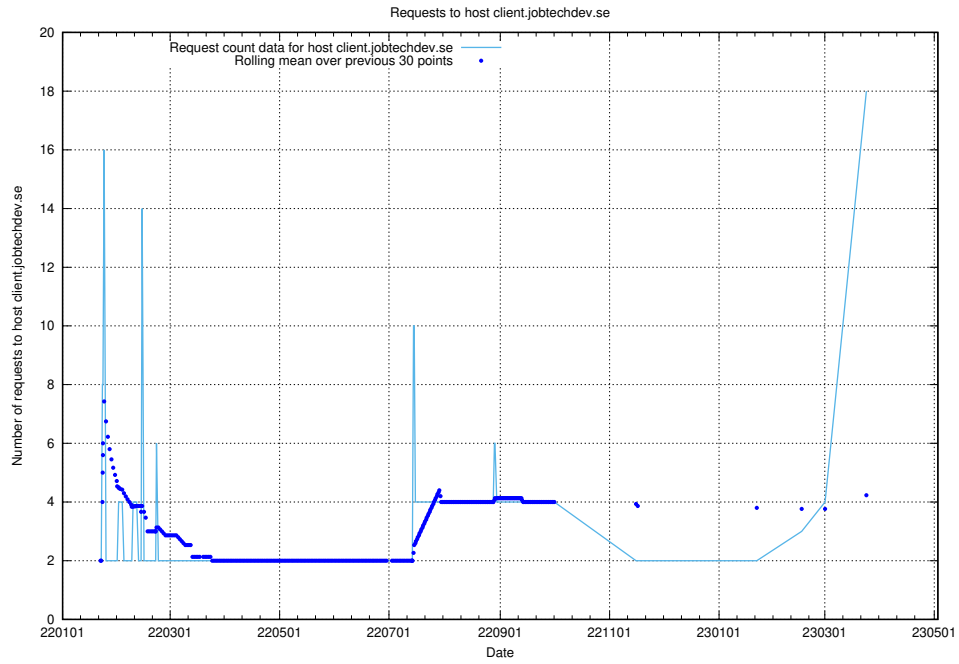

7.36 Usage of client.jobtechdev.se

Here, we count the number of requests to host client.jobtechdev.se.