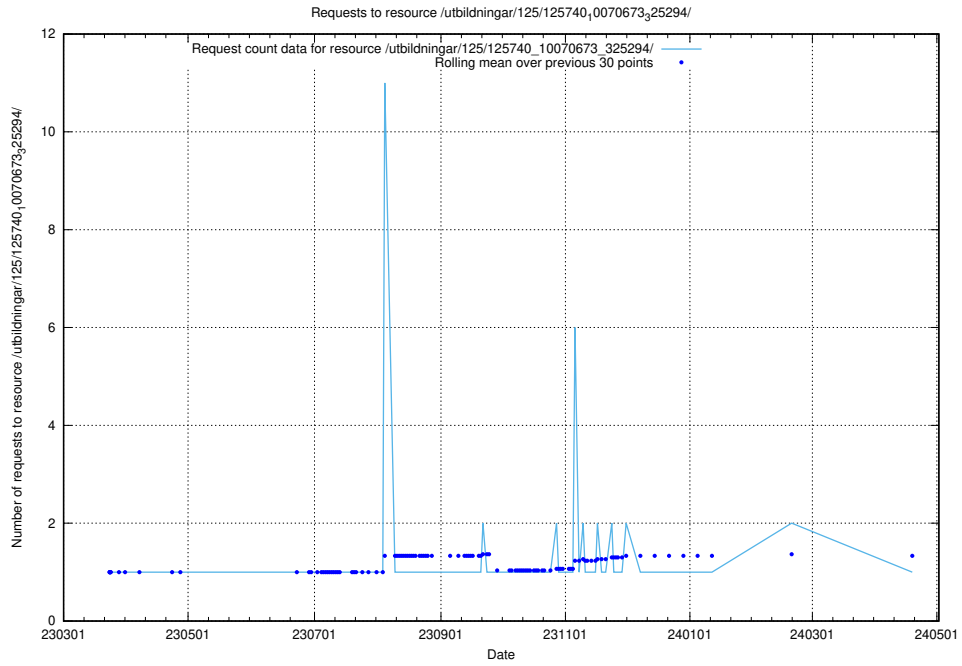

5.987 Usage of /utbildningar/125/125740_10070673_325294/

Here, we count the number of requests to resource /utbildningar/125/125740_10070673_325294/.