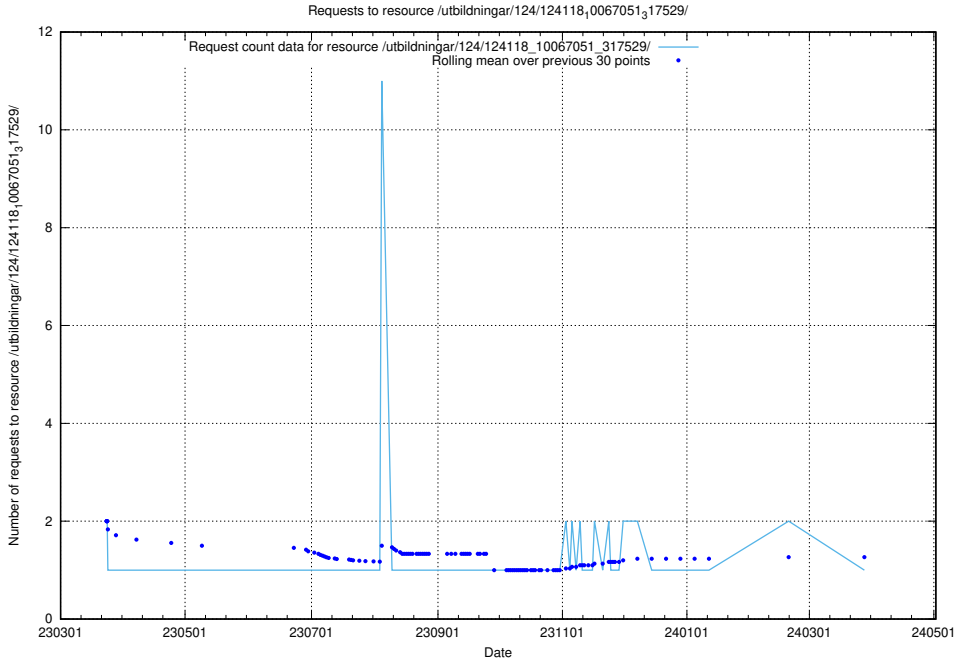

5.6462 Usage of /utbildningar/124/124118_10067051_317529/

Here, we count the number of requests to resource /utbildningar/124/124118_10067051_317529/.