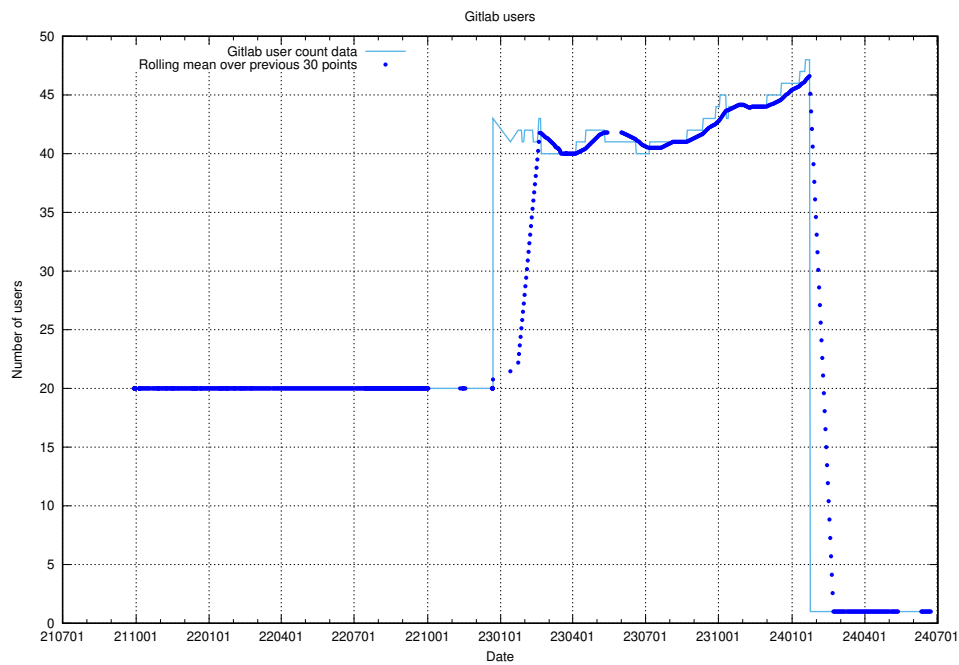

6 Gitlab

This section summarises the state of [JobTech's code repositories](https://gitlab.com/arbetsformedlingen)⁷.

6.1 User count

A graph of users in JobTech's official code repository.

⁷<https://gitlab.com/arbetsformedlingen>