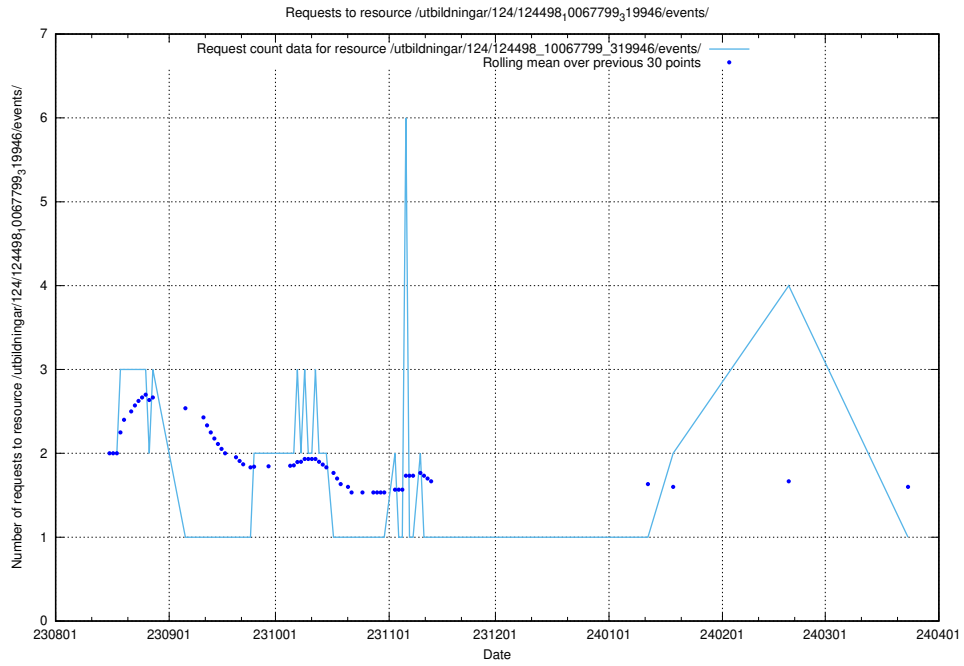

Here, we count the number of requests to resource /utbildningar/122/122856_10070319_321183/.

5.4924 Usage of /utbildningar/124/124498_10067799_319946/events/

Here, we count the number of requests to resource /utbildningar/124/124498_10067799_319946/events/