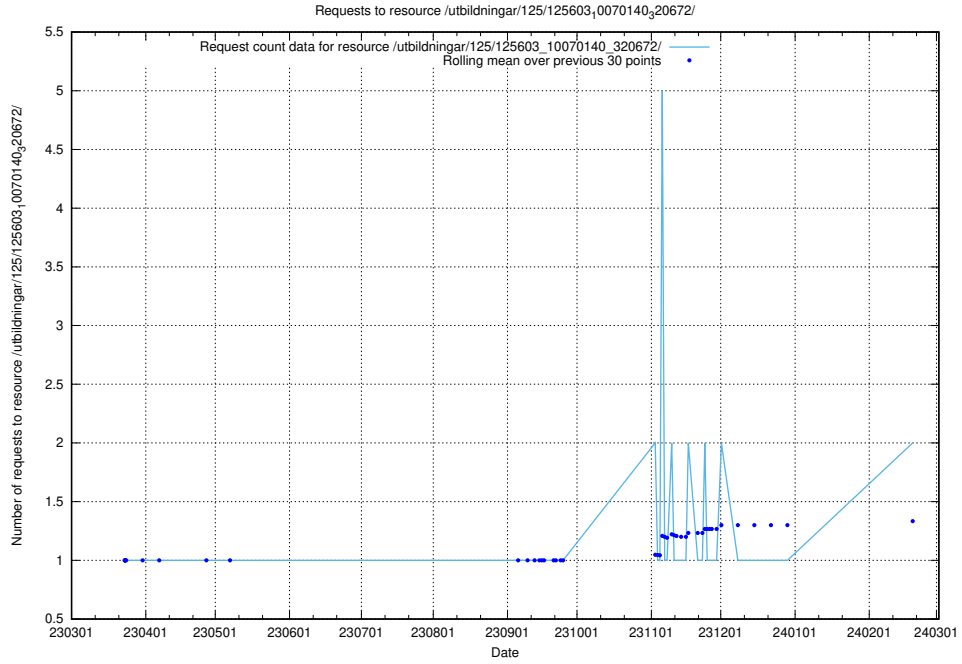

5.475 Usage of /utbildningar/125/125603_10070140_320672/

Here, we count the number of requests to resource /utbildningar/125/125603_10070140_320672/.