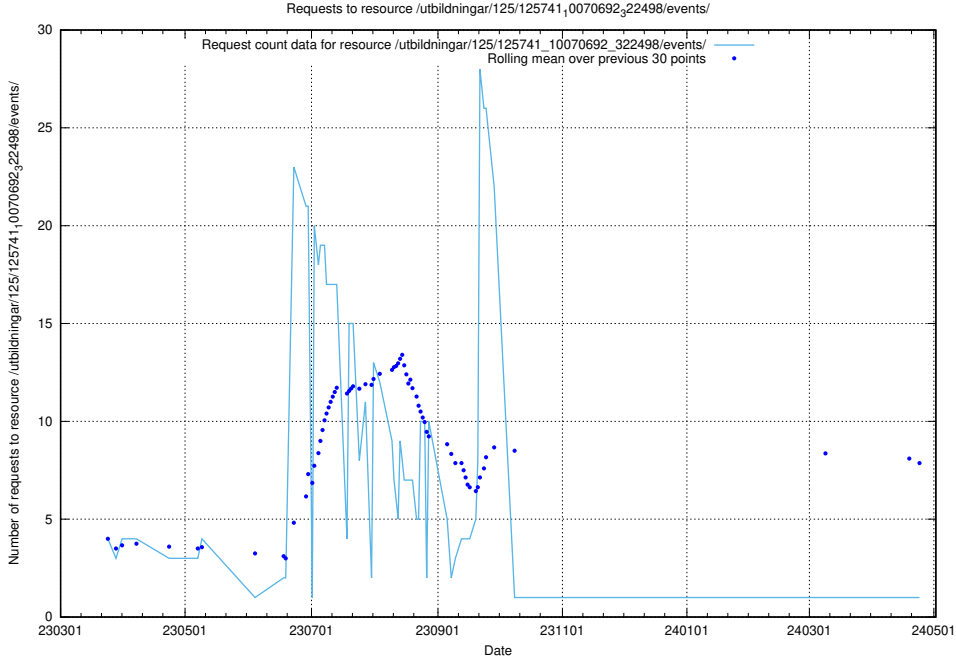

5.6208 Usage of /utbildningar/125/125741_10070692_322498/events/

Here, we count the number of requests to resource /utbildningar/125/125741_10070692_322498/events/