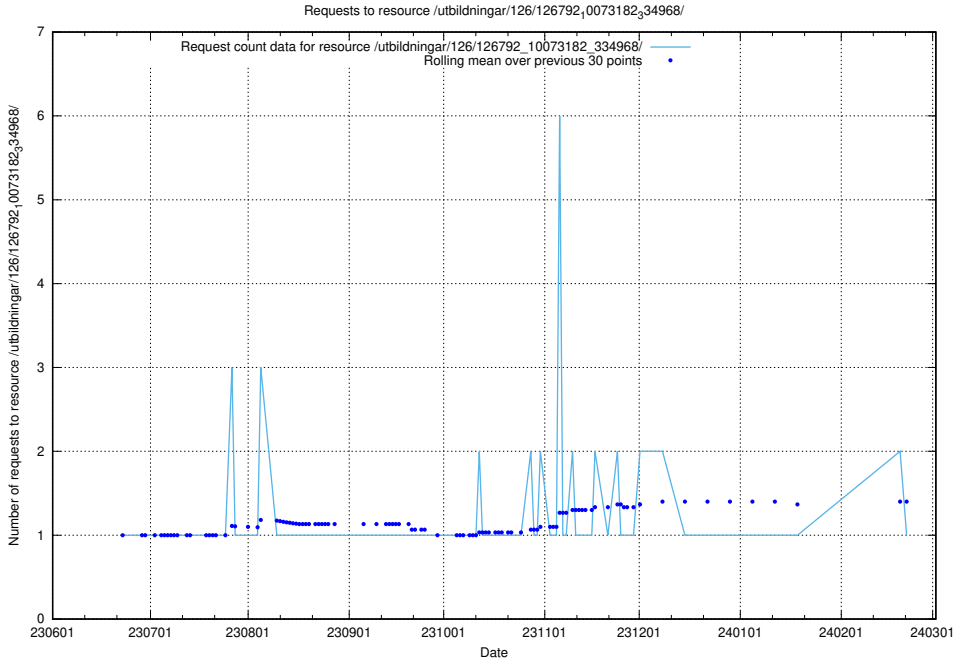

5.5718 Usage of /utbildningar/126/126792_10073182_334968/

Here, we count the number of requests to resource /utbildningar/126/126792_10073182_334968/.