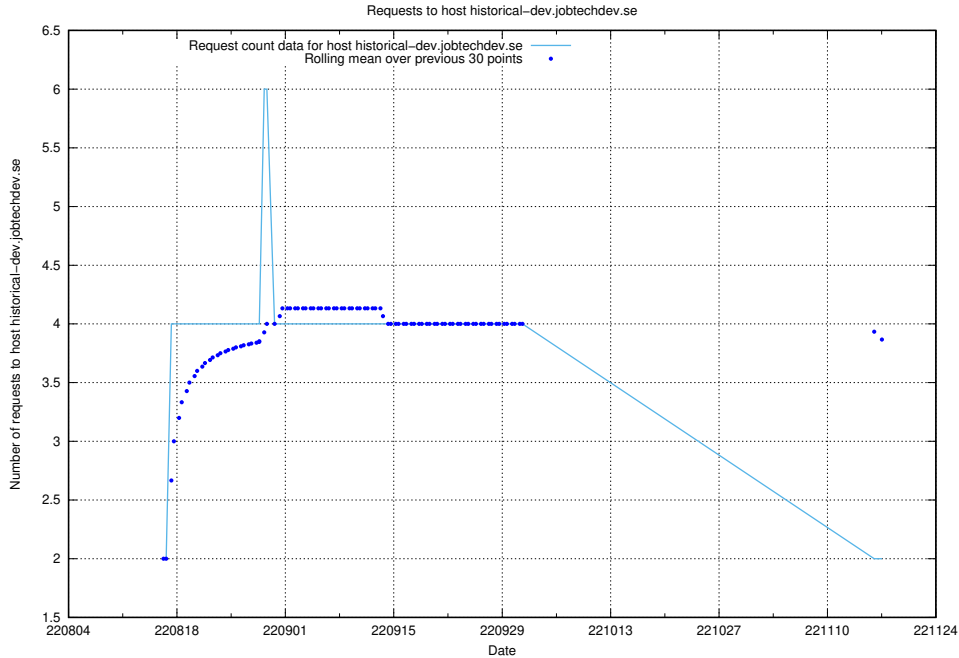

7.348 Usage of historical-dev.jobtechdev.se

Here, we count the number of requests to host historical-dev.jobtechdev.se.