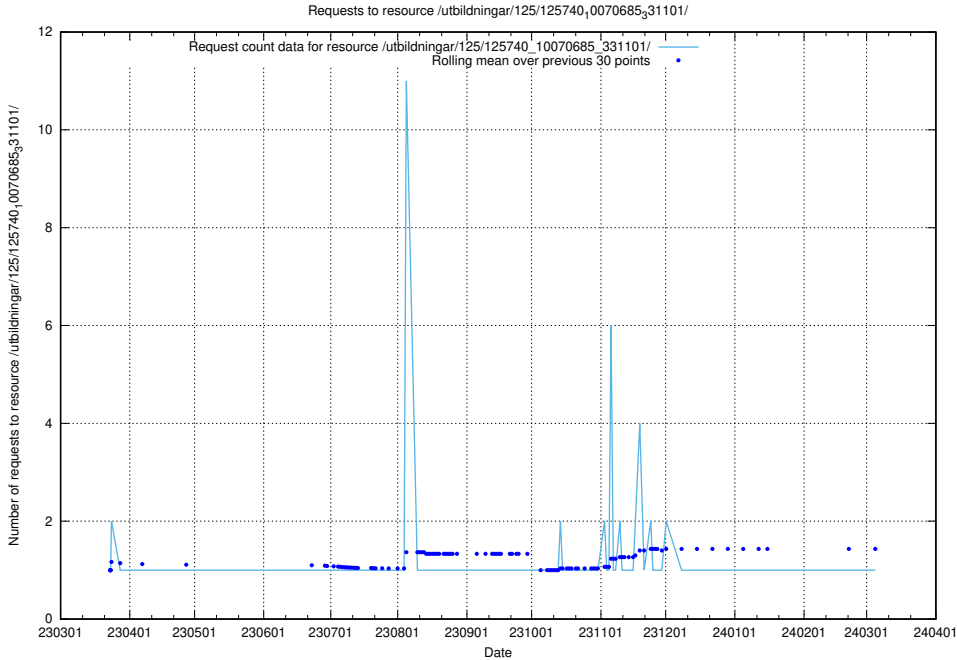

5.973 Usage of /utbildningar/125/125740_10070685_331101/

Here, we count the number of requests to resource /utbildningar/125/125740_10070685_331101/.