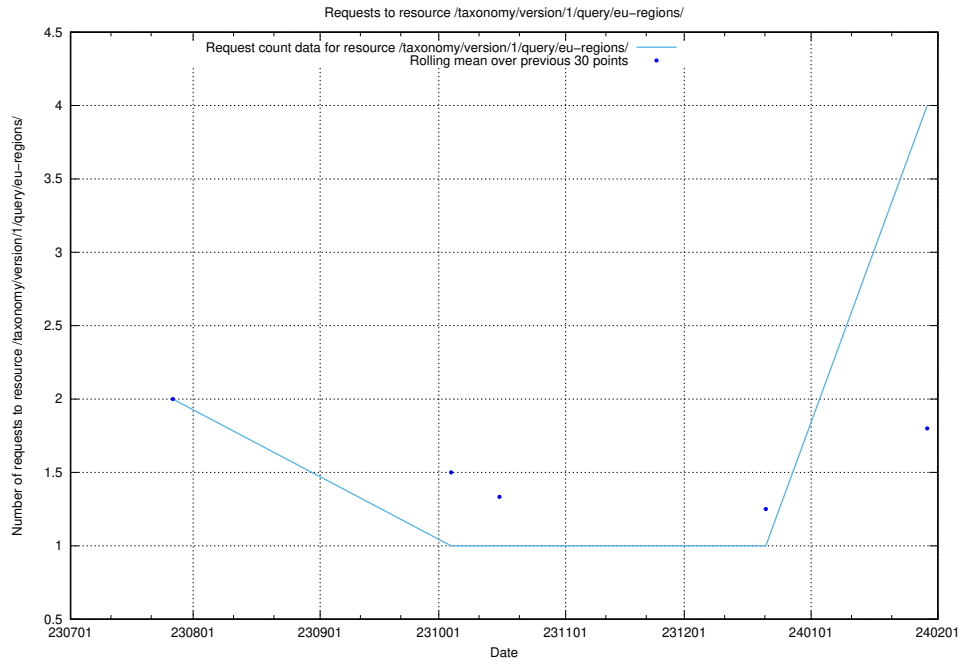

5.234 Usage of `/taxonomy/version/1/query/eu-regions/`

Here, we count the number of requests to resource `/taxonomy/version/1/query/eu-regions/`.