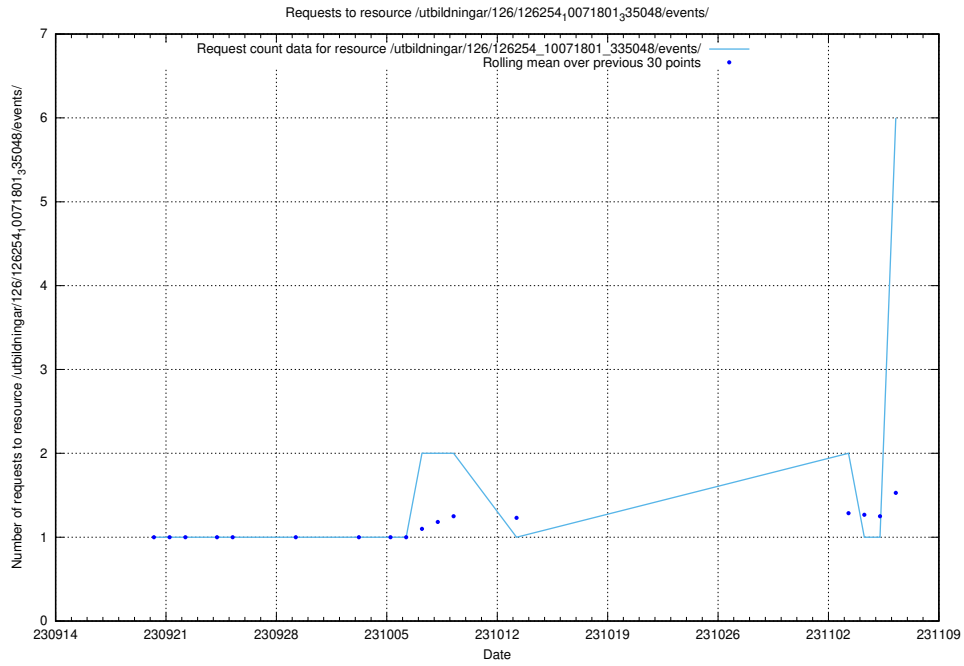

5.73 Usage of /utbildningar/126/126254_10071801_335048/events/

Here, we count the number of requests to resource /utbildningar/126/126254_10071801_335048/events/