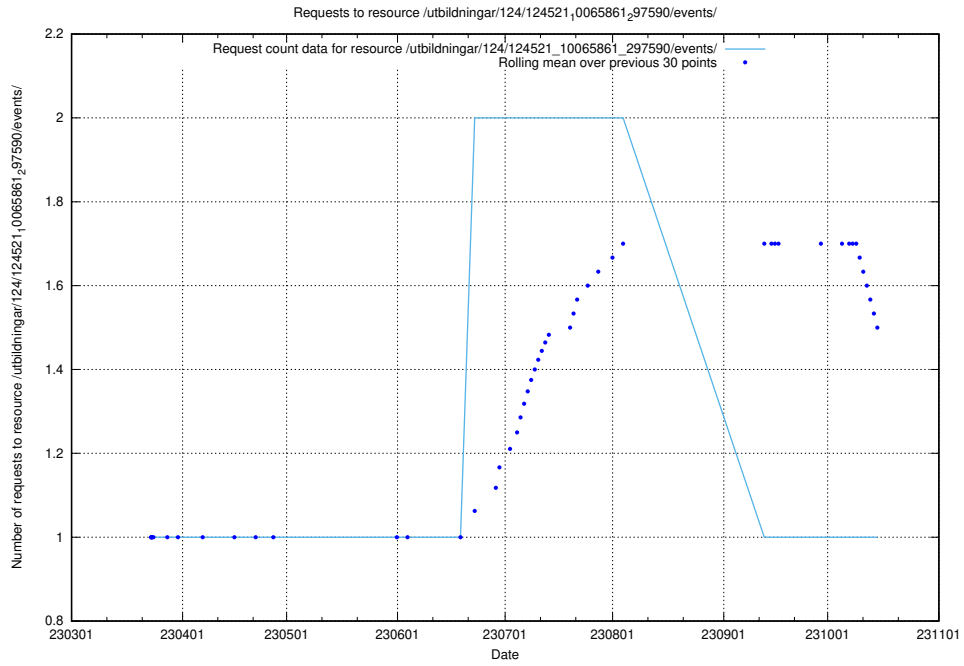

5.1229 Usage of /utbildningar/124/124521_10065861_297590/events/

Here, we count the number of requests to resource /utbildningar/124/124521_10065861_297590/events/