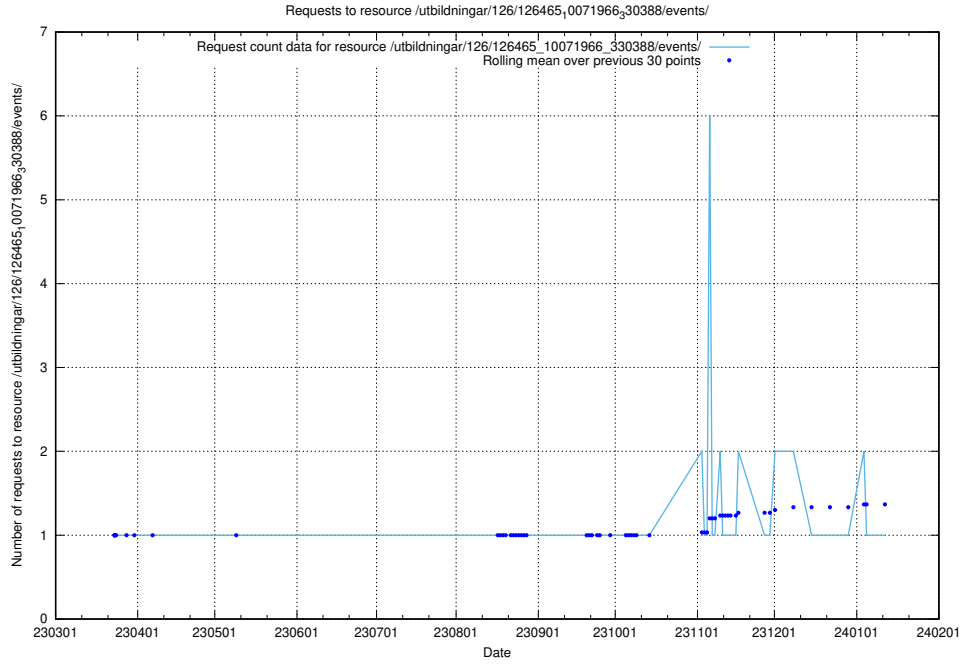

5.6570 Usage of /utbildningar/126/126465_10071966_330388/events/

Here, we count the number of requests to resource /utbildningar/126/126465_10071966_330388/events/