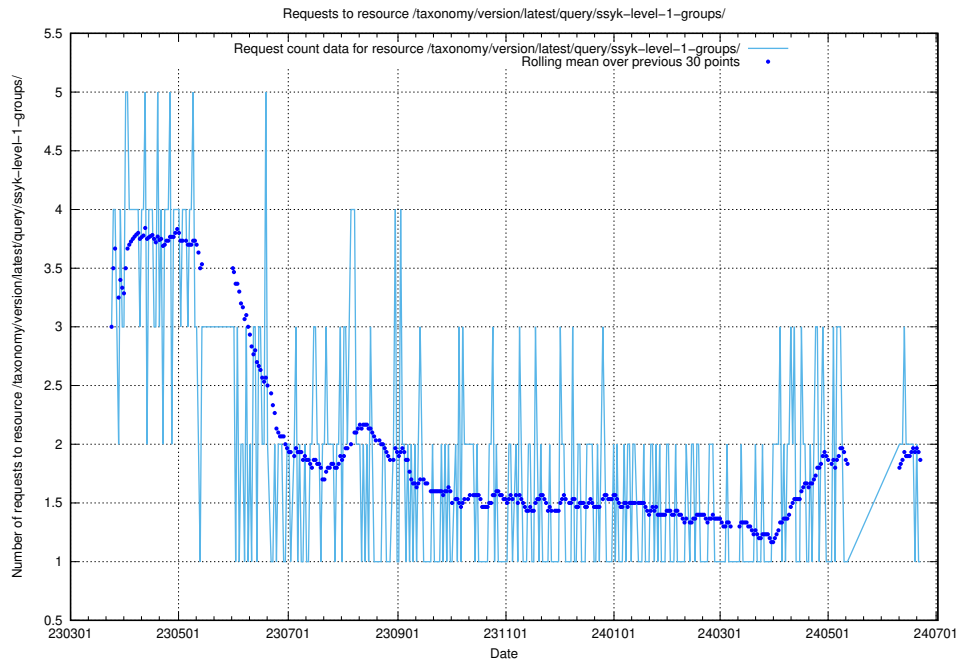

5.6232 Usage of /taxonomy/version/latest/query/ssyk-level-1-groups/

Here, we count the number of requests to resource /taxonomy/version/latest/query/ssyk-level-1-groups/.