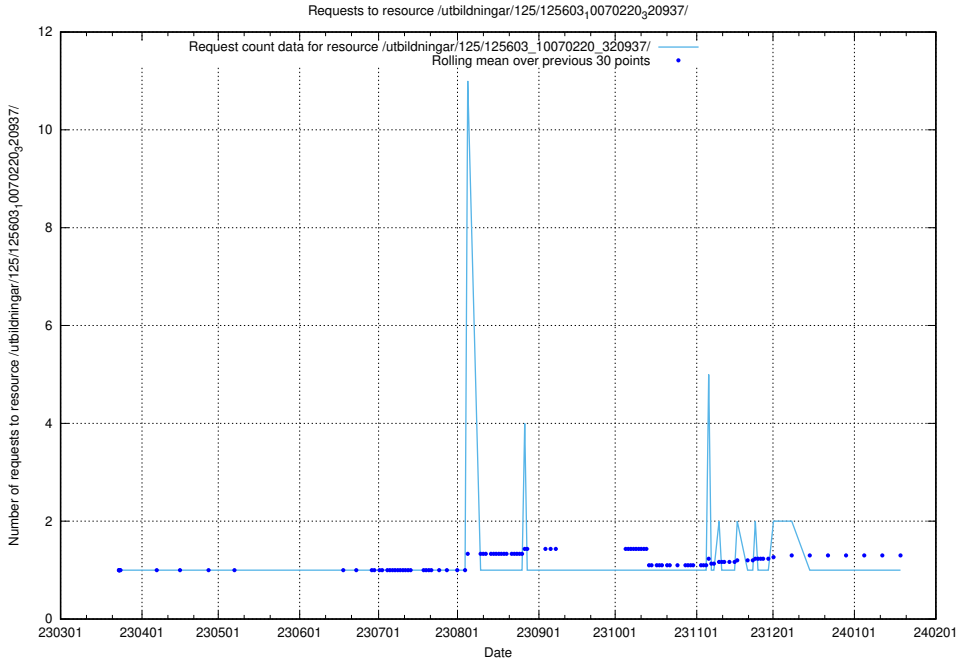

5.1068 Usage of /utbildningar/125/125603_10070220_320937/

Here, we count the number of requests to resource /utbildningar/125/125603_10070220_320937/.