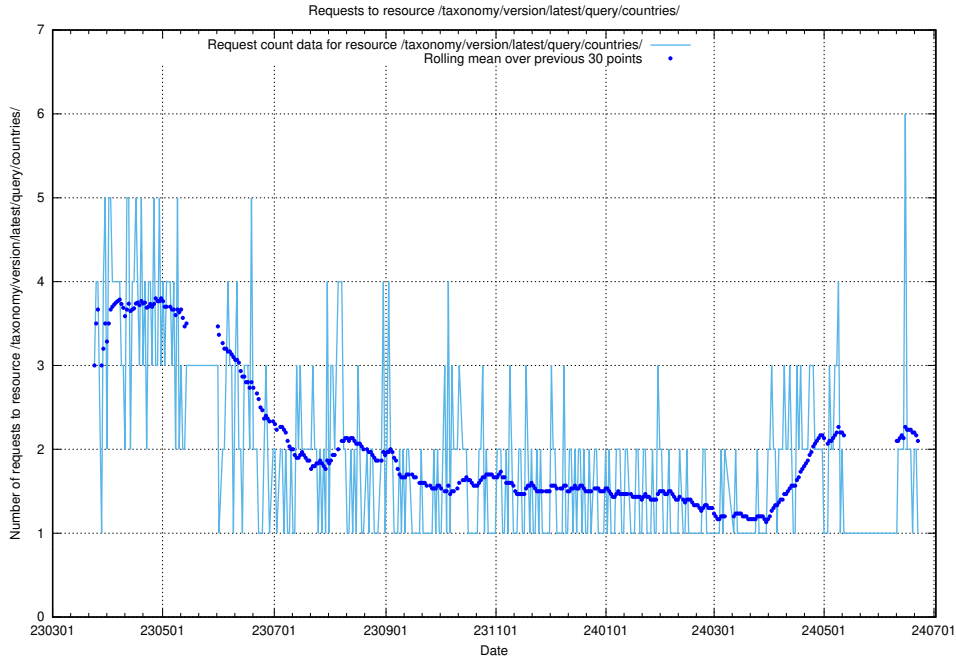

5.6257 Usage of /taxonomy/version/latest/query/countries/

Here, we count the number of requests to resource /taxonomy/version/latest/query/countries/.