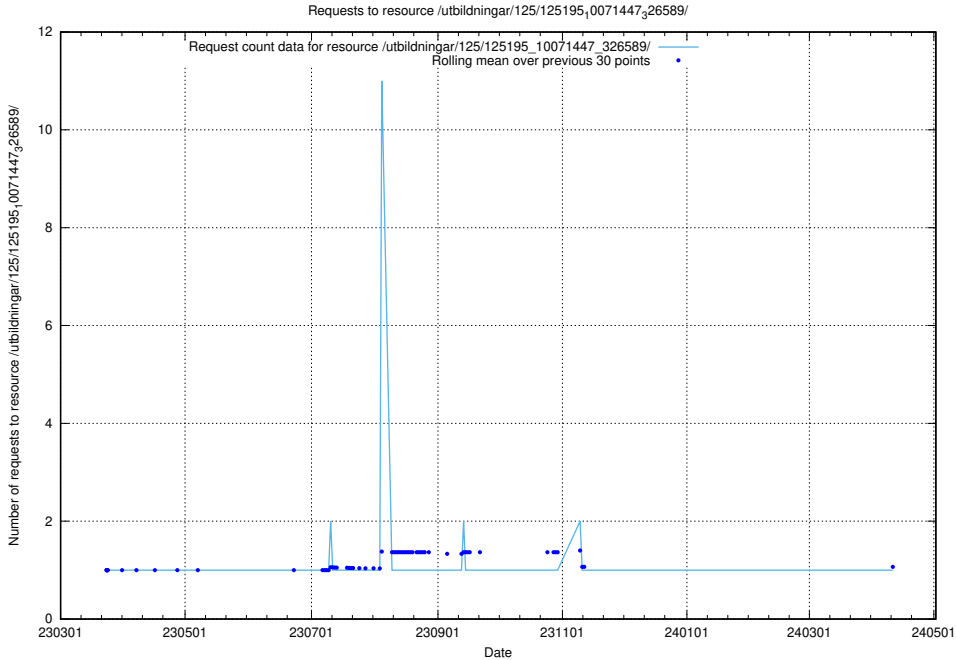

5.1110 Usage of /utbildningar/125/125195_10071447_326589/

Here, we count the number of requests to resource /utbildningar/125/125195_10071447_326589/.