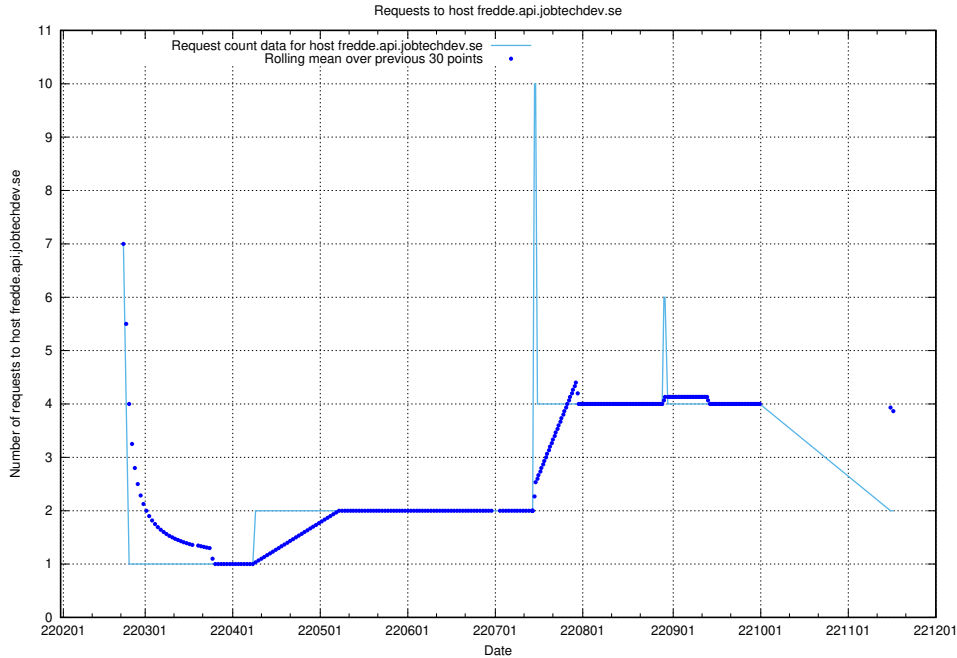

7.523 Usage of what.website.taxonomy.api.jobtechdev.se

Here, we count the number of requests to host what.website.taxonomy.api.jobtechdev.se.

7.524 Usage of doh.apps.standby.services.jtech.se

Here, we count the number of requests to host doh.apps.standby.services.jtech.se.