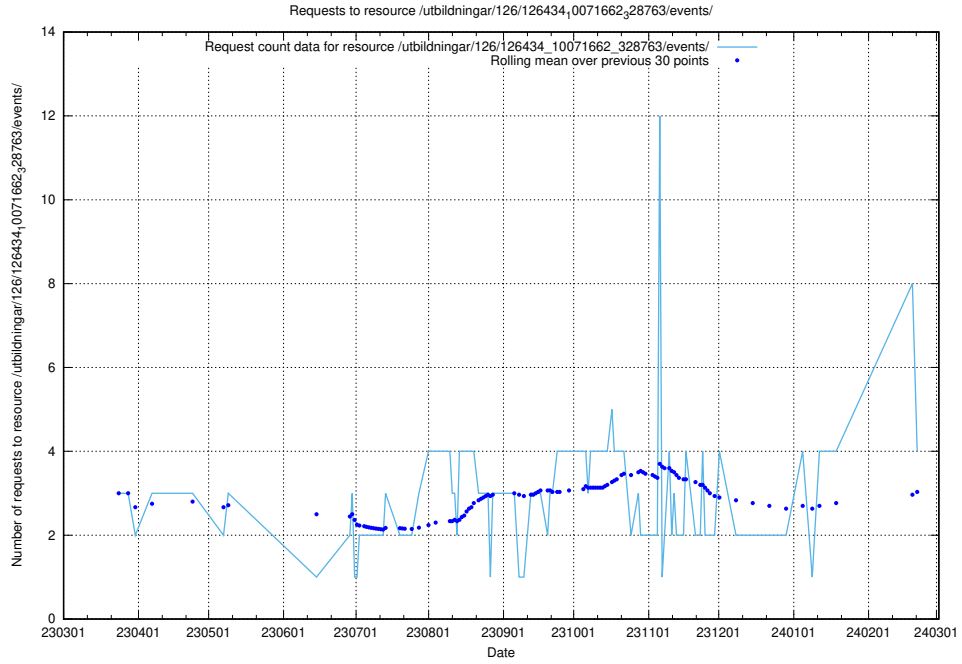

5.256 Usage of /utbildningar/126/126434_10071662_328763/events/

Here, we count the number of requests to resource /utbildningar/126/126434_10071662_328763/events/

5.257 Usage of /utbildningar/125/125741_10070685_331101/events/