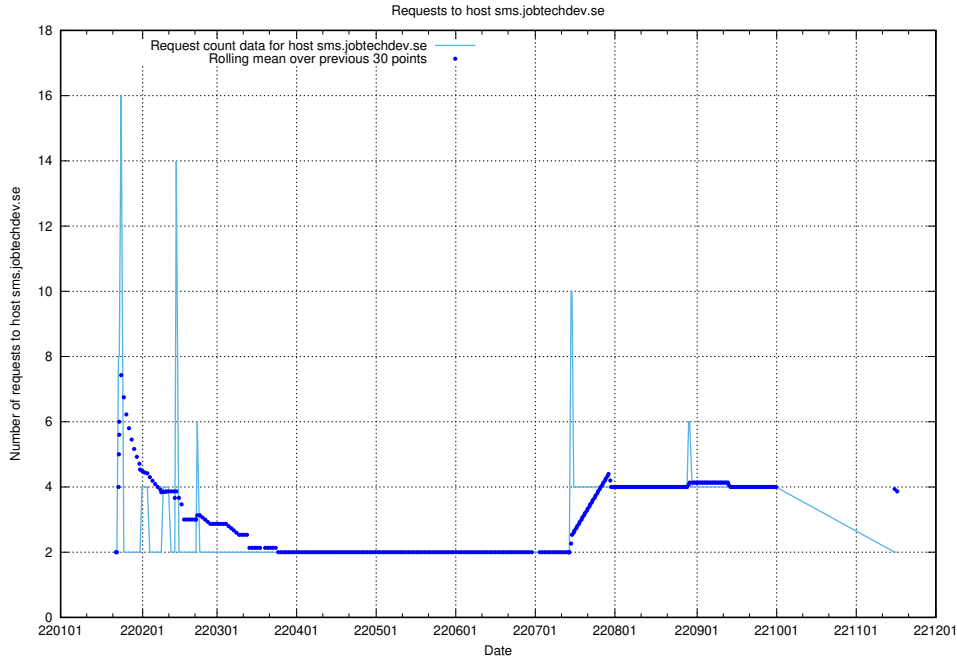

7.587 Usage of sms.jobtechdev.se

Here, we count the number of requests to host sms.jobtechdev.se.