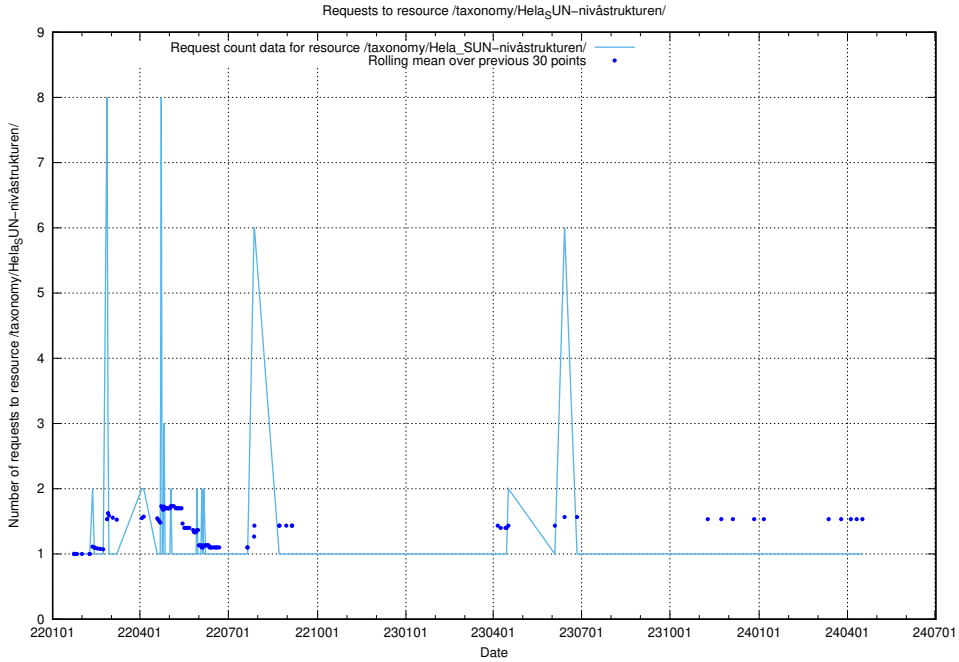

5.4442 Usage of /taxonomy/Hela_SUN-nivåstrukturen/

Here, we count the number of requests to resource /taxonomy/Hela_SUN-nivåstrukturen/.