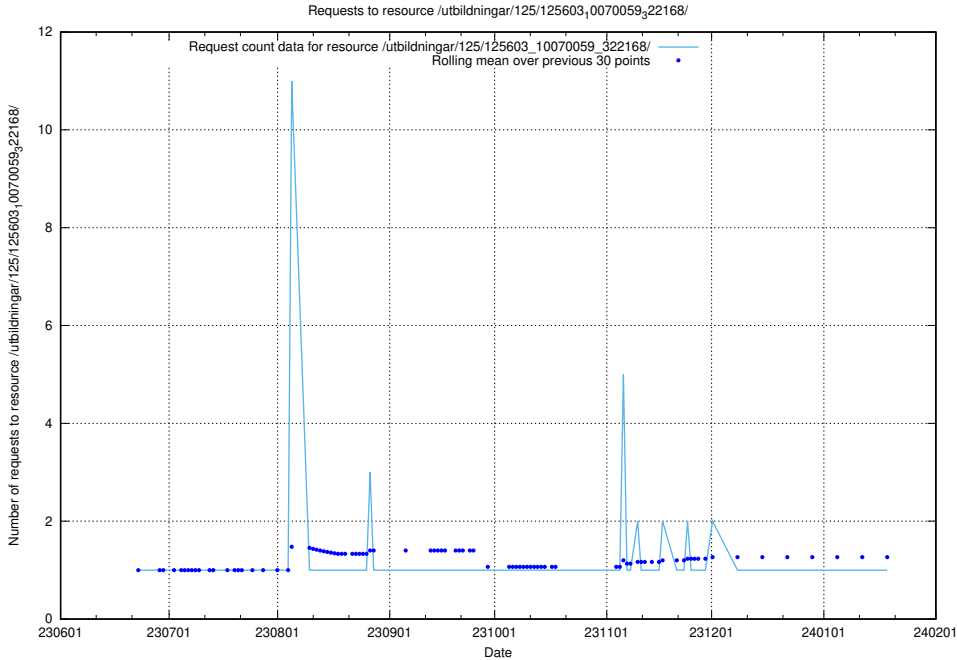

Here, we count the number of requests to resource /utbildningar/125/125603_10070220_334608/.

5.5846 Usage of /utbildningar/125/125603_10070059_322168/

Here, we count the number of requests to resource /utbildningar/125/125603_10070059_322168/.