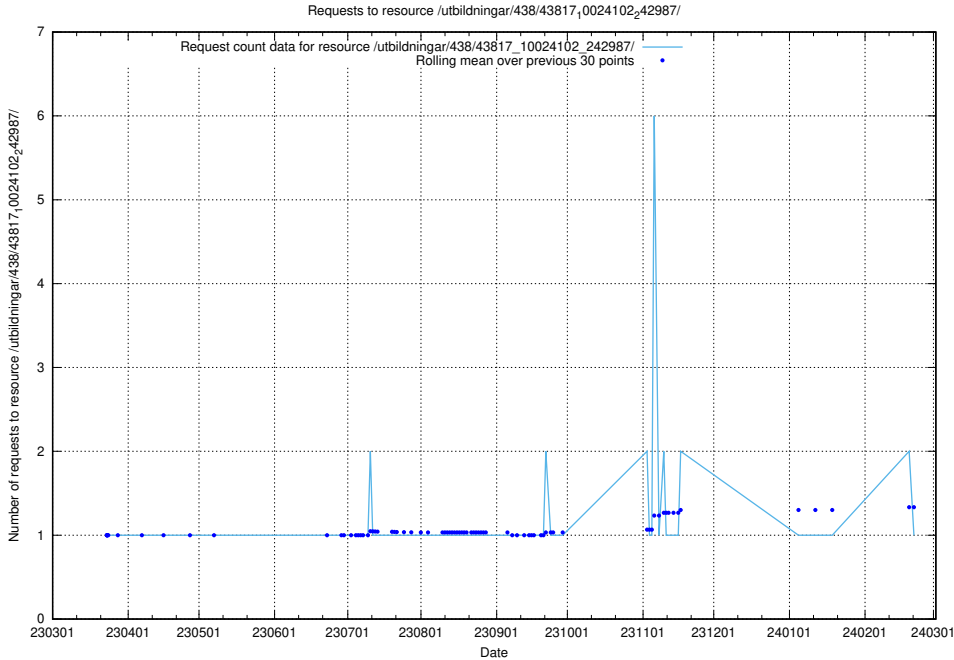

5.6500 Usage of /utbildningar/438/43817_10024102_242987/

Here, we count the number of requests to resource /utbildningar/438/43817_10024102_242987/.