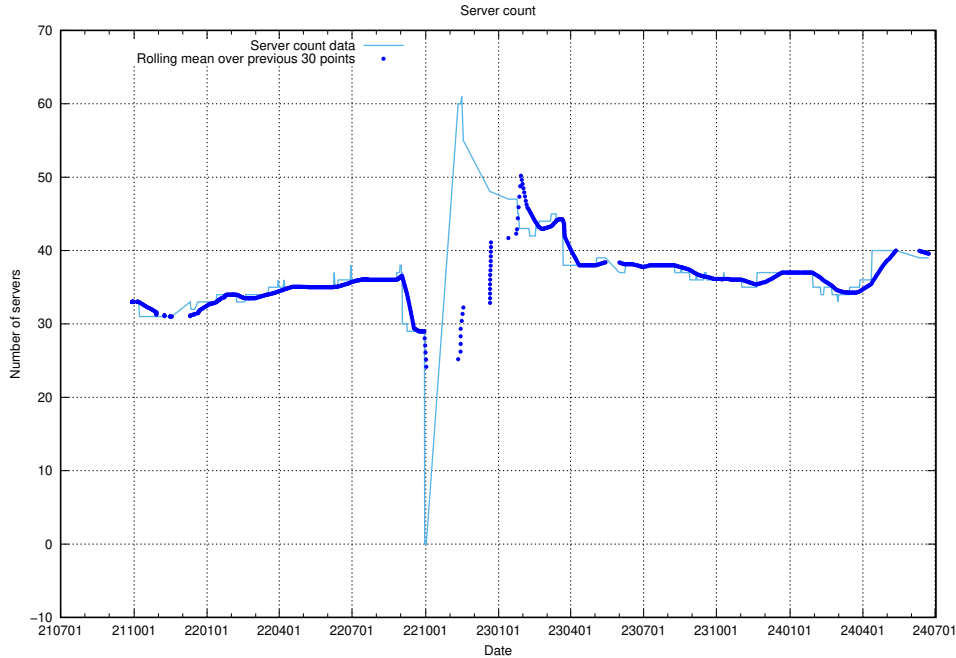

2.2 Number of servers in the JobTech production region

A graph of the servers in AWS region eu-north-1.