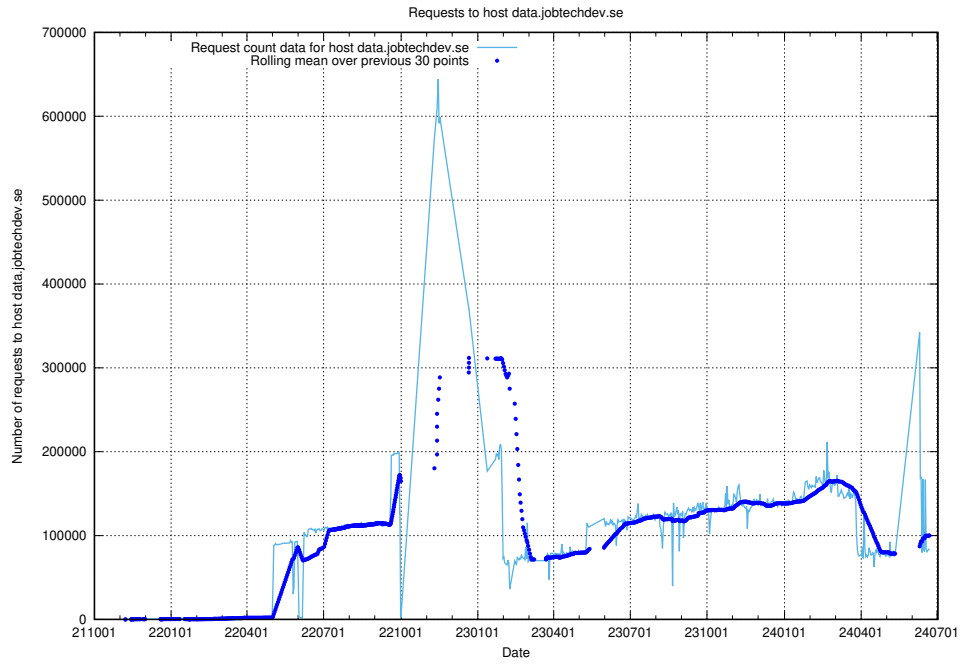

7.4 Usage of taxonomy.api.jobtechdev.se:443

Here, we count the number of requests to host taxonomy.api.jobtechdev.se:443.

7.5 Usage of jobad-enrichments-api.jobtechdev.se

Here, we count the number of requests to host jobad-enrichments-api.jobtechdev.se.