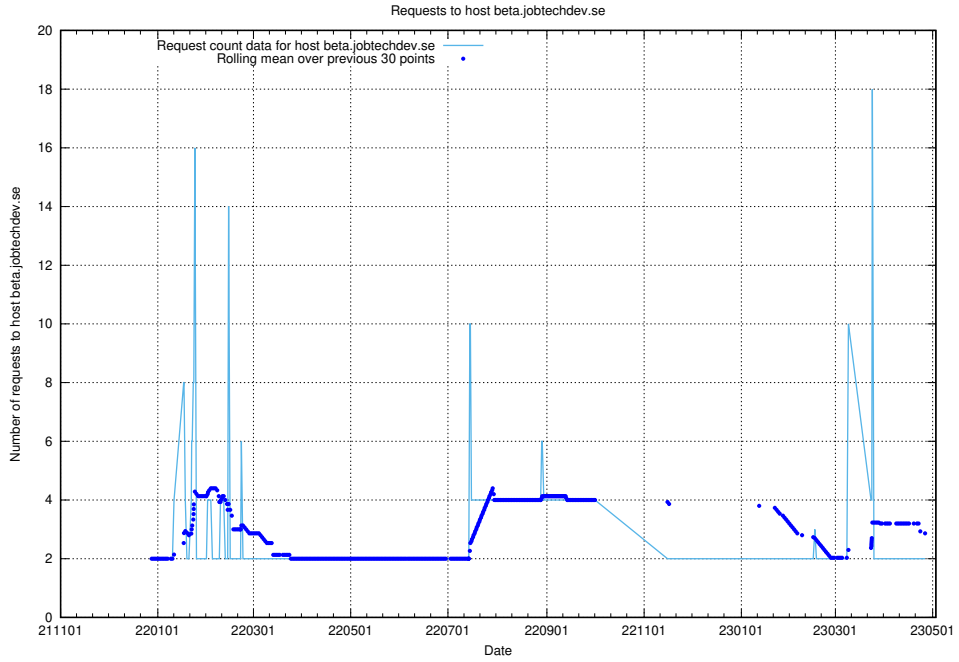

7.362 Usage of beta.jobtechdev.se

Here, we count the number of requests to host beta.jobtechdev.se.