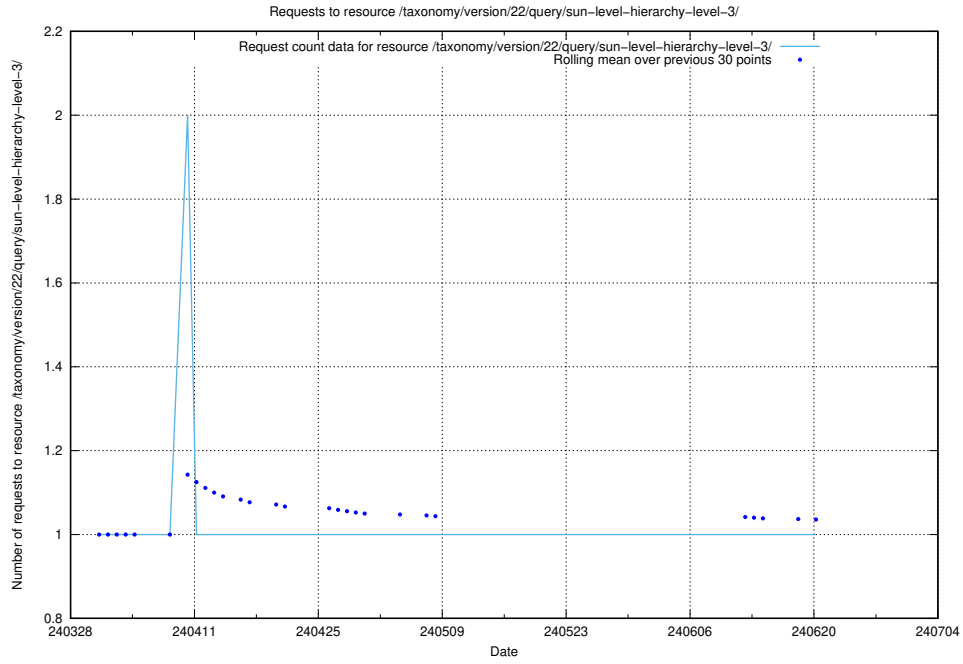

5.1717 Usage of /taxonomy/version/22/query/sun-level-hierarchy-level-3/

Here, we count the number of requests to resource /taxonomy/version/22/query/sun-level-hierarchy-level-3/.