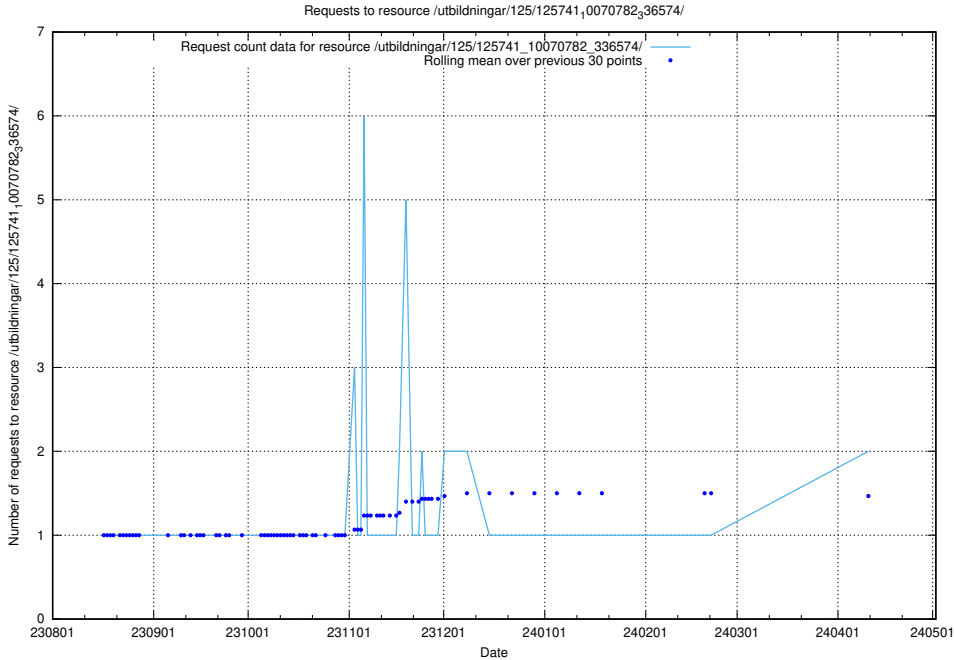

5.759 Usage of /utbildningar/125/125741_10070782_336574/

Here, we count the number of requests to resource /utbildningar/125/125741_10070782_336574/.