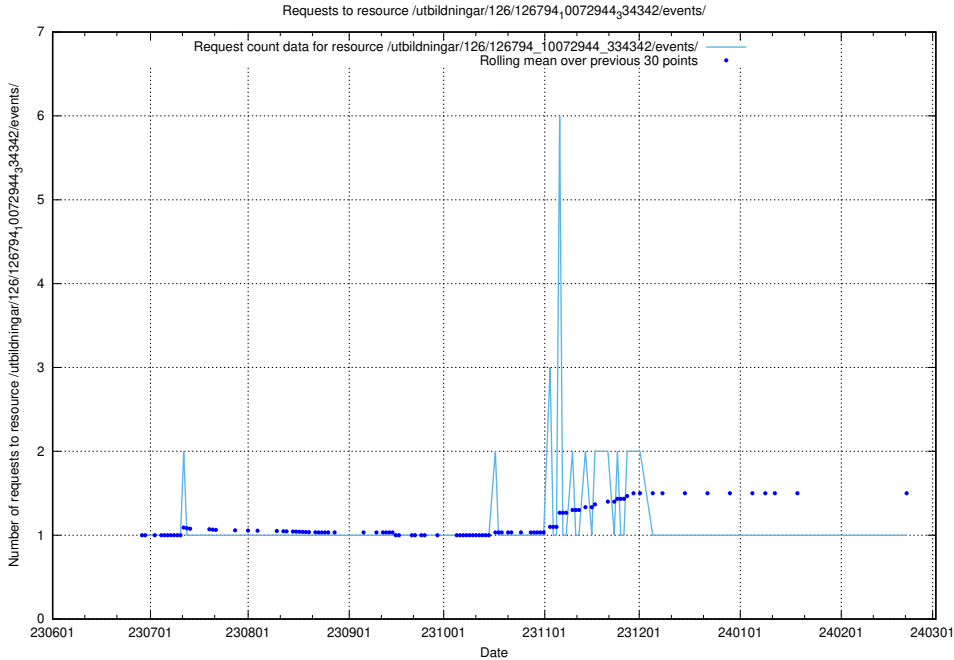

5.5569 Usage of /utbildningar/126/126794_10072944_334342/events/

Here, we count the number of requests to resource /utbildningar/126/126794_10072944_334342/events/