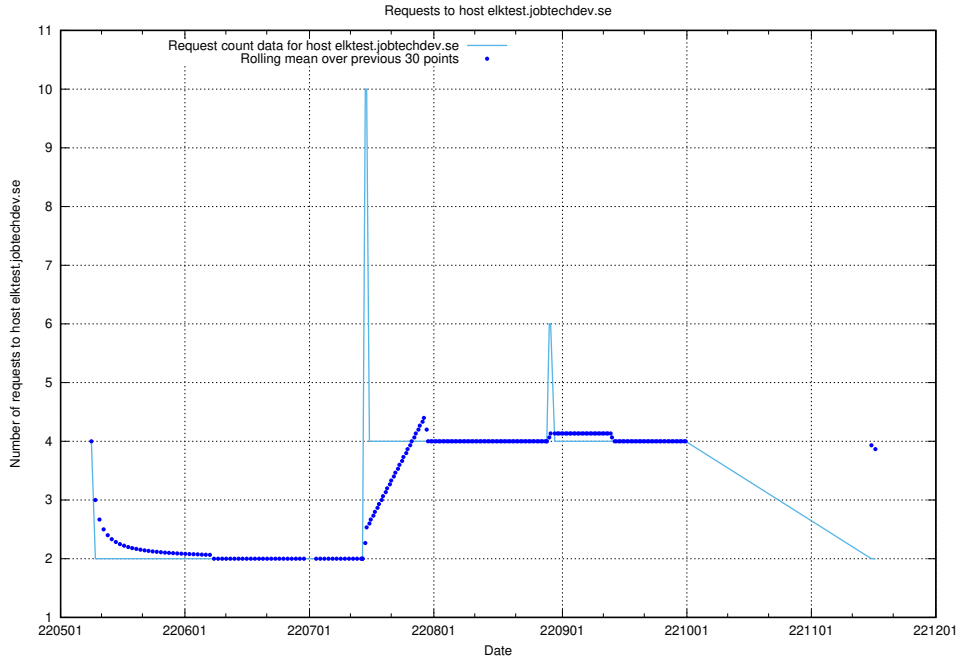

7.432 Usage of elktest.jobtechdev.se

Here, we count the number of requests to host elktest.jobtechdev.se.