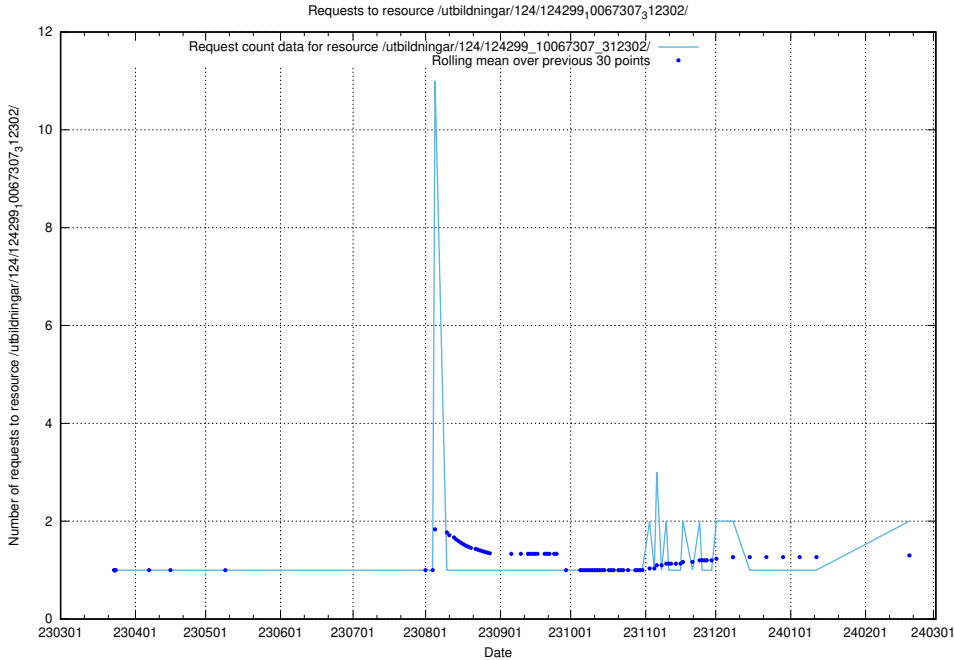

5.682 Usage of /utbildningar/124/124299_10067307_312302/

Here, we count the number of requests to resource /utbildningar/124/124299_10067307_312302/.