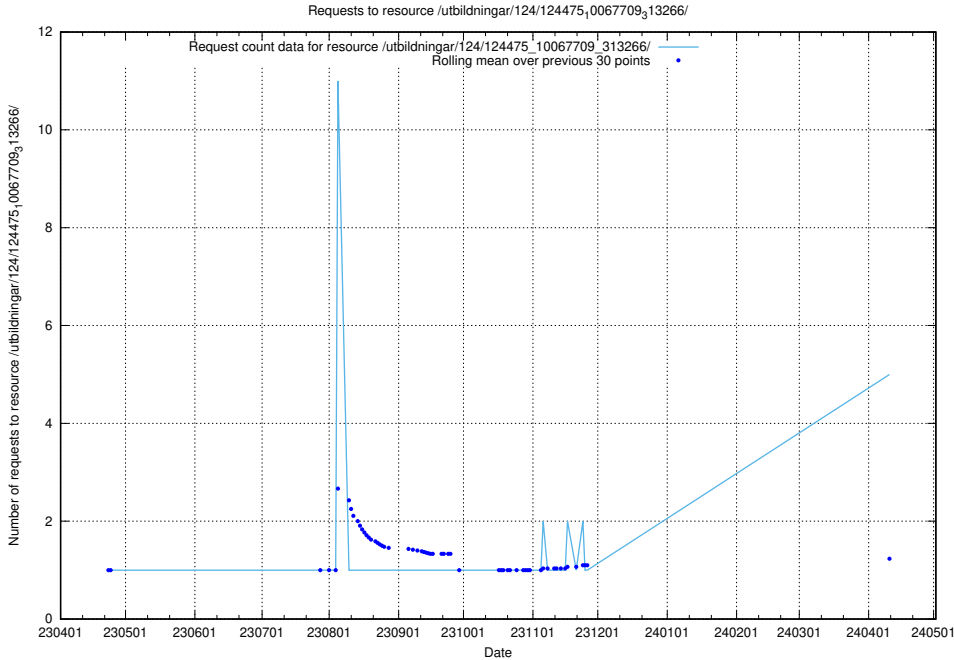

5.150 Usage of /utbildningar/124/124475_10067709_313266/

Here, we count the number of requests to resource /utbildningar/124/124475_10067709_313266/.