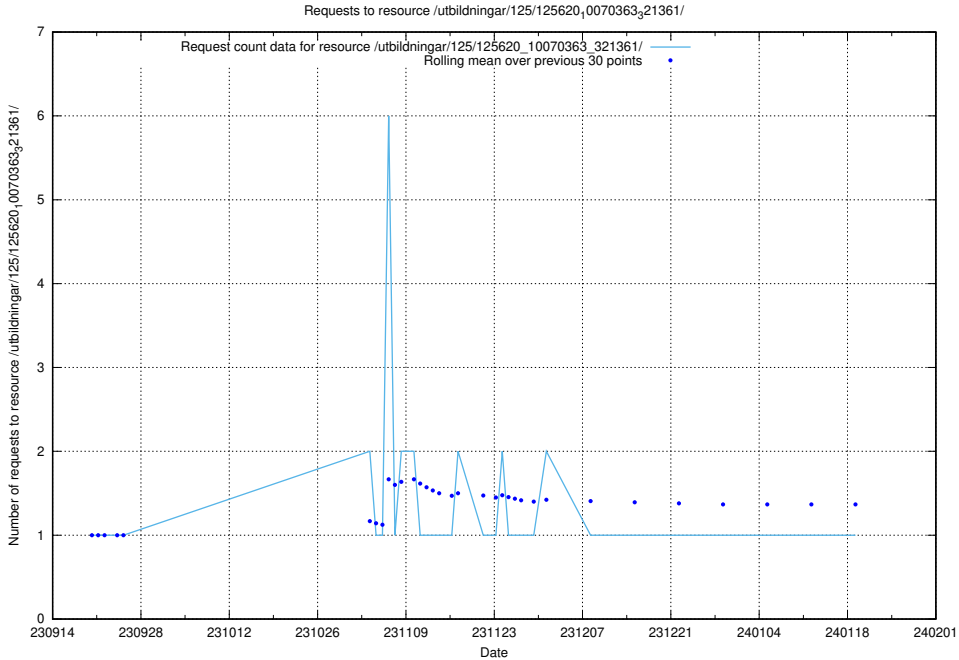

5.4665 Usage of /utbildningar/125/125620_10070363_321361/

Here, we count the number of requests to resource /utbildningar/125/125620_10070363_321361/.