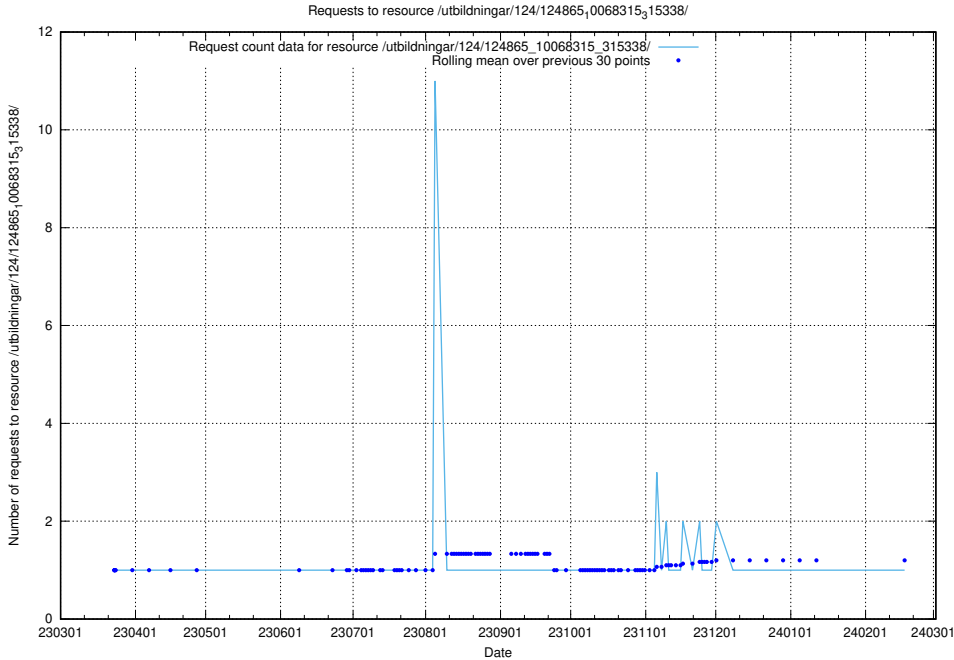

5.1145 Usage of /utbildningar/124/124865_10068315_315338/

Here, we count the number of requests to resource /utbildningar/124/124865_10068315_315338/.