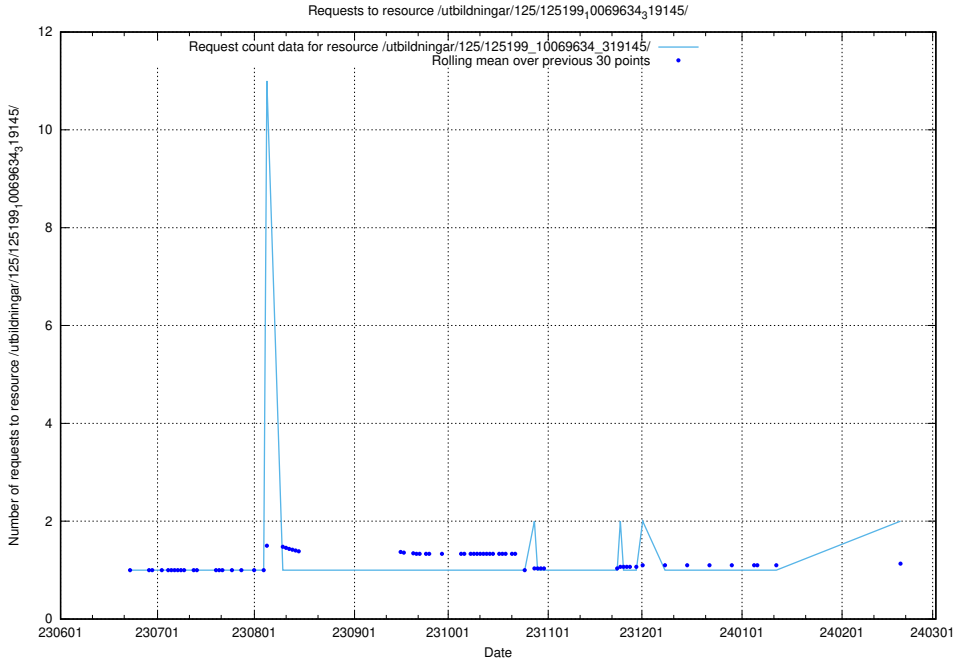

5.854 Usage of /utbildningar/125/125199_10069634_319145/

Here, we count the number of requests to resource /utbildningar/125/125199_10069634_319145/.