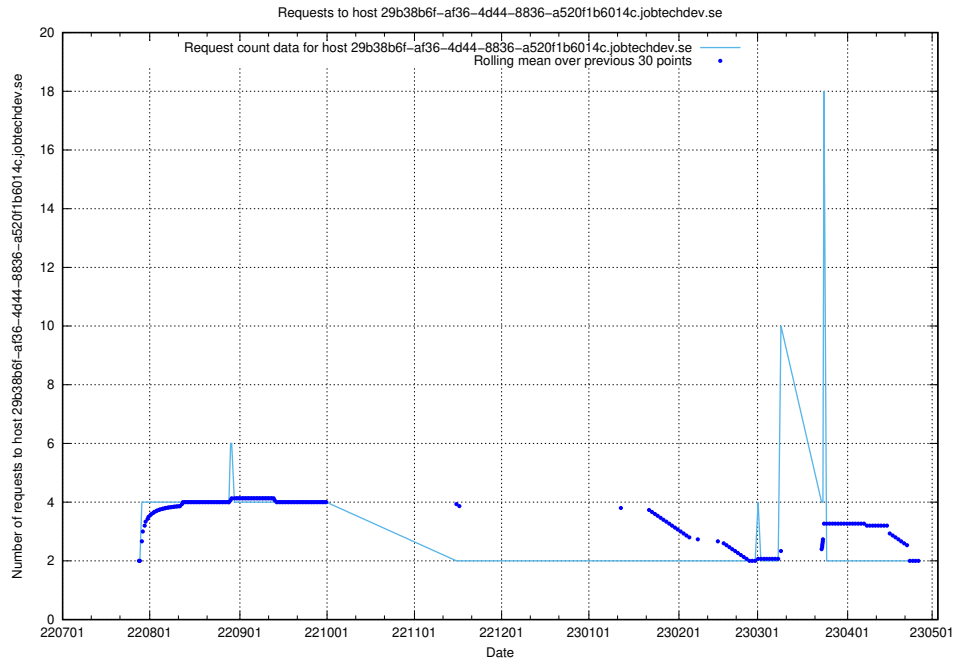

7.388 Usage of 29b38b6f-af36-4d44-8836-a520f1b6014c.jobtechdev.se

Here, we count the number of requests to host 29b38b6f-af36-4d44-8836-a520f1b6014c.jobtechdev.se.

7.389 Usage of f3a814f1-4873-498e-b9ee-af3d3efa533f.jobtechdev.se