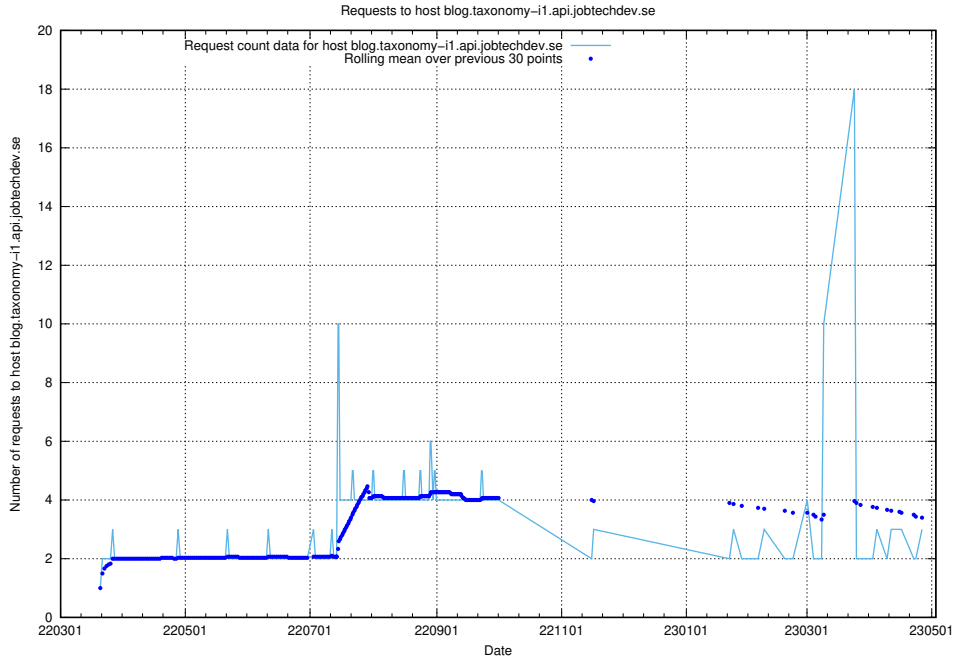

7.227 Usage of `blog.taxonomy-i1.api.jobtechdev.se`

Here, we count the number of requests to host `blog.taxonomy-i1.api.jobtechdev.se`.