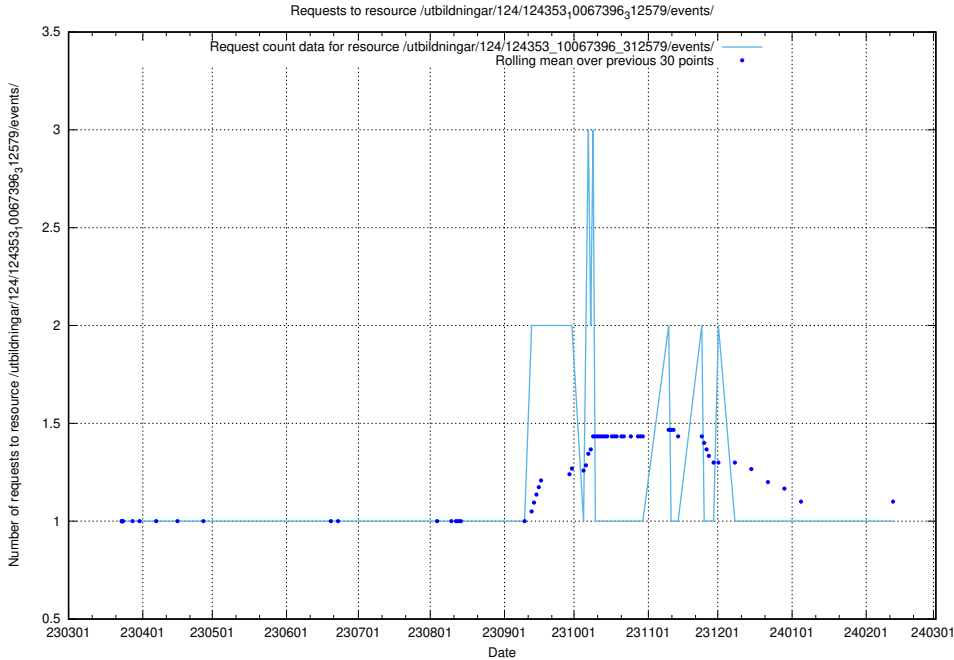

5.4076 Usage of /utbildningar/124/124353_10067396_312579/events/

Here, we count the number of requests to resource /utbildningar/124/124353_10067396_312579/events/