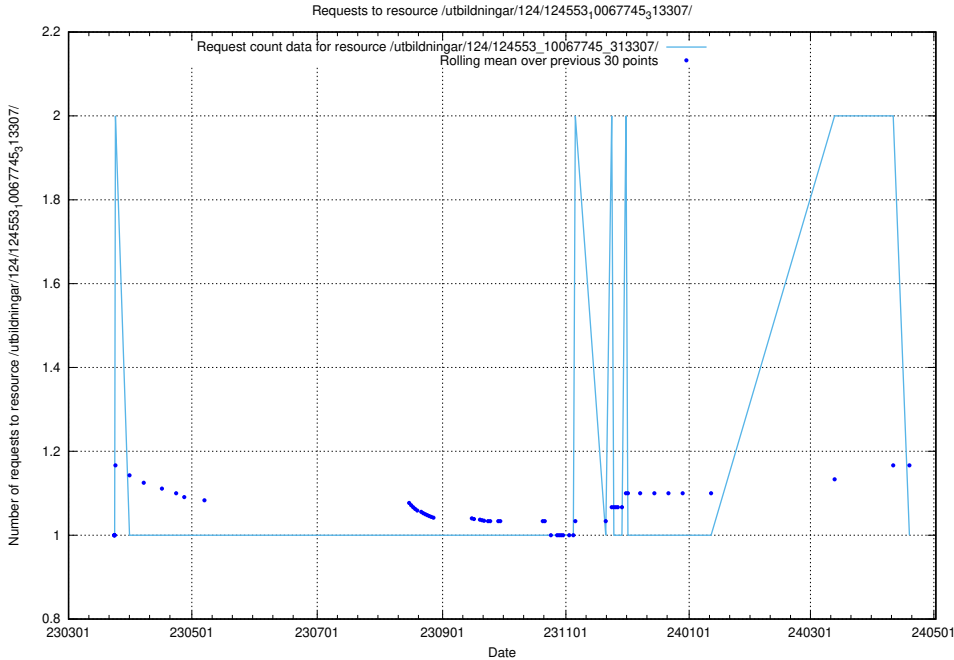

5.1201 Usage of /utbildningar/124/124553_10067745_313307/

Here, we count the number of requests to resource /utbildningar/124/124553_10067745_313307/.