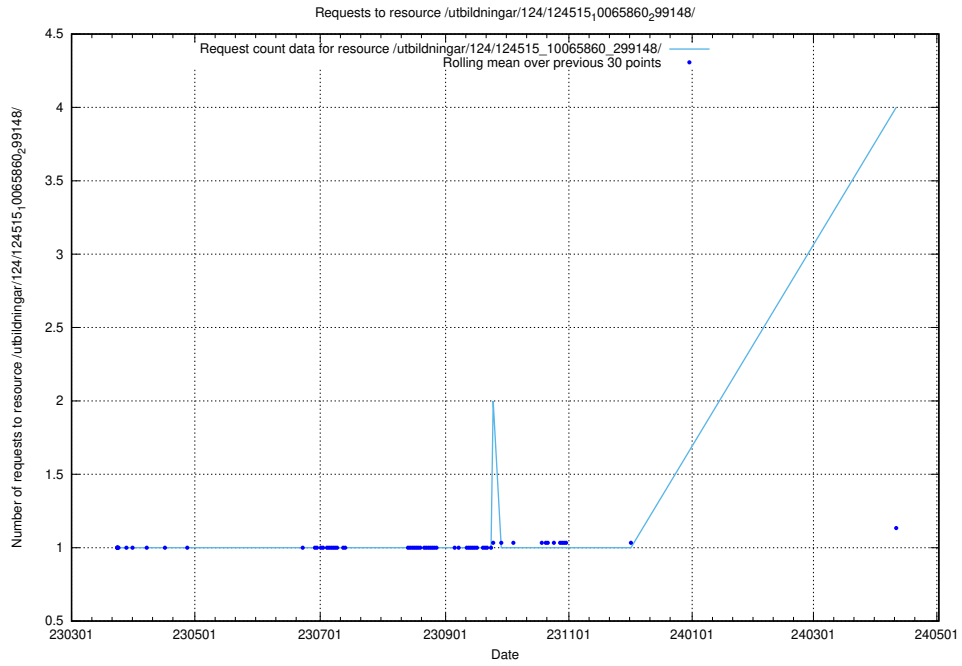

Here, we count the number of requests to resource /utbildningar/124/124515_10065860_299148/.

5.183 Usage of /availability/20240226/

Here, we count the number of requests to resource /availability/20240226/.