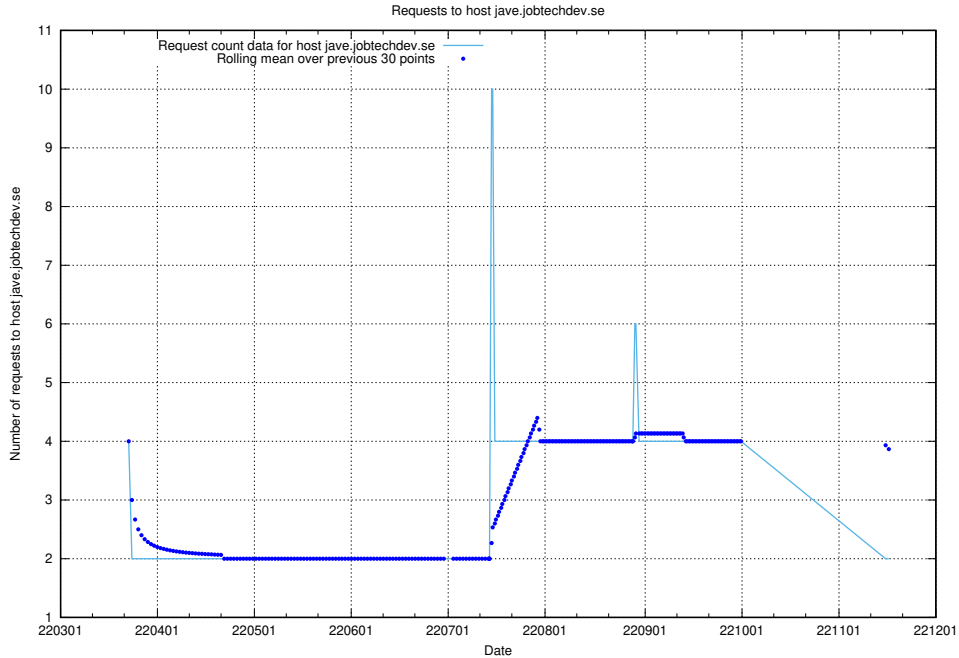

7.496 Usage of `jave.jobtechdev.se`

Here, we count the number of requests to host `jave.jobtechdev.se`.

7.497 Usage of `jobstream-smoke.jobtechdev.se`

Here, we count the number of requests to host `jobstream-smoke.jobtechdev.se`.