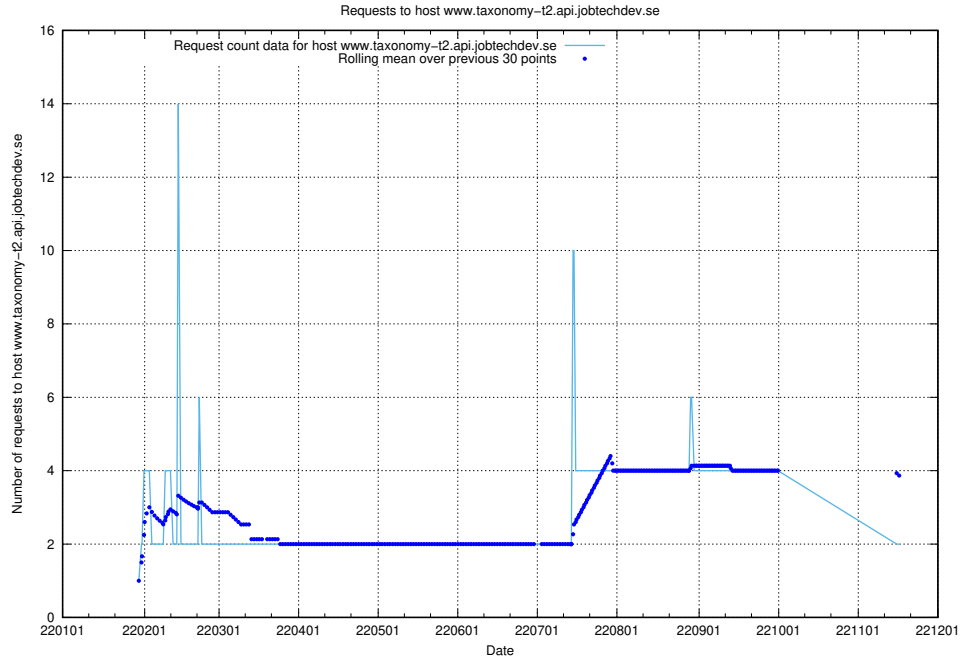

7.569 Usage of `www.taxonomy-t2.api.jobtechdev.se`

Here, we count the number of requests to host `www.taxonomy-t2.api.jobtechdev.se`.