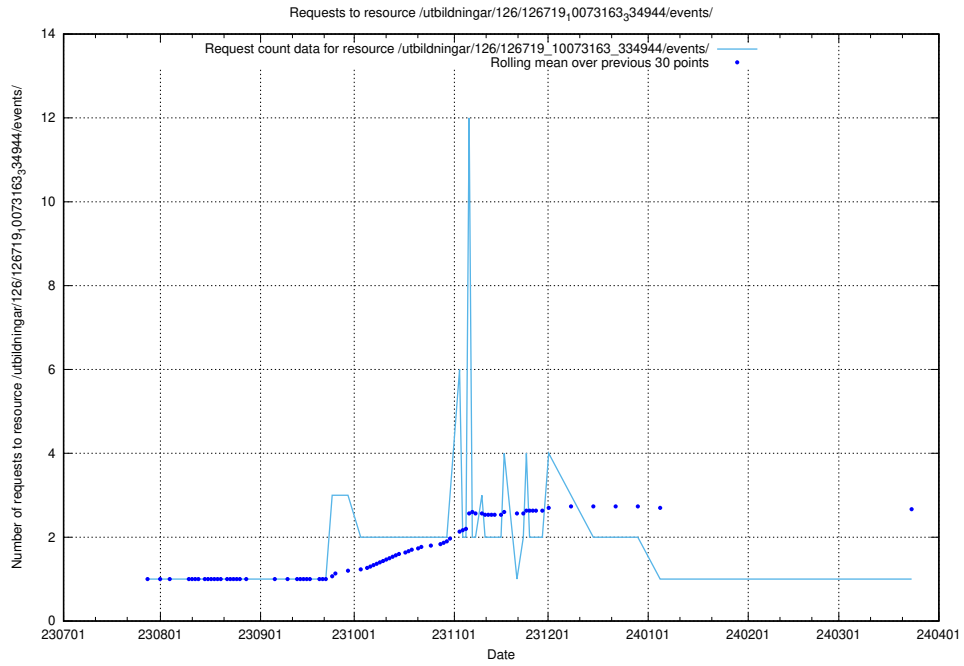

5.5031 Usage of /utbildningar/126/126719_10073163_334944/events/

Here, we count the number of requests to resource /utbildningar/126/126719_10073163_334944/events/