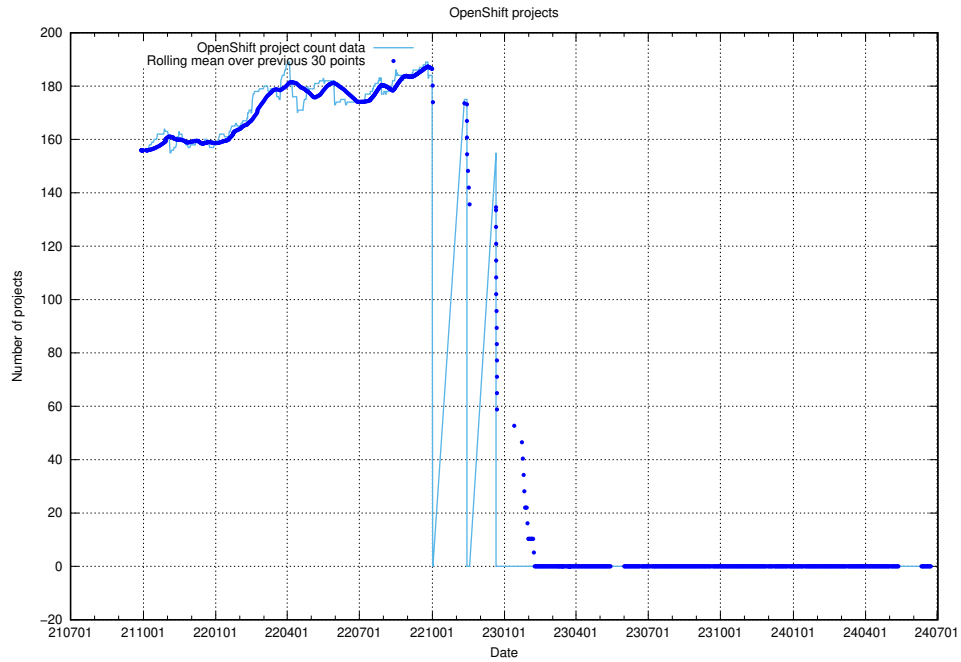

10.1 Number of projects in OpenShift

A graph of the number of projects in JobTech's production cluster of OpenShift.

¹⁰<https://console-openshift-console.prod.services.jtech.se>

11 Customer Relation Management