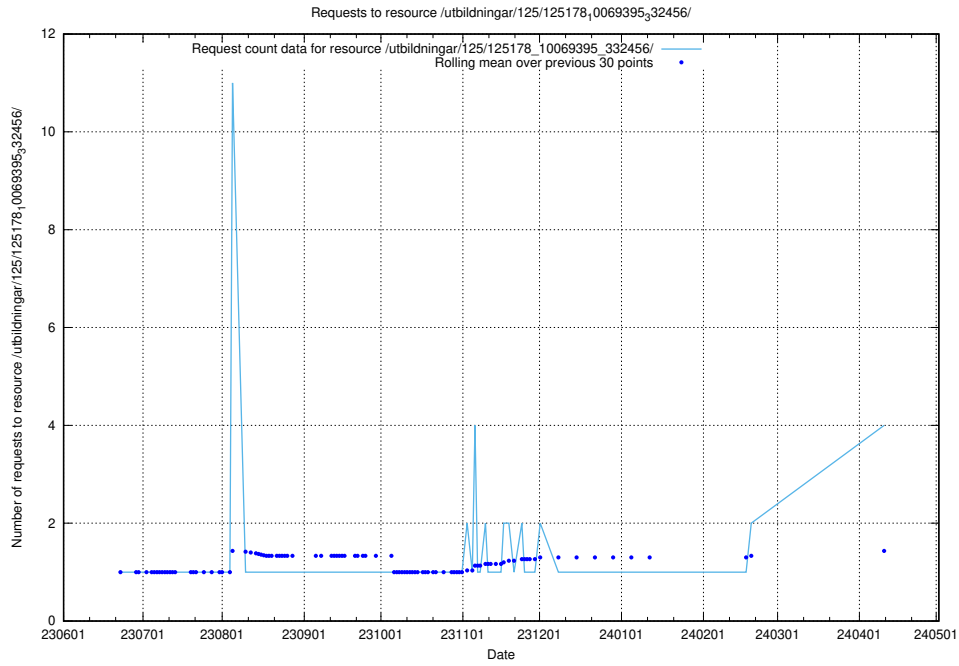

5.244 Usage of /utbildningar/125/125178_10069395_332456/

Here, we count the number of requests to resource /utbildningar/125/125178_10069395_332456/.