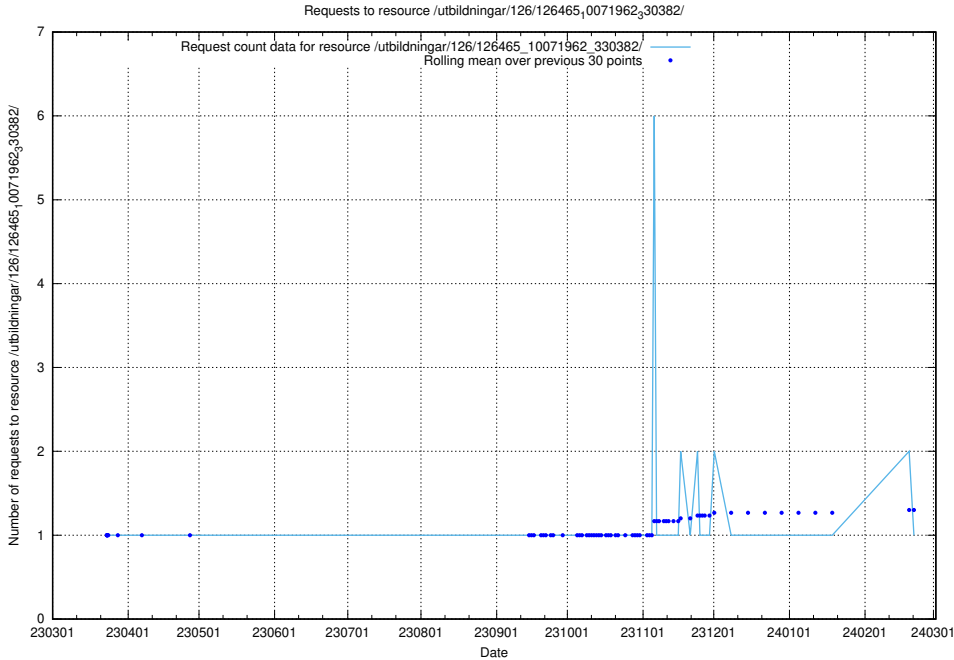

5.6574 Usage of /utbildningar/126/126465_10071962_330382/

Here, we count the number of requests to resource /utbildningar/126/126465_10071962_330382/.