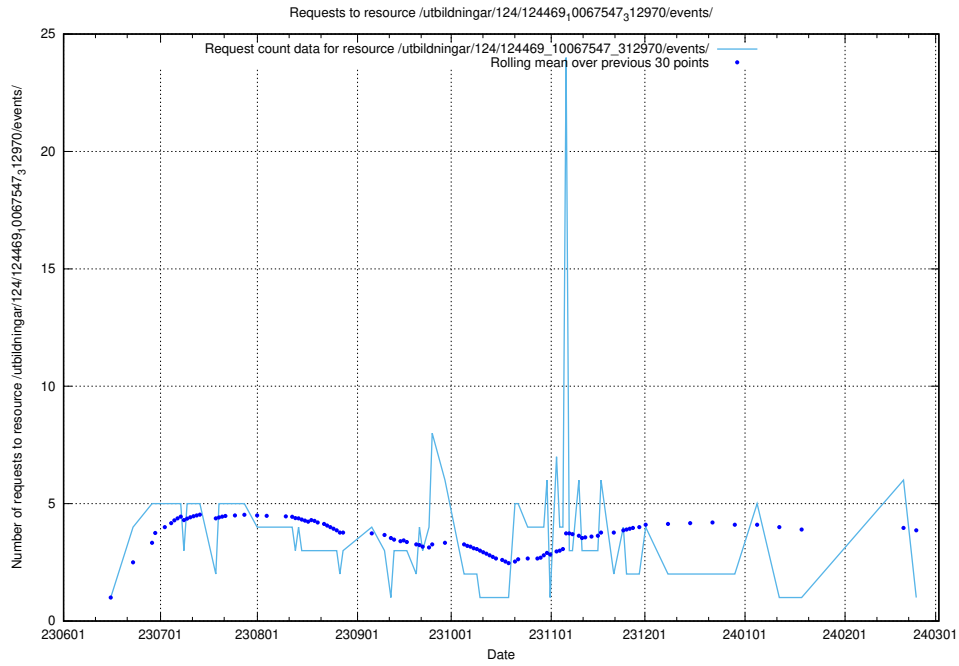

5.6005 Usage of /utbildningar/124/124469_10067547_312970/events/

Here, we count the number of requests to resource /utbildningar/124/124469_10067547_312970/events/