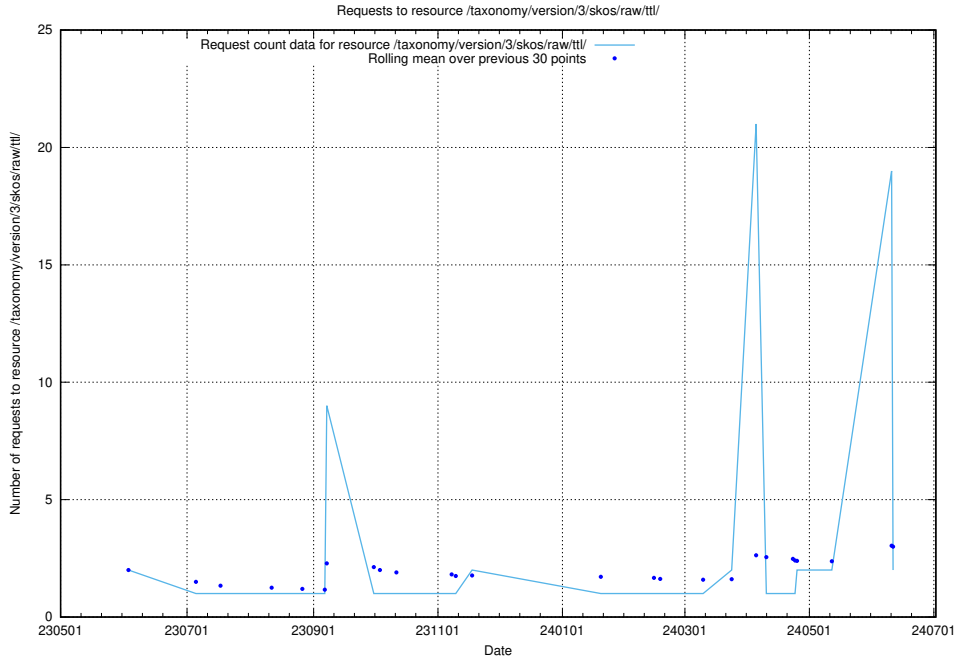

5.895 Usage of /taxonomy/version/3/skos/raw/ttl/

Here, we count the number of requests to resource /taxonomy/version/3/skos/raw/ttl/.