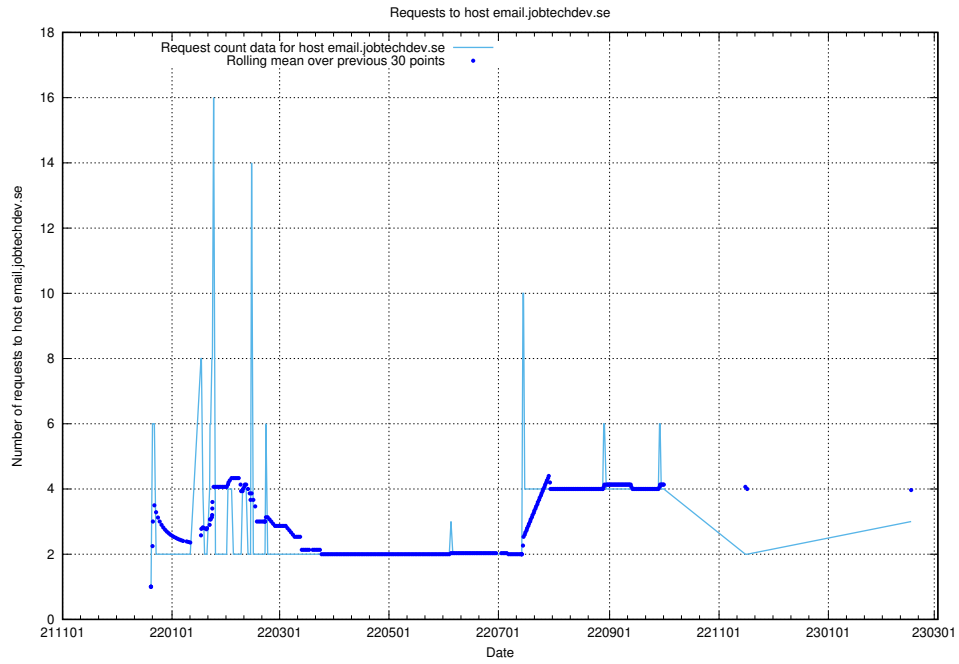

7.209 Usage of email.jobtechdev.se

Here, we count the number of requests to host email.jobtechdev.se.