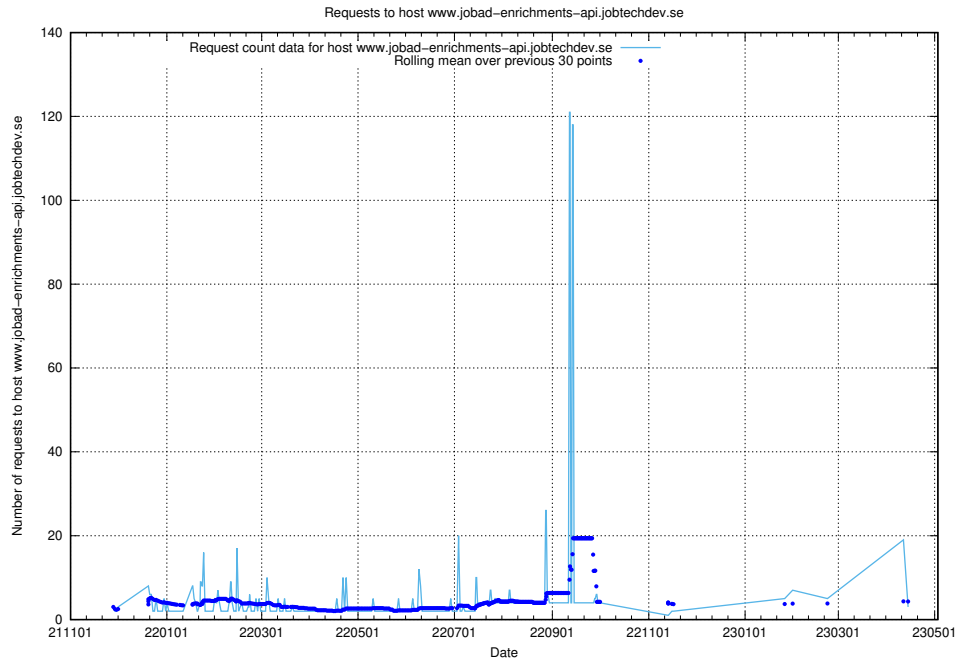

7.213 Usage of www.data.jobtechdev.se

Here, we count the number of requests to host www.data.jobtechdev.se.

7.214 Usage of www.jobad-enrichments-api.jobtechdev.se

Here, we count the number of requests to host www.jobad-enrichments-api.jobtechdev.se.