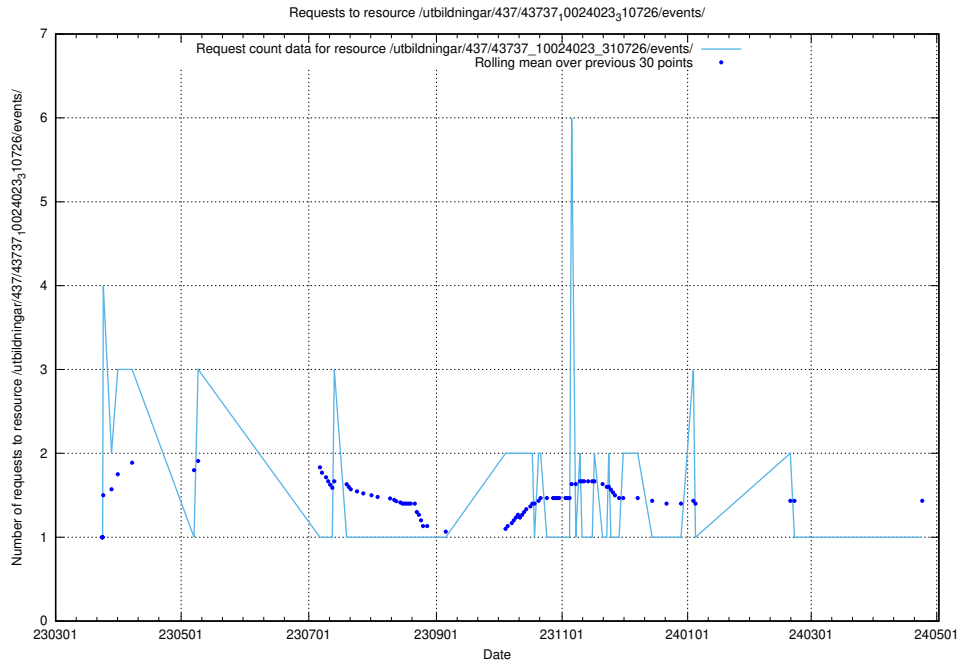

5.6550 Usage of /utbildningar/437/43737_10024023_310726/events/

Here, we count the number of requests to resource /utbildningar/437/43737_10024023_310726/events/.