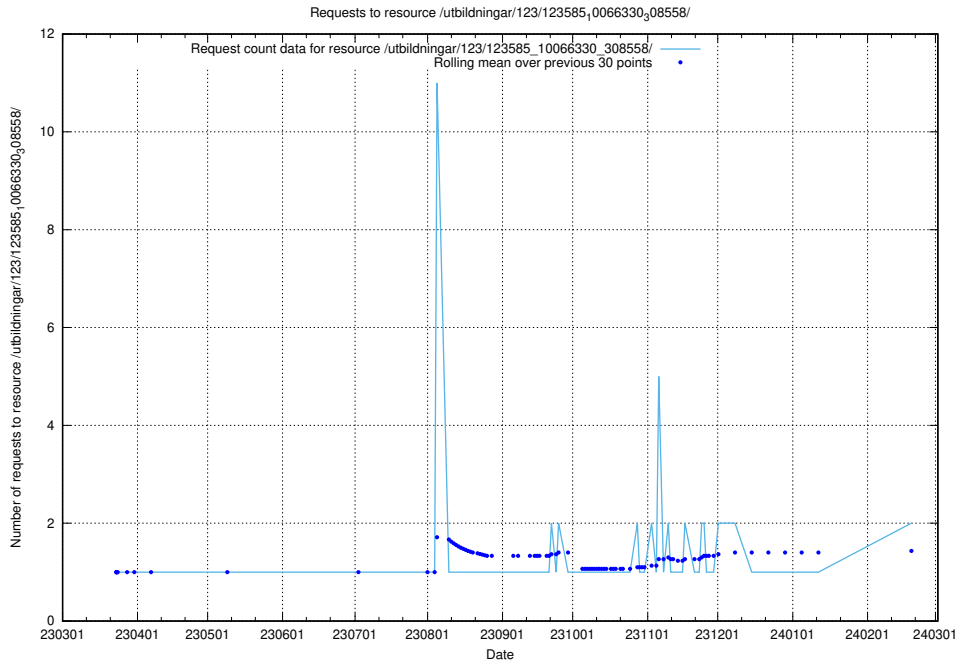

5.734 Usage of /utbildningar/123/123585_10066330_308558/

Here, we count the number of requests to resource /utbildningar/123/123585_10066330_308558/.