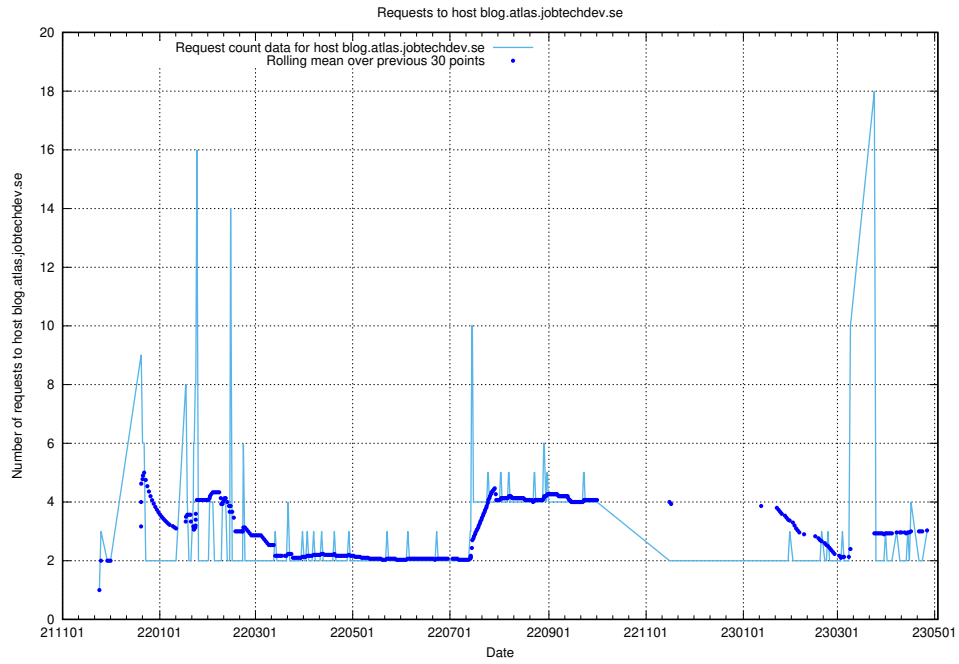

7.216 Usage of `blog.atlas.jobtechdev.se`

Here, we count the number of requests to host `blog.atlas.jobtechdev.se`.