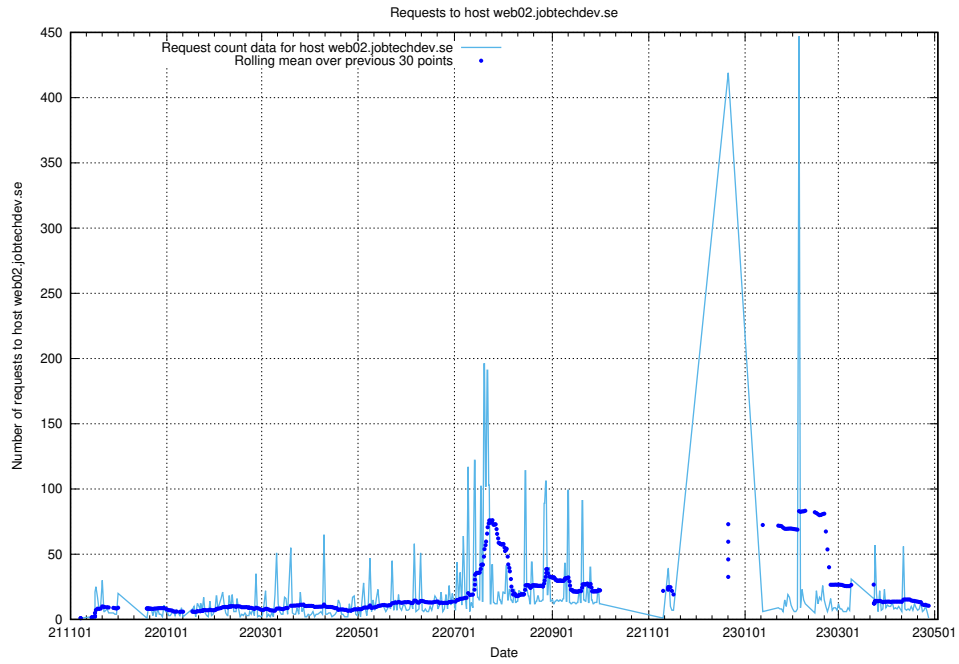

7.624 Usage of demo-jobad-enrichments.jobtechdev.se

Here, we count the number of requests to host demo-jobad-enrichments.jobtechdev.se.

7.625 Usage of q.jobtechdev.se

Here, we count the number of requests to host q.jobtechdev.se.