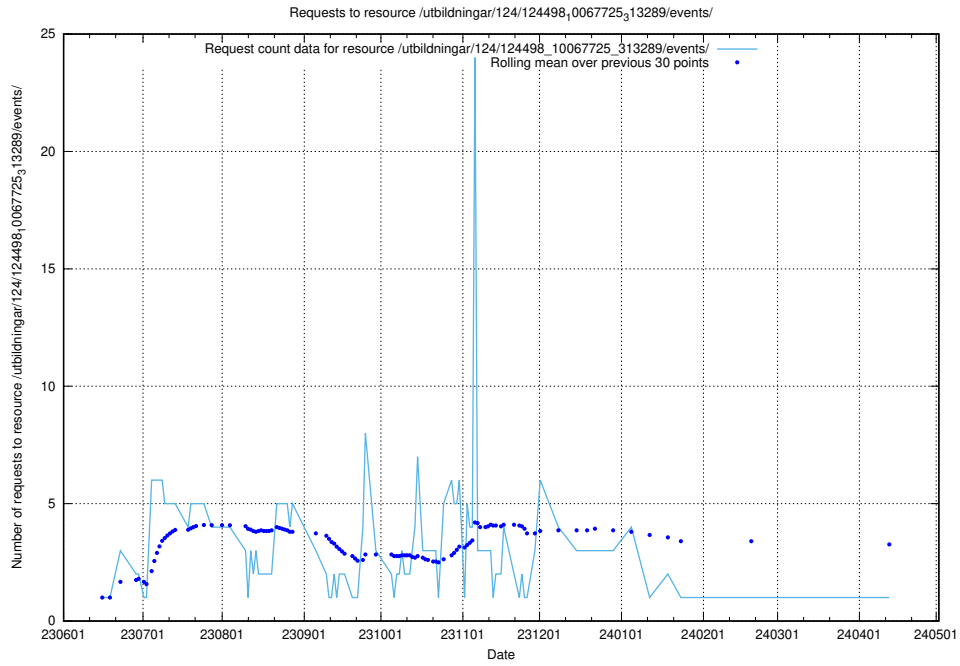

Here, we count the number of requests to resource /utbildningar/124/124499_10067832_313513/events/

5.6003 Usage of /utbildningar/124/124498_10067725_313289/events/

Here, we count the number of requests to resource /utbildningar/124/124498_10067725_313289/events/