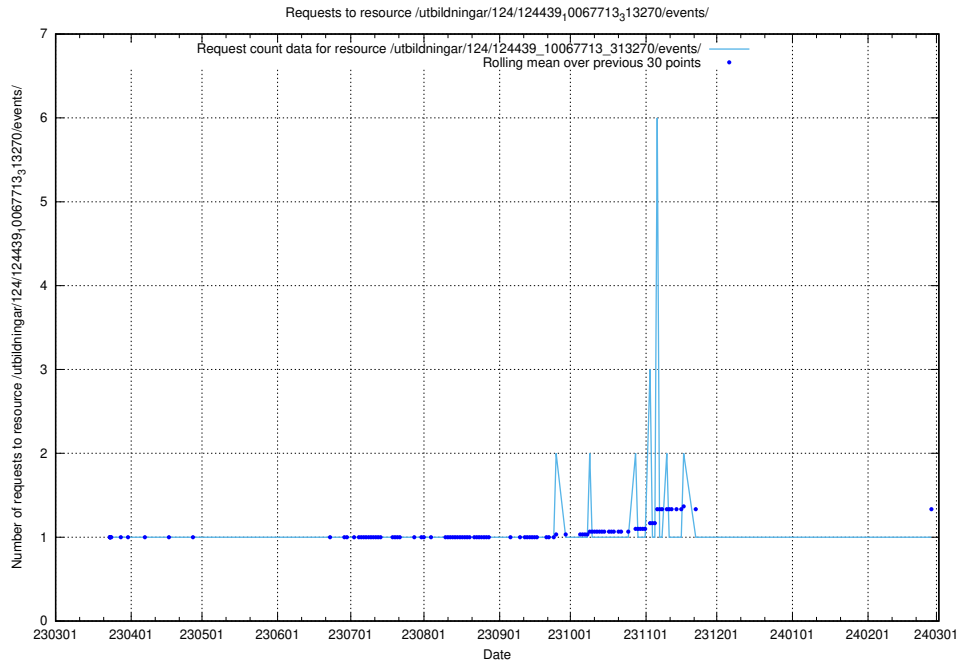

5.3715 Usage of /utbildningar/124/124439_10067713_313270/events/

Here, we count the number of requests to resource /utbildningar/124/124439_10067713_313270/events/