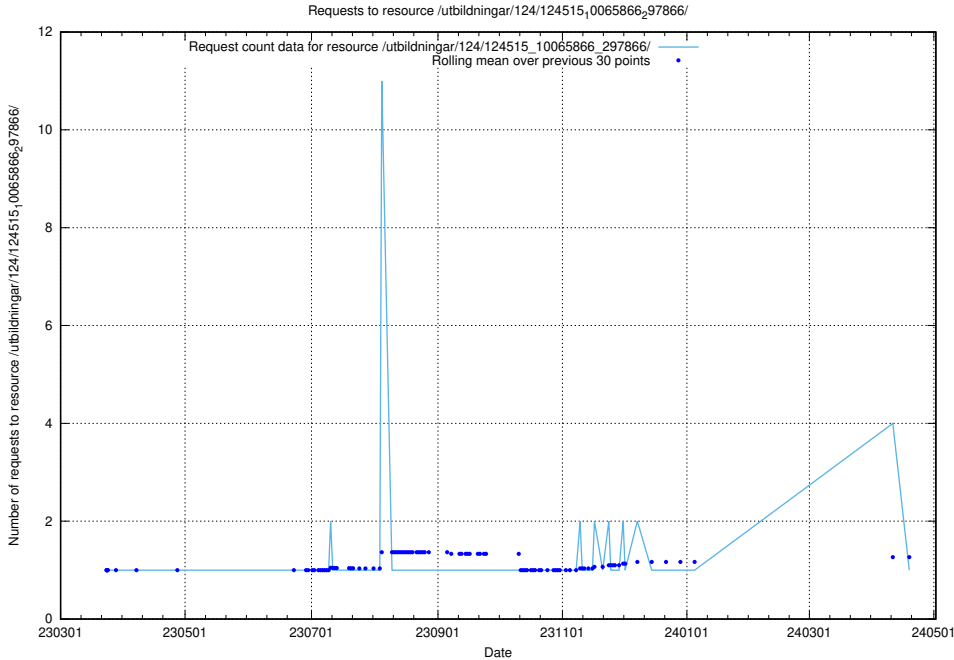

5.1848 Usage of /utbildningar/124/124515_10065866_297866/

Here, we count the number of requests to resource /utbildningar/124/124515_10065866_297866/.