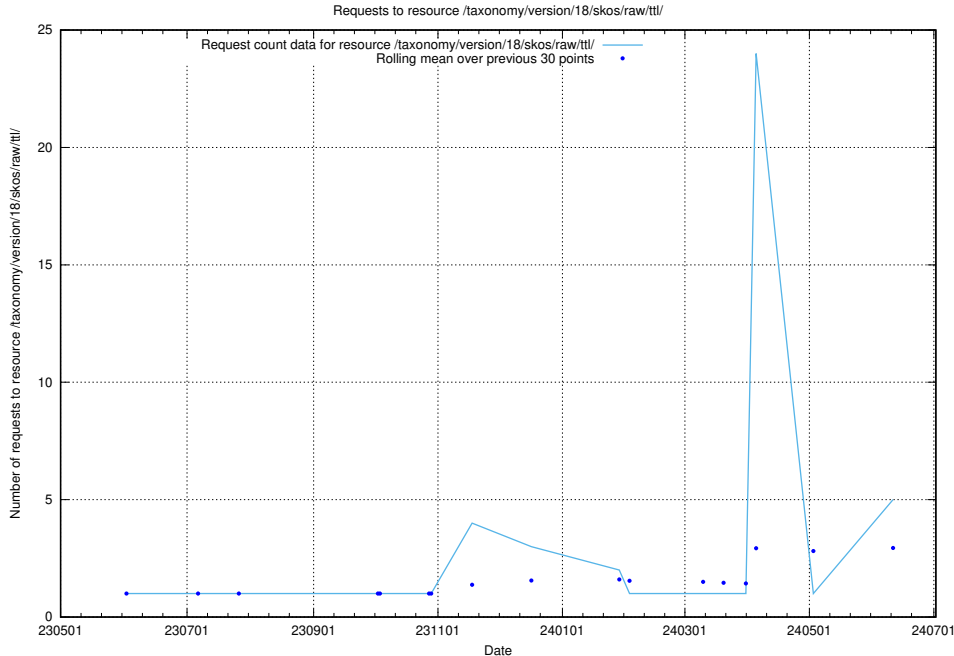

5.149 Usage of /taxonomy/version/18/skos/raw/ttl/

Here, we count the number of requests to resource /taxonomy/version/18/skos/raw/ttl/.