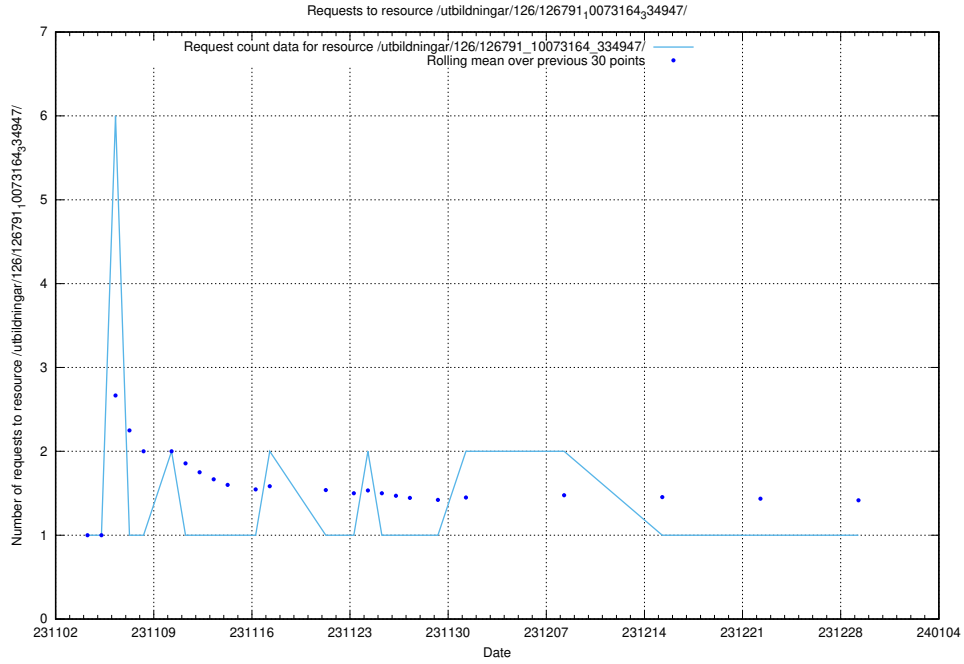

5.4272 Usage of /utbildningar/126/126791_10073164_334947/

Here, we count the number of requests to resource /utbildningar/126/126791_10073164_334947/.