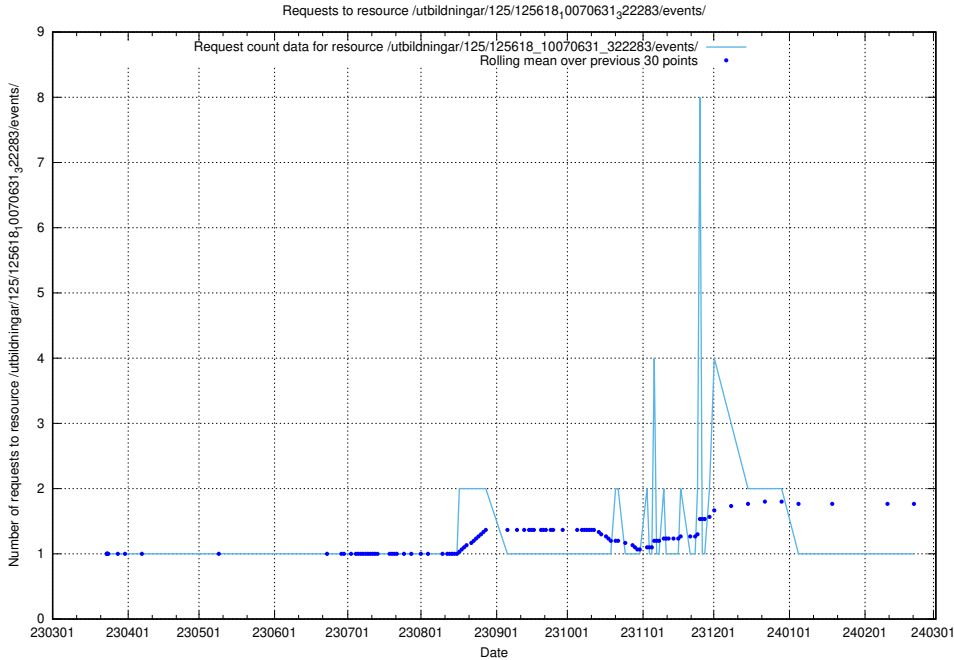

5.1057 Usage of /utbildningar/125/125618_10070631_322283/events/

Here, we count the number of requests to resource /utbildningar/125/125618_10070631_322283/events/