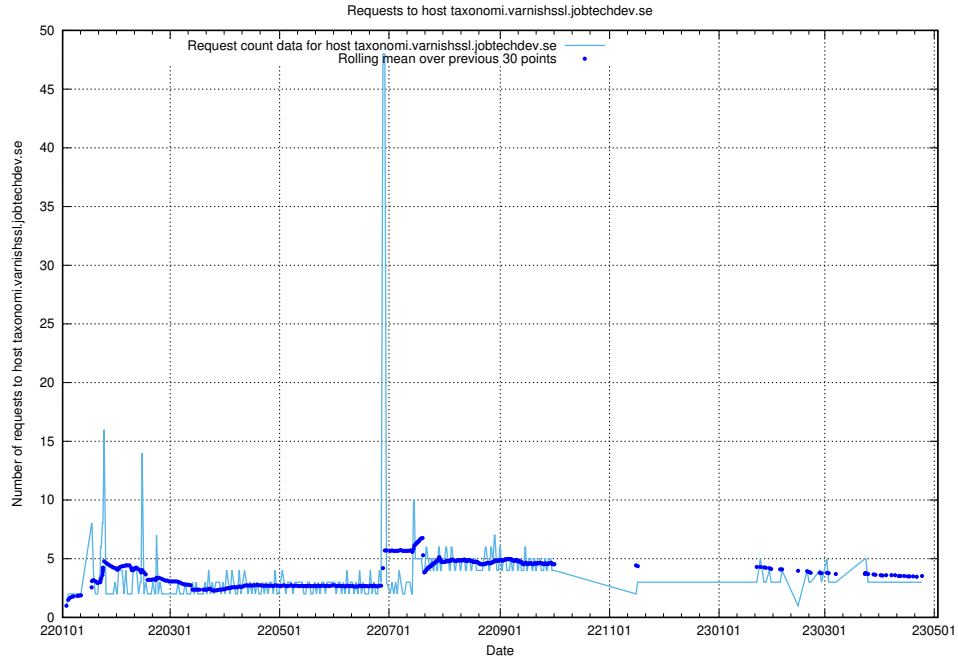

7.184 Usage of `taxonomi.varnishssl.jobtechdev.se`

Here, we count the number of requests to host `taxonomi.varnishssl.jobtechdev.se`.