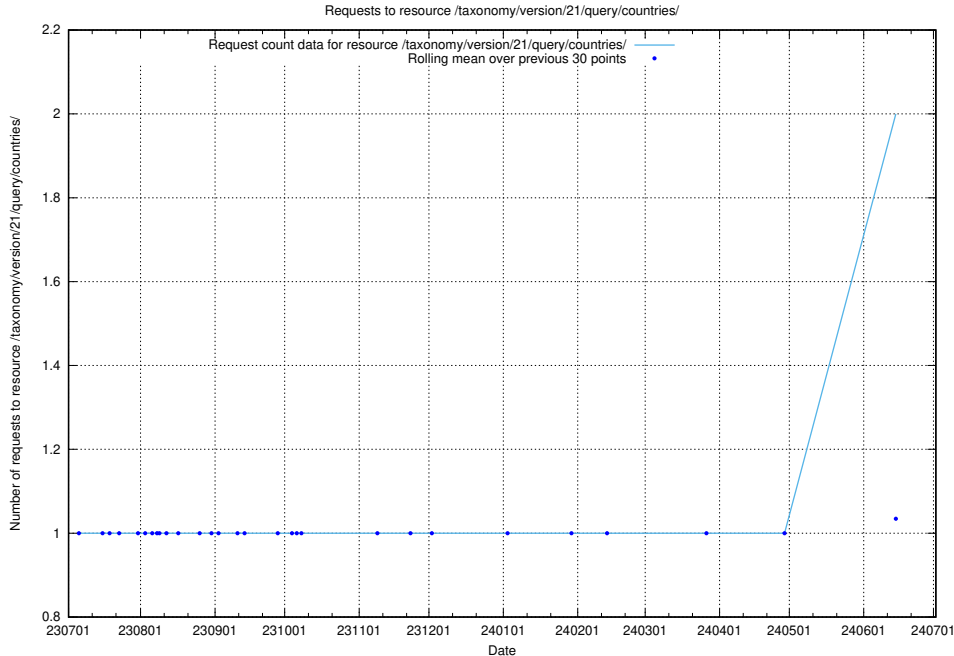

5.816 Usage of /taxonomy/version/21/query/countries/

Here, we count the number of requests to resource /taxonomy/version/21/query/countries/.