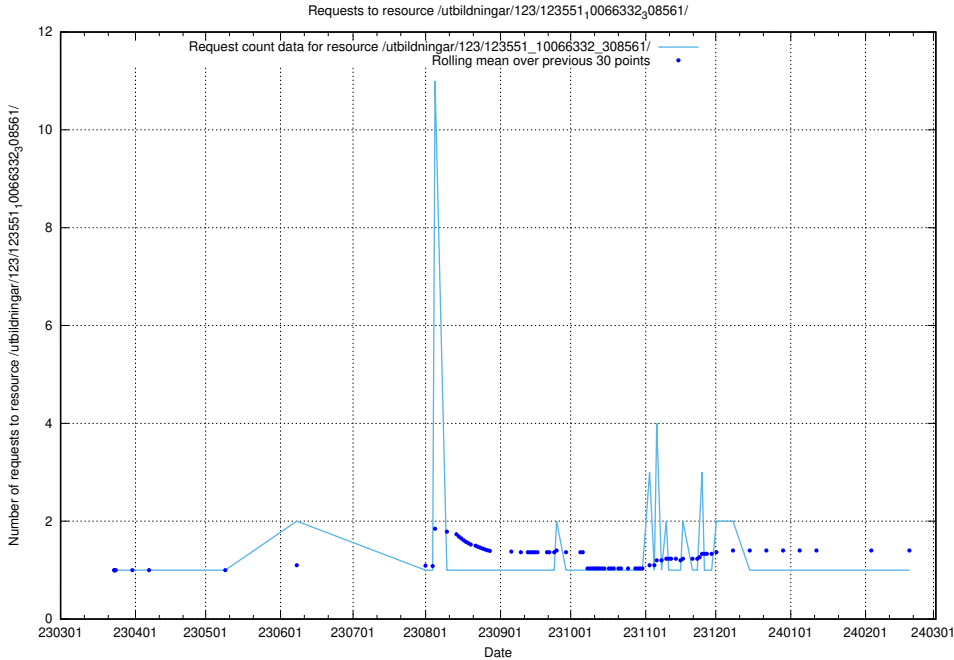

5.4625 Usage of /utbildningar/123/123551_10066332_308561/

Here, we count the number of requests to resource /utbildningar/123/123551_10066332_308561/.