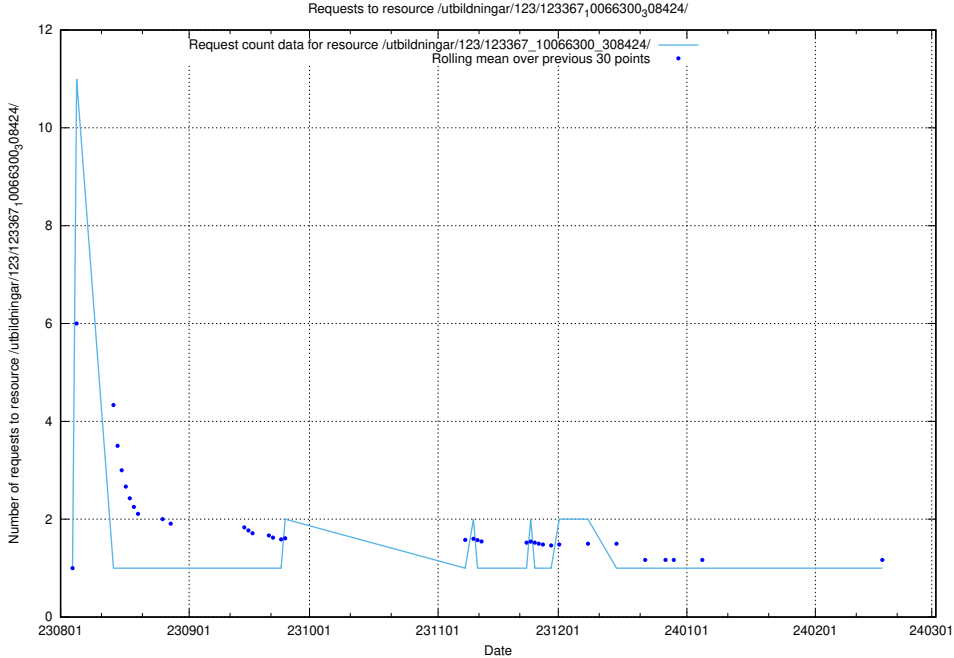

5.5016 Usage of /utbildningar/123/123367_10066300_308424/

Here, we count the number of requests to resource /utbildningar/123/123367_10066300_308424/.