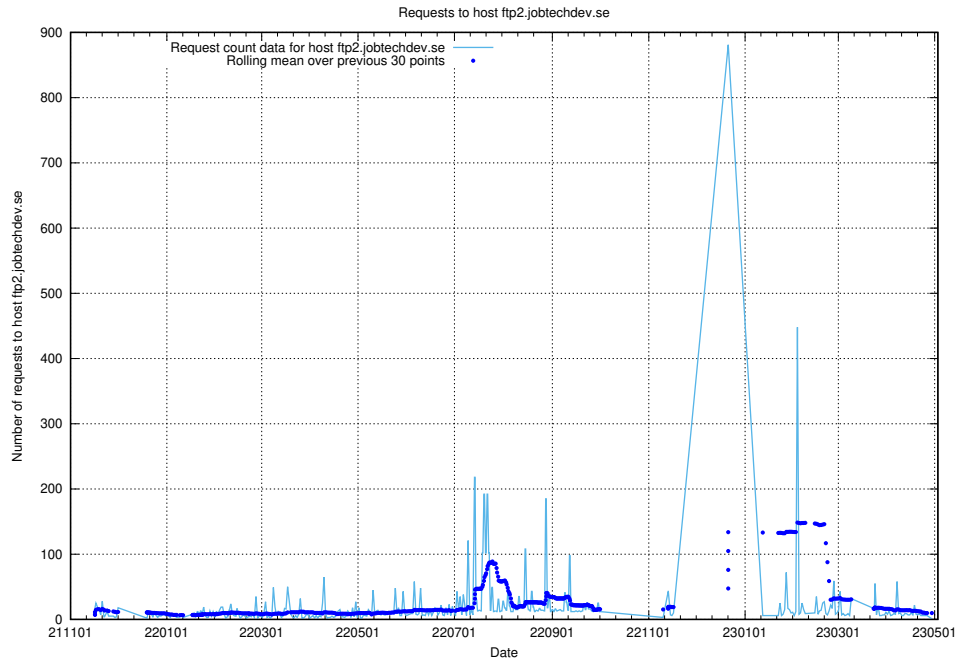

7.656 Usage of ftp2.jobtechdev.se

Here, we count the number of requests to host ftp2.jobtechdev.se.