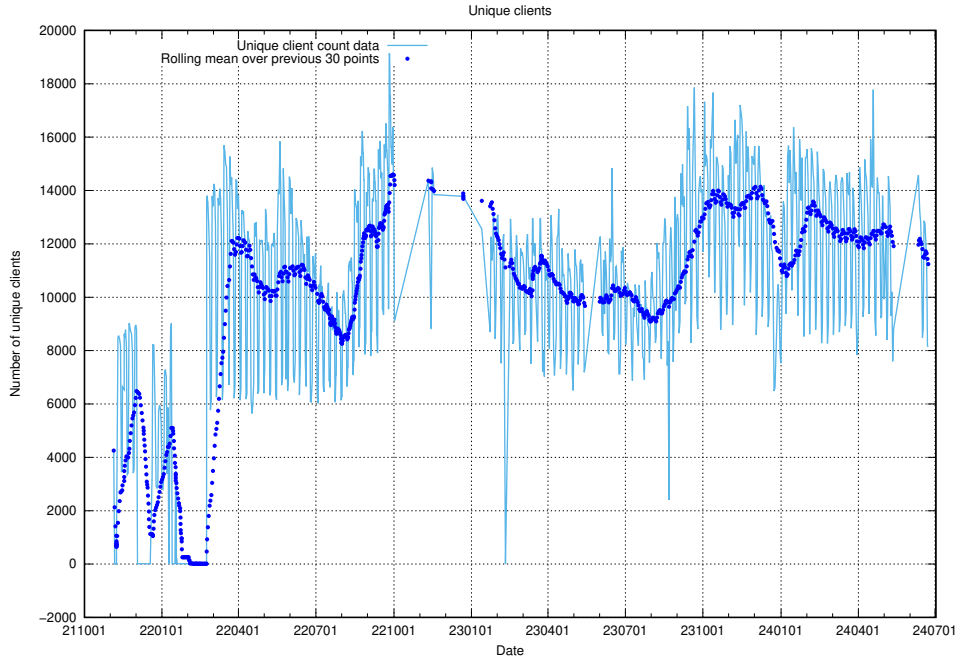

8.2 Number of unique clients

Here we extract the number of unique clients that have used our APIs.