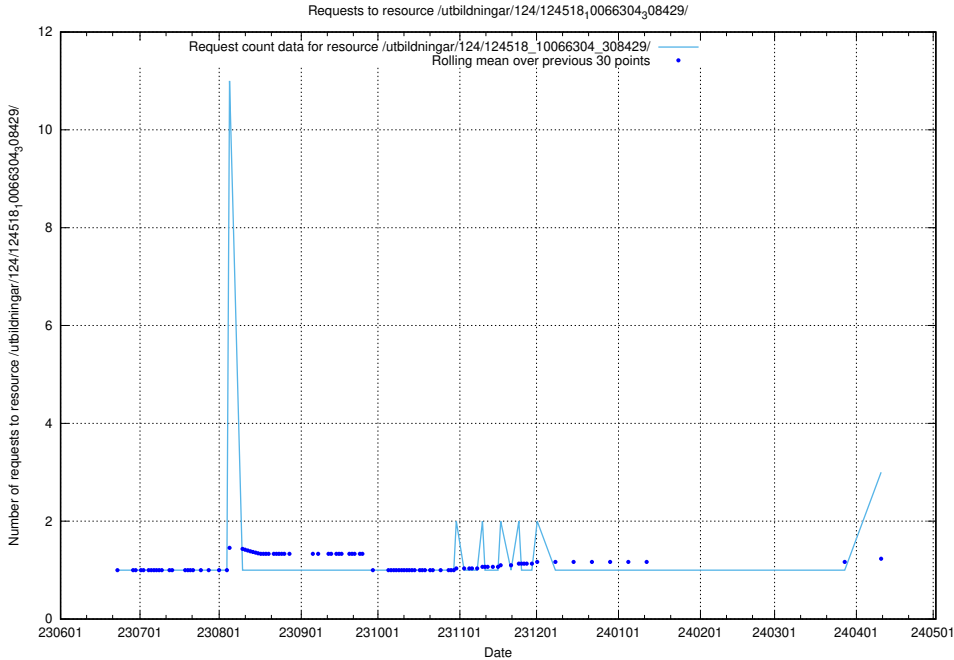

5.407 Usage of /utbildningar/124/124518_10066304_308429/

Here, we count the number of requests to resource /utbildningar/124/124518_10066304_308429/.