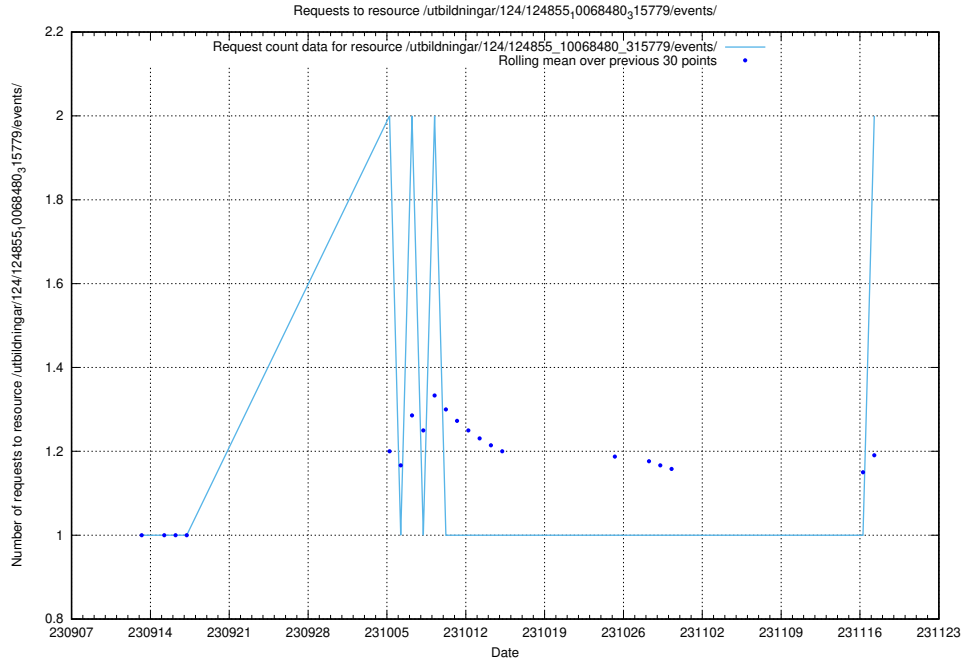

5.749 Usage of /utbildningar/124/124855_10068480_315779/events/

Here, we count the number of requests to resource /utbildningar/124/124855_10068480_315779/events/