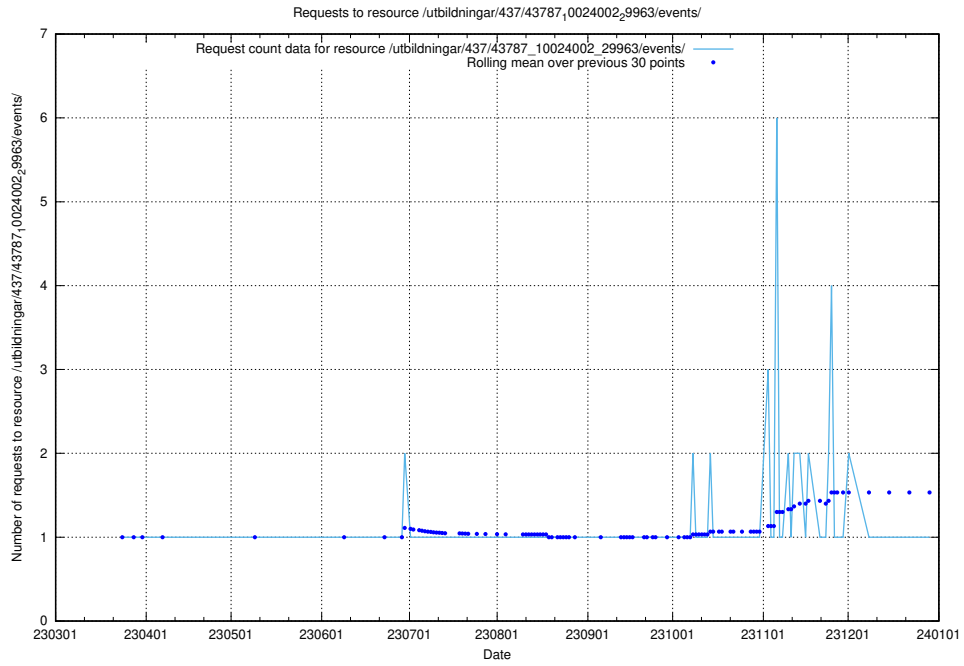

5.6336 Usage of /utbildningar/437/43787_10024002_29963/events/

Here, we count the number of requests to resource /utbildningar/437/43787_10024002_29963/events/.