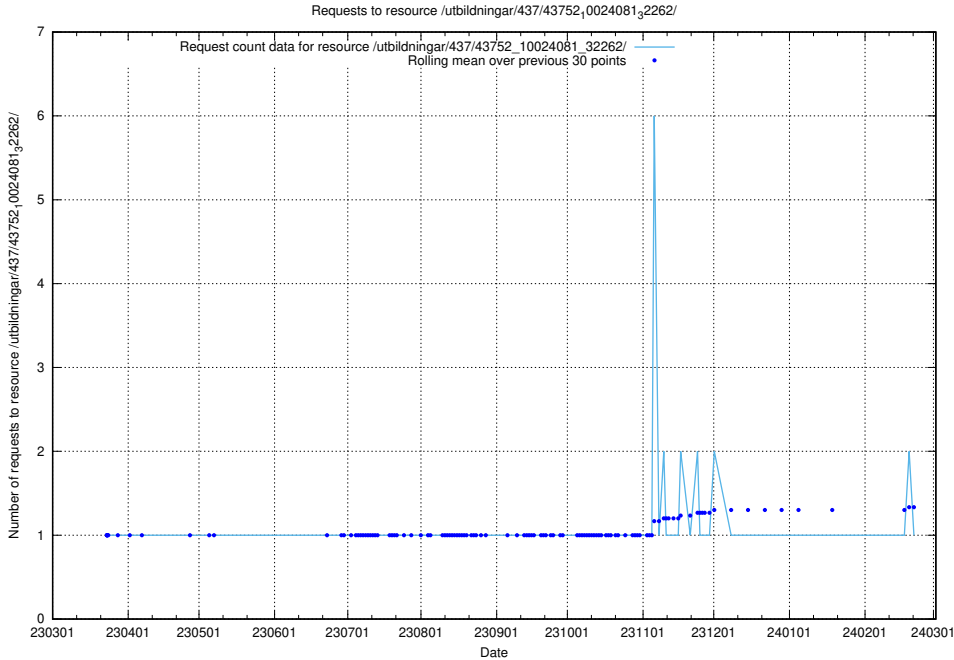

5.6533 Usage of /utbildningar/437/43752_10024081_32262/

Here, we count the number of requests to resource /utbildningar/437/43752_10024081_32262/.