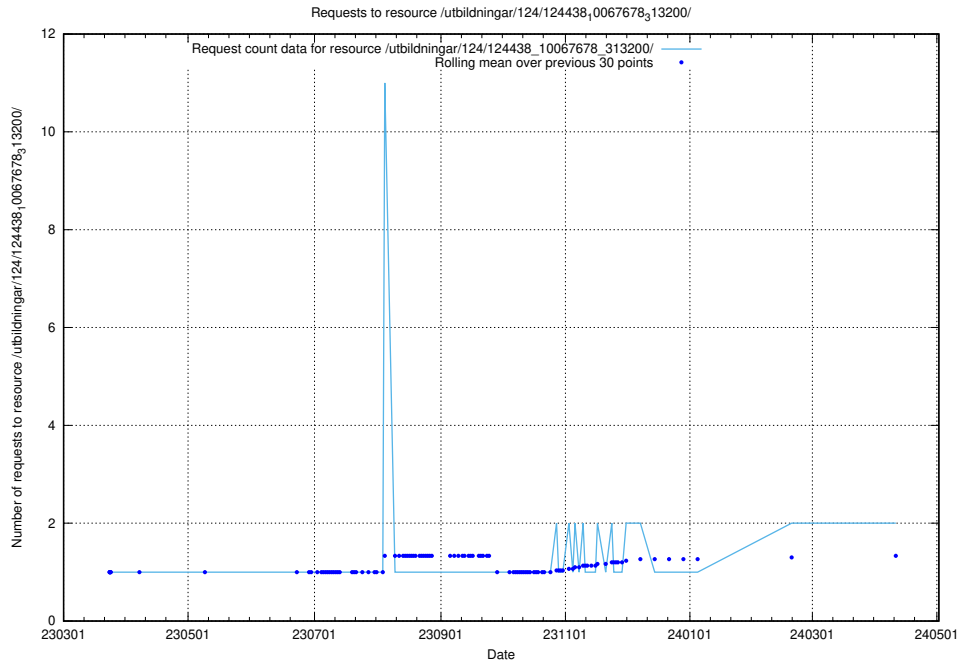

5.662 Usage of /utbildningar/124/124438_10067678_313200/

Here, we count the number of requests to resource /utbildningar/124/124438_10067678_313200/.