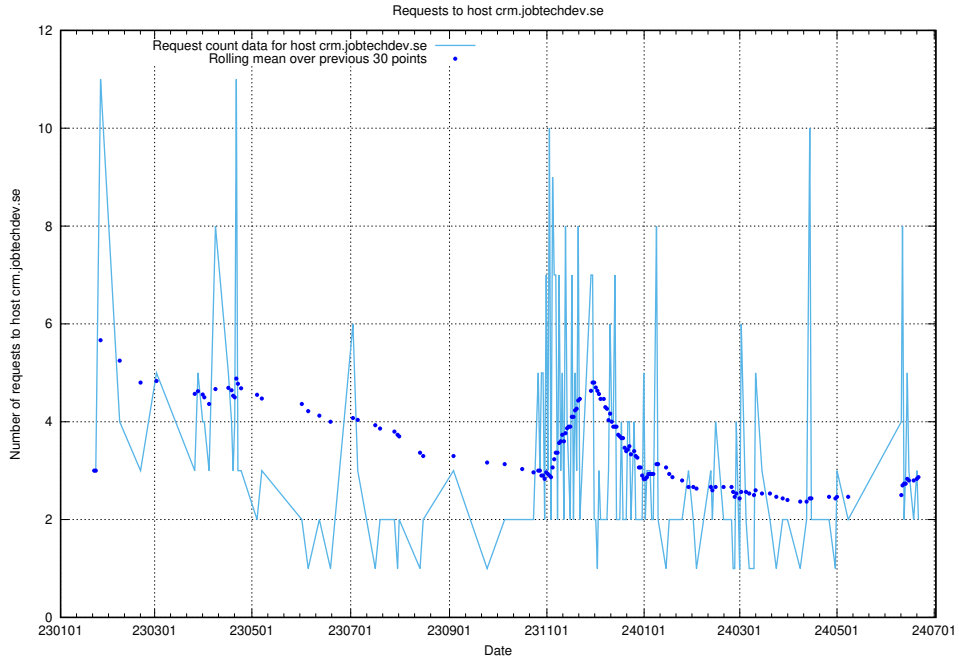

7.300 Usage of crm.jobtechdev.se

Here, we count the number of requests to host crm.jobtechdev.se.