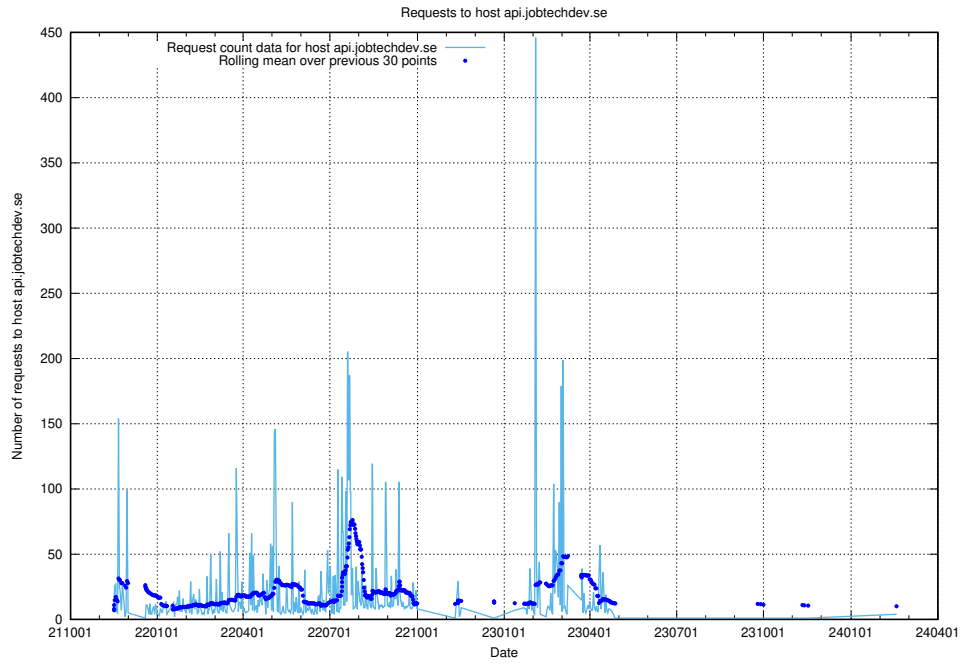

7.159 Usage of api.jobtechdev.se

Here, we count the number of requests to host api.jobtechdev.se.