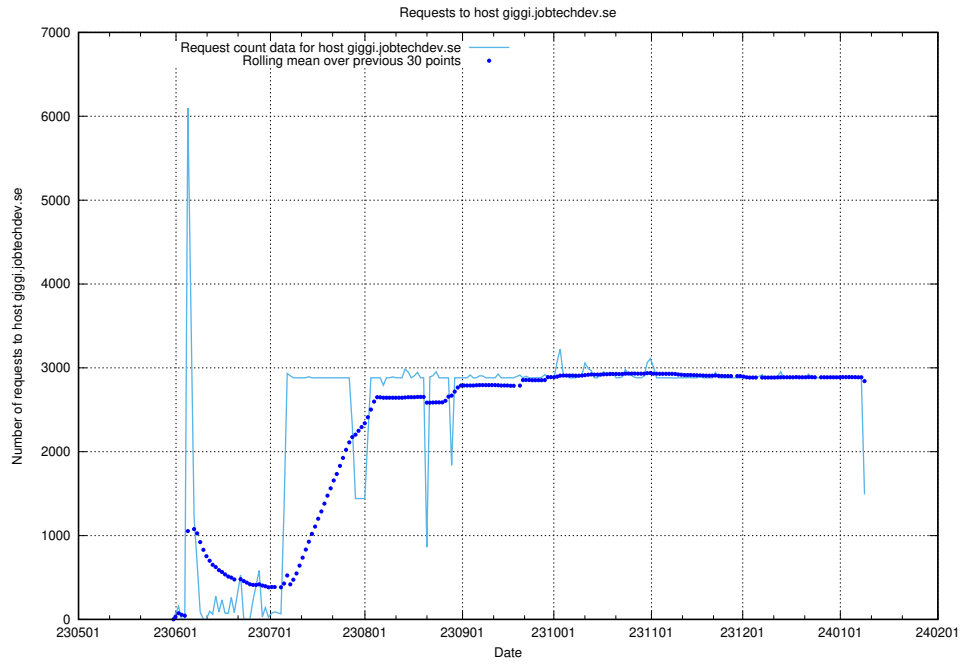

7.18 Usage of giggi.jobtechdev.se

Here, we count the number of requests to host giggi.jobtechdev.se.