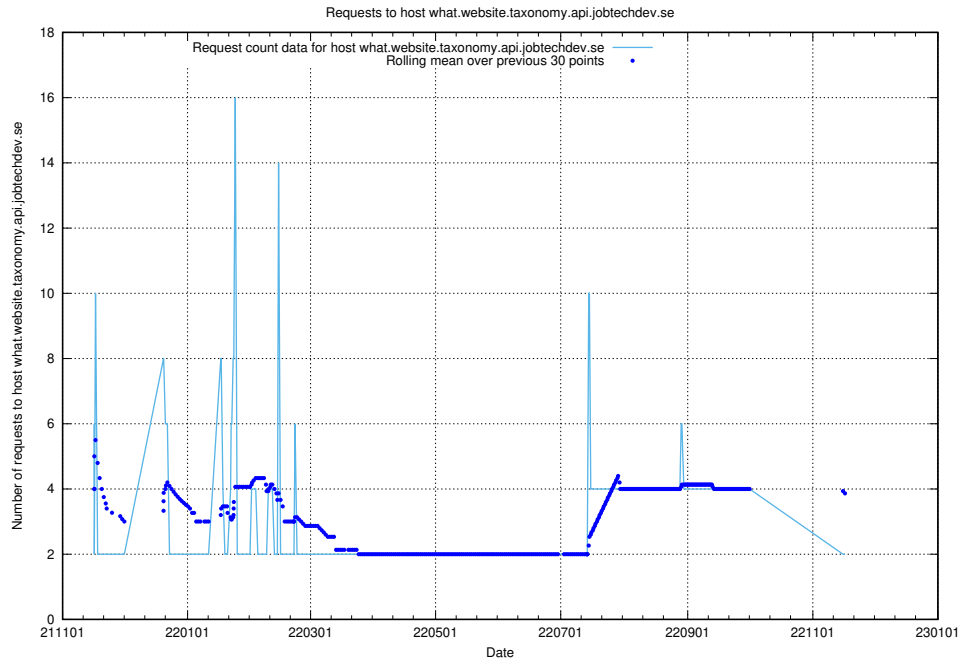

7.523 Usage of what.website.taxonomy.api.jobtechdev.se

Here, we count the number of requests to host what.website.taxonomy.api.jobtechdev.se.

7.524 Usage of doh.apps.standby.services.jtech.se

Here, we count the number of requests to host doh.apps.standby.services.jtech.se.