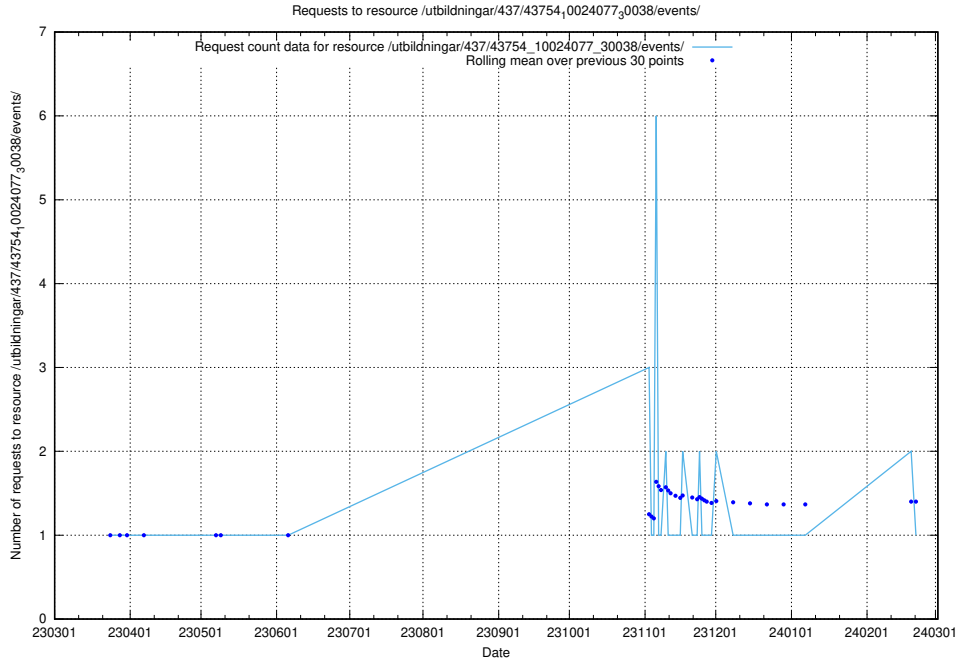

5.6348 Usage of /utbildningar/437/43754_10024077_30038/events/

Here, we count the number of requests to resource /utbildningar/437/43754_10024077_30038/events/.