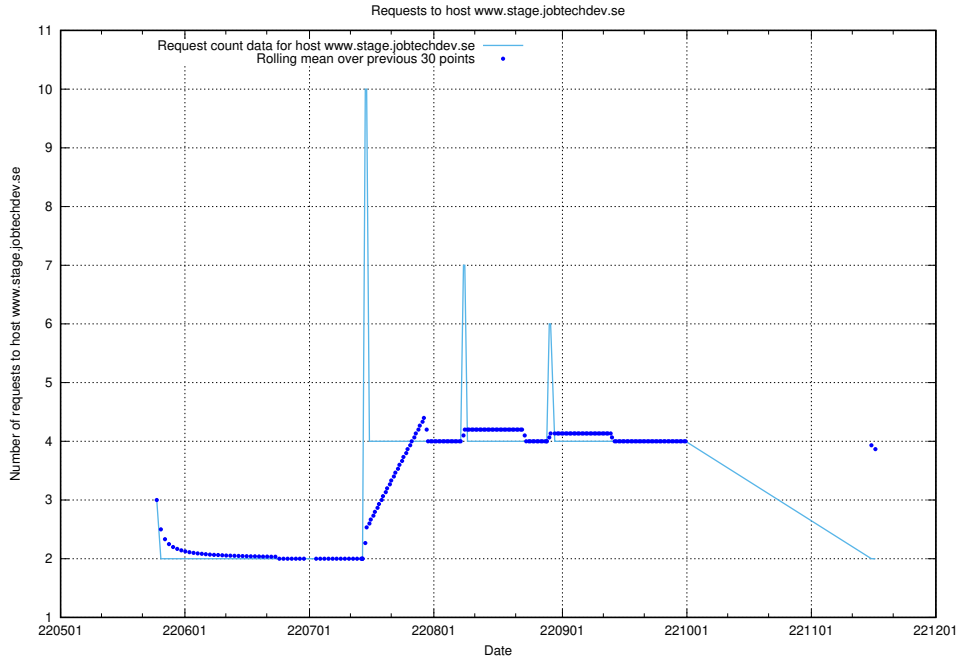

7.425 Usage of taxonomy.api.se.api.jobtechdev.se

Here, we count the number of requests to host taxonomy.api.se.api.jobtechdev.se.

7.426 Usage of education-dev-api.jobtechdev.se

Here, we count the number of requests to host education-dev-api.jobtechdev.se.