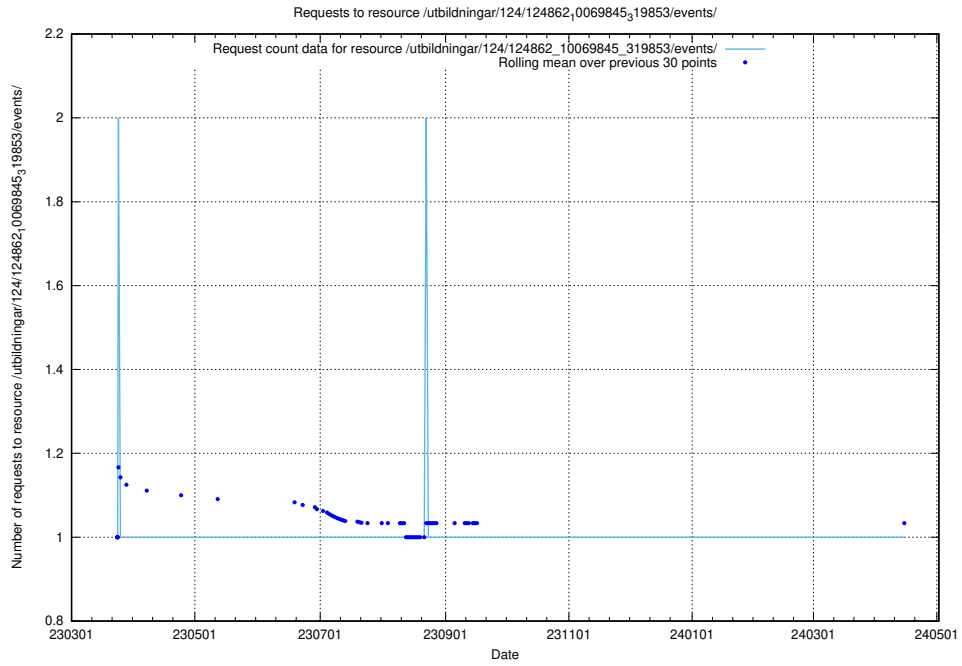

5.1146 Usage of /utbildningar/124/124862_10069845_319853/events/

Here, we count the number of requests to resource /utbildningar/124/124862_10069845_319853/events/