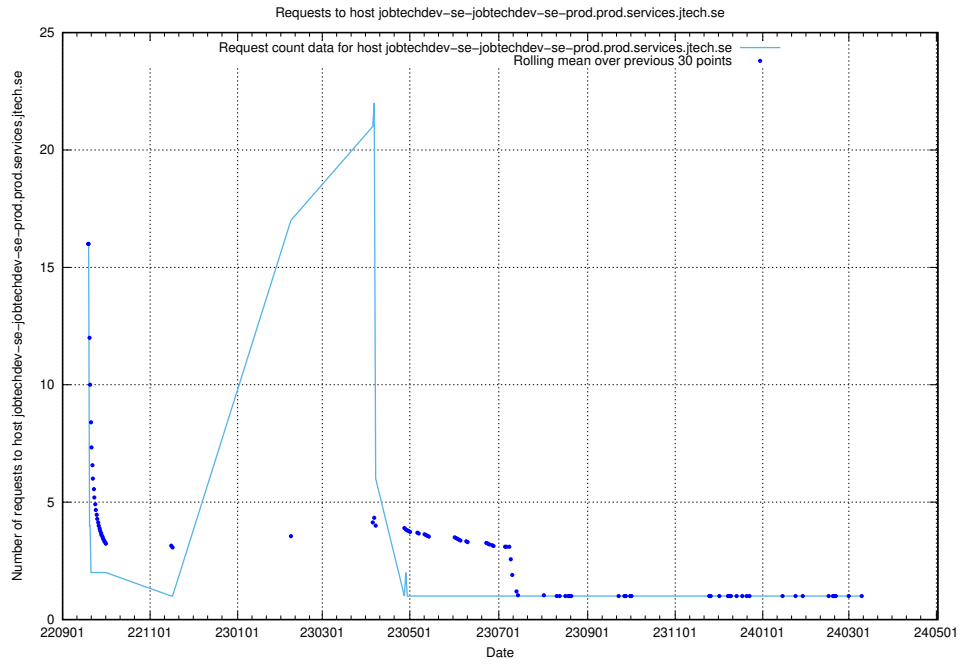

7.616 Usage of jobtechdev-se-jobtechdev-se-prod.prod.services.jtech.se

Here, we count the number of requests to host jobtechdev-se-jobtechdev-se-prod.prod.services.jtech.se.