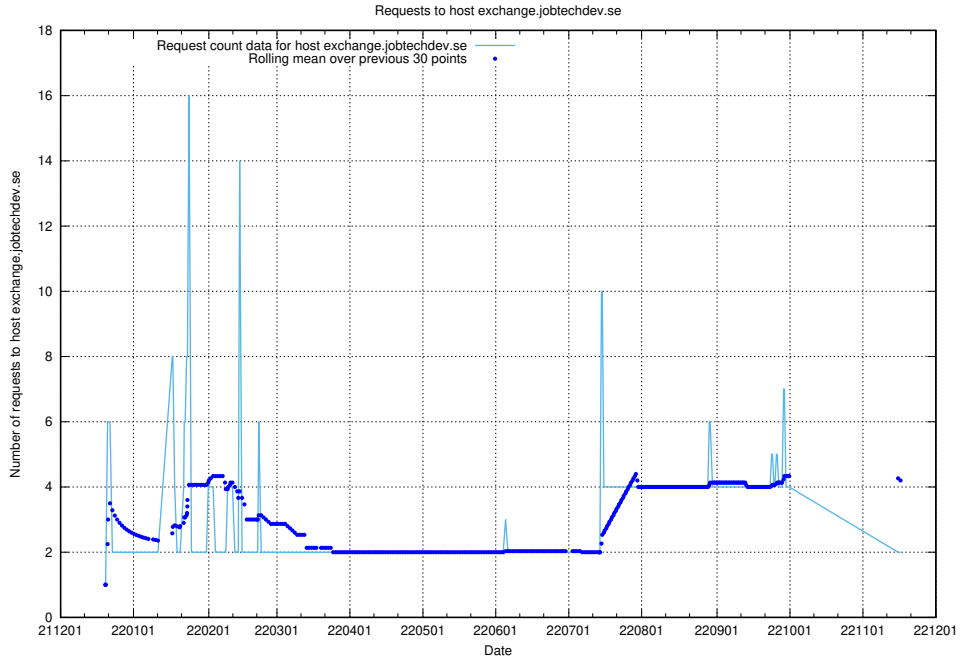

7.380 Usage of mail01.jobtechdev.se

Here, we count the number of requests to host mail01.jobtechdev.se.

7.381 Usage of exchange.jobtechdev.se

Here, we count the number of requests to host exchange.jobtechdev.se.