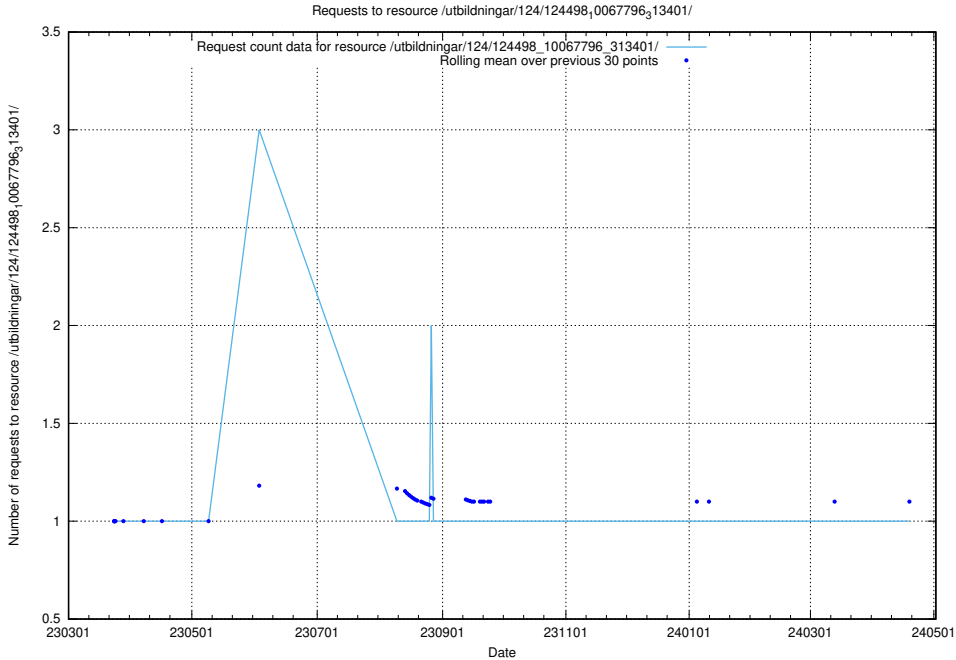

5.2832 Usage of /utbildningar/124/124498_10067796_313401/

Here, we count the number of requests to resource /utbildningar/124/124498_10067796_313401/.