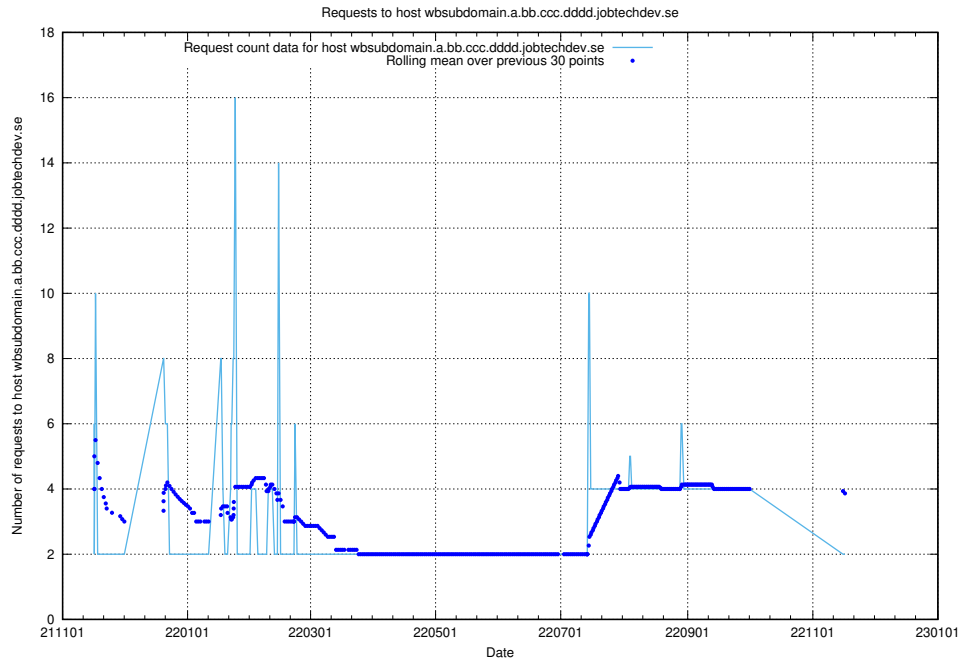

7.526 Usage of wbsubdomain.a.bb.ccc.dddd.jobtechdev.se

Here, we count the number of requests to host wbsubdomain.a.bb.ccc.dddd.jobtechdev.se.