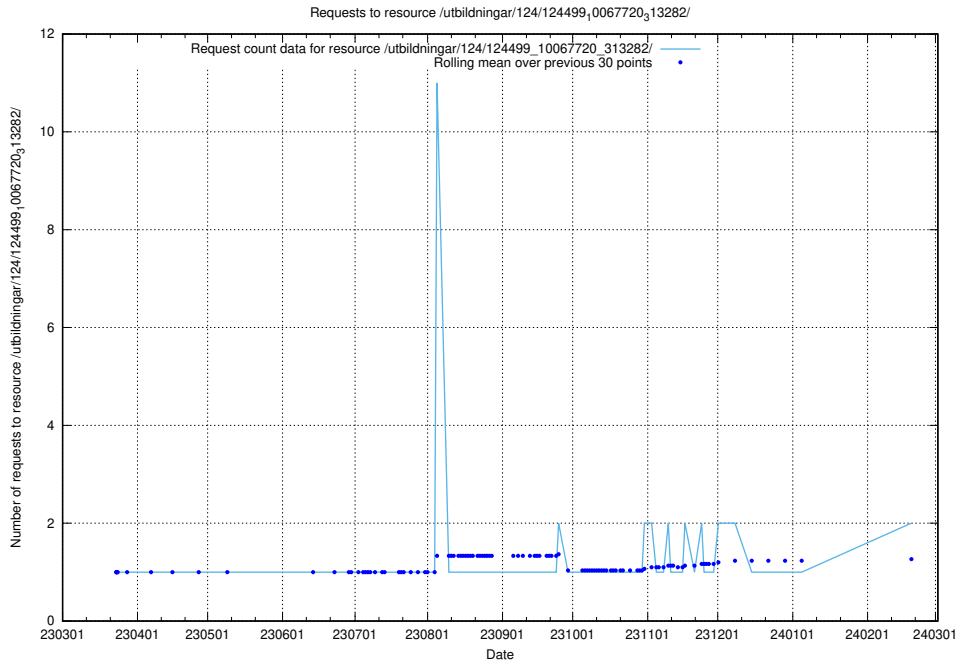

5.571 Usage of /utbildningar/124/124499_10067720_313282/

Here, we count the number of requests to resource /utbildningar/124/124499_10067720_313282/.