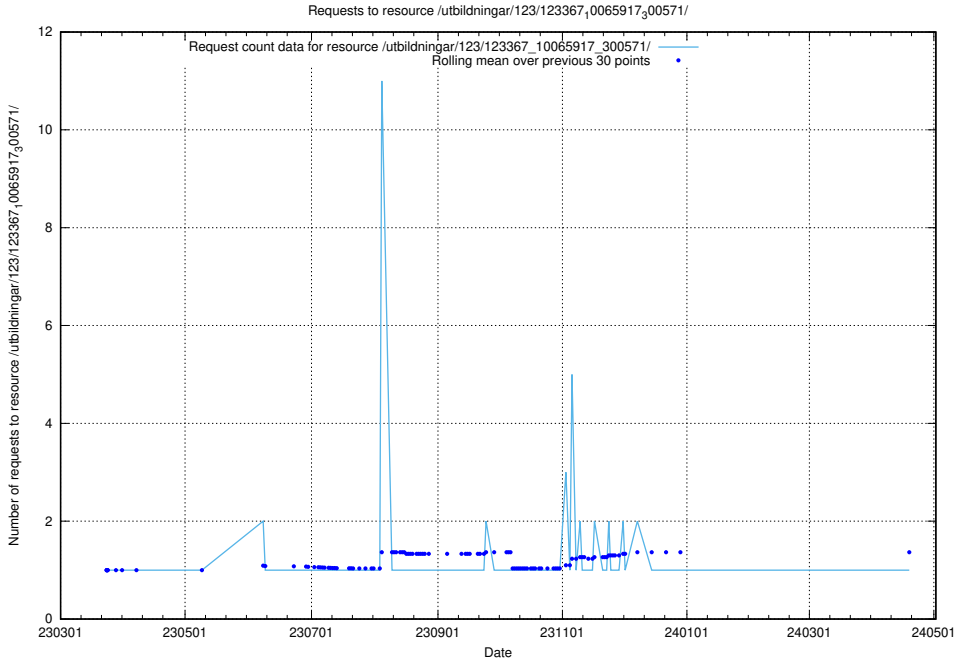

5.4783 Usage of /utbildningar/123/123367_10065917_300571/

Here, we count the number of requests to resource /utbildningar/123/123367_10065917_300571/.