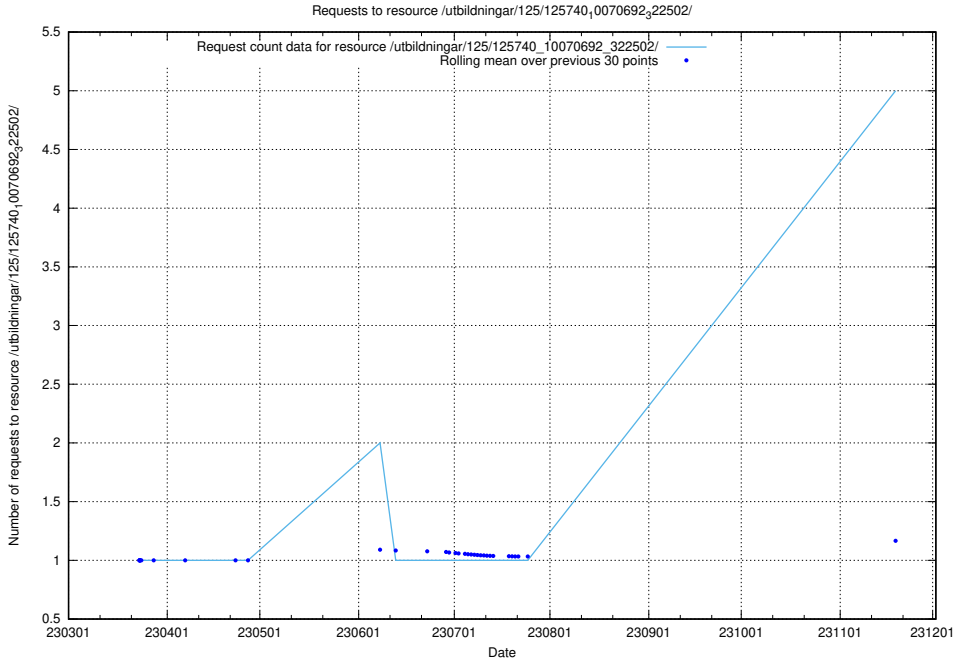

5.100 Usage of /utbildningar/125/125740_10070692_322502/

Here, we count the number of requests to resource /utbildningar/125/125740_10070692_322502/.