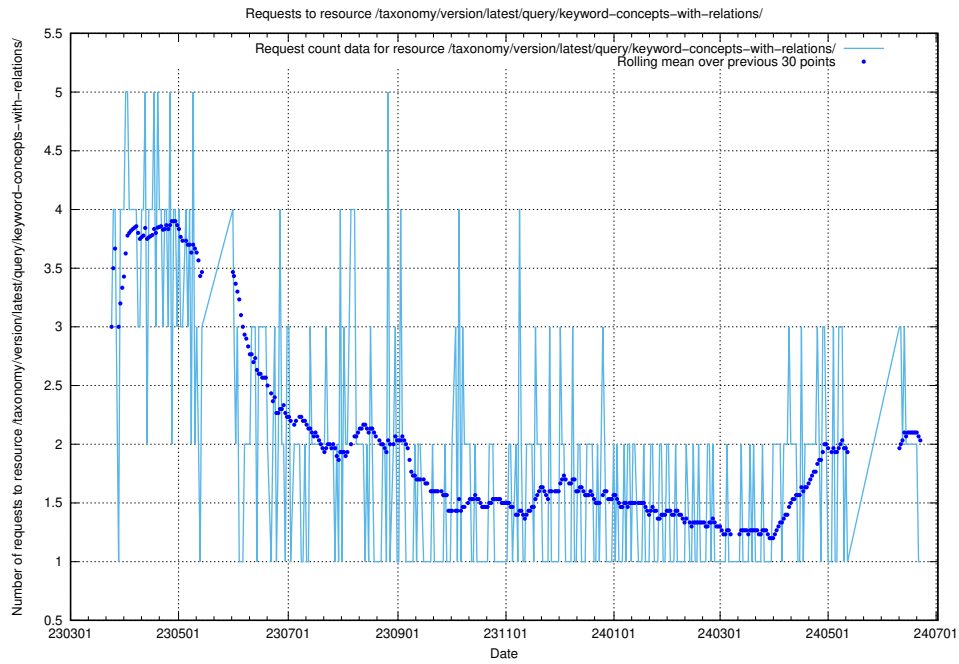

5.6249 Usage of /taxonomy/version/latest/query/keyword-concepts-with-relations/

Here, we count the number of requests to resource /taxonomy/version/latest/query/keyword-concepts-with-relations/.

5.6250 Usage of /taxonomy/version/latest/query/isco-level-4-groups/