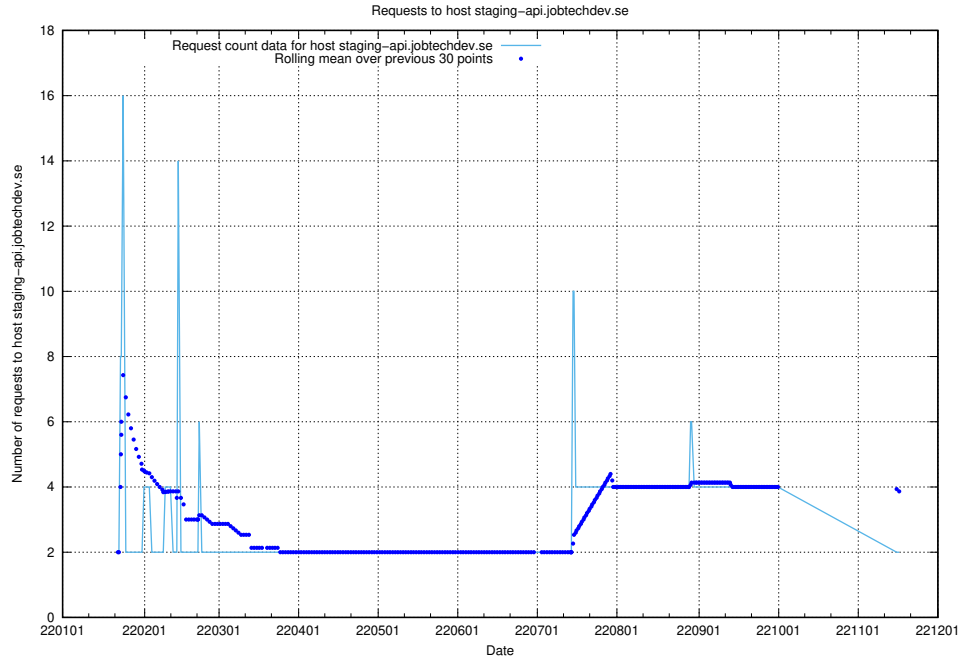

7.586 Usage of staging-api.jobtechdev.se

Here, we count the number of requests to host staging-api.jobtechdev.se.