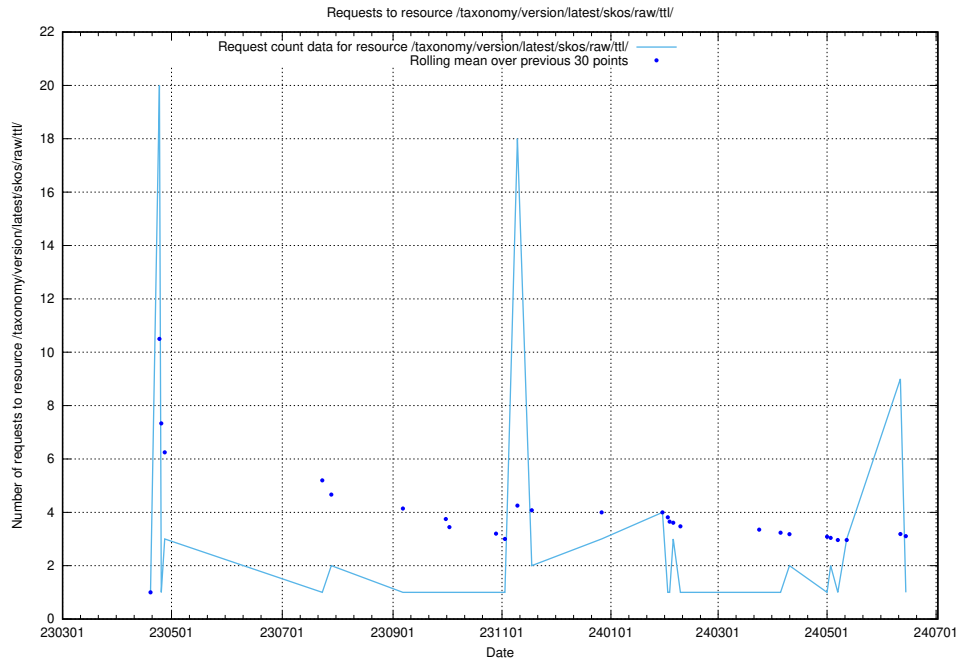

5.6175 Usage of /taxonomy/version/latest/skos/raw/ttl/

Here, we count the number of requests to resource /taxonomy/version/latest/skos/raw/ttl/.