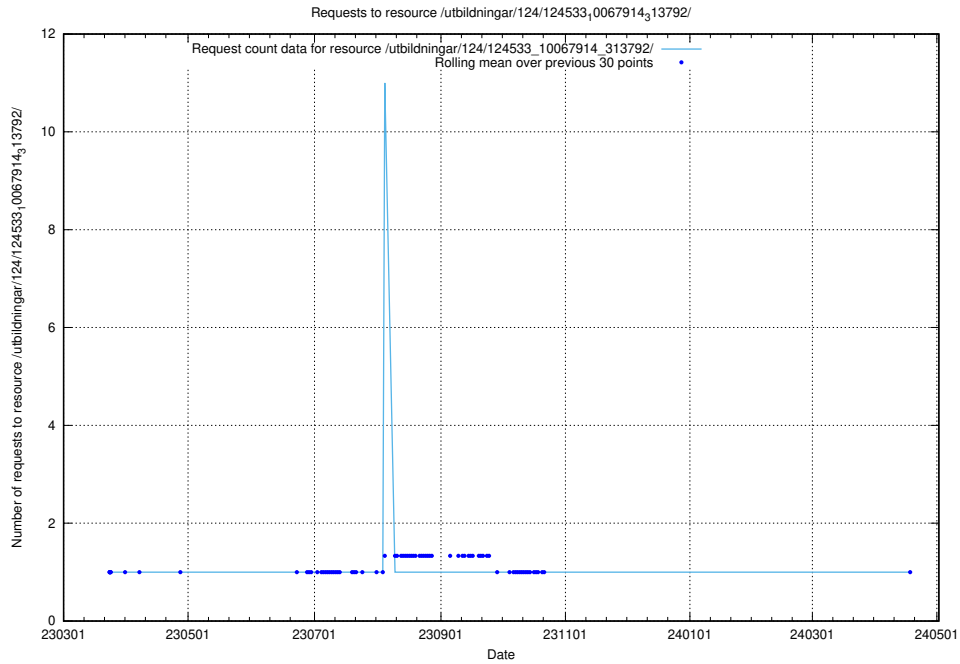

5.1209 Usage of /utbildningar/124/124533_10067914_313792/

Here, we count the number of requests to resource /utbildningar/124/124533_10067914_313792/.