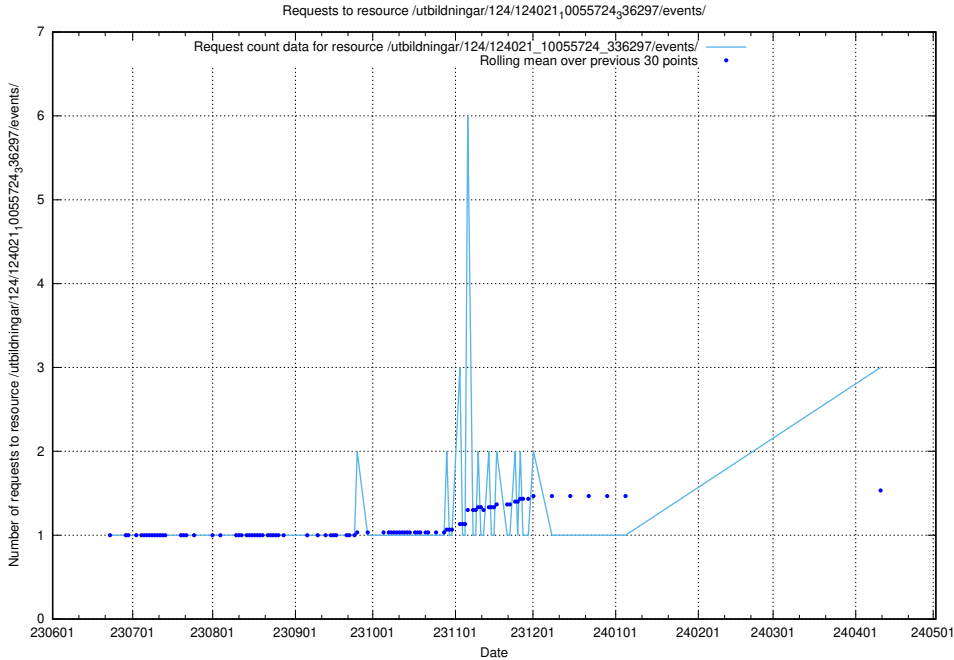

Here, we count the number of requests to resource /utbildningar/124/124116_10067051_317529/.

5.420 Usage of /utbildningar/124/124021_10055724_336297/events/

Here, we count the number of requests to resource /utbildningar/124/124021_10055724_336297/events/