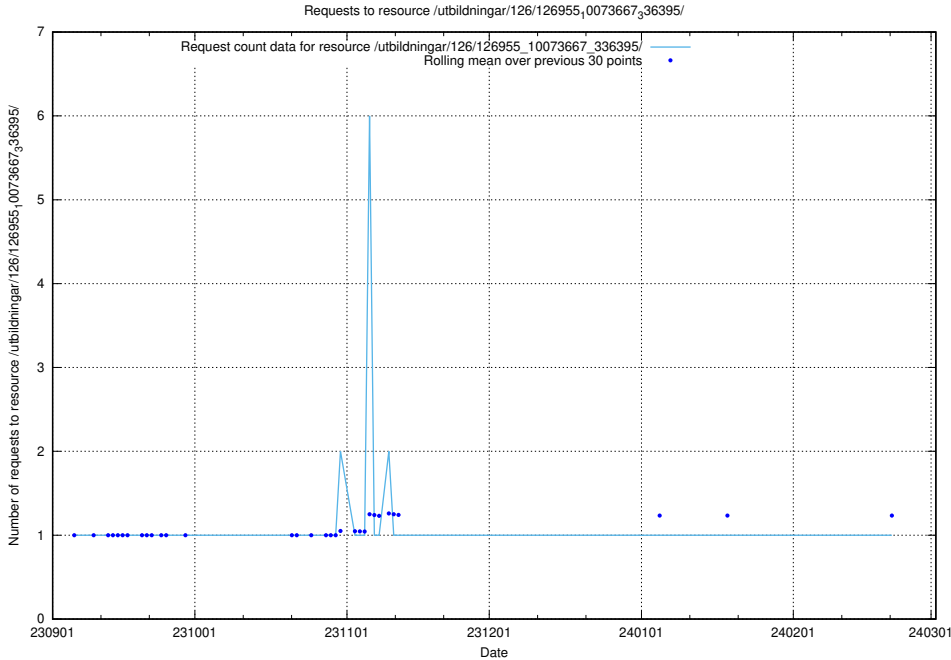

5.4786 Usage of /utbildningar/126/126955_10073667_336395/

Here, we count the number of requests to resource /utbildningar/126/126955_10073667_336395/.