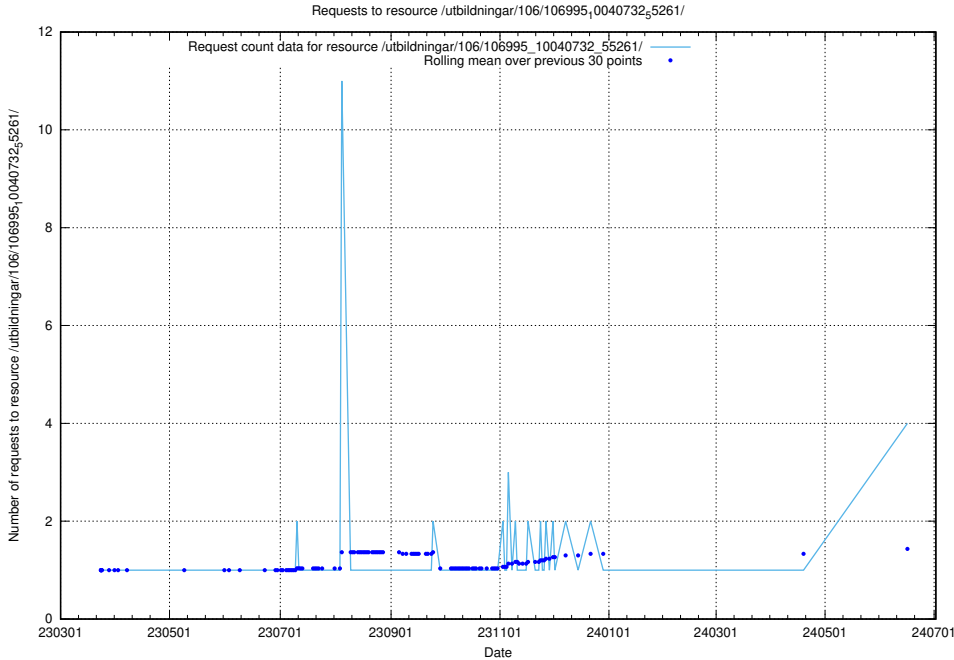

5.240 Usage of /utbildningar/106/106995_10040732_55261/

Here, we count the number of requests to resource /utbildningar/106/106995_10040732_55261/.