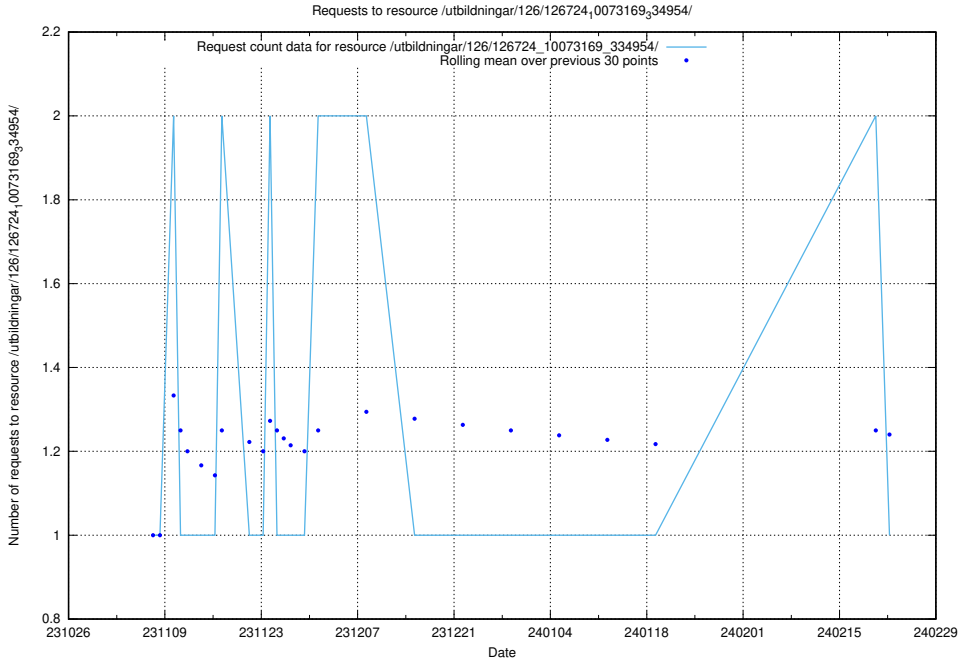

5.4260 Usage of /utbildningar/126/126724_10073169_334954/

Here, we count the number of requests to resource /utbildningar/126/126724_10073169_334954/.