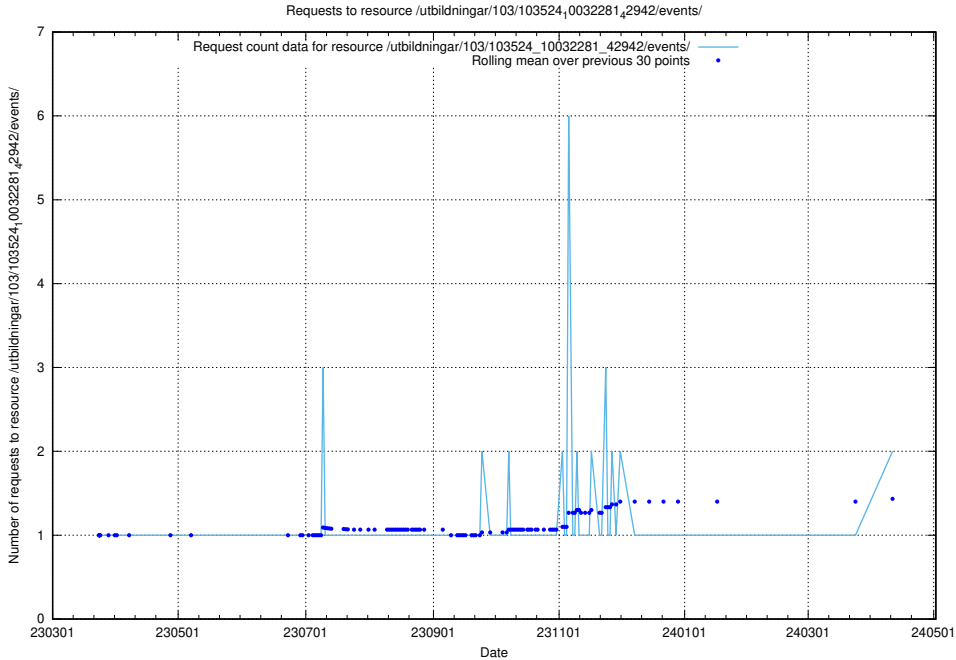

5.825 Usage of /utbildningar/103/103524_10032281_42942/events/

Here, we count the number of requests to resource /utbildningar/103/103524_10032281_42942/events/.