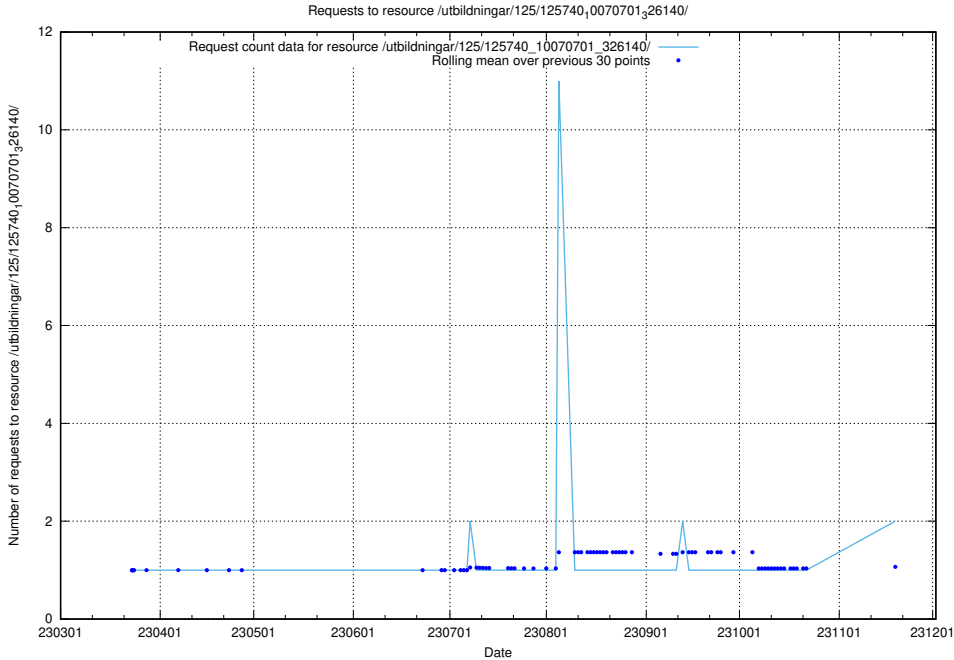

5.459 Usage of /utbildningar/125/125740_10070701_326140/

Here, we count the number of requests to resource /utbildningar/125/125740_10070701_326140/.