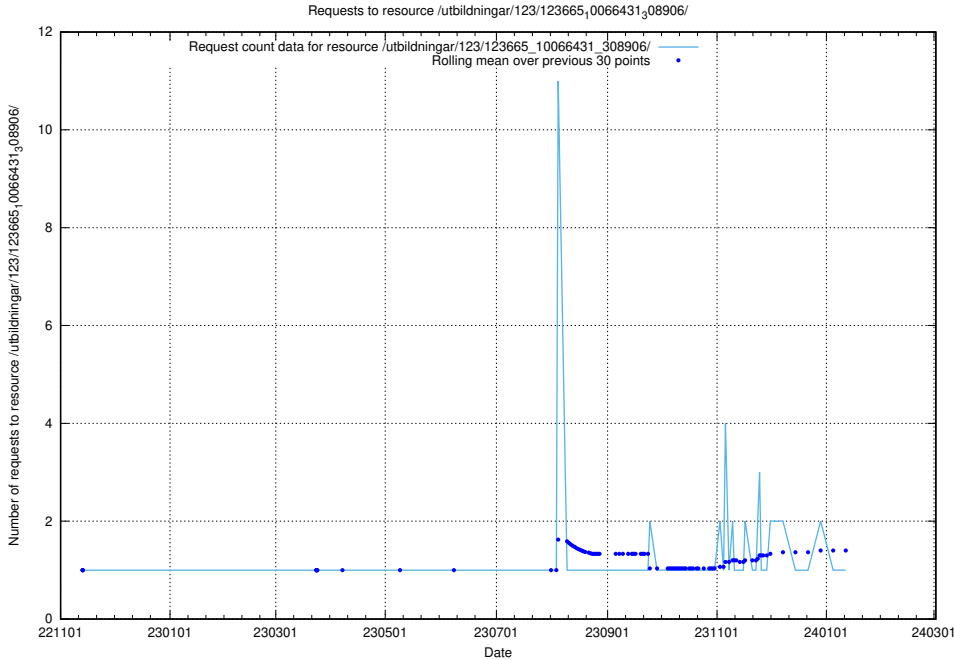

5.6052 Usage of /utbildningar/123/123665_10066431_308906/

Here, we count the number of requests to resource /utbildningar/123/123665_10066431_308906/.