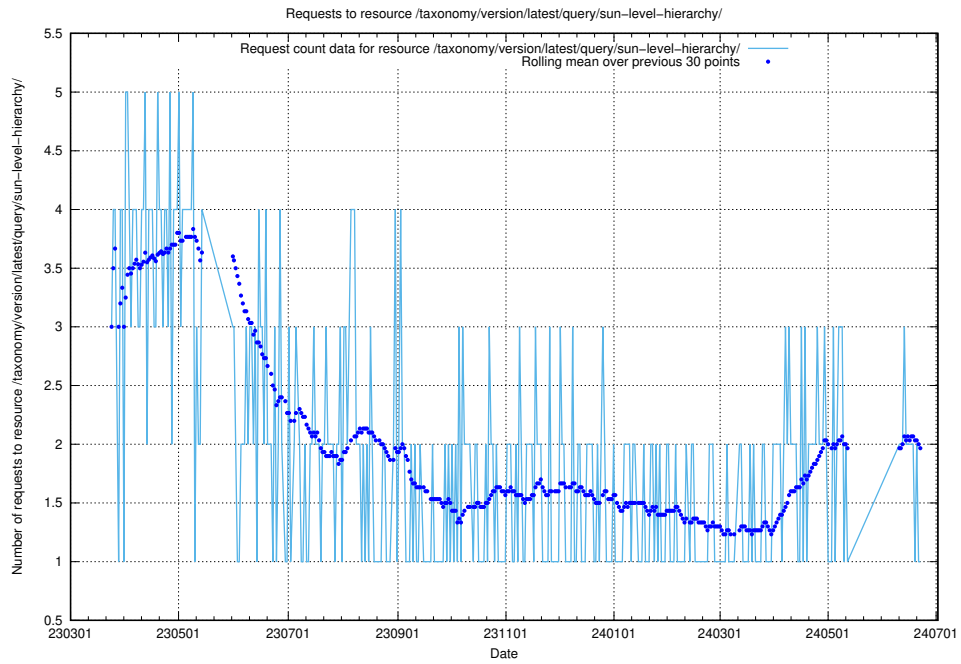

5.6214 Usage of /taxonomy/version/latest/query/sun-level-hierarchy/

Here, we count the number of requests to resource /taxonomy/version/latest/query/sun-level-hierarchy/.