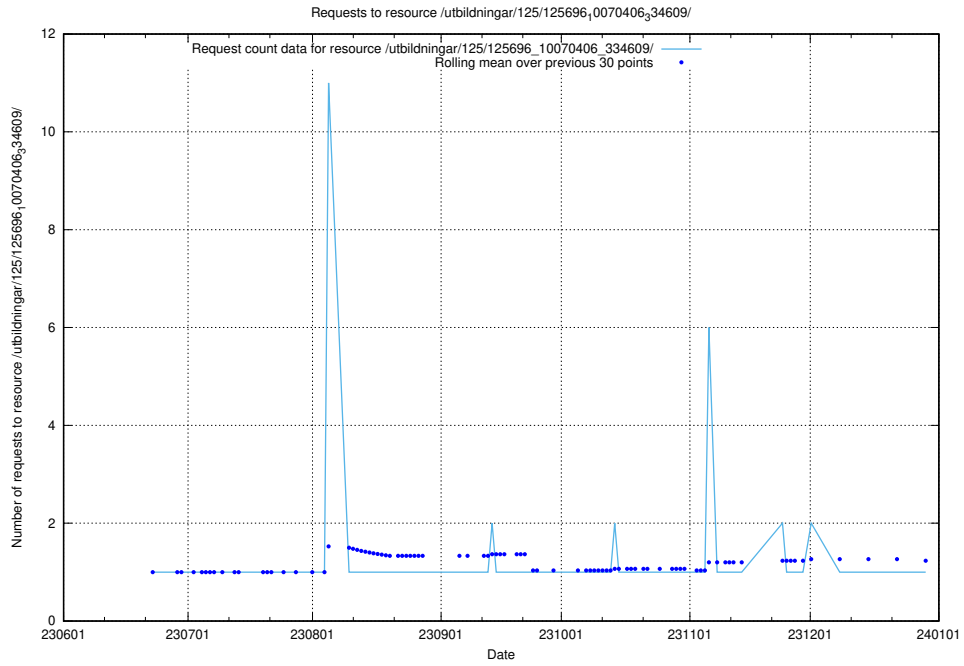

5.5840 Usage of /utbildningar/125/125696_10070406_334609/

Here, we count the number of requests to resource /utbildningar/125/125696_10070406_334609/.