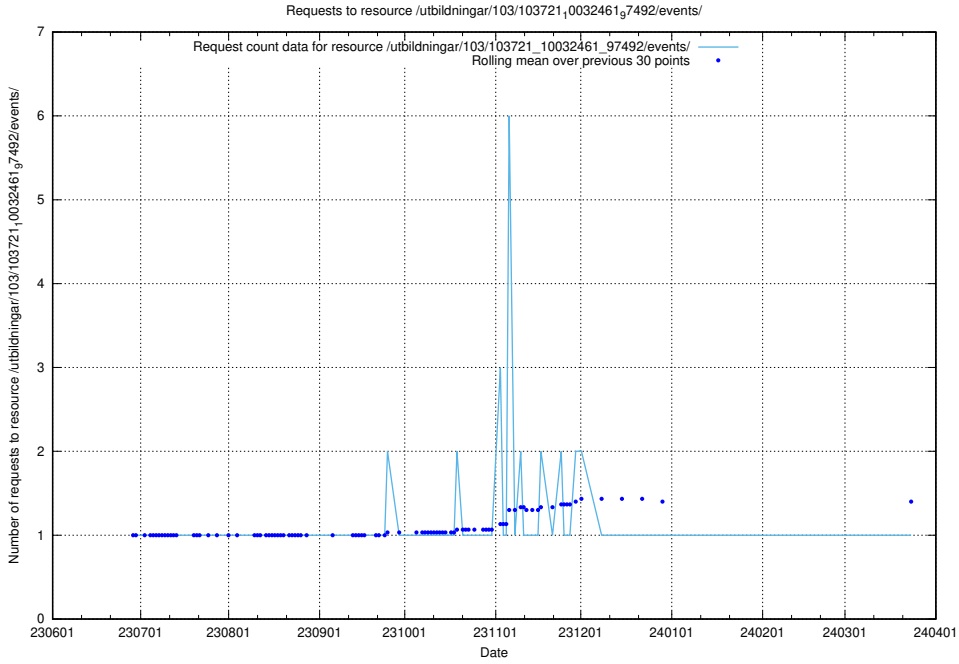

5.5659 Usage of /utbildningar/103/103721_10032461_97492/events/

Here, we count the number of requests to resource /utbildningar/103/103721_10032461_97492/events/.