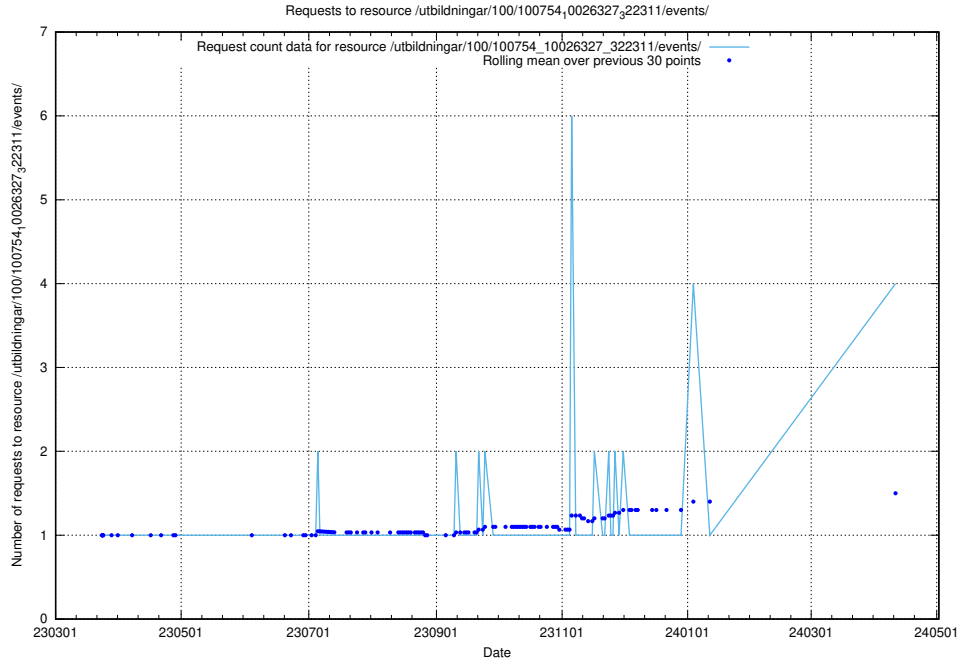

Here, we count the number of requests to resource /utbildningar/103/103020_10030081_39602/.

5.242 Usage of /utbildningar/100/100754_10026327_322311/events/

Here, we count the number of requests to resource /utbildningar/100/100754_10026327_322311/events/