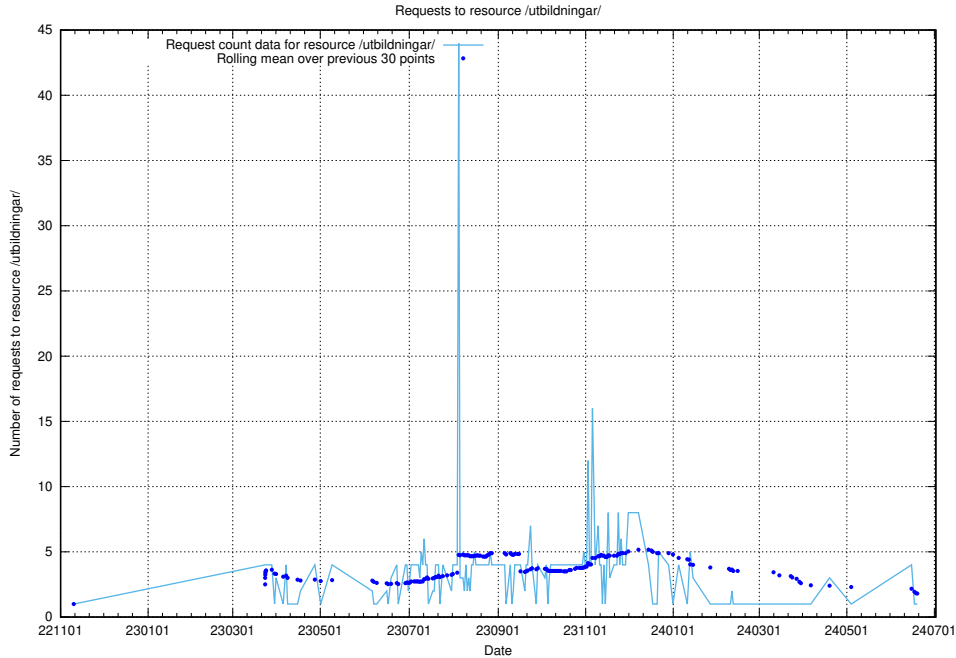

5.6447 Usage of /utbildningar/

Here, we count the number of requests to resource /utbildningar/.