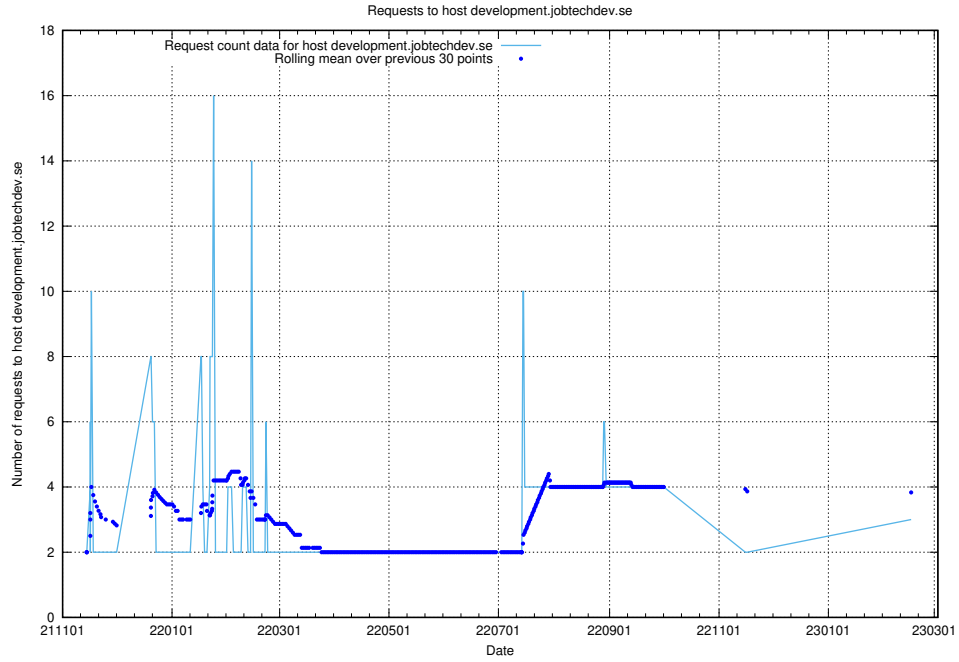

7.171 Usage of development.jobtechdev.se

Here, we count the number of requests to host development.jobtechdev.se.