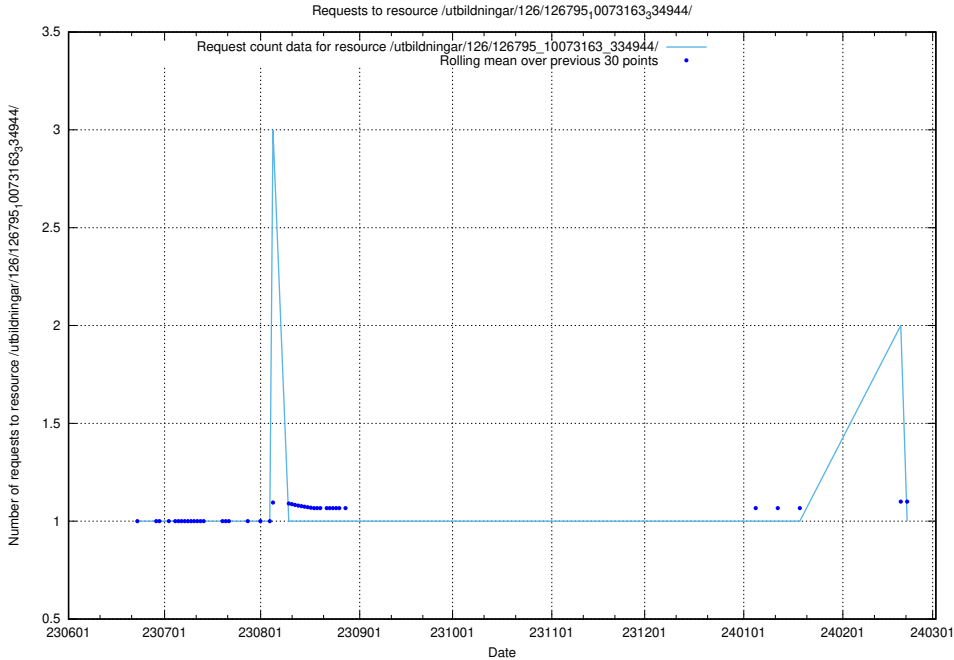

5.5713 Usage of /utbildningar/126/126795_10073163_334944/

Here, we count the number of requests to resource /utbildningar/126/126795_10073163_334944/.