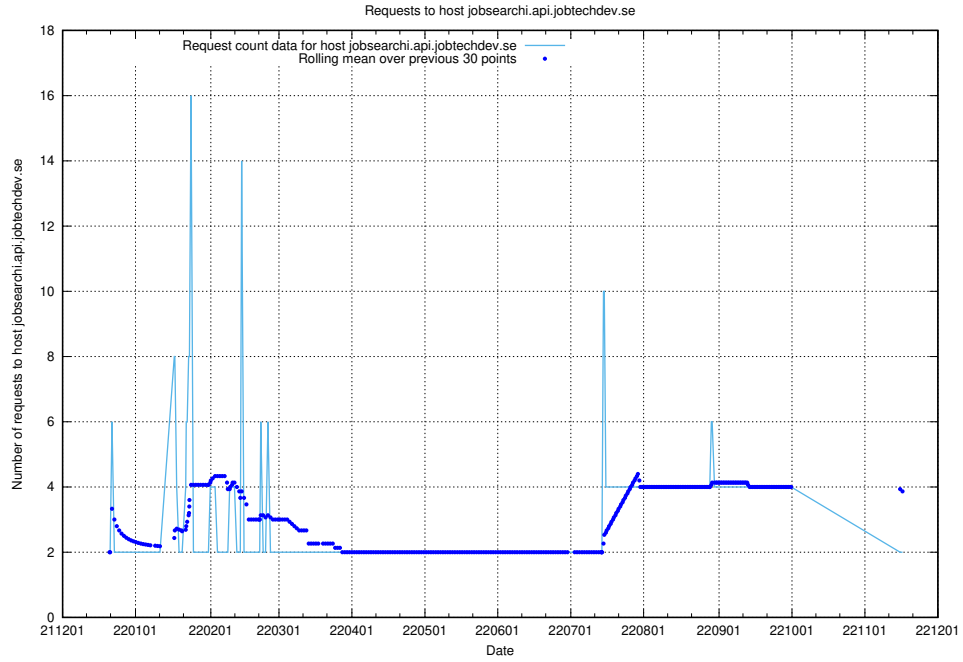

7.370 Usage of jobsearchi.api.jobtechdev.se

Here, we count the number of requests to host jobsearchi.api.jobtechdev.se.