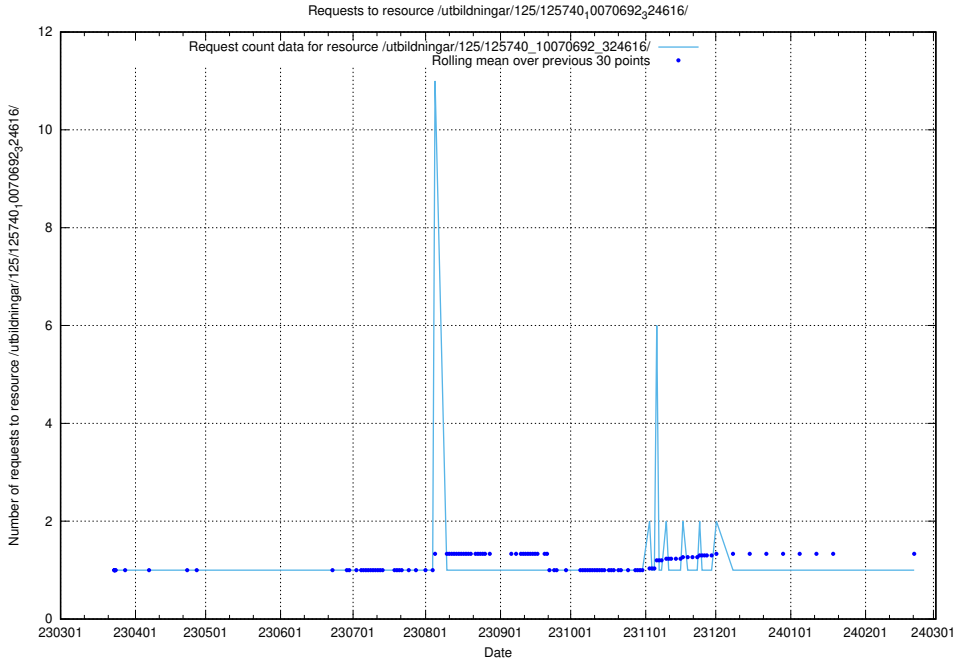

5.962 Usage of /utbildningar/125/125740_10070692_324616/

Here, we count the number of requests to resource /utbildningar/125/125740_10070692_324616/.