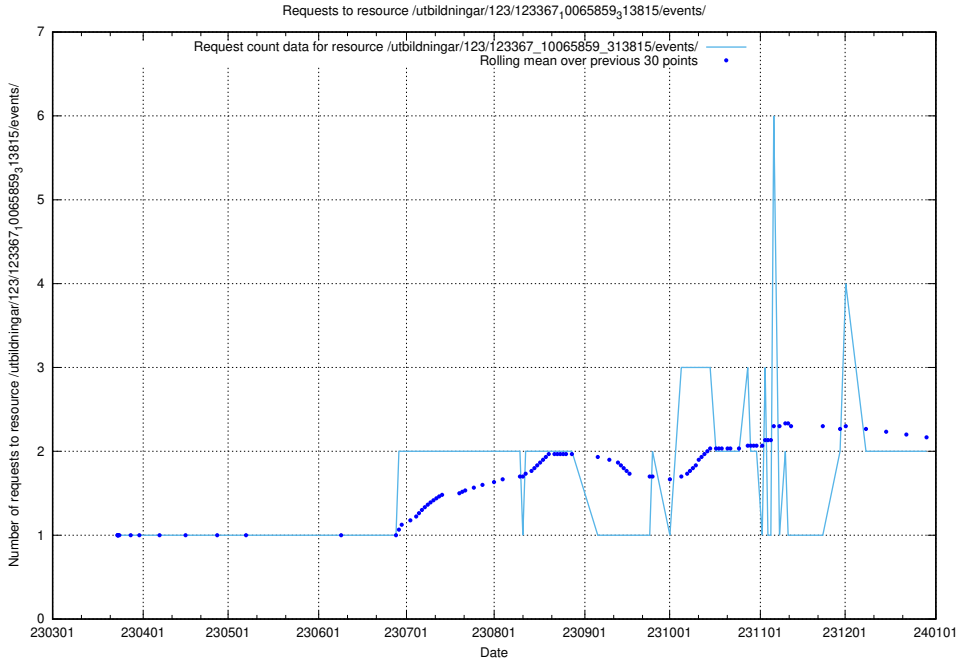

Here, we count the number of requests to resource /utbildningar/125/125702_10070406_321567/events/

5.773 Usage of /utbildningar/123/123367_10065859_313815/events/

Here, we count the number of requests to resource /utbildningar/123/123367_10065859_313815/events/