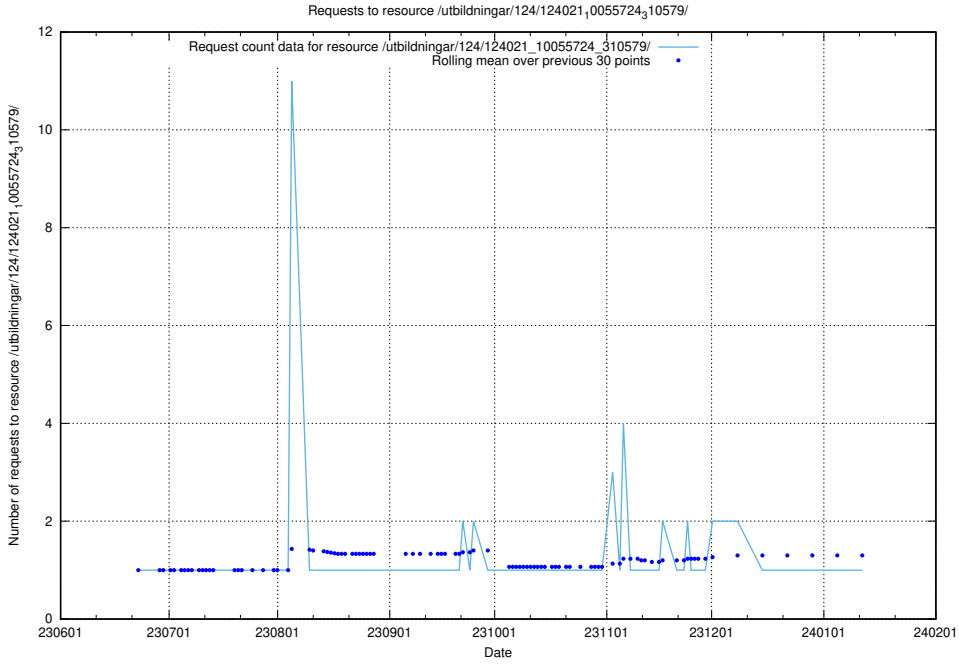

5.5945 Usage of /utbildningar/124/124021_10055724_310579/

Here, we count the number of requests to resource /utbildningar/124/124021_10055724_310579/.