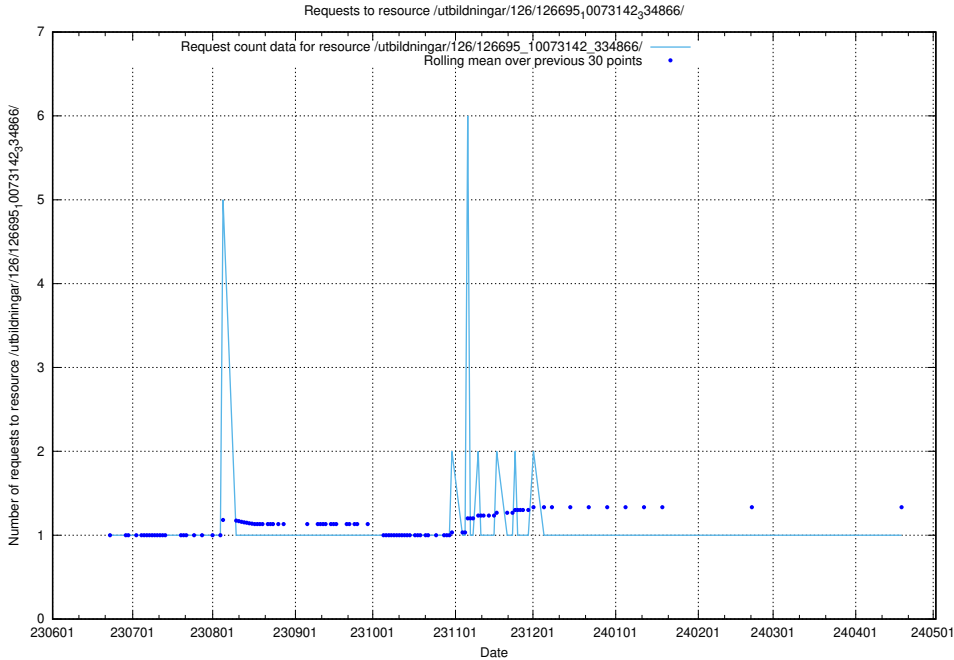

5.5757 Usage of /utbildningar/126/126695_10073142_334866/

Here, we count the number of requests to resource /utbildningar/126/126695_10073142_334866/.