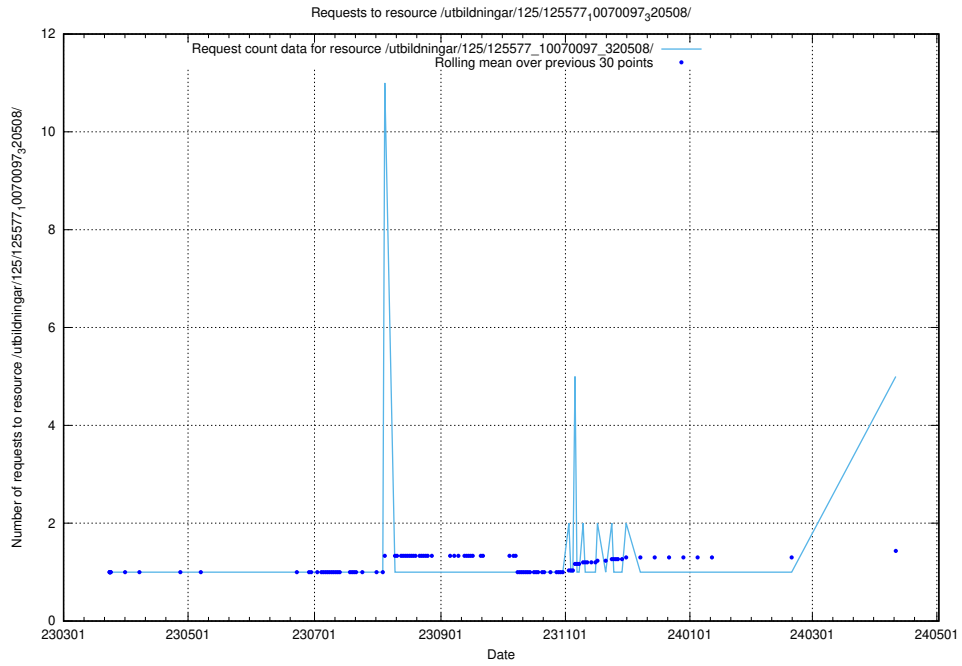

5.104 Usage of /utbildningar/125/125577_10070097_320508/

Here, we count the number of requests to resource /utbildningar/125/125577_10070097_320508/.