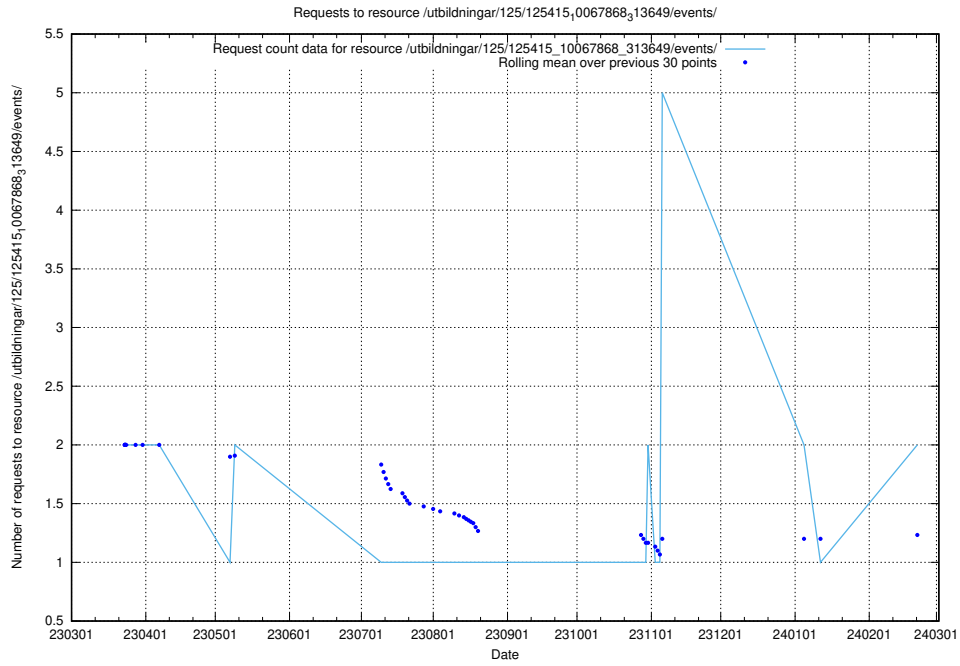

5.928 Usage of /utbildningar/125/125415_10067868_313649/events/

Here, we count the number of requests to resource /utbildningar/125/125415_10067868_313649/events/