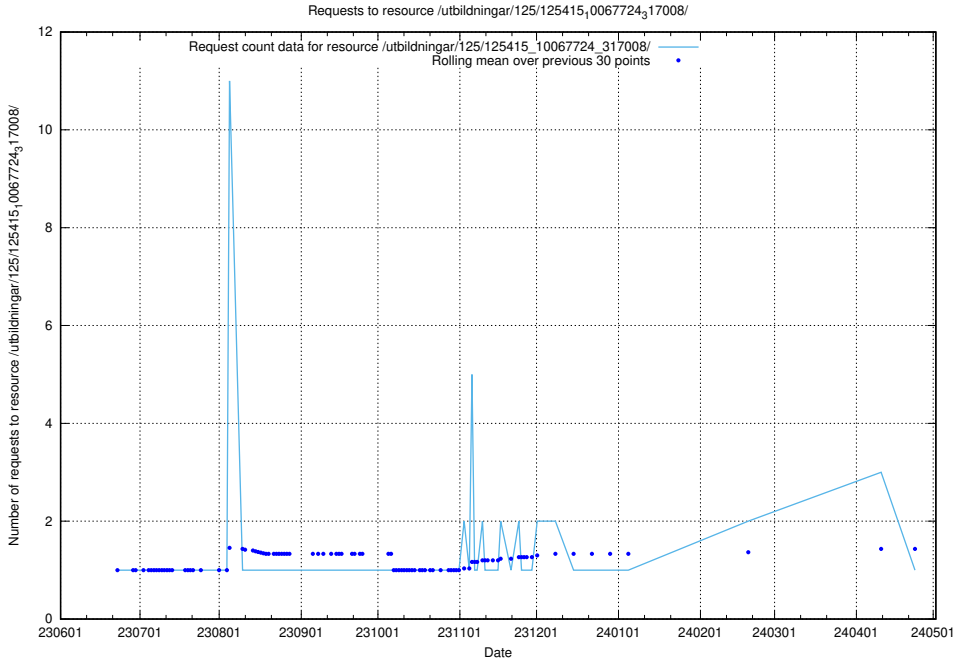

5.5851 Usage of /utbildningar/125/125415_10067724_317008/

Here, we count the number of requests to resource /utbildningar/125/125415_10067724_317008/.