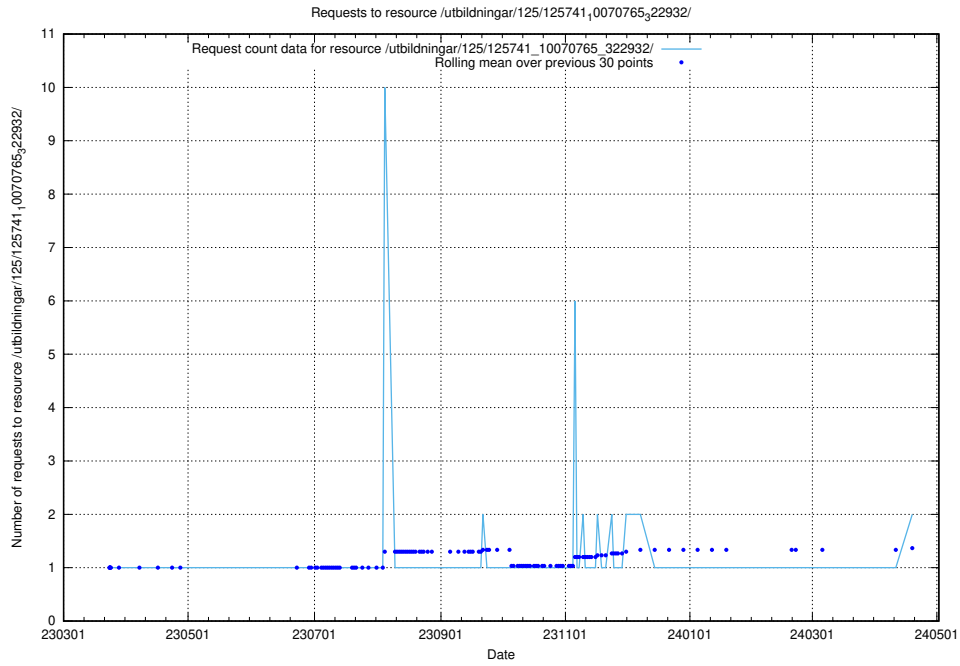

5.946 Usage of /utbildningar/125/125741_10070765_322932/

Here, we count the number of requests to resource /utbildningar/125/125741_10070765_322932/.