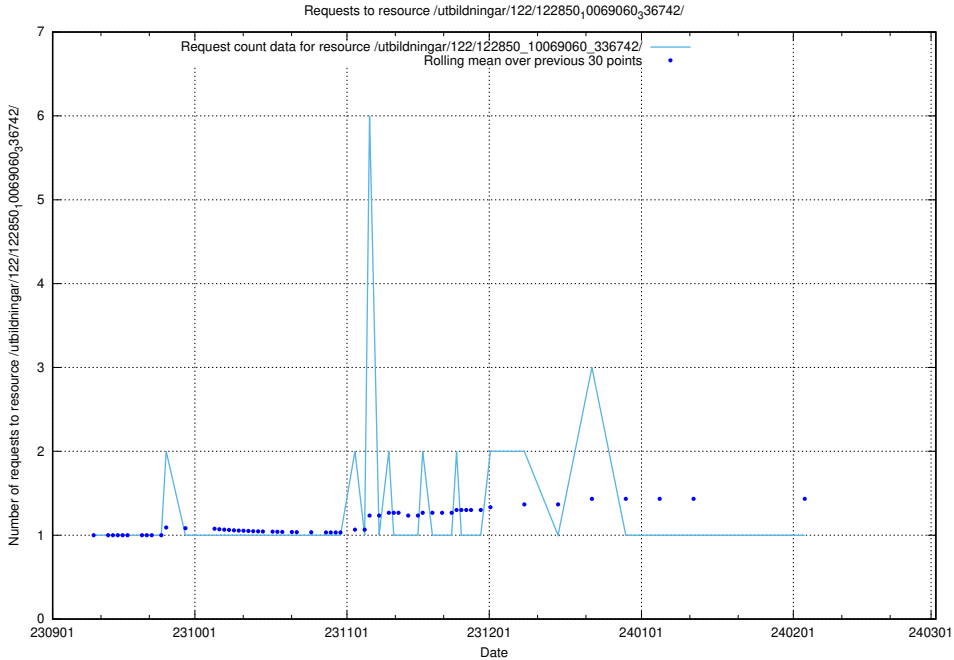

5.4761 Usage of /utbildningar/122/122850_10069060_336742/

Here, we count the number of requests to resource /utbildningar/122/122850_10069060_336742/.