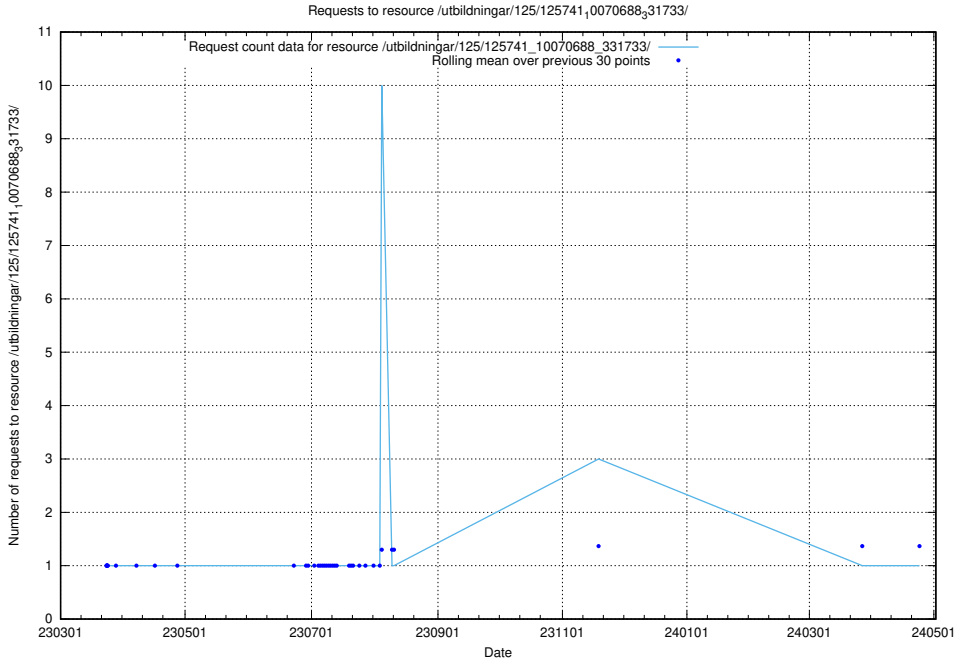

5.6629 Usage of /utbildningar/125/125741_10070688_331733/

Here, we count the number of requests to resource /utbildningar/125/125741_10070688_331733/.