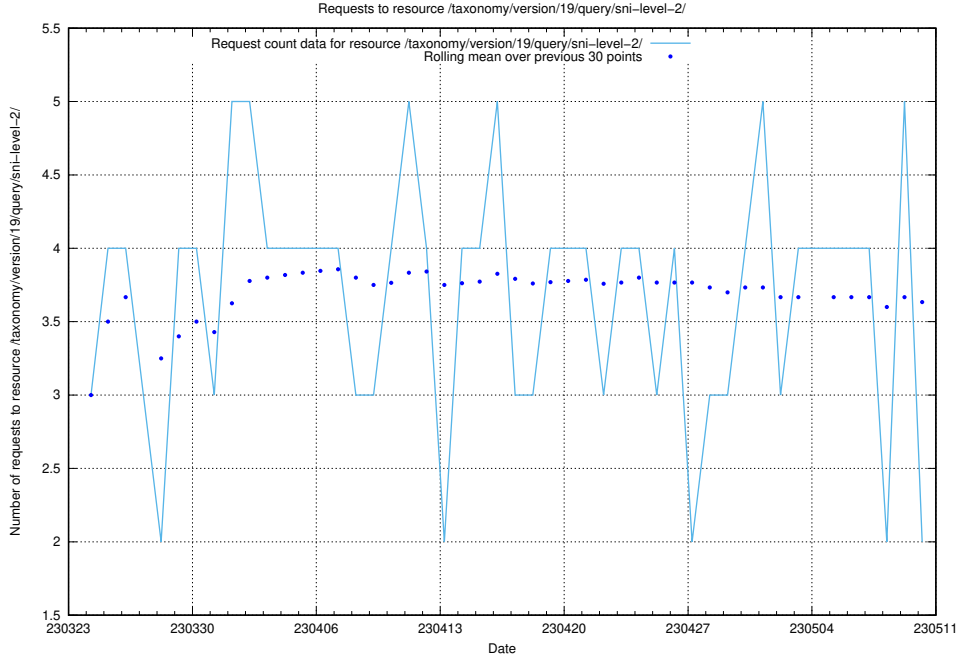

5.912 Usage of /taxonomy/version/19/query/sni-level-2/

Here, we count the number of requests to resource /taxonomy/version/19/query/sni-level-2/.