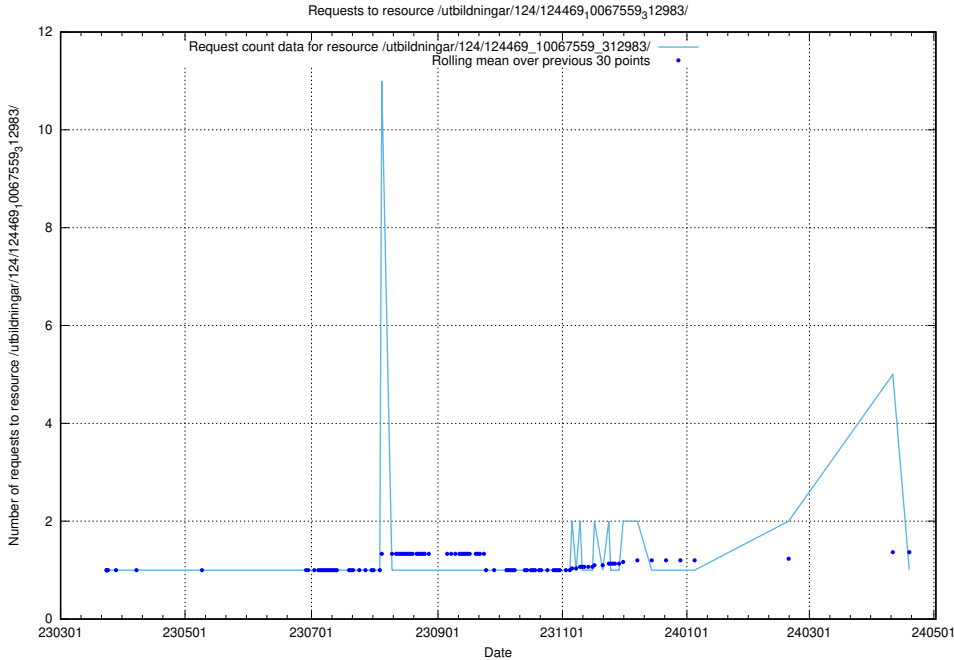

5.3451 Usage of /utbildningar/124/124469_10067559_312983/

Here, we count the number of requests to resource /utbildningar/124/124469_10067559_312983/.