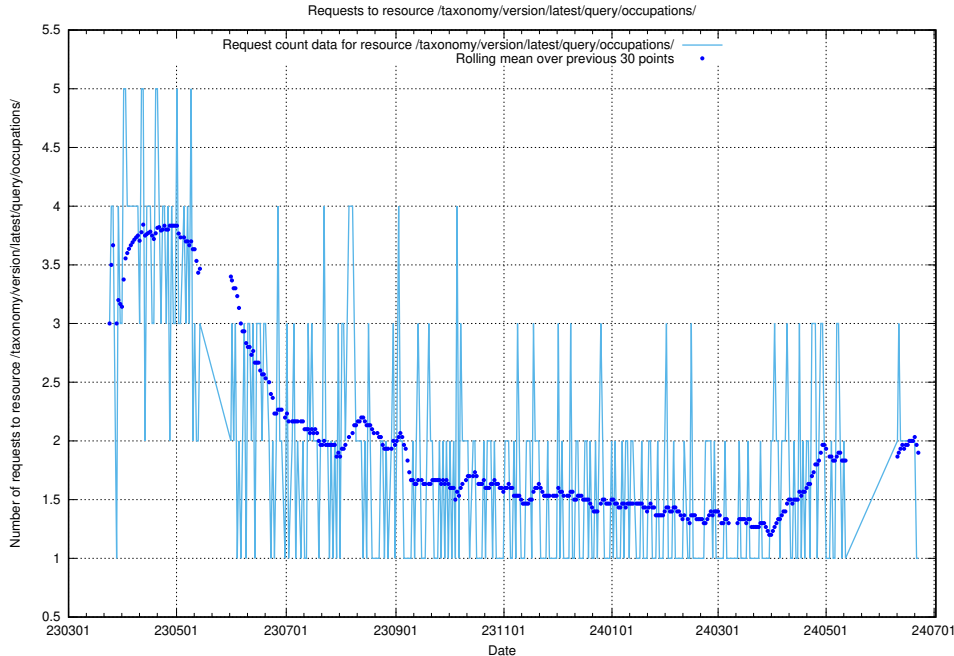

Here, we count the number of requests to resource /taxonomy/version/latest/query/occupations/.

5.6243 Usage of /taxonomy/version/latest/query/occupations-with-no-educational-requirements/

Here, we count the number of requests to resource /taxonomy/version/latest/query/occupations-with-no-educational-requirements/.