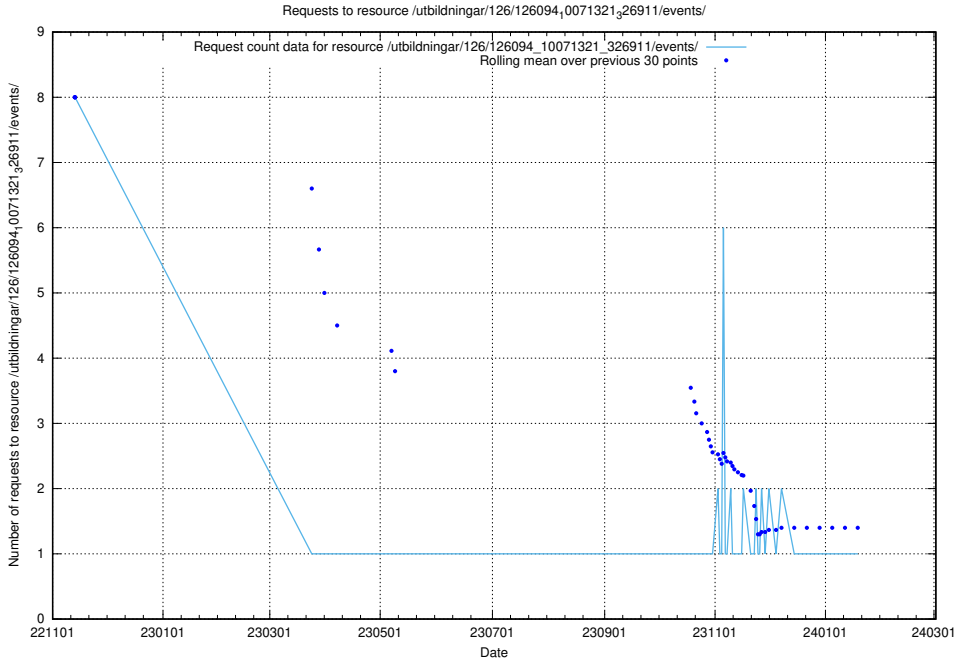

5.5891 Usage of /utbildningar/126/126094_10071321_326911/events/

Here, we count the number of requests to resource /utbildningar/126/126094_10071321_326911/events/