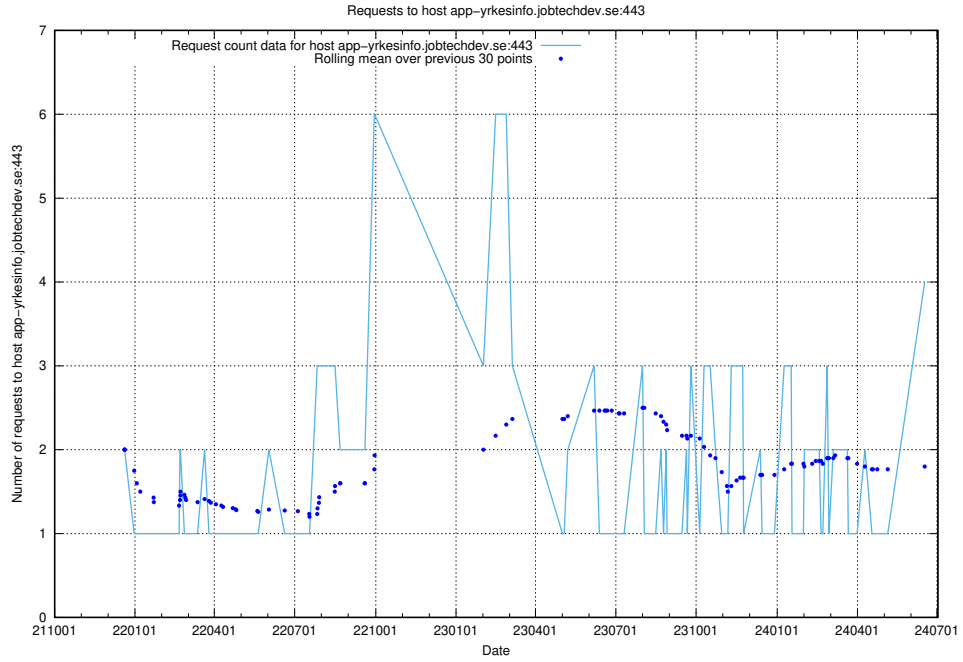

7.138 Usage of app-yrkesinfo.jobtechdev.se:443

Here, we count the number of requests to host app-yrkesinfo.jobtechdev.se:443.