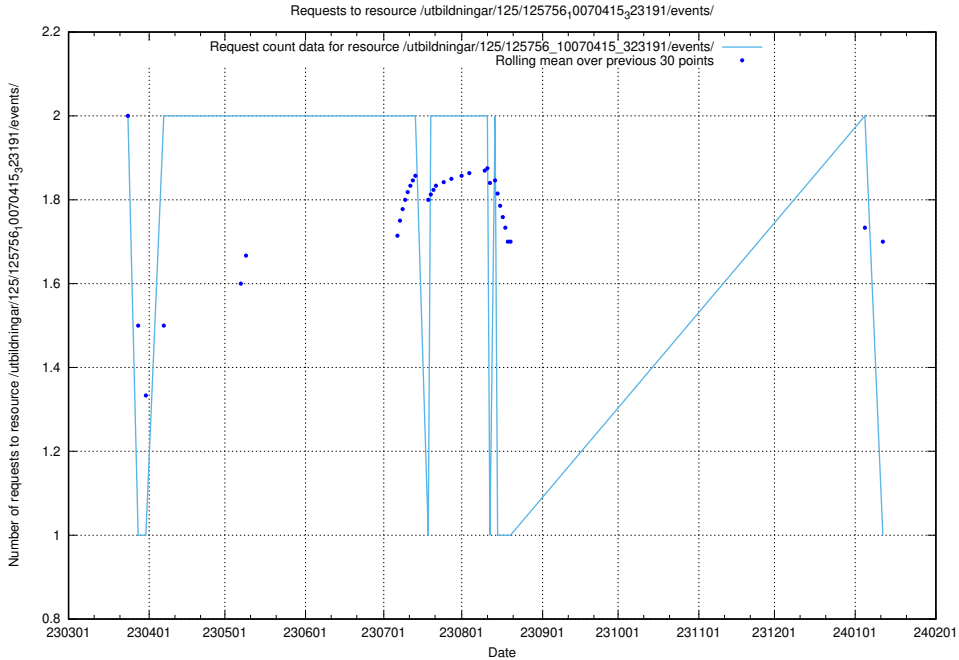

5.6311 Usage of /utbildningar/125/125756_10070415_323191/events/

Here, we count the number of requests to resource /utbildningar/125/125756_10070415_323191/events/