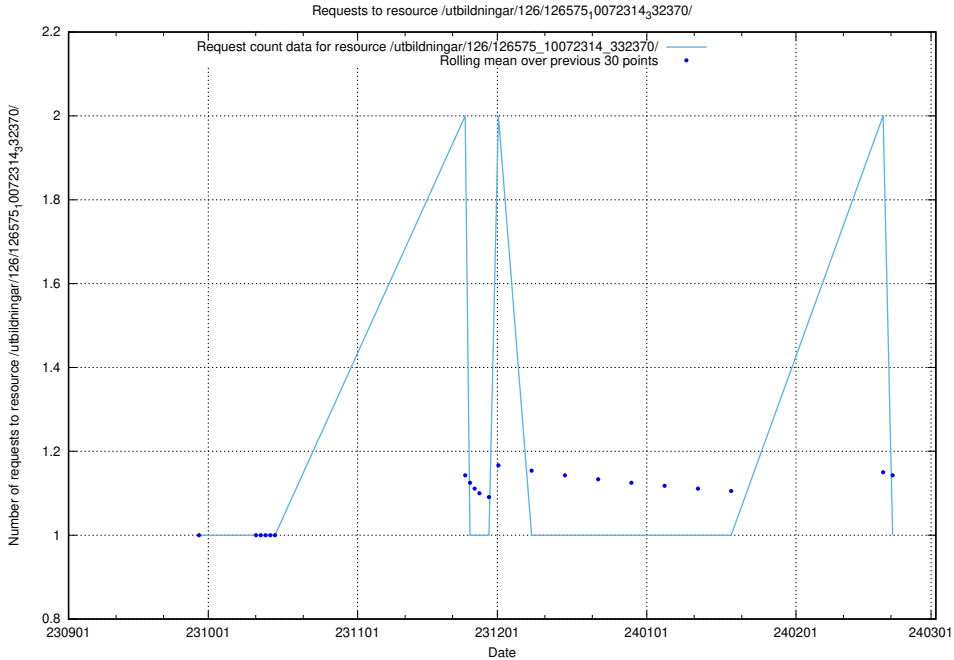

5.4586 Usage of /utbildningar/126/126575_10072314_332370/

Here, we count the number of requests to resource /utbildningar/126/126575_10072314_332370/.