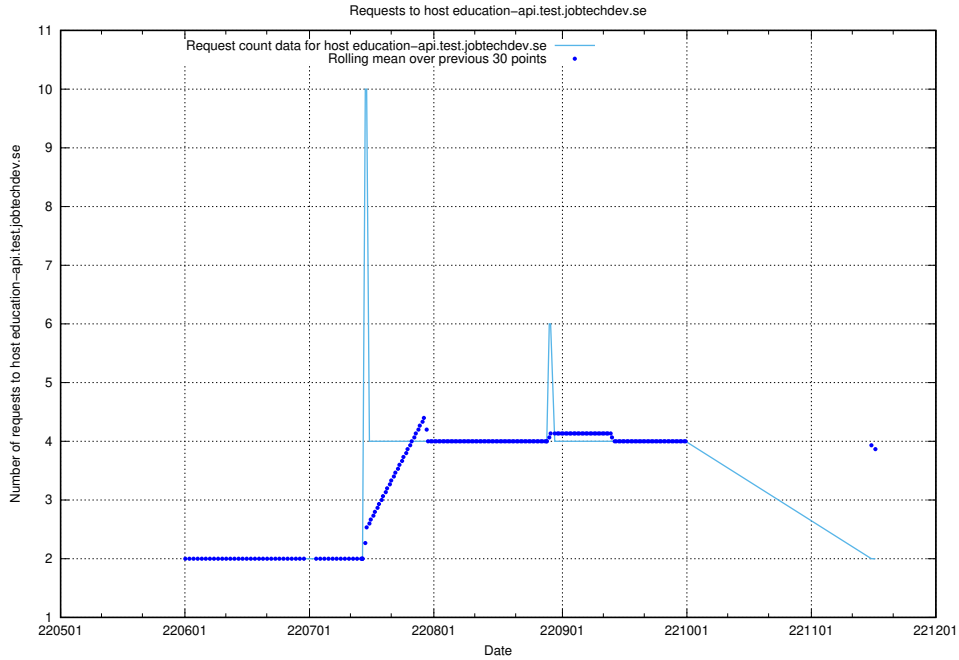

7.421 Usage of education-api.test.jobtechdev.se

Here, we count the number of requests to host education-api.test.jobtechdev.se.