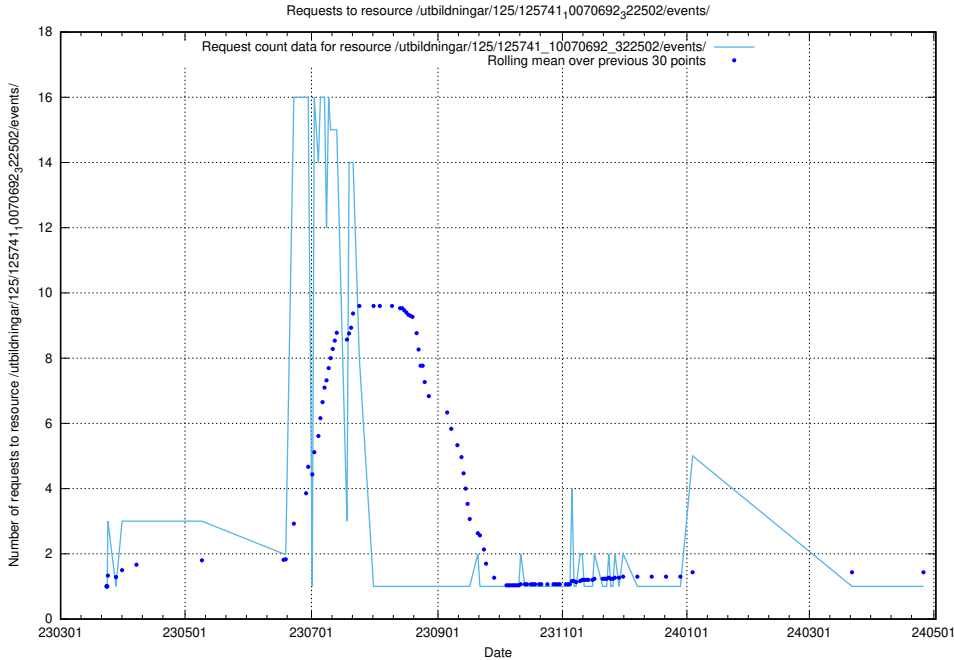

5.6626 Usage of /utbildningar/125/125741_10070692_322502/events/

Here, we count the number of requests to resource /utbildningar/125/125741_10070692_322502/events/