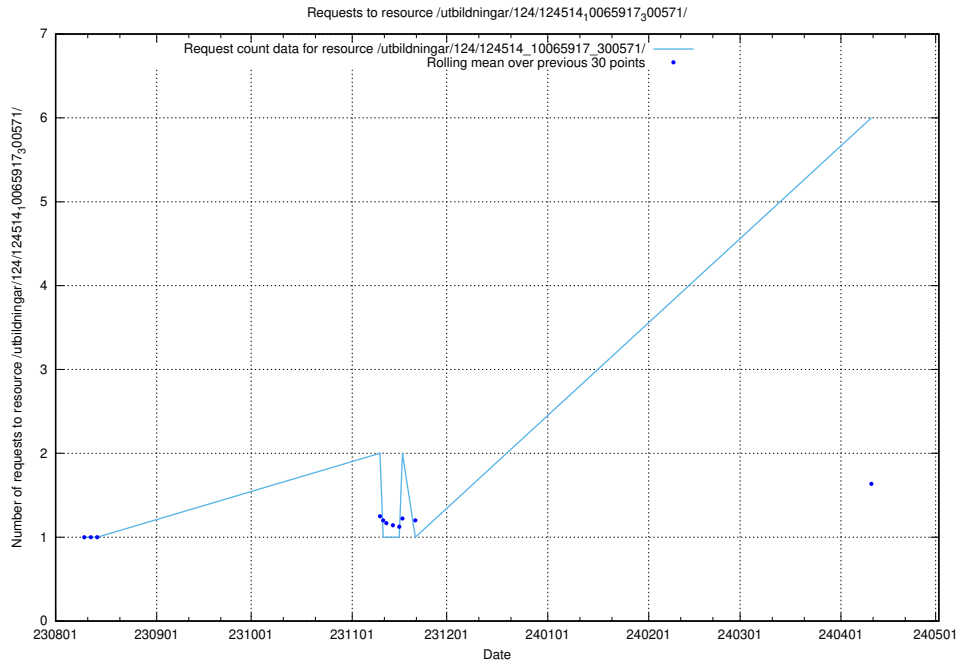

5.77 Usage of /utbildningar/124/124514_10065917_300571/

Here, we count the number of requests to resource /utbildningar/124/124514_10065917_300571/.