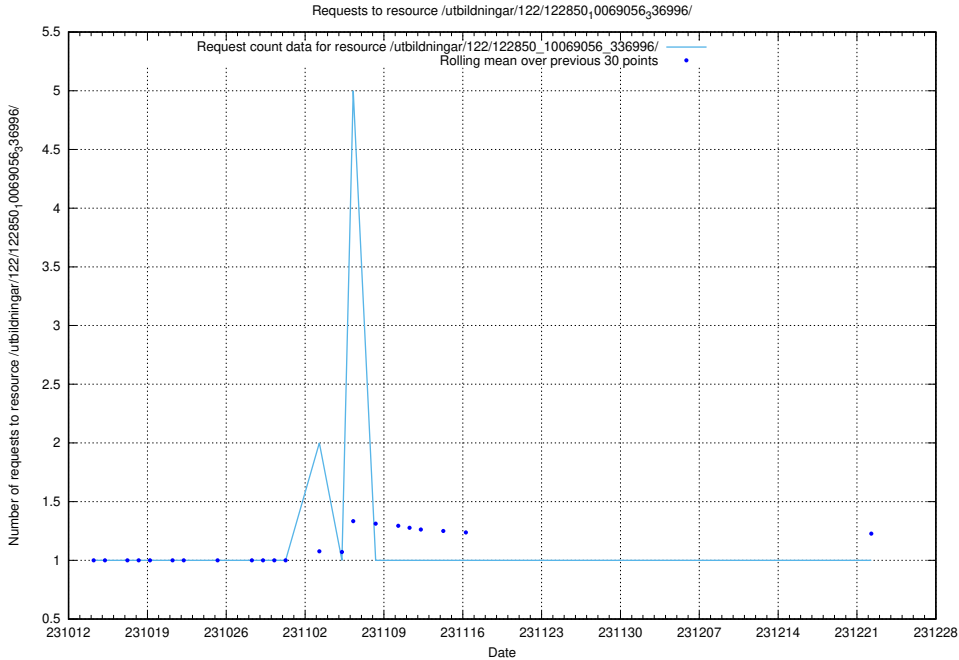

5.4479 Usage of /utbildningar/122/122850_10069056_336996/

Here, we count the number of requests to resource /utbildningar/122/122850_10069056_336996/.