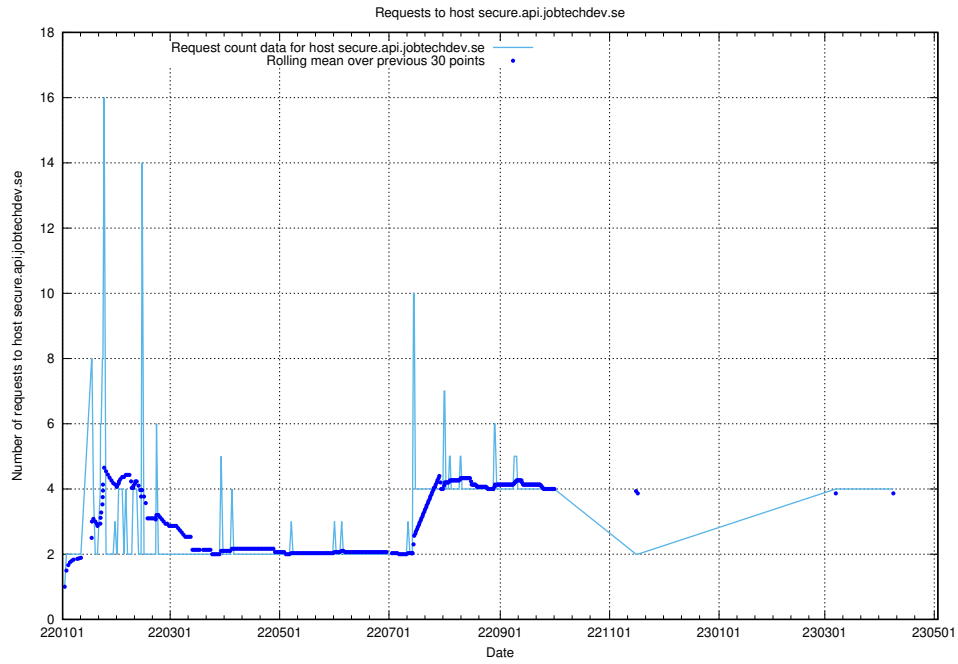

7.120 Usage of secure.api.jobtechdev.se

Here, we count the number of requests to host secure.api.jobtechdev.se.