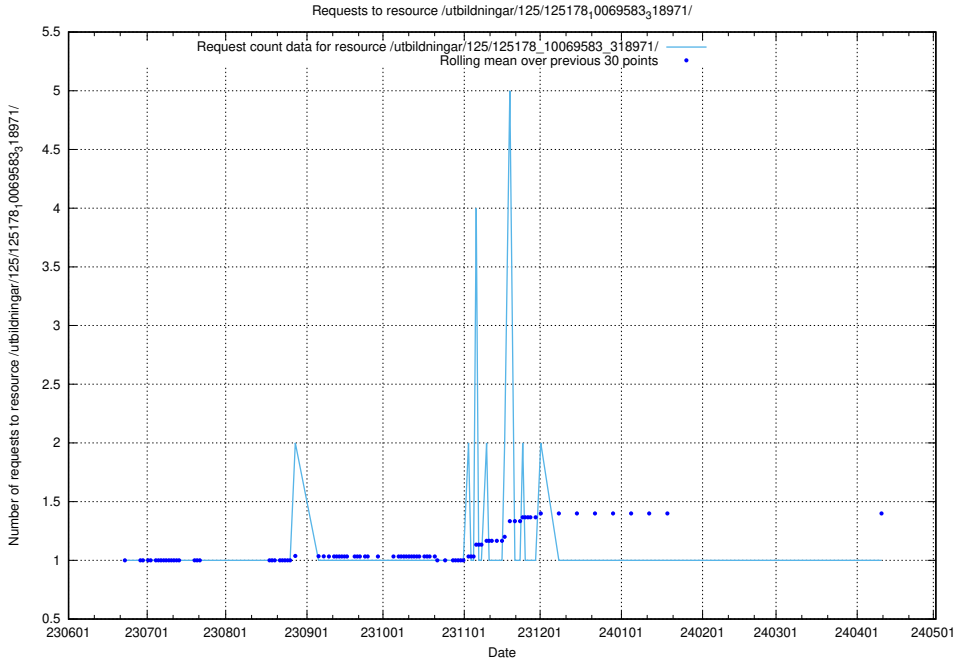

5.5856 Usage of /utbildningar/125/125178_10069583_318971/

Here, we count the number of requests to resource /utbildningar/125/125178_10069583_318971/.