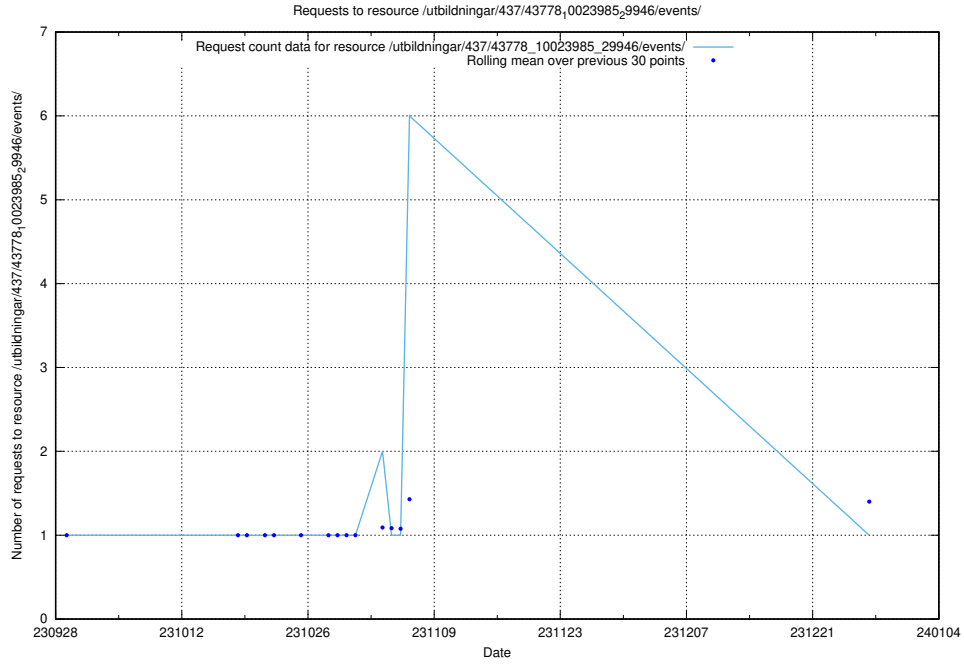

5.4579 Usage of /utbildningar/437/43778_10023985_29946/events/

Here, we count the number of requests to resource /utbildningar/437/43778_10023985_29946/events/.