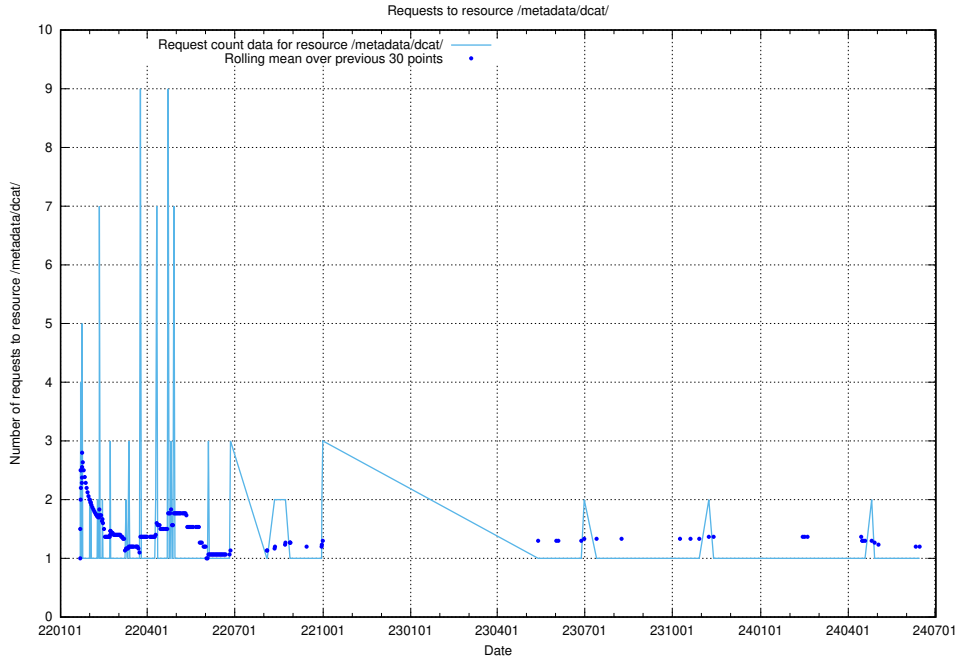

5.6654 Usage of /metadata/dcat/

Here, we count the number of requests to resource /metadata/dcat/.