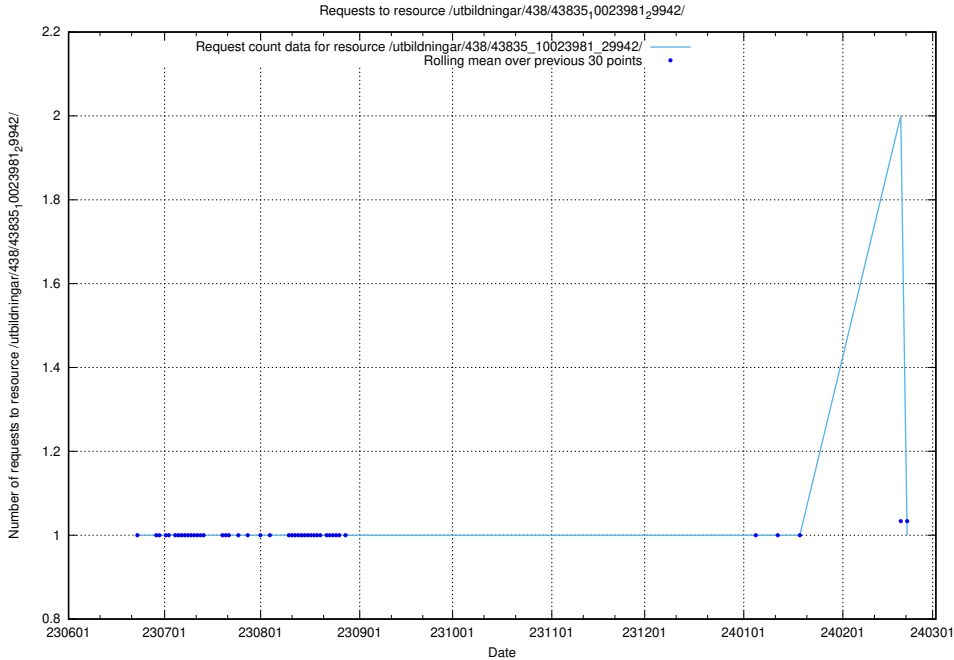

5.5698 Usage of /utbildningar/438/43835_10023981_29942/

Here, we count the number of requests to resource /utbildningar/438/43835_10023981_29942/.