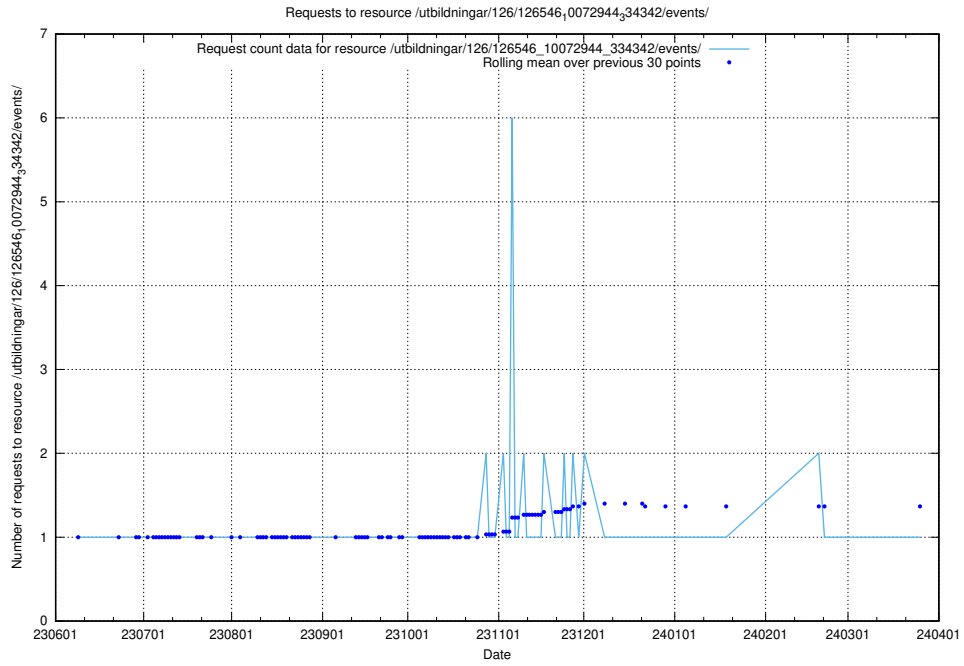

5.6013 Usage of /utbildningar/126/126546_10072944_334342/events/

Here, we count the number of requests to resource /utbildningar/126/126546_10072944_334342/events/