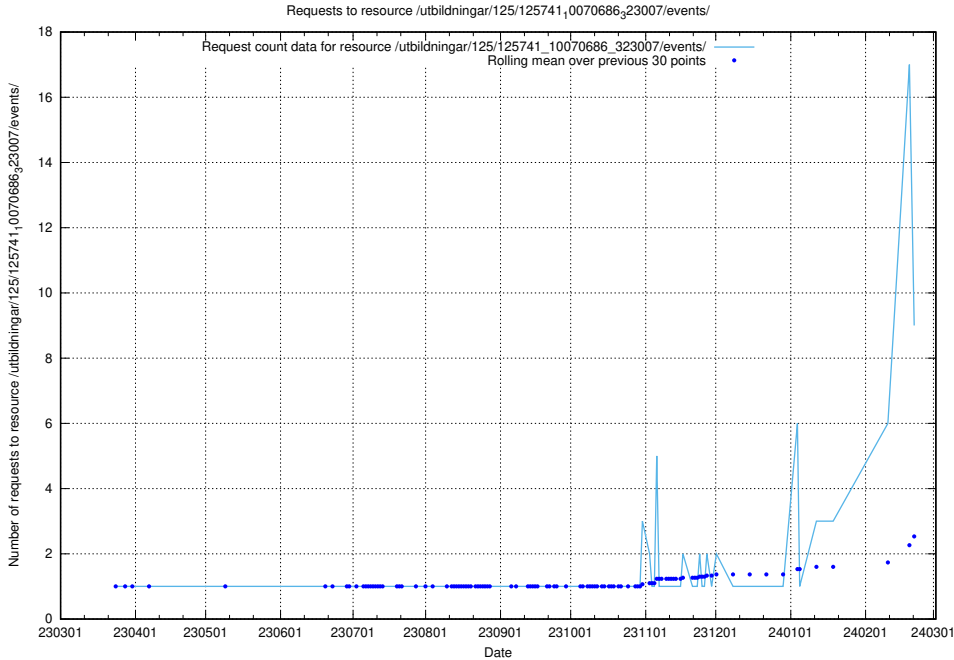

5.33 Usage of /utbildningar/125/125741_10070686_323007/events/

Here, we count the number of requests to resource /utbildningar/125/125741_10070686_323007/events/