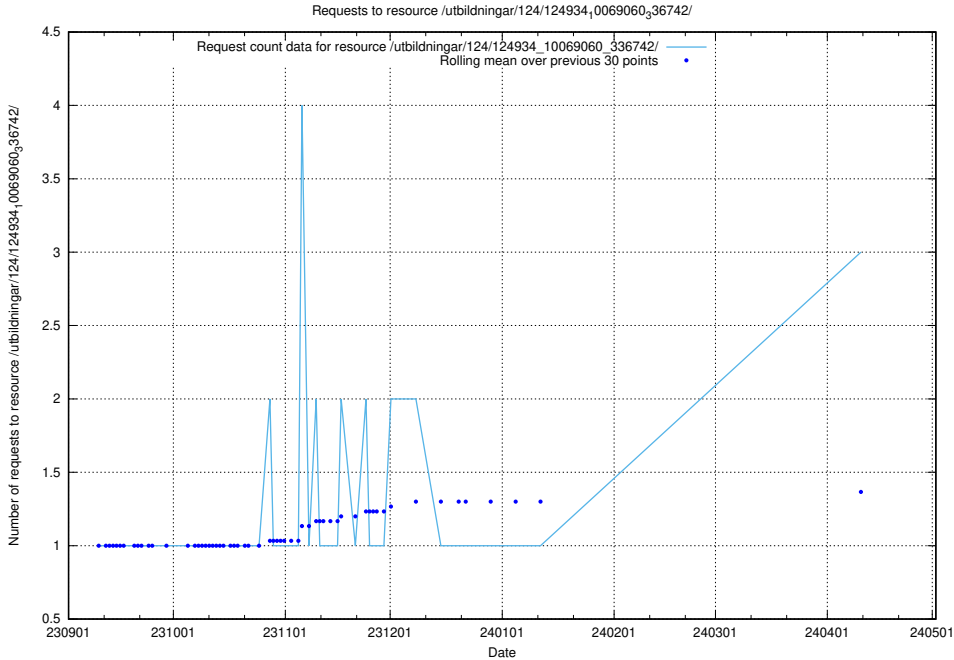

5.368 Usage of /utbildningar/124/124934_10069060_336742/

Here, we count the number of requests to resource /utbildningar/124/124934_10069060_336742/.