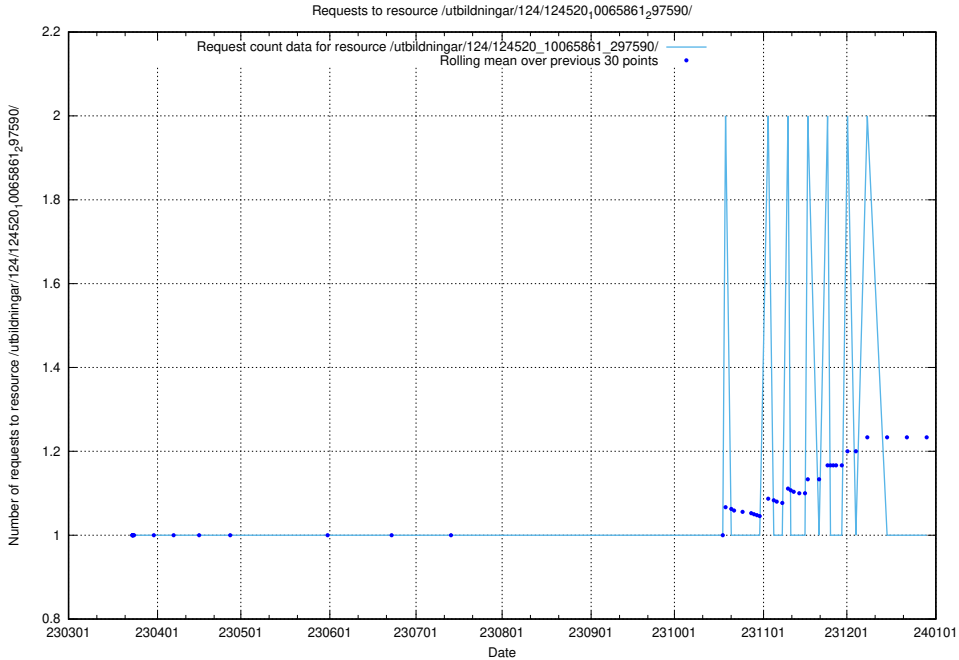

5.1330 Usage of /utbildningar/124/124520_10065861_297590/

Here, we count the number of requests to resource /utbildningar/124/124520_10065861_297590/.