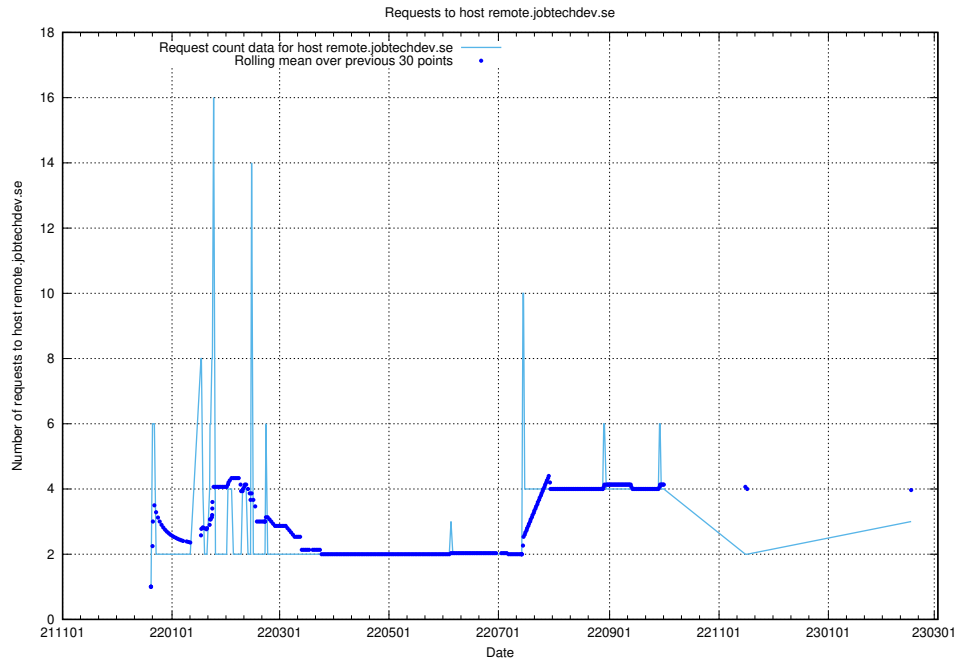

7.202 Usage of remote.jobtechdev.se

Here, we count the number of requests to host remote.jobtechdev.se.