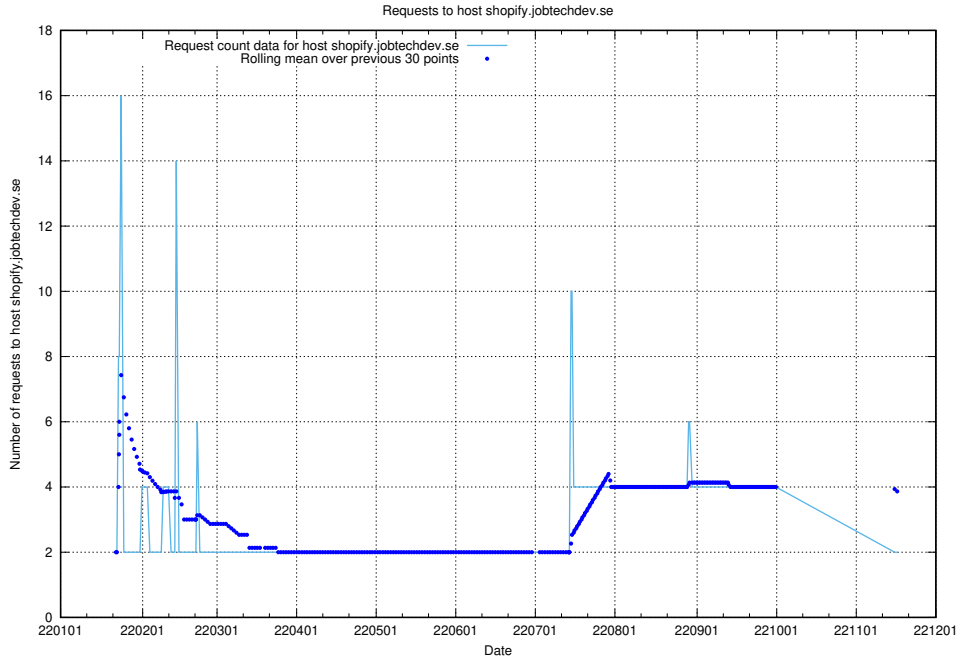

7.589 Usage of shopify.jobtechdev.se

Here, we count the number of requests to host shopify.jobtechdev.se.

7.590 Usage of jijitsi.jobtechdev.se

Here, we count the number of requests to host jijitsi.jobtechdev.se.