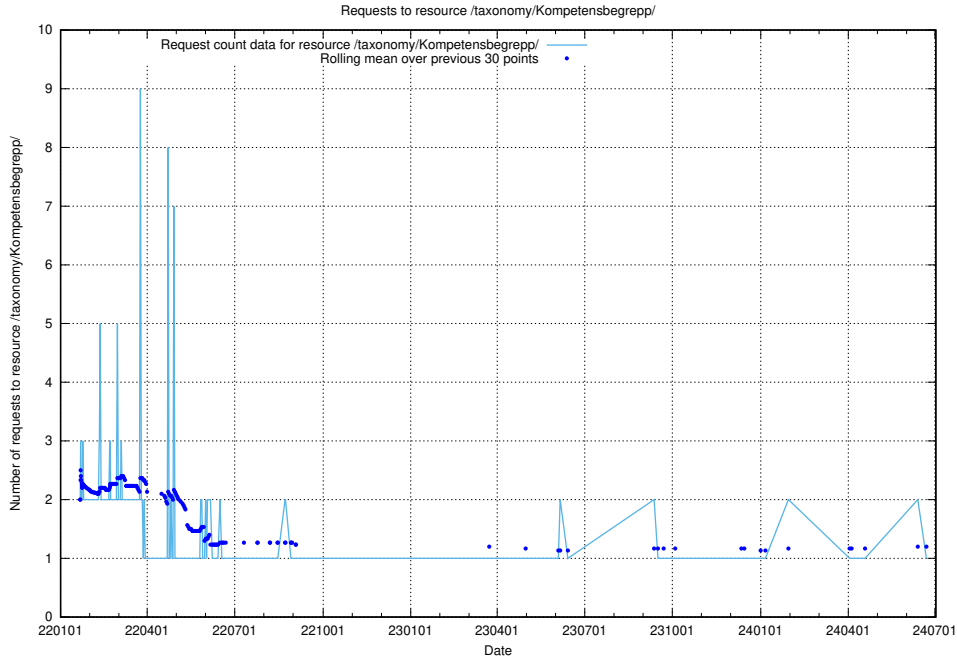

5.6567 Usage of /utbildningar/126/126466_10071963_330384/

Here, we count the number of requests to resource /utbildningar/126/126466_10071963_330384/.

5.6568 Usage of /utbildningar/126/126466_10071860_329840/events/