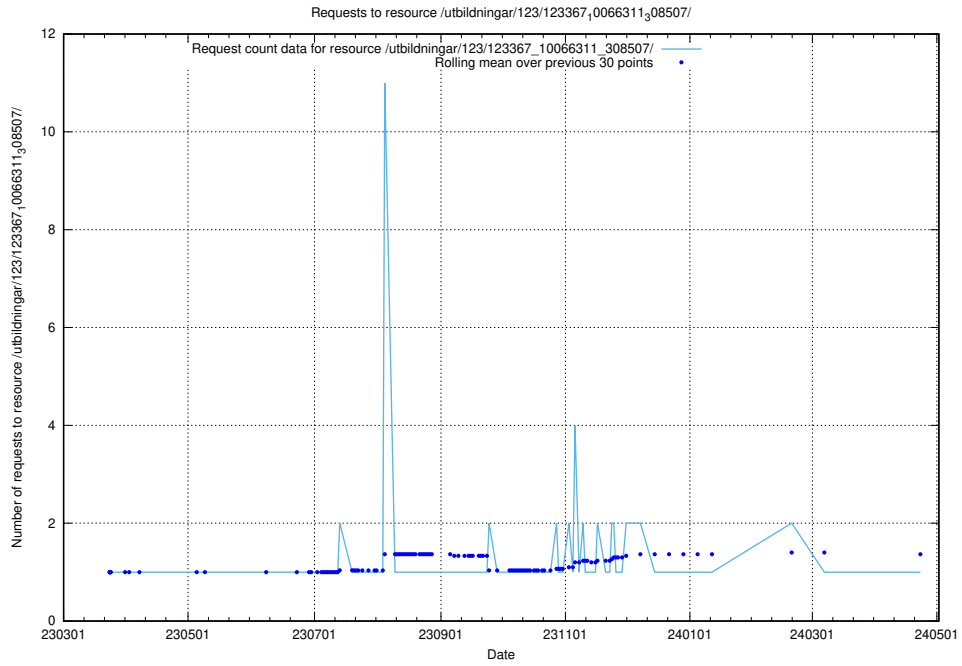

5.4651 Usage of /utbildningar/123/123367_10066311_308507/

Here, we count the number of requests to resource /utbildningar/123/123367_10066311_308507/.