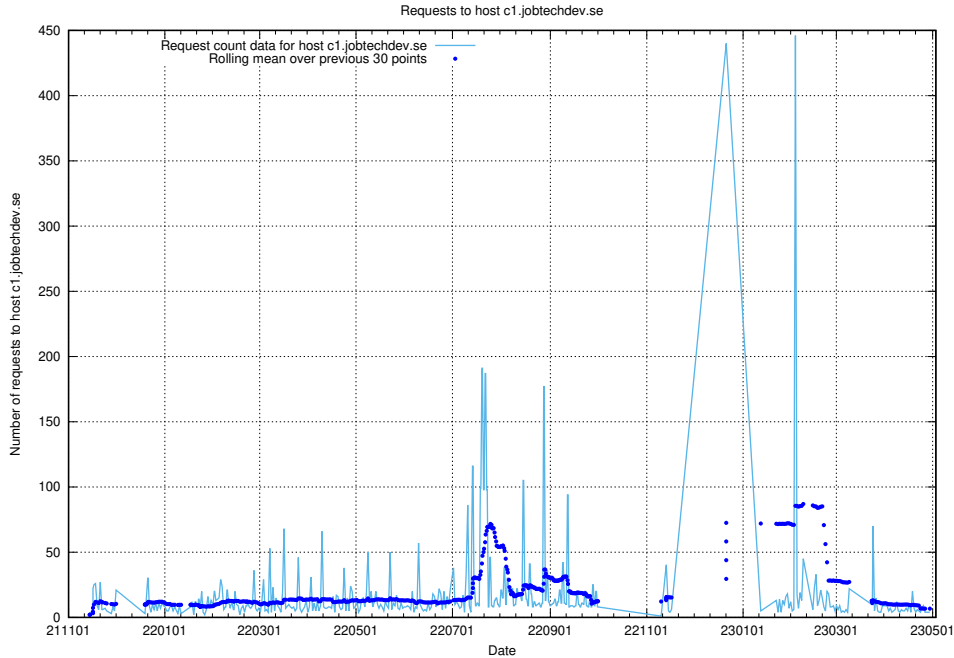

7.106 Usage of c1.jobtechdev.se

Here, we count the number of requests to host c1.jobtechdev.se.