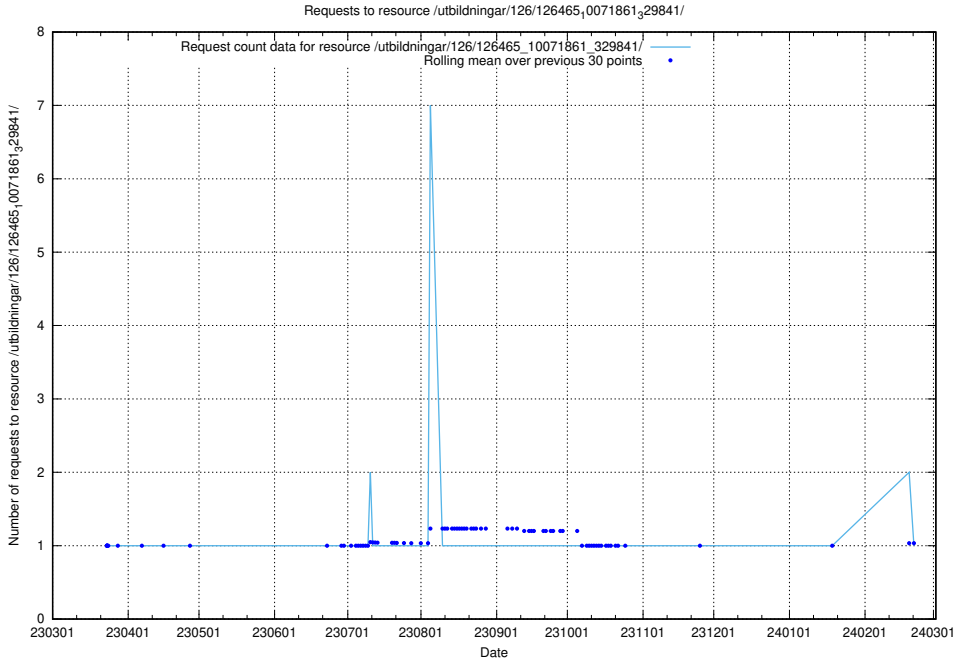

5.6575 Usage of /utbildningar/126/126465_10071861_329841/

Here, we count the number of requests to resource /utbildningar/126/126465_10071861_329841/.