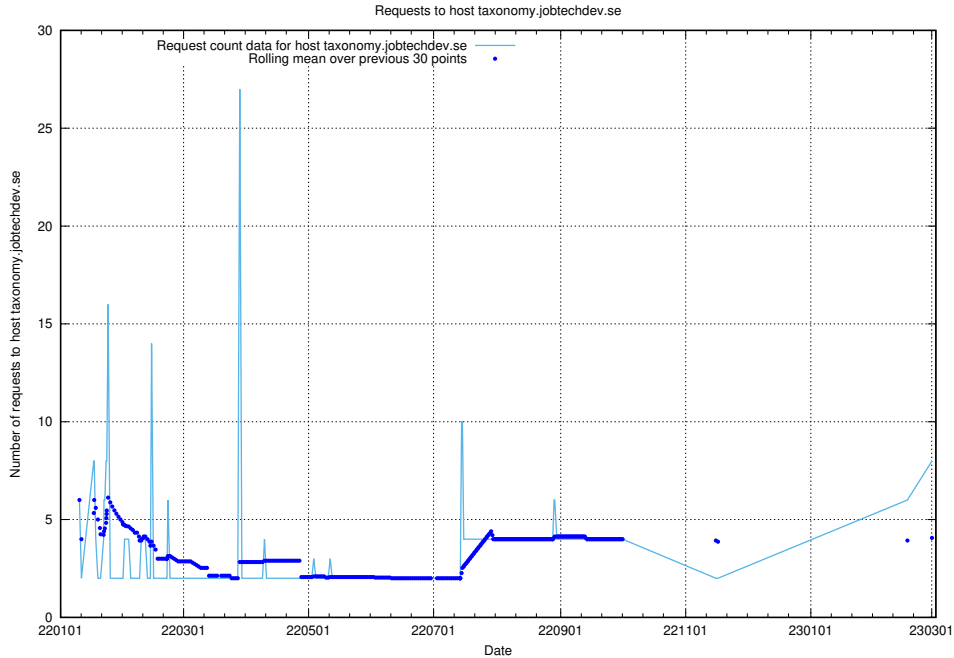

7.66 Usage of taxonomy.jobtechdev.se

Here, we count the number of requests to host taxonomy.jobtechdev.se.

7.67 Usage of inspelning.jobtechdev.se

Here, we count the number of requests to host inspelning.jobtechdev.se.