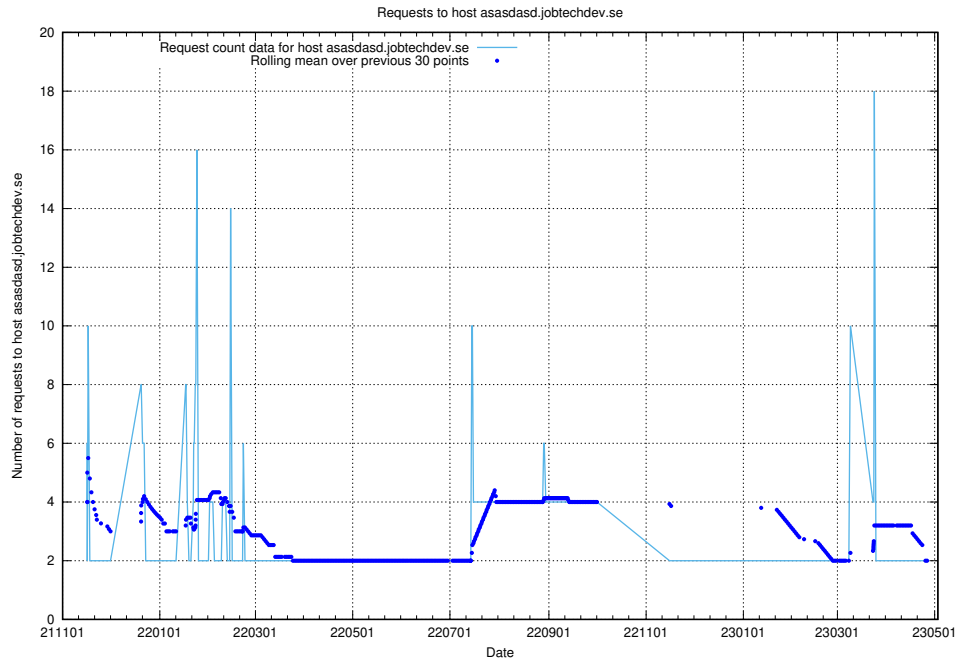

Here, we count the number of requests to host `asasdasd.jobtechdev.se`.

7.543 Usage of nisse.jobtechdev.se

Here, we count the number of requests to host nisse.jobtechdev.se.

7.544 Usage of app-yrkesinfo.prod.services.jtech.se