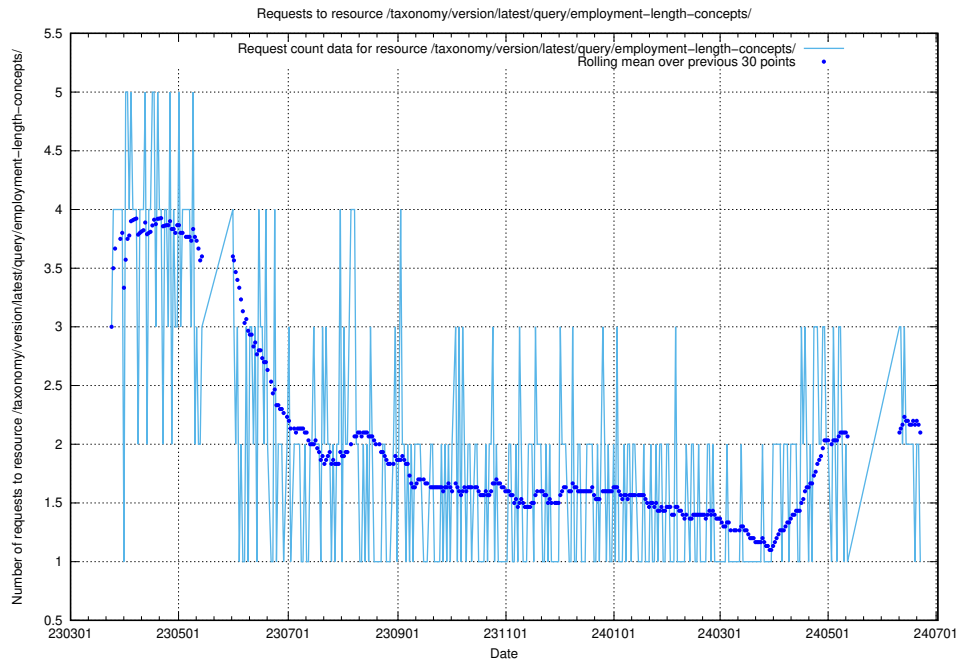

5.6255 Usage of /taxonomy/version/latest/query/employment-length-concepts/

Here, we count the number of requests to resource /taxonomy/version/latest/query/employment-length-concepts/.