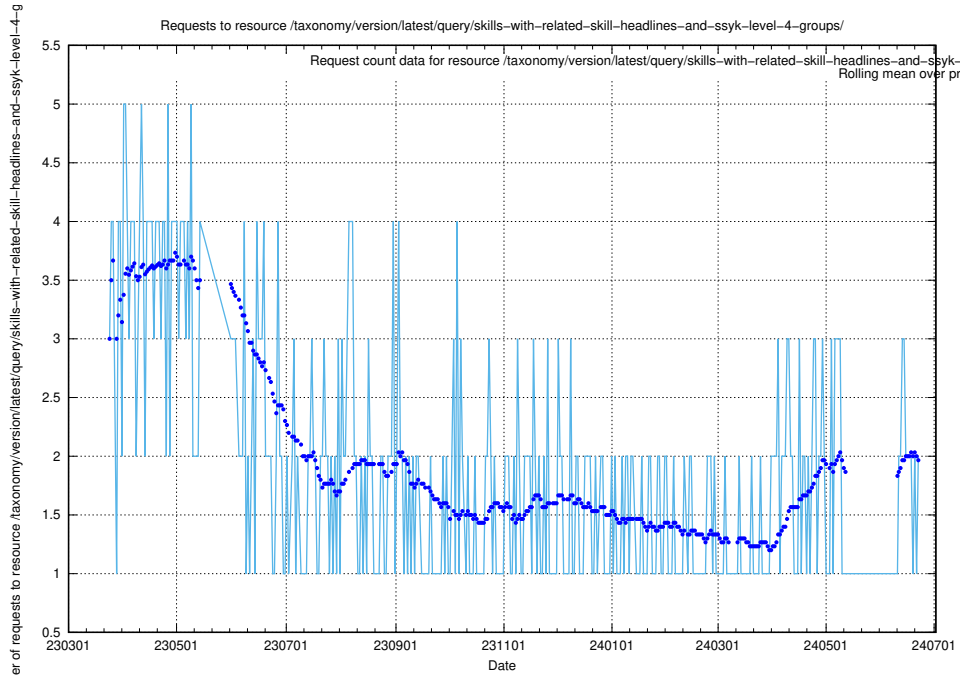

5.909 Usage of /taxonomy/version/latest/query/skills-with-related-skill-headlines-and-ssyk-level-4-groups/

Here, we count the number of requests to resource /taxonomy/version/latest/query/skills-with-related-skill-headlines-and-ssyk-level-4-groups/.