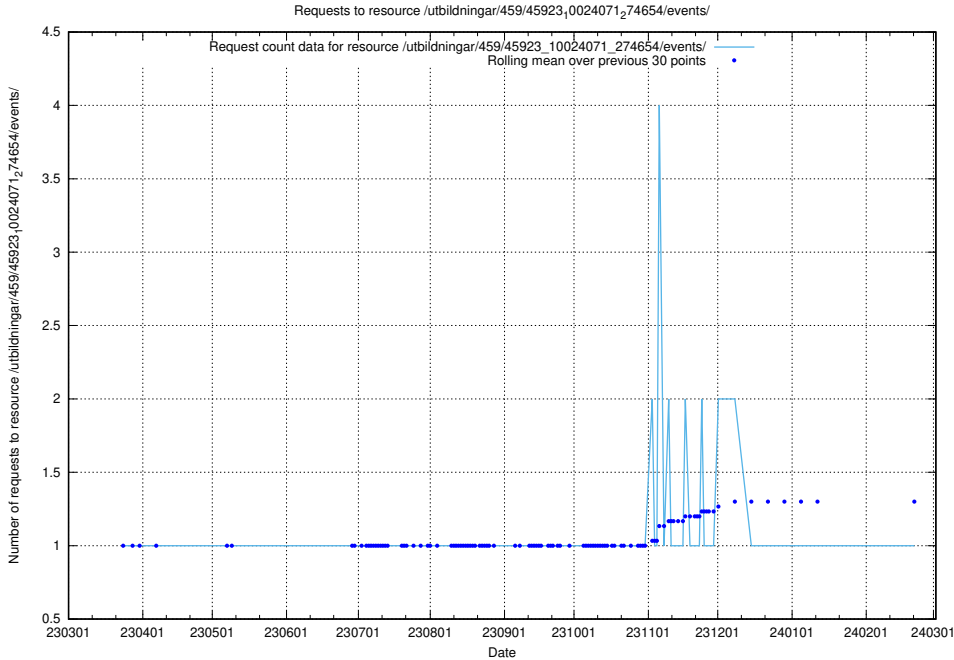

5.6316 Usage of /utbildningar/459/45923_10024071_274654/events/

Here, we count the number of requests to resource /utbildningar/459/45923_10024071_274654/events/.