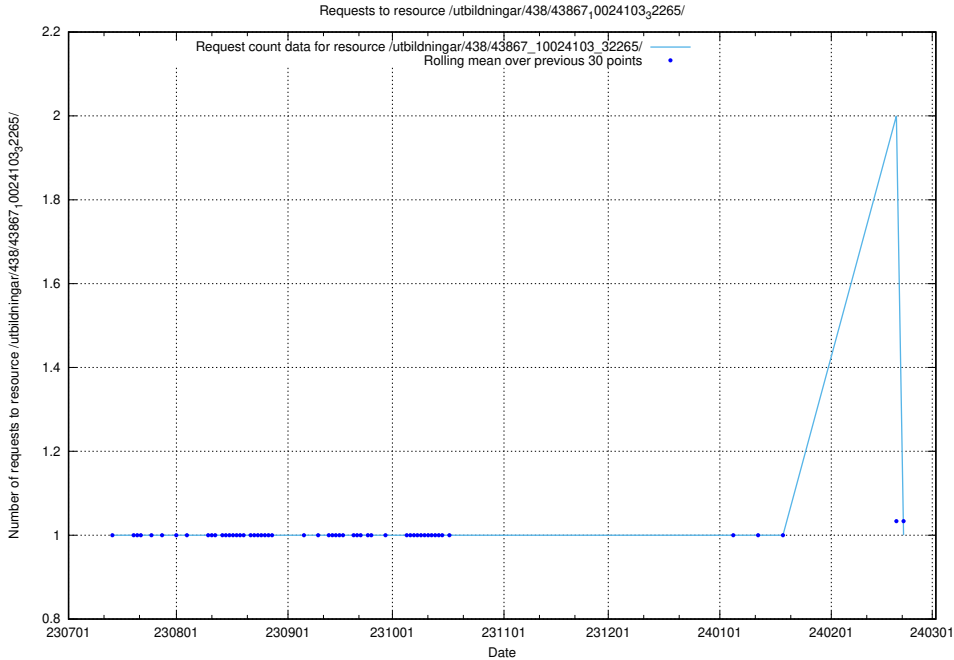

5.5195 Usage of /utbildningar/438/43867_10024103_32265/

Here, we count the number of requests to resource /utbildningar/438/43867_10024103_32265/.