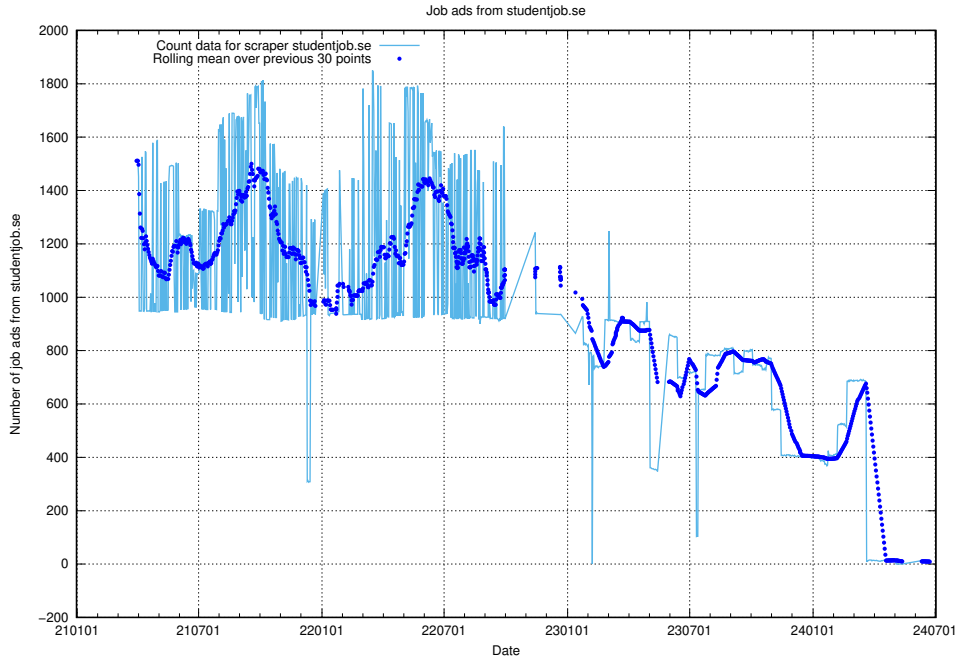

13.15 Number of ads by scraper studentjob.se

Here, we count the number of job ads scraped from studentjob.se.