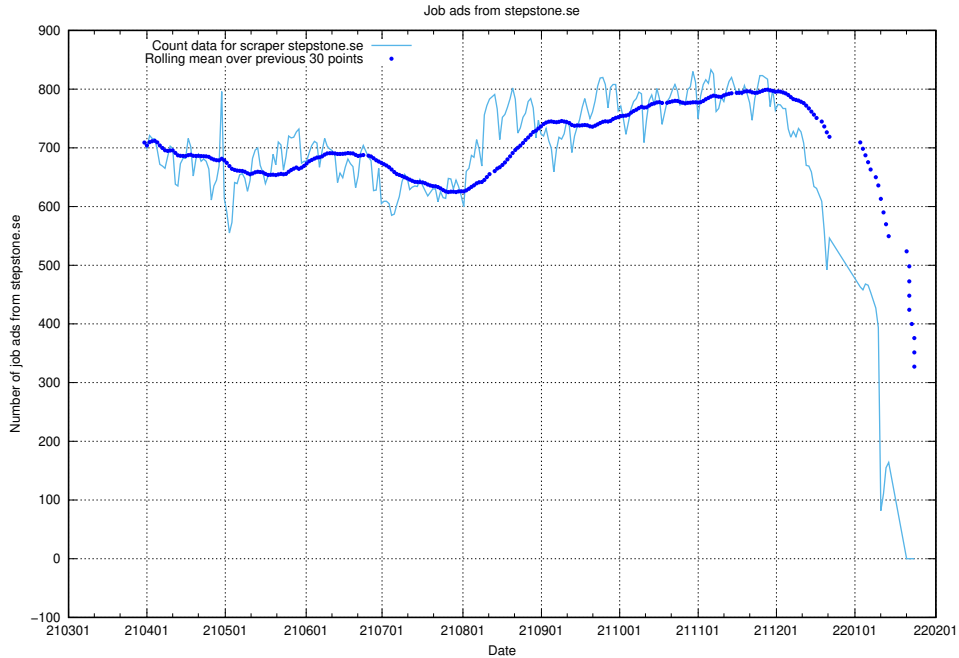

13.19 Number of ads by scraper stepstone.se

Here, we count the number of job ads scraped from stepstone.se.