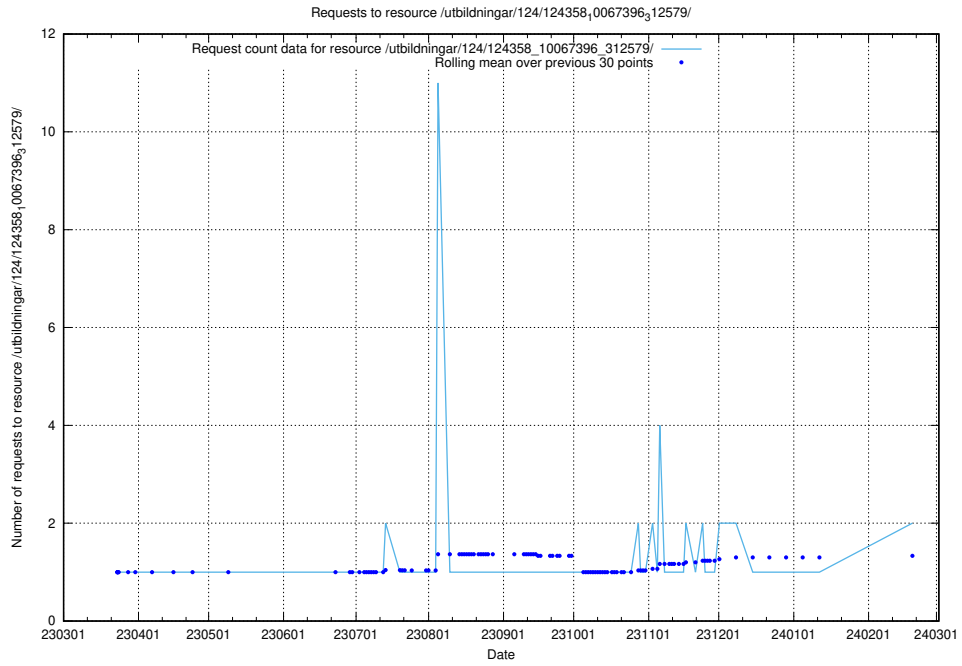

5.673 Usage of /utbildningar/124/124358_10067396_312579/

Here, we count the number of requests to resource /utbildningar/124/124358_10067396_312579/.