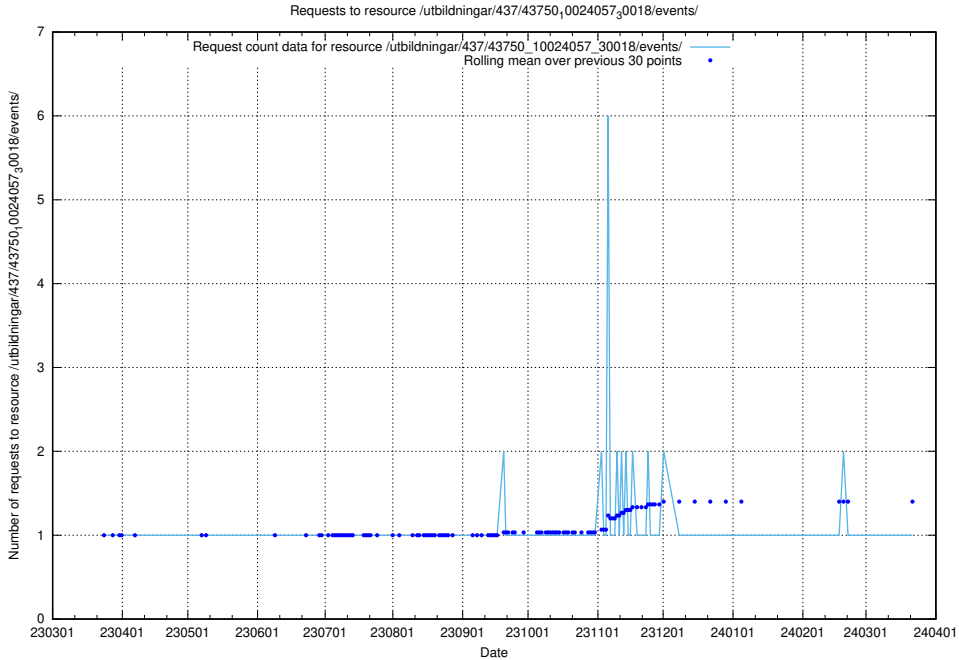

5.6351 Usage of /utbildningar/437/43750_10024057_30018/events/

Here, we count the number of requests to resource /utbildningar/437/43750_10024057_30018/events/.