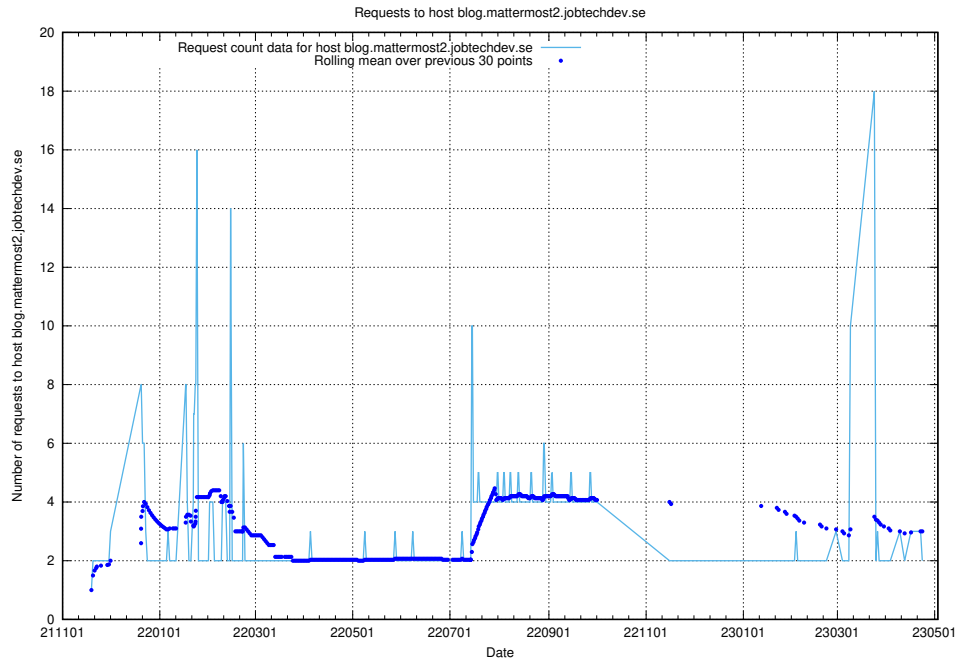

7.476 Usage of `blog.mattermost2.jobtechdev.se`

Here, we count the number of requests to host `blog.mattermost2.jobtechdev.se`.