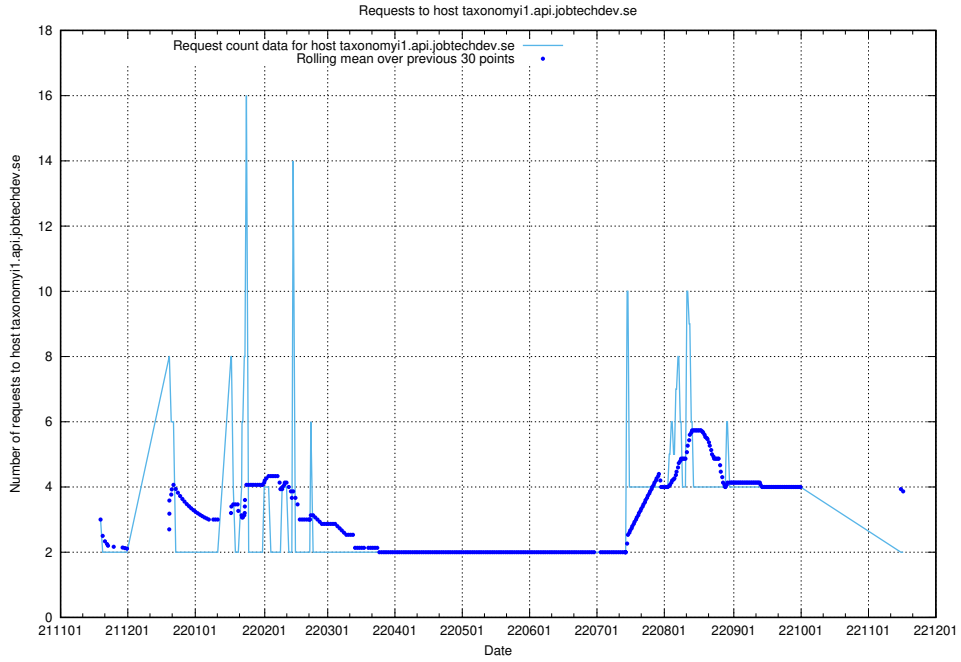

7.470 Usage of taxonomy1.api.jobtechdev.se

Here, we count the number of requests to host taxonomy1.api.jobtechdev.se.