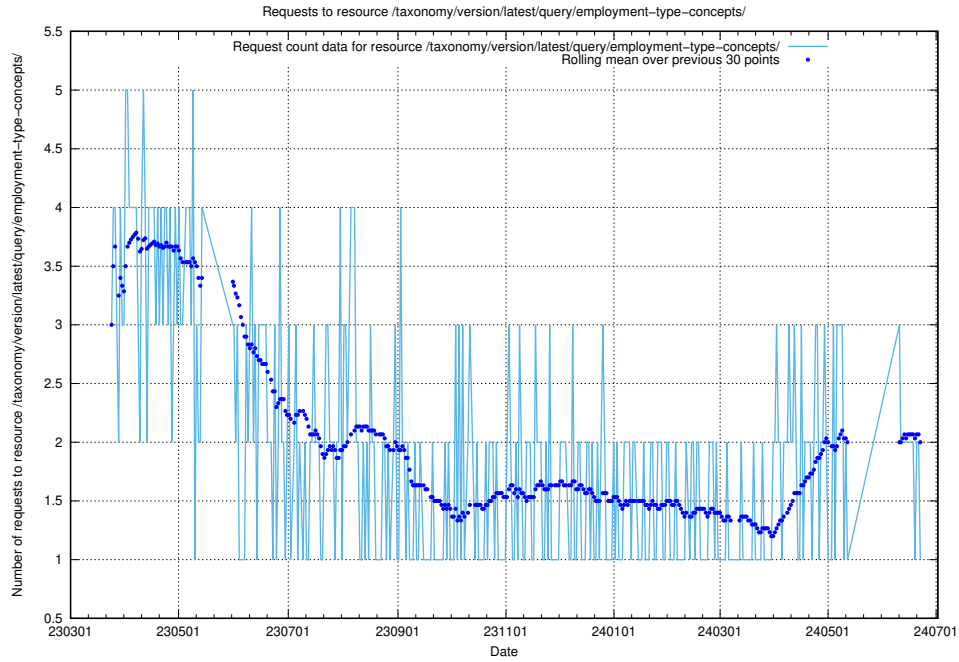

5.6254 Usage of /taxonomy/version/latest/query/employment-type-concepts/

Here, we count the number of requests to resource /taxonomy/version/latest/query/employment-type-concepts/.