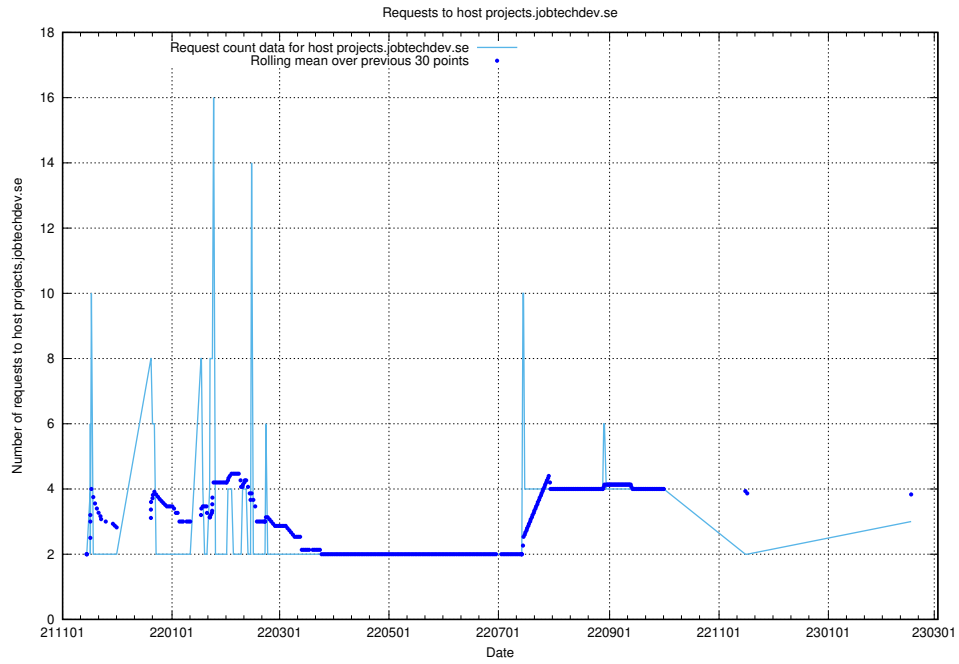

7.241 Usage of projects.jobtechdev.se

Here, we count the number of requests to host projects.jobtechdev.se.