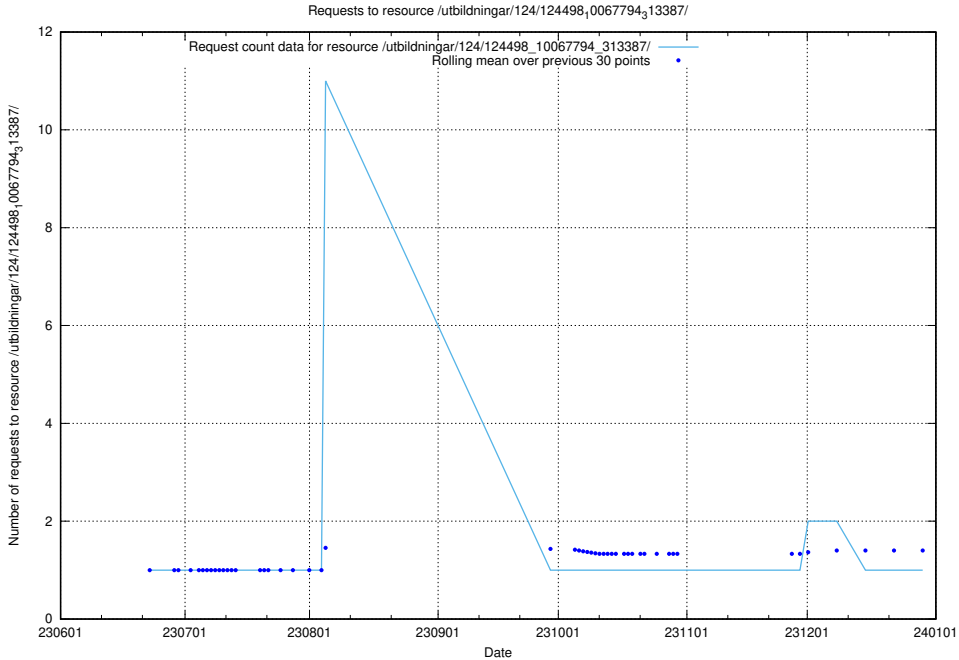

5.5915 Usage of /utbildningar/124/124498_10067794_313387/

Here, we count the number of requests to resource /utbildningar/124/124498_10067794_313387/.