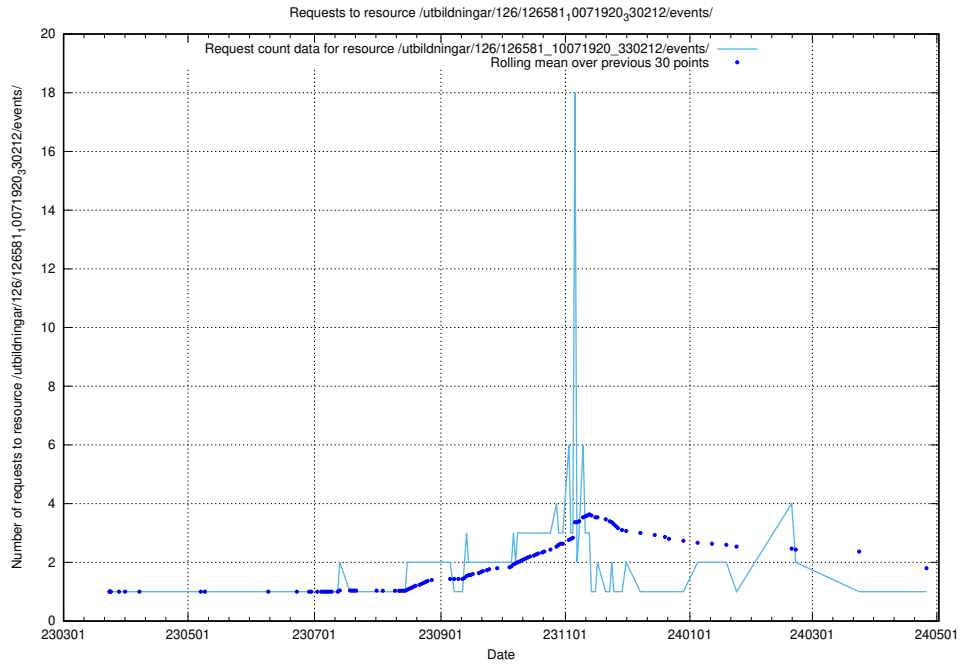

5.6554 Usage of /utbildningar/126/126581_10071920_330212/events/

Here, we count the number of requests to resource /utbildningar/126/126581_10071920_330212/events/