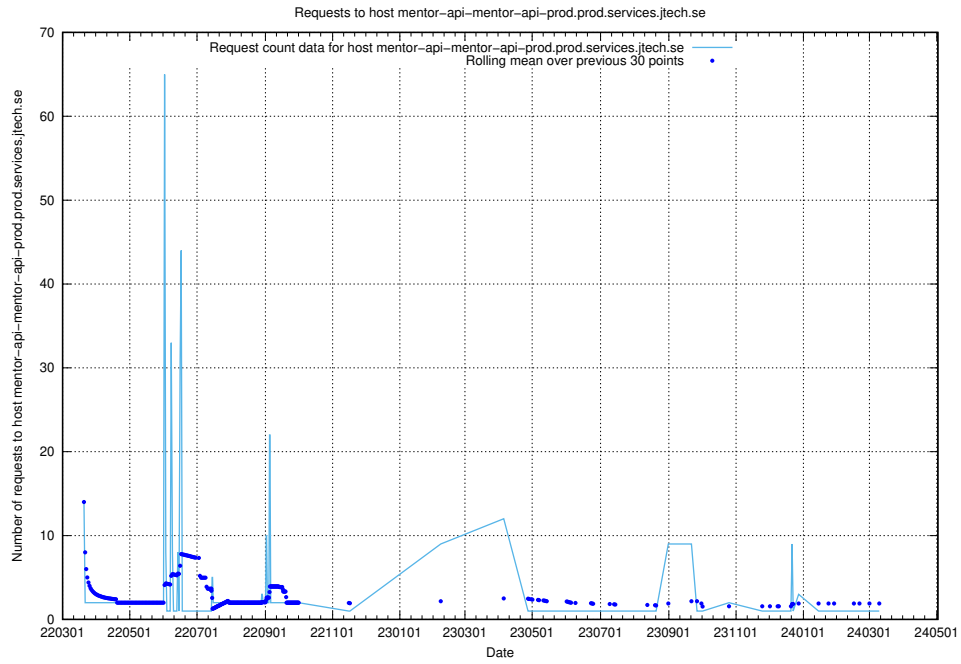

7.646 Usage of mentor-api-mentor-api-prod.prod.services.jtech.se

Here, we count the number of requests to host mentor-api-mentor-api-prod.prod.services.jtech.se.

7.647 Usage of fw1.jobtechdev.se:443

Here, we count the number of requests to host fw1.jobtechdev.se:443.