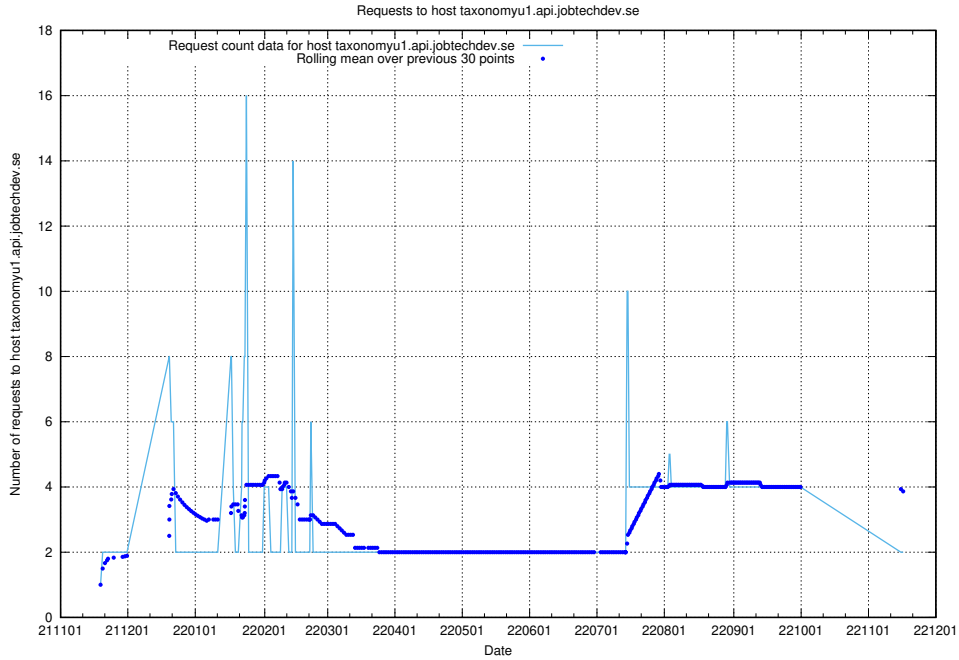

7.467 Usage of taxonomyt2.api.jobtechdev.se

Here, we count the number of requests to host taxonomyt2.api.jobtechdev.se.

7.468 Usage of widget.jobtechdev.se

Here, we count the number of requests to host widget.jobtechdev.se.