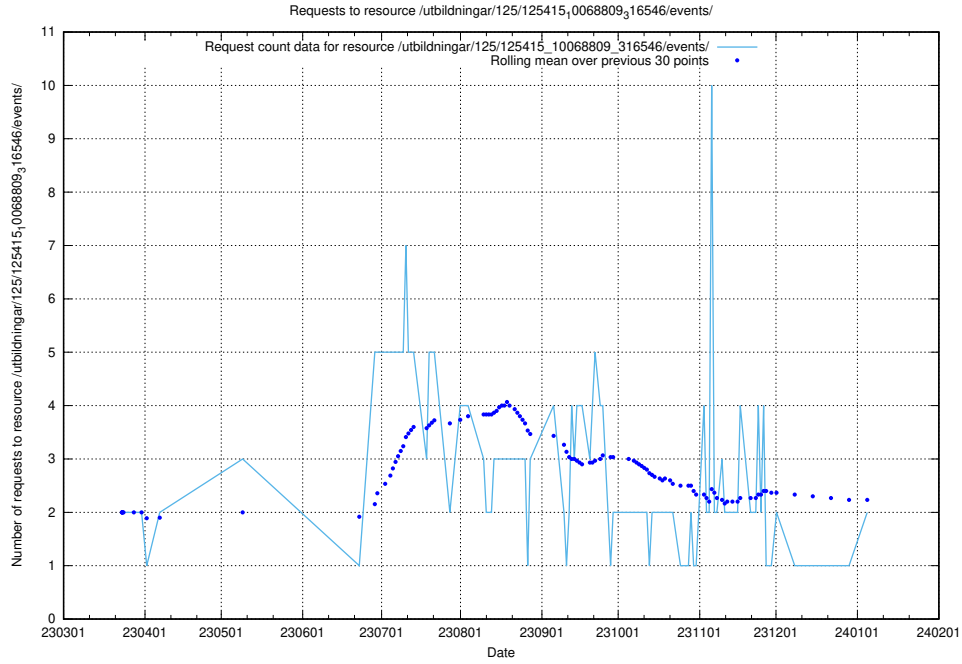

5.926 Usage of /utbildningar/125/125415_10068809_316546/events/

Here, we count the number of requests to resource /utbildningar/125/125415_10068809_316546/events/