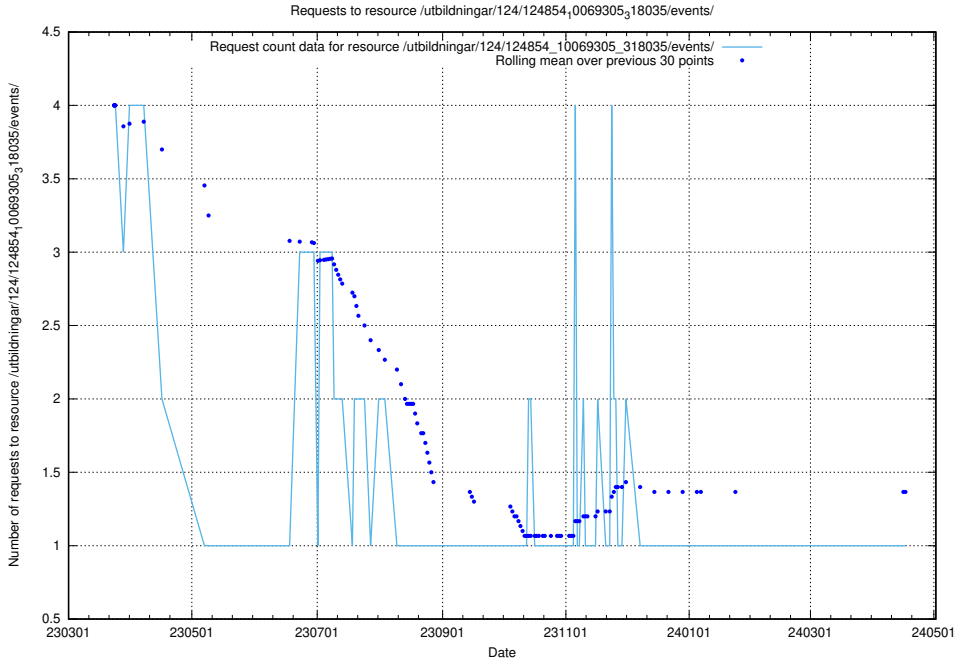

5.6409 Usage of /utbildningar/124/124854_10069305_318035/events/

Here, we count the number of requests to resource /utbildningar/124/124854_10069305_318035/events/