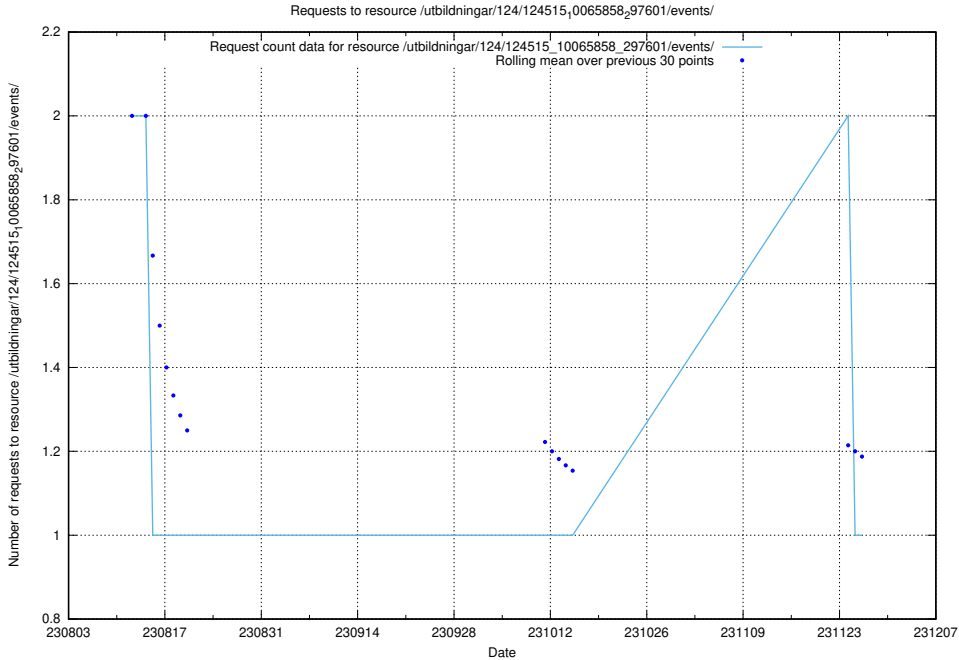

5.4937 Usage of /utbildningar/124/124515_10065858_297601/events/

Here, we count the number of requests to resource /utbildningar/124/124515_10065858_297601/events/