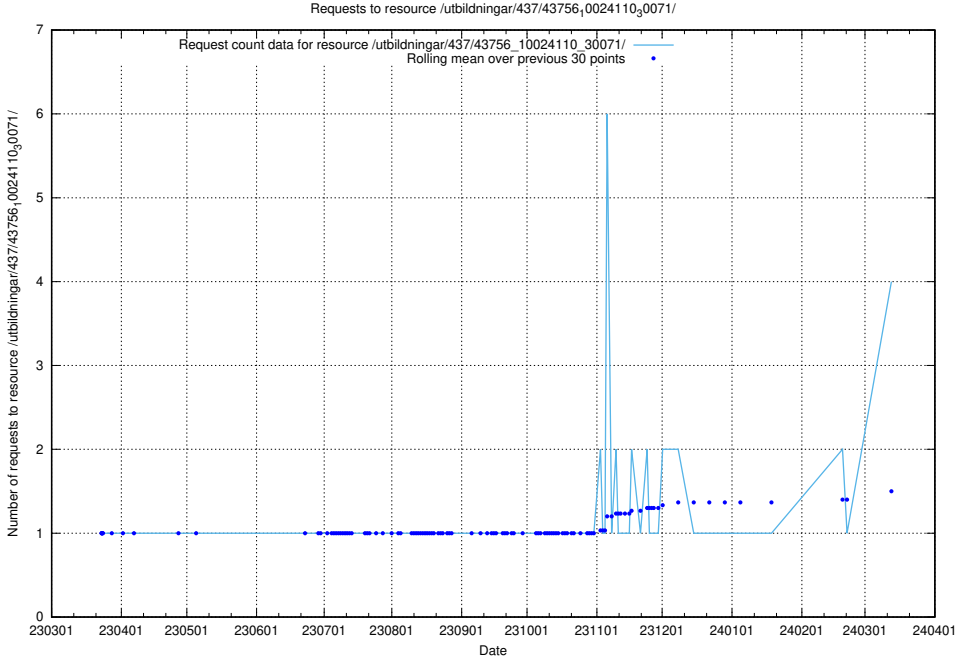

5.261 Usage of /utbildningar/437/43756_10024110_30071/

Here, we count the number of requests to resource /utbildningar/437/43756_10024110_30071/.