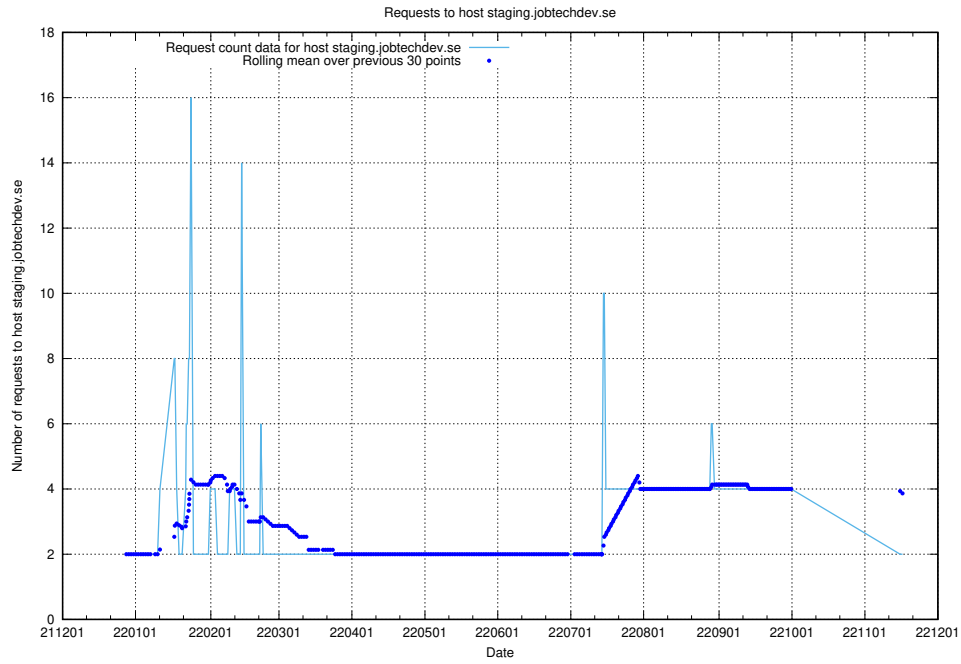

7.361 Usage of staging.jobtechdev.se

Here, we count the number of requests to host staging.jobtechdev.se.