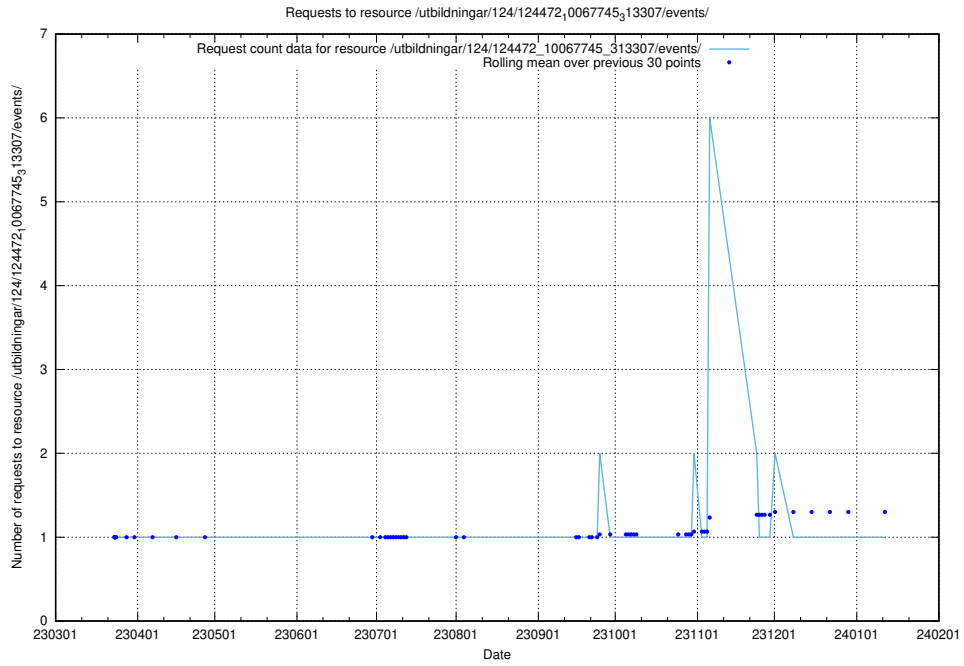

5.3141 Usage of /utbildningar/124/124472_10067745_313307/events/

Here, we count the number of requests to resource /utbildningar/124/124472_10067745_313307/events/