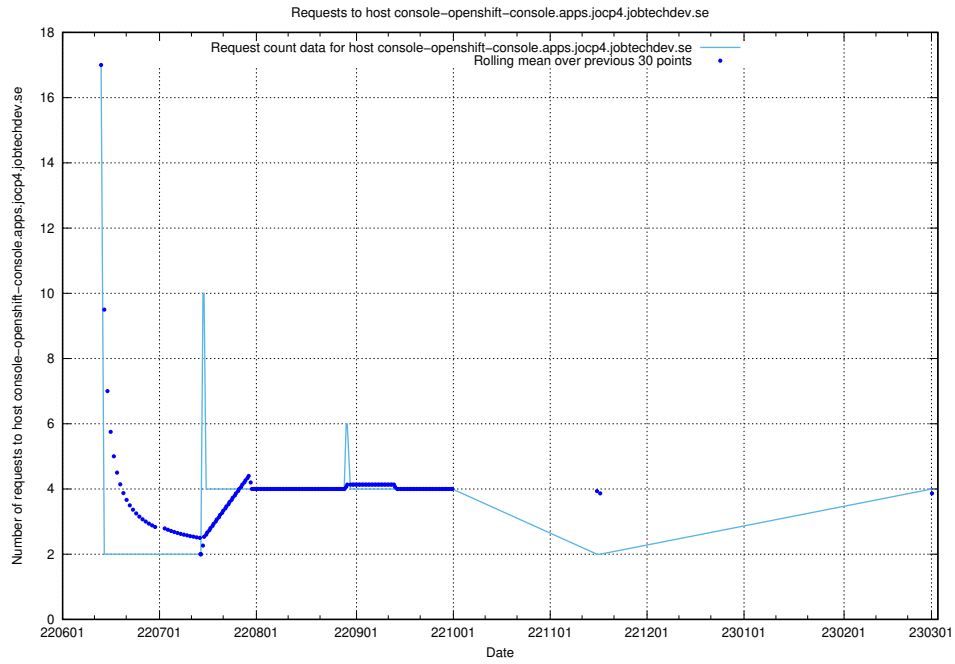

7.149 Usage of console-openshift-console.apps.jocp4.jobtechdev.se

Here, we count the number of requests to host console-openshift-console.apps.jocp4.jobtechdev.se.

7.150 Usage of demo-connect-once.jobtechdev.se