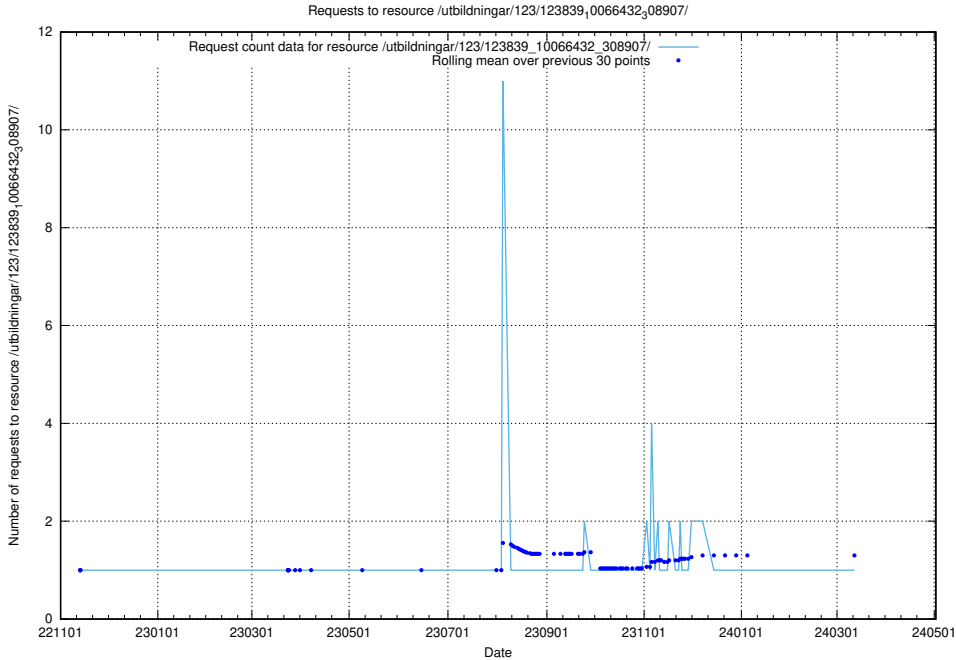

5.6004 Usage of /utbildningar/123/123839_10066432_308907/

Here, we count the number of requests to resource /utbildningar/123/123839_10066432_308907/.