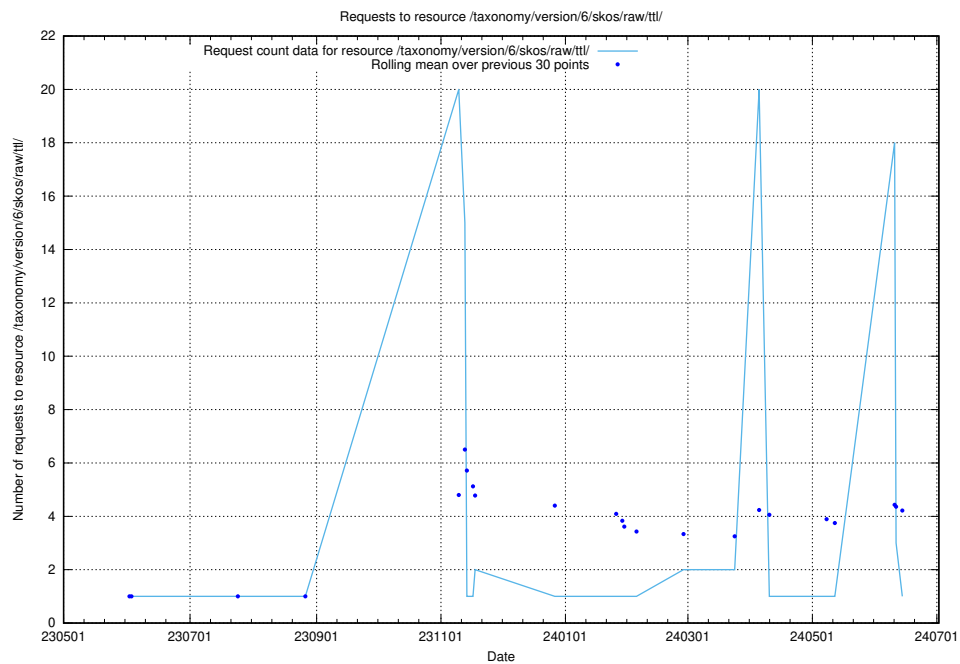

5.6045 Usage of /taxonomy/version/6/skos/raw/ttl/

Here, we count the number of requests to resource /taxonomy/version/6/skos/raw/ttl/.