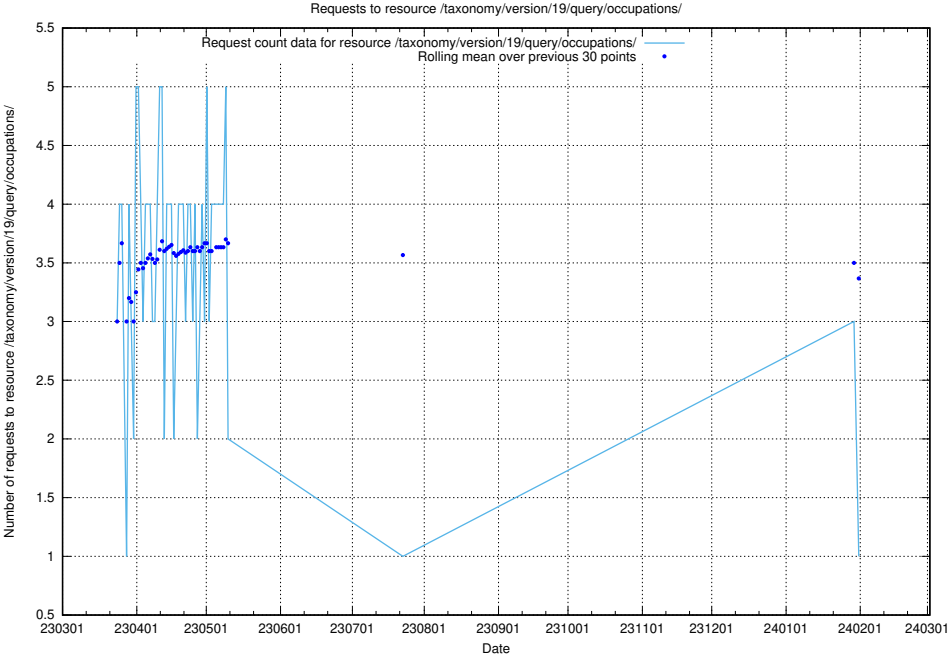

5.6288 Usage of /taxonomy/version/19/query/occupations/

Here, we count the number of requests to resource /taxonomy/version/19/query/occupations/.