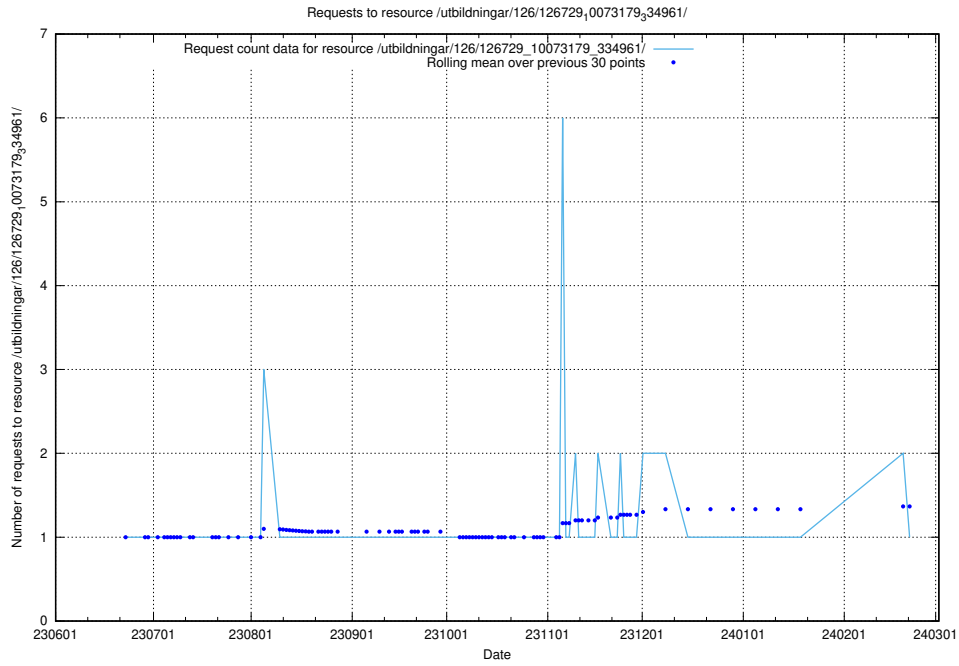

5.5723 Usage of /utbildningar/126/126729_10073179_334961/

Here, we count the number of requests to resource /utbildningar/126/126729_10073179_334961/.