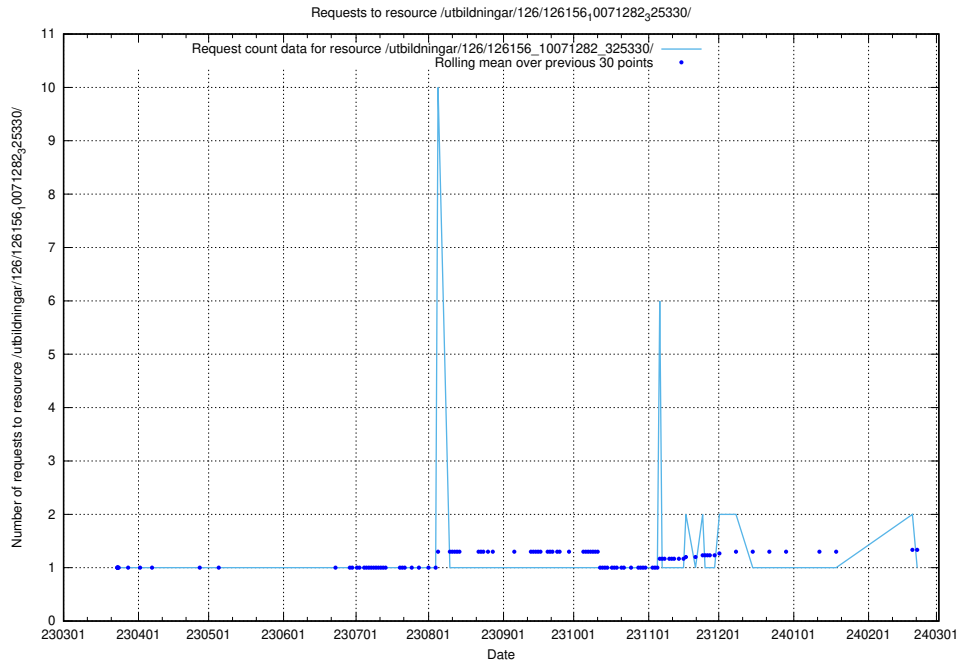

5.6585 Usage of /utbildningar/126/126156_10071282_325330/

Here, we count the number of requests to resource /utbildningar/126/126156_10071282_325330/.