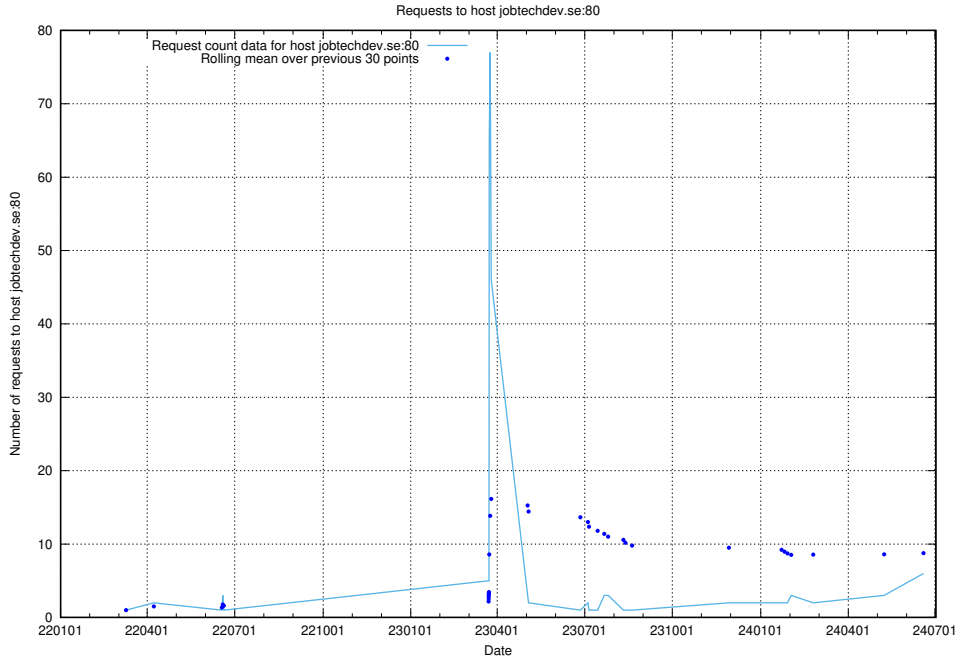

7.86 Usage of jobtechdev.se:80

Here, we count the number of requests to host jobtechdev.se:80.