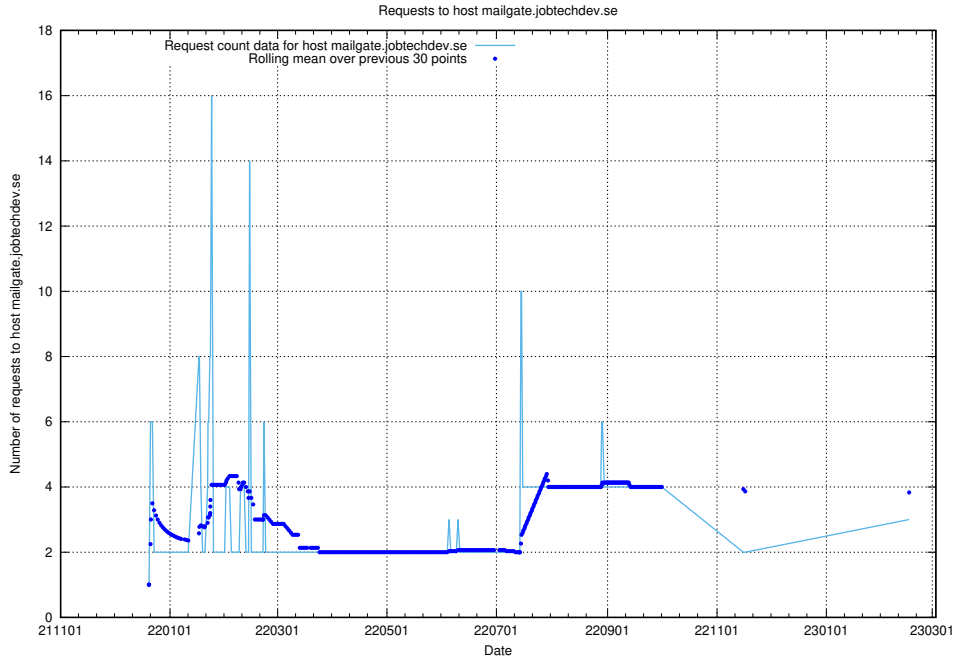

7.207 Usage of mailgate.jobtechdev.se

Here, we count the number of requests to host mailgate.jobtechdev.se.