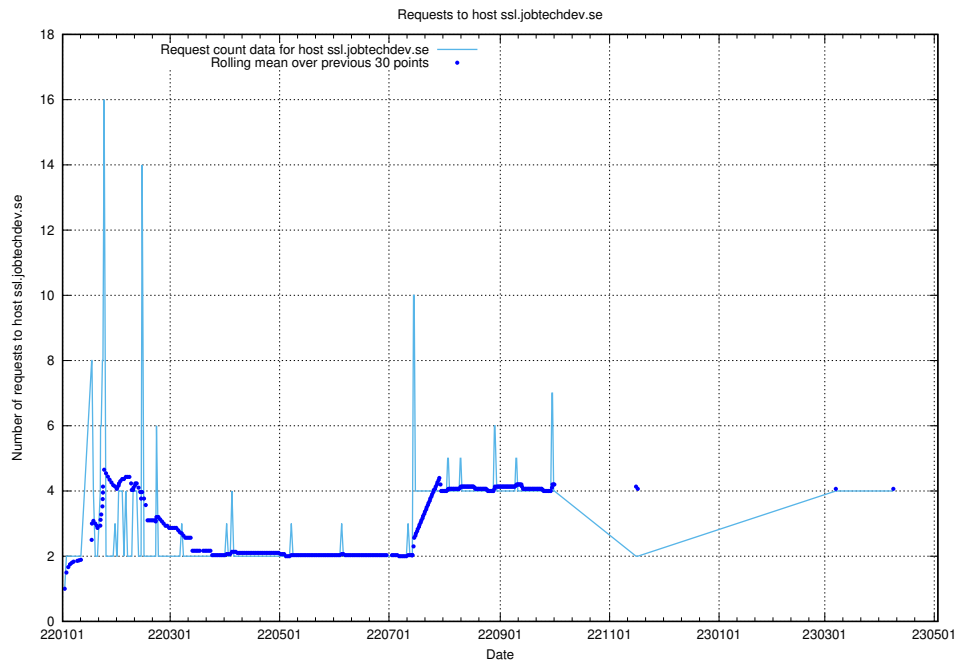

7.119 Usage of ssl.jobtechdev.se

Here, we count the number of requests to host ssl.jobtechdev.se.