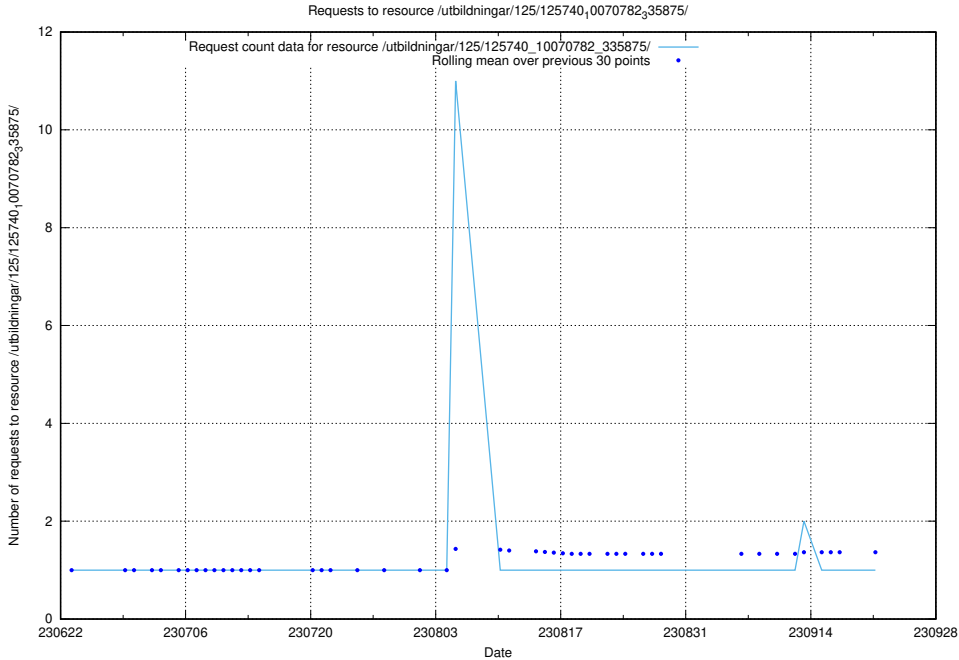

5.5822 Usage of /utbildningar/125/125740_10070782_335875/

Here, we count the number of requests to resource /utbildningar/125/125740_10070782_335875/.