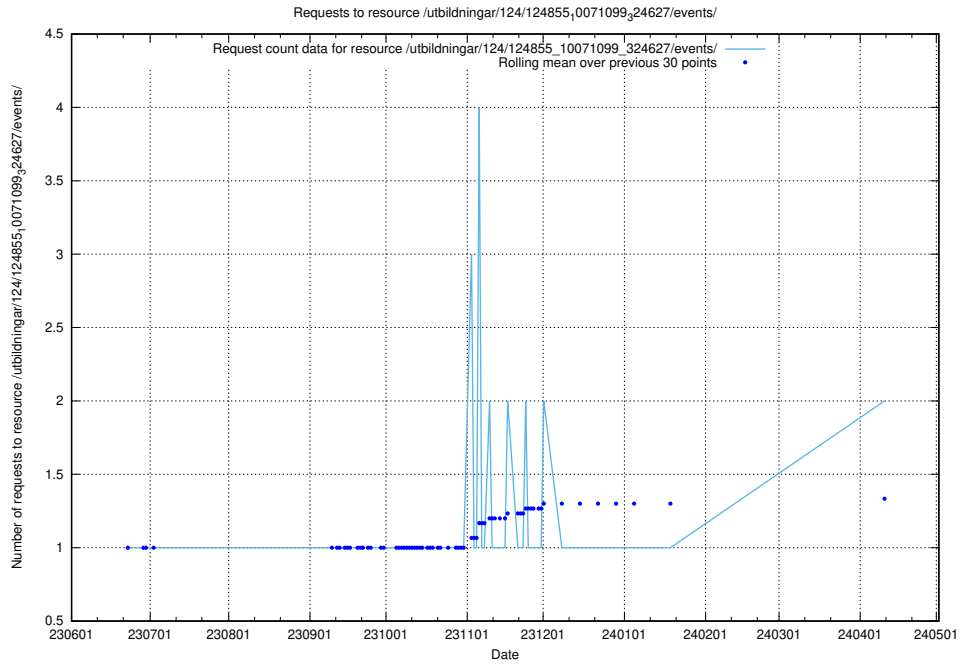

5.857 Usage of /utbildningar/124/124855_10071099_324627/events/

Here, we count the number of requests to resource /utbildningar/124/124855_10071099_324627/events/