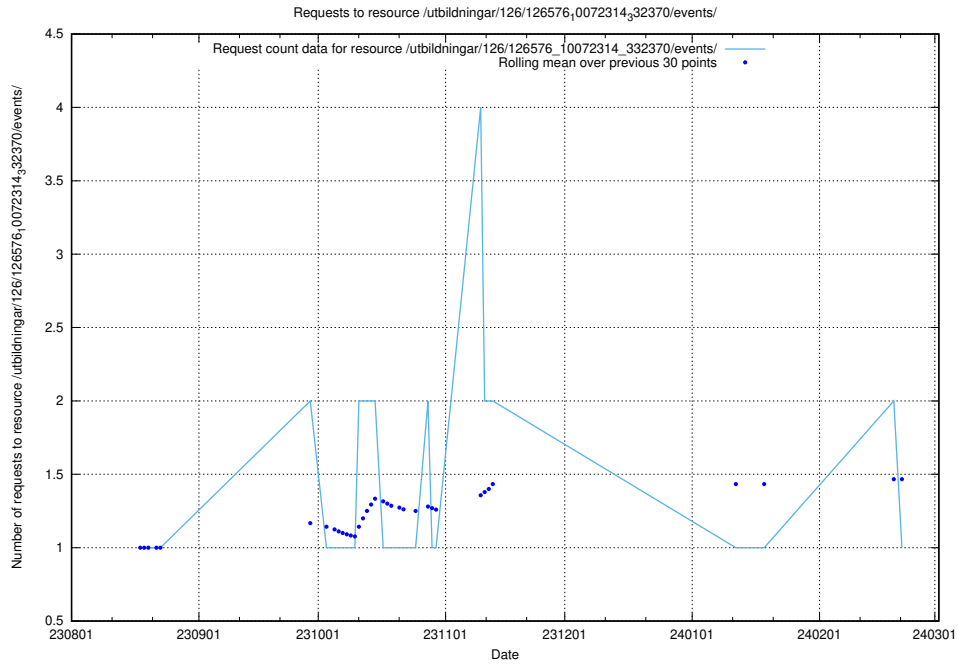

5.4901 Usage of /utbildningar/126/126576_10072314_332370/events/

Here, we count the number of requests to resource /utbildningar/126/126576_10072314_332370/events/