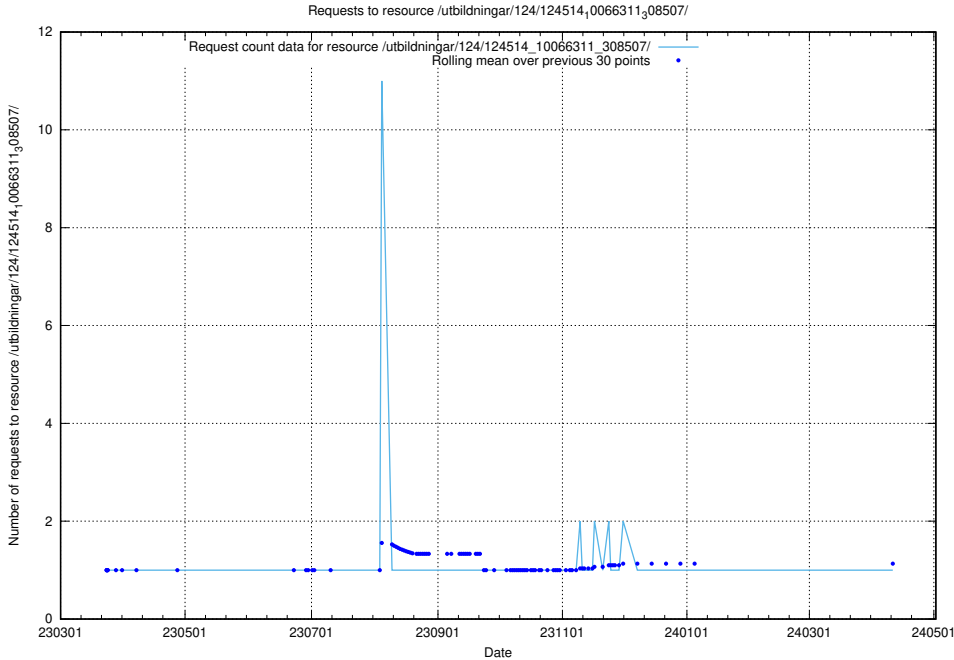

5.1943 Usage of /utbildningar/124/124514_10066311_308507/

Here, we count the number of requests to resource /utbildningar/124/124514_10066311_308507/.