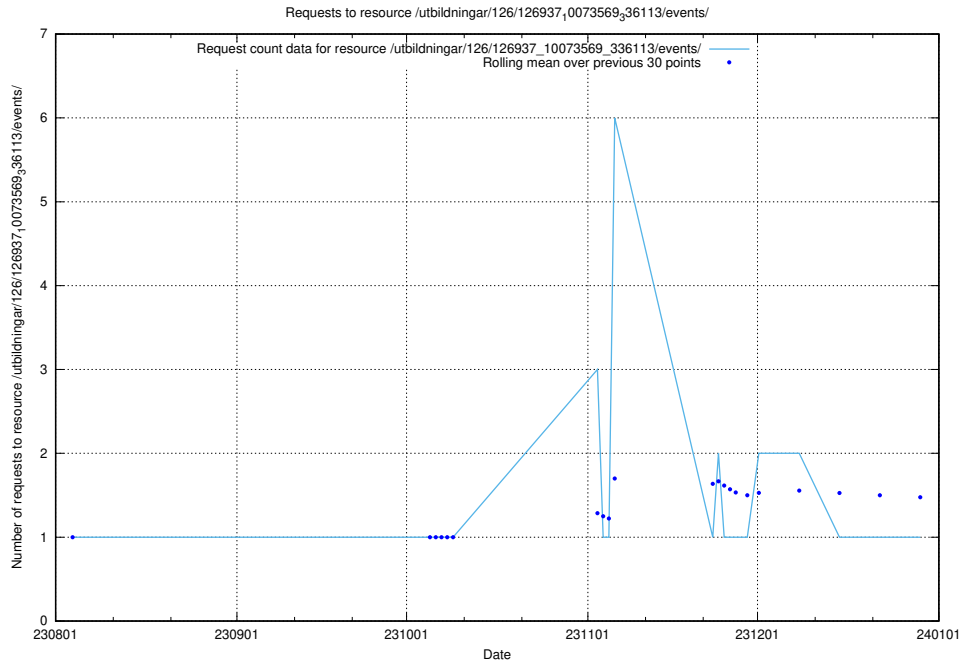

5.4993 Usage of /utbildningar/126/126937_10073569_336113/events/

Here, we count the number of requests to resource /utbildningar/126/126937_10073569_336113/events/