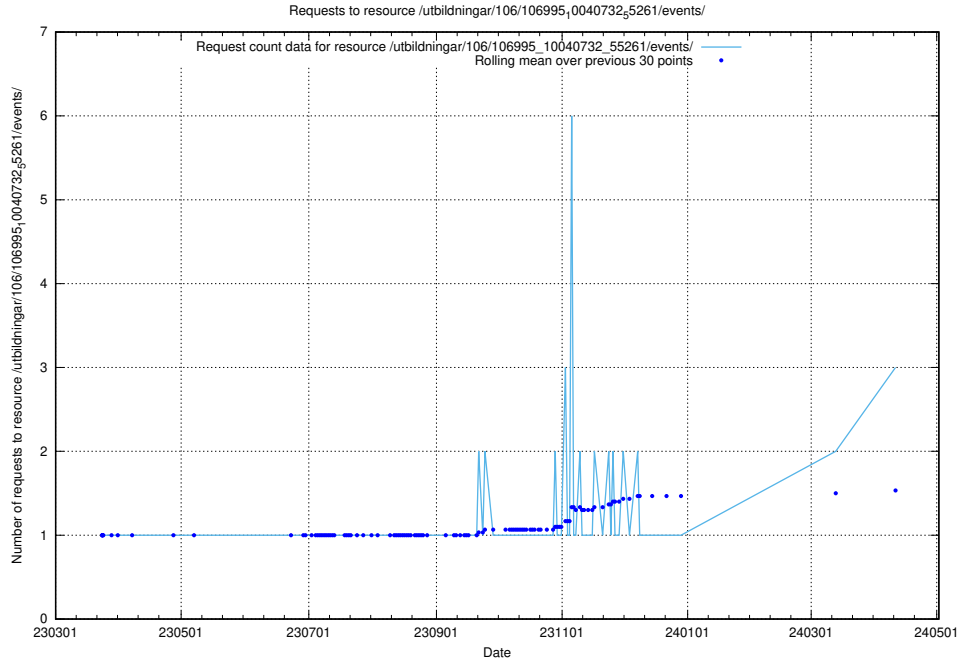

5.392 Usage of /utbildningar/106/106995_10040732_55261/events/

Here, we count the number of requests to resource /utbildningar/106/106995_10040732_55261/events/.