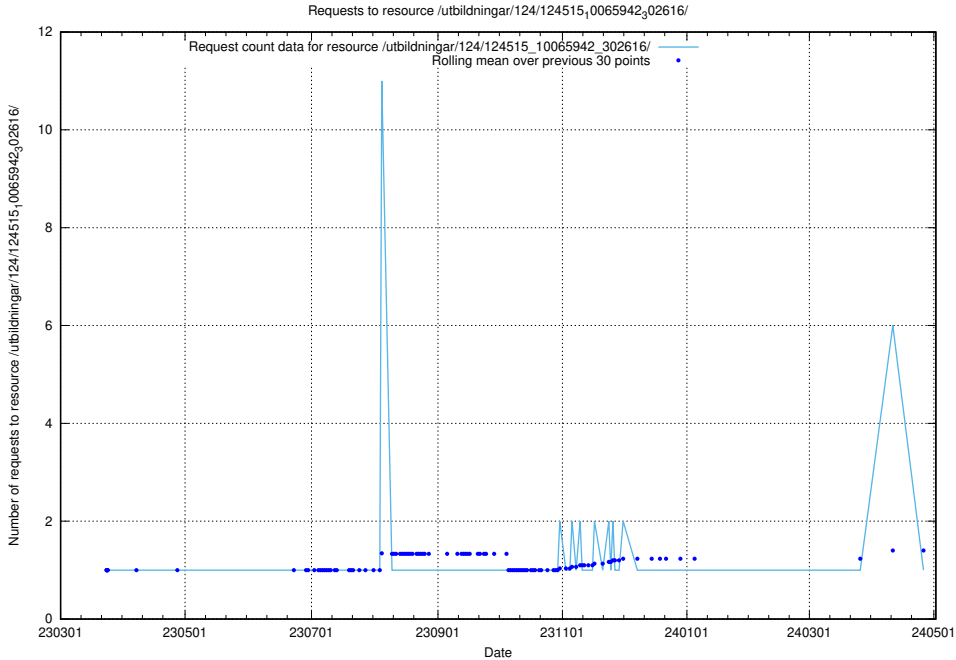

5.1702 Usage of /utbildningar/124/124515_10065942_302616/

Here, we count the number of requests to resource /utbildningar/124/124515_10065942_302616/.

5.1703 Usage of /availability/uptime/prod/20231009/