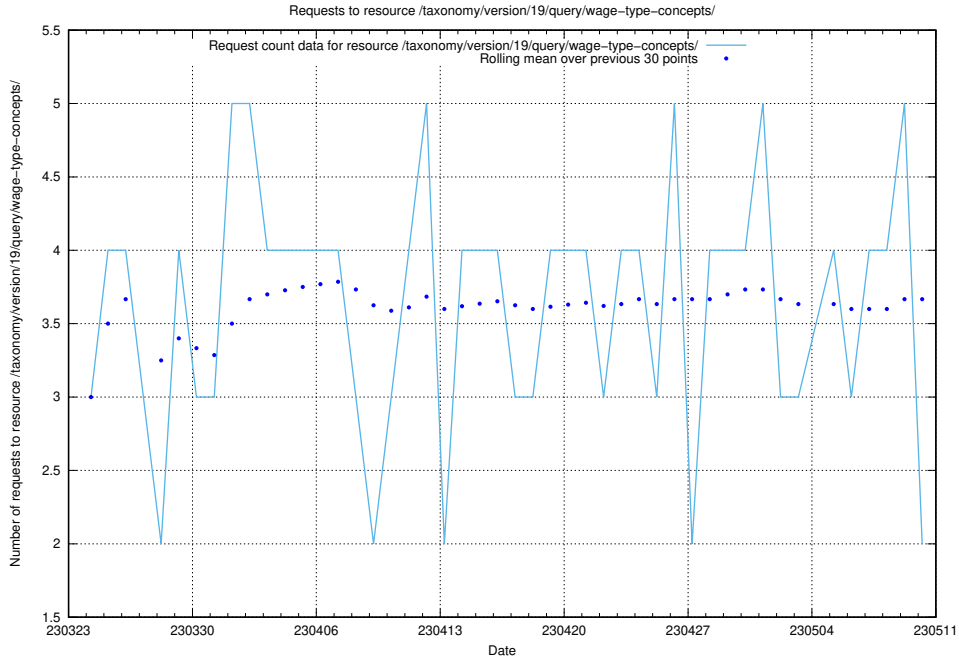

5.910 Usage of /taxonomy/version/19/query/wage-type-concepts/

Here, we count the number of requests to resource /taxonomy/version/19/query/wage-type-concepts/.