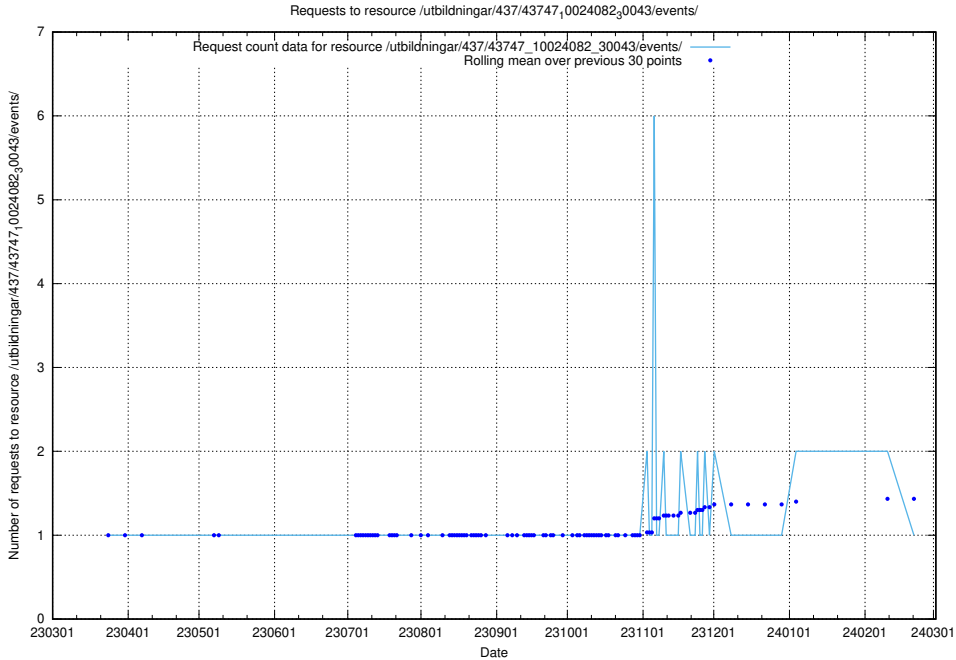

5.6352 Usage of /utbildningar/437/43747_10024082_30043/events/

Here, we count the number of requests to resource /utbildningar/437/43747_10024082_30043/events/.