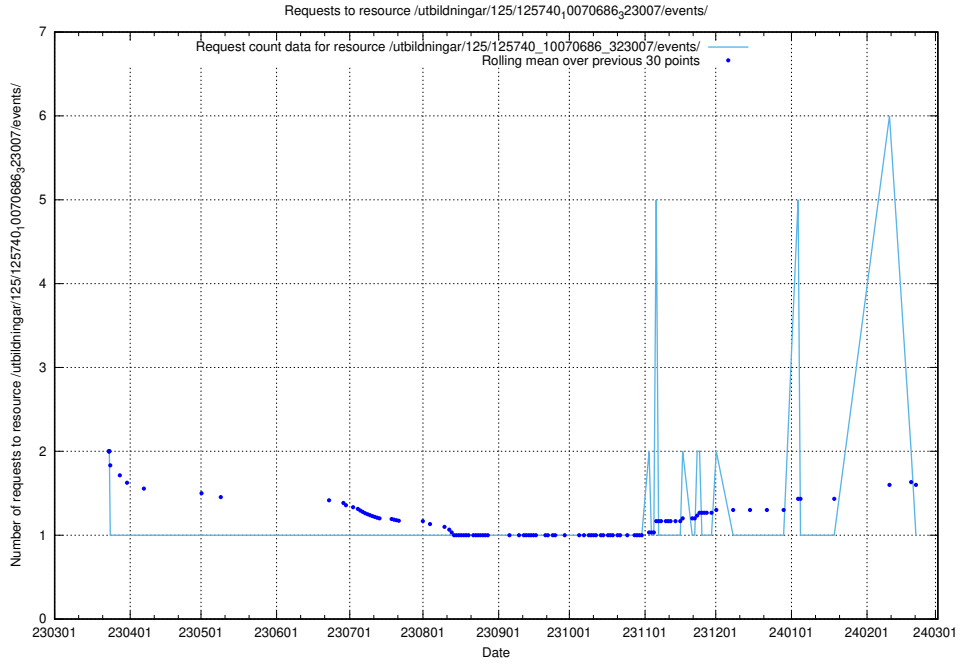

5.6434 Usage of /utbildningar/125/125740_10070686_323007/events/

Here, we count the number of requests to resource /utbildningar/125/125740_10070686_323007/events/