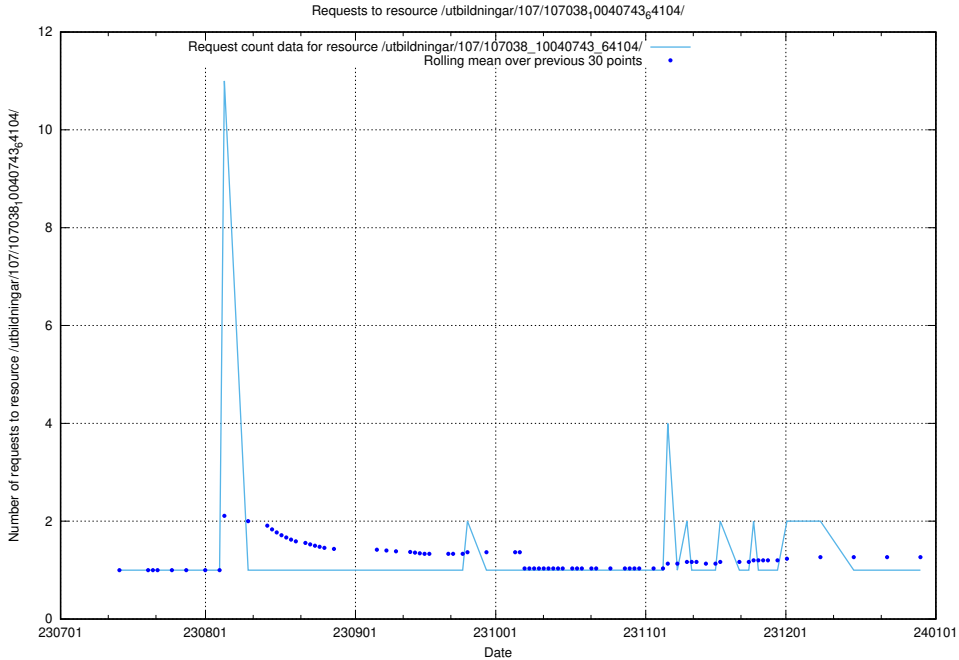

5.5204 Usage of /utbildningar/107/107038_10040743_64104/

Here, we count the number of requests to resource /utbildningar/107/107038_10040743_64104/.