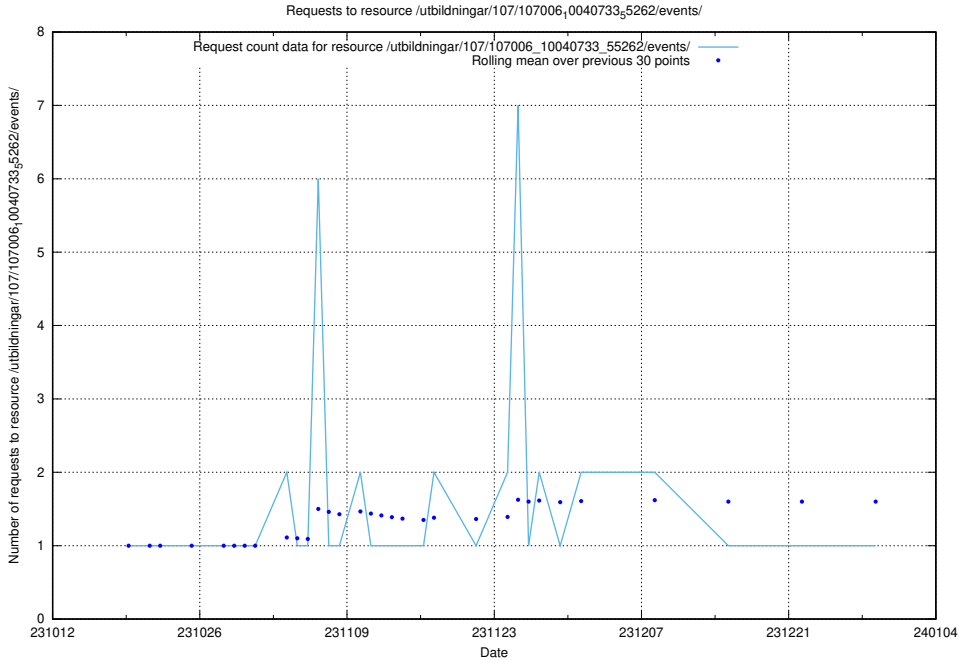

Here, we count the number of requests to resource /utbildningar/124/124498_10067717_336825/.

5.4409 Usage of /utbildningar/107/107006_10040733_55262/events/

Here, we count the number of requests to resource /utbildningar/107/107006_10040733_55262/events/.