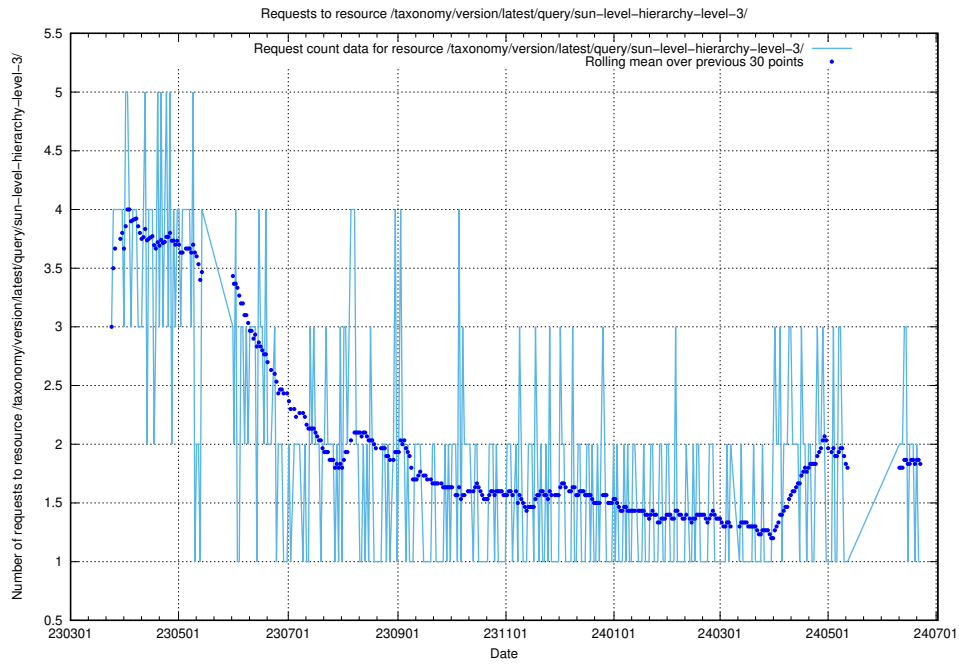

5.6215 Usage of /taxonomy/version/latest/query/sun-level-hierarchy-level-3/

Here, we count the number of requests to resource /taxonomy/version/latest/query/sun-level-hierarchy-level-3/.