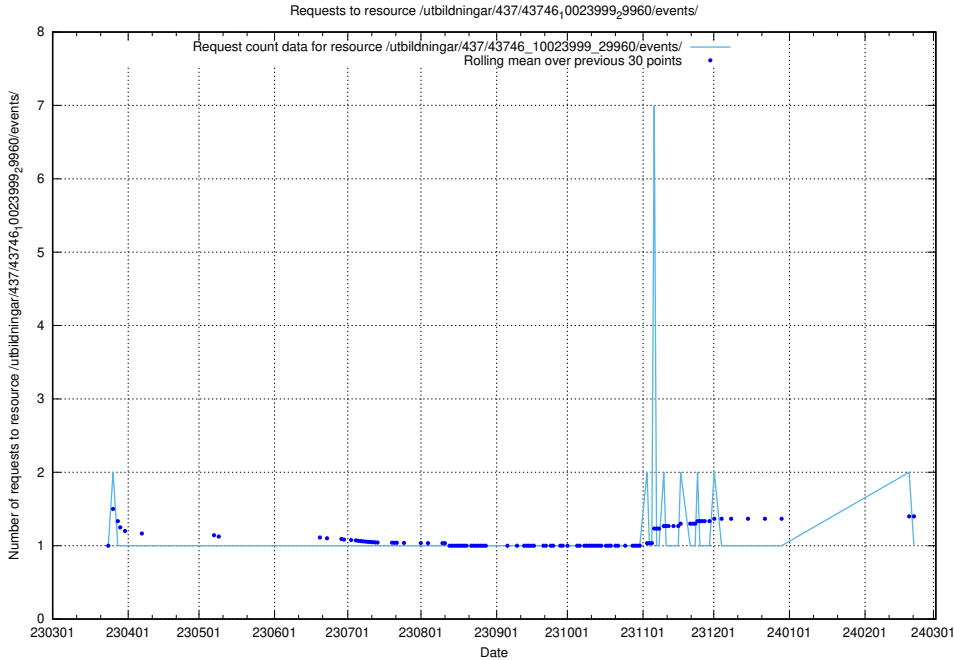

5.6353 Usage of /utbildningar/437/43746_10023999_29960/events/

Here, we count the number of requests to resource /utbildningar/437/43746_10023999_29960/events/.