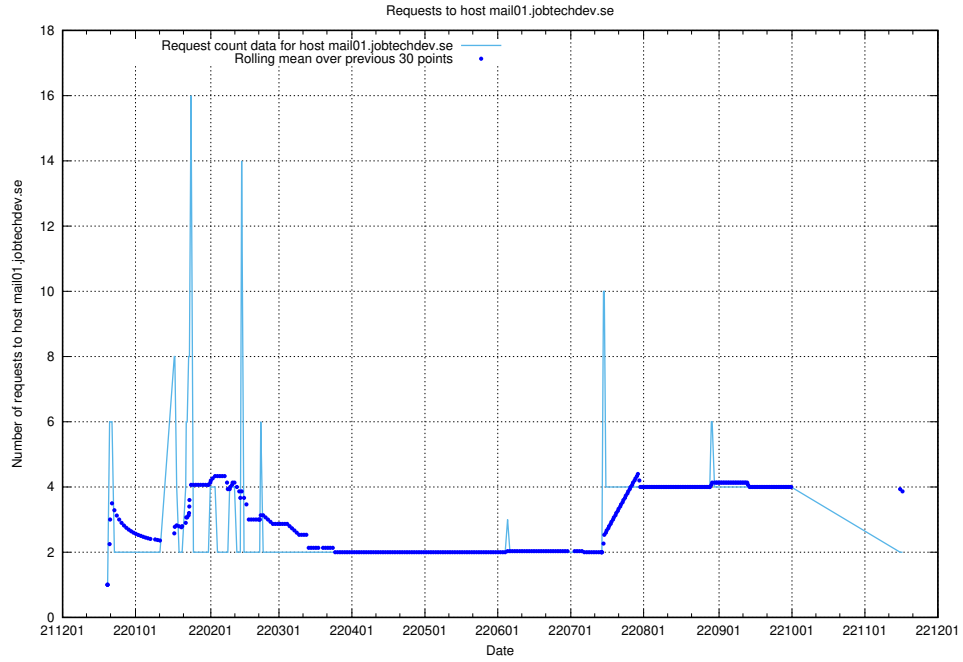

7.380 Usage of mail01.jobtechdev.se

Here, we count the number of requests to host mail01.jobtechdev.se.

7.381 Usage of exchange.jobtechdev.se

Here, we count the number of requests to host exchange.jobtechdev.se.