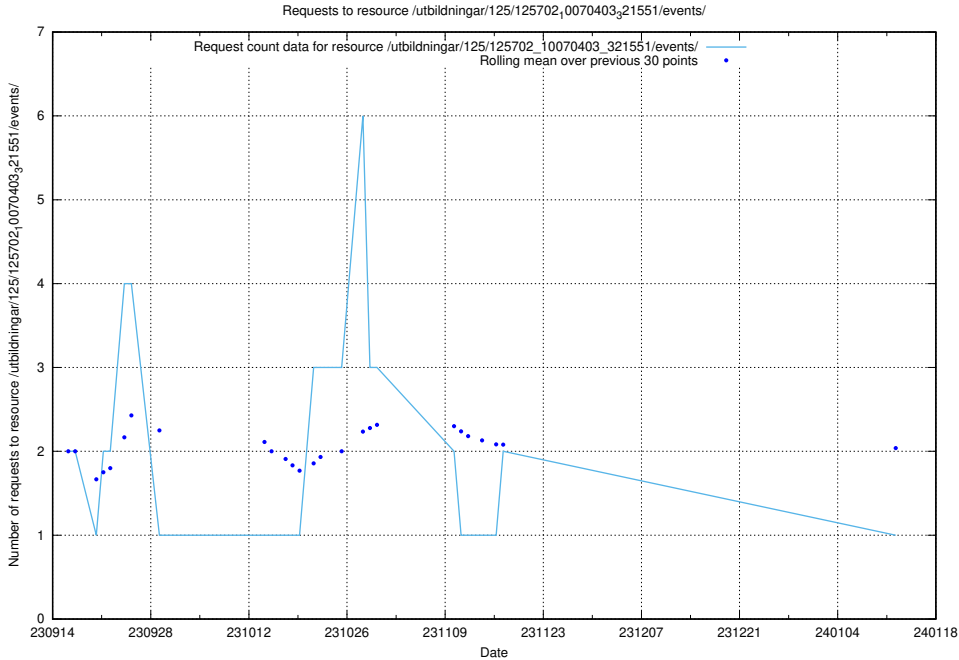

5.4670 Usage of /utbildningar/125/125702_10070403_321551/events/

Here, we count the number of requests to resource /utbildningar/125/125702_10070403_321551/events/