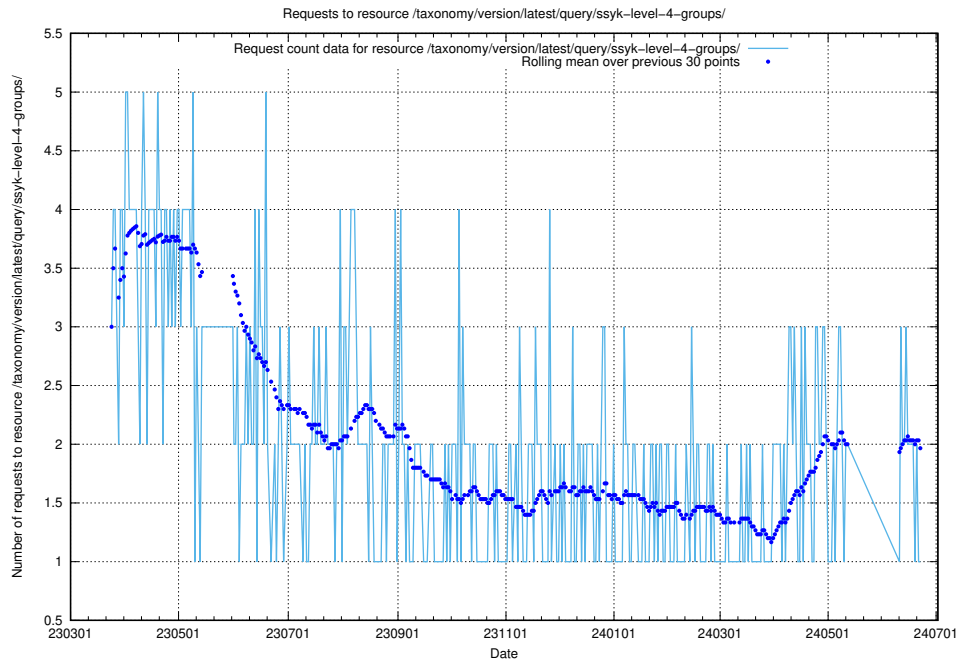

5.6227 Usage of /taxonomy/version/latest/query/ssyk-level-4-groups/

Here, we count the number of requests to resource /taxonomy/version/latest/query/ssyk-level-4-groups/.