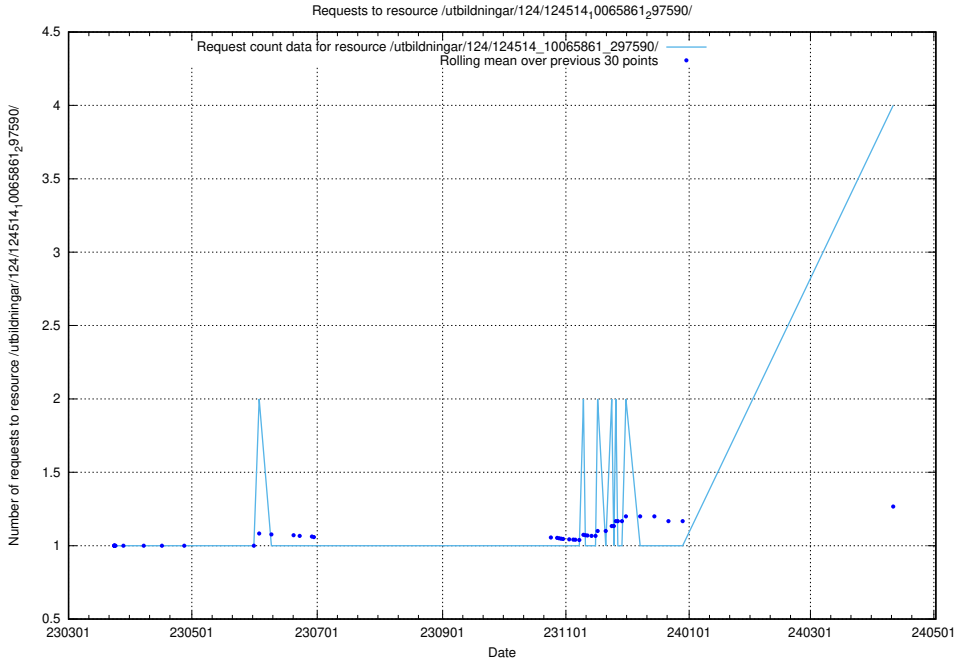

Here, we count the number of requests to resource /utbildningar/125/125740_10070664_337689/events/

5.188 Usage of /utbildningar/124/124514_10065861_297590/

Here, we count the number of requests to resource /utbildningar/124/124514_10065861_297590/.