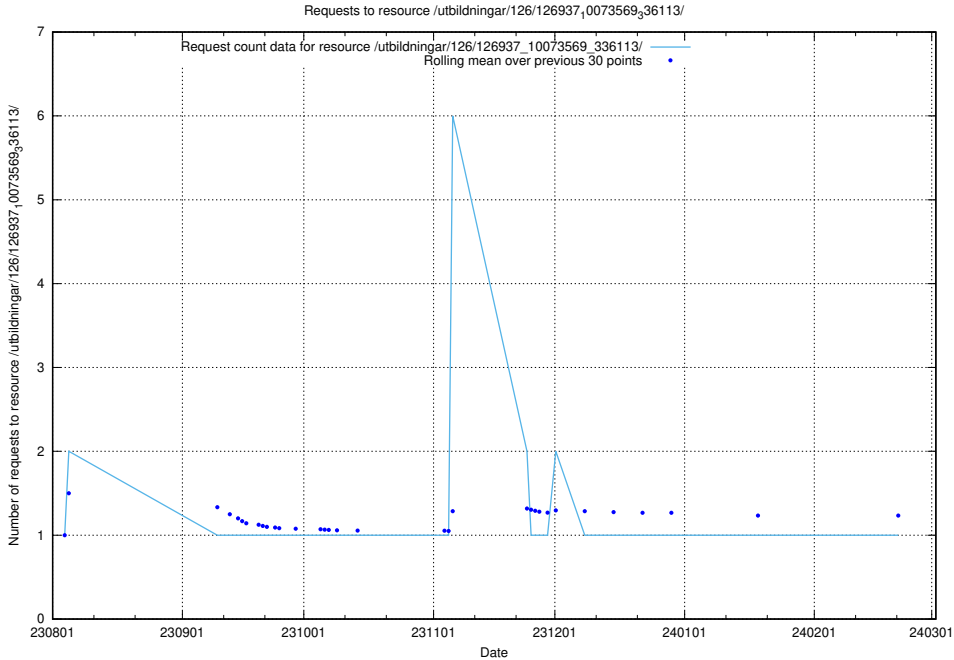

5.4994 Usage of /utbildningar/126/126937_10073569_336113/

Here, we count the number of requests to resource /utbildningar/126/126937_10073569_336113/.