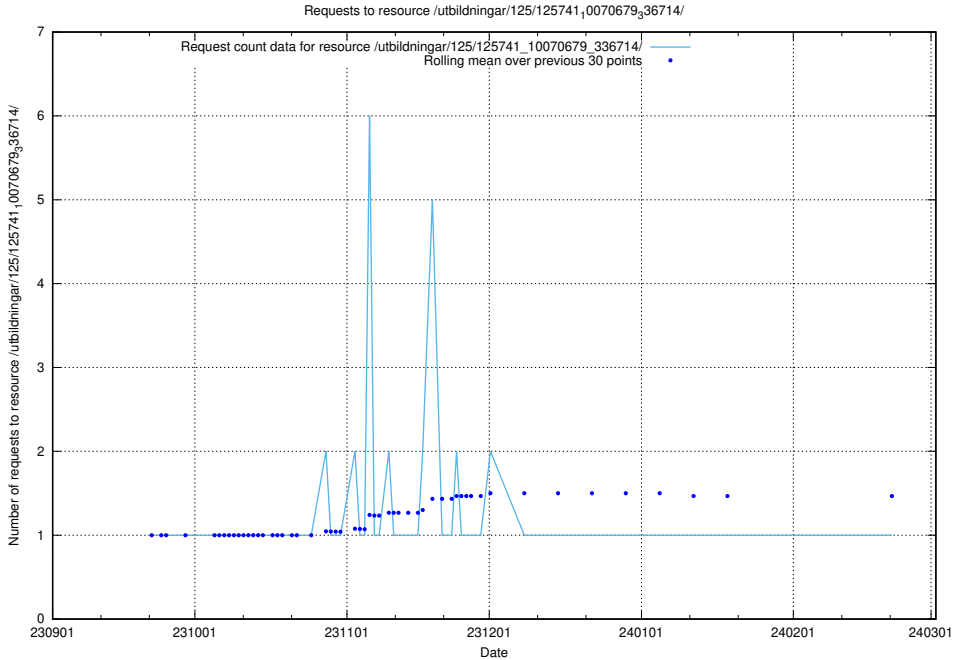

5.4640 Usage of /utbildningar/125/125741_10070679_336714/

Here, we count the number of requests to resource /utbildningar/125/125741_10070679_336714/.