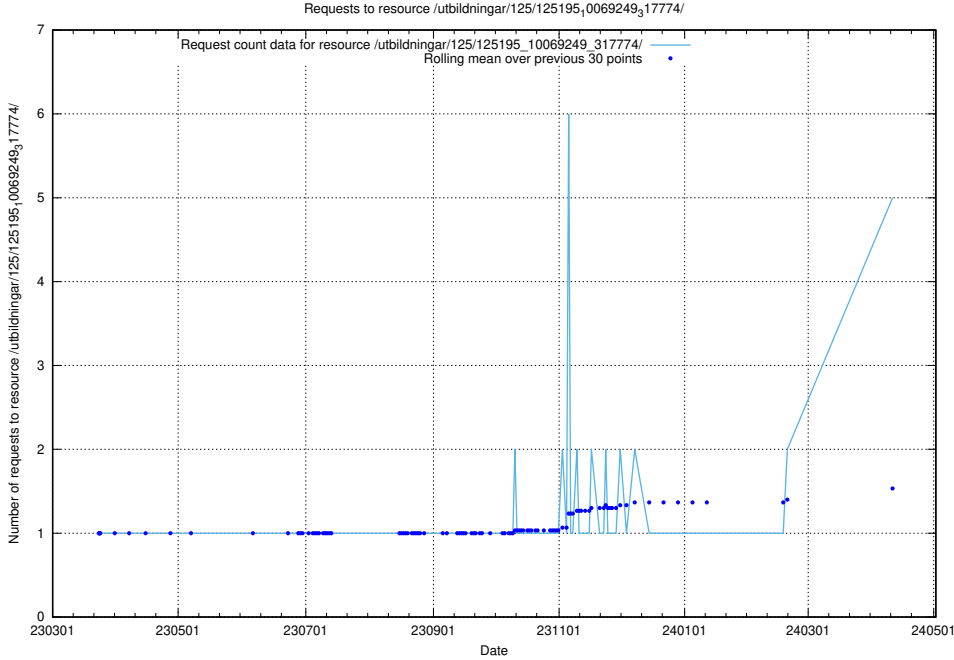

5.106 Usage of /utbildningar/125/125195_10069249_317774/

Here, we count the number of requests to resource /utbildningar/125/125195_10069249_317774/.