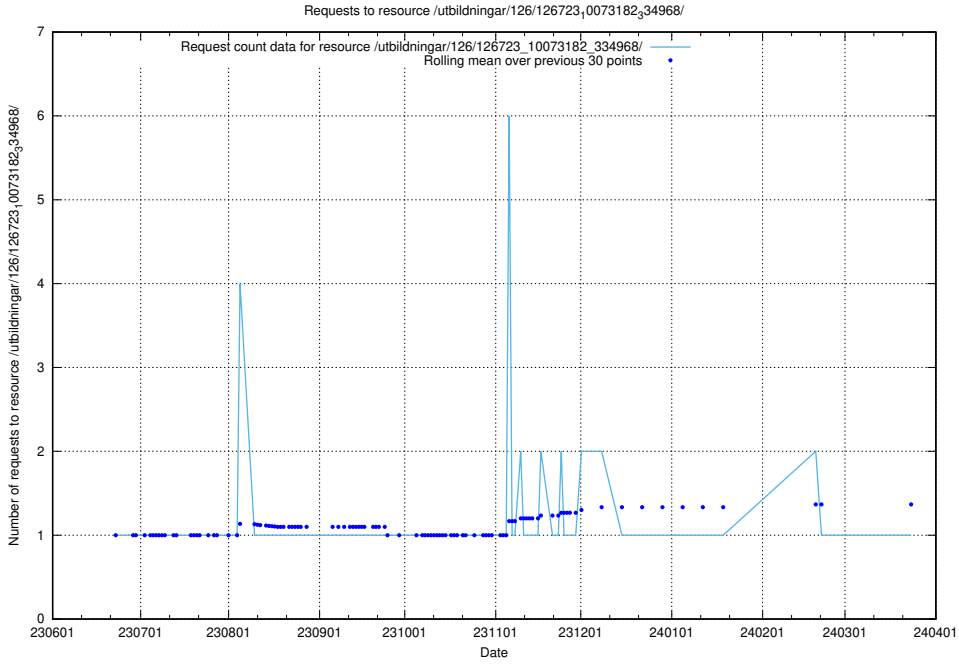

5.5729 Usage of /utbildningar/126/126723_10073182_334968/

Here, we count the number of requests to resource /utbildningar/126/126723_10073182_334968/.