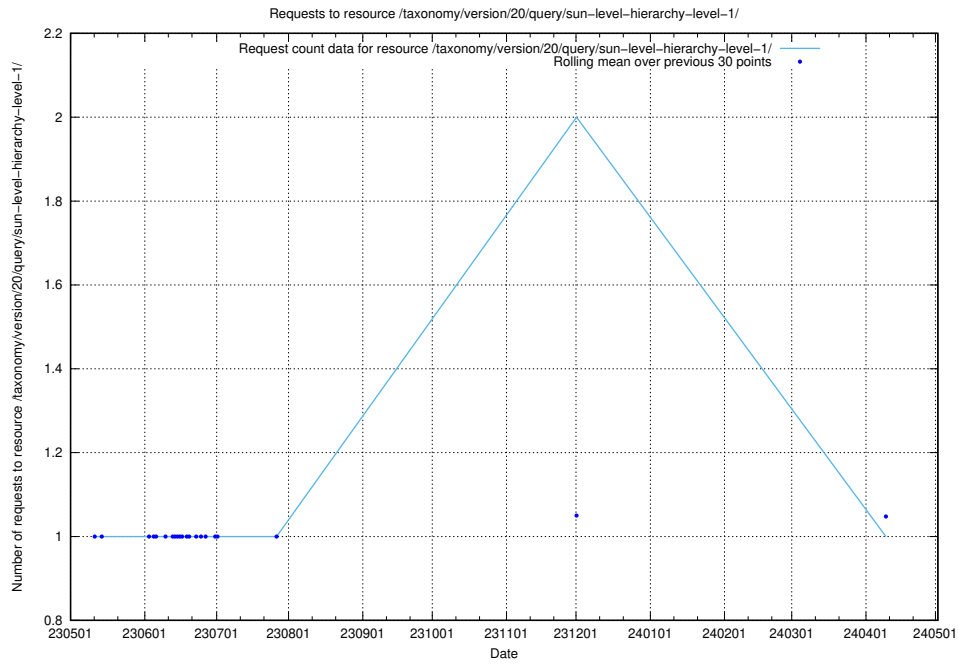

5.6077 Usage of /taxonomy/version/20/query/sun-level-hierarchy-level-1/

Here, we count the number of requests to resource /taxonomy/version/20/query/sun-level-hierarchy-level-1/.