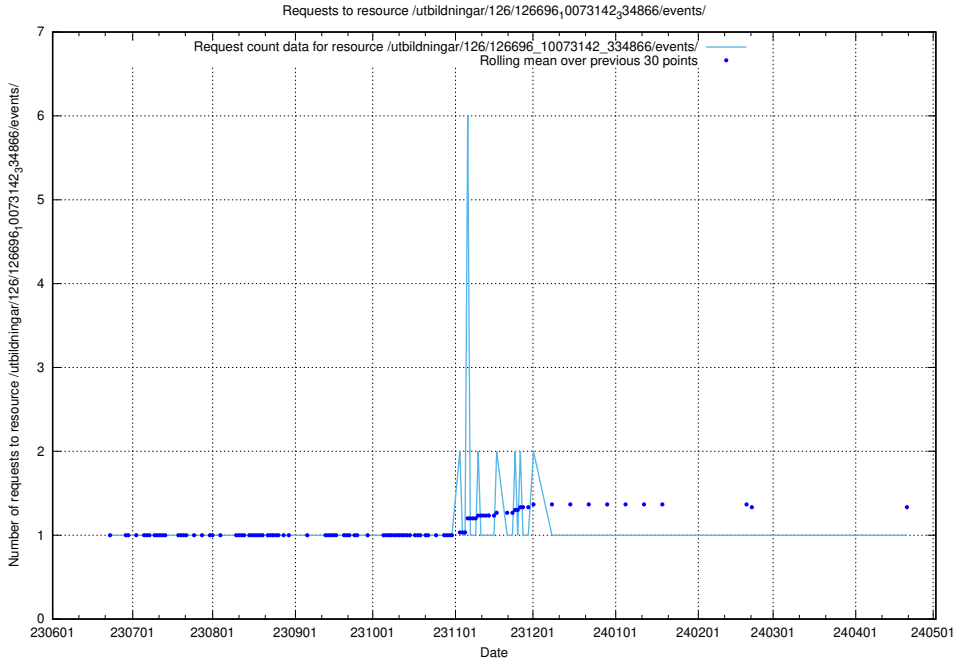

5.5749 Usage of /utbildningar/126/126696_10073142_334866/events/

Here, we count the number of requests to resource /utbildningar/126/126696_10073142_334866/events/