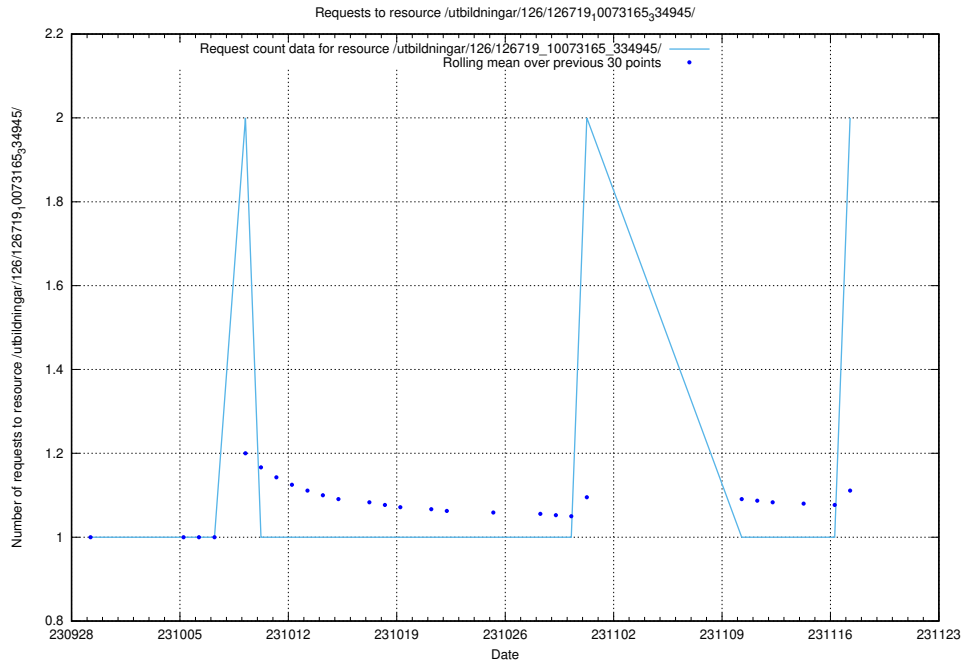

5.731 Usage of /utbildningar/126/126719_10073165_334945/

Here, we count the number of requests to resource /utbildningar/126/126719_10073165_334945/.