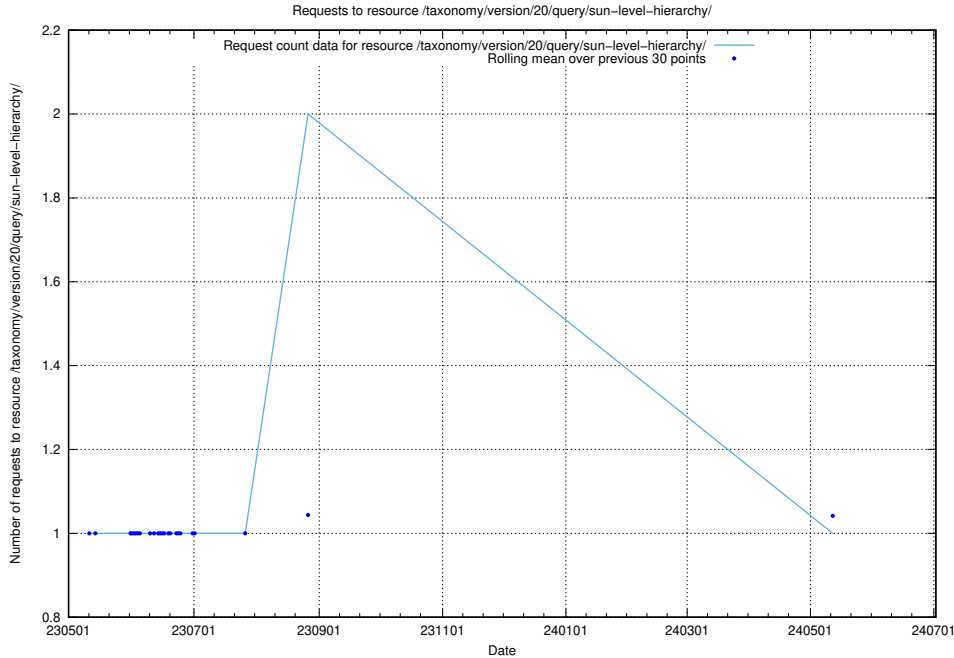

5.6074 Usage of /taxonomy/version/20/query/sun-level-hierarchy/

Here, we count the number of requests to resource /taxonomy/version/20/query/sun-level-hierarchy/.