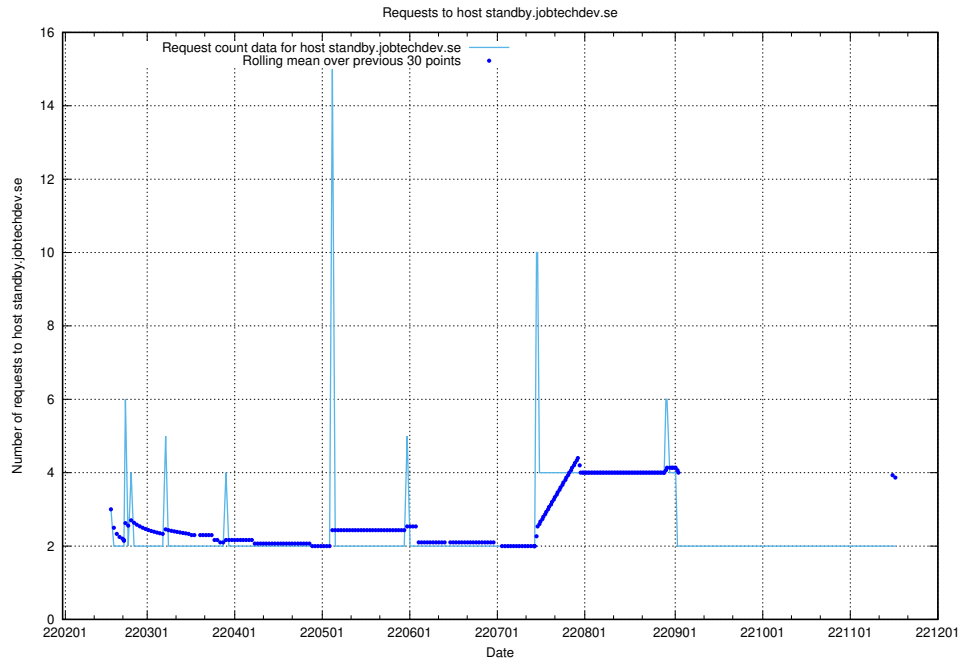

7.541 Usage of standby.jobtechdev.se

Here, we count the number of requests to host standby.jobtechdev.se.