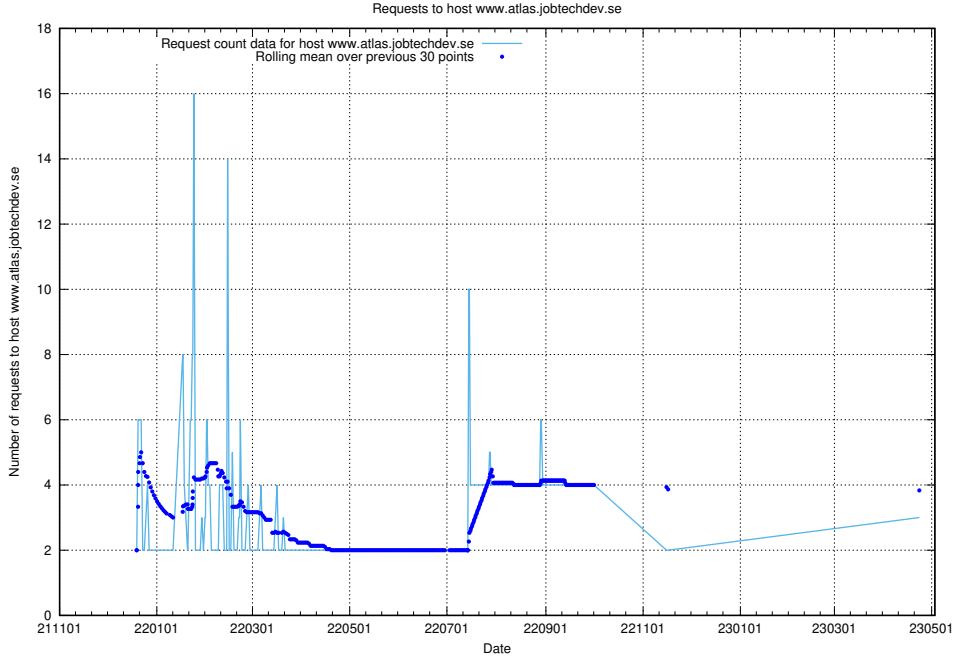

7.211 Usage of www.atlas.jobtechdev.se

Here, we count the number of requests to host www.atlas.jobtechdev.se.