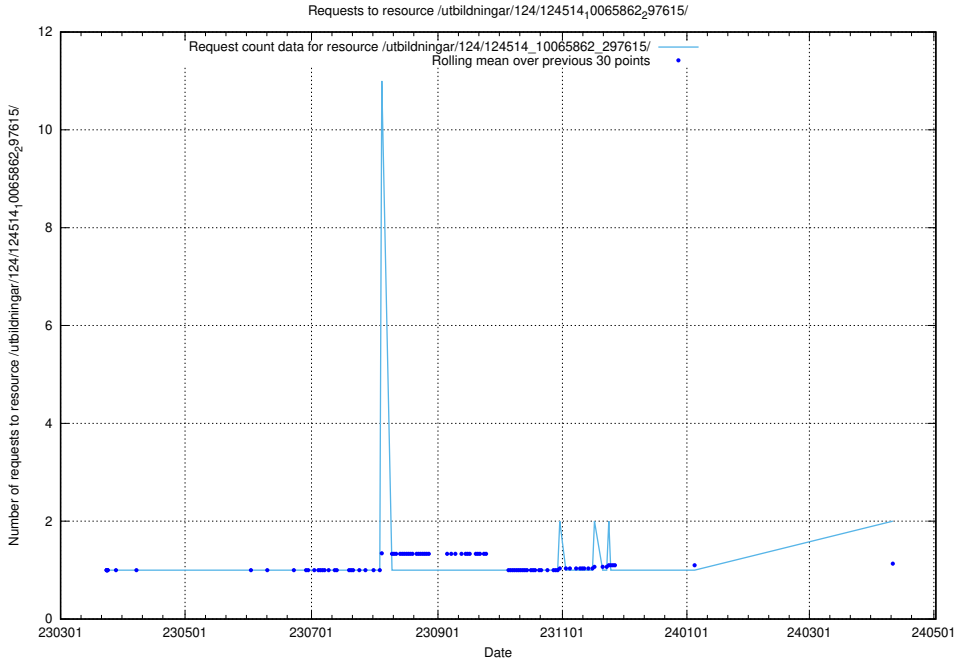

5.540 Usage of /utbildningar/124/124514_10065862_297615/

Here, we count the number of requests to resource /utbildningar/124/124514_10065862_297615/.