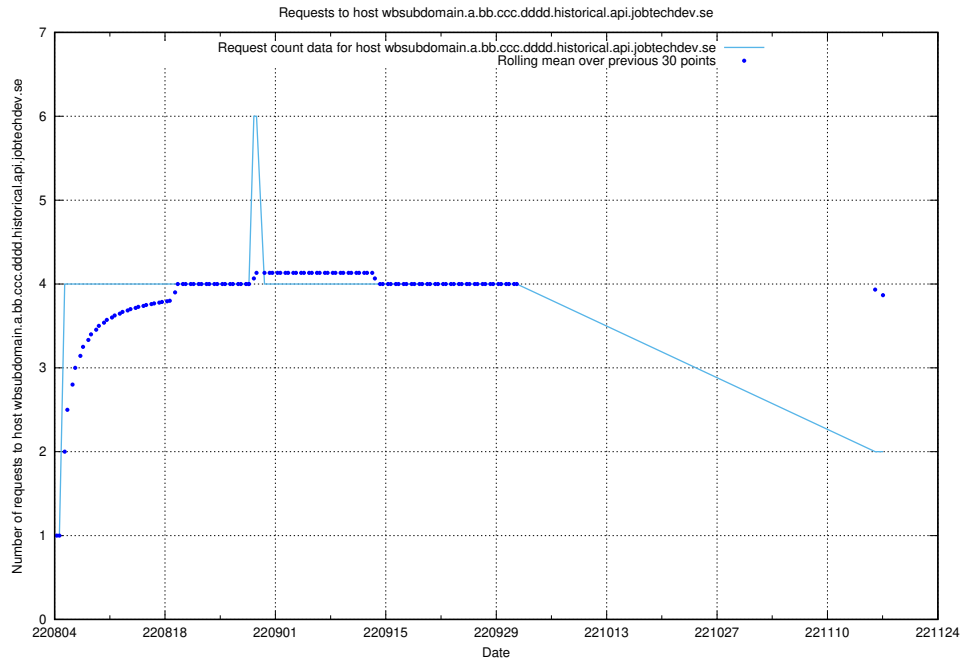

7.354 Usage of wbsubdomain.a.bb.ccc.dddd.historical.api.jobtechdev.se

Here, we count the number of requests to host wbsubdomain.a.bb.ccc.dddd.historical.api.jobtechdev.se.