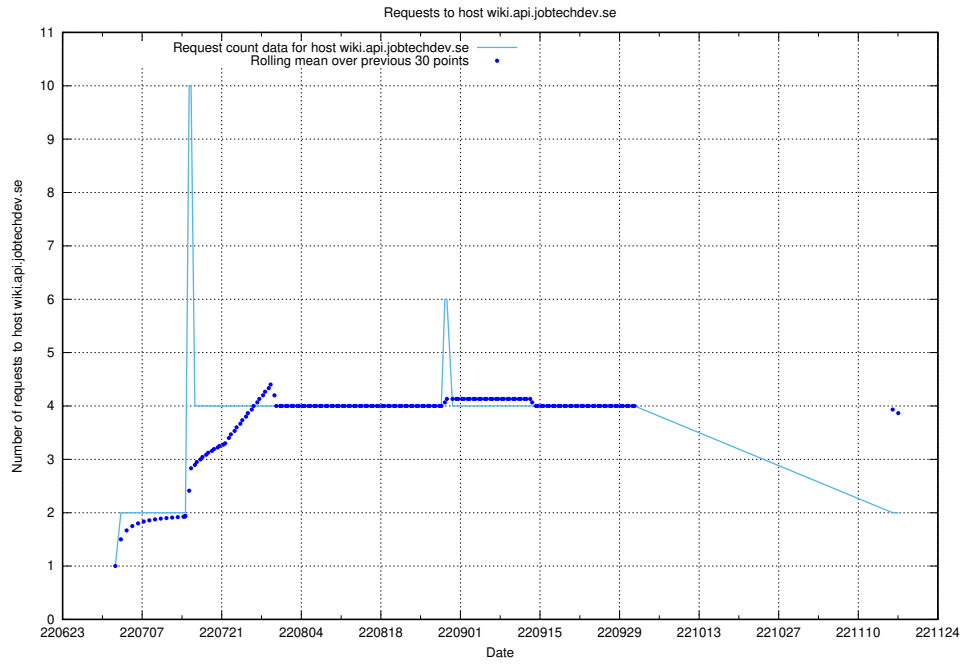

7.395 Usage of wiki.apirequest.jobtechdev.se

Here, we count the number of requests to host wiki.apirequest.jobtechdev.se.

7.396 Usage of wiki.api.jobtechdev.se

Here, we count the number of requests to host wiki.api.jobtechdev.se.