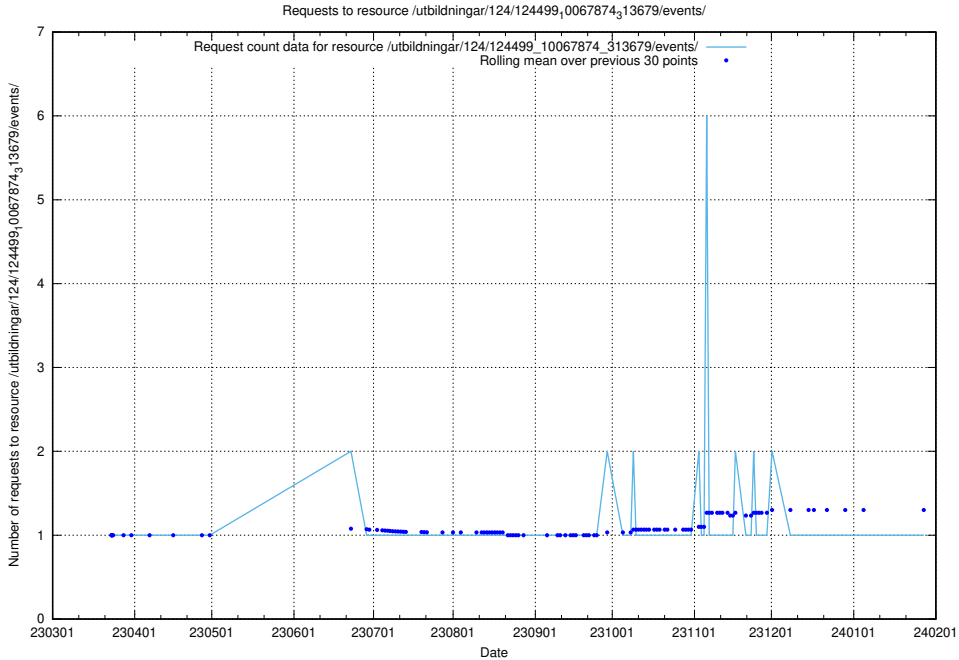

5.2484 Usage of /utbildningar/124/124499_10067874_313679/events/

Here, we count the number of requests to resource /utbildningar/124/124499_10067874_313679/events/