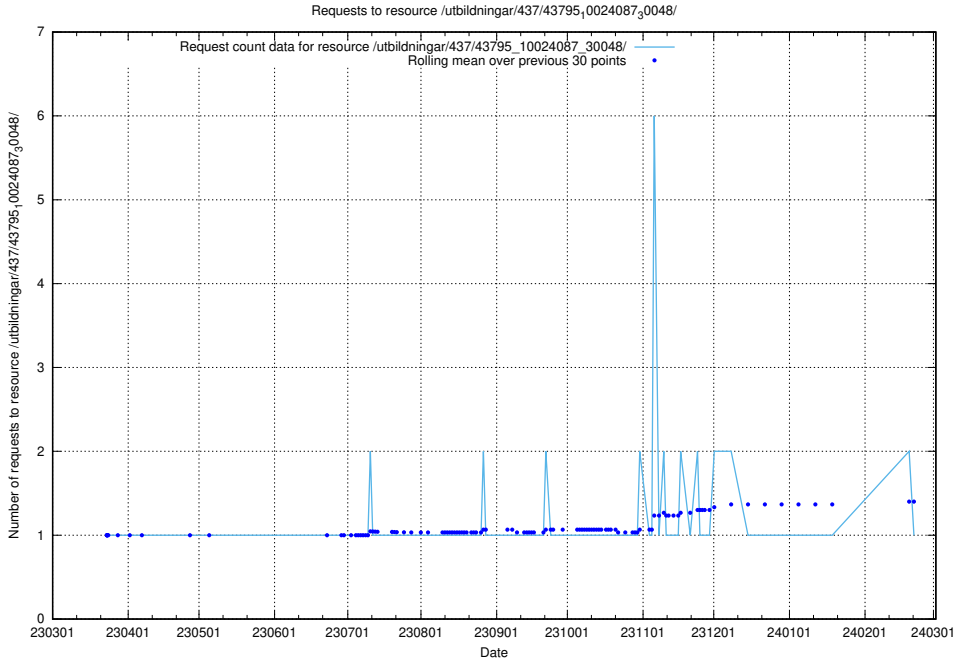

5.6515 Usage of /utbildningar/437/43795_10024087_30048/

Here, we count the number of requests to resource /utbildningar/437/43795_10024087_30048/.