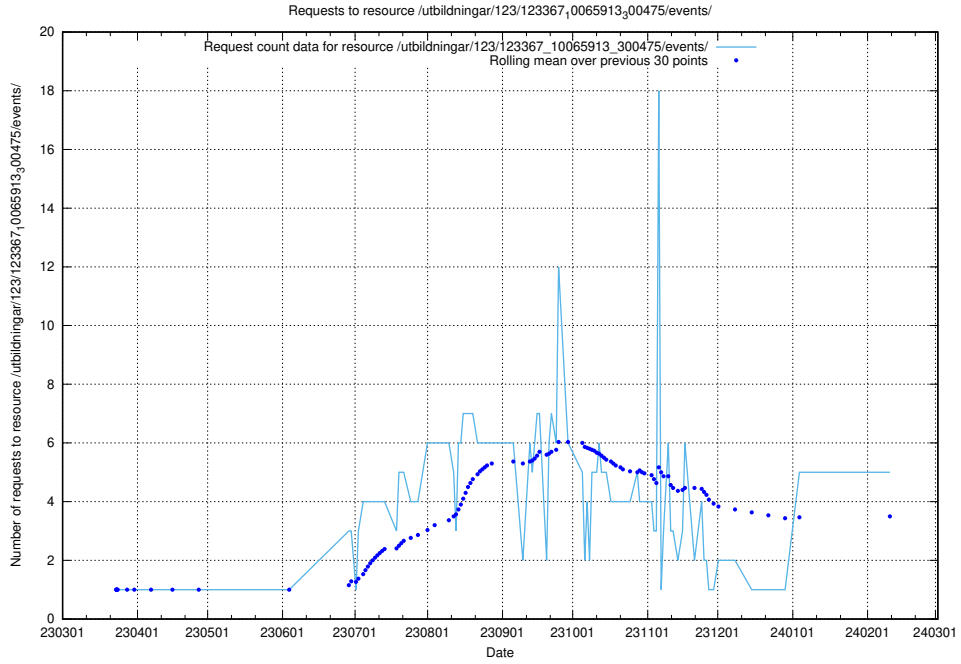

5.142 Usage of /utbildningar/123/123367_10065913_300475/events/

Here, we count the number of requests to resource /utbildningar/123/123367_10065913_300475/events/