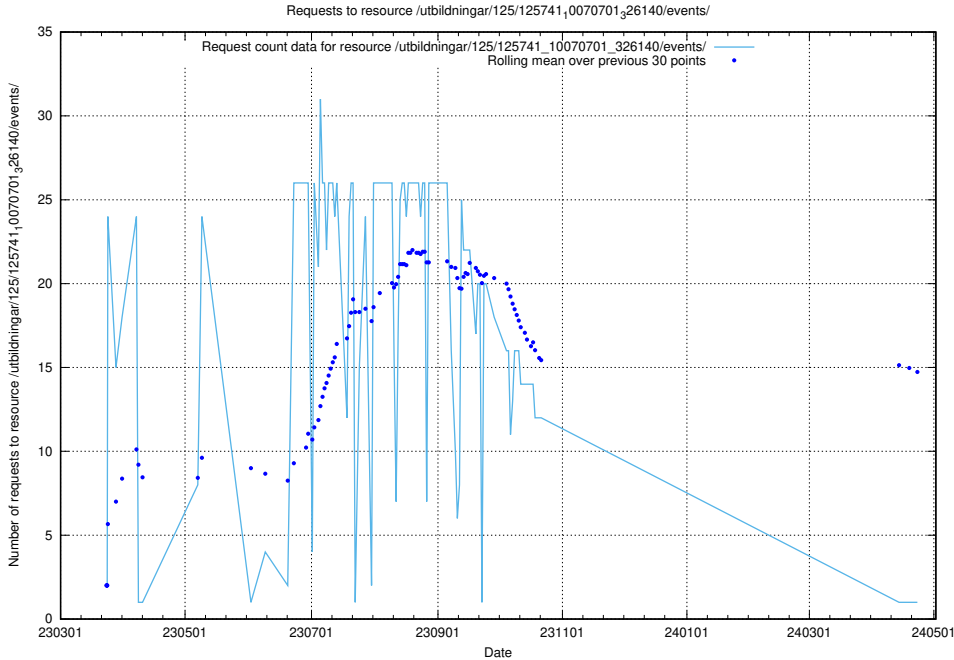

5.6430 Usage of /utbildningar/125/125741_10070701_326140/events/

Here, we count the number of requests to resource /utbildningar/125/125741_10070701_326140/events/