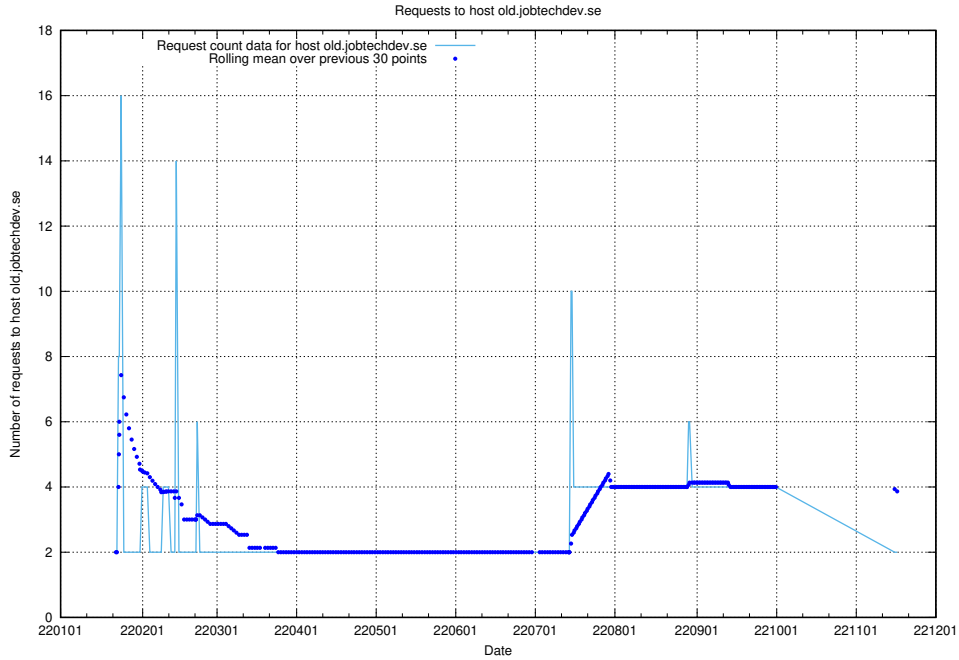

7.595 Usage of old.jobtechdev.se

Here, we count the number of requests to host old.jobtechdev.se.