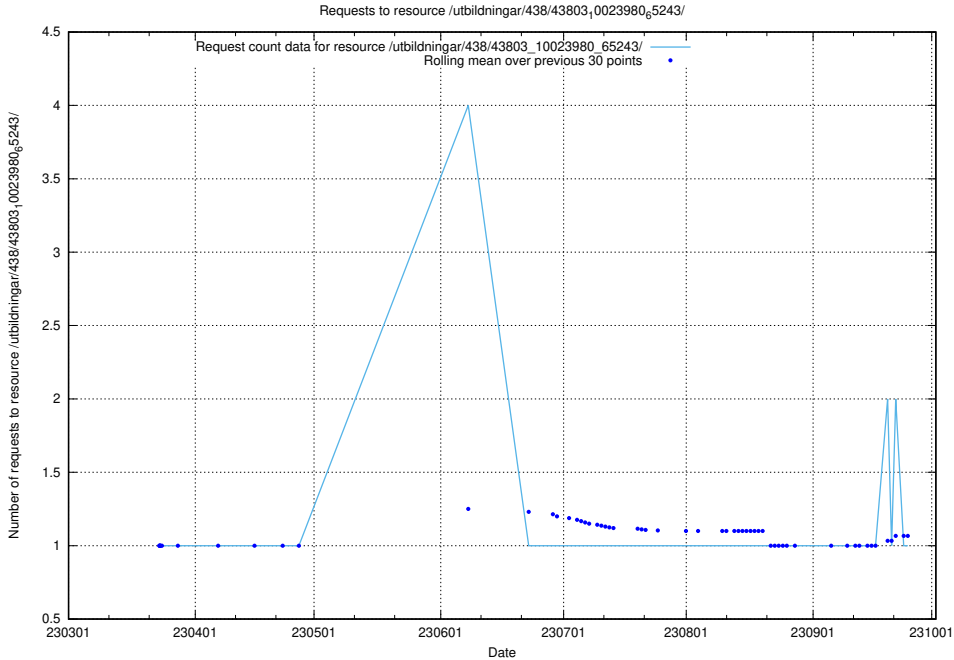

5.6503 Usage of /utbildningar/438/43803_10023980_65243/

Here, we count the number of requests to resource /utbildningar/438/43803_10023980_65243/.