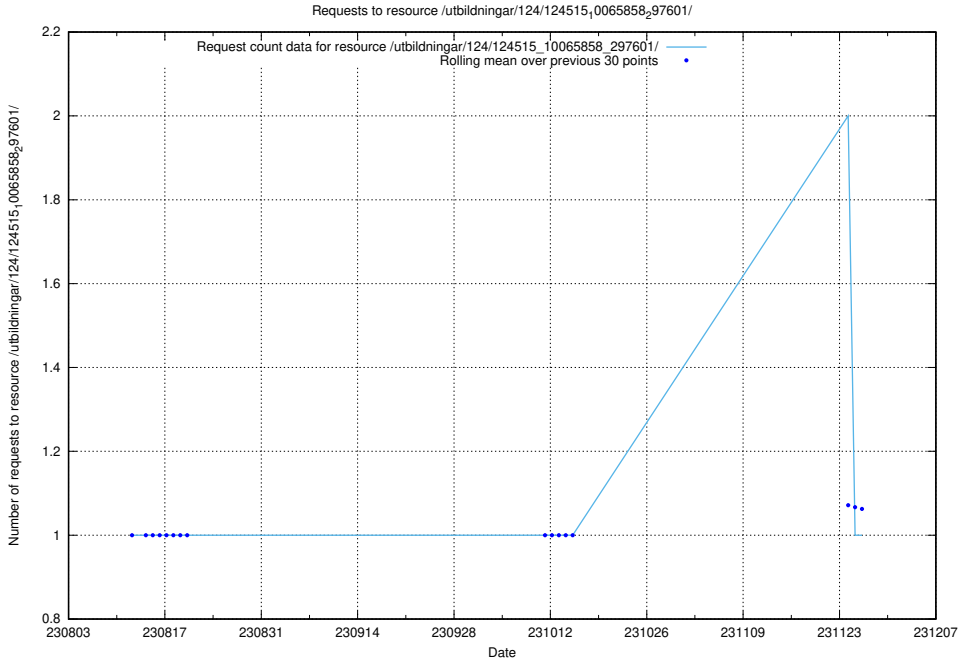

5.4946 Usage of /utbildningar/124/124515_10065858_297601/

Here, we count the number of requests to resource /utbildningar/124/124515_10065858_297601/.