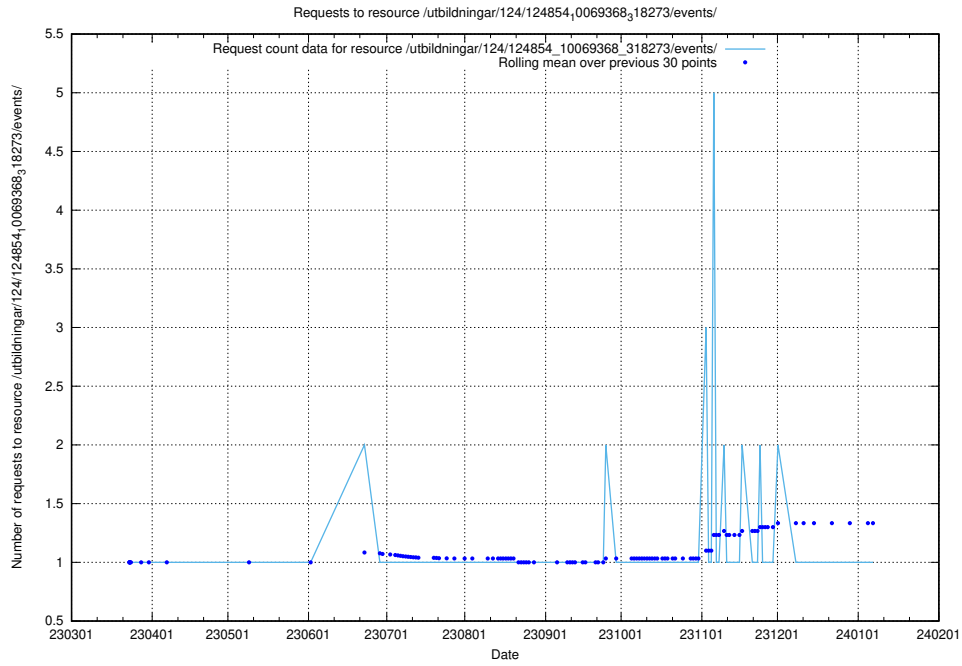

5.1190 Usage of /utbildningar/124/124854_10069368_318273/events/

Here, we count the number of requests to resource /utbildningar/124/124854_10069368_318273/events/