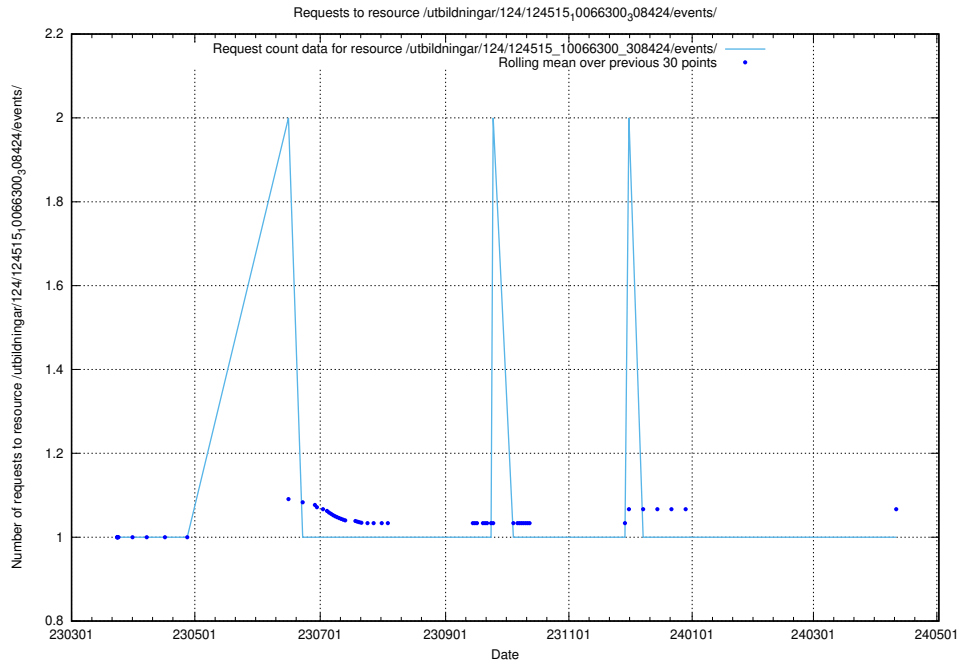

5.1662 Usage of /availability/kpi/20240409/

Here, we count the number of requests to resource /availability/kpi/20240409/.

5.1663 Usage of /utbildningar/124/124515_10066300_308424/events/

Here, we count the number of requests to resource /utbildningar/124/124515_10066300_308424/events/