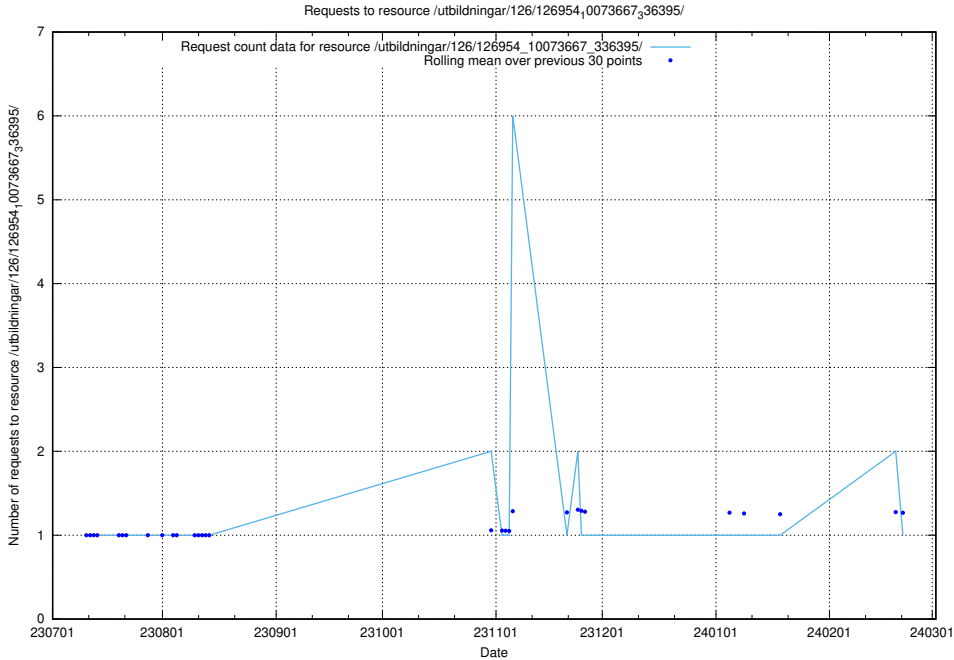

Here, we count the number of requests to resource /utbildningar/126/126954_10073667_336395/events/

5.5242 Usage of /utbildningar/126/126954_10073667_336395/

Here, we count the number of requests to resource /utbildningar/126/126954_10073667_336395/.