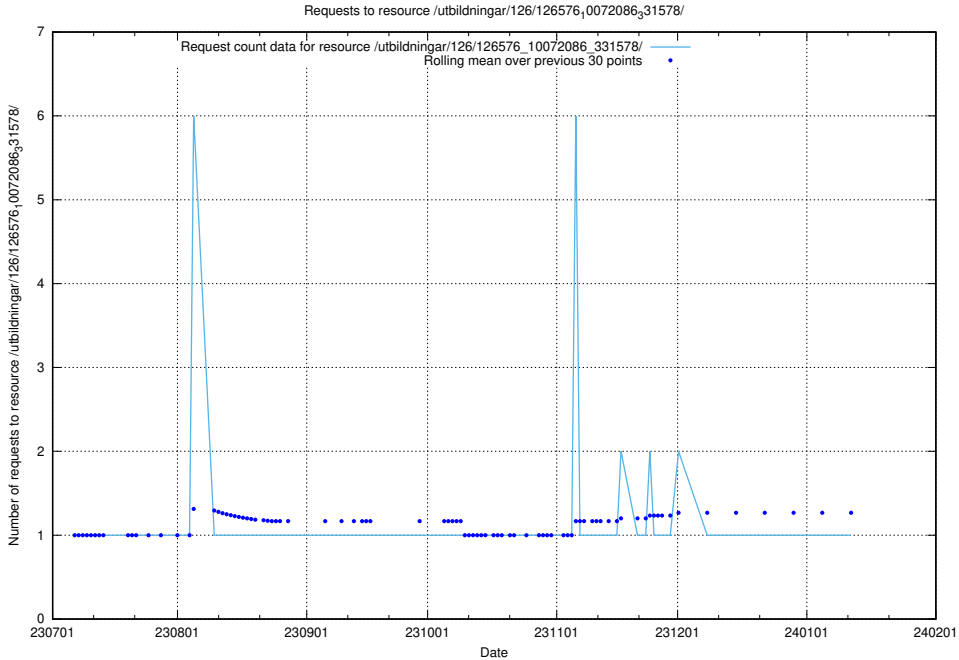

Here, we count the number of requests to resource /utbildningar/125/125600_10070136_324706/events/

5.5426 Usage of /utbildningar/126/126576_10072086_331578/

Here, we count the number of requests to resource /utbildningar/126/126576_10072086_331578/.