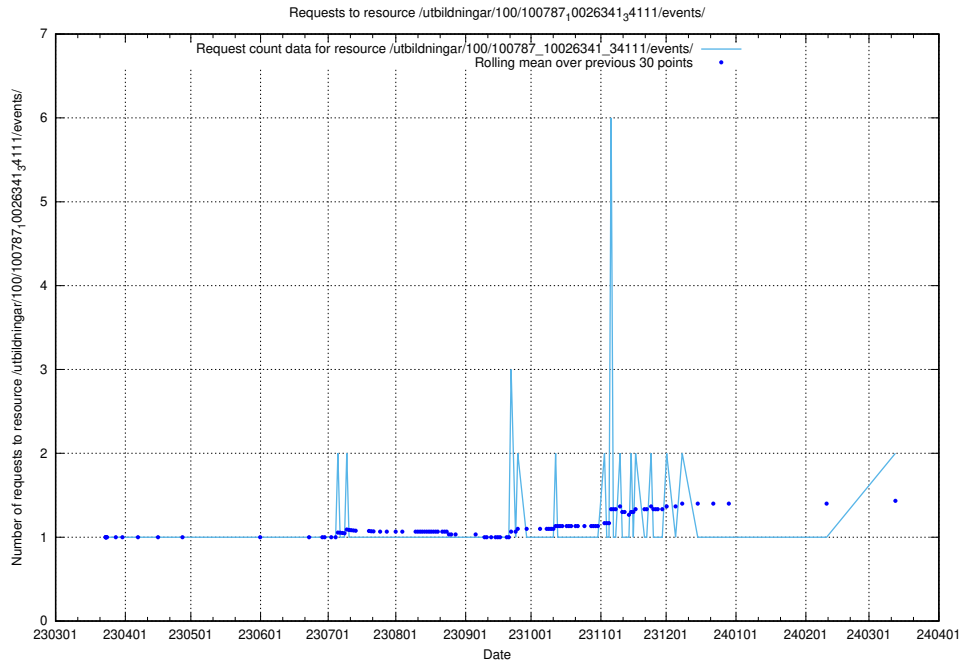

5.837 Usage of /utbildningar/100/100787_10026341_34111/events/

Here, we count the number of requests to resource /utbildningar/100/100787_10026341_34111/events/.