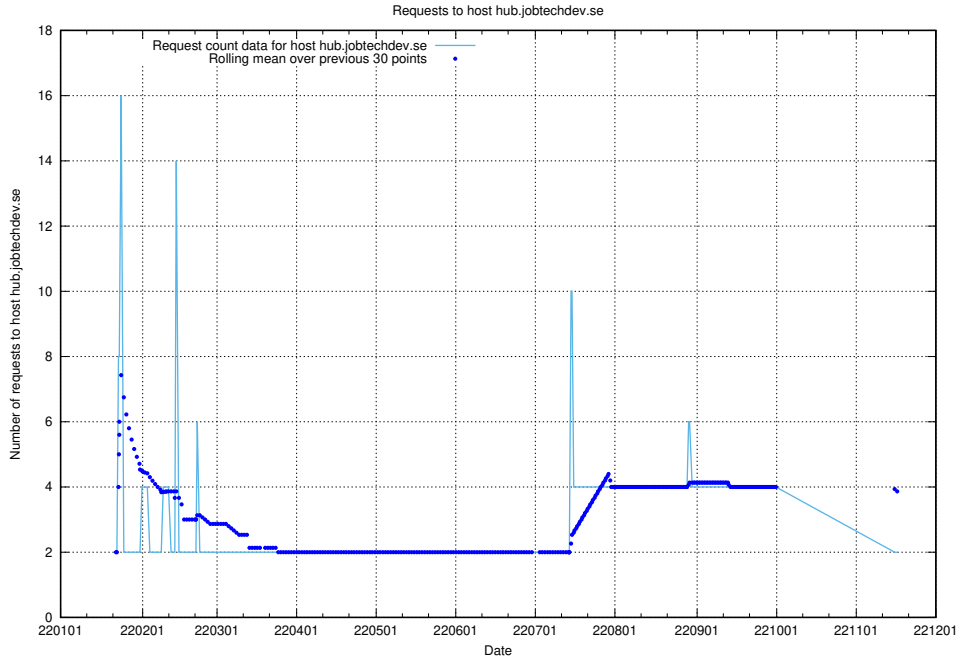

7.600 Usage of hub.jobtechdev.se

Here, we count the number of requests to host hub.jobtechdev.se.