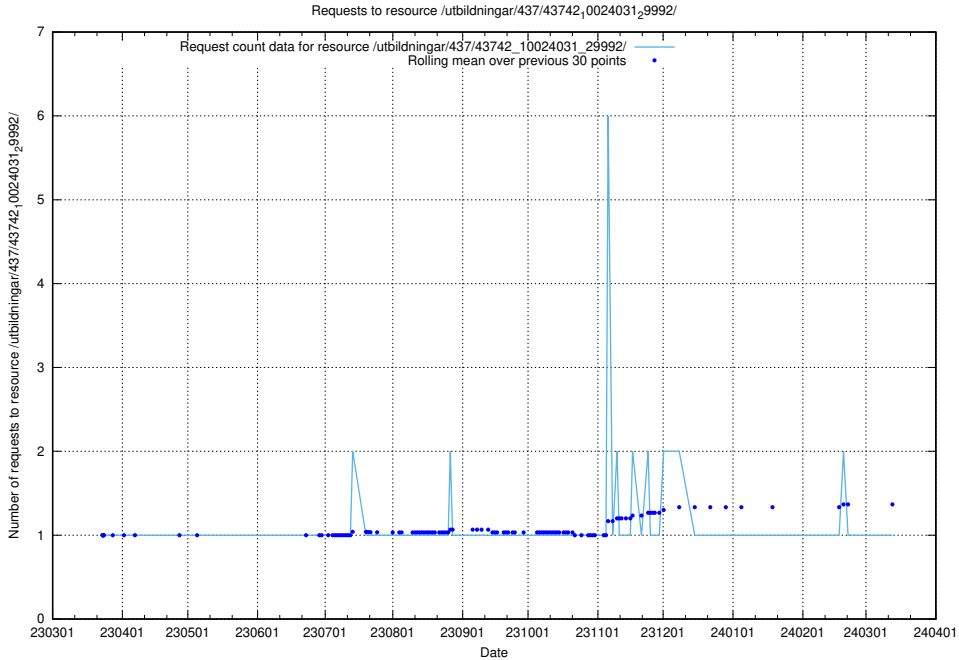

5.6545 Usage of /utbildningar/437/43742_10024031_29992/

Here, we count the number of requests to resource /utbildningar/437/43742_10024031_29992/.