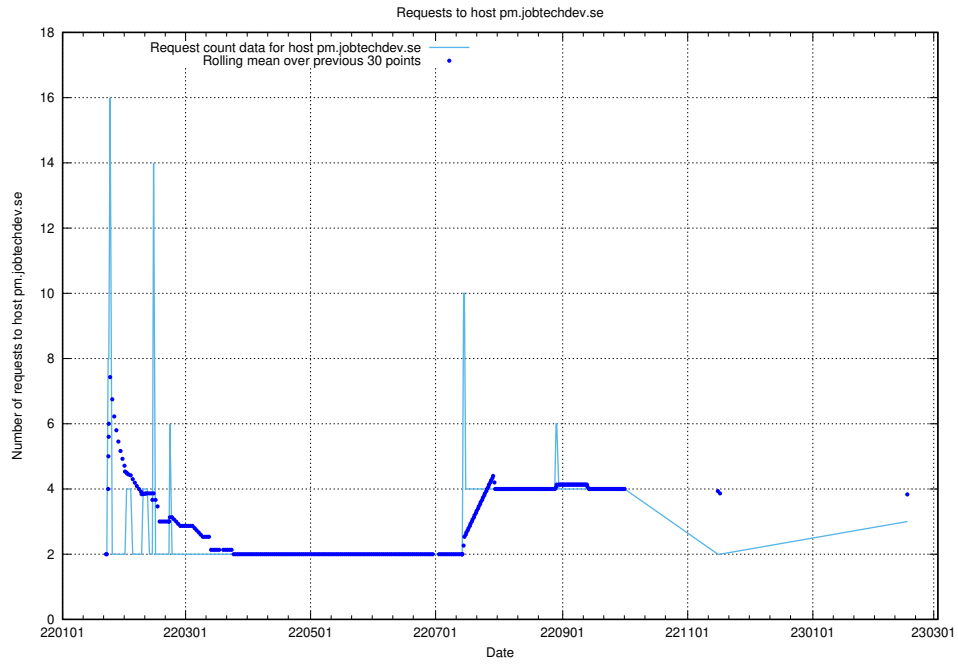

7.252 Usage of pm.jobtechdev.se

Here, we count the number of requests to host pm.jobtechdev.se.