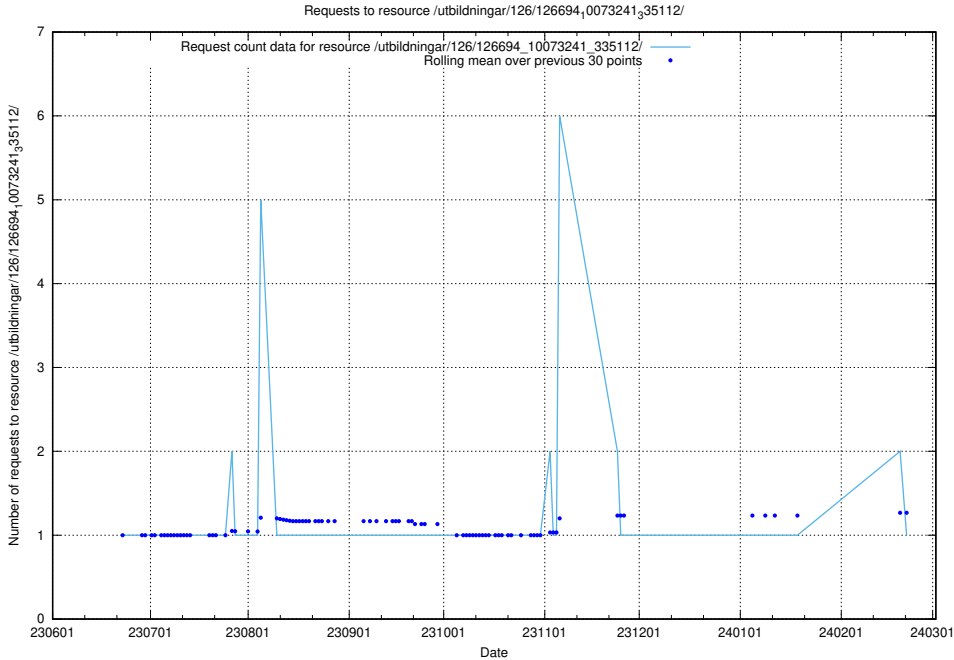

5.5759 Usage of /utbildningar/126/126694_10073241_335112/

Here, we count the number of requests to resource /utbildningar/126/126694_10073241_335112/.