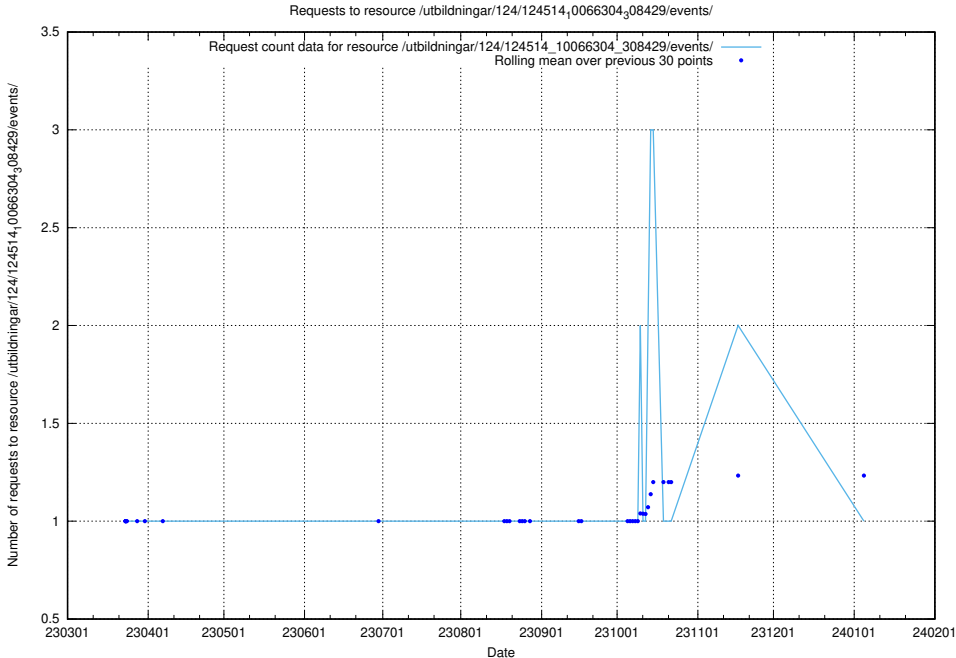

5.1954 Usage of /utbildningar/124/124514_10066304_308429/events/

Here, we count the number of requests to resource /utbildningar/124/124514_10066304_308429/events/