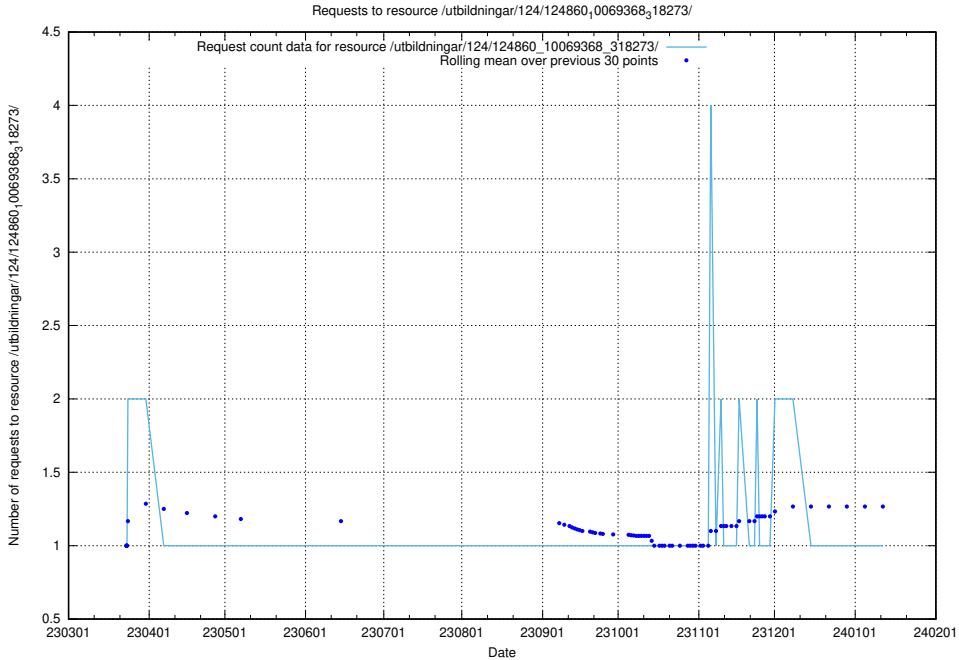

5.1158 Usage of /utbildningar/124/124860_10069368_318273/

Here, we count the number of requests to resource /utbildningar/124/124860_10069368_318273/.