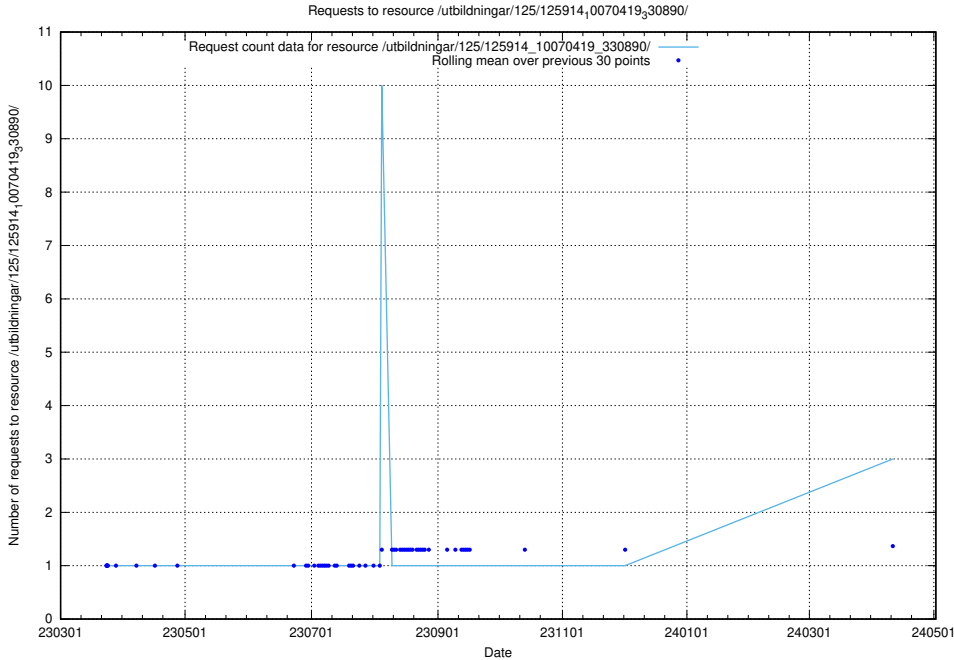

5.453 Usage of /utbildningar/125/125914_10070419_330890/

Here, we count the number of requests to resource /utbildningar/125/125914_10070419_330890/.