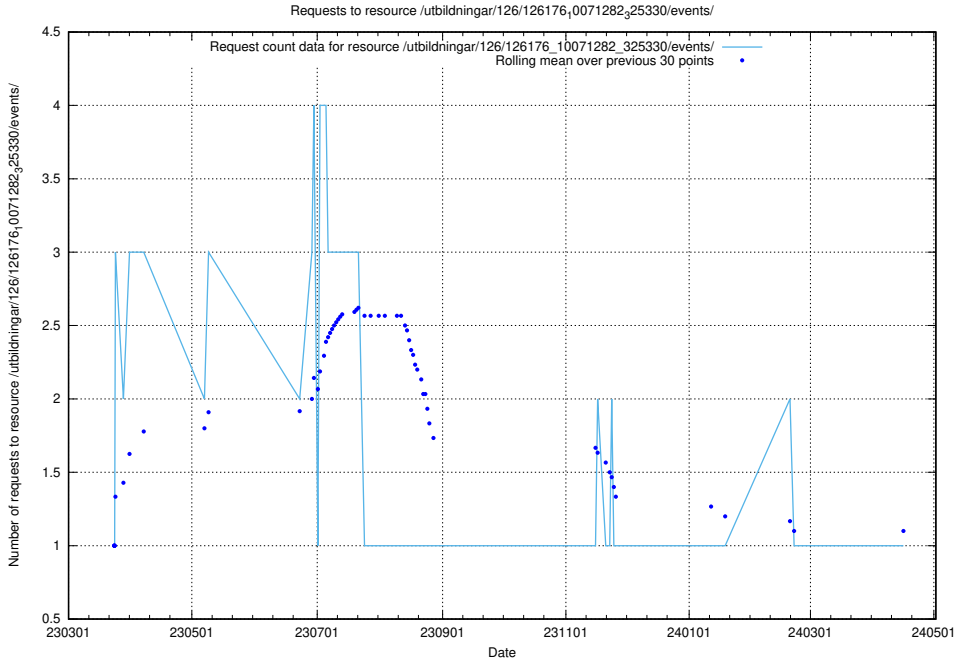

5.6582 Usage of /utbildningar/126/126176_10071282_325330/events/

Here, we count the number of requests to resource /utbildningar/126/126176_10071282_325330/events/