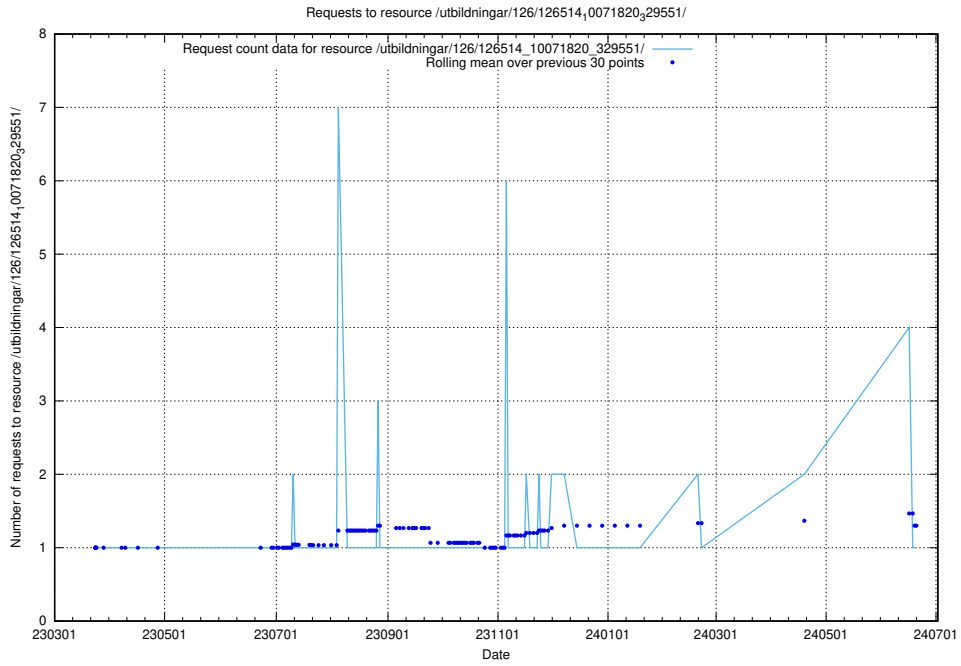

5.6563 Usage of /utbildningar/126/126514_10071820_329551/

Here, we count the number of requests to resource /utbildningar/126/126514_10071820_329551/.