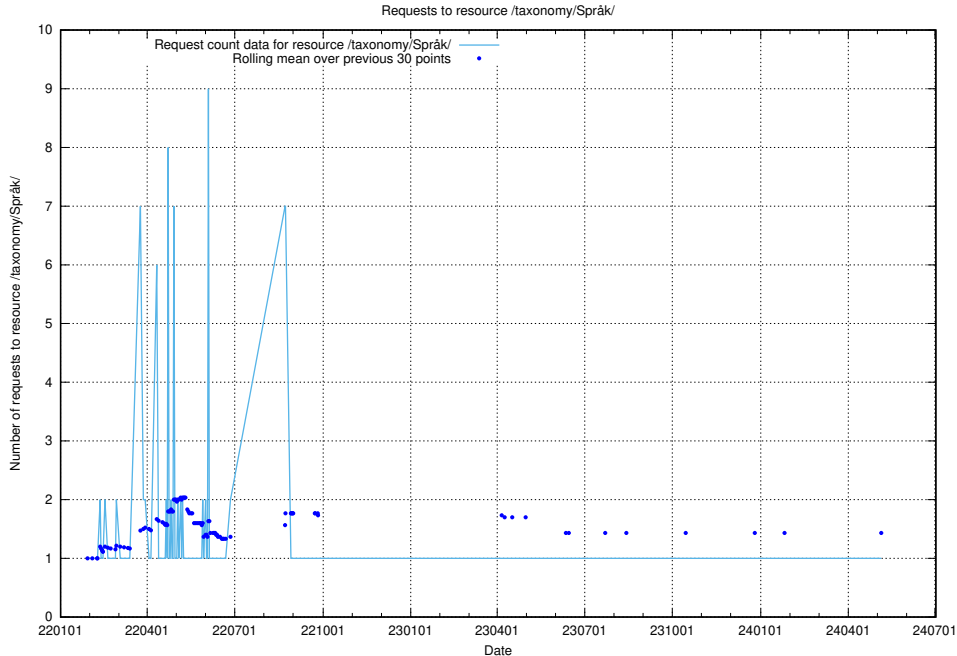

5.3990 Usage of /taxonomy/Språk/

Here, we count the number of requests to resource /taxonomy/Språk/.