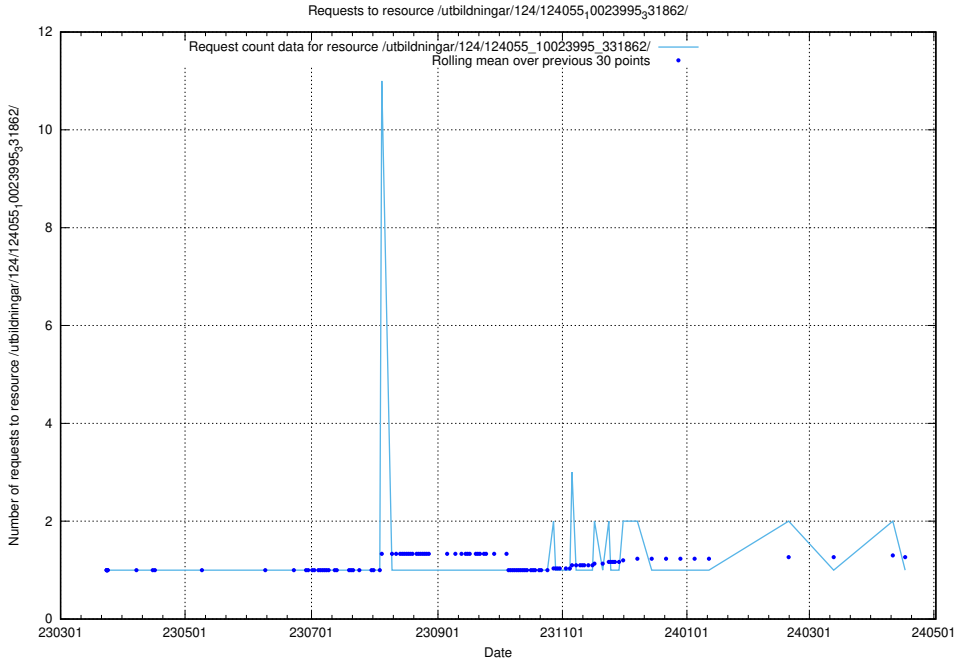

5.4430 Usage of /utbildningar/124/124055_10023995_331862/

Here, we count the number of requests to resource /utbildningar/124/124055_10023995_331862/.