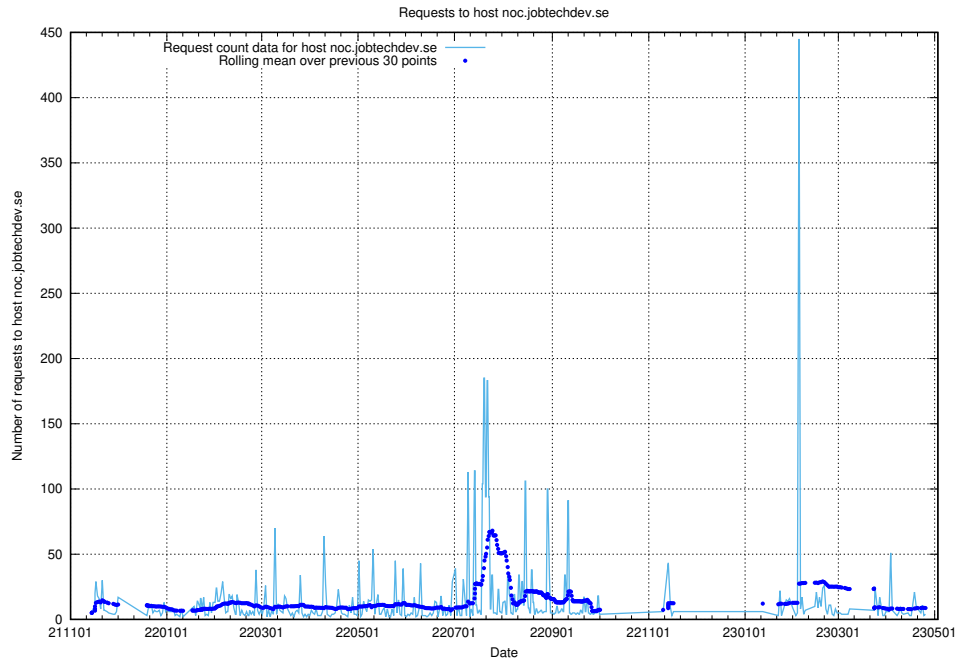

7.167 Usage of noc.jobtechdev.se

Here, we count the number of requests to host noc.jobtechdev.se.