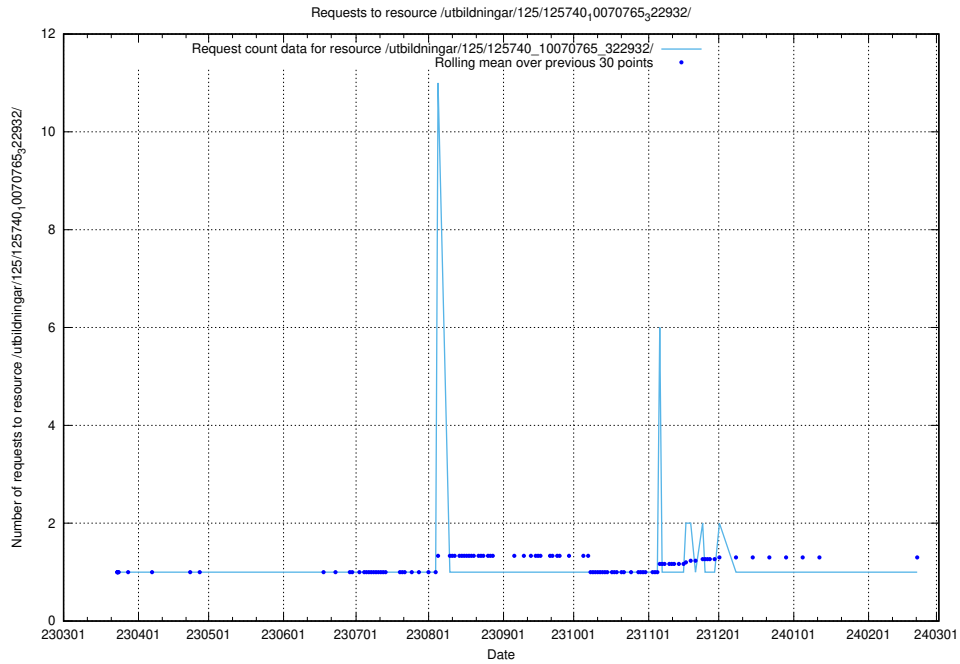

5.958 Usage of /utbildningar/125/125740_10070765_322932/

Here, we count the number of requests to resource /utbildningar/125/125740_10070765_322932/.