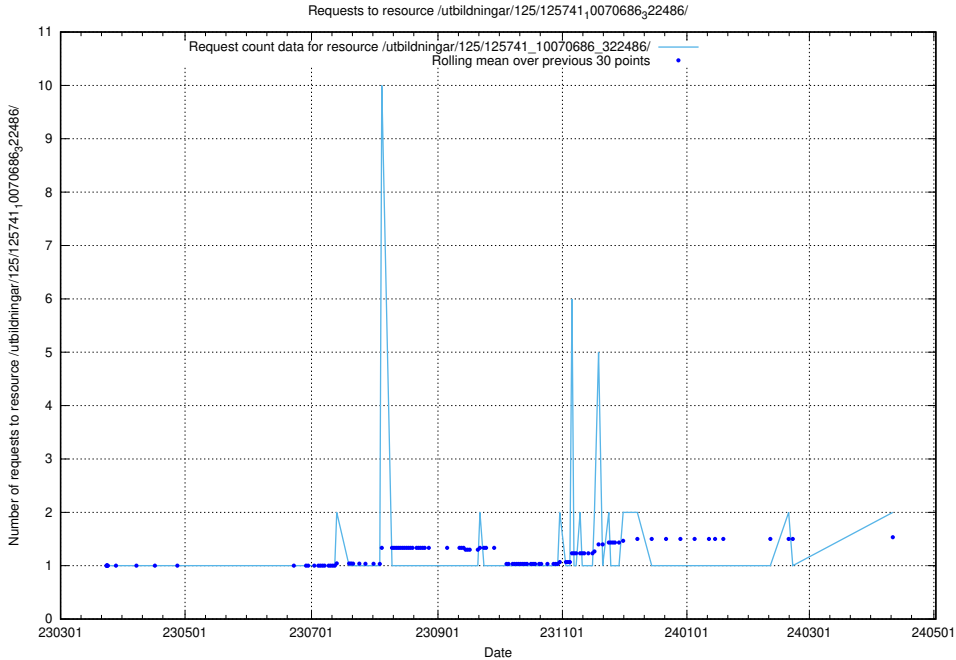

5.947 Usage of /utbildningar/125/125741_10070686_322486/

Here, we count the number of requests to resource /utbildningar/125/125741_10070686_322486/.