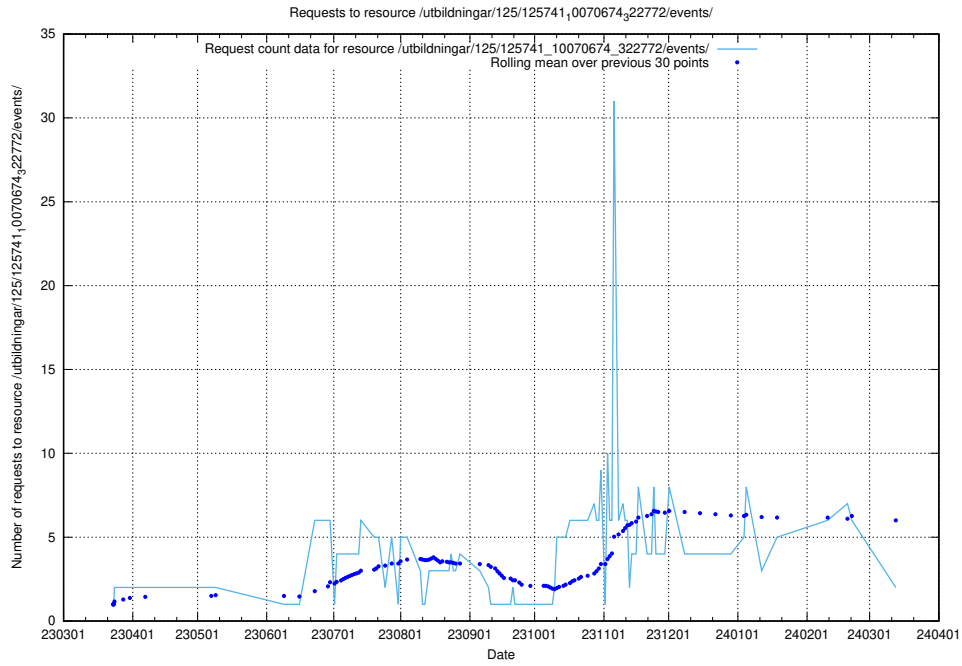

5.949 Usage of /utbildningar/125/125741_10070674_322772/events/

Here, we count the number of requests to resource /utbildningar/125/125741_10070674_322772/events/