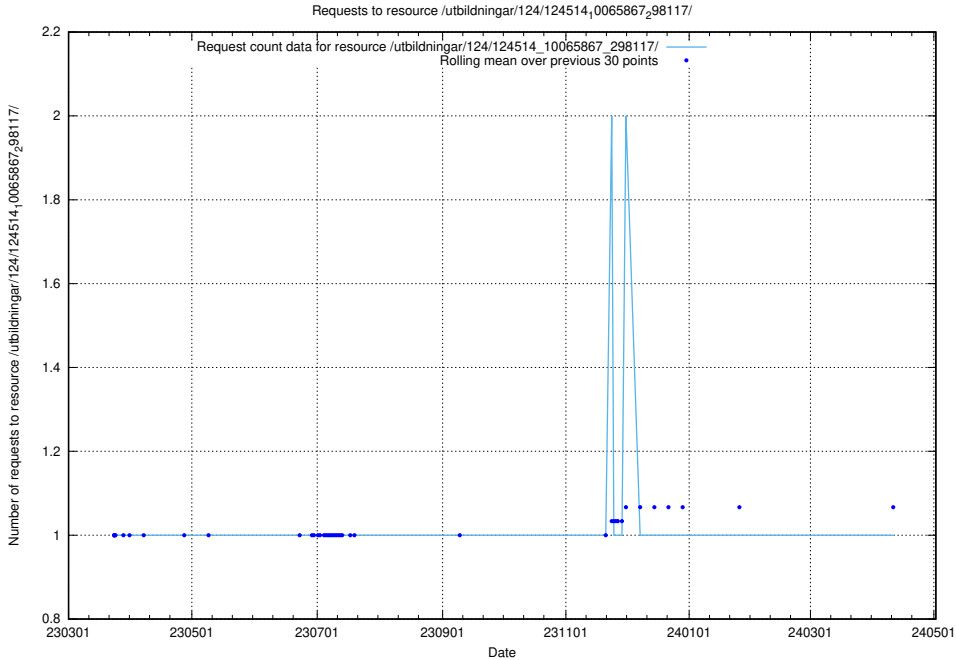

5.2134 Usage of /utbildningar/124/124514_10065867_298117/

Here, we count the number of requests to resource /utbildningar/124/124514_10065867_298117/.

5.2135 Usage of /utbildningar/utb_emil/107/107006_10040733_55262/events/