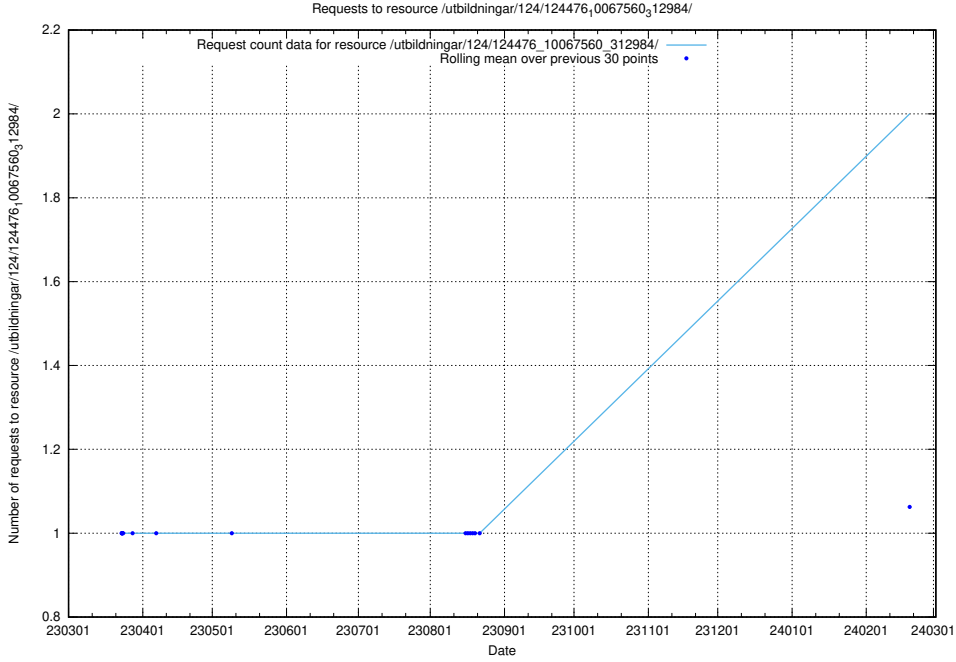

5.622 Usage of /utbildningar/124/124476_10067560_312984/

Here, we count the number of requests to resource /utbildningar/124/124476_10067560_312984/.