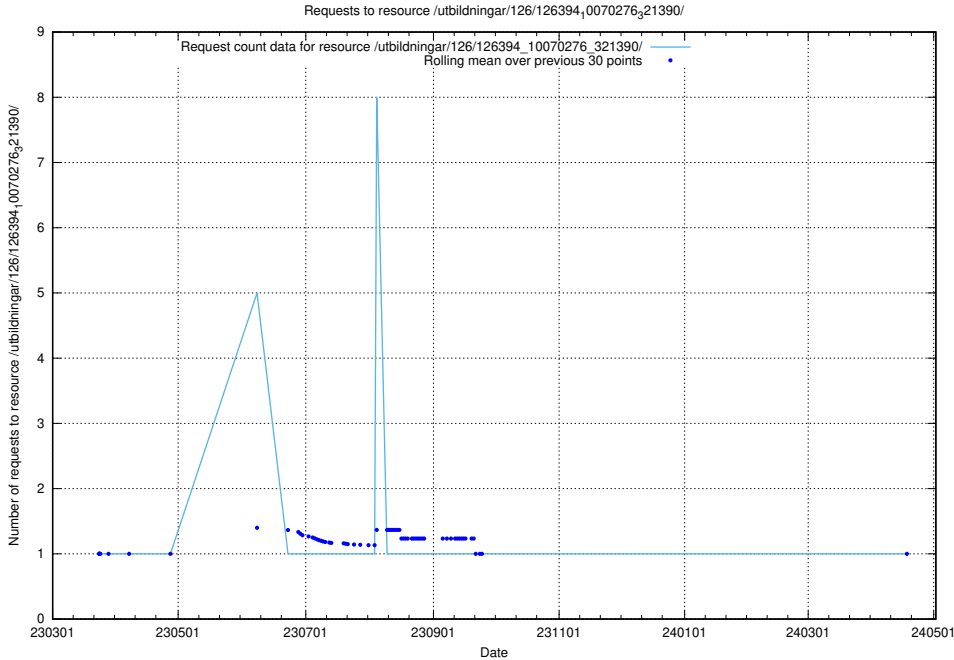

5.6578 Usage of /utbildningar/126/126394_10070276_321390/

Here, we count the number of requests to resource /utbildningar/126/126394_10070276_321390/.