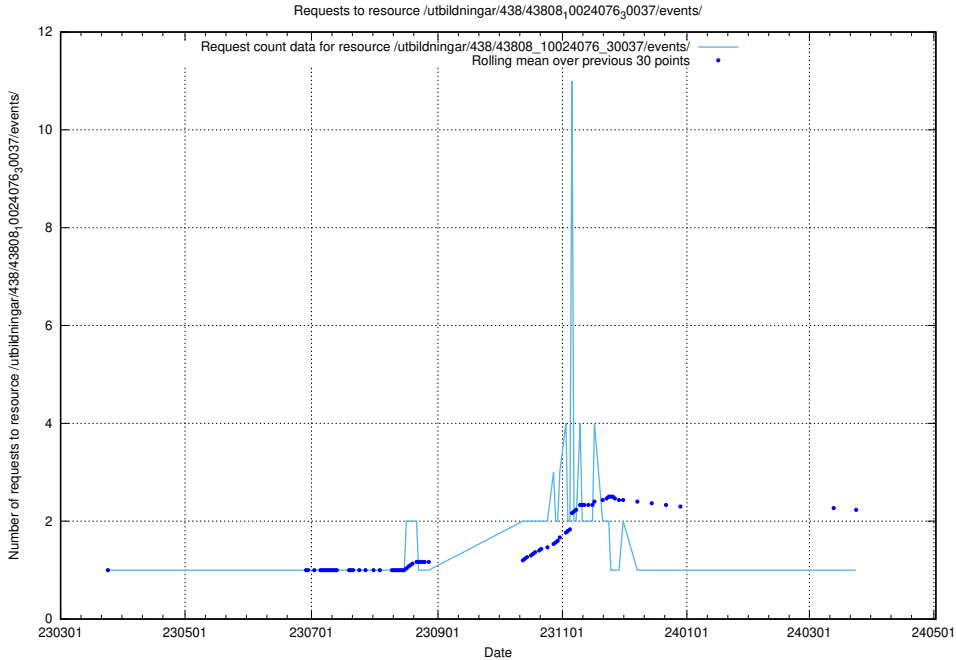

5.6328 Usage of /utbildningar/438/43808_10024076_30037/events/

Here, we count the number of requests to resource /utbildningar/438/43808_10024076_30037/events/.