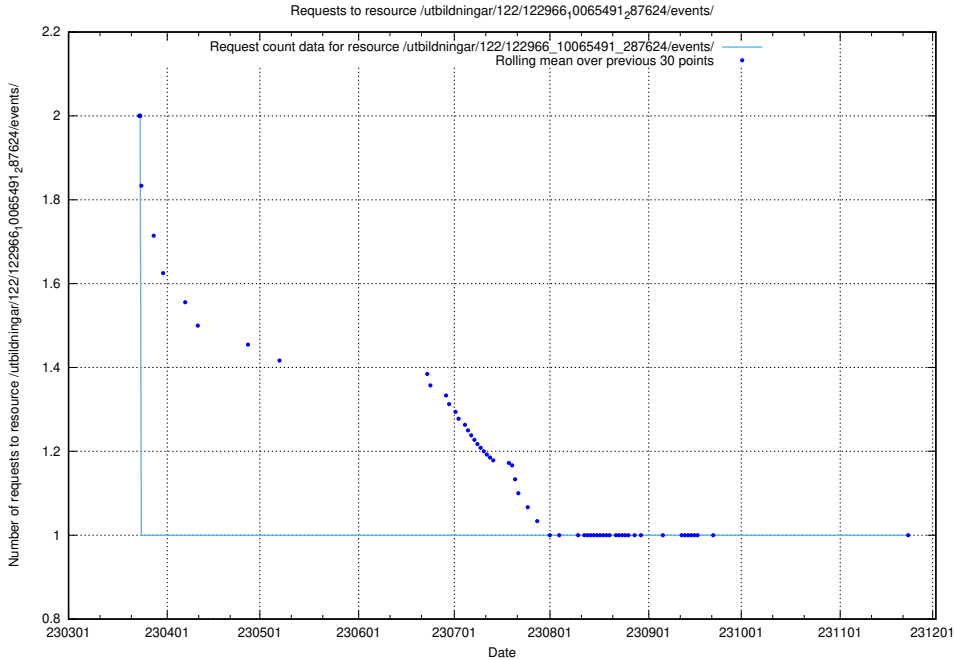

5.6468 Usage of /utbildningar/122/122966_10065491_287624/events/

Here, we count the number of requests to resource /utbildningar/122/122966_10065491_287624/events/