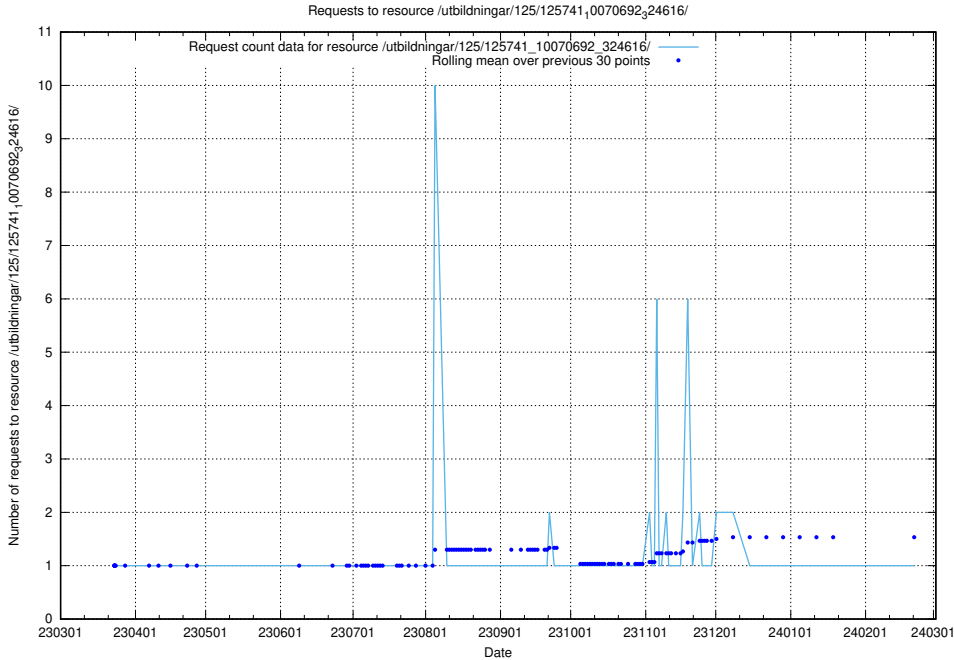

5.6624 Usage of /utbildningar/125/125741_10070692_324616/

Here, we count the number of requests to resource /utbildningar/125/125741_10070692_324616/.