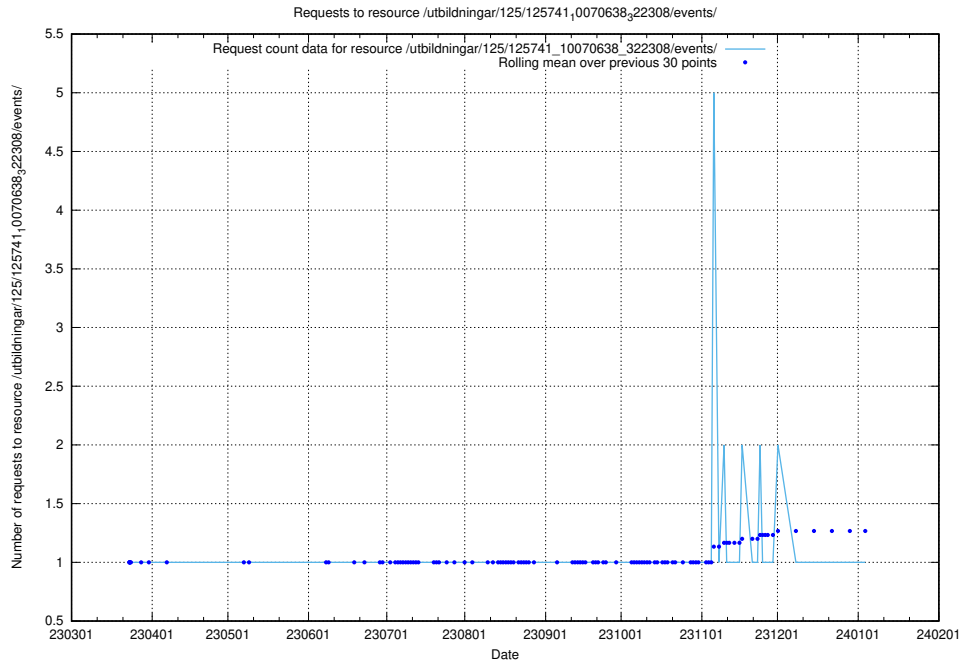

5.6651 Usage of /utbildningar/125/125741_10070638_322308/events/

Here, we count the number of requests to resource /utbildningar/125/125741_10070638_322308/events/