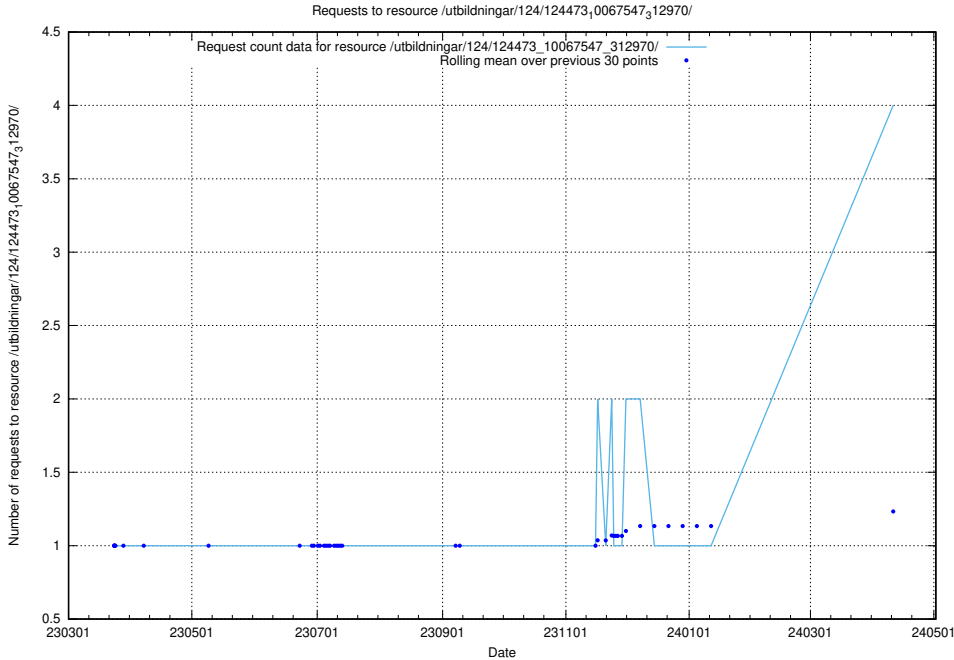

5.197 Usage of /utbildningar/124/124473_10067547_312970/

Here, we count the number of requests to resource /utbildningar/124/124473_10067547_312970/.