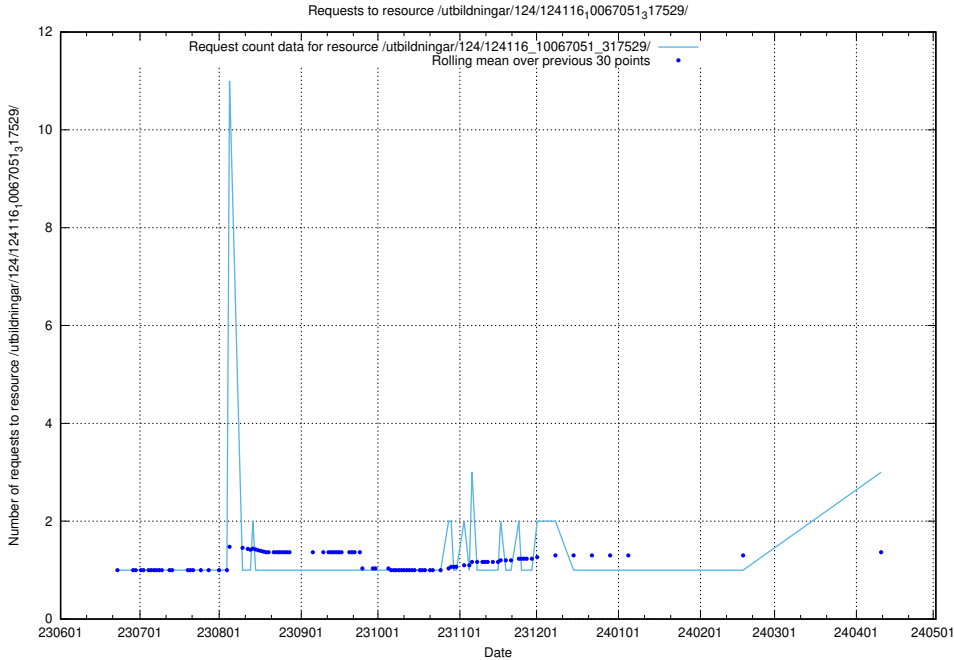

5.419 Usage of /utbildningar/124/124116_10067051_317529/

Here, we count the number of requests to resource /utbildningar/124/124116_10067051_317529/.