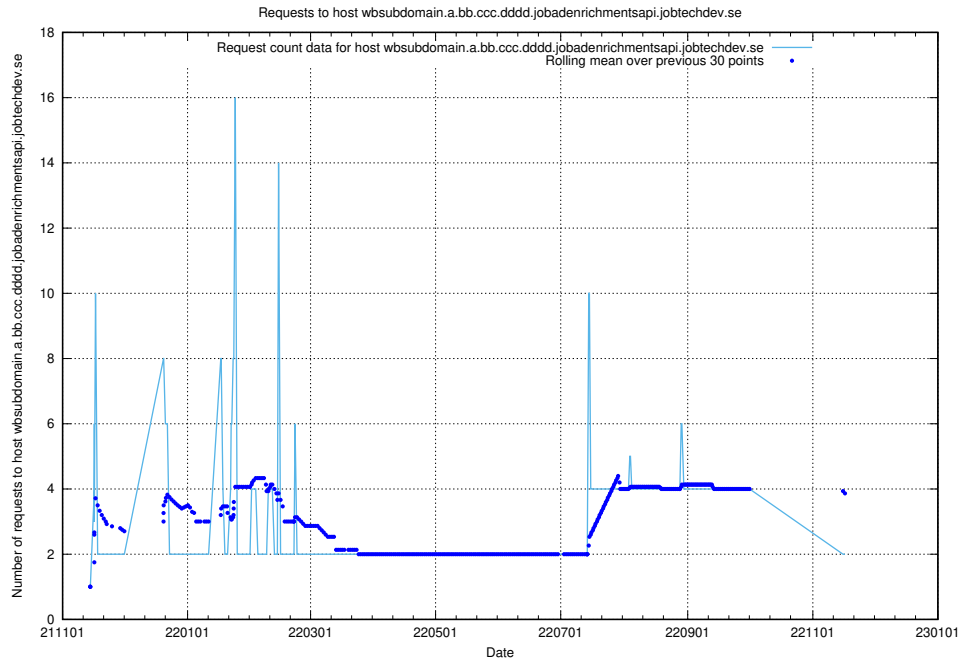

7.550 Usage of wbsubdomain.a.bb.ccc.dddd.jobadenrichmentsapi.jobtechdev.se

Here, we count the number of requests to host wbsubdomain.a.bb.ccc.dddd.jobadenrichmentsapi.jobtechdev.se