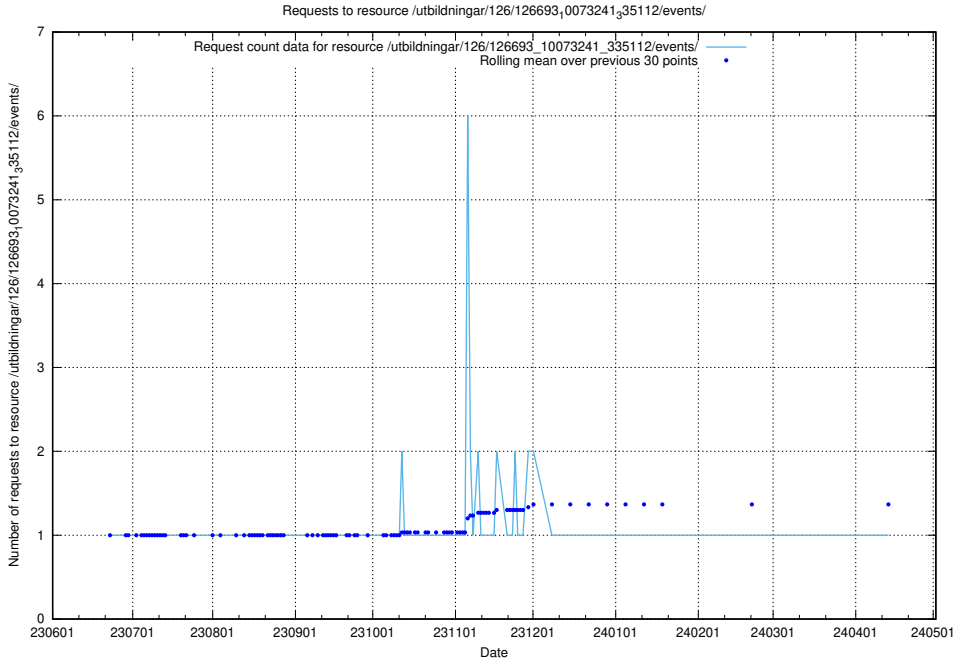

5.5767 Usage of /utbildningar/126/126693_10073241_335112/events/

Here, we count the number of requests to resource /utbildningar/126/126693_10073241_335112/events/