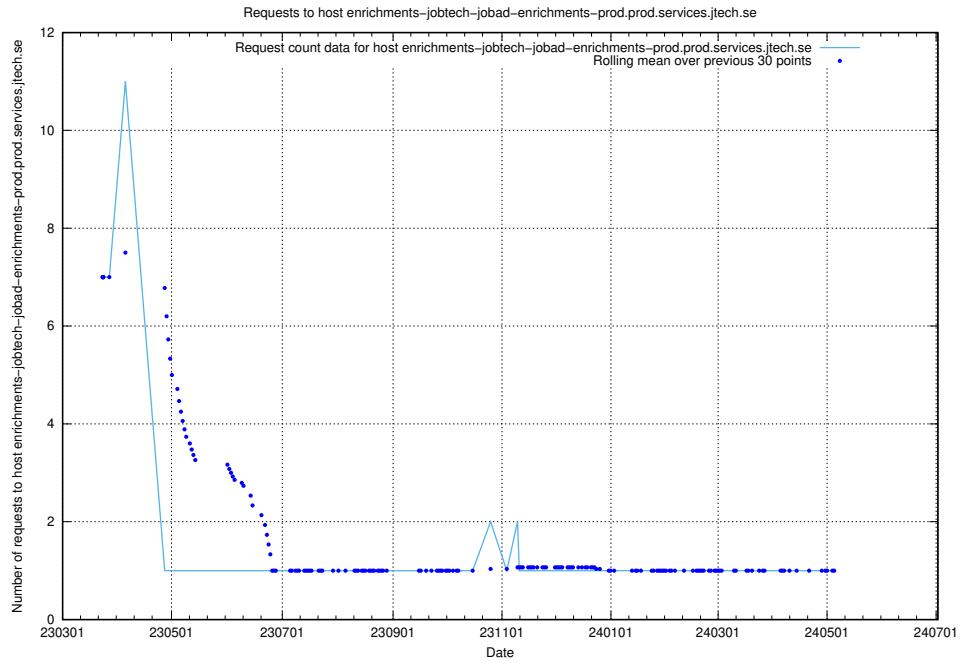

7.611 Usage of enrichments-jobtech-jobad-enrichments-prod.prod.services.jtech.se

Here, we count the number of requests to host enrichments-jobtech-jobad-enrichments-prod.prod.services.jtech.se.

7.612 Usage of test.jobtechdev.se:443