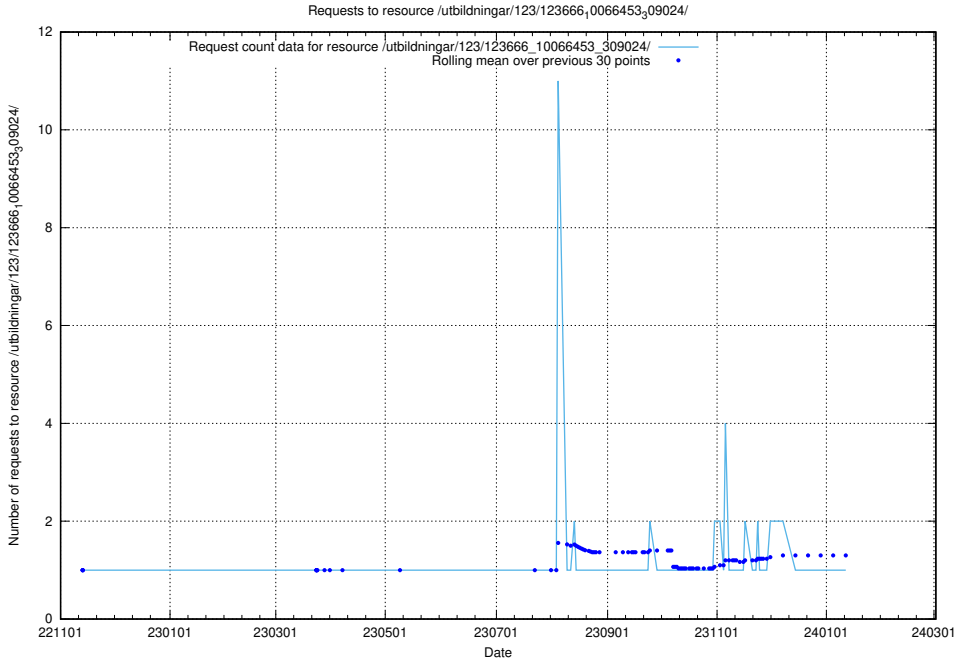

5.6043 Usage of /utbildningar/123/123666_10066453_309024/

Here, we count the number of requests to resource /utbildningar/123/123666_10066453_309024/.