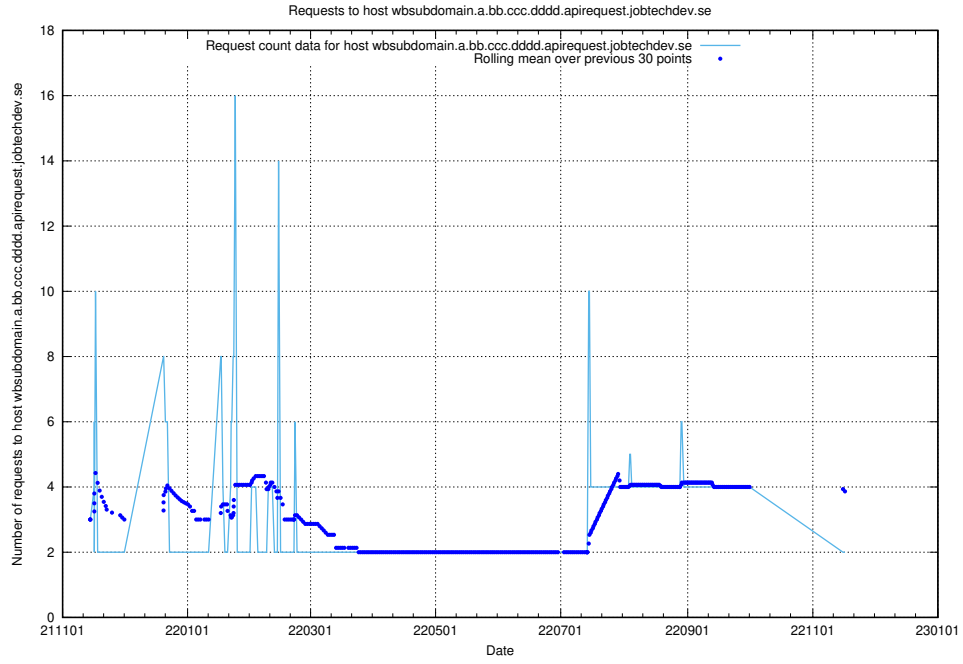

Here, we count the number of requests to host wbsubdomain.a.bb.ccc.dddd.atlas.jobtechdev.se.

7.553 Usage of wbsubdomain.a.bb.ccc.dddd.apirequest.jobtechdev.se

Here, we count the number of requests to host wbsubdomain.a.bb.ccc.dddd.apirequest.jobtechdev.se.