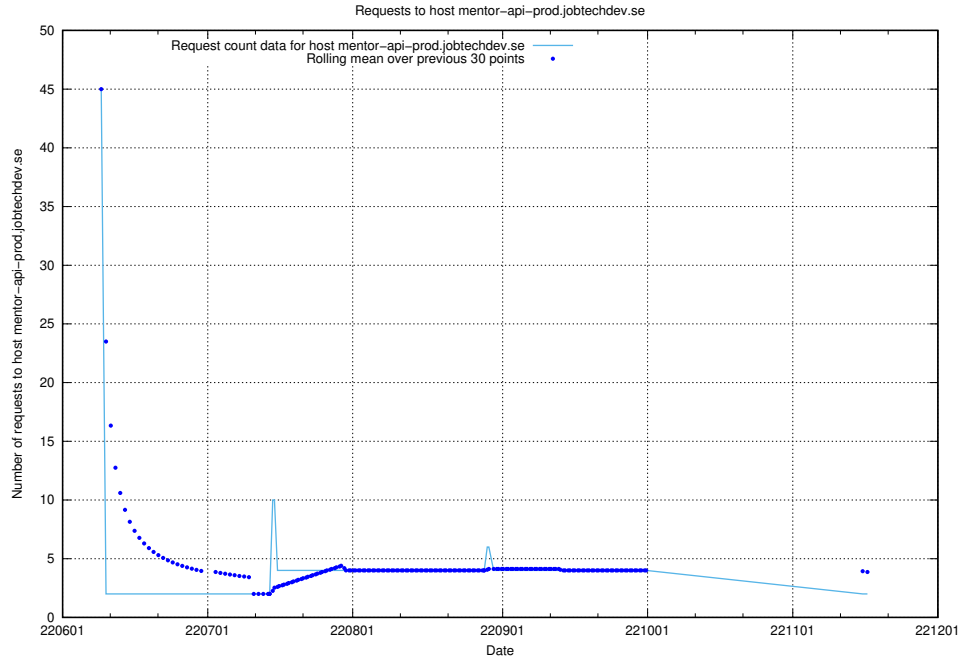

7.413 Usage of mentor-api-prod.jobtechdev.se

Here, we count the number of requests to host mentor-api-prod.jobtechdev.se.