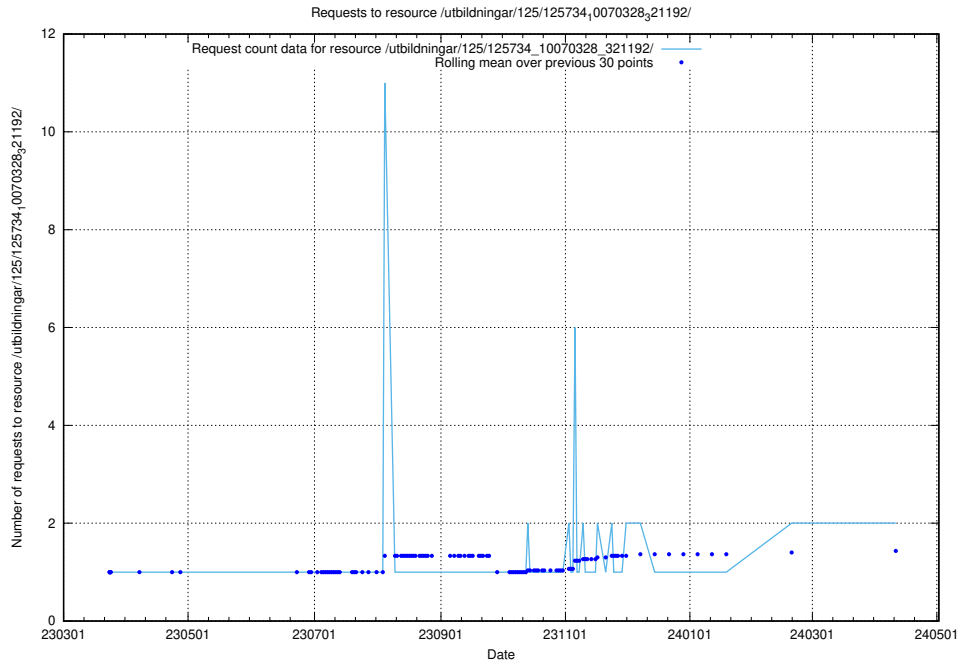

5.466 Usage of /utbildningar/125/125734_10070328_321192/

Here, we count the number of requests to resource /utbildningar/125/125734_10070328_321192/.