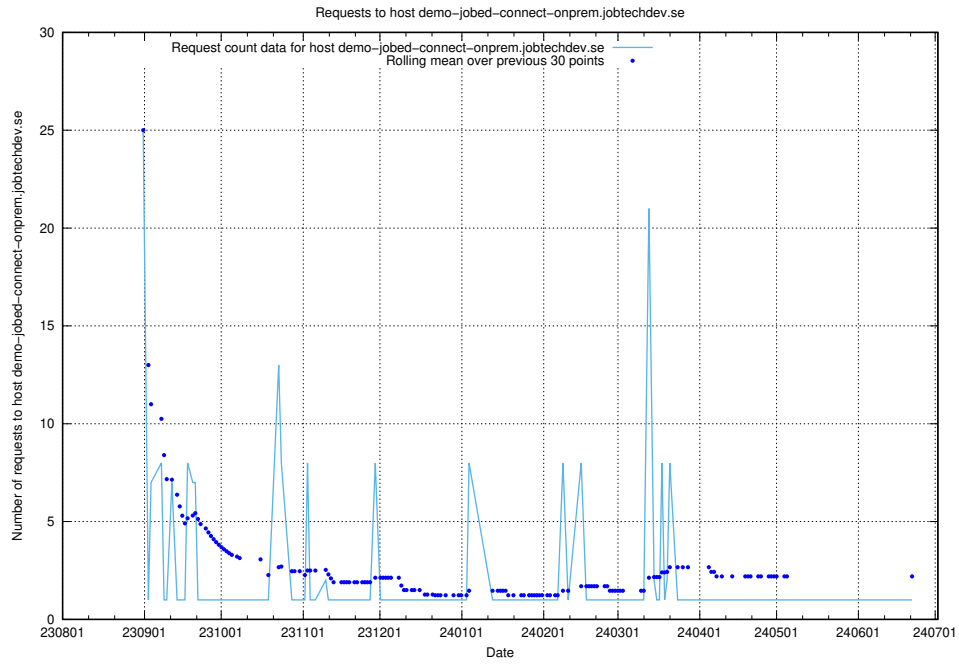

7.604 Usage of demo-jobed-connect-onprem.jobtechdev.se

Here, we count the number of requests to host demo-jobed-connect-onprem.jobtechdev.se.