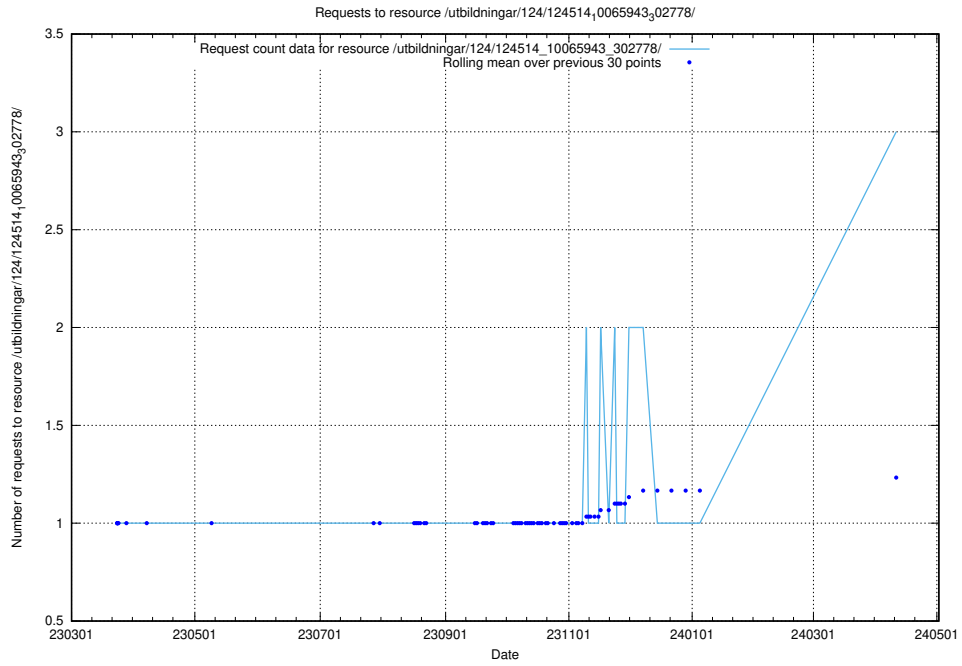

Here, we count the number of requests to resource /utbildningar/124/124514_10066304_308429/.

5.303 Usage of /utbildningar/124/124514_10065943_302778/

Here, we count the number of requests to resource /utbildningar/124/124514_10065943_302778/.