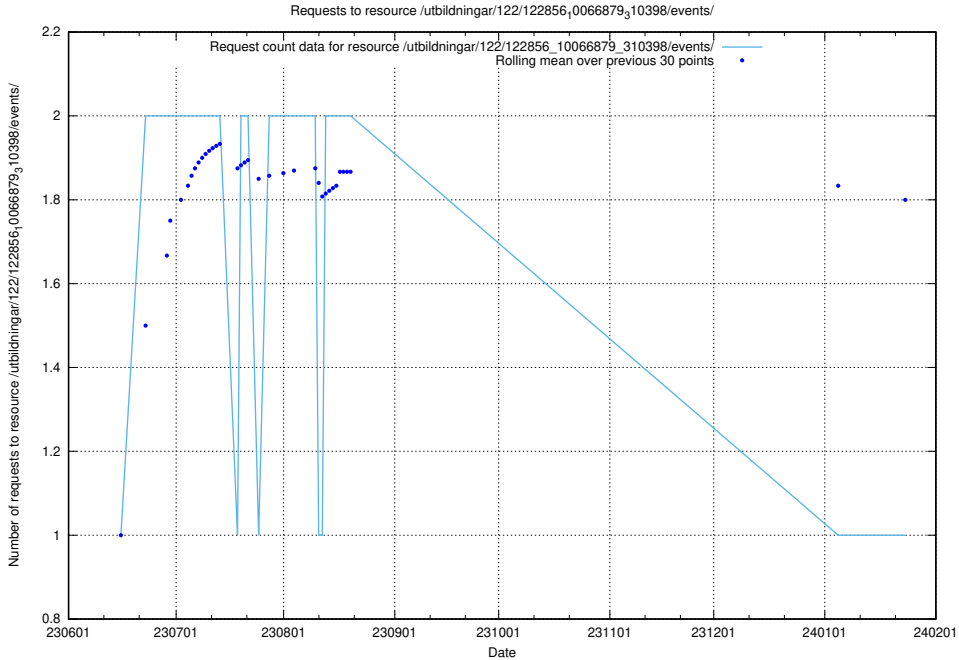

5.6007 Usage of /utbildningar/122/122856_10066879_310398/events/

Here, we count the number of requests to resource /utbildningar/122/122856_10066879_310398/events/