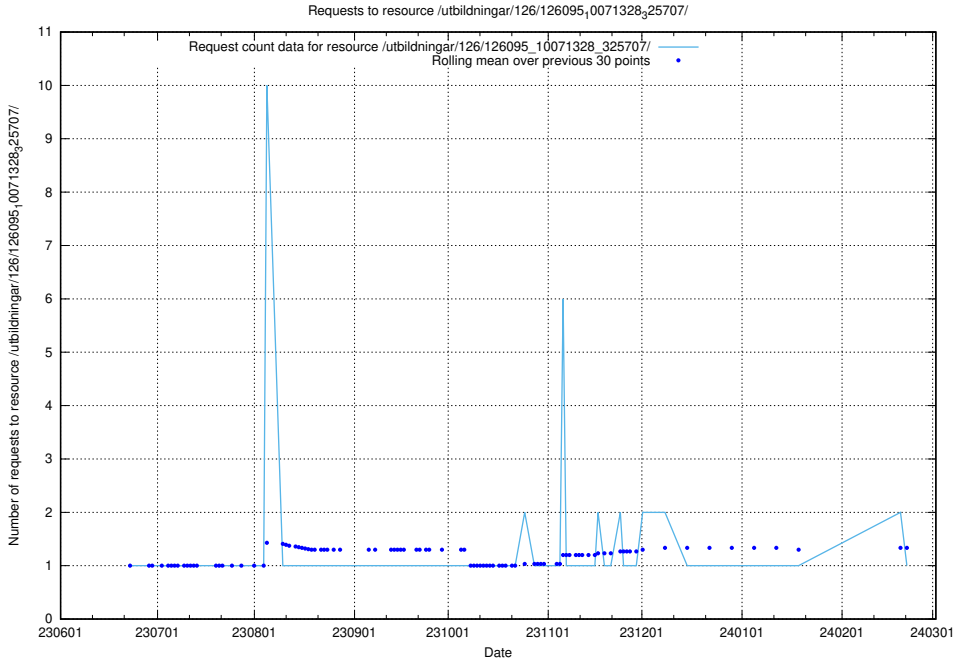

Here, we count the number of requests to resource /utbildningar/126/126095_10071328_325707/events/

5.5807 Usage of /utbildningar/126/126095_10071328_325707/

Here, we count the number of requests to resource /utbildningar/126/126095_10071328_325707/.