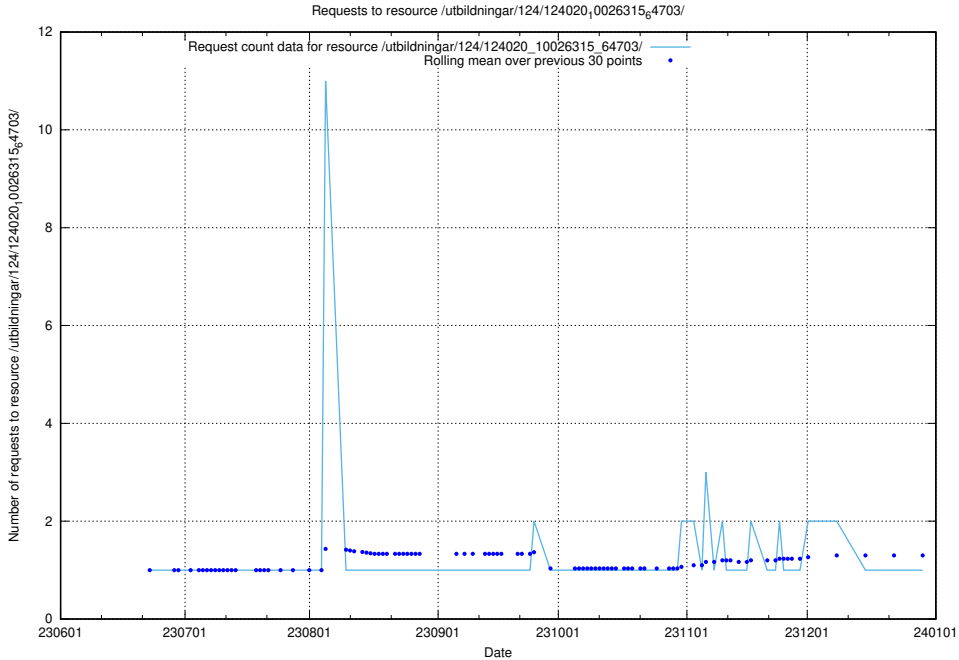

5.5949 Usage of /utbildningar/124/124020_10026315_64703/

Here, we count the number of requests to resource /utbildningar/124/124020_10026315_64703/.