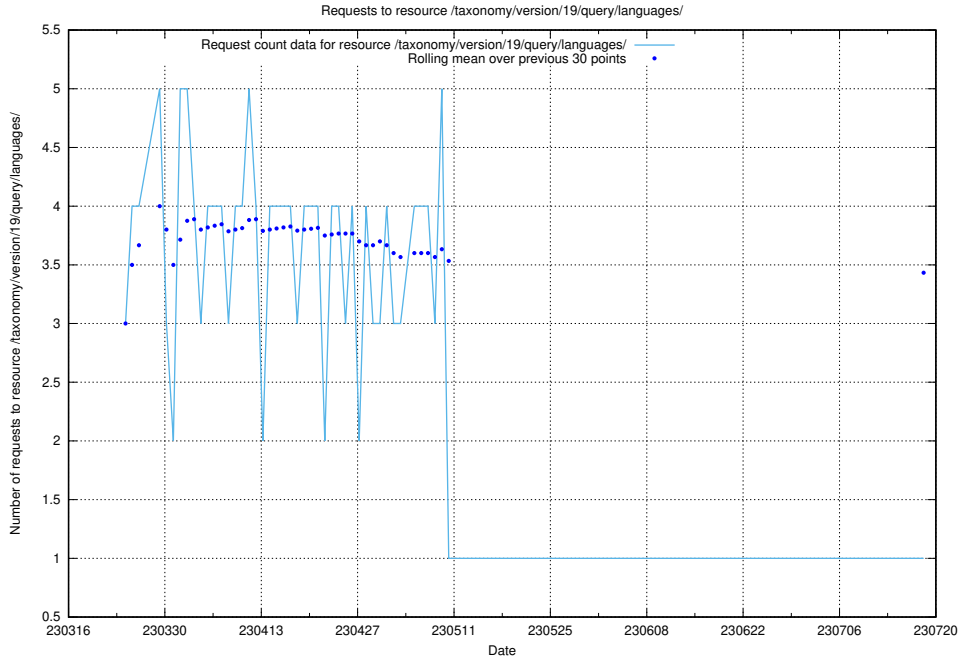

5.6294 Usage of /taxonomy/version/19/query/languages/

Here, we count the number of requests to resource /taxonomy/version/19/query/languages/.