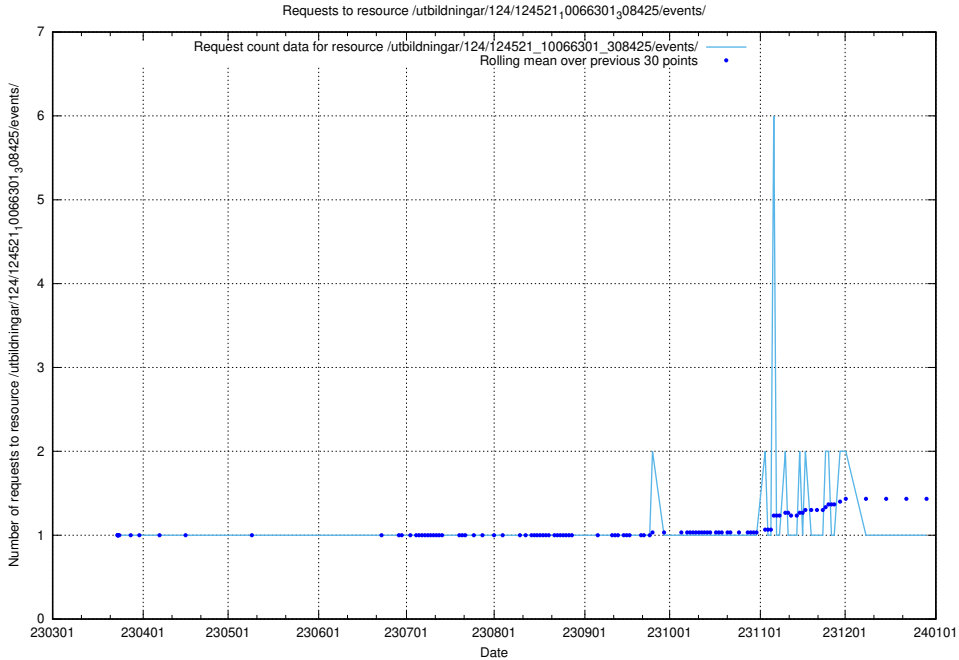

Here, we count the number of requests to resource /taxonomy/Chesyrken/.

5.1215 Usage of /utbildningar/124/124521_10066301_308425/events/

Here, we count the number of requests to resource /utbildningar/124/124521_10066301_308425/events/