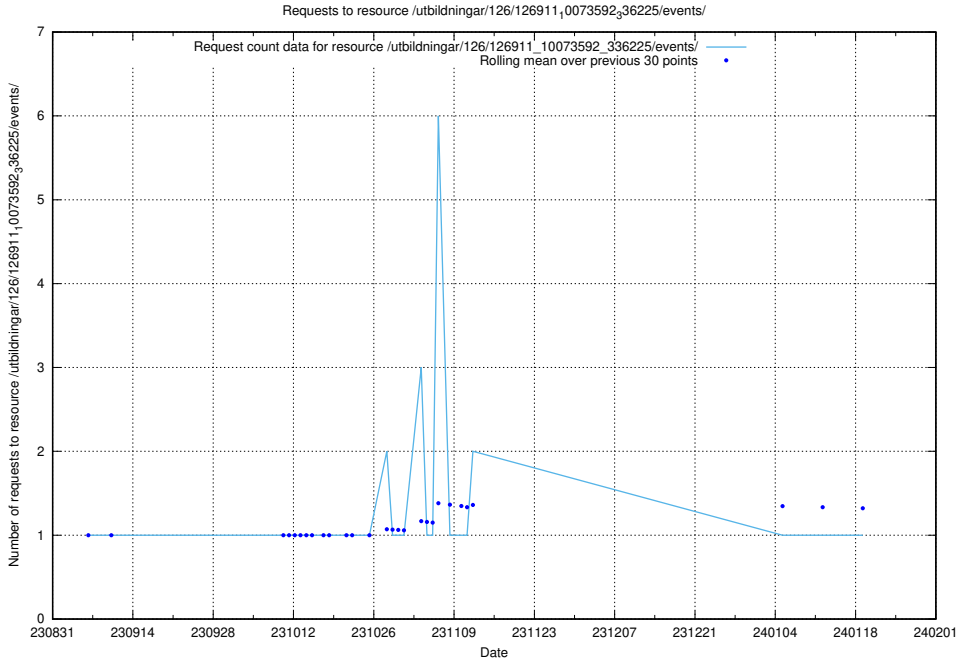

5.4790 Usage of /utbildningar/126/126911_10073592_336225/events/

Here, we count the number of requests to resource /utbildningar/126/126911_10073592_336225/events/