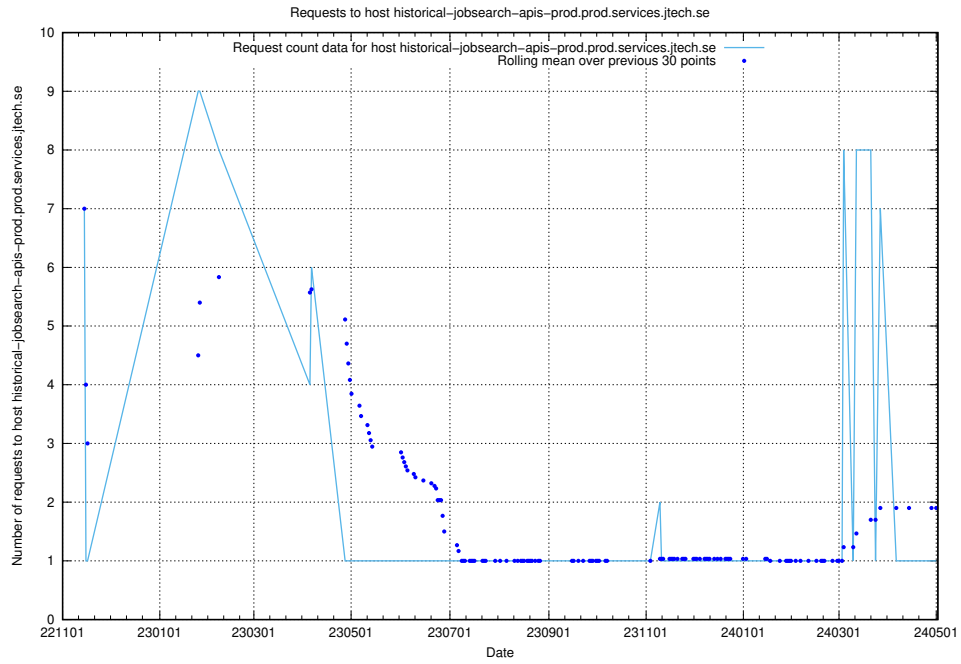

7.615 Usage of historical-jobsearch-apis-prod.prod.services.jtech.se

Here, we count the number of requests to host historical-jobsearch-apis-prod.prod.services.jtech.se.