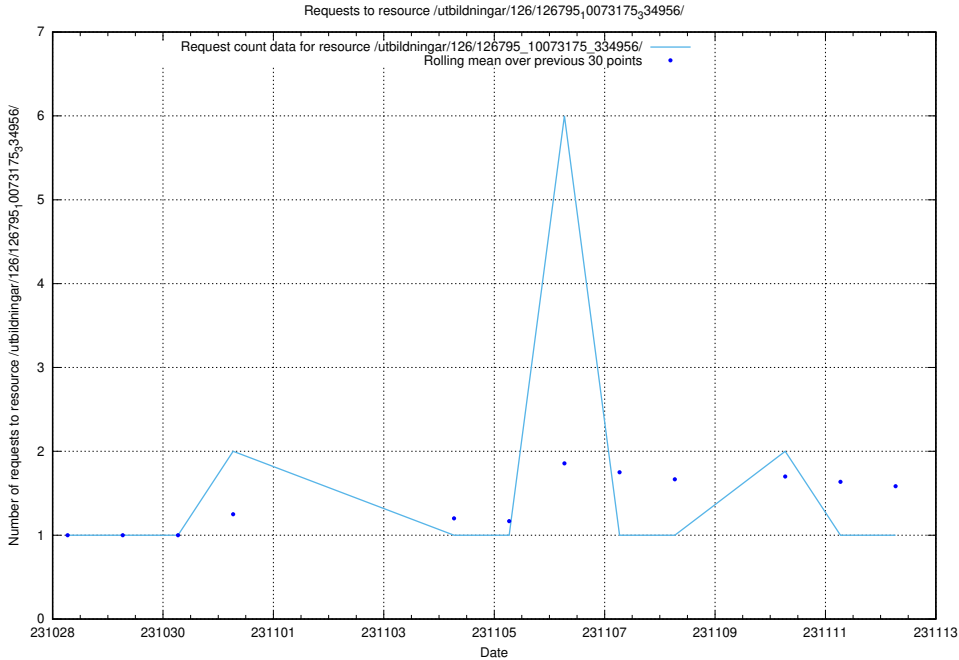

5.4329 Usage of /utbildningar/126/126795_10073175_334956/

Here, we count the number of requests to resource /utbildningar/126/126795_10073175_334956/.