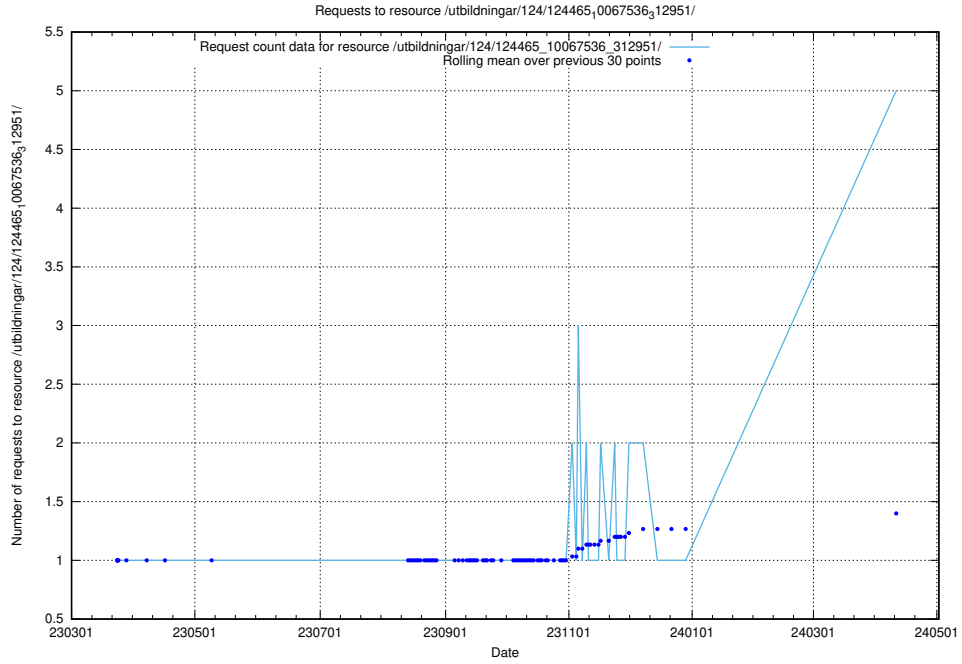

5.131 Usage of /utbildningar/124/124465_10067536_312951/

Here, we count the number of requests to resource /utbildningar/124/124465_10067536_312951/.