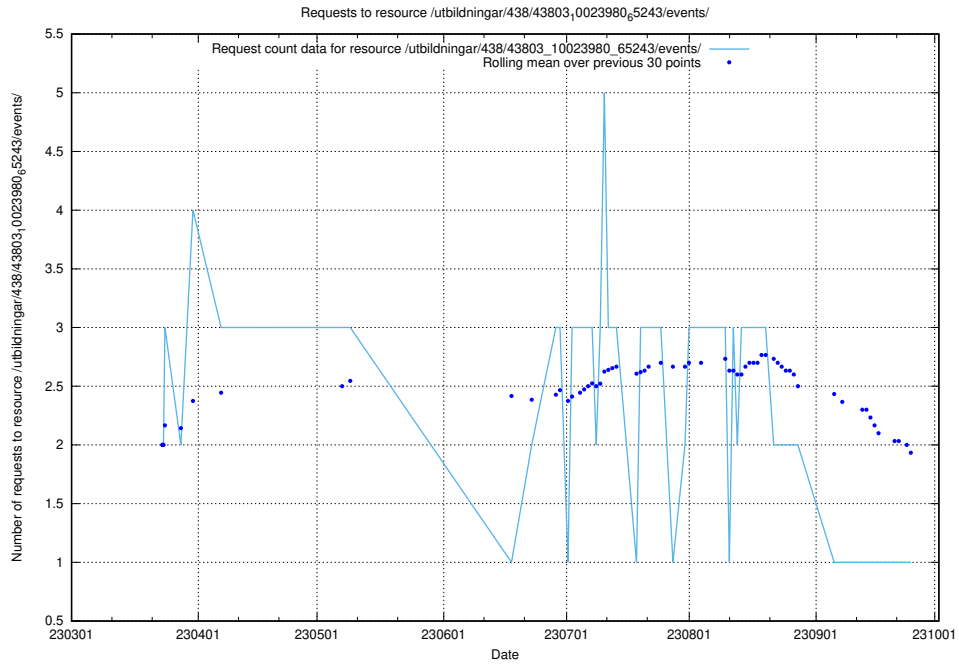

5.6423 Usage of /utbildningar/438/43803_10023980_65243/events/

Here, we count the number of requests to resource /utbildningar/438/43803_10023980_65243/events/.