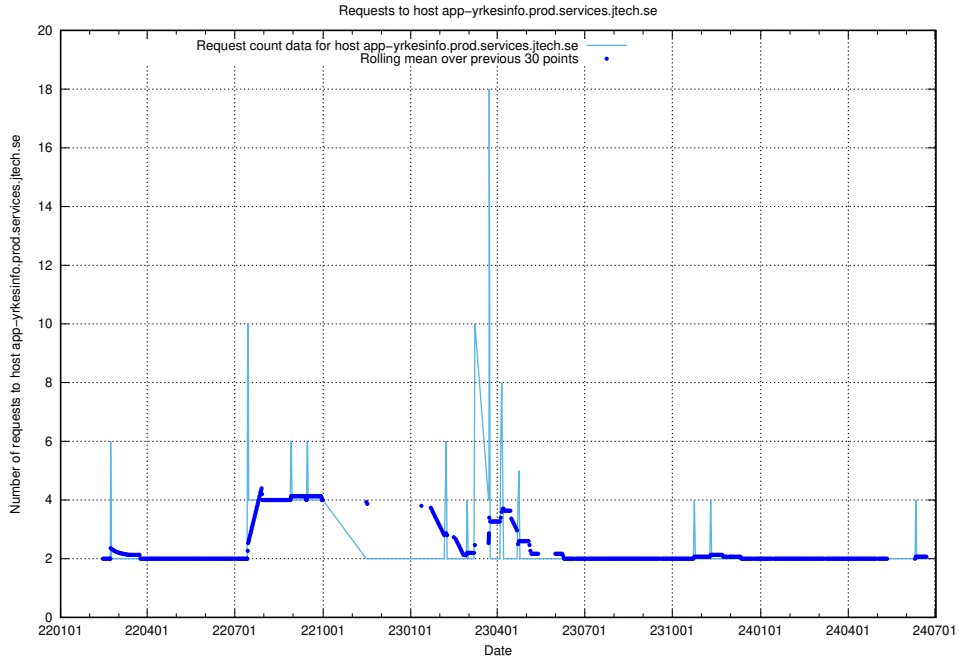

7.544 Usage of app-yrkesinfo.prod.services.jtech.se

Here, we count the number of requests to host app-yrkesinfo.prod.services.jtech.se.