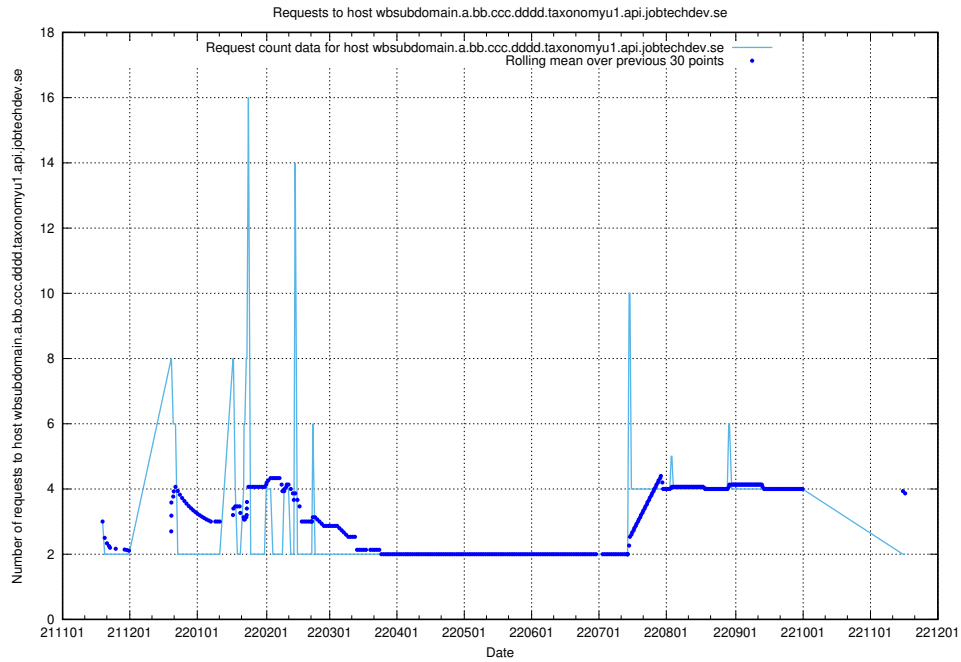

7.461 Usage of wbsubdomain.a.bb.ccc.dddd.taxonomy1.api.jobtechdev.se

Here, we count the number of requests to host wbsubdomain.a.bb.ccc.dddd.taxonomy1.api.jobtechdev.se