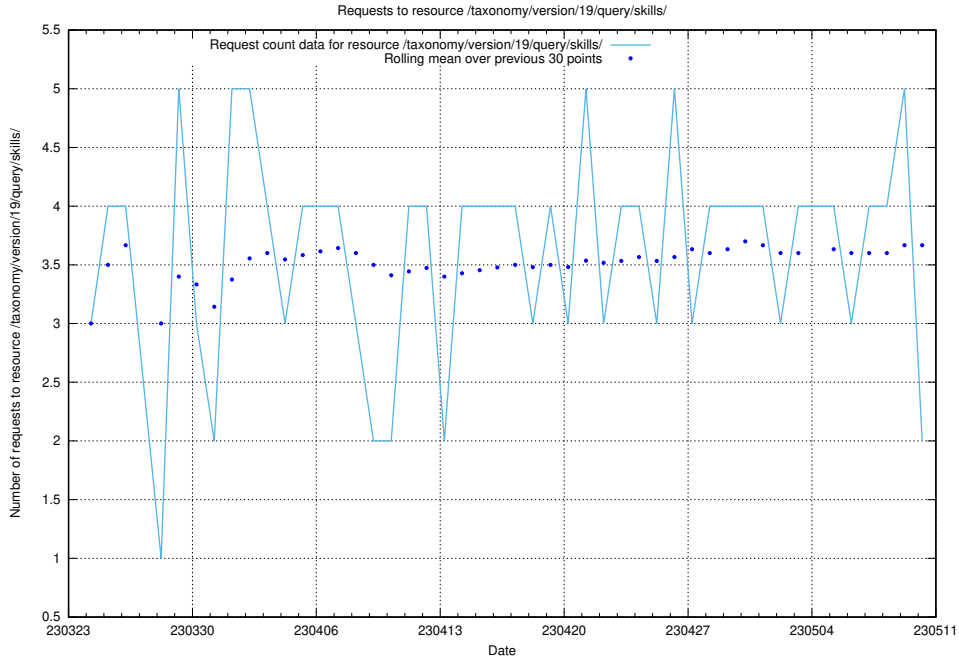

5.913 Usage of /taxonomy/version/19/query/skills/

Here, we count the number of requests to resource /taxonomy/version/19/query/skills/.