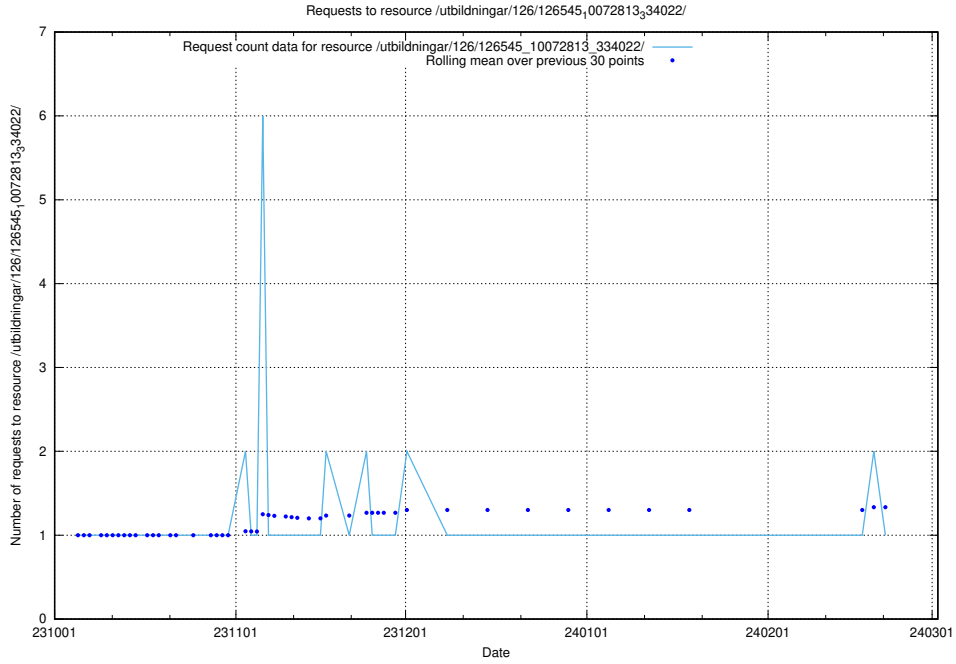

5.4541 Usage of /utbildningar/126/126545_10072813_334022/

Here, we count the number of requests to resource /utbildningar/126/126545_10072813_334022/.