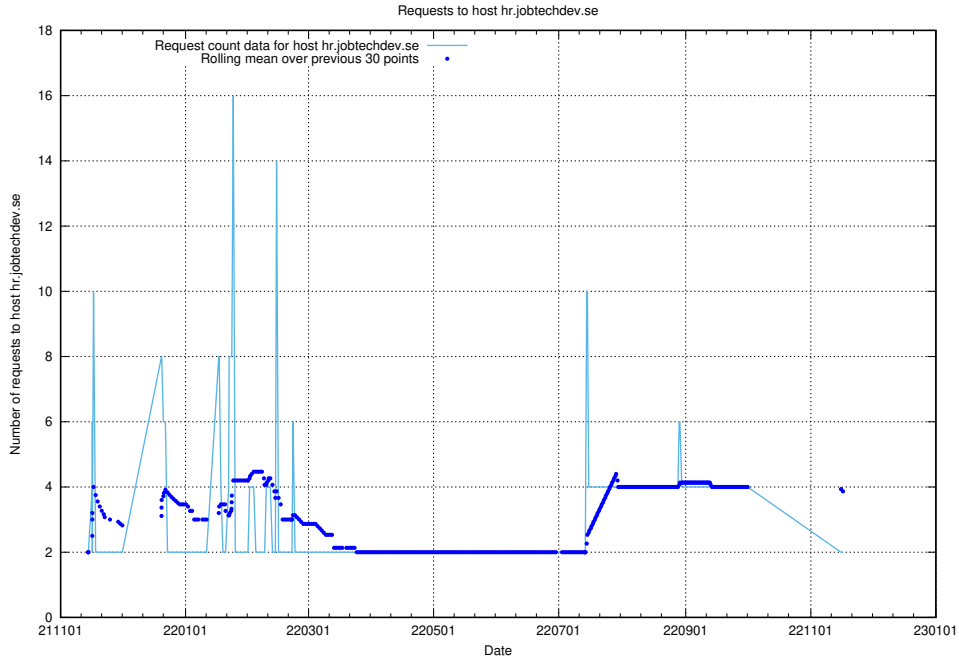

7.602 Usage of events.jobtechdev.se

Here, we count the number of requests to host events.jobtechdev.se.

7.603 Usage of hr.jobtechdev.se

Here, we count the number of requests to host hr.jobtechdev.se.

7.604 Usage of demo-jobed-connect-onprem.jobtechdev.se