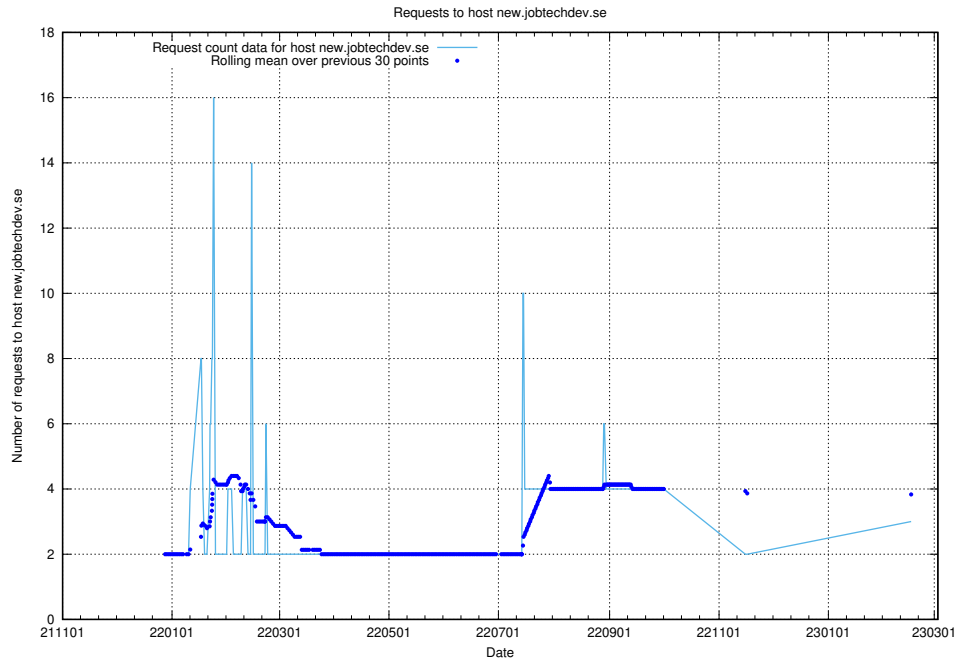

Here, we count the number of requests to host portal.jobtechdev.se.

7.198 Usage of panel.jobtechdev.se

Here, we count the number of requests to host panel.jobtechdev.se.

7.199 Usage of new.jobtechdev.se

Here, we count the number of requests to host new.jobtechdev.se.