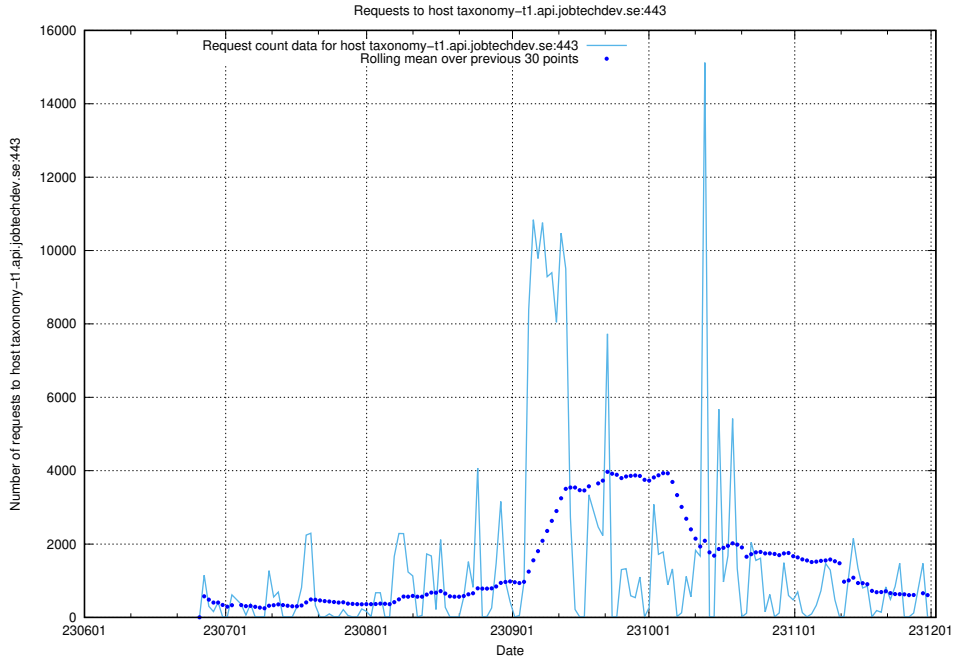

7.60 Usage of taxonomy-t1.api.jobtechdev.se:443

Here, we count the number of requests to host taxonomy-t1.api.jobtechdev.se:443.

7.61 Usage of staping.jobtechdev.se

Here, we count the number of requests to host staping.jobtechdev.se.