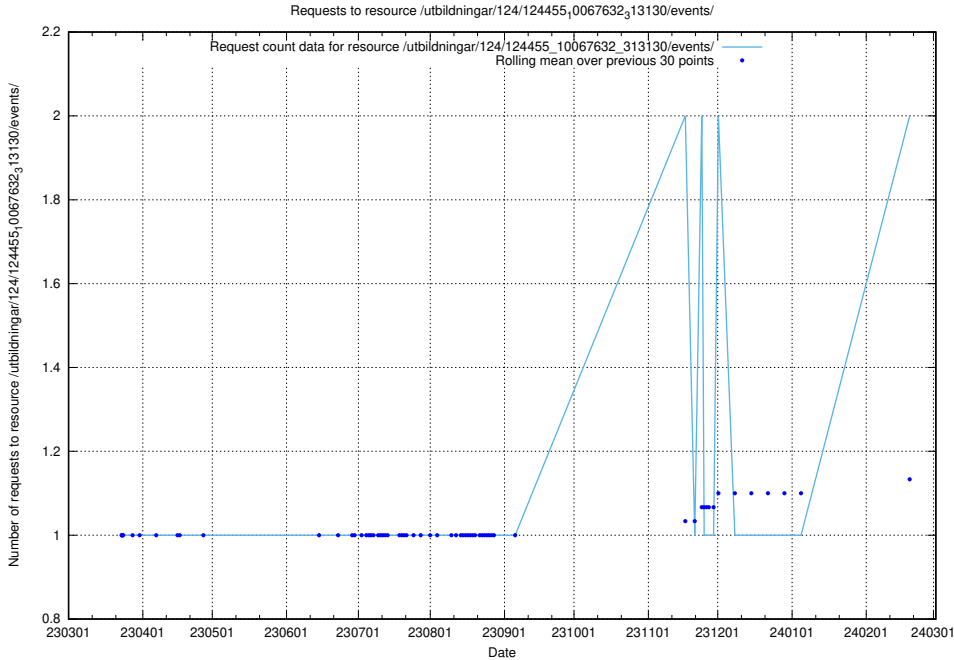

5.649 Usage of /utbildningar/124/124455_10067632_313130/events/

Here, we count the number of requests to resource /utbildningar/124/124455_10067632_313130/events/