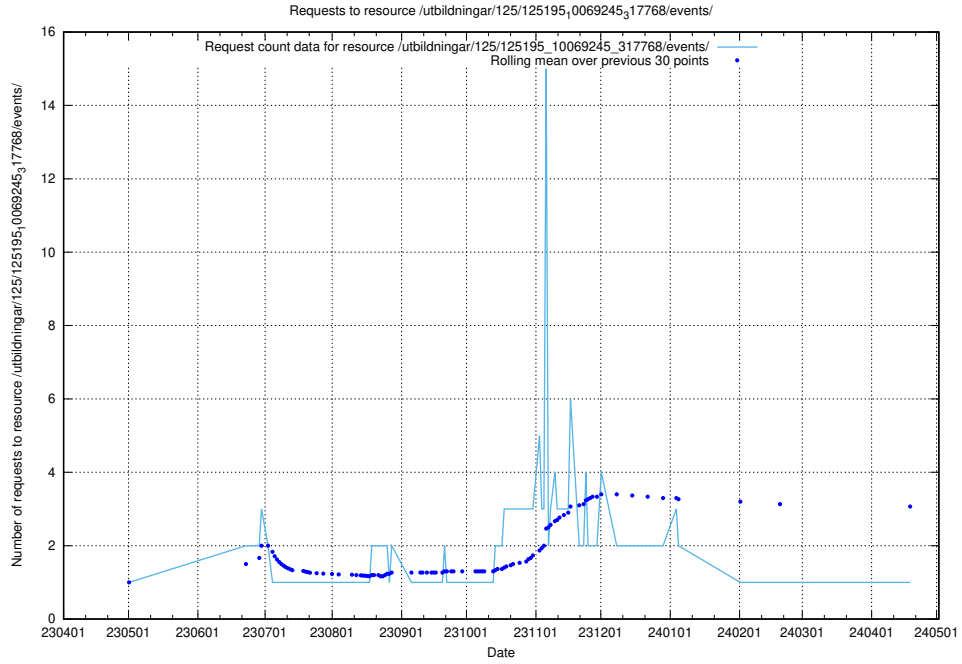

5.6122 Usage of /utbildningar/125/125195_10069245_317768/events/

Here, we count the number of requests to resource /utbildningar/125/125195_10069245_317768/events/