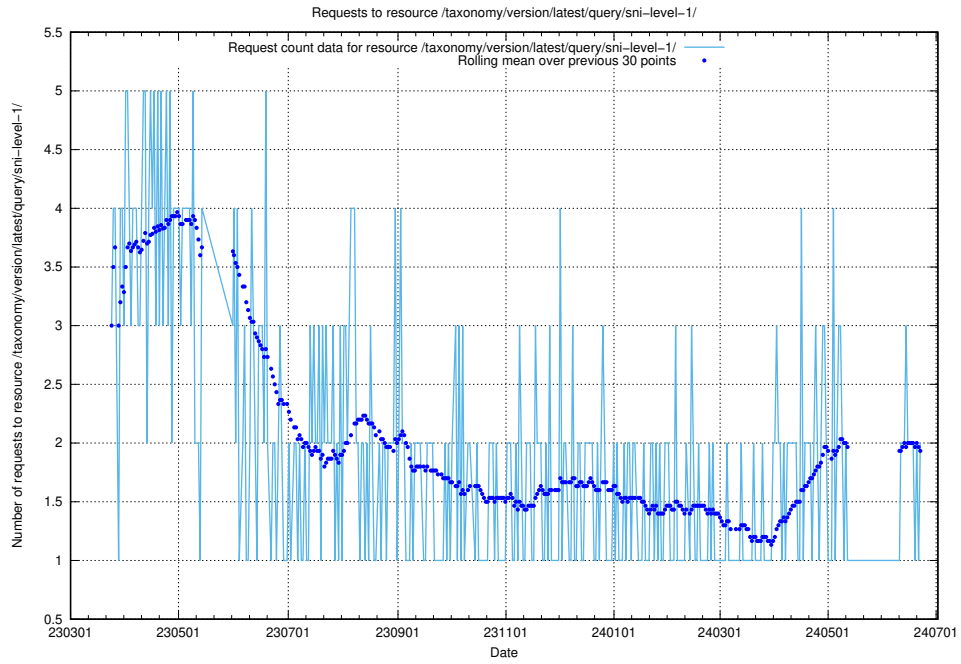

5.908 Usage of /taxonomy/version/latest/query/sni-level-1/

Here, we count the number of requests to resource /taxonomy/version/latest/query/sni-level-1/.