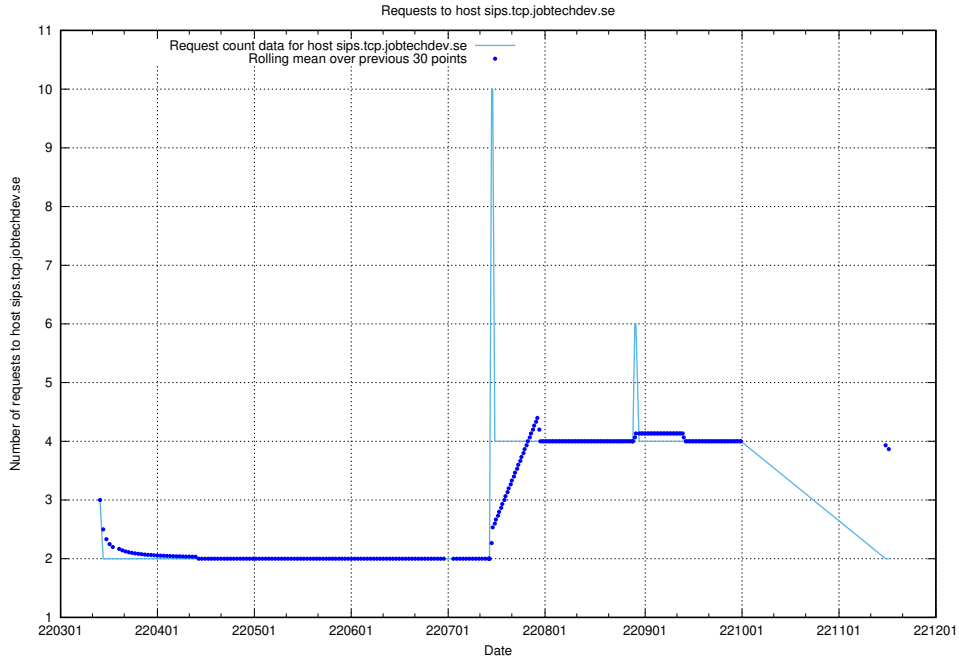

7.504 Usage of sips.tcp.jobtechdev.se

Here, we count the number of requests to host sips.tcp.jobtechdev.se.