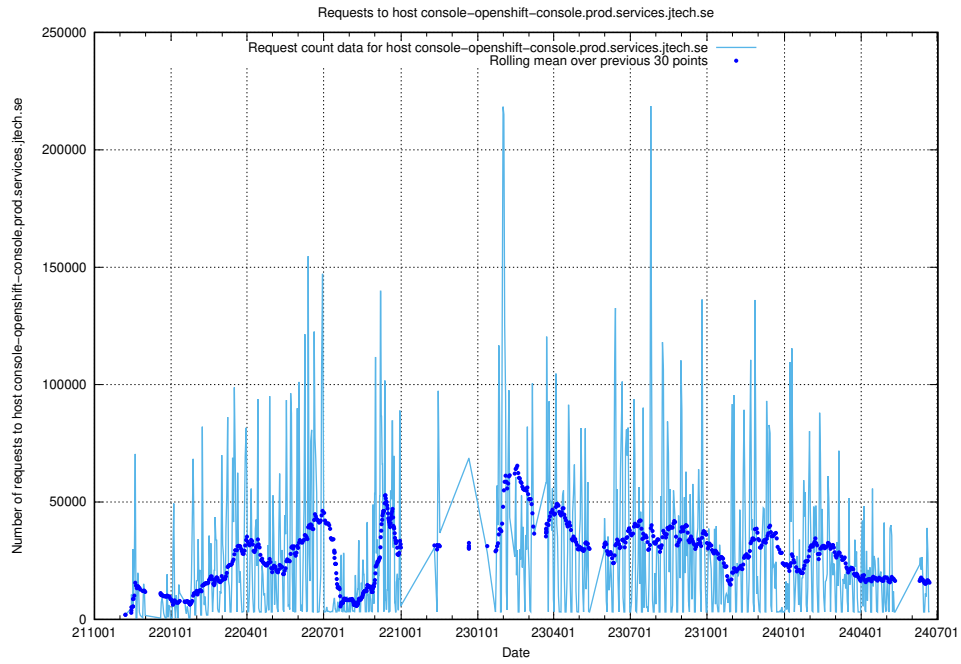

7.14 Usage of console-openshift-console.prod.services.jtech.se

Here, we count the number of requests to host console-openshift-console.prod.services.jtech.se.