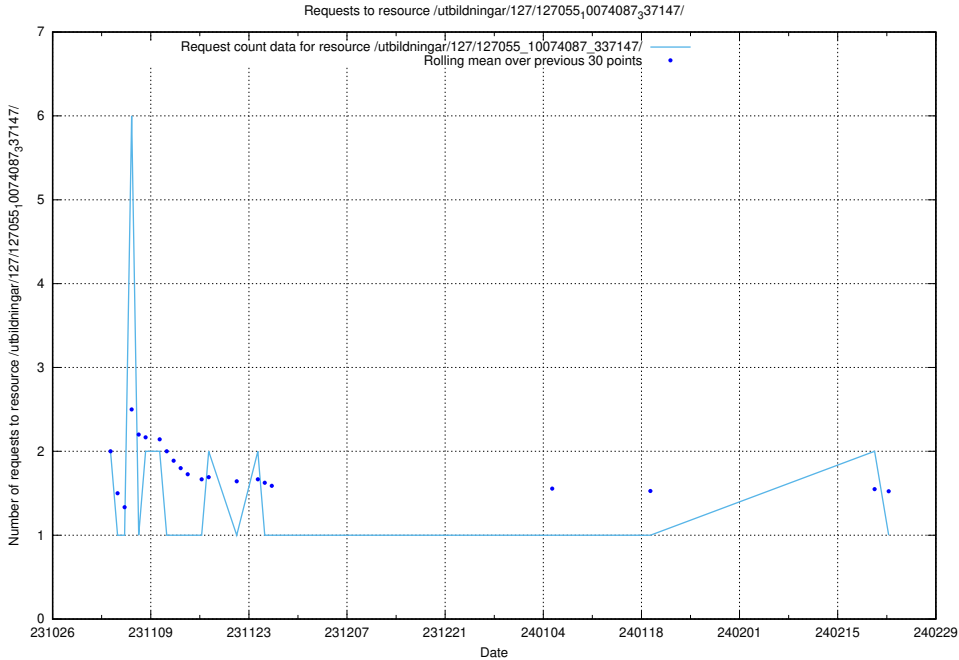

Here, we count the number of requests to resource /utbildningar/127/127055_10074087_337147/events/

5.4285 Usage of /utbildningar/127/127055_10074087_337147/

Here, we count the number of requests to resource /utbildningar/127/127055_10074087_337147/.