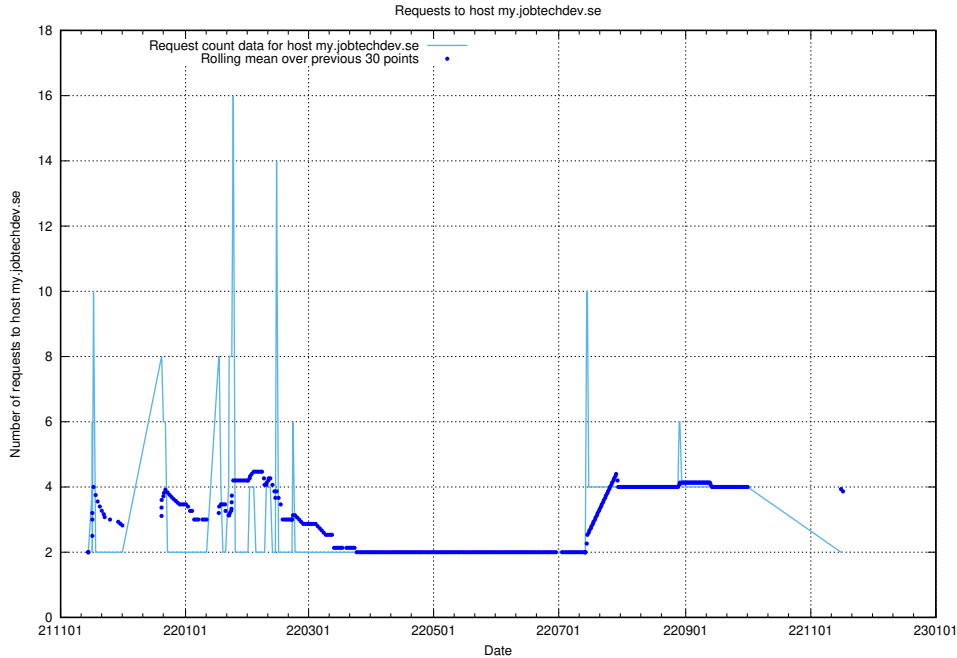

7.567 Usage of my.jobtechdev.se

Here, we count the number of requests to host my.jobtechdev.se.