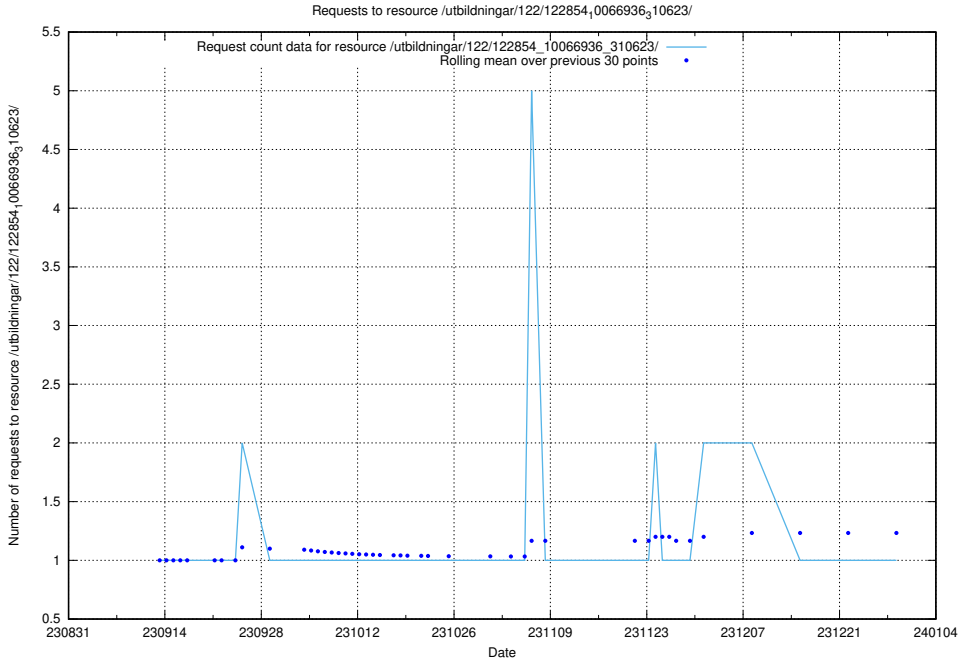

5.4726 Usage of /utbildningar/122/122854_10066936_310623/

Here, we count the number of requests to resource /utbildningar/122/122854_10066936_310623/.