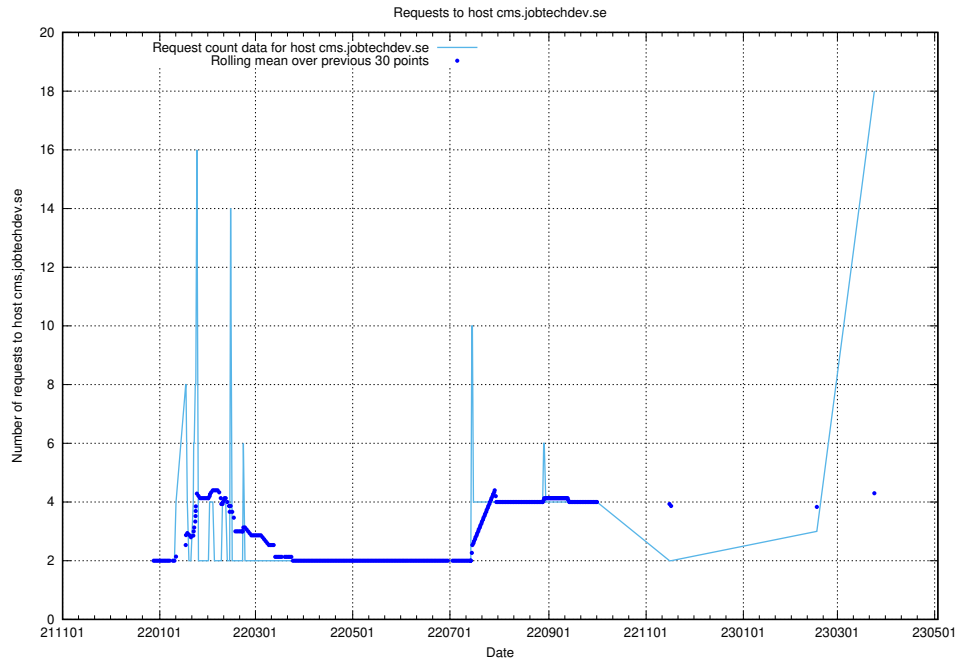

7.39 Usage of cms.jobtechdev.se

Here, we count the number of requests to host cms.jobtechdev.se.