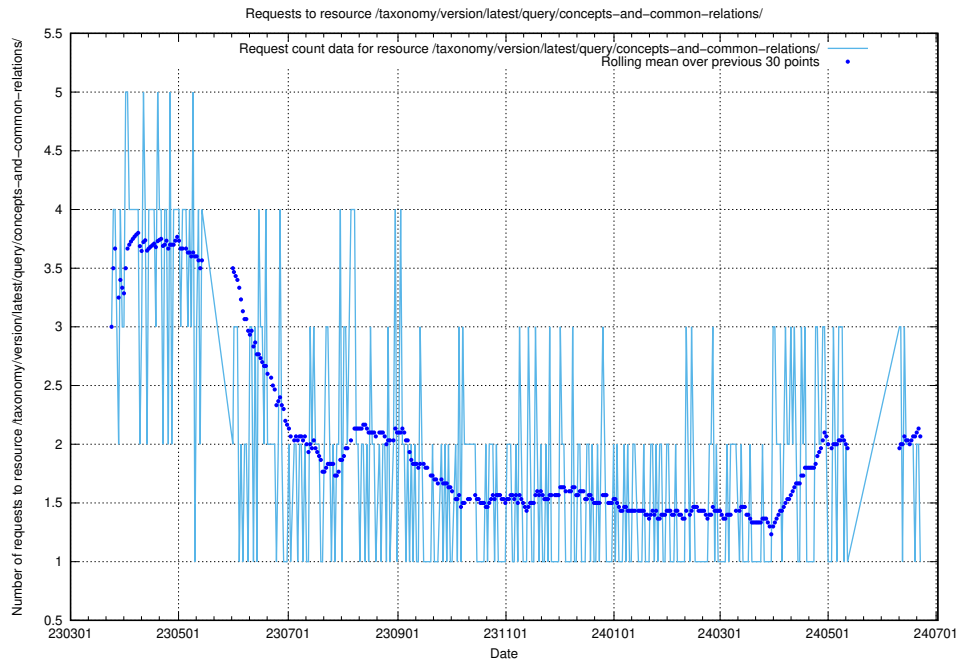

5.6260 Usage of /taxonomy/version/latest/query/concepts-and-common-relations/

Here, we count the number of requests to resource /taxonomy/version/latest/query/concepts-and-common-relations/.

5.6261 Usage of /taxonomy/version/latest/query/concept-types/