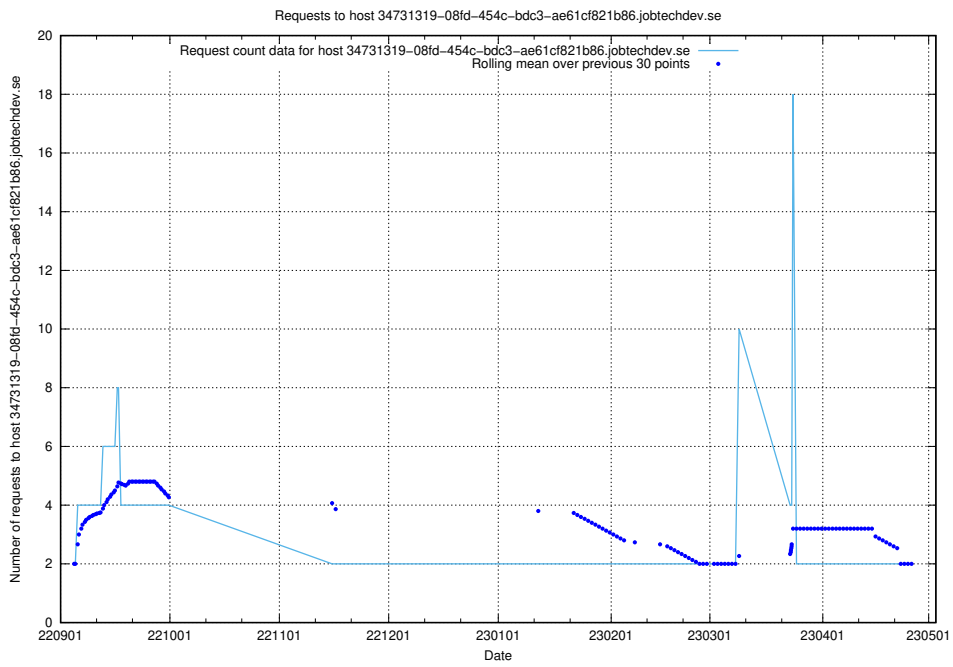

7.333 Usage of 34731319-08fd-454c-bdc3-ae61cf821b86.jobtechdev.se

Here, we count the number of requests to host 34731319-08fd-454c-bdc3-ae61cf821b86.jobtechdev.se.