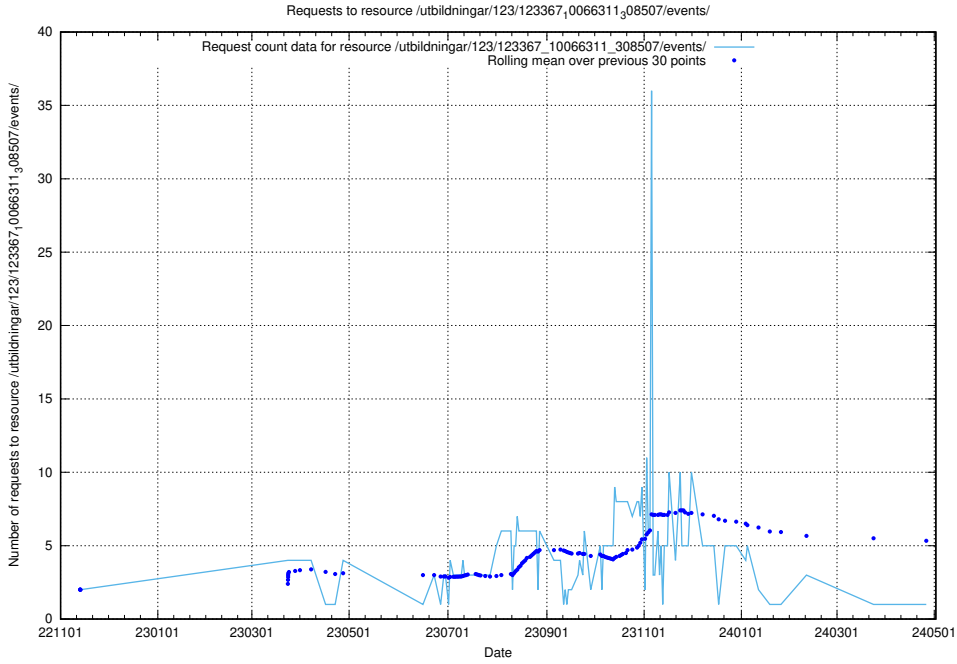

5.5944 Usage of /utbildningar/123/123367_10066311_308507/events/

Here, we count the number of requests to resource /utbildningar/123/123367_10066311_308507/events/