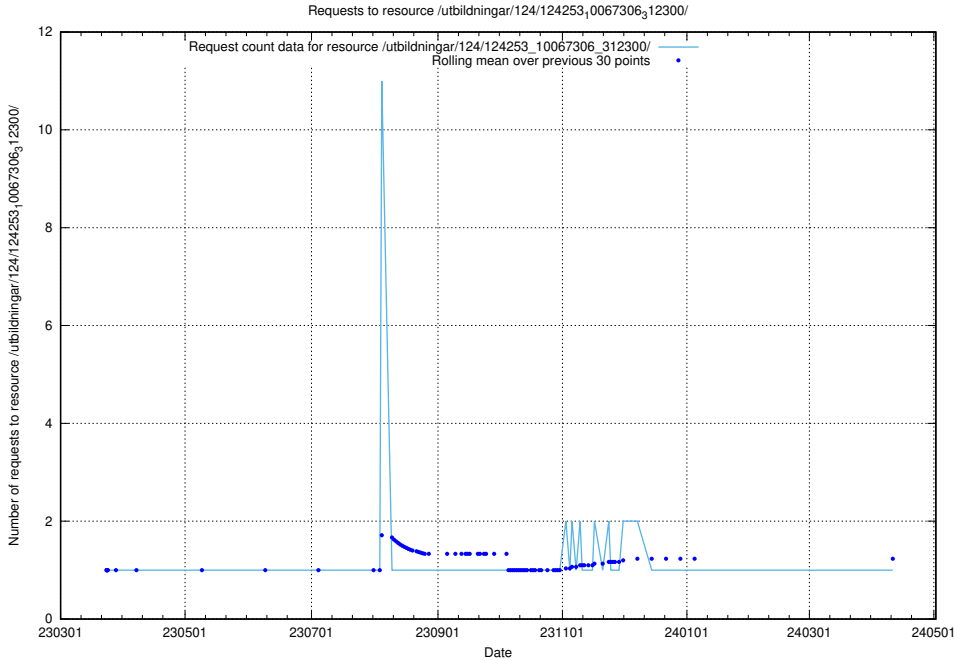

Here, we count the number of requests to resource /taxonomy/version/13/query/keyword-concepts-with-relations/.

5.4142 Usage of /utbildningar/124/124253_10067306_312300/

Here, we count the number of requests to resource /utbildningar/124/124253_10067306_312300/.