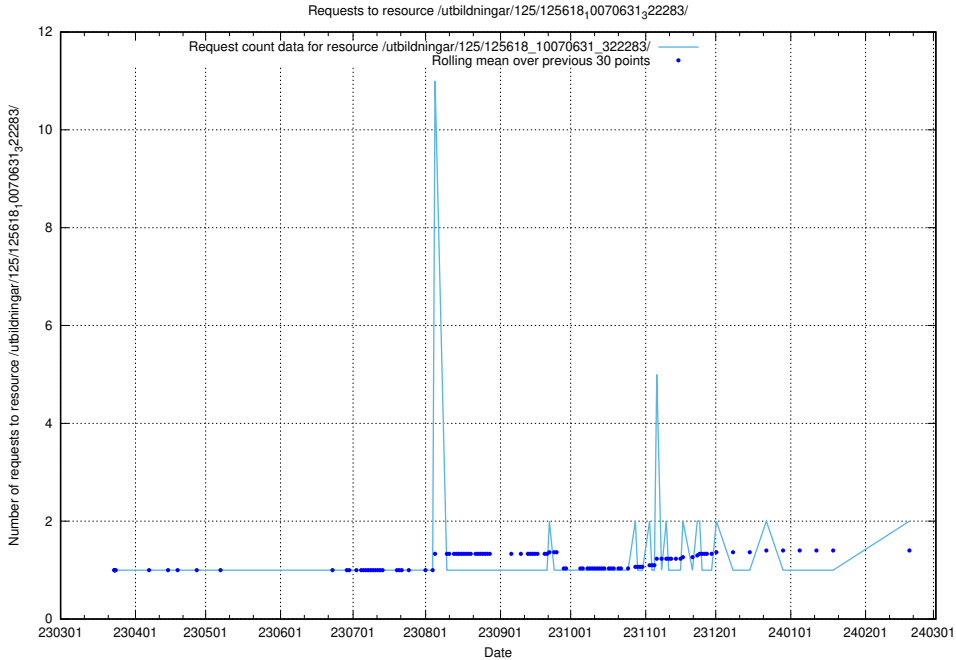

5.472 Usage of /utbildningar/125/125618_10070631_322283/

Here, we count the number of requests to resource /utbildningar/125/125618_10070631_322283/.