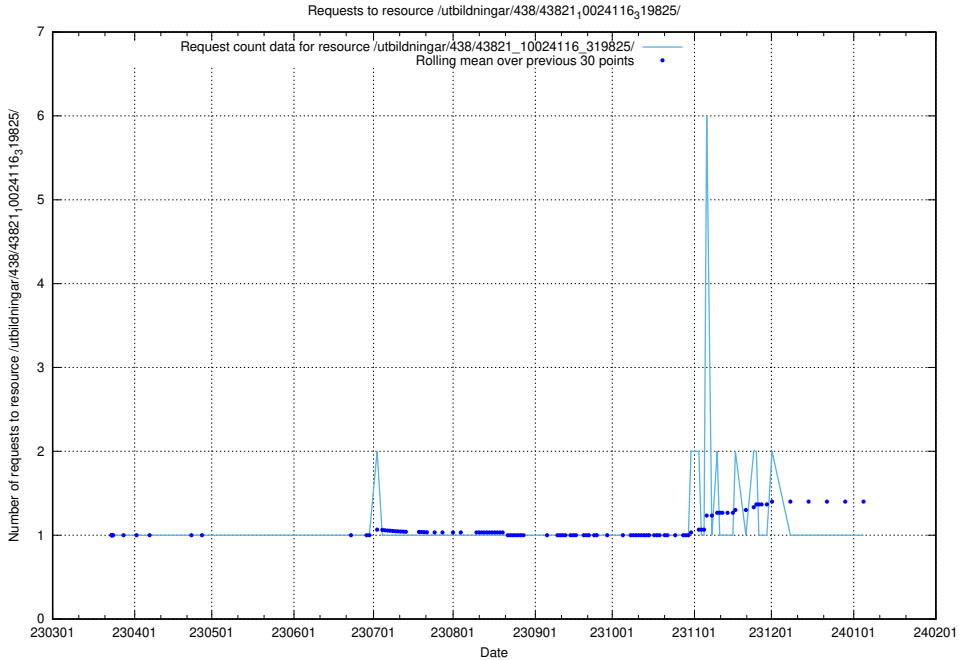

5.6493 Usage of /utbildningar/438/43821_10024116_319825/

Here, we count the number of requests to resource /utbildningar/438/43821_10024116_319825/.