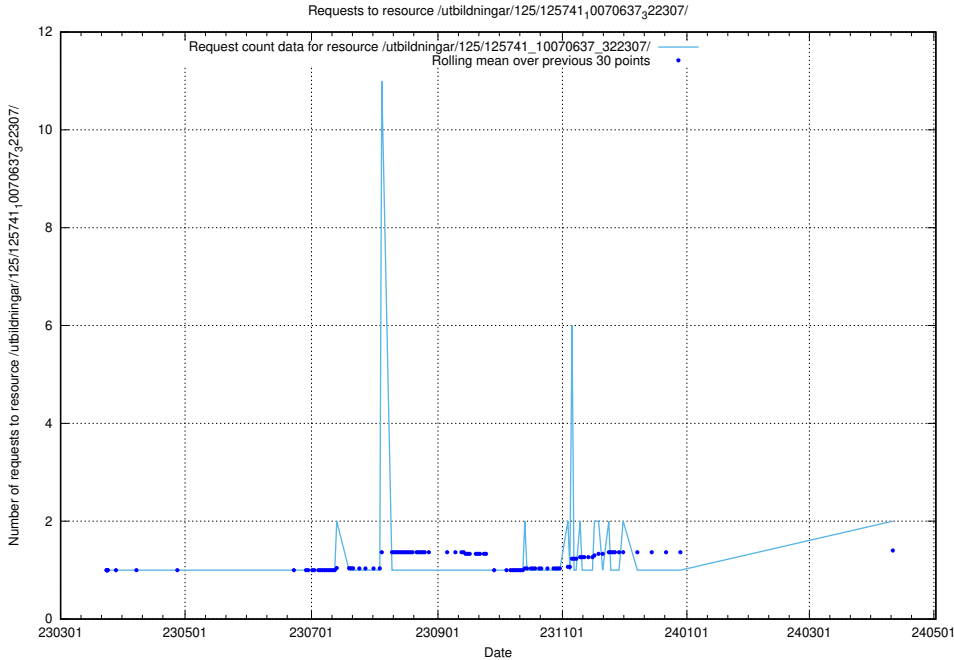

5.457 Usage of /utbildningar/125/125741_10070637_322307/

Here, we count the number of requests to resource /utbildningar/125/125741_10070637_322307/.