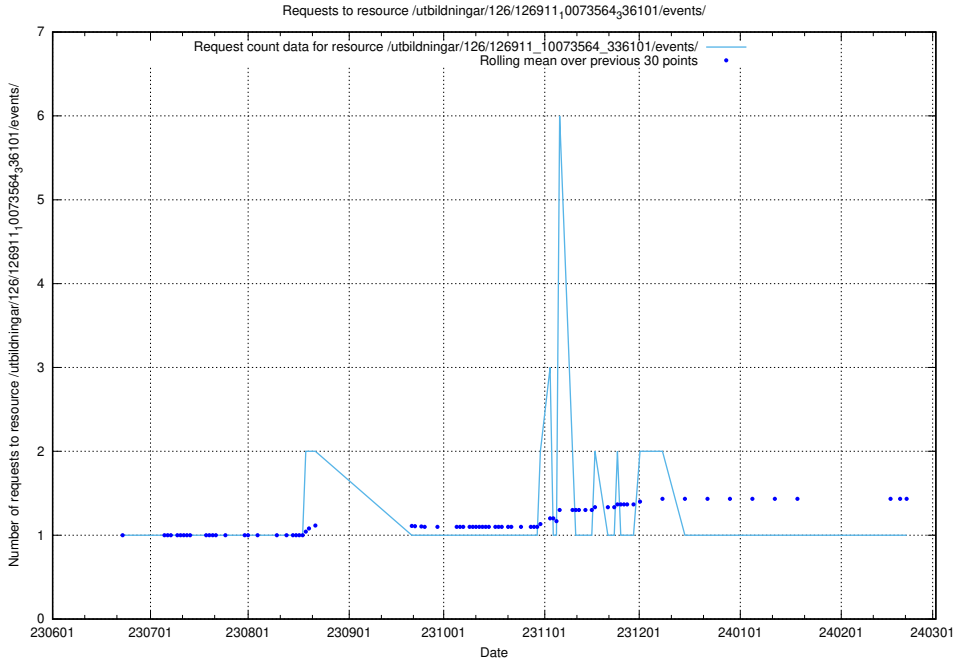

5.5706 Usage of /utbildningar/126/126911_10073564_336101/events/

Here, we count the number of requests to resource /utbildningar/126/126911_10073564_336101/events/