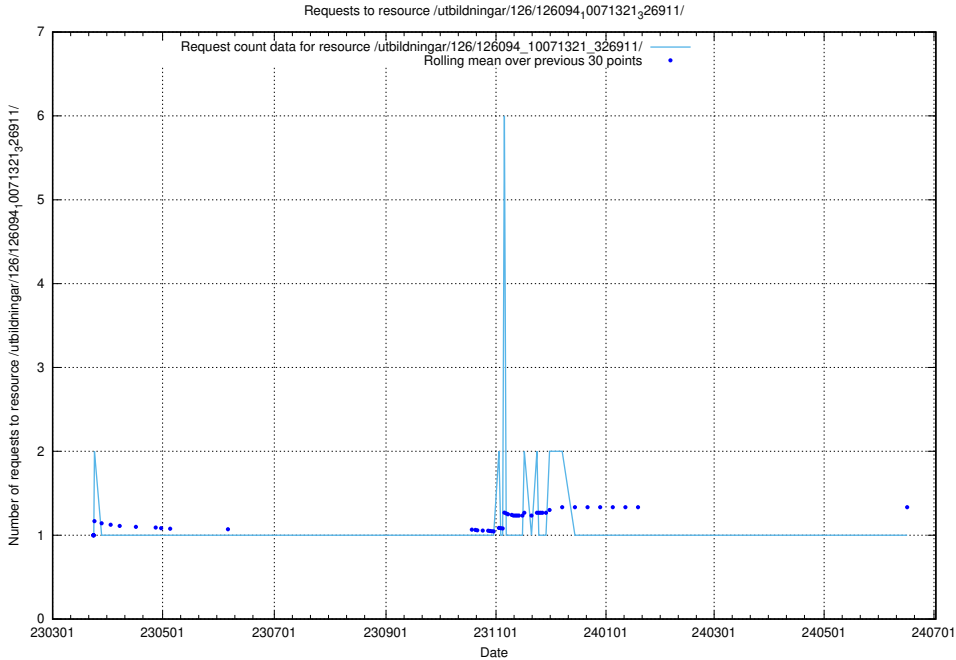

5.6592 Usage of /utbildningar/126/126094_10071321_326911/

Here, we count the number of requests to resource /utbildningar/126/126094_10071321_326911/.