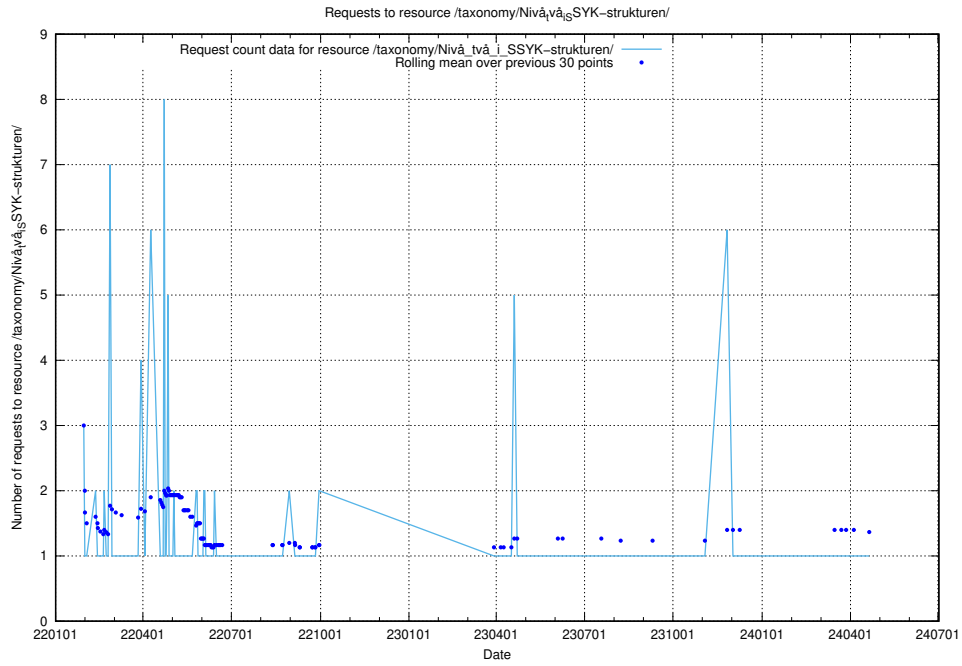

5.3684 Usage of /taxonomy/Nivå_två_i_SSYK-strukturen/

Here, we count the number of requests to resource /taxonomy/Nivå_två_i_SSYK-strukturen/.