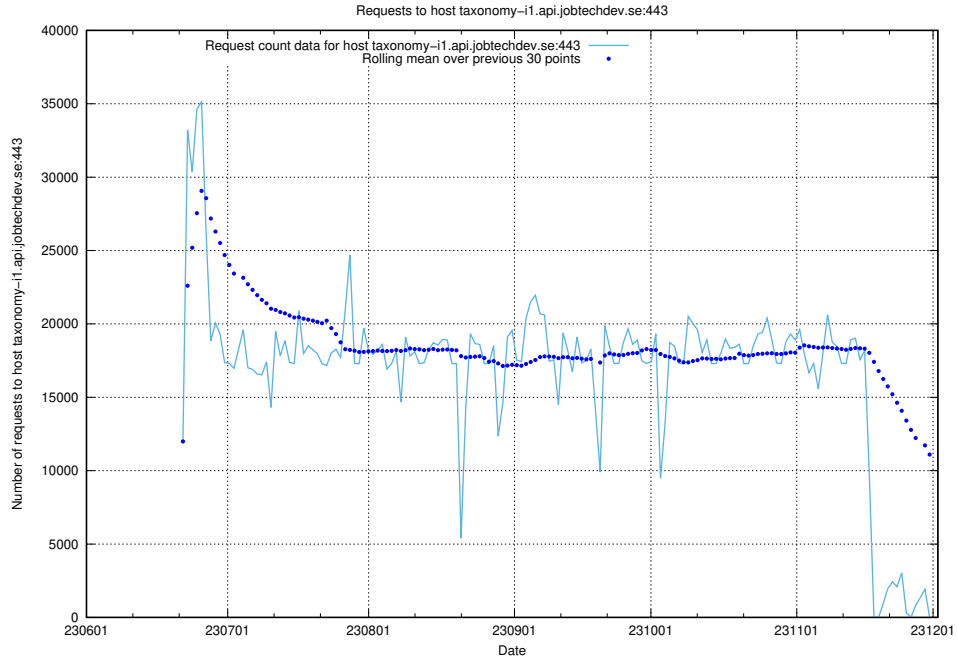

Here, we count the number of requests to host taxonomy-t2.api.jobtechdev.se.

7.41 Usage of taxonomy-i1.api.jobtechdev.se:443

Here, we count the number of requests to host taxonomy-i1.api.jobtechdev.se:443.