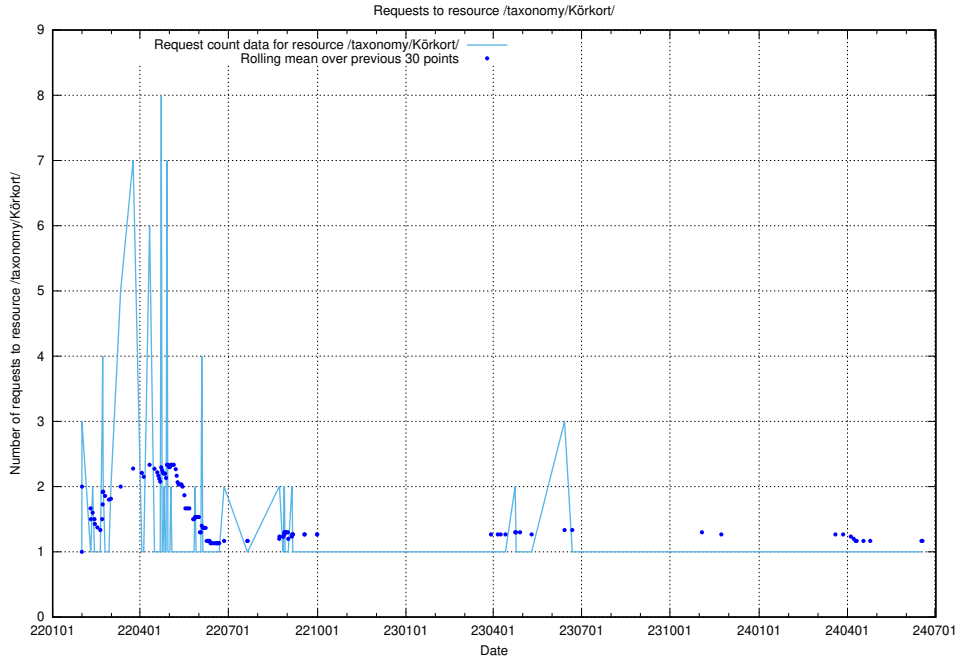

Here, we count the number of requests to resource /utbildningar/124/124455_10067710_313267/events/

5.3578 Usage of /taxonomy/Körkort/

Here, we count the number of requests to resource /taxonomy/Körkort/.