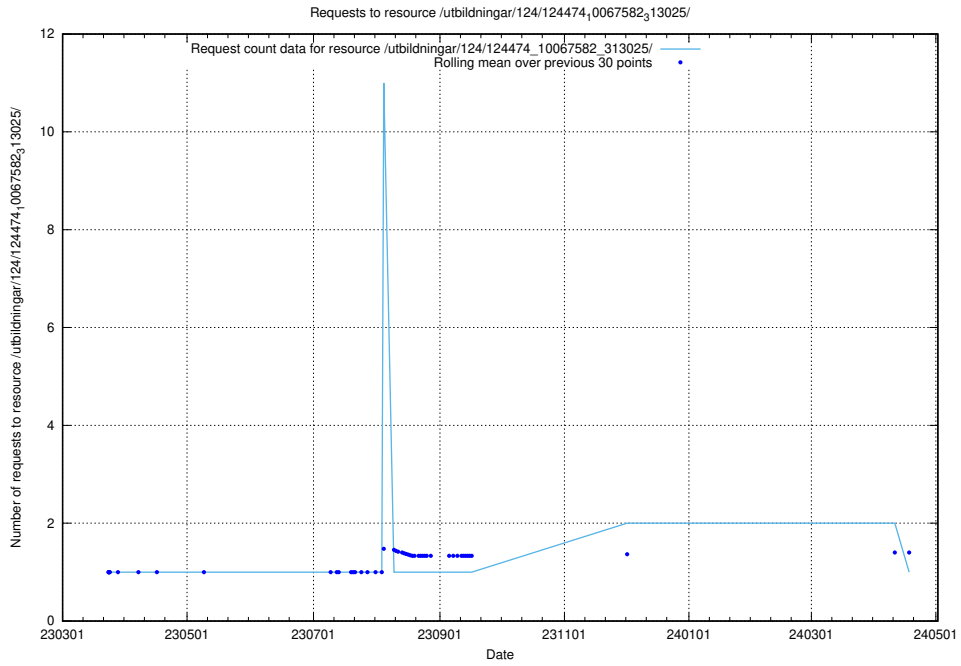

5.3030 Usage of /utbildningar/124/124474_10067582_313025/

Here, we count the number of requests to resource /utbildningar/124/124474_10067582_313025/.