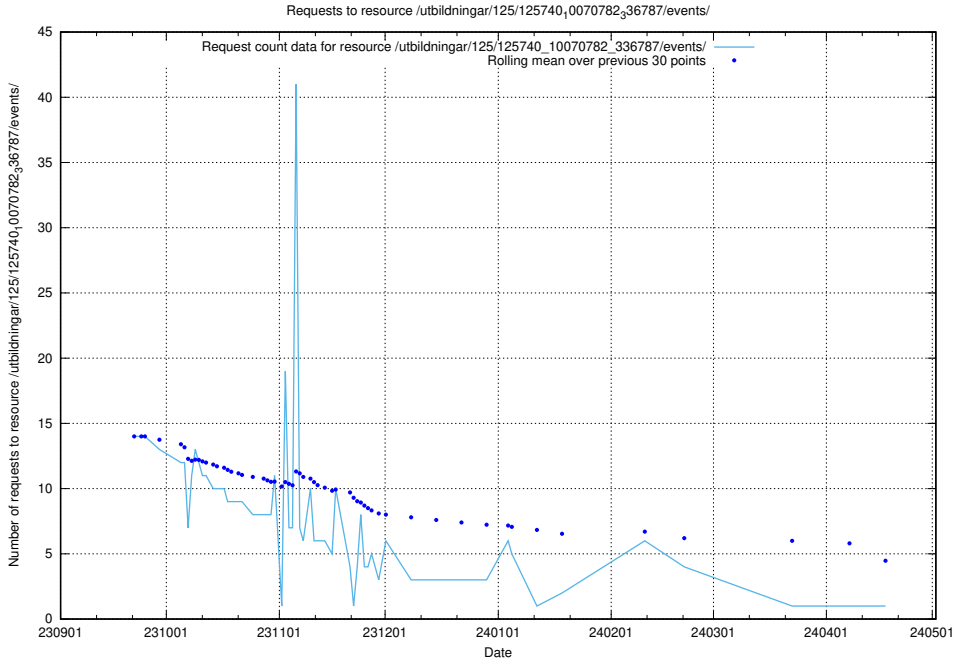

5.4630 Usage of /utbildningar/125/125740_10070782_336787/events/

Here, we count the number of requests to resource /utbildningar/125/125740_10070782_336787/events/