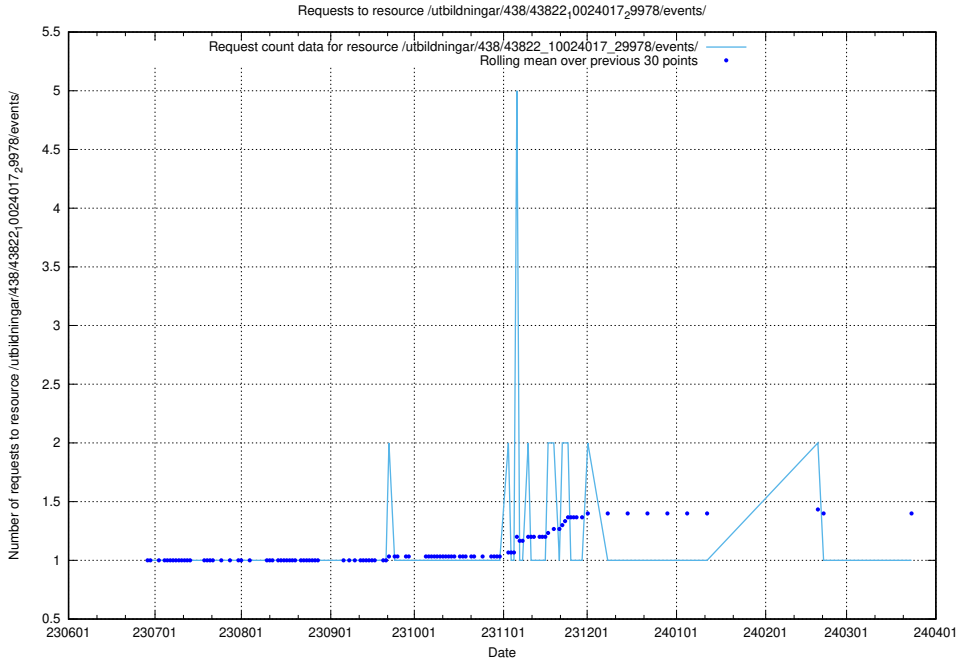

5.5555 Usage of /utbildningar/438/43822_10024017_29978/events/

Here, we count the number of requests to resource /utbildningar/438/43822_10024017_29978/events/.