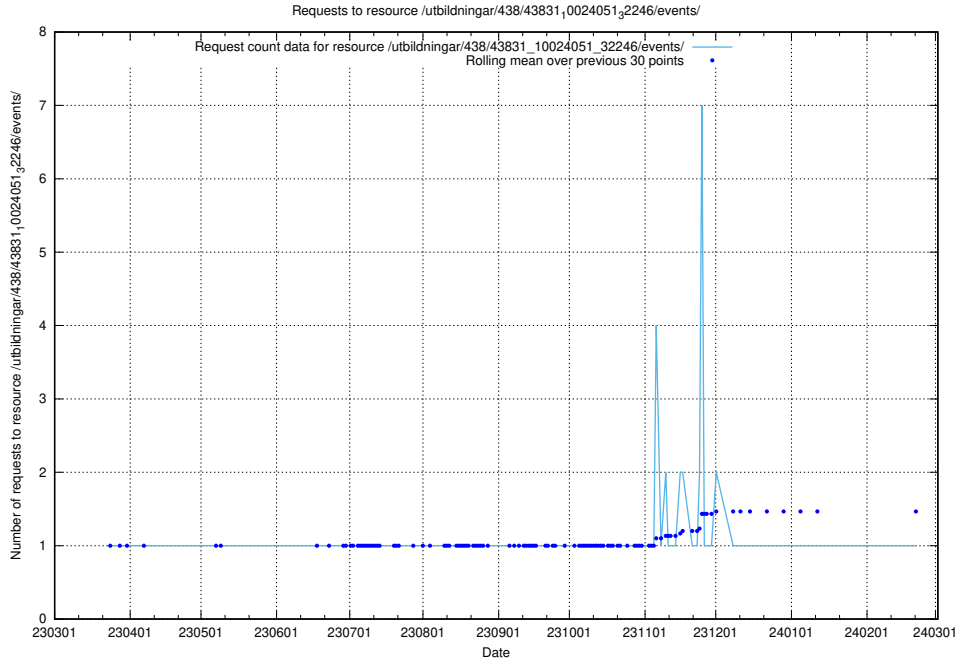

5.6322 Usage of /utbildningar/438/43831_10024051_32246/events/

Here, we count the number of requests to resource /utbildningar/438/43831_10024051_32246/events/.