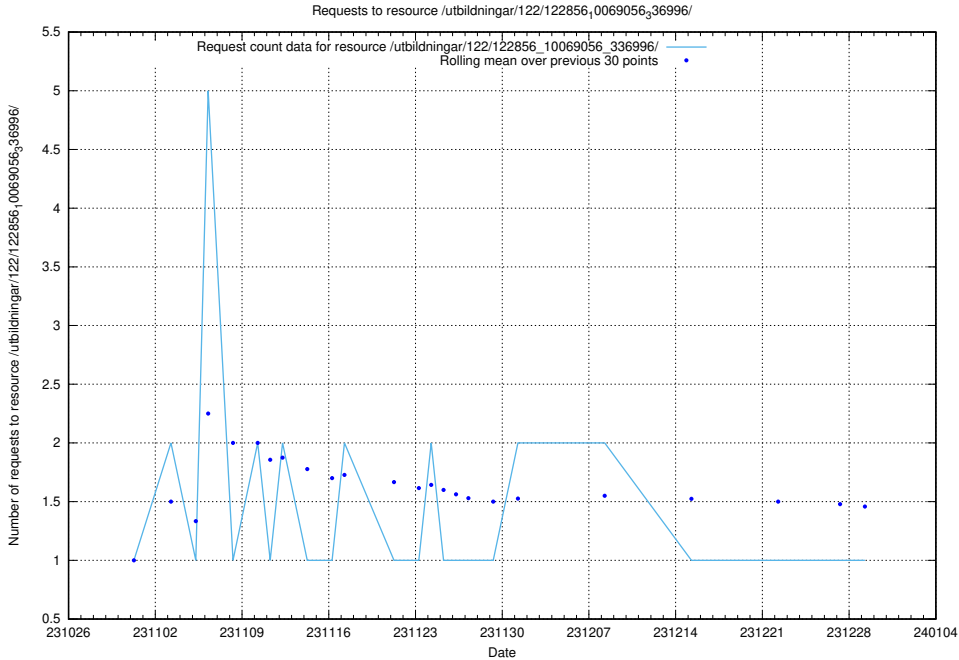

5.4308 Usage of /utbildningar/122/122856_10069056_336996/

Here, we count the number of requests to resource /utbildningar/122/122856_10069056_336996/.