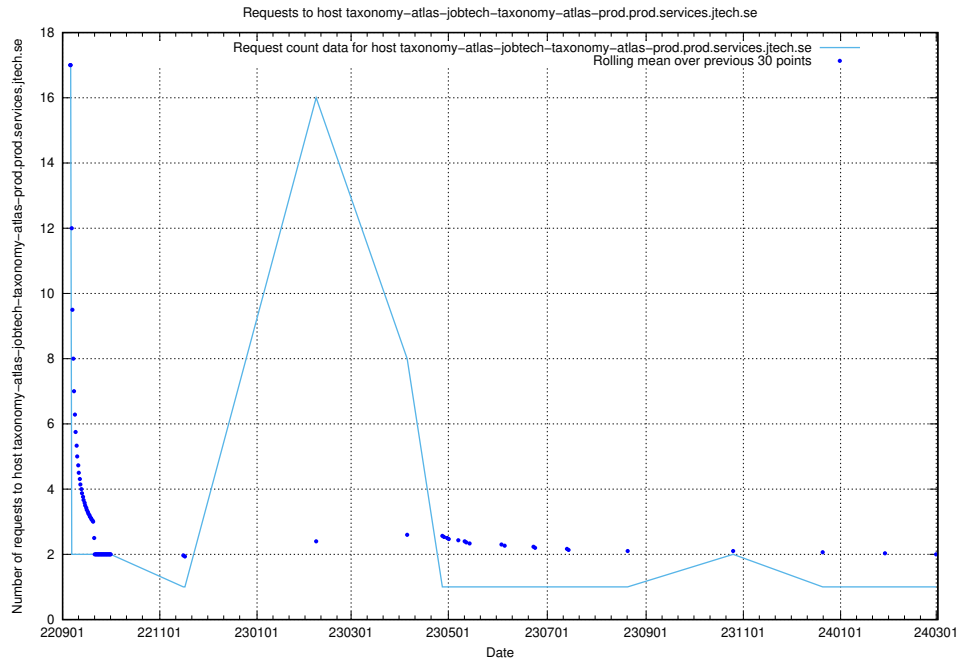

7.618 Usage of taxonomy-atlas-jobtech-taxonomy-atlas-prod.prod.services.jtech.se

Here, we count the number of requests to host taxonomy-atlas-jobtech-taxonomy-atlas-prod.prod.services.jtech.se.