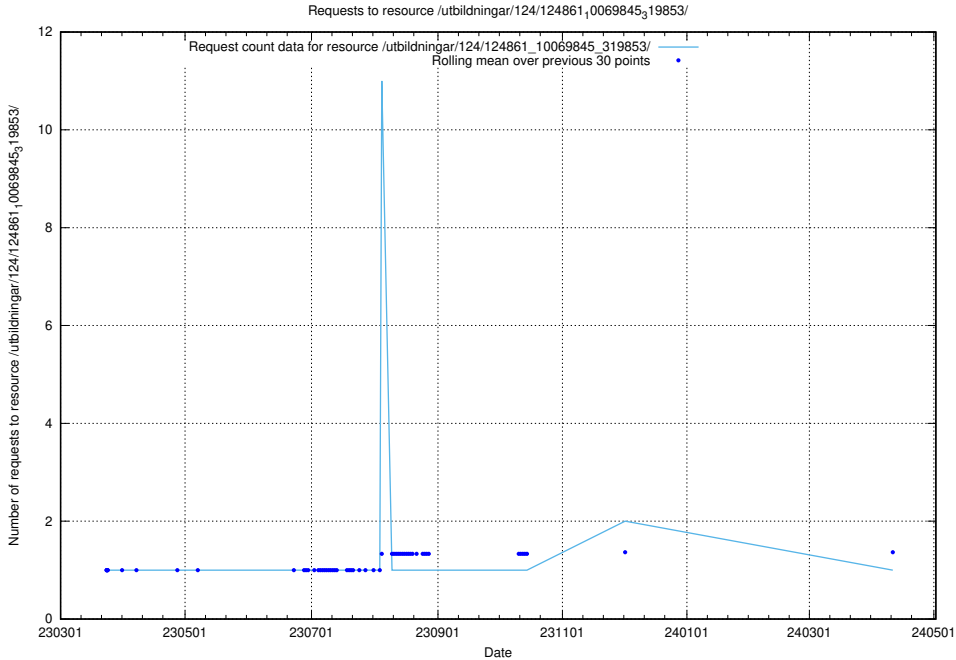

5.1149 Usage of /utbildningar/124/124861_10069845_319853/

Here, we count the number of requests to resource /utbildningar/124/124861_10069845_319853/.