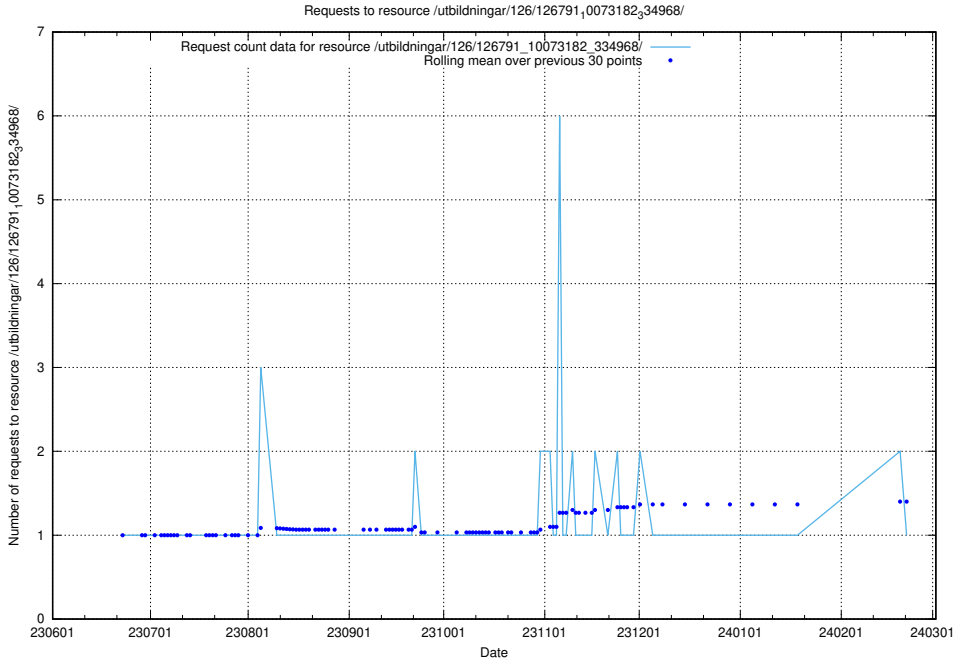

Here, we count the number of requests to resource /utbildningar/126/126792_10073169_334954/.

5.5720 Usage of /utbildningar/126/126791_10073182_334968/

Here, we count the number of requests to resource /utbildningar/126/126791_10073182_334968/.