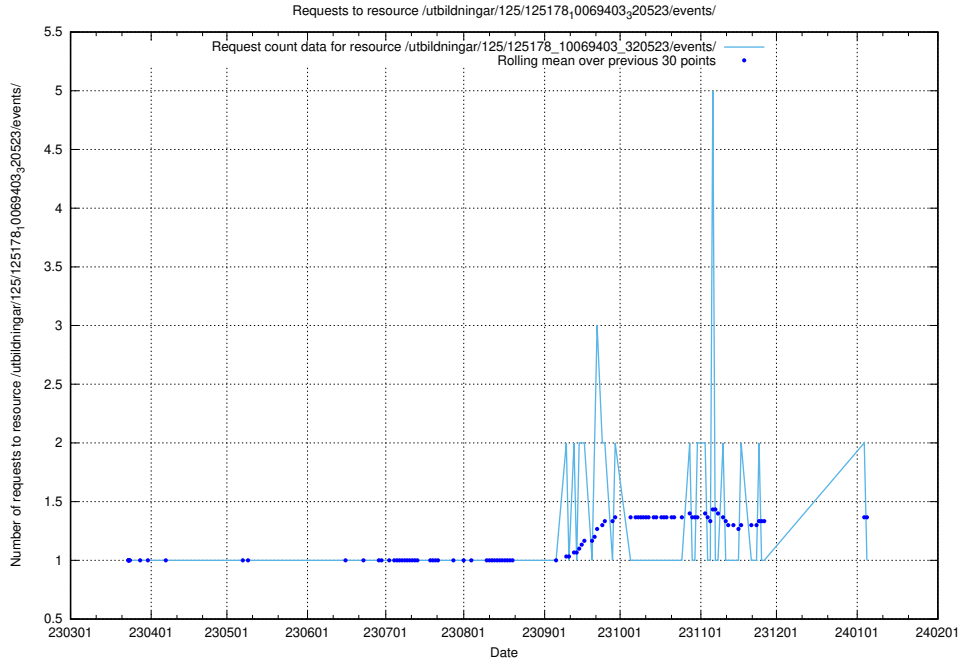

5.1122 Usage of /utbildningar/125/125178_10069403_320523/events/

Here, we count the number of requests to resource /utbildningar/125/125178_10069403_320523/events/