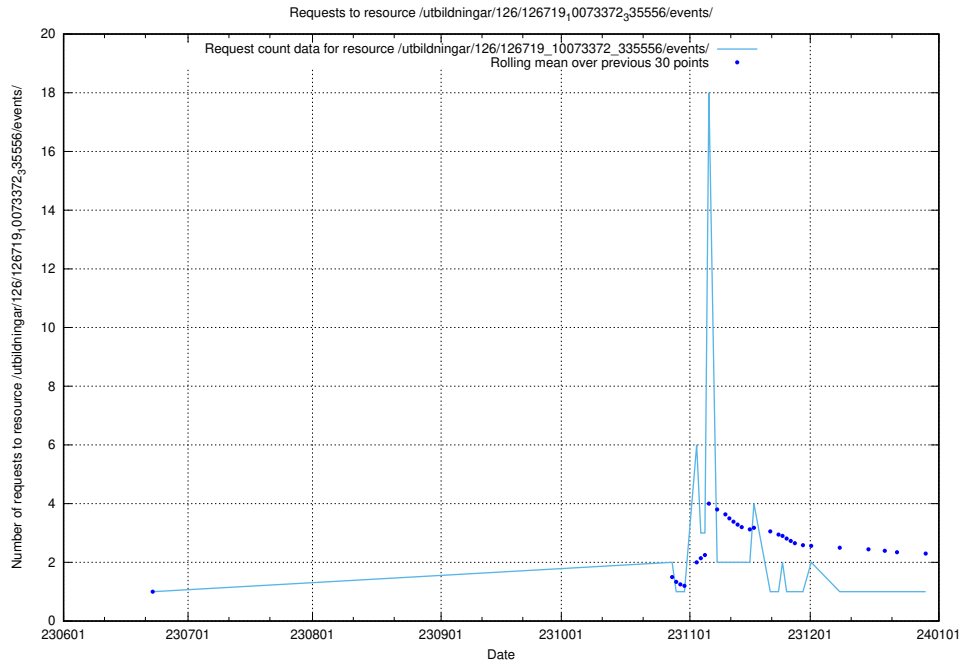

5.5734 Usage of /utbildningar/126/126719_10073372_335556/events/

Here, we count the number of requests to resource /utbildningar/126/126719_10073372_335556/events/