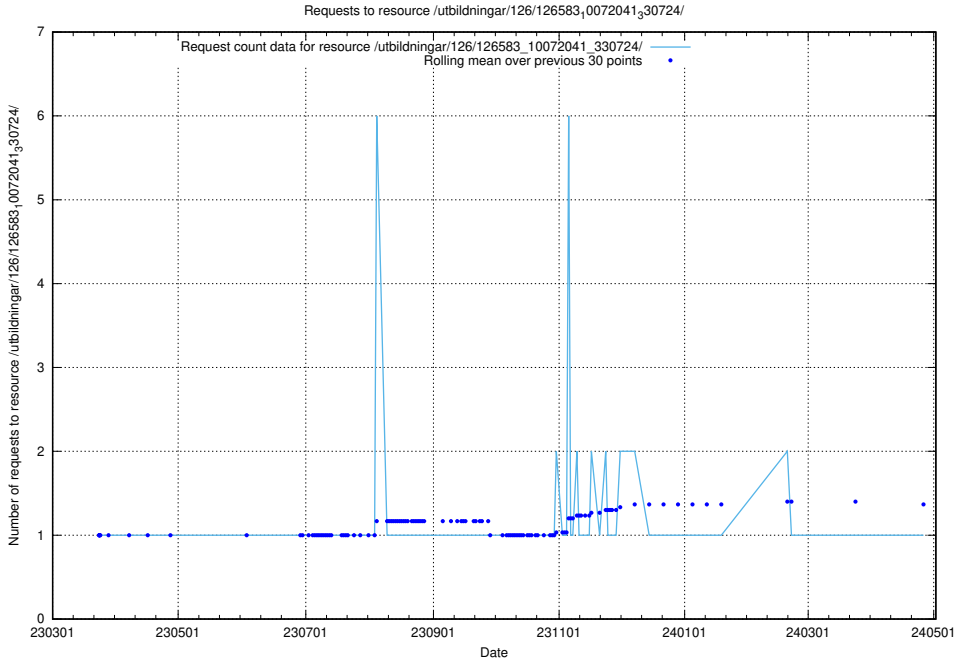

5.6552 Usage of /utbildningar/126/126583_10072041_330724/

Here, we count the number of requests to resource /utbildningar/126/126583_10072041_330724/.