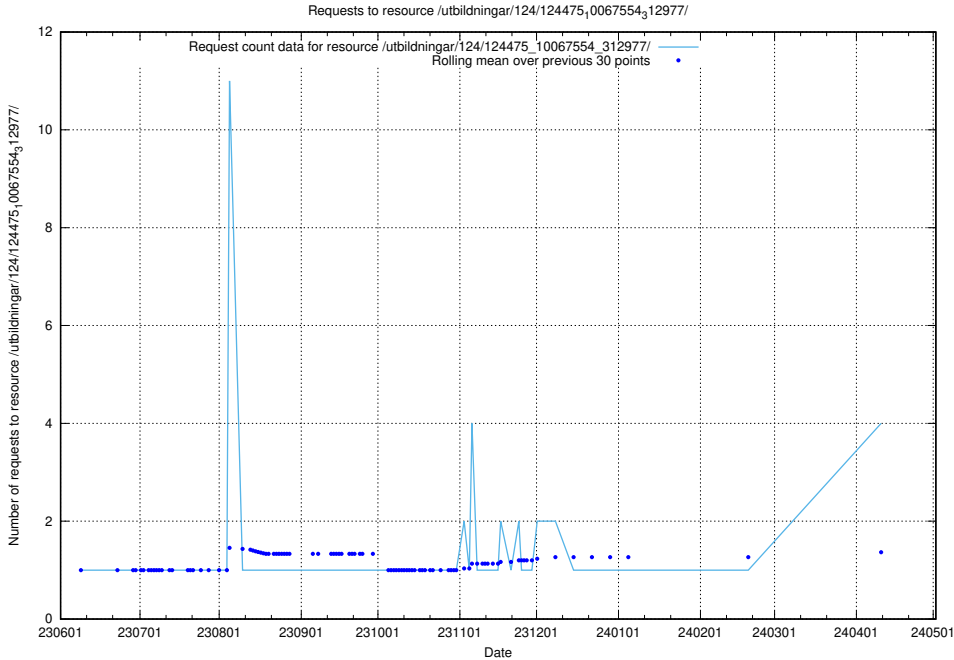

5.250 Usage of /utbildningar/124/124475_10067554_312977/

Here, we count the number of requests to resource /utbildningar/124/124475_10067554_312977/.