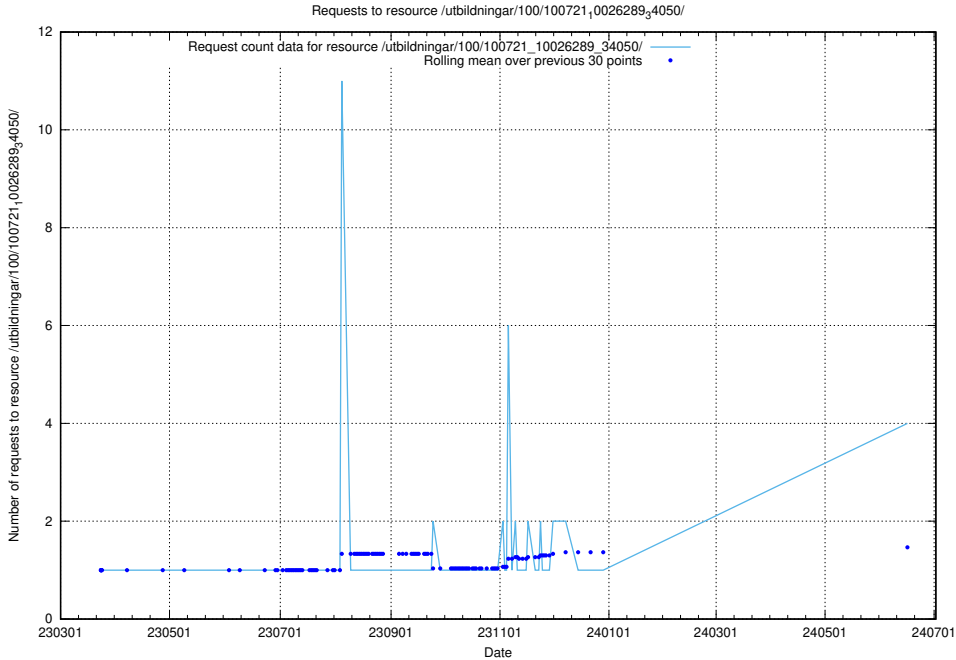

5.243 Usage of /utbildningar/100/100721_10026289_34050/

Here, we count the number of requests to resource /utbildningar/100/100721_10026289_34050/.