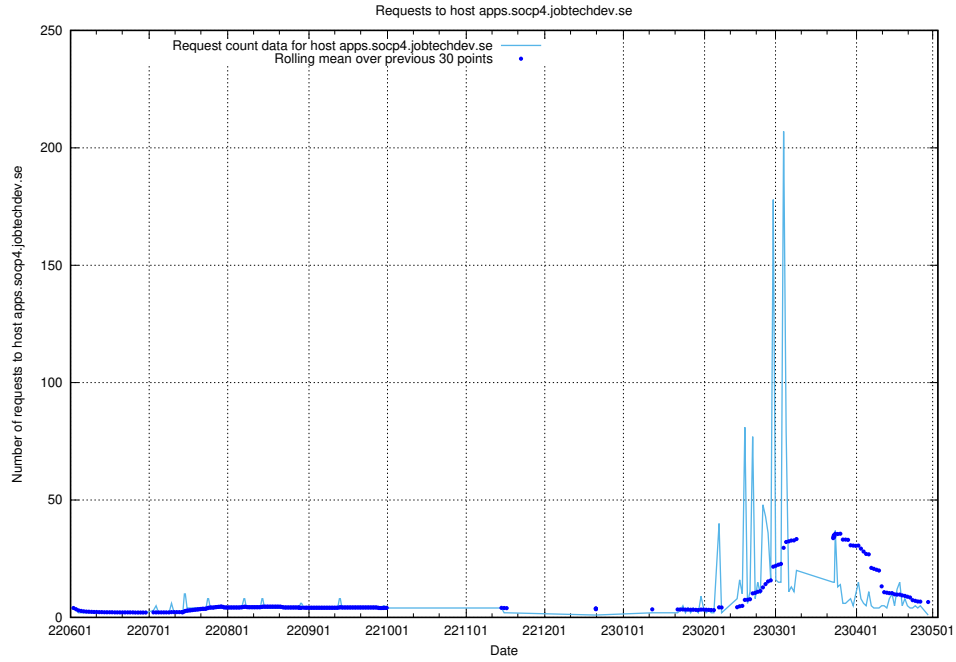

7.630 Usage of apps.socp4.jobtechdev.se

Here, we count the number of requests to host apps.socp4.jobtechdev.se.