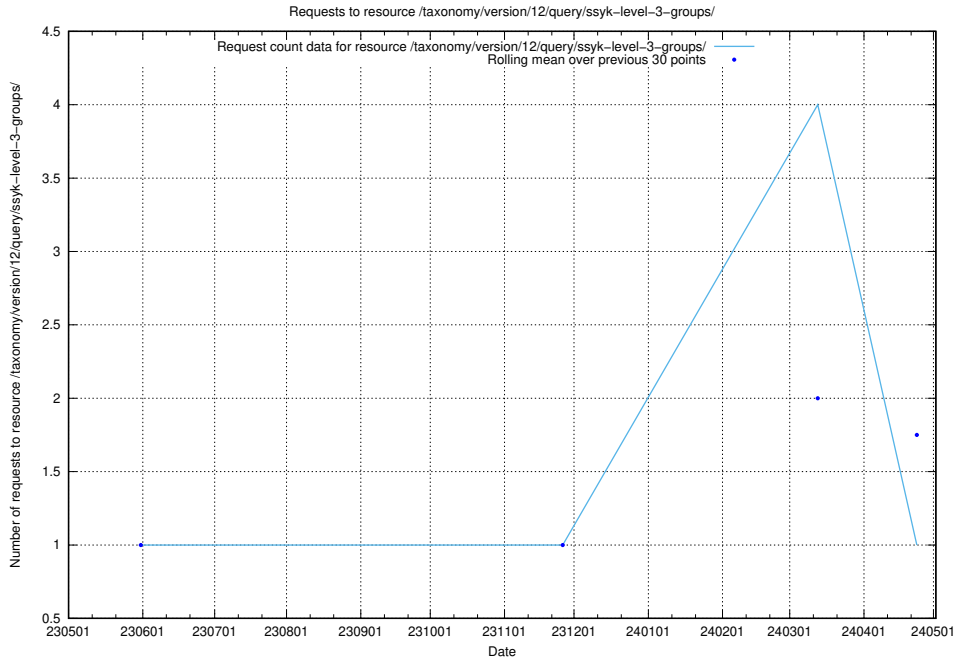

5.6063 Usage of /taxonomy/version/12/query/ssyk-level-3-groups/

Here, we count the number of requests to resource /taxonomy/version/12/query/ssyk-level-3-groups/.