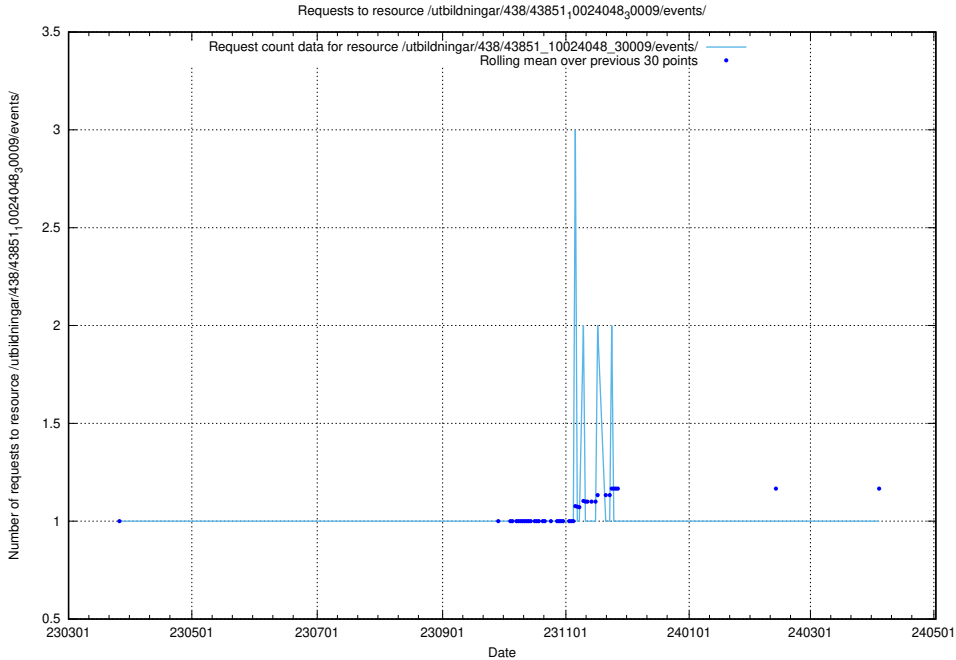

5.6197 Usage of /utbildningar/438/43851_10024048_30009/events/

Here, we count the number of requests to resource /utbildningar/438/43851_10024048_30009/events/.