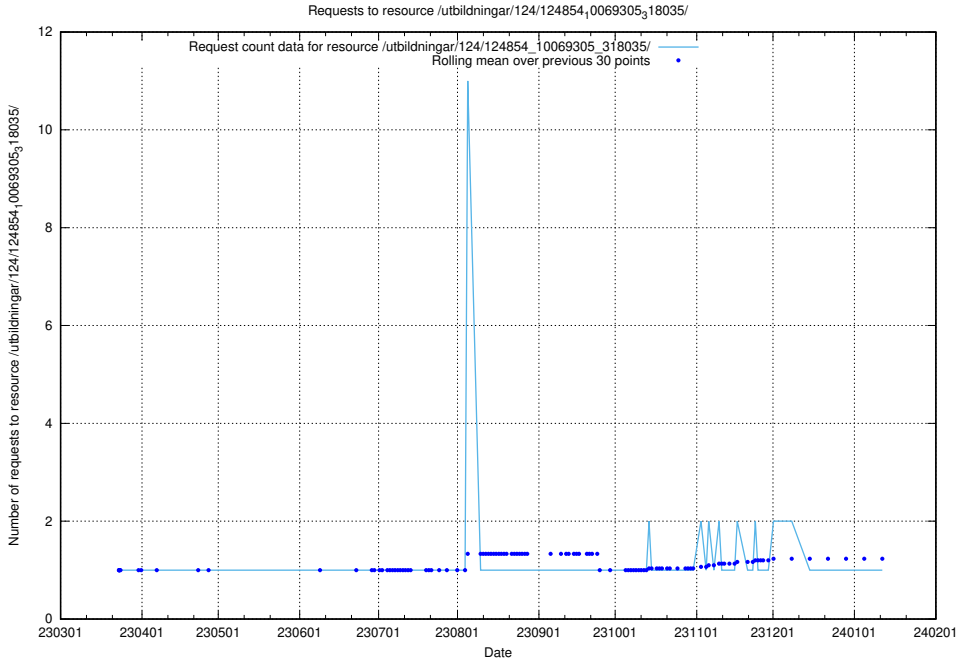

5.1193 Usage of /utbildningar/124/124854_10069305_318035/

Here, we count the number of requests to resource /utbildningar/124/124854_10069305_318035/.