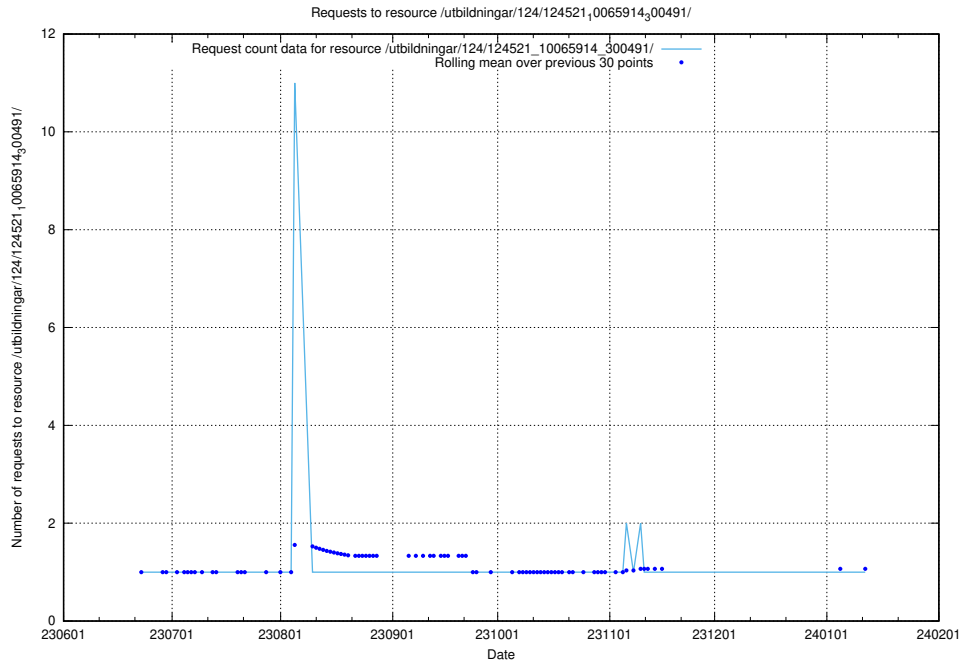

5.5876 Usage of /utbildningar/124/124521_10065914_300491/

Here, we count the number of requests to resource /utbildningar/124/124521_10065914_300491/.

5.5877 Usage of /utbildningar/124/124521_10065893_299935/events/