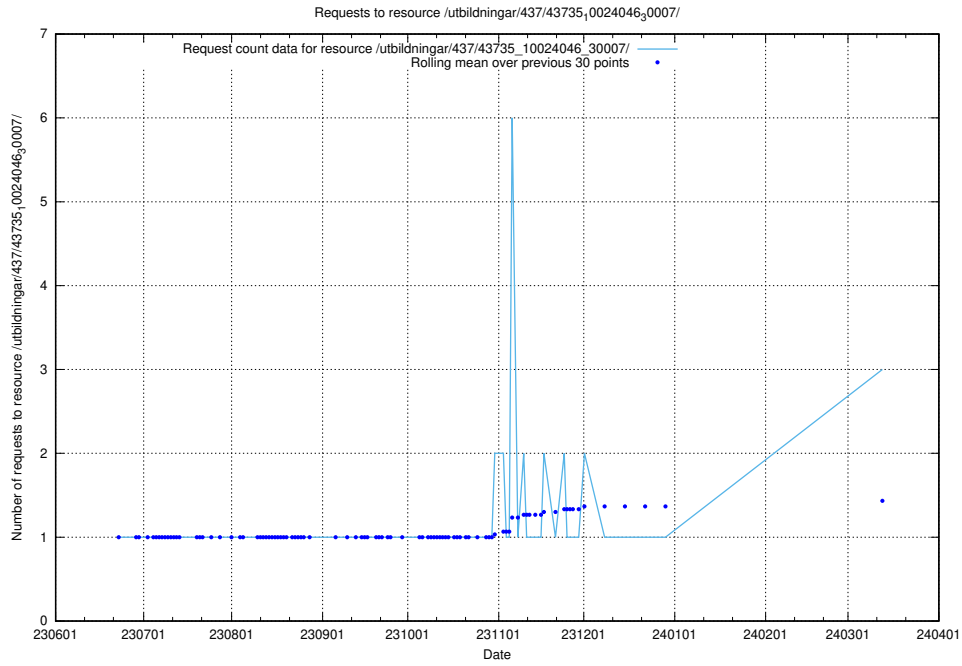

5.398 Usage of /utbildningar/437/43735_10024046_30007/

Here, we count the number of requests to resource /utbildningar/437/43735_10024046_30007/.