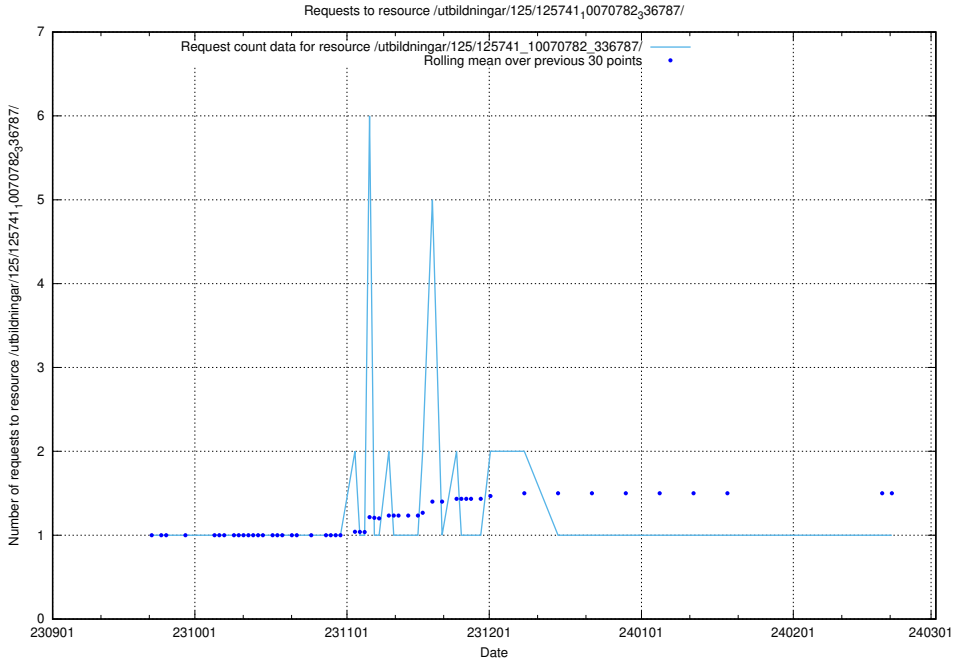

5.4639 Usage of /utbildningar/125/125741_10070782_336787/

Here, we count the number of requests to resource /utbildningar/125/125741_10070782_336787/.