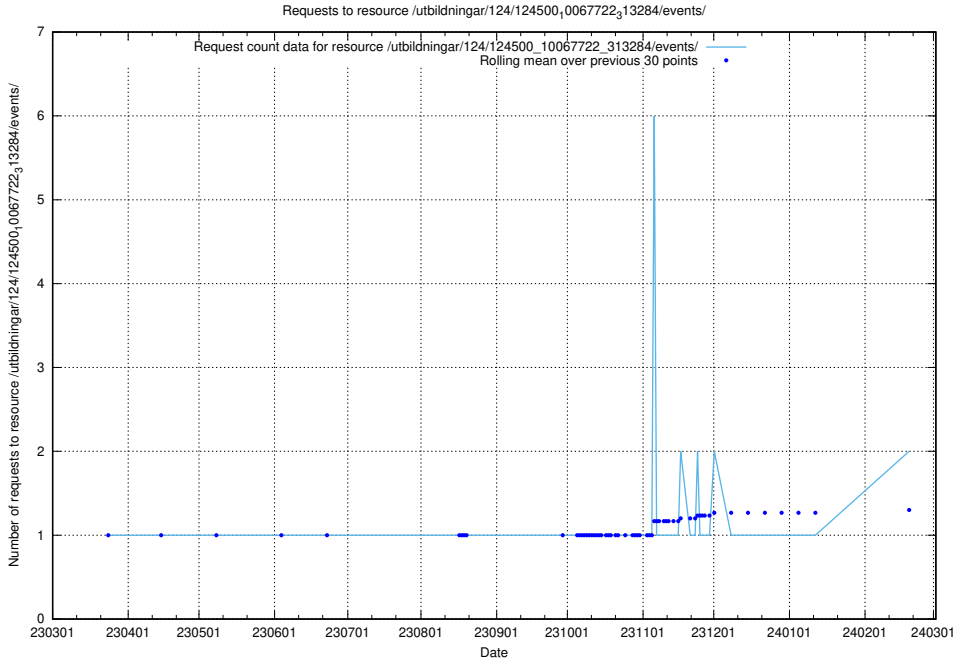

5.920 Usage of /utbildningar/124/124500_10067722_313284/events/

Here, we count the number of requests to resource /utbildningar/124/124500_10067722_313284/events/