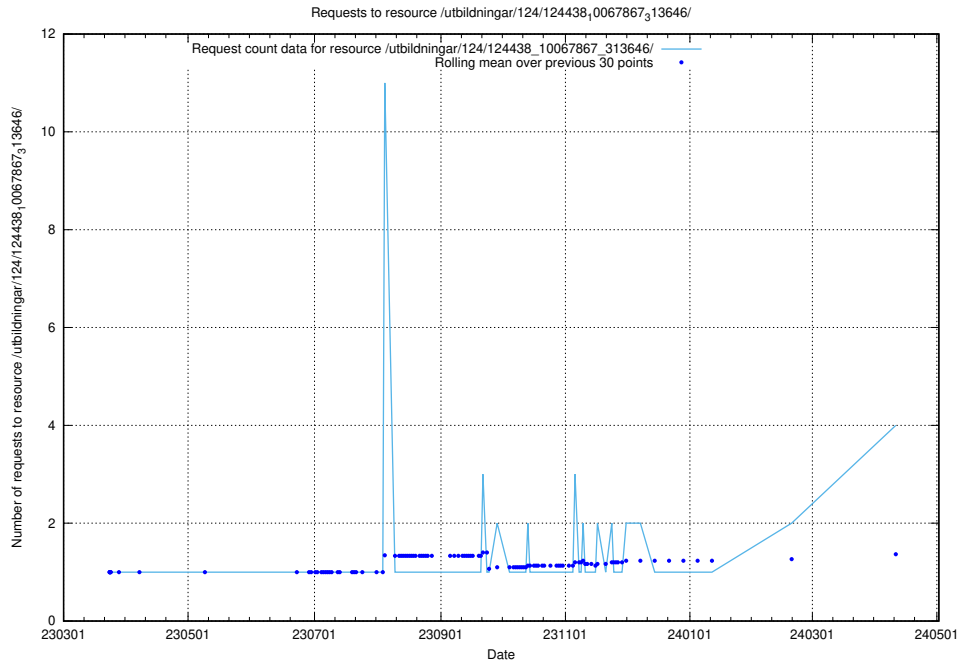

5.202 Usage of /utbildningar/124/124438_10067867_313646/

Here, we count the number of requests to resource /utbildningar/124/124438_10067867_313646/.