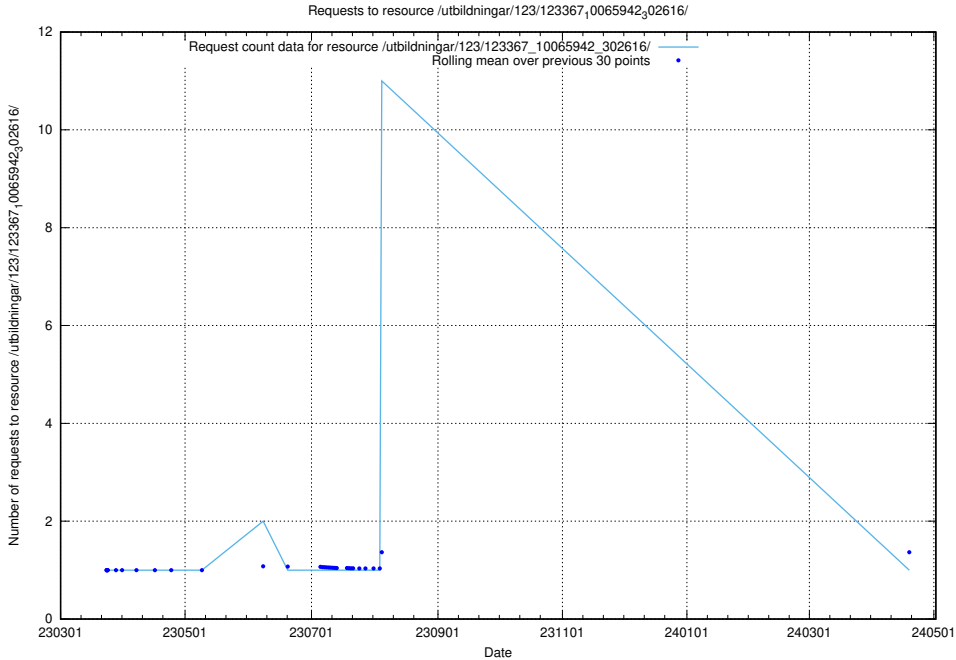

Here, we count the number of requests to resource /utbildningar/125/125620_10070631_322283/events/

5.4705 Usage of /utbildningar/123/123367_10065942_302616/

Here, we count the number of requests to resource /utbildningar/123/123367_10065942_302616/.