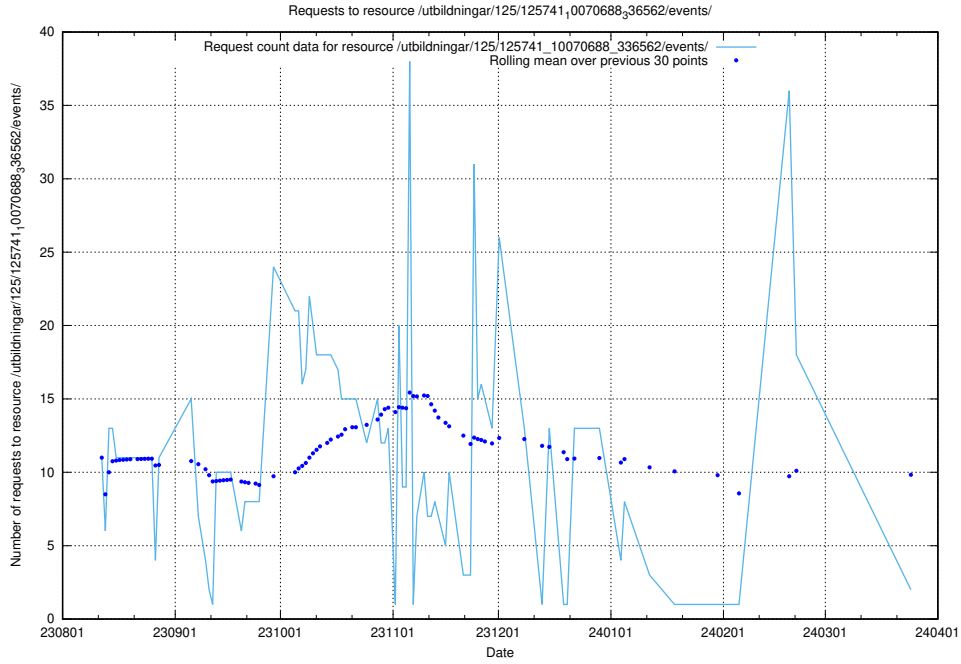

5.764 Usage of /utbildningar/125/125741_10070688_336562/events/

Here, we count the number of requests to resource /utbildningar/125/125741_10070688_336562/events/