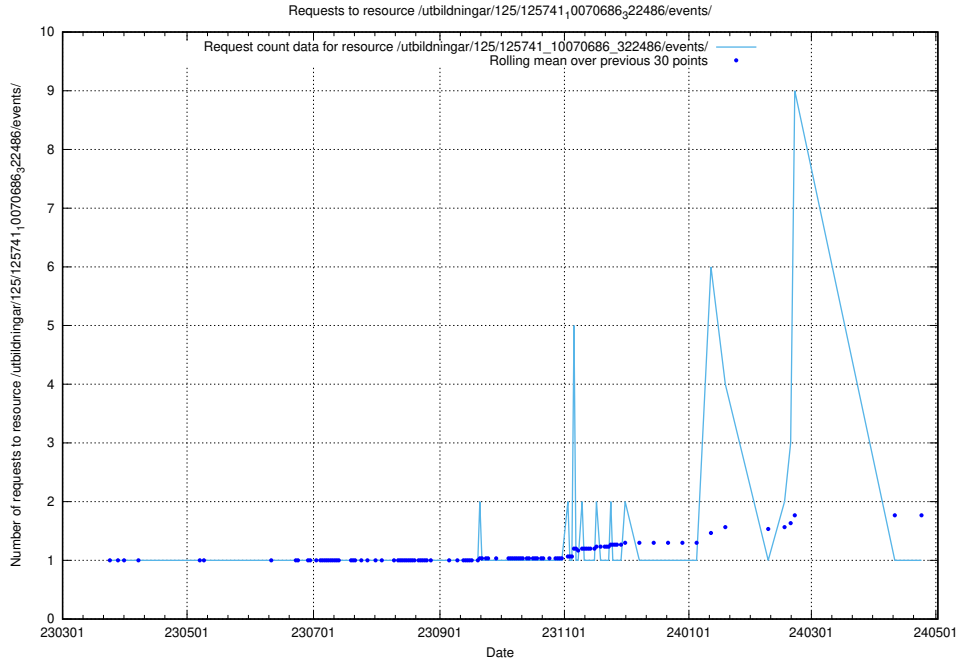

Here, we count the number of requests to resource /utbildningar/125/125741_10070686_322486/events/

5.6385 Usage of /utbildningar/125/125741_10070680_323231/events/

Here, we count the number of requests to resource /utbildningar/125/125741_10070680_323231/events/