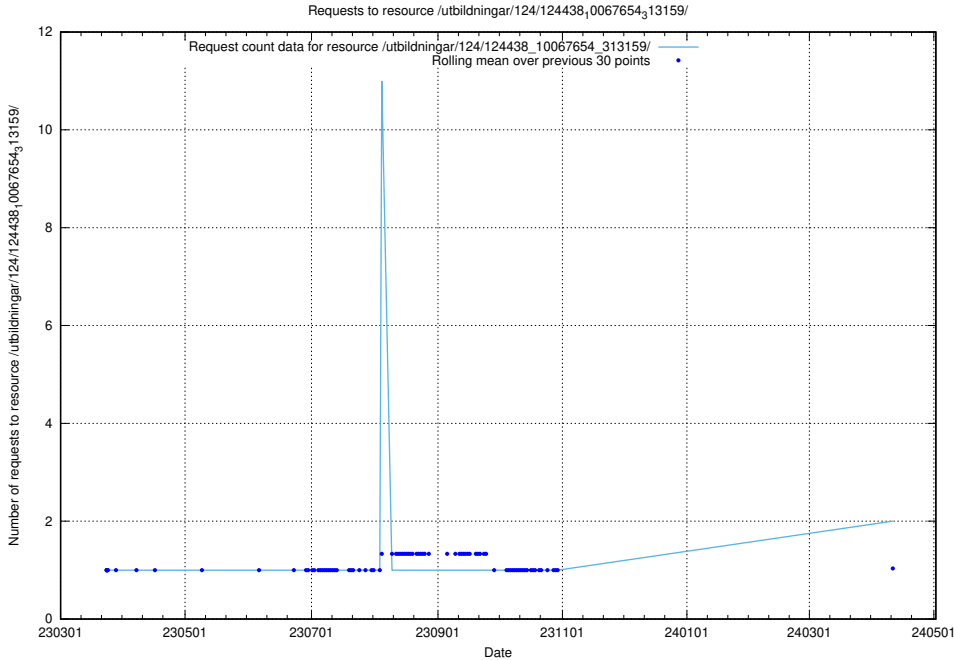

5.663 Usage of /utbildningar/124/124438_10067654_313159/

Here, we count the number of requests to resource /utbildningar/124/124438_10067654_313159/.