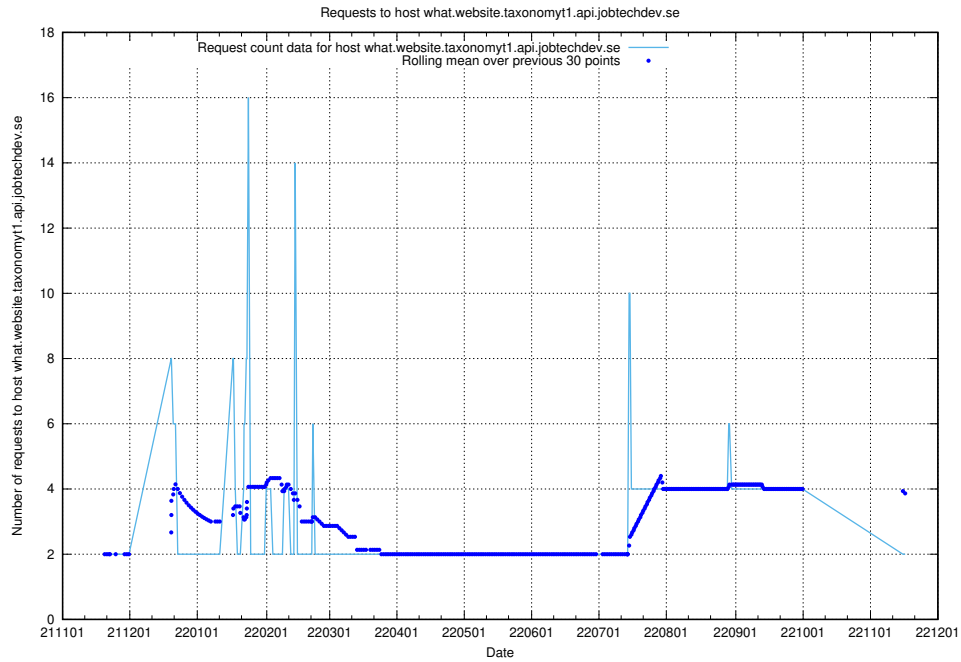

7.456 Usage of what.website.taxonomyt1.api.jobtechdev.se

Here, we count the number of requests to host what.website.taxonomyt1.api.jobtechdev.se.