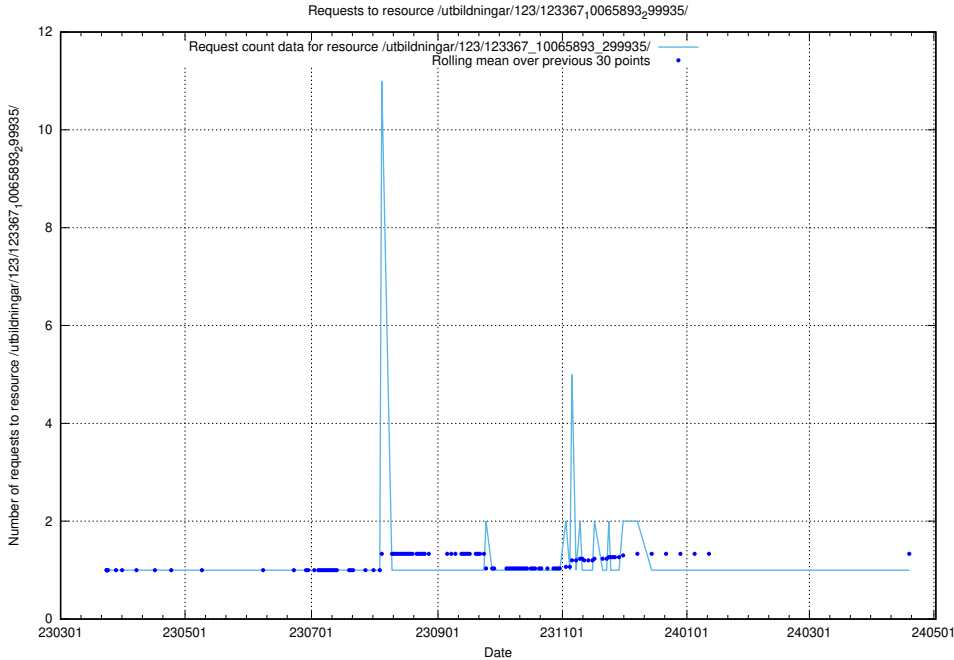

5.4877 Usage of /utbildningar/123/123367_10065893_299935/

Here, we count the number of requests to resource /utbildningar/123/123367_10065893_299935/.