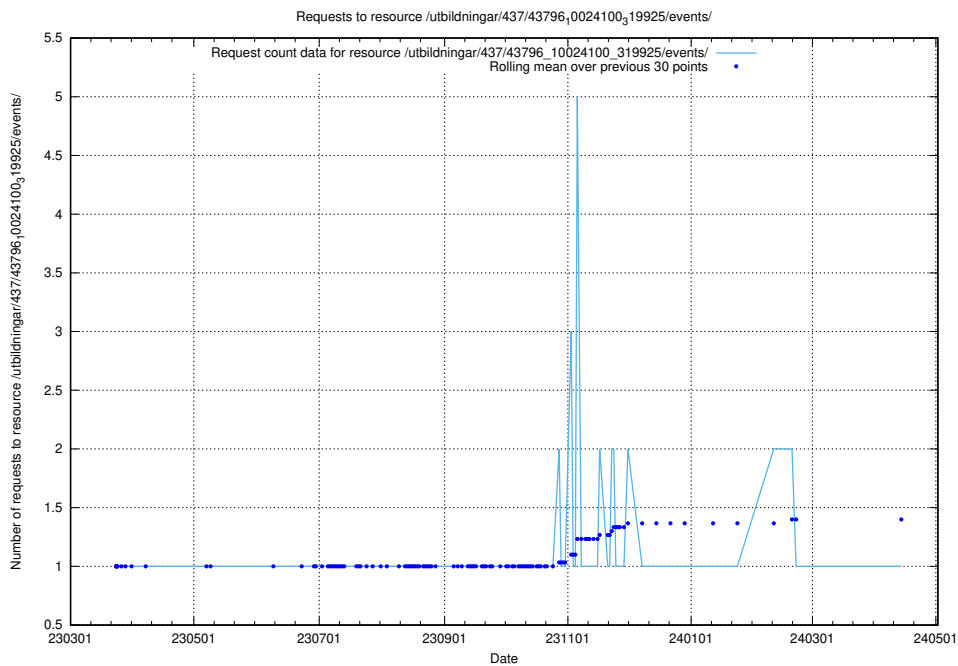

5.6510 Usage of /utbildningar/437/43796_10024100_319925/events/

Here, we count the number of requests to resource /utbildningar/437/43796_10024100_319925/events/.