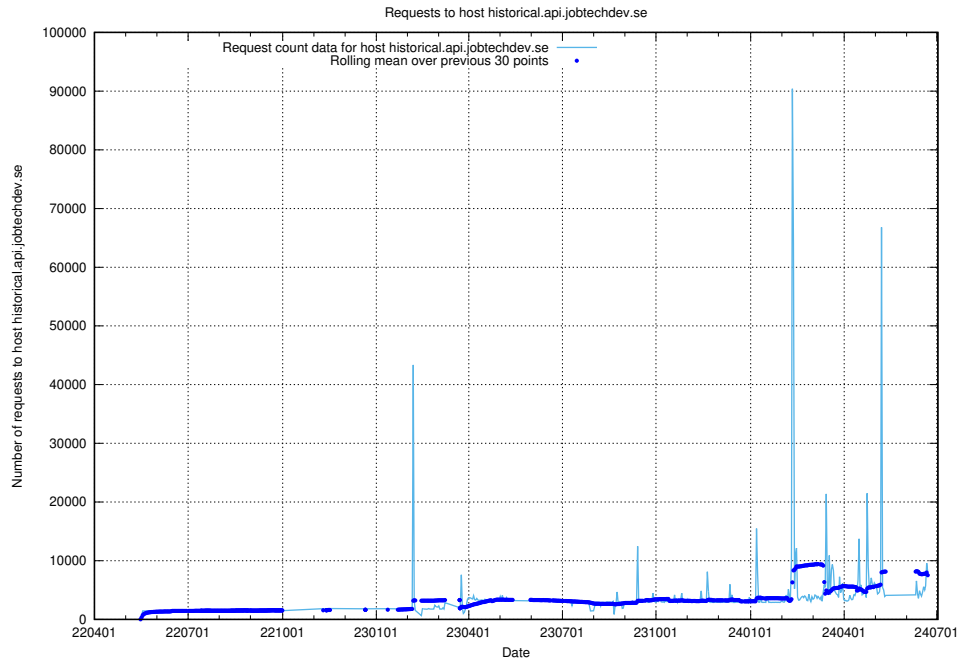

7.11 Usage of `historical.api.jobtechdev.se`

Here, we count the number of requests to host `historical.api.jobtechdev.se`.