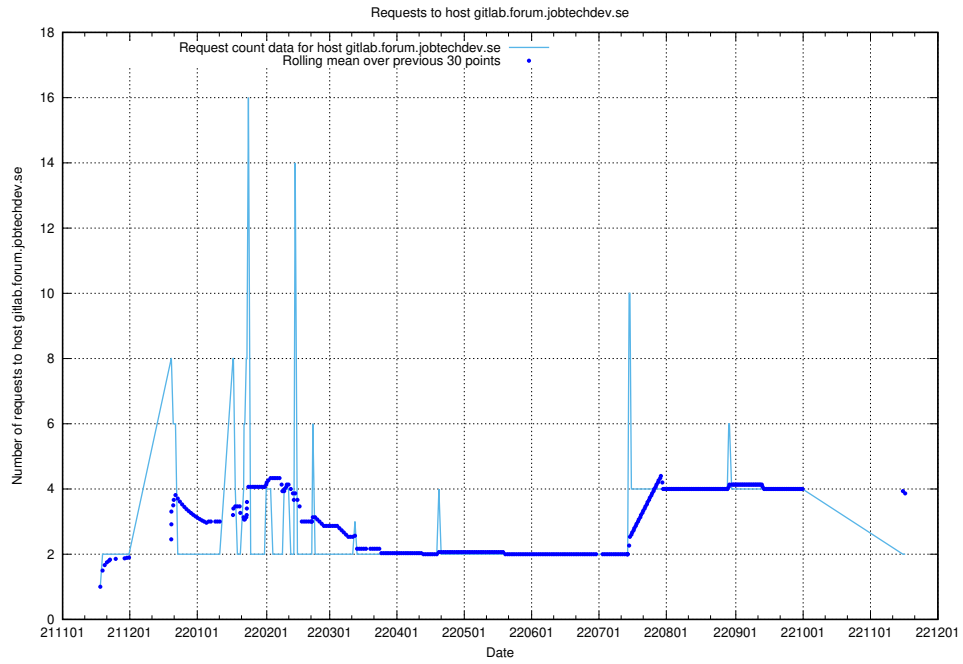

7.482 Usage of opensearch-onprem.jobtechdev.se

Here, we count the number of requests to host opensearch-onprem.jobtechdev.se.

7.483 Usage of gitlab.forum.jobtechdev.se

Here, we count the number of requests to host gitlab.forum.jobtechdev.se.