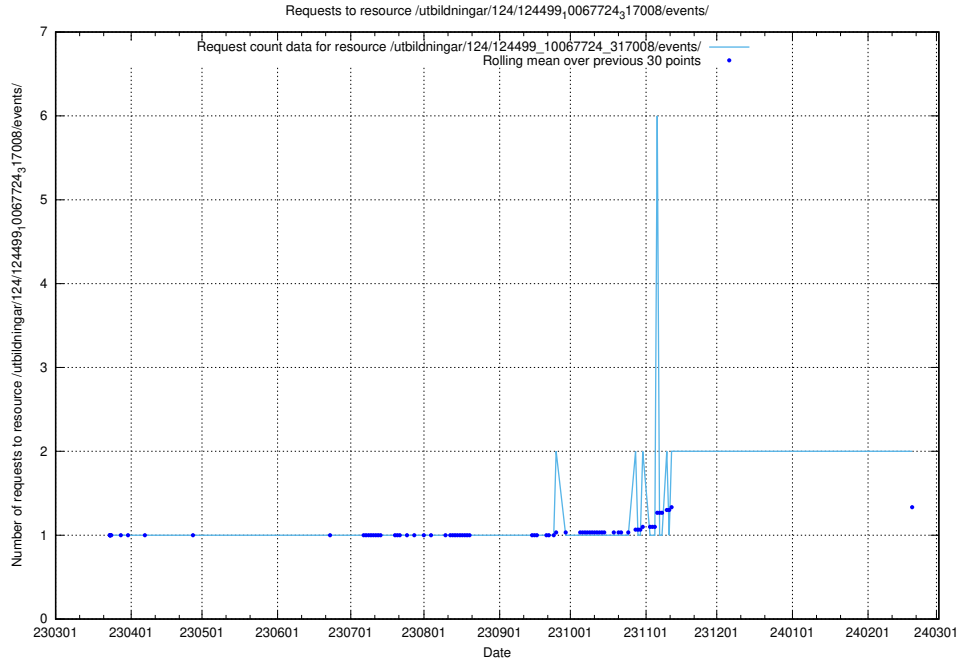

5.569 Usage of /utbildningar/124/124499_10067724_317008/events/

Here, we count the number of requests to resource /utbildningar/124/124499_10067724_317008/events/