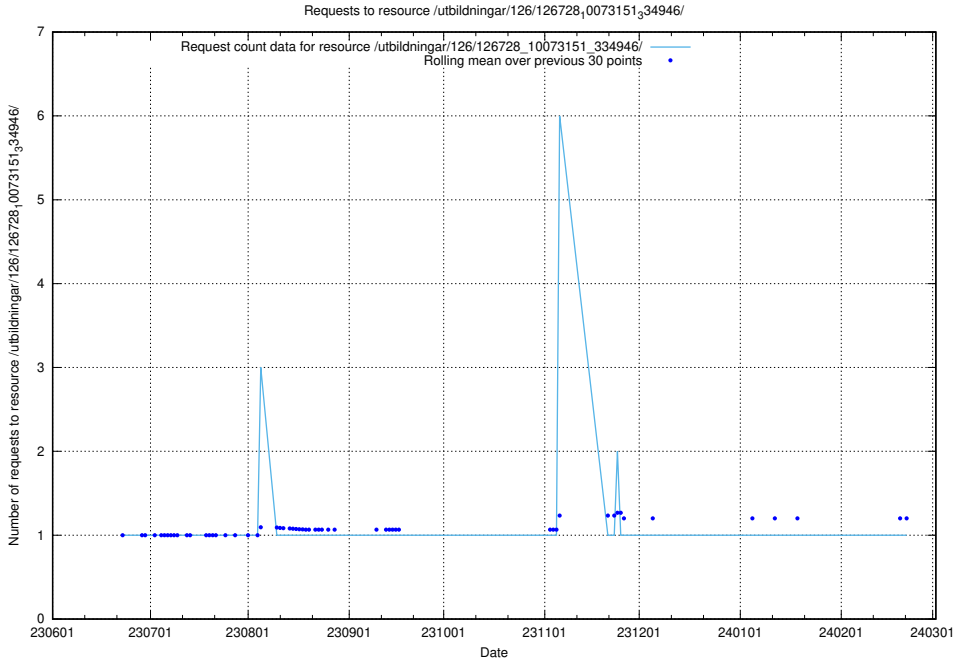

5.5726 Usage of /utbildningar/126/126728_10073151_334946/

Here, we count the number of requests to resource /utbildningar/126/126728_10073151_334946/.