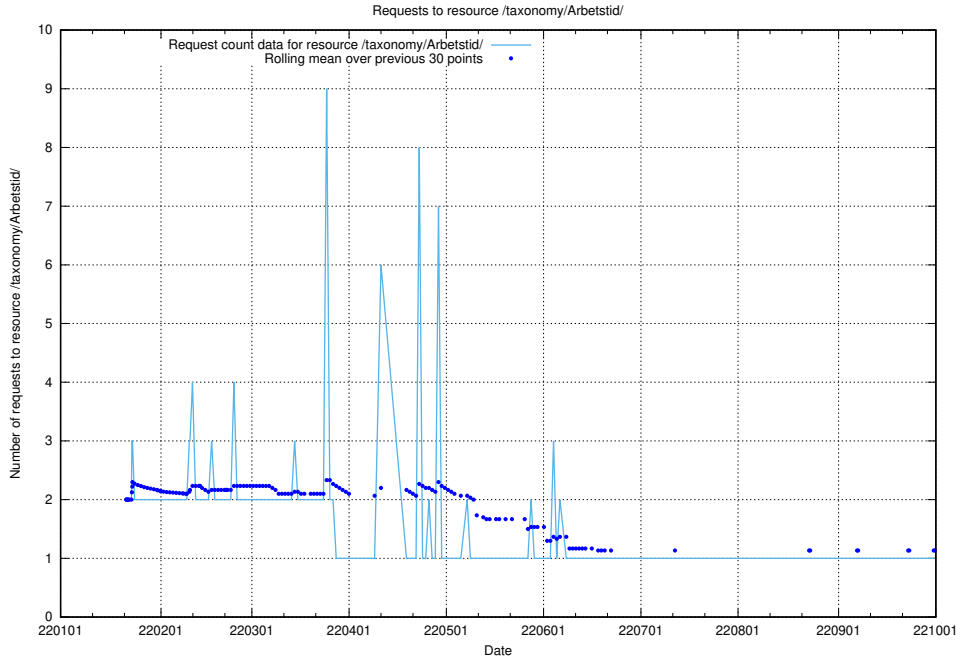

5.1872 Usage of /taxonomy/Arbetstid/

Here, we count the number of requests to resource /taxonomy/Arbetstid/.