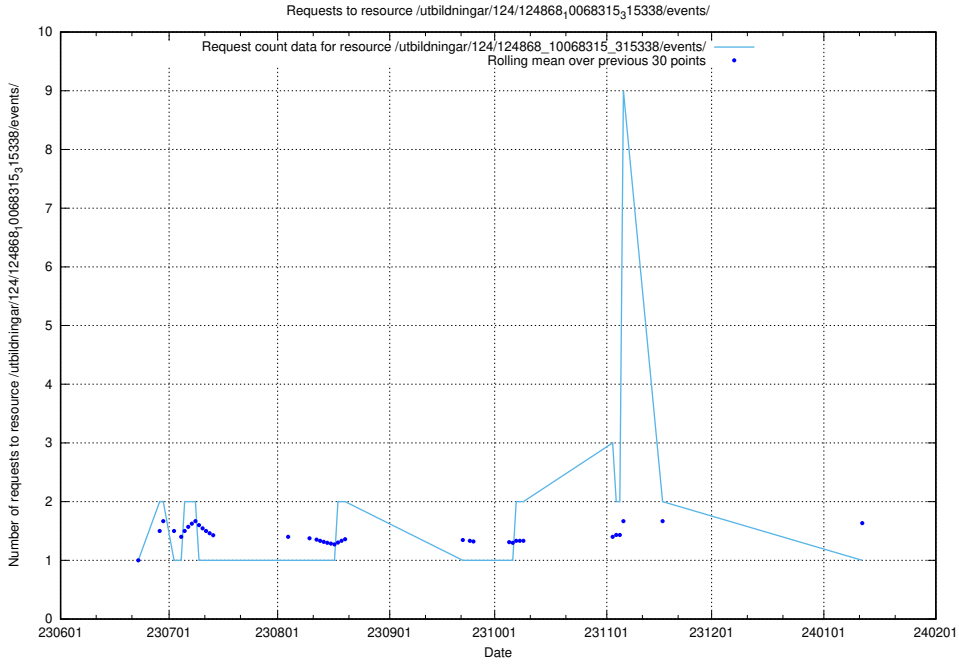

5.5861 Usage of /utbildningar/124/124868_10068315_315338/events/

Here, we count the number of requests to resource /utbildningar/124/124868_10068315_315338/events/