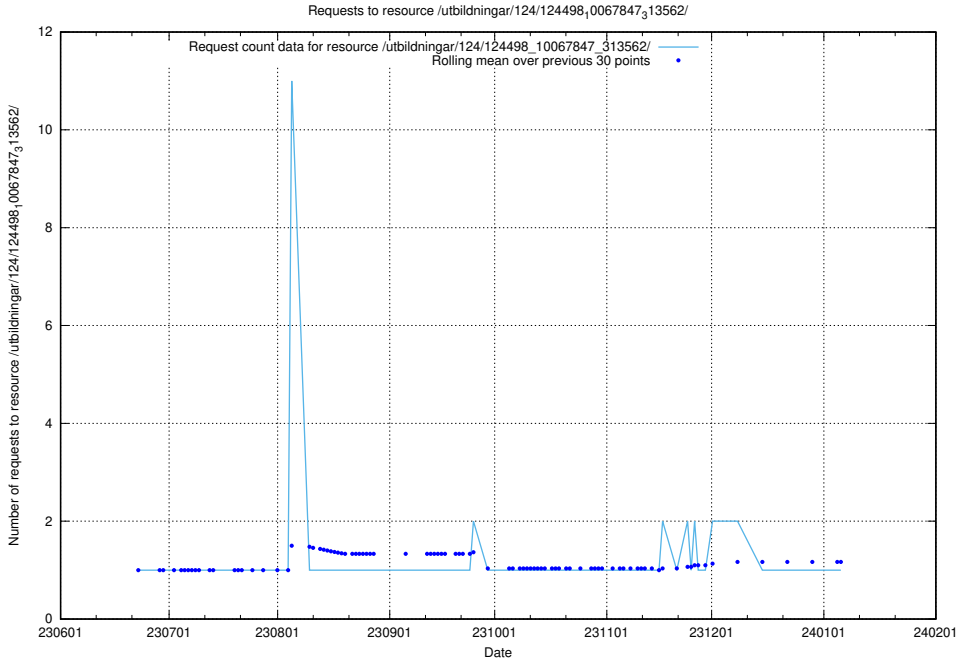

5.5912 Usage of /utbildningar/124/124498_10067847_313562/

Here, we count the number of requests to resource /utbildningar/124/124498_10067847_313562/.