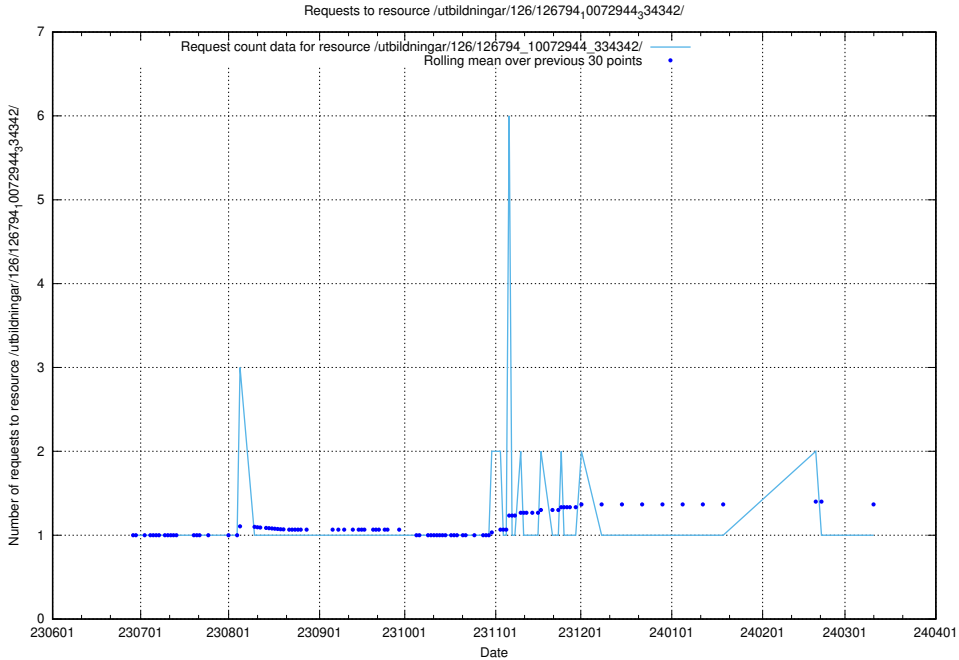

5.5570 Usage of /utbildningar/126/126794_10072944_334342/

Here, we count the number of requests to resource /utbildningar/126/126794_10072944_334342/.