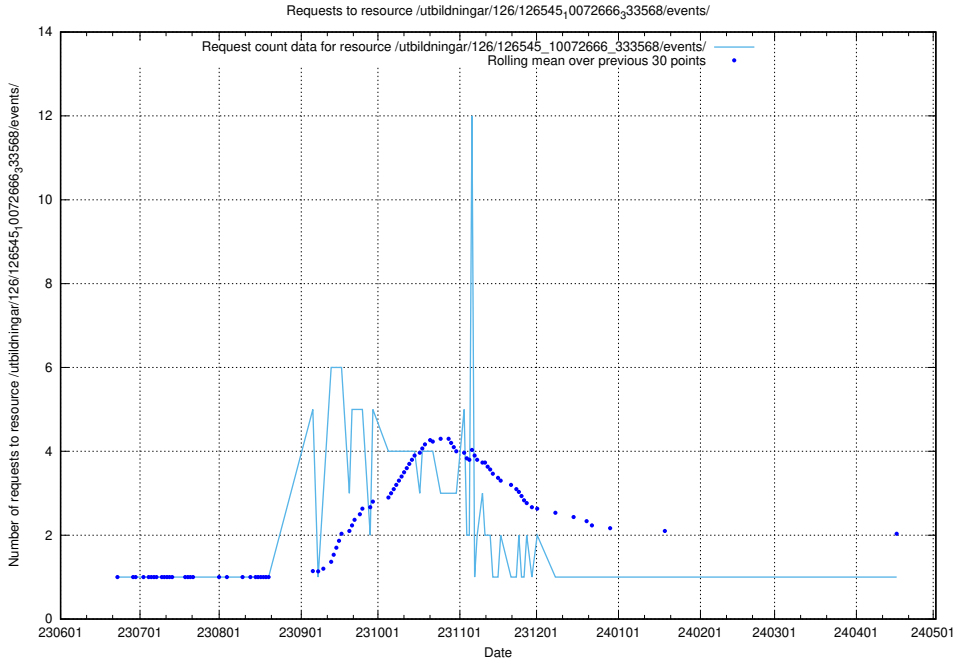

Here, we count the number of requests to resource /utbildningar/126/126546_10072944_334342/.

5.5774 Usage of /utbildningar/126/126545_10072666_333568/events/

Here, we count the number of requests to resource /utbildningar/126/126545_10072666_333568/events/