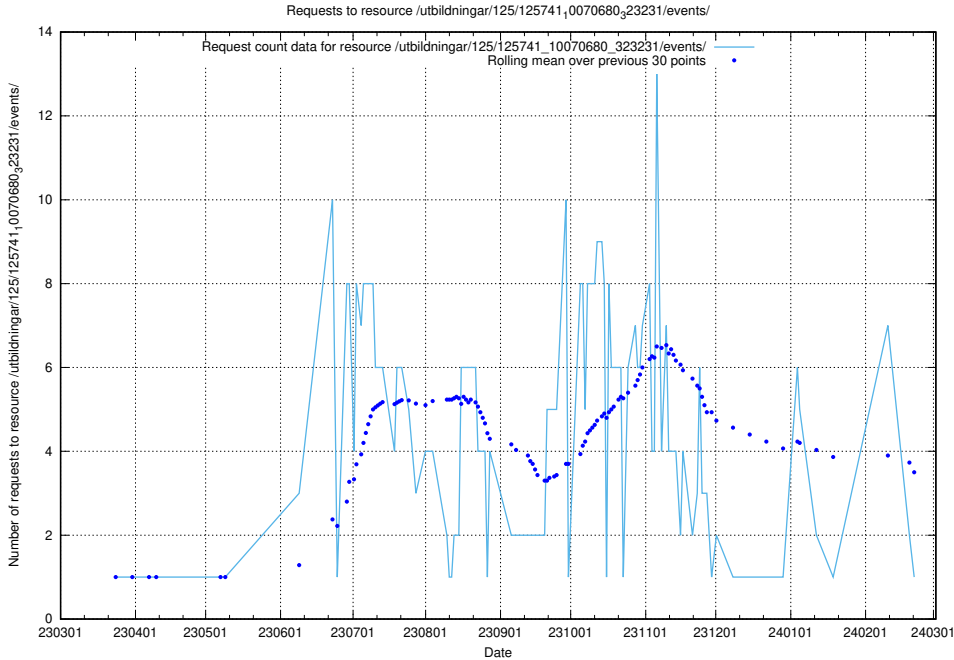

Here, we count the number of requests to resource /utbildningar/125/125741_10070686_322486/events/

5.6385 Usage of /utbildningar/125/125741_10070680_323231/events/

Here, we count the number of requests to resource /utbildningar/125/125741_10070680_323231/events/