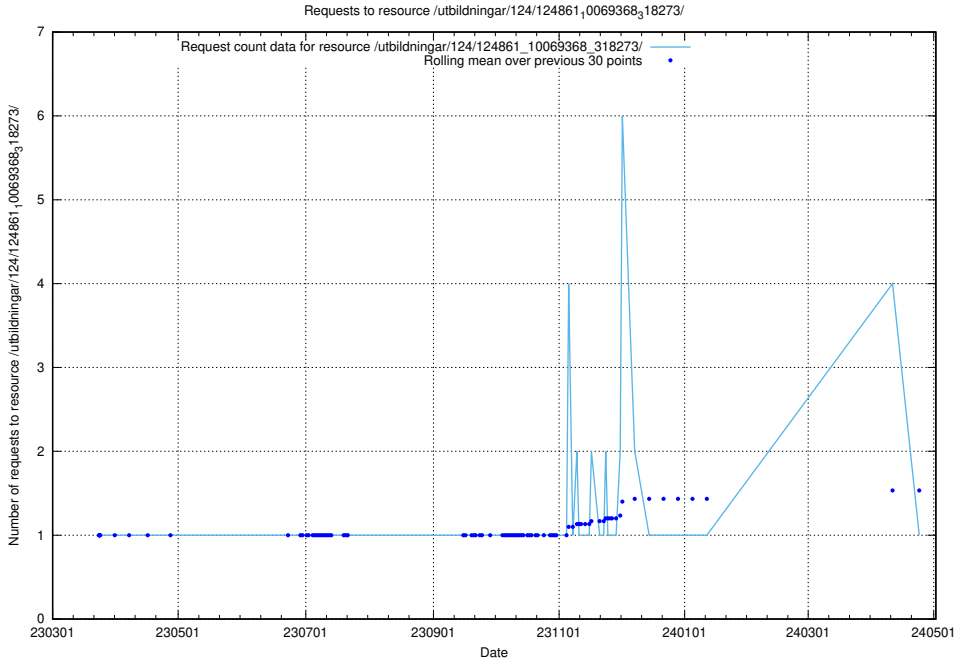

5.1150 Usage of /utbildningar/124/124861_10069368_318273/

Here, we count the number of requests to resource /utbildningar/124/124861_10069368_318273/.