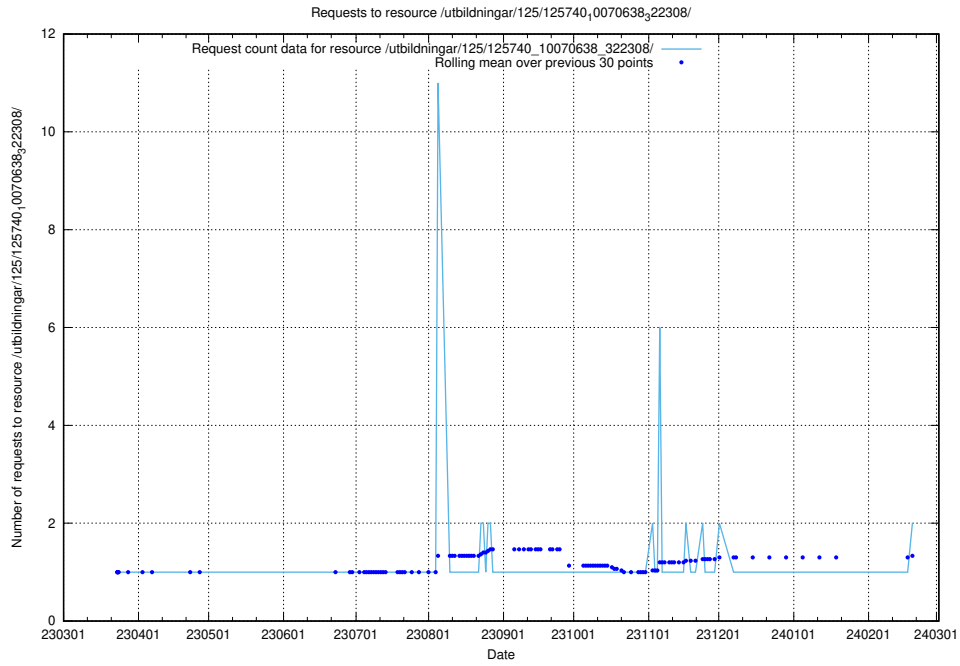

5.464 Usage of /utbildningar/125/125740_10070638_322308/

Here, we count the number of requests to resource /utbildningar/125/125740_10070638_322308/.