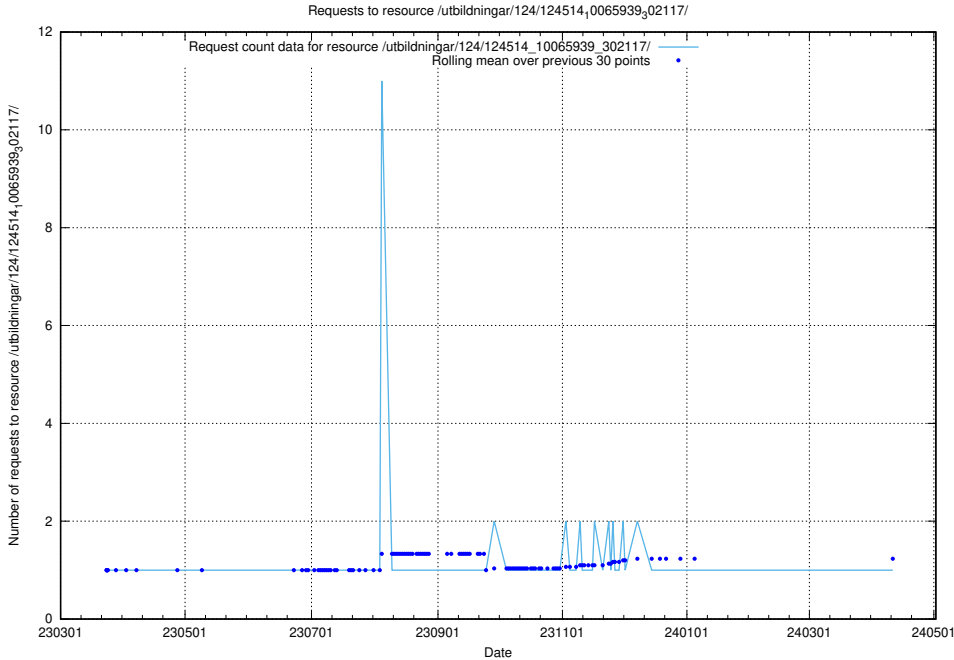

5.2022 Usage of /utbildningar/124/124514_10065939_302117/

Here, we count the number of requests to resource /utbildningar/124/124514_10065939_302117/.