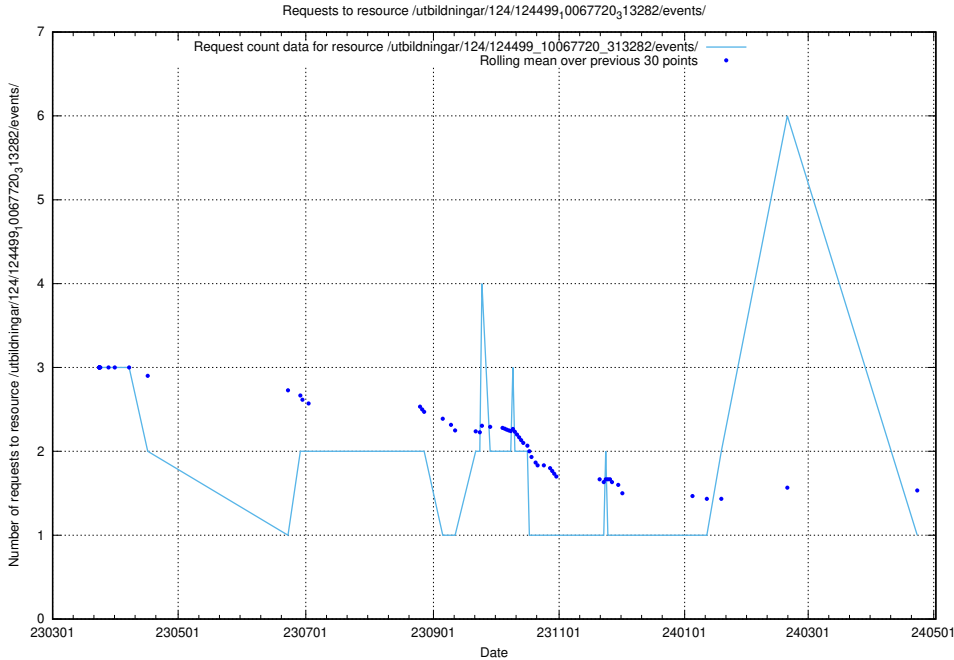

5.6420 Usage of /utbildningar/124/124499_10067720_313282/events/

Here, we count the number of requests to resource /utbildningar/124/124499_10067720_313282/events/