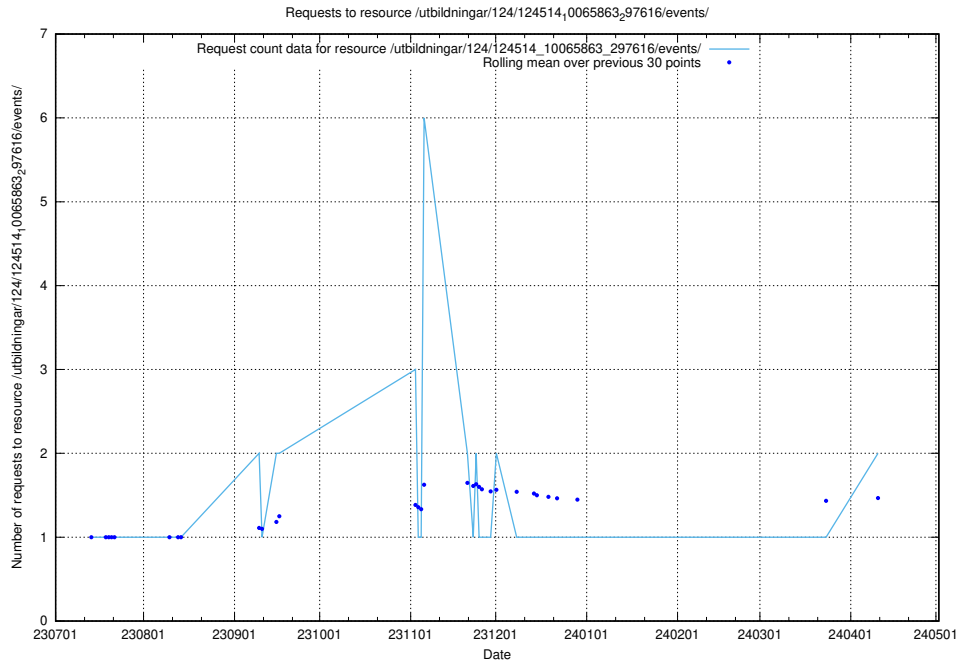

5.800 Usage of /utbildningar/124/124514_10065863_297616/events/

Here, we count the number of requests to resource /utbildningar/124/124514_10065863_297616/events/