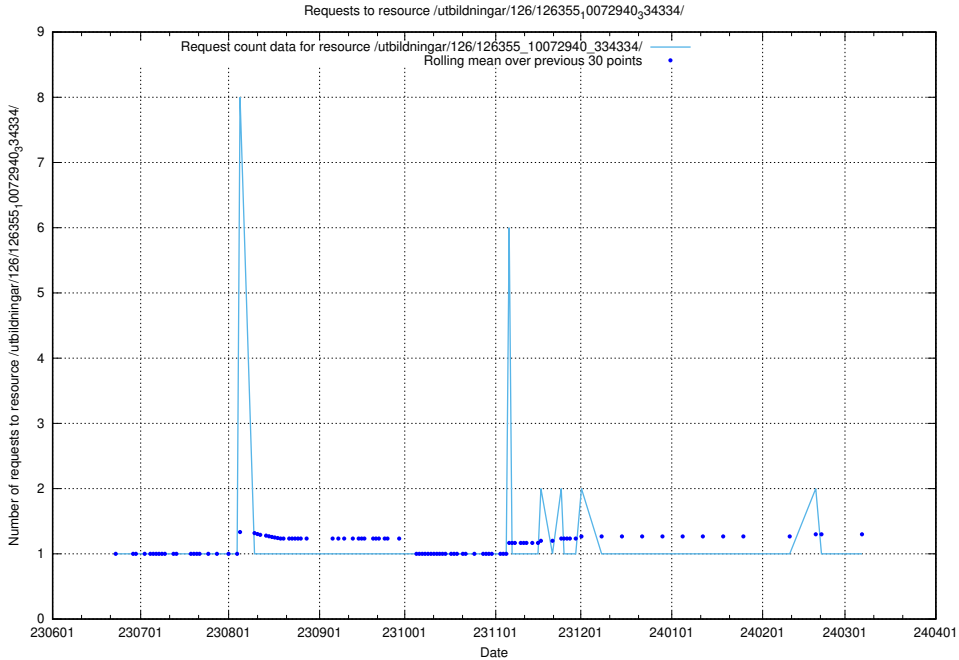

5.5781 Usage of /utbildningar/126/126355_10072940_334334/

Here, we count the number of requests to resource /utbildningar/126/126355_10072940_334334/.