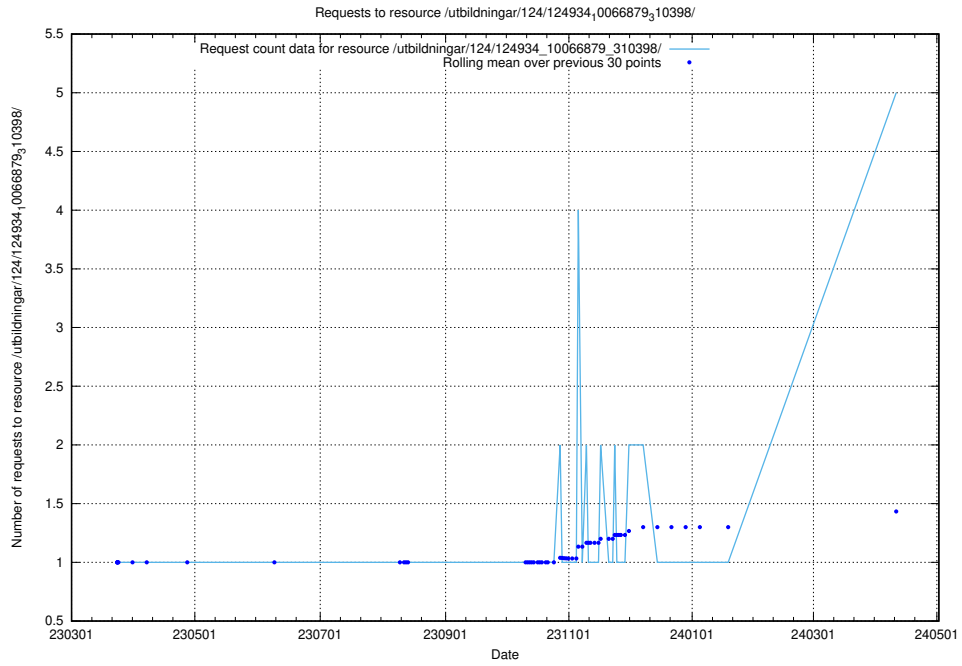

Here, we count the number of requests to resource /utbildningar/125/125195_10069249_317774/.

5.107 Usage of /utbildningar/124/124934_10066879_310398/

Here, we count the number of requests to resource /utbildningar/124/124934_10066879_310398/.