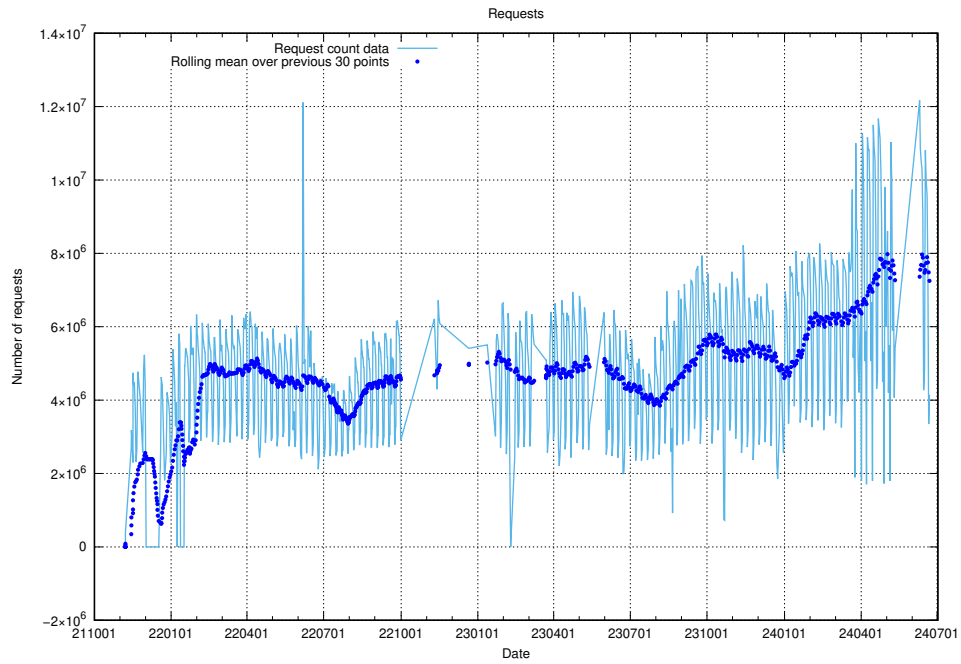

8 Log Stack - General Statistics

This section contains general statistics from [JobTech's log stack](#)⁸.

8.1 Total number of requests

Here, we count the total number of requests.