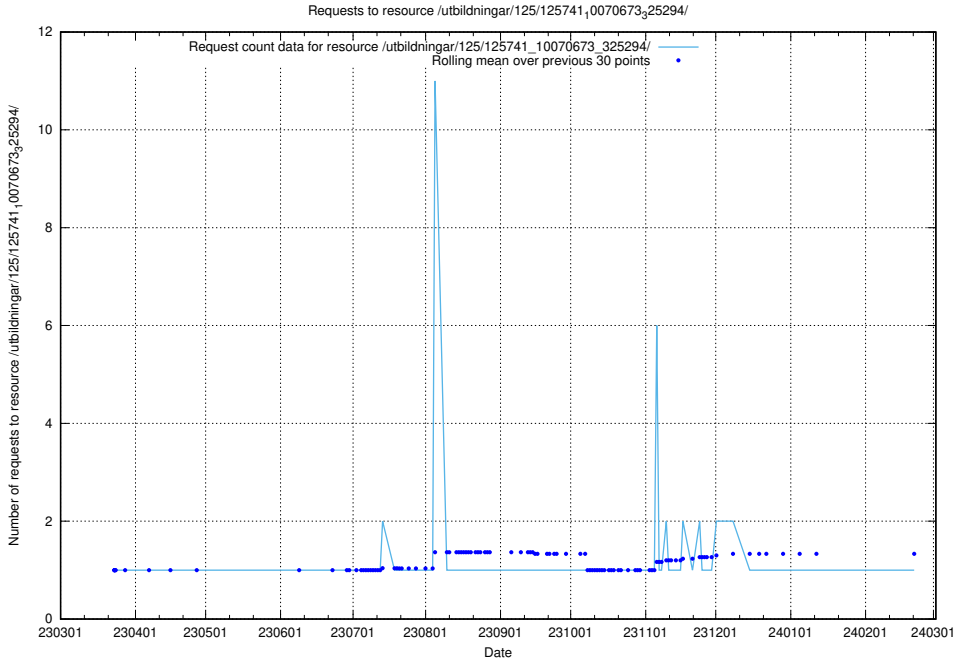

5.6645 Usage of /utbildningar/125/125741_10070673_325294/

Here, we count the number of requests to resource /utbildningar/125/125741_10070673_325294/.