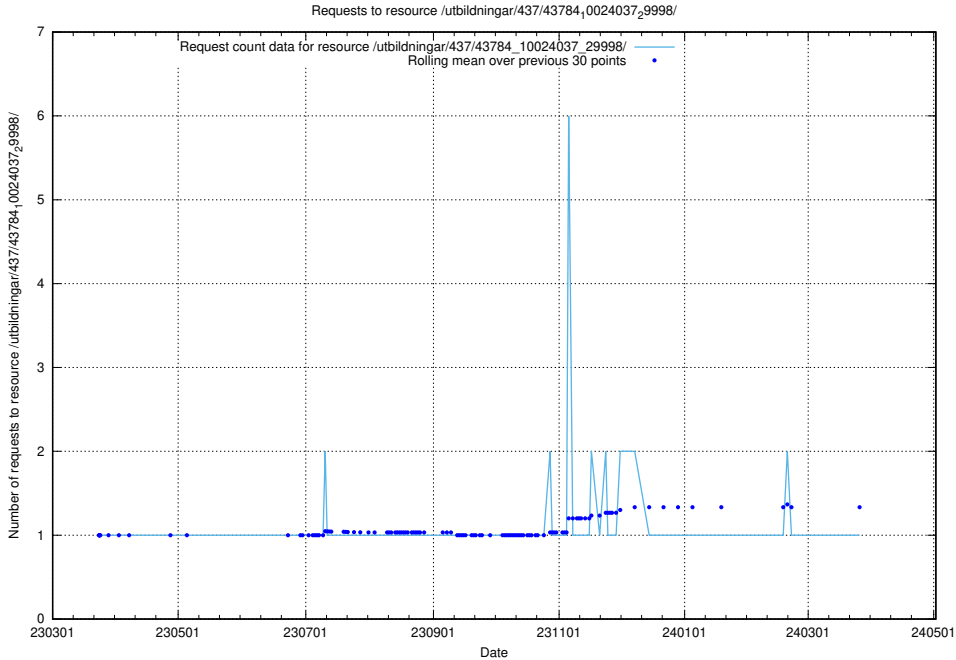

5.6520 Usage of /utbildningar/437/43784_10024037_29998/

Here, we count the number of requests to resource /utbildningar/437/43784_10024037_29998/.