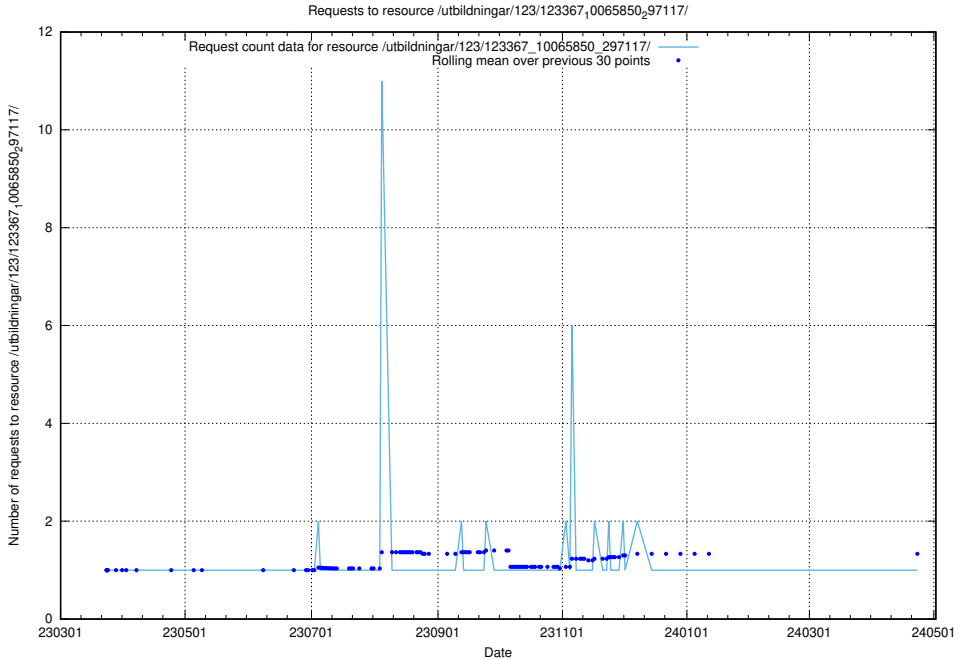

5.4981 Usage of /utbildningar/123/123367_10065850_297117/

Here, we count the number of requests to resource /utbildningar/123/123367_10065850_297117/.