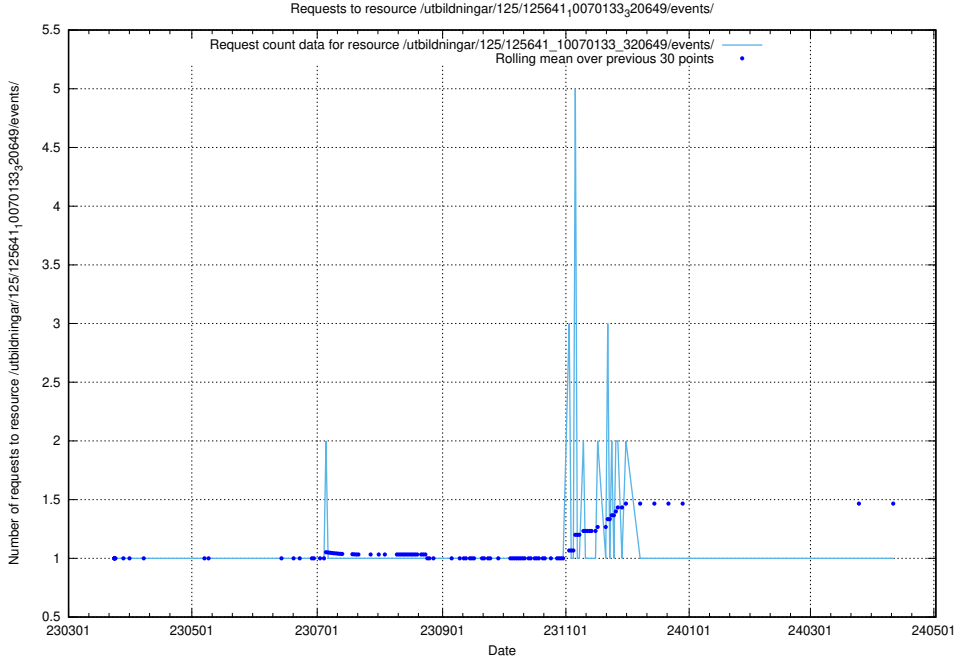

5.1039 Usage of /utbildningar/125/125641_10070133_320649/events/

Here, we count the number of requests to resource /utbildningar/125/125641_10070133_320649/events/