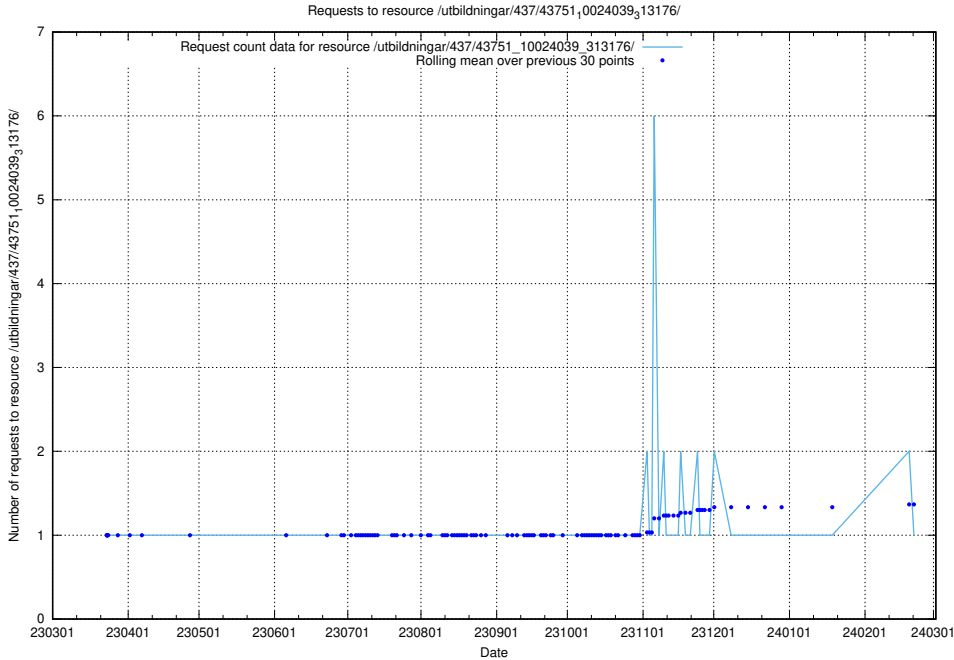

5.6534 Usage of /utbildningar/437/43751_10024039_313176/

Here, we count the number of requests to resource /utbildningar/437/43751_10024039_313176/.