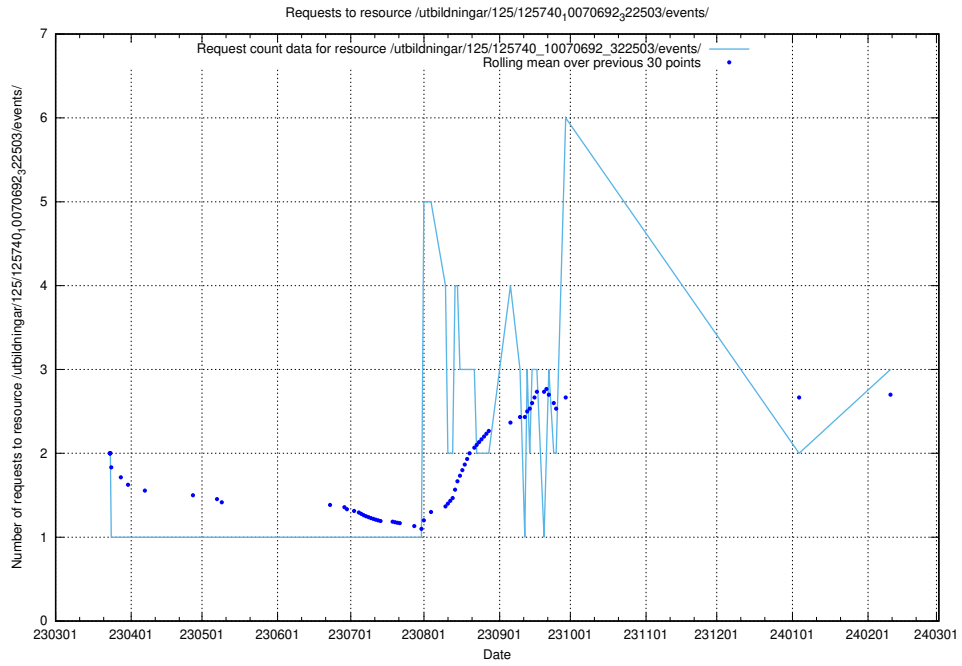

5.448 Usage of /utbildningar/125/125740_10070692_322503/events/

Here, we count the number of requests to resource /utbildningar/125/125740_10070692_322503/events/