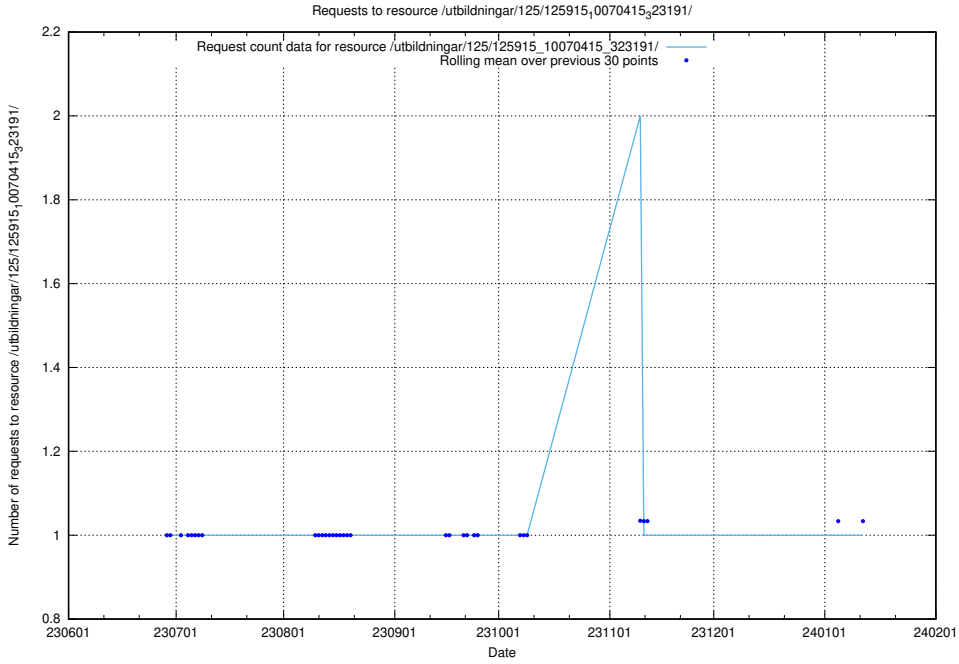

5.5592 Usage of /utbildningar/125/125915_10070415_323191/

Here, we count the number of requests to resource /utbildningar/125/125915_10070415_323191/.