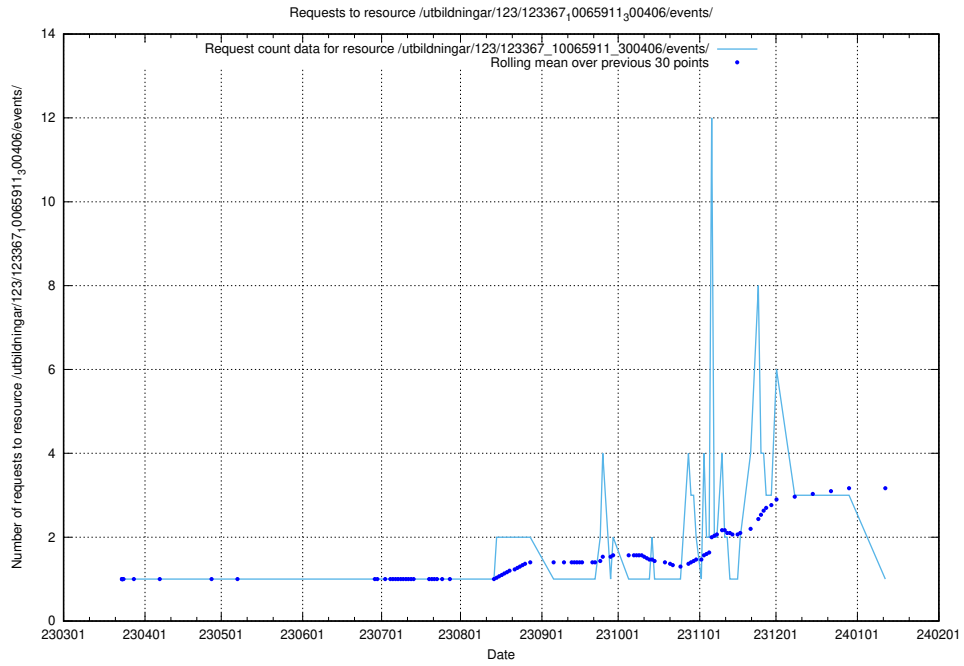

5.4845 Usage of /utbildningar/123/123367_10065911_300406/events/

Here, we count the number of requests to resource /utbildningar/123/123367_10065911_300406/events/

5.4846 Usage of /utbildningar/124/124500_10067840_313543/events/