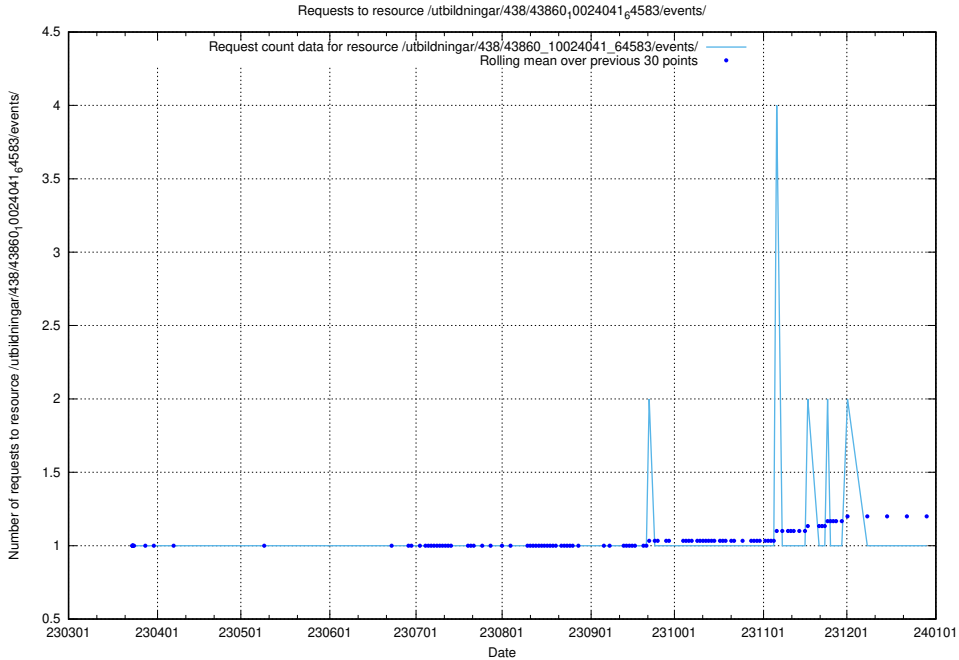

Here, we count the number of requests to resource /utbildningar/438/43865_10023996_29957/.

5.6479 Usage of /utbildningar/438/43860_10024041_64583/events/

Here, we count the number of requests to resource /utbildningar/438/43860_10024041_64583/events/.