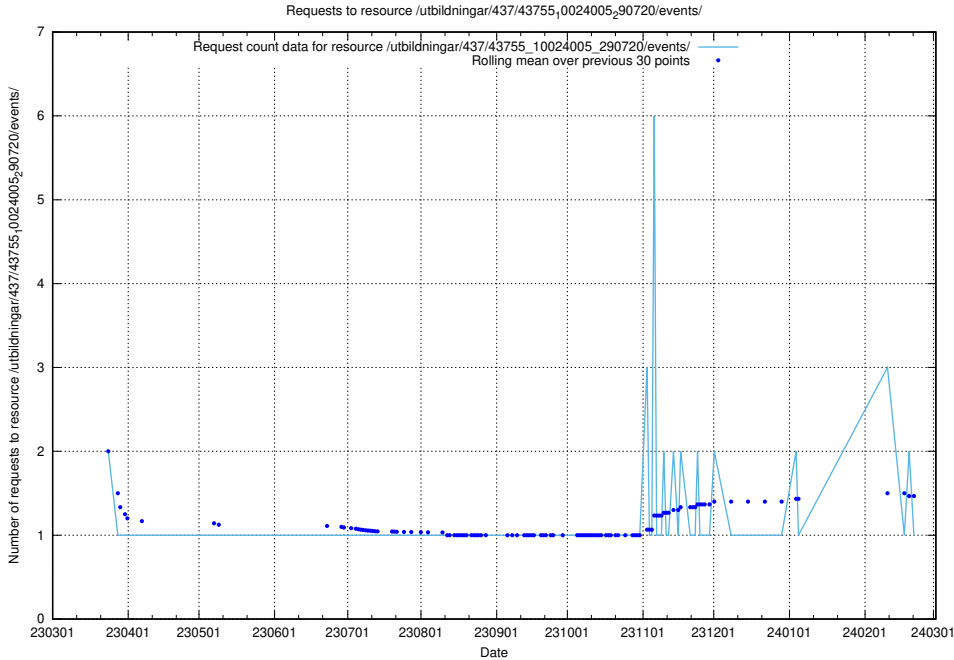

5.6308 Usage of /utbildningar/437/43755_10024005_290720/events/

Here, we count the number of requests to resource /utbildningar/437/43755_10024005_290720/events/.