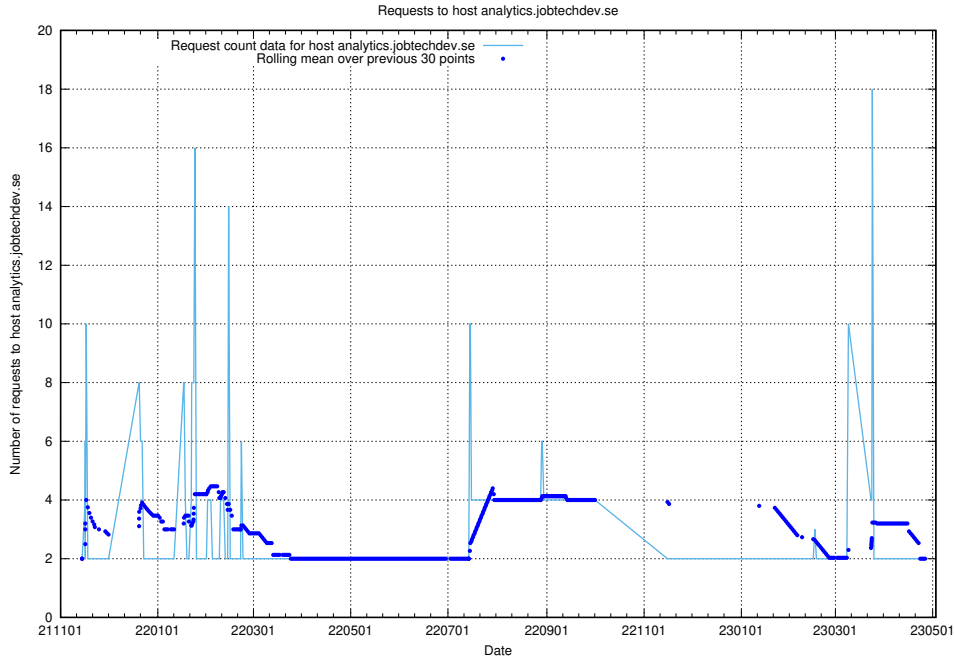

7.291 Usage of analytics.jobtechdev.se

Here, we count the number of requests to host analytics.jobtechdev.se.