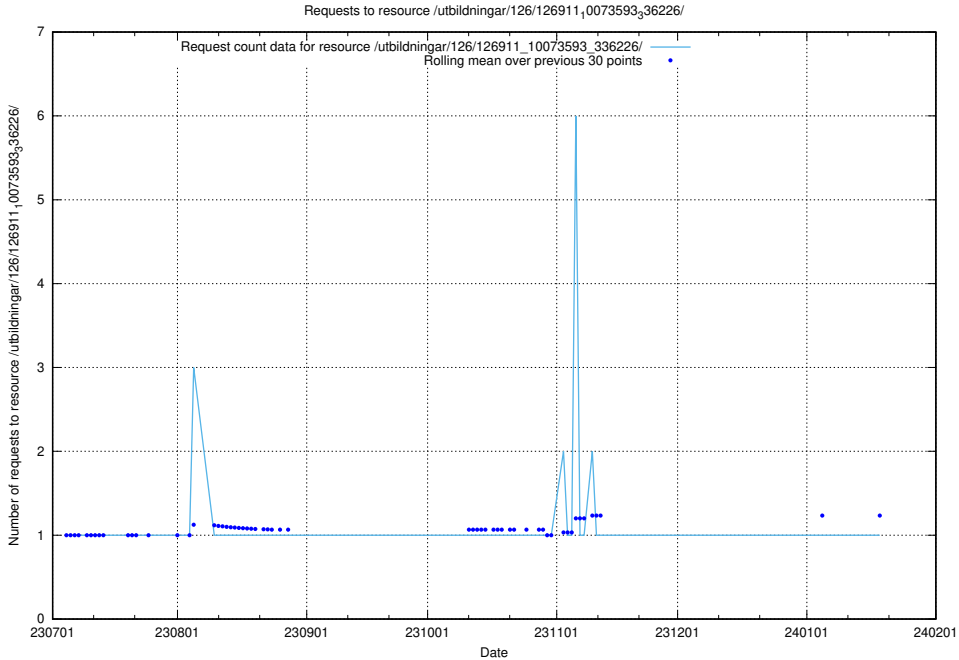

5.5472 Usage of /utbildningar/126/126911_10073593_336226/

Here, we count the number of requests to resource /utbildningar/126/126911_10073593_336226/.