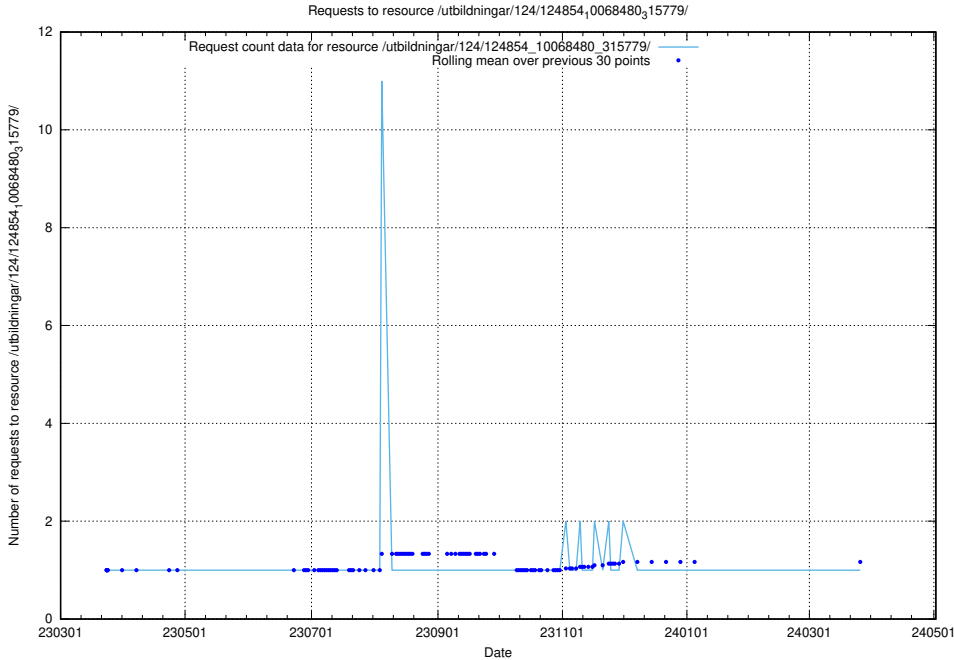

5.1198 Usage of /utbildningar/124/124854_10068480_315779/

Here, we count the number of requests to resource /utbildningar/124/124854_10068480_315779/.