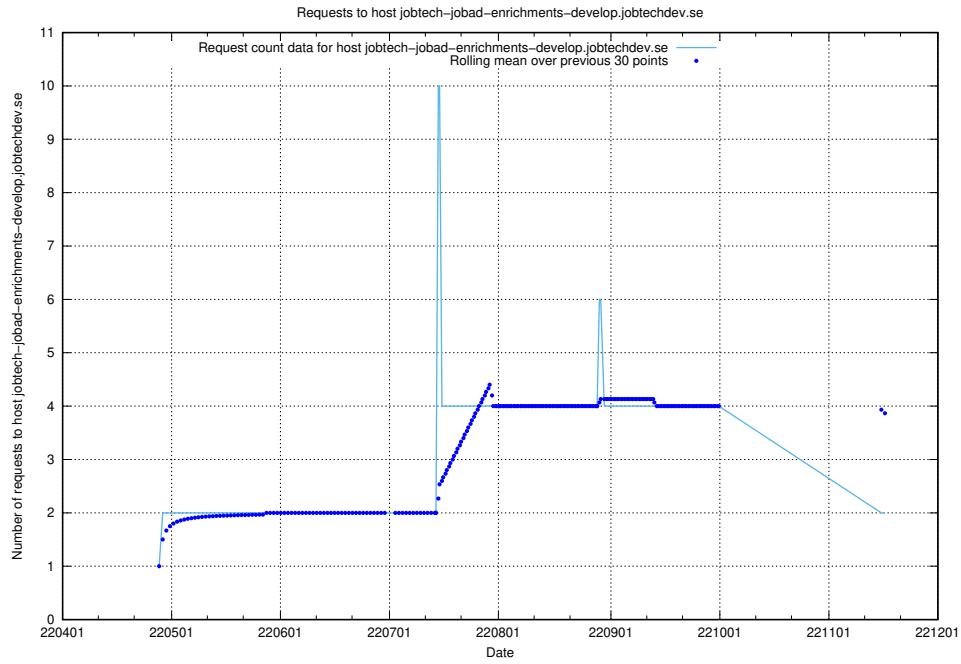

7.444 Usage of `jobtech-jobad-enrichments-develop.jobtechdev.se`

Here, we count the number of requests to host `jobtech-jobad-enrichments-develop.jobtechdev.se`.