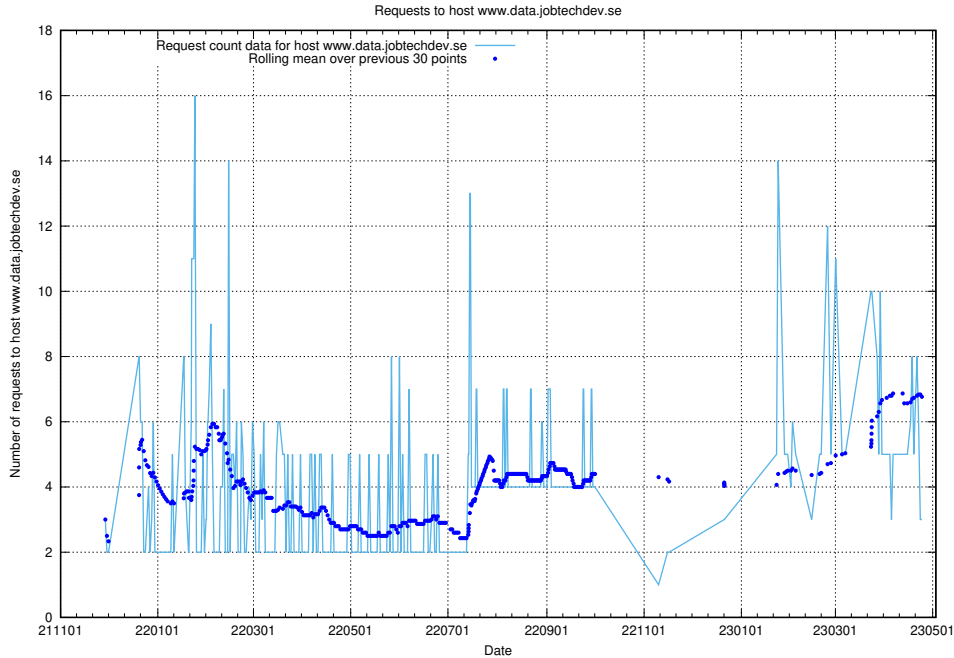

7.213 Usage of www.data.jobtechdev.se

Here, we count the number of requests to host www.data.jobtechdev.se.

7.214 Usage of www.jobad-enrichments-api.jobtechdev.se

Here, we count the number of requests to host www.jobad-enrichments-api.jobtechdev.se.