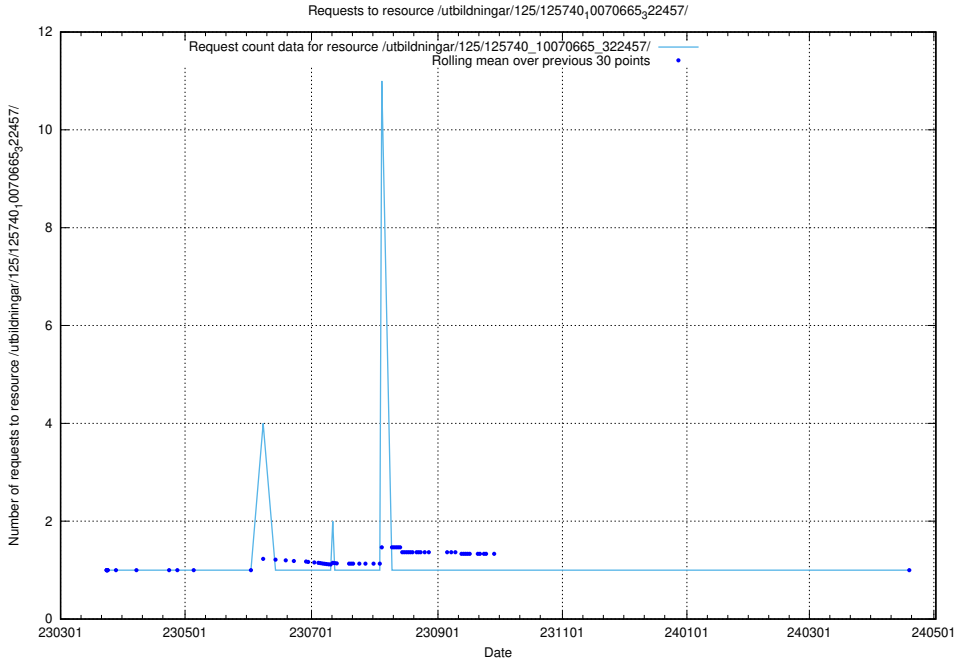

5.993 Usage of /utbildningar/125/125740_10070665_322457/

Here, we count the number of requests to resource /utbildningar/125/125740_10070665_322457/.