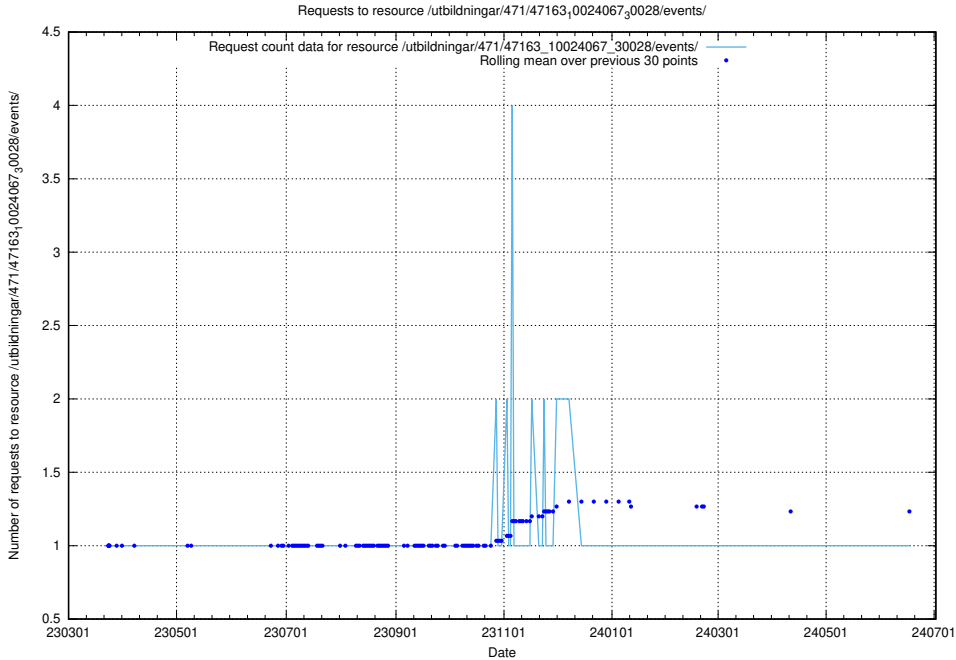

5.6469 Usage of /utbildningar/471/47163_10024067_30028/events/

Here, we count the number of requests to resource /utbildningar/471/47163_10024067_30028/events/.