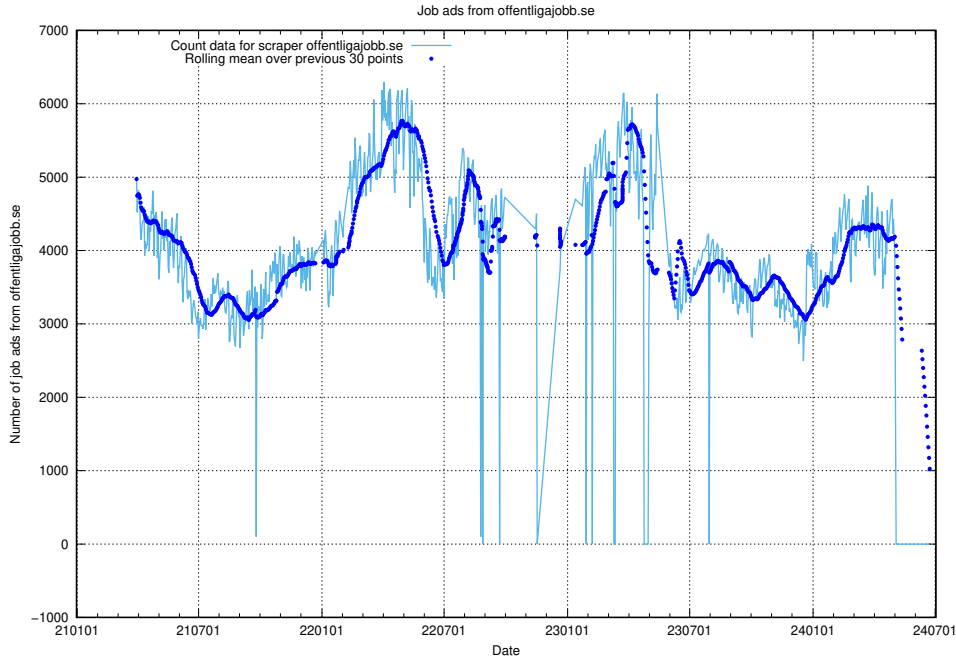

13.23 Number of ads by scraper offentligajobb.se

Here, we count the number of job ads scraped from offentligajobb.se.