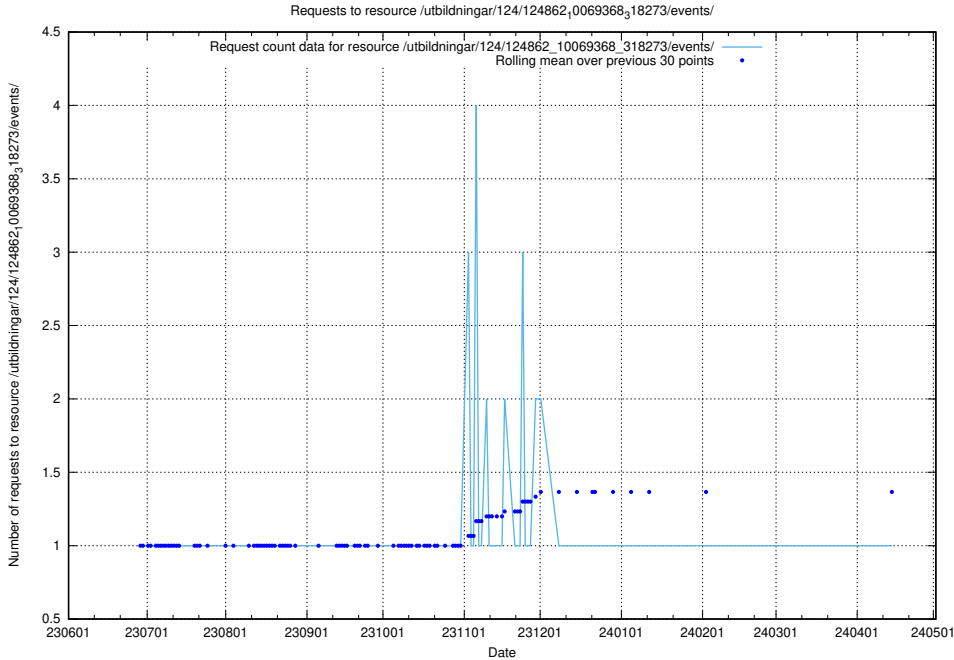

5.5606 Usage of /utbildningar/124/124862_10069368_318273/events/

Here, we count the number of requests to resource /utbildningar/124/124862_10069368_318273/events/