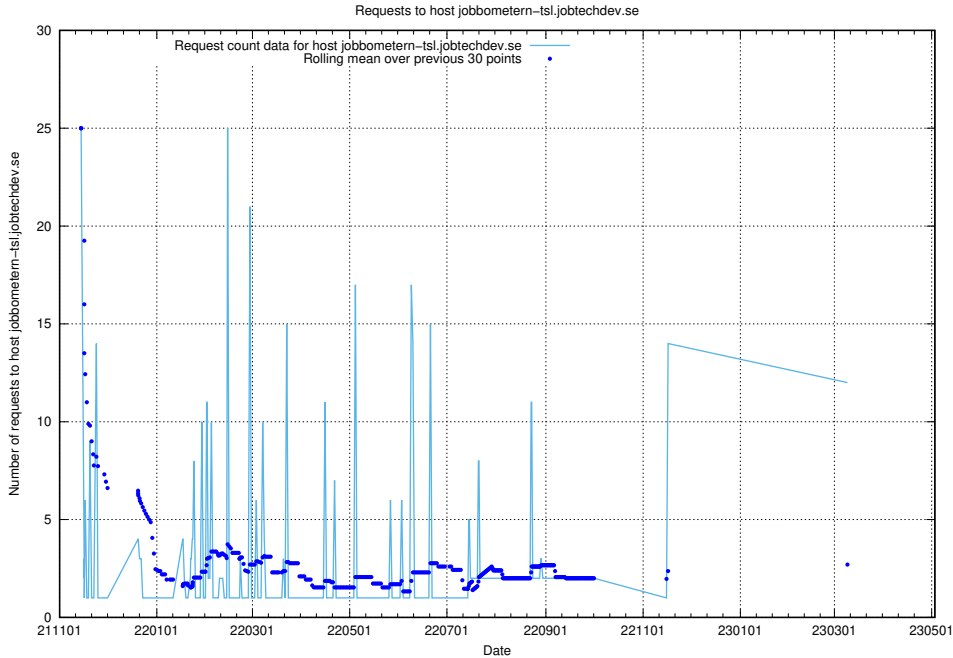

7.59 Usage of `jobbometern-tsl.jobtechdev.se`

Here, we count the number of requests to host `jobbometern-tsl.jobtechdev.se`.