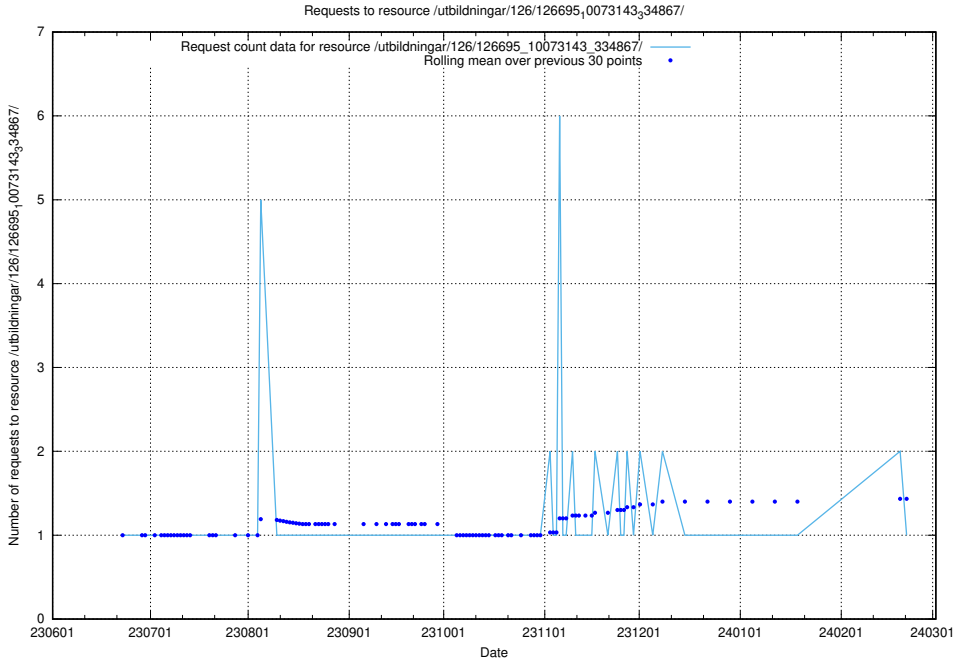

5.5755 Usage of /utbildningar/126/126695_10073143_334867/

Here, we count the number of requests to resource /utbildningar/126/126695_10073143_334867/.