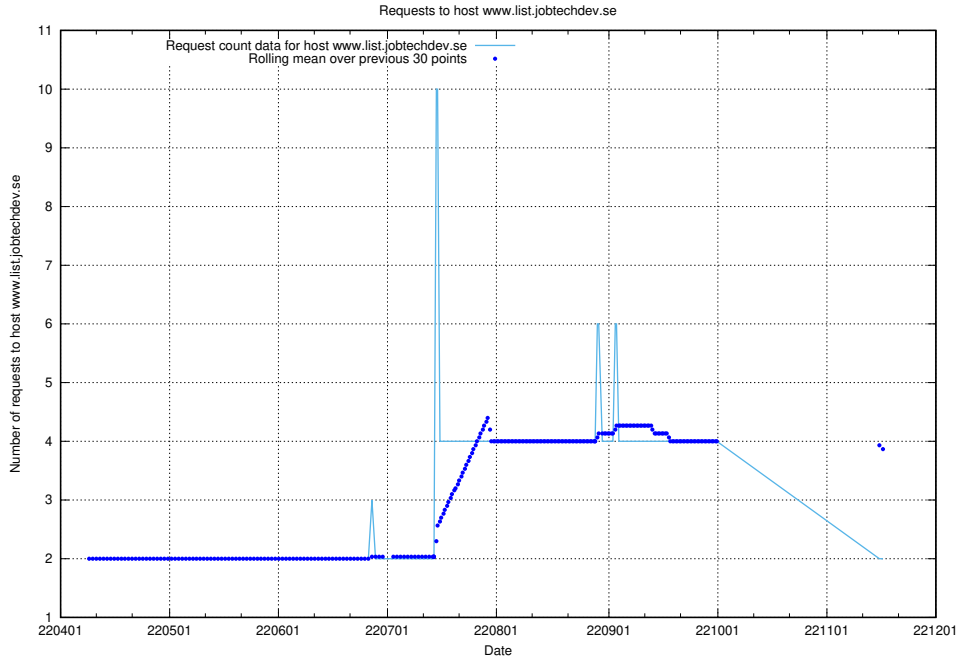

7.473 Usage of `www.list.jobtechdev.se`

Here, we count the number of requests to host `www.list.jobtechdev.se`.