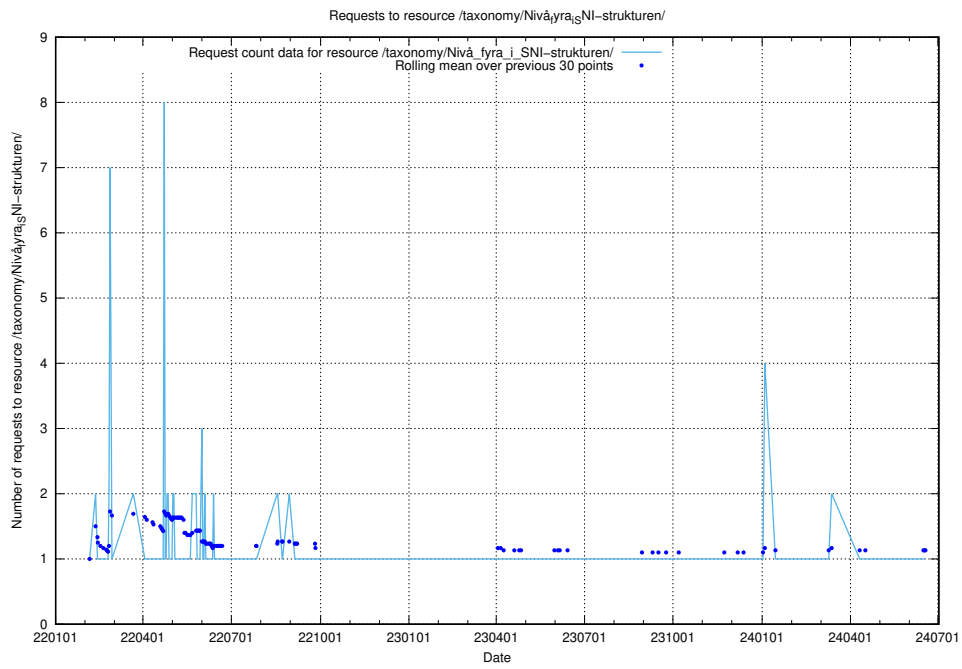

5.2581 Usage of /taxonomy/Nivå_fyra_i_SNI-strukturen/

Here, we count the number of requests to resource /taxonomy/Nivå_fyra_i_SNI-strukturen/.