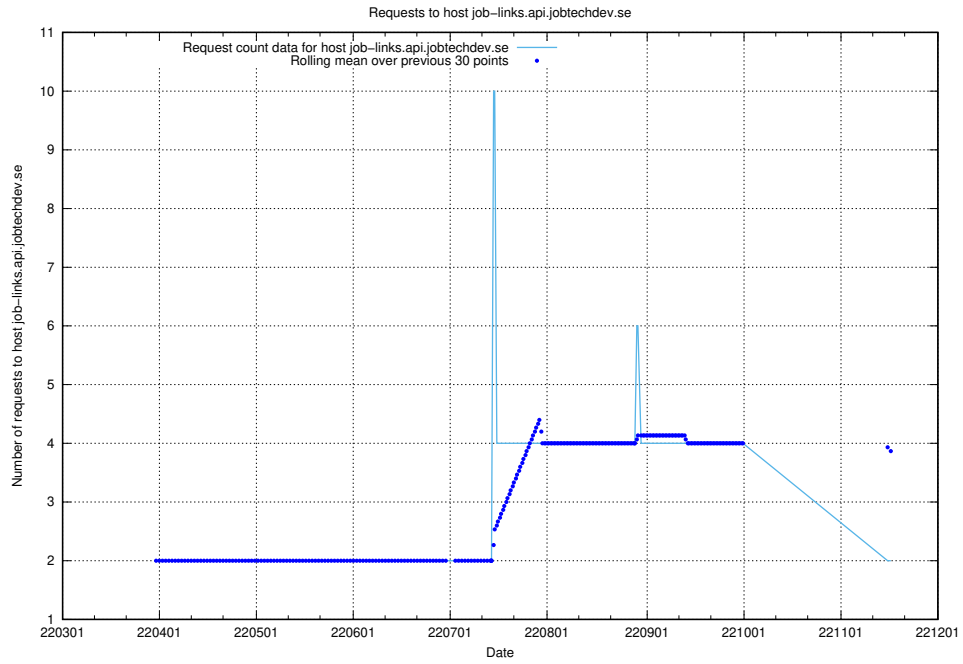

7.486 Usage of `job-links.api.jobtechdev.se`

Here, we count the number of requests to host `job-links.api.jobtechdev.se`.