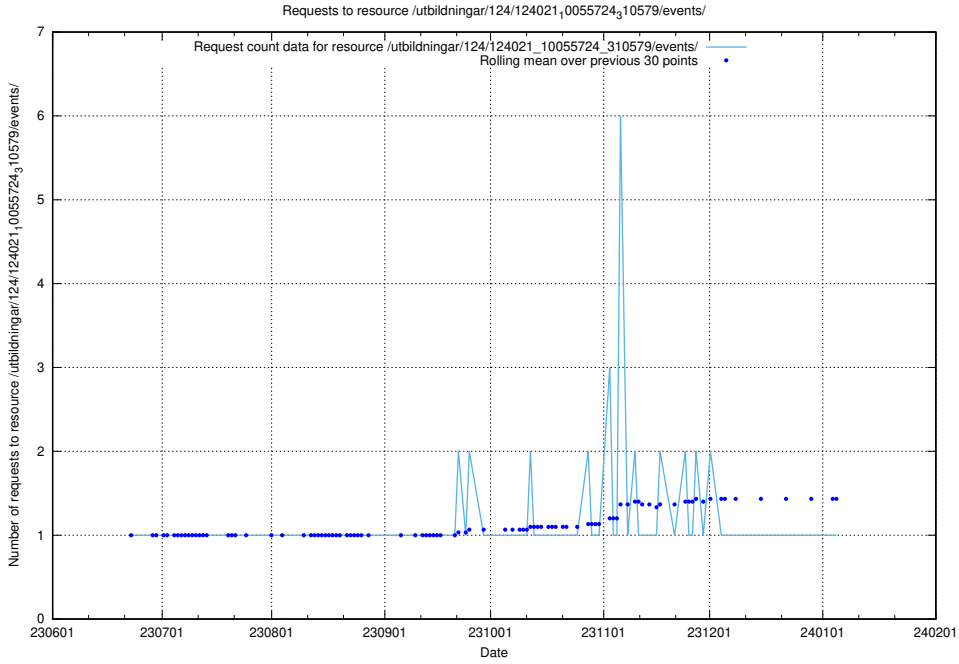

5.5943 Usage of /utbildningar/124/124021_10055724_310579/events/

Here, we count the number of requests to resource /utbildningar/124/124021_10055724_310579/events/