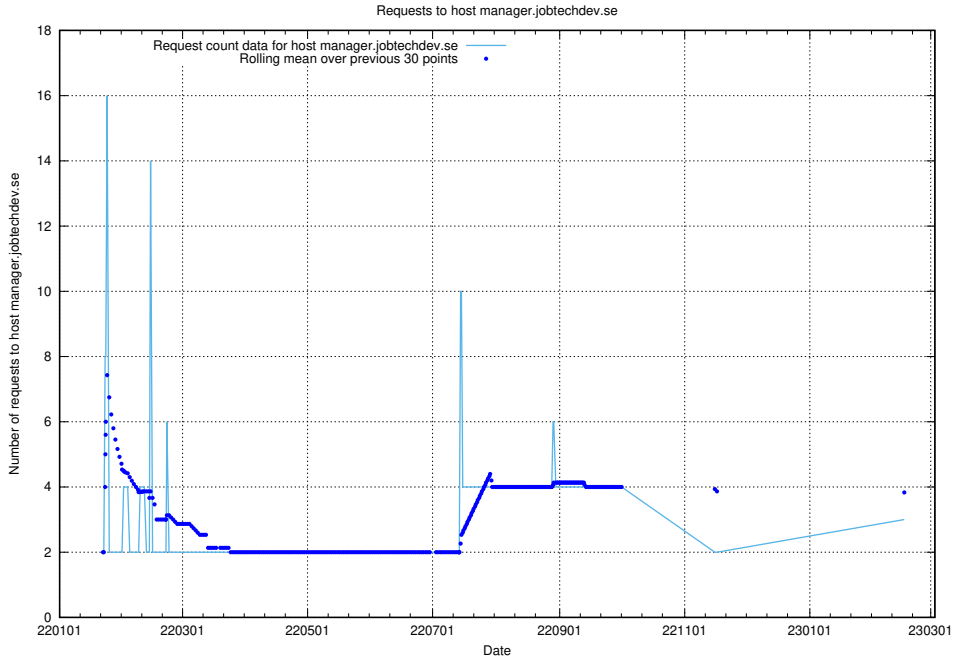

7.254 Usage of manager.jobtechdev.se

Here, we count the number of requests to host manager.jobtechdev.se.