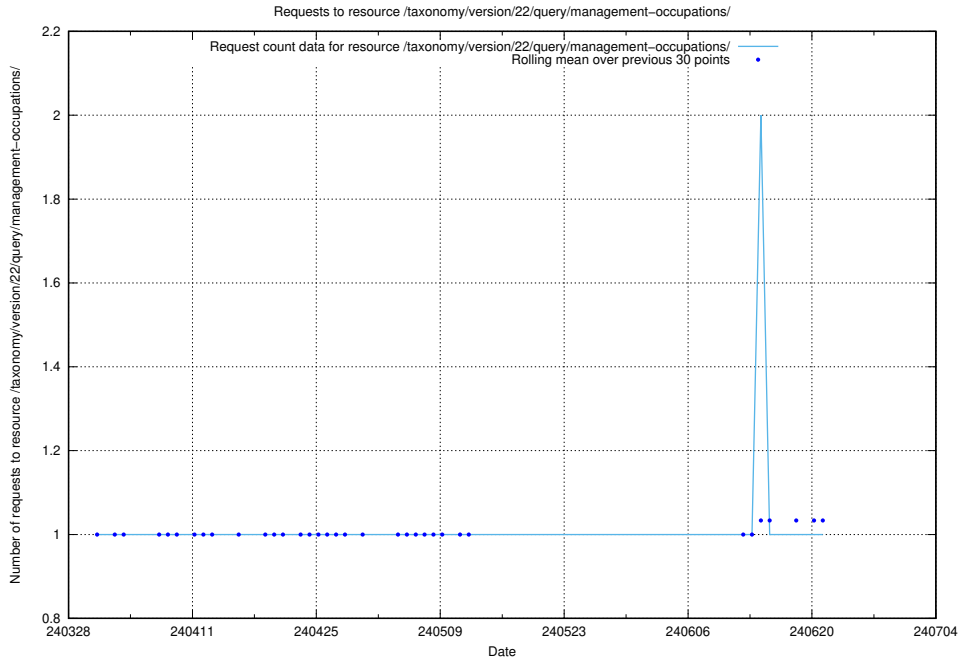

5.1746 Usage of /taxonomy/version/22/query/management-occupations/

Here, we count the number of requests to resource /taxonomy/version/22/query/management-occupations/.