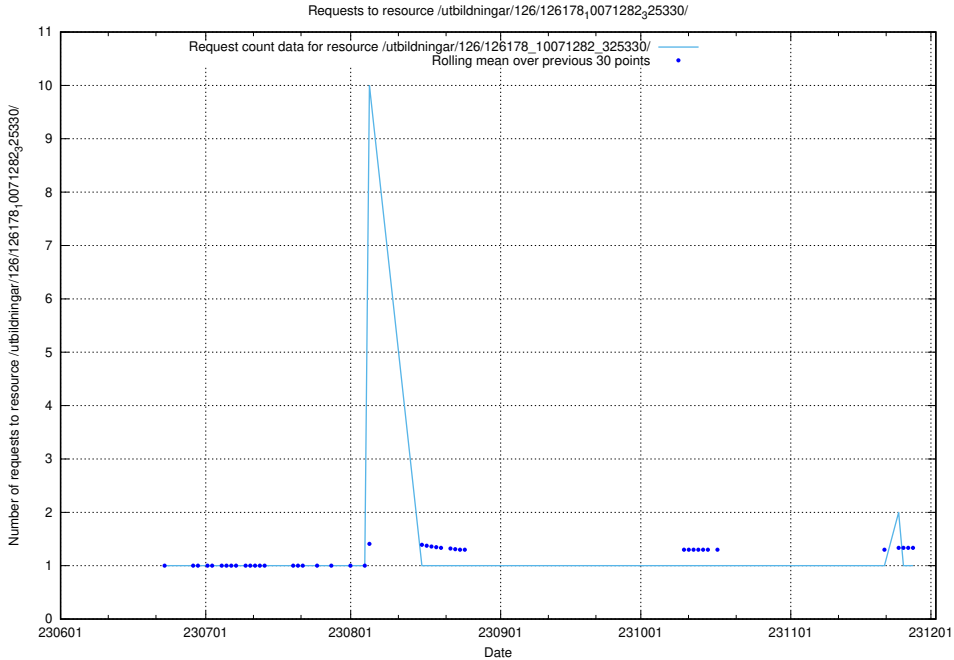

5.5802 Usage of /utbildningar/126/126178_10071282_325330/

Here, we count the number of requests to resource /utbildningar/126/126178_10071282_325330/.