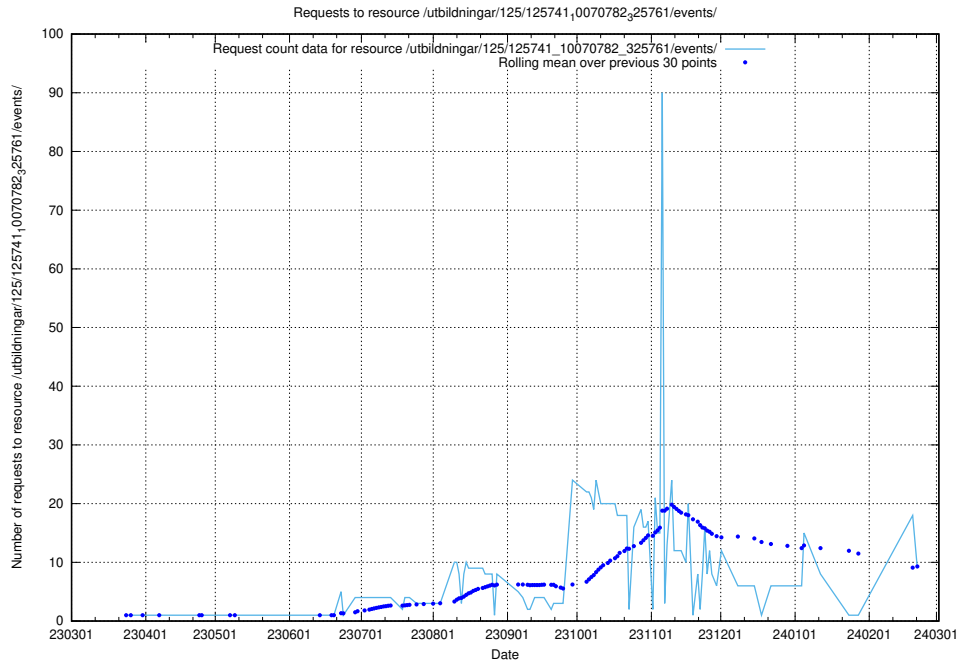

5.31 Usage of /utbildningar/125/125741_10070782_325761/events/

Here, we count the number of requests to resource /utbildningar/125/125741_10070782_325761/events/