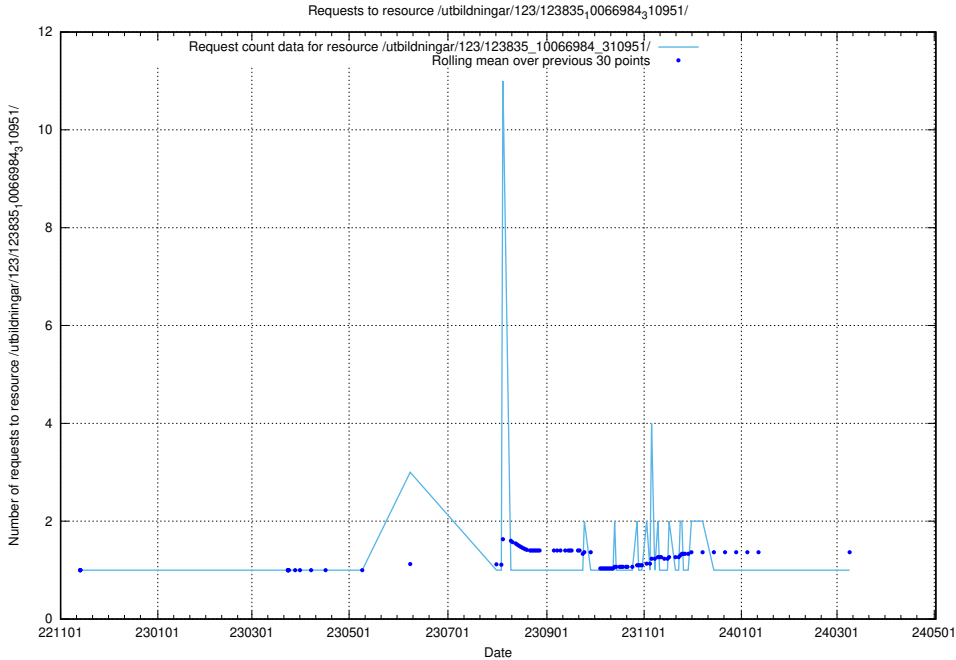

5.6025 Usage of /utbildningar/123/123835_10066984_310951/

Here, we count the number of requests to resource /utbildningar/123/123835_10066984_310951/.