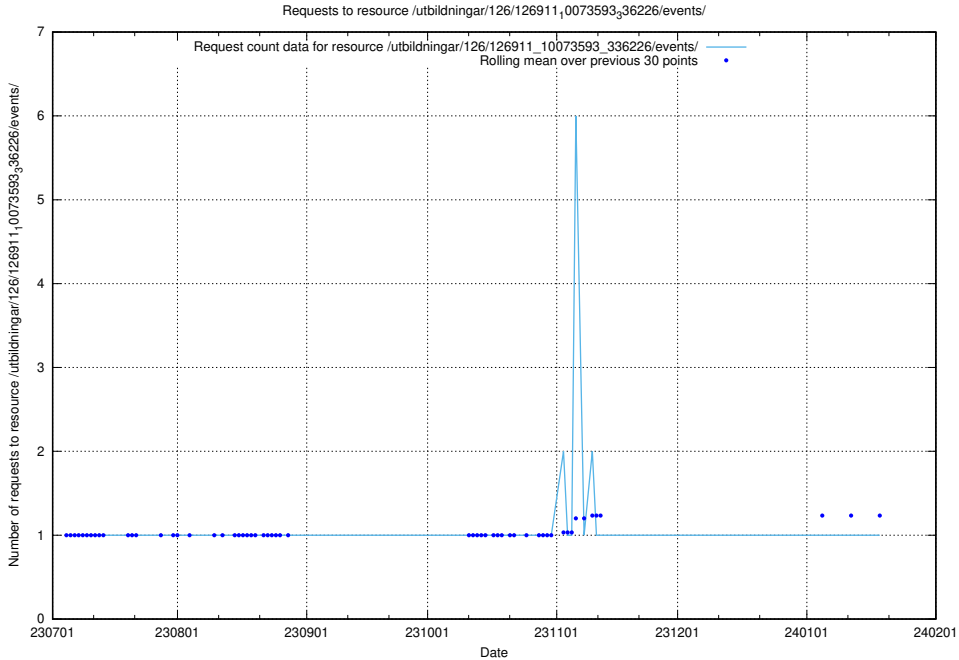

5.5471 Usage of /utbildningar/126/126911_10073593_336226/events/

Here, we count the number of requests to resource /utbildningar/126/126911_10073593_336226/events/