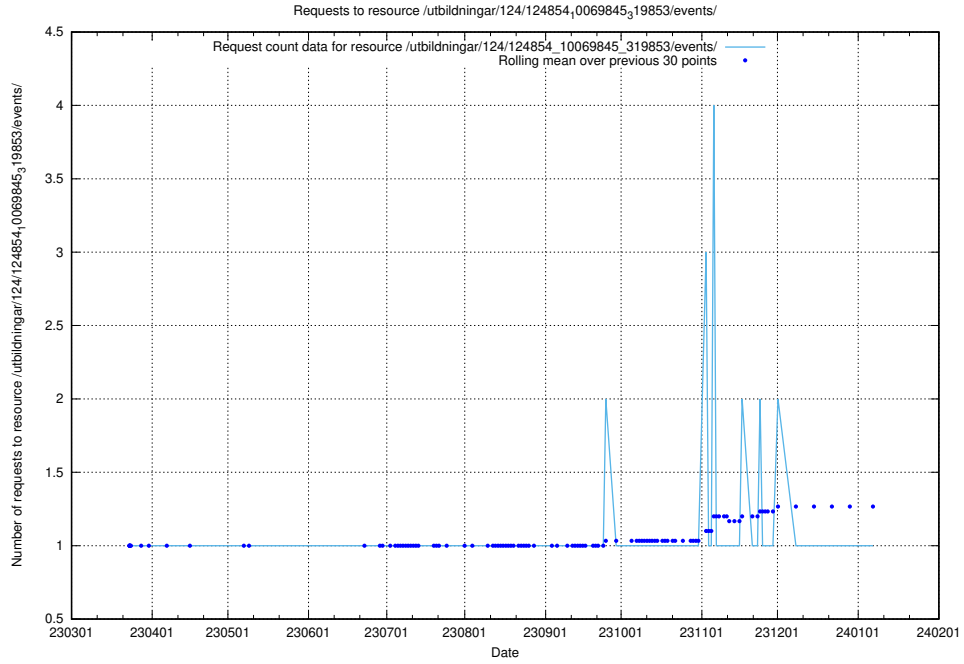

5.1188 Usage of /utbildningar/124/124854_10069845_319853/events/

Here, we count the number of requests to resource /utbildningar/124/124854_10069845_319853/events/