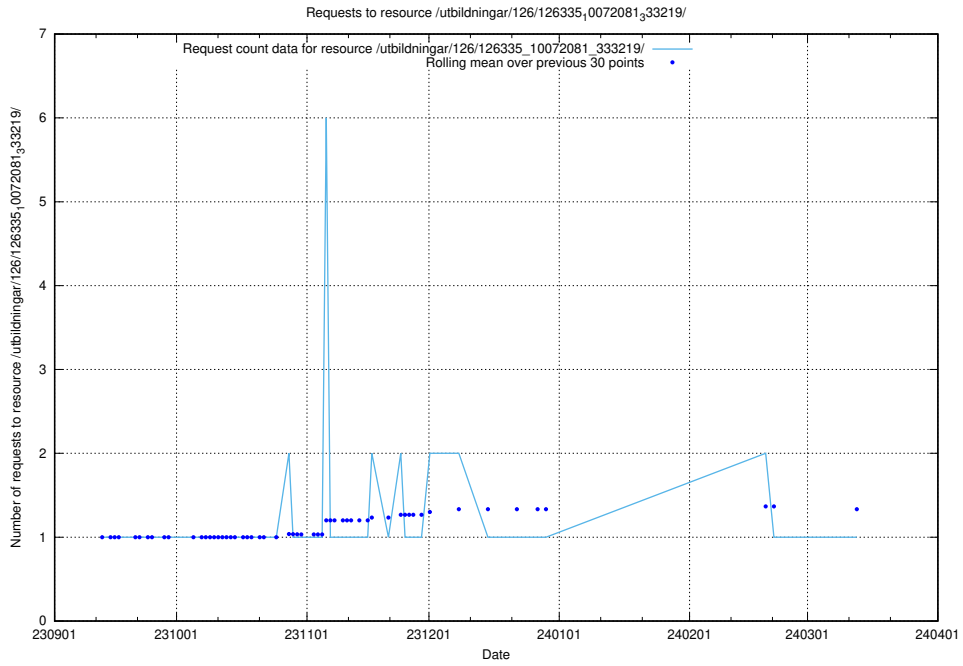

5.4721 Usage of /utbildningar/126/126335_10072081_333219/

Here, we count the number of requests to resource /utbildningar/126/126335_10072081_333219/.