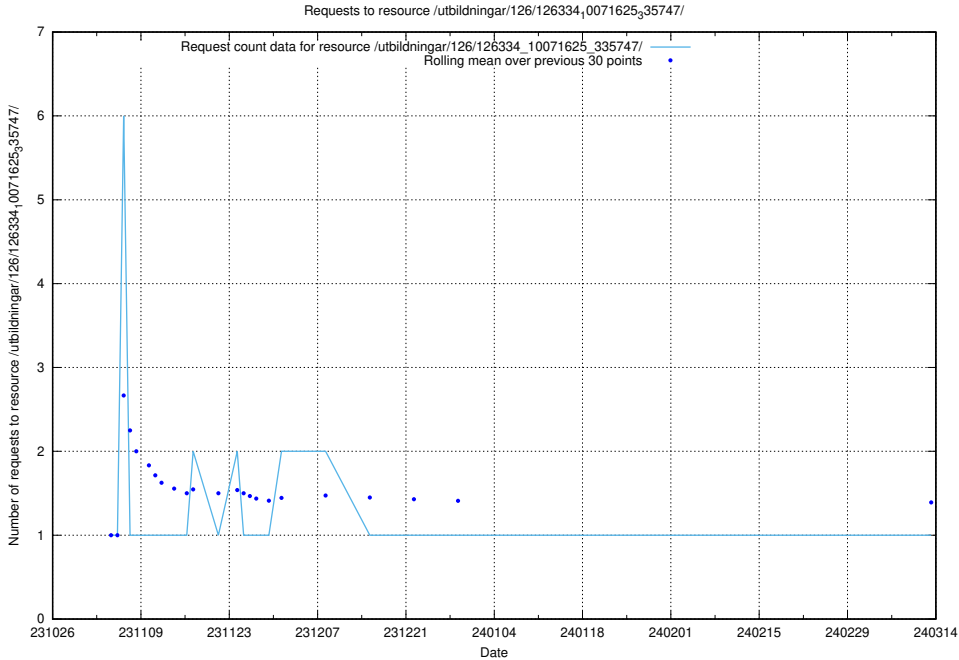

5.4275 Usage of /utbildningar/126/126334_10071625_335747/

Here, we count the number of requests to resource /utbildningar/126/126334_10071625_335747/.