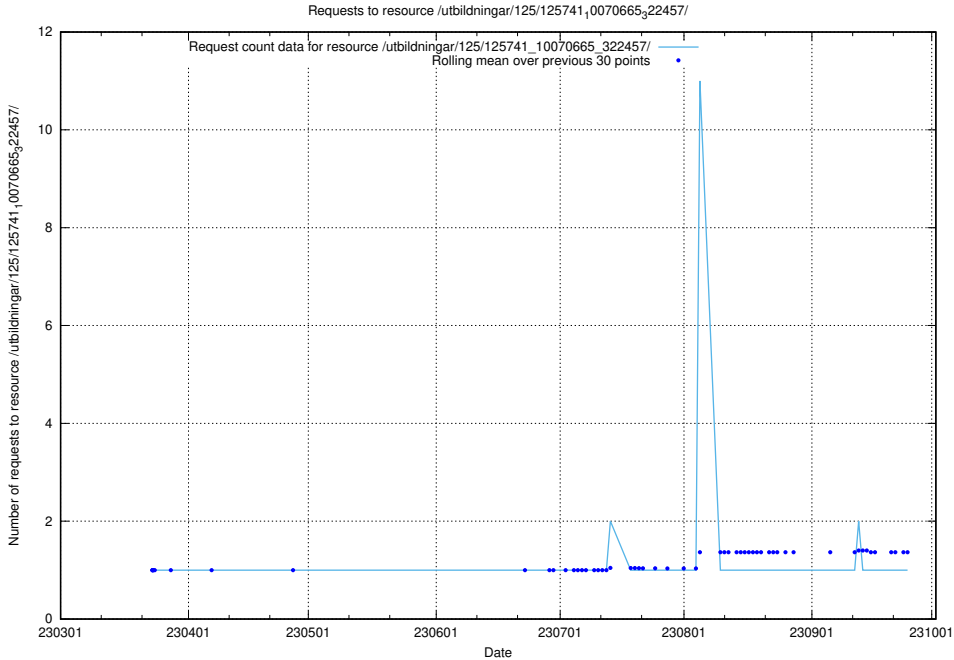

5.6649 Usage of /utbildningar/125/125741_10070665_322457/

Here, we count the number of requests to resource /utbildningar/125/125741_10070665_322457/.