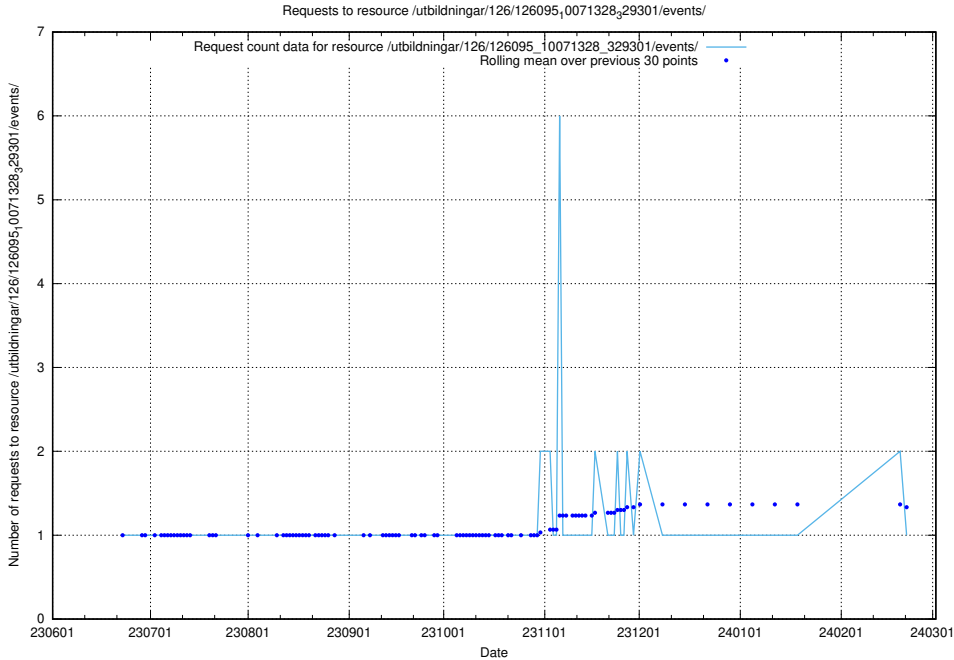

Here, we count the number of requests to resource /utbildningar/126/126176_10071340_325945/.

5.5804 Usage of /utbildningar/126/126095_10071328_329301/events/

Here, we count the number of requests to resource /utbildningar/126/126095_10071328_329301/events/