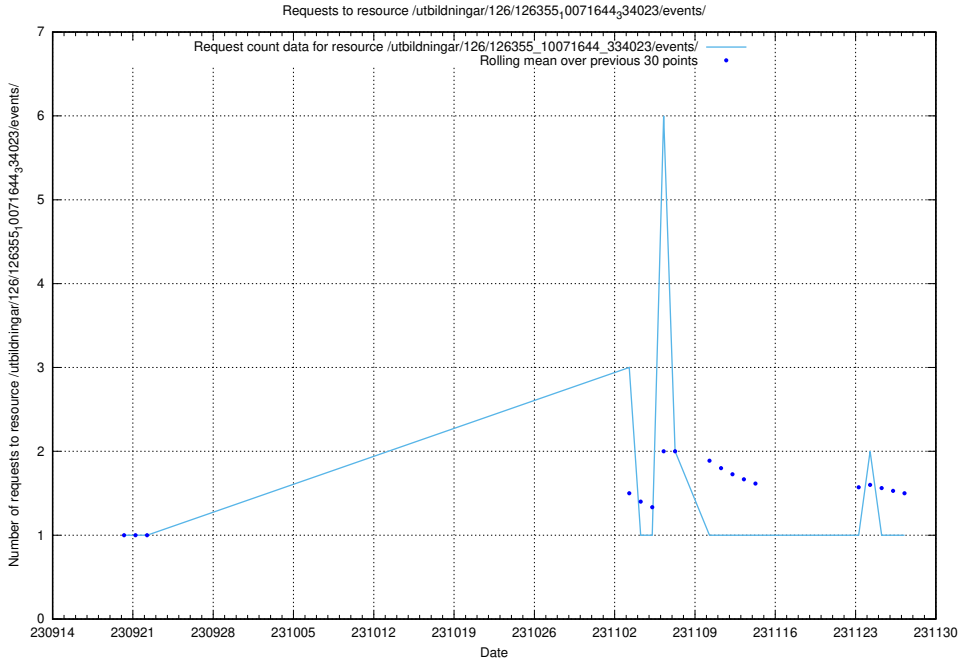

5.4661 Usage of /utbildningar/126/126355_10071644_334023/events/

Here, we count the number of requests to resource /utbildningar/126/126355_10071644_334023/events/