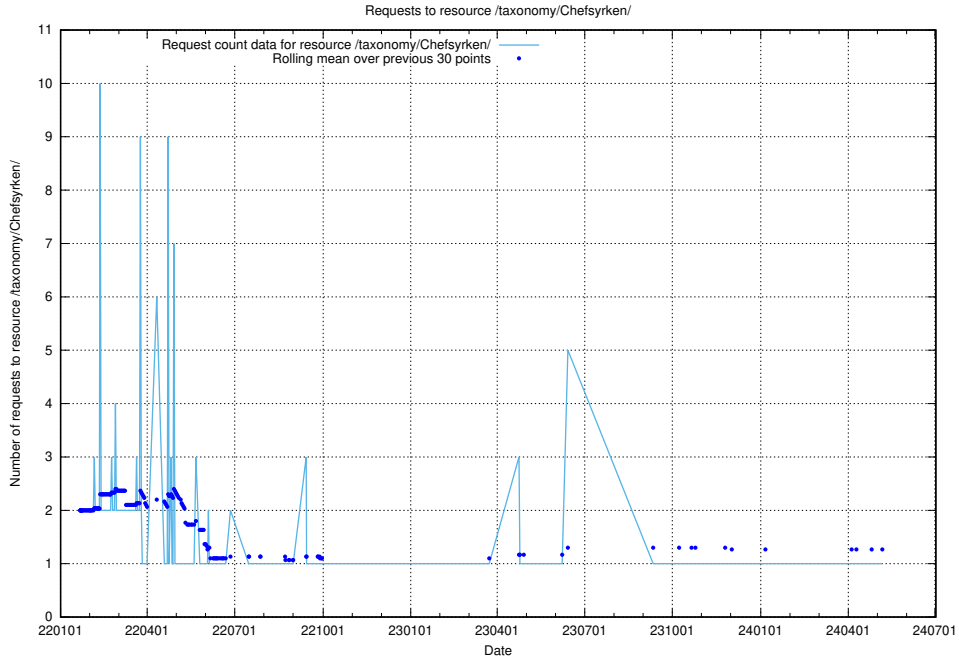

Here, we count the number of requests to resource /taxonomy/Chesyrken/.

5.1215 Usage of /utbildningar/124/124521_10066301_308425/events/

Here, we count the number of requests to resource /utbildningar/124/124521_10066301_308425/events/