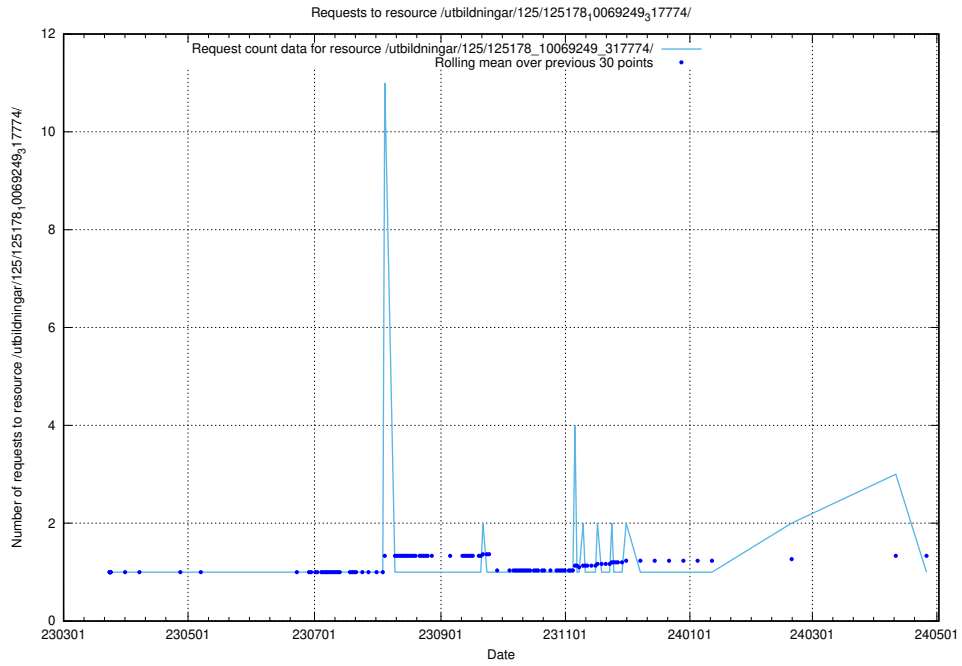

5.1125 Usage of /utbildningar/125/125178_10069249_317774/

Here, we count the number of requests to resource /utbildningar/125/125178_10069249_317774/.