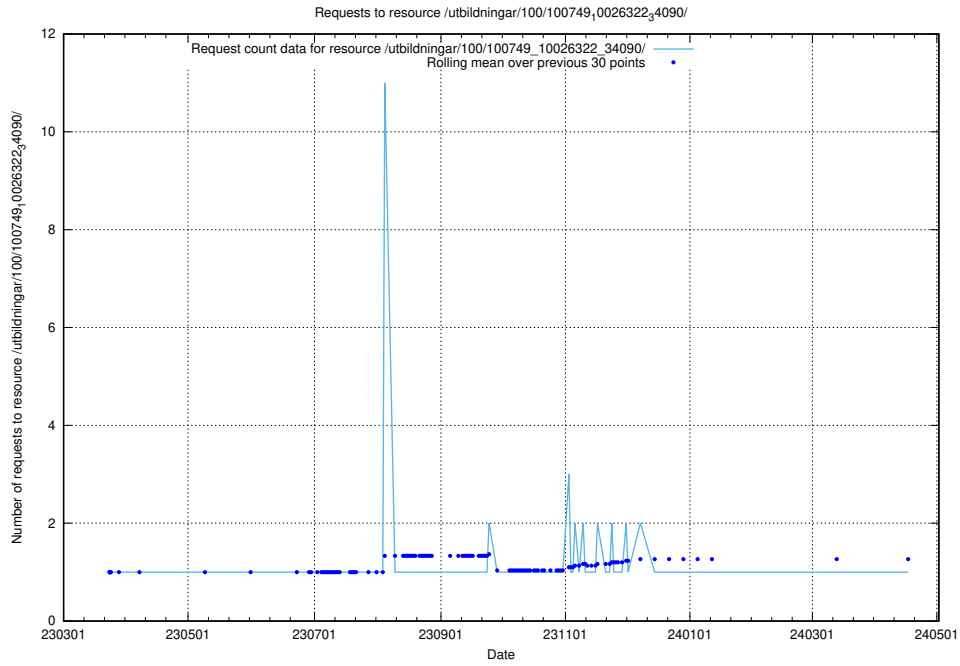

5.5751 Usage of /utbildningar/100/100749_10026322_34090/

Here, we count the number of requests to resource /utbildningar/100/100749_10026322_34090/.