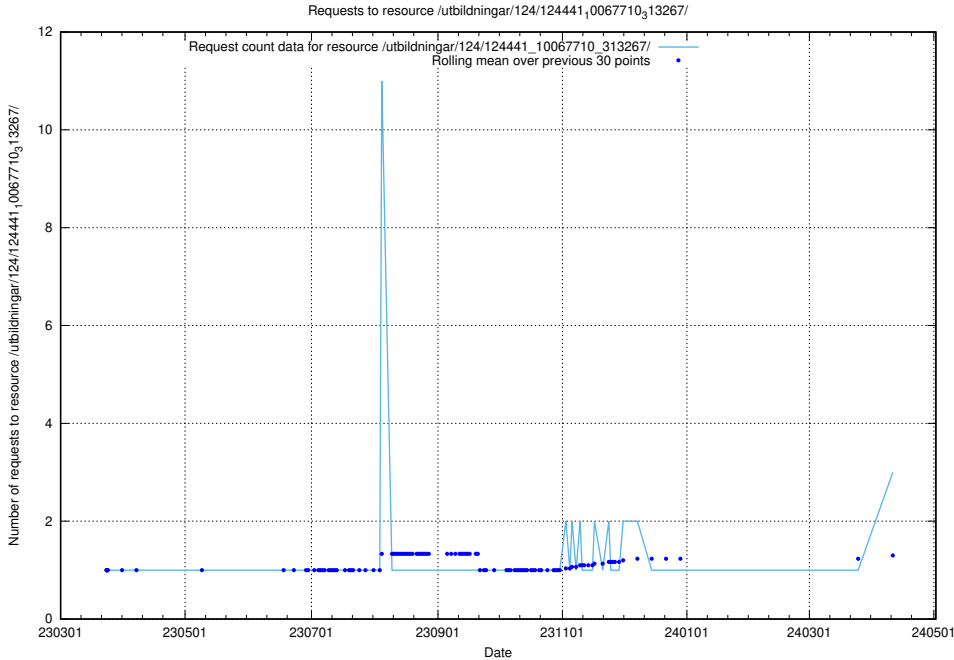

5.327 Usage of /utbildningar/124/124441_10067710_313267/

Here, we count the number of requests to resource /utbildningar/124/124441_10067710_313267/.