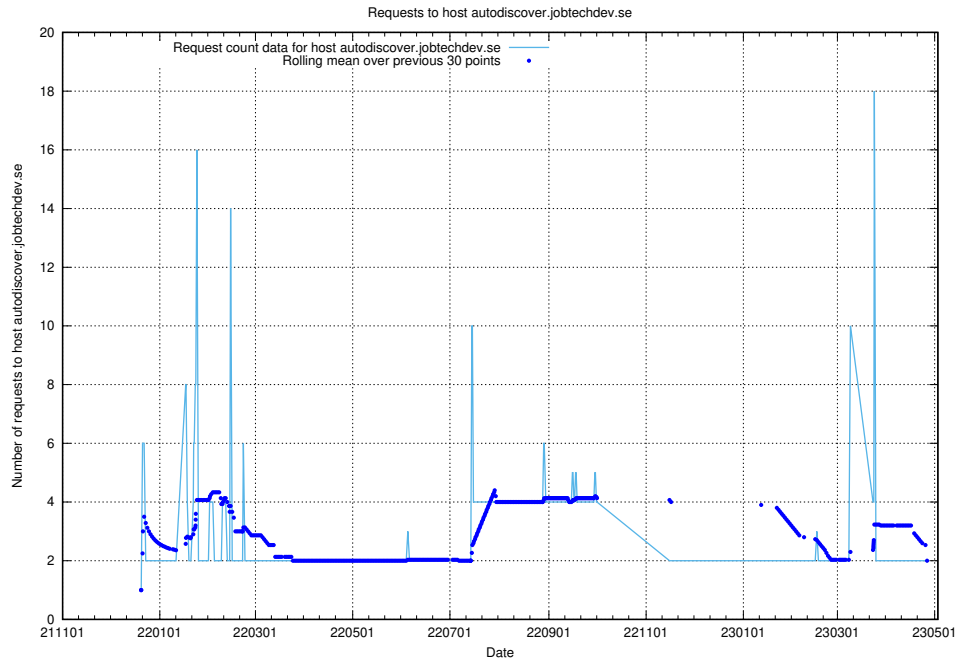

7.382 Usage of autodiscover.jobtechdev.se

Here, we count the number of requests to host autodiscover.jobtechdev.se.