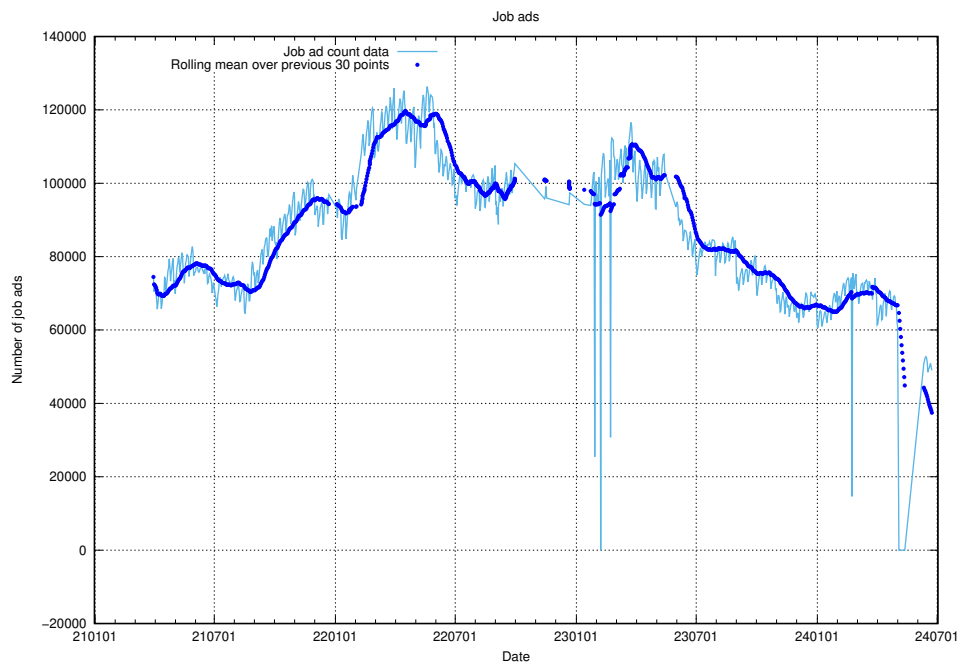

13.1 Number of job ads

Here, we count the number of job ads processed by the pipeline each night.

¹³<https://gitlab.com/arbetsformedlingen/joblinks/wiki/-/wikis/home>

13.2 Number of ads by scraper arbetsformedlingen.se