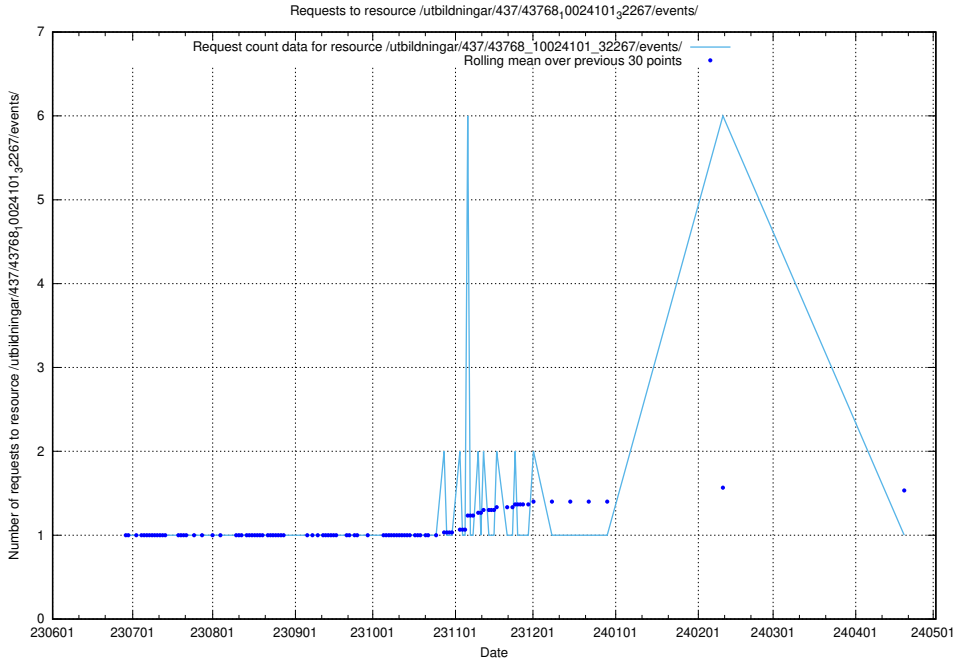

Here, we count the number of requests to resource /utbildningar/437/43768_10024101_32267/events/.

5.5558 Usage of /utbildningar/437/43768_10024101_32267/

Here, we count the number of requests to resource /utbildningar/437/43768_10024101_32267/.