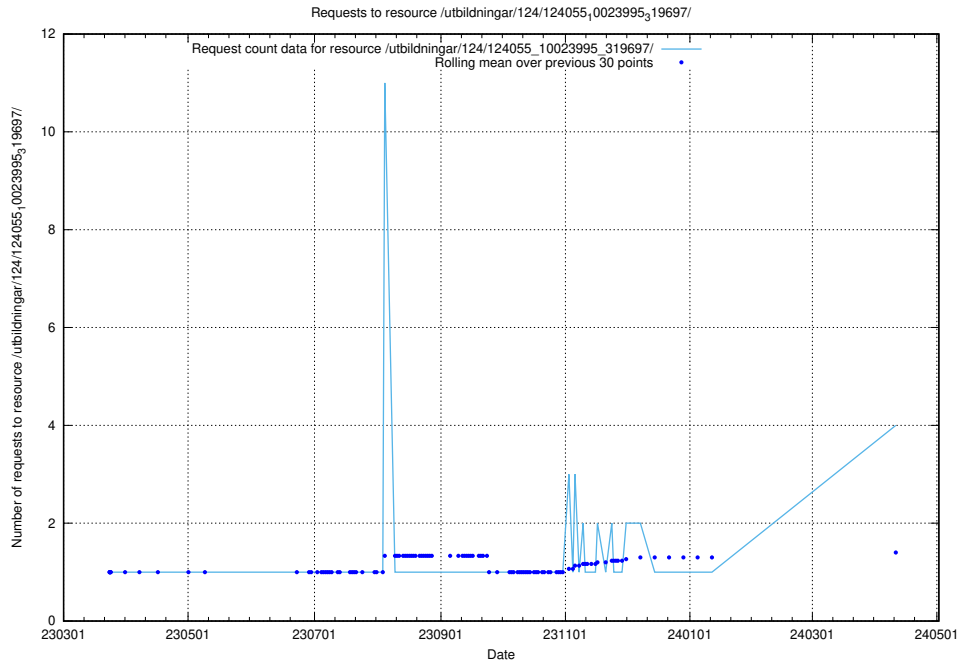

5.217 Usage of /utbildningar/125/125741_10070665_336785/events/

Here, we count the number of requests to resource /utbildningar/125/125741_10070665_336785/events/

5.218 Usage of /taxonomy/version/13/query/skills/