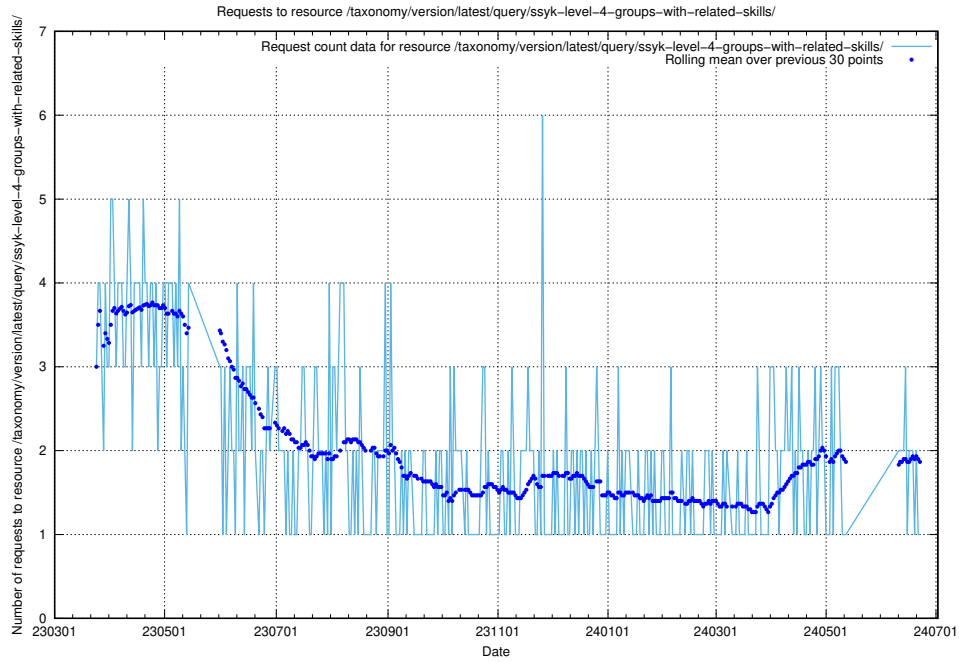

5.6228 Usage of /taxonomy/version/latest/query/ssyk-level-4-groups-with-related-skills/

Here, we count the number of requests to resource /taxonomy/version/latest/query/ssyk-level-4-groups-with-related-skills/.