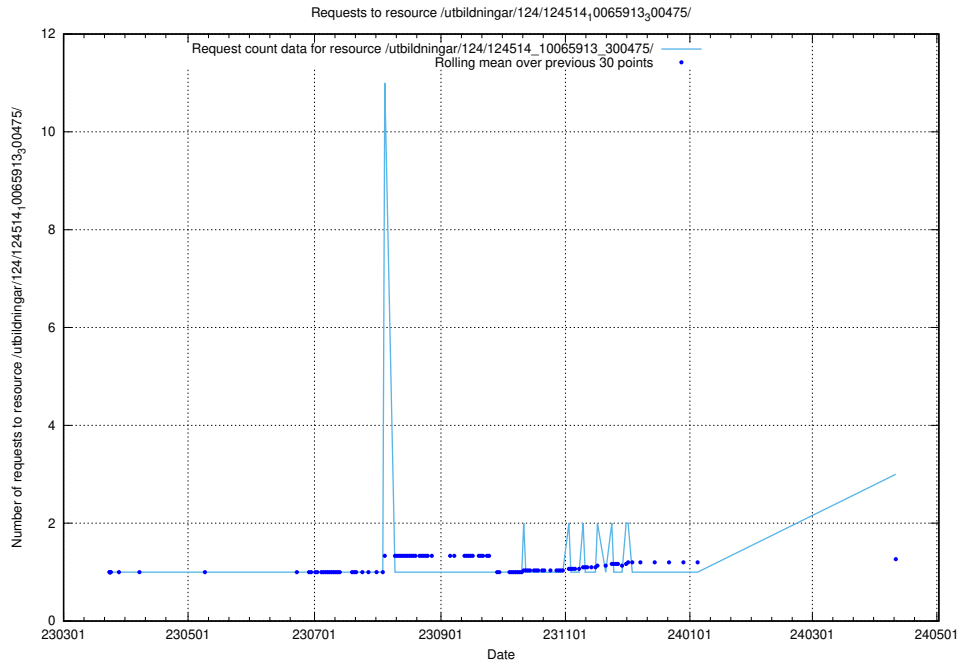

5.310 Usage of /utbildningar/124/124514_10065913_300475/

Here, we count the number of requests to resource /utbildningar/124/124514_10065913_300475/.