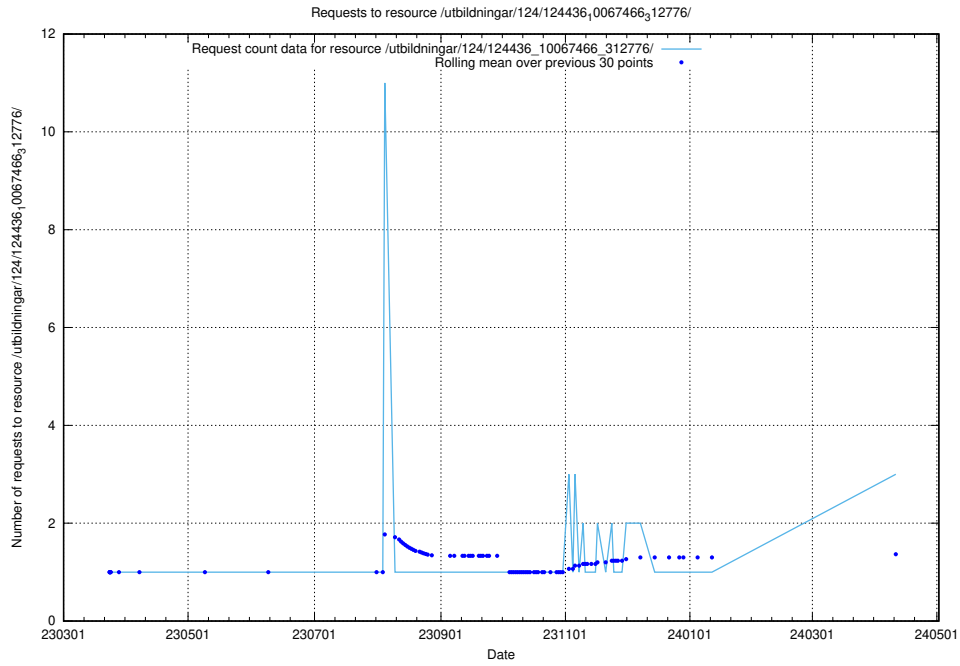

5.330 Usage of /utbildningar/124/124436_10067466_312776/

Here, we count the number of requests to resource /utbildningar/124/124436_10067466_312776/.