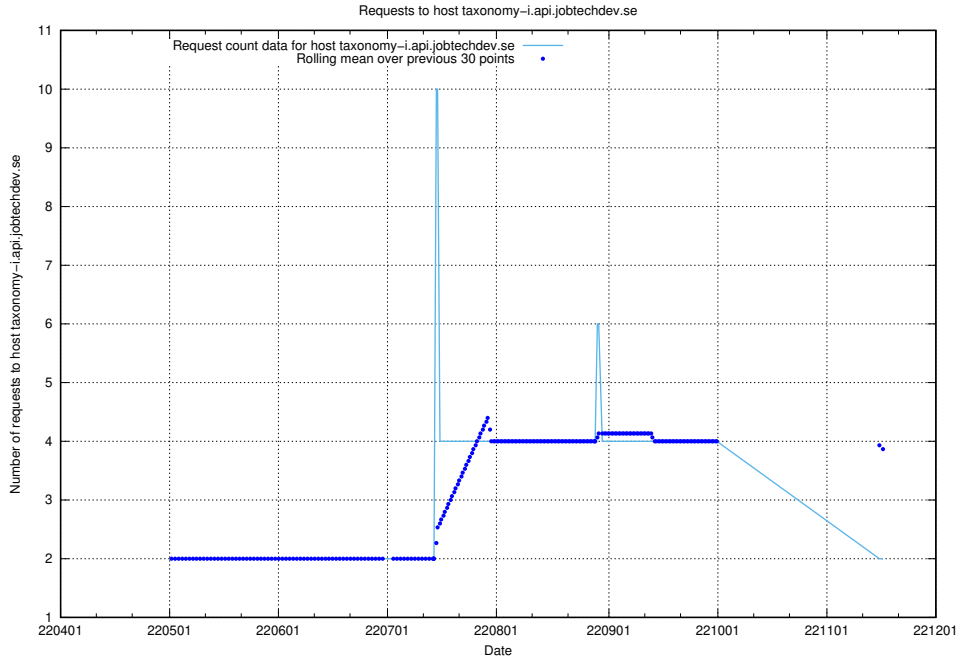

7.437 Usage of `oauth-openshift.prod.services.jtech.se`

Here, we count the number of requests to host `oauth-openshift.prod.services.jtech.se`.

7.438 Usage of taxonomy-i.api.jobtechdev.se

Here, we count the number of requests to host taxonomy-i.api.jobtechdev.se.