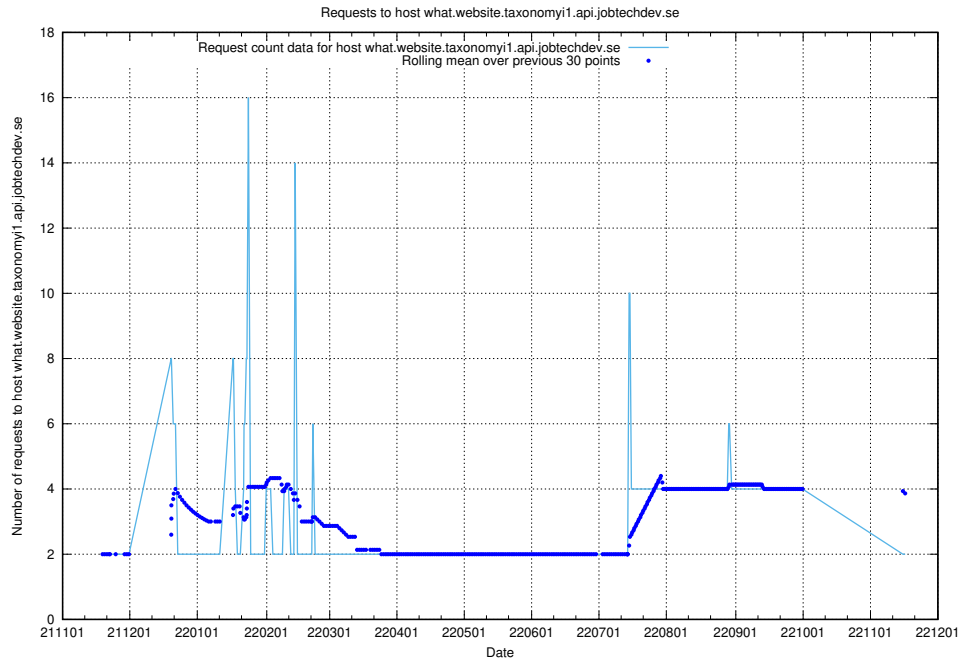

7.459 Usage of what.website.taxonomy1.api.jobtechdev.se

Here, we count the number of requests to host what.website.taxonomy1.api.jobtechdev.se.