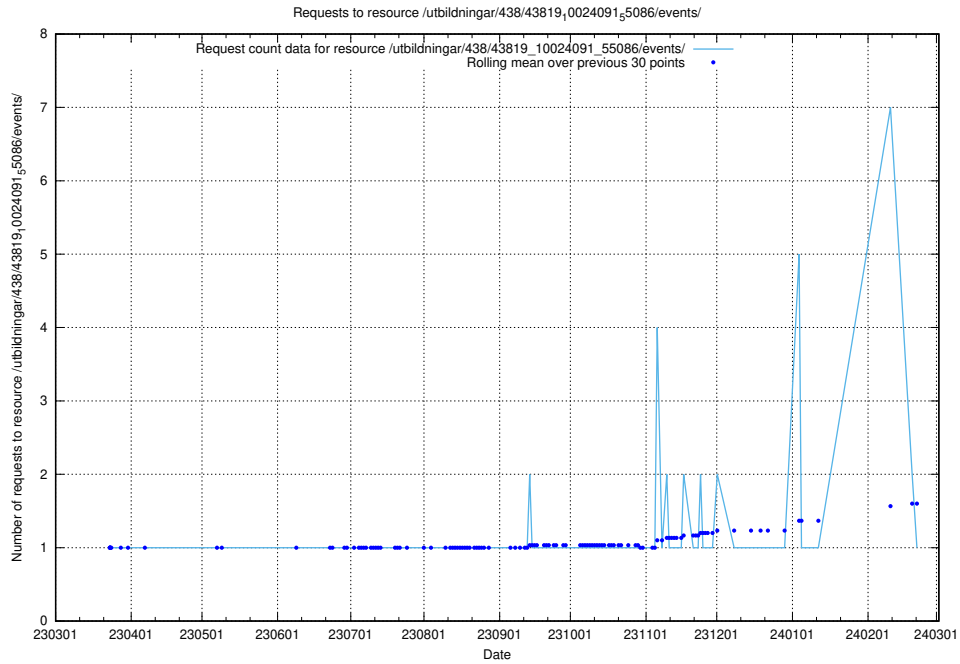

5.6496 Usage of /utbildningar/438/43819_10024091_55086/events/

Here, we count the number of requests to resource /utbildningar/438/43819_10024091_55086/events/.