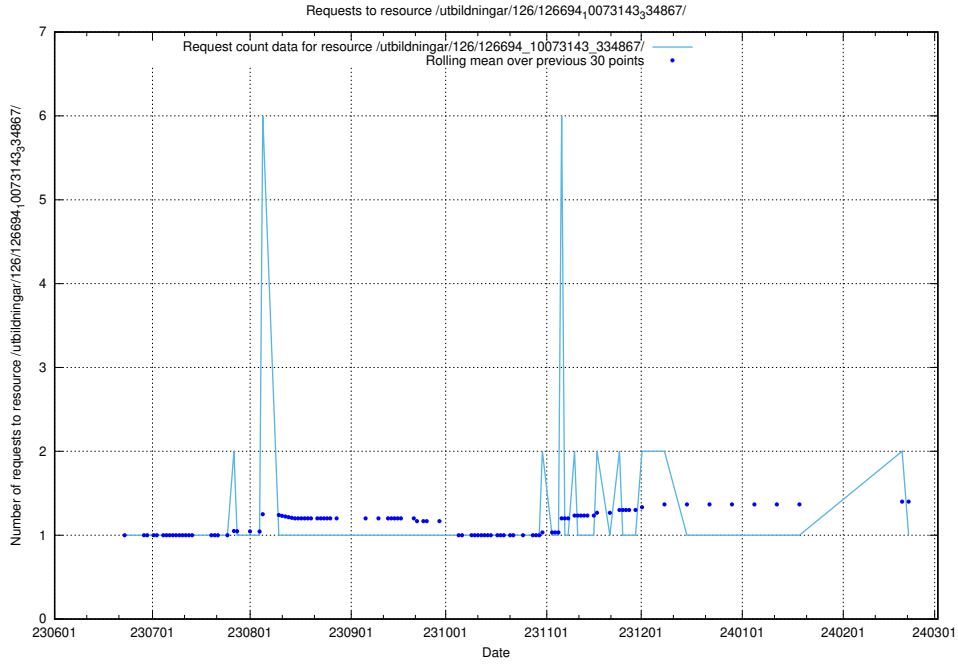

5.5761 Usage of /utbildningar/126/126694_10073143_334867/

Here, we count the number of requests to resource /utbildningar/126/126694_10073143_334867/.