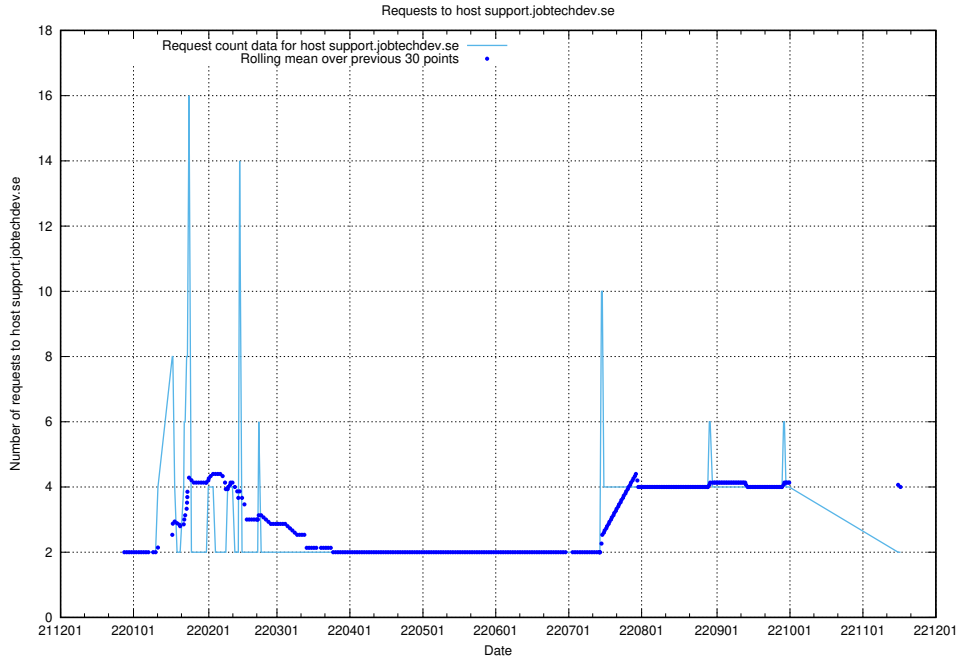

7.360 Usage of support.jobtechdev.se

Here, we count the number of requests to host support.jobtechdev.se.