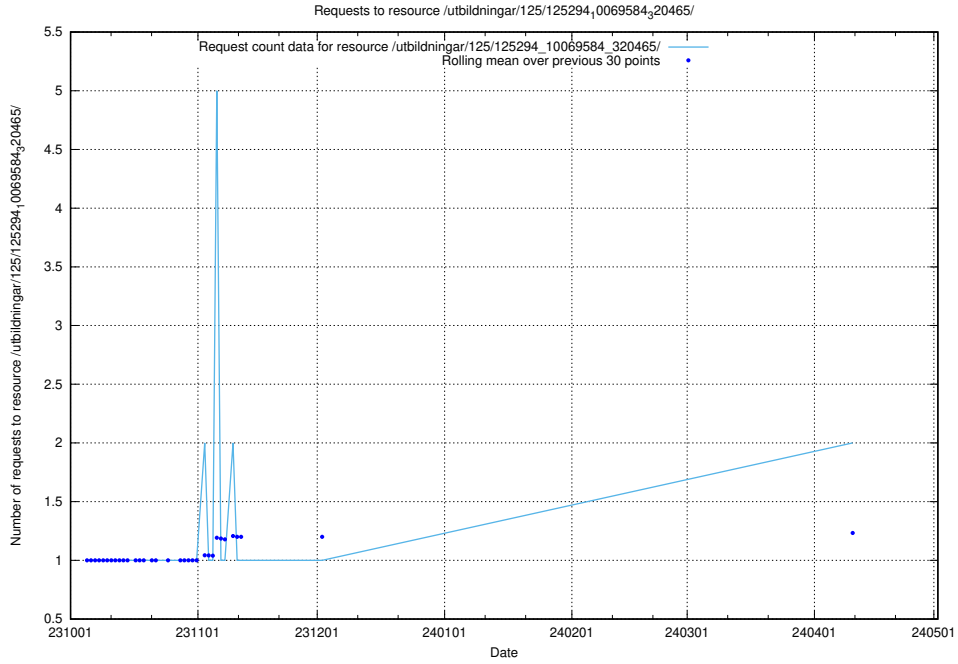

5.728 Usage of /utbildningar/125/125294_10069584_320465/

Here, we count the number of requests to resource /utbildningar/125/125294_10069584_320465/.