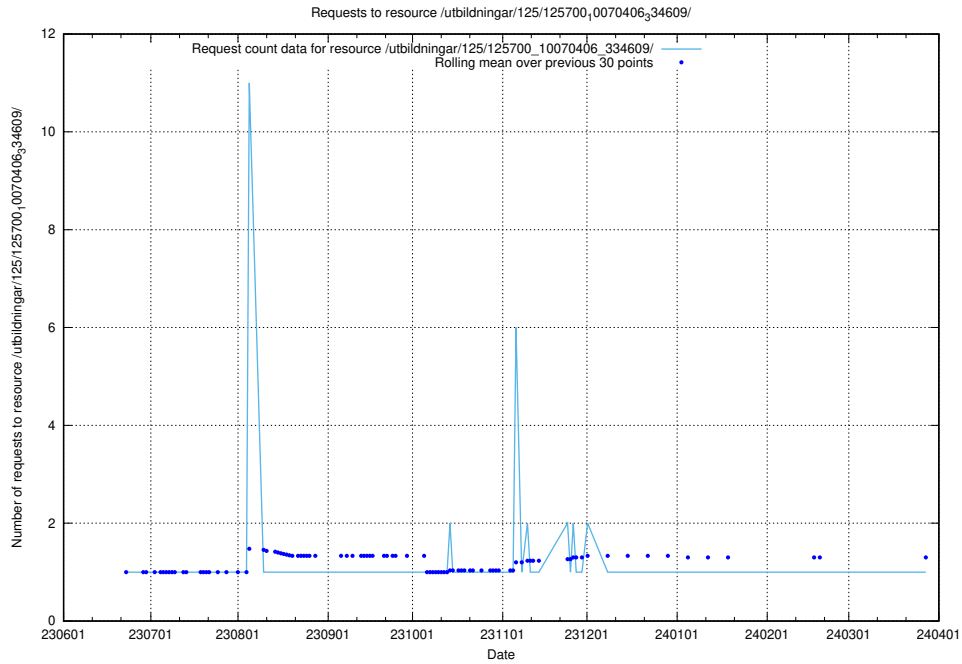

5.5835 Usage of /utbildningar/125/125700_10070406_334609/

Here, we count the number of requests to resource /utbildningar/125/125700_10070406_334609/.