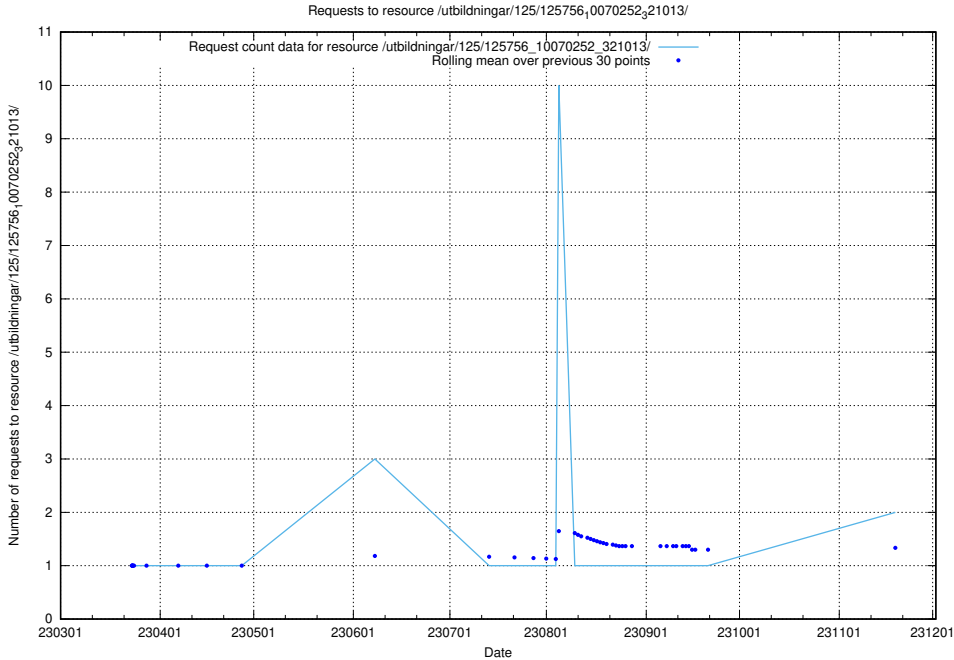

5.945 Usage of /utbildningar/125/125756_10070252_321013/

Here, we count the number of requests to resource /utbildningar/125/125756_10070252_321013/.