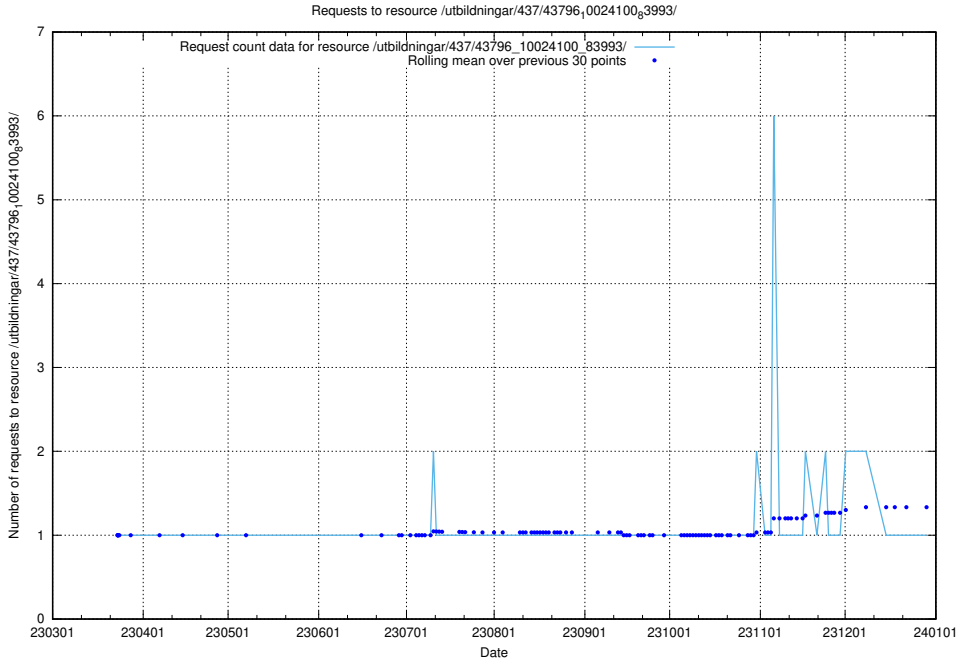

5.6508 Usage of /utbildningar/437/43796_10024100_83993/

Here, we count the number of requests to resource /utbildningar/437/43796_10024100_83993/.