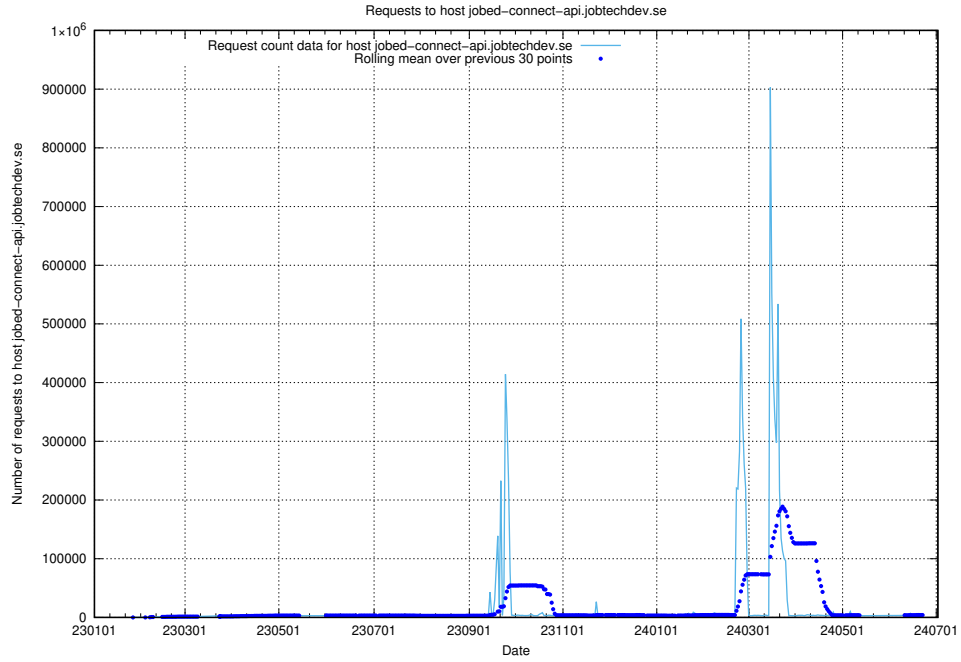

7.13 Usage of jobed-connect-api.jobtechdev.se

Here, we count the number of requests to host jobed-connect-api.jobtechdev.se.