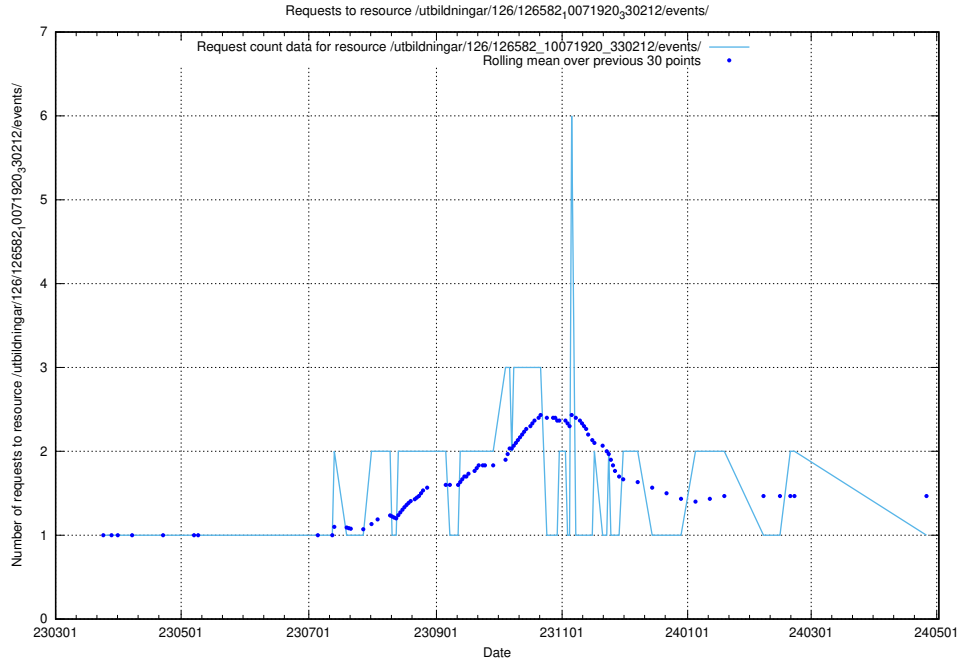

5.6357 Usage of /utbildningar/126/126582_10071920_330212/events/

Here, we count the number of requests to resource /utbildningar/126/126582_10071920_330212/events/