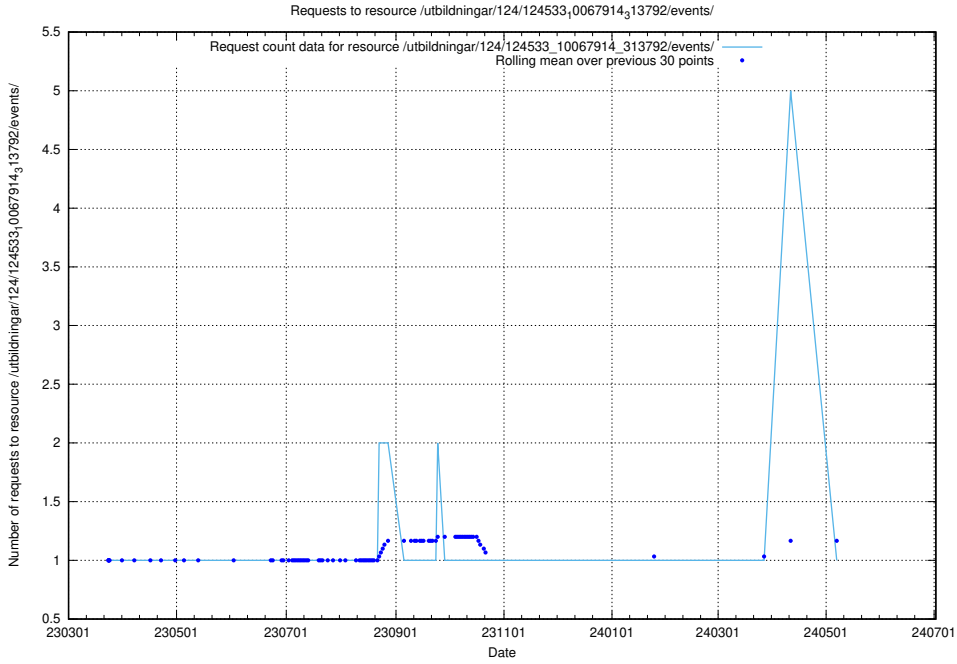

5.1208 Usage of /utbildningar/124/124533_10067914_313792/events/

Here, we count the number of requests to resource /utbildningar/124/124533_10067914_313792/events/