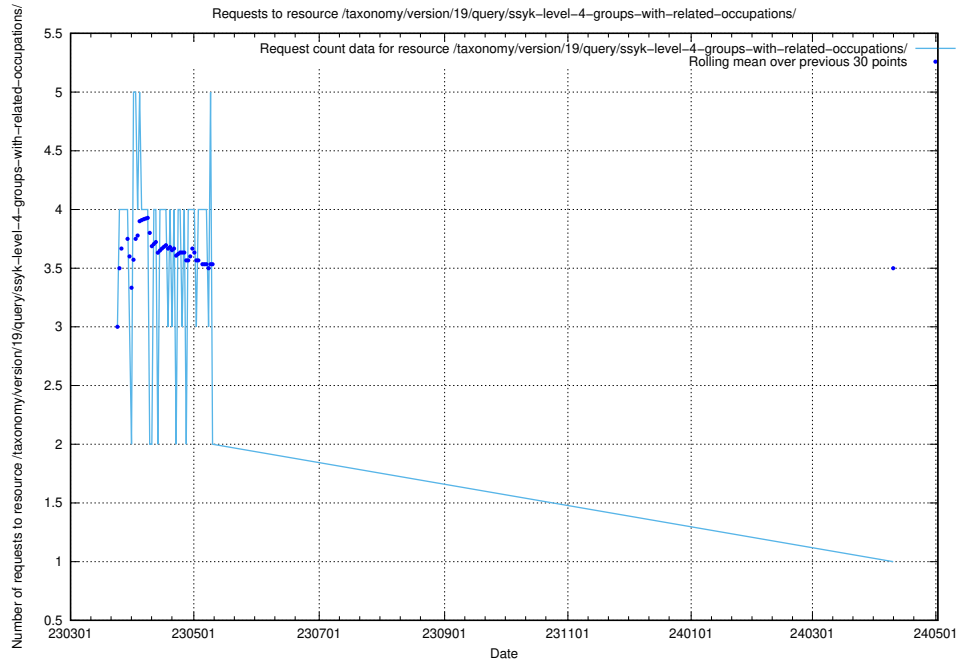

5.6277 Usage of /taxonomy/version/19/query/ssyk-level-4-groups-with-related-occupations/

Here, we count the number of requests to resource /taxonomy/version/19/query/ssyk-level-4-groups-with-related-occupations/.