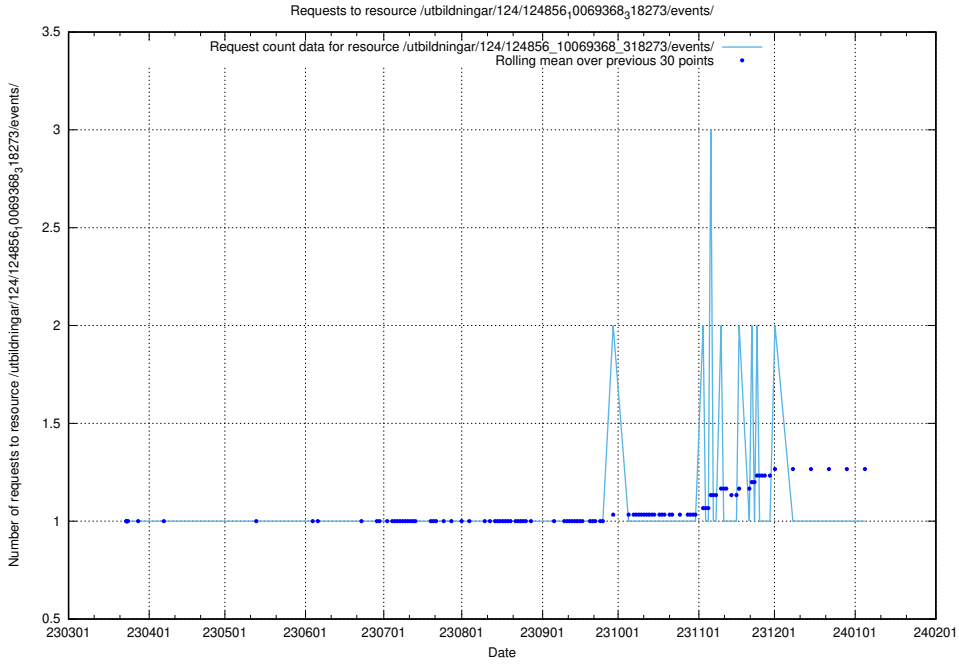

5.1170 Usage of /utbildningar/124/124856_10069368_318273/events/

Here, we count the number of requests to resource /utbildningar/124/124856_10069368_318273/events/