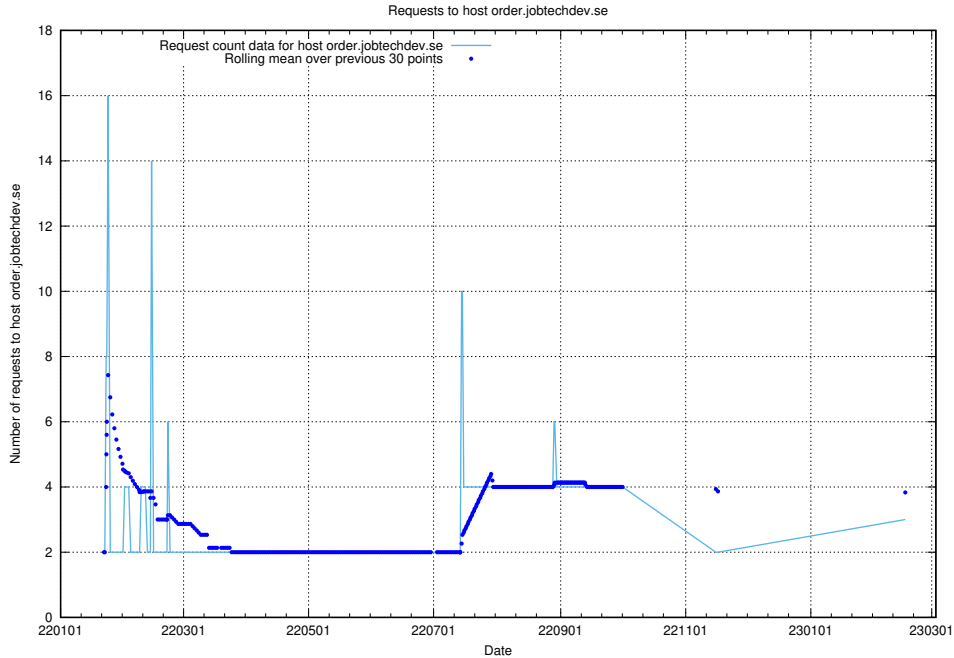

7.253 Usage of order.jobtechdev.se

Here, we count the number of requests to host order.jobtechdev.se.