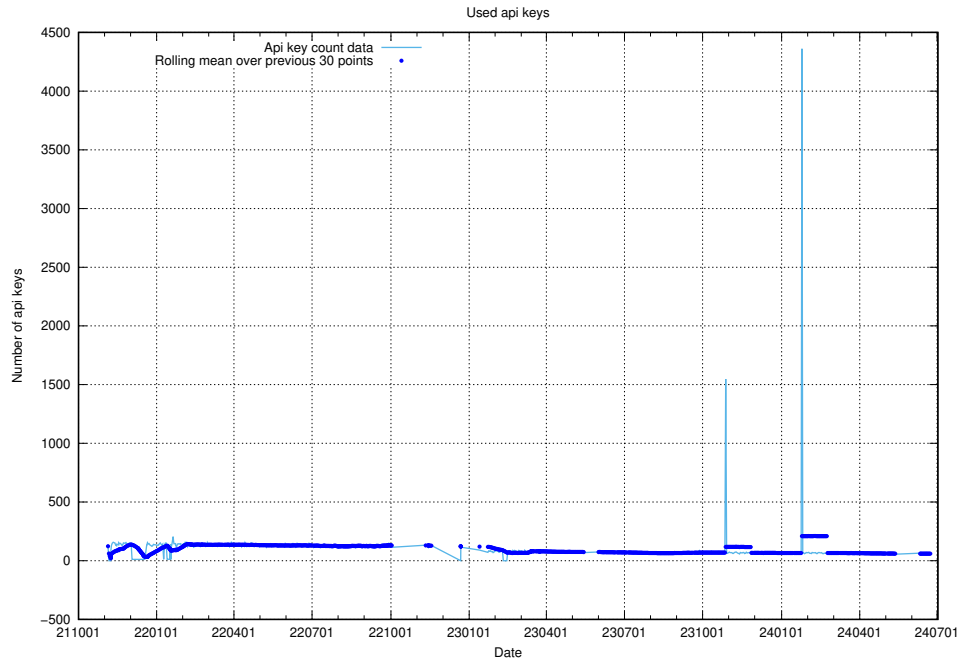

8.3 Number of used api keys

Here we extract the number of keys that were used for at least one request.