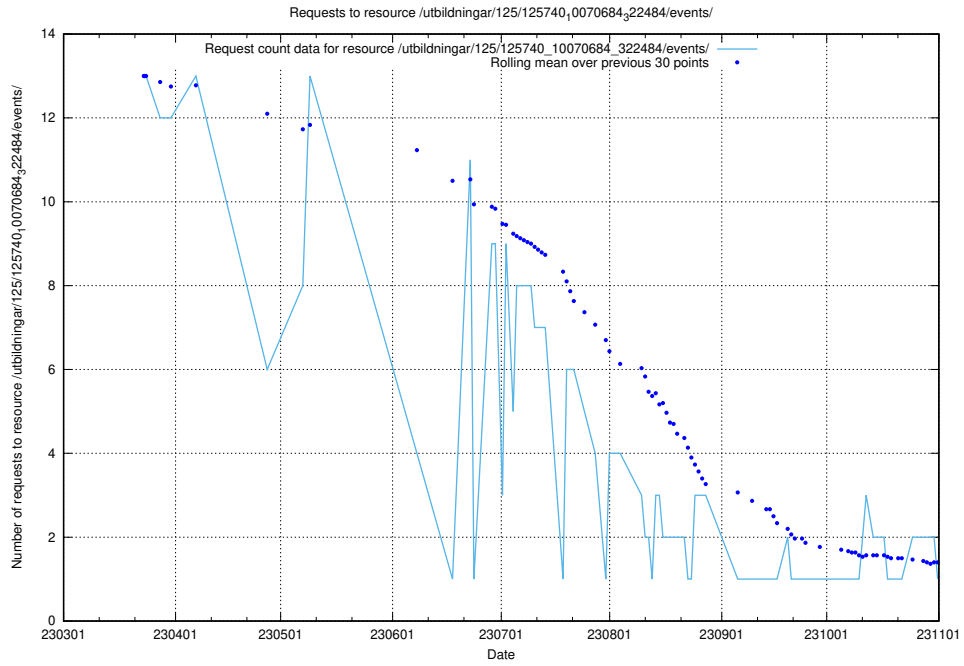

5.6401 Usage of /utbildningar/125/125740_10070684_322484/events/

Here, we count the number of requests to resource /utbildningar/125/125740_10070684_322484/events/