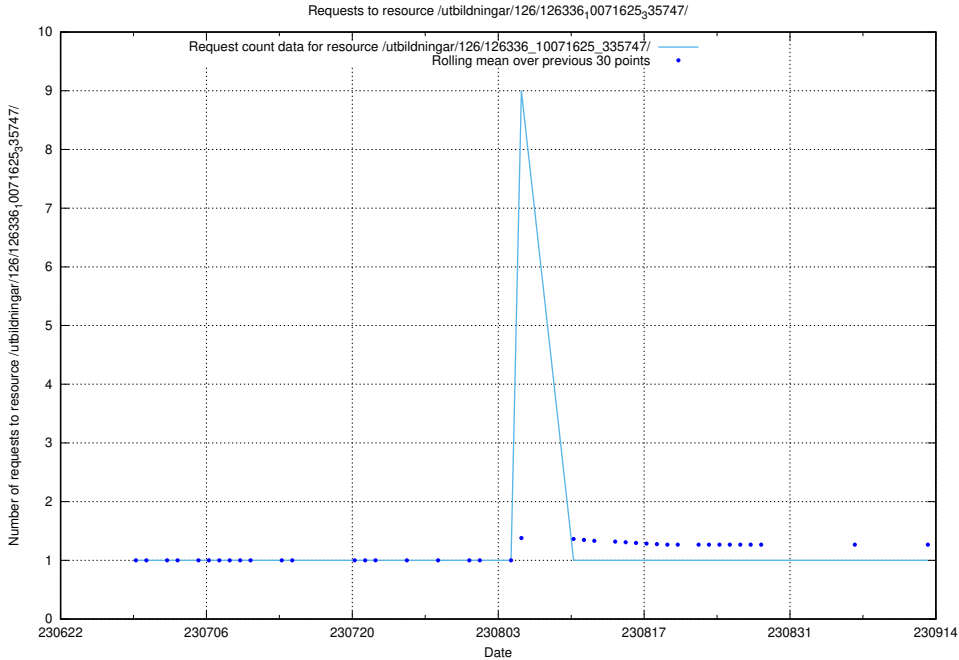

5.5583 Usage of /utbildningar/126/126336_10071625_335747/

Here, we count the number of requests to resource /utbildningar/126/126336_10071625_335747/.