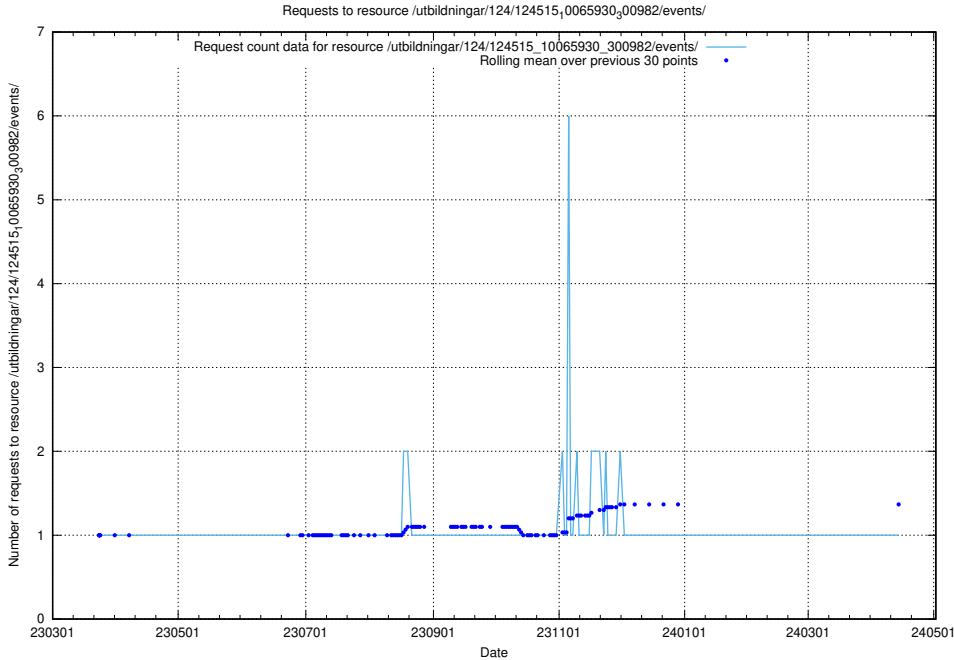

5.1720 Usage of /utbildningar/124/124515_10065930_300982/events/

Here, we count the number of requests to resource /utbildningar/124/124515_10065930_300982/events/