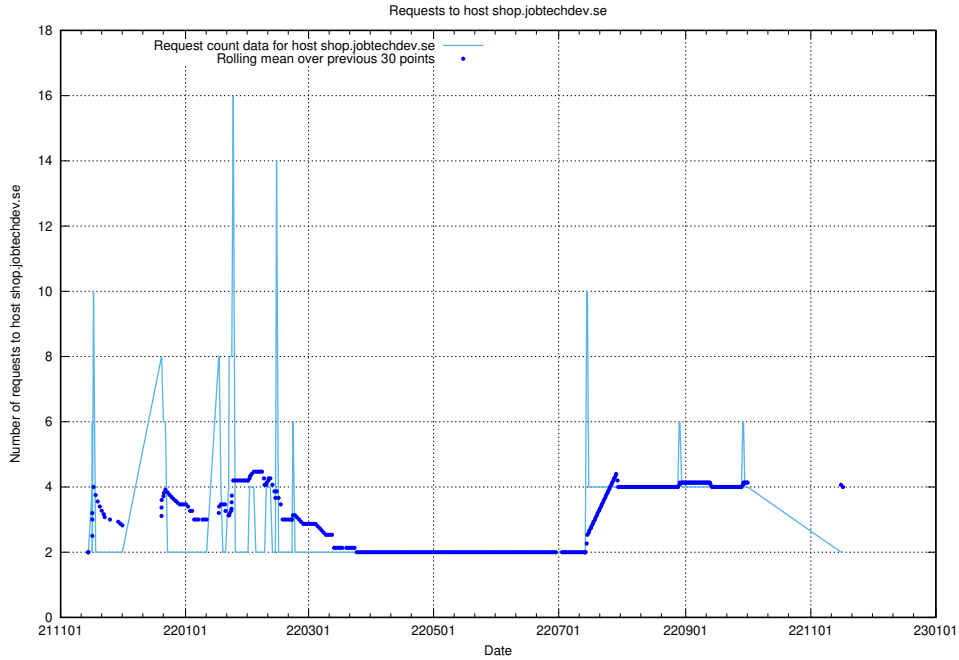

7.564 Usage of yrkeseditor.prod.services.jtech.se

Here, we count the number of requests to host yrkeseditor.prod.services.jtech.se.

7.565 Usage of shop.jobtechdev.se

Here, we count the number of requests to host shop.jobtechdev.se.