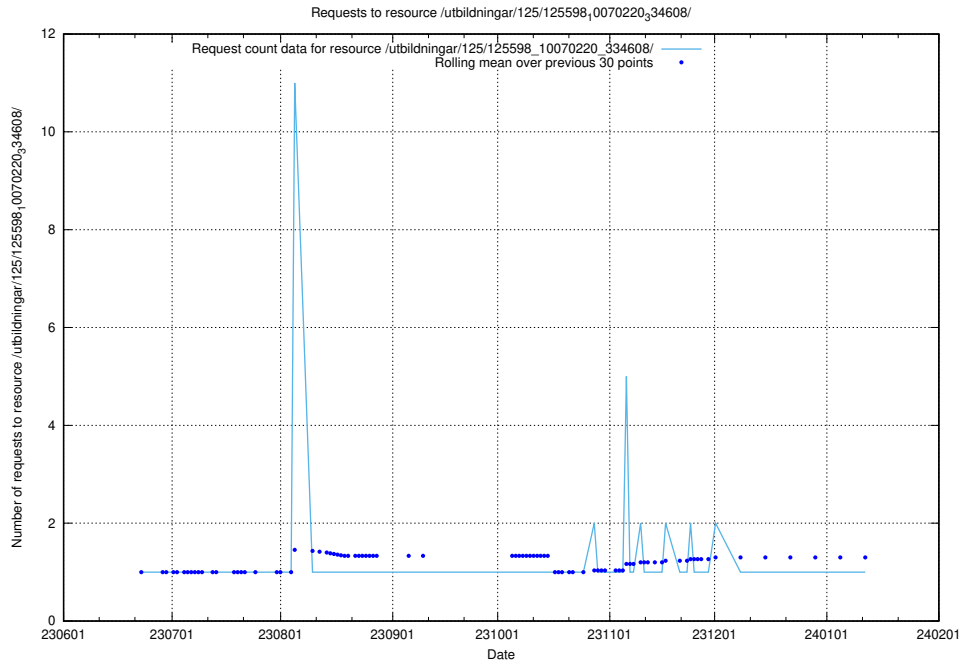

5.5847 Usage of /utbildningar/125/125598_10070220_334608/

Here, we count the number of requests to resource /utbildningar/125/125598_10070220_334608/.