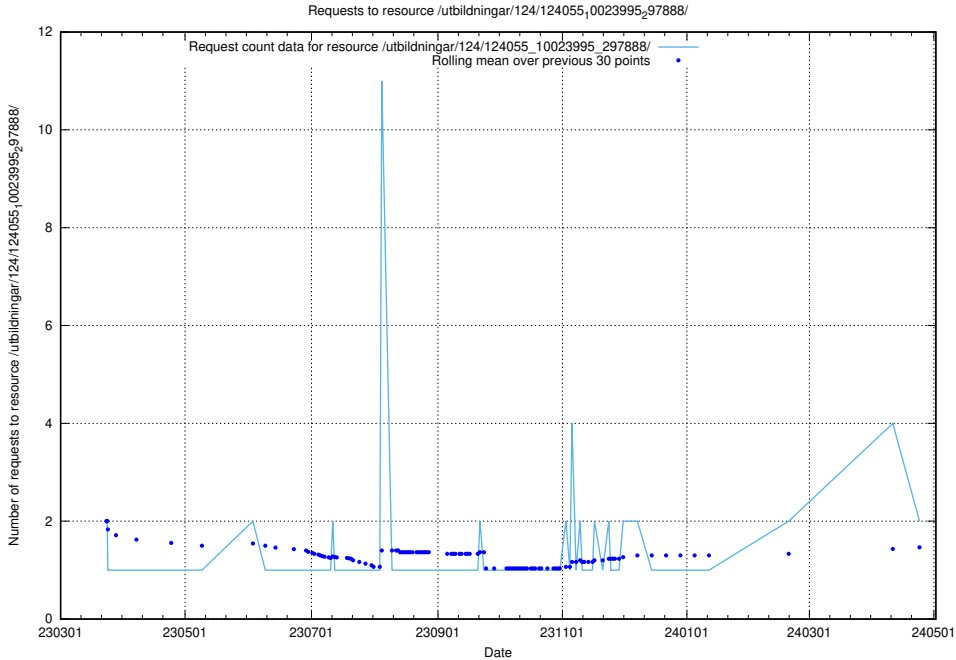

5.935 Usage of /utbildningar/124/124055_10023995_297888/

Here, we count the number of requests to resource /utbildningar/124/124055_10023995_297888/.