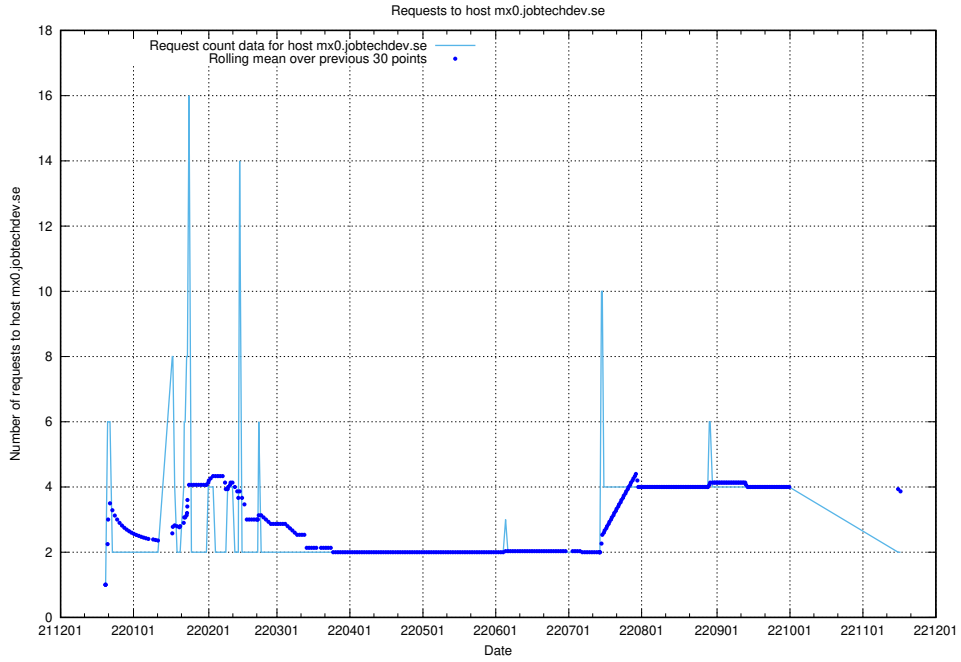

Here, we count the number of requests to host server.jobtechdev.se.

7.374 Usage of mx01.jobtechdev.se

Here, we count the number of requests to host mx01.jobtechdev.se.

7.375 Usage of mx0.jobtechdev.se

Here, we count the number of requests to host mx0.jobtechdev.se.