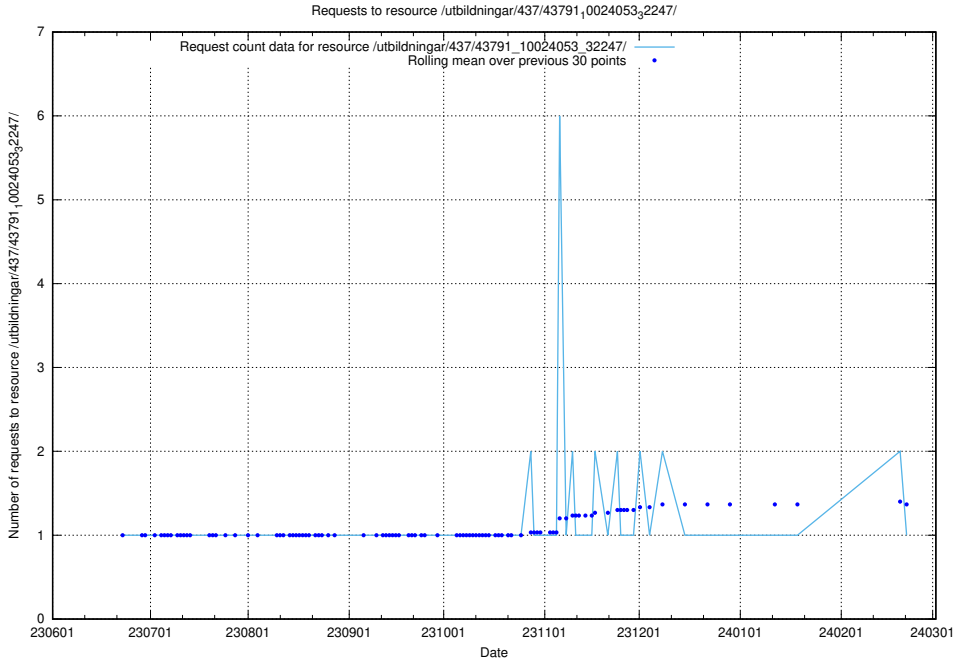

5.5699 Usage of /utbildningar/437/43791_10024053_32247/

Here, we count the number of requests to resource /utbildningar/437/43791_10024053_32247/.