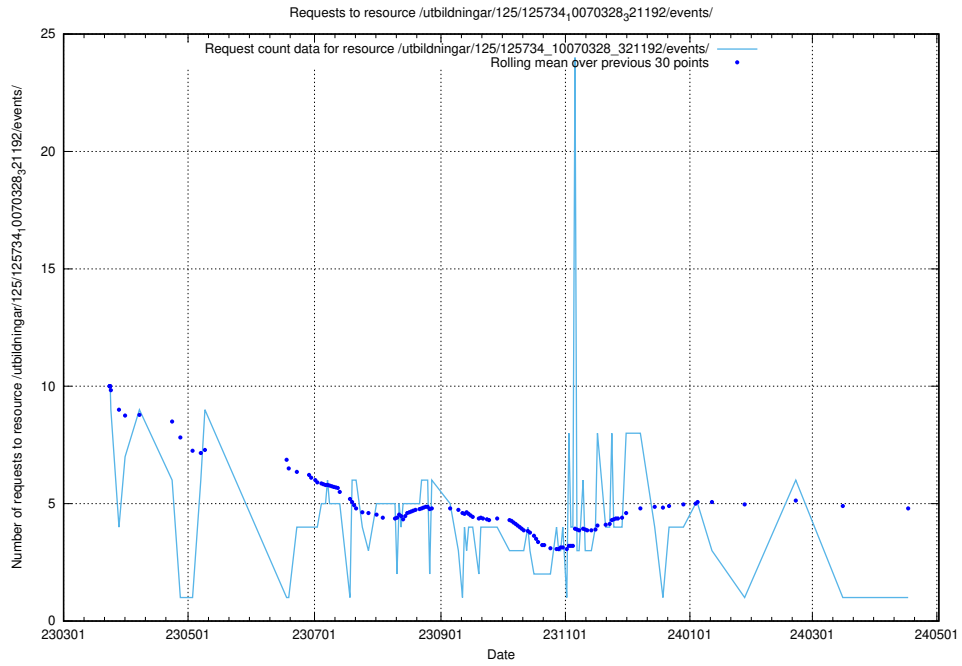

5.6406 Usage of /utbildningar/125/125734_10070328_321192/events/

Here, we count the number of requests to resource /utbildningar/125/125734_10070328_321192/events/