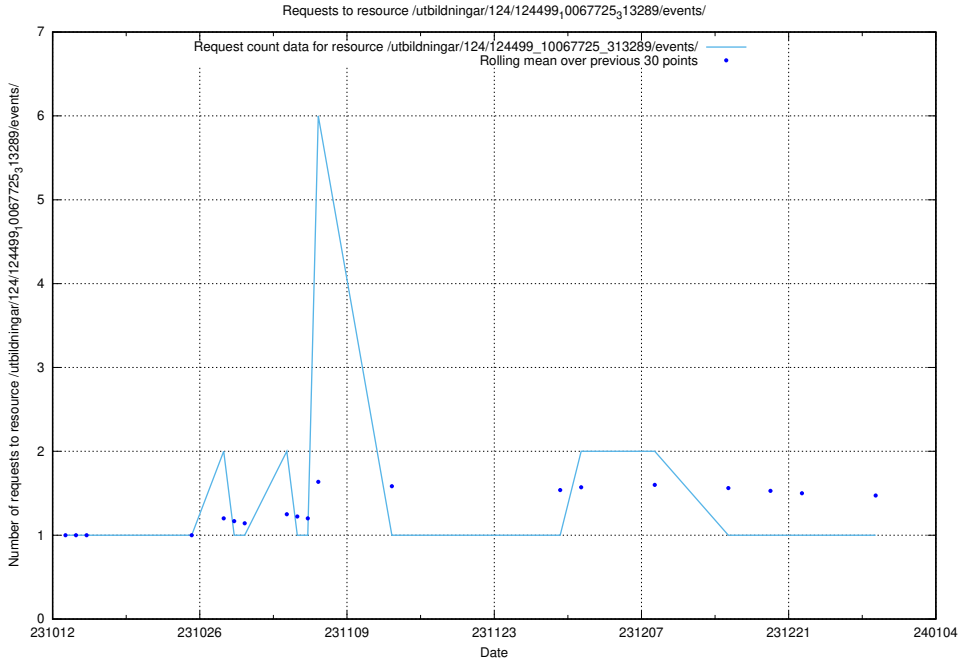

5.4492 Usage of /utbildningar/124/124499_10067725_313289/events/

Here, we count the number of requests to resource /utbildningar/124/124499_10067725_313289/events/