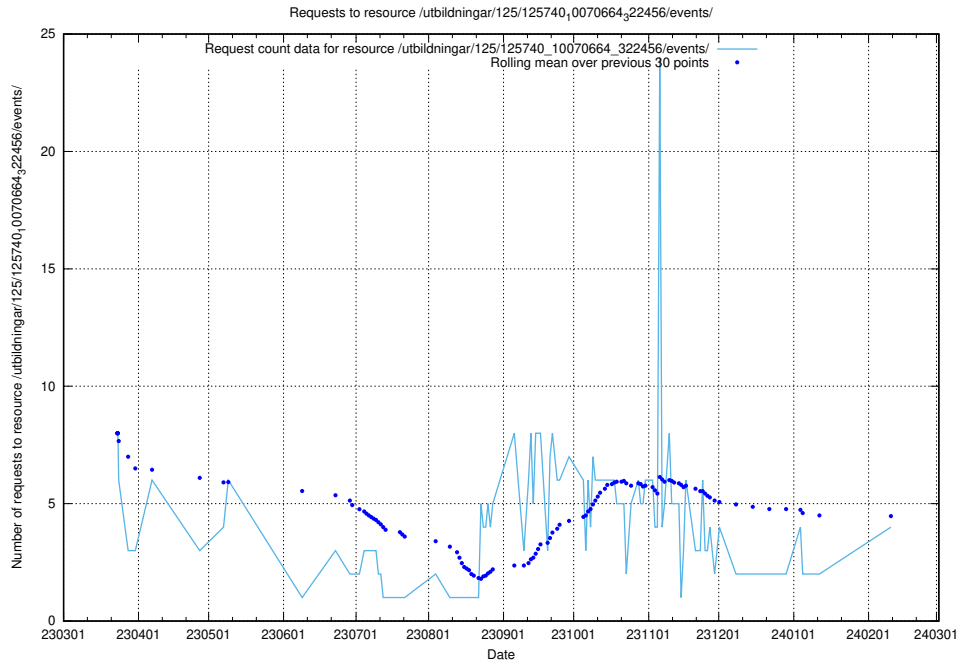

5.258 Usage of /utbildningar/125/125740_10070664_322456/events/

Here, we count the number of requests to resource /utbildningar/125/125740_10070664_322456/events/