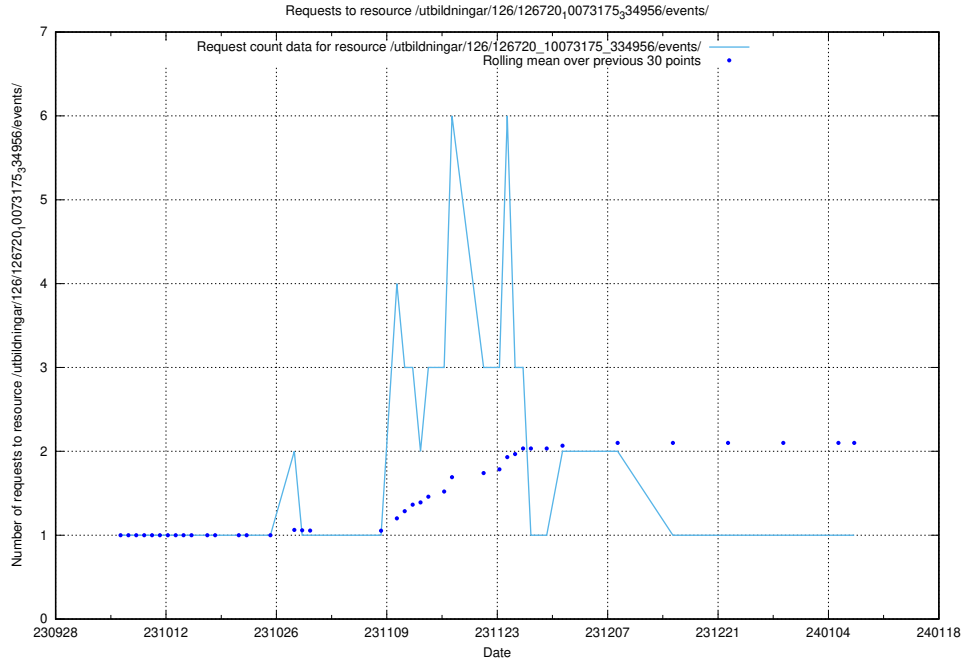

5.4531 Usage of /utbildningar/126/126720_10073175_334956/events/

Here, we count the number of requests to resource /utbildningar/126/126720_10073175_334956/events/