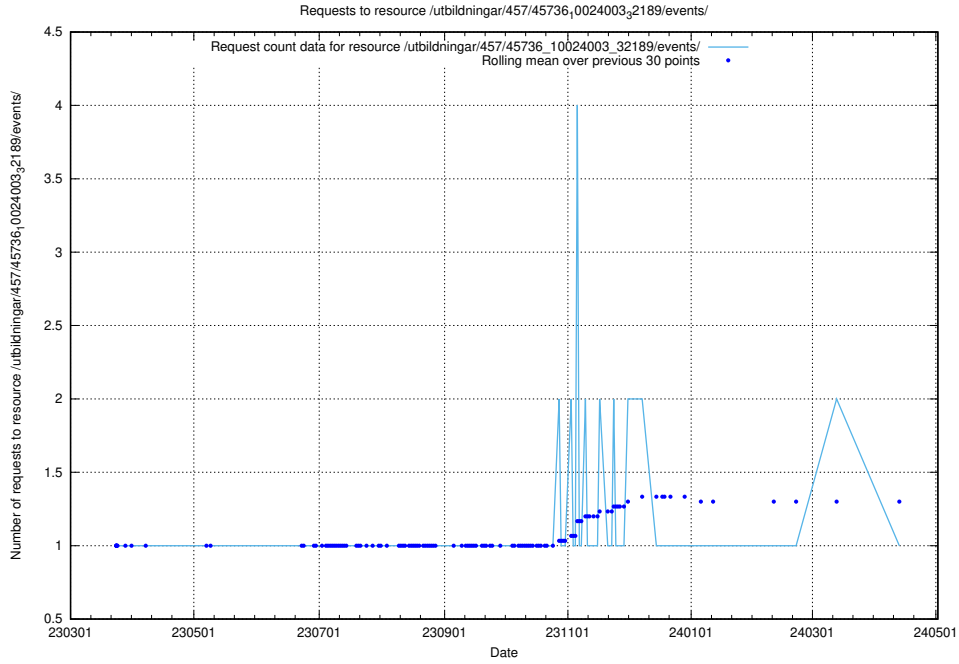

5.6474 Usage of /utbildningar/457/45736_10024003_32189/events/

Here, we count the number of requests to resource /utbildningar/457/45736_10024003_32189/events/.