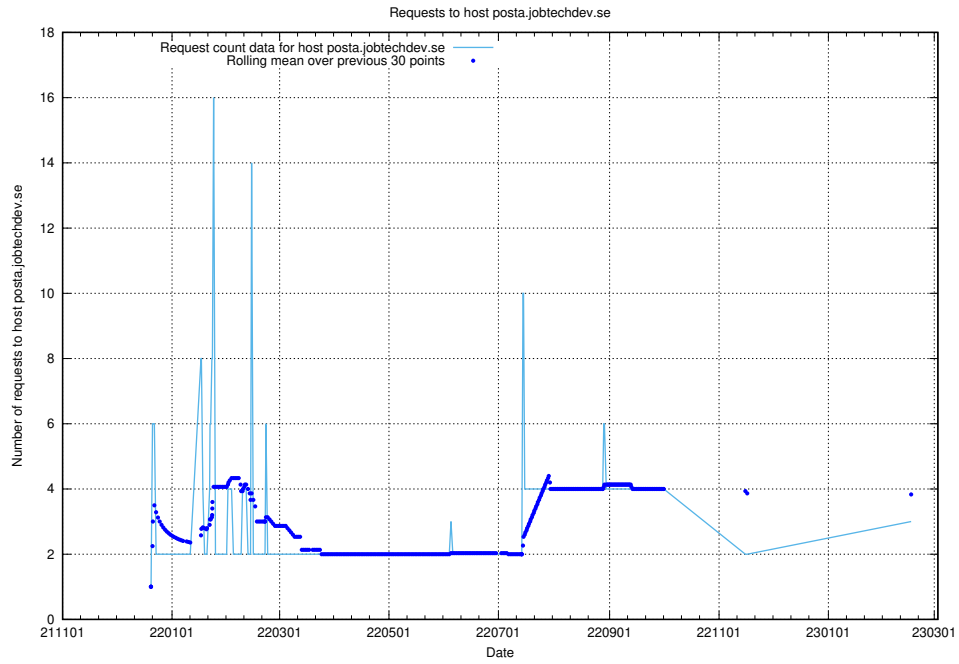

7.203 Usage of `posta.jobtechdev.se`

Here, we count the number of requests to host `posta.jobtechdev.se`.