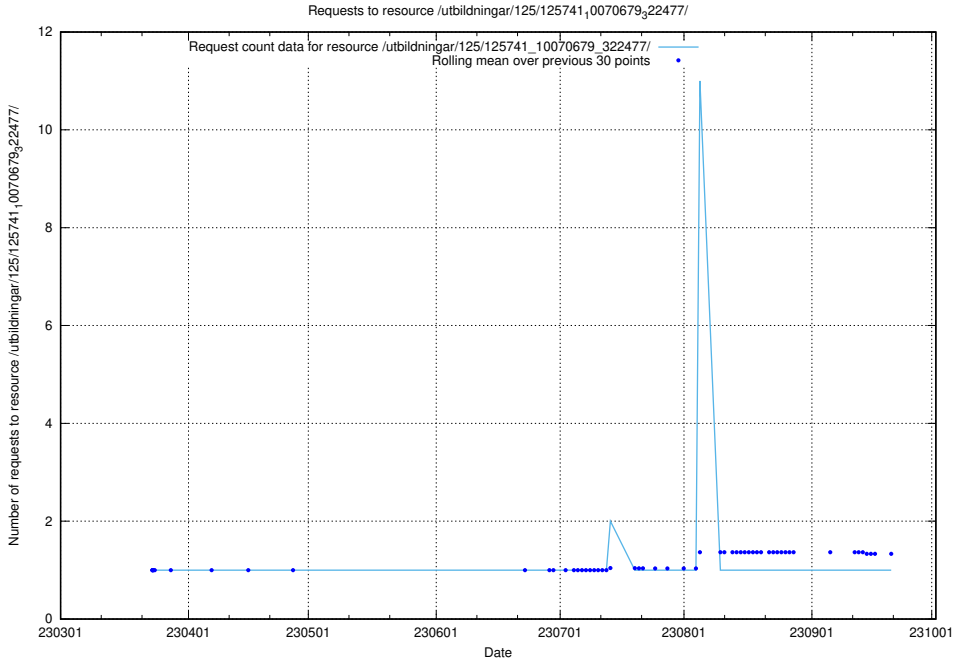

5.6635 Usage of /utbildningar/125/125741_10070679_322477/

Here, we count the number of requests to resource /utbildningar/125/125741_10070679_322477/.