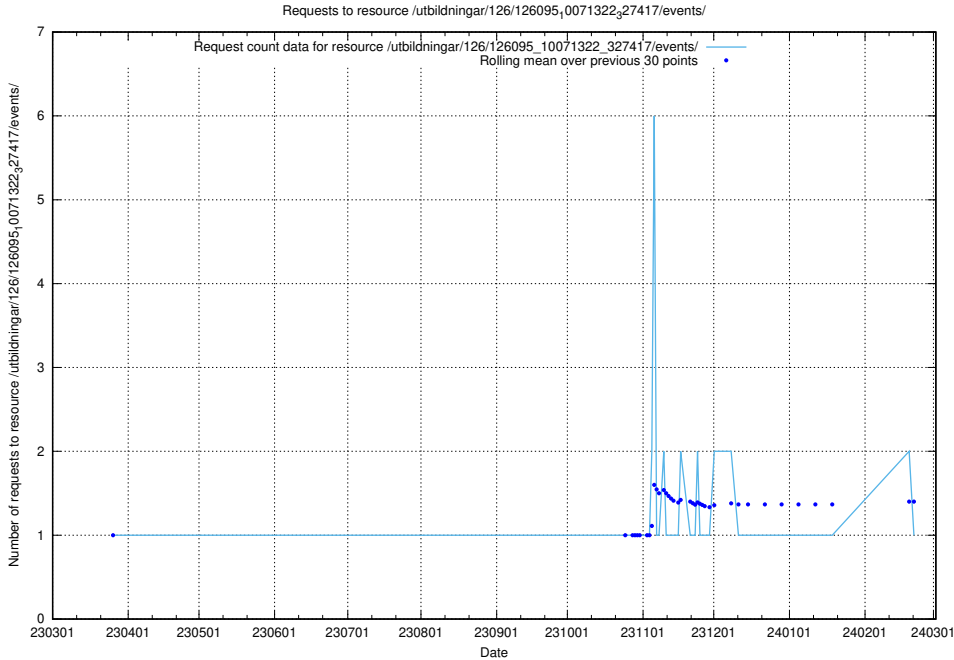

5.6203 Usage of /utbildningar/126/126095_10071322_327417/events/

Here, we count the number of requests to resource /utbildningar/126/126095_10071322_327417/events/