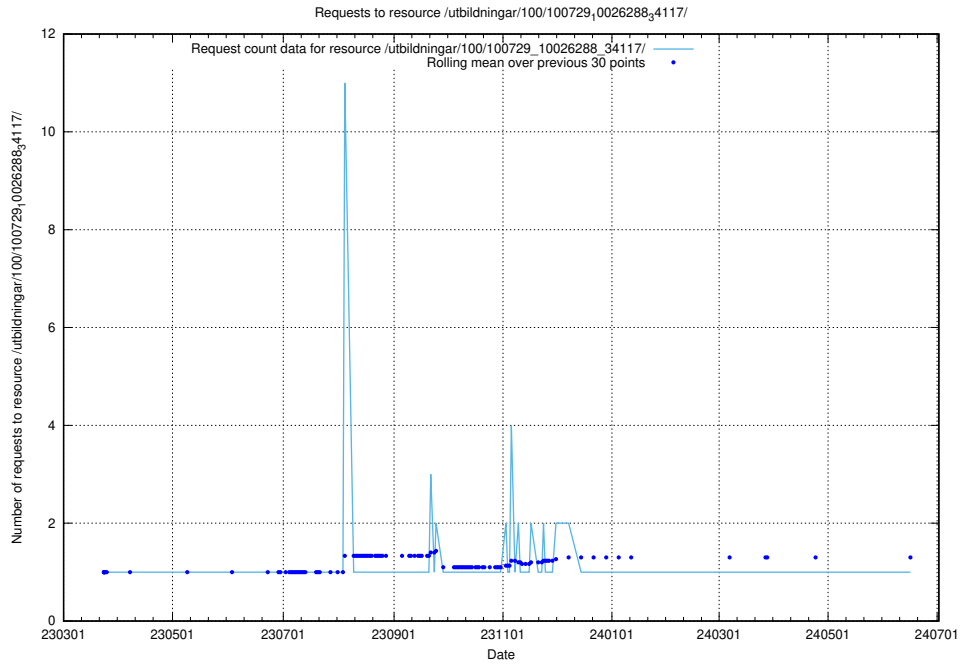

5.5810 Usage of /utbildningar/100/100729_10026288_34117/

Here, we count the number of requests to resource /utbildningar/100/100729_10026288_34117/.