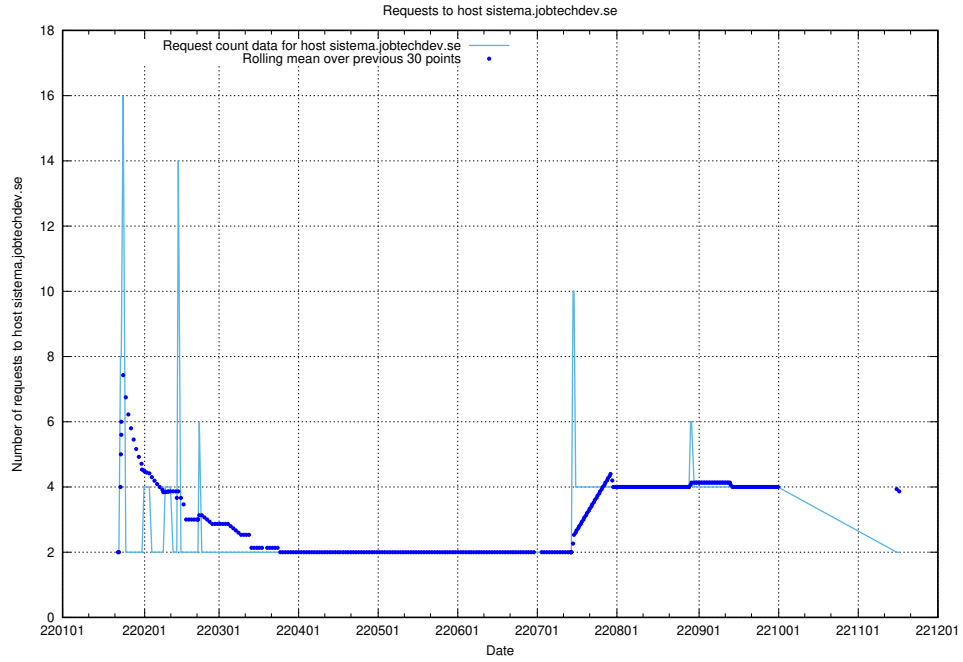

7.589 Usage of shopify.jobtechdev.se

Here, we count the number of requests to host shopify.jobtechdev.se.

7.590 Usage of jijitsi.jobtechdev.se

Here, we count the number of requests to host jijitsi.jobtechdev.se.