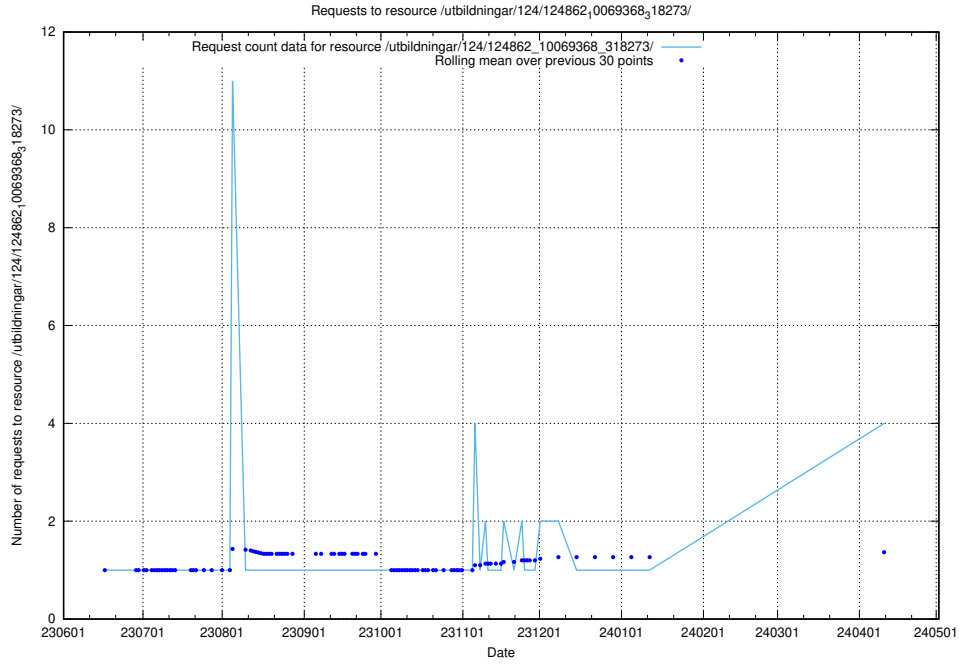

5.249 Usage of /utbildningar/124/124862_10069368_318273/

Here, we count the number of requests to resource /utbildningar/124/124862_10069368_318273/.