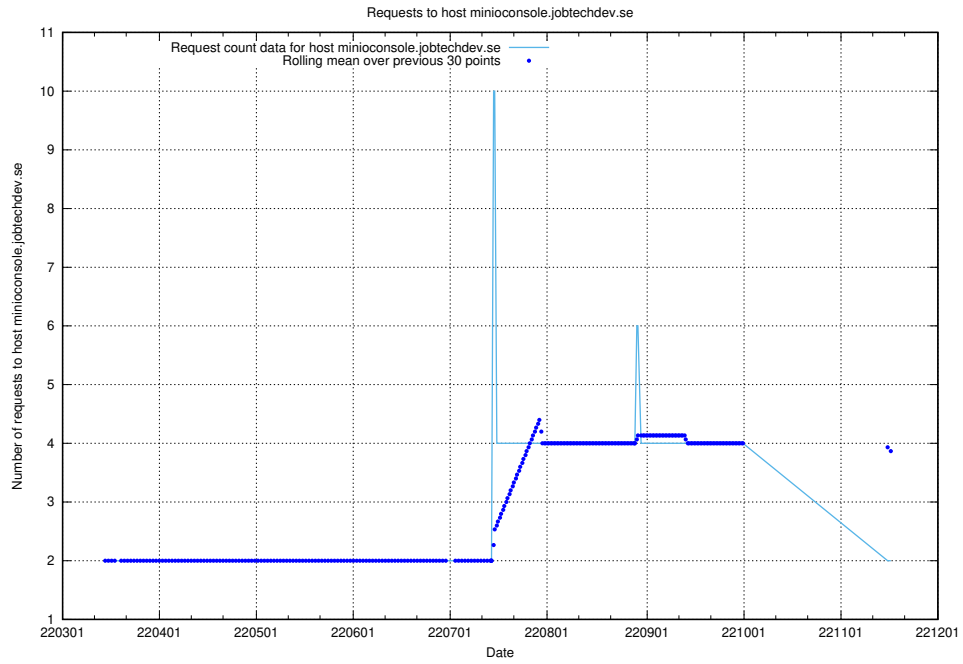

Here, we count the number of requests to host minioconsole.jobtechdev.se.

7.502 Usage of minio-console.jobtechdev.se

Here, we count the number of requests to host minio-console.jobtechdev.se.

7.503 Usage of jitsit.jobtechdev.se