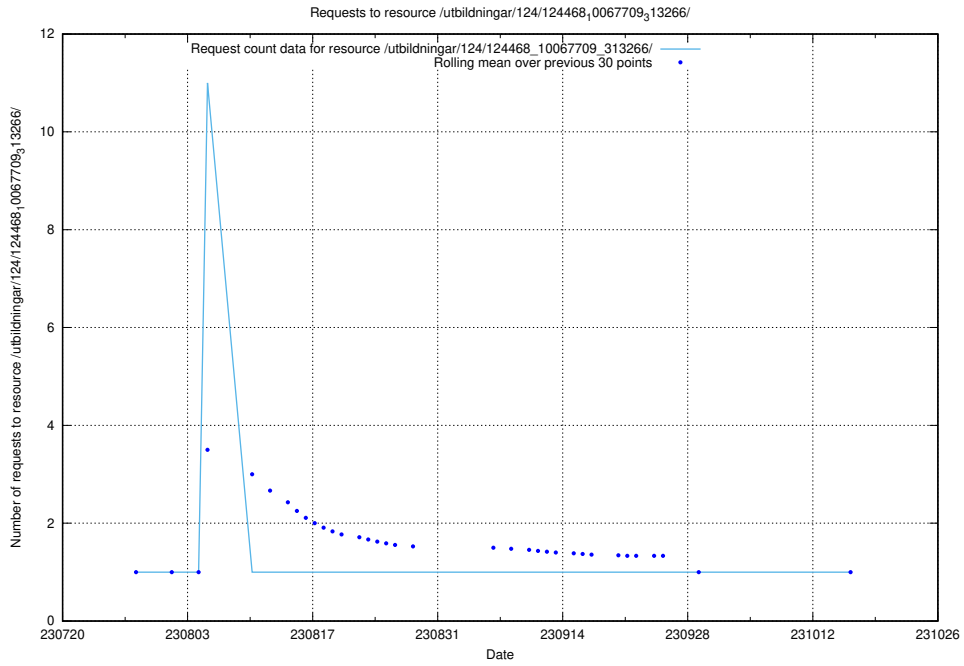

5.5039 Usage of /utbildningar/124/124468_10067709_313266/

Here, we count the number of requests to resource /utbildningar/124/124468_10067709_313266/.