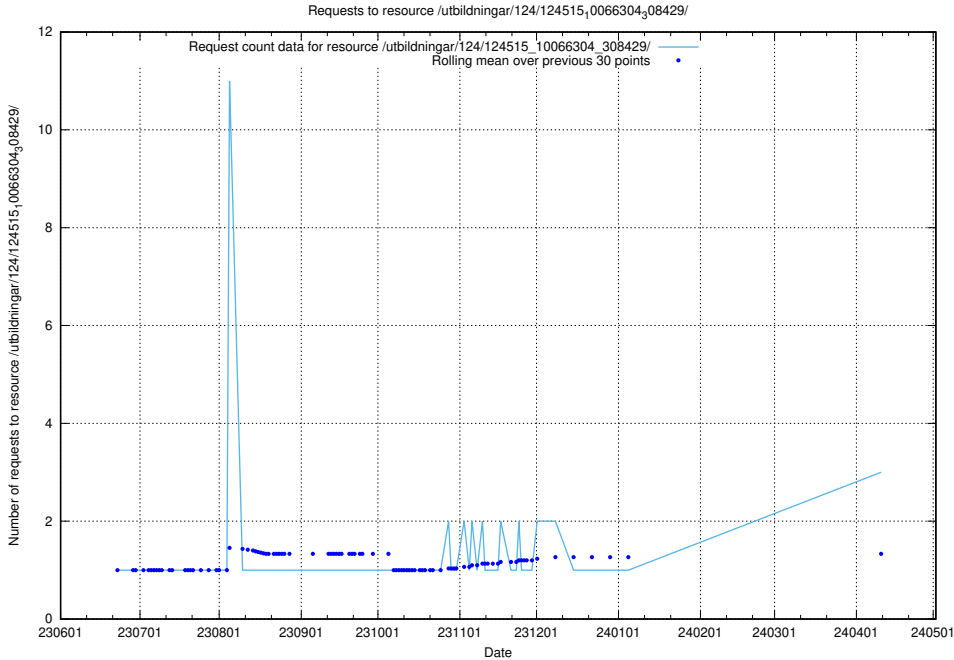

5.408 Usage of /utbildningar/124/124515_10066304_308429/

Here, we count the number of requests to resource /utbildningar/124/124515_10066304_308429/.