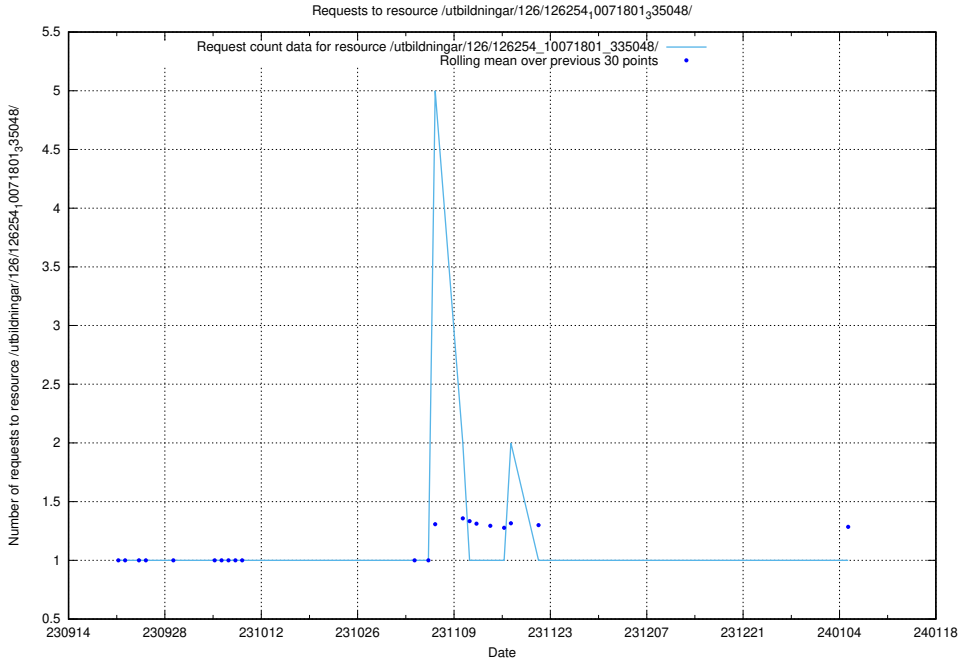

5.4655 Usage of /utbildningar/126/126254_10071801_335048/

Here, we count the number of requests to resource /utbildningar/126/126254_10071801_335048/.