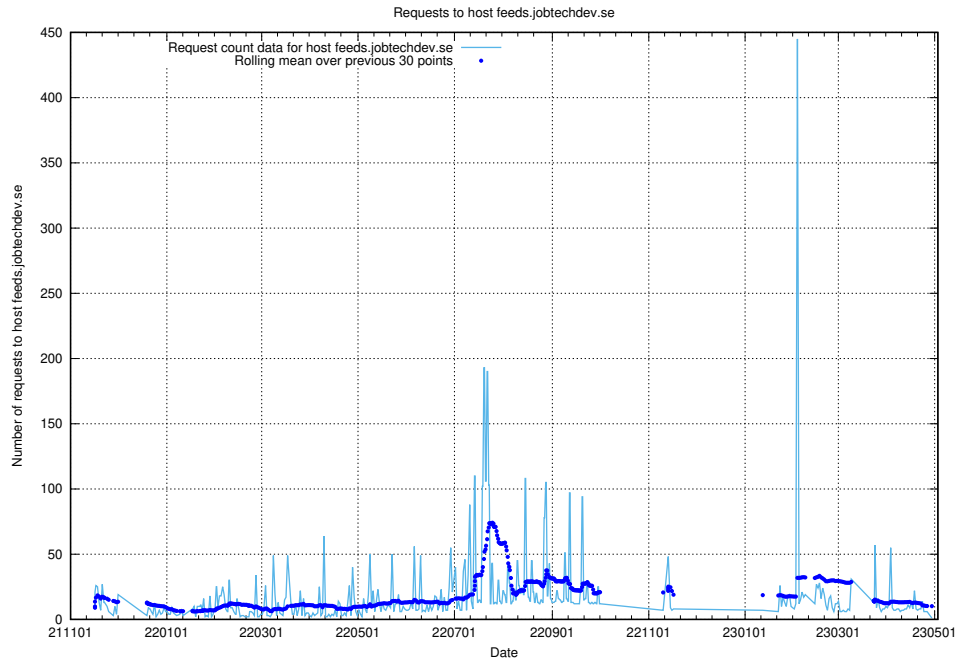

7.655 Usage of feeds.jobtechdev.se

Here, we count the number of requests to host feeds.jobtechdev.se.