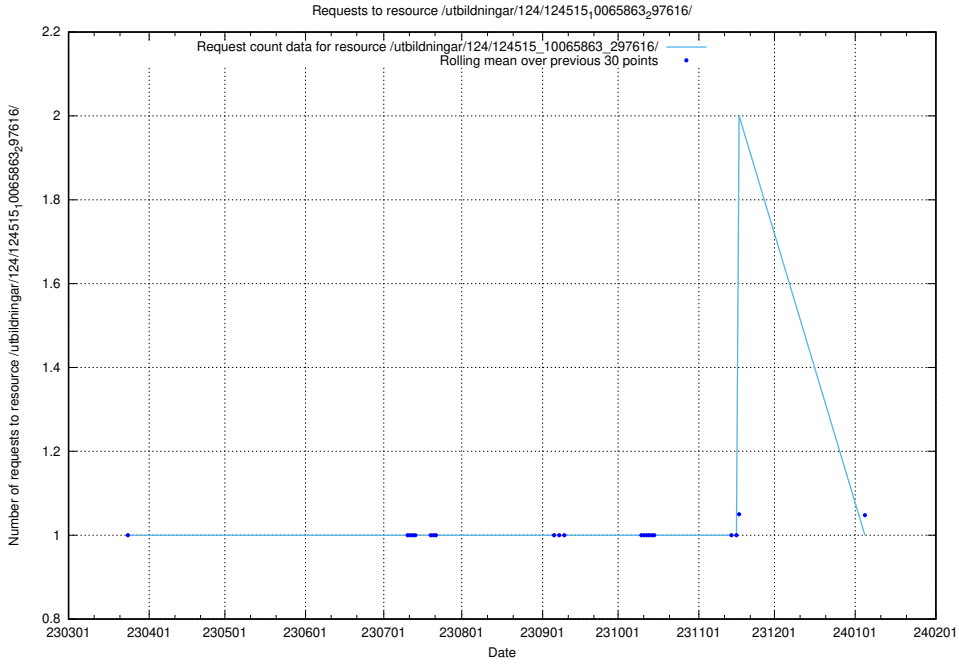

5.6391 Usage of /utbildningar/124/124515_10065863_297616/

Here, we count the number of requests to resource /utbildningar/124/124515_10065863_297616/.