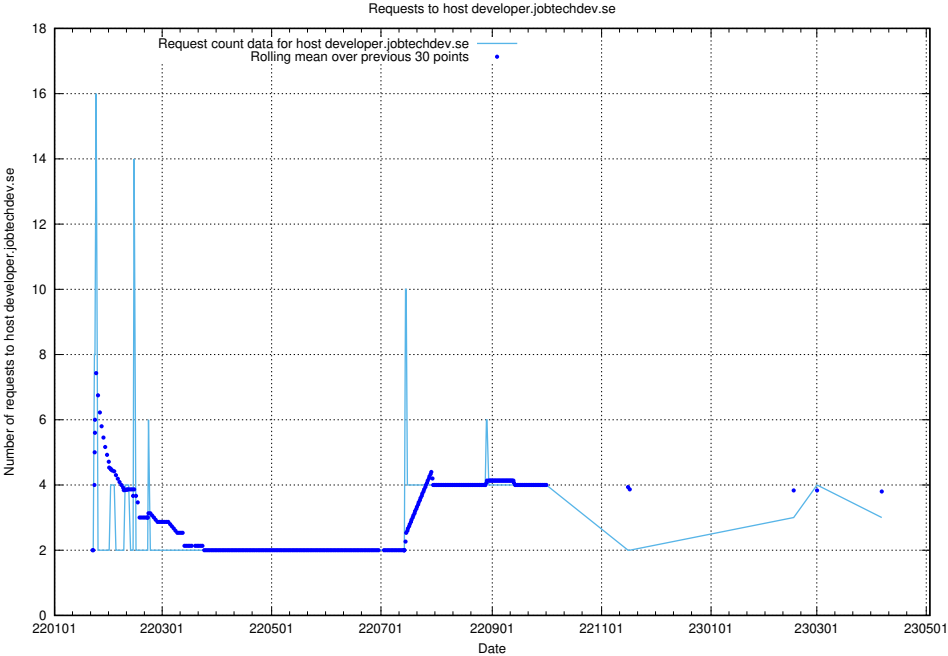

7.169 Usage of developer.jobtechdev.se

Here, we count the number of requests to host developer.jobtechdev.se.