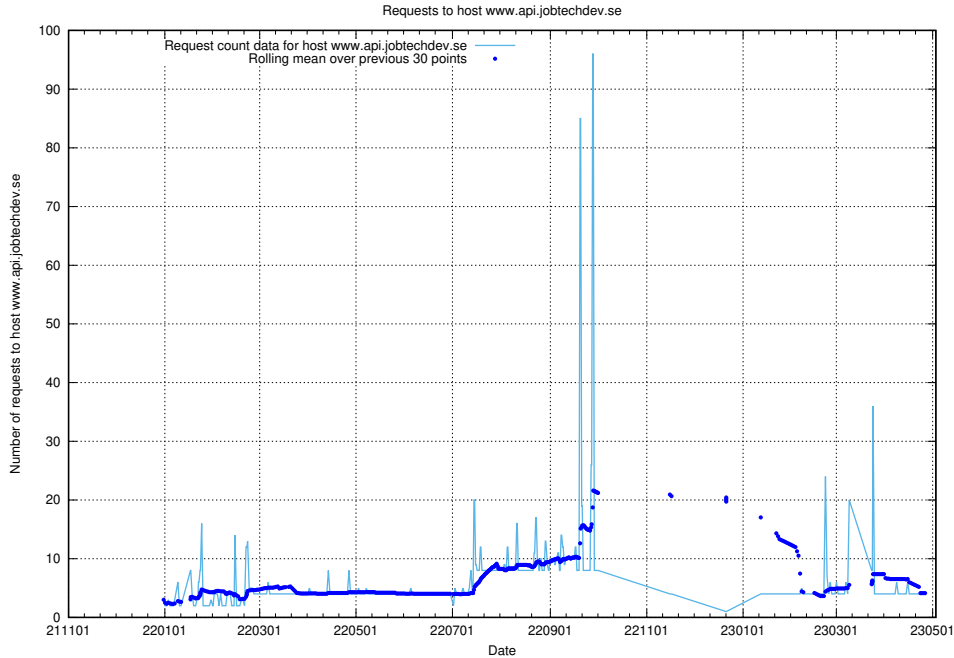

7.134 Usage of www.api.jobtechdev.se

Here, we count the number of requests to host www.api.jobtechdev.se.