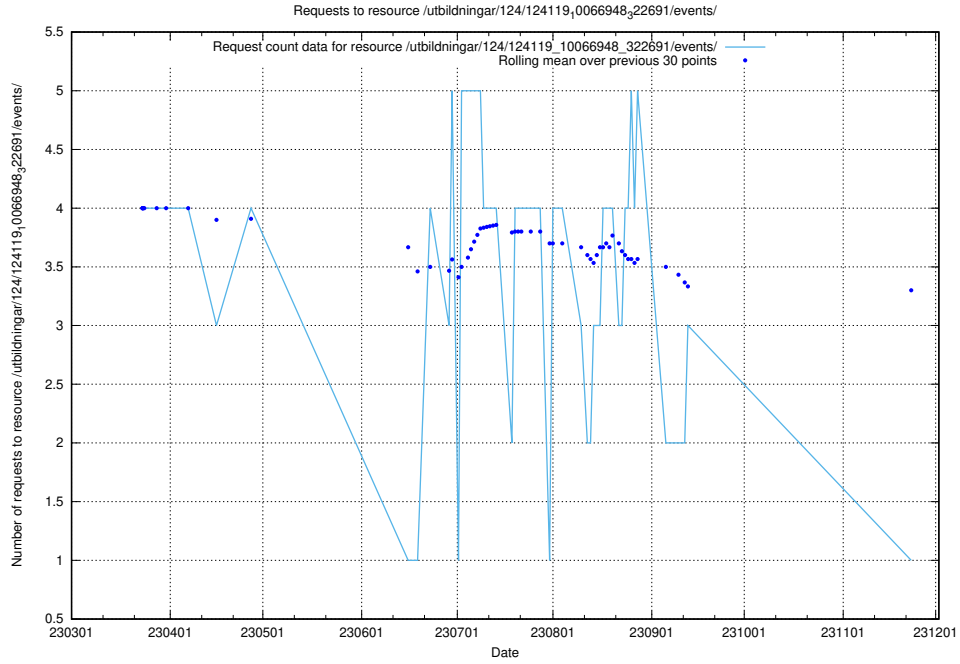

5.6414 Usage of /utbildningar/124/124119_10066948_322691/events/

Here, we count the number of requests to resource /utbildningar/124/124119_10066948_322691/events/