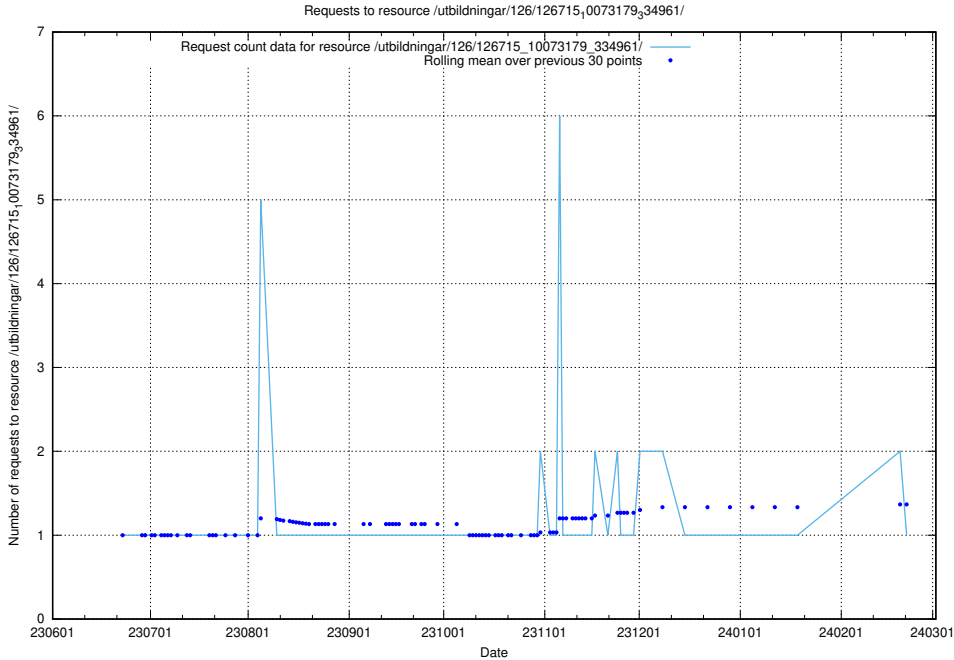

5.5744 Usage of /utbildningar/126/126715_10073179_334961/

Here, we count the number of requests to resource /utbildningar/126/126715_10073179_334961/.