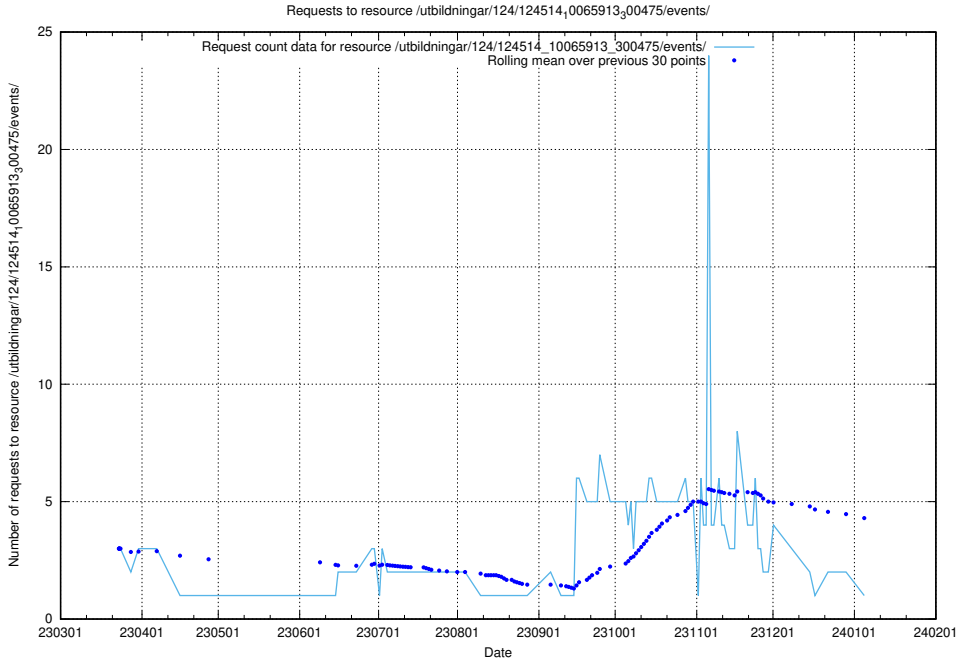

5.6418 Usage of /utbildningar/124/124514_10065913_300475/events/

Here, we count the number of requests to resource /utbildningar/124/124514_10065913_300475/events/