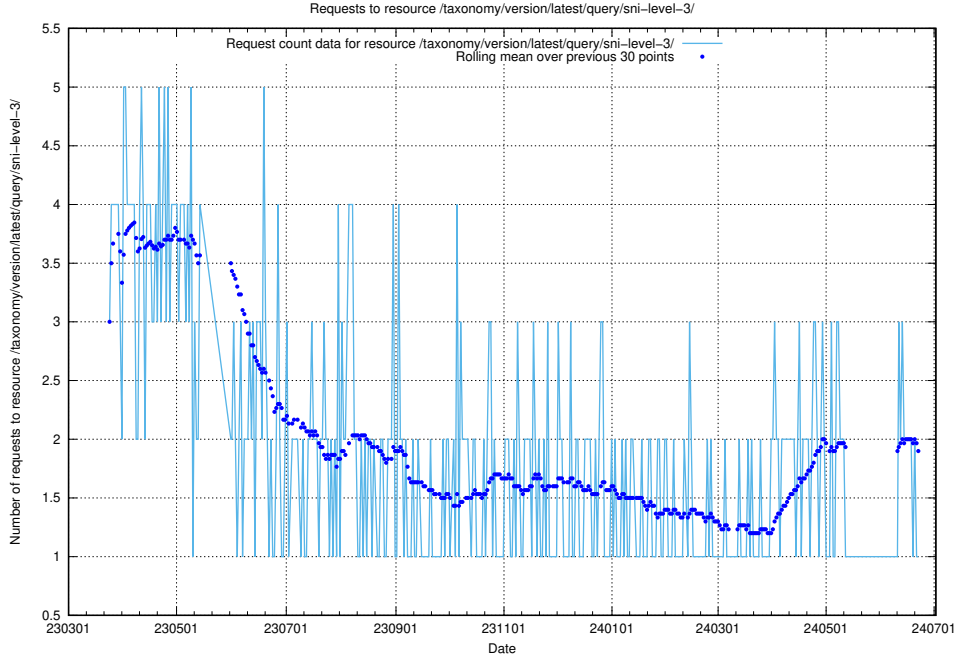

5.6236 Usage of /taxonomy/version/latest/query/sni-level-3/

Here, we count the number of requests to resource /taxonomy/version/latest/query/sni-level-3/.