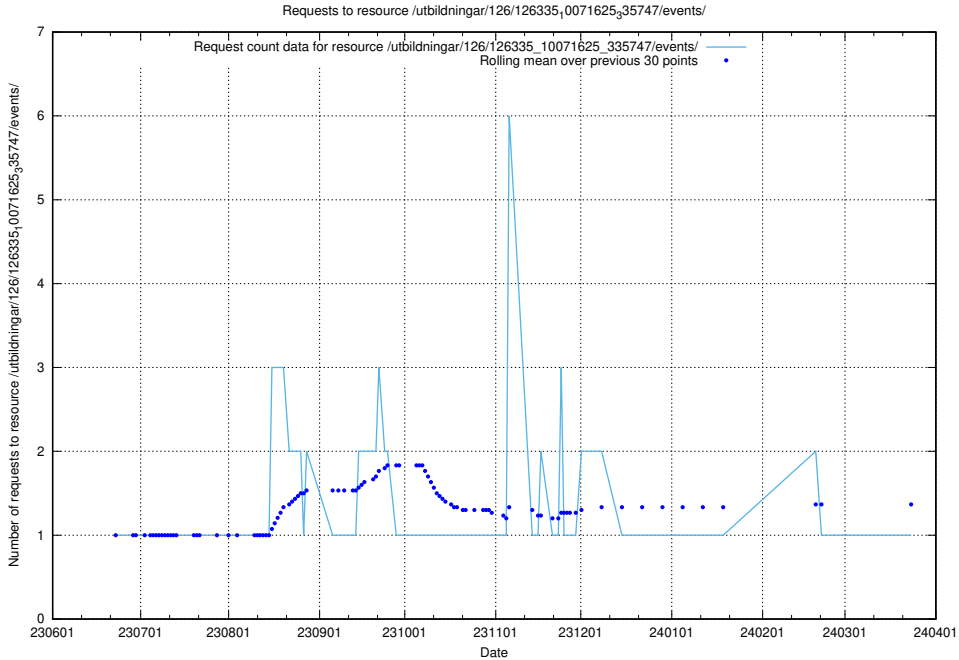

Here, we count the number of requests to resource /utbildningar/126/126335_10072940_334334/.

5.5798 Usage of /utbildningar/126/126335_10071625_335747/events/

Here, we count the number of requests to resource /utbildningar/126/126335_10071625_335747/events/