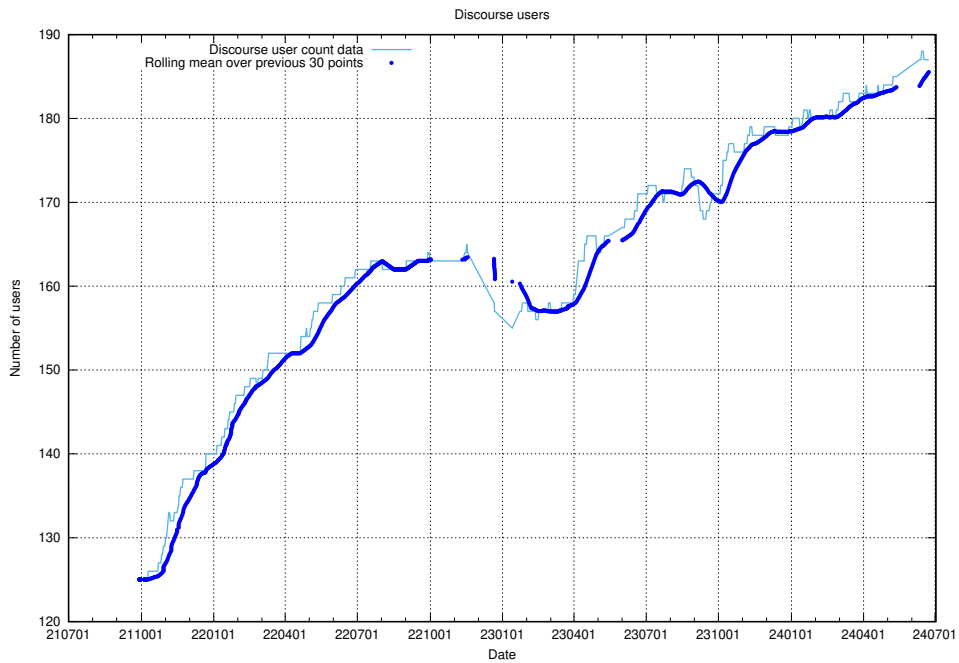

4 Discourse

This section summarises activities from the [JobTech Discourse Forum](https://forum.jobtechdev.se)⁵.

4.1 User count

A table of the number of users in Discourse.

---

⁵<https://forum.jobtechdev.se>