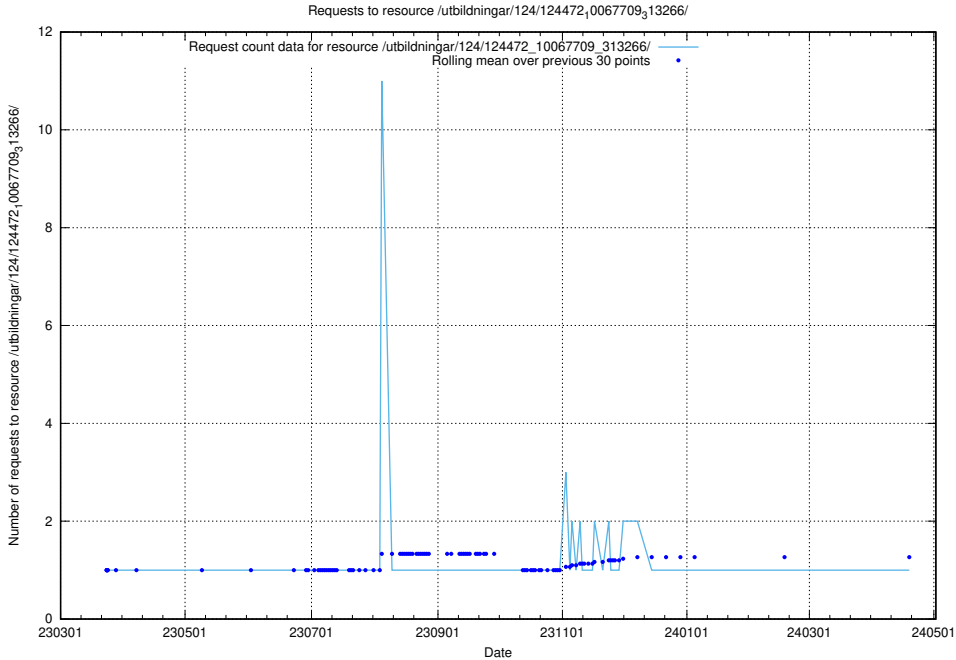

Here, we count the number of requests to resource /utbildningar/utb_emil/126/126796_10073176_334957/events/

5.3191 Usage of /utbildningar/124/124472_10067709_313266/

Here, we count the number of requests to resource /utbildningar/124/124472_10067709_313266/.