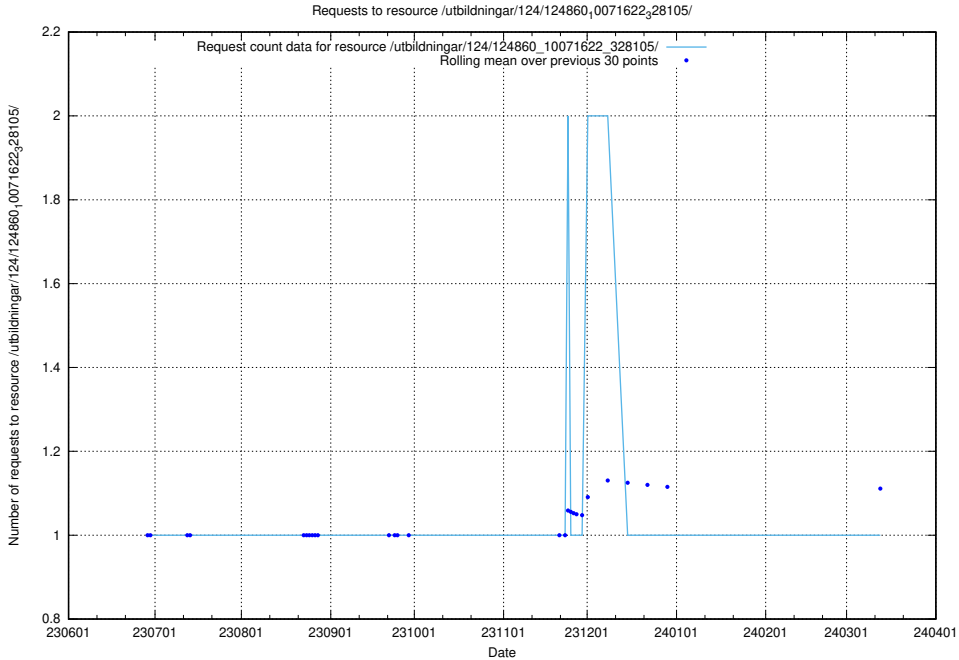

5.5613 Usage of /utbildningar/124/124860_10071622_328105/

Here, we count the number of requests to resource /utbildningar/124/124860_10071622_328105/.