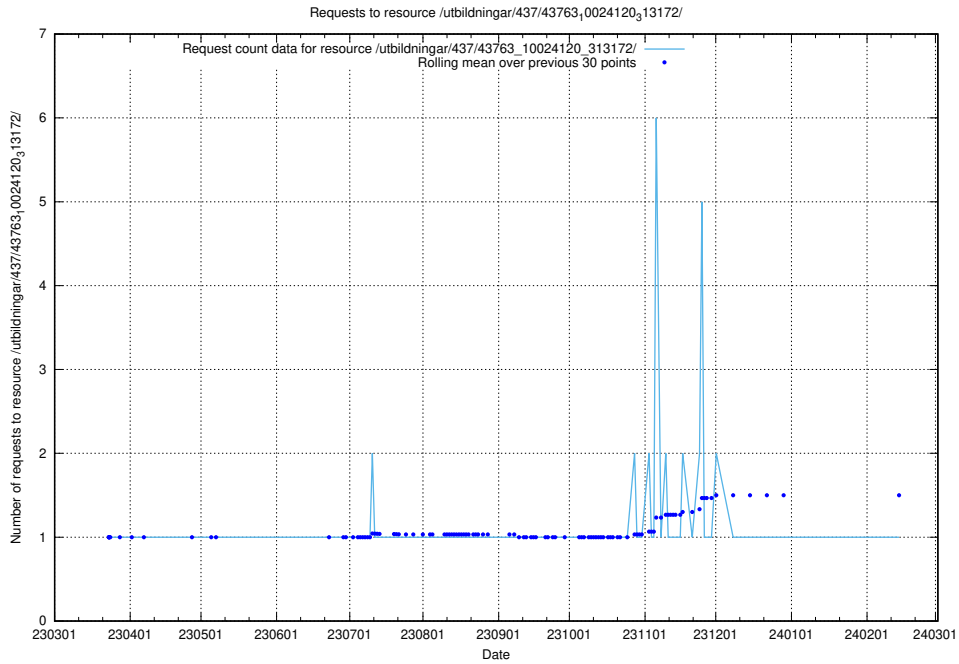

5.6525 Usage of /utbildningar/437/43763_10024120_313172/

Here, we count the number of requests to resource /utbildningar/437/43763_10024120_313172/.