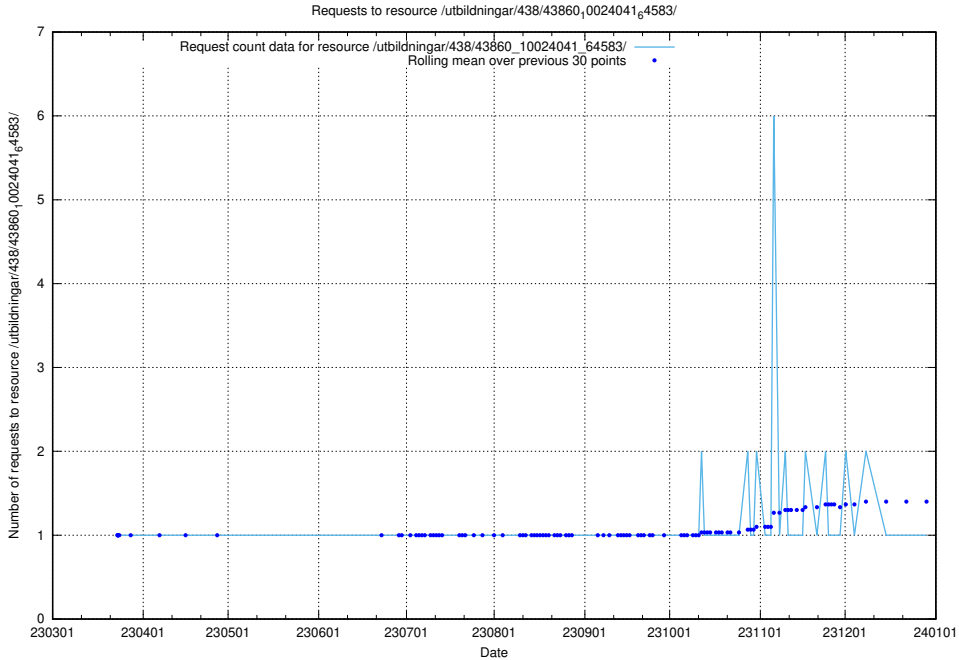

5.6480 Usage of /utbildningar/438/43860_10024041_64583/

Here, we count the number of requests to resource /utbildningar/438/43860_10024041_64583/.