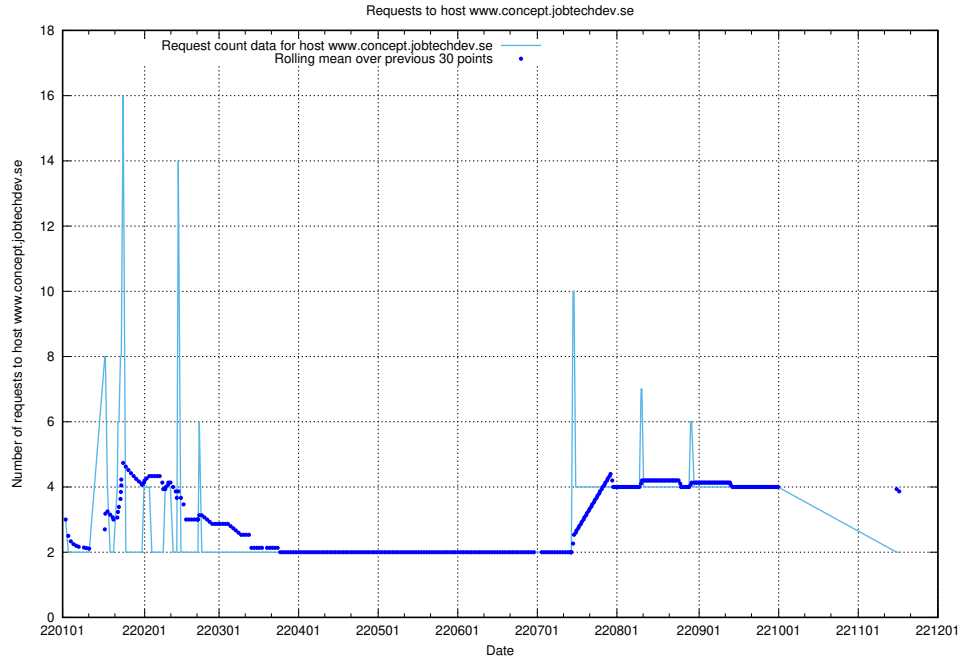

7.311 Usage of www.concept.jobtechdev.se

Here, we count the number of requests to host www.concept.jobtechdev.se.