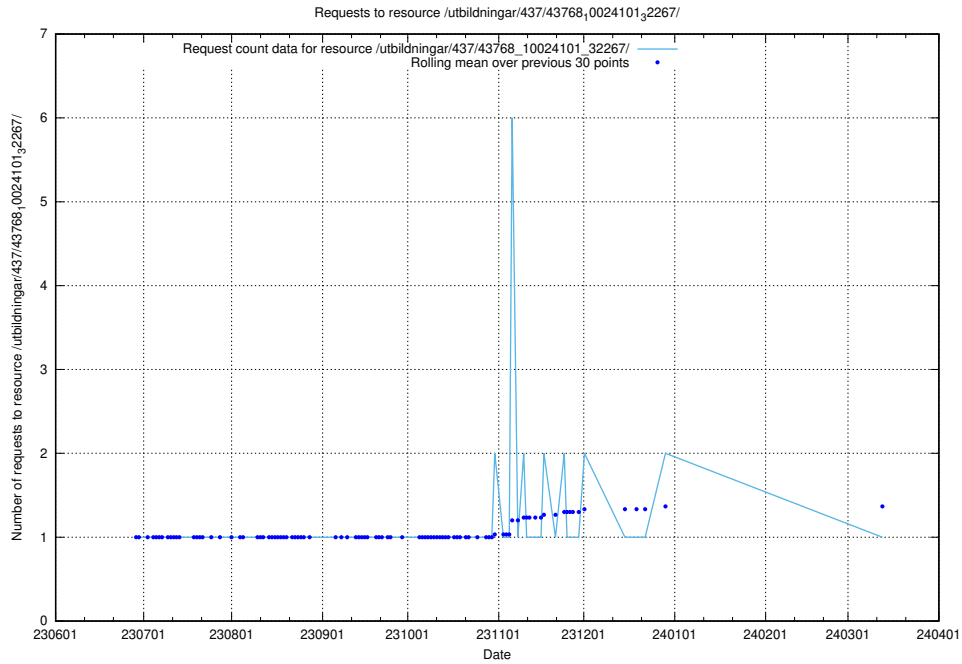

Here, we count the number of requests to resource /utbildningar/437/43768_10024101_32267/events/.

5.5558 Usage of /utbildningar/437/43768_10024101_32267/

Here, we count the number of requests to resource /utbildningar/437/43768_10024101_32267/.