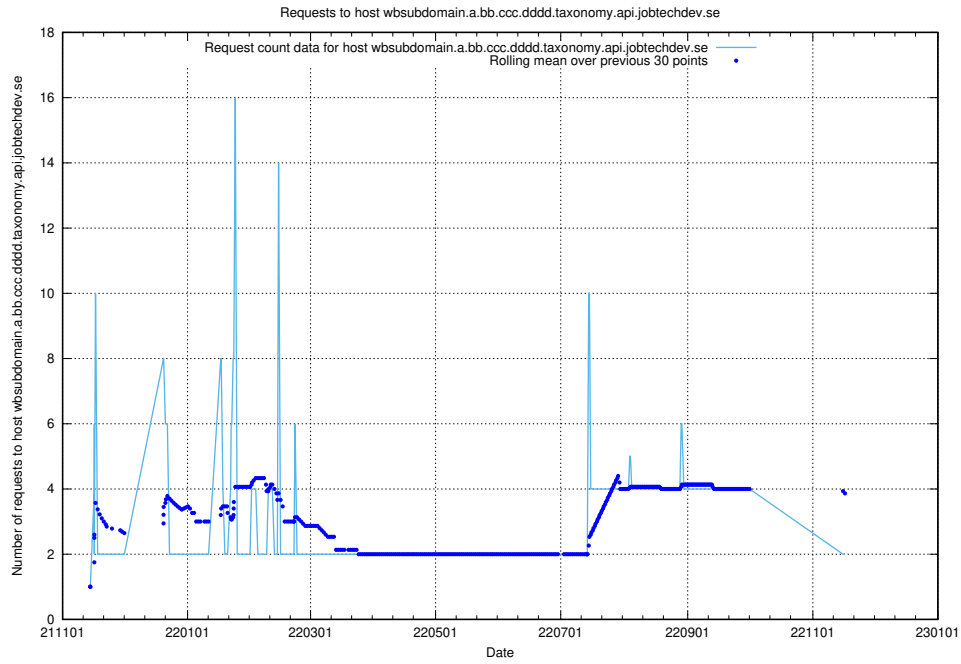

7.549 Usage of wbsubdomain.a.bb.ccc.dddd.taxonomy.api.jobtechdev.se

Here, we count the number of requests to host wbsubdomain.a.bb.ccc.dddd.taxonomy.api.jobtechdev.se.