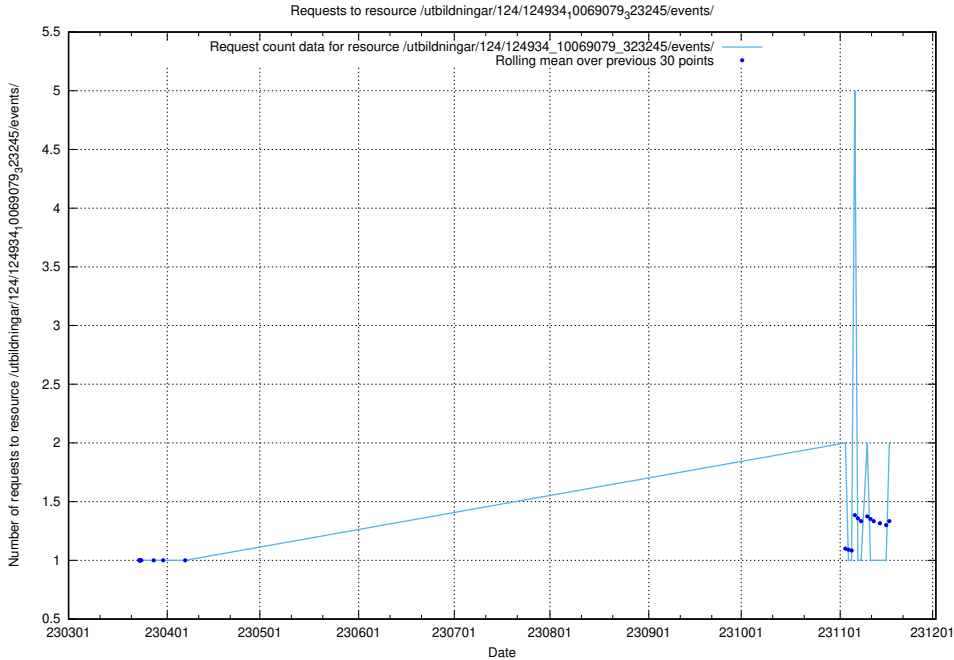

5.486 Usage of /utbildningar/124/124934_10069079_323245/events/

Here, we count the number of requests to resource /utbildningar/124/124934_10069079_323245/events/

5.487 Usage of /utbildningar/124/124934_10069079_323245/