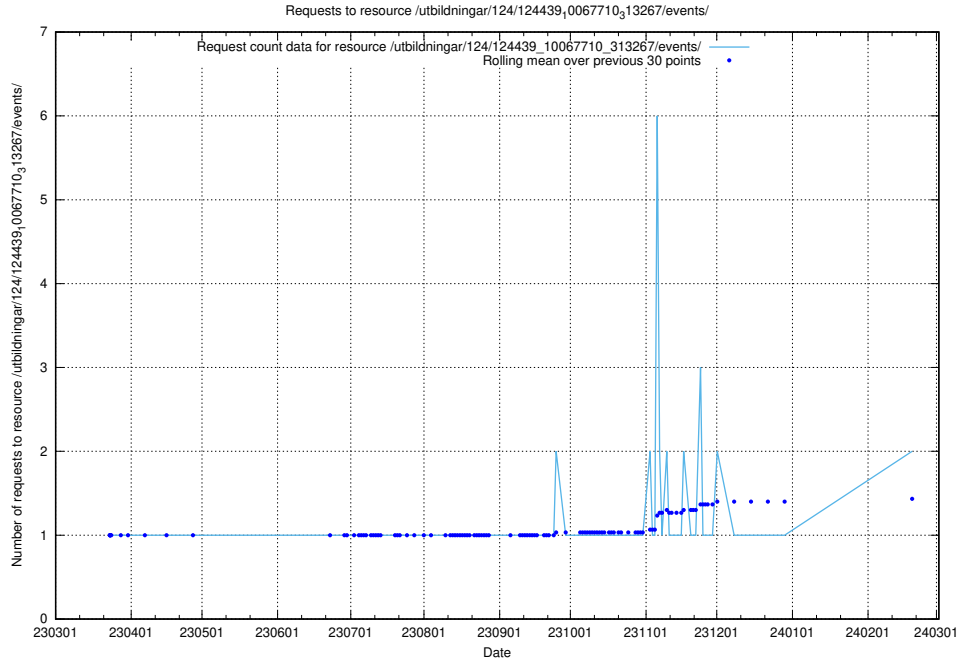

5.657 Usage of /utbildningar/124/124439_10067710_313267/events/

Here, we count the number of requests to resource /utbildningar/124/124439_10067710_313267/events/