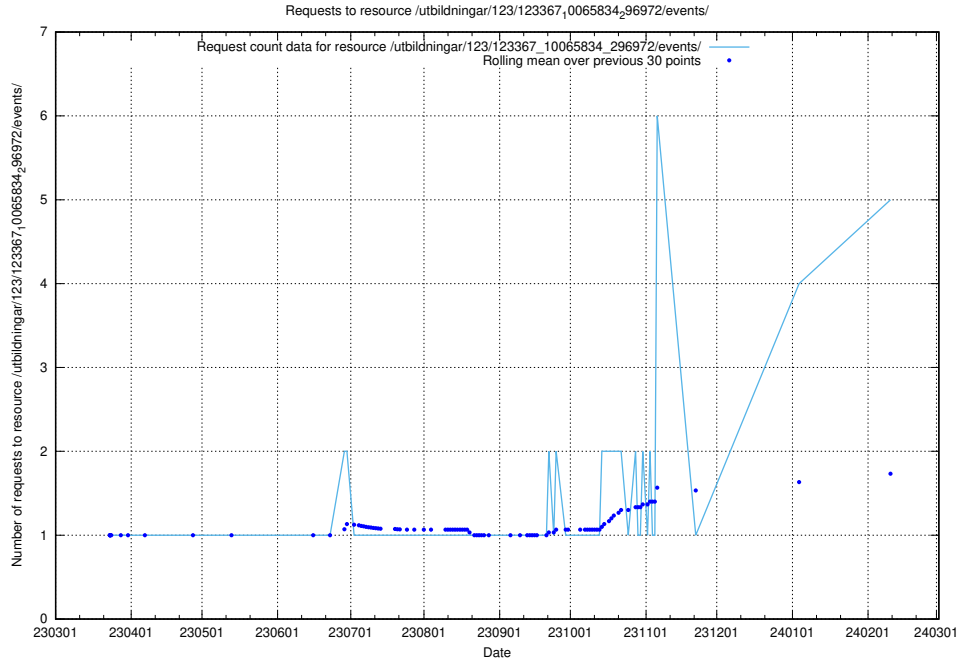

5.143 Usage of /utbildningar/123/123367_10065834_296972/events/

Here, we count the number of requests to resource /utbildningar/123/123367_10065834_296972/events/