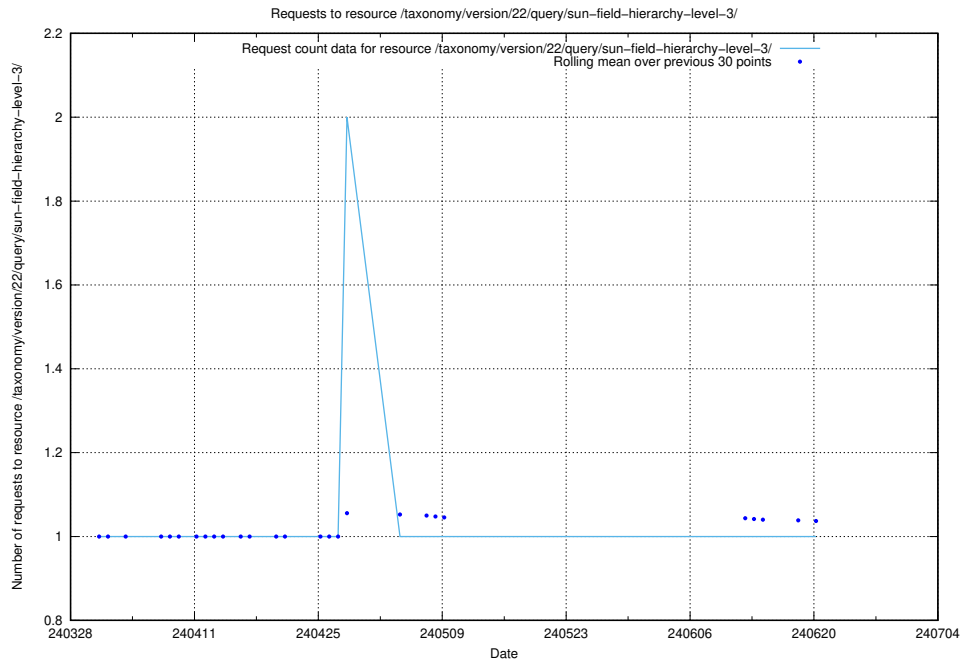

5.1722 Usage of /taxonomy/version/22/query/sun-field-hierarchy-level-3/

Here, we count the number of requests to resource /taxonomy/version/22/query/sun-field-hierarchy-level-3/.