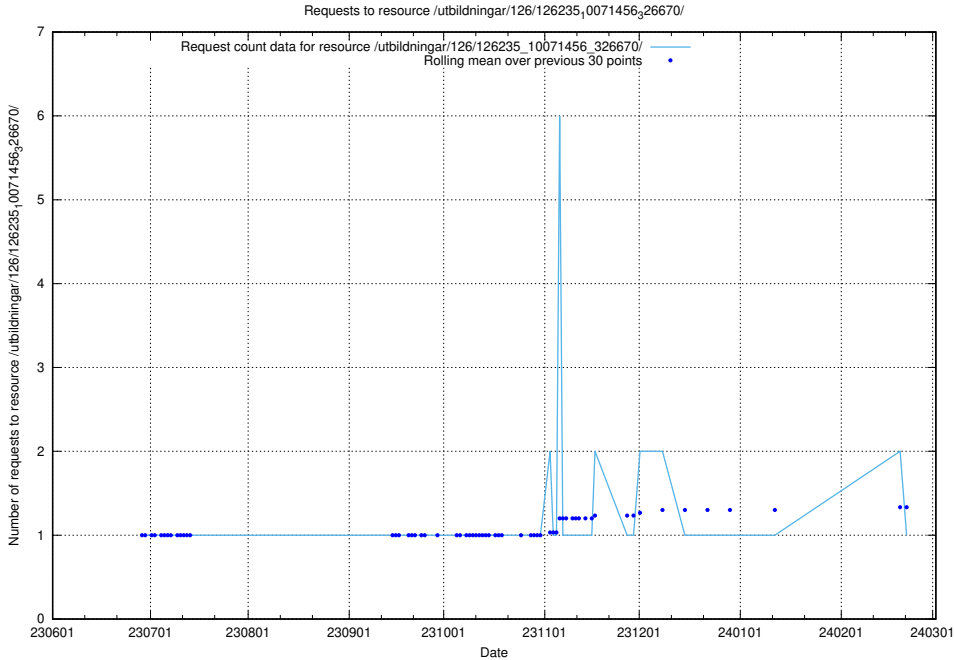

5.5588 Usage of /utbildningar/126/126235_10071456_326670/

Here, we count the number of requests to resource /utbildningar/126/126235_10071456_326670/.