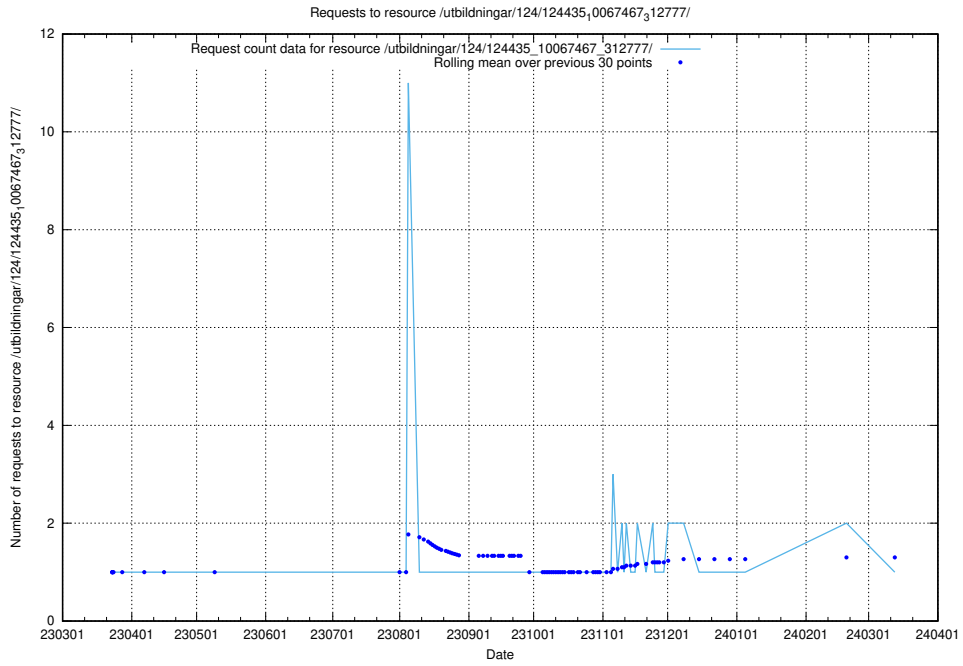

5.3901 Usage of /utbildningar/124/124435_10067467_312777/

Here, we count the number of requests to resource /utbildningar/124/124435_10067467_312777/.