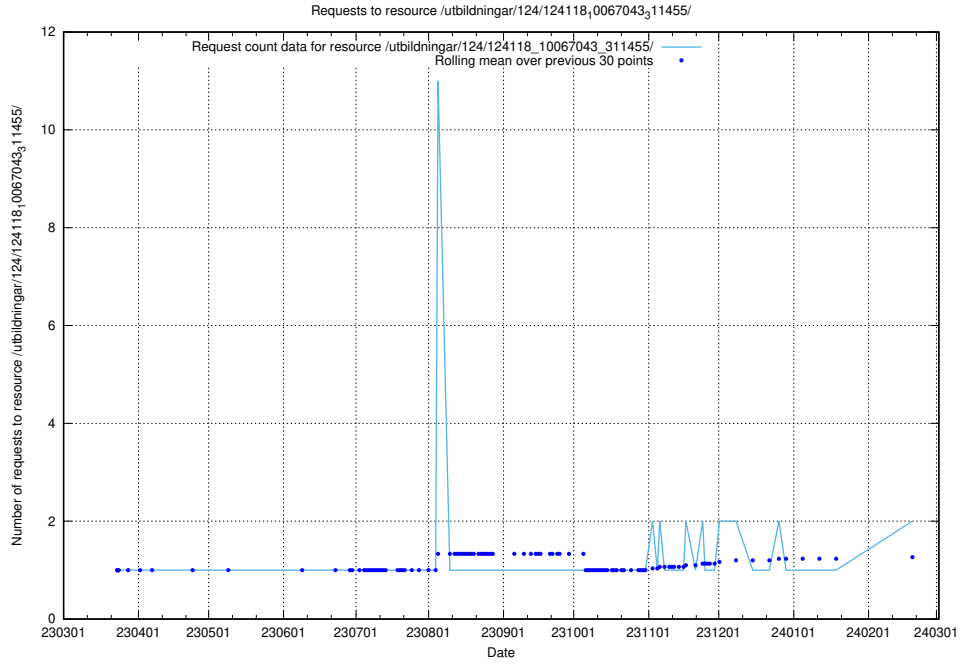

5.707 Usage of /utbildningar/124/124118_10067043_311455/

Here, we count the number of requests to resource /utbildningar/124/124118_10067043_311455/.