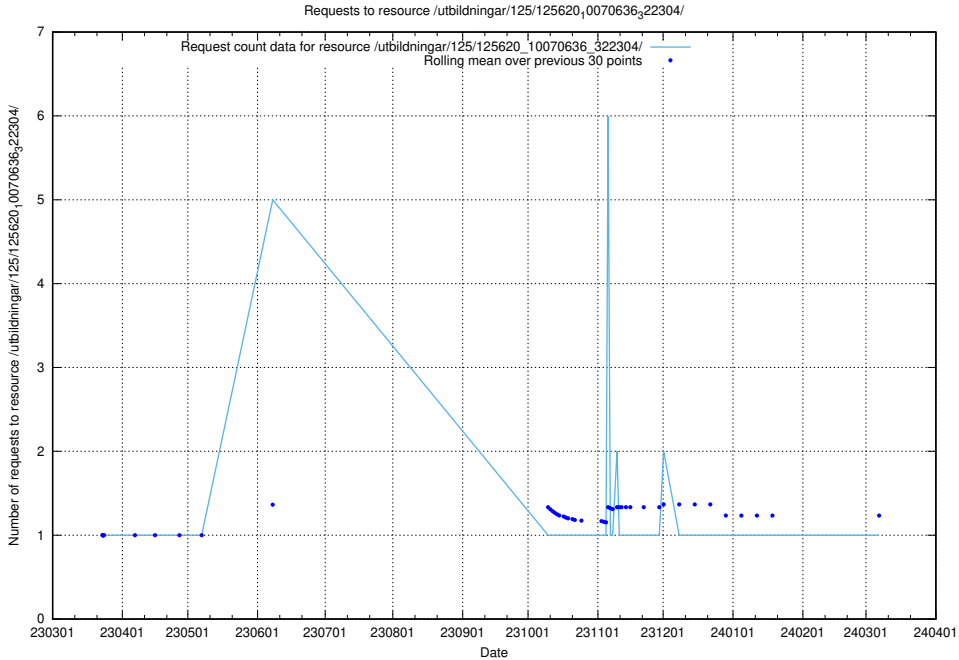

5.1045 Usage of /utbildningar/125/125620_10070636_322304/

Here, we count the number of requests to resource /utbildningar/125/125620_10070636_322304/.