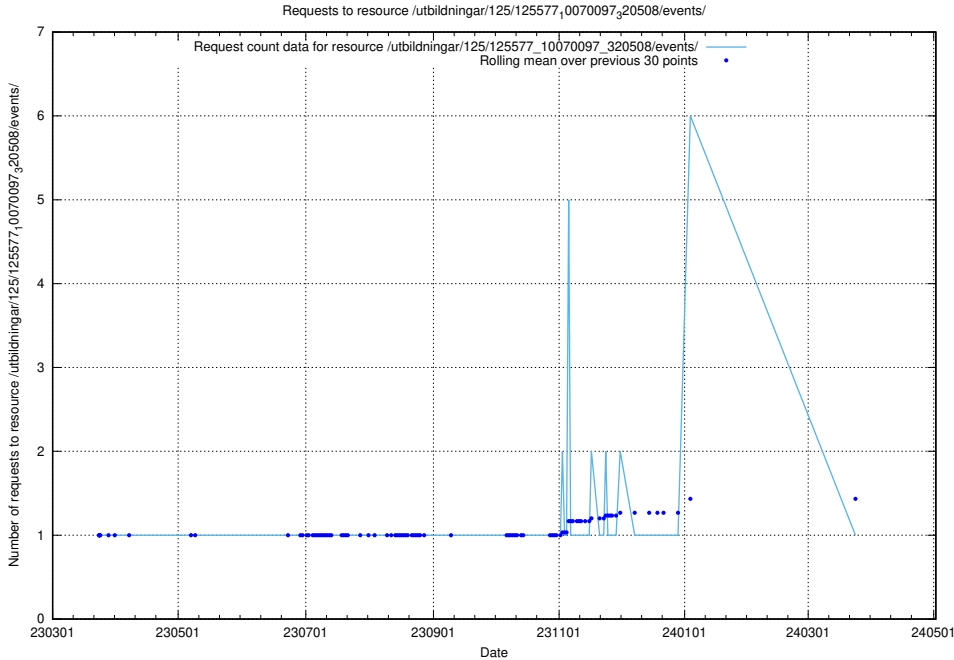

5.1088 Usage of /utbildningar/125/125577_10070097_320508/events/

Here, we count the number of requests to resource /utbildningar/125/125577_10070097_320508/events/