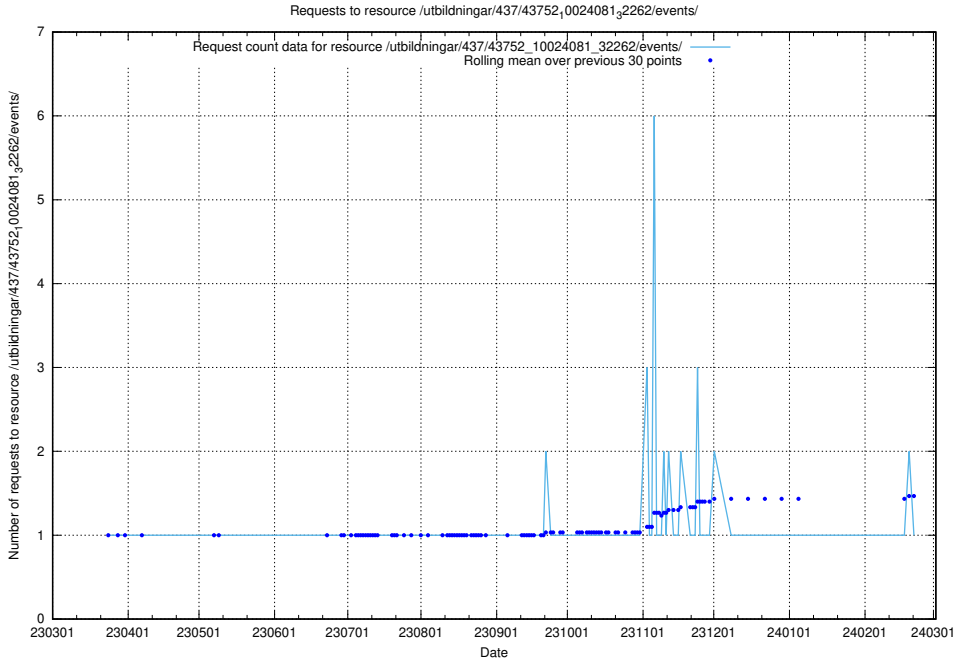

5.6349 Usage of /utbildningar/437/43752_10024081_32262/events/

Here, we count the number of requests to resource /utbildningar/437/43752_10024081_32262/events/.