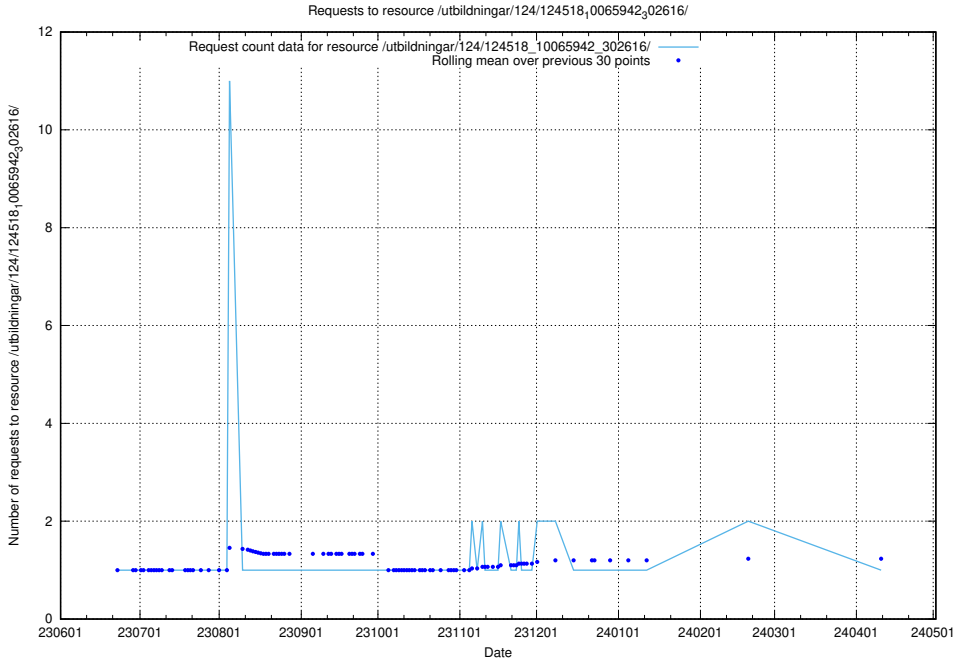

5.5889 Usage of /utbildningar/124/124518_10065942_302616/

Here, we count the number of requests to resource /utbildningar/124/124518_10065942_302616/.