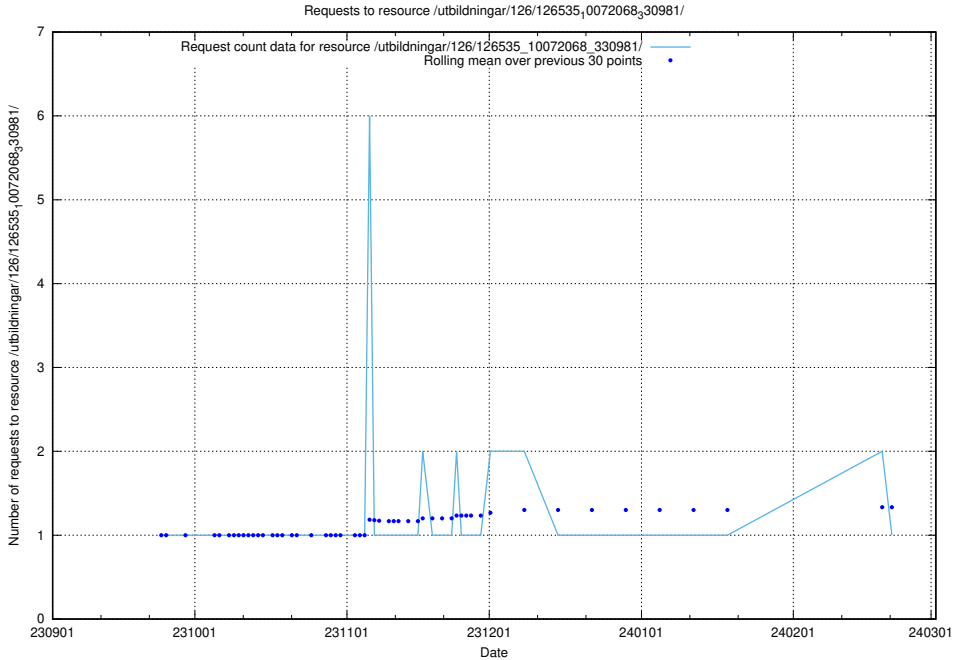

5.4615 Usage of /utbildningar/126/126535_10072068_330981/

Here, we count the number of requests to resource /utbildningar/126/126535_10072068_330981/.