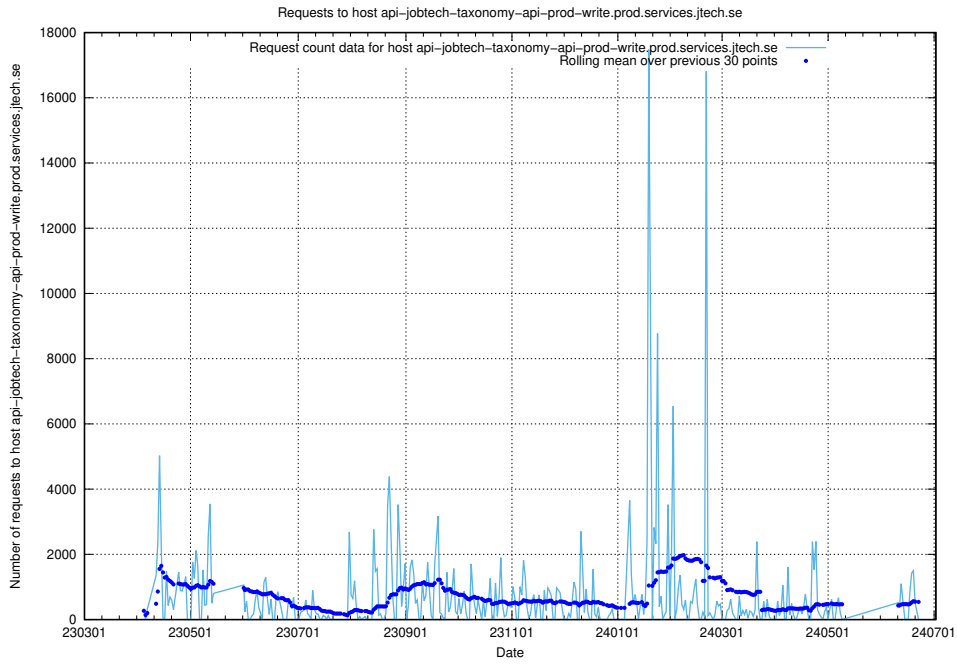

7.610 Usage of api-jobtech-taxonomy-api-prod-write.prod.services.jtech.se

Here, we count the number of requests to host api-jobtech-taxonomy-api-prod-write.prod.services.jtech.se.