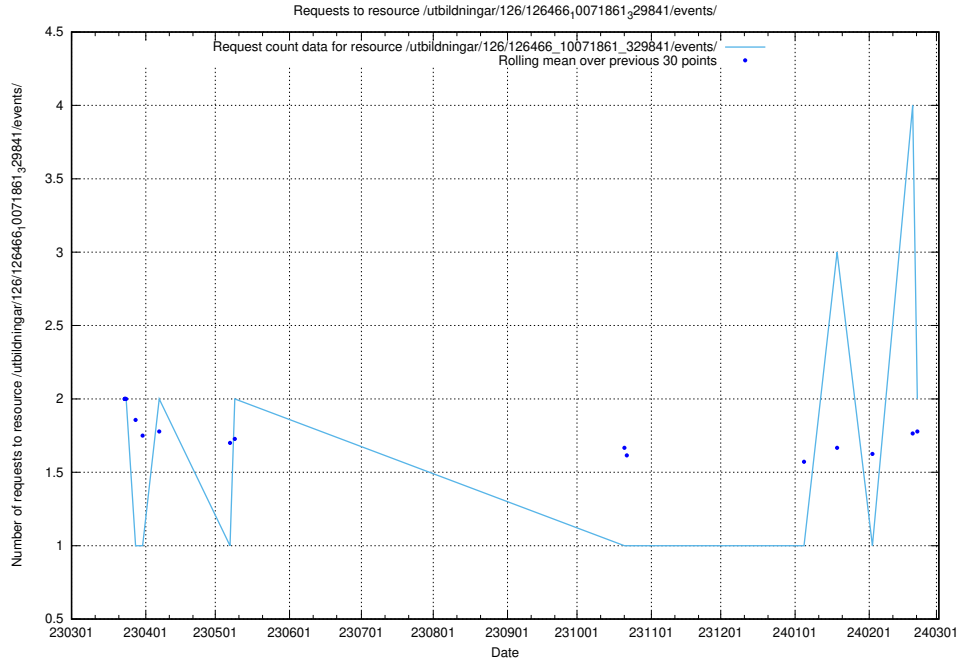

5.923 Usage of /utbildningar/126/126466_10071861_329841/events/

Here, we count the number of requests to resource /utbildningar/126/126466_10071861_329841/events/