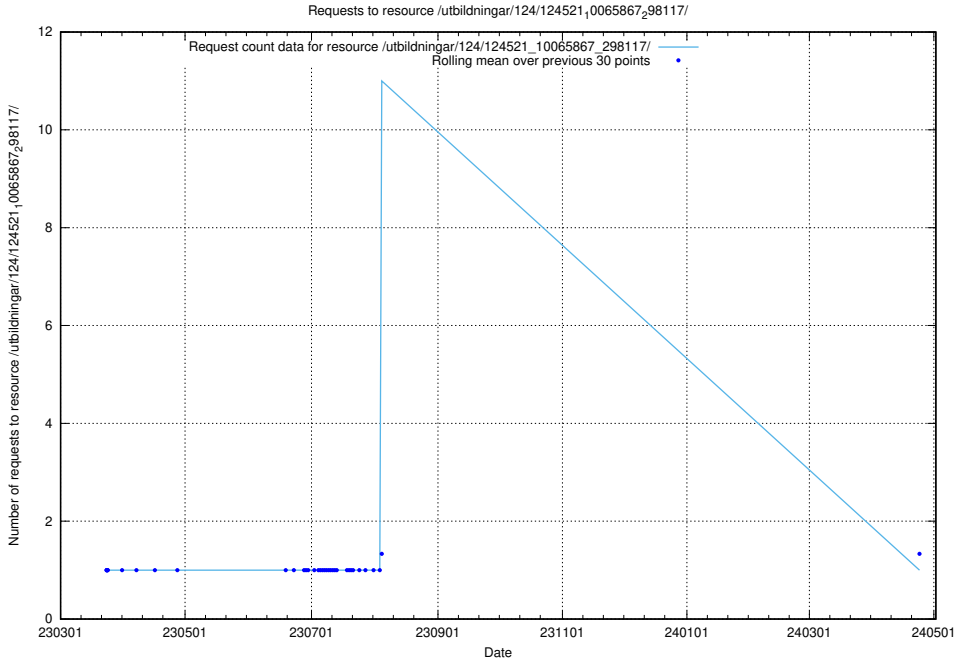

5.1223 Usage of /utbildningar/124/124521_10065867_298117/

Here, we count the number of requests to resource /utbildningar/124/124521_10065867_298117/.