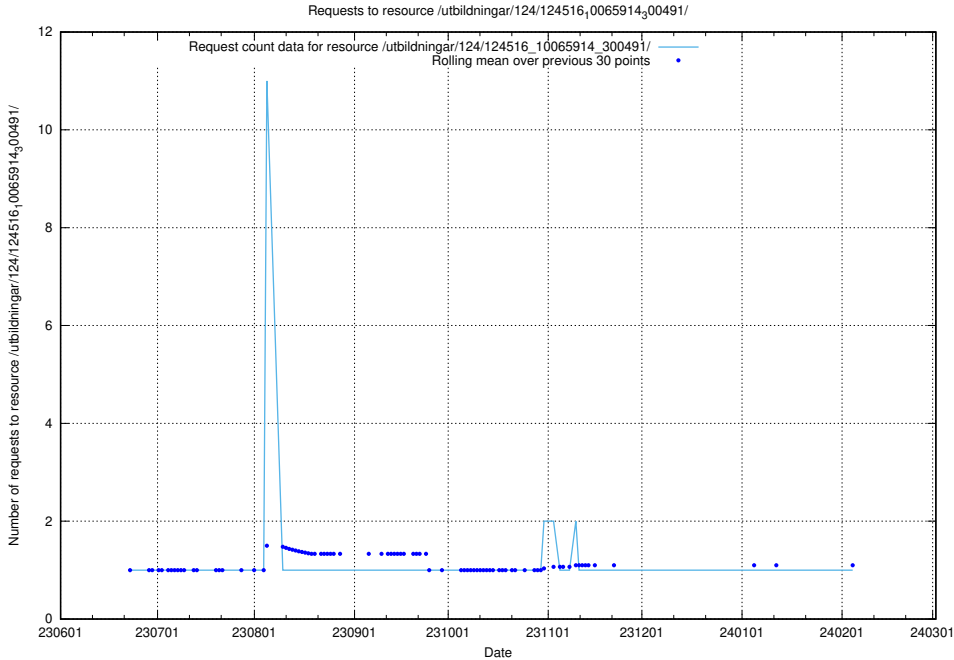

5.5892 Usage of /utbildningar/124/124516_10065914_300491/

Here, we count the number of requests to resource /utbildningar/124/124516_10065914_300491/.