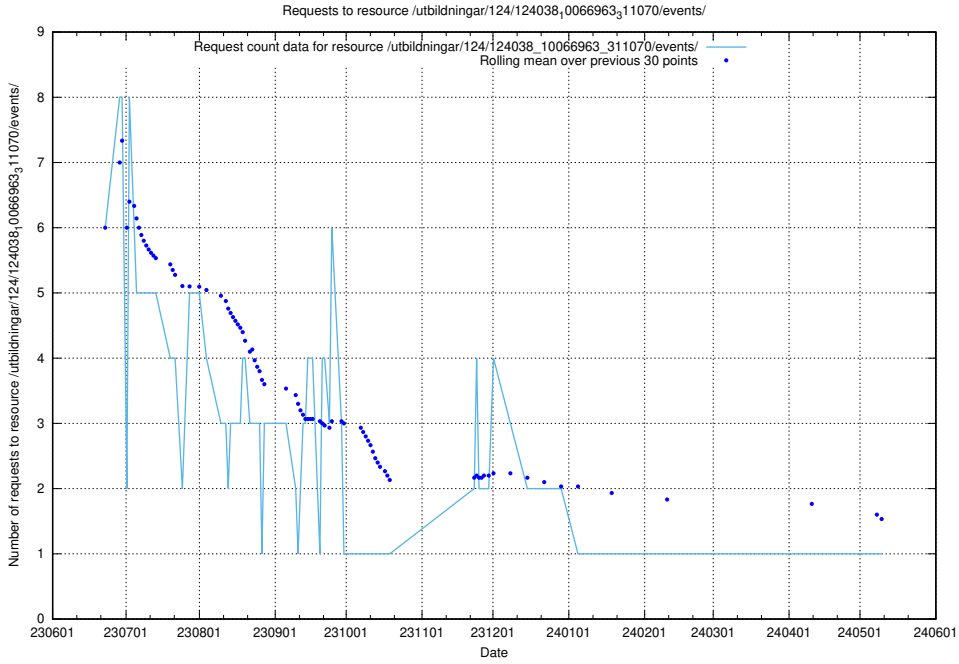

5.5685 Usage of /utbildningar/124/124038_10066963_311070/events/

Here, we count the number of requests to resource /utbildningar/124/124038_10066963_311070/events/

5.5686 Usage of /utbildningar/124/124037_10066963_311070/events/