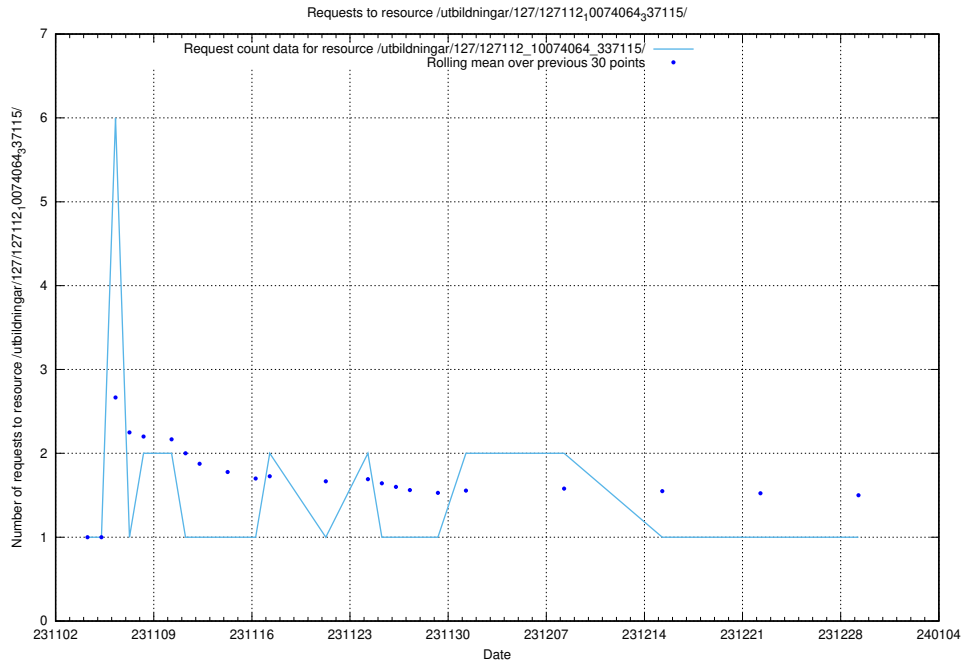

5.4270 Usage of /utbildningar/127/127112_10074064_337115/

Here, we count the number of requests to resource /utbildningar/127/127112_10074064_337115/.