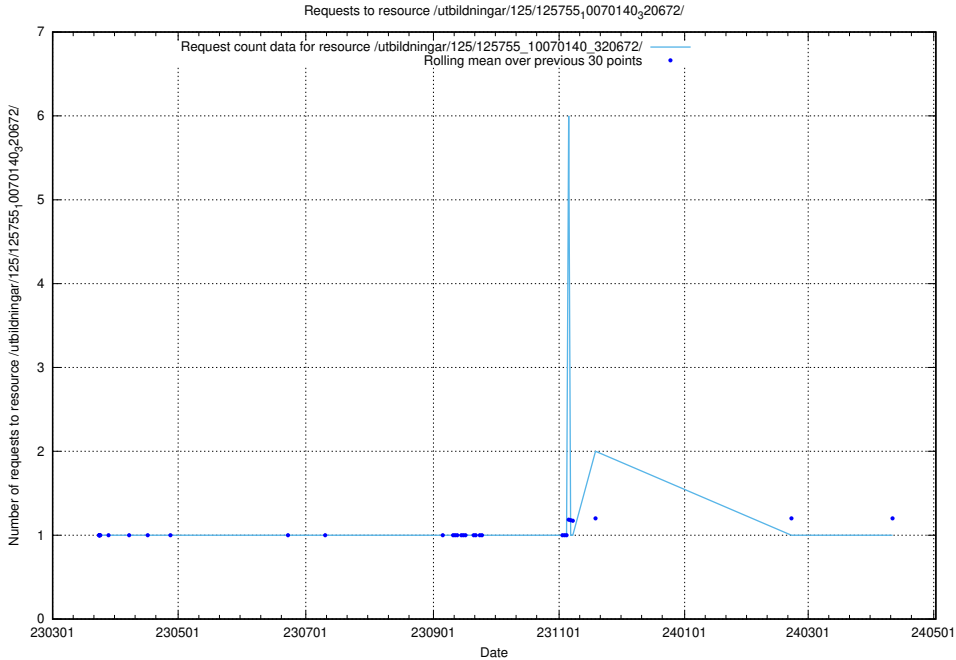

5.6614 Usage of /utbildningar/125/125755_10070140_320672/

Here, we count the number of requests to resource /utbildningar/125/125755_10070140_320672/.