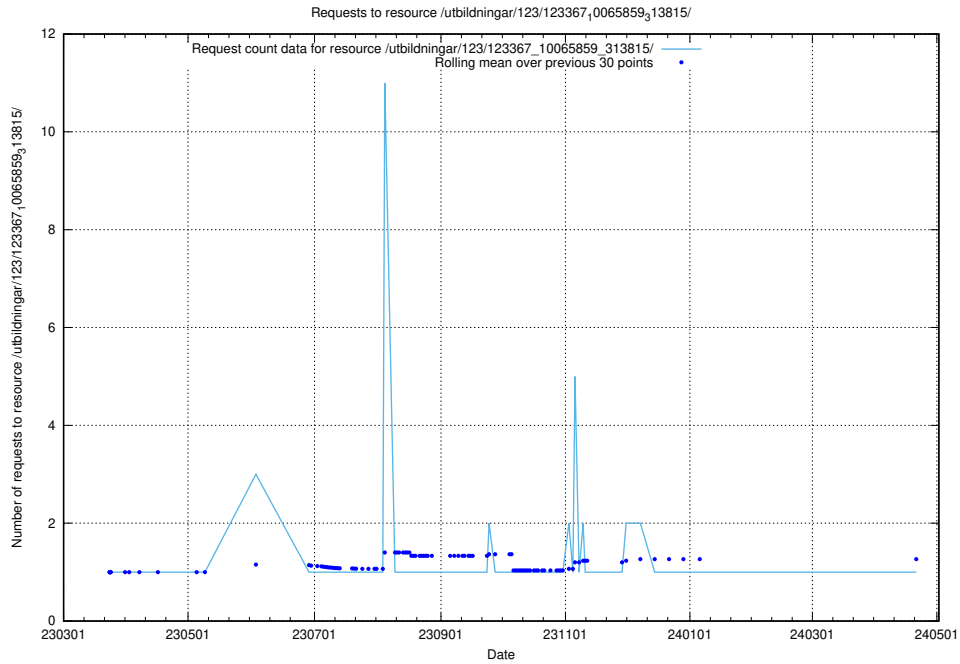

5.4973 Usage of /utbildningar/123/123367_10065859_313815/

Here, we count the number of requests to resource /utbildningar/123/123367_10065859_313815/.