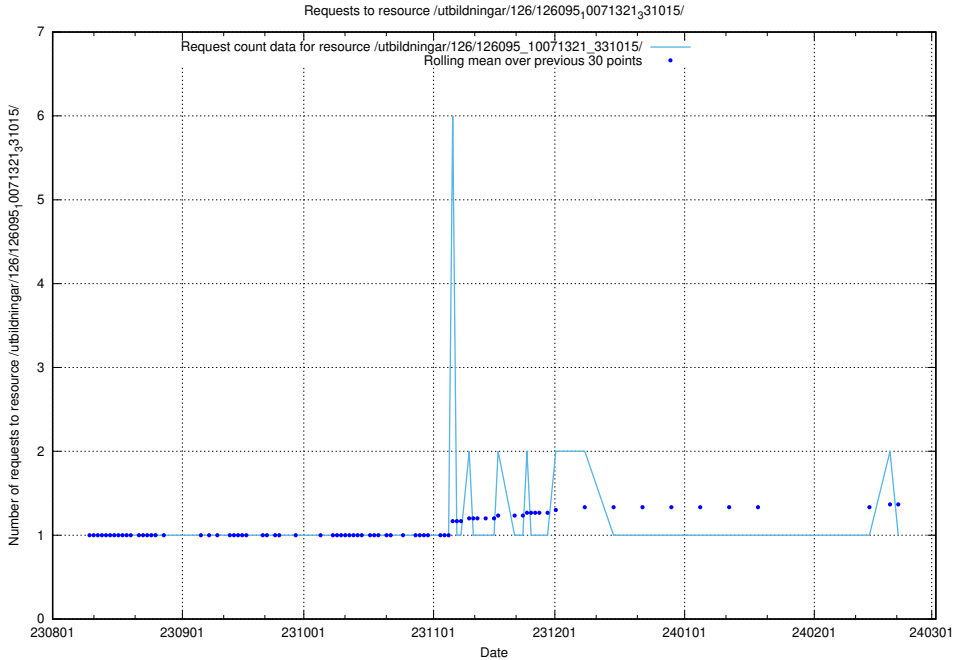

5.4961 Usage of /utbildningar/126/126095_10071321_331015/

Here, we count the number of requests to resource /utbildningar/126/126095_10071321_331015/.