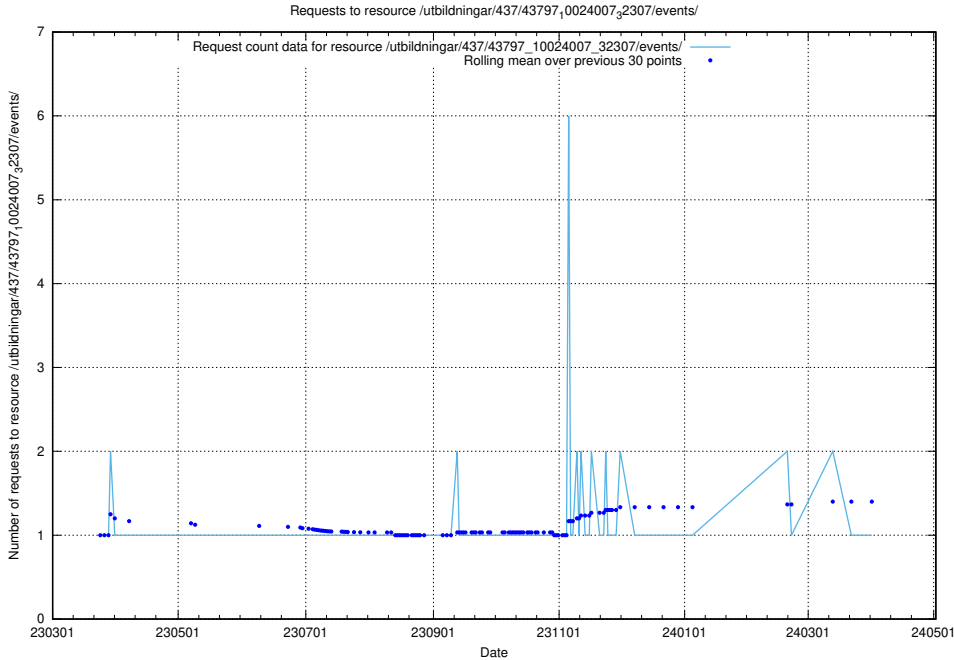

Here, we count the number of requests to resource /utbildningar/437/43799_10024013_29974/events/.

5.6331 Usage of /utbildningar/437/43797_10024007_32307/events/

Here, we count the number of requests to resource /utbildningar/437/43797_10024007_32307/events/.