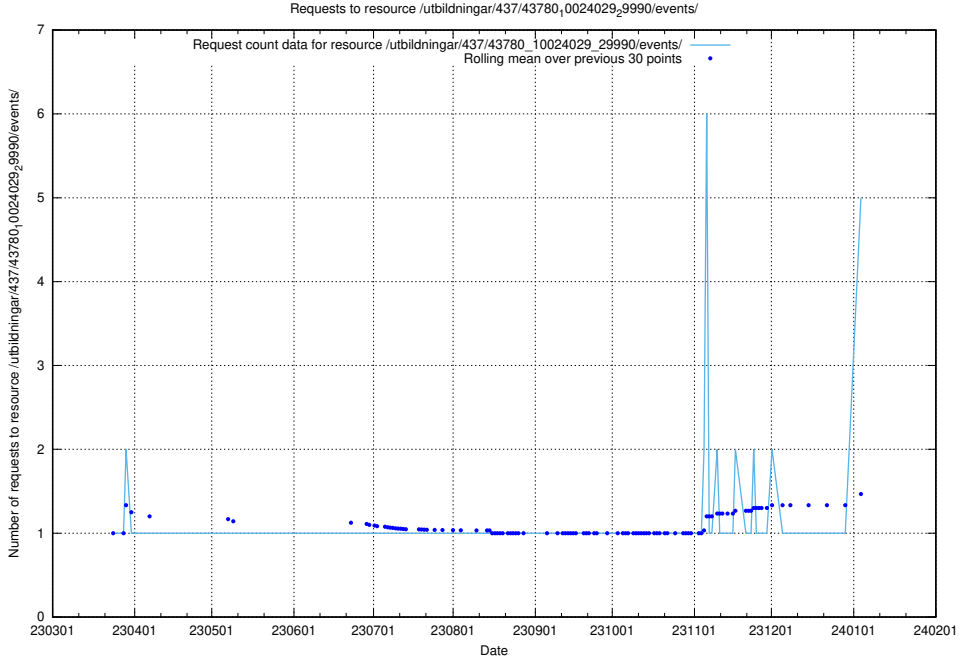

5.151 Usage of /utbildningar/437/43780_10024029_29990/events/

Here, we count the number of requests to resource /utbildningar/437/43780_10024029_29990/events/.