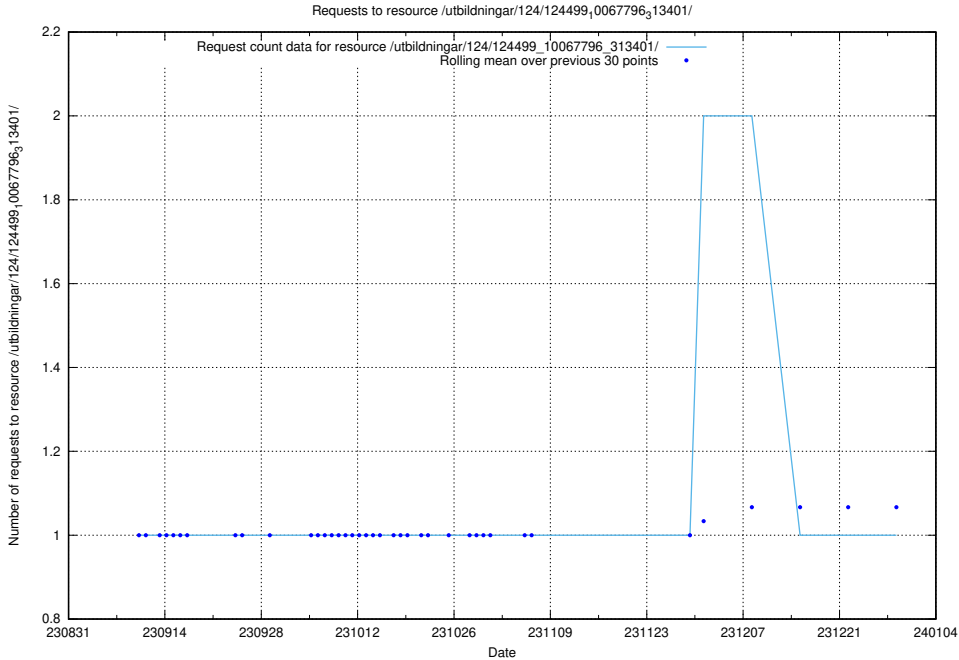

5.4747 Usage of /utbildningar/124/124499_10067796_313401/

Here, we count the number of requests to resource /utbildningar/124/124499_10067796_313401/.