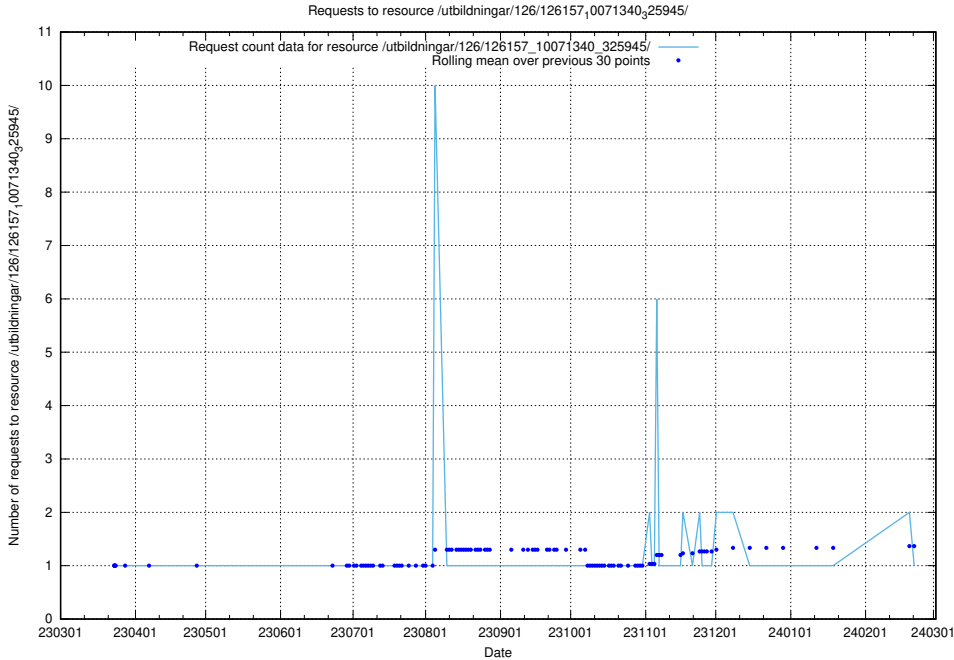

5.6584 Usage of /utbildningar/126/126157_10071340_325945/

Here, we count the number of requests to resource /utbildningar/126/126157_10071340_325945/.