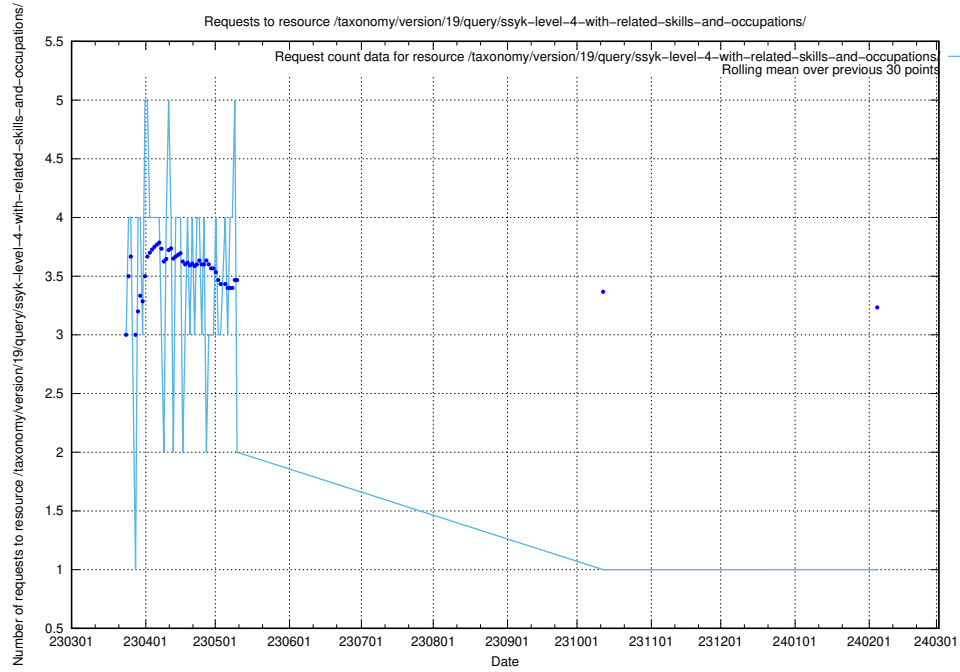

5.6274 Usage of /taxonomy/version/19/query/ssyk-level-4-with-related-skills-and-occupations/

Here, we count the number of requests to resource /taxonomy/version/19/query/ssyk-level-4-with-related-skills-and-occupations/.