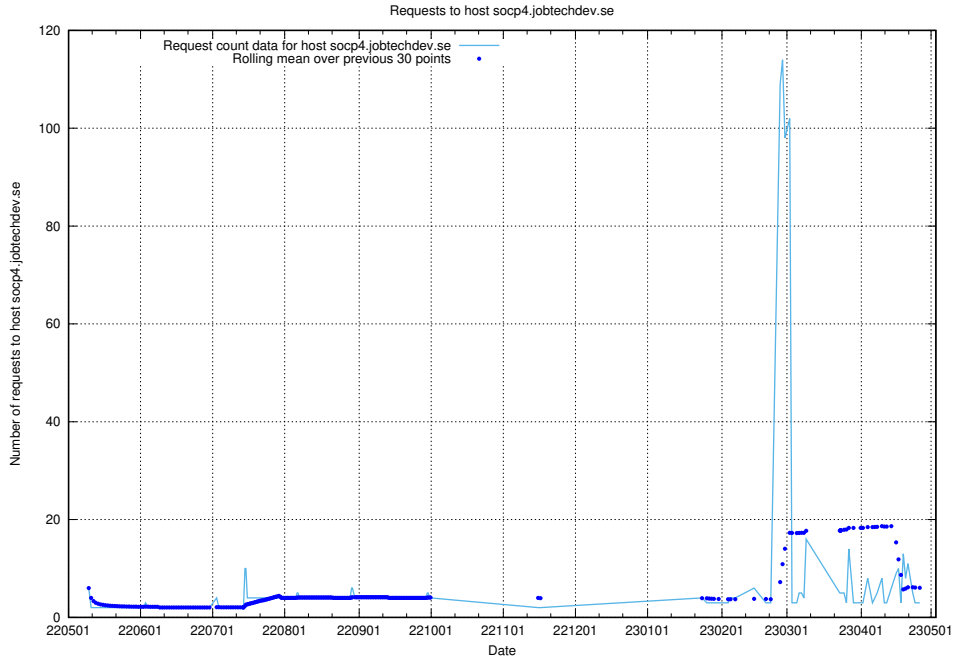

7.223 Usage of oa.jobtechdev.se

Here, we count the number of requests to host oa.jobtechdev.se.

7.224 Usage of data.jobtechdev.se:80

Here, we count the number of requests to host data.jobtechdev.se:80.

7.225 Usage of se.jobtechdev.se