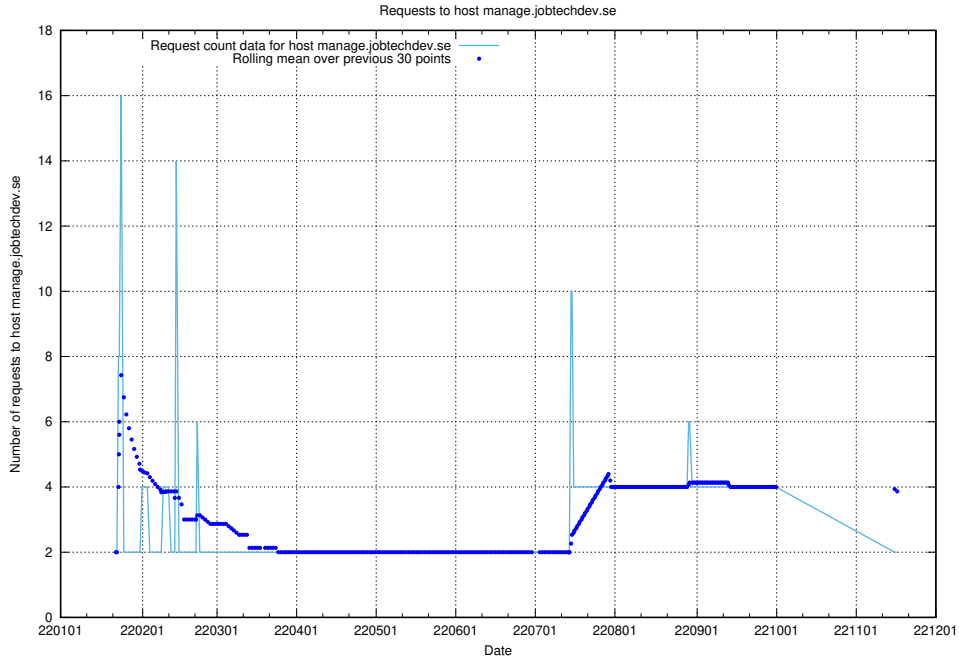

7.598 Usage of manage.jobtechdev.se

Here, we count the number of requests to host manage.jobtechdev.se.