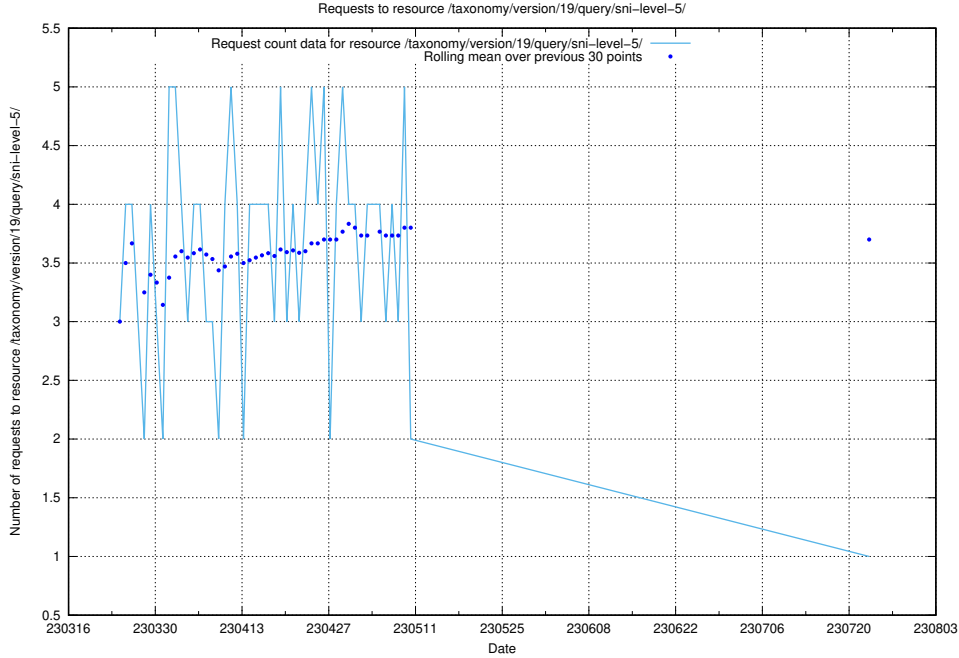

5.6282 Usage of /taxonomy/version/19/query/sni-level-5/

Here, we count the number of requests to resource /taxonomy/version/19/query/sni-level-5/.