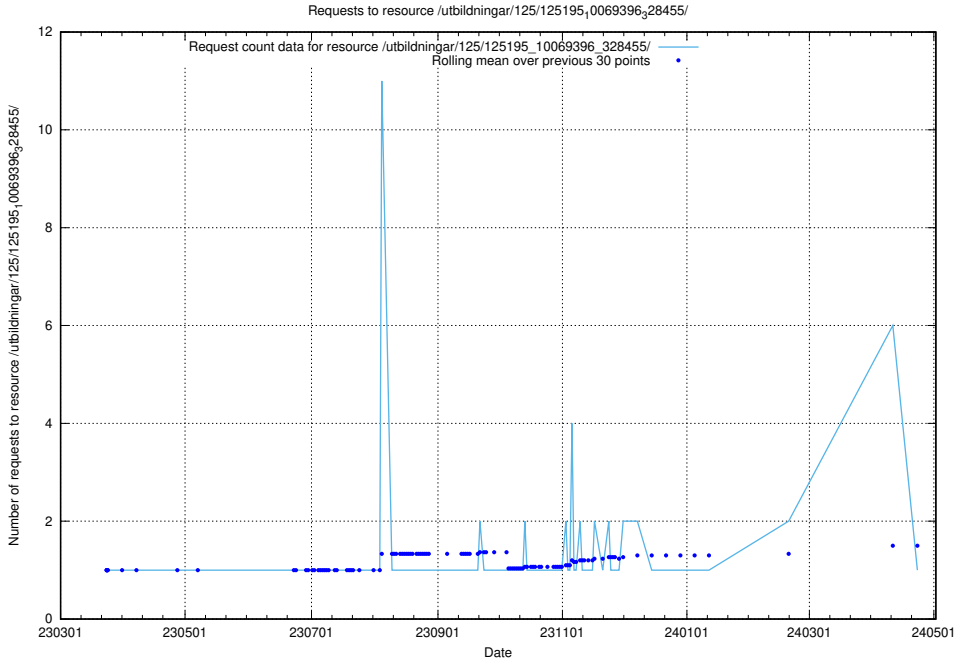

Here, we count the number of requests to resource /utbildningar/125/125195_10069397_323486/events/

5.1115 Usage of /utbildningar/125/125195_10069396_328455/

Here, we count the number of requests to resource /utbildningar/125/125195_10069396_328455/.