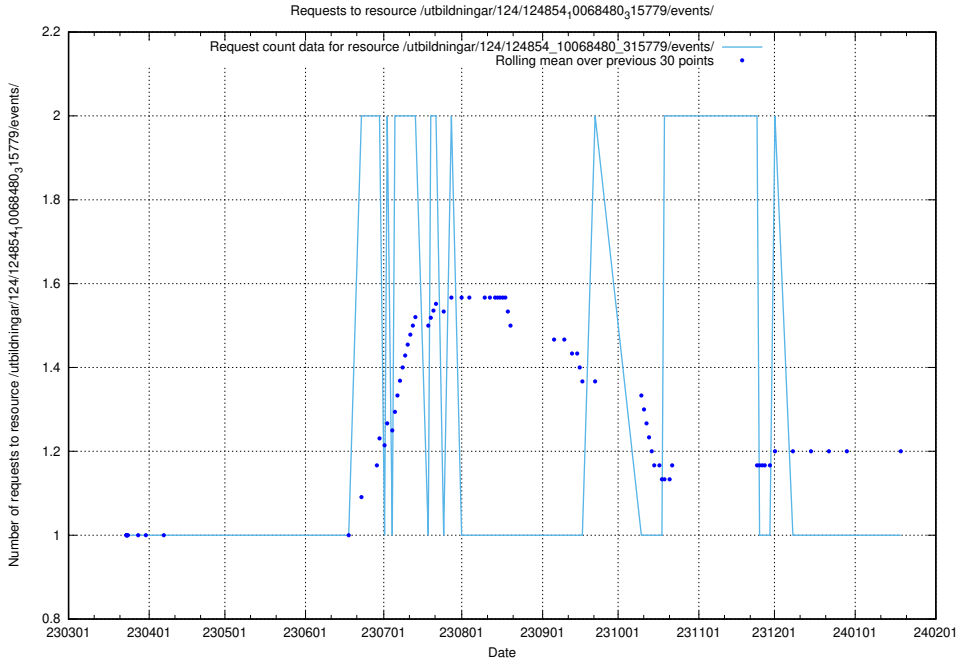

5.1197 Usage of /utbildningar/124/124854_10068480_315779/events/

Here, we count the number of requests to resource /utbildningar/124/124854_10068480_315779/events/