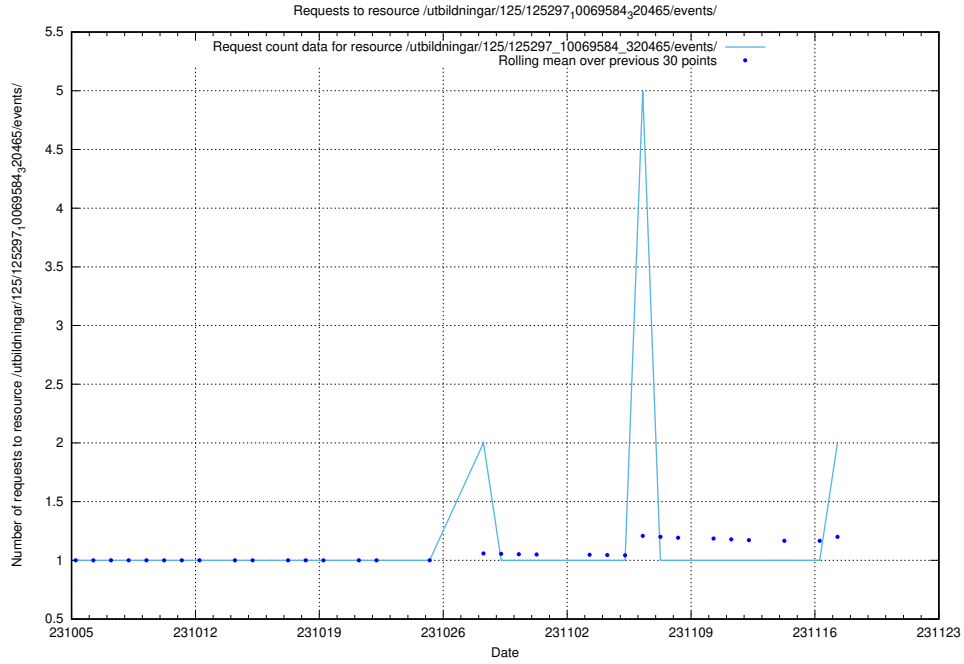

5.727 Usage of /utbildningar/125/125297_10069584_320465/events/

Here, we count the number of requests to resource /utbildningar/125/125297_10069584_320465/events/