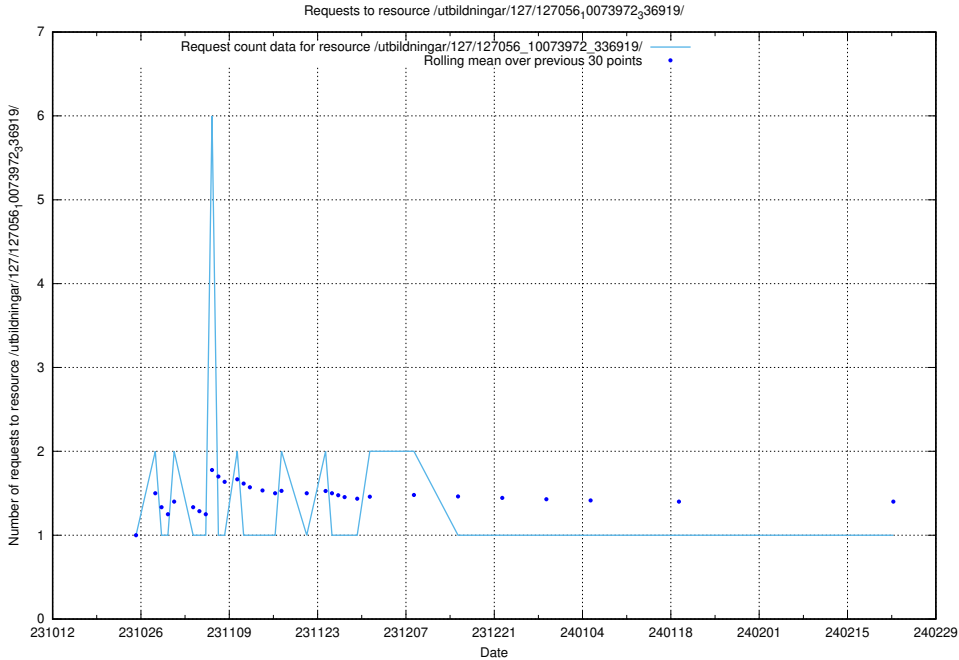

5.4354 Usage of /utbildningar/127/127056_10073972_336919/

Here, we count the number of requests to resource /utbildningar/127/127056_10073972_336919/.