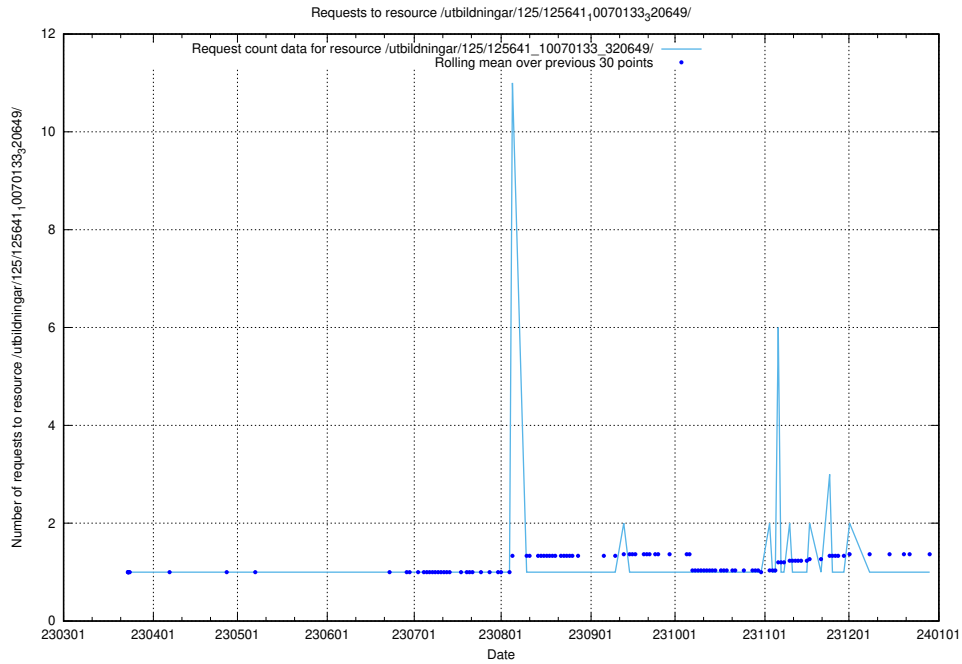

5.1040 Usage of /utbildningar/125/125641_10070133_320649/

Here, we count the number of requests to resource /utbildningar/125/125641_10070133_320649/.