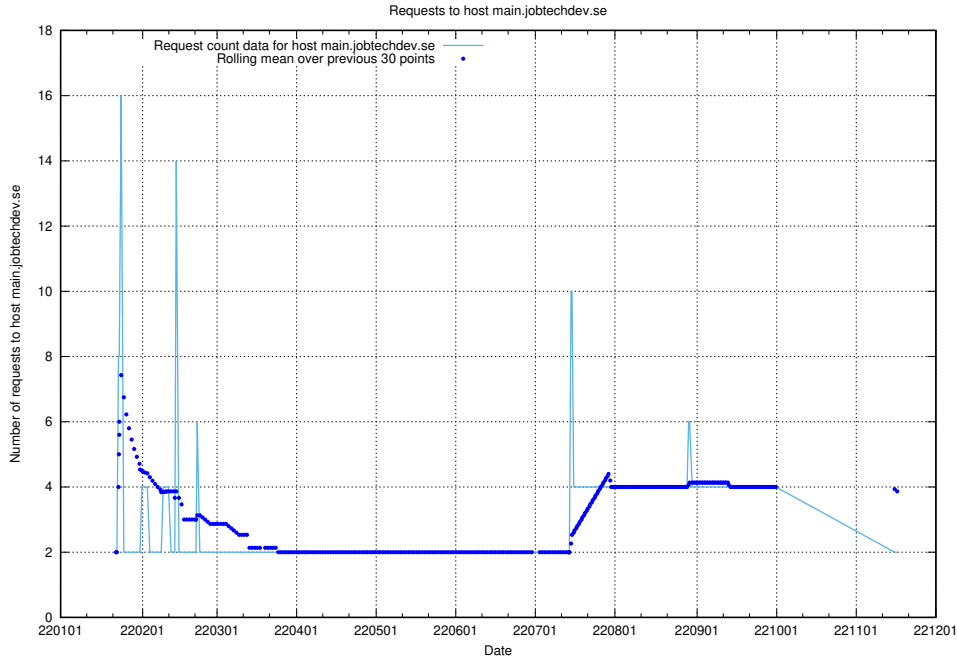

7.599 Usage of main.jobtechdev.se

Here, we count the number of requests to host main.jobtechdev.se.