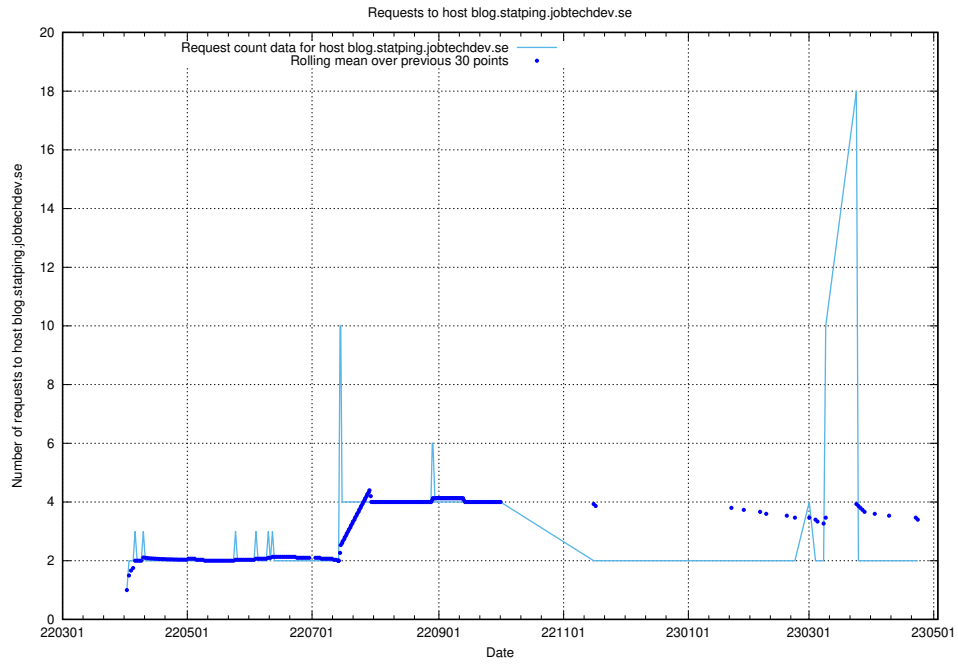

7.480 Usage of blog.statping.jobtechdev.se

Here, we count the number of requests to host blog.statping.jobtechdev.se.