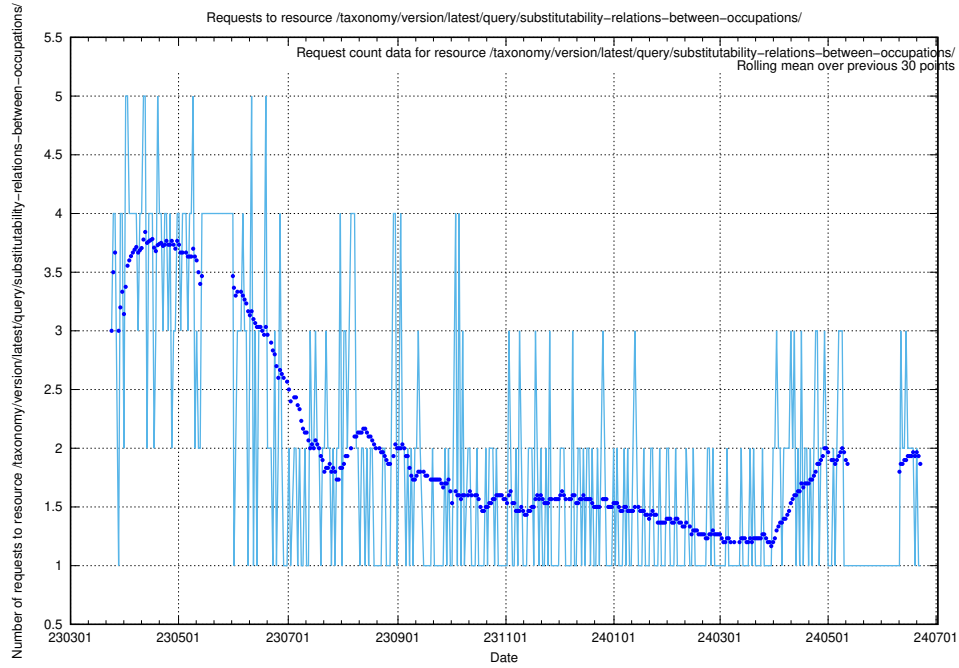

5.6224 Usage of /taxonomy/version/latest/query/substitutability-relations-between-occupations/

Here, we count the number of requests to resource /taxonomy/version/latest/query/substitutability-relations-between-occupations/.