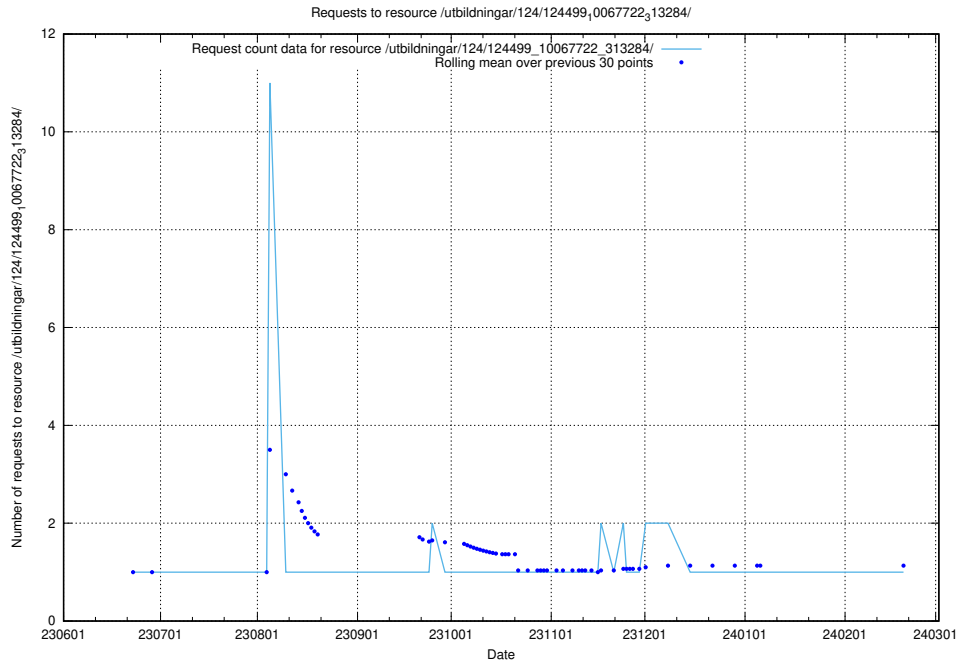

5.5909 Usage of /utbildningar/124/124499_10067722_313284/

Here, we count the number of requests to resource /utbildningar/124/124499_10067722_313284/.