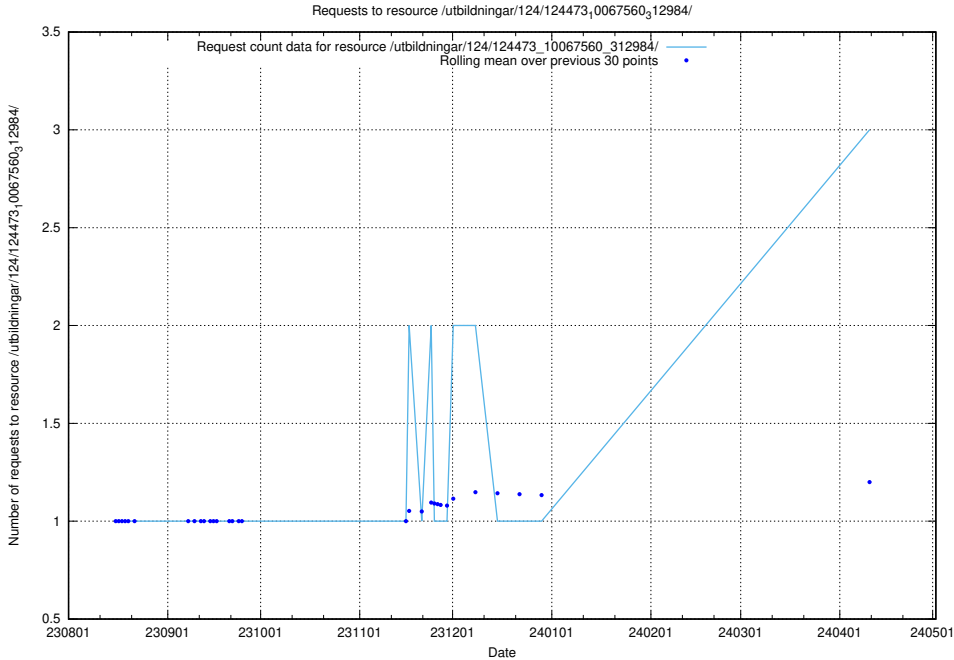

5.371 Usage of /utbildningar/124/124473_10067560_312984/

Here, we count the number of requests to resource /utbildningar/124/124473_10067560_312984/.