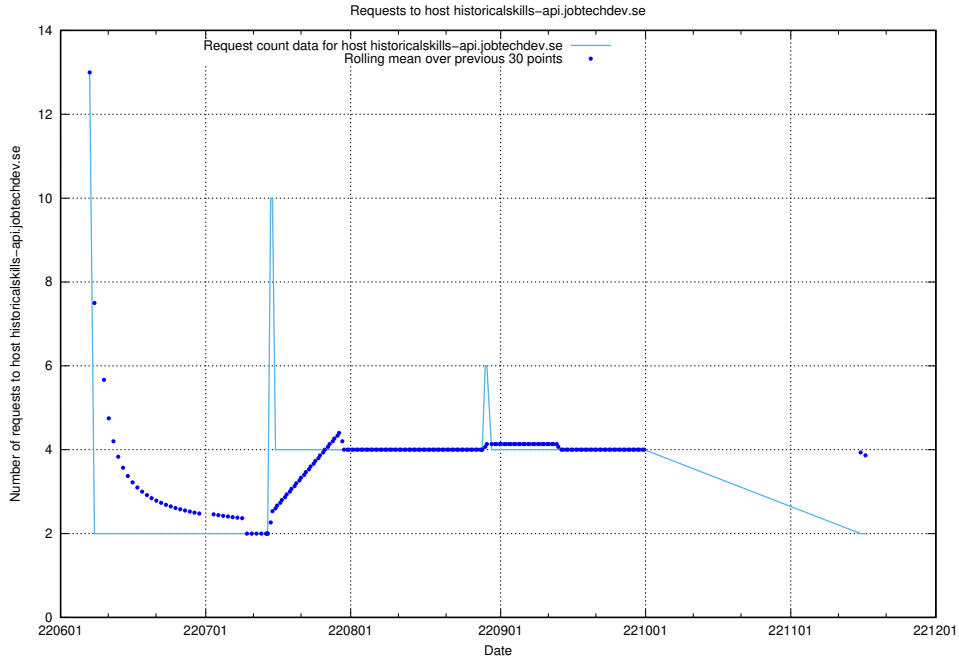

Here, we count the number of requests to host mentor-api-prod.jobtechdev.se.

7.414 Usage of historicalskills-api.jobtechdev.se

Here, we count the number of requests to host historicalskills-api.jobtechdev.se.