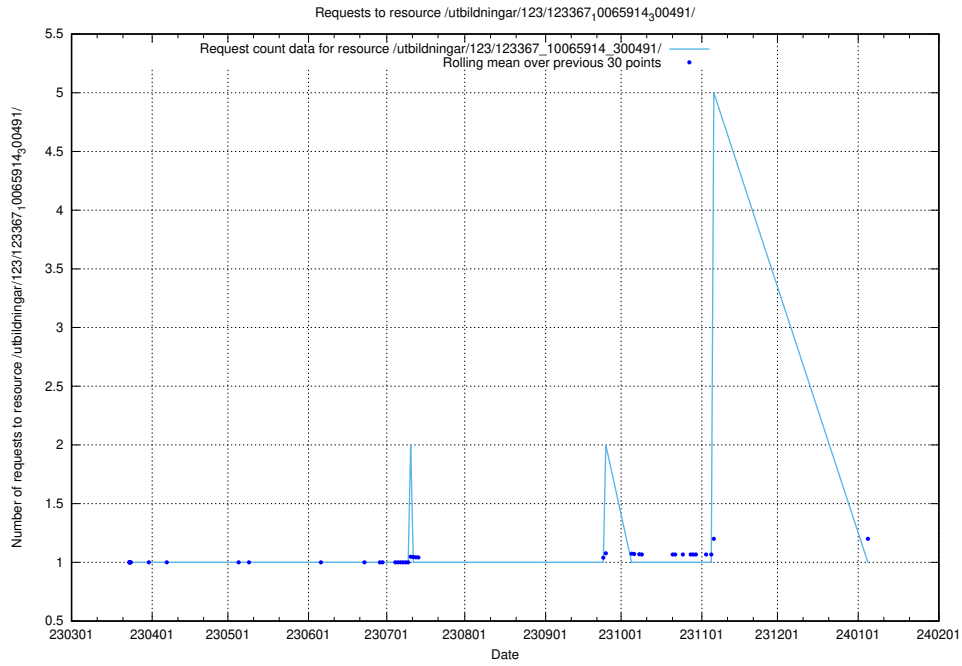

5.4804 Usage of /utbildningar/123/123367_10065914_300491/

Here, we count the number of requests to resource /utbildningar/123/123367_10065914_300491/.