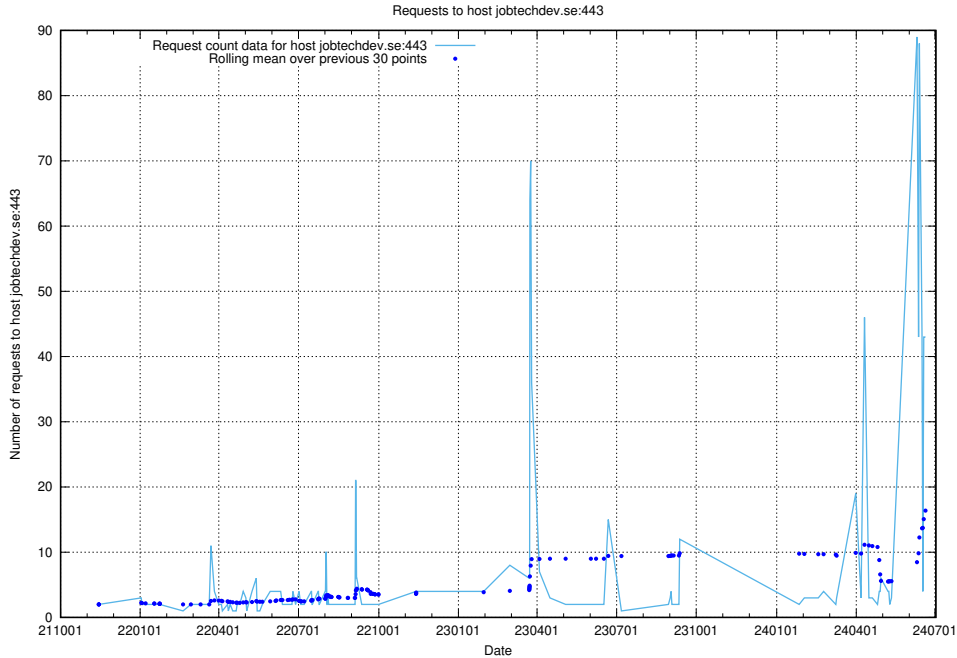

7.27 Usage of jobtechdev.se:443

Here, we count the number of requests to host jobtechdev.se:443.