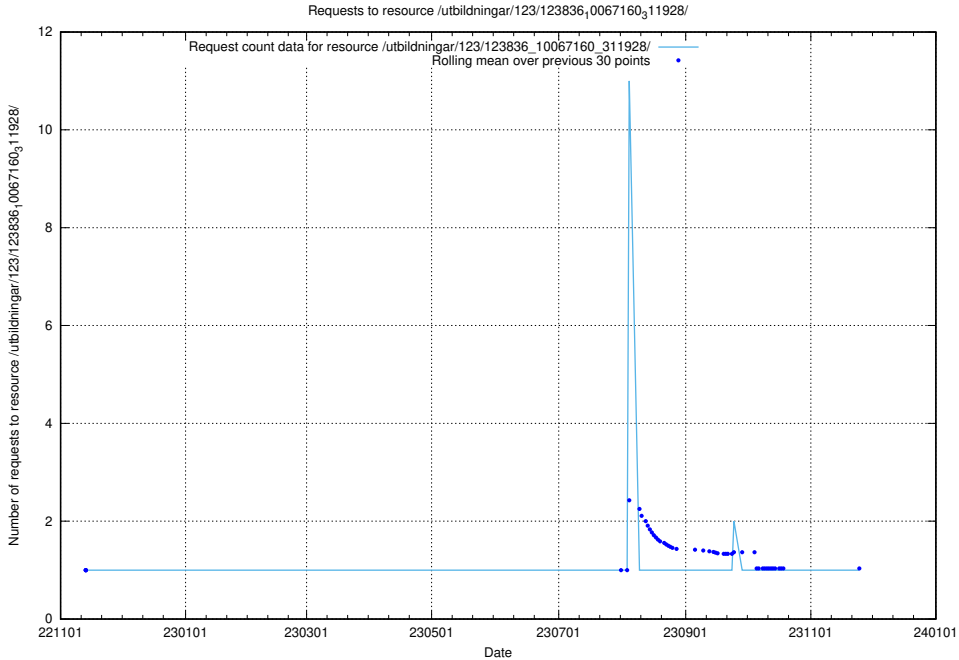

5.6019 Usage of /utbildningar/123/123836_10067160_311928/

Here, we count the number of requests to resource /utbildningar/123/123836_10067160_311928/.