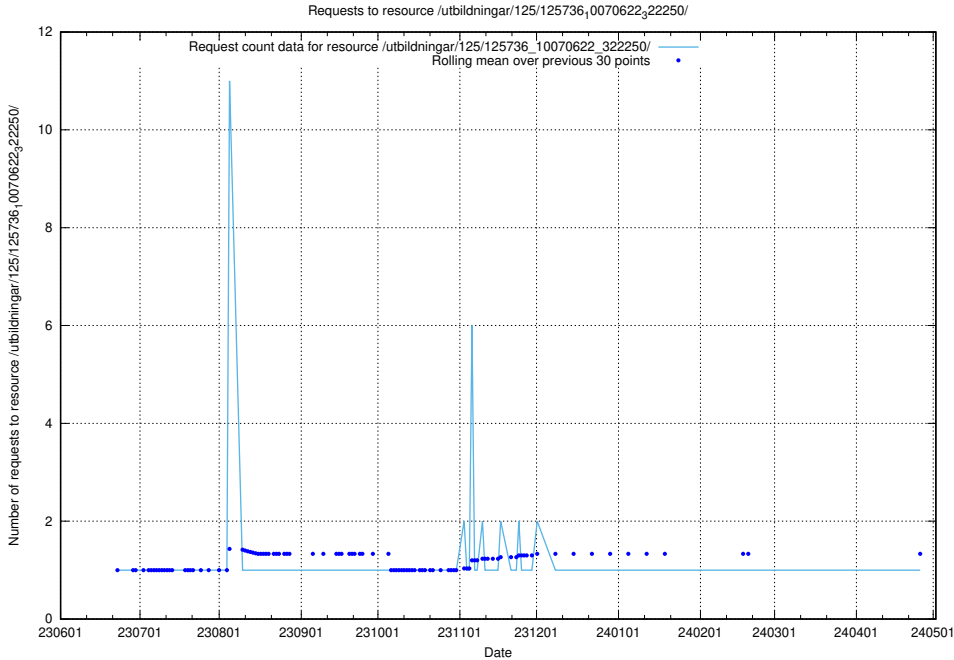

5.5826 Usage of /utbildningar/125/125736_10070622_322250/

Here, we count the number of requests to resource /utbildningar/125/125736_10070622_322250/.