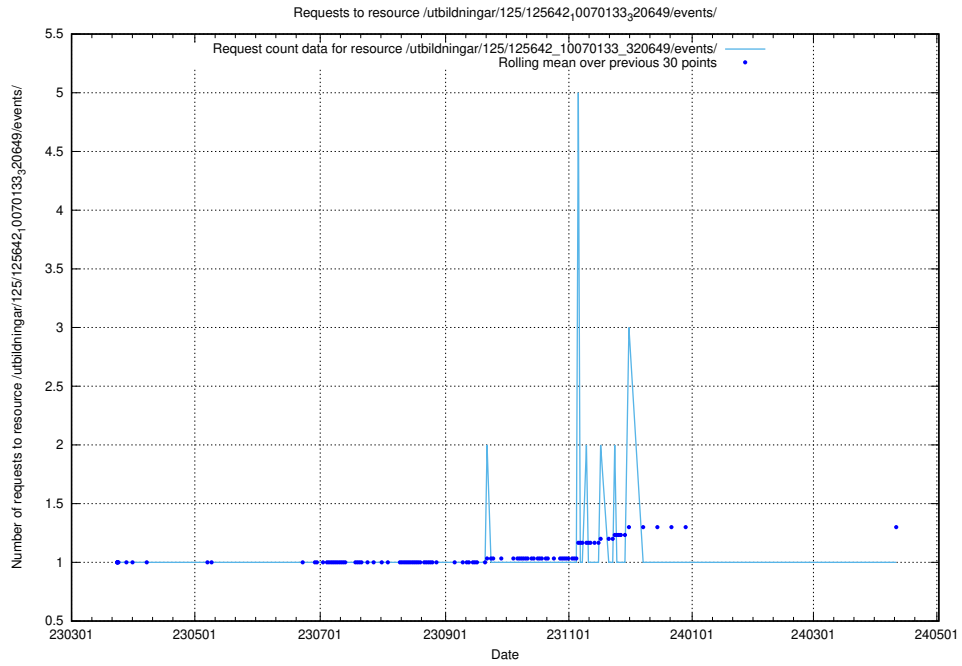

5.1035 Usage of /utbildningar/125/125642_10070133_320649/events/

Here, we count the number of requests to resource /utbildningar/125/125642_10070133_320649/events/