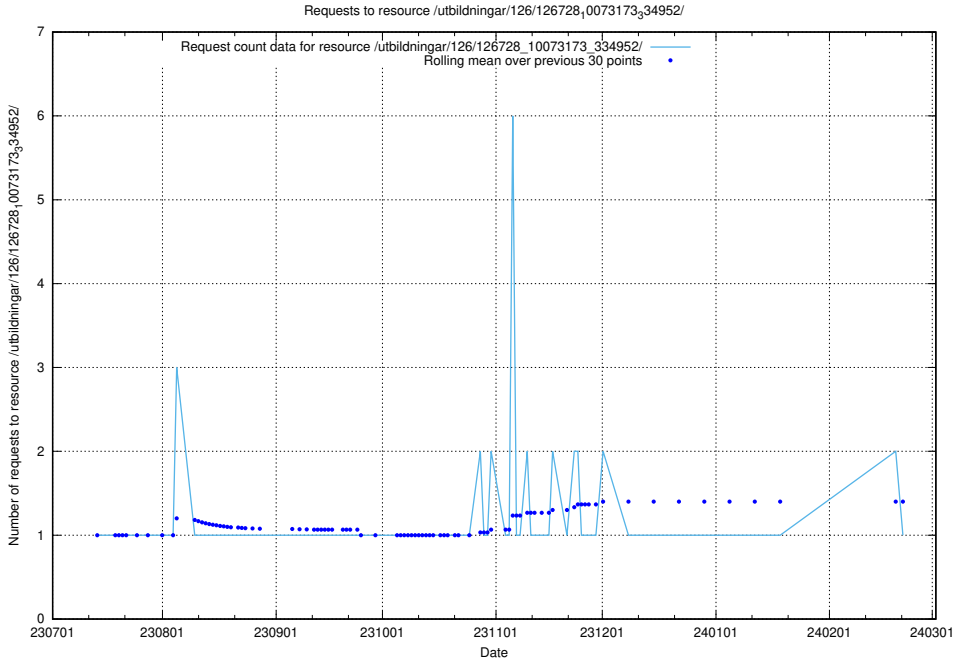

Here, we count the number of requests to resource /utbildningar/126/126728_10073173_334952/events/

5.5197 Usage of /utbildningar/126/126728_10073173_334952/

Here, we count the number of requests to resource /utbildningar/126/126728_10073173_334952/.