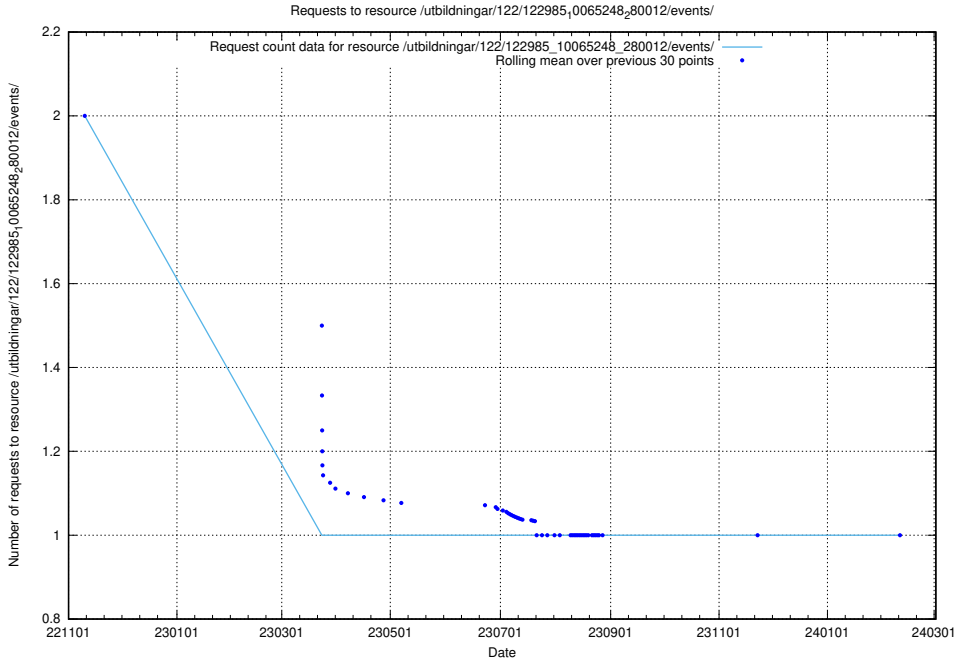

5.6427 Usage of /utbildningar/122/122985_10065248_280012/events/

Here, we count the number of requests to resource /utbildningar/122/122985_10065248_280012/events/