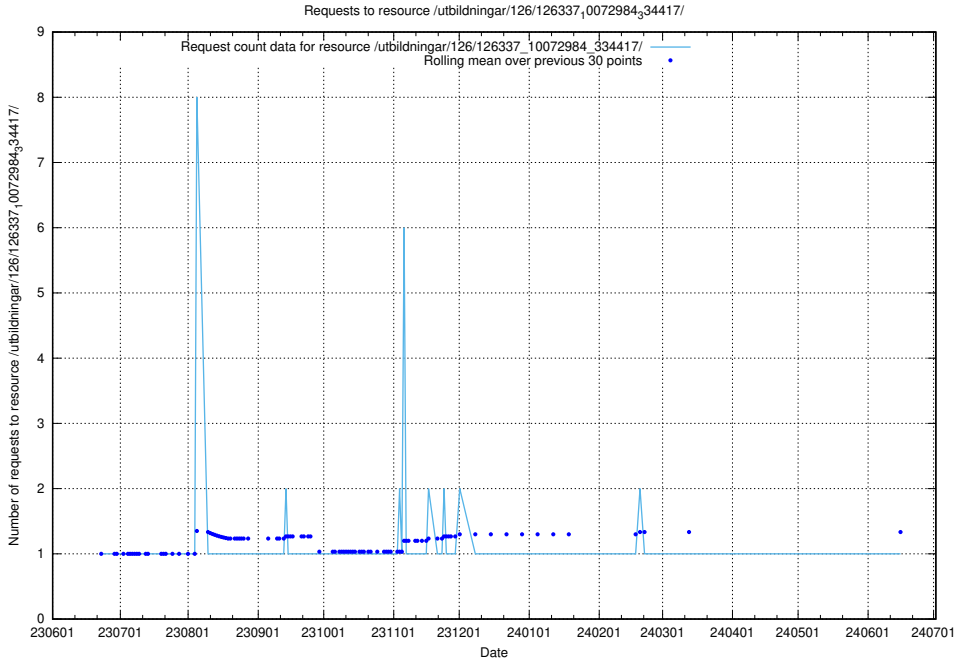

5.5789 Usage of /utbildningar/126/126337_10072984_334417/

Here, we count the number of requests to resource /utbildningar/126/126337_10072984_334417/.