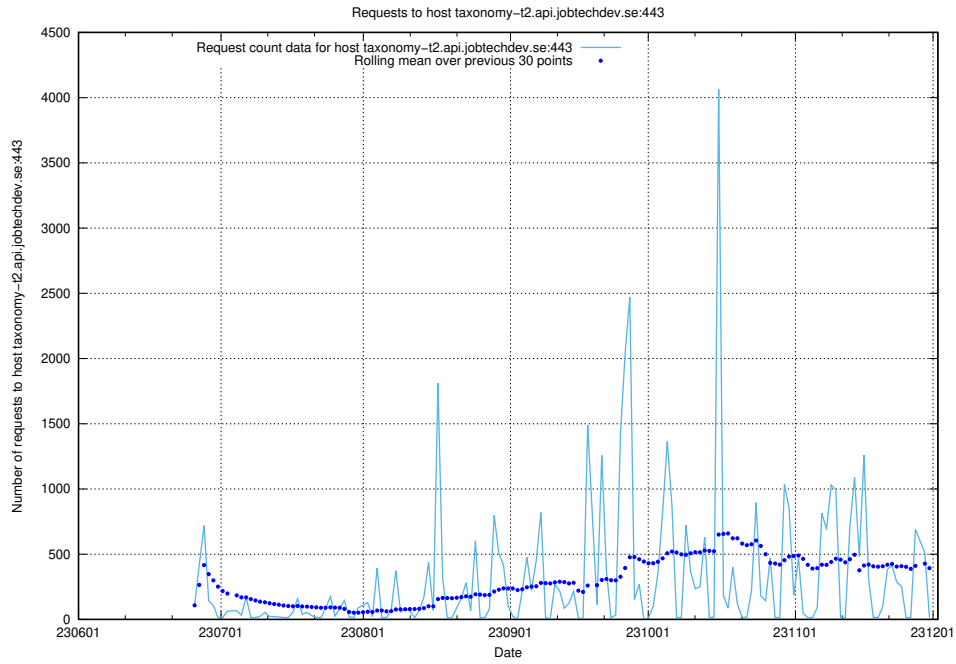

7.44 Usage of taxonomy-t2.api.jobtechdev.se:443

Here, we count the number of requests to host taxonomy-t2.api.jobtechdev.se:443.