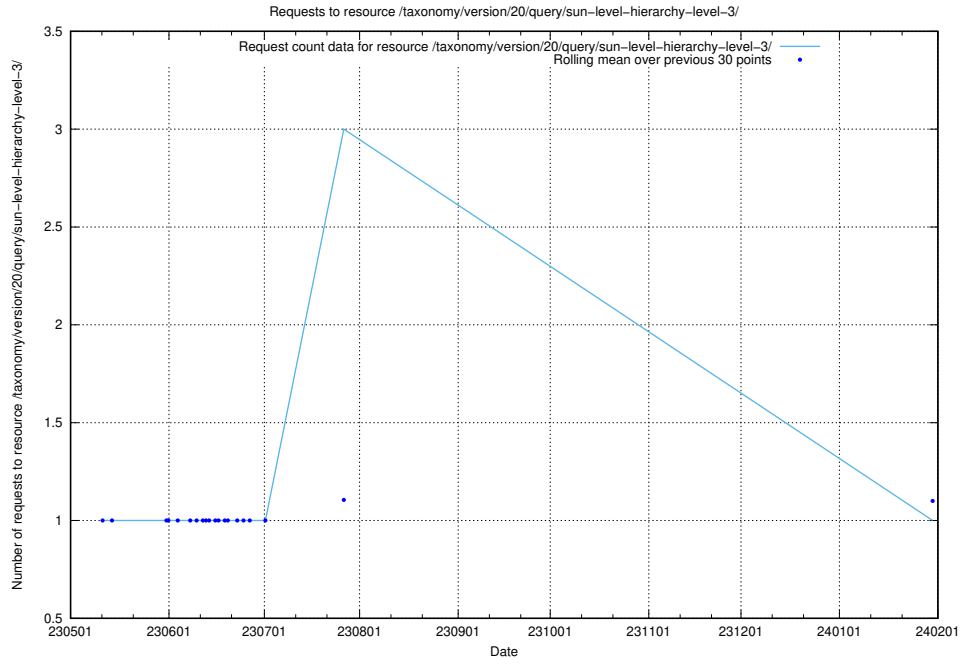

5.6075 Usage of /taxonomy/version/20/query/sun-level-hierarchy-level-3/

Here, we count the number of requests to resource /taxonomy/version/20/query/sun-level-hierarchy-level-3/.