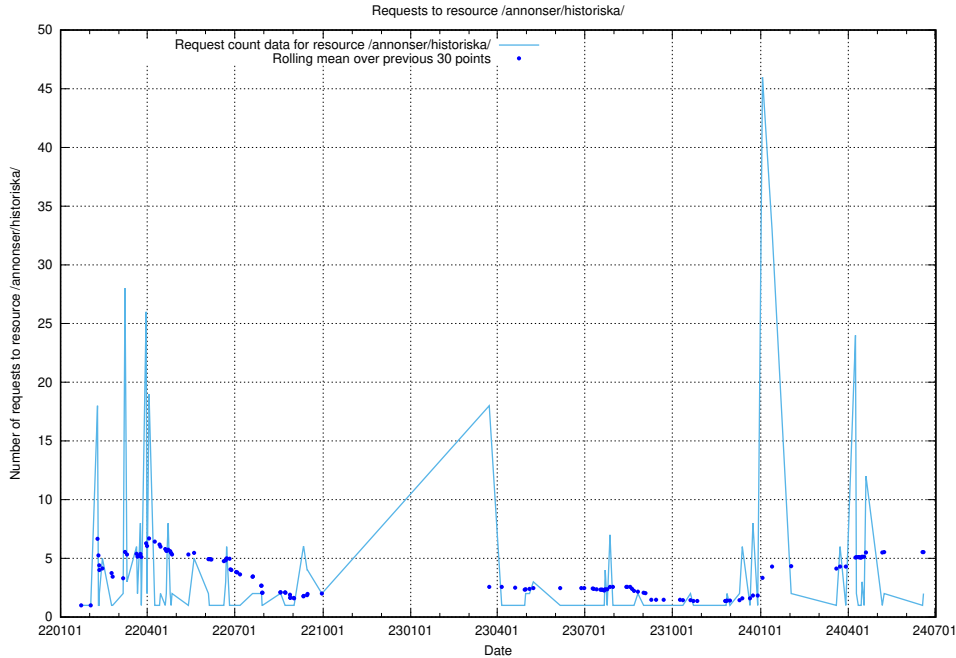

5.805 Usage of /annonser/historiska/

Here, we count the number of requests to resource /annonser/historiska/.