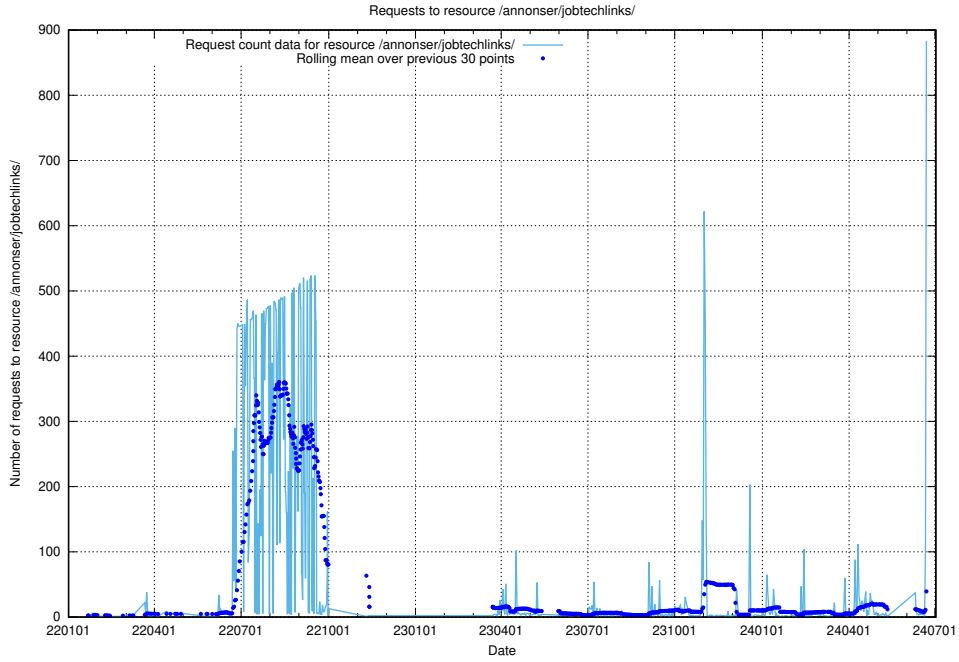

5.2 Usage of /annonser/jobtechlinks/

Here, we count the number of requests to resource /annonser/jobtechlinks/.