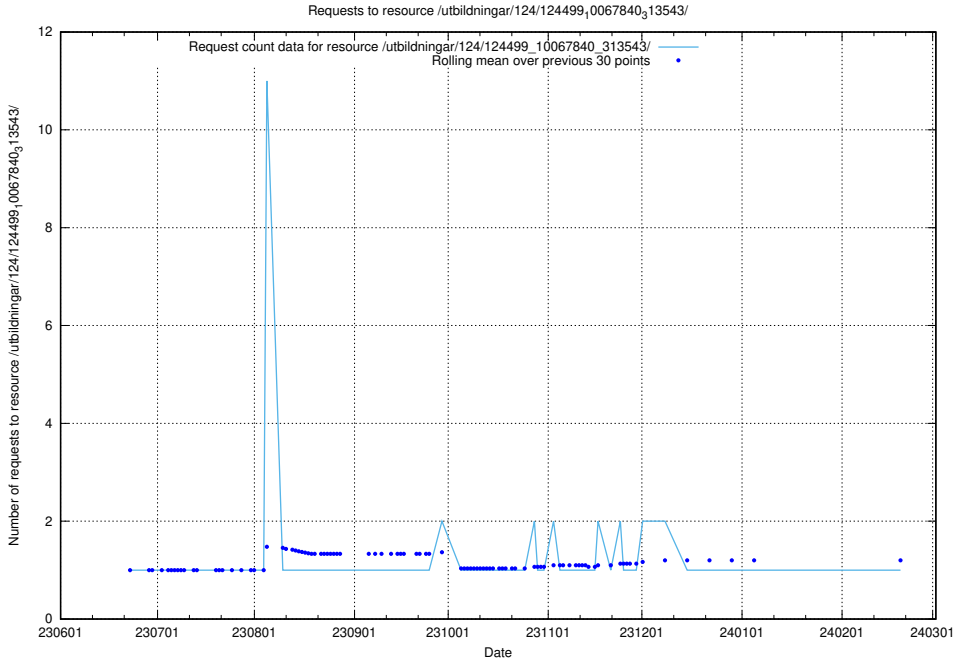

5.5905 Usage of /utbildningar/124/124499_10067840_313543/

Here, we count the number of requests to resource /utbildningar/124/124499_10067840_313543/.