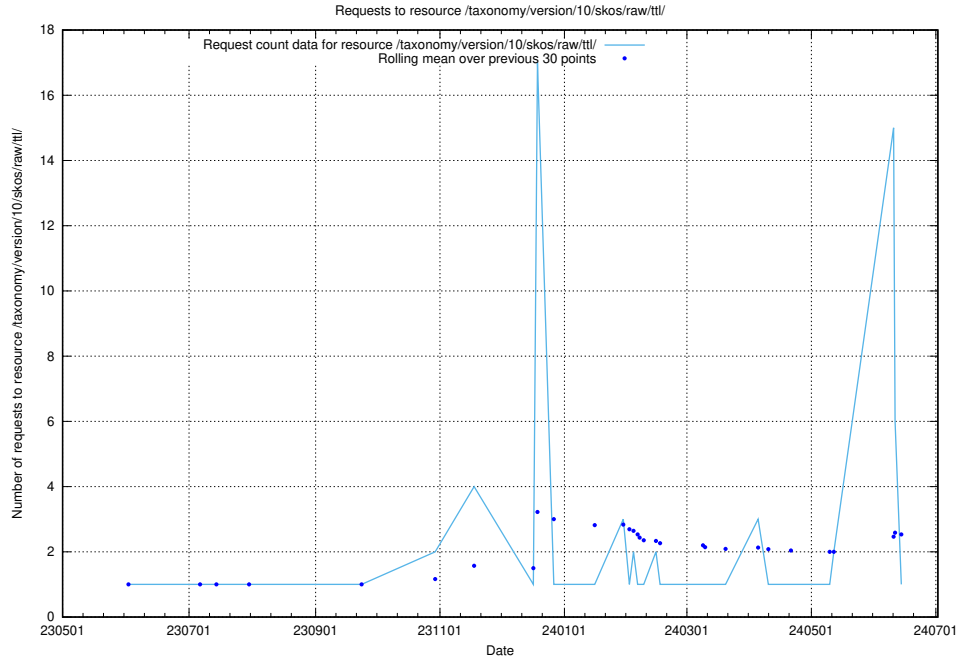

5.6049 Usage of /taxonomy/version/10/skos/raw/ttl/

Here, we count the number of requests to resource /taxonomy/version/10/skos/raw/ttl/.