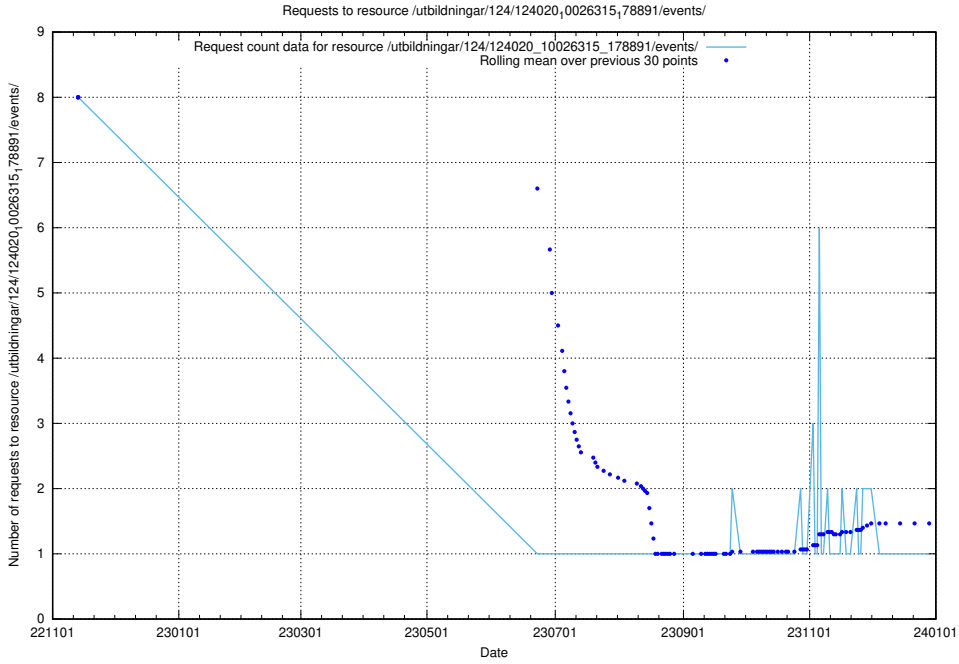

5.5898 Usage of /utbildningar/124/124020_10026315_178891/events/

Here, we count the number of requests to resource /utbildningar/124/124020_10026315_178891/events/