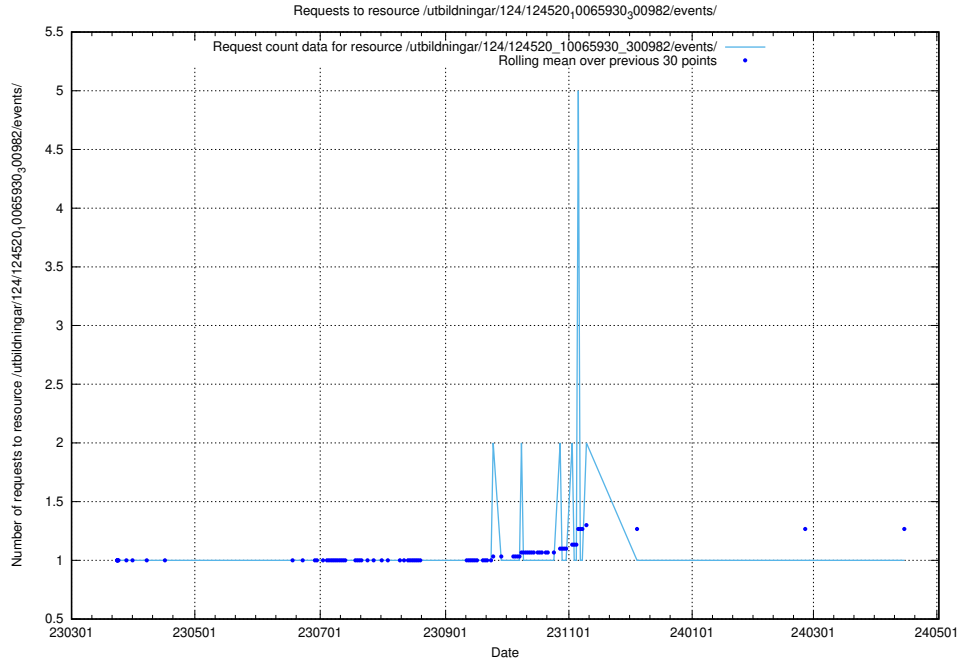

5.1241 Usage of /utbildningar/124/124520_10065930_300982/events/

Here, we count the number of requests to resource /utbildningar/124/124520_10065930_300982/events/