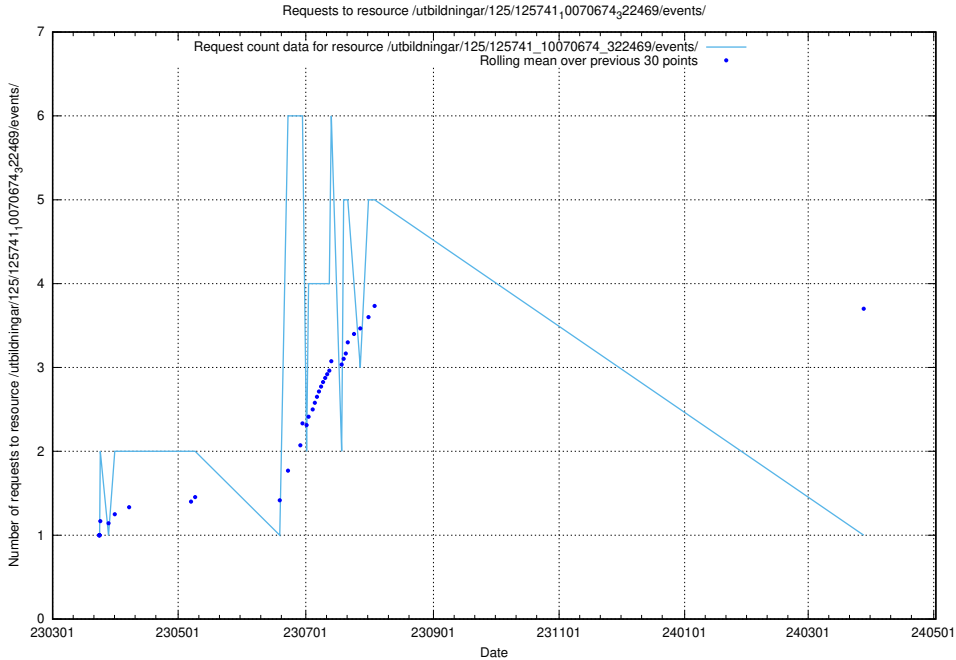

5.6642 Usage of /utbildningar/125/125741_10070674_322469/events/

Here, we count the number of requests to resource /utbildningar/125/125741_10070674_322469/events/