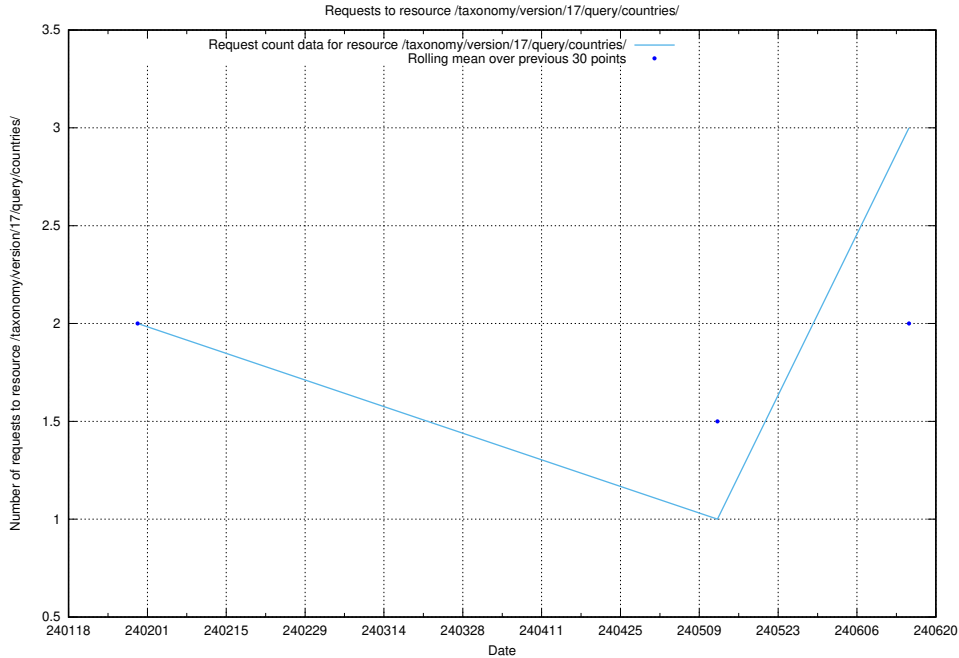

5.319 Usage of /taxonomy/version/17/query/countries/

Here, we count the number of requests to resource /taxonomy/version/17/query/countries/.