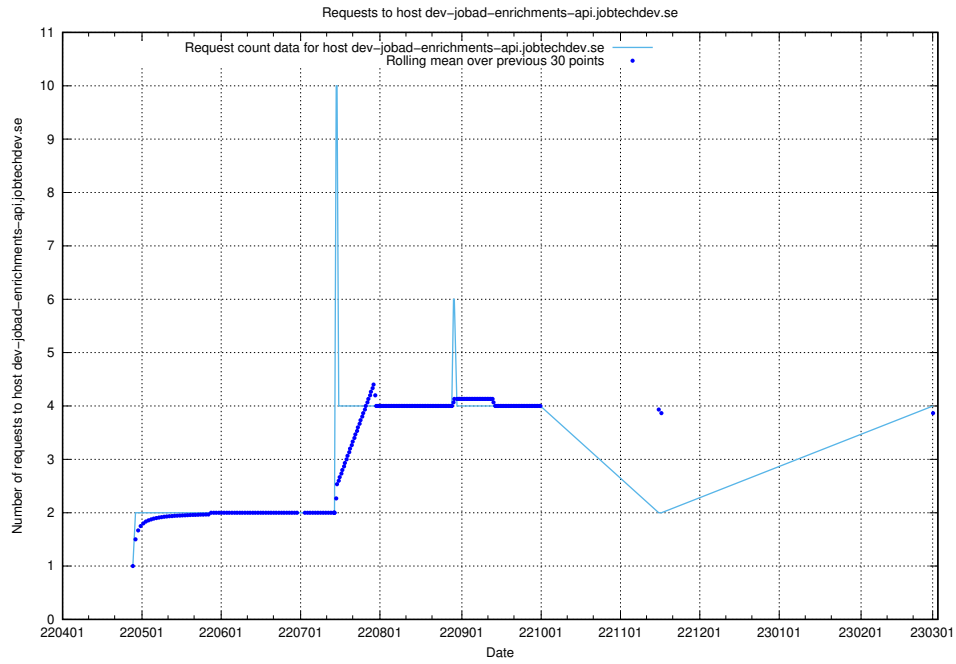

Here, we count the number of requests to host dev-jobad-enrichments-api.jobtechdev.se.

7.156 Usage of crossplane.jobtechdev.se

Here, we count the number of requests to host crossplane.jobtechdev.se.

7.157 Usage of taxonomi.api.jobtechdev.se