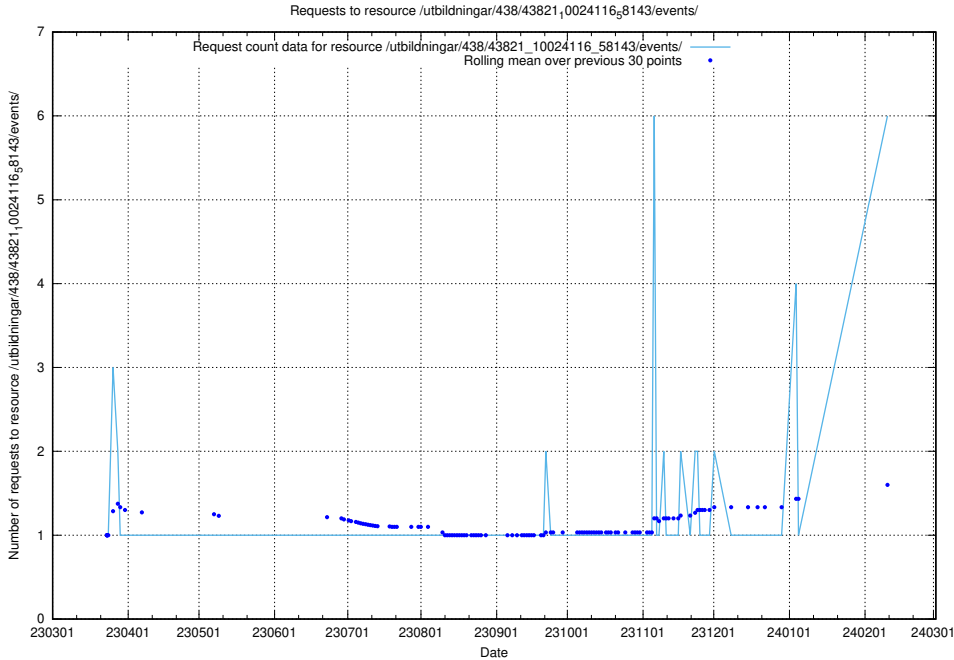

5.97 Usage of /utbildningar/438/43821_10024116_58143/events/

Here, we count the number of requests to resource /utbildningar/438/43821_10024116_58143/events/.