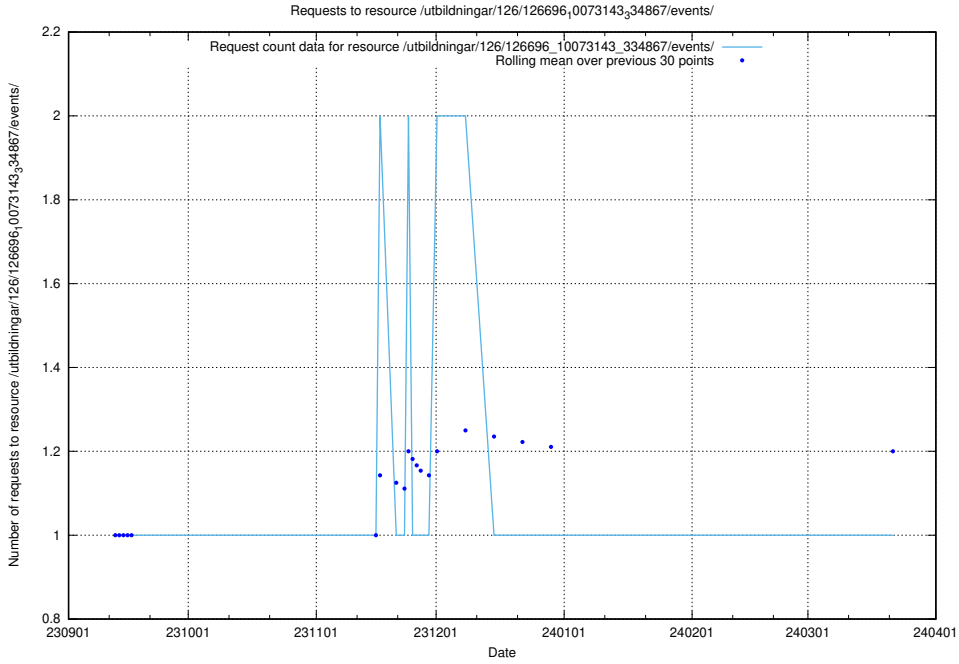

Here, we count the number of requests to resource /utbildningar/124/124519_10065852_297370/events/

5.4720 Usage of /utbildningar/126/126696_10073143_334867/events/

Here, we count the number of requests to resource /utbildningar/126/126696_10073143_334867/events/