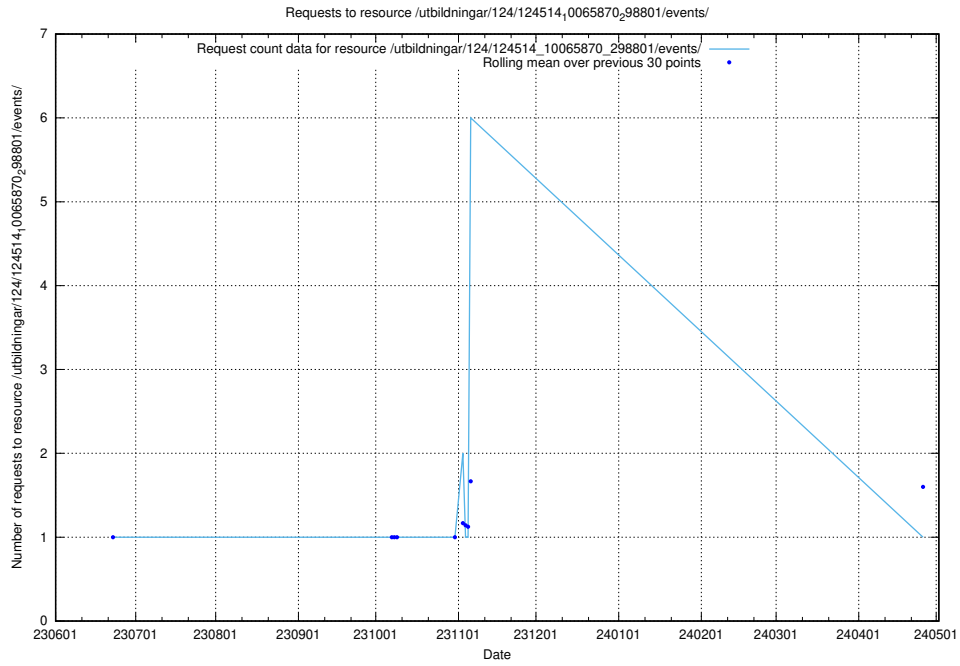

5.5899 Usage of /utbildningar/124/124514_10065870_298801/events/

Here, we count the number of requests to resource /utbildningar/124/124514_10065870_298801/events/