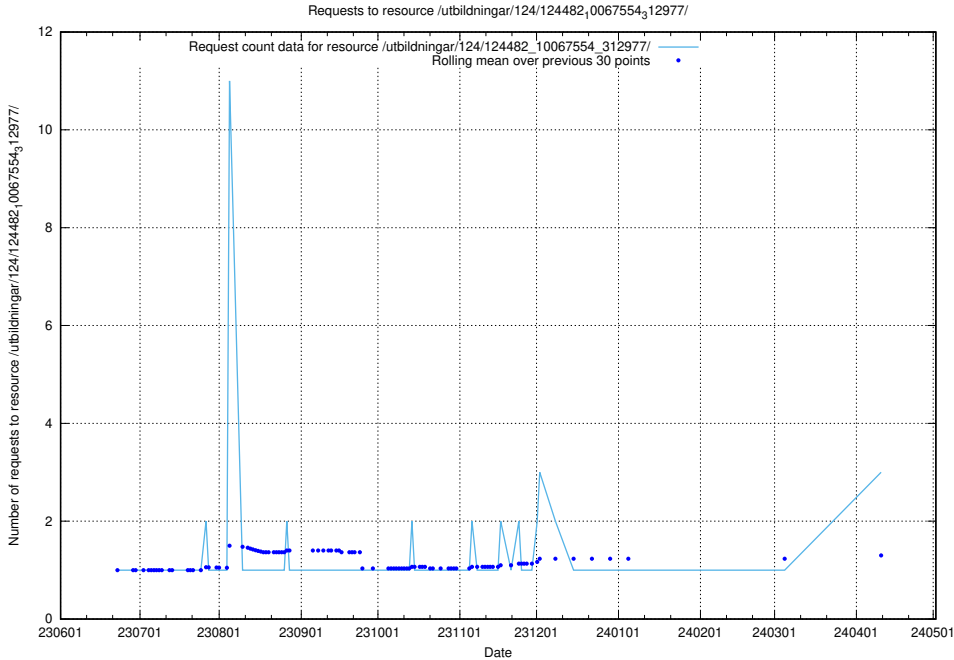

5.412 Usage of /utbildningar/124/124482_10067554_312977/

Here, we count the number of requests to resource /utbildningar/124/124482_10067554_312977/.