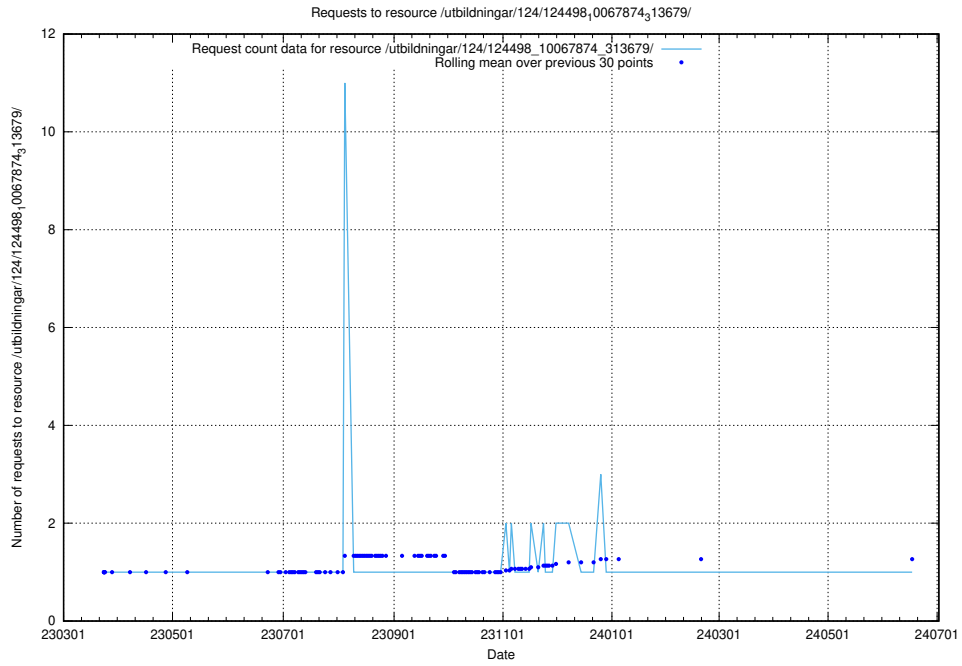

Here, we count the number of requests to resource /taxonomy/version/18/query/all-concepts/.

5.2781 Usage of /utbildningar/124/124498_10067874_313679/

Here, we count the number of requests to resource /utbildningar/124/124498_10067874_313679/.