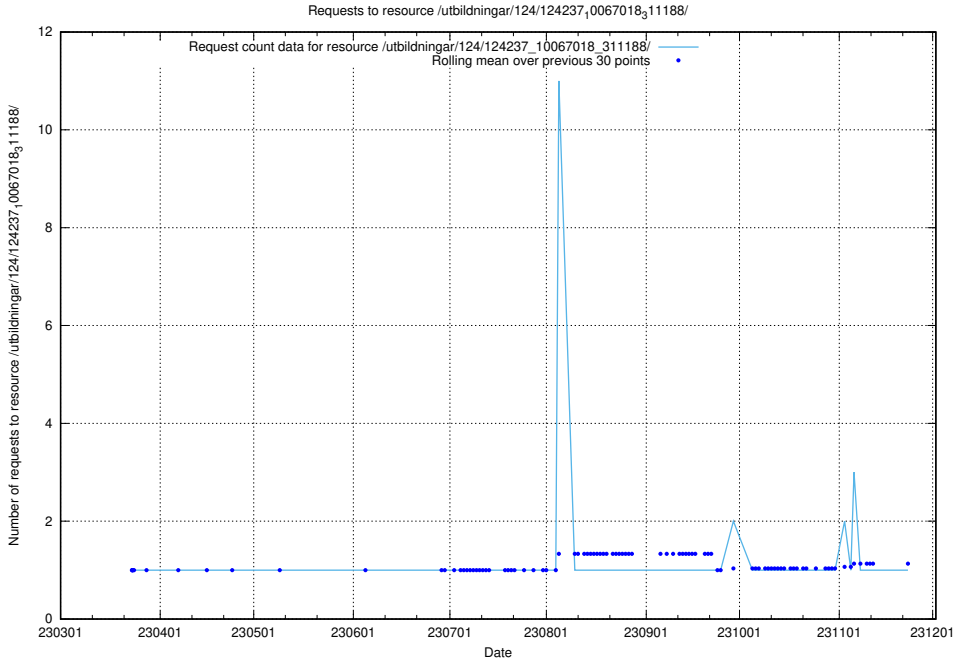

5.4159 Usage of /utbildningar/124/124237_10067018_311188/

Here, we count the number of requests to resource /utbildningar/124/124237_10067018_311188/.