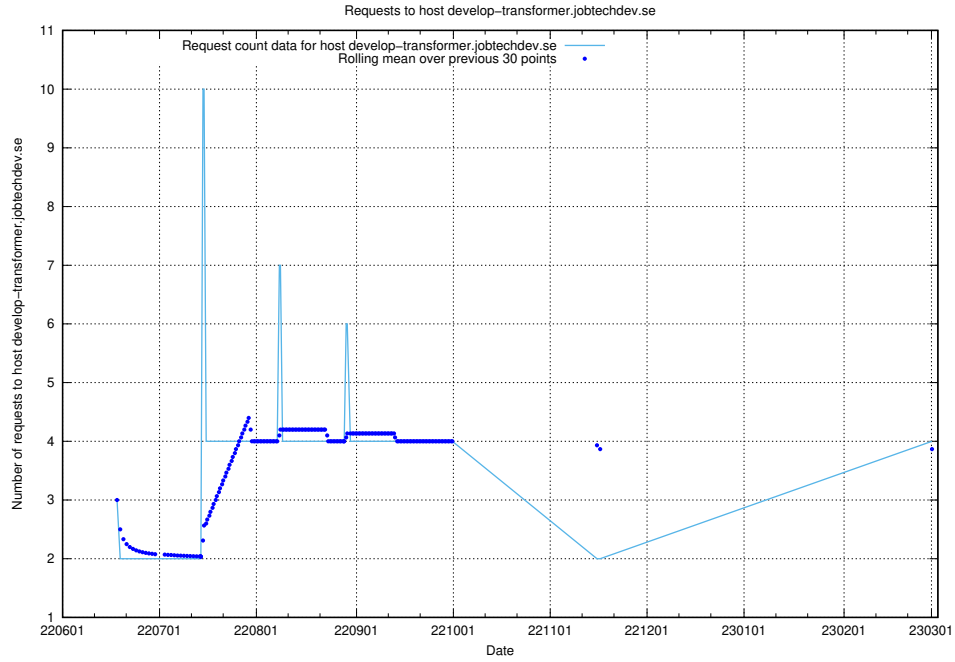

7.147 Usage of develop-transformer.jobtechdev.se

Here, we count the number of requests to host develop-transformer.jobtechdev.se.