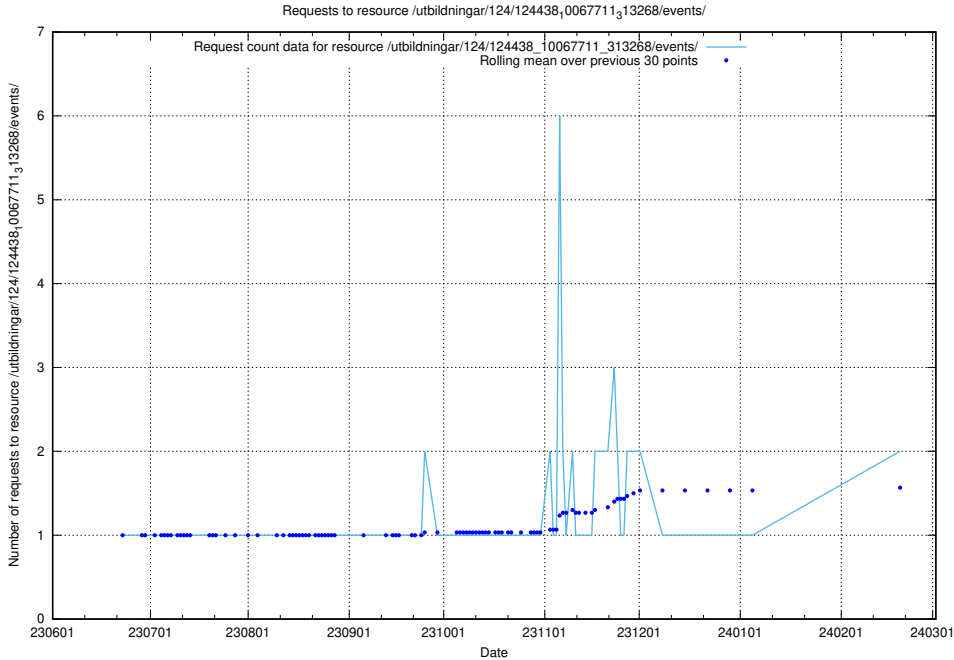

5.876 Usage of /utbildningar/124/124438_10067711_313268/events/

Here, we count the number of requests to resource /utbildningar/124/124438_10067711_313268/events/