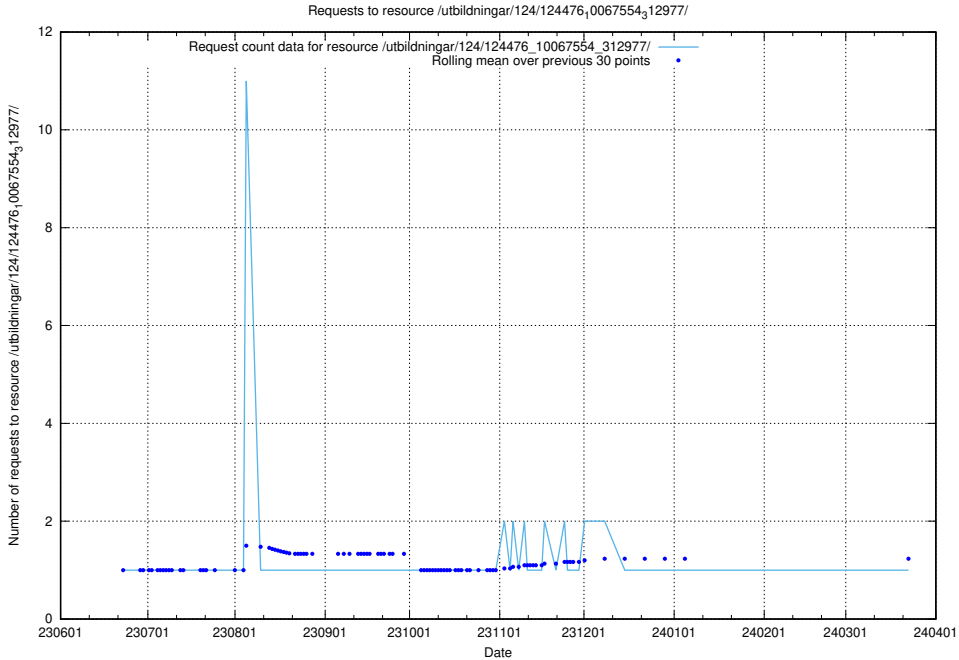

5.5922 Usage of /utbildningar/124/124476_10067554_312977/

Here, we count the number of requests to resource /utbildningar/124/124476_10067554_312977/.