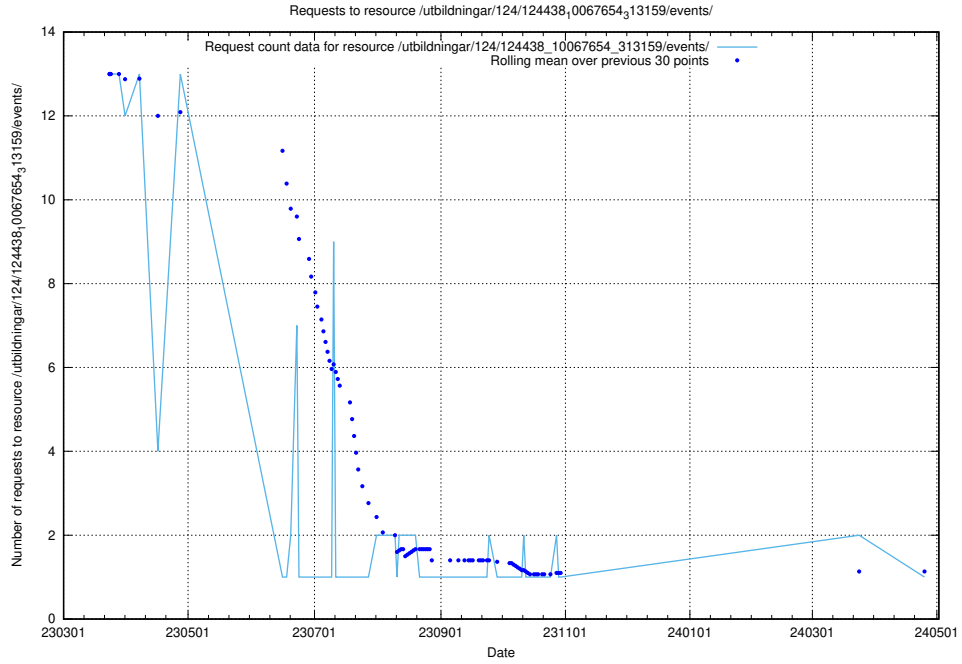

5.6402 Usage of /utbildningar/124/124438_10067654_313159/events/

Here, we count the number of requests to resource /utbildningar/124/124438_10067654_313159/events/