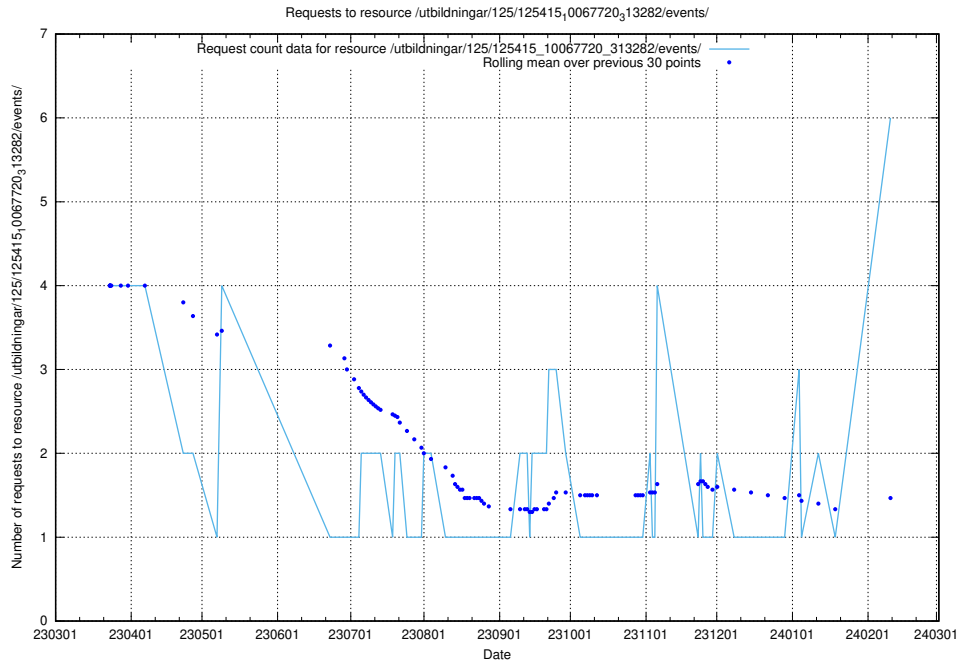

5.95 Usage of /utbildningar/125/125415_10067720_313282/events/

Here, we count the number of requests to resource /utbildningar/125/125415_10067720_313282/events/