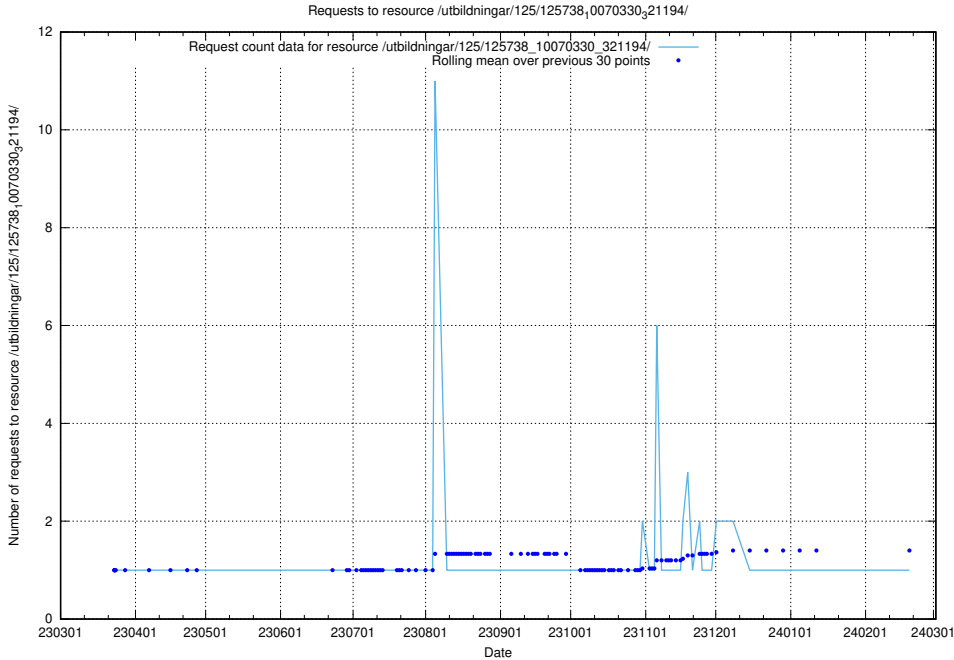

5.998 Usage of /utbildningar/125/125738_10070330_321194/

Here, we count the number of requests to resource /utbildningar/125/125738_10070330_321194/.