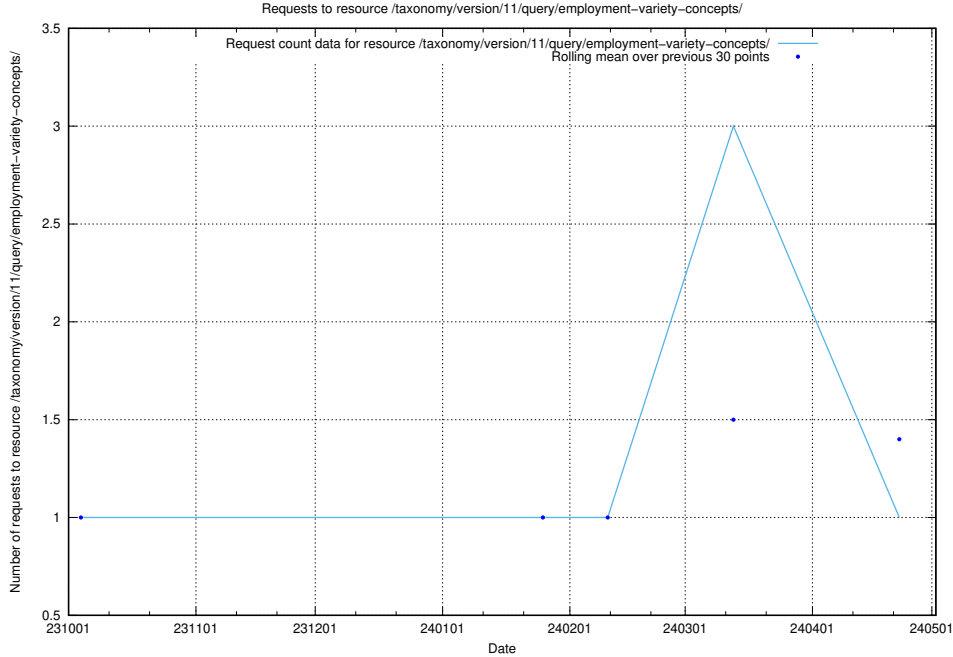

5.4571 Usage of /taxonomy/version/11/query/employment-variety-concepts/

Here, we count the number of requests to resource /taxonomy/version/11/query/employment-variety-concepts/.