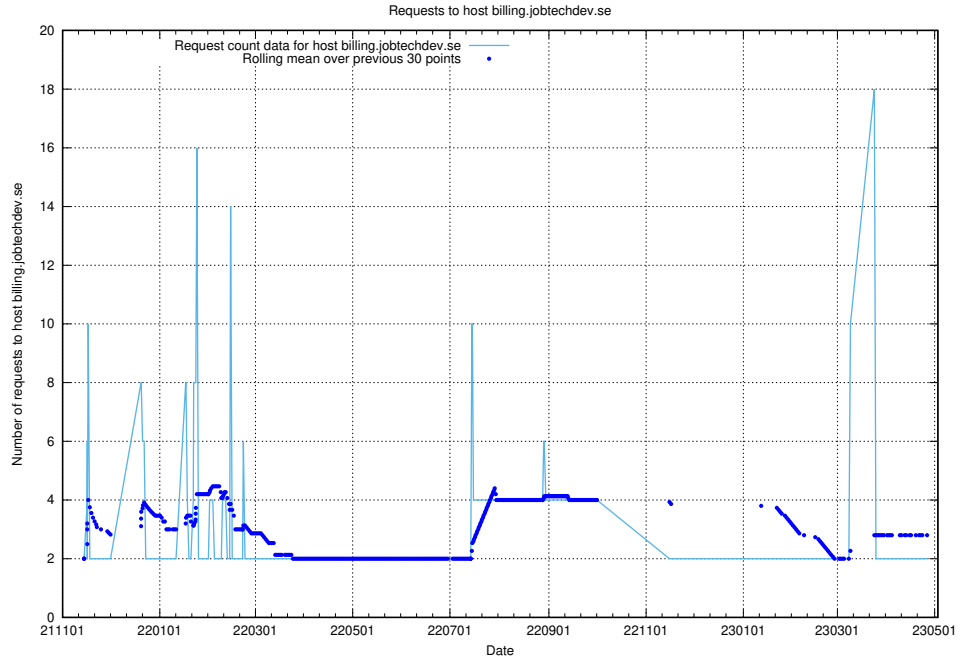

7.288 Usage of billing.jobtechdev.se

Here, we count the number of requests to host billing.jobtechdev.se.