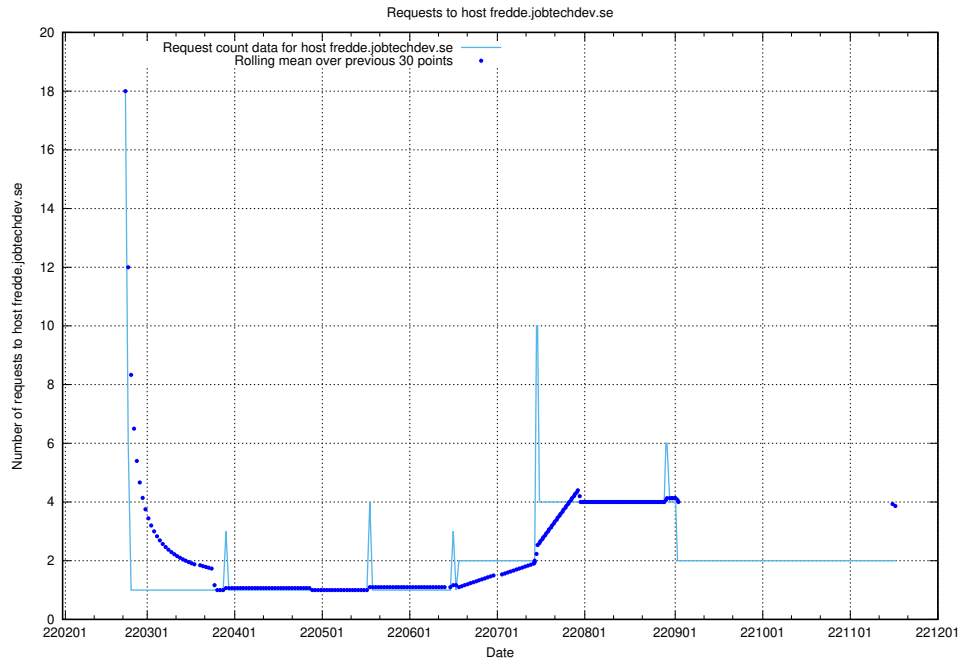

7.521 Usage of fredde.jobtechdev.se

Here, we count the number of requests to host fredde.jobtechdev.se.