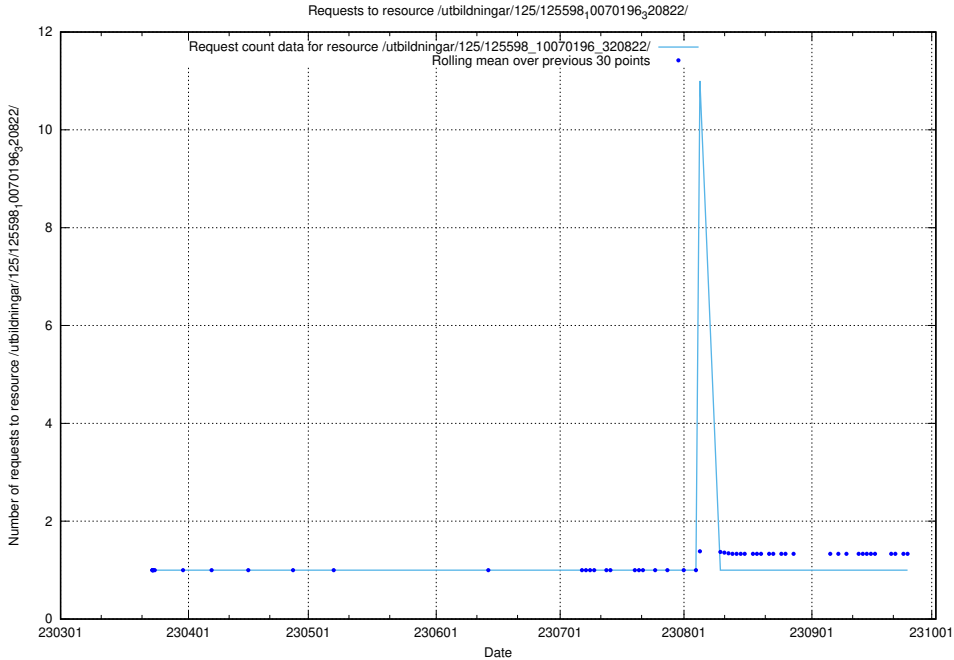

5.1078 Usage of /utbildningar/125/125598_10070196_320822/

Here, we count the number of requests to resource /utbildningar/125/125598_10070196_320822/.