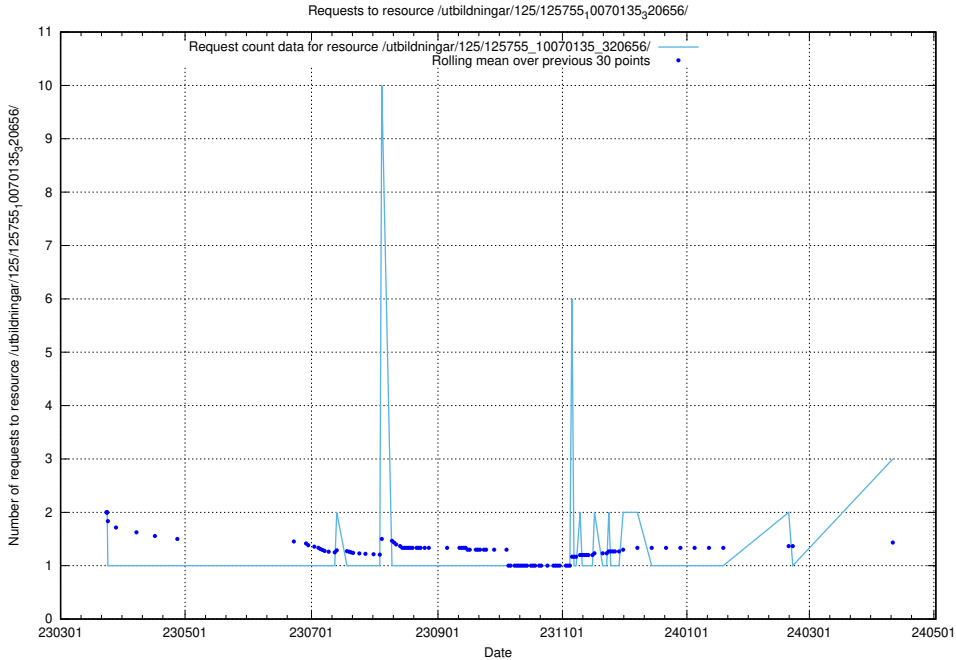

5.447 Usage of /utbildningar/125/125755_10070135_320656/

Here, we count the number of requests to resource /utbildningar/125/125755_10070135_320656/.