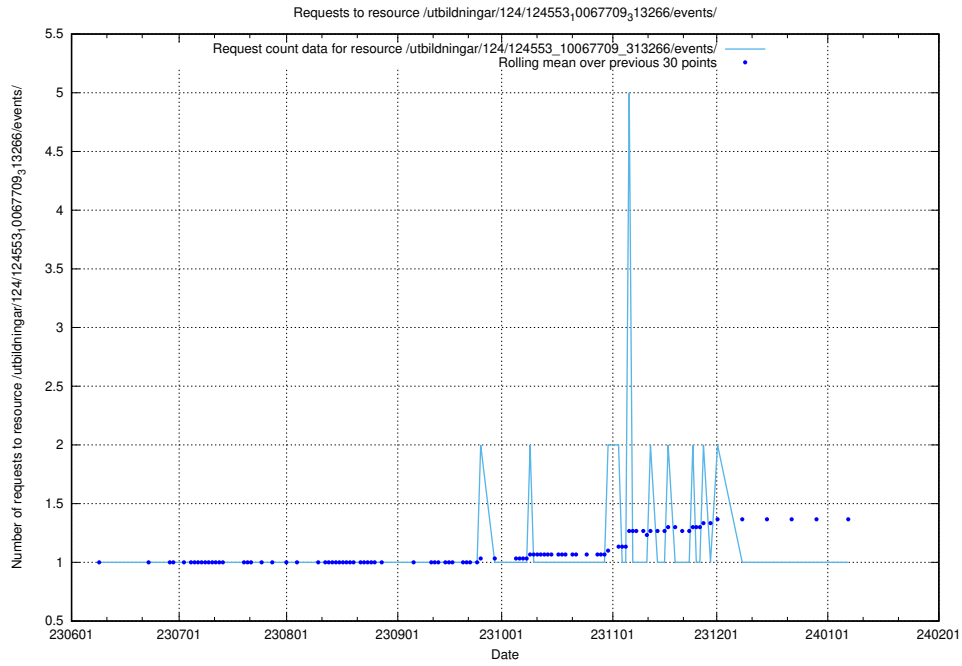

Here, we count the number of requests to resource /utbildningar/124/124934_10072963_334378/.

5.6015 Usage of /utbildningar/124/124553_10067709_313266/events/

Here, we count the number of requests to resource /utbildningar/124/124553_10067709_313266/events/