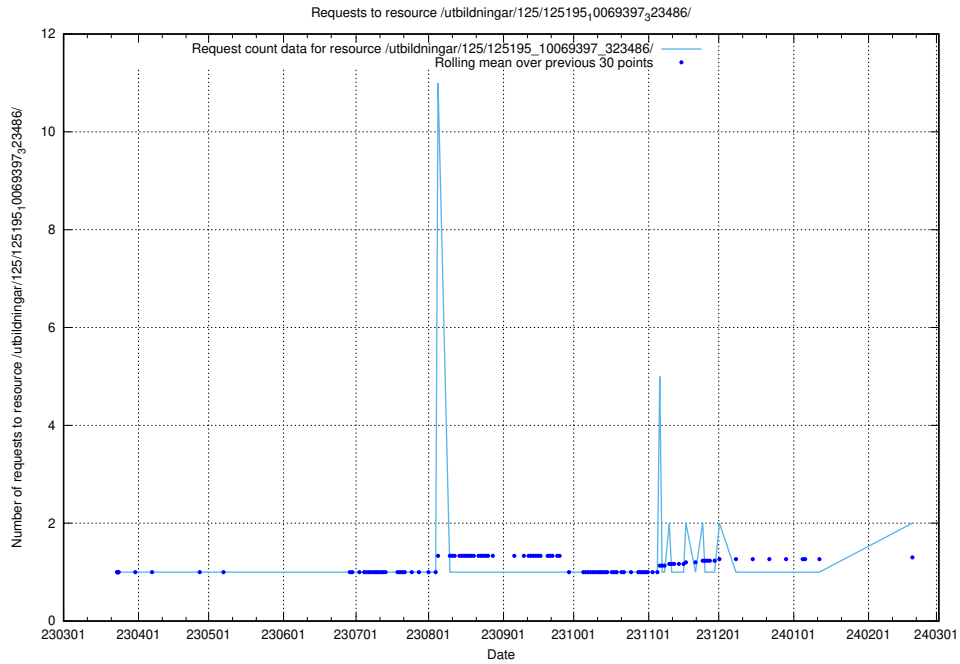

Here, we count the number of requests to resource /utbildningar/125/125415_10067720_313282/.

5.482 Usage of /utbildningar/125/125195_10069397_323486/

Here, we count the number of requests to resource /utbildningar/125/125195_10069397_323486/.