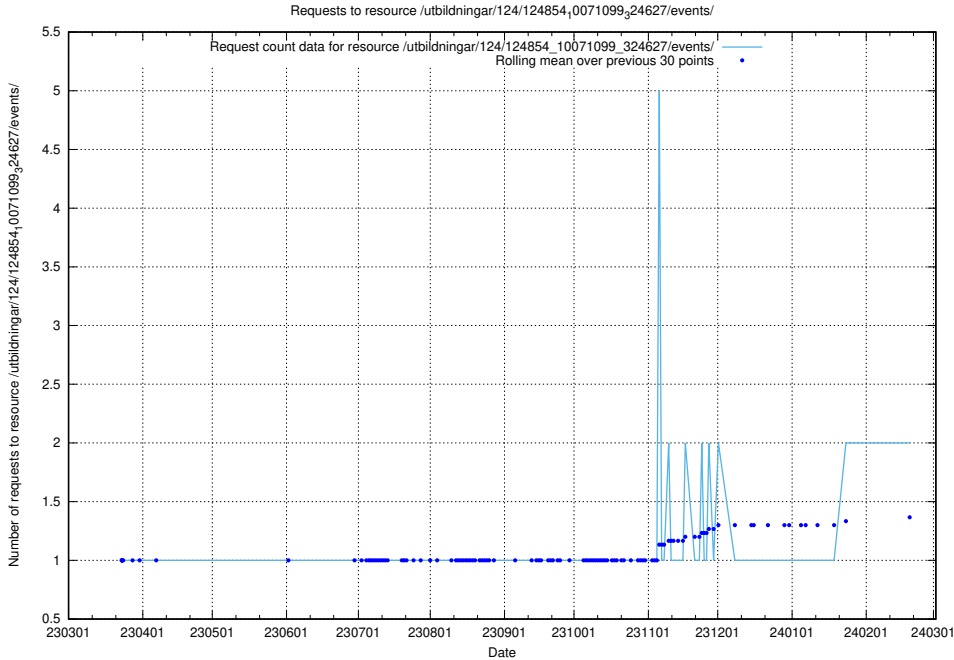

5.488 Usage of /utbildningar/124/124854_10071099_324627/events/

Here, we count the number of requests to resource /utbildningar/124/124854_10071099_324627/events/