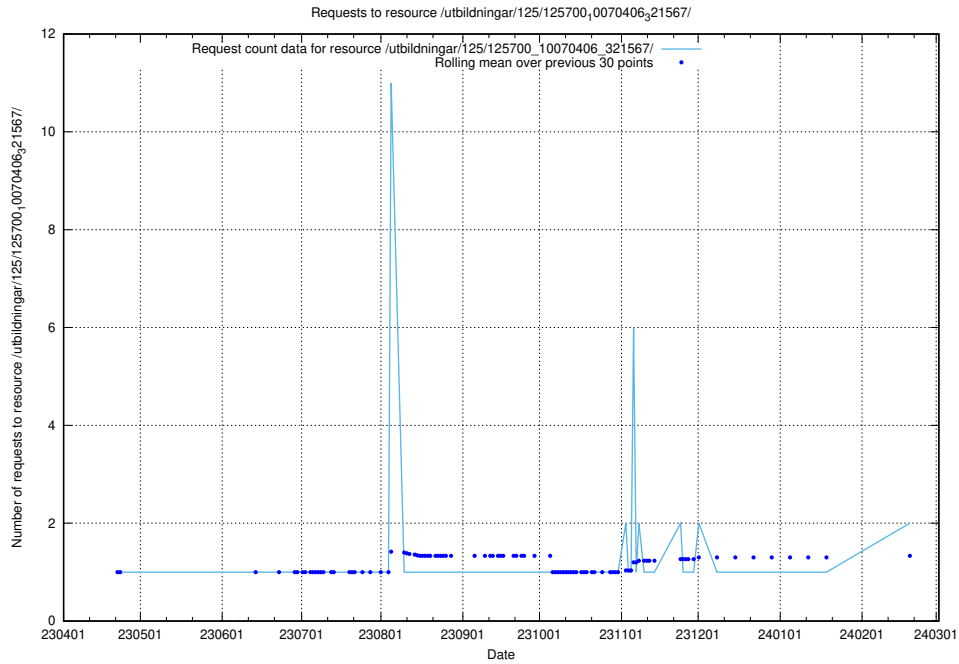

5.904 Usage of /utbildningar/126/

Here, we count the number of requests to resource /utbildningar/126/.

5.905 Usage of /utbildningar/438/

Here, we count the number of requests to resource /utbildningar/438/.