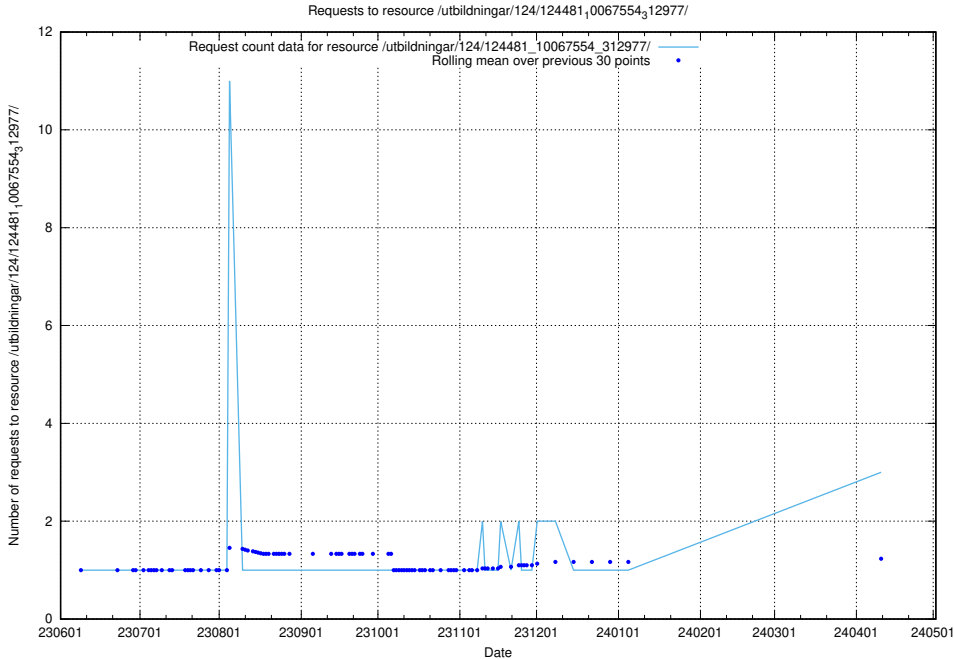

5.426 Usage of /utbildningar/124/124481_10067554_312977/

Here, we count the number of requests to resource /utbildningar/124/124481_10067554_312977/.