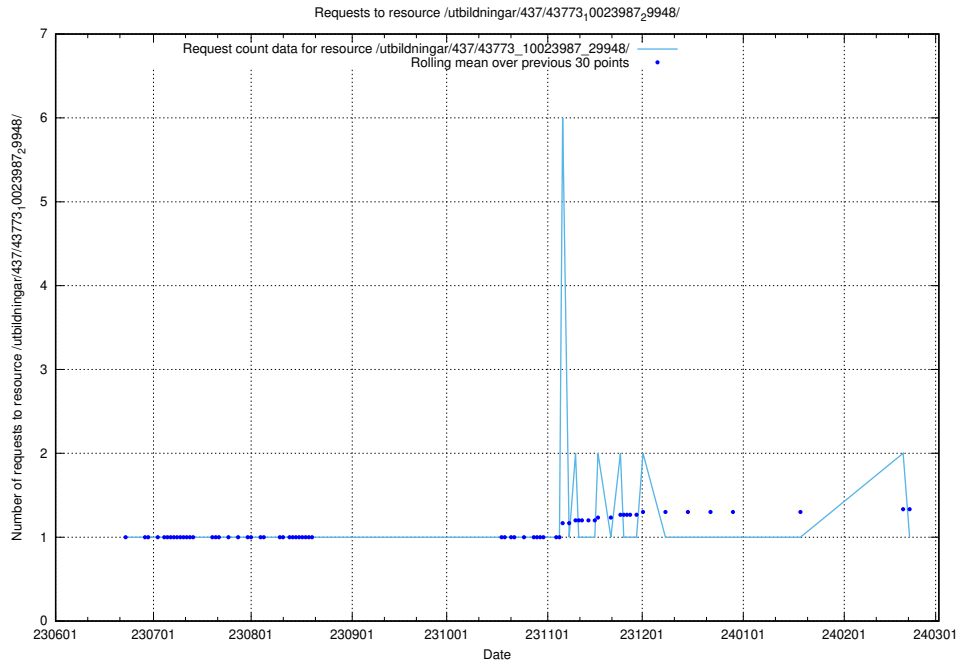

5.5701 Usage of /utbildningar/437/43773_10023987_29948/

Here, we count the number of requests to resource /utbildningar/437/43773_10023987_29948/.