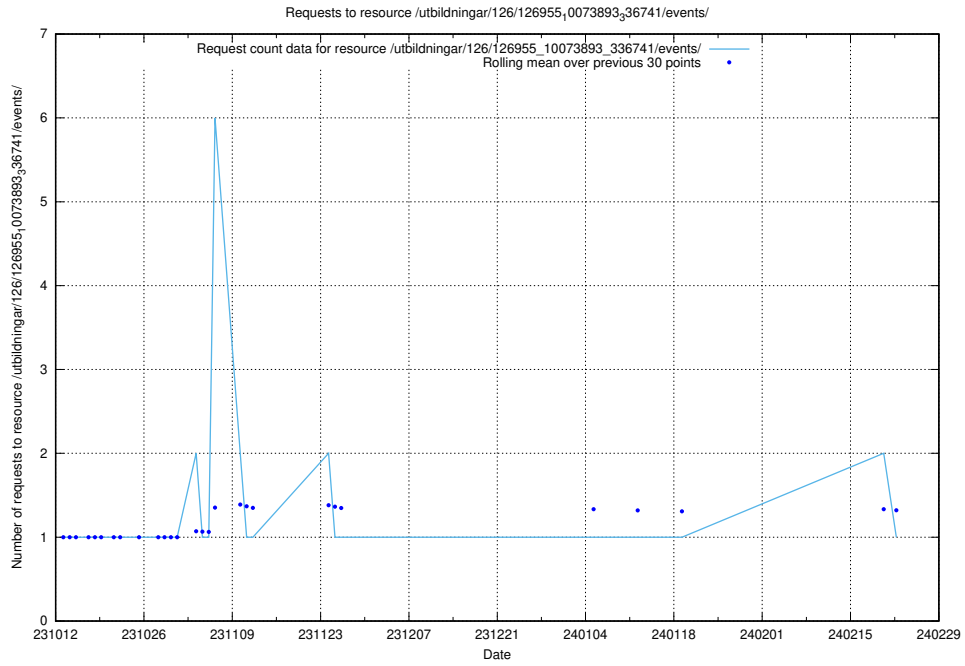

5.4484 Usage of /utbildningar/126/126955_10073893_336741/events/

Here, we count the number of requests to resource /utbildningar/126/126955_10073893_336741/events/