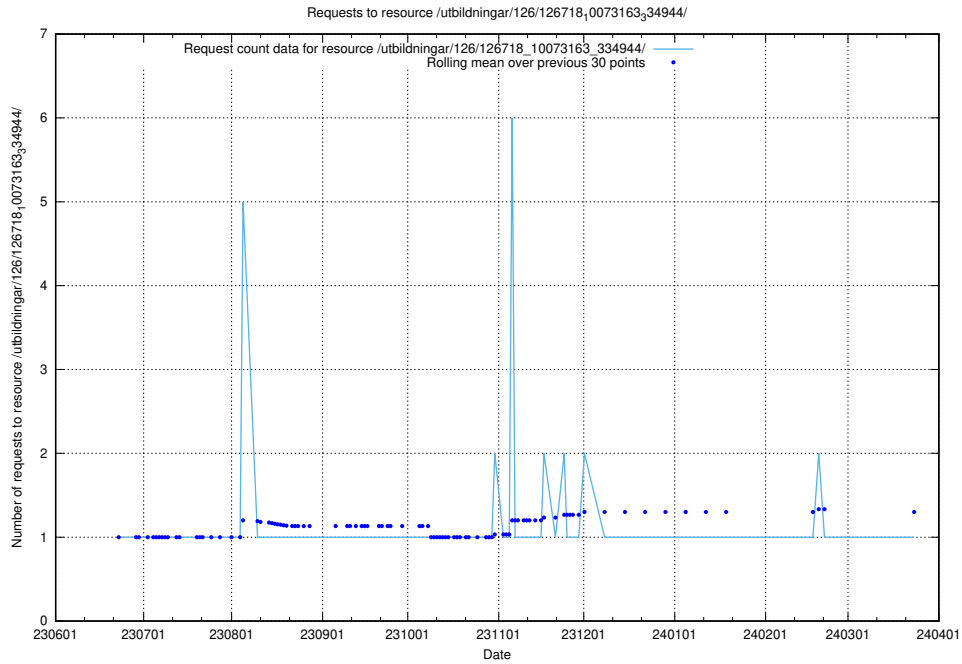

Here, we count the number of requests to resource /utbildningar/126/126718_10073175_334956/.

5.5741 Usage of /utbildningar/126/126718_10073163_334944/

Here, we count the number of requests to resource /utbildningar/126/126718_10073163_334944/.