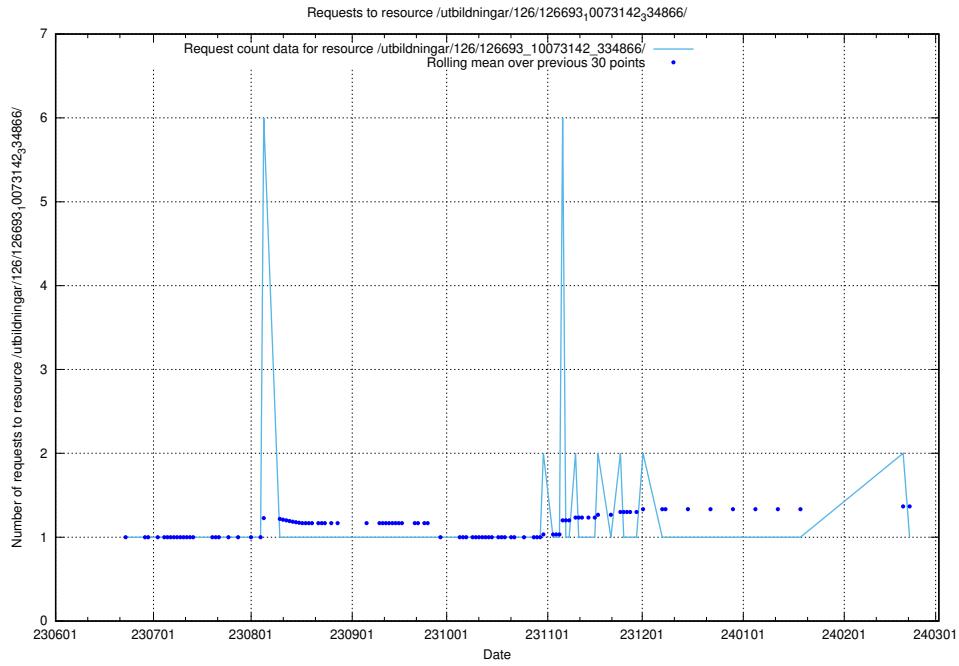

5.5771 Usage of /utbildningar/126/126693_10073142_334866/

Here, we count the number of requests to resource /utbildningar/126/126693_10073142_334866/.