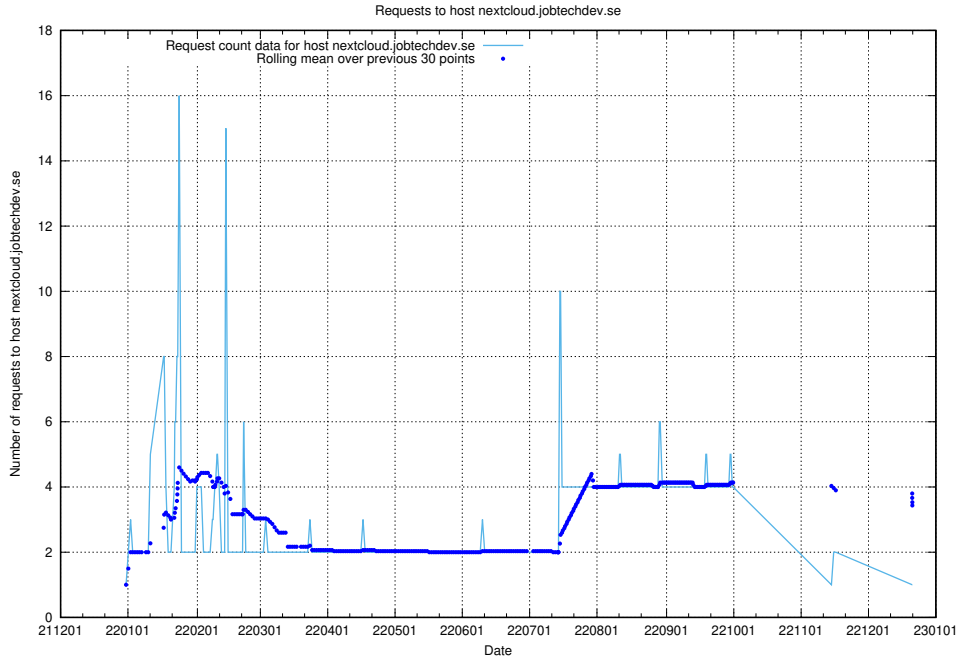

7.622 Usage of nextcloud.jobtechdev.se

Here, we count the number of requests to host nextcloud.jobtechdev.se.