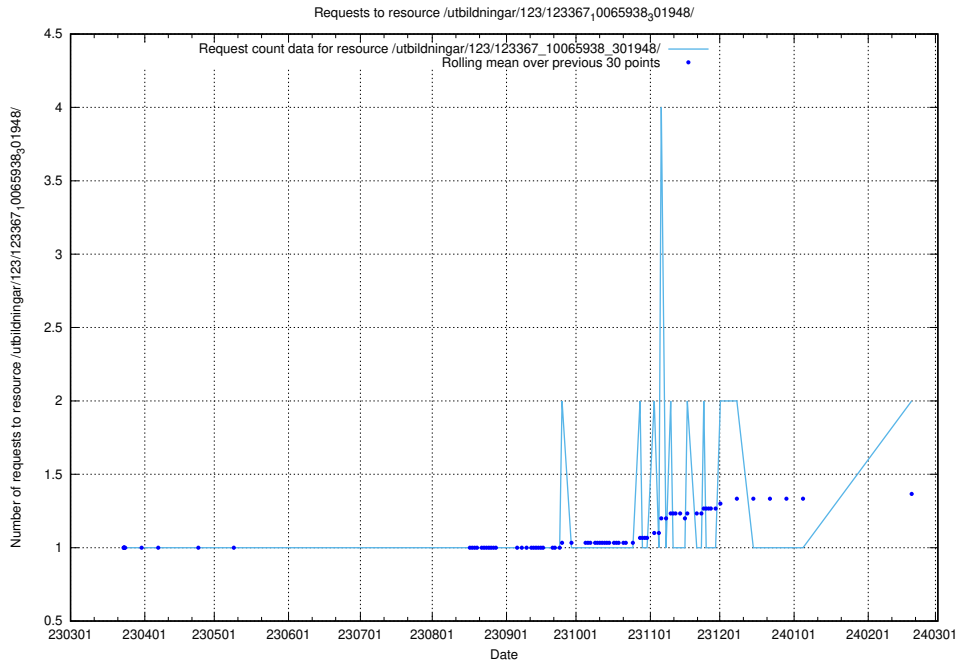

5.751 Usage of /utbildningar/123/123367_10065938_301948/

Here, we count the number of requests to resource /utbildningar/123/123367_10065938_301948/.