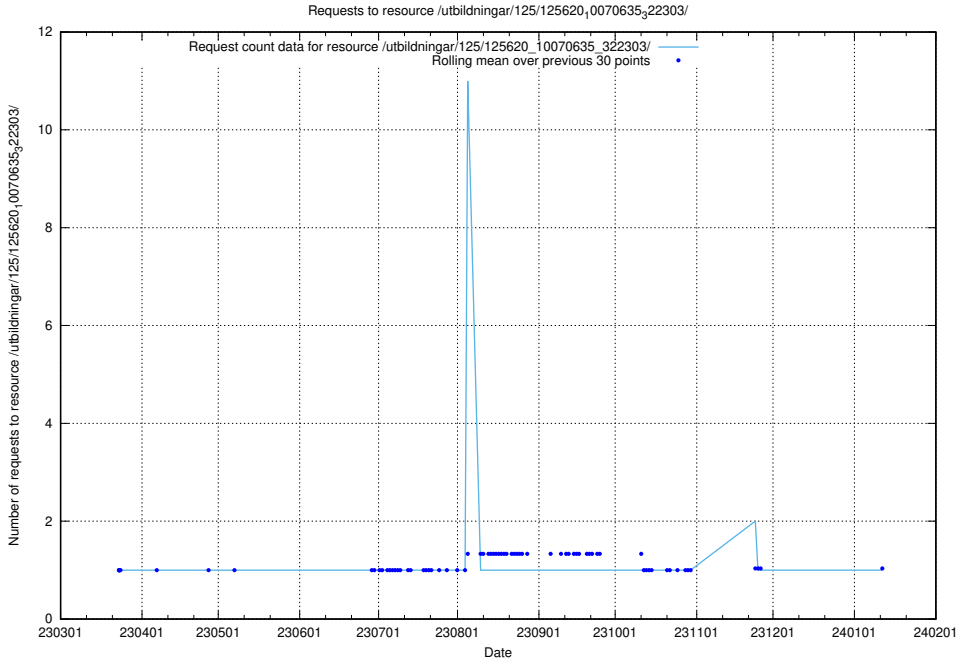

5.1046 Usage of /utbildningar/125/125620_10070635_322303/

Here, we count the number of requests to resource /utbildningar/125/125620_10070635_322303/.