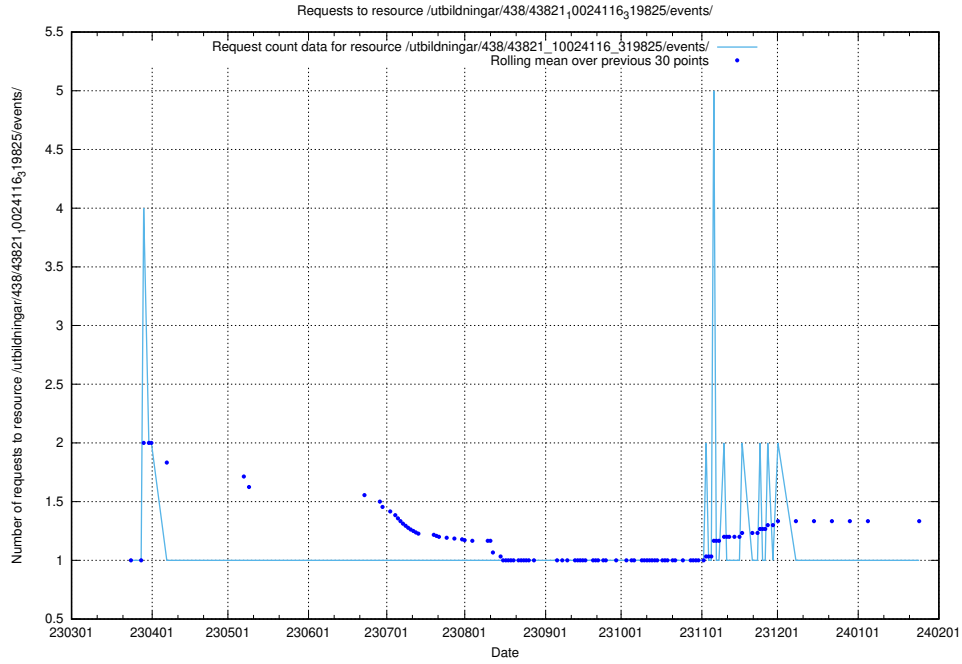

5.6323 Usage of /utbildningar/438/43821_10024116_319825/events/

Here, we count the number of requests to resource /utbildningar/438/43821_10024116_319825/events/.