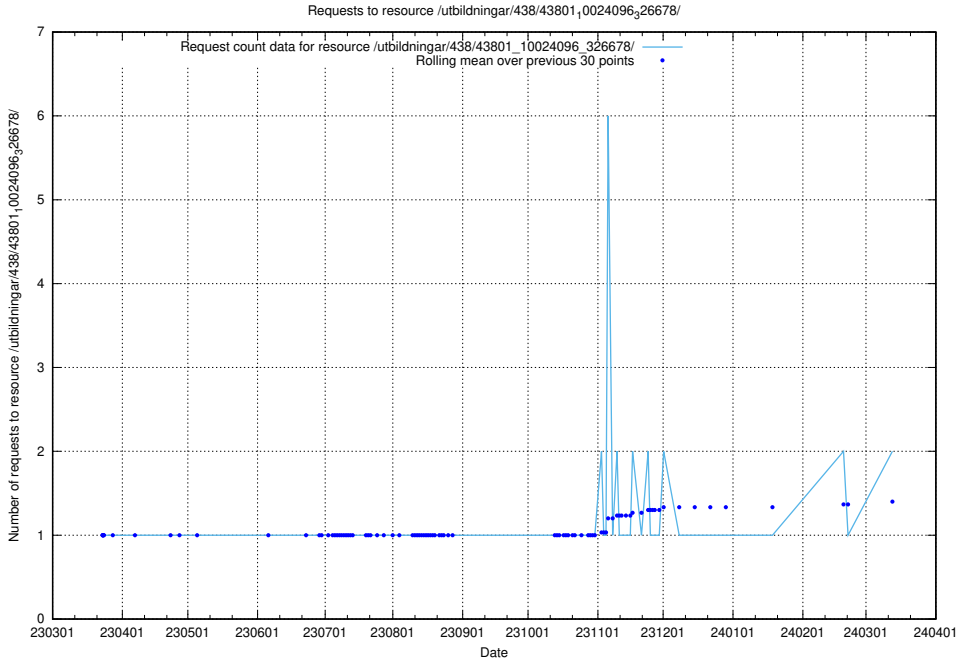

5.937 Usage of /utbildningar/438/43801_10024096_326678/

Here, we count the number of requests to resource /utbildningar/438/43801_10024096_326678/.