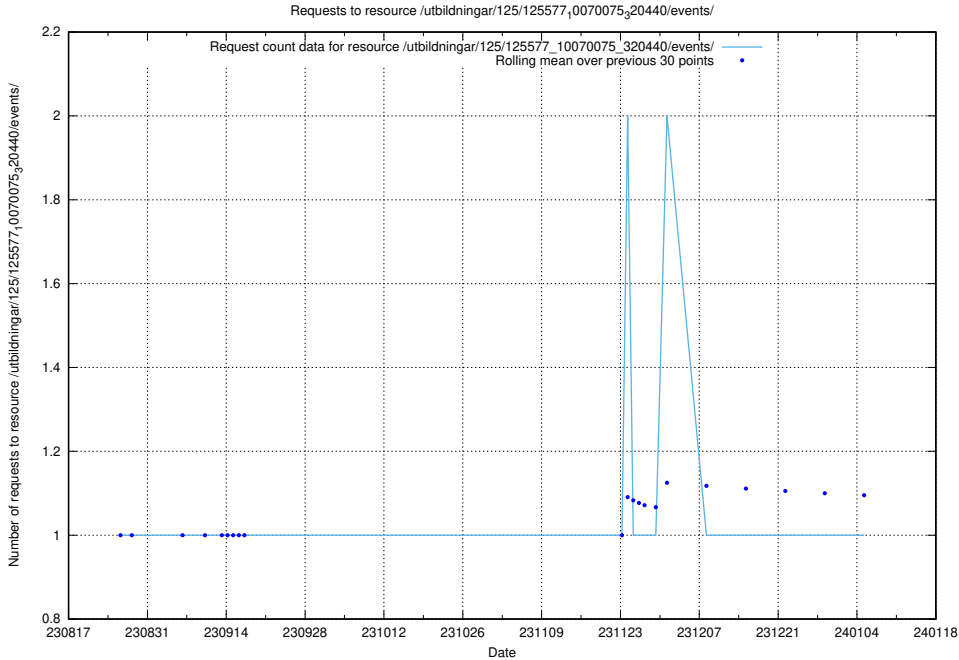

5.4839 Usage of /utbildningar/125/125577_10070075_320440/events/

Here, we count the number of requests to resource /utbildningar/125/125577_10070075_320440/events/