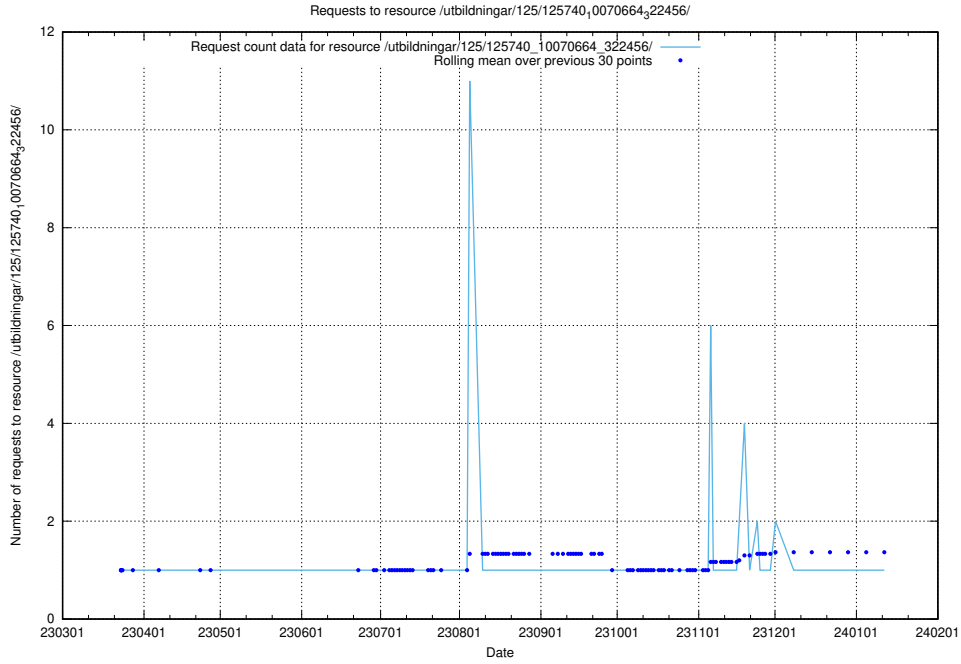

5.994 Usage of /utbildningar/125/125740_10070664_322456/

Here, we count the number of requests to resource /utbildningar/125/125740_10070664_322456/.