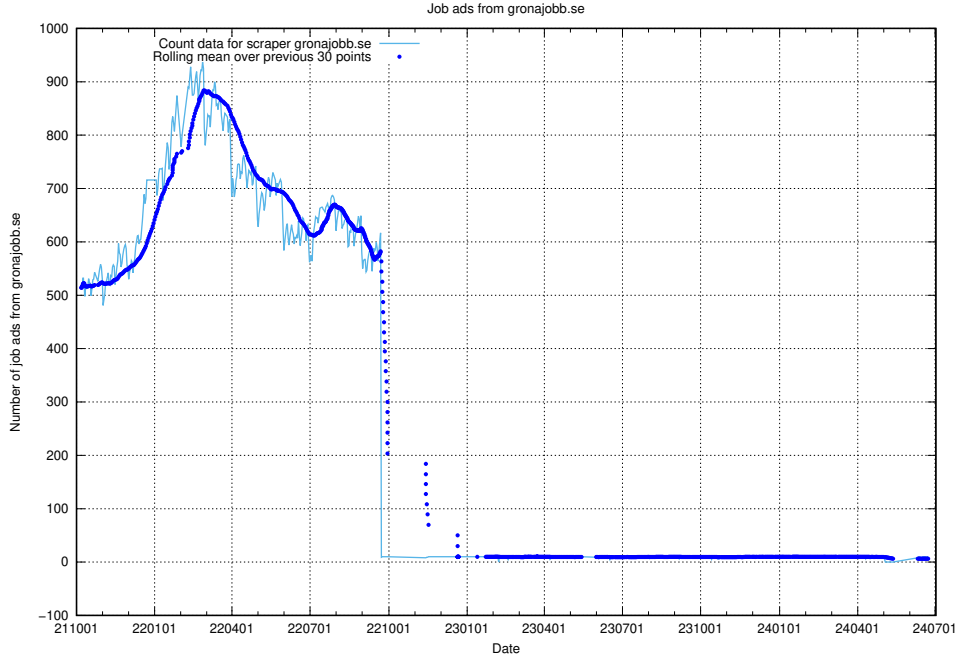

13.16 Number of ads by scraper gronajobb.se

Here, we count the number of job ads scraped from gronajobb.se.