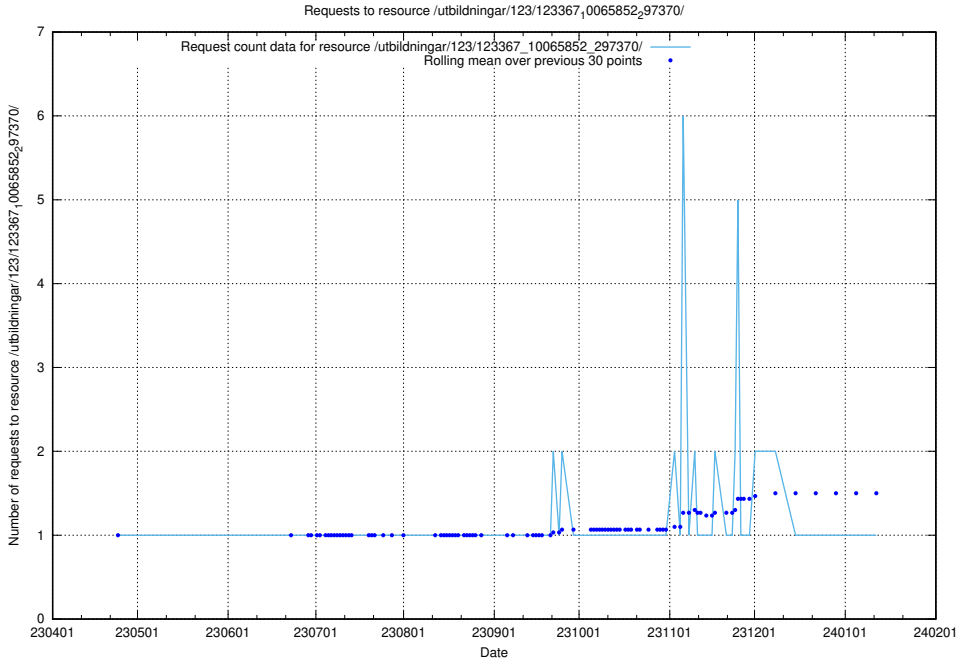

5.6135 Usage of /utbildningar/123/123367_10065852_297370/

Here, we count the number of requests to resource /utbildningar/123/123367_10065852_297370/.