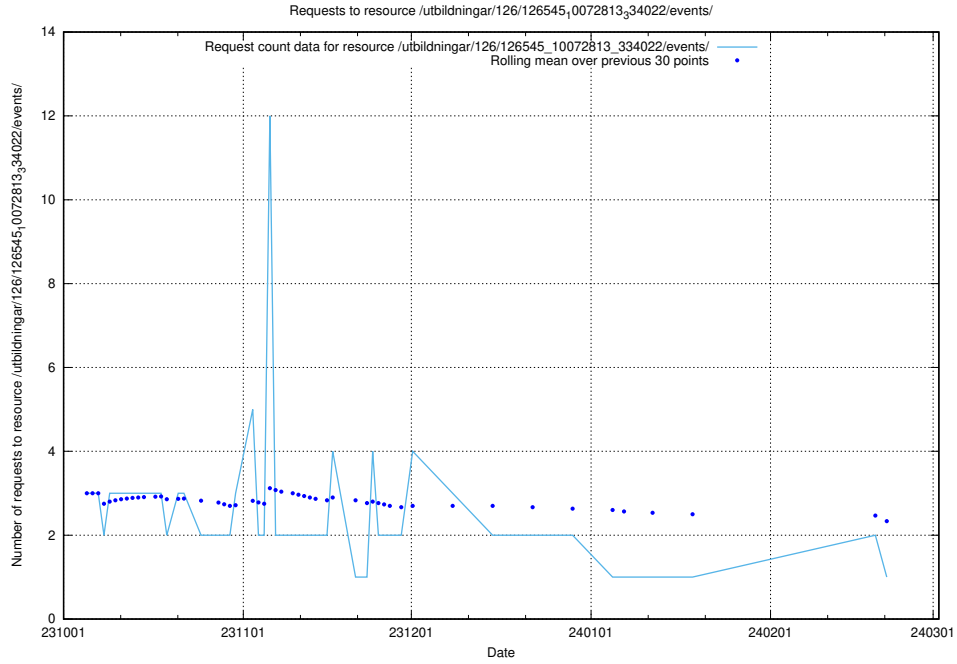

5.4537 Usage of /utbildningar/126/126545_10072813_334022/events/

Here, we count the number of requests to resource /utbildningar/126/126545_10072813_334022/events/