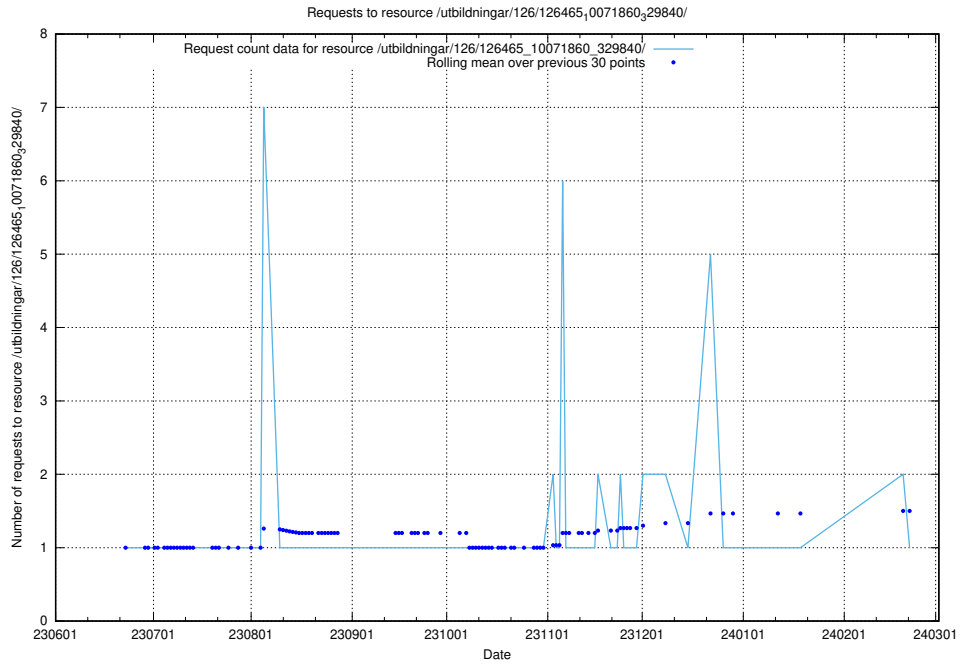

5.5780 Usage of /utbildningar/126/126465_10071860_329840/

Here, we count the number of requests to resource /utbildningar/126/126465_10071860_329840/.