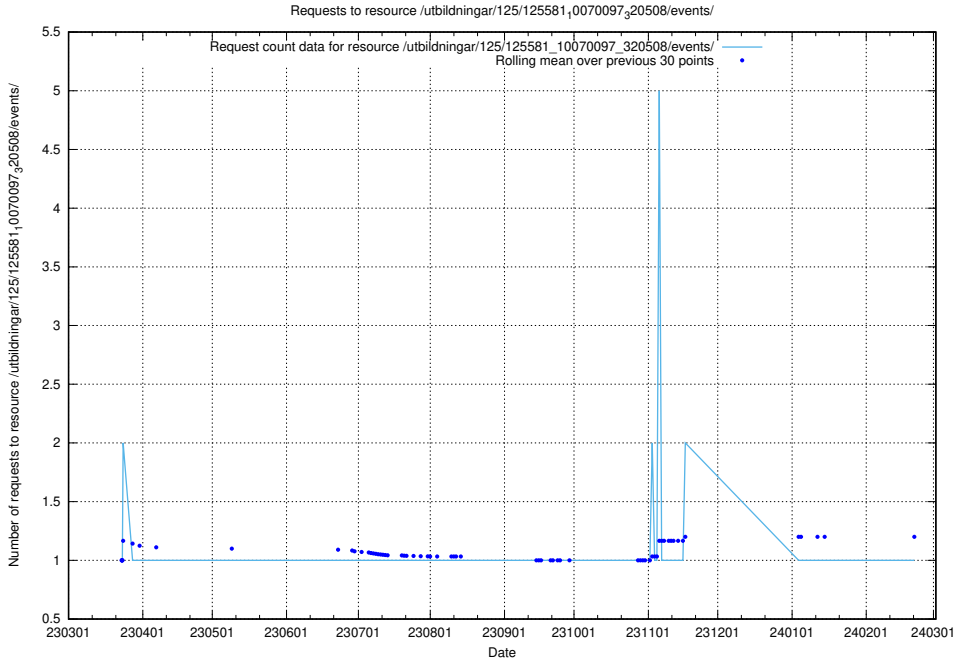

5.1084 Usage of /utbildningar/125/125581_10070097_320508/events/

Here, we count the number of requests to resource /utbildningar/125/125581_10070097_320508/events/