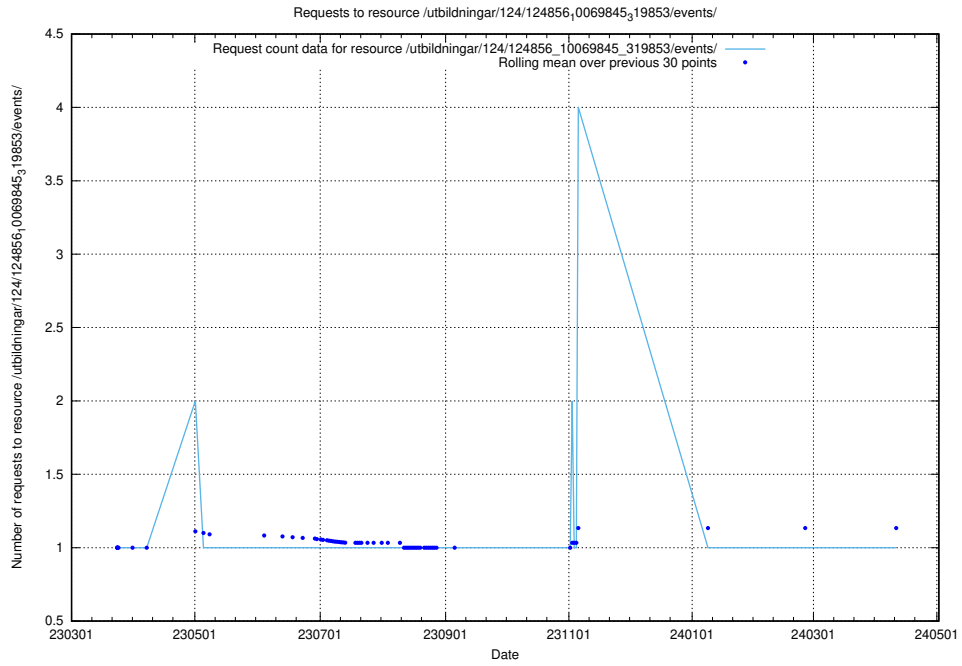

5.1168 Usage of /utbildningar/124/124856_10069845_319853/events/

Here, we count the number of requests to resource /utbildningar/124/124856_10069845_319853/events/