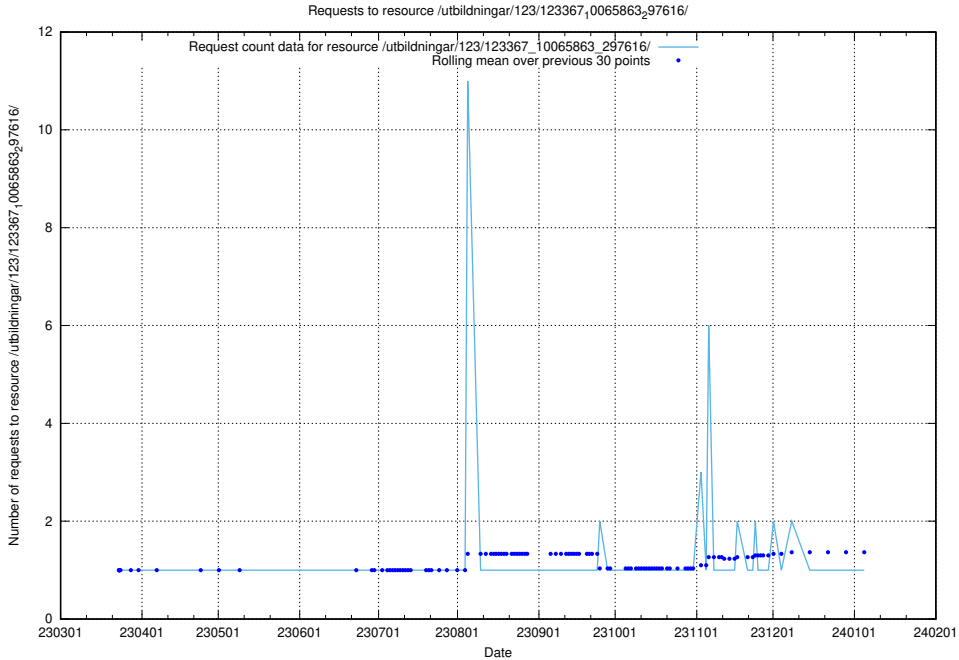

5.4919 Usage of /utbildningar/123/123367_10065863_297616/

Here, we count the number of requests to resource /utbildningar/123/123367_10065863_297616/.