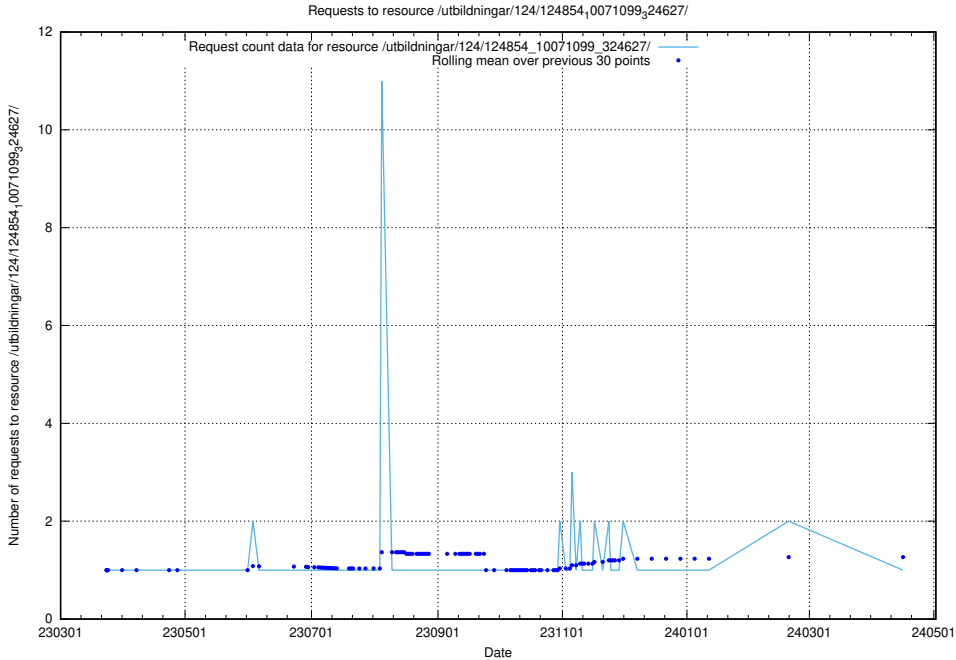

5.1187 Usage of /utbildningar/124/124854_10071099_324627/

Here, we count the number of requests to resource /utbildningar/124/124854_10071099_324627/.