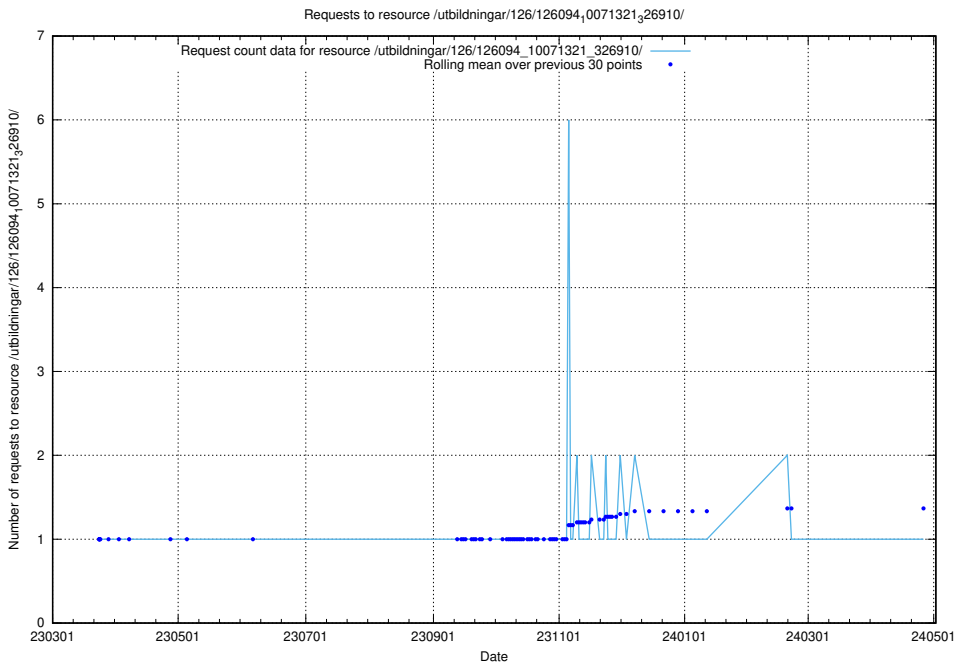

5.6593 Usage of /utbildningar/126/126094_10071321_326910/

Here, we count the number of requests to resource /utbildningar/126/126094_10071321_326910/.