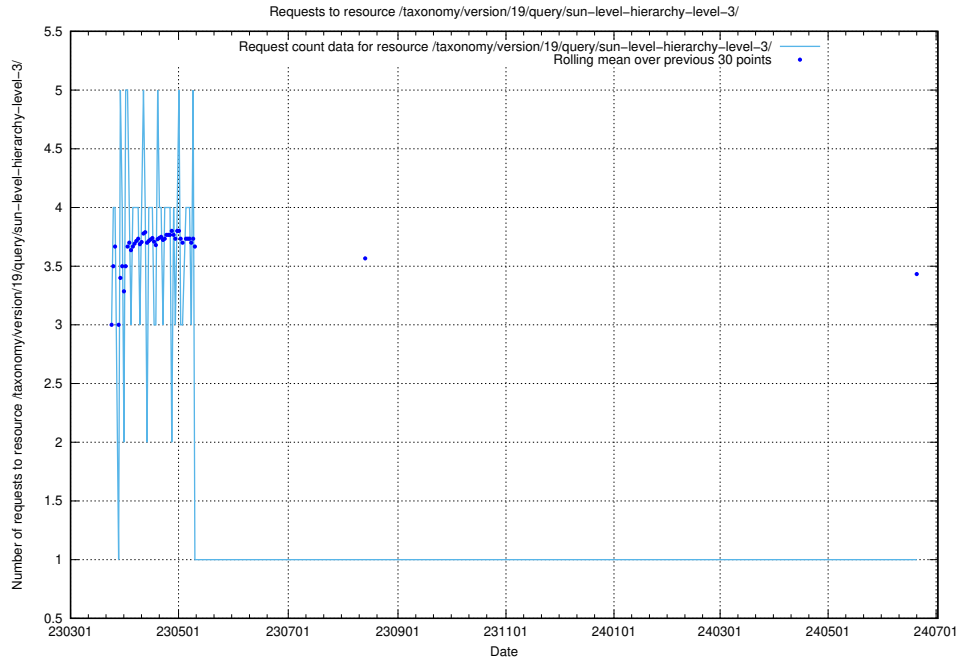

5.6267 Usage of /taxonomy/version/19/query/sun-level-hierarchy-level-3/

Here, we count the number of requests to resource /taxonomy/version/19/query/sun-level-hierarchy-level-3/.