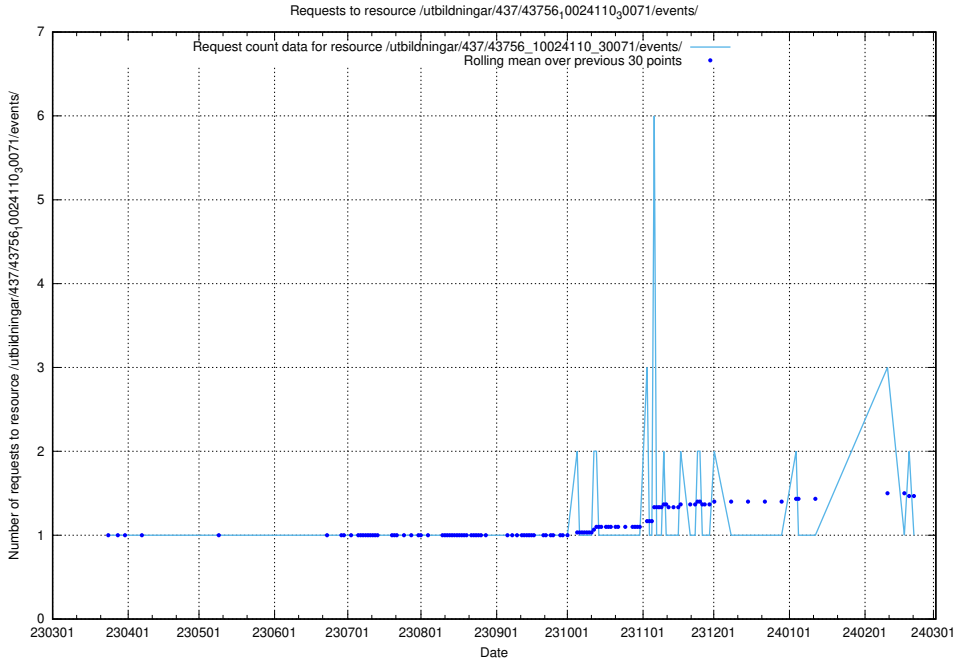

5.6345 Usage of /utbildningar/437/43756_10024110_30071/events/

Here, we count the number of requests to resource /utbildningar/437/43756_10024110_30071/events/.