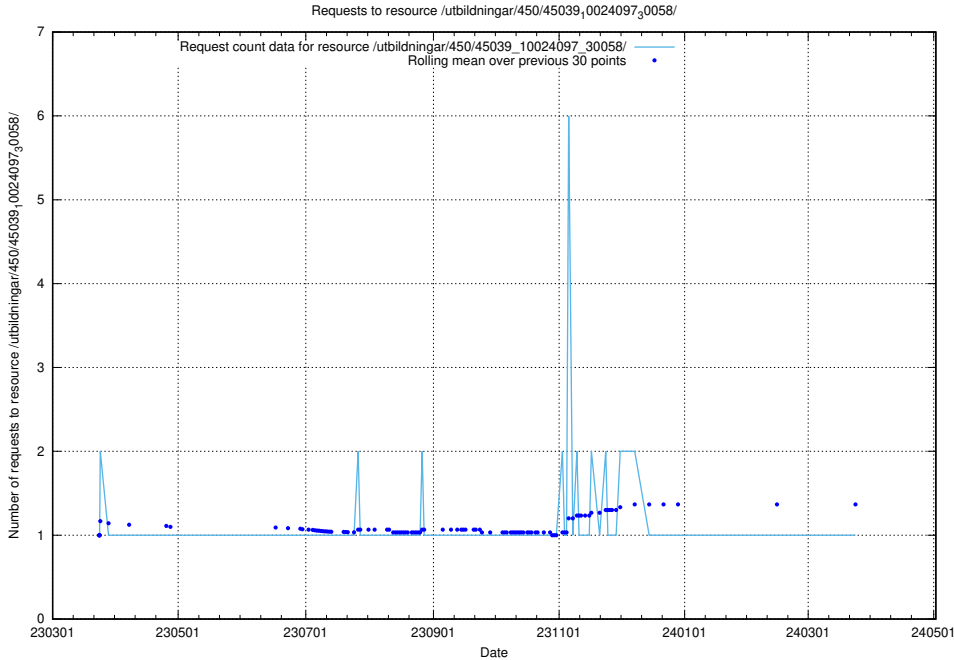

5.6477 Usage of /utbildningar/450/45039_10024097_30058/

Here, we count the number of requests to resource /utbildningar/450/45039_10024097_30058/.