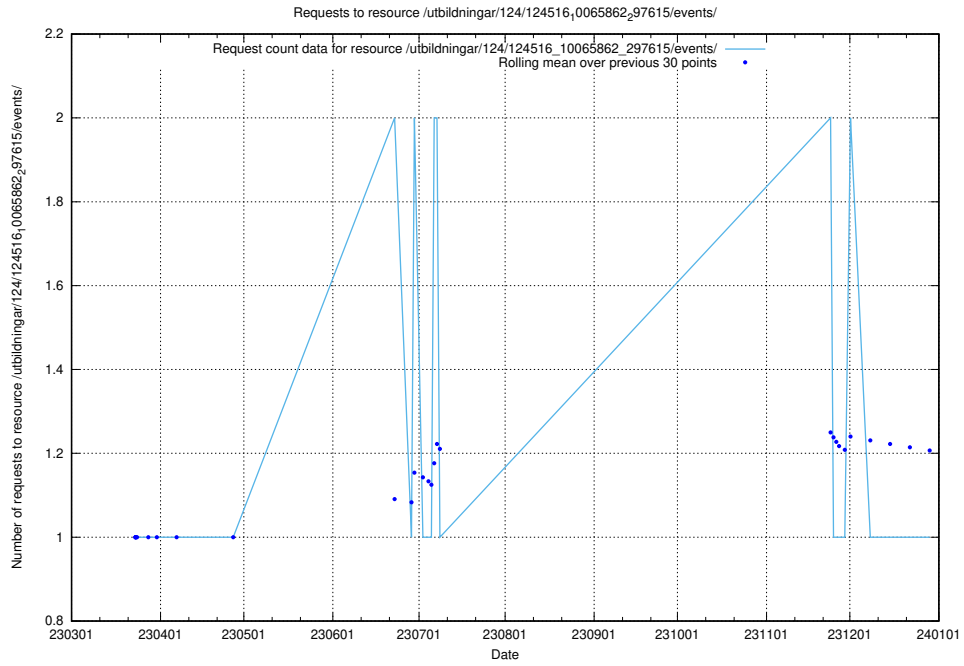

5.1621 Usage of /utbildningar/124/124516_10065862_297615/events/

Here, we count the number of requests to resource /utbildningar/124/124516_10065862_297615/events/