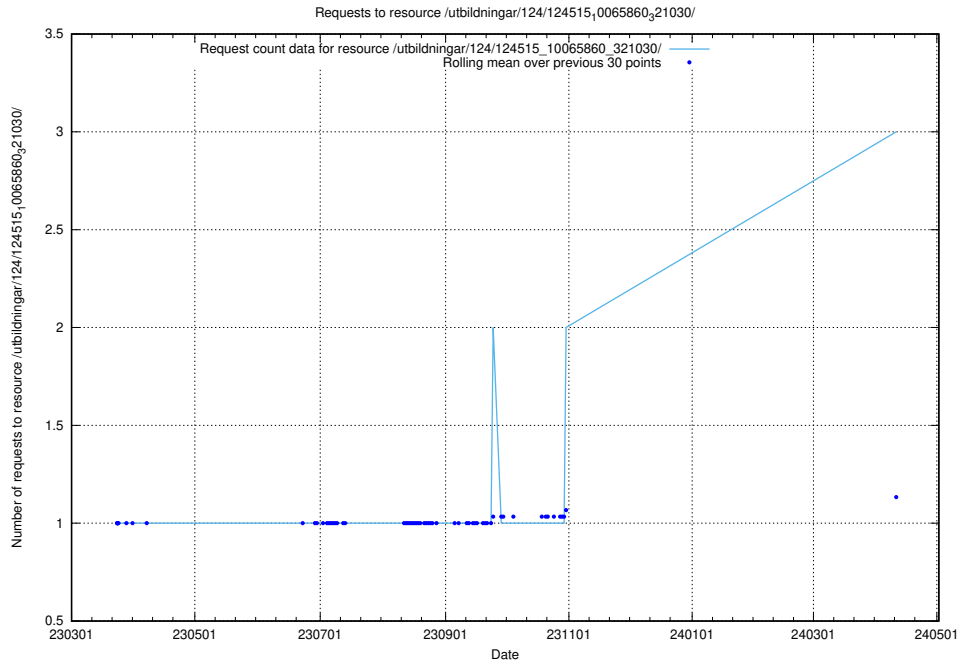

5.301 Usage of /utbildningar/124/124515_10065860_321030/

Here, we count the number of requests to resource /utbildningar/124/124515_10065860_321030/.