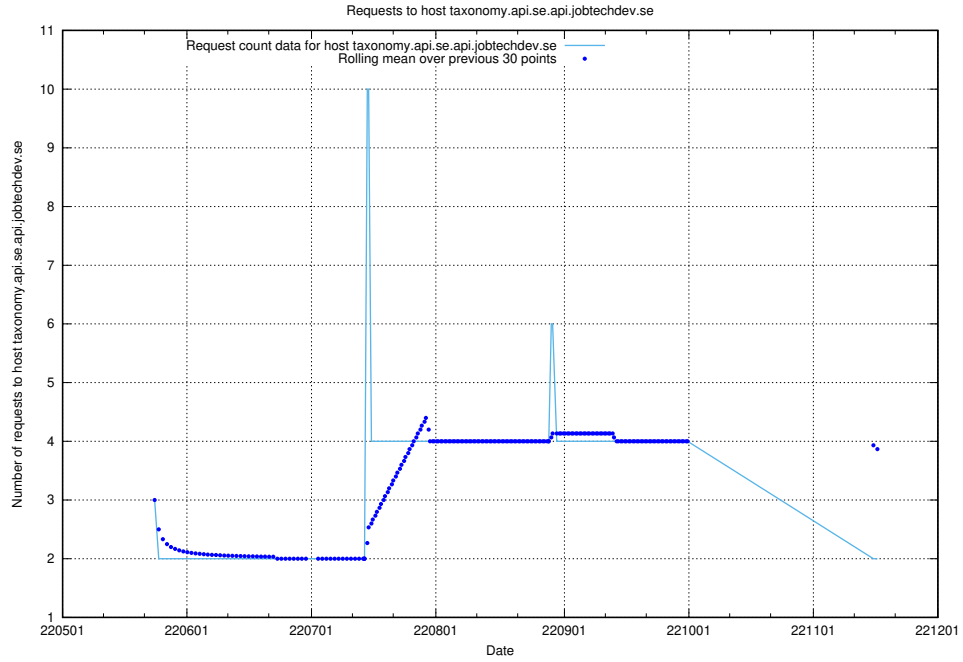

7.425 Usage of taxonomy.api.se.api.jobtechdev.se

Here, we count the number of requests to host taxonomy.api.se.api.jobtechdev.se.

7.426 Usage of education-dev-api.jobtechdev.se

Here, we count the number of requests to host education-dev-api.jobtechdev.se.