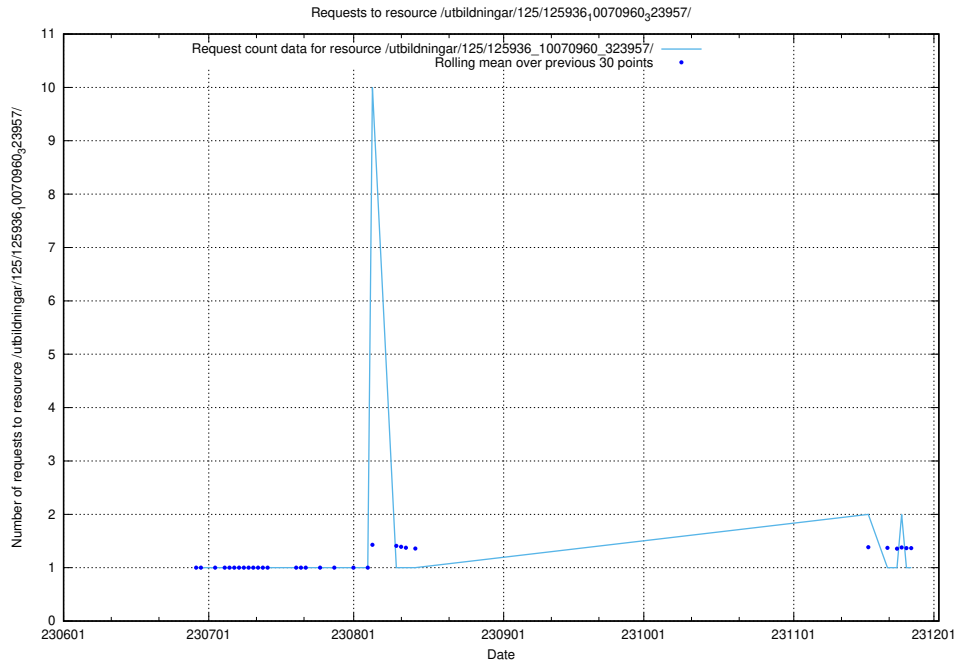

5.5590 Usage of /utbildningar/125/125936_10070960_323957/

Here, we count the number of requests to resource /utbildningar/125/125936_10070960_323957/.