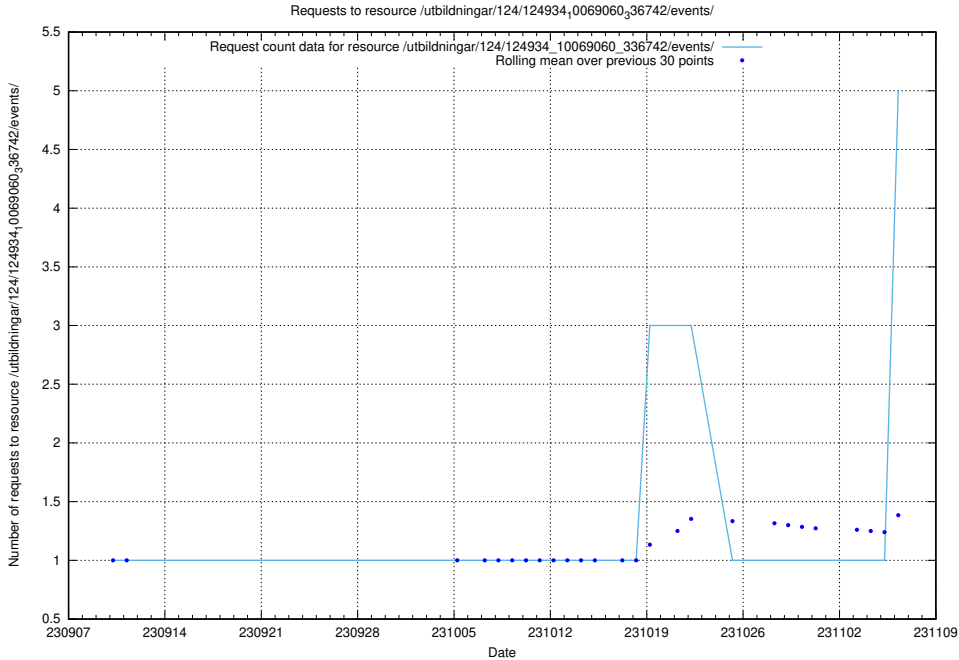

Here, we count the number of requests to resource /utbildningar/124/124473_10067548_312971/.

5.141 Usage of /utbildningar/124/124934_10069060_336742/events/

Here, we count the number of requests to resource /utbildningar/124/124934_10069060_336742/events/