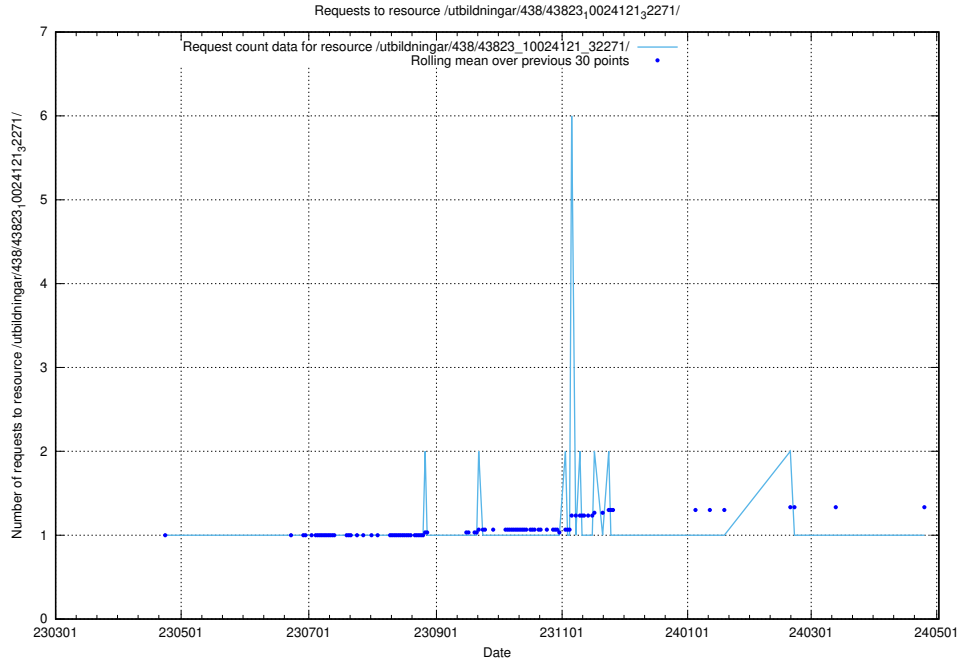

5.6150 Usage of /utbildningar/438/43823_10024121_32271/

Here, we count the number of requests to resource /utbildningar/438/43823_10024121_32271/.