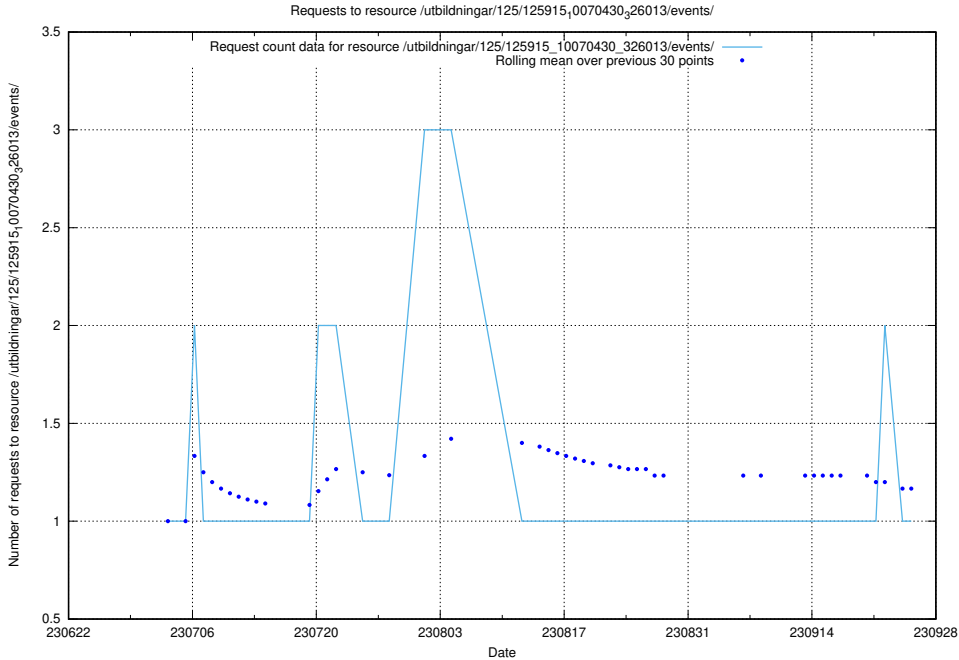

5.5493 Usage of /utbildningar/125/125915_10070430_326013/events/

Here, we count the number of requests to resource /utbildningar/125/125915_10070430_326013/events/