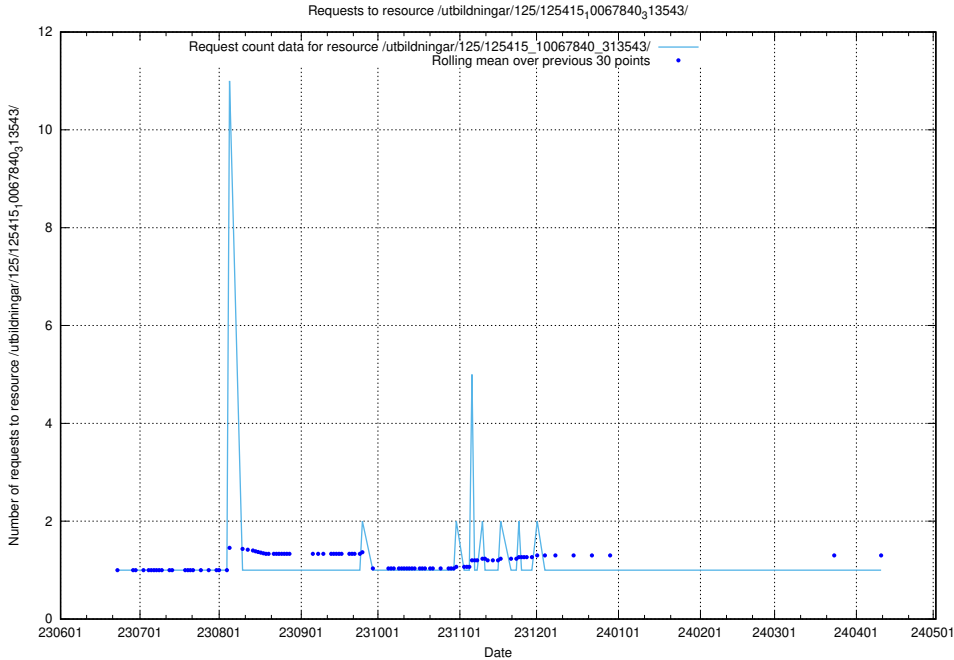

5.5849 Usage of /utbildningar/125/125415_10067840_313543/

Here, we count the number of requests to resource /utbildningar/125/125415_10067840_313543/.