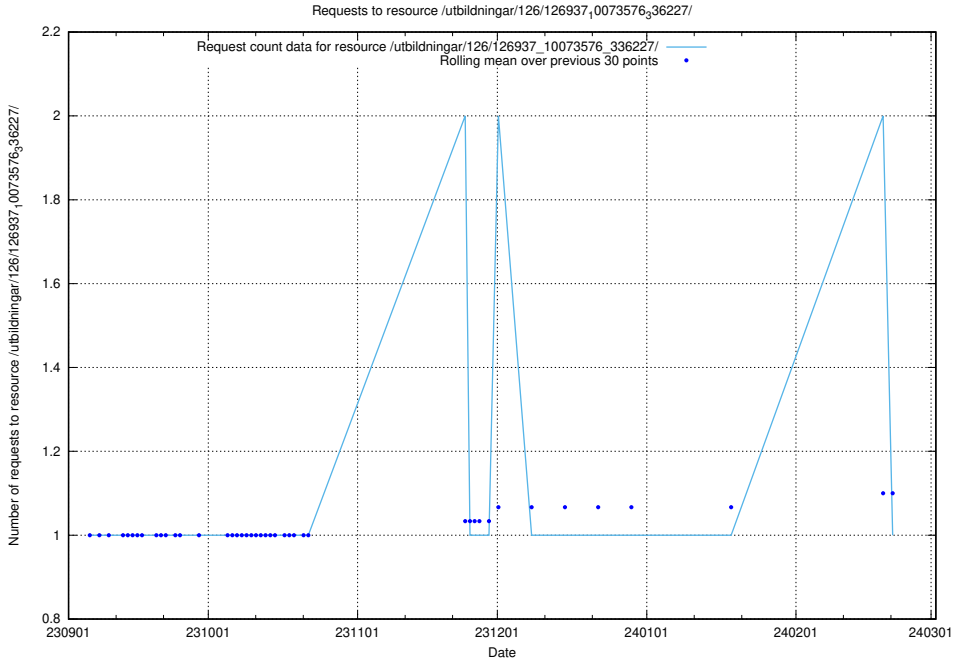

5.4789 Usage of /utbildningar/126/126937_10073576_336227/

Here, we count the number of requests to resource /utbildningar/126/126937_10073576_336227/.