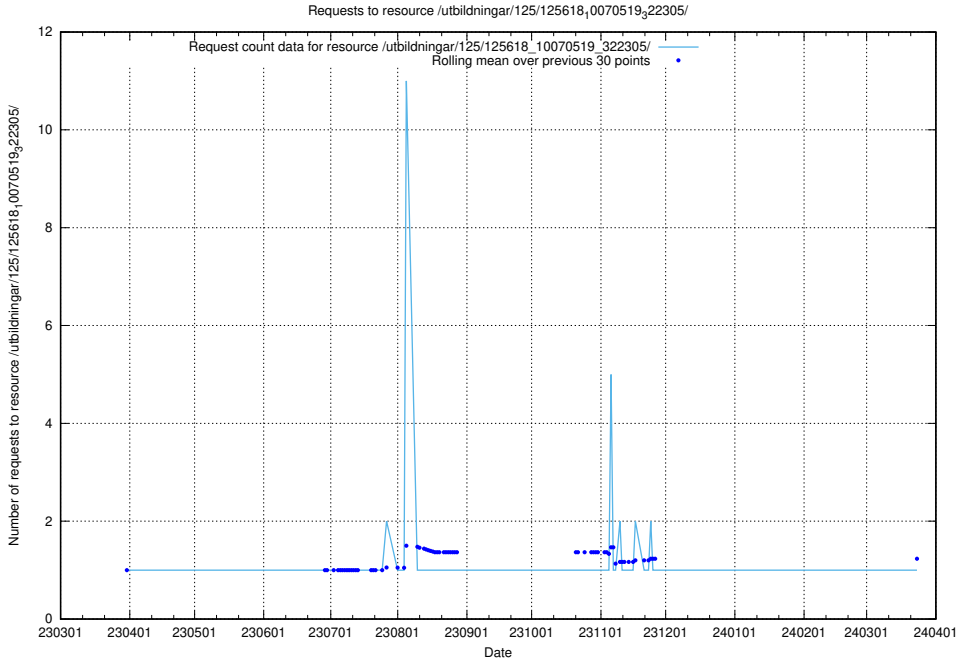

5.6187 Usage of /utbildningar/125/125618_10070519_322305/

Here, we count the number of requests to resource /utbildningar/125/125618_10070519_322305/.