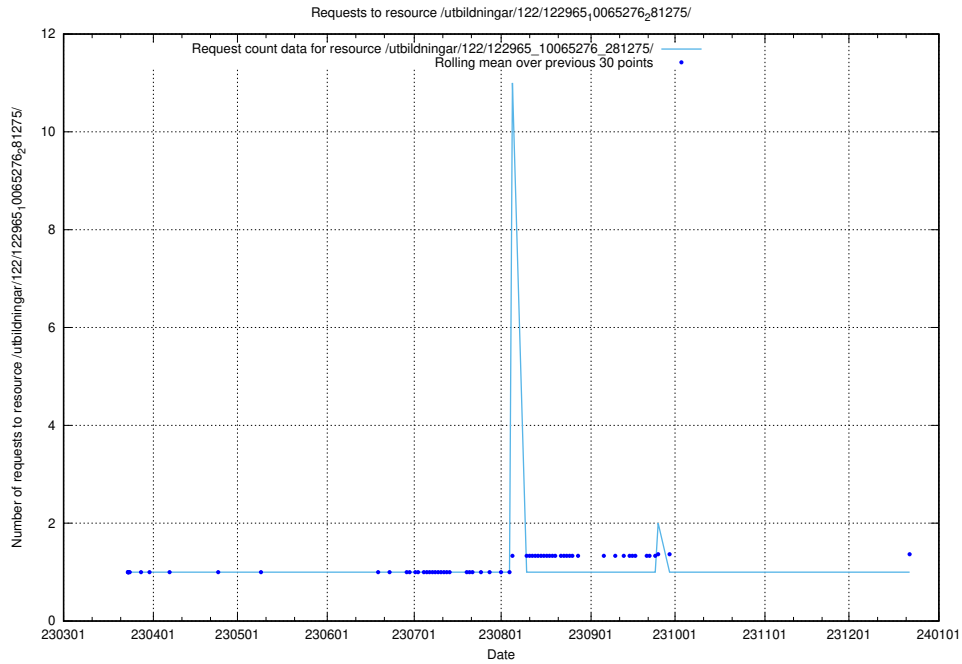

5.5248 Usage of /utbildningar/122/122965_10065276_281275/

Here, we count the number of requests to resource /utbildningar/122/122965_10065276_281275/.