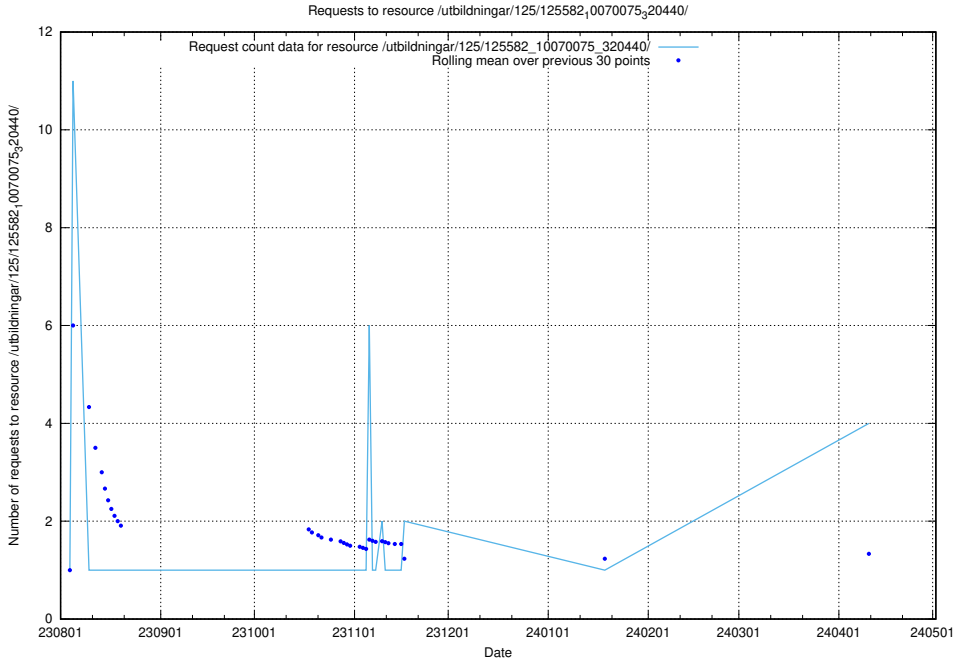

5.229 Usage of /utbildningar/125/125582_10070075_320440/

Here, we count the number of requests to resource /utbildningar/125/125582_10070075_320440/.