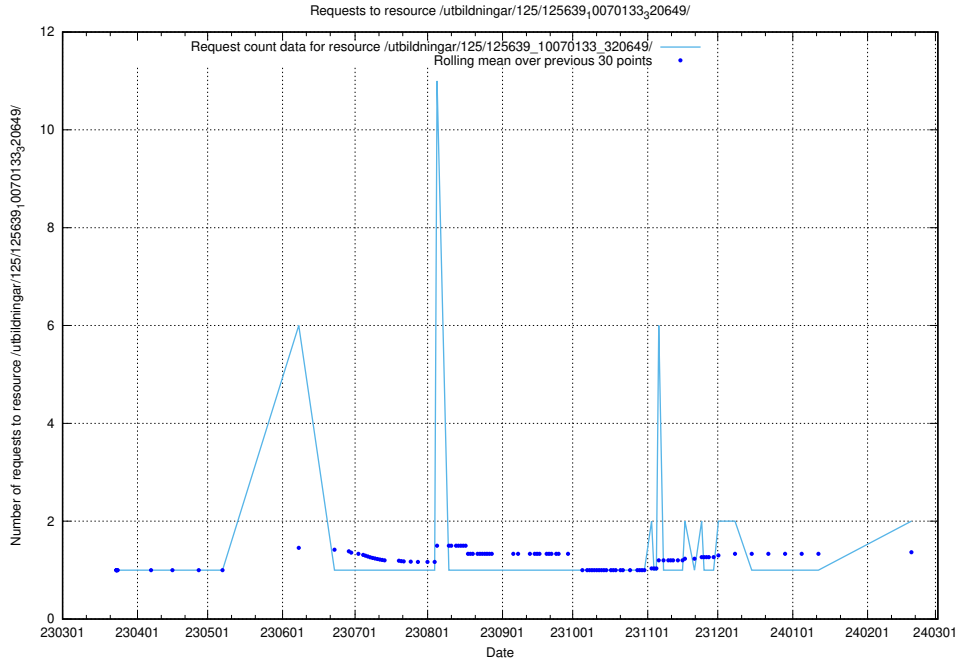

5.471 Usage of /utbildningar/125/125639_10070133_320649/

Here, we count the number of requests to resource /utbildningar/125/125639_10070133_320649/.