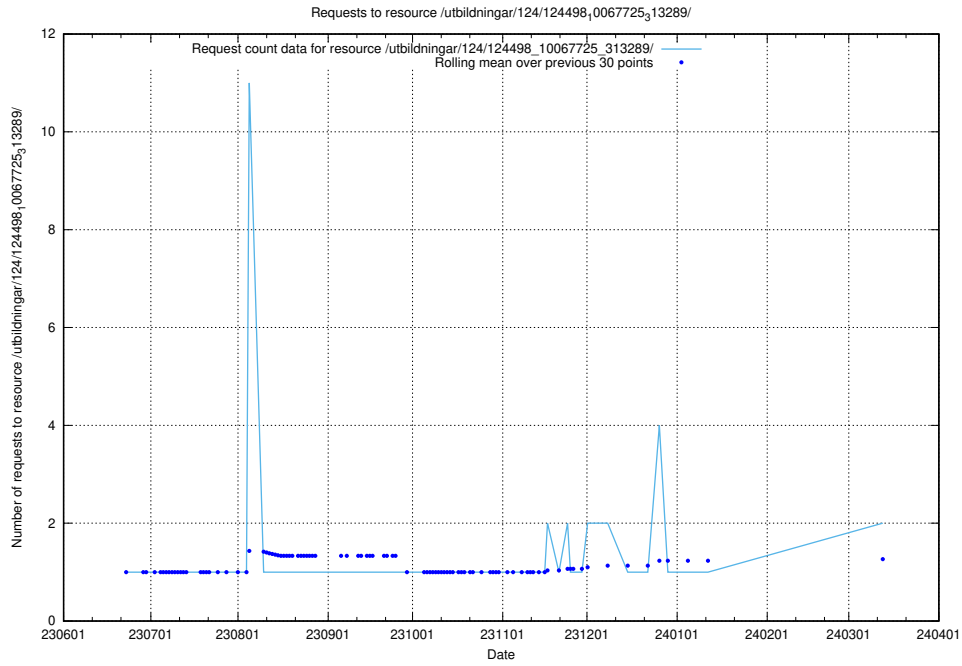

5.864 Usage of /utbildningar/124/124498_10067725_313289/

Here, we count the number of requests to resource /utbildningar/124/124498_10067725_313289/.