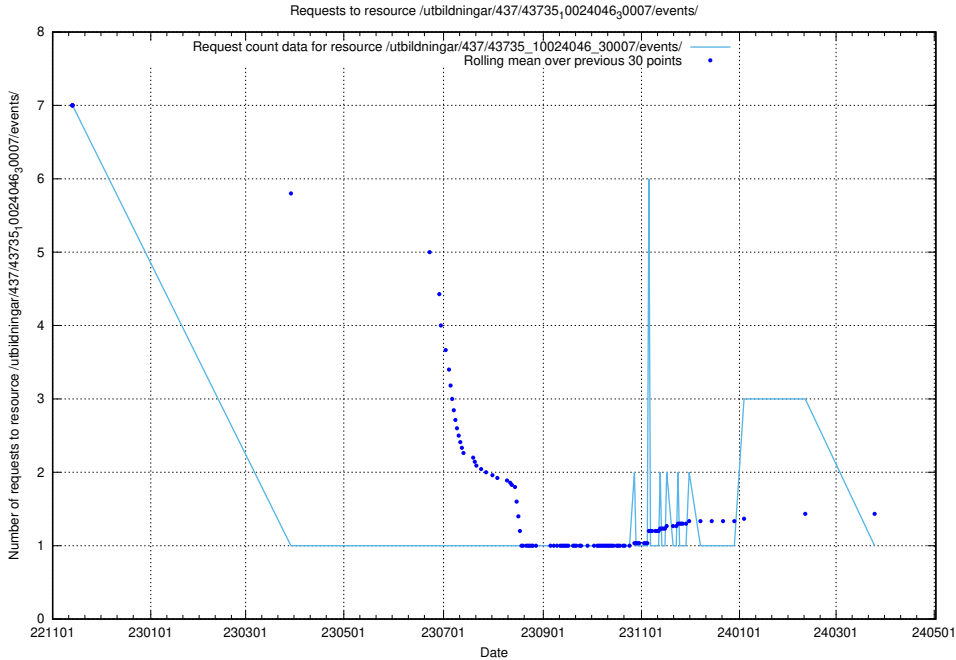

5.5919 Usage of /utbildningar/437/43735_10024046_30007/events/

Here, we count the number of requests to resource /utbildningar/437/43735_10024046_30007/events/.