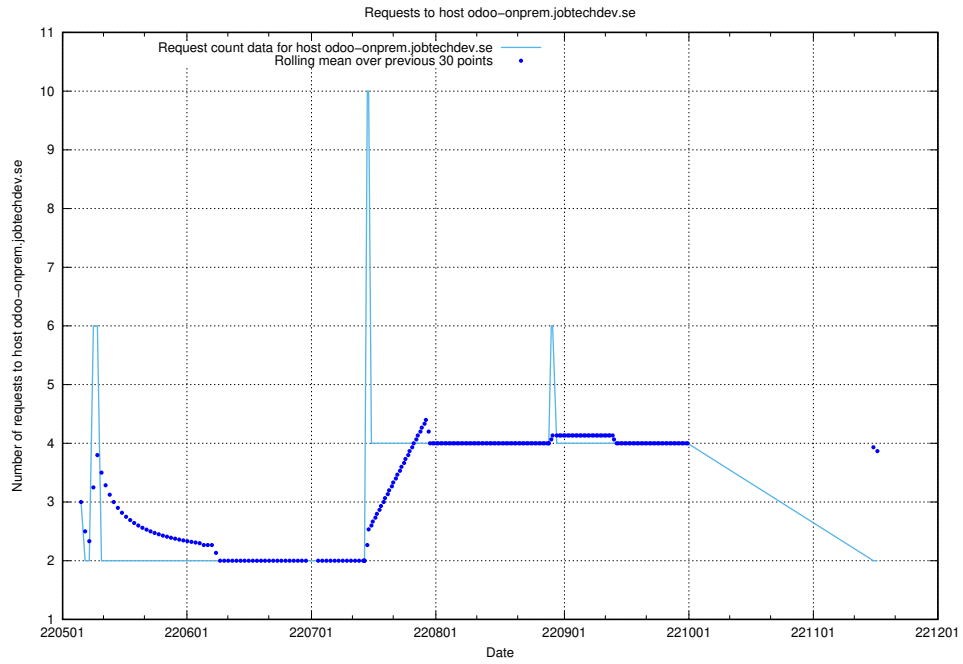

7.435 Usage of odoo-onprem.jobtechdev.se

Here, we count the number of requests to host odoo-onprem.jobtechdev.se.