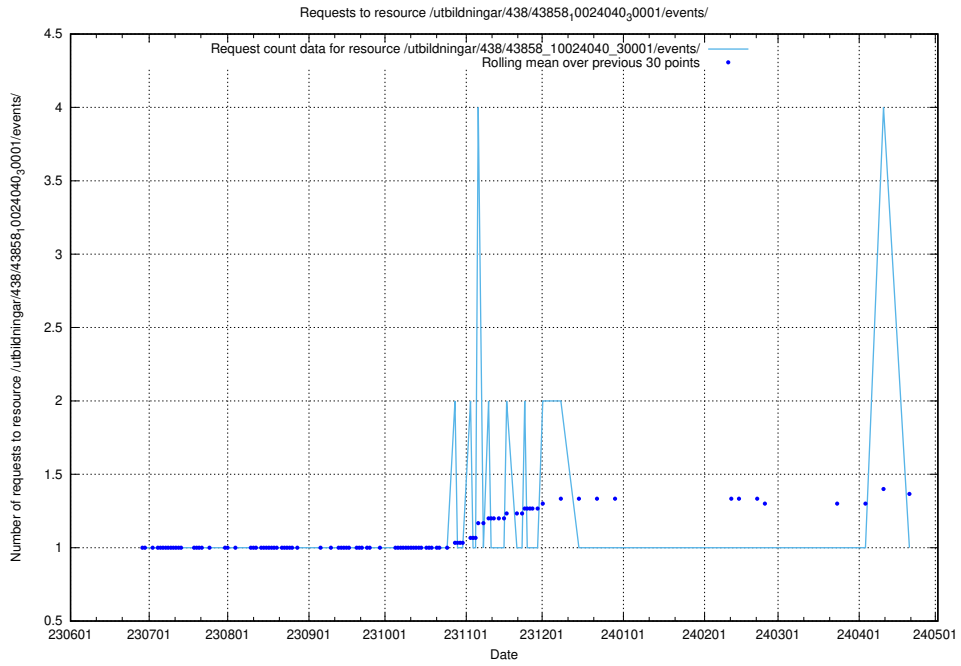

5.5549 Usage of /utbildningar/438/43858_10024040_30001/events/

Here, we count the number of requests to resource /utbildningar/438/43858_10024040_30001/events/.