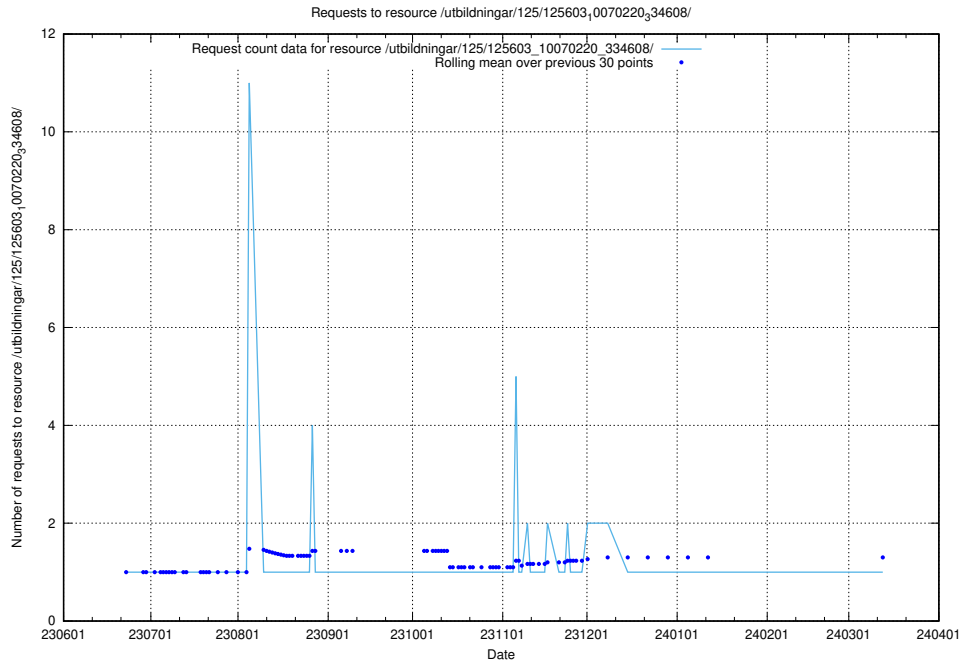

5.5845 Usage of /utbildningar/125/125603_10070220_334608/

Here, we count the number of requests to resource /utbildningar/125/125603_10070220_334608/.