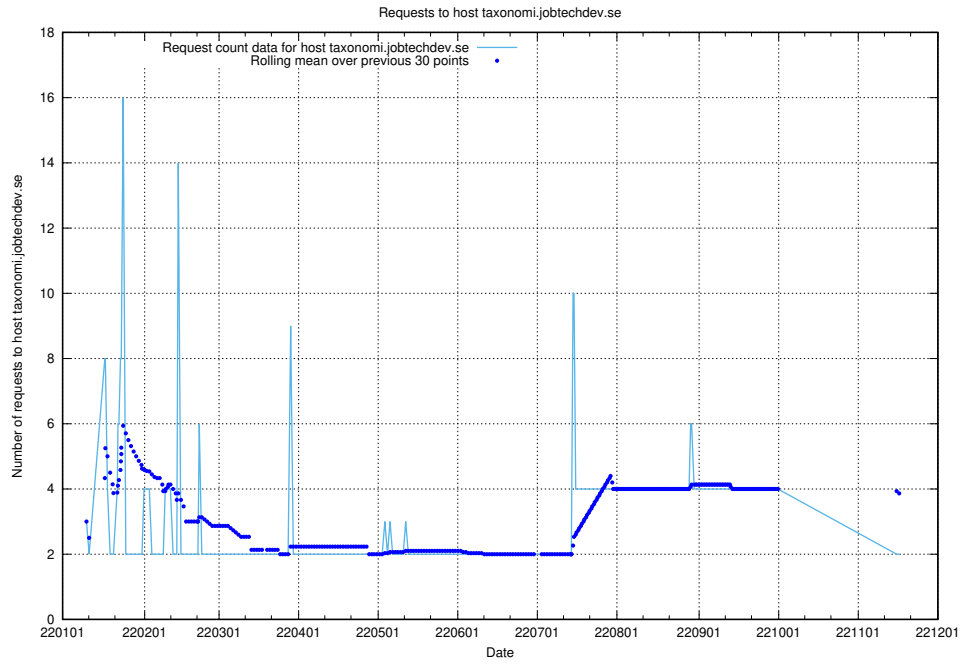

7.286 Usage of taxonomi.jobtechdev.se

Here, we count the number of requests to host taxonomi.jobtechdev.se.

7.287 Usage of jobad-enrichments-api.jobtechdev.se:80

Here, we count the number of requests to host jobad-enrichments-api.jobtechdev.se:80.