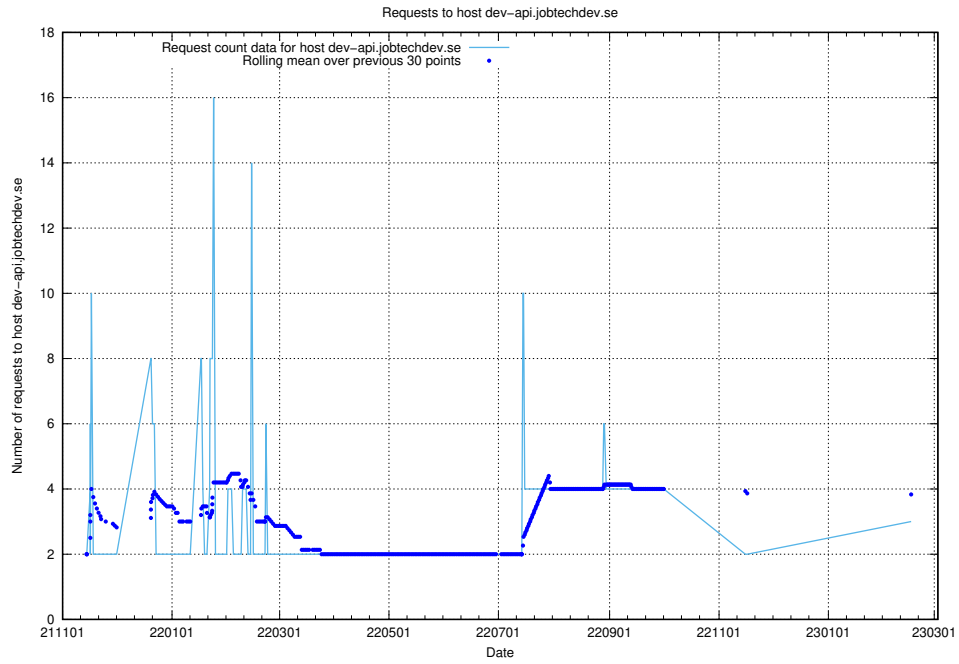

7.173 Usage of dev-api.jobtechdev.se

Here, we count the number of requests to host dev-api.jobtechdev.se.

7.174 Usage of taxonomy-t1.api.jobtechdev.se

Here, we count the number of requests to host taxonomy-t1.api.jobtechdev.se.