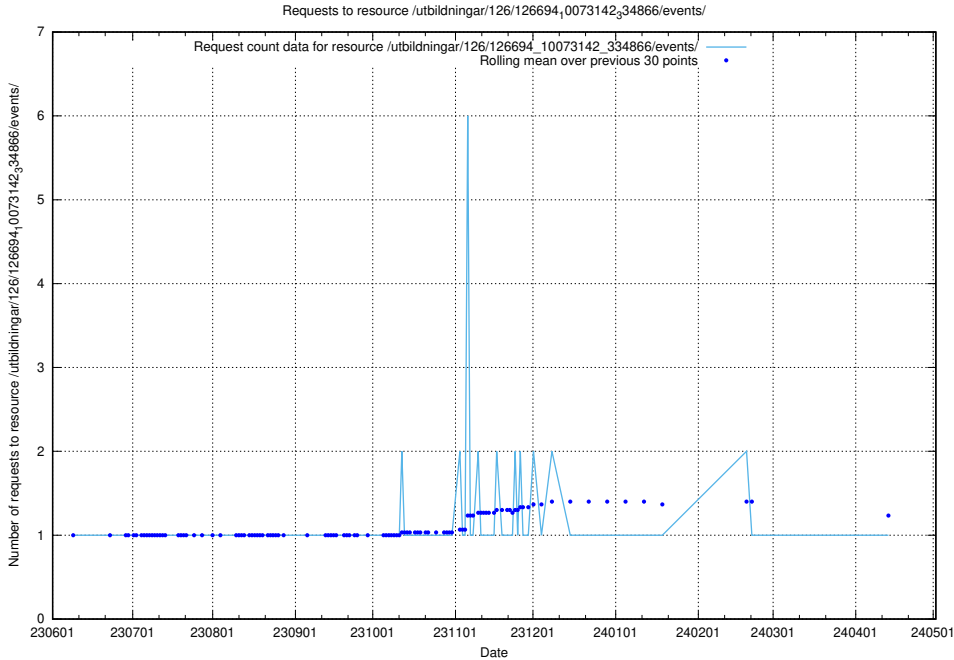

5.6011 Usage of /utbildningar/126/126694_10073142_334866/events/

Here, we count the number of requests to resource /utbildningar/126/126694_10073142_334866/events/