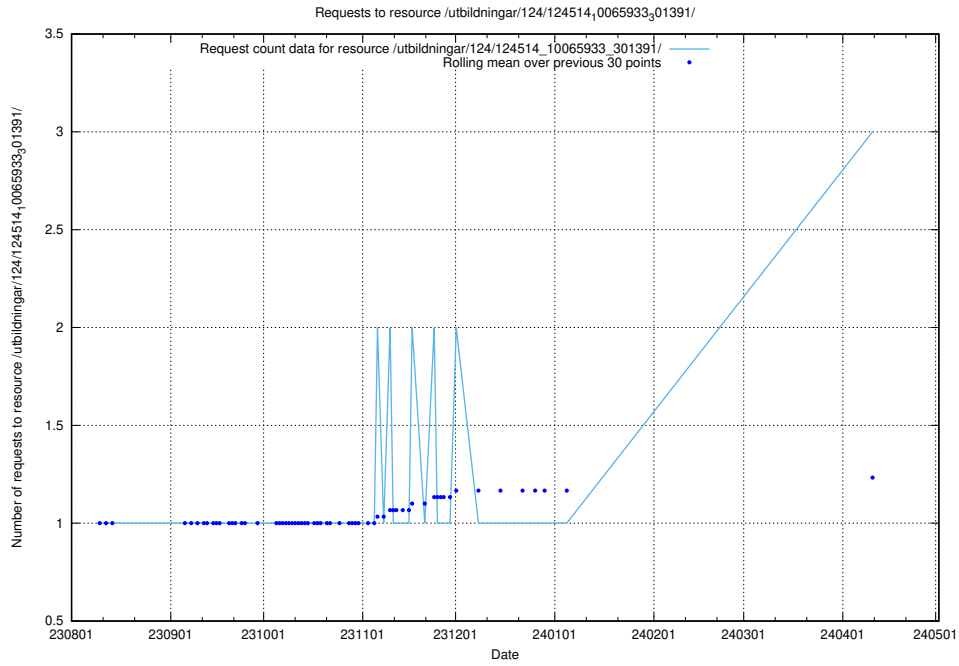

5.373 Usage of /utbildningar/124/124514_10065933_301391/

Here, we count the number of requests to resource /utbildningar/124/124514_10065933_301391/.