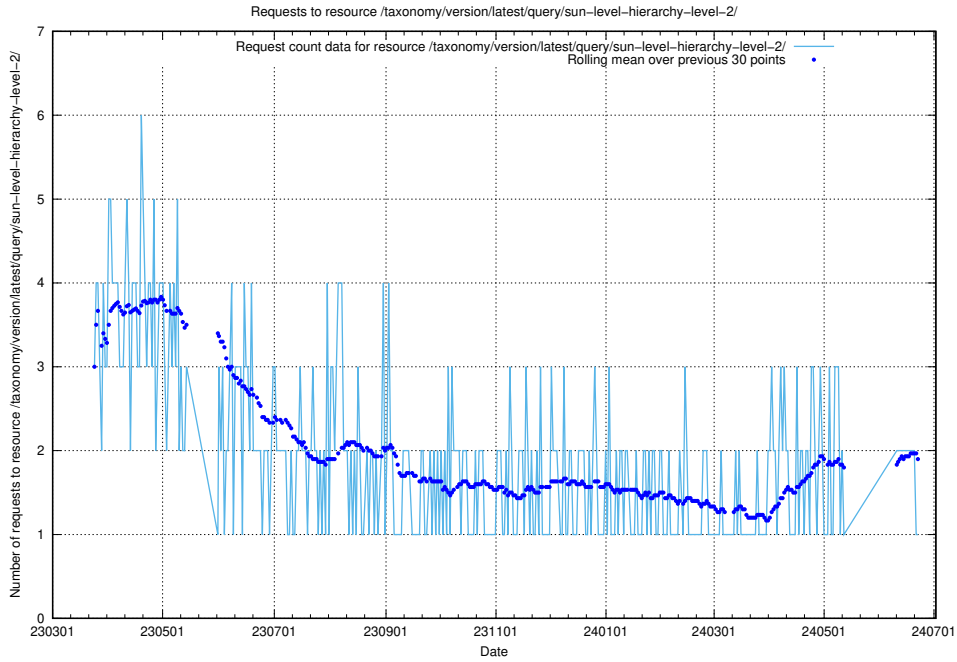

5.6216 Usage of /taxonomy/version/latest/query/sun-level-hierarchy-level-2/

Here, we count the number of requests to resource /taxonomy/version/latest/query/sun-level-hierarchy-level-2/.