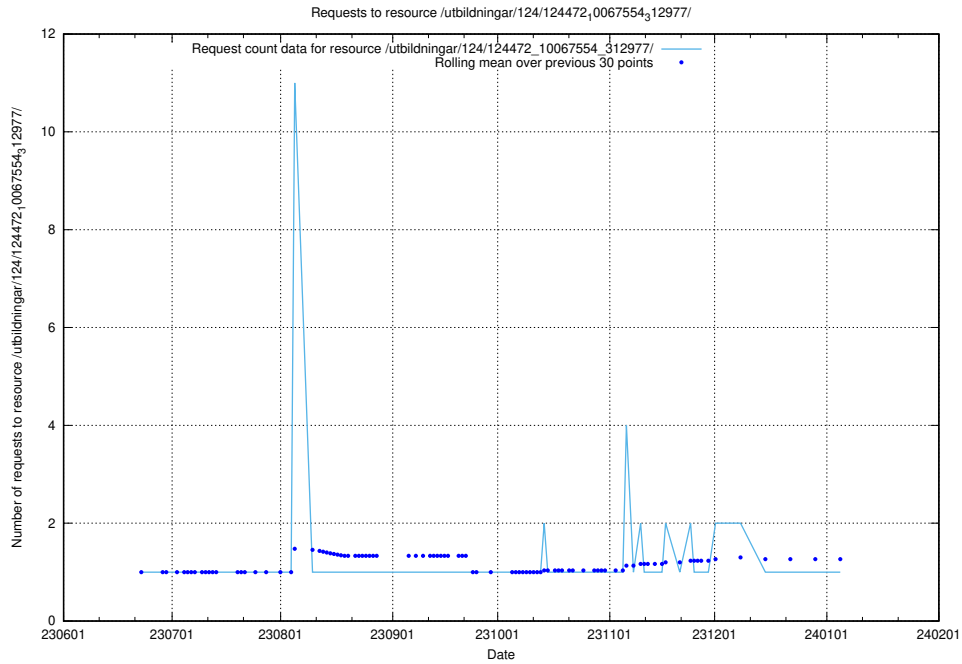

5.5926 Usage of /utbildningar/124/124472_10067554_312977/

Here, we count the number of requests to resource /utbildningar/124/124472_10067554_312977/.