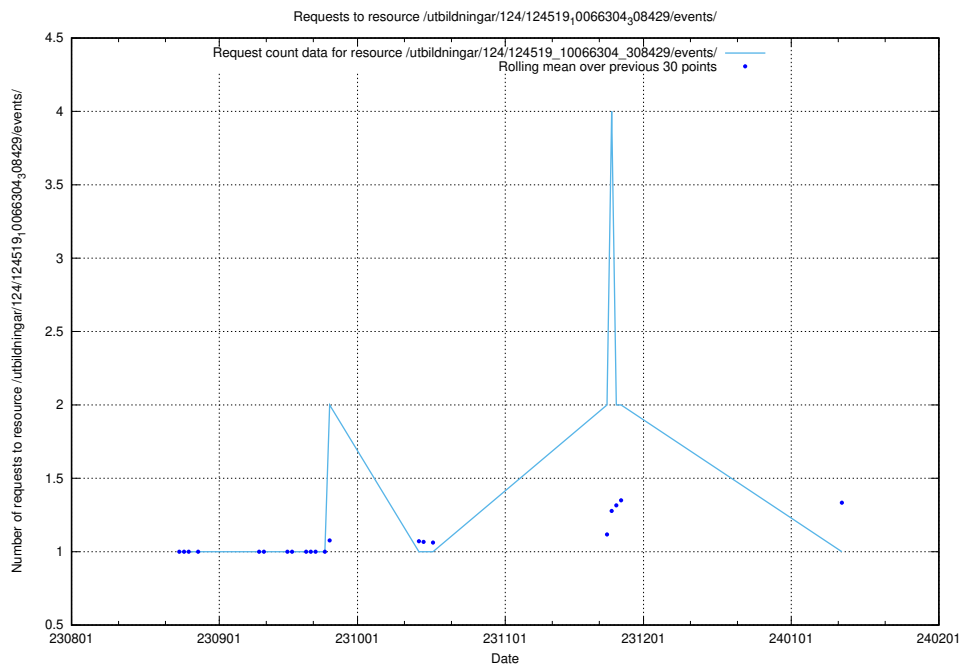

5.4860 Usage of /utbildningar/124/124519_10066304_308429/events/

Here, we count the number of requests to resource /utbildningar/124/124519_10066304_308429/events/