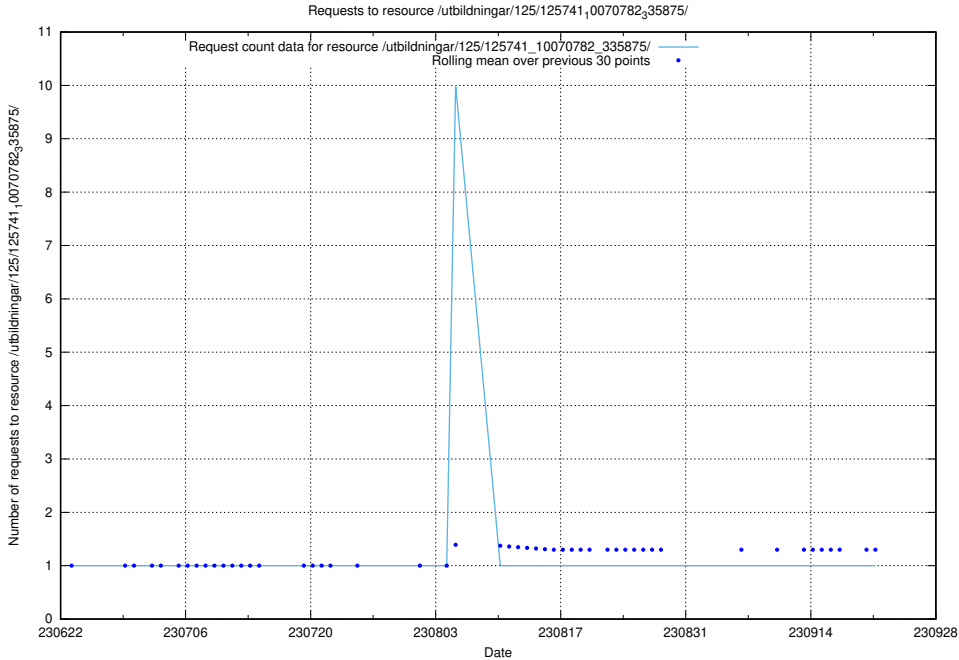

5.5818 Usage of /utbildningar/125/125741_10070782_335875/

Here, we count the number of requests to resource /utbildningar/125/125741_10070782_335875/.