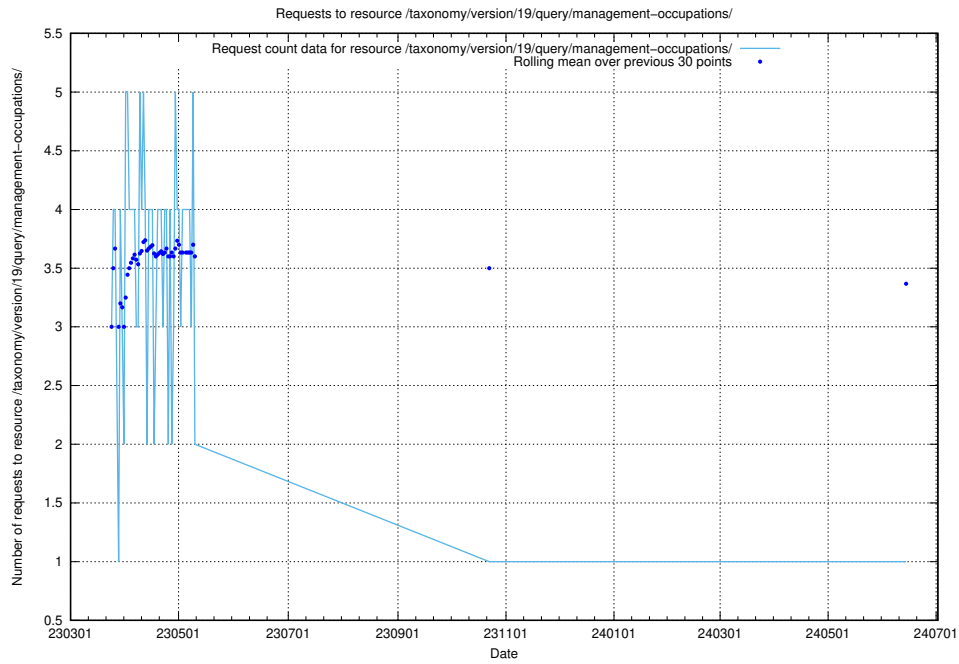

5.6293 Usage of /taxonomy/version/19/query/management-occupations/

Here, we count the number of requests to resource /taxonomy/version/19/query/management-occupations/.