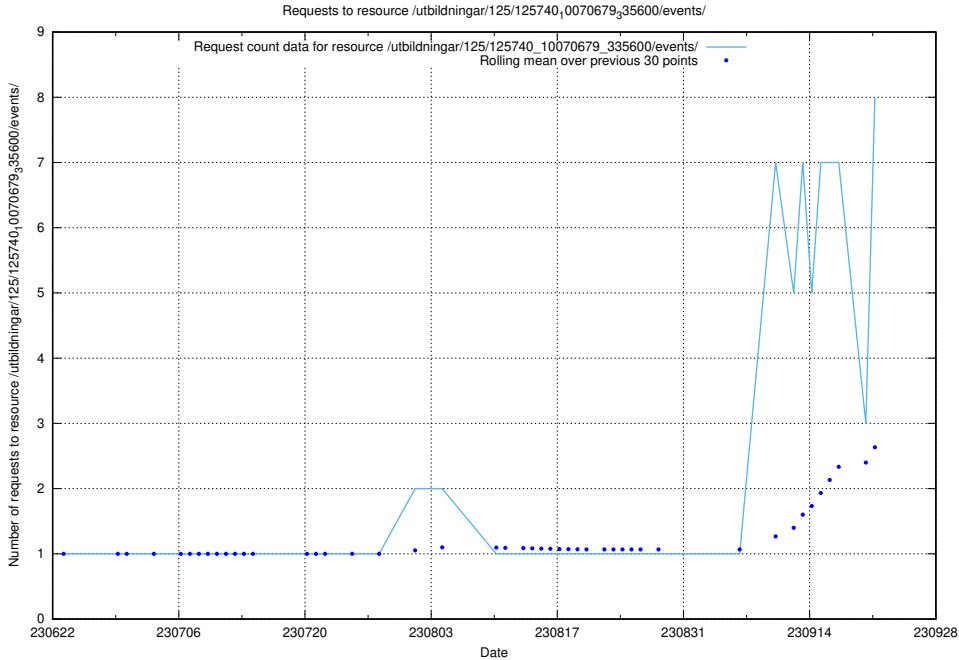

5.37 Usage of /utbildningar/125/125740_10070679_335600/events/

Here, we count the number of requests to resource /utbildningar/125/125740_10070679_335600/events/