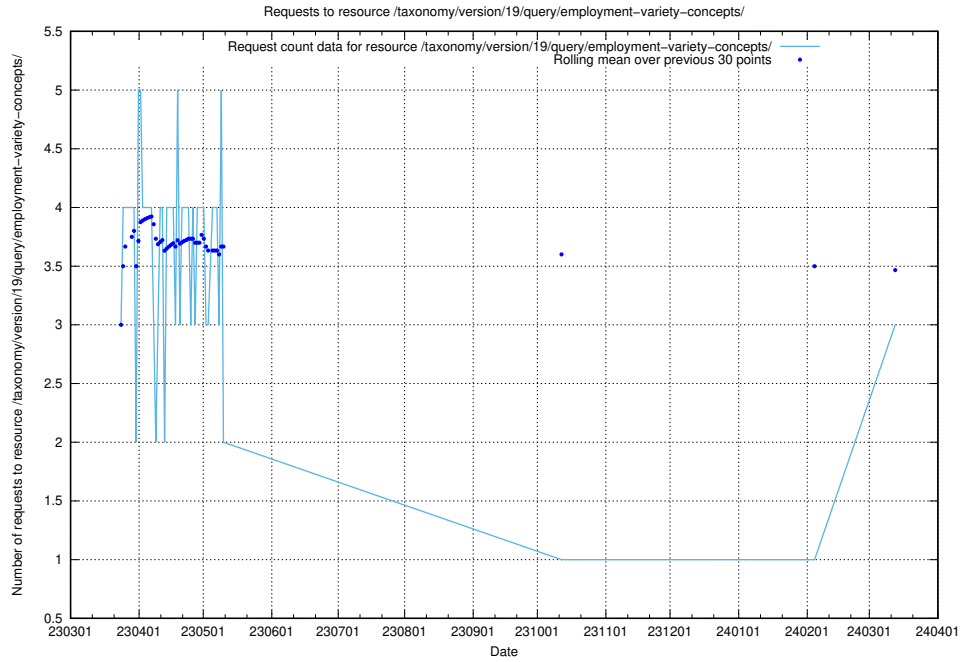

5.440 Usage of /taxonomy/version/19/query/employment-variety-concepts/

Here, we count the number of requests to resource /taxonomy/version/19/query/employment-variety-concepts/.

5.441 Usage of /utbildningar/438/43817_10024102_242987/events/