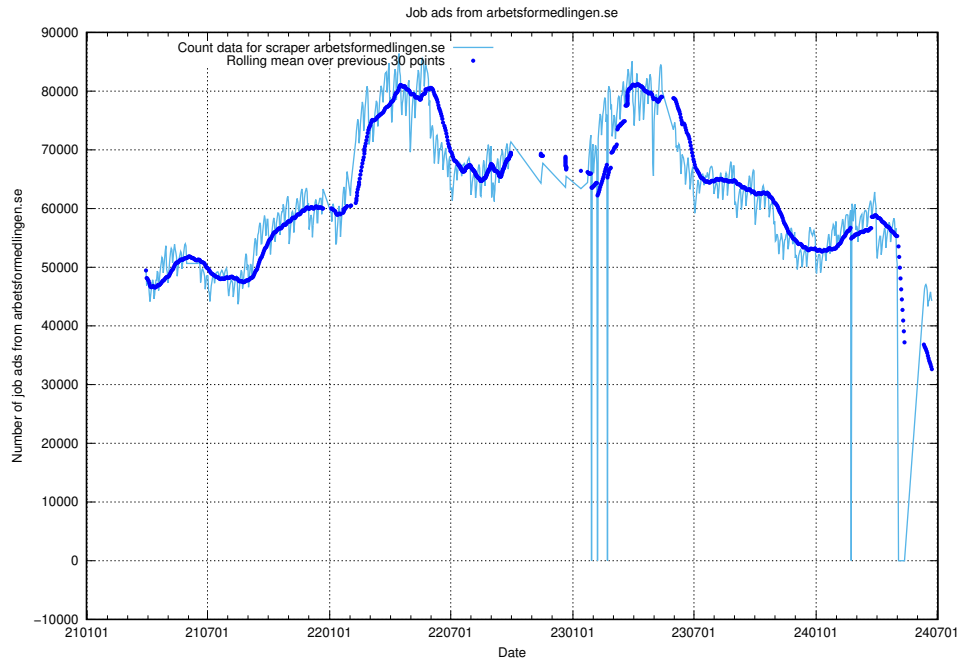

13.2 Number of ads by scraper arbetsformedlingen.se

Here, we count the number of job ads scraped from arbetsformedlingen.se.