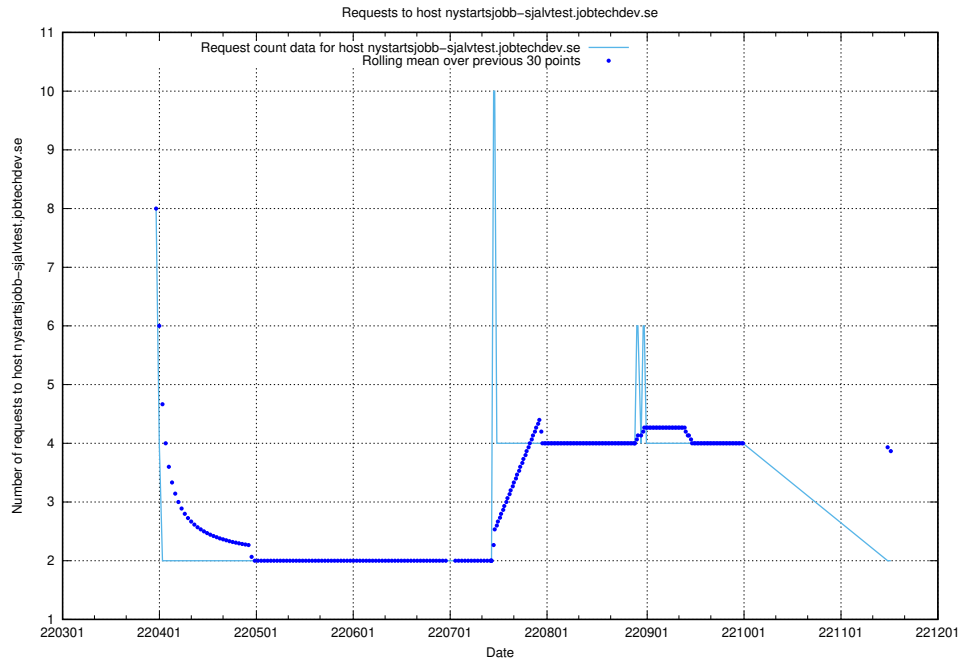

7.485 Usage of nystartsjobb-sjalvtest.jobtechdev.se

Here, we count the number of requests to host nystartsjobb-sjalvtest.jobtechdev.se.