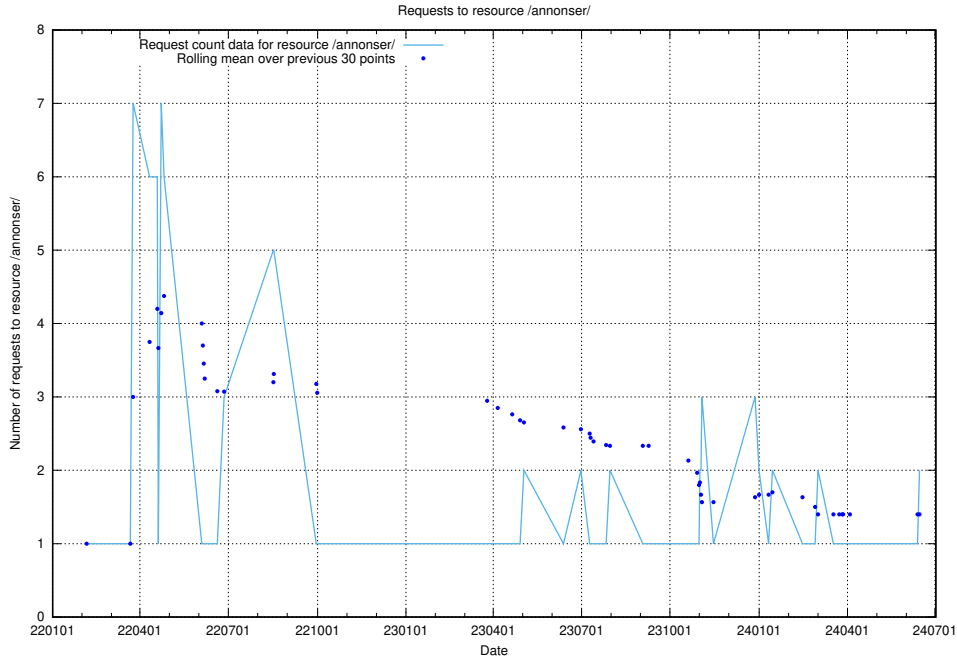

5.572 Usage of /annonser/

Here, we count the number of requests to resource /annonser/.