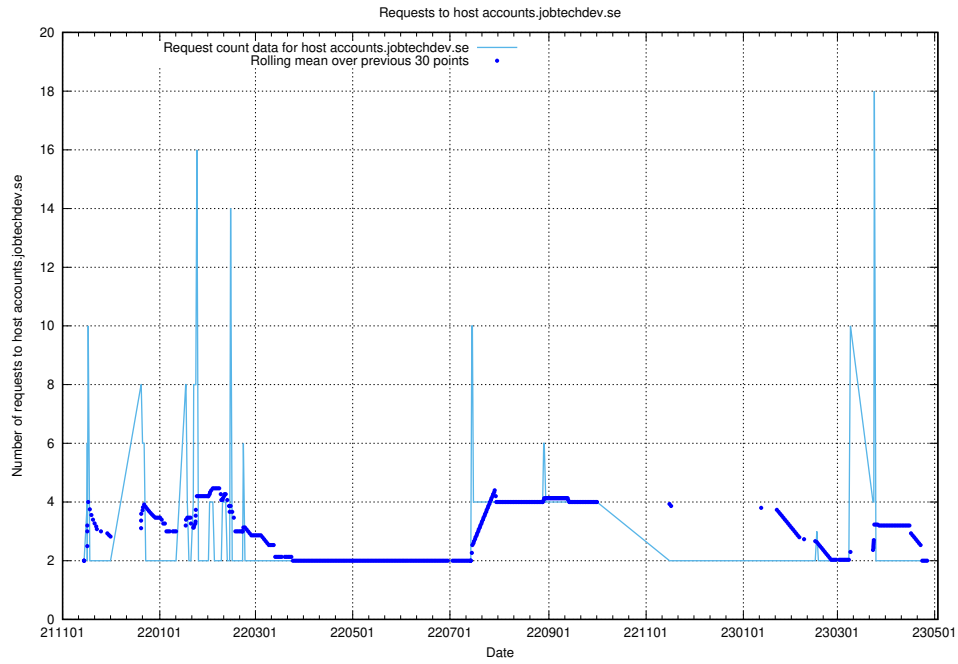

7.296 Usage of accounts.jobtechdev.se

Here, we count the number of requests to host accounts.jobtechdev.se.