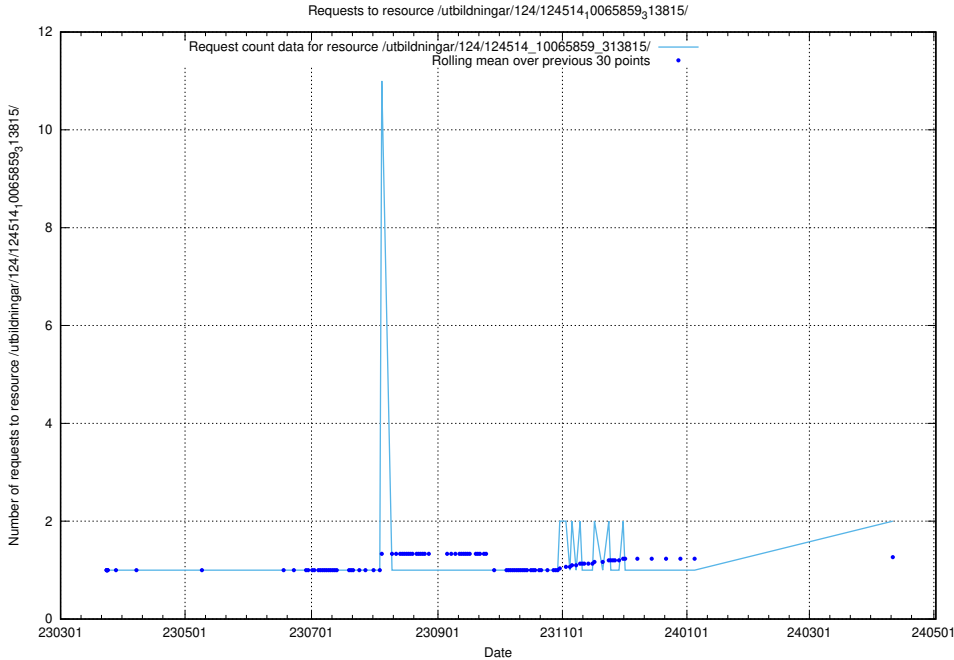

5.543 Usage of /utbildningar/124/124514_10065859_313815/

Here, we count the number of requests to resource /utbildningar/124/124514_10065859_313815/.