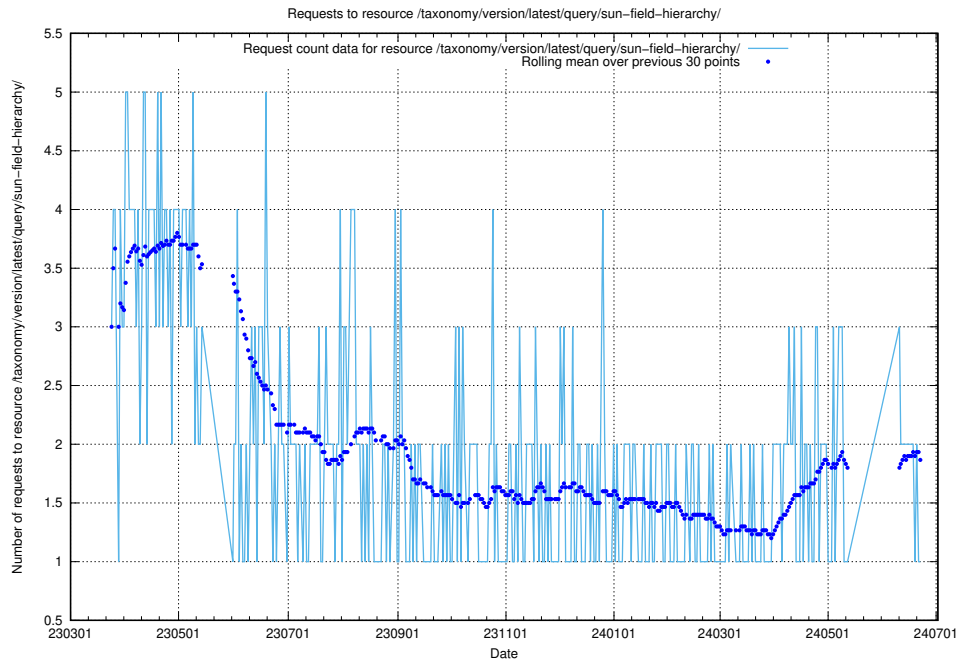

5.6218 Usage of /taxonomy/version/latest/query/sun-field-hierarchy/

Here, we count the number of requests to resource /taxonomy/version/latest/query/sun-field-hierarchy/.