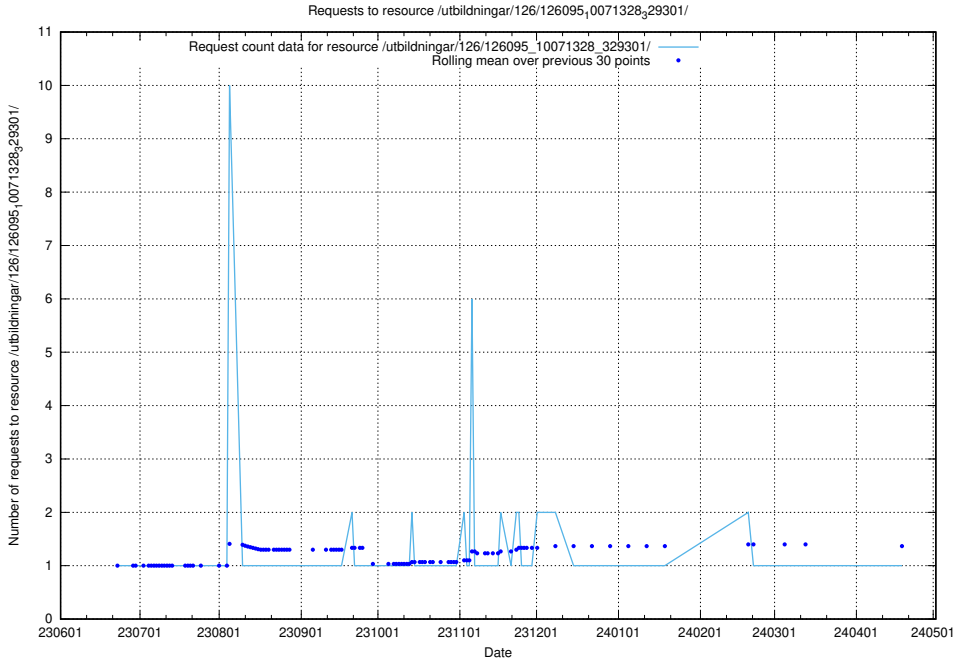

5.5805 Usage of /utbildningar/126/126095_10071328_329301/

Here, we count the number of requests to resource /utbildningar/126/126095_10071328_329301/.