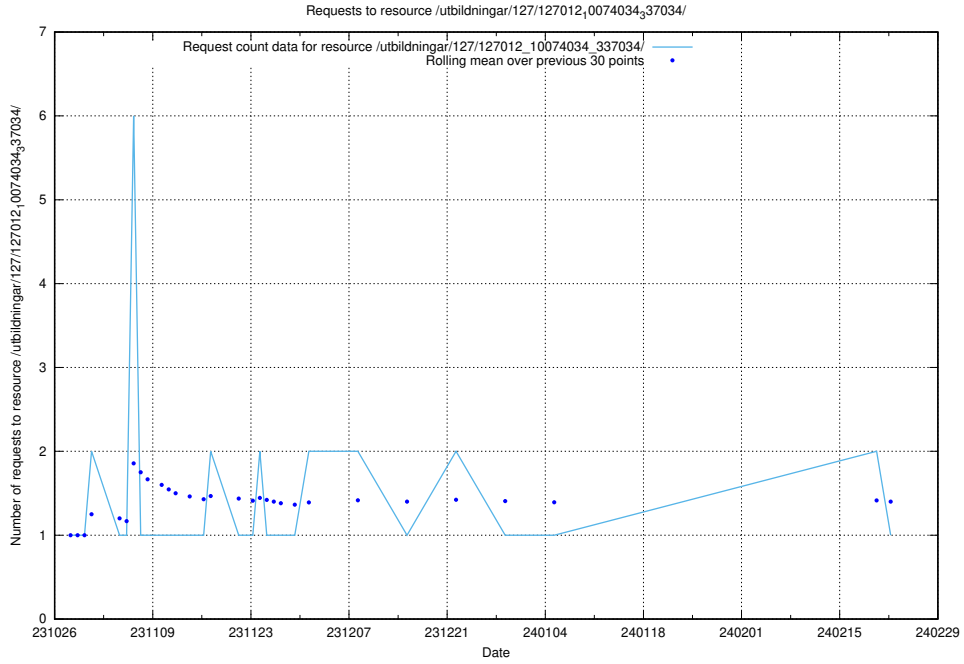

5.4328 Usage of /utbildningar/127/127012_10074034_337034/

Here, we count the number of requests to resource /utbildningar/127/127012_10074034_337034/.