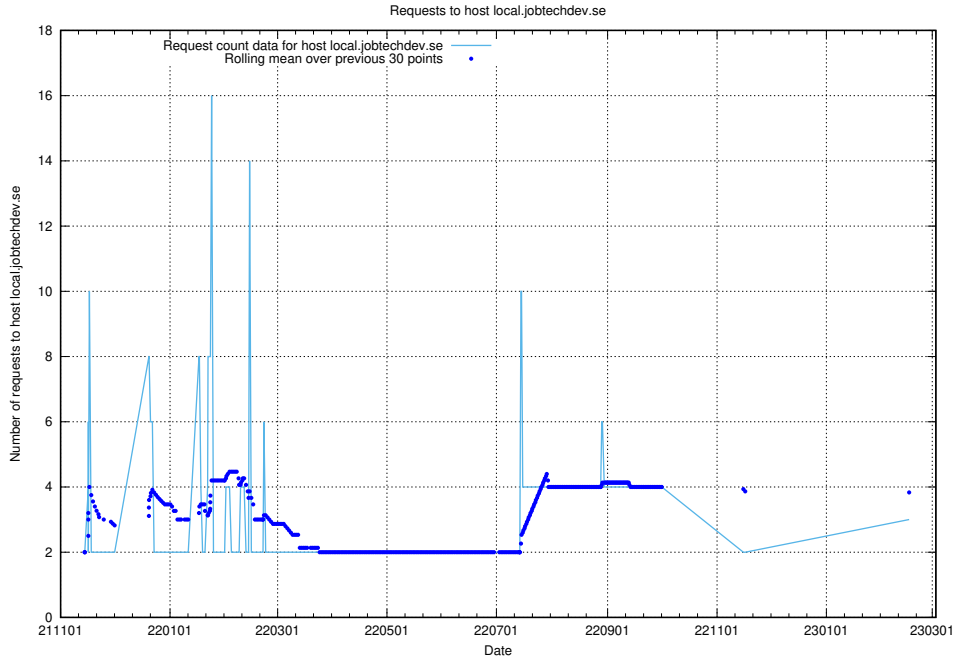

7.250 Usage of local.jobtechdev.se

Here, we count the number of requests to host local.jobtechdev.se.