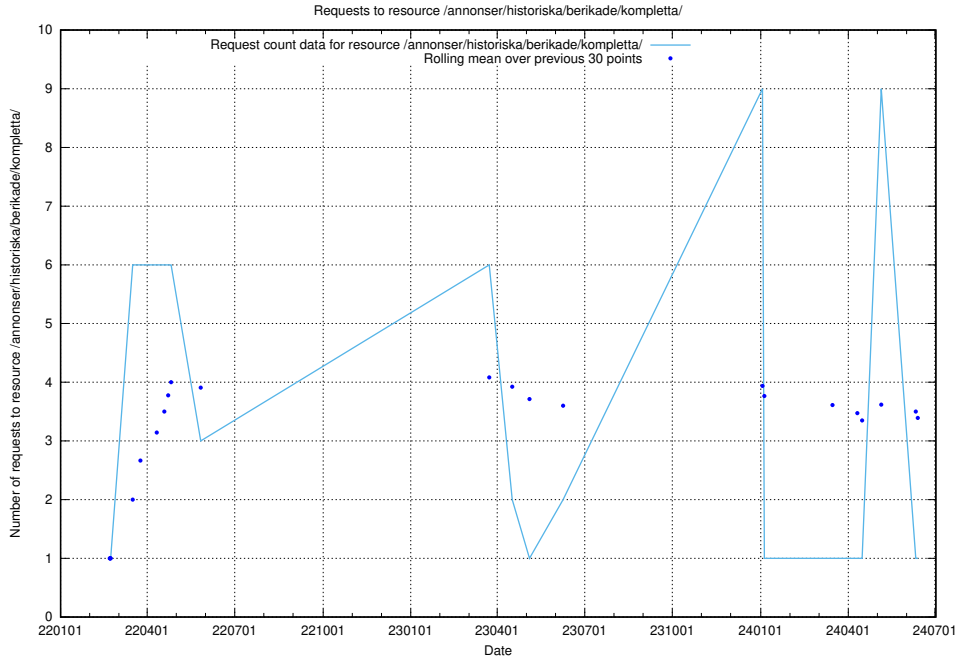

5.1245 Usage of /annonser/historiska/berikade/kompletta/

Here, we count the number of requests to resource /annonser/historiska/berikade/kompletta/.