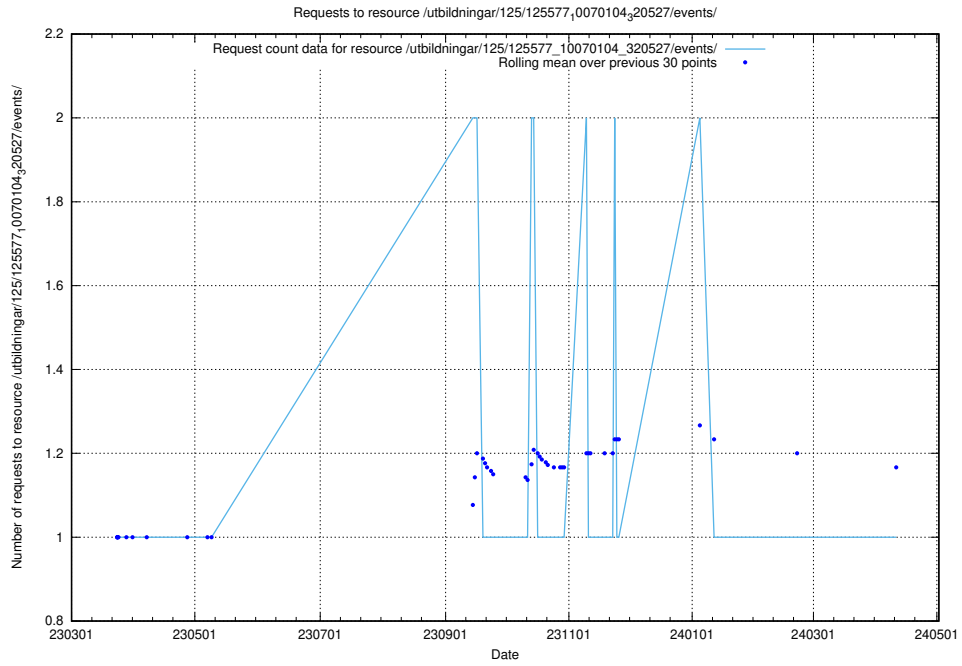

5.1085 Usage of /utbildningar/125/125577_10070104_320527/events/

Here, we count the number of requests to resource /utbildningar/125/125577_10070104_320527/events/