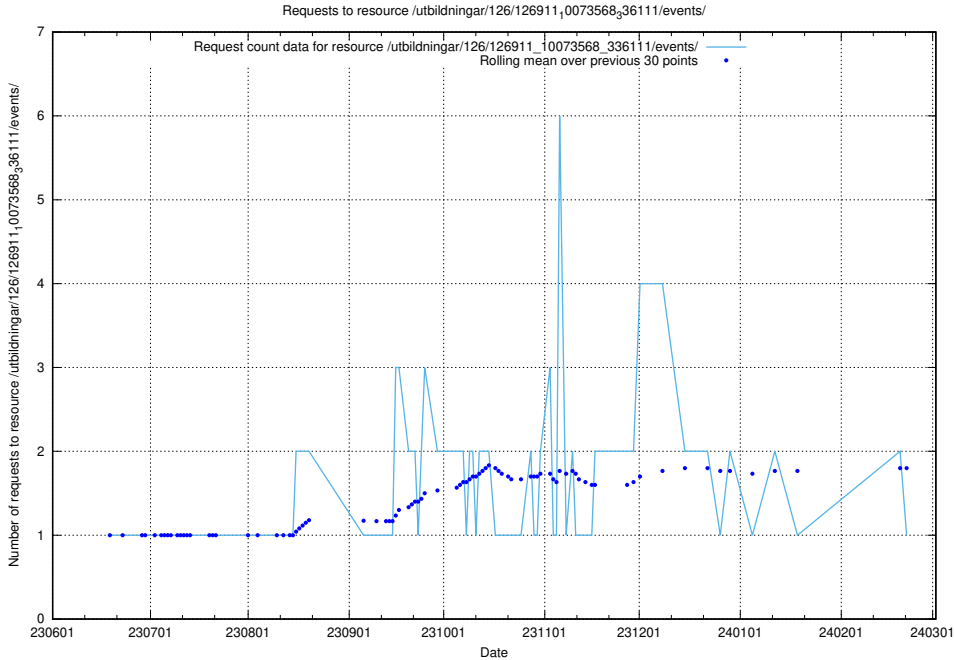

5.5971 Usage of /utbildningar/126/126911_10073568_336111/events/

Here, we count the number of requests to resource /utbildningar/126/126911_10073568_336111/events/