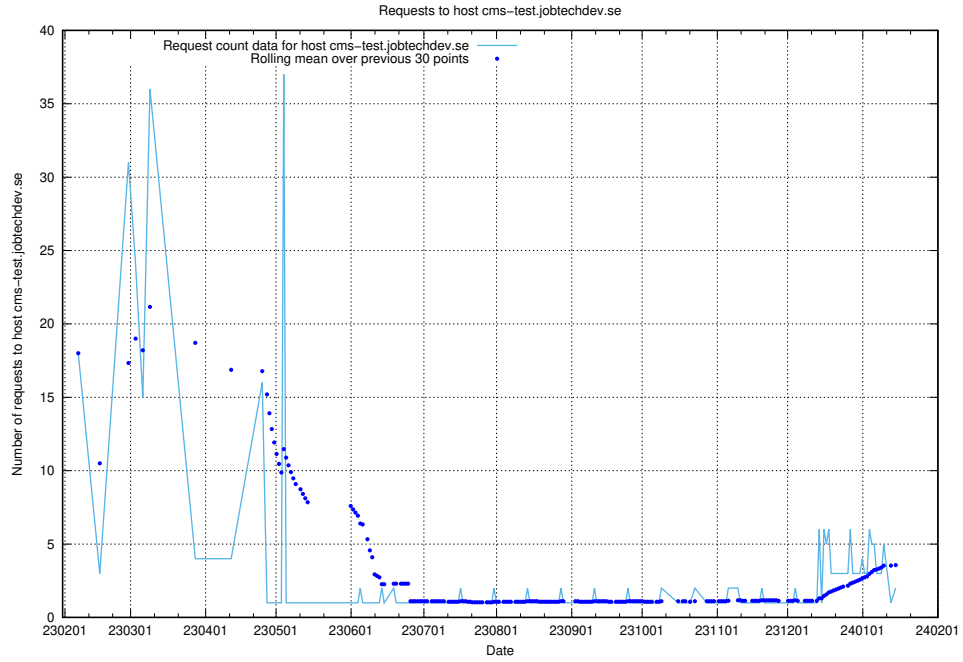

7.293 Usage of cms-test.jobtechdev.se

Here, we count the number of requests to host cms-test.jobtechdev.se.