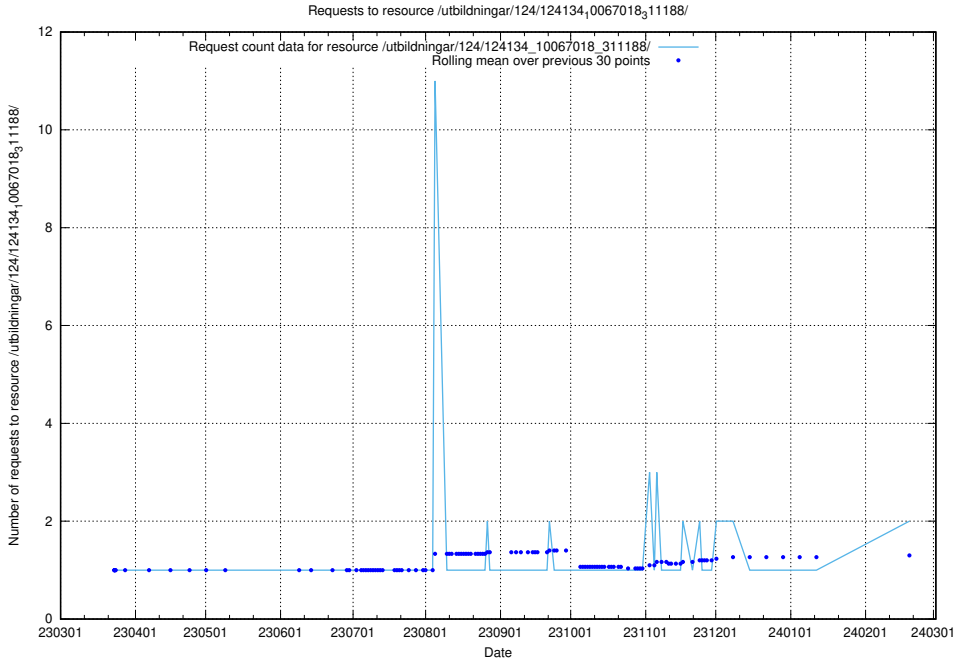

5.696 Usage of /utbildningar/124/124134_10067018_311188/

Here, we count the number of requests to resource /utbildningar/124/124134_10067018_311188/.