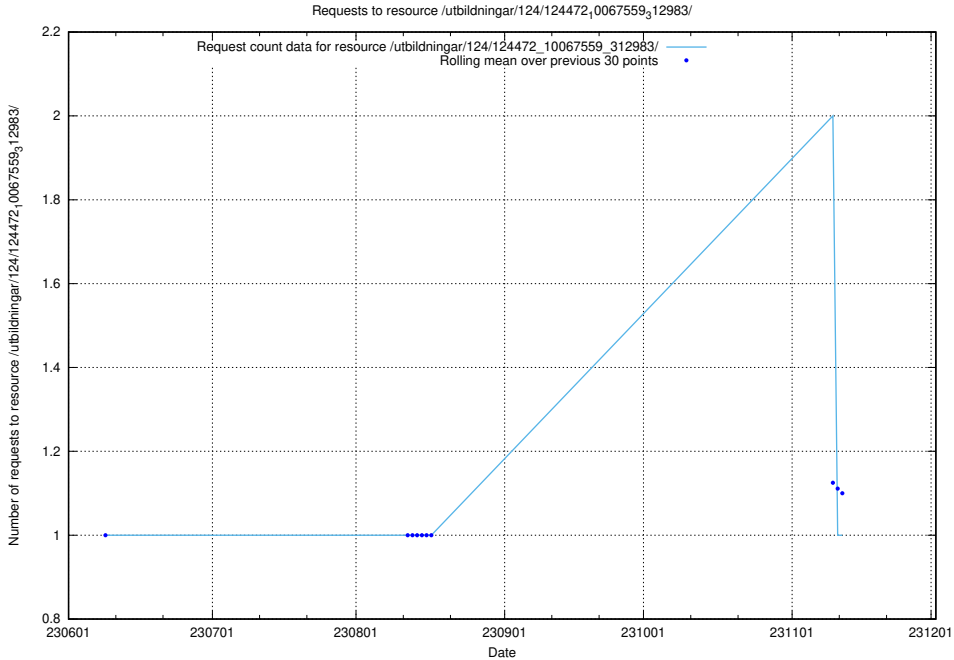

5.6022 Usage of /utbildningar/124/124472_10067559_312983/

Here, we count the number of requests to resource /utbildningar/124/124472_10067559_312983/.