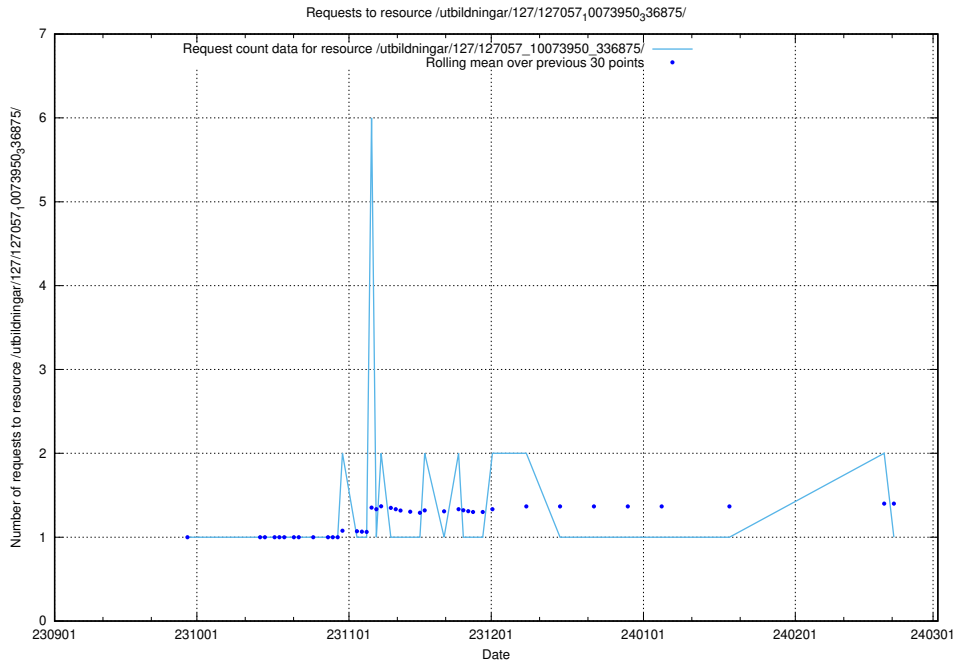

Here, we count the number of requests to resource /utbildningar/127/127057_10073950_336875/events/

5.4581 Usage of /utbildningar/127/127057_10073950_336875/

Here, we count the number of requests to resource /utbildningar/127/127057_10073950_336875/.