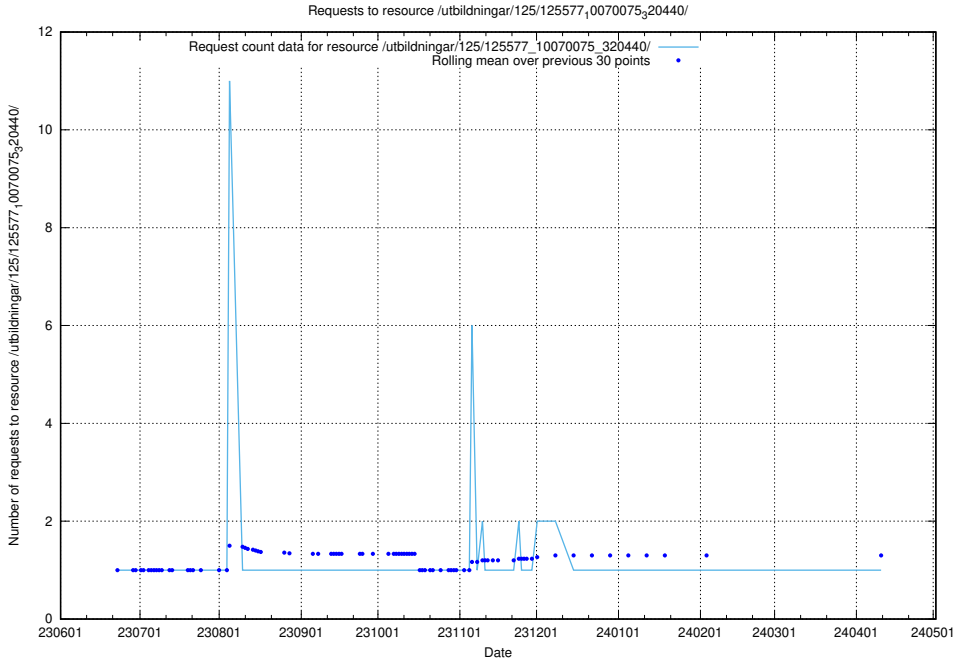

5.5848 Usage of /utbildningar/125/125577_10070075_320440/

Here, we count the number of requests to resource /utbildningar/125/125577_10070075_320440/.