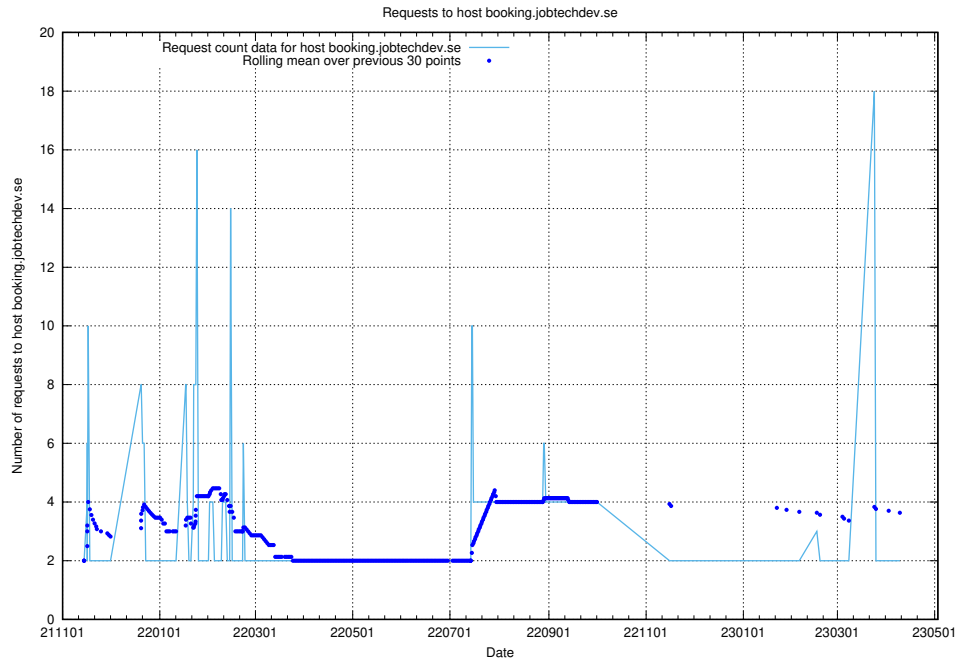

7.284 Usage of booking.jobtechdev.se

Here, we count the number of requests to host booking.jobtechdev.se.