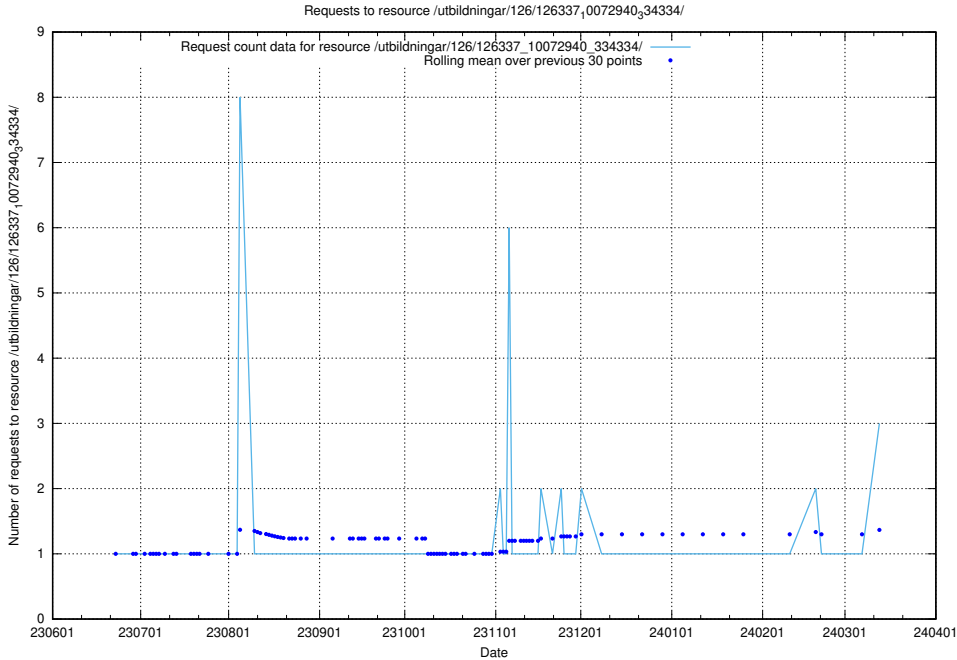

5.400 Usage of /utbildningar/126/126337_10072940_334334/

Here, we count the number of requests to resource /utbildningar/126/126337_10072940_334334/.