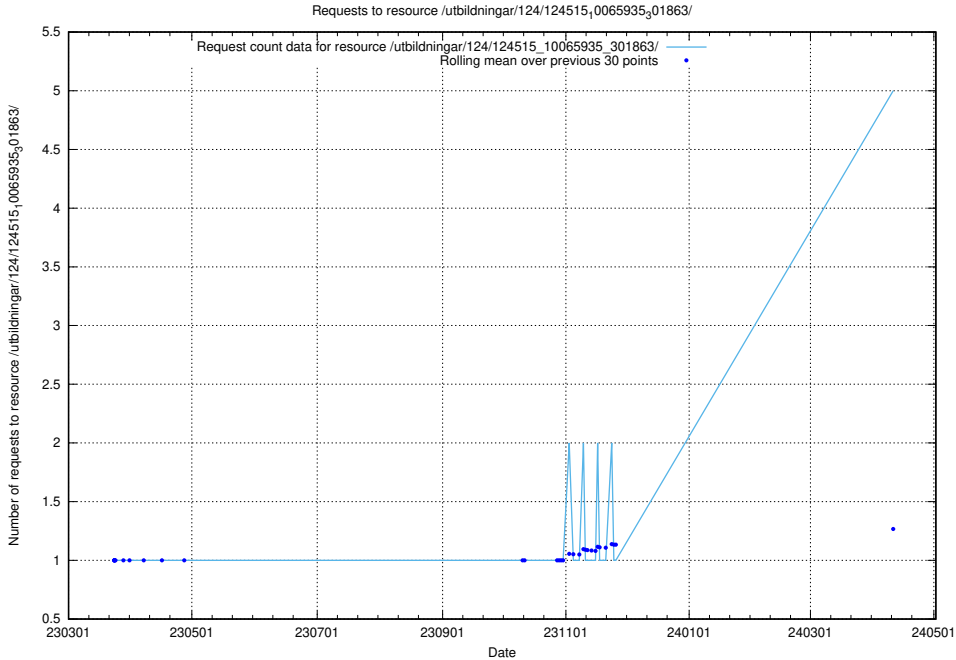

5.121 Usage of /utbildningar/124/124515_10065935_301863/

Here, we count the number of requests to resource /utbildningar/124/124515_10065935_301863/.