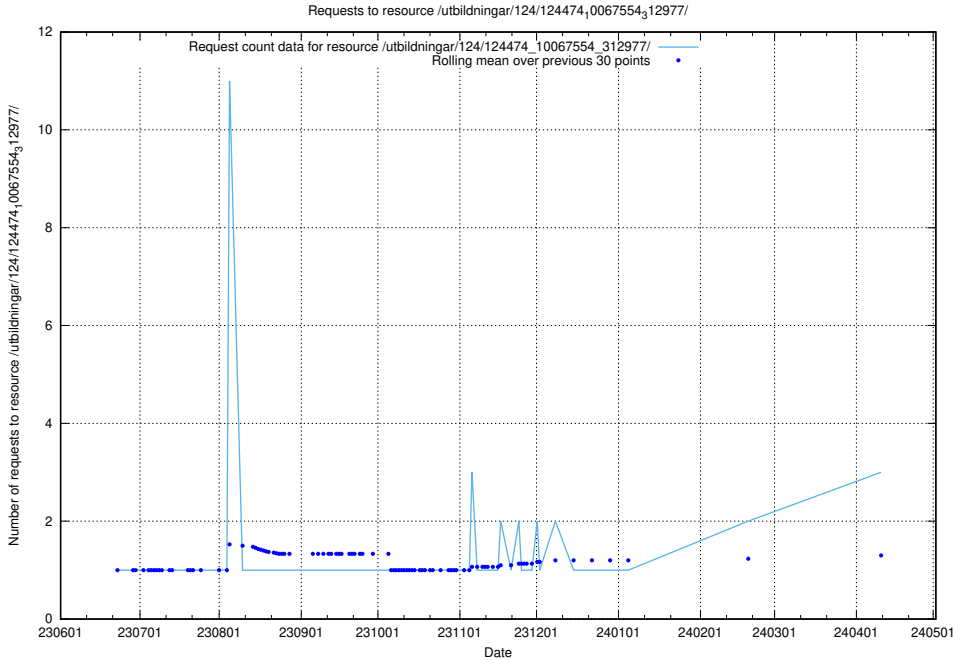

5.415 Usage of /utbildningar/124/124474_10067554_312977/

Here, we count the number of requests to resource /utbildningar/124/124474_10067554_312977/.