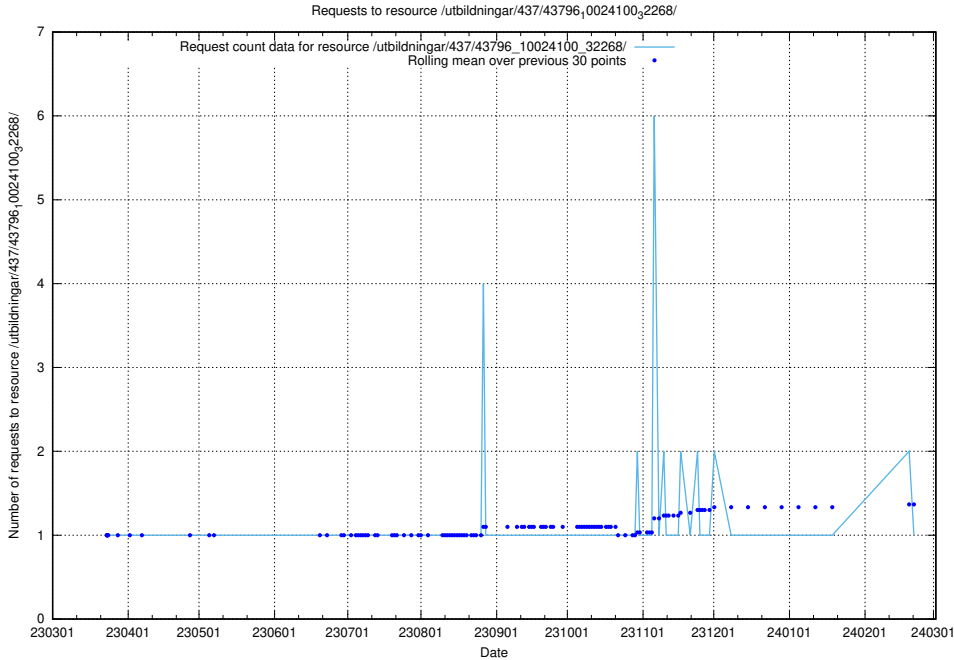

5.6509 Usage of /utbildningar/437/43796_10024100_32268/

Here, we count the number of requests to resource /utbildningar/437/43796_10024100_32268/.