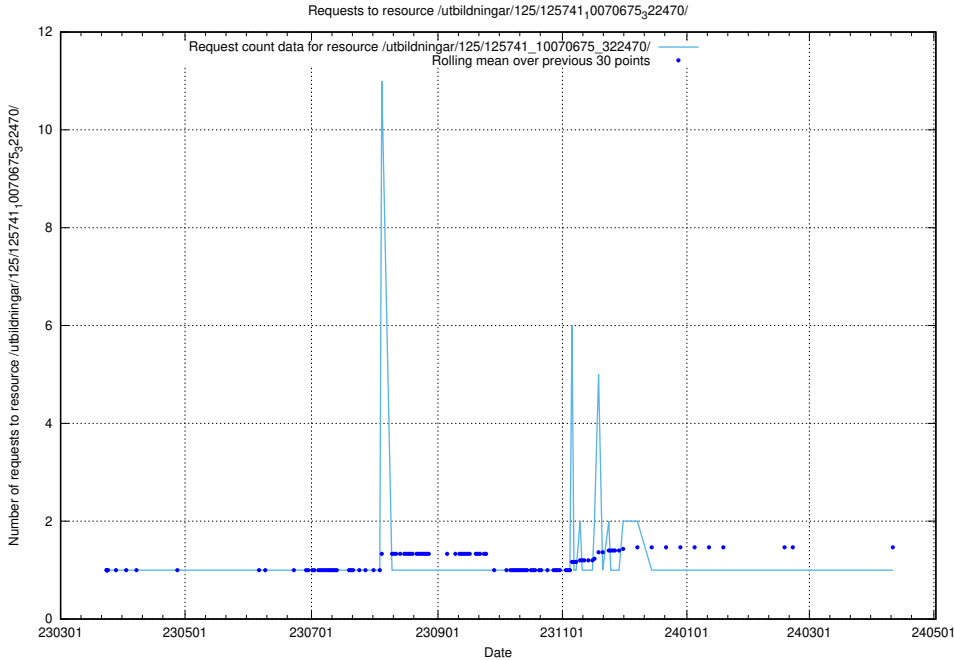

5.6639 Usage of /utbildningar/125/125741_10070675_322470/

Here, we count the number of requests to resource /utbildningar/125/125741_10070675_322470/.