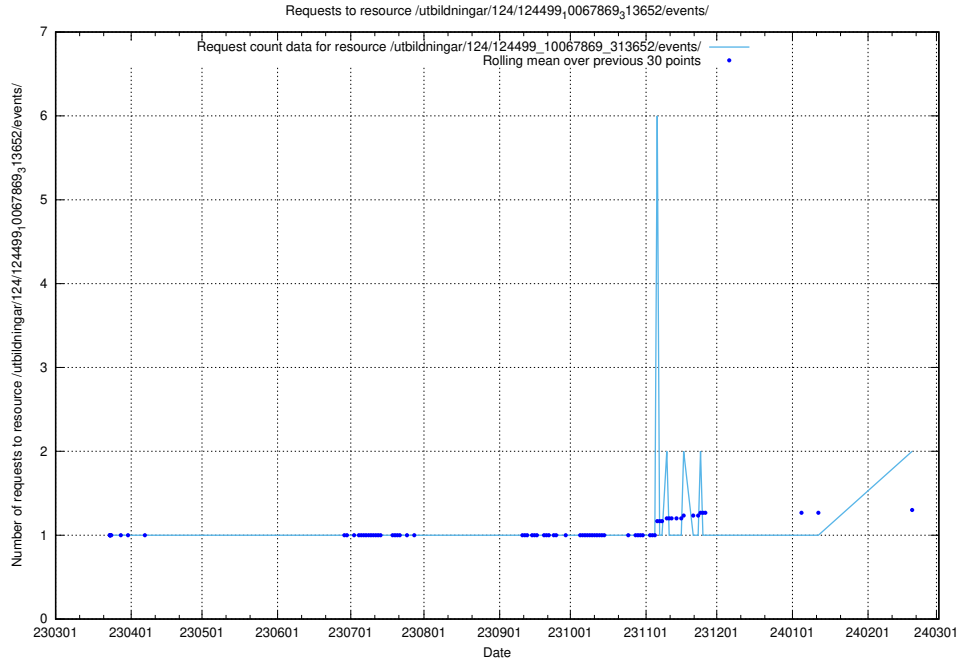

5.567 Usage of /utbildningar/124/124499_10067869_313652/events/

Here, we count the number of requests to resource /utbildningar/124/124499_10067869_313652/events/