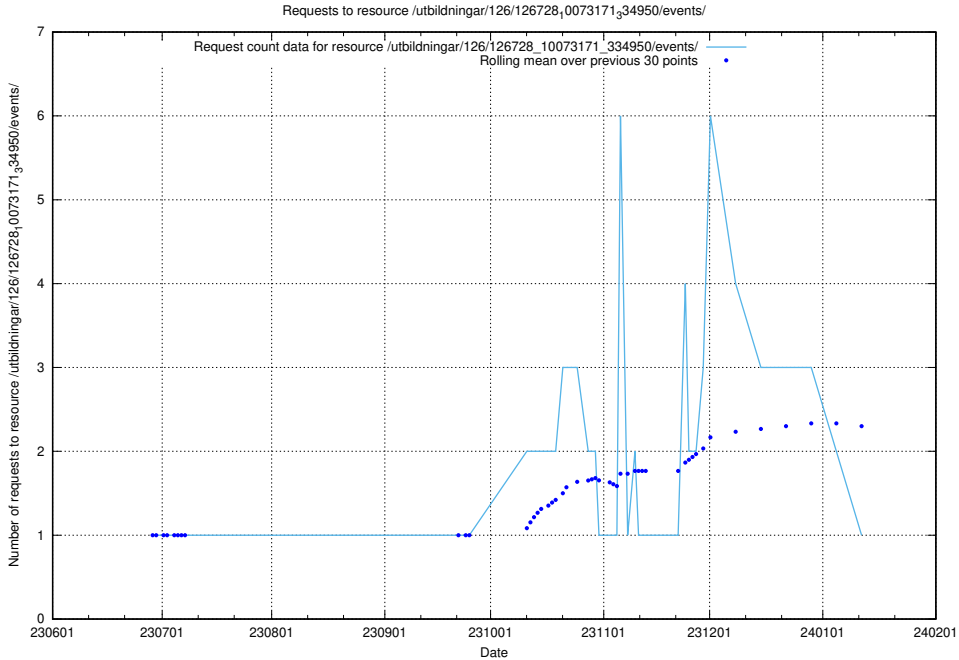

5.5575 Usage of /utbildningar/126/126728_10073171_334950/events/

Here, we count the number of requests to resource /utbildningar/126/126728_10073171_334950/events/