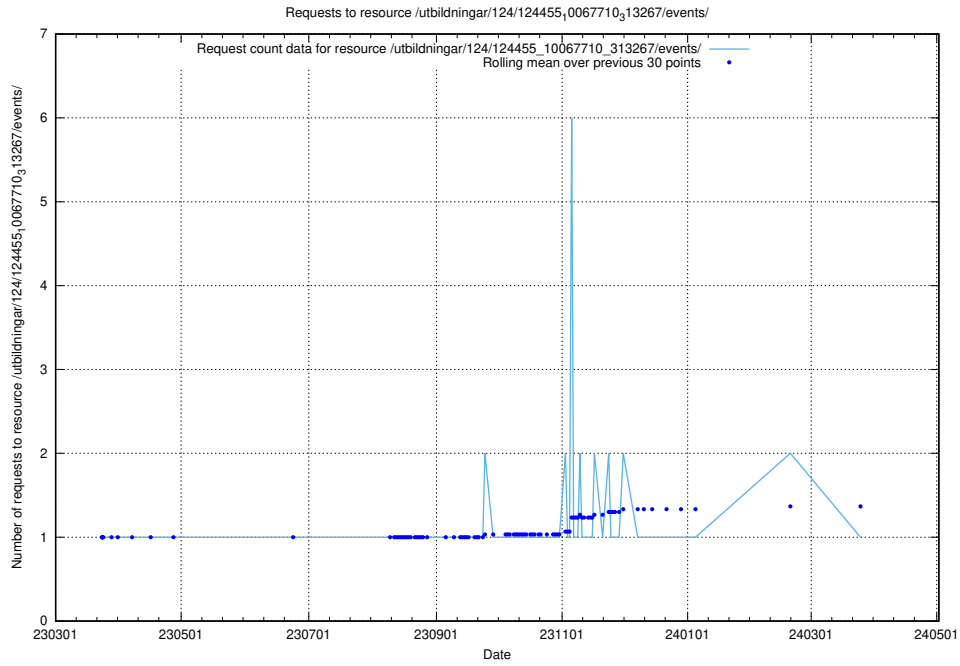

5.3577 Usage of /utbildningar/124/124455_10067710_313267/events/

Here, we count the number of requests to resource /utbildningar/124/124455_10067710_313267/events/