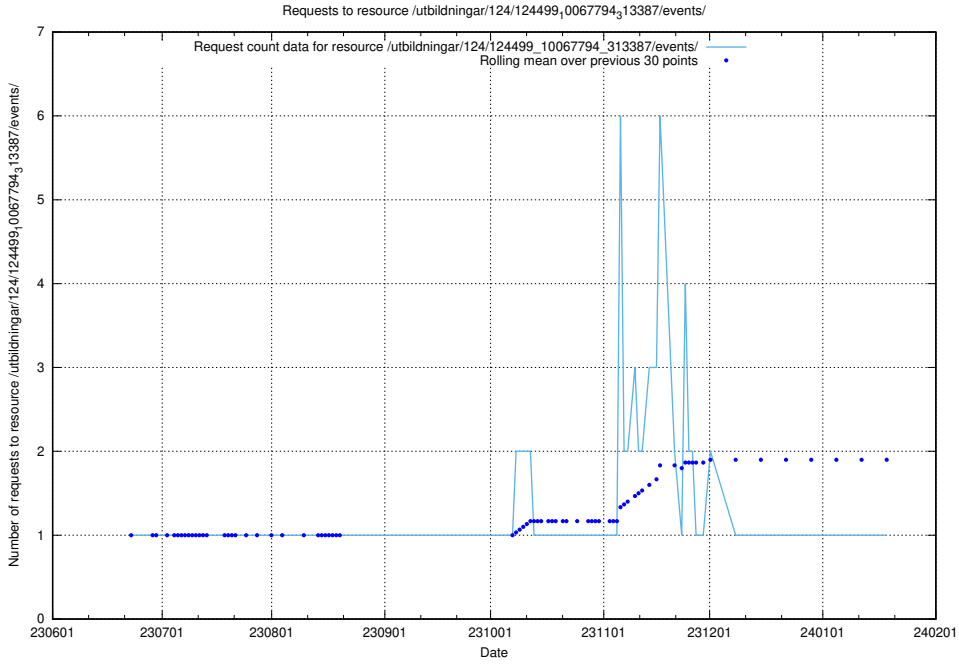

5.5906 Usage of /utbildningar/124/124499_10067794_313387/events/

Here, we count the number of requests to resource /utbildningar/124/124499_10067794_313387/events/