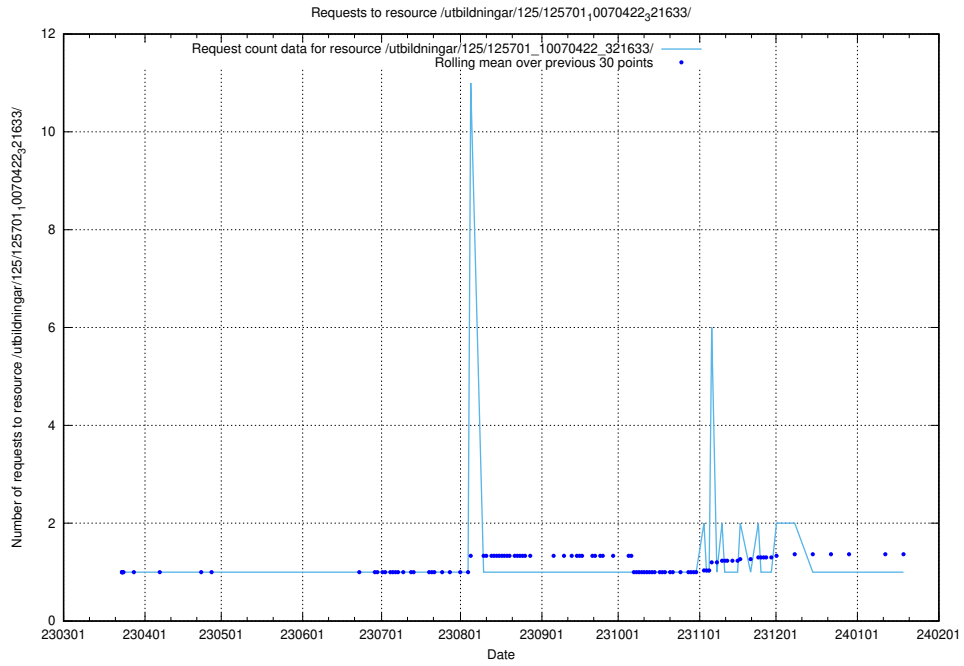

5.1011 Usage of /utbildningar/125/125701_10070422_321633/

Here, we count the number of requests to resource /utbildningar/125/125701_10070422_321633/.