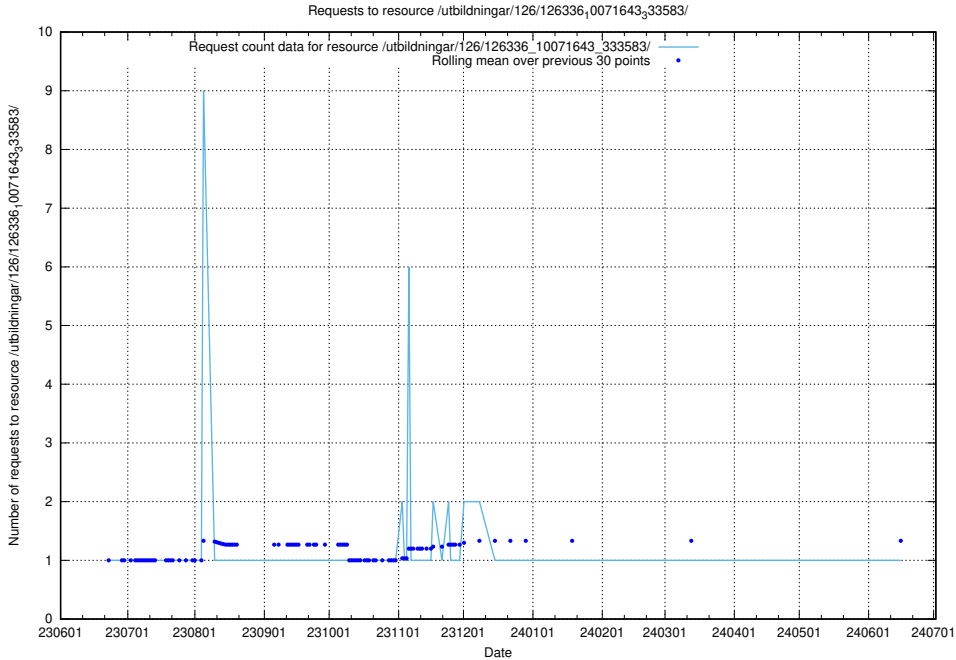

5.5794 Usage of /utbildningar/126/126336_10071643_333583/

Here, we count the number of requests to resource /utbildningar/126/126336_10071643_333583/.