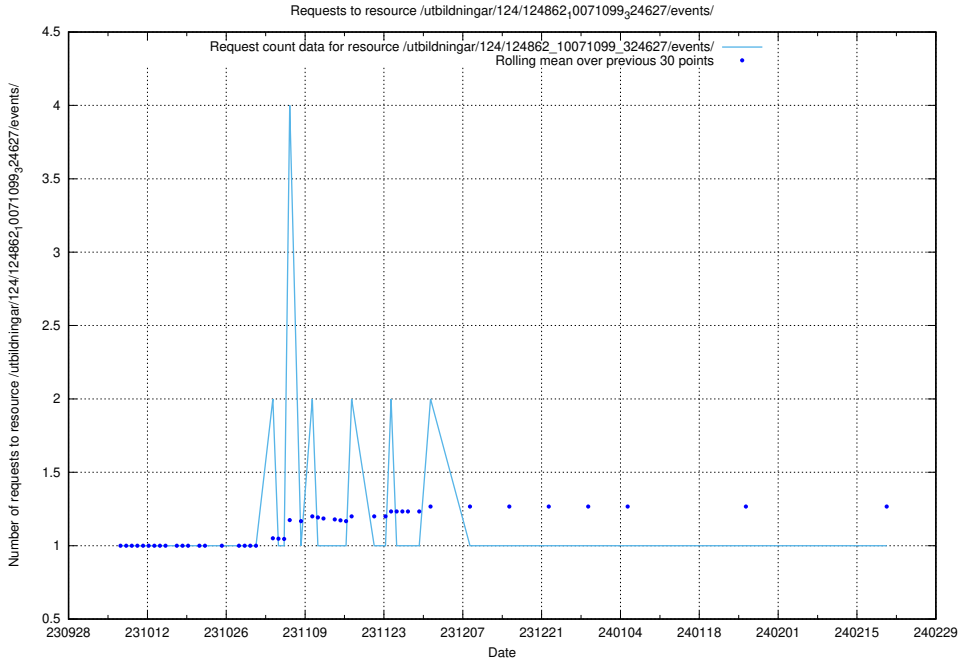

5.4528 Usage of /utbildningar/124/124862_10071099_324627/events/

Here, we count the number of requests to resource /utbildningar/124/124862_10071099_324627/events/

5.4529 Usage of /utbildningar/124/124498_10067840_313543/events/