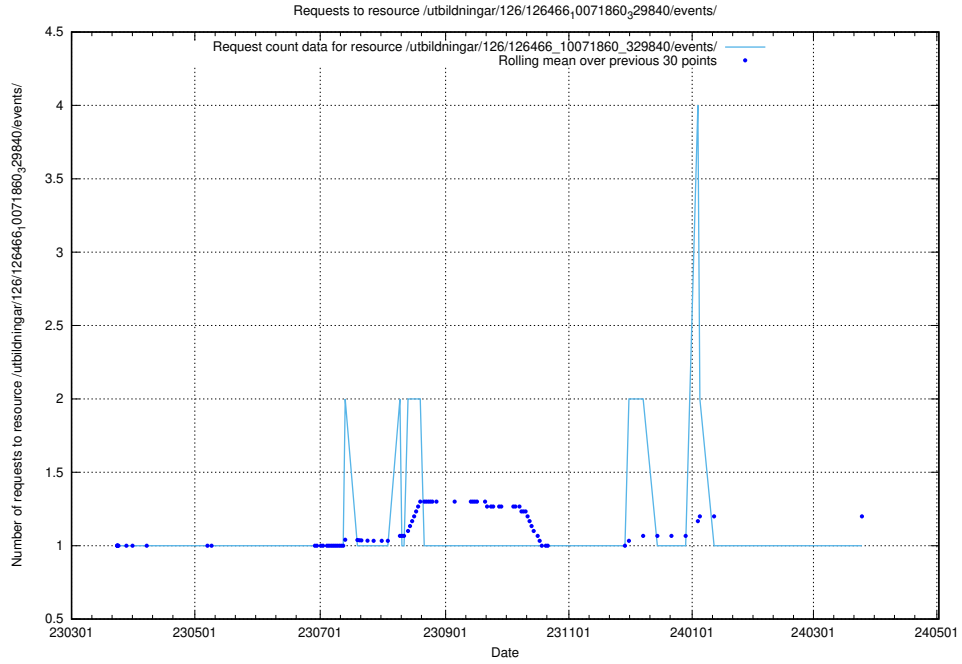

5.6568 Usage of /utbildningar/126/126466_10071860_329840/events/

Here, we count the number of requests to resource /utbildningar/126/126466_10071860_329840/events/