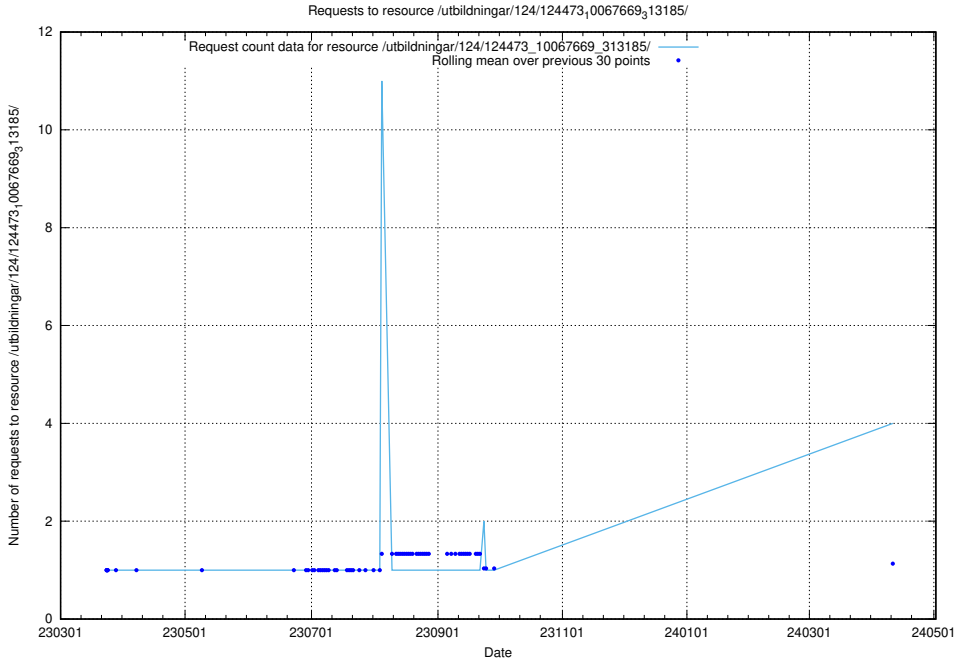

5.196 Usage of /utbildningar/124/124473_10067669_313185/

Here, we count the number of requests to resource /utbildningar/124/124473_10067669_313185/.