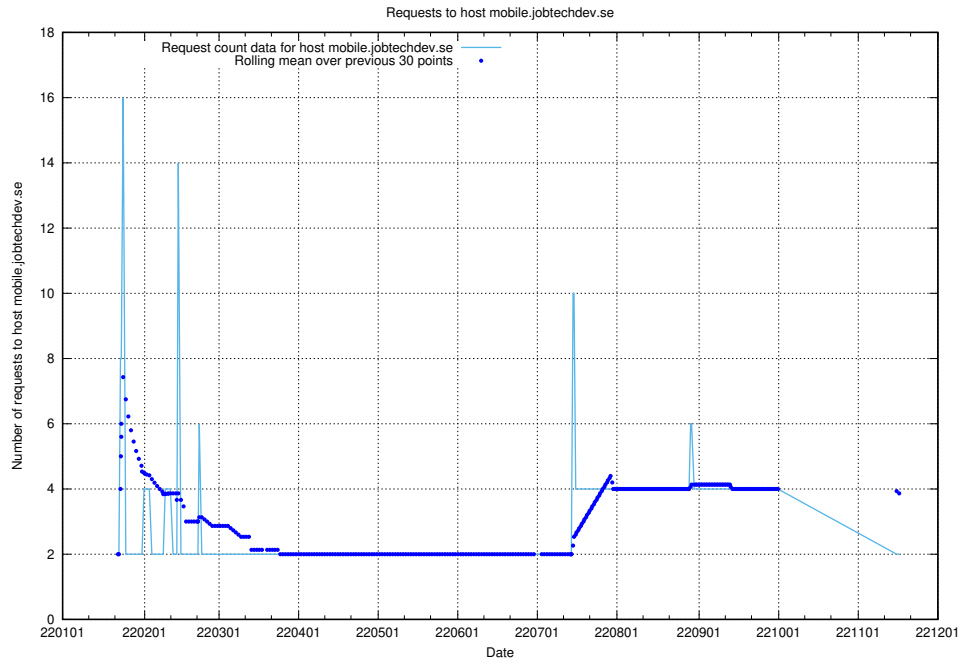

7.596 Usage of mobile.jobtechdev.se

Here, we count the number of requests to host mobile.jobtechdev.se.