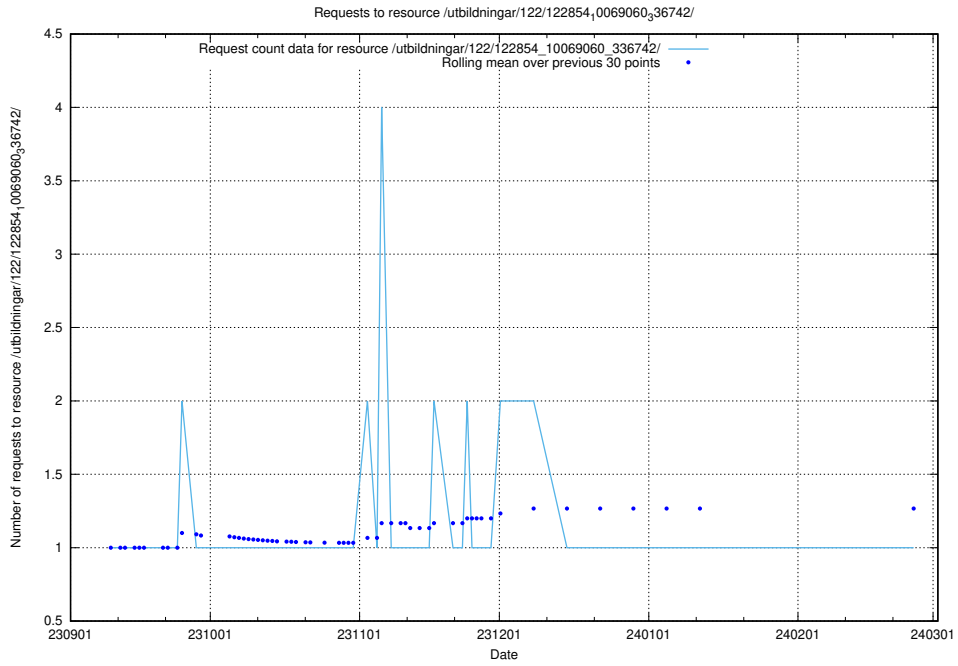

5.4760 Usage of /utbildningar/122/122854_10069060_336742/

Here, we count the number of requests to resource /utbildningar/122/122854_10069060_336742/.