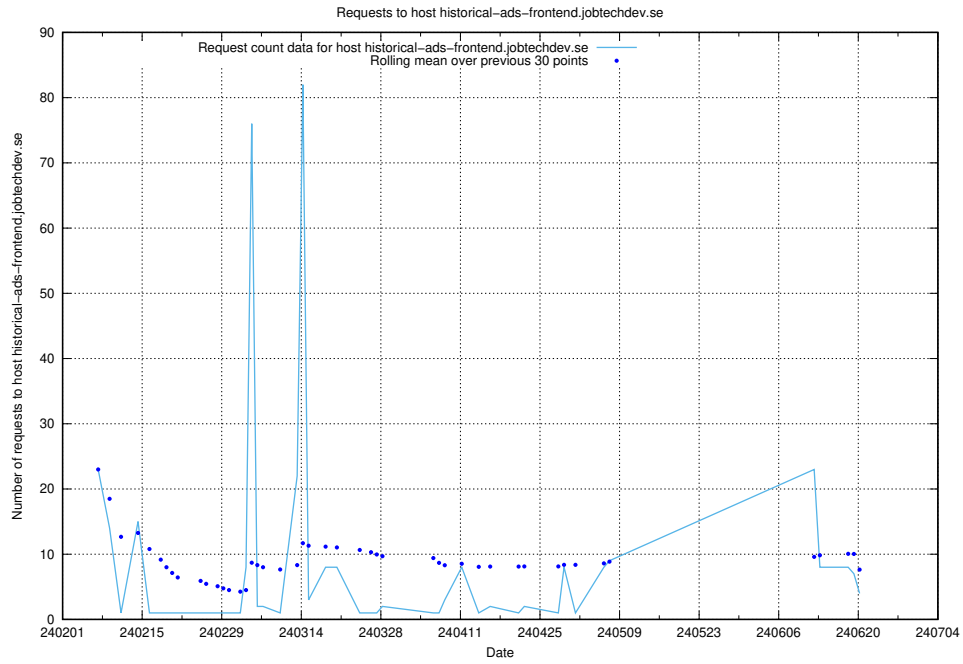

7.168 Usage of historical-ads-frontend.jobtechdev.se

Here, we count the number of requests to host historical-ads-frontend.jobtechdev.se.