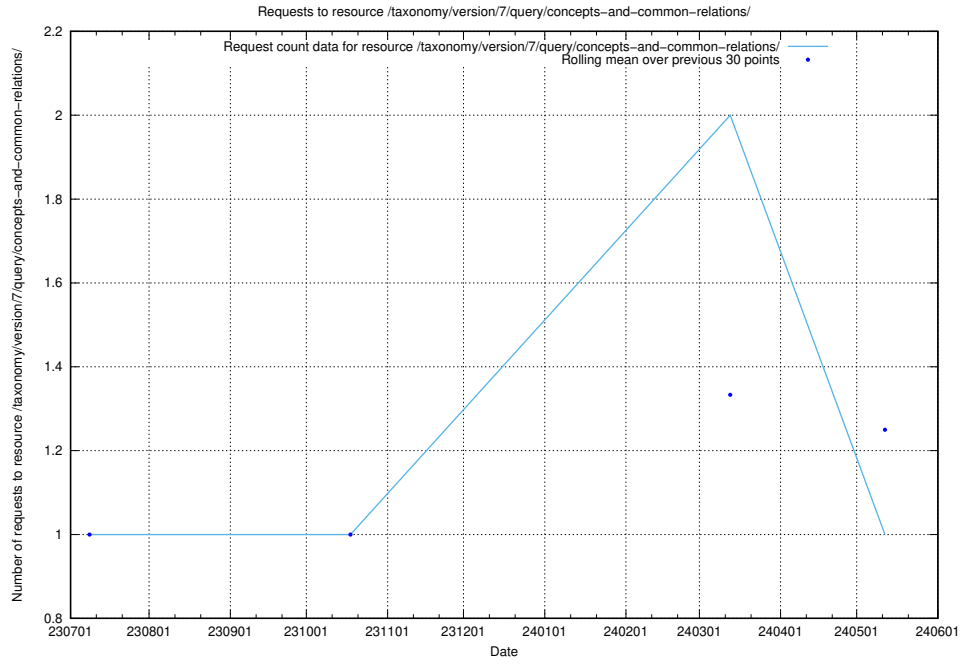

5.5341 Usage of /taxonomy/version/7/query/concepts-and-common-relations/

Here, we count the number of requests to resource /taxonomy/version/7/query/concepts-and-common-relations/.