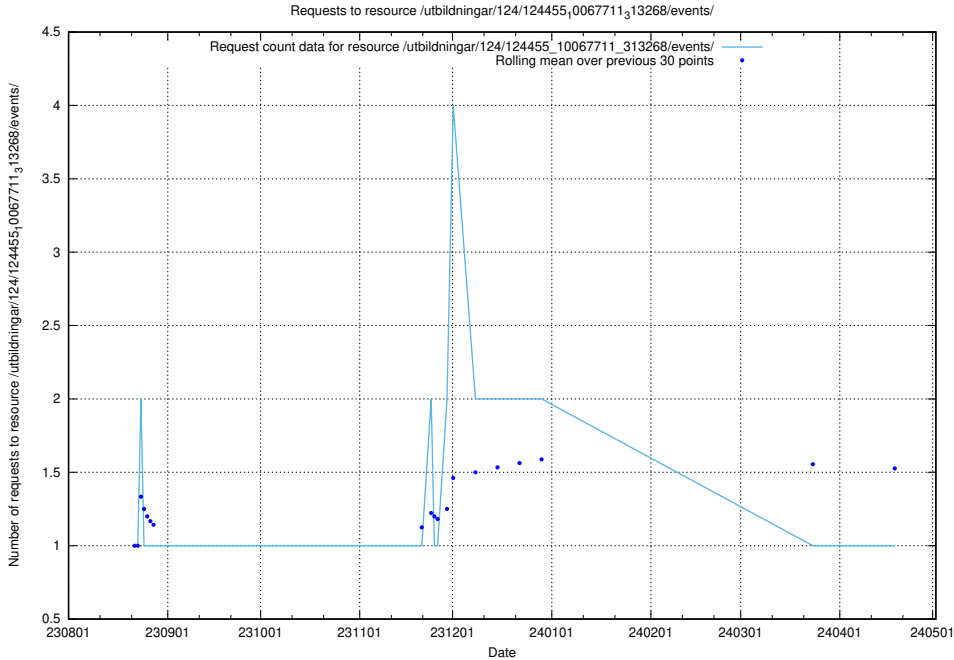

5.4879 Usage of /utbildningar/124/124455_10067711_313268/events/

Here, we count the number of requests to resource /utbildningar/124/124455_10067711_313268/events/

5.4880 Usage of /taxonomy/version/17/query/concepts-and-common-relations/