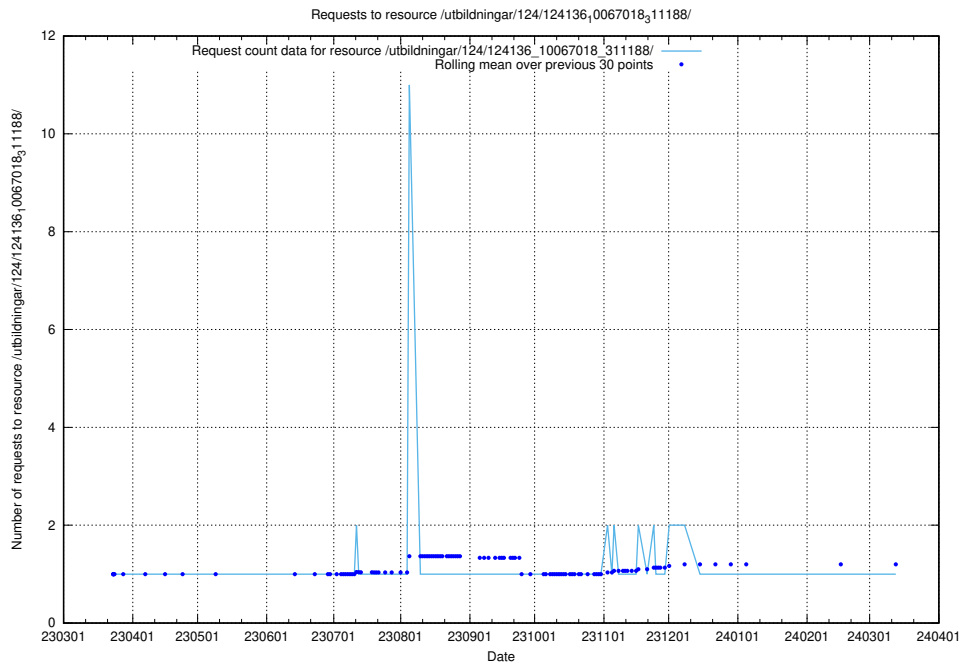

5.4203 Usage of /utbildningar/124/124136_10067018_311188/

Here, we count the number of requests to resource /utbildningar/124/124136_10067018_311188/.