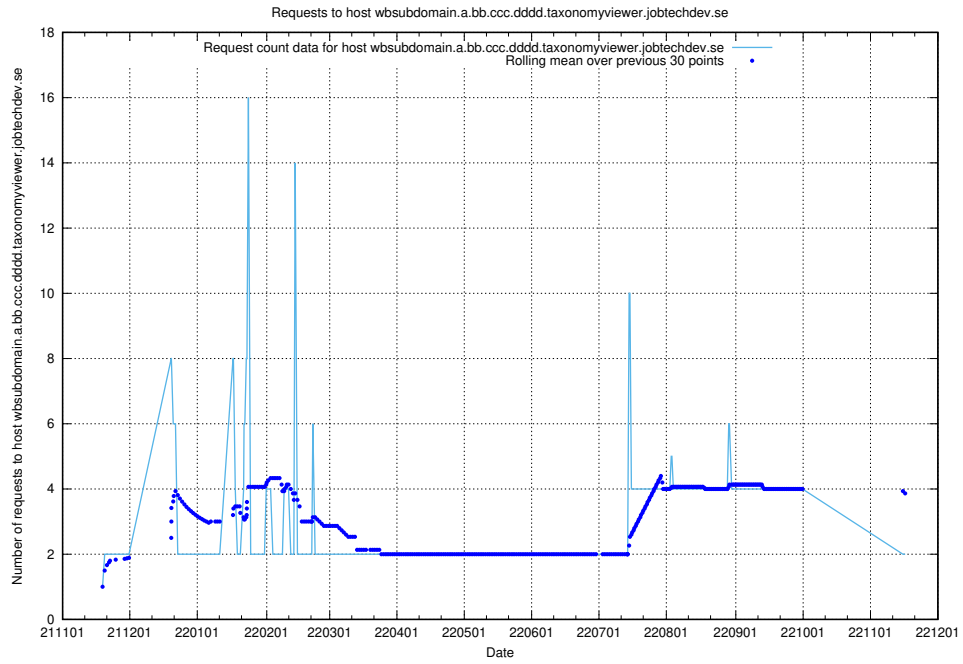

7.460 Usage of wbsubdomain.a.bb.ccc.dddd.taxonomyviewer.jobtechdev.se

Here, we count the number of requests to host wbsubdomain.a.bb.ccc.dddd.taxonomyviewer.jobtechdev.se