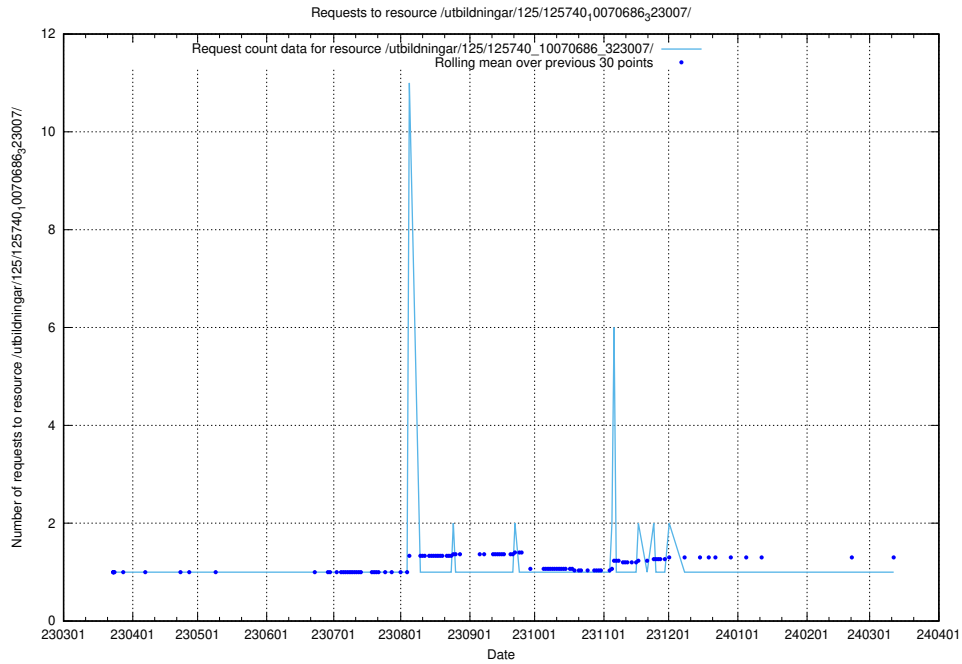

5.968 Usage of /utbildningar/125/125740_10070686_323007/

Here, we count the number of requests to resource /utbildningar/125/125740_10070686_323007/.