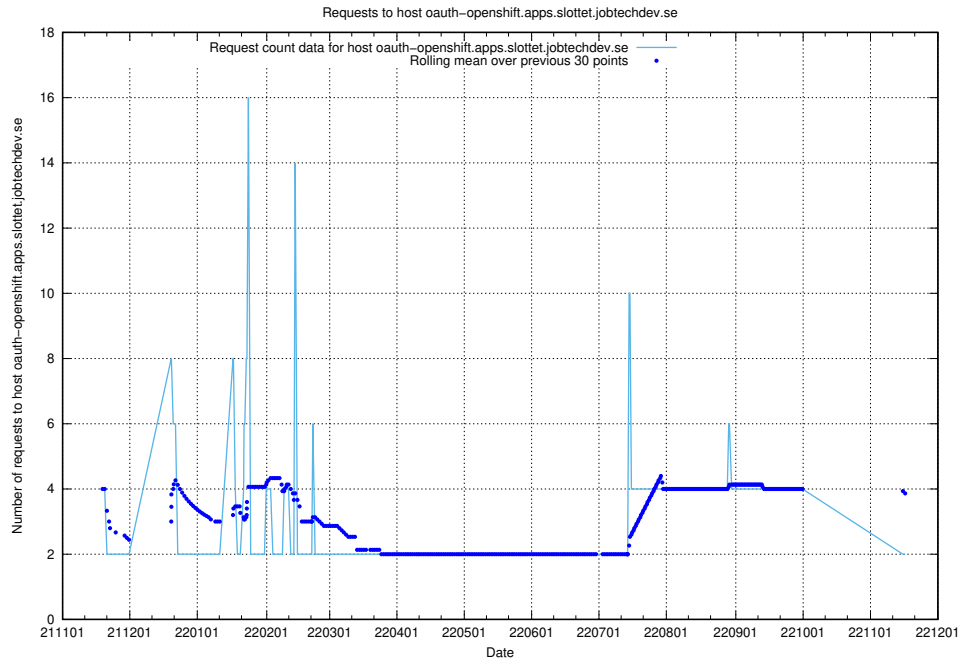

7.472 Usage of `oauth-openshift.apps.slottet.jobtechdev.se`

Here, we count the number of requests to host `oauth-openshift.apps.slottet.jobtechdev.se`.