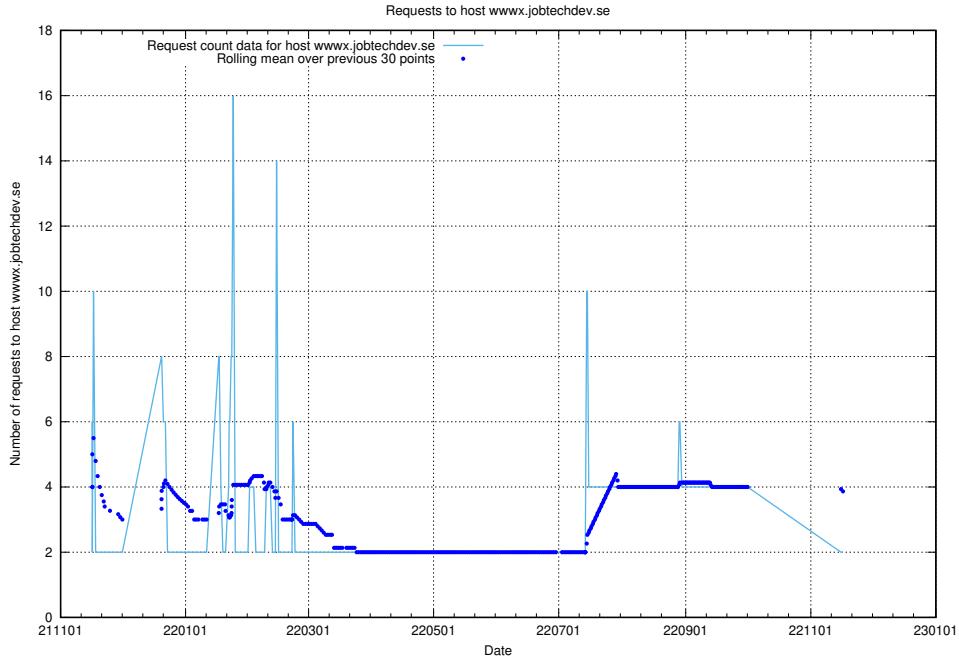

7.538 Usage of www.jobtechdev.se

Here, we count the number of requests to host www.jobtechdev.se.