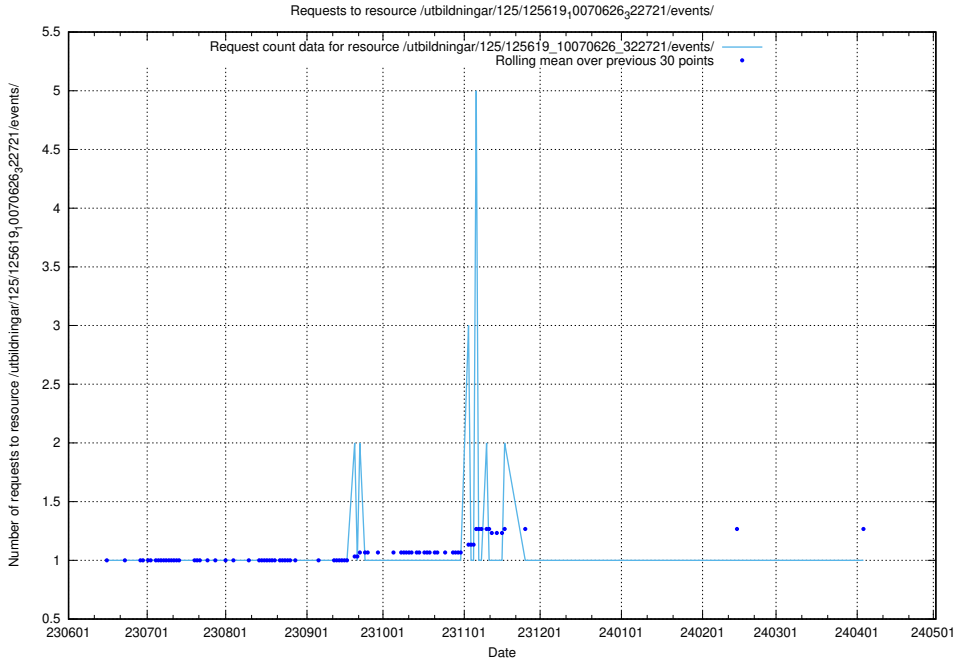

5.5998 Usage of /utbildningar/125/125619_10070626_322721/events/

Here, we count the number of requests to resource /utbildningar/125/125619_10070626_322721/events/