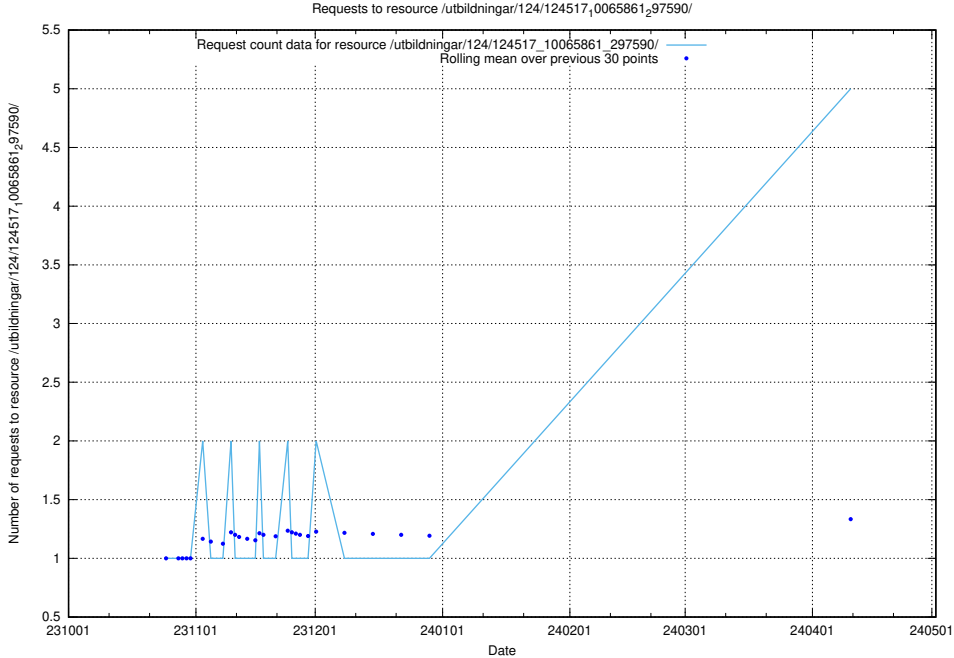

5.139 Usage of /utbildningar/124/124517_10065861_297590/

Here, we count the number of requests to resource /utbildningar/124/124517_10065861_297590/.