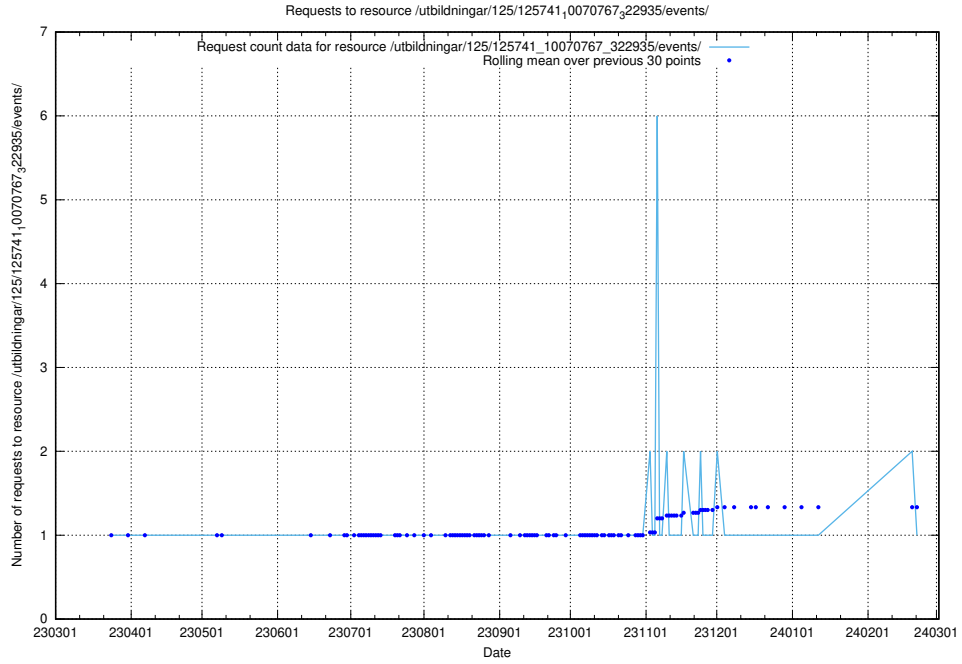

5.6379 Usage of /utbildningar/125/125741_10070767_322935/events/

Here, we count the number of requests to resource /utbildningar/125/125741_10070767_322935/events/