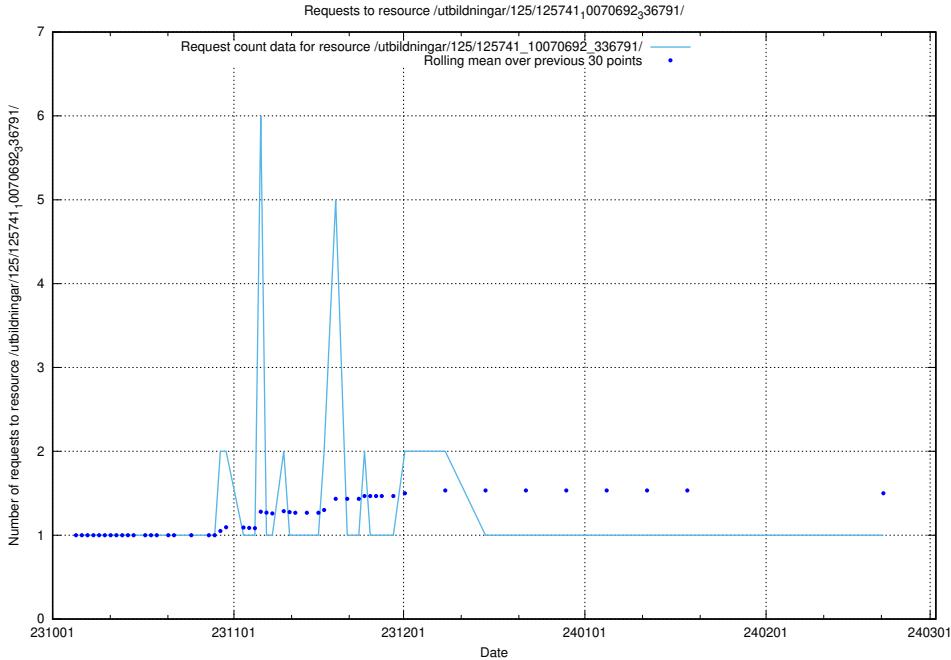

5.4542 Usage of /utbildningar/125/125741_10070692_336791/

Here, we count the number of requests to resource /utbildningar/125/125741_10070692_336791/.