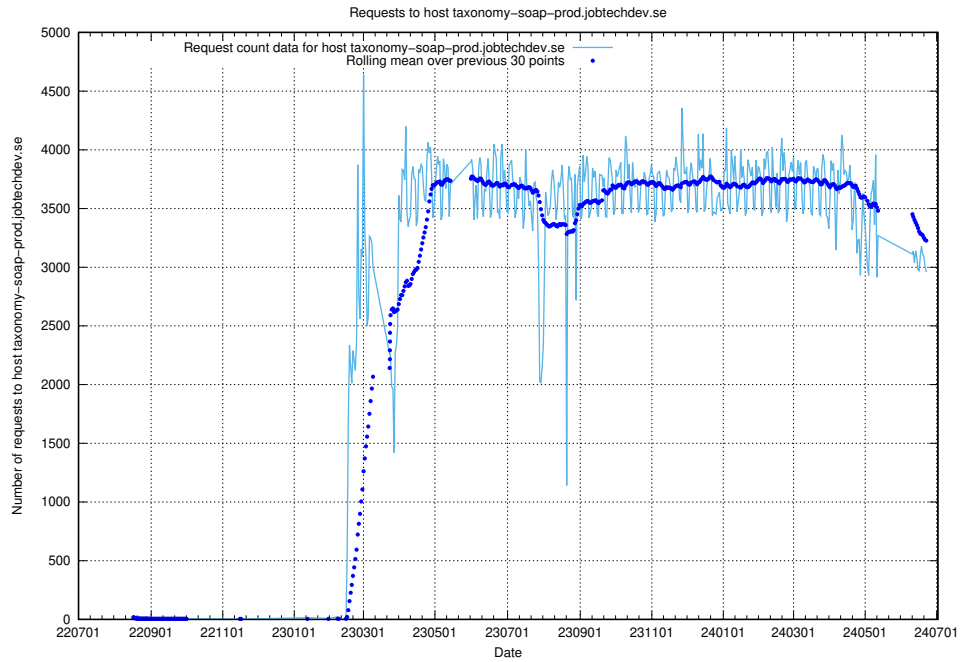

7.15 Usage of taxonomy-soap-prod.jobtechdev.se

Here, we count the number of requests to host taxonomy-soap-prod.jobtechdev.se.