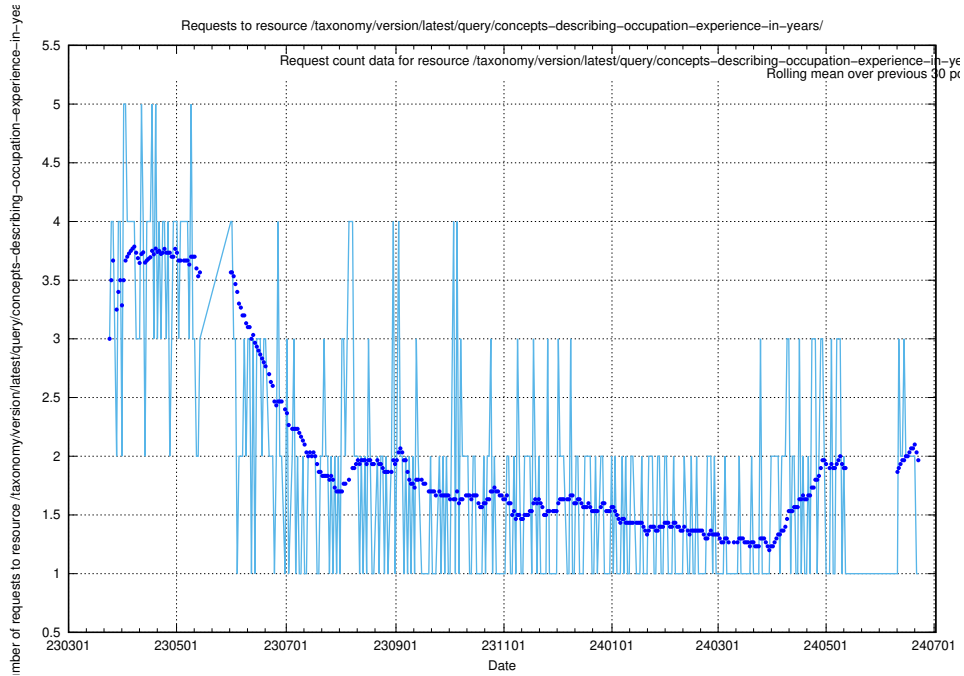

5.6260 Usage of /taxonomy/version/latest/query/concepts-and-common-relations/

Here, we count the number of requests to resource /taxonomy/version/latest/query/concepts-and-common-relations/.

5.6261 Usage of /taxonomy/version/latest/query/concept-types/