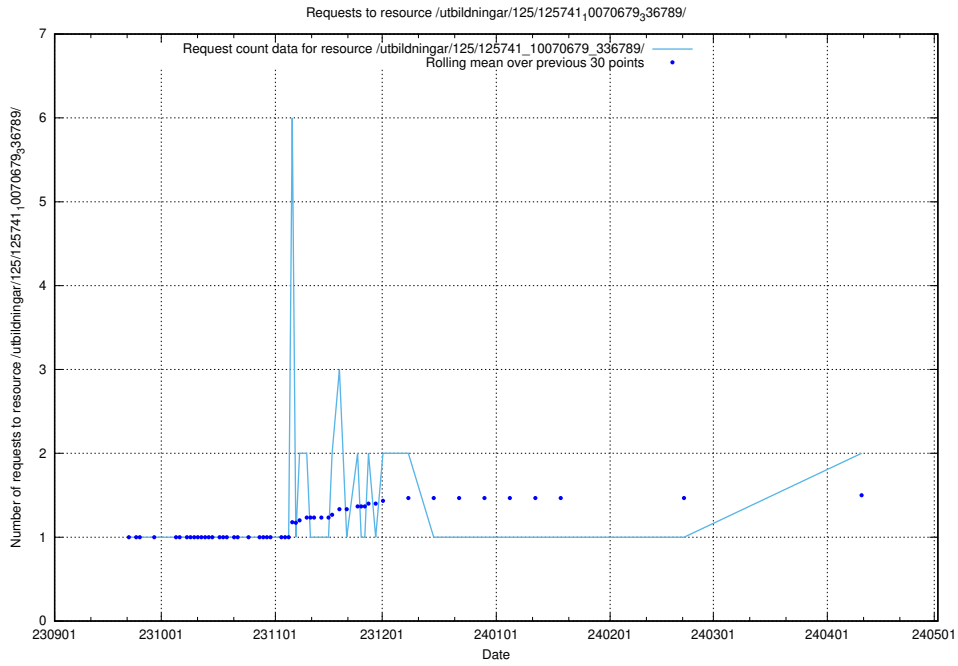

5.738 Usage of /utbildningar/125/125741_10070679_336789/

Here, we count the number of requests to resource /utbildningar/125/125741_10070679_336789/.