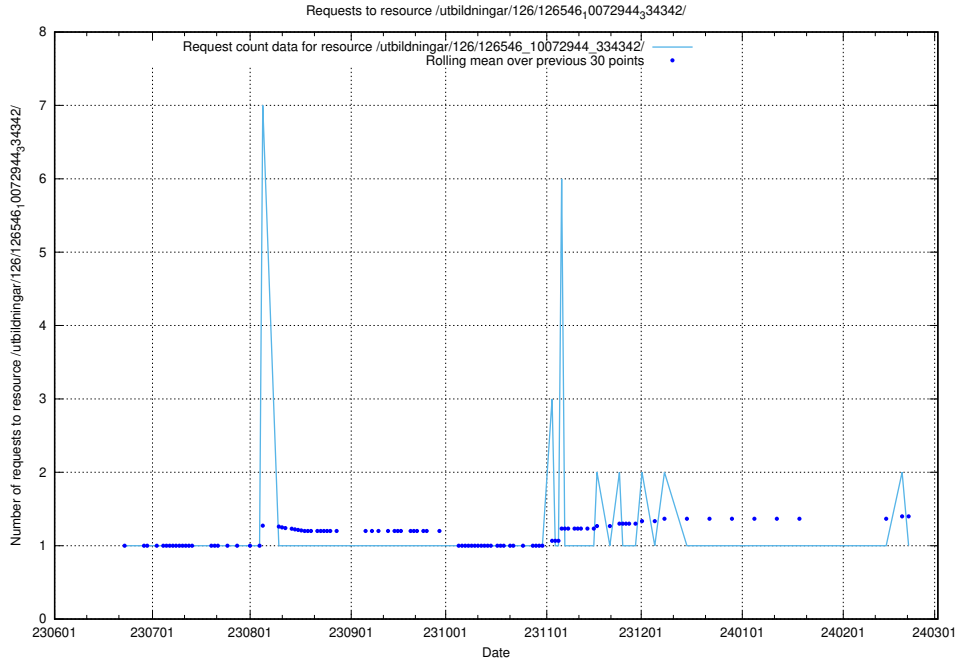

5.5773 Usage of /utbildningar/126/126546_10072944_334342/

Here, we count the number of requests to resource /utbildningar/126/126546_10072944_334342/.