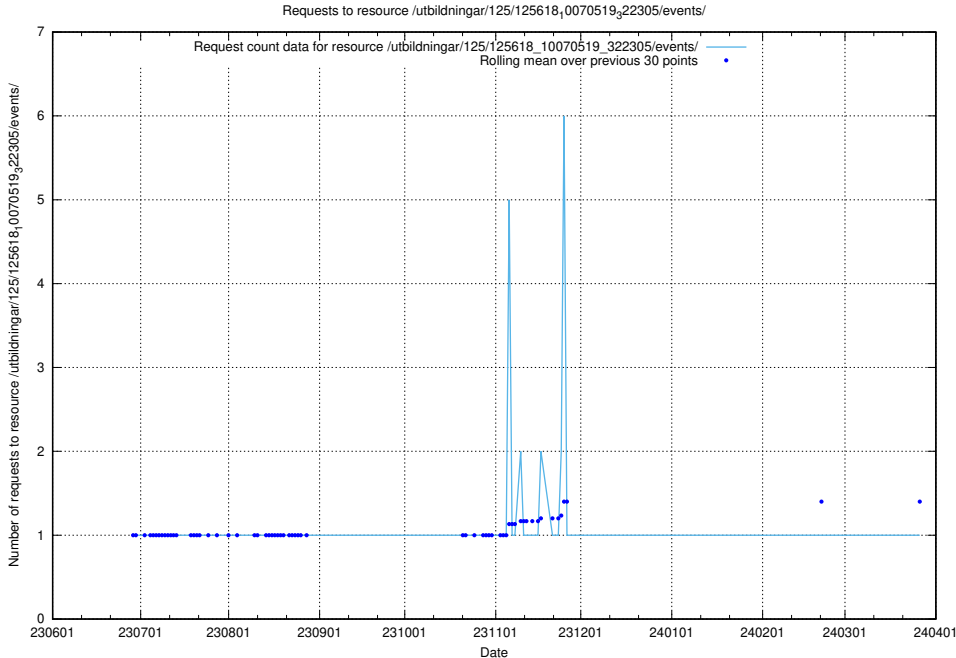

5.5599 Usage of /utbildningar/125/125618_10070519_322305/events/

Here, we count the number of requests to resource /utbildningar/125/125618_10070519_322305/events/