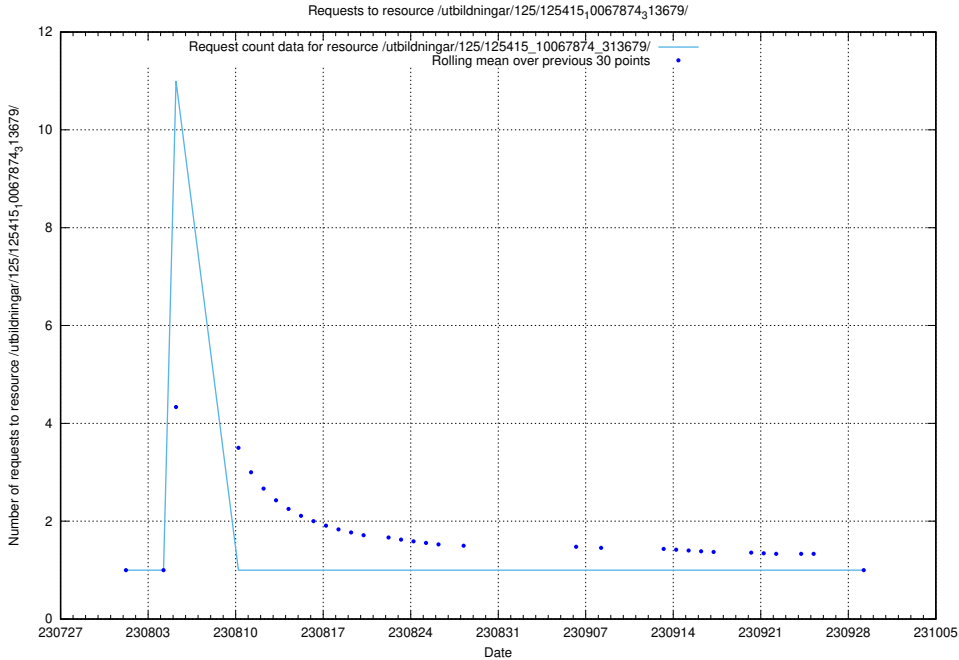

5.5024 Usage of /utbildningar/125/125415_10067874_313679/

Here, we count the number of requests to resource /utbildningar/125/125415_10067874_313679/.