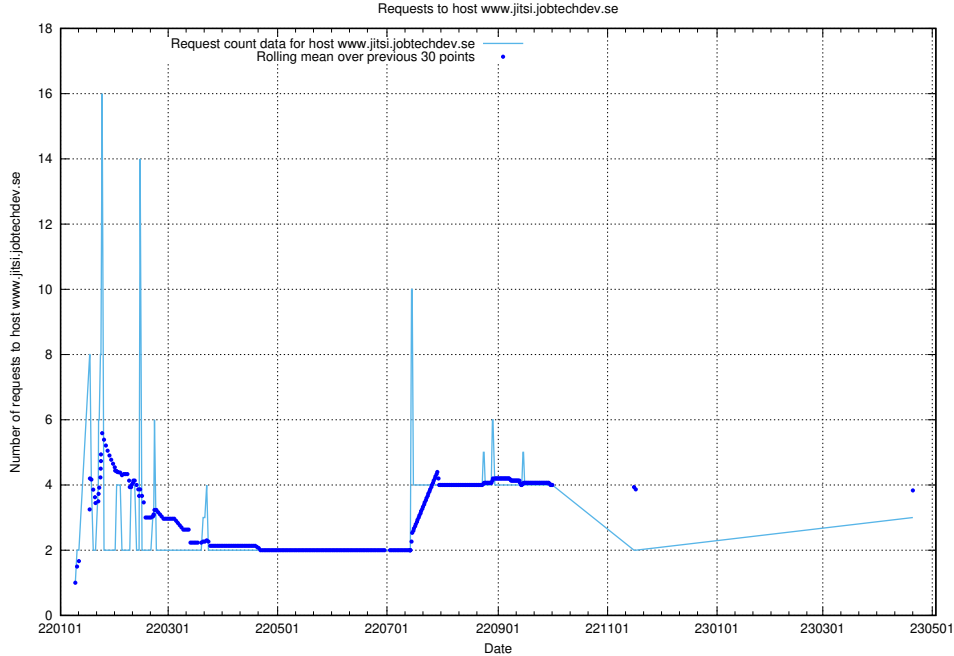

7.183 Usage of www.jitsi.jobtechdev.se

Here, we count the number of requests to host www.jitsi.jobtechdev.se.