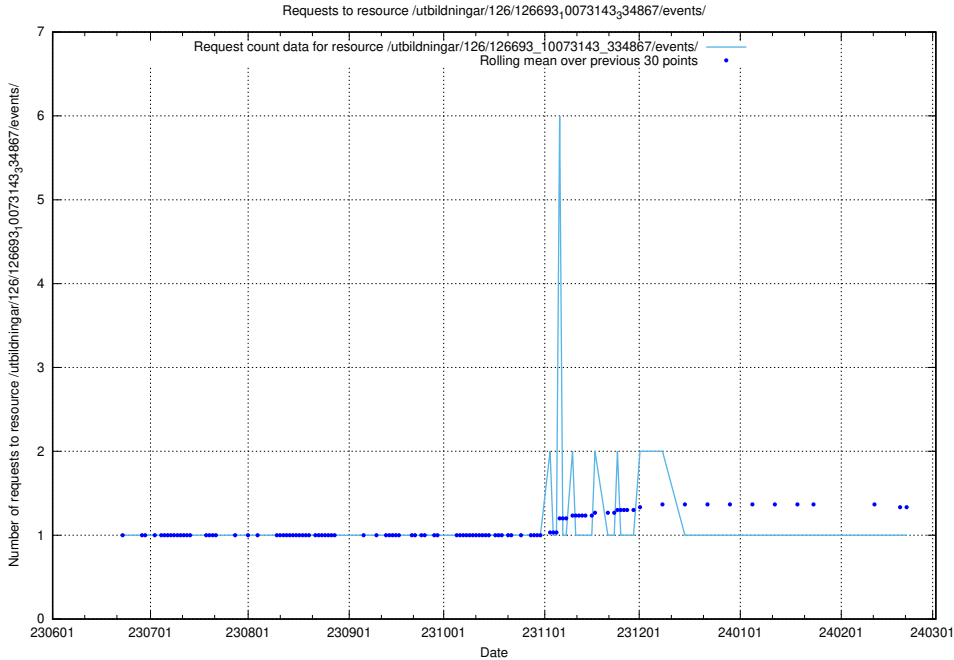

5.5768 Usage of /utbildningar/126/126693_10073143_334867/events/

Here, we count the number of requests to resource /utbildningar/126/126693_10073143_334867/events/