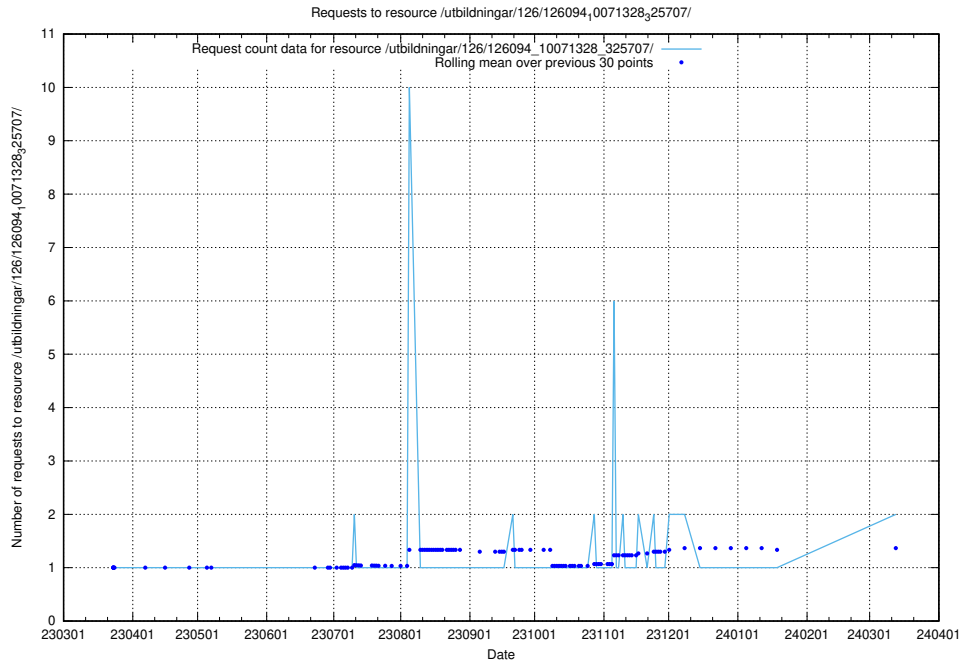

5.941 Usage of /utbildningar/126/126094_10071328_325707/

Here, we count the number of requests to resource /utbildningar/126/126094_10071328_325707/.