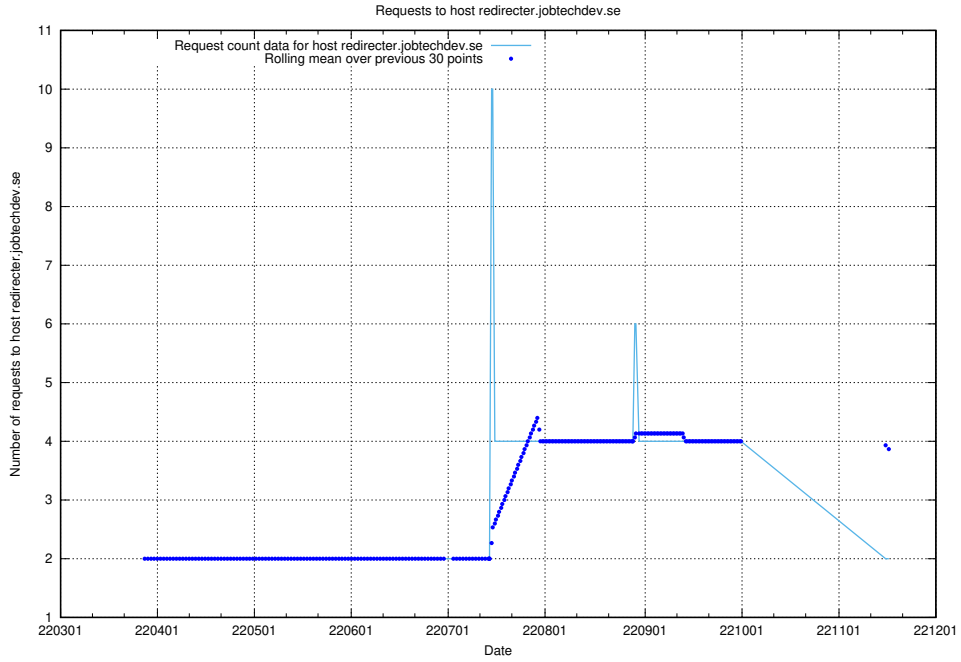

7.491 Usage of `redirecter.jobtechdev.se`

Here, we count the number of requests to host `redirecter.jobtechdev.se`.