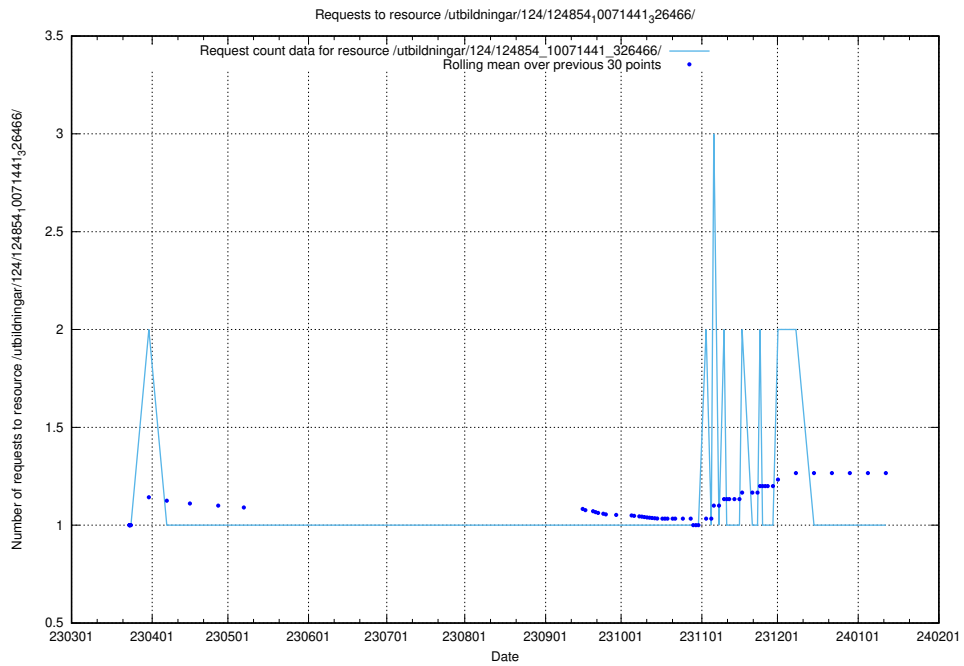

5.1186 Usage of /utbildningar/124/124854_10071441_326466/

Here, we count the number of requests to resource /utbildningar/124/124854_10071441_326466/.