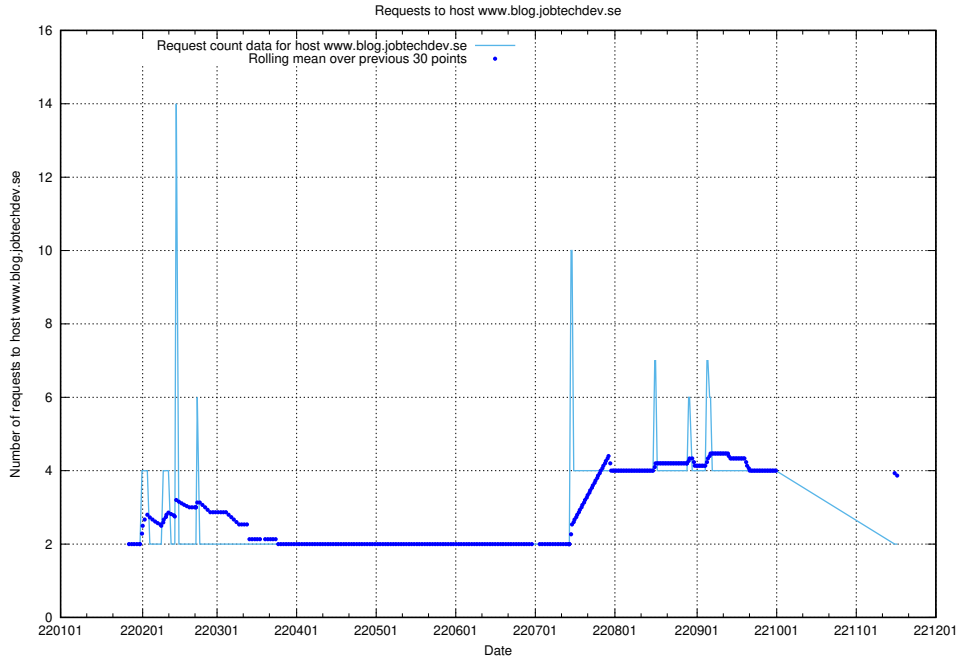

7.572 Usage of www.blog.jobtechdev.se

Here, we count the number of requests to host www.blog.jobtechdev.se.