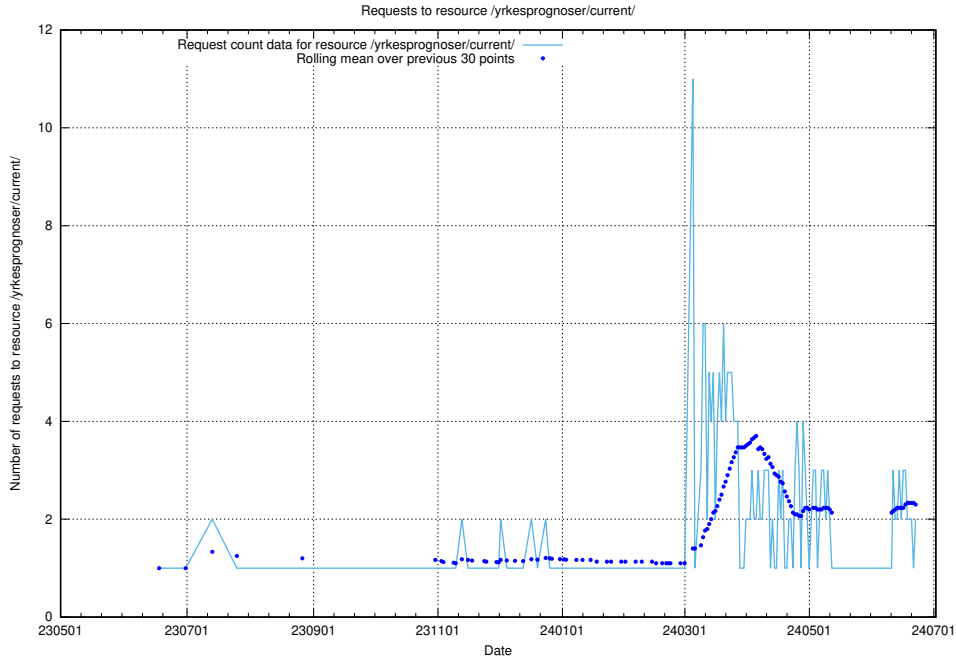

5.884 Usage of /yrkesprognoser/current/

Here, we count the number of requests to resource /yrkesprognoser/current/.