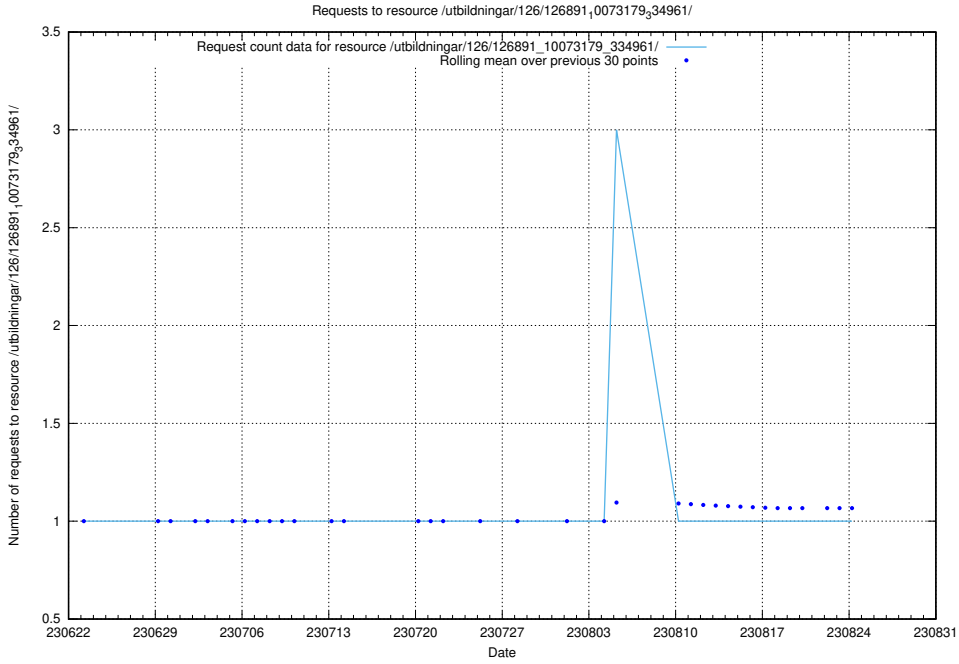

5.5708 Usage of /utbildningar/126/126891_10073179_334961/

Here, we count the number of requests to resource /utbildningar/126/126891_10073179_334961/.