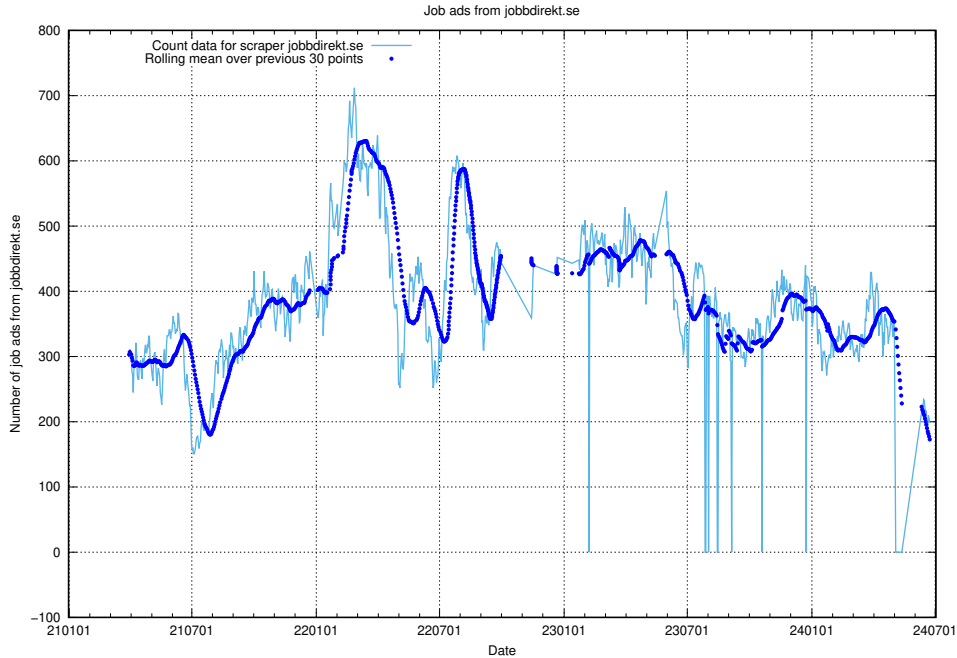

13.10 Number of ads by scraper jobbdirekt.se

Here, we count the number of job ads scraped from jobbdirekt.se.