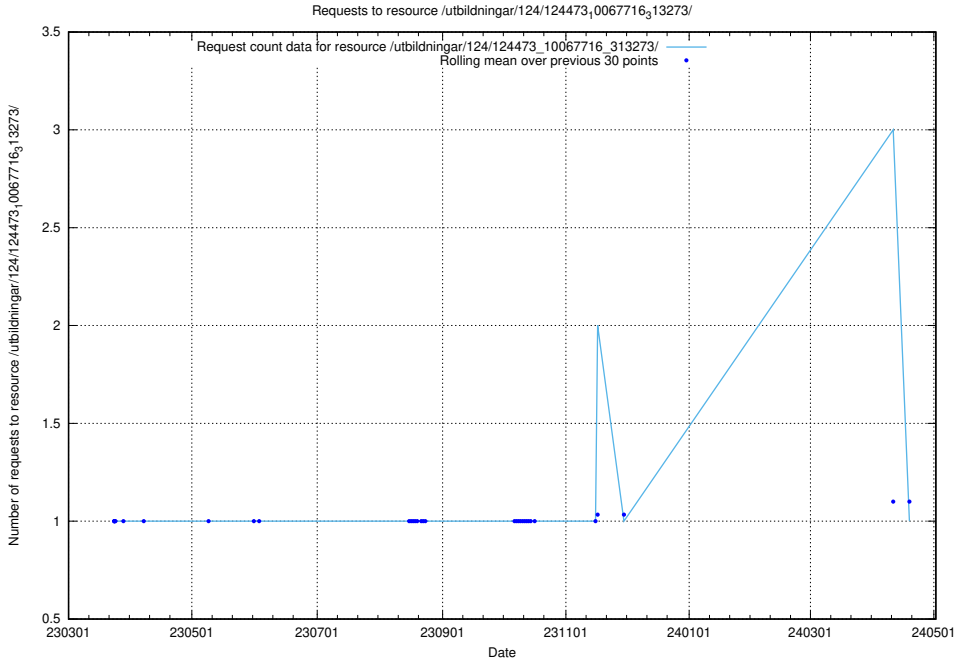

5.3062 Usage of /utbildningar/124/124473_10067716_313273/

Here, we count the number of requests to resource /utbildningar/124/124473_10067716_313273/.