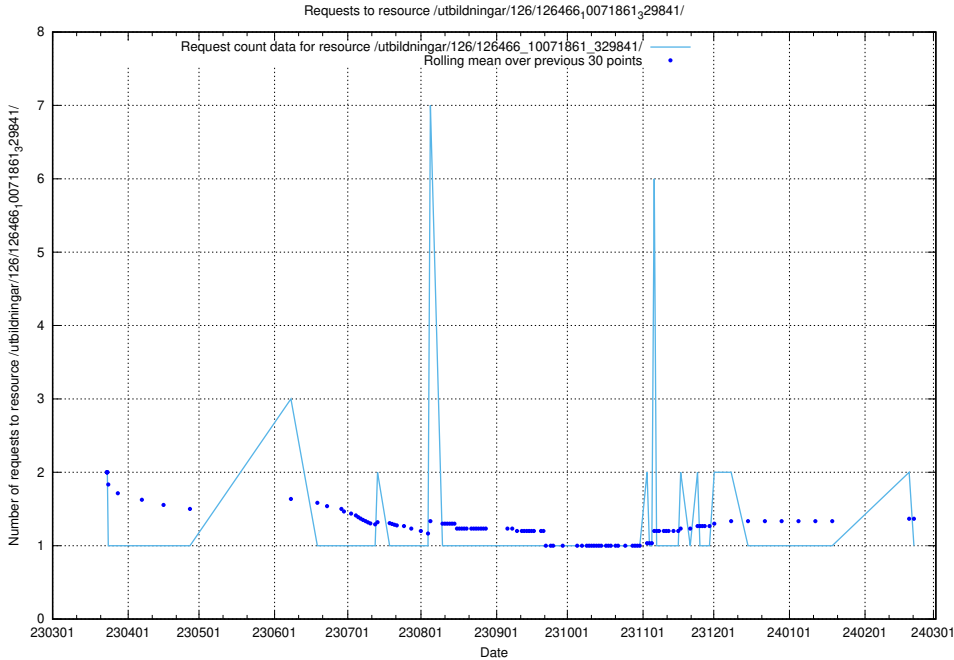

5.6426 Usage of /utbildningar/126/126466_10071861_329841/

Here, we count the number of requests to resource /utbildningar/126/126466_10071861_329841/.

5.6427 Usage of /utbildningar/122/122985_10065248_280012/events/