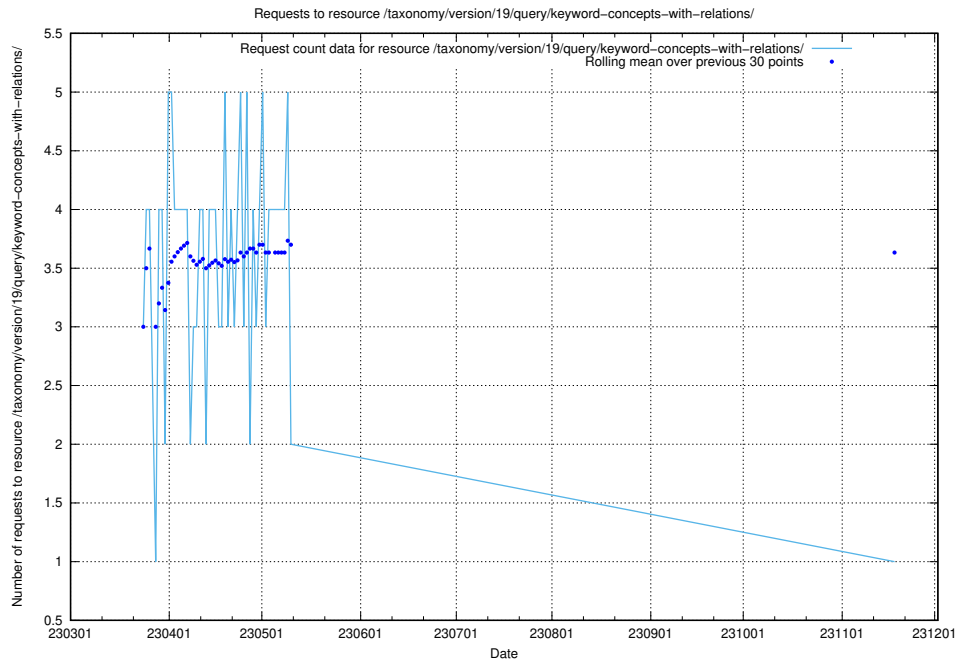

5.6296 Usage of /taxonomy/version/19/query/keyword-concepts-with-relations/

Here, we count the number of requests to resource /taxonomy/version/19/query/keyword-concepts-with-relations/.

5.6297 Usage of /taxonomy/version/19/query/isco-level-4-groups/