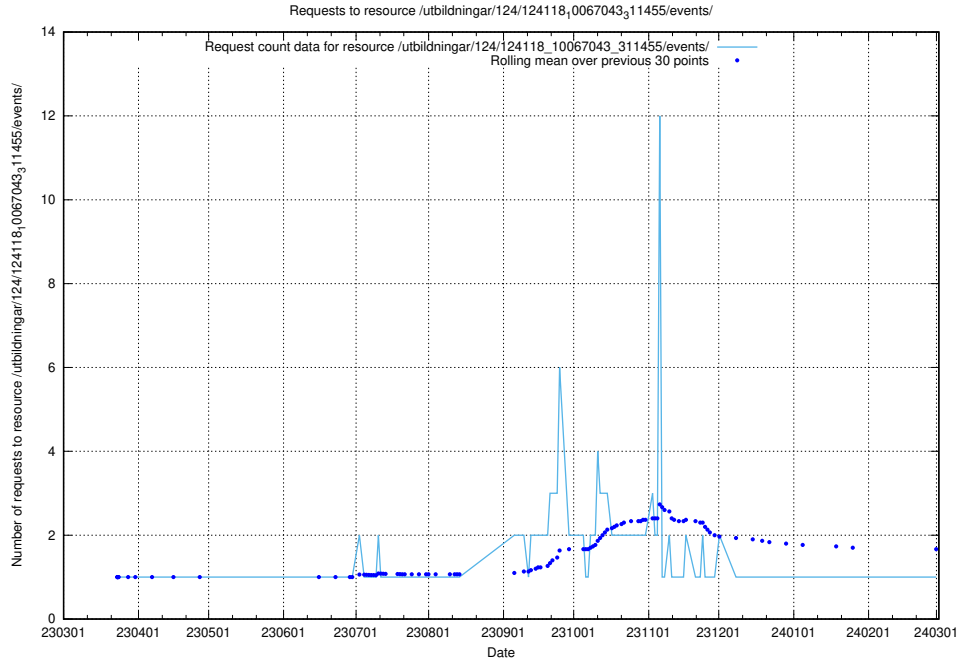

5.4312 Usage of /utbildningar/124/124118_10067043_311455/events/

Here, we count the number of requests to resource /utbildningar/124/124118_10067043_311455/events/