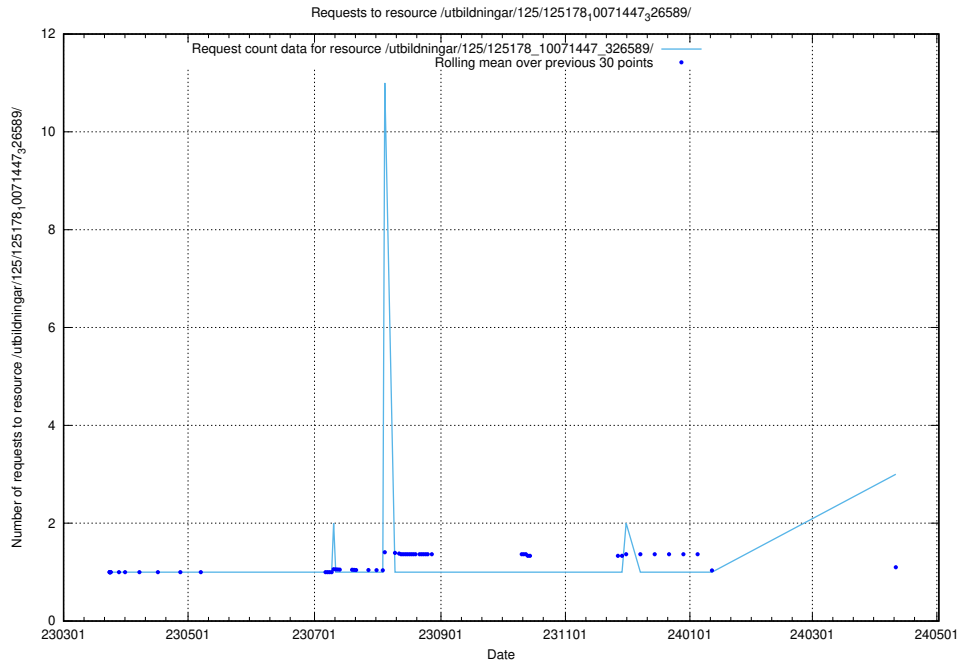

5.270 Usage of /utbildningar/125/125178_10071447_326589/

Here, we count the number of requests to resource /utbildningar/125/125178_10071447_326589/.