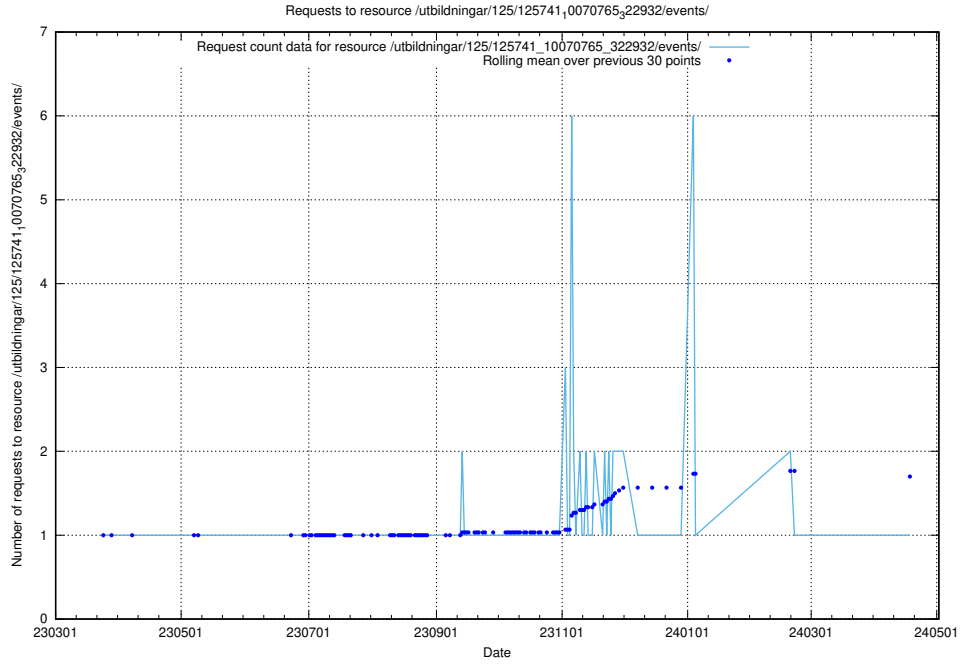

5.6380 Usage of /utbildningar/125/125741_10070765_322932/events/

Here, we count the number of requests to resource /utbildningar/125/125741_10070765_322932/events/