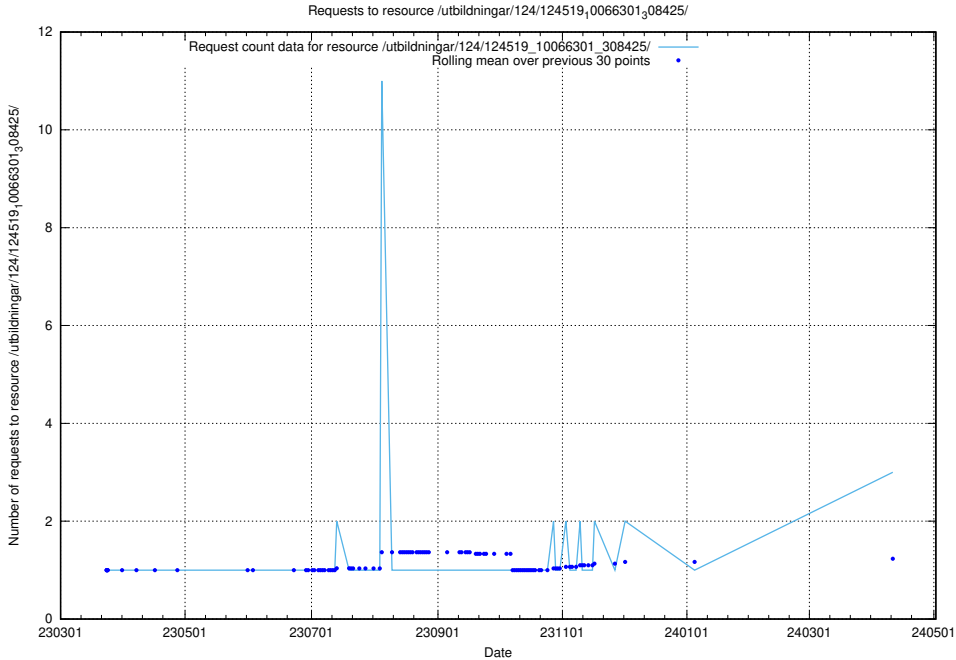

5.285 Usage of /utbildningar/124/124519_10066301_308425/

Here, we count the number of requests to resource /utbildningar/124/124519_10066301_308425/.