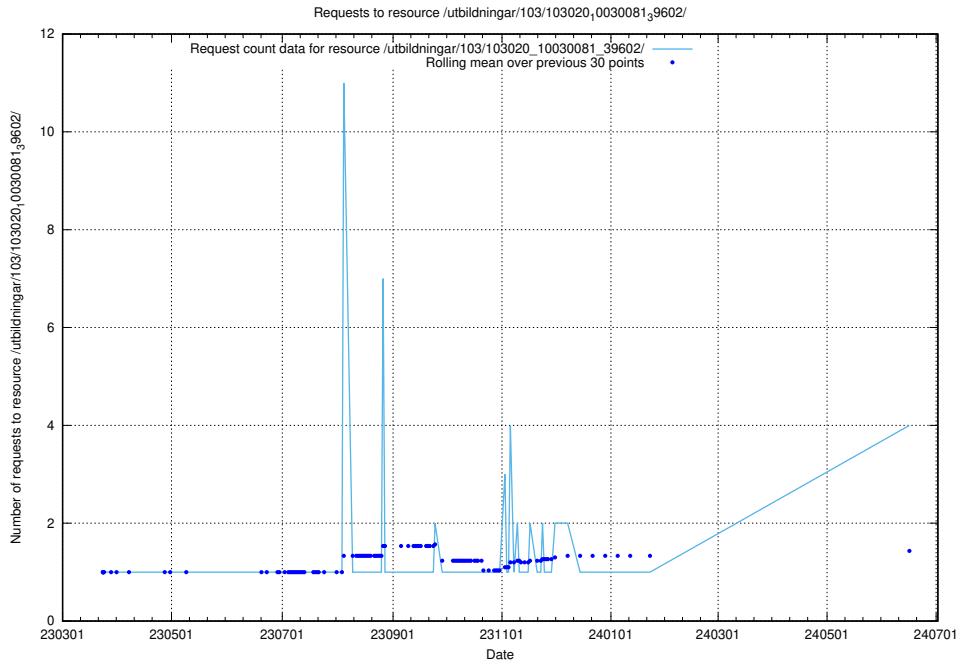

5.241 Usage of /utbildningar/103/103020_10030081_39602/

Here, we count the number of requests to resource /utbildningar/103/103020_10030081_39602/.