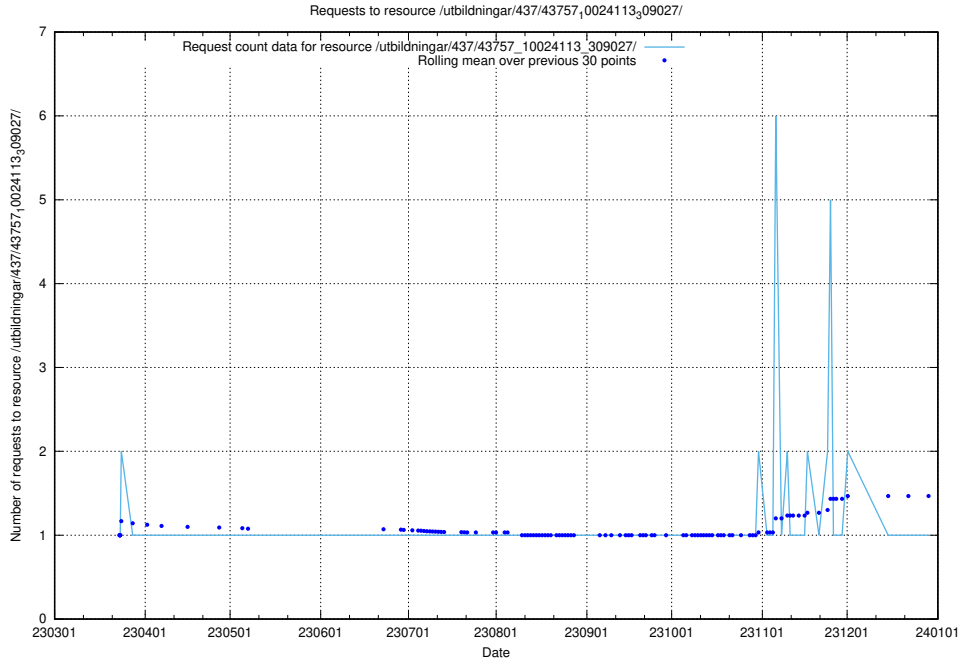

5.6528 Usage of /utbildningar/437/43757_10024113_309027/

Here, we count the number of requests to resource /utbildningar/437/43757_10024113_309027/.