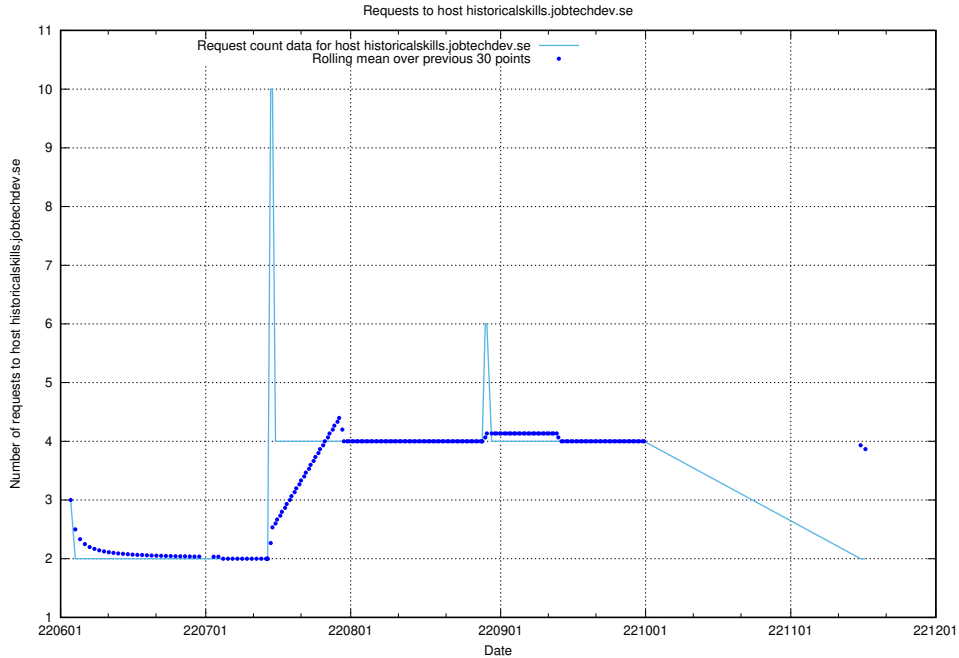

7.418 Usage of `historicalskills.jobtechdev.se`

Here, we count the number of requests to host `historicalskills.jobtechdev.se`.