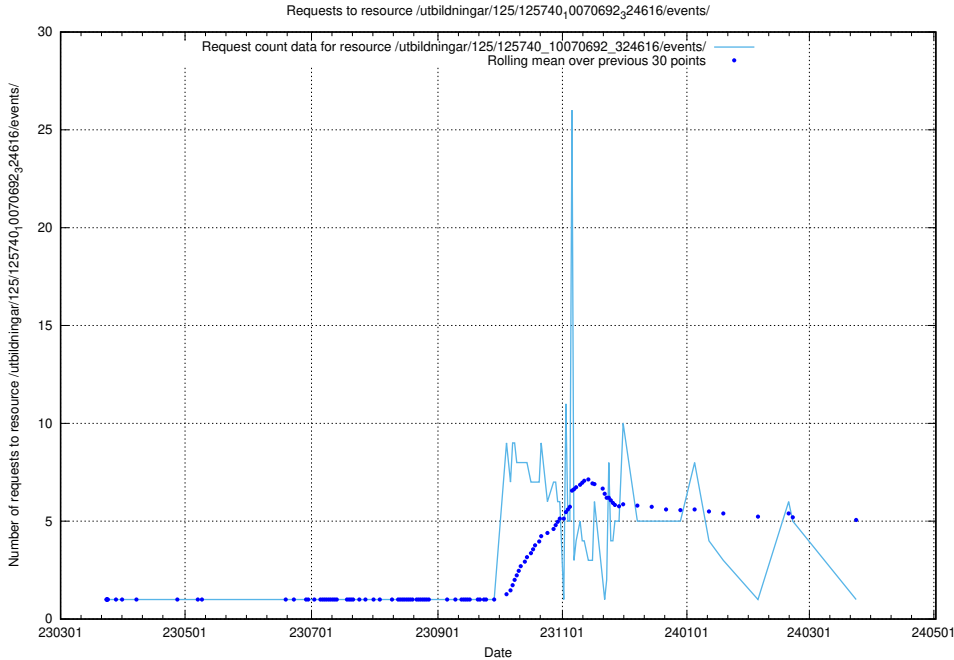

5.961 Usage of /utbildningar/125/125740_10070692_324616/events/

Here, we count the number of requests to resource /utbildningar/125/125740_10070692_324616/events/