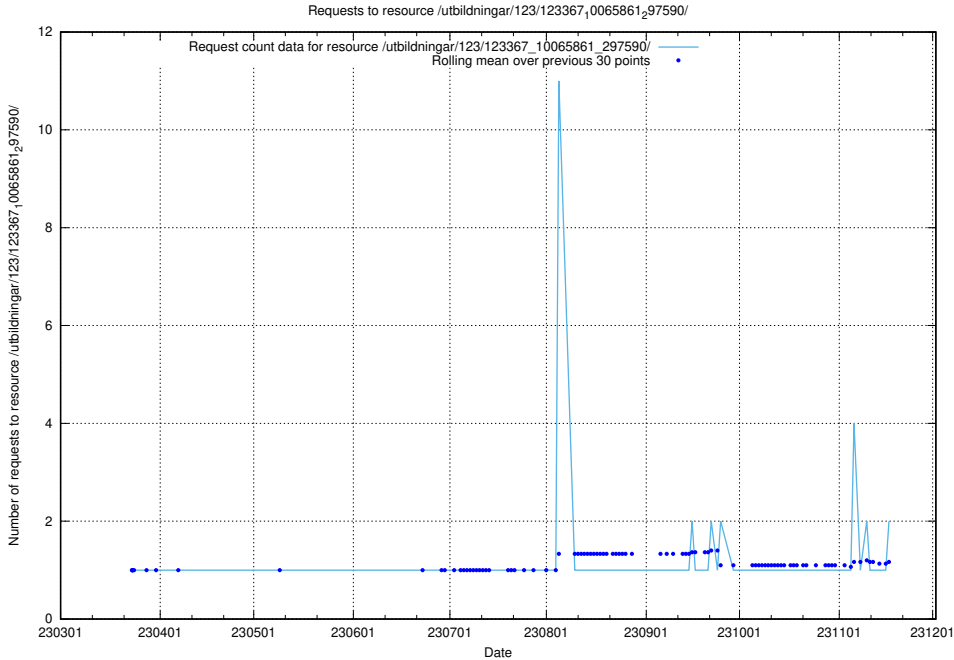

5.766 Usage of /utbildningar/123/123367_10065861_297590/

Here, we count the number of requests to resource /utbildningar/123/123367_10065861_297590/.