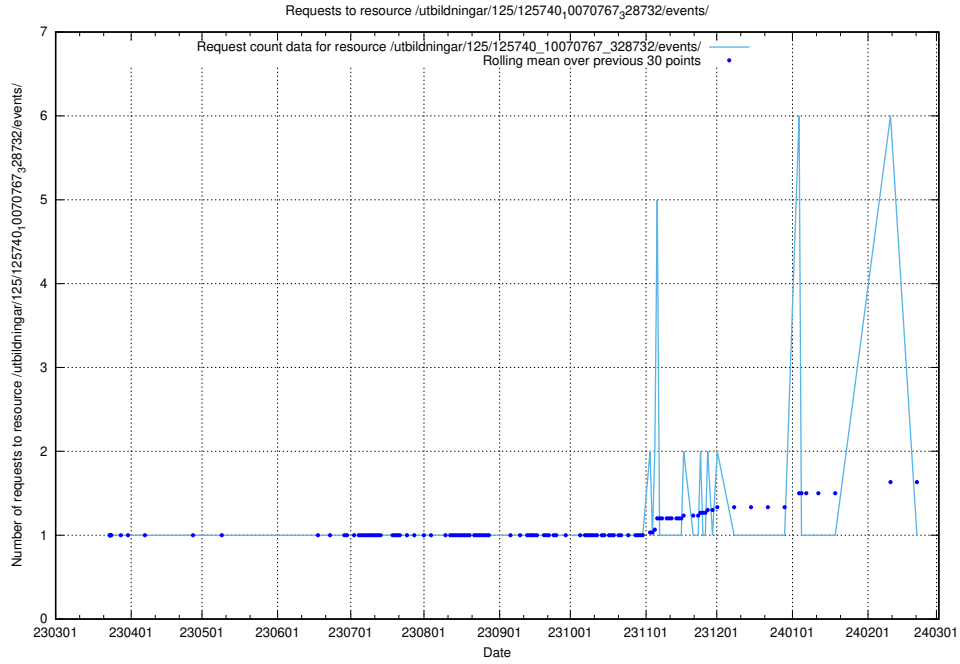

5.956 Usage of /utbildningar/125/125740_10070767_328732/events/

Here, we count the number of requests to resource /utbildningar/125/125740_10070767_328732/events/