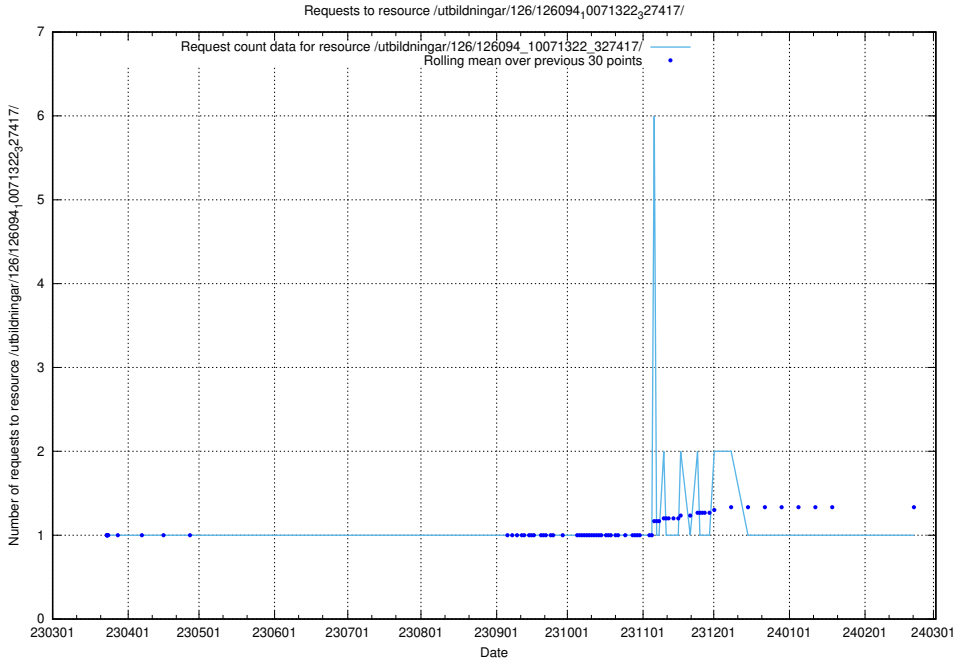

5.6589 Usage of /utbildningar/126/126094_10071322_327417/

Here, we count the number of requests to resource /utbildningar/126/126094_10071322_327417/.