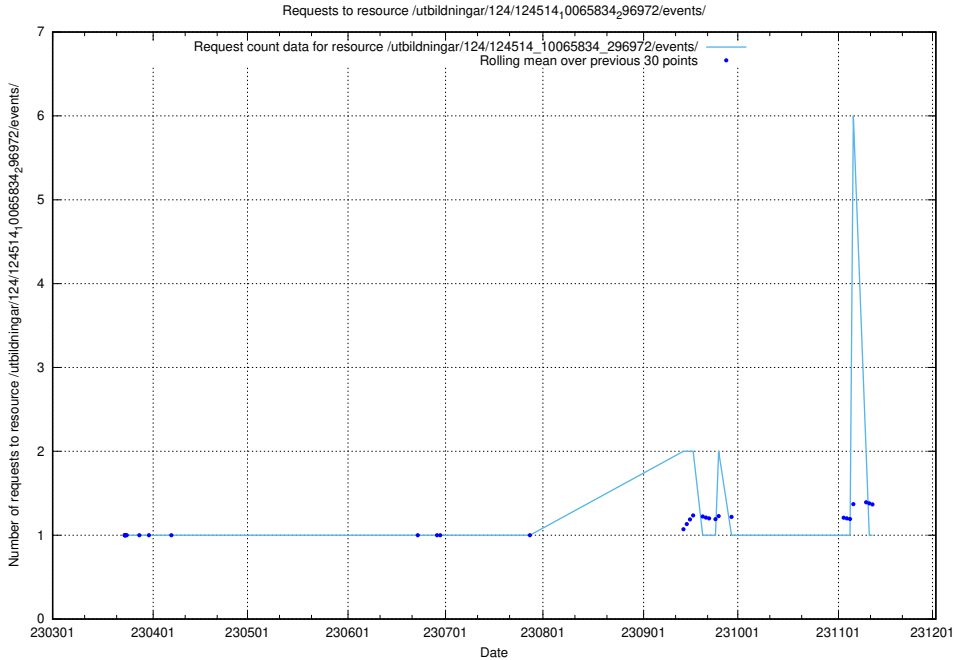

5.2240 Usage of /utbildningar/124/124514_10065834_296972/events/

Here, we count the number of requests to resource /utbildningar/124/124514_10065834_296972/events/