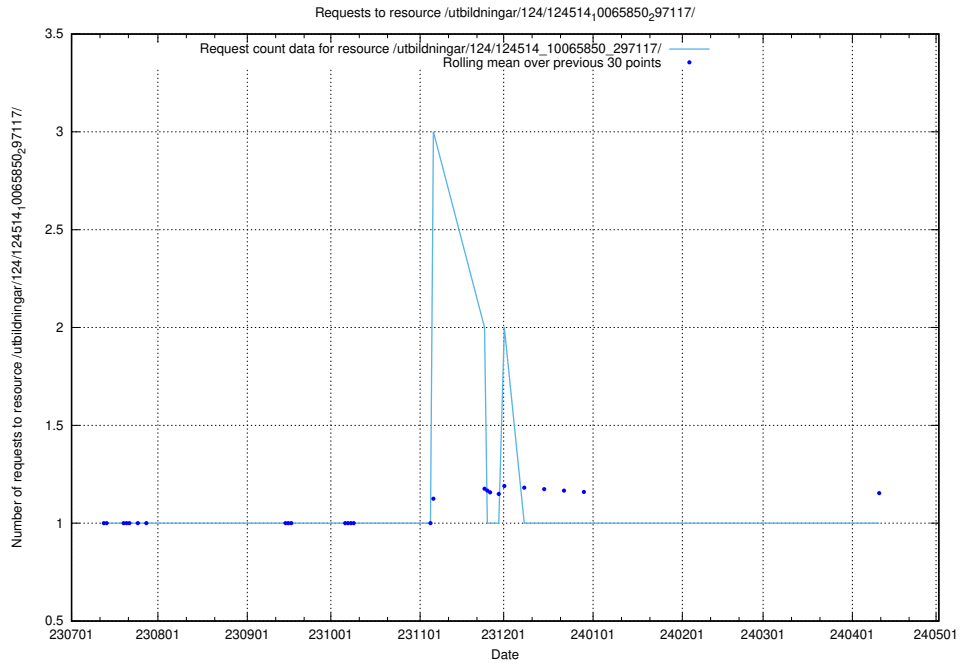

5.5238 Usage of /utbildningar/124/124514_10065850_297117/

Here, we count the number of requests to resource /utbildningar/124/124514_10065850_297117/.