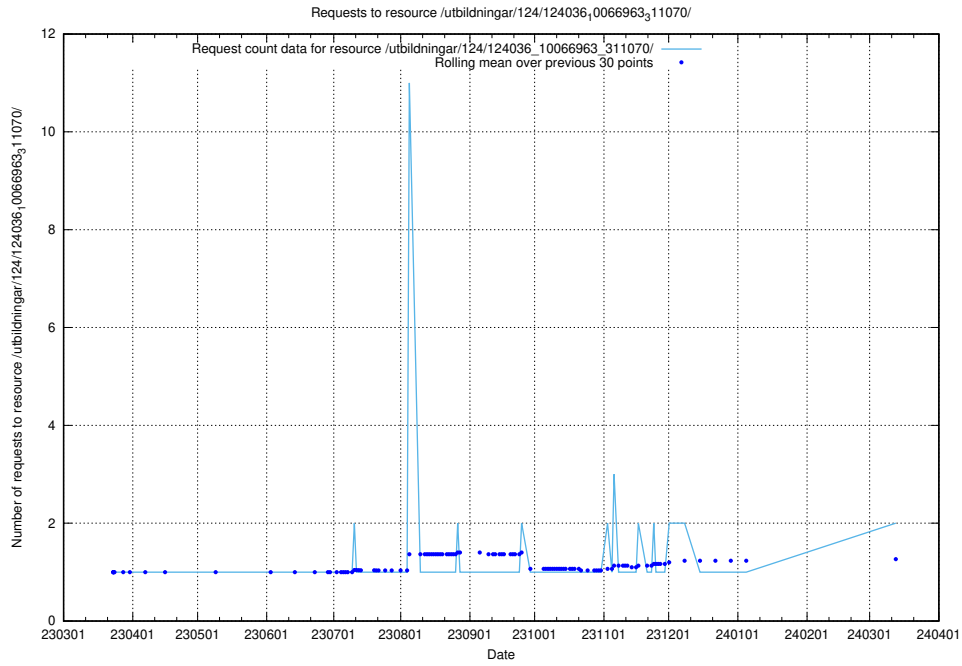

5.724 Usage of /utbildningar/124/124036_10066963_311070/

Here, we count the number of requests to resource /utbildningar/124/124036_10066963_311070/.