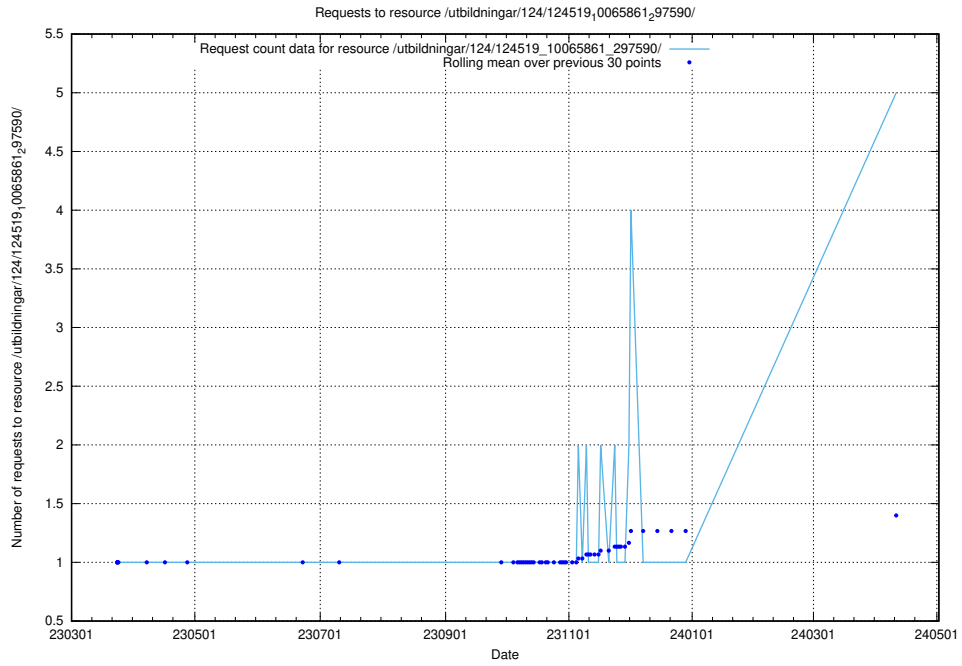

5.118 Usage of /utbildningar/124/124519_10065861_297590/

Here, we count the number of requests to resource /utbildningar/124/124519_10065861_297590/.