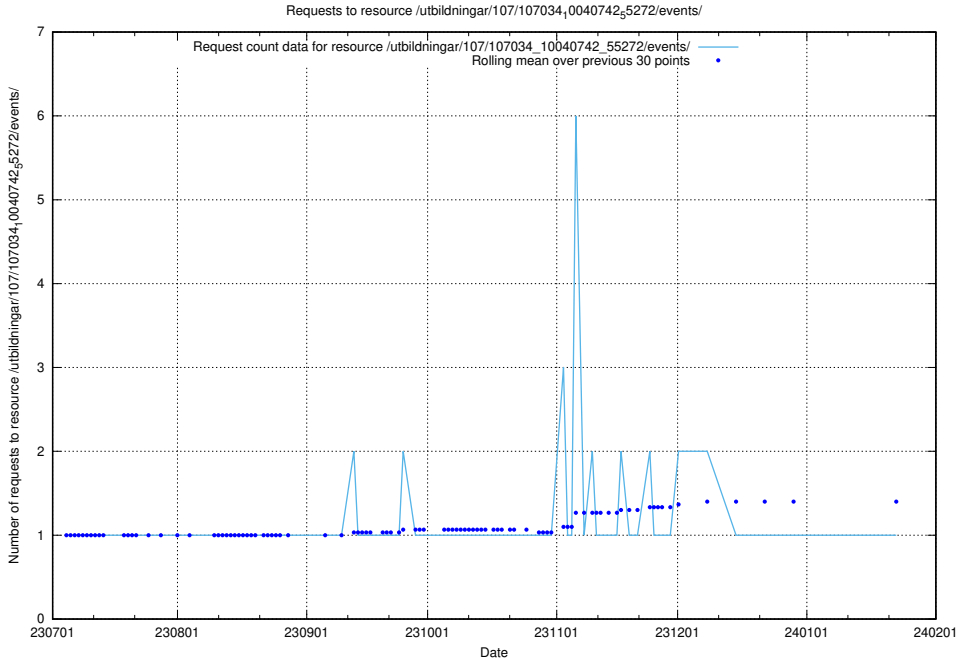

5.5486 Usage of /utbildningar/107/107034_10040742_55272/events/

Here, we count the number of requests to resource /utbildningar/107/107034_10040742_55272/events/.