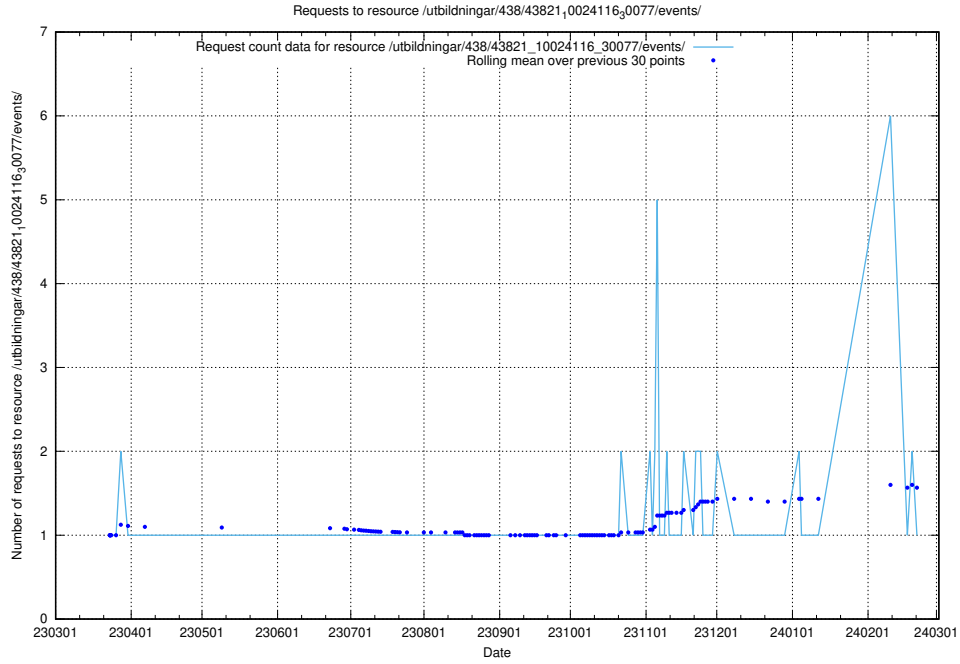

Here, we count the number of requests to resource /utbildningar/438/43821_10024116_319825/.

5.6494 Usage of /utbildningar/438/43821_10024116_30077/events/

Here, we count the number of requests to resource /utbildningar/438/43821_10024116_30077/events/.