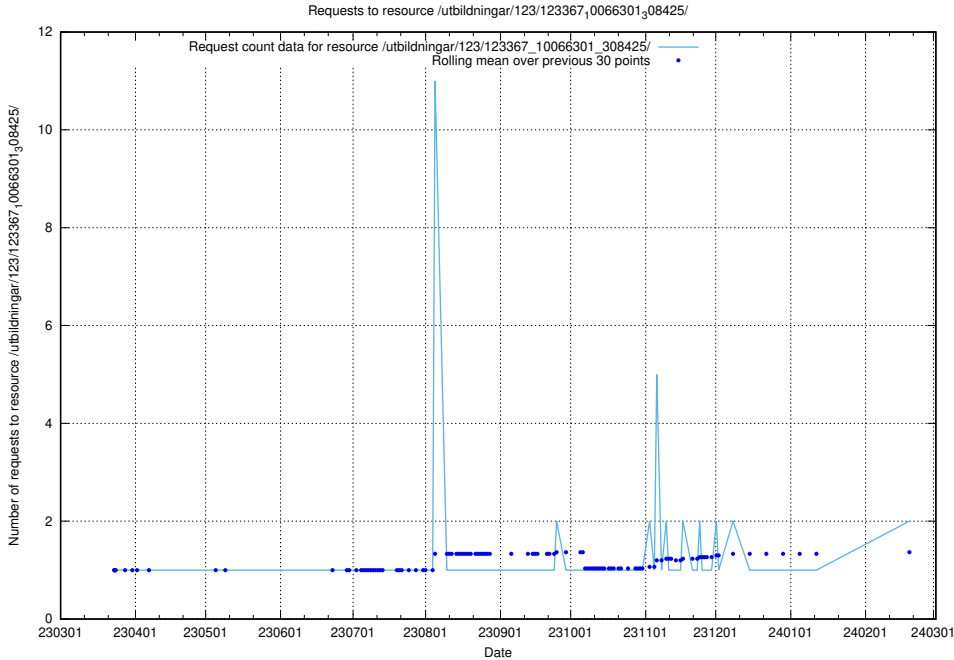

5.746 Usage of /utbildningar/123/123367_10066301_308425/

Here, we count the number of requests to resource /utbildningar/123/123367_10066301_308425/.