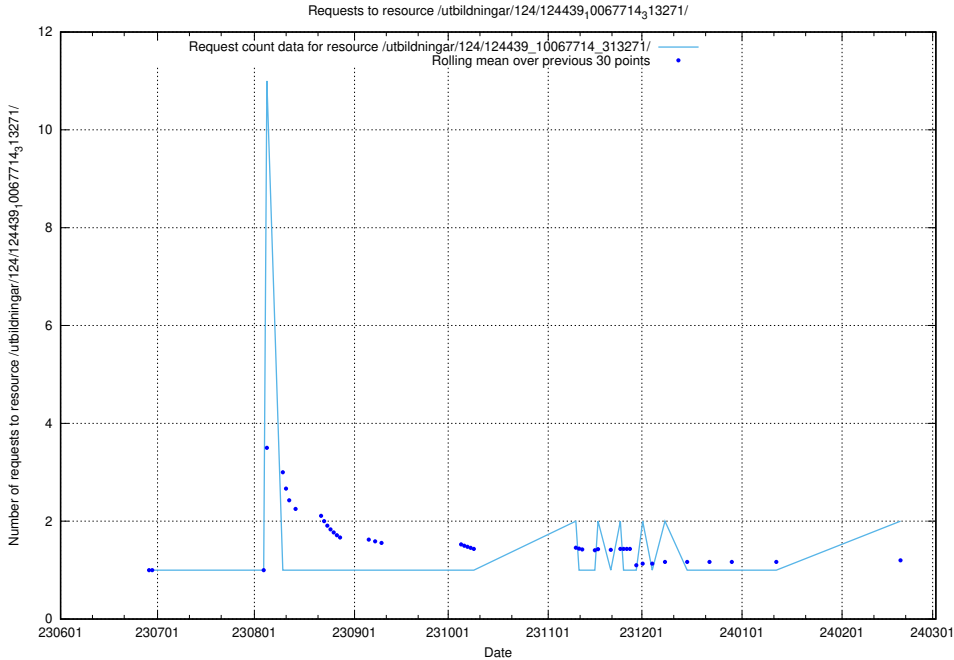

5.838 Usage of /utbildningar/124/124439_10067714_313271/

Here, we count the number of requests to resource /utbildningar/124/124439_10067714_313271/.