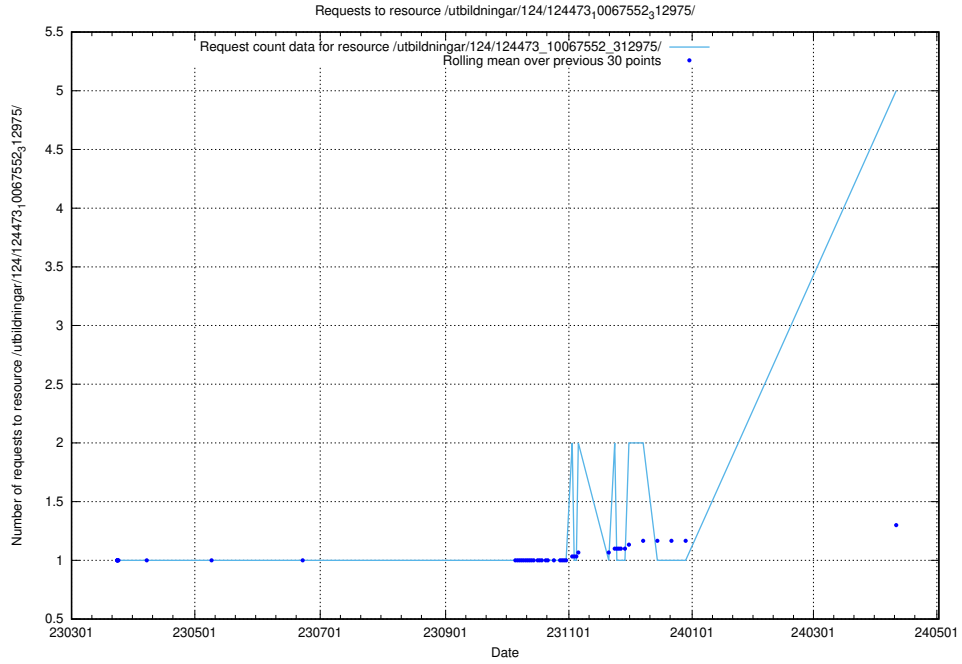

5.128 Usage of /utbildningar/124/124473_10067552_312975/

Here, we count the number of requests to resource /utbildningar/124/124473_10067552_312975/.