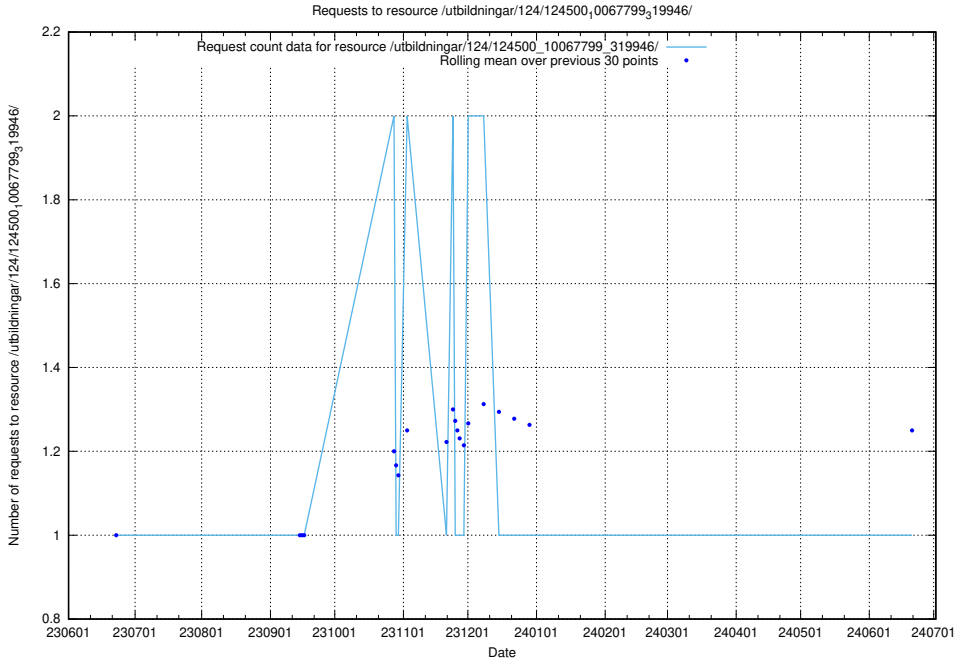

5.5902 Usage of /utbildningar/124/124500_10067799_319946/

Here, we count the number of requests to resource /utbildningar/124/124500_10067799_319946/.