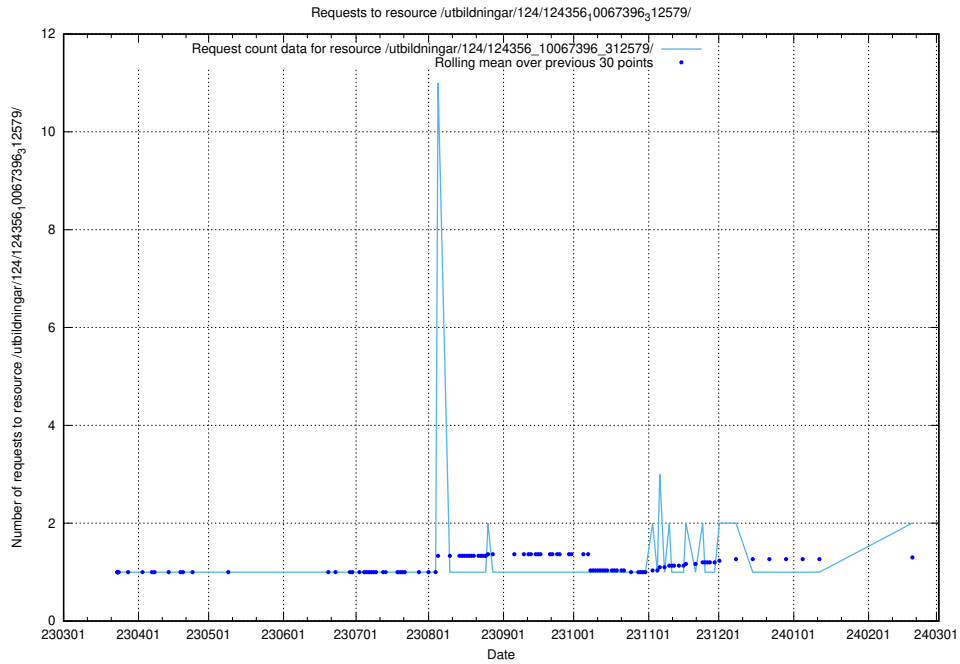

5.674 Usage of /utbildningar/124/124356_10067396_312579/

Here, we count the number of requests to resource /utbildningar/124/124356_10067396_312579/.