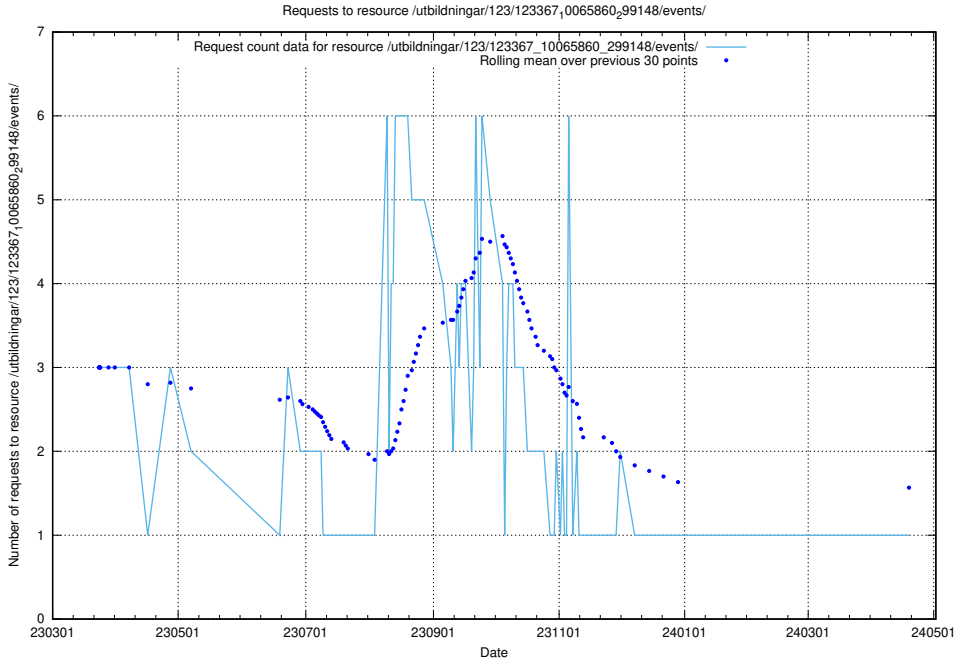

Here, we count the number of requests to resource /utbildningar/124/124036_10066963_311070/events/

5.6422 Usage of /utbildningar/123/123367_10065860_299148/events/

Here, we count the number of requests to resource /utbildningar/123/123367_10065860_299148/events/