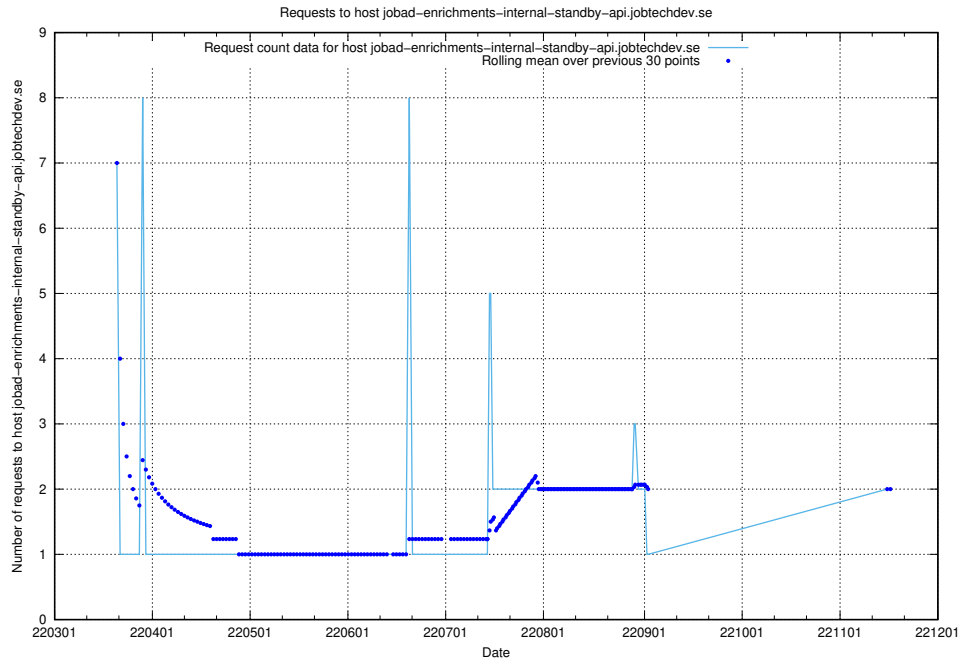

7.498 Usage of jobad-enrichments-internal-standby-api.jobtechdev.se

Here, we count the number of requests to host jobad-enrichments-internal-standby-api.jobtechdev.se.