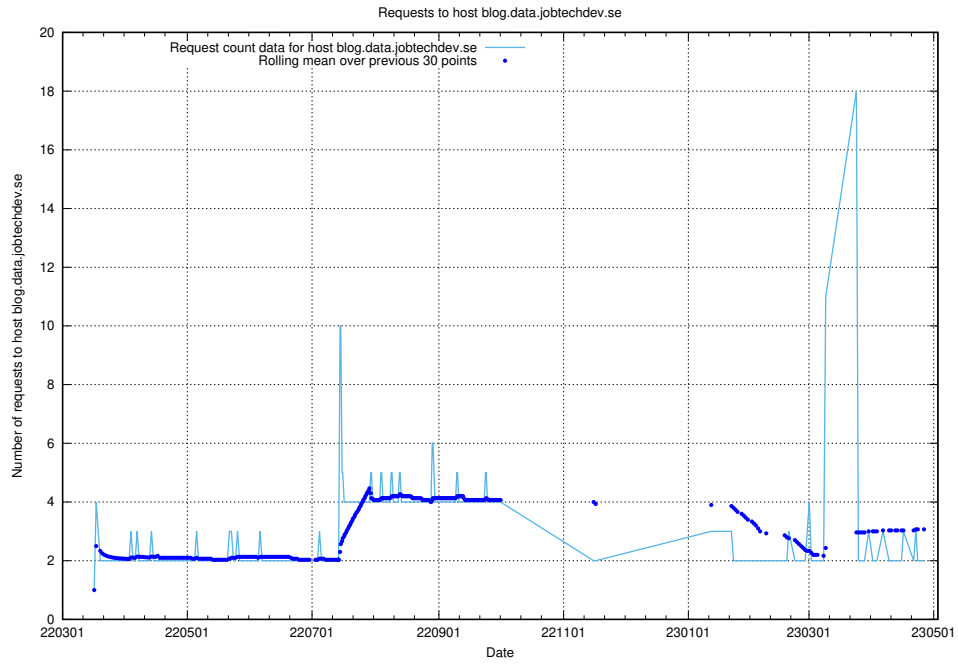

7.500 Usage of `blog.data.jobtechdev.se`

Here, we count the number of requests to host `blog.data.jobtechdev.se`.