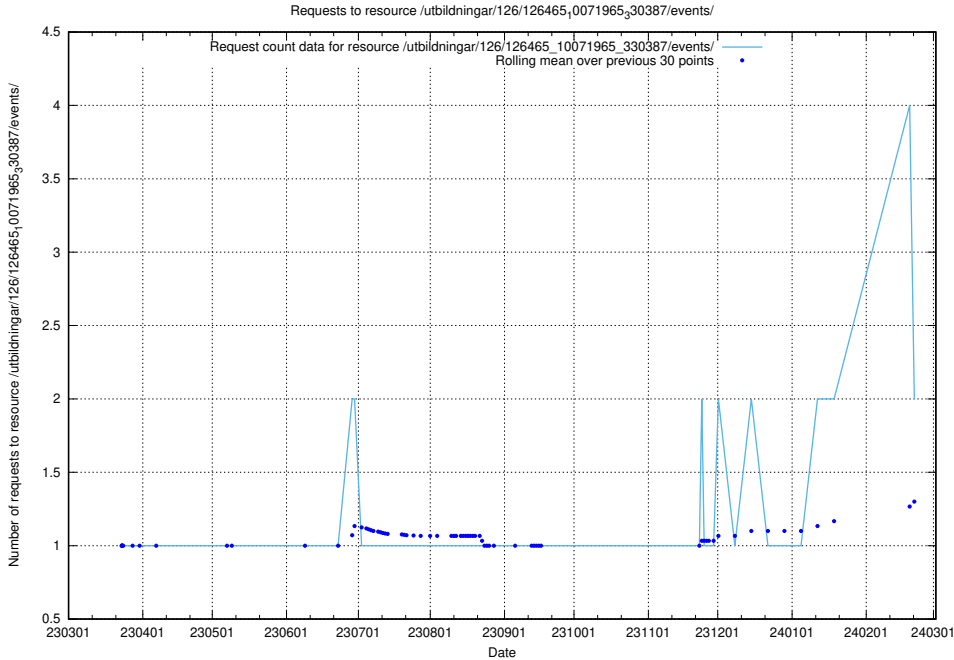

Here, we count the number of requests to resource /utbildningar/437/43737_10024023_310726/.

5.939 Usage of /utbildningar/126/126465_10071965_330387/events/

Here, we count the number of requests to resource /utbildningar/126/126465_10071965_330387/events/