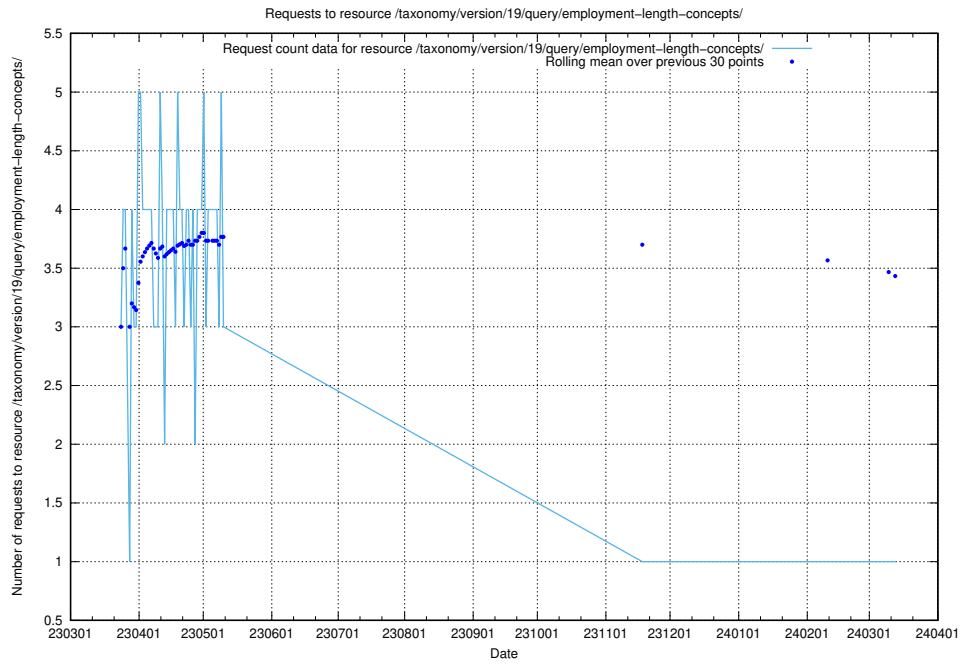

5.6301 Usage of /taxonomy/version/19/query/employment-length-concepts/

Here, we count the number of requests to resource /taxonomy/version/19/query/employment-length-concepts/.