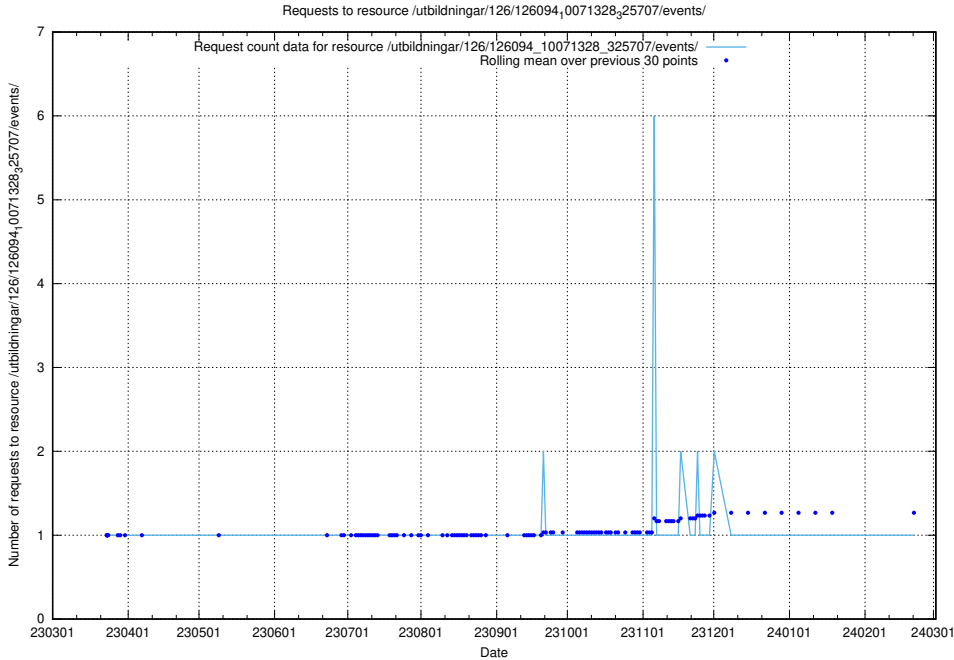

5.6587 Usage of /tst/

Here, we count the number of requests to resource /tst/.

5.6588 Usage of /utbildningar/126/126094_10071328_325707/events/

Here, we count the number of requests to resource /utbildningar/126/126094_10071328_325707/events/