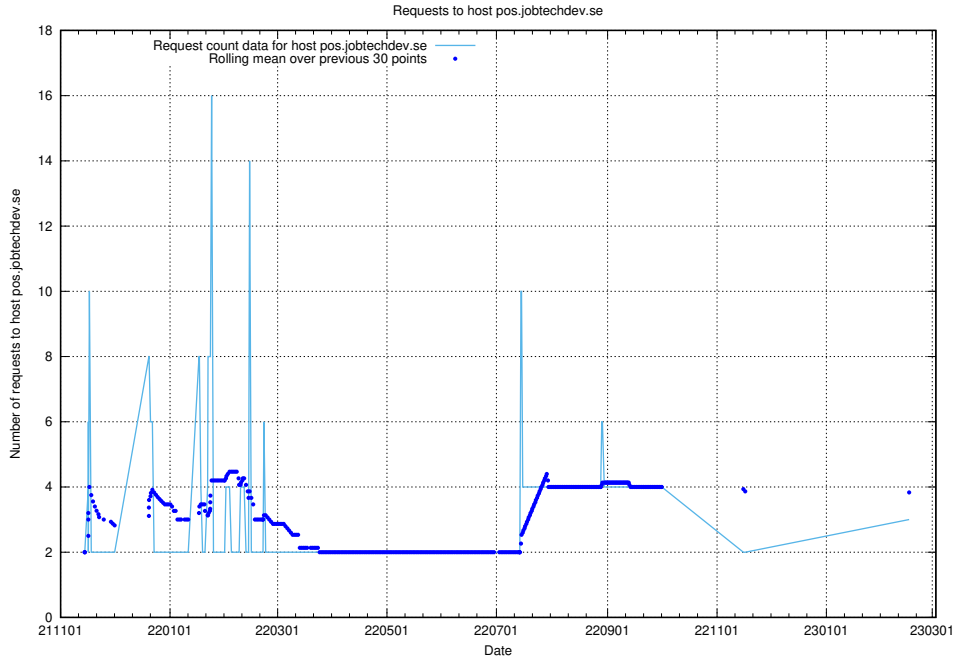

7.242 Usage of pos.jobtechdev.se

Here, we count the number of requests to host pos.jobtechdev.se.