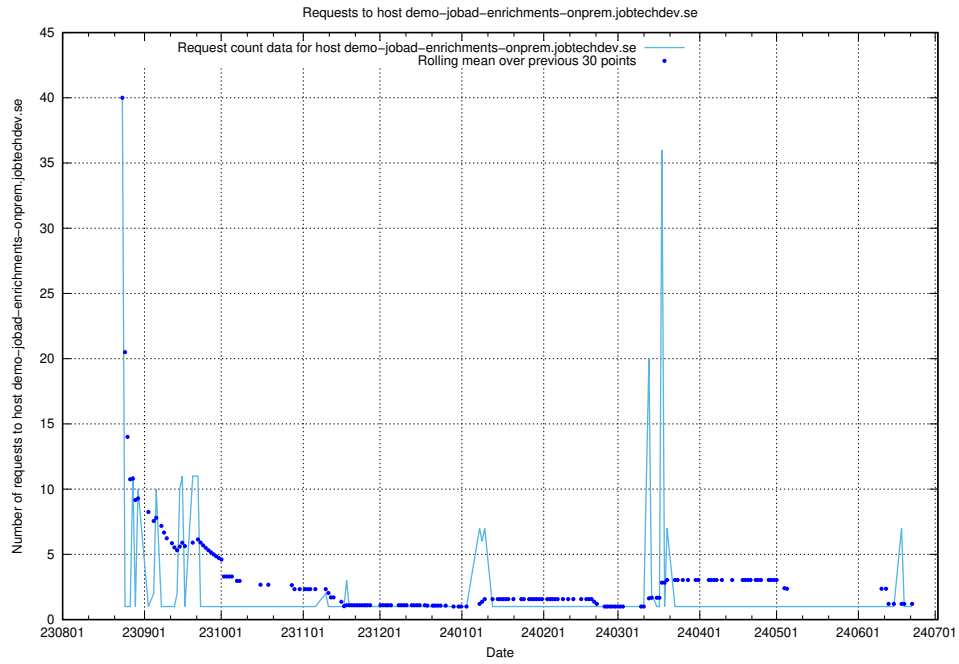

7.606 Usage of demo-jobad-enrichments-onprem.jobtechdev.se

Here, we count the number of requests to host demo-jobad-enrichments-onprem.jobtechdev.se.