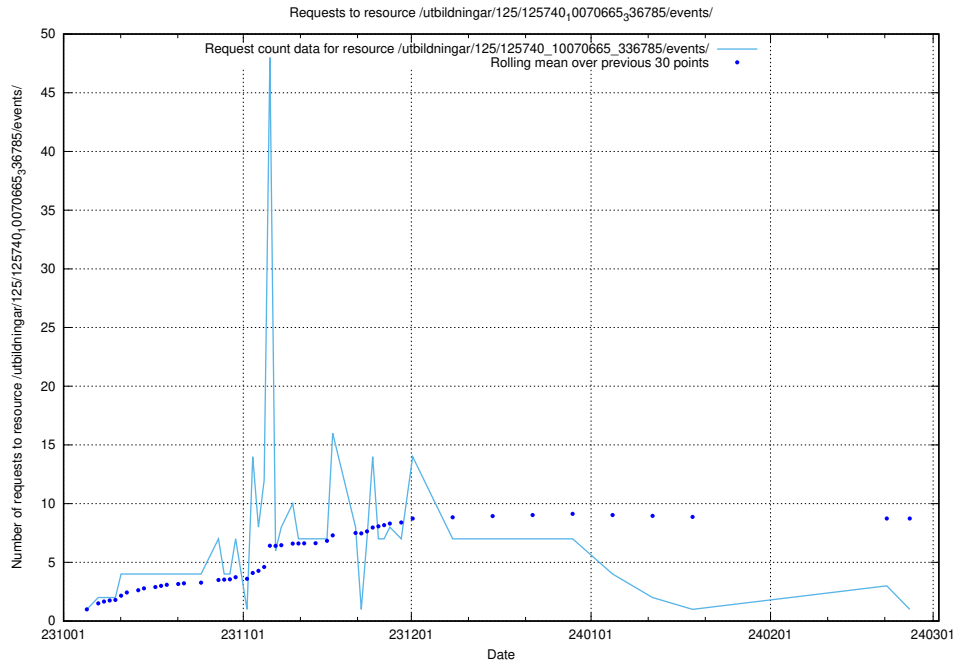

5.4546 Usage of /utbildningar/125/125740_10070665_336785/events/

Here, we count the number of requests to resource /utbildningar/125/125740_10070665_336785/events/