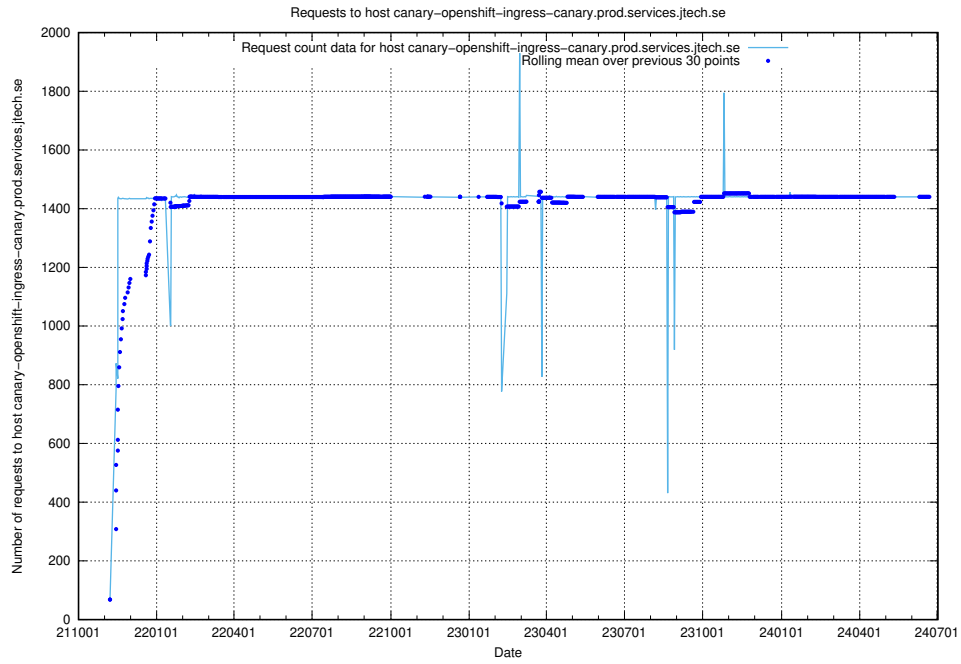

7.19 Usage of canary-openshift-ingress-canary.prod.services.jtech.se

Here, we count the number of requests to host canary-openshift-ingress-canary.prod.services.jtech.se.