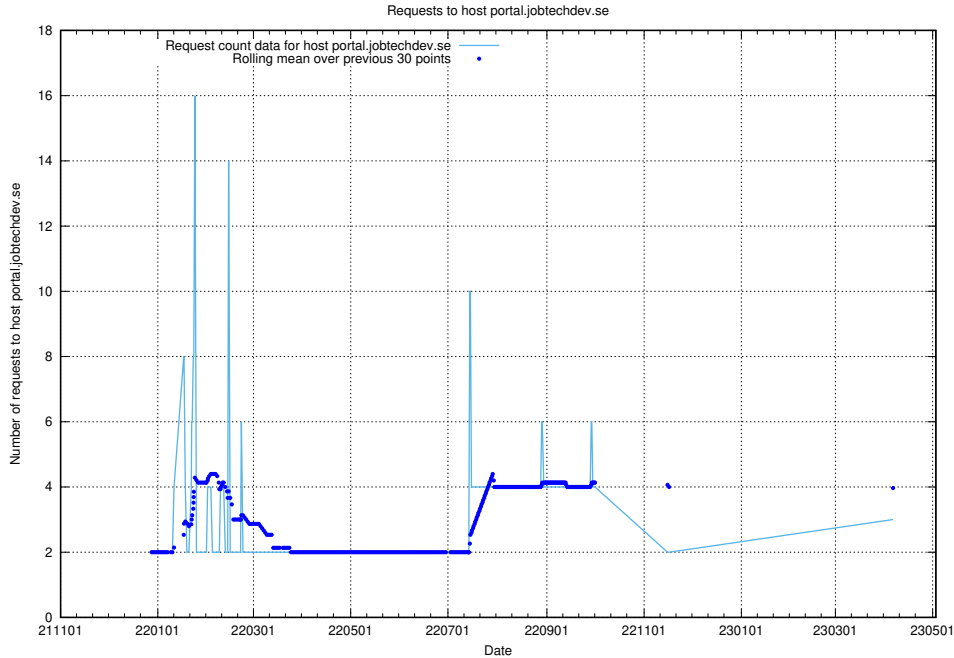

Here, we count the number of requests to host portal.jobtechdev.se.

7.198 Usage of panel.jobtechdev.se

Here, we count the number of requests to host panel.jobtechdev.se.

7.199 Usage of new.jobtechdev.se

Here, we count the number of requests to host new.jobtechdev.se.