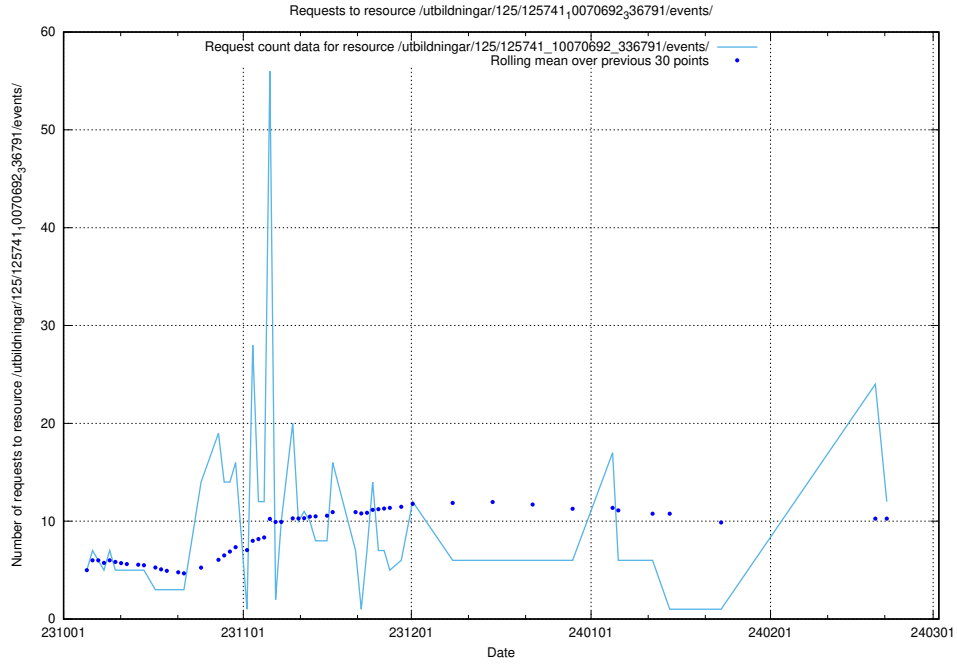

5.13 Usage of /utbildningar/125/125741_10070692_336791/events/

Here, we count the number of requests to resource /utbildningar/125/125741_10070692_336791/events/