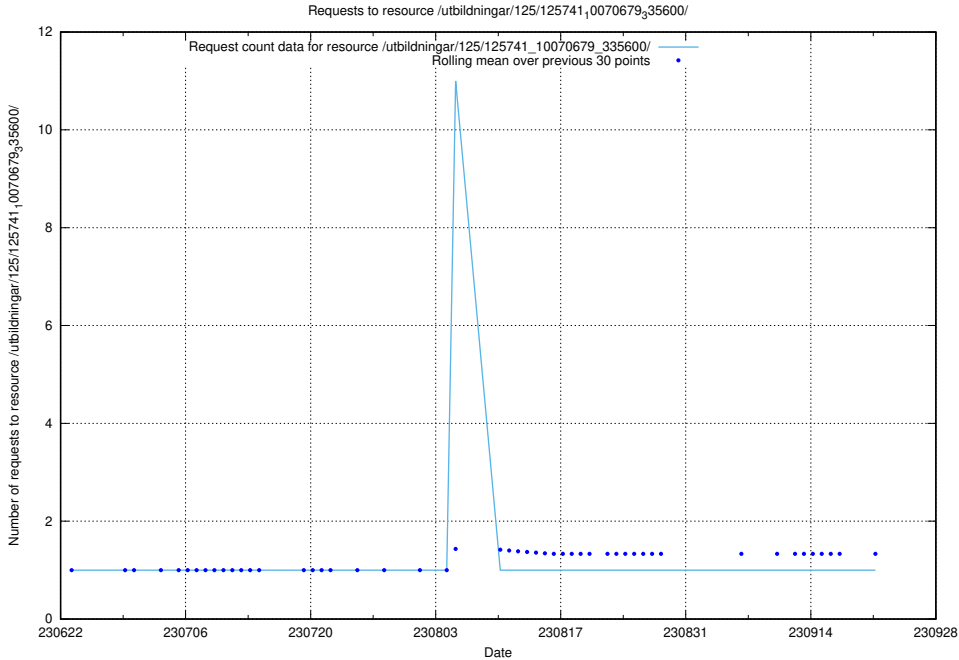

5.5821 Usage of /utbildningar/125/125741_10070679_335600/

Here, we count the number of requests to resource /utbildningar/125/125741_10070679_335600/.