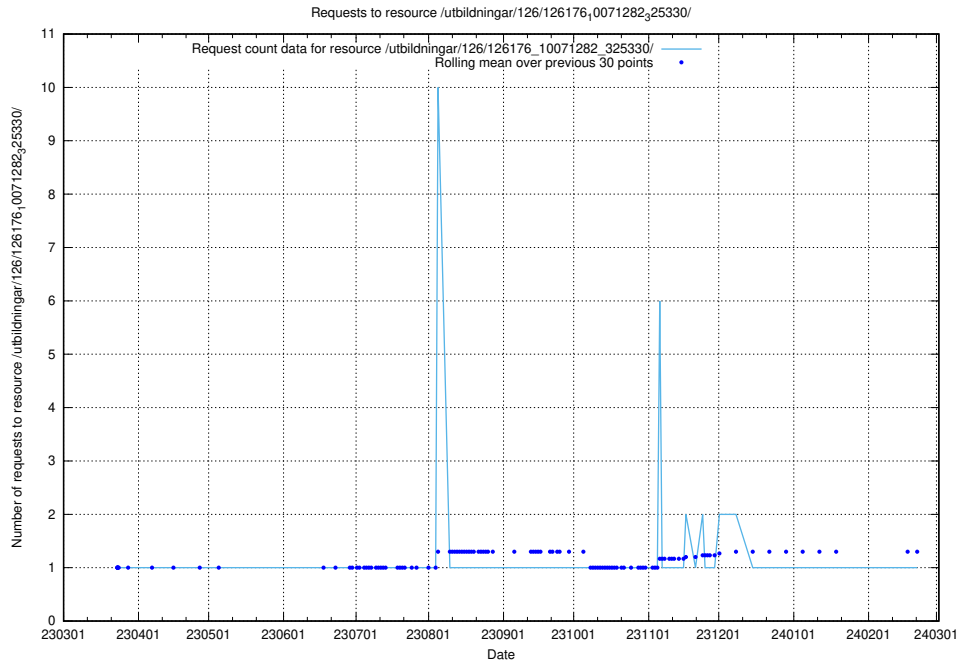

5.6583 Usage of /utbildningar/126/126176_10071282_325330/

Here, we count the number of requests to resource /utbildningar/126/126176_10071282_325330/.