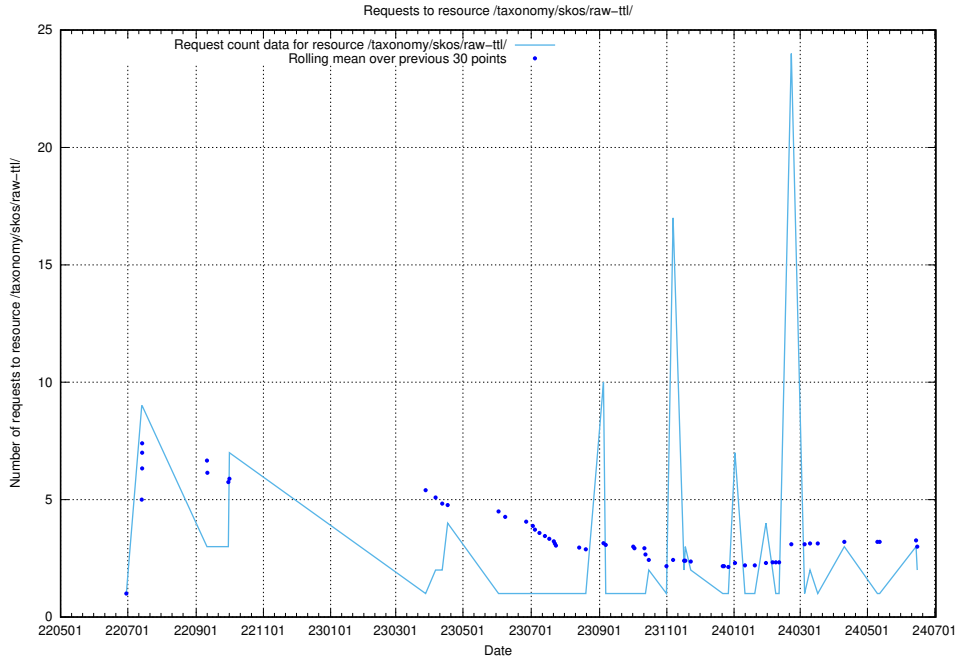

5.463 Usage of /taxonomy/skos/raw-ttl/

Here, we count the number of requests to resource /taxonomy/skos/raw-ttl/.