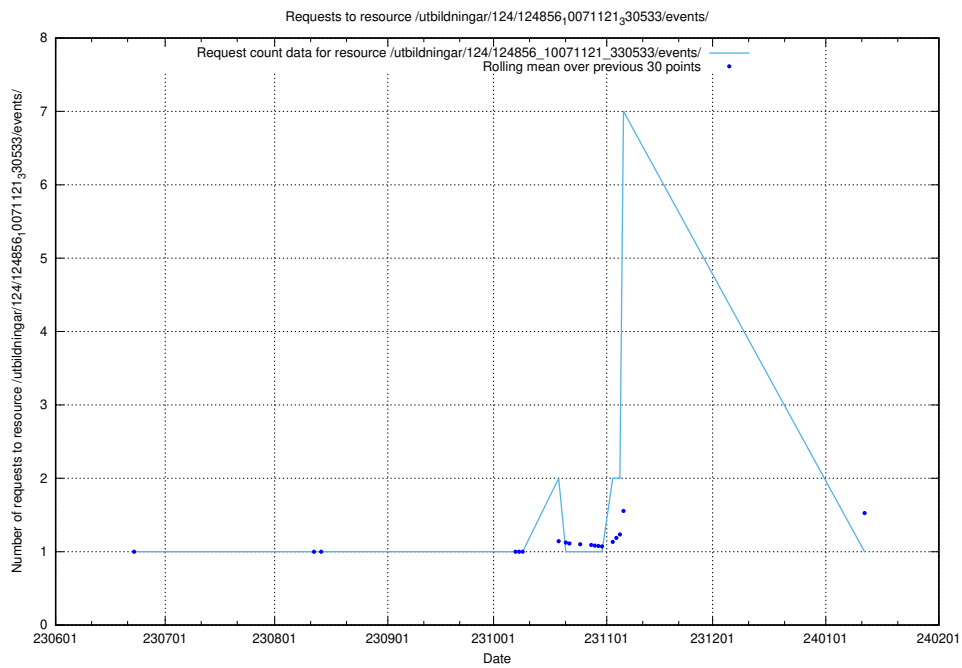

5.5866 Usage of /utbildningar/124/124856_10071121_330533/events/

Here, we count the number of requests to resource /utbildningar/124/124856_10071121_330533/events/