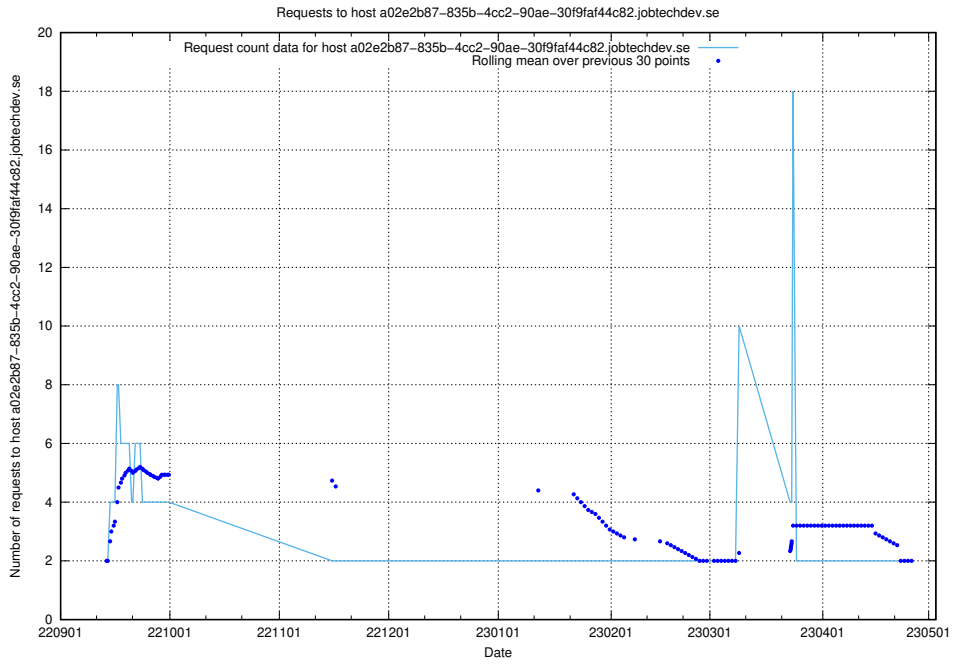

7.327 Usage of a02e2b87-835b-4cc2-90ae-30f9faf44c82.jobtechdev.se

Here, we count the number of requests to host a02e2b87-835b-4cc2-90ae-30f9faf44c82.jobtechdev.se.