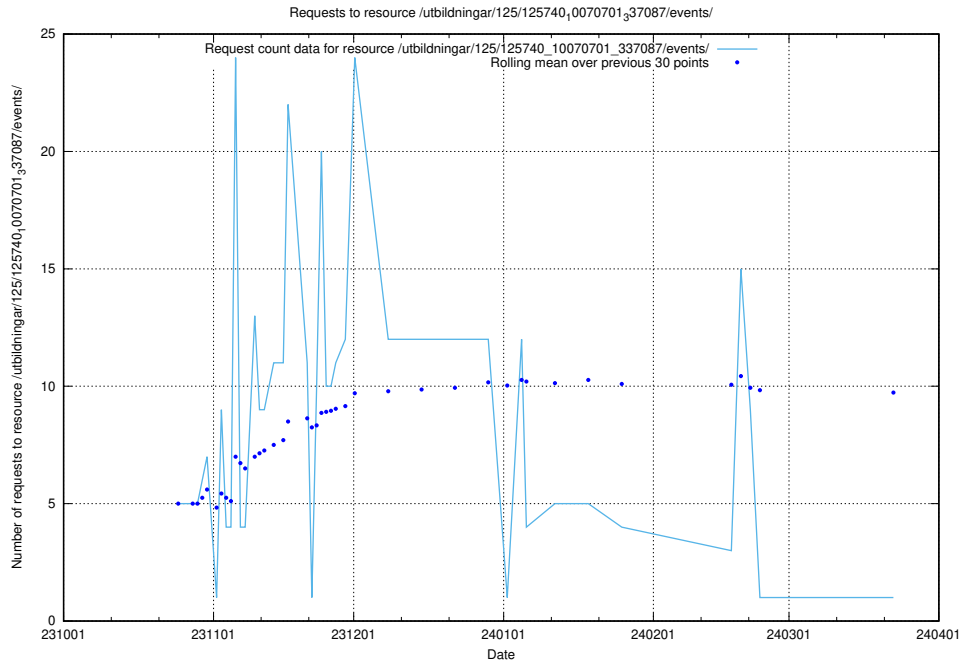

5.4343 Usage of /utbildningar/125/125740_10070701_337087/events/

Here, we count the number of requests to resource /utbildningar/125/125740_10070701_337087/events/