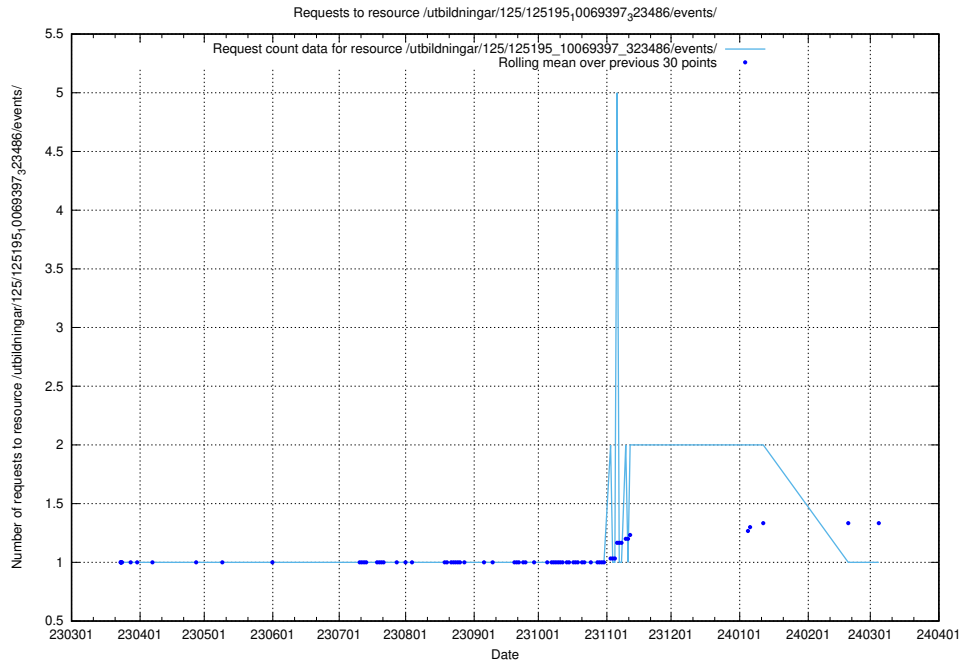

Here, we count the number of requests to resource /utbildningar/125/125195_10069397_323486/events/

5.1115 Usage of /utbildningar/125/125195_10069396_328455/

Here, we count the number of requests to resource /utbildningar/125/125195_10069396_328455/.