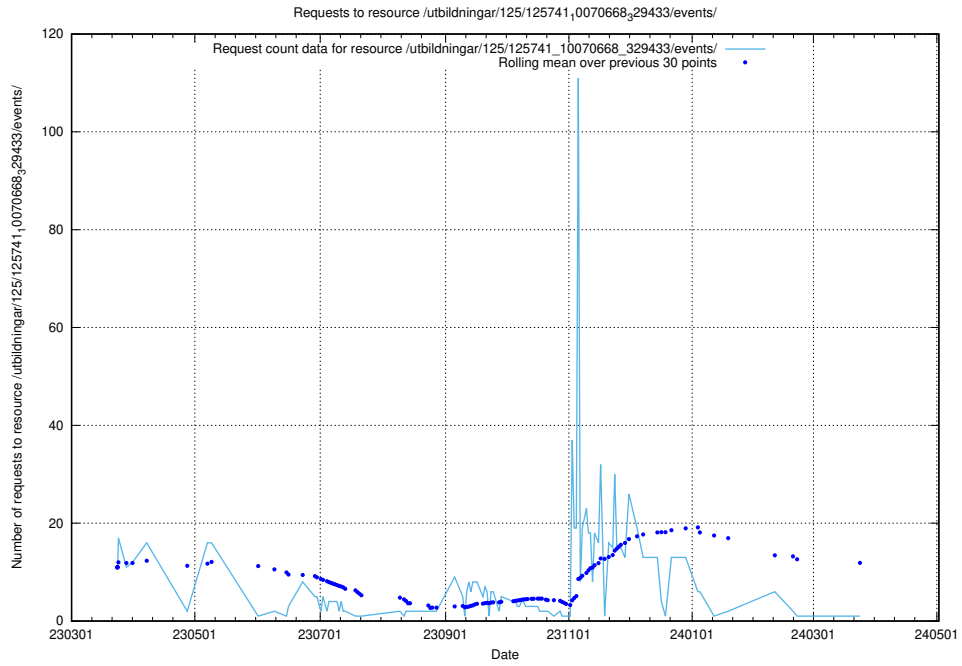

5.6405 Usage of /utbildningar/125/125741_10070668_329433/events/

Here, we count the number of requests to resource /utbildningar/125/125741_10070668_329433/events/