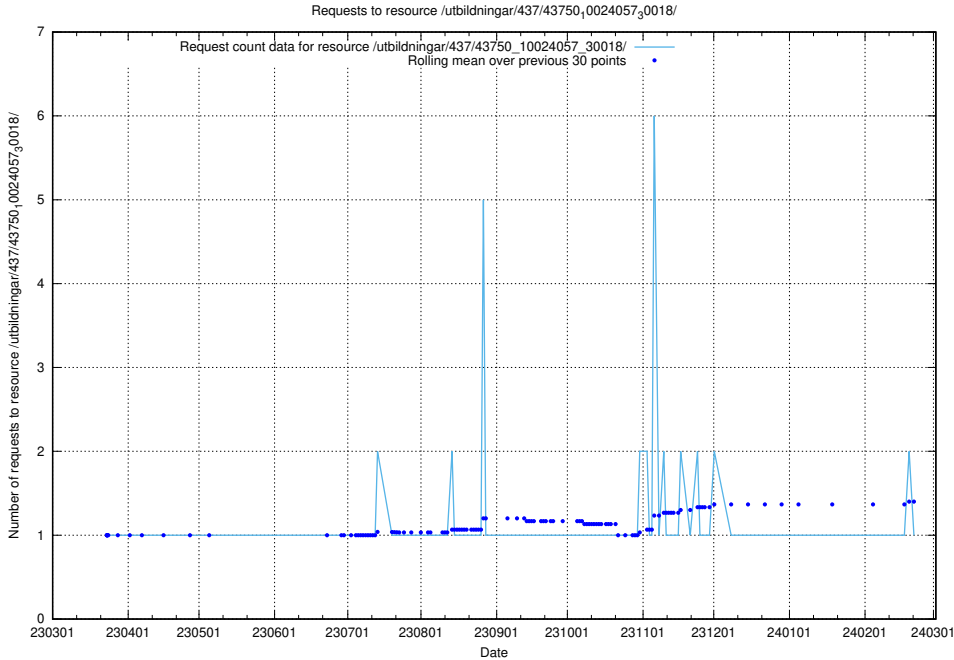

5.6535 Usage of /utbildningar/437/43750_10024057_30018/

Here, we count the number of requests to resource /utbildningar/437/43750_10024057_30018/.