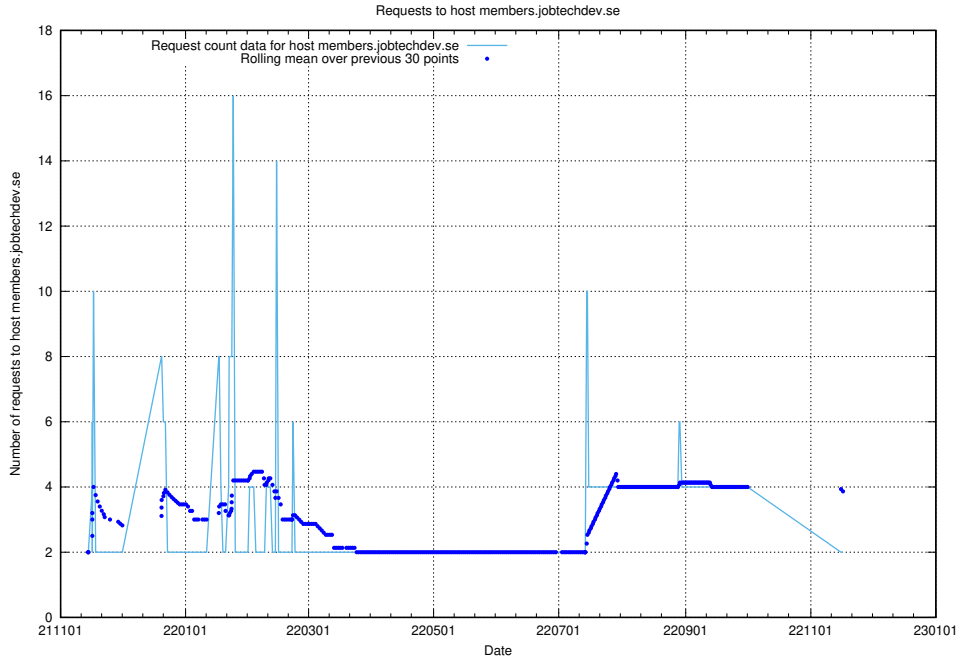

7.571 Usage of members.jobtechdev.se

Here, we count the number of requests to host members.jobtechdev.se.