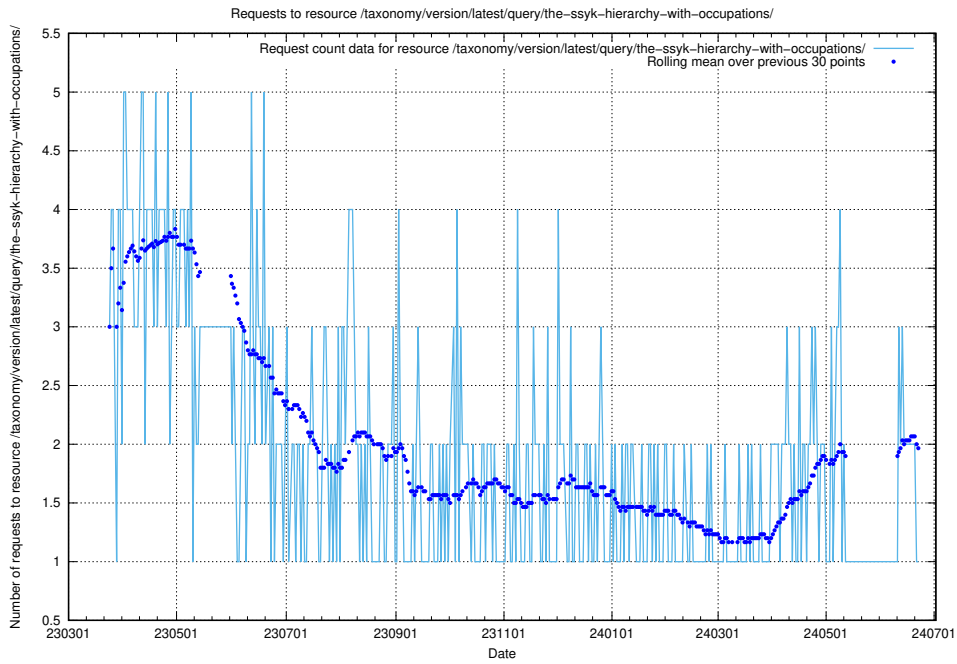

5.6212 Usage of /taxonomy/version/latest/query/the-ssyk-hierarchy-with-occupations/

Here, we count the number of requests to resource /taxonomy/version/latest/query/the-ssyk-hierarchy-with-occupations/.