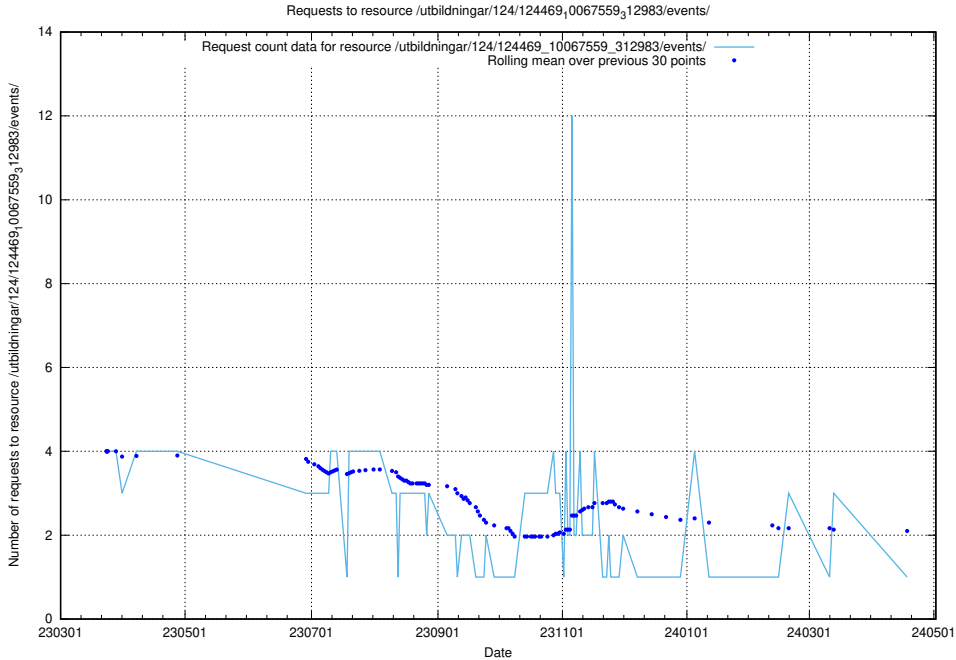

5.6412 Usage of /utbildningar/124/124469_10067559_312983/events/

Here, we count the number of requests to resource /utbildningar/124/124469_10067559_312983/events/