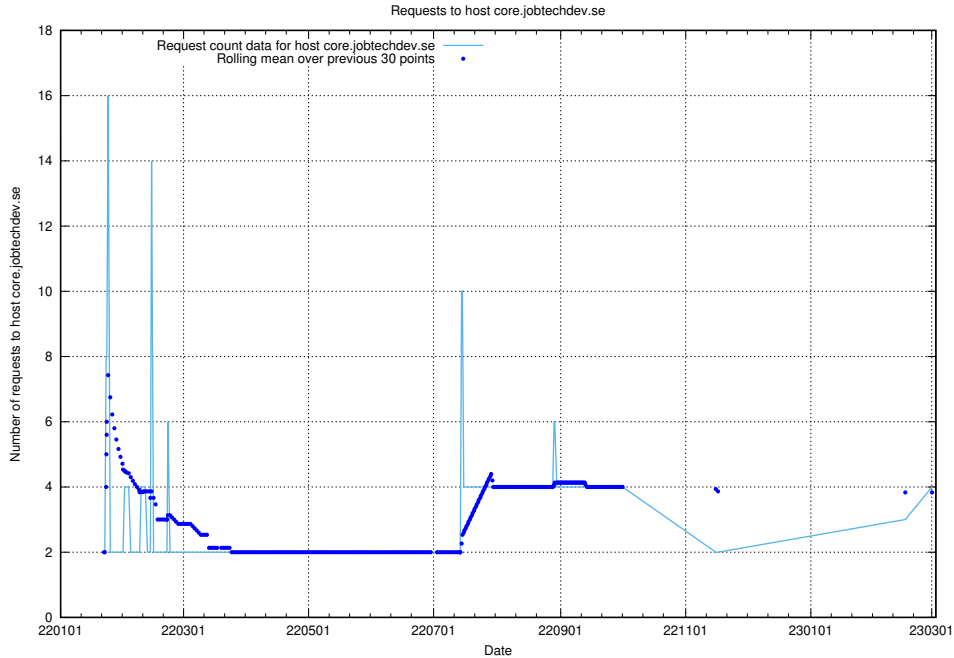

7.103 Usage of core.jobtechdev.se

Here, we count the number of requests to host core.jobtechdev.se.