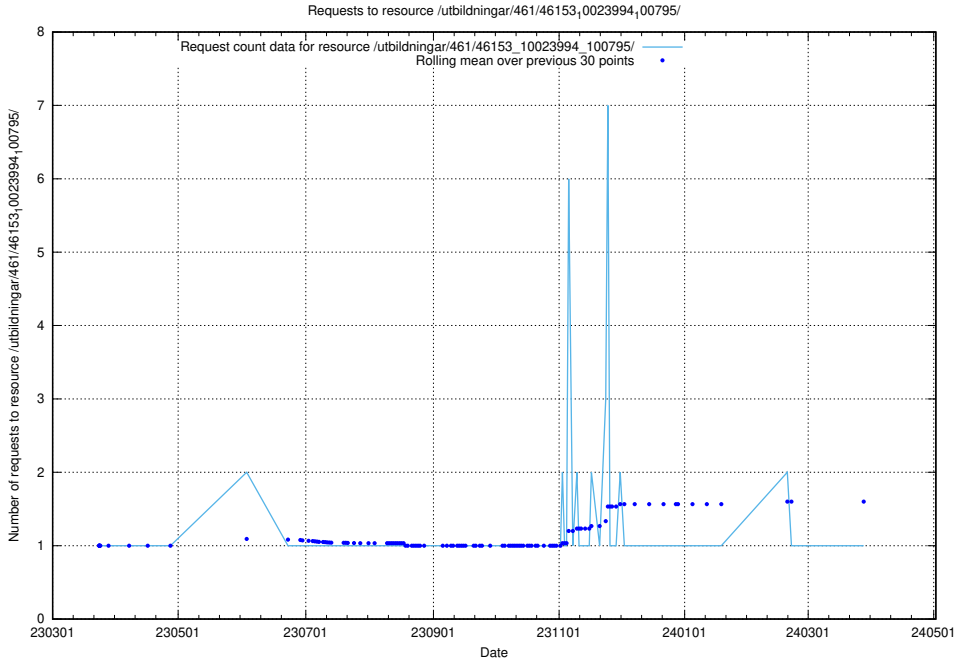

5.6473 Usage of /utbildningar/461/46153_10023994_100795/

Here, we count the number of requests to resource /utbildningar/461/46153_10023994_100795/.