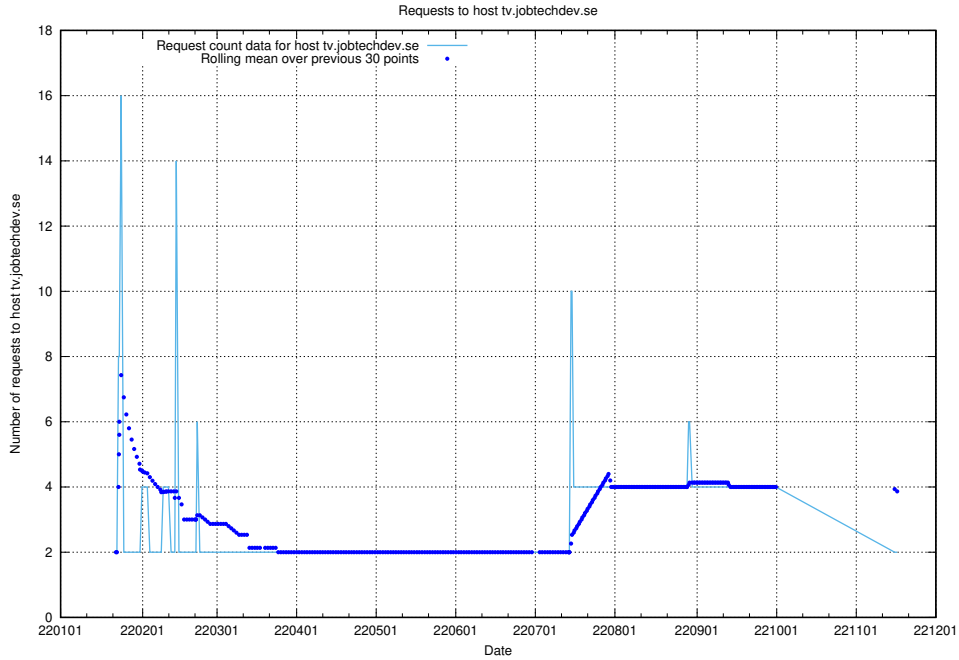

7.585 Usage of tv.jobtechdev.se

Here, we count the number of requests to host tv.jobtechdev.se.