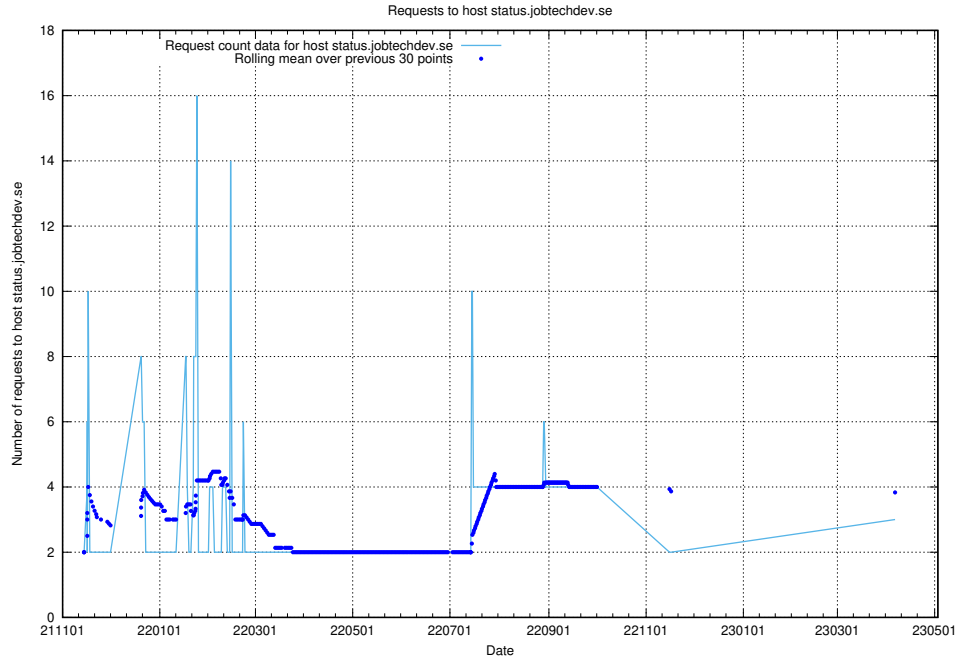

7.239 Usage of status.jobtechdev.se

Here, we count the number of requests to host status.jobtechdev.se.