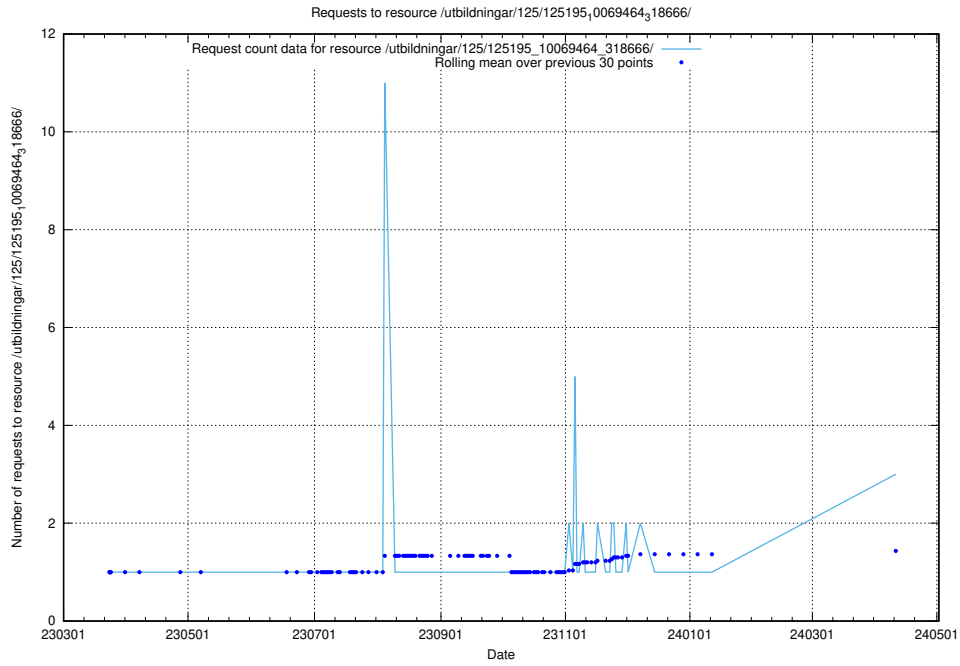

5.269 Usage of /utbildningar/125/125195_10069464_318666/

Here, we count the number of requests to resource /utbildningar/125/125195_10069464_318666/.