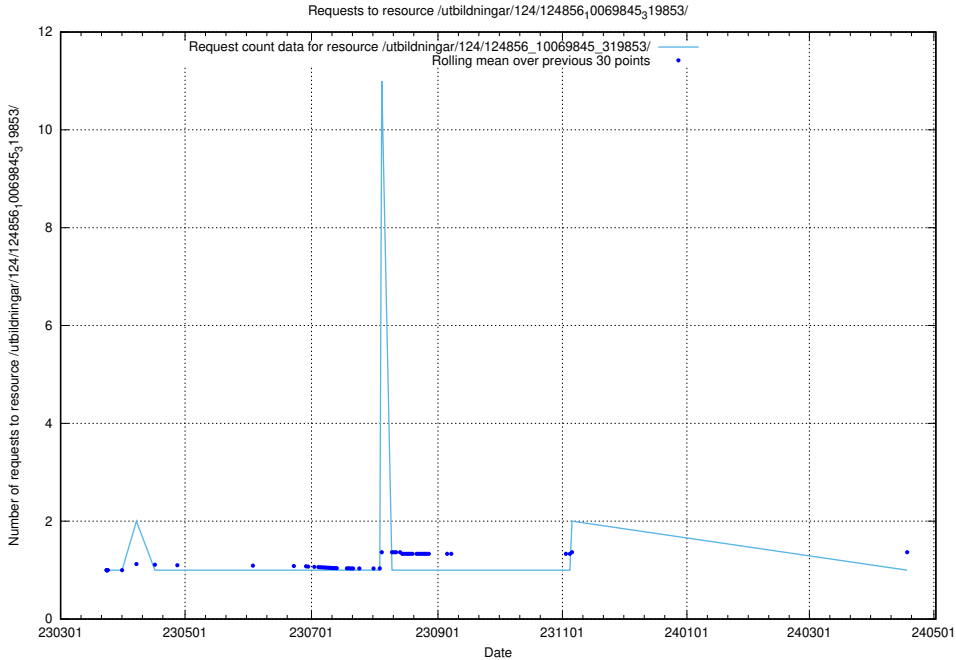

5.1169 Usage of /utbildningar/124/124856_10069845_319853/

Here, we count the number of requests to resource /utbildningar/124/124856_10069845_319853/.