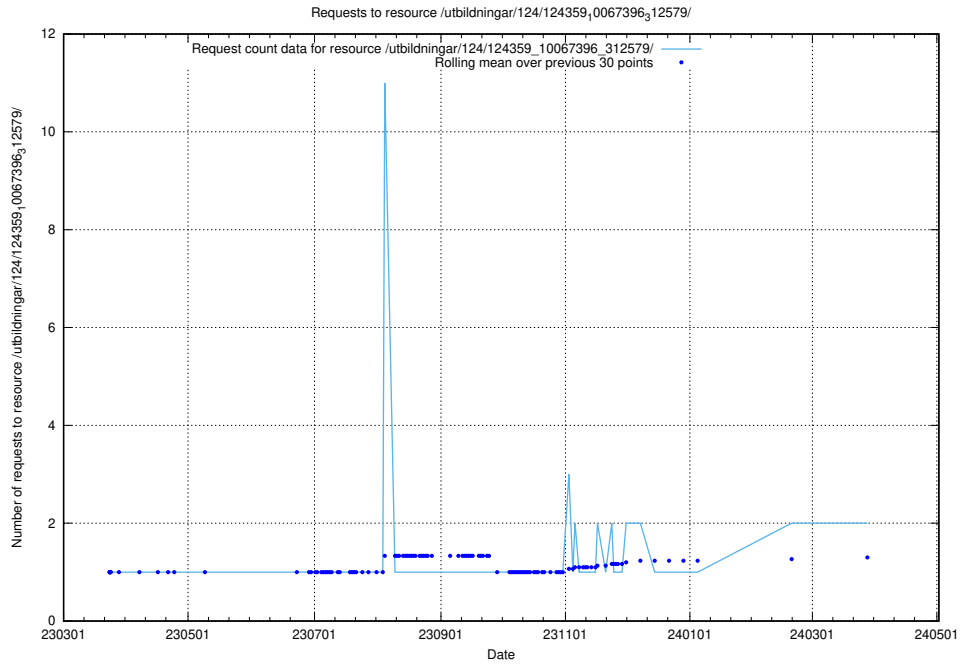

5.669 Usage of /utbildningar/124/124359_10067396_312579/

Here, we count the number of requests to resource /utbildningar/124/124359_10067396_312579/.