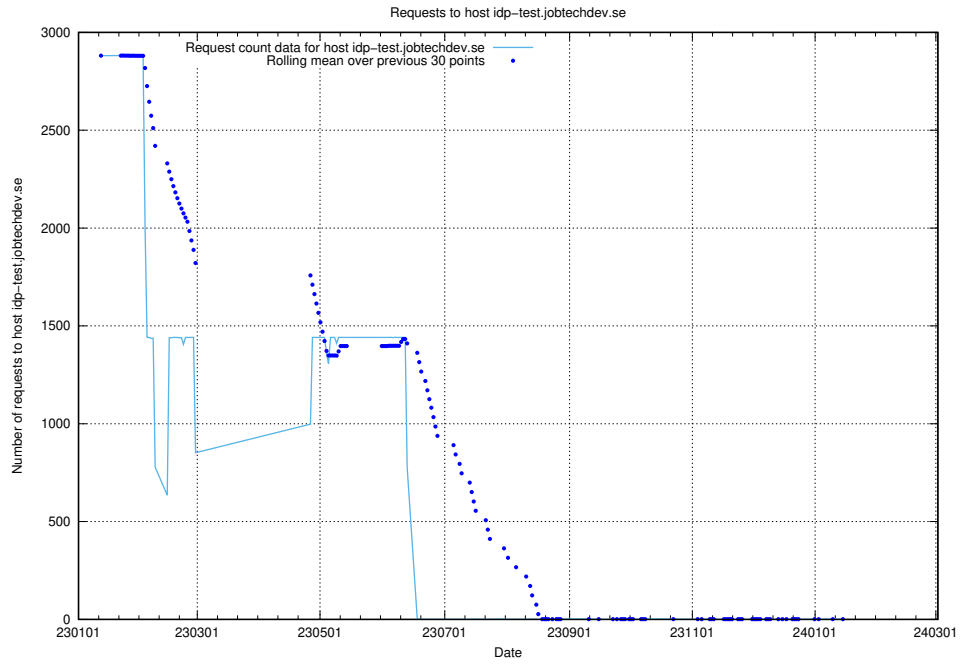

Here, we count the number of requests to host 0.0.jobtechdev.se.

7.307 Usage of idp-test.jobtechdev.se

Here, we count the number of requests to host idp-test.jobtechdev.se.

7.308 Usage of jobstore.jobtechdev.se