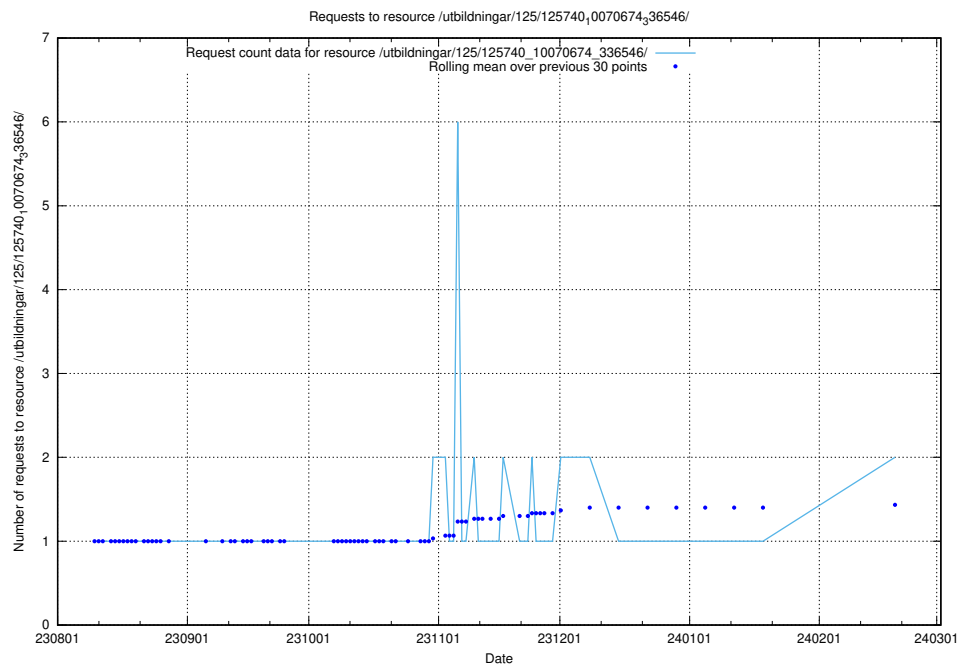

5.771 Usage of `/utbildningar/125/125740_10070674_336546/`

Here, we count the number of requests to resource `/utbildningar/125/125740_10070674_336546/`.