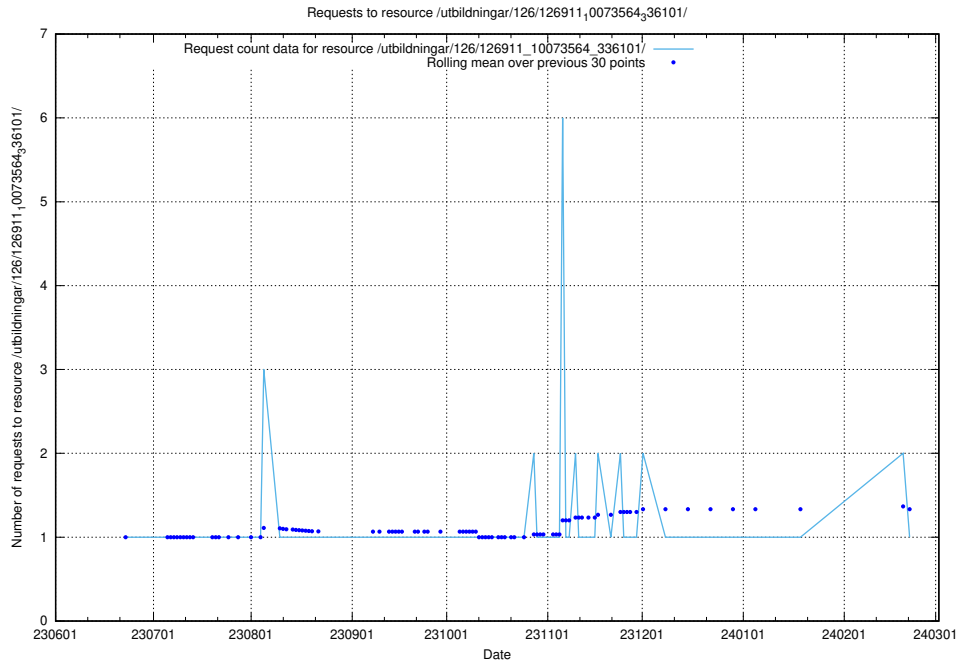

5.5707 Usage of /utbildningar/126/126911_10073564_336101/

Here, we count the number of requests to resource /utbildningar/126/126911_10073564_336101/.