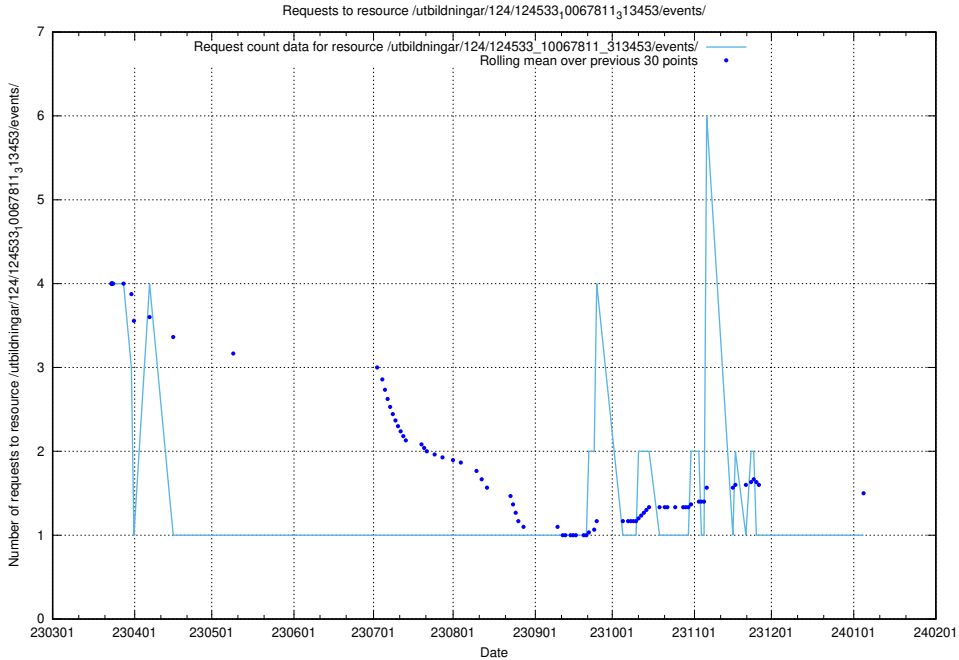

5.6410 Usage of /utbildningar/124/124533_10067811_313453/events/

Here, we count the number of requests to resource /utbildningar/124/124533_10067811_313453/events/