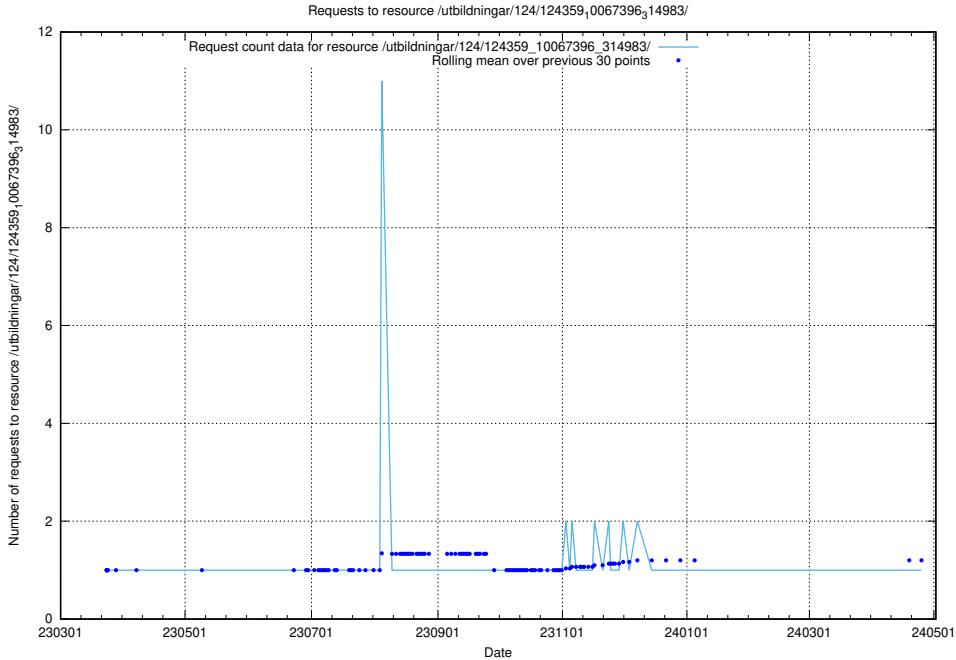

5.3951 Usage of /utbildningar/124/124359_10067396_314983/

Here, we count the number of requests to resource /utbildningar/124/124359_10067396_314983/.