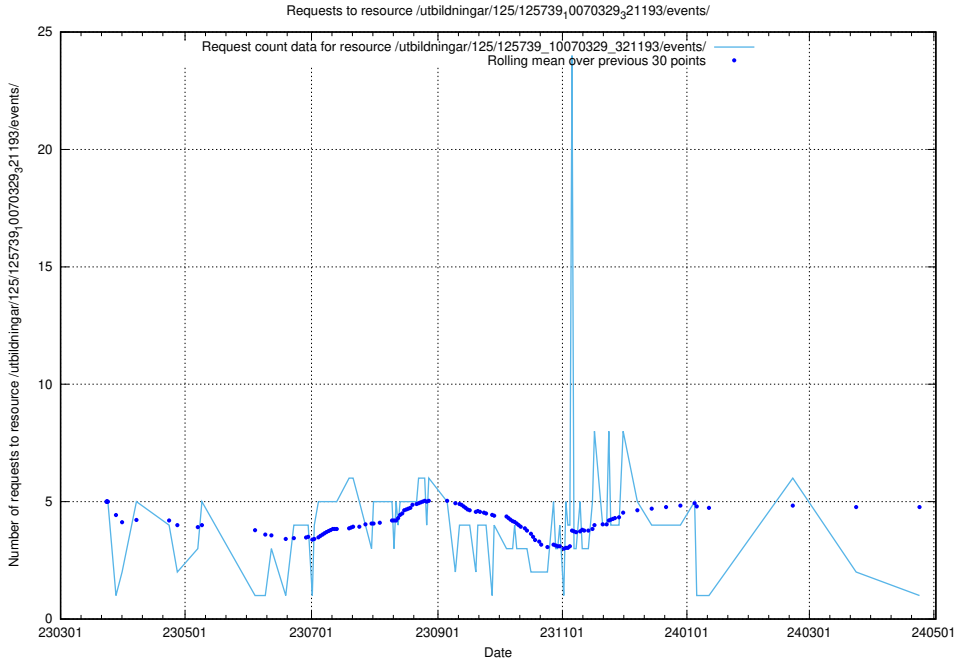

5.6407 Usage of /utbildningar/125/125739_10070329_321193/events/

Here, we count the number of requests to resource /utbildningar/125/125739_10070329_321193/events/