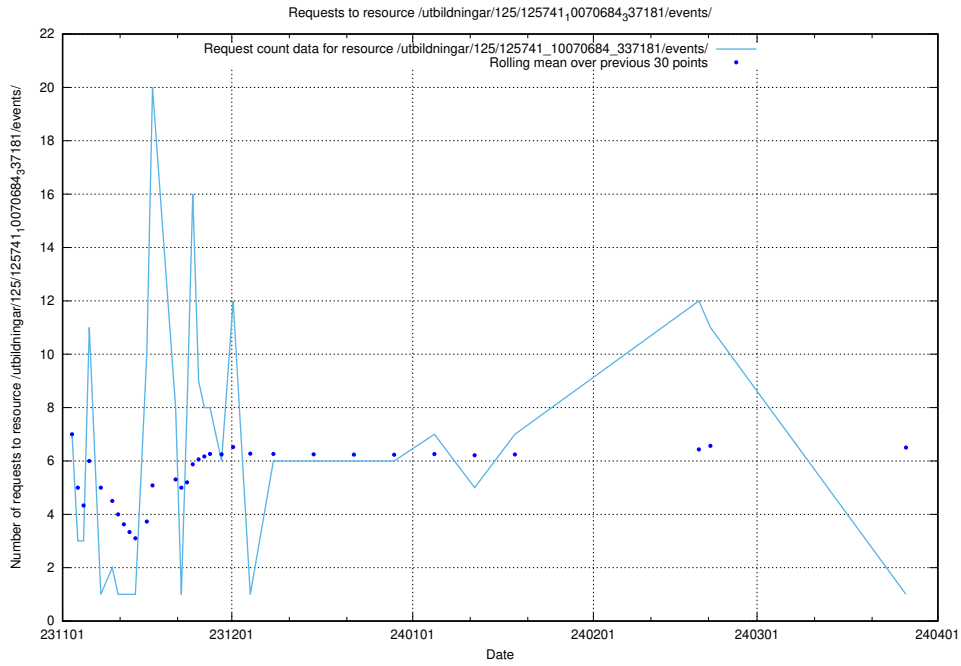

Here, we count the number of requests to resource /utbildningar/126/126334_10071625_335747/.

5.4276 Usage of /utbildningar/125/125741_10070684_337181/events/

Here, we count the number of requests to resource /utbildningar/125/125741_10070684_337181/events/