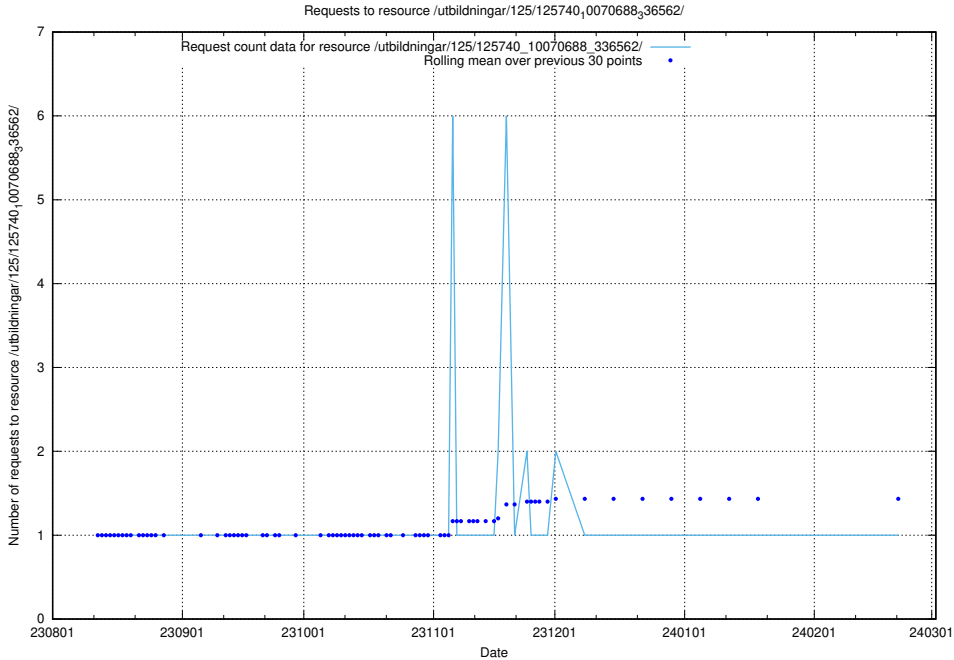

5.4940 Usage of /utbildningar/125/125740_10070688_336562/

Here, we count the number of requests to resource /utbildningar/125/125740_10070688_336562/.