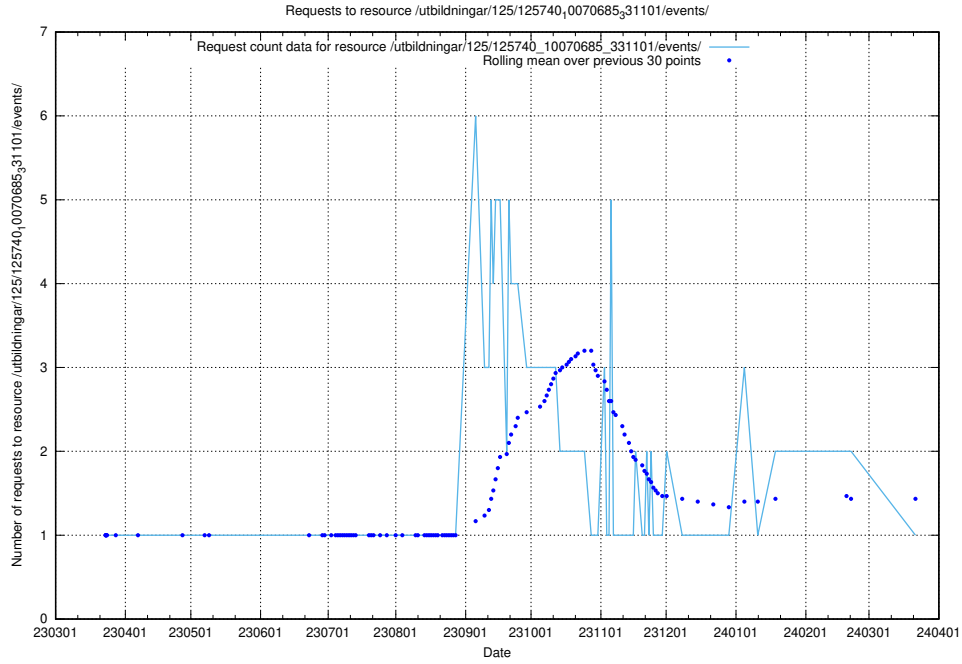

5.972 Usage of /utbildningar/125/125740_10070685_331101/events/

Here, we count the number of requests to resource /utbildningar/125/125740_10070685_331101/events/