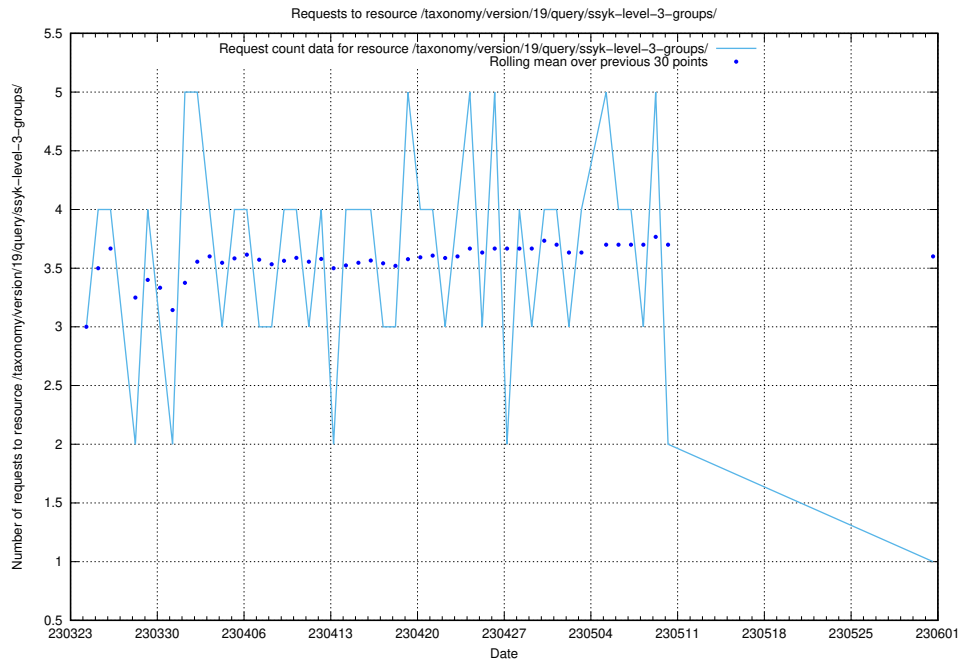

5.6278 Usage of /taxonomy/version/19/query/ssyk-level-3-groups/

Here, we count the number of requests to resource /taxonomy/version/19/query/ssyk-level-3-groups/.