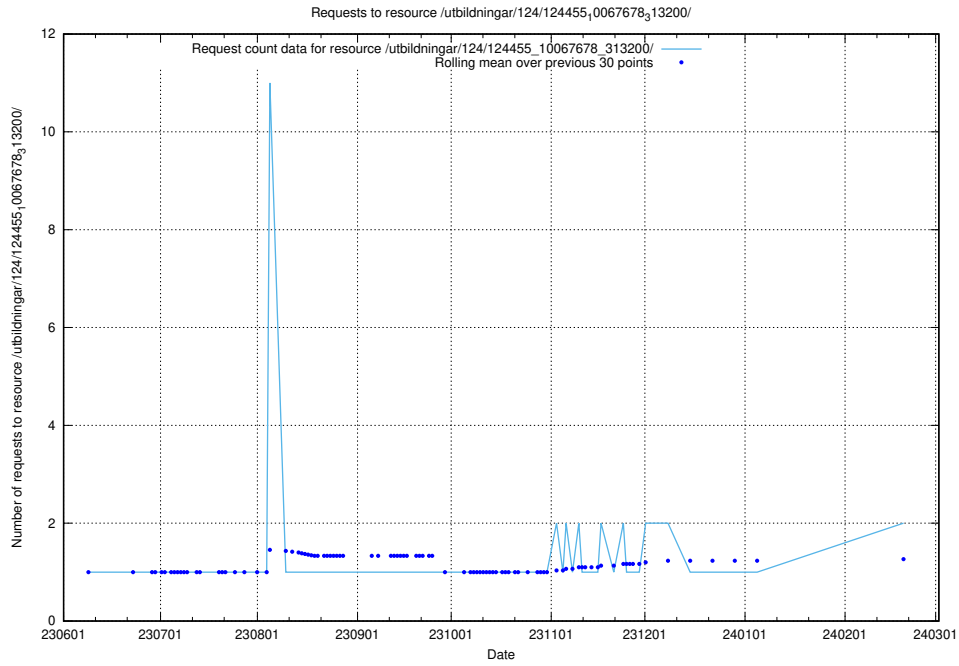

5.893 Usage of /utbildningar/124/124455_10067678_313200/

Here, we count the number of requests to resource /utbildningar/124/124455_10067678_313200/.