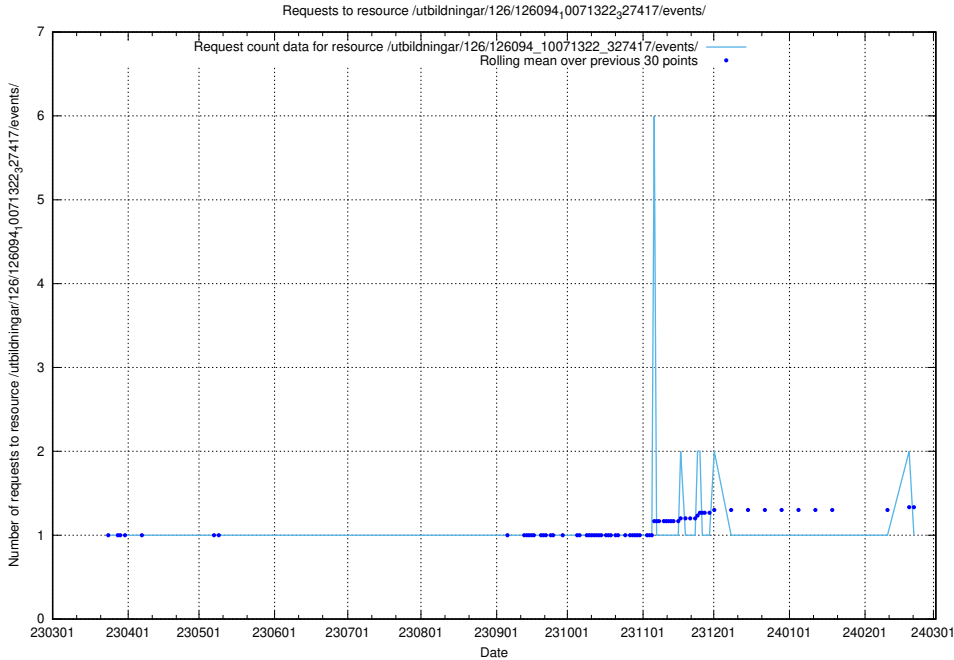

5.6361 Usage of /utbildningar/126/126094_10071322_327417/events/

Here, we count the number of requests to resource /utbildningar/126/126094_10071322_327417/events/