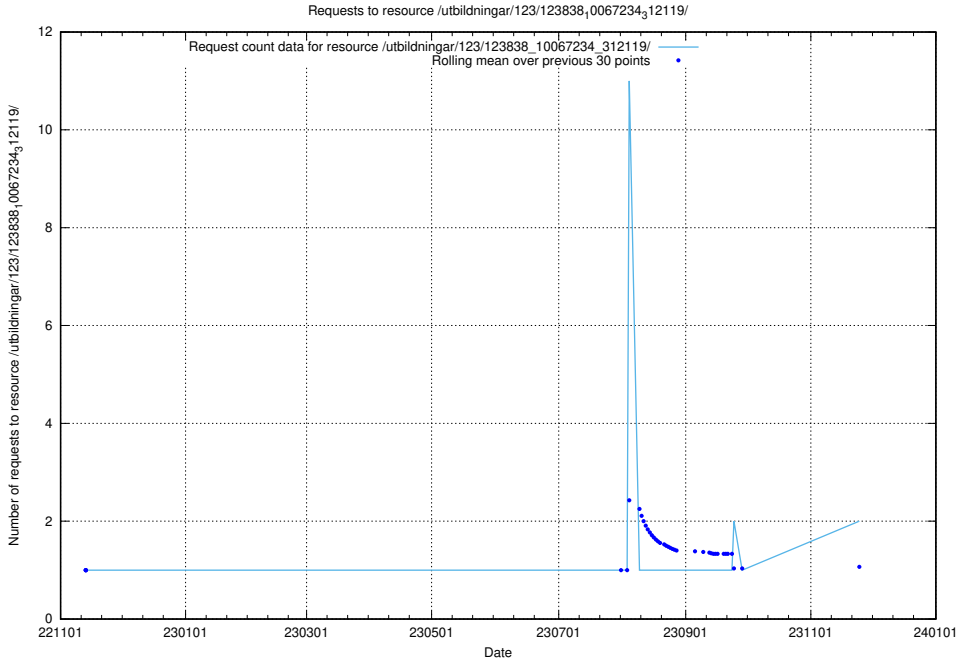

5.890 Usage of /utbildningar/123/123838_10067234_312119/

Here, we count the number of requests to resource /utbildningar/123/123838_10067234_312119/.