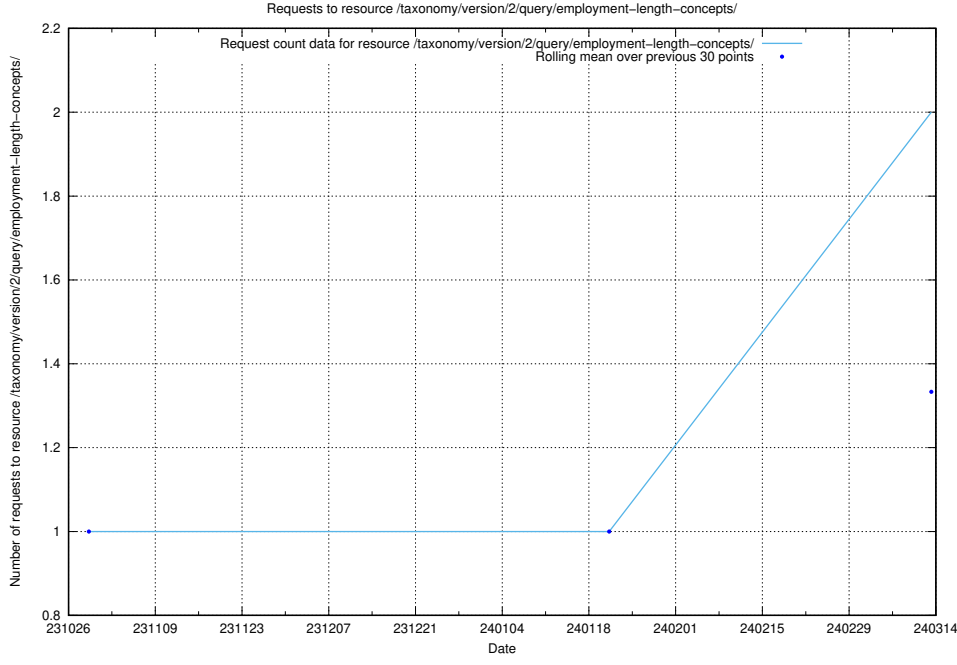

5.706 Usage of /taxonomy/version/2/query/employment-length-concepts/

Here, we count the number of requests to resource /taxonomy/version/2/query/employment-length-concepts/.