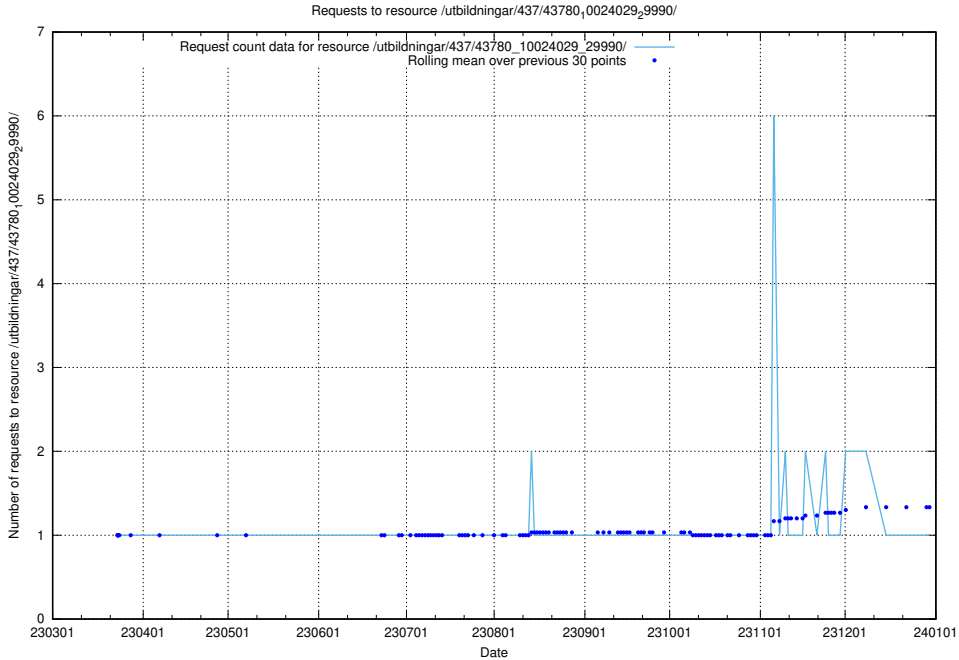

Here, we count the number of requests to resource /utbildningar/437/43782_10024118_313215/.

5.6523 Usage of /utbildningar/437/43780_10024029_29990/

Here, we count the number of requests to resource /utbildningar/437/43780_10024029_29990/.