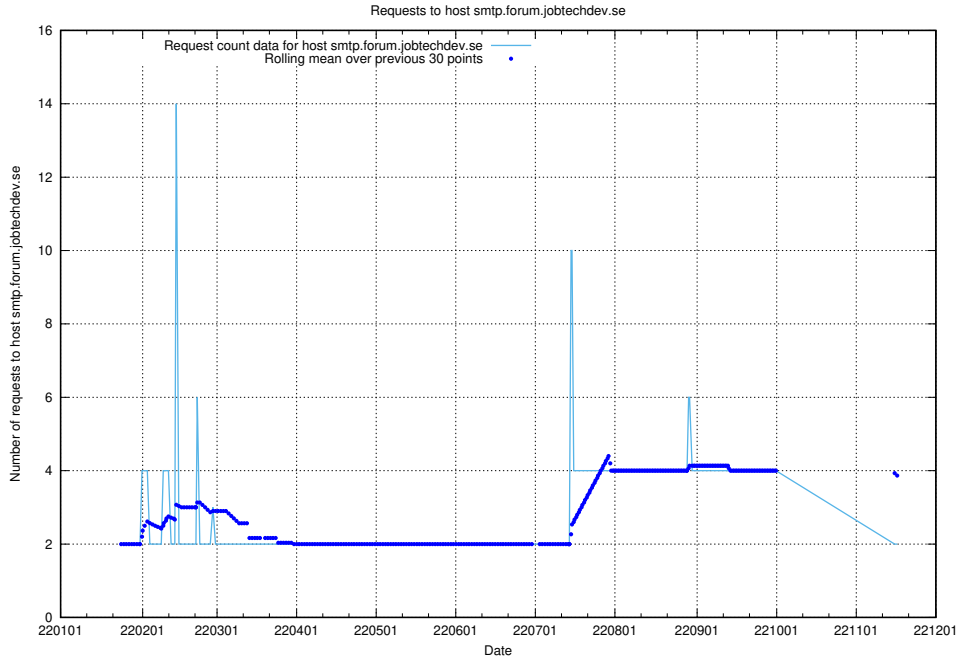

7.578 Usage of smtp.forum.jobtechdev.se

Here, we count the number of requests to host smtp.forum.jobtechdev.se.