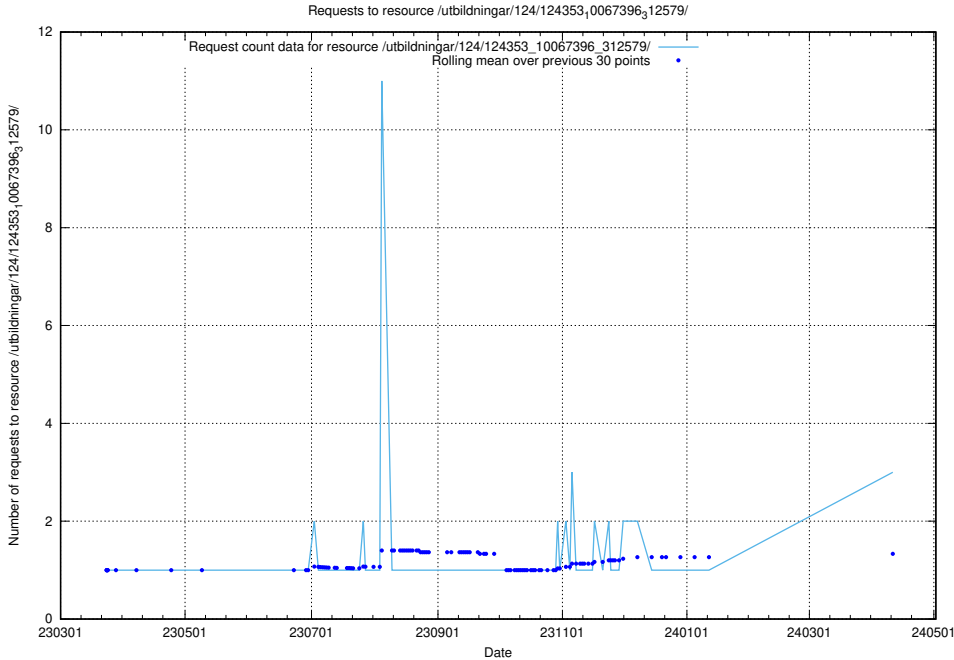

5.333 Usage of /utbildningar/124/124353_10067396_312579/

Here, we count the number of requests to resource /utbildningar/124/124353_10067396_312579/.