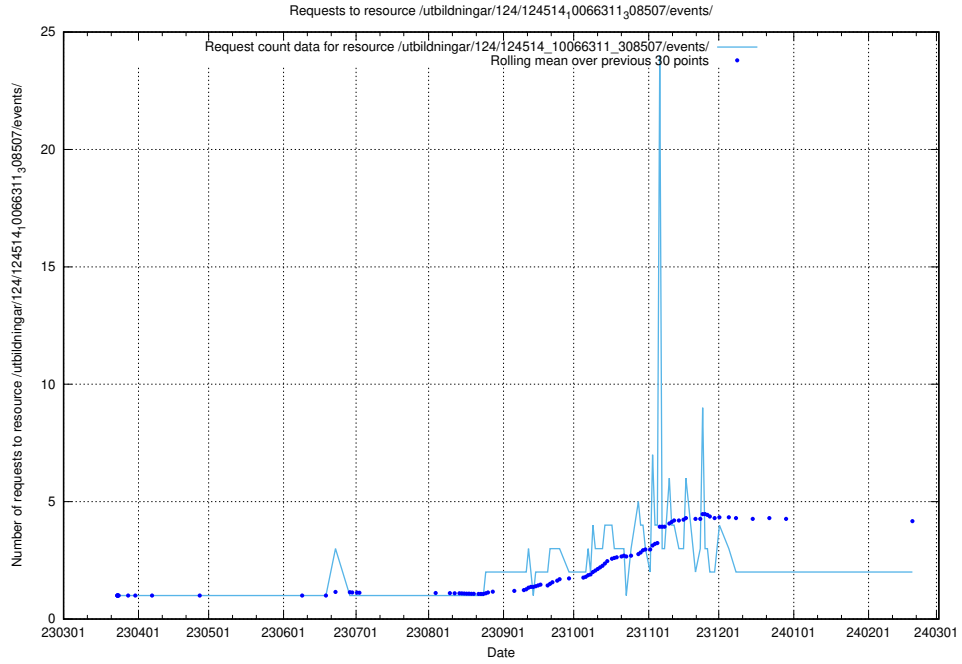

5.533 Usage of /utbildningar/124/124514_10066311_308507/events/

Here, we count the number of requests to resource /utbildningar/124/124514_10066311_308507/events/