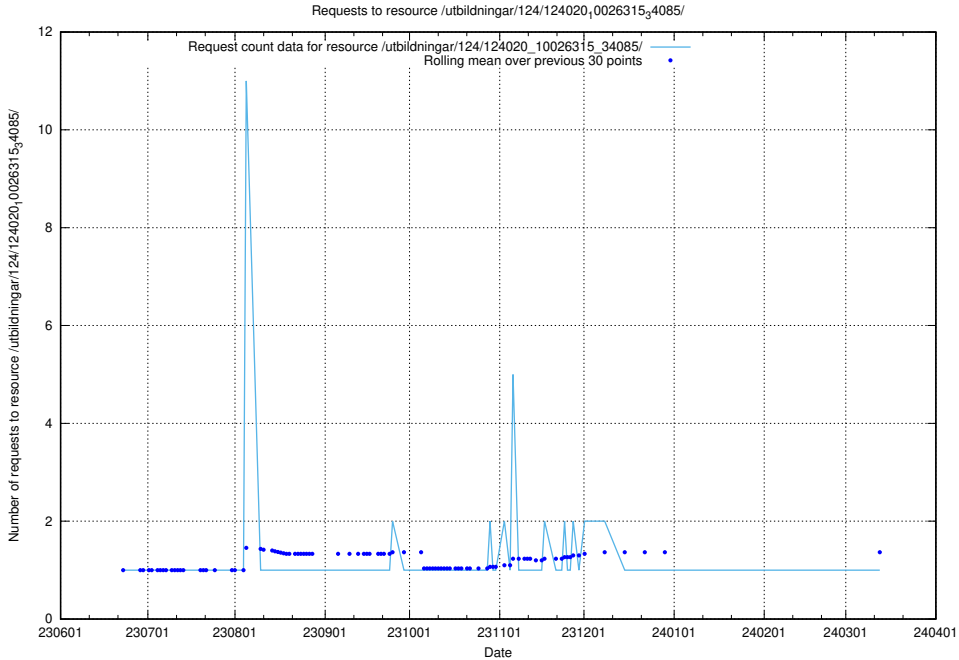

5.5951 Usage of /utbildningar/124/124020_10026315_34085/

Here, we count the number of requests to resource /utbildningar/124/124020_10026315_34085/.