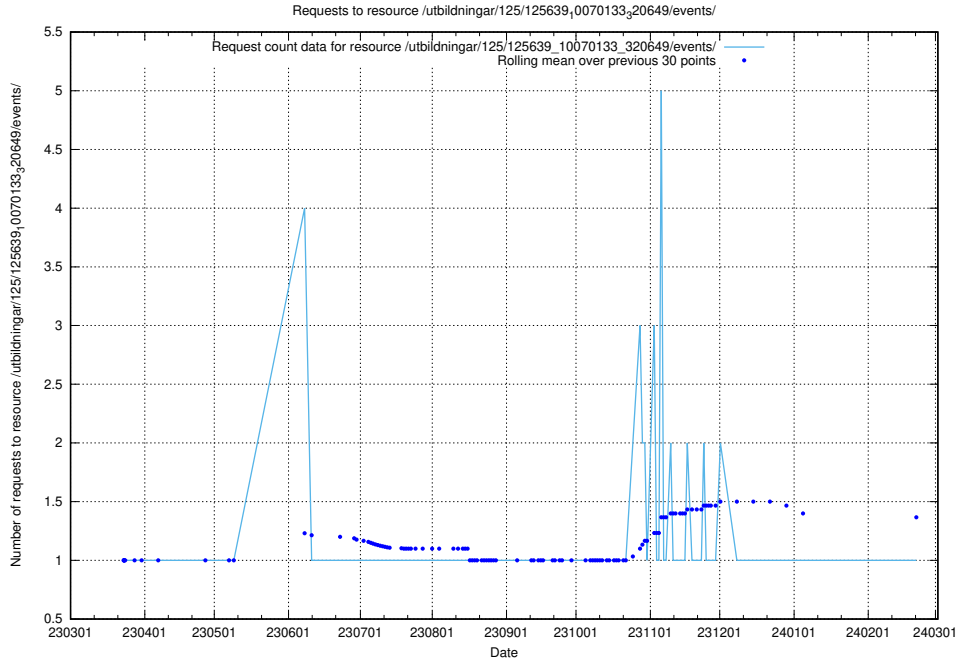

5.1043 Usage of /utbildningar/125/125639_10070133_320649/events/

Here, we count the number of requests to resource /utbildningar/125/125639_10070133_320649/events/