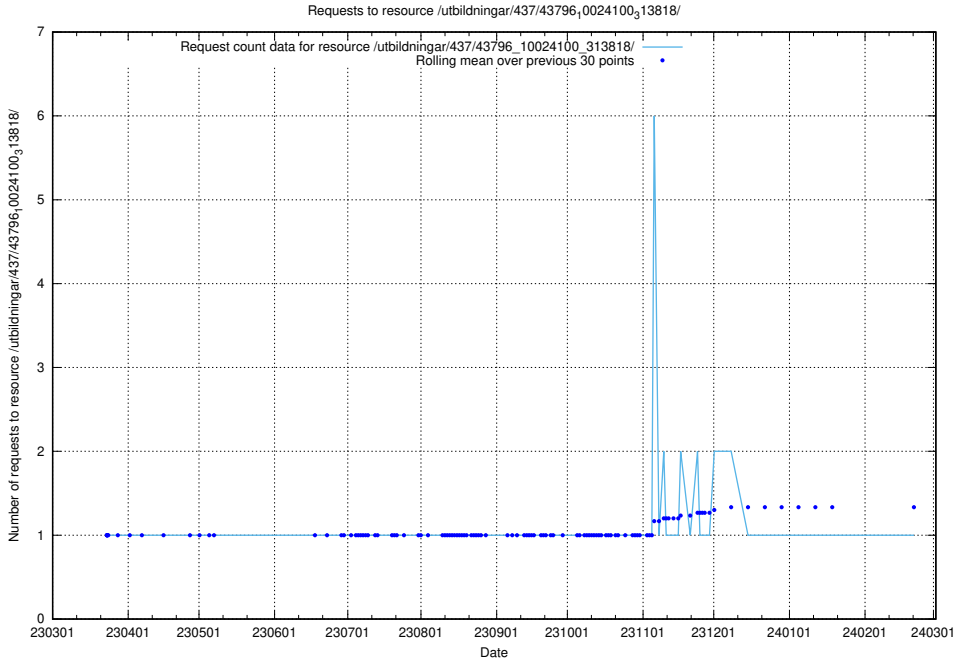

5.6513 Usage of /utbildningar/437/43796_10024100_313818/

Here, we count the number of requests to resource /utbildningar/437/43796_10024100_313818/.