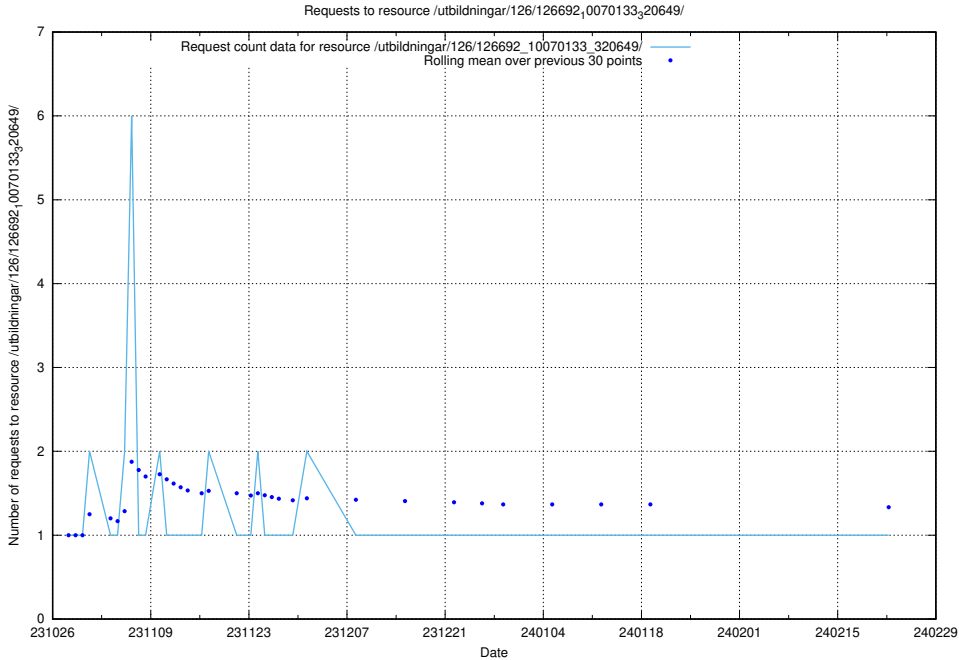

5.4333 Usage of /utbildningar/126/126692_10070133_320649/

Here, we count the number of requests to resource /utbildningar/126/126692_10070133_320649/.