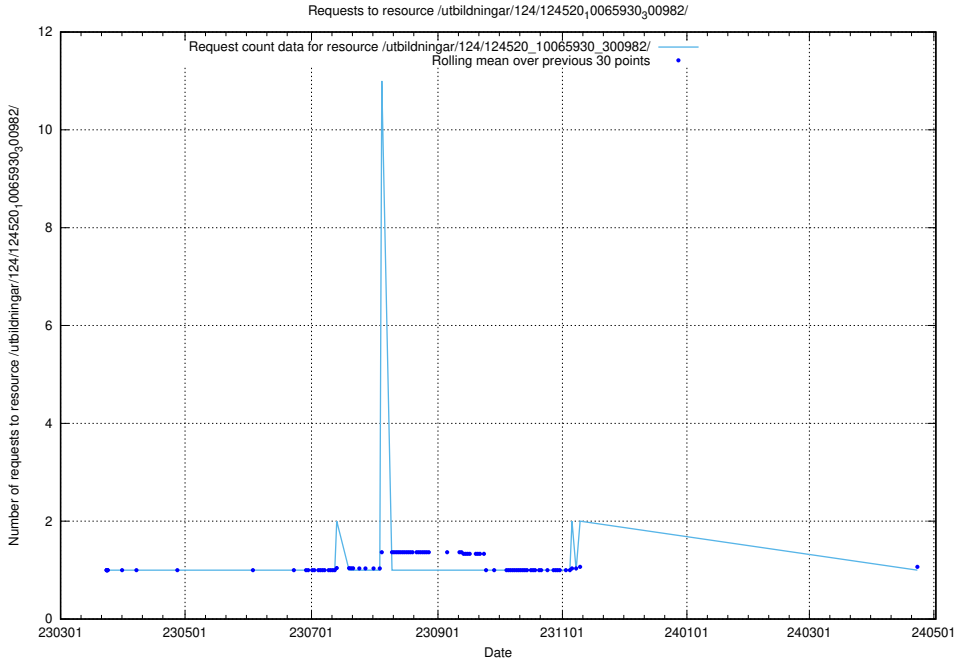

5.1242 Usage of /utbildningar/124/124520_10065930_300982/

Here, we count the number of requests to resource /utbildningar/124/124520_10065930_300982/.