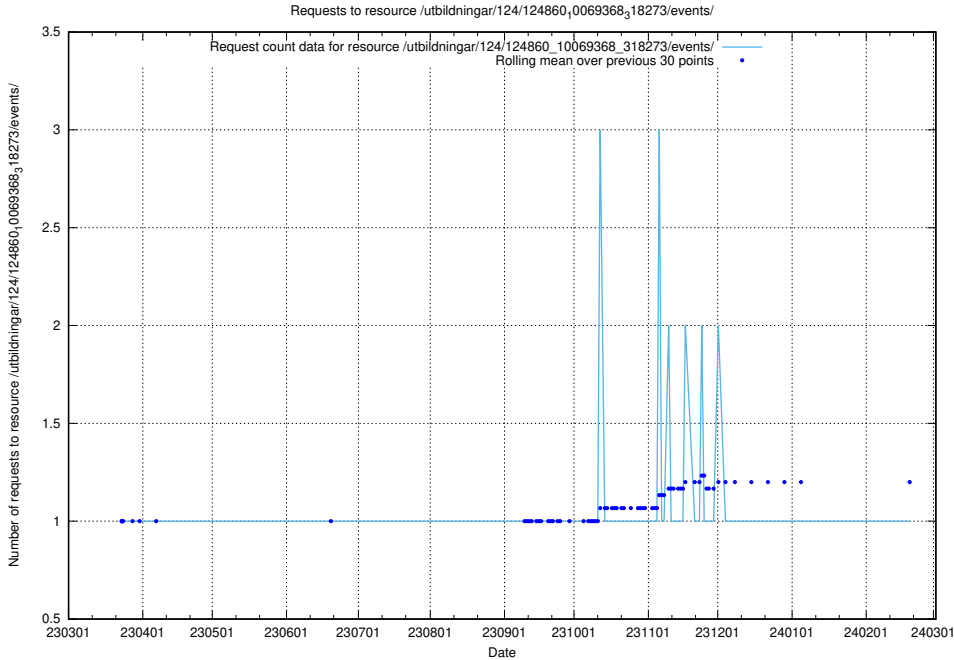

5.1157 Usage of /utbildningar/124/124860_10069368_318273/events/

Here, we count the number of requests to resource /utbildningar/124/124860_10069368_318273/events/