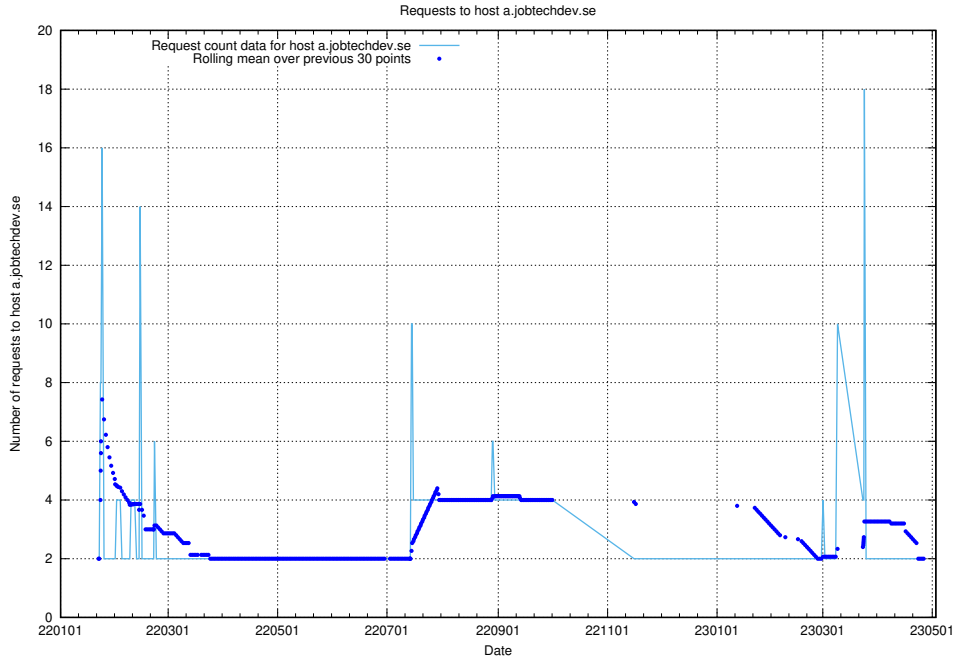

Here, we count the number of requests to host accounting.jobtechdev.se.

7.266 Usage of a.jobtechdev.se

Here, we count the number of requests to host a.jobtechdev.se.

7.267 Usage of game.jobtechdev.se

Here, we count the number of requests to host game.jobtechdev.se.