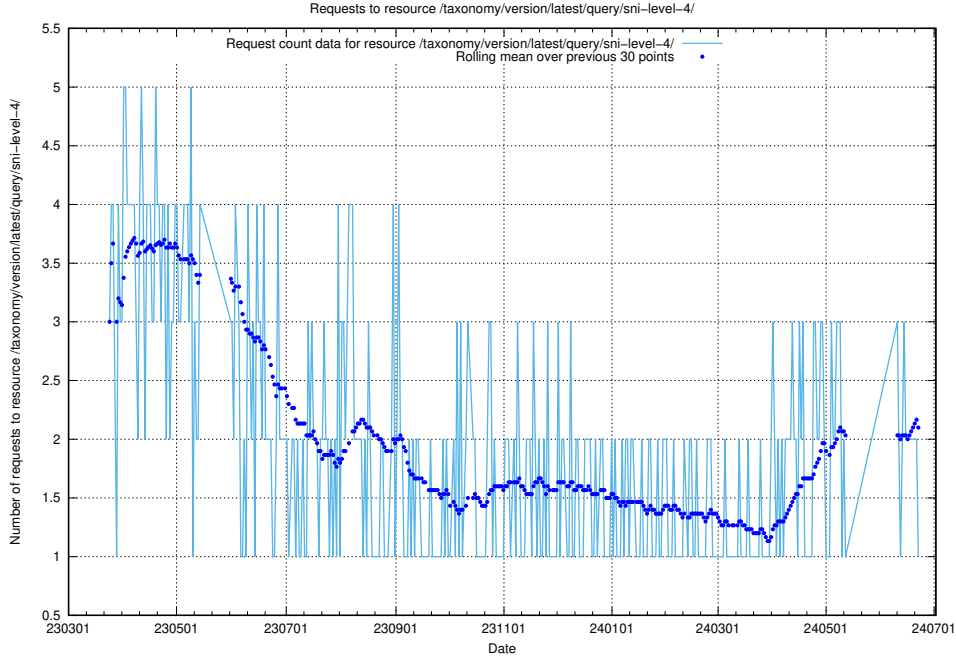

5.6235 Usage of /taxonomy/version/latest/query/sni-level-4/

Here, we count the number of requests to resource /taxonomy/version/latest/query/sni-level-4/.