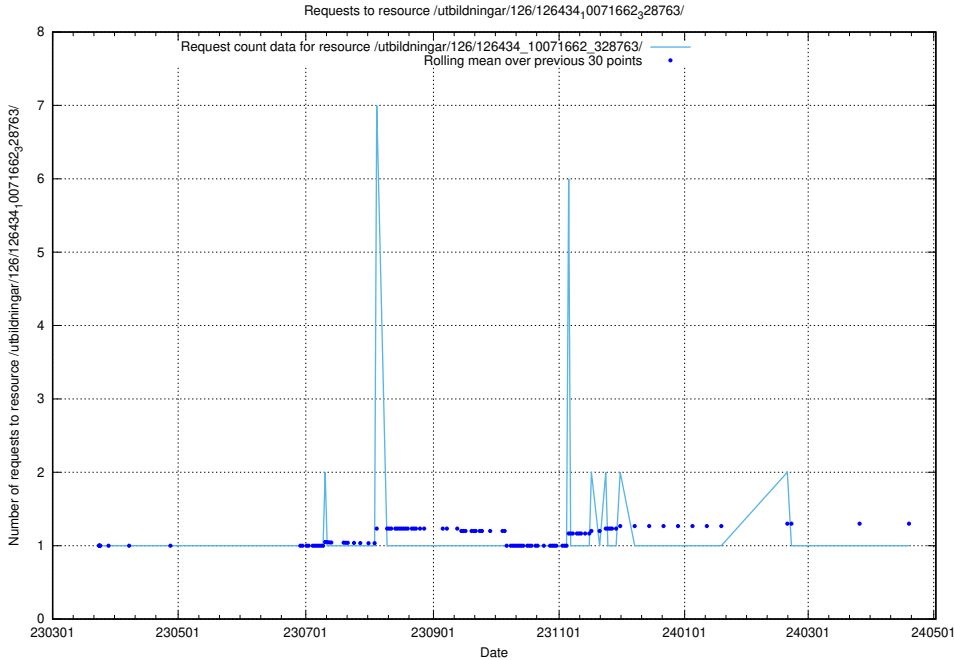

5.6577 Usage of /utbildningar/126/126434_10071662_328763/

Here, we count the number of requests to resource /utbildningar/126/126434_10071662_328763/.