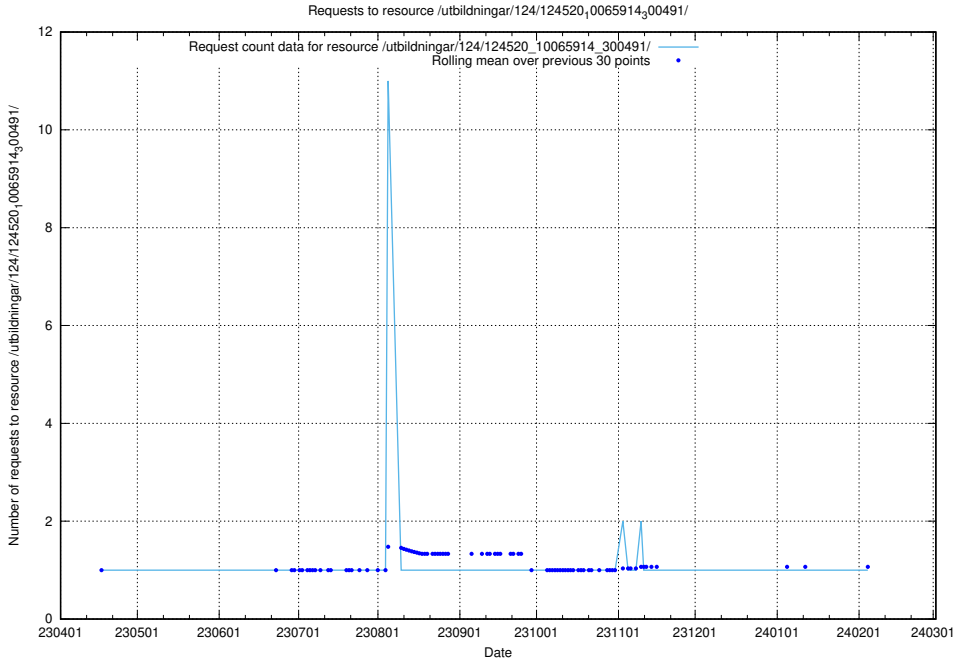

5.6176 Usage of /utbildningar/124/124520_10065914_300491/

Here, we count the number of requests to resource /utbildningar/124/124520_10065914_300491/.