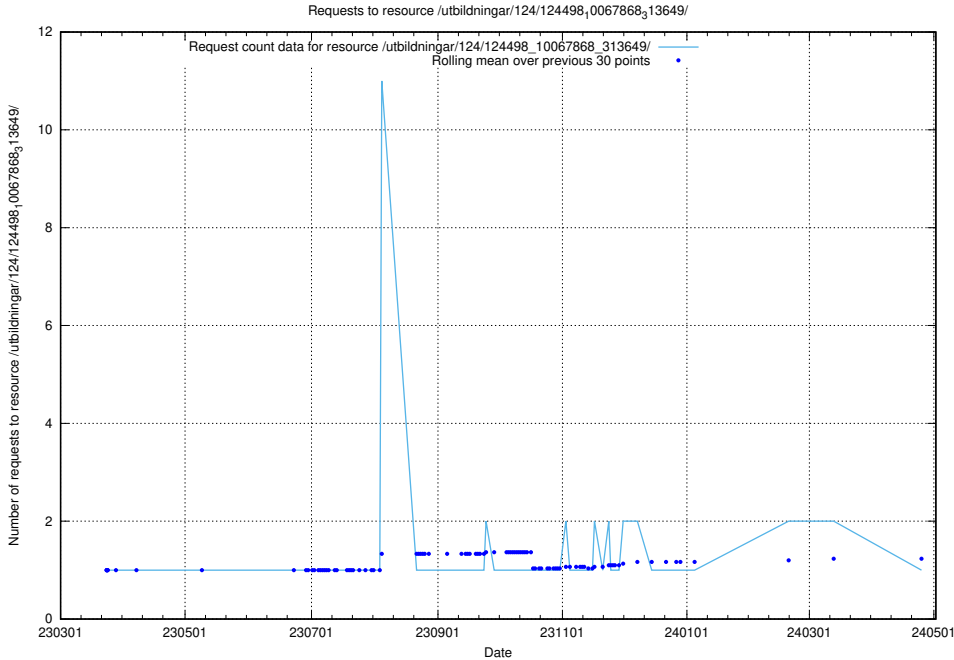

5.2805 Usage of /utbildningar/124/124498_10067868_313649/

Here, we count the number of requests to resource /utbildningar/124/124498_10067868_313649/.