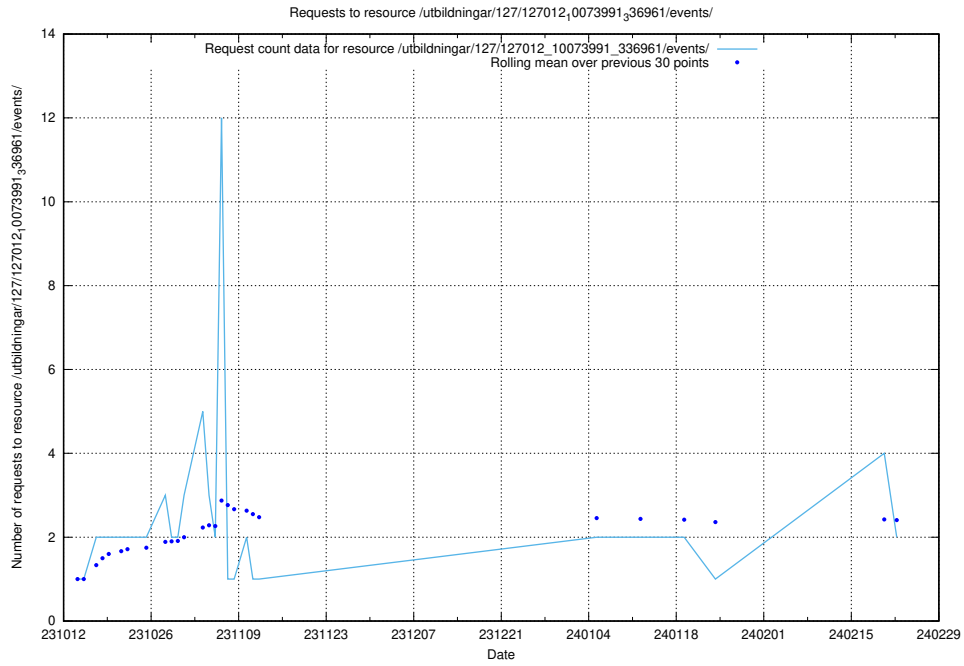

5.721 Usage of /utbildningar/127/127012_10073991_336961/events/

Here, we count the number of requests to resource /utbildningar/127/127012_10073991_336961/events/