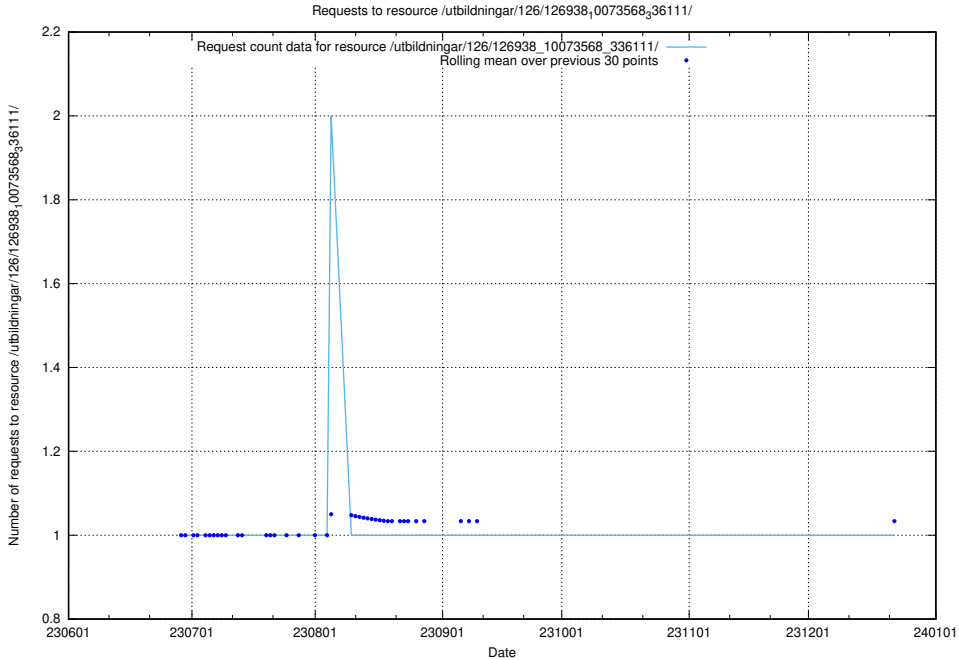

5.5562 Usage of /utbildningar/126/126938_10073568_336111/

Here, we count the number of requests to resource /utbildningar/126/126938_10073568_336111/.