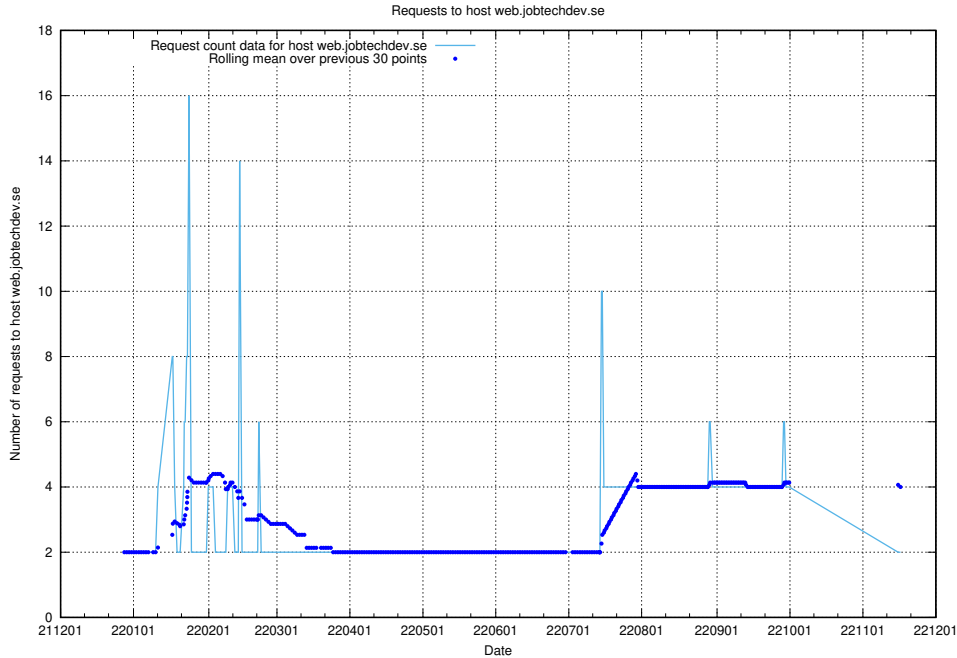

7.357 Usage of inks-develop.api.jobtechdev.se

Here, we count the number of requests to host inks-develop.api.jobtechdev.se.

7.358 Usage of web.jobtechdev.se

Here, we count the number of requests to host web.jobtechdev.se.