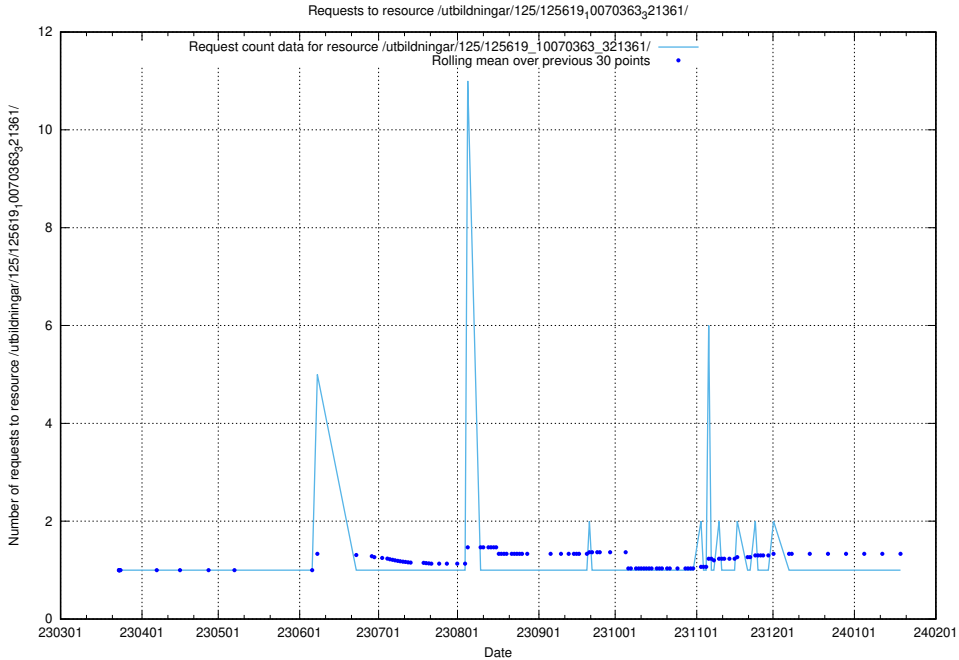

5.1054 Usage of /utbildningar/125/125619_10070363_321361/

Here, we count the number of requests to resource /utbildningar/125/125619_10070363_321361/.