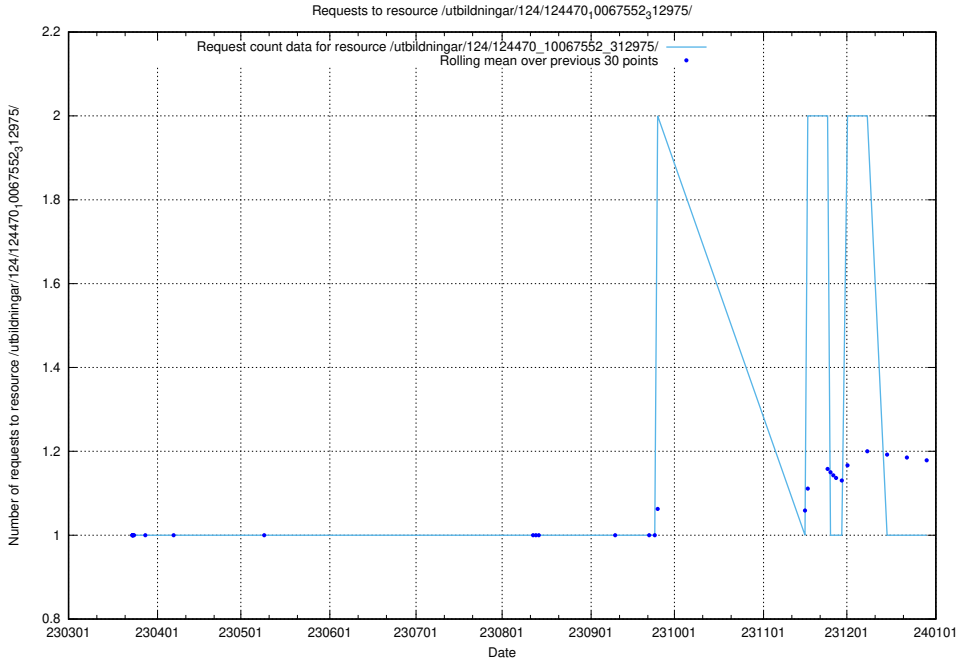

5.3331 Usage of /utbildningar/124/124470_10067552_312975/

Here, we count the number of requests to resource /utbildningar/124/124470_10067552_312975/.