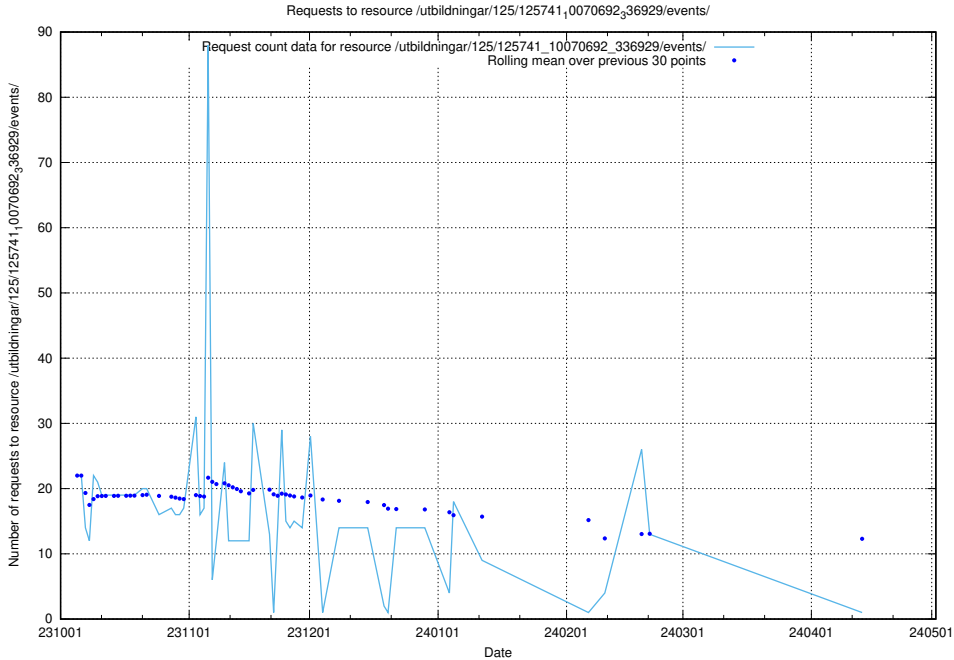

5.4536 Usage of /utbildningar/125/125741_10070692_336929/events/

Here, we count the number of requests to resource /utbildningar/125/125741_10070692_336929/events/