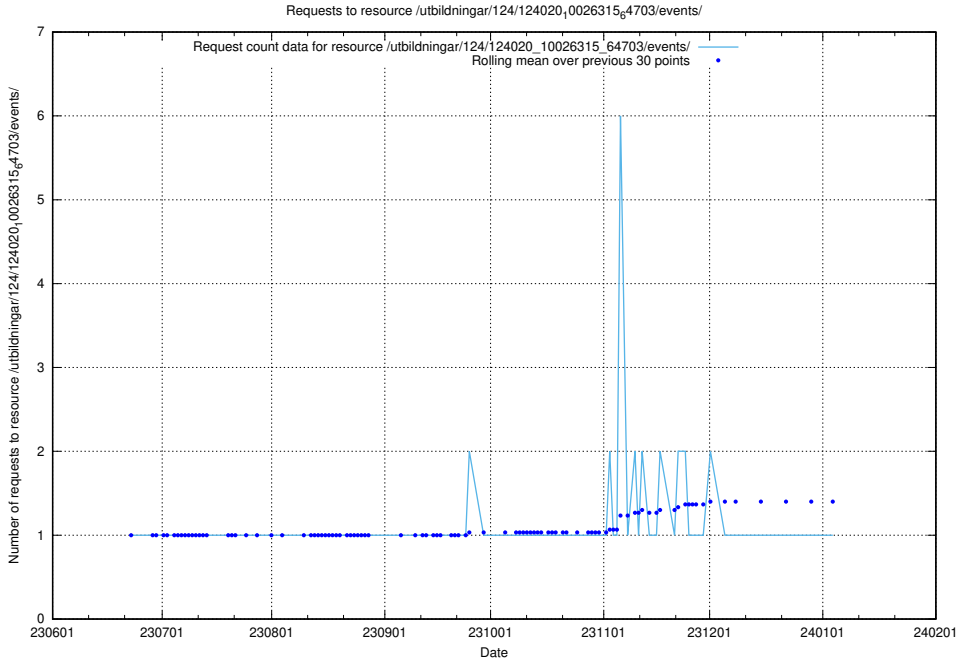

5.5948 Usage of /utbildningar/124/124020_10026315_64703/events/

Here, we count the number of requests to resource /utbildningar/124/124020_10026315_64703/events/.

5.5949 Usage of /utbildningar/124/124020_10026315_64703/