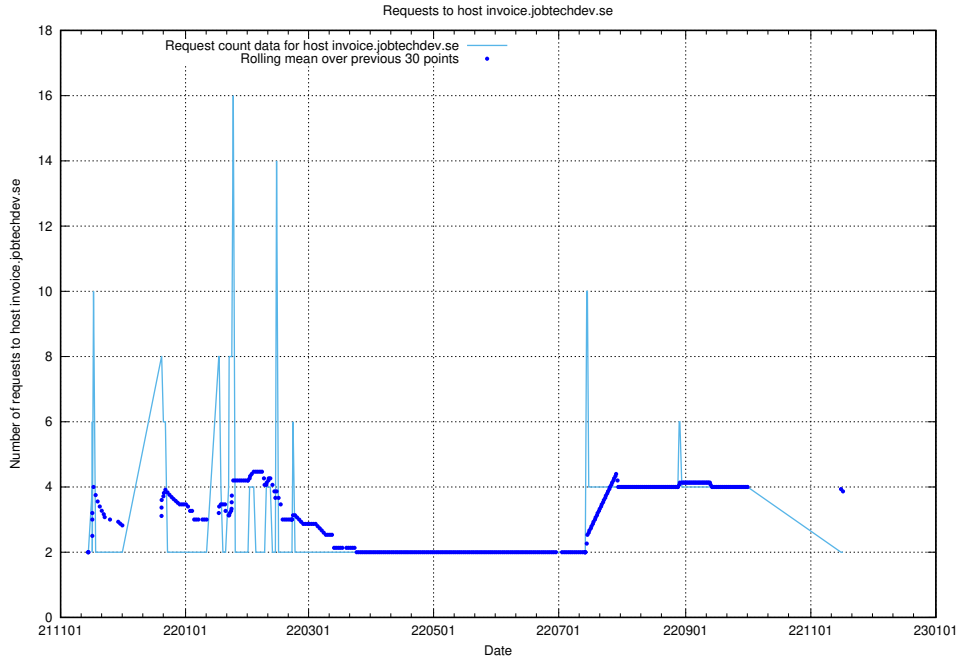

7.597 Usage of invoice.jobtechdev.se

Here, we count the number of requests to host invoice.jobtechdev.se.