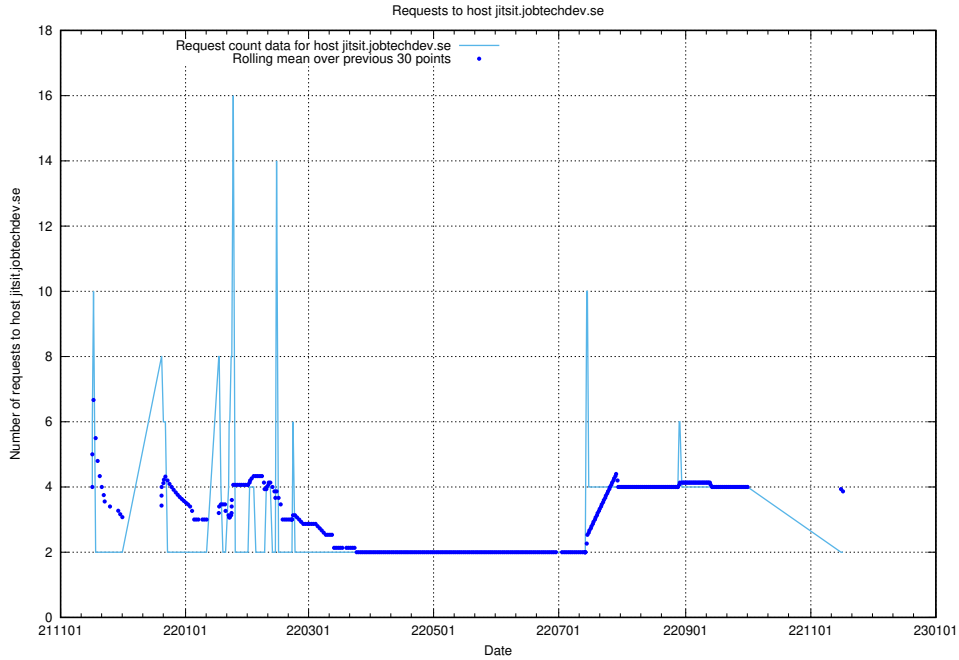

7.503 Usage of jitsit.jobtechdev.se

Here, we count the number of requests to host jitsit.jobtechdev.se.