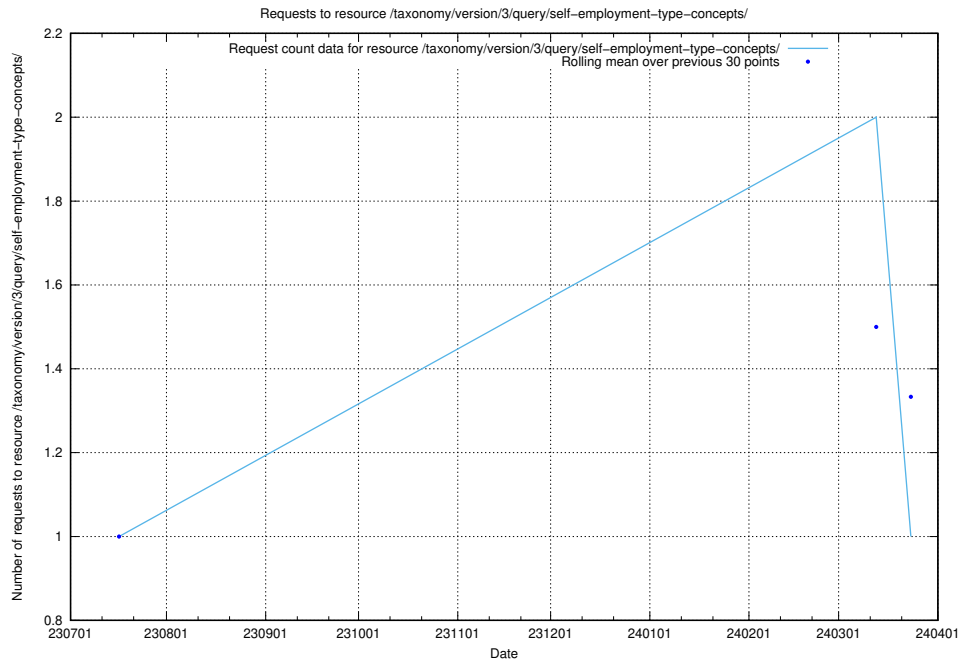

5.5180 Usage of /taxonomy/version/21/query/concepts-and-common-relations/

Here, we count the number of requests to resource /taxonomy/version/21/query/concepts-and-common-relations/.

5.5181 Usage of /utbildningar/122/122967_10065274_281273/