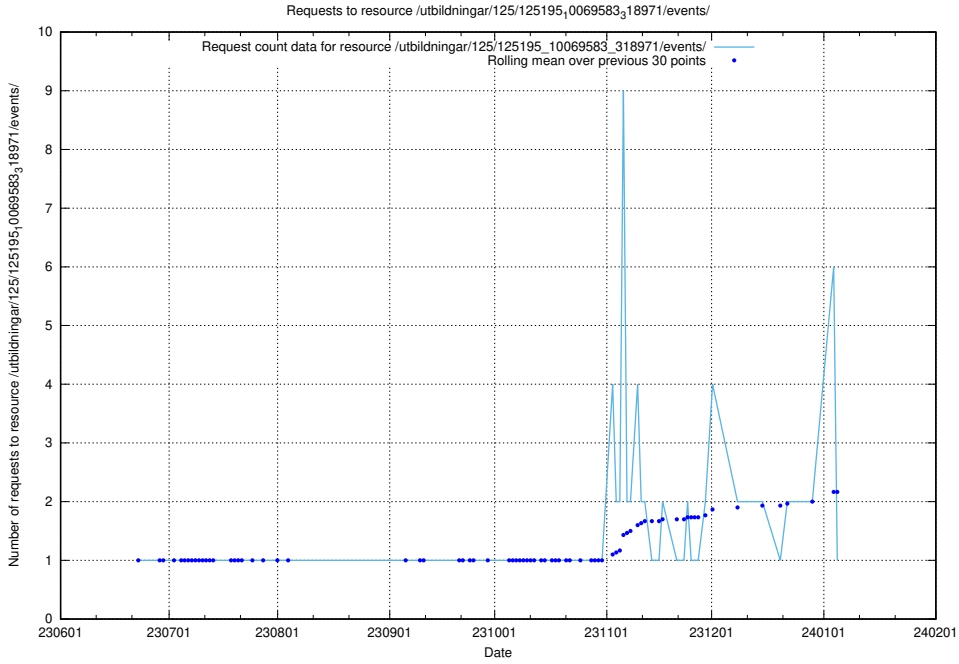

5.5854 Usage of /utbildningar/125/125195_10069583_318971/events/

Here, we count the number of requests to resource /utbildningar/125/125195_10069583_318971/events/