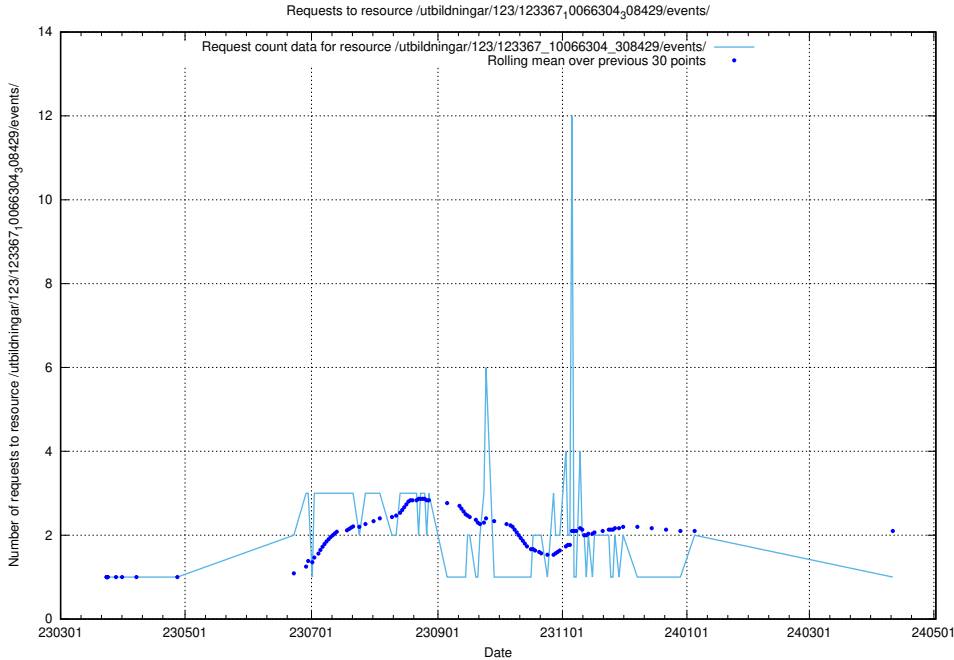

5.4659 Usage of /utbildningar/123/123367_10066304_308429/events/

Here, we count the number of requests to resource /utbildningar/123/123367_10066304_308429/events/