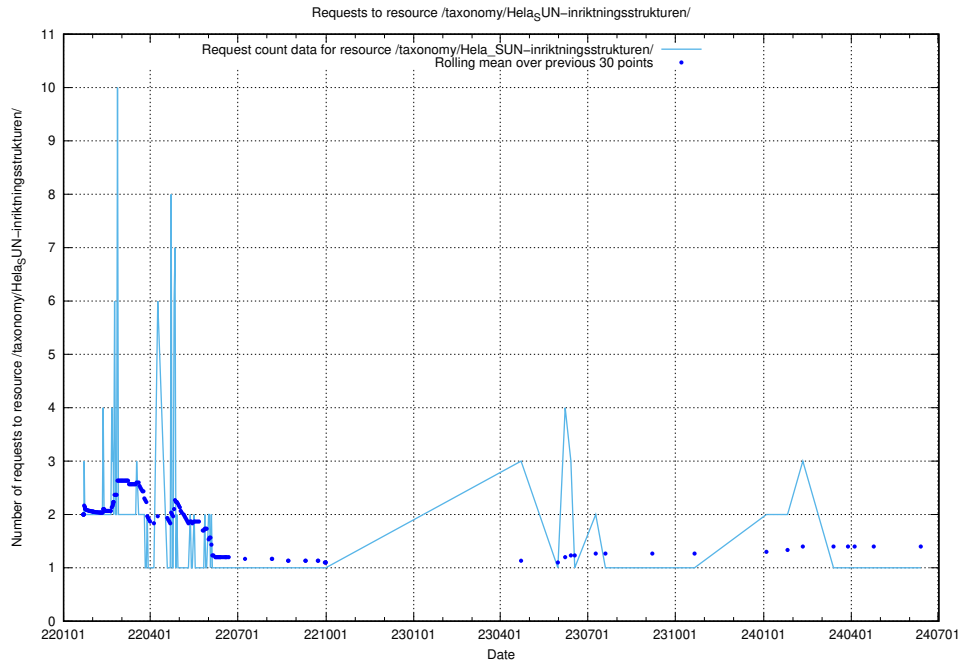

5.6653 Usage of /taxonomy/Hela_SUN-inriktningsstrukturen/

Here, we count the number of requests to resource /taxonomy/Hela_SUN-inriktningsstrukturen/.