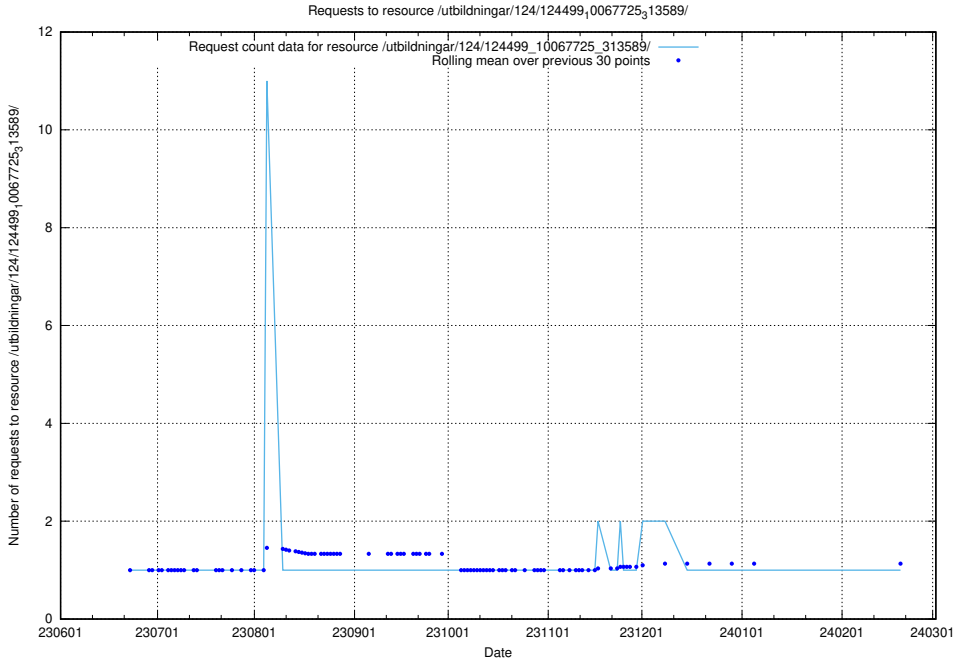

5.5907 Usage of /utbildningar/124/124499_10067725_313589/

Here, we count the number of requests to resource /utbildningar/124/124499_10067725_313589/.