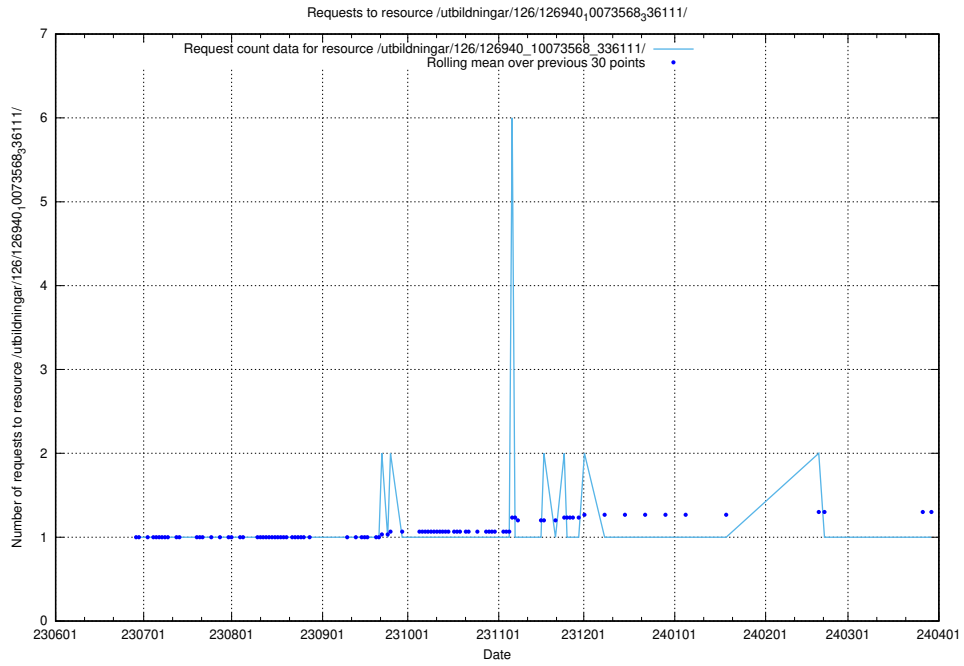

5.5559 Usage of /utbildningar/126/126940_10073568_336111/

Here, we count the number of requests to resource /utbildningar/126/126940_10073568_336111/.