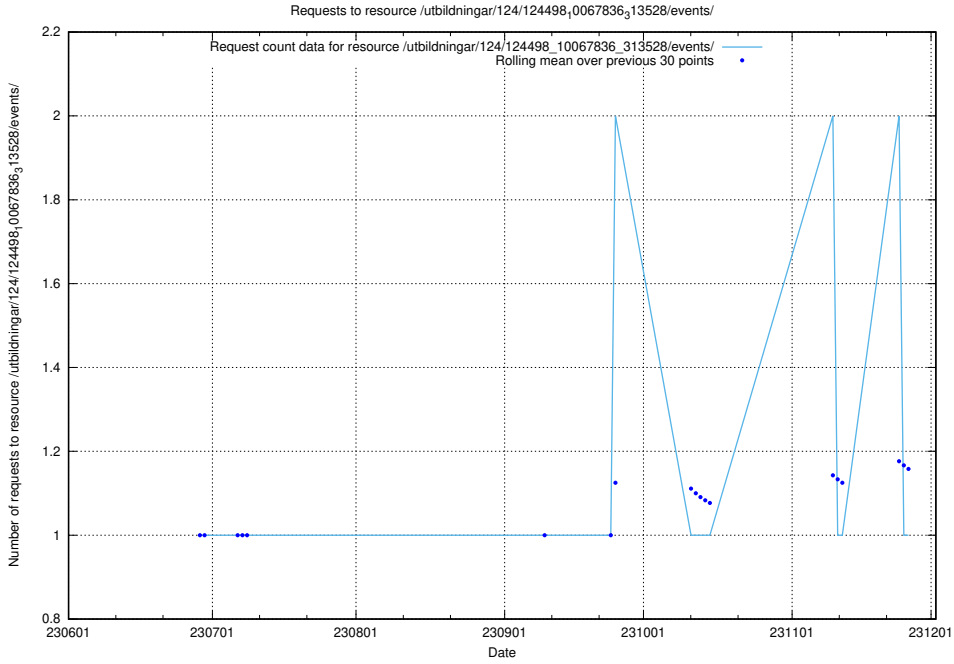

5.5638 Usage of /utbildningar/124/124498_10067836_313528/events/

Here, we count the number of requests to resource /utbildningar/124/124498_10067836_313528/events/