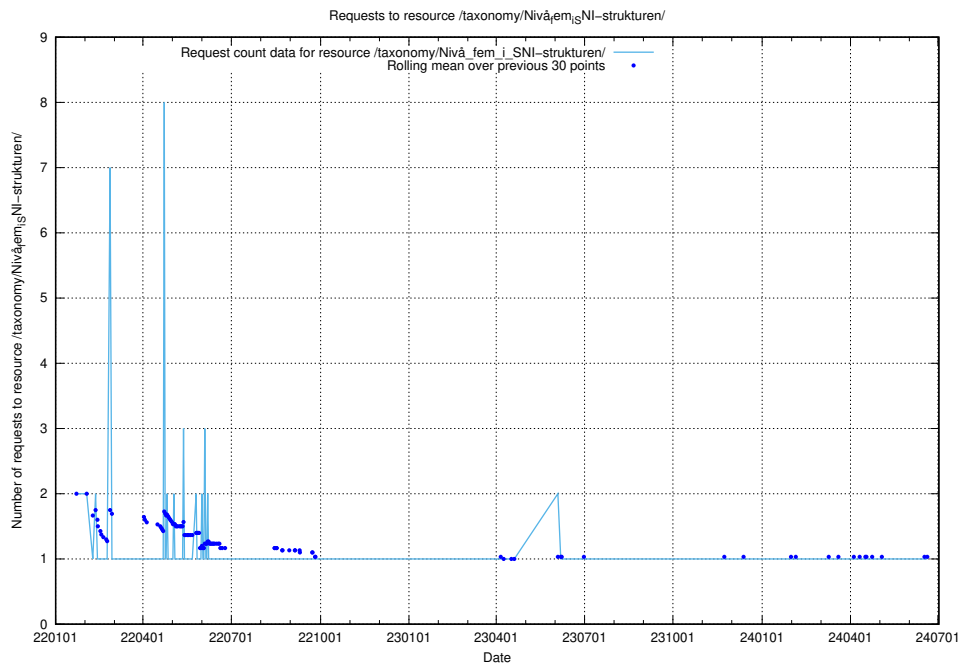

5.4626 Usage of /taxonomy/Nivå_fem_i_SNI-strukturen/

Here, we count the number of requests to resource /taxonomy/Nivå_fem_i_SNI-strukturen/.