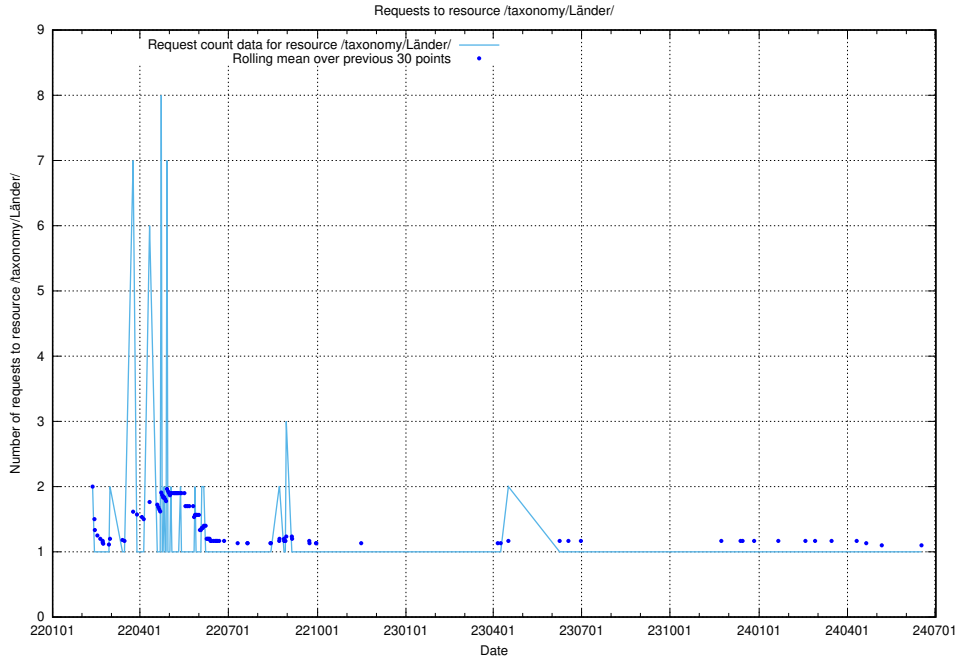

5.1764 Usage of /taxonomy/Länder/

Here, we count the number of requests to resource /taxonomy/Länder/.