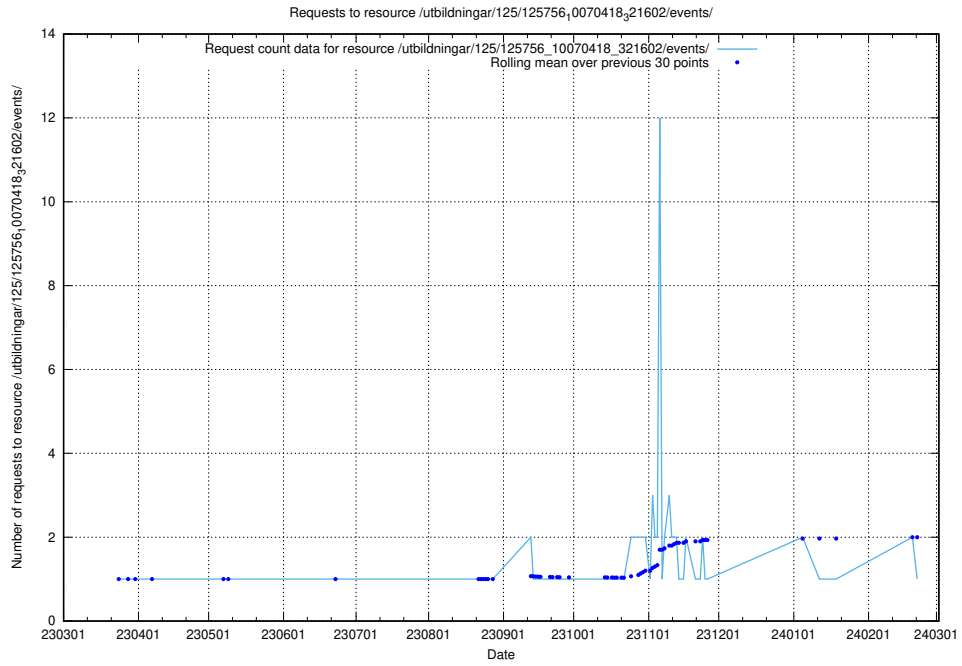

5.6374 Usage of /utbildningar/125/125756_10070418_321602/events/

Here, we count the number of requests to resource /utbildningar/125/125756_10070418_321602/events/