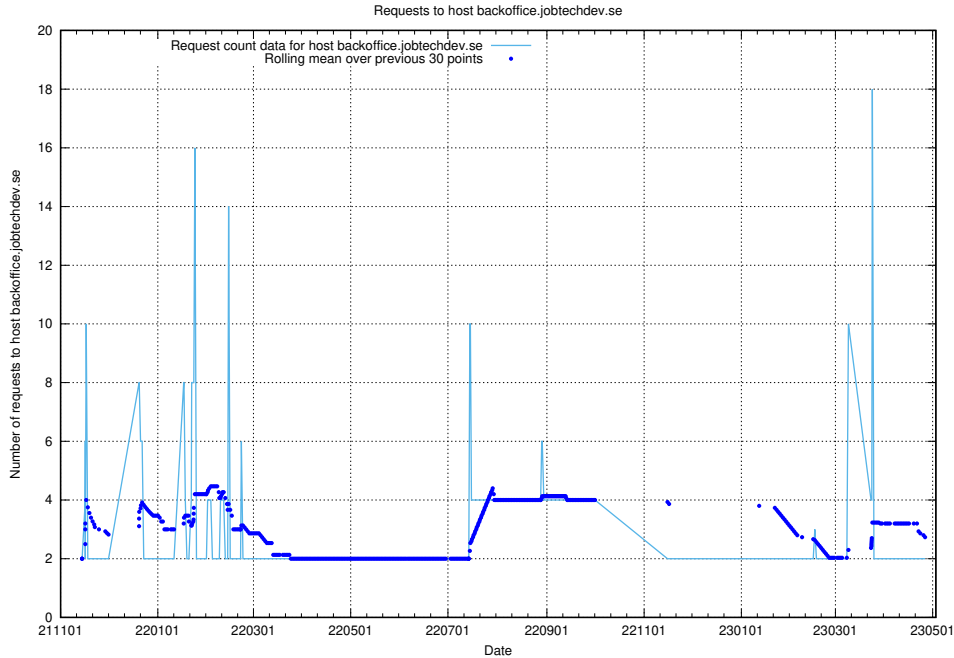

7.289 Usage of backoffice.jobtechdev.se

Here, we count the number of requests to host backoffice.jobtechdev.se.