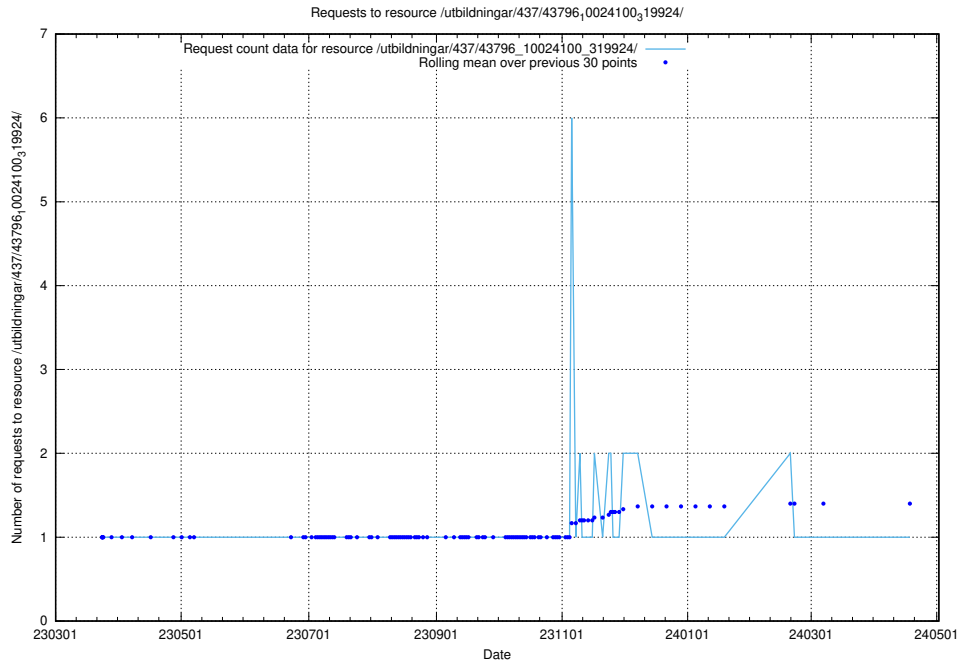

5.6512 Usage of /utbildningar/437/43796_10024100_319924/

Here, we count the number of requests to resource /utbildningar/437/43796_10024100_319924/.