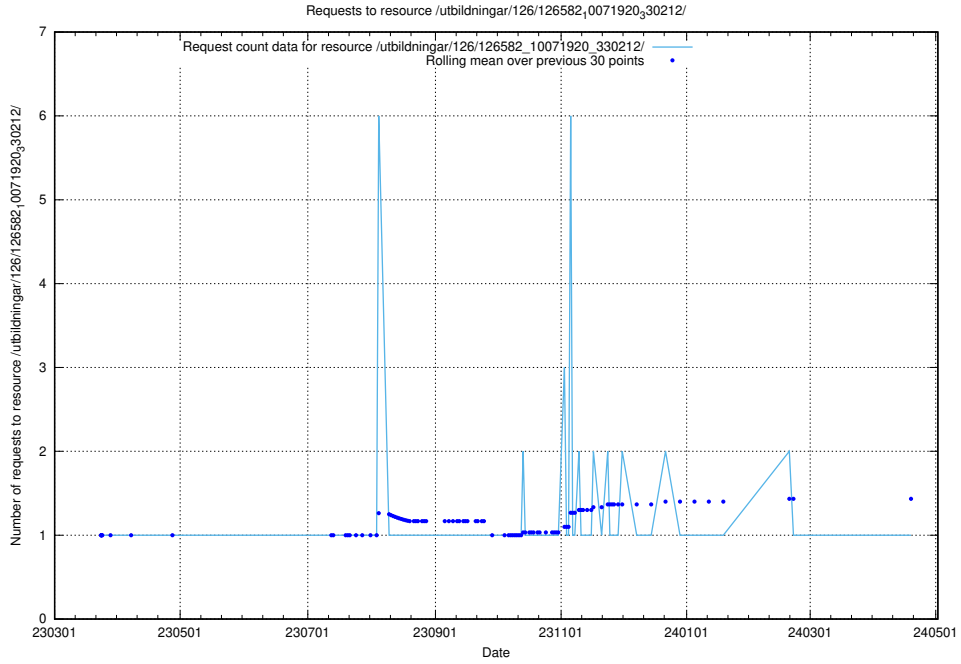

5.6553 Usage of /utbildningar/126/126582_10071920_330212/

Here, we count the number of requests to resource /utbildningar/126/126582_10071920_330212/.