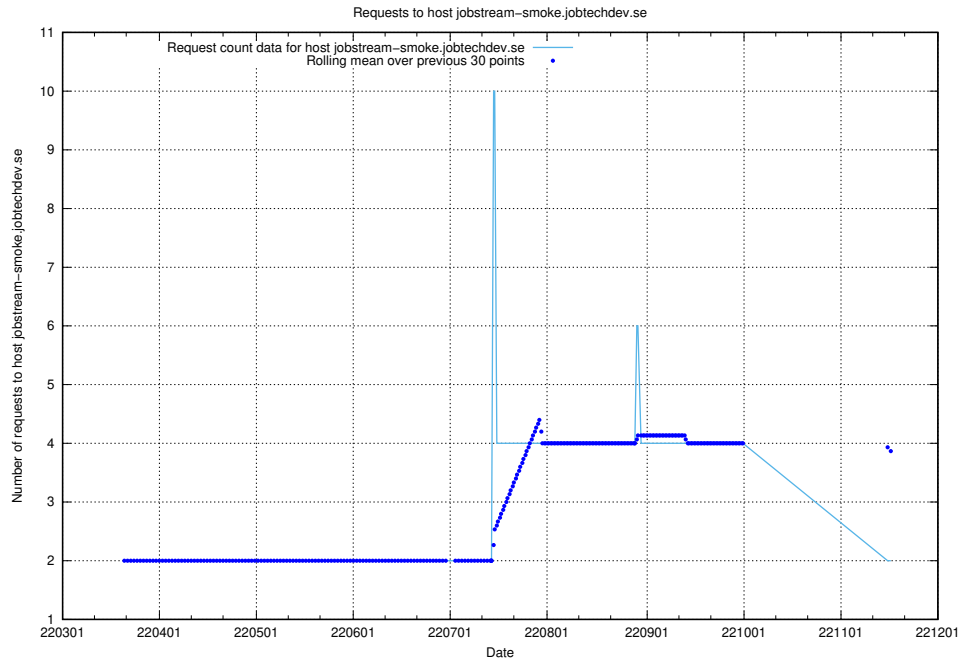

7.496 Usage of `jave.jobtechdev.se`

Here, we count the number of requests to host `jave.jobtechdev.se`.

7.497 Usage of `jobstream-smoke.jobtechdev.se`

Here, we count the number of requests to host `jobstream-smoke.jobtechdev.se`.