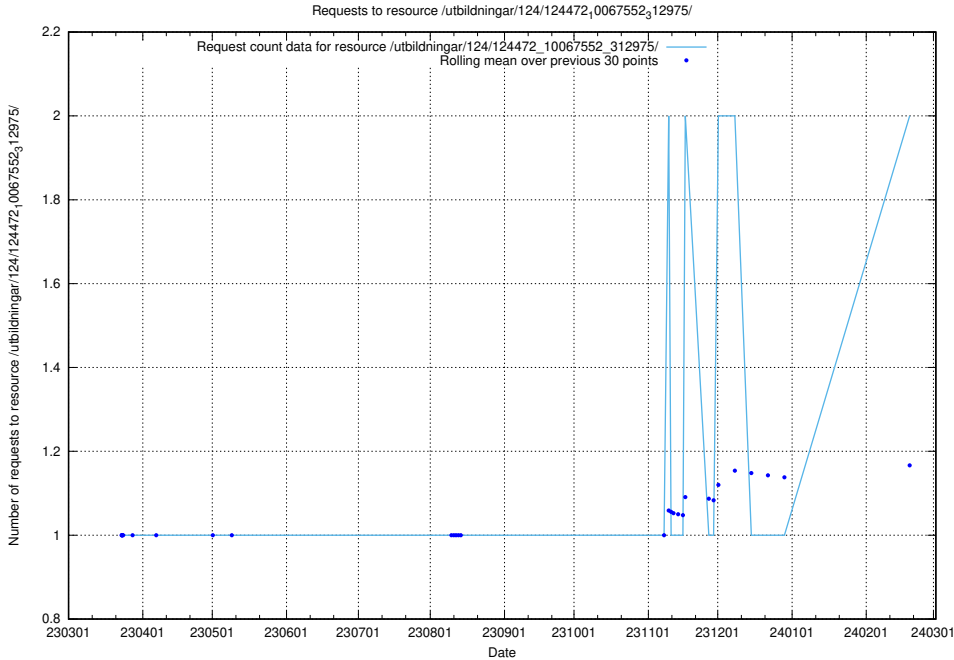

5.634 Usage of /utbildningar/124/124472_10067552_312975/

Here, we count the number of requests to resource /utbildningar/124/124472_10067552_312975/.