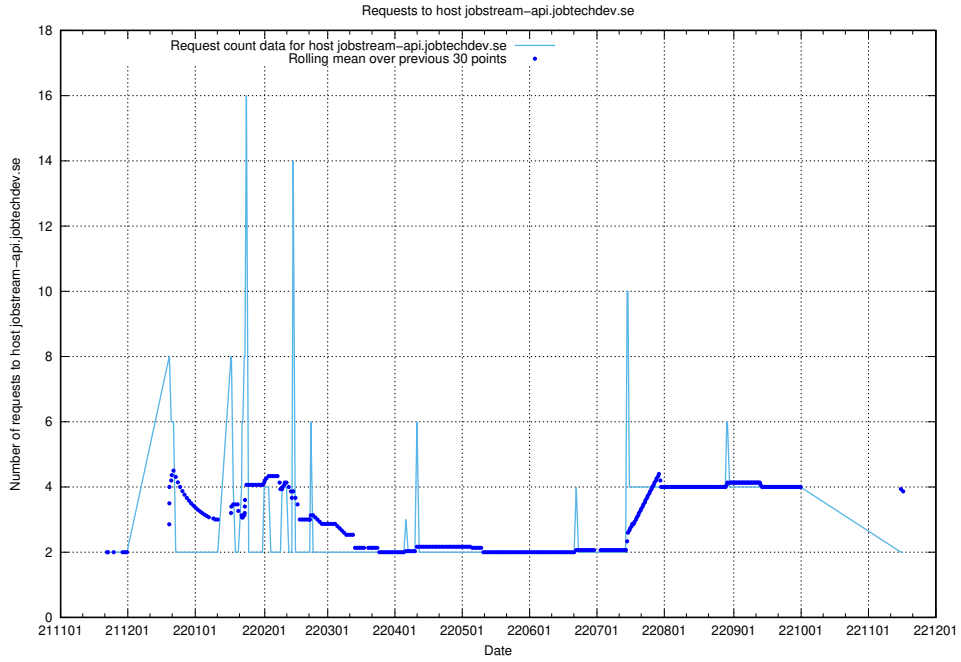

7.440 Usage of jobstream-api.jobtechdev.se

Here, we count the number of requests to host jobstream-api.jobtechdev.se.