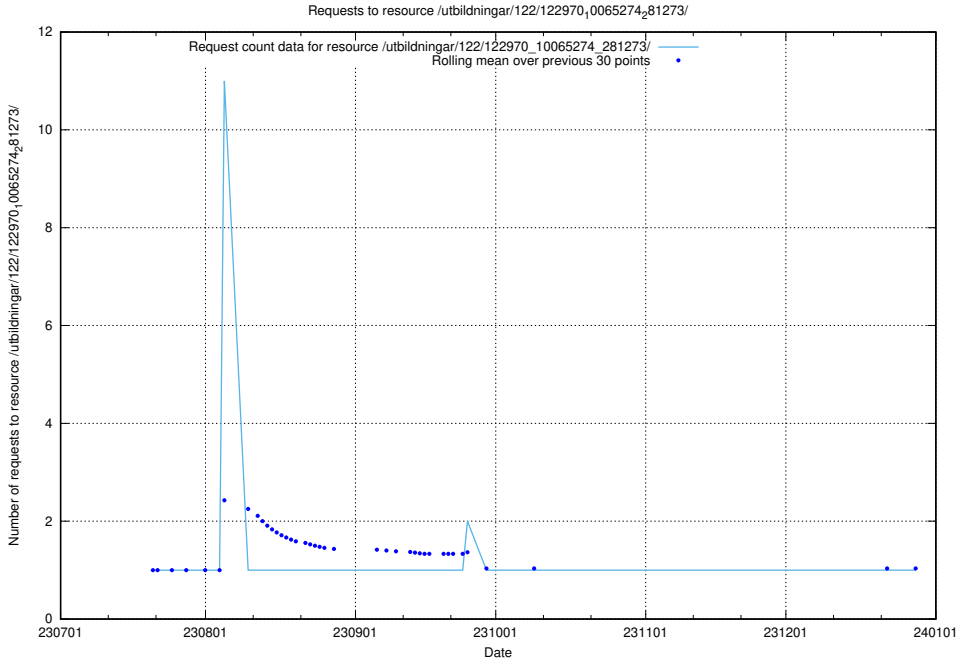

5.5109 Usage of /utbildningar/122/122970_10065274_281273/

Here, we count the number of requests to resource /utbildningar/122/122970_10065274_281273/.