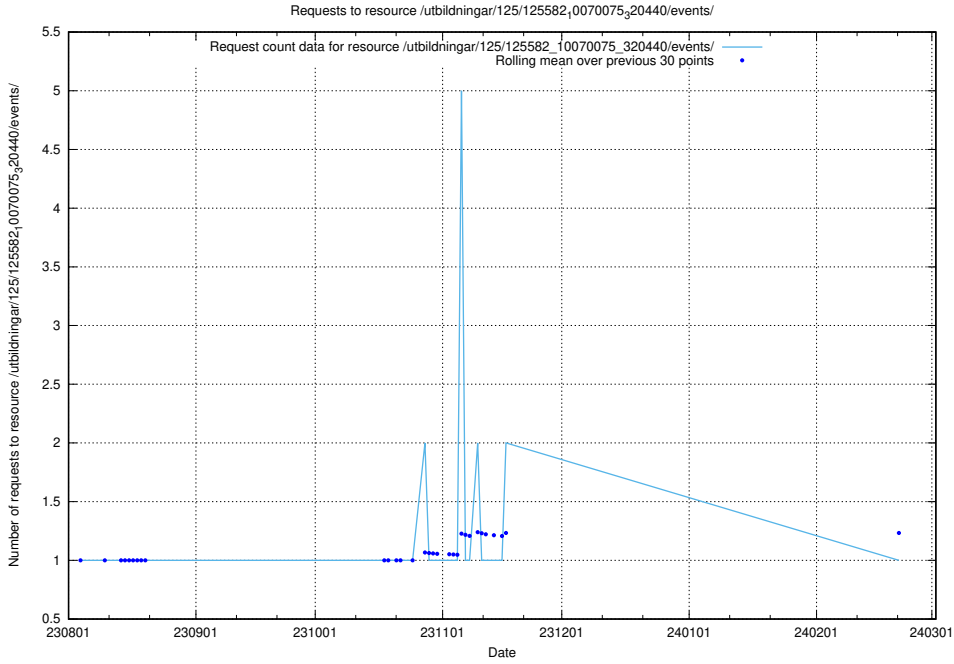

5.5006 Usage of /utbildningar/125/125582_10070075_320440/events/

Here, we count the number of requests to resource /utbildningar/125/125582_10070075_320440/events/