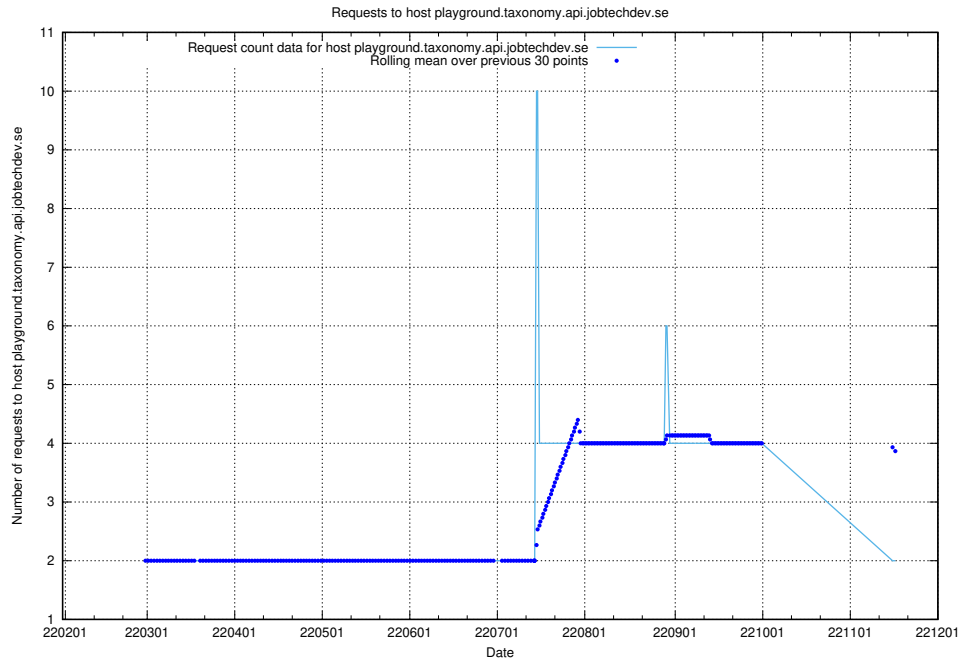

7.511 Usage of playground.taxonomy.api.jobtechdev.se

Here, we count the number of requests to host playground.taxonomy.api.jobtechdev.se.

7.512 Usage of jobscanner.jobtechdev.se:443

Here, we count the number of requests to host jobscanner.jobtechdev.se:443.