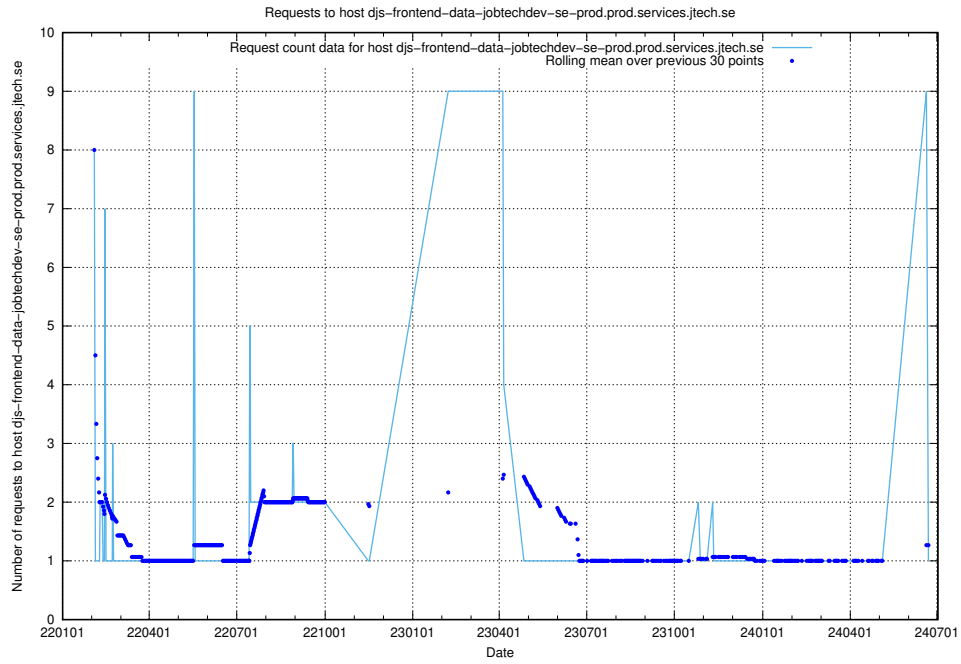

Here, we count the number of requests to host app-yrkesinfo2.jobtechdev.se.

7.658 Usage of djs-frontend-data-jobtechdev-se-prod.prod.services.jtech.se

Here, we count the number of requests to host djs-frontend-data-jobtechdev-se-prod.prod.services.jtech.se.