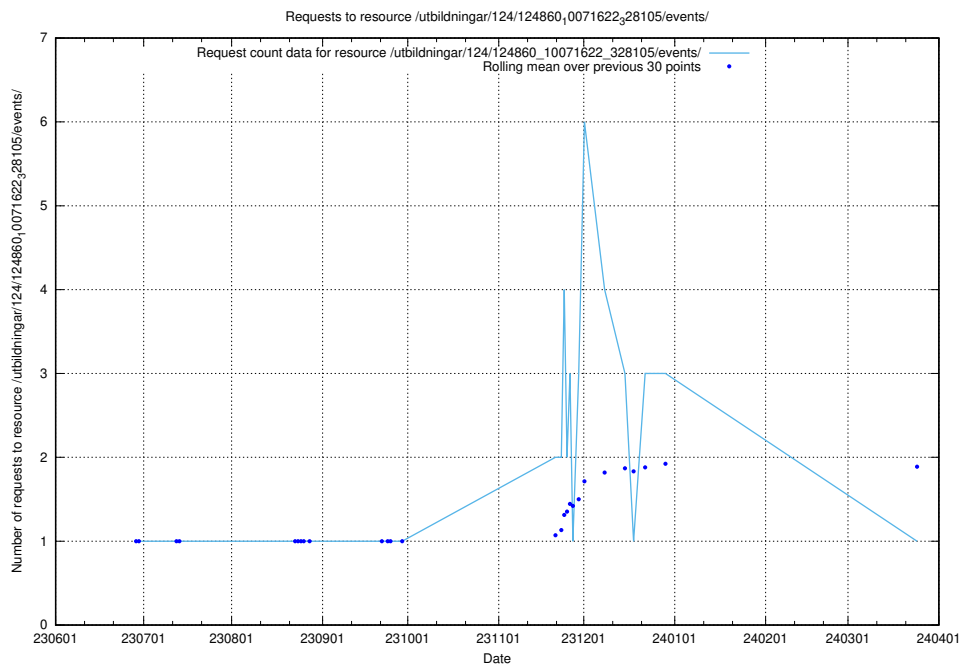

Here, we count the number of requests to resource /utbildningar/124/124861_10069061_317737/.

5.5612 Usage of /utbildningar/124/124860_10071622_328105/events/

Here, we count the number of requests to resource /utbildningar/124/124860_10071622_328105/events/