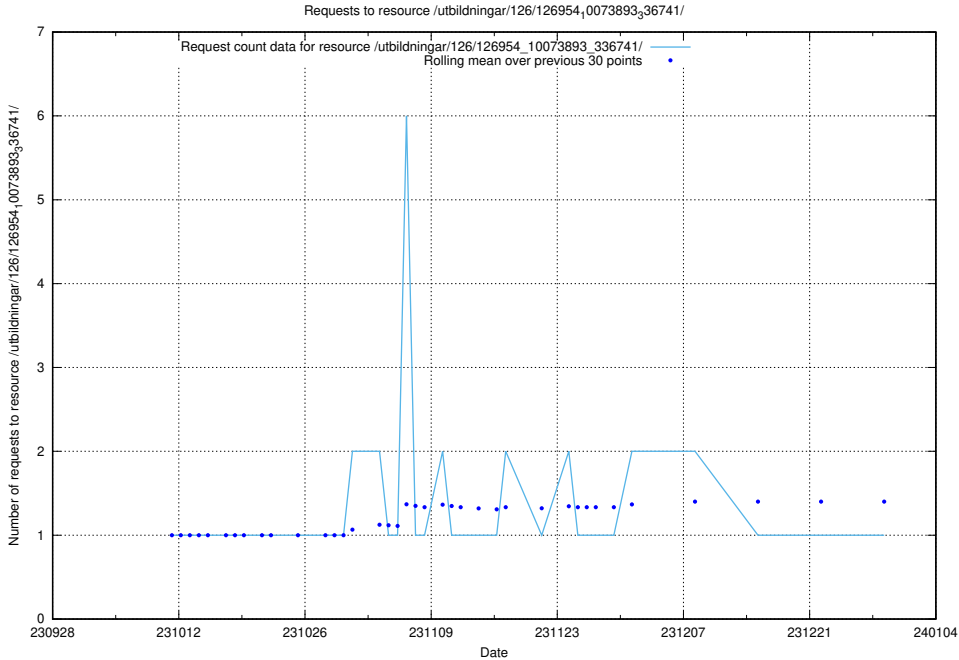

Here, we count the number of requests to resource /utbildningar/126/126954_10073893_336741/events/

5.4502 Usage of /utbildningar/126/126954_10073893_336741/

Here, we count the number of requests to resource /utbildningar/126/126954_10073893_336741/.