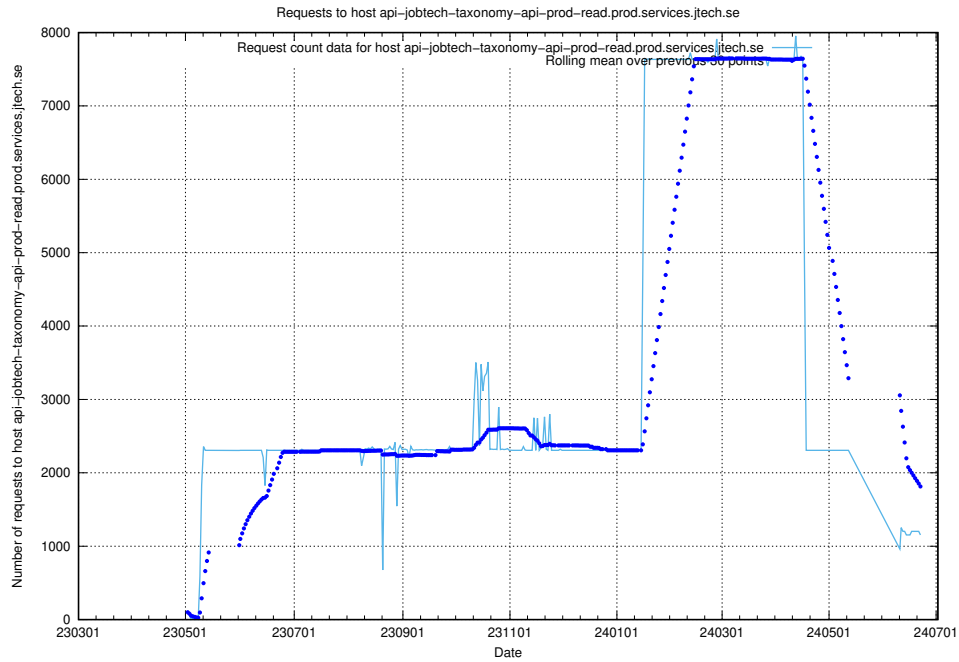

7.21 Usage of api-jobtech-taxonomy-api-prod-read.prod.services.jtech.se

Here, we count the number of requests to host api-jobtech-taxonomy-api-prod-read.prod.services.jtech.se.