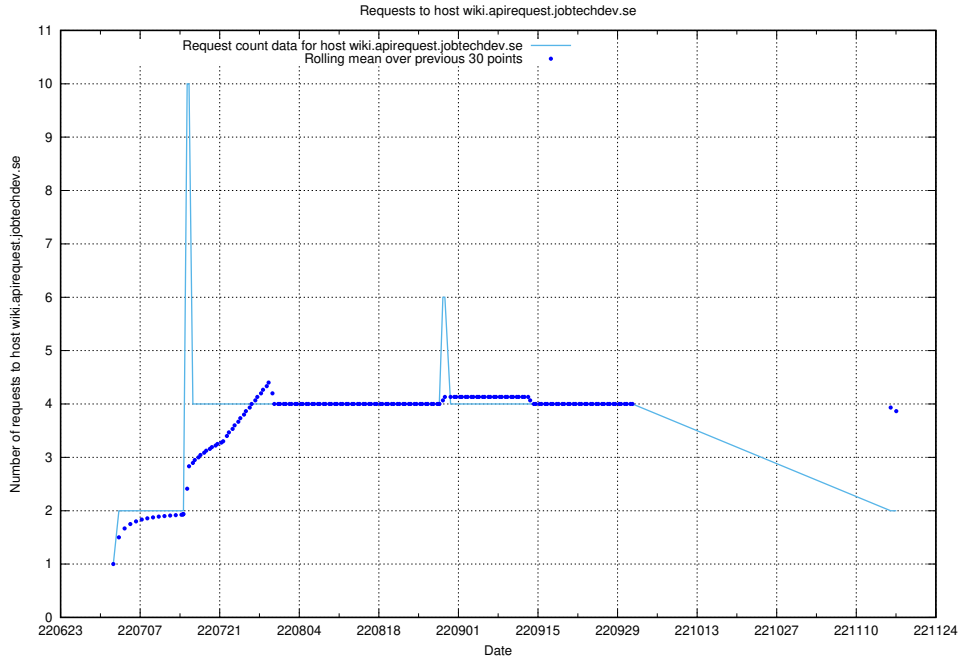

7.395 Usage of wiki.apirequest.jobtechdev.se

Here, we count the number of requests to host wiki.apirequest.jobtechdev.se.

7.396 Usage of wiki.api.jobtechdev.se

Here, we count the number of requests to host wiki.api.jobtechdev.se.