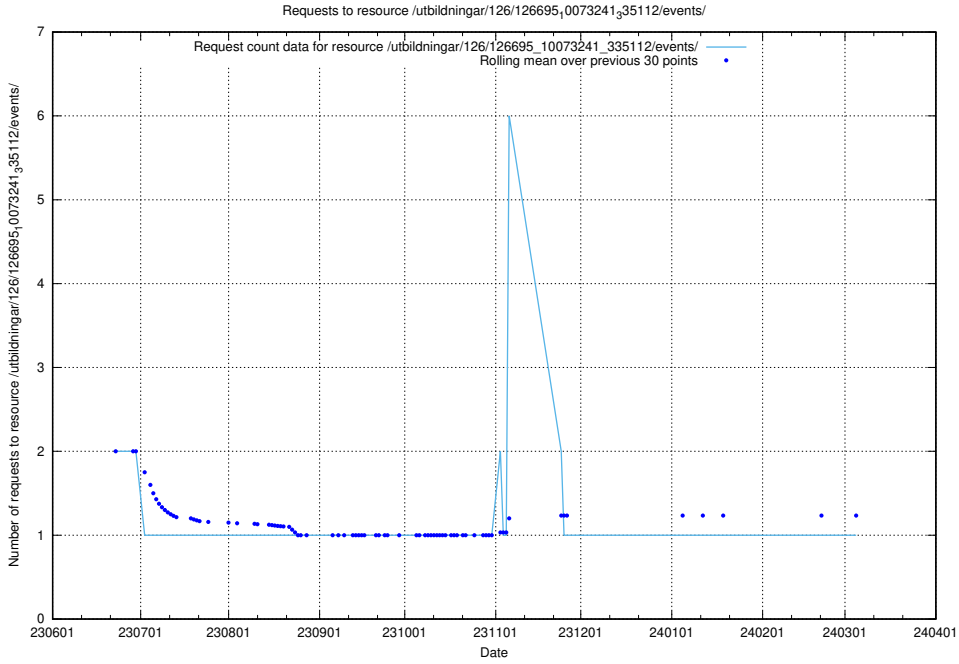

5.5689 Usage of /utbildningar/126/126695_10073241_335112/events/

Here, we count the number of requests to resource /utbildningar/126/126695_10073241_335112/events/