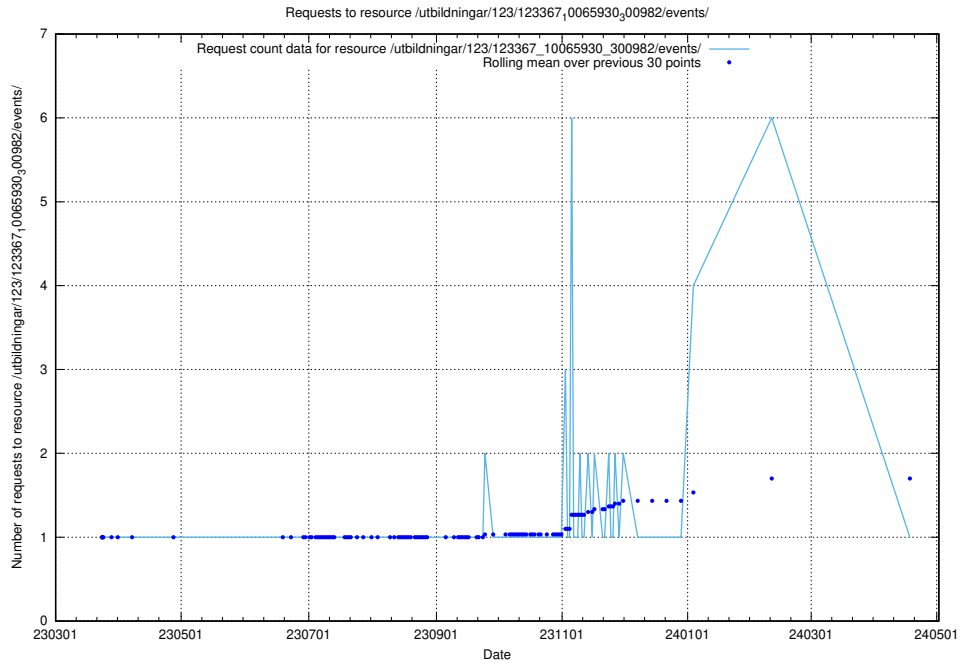

5.4753 Usage of /utbildningar/123/123367_10065930_300982/events/

Here, we count the number of requests to resource /utbildningar/123/123367_10065930_300982/events/