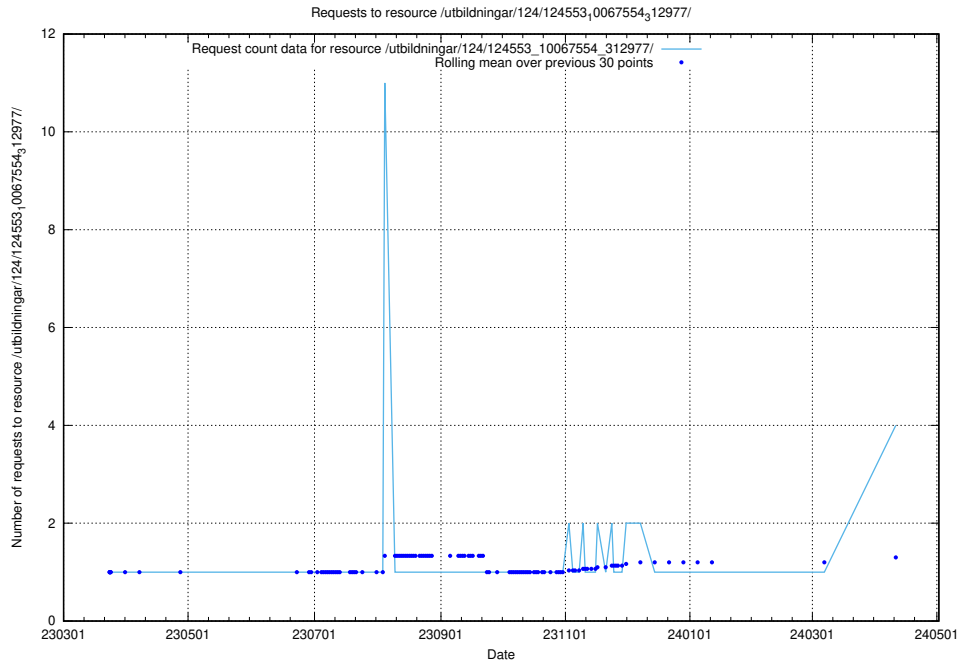

5.167 Usage of /utbildningar/124/124553_10067554_312977/

Here, we count the number of requests to resource /utbildningar/124/124553_10067554_312977/.