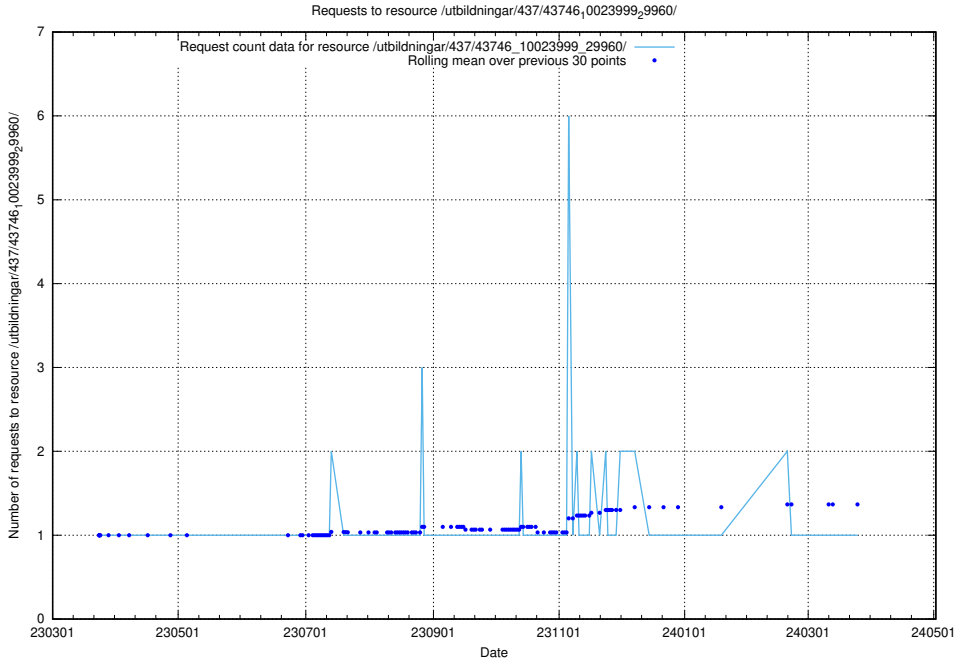

5.6540 Usage of /utbildningar/437/43746_10023999_29960/

Here, we count the number of requests to resource /utbildningar/437/43746_10023999_29960/.