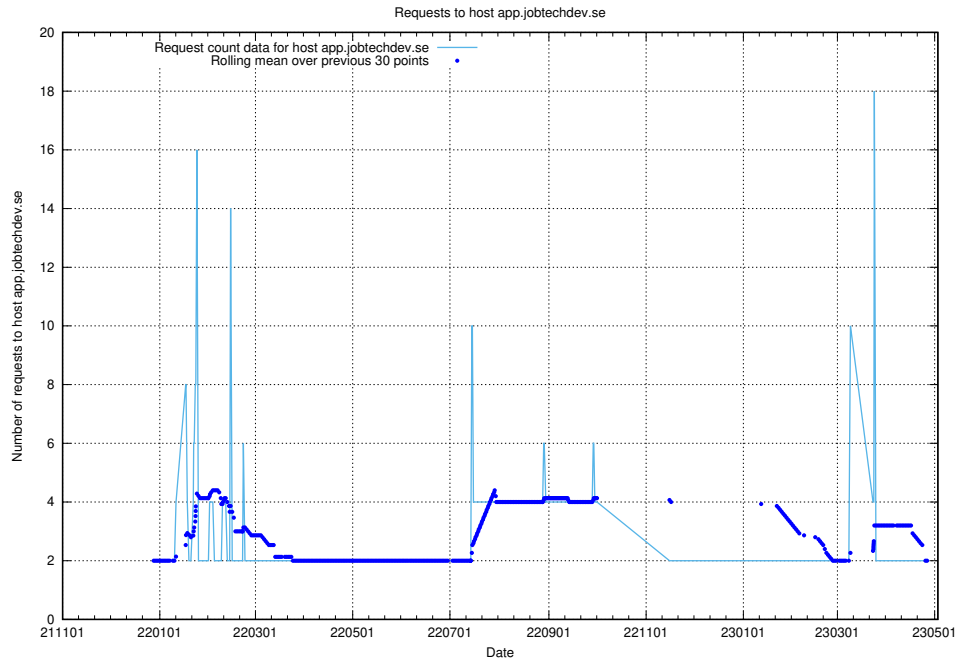

7.365 Usage of app.jobtechdev.se

Here, we count the number of requests to host app.jobtechdev.se.