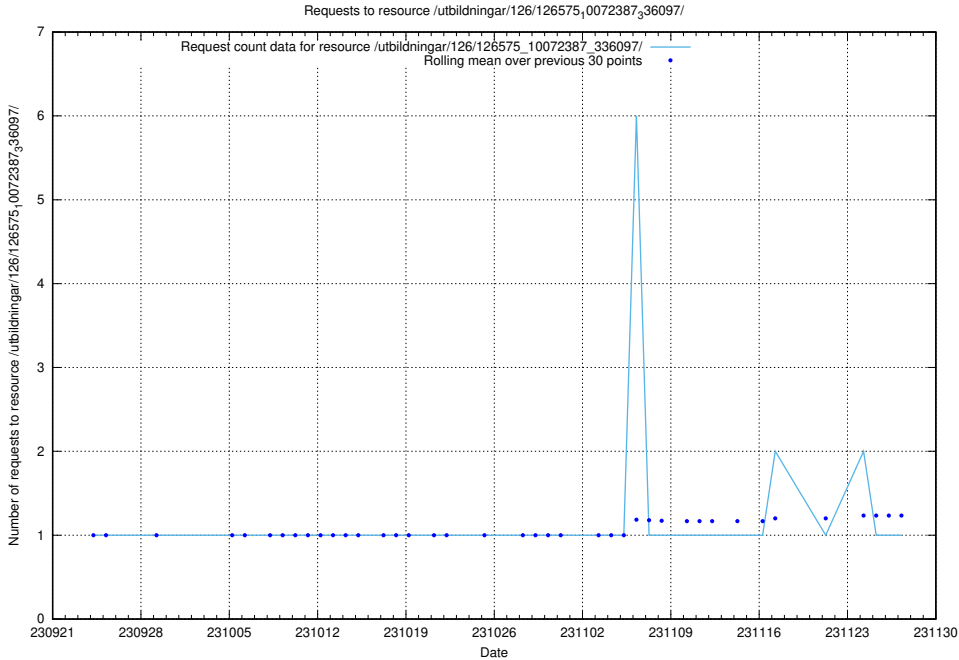

5.4613 Usage of /utbildningar/126/126575_10072387_336097/

Here, we count the number of requests to resource /utbildningar/126/126575_10072387_336097/.