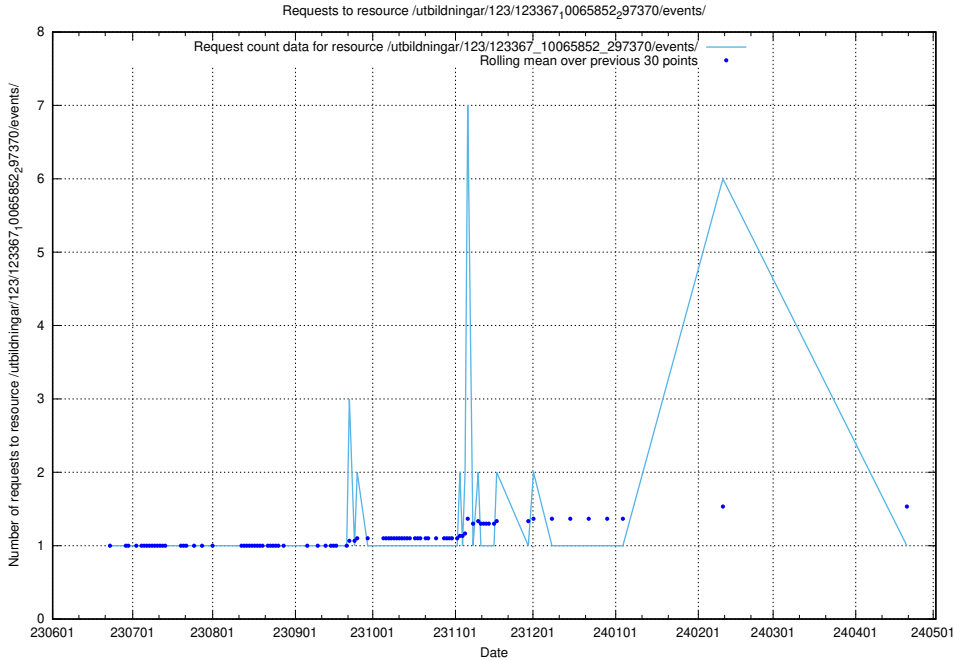

5.5952 Usage of /utbildningar/123/123367_10065852_297370/events/

Here, we count the number of requests to resource /utbildningar/123/123367_10065852_297370/events/