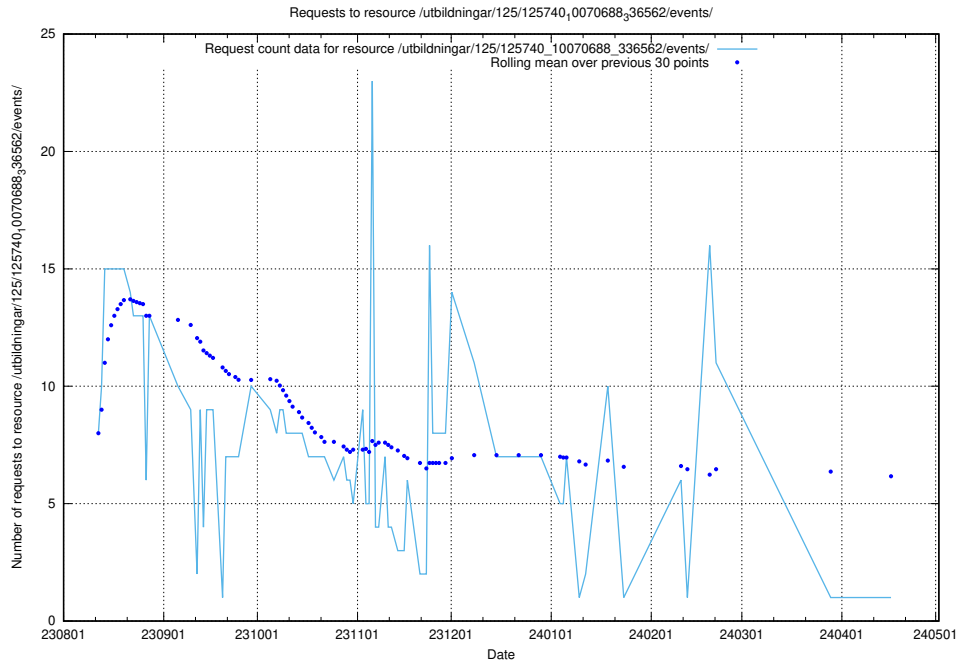

5.4934 Usage of /utbildningar/125/125740_10070688_336562/events/

Here, we count the number of requests to resource /utbildningar/125/125740_10070688_336562/events/