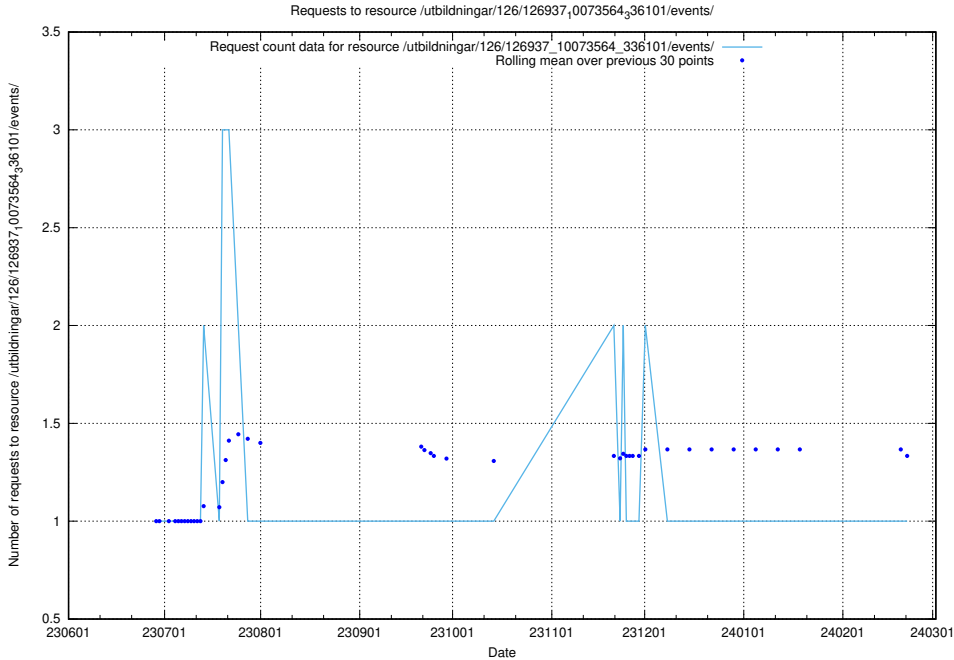

Here, we count the number of requests to resource /utbildningar/126/126937_10073566_336106/.

5.5567 Usage of /utbildningar/126/126937_10073564_336101/events/

Here, we count the number of requests to resource /utbildningar/126/126937_10073564_336101/events/