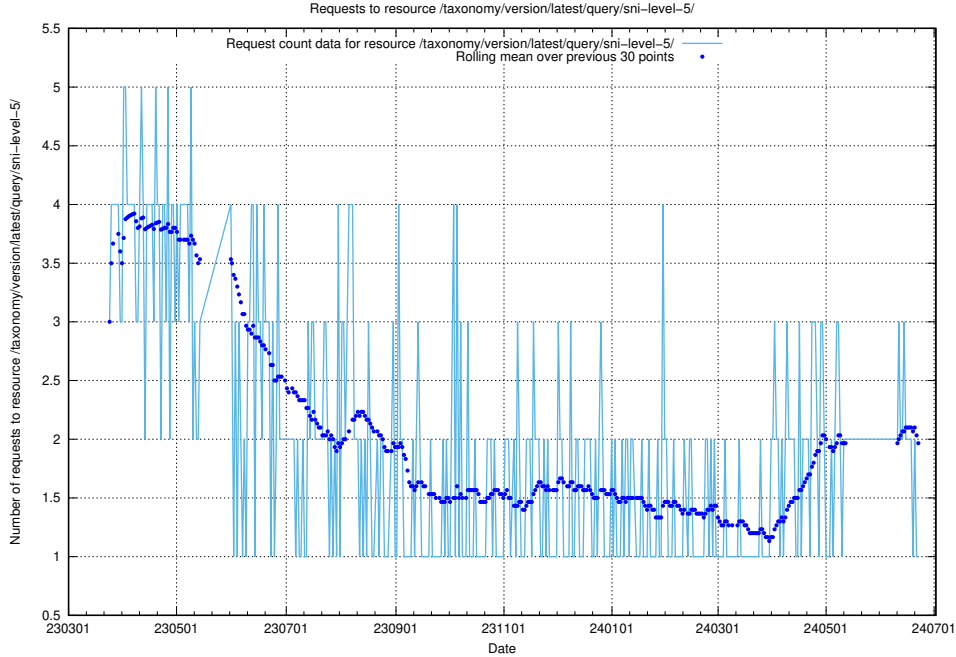

5.6234 Usage of /taxonomy/version/latest/query/sni-level-5/

Here, we count the number of requests to resource /taxonomy/version/latest/query/sni-level-5/.