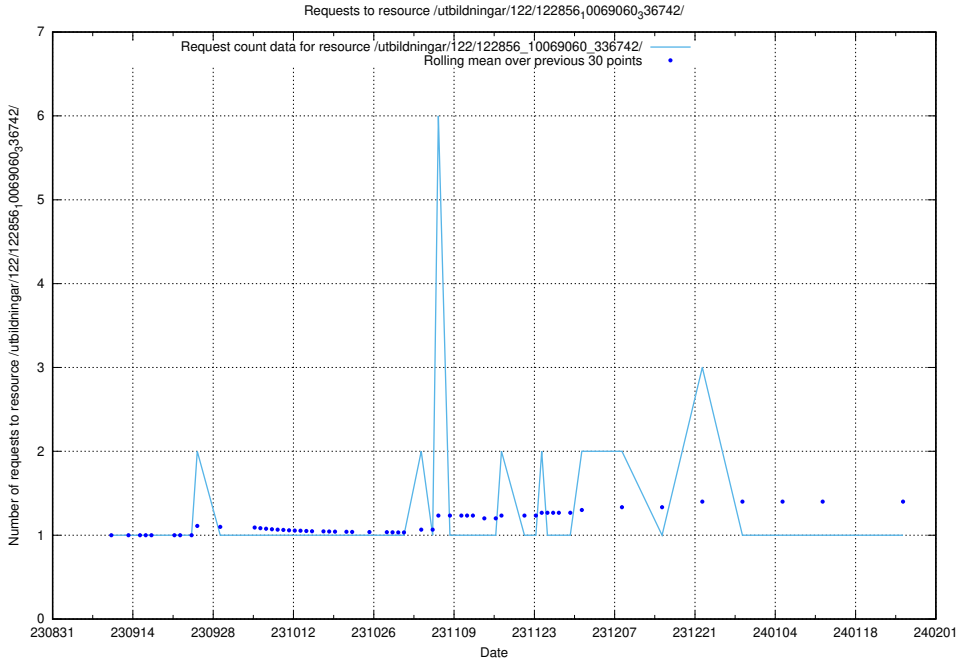

5.4759 Usage of /utbildningar/122/122856_10069060_336742/

Here, we count the number of requests to resource /utbildningar/122/122856_10069060_336742/.