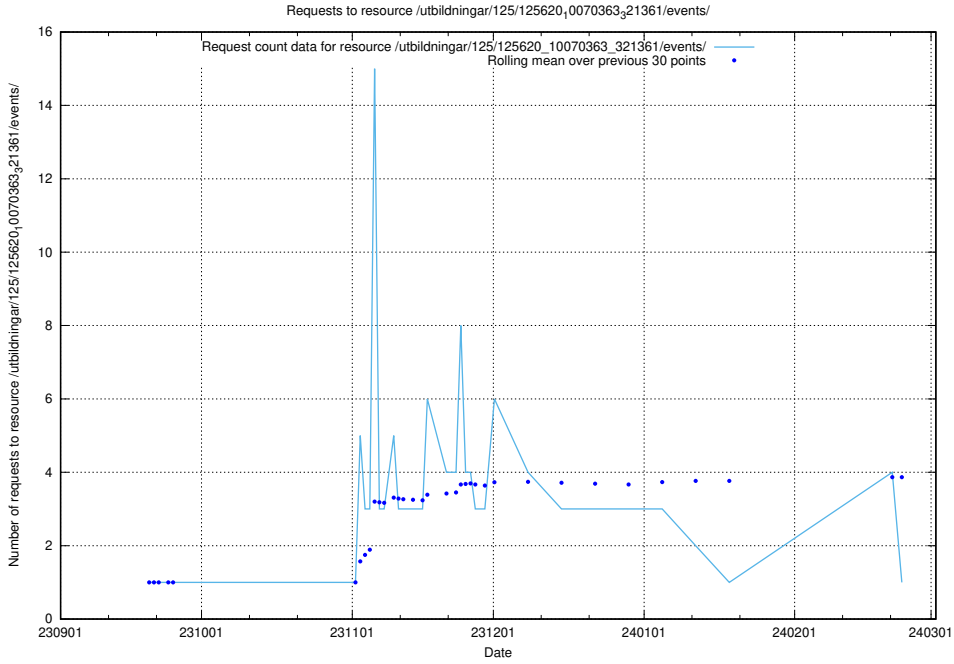

5.4664 Usage of /utbildningar/125/125620_10070363_321361/events/

Here, we count the number of requests to resource /utbildningar/125/125620_10070363_321361/events/