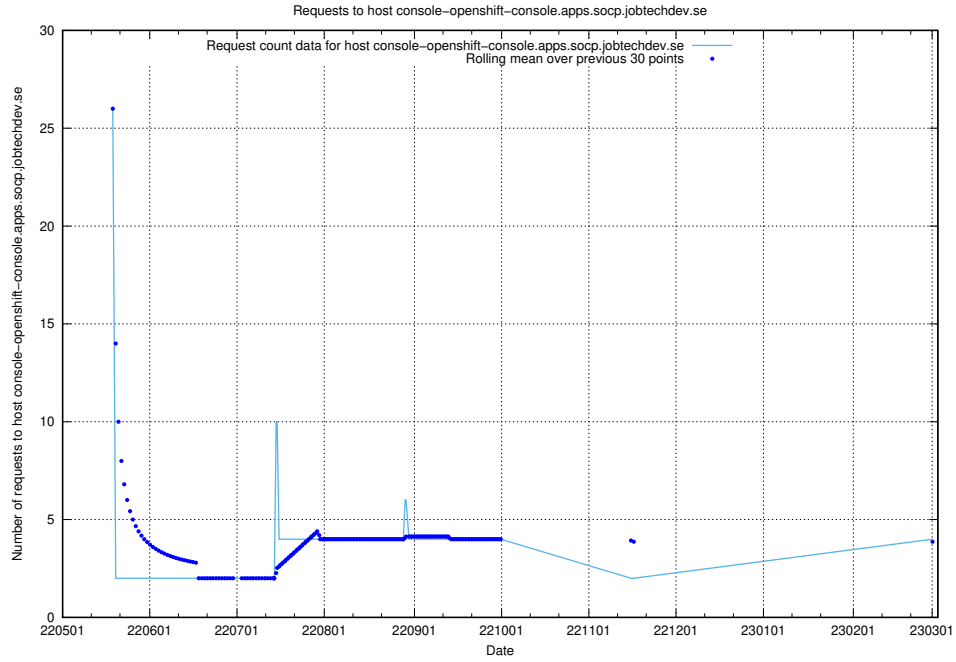

7.153 Usage of console-openshift-console.apps.socp.jobtechdev.se

Here, we count the number of requests to host console-openshift-console.apps.socp.jobtechdev.se.