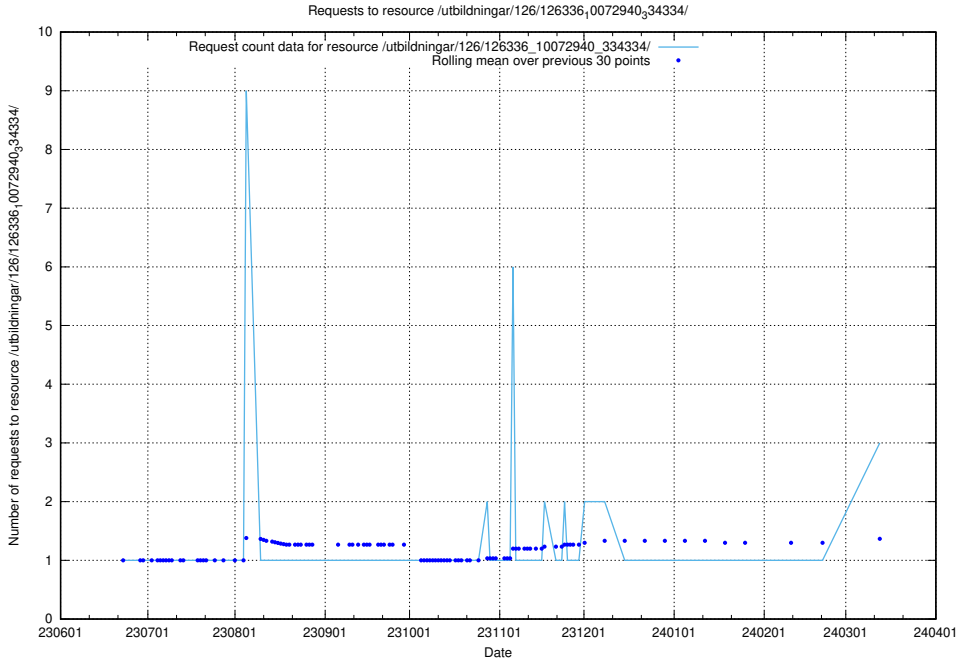

5.401 Usage of /utbildningar/126/126336_10072940_334334/

Here, we count the number of requests to resource /utbildningar/126/126336_10072940_334334/.