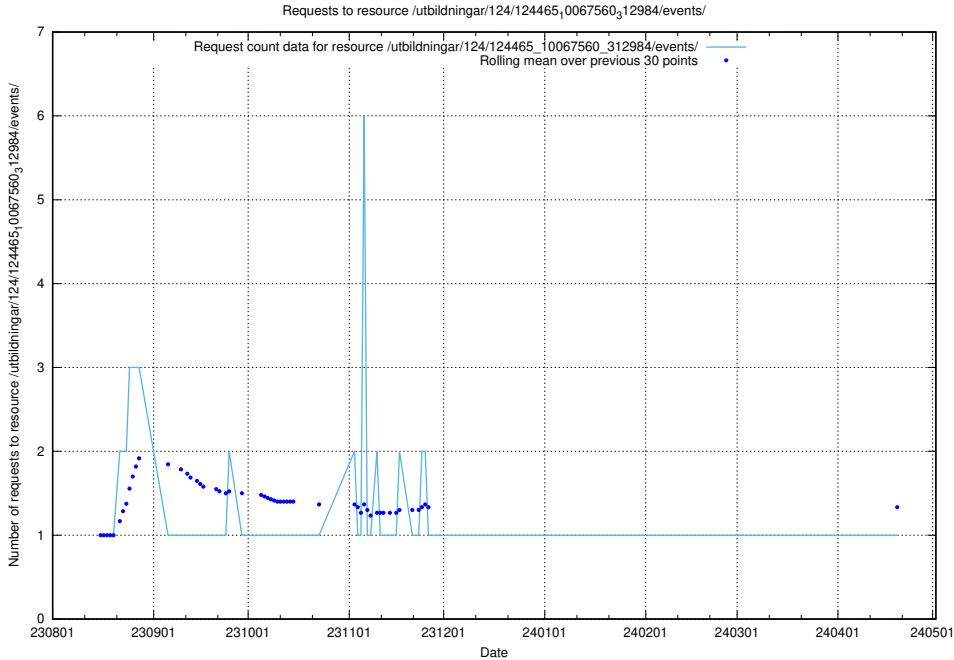

Here, we count the number of requests to resource /utbildningar/124/124473_10067560_312984/events/

5.4927 Usage of /utbildningar/124/124465_10067560_312984/events/

Here, we count the number of requests to resource /utbildningar/124/124465_10067560_312984/events/