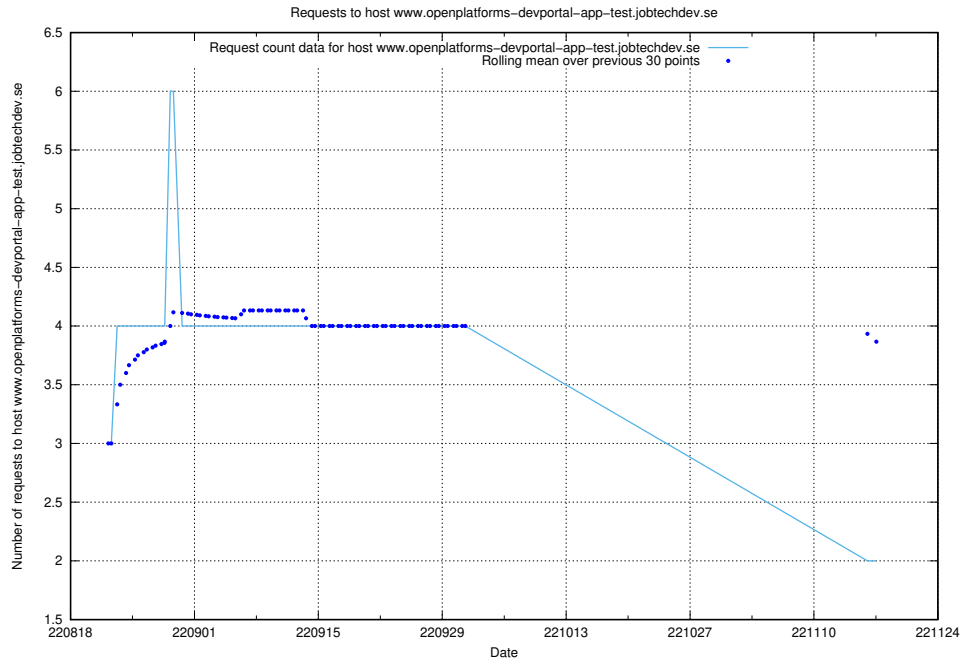

7.344 Usage of `www.openplatforms-devportal-app-test.jobtechdev.se`

Here, we count the number of requests to host `www.openplatforms-devportal-app-test.jobtechdev.se`.

7.345 Usage of taxonomy-soap-prod.jobtechdev.se:443