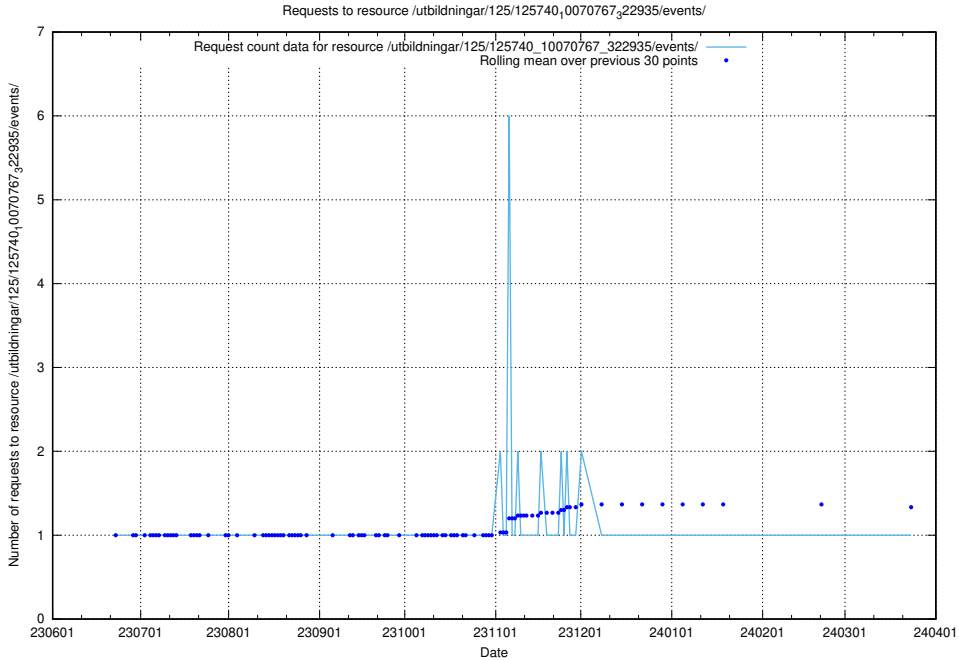

5.5823 Usage of /utbildningar/125/125740_10070767_322935/events/

Here, we count the number of requests to resource /utbildningar/125/125740_10070767_322935/events/

5.5824 Usage of /utbildningar/125/125740_10070767_322935/