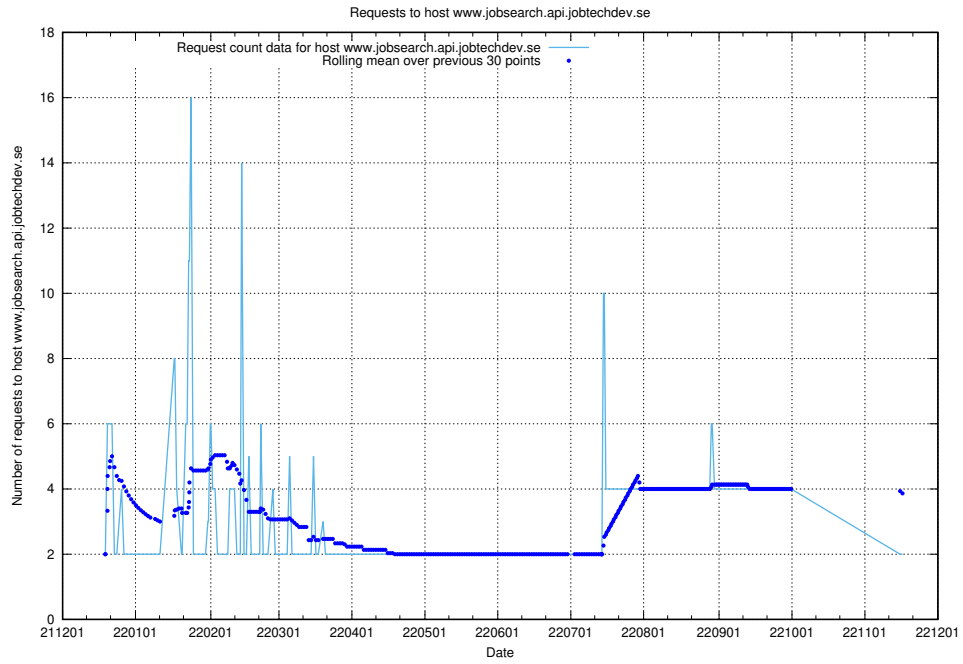

7.384 Usage of www.jobsearch.api.jobtechdev.se

Here, we count the number of requests to host www.jobsearch.api.jobtechdev.se.