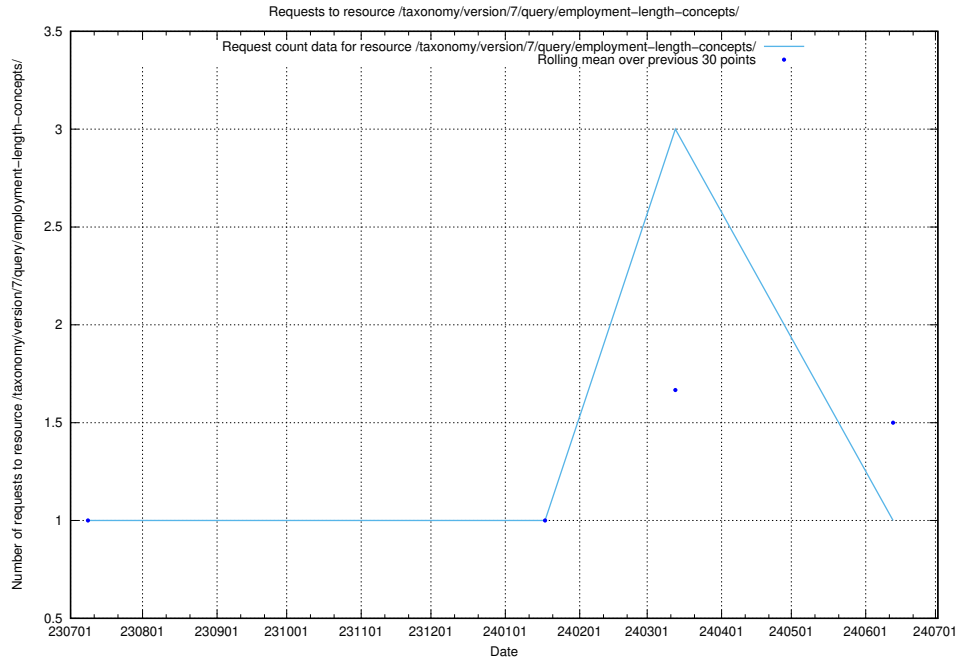

5.5335 Usage of /taxonomy/version/7/query/employment-length-concepts/

Here, we count the number of requests to resource /taxonomy/version/7/query/employment-length-concepts/.