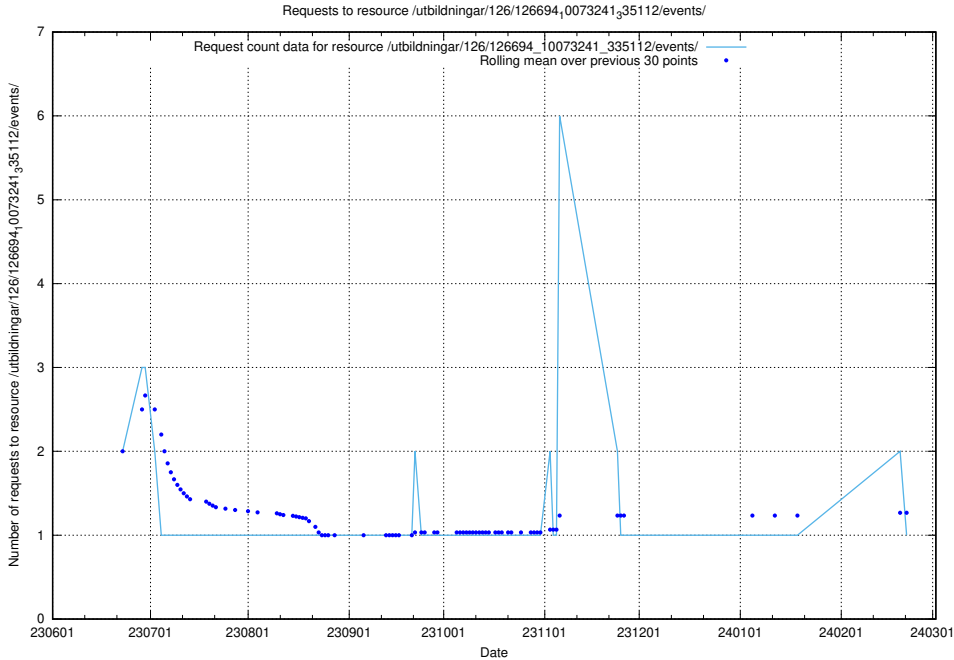

5.5690 Usage of /utbildningar/126/126694_10073241_335112/events/

Here, we count the number of requests to resource /utbildningar/126/126694_10073241_335112/events/