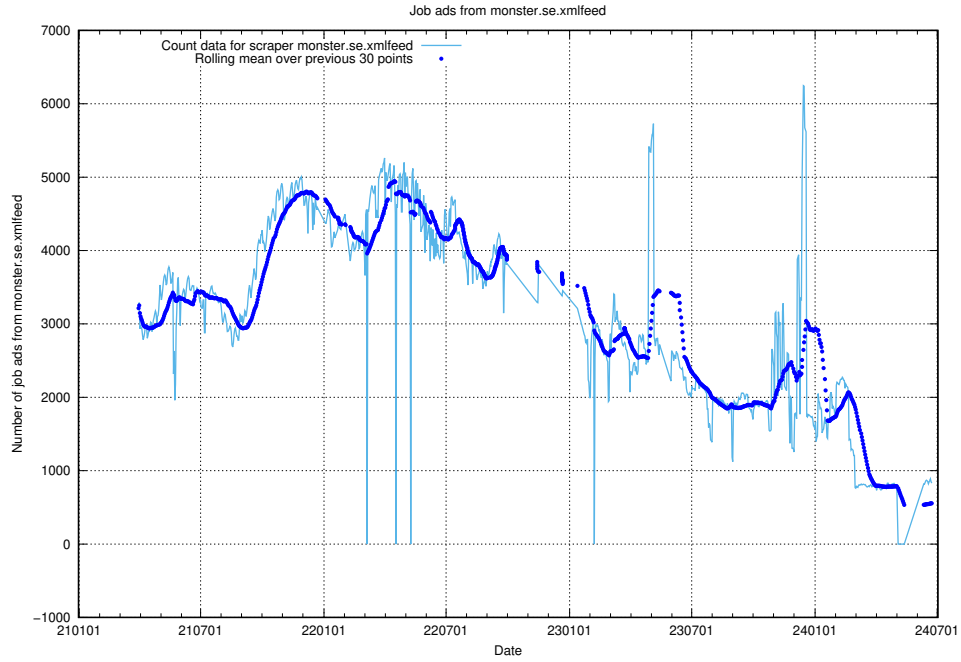

13.6 Number of ads by scraper monster.se.xmlfeed

Here, we count the number of job ads scraped from monster.se.xmlfeed.