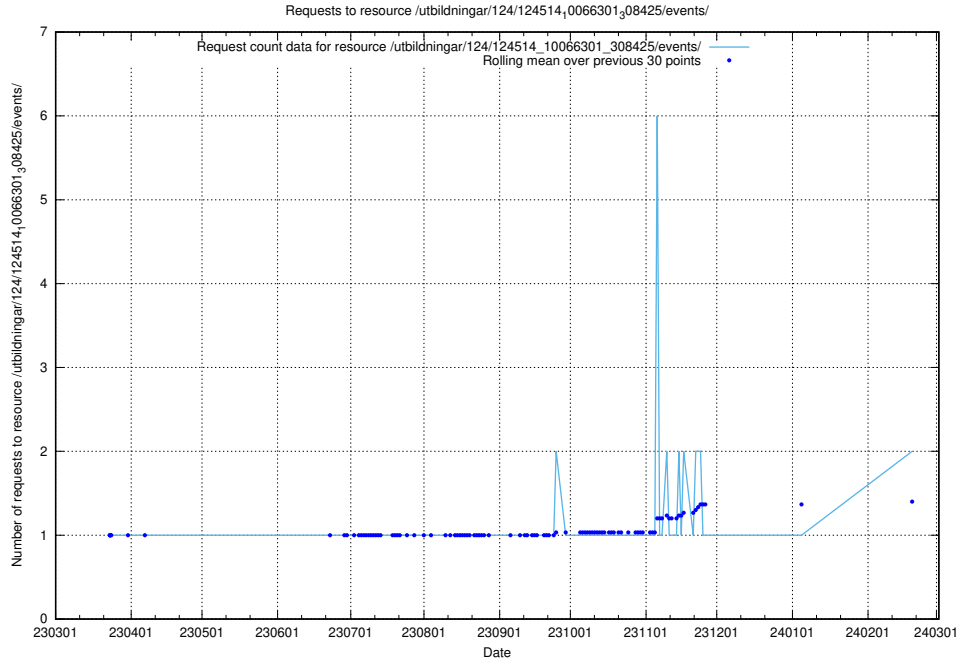

5.535 Usage of /utbildningar/124/124514_10066301_308425/events/

Here, we count the number of requests to resource /utbildningar/124/124514_10066301_308425/events/