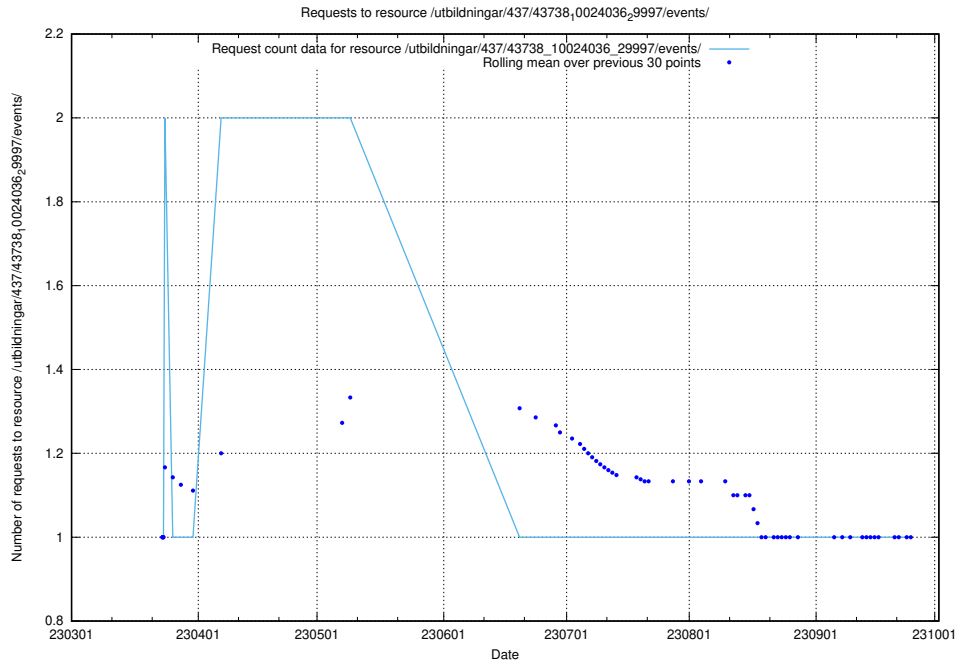

Here, we count the number of requests to resource /utbildningar/437/43738_10024036_29997/events/.

5.6549 Usage of /utbildningar/437/43738_10024036_29997/

Here, we count the number of requests to resource /utbildningar/437/43738_10024036_29997/.