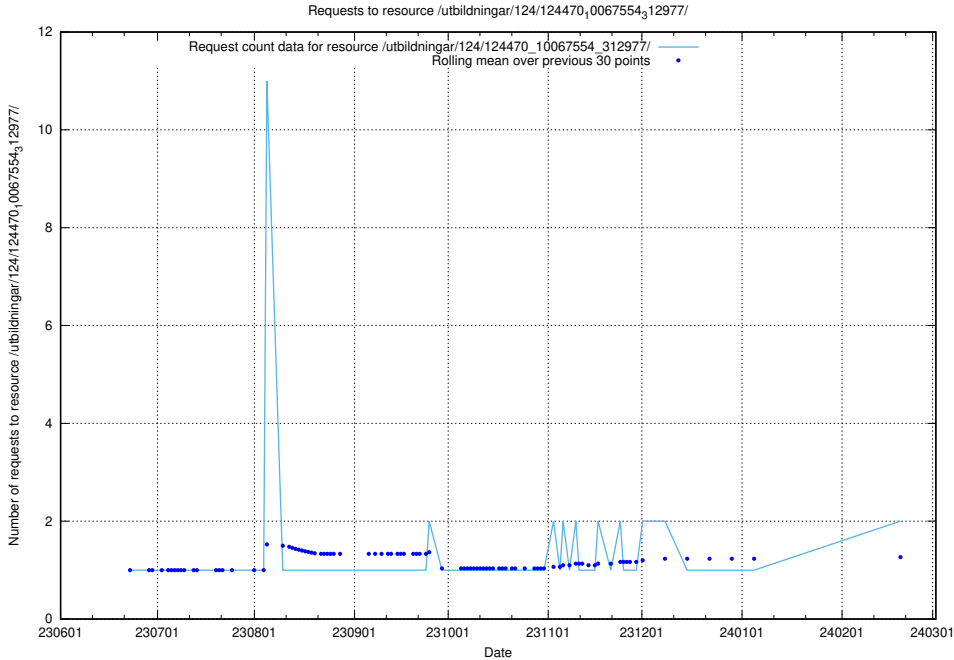

5.871 Usage of /utbildningar/124/124470_10067554_312977/

Here, we count the number of requests to resource /utbildningar/124/124470_10067554_312977/.