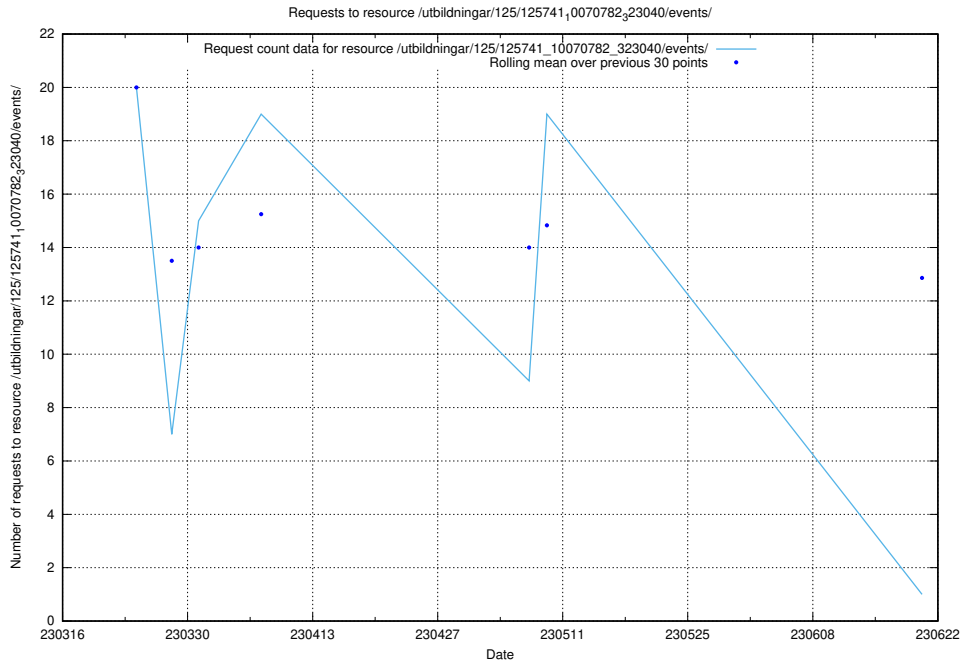

5.6205 Usage of /utbildningar/125/125741_10070782_323040/events/

Here, we count the number of requests to resource /utbildningar/125/125741_10070782_323040/events/