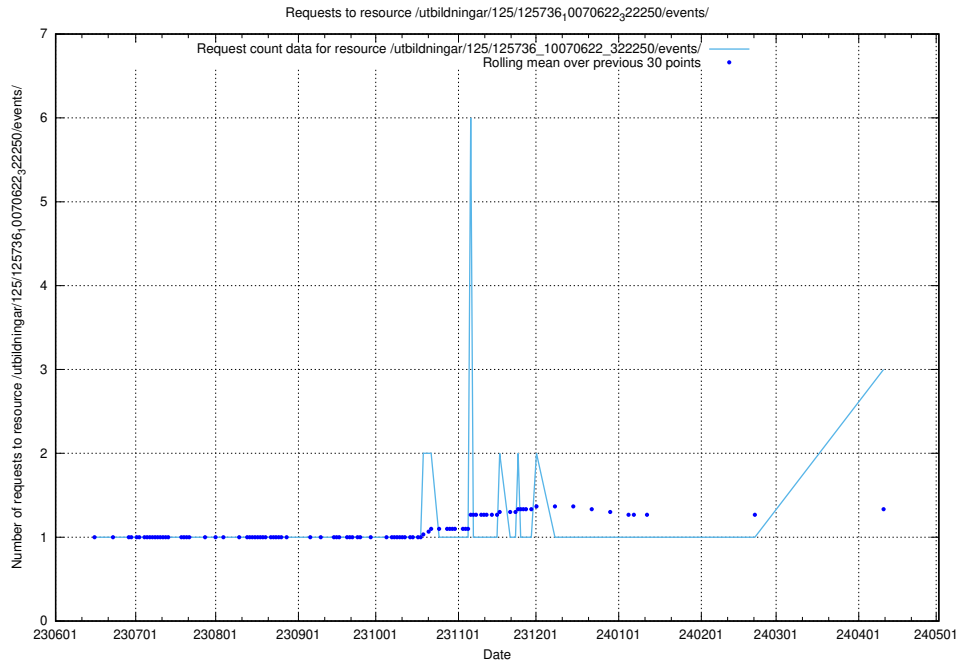

5.422 Usage of /utbildningar/125/125736_10070622_322250/events/

Here, we count the number of requests to resource /utbildningar/125/125736_10070622_322250/events/