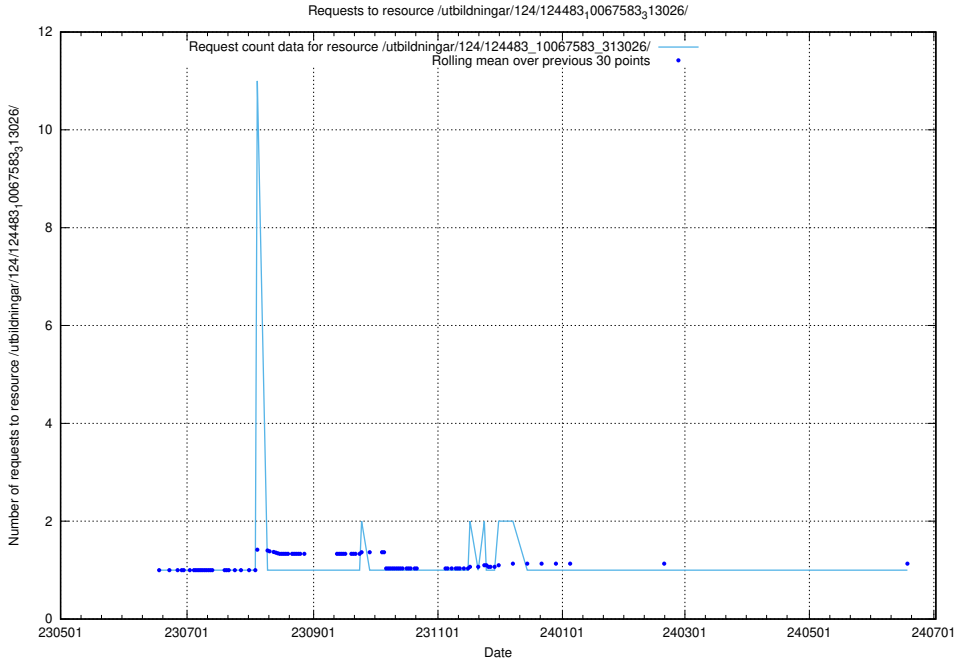

5.5984 Usage of /utbildningar/124/124483_10067583_313026/

Here, we count the number of requests to resource /utbildningar/124/124483_10067583_313026/.