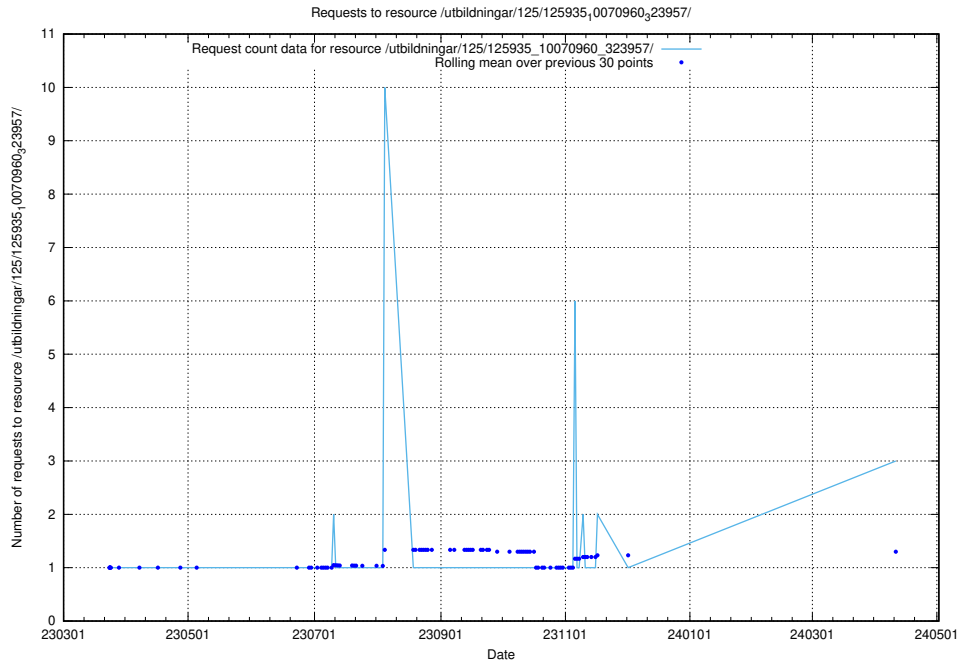

5.451 Usage of /utbildningar/125/125935_10070960_323957/

Here, we count the number of requests to resource /utbildningar/125/125935_10070960_323957/.