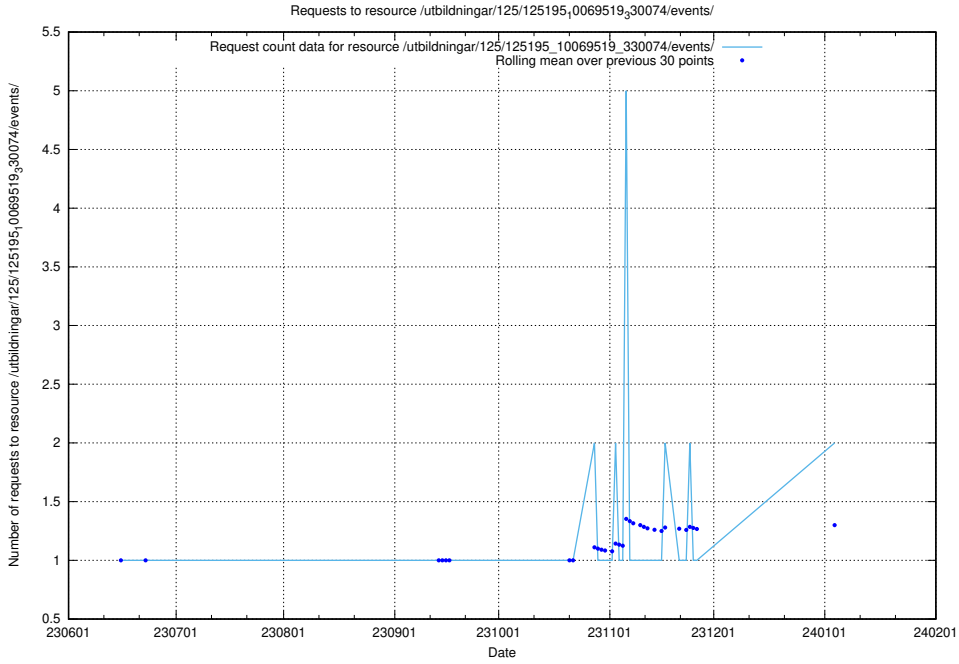

5.887 Usage of /utbildningar/125/125195_10069519_330074/events/

Here, we count the number of requests to resource /utbildningar/125/125195_10069519_330074/events/