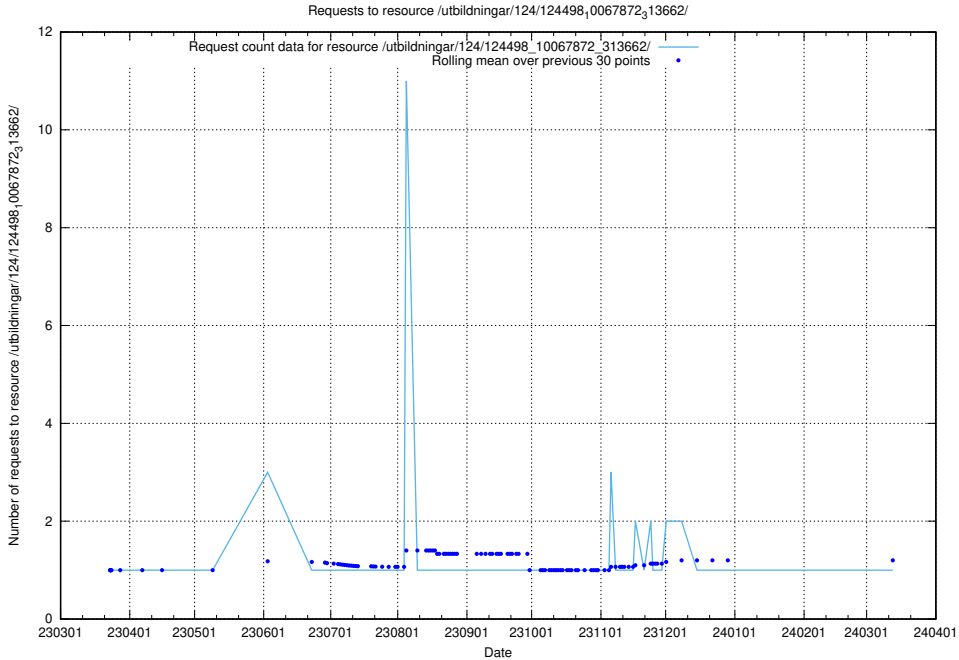

5.2791 Usage of /utbildningar/124/124498_10067872_313662/

Here, we count the number of requests to resource /utbildningar/124/124498_10067872_313662/.