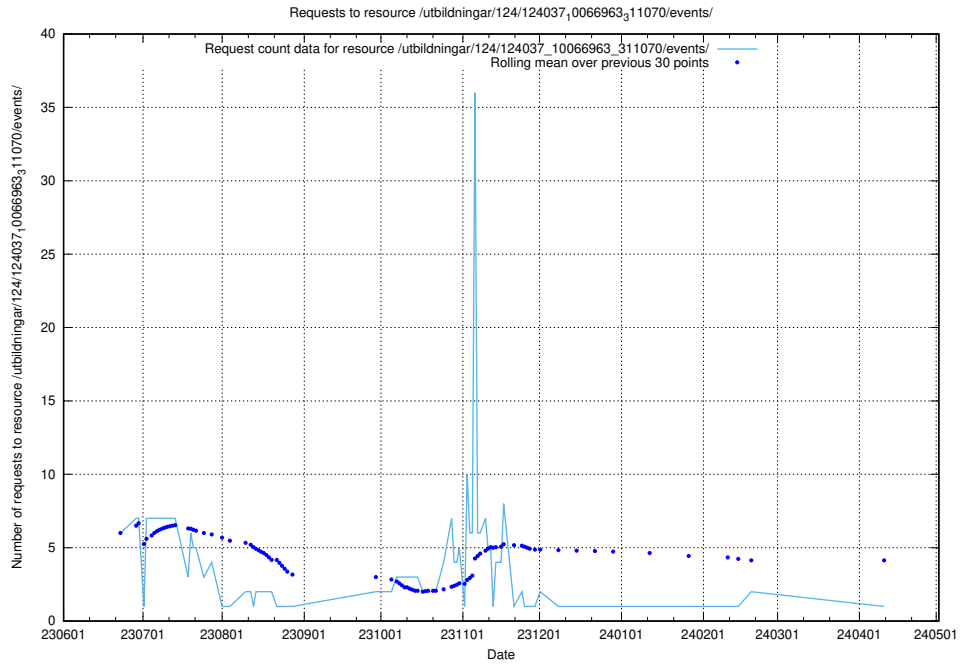

Here, we count the number of requests to resource /utbildningar/124/124037_10066963_311070/events/

5.5687 Usage of /utbildningar/124/124474_10067547_312970/events/

Here, we count the number of requests to resource /utbildningar/124/124474_10067547_312970/events/