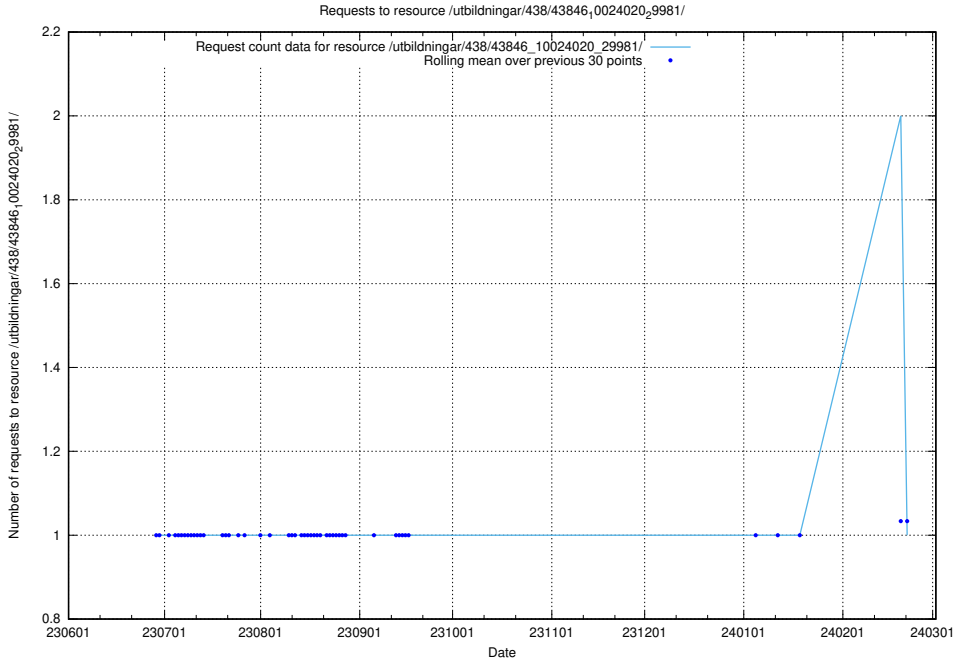

5.5552 Usage of /utbildningar/438/43846_10024020_29981/

Here, we count the number of requests to resource /utbildningar/438/43846_10024020_29981/.