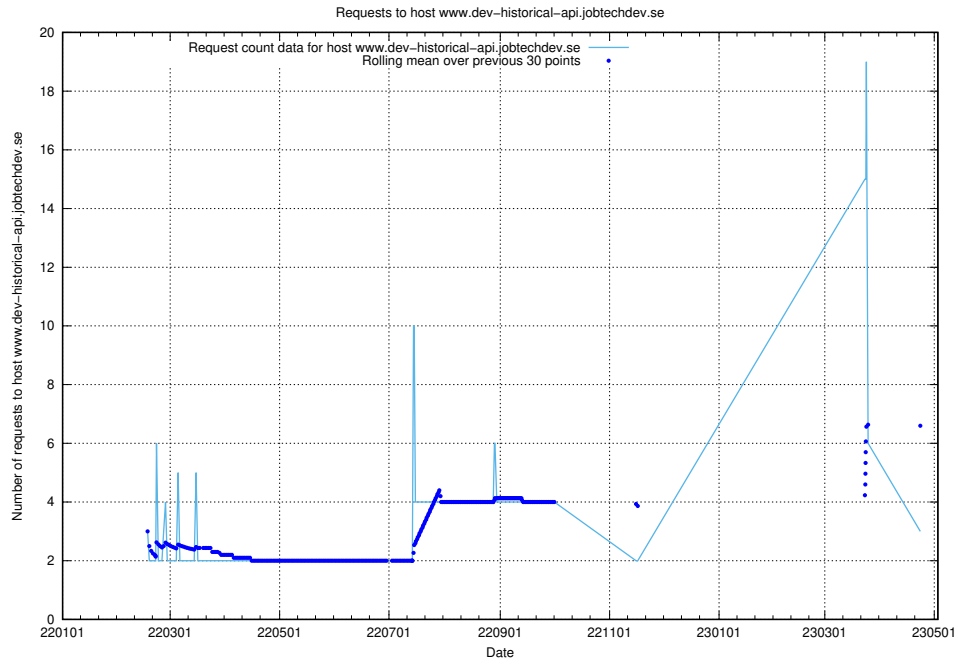

7.235 Usage of `www.dev-historical-api.jobtechdev.se`

Here, we count the number of requests to host `www.dev-historical-api.jobtechdev.se`.