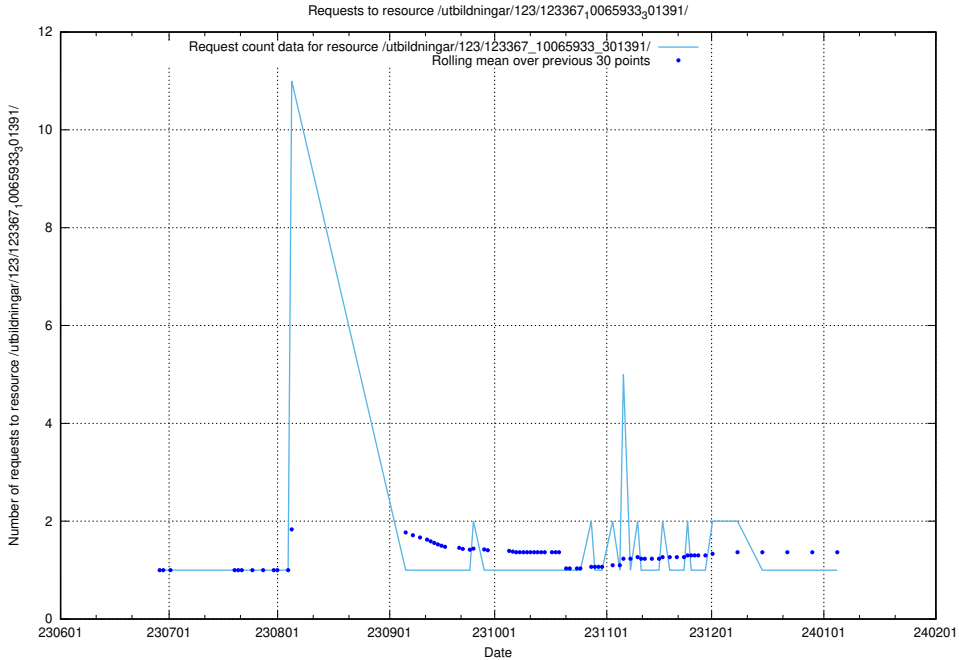

5.5657 Usage of /utbildningar/123/123367_10065933_301391/

Here, we count the number of requests to resource /utbildningar/123/123367_10065933_301391/.