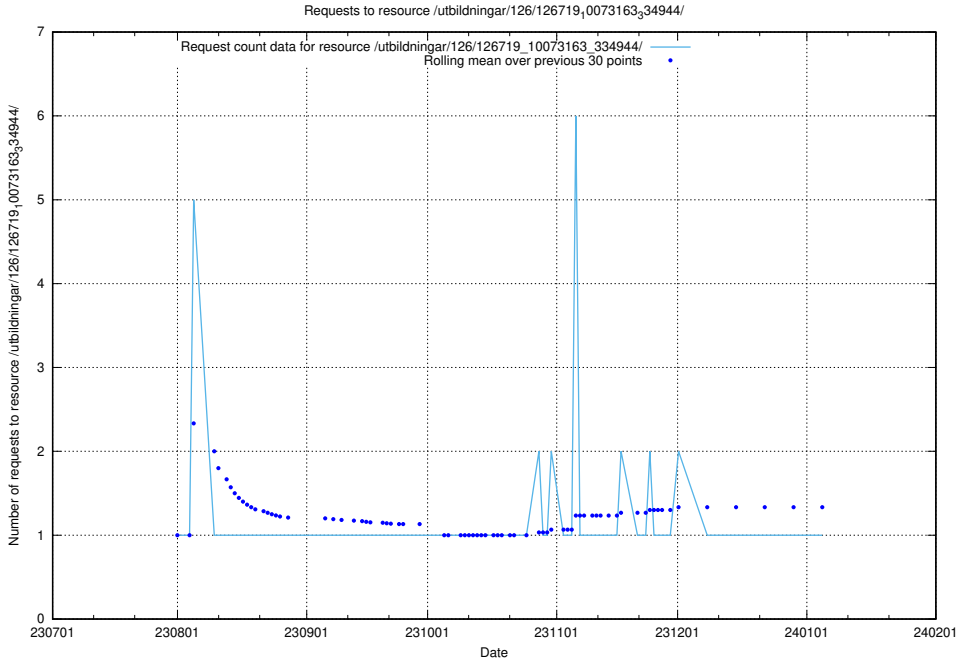

5.5020 Usage of /utbildningar/126/126719_10073163_334944/

Here, we count the number of requests to resource /utbildningar/126/126719_10073163_334944/.