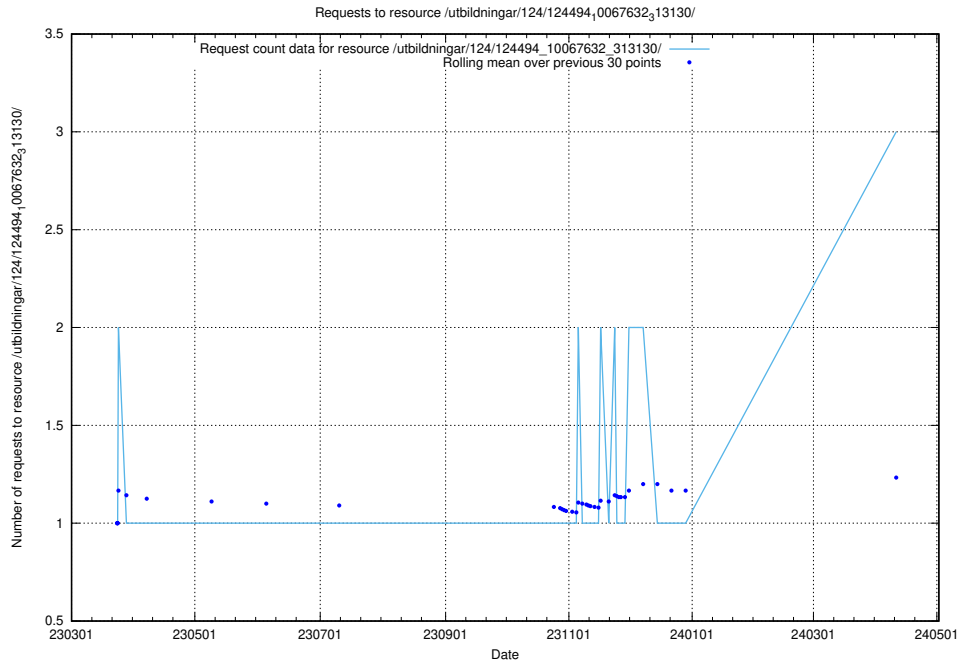

5.323 Usage of /utbildningar/124/124494_10067632_313130/

Here, we count the number of requests to resource /utbildningar/124/124494_10067632_313130/.