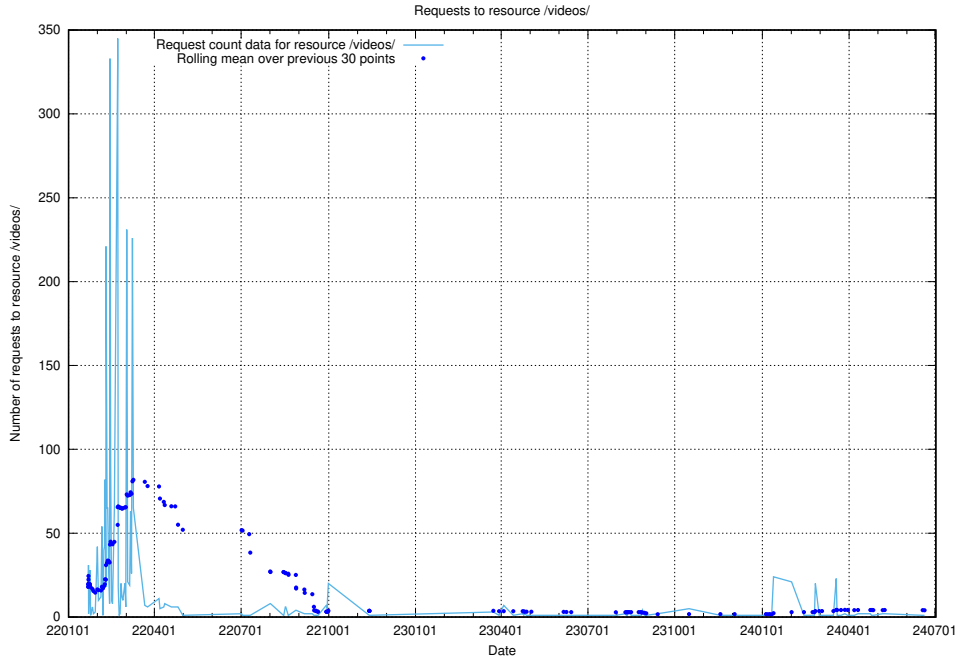

5.6102 Usage of /videos/

Here, we count the number of requests to resource /videos/.