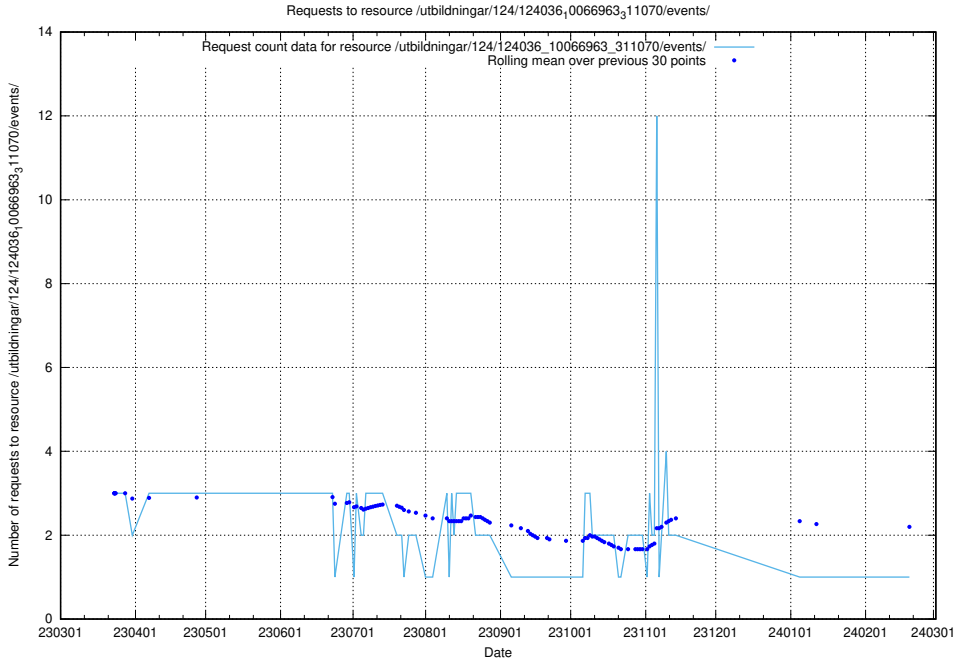

5.6421 Usage of /utbildningar/124/124036_10066963_311070/events/

Here, we count the number of requests to resource /utbildningar/124/124036_10066963_311070/events/