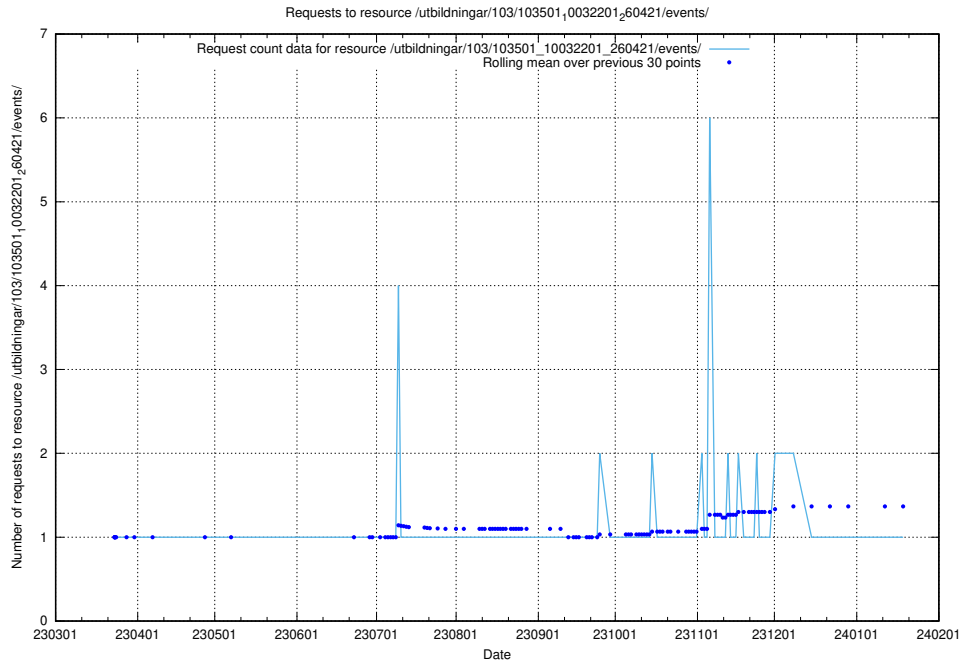

5.5593 Usage of /utbildningar/103/103501_10032201_260421/events/

Here, we count the number of requests to resource /utbildningar/103/103501_10032201_260421/events/