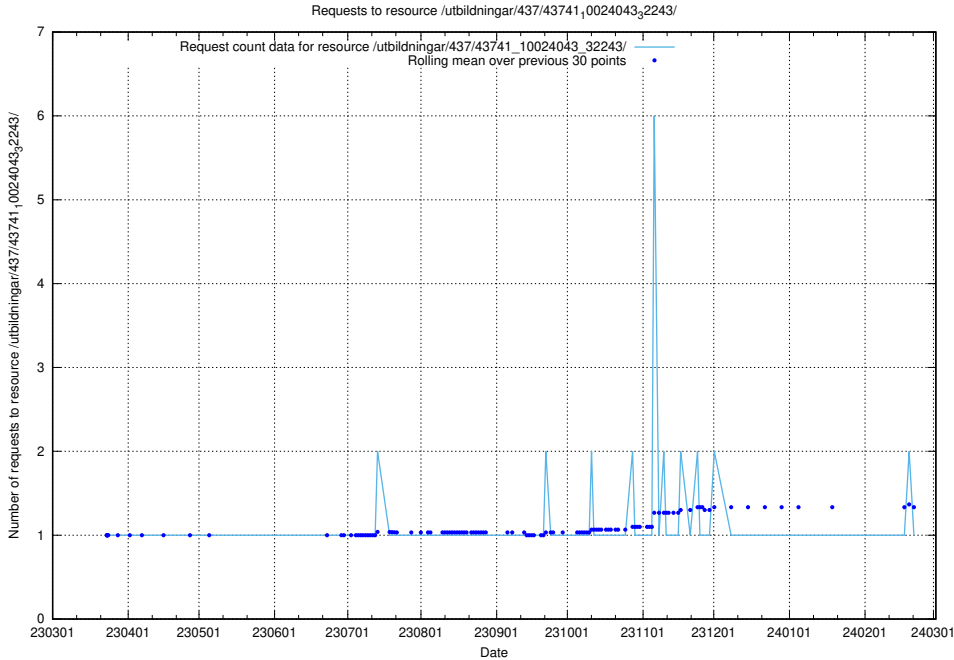

5.6546 Usage of /utbildningar/437/43741_10024043_32243/

Here, we count the number of requests to resource /utbildningar/437/43741_10024043_32243/.