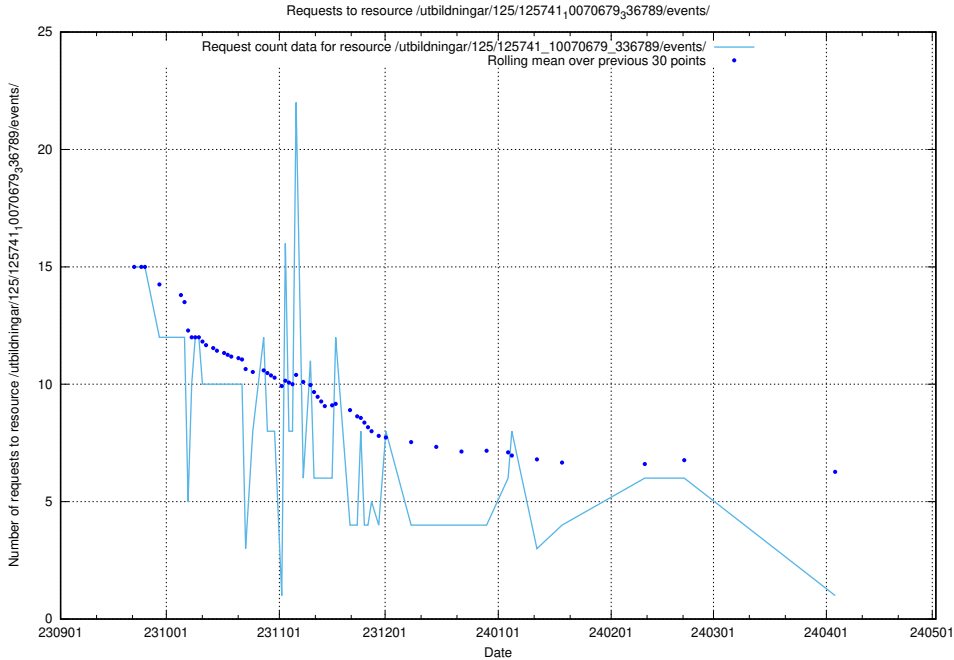

5.4628 Usage of /utbildningar/125/125741_10070679_336789/events/

Here, we count the number of requests to resource /utbildningar/125/125741_10070679_336789/events/