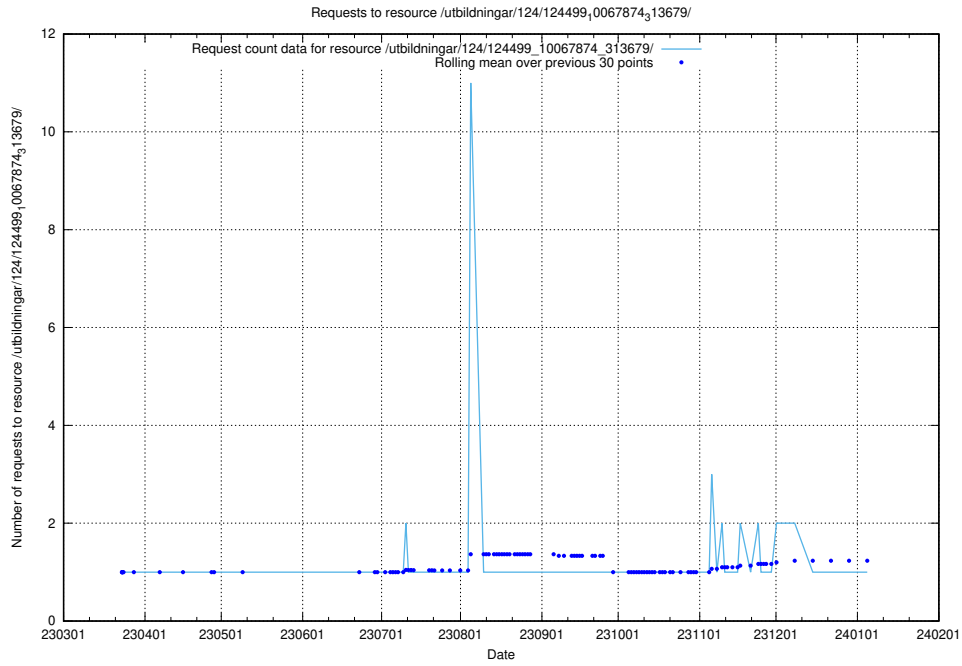

5.2495 Usage of /utbildningar/124/124499_10067874_313679/

Here, we count the number of requests to resource /utbildningar/124/124499_10067874_313679/.