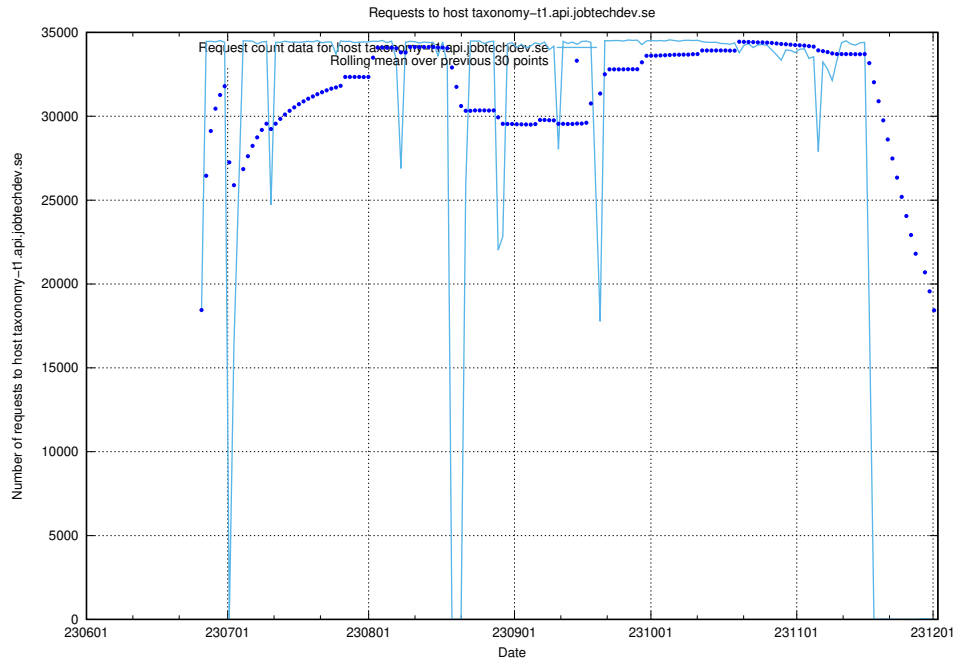

7.173 Usage of dev-api.jobtechdev.se

Here, we count the number of requests to host dev-api.jobtechdev.se.

7.174 Usage of taxonomy-t1.api.jobtechdev.se

Here, we count the number of requests to host taxonomy-t1.api.jobtechdev.se.