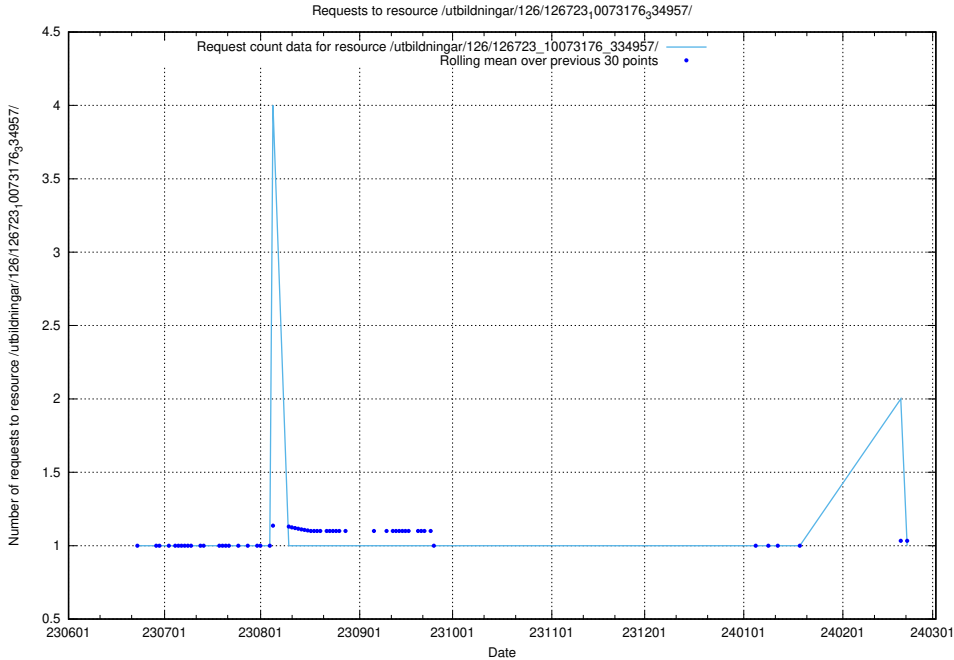

5.5730 Usage of /utbildningar/126/126723_10073176_334957/

Here, we count the number of requests to resource /utbildningar/126/126723_10073176_334957/.