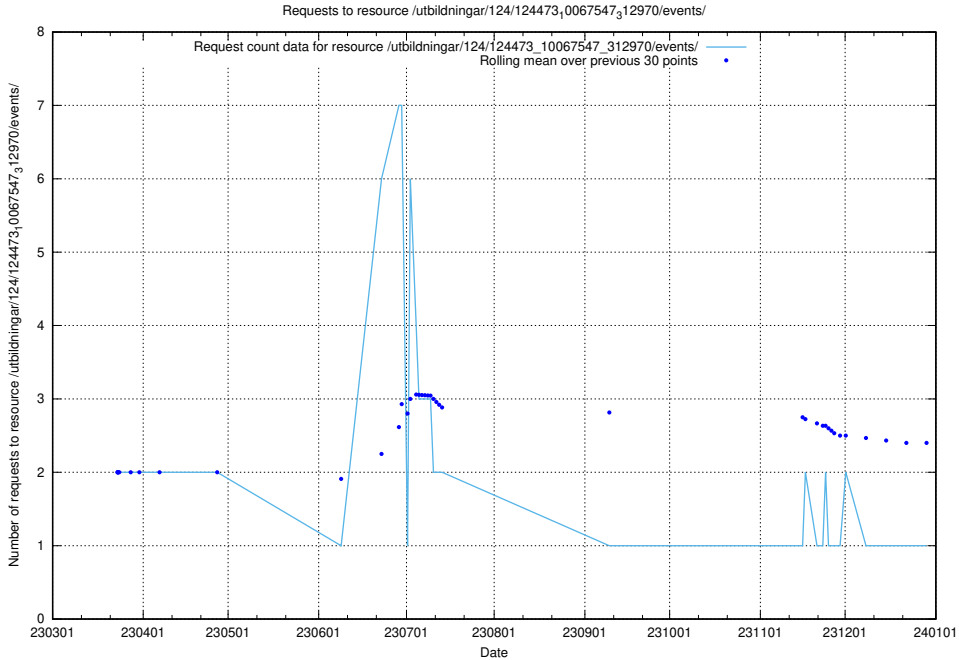

5.6455 Usage of /utbildningar/124/124473_10067547_312970/events/

Here, we count the number of requests to resource /utbildningar/124/124473_10067547_312970/events/