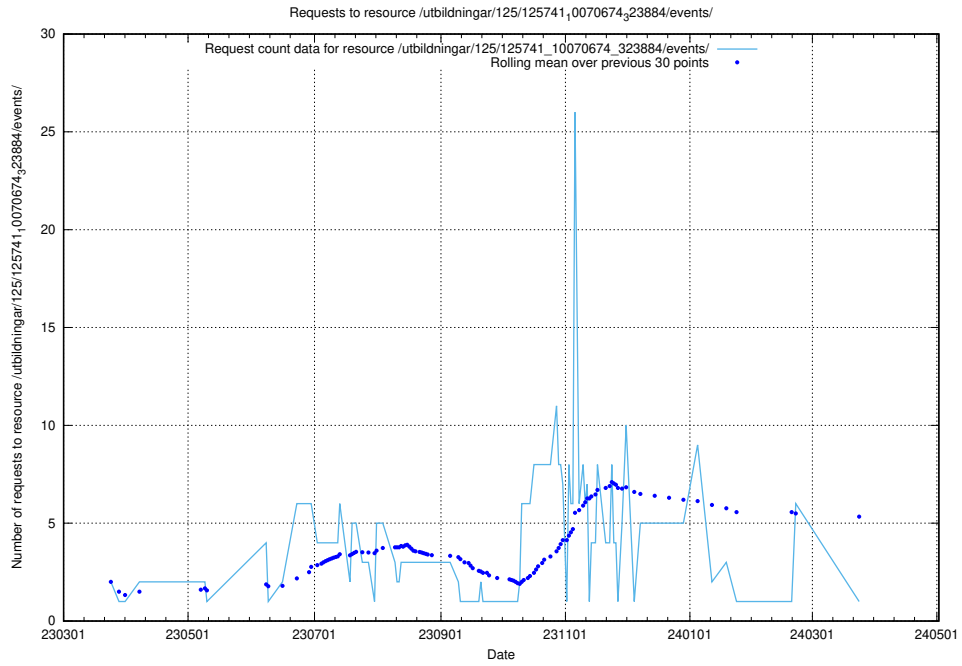

Here, we count the number of requests to resource /utbildningar/125/125754_10070136_324706/events/

5.6313 Usage of /utbildningar/125/125741_10070674_323884/events/

Here, we count the number of requests to resource /utbildningar/125/125741_10070674_323884/events/