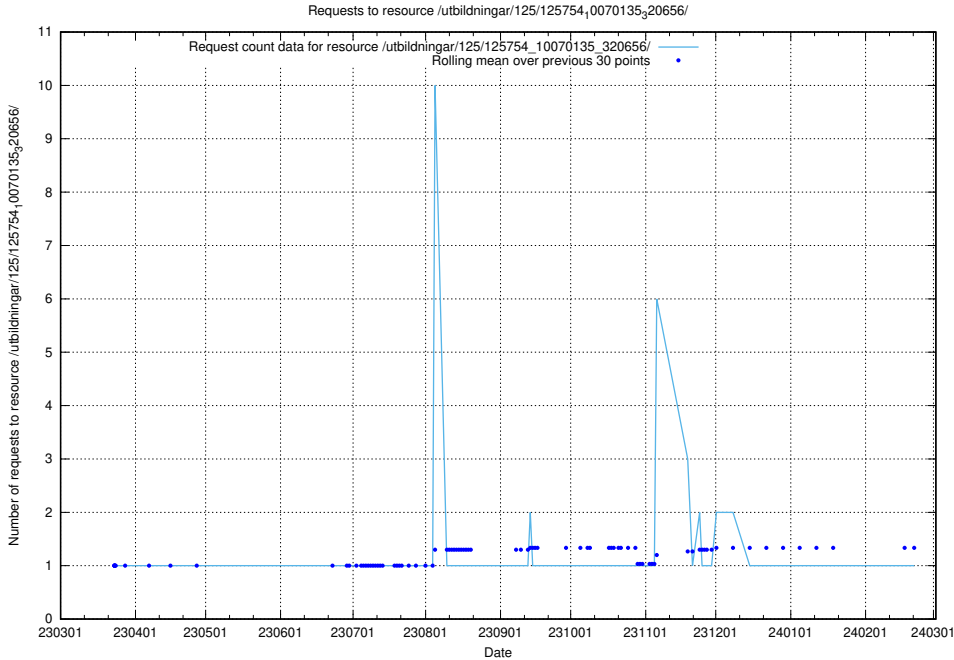

5.6617 Usage of /utbildningar/125/125754_10070135_320656/

Here, we count the number of requests to resource /utbildningar/125/125754_10070135_320656/.