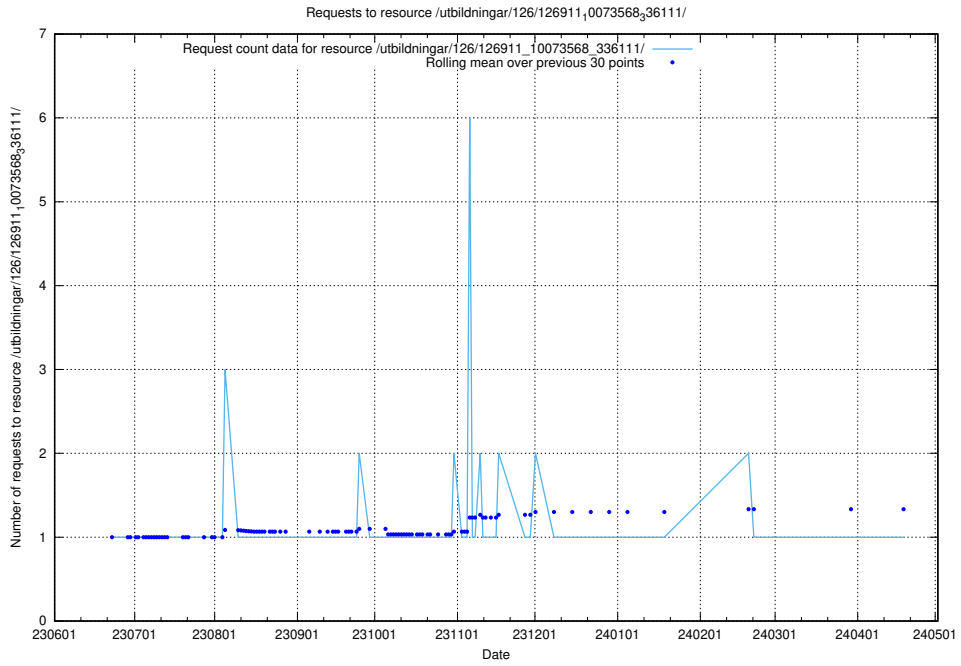

5.5705 Usage of /utbildningar/126/126911_10073568_336111/

Here, we count the number of requests to resource /utbildningar/126/126911_10073568_336111/.