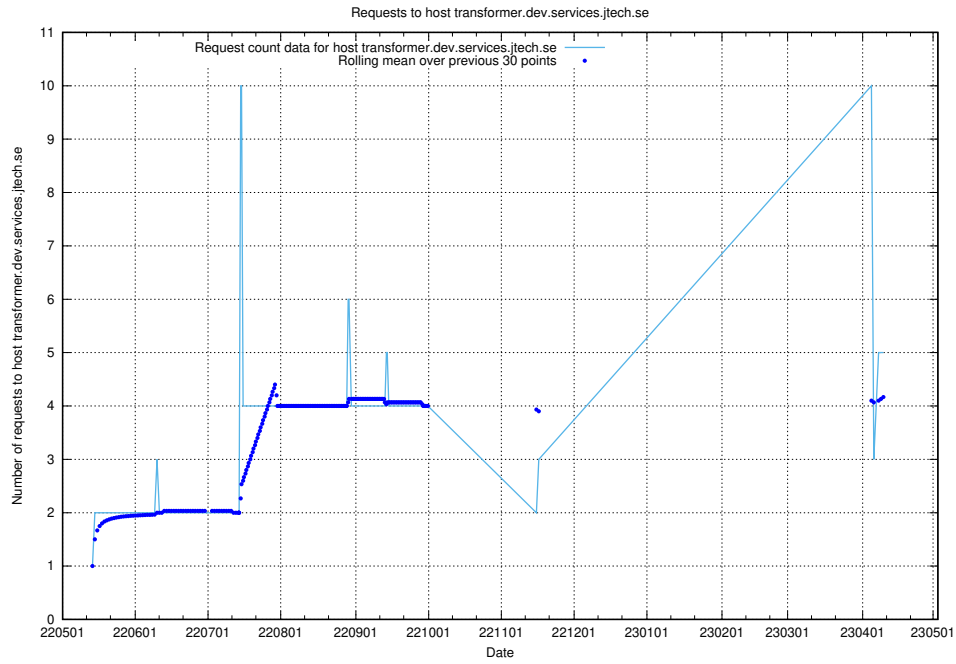

Here, we count the number of requests to host mentor-api-test.jobtechdev.se.

7.97 Usage of transformer.dev.services.jtech.se

Here, we count the number of requests to host transformer.dev.services.jtech.se.