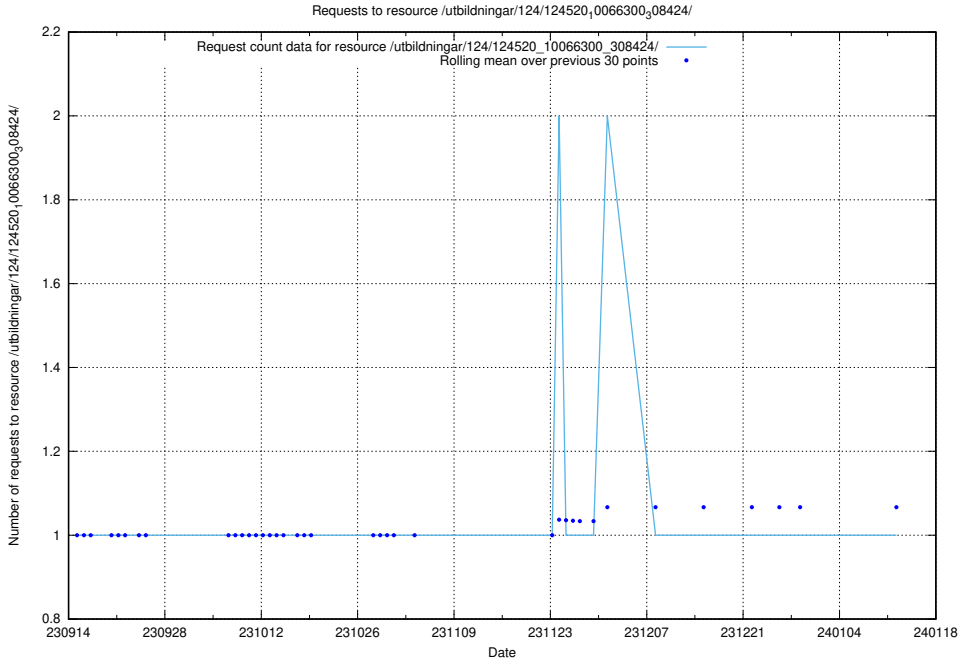

5.4707 Usage of /utbildningar/124/124520_10066300_308424/

Here, we count the number of requests to resource /utbildningar/124/124520_10066300_308424/.