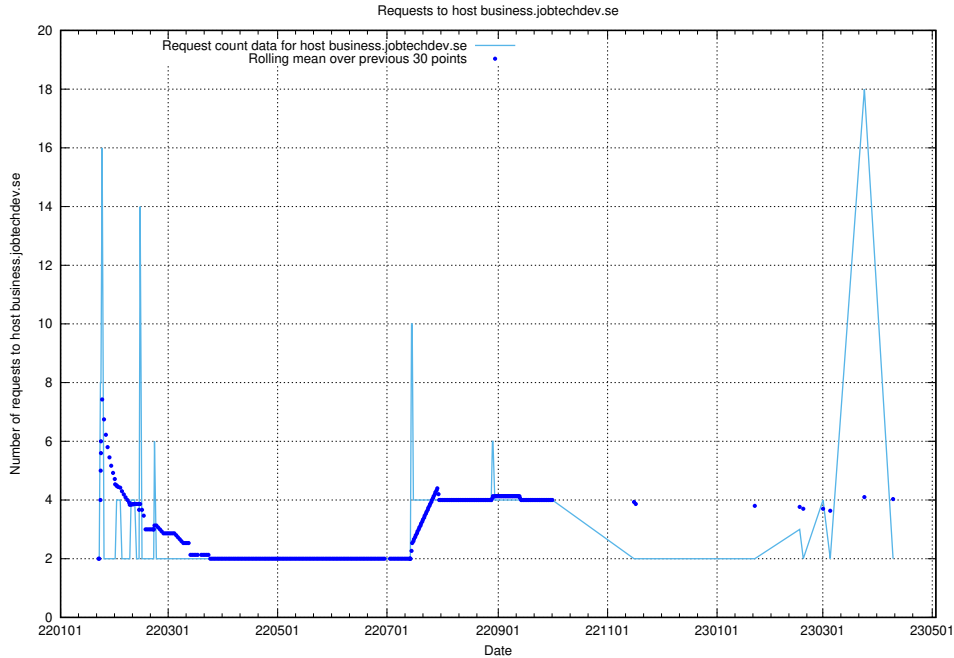

Here, we count the number of requests to host ecommerce.jobtechdev.se.

7.260 Usage of business.jobtechdev.se

Here, we count the number of requests to host business.jobtechdev.se.

7.261 Usage of bot.jobtechdev.se