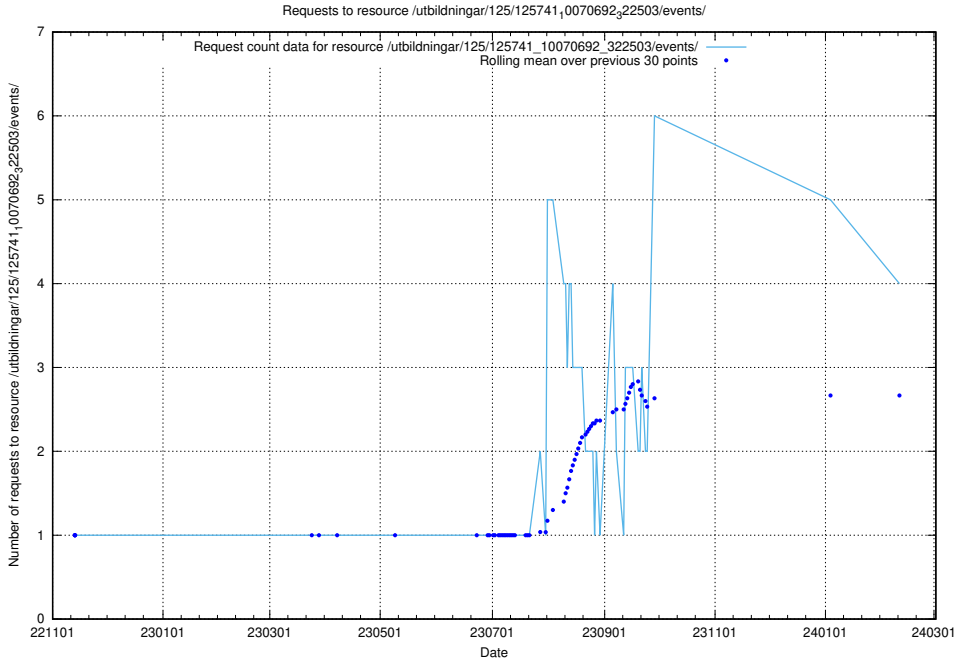

5.248 Usage of /utbildningar/125/125741_10070692_322503/events/

Here, we count the number of requests to resource /utbildningar/125/125741_10070692_322503/events/