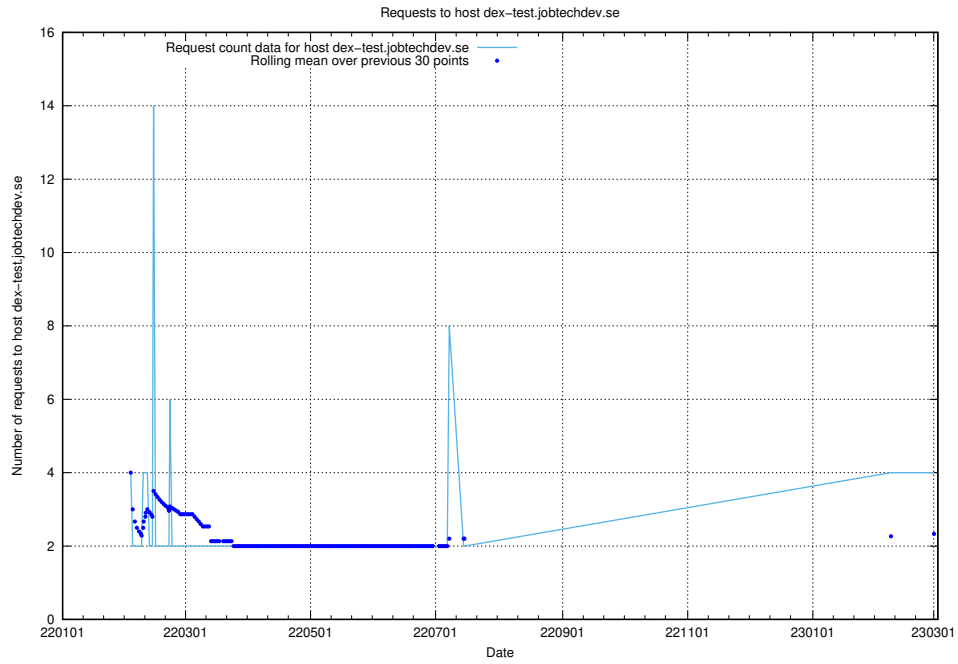

Here, we count the number of requests to host secure.jobtechdev.se.

7.166 Usage of dex-test.jobtechdev.se

Here, we count the number of requests to host dex-test.jobtechdev.se.

7.167 Usage of noc.jobtechdev.se