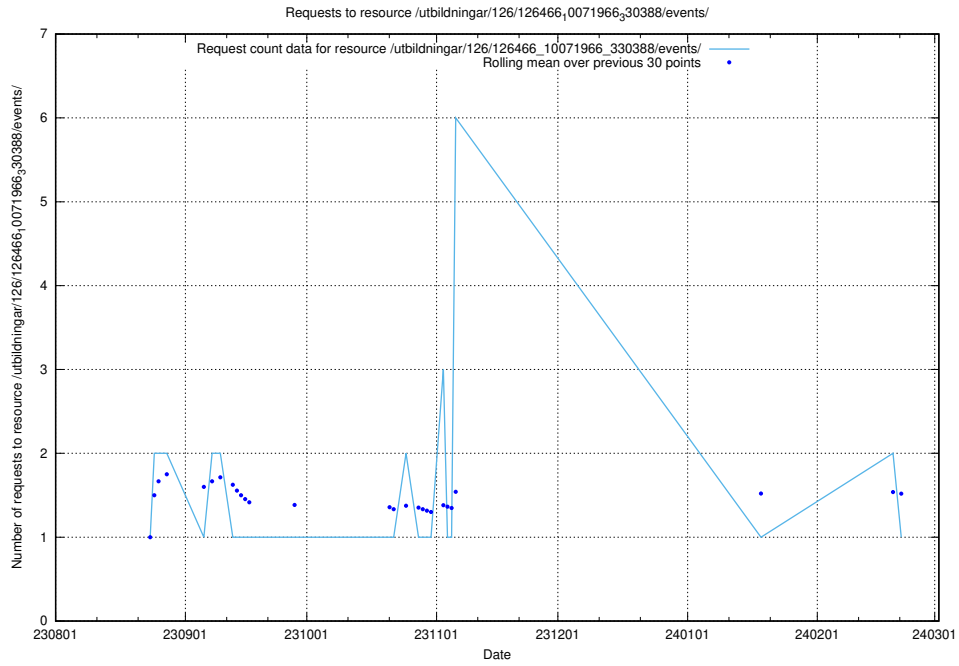

5.4855 Usage of /utbildningar/126/126466_10071966_330388/events/

Here, we count the number of requests to resource /utbildningar/126/126466_10071966_330388/events/