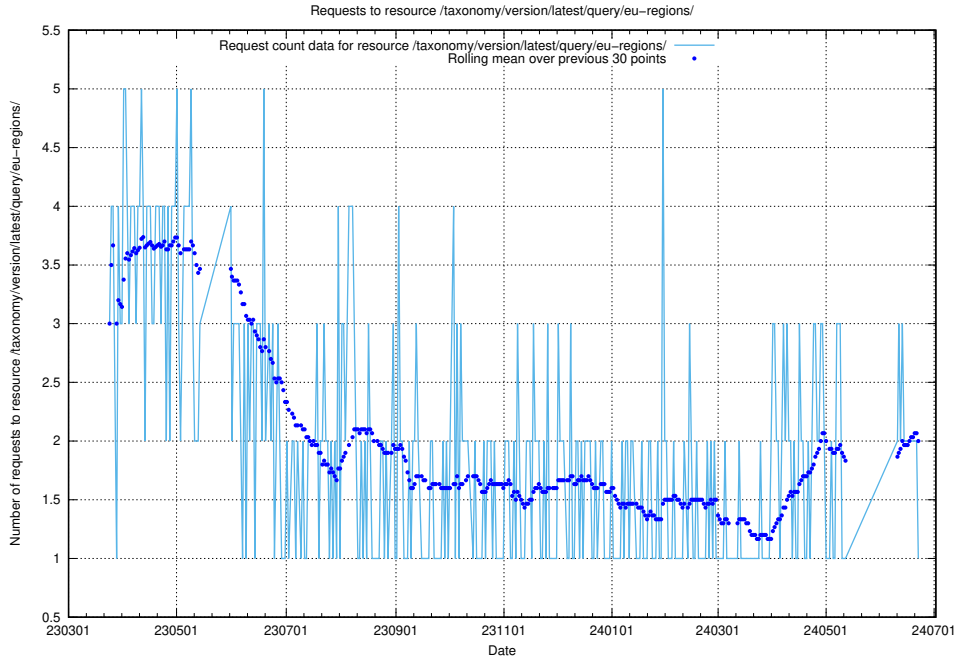

5.6251 Usage of /taxonomy/version/latest/query/eu-regions/

Here, we count the number of requests to resource /taxonomy/version/latest/query/eu-regions/.