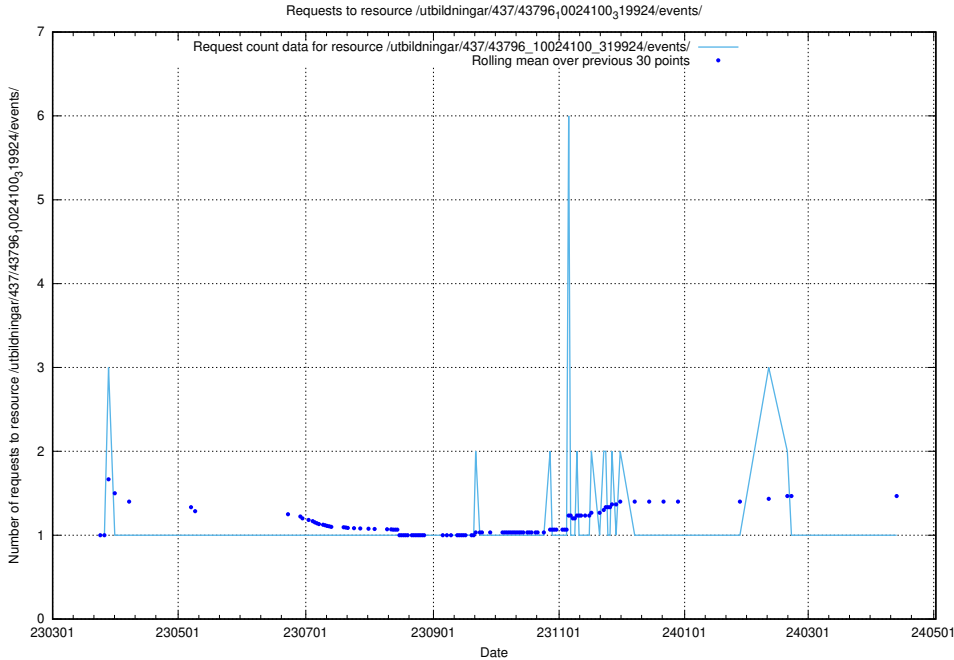

5.6334 Usage of /utbildningar/437/43796_10024100_319924/events/

Here, we count the number of requests to resource /utbildningar/437/43796_10024100_319924/events/.