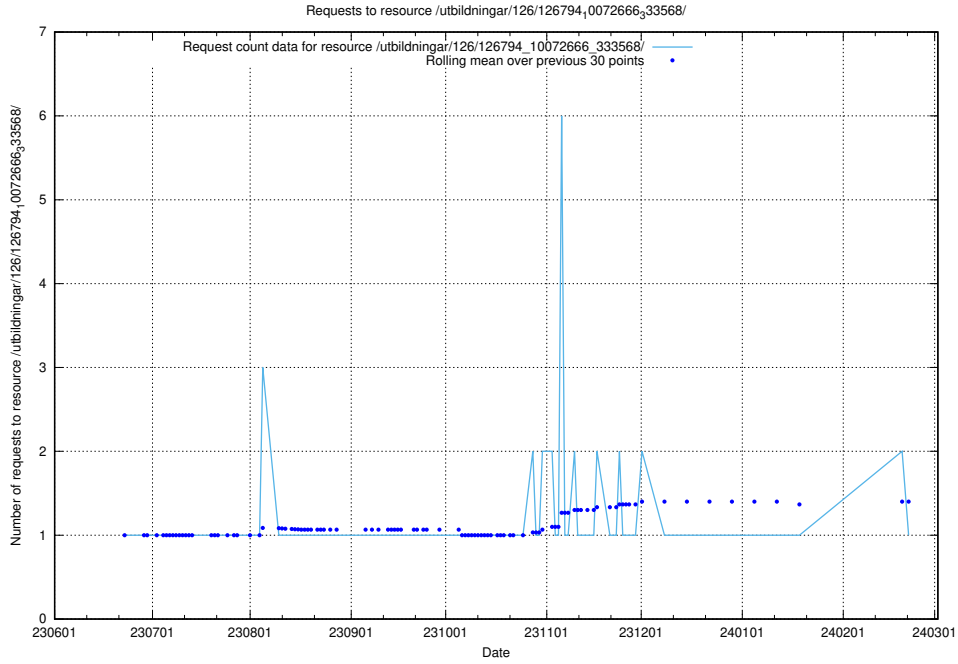

5.5715 Usage of /utbildningar/126/126794_10072666_333568/

Here, we count the number of requests to resource /utbildningar/126/126794_10072666_333568/.