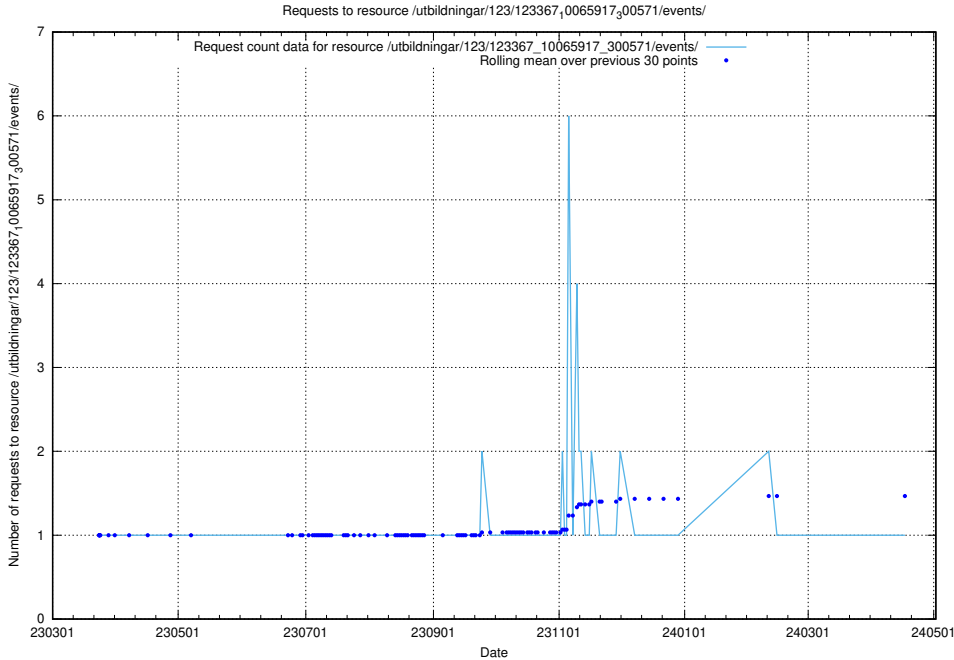

Here, we count the number of requests to resource /taxonomy/version/3/query/employment-type-concepts/.

5.4774 Usage of /utbildningar/123/123367_10065917_300571/events/

Here, we count the number of requests to resource /utbildningar/123/123367_10065917_300571/events/