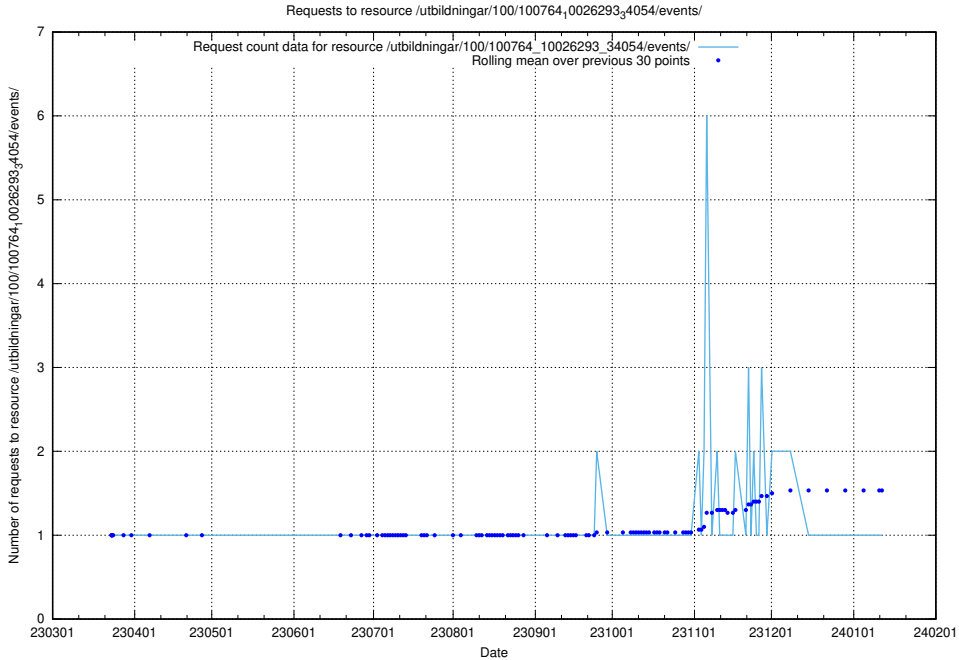

5.5661 Usage of /utbildningar/100/100764_10026293_34054/events/

Here, we count the number of requests to resource /utbildningar/100/100764_10026293_34054/events/.