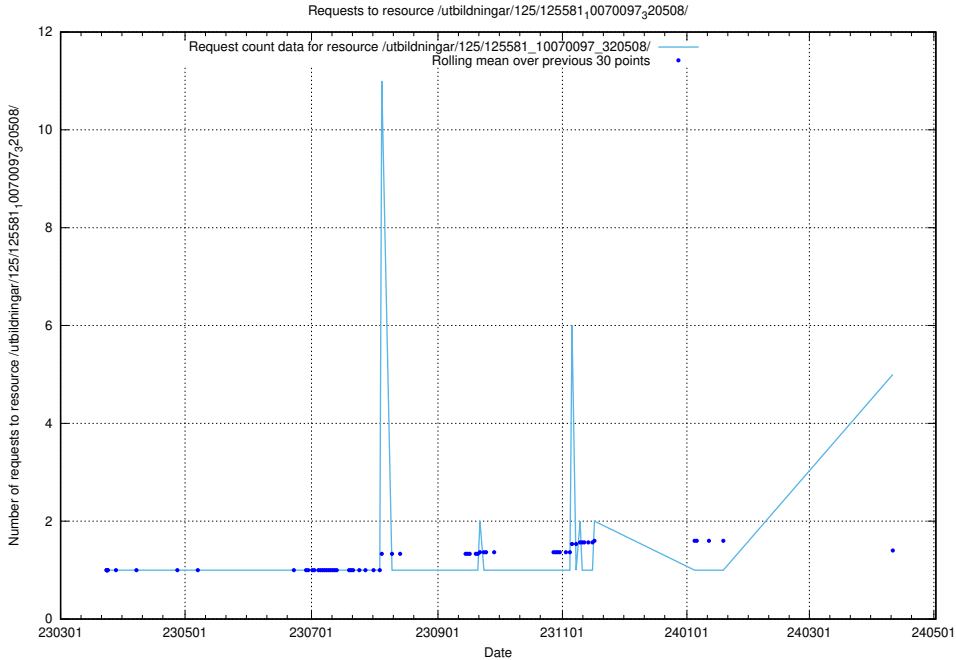

5.103 Usage of /utbildningar/125/125581_10070097_320508/

Here, we count the number of requests to resource /utbildningar/125/125581_10070097_320508/.