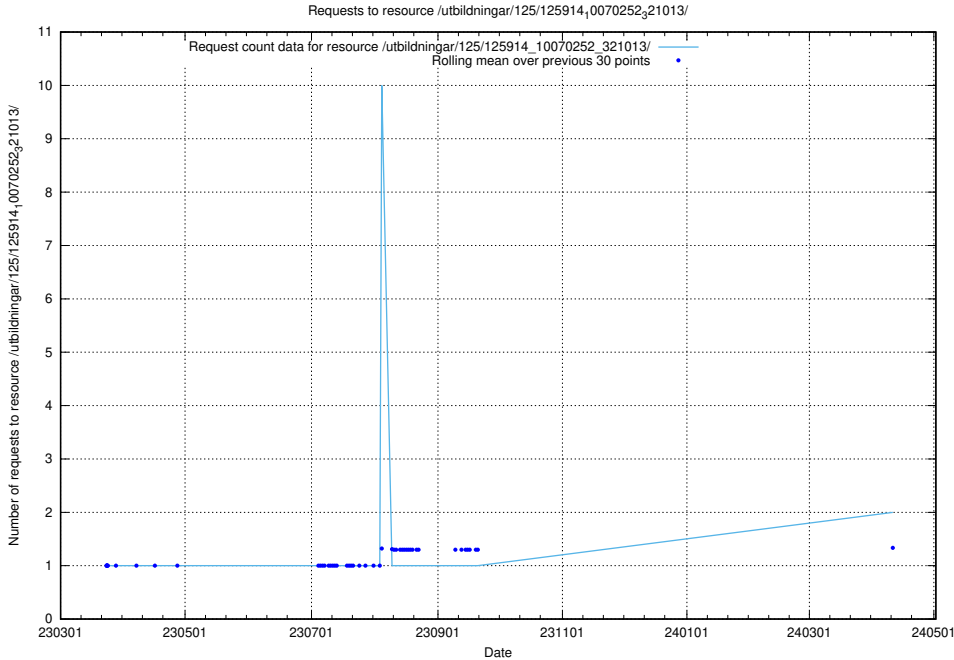

5.944 Usage of /utbildningar/125/125914_10070252_321013/

Here, we count the number of requests to resource /utbildningar/125/125914_10070252_321013/.