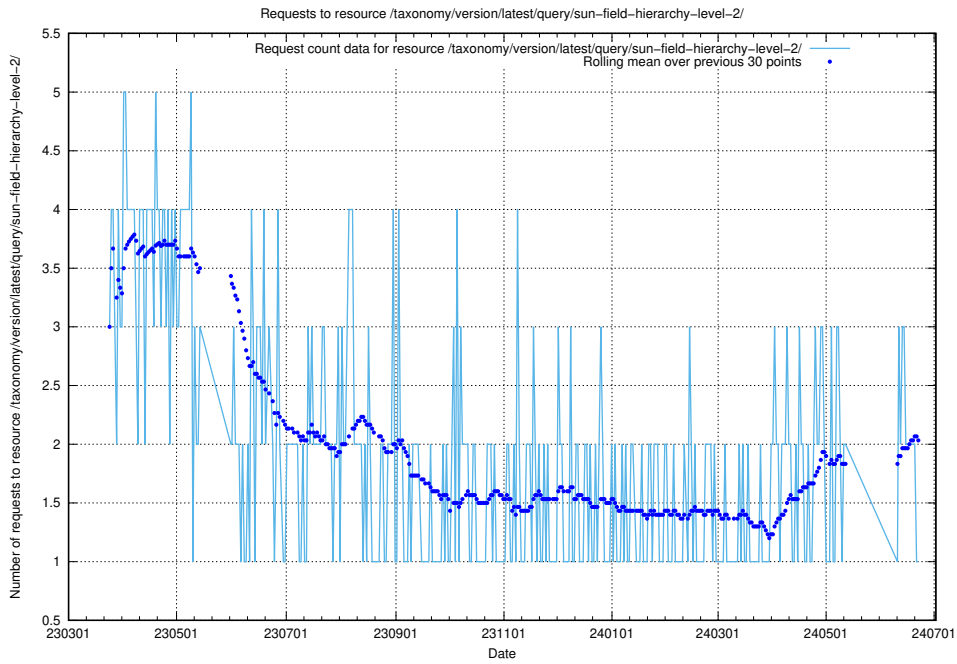

5.6221 Usage of /taxonomy/version/latest/query/sun-field-hierarchy-level-2/

Here, we count the number of requests to resource /taxonomy/version/latest/query/sun-field-hierarchy-level-2/.