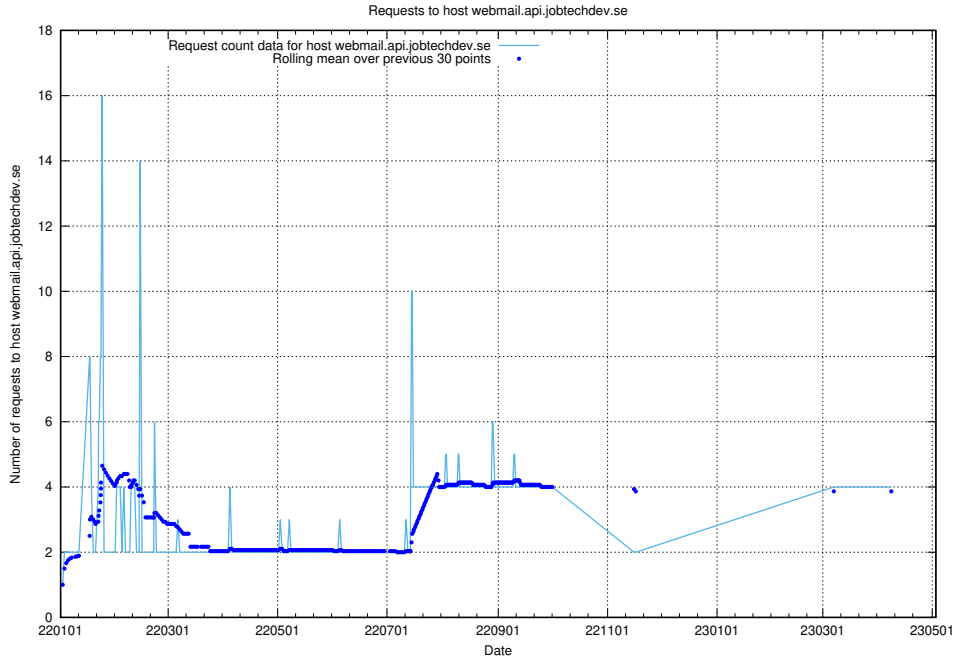

7.118 Usage of webmail.api.jobtechdev.se

Here, we count the number of requests to host webmail.api.jobtechdev.se.