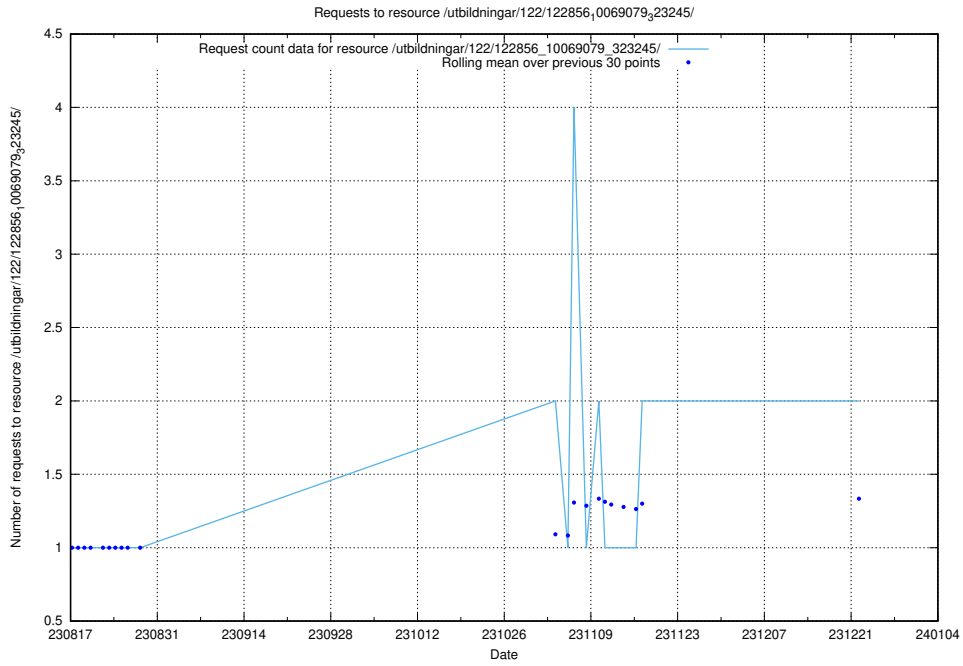

Here, we count the number of requests to resource /utbildningar/122/122856_10069079_323245/events/

5.761 Usage of /utbildningar/122/122856_10069079_323245/

Here, we count the number of requests to resource /utbildningar/122/122856_10069079_323245/.