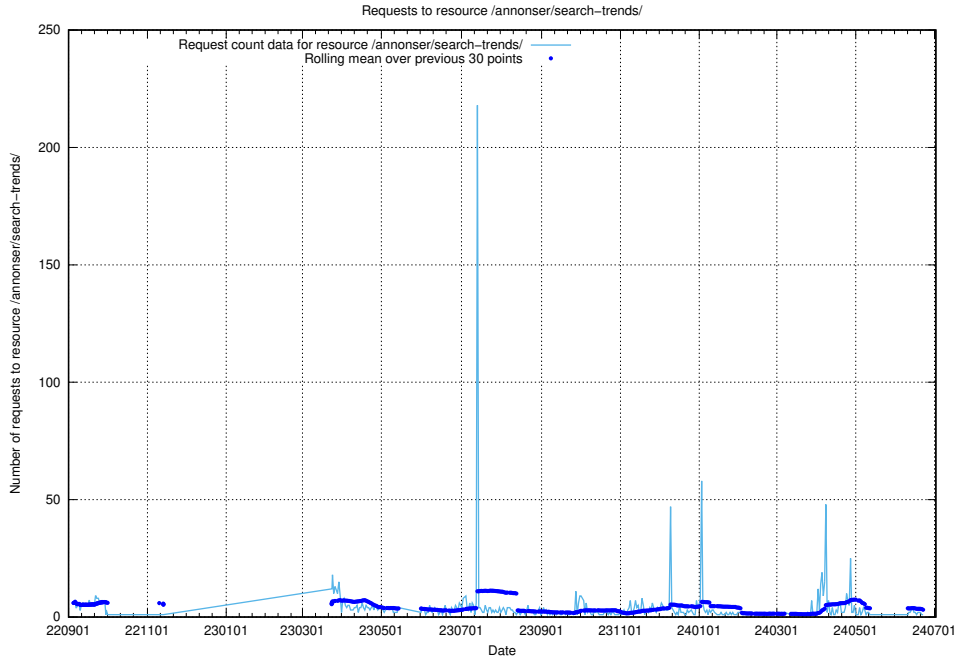

5.6595 Usage of /annonser/search-trends/

Here, we count the number of requests to resource /annonser/search-trends/.

5.6596 Usage of /utbildningar/125/125918_10070136_324706/

Here, we count the number of requests to resource /utbildningar/125/125918_10070136_324706/.