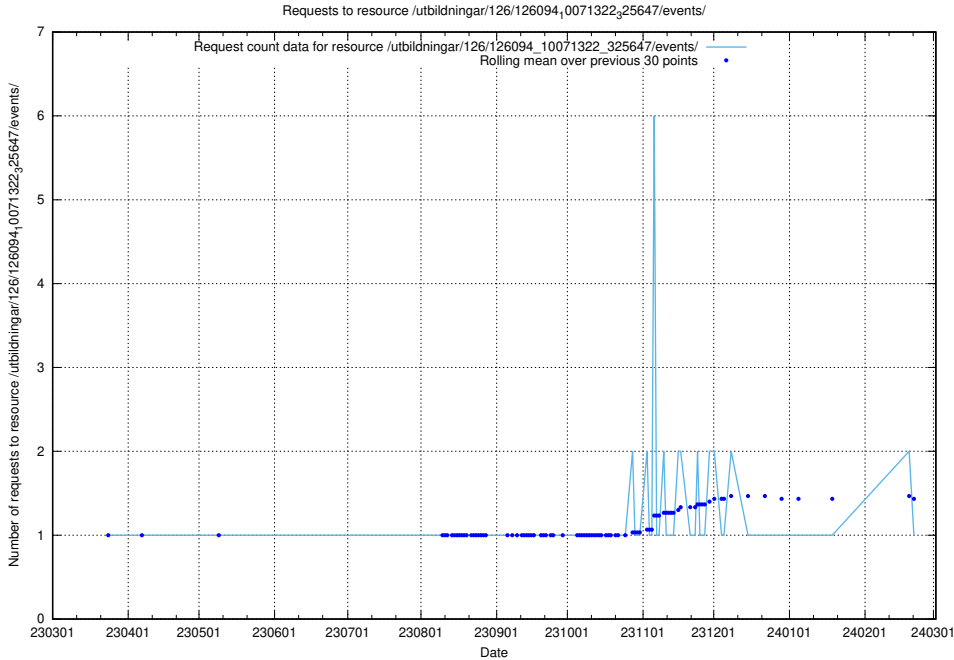

5.6362 Usage of /utbildningar/126/126094_10071322_325647/events/

Here, we count the number of requests to resource /utbildningar/126/126094_10071322_325647/events/