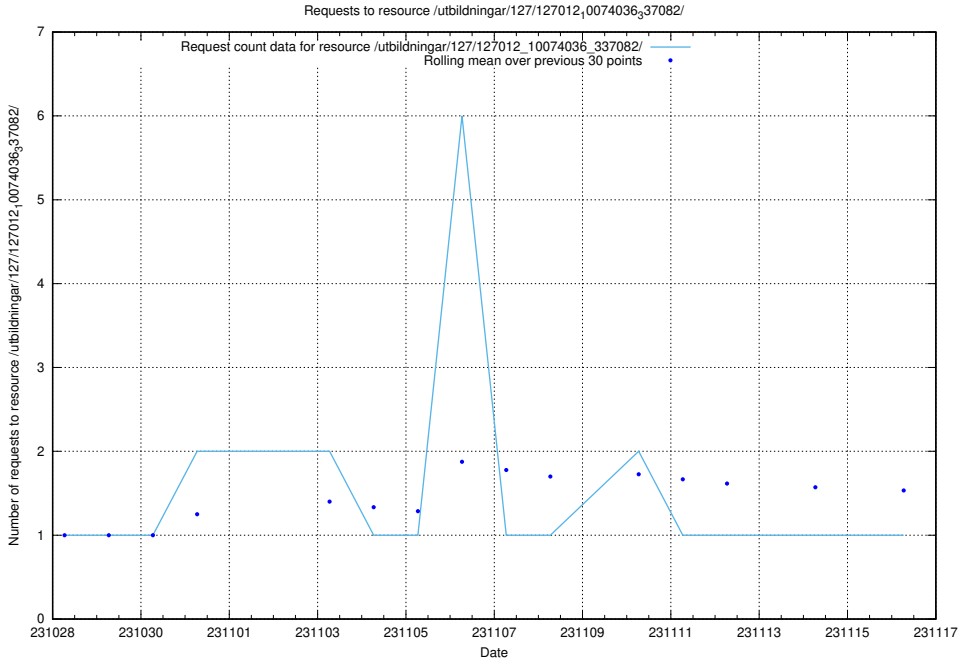

5.4327 Usage of /utbildningar/127/127012_10074036_337082/

Here, we count the number of requests to resource /utbildningar/127/127012_10074036_337082/.