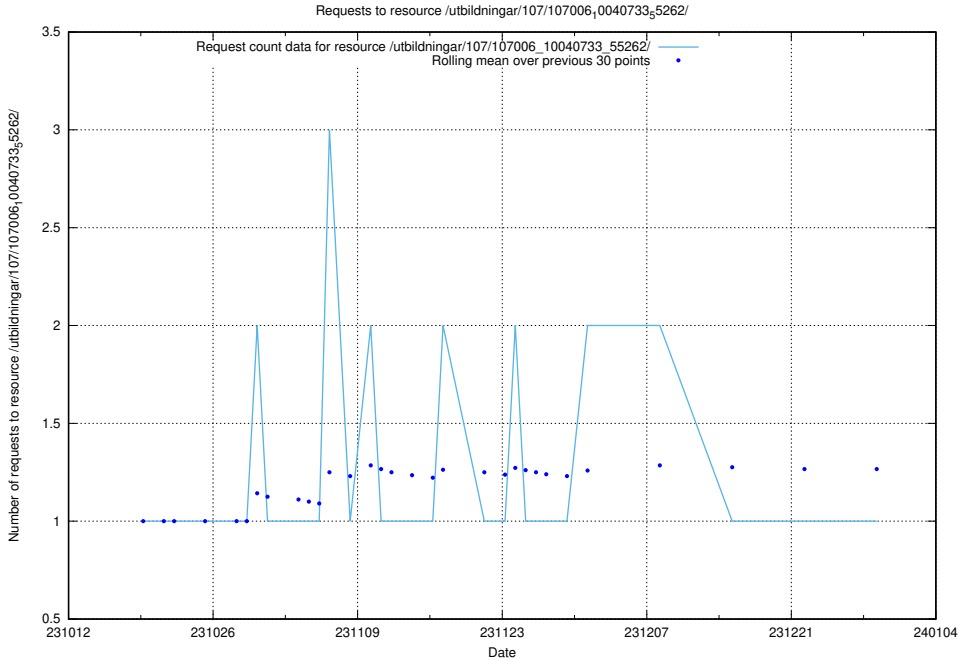

5.4410 Usage of /utbildningar/107/107006_10040733_55262/

Here, we count the number of requests to resource /utbildningar/107/107006_10040733_55262/.