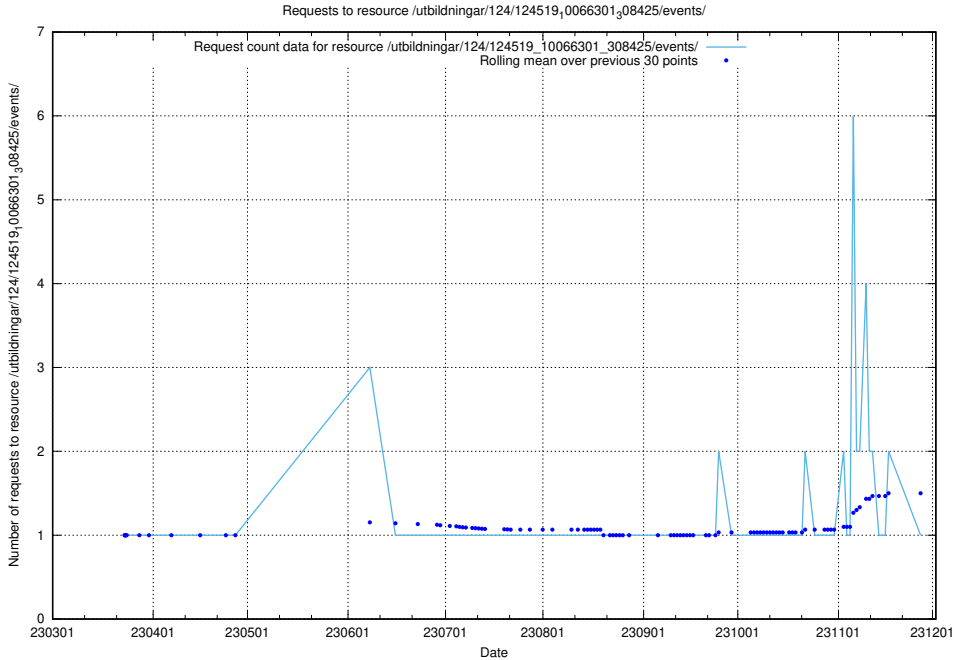

Here, we count the number of requests to resource /taxonomy/version/14/query/ssyk-level-4-with-related-isco-level-4-groups/.

5.1397 Usage of /utbildningar/124/124519_10066301_308425/events/

Here, we count the number of requests to resource /utbildningar/124/124519_10066301_308425/events/