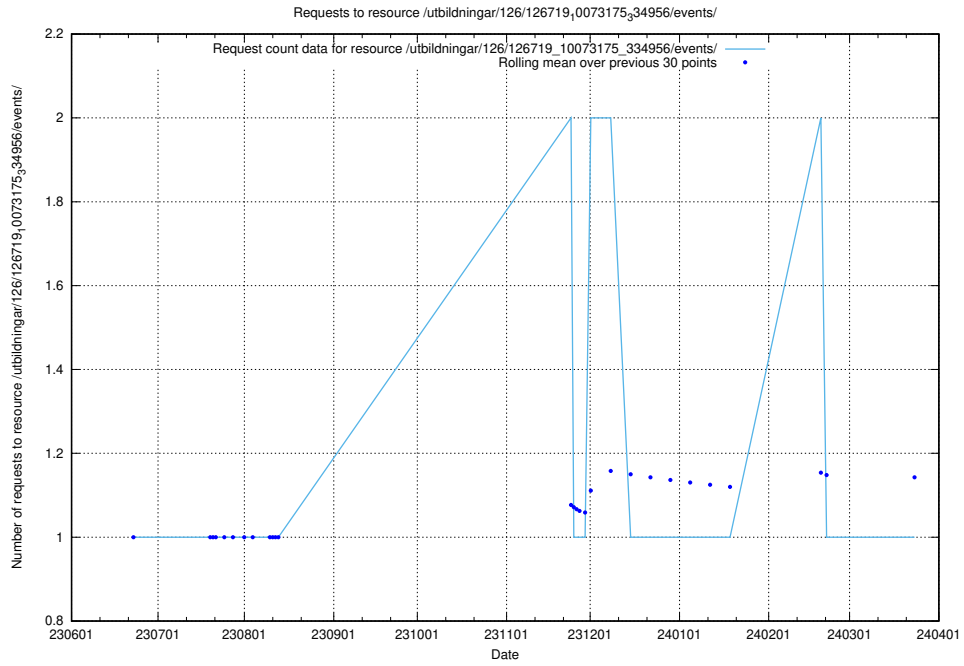

5.5736 Usage of /utbildningar/126/126719_10073175_334956/events/

Here, we count the number of requests to resource /utbildningar/126/126719_10073175_334956/events/