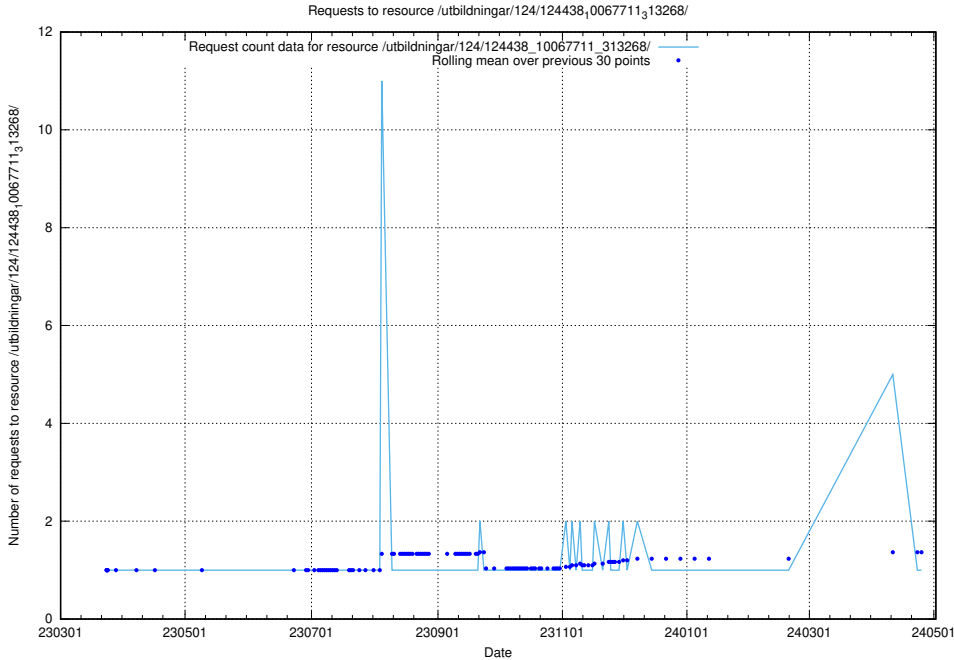

5.3851 Usage of /utbildningar/124/124438_10067711_313268/

Here, we count the number of requests to resource /utbildningar/124/124438_10067711_313268/.