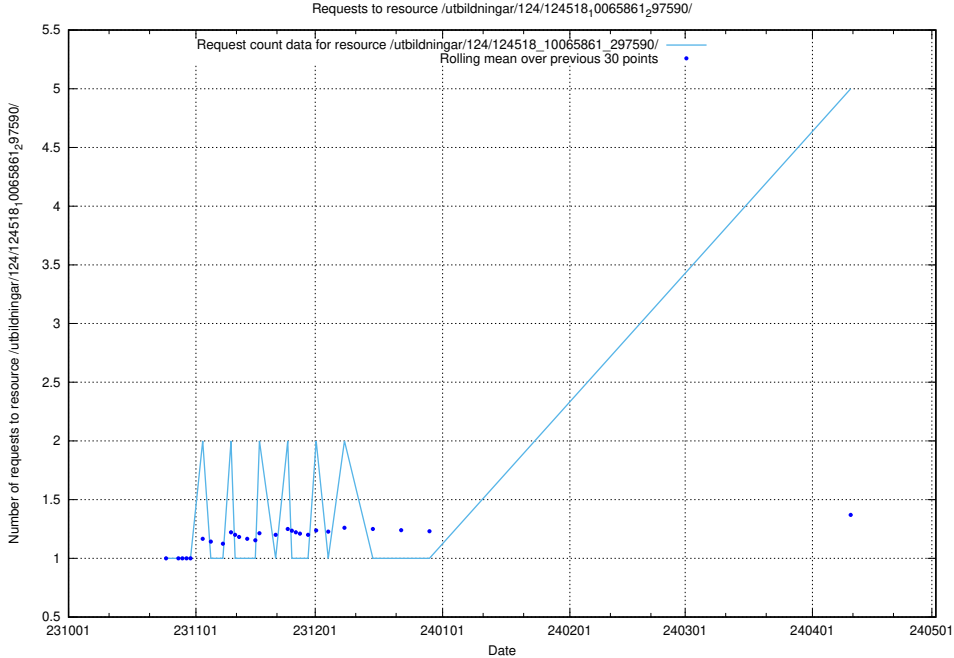

Here, we count the number of requests to resource /utbildningar/124/124934_10069056_336996/events/

5.138 Usage of /utbildningar/124/124518_10065861_297590/

Here, we count the number of requests to resource /utbildningar/124/124518_10065861_297590/.