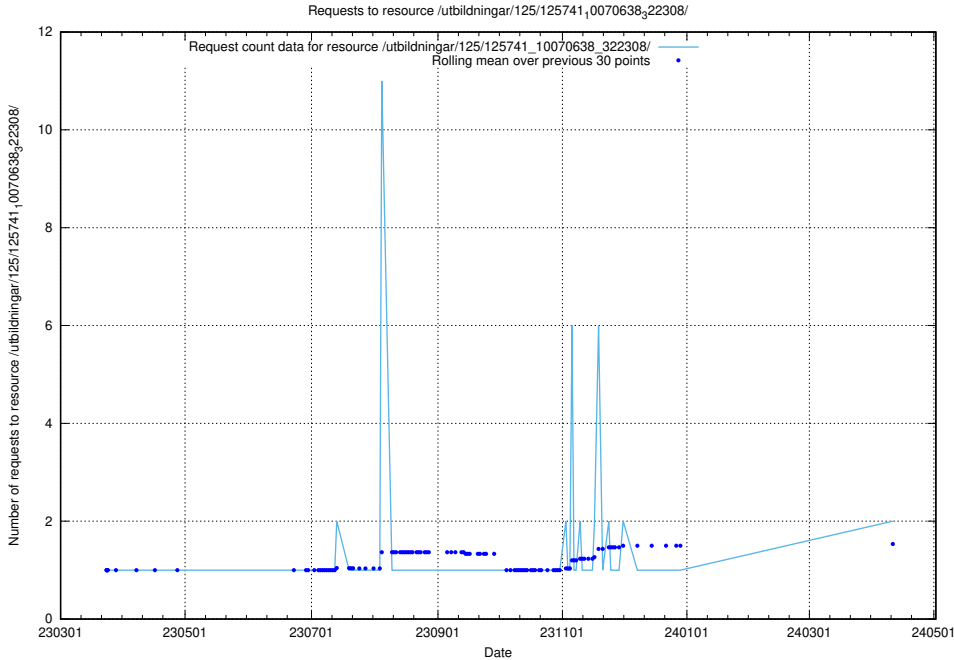

5.456 Usage of /utbildningar/125/125741_10070638_322308/

Here, we count the number of requests to resource /utbildningar/125/125741_10070638_322308/.