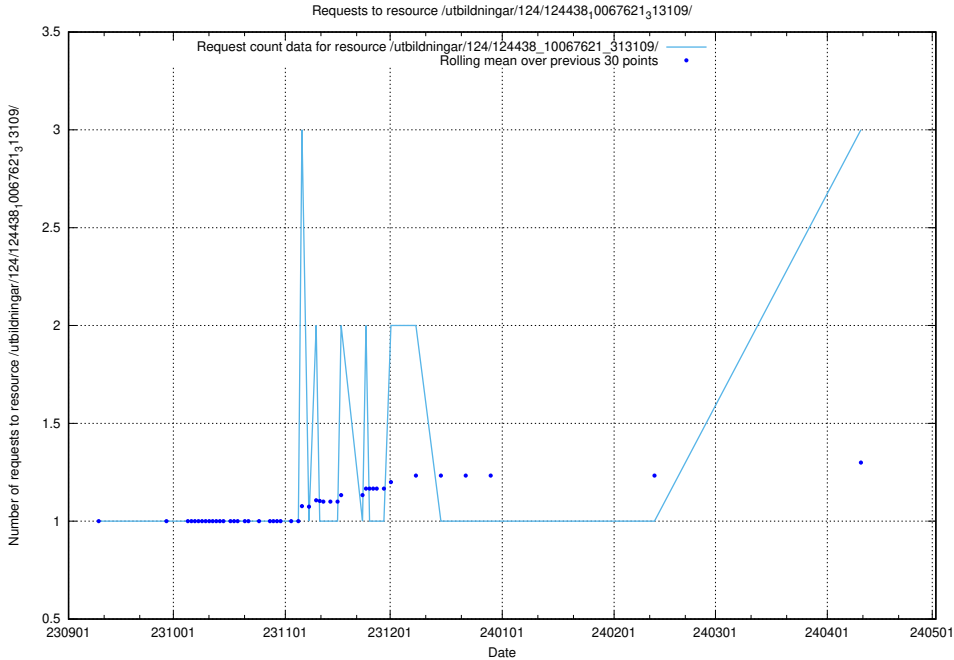

5.369 Usage of /utbildningar/124/124438_10067621_313109/

Here, we count the number of requests to resource /utbildningar/124/124438_10067621_313109/.