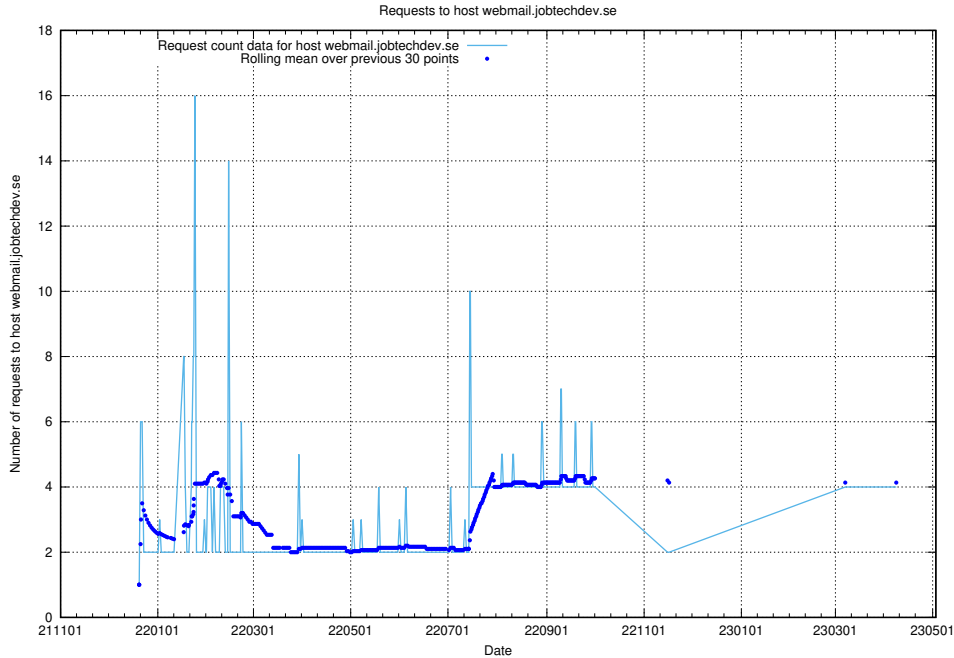

7.136 Usage of webmail.jobtechdev.se

Here, we count the number of requests to host webmail.jobtechdev.se.