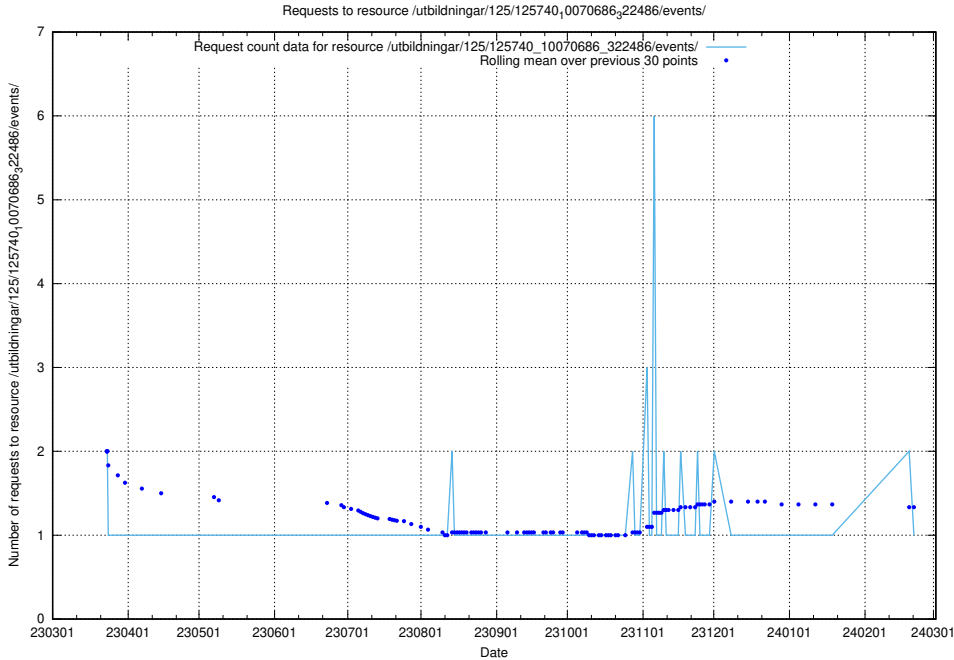

5.6435 Usage of /utbildningar/125/125740_10070686_322486/events/

Here, we count the number of requests to resource /utbildningar/125/125740_10070686_322486/events/