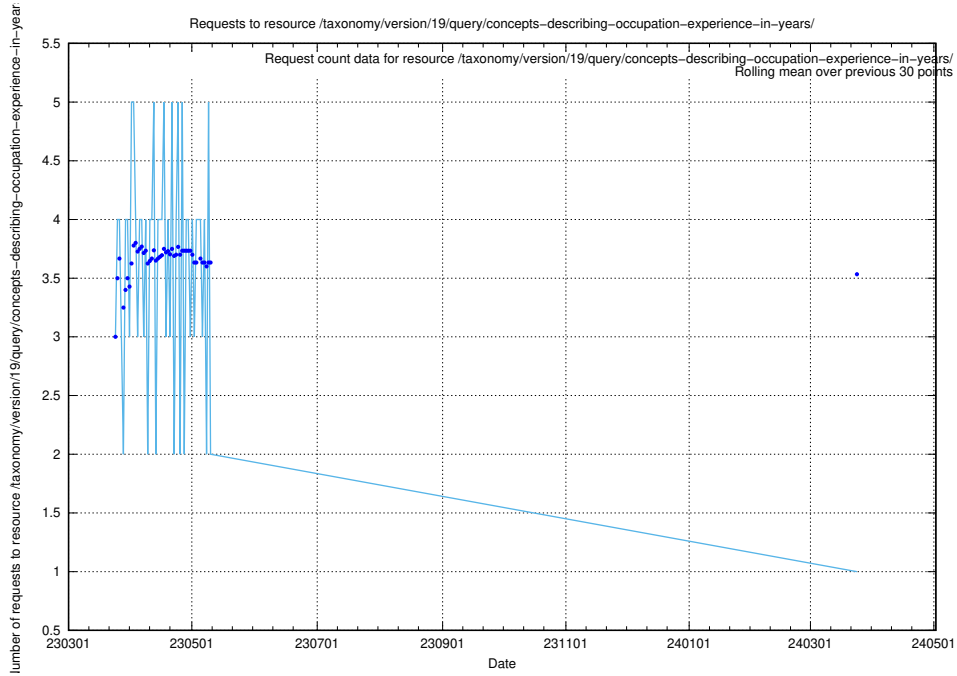

5.6304 Usage of /taxonomy/version/19/query/concepts-describing-occupation-experience-in-years/

Here, we count the number of requests to resource /taxonomy/version/19/query/concepts-describing-occupation-experience-in-years/.