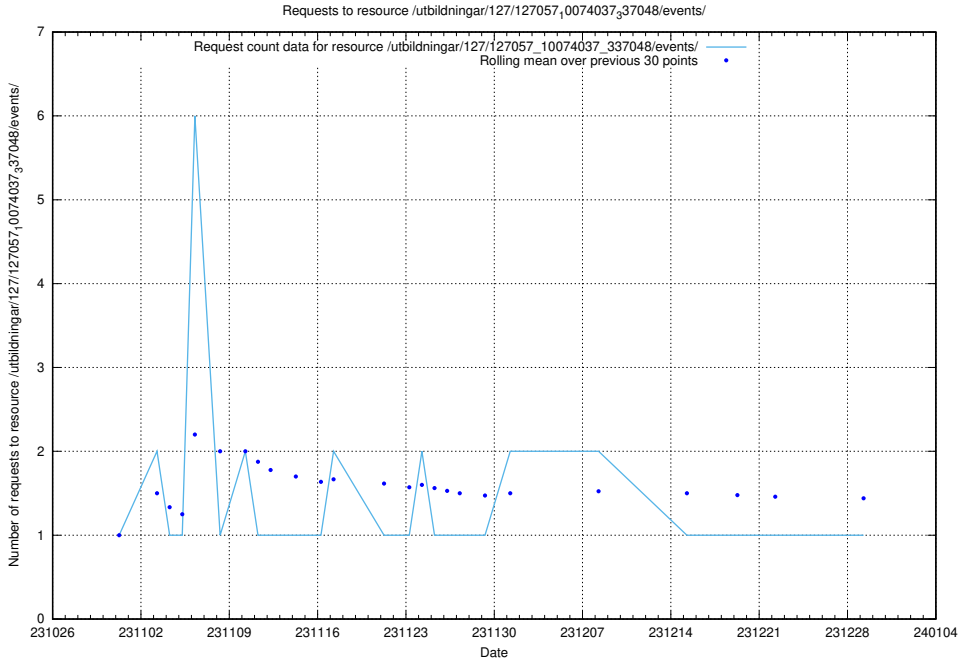

Here, we count the number of requests to resource /utbildningar/122/122856_10069056_336996/events/

5.4305 Usage of /utbildningar/127/127057_10074037_337048/events/

Here, we count the number of requests to resource /utbildningar/127/127057_10074037_337048/events/