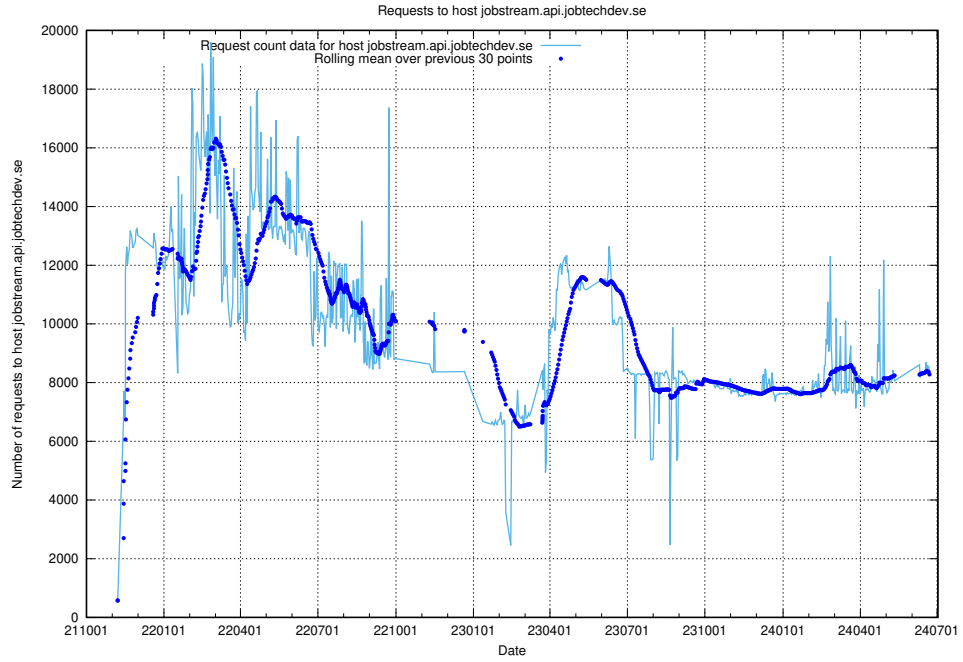

7.10 Usage of jobstream.api.jobtechdev.se

Here, we count the number of requests to host jobstream.api.jobtechdev.se.