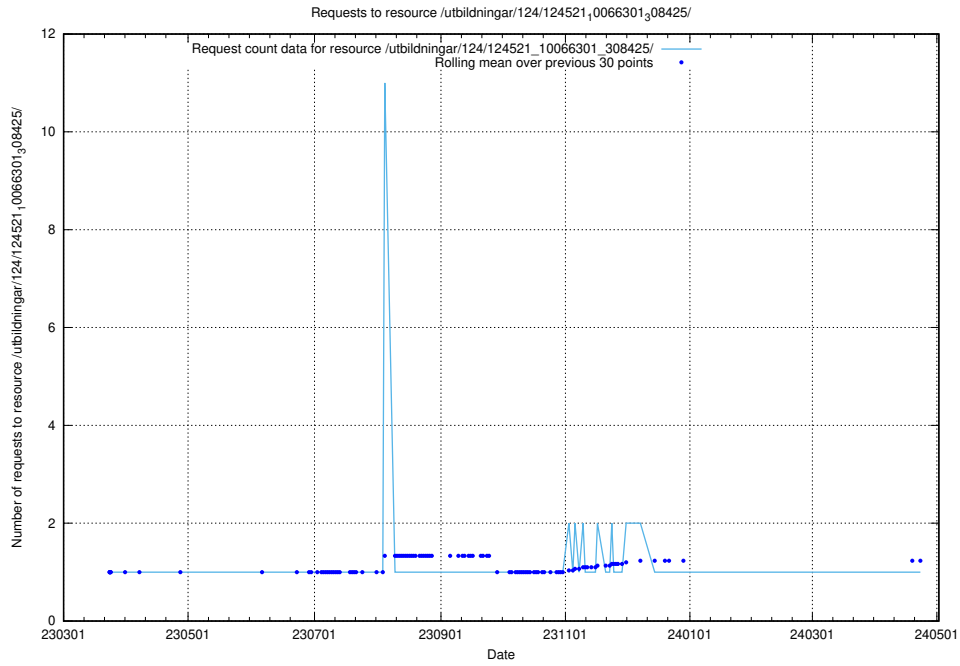

5.1216 Usage of /utbildningar/124/124521_10066301_308425/

Here, we count the number of requests to resource /utbildningar/124/124521_10066301_308425/.