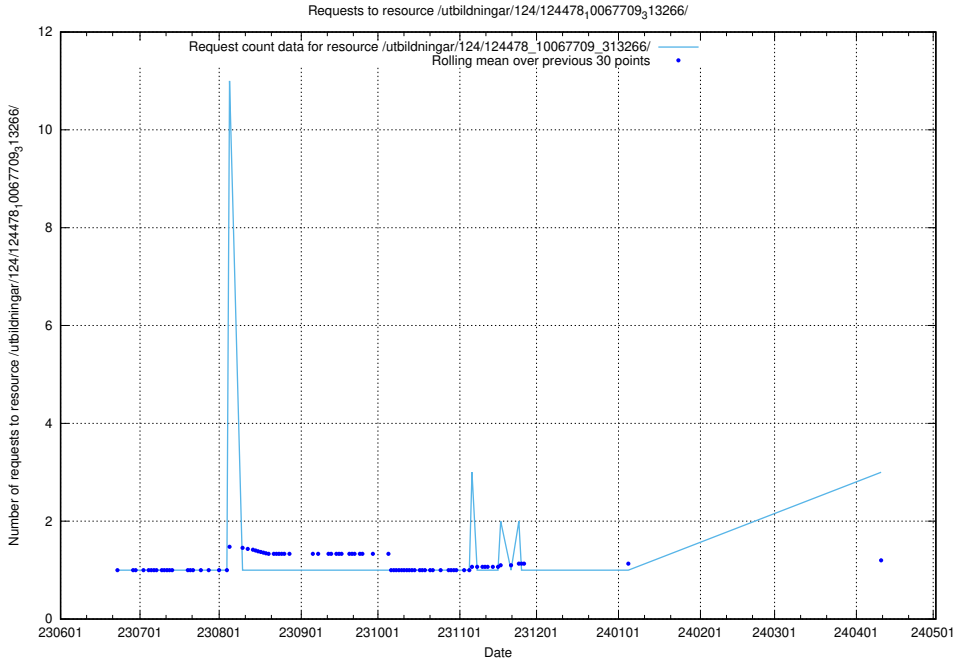

5.413 Usage of /utbildningar/124/124478_10067709_313266/

Here, we count the number of requests to resource /utbildningar/124/124478_10067709_313266/.