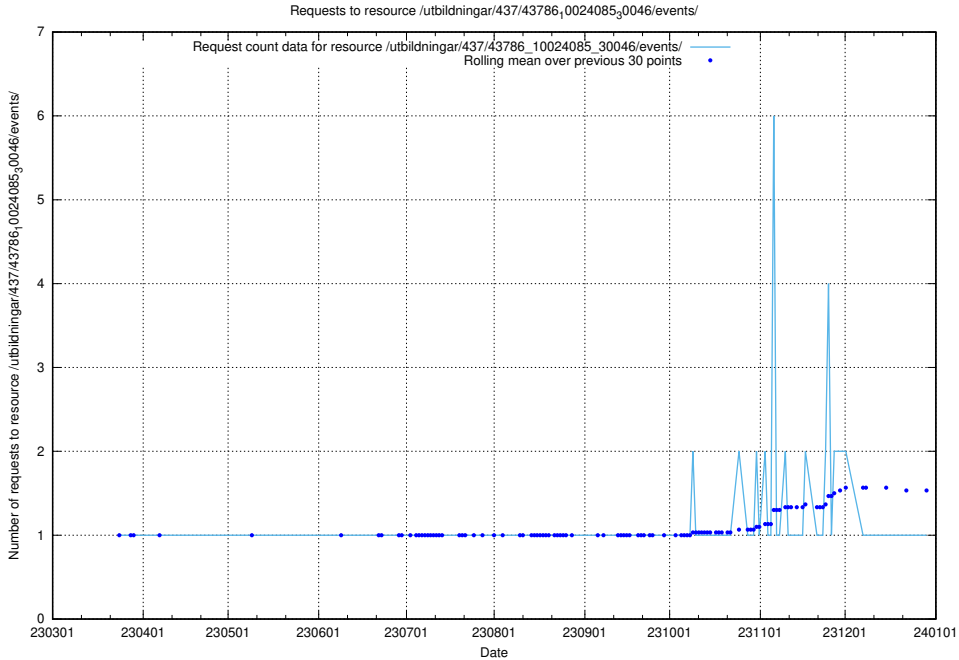

5.6338 Usage of /utbildningar/437/43786_10024085_30046/events/

Here, we count the number of requests to resource /utbildningar/437/43786_10024085_30046/events/.