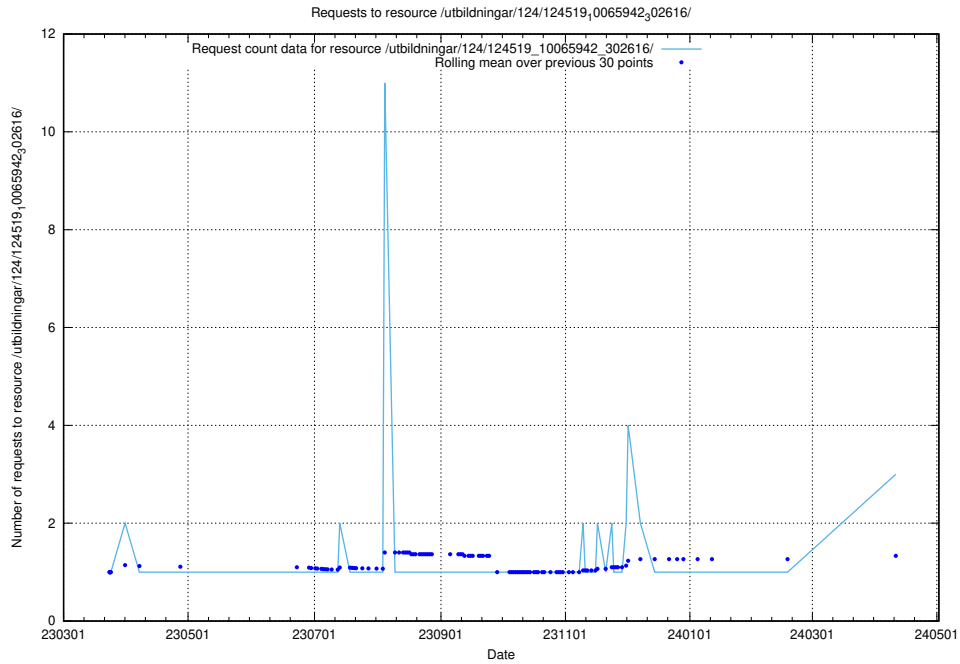

5.286 Usage of /utbildningar/124/124519_10065942_302616/

Here, we count the number of requests to resource /utbildningar/124/124519_10065942_302616/.