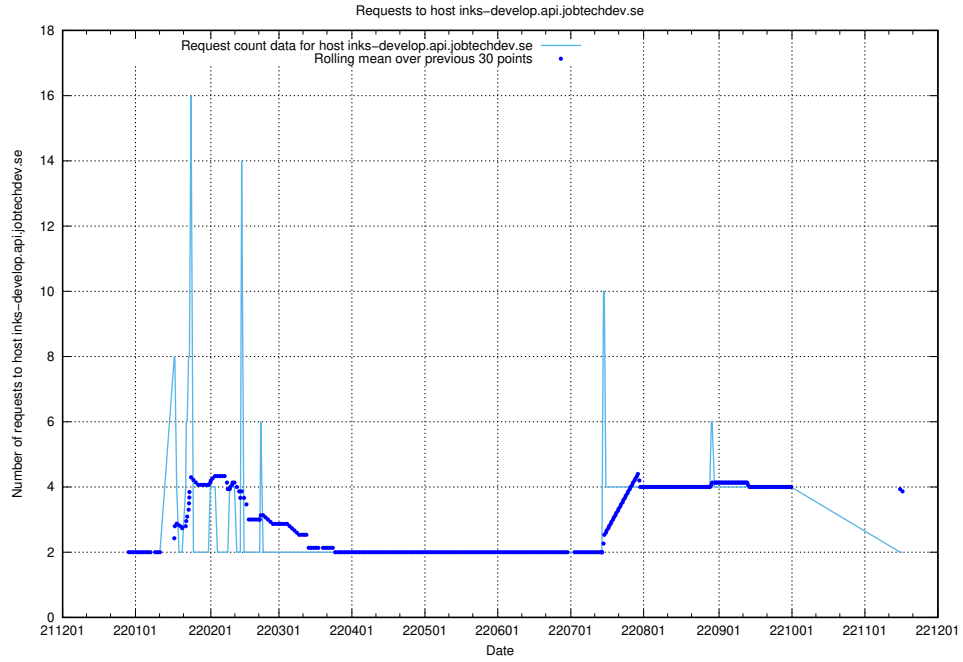

7.357 Usage of inks-develop.api.jobtechdev.se

Here, we count the number of requests to host inks-develop.api.jobtechdev.se.

7.358 Usage of web.jobtechdev.se

Here, we count the number of requests to host web.jobtechdev.se.