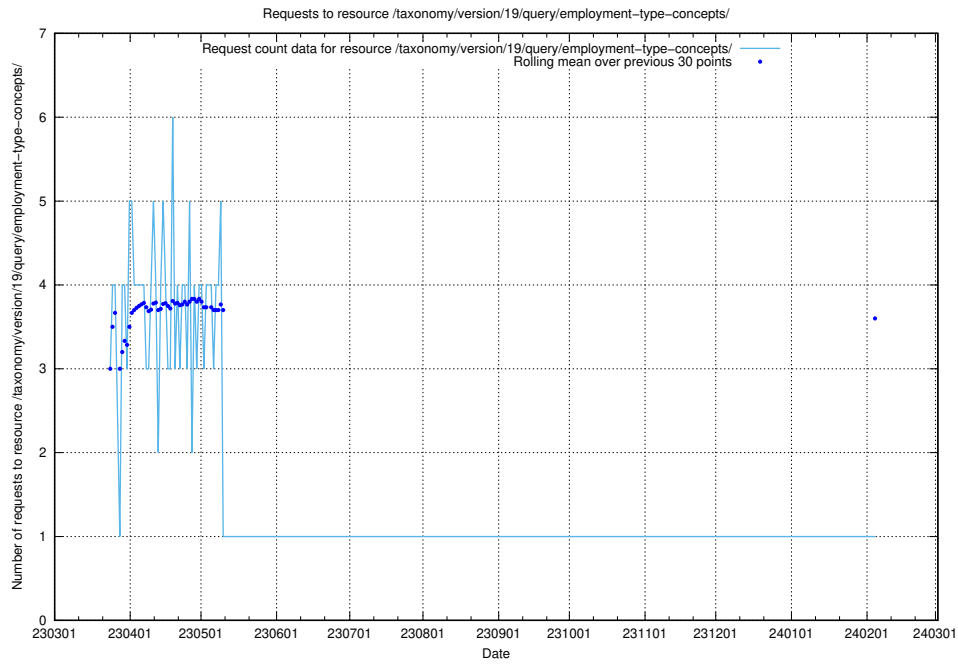

5.6300 Usage of /taxonomy/version/19/query/employment-type-concepts/

Here, we count the number of requests to resource /taxonomy/version/19/query/employment-type-concepts/.