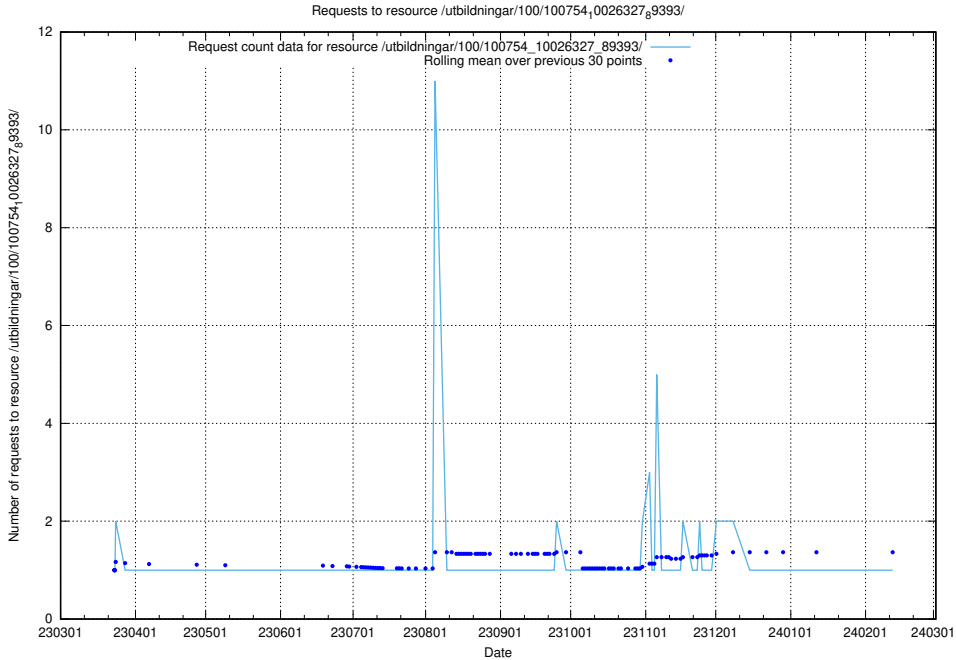

5.5692 Usage of /utbildningar/100/100754_10026327_89393/

Here, we count the number of requests to resource /utbildningar/100/100754_10026327_89393/.