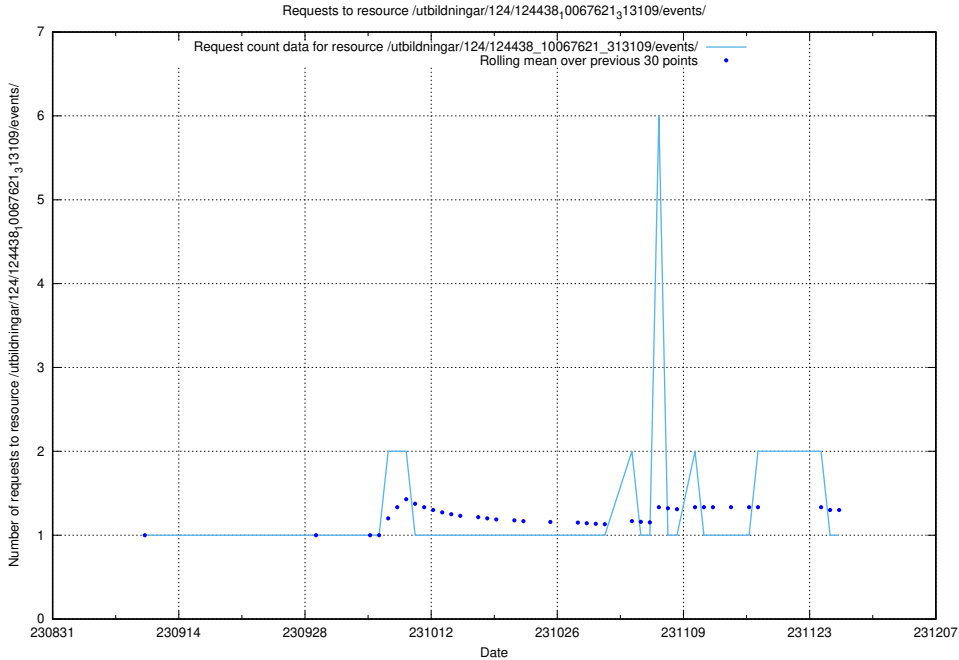

5.4754 Usage of /utbildningar/124/124438_10067621_313109/events/

Here, we count the number of requests to resource /utbildningar/124/124438_10067621_313109/events/