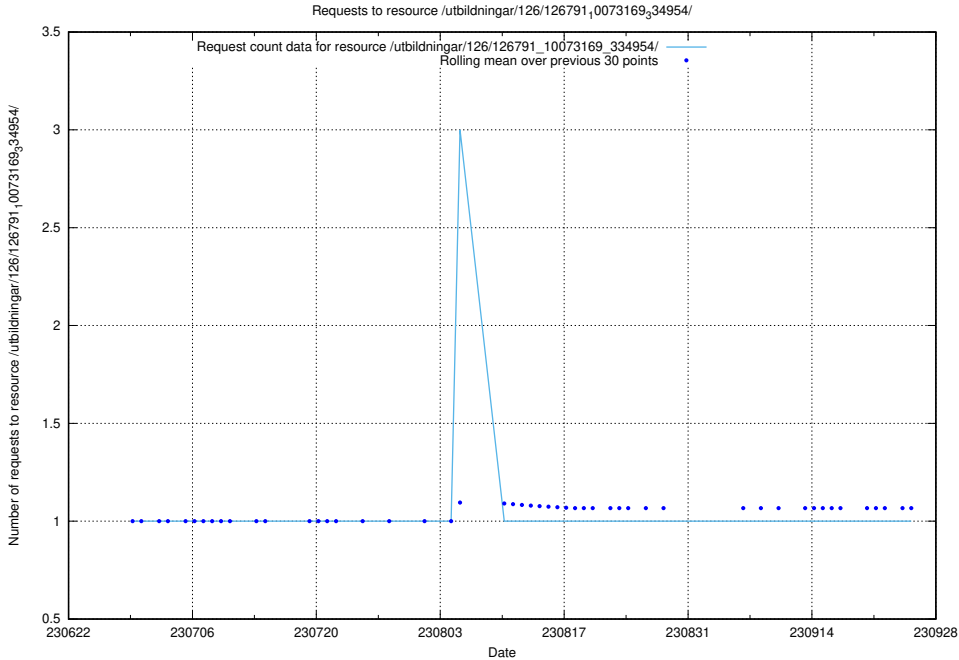

5.5573 Usage of /utbildningar/126/126791_10073169_334954/

Here, we count the number of requests to resource /utbildningar/126/126791_10073169_334954/.