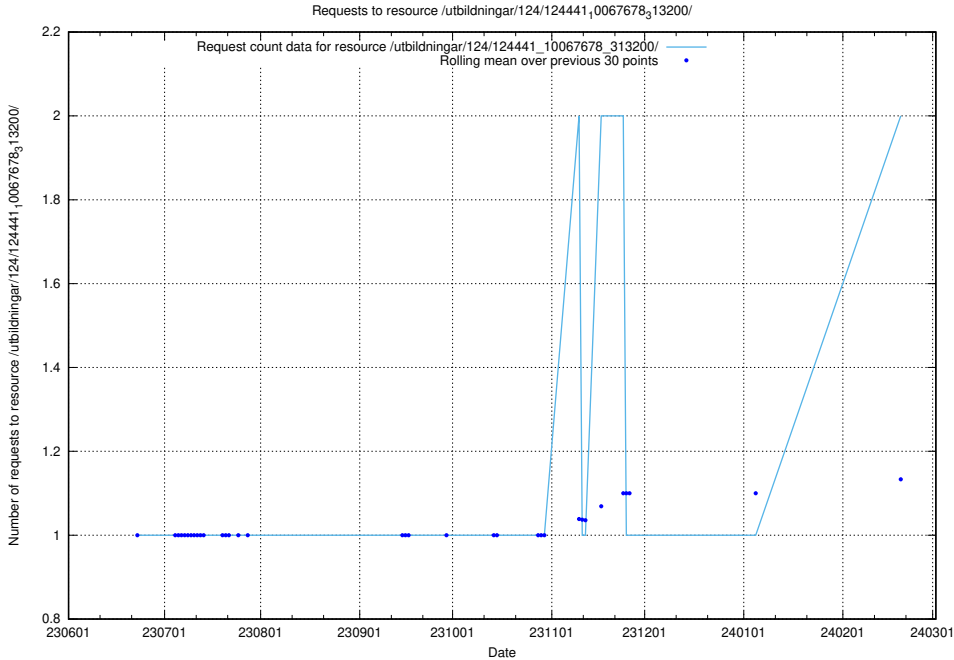

5.875 Usage of /utbildningar/124/124441_10067678_313200/

Here, we count the number of requests to resource /utbildningar/124/124441_10067678_313200/.