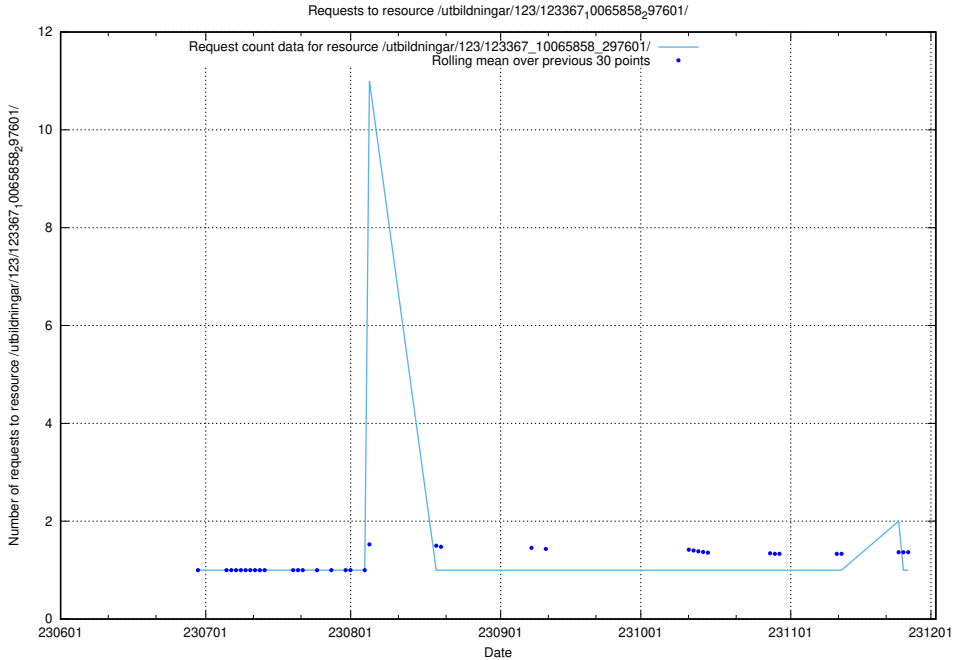

5.5529 Usage of /utbildningar/123/123367_10065858_297601/

Here, we count the number of requests to resource /utbildningar/123/123367_10065858_297601/.