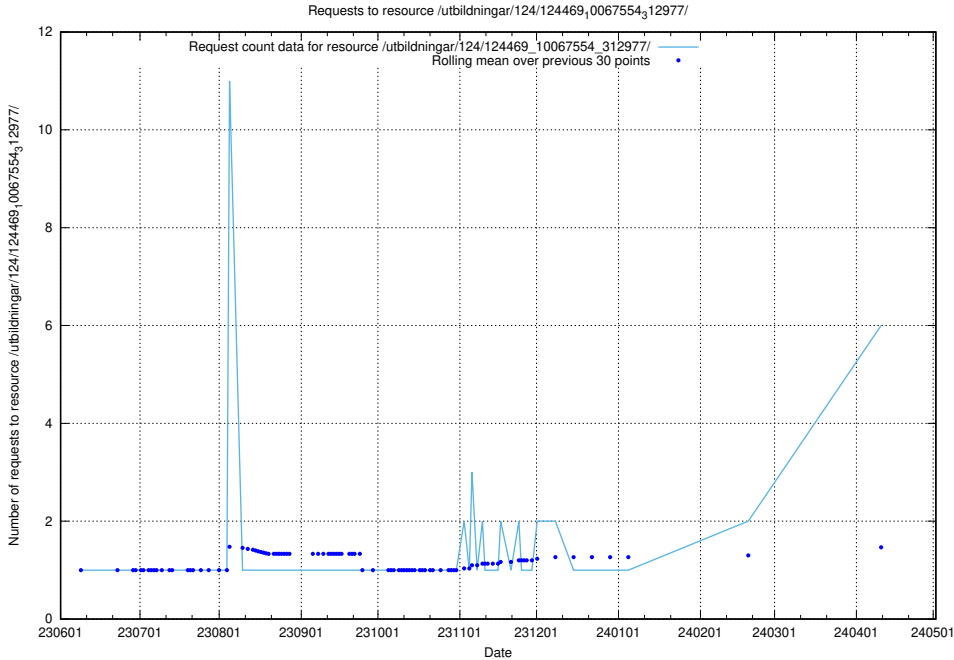

5.89 Usage of /utbildningar/124/124469_10067554_312977/

Here, we count the number of requests to resource /utbildningar/124/124469_10067554_312977/.