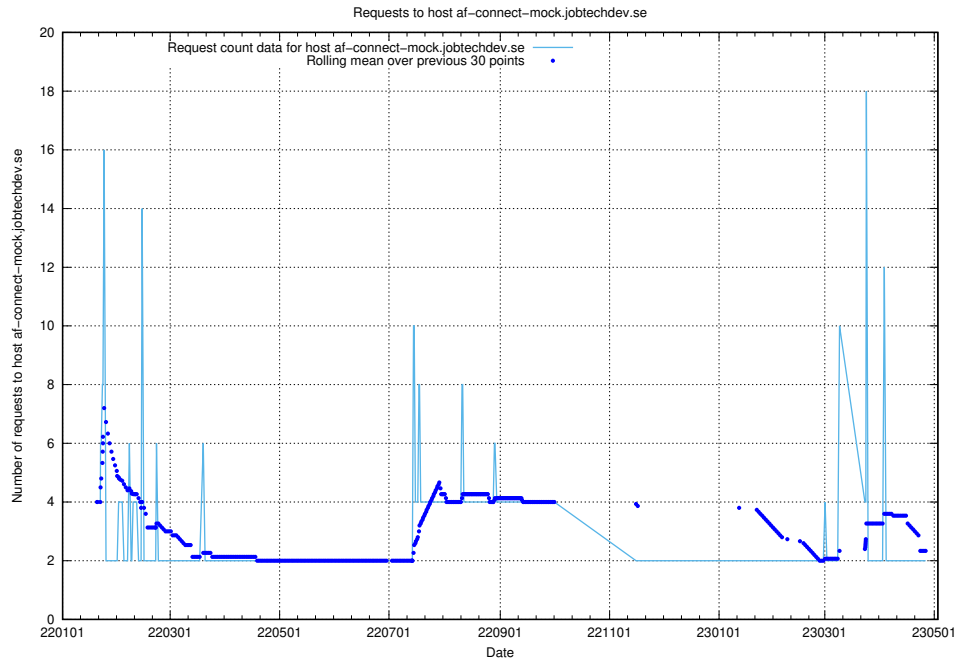

Here, we count the number of requests to host af-connect-mock.jobtechdev.se.

7.271 Usage of `jittsi.jobtechdev.se`

Here, we count the number of requests to host `jittsi.jobtechdev.se`.

7.272 Usage of api-jobtech-taxonomy-api-test-in-prod-read.prod.services.jtech.se