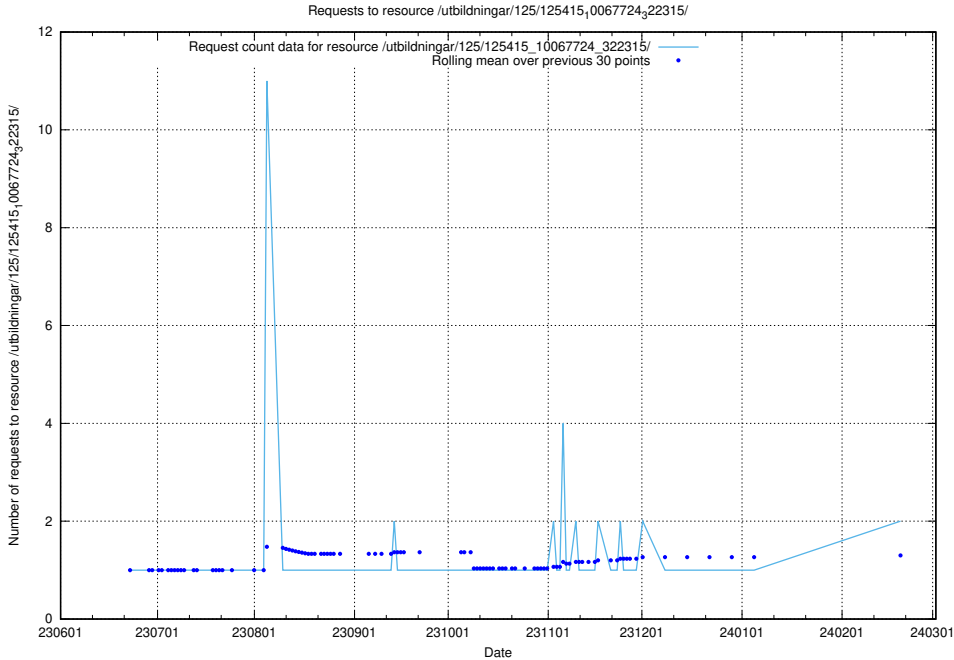

5.853 Usage of /utbildningar/125/125415_10067724_322315/

Here, we count the number of requests to resource /utbildningar/125/125415_10067724_322315/.