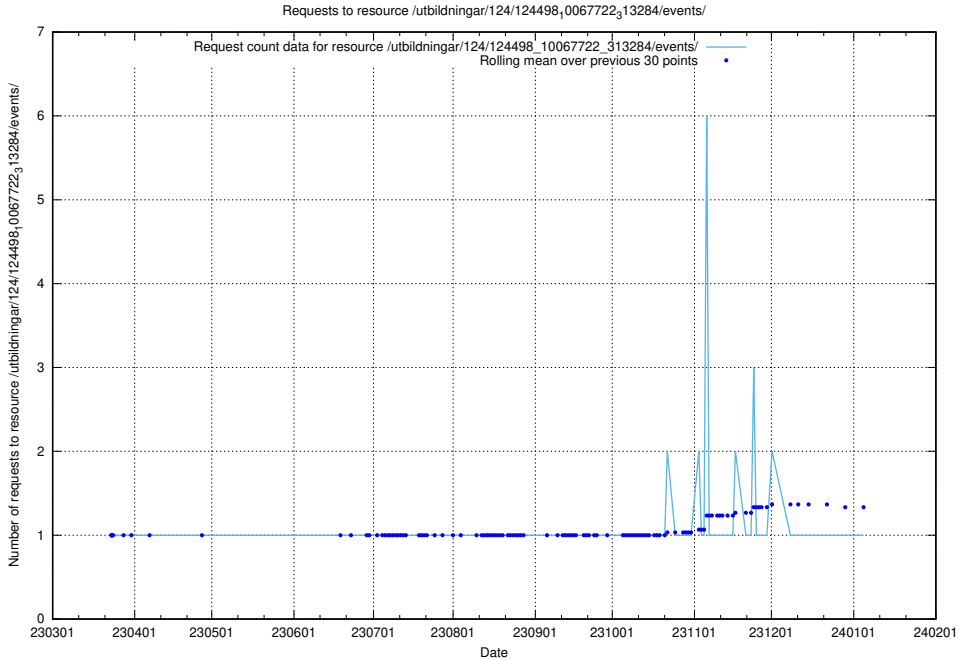

5.2841 Usage of /utbildningar/124/124498_10067722_313284/events/

Here, we count the number of requests to resource /utbildningar/124/124498_10067722_313284/events/