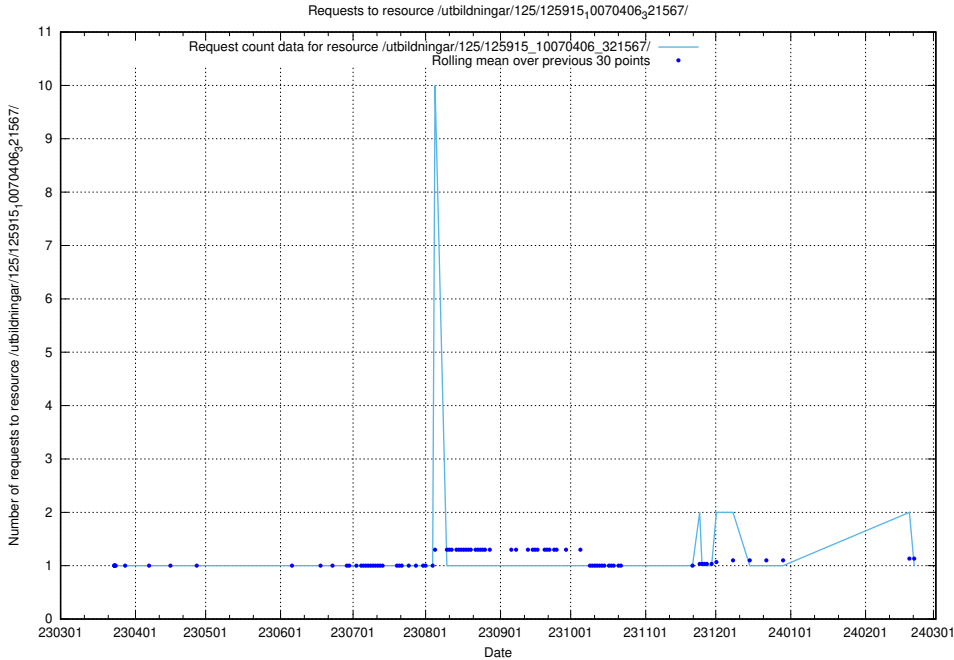

5.6599 Usage of /utbildningar/125/125915_10070406_321567/

Here, we count the number of requests to resource /utbildningar/125/125915_10070406_321567/.