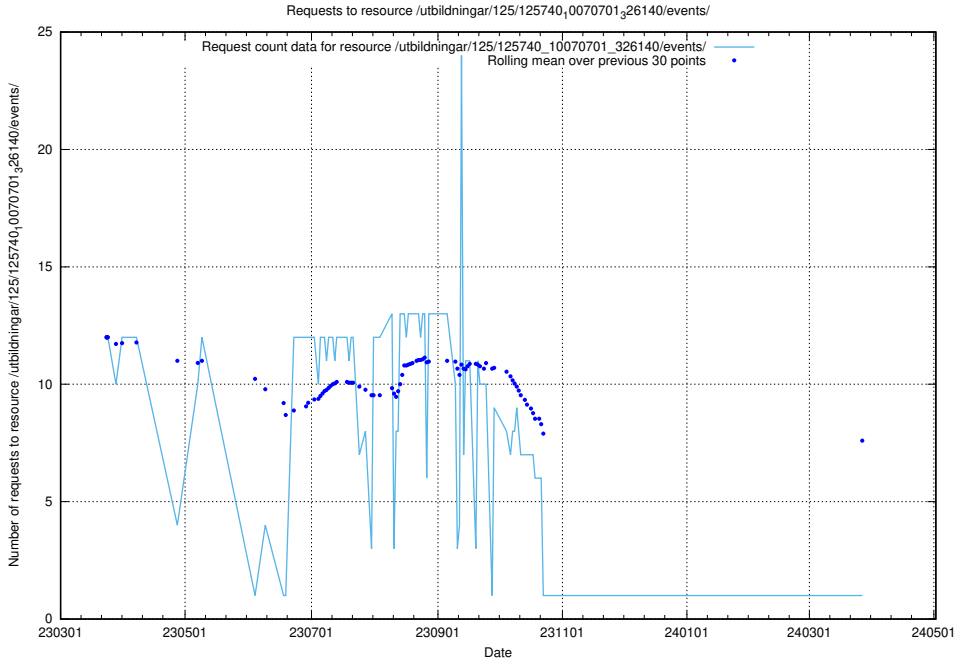

5.6404 Usage of /utbildningar/125/125740_10070701_326140/events/

Here, we count the number of requests to resource /utbildningar/125/125740_10070701_326140/events/