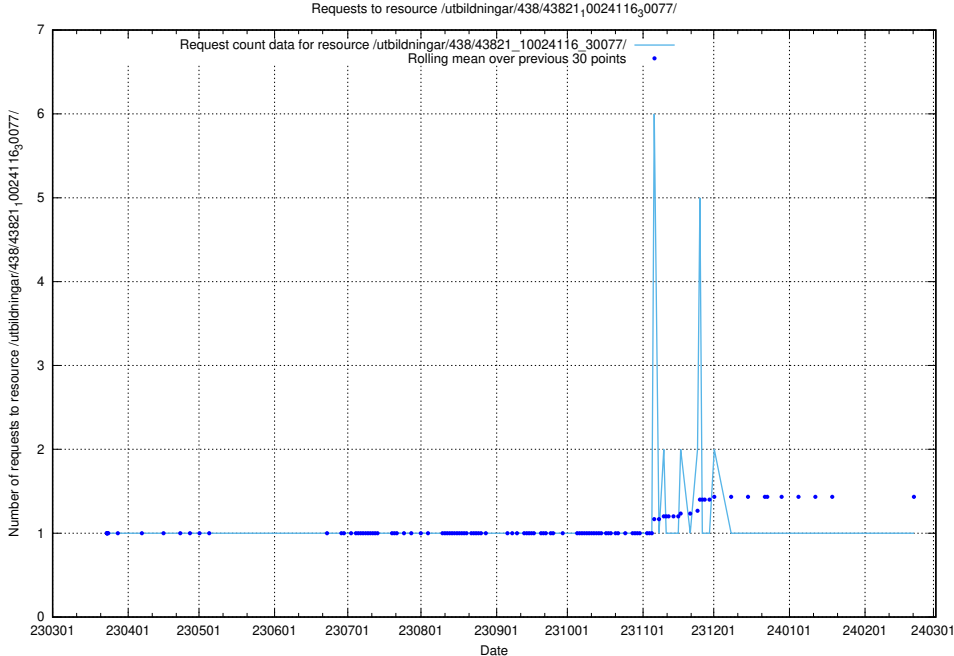

5.6495 Usage of /utbildningar/438/43821_10024116_30077/

Here, we count the number of requests to resource /utbildningar/438/43821_10024116_30077/.