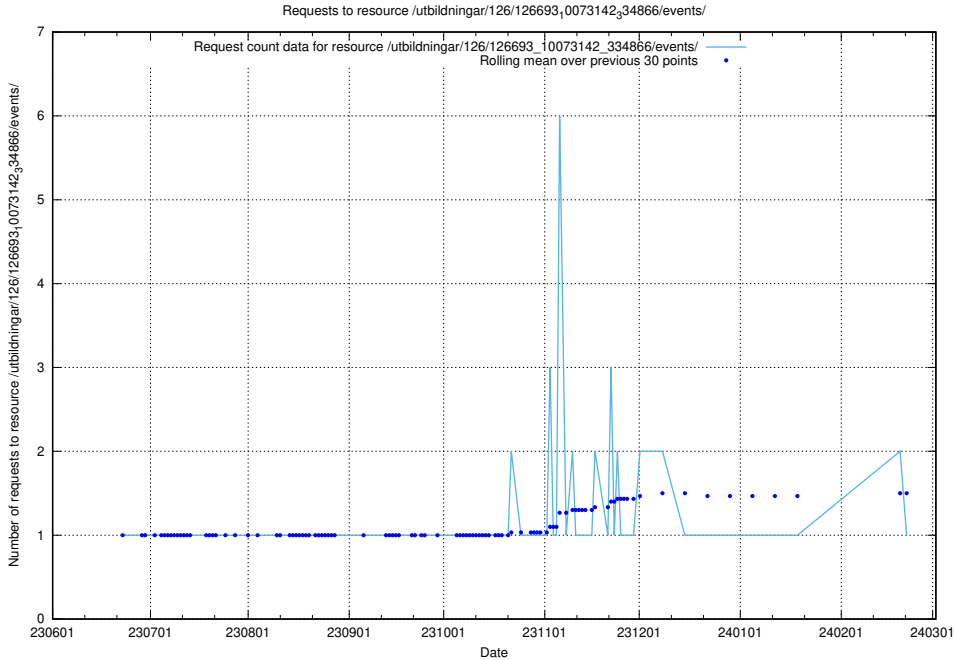

5.5770 Usage of /utbildningar/126/126693_10073142_334866/events/

Here, we count the number of requests to resource /utbildningar/126/126693_10073142_334866/events/