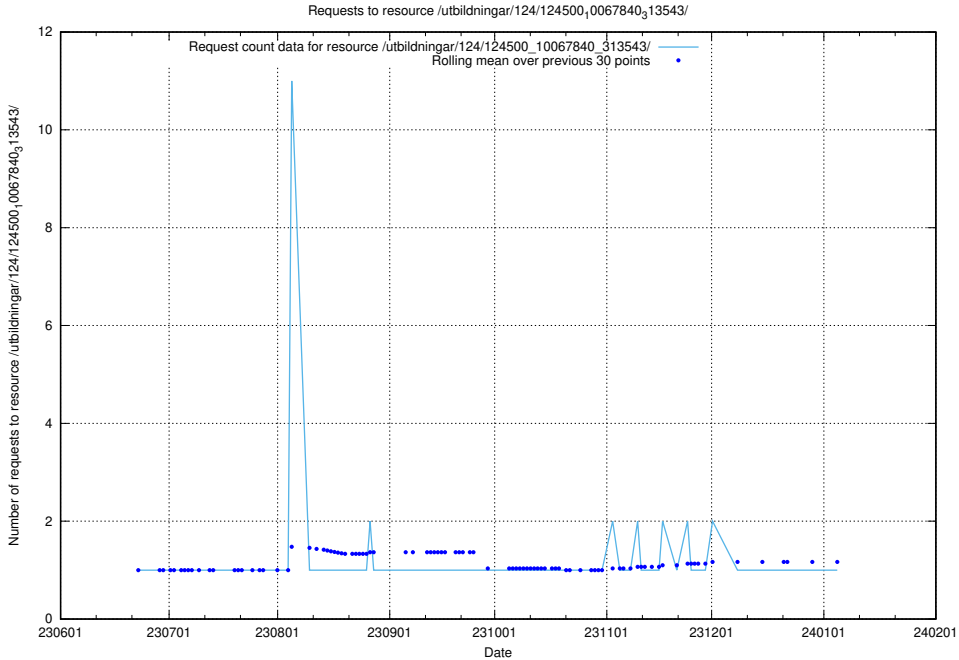

5.5901 Usage of /utbildningar/124/124500_10067840_313543/

Here, we count the number of requests to resource /utbildningar/124/124500_10067840_313543/.