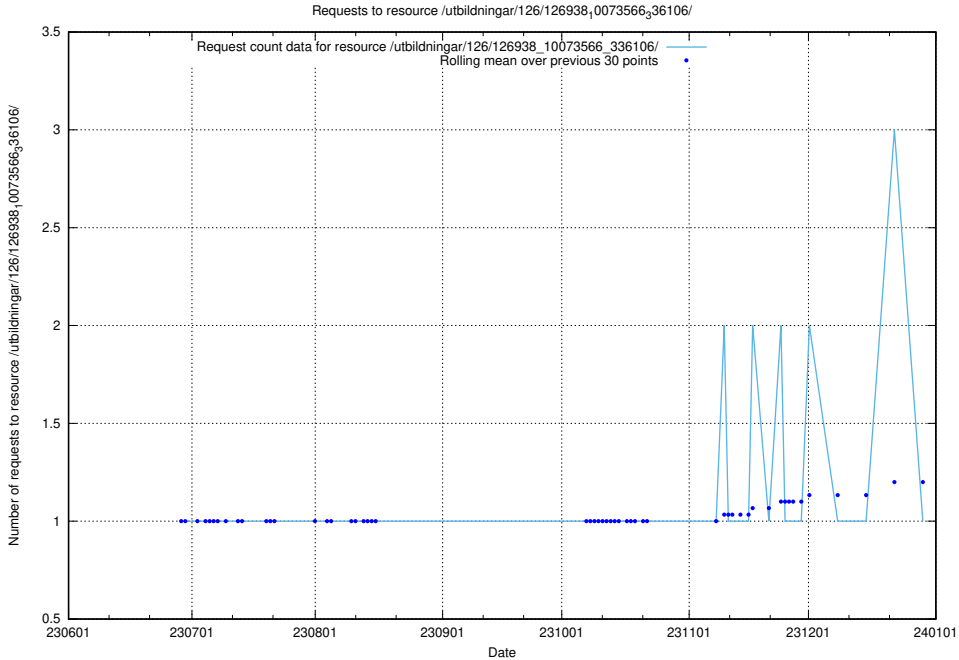

5.5563 Usage of /utbildningar/126/126938_10073566_336106/

Here, we count the number of requests to resource /utbildningar/126/126938_10073566_336106/.