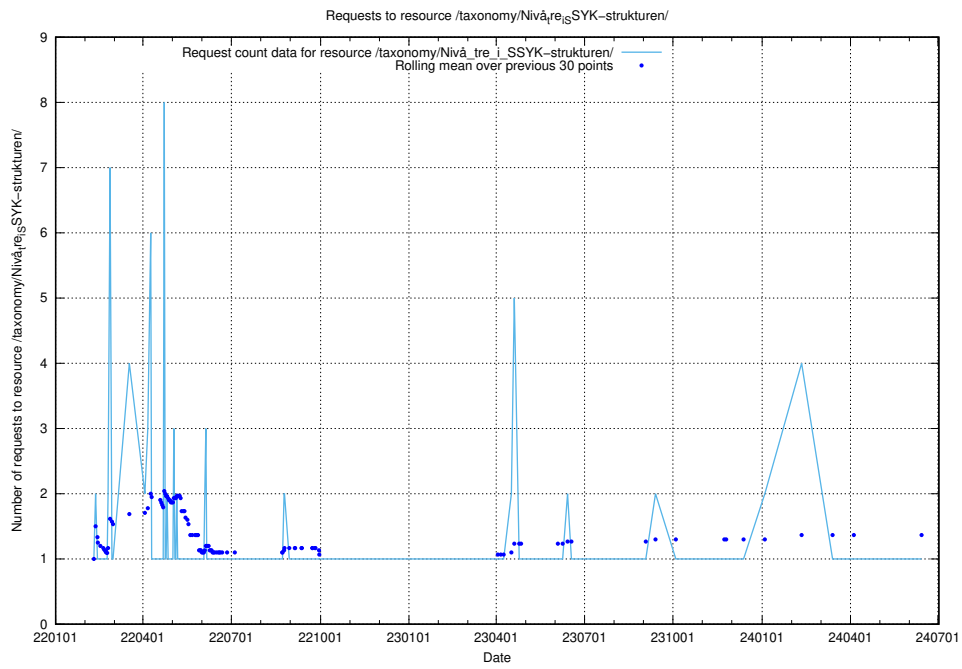

5.2070 Usage of /taxonomy/Nivå_tre_i_SSYK-strukturen/

Here, we count the number of requests to resource /taxonomy/Nivå_tre_i_SSYK-strukturen/.