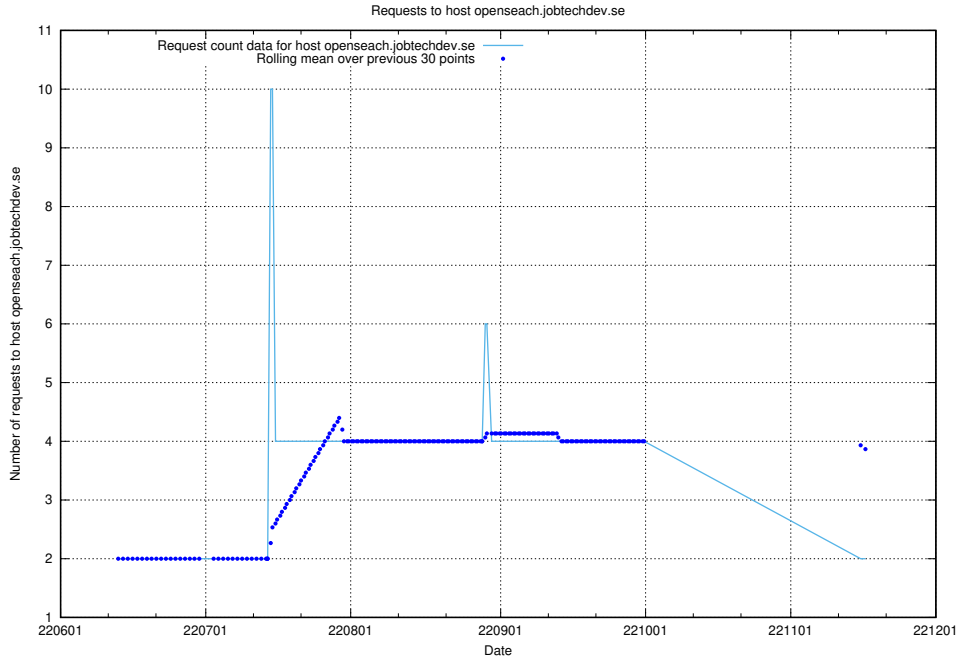

7.409 Usage of openseach.jobtechdev.se

Here, we count the number of requests to host openseach.jobtechdev.se.