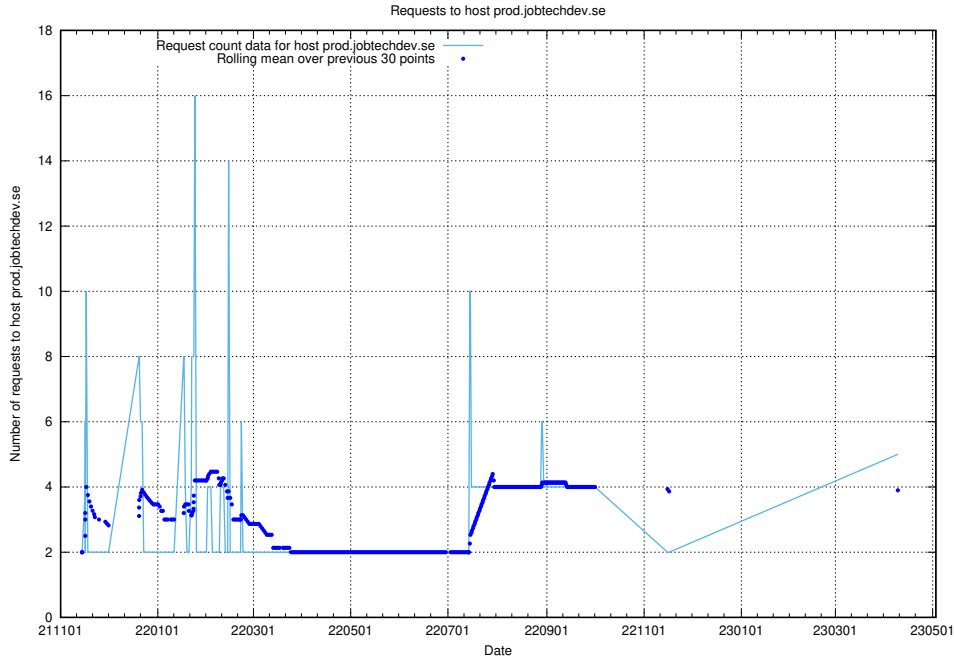

7.99 Usage of prod.jobtechdev.se

Here, we count the number of requests to host prod.jobtechdev.se.