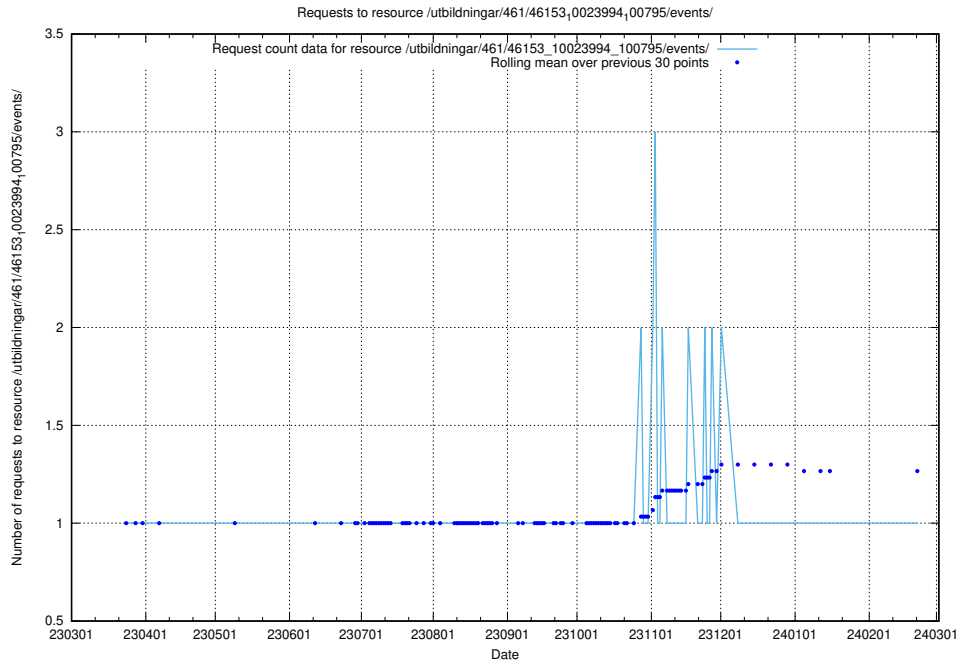

5.6315 Usage of /utbildningar/461/46153_10023994_100795/events/

Here, we count the number of requests to resource /utbildningar/461/46153_10023994_100795/events/.