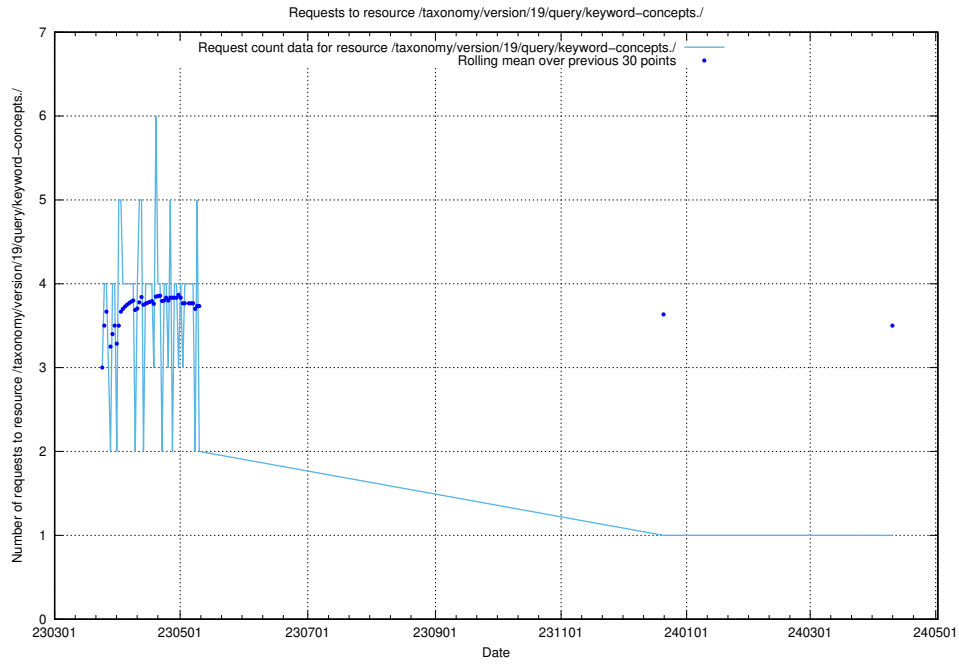

5.6296 Usage of /taxonomy/version/19/query/keyword-concepts-with-relations/

Here, we count the number of requests to resource /taxonomy/version/19/query/keyword-concepts-with-relations/.

5.6297 Usage of /taxonomy/version/19/query/isco-level-4-groups/