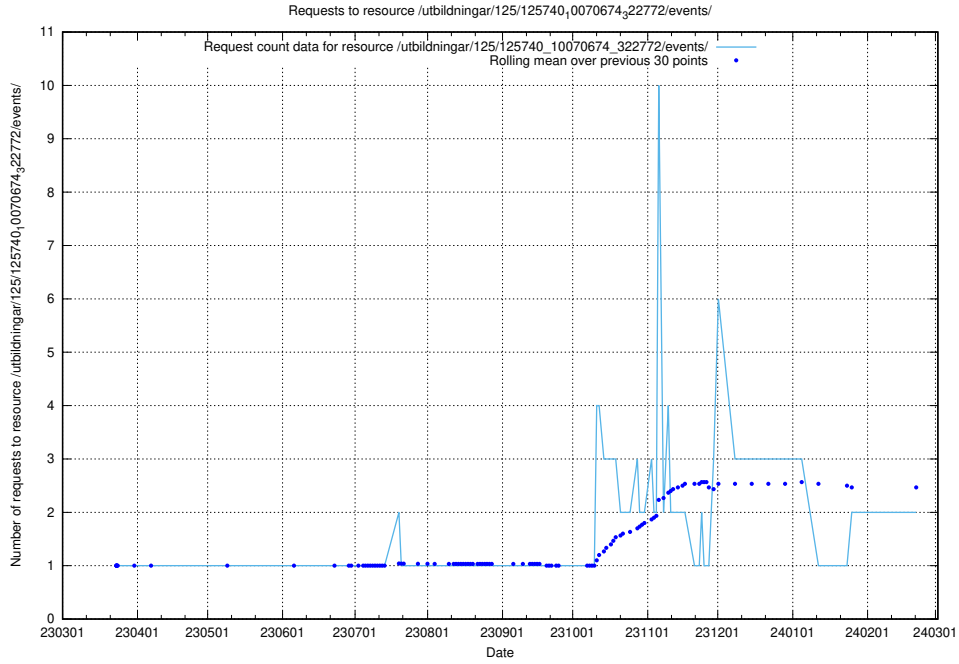

5.461 Usage of /taxonomy/skos/skosified-ttl/

Here, we count the number of requests to resource /taxonomy/skos/skosified-ttl/.

5.462 Usage of /utbildningar/125/125740_10070674_322772/events/

Here, we count the number of requests to resource /utbildningar/125/125740_10070674_322772/events/