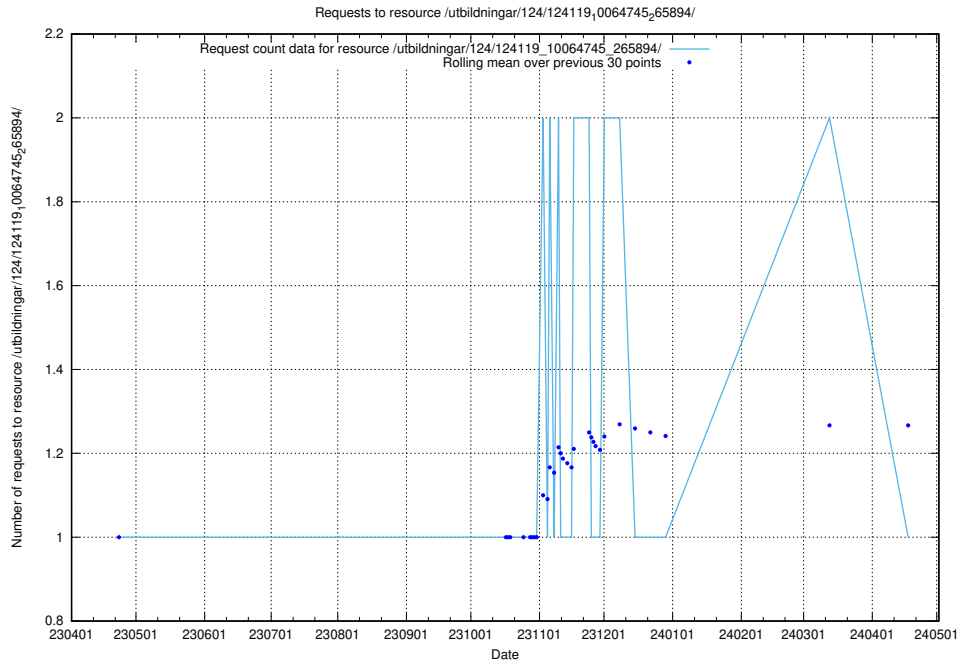

5.6164 Usage of /utbildningar/124/124119_10064745_265894/

Here, we count the number of requests to resource /utbildningar/124/124119_10064745_265894/.