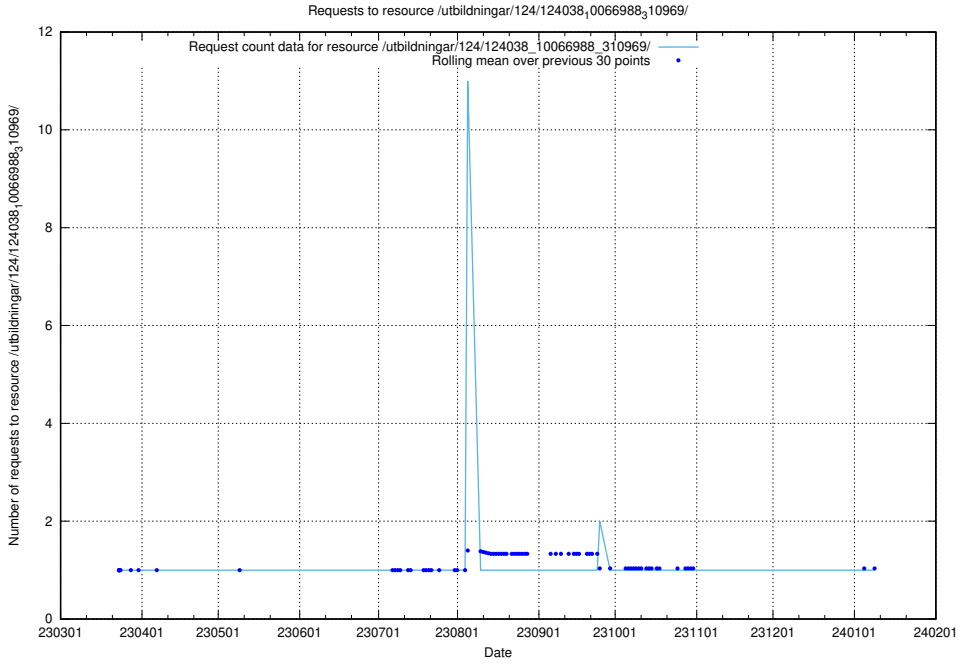

5.4488 Usage of /utbildningar/124/124038_10066988_310969/

Here, we count the number of requests to resource /utbildningar/124/124038_10066988_310969/.