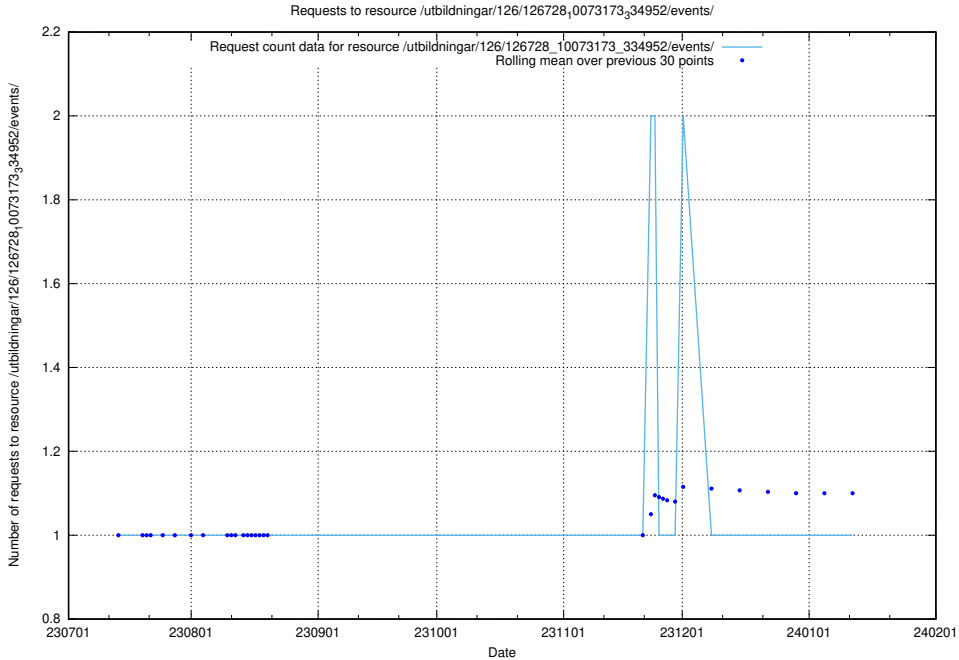

Here, we count the number of requests to resource /utbildningar/126/126728_10073173_334952/events/

5.5197 Usage of /utbildningar/126/126728_10073173_334952/

Here, we count the number of requests to resource /utbildningar/126/126728_10073173_334952/.