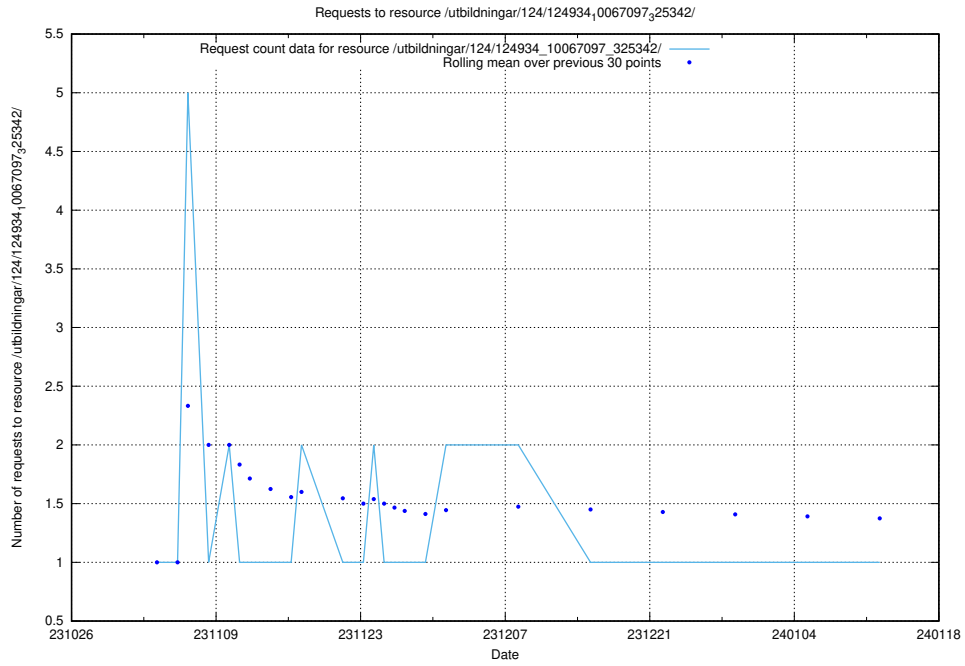

5.4297 Usage of /utbildningar/124/124934_10067097_325342/

Here, we count the number of requests to resource /utbildningar/124/124934_10067097_325342/.