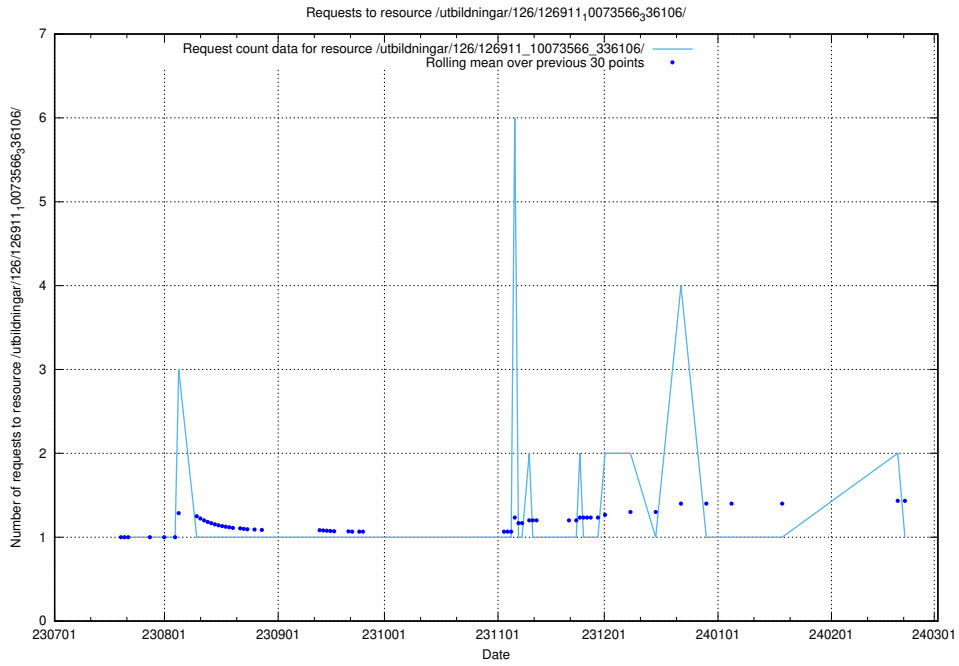

Here, we count the number of requests to resource /utbildningar/126/126911_10073566_336106/.

5.5117 Usage of /utbildningar/125/125914_10070460_321835/events/

Here, we count the number of requests to resource /utbildningar/125/125914_10070460_321835/events/