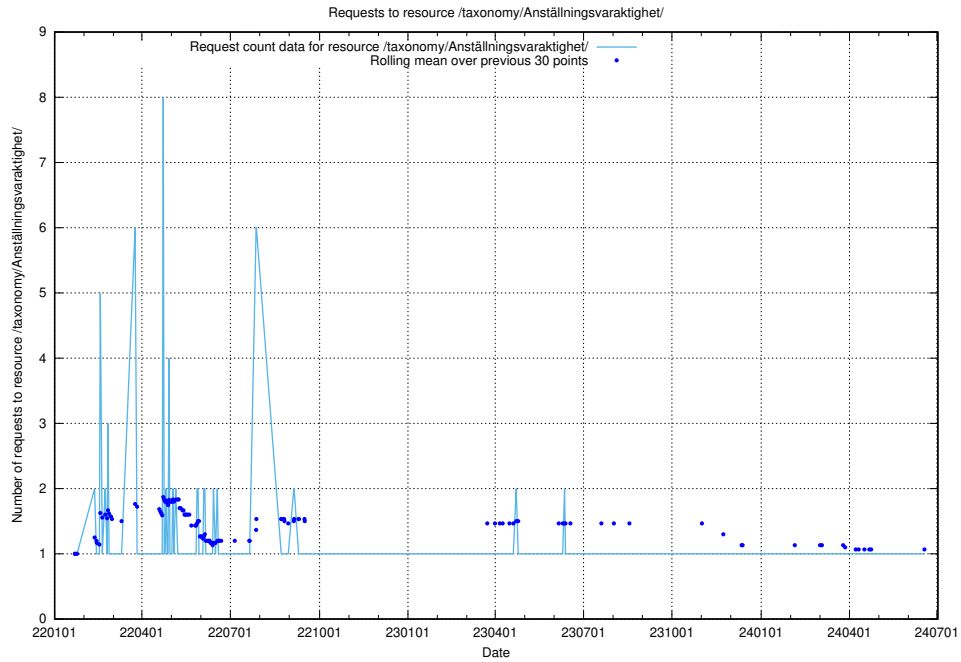

5.5857 Usage of /taxonomy/Anställningsvaraktighet/

Here, we count the number of requests to resource /taxonomy/Anställningsvaraktighet/.