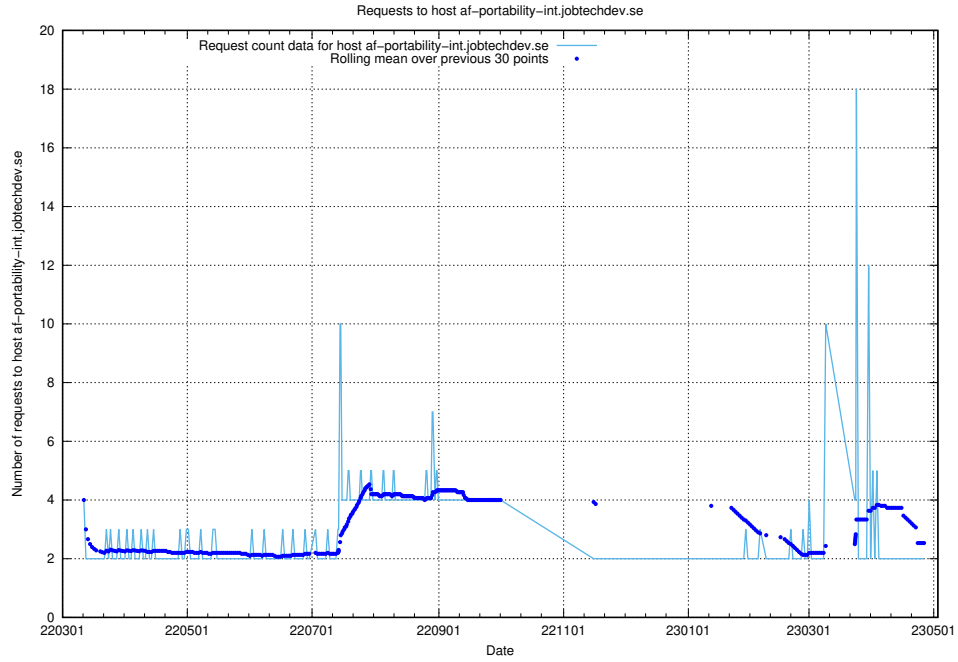

7.506 Usage of af-portability-int.jobtechdev.se

Here, we count the number of requests to host af-portability-int.jobtechdev.se.