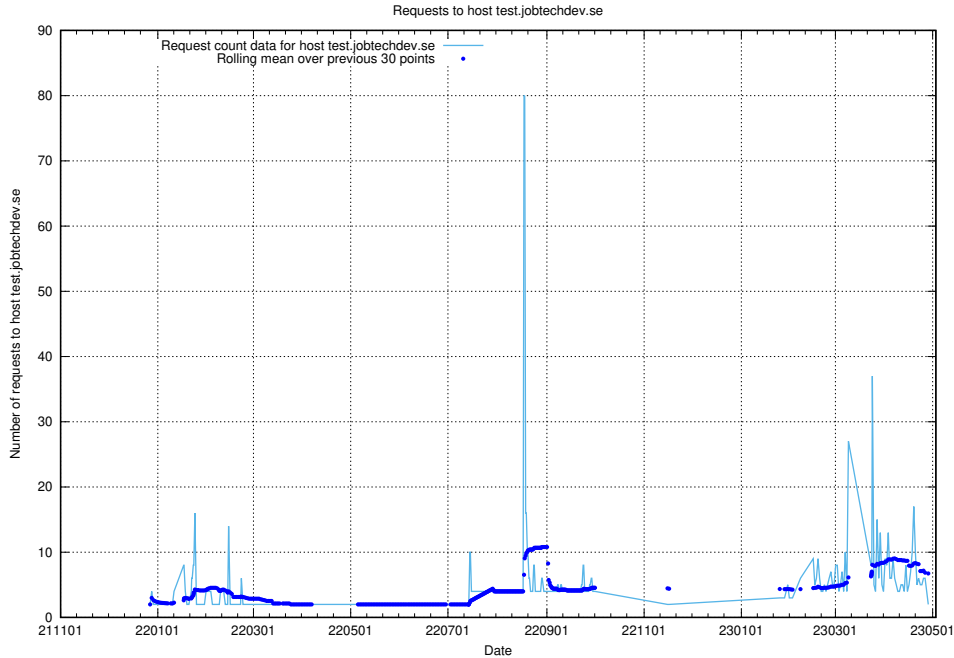

7.367 Usage of test.jobtechdev.se

Here, we count the number of requests to host test.jobtechdev.se.