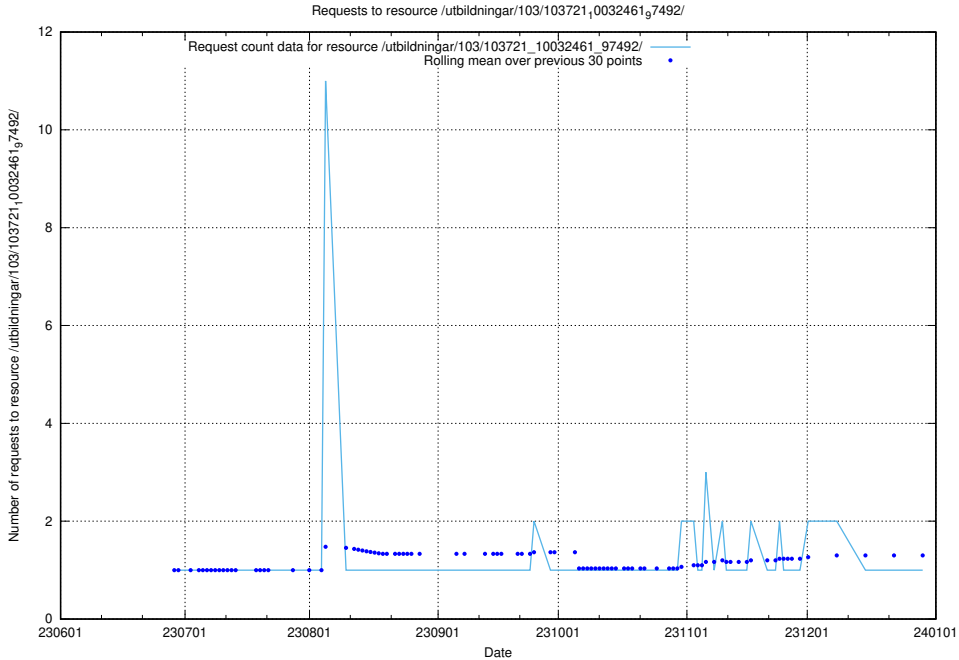

5.5660 Usage of /utbildningar/103/103721_10032461_97492/

Here, we count the number of requests to resource /utbildningar/103/103721_10032461_97492/.