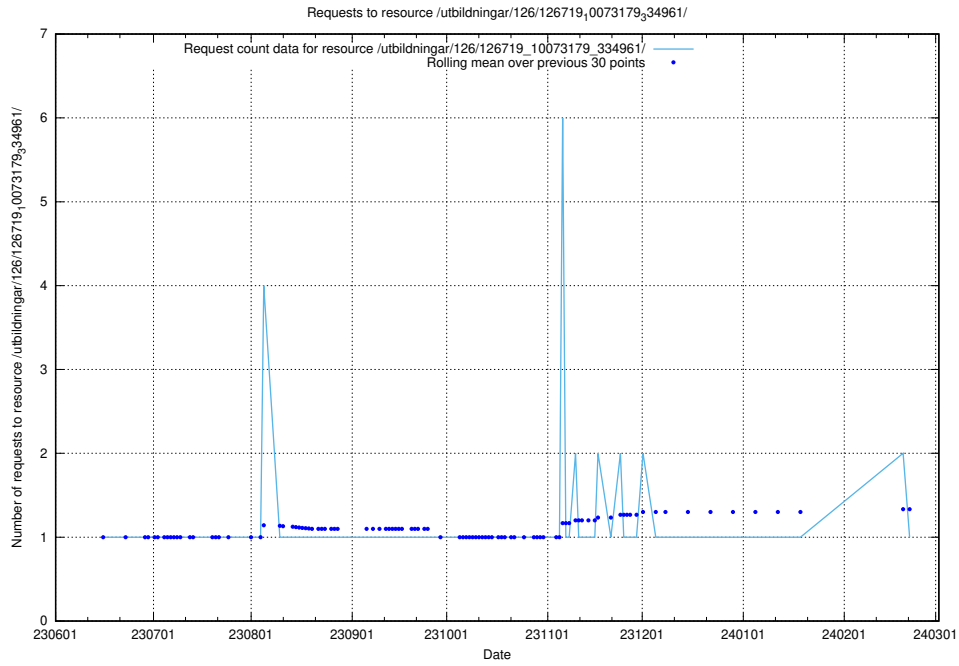

5.5994 Usage of /utbildningar/126/126719_10073179_334961/

Here, we count the number of requests to resource /utbildningar/126/126719_10073179_334961/.