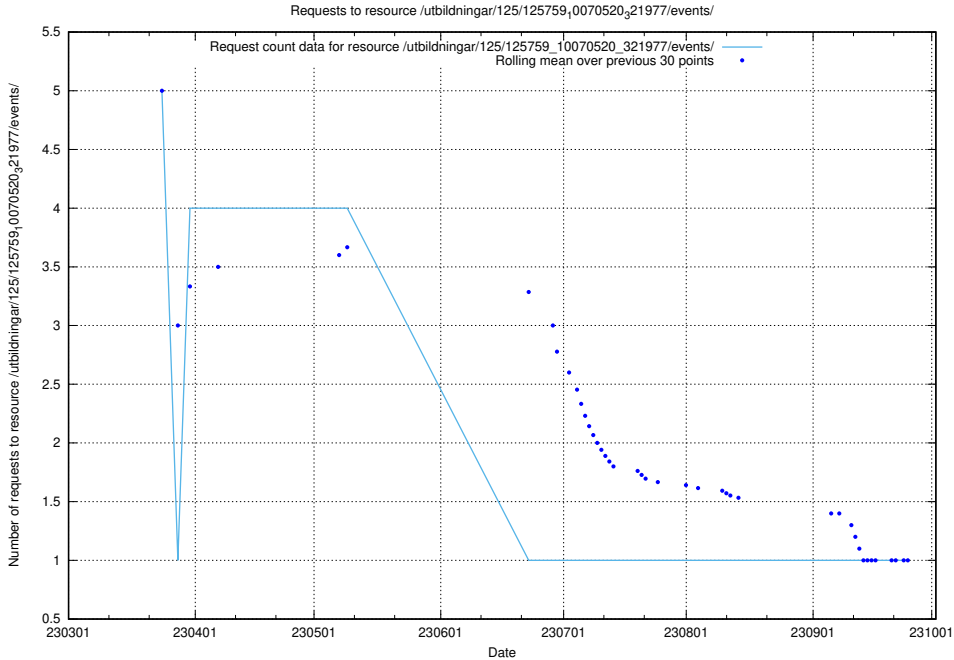

5.6207 Usage of /utbildningar/125/125759_10070520_321977/events/

Here, we count the number of requests to resource /utbildningar/125/125759_10070520_321977/events/