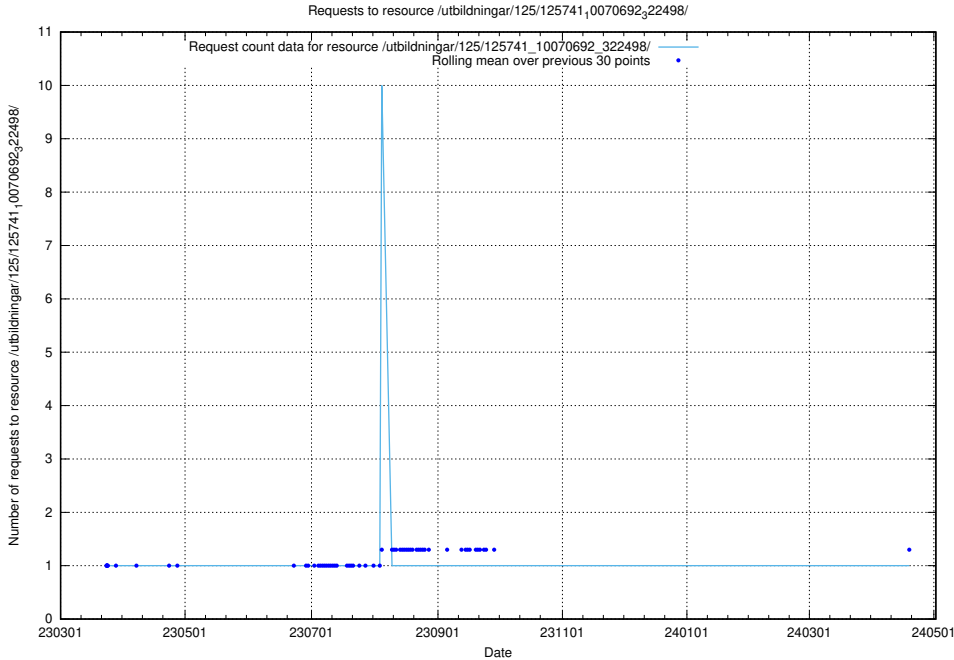

5.6628 Usage of /utbildningar/125/125741_10070692_322498/

Here, we count the number of requests to resource /utbildningar/125/125741_10070692_322498/.