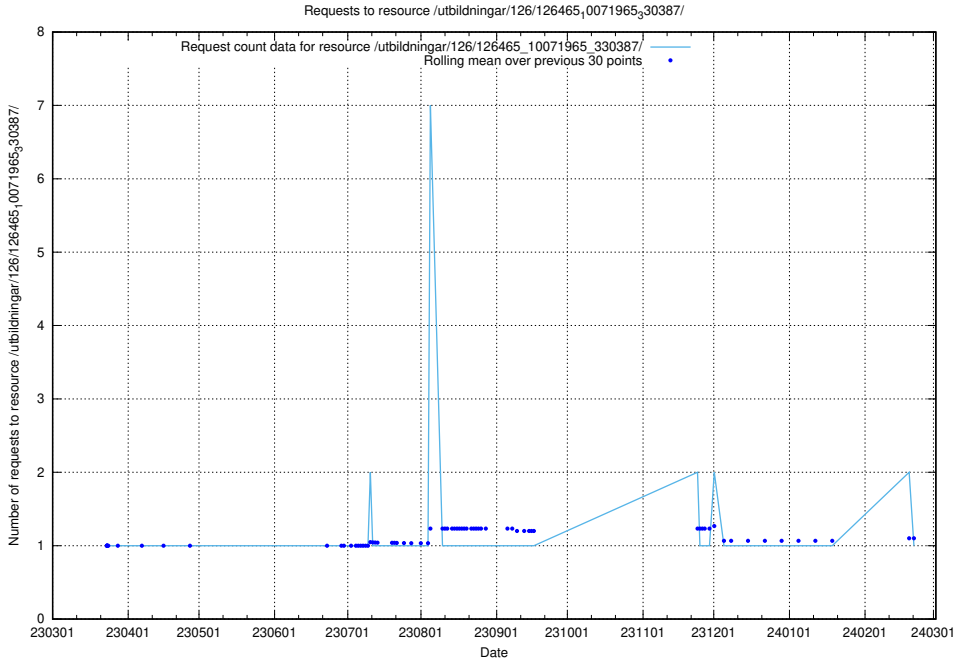

5.6572 Usage of /utbildningar/126/126465_10071965_330387/

Here, we count the number of requests to resource /utbildningar/126/126465_10071965_330387/.