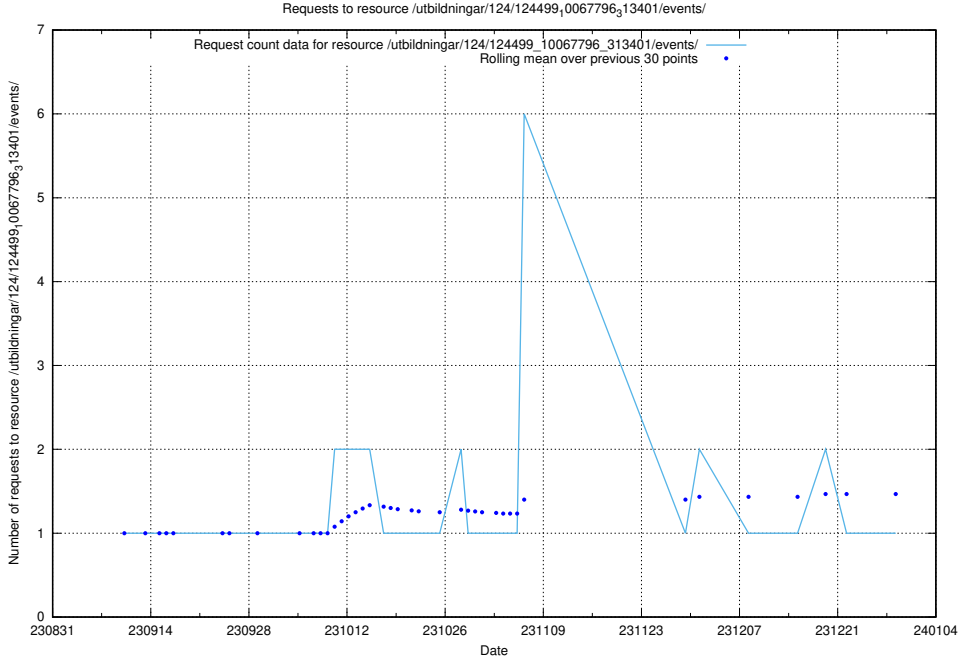

5.4746 Usage of /utbildningar/124/124499_10067796_313401/events/

Here, we count the number of requests to resource /utbildningar/124/124499_10067796_313401/events/