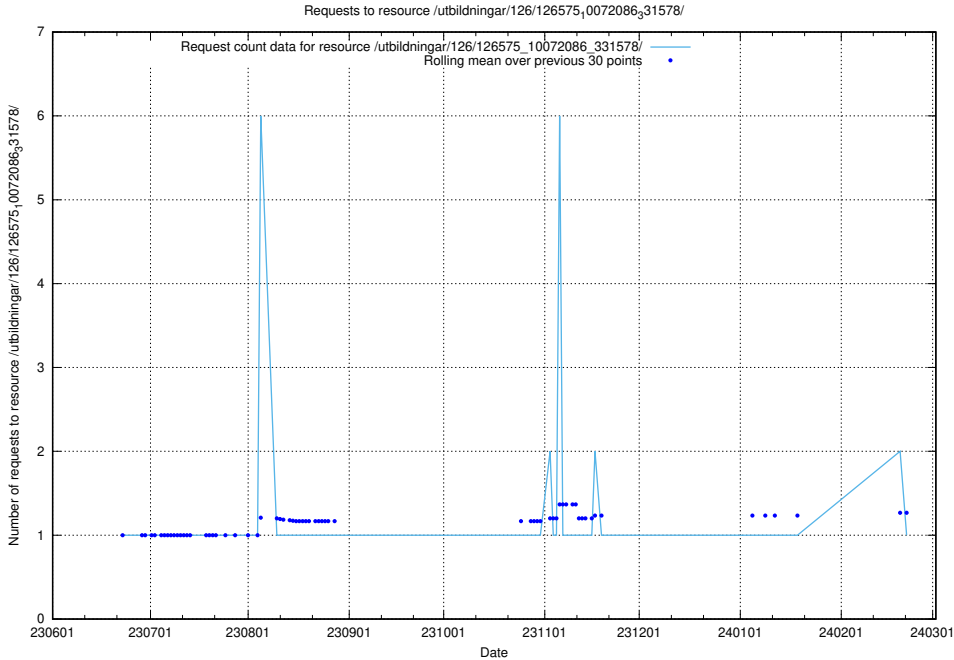

5.5772 Usage of /utbildningar/126/126575_10072086_331578/

Here, we count the number of requests to resource /utbildningar/126/126575_10072086_331578/.