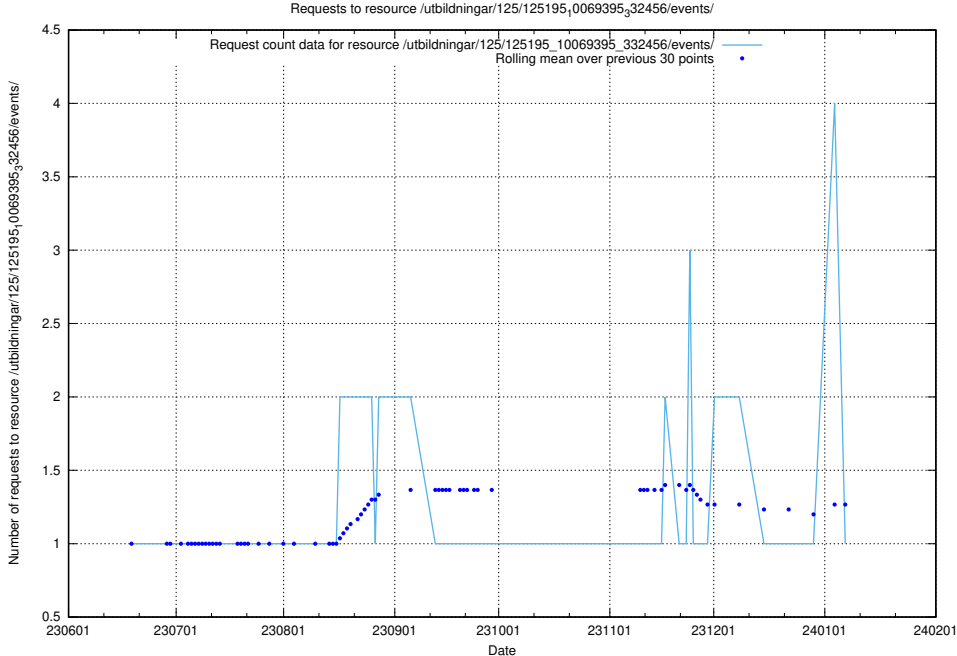

5.5975 Usage of /utbildningar/125/125195_10069395_332456/events/

Here, we count the number of requests to resource /utbildningar/125/125195_10069395_332456/events/