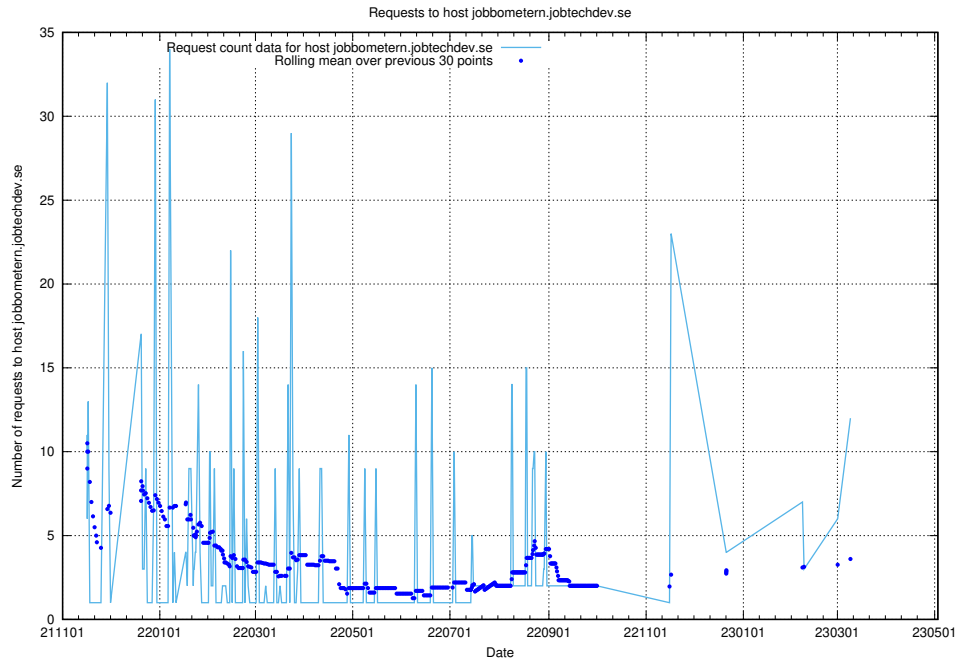

7.58 Usage of `jobbometern.jobtechdev.se`

Here, we count the number of requests to host `jobbometern.jobtechdev.se`.