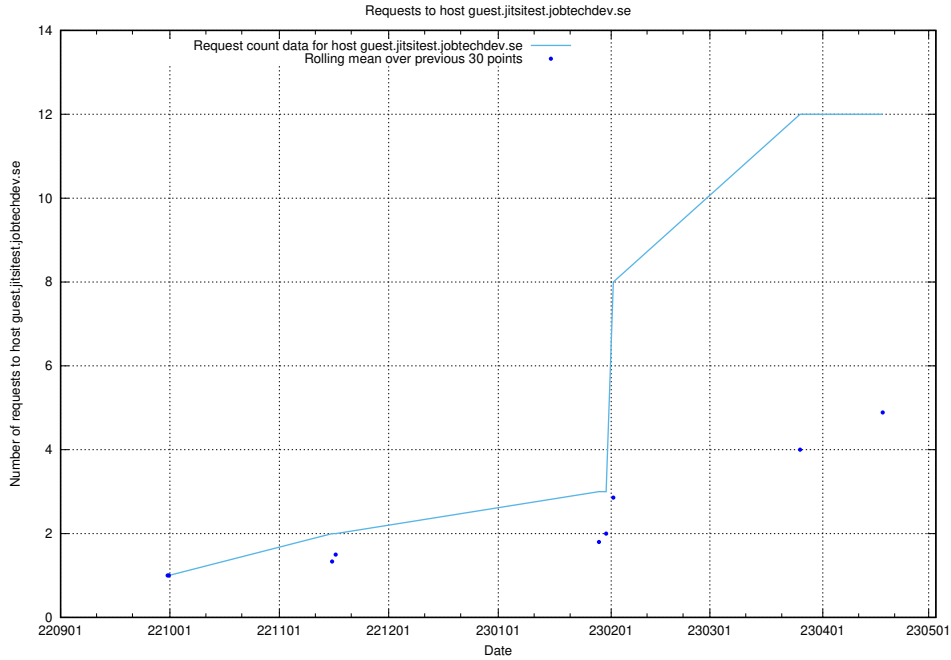

7.52 Usage of guest.jitsi.jobtechdev.se

Here, we count the number of requests to host guest.jitsi.jobtechdev.se.

7.53 Usage of focus.jitsitest.jobtechdev.se

Here, we count the number of requests to host focus.jitsitest.jobtechdev.se.