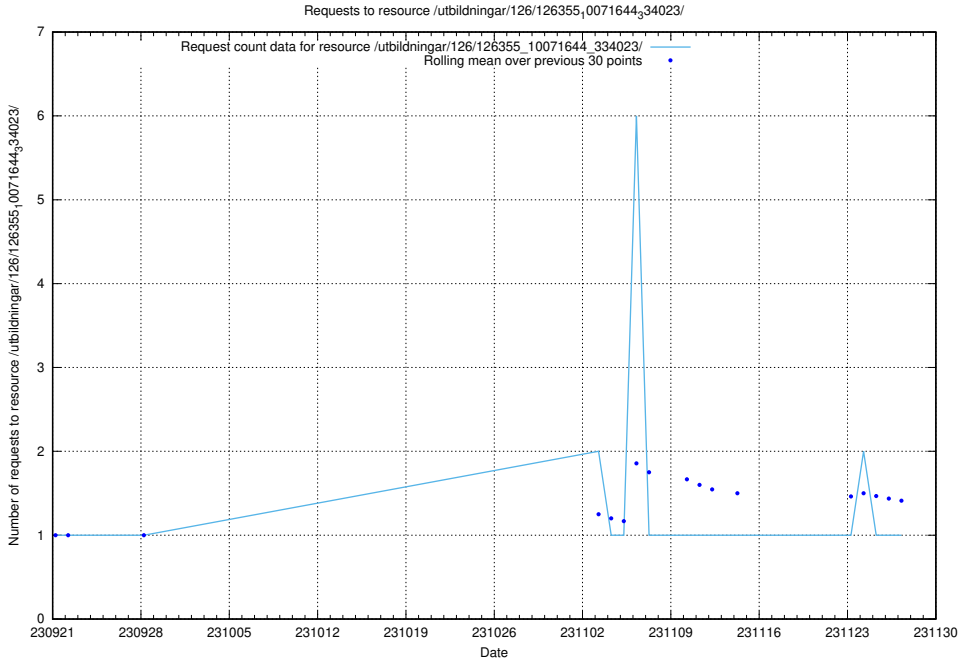

5.4654 Usage of /utbildningar/126/126355_10071644_334023/

Here, we count the number of requests to resource /utbildningar/126/126355_10071644_334023/.