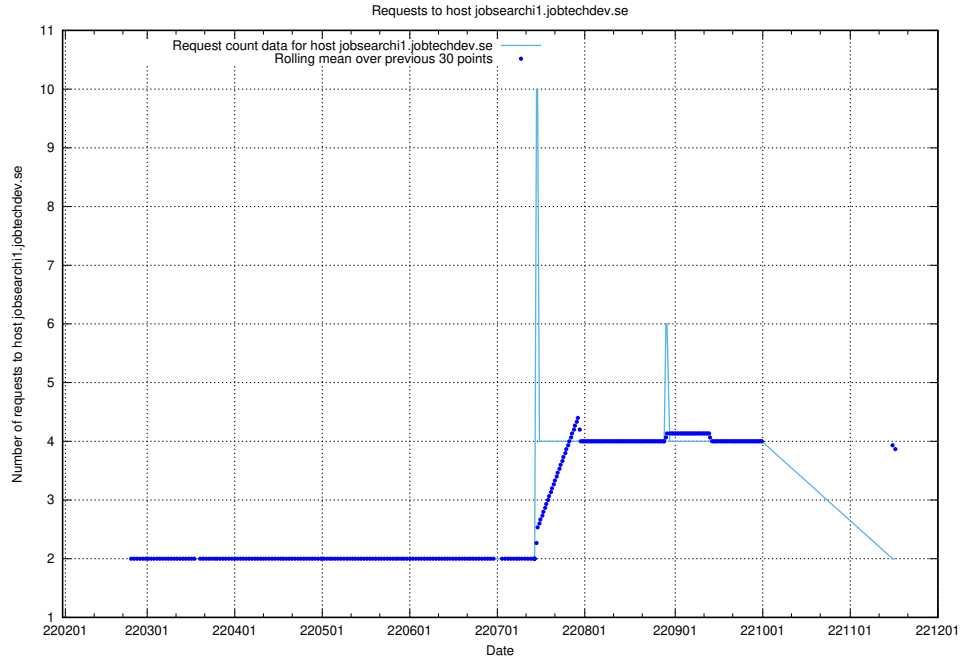

7.514 Usage of jobsearchi1.jobtechdev.se

Here, we count the number of requests to host jobsearchi1.jobtechdev.se.