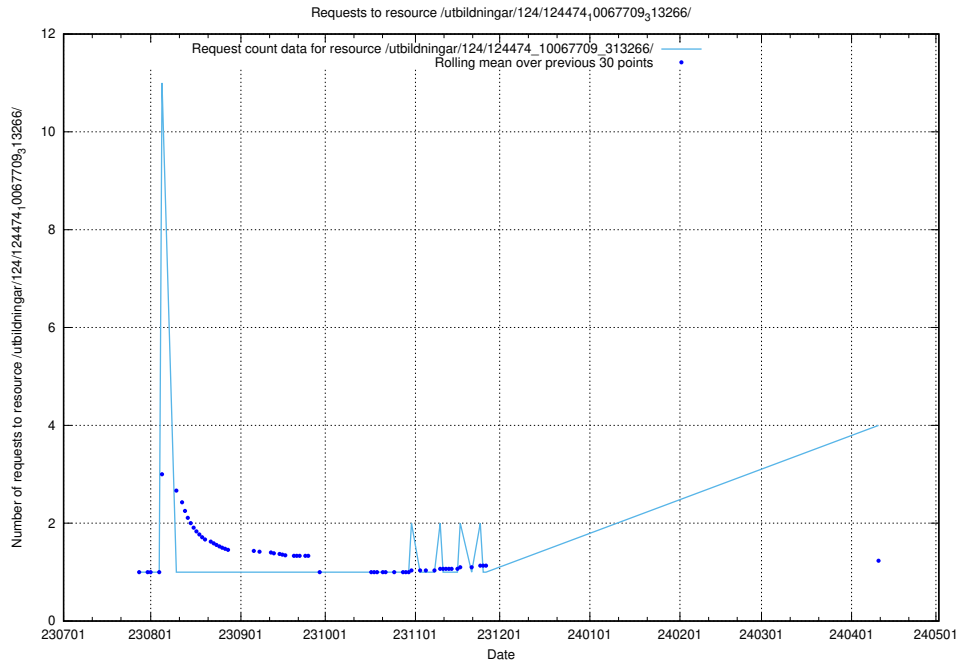

5.230 Usage of /utbildningar/124/124474_10067709_313266/

Here, we count the number of requests to resource /utbildningar/124/124474_10067709_313266/.