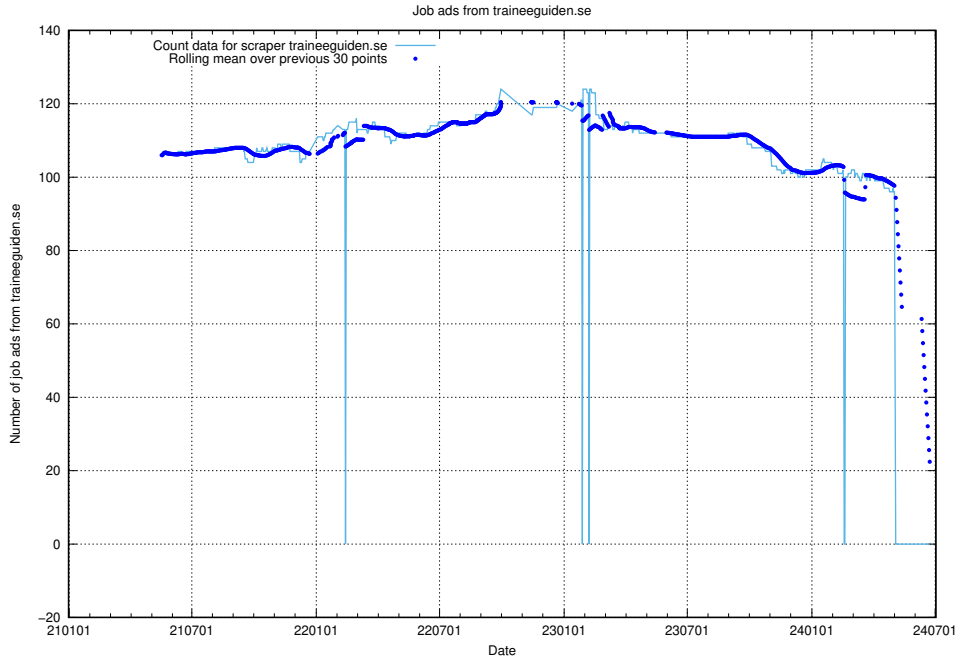

13.21 Number of ads by scraper traineeguiden.se

Here, we count the number of job ads scraped from traineeguiden.se.