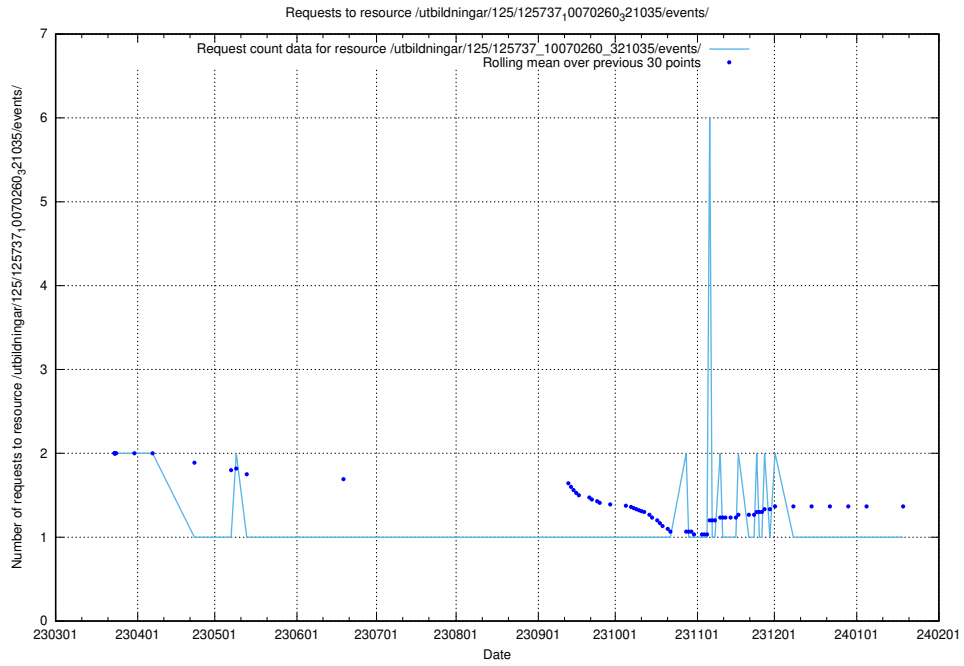

5.6437 Usage of /utbildningar/125/125737_10070260_321035/events/

Here, we count the number of requests to resource /utbildningar/125/125737_10070260_321035/events/