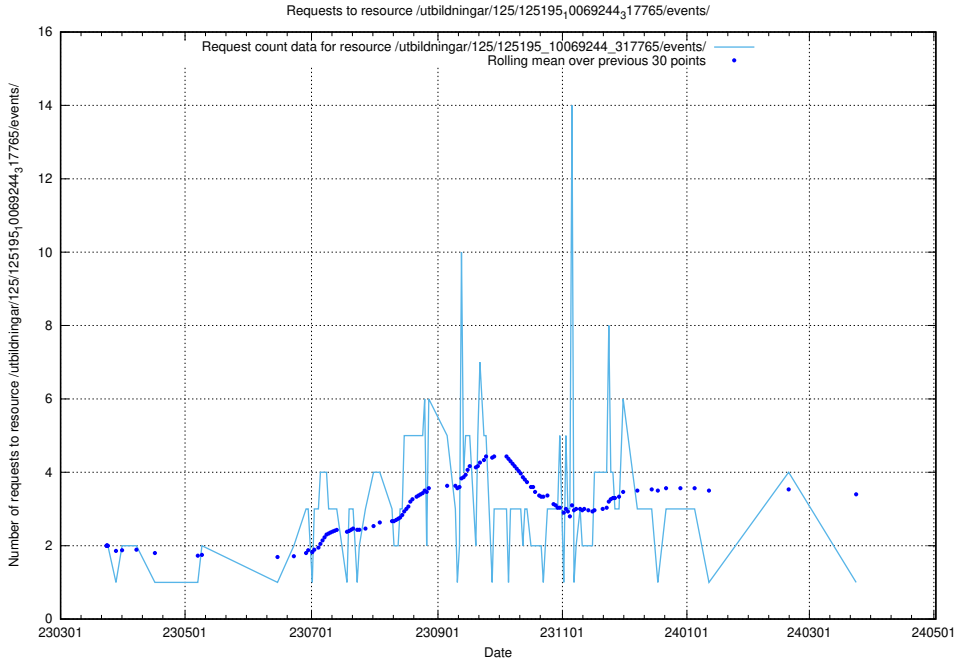

5.6443 Usage of /utbildningar/125/125195_10069244_317765/events/

Here, we count the number of requests to resource /utbildningar/125/125195_10069244_317765/events/