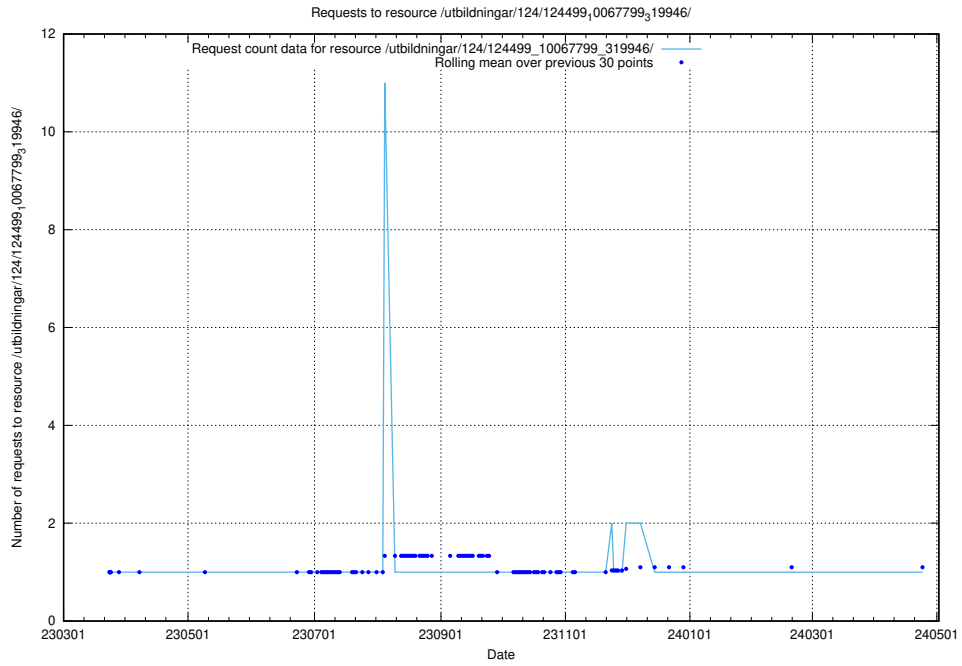

5.2614 Usage of /utbildningar/124/124499_10067799_319946/

Here, we count the number of requests to resource /utbildningar/124/124499_10067799_319946/.