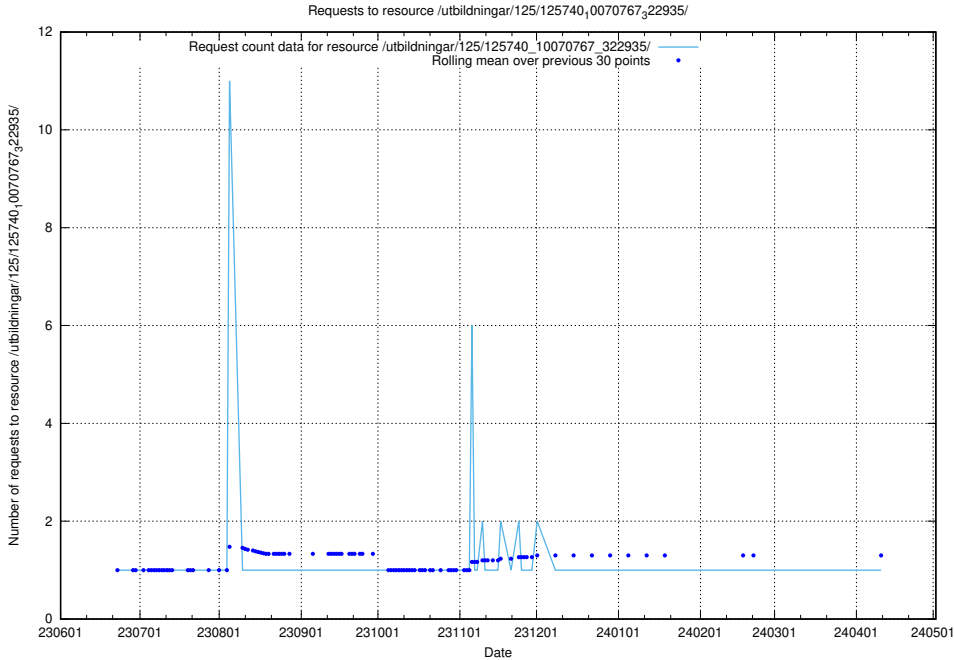

5.5824 Usage of /utbildningar/125/125740_10070767_322935/

Here, we count the number of requests to resource /utbildningar/125/125740_10070767_322935/.