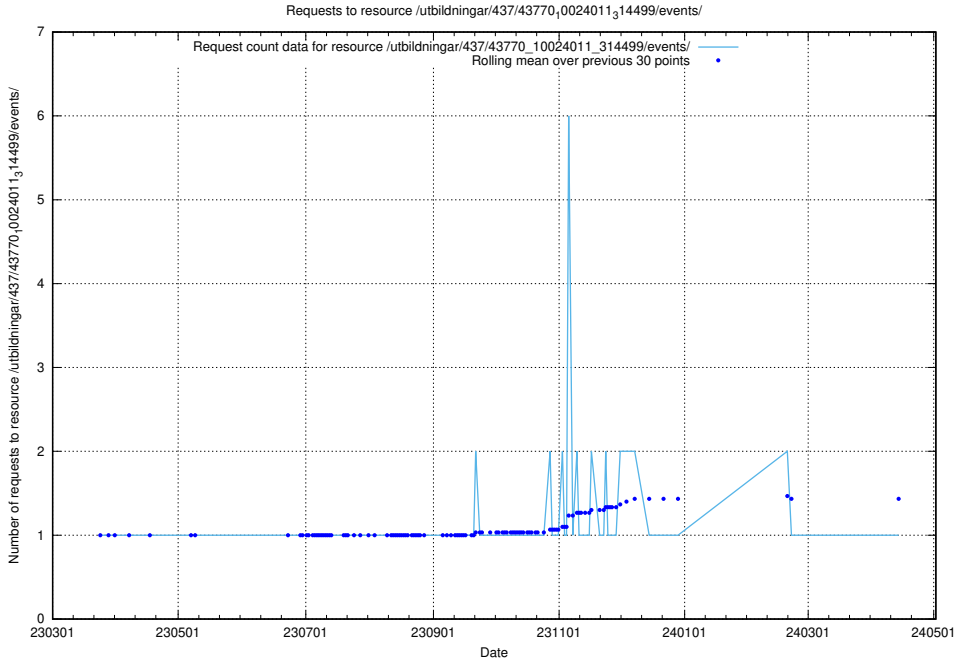

5.6341 Usage of /utbildningar/437/43770_10024011_314499/events/

Here, we count the number of requests to resource /utbildningar/437/43770_10024011_314499/events/.