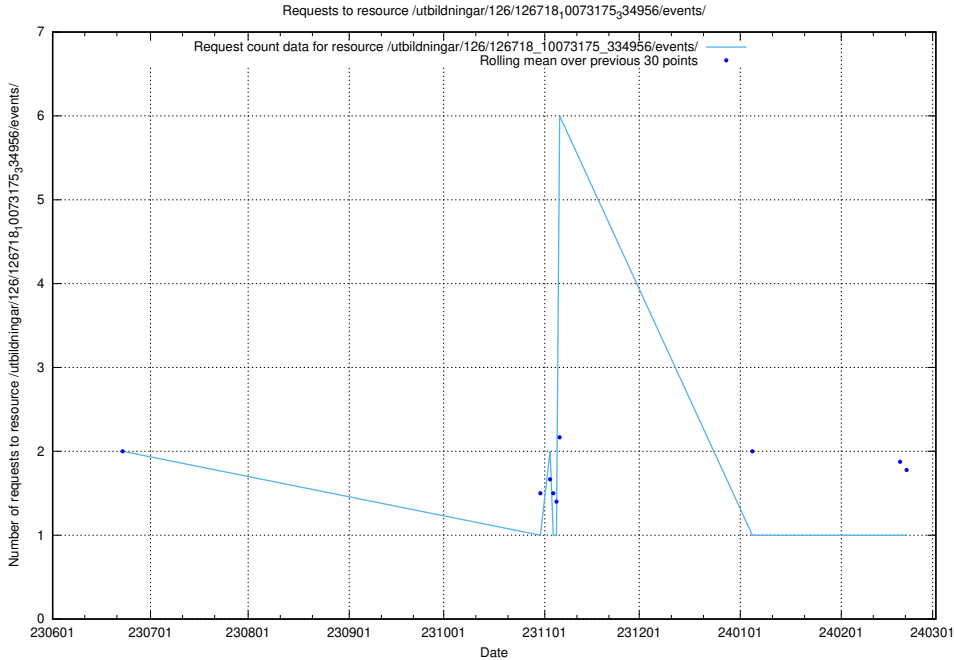

5.5688 Usage of /utbildningar/126/126718_10073175_334956/events/

Here, we count the number of requests to resource /utbildningar/126/126718_10073175_334956/events/