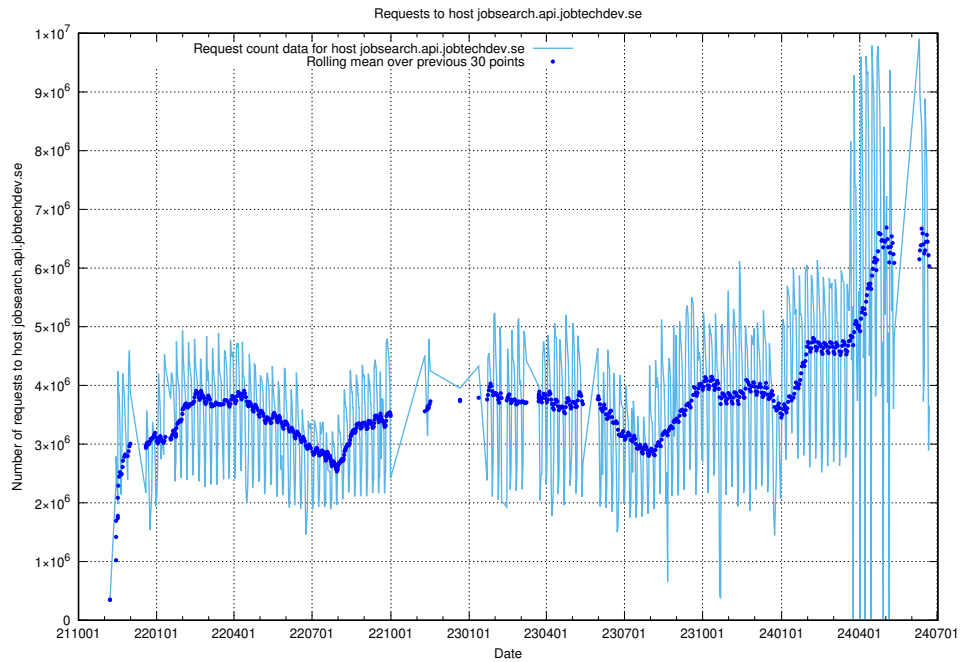

7 Log Stack

This section contains request statistics from [JobTech's log stack](#)⁸.

7.1 Usage of jobsearch.api.jobtechdev.se

Here, we count the number of requests to host jobsearch.api.jobtechdev.se.

⁸<https://elk.jobtechdev.se>