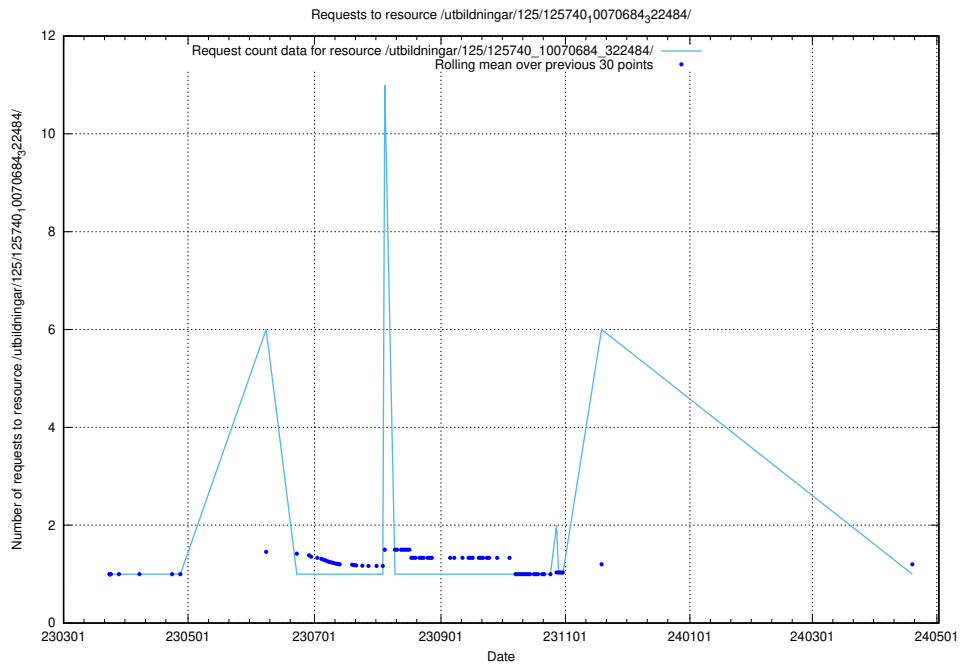

5.974 Usage of /utbildningar/125/125740_10070684_322484/

Here, we count the number of requests to resource /utbildningar/125/125740_10070684_322484/.