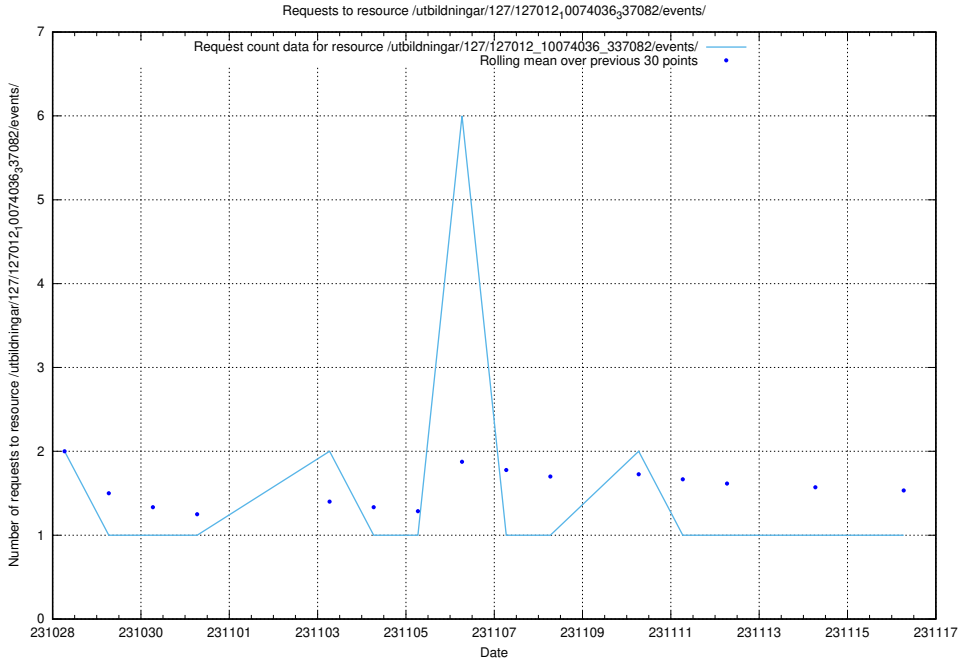

5.4323 Usage of /utbildningar/127/127012_10074036_337082/events/

Here, we count the number of requests to resource /utbildningar/127/127012_10074036_337082/events/

5.4324 Usage of /utbildningar/126/126795_10073175_334956/events/