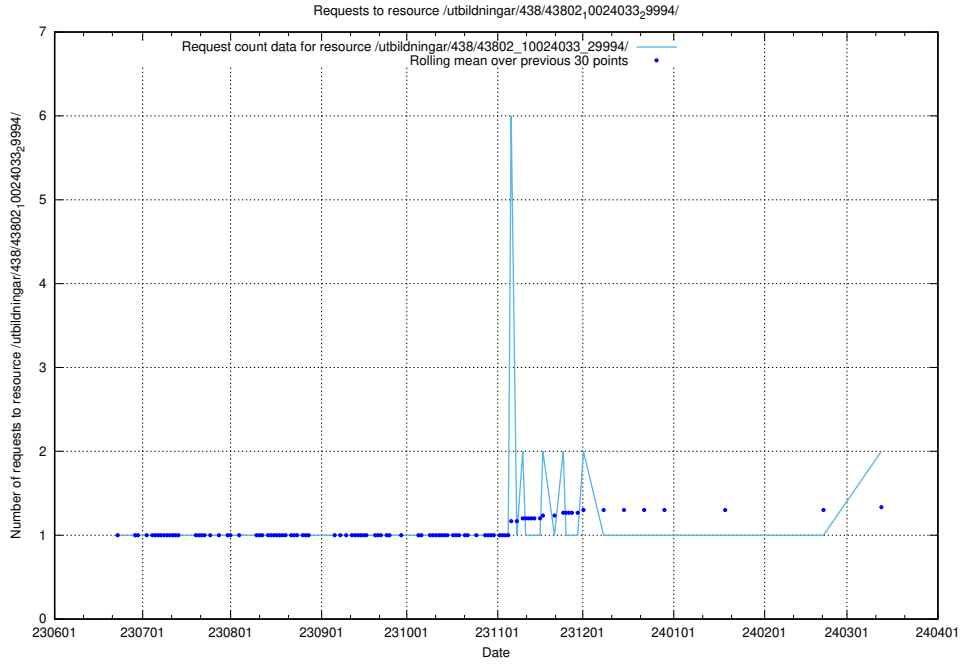

5.843 Usage of /utbildningar/438/43802_10024033_29994/

Here, we count the number of requests to resource /utbildningar/438/43802_10024033_29994/.