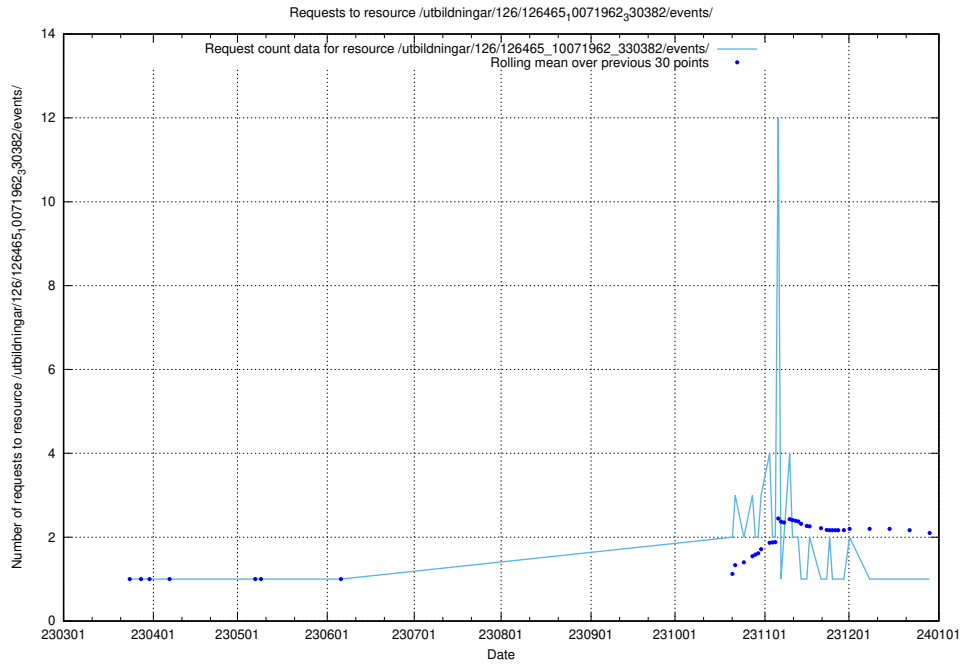

5.6358 Usage of /utbildningar/126/126465_10071962_330382/events/

Here, we count the number of requests to resource /utbildningar/126/126465_10071962_330382/events/