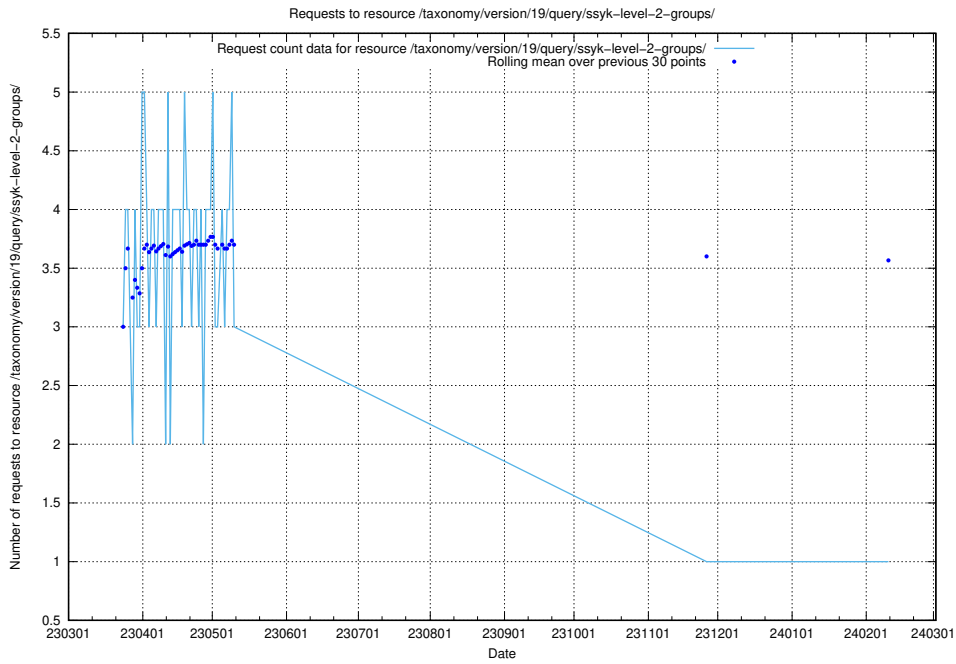

5.6279 Usage of /taxonomy/version/19/query/ssyk-level-2-groups/

Here, we count the number of requests to resource /taxonomy/version/19/query/ssyk-level-2-groups/.