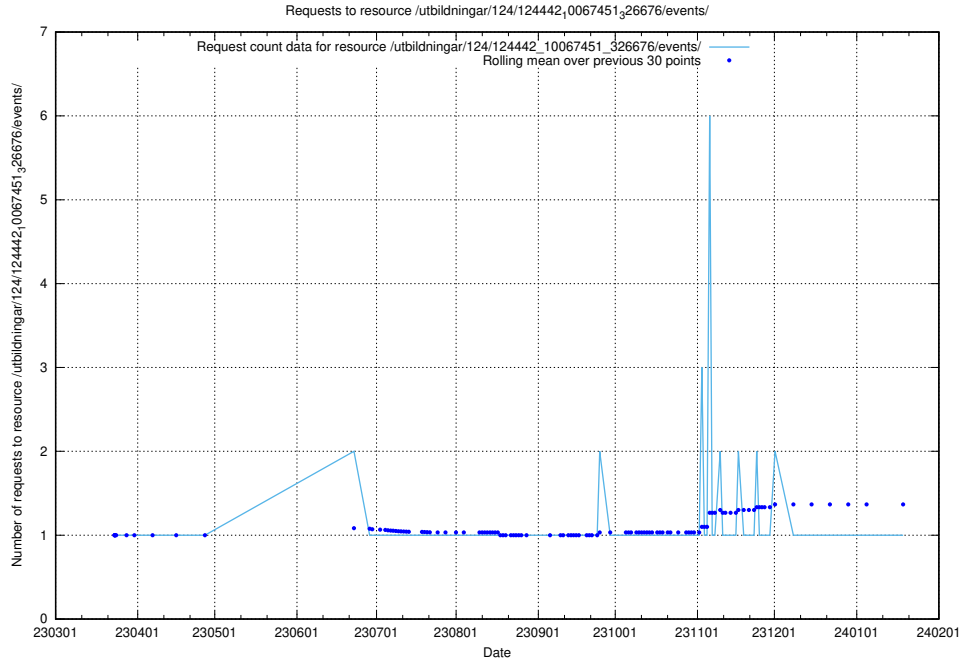

5.3642 Usage of /utbildningar/124/124442_10067451_326676/events/

Here, we count the number of requests to resource /utbildningar/124/124442_10067451_326676/events/