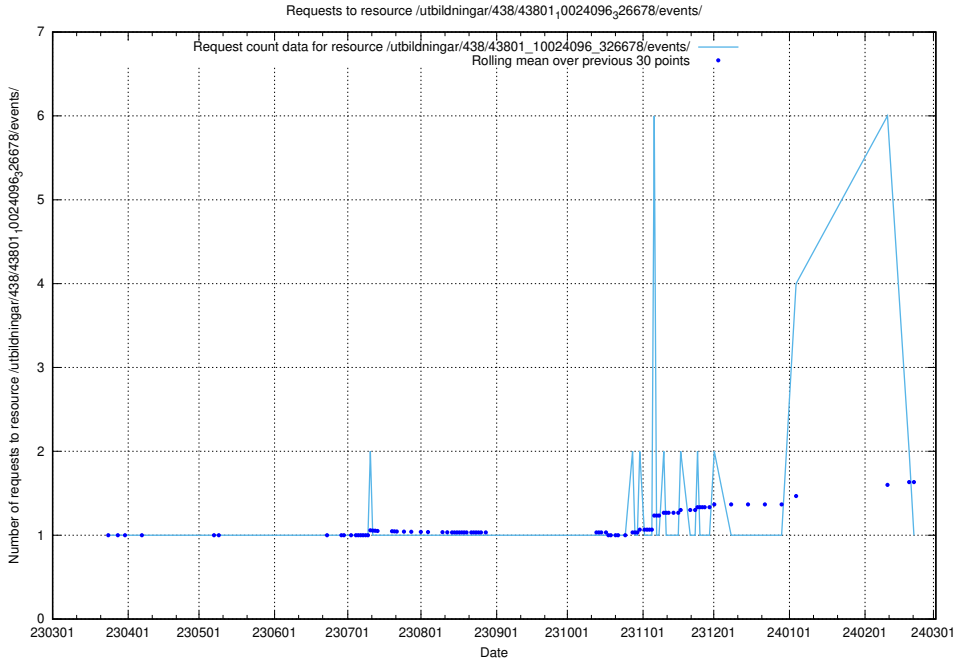

5.6329 Usage of /utbildningar/438/43801_10024096_326678/events/

Here, we count the number of requests to resource /utbildningar/438/43801_10024096_326678/events/.