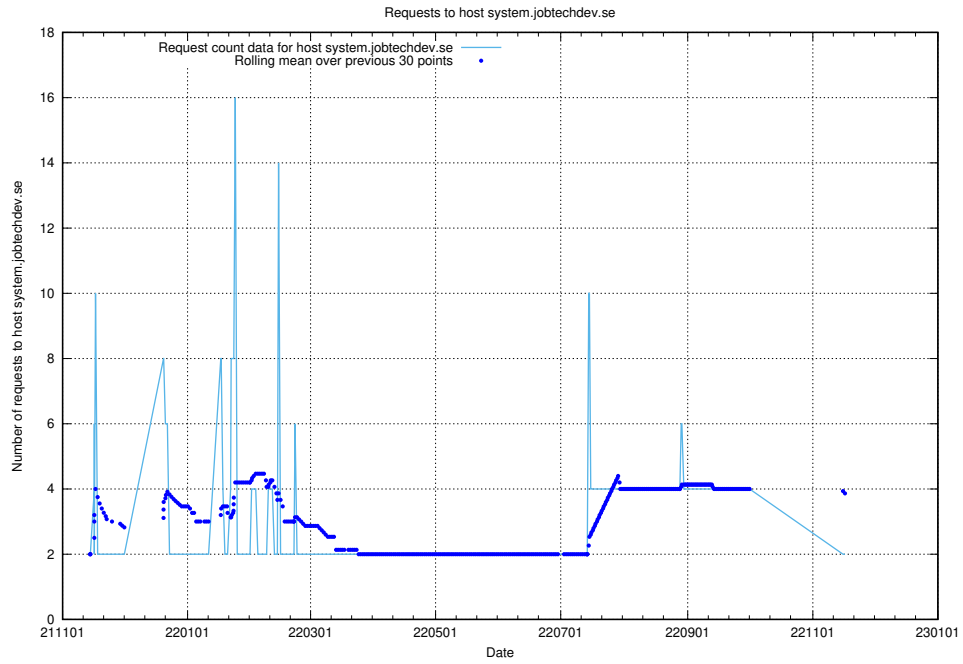

7.556 Usage of system.jobtechdev.se

Here, we count the number of requests to host system.jobtechdev.se.