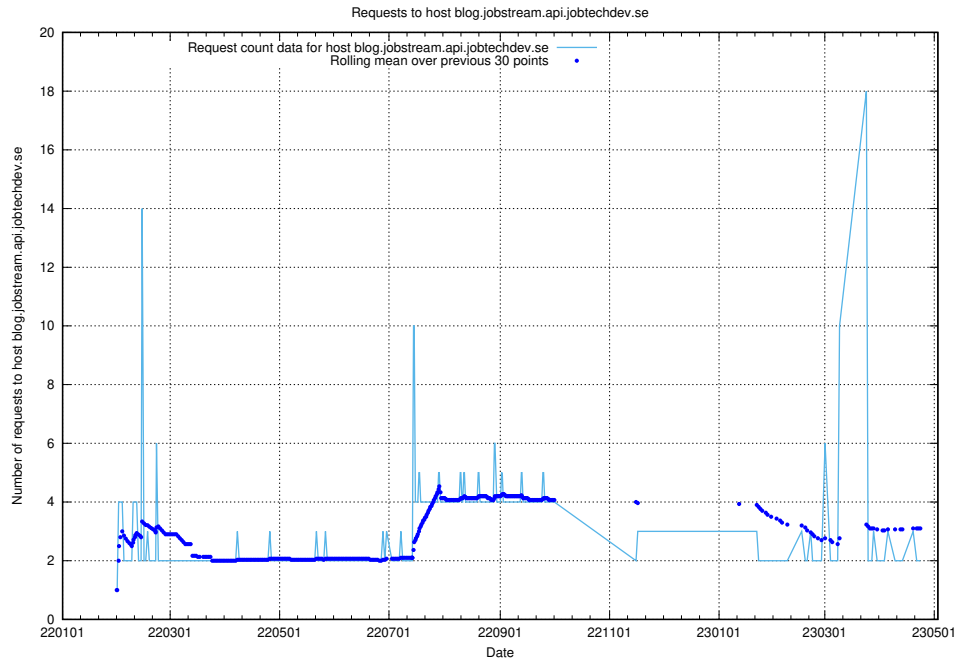

7.568 Usage of `blog.jobstream.api.jobtechdev.se`

Here, we count the number of requests to host `blog.jobstream.api.jobtechdev.se`.