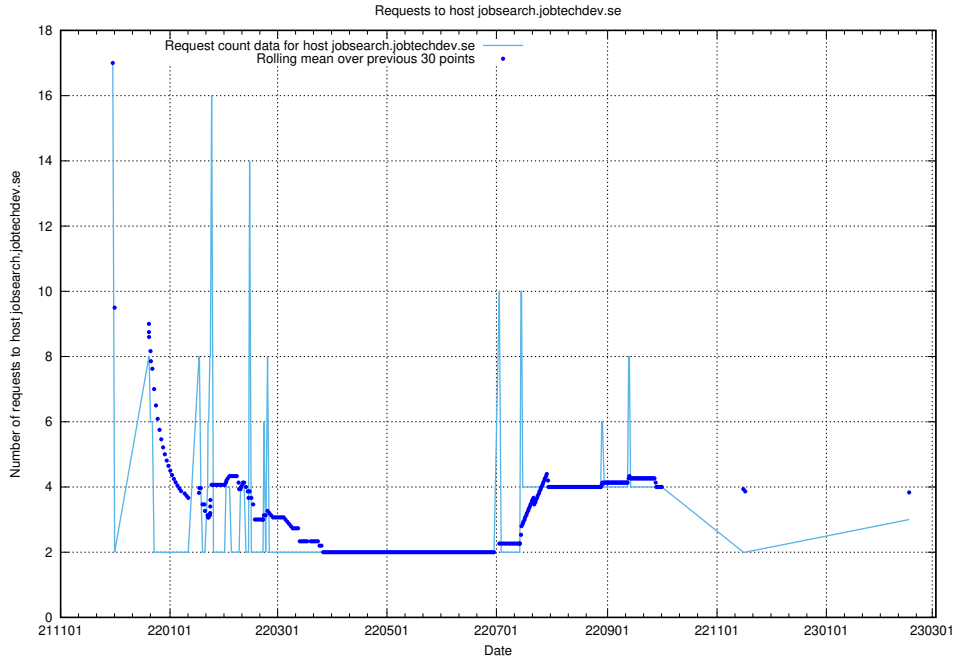

7.212 Usage of jobsearch.jobtechdev.se

Here, we count the number of requests to host jobsearch.jobtechdev.se.