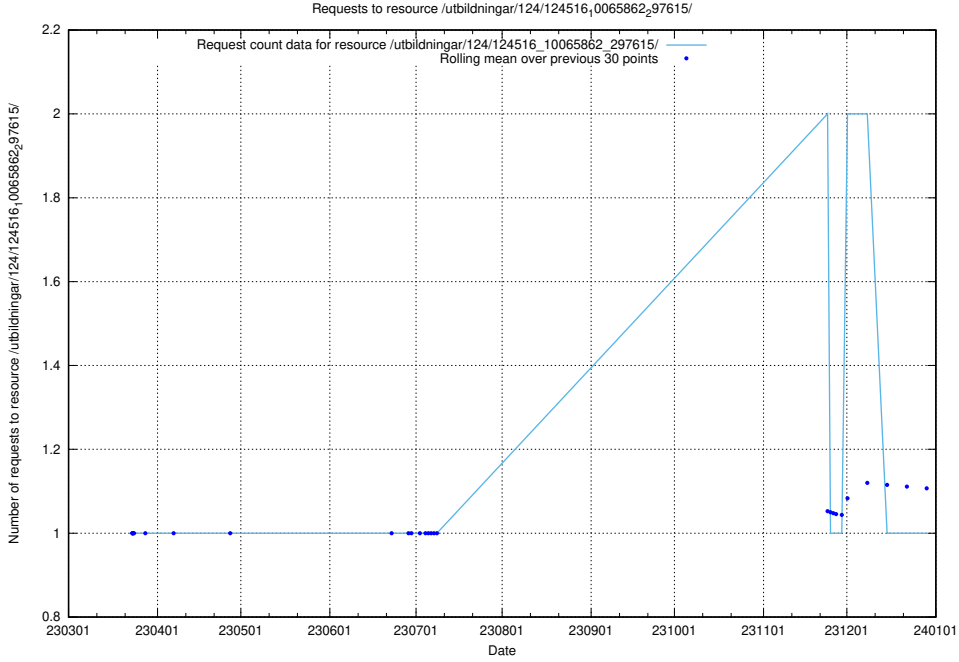

5.1626 Usage of /utbildningar/124/124516_10065862_297615/

Here, we count the number of requests to resource /utbildningar/124/124516_10065862_297615/.

5.1627 Usage of /availability/uptime/20230726/

Here, we count the number of requests to resource /availability/uptime/20230726/.