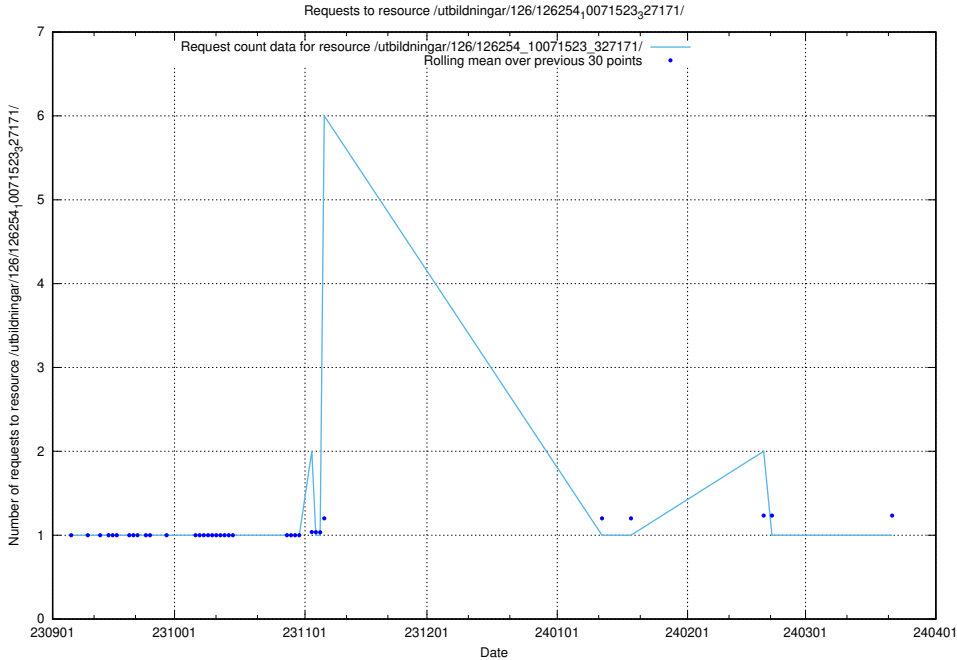

5.4798 Usage of /utbildningar/126/126254_10071523_327171/

Here, we count the number of requests to resource /utbildningar/126/126254_10071523_327171/.