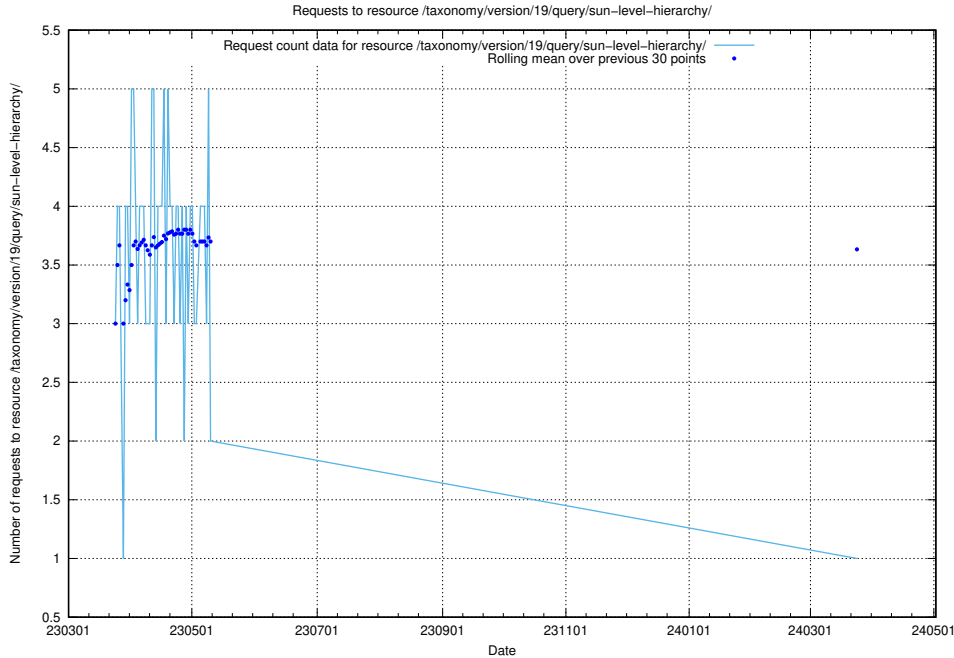

5.6266 Usage of /taxonomy/version/19/query/sun-level-hierarchy/

Here, we count the number of requests to resource /taxonomy/version/19/query/sun-level-hierarchy/.