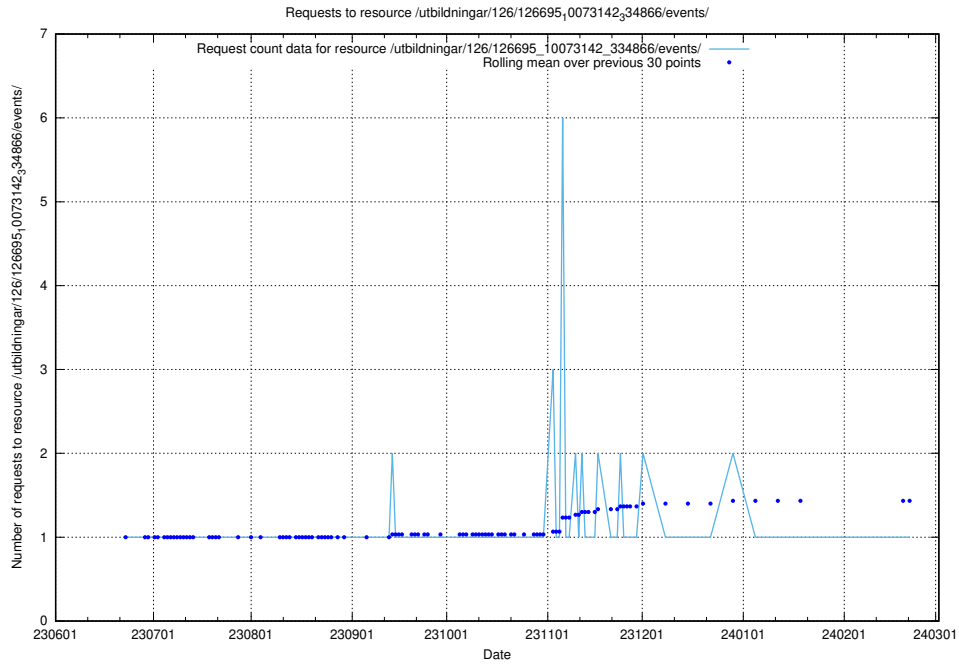

5.5756 Usage of /utbildningar/126/126695_10073142_334866/events/

Here, we count the number of requests to resource /utbildningar/126/126695_10073142_334866/events/