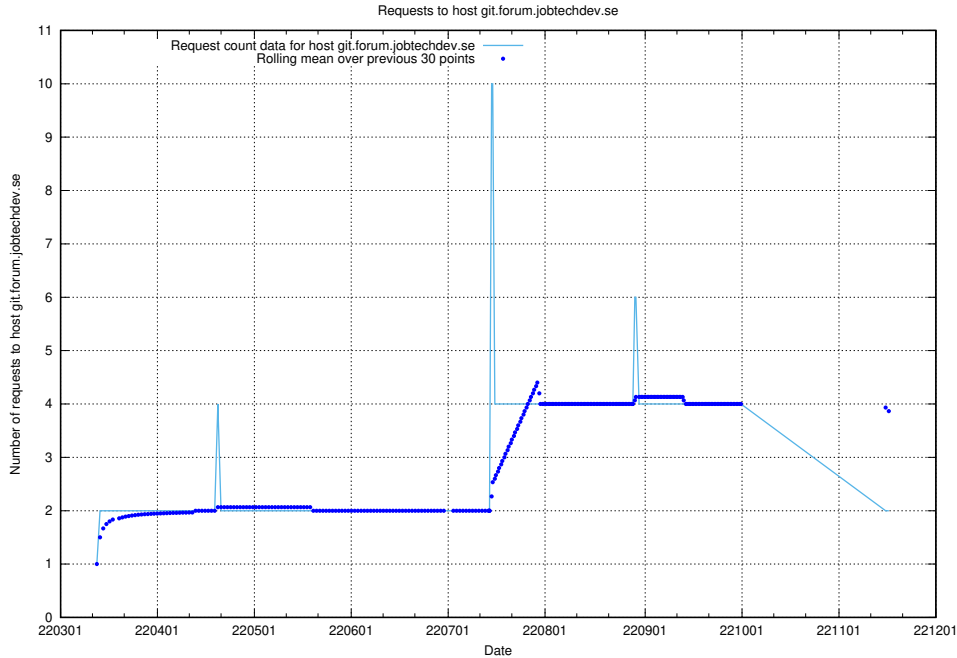

7.505 Usage of git.forum.jobtechdev.se

Here, we count the number of requests to host git.forum.jobtechdev.se.