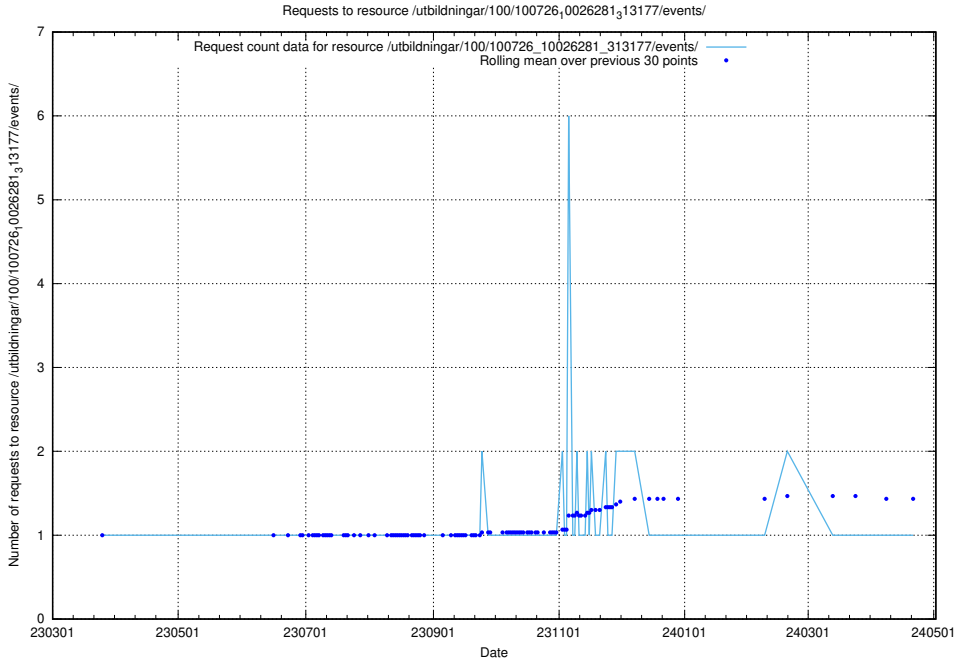

5.6204 Usage of /utbildningar/100/100726_10026281_313177/events/

Here, we count the number of requests to resource /utbildningar/100/100726_10026281_313177/events/