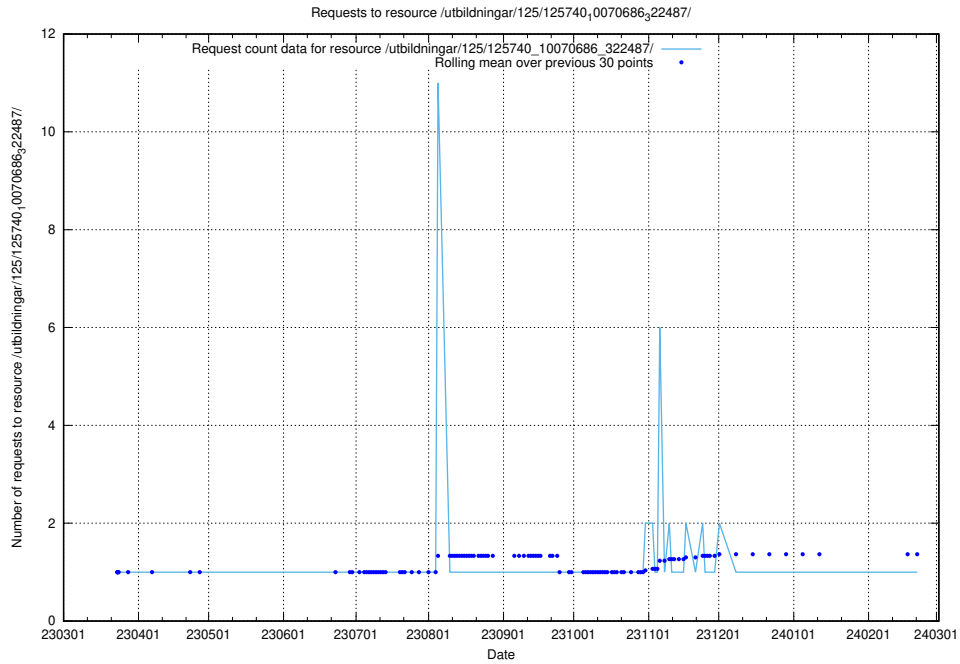

5.970 Usage of /utbildningar/125/125740_10070686_322487/

Here, we count the number of requests to resource /utbildningar/125/125740_10070686_322487/.