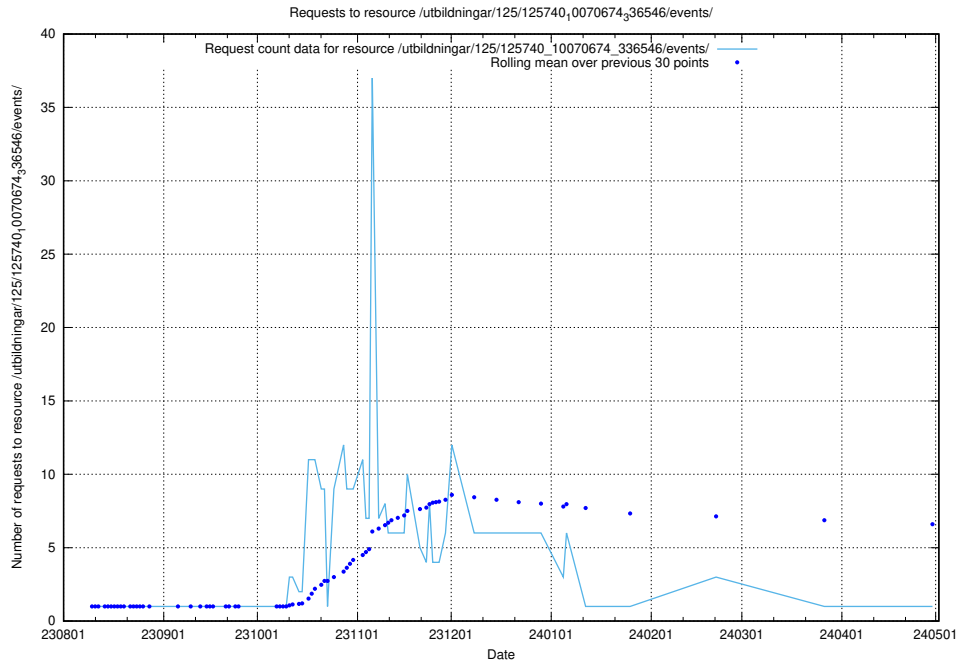

5.4963 Usage of /utbildningar/125/125740_10070674_336546/events/

Here, we count the number of requests to resource /utbildningar/125/125740_10070674_336546/events/