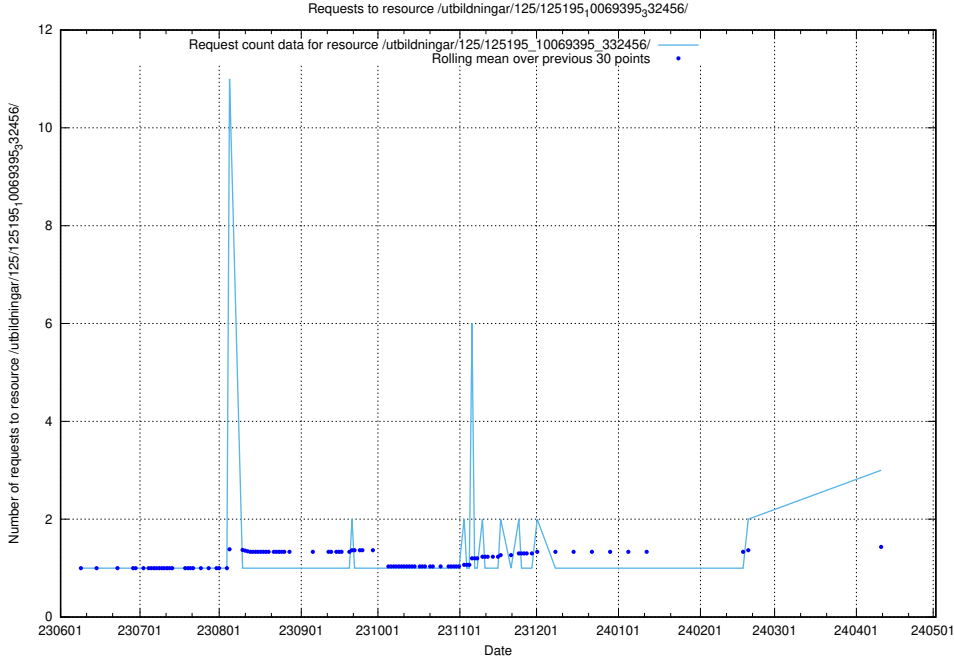

5.423 Usage of /utbildningar/125/125195_10069395_332456/

Here, we count the number of requests to resource /utbildningar/125/125195_10069395_332456/.