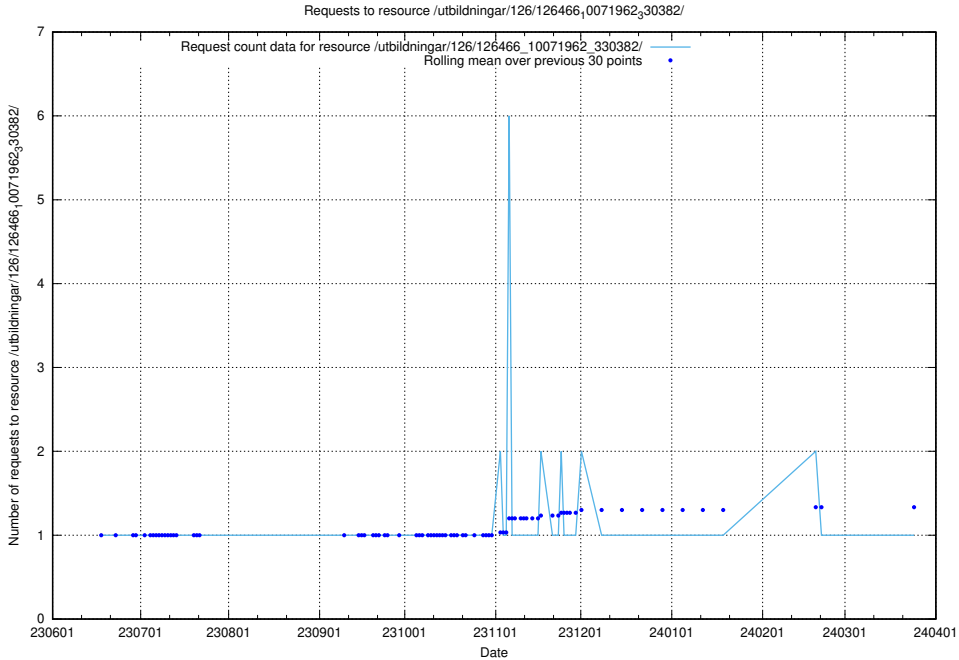

5.5981 Usage of /utbildningar/126/126466_10071962_330382/

Here, we count the number of requests to resource /utbildningar/126/126466_10071962_330382/.