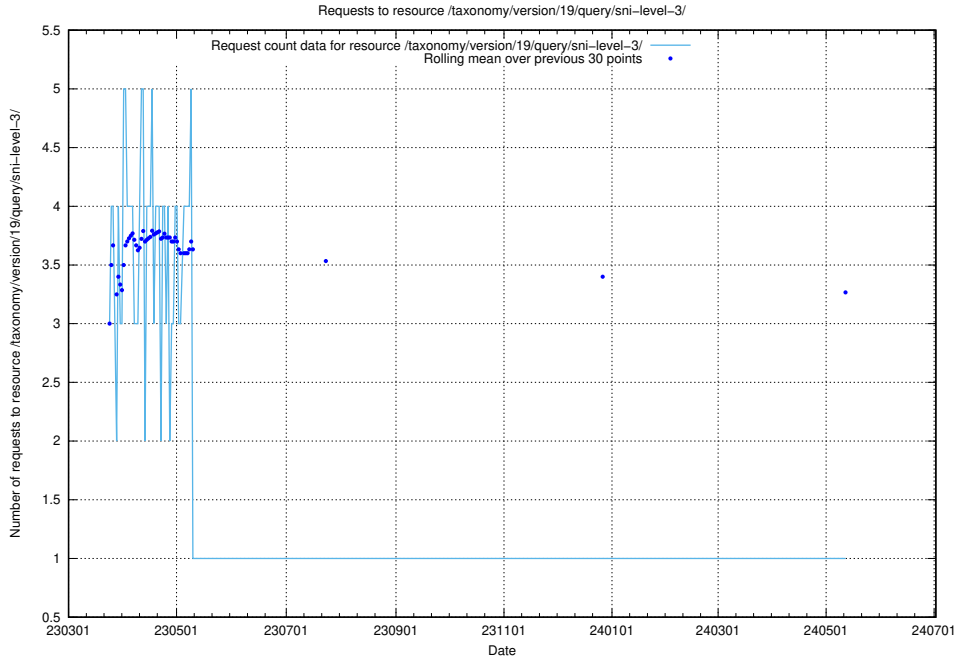

5.6284 Usage of /taxonomy/version/19/query/sni-level-3/

Here, we count the number of requests to resource /taxonomy/version/19/query/sni-level-3/.