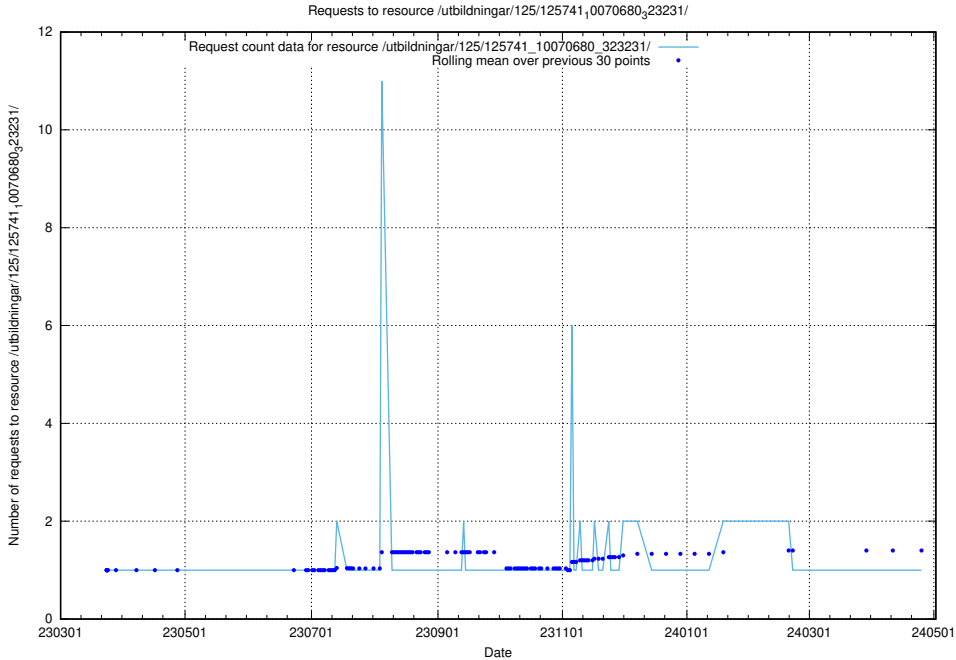

5.6633 Usage of /utbildningar/125/125741_10070680_323231/

Here, we count the number of requests to resource /utbildningar/125/125741_10070680_323231/.