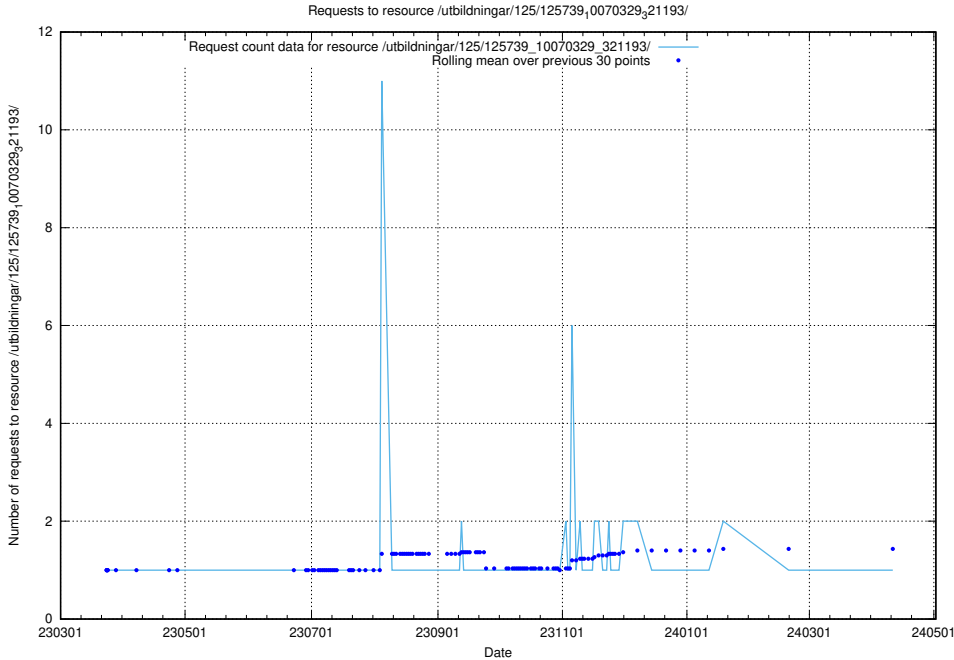

5.997 Usage of /utbildningar/125/125739_10070329_321193/

Here, we count the number of requests to resource /utbildningar/125/125739_10070329_321193/.