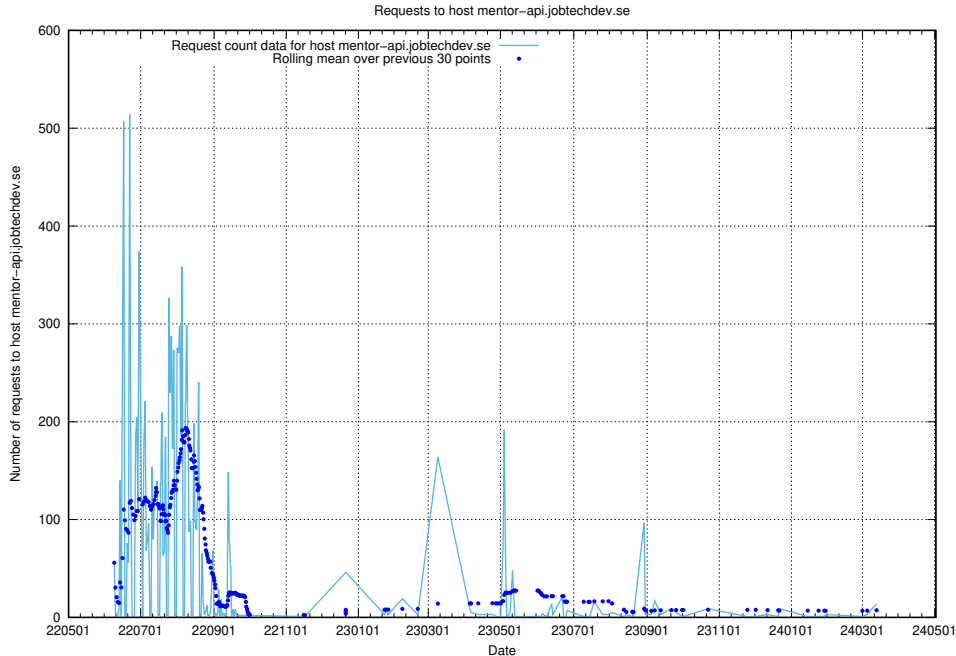

7.43 Usage of mentor-api.jobtechdev.se

Here, we count the number of requests to host mentor-api.jobtechdev.se.