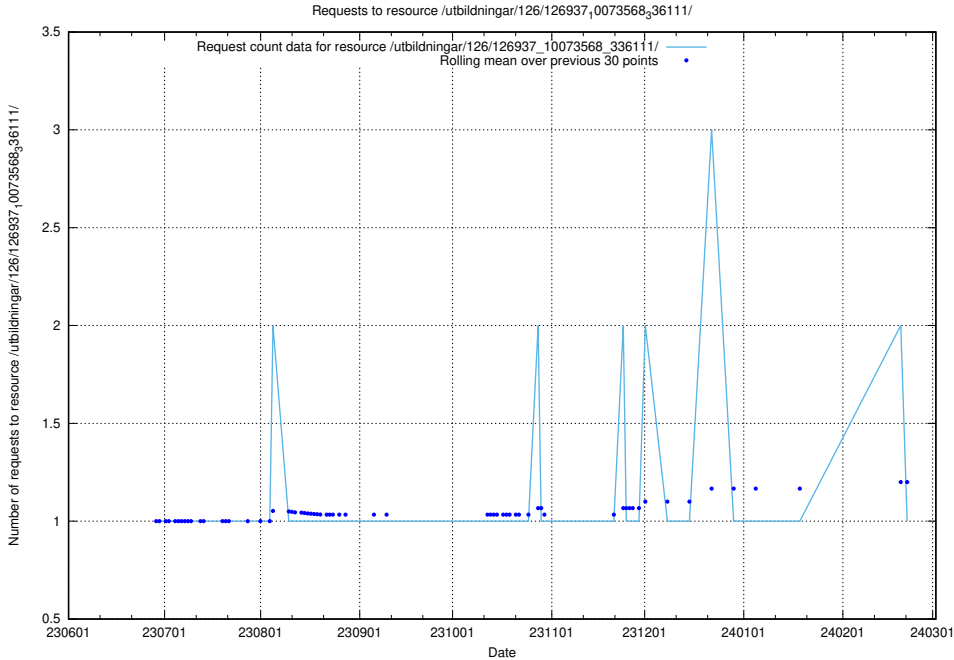

5.5565 Usage of /utbildningar/126/126937_10073568_336111/

Here, we count the number of requests to resource /utbildningar/126/126937_10073568_336111/.