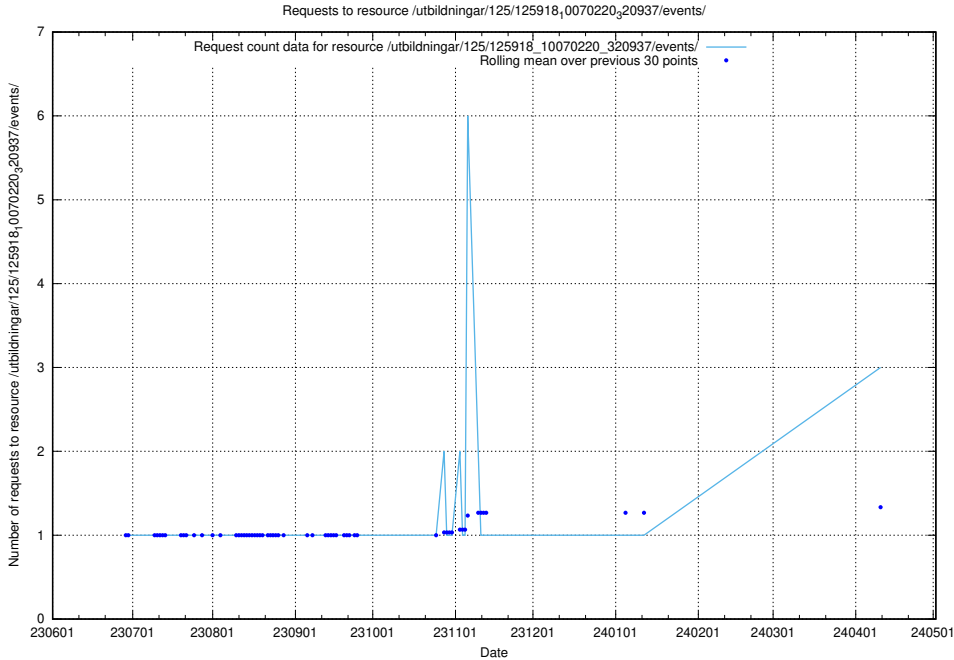

5.393 Usage of /utbildningar/125/125918_10070220_320937/events/

Here, we count the number of requests to resource /utbildningar/125/125918_10070220_320937/events/