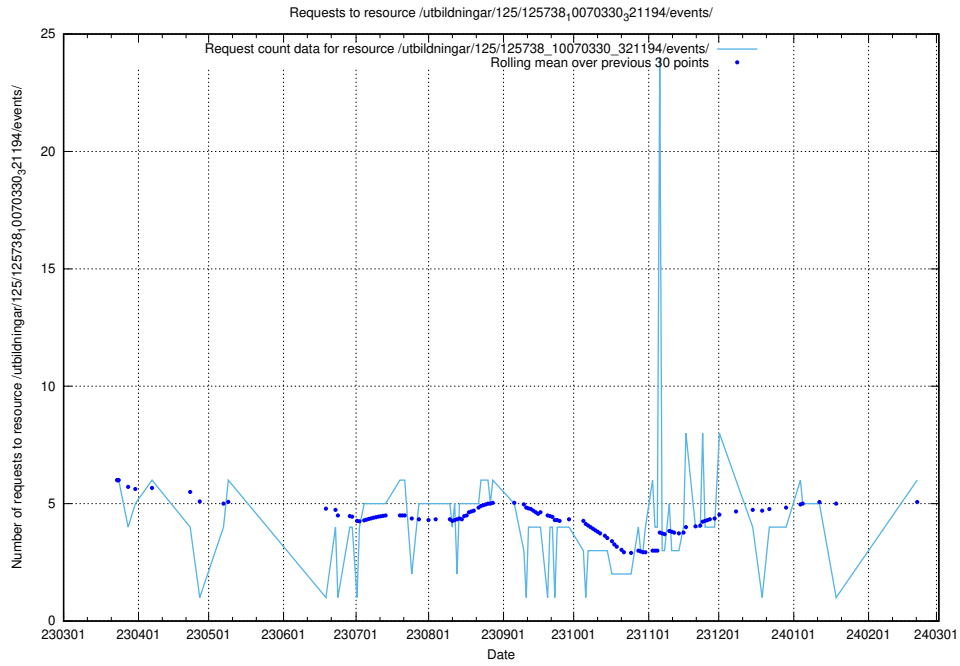

5.94 Usage of /utbildningar/125/125738_10070330_321194/events/

Here, we count the number of requests to resource /utbildningar/125/125738_10070330_321194/events/