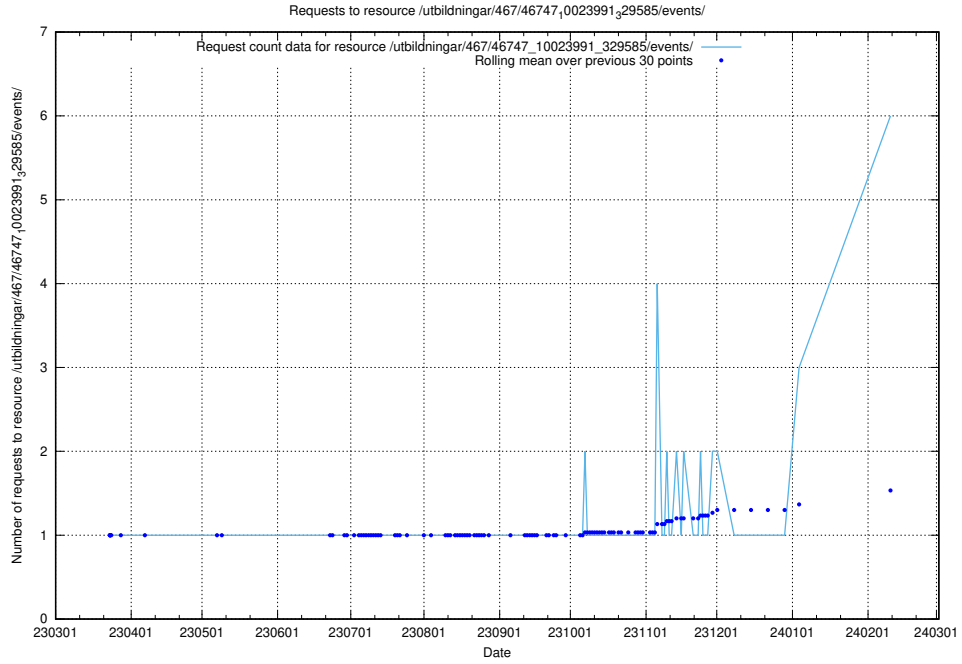

5.96 Usage of /utbildningar/467/46747_10023991_329585/events/

Here, we count the number of requests to resource /utbildningar/467/46747_10023991_329585/events/.