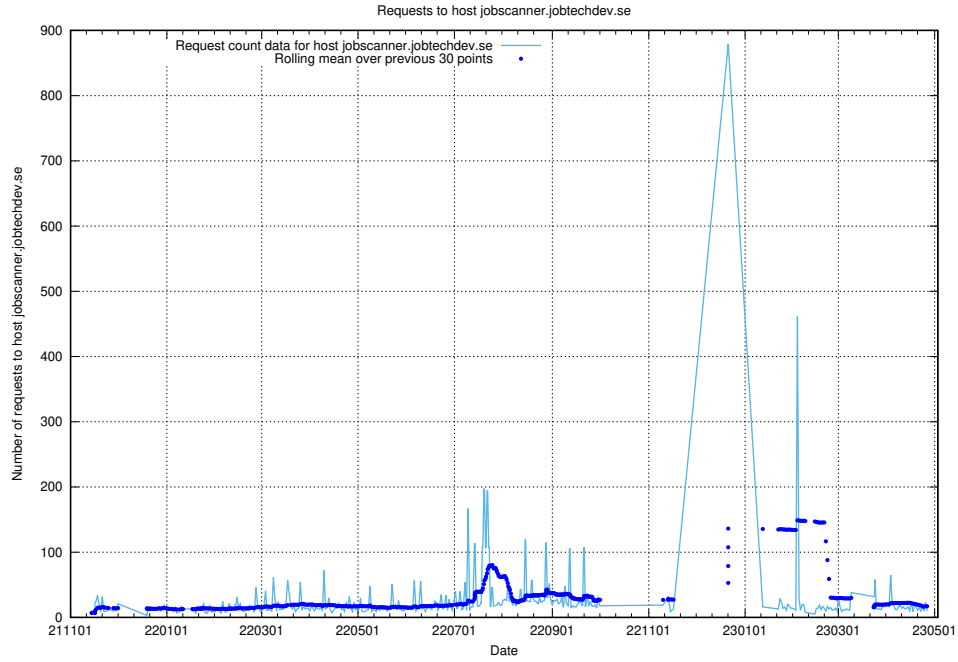

7.63 Usage of jobscanner.jobtechdev.se

Here, we count the number of requests to host jobscanner.jobtechdev.se.