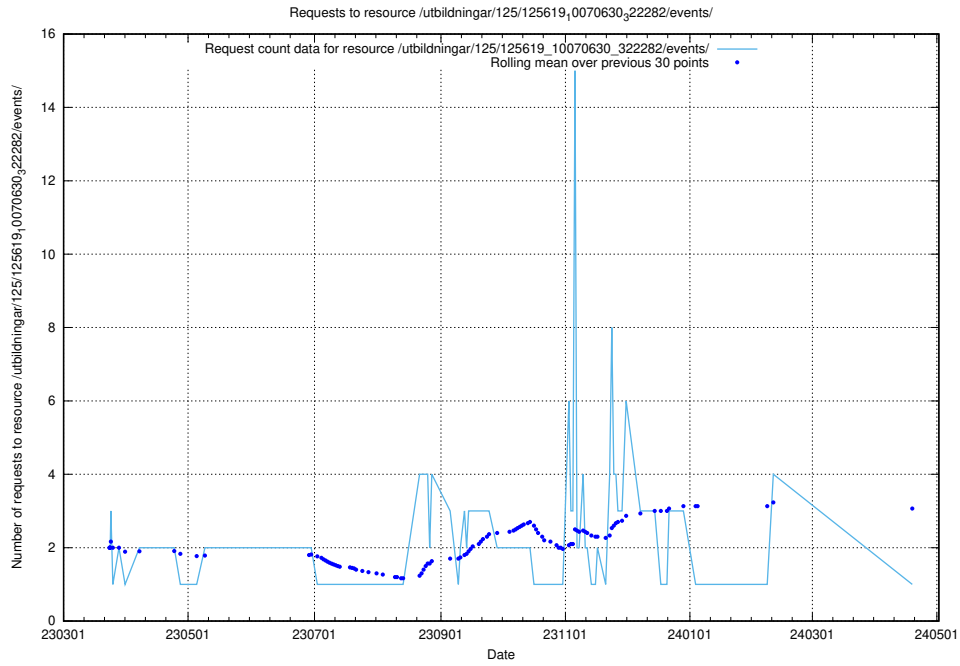

5.6440 Usage of /utbildningar/125/125619_10070630_322282/events/

Here, we count the number of requests to resource /utbildningar/125/125619_10070630_322282/events/