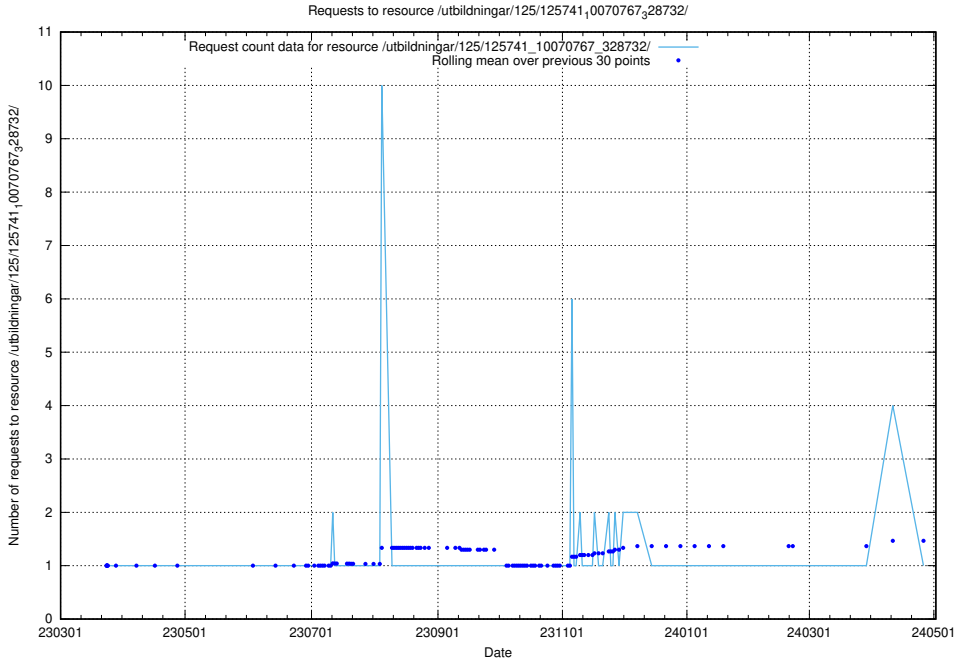

5.6621 Usage of /utbildningar/125/125741_10070767_328732/

Here, we count the number of requests to resource /utbildningar/125/125741_10070767_328732/.