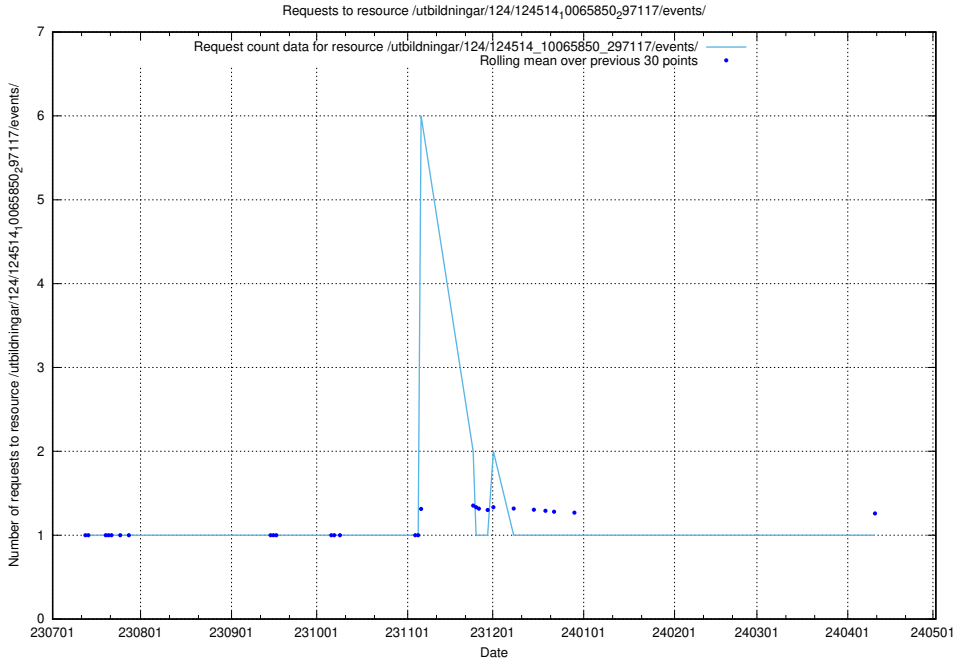

Here, we count the number of requests to resource /utbildningar/125/125914_10070423_321634/.

5.5237 Usage of /utbildningar/124/124514_10065850_297117/events/

Here, we count the number of requests to resource /utbildningar/124/124514_10065850_297117/events/