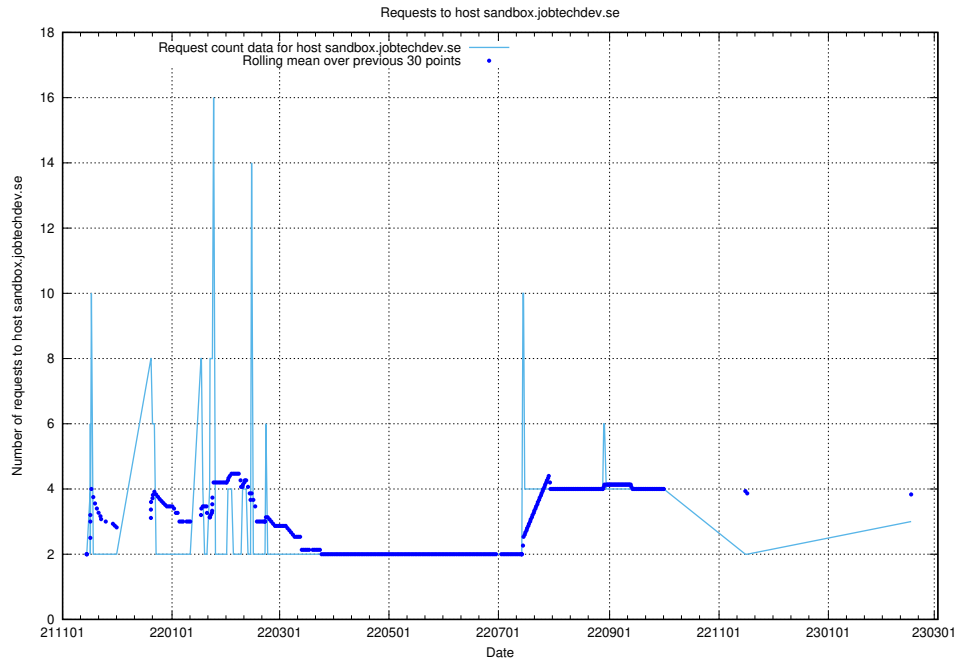

7.240 Usage of sandbox.jobtechdev.se

Here, we count the number of requests to host sandbox.jobtechdev.se.