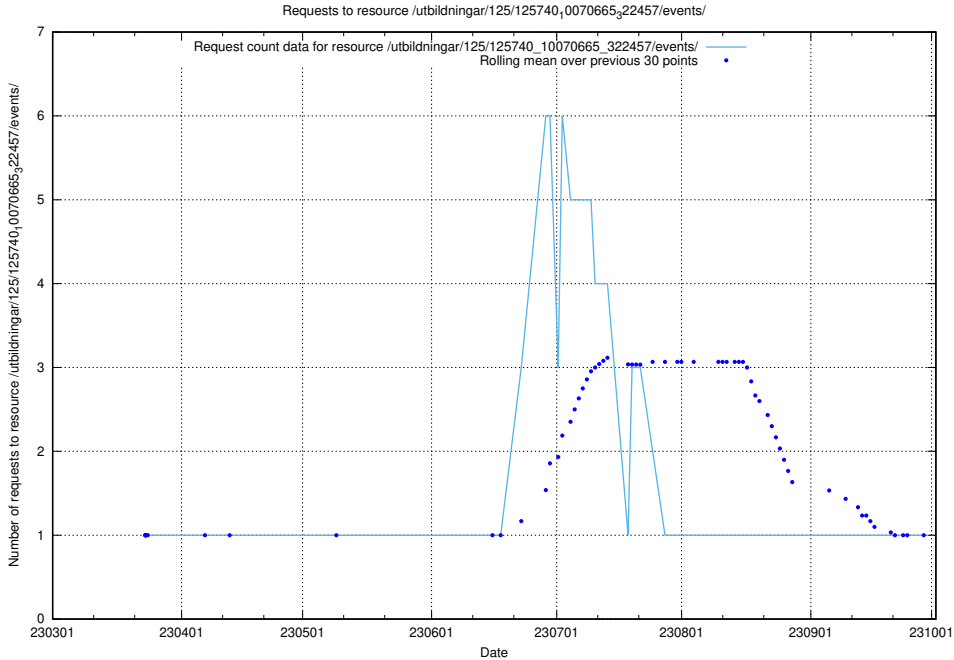

5.992 Usage of /utbildningar/125/125740_10070665_322457/events/

Here, we count the number of requests to resource /utbildningar/125/125740_10070665_322457/events/