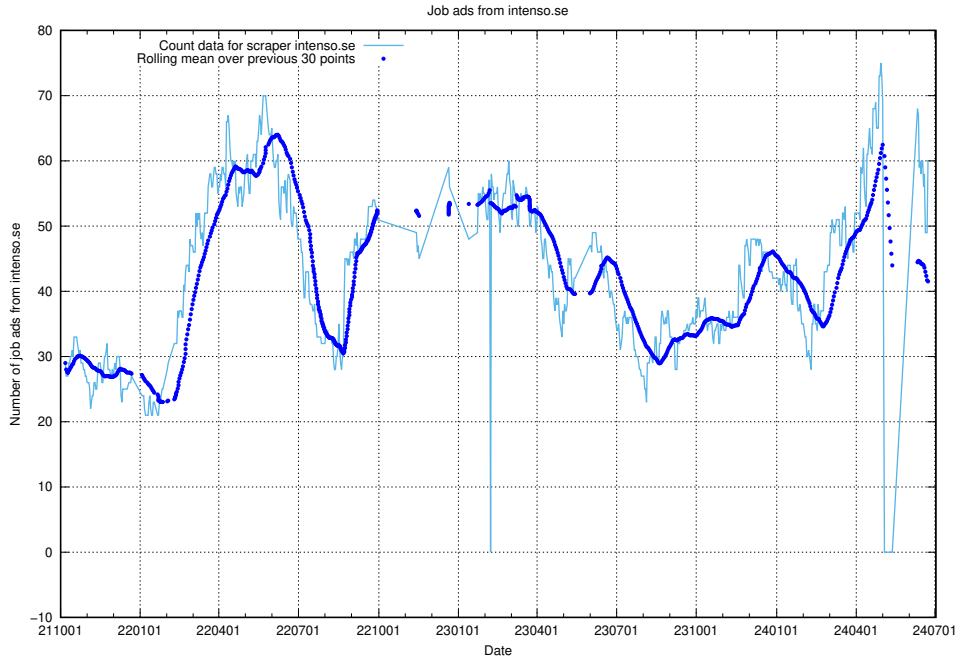

13.13 Number of ads by scraper intenso.se

Here, we count the number of job ads scraped from intenso.se.