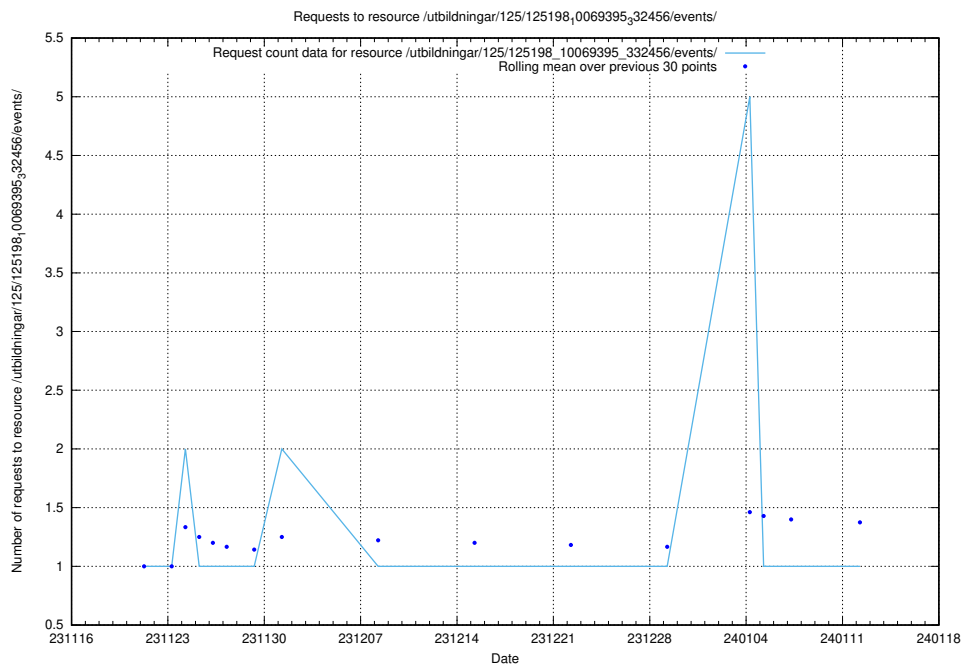

5.4196 Usage of /utbildningar/125/125198_10069395_332456/events/

Here, we count the number of requests to resource /utbildningar/125/125198_10069395_332456/events/