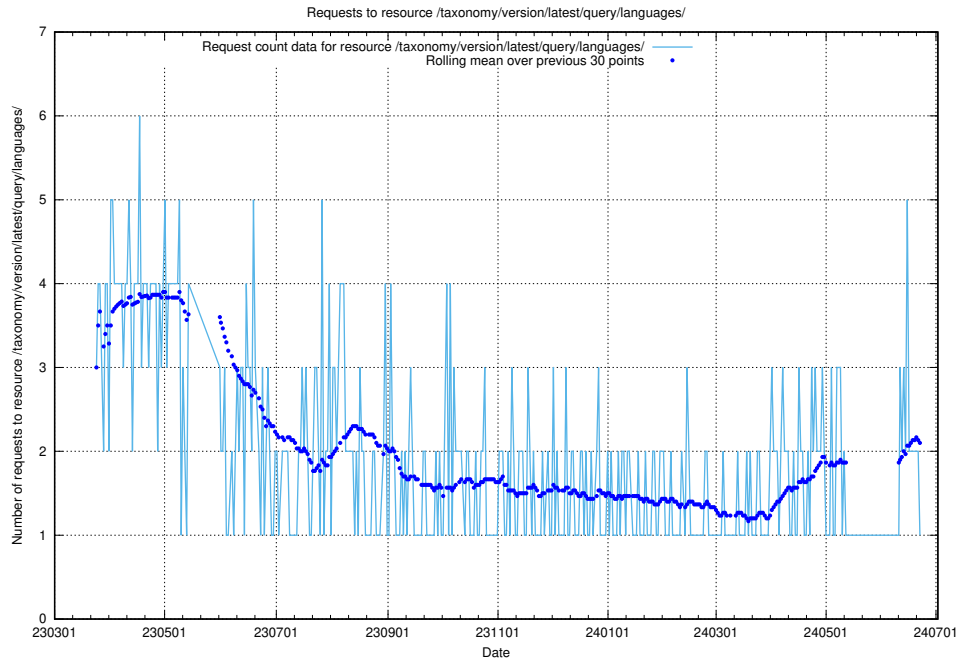

5.6247 Usage of /taxonomy/version/latest/query/languages/

Here, we count the number of requests to resource /taxonomy/version/latest/query/languages/.