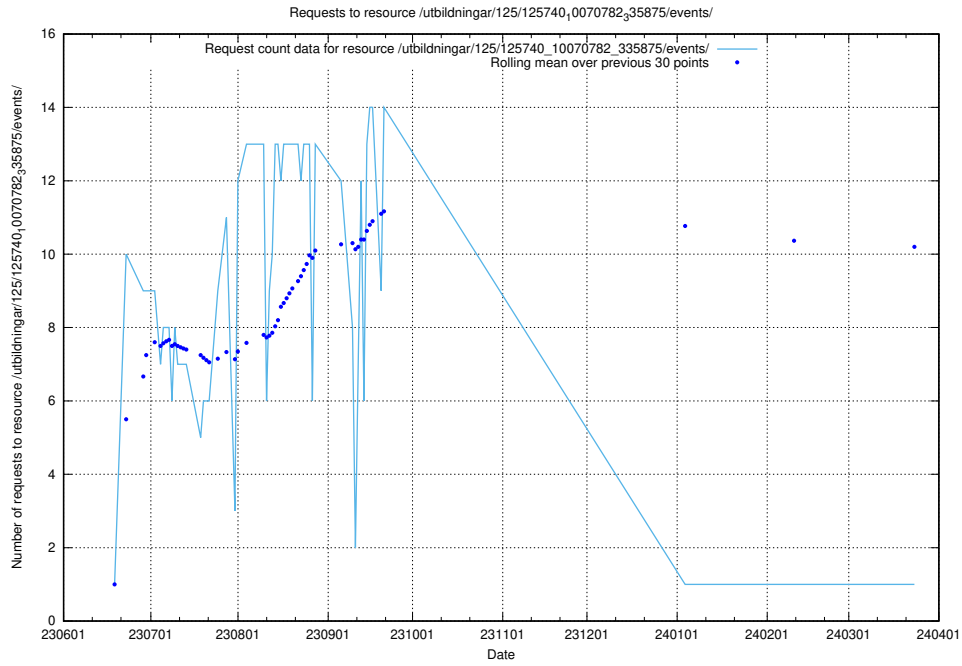

5.5974 Usage of /utbildningar/125/125740_10070782_335875/events/

Here, we count the number of requests to resource /utbildningar/125/125740_10070782_335875/events/