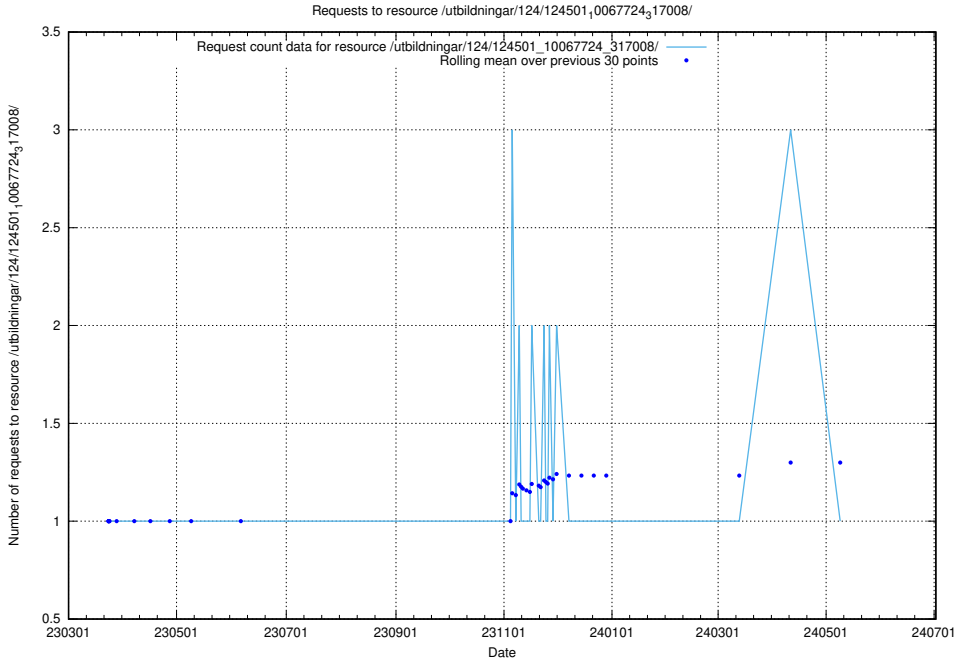

5.2413 Usage of /utbildningar/124/124501_10067724_317008/

Here, we count the number of requests to resource /utbildningar/124/124501_10067724_317008/.