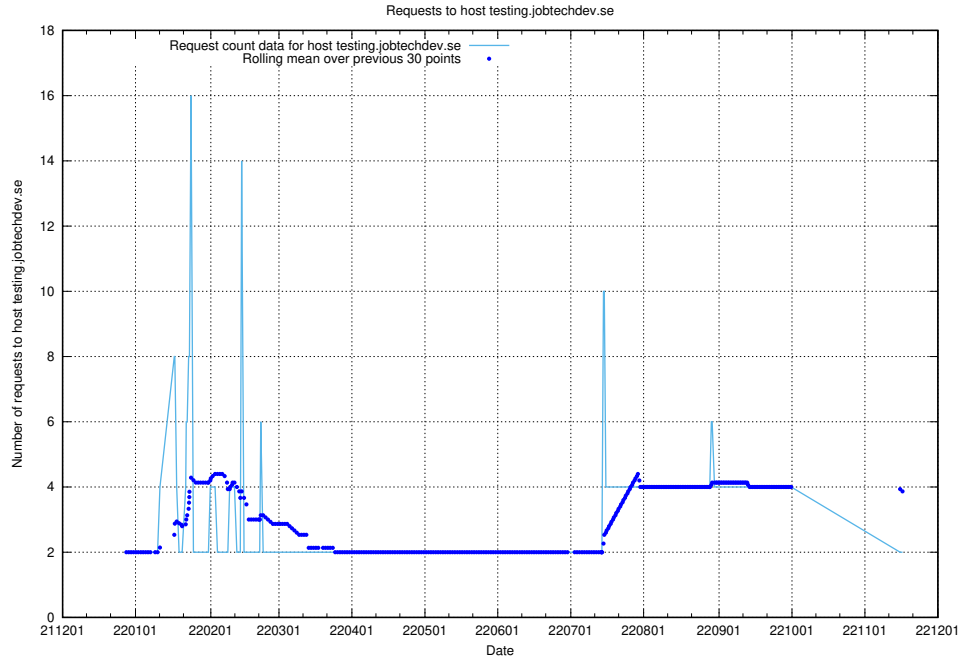

7.359 Usage of testing.jobtechdev.se

Here, we count the number of requests to host testing.jobtechdev.se.