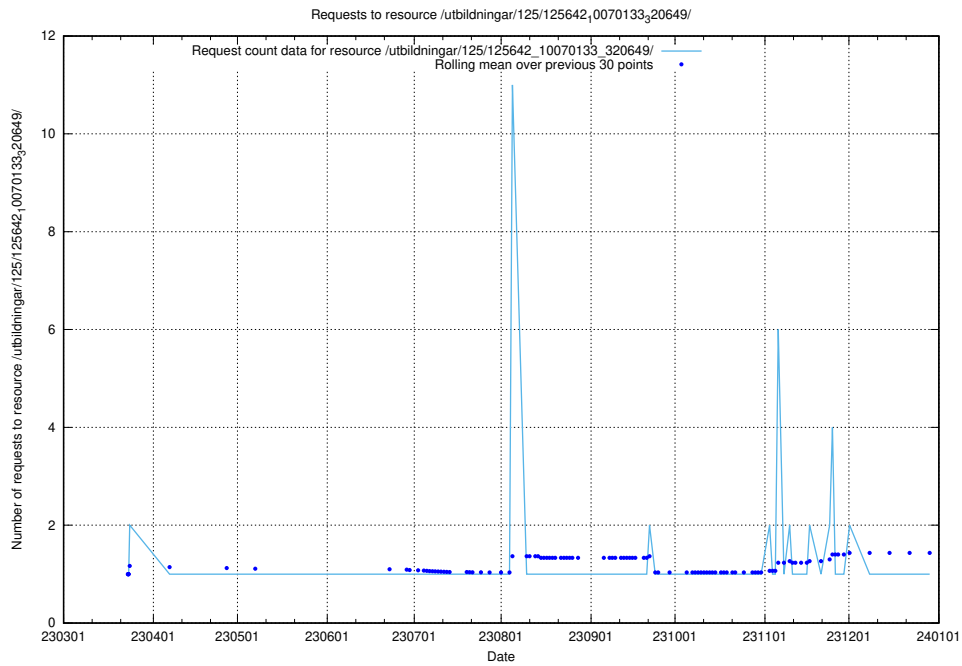

5.1036 Usage of /utbildningar/125/125642_10070133_320649/

Here, we count the number of requests to resource /utbildningar/125/125642_10070133_320649/.