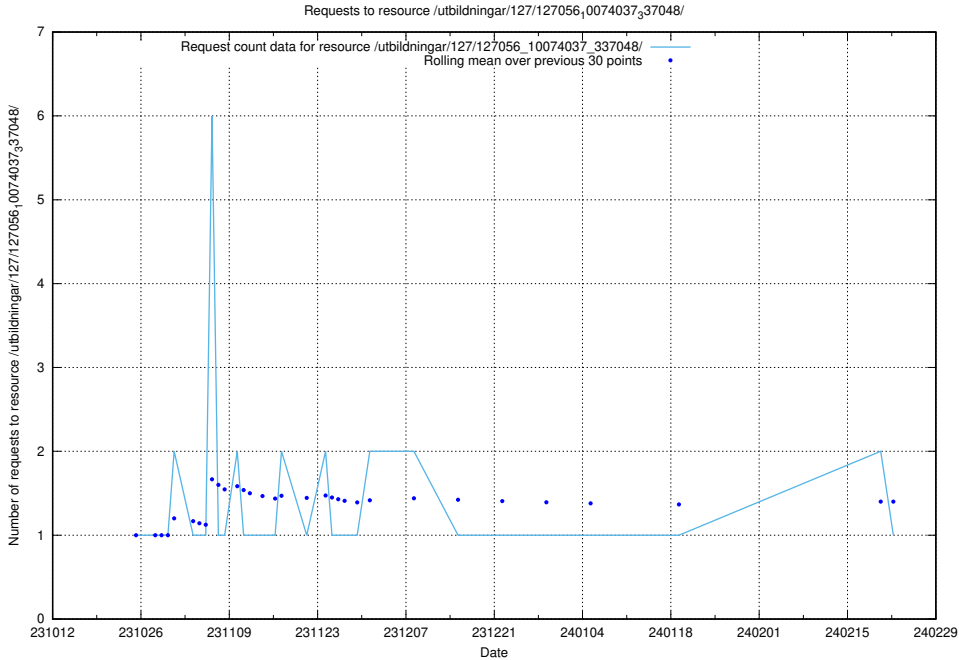

5.4351 Usage of /utbildningar/127/127056_10074037_337048/

Here, we count the number of requests to resource /utbildningar/127/127056_10074037_337048/.