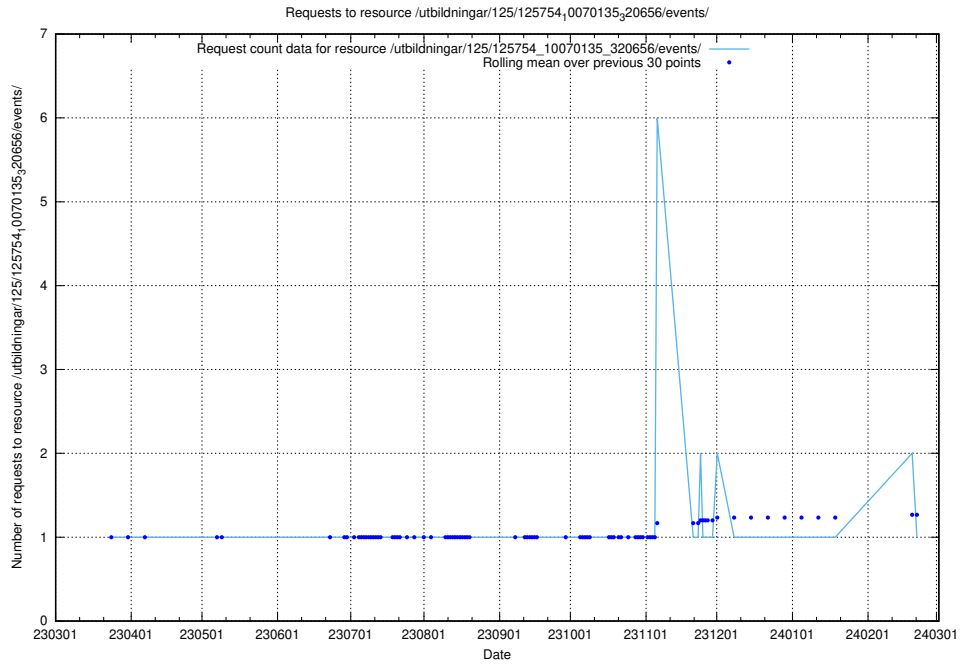

5.6377 Usage of /utbildningar/125/125754_10070135_320656/events/

Here, we count the number of requests to resource /utbildningar/125/125754_10070135_320656/events/