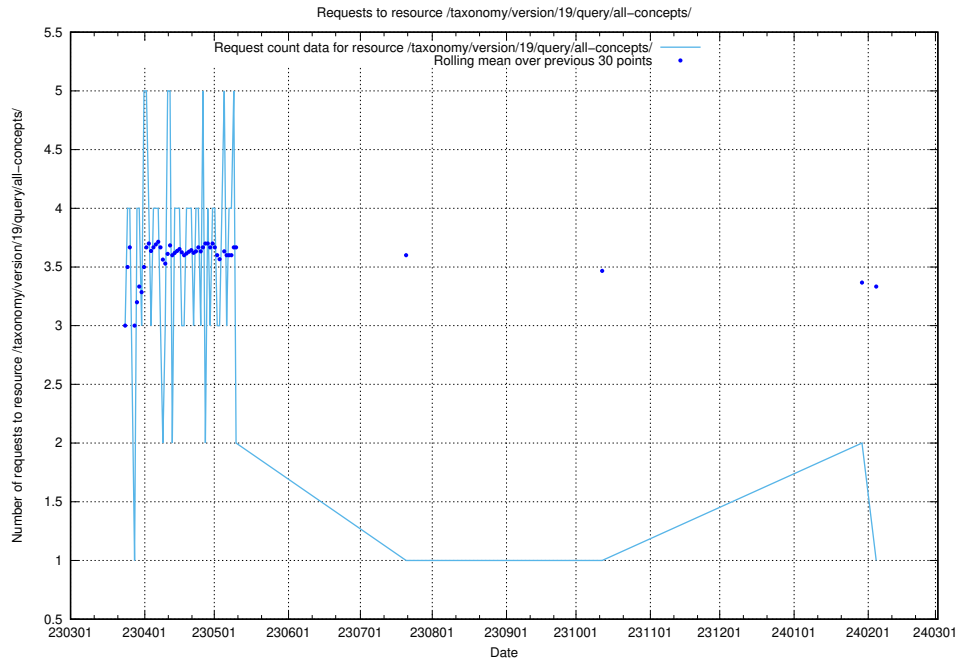

Here, we count the number of requests to resource /taxonomy/version/19/query/concept-types/.

5.6307 Usage of /taxonomy/version/19/query/all-concepts/

Here, we count the number of requests to resource /taxonomy/version/19/query/all-concepts/.