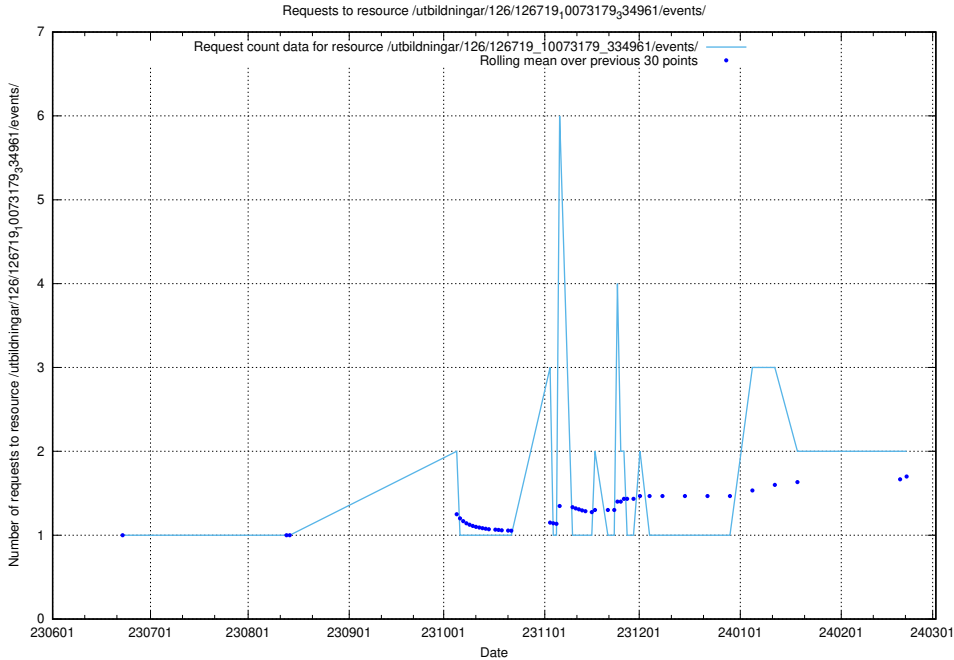

5.846 Usage of /utbildningar/126/126719_10073179_334961/events/

Here, we count the number of requests to resource /utbildningar/126/126719_10073179_334961/events/