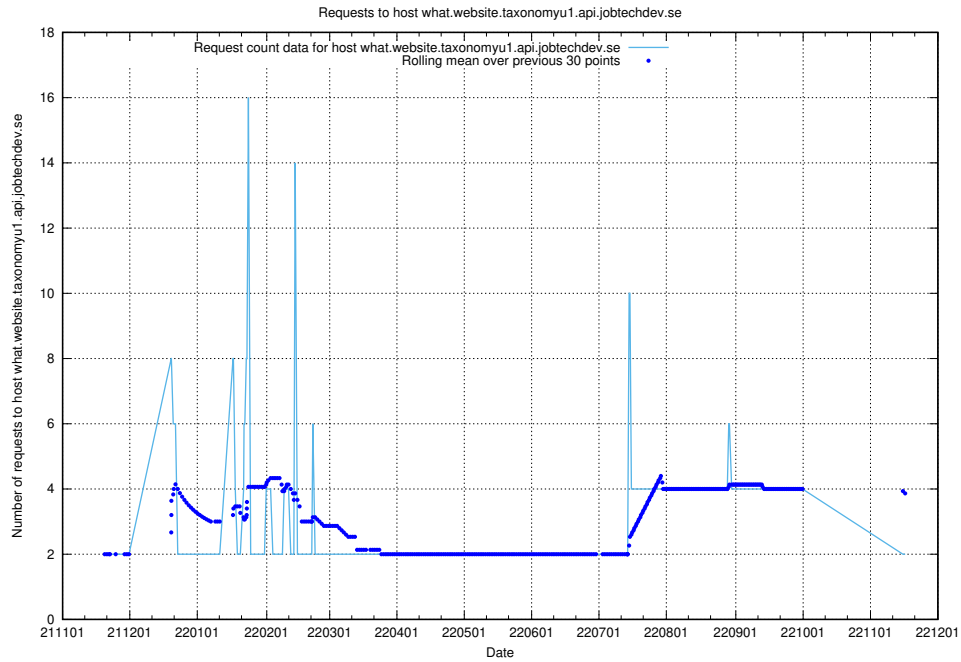

7.454 Usage of what.website.taxonomy1.api.jobtechdev.se

Here, we count the number of requests to host what.website.taxonomy1.api.jobtechdev.se.