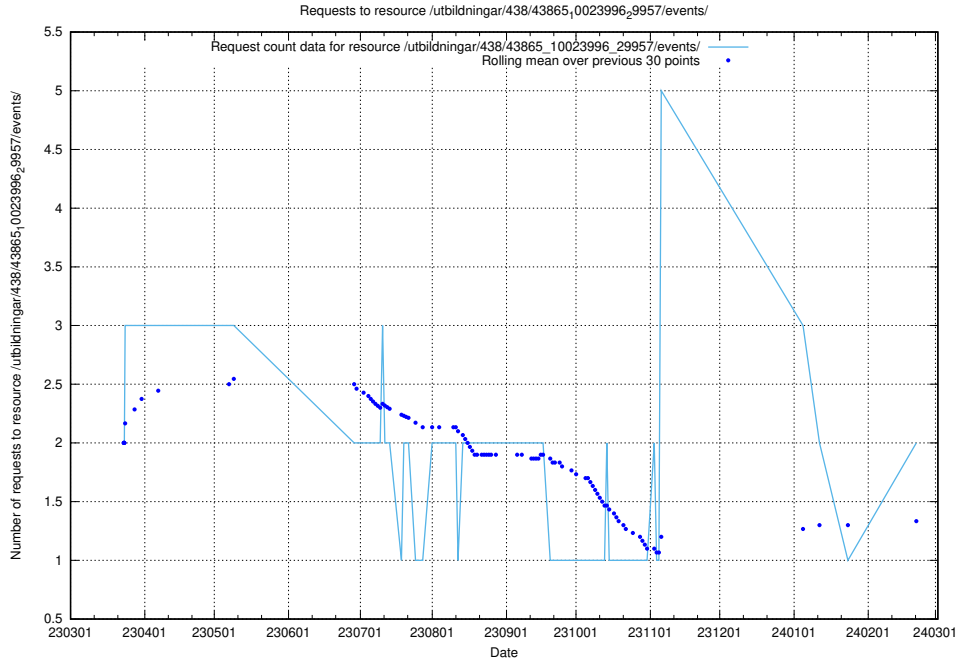

5.922 Usage of /utbildningar/438/43865_10023996_29957/events/

Here, we count the number of requests to resource /utbildningar/438/43865_10023996_29957/events/.