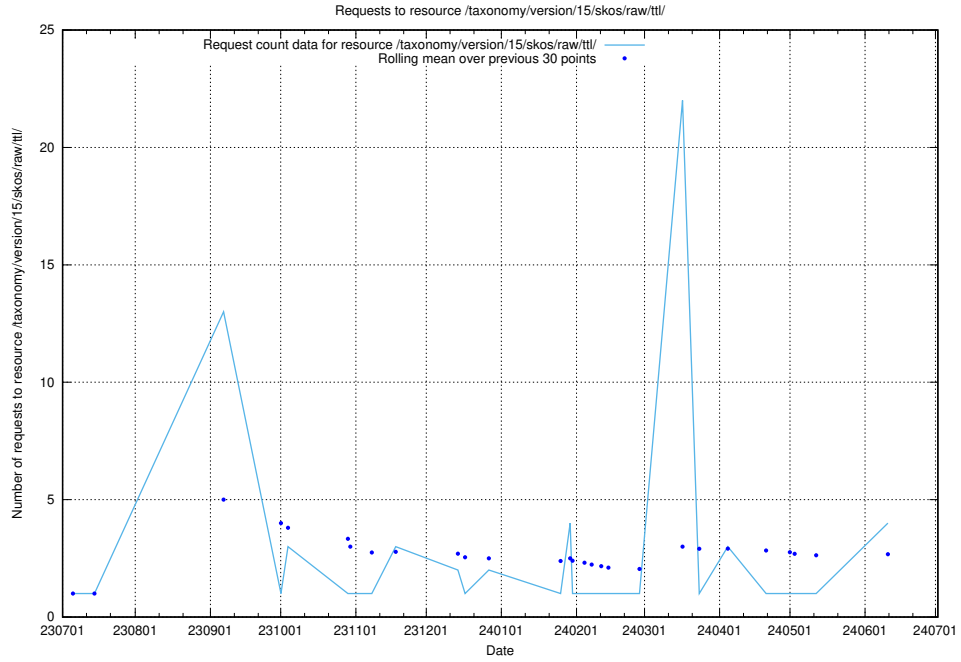

5.239 Usage of /taxonomy/version/15/skos/raw/ttl/

Here, we count the number of requests to resource /taxonomy/version/15/skos/raw/ttl/.