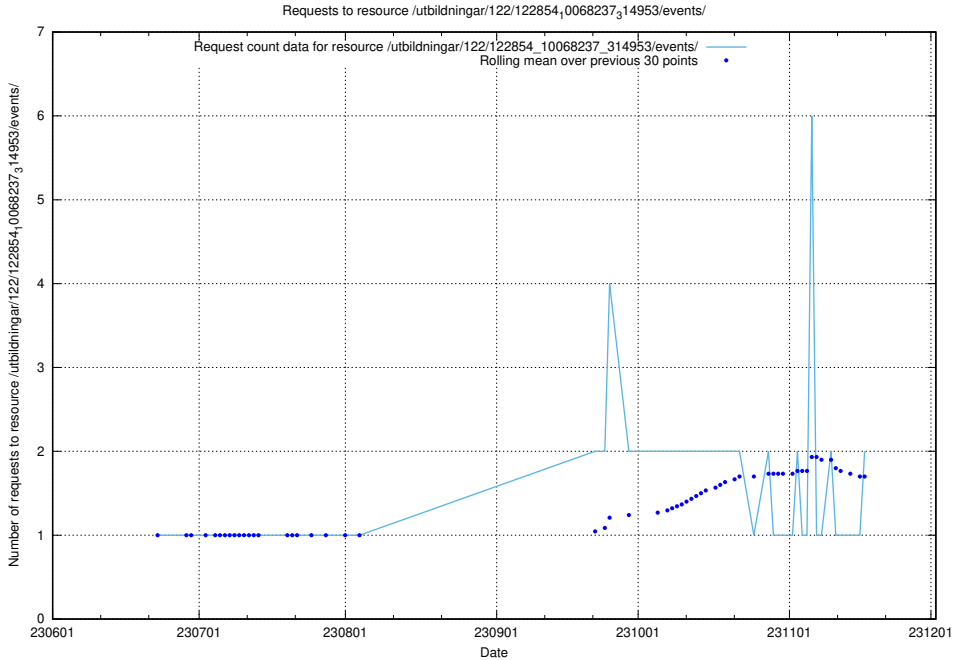

5.879 Usage of /utbildningar/122/122854_10068237_314953/events/

Here, we count the number of requests to resource /utbildningar/122/122854_10068237_314953/events/