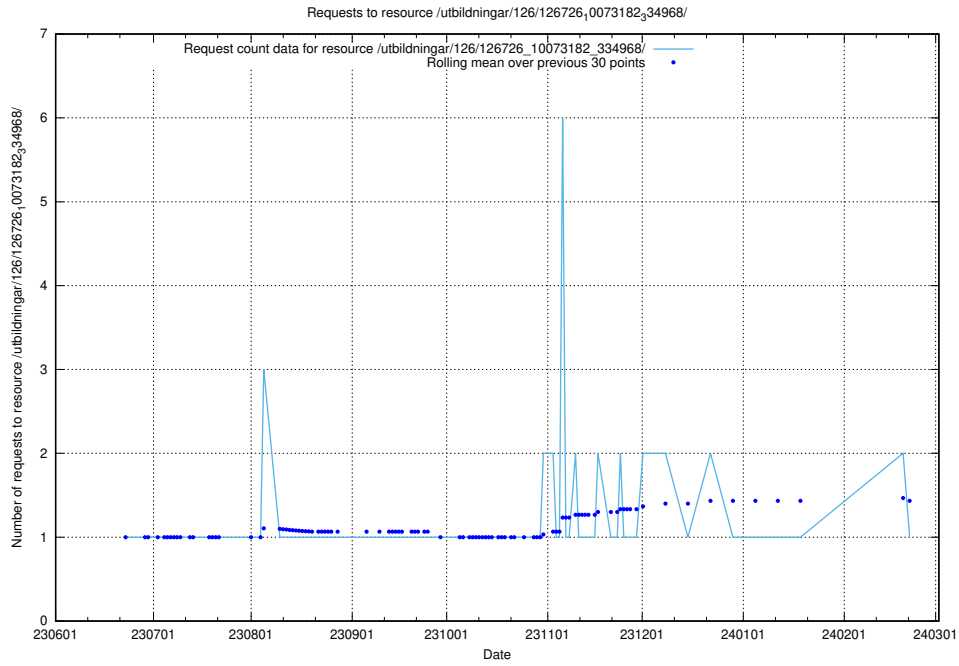

5.5727 Usage of /utbildningar/126/126726_10073182_334968/

Here, we count the number of requests to resource /utbildningar/126/126726_10073182_334968/.