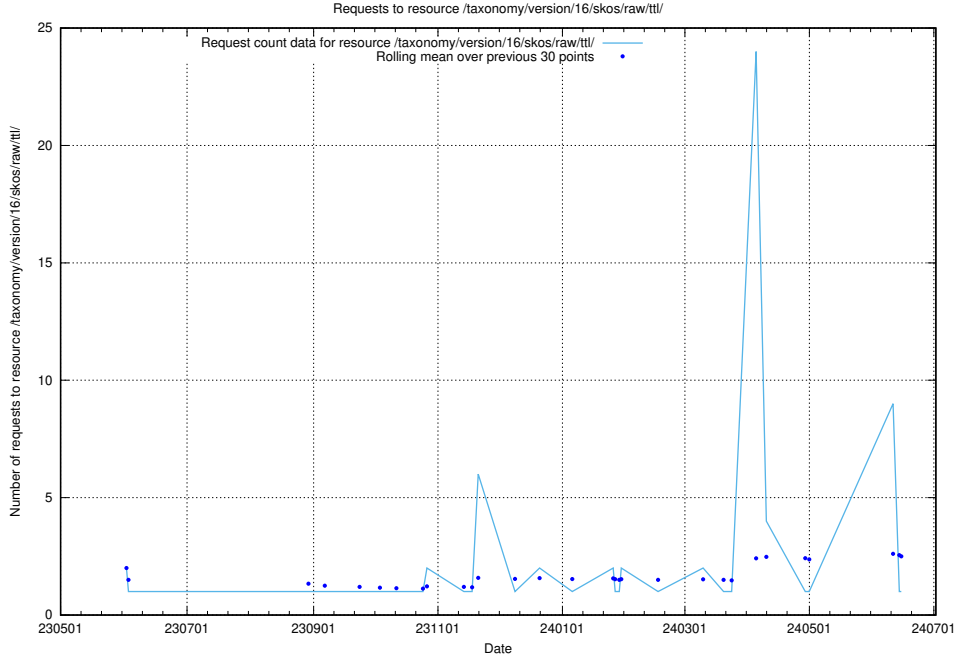

5.6041 Usage of /taxonomy/version/16/skos/raw/ttl/

Here, we count the number of requests to resource /taxonomy/version/16/skos/raw/ttl/.