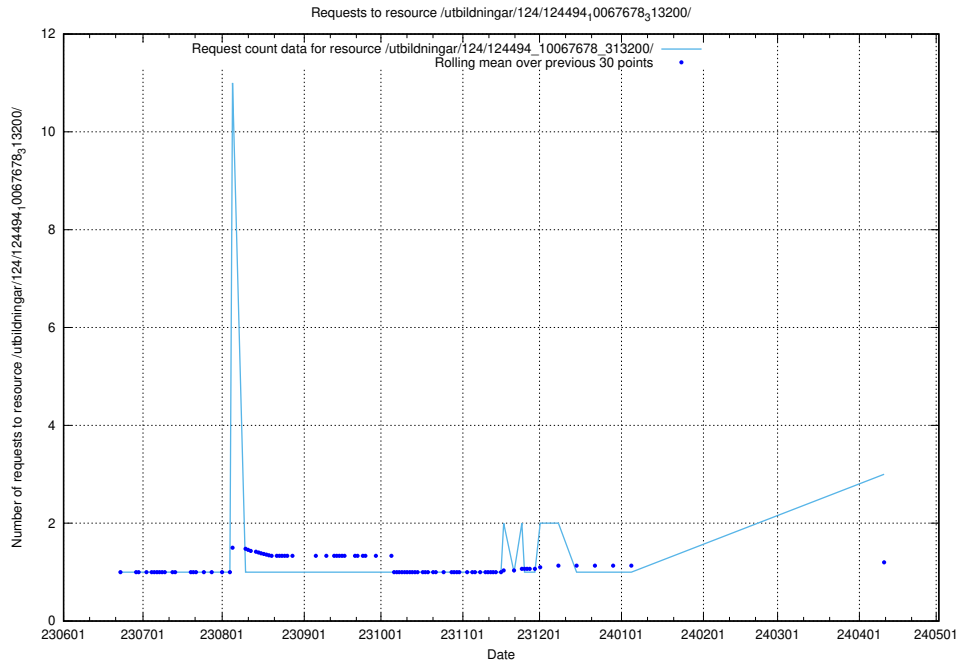

5.411 Usage of /utbildningar/124/124494_10067678_313200/

Here, we count the number of requests to resource /utbildningar/124/124494_10067678_313200/.