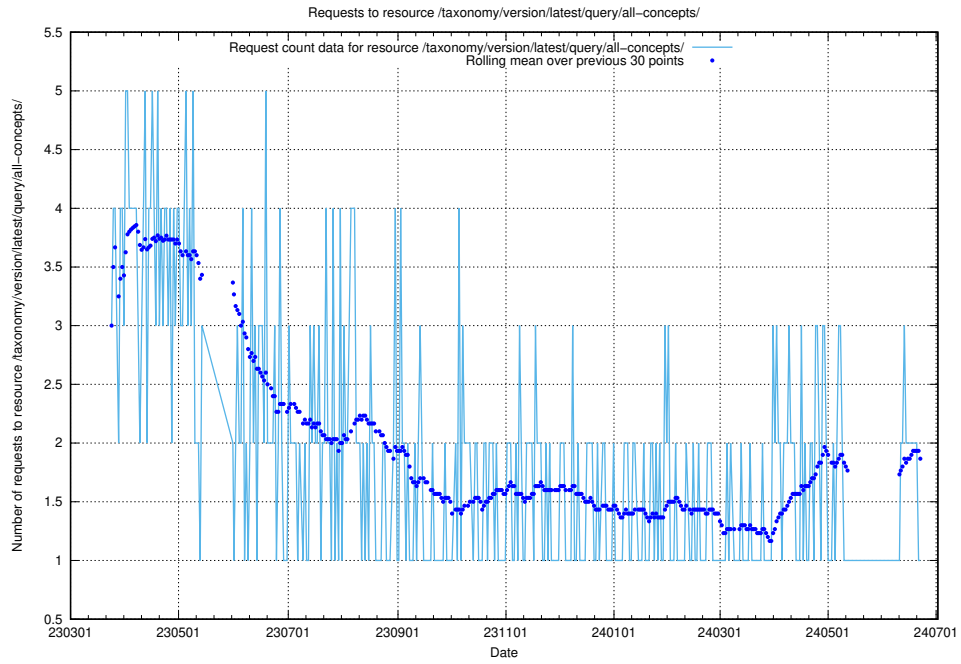

5.6262 Usage of /taxonomy/version/latest/query/all-concepts/

Here, we count the number of requests to resource /taxonomy/version/latest/query/all-concepts/.