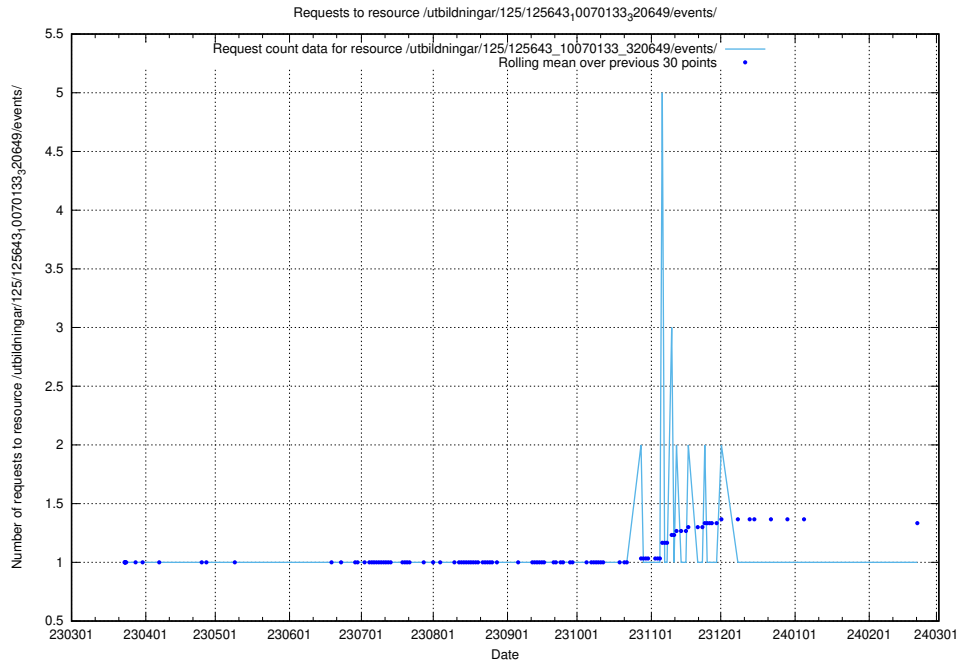

5.1033 Usage of /utbildningar/125/125643_10070133_320649/events/

Here, we count the number of requests to resource /utbildningar/125/125643_10070133_320649/events/