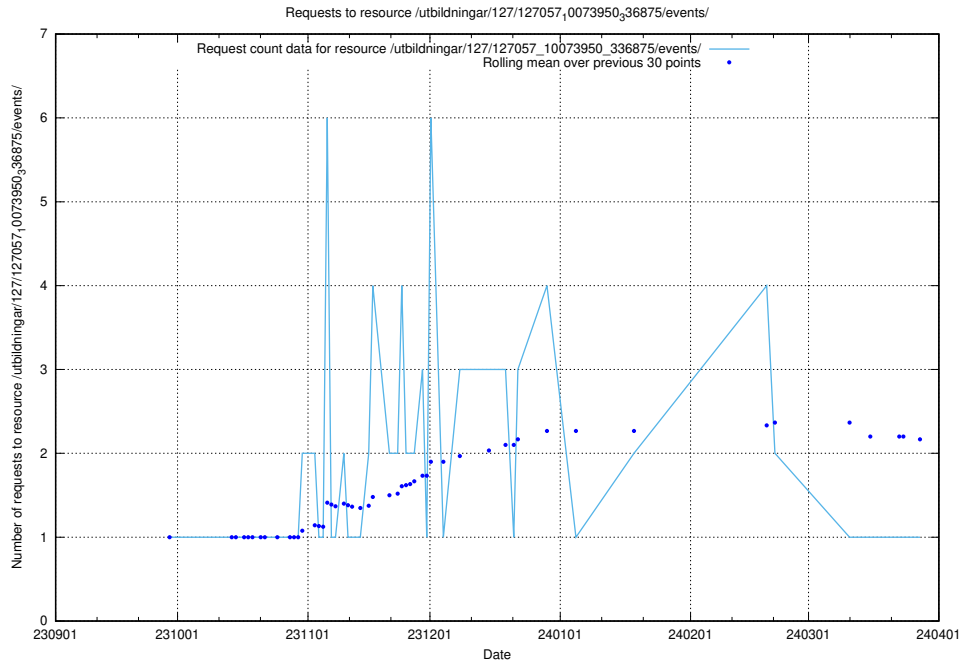

5.4580 Usage of /utbildningar/127/127057_10073950_336875/events/

Here, we count the number of requests to resource /utbildningar/127/127057_10073950_336875/events/