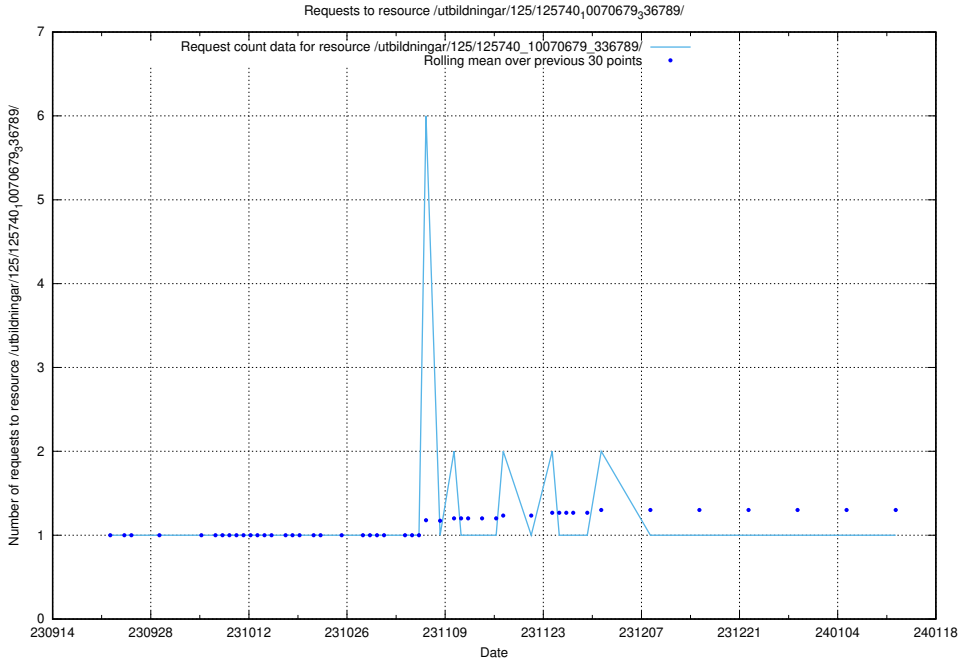

5.4642 Usage of /utbildningar/125/125740_10070679_336789/

Here, we count the number of requests to resource /utbildningar/125/125740_10070679_336789/.