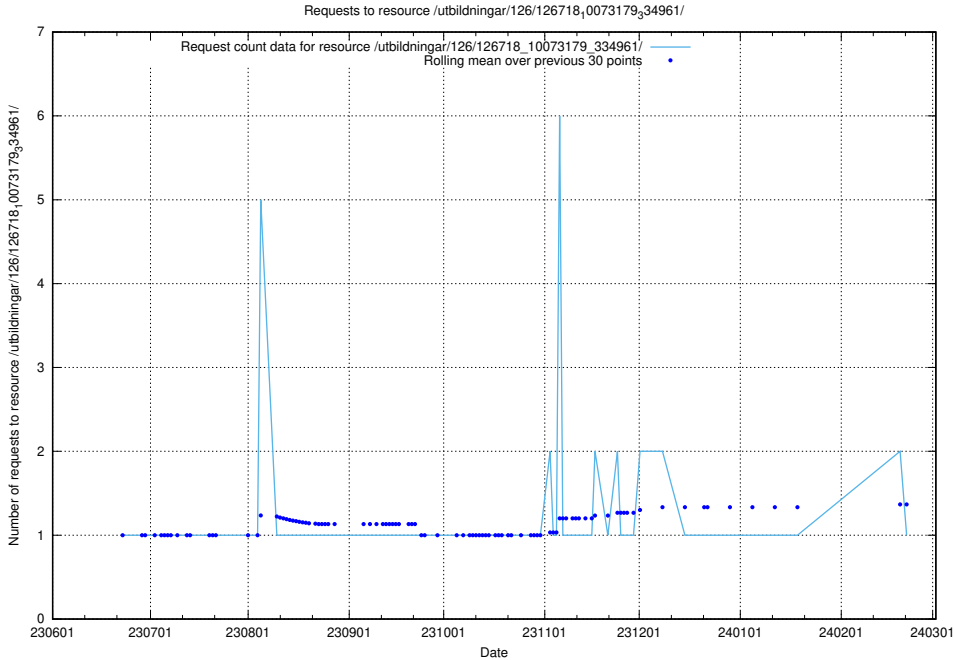

5.5739 Usage of /utbildningar/126/126718_10073179_334961/

Here, we count the number of requests to resource /utbildningar/126/126718_10073179_334961/.