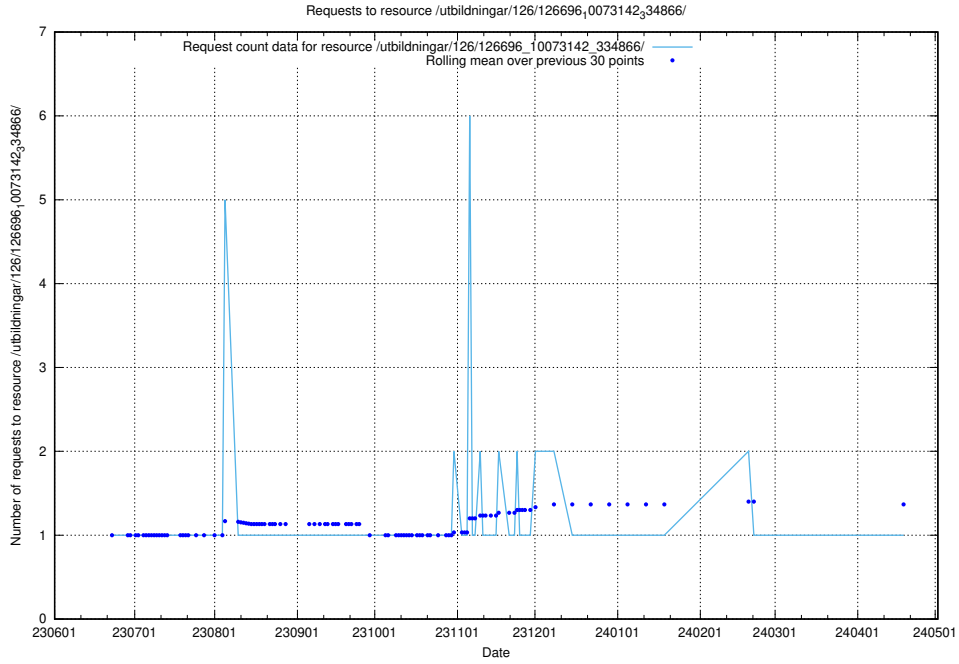

5.5750 Usage of /utbildningar/126/126696_10073142_334866/

Here, we count the number of requests to resource /utbildningar/126/126696_10073142_334866/.