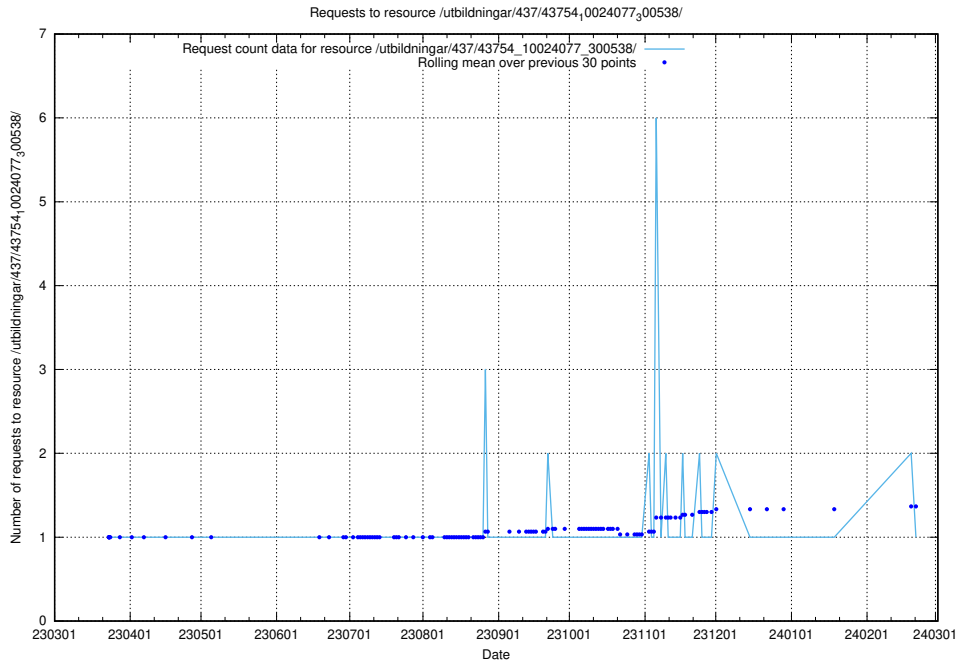

5.6531 Usage of /utbildningar/437/43754_10024077_300538/

Here, we count the number of requests to resource /utbildningar/437/43754_10024077_300538/.