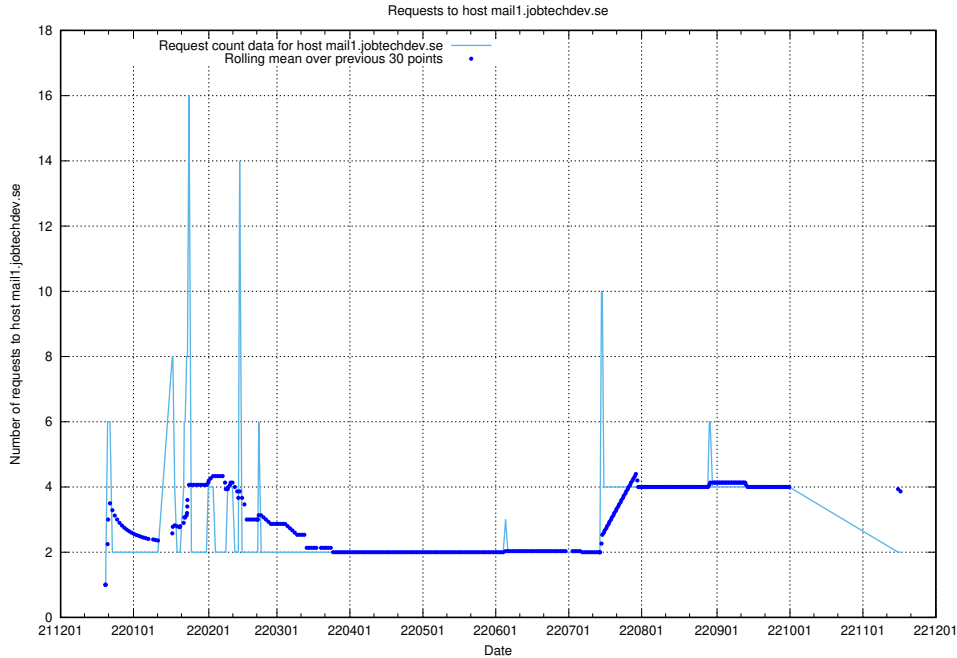

7.379 Usage of mail1.jobtechdev.se

Here, we count the number of requests to host mail1.jobtechdev.se.