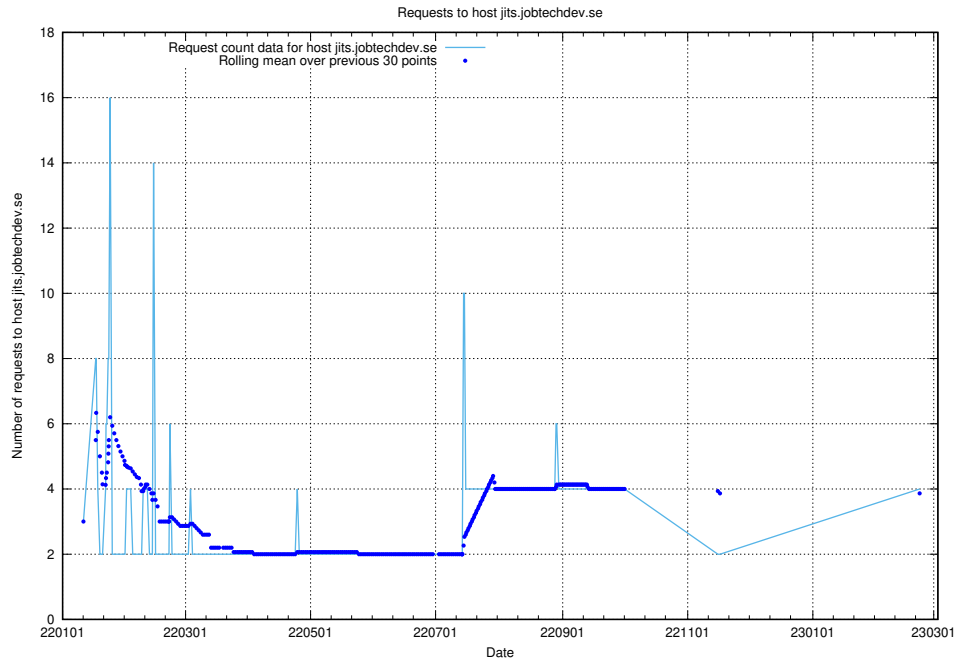

7.110 Usage of jits.jobtechdev.se

Here, we count the number of requests to host jits.jobtechdev.se.