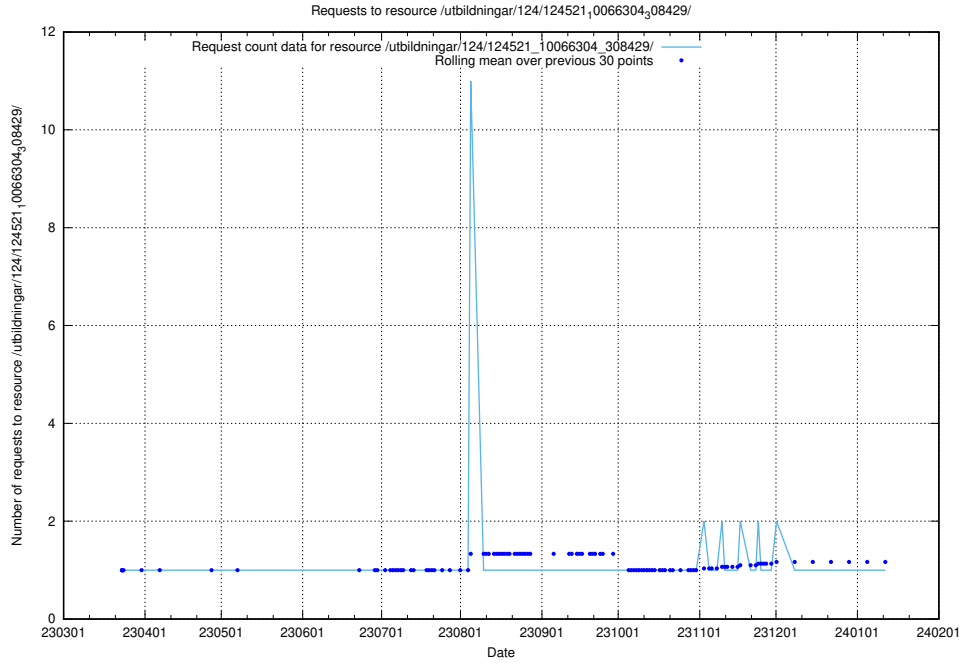

5.1212 Usage of /utbildningar/124/124521_10066304_308429/

Here, we count the number of requests to resource /utbildningar/124/124521_10066304_308429/.