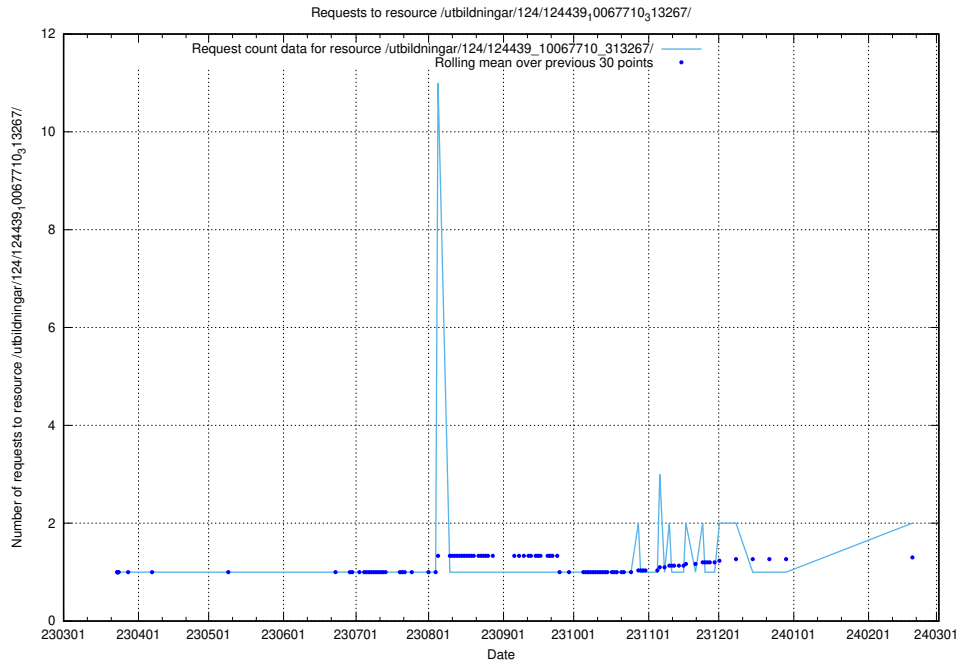

5.658 Usage of /utbildningar/124/124439_10067710_313267/

Here, we count the number of requests to resource /utbildningar/124/124439_10067710_313267/.