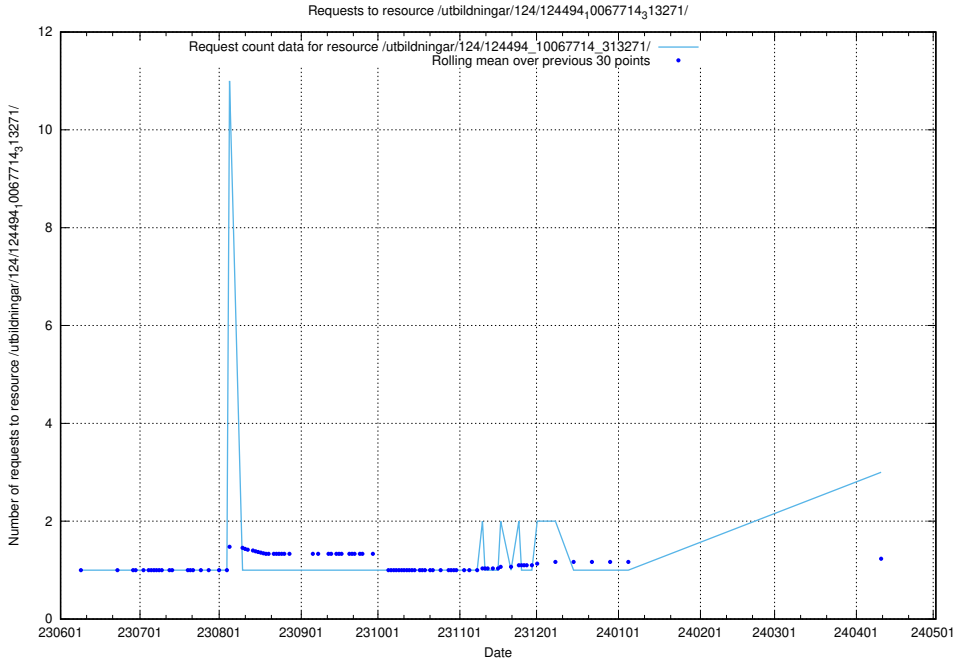

5.425 Usage of /utbildningar/124/124494_10067714_313271/

Here, we count the number of requests to resource /utbildningar/124/124494_10067714_313271/.