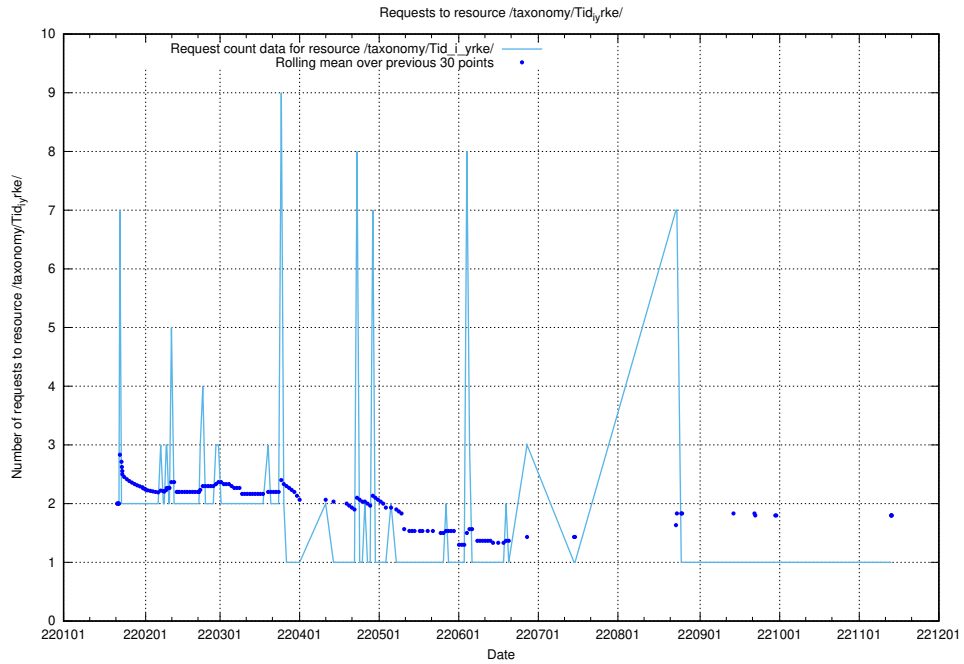

5.6466 Usage of /taxonomy/Tid_i_yrke/

Here, we count the number of requests to resource /taxonomy/Tid_i_yrke/.

5.6467 Usage of /utbildningar/123/123367_10065850_297117/events/

Here, we count the number of requests to resource /utbildningar/123/123367_10065850_297117/events/