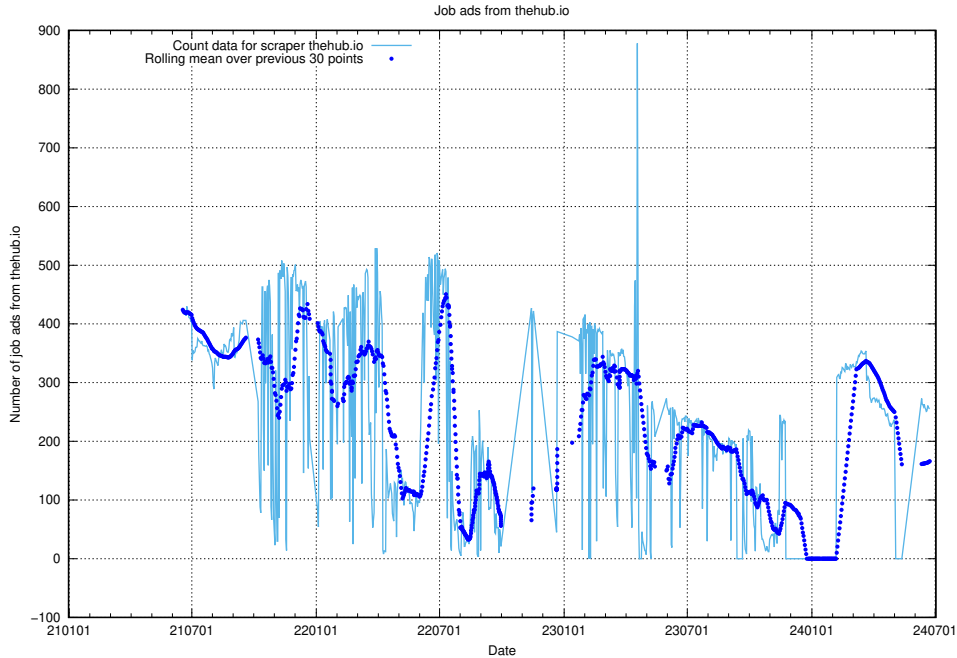

13.8 Number of ads by scraper ledigajobb.se

Here, we count the number of job ads scraped from ledigajobb.se.

13.9 Number of ads by scraper thehub.io

Here, we count the number of job ads scraped from thehub.io.