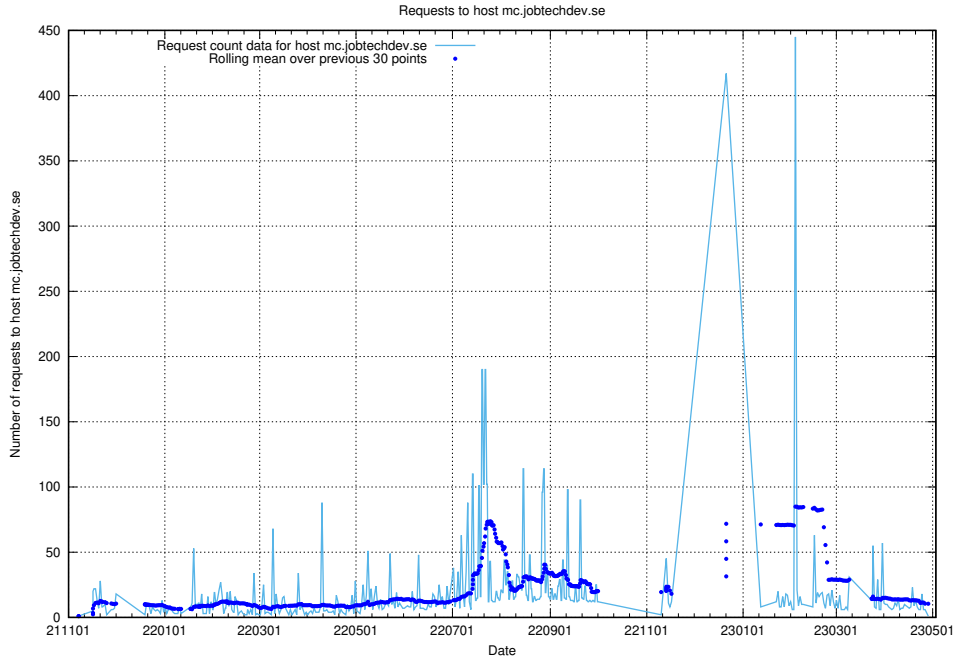

7.626 Usage of mc.jobtechdev.se

Here, we count the number of requests to host mc.jobtechdev.se.