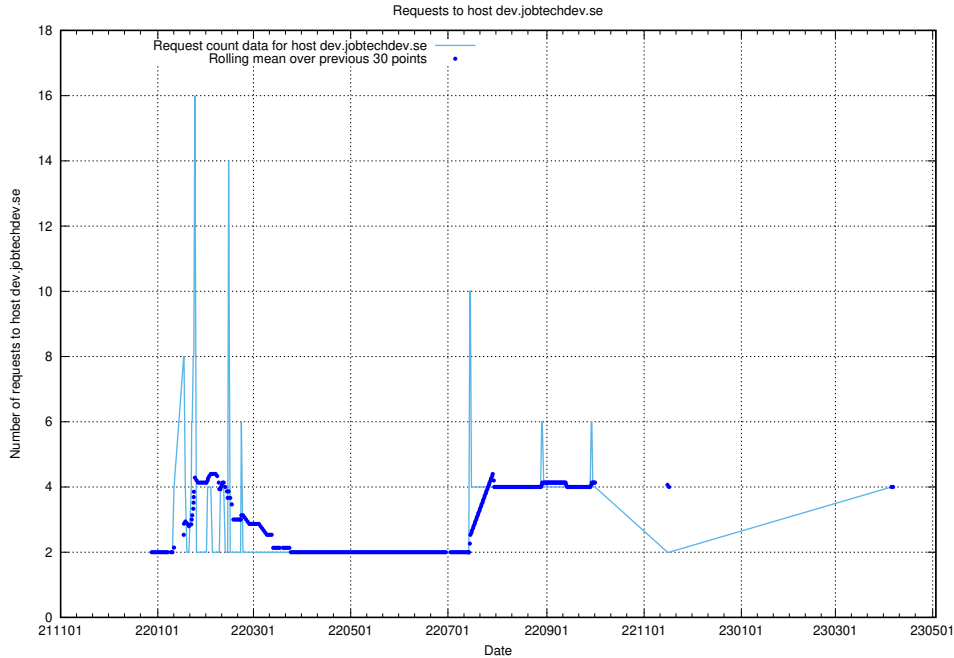

7.135 Usage of dev.jobtechdev.se

Here, we count the number of requests to host dev.jobtechdev.se.