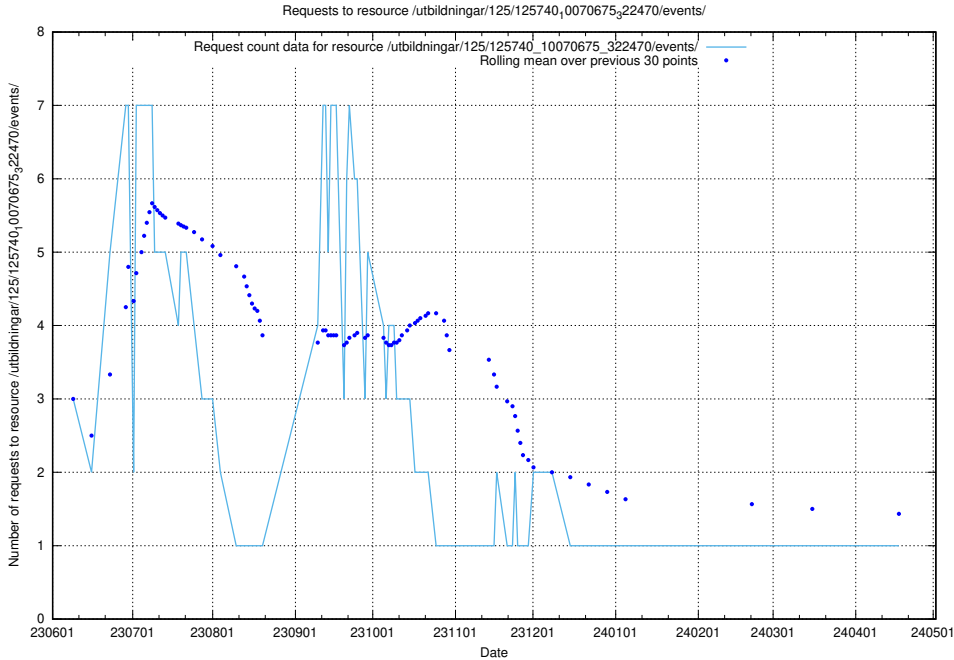

5.6010 Usage of /utbildningar/125/125740_10070675_322470/events/

Here, we count the number of requests to resource /utbildningar/125/125740_10070675_322470/events/