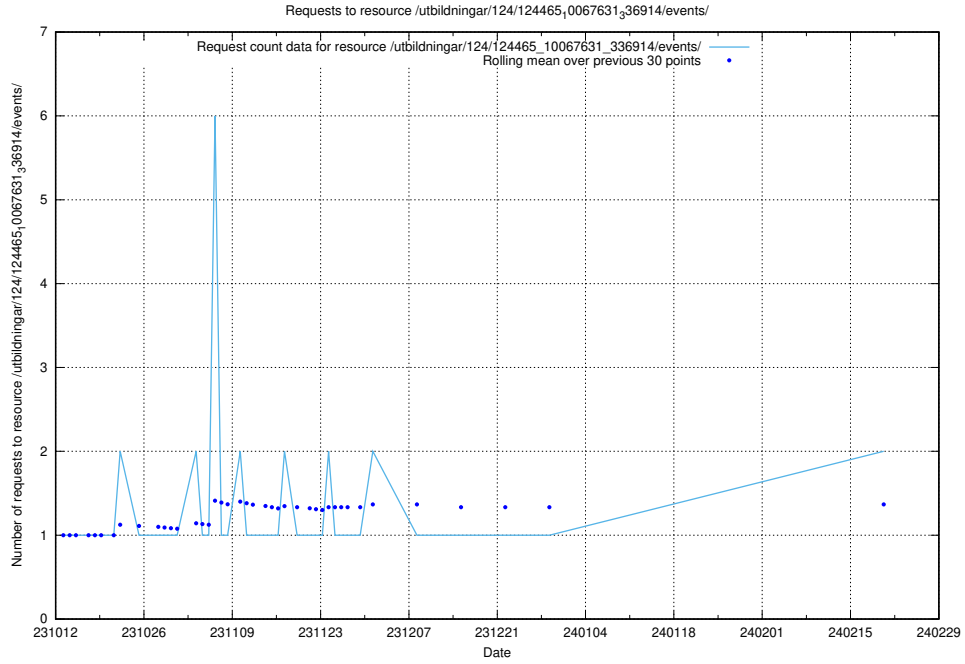

5.722 Usage of /utbildningar/124/124465_10067631_336914/events/

Here, we count the number of requests to resource /utbildningar/124/124465_10067631_336914/events/