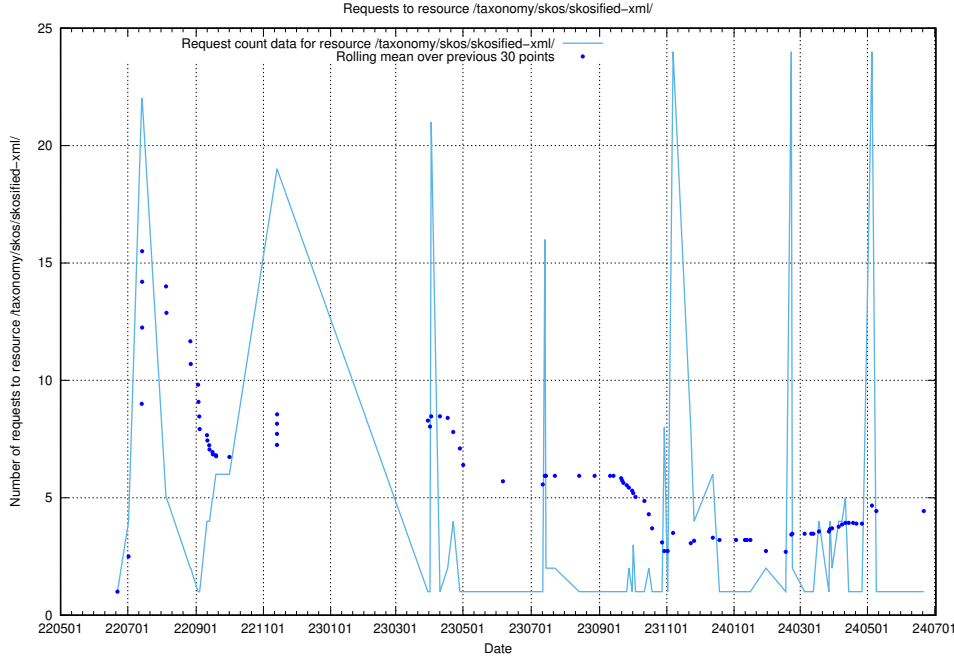

5.1017 Usage of /taxonomy/skos/skosified-xml/

Here, we count the number of requests to resource /taxonomy/skos/skosified-xml/.