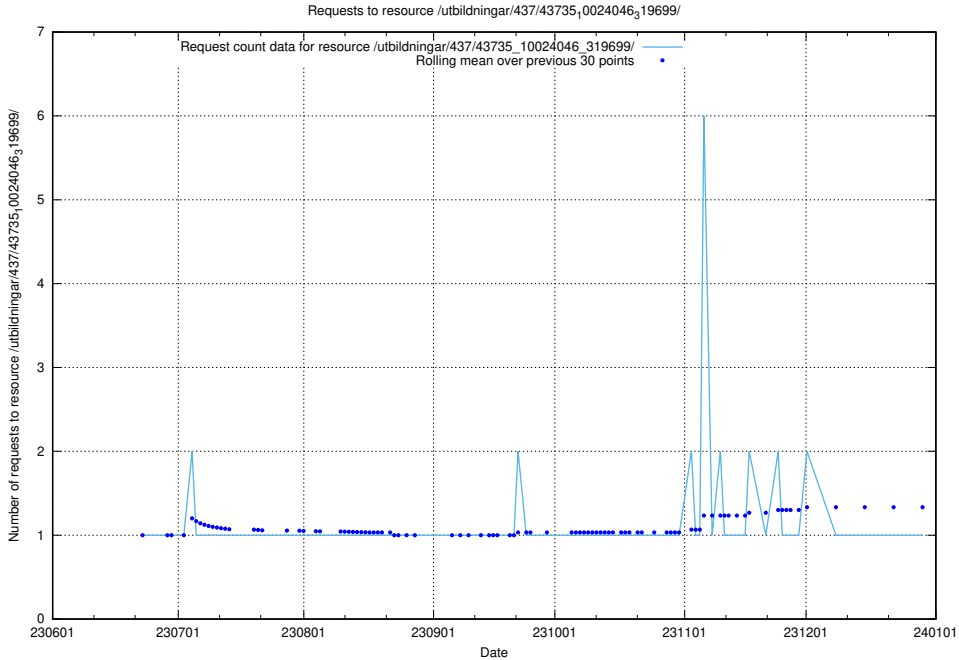

5.5702 Usage of /utbildningar/437/43735_10024046_319699/

Here, we count the number of requests to resource /utbildningar/437/43735_10024046_319699/.