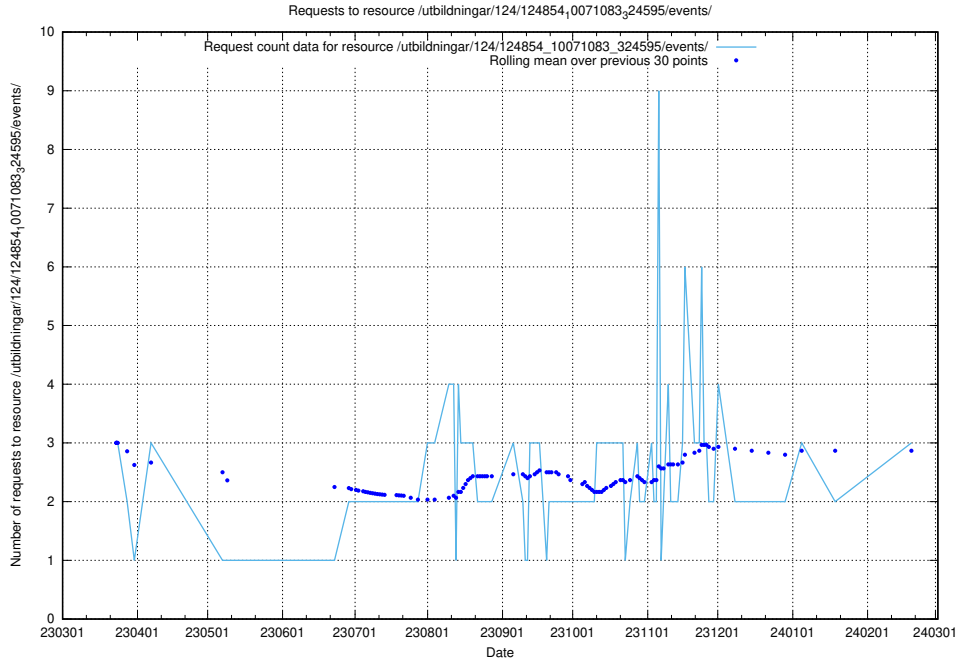

5.445 Usage of /utbildningar/124/124854_10071083_324595/events/

Here, we count the number of requests to resource /utbildningar/124/124854_10071083_324595/events/