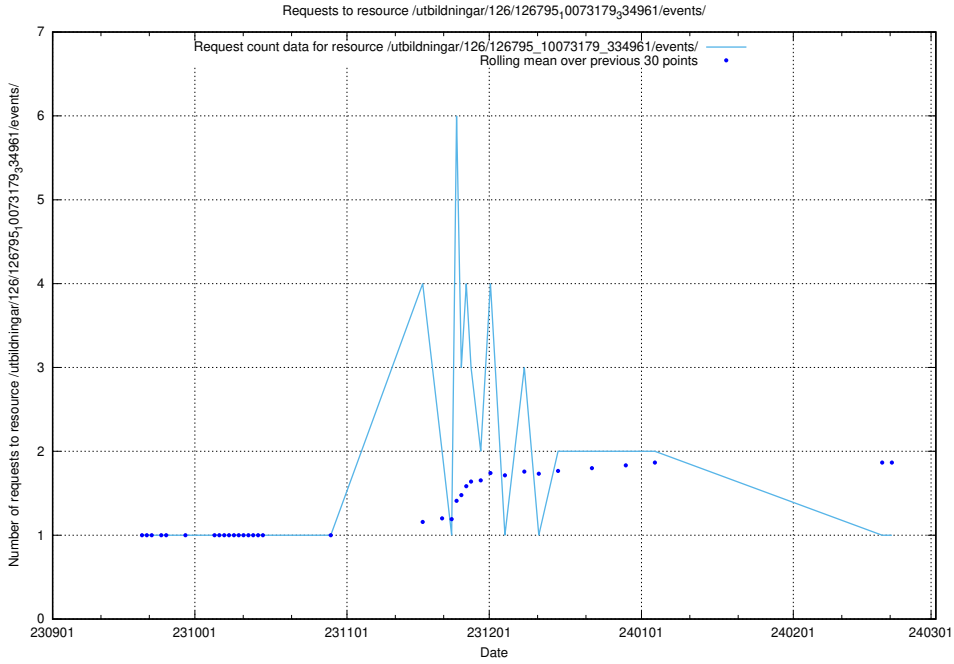

Here, we count the number of requests to resource /taxonomy/version/11/query/keyword-concepts-with-relations/.

5.4658 Usage of /utbildningar/126/126795_10073179_334961/events/

Here, we count the number of requests to resource /utbildningar/126/126795_10073179_334961/events/