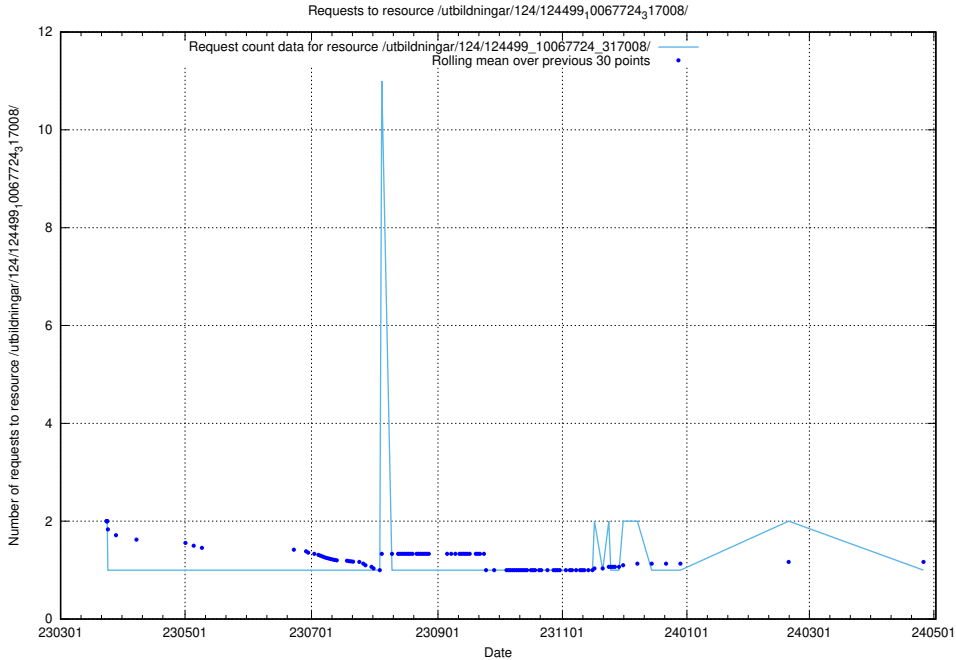

5.6453 Usage of /utbildningar/124/124499_10067724_317008/

Here, we count the number of requests to resource /utbildningar/124/124499_10067724_317008/.