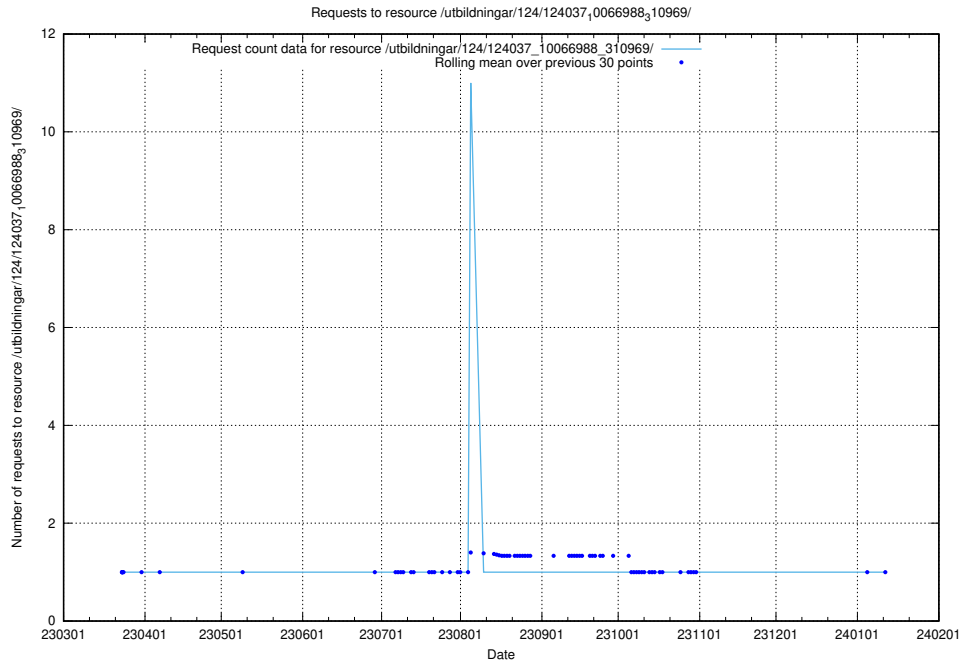

5.4508 Usage of /utbildningar/124/124037_10066988_310969/

Here, we count the number of requests to resource /utbildningar/124/124037_10066988_310969/.