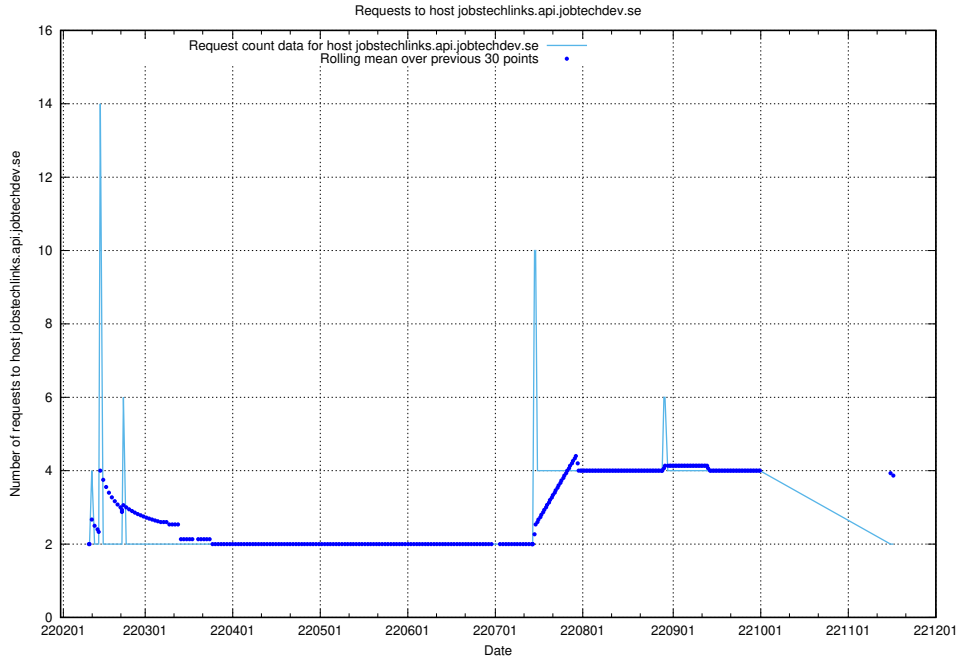

7.559 Usage of jobstechlinks.api.jobtechdev.se

Here, we count the number of requests to host jobstechlinks.api.jobtechdev.se.