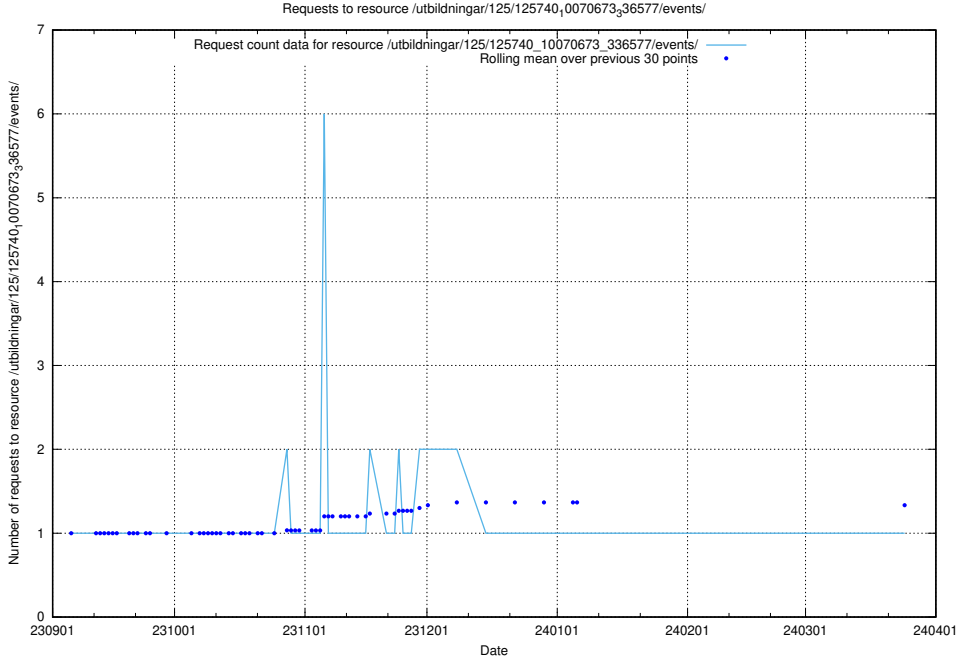

Here, we count the number of requests to resource /utbildningar/125/125741_10070673_336577/.

5.4803 Usage of /utbildningar/125/125740_10070673_336577/events/

Here, we count the number of requests to resource /utbildningar/125/125740_10070673_336577/events/