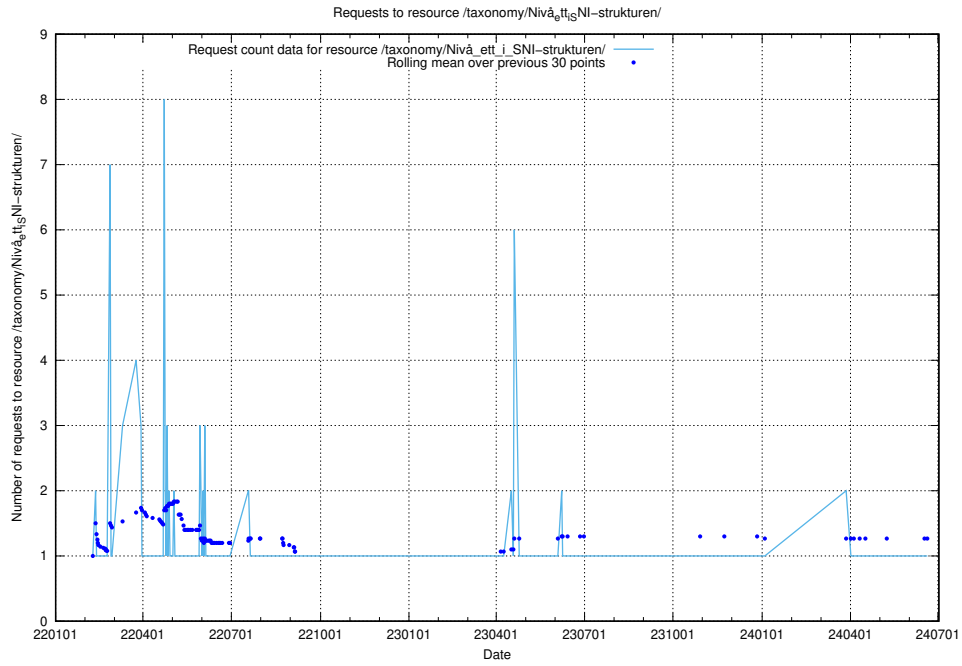

5.2373 Usage of /taxonomy/Nivå_ett_i_SNI-strukturen/

Here, we count the number of requests to resource /taxonomy/Nivå_ett_i_SNI-strukturen/.