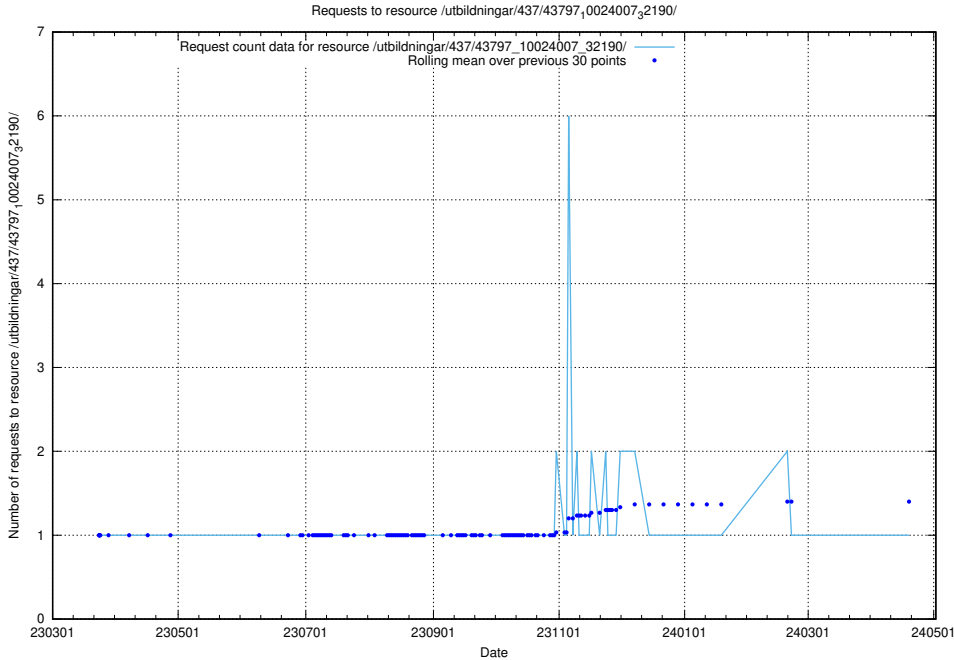

5.6507 Usage of /utbildningar/437/43797_10024007_32190/

Here, we count the number of requests to resource /utbildningar/437/43797_10024007_32190/.