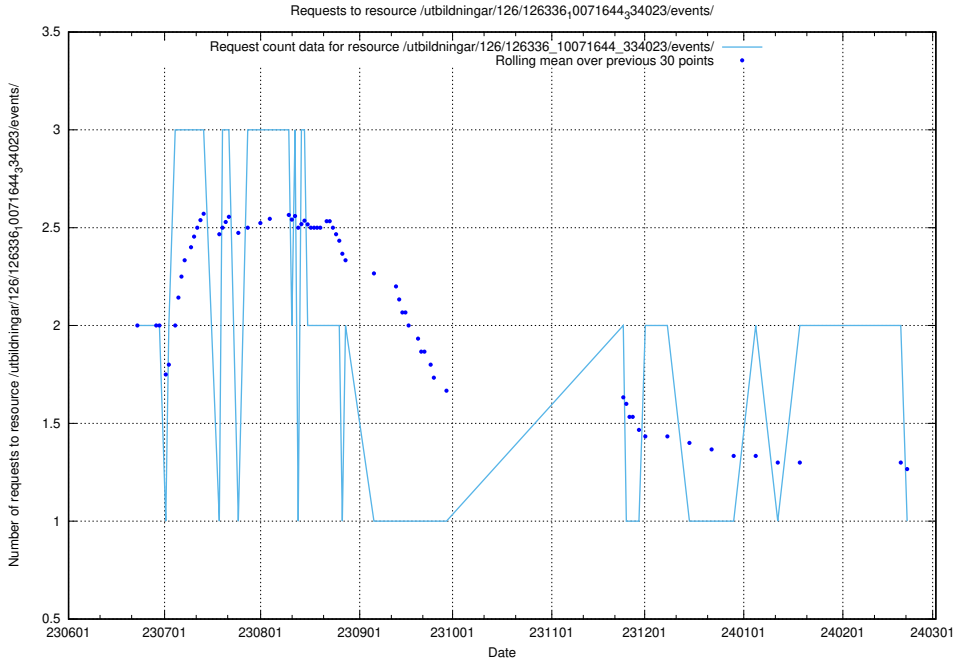

5.5691 Usage of /utbildningar/126/126336_10071644_334023/events/

Here, we count the number of requests to resource /utbildningar/126/126336_10071644_334023/events/