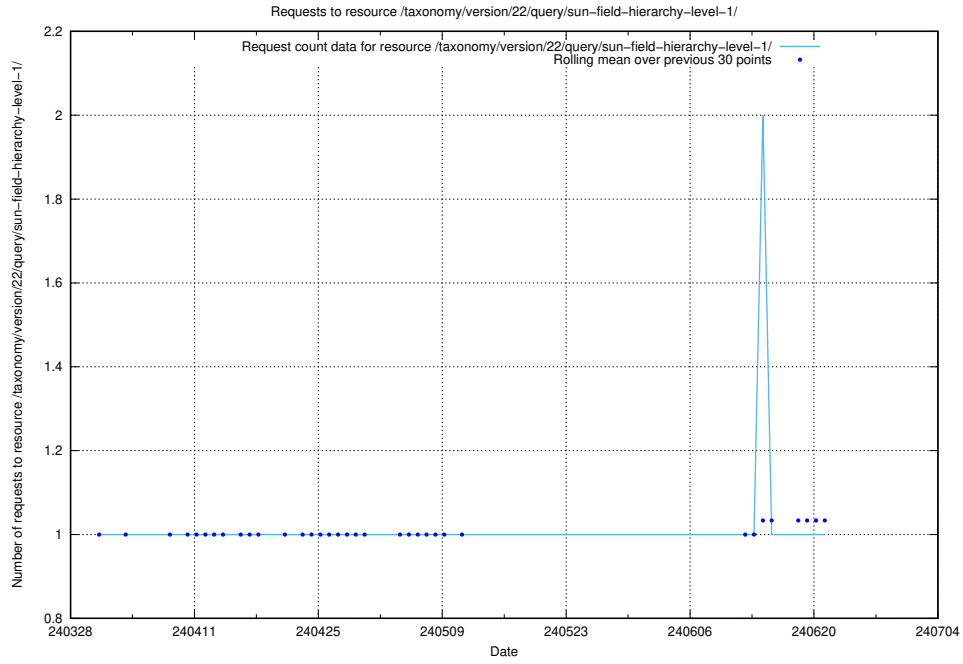

5.1724 Usage of /taxonomy/version/22/query/sun-field-hierarchy-level-1/

Here, we count the number of requests to resource /taxonomy/version/22/query/sun-field-hierarchy-level-1/.