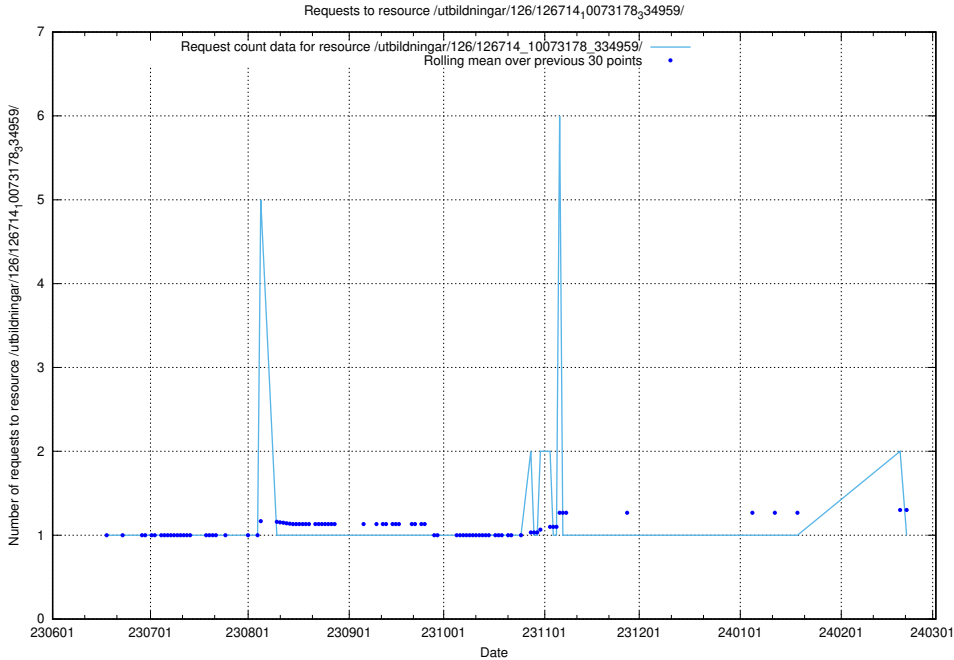

5.5979 Usage of /utbildningar/126/126714_10073178_334959/

Here, we count the number of requests to resource /utbildningar/126/126714_10073178_334959/.