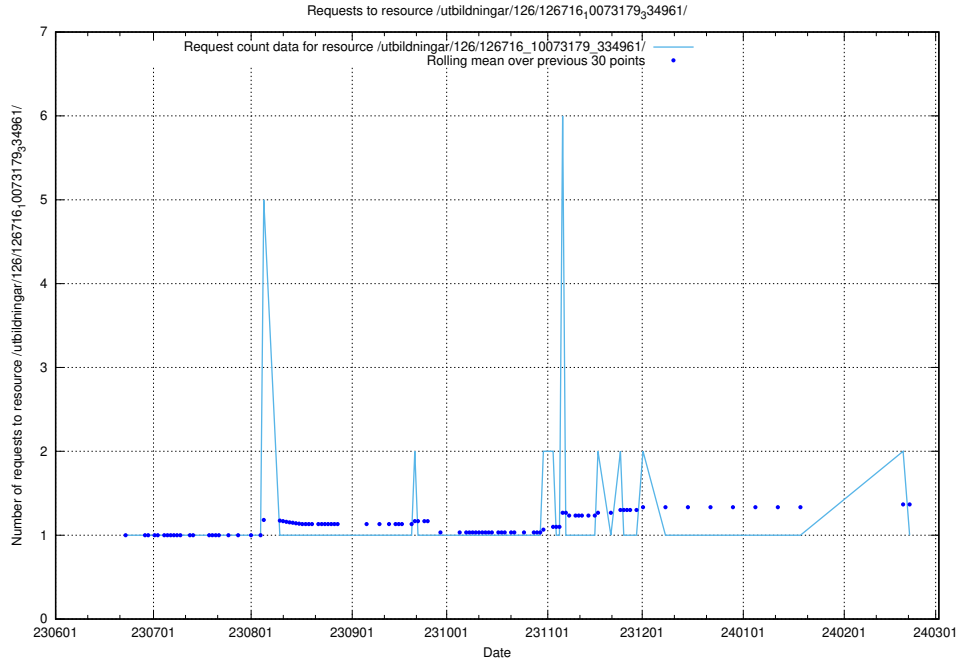

5.5743 Usage of /utbildningar/126/126716_10073179_334961/

Here, we count the number of requests to resource /utbildningar/126/126716_10073179_334961/.