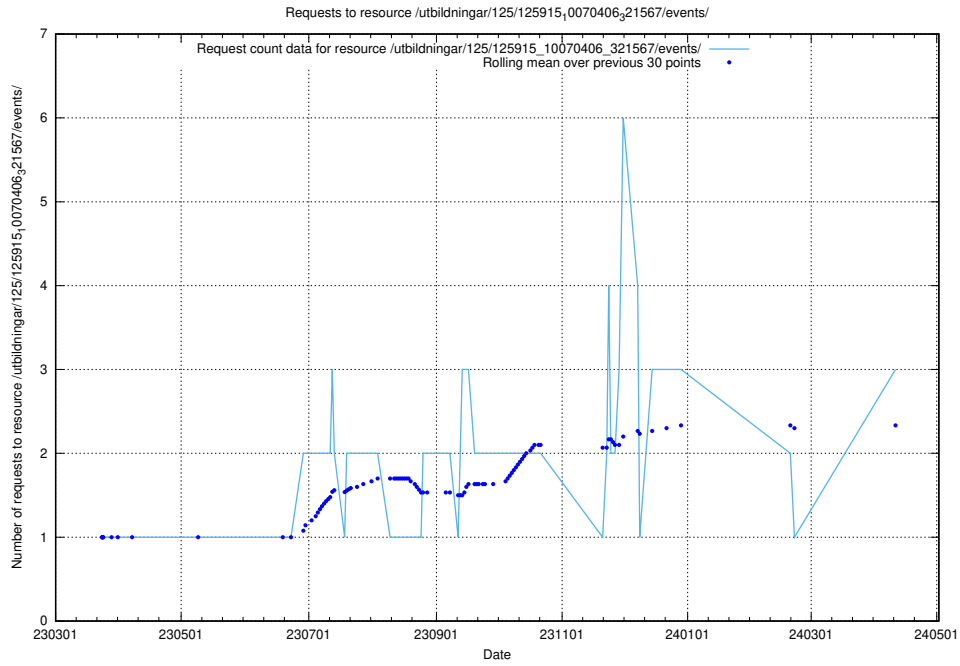

5.452 Usage of /utbildningar/125/125915_10070406_321567/events/

Here, we count the number of requests to resource /utbildningar/125/125915_10070406_321567/events/