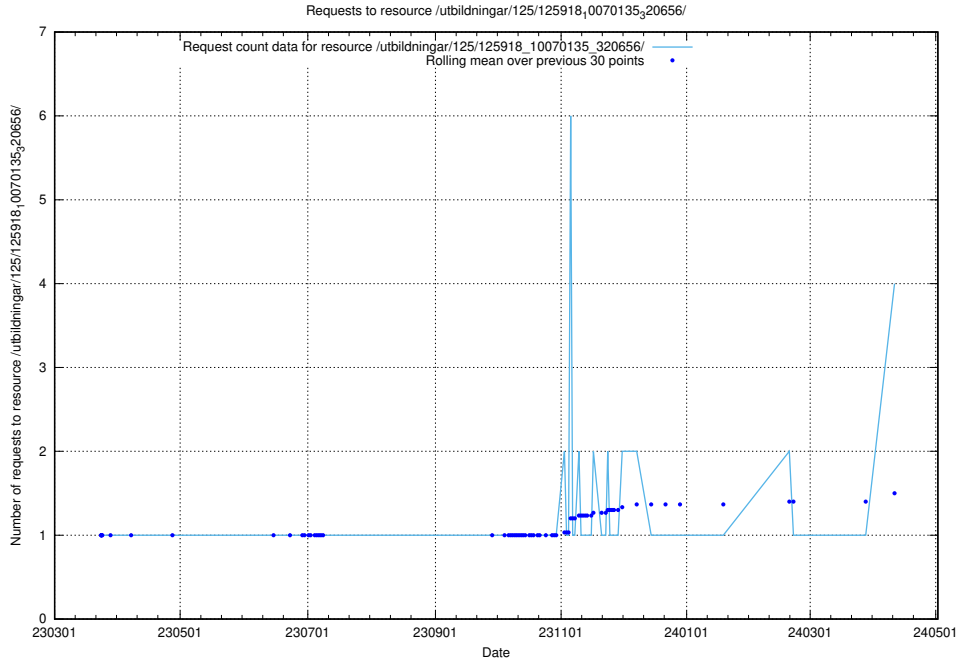

5.263 Usage of /utbildningar/125/125918_10070135_320656/

Here, we count the number of requests to resource /utbildningar/125/125918_10070135_320656/.