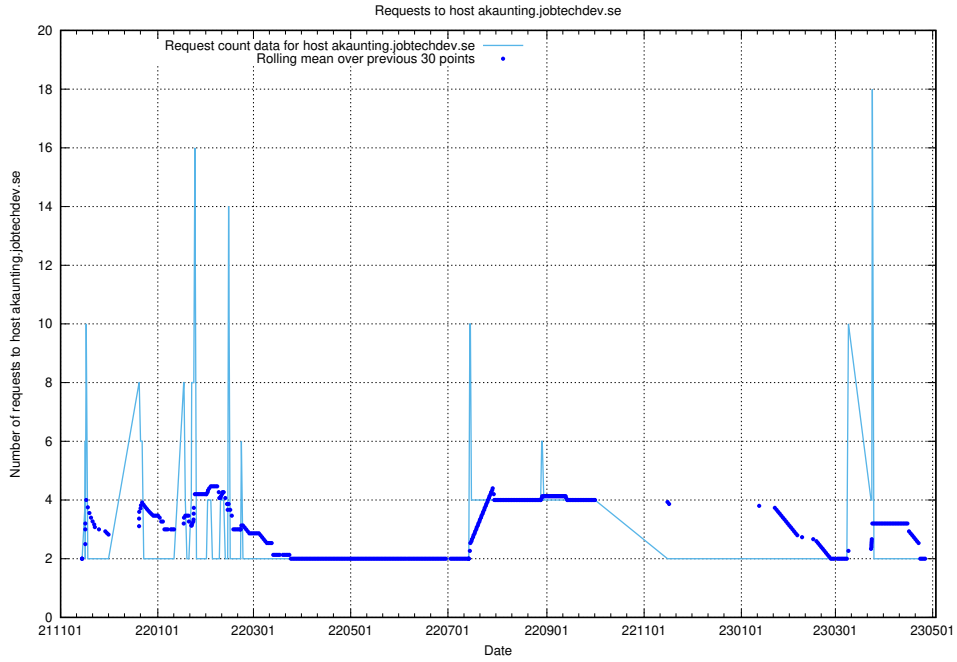

7.294 Usage of akaunting.jobtechdev.se

Here, we count the number of requests to host akaunting.jobtechdev.se.

7.295 Usage of prod-historical-search.jobtechdev.se

Here, we count the number of requests to host prod-historical-search.jobtechdev.se.