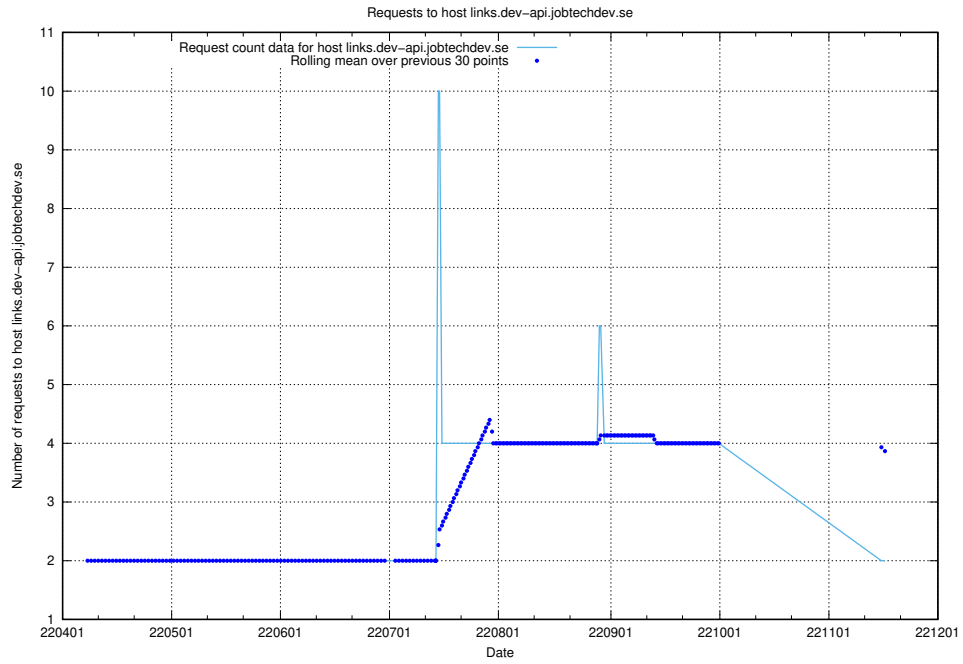

7.474 Usage of links.dev-api.jobtechdev.se

Here, we count the number of requests to host links.dev-api.jobtechdev.se.