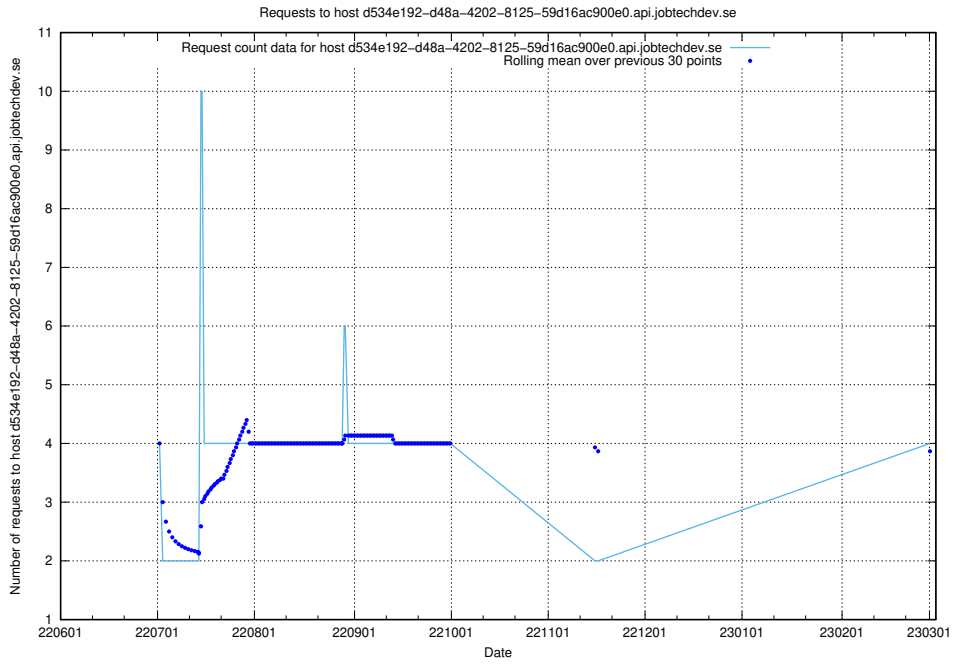

Here, we count the number of requests to host d534e192-d48a-4202-8125-59d16ac900e0.api.jobtechdev.se.

7.146 Usage of demo-jobadenrichments.jobtechdev.se

Here, we count the number of requests to host demo-jobadenrichments.jobtechdev.se.