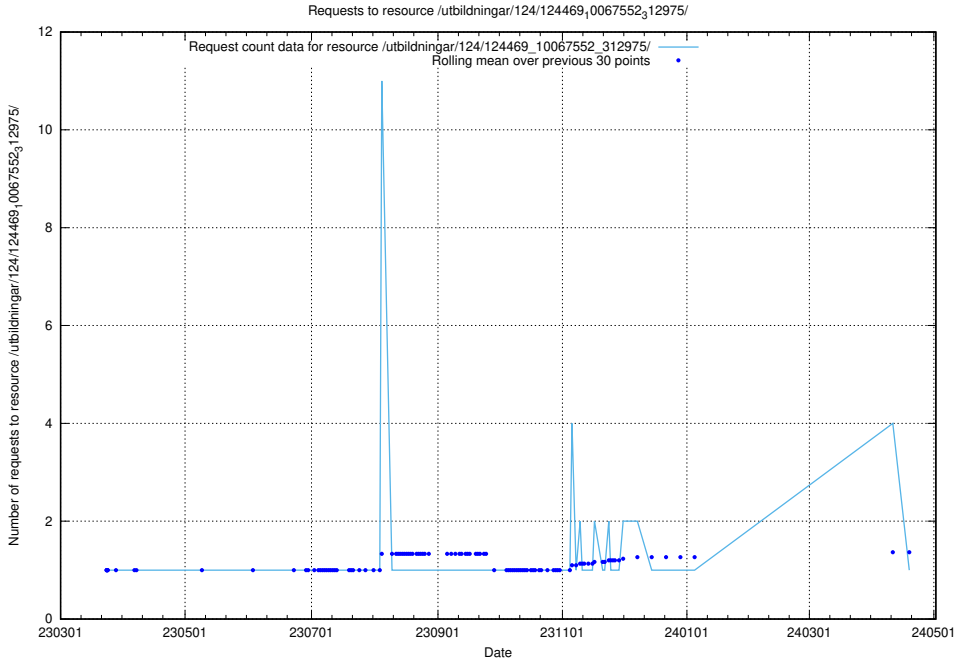

5.3472 Usage of /utbildningar/124/124469_10067552_312975/

Here, we count the number of requests to resource /utbildningar/124/124469_10067552_312975/.