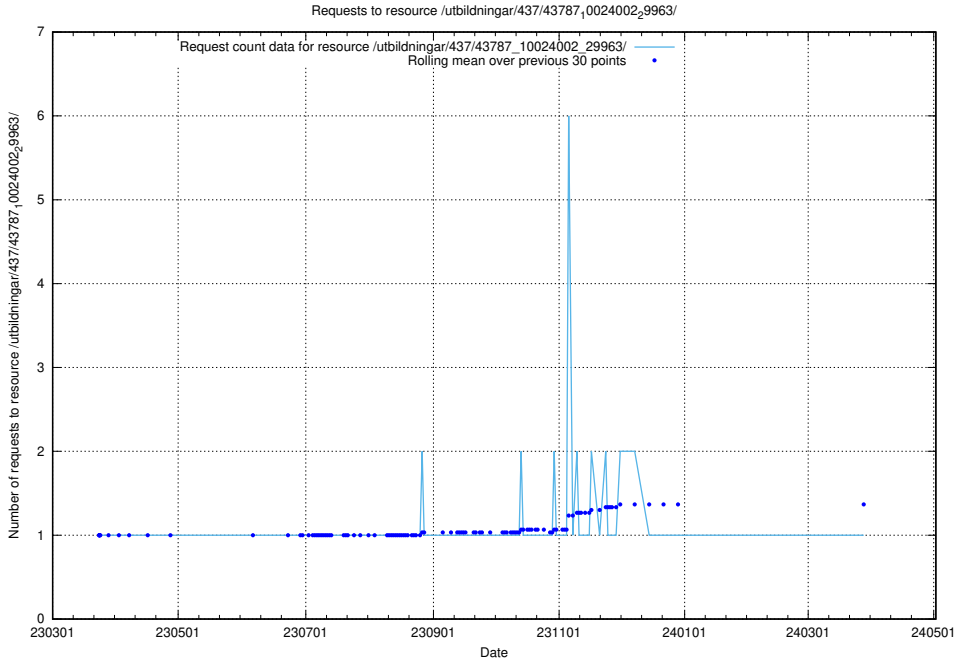

5.6518 Usage of /utbildningar/437/43787_10024002_29963/

Here, we count the number of requests to resource /utbildningar/437/43787_10024002_29963/.