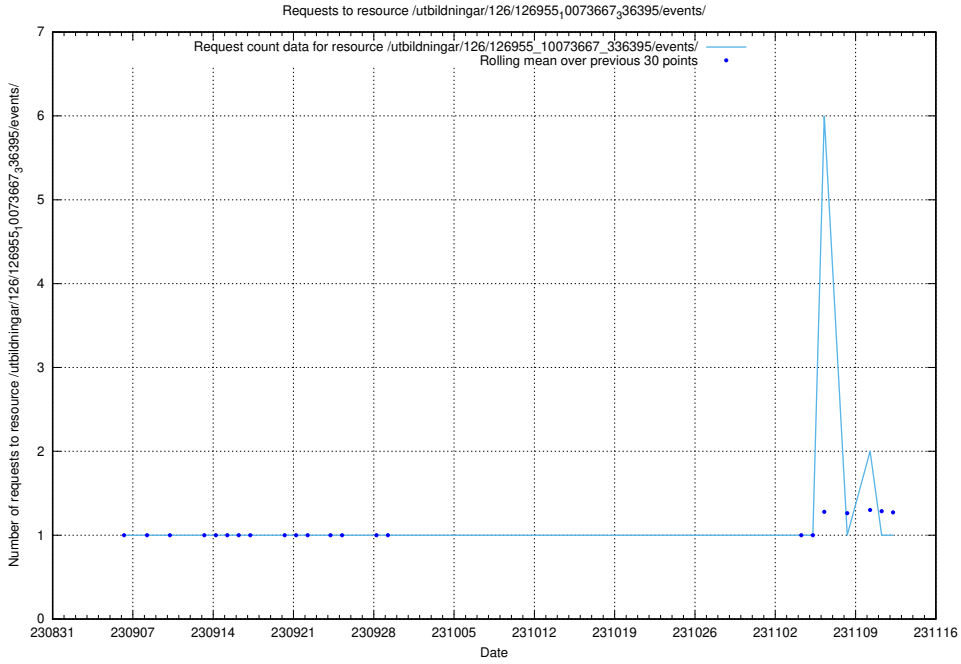

Here, we count the number of requests to resource /utbildningar/437/43758_10024008_29969/.

5.4785 Usage of /utbildningar/126/126955_10073667_336395/events/

Here, we count the number of requests to resource /utbildningar/126/126955_10073667_336395/events/