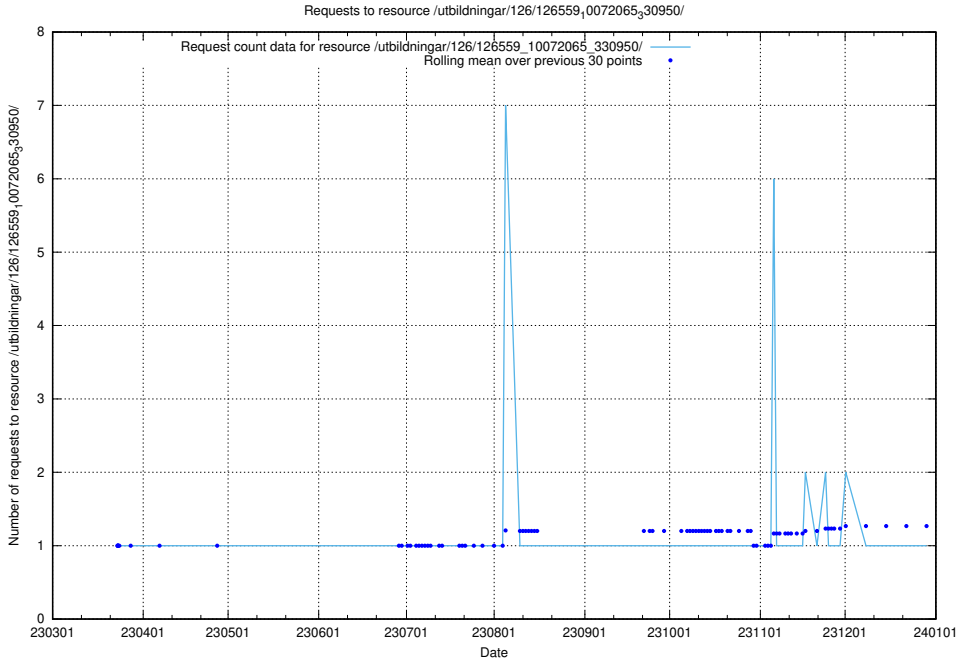

5.6557 Usage of /utbildningar/126/126559_10072065_330950/

Here, we count the number of requests to resource /utbildningar/126/126559_10072065_330950/.