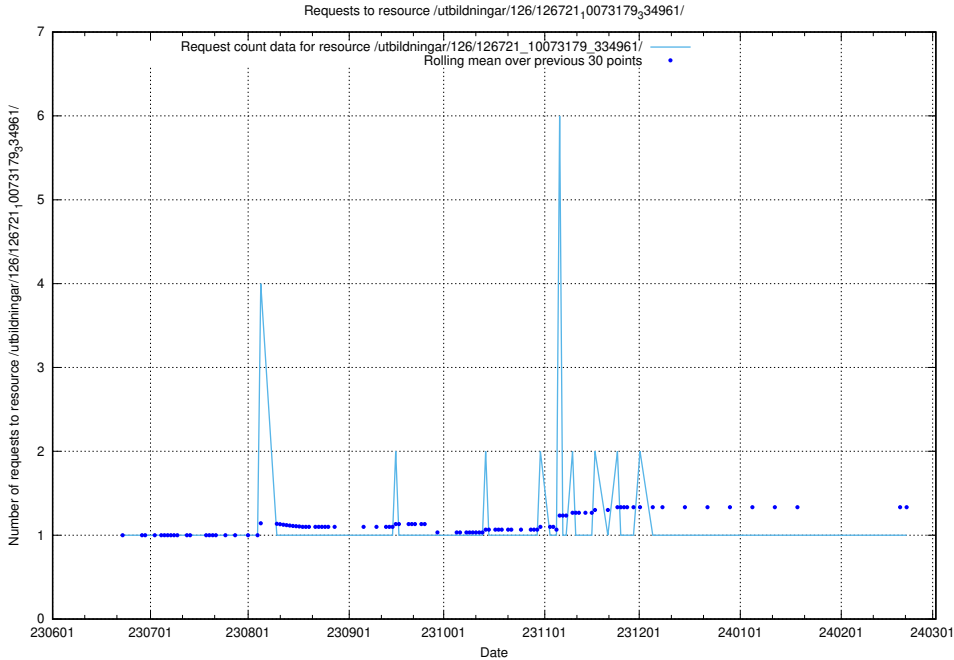

5.5732 Usage of /utbildningar/126/126721_10073179_334961/

Here, we count the number of requests to resource /utbildningar/126/126721_10073179_334961/.