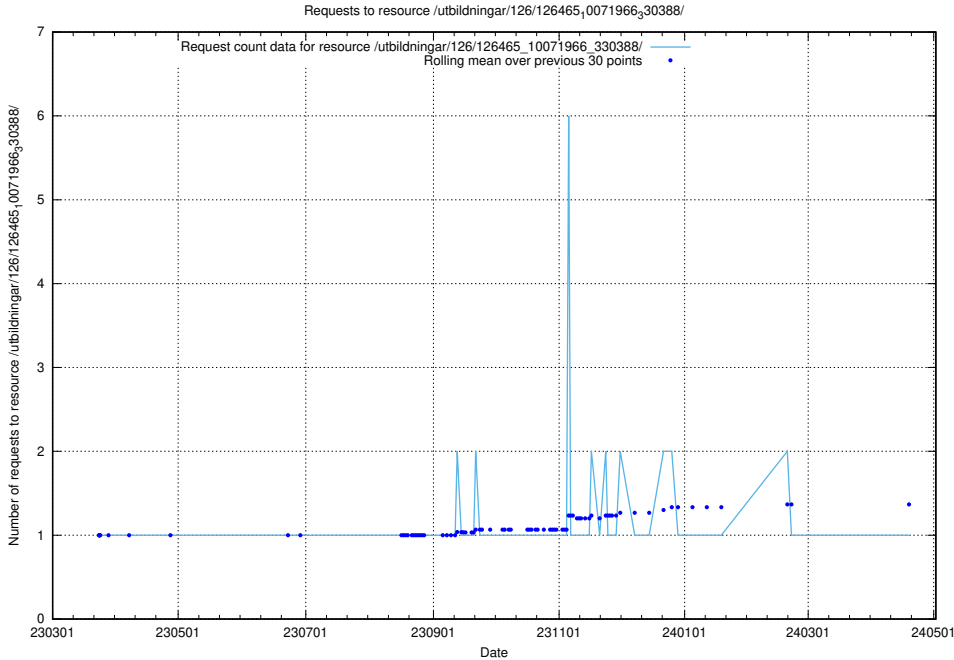

5.6571 Usage of /utbildningar/126/126465_10071966_330388/

Here, we count the number of requests to resource /utbildningar/126/126465_10071966_330388/.