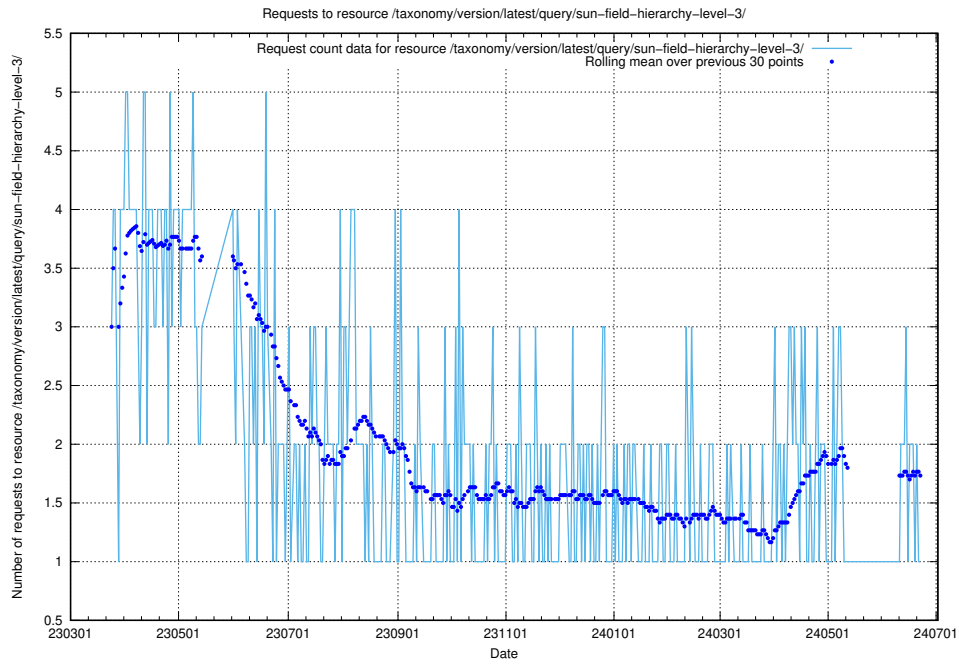

5.6220 Usage of /taxonomy/version/latest/query/sun-field-hierarchy-level-3/

Here, we count the number of requests to resource /taxonomy/version/latest/query/sun-field-hierarchy-level-3/.