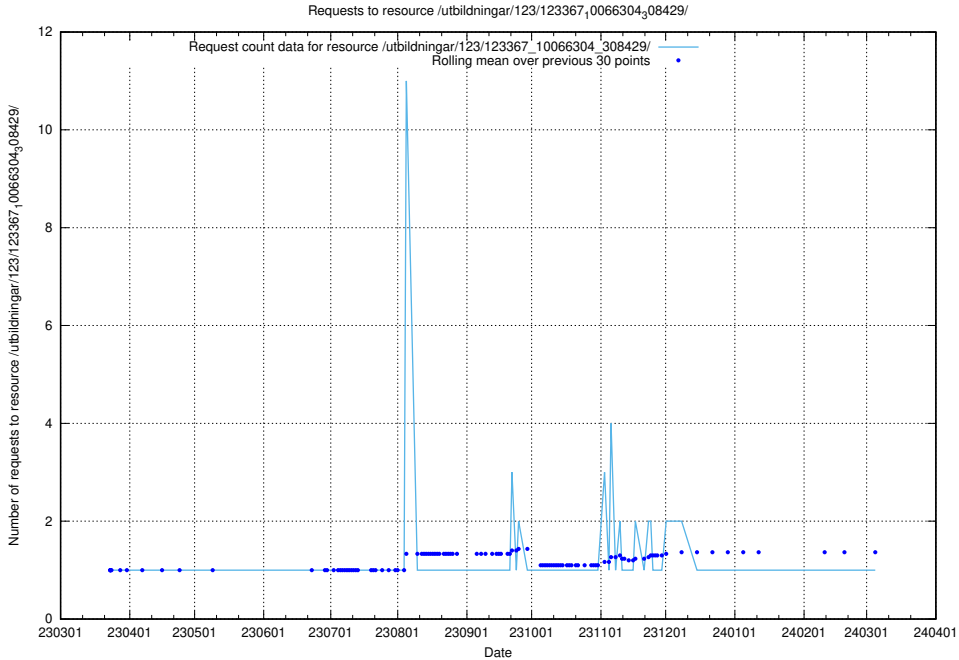

5.4668 Usage of /utbildningar/123/123367_10066304_308429/

Here, we count the number of requests to resource /utbildningar/123/123367_10066304_308429/.