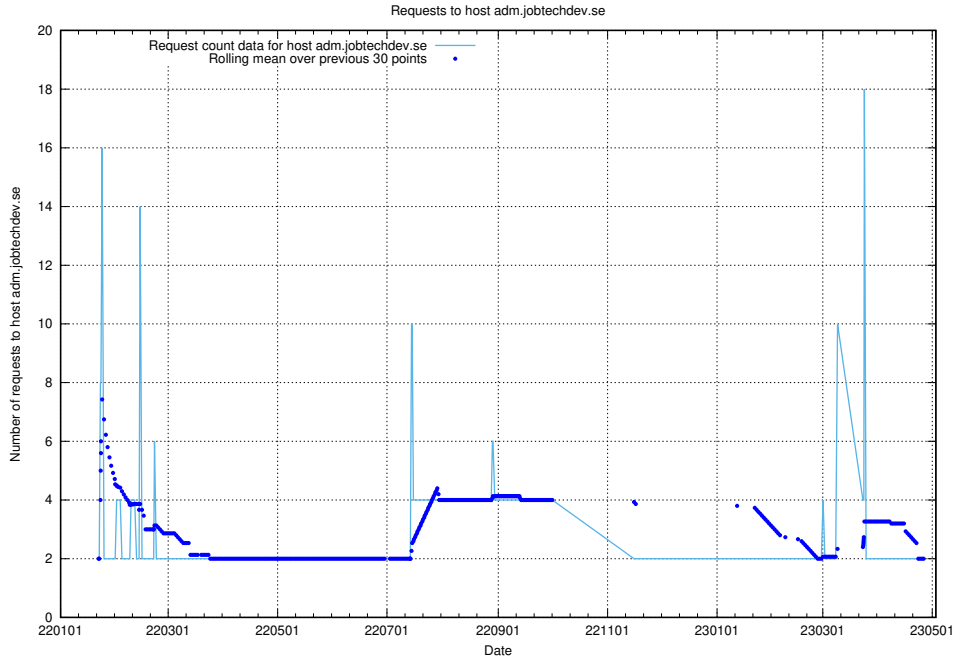

7.264 Usage of adm.jobtechdev.se

Here, we count the number of requests to host adm.jobtechdev.se.