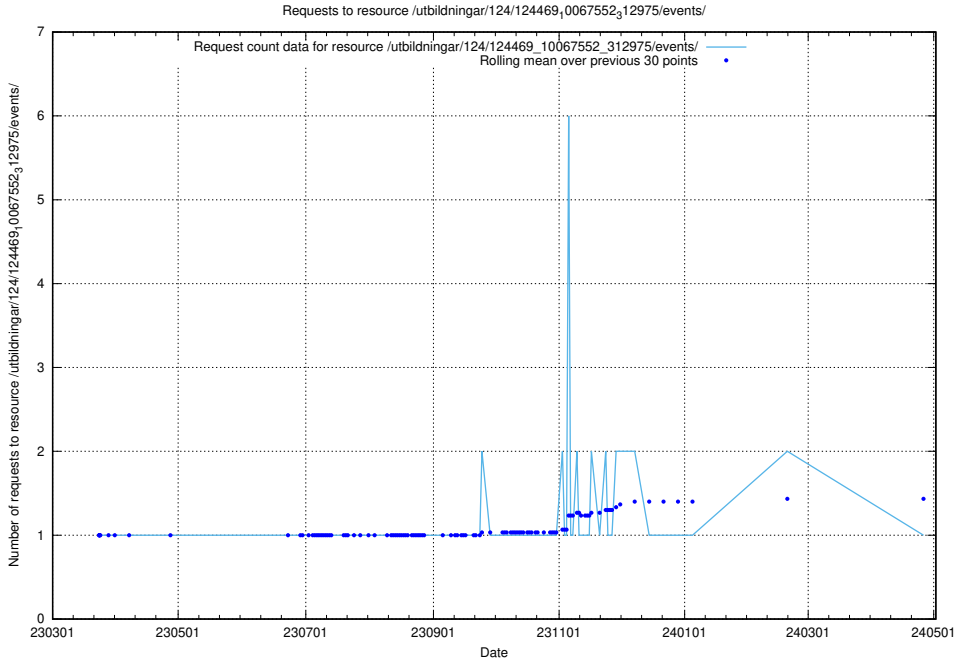

5.3462 Usage of /utbildningar/124/124469_10067552_312975/events/

Here, we count the number of requests to resource /utbildningar/124/124469_10067552_312975/events/