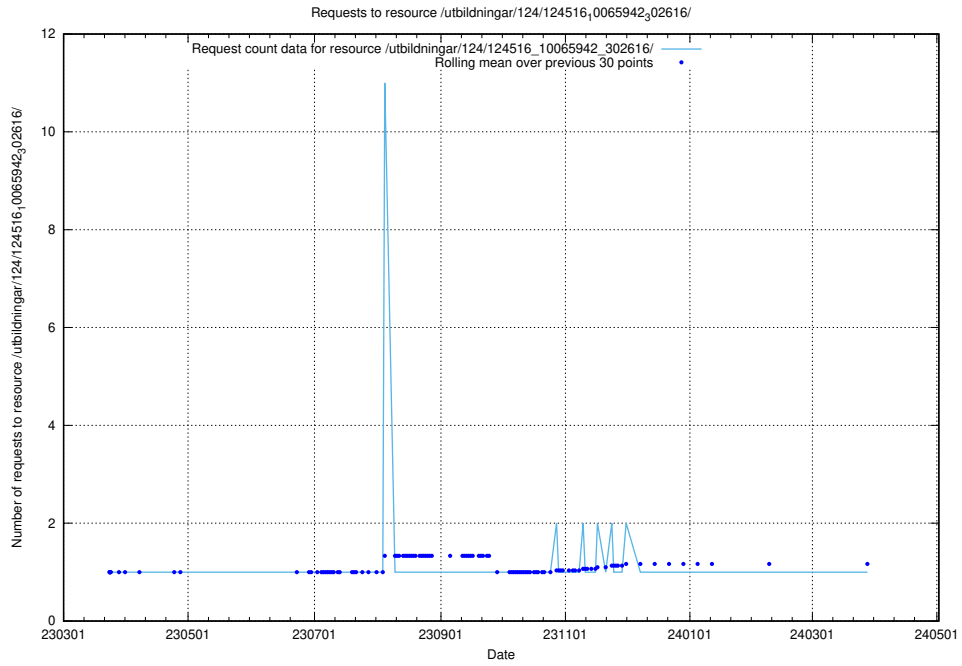

5.1619 Usage of /utbildningar/124/124516_10065942_302616/

Here, we count the number of requests to resource /utbildningar/124/124516_10065942_302616/.