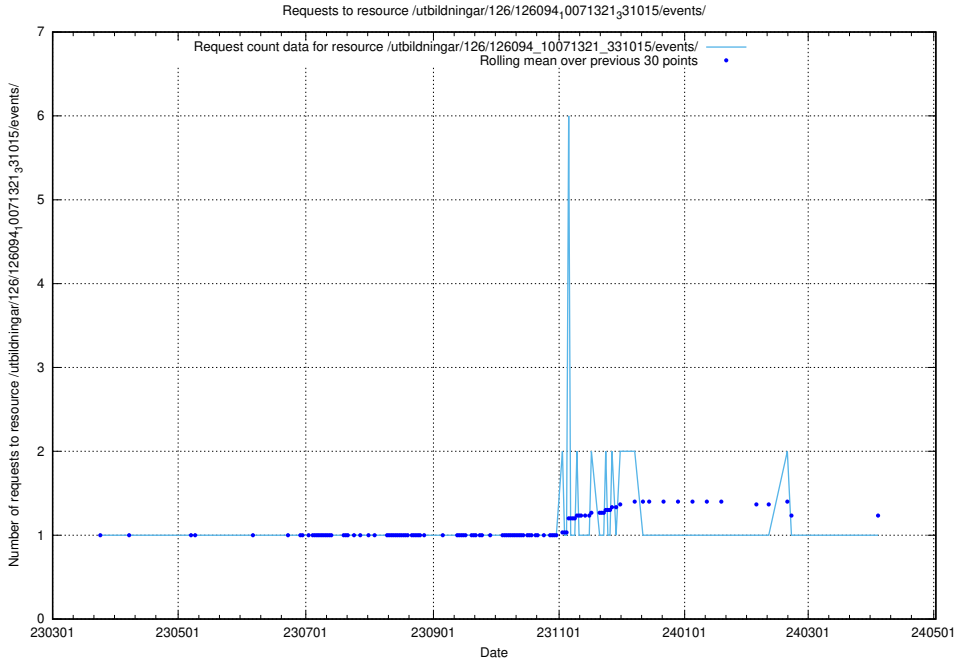

5.6363 Usage of /utbildningar/126/126094_10071321_331015/events/

Here, we count the number of requests to resource /utbildningar/126/126094_10071321_331015/events/