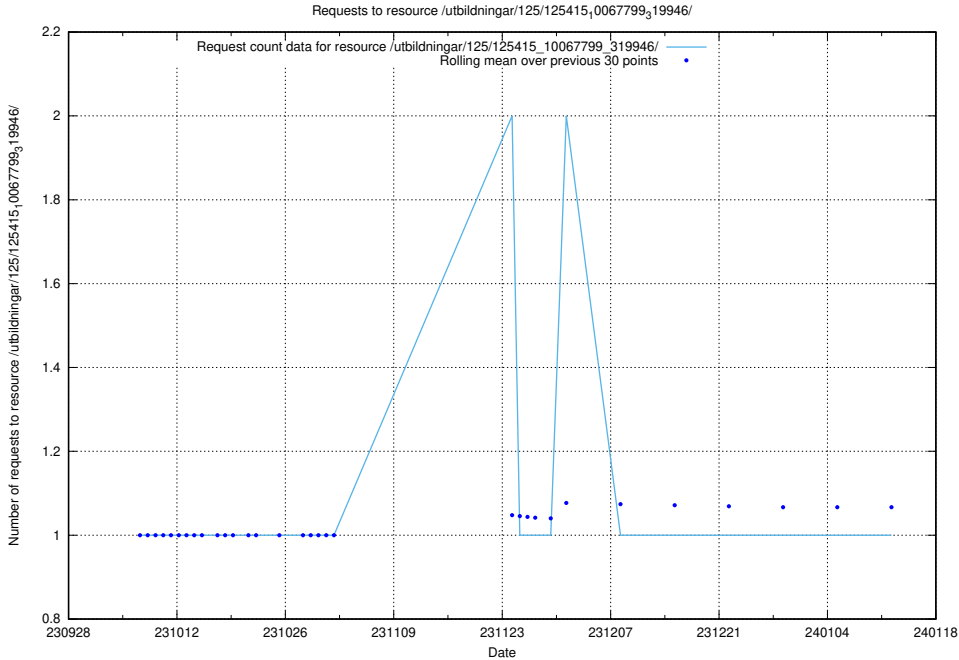

5.4527 Usage of /utbildningar/125/125415_10067799_319946/

Here, we count the number of requests to resource /utbildningar/125/125415_10067799_319946/.