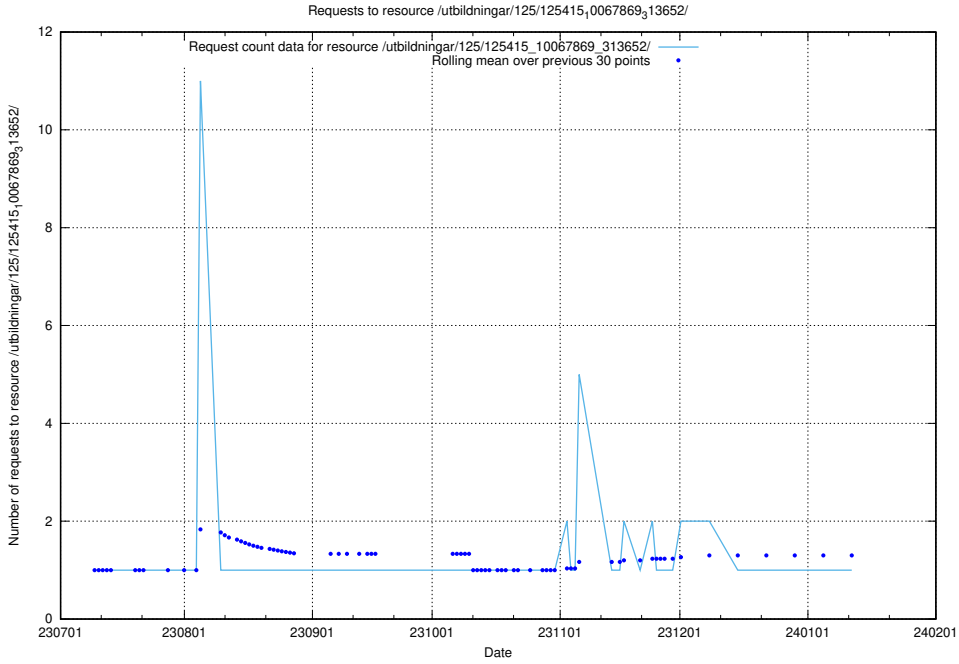

5.5249 Usage of /utbildningar/125/125415_10067869_313652/

Here, we count the number of requests to resource /utbildningar/125/125415_10067869_313652/.