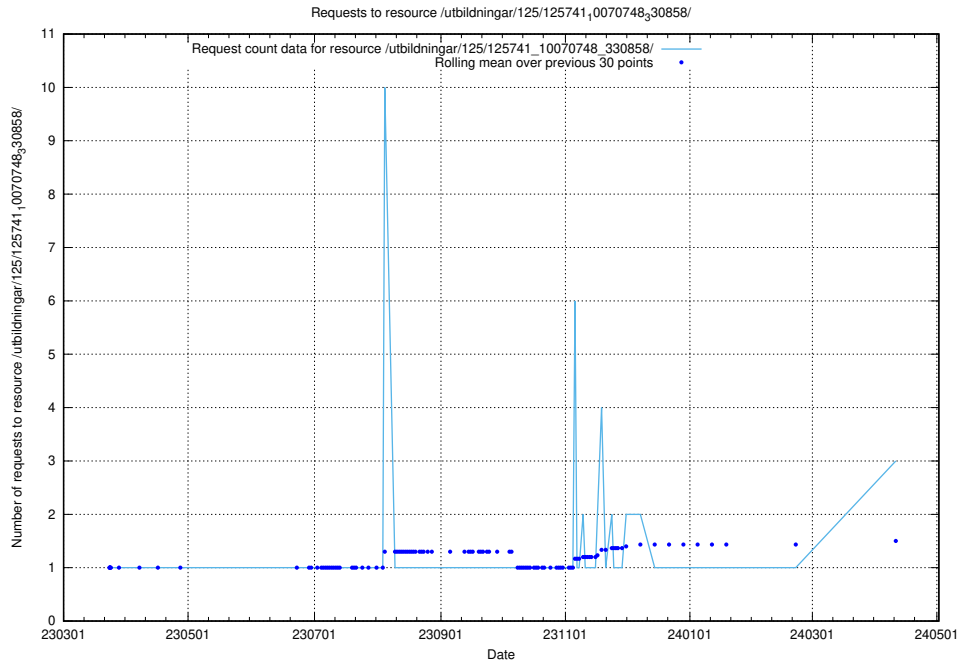

5.455 Usage of /utbildningar/125/125741_10070748_330858/

Here, we count the number of requests to resource /utbildningar/125/125741_10070748_330858/.