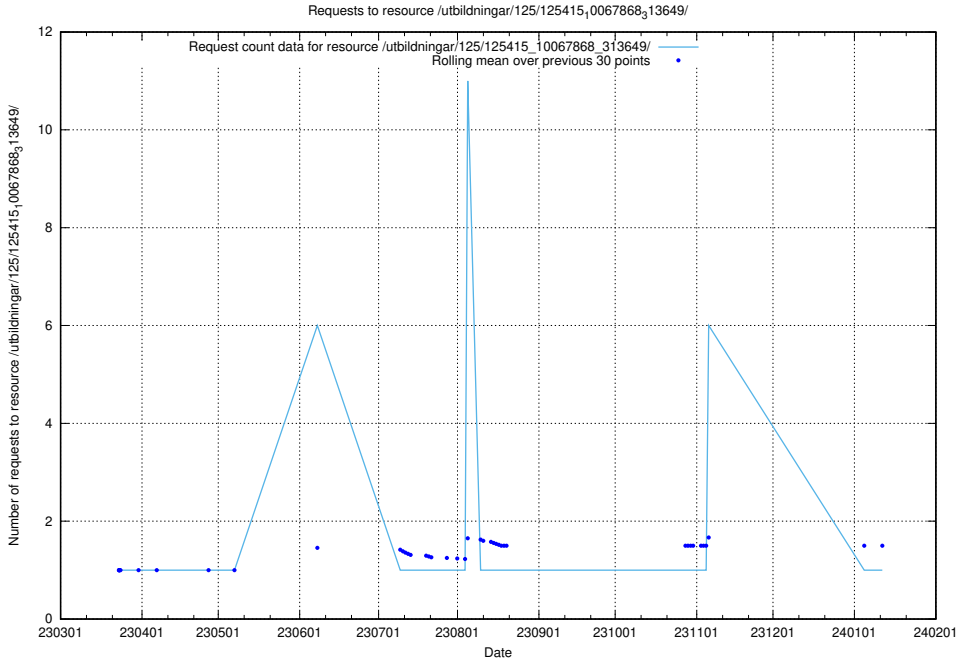

5.1092 Usage of /utbildningar/125/125415_10067868_313649/

Here, we count the number of requests to resource /utbildningar/125/125415_10067868_313649/.