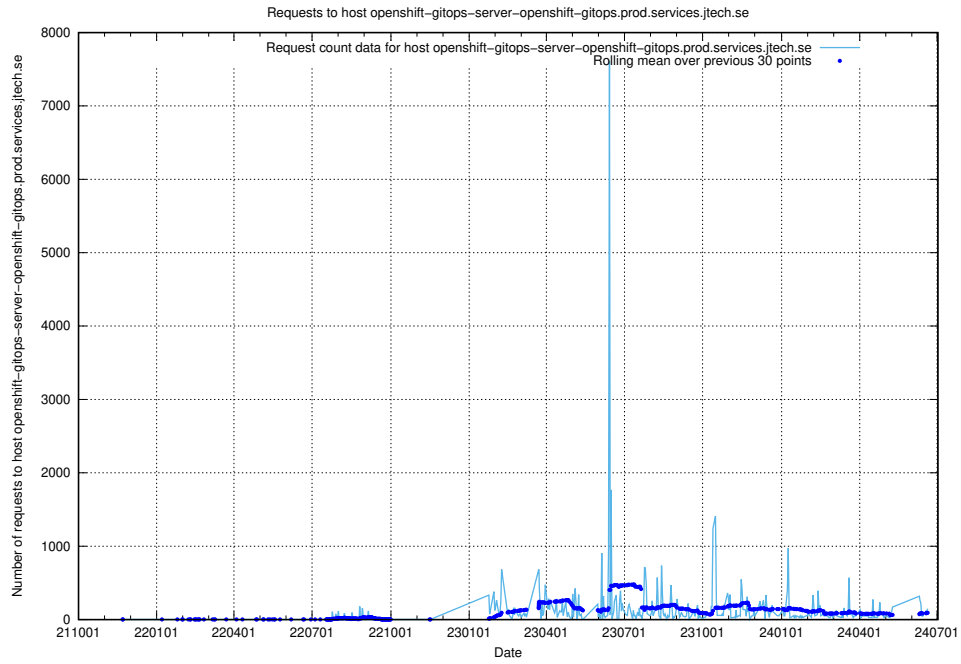

Here, we count the number of requests to host canary-openshift-ingress-canary.apps.standby.services.jtech.se.

7.23 Usage of openshift-gitops-server-openshift-gitops.prod.services.jtech.se

Here, we count the number of requests to host openshift-gitops-server-openshift-gitops.prod.services.jtech.se.