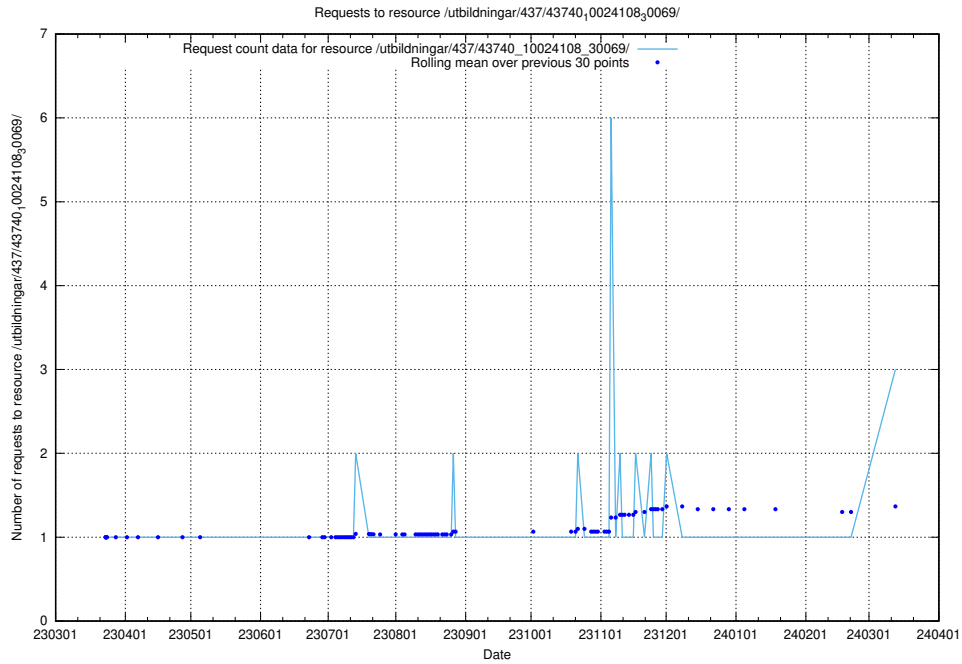

5.450 Usage of /utbildningar/437/43740_10024108_30069/

Here, we count the number of requests to resource /utbildningar/437/43740_10024108_30069/.