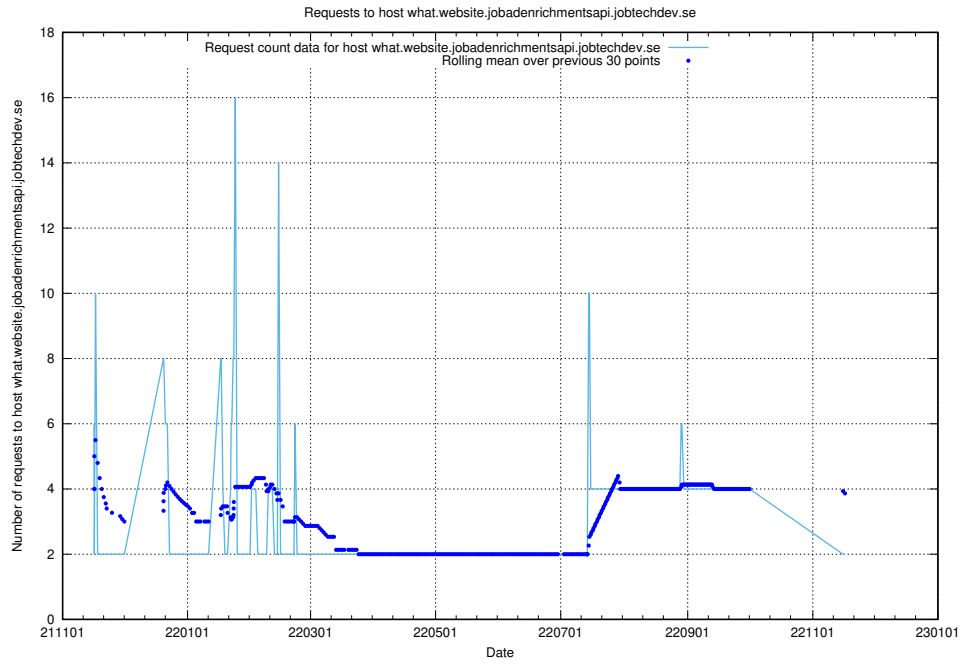

7.508 Usage of what.website.jobadenrichmentsapi.jobtechdev.se

Here, we count the number of requests to host what.website.jobadenrichmentsapi.jobtechdev.se.