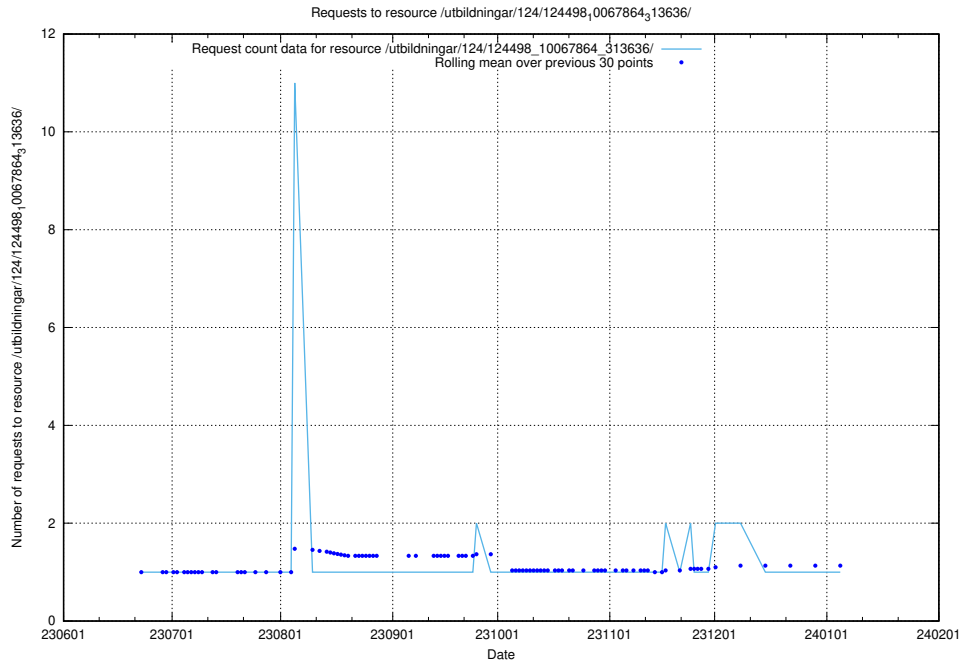

5.5911 Usage of /utbildningar/124/124498_10067864_313636/

Here, we count the number of requests to resource /utbildningar/124/124498_10067864_313636/.