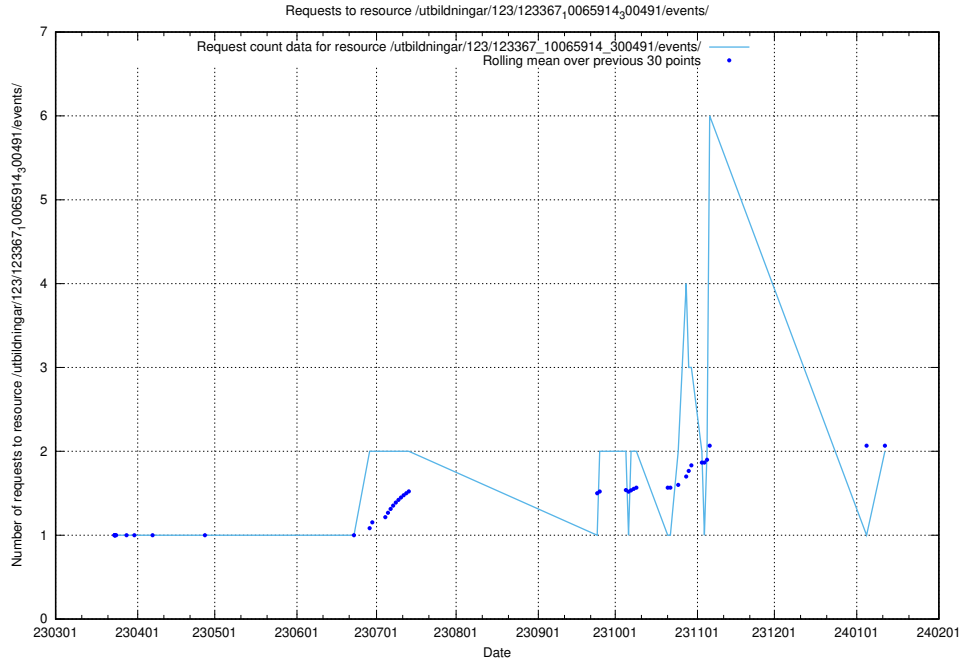

5.755 Usage of /utbildningar/123/123367_10065914_300491/events/

Here, we count the number of requests to resource /utbildningar/123/123367_10065914_300491/events/