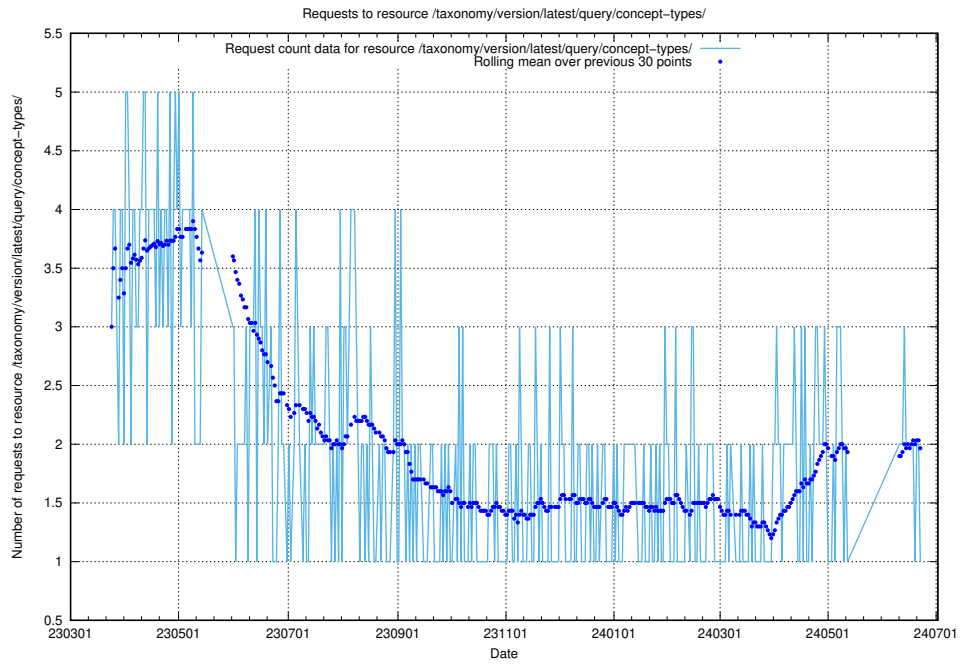

5.6261 Usage of /taxonomy/version/latest/query/concept-types/

Here, we count the number of requests to resource /taxonomy/version/latest/query/concept-types/.