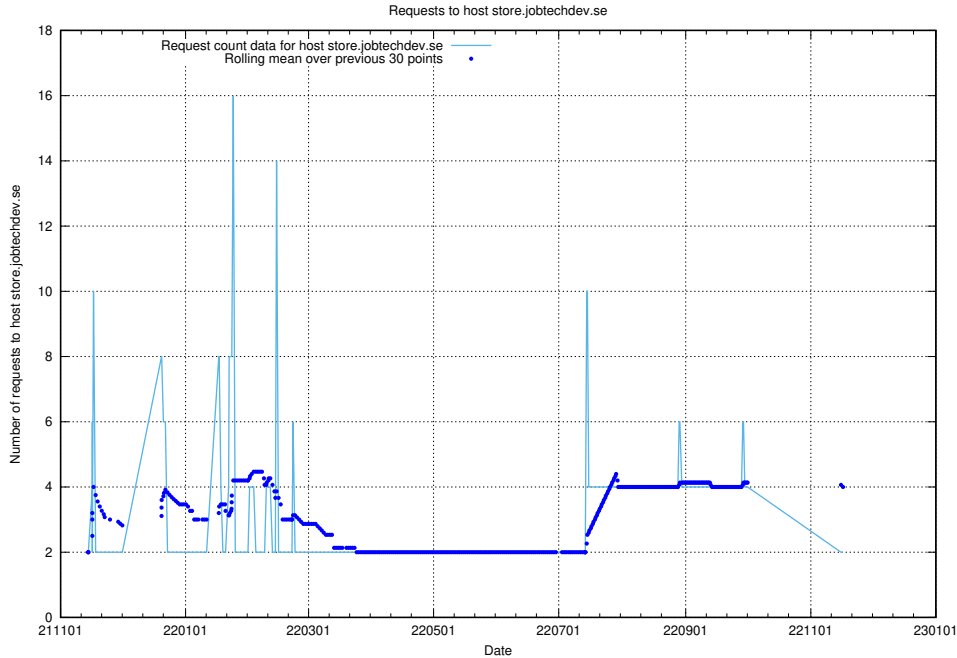

7.557 Usage of store.jobtechdev.se

Here, we count the number of requests to host store.jobtechdev.se.