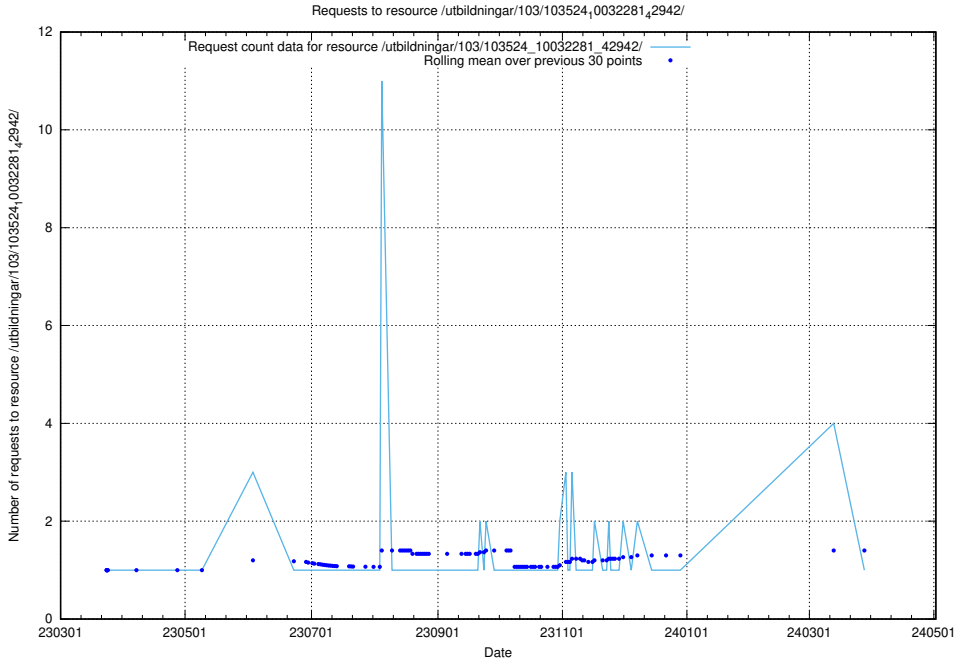

5.5585 Usage of /utbildningar/103/103524_10032281_42942/

Here, we count the number of requests to resource /utbildningar/103/103524_10032281_42942/.