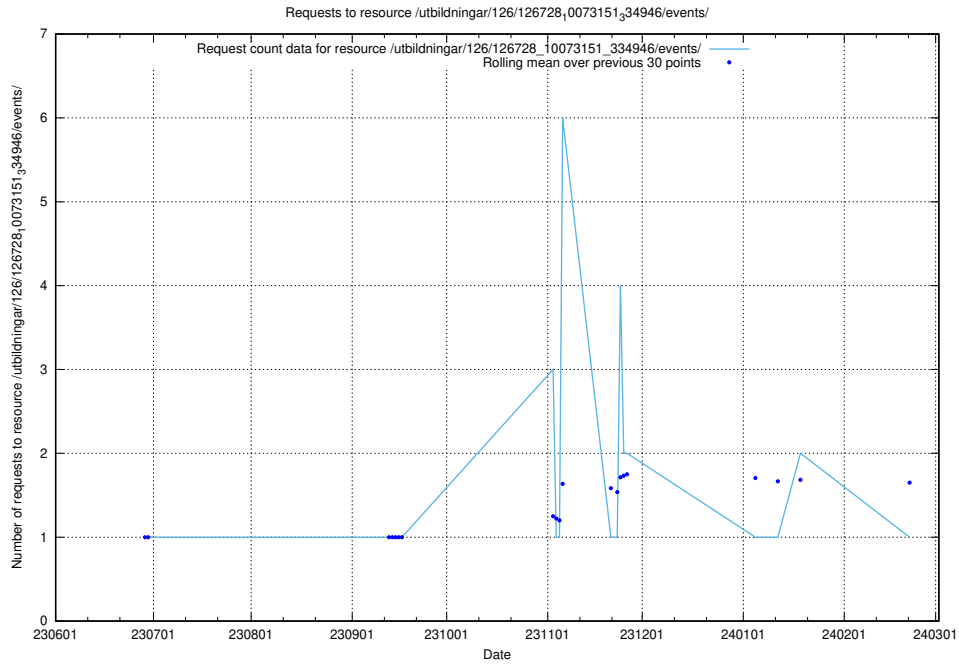

5.5577 Usage of /utbildningar/126/126728_10073151_334946/events/

Here, we count the number of requests to resource /utbildningar/126/126728_10073151_334946/events/