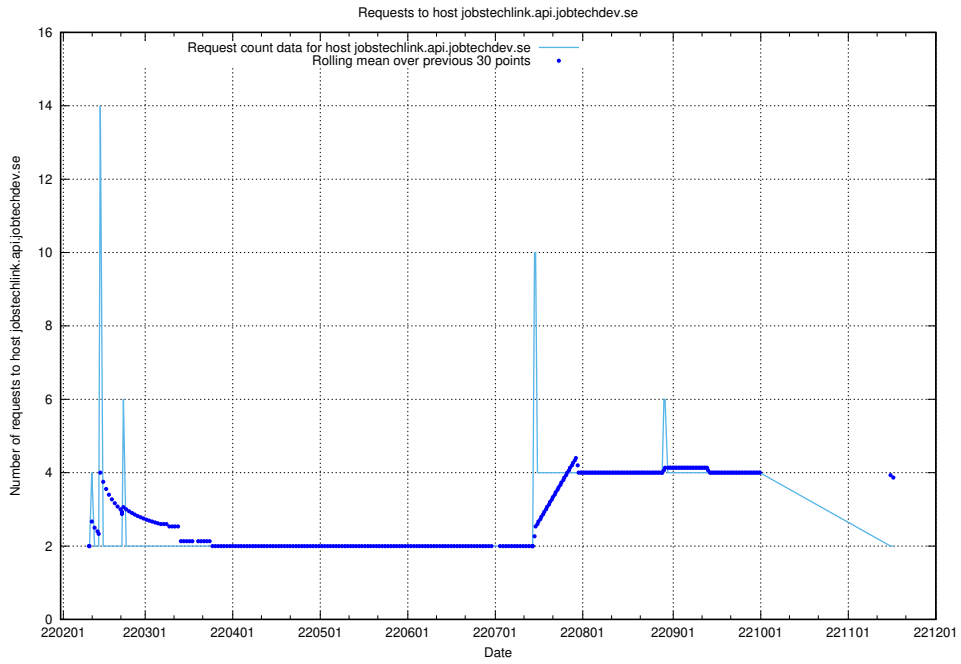

7.560 Usage of `jobstechlink.api.jobtechdev.se`

Here, we count the number of requests to host `jobstechlink.api.jobtechdev.se`.