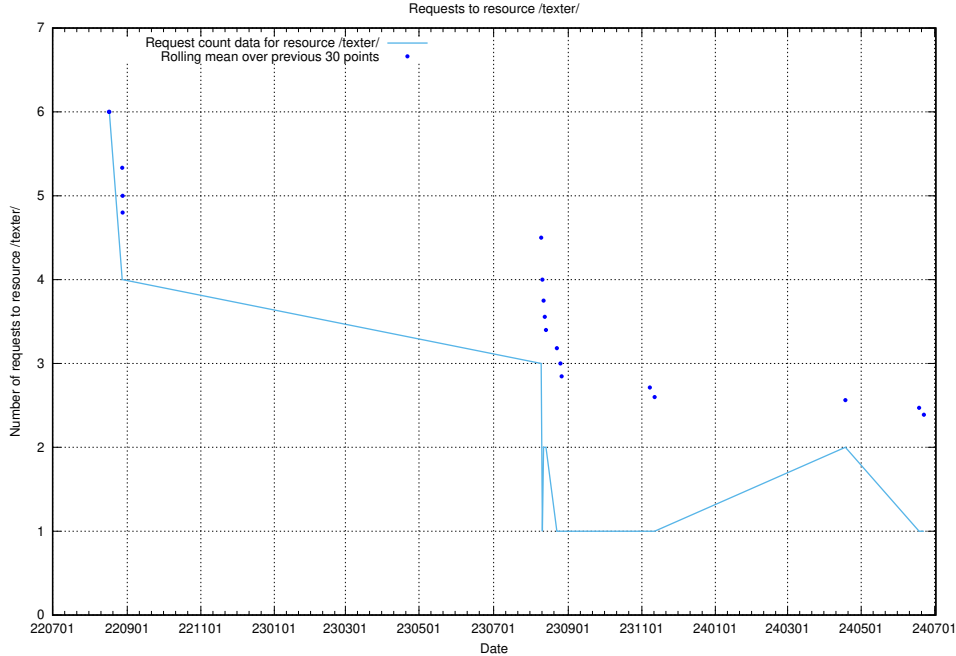

5.6618 Usage of /texter/

Here, we count the number of requests to resource /texter/.