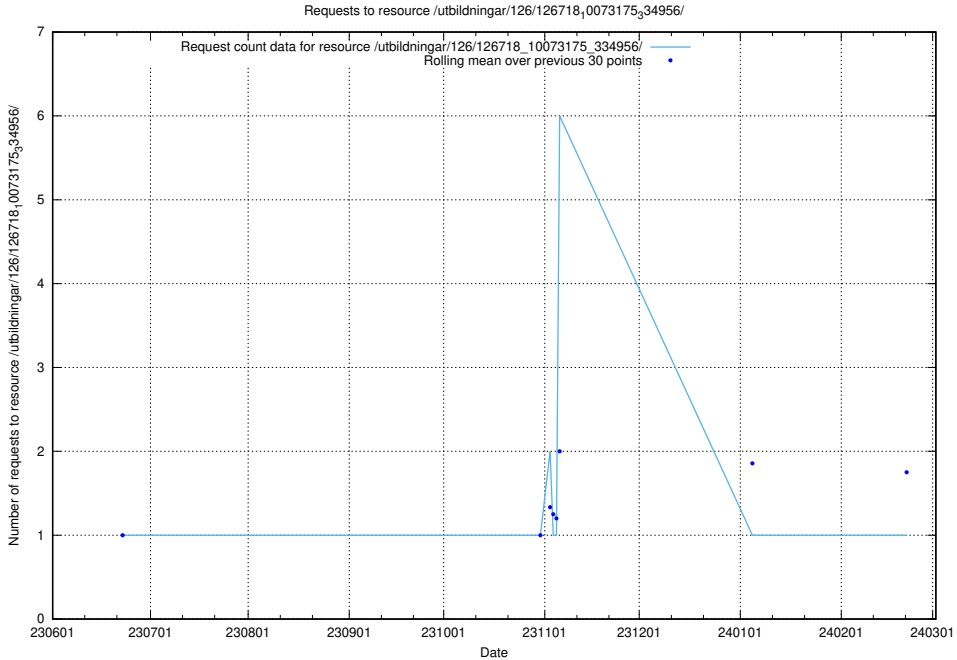

5.5740 Usage of /utbildningar/126/126718_10073175_334956/

Here, we count the number of requests to resource /utbildningar/126/126718_10073175_334956/.