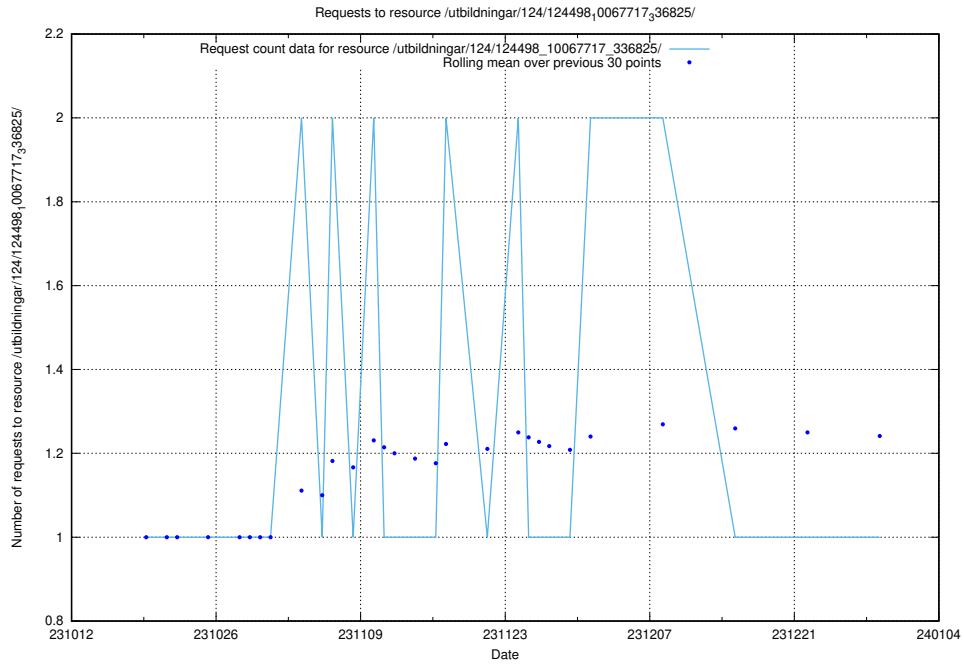

5.4408 Usage of /utbildningar/124/124498_10067717_336825/

Here, we count the number of requests to resource /utbildningar/124/124498_10067717_336825/.