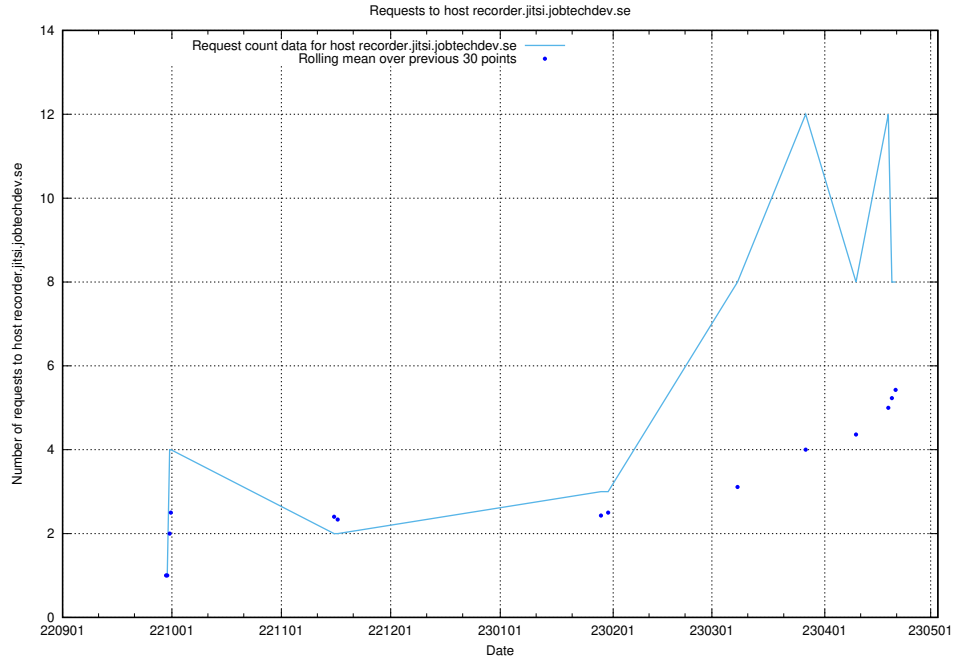

7.68 Usage of recorder.jitsi.jobtechdev.se

Here, we count the number of requests to host recorder.jitsi.jobtechdev.se.