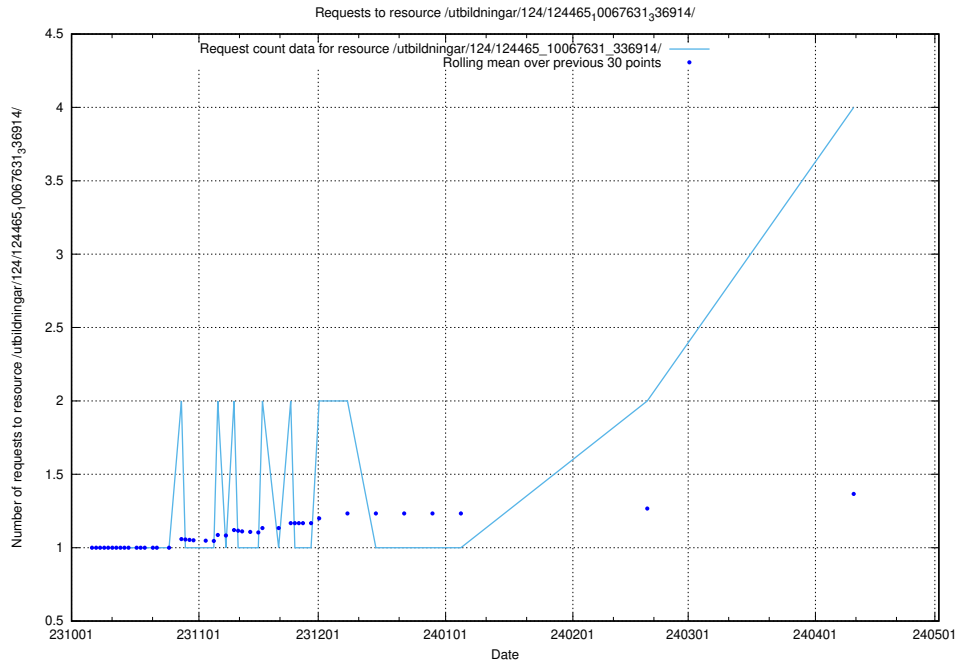

5.220 Usage of /utbildningar/124/124465_10067631_336914/

Here, we count the number of requests to resource /utbildningar/124/124465_10067631_336914/.