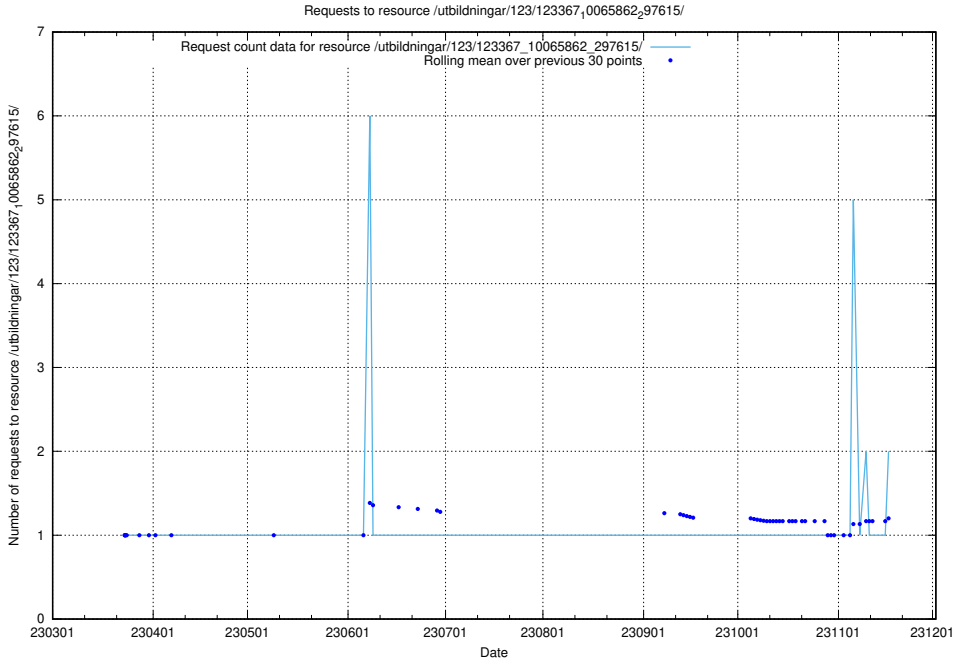

5.763 Usage of /utbildningar/123/123367_10065862_297615/

Here, we count the number of requests to resource /utbildningar/123/123367_10065862_297615/.