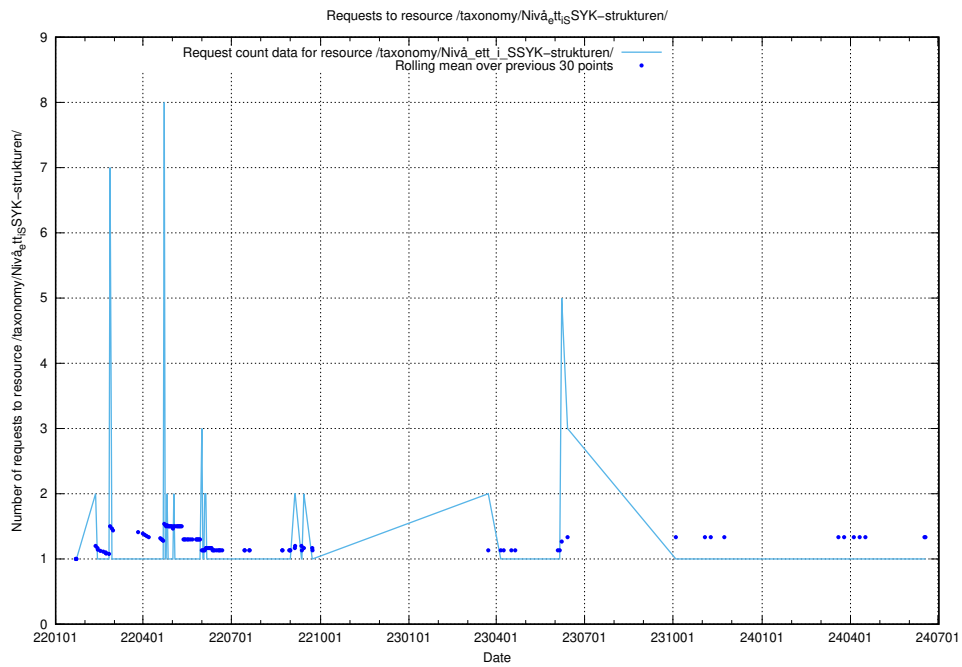

5.5763 Usage of /taxonomy/Nivå_ett_i_SSYK-strukturen/

Here, we count the number of requests to resource /taxonomy/Nivå_ett_i_SSYK-strukturen/.