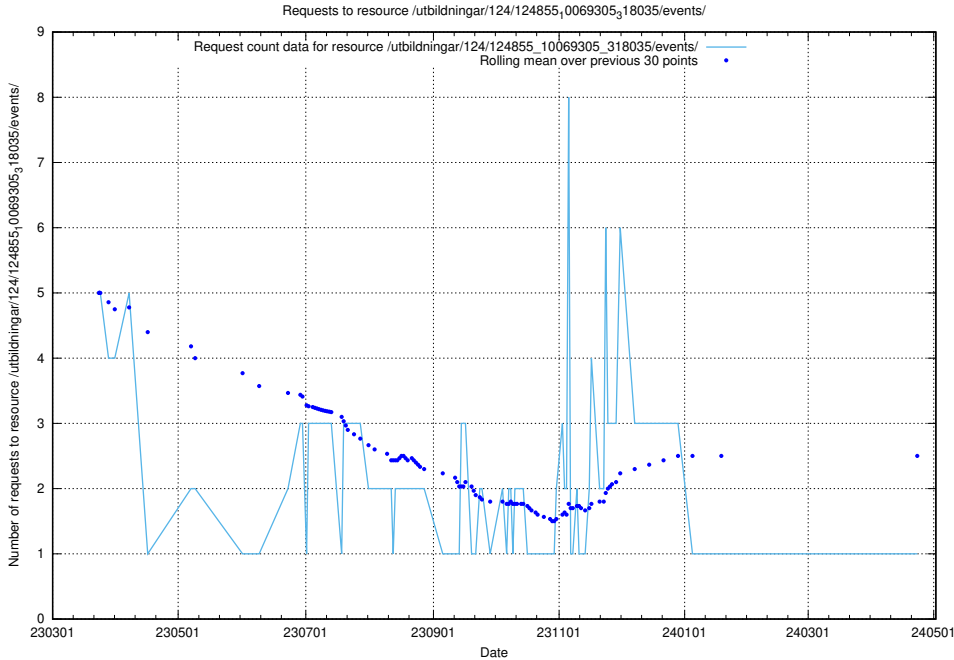

5.6408 Usage of /utbildningar/124/124855_10069305_318035/events/

Here, we count the number of requests to resource /utbildningar/124/124855_10069305_318035/events/