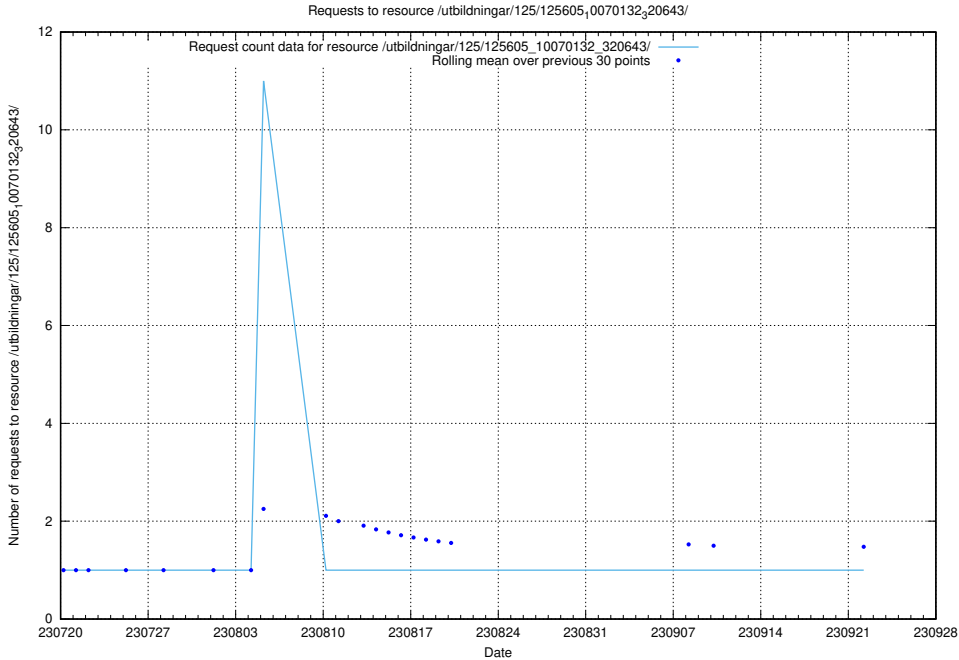

5.5124 Usage of /utbildningar/125/125605_10070132_320643/

Here, we count the number of requests to resource /utbildningar/125/125605_10070132_320643/.