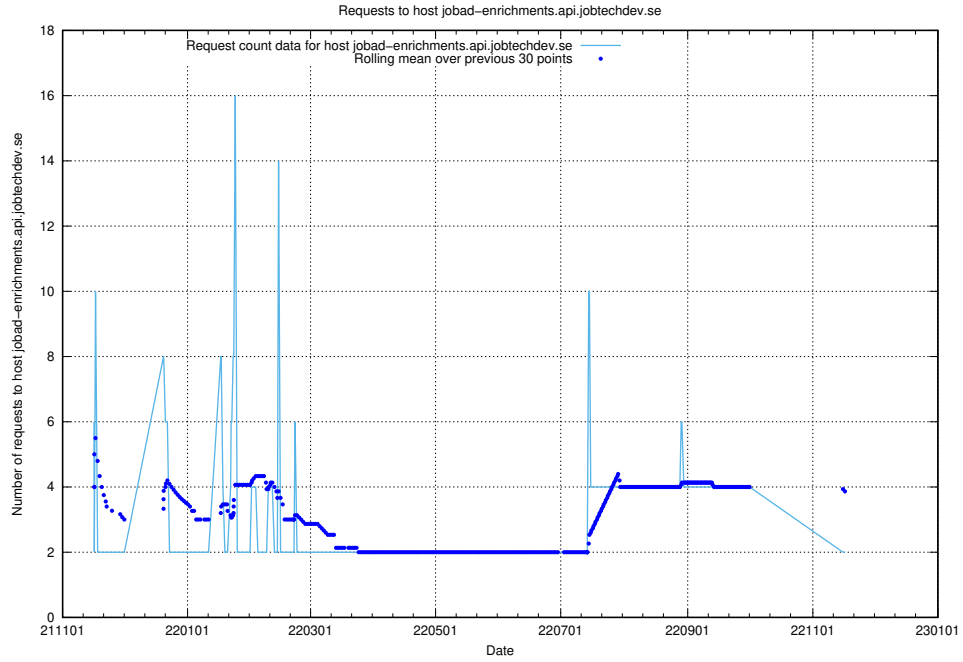

7.545 Usage of `jobad-enrichments.api.jobtechdev.se`

Here, we count the number of requests to host `jobad-enrichments.api.jobtechdev.se`.