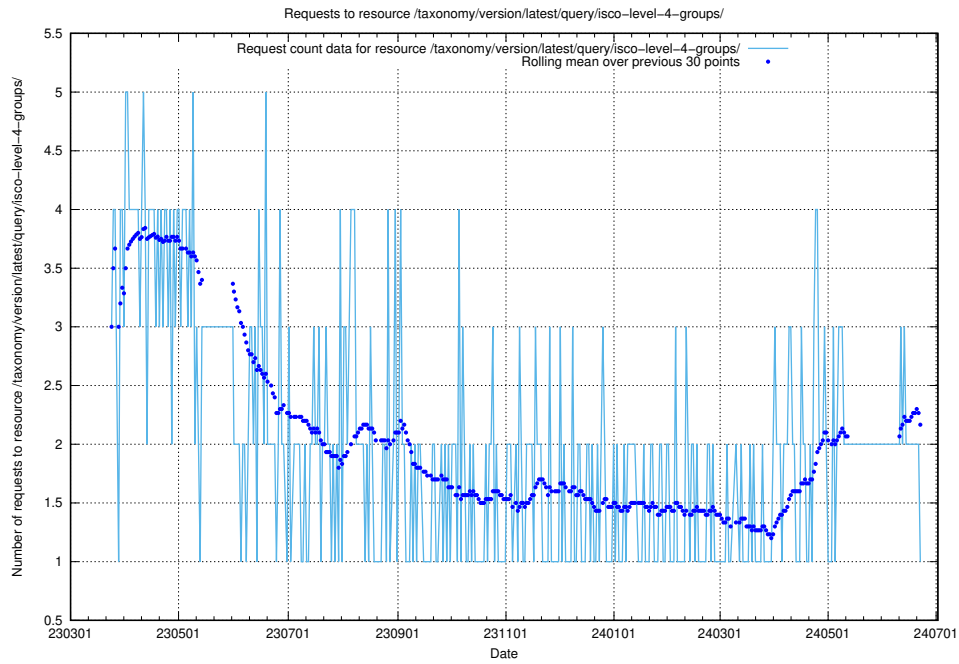

5.6250 Usage of /taxonomy/version/latest/query/isco-level-4-groups/

Here, we count the number of requests to resource /taxonomy/version/latest/query/isco-level-4-groups/.