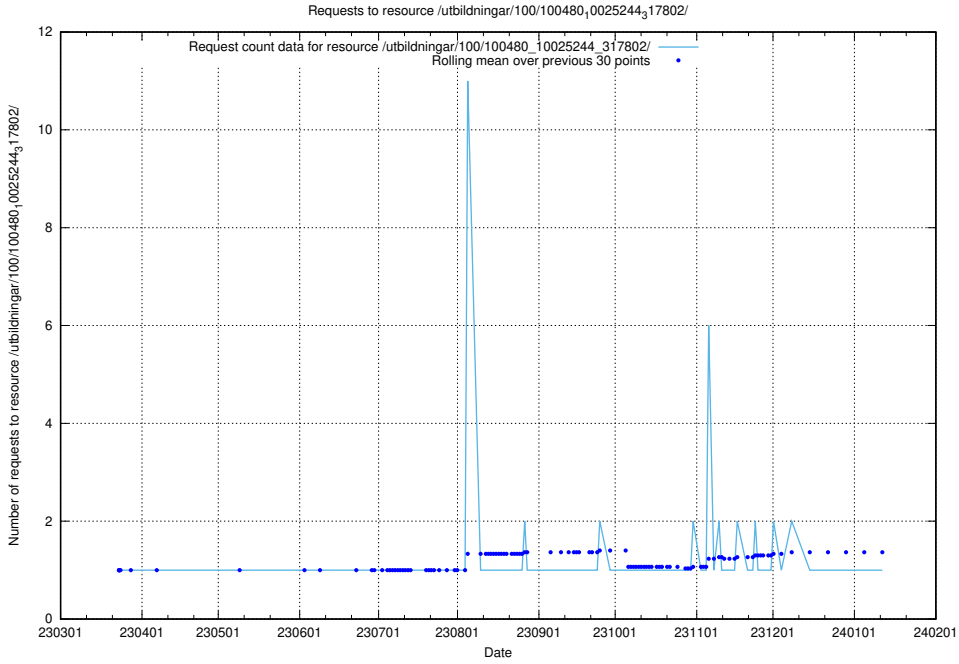

5.5839 Usage of /utbildningar/100/100480_10025244_317802/

Here, we count the number of requests to resource /utbildningar/100/100480_10025244_317802/.