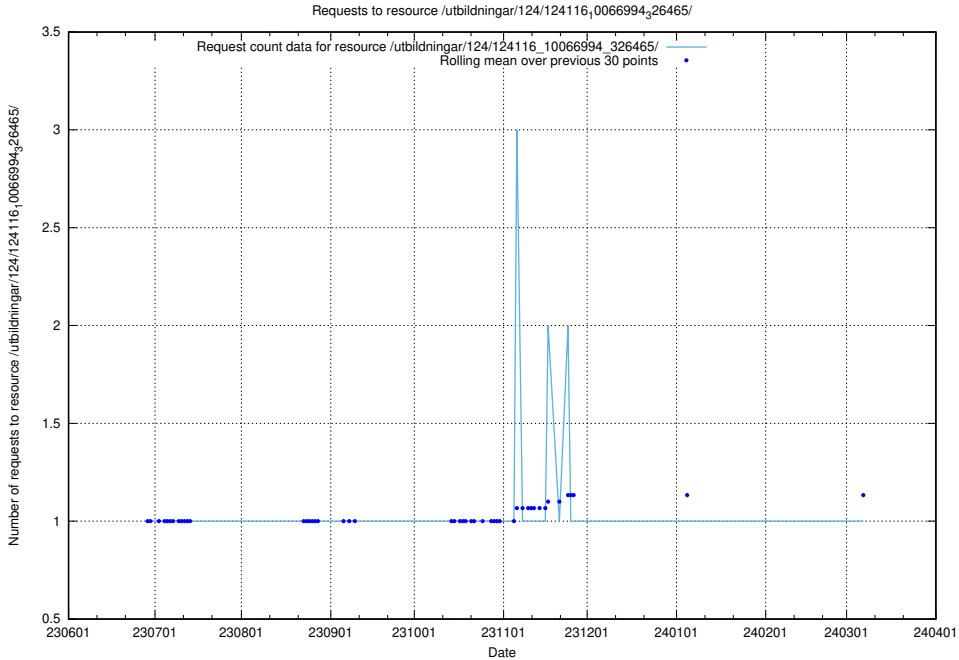

5.5652 Usage of /utbildningar/124/124116_10066994_326465/

Here, we count the number of requests to resource /utbildningar/124/124116_10066994_326465/.