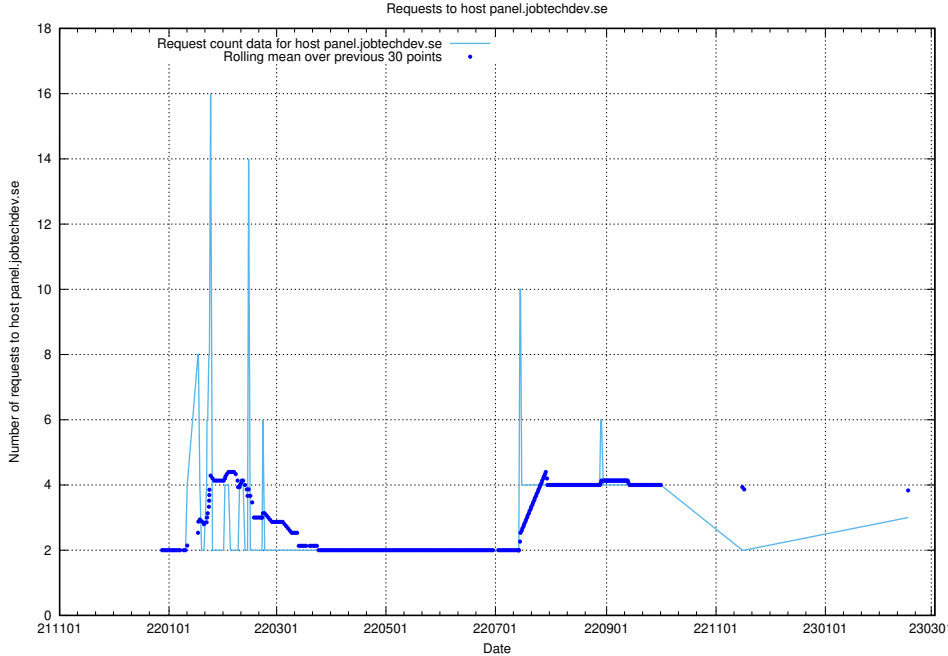

Here, we count the number of requests to host portal.jobtechdev.se.

7.198 Usage of panel.jobtechdev.se

Here, we count the number of requests to host panel.jobtechdev.se.

7.199 Usage of new.jobtechdev.se

Here, we count the number of requests to host new.jobtechdev.se.