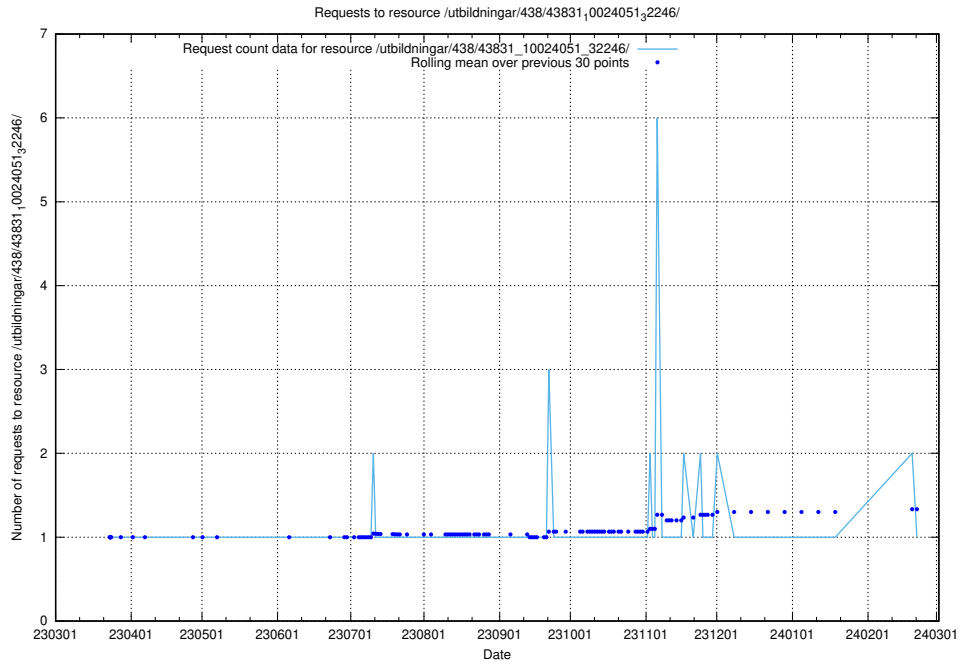

5.6489 Usage of /utbildningar/438/43831_10024051_32246/

Here, we count the number of requests to resource /utbildningar/438/43831_10024051_32246/.

5.6490 Usage of /utbildningar/438/43830_10023988_29949/events/