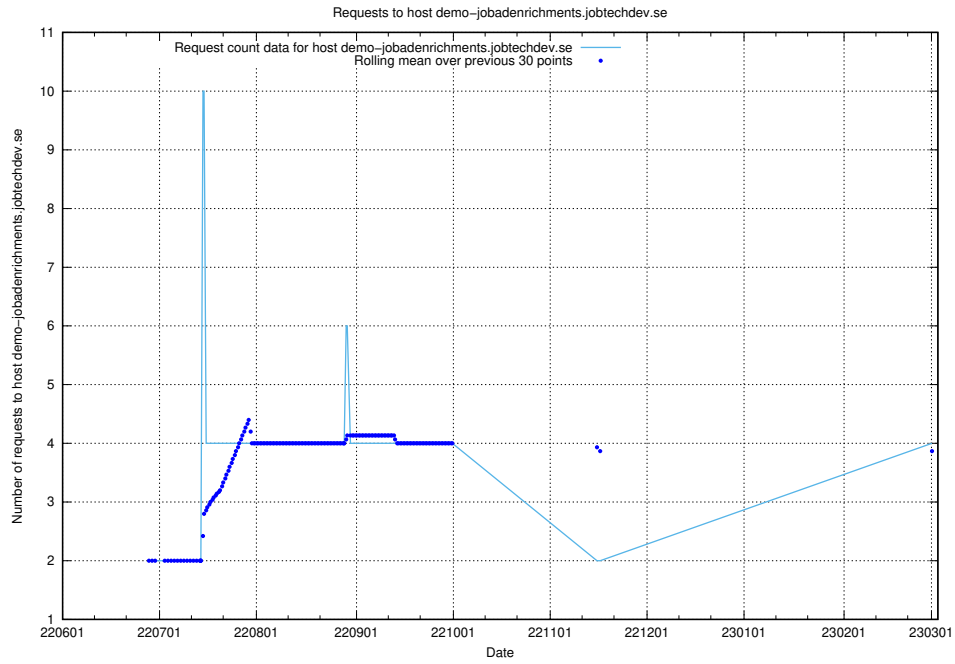

Here, we count the number of requests to host d534e192-d48a-4202-8125-59d16ac900e0.api.jobtechdev.se.

7.146 Usage of demo-jobadenrichments.jobtechdev.se

Here, we count the number of requests to host demo-jobadenrichments.jobtechdev.se.