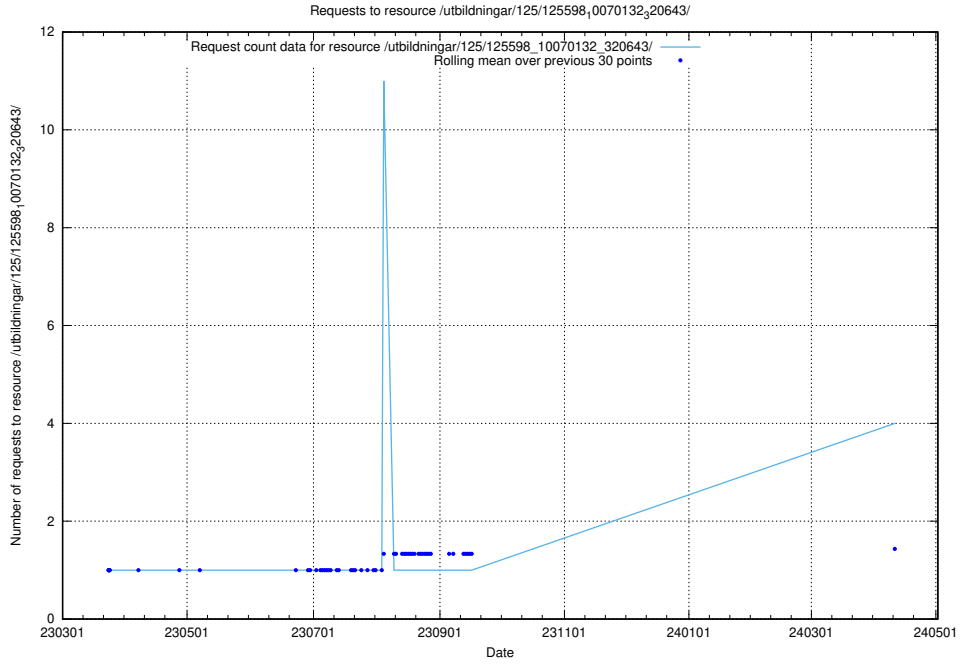

5.157 Usage of /utbildningar/125/125598_10070132_320643/

Here, we count the number of requests to resource /utbildningar/125/125598_10070132_320643/.