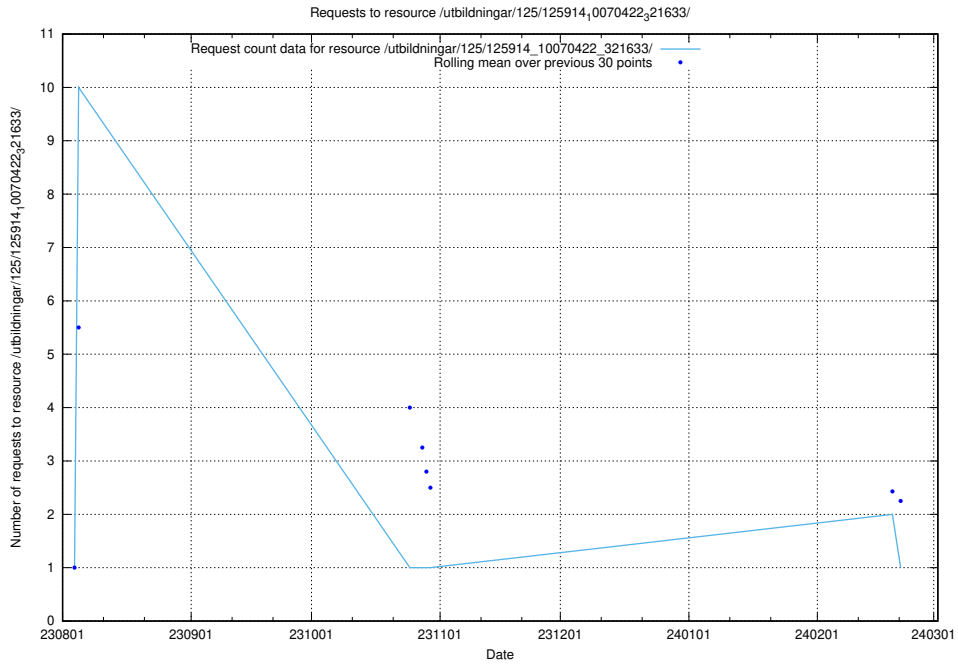

5.5005 Usage of /utbildningar/125/125914_10070422_321633/

Here, we count the number of requests to resource /utbildningar/125/125914_10070422_321633/.