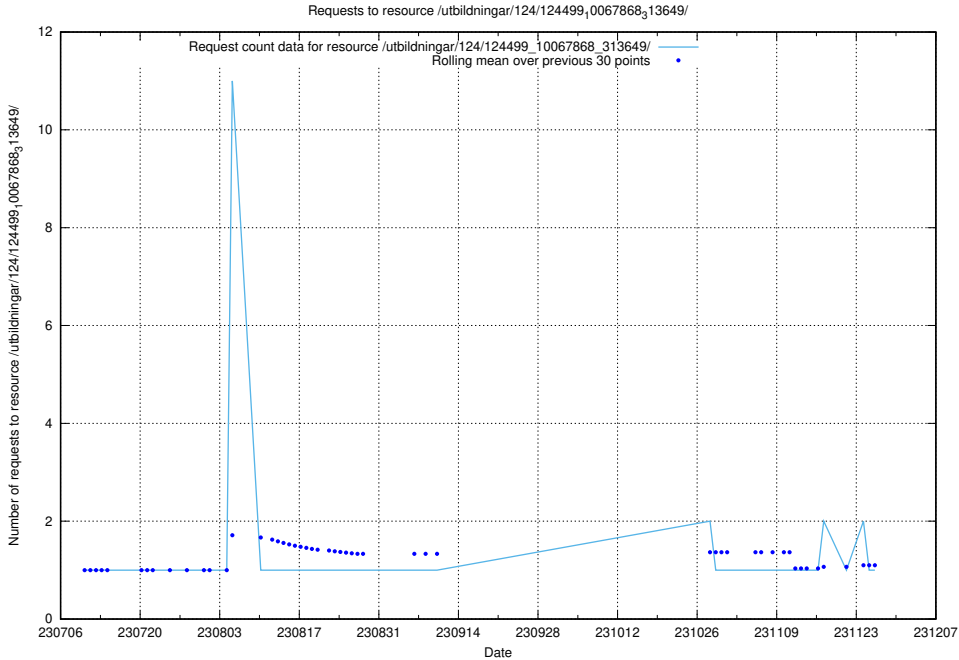

Here, we count the number of requests to resource /utbildningar/124/124499_10067868_313649/events/

5.5251 Usage of /utbildningar/124/124499_10067868_313649/

Here, we count the number of requests to resource /utbildningar/124/124499_10067868_313649/.