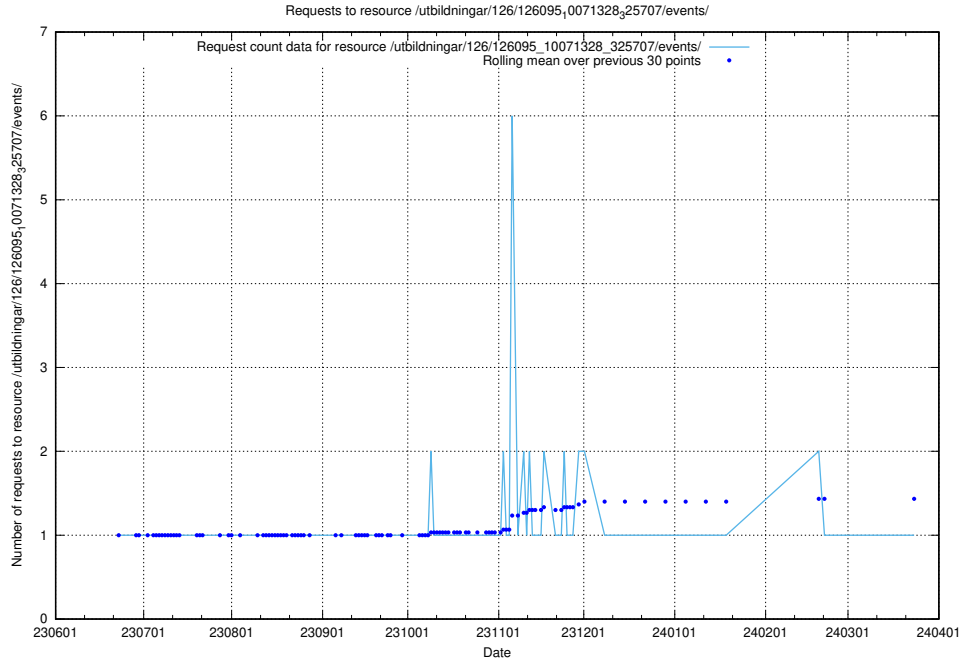

5.5806 Usage of /utbildningar/126/126095_10071328_325707/events/

Here, we count the number of requests to resource /utbildningar/126/126095_10071328_325707/events/