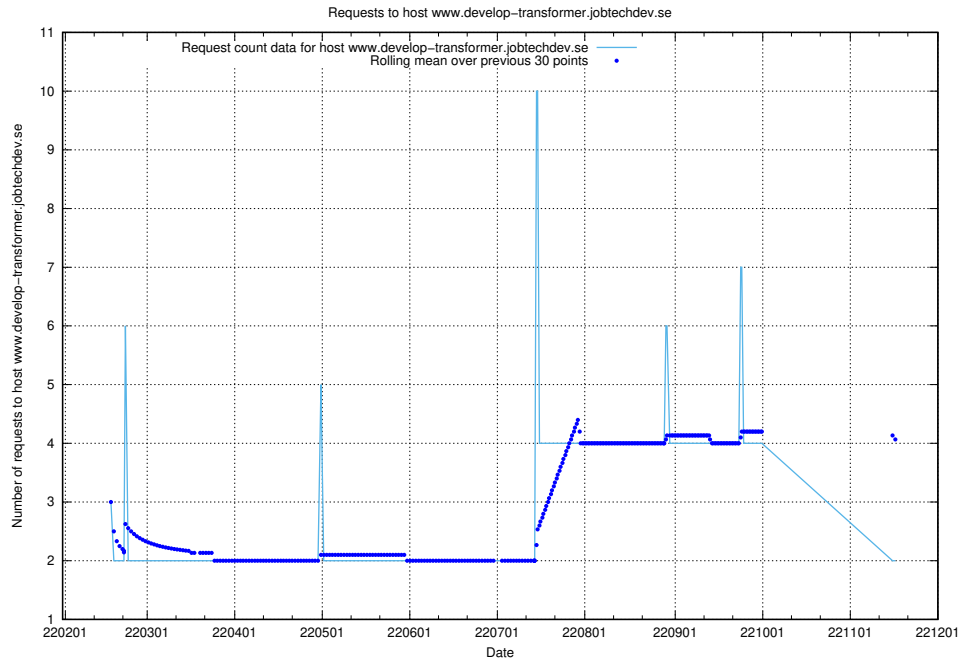

7.540 Usage of `www.develop-transformer.jobtechdev.se`

Here, we count the number of requests to host `www.develop-transformer.jobtechdev.se`.