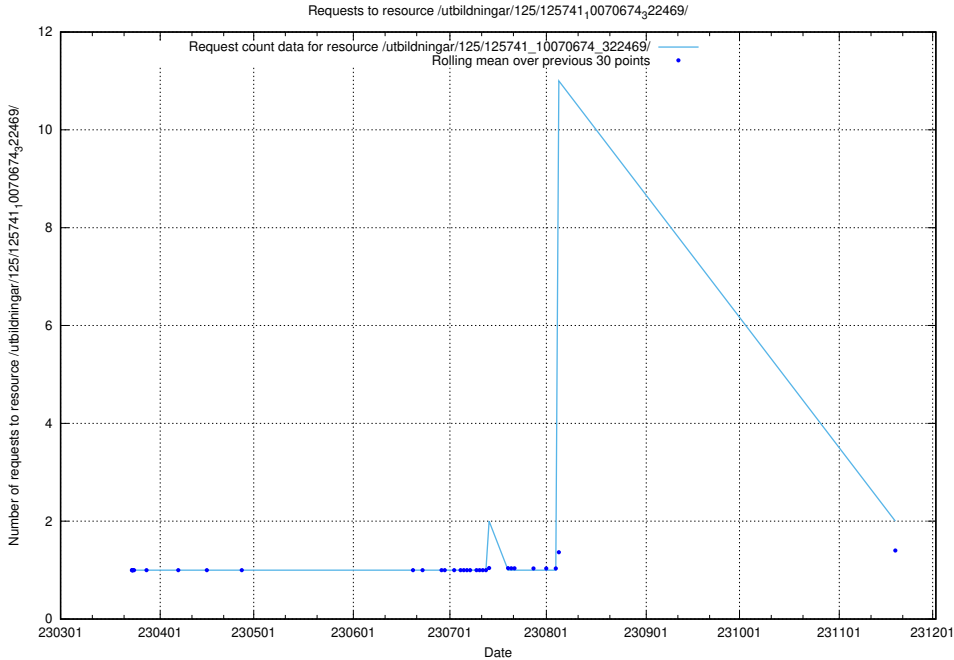

5.950 Usage of /utbildningar/125/125741_10070674_322469/

Here, we count the number of requests to resource /utbildningar/125/125741_10070674_322469/.