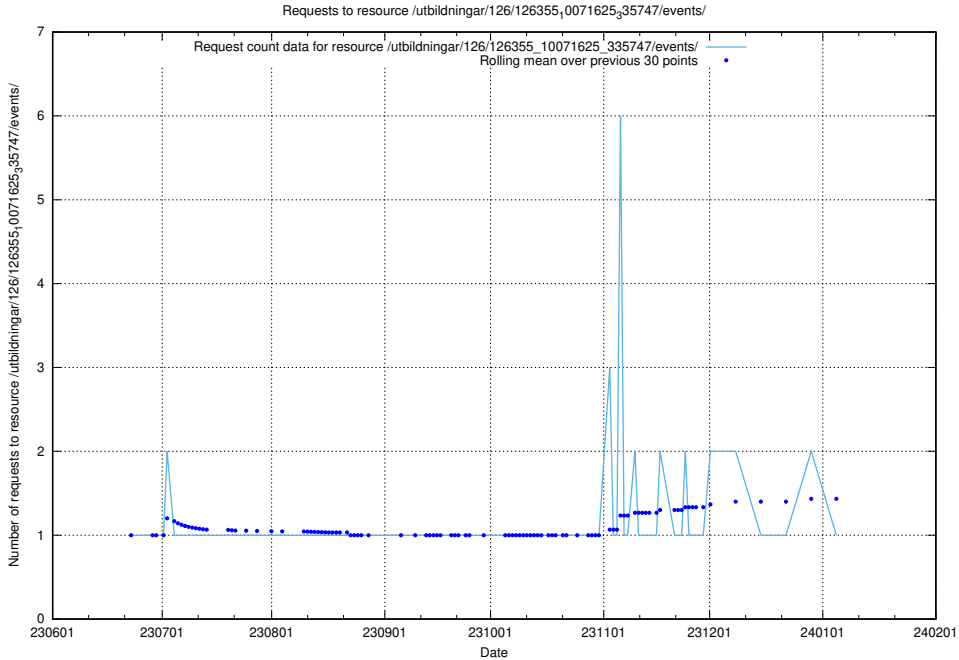

5.5783 Usage of /utbildningar/126/126355_10071625_335747/events/

Here, we count the number of requests to resource /utbildningar/126/126355_10071625_335747/events/