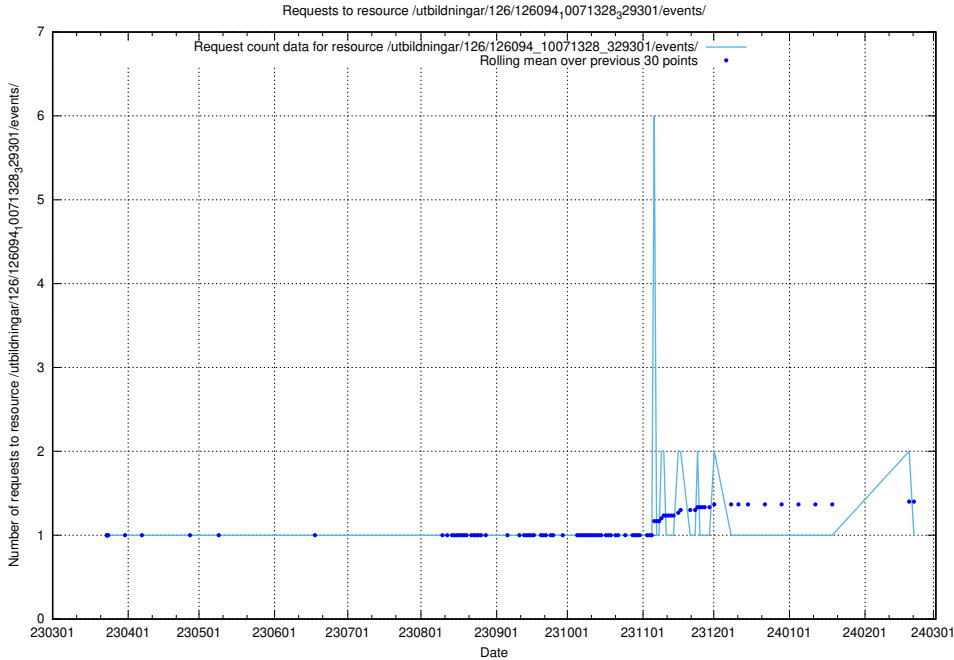

5.6587 Usage of /tst/

Here, we count the number of requests to resource /tst/.

5.6588 Usage of /utbildningar/126/126094_10071328_325707/events/

Here, we count the number of requests to resource /utbildningar/126/126094_10071328_325707/events/