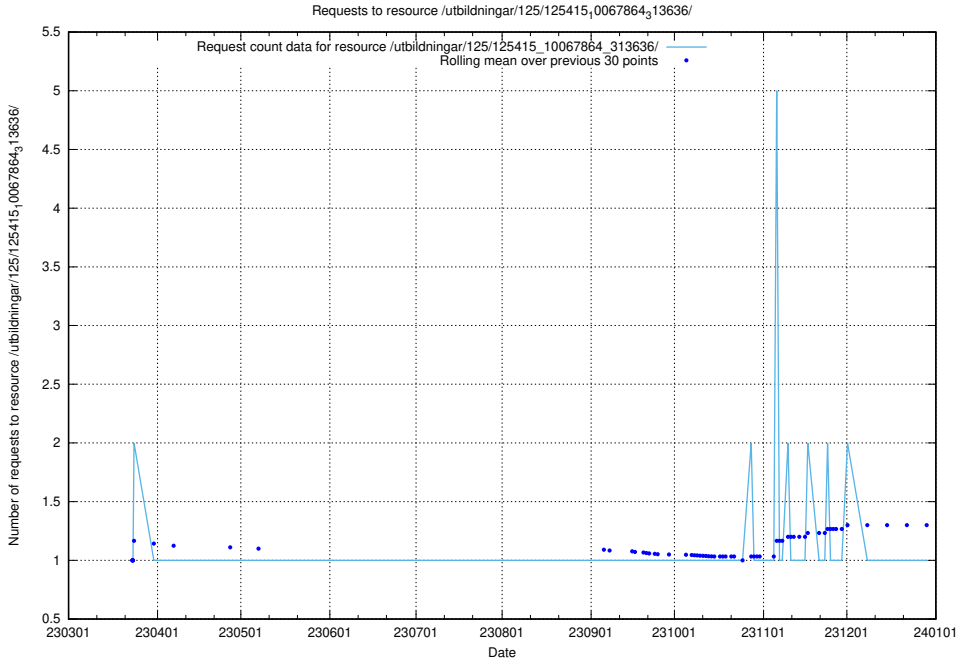

5.1093 Usage of /utbildningar/125/125415_10067864_313636/

Here, we count the number of requests to resource /utbildningar/125/125415_10067864_313636/.