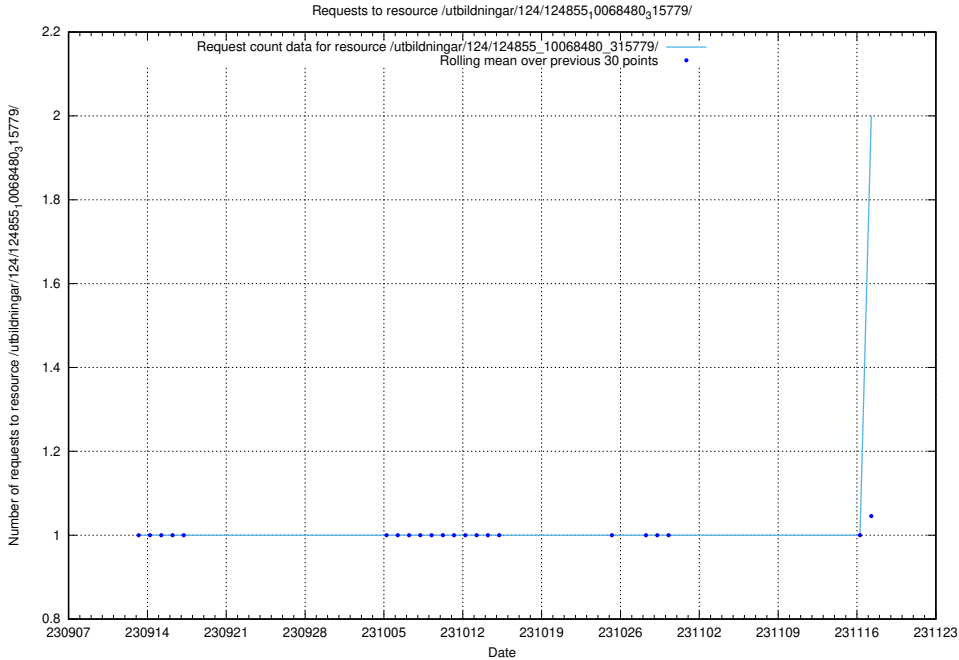

5.750 Usage of /utbildningar/124/124855_10068480_315779/

Here, we count the number of requests to resource /utbildningar/124/124855_10068480_315779/.