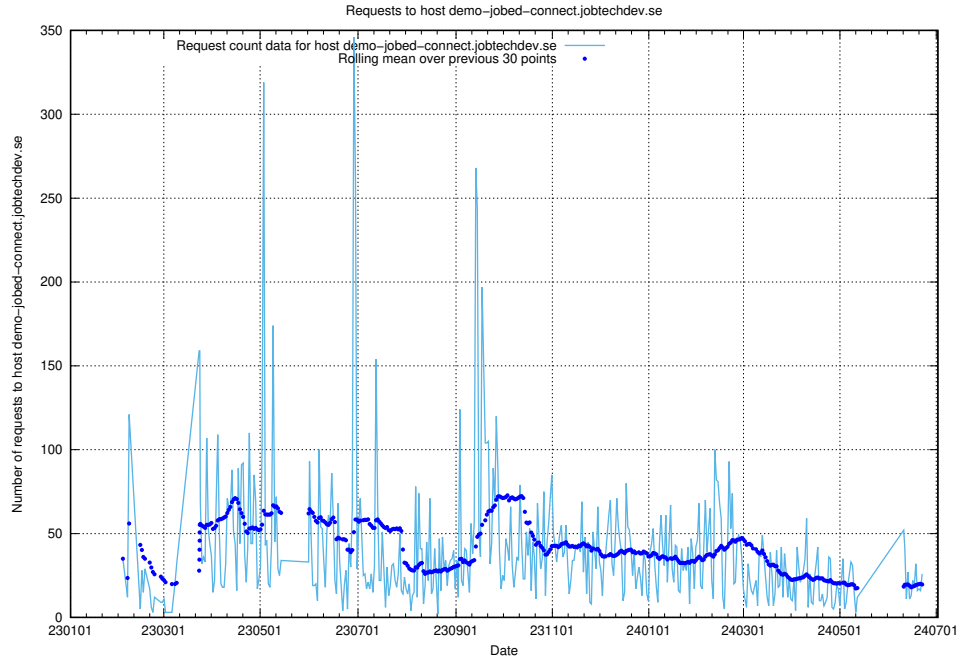

7.34 Usage of demo-jobed-connect.jobtechdev.se

Here, we count the number of requests to host demo-jobed-connect.jobtechdev.se.

7.35 Usage of taxonomy-i1.api.jobtechdev.se

Here, we count the number of requests to host taxonomy-i1.api.jobtechdev.se.