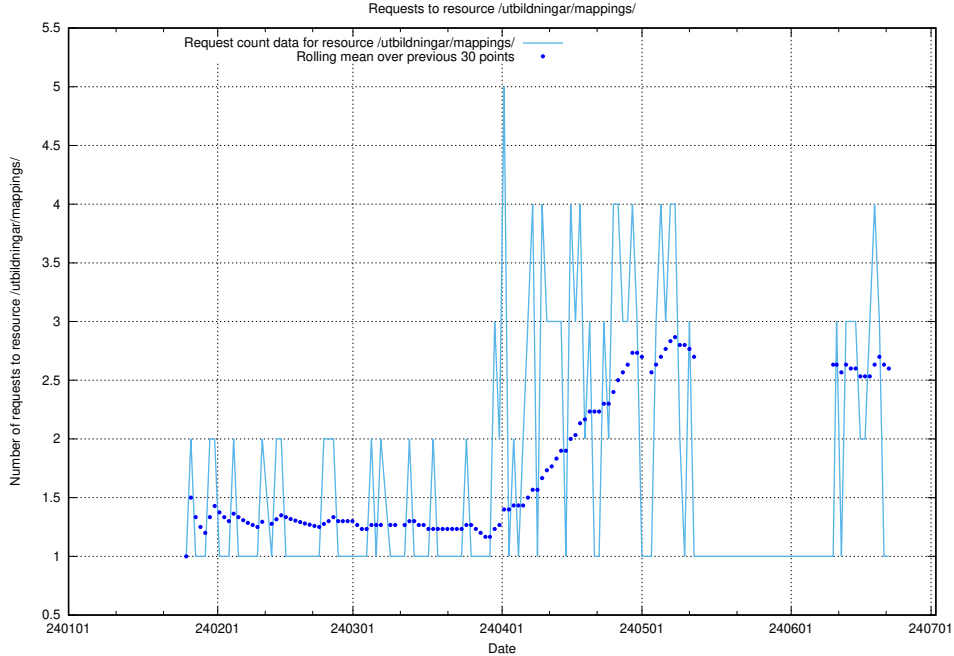

5.3879 Usage of /utbildningar/mappings/

Here, we count the number of requests to resource /utbildningar/mappings/.