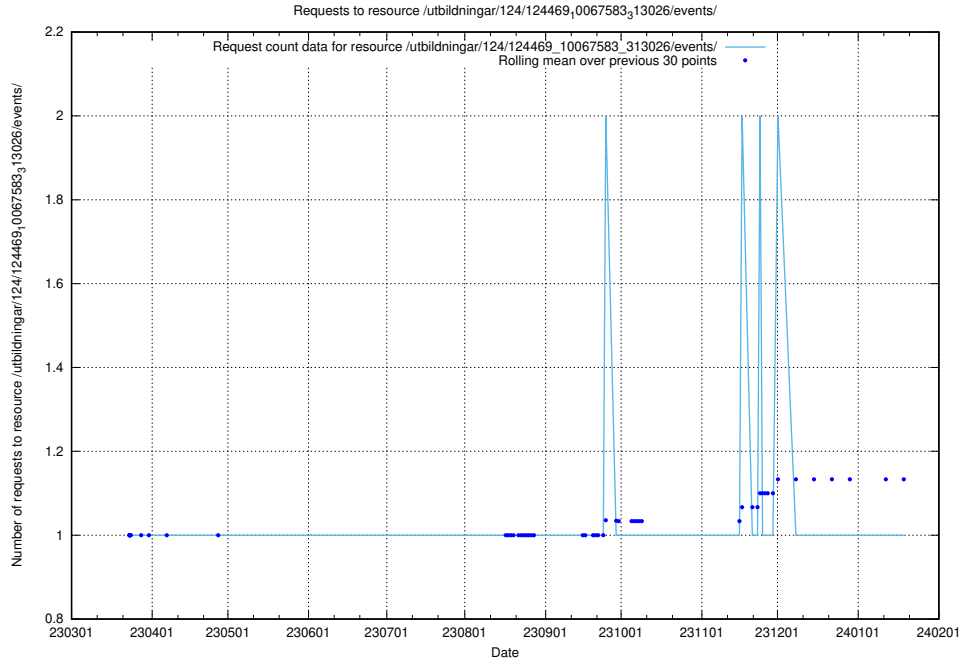

5.3421 Usage of /utbildningar/124/124469_10067583_313026/events/

Here, we count the number of requests to resource /utbildningar/124/124469_10067583_313026/events/