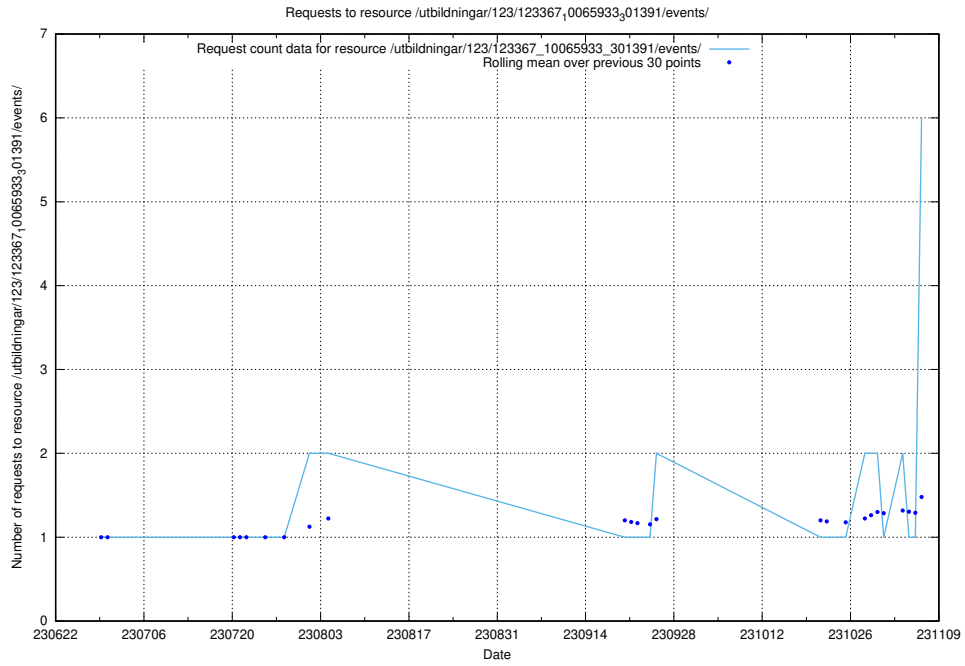

5.84 Usage of /utbildningar/123/123367_10065933_301391/events/

Here, we count the number of requests to resource /utbildningar/123/123367_10065933_301391/events/