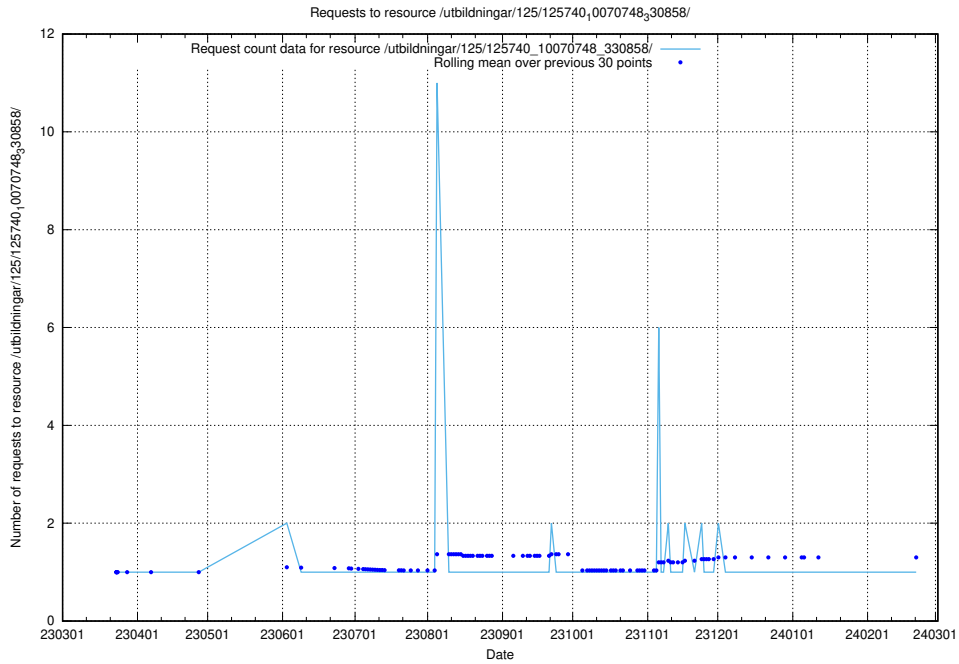

5.960 Usage of /utbildningar/125/125740_10070748_330858/

Here, we count the number of requests to resource /utbildningar/125/125740_10070748_330858/.