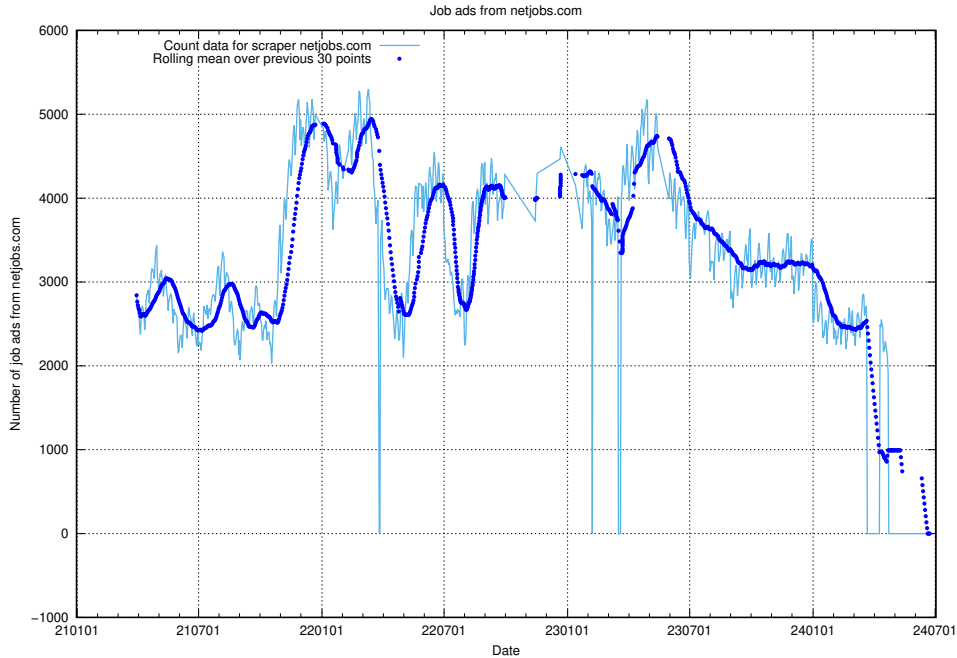

13.17 Number of ads by scraper netjobs.com

Here, we count the number of job ads scraped from netjobs.com.