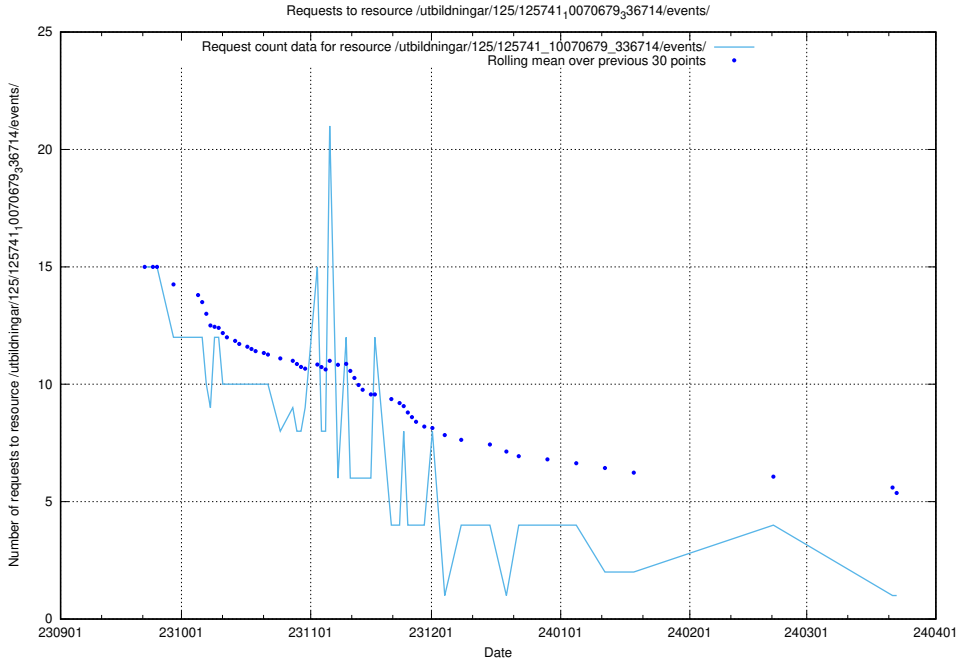

Here, we count the number of requests to resource /utbildningar/125/125741_10070679_336789/events/

5.4629 Usage of /utbildningar/125/125741_10070679_336714/events/

Here, we count the number of requests to resource /utbildningar/125/125741_10070679_336714/events/