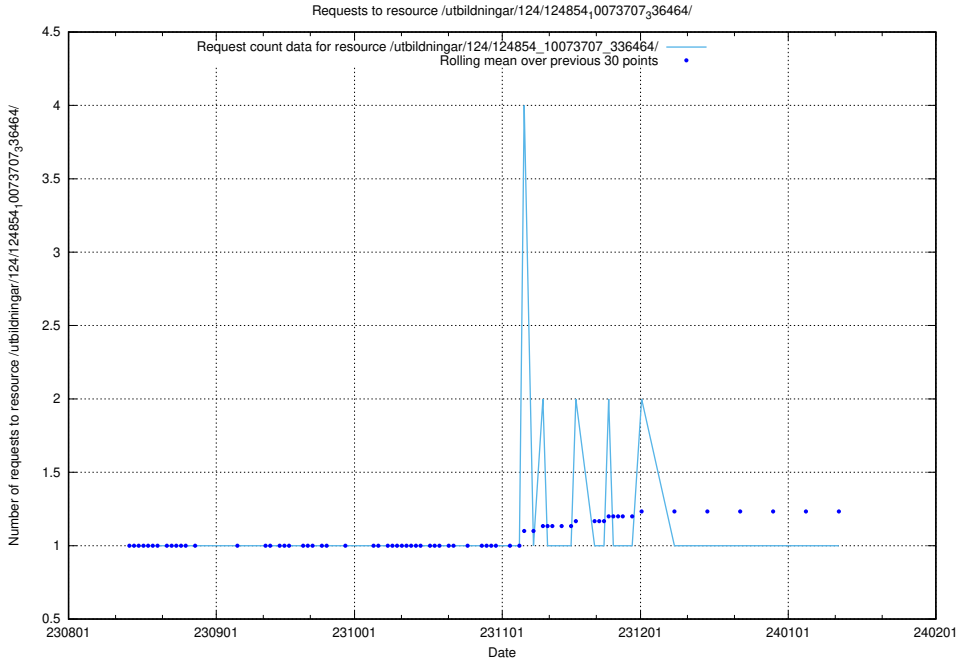

5.4931 Usage of /utbildningar/124/124854_10073707_336464/

Here, we count the number of requests to resource /utbildningar/124/124854_10073707_336464/.