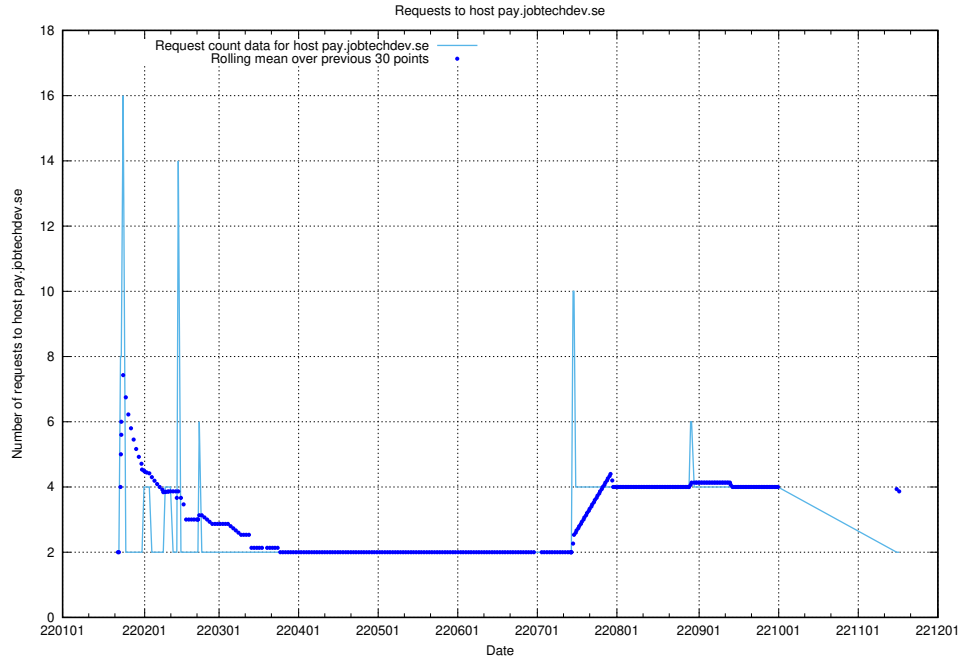

7.594 Usage of pay.jobtechdev.se

Here, we count the number of requests to host pay.jobtechdev.se.