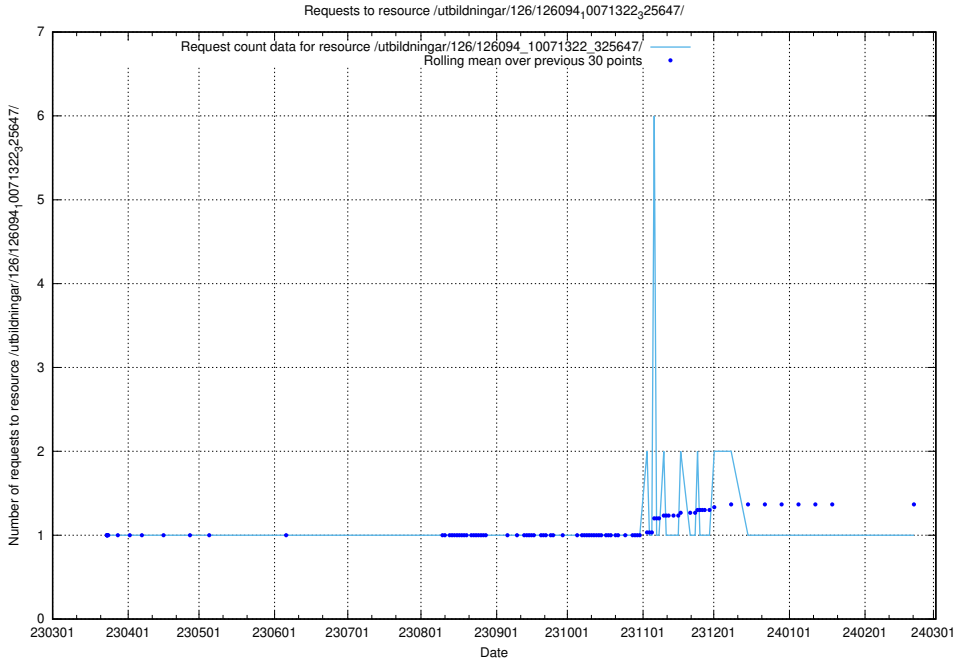

5.6590 Usage of /utbildningar/126/126094_10071322_325647/

Here, we count the number of requests to resource /utbildningar/126/126094_10071322_325647/.