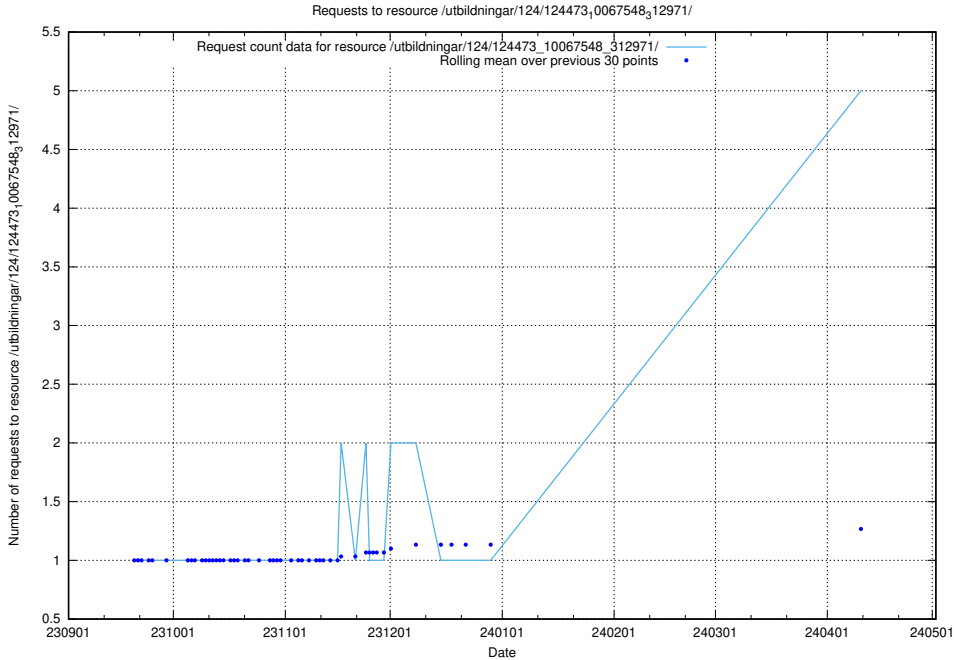

5.140 Usage of /utbildningar/124/124473_10067548_312971/

Here, we count the number of requests to resource /utbildningar/124/124473_10067548_312971/.