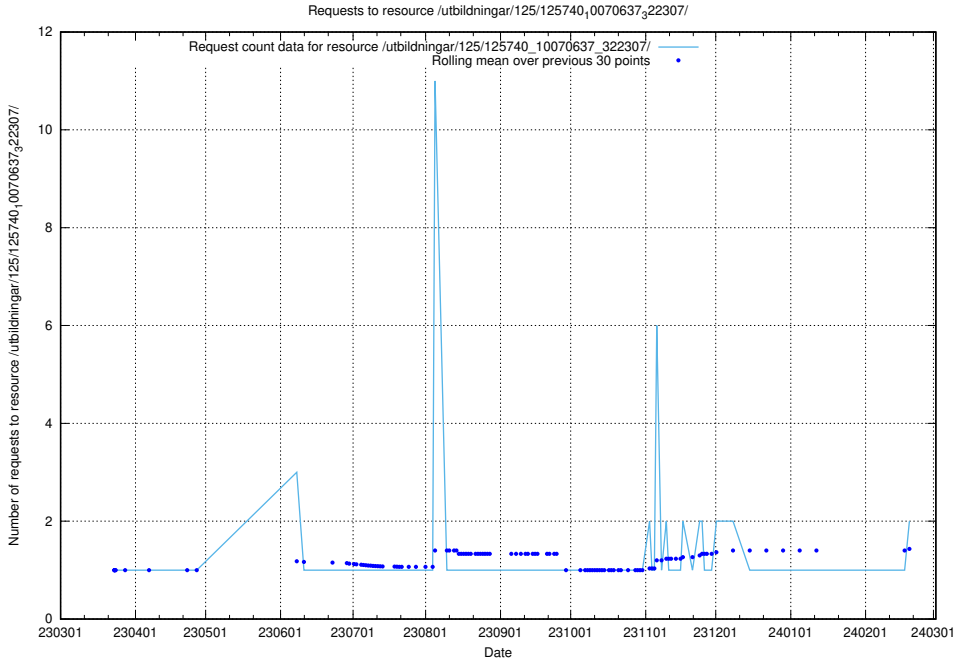

5.465 Usage of /utbildningar/125/125740_10070637_322307/

Here, we count the number of requests to resource /utbildningar/125/125740_10070637_322307/.