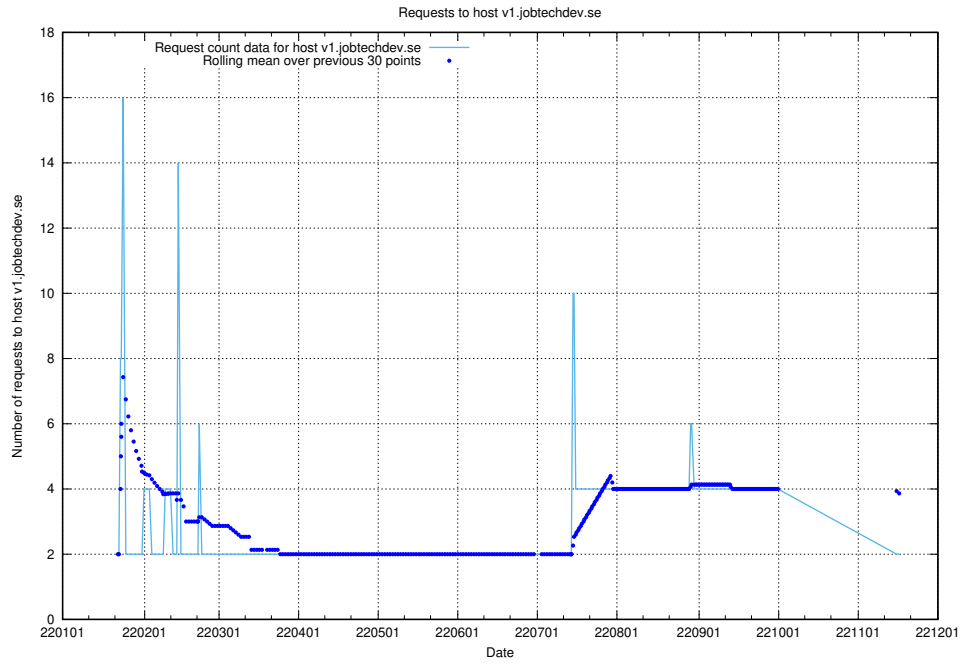

7.583 Usage of v1.jobtechdev.se

Here, we count the number of requests to host v1.jobtechdev.se.