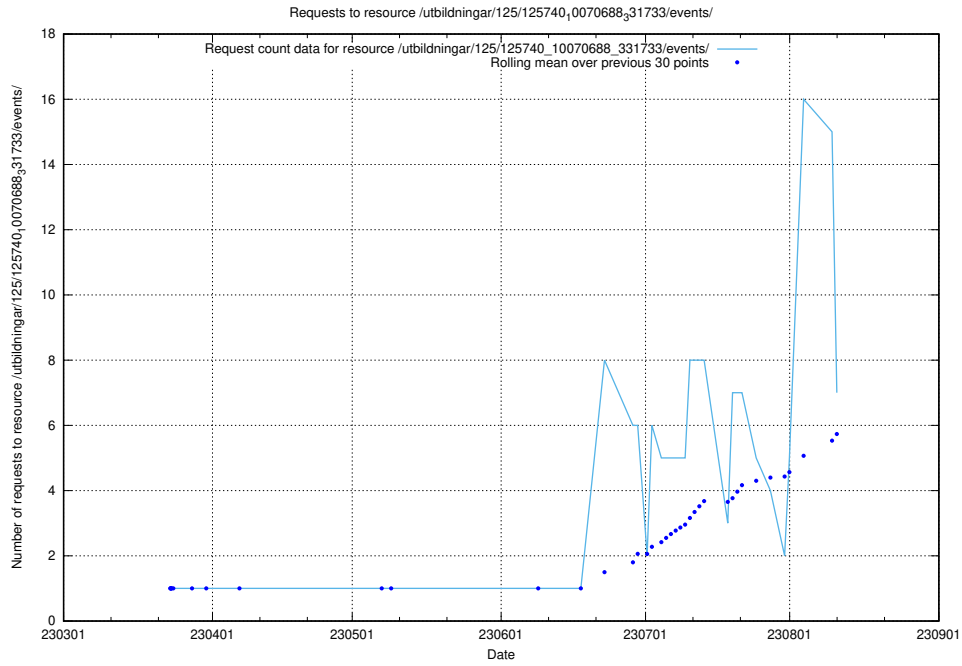

5.38 Usage of /utbildningar/125/125740_10070688_331733/events/

Here, we count the number of requests to resource /utbildningar/125/125740_10070688_331733/events/