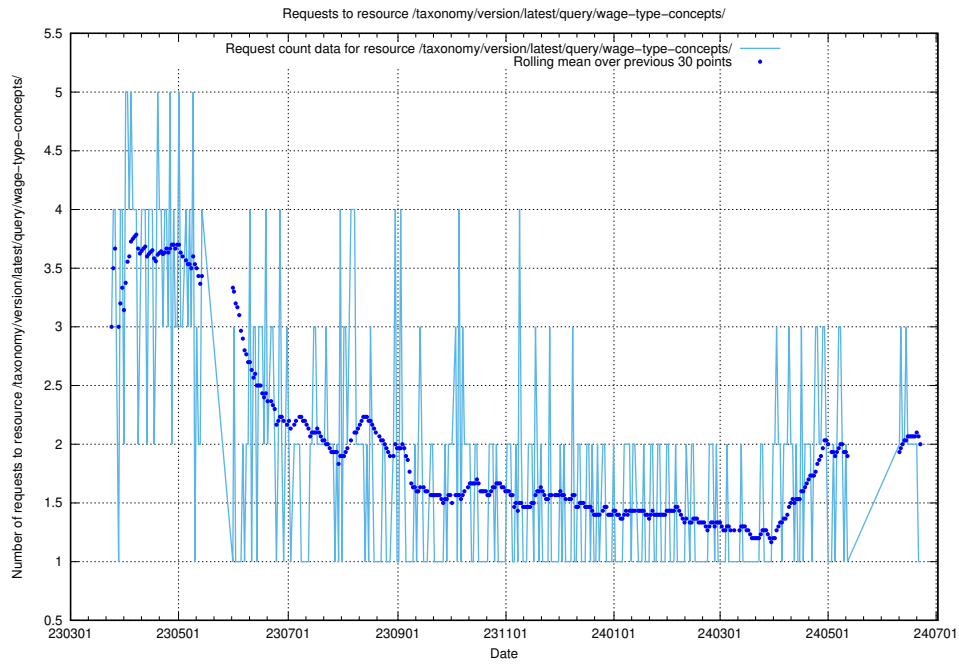

5.6210 Usage of /taxonomy/version/latest/query/wage-type-concepts/

Here, we count the number of requests to resource /taxonomy/version/latest/query/wage-type-concepts/.