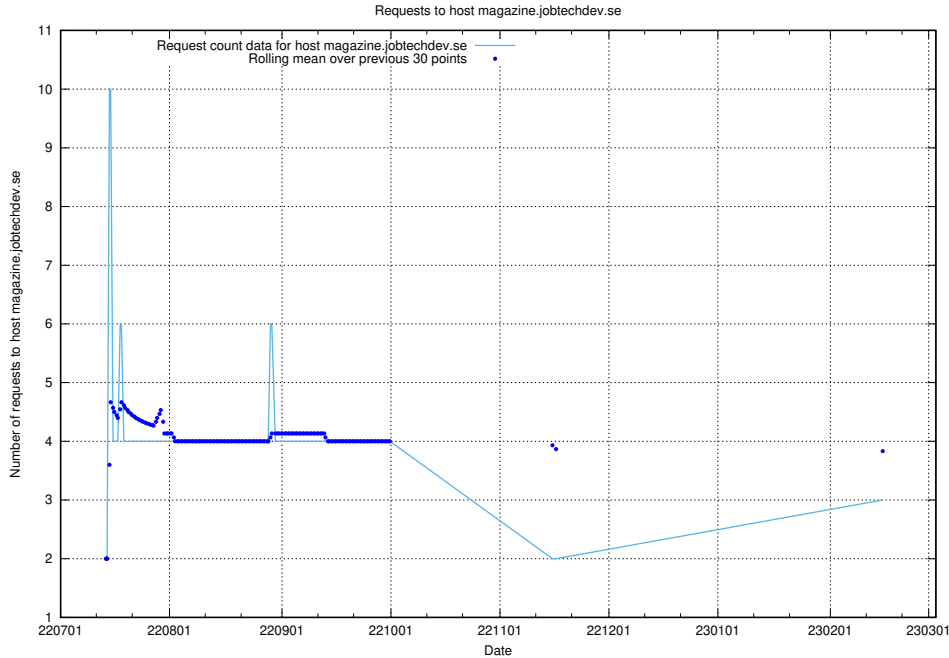

7.215 Usage of magazine.jobtechdev.se

Here, we count the number of requests to host magazine.jobtechdev.se.