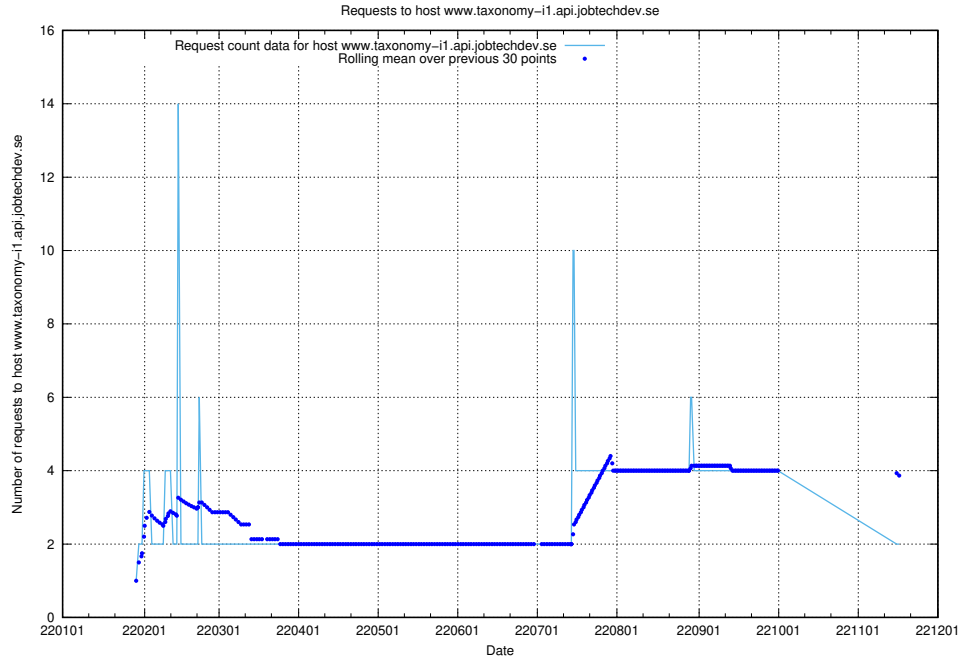

7.570 Usage of `www.taxonomy-i1.api.jobtechdev.se`

Here, we count the number of requests to host `www.taxonomy-i1.api.jobtechdev.se`.