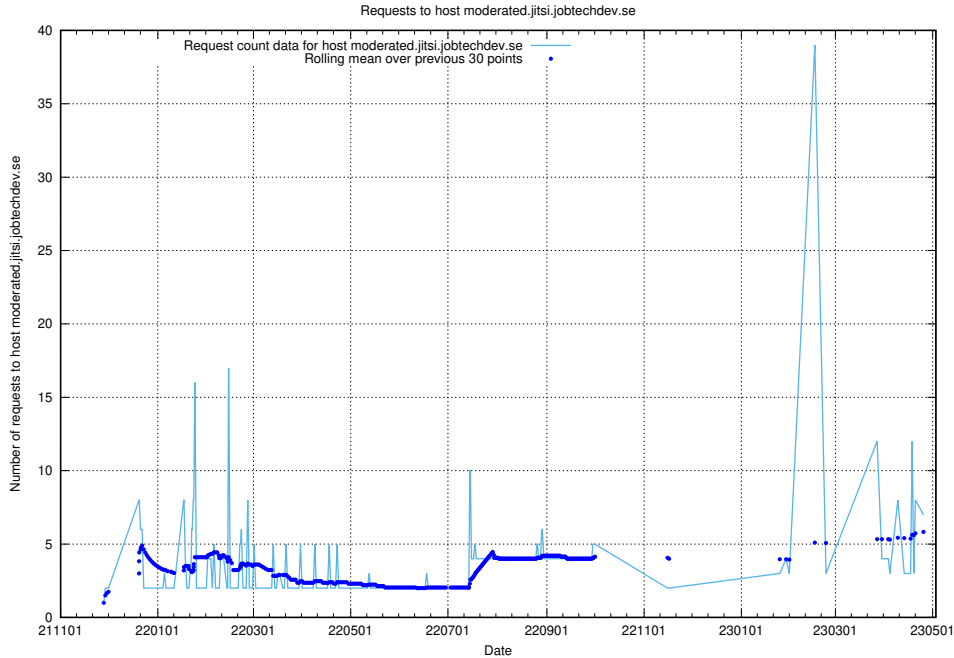

7.78 Usage of moderated.jitsi.jobtechdev.se

Here, we count the number of requests to host moderated.jitsi.jobtechdev.se.