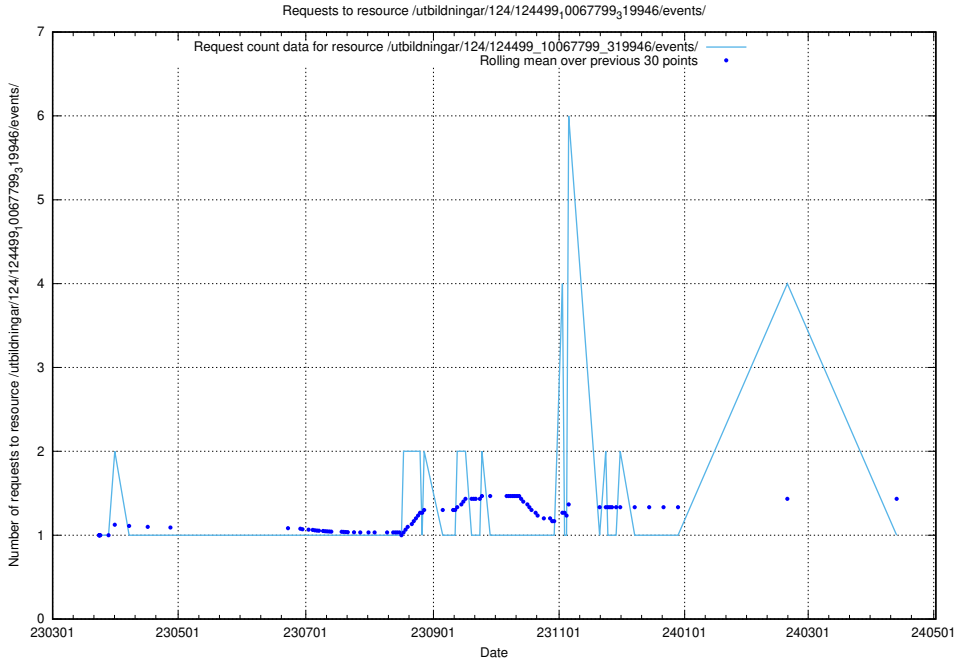

5.2603 Usage of /utbildningar/124/124499_10067799_319946/events/

Here, we count the number of requests to resource /utbildningar/124/124499_10067799_319946/events/