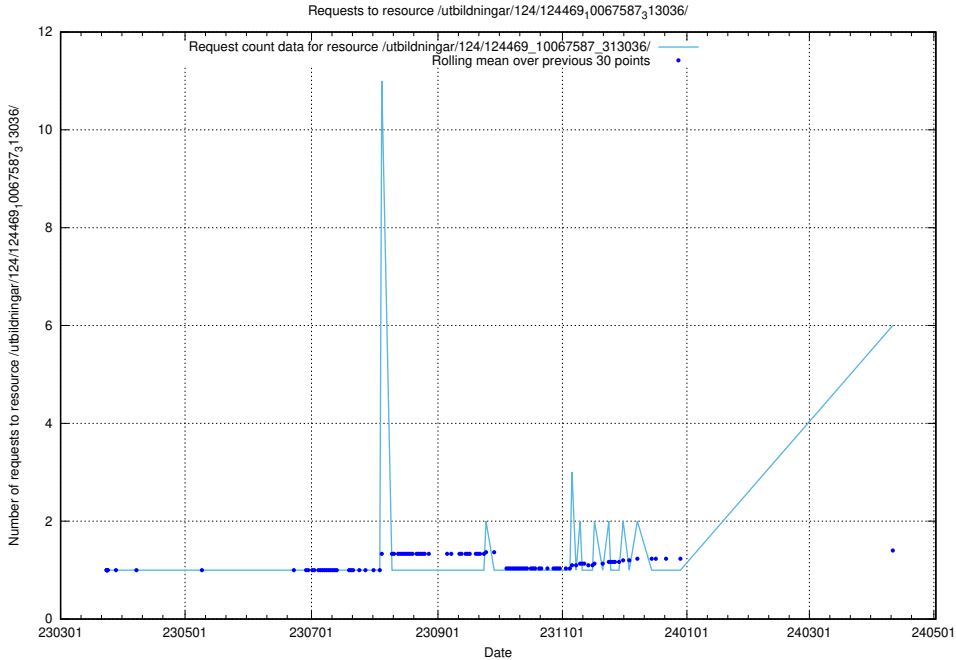

5.52 Usage of /utbildningar/124/124469_10067587_313036/

Here, we count the number of requests to resource /utbildningar/124/124469_10067587_313036/.