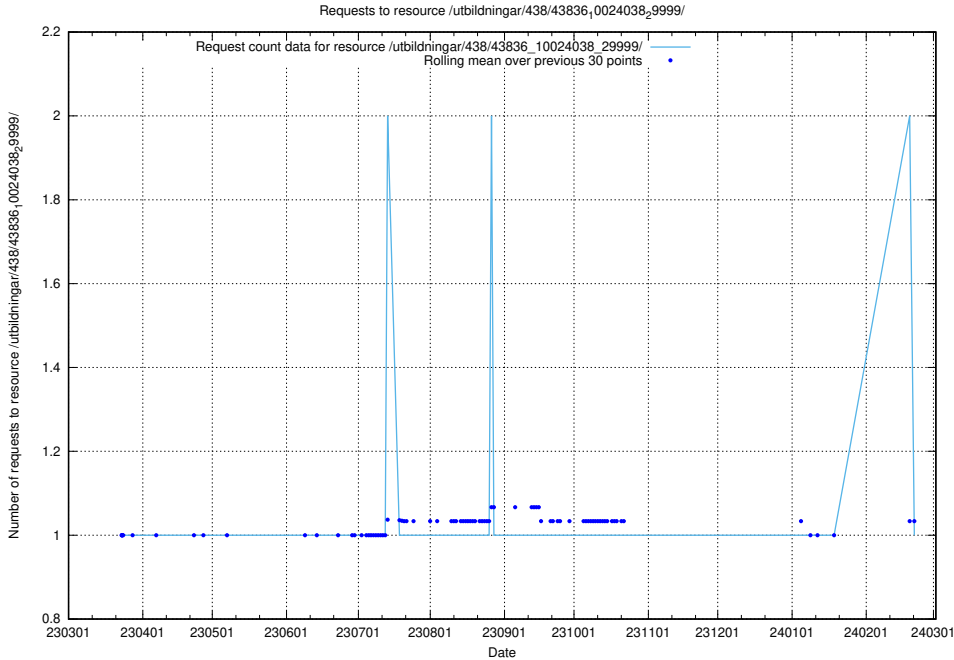

5.6489 Usage of /utbildningar/438/43831_10024051_32246/

Here, we count the number of requests to resource /utbildningar/438/43831_10024051_32246/.

5.6490 Usage of /utbildningar/438/43830_10023988_29949/events/