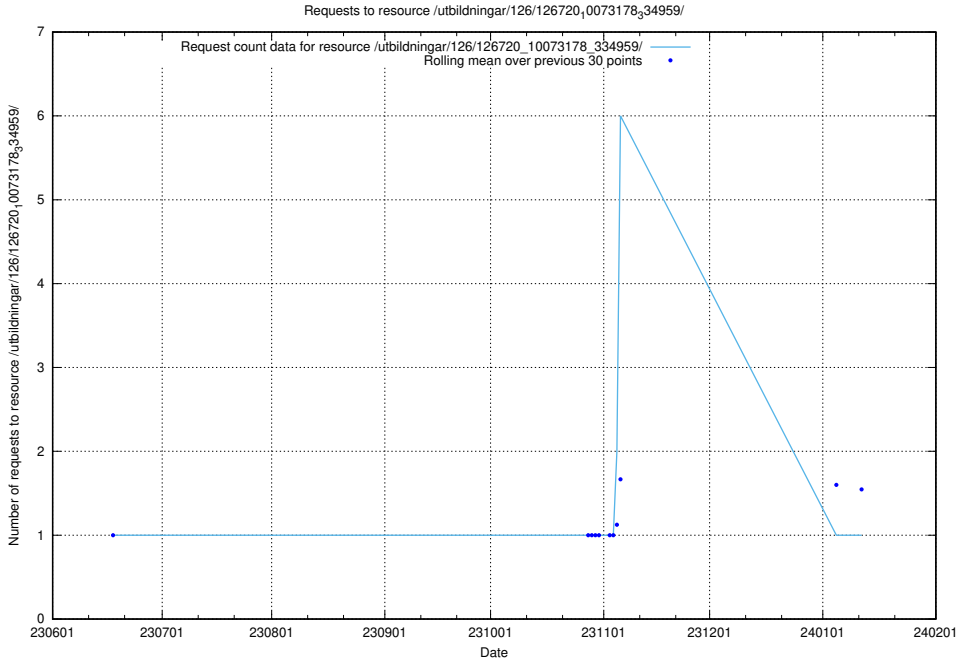

5.5978 Usage of /utbildningar/126/126720_10073178_334959/

Here, we count the number of requests to resource /utbildningar/126/126720_10073178_334959/.