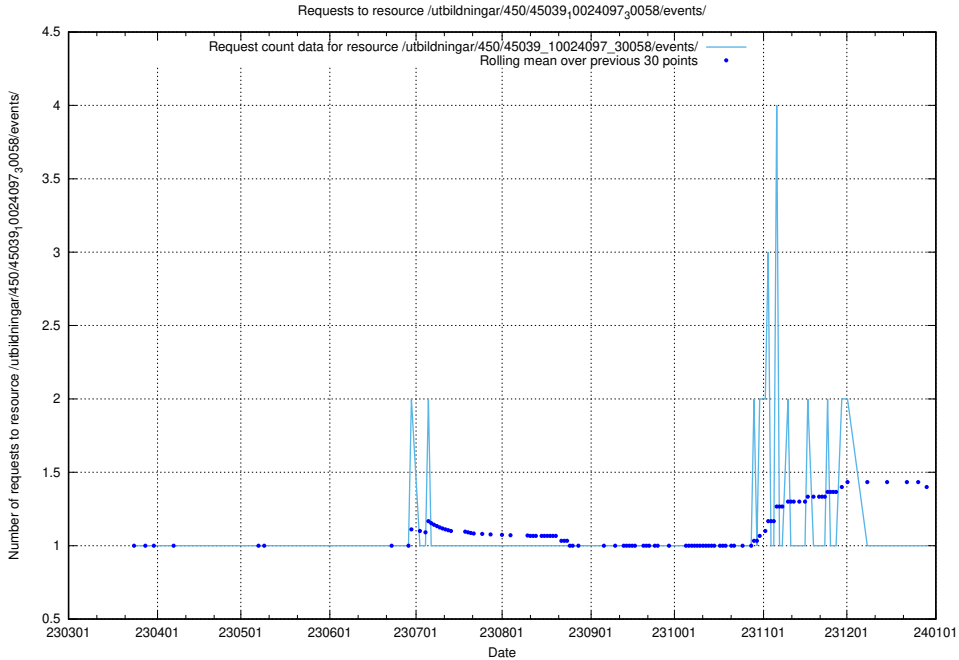

5.6317 Usage of /utbildningar/450/45039_10024097_30058/events/

Here, we count the number of requests to resource /utbildningar/450/45039_10024097_30058/events/.