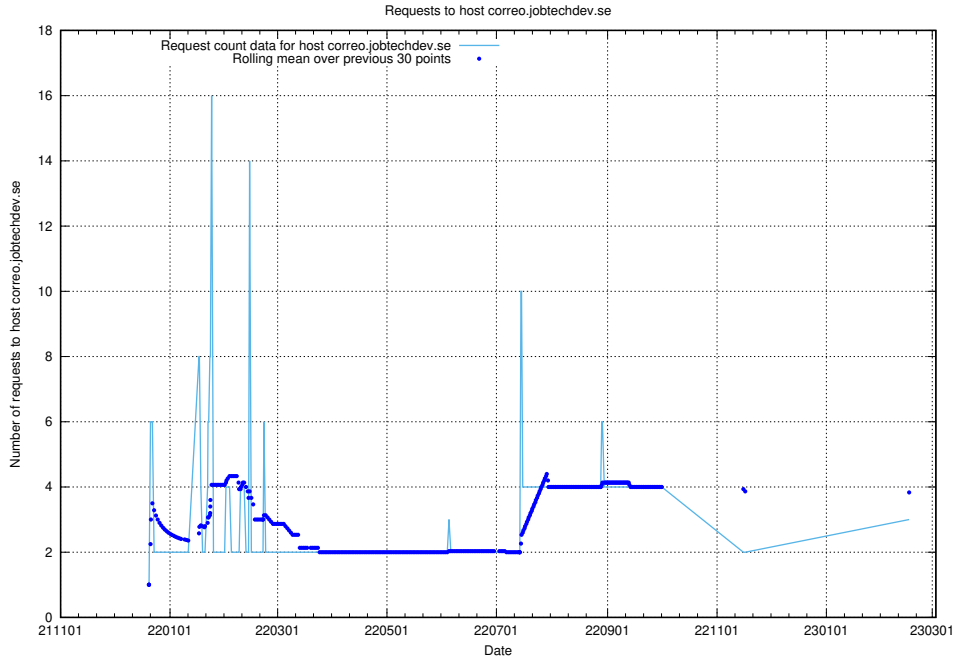

Here, we count the number of requests to host ex.jobtechdev.se.

7.209 Usage of email.jobtechdev.se

Here, we count the number of requests to host email.jobtechdev.se.

7.210 Usage of correo.jobtechdev.se

Here, we count the number of requests to host correo.jobtechdev.se.