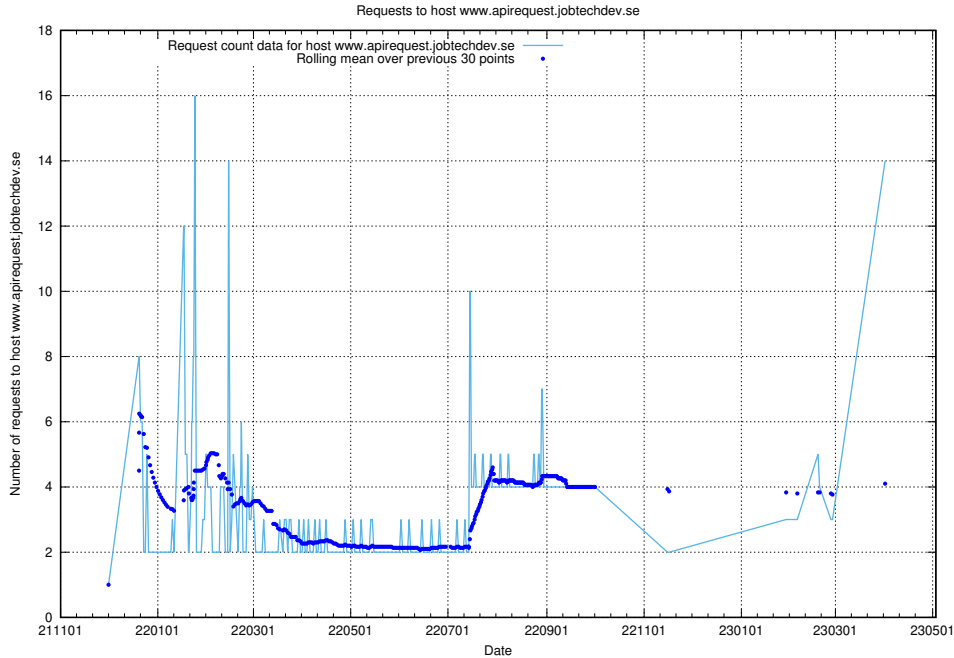

7.42 Usage of www.apirequest.jobtechdev.se

Here, we count the number of requests to host www.apirequest.jobtechdev.se.