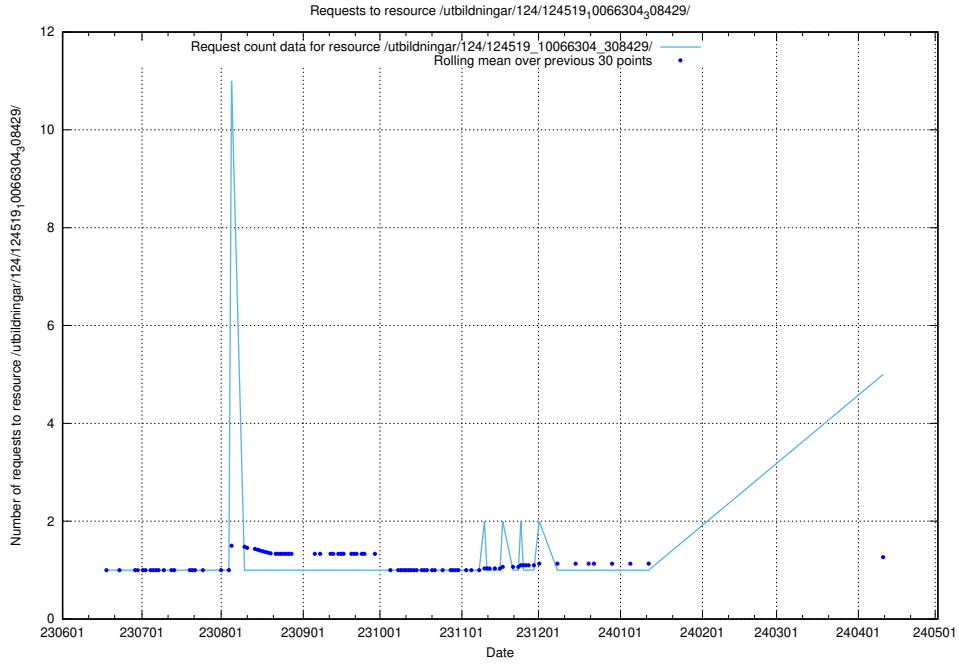

5.148 Usage of /utbildningar/124/124519_10066304_308429/

Here, we count the number of requests to resource /utbildningar/124/124519_10066304_308429/.