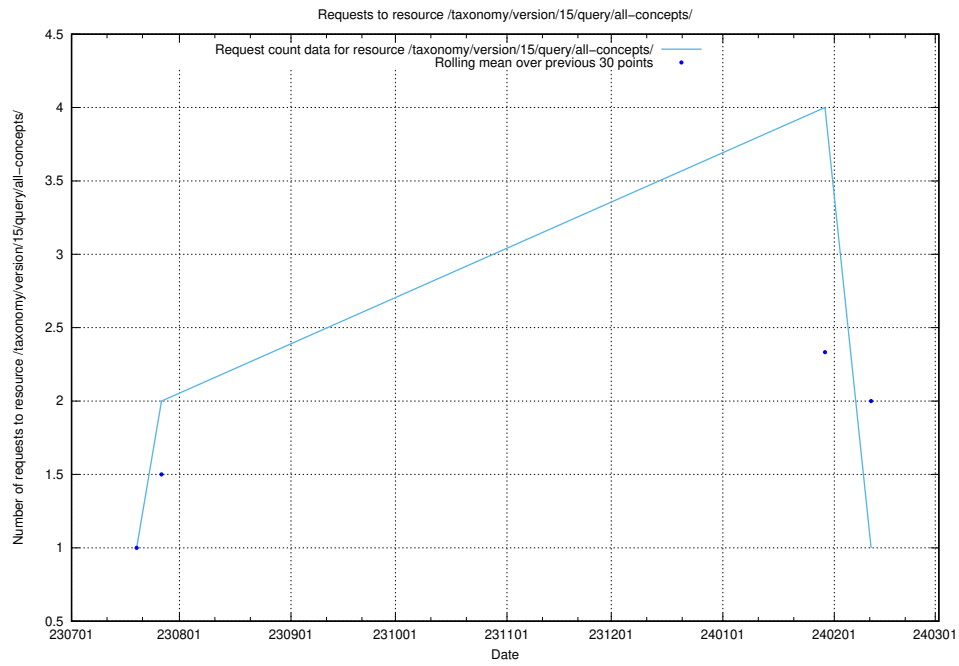

5.5140 Usage of /taxonomy/version/15/query/all-concepts/

Here, we count the number of requests to resource /taxonomy/version/15/query/all-concepts/.