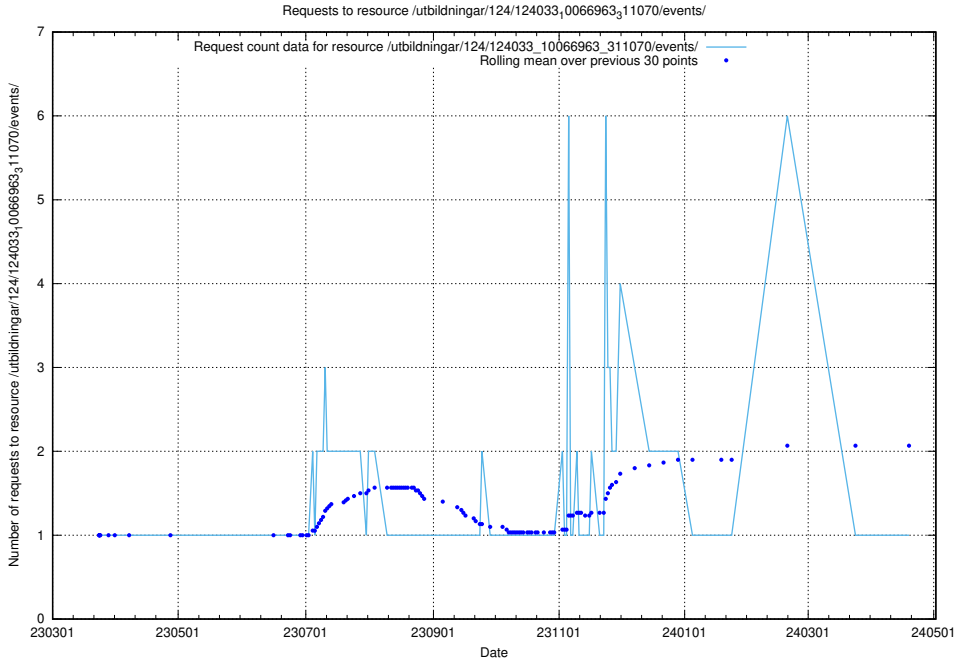

5.4578 Usage of /utbildningar/124/124033_10066963_311070/events/

Here, we count the number of requests to resource /utbildningar/124/124033_10066963_311070/events/