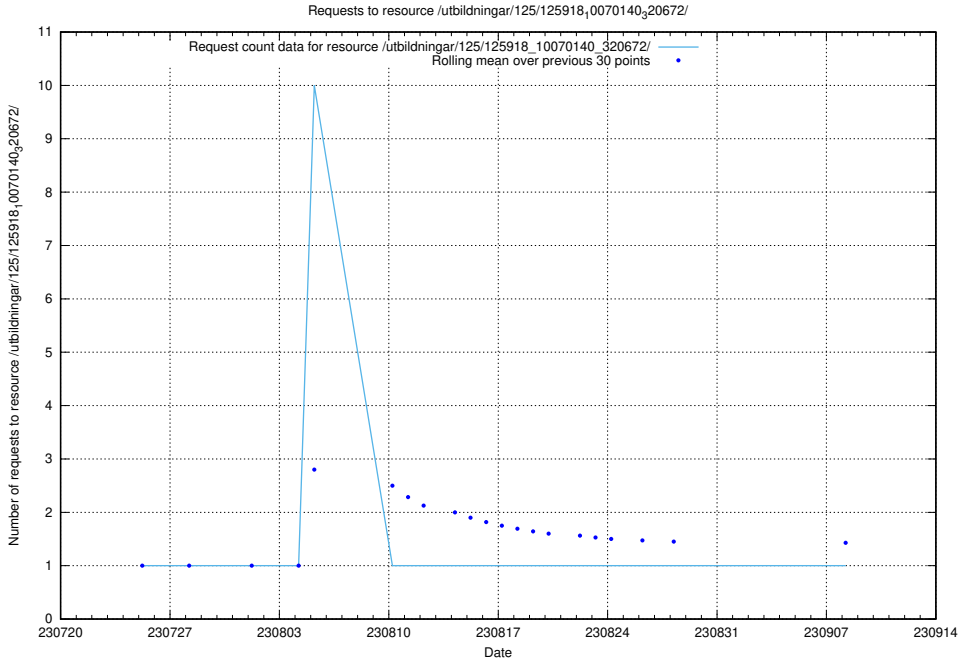

5.5076 Usage of /utbildningar/125/125918_10070140_320672/

Here, we count the number of requests to resource /utbildningar/125/125918_10070140_320672/.