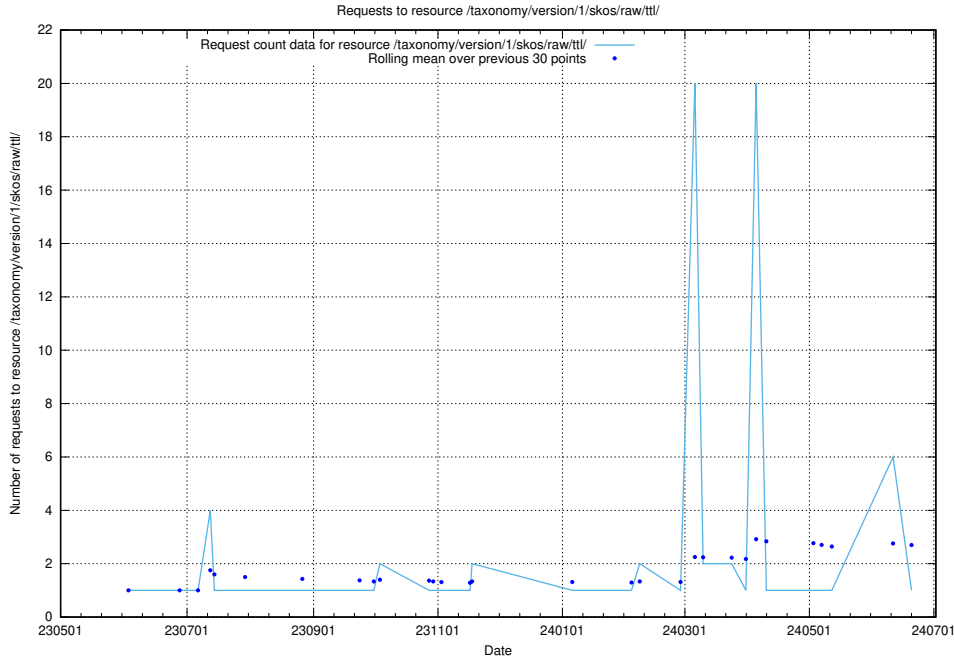

5.6040 Usage of /taxonomy/version/1/skos/raw/ttl/

Here, we count the number of requests to resource /taxonomy/version/1/skos/raw/ttl/.