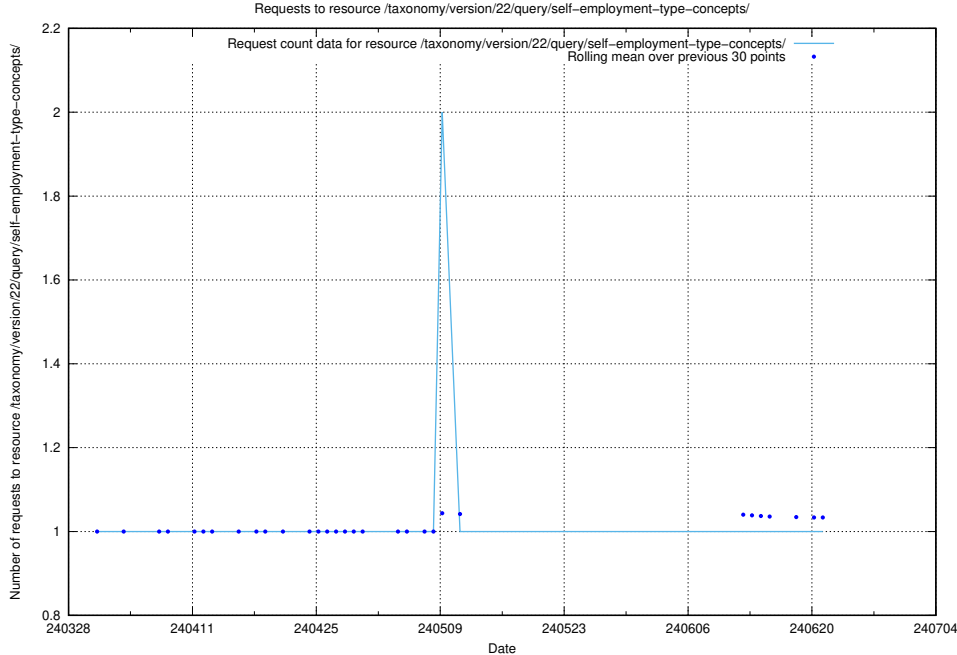

5.1740 Usage of /taxonomy/version/22/query/self-employment-type-concepts/

Here, we count the number of requests to resource /taxonomy/version/22/query/self-employment-type-concepts/.