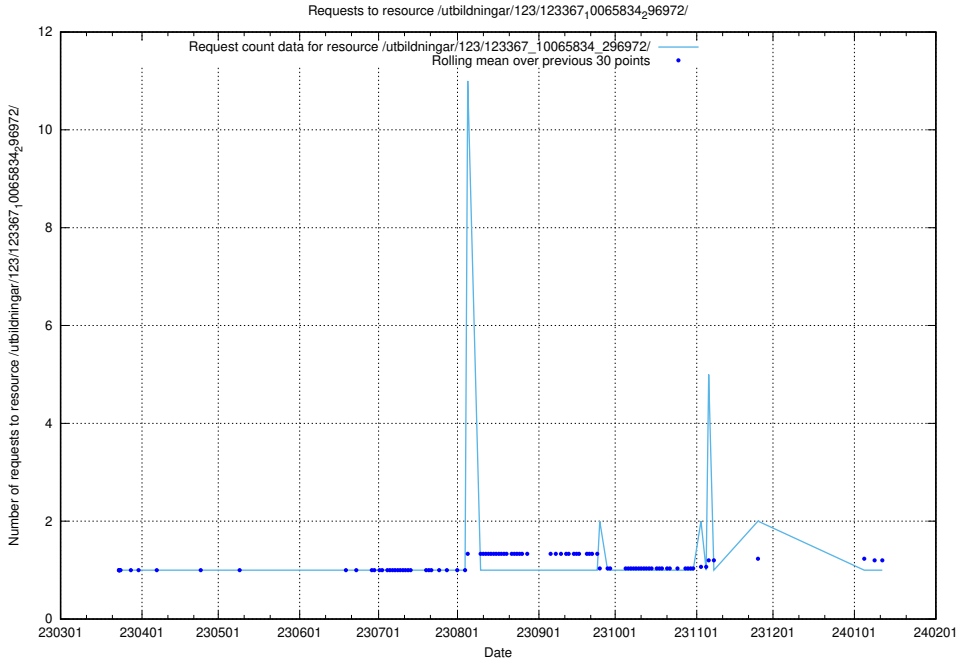

5.5000 Usage of /utbildningar/123/123367_10065834_296972/

Here, we count the number of requests to resource /utbildningar/123/123367_10065834_296972/.