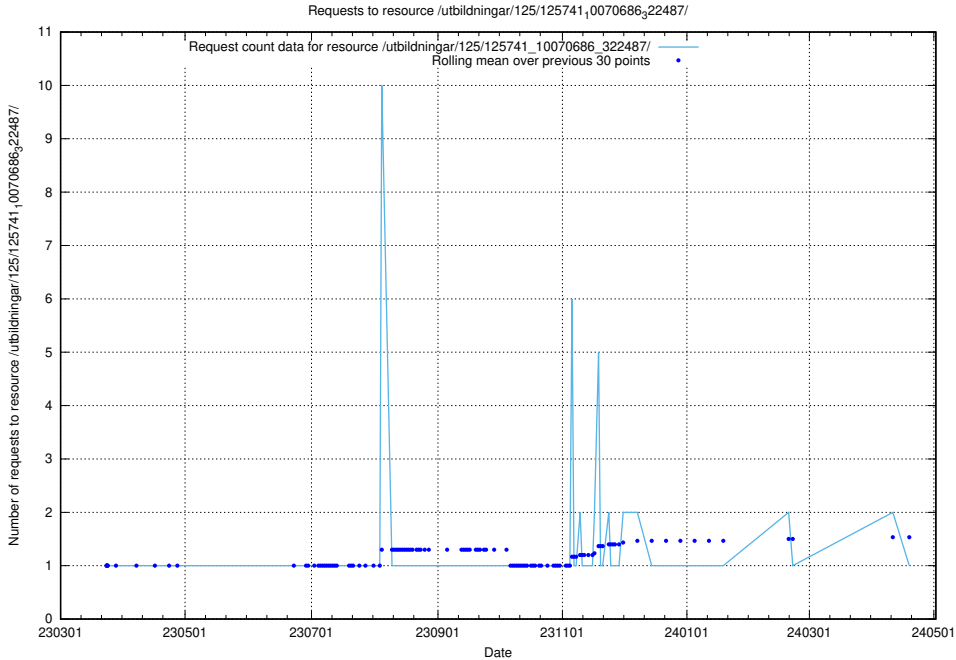

Here, we count the number of requests to resource /utbildningar/125/125741_10070686_323007/.

5.6631 Usage of /utbildningar/125/125741_10070686_322487/

Here, we count the number of requests to resource /utbildningar/125/125741_10070686_322487/.