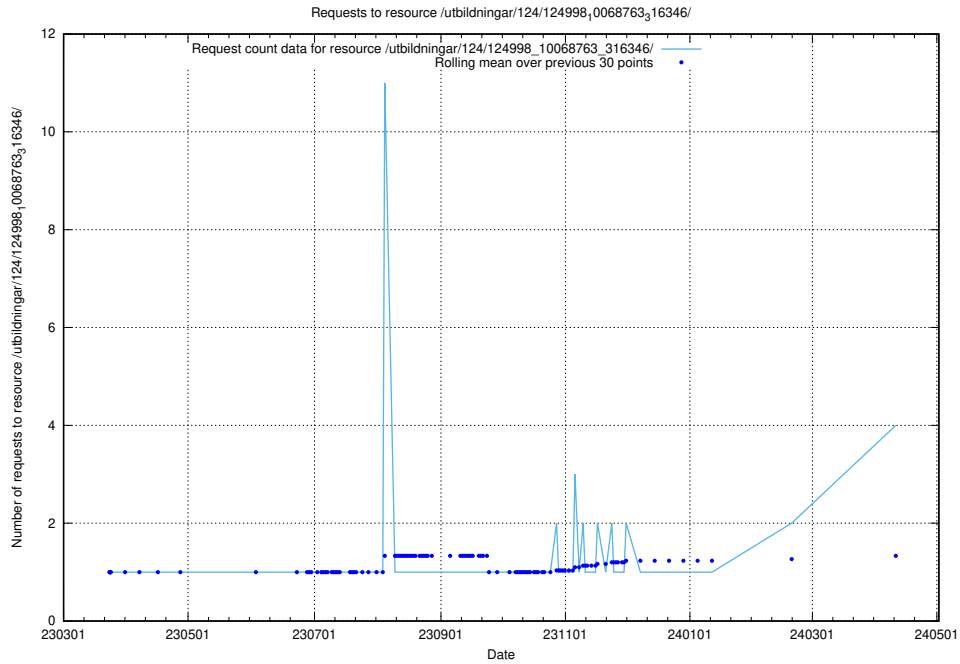

Here, we count the number of requests to resource /utbildningar/124/124998_10068763_316346/.

5.165 Usage of /utbildningar/124/124861_10069368_318273/events/

Here, we count the number of requests to resource /utbildningar/124/124861_10069368_318273/events/