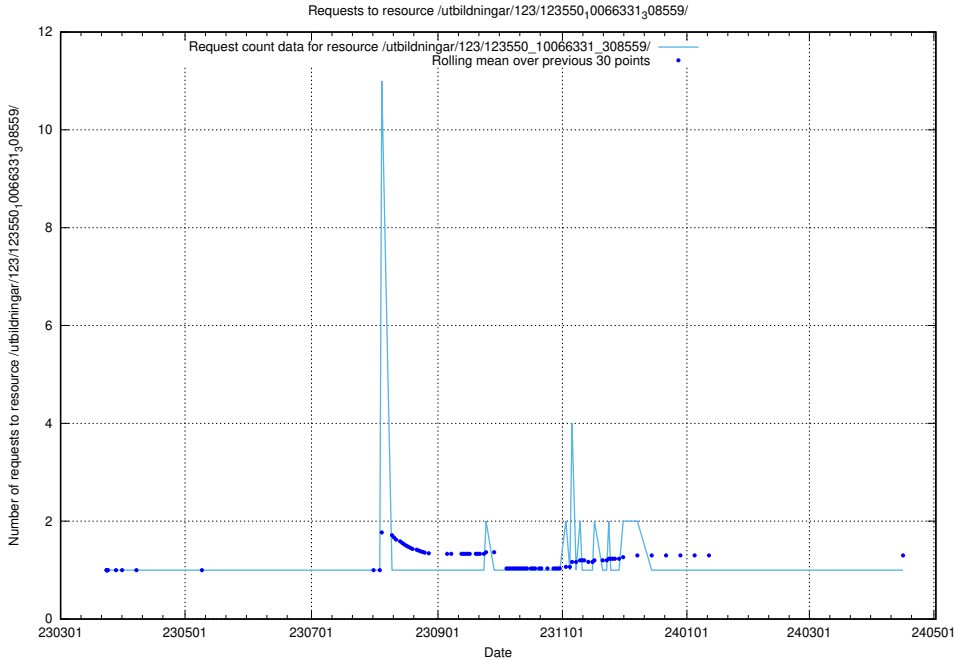

5.4634 Usage of /utbildningar/123/123550_10066331_308559/

Here, we count the number of requests to resource /utbildningar/123/123550_10066331_308559/.