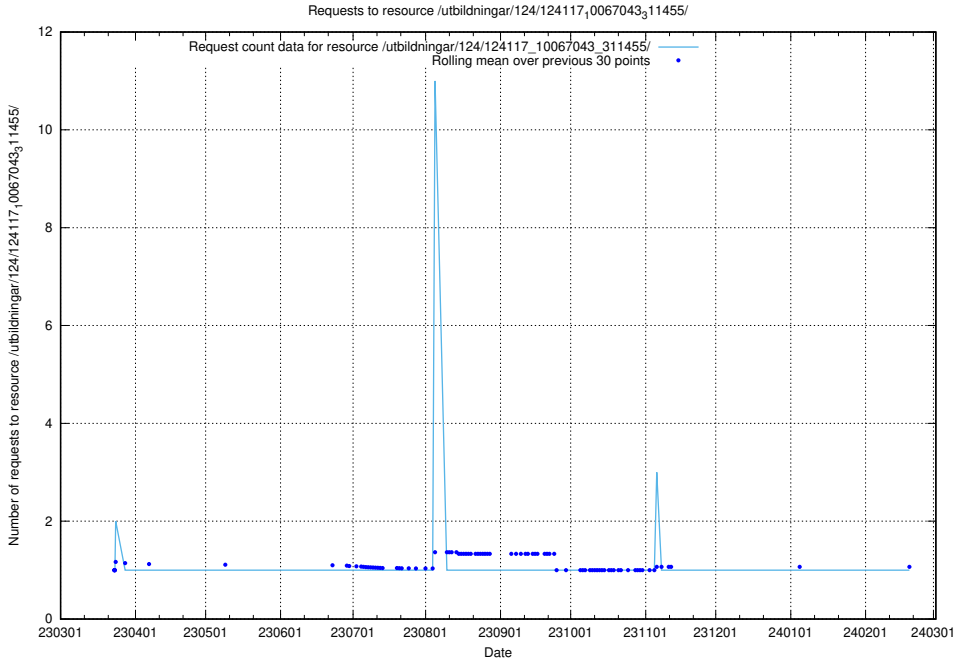

5.4371 Usage of /utbildningar/124/124117_10067043_311455/

Here, we count the number of requests to resource /utbildningar/124/124117_10067043_311455/.

5.4372 Usage of /taxonomy/version/1/query/concepts-describing-working-hours/