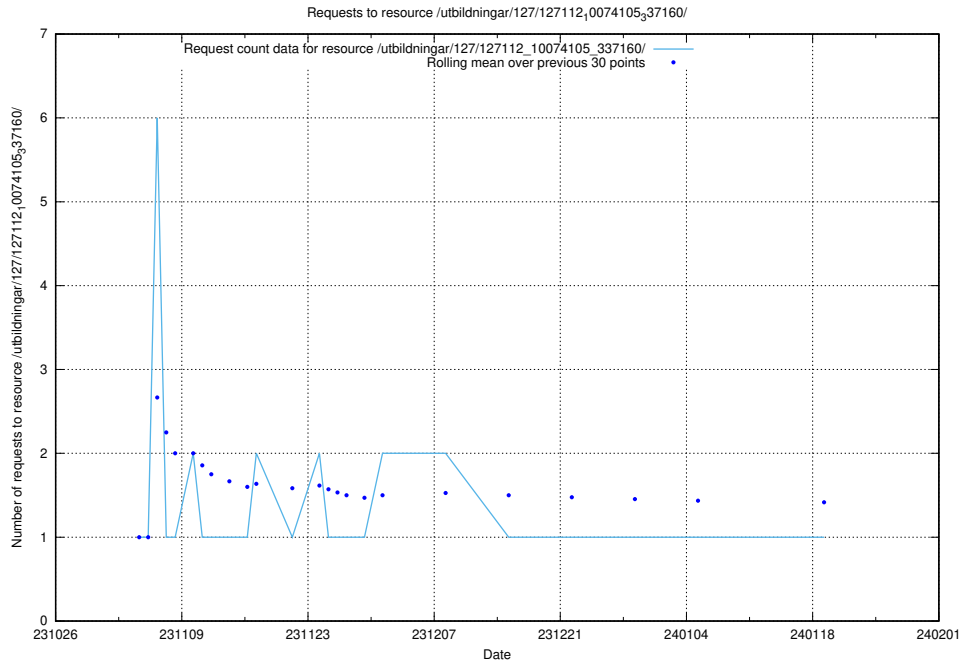

5.4267 Usage of /utbildningar/127/127112_10074105_337160/

Here, we count the number of requests to resource /utbildningar/127/127112_10074105_337160/.