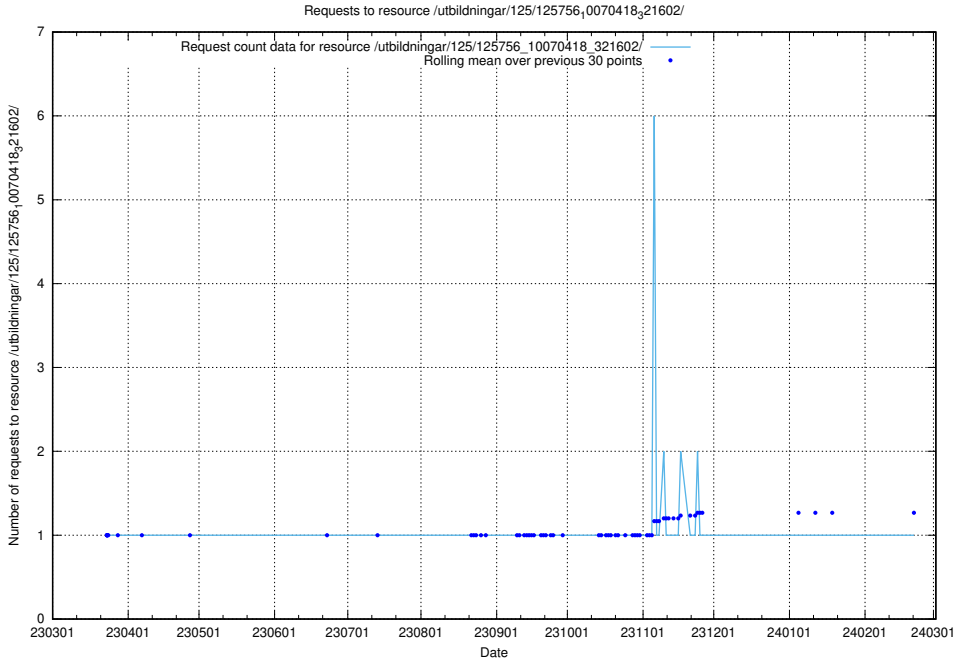

5.6609 Usage of /utbildningar/125/125756_10070418_321602/

Here, we count the number of requests to resource /utbildningar/125/125756_10070418_321602/.