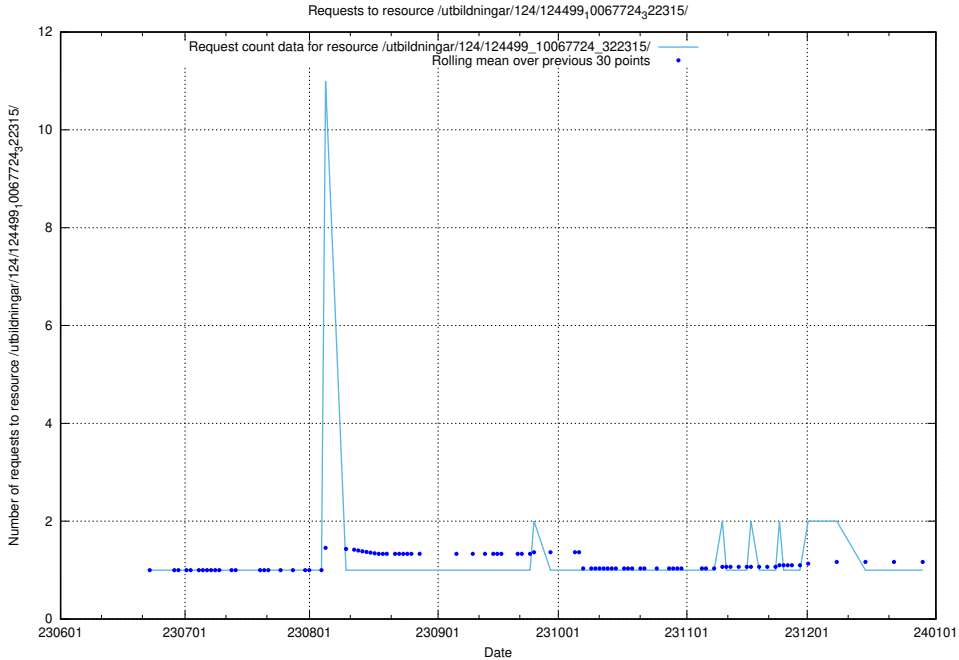

5.5908 Usage of /utbildningar/124/124499_10067724_322315/

Here, we count the number of requests to resource /utbildningar/124/124499_10067724_322315/.