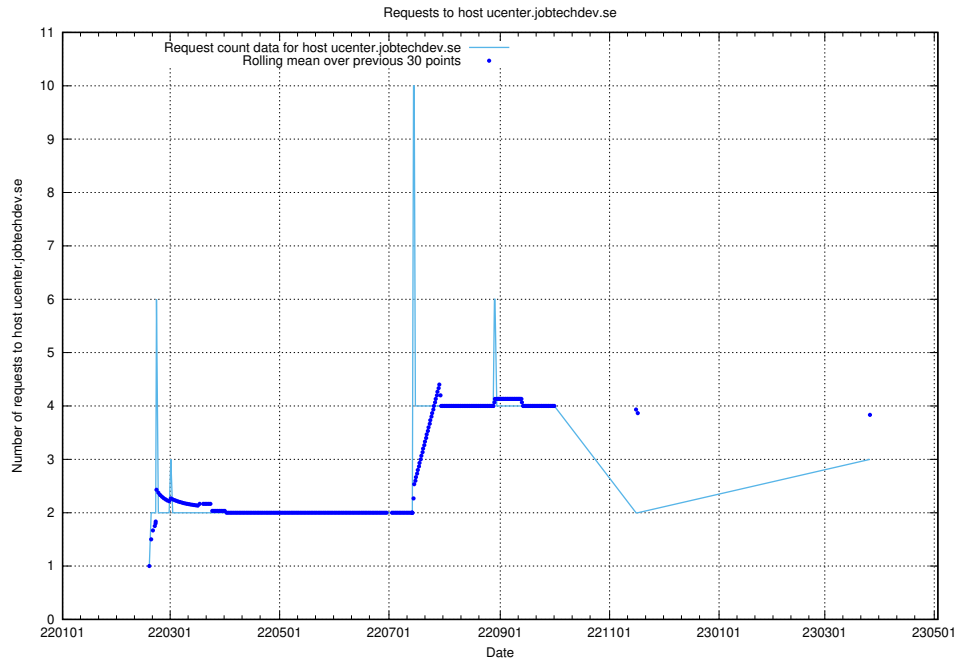

7.232 Usage of ucenter.jobtechdev.se

Here, we count the number of requests to host ucenter.jobtechdev.se.