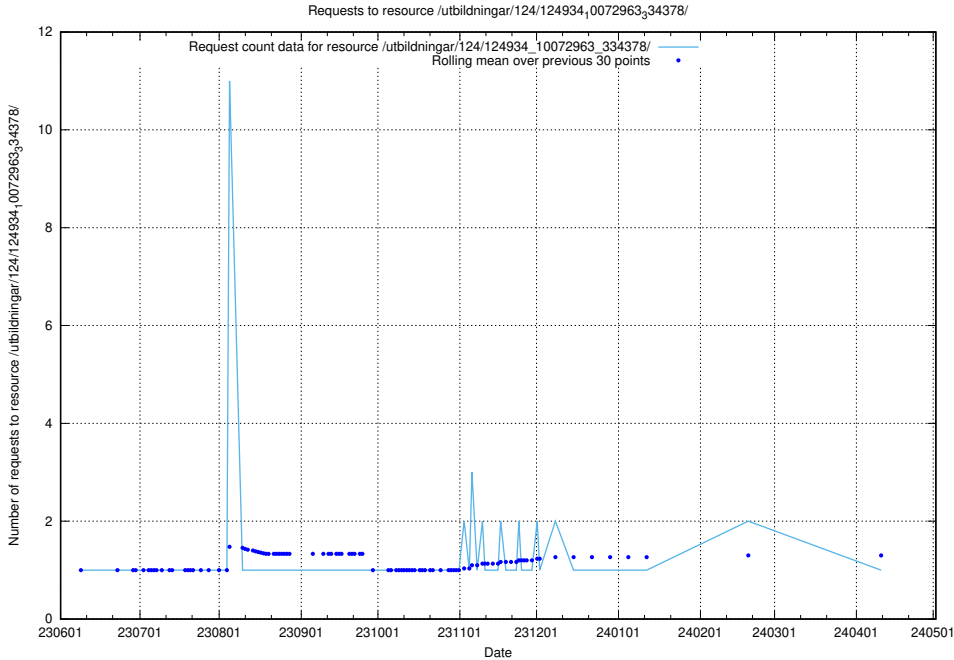

5.6014 Usage of /utbildningar/124/124934_10072963_334378/

Here, we count the number of requests to resource /utbildningar/124/124934_10072963_334378/.