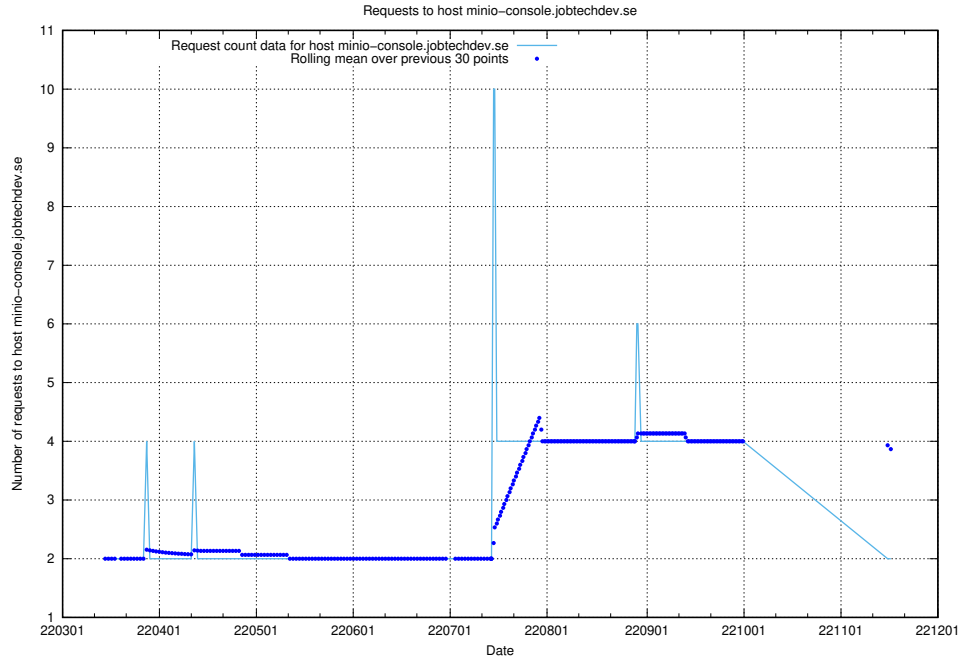

Here, we count the number of requests to host minioconsole.jobtechdev.se.

7.502 Usage of minio-console.jobtechdev.se

Here, we count the number of requests to host minio-console.jobtechdev.se.

7.503 Usage of jitsit.jobtechdev.se