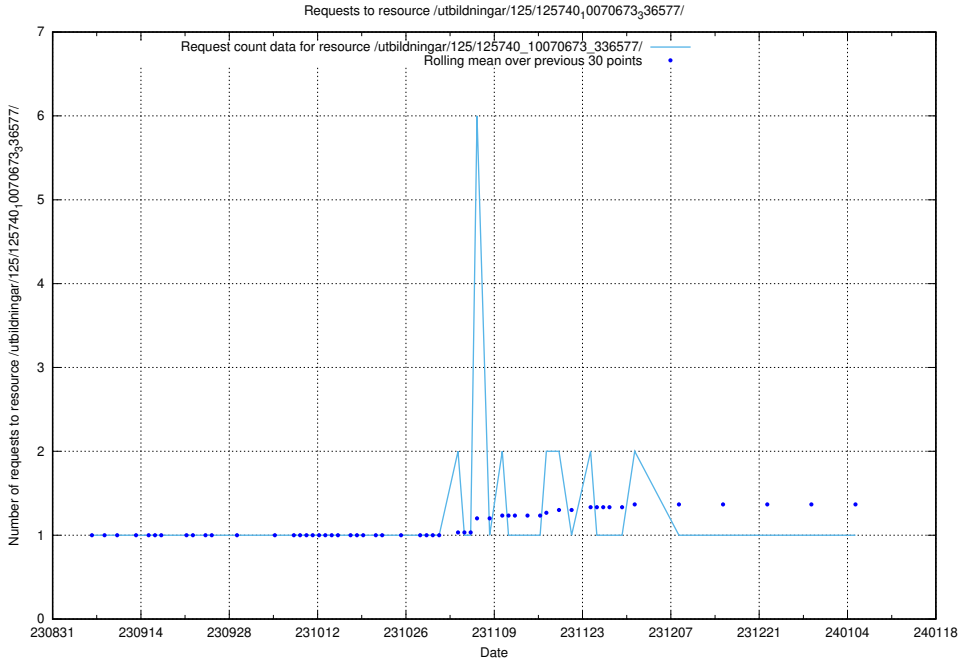

5.4805 Usage of /utbildningar/125/125740_10070673_336577/

Here, we count the number of requests to resource /utbildningar/125/125740_10070673_336577/.