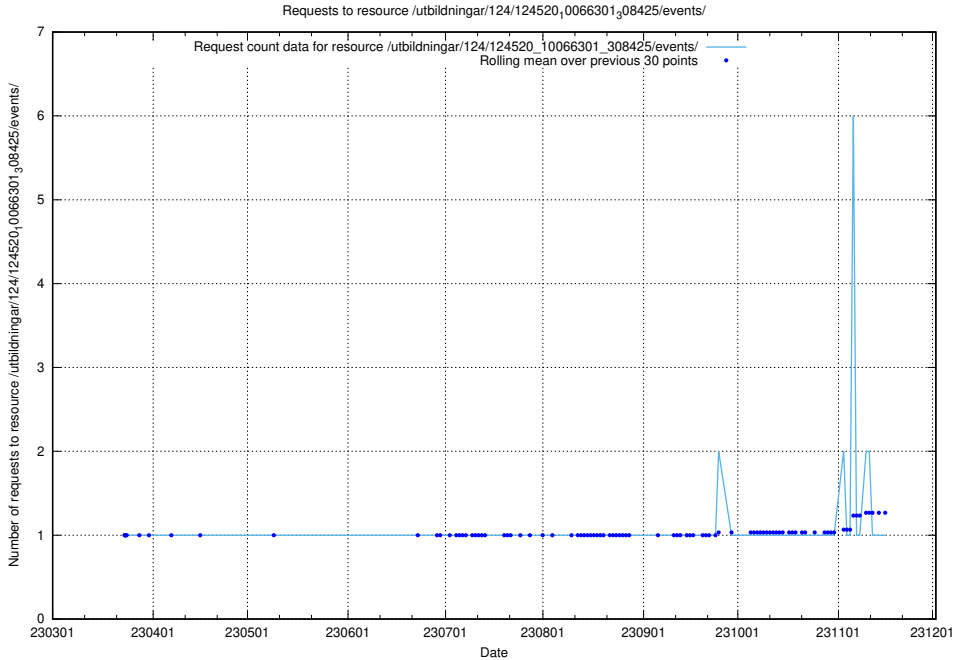

5.1238 Usage of /utbildningar/124/124520_10066301_308425/events/

Here, we count the number of requests to resource /utbildningar/124/124520_10066301_308425/events/