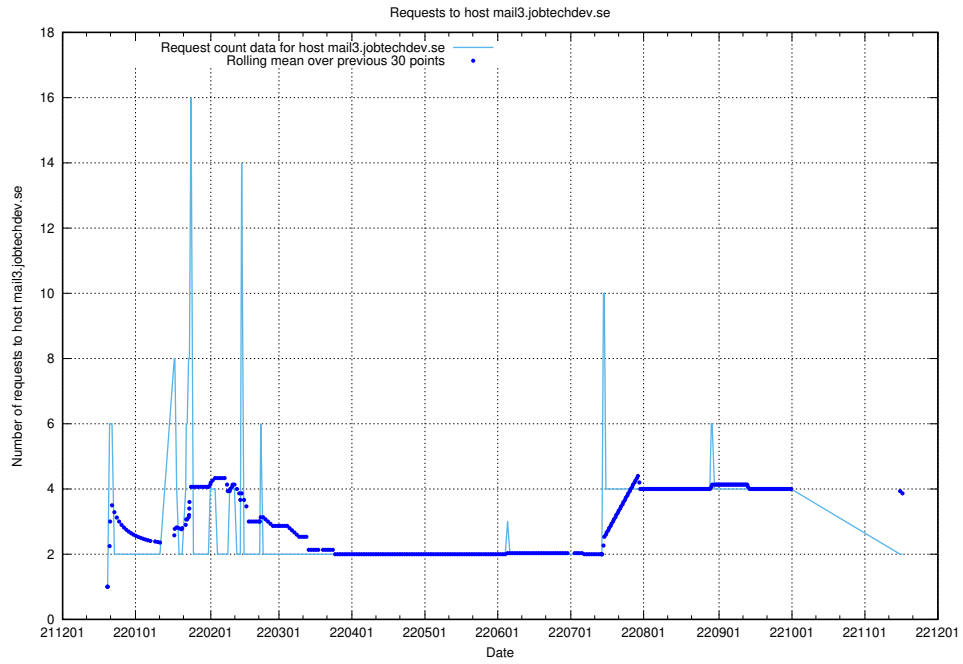

7.377 Usage of mail3.jobtechdev.se

Here, we count the number of requests to host mail3.jobtechdev.se.