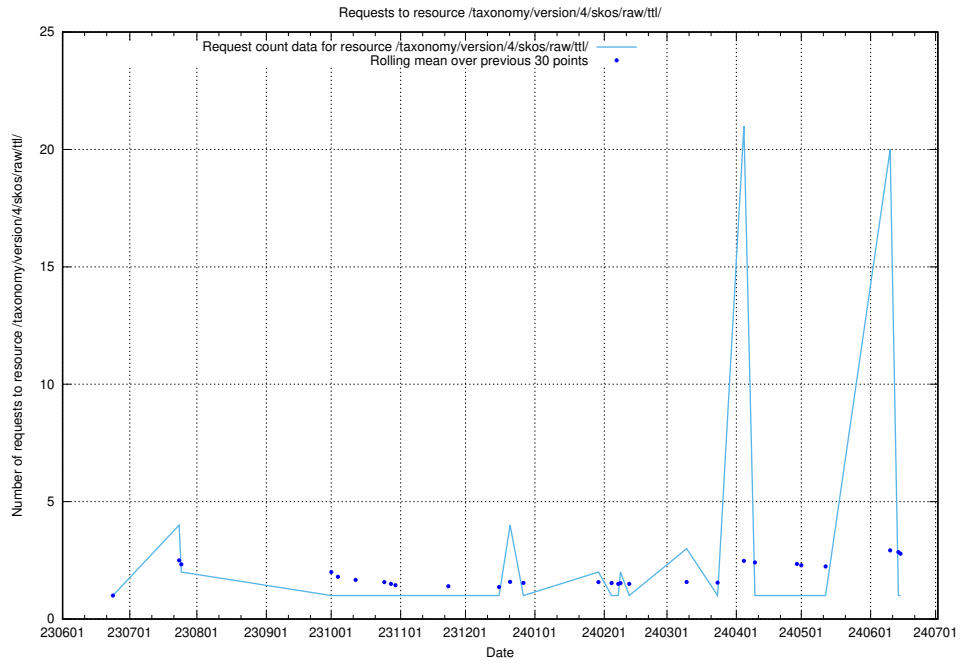

5.5683 Usage of /taxonomy/version/4/skos/raw/ttl/

Here, we count the number of requests to resource /taxonomy/version/4/skos/raw/ttl/.