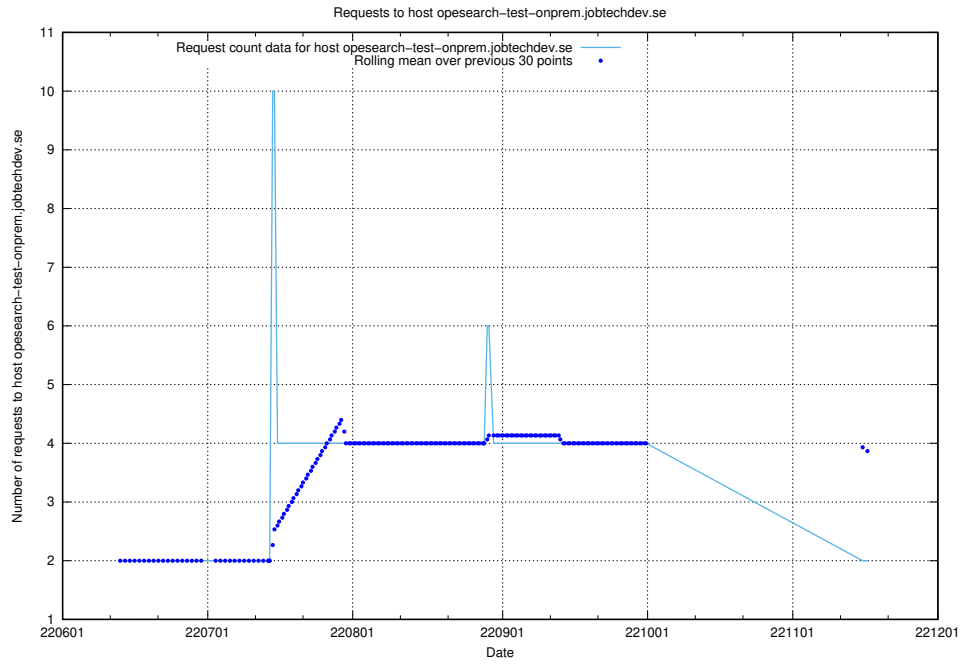

7.408 Usage of opesearch-test-onprem.jobtechdev.se

Here, we count the number of requests to host opesearch-test-onprem.jobtechdev.se.