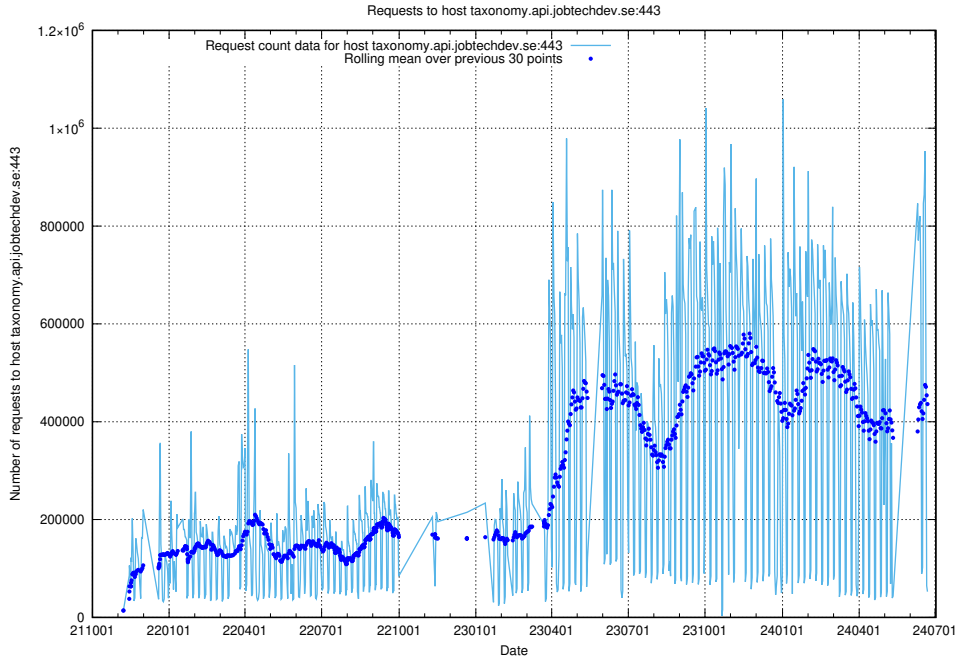

7.4 Usage of taxonomy.api.jobtechdev.se:443

Here, we count the number of requests to host taxonomy.api.jobtechdev.se:443.

7.5 Usage of jobad-enrichments-api.jobtechdev.se

Here, we count the number of requests to host jobad-enrichments-api.jobtechdev.se.