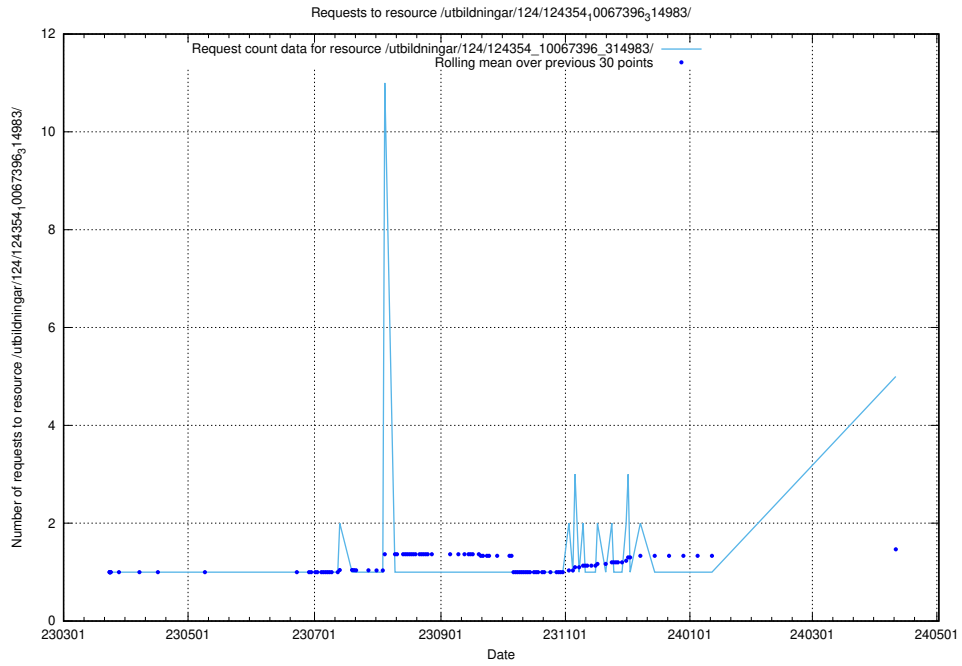

5.133 Usage of /utbildningar/124/124354_10067396_314983/

Here, we count the number of requests to resource /utbildningar/124/124354_10067396_314983/.