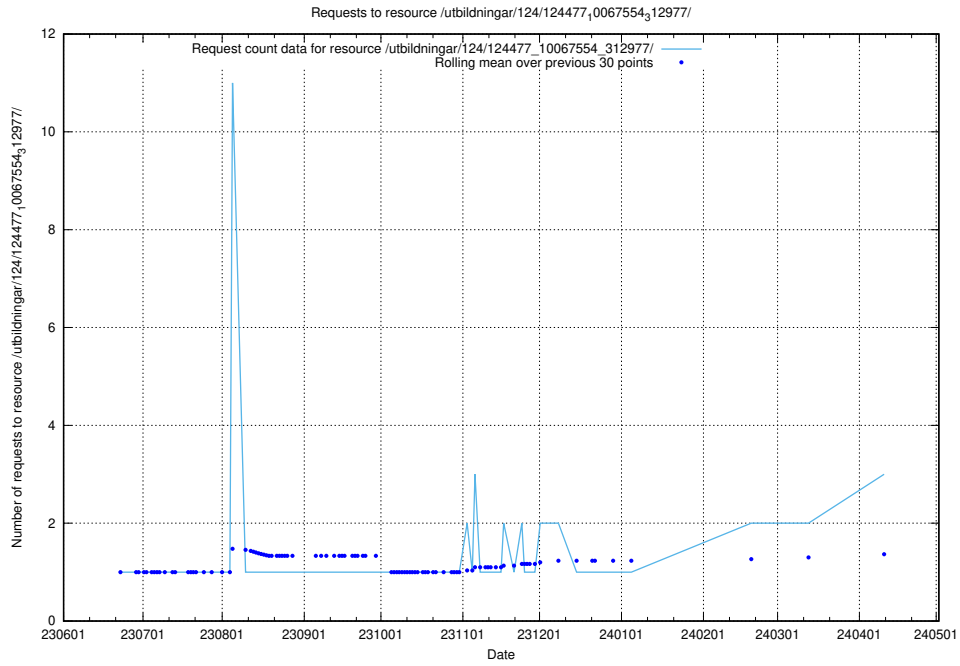

Here, we count the number of requests to resource /utbildningar/124/124478_10067709_313266/.

5.414 Usage of /utbildningar/124/124477_10067554_312977/

Here, we count the number of requests to resource /utbildningar/124/124477_10067554_312977/.