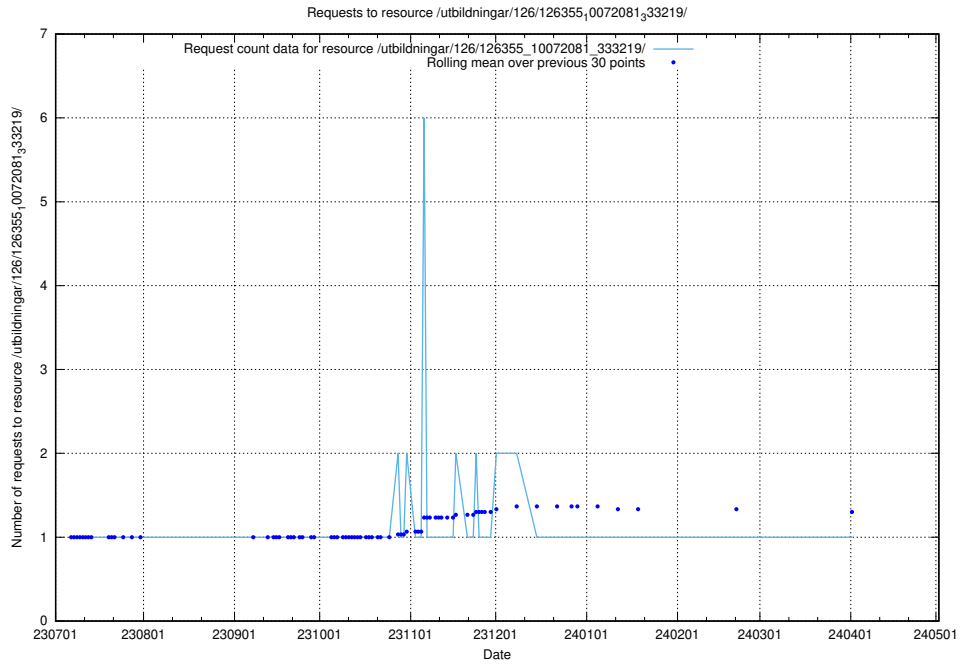

5.5433 Usage of /utbildningar/126/126355_10072081_333219/

Here, we count the number of requests to resource /utbildningar/126/126355_10072081_333219/.