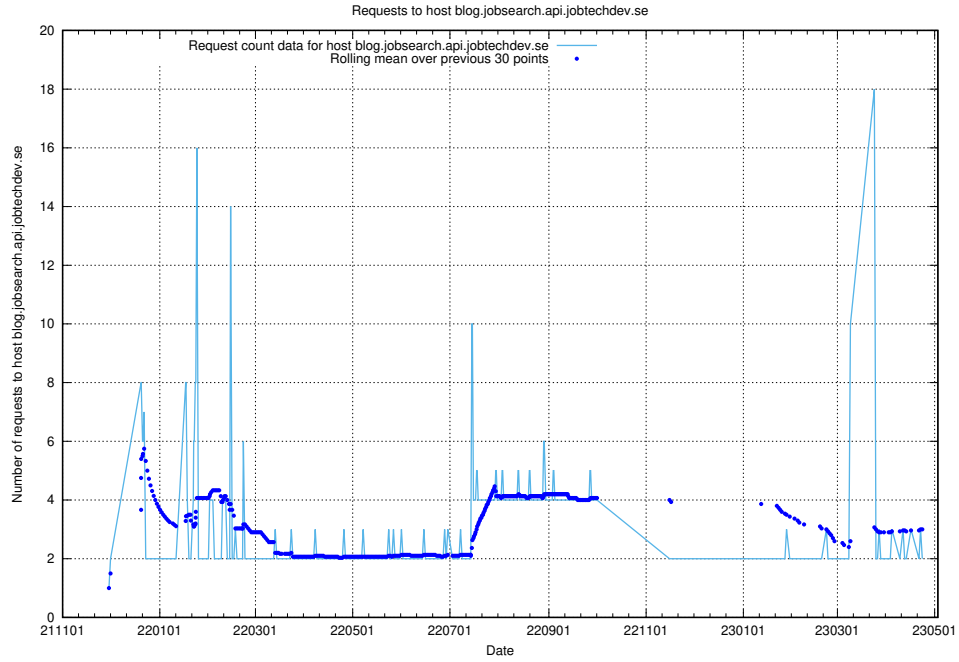

7.387 Usage of blog.jobsearch.api.jobtechdev.se

Here, we count the number of requests to host blog.jobsearch.api.jobtechdev.se.