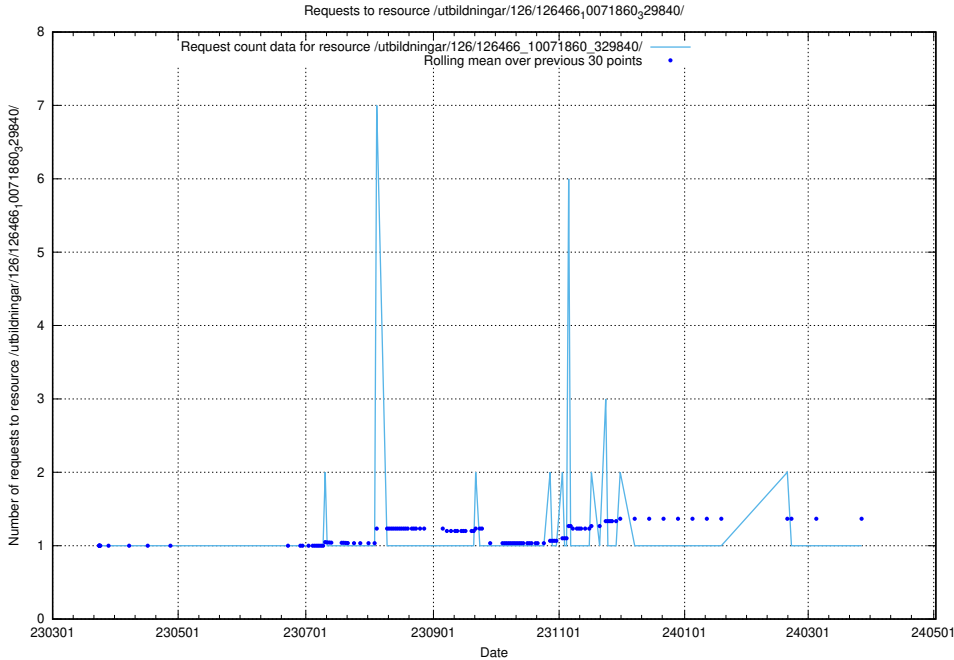

5.6569 Usage of /utbildningar/126/126466_10071860_329840/

Here, we count the number of requests to resource /utbildningar/126/126466_10071860_329840/.