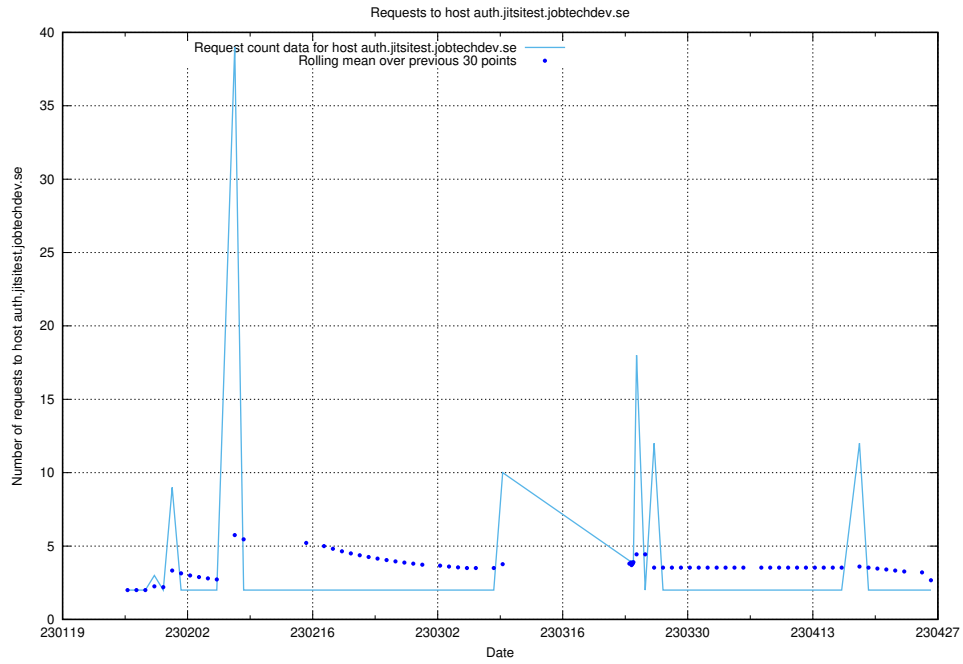

7.297 Usage of auth.jitsitest.jobtechdev.se

Here, we count the number of requests to host auth.jitsitest.jobtechdev.se.