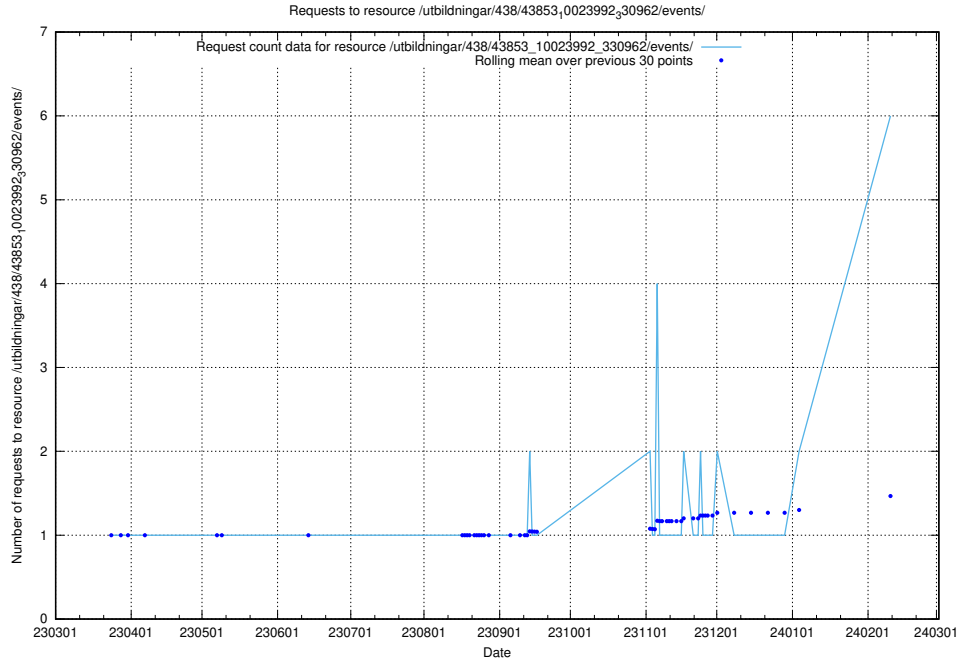

5.93 Usage of /utbildningar/438/43853_10023992_330962/events/

Here, we count the number of requests to resource /utbildningar/438/43853_10023992_330962/events/.