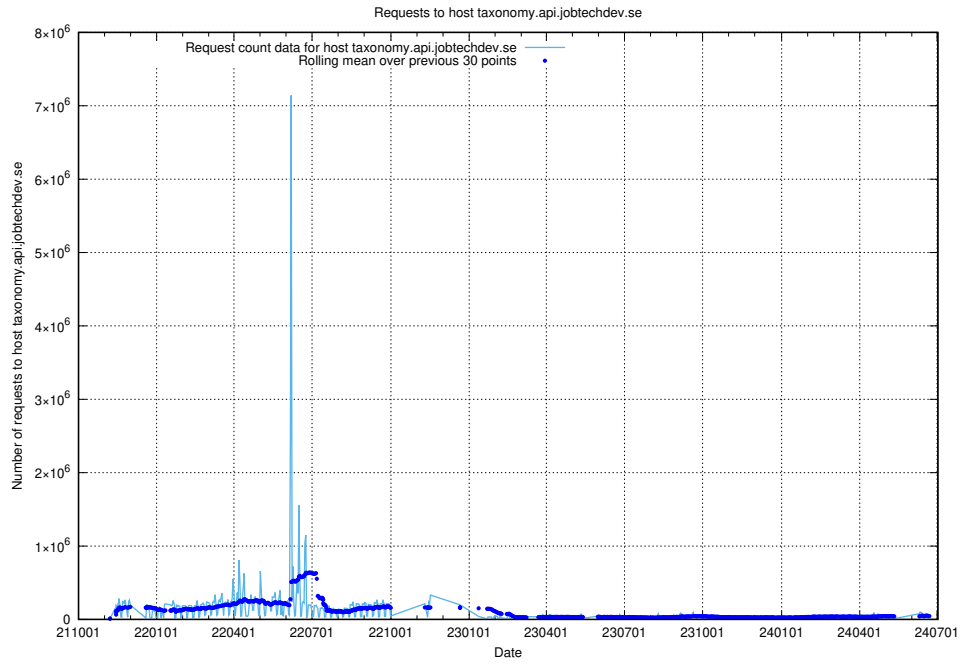

7.9 Usage of taxonomy.api.jobtechdev.se

Here, we count the number of requests to host taxonomy.api.jobtechdev.se.