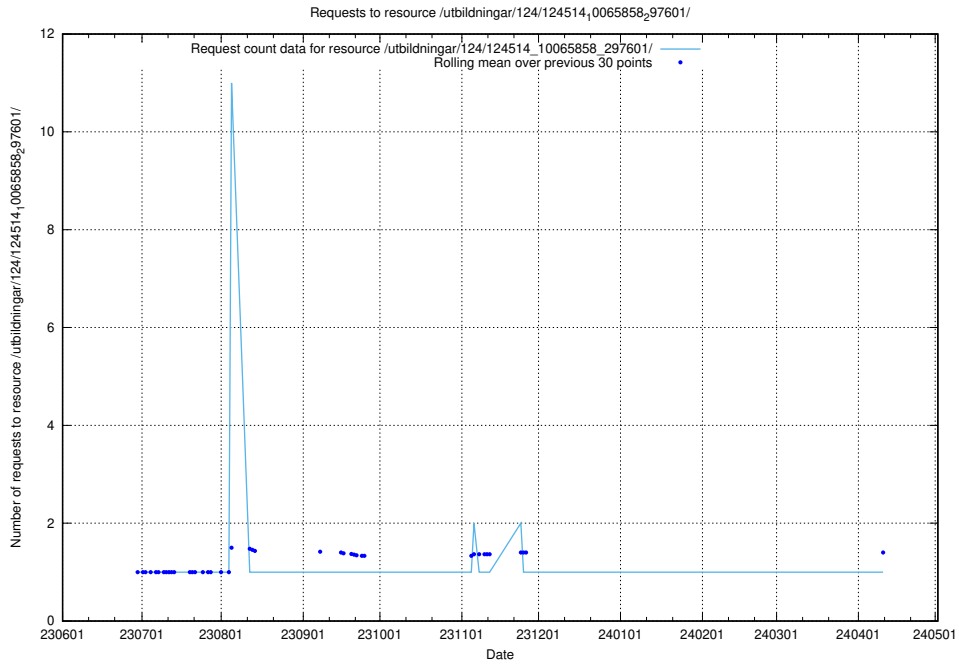

5.5523 Usage of /utbildningar/124/124514_10065858_297601/

Here, we count the number of requests to resource /utbildningar/124/124514_10065858_297601/.