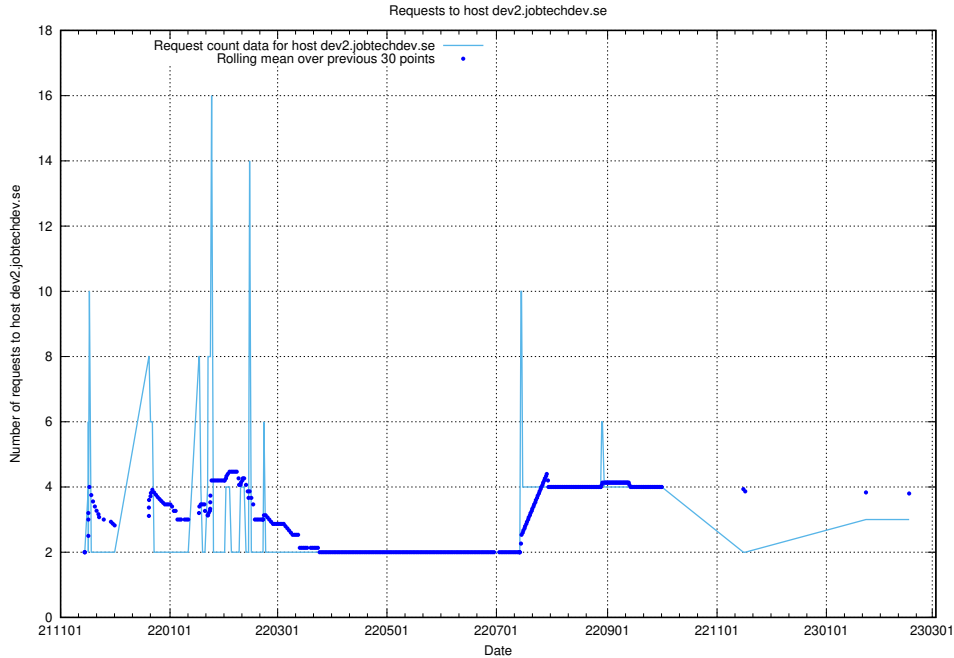

7.172 Usage of dev2.jobtechdev.se

Here, we count the number of requests to host dev2.jobtechdev.se.