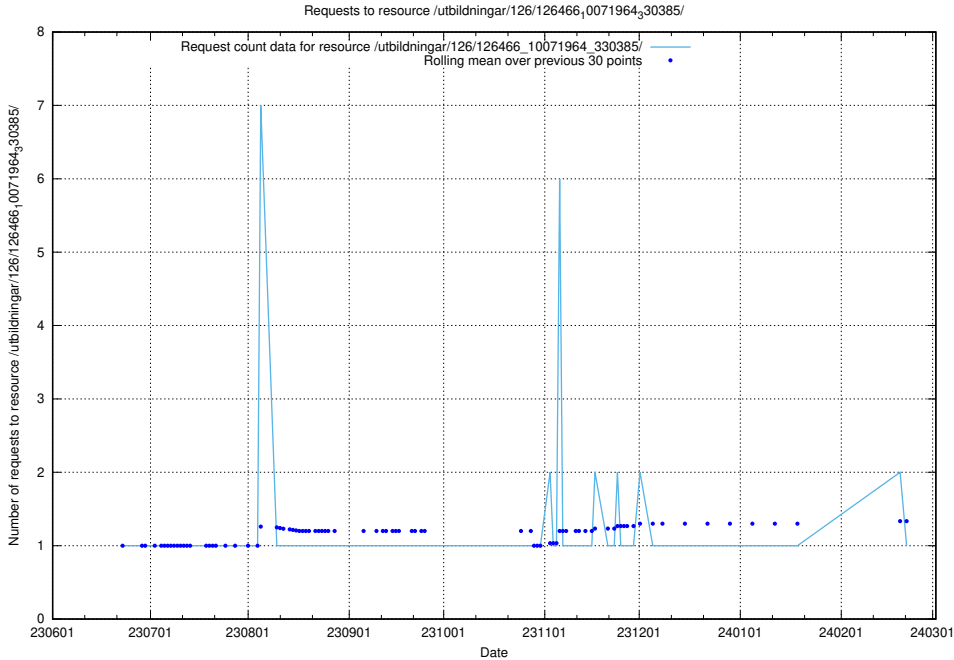

5.5777 Usage of /utbildningar/126/126466_10071964_330385/

Here, we count the number of requests to resource /utbildningar/126/126466_10071964_330385/.