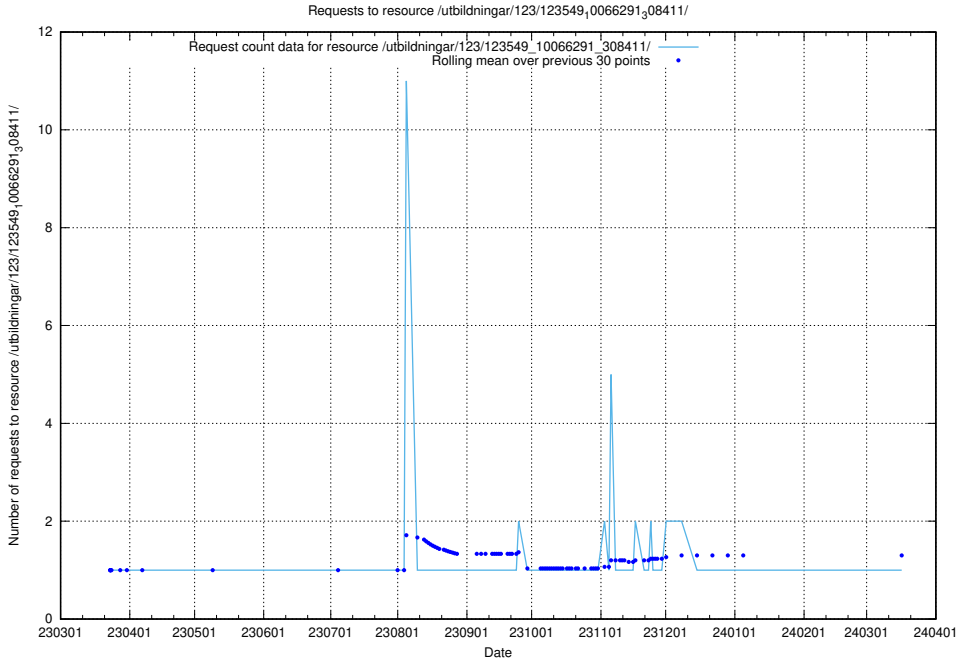

5.4644 Usage of /utbildningar/123/123549_10066291_308411/

Here, we count the number of requests to resource /utbildningar/123/123549_10066291_308411/.