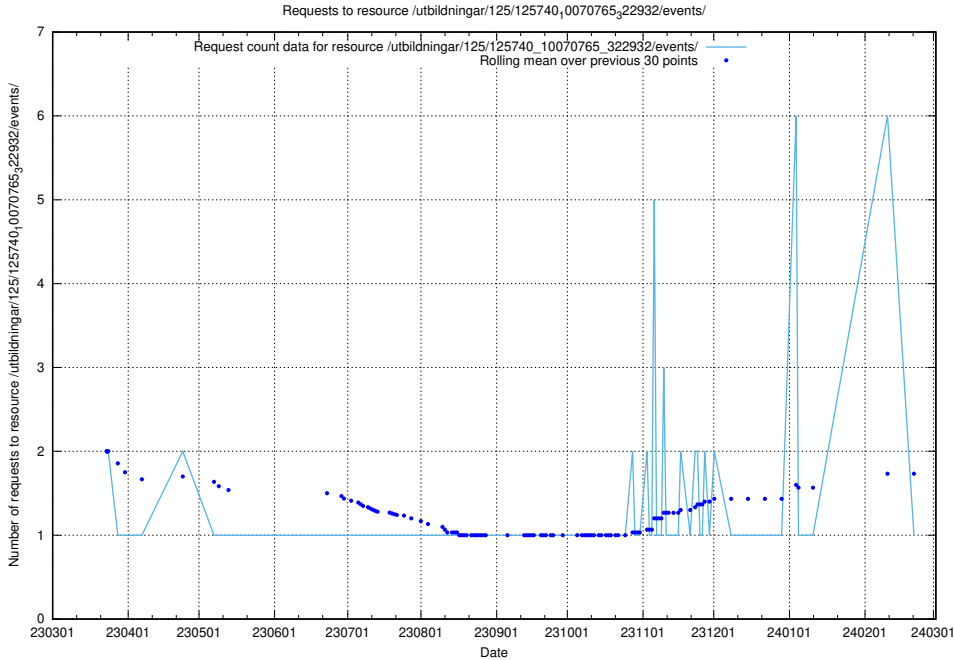

5.6433 Usage of /utbildningar/125/125740_10070765_322932/events/

Here, we count the number of requests to resource /utbildningar/125/125740_10070765_322932/events/