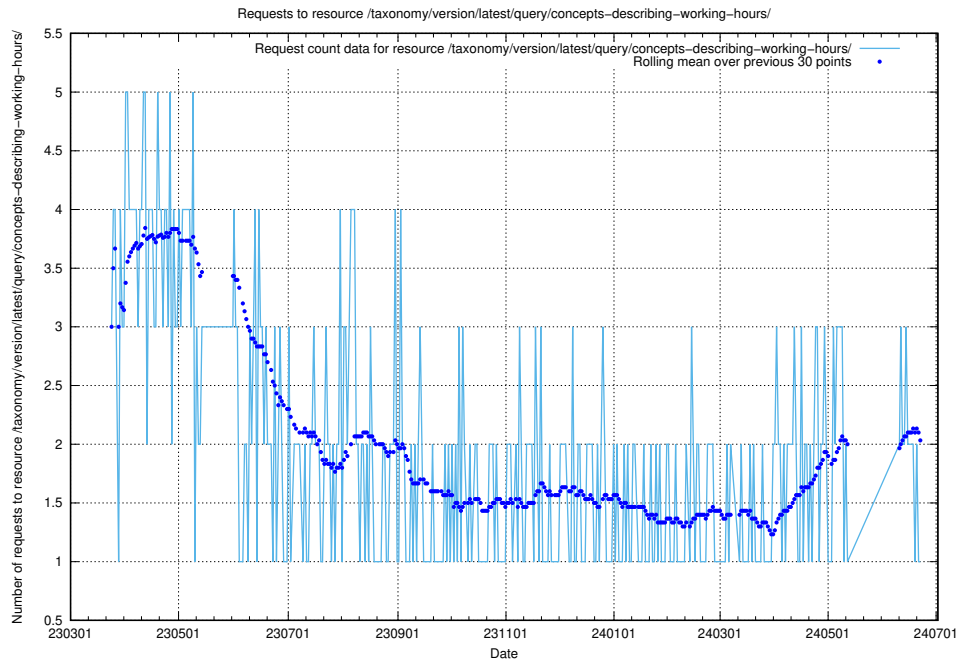

5.6258 Usage of /taxonomy/version/latest/query/concepts-describing-working-hours/

Here, we count the number of requests to resource /taxonomy/version/latest/query/concepts-describing-working-hours/.