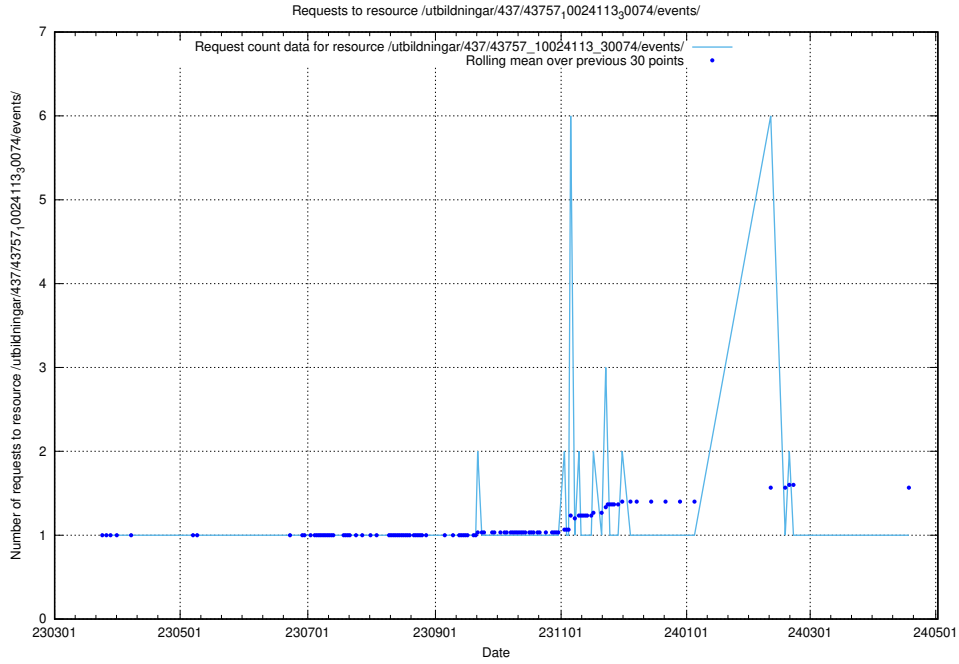

5.6344 Usage of /utbildningar/437/43757_10024113_30074/events/

Here, we count the number of requests to resource /utbildningar/437/43757_10024113_30074/events/.