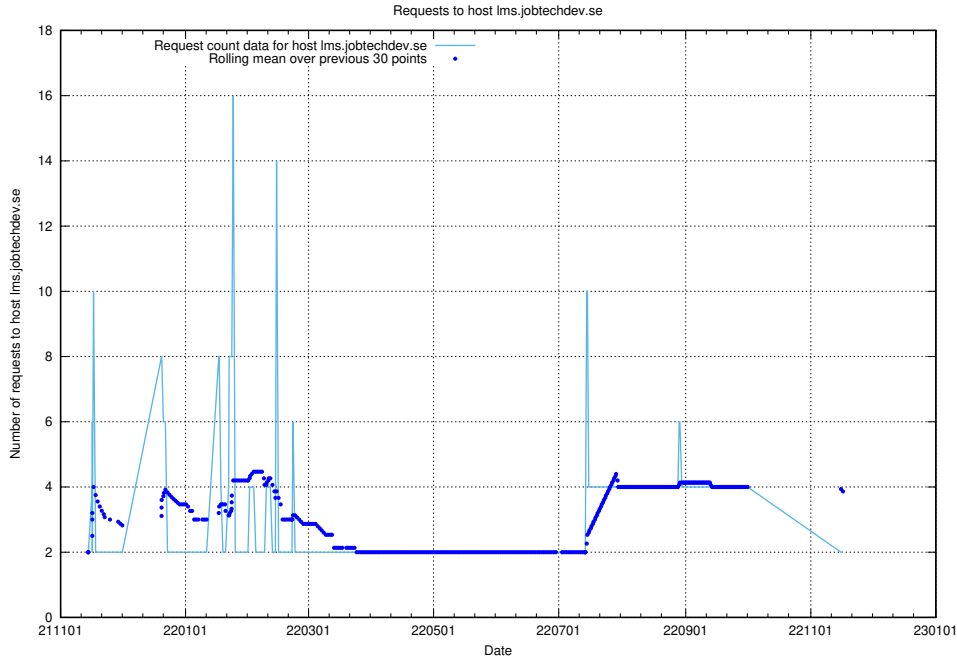

7.577 Usage of lms.jobtechdev.se

Here, we count the number of requests to host lms.jobtechdev.se.