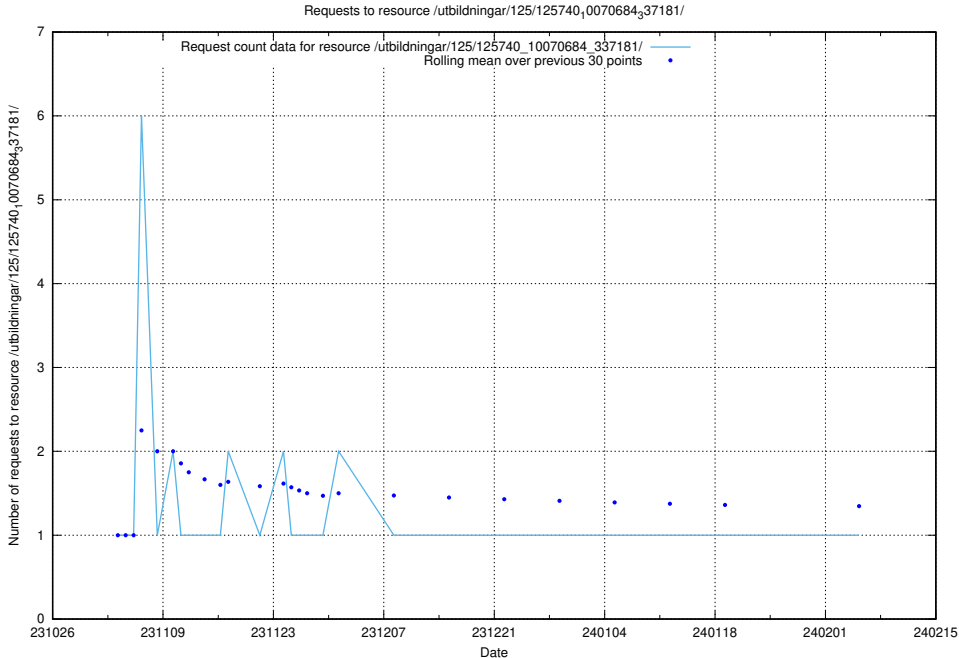

5.4293 Usage of /utbildningar/125/125740_10070684_337181/

Here, we count the number of requests to resource /utbildningar/125/125740_10070684_337181/.