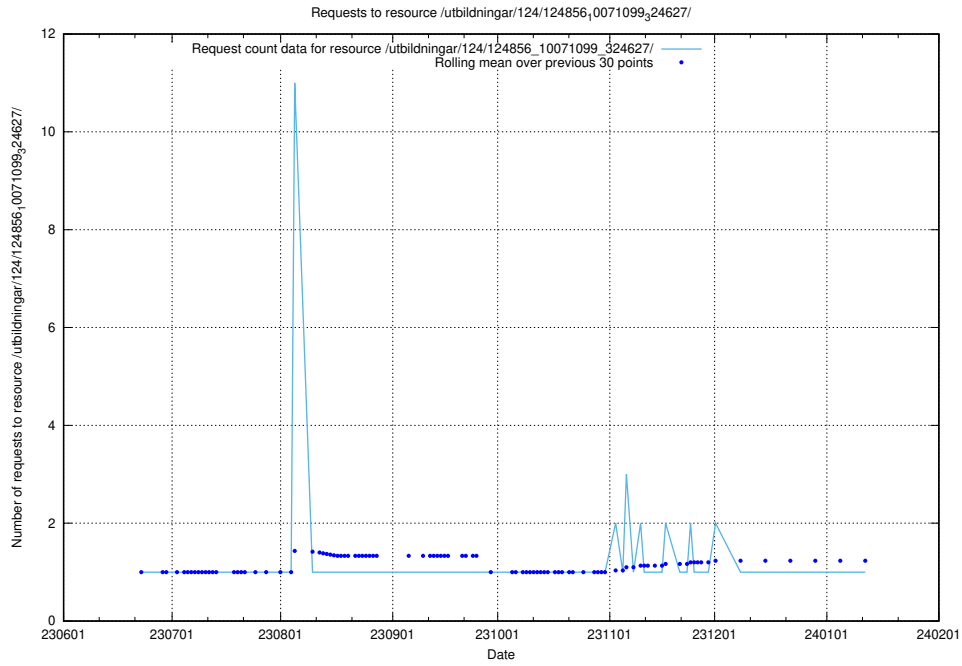

5.5869 Usage of /utbildningar/124/124856_10071099_324627/

Here, we count the number of requests to resource /utbildningar/124/124856_10071099_324627/.