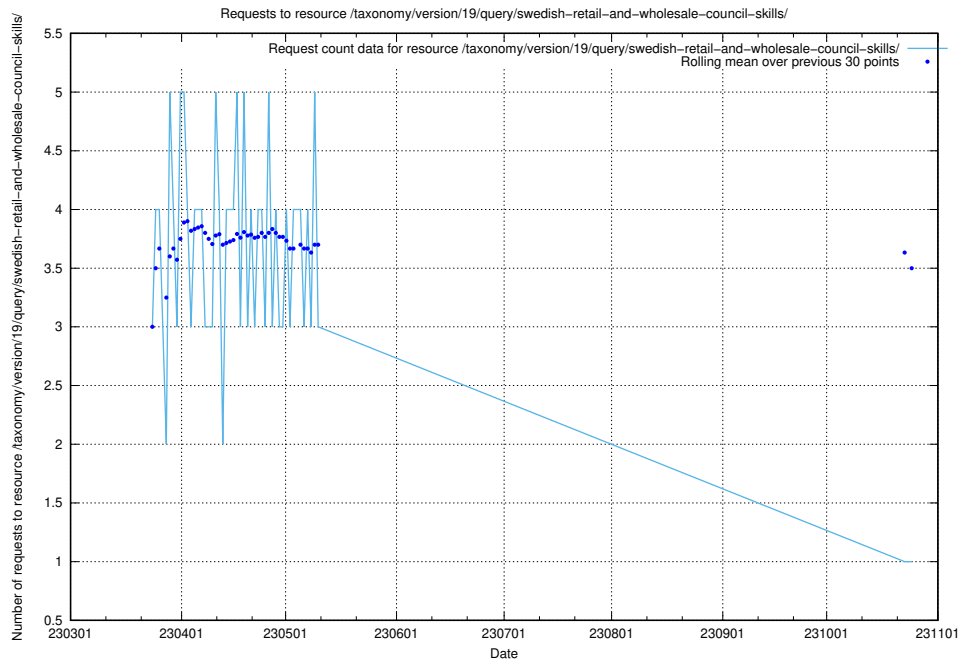

5.6265 Usage of /taxonomy/version/19/query/swedish-retail-and-wholesale-council-skills/

Here, we count the number of requests to resource /taxonomy/version/19/query/swedish-retail-and-wholesale-council-skills/.