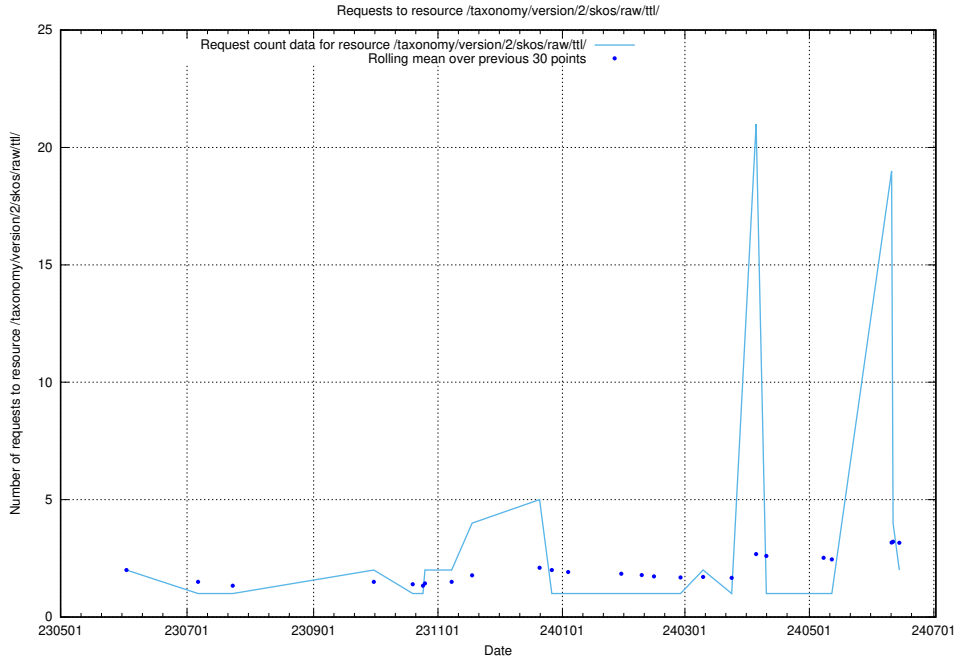

5.896 Usage of /taxonomy/version/2/skos/raw/ttl/

Here, we count the number of requests to resource /taxonomy/version/2/skos/raw/ttl/.