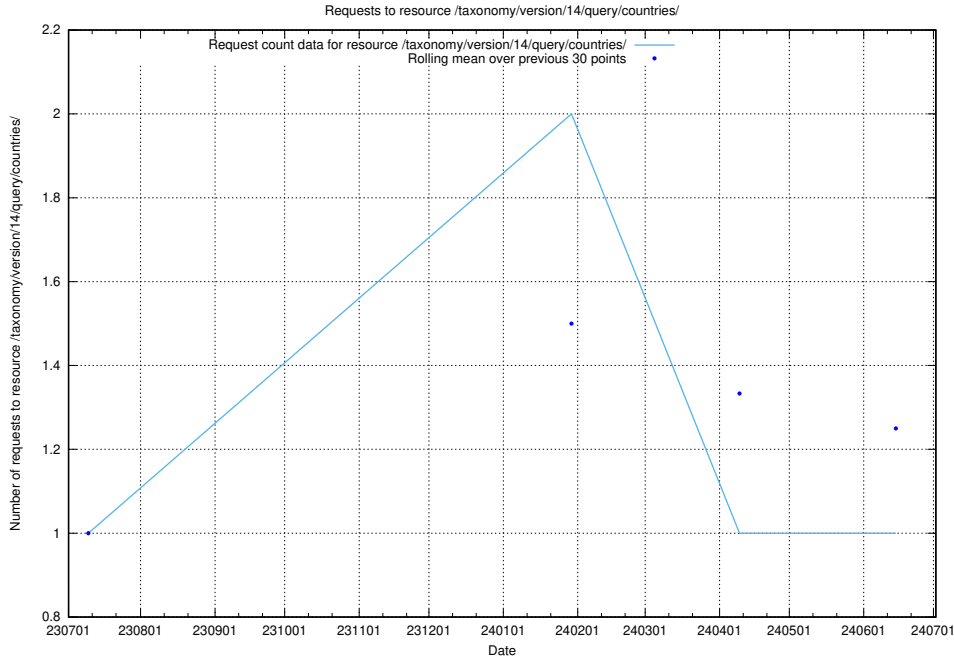

5.5272 Usage of /taxonomy/version/14/query/countries/

Here, we count the number of requests to resource /taxonomy/version/14/query/countries/.