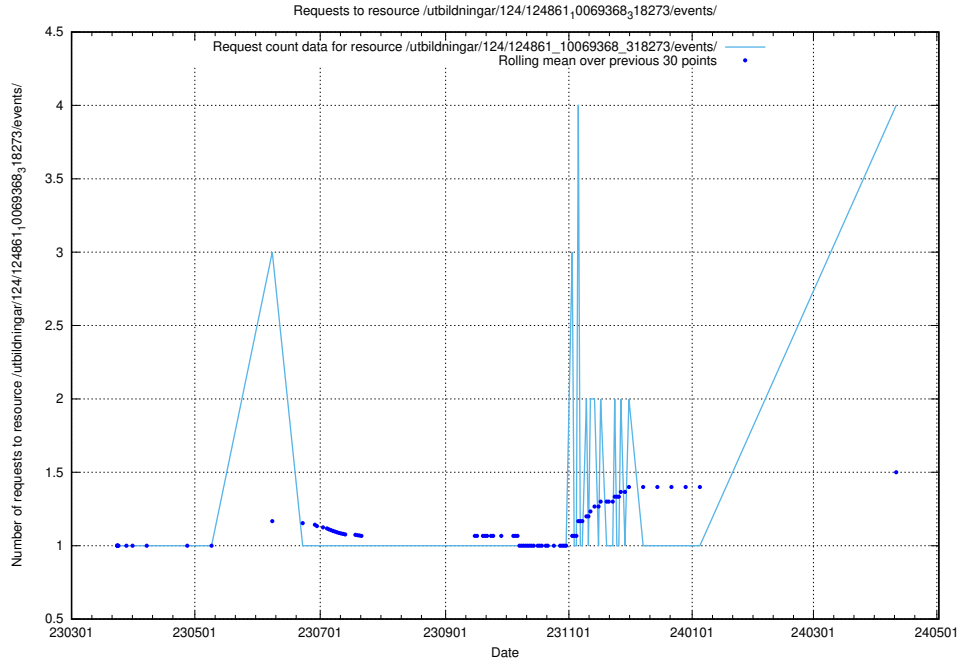

Here, we count the number of requests to resource /utbildningar/124/124998_10068763_316346/.

5.165 Usage of /utbildningar/124/124861_10069368_318273/events/

Here, we count the number of requests to resource /utbildningar/124/124861_10069368_318273/events/