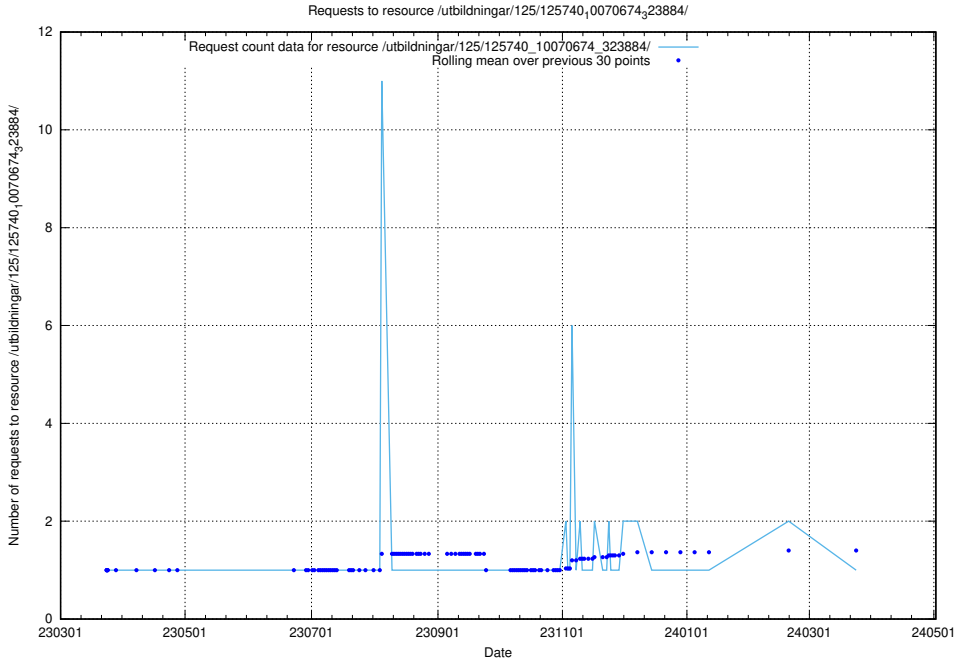

5.983 Usage of /utbildningar/125/125740_10070674_323884/

Here, we count the number of requests to resource /utbildningar/125/125740_10070674_323884/.