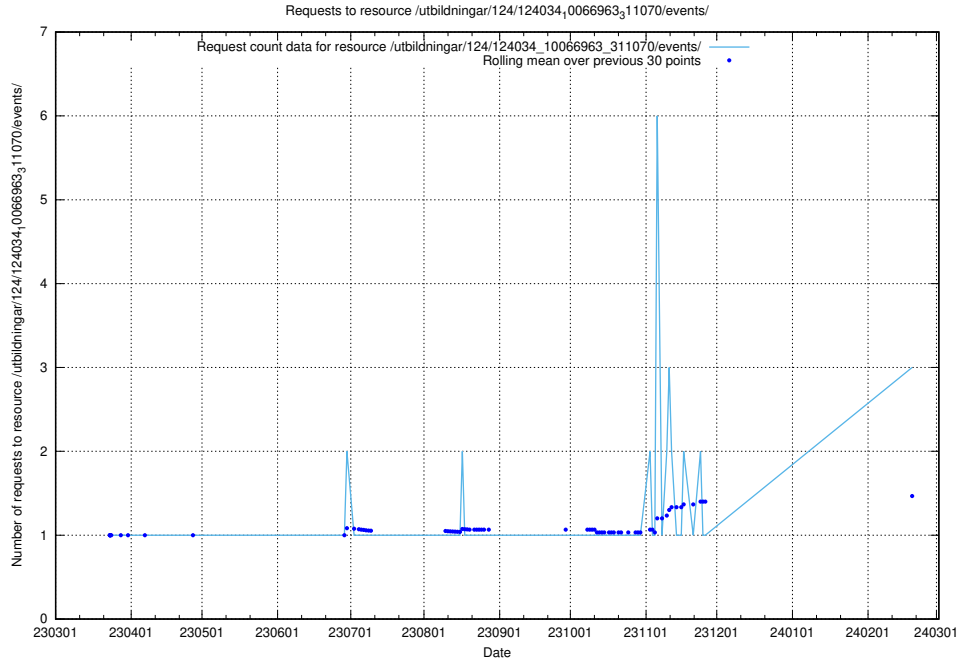

5.363 Usage of /utbildningar/124/124034_10066963_311070/events/

Here, we count the number of requests to resource /utbildningar/124/124034_10066963_311070/events/