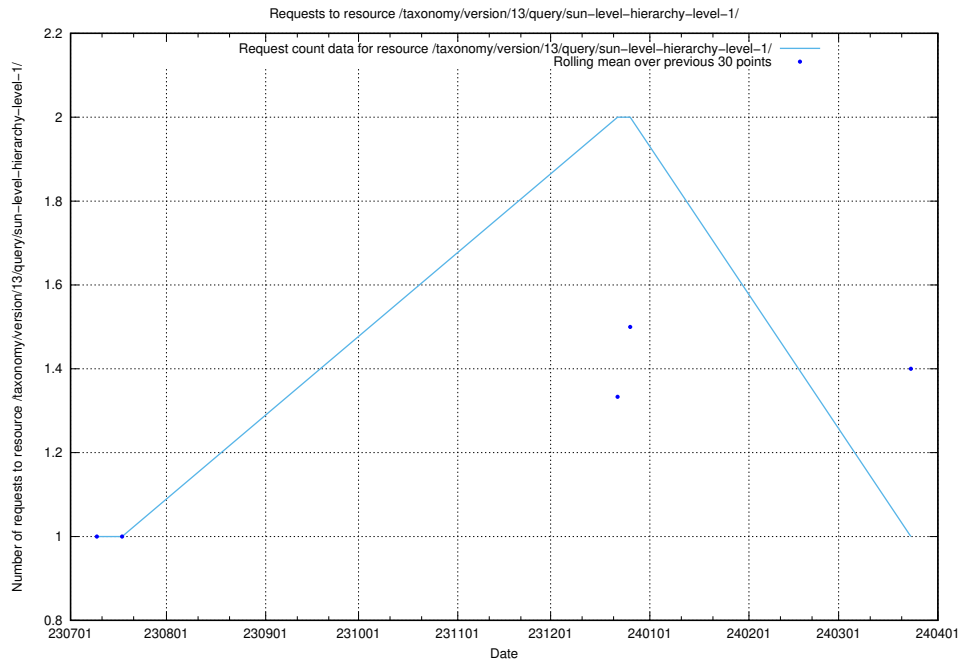

5.5284 Usage of /taxonomy/version/13/query/sun-level-hierarchy-level-1/

Here, we count the number of requests to resource /taxonomy/version/13/query/sun-level-hierarchy-level-1/.