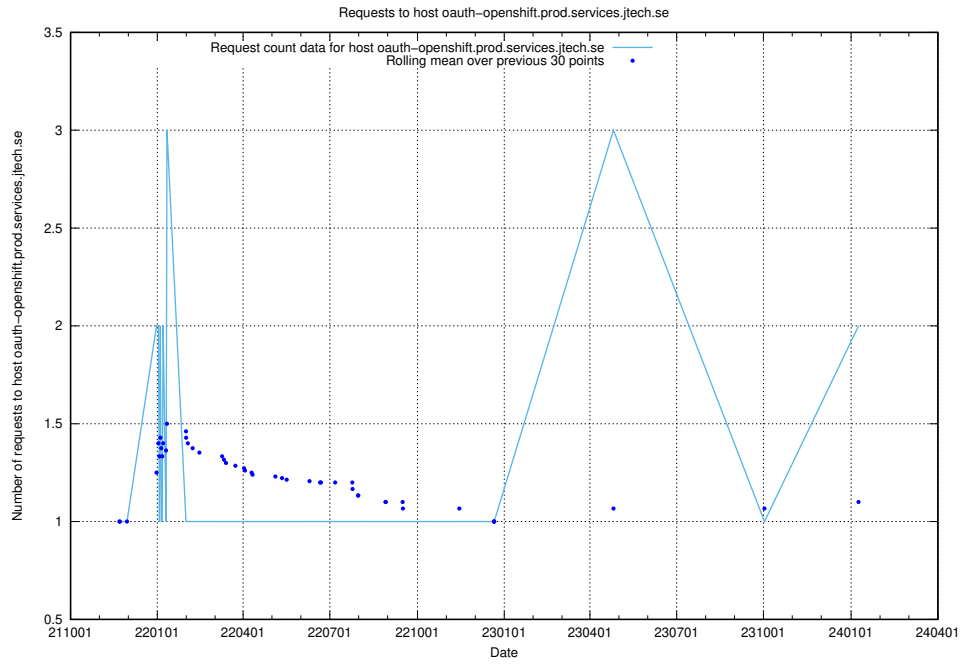

7.437 Usage of `oauth-openshift.prod.services.jtech.se`

Here, we count the number of requests to host `oauth-openshift.prod.services.jtech.se`.

7.438 Usage of taxonomy-i.api.jobtechdev.se

Here, we count the number of requests to host taxonomy-i.api.jobtechdev.se.