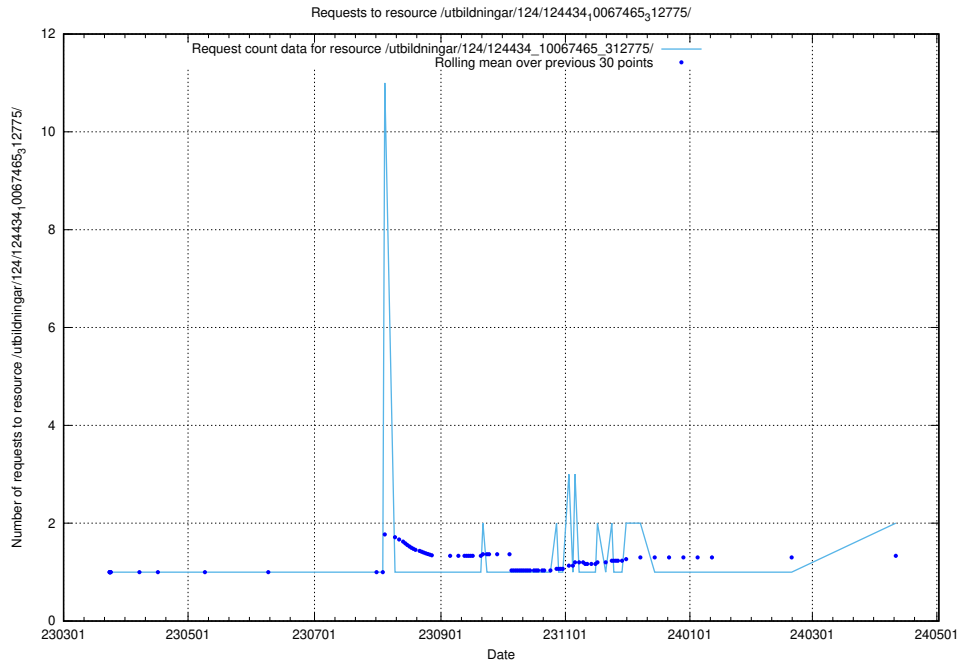

5.666 Usage of /utbildningar/124/124434_10067465_312775/

Here, we count the number of requests to resource /utbildningar/124/124434_10067465_312775/.