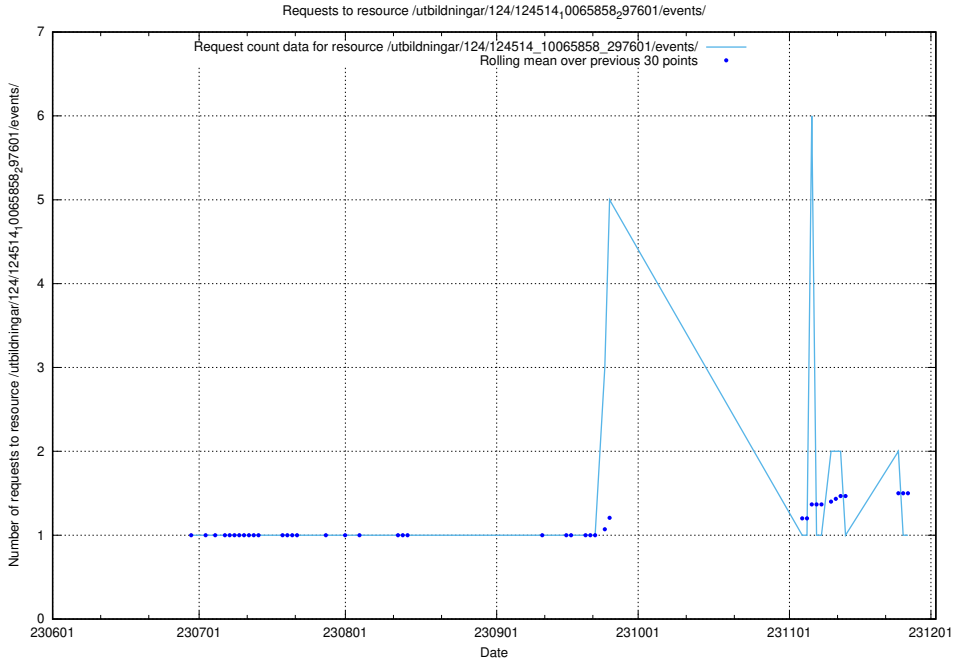

5.5522 Usage of /utbildningar/124/124514_10065858_297601/events/

Here, we count the number of requests to resource /utbildningar/124/124514_10065858_297601/events/