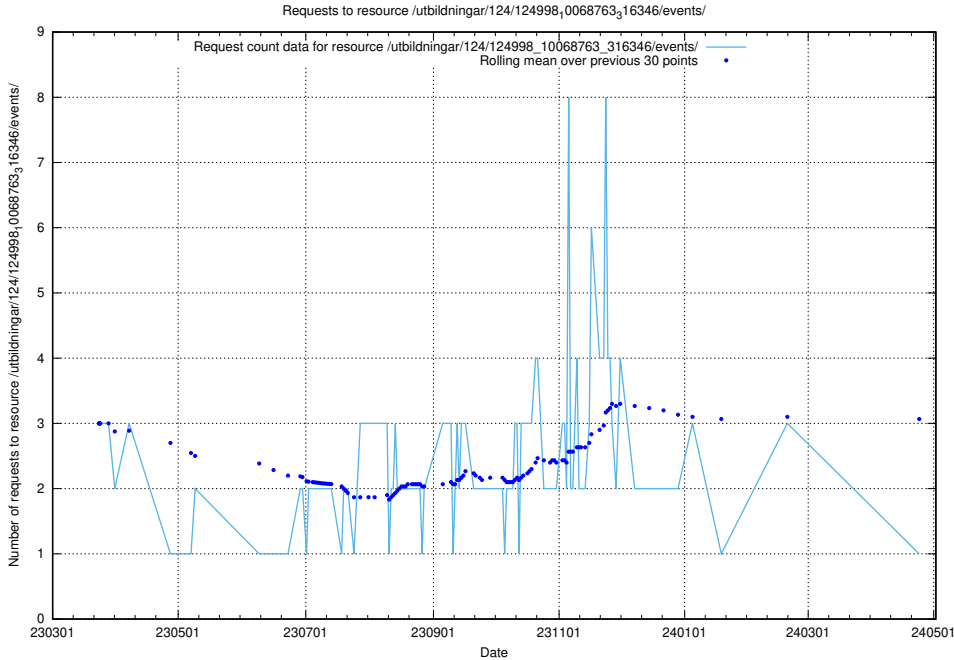

5.6416 Usage of /utbildningar/124/124998_10068763_316346/events/

Here, we count the number of requests to resource /utbildningar/124/124998_10068763_316346/events/