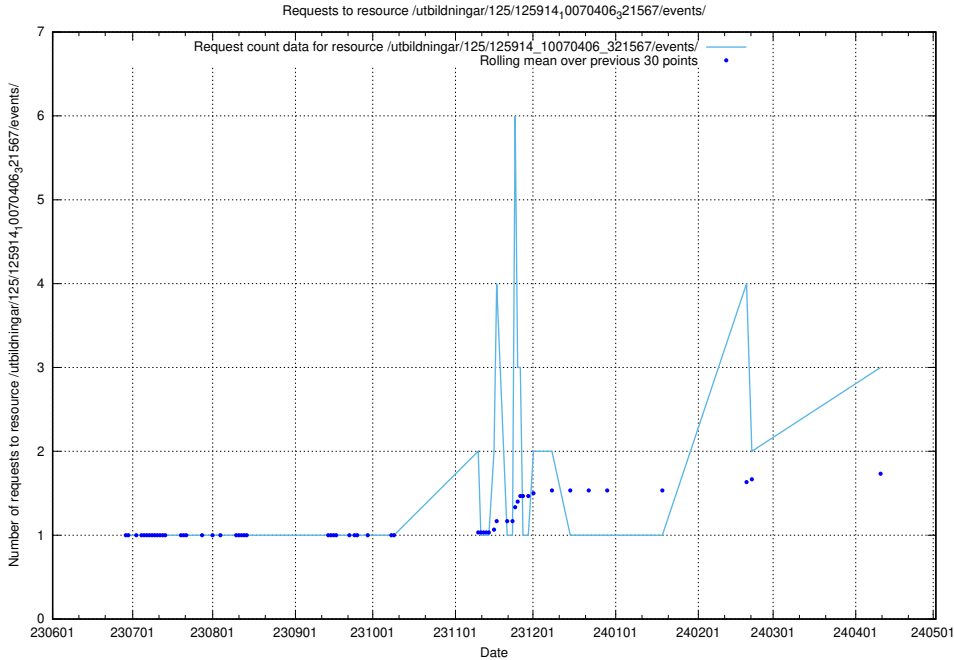

5.394 Usage of /utbildningar/125/125914_10070406_321567/events/

Here, we count the number of requests to resource /utbildningar/125/125914_10070406_321567/events/