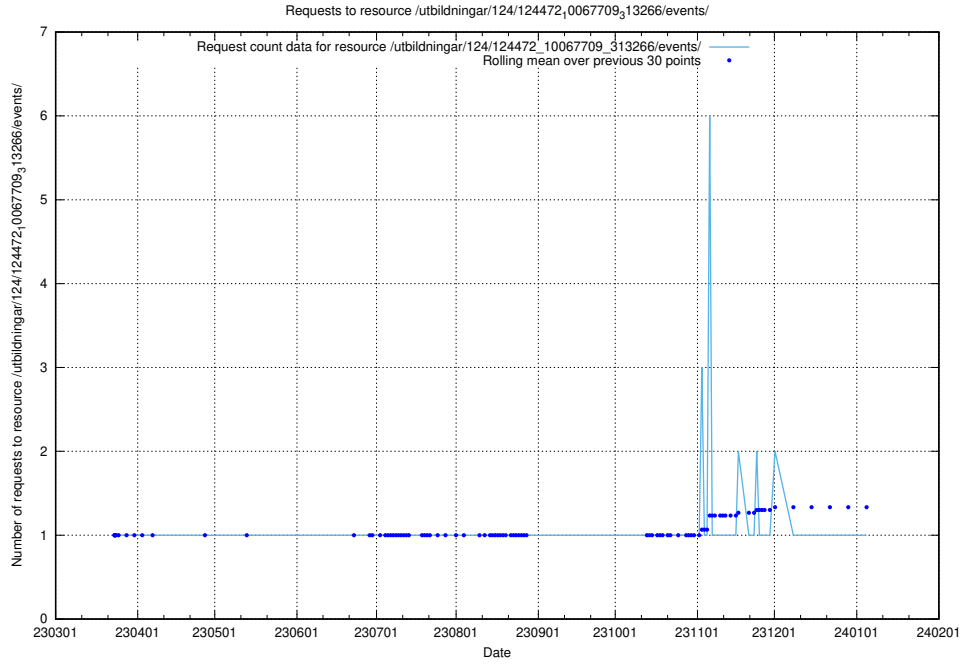

5.3181 Usage of /utbildningar/124/124472_10067709_313266/events/

Here, we count the number of requests to resource /utbildningar/124/124472_10067709_313266/events/