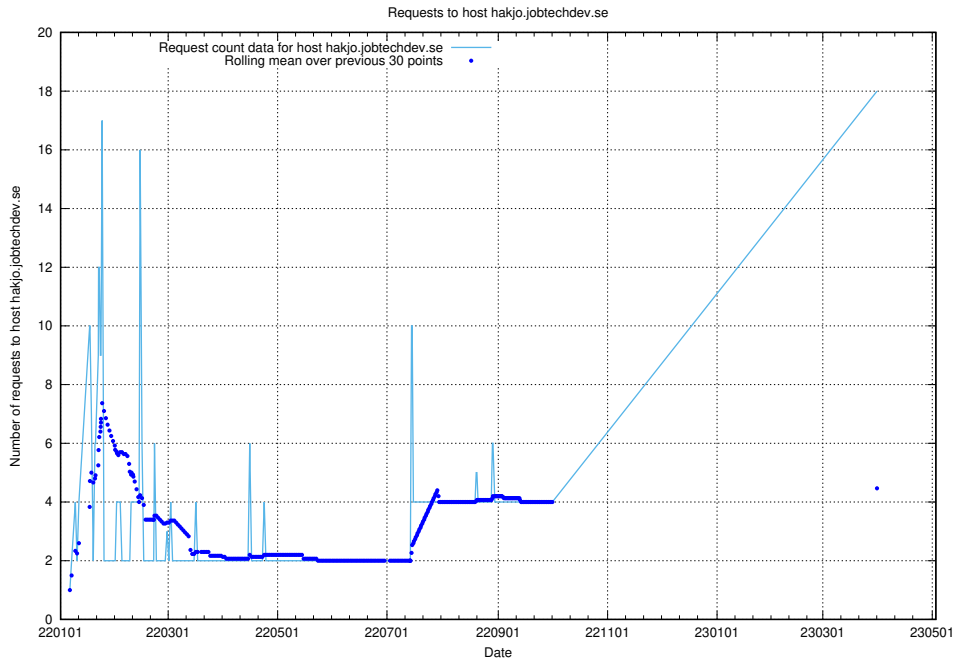

7.38 Usage of hakjo.jobtechdev.se

Here, we count the number of requests to host hakjo.jobtechdev.se.