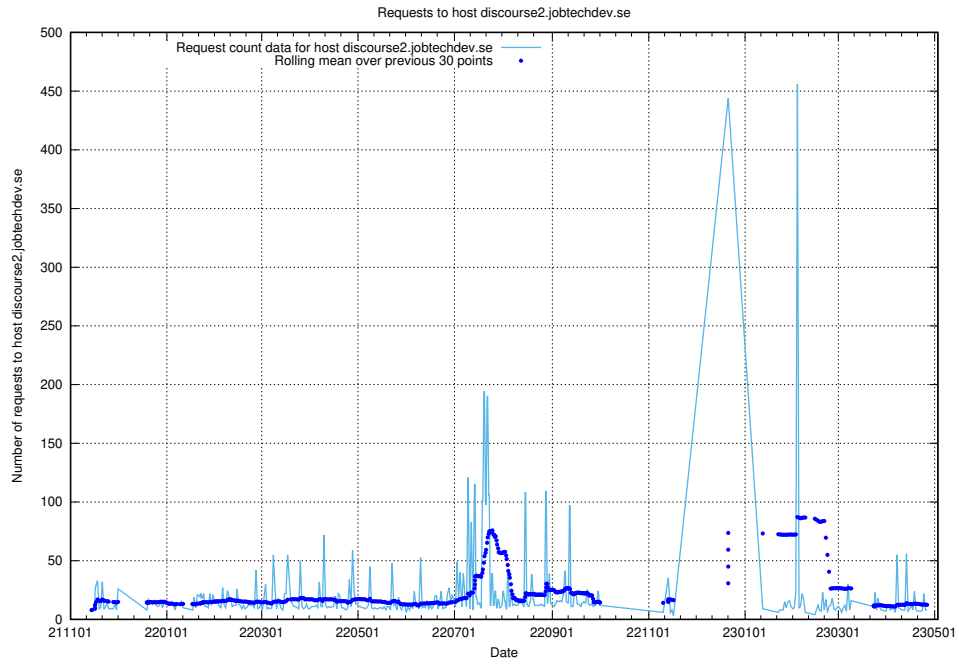

7.65 Usage of discourse2.jobtechdev.se

Here, we count the number of requests to host discourse2.jobtechdev.se.