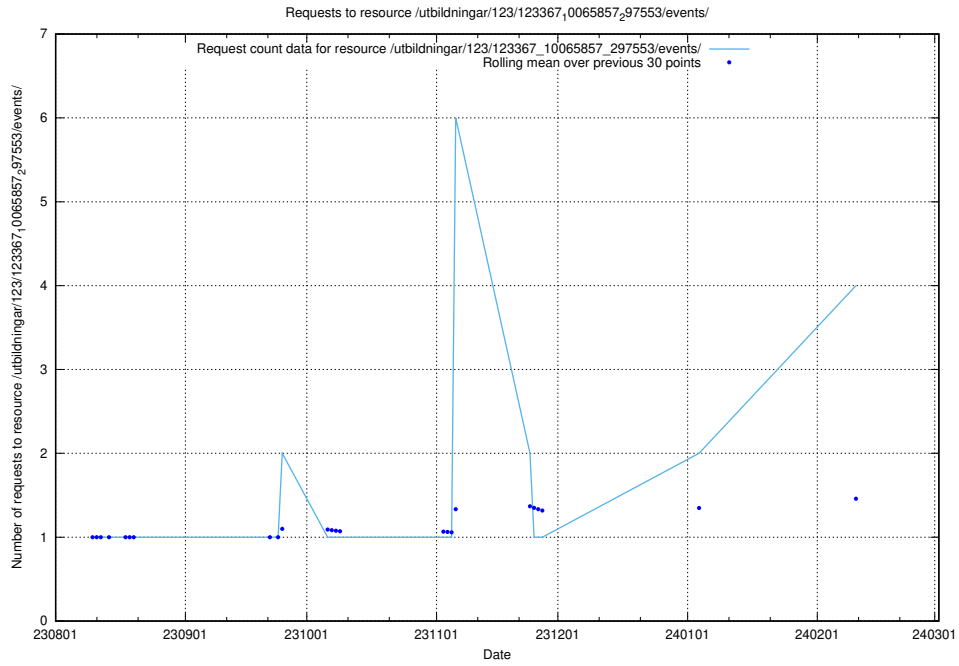

Here, we count the number of requests to resource /utbildningar/125/125741_10070674_336546/.

5.228 Usage of /utbildningar/123/123367_10065857_297553/events/

Here, we count the number of requests to resource /utbildningar/123/123367_10065857_297553/events/