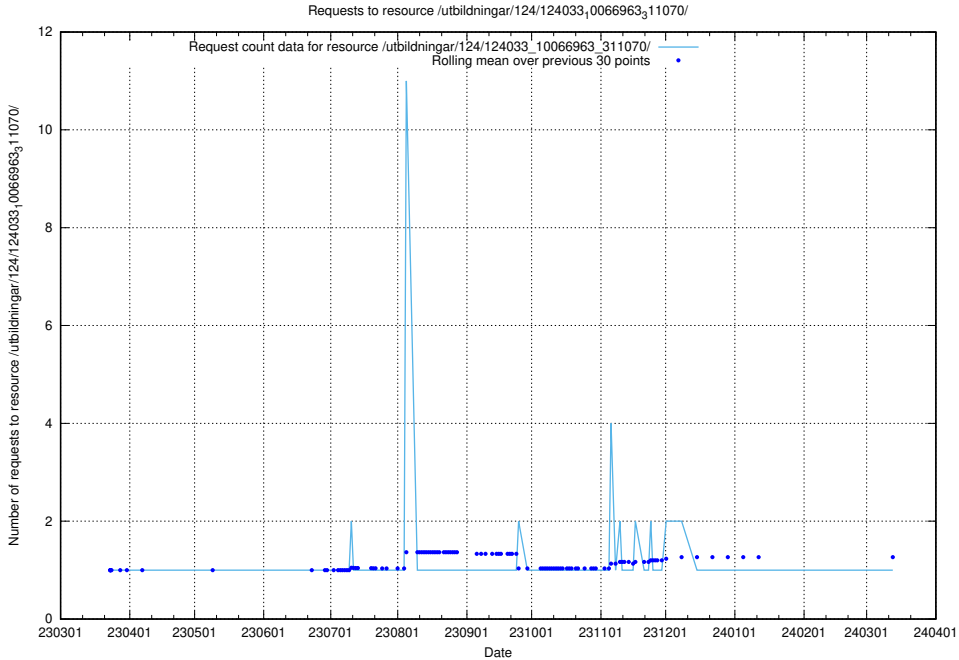

5.4587 Usage of /utbildningar/124/124033_10066963_311070/

Here, we count the number of requests to resource /utbildningar/124/124033_10066963_311070/.