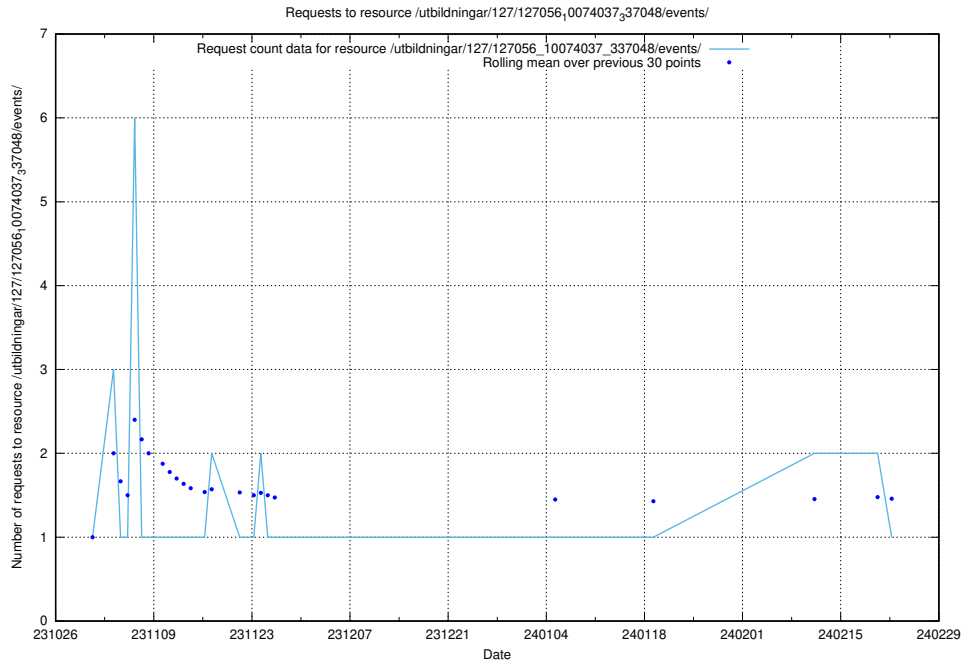

5.4306 Usage of /utbildningar/127/127056_10074037_337048/events/

Here, we count the number of requests to resource /utbildningar/127/127056_10074037_337048/events/