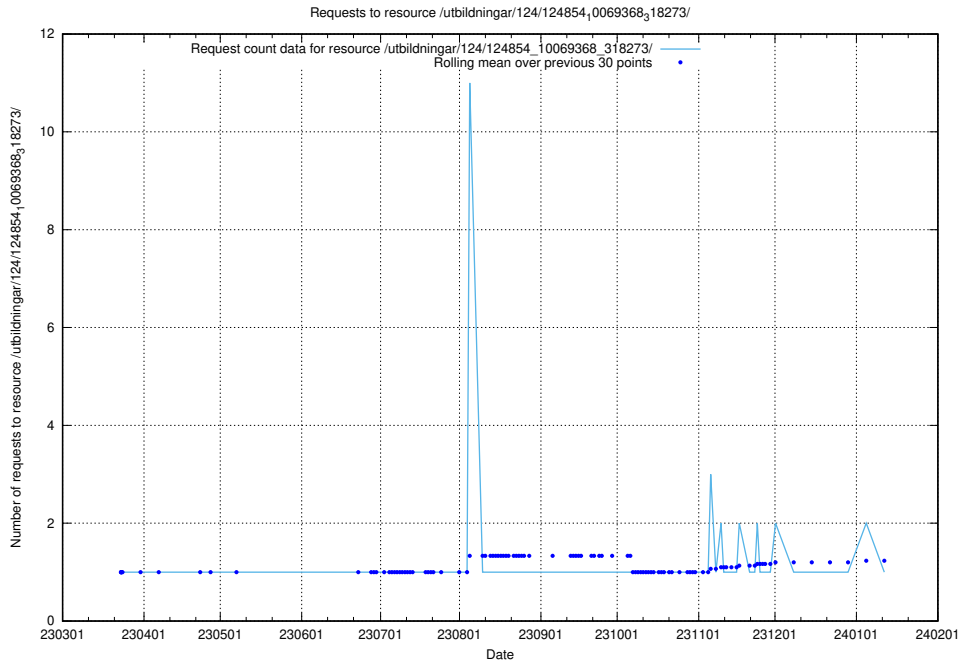

5.1191 Usage of /utbildningar/124/124854_10069368_318273/

Here, we count the number of requests to resource /utbildningar/124/124854_10069368_318273/.