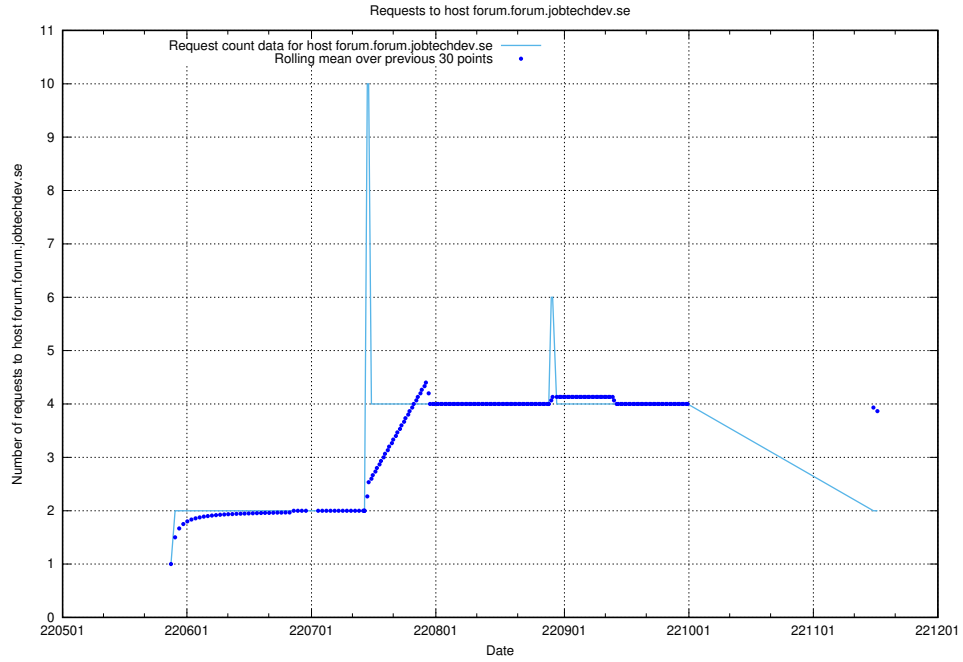

7.423 Usage of forum.forum.jobtechdev.se

Here, we count the number of requests to host forum.forum.jobtechdev.se.