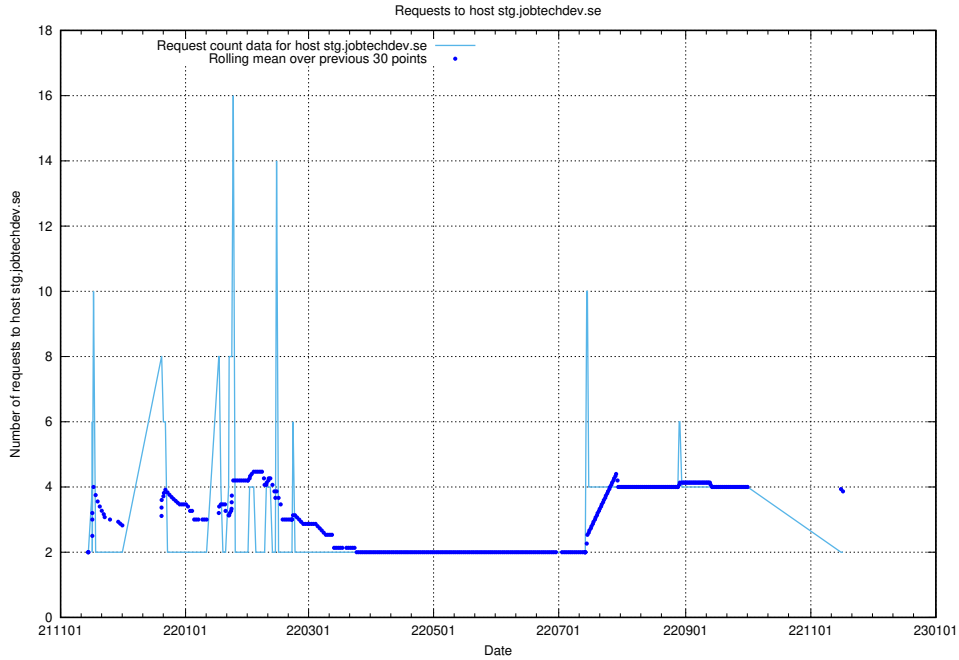

7.561 Usage of stg.jobtechdev.se

Here, we count the number of requests to host stg.jobtechdev.se.