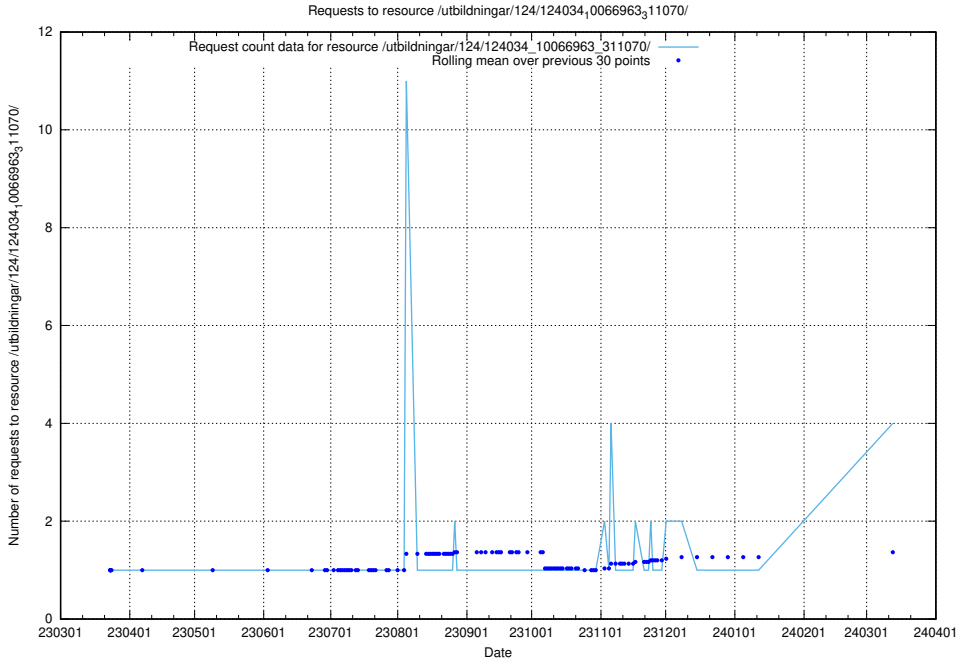

5.221 Usage of /utbildningar/124/124034_10066963_311070/

Here, we count the number of requests to resource /utbildningar/124/124034_10066963_311070/.