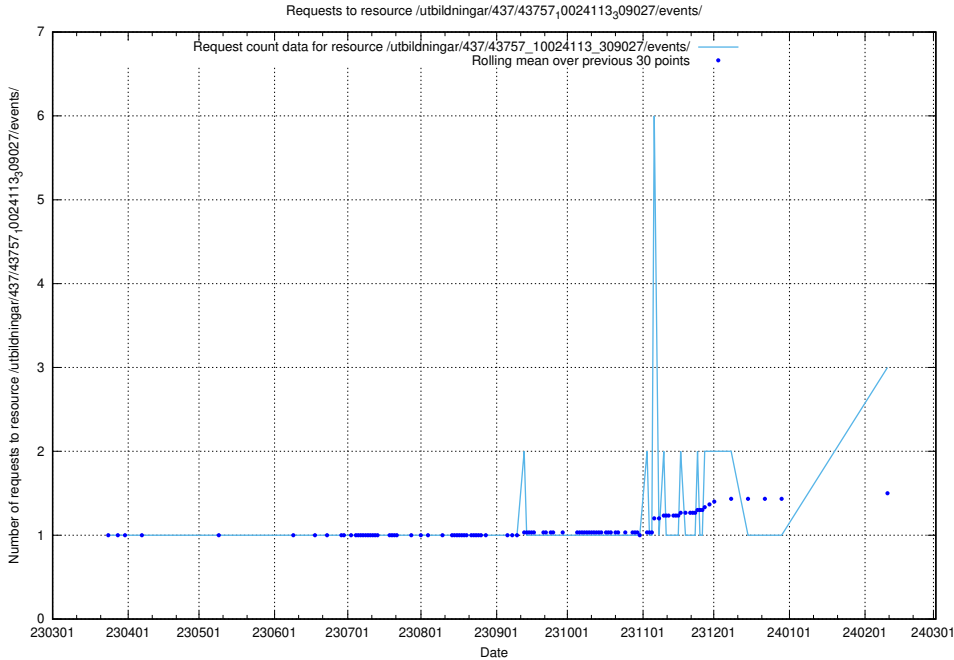

Here, we count the number of requests to resource /utbildningar/438/43817_10024102_242987/events/.

5.442 Usage of /utbildningar/437/43757_10024113_309027/events/

Here, we count the number of requests to resource /utbildningar/437/43757_10024113_309027/events/.