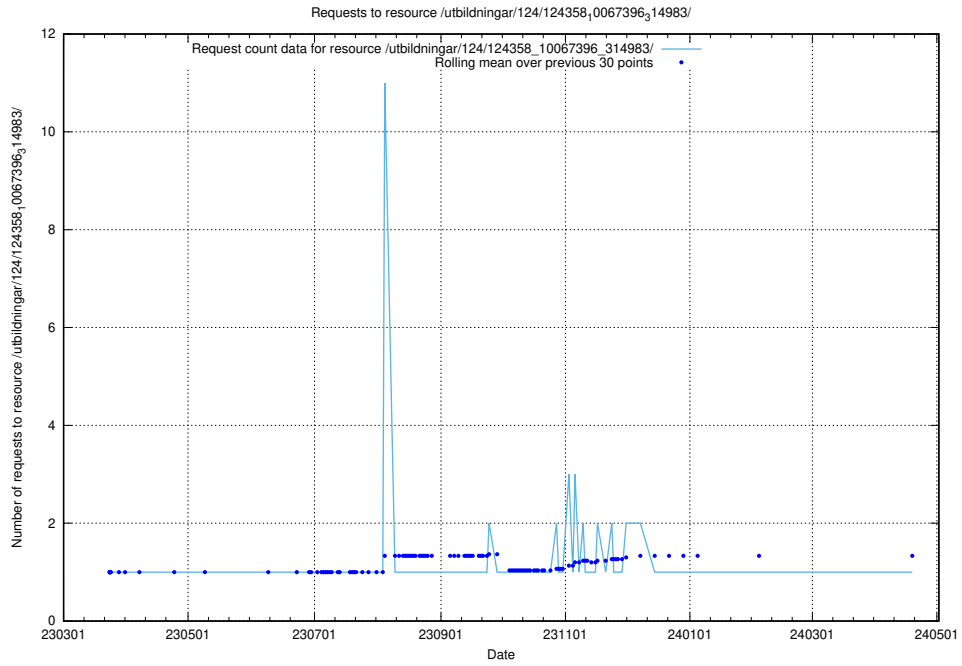

Here, we count the number of requests to resource /utbildningar/126/126576_10072387_337149/events/

5.3971 Usage of /utbildningar/124/124358_10067396_314983/

Here, we count the number of requests to resource /utbildningar/124/124358_10067396_314983/.