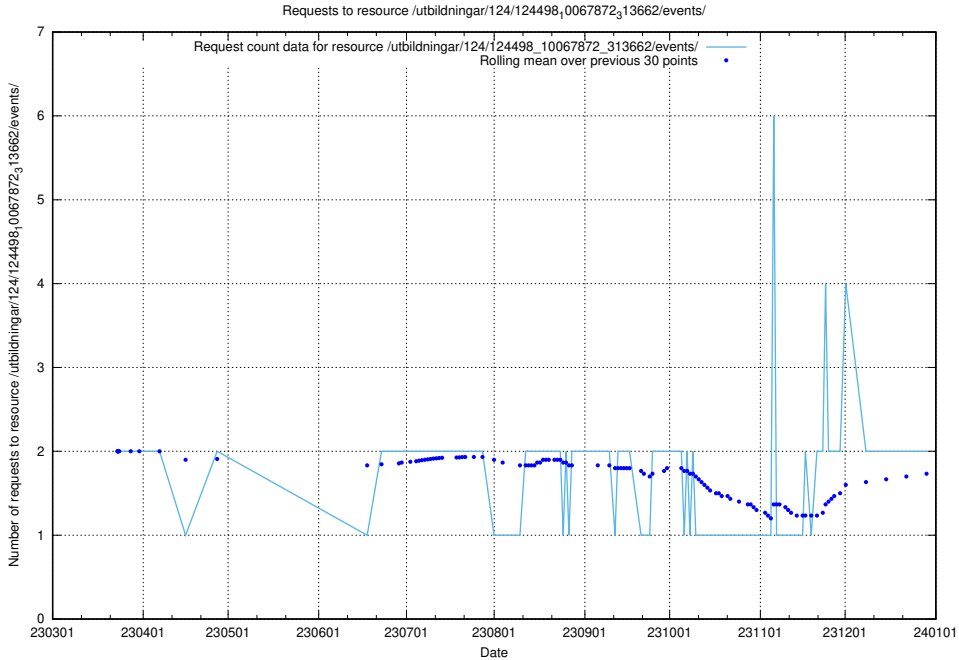

5.933 Usage of /utbildningar/124/124498_10067872_313662/events/

Here, we count the number of requests to resource /utbildningar/124/124498_10067872_313662/events/