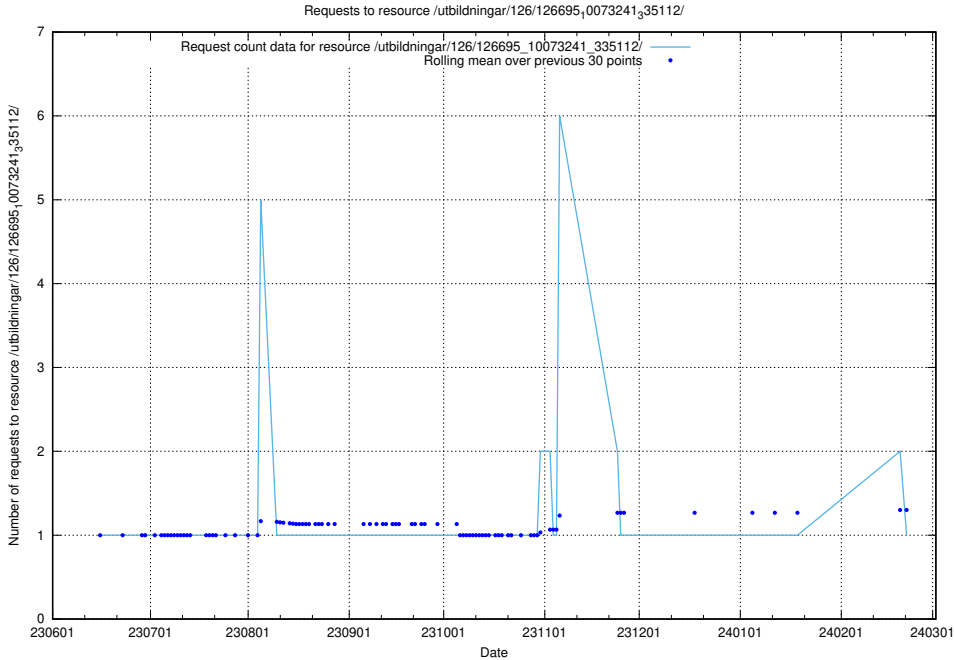

5.5995 Usage of /utbildningar/126/126695_10073241_335112/

Here, we count the number of requests to resource /utbildningar/126/126695_10073241_335112/.