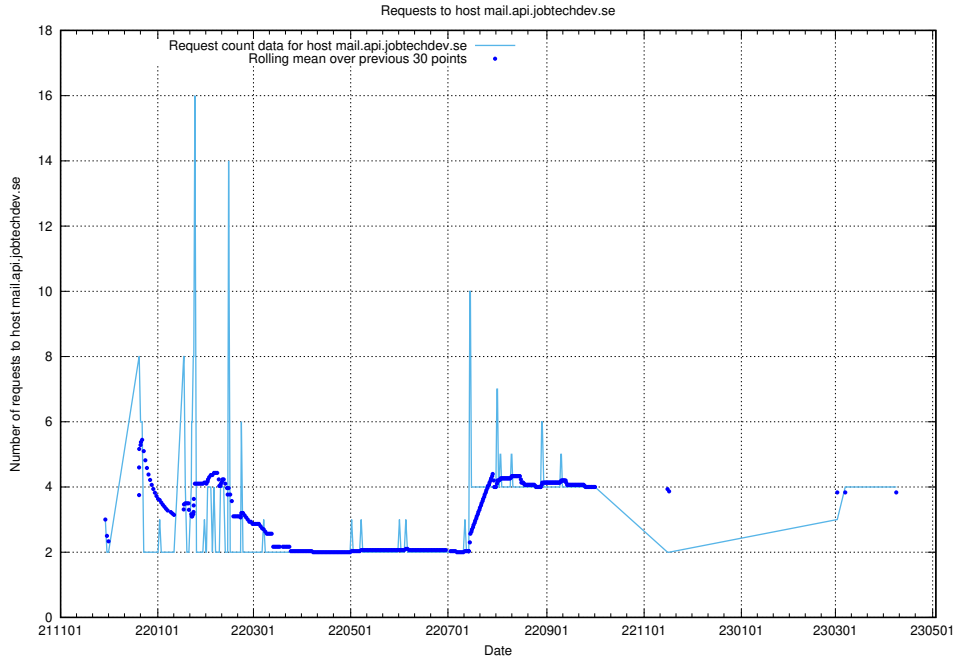

7.141 Usage of mail.api.jobtechdev.se

Here, we count the number of requests to host mail.api.jobtechdev.se.