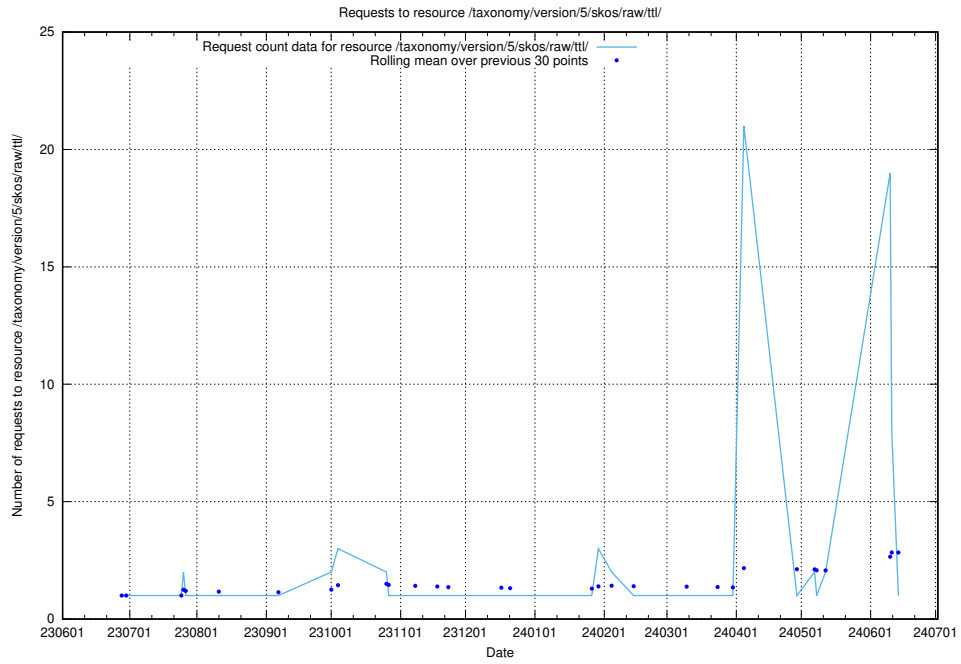

5.5669 Usage of /taxonomy/version/5/skos/raw/ttl/

Here, we count the number of requests to resource /taxonomy/version/5/skos/raw/ttl/.