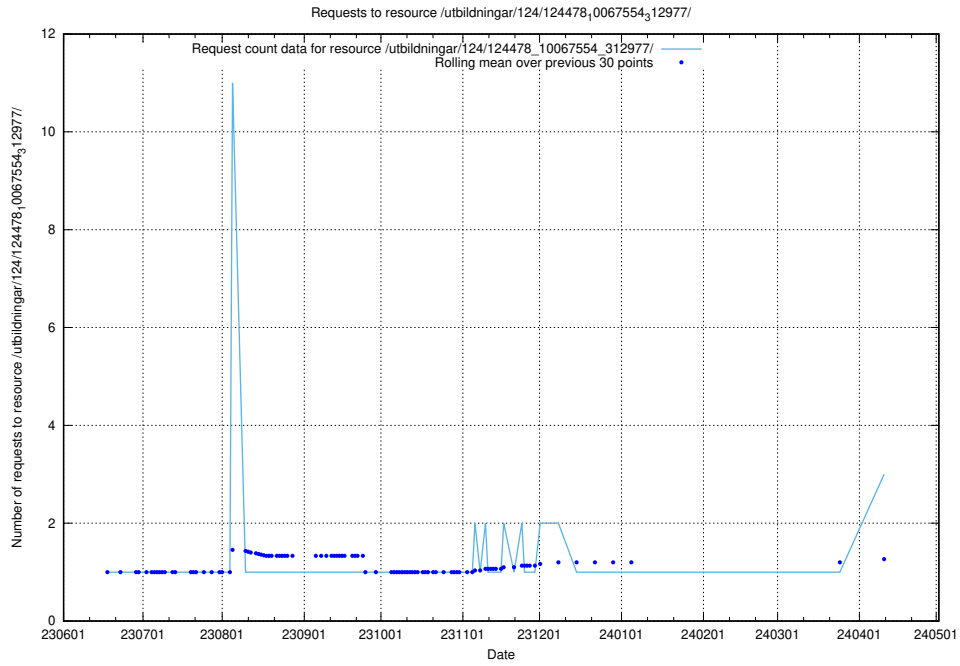

5.421 Usage of /utbildningar/124/124478_10067554_312977/

Here, we count the number of requests to resource /utbildningar/124/124478_10067554_312977/.