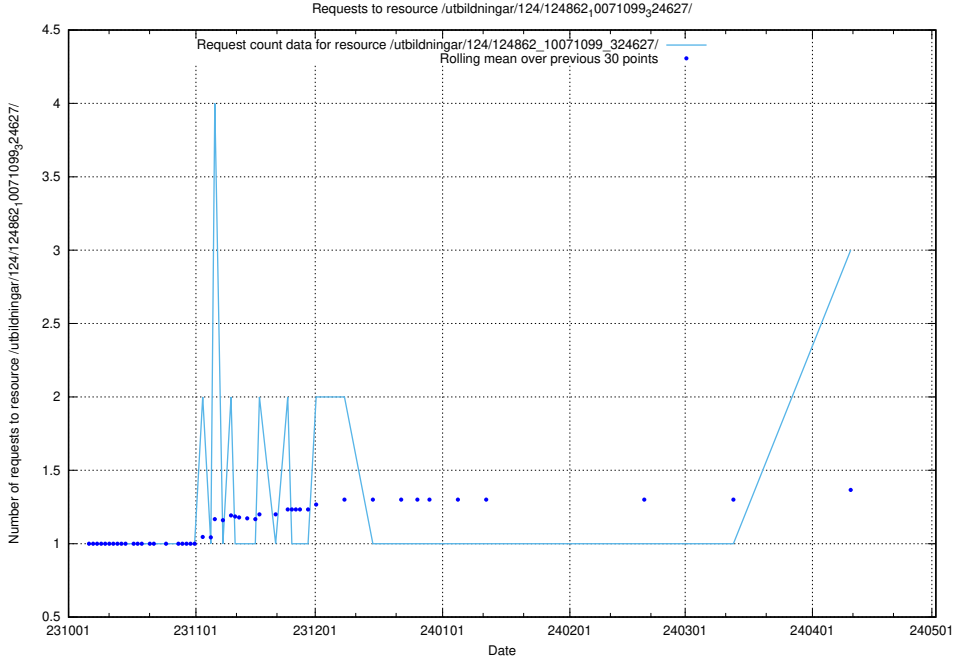

5.362 Usage of /utbildningar/124/124862_10071099_324627/

Here, we count the number of requests to resource /utbildningar/124/124862_10071099_324627/.