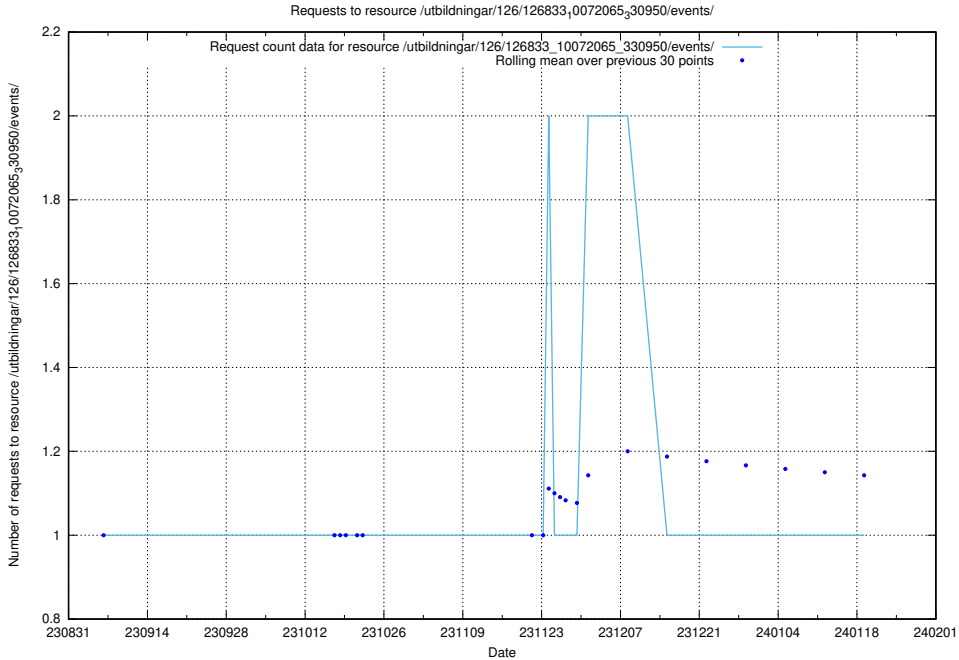

5.4793 Usage of /utbildningar/126/126833_10072065_330950/events/

Here, we count the number of requests to resource /utbildningar/126/126833_10072065_330950/events/