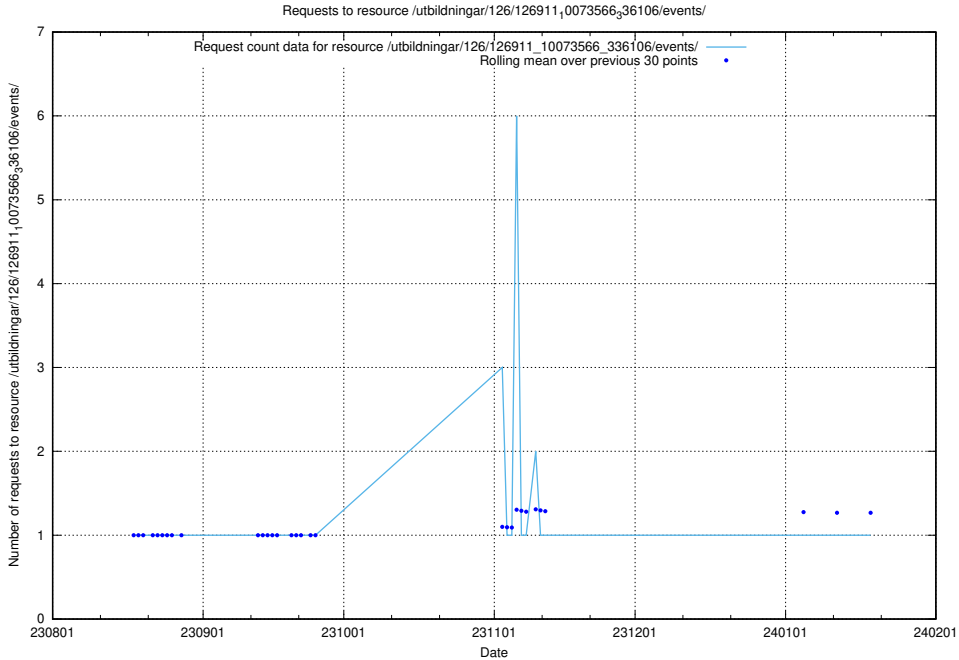

5.4900 Usage of /utbildningar/126/126911_10073566_336106/events/

Here, we count the number of requests to resource /utbildningar/126/126911_10073566_336106/events/