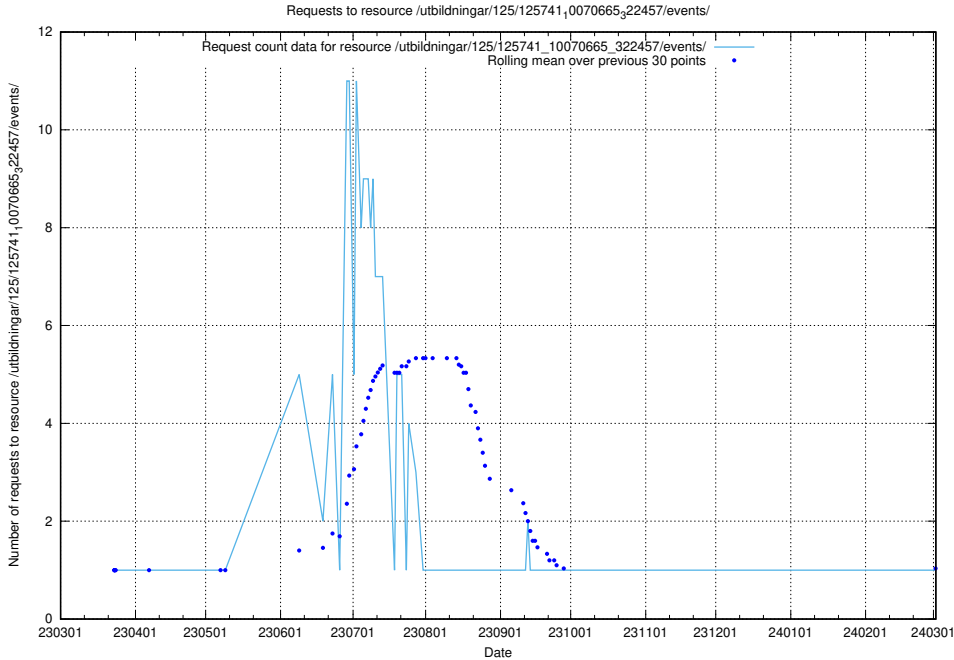

5.6648 Usage of /utbildningar/125/125741_10070665_322457/events/

Here, we count the number of requests to resource /utbildningar/125/125741_10070665_322457/events/