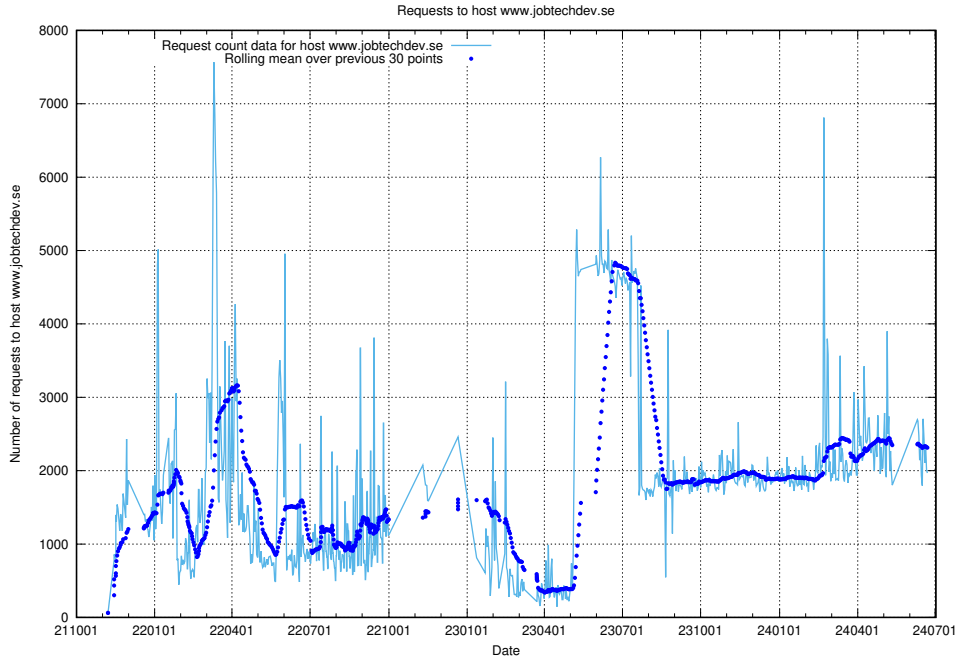

7.17 Usage of www.jobtechdev.se

Here, we count the number of requests to host www.jobtechdev.se.