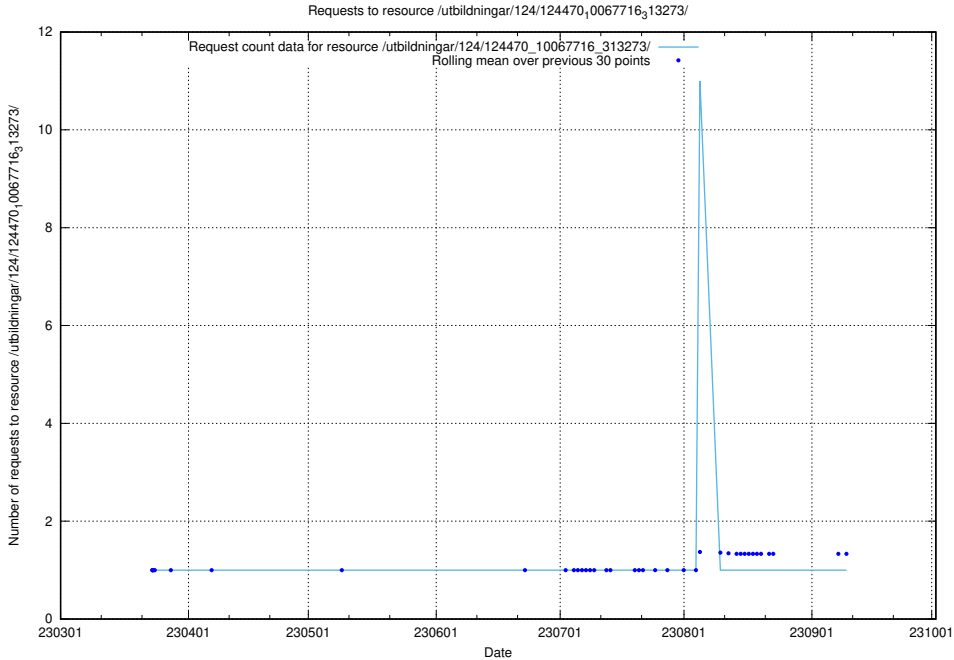

5.3310 Usage of /utbildningar/124/124470_10067716_313273/

Here, we count the number of requests to resource /utbildningar/124/124470_10067716_313273/.