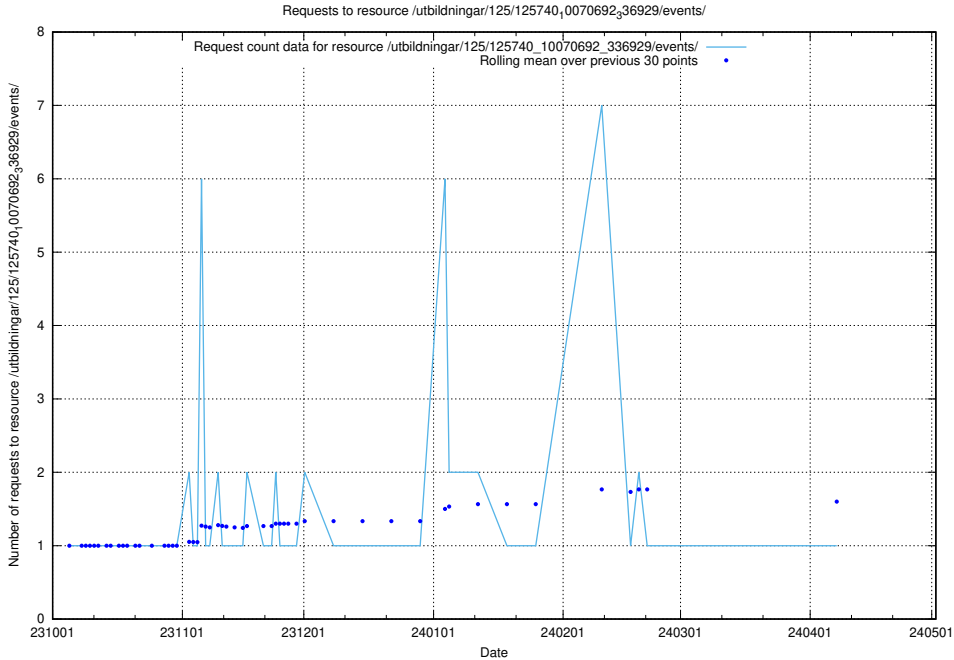

5.4543 Usage of /utbildningar/125/125740_10070692_336929/events/

Here, we count the number of requests to resource /utbildningar/125/125740_10070692_336929/events/