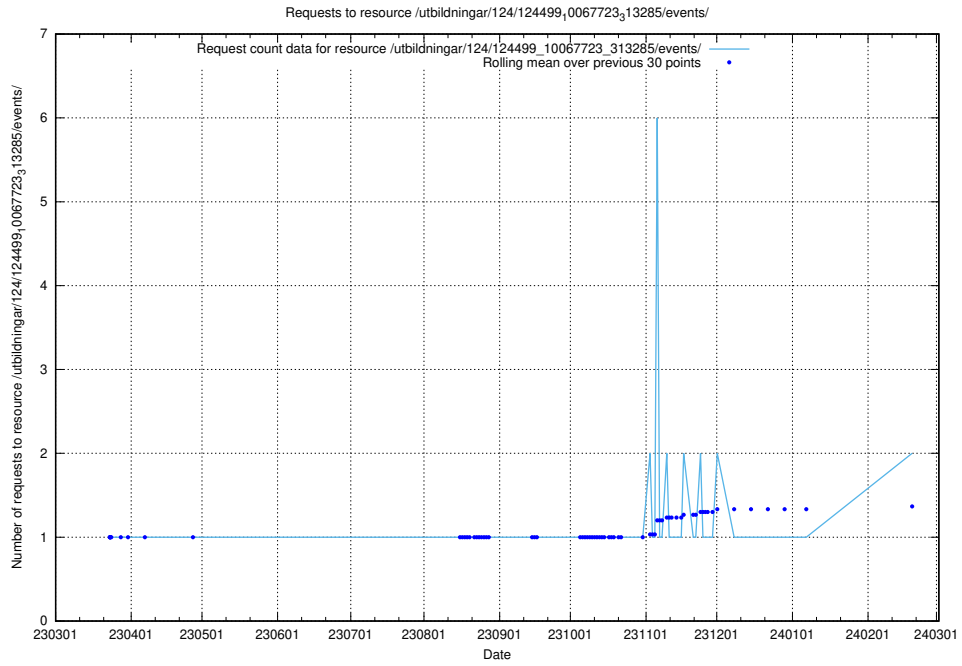

5.570 Usage of /utbildningar/124/124499_10067723_313285/events/

Here, we count the number of requests to resource /utbildningar/124/124499_10067723_313285/events/