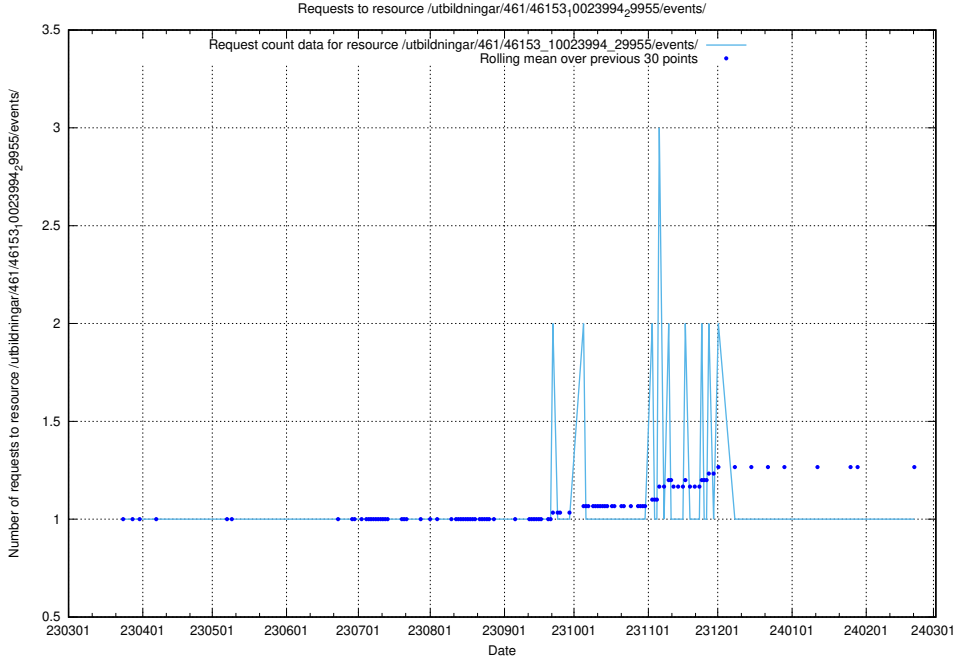

5.6314 Usage of /utbildningar/461/46153_10023994_29955/events/

Here, we count the number of requests to resource /utbildningar/461/46153_10023994_29955/events/.