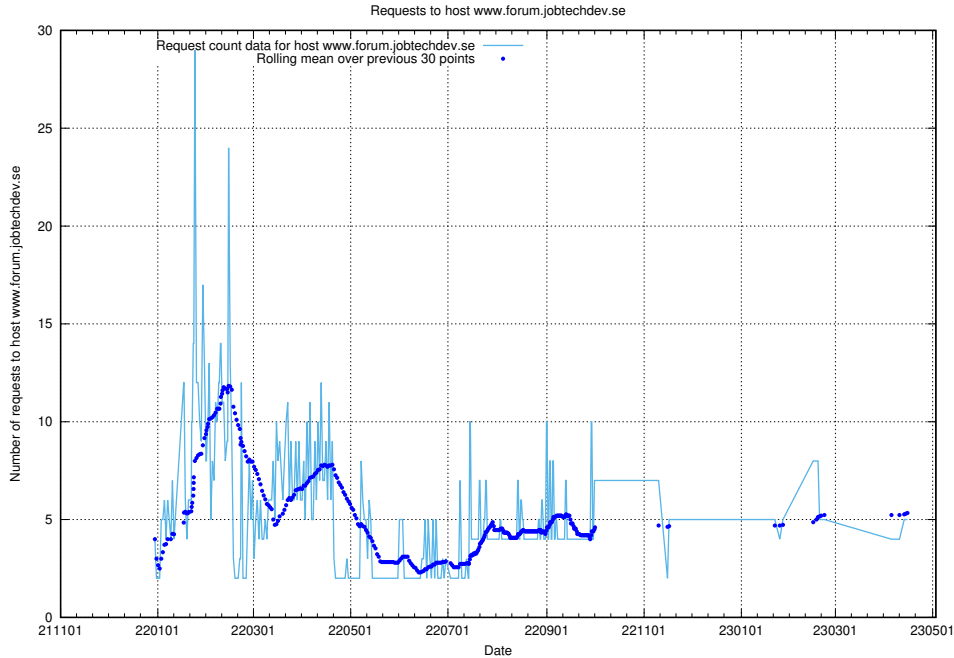

7.94 Usage of www.forum.jobtechdev.se

Here, we count the number of requests to host www.forum.jobtechdev.se.