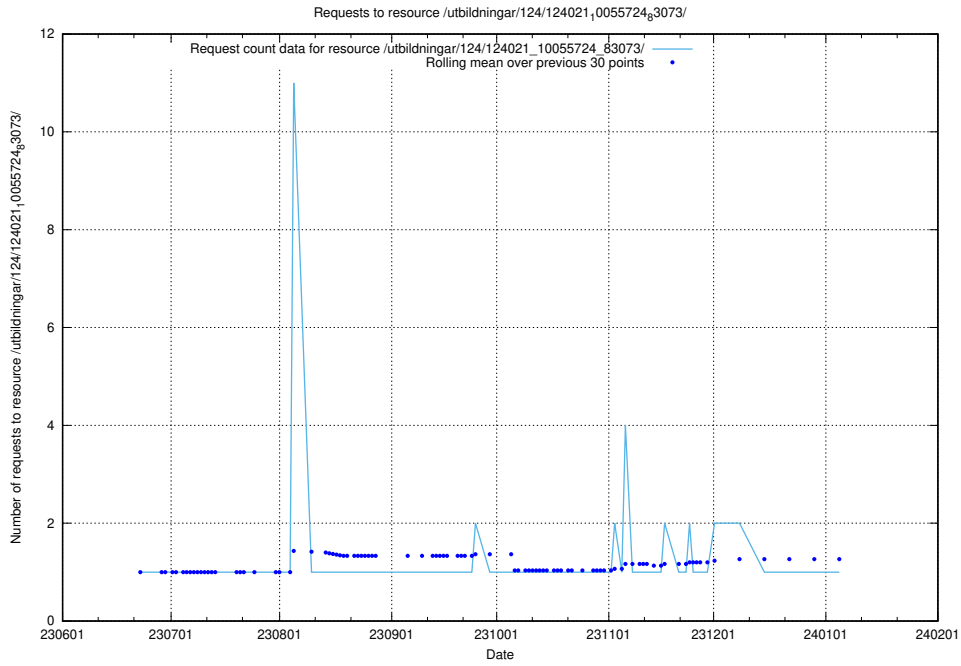

5.5942 Usage of /utbildningar/124/124021_10055724_83073/

Here, we count the number of requests to resource /utbildningar/124/124021_10055724_83073/.