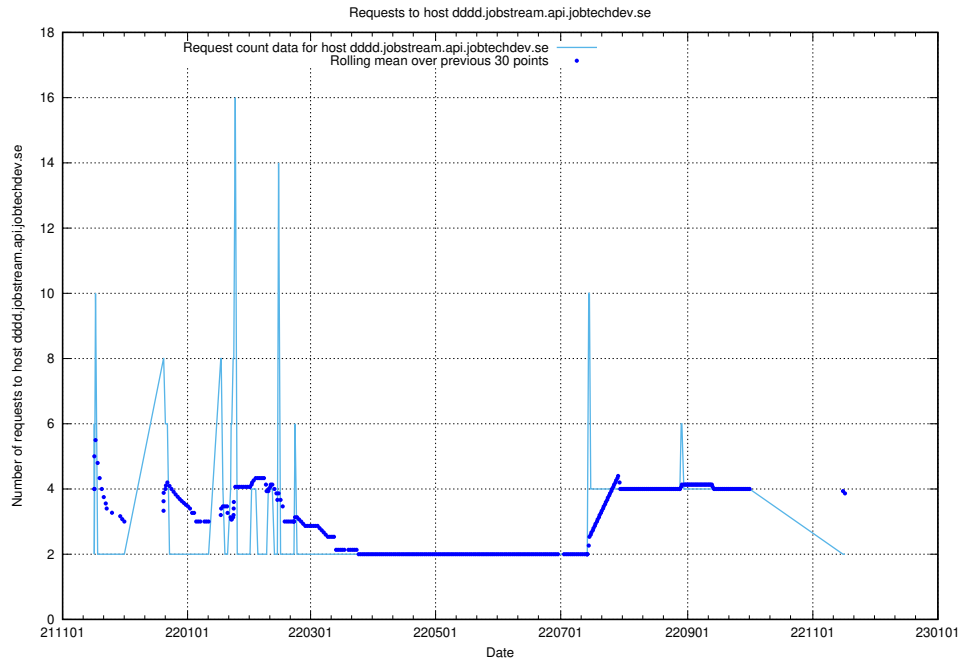

Here, we count the number of requests to host dddd.jobstream.api.jobtechdev.se.

7.531 Usage of doh.api.jobtechdev.se

Here, we count the number of requests to host doh.api.jobtechdev.se.

7.532 Usage of bb.ccc.dddd.atlas.jobtechdev.se