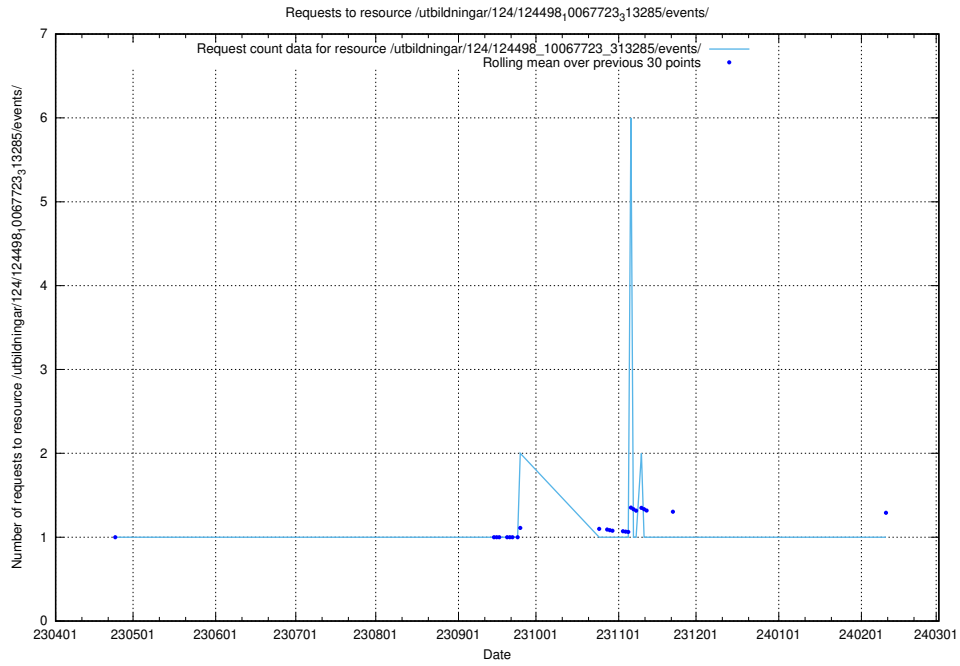

5.6133 Usage of /utbildningar/124/124498_10067723_313285/events/

Here, we count the number of requests to resource /utbildningar/124/124498_10067723_313285/events/