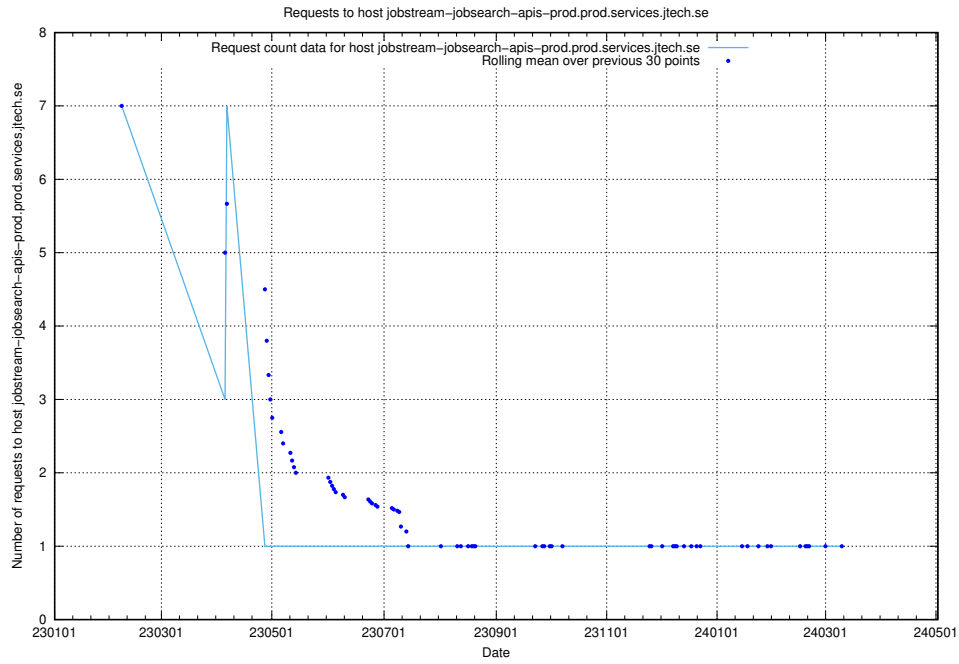

7.614 Usage of jobstream-jobsearch-apis-prod.prod.services.jtech.se

Here, we count the number of requests to host jobstream-jobsearch-apis-prod.prod.services.jtech.se.