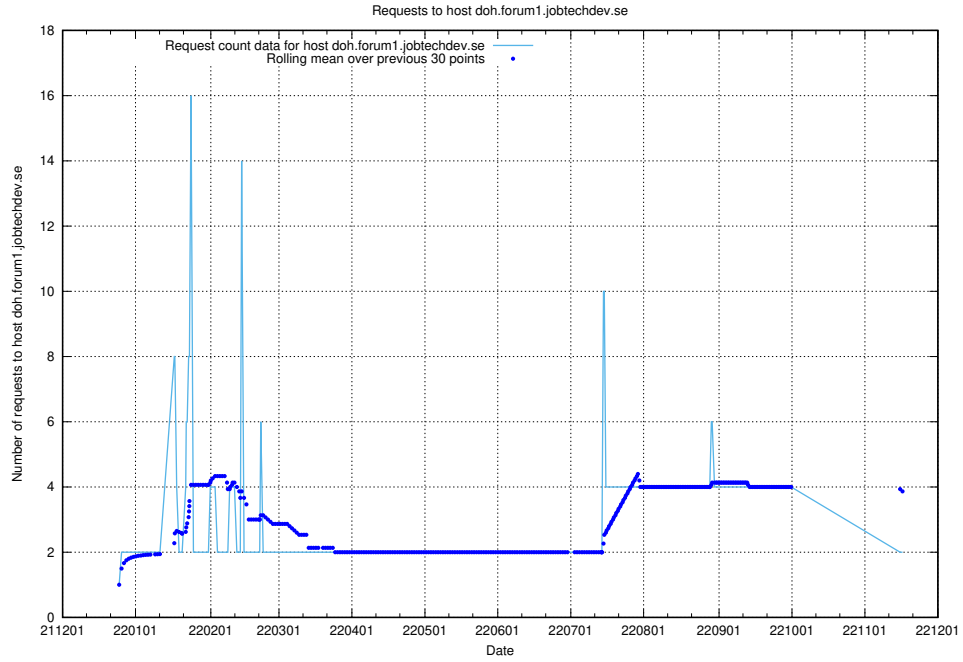

7.368 Usage of doh.forum1.jobtechdev.se

Here, we count the number of requests to host doh.forum1.jobtechdev.se.