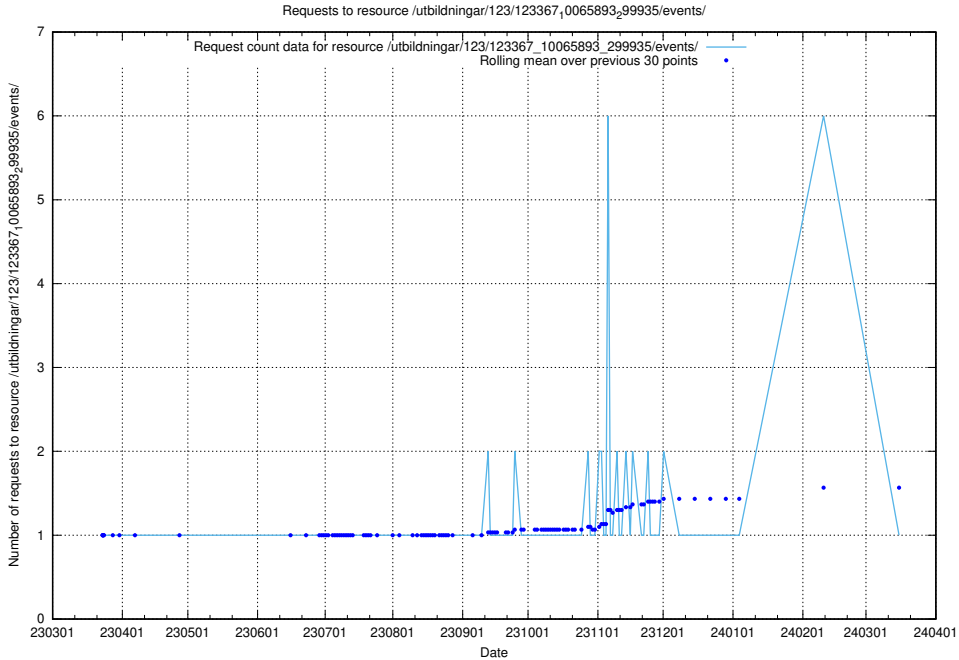

5.4867 Usage of /utbildningar/123/123367_10065893_299935/events/

Here, we count the number of requests to resource /utbildningar/123/123367_10065893_299935/events/