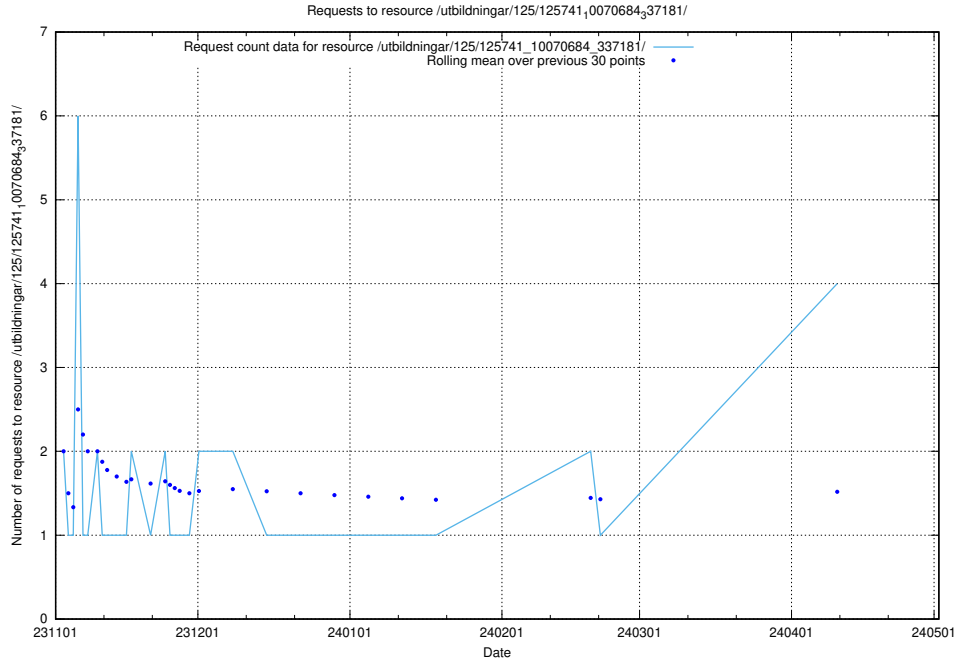

5.210 Usage of /utbildningar/125/125741_10070684_337181/

Here, we count the number of requests to resource /utbildningar/125/125741_10070684_337181/.