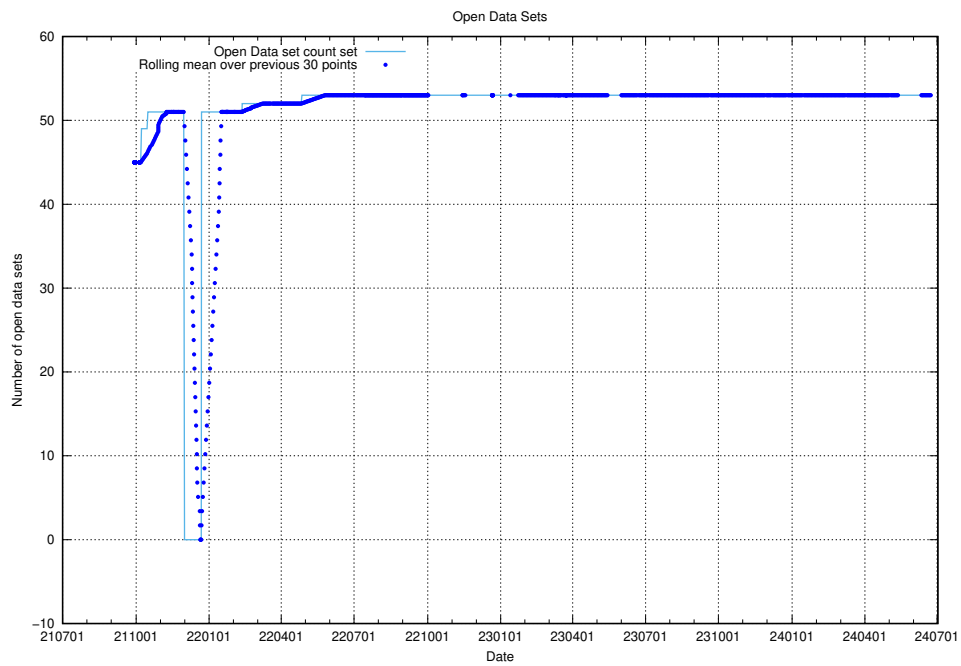

12 Open Data

This section contains statistics about JobTech's published open data in DIGG's [Sweden's data portal](https://www.dataportal.se)¹².

12.1 Number of open data sets

The tables shows the number of open data sets published by JobTech on DIGG's data portal.

¹²<https://www.dataportal.se>