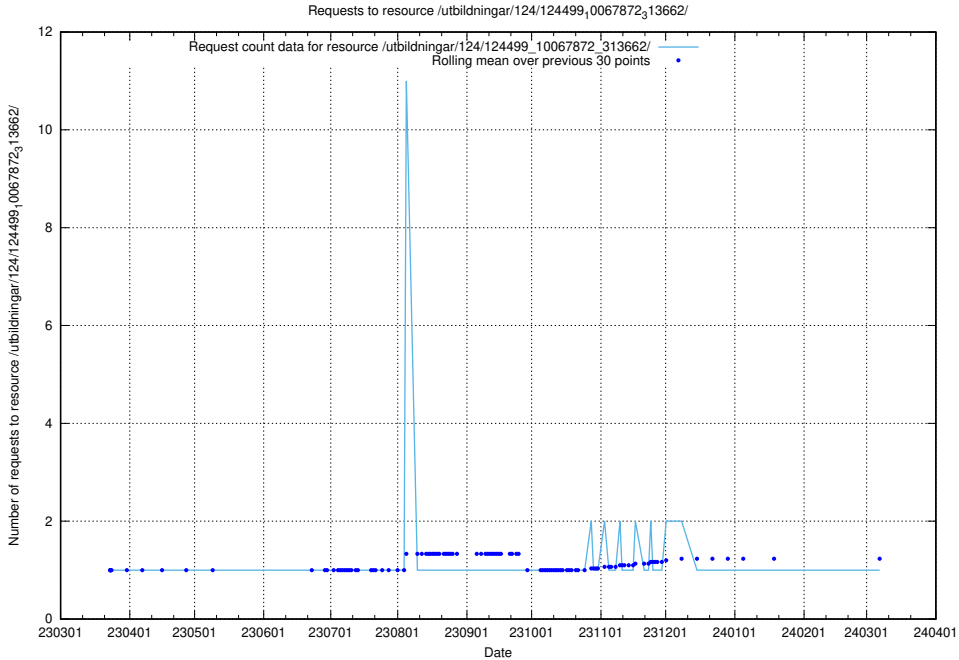

5.2506 Usage of /utbildningar/124/124499_10067872_313662/

Here, we count the number of requests to resource /utbildningar/124/124499_10067872_313662/.