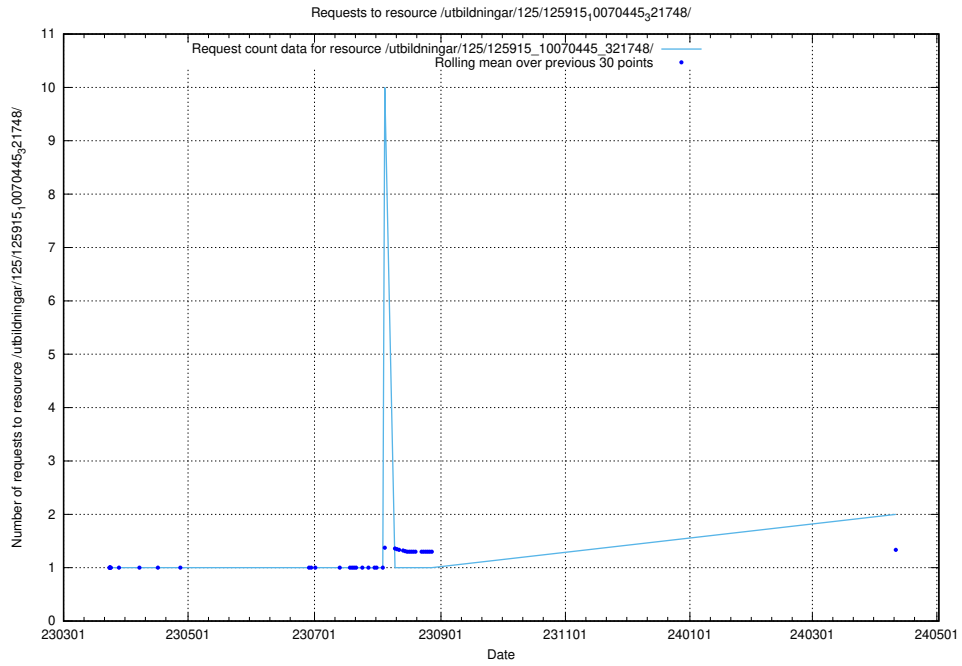

5.942 Usage of /utbildningar/125/125915_10070445_321748/

Here, we count the number of requests to resource /utbildningar/125/125915_10070445_321748/.