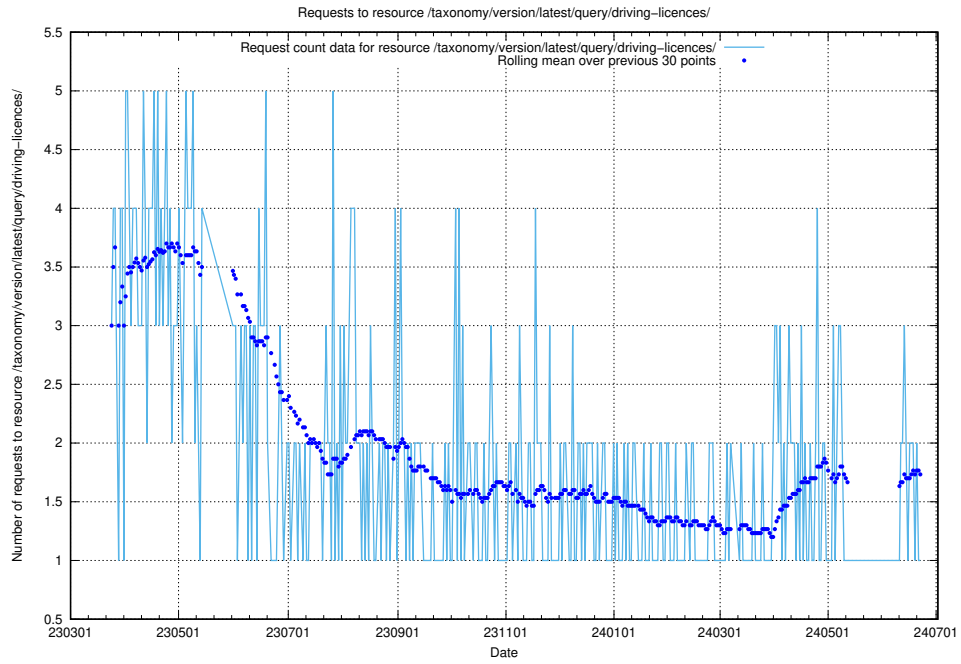

5.6256 Usage of /taxonomy/version/latest/query/driving-licences/

Here, we count the number of requests to resource /taxonomy/version/latest/query/driving-licences/.