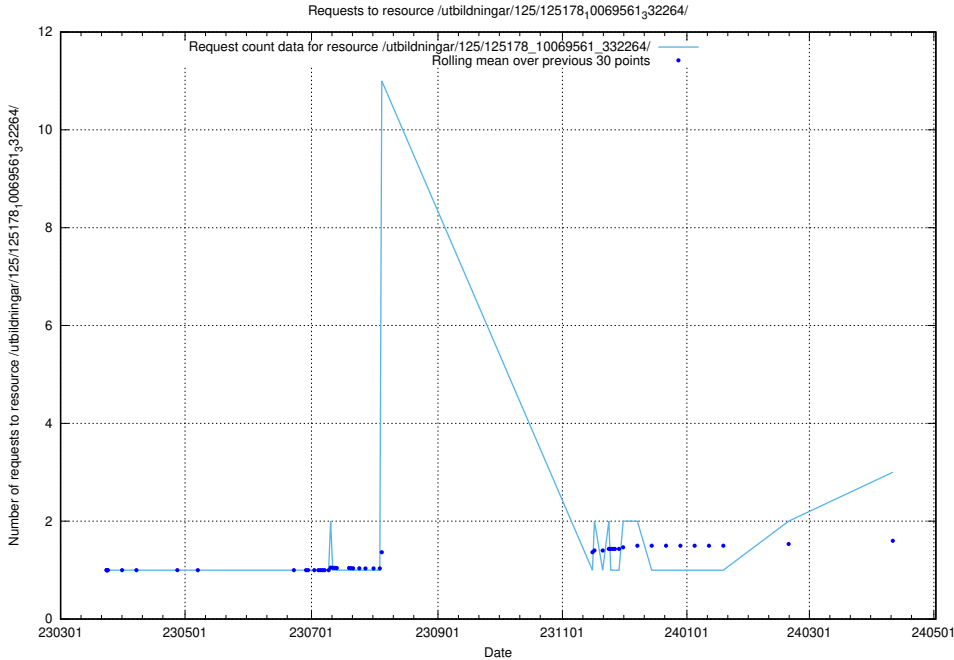

5.271 Usage of /utbildningar/125/125178_10069561_332264/

Here, we count the number of requests to resource /utbildningar/125/125178_10069561_332264/.