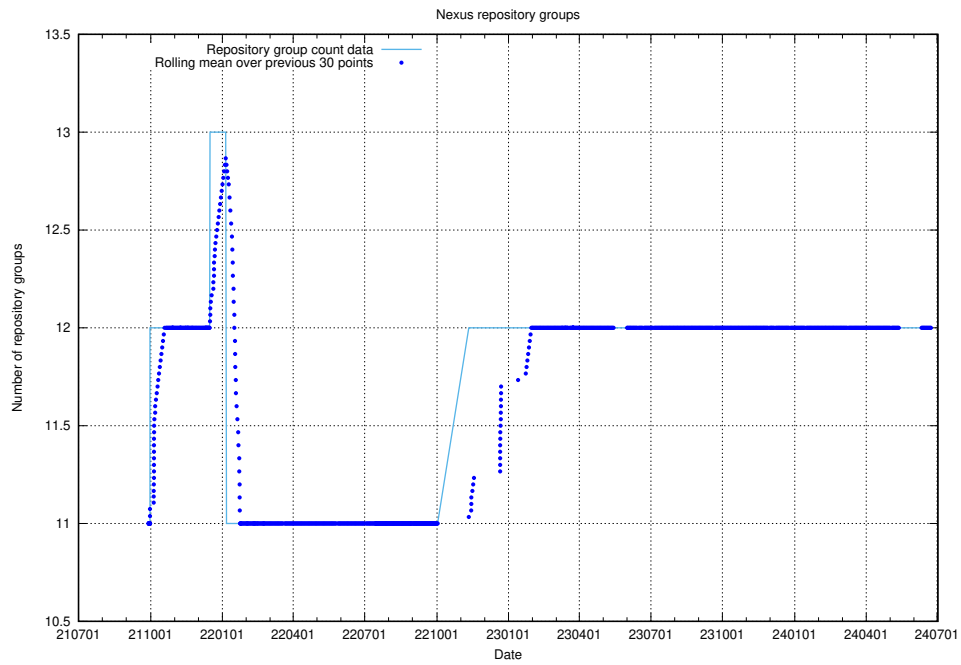

9 Nexus

This section contains statistics from the [image and package repositories](https://nexus.jobtechdev.se)⁹ of JobTech.

9.1 Number of repository groups in Nexus

A graph showing the number of repository groups.

⁹<https://nexus.jobtechdev.se>