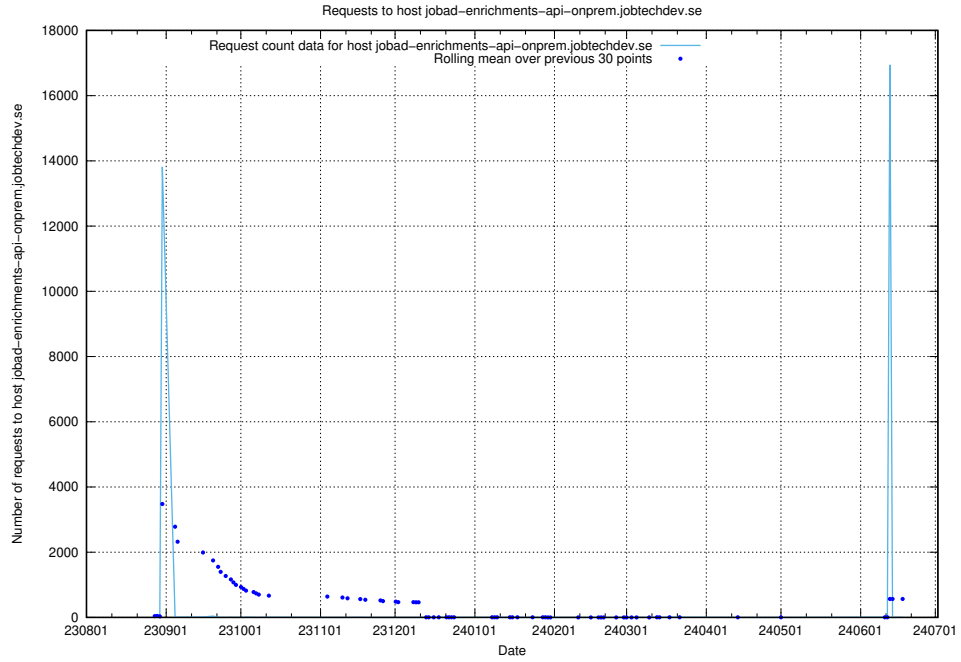

7.73 Usage of jobad-enrichments-api-onprem.jobtechdev.se

Here, we count the number of requests to host jobad-enrichments-api-onprem.jobtechdev.se.