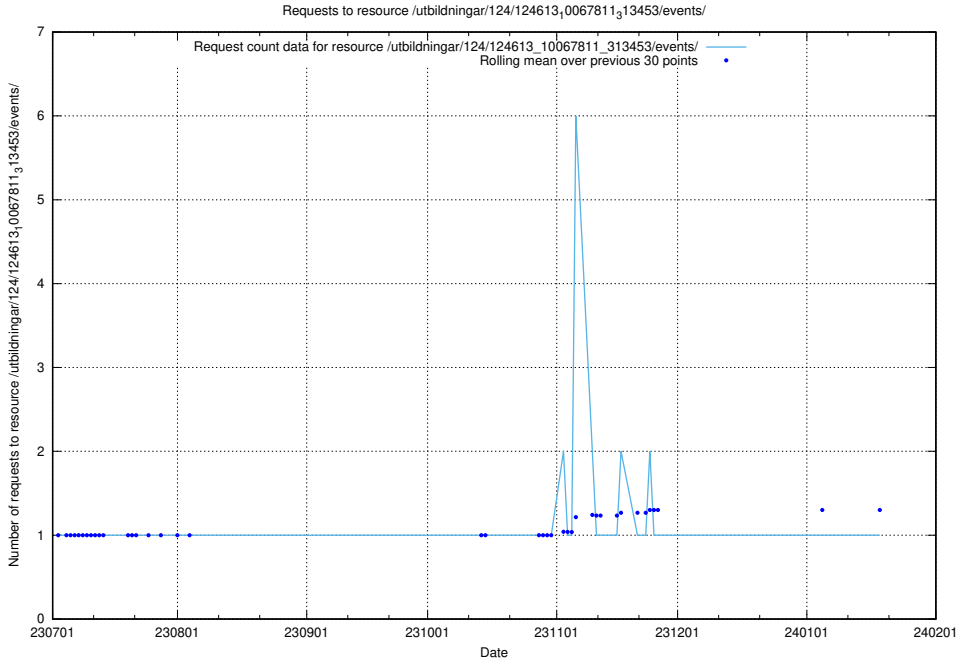

5.5498 Usage of /utbildningar/124/124613_10067811_313453/events/

Here, we count the number of requests to resource /utbildningar/124/124613_10067811_313453/events/