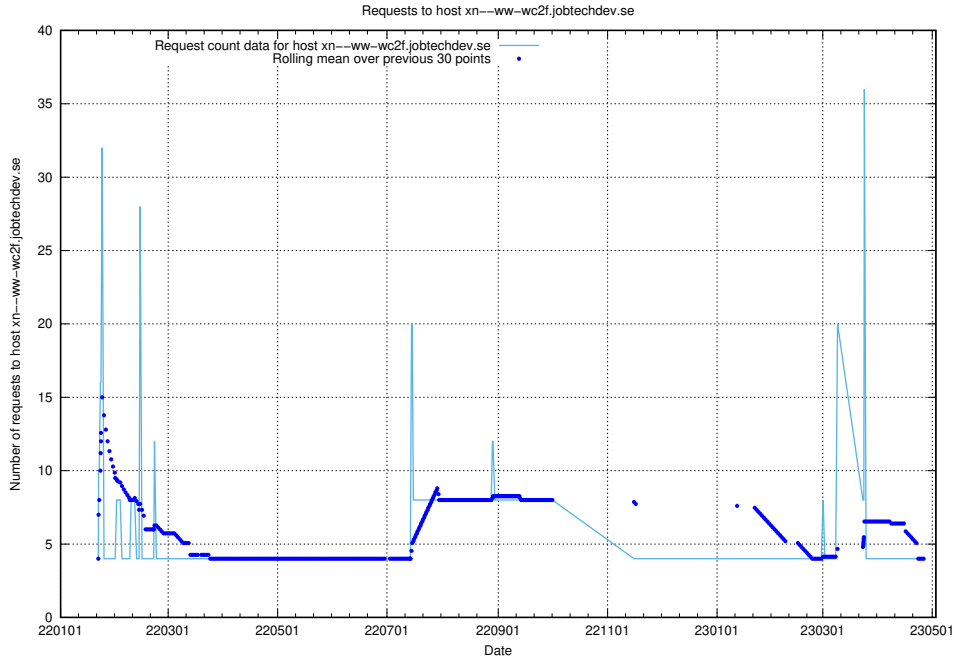

7.104 Usage of xn-ww-wc2f.jobtechdev.se

Here, we count the number of requests to host xn-ww-wc2f.jobtechdev.se.