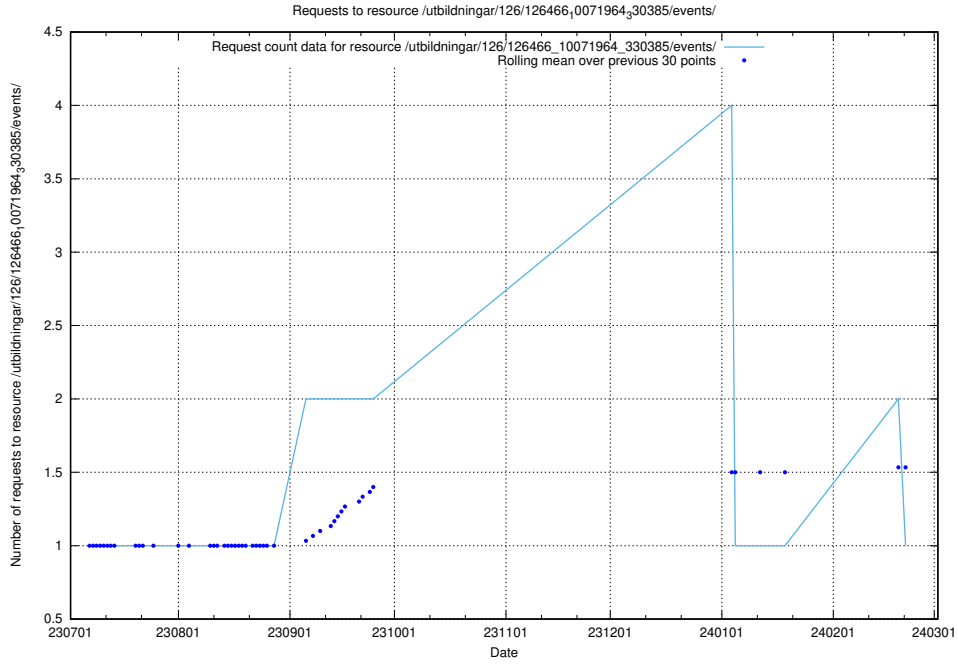

5.5428 Usage of /utbildningar/126/126466_10071964_330385/events/

Here, we count the number of requests to resource /utbildningar/126/126466_10071964_330385/events/