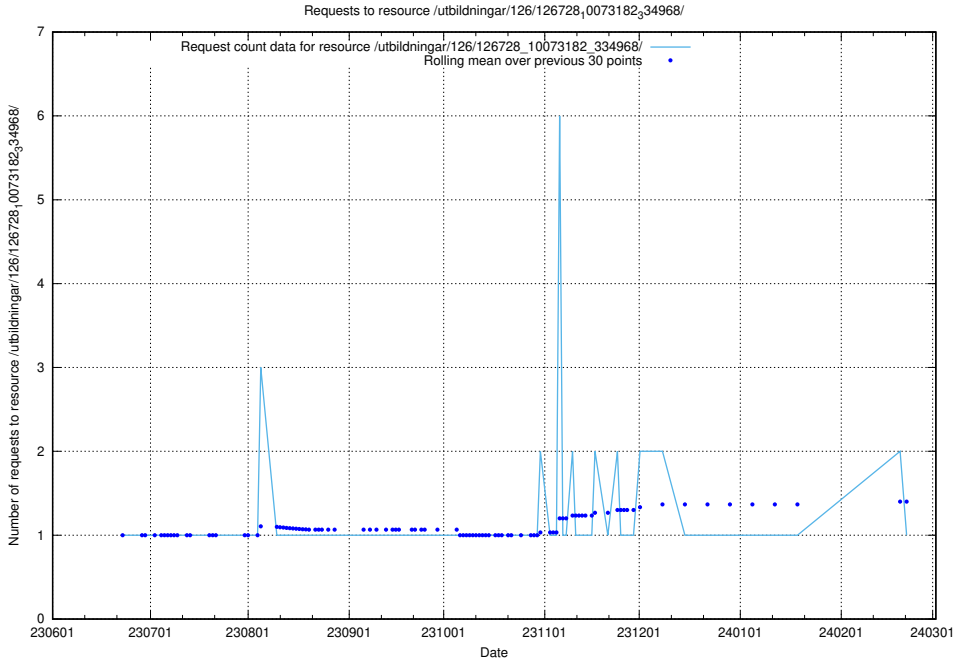

5.5725 Usage of /utbildningar/126/126728_10073182_334968/

Here, we count the number of requests to resource /utbildningar/126/126728_10073182_334968/.