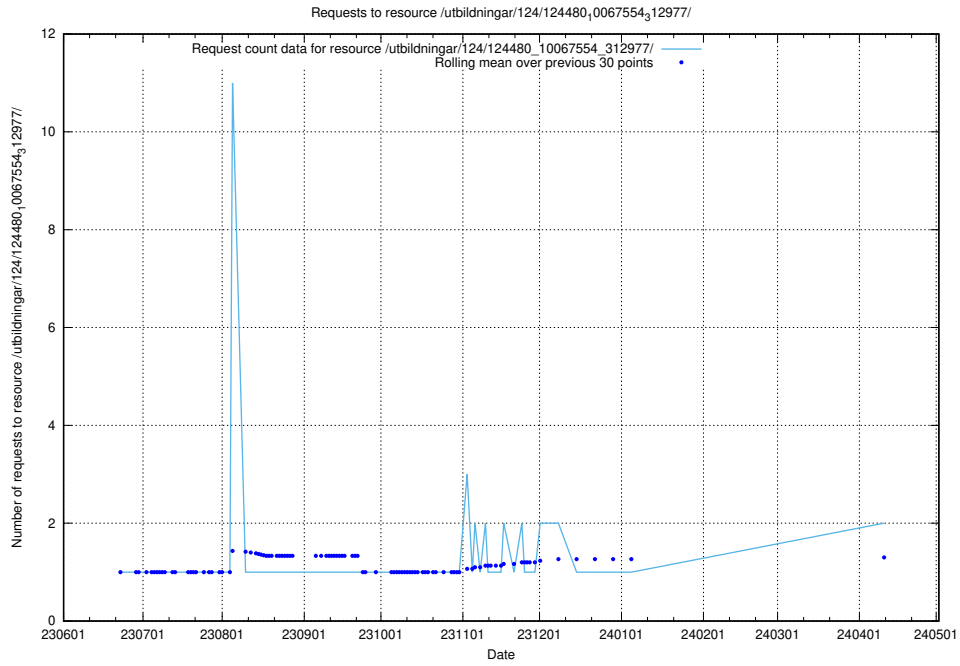

5.866 Usage of /utbildningar/124/124480_10067554_312977/

Here, we count the number of requests to resource /utbildningar/124/124480_10067554_312977/.