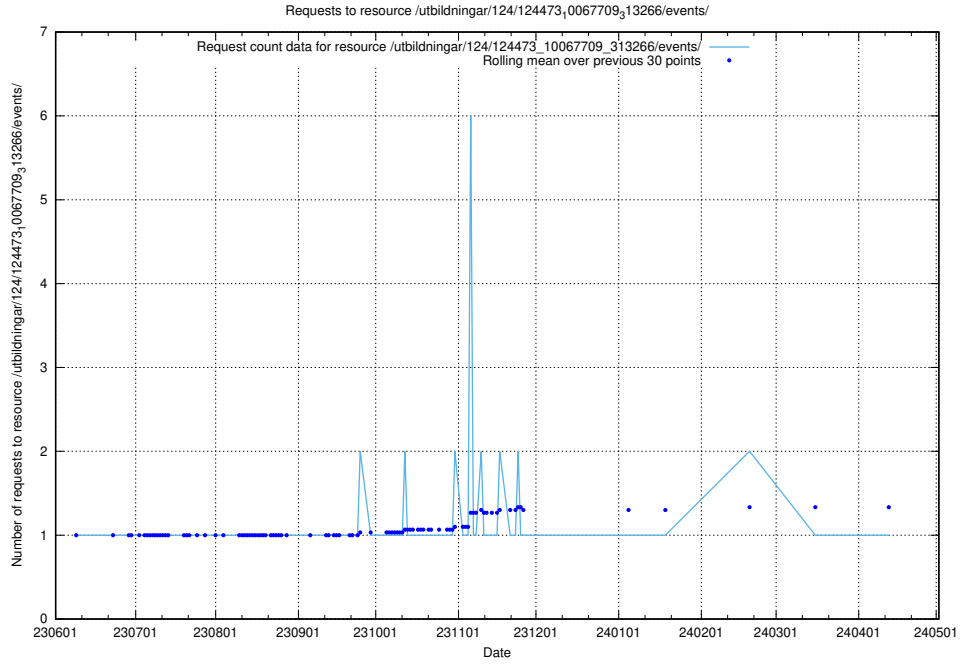

Here, we count the number of requests to resource /utbildningar/124/124473_10067812_313454/.

5.6021 Usage of /utbildningar/124/124473_10067709_313266/events/

Here, we count the number of requests to resource /utbildningar/124/124473_10067709_313266/events/