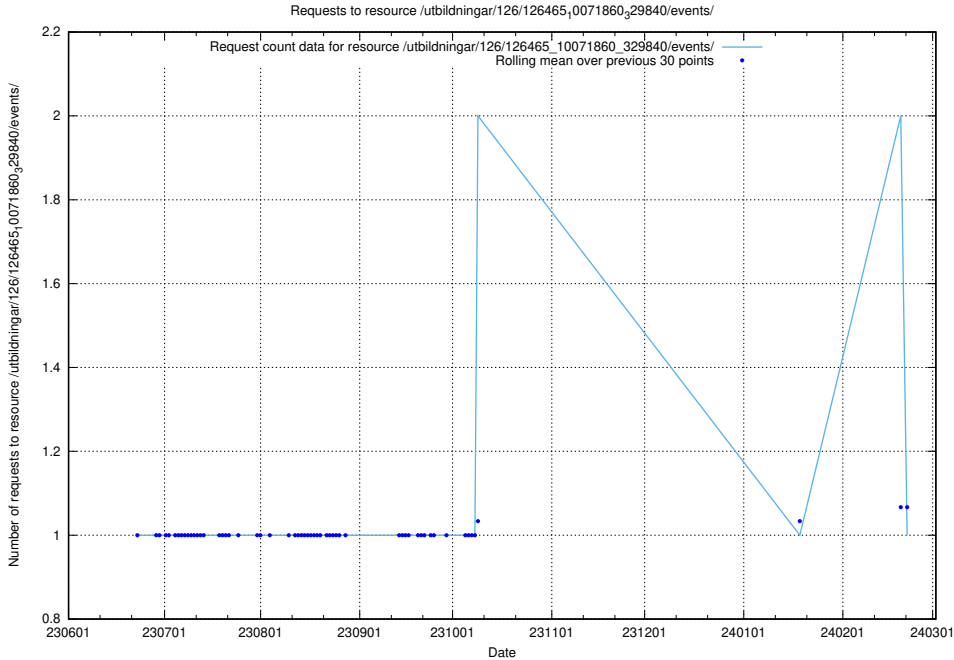

5.5779 Usage of /utbildningar/126/126465_10071860_329840/events/

Here, we count the number of requests to resource /utbildningar/126/126465_10071860_329840/events/