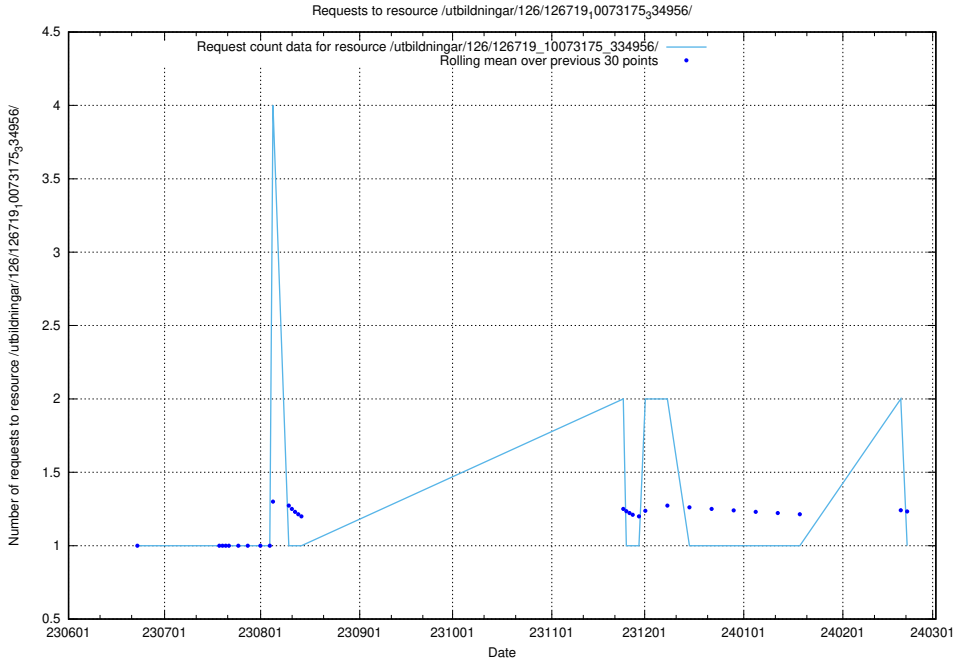

5.5737 Usage of /utbildningar/126/126719_10073175_334956/

Here, we count the number of requests to resource /utbildningar/126/126719_10073175_334956/.