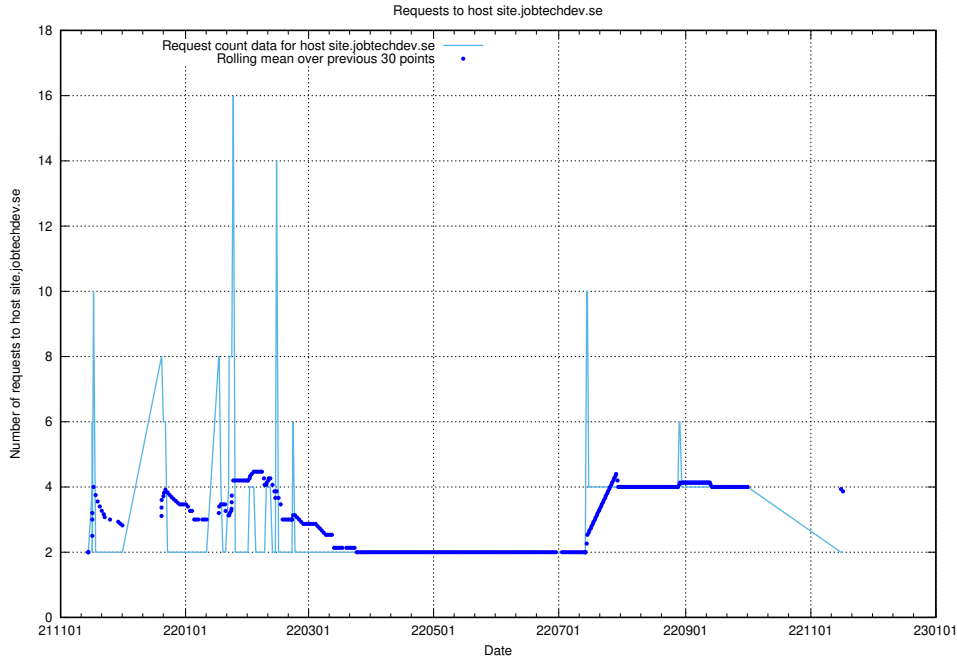

7.564 Usage of yrkeseditor.prod.services.jtech.se

Here, we count the number of requests to host yrkeseditor.prod.services.jtech.se.

7.565 Usage of shop.jobtechdev.se

Here, we count the number of requests to host shop.jobtechdev.se.