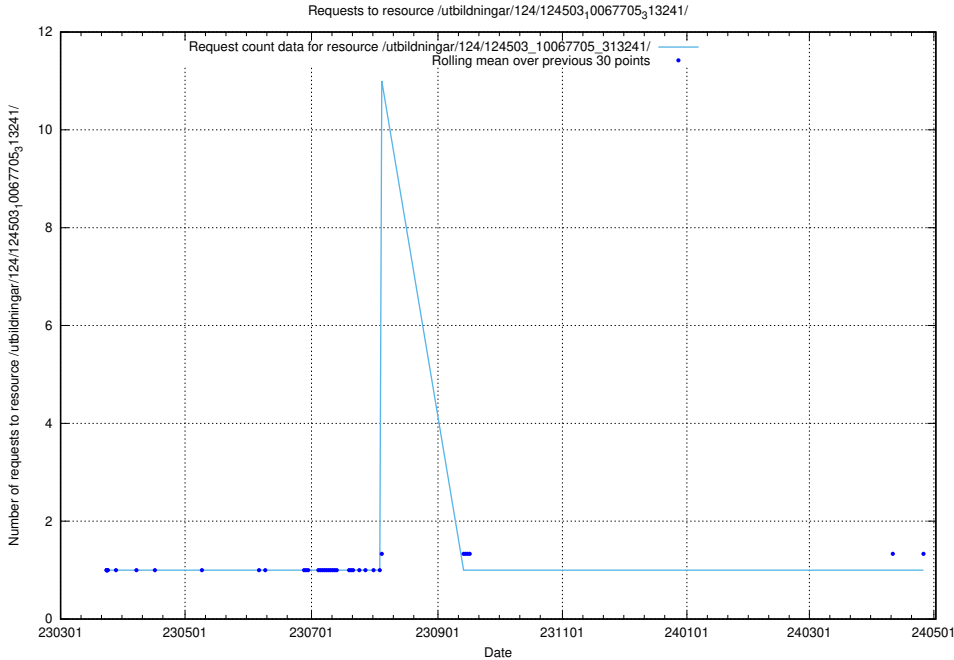

5.2291 Usage of /utbildningar/124/124503_10067705_313241/

Here, we count the number of requests to resource /utbildningar/124/124503_10067705_313241/.