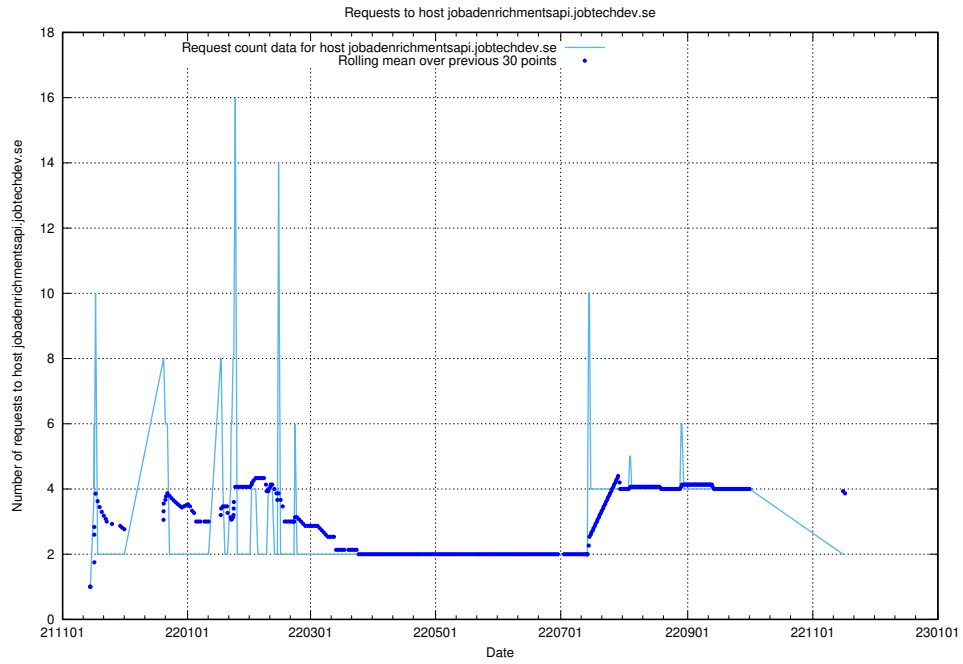

7.579 Usage of jobadenrichmentsapi.jobtechdev.se

Here, we count the number of requests to host jobadenrichmentsapi.jobtechdev.se.