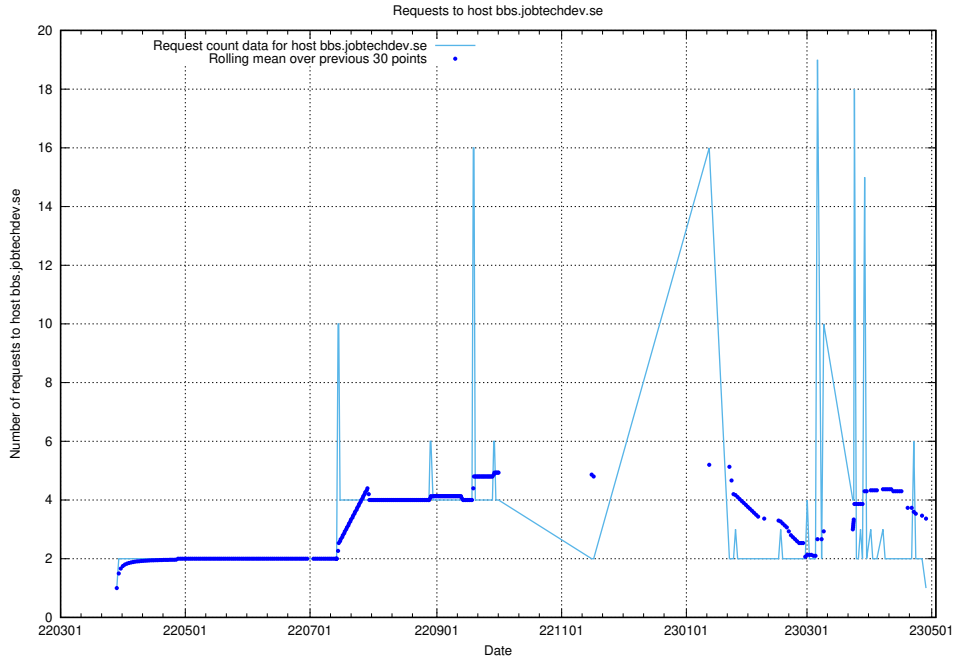

7.644 Usage of bbs.jobtechdev.se

Here, we count the number of requests to host bbs.jobtechdev.se.