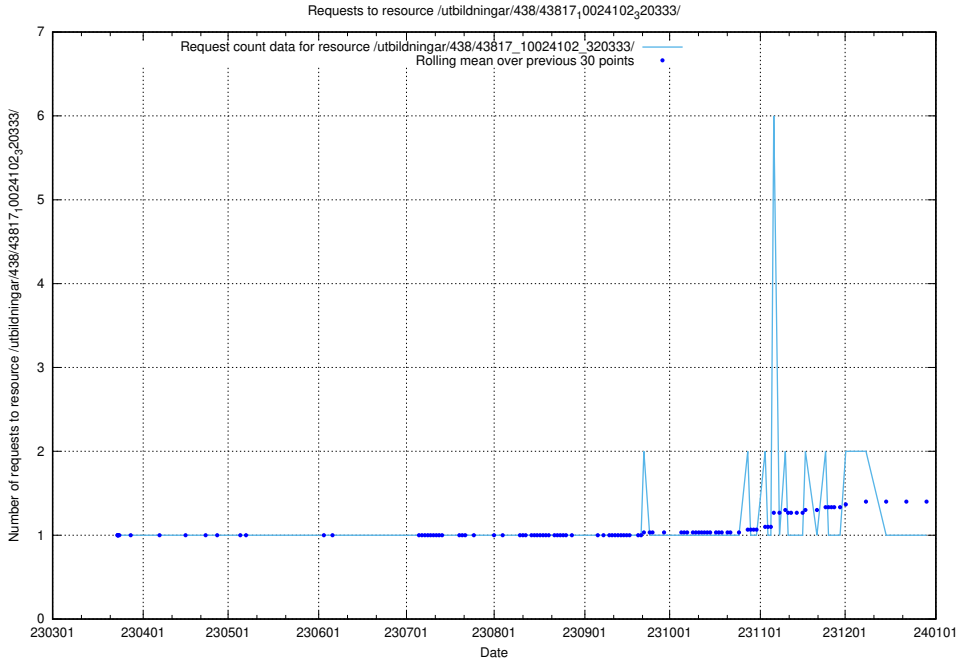

5.6498 Usage of /utbildningar/438/43817_10024102_320333/

Here, we count the number of requests to resource /utbildningar/438/43817_10024102_320333/.