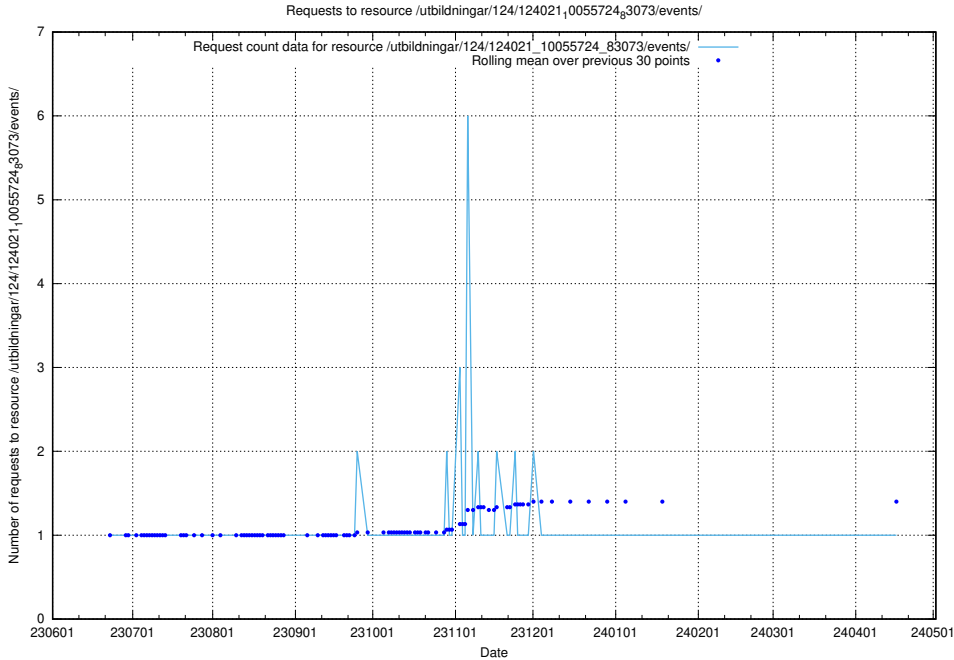

5.5941 Usage of /utbildningar/124/124021_10055724_83073/events/

Here, we count the number of requests to resource /utbildningar/124/124021_10055724_83073/events/.