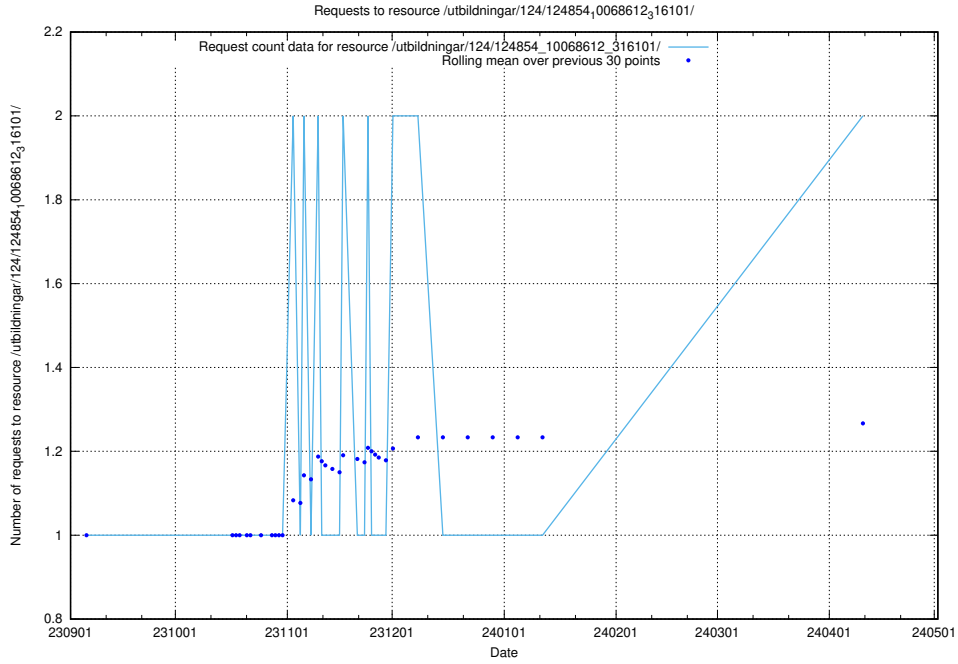

5.756 Usage of /utbildningar/124/124854_10068612_316101/

Here, we count the number of requests to resource /utbildningar/124/124854_10068612_316101/.