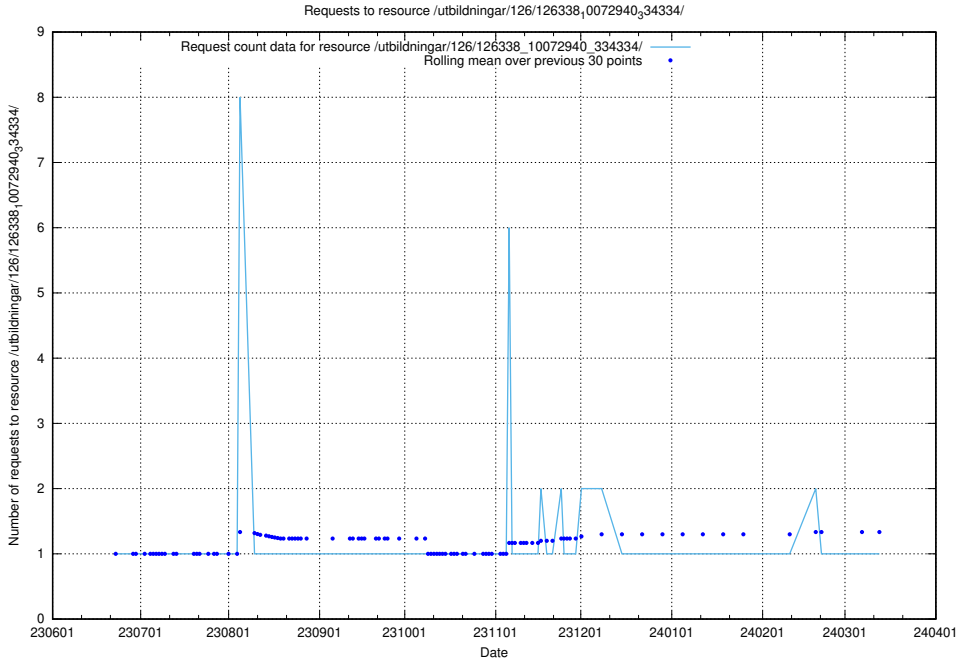

5.5787 Usage of /utbildningar/126/126338_10072940_334334/

Here, we count the number of requests to resource /utbildningar/126/126338_10072940_334334/.