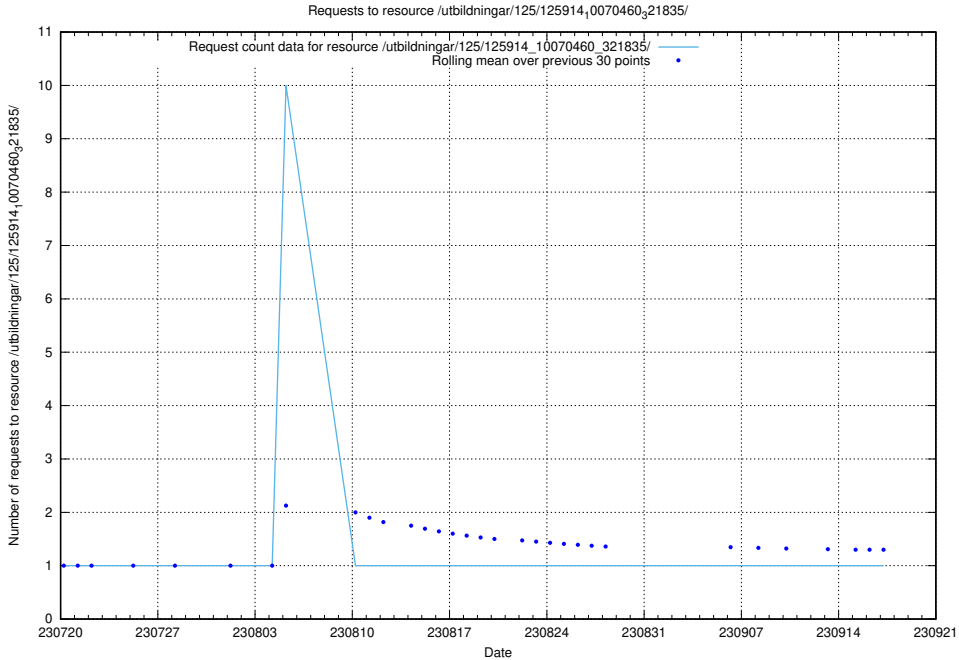

5.5118 Usage of /utbildningar/125/125914_10070460_321835/

Here, we count the number of requests to resource /utbildningar/125/125914_10070460_321835/.