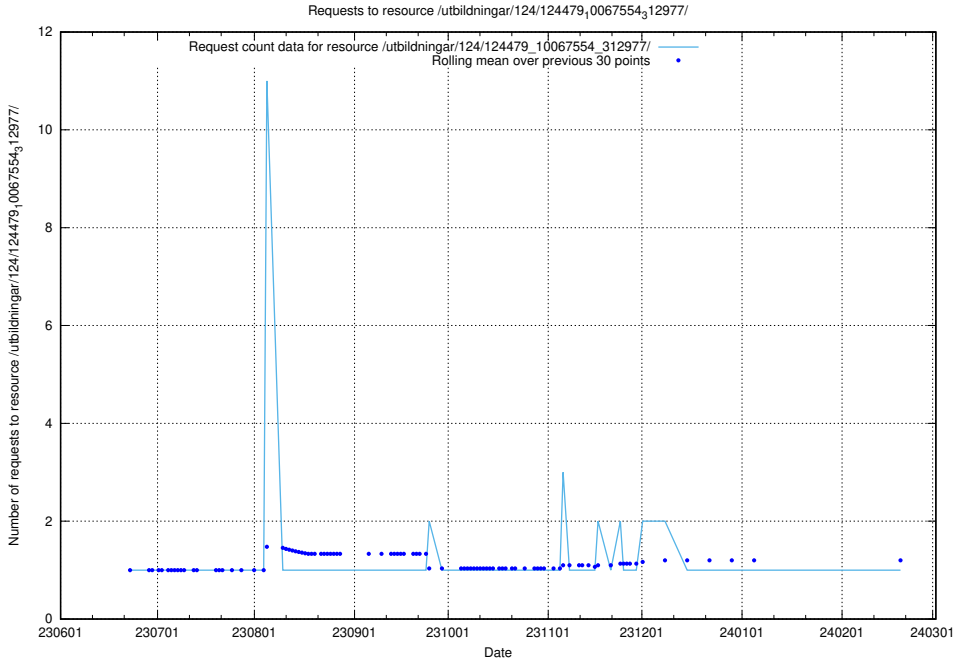

5.5917 Usage of /utbildningar/124/124479_10067554_312977/

Here, we count the number of requests to resource /utbildningar/124/124479_10067554_312977/.