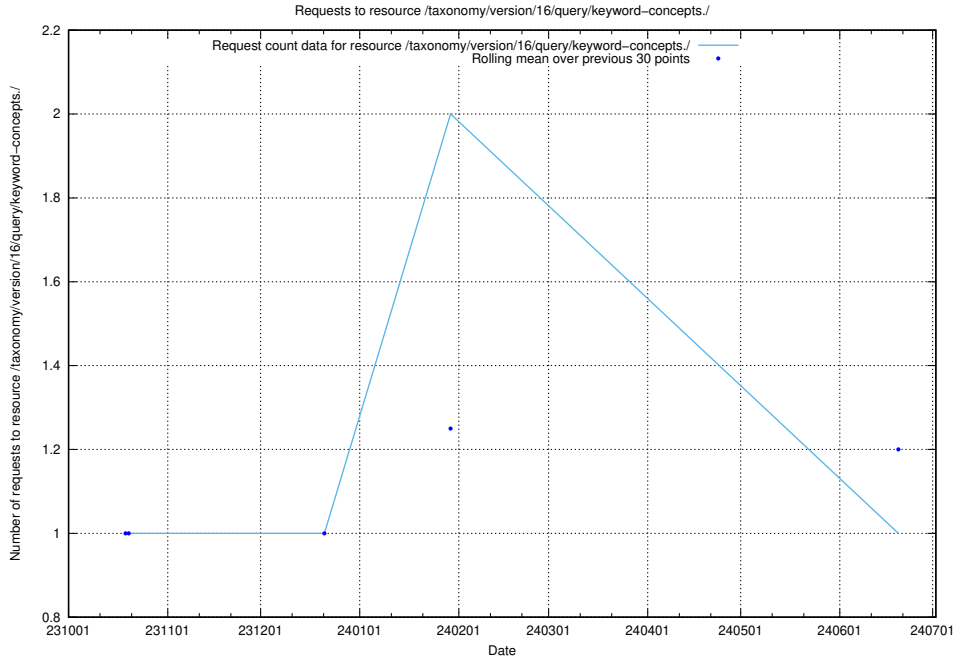

5.4417 Usage of /taxonomy/version/16/query/keyword-concepts./

Here, we count the number of requests to resource /taxonomy/version/16/query/keyword-concepts./.