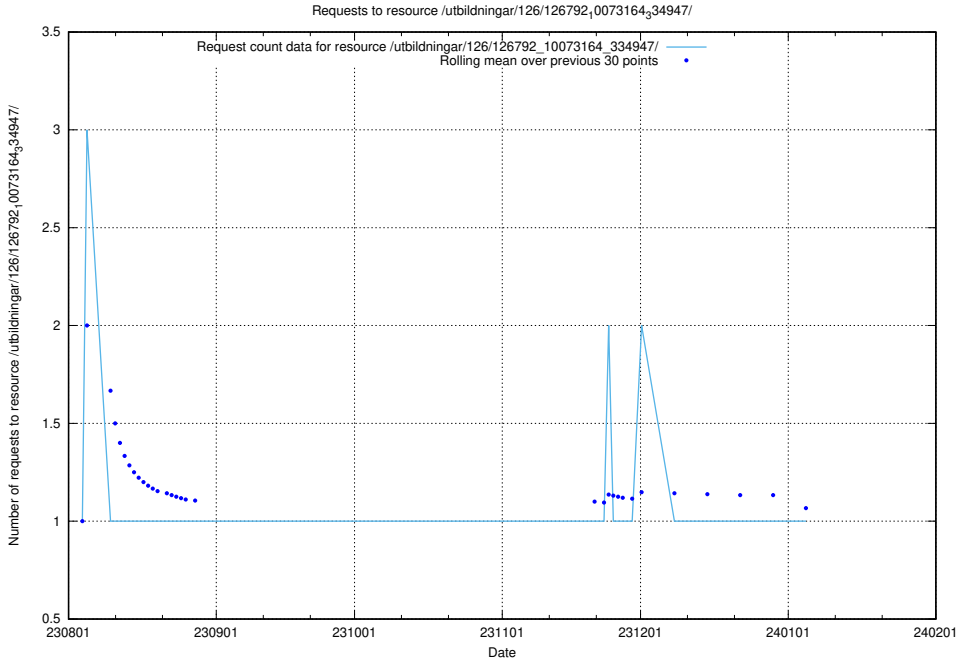

5.4998 Usage of /utbildningar/126/126792_10073164_334947/

Here, we count the number of requests to resource /utbildningar/126/126792_10073164_334947/.