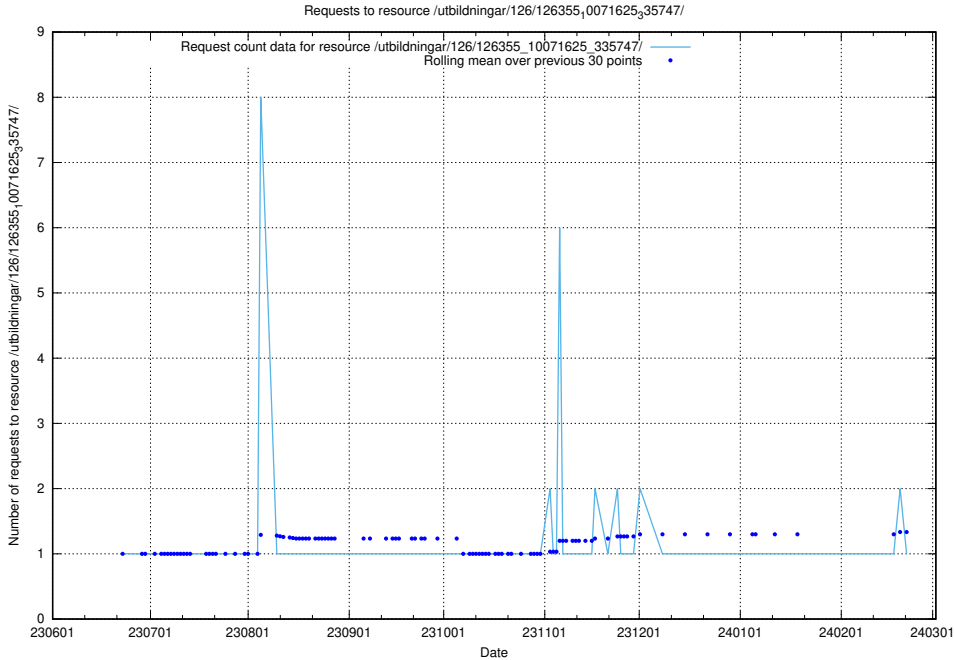

5.5784 Usage of /utbildningar/126/126355_10071625_335747/

Here, we count the number of requests to resource /utbildningar/126/126355_10071625_335747/.