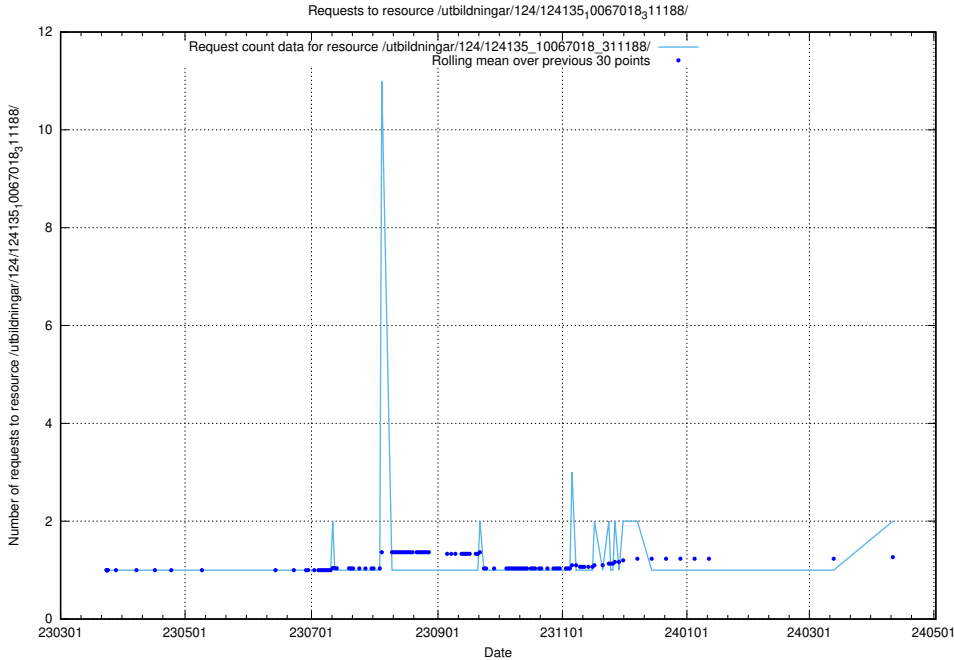

5.693 Usage of /utbildningar/124/124135_10067018_311188/

Here, we count the number of requests to resource /utbildningar/124/124135_10067018_311188/.