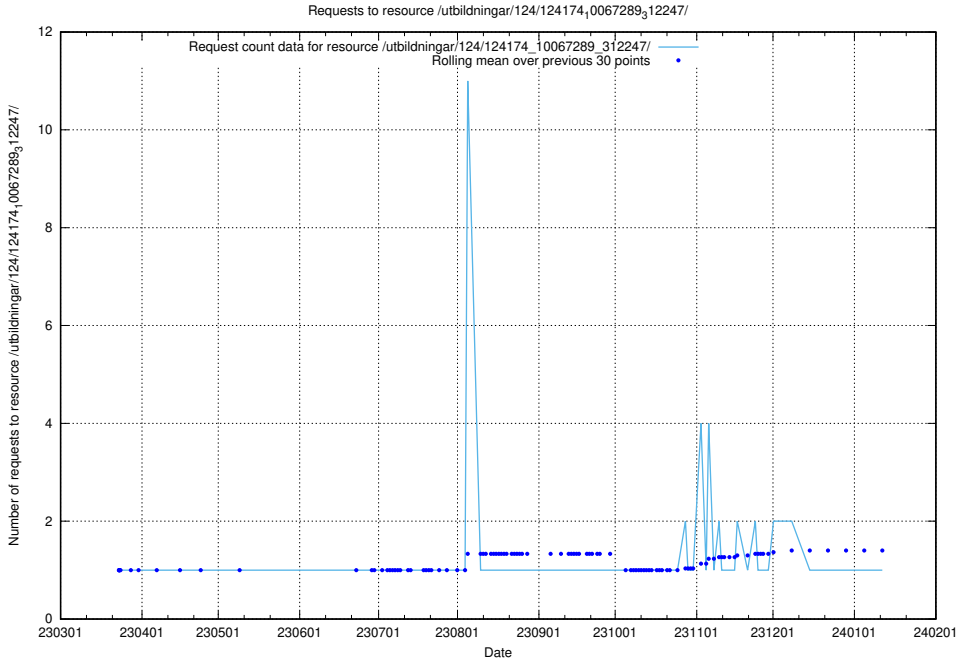

5.4195 Usage of /utbildningar/124/124174_10067289_312247/

Here, we count the number of requests to resource /utbildningar/124/124174_10067289_312247/.