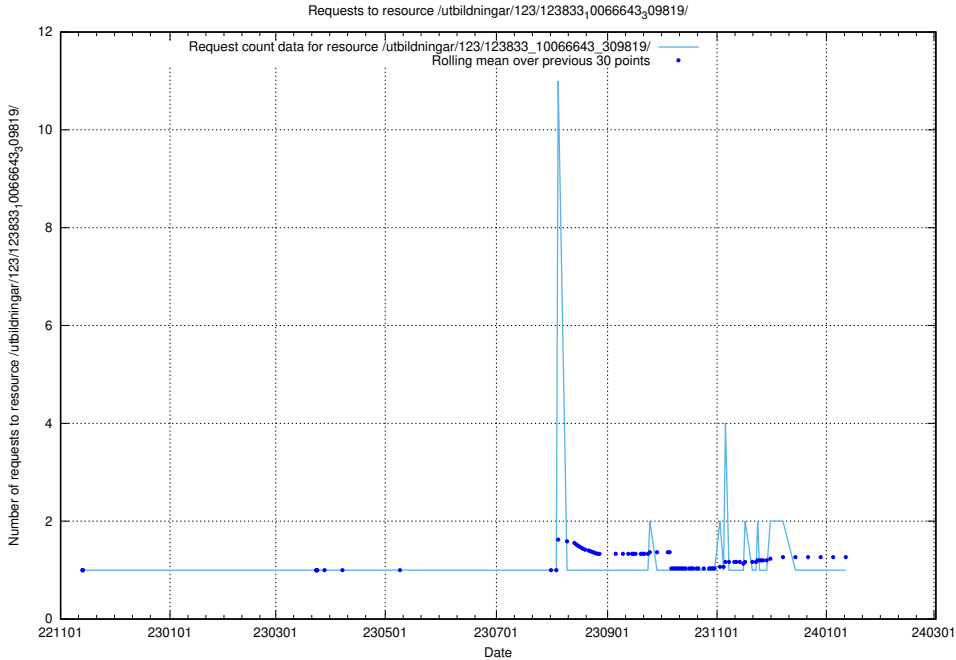

5.6036 Usage of /utbildningar/123/123833_10066643_309819/

Here, we count the number of requests to resource /utbildningar/123/123833_10066643_309819/.