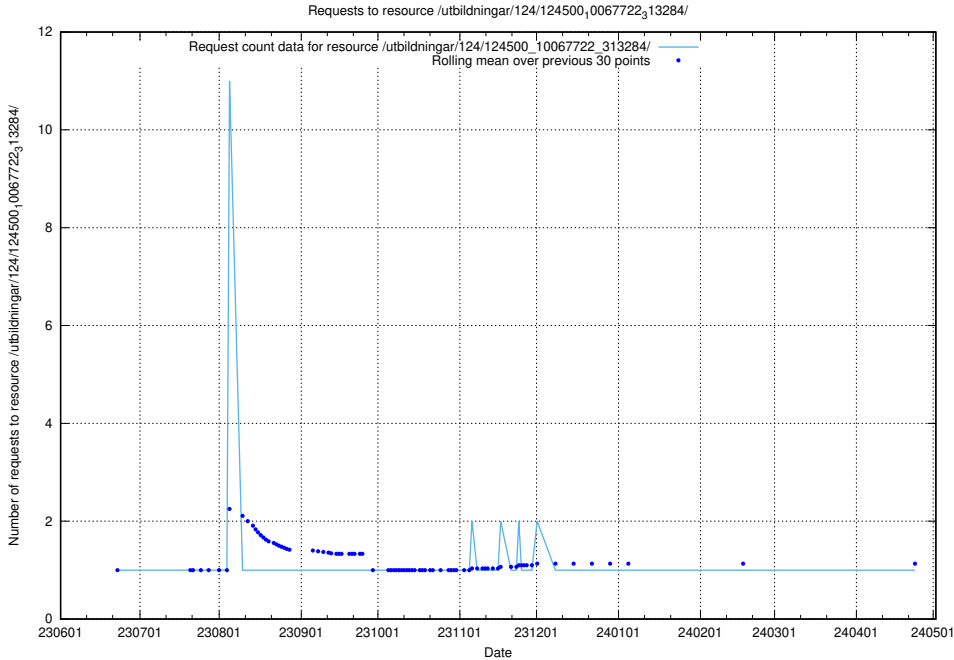

5.5903 Usage of /utbildningar/124/124500_10067722_313284/

Here, we count the number of requests to resource /utbildningar/124/124500_10067722_313284/.