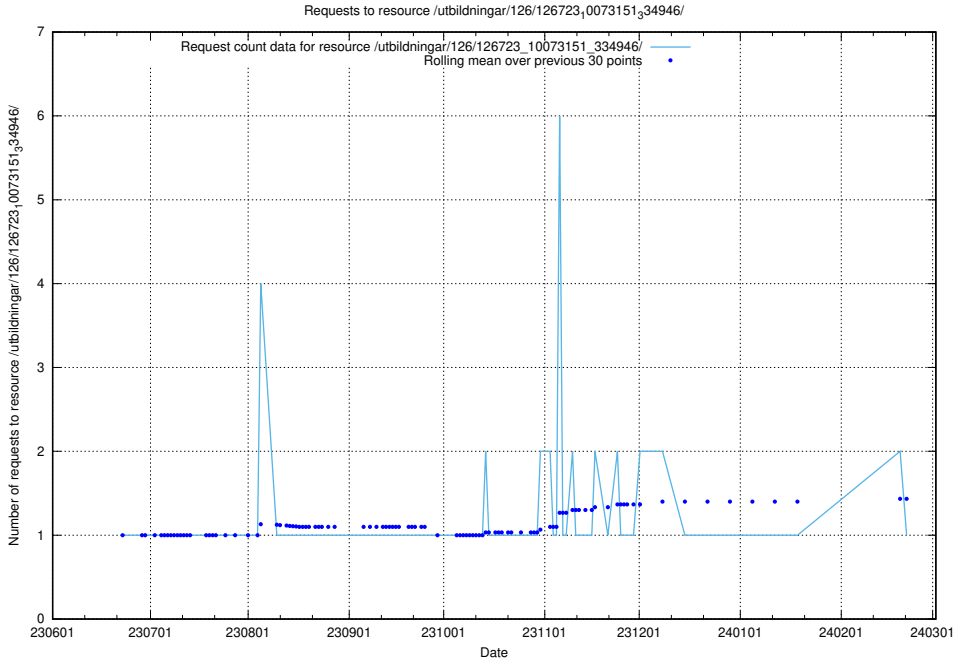

5.5731 Usage of /utbildningar/126/126723_10073151_334946/

Here, we count the number of requests to resource /utbildningar/126/126723_10073151_334946/.