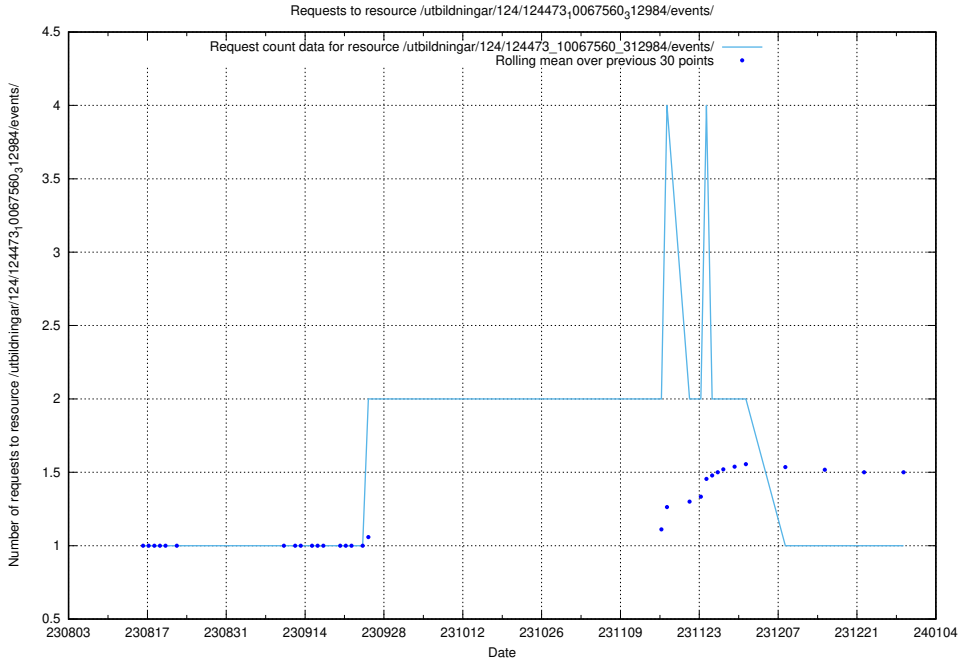

5.4926 Usage of /utbildningar/124/124473_10067560_312984/events/

Here, we count the number of requests to resource /utbildningar/124/124473_10067560_312984/events/