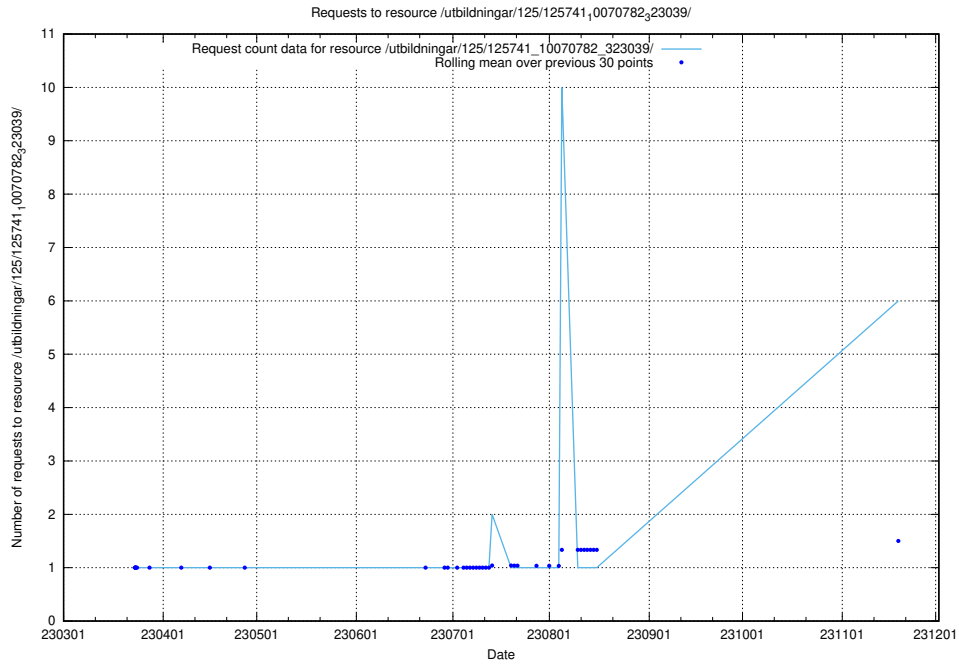

5.98 Usage of /utbildningar/125/125741_10070782_323039/

Here, we count the number of requests to resource /utbildningar/125/125741_10070782_323039/.