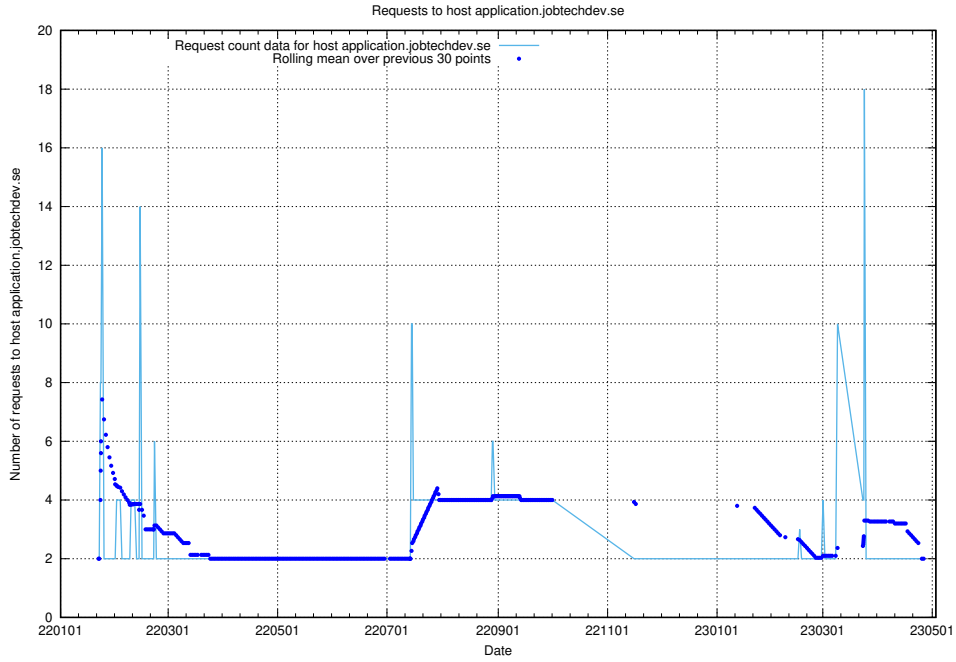

7.263 Usage of application.jobtechdev.se

Here, we count the number of requests to host application.jobtechdev.se.