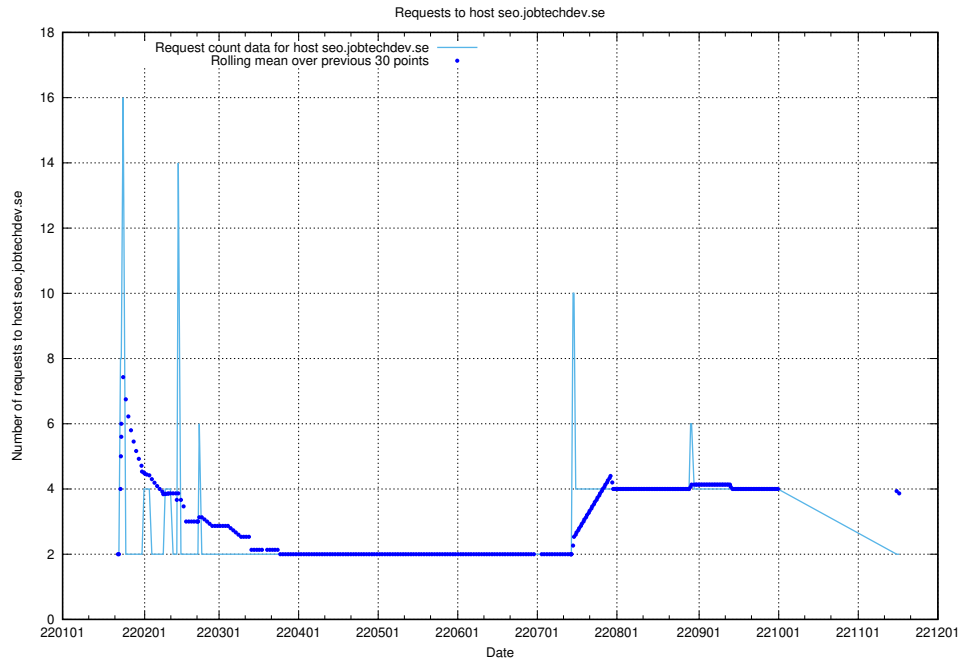

7.592 Usage of seo.jobtechdev.se

Here, we count the number of requests to host seo.jobtechdev.se.