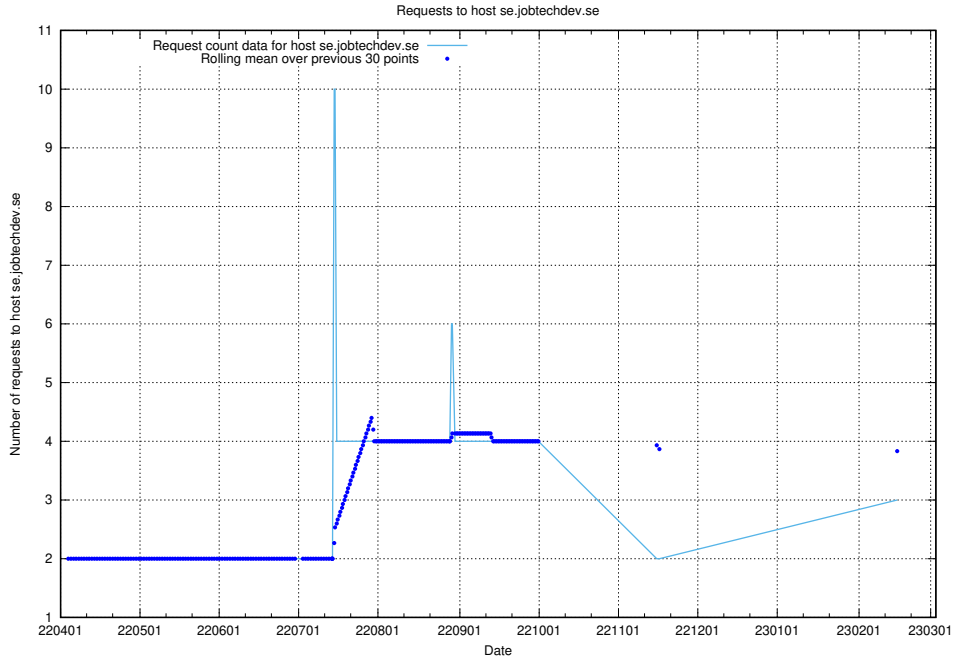

7.225 Usage of se.jobtechdev.se

Here, we count the number of requests to host se.jobtechdev.se.