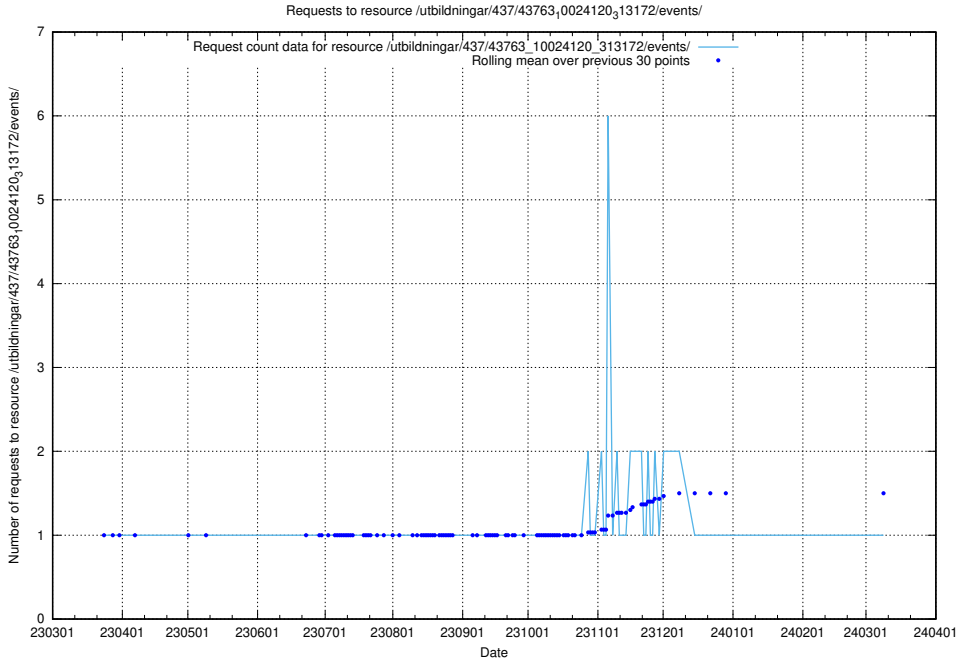

5.6342 Usage of /utbildningar/437/43763_10024120_313172/events/

Here, we count the number of requests to resource /utbildningar/437/43763_10024120_313172/events/.