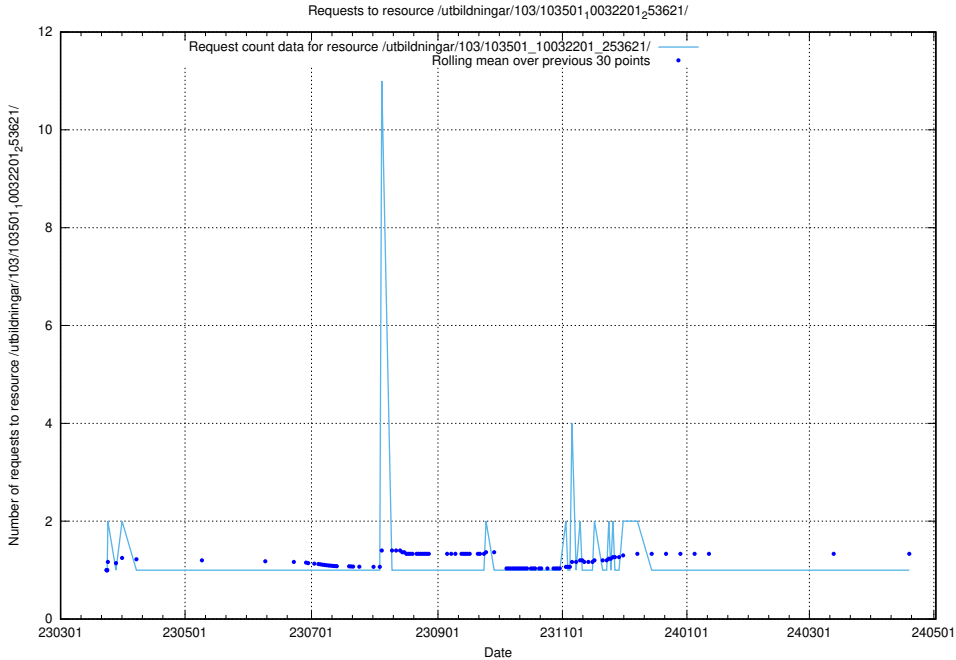

5.5620 Usage of /utbildningar/103/103501_10032201_253621/

Here, we count the number of requests to resource /utbildningar/103/103501_10032201_253621/.