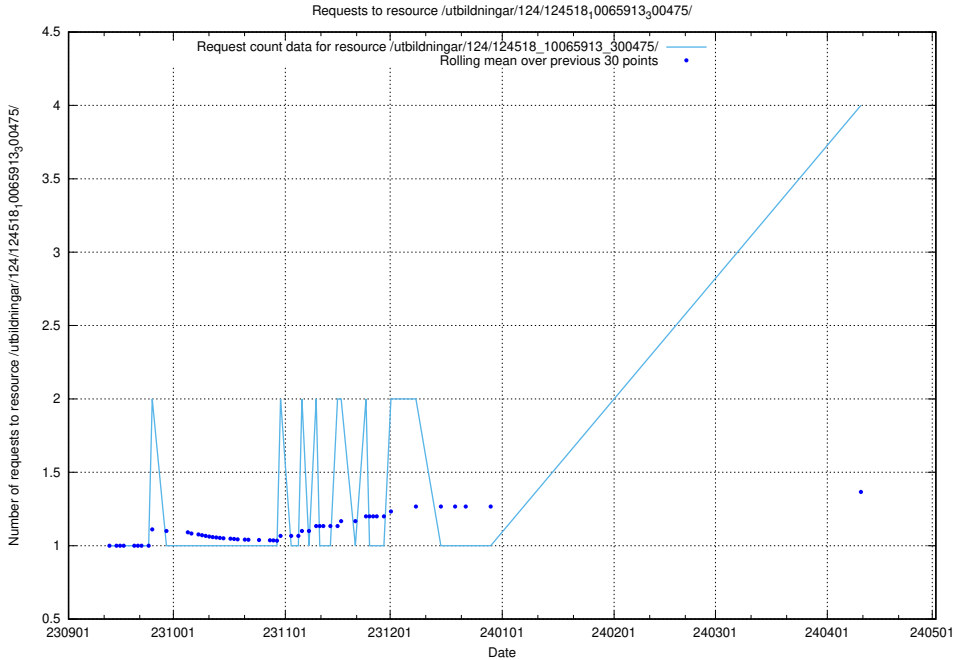

5.223 Usage of /utbildningar/124/124518_10065913_300475/

Here, we count the number of requests to resource /utbildningar/124/124518_10065913_300475/.