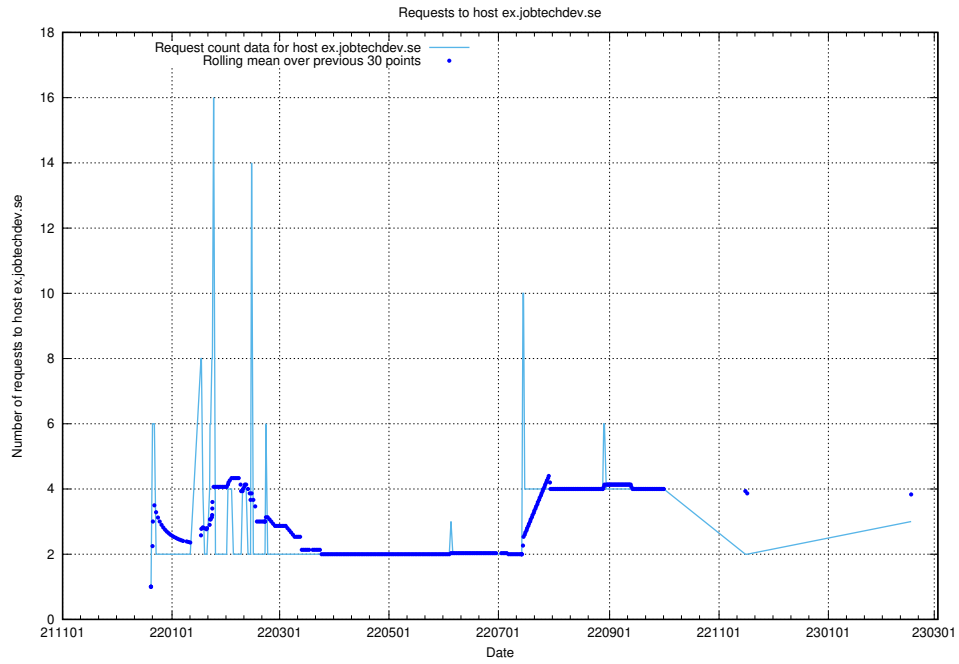

7.208 Usage of ex.jobtechdev.se

Here, we count the number of requests to host ex.jobtechdev.se.