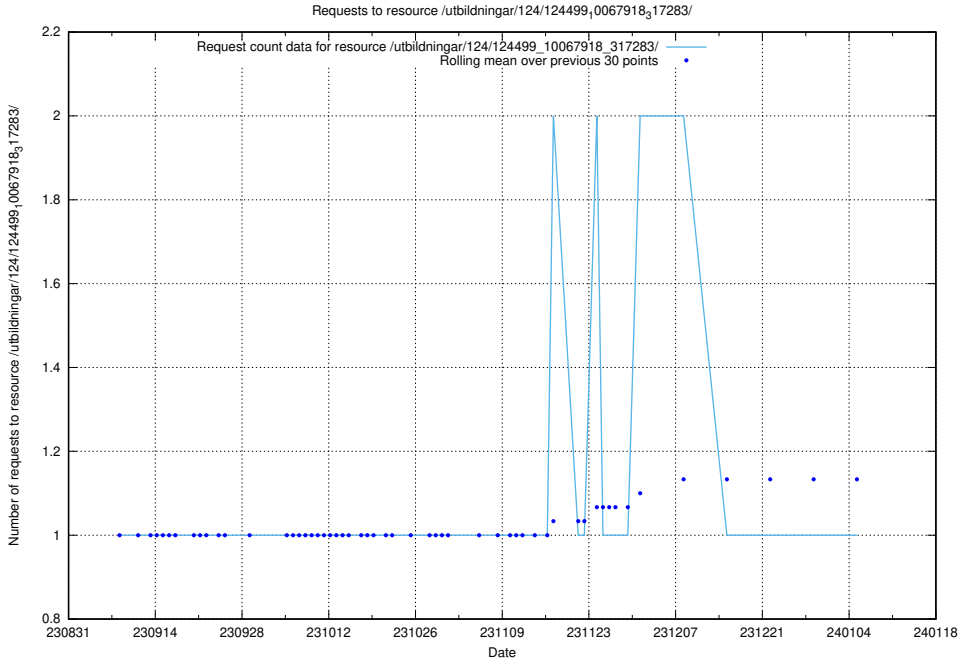

5.4770 Usage of /utbildningar/124/124499_10067918_317283/

Here, we count the number of requests to resource /utbildningar/124/124499_10067918_317283/.