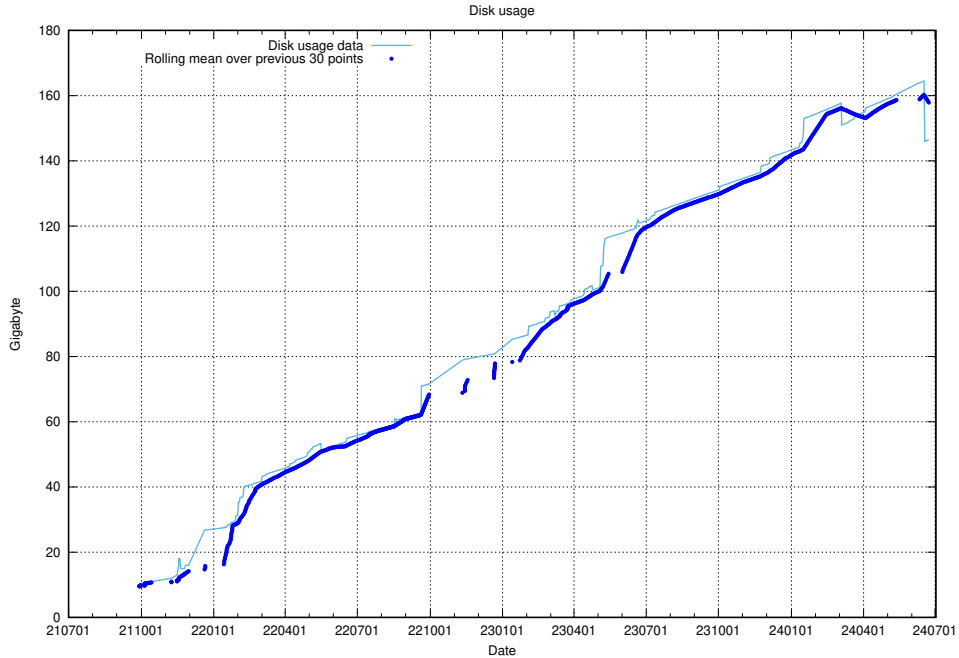

5.3 Disk space usage

A table showing the disk space usage on the data server.