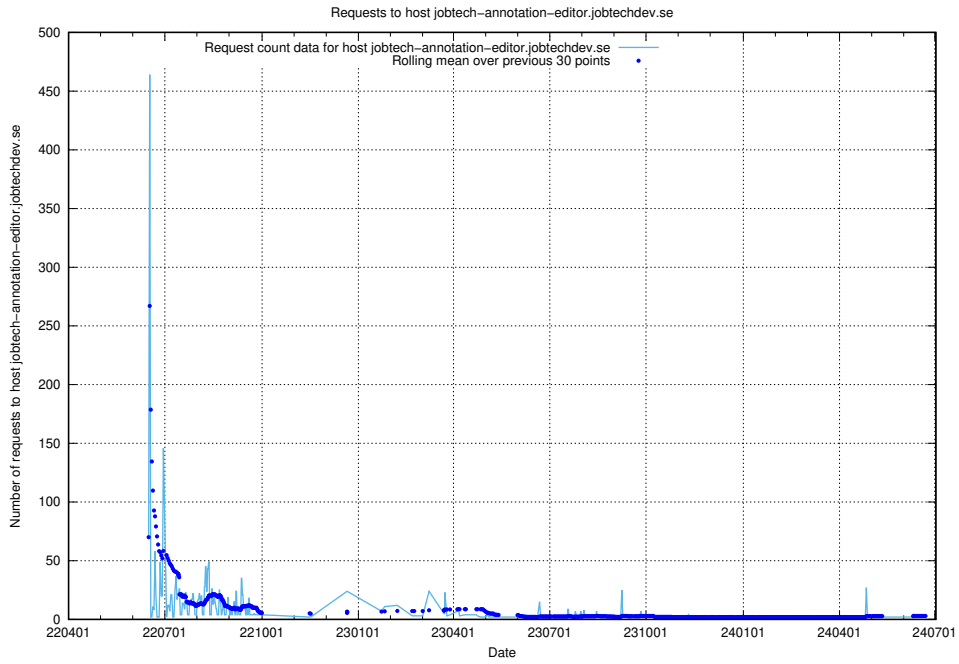

7.407 Usage of `jobtech-annotation-editor.jobtechdev.se`

Here, we count the number of requests to host `jobtech-annotation-editor.jobtechdev.se`.