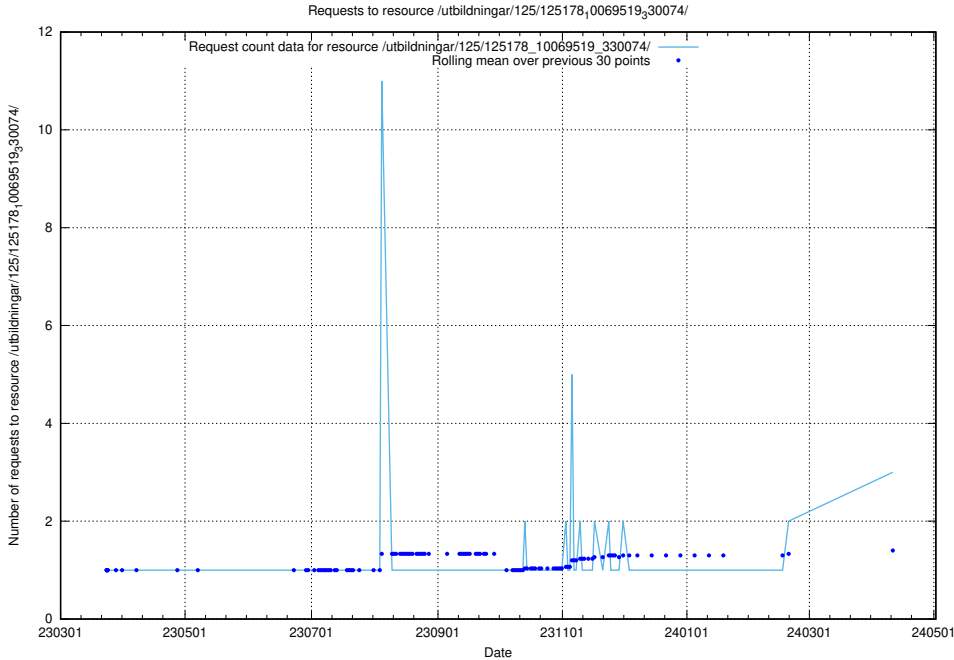

5.272 Usage of /utbildningar/125/125178_10069519_330074/

Here, we count the number of requests to resource /utbildningar/125/125178_10069519_330074/.