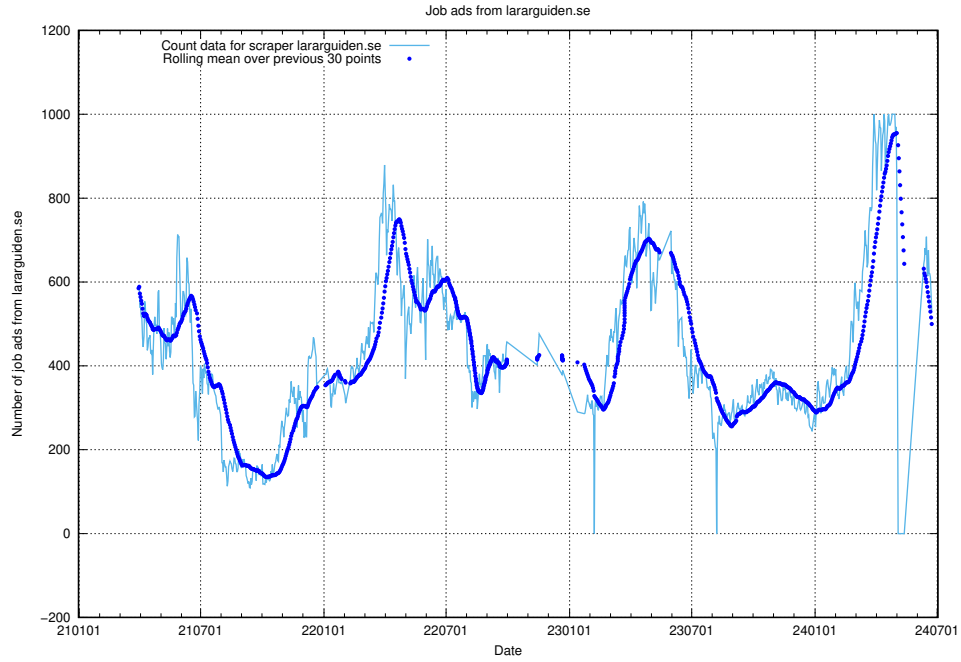

13.8 Number of ads by scraper ledigajobb.se

Here, we count the number of job ads scraped from ledigajobb.se.

13.9 Number of ads by scraper thehub.io

Here, we count the number of job ads scraped from thehub.io.