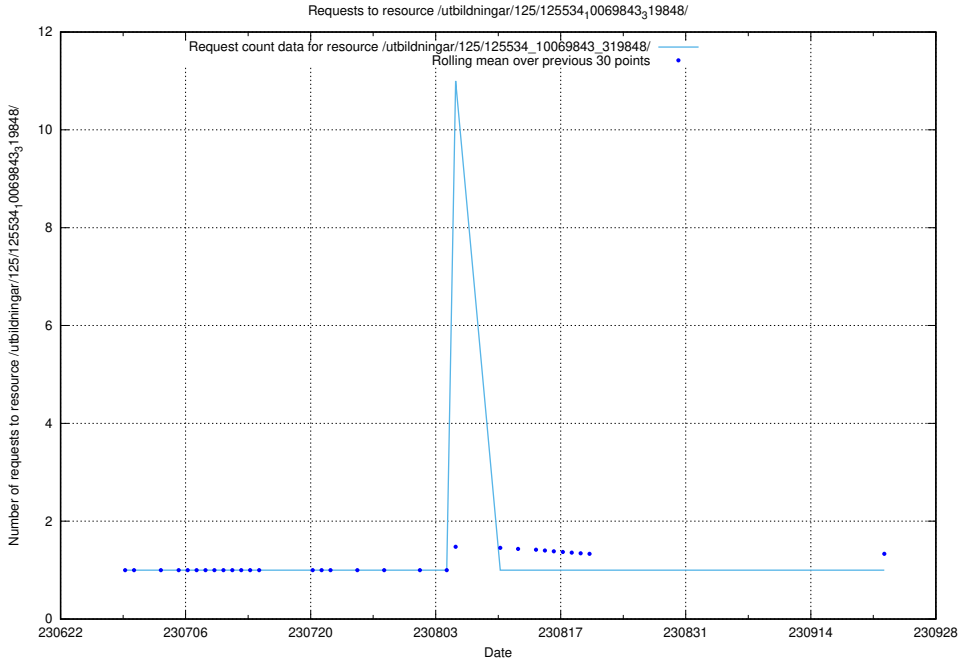

5.5604 Usage of /utbildningar/125/125534_10069843_319848/

Here, we count the number of requests to resource /utbildningar/125/125534_10069843_319848/.