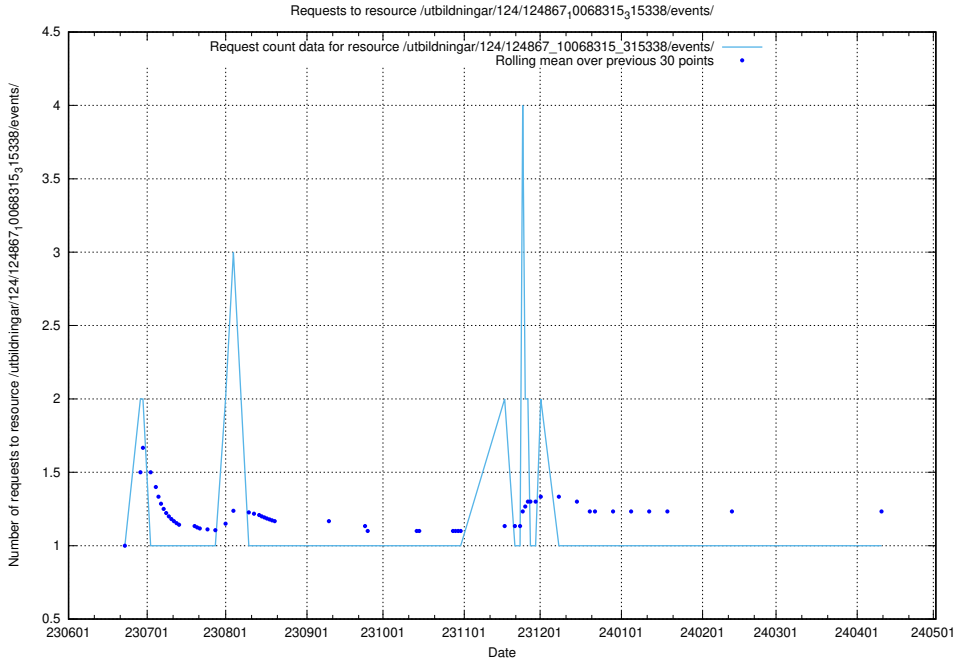

5.5862 Usage of /utbildningar/124/124867_10068315_315338/events/

Here, we count the number of requests to resource /utbildningar/124/124867_10068315_315338/events/