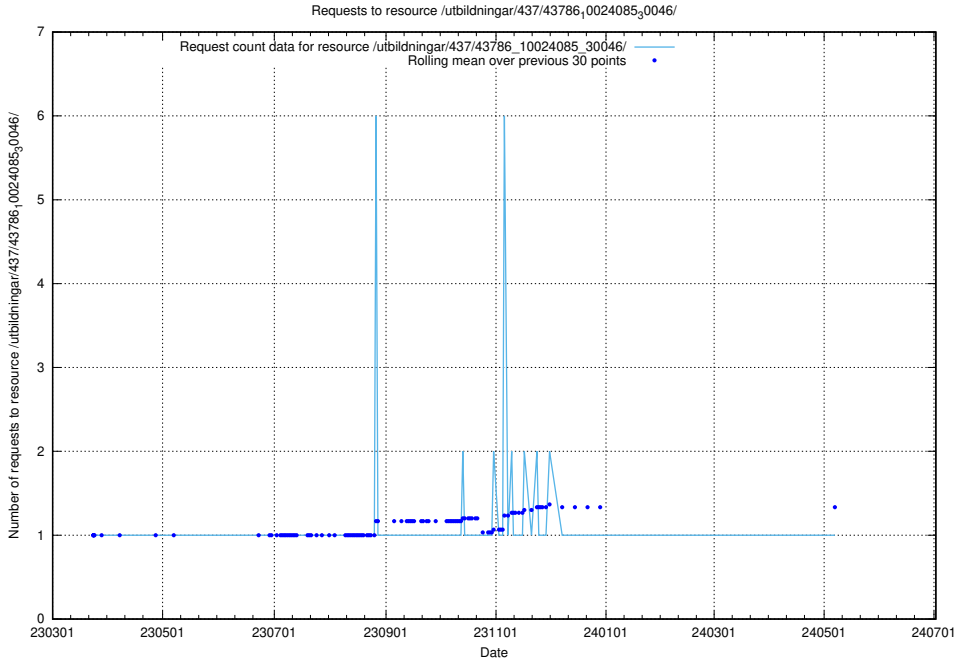

5.6519 Usage of /utbildningar/437/43786_10024085_30046/

Here, we count the number of requests to resource /utbildningar/437/43786_10024085_30046/.