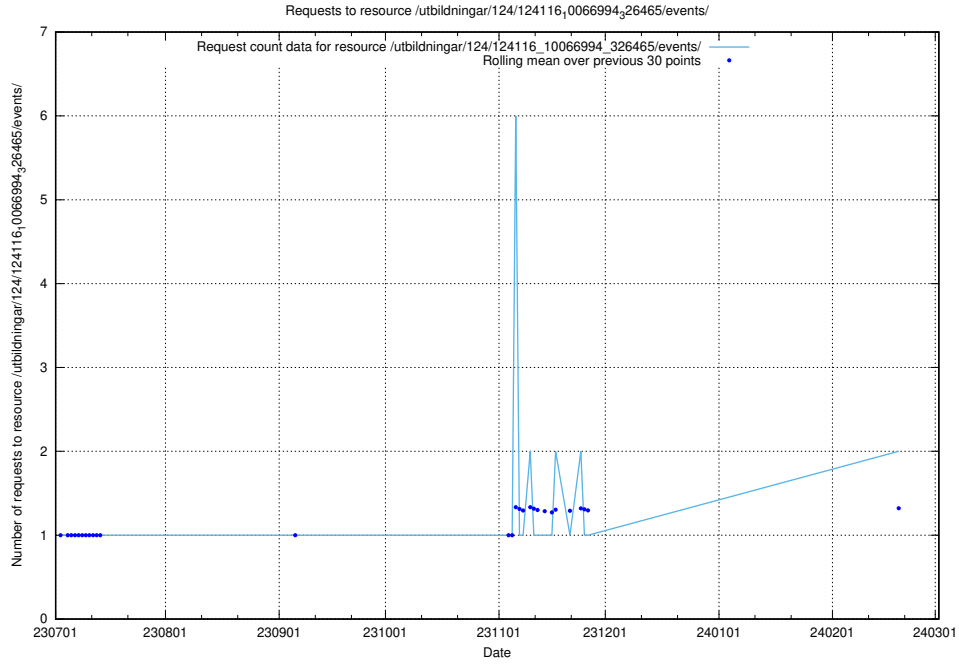

5.820 Usage of /utbildningar/124/124116_10066994_326465/events/

Here, we count the number of requests to resource /utbildningar/124/124116_10066994_326465/events/