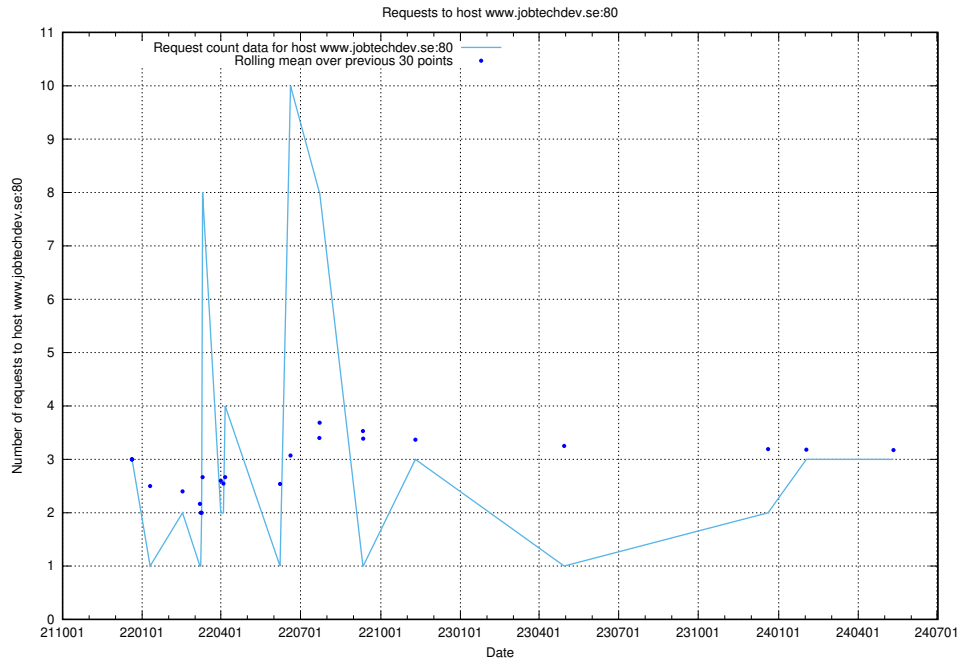

7.201 Usage of www.jobtechdev.se:80

Here, we count the number of requests to host www.jobtechdev.se:80.