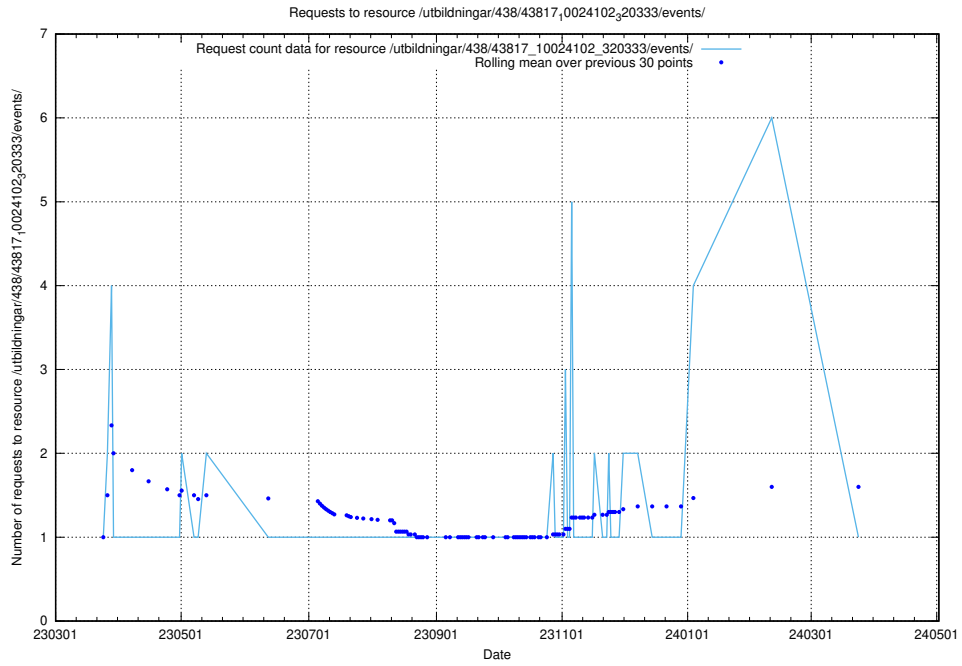

5.6324 Usage of /utbildningar/438/43817_10024102_320333/events/

Here, we count the number of requests to resource /utbildningar/438/43817_10024102_320333/events/.