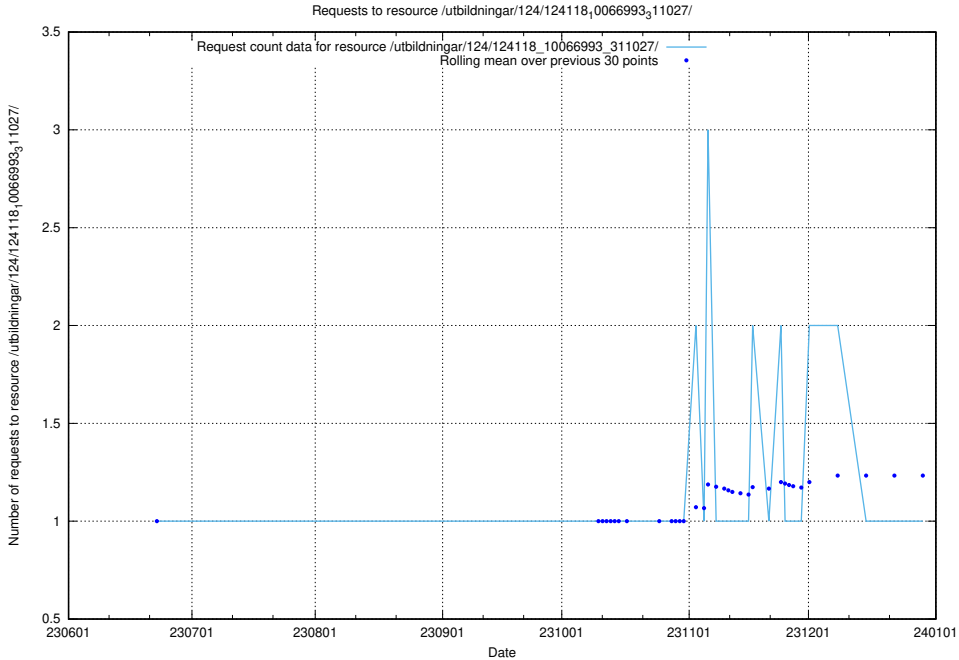

5.5939 Usage of /utbildningar/124/124118_10066993_311027/

Here, we count the number of requests to resource /utbildningar/124/124118_10066993_311027/.