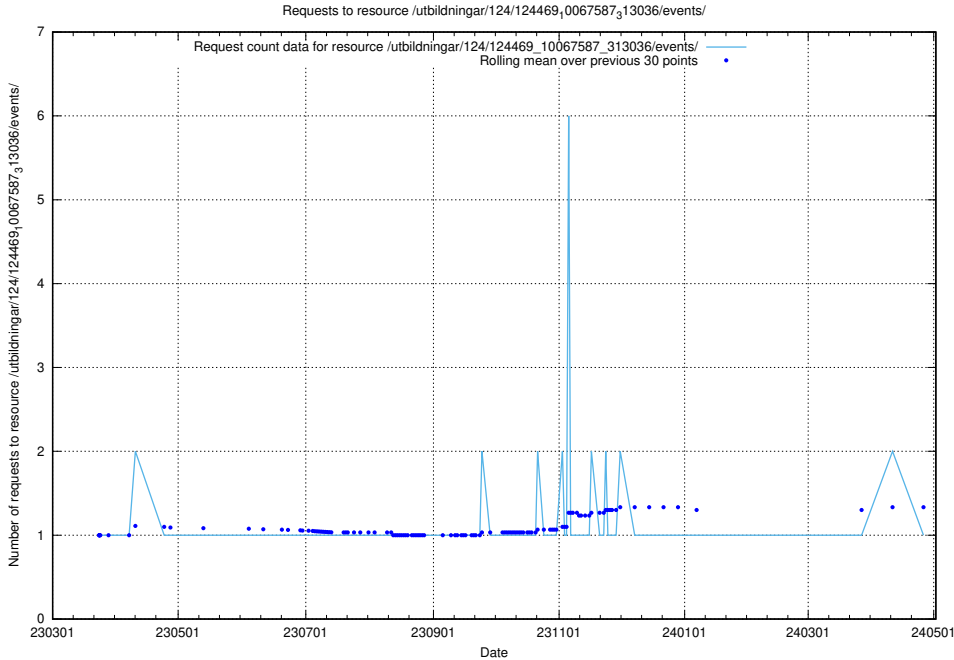

5.3400 Usage of /utbildningar/124/124469_10067587_313036/events/

Here, we count the number of requests to resource /utbildningar/124/124469_10067587_313036/events/