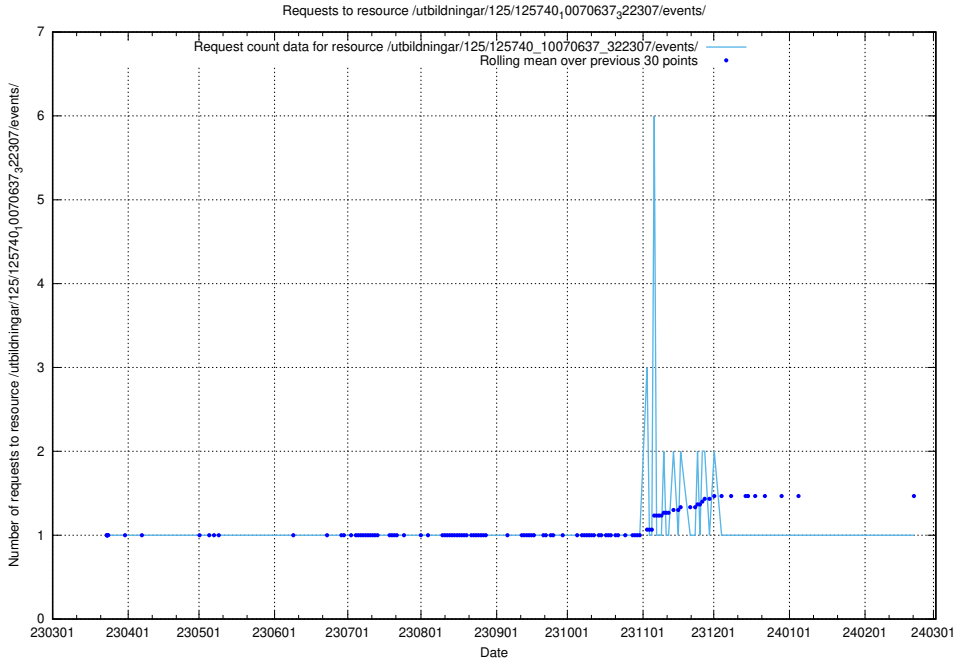

5.996 Usage of /utbildningar/125/125740_10070637_322307/events/

Here, we count the number of requests to resource /utbildningar/125/125740_10070637_322307/events/