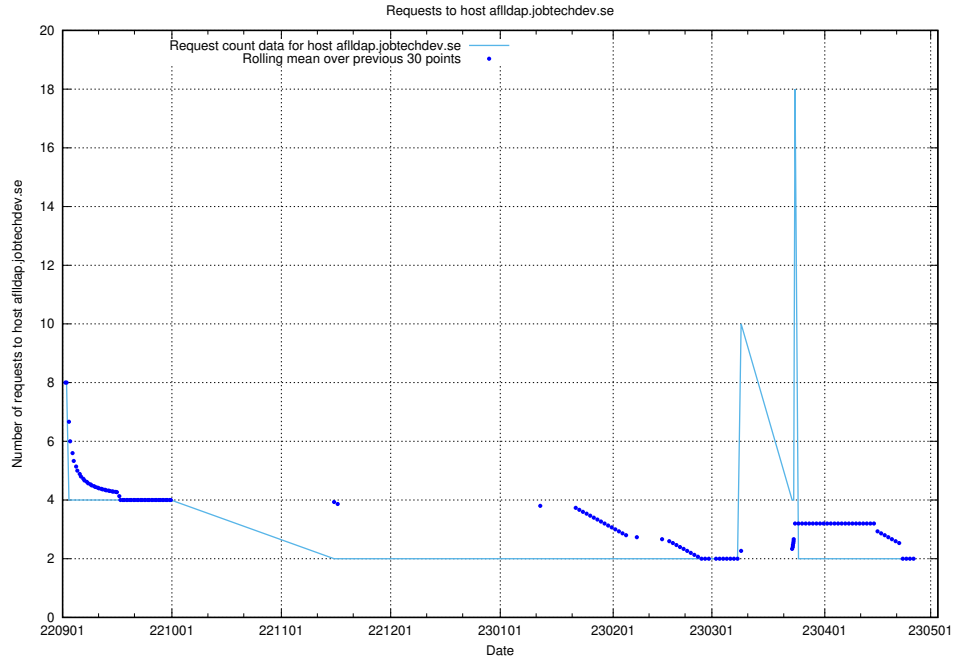

7.336 Usage of afldap.jobtechdev.se

Here, we count the number of requests to host afldap.jobtechdev.se.