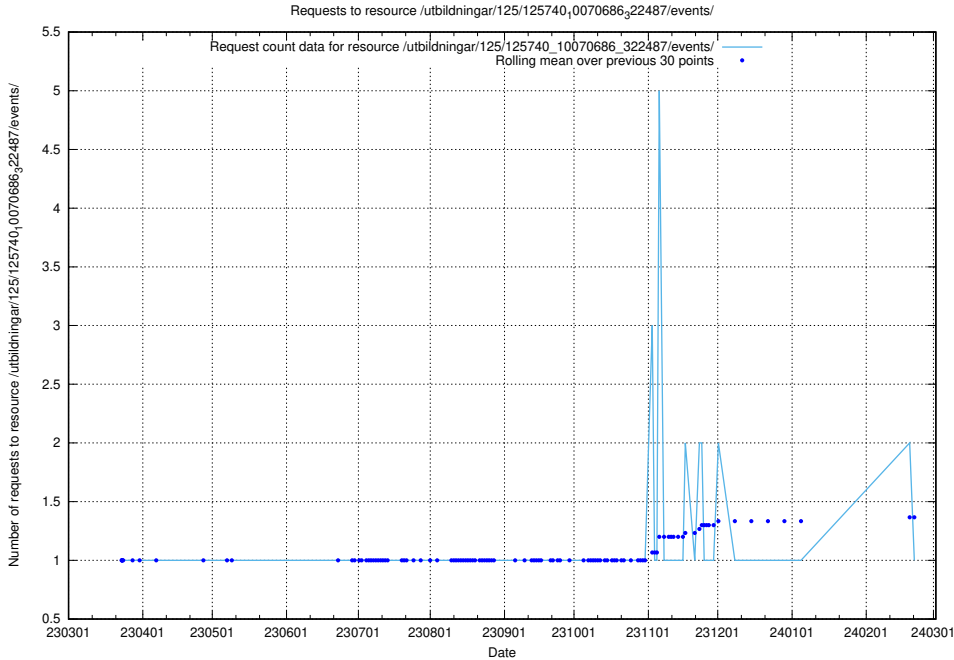

5.969 Usage of /utbildningar/125/125740_10070686_322487/events/

Here, we count the number of requests to resource /utbildningar/125/125740_10070686_322487/events/