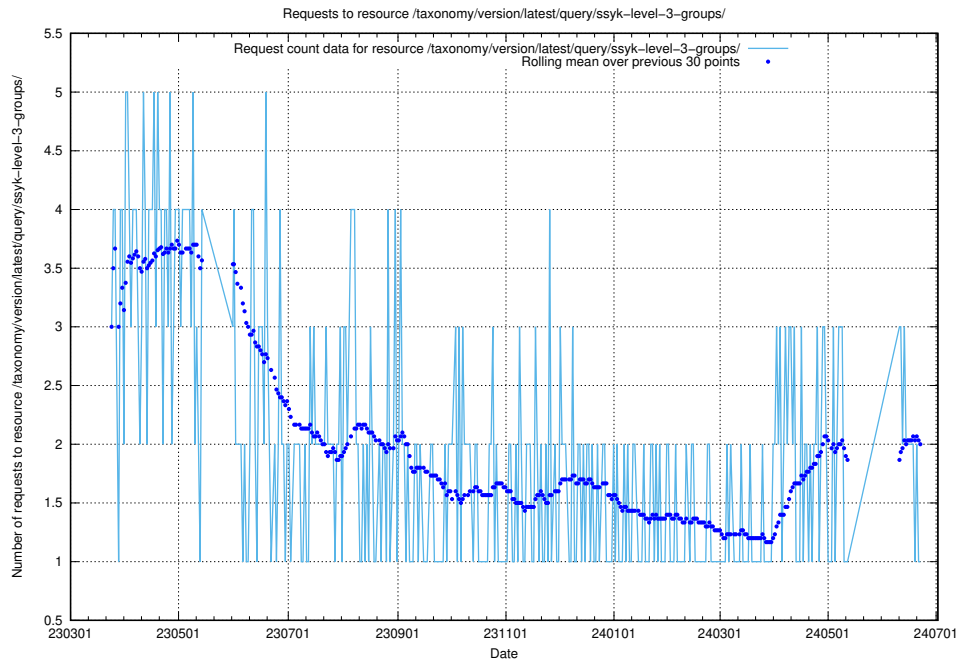

5.6230 Usage of /taxonomy/version/latest/query/ssyk-level-3-groups/

Here, we count the number of requests to resource /taxonomy/version/latest/query/ssyk-level-3-groups/.