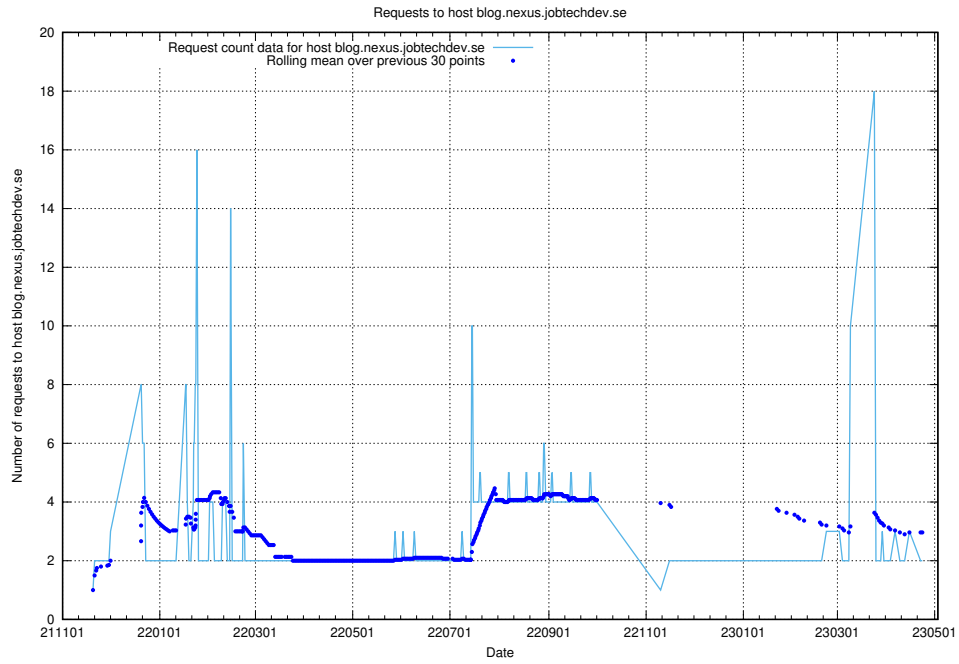

7.457 Usage of `blog.nexus.jobtechdev.se`

Here, we count the number of requests to host `blog.nexus.jobtechdev.se`.