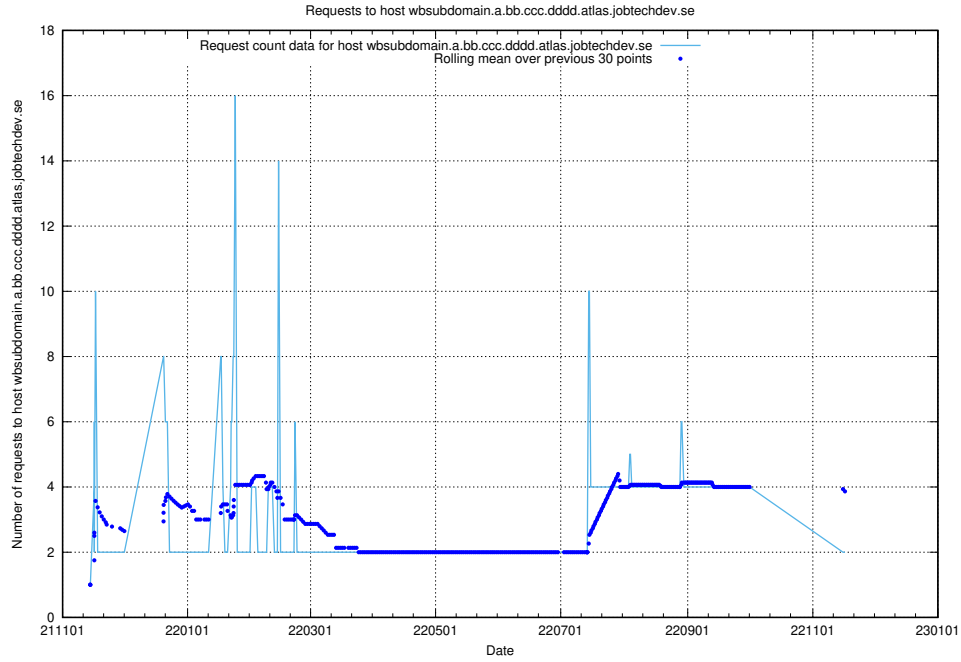

7.552 Usage of wbsubdomain.a.bb.ccc.dddd.atlas.jobtechdev.se

Here, we count the number of requests to host wbsubdomain.a.bb.ccc.dddd.atlas.jobtechdev.se.