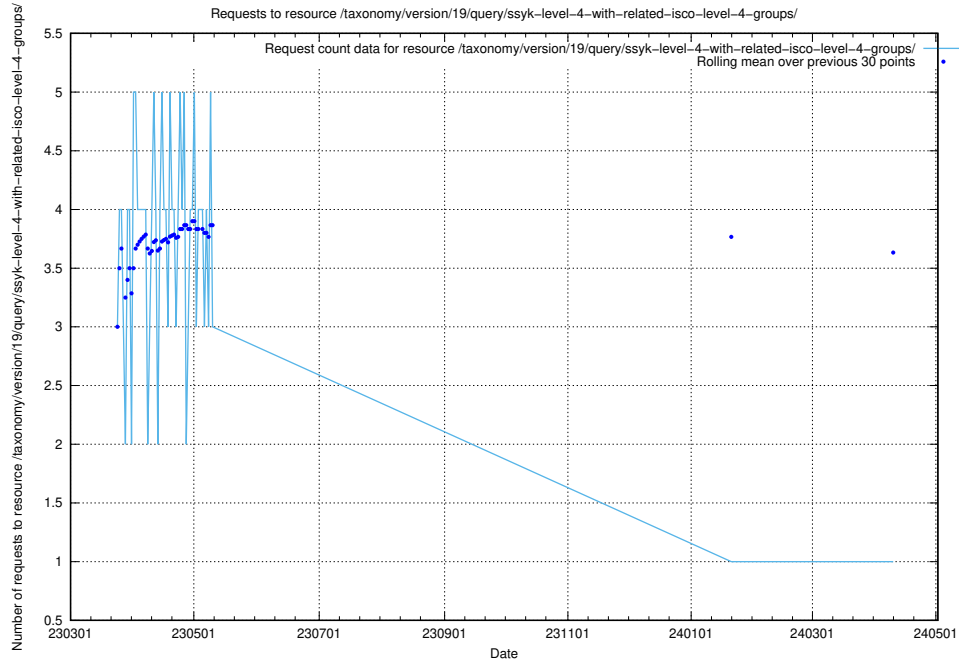

5.6275 Usage of /taxonomy/version/19/query/ssyk-level-4-with-related-isco-level-4-groups/

Here, we count the number of requests to resource /taxonomy/version/19/query/ssyk-level-4-with-related-isco-level-4-groups/.