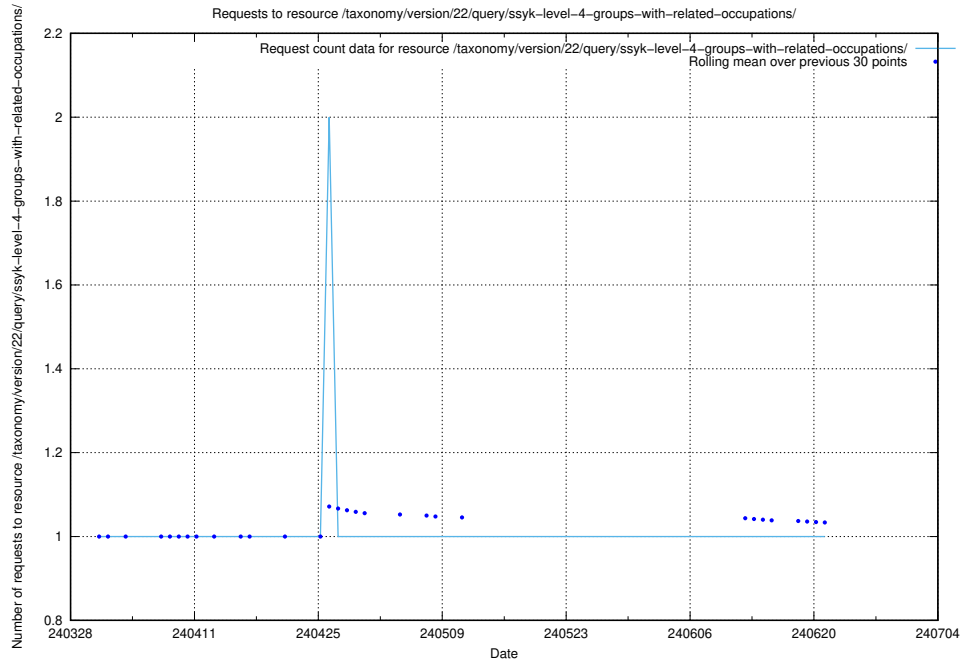

5.1730 Usage of /taxonomy/version/22/query/ssyk-level-4-groups-with-related-occupations/

Here, we count the number of requests to resource /taxonomy/version/22/query/ssyk-level-4-groups-with-related-occupations/.