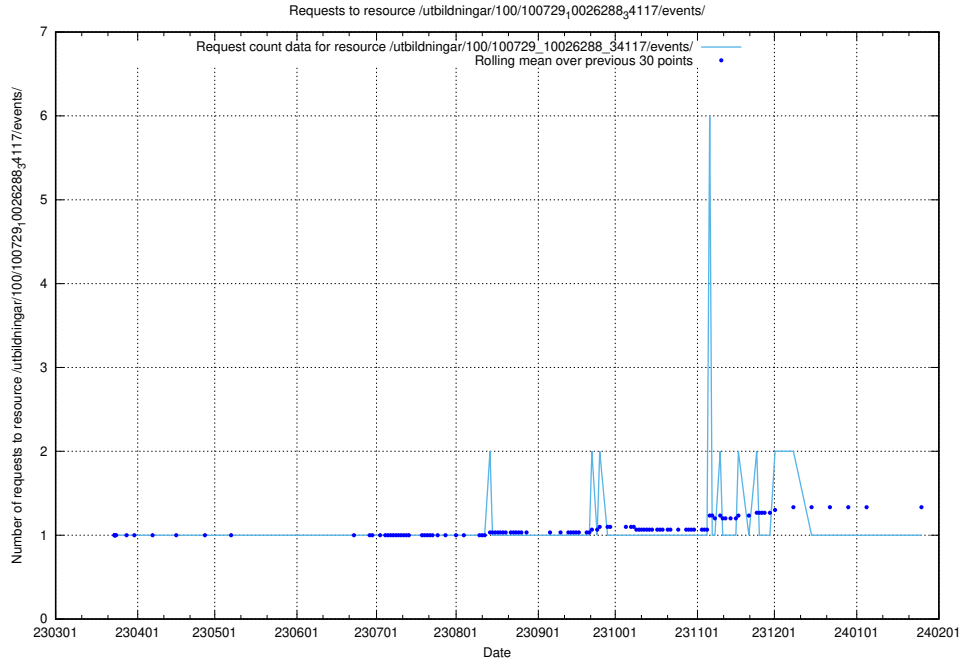

5.5800 Usage of /utbildningar/100/100729_10026288_34117/events/

Here, we count the number of requests to resource /utbildningar/100/100729_10026288_34117/events/.