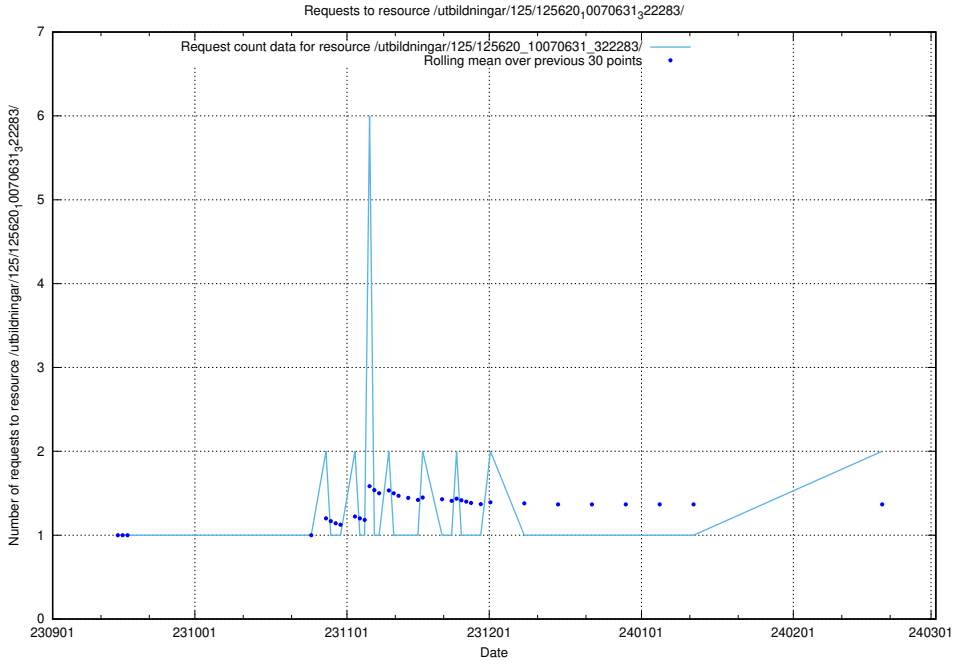

5.748 Usage of /utbildningar/125/125620_10070631_322283/

Here, we count the number of requests to resource /utbildningar/125/125620_10070631_322283/.