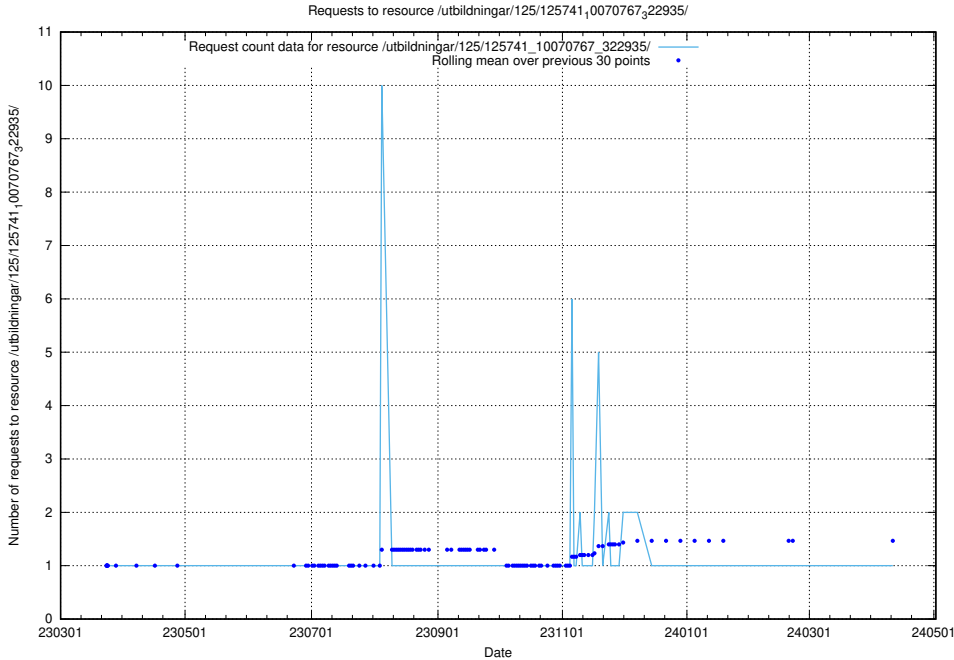

5.6622 Usage of /utbildningar/125/125741_10070767_322935/

Here, we count the number of requests to resource /utbildningar/125/125741_10070767_322935/.