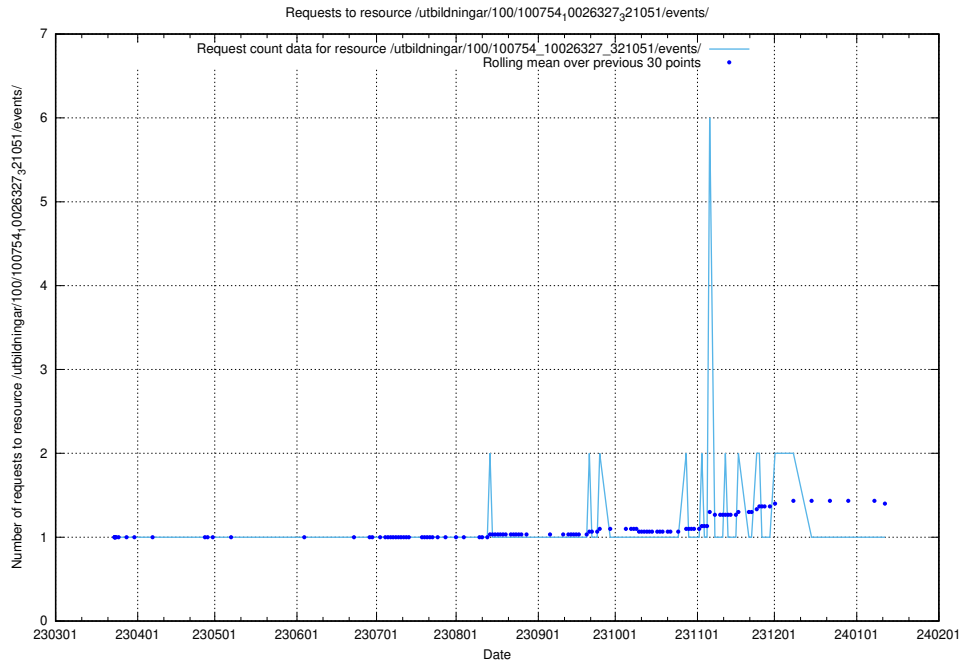

5.5721 Usage of /utbildningar/100/100754_10026327_321051/events/

Here, we count the number of requests to resource /utbildningar/100/100754_10026327_321051/events/