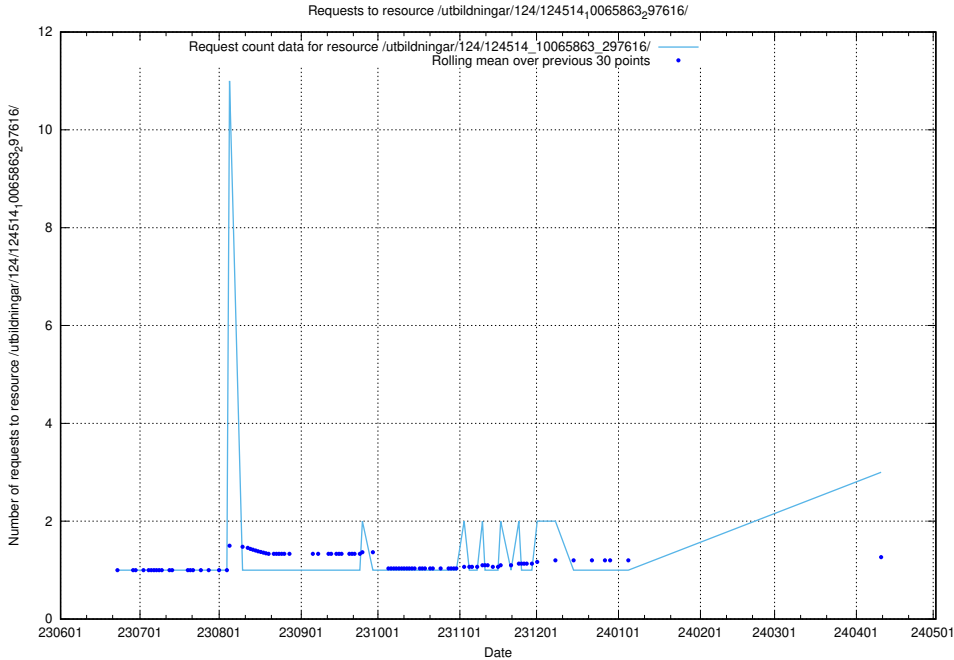

5.410 Usage of /utbildningar/124/124514_10065863_297616/

Here, we count the number of requests to resource /utbildningar/124/124514_10065863_297616/.