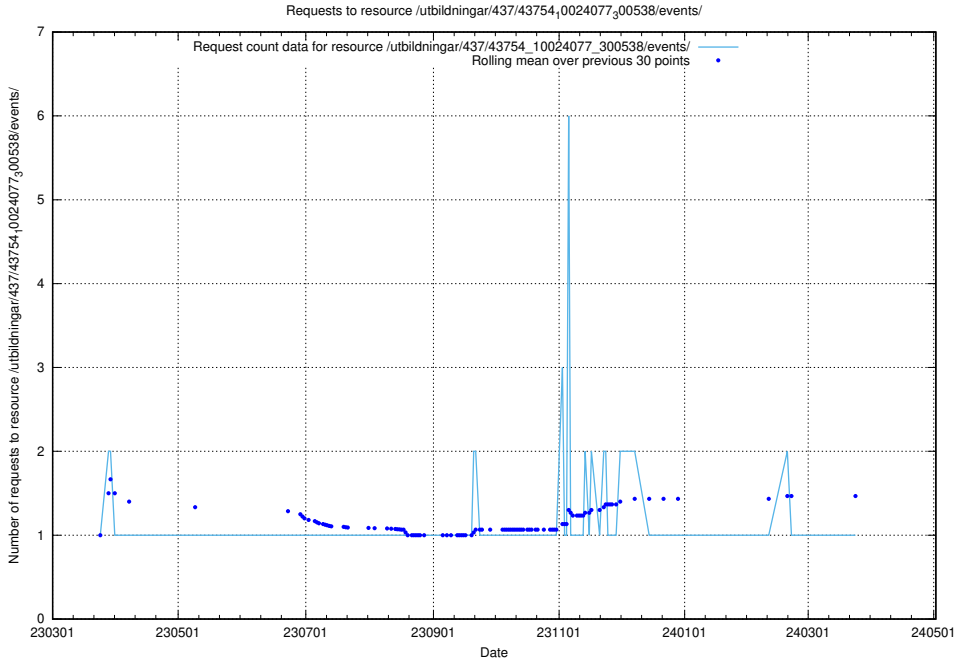

5.6347 Usage of /utbildningar/437/43754_10024077_300538/events/

Here, we count the number of requests to resource /utbildningar/437/43754_10024077_300538/events/.