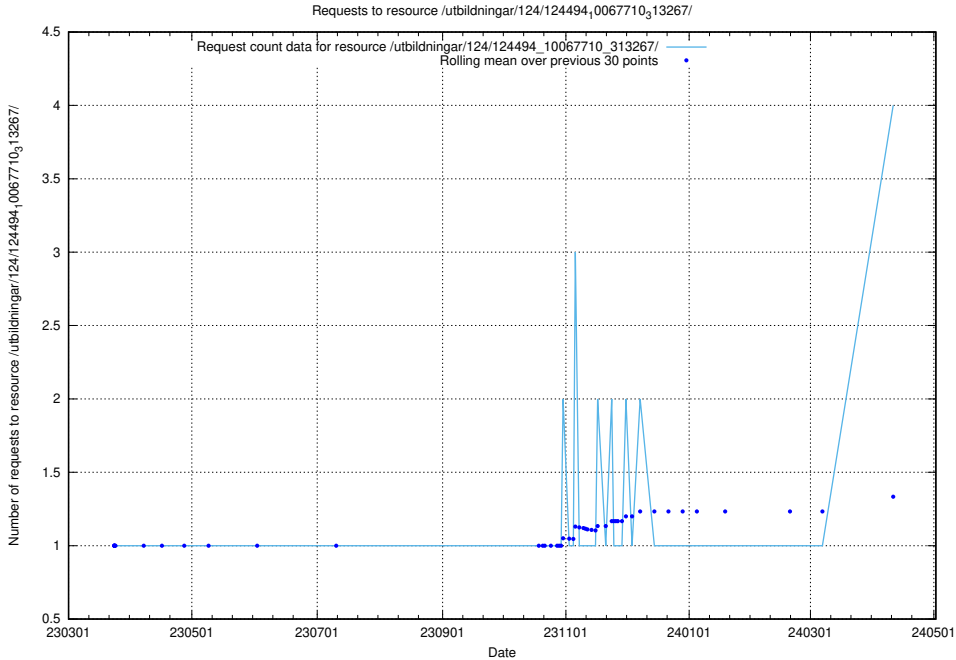

5.195 Usage of /utbildningar/124/124494_10067710_313267/

Here, we count the number of requests to resource /utbildningar/124/124494_10067710_313267/.