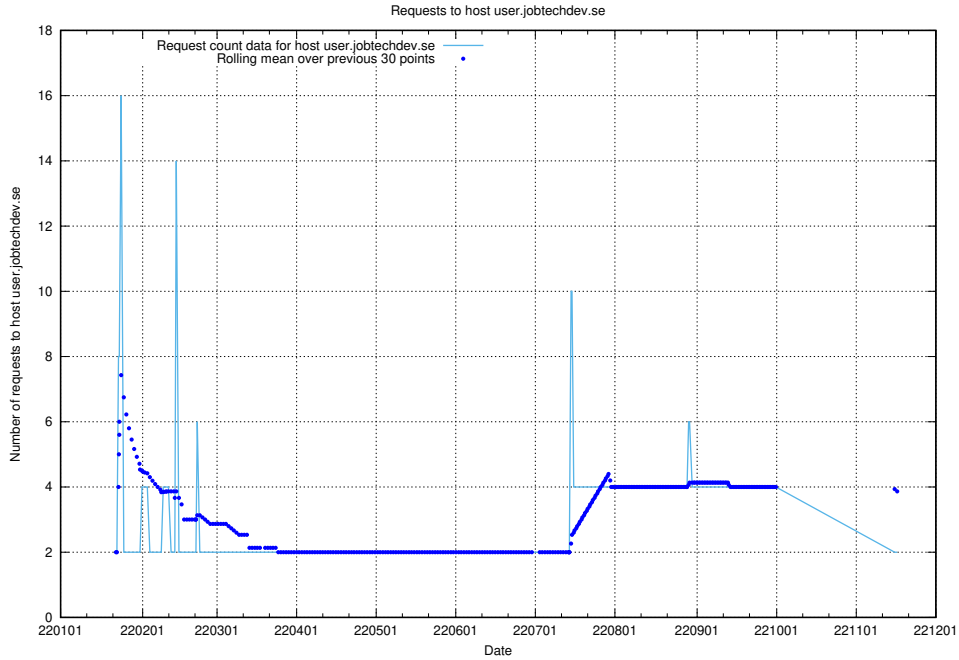

7.584 Usage of user.jobtechdev.se

Here, we count the number of requests to host user.jobtechdev.se.