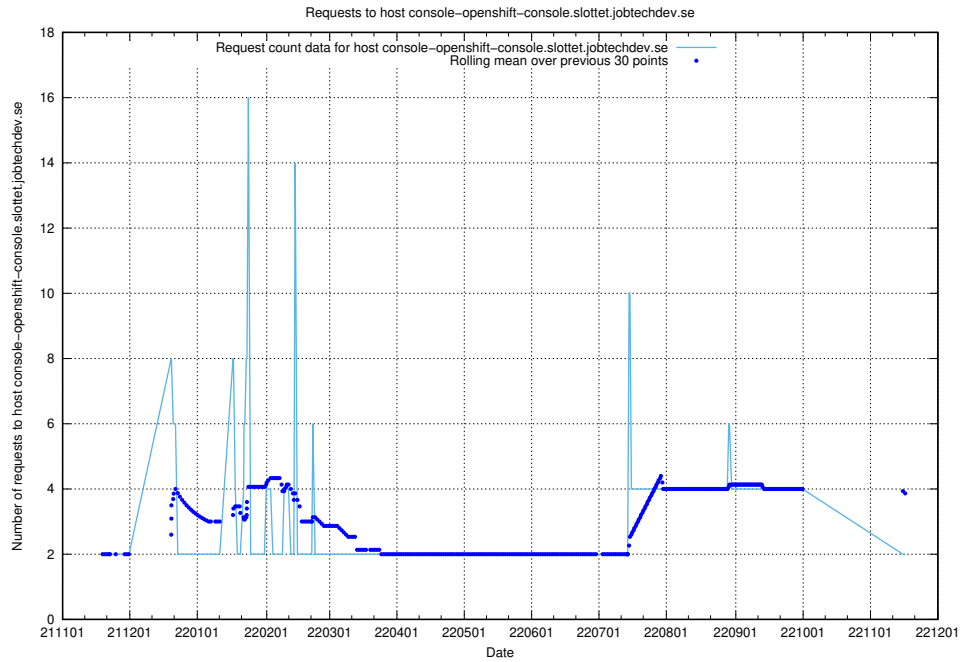

7.475 Usage of console-openshift-console.slottet.jobtechdev.se

Here, we count the number of requests to host console-openshift-console.slottet.jobtechdev.se.

7.476 Usage of `blog.mattermost2.jobtechdev.se`