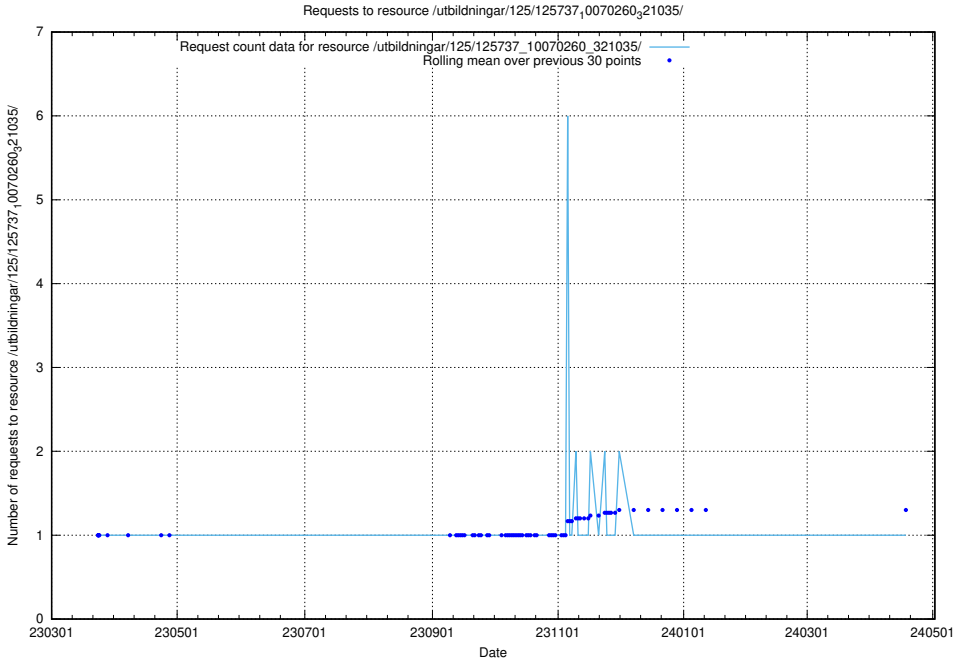

5.999 Usage of /utbildningar/125/125737_10070260_321035/

Here, we count the number of requests to resource /utbildningar/125/125737_10070260_321035/.