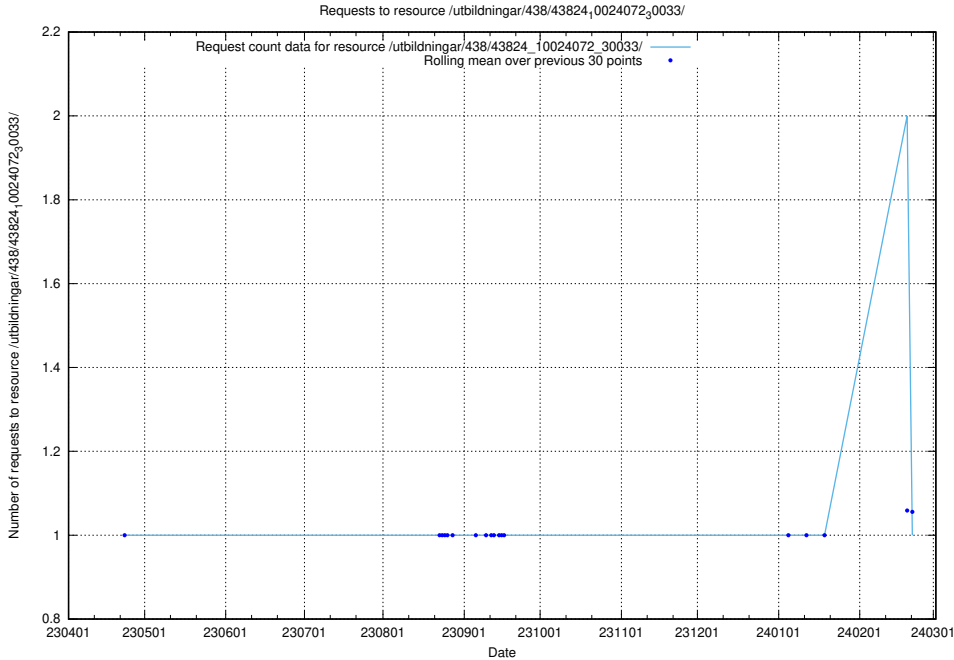

5.6149 Usage of /utbildningar/438/43824_10024072_30033/

Here, we count the number of requests to resource /utbildningar/438/43824_10024072_30033/.