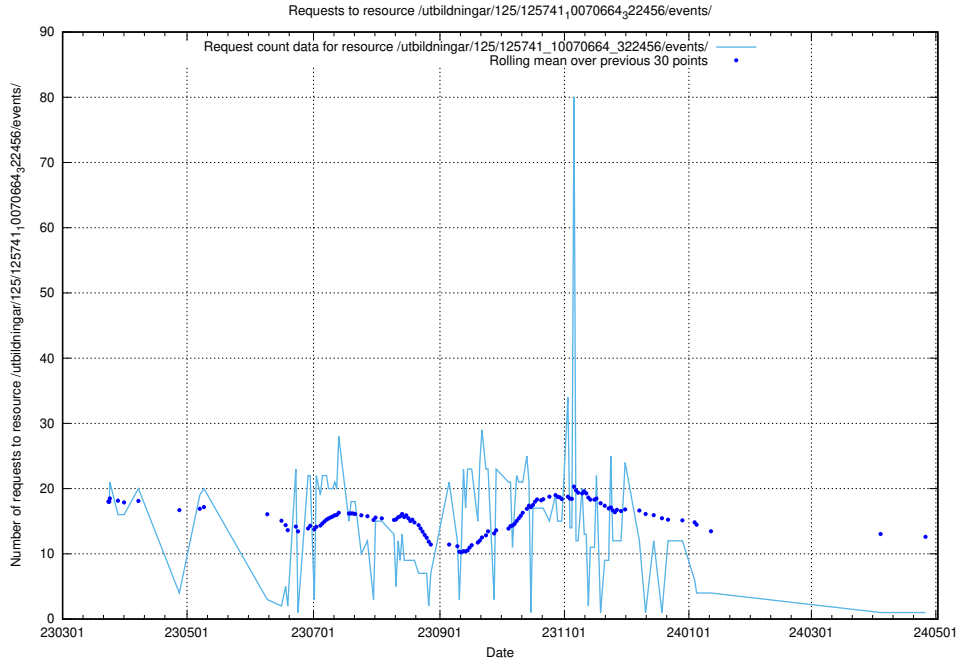

5.6399 Usage of /utbildningar/125/125741_10070664_322456/events/

Here, we count the number of requests to resource /utbildningar/125/125741_10070664_322456/events/