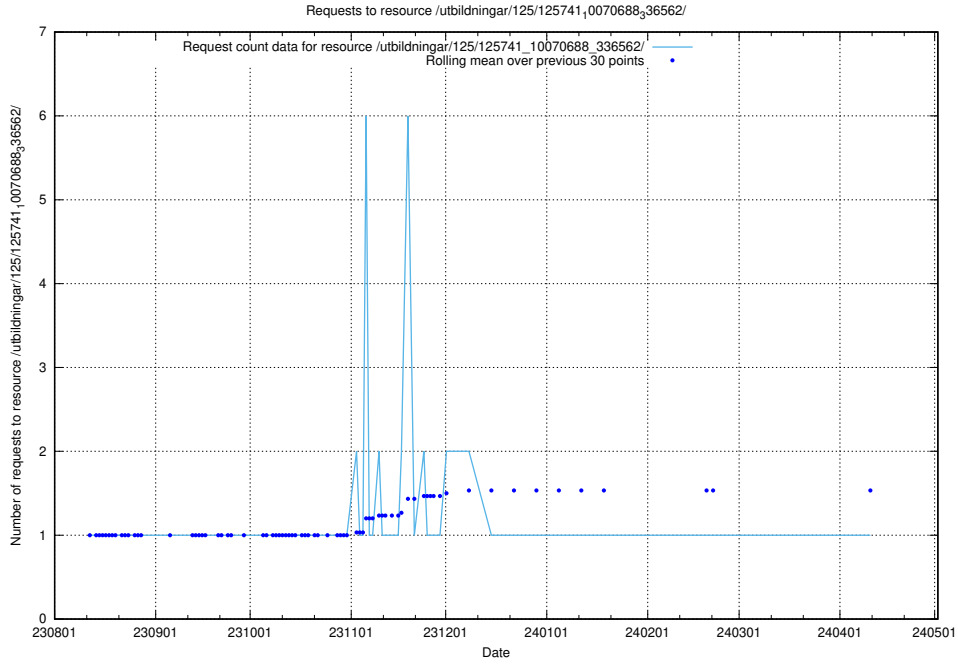

5.4939 Usage of /utbildningar/125/125741_10070688_336562/

Here, we count the number of requests to resource /utbildningar/125/125741_10070688_336562/.