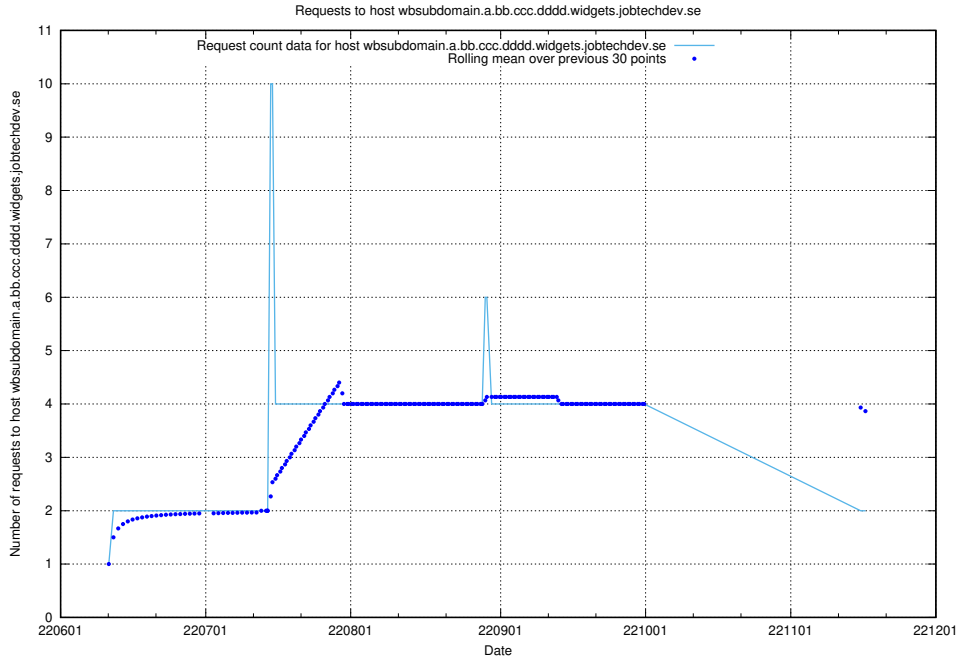

7.412 Usage of wbsubdomain.a.bb.ccc.dddd.widgets.jobtechdev.se

Here, we count the number of requests to host wbsubdomain.a.bb.ccc.dddd.widgets.jobtechdev.se.