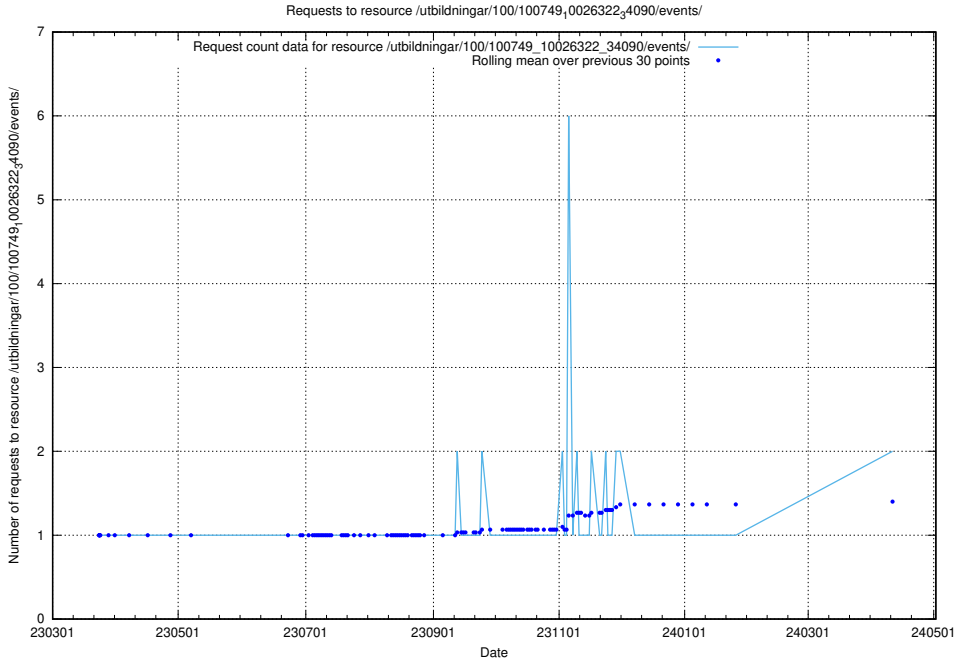

5.847 Usage of /utbildningar/100/100749_10026322_34090/events/

Here, we count the number of requests to resource /utbildningar/100/100749_10026322_34090/events/.