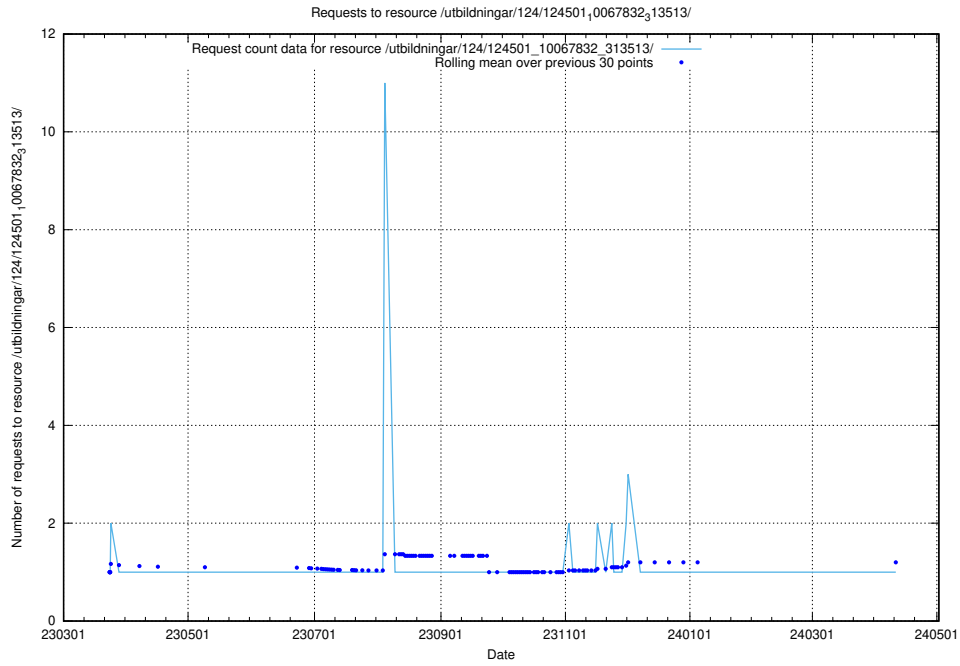

5.2372 Usage of /utbildningar/124/124501_10067832_313513/

Here, we count the number of requests to resource /utbildningar/124/124501_10067832_313513/.