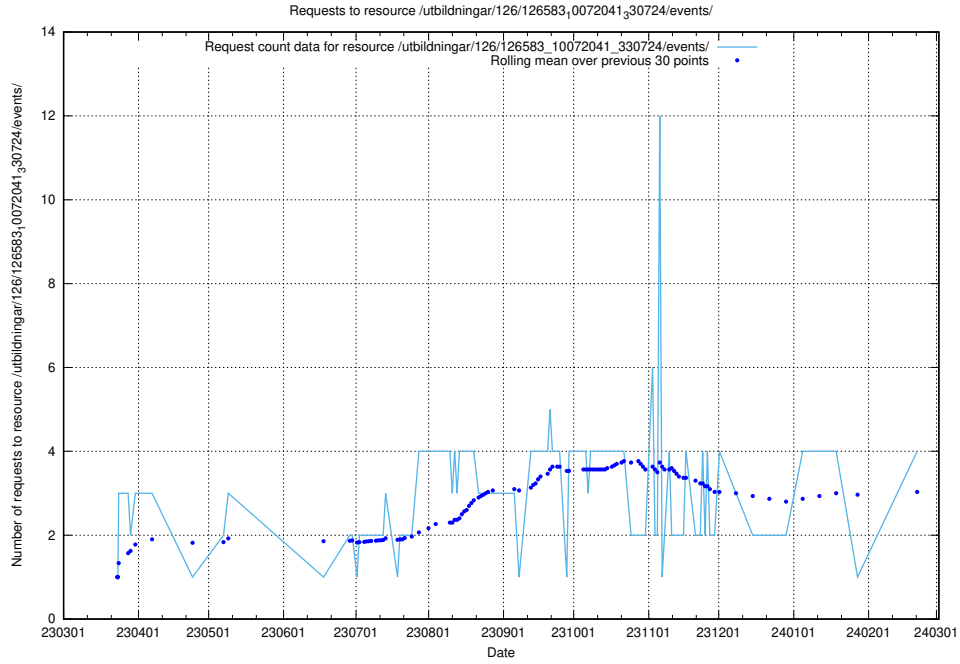

5.262 Usage of /utbildningar/126/126583_10072041_330724/events/

Here, we count the number of requests to resource /utbildningar/126/126583_10072041_330724/events/