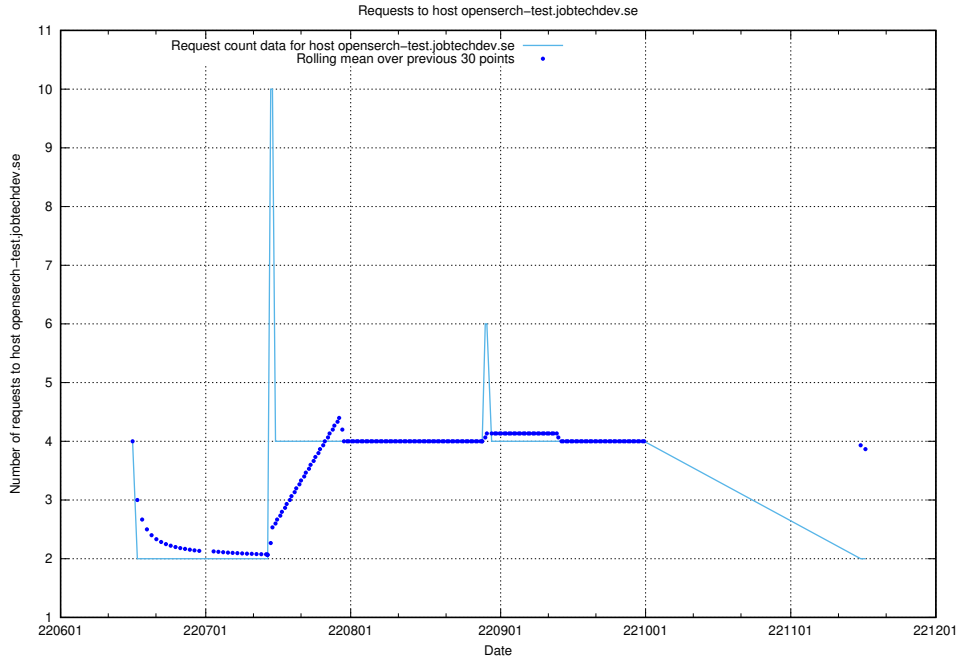

Here, we count the number of requests to host 2f0b40cd-39bc-429b-8f6c-c3d864c6fbd6.jobtechdev.se.

7.405 Usage of openserch-test.jobtechdev.se

Here, we count the number of requests to host openserch-test.jobtechdev.se.