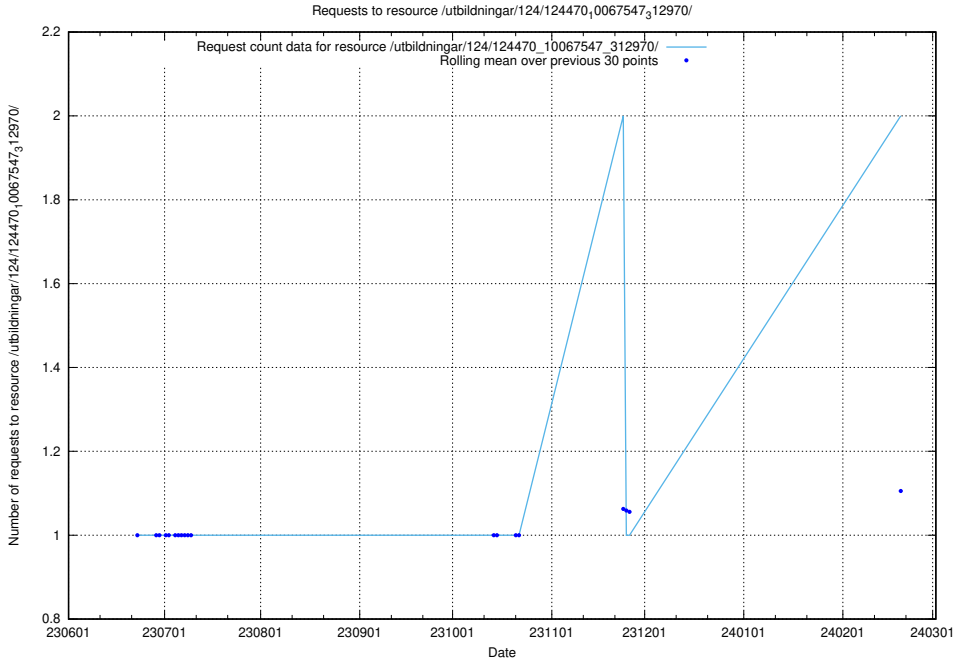

5.872 Usage of /utbildningar/124/124470_10067547_312970/

Here, we count the number of requests to resource /utbildningar/124/124470_10067547_312970/.