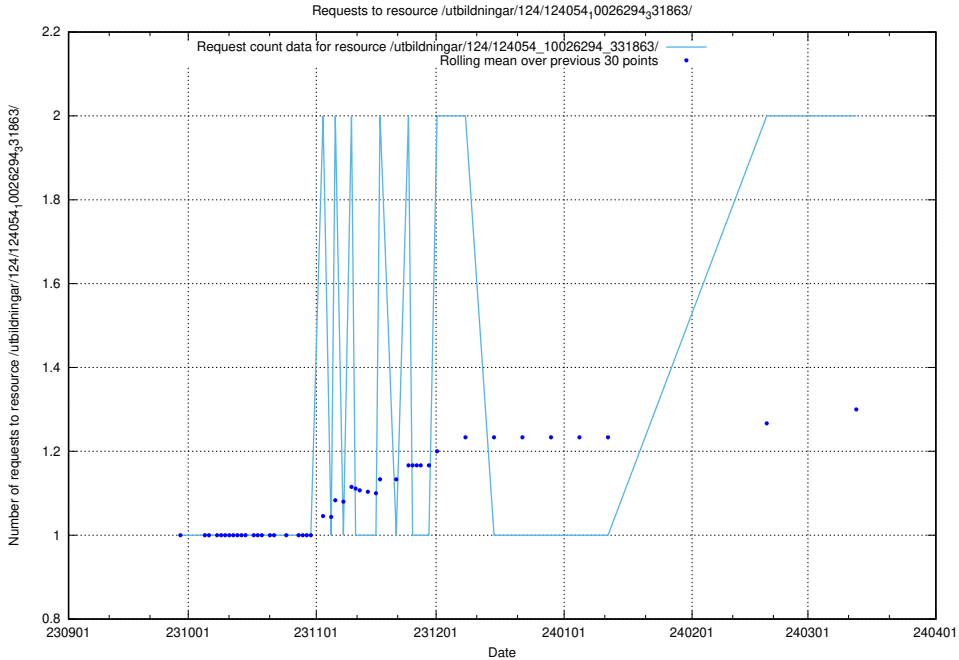

5.733 Usage of /utbildningar/124/124054_10026294_331863/

Here, we count the number of requests to resource /utbildningar/124/124054_10026294_331863/.