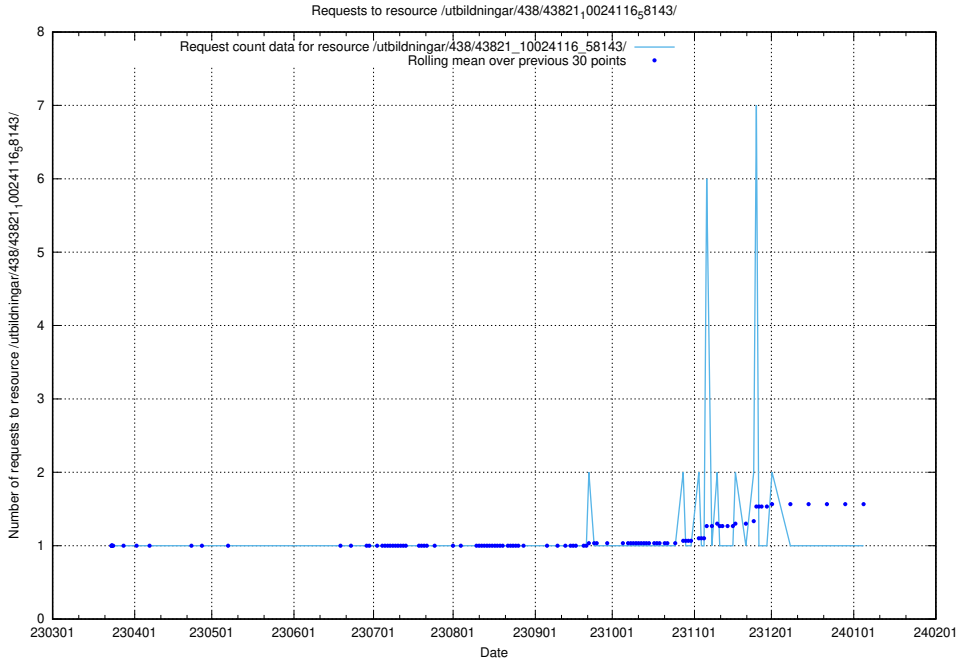

5.6492 Usage of /utbildningar/438/43821_10024116_58143/

Here, we count the number of requests to resource /utbildningar/438/43821_10024116_58143/.