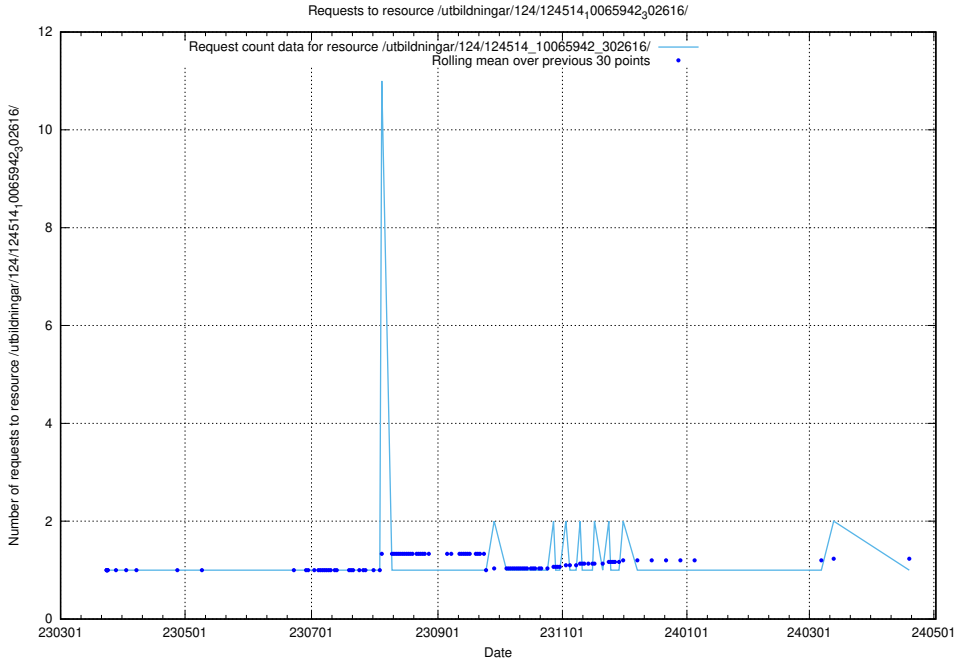

Here, we count the number of requests to resource /taxonomy/version/2/query/employment-variety-concepts/.

5.2016 Usage of /utbildningar/124/124514_10065942_302616/

Here, we count the number of requests to resource /utbildningar/124/124514_10065942_302616/.