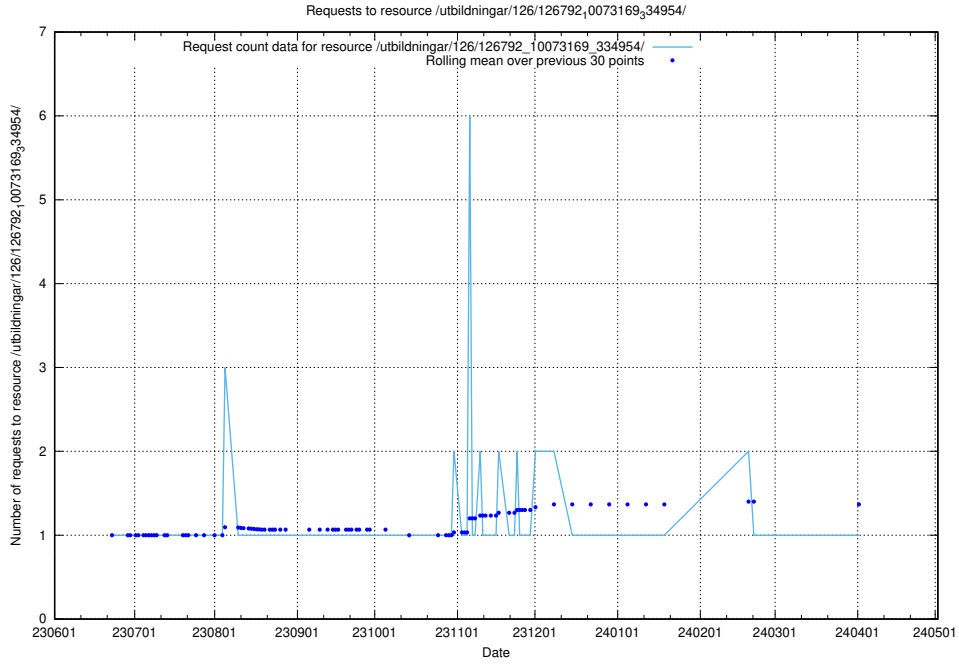

5.5719 Usage of /utbildningar/126/126792_10073169_334954/

Here, we count the number of requests to resource /utbildningar/126/126792_10073169_334954/.