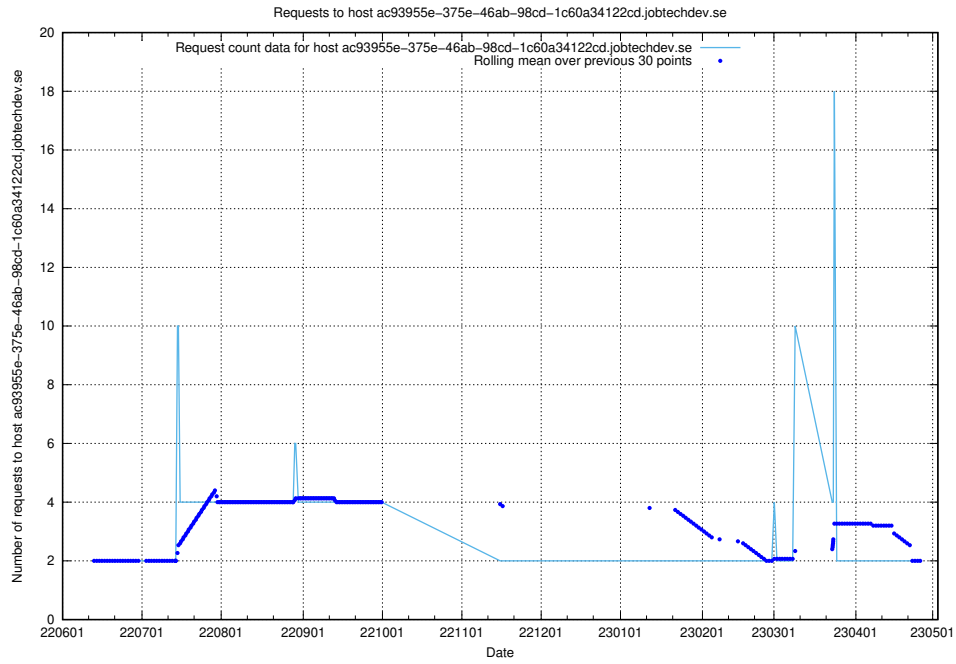

7.410 Usage of fourm.jobtechdev.se

Here, we count the number of requests to host fourm.jobtechdev.se.

7.411 Usage of ac93955e-375e-46ab-98cd-1c60a34122cd.jobtechdev.se

Here, we count the number of requests to host ac93955e-375e-46ab-98cd-1c60a34122cd.jobtechdev.se.