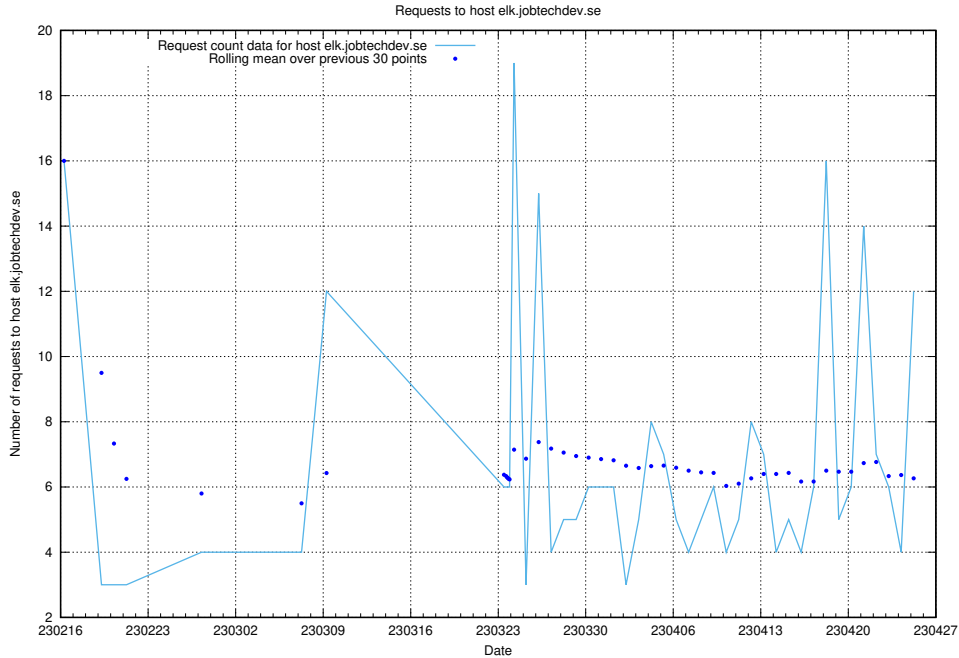

7.48 Usage of elk.jobtechdev.se

Here, we count the number of requests to host elk.jobtechdev.se.