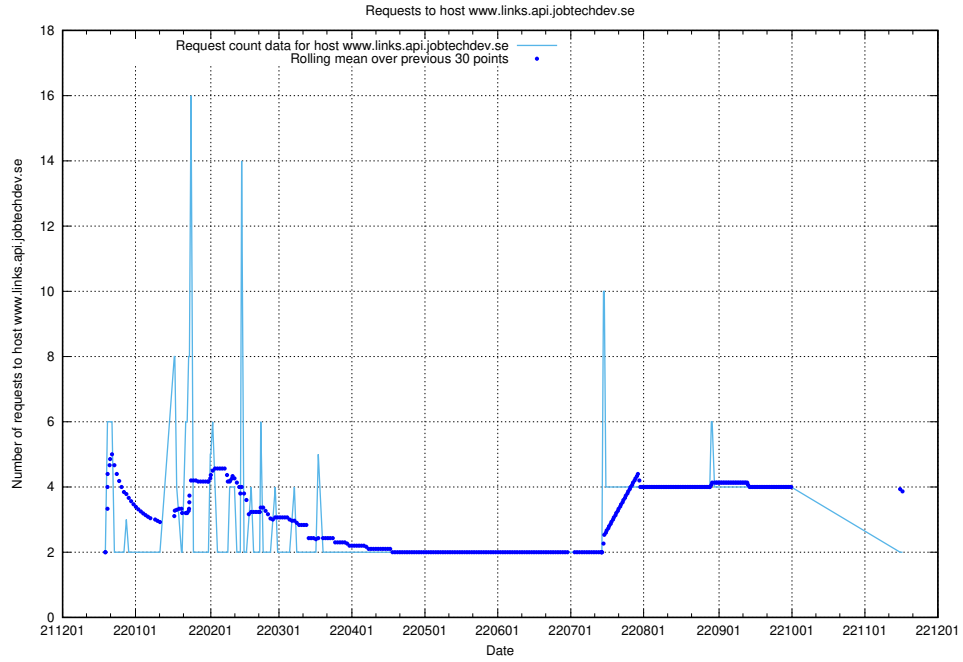

7.383 Usage of `www.links.api.jobtechdev.se`

Here, we count the number of requests to host `www.links.api.jobtechdev.se`.