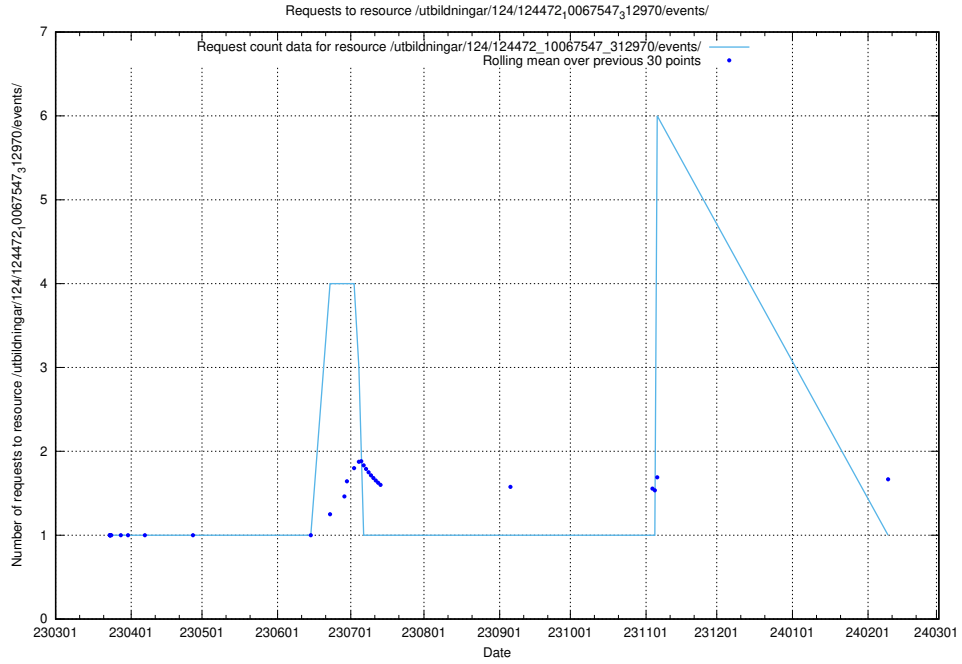

5.3267 Usage of /utbildningar/124/124472_10067547_312970/events/

Here, we count the number of requests to resource /utbildningar/124/124472_10067547_312970/events/