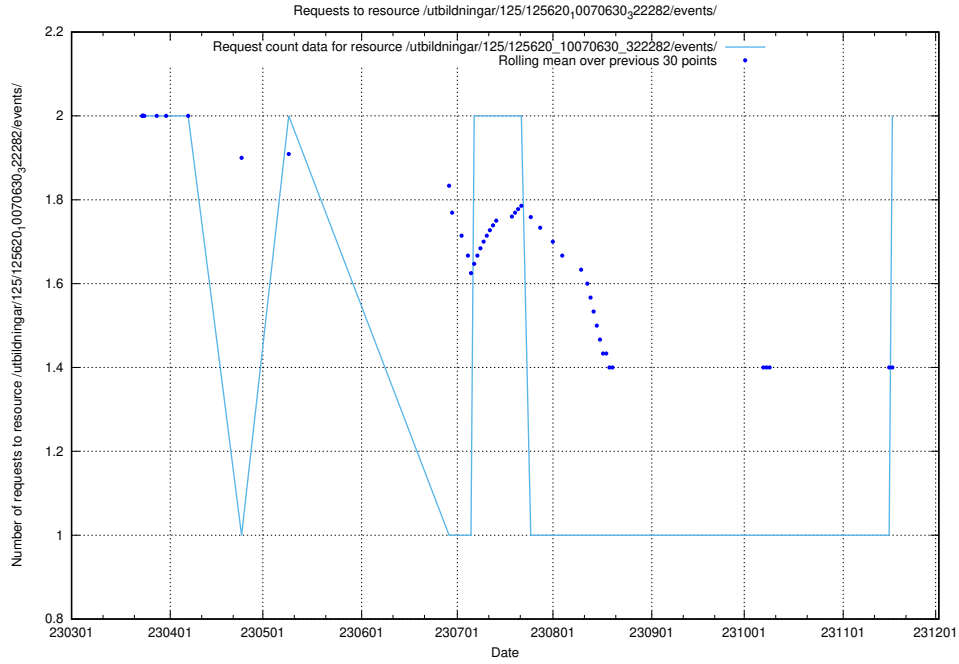

5.925 Usage of /utbildningar/125/125620_10070630_322282/events/

Here, we count the number of requests to resource /utbildningar/125/125620_10070630_322282/events/