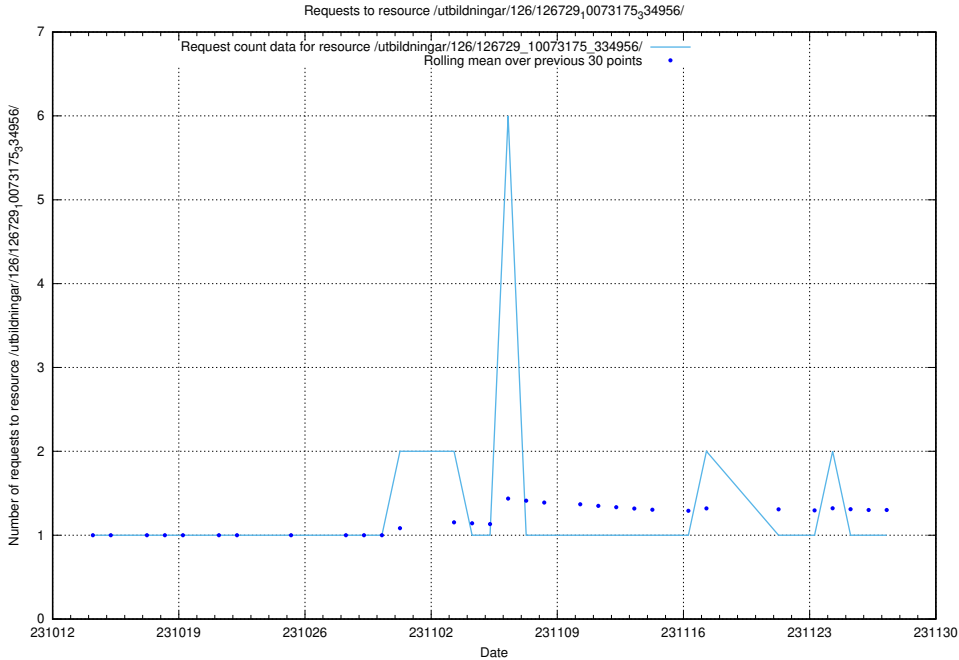

5.4467 Usage of /utbildningar/126/126729_10073175_334956/

Here, we count the number of requests to resource /utbildningar/126/126729_10073175_334956/.