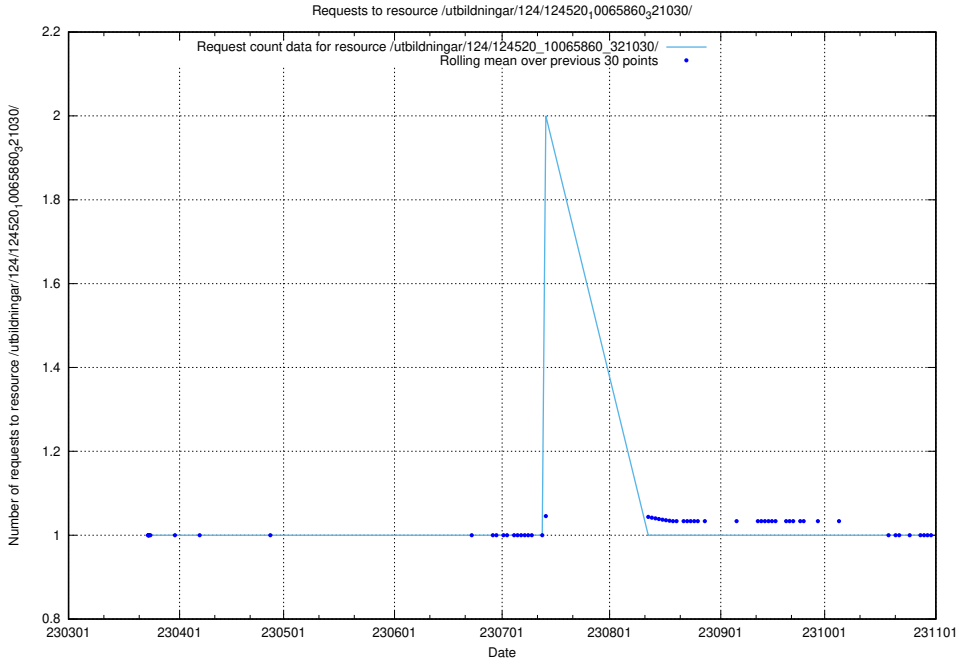

5.1341 Usage of /utbildningar/124/124520_10065860_321030/

Here, we count the number of requests to resource /utbildningar/124/124520_10065860_321030/.