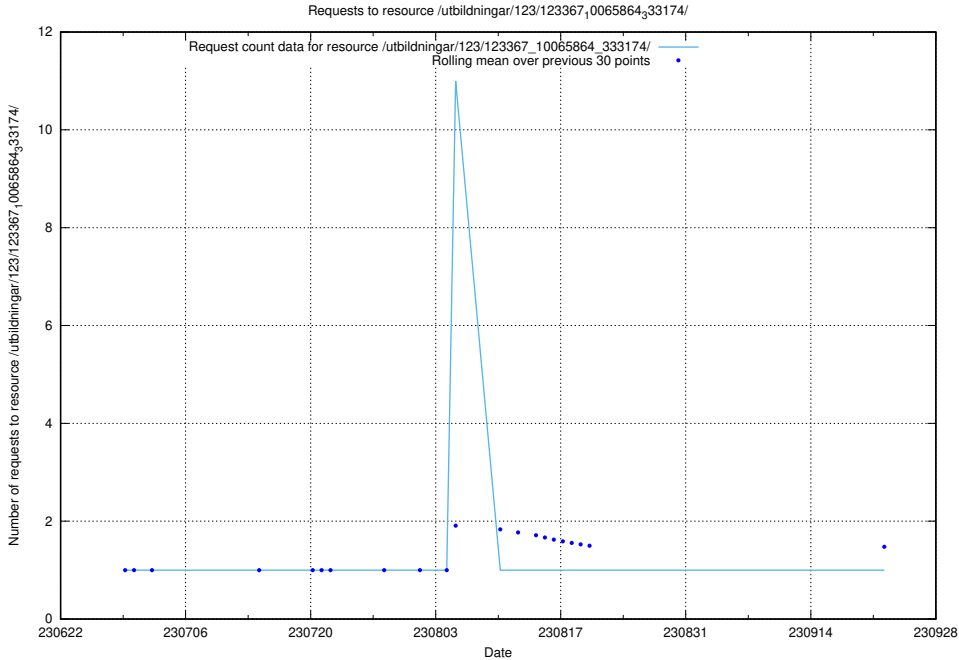

5.5658 Usage of /utbildningar/123/123367_10065864_333174/

Here, we count the number of requests to resource /utbildningar/123/123367_10065864_333174/.