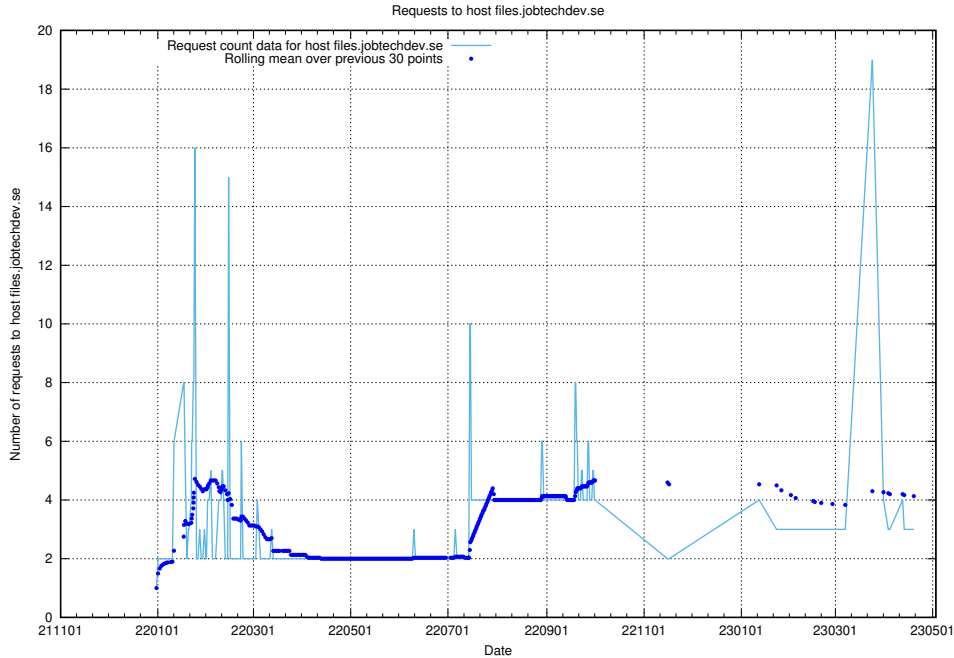

7.196 Usage of files.jobtechdev.se

Here, we count the number of requests to host files.jobtechdev.se.