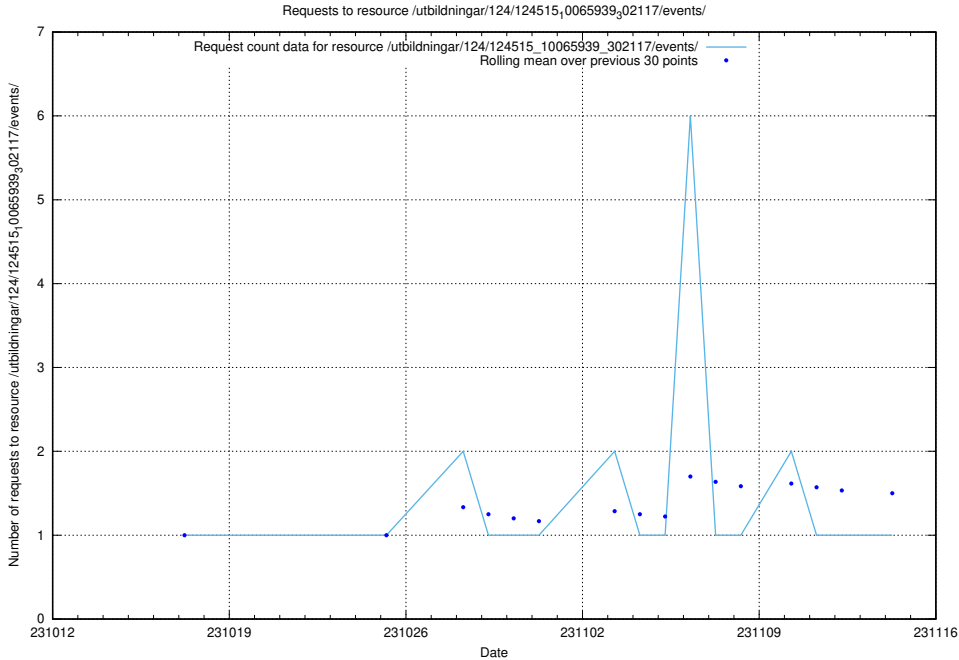

Here, we count the number of requests to resource /utbildningar/124/124894_10068682_316220/.

5.4446 Usage of /utbildningar/124/124515_10065939_302117/events/

Here, we count the number of requests to resource /utbildningar/124/124515_10065939_302117/events/