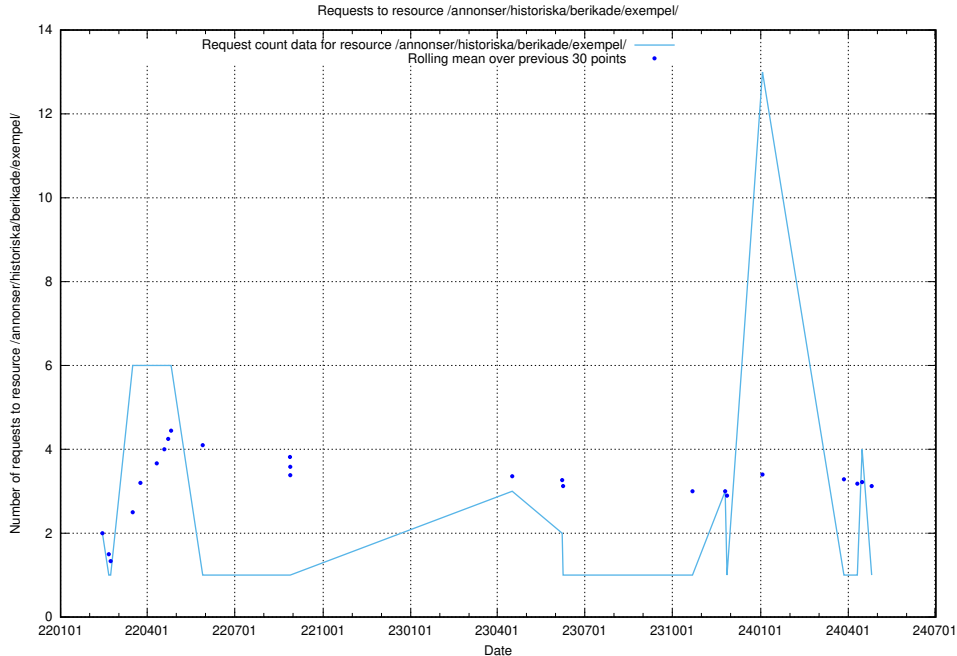

5.1398 Usage of /annonser/historiska/berikade/exempel/

Here, we count the number of requests to resource /annonser/historiska/berikade/exempel/.