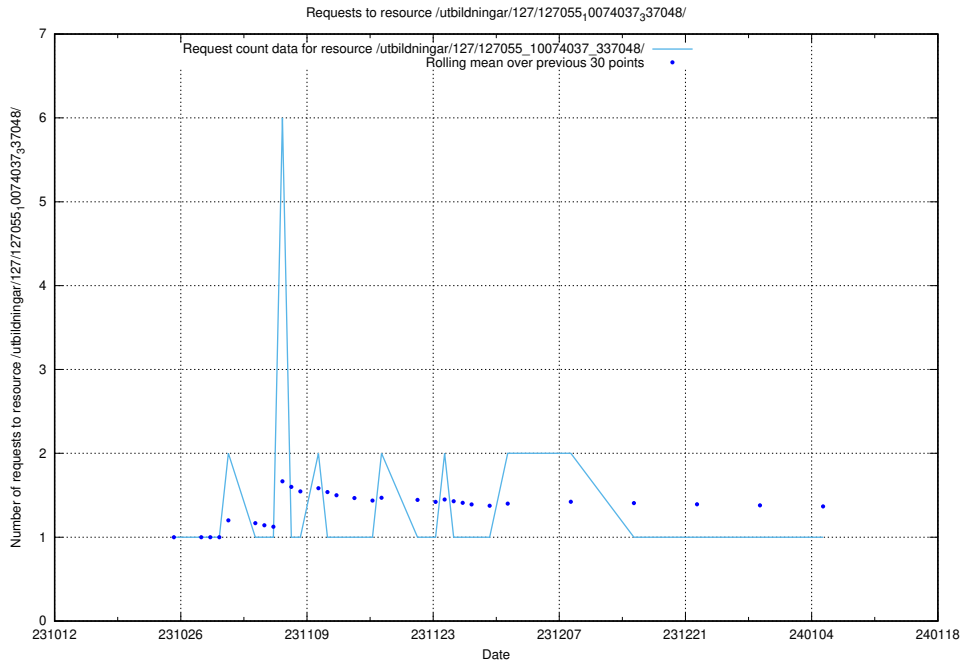

5.4355 Usage of /utbildningar/127/127055_10074037_337048/

Here, we count the number of requests to resource /utbildningar/127/127055_10074037_337048/.