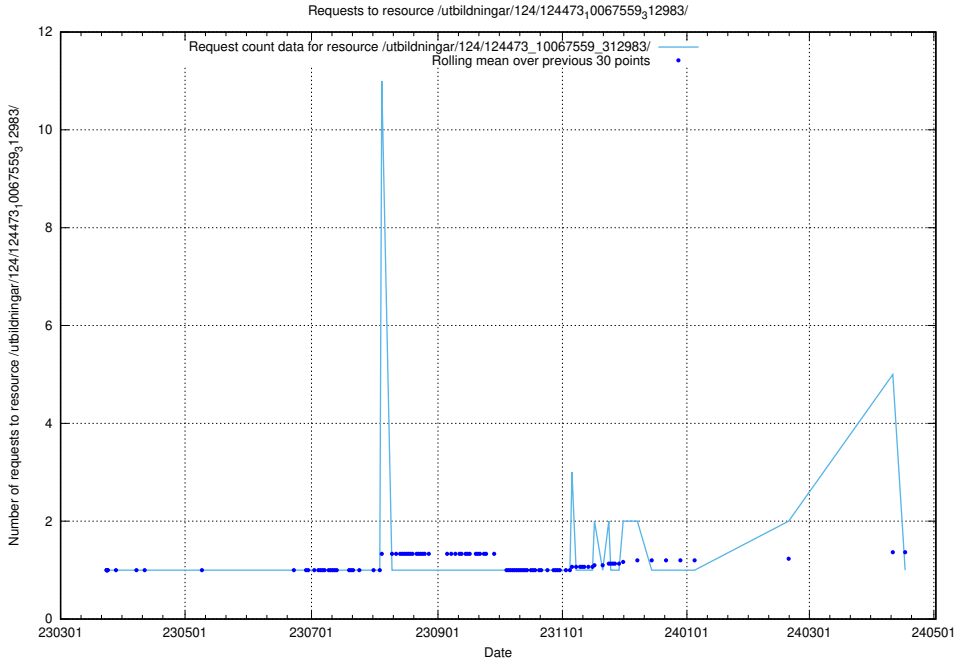

5.3082 Usage of /utbildningar/124/124473_10067559_312983/

Here, we count the number of requests to resource /utbildningar/124/124473_10067559_312983/.