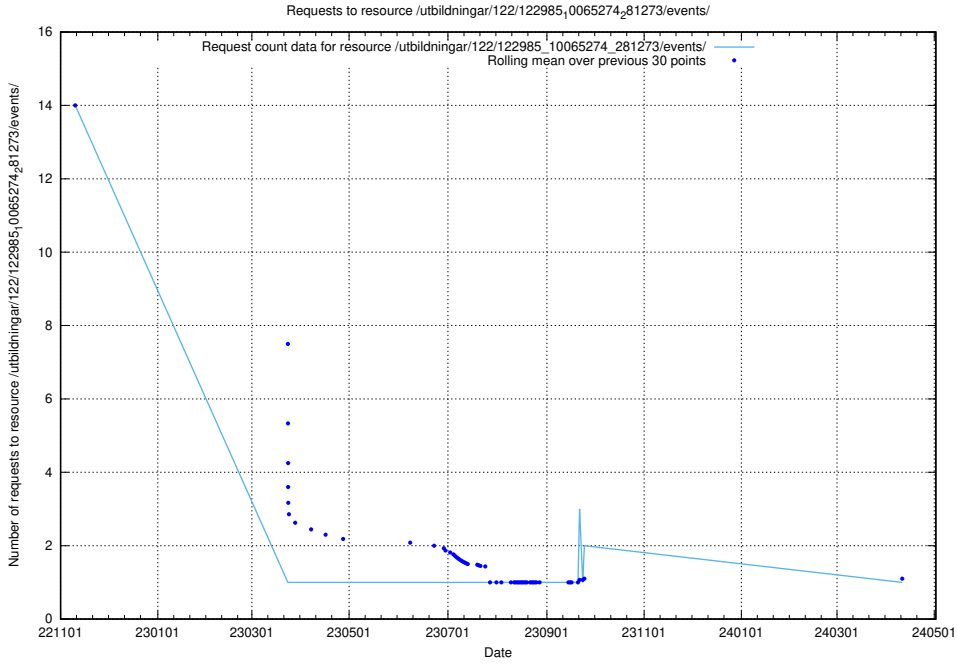

5.6376 Usage of /utbildningar/122/122985_10065274_281273/events/

Here, we count the number of requests to resource /utbildningar/122/122985_10065274_281273/events/