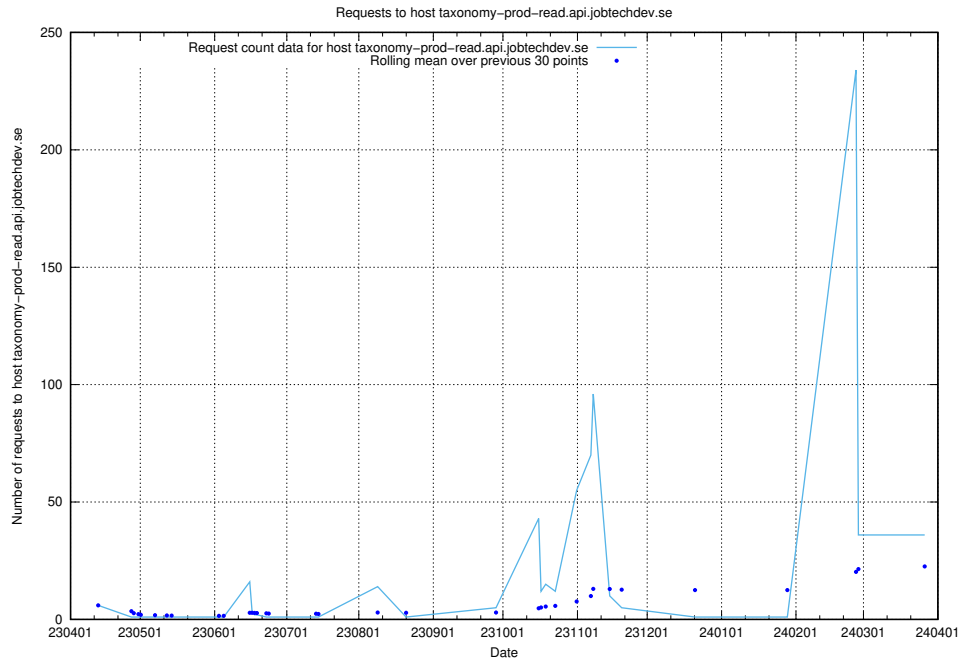

7.29 Usage of taxonomy-prod-read.api.jobtechdev.se

Here, we count the number of requests to host taxonomy-prod-read.api.jobtechdev.se.