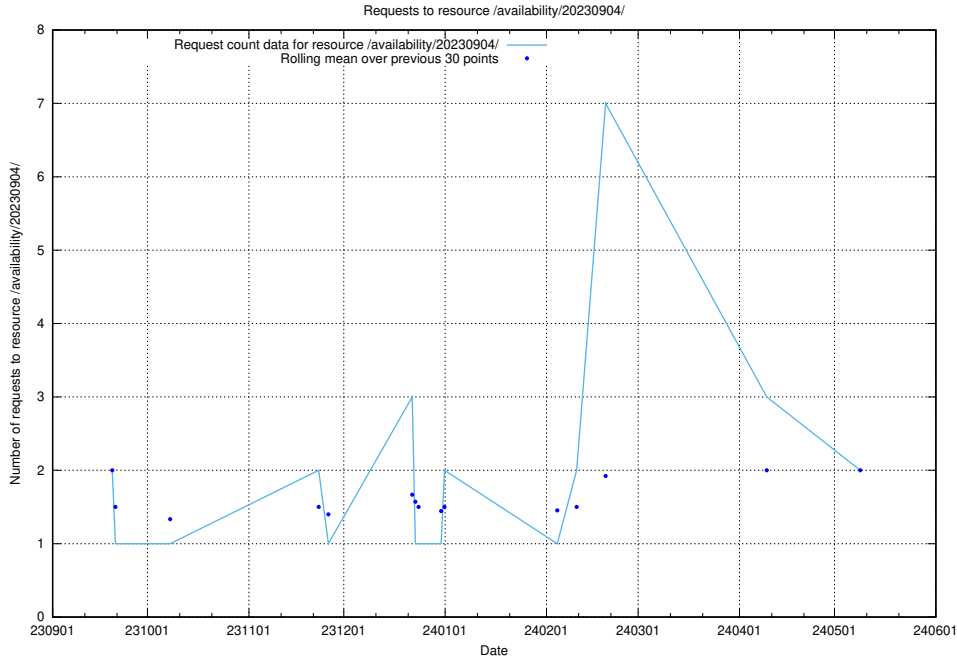

5.744 Usage of /availability/20230904/

Here, we count the number of requests to resource /availability/20230904/.