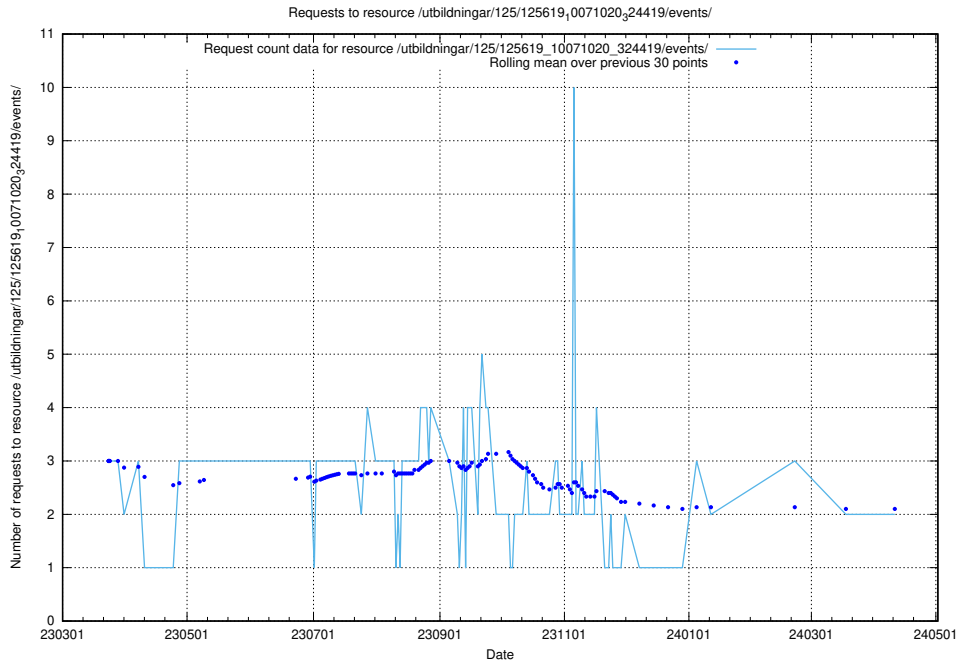

5.921 Usage of /utbildningar/125/125619_10071020_324419/events/

Here, we count the number of requests to resource /utbildningar/125/125619_10071020_324419/events/