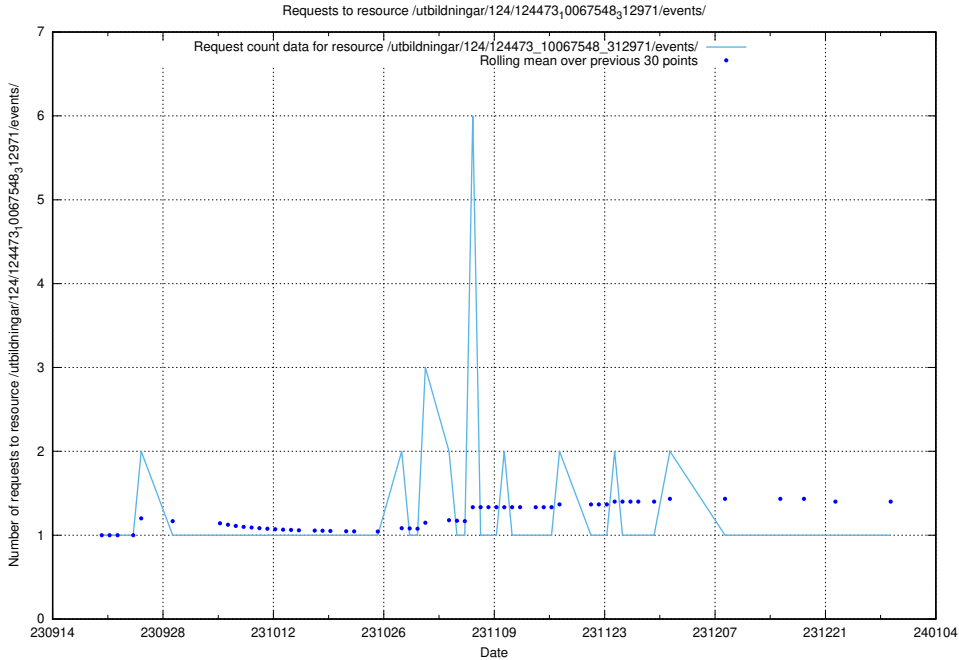

Here, we count the number of requests to resource /utbildningar/124/124483_10067812_313454/.

5.4667 Usage of /utbildningar/124/124473_10067548_312971/events/

Here, we count the number of requests to resource /utbildningar/124/124473_10067548_312971/events/