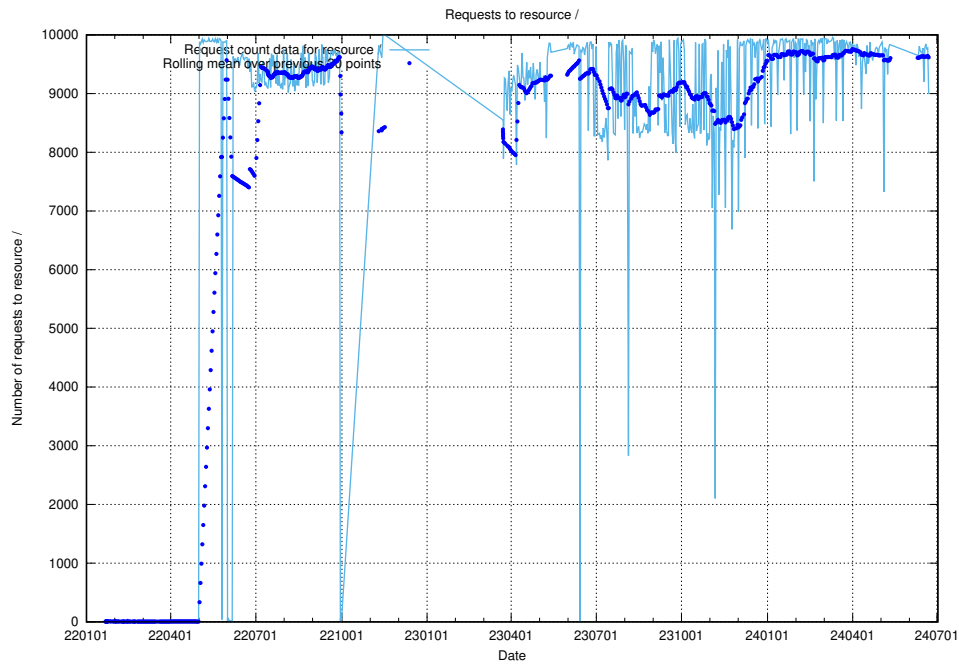

5 JobTechDev Data

This section contains data statistics from the [JobTechDev Data Web](#)⁶.

5.1 Usage of /

Here, we count the number of requests to resource /.

---

⁶<https://data.jobtechdev.se>