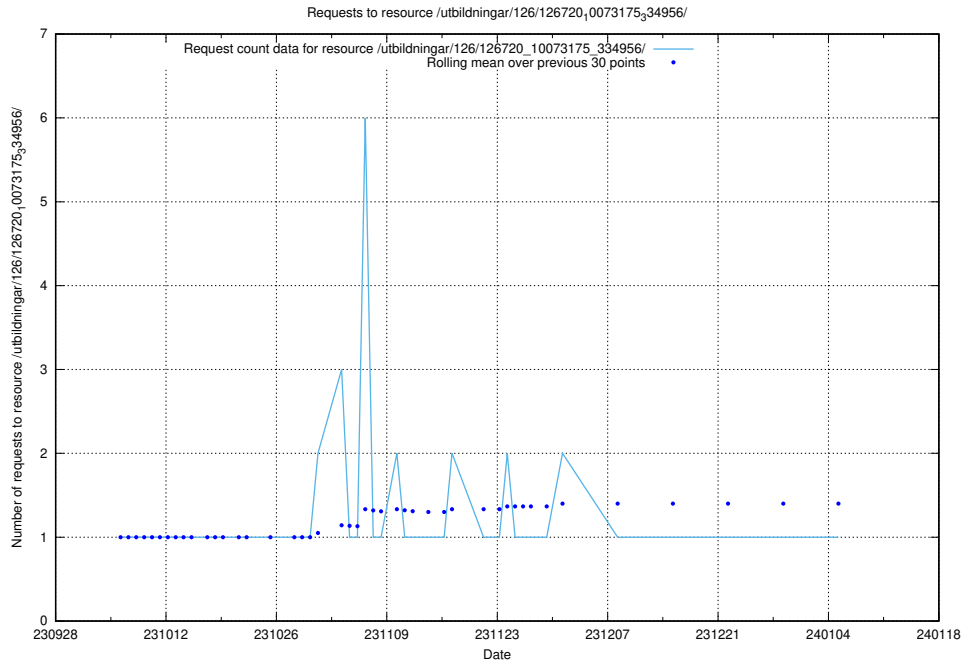

5.4532 Usage of /utbildningar/126/126720_10073175_334956/

Here, we count the number of requests to resource /utbildningar/126/126720_10073175_334956/.