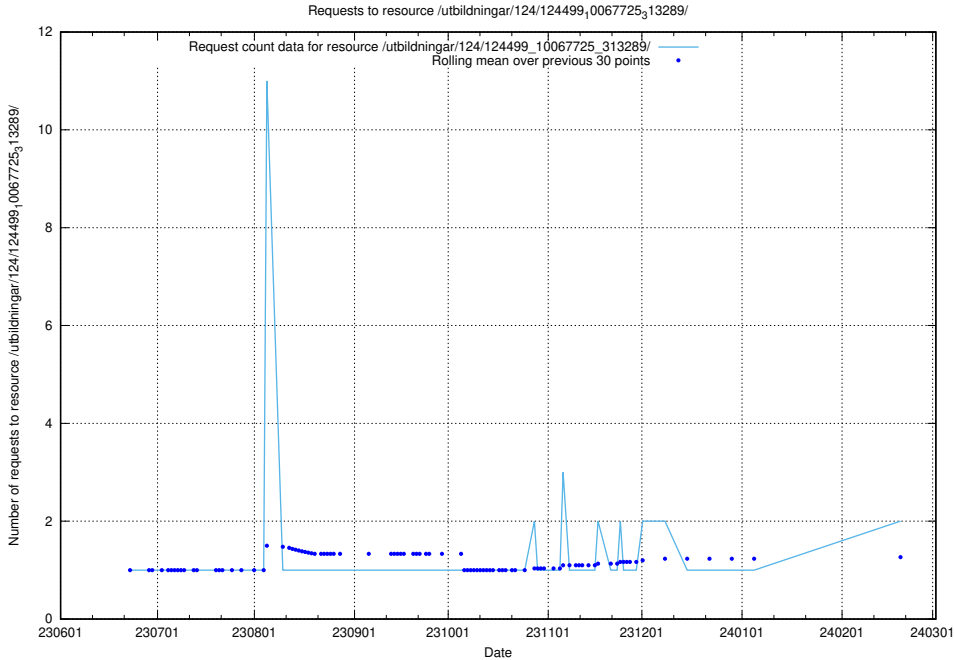

5.863 Usage of /utbildningar/124/124499_10067725_313289/

Here, we count the number of requests to resource /utbildningar/124/124499_10067725_313289/.