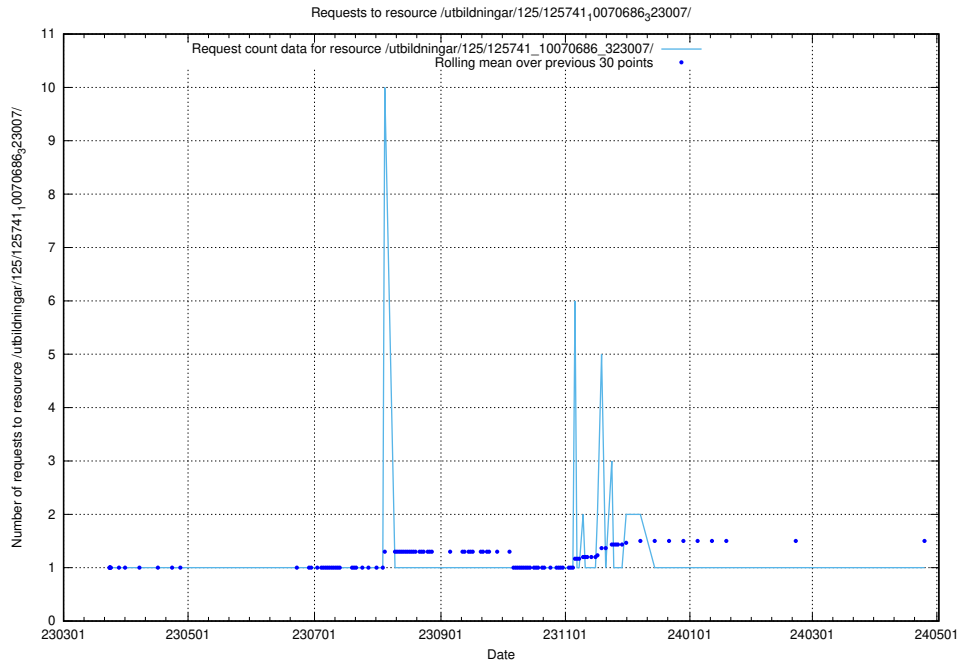

5.6630 Usage of /utbildningar/125/125741_10070686_323007/

Here, we count the number of requests to resource /utbildningar/125/125741_10070686_323007/.