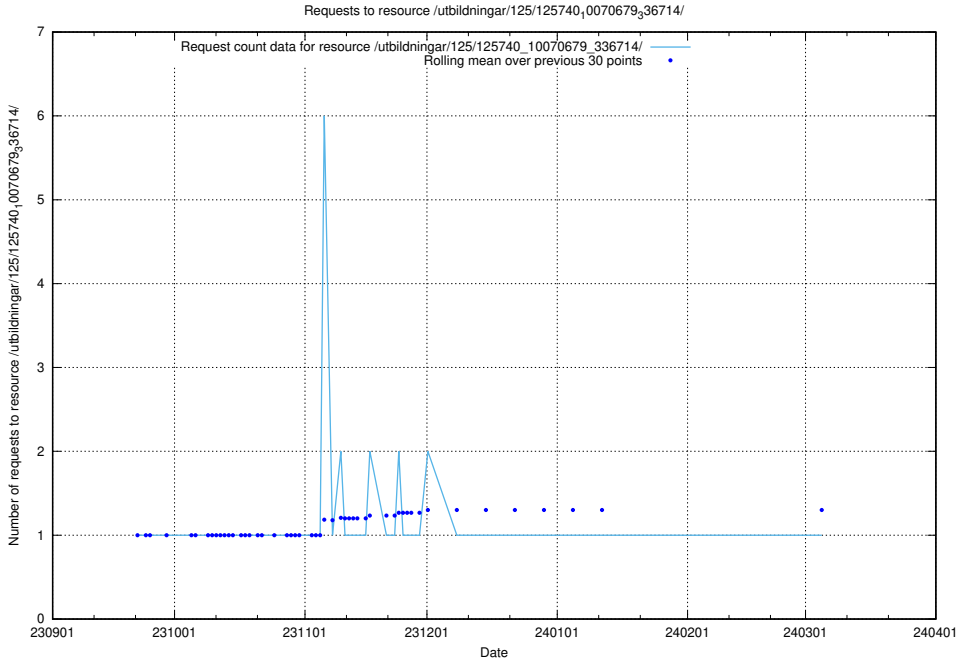

Here, we count the number of requests to resource /utbildningar/125/125740_10070679_336789/.

5.4643 Usage of /utbildningar/125/125740_10070679_336714/

Here, we count the number of requests to resource /utbildningar/125/125740_10070679_336714/.