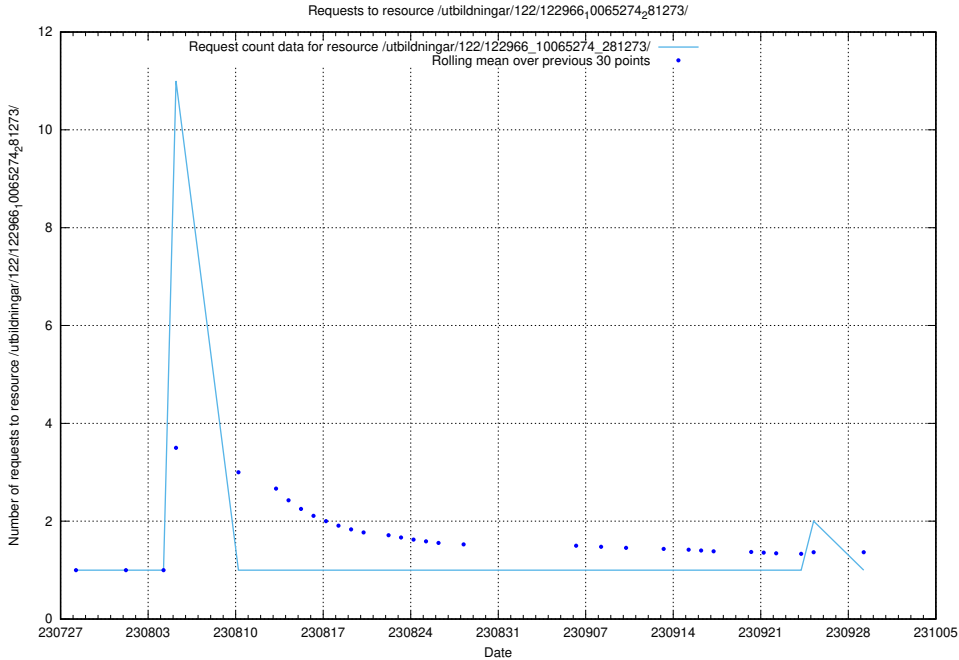

5.5041 Usage of /utbildningar/122/122966_10065274_281273/

Here, we count the number of requests to resource /utbildningar/122/122966_10065274_281273/.