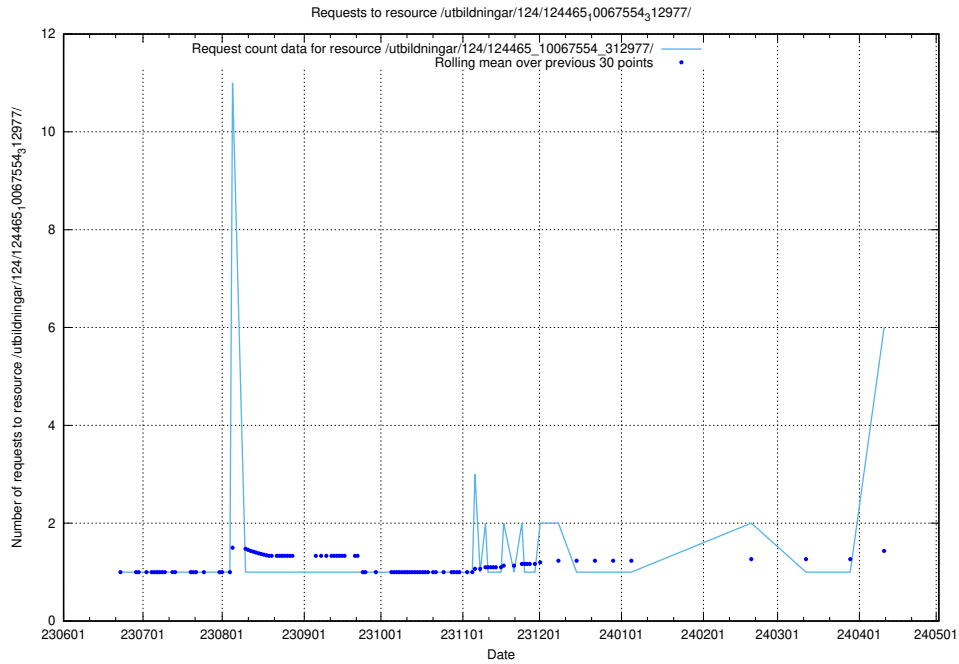

5.88 Usage of /utbildningar/124/124465_10067554_312977/

Here, we count the number of requests to resource /utbildningar/124/124465_10067554_312977/.