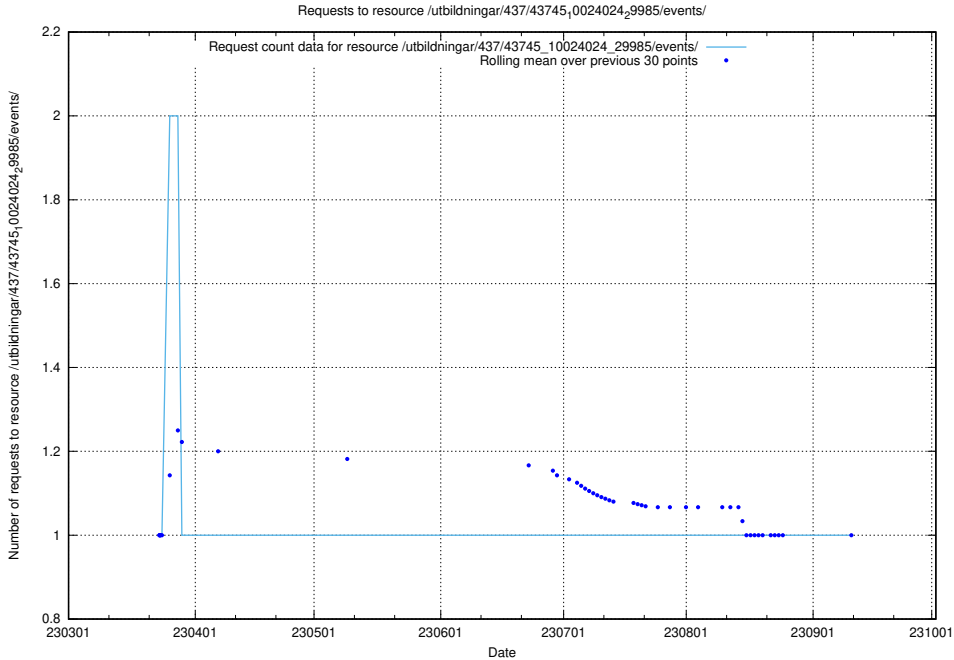

5.6542 Usage of /utbildningar/437/43745_10024024_29985/events/

Here, we count the number of requests to resource /utbildningar/437/43745_10024024_29985/events/.

5.6543 Usage of /utbildningar/437/43745_10024024_29985/