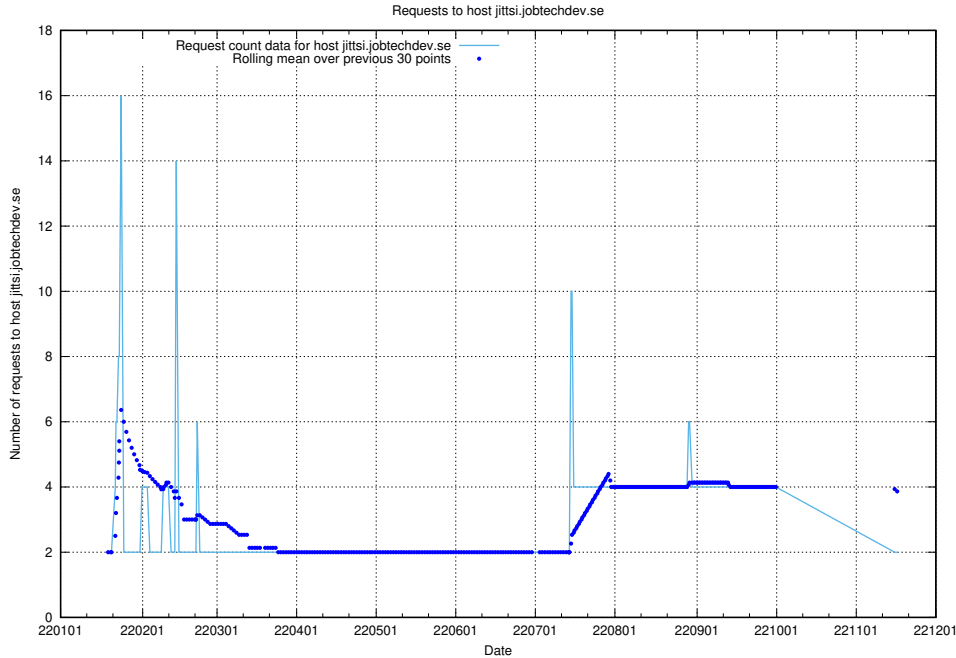

Here, we count the number of requests to host af-connect-mock.jobtechdev.se.

7.271 Usage of `jittsi.jobtechdev.se`

Here, we count the number of requests to host `jittsi.jobtechdev.se`.

7.272 Usage of api-jobtech-taxonomy-api-test-in-prod-read.prod.services.jtech.se