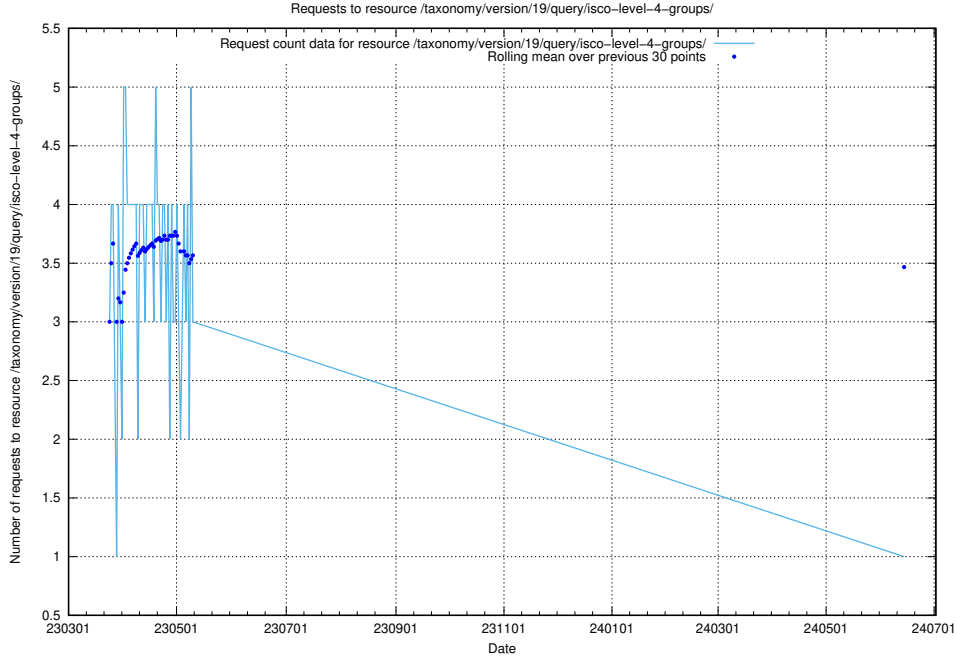

5.6297 Usage of /taxonomy/version/19/query/isco-level-4-groups/

Here, we count the number of requests to resource /taxonomy/version/19/query/isco-level-4-groups/.