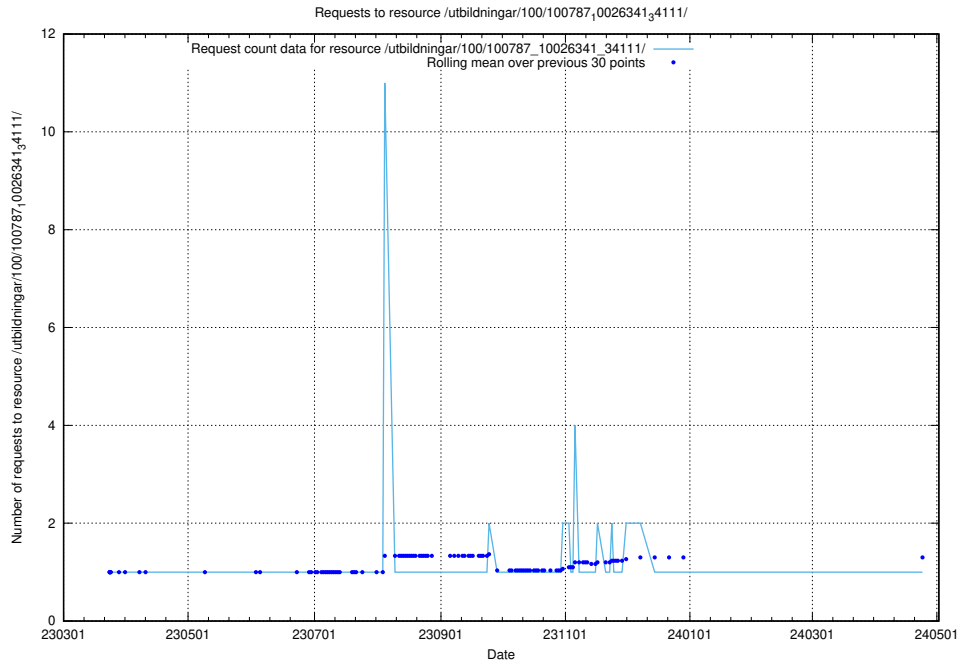

5.5653 Usage of /utbildningar/100/100787_10026341_34111/

Here, we count the number of requests to resource /utbildningar/100/100787_10026341_34111/.