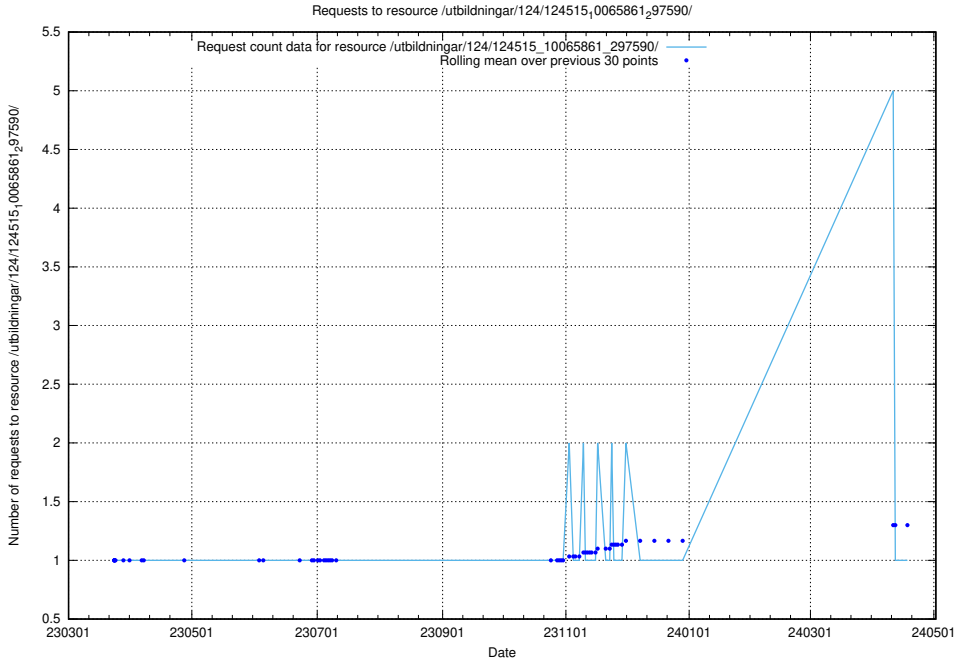

5.1880 Usage of /utbildningar/124/124515_10065861_297590/

Here, we count the number of requests to resource /utbildningar/124/124515_10065861_297590/.