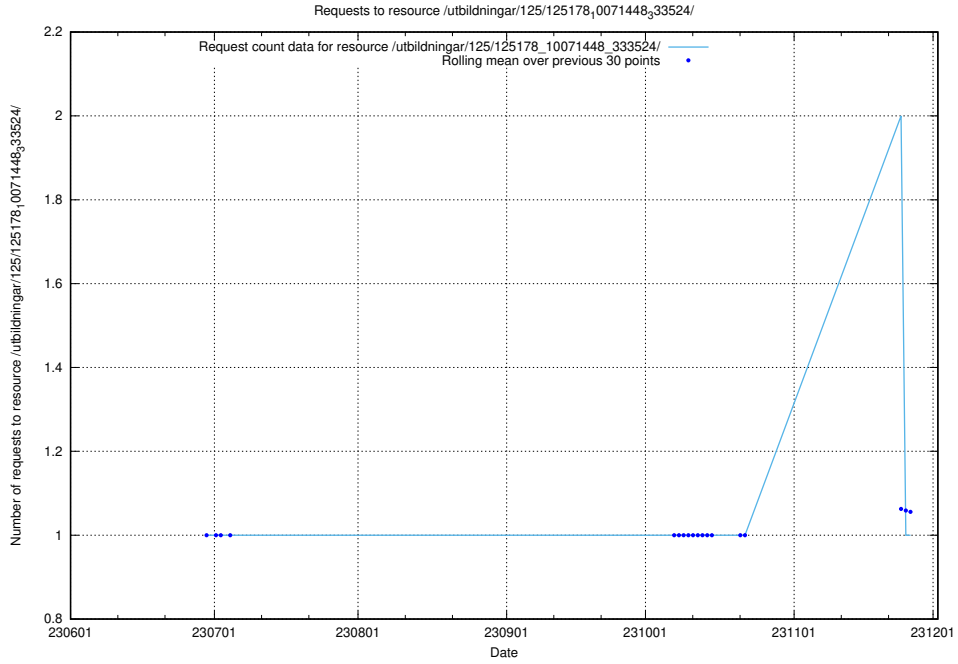

5.5518 Usage of /utbildningar/125/125178_10071448_333524/

Here, we count the number of requests to resource /utbildningar/125/125178_10071448_333524/.