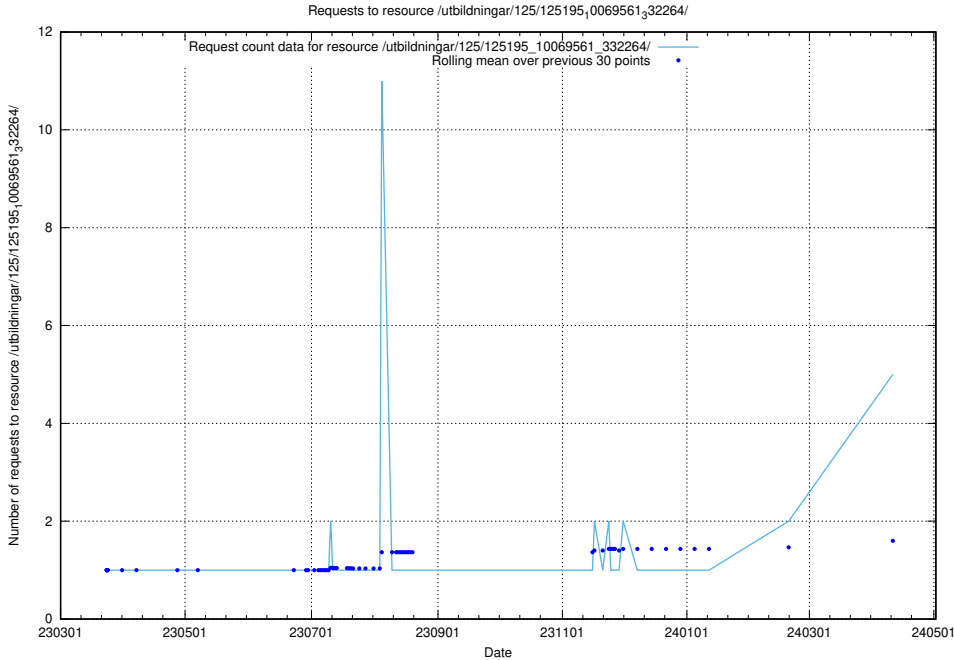

5.105 Usage of /utbildningar/125/125195_10069561_332264/

Here, we count the number of requests to resource /utbildningar/125/125195_10069561_332264/.