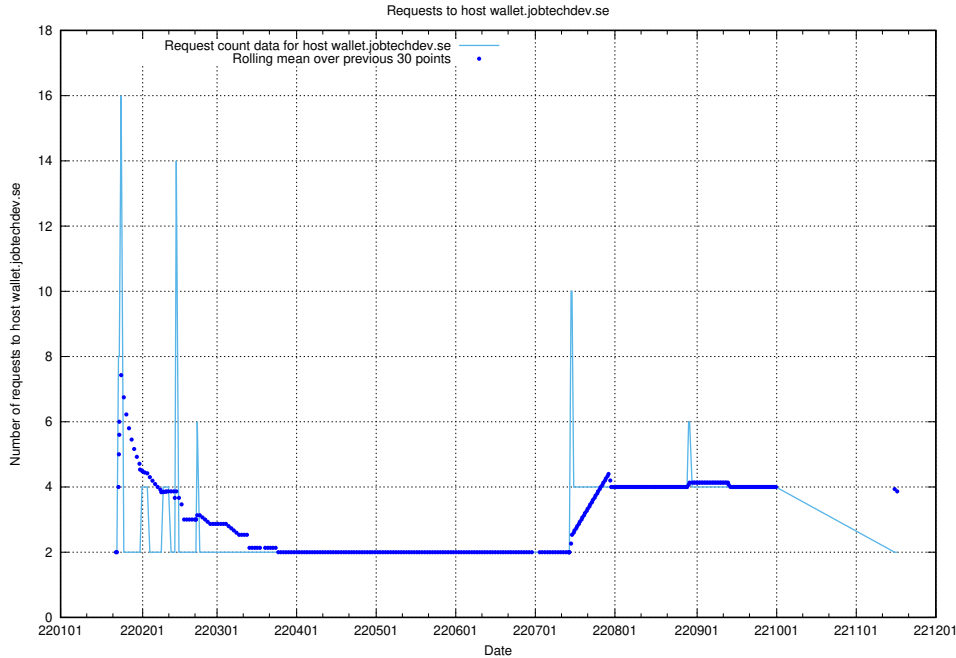

7.582 Usage of wallet.jobtechdev.se

Here, we count the number of requests to host wallet.jobtechdev.se.