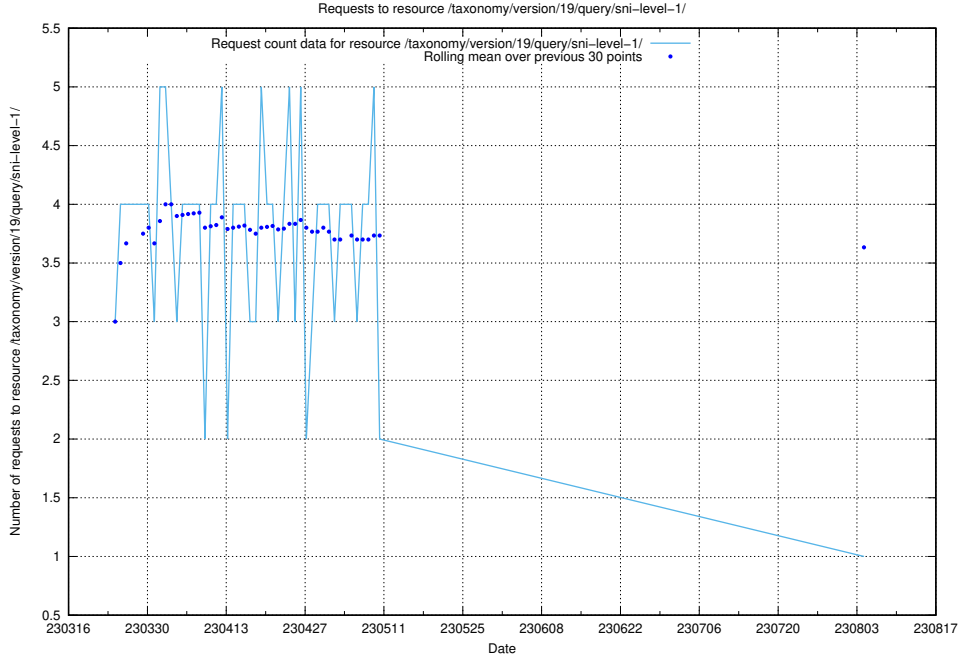

5.6285 Usage of /taxonomy/version/19/query/sni-level-1/

Here, we count the number of requests to resource /taxonomy/version/19/query/sni-level-1/.