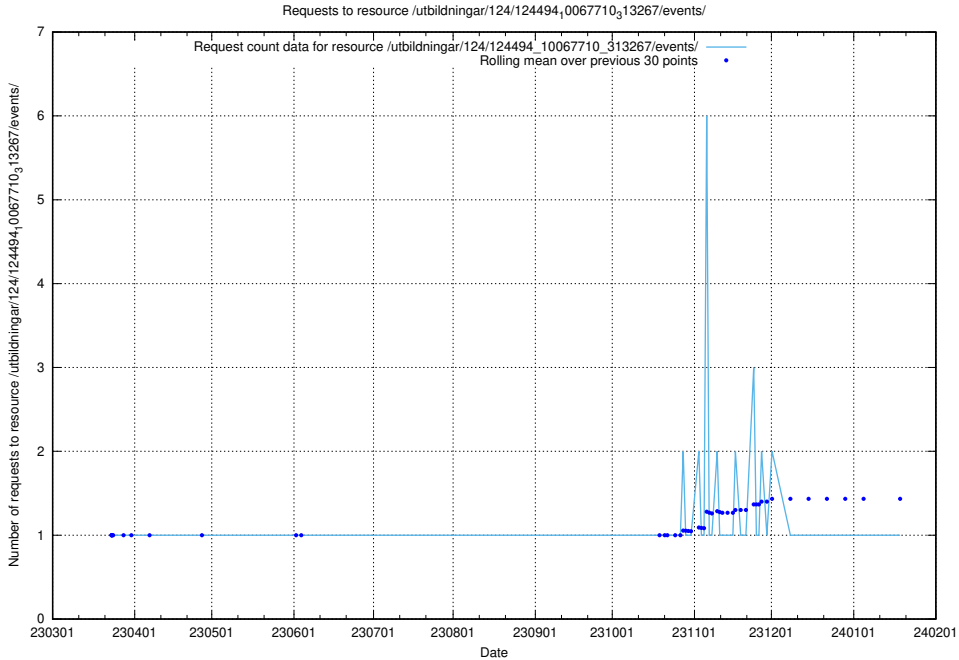

5.2878 Usage of /utbildningar/124/124494_10067710_313267/events/

Here, we count the number of requests to resource /utbildningar/124/124494_10067710_313267/events/