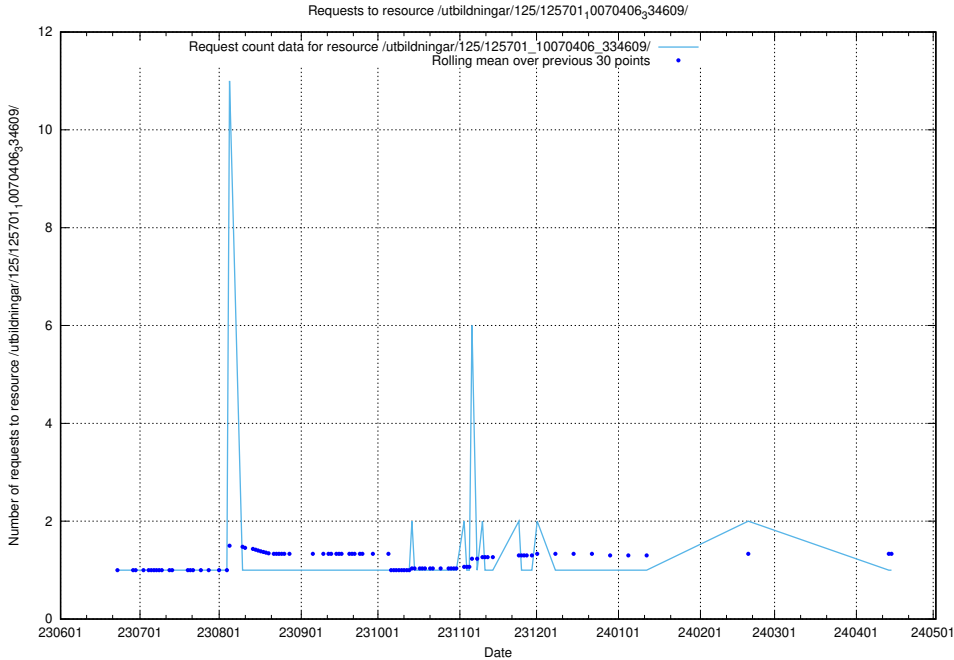

5.5830 Usage of /utbildningar/125/125701_10070406_334609/

Here, we count the number of requests to resource /utbildningar/125/125701_10070406_334609/.