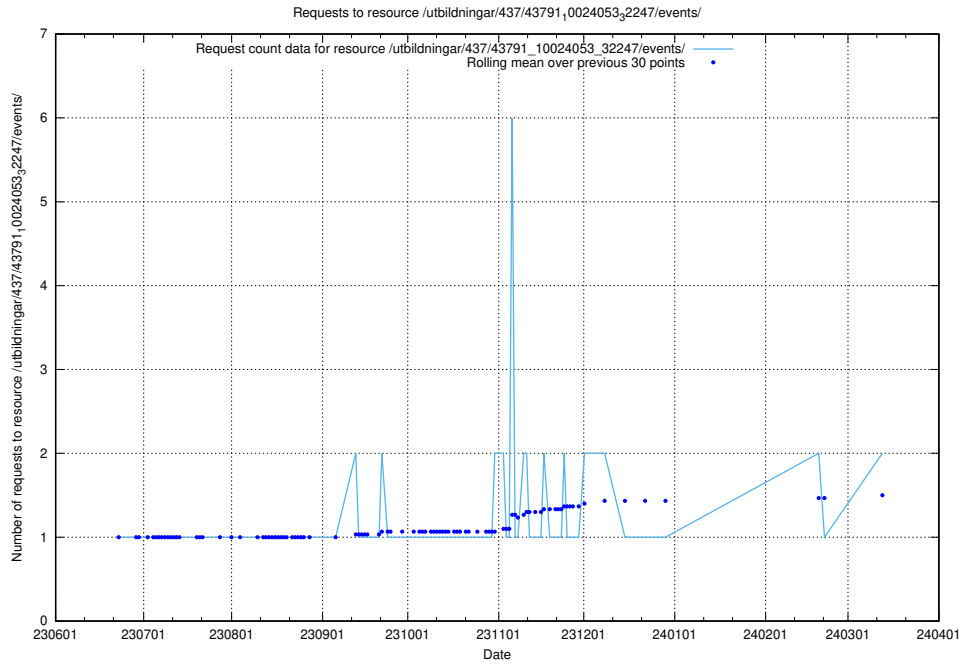

5.844 Usage of /utbildningar/437/43791_10024053_32247/events/

Here, we count the number of requests to resource /utbildningar/437/43791_10024053_32247/events/.