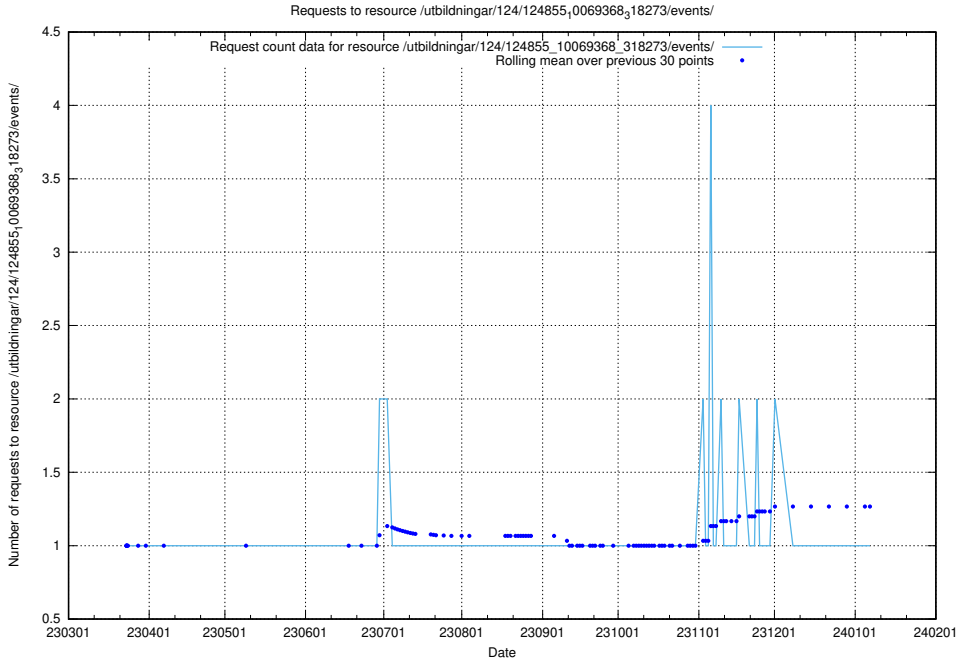

5.1180 Usage of /utbildningar/124/124855_10069368_318273/events/

Here, we count the number of requests to resource /utbildningar/124/124855_10069368_318273/events/