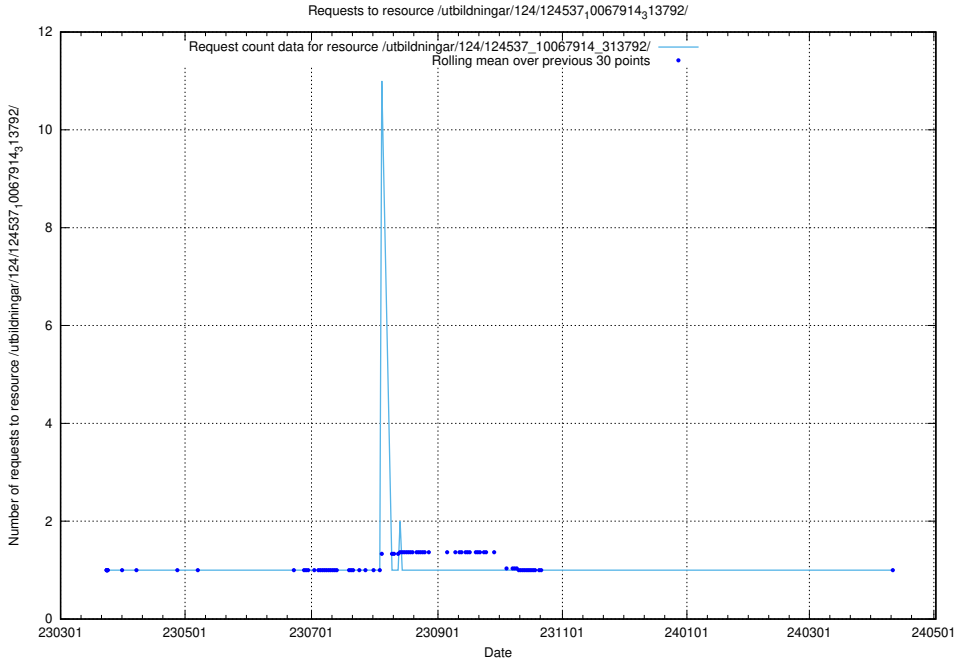

5.1205 Usage of /utbildningar/124/124537_10067914_313792/

Here, we count the number of requests to resource /utbildningar/124/124537_10067914_313792/.