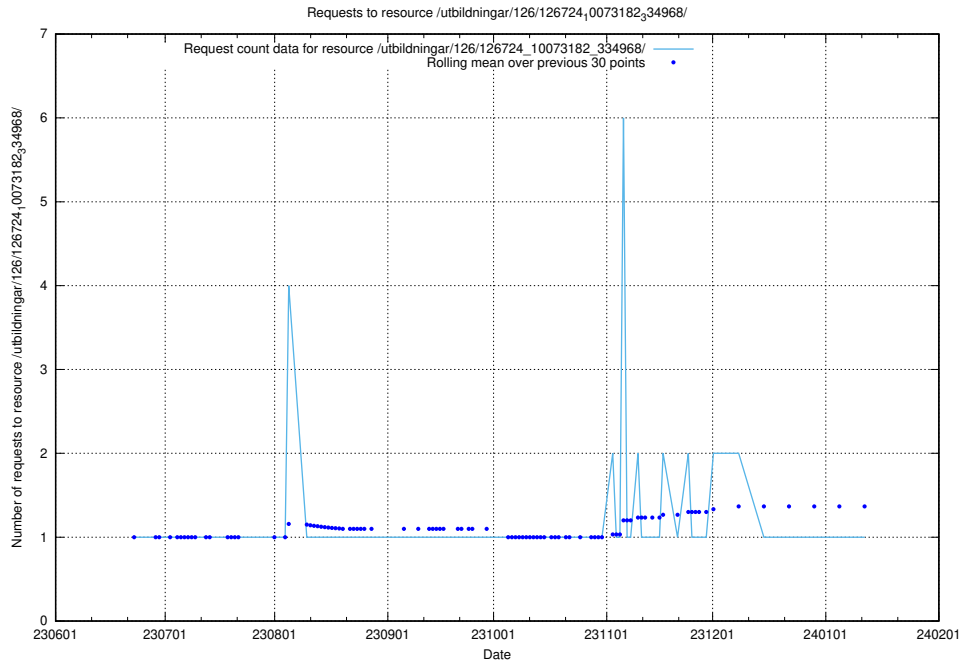

5.5728 Usage of /utbildningar/126/126724_10073182_334968/

Here, we count the number of requests to resource /utbildningar/126/126724_10073182_334968/.