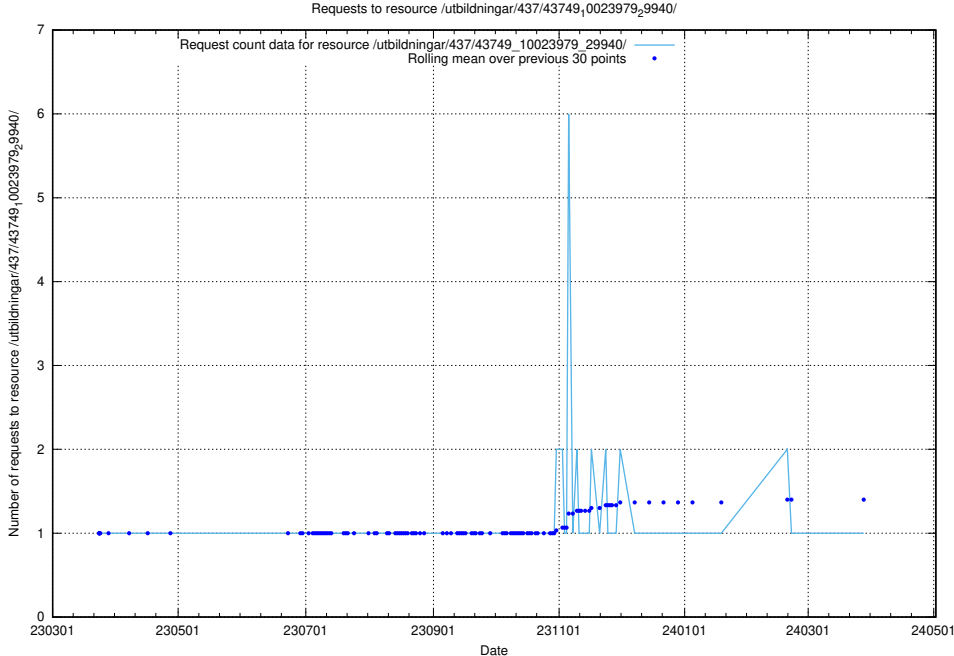

5.6538 Usage of /utbildningar/437/43749_10023979_29940/

Here, we count the number of requests to resource /utbildningar/437/43749_10023979_29940/.