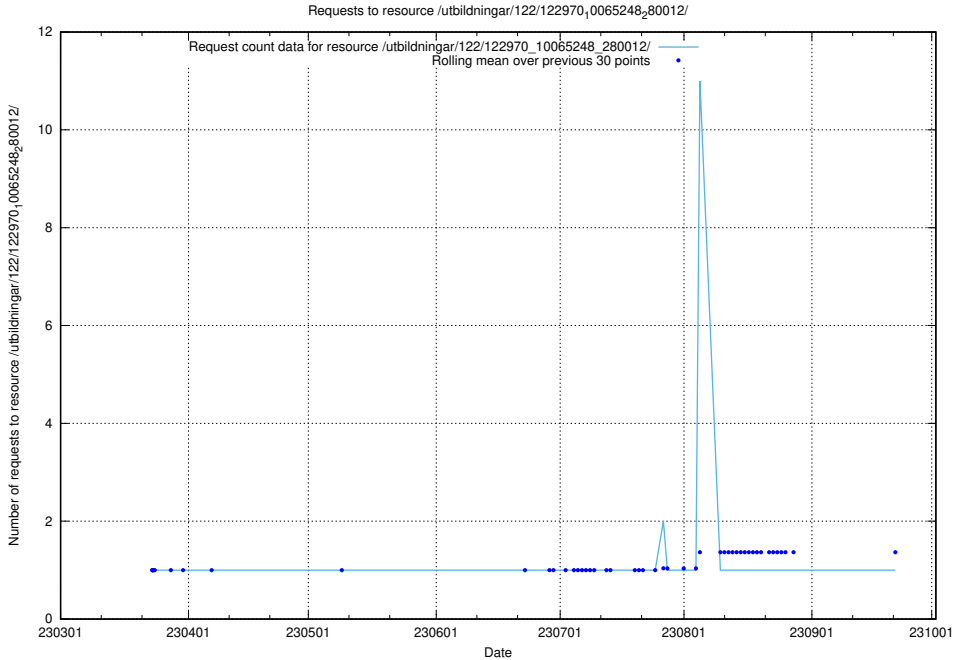

5.5103 Usage of /utbildningar/122/122970_10065248_280012/

Here, we count the number of requests to resource /utbildningar/122/122970_10065248_280012/.