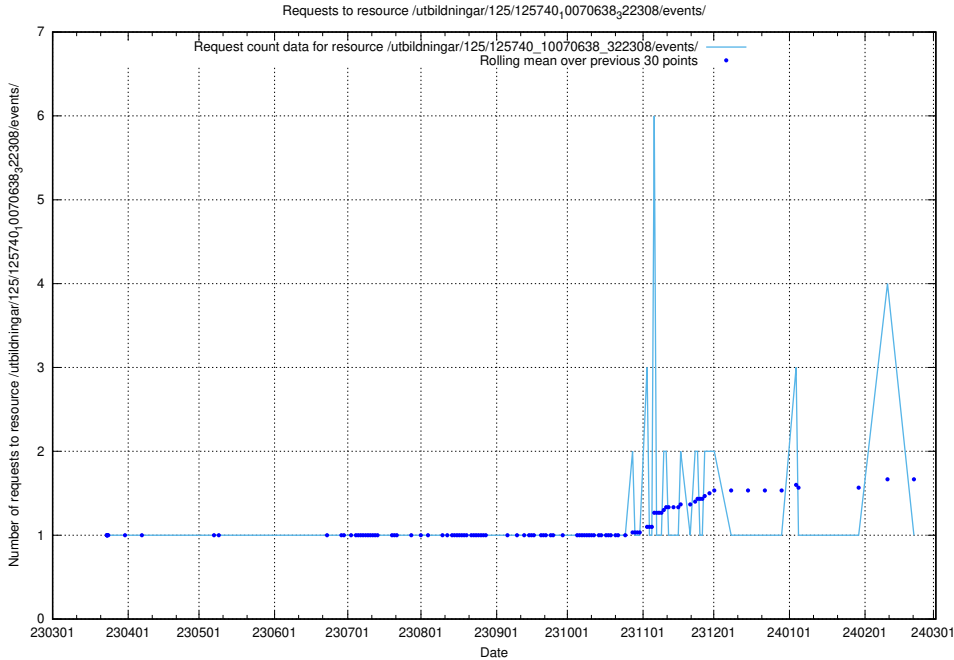

5.995 Usage of /utbildningar/125/125740_10070638_322308/events/

Here, we count the number of requests to resource /utbildningar/125/125740_10070638_322308/events/