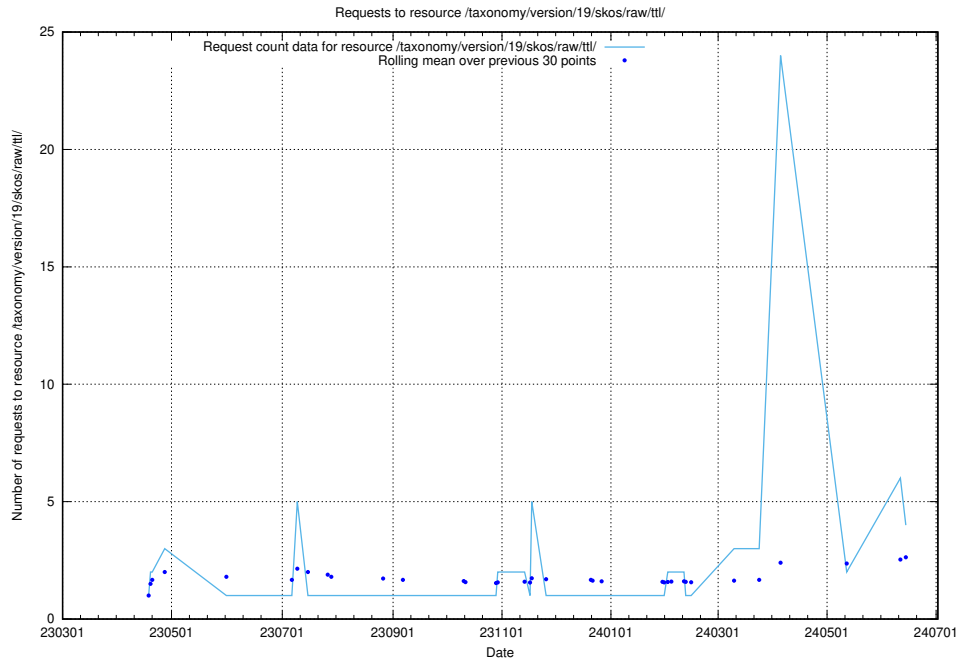

5.254 Usage of `/taxonomy/version/19/skos/raw/ttl/`

Here, we count the number of requests to resource `/taxonomy/version/19/skos/raw/ttl/`.