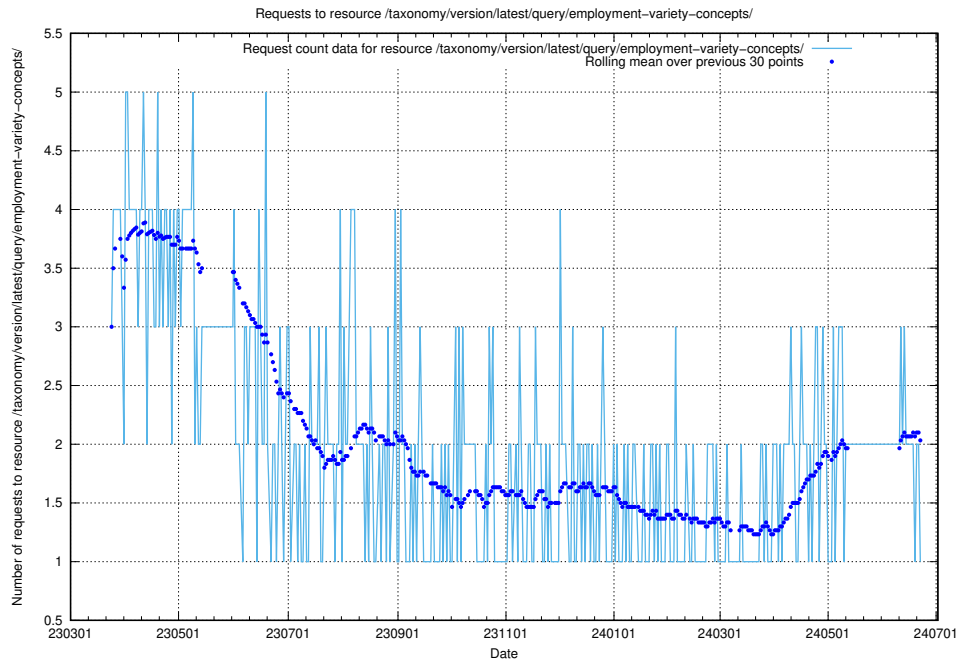

5.6252 Usage of /taxonomy/version/latest/query/employment-variety-concepts/

Here, we count the number of requests to resource /taxonomy/version/latest/query/employment-variety-concepts/.