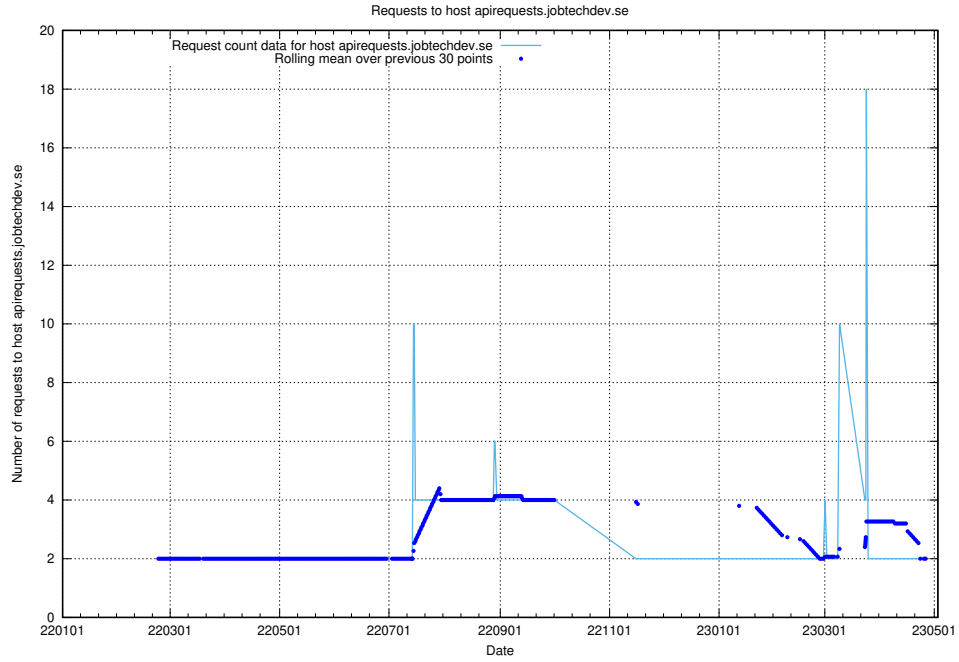

7.518 Usage of apirequests.jobtechdev.se

Here, we count the number of requests to host apirequests.jobtechdev.se.