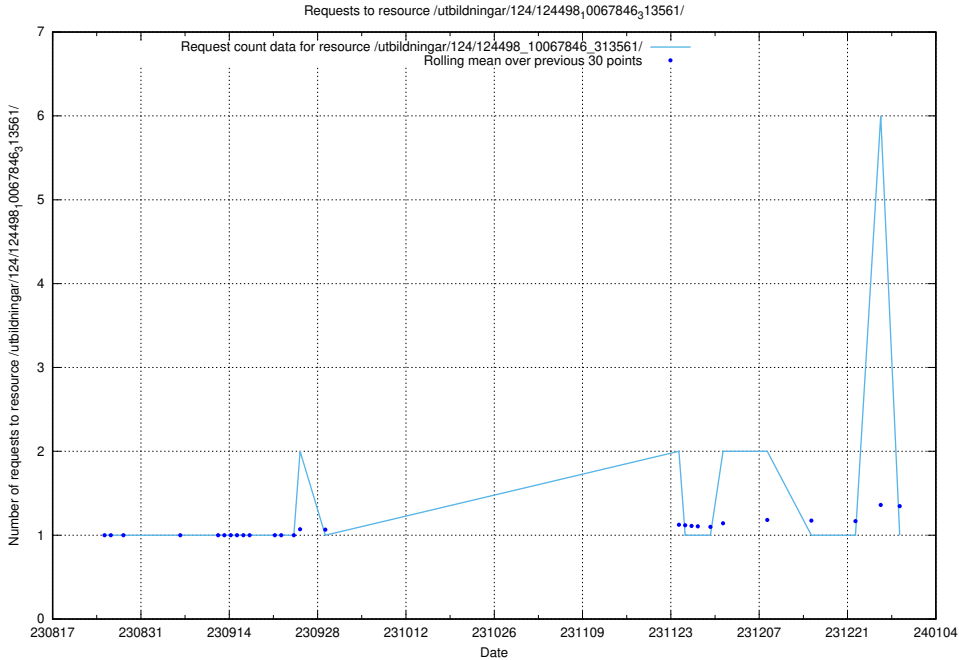

5.4852 Usage of /utbildningar/124/124498_10067846_313561/

Here, we count the number of requests to resource /utbildningar/124/124498_10067846_313561/.