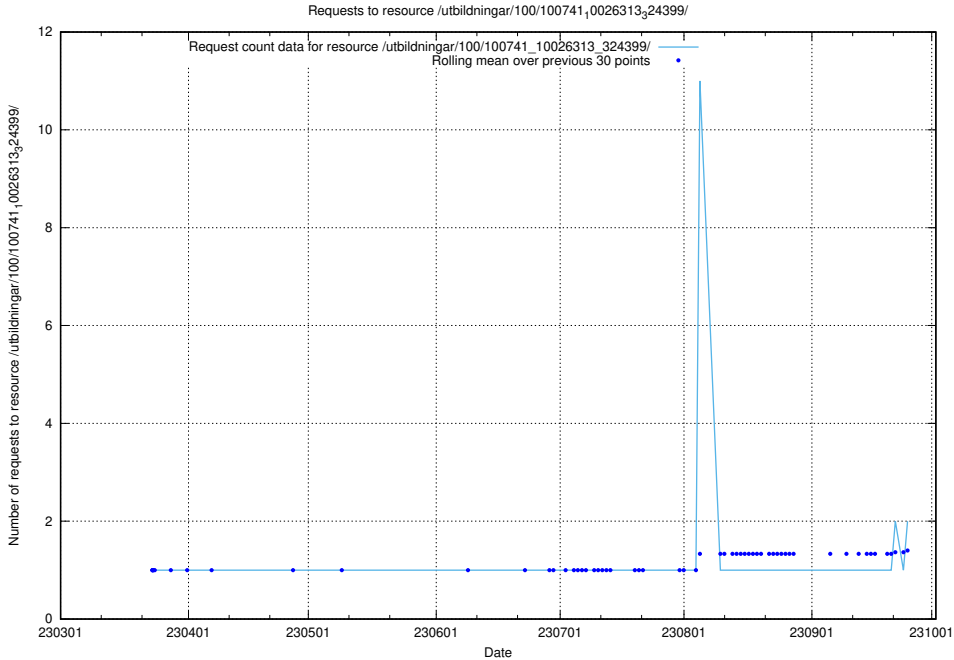

5.849 Usage of /utbildningar/100/100741_10026313_324399/

Here, we count the number of requests to resource /utbildningar/100/100741_10026313_324399/.