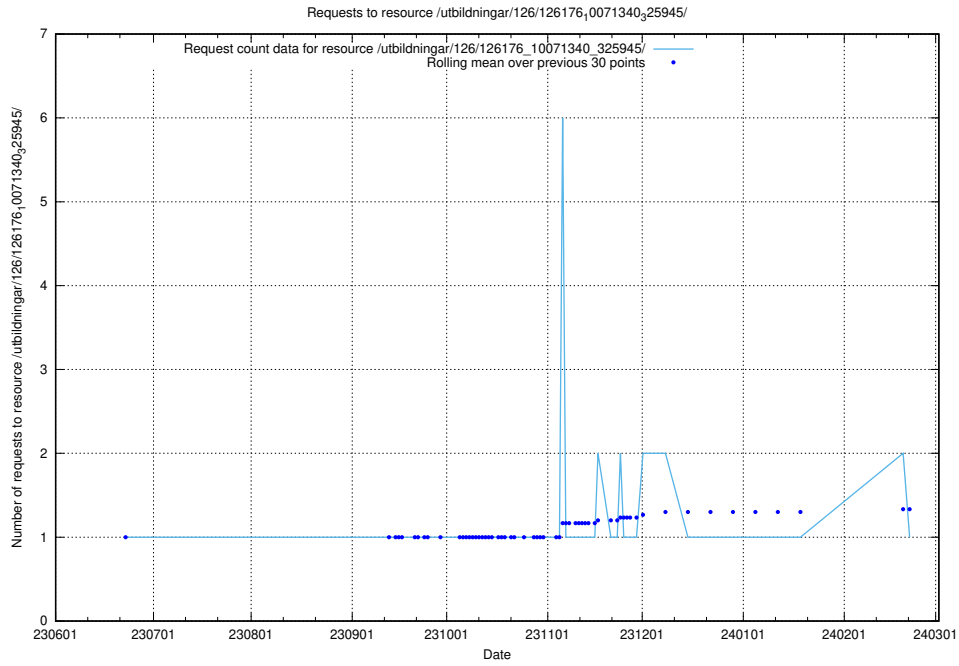

5.5803 Usage of /utbildningar/126/126176_10071340_325945/

Here, we count the number of requests to resource /utbildningar/126/126176_10071340_325945/.