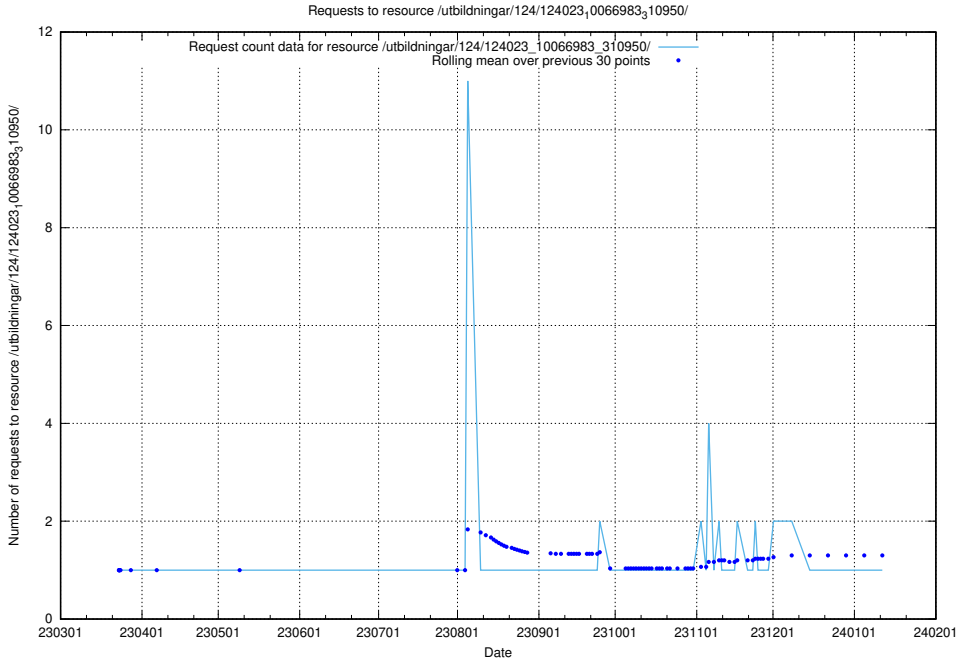

5.4598 Usage of /utbildningar/124/124023_10066983_310950/

Here, we count the number of requests to resource /utbildningar/124/124023_10066983_310950/.