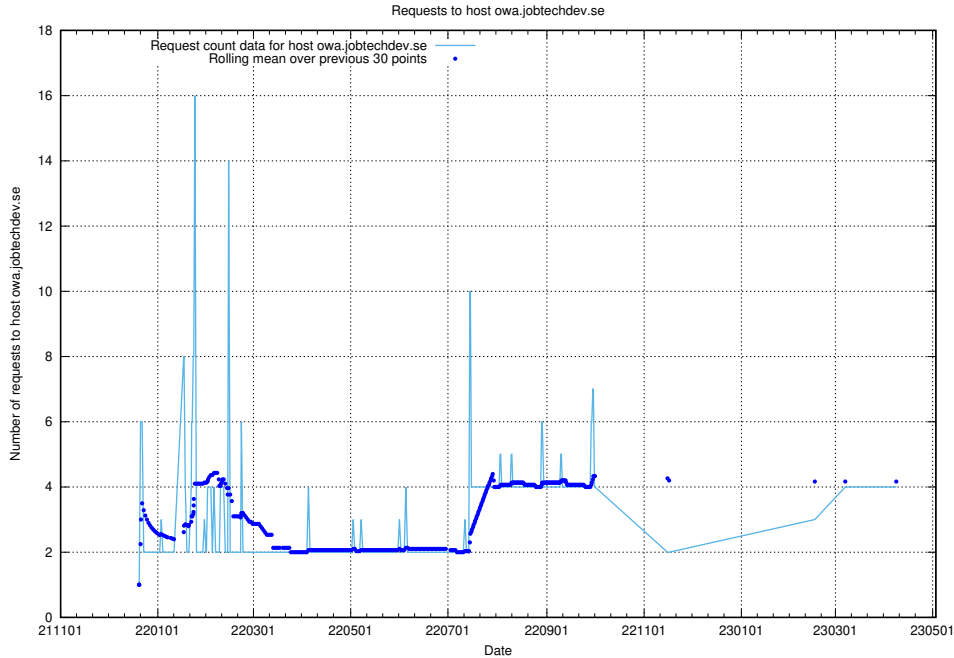

7.137 Usage of owa.jobtechdev.se

Here, we count the number of requests to host owa.jobtechdev.se.