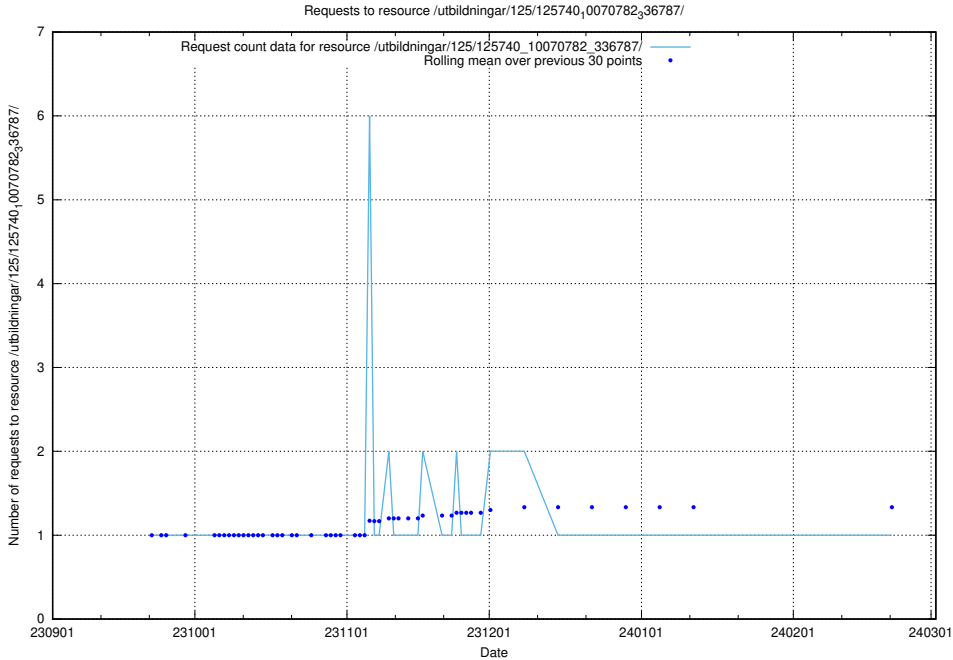

5.4641 Usage of /utbildningar/125/125740_10070782_336787/

Here, we count the number of requests to resource /utbildningar/125/125740_10070782_336787/.