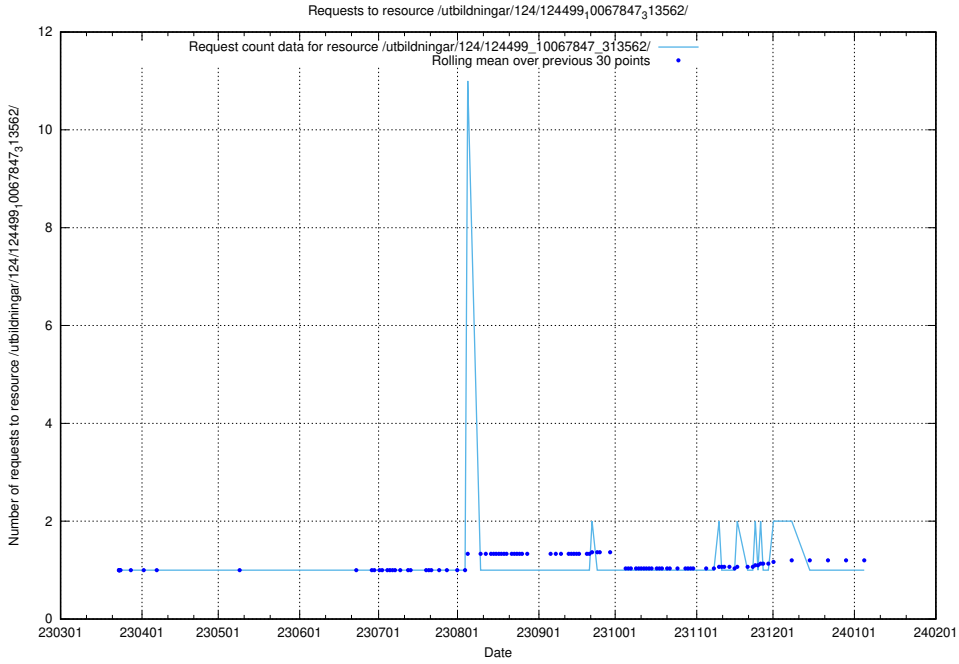

5.2536 Usage of /utbildningar/124/124499_10067847_313562/

Here, we count the number of requests to resource /utbildningar/124/124499_10067847_313562/.