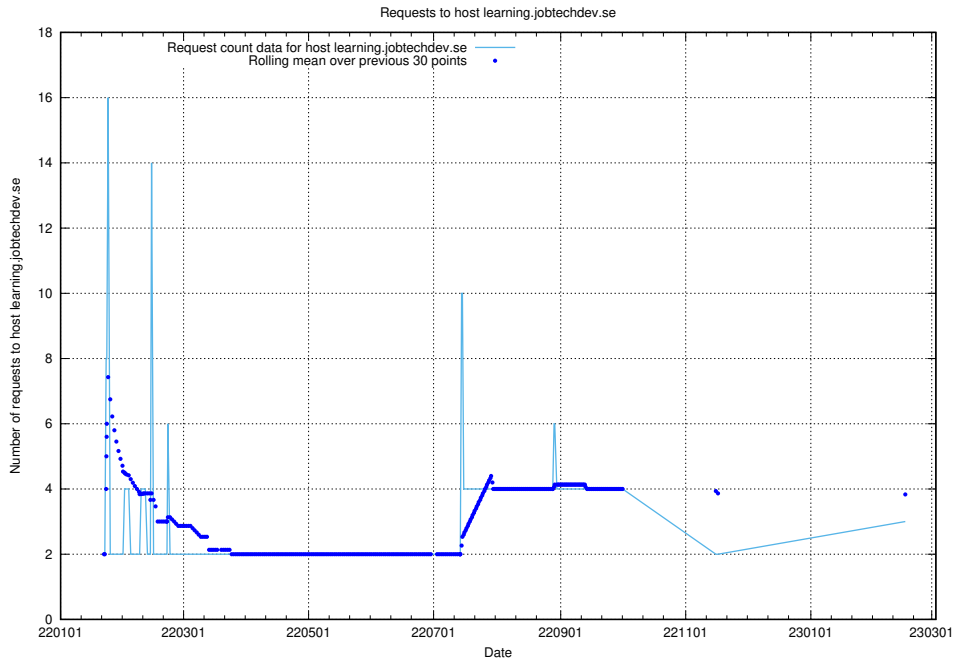

Here, we count the number of requests to host learning.jobtechdev.se.

7.258 Usage of intranet.jobtechdev.se

Here, we count the number of requests to host intranet.jobtechdev.se.

7.259 Usage of ecommerce.jobtechdev.se