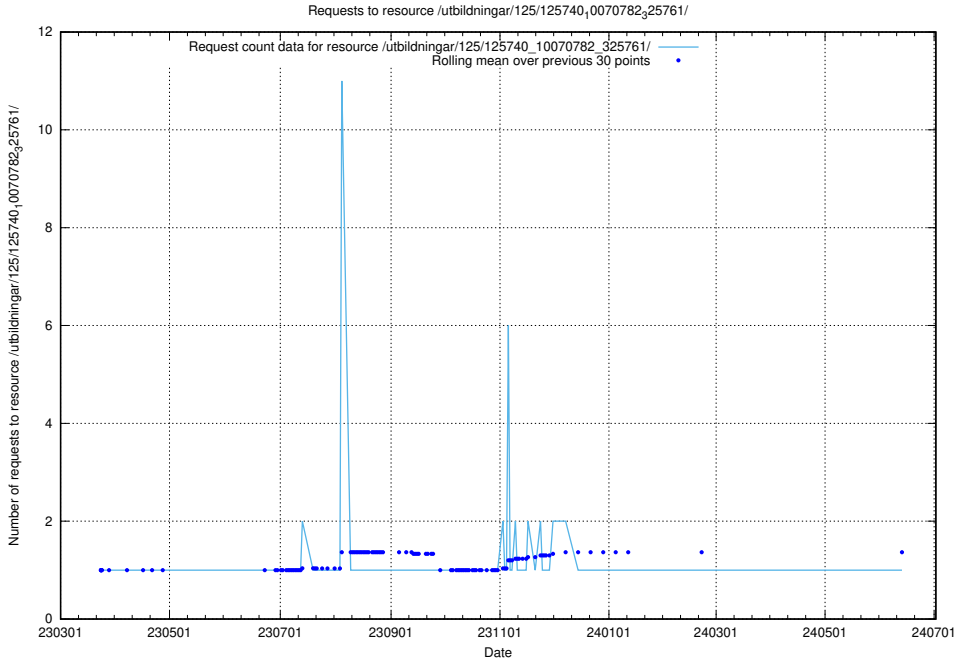

5.953 Usage of /utbildningar/125/125740_10070782_325761/

Here, we count the number of requests to resource /utbildningar/125/125740_10070782_325761/.