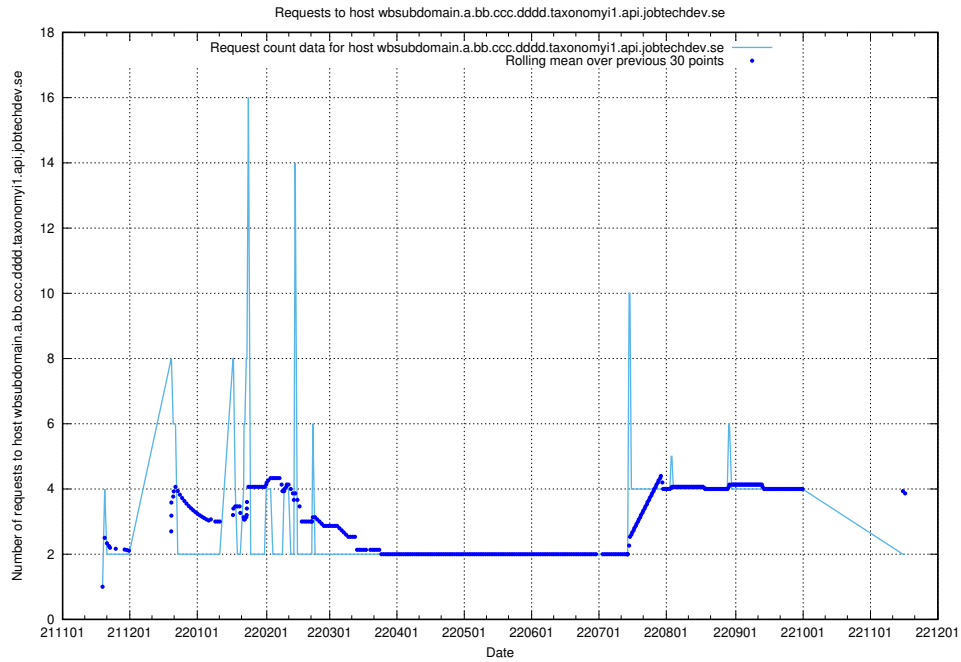

7.464 Usage of wbsubdomain.a.bb.ccc.dddd.taxonomy1.api.jobtechdev.se

Here, we count the number of requests to host wbsubdomain.a.bb.ccc.dddd.taxonomy1.api.jobtechdev.se