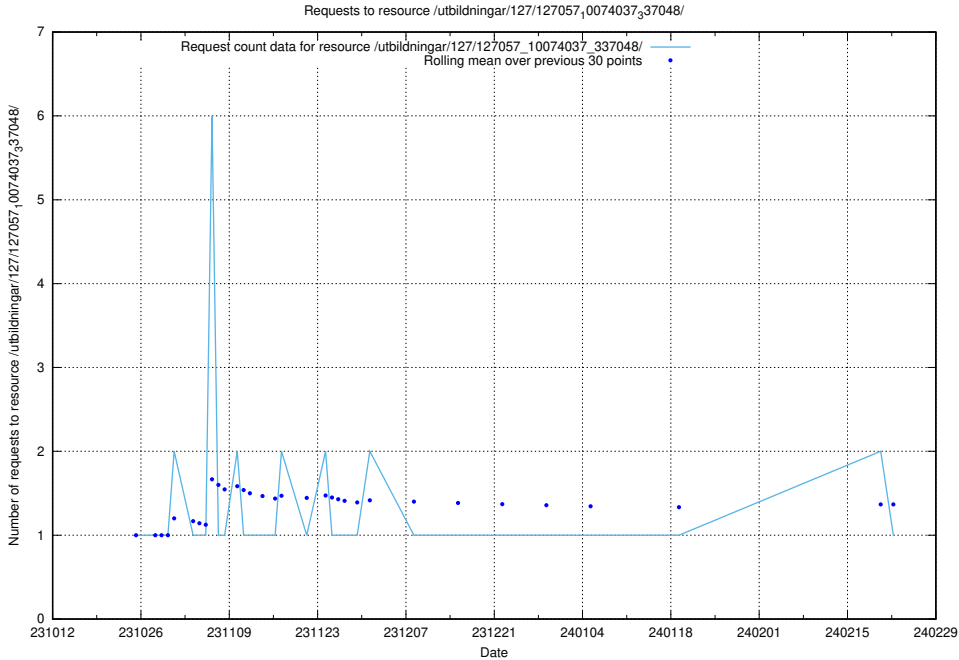

5.4349 Usage of /utbildningar/127/127057_10074037_337048/

Here, we count the number of requests to resource /utbildningar/127/127057_10074037_337048/.