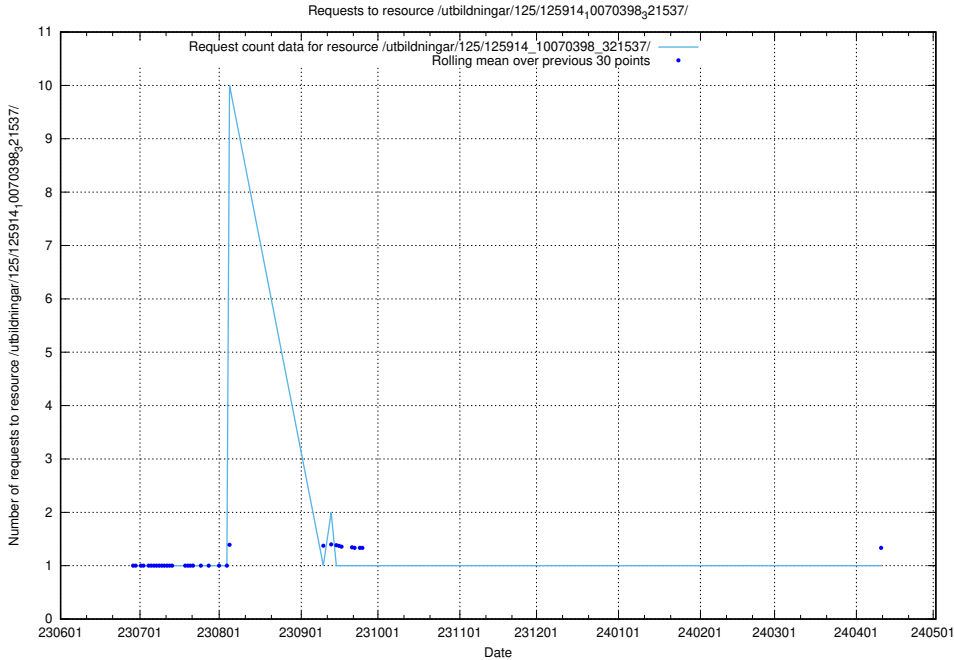

5.5595 Usage of /utbildningar/125/125914_10070398_321537/

Here, we count the number of requests to resource /utbildningar/125/125914_10070398_321537/.