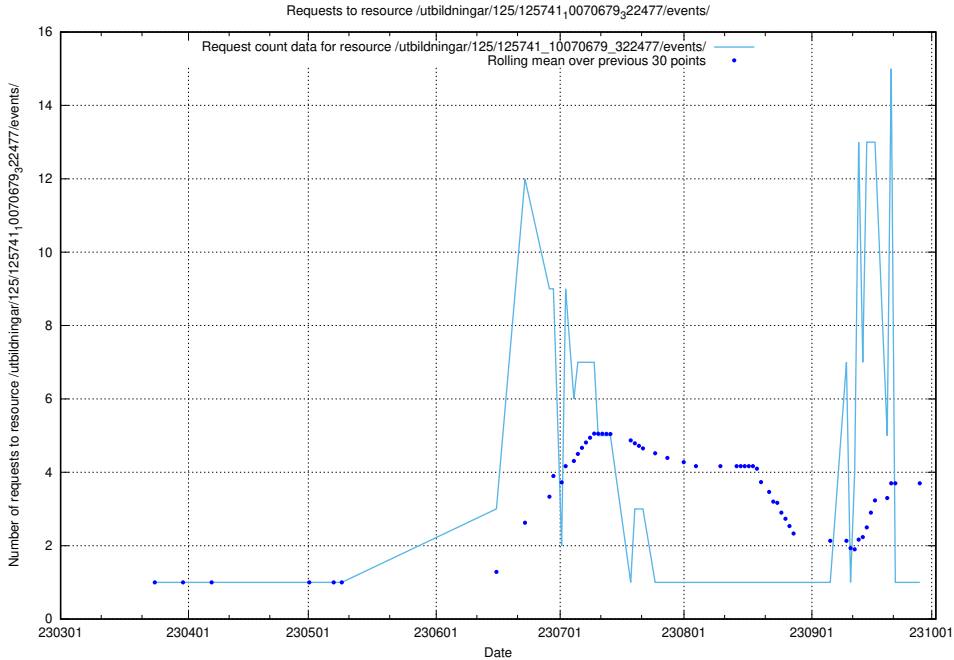

5.6386 Usage of /utbildningar/125/125741_10070679_322477/events/

Here, we count the number of requests to resource /utbildningar/125/125741_10070679_322477/events/