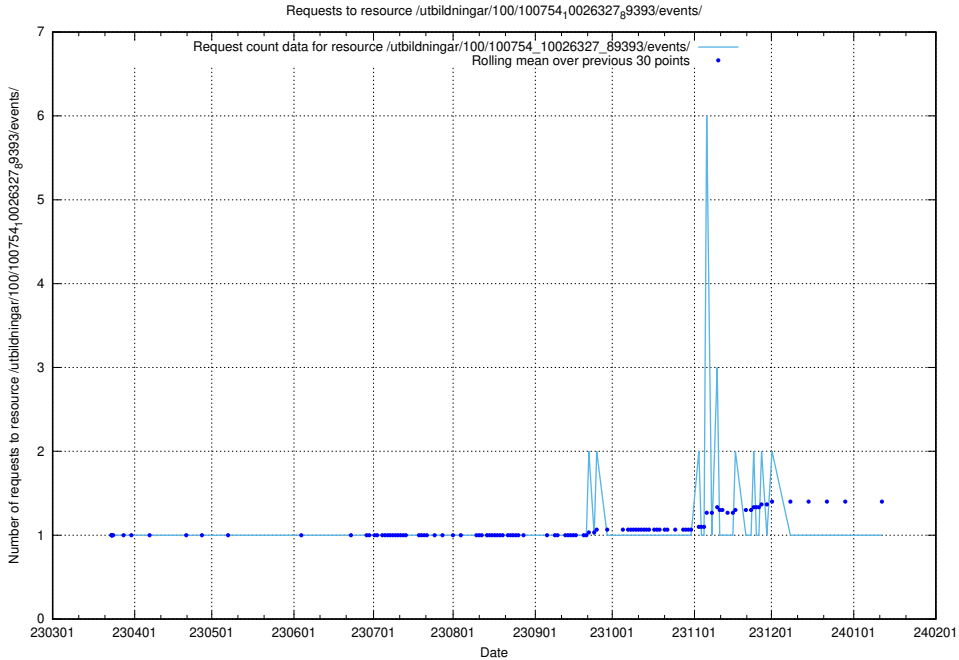

5.5682 Usage of /utbildningar/100/100754_10026327_89393/events/

Here, we count the number of requests to resource /utbildningar/100/100754_10026327_89393/events/.