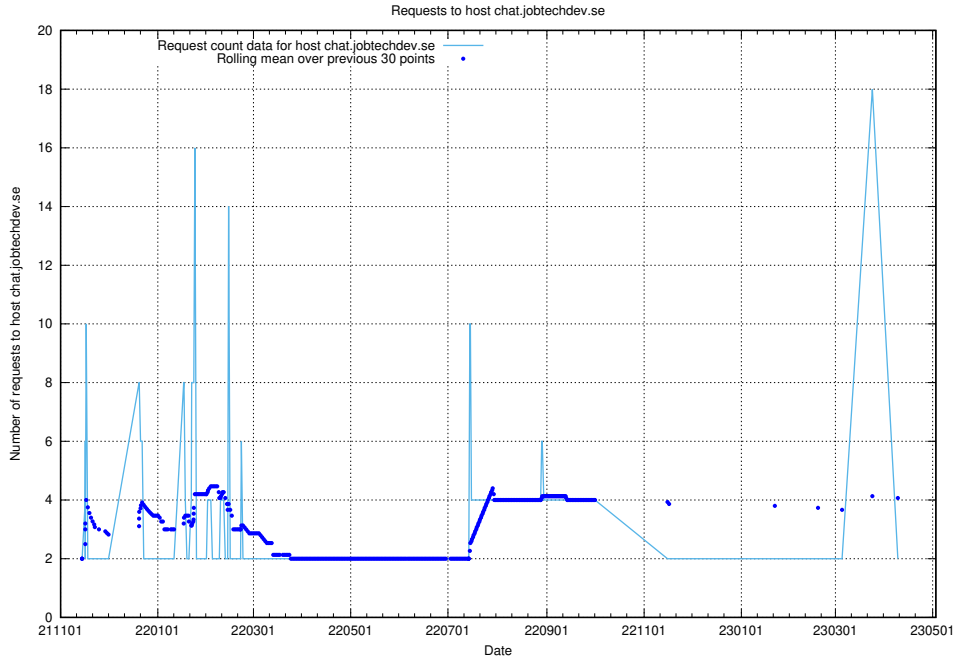

7.279 Usage of chat.jobtechdev.se

Here, we count the number of requests to host chat.jobtechdev.se.