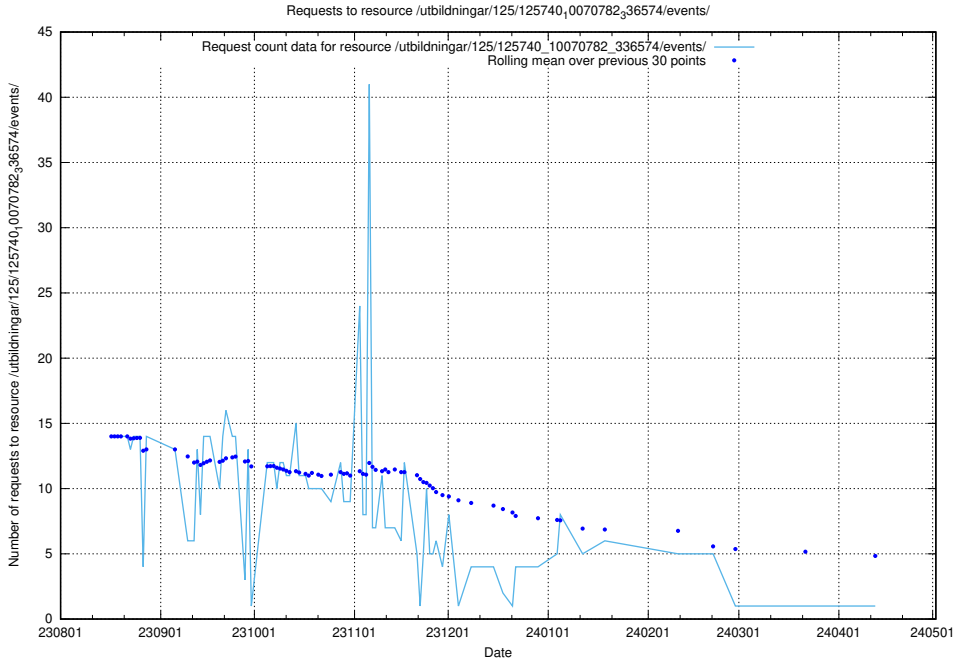

5.4910 Usage of /utbildningar/125/125740_10070782_336574/events/

Here, we count the number of requests to resource /utbildningar/125/125740_10070782_336574/events/