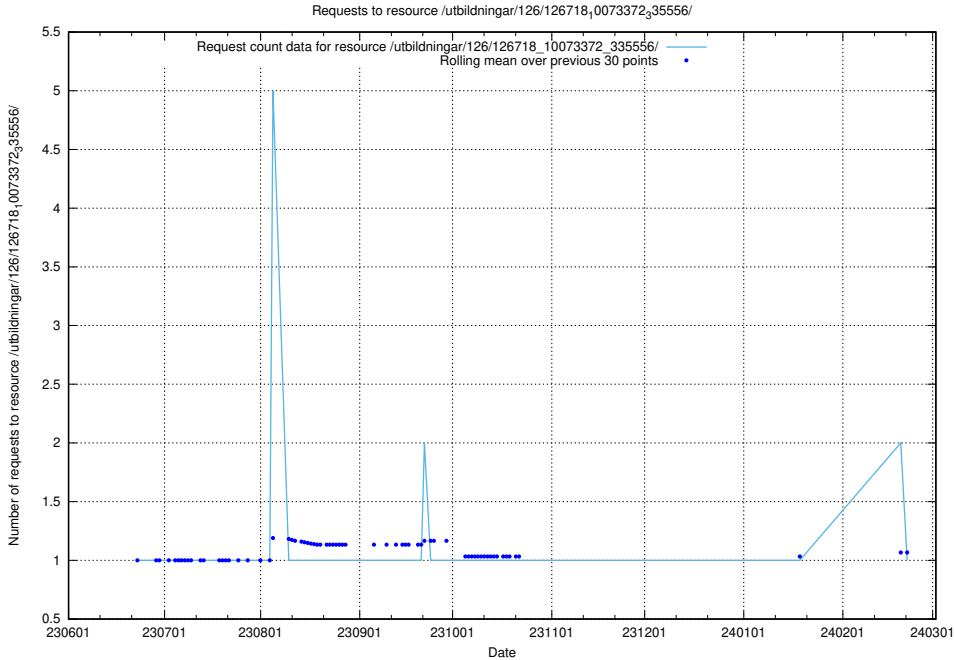

5.5738 Usage of /utbildningar/126/126718_10073372_335556/

Here, we count the number of requests to resource /utbildningar/126/126718_10073372_335556/.