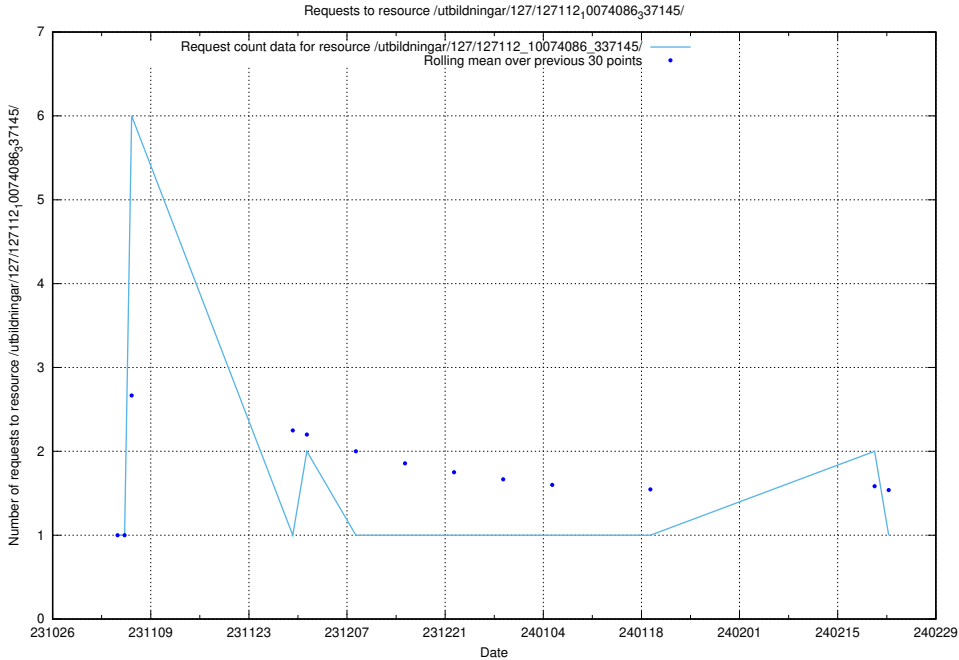

5.4268 Usage of /utbildningar/127/127112_10074086_337145/

Here, we count the number of requests to resource /utbildningar/127/127112_10074086_337145/.