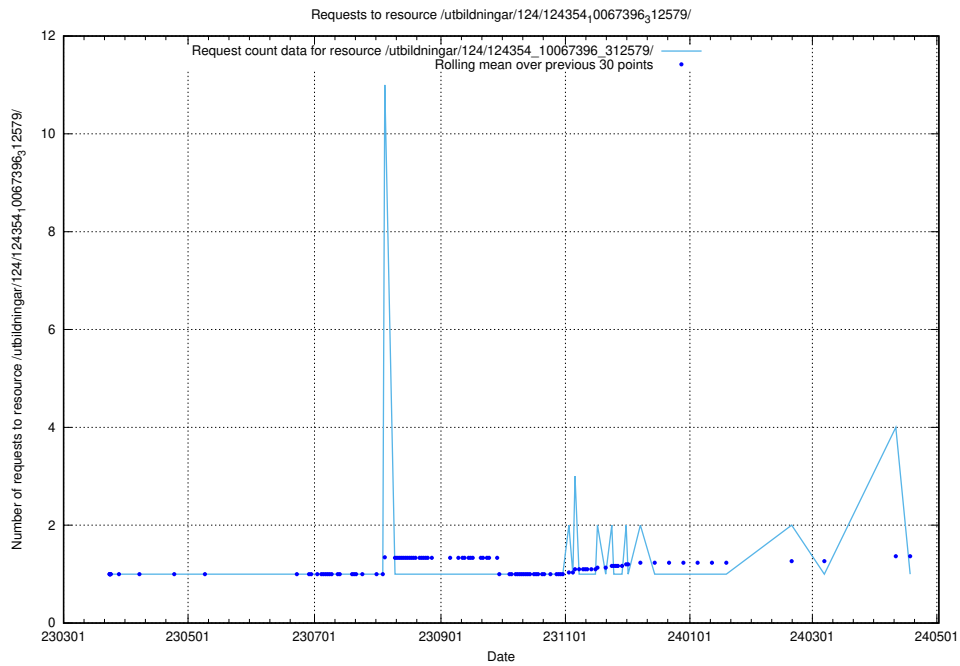

5.4057 Usage of /utbildningar/124/124354_10067396_312579/

Here, we count the number of requests to resource /utbildningar/124/124354_10067396_312579/.