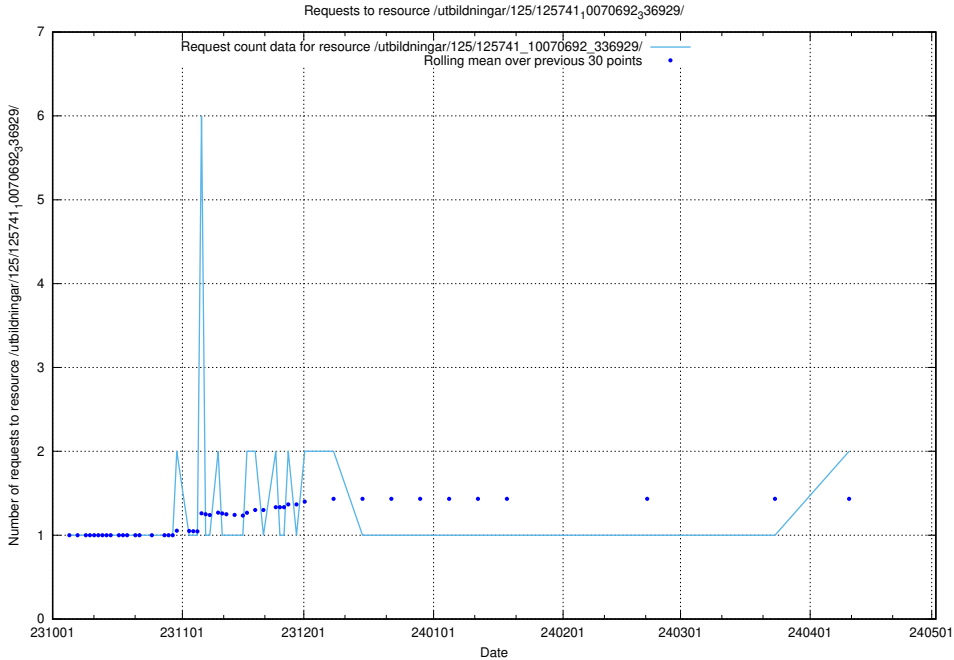

5.726 Usage of /utbildningar/125/125741_10070692_336929/

Here, we count the number of requests to resource /utbildningar/125/125741_10070692_336929/.