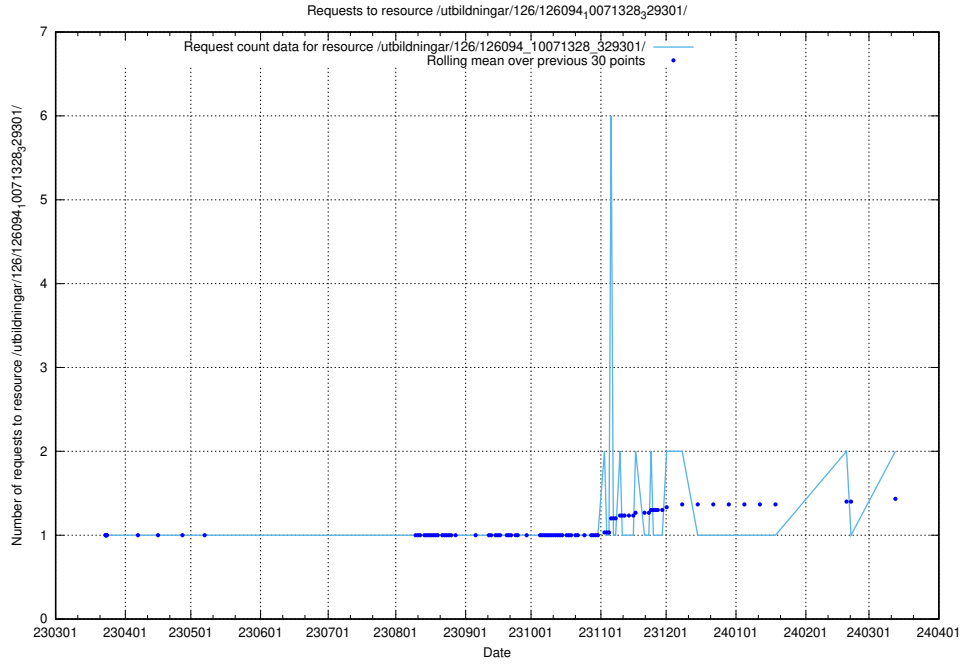

5.940 Usage of /utbildningar/126/126094_10071328_329301/

Here, we count the number of requests to resource /utbildningar/126/126094_10071328_329301/.