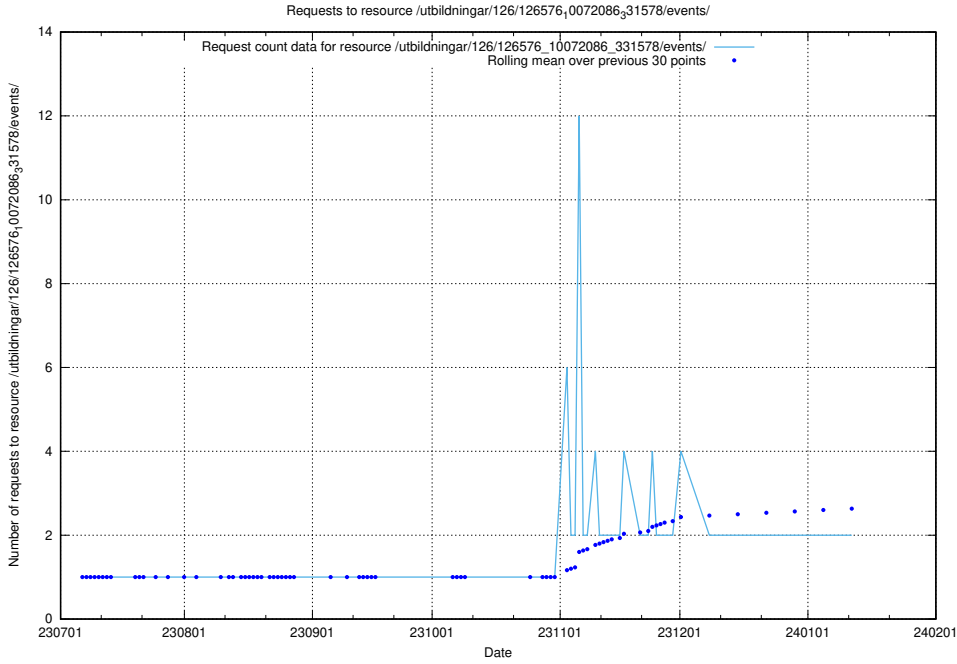

5.813 Usage of /utbildningar/126/126576_10072086_331578/events/

Here, we count the number of requests to resource /utbildningar/126/126576_10072086_331578/events/

5.814 Usage of /utbildningar/124/124862_10071083_324595/events/