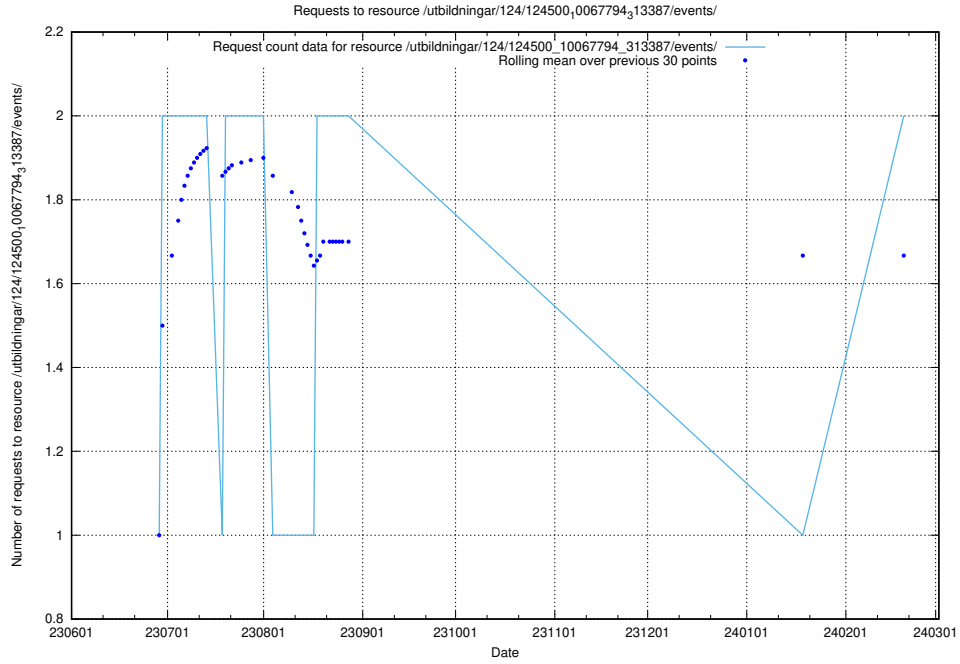

5.833 Usage of /utbildningar/124/124500_10067794_313387/events/

Here, we count the number of requests to resource /utbildningar/124/124500_10067794_313387/events/