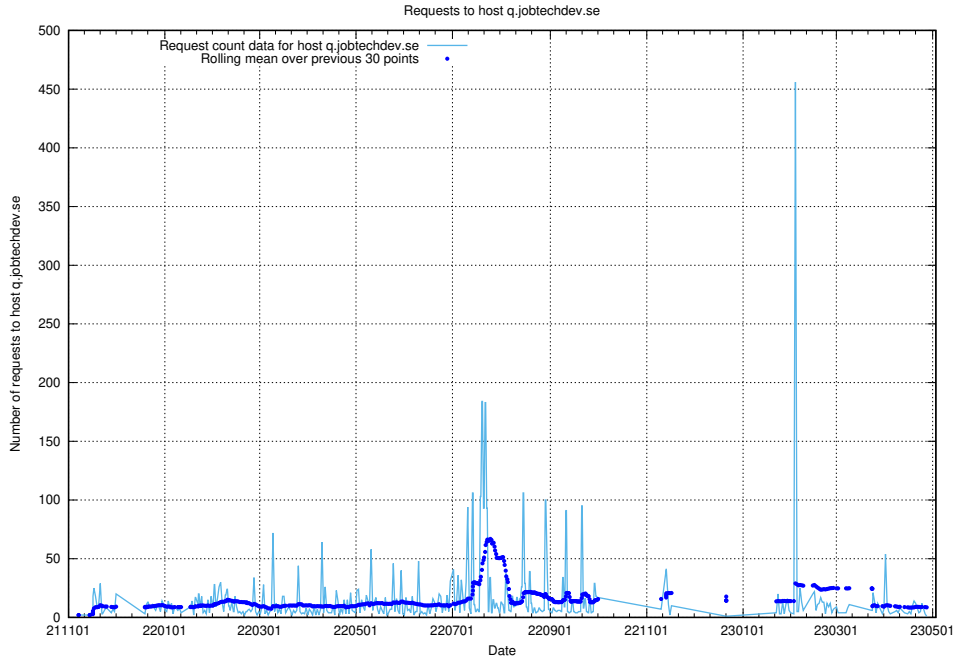

7.624 Usage of demo-jobad-enrichments.jobtechdev.se

Here, we count the number of requests to host demo-jobad-enrichments.jobtechdev.se.

7.625 Usage of q.jobtechdev.se

Here, we count the number of requests to host q.jobtechdev.se.