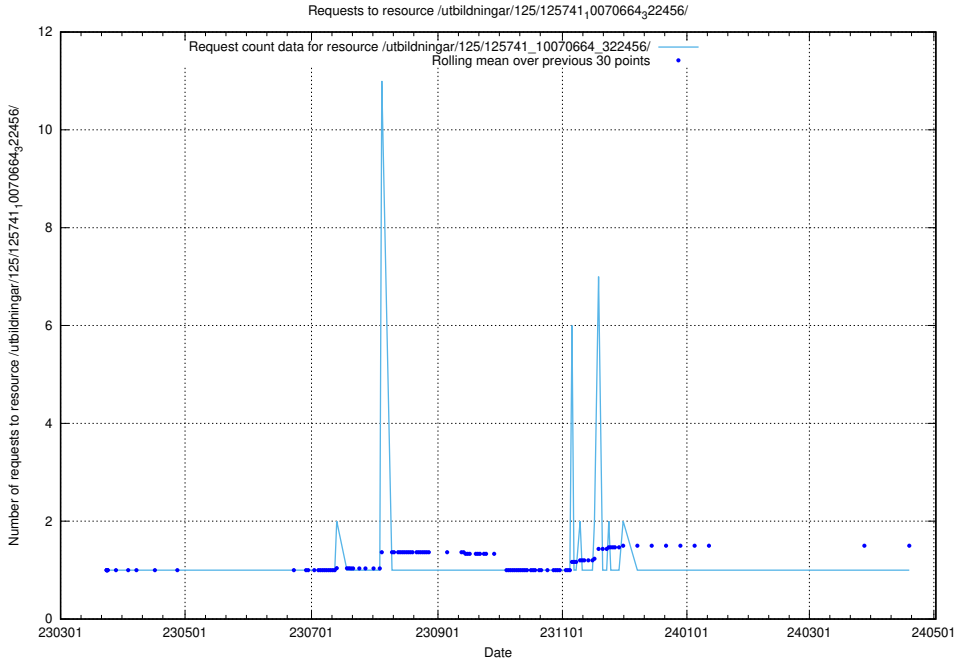

5.6650 Usage of /utbildningar/125/125741_10070664_322456/

Here, we count the number of requests to resource /utbildningar/125/125741_10070664_322456/.