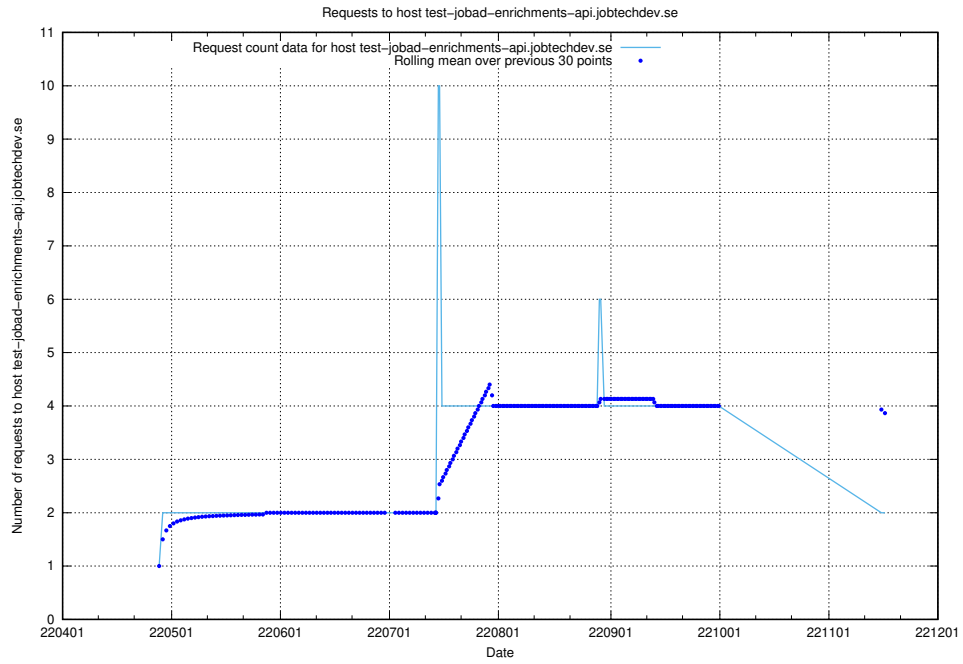

7.443 Usage of test-jobad-enrichments-api.jobtechdev.se

Here, we count the number of requests to host test-jobad-enrichments-api.jobtechdev.se.