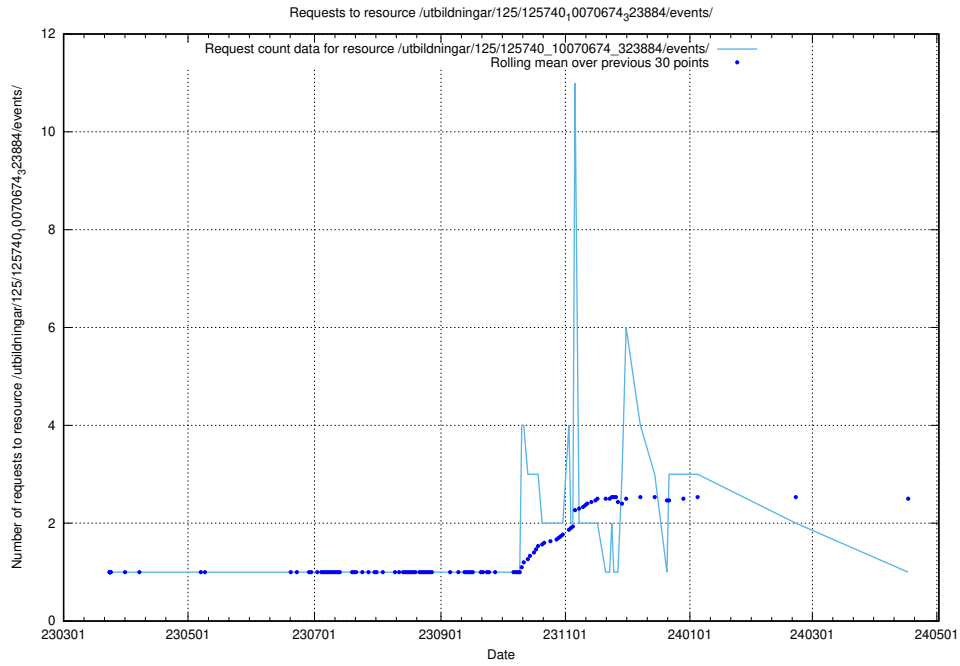

5.982 Usage of /utbildningar/125/125740_10070674_323884/events/

Here, we count the number of requests to resource /utbildningar/125/125740_10070674_323884/events/