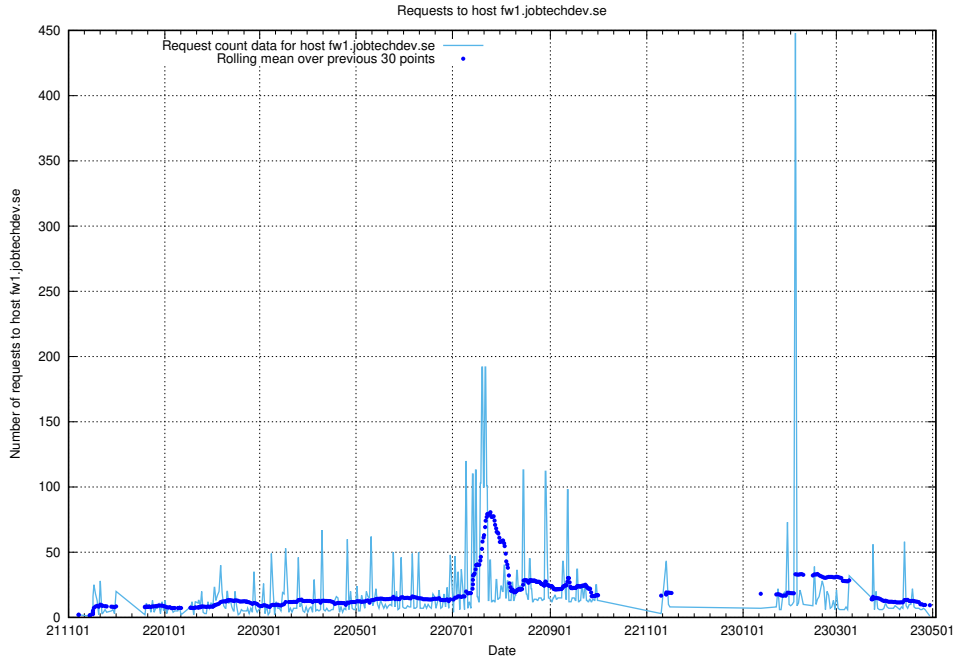

7.631 Usage of fw1.jobtechdev.se

Here, we count the number of requests to host fw1.jobtechdev.se.