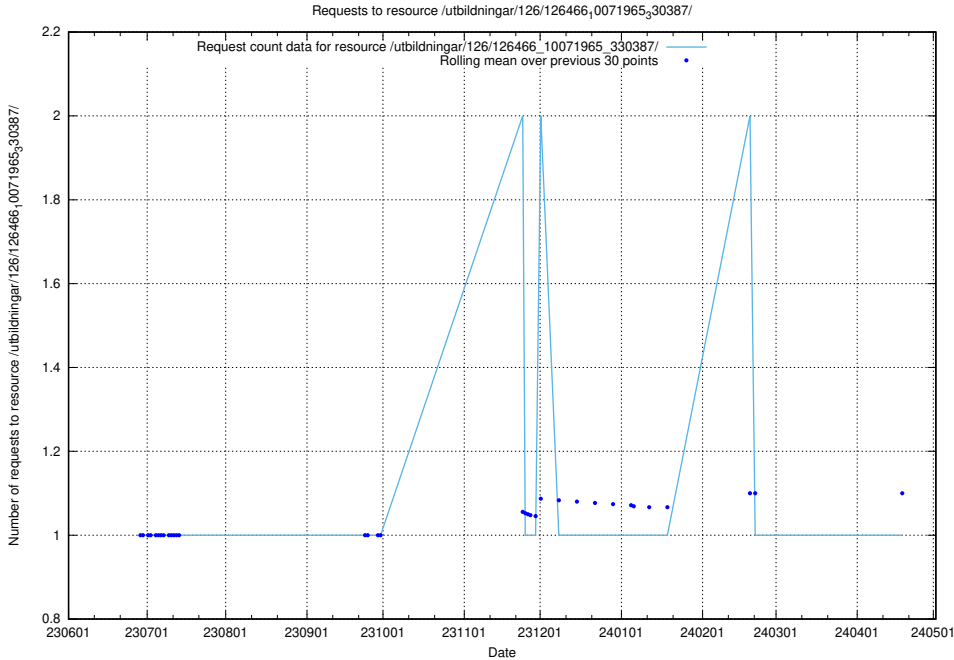

5.5582 Usage of /utbildningar/126/126466_10071965_330387/

Here, we count the number of requests to resource /utbildningar/126/126466_10071965_330387/.