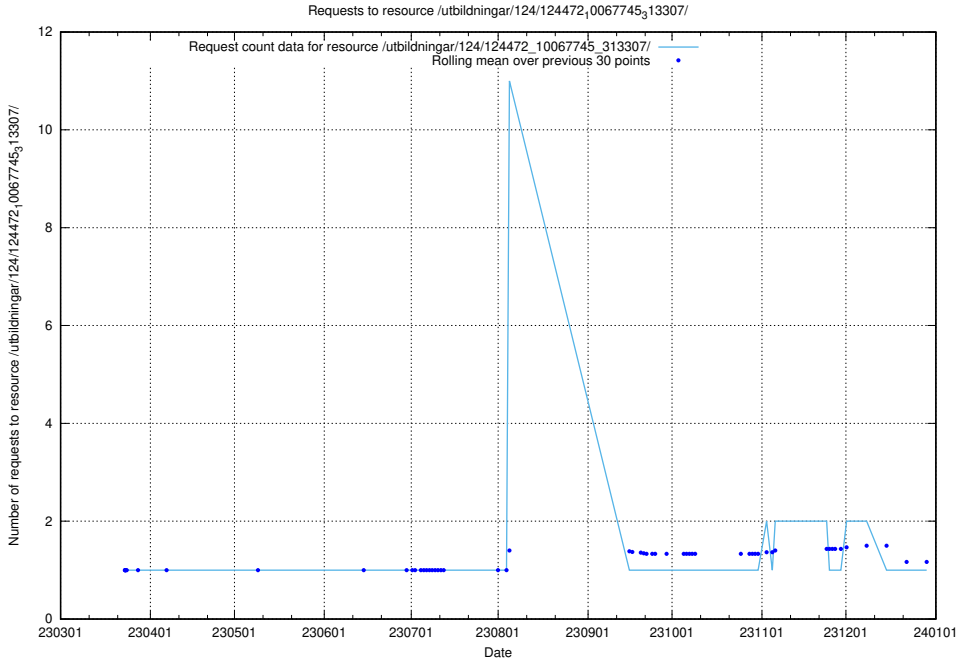

5.3152 Usage of /utbildningar/124/124472_10067745_313307/

Here, we count the number of requests to resource /utbildningar/124/124472_10067745_313307/.