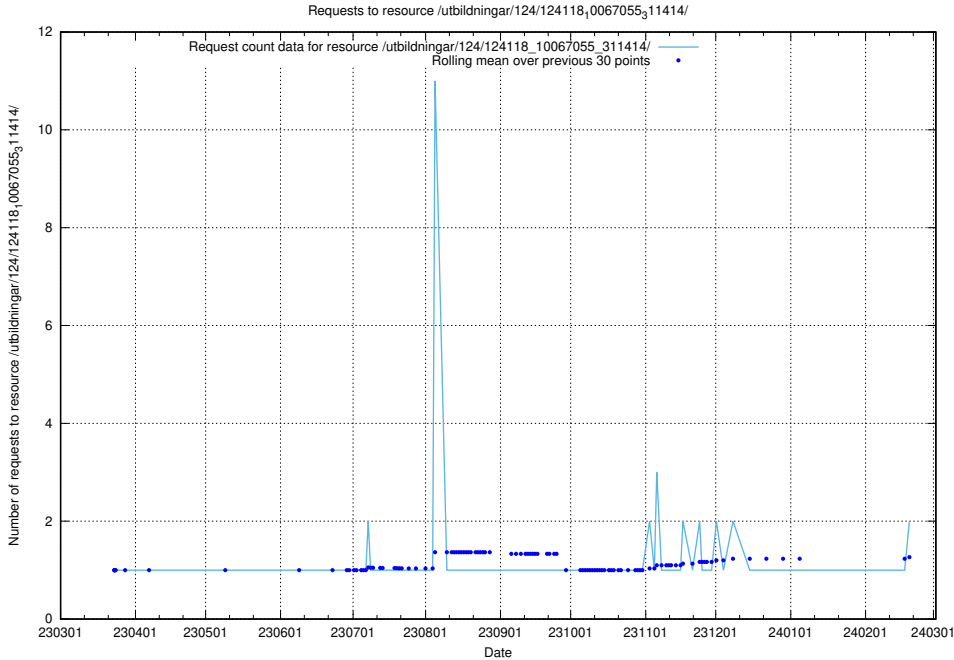

5.702 Usage of /utbildningar/124/124118_10067055_311414/

Here, we count the number of requests to resource /utbildningar/124/124118_10067055_311414/.