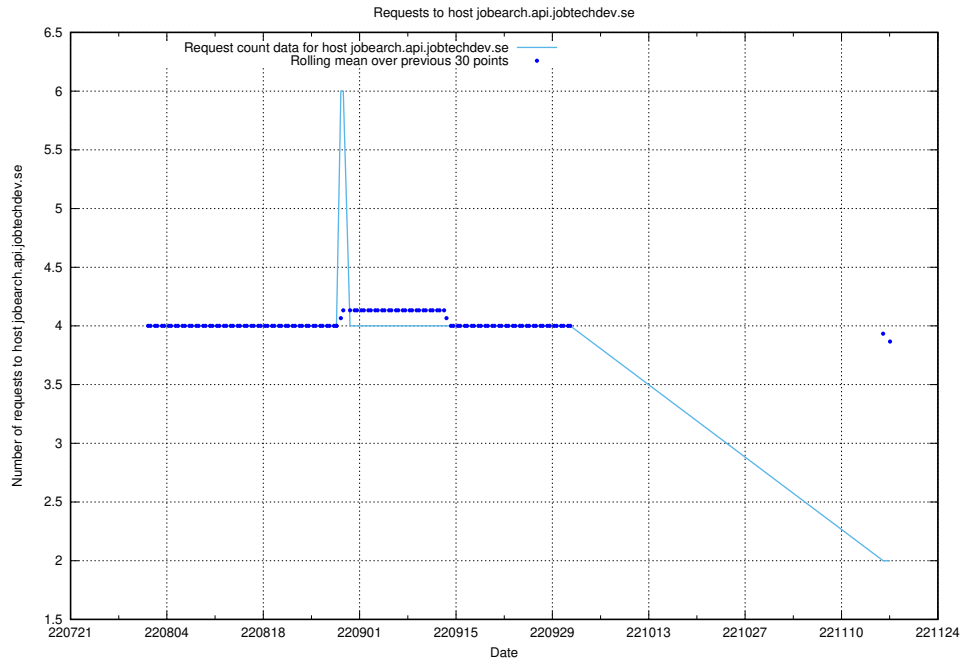

7.385 Usage of `jobearch.api.jobtechdev.se`

Here, we count the number of requests to host `jobearch.api.jobtechdev.se`.