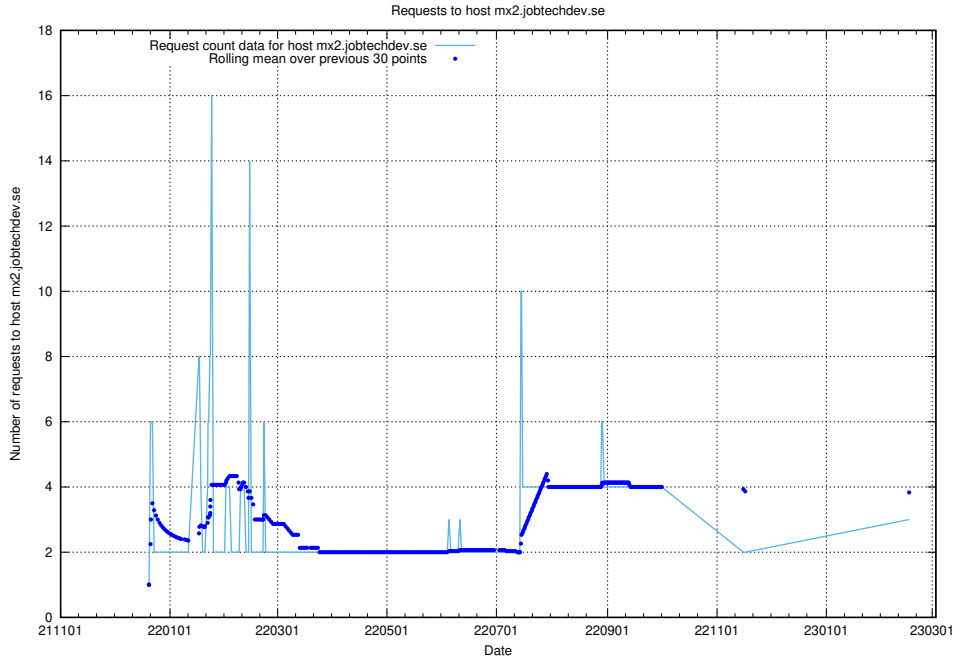

7.204 Usage of mx2.jobtechdev.se

Here, we count the number of requests to host mx2.jobtechdev.se.