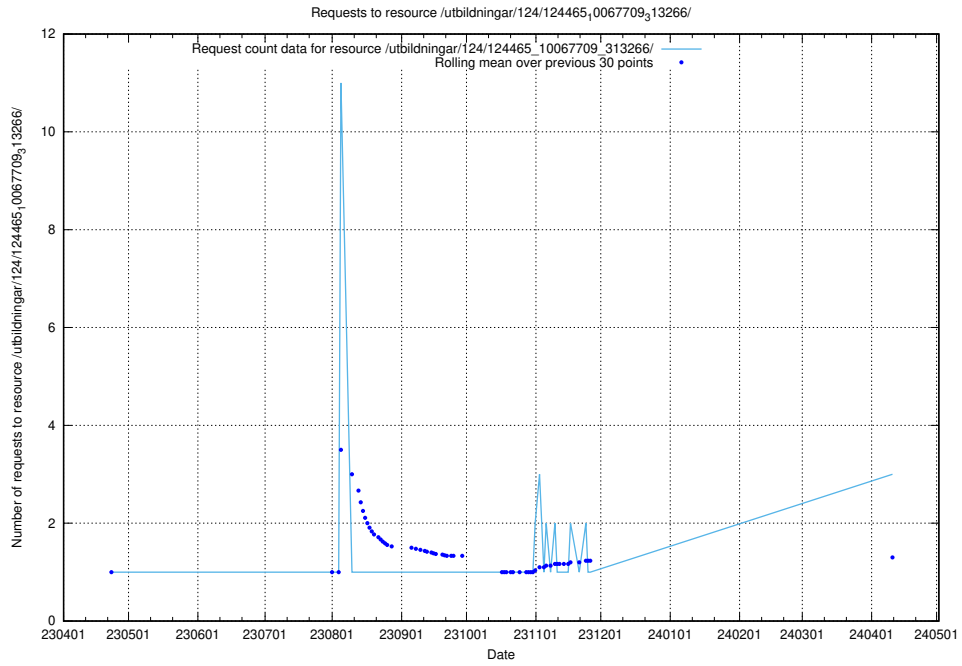

5.433 Usage of /utbildningar/124/124465_10067709_313266/

Here, we count the number of requests to resource /utbildningar/124/124465_10067709_313266/.