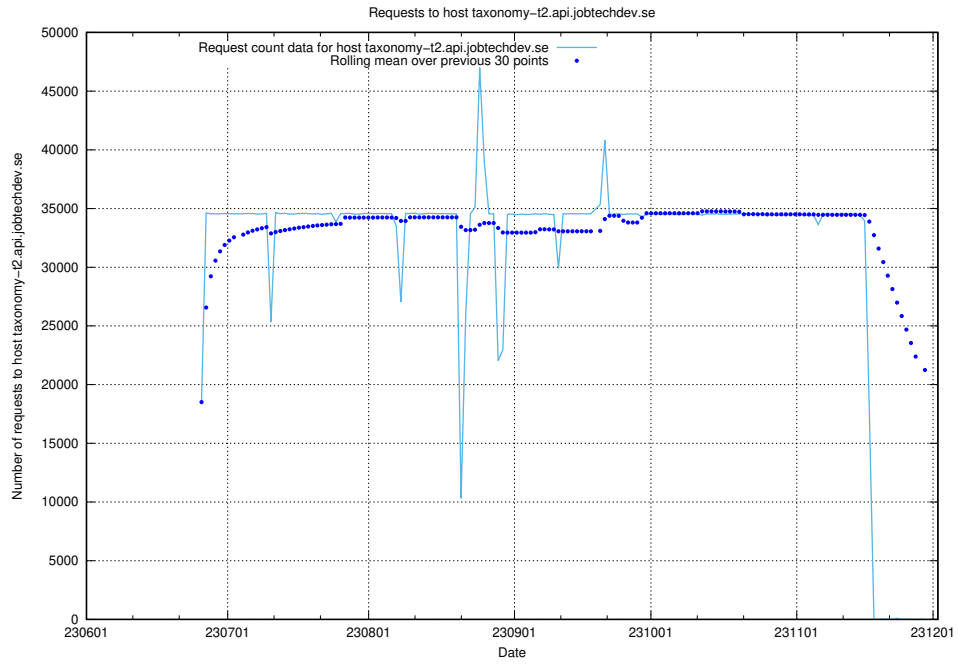

Here, we count the number of requests to host taxonomy-t2.api.jobtechdev.se.

7.41 Usage of taxonomy-i1.api.jobtechdev.se:443

Here, we count the number of requests to host taxonomy-i1.api.jobtechdev.se:443.