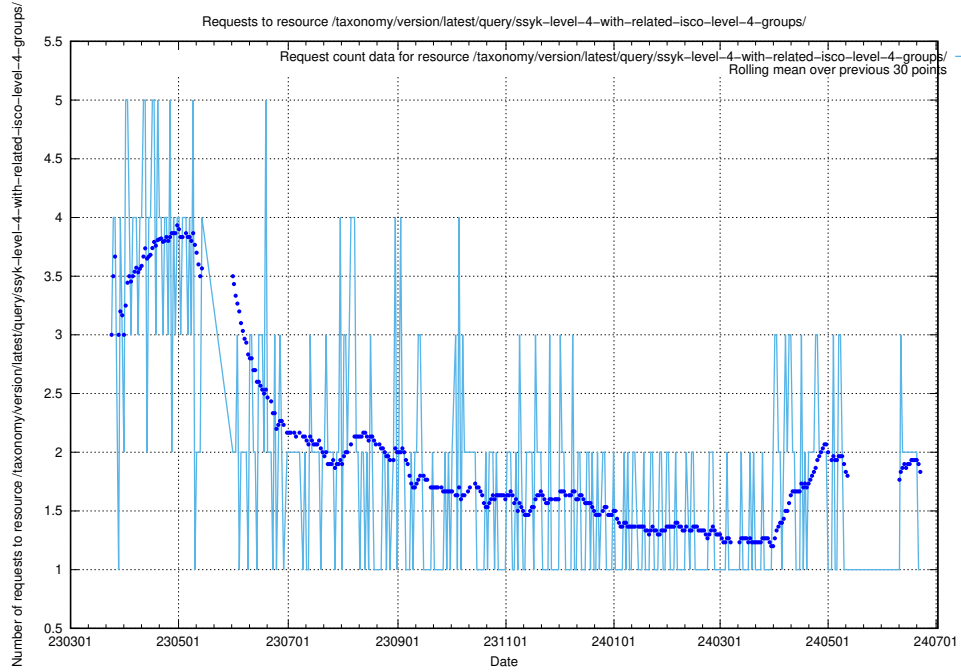

5.6226 Usage of /taxonomy/version/latest/query/ssyk-level-4-with-related-isco-level-4-groups/

Here, we count the number of requests to resource /taxonomy/version/latest/query/ssyk-level-4-with-related-isco-level-4-groups/.