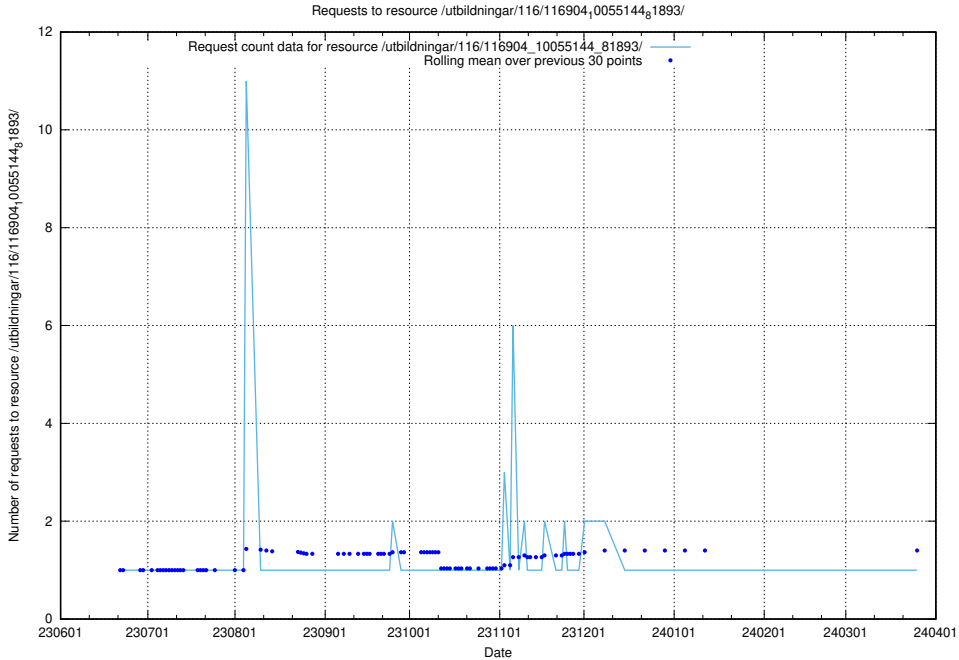

5.5967 Usage of /utbildningar/116/116904_10055144_81893/

Here, we count the number of requests to resource /utbildningar/116/116904_10055144_81893/.