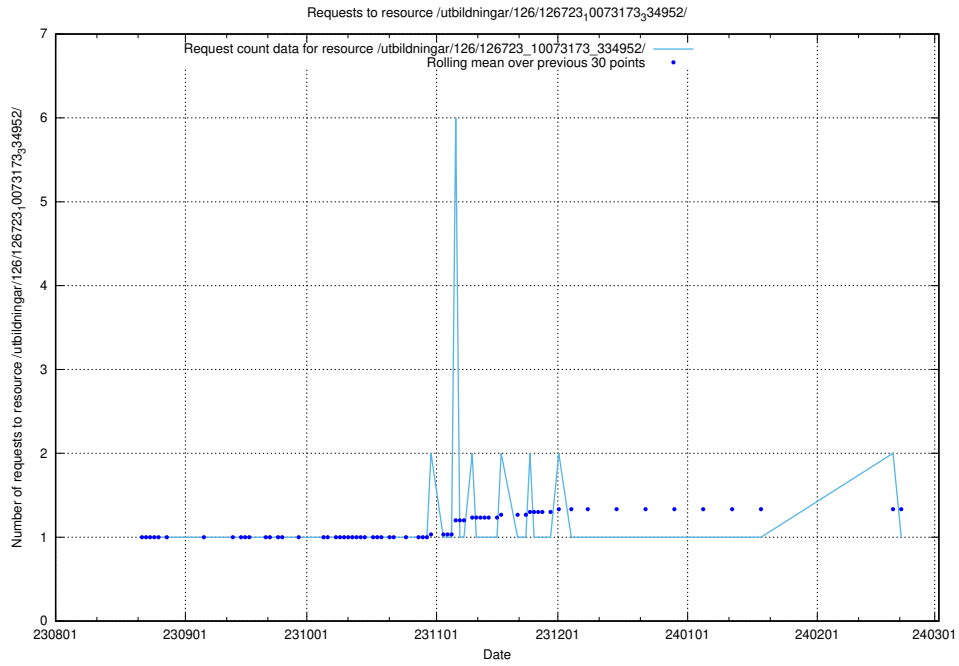

5.4872 Usage of /utbildningar/126/126723_10073173_334952/

Here, we count the number of requests to resource /utbildningar/126/126723_10073173_334952/.