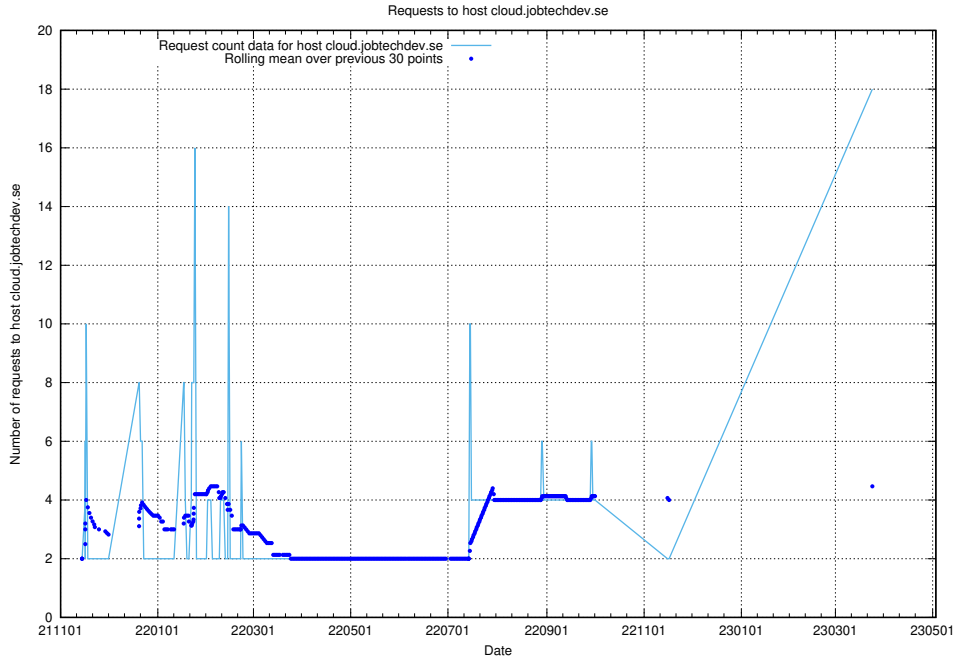

7.37 Usage of cloud.jobtechdev.se

Here, we count the number of requests to host cloud.jobtechdev.se.