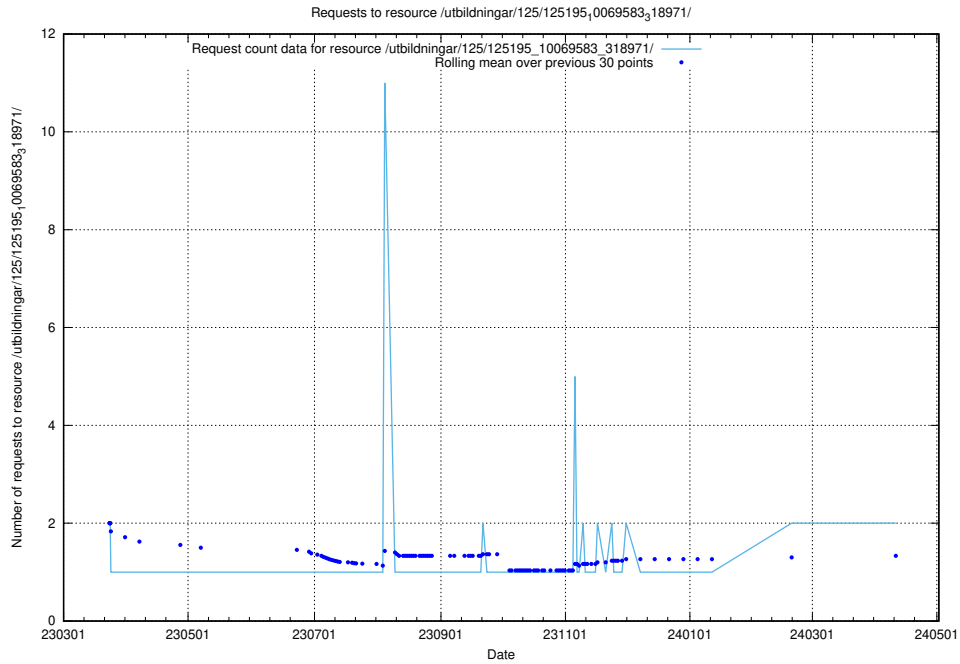

5.929 Usage of /utbildningar/125/125195_10069583_318971/

Here, we count the number of requests to resource /utbildningar/125/125195_10069583_318971/.