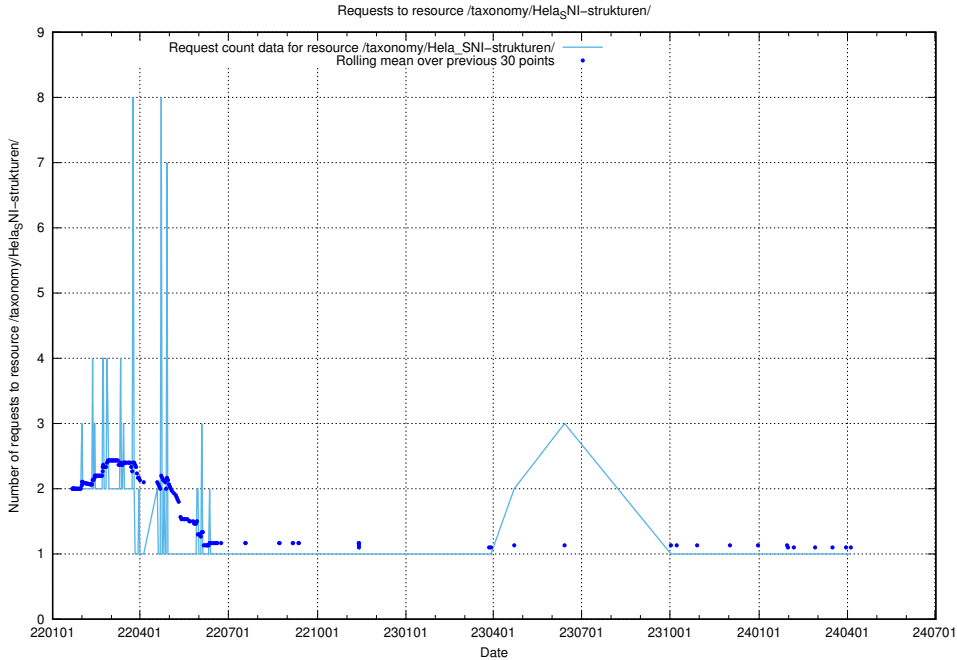

5.1038 Usage of /taxonomy/Hela_SNI-strukturen/

Here, we count the number of requests to resource /taxonomy/Hela_SNI-strukturen/.