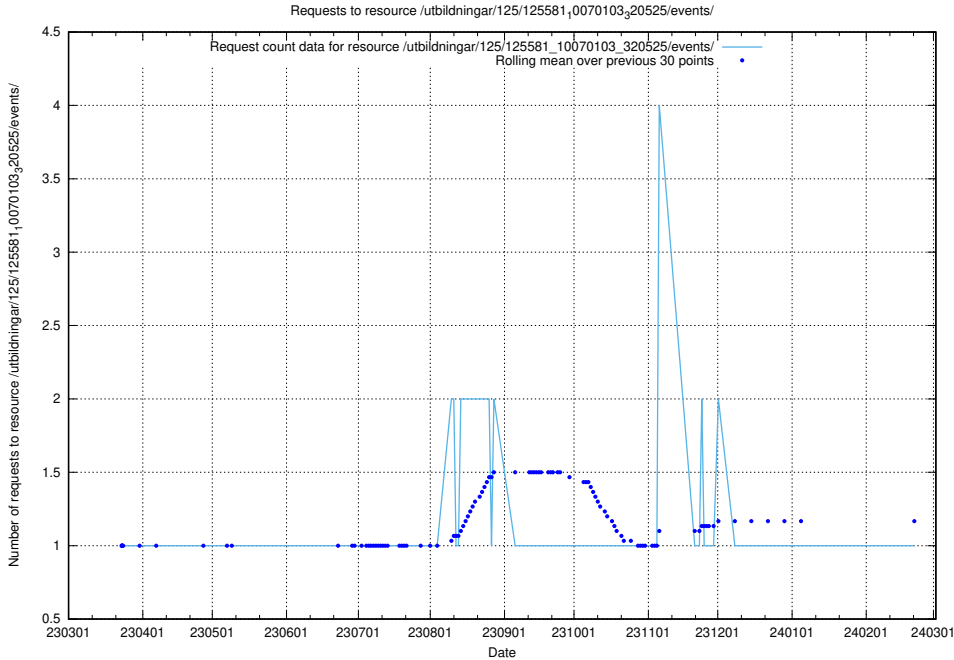

5.1082 Usage of /utbildningar/125/125581_10070103_320525/events/

Here, we count the number of requests to resource /utbildningar/125/125581_10070103_320525/events/