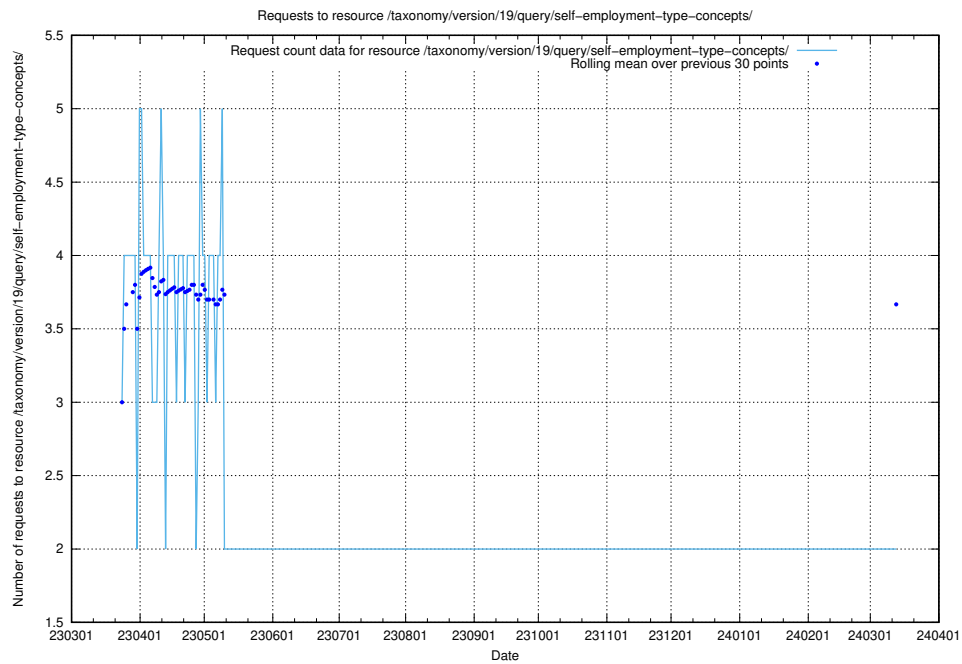

5.914 Usage of /taxonomy/version/19/query/self-employment-type-concepts/

Here, we count the number of requests to resource /taxonomy/version/19/query/self-employment-type-concepts/.