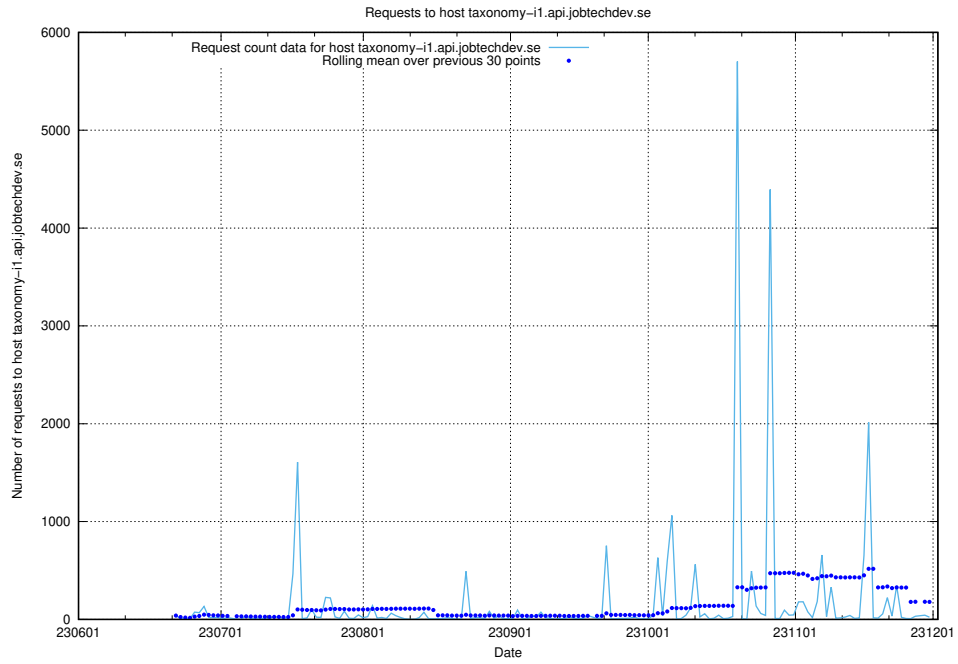

7.34 Usage of demo-jobed-connect.jobtechdev.se

Here, we count the number of requests to host demo-jobed-connect.jobtechdev.se.

7.35 Usage of taxonomy-i1.api.jobtechdev.se

Here, we count the number of requests to host taxonomy-i1.api.jobtechdev.se.