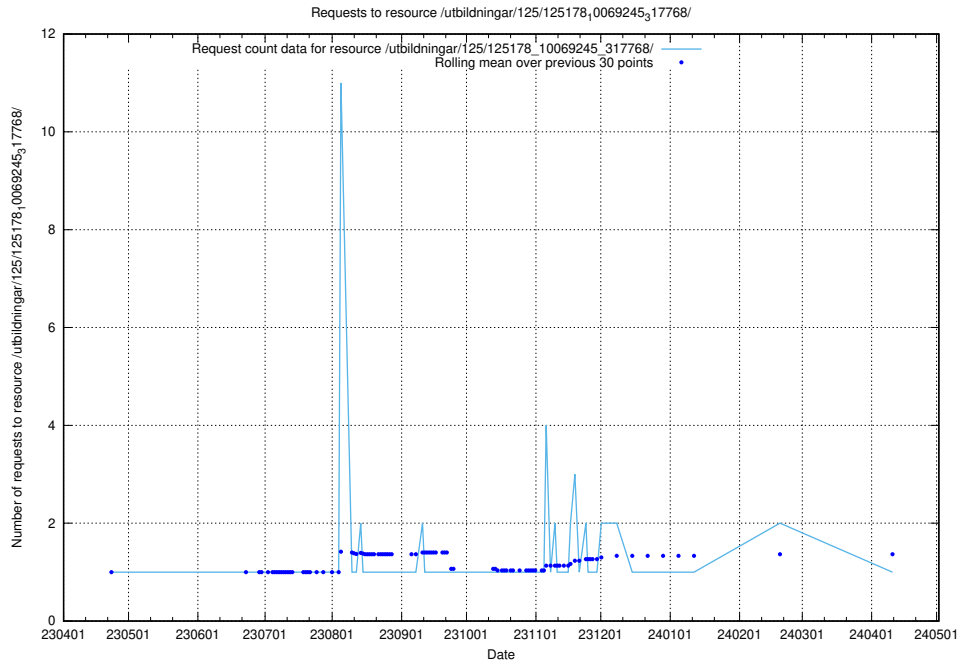

5.6162 Usage of /utbildningar/125/125178_10069245_317768/

Here, we count the number of requests to resource /utbildningar/125/125178_10069245_317768/.