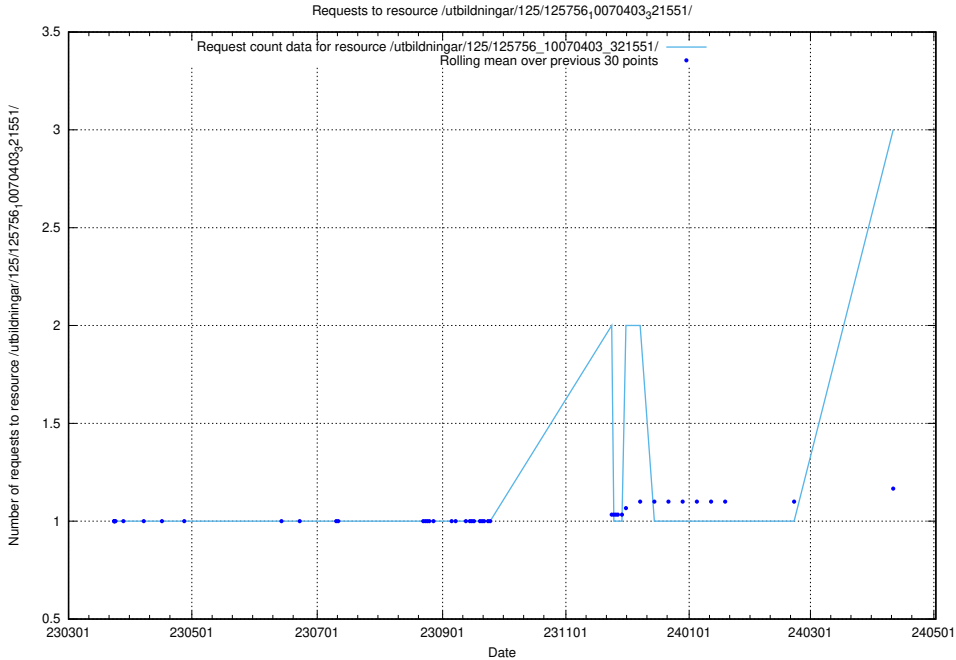

5.454 Usage of /utbildningar/125/125756_10070403_321551/

Here, we count the number of requests to resource /utbildningar/125/125756_10070403_321551/.