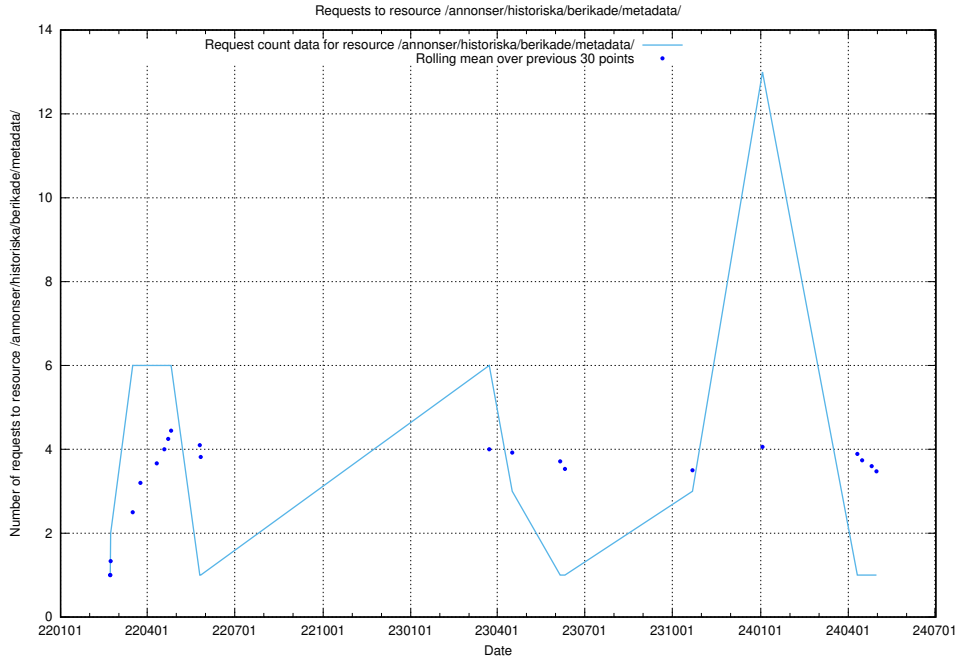

5.1234 Usage of /annonser/historiska/berikade/metadata/

Here, we count the number of requests to resource /annonser/historiska/berikade/metadata/.