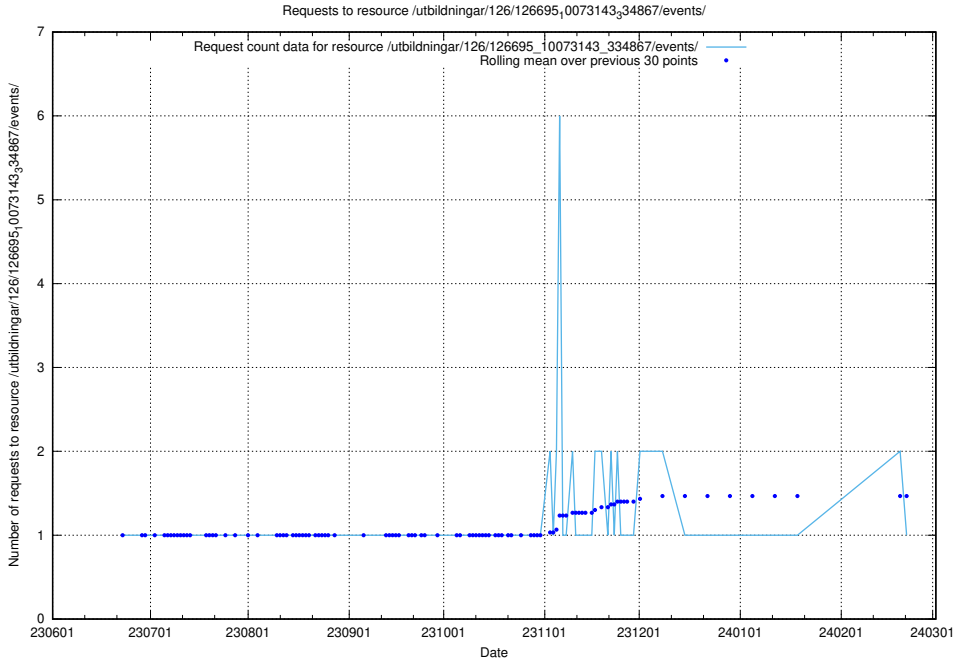

5.5754 Usage of /utbildningar/126/126695_10073143_334867/events/

Here, we count the number of requests to resource /utbildningar/126/126695_10073143_334867/events/