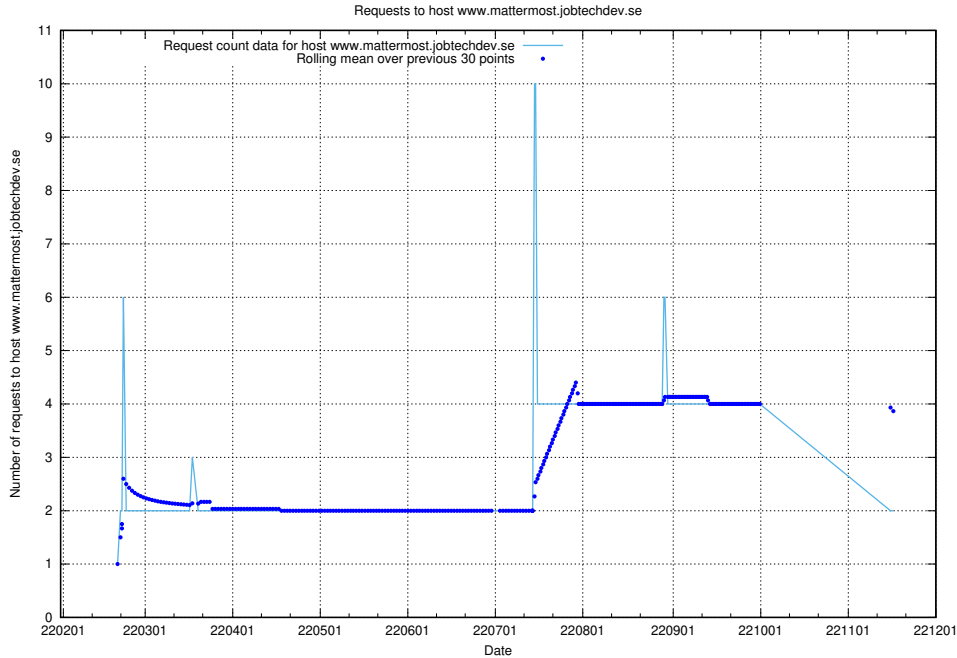

7.529 Usage of www.mattermost.jobtechdev.se

Here, we count the number of requests to host www.mattermost.jobtechdev.se.