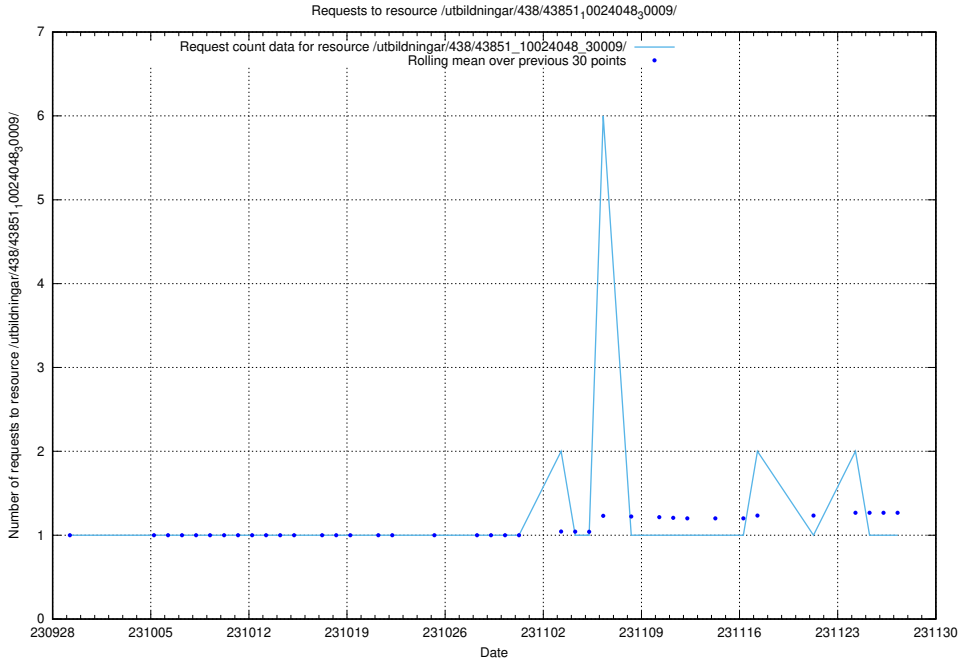

5.4577 Usage of /utbildningar/438/43851_10024048_30009/

Here, we count the number of requests to resource /utbildningar/438/43851_10024048_30009/.