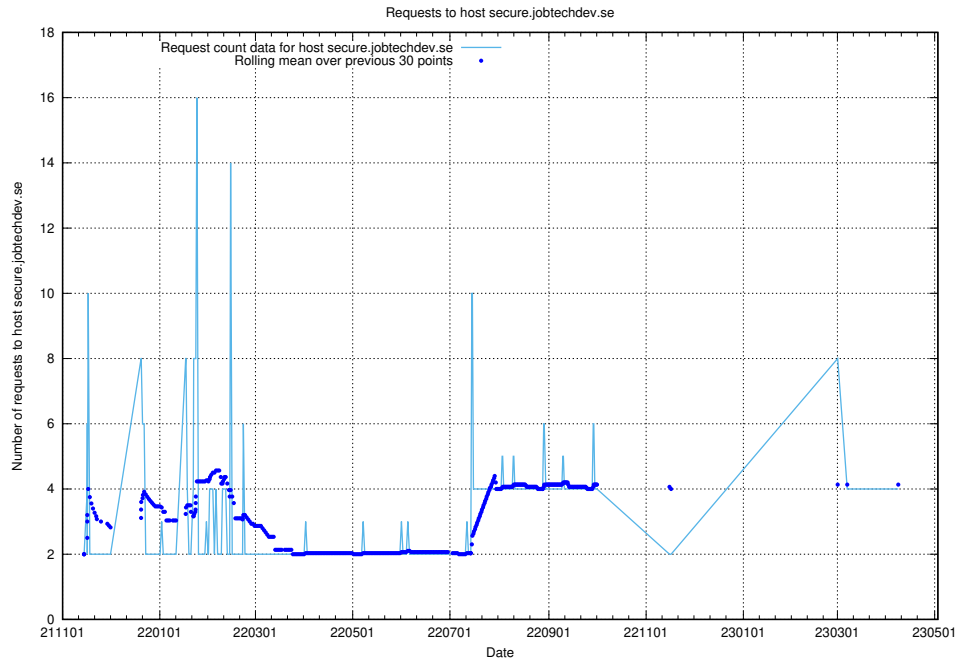

Here, we count the number of requests to host secure.jobtechdev.se.

7.166 Usage of dex-test.jobtechdev.se

Here, we count the number of requests to host dex-test.jobtechdev.se.

7.167 Usage of noc.jobtechdev.se