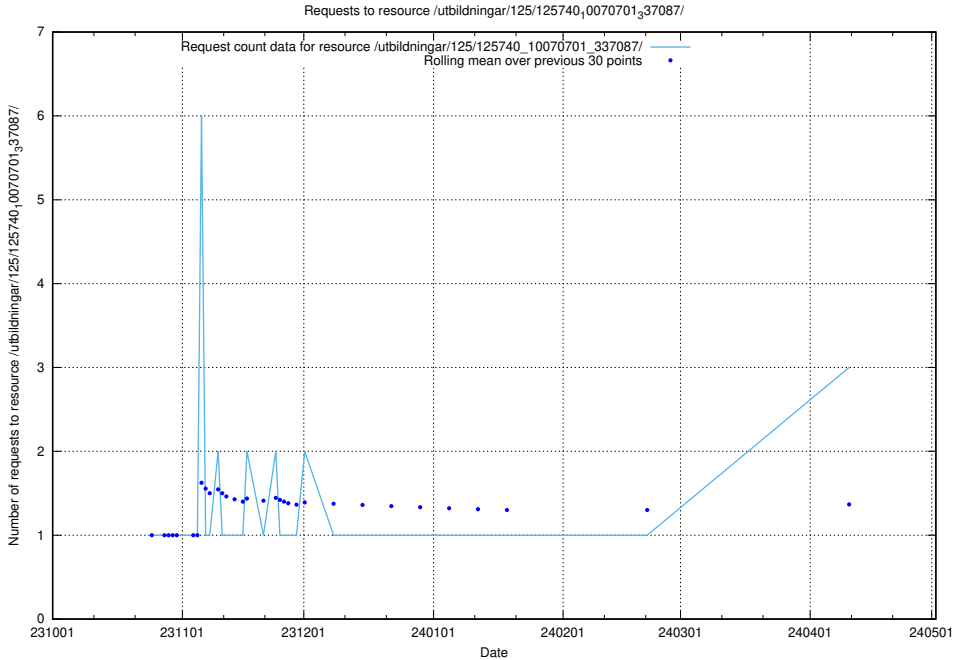

5.351 Usage of /utbildningar/125/125740_10070701_337087/

Here, we count the number of requests to resource /utbildningar/125/125740_10070701_337087/.