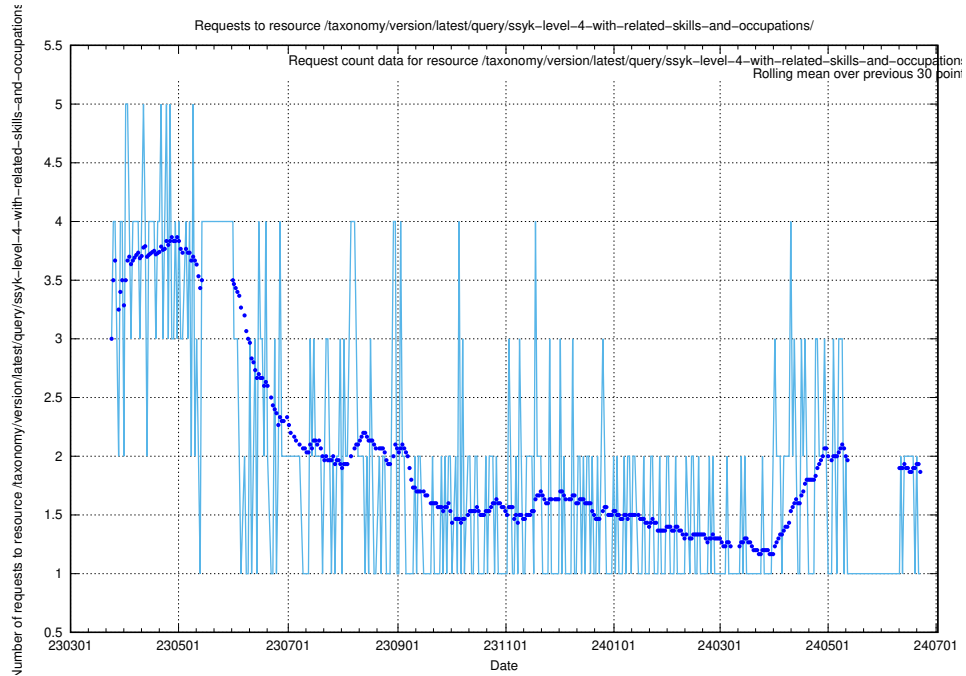

Here, we count the number of requests to resource /taxonomy/version/latest/query/ssyk-level-4-with-related-skills-and-occupations/.

5.6226 Usage of /taxonomy/version/latest/query/ssyk-level-4-with-related-isco-level-4-groups/