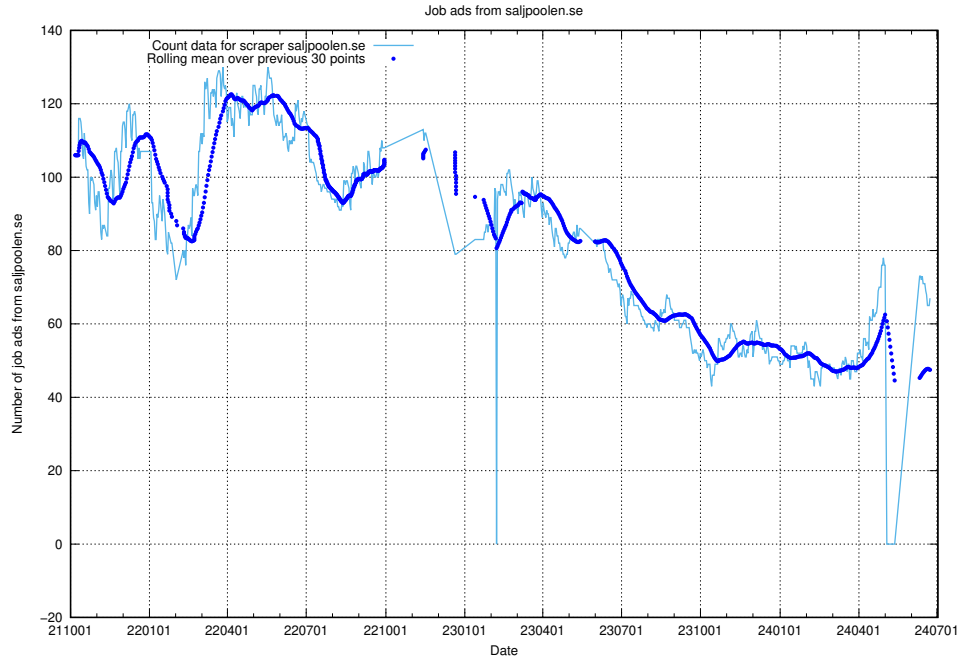

13.12 Number of ads by scraper saljpoolen.se

Here, we count the number of job ads scraped from saljpoolen.se.