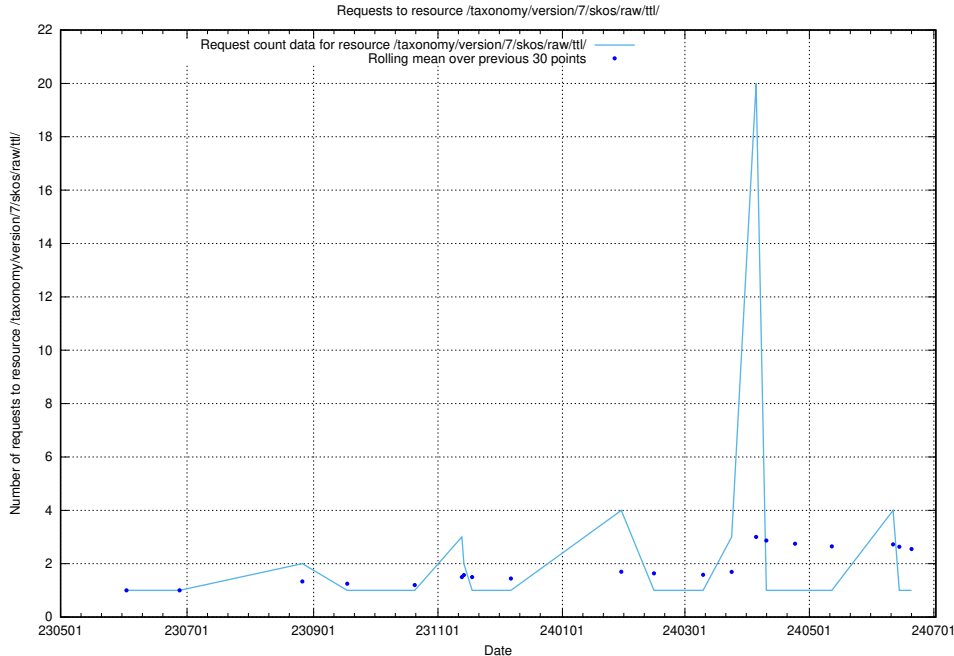

5.6044 Usage of /taxonomy/version/7/skos/raw/ttl/

Here, we count the number of requests to resource /taxonomy/version/7/skos/raw/ttl/.