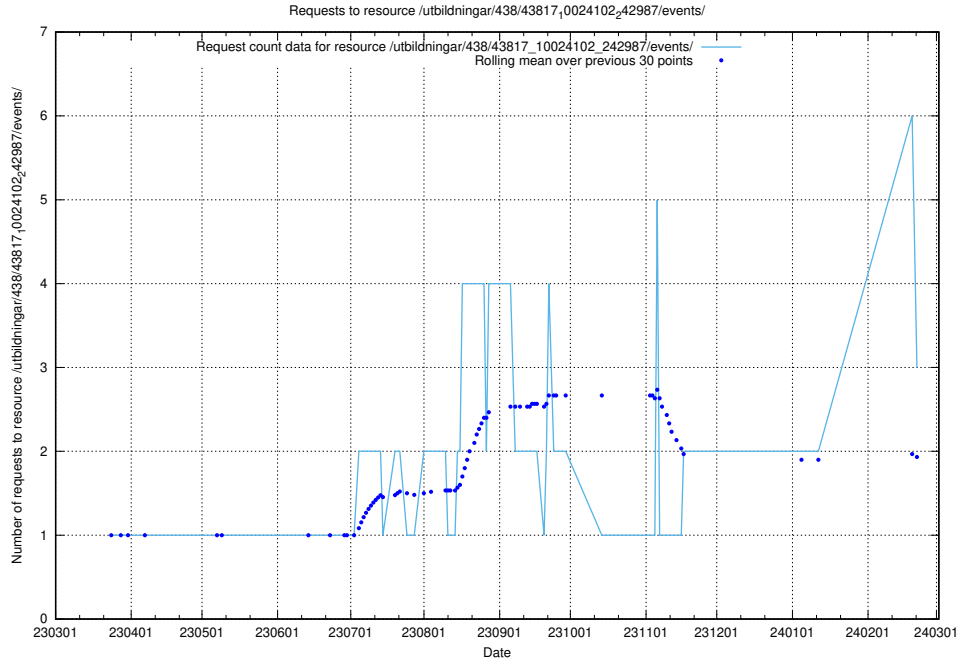

5.441 Usage of /utbildningar/438/43817_10024102_242987/events/

Here, we count the number of requests to resource /utbildningar/438/43817_10024102_242987/events/.