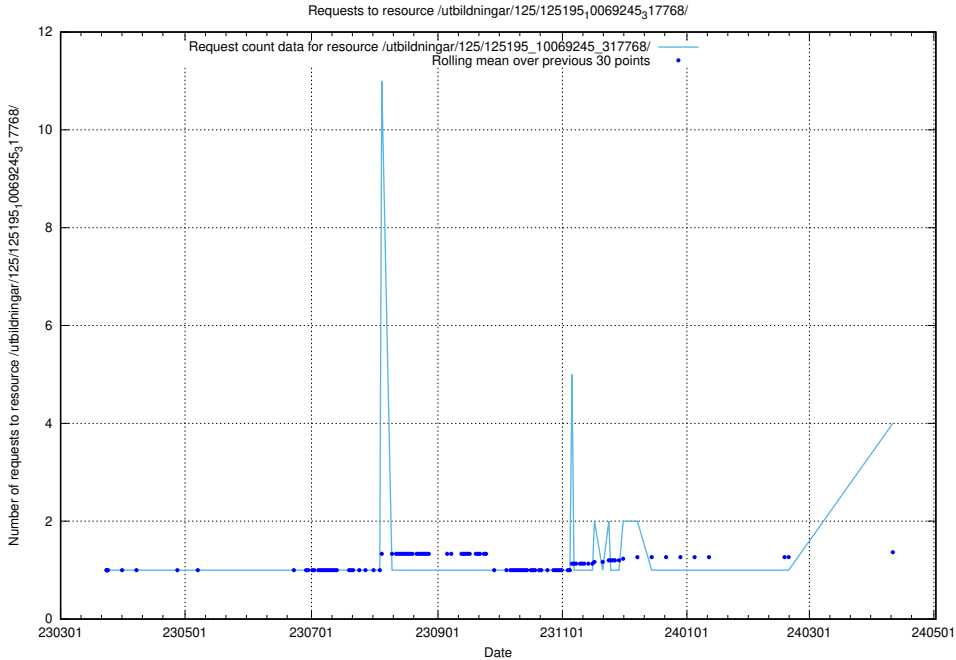

5.162 Usage of /utbildningar/125/125195_10069245_317768/

Here, we count the number of requests to resource /utbildningar/125/125195_10069245_317768/.