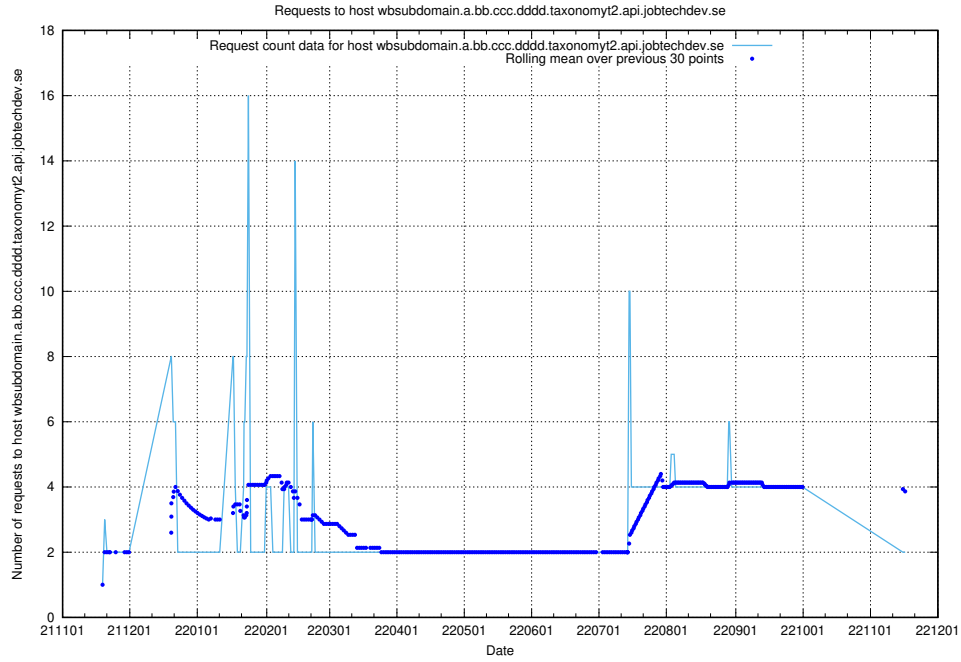

7.462 Usage of wbsubdomain.a.bb.ccc.dddd.taxonomyt2.api.jobtechdev.se

Here, we count the number of requests to host wbsubdomain.a.bb.ccc.dddd.taxonomyt2.api.jobtechdev.se