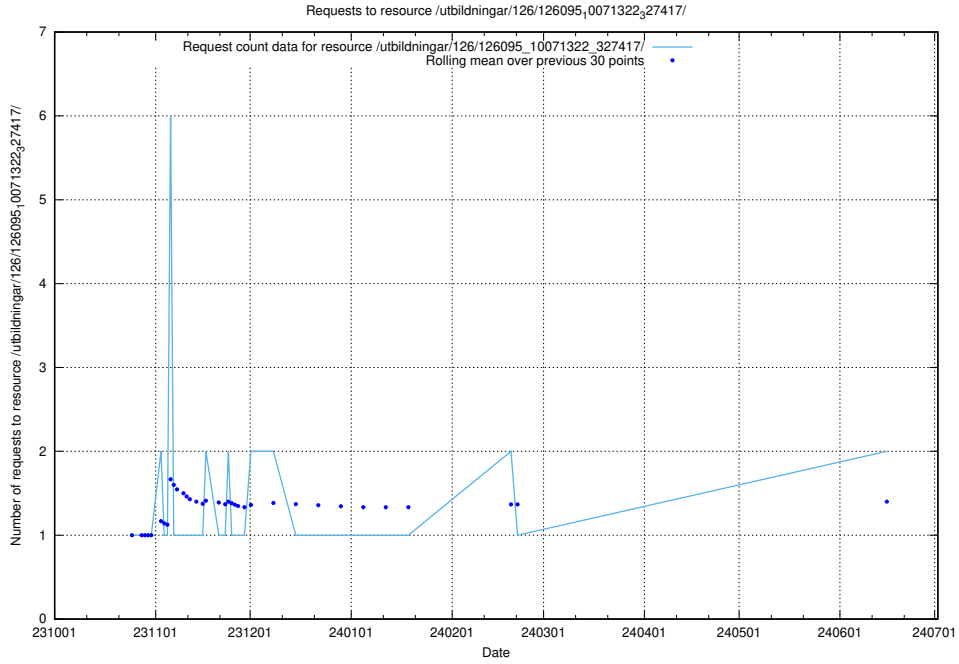

5.710 Usage of /utbildningar/126/126095_10071322_327417/

Here, we count the number of requests to resource /utbildningar/126/126095_10071322_327417/.