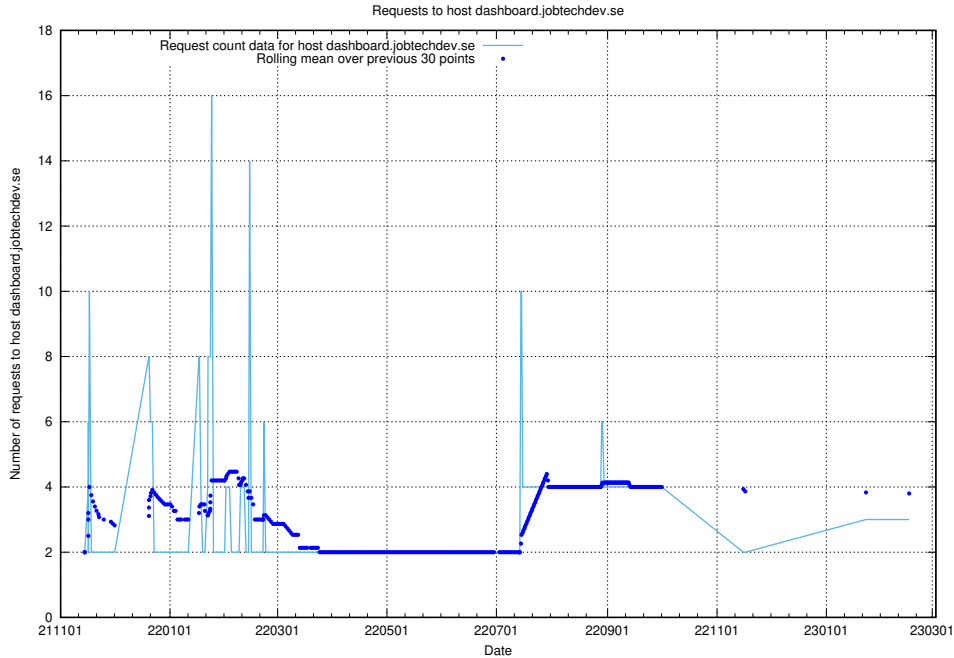

7.175 Usage of dashboard.jobtechdev.se

Here, we count the number of requests to host dashboard.jobtechdev.se.