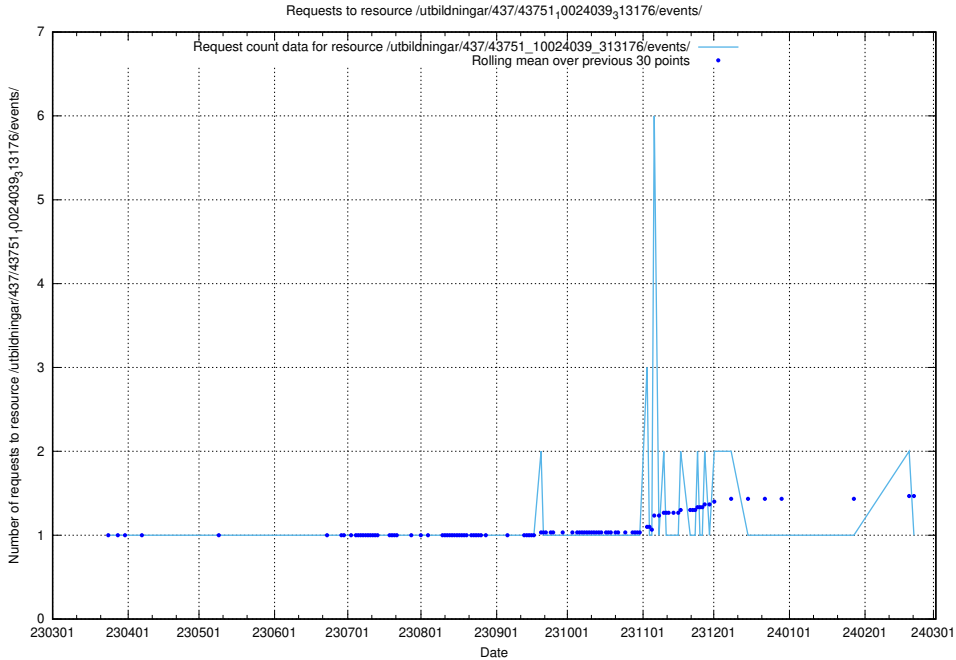

5.6350 Usage of /utbildningar/437/43751_10024039_313176/events/

Here, we count the number of requests to resource /utbildningar/437/43751_10024039_313176/events/.