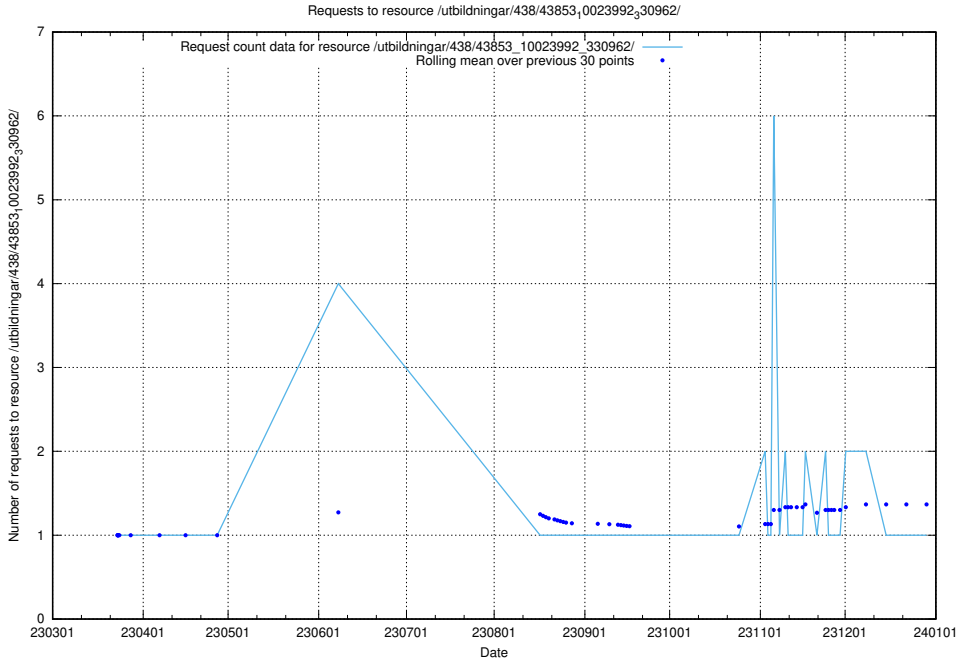

5.6483 Usage of /utbildningar/438/43853_10023992_330962/

Here, we count the number of requests to resource /utbildningar/438/43853_10023992_330962/.