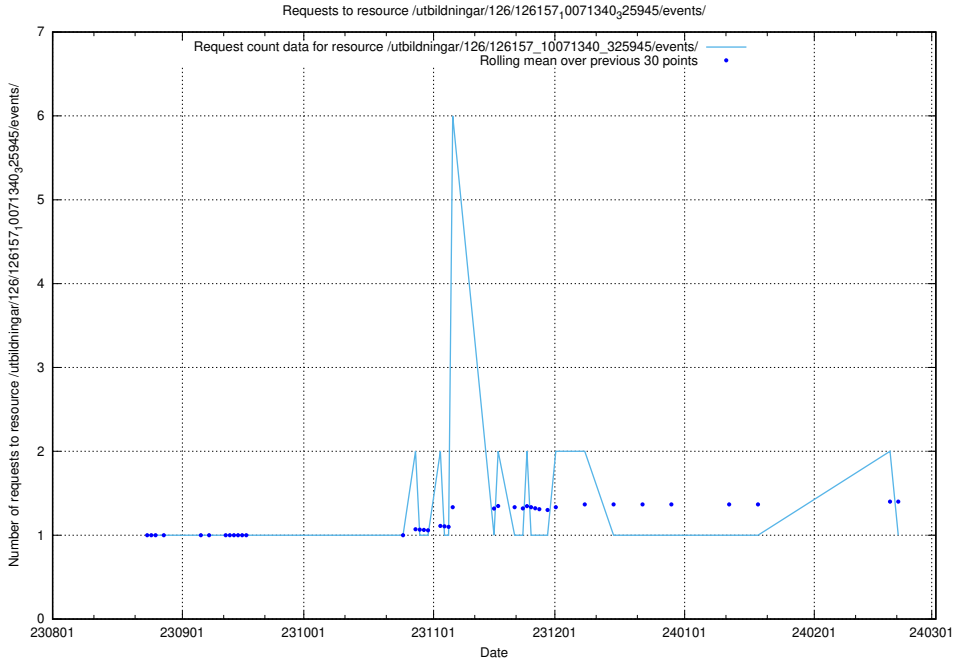

5.4857 Usage of /utbildningar/126/126157_10071340_325945/events/

Here, we count the number of requests to resource /utbildningar/126/126157_10071340_325945/events/