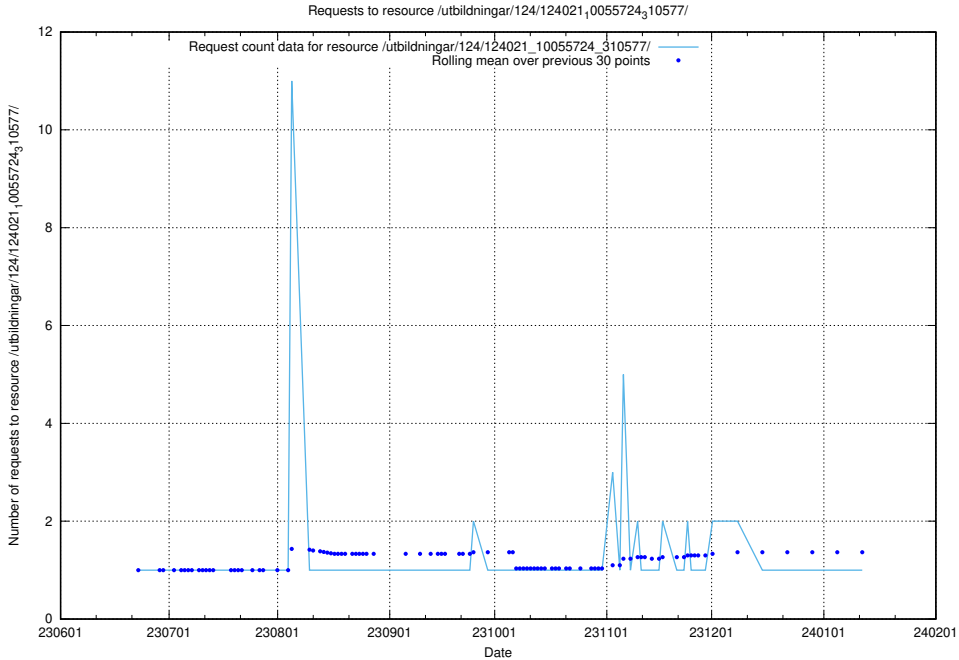

5.5947 Usage of /utbildningar/124/124021_10055724_310577/

Here, we count the number of requests to resource /utbildningar/124/124021_10055724_310577/.