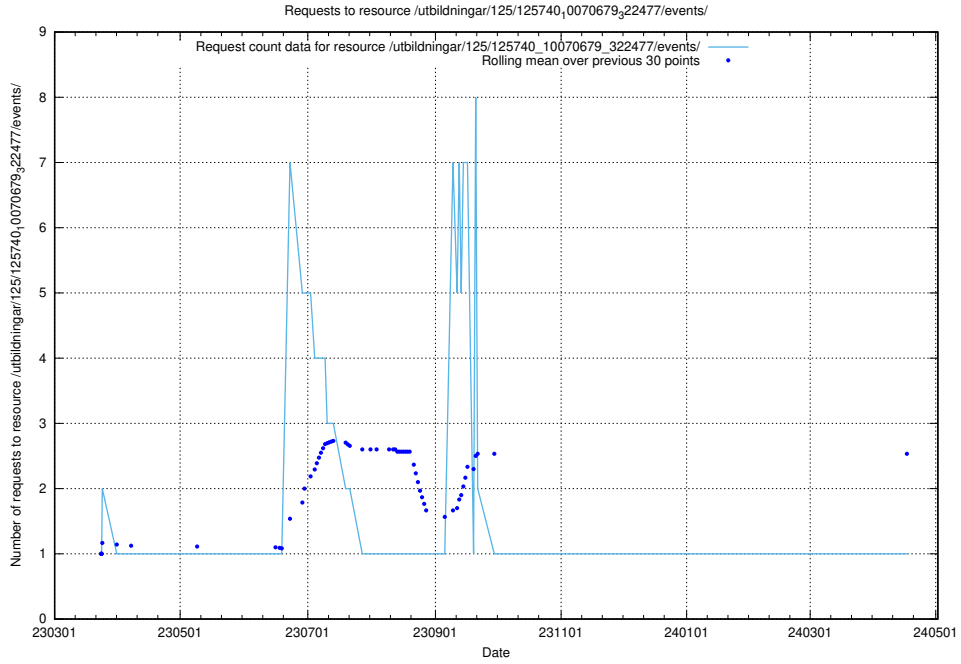

5.978 Usage of /utbildningar/125/125740_10070679_322477/events/

Here, we count the number of requests to resource /utbildningar/125/125740_10070679_322477/events/