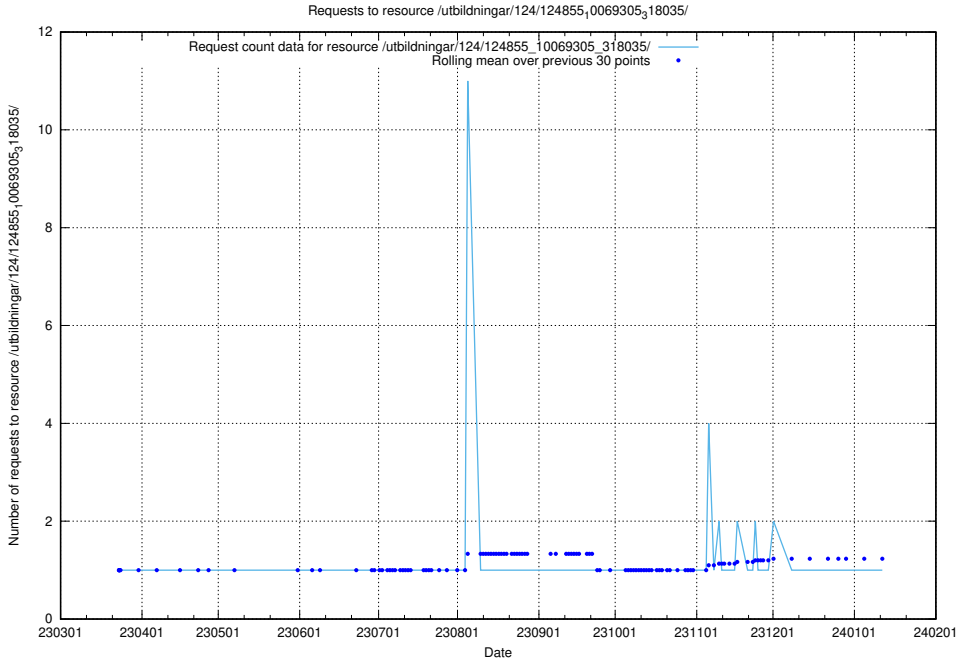

5.1182 Usage of /utbildningar/124/124855_10069305_318035/

Here, we count the number of requests to resource /utbildningar/124/124855_10069305_318035/.