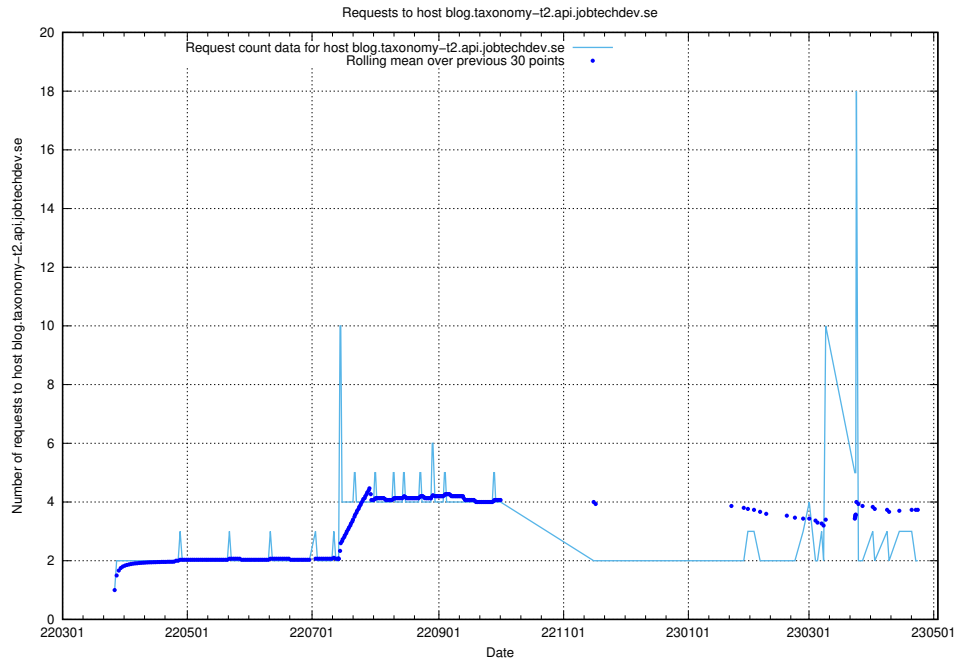

7.496 Usage of `jave.jobtechdev.se`

Here, we count the number of requests to host `jave.jobtechdev.se`.

7.497 Usage of `jobstream-smoke.jobtechdev.se`

Here, we count the number of requests to host `jobstream-smoke.jobtechdev.se`.