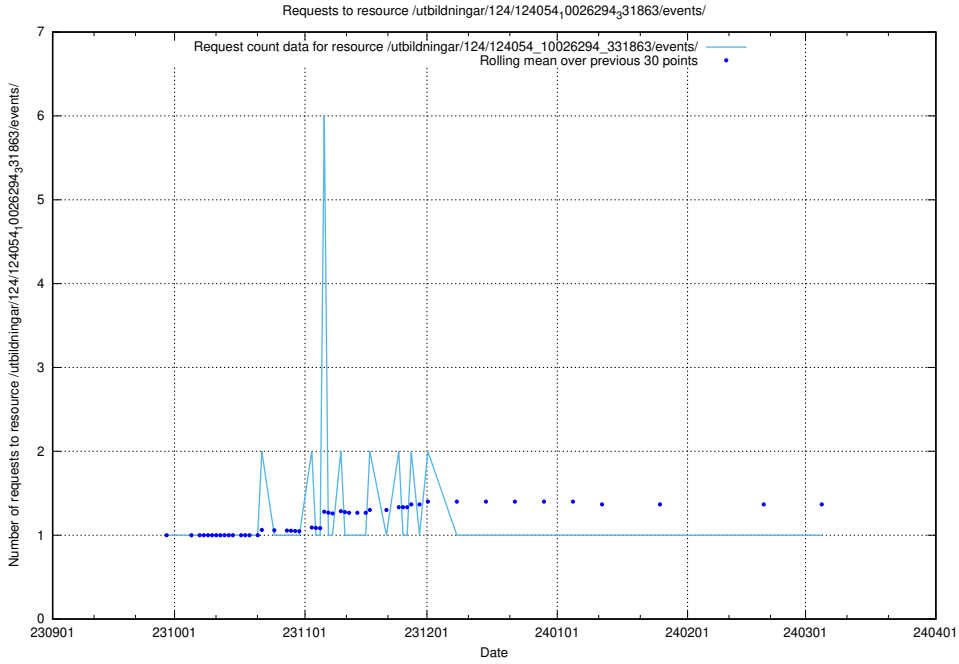

5.4605 Usage of /utbildningar/124/124054_10026294_331863/events/

Here, we count the number of requests to resource /utbildningar/124/124054_10026294_331863/events/