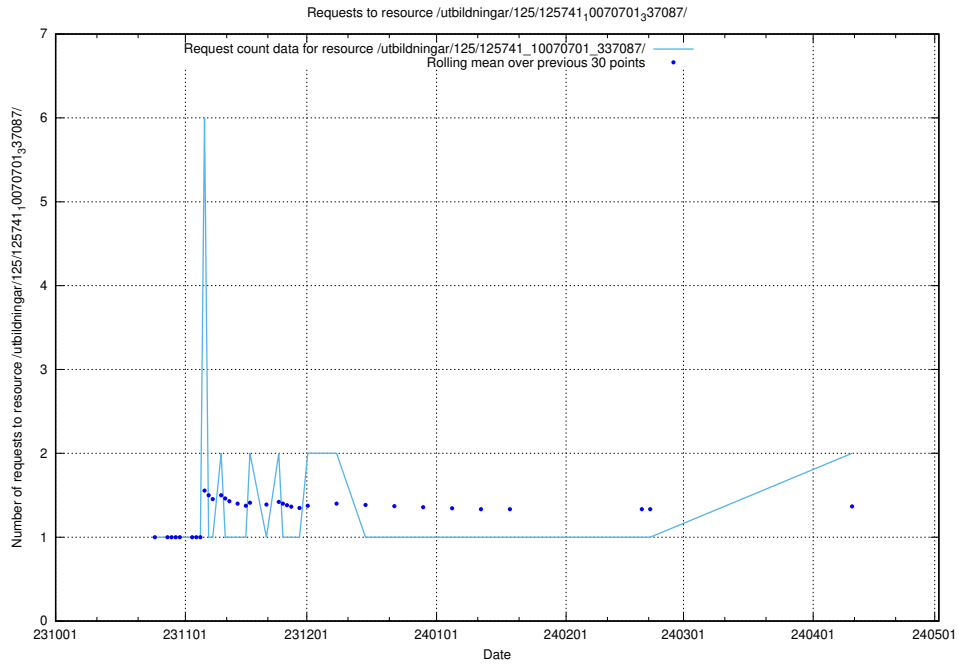

5.711 Usage of /utbildningar/125/125741_10070701_337087/

Here, we count the number of requests to resource /utbildningar/125/125741_10070701_337087/.