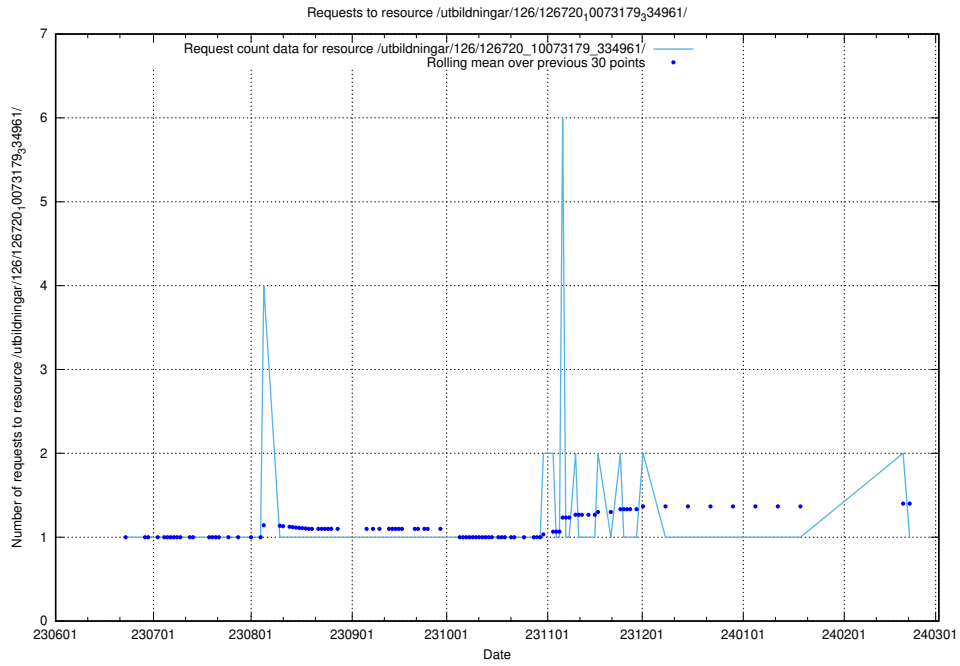

5.5733 Usage of /utbildningar/126/126720_10073179_334961/

Here, we count the number of requests to resource /utbildningar/126/126720_10073179_334961/.

5.5734 Usage of /utbildningar/126/126719_10073372_335556/events/