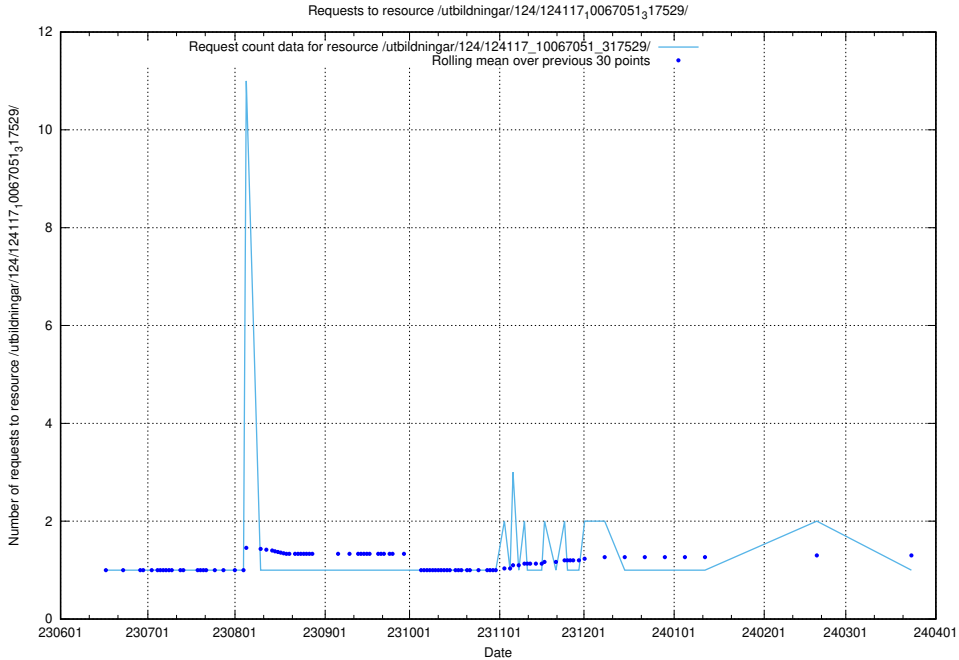

5.5992 Usage of /utbildningar/124/124117_10067051_317529/

Here, we count the number of requests to resource /utbildningar/124/124117_10067051_317529/.