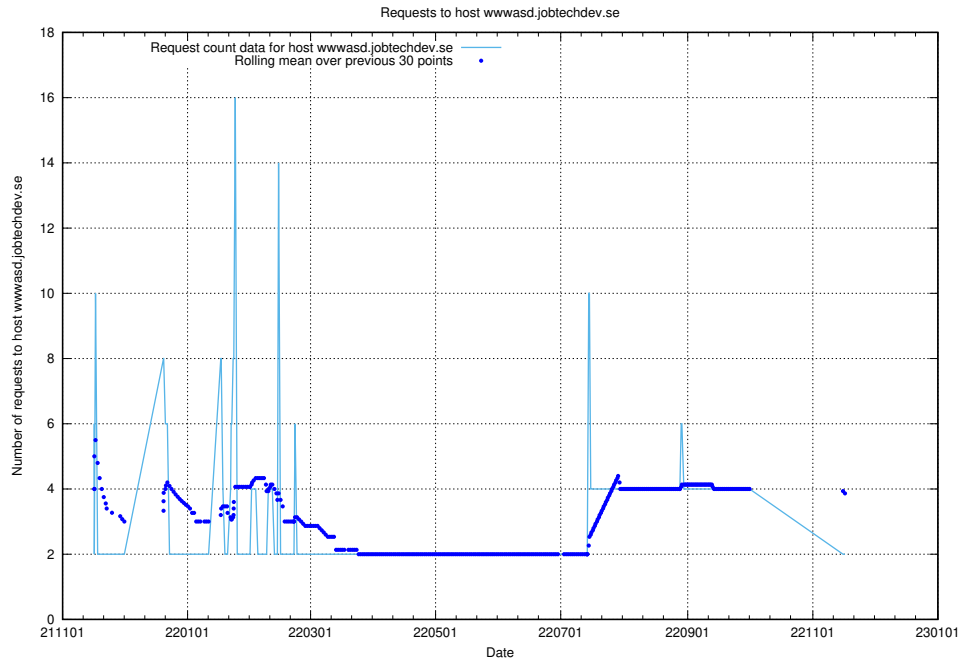

7.539 Usage of wwwasd.jobtechdev.se

Here, we count the number of requests to host wwwasd.jobtechdev.se.