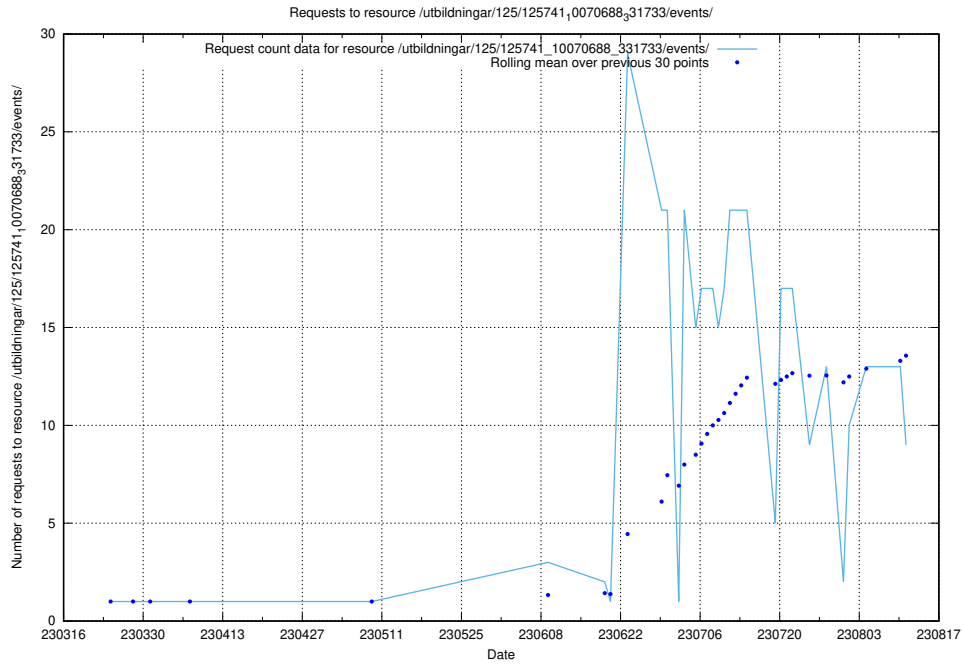

5.32 Usage of /utbildningar/125/125741_10070688_331733/events/

Here, we count the number of requests to resource /utbildningar/125/125741_10070688_331733/events/