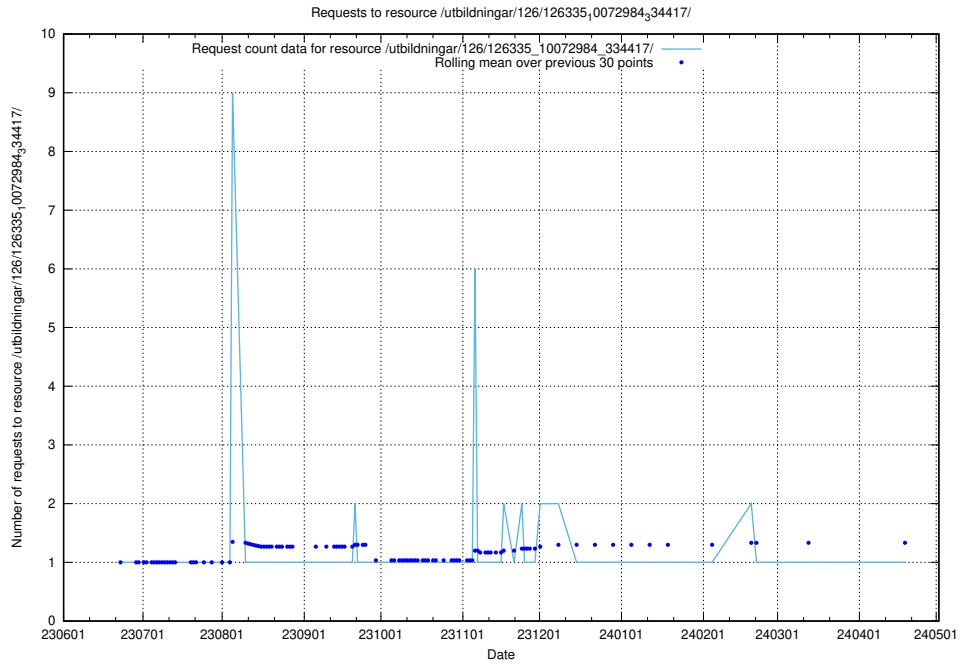

5.5796 Usage of /utbildningar/126/126335_10072984_334417/

Here, we count the number of requests to resource /utbildningar/126/126335_10072984_334417/.