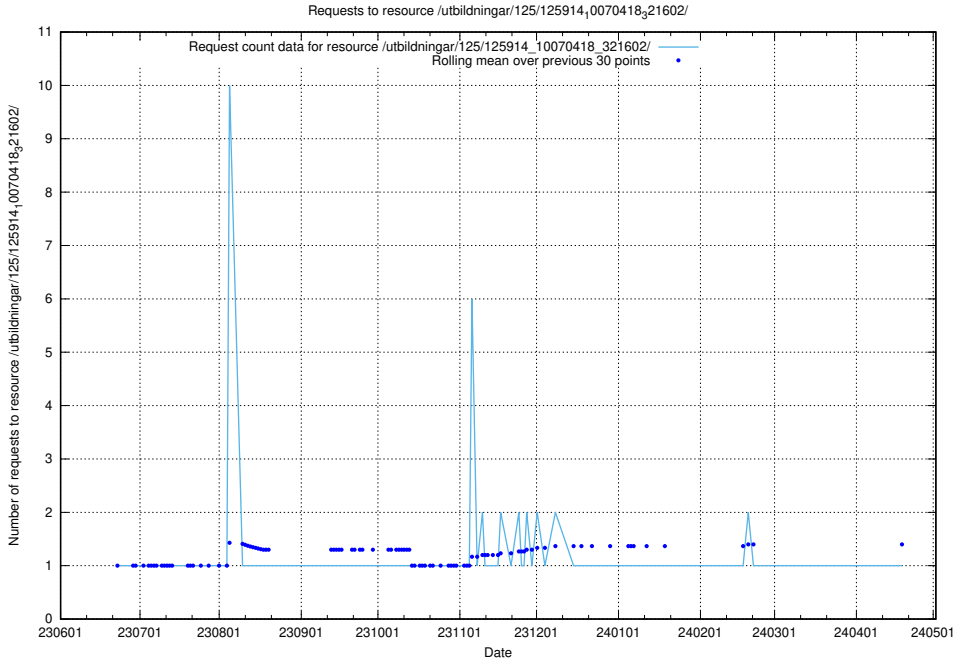

5.5814 Usage of /utbildningar/125/125914_10070418_321602/

Here, we count the number of requests to resource /utbildningar/125/125914_10070418_321602/.