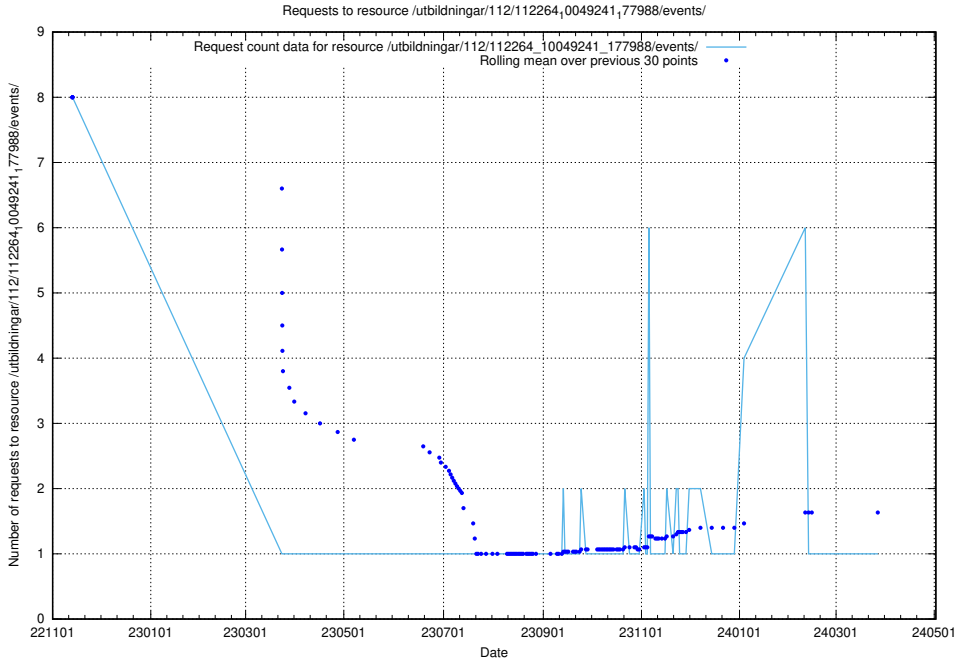

5.5913 Usage of /utbildningar/112/112264_10049241_177988/events/

Here, we count the number of requests to resource /utbildningar/112/112264_10049241_177988/events/