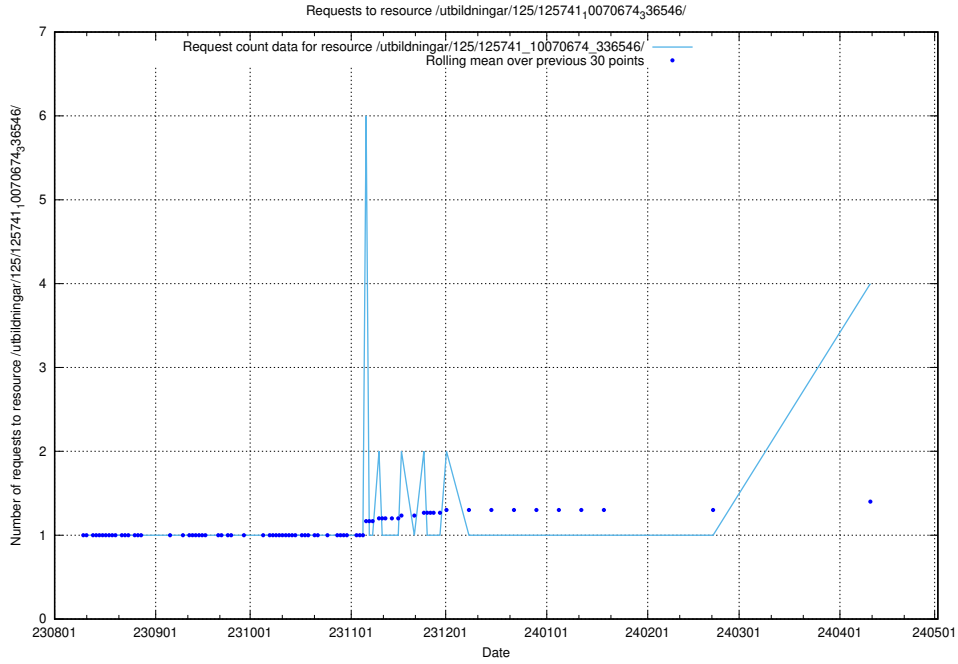

5.227 Usage of /utbildningar/125/125741_10070674_336546/

Here, we count the number of requests to resource /utbildningar/125/125741_10070674_336546/.