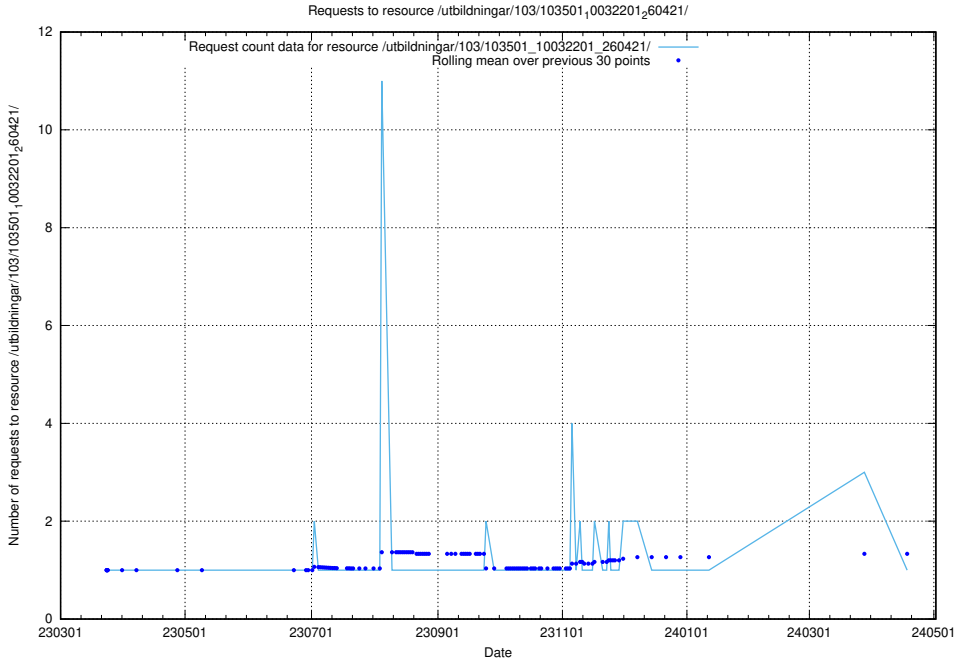

5.5601 Usage of /utbildningar/103/103501_10032201_260421/

Here, we count the number of requests to resource /utbildningar/103/103501_10032201_260421/.