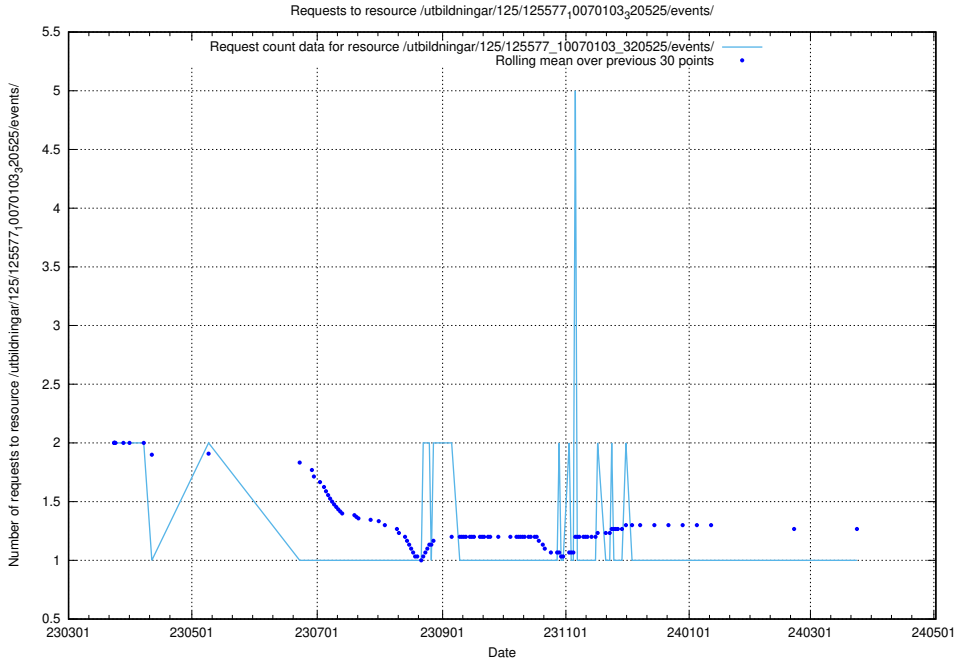

5.6441 Usage of /utbildningar/125/125577_10070103_320525/events/

Here, we count the number of requests to resource /utbildningar/125/125577_10070103_320525/events/