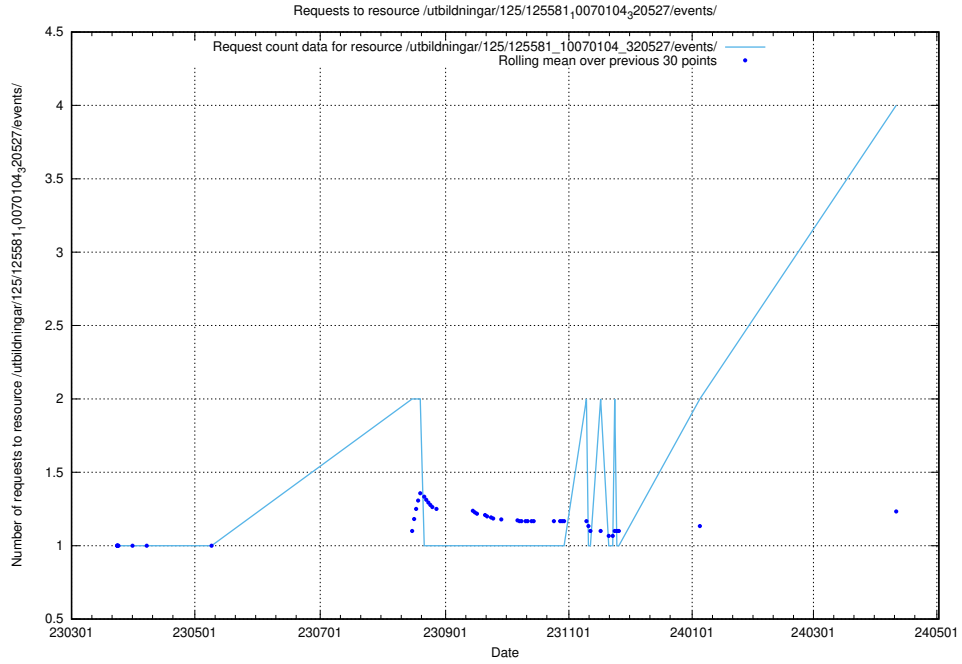

5.158 Usage of /utbildningar/125/125581_10070104_320527/events/

Here, we count the number of requests to resource /utbildningar/125/125581_10070104_320527/events/