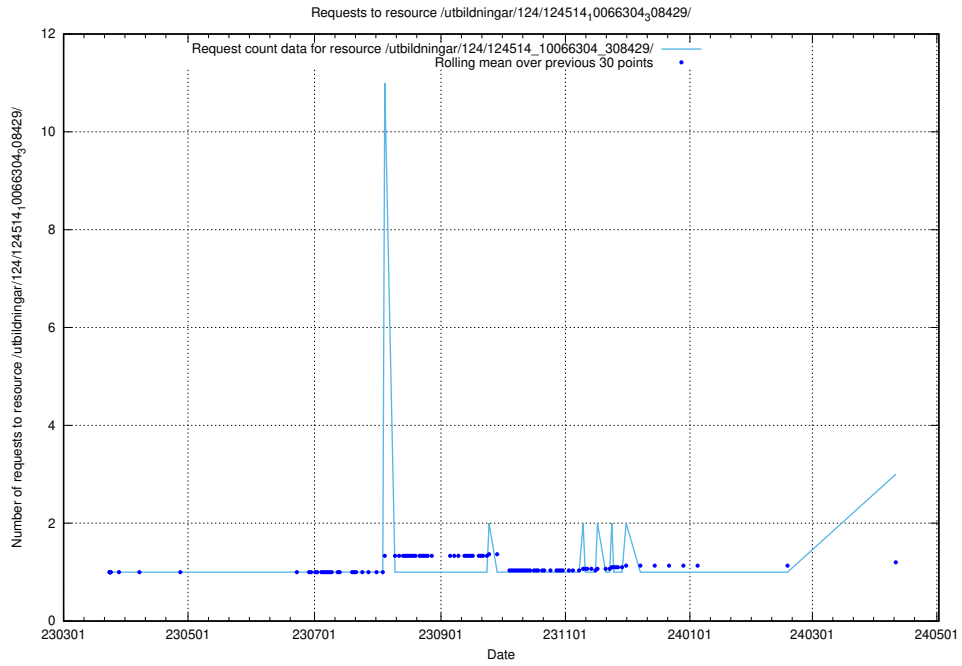

5.302 Usage of /utbildningar/124/124514_10066304_308429/

Here, we count the number of requests to resource /utbildningar/124/124514_10066304_308429/.