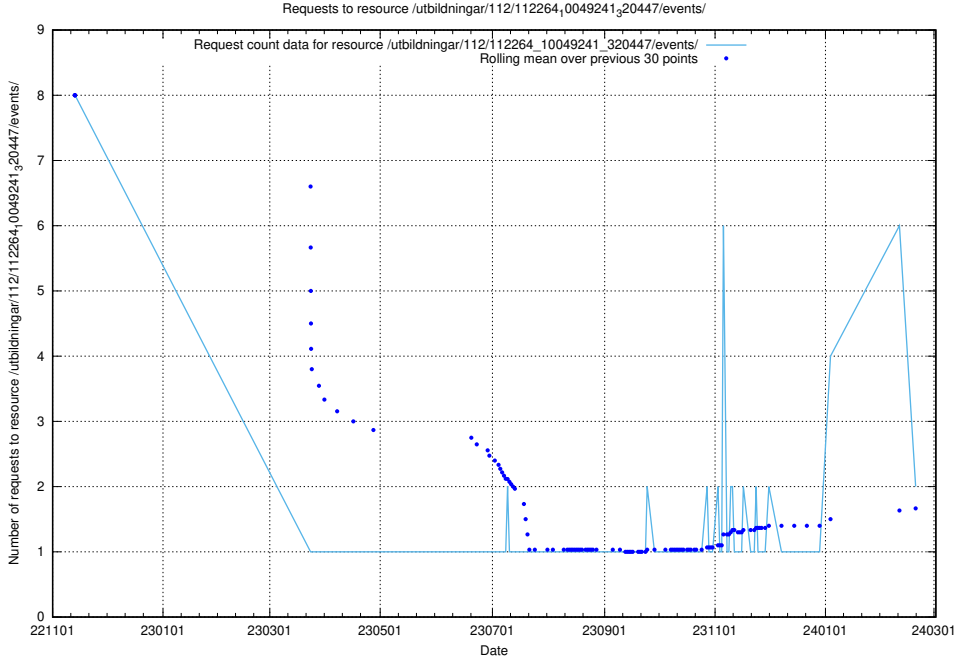

5.862 Usage of /utbildningar/112/112264_10049241_320447/events/

Here, we count the number of requests to resource /utbildningar/112/112264_10049241_320447/events/