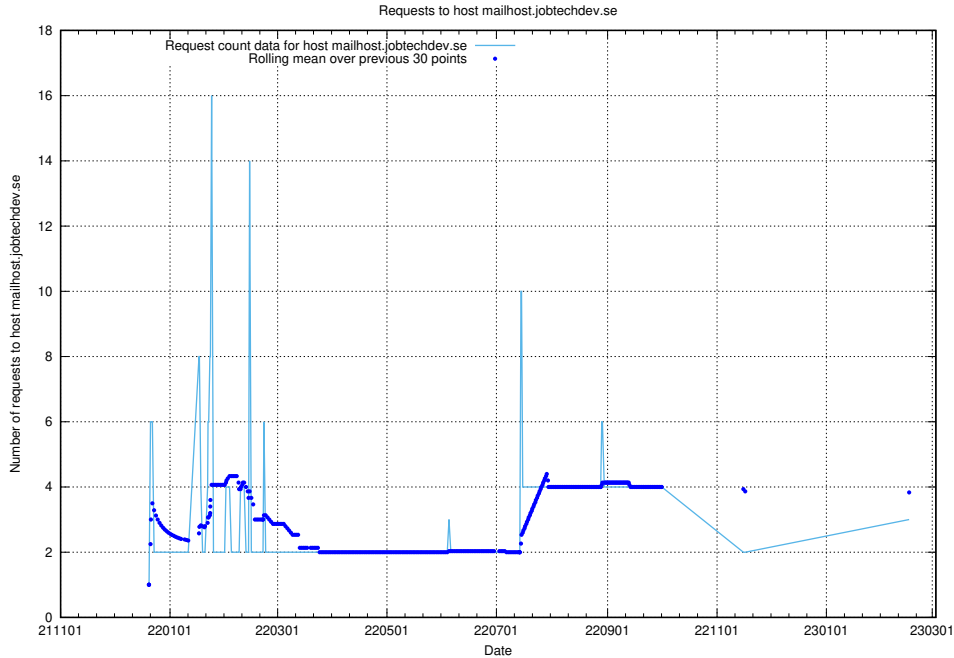

7.206 Usage of mailhost.jobtechdev.se

Here, we count the number of requests to host mailhost.jobtechdev.se.