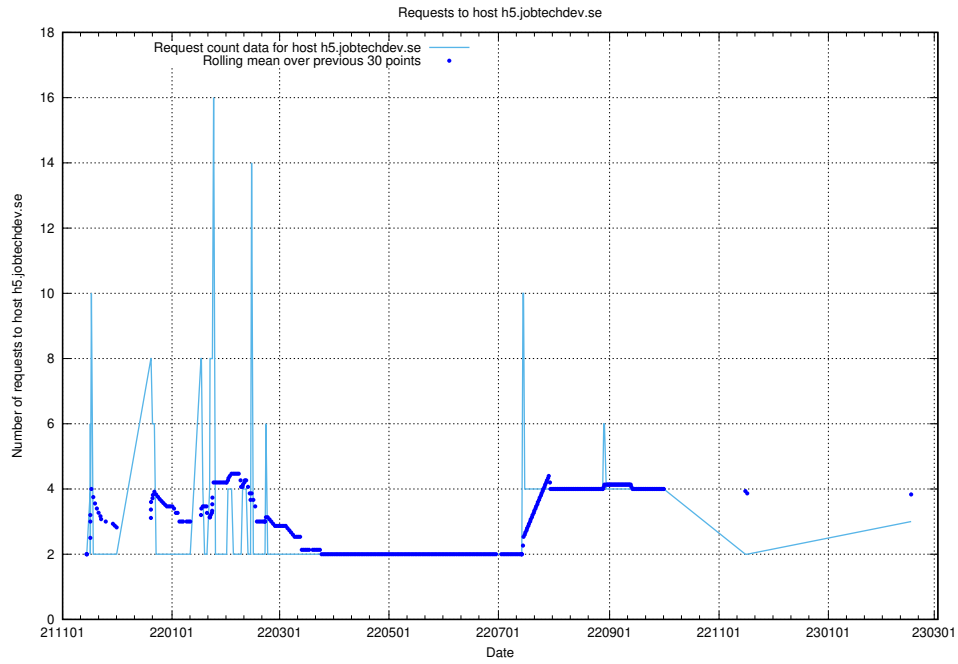

7.170 Usage of h5.jobtechdev.se

Here, we count the number of requests to host h5.jobtechdev.se.