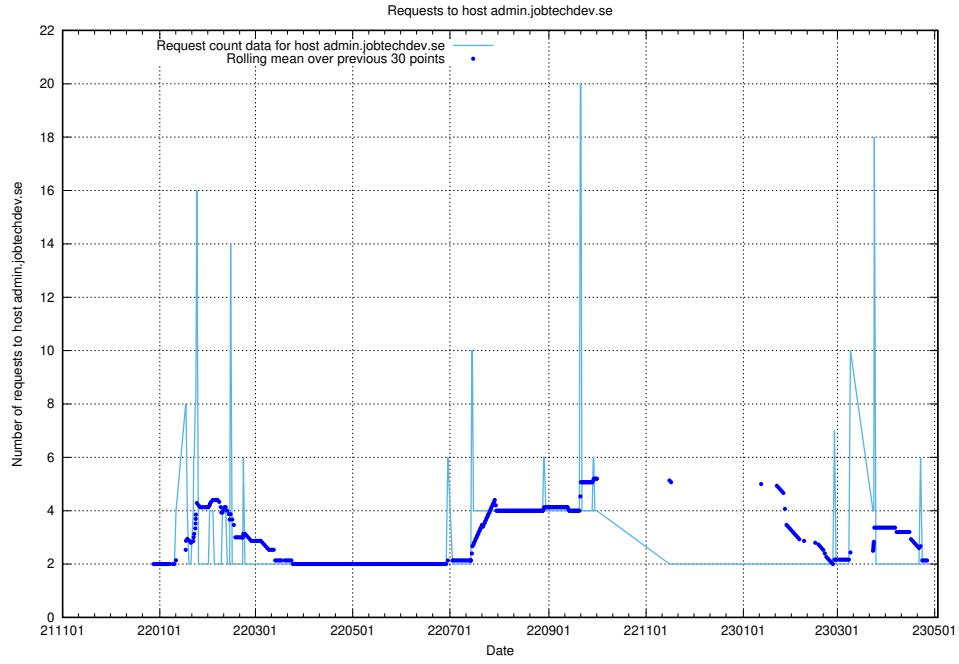

7.366 Usage of admin.jobtechdev.se

Here, we count the number of requests to host admin.jobtechdev.se.