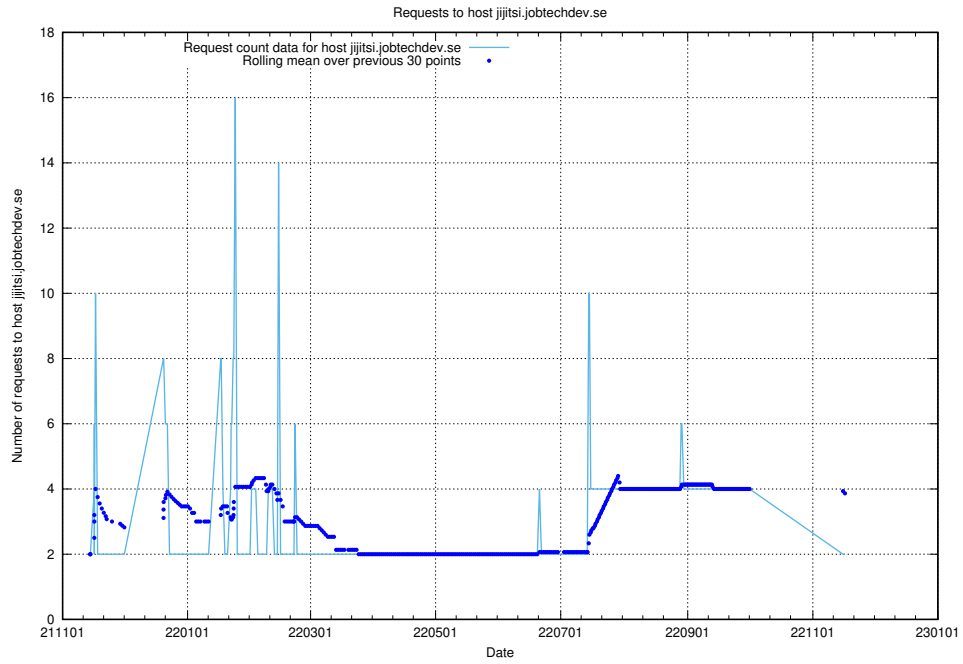

7.589 Usage of shopify.jobtechdev.se

Here, we count the number of requests to host shopify.jobtechdev.se.

7.590 Usage of jijitsi.jobtechdev.se

Here, we count the number of requests to host jijitsi.jobtechdev.se.