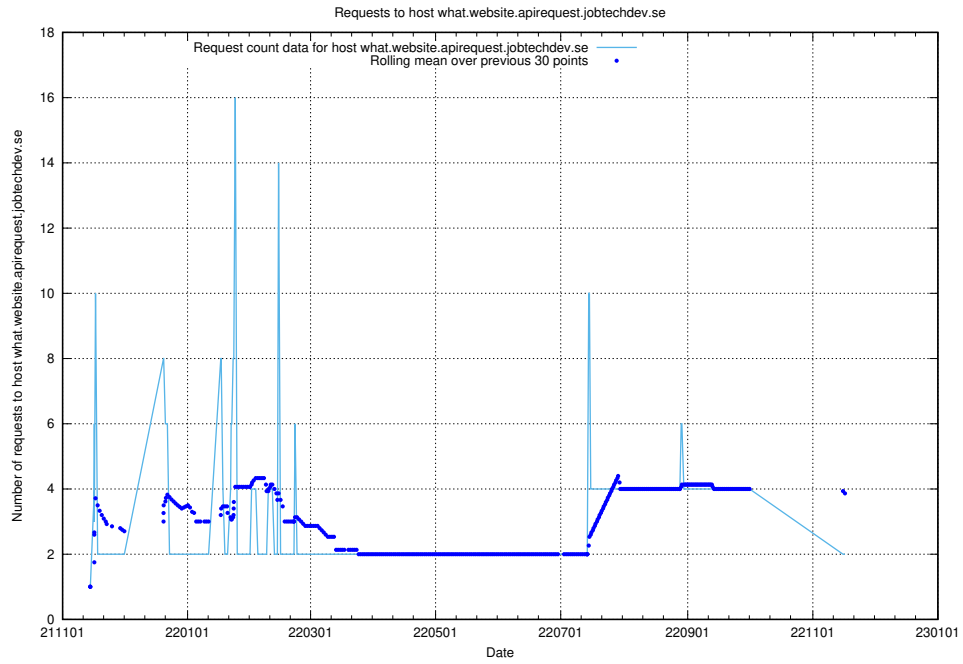

7.548 Usage of what.website.apirequest.jobtechdev.se

Here, we count the number of requests to host what.website.apirequest.jobtechdev.se.