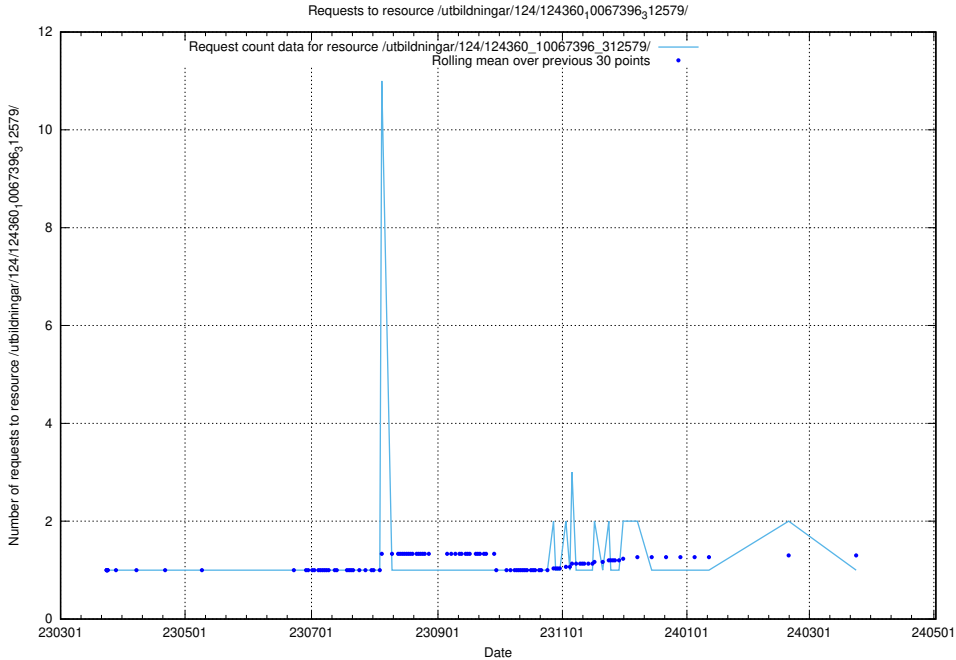

5.3940 Usage of /utbildningar/124/124360_10067396_312579/

Here, we count the number of requests to resource /utbildningar/124/124360_10067396_312579/.