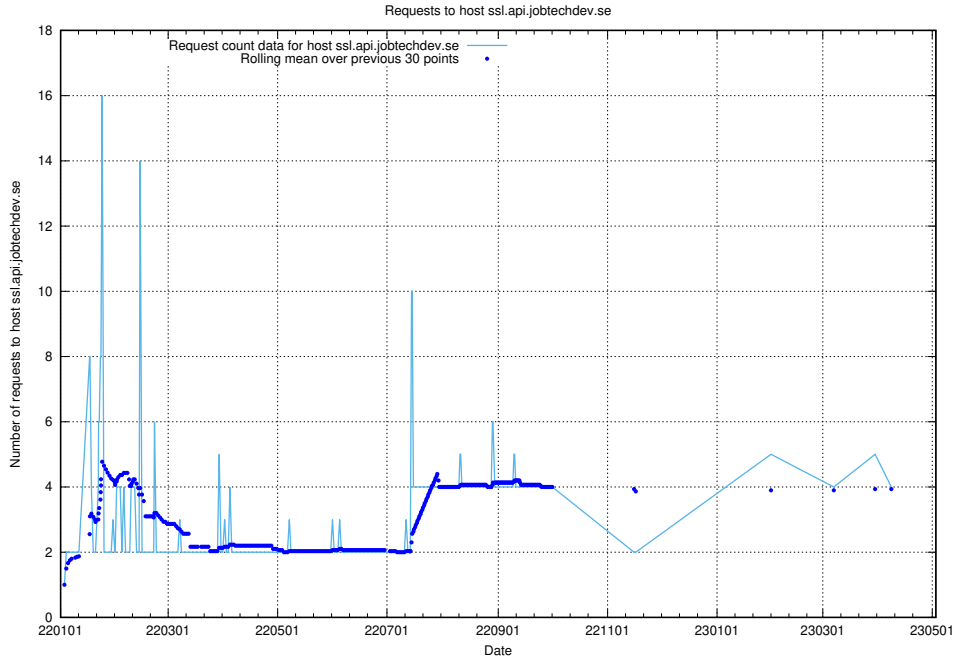

7.113 Usage of ssl.api.jobtechdev.se

Here, we count the number of requests to host ssl.api.jobtechdev.se.