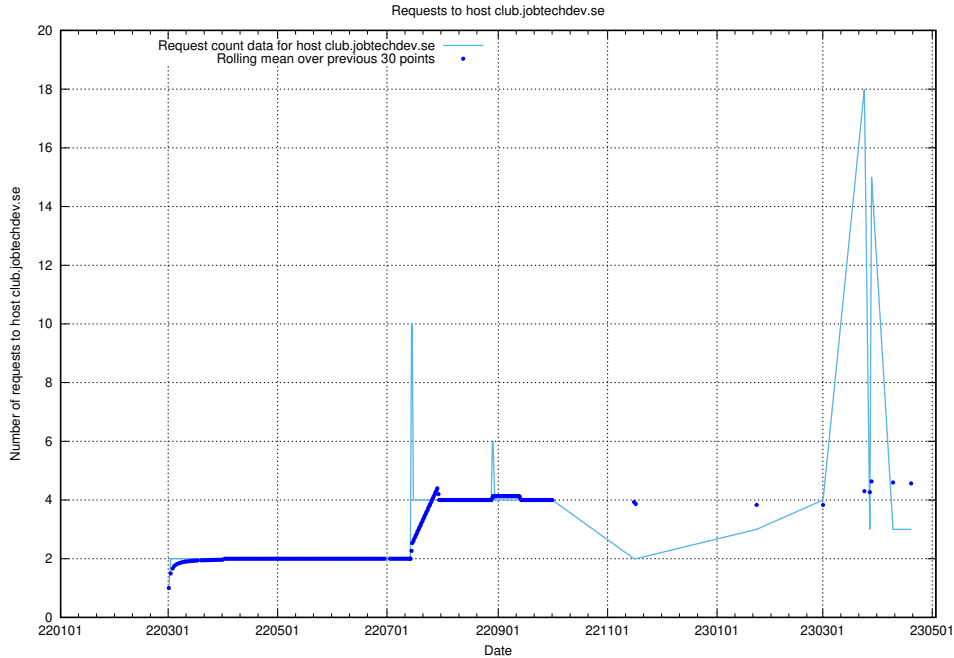

7.229 Usage of club.jobtechdev.se

Here, we count the number of requests to host club.jobtechdev.se.