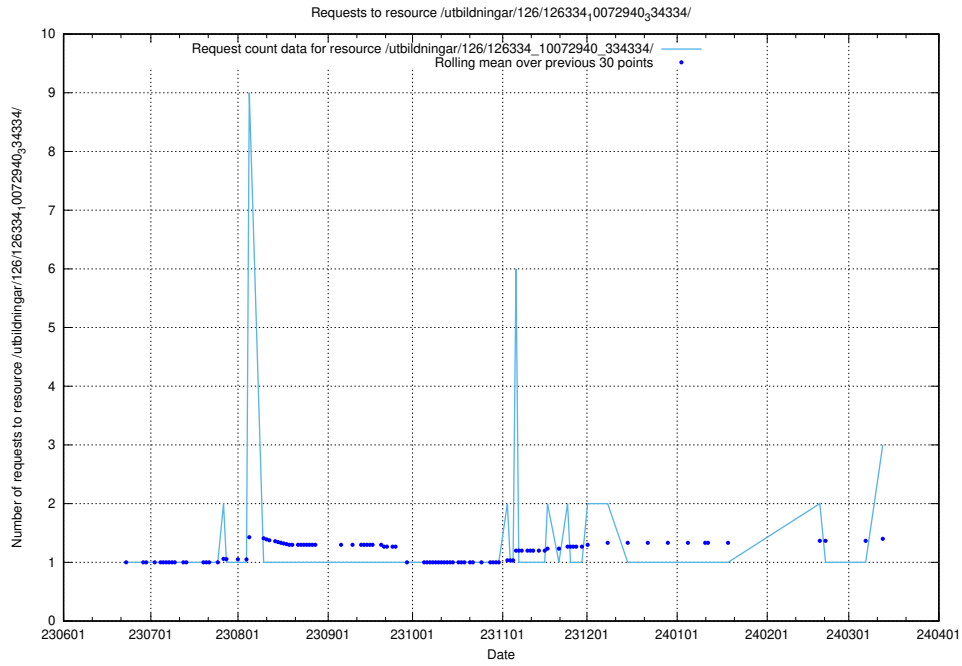

5.403 Usage of /utbildningar/126/126334_10072940_334334/

Here, we count the number of requests to resource /utbildningar/126/126334_10072940_334334/.