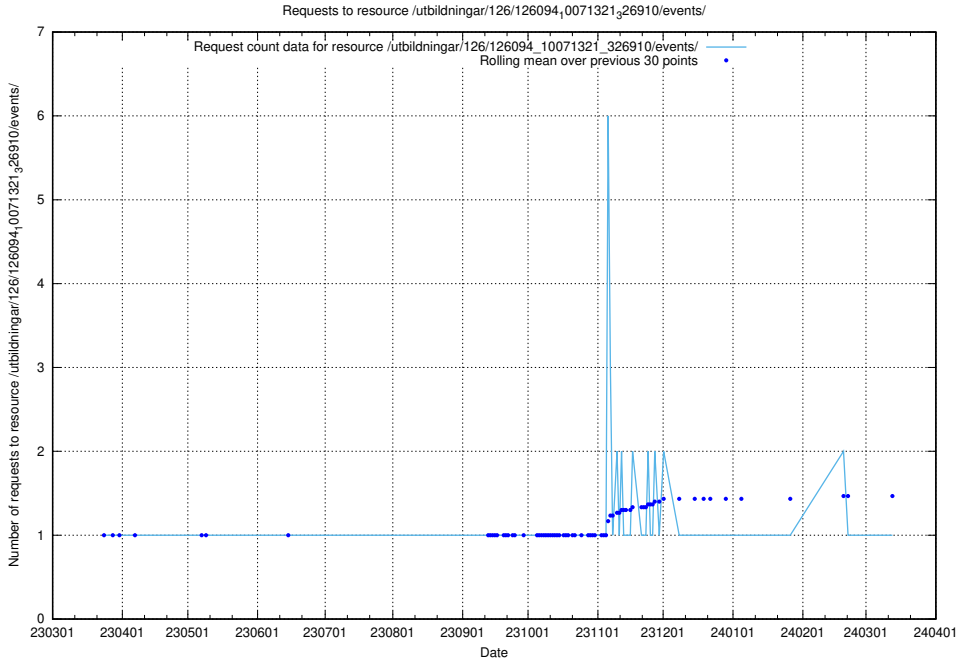

5.6364 Usage of /utbildningar/126/126094_10071321_326910/events/

Here, we count the number of requests to resource /utbildningar/126/126094_10071321_326910/events/