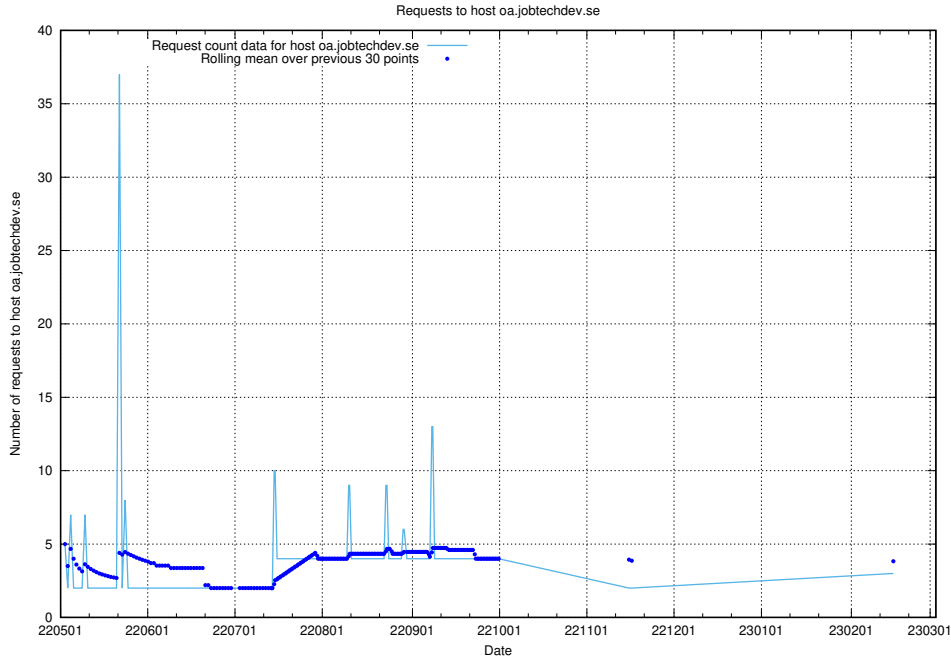

7.223 Usage of oa.jobtechdev.se

Here, we count the number of requests to host oa.jobtechdev.se.

7.224 Usage of data.jobtechdev.se:80

Here, we count the number of requests to host data.jobtechdev.se:80.

7.225 Usage of se.jobtechdev.se