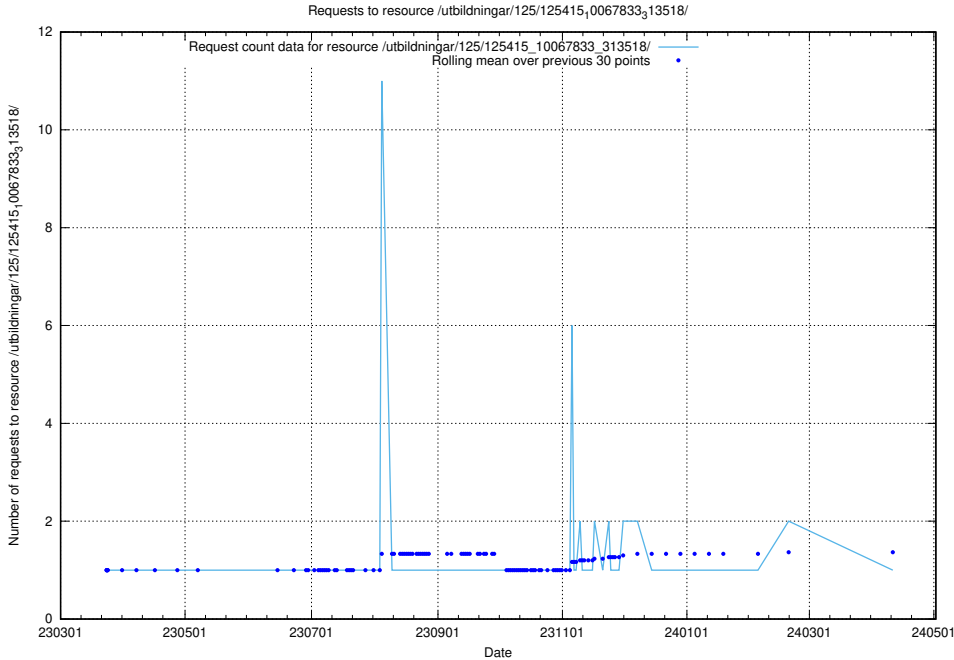

5.1094 Usage of /utbildningar/125/125415_10067833_313518/

Here, we count the number of requests to resource /utbildningar/125/125415_10067833_313518/.