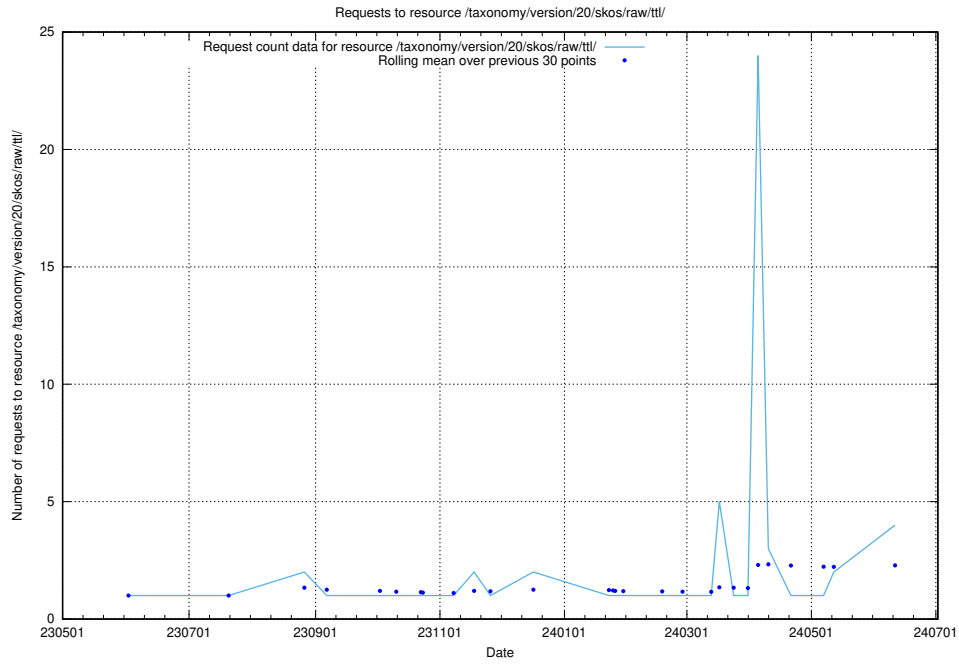

5.251 Usage of `/taxonomy/version/20/skos/raw/ttl/`

Here, we count the number of requests to resource `/taxonomy/version/20/skos/raw/ttl/`.