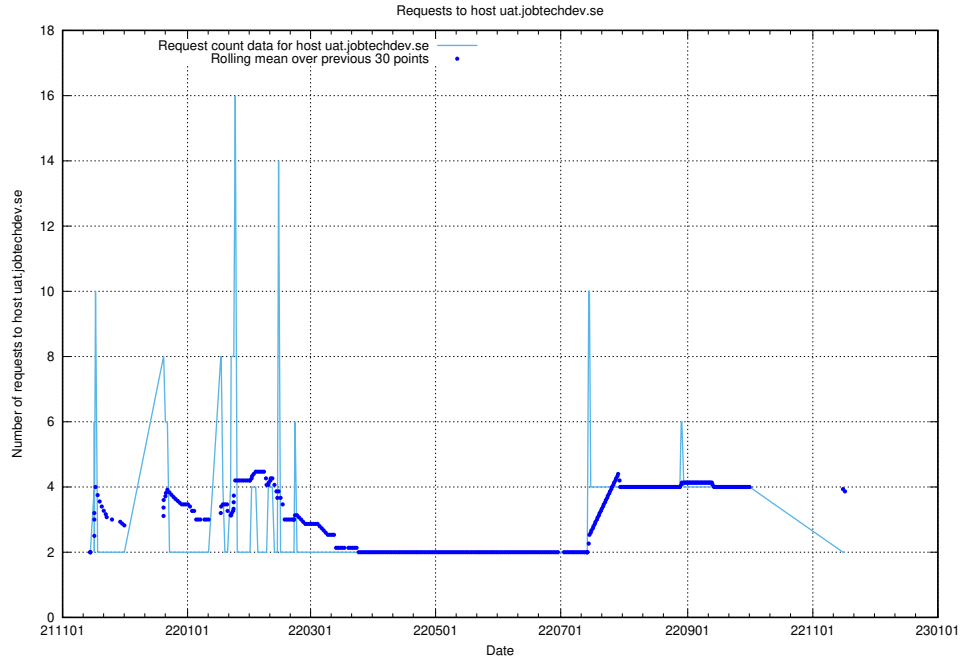

7.555 Usage of uat.jobtechdev.se

Here, we count the number of requests to host uat.jobtechdev.se.