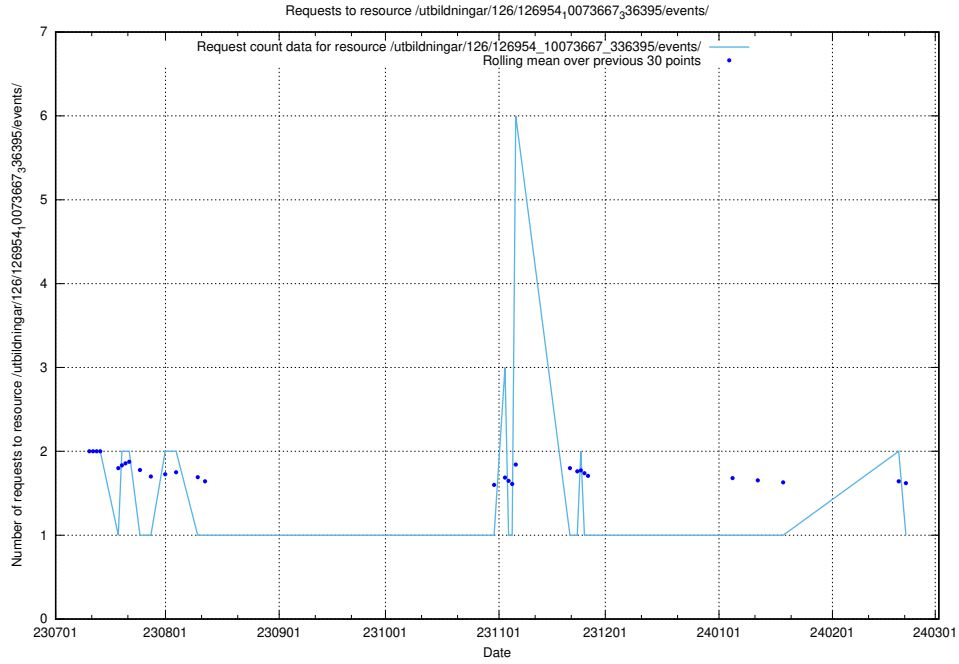

Here, we count the number of requests to resource /utbildningar/126/126954_10073667_336395/events/

5.5242 Usage of /utbildningar/126/126954_10073667_336395/

Here, we count the number of requests to resource /utbildningar/126/126954_10073667_336395/.