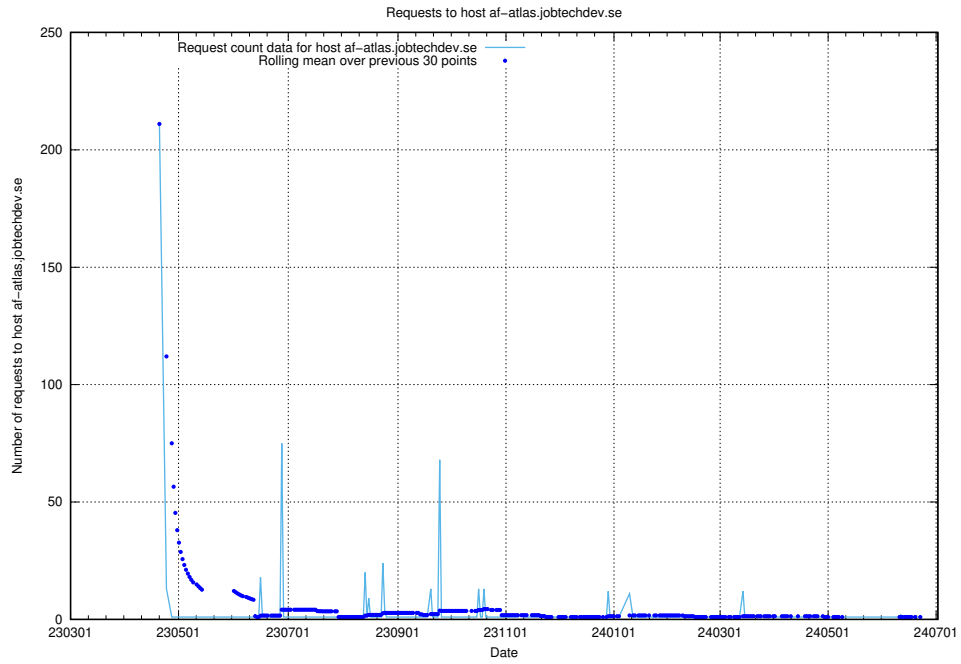

7.607 Usage of af-atlas.jobtechdev.se

Here, we count the number of requests to host af-atlas.jobtechdev.se.