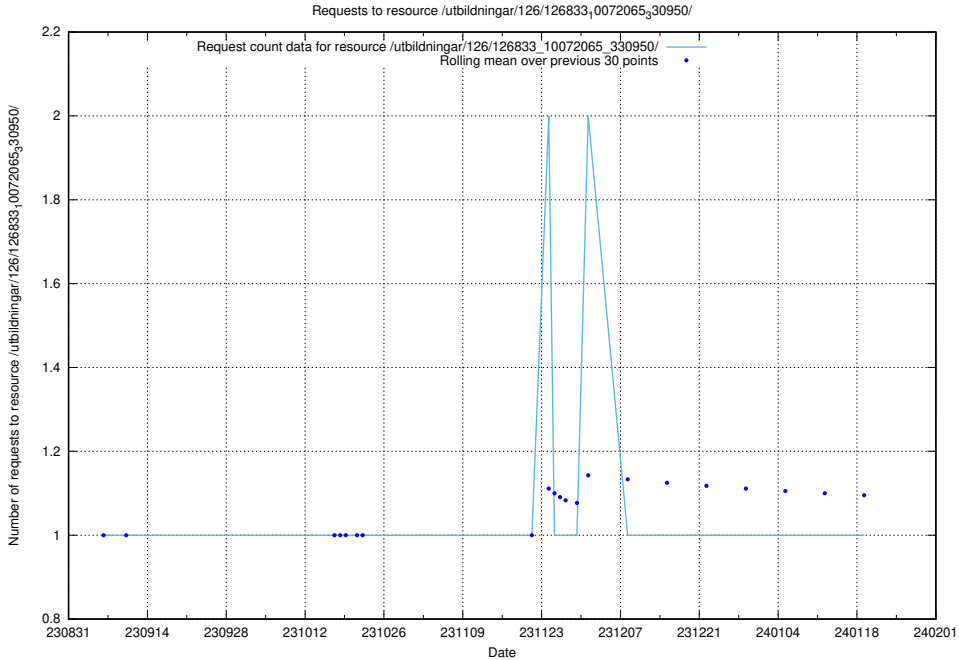

Here, we count the number of requests to resource /utbildningar/126/126833_10072065_330950/events/

5.4794 Usage of /utbildningar/126/126833_10072065_330950/

Here, we count the number of requests to resource /utbildningar/126/126833_10072065_330950/.