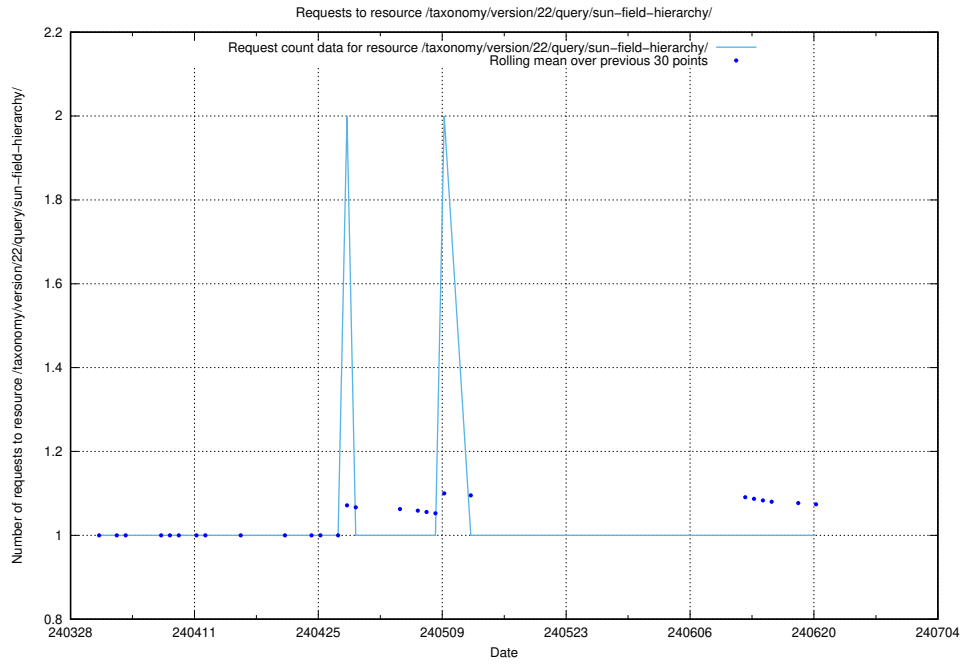

Here, we count the number of requests to resource /utbildningar/124/124515_10065930_300982/events/

5.1721 Usage of /taxonomy/version/22/query/sun-field-hierarchy/

Here, we count the number of requests to resource /taxonomy/version/22/query/sun-field-hierarchy/.