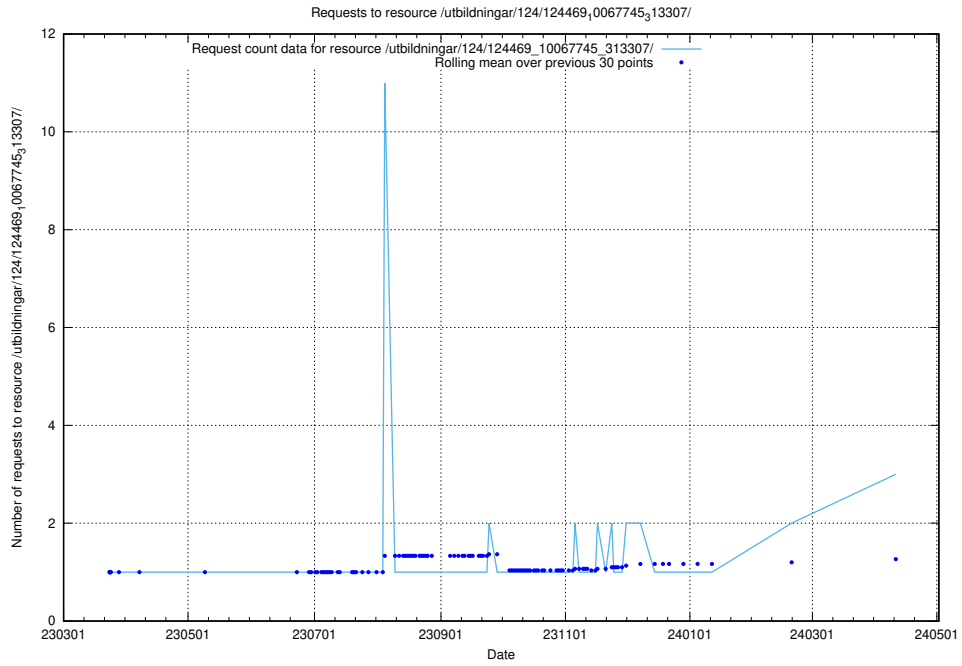

5.326 Usage of /utbildningar/124/124469_10067745_313307/

Here, we count the number of requests to resource /utbildningar/124/124469_10067745_313307/.