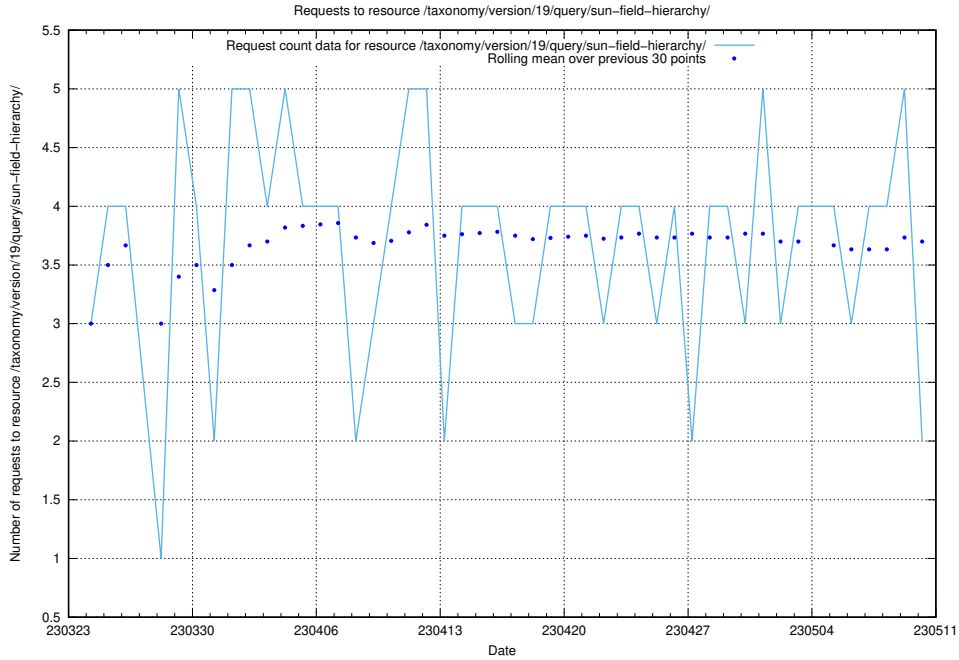

5.911 Usage of /taxonomy/version/19/query/sun-field-hierarchy/

Here, we count the number of requests to resource /taxonomy/version/19/query/sun-field-hierarchy/.