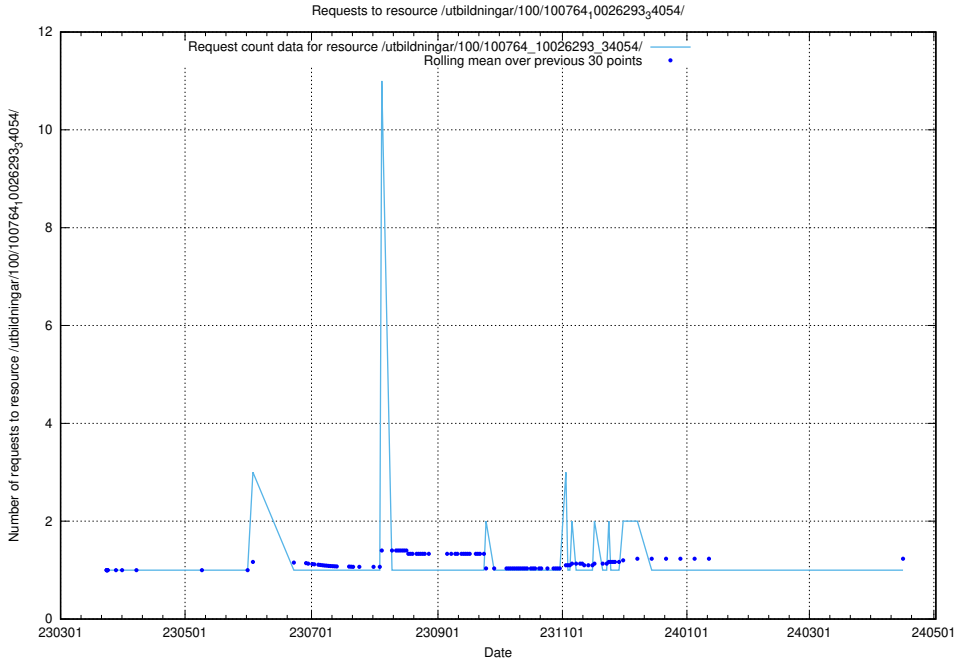

5.5671 Usage of /utbildningar/100/100764_10026293_34054/

Here, we count the number of requests to resource /utbildningar/100/100764_10026293_34054/.