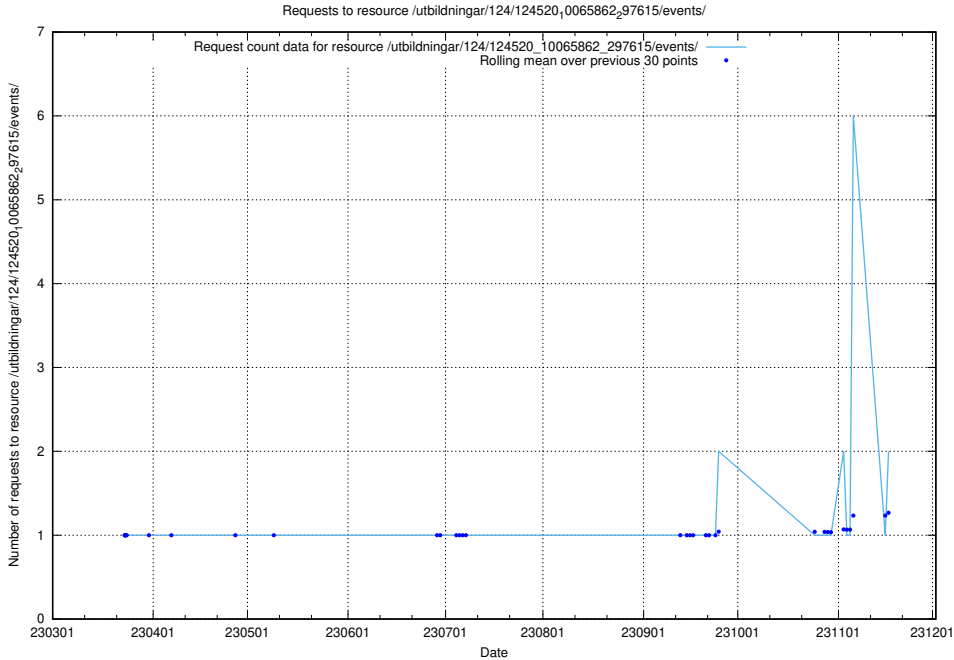

5.495 Usage of /utbildningar/124/124520_10065862_297615/events/

Here, we count the number of requests to resource /utbildningar/124/124520_10065862_297615/events/