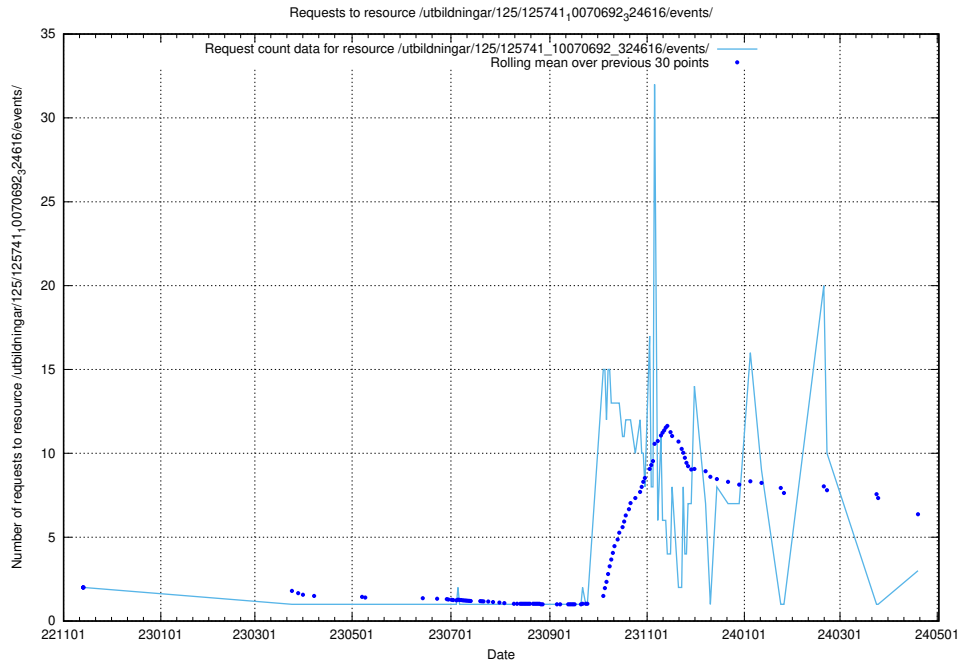

5.418 Usage of /utbildningar/125/125741_10070692_324616/events/

Here, we count the number of requests to resource /utbildningar/125/125741_10070692_324616/events/