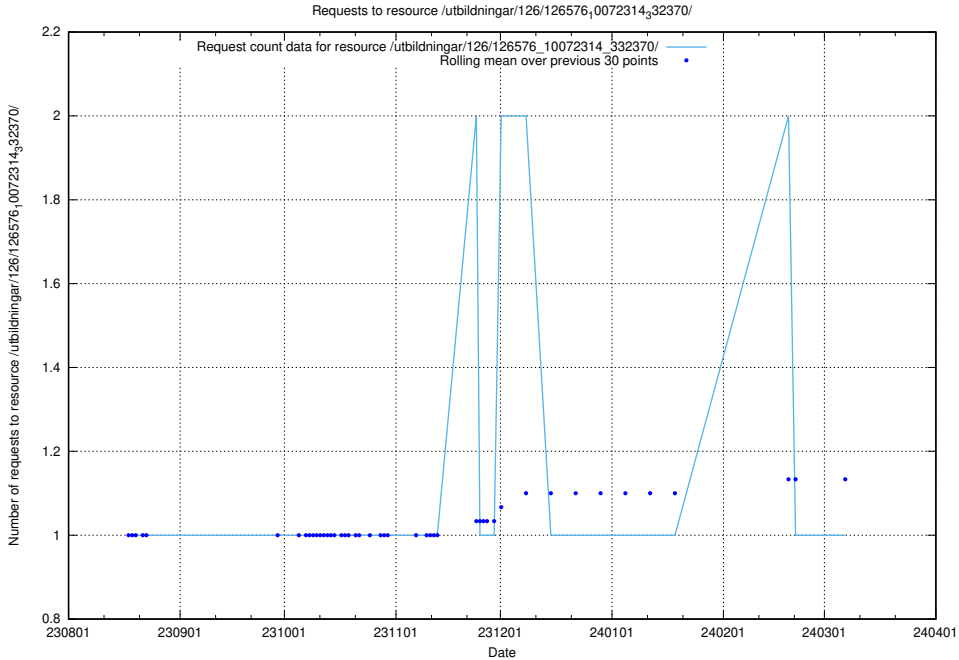

5.4902 Usage of /utbildningar/126/126576_10072314_332370/

Here, we count the number of requests to resource /utbildningar/126/126576_10072314_332370/.