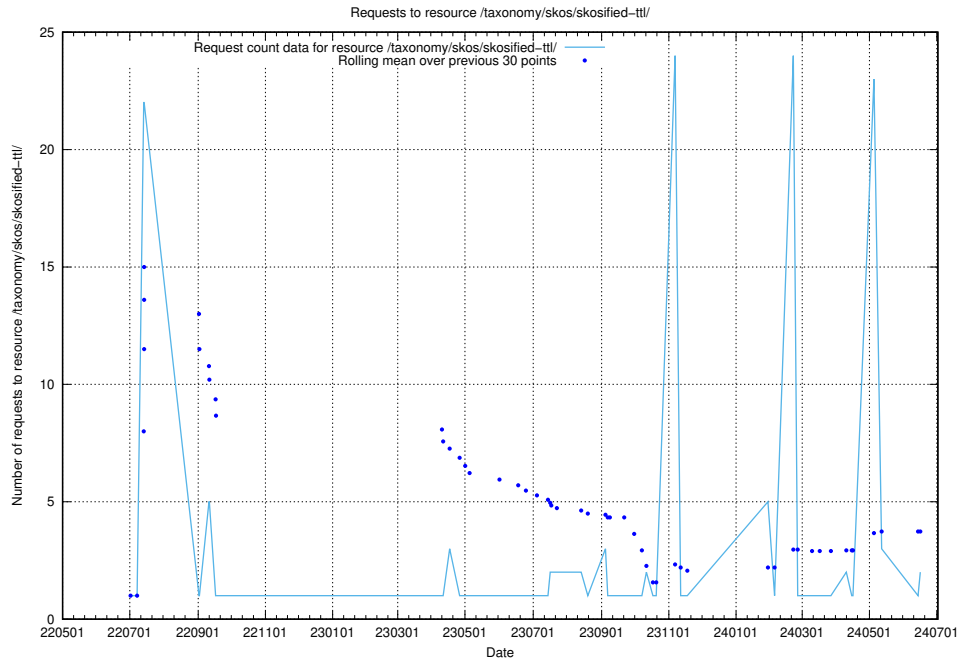

5.461 Usage of /taxonomy/skos/skosified-ttl/

Here, we count the number of requests to resource /taxonomy/skos/skosified-ttl/.

5.462 Usage of /utbildningar/125/125740_10070674_322772/events/

Here, we count the number of requests to resource /utbildningar/125/125740_10070674_322772/events/