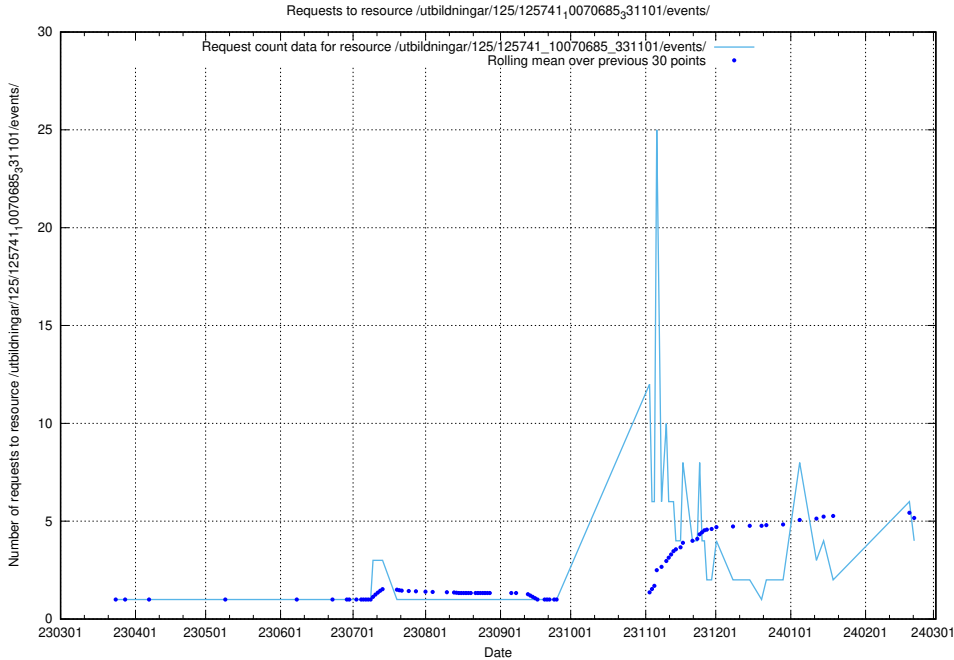

5.257 Usage of /utbildningar/125/125741_10070685_331101/events/

Here, we count the number of requests to resource /utbildningar/125/125741_10070685_331101/events/