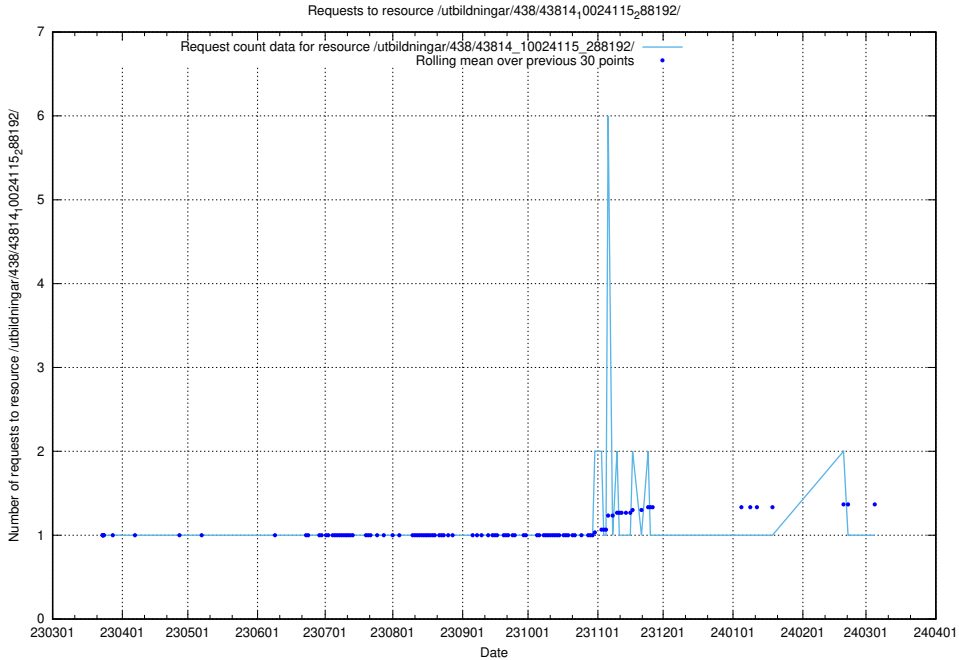

5.6501 Usage of /utbildningar/438/43814_10024115_288192/

Here, we count the number of requests to resource /utbildningar/438/43814_10024115_288192/.