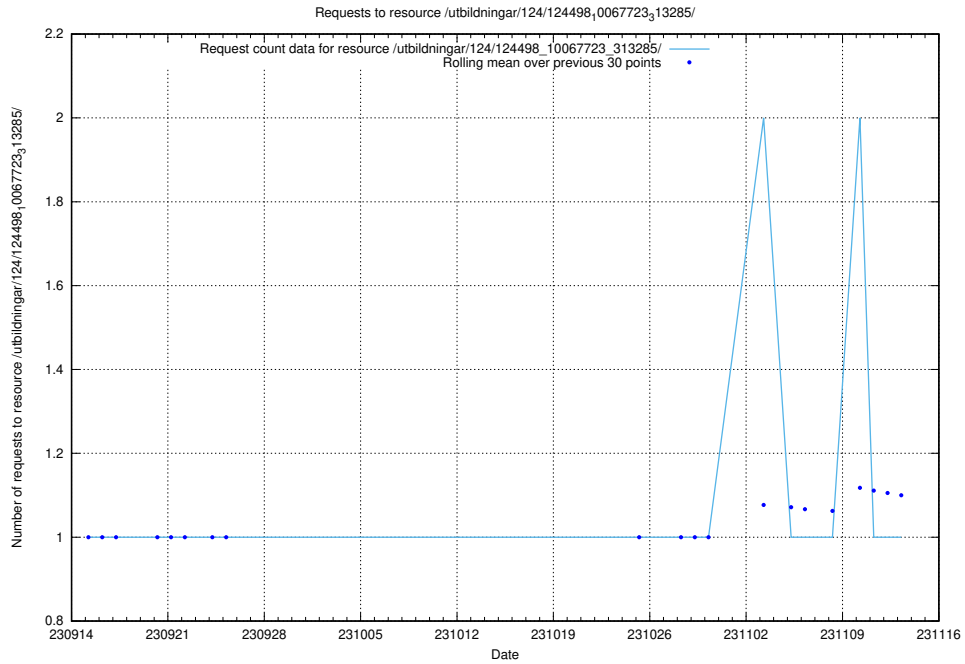

5.4712 Usage of /utbildningar/124/124498_10067723_313285/

Here, we count the number of requests to resource /utbildningar/124/124498_10067723_313285/.