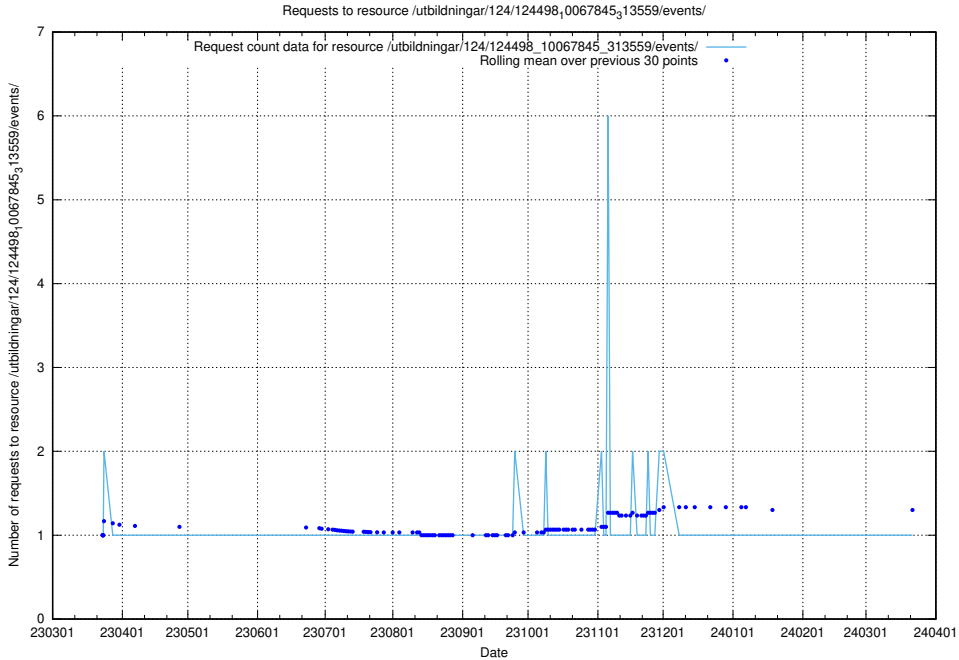

5.2811 Usage of /utbildningar/124/124498_10067845_313559/events/

Here, we count the number of requests to resource /utbildningar/124/124498_10067845_313559/events/