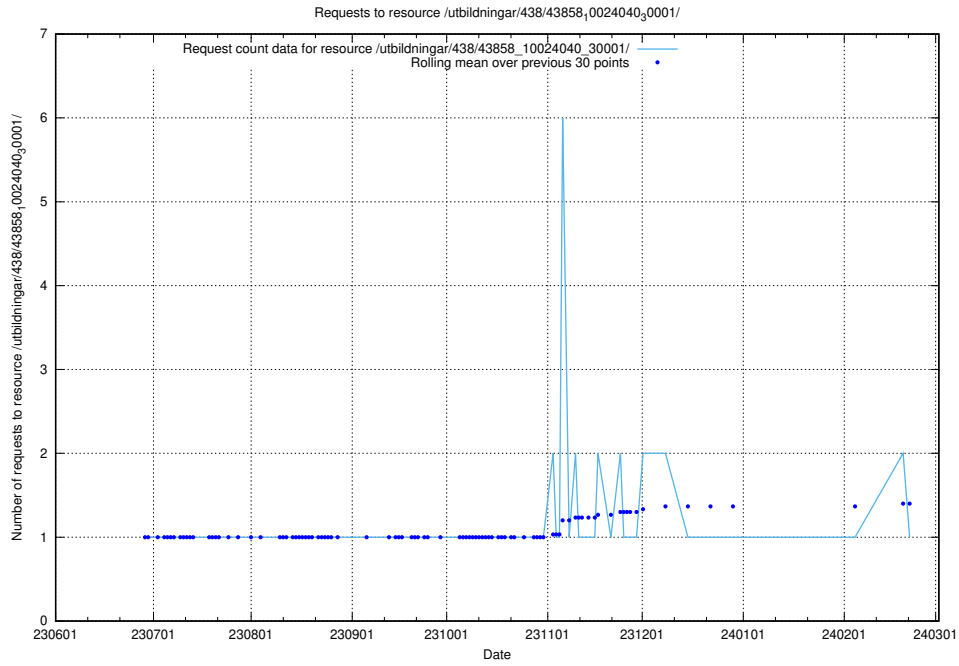

5.5550 Usage of /utbildningar/438/43858_10024040_30001/

Here, we count the number of requests to resource /utbildningar/438/43858_10024040_30001/.