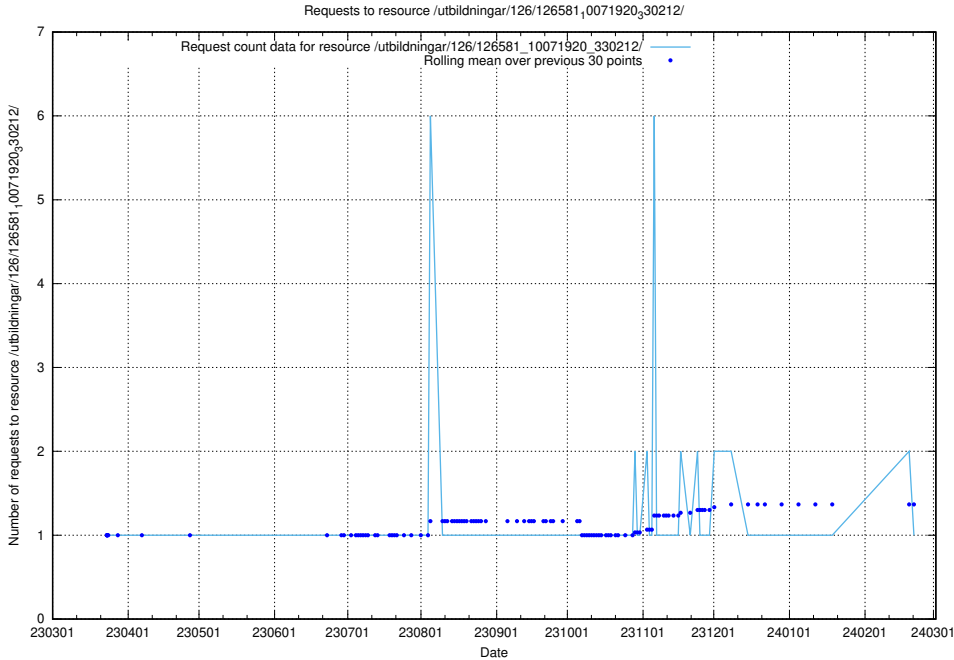

5.6555 Usage of /utbildningar/126/126581_10071920_330212/

Here, we count the number of requests to resource /utbildningar/126/126581_10071920_330212/.