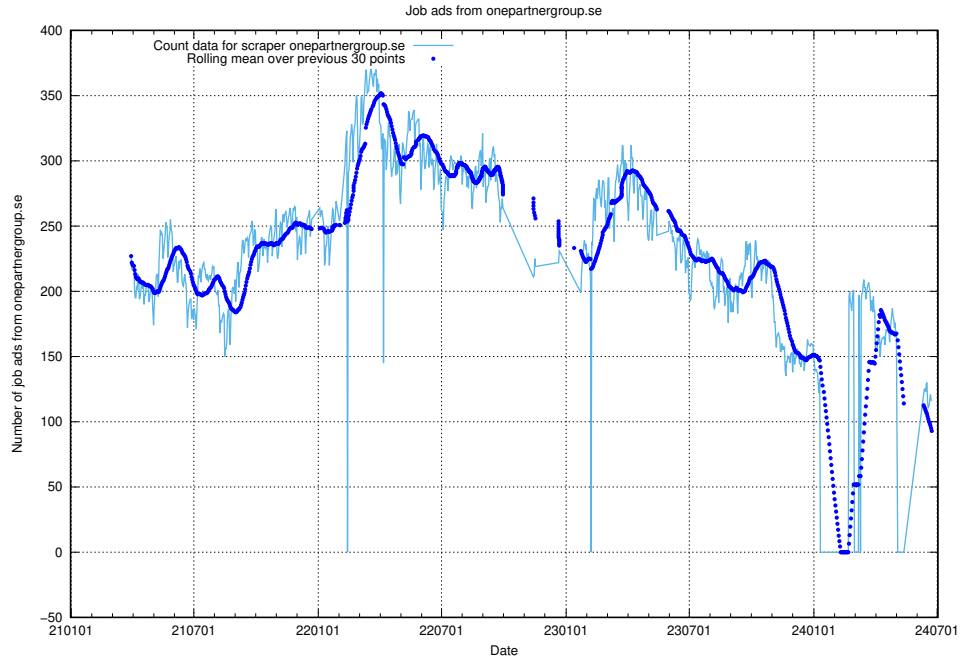

13.11 Number of ads by scraper onepartnergroup.se

Here, we count the number of job ads scraped from onepartnergroup.se.