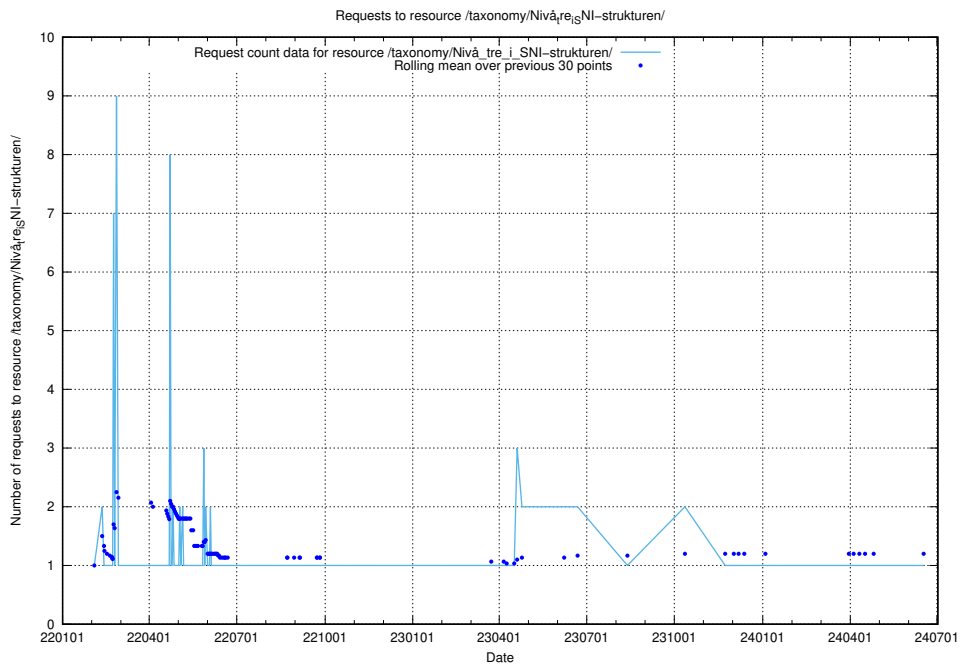

5.3162 Usage of /taxonomy/Nivå_tre_i_SNI-strukturen/

Here, we count the number of requests to resource /taxonomy/Nivå_tre_i_SNI-strukturen/.