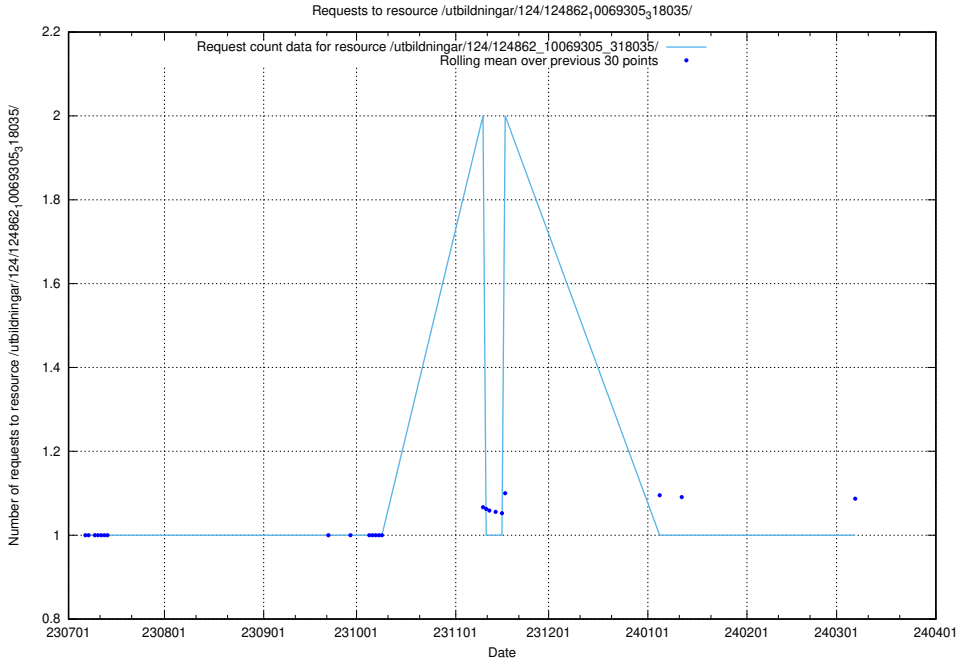

5.5439 Usage of /utbildningar/124/124862_10069305_318035/

Here, we count the number of requests to resource /utbildningar/124/124862_10069305_318035/.