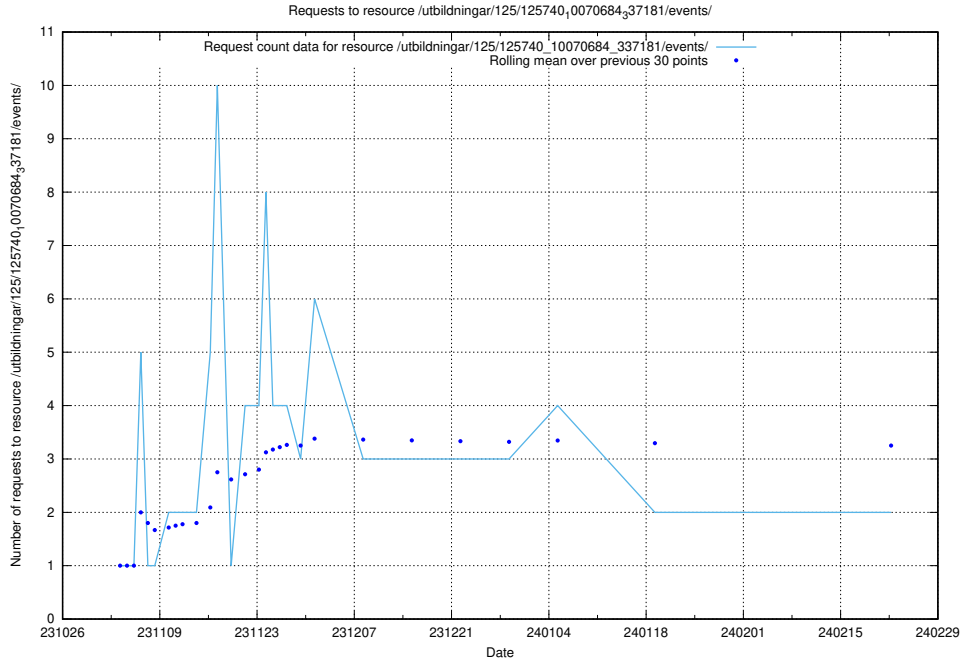

5.705 Usage of /utbildningar/125/125740_10070684_337181/events/

Here, we count the number of requests to resource /utbildningar/125/125740_10070684_337181/events/