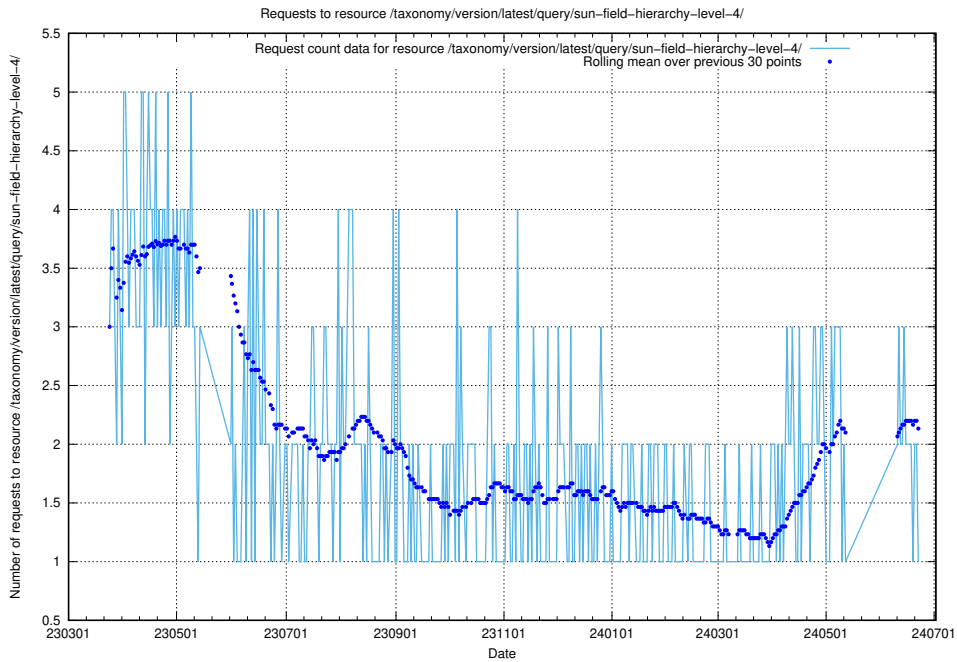

5.6219 Usage of /taxonomy/version/latest/query/sun-field-hierarchy-level-4/

Here, we count the number of requests to resource /taxonomy/version/latest/query/sun-field-hierarchy-level-4/.