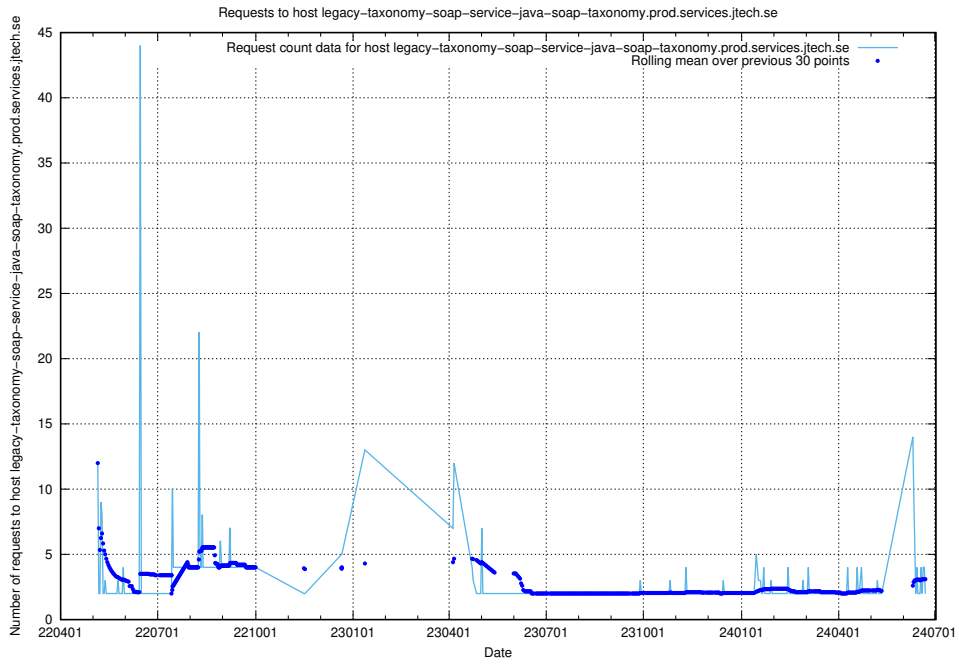

7.435 Usage of odoo-onprem.jobtechdev.se

Here, we count the number of requests to host odoo-onprem.jobtechdev.se.

7.436 Usage of legacy-taxonomy-soap-service-java-soap-taxonomy.prod.services.jtech.se

Here, we count the number of requests to host legacy-taxonomy-soap-service-java-soap-taxonomy.prod.services.jtech.se.