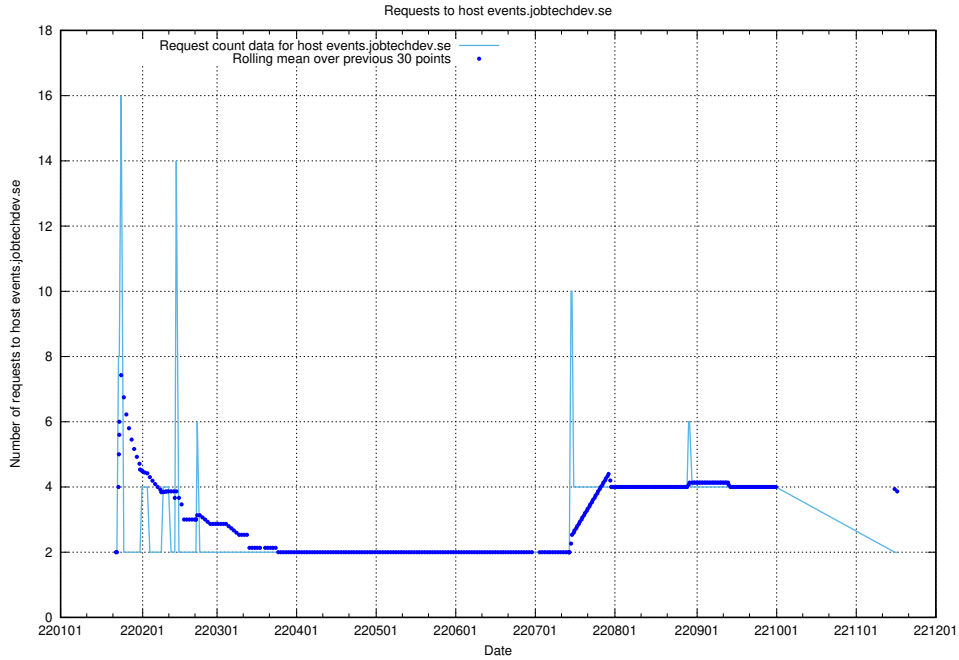

7.602 Usage of events.jobtechdev.se

Here, we count the number of requests to host events.jobtechdev.se.

7.603 Usage of hr.jobtechdev.se

Here, we count the number of requests to host hr.jobtechdev.se.

7.604 Usage of demo-jobed-connect-onprem.jobtechdev.se