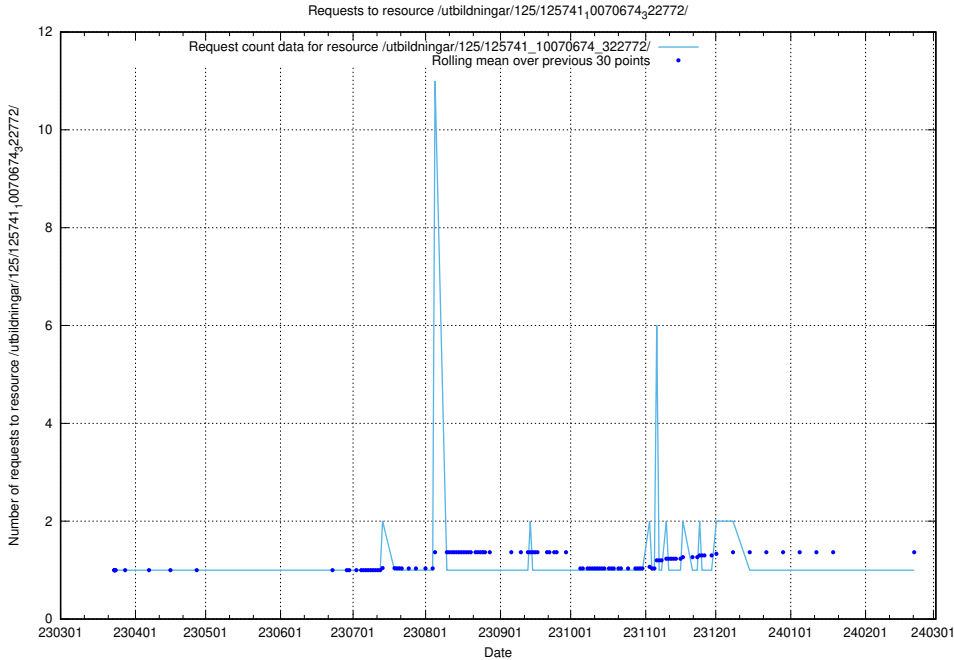

5.6641 Usage of /utbildningar/125/125741_10070674_322772/

Here, we count the number of requests to resource /utbildningar/125/125741_10070674_322772/.

5.6642 Usage of /utbildningar/125/125741_10070674_322469/events/