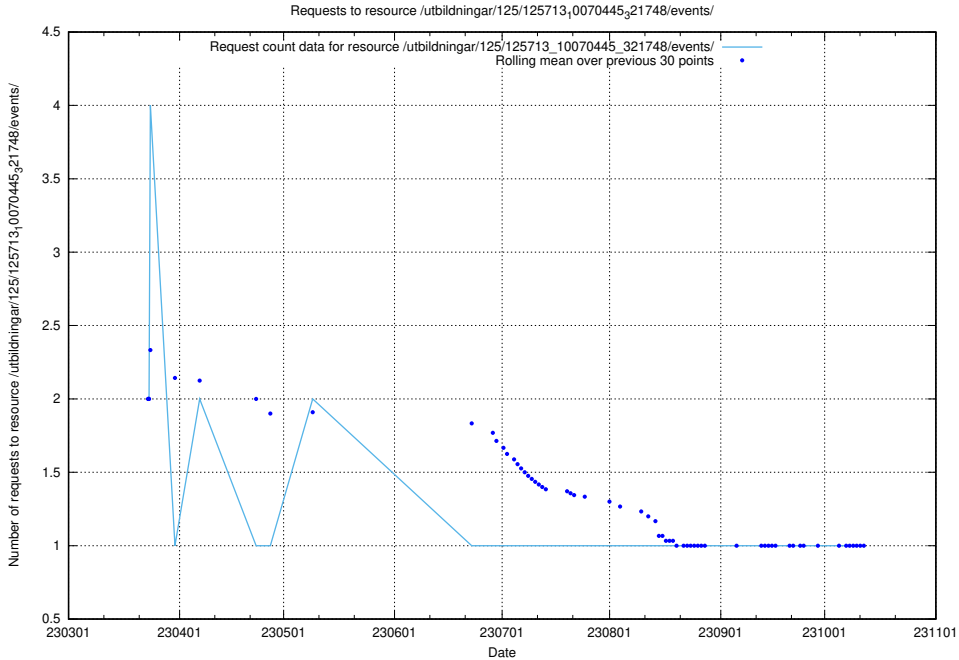

5.6438 Usage of /utbildningar/125/125713_10070445_321748/events/

Here, we count the number of requests to resource /utbildningar/125/125713_10070445_321748/events/