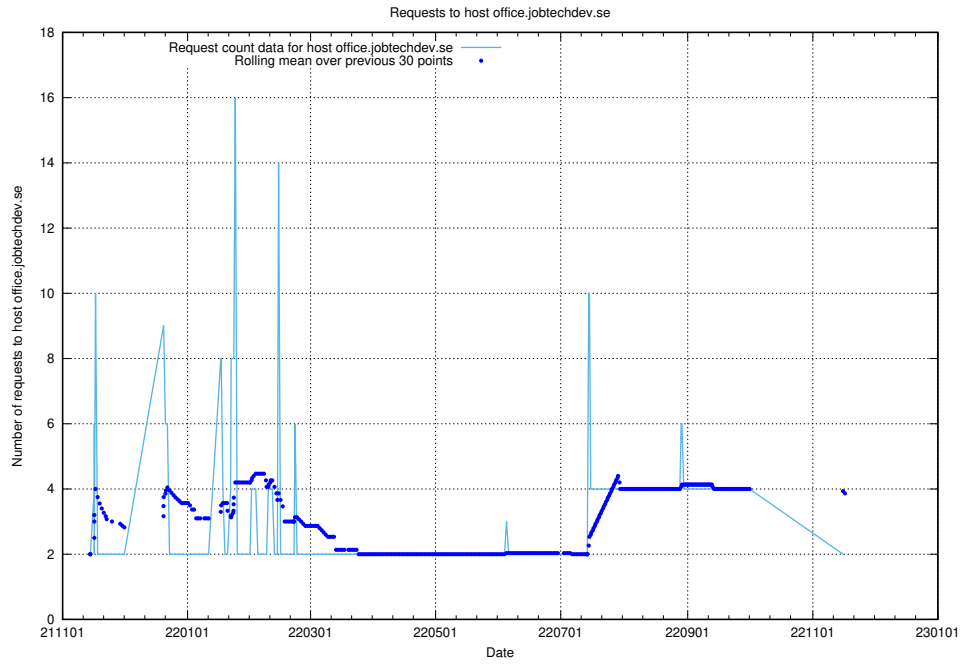

7.566 Usage of office.jobtechdev.se

Here, we count the number of requests to host office.jobtechdev.se.