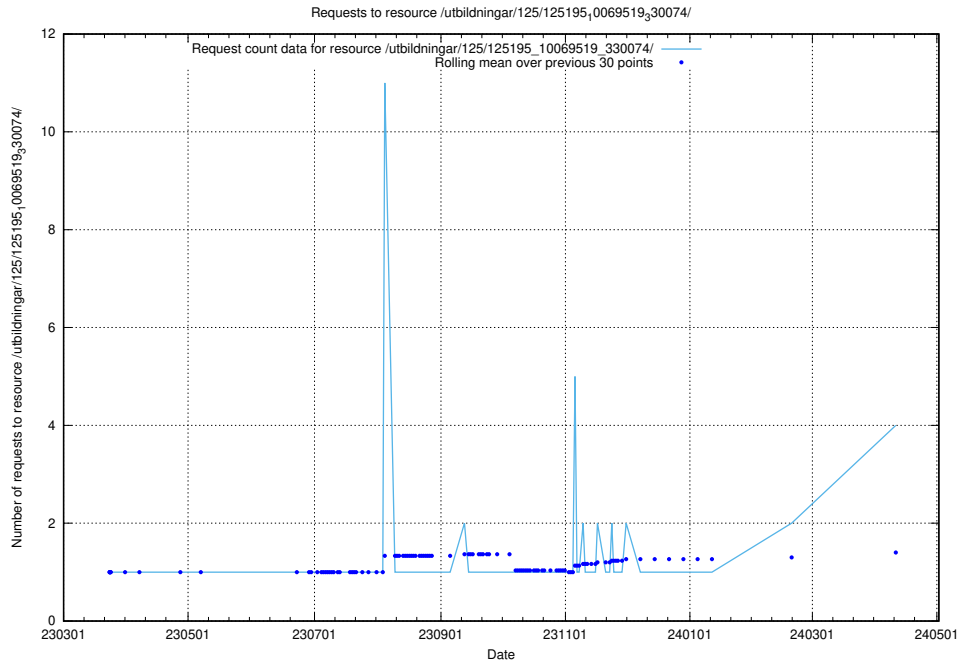

5.161 Usage of /utbildningar/125/125195_10069519_330074/

Here, we count the number of requests to resource /utbildningar/125/125195_10069519_330074/.