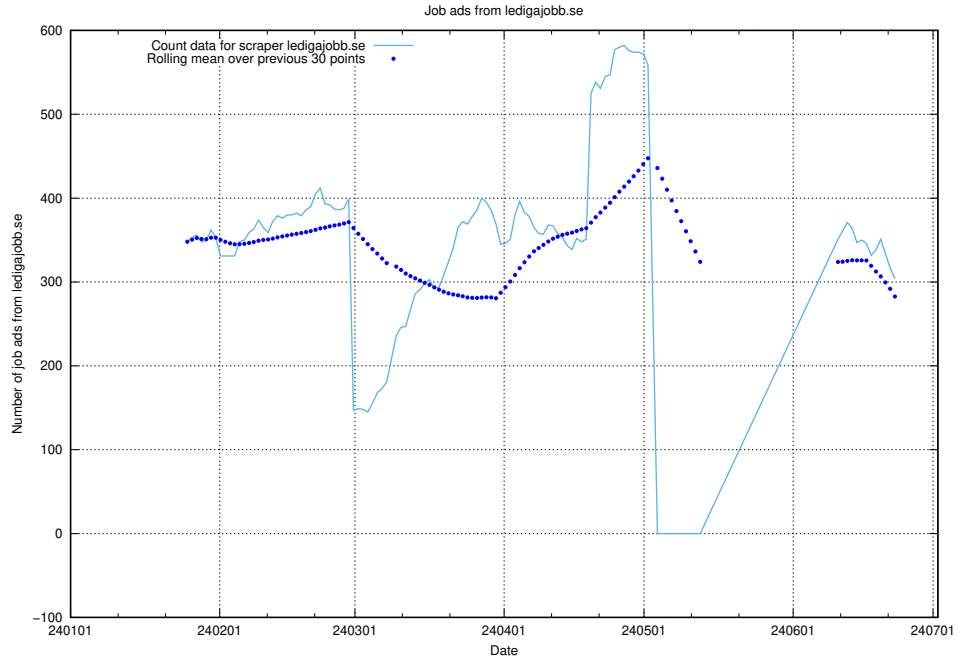

13.8 Number of ads by scraper ledigajobb.se

Here, we count the number of job ads scraped from ledigajobb.se.

13.9 Number of ads by scraper thehub.io

Here, we count the number of job ads scraped from thehub.io.