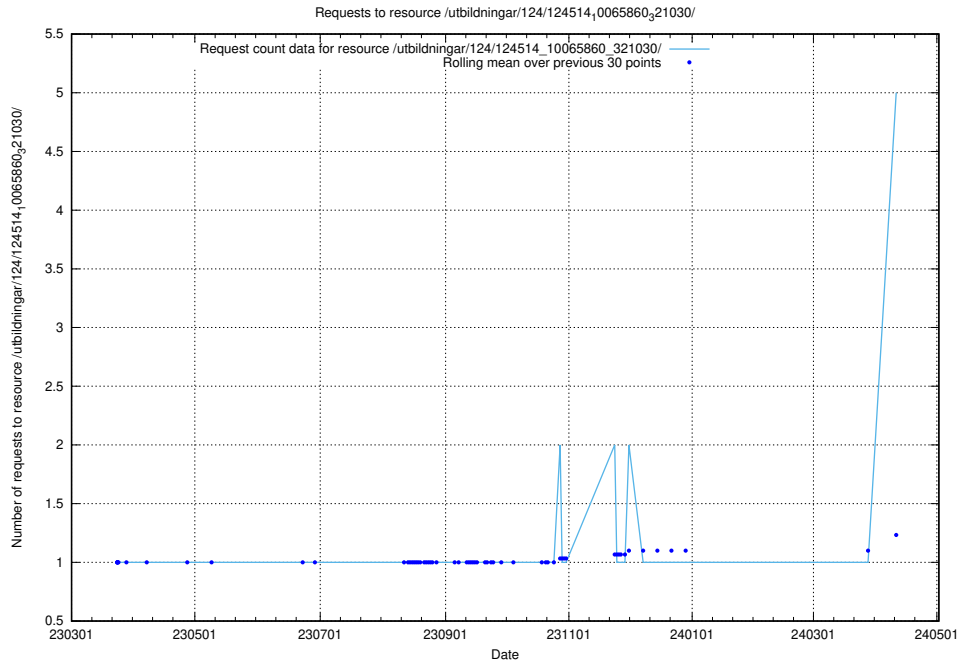

5.124 Usage of /utbildningar/124/124514_10065860_321030/

Here, we count the number of requests to resource /utbildningar/124/124514_10065860_321030/.