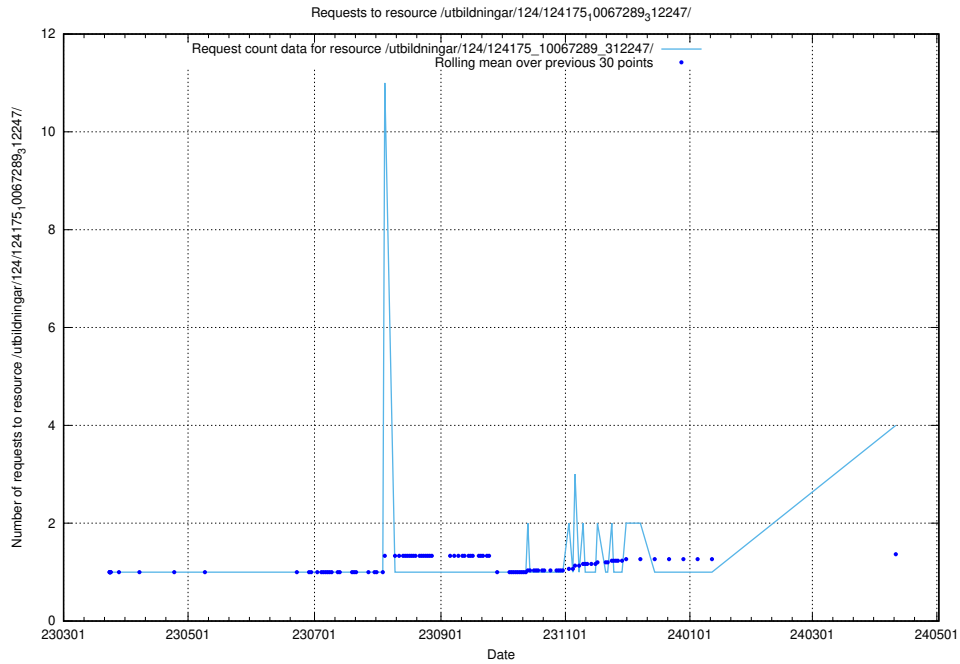

5.208 Usage of /utbildningar/124/124175_10067289_312247/

Here, we count the number of requests to resource /utbildningar/124/124175_10067289_312247/.