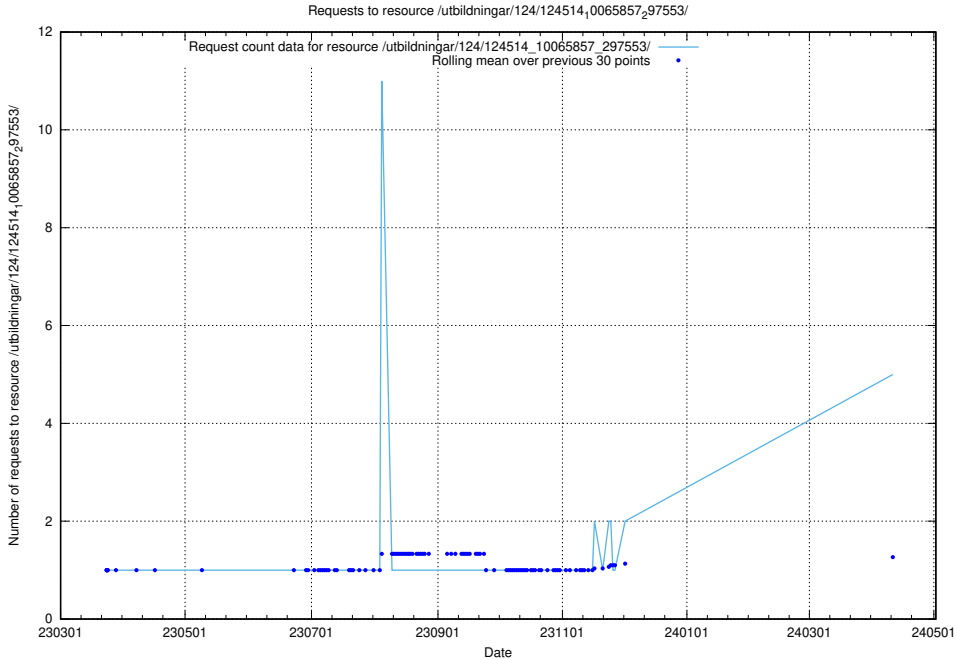

5.126 Usage of /utbildningar/124/124514_10065857_297553/

Here, we count the number of requests to resource /utbildningar/124/124514_10065857_297553/.