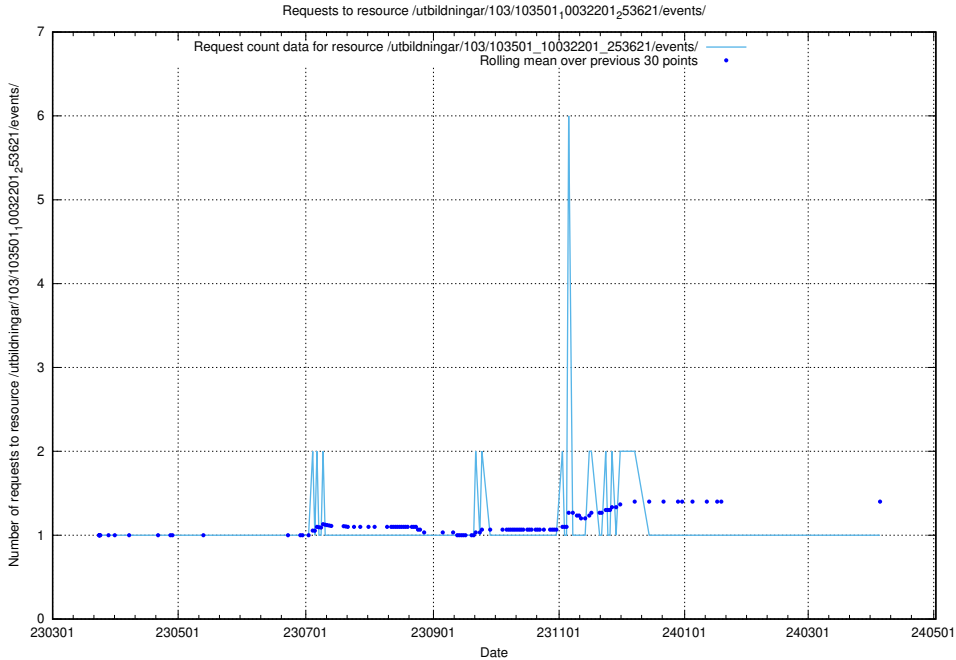

5.5610 Usage of /utbildningar/103/103501_10032201_253621/events/

Here, we count the number of requests to resource /utbildningar/103/103501_10032201_253621/events/