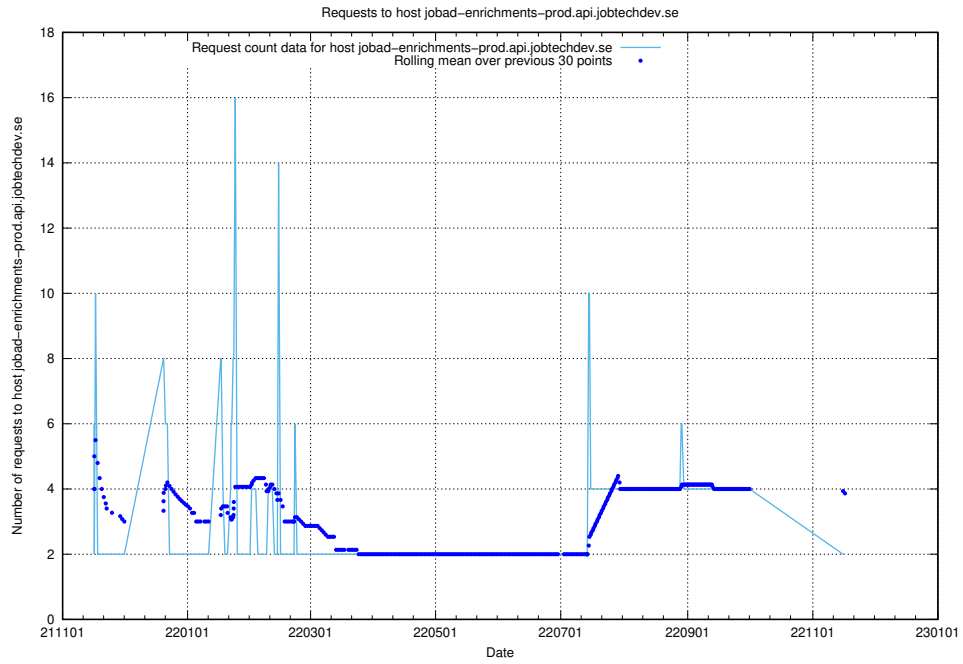

7.547 Usage of jobad-enrichments-prod.api.jobtechdev.se

Here, we count the number of requests to host jobad-enrichments-prod.api.jobtechdev.se.