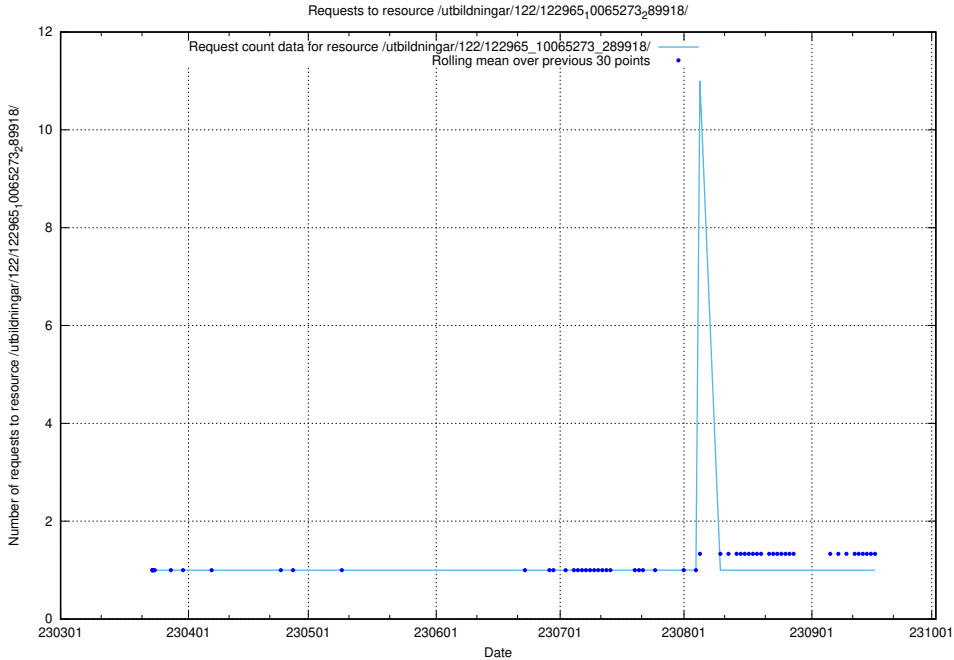

Here, we count the number of requests to resource /taxonomy/version/14/query/eu-regions/.

5.5267 Usage of /utbildningar/122/122965_10065273_289918/

Here, we count the number of requests to resource /utbildningar/122/122965_10065273_289918/.