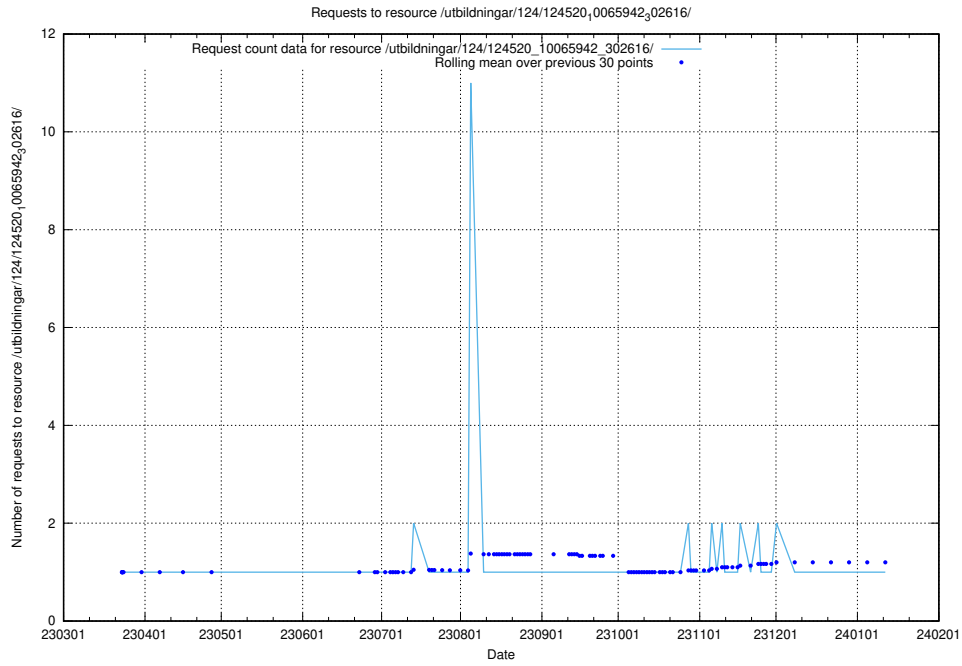

5.1240 Usage of /utbildningar/124/124520_10065942_302616/

Here, we count the number of requests to resource /utbildningar/124/124520_10065942_302616/.