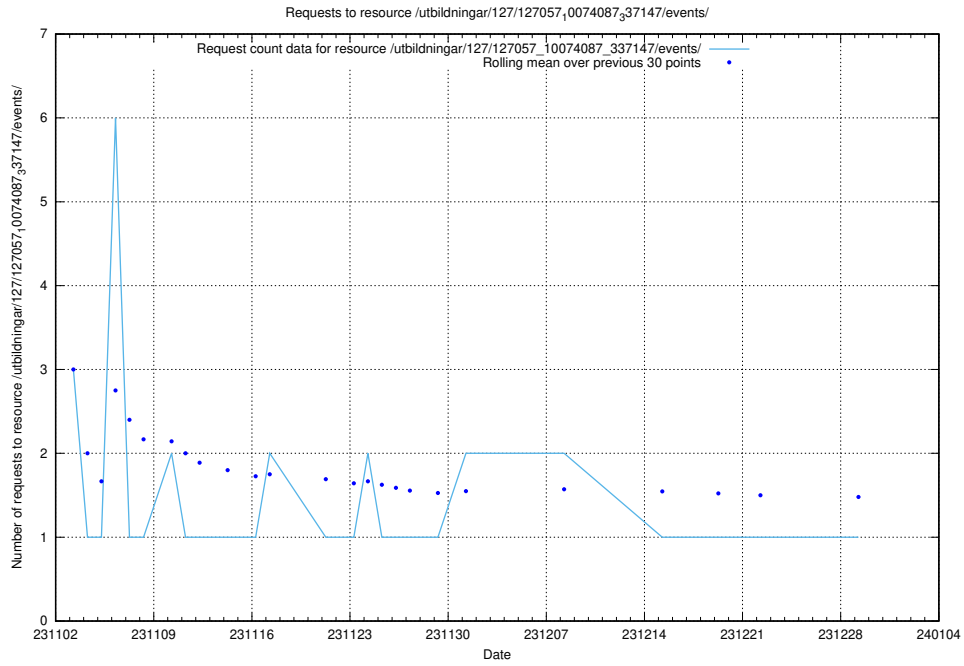

5.4279 Usage of /utbildningar/127/127057_10074087_337147/events/

Here, we count the number of requests to resource /utbildningar/127/127057_10074087_337147/events/