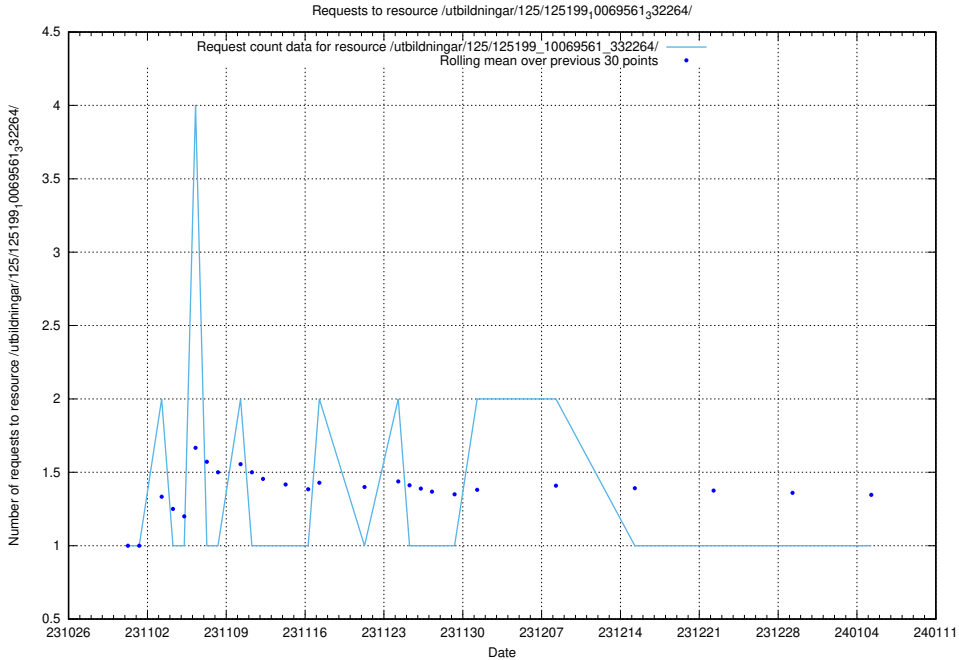

5.4307 Usage of /utbildningar/125/125199_10069561_332264/

Here, we count the number of requests to resource /utbildningar/125/125199_10069561_332264/.