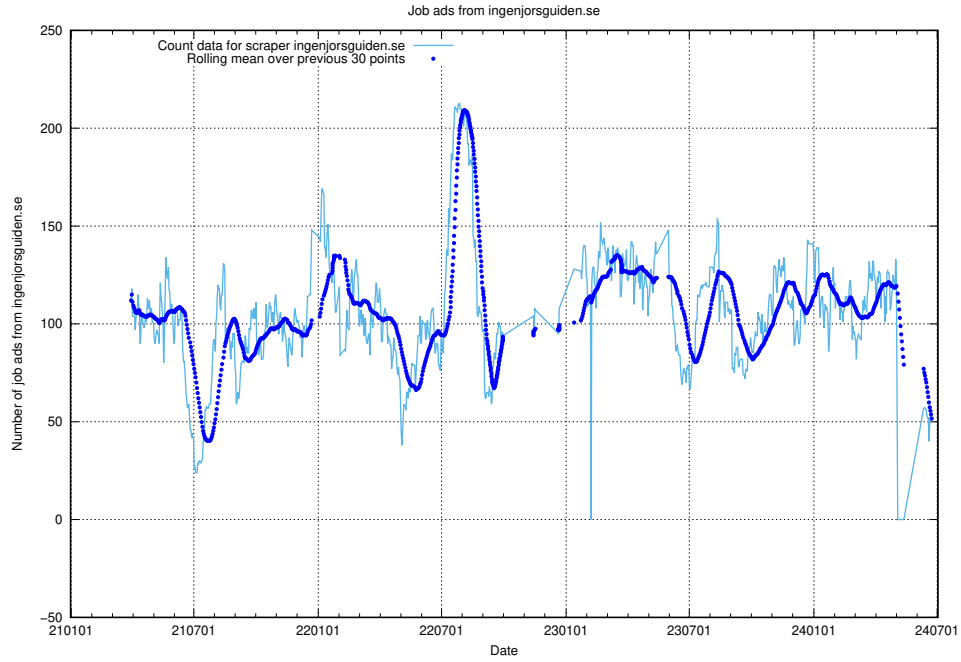

13.14 Number of ads by scraper ingenjorsguiden.se

Here, we count the number of job ads scraped from ingenjorsguiden.se.