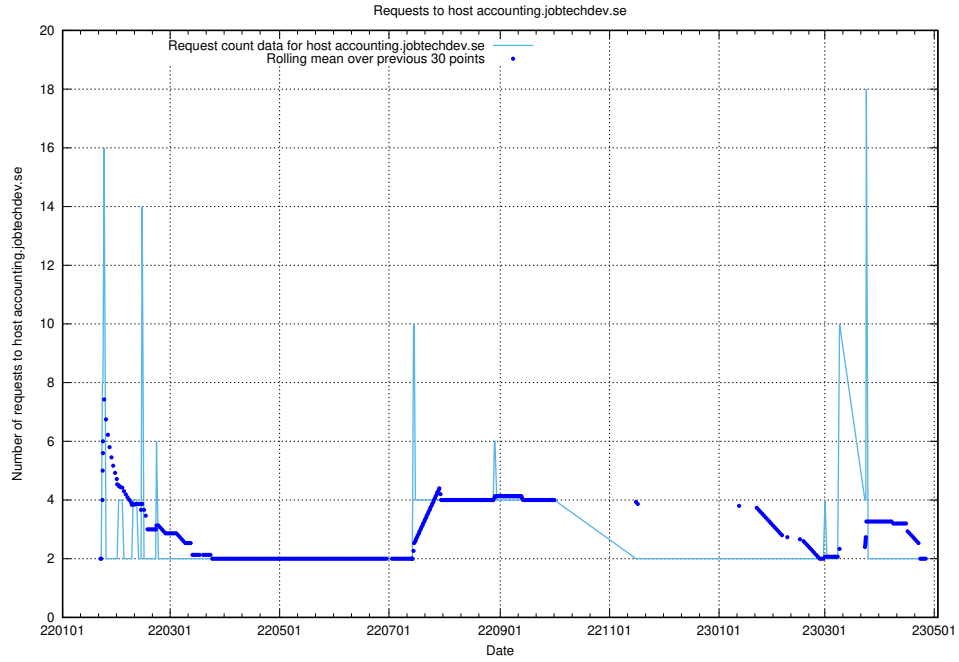

Here, we count the number of requests to host accounting.jobtechdev.se.

7.266 Usage of a.jobtechdev.se

Here, we count the number of requests to host a.jobtechdev.se.

7.267 Usage of game.jobtechdev.se

Here, we count the number of requests to host game.jobtechdev.se.