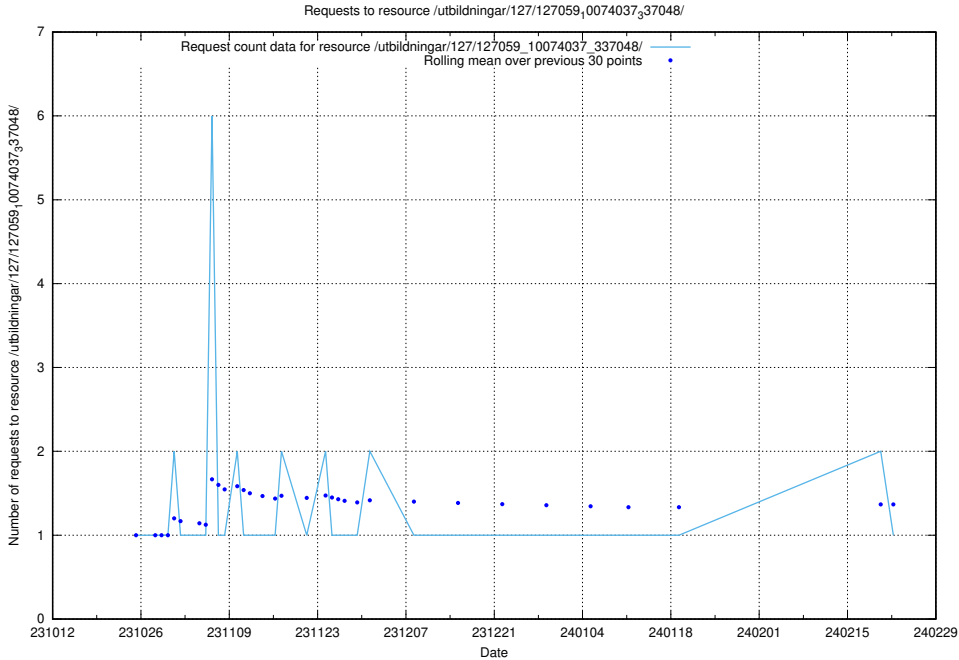

5.4346 Usage of /utbildningar/127/127059_10074037_337048/

Here, we count the number of requests to resource /utbildningar/127/127059_10074037_337048/.