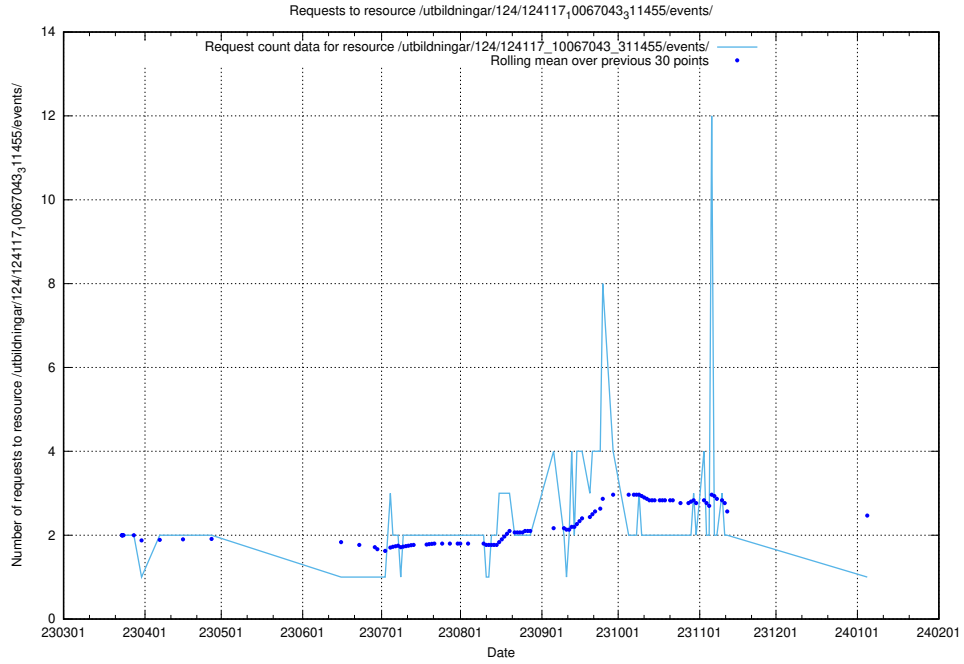

5.6463 Usage of /utbildningar/124/124117_10067043_311455/events/

Here, we count the number of requests to resource /utbildningar/124/124117_10067043_311455/events/