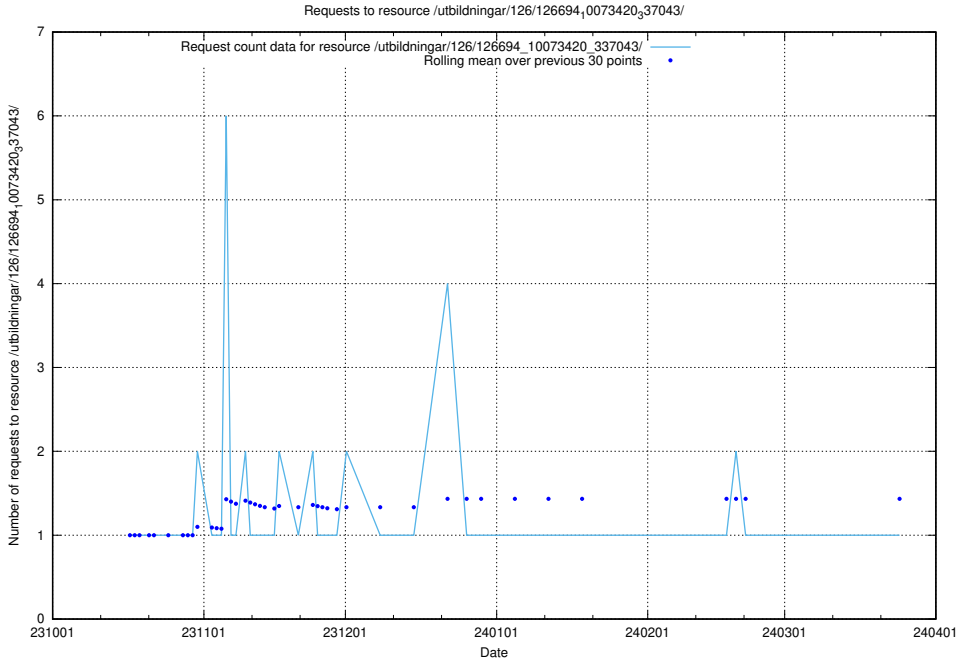

5.4440 Usage of /utbildningar/126/126694_10073420_337043/

Here, we count the number of requests to resource /utbildningar/126/126694_10073420_337043/.