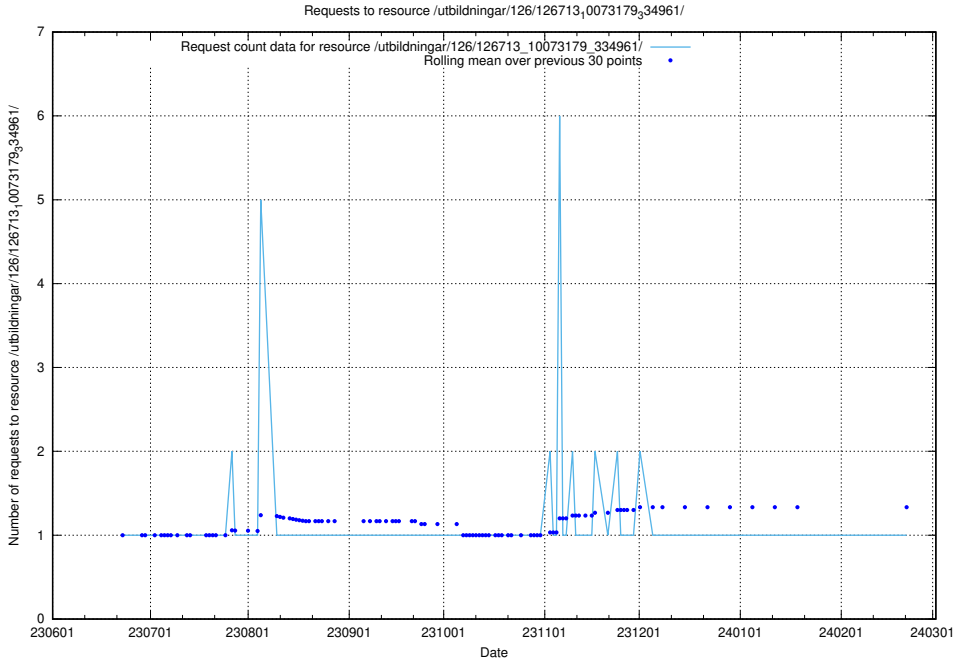

5.5746 Usage of /utbildningar/126/126713_10073179_334961/

Here, we count the number of requests to resource /utbildningar/126/126713_10073179_334961/.