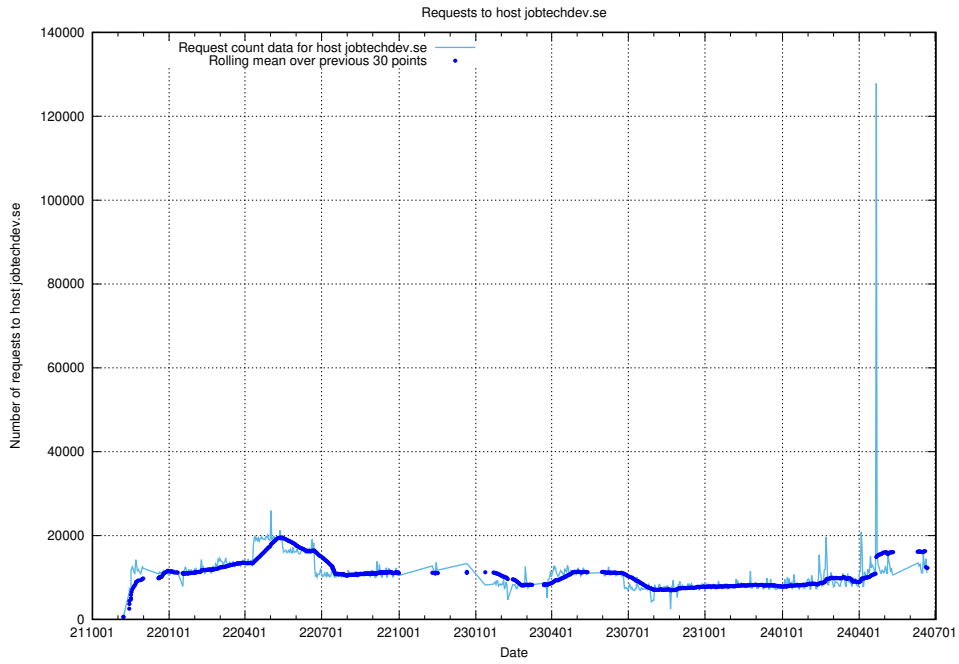

7.8 Usage of jobtechdev.se

Here, we count the number of requests to host jobtechdev.se.