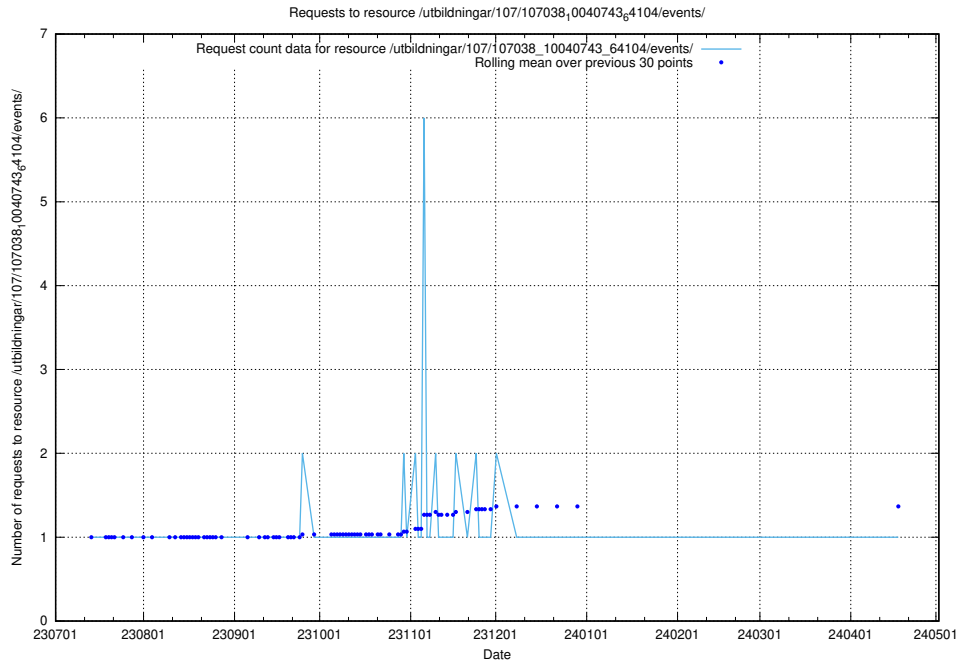

Here, we count the number of requests to resource /utbildningar/124/124514_10065864_333174/events/

5.5203 Usage of /utbildningar/107/107038_10040743_64104/events/

Here, we count the number of requests to resource /utbildningar/107/107038_10040743_64104/events/.