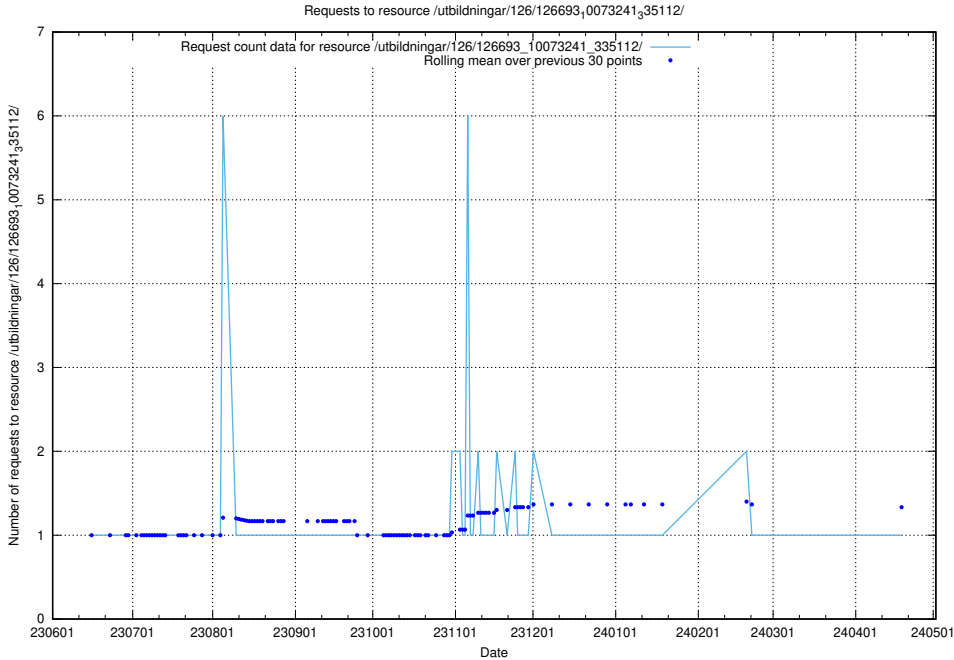

5.5996 Usage of /utbildningar/126/126693_10073241_335112/

Here, we count the number of requests to resource /utbildningar/126/126693_10073241_335112/.