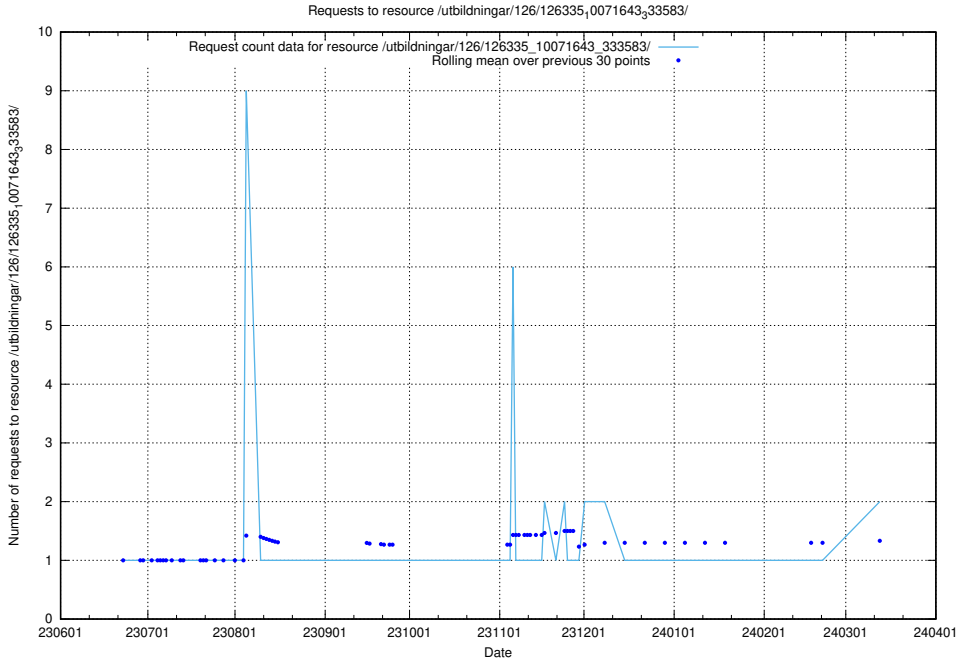

5.850 Usage of /utbildningar/126/126335_10071643_333583/

Here, we count the number of requests to resource /utbildningar/126/126335_10071643_333583/.