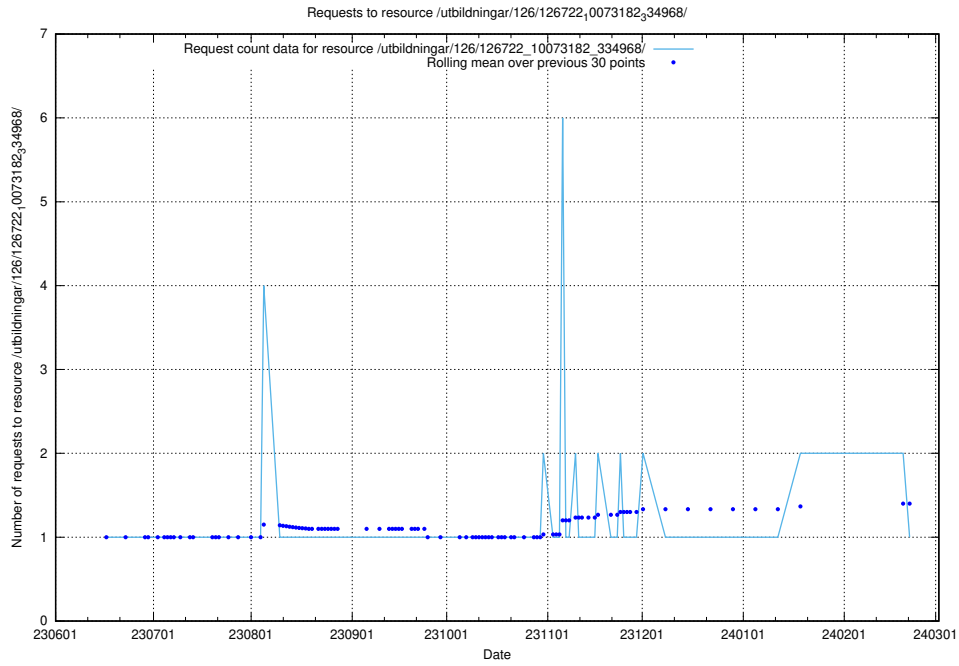

5.5987 Usage of /utbildningar/126/126722_10073182_334968/

Here, we count the number of requests to resource /utbildningar/126/126722_10073182_334968/.