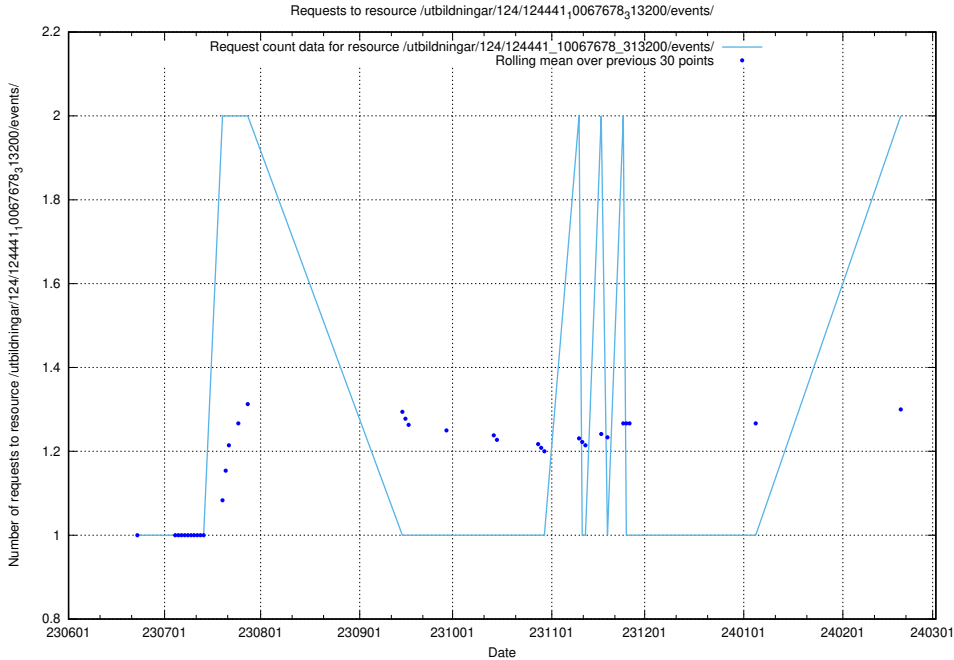

5.874 Usage of /utbildningar/124/124441_10067678_313200/events/

Here, we count the number of requests to resource /utbildningar/124/124441_10067678_313200/events/