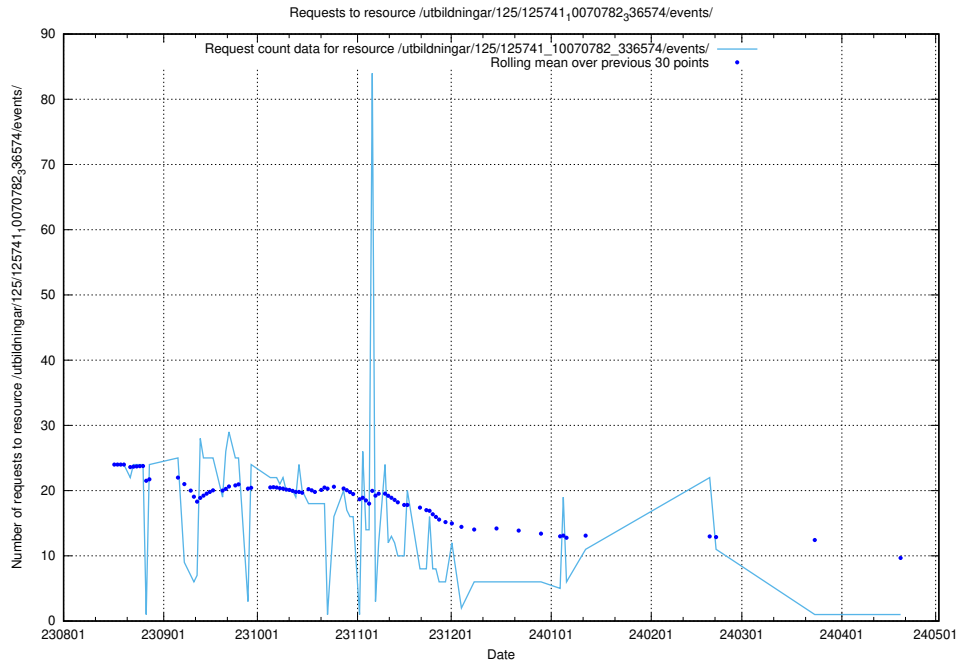

5.4908 Usage of /utbildningar/125/125741_10070782_336574/events/

Here, we count the number of requests to resource /utbildningar/125/125741_10070782_336574/events/