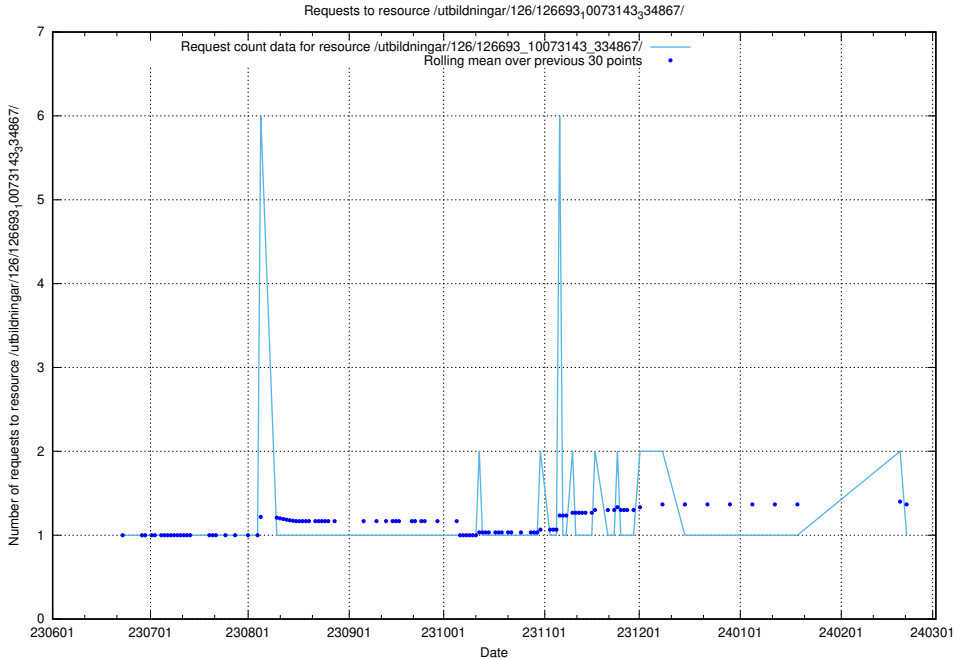

5.5769 Usage of /utbildningar/126/126693_10073143_334867/

Here, we count the number of requests to resource /utbildningar/126/126693_10073143_334867/.