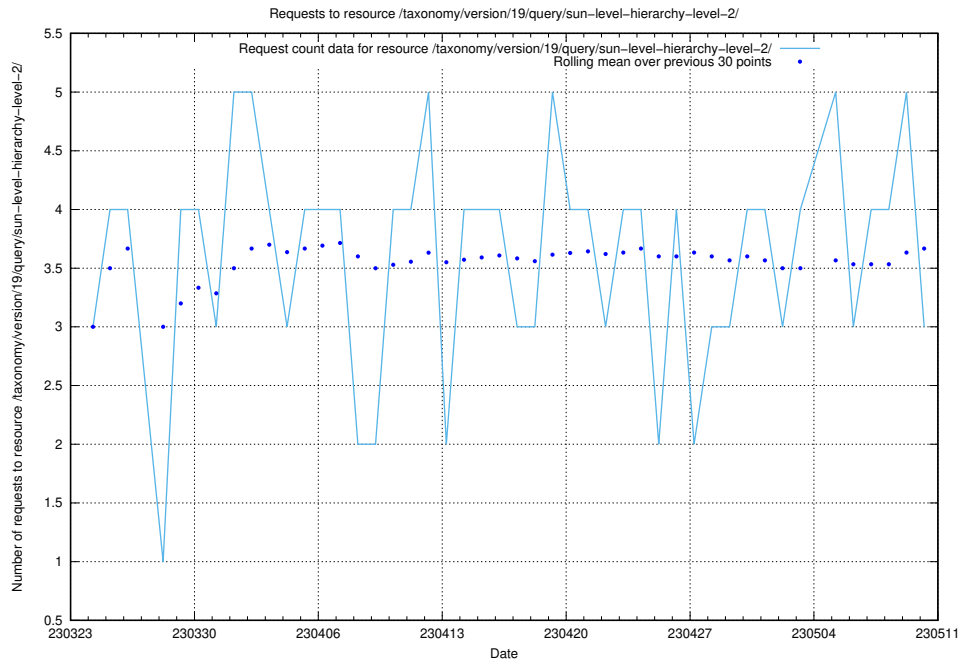

5.436 Usage of /taxonomy/version/19/query/sun-level-hierarchy-level-2/

Here, we count the number of requests to resource /taxonomy/version/19/query/sun-level-hierarchy-level-2/.