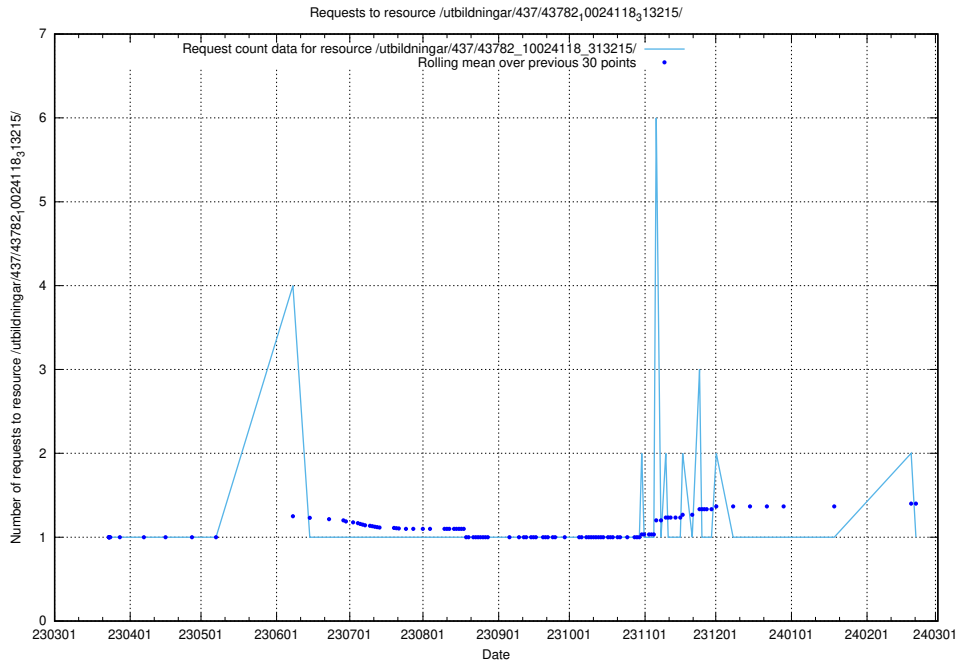

5.6522 Usage of /utbildningar/437/43782_10024118_313215/

Here, we count the number of requests to resource /utbildningar/437/43782_10024118_313215/.