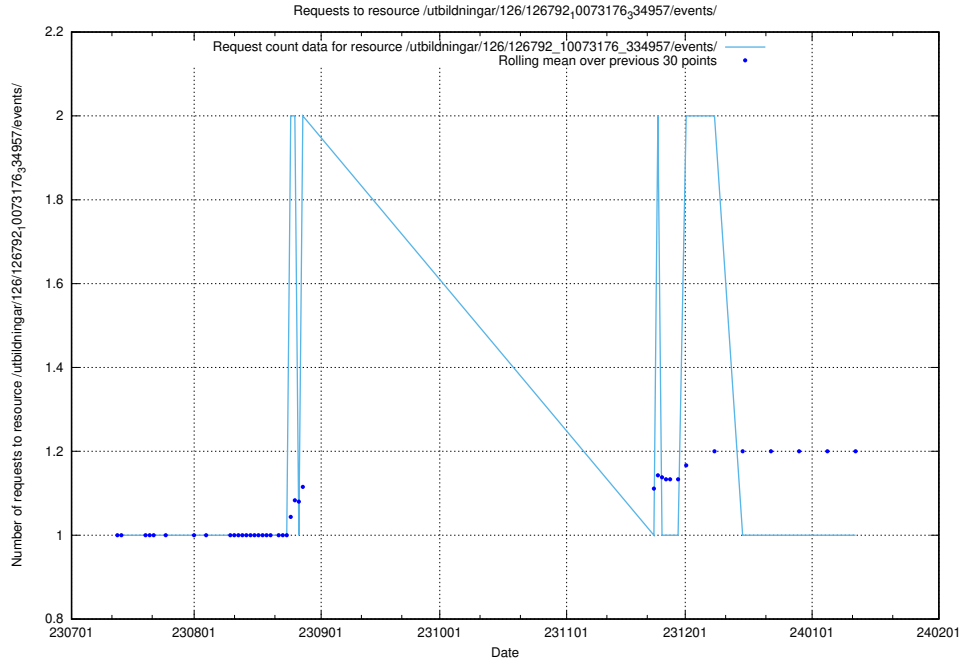

5.5231 Usage of /utbildningar/126/126792_10073176_334957/events/

Here, we count the number of requests to resource /utbildningar/126/126792_10073176_334957/events/