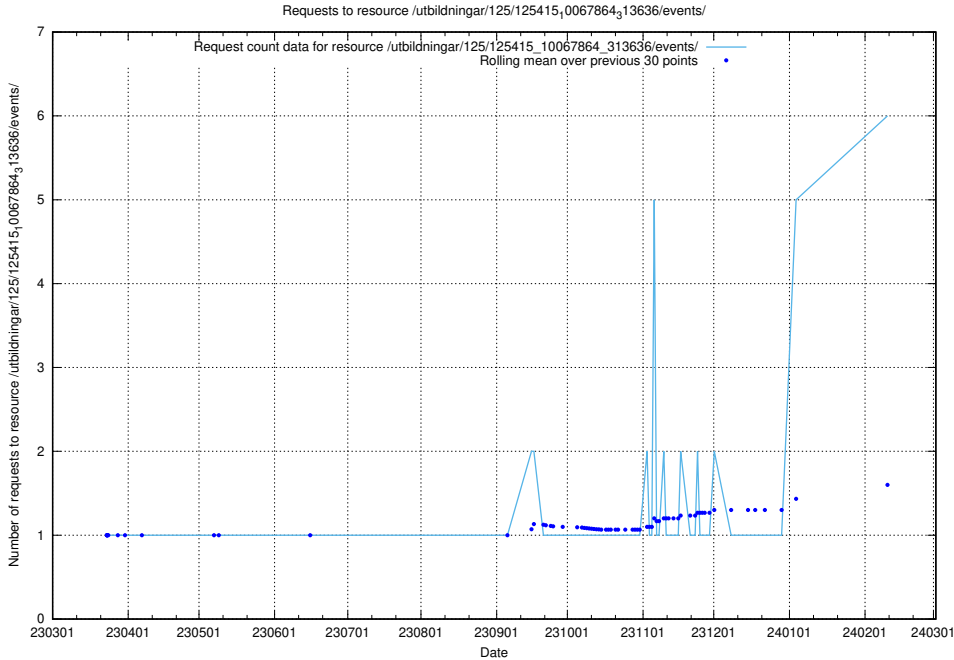

5.42 Usage of /utbildningar/125/125415_10067864_313636/events/

Here, we count the number of requests to resource /utbildningar/125/125415_10067864_313636/events/