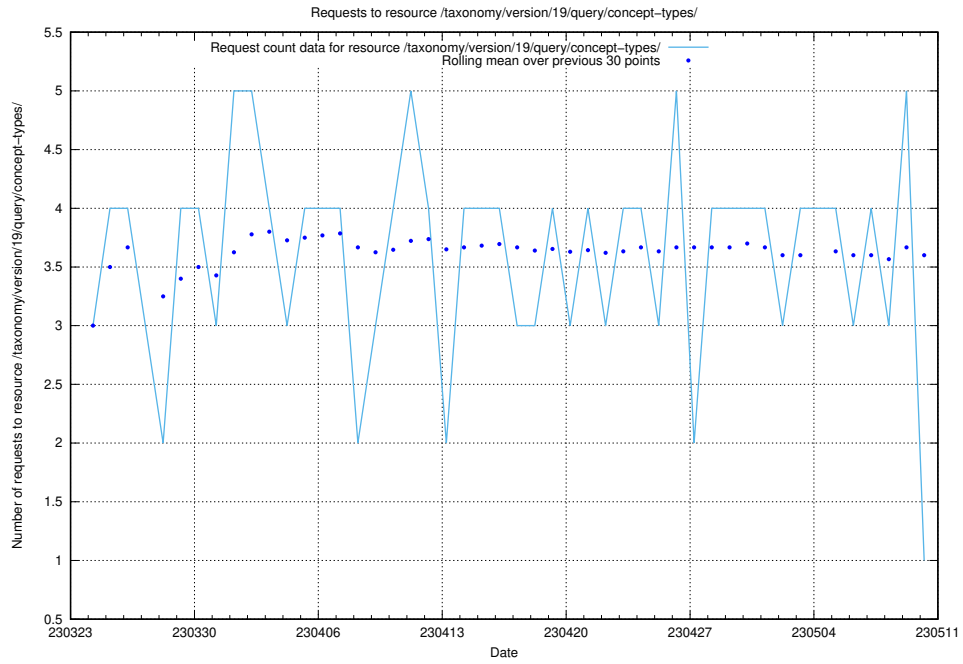

Here, we count the number of requests to resource /taxonomy/version/19/query/concept-types/.

5.6307 Usage of /taxonomy/version/19/query/all-concepts/

Here, we count the number of requests to resource /taxonomy/version/19/query/all-concepts/.