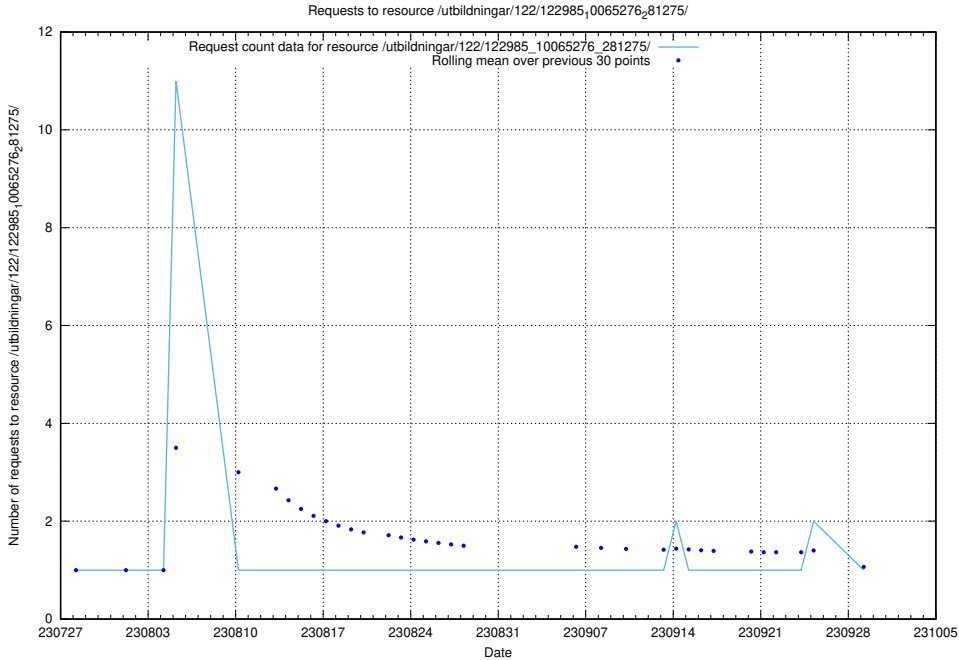

5.5040 Usage of /utbildningar/122/122985_10065276_281275/

Here, we count the number of requests to resource /utbildningar/122/122985_10065276_281275/.