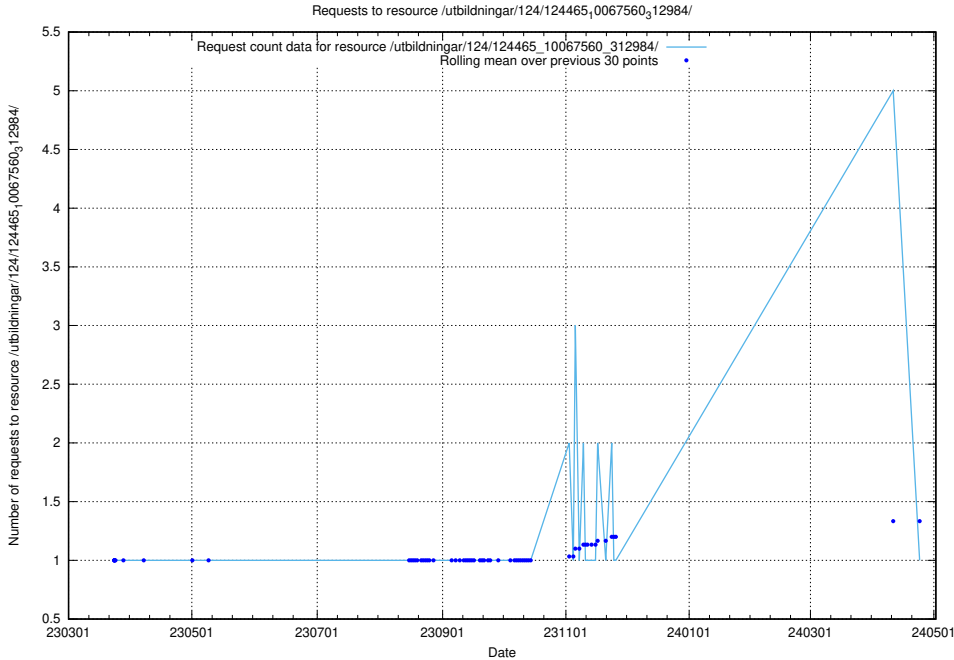

5.3556 Usage of /utbildningar/124/124465_10067560_312984/

Here, we count the number of requests to resource /utbildningar/124/124465_10067560_312984/.