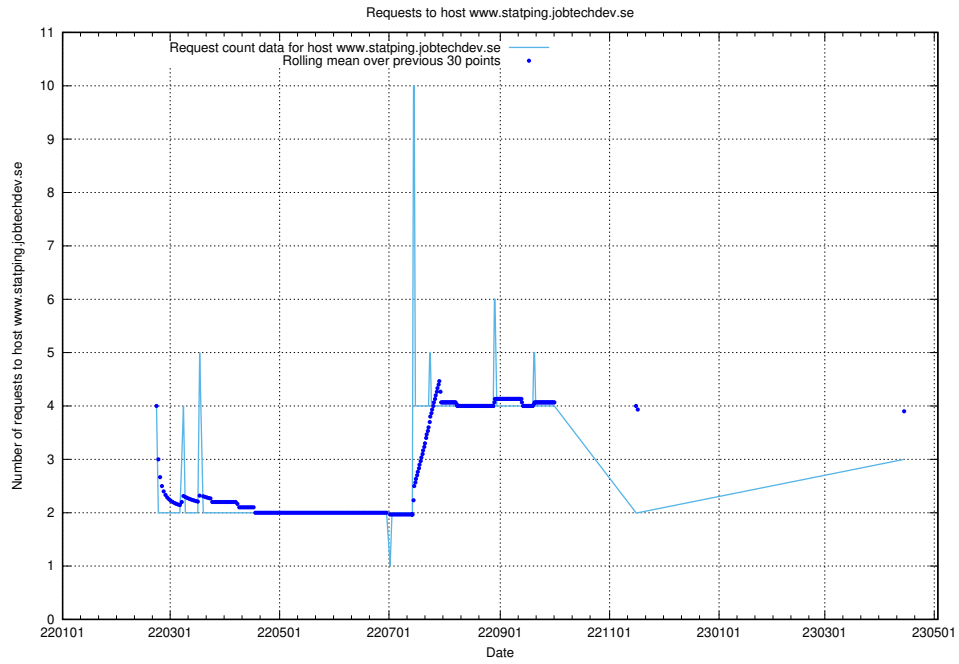

7.230 Usage of `www.statping.jobtechdev.se`

Here, we count the number of requests to host `www.statping.jobtechdev.se`.