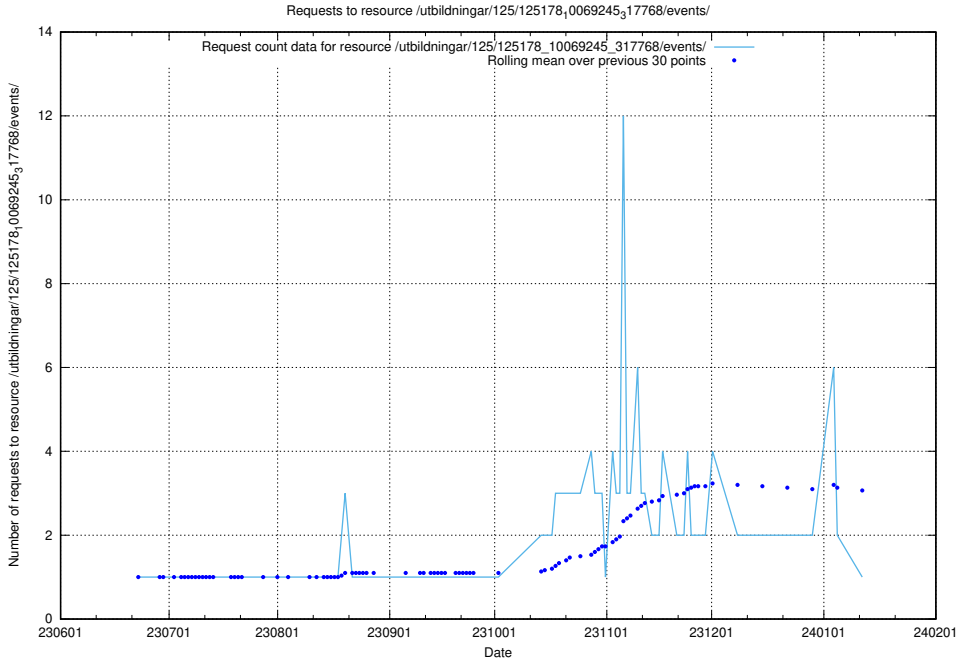

5.5858 Usage of /utbildningar/125/125178_10069245_317768/events/

Here, we count the number of requests to resource /utbildningar/125/125178_10069245_317768/events/