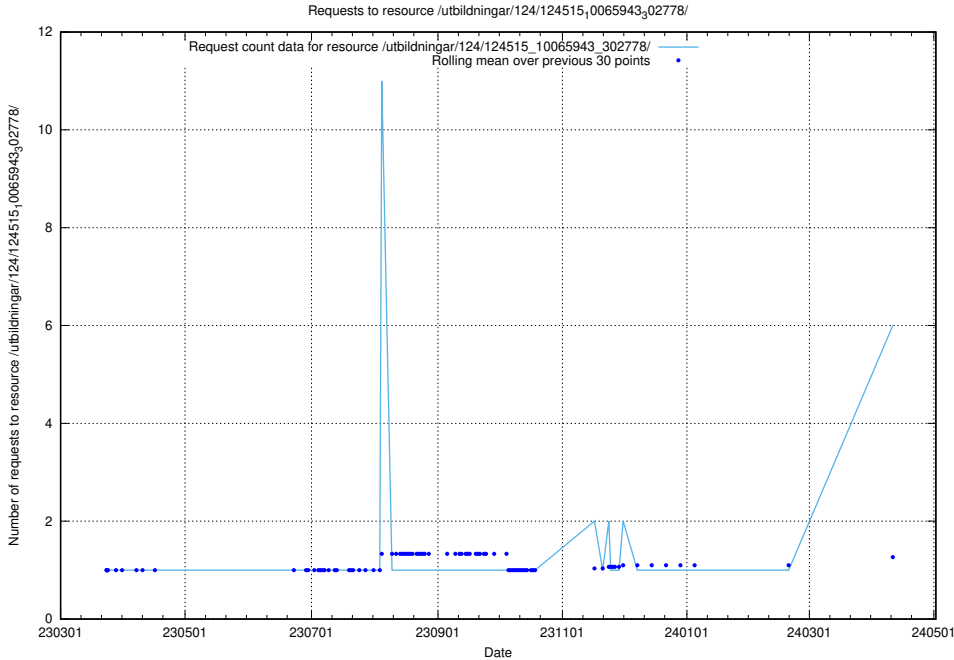

5.48 Usage of /utbildningar/124/124515_10065943_302778/

Here, we count the number of requests to resource /utbildningar/124/124515_10065943_302778/.