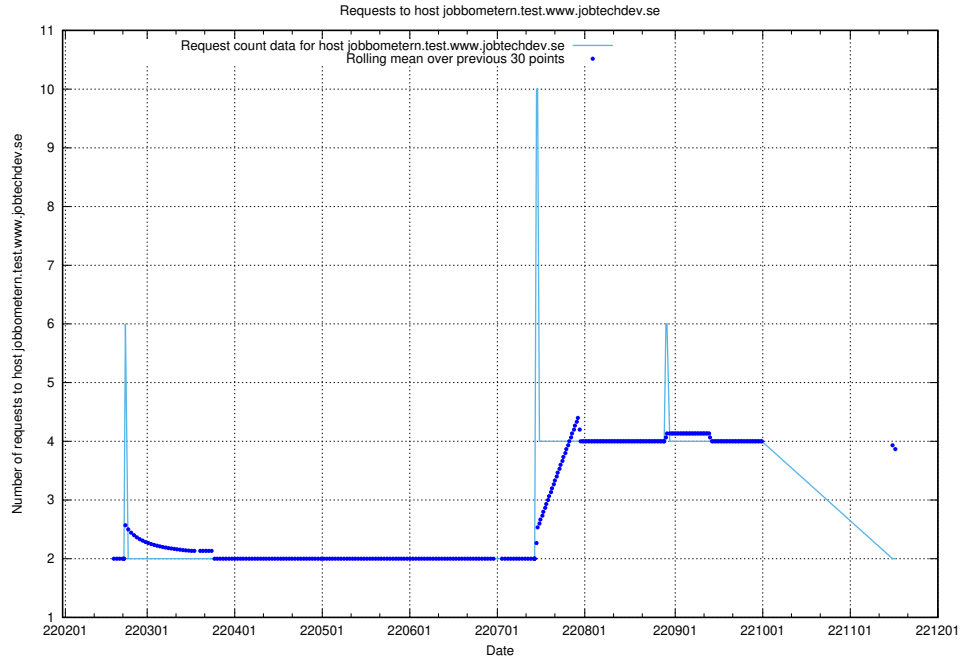

7.536 Usage of `jobbometern.test.www.jobtechdev.se`

Here, we count the number of requests to host `jobbometern.test.www.jobtechdev.se`.