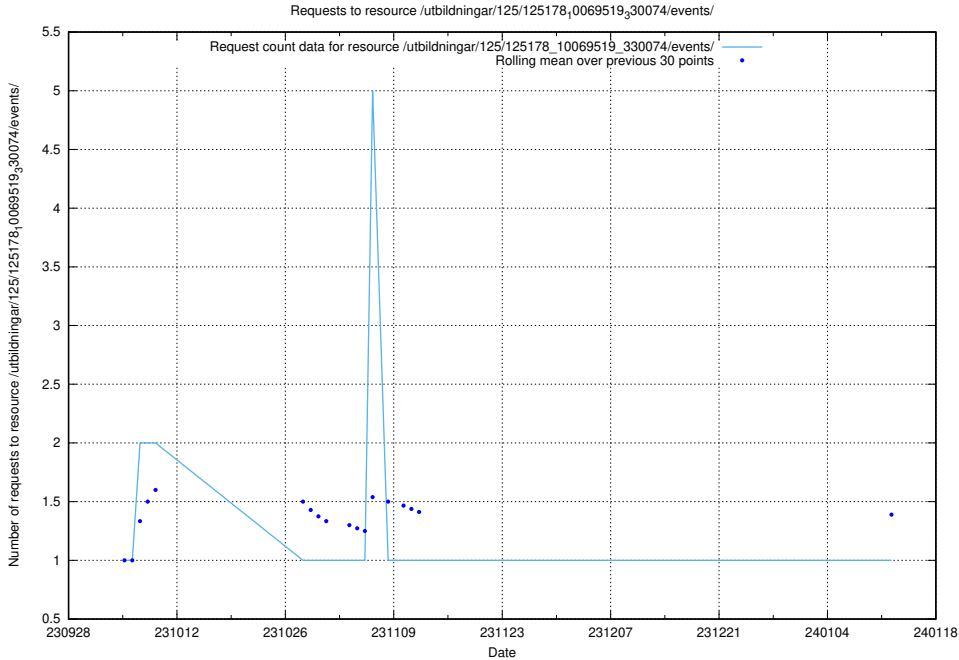

5.4553 Usage of /utbildningar/125/125178_10069519_330074/events/

Here, we count the number of requests to resource /utbildningar/125/125178_10069519_330074/events/