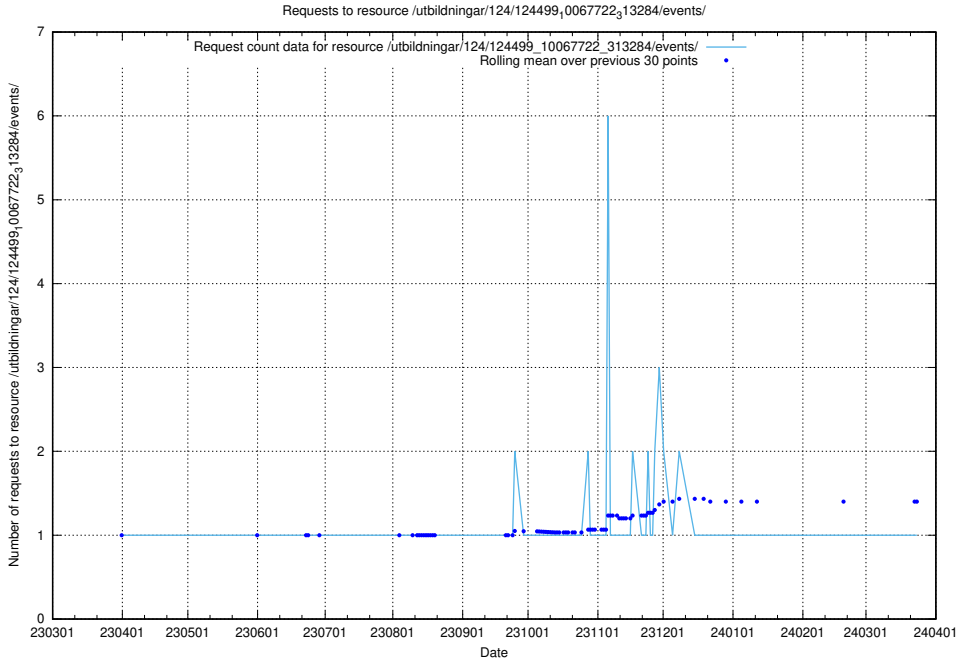

5.6185 Usage of /utbildningar/124/124499_10067722_313284/events/

Here, we count the number of requests to resource /utbildningar/124/124499_10067722_313284/events/