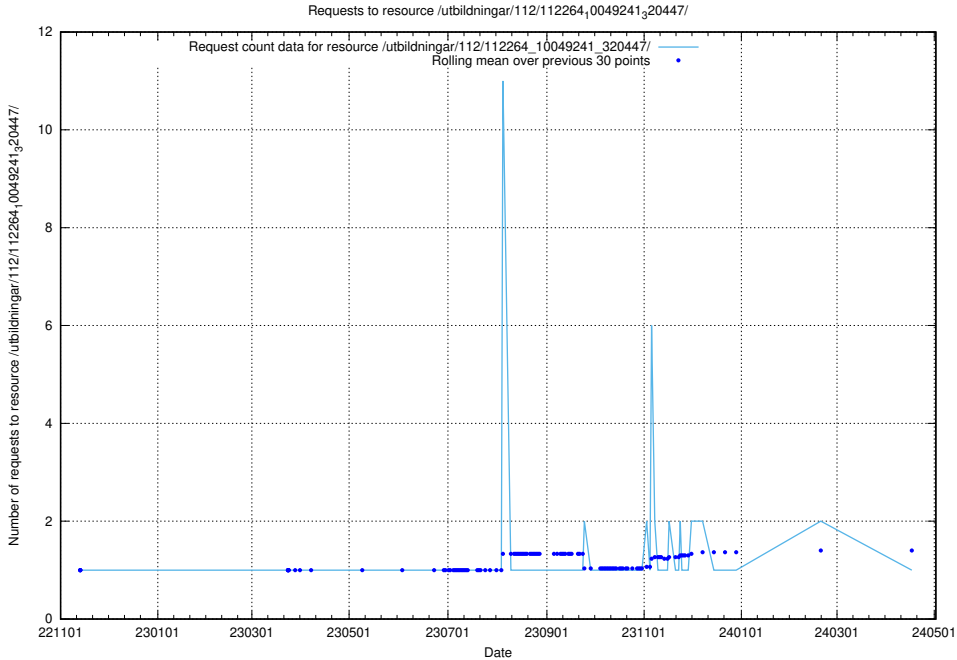

5.6337 Usage of /utbildningar/112/112264_10049241_320447/

Here, we count the number of requests to resource /utbildningar/112/112264_10049241_320447/.