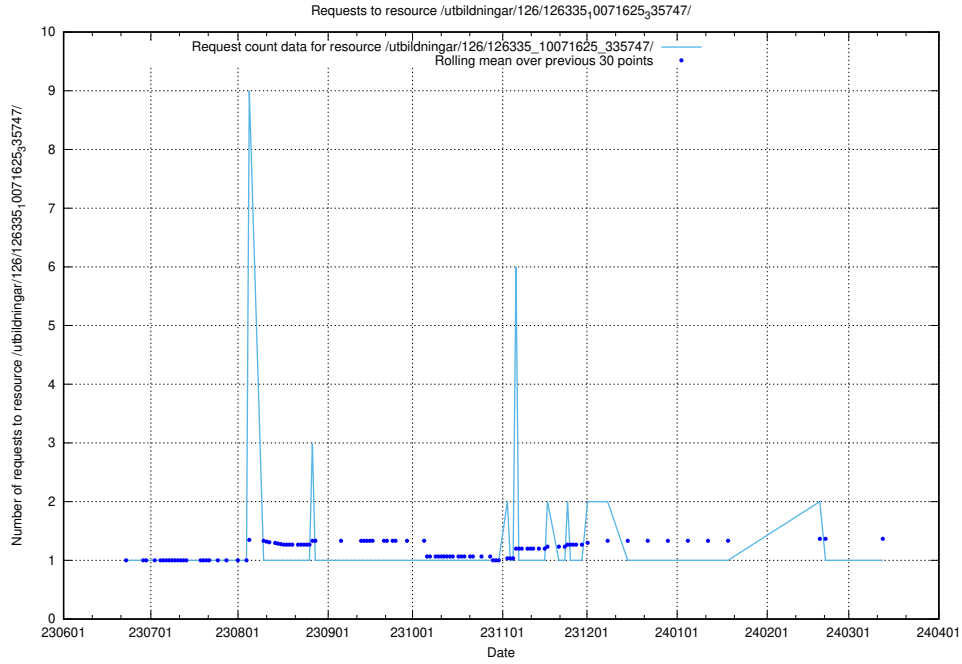

5.5799 Usage of /utbildningar/126/126335_10071625_335747/

Here, we count the number of requests to resource /utbildningar/126/126335_10071625_335747/.