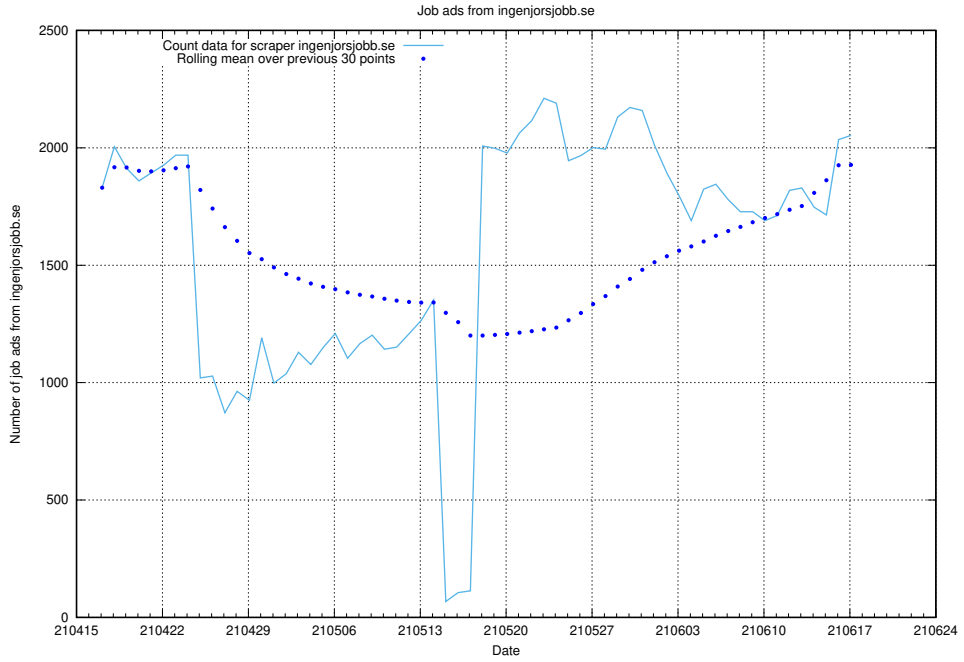

13.5 Number of ads by scraper ingenjorsjobb.se

Here, we count the number of job ads scraped from ingenjorsjobb.se.