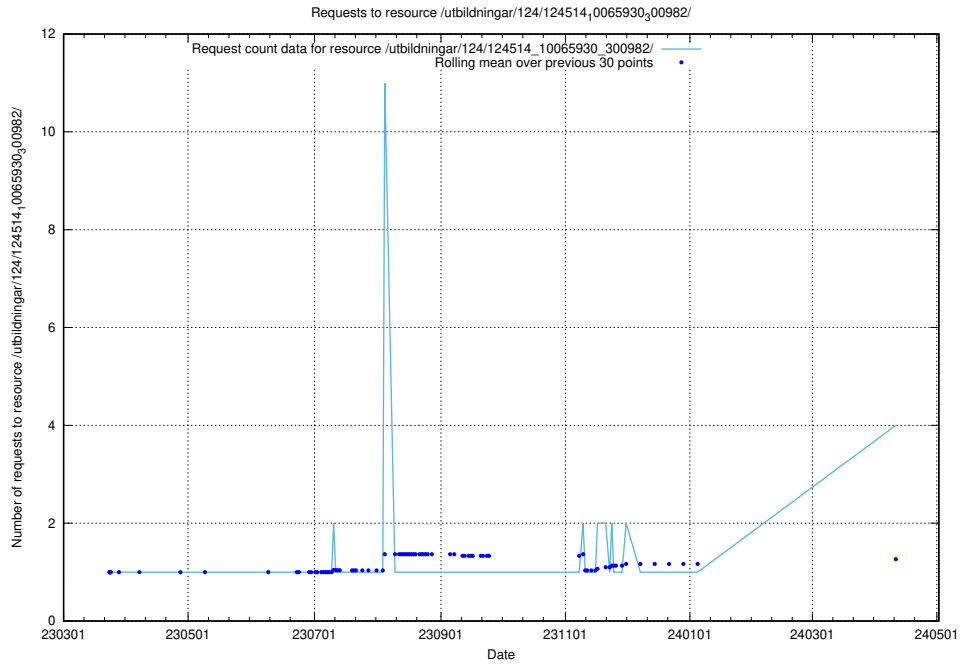

5.185 Usage of /utbildningar/124/124514_10065930_300982/

Here, we count the number of requests to resource /utbildningar/124/124514_10065930_300982/.