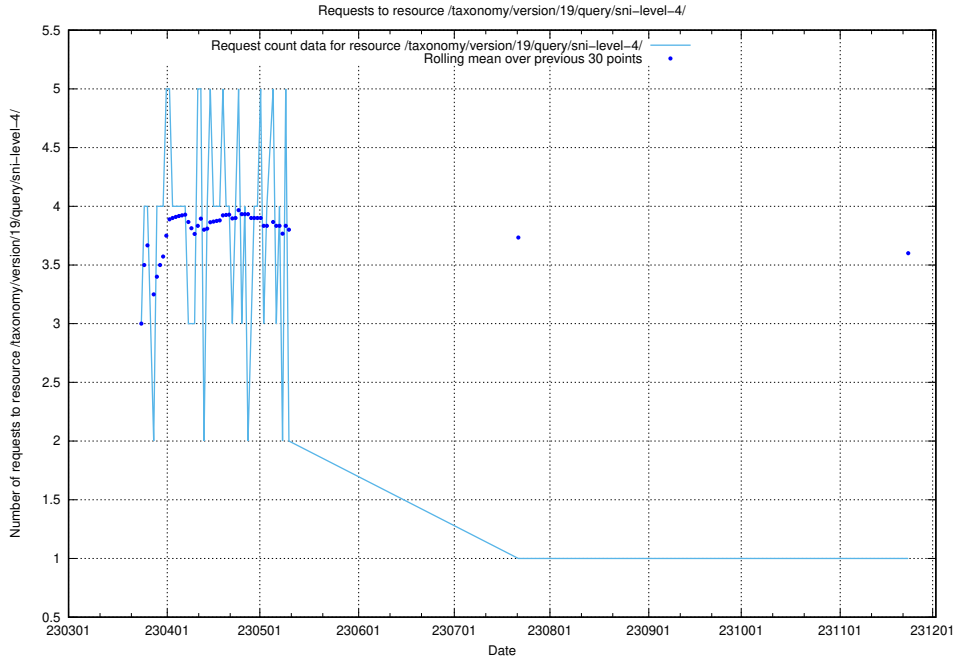

5.6283 Usage of /taxonomy/version/19/query/sni-level-4/

Here, we count the number of requests to resource /taxonomy/version/19/query/sni-level-4/.