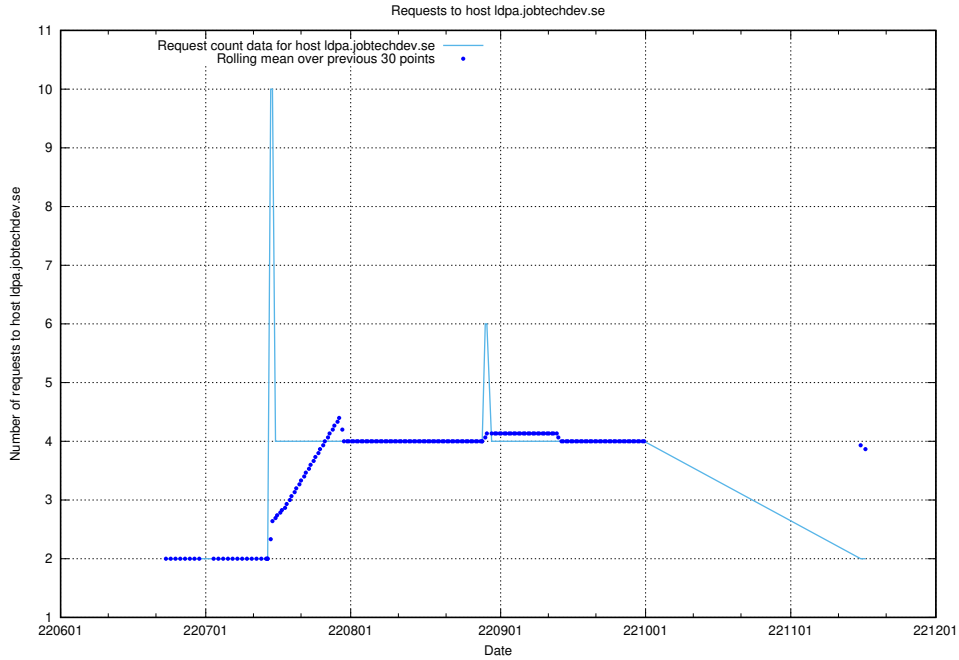

7.402 Usage of ldpa.jobtechdev.se

Here, we count the number of requests to host ldpa.jobtechdev.se.