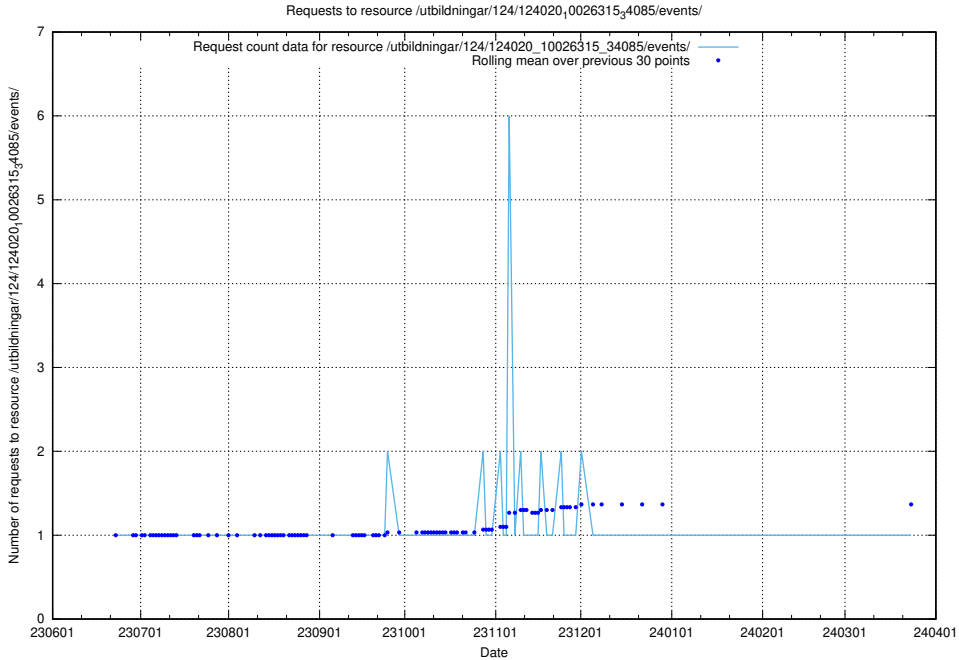

5.5950 Usage of /utbildningar/124/124020_10026315_34085/events/

Here, we count the number of requests to resource /utbildningar/124/124020_10026315_34085/events/.