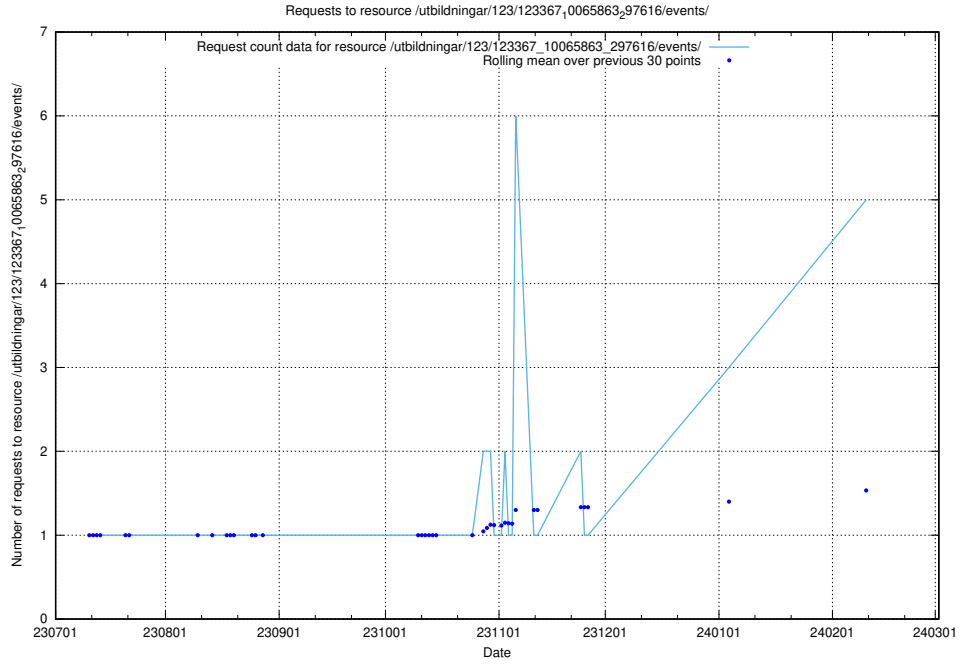

Here, we count the number of requests to resource /utbildningar/123/123367_10065834_296972/events/

5.144 Usage of /utbildningar/123/123367_10065863_297616/events/

Here, we count the number of requests to resource /utbildningar/123/123367_10065863_297616/events/