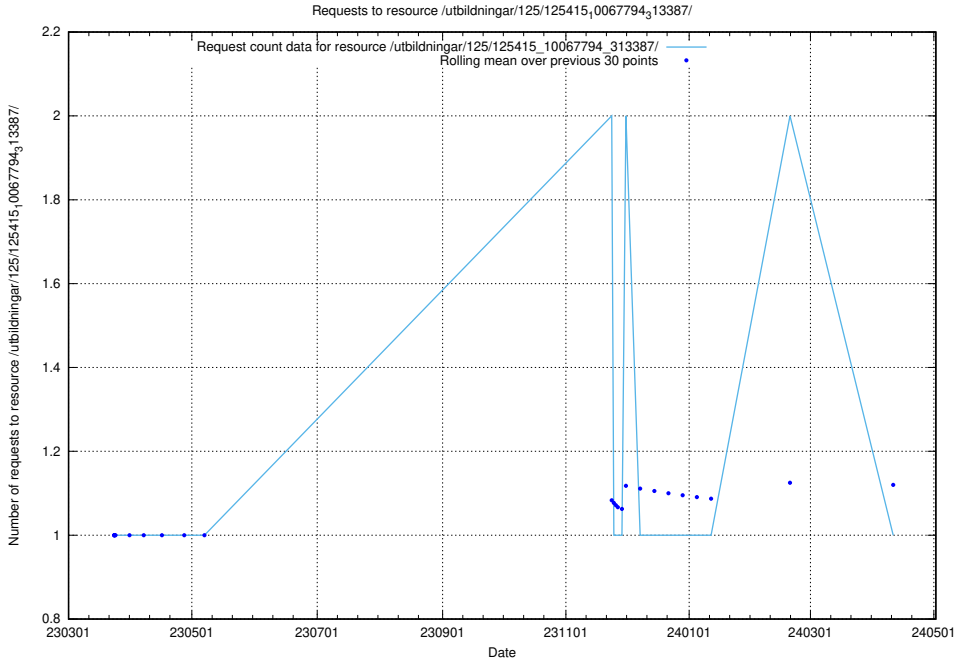

5.1095 Usage of /utbildningar/125/125415_10067794_313387/

Here, we count the number of requests to resource /utbildningar/125/125415_10067794_313387/.