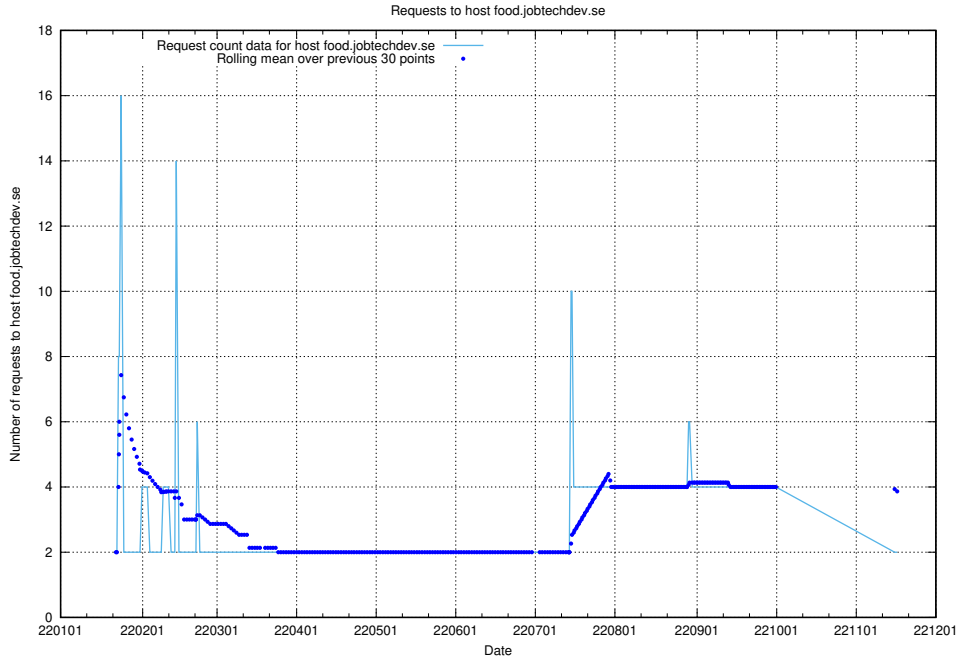

7.602 Usage of events.jobtechdev.se

Here, we count the number of requests to host events.jobtechdev.se.

7.603 Usage of hr.jobtechdev.se

Here, we count the number of requests to host hr.jobtechdev.se.

7.604 Usage of demo-jobed-connect-onprem.jobtechdev.se