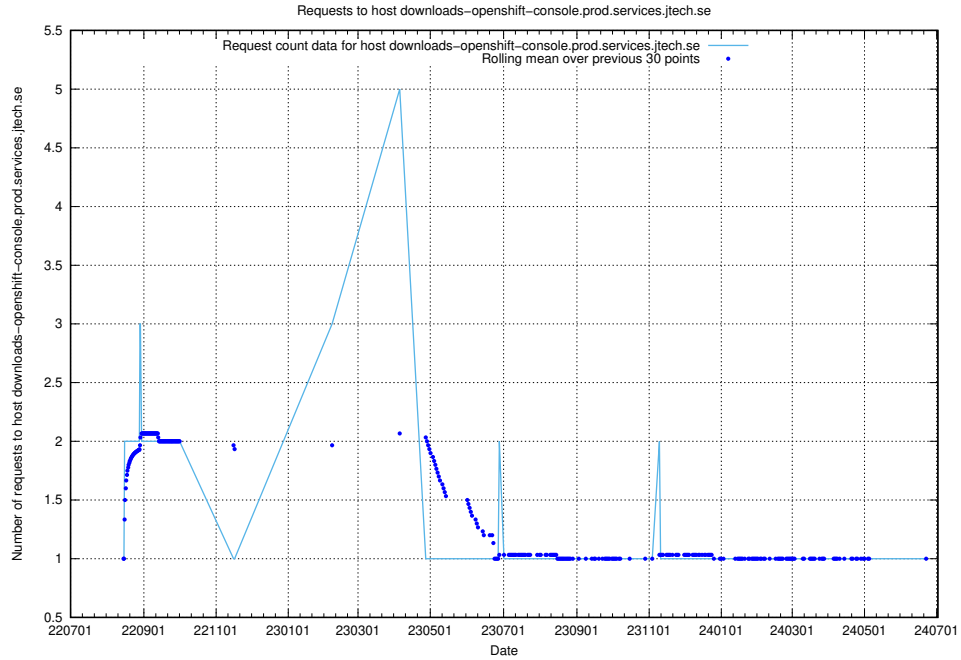

7.620 Usage of downloads-openshift-console.prod.services.jtech.se

Here, we count the number of requests to host downloads-openshift-console.prod.services.jtech.se.