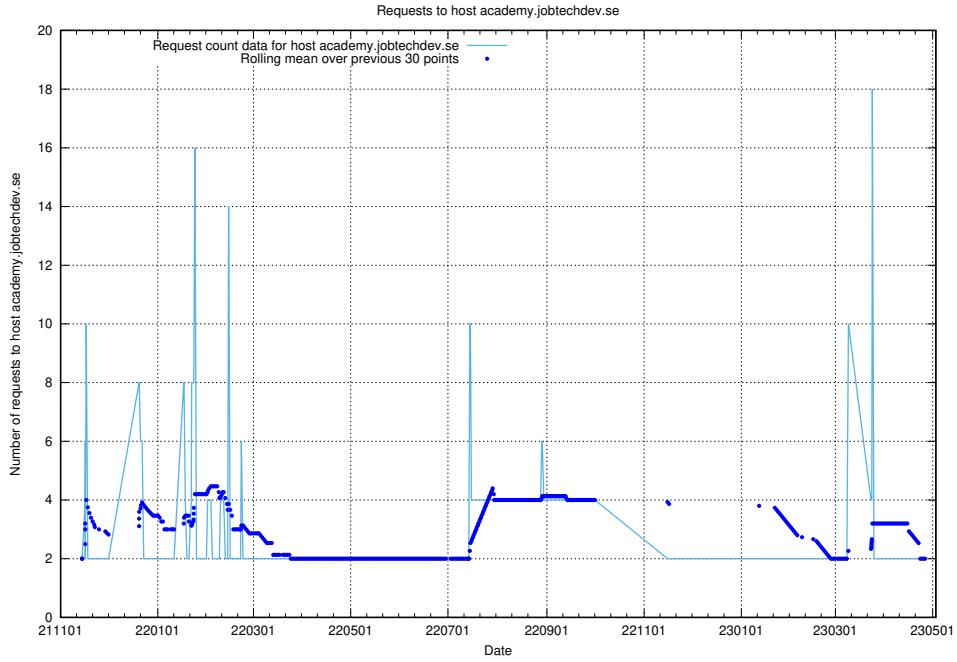

7.309 Usage of academy.jobtechdev.se

Here, we count the number of requests to host academy.jobtechdev.se.