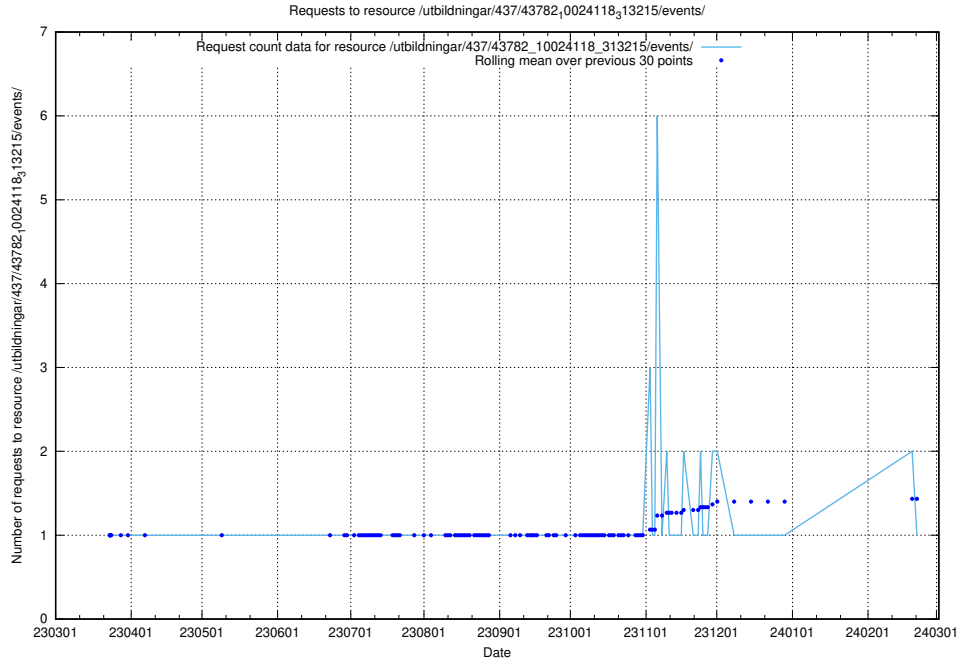

5.6521 Usage of /utbildningar/437/43782_10024118_313215/events/

Here, we count the number of requests to resource /utbildningar/437/43782_10024118_313215/events/.