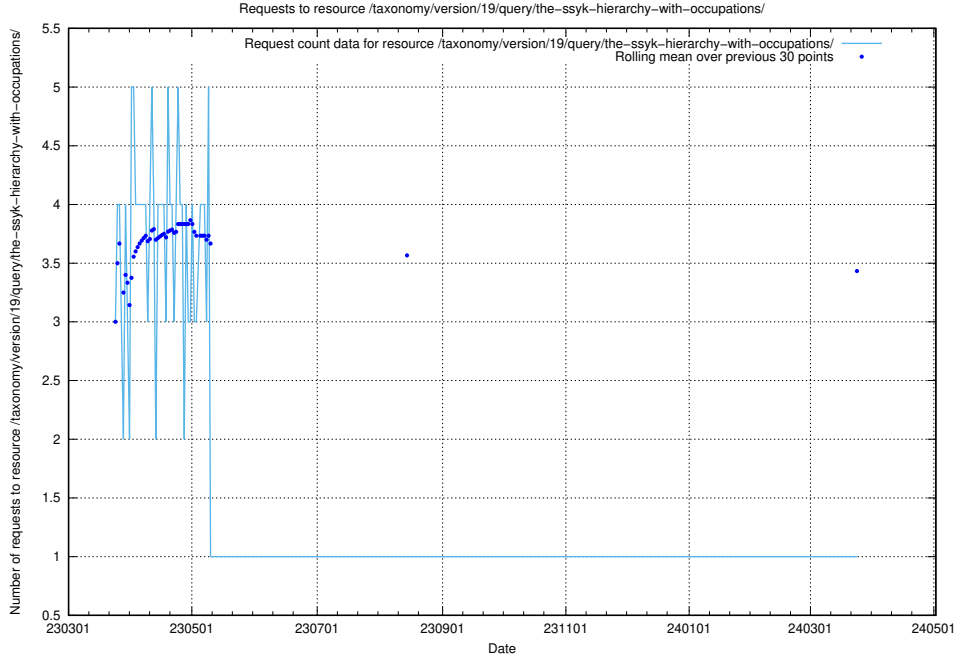

5.6264 Usage of /taxonomy/version/19/query/the-ssyk-hierarchy-with-occupations/

Here, we count the number of requests to resource /taxonomy/version/19/query/the-ssyk-hierarchy-with-occupations/.