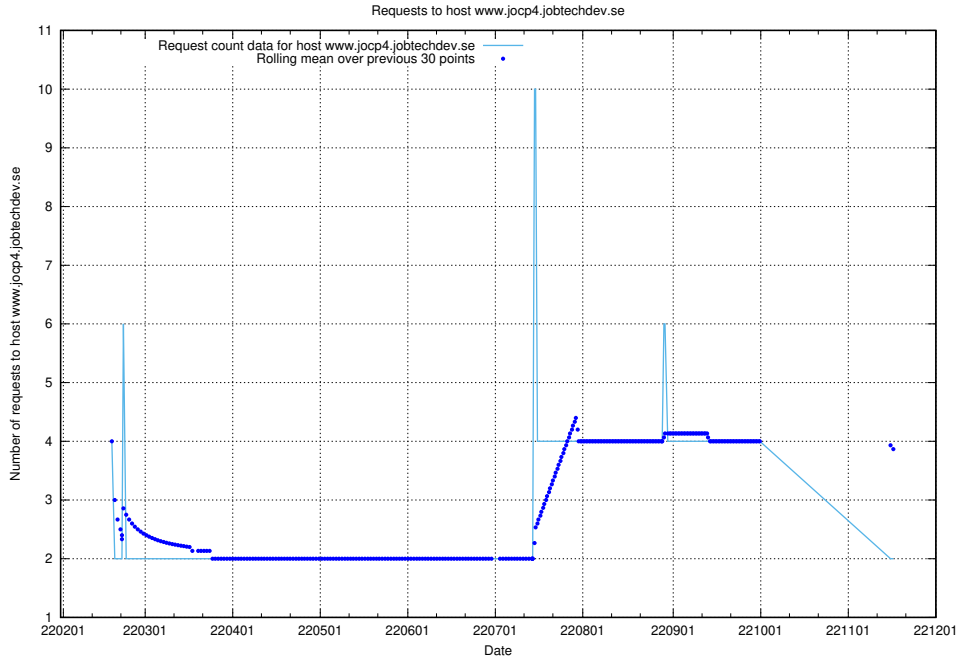

7.535 Usage of www.jocp4.jobtechdev.se

Here, we count the number of requests to host www.jocp4.jobtechdev.se.