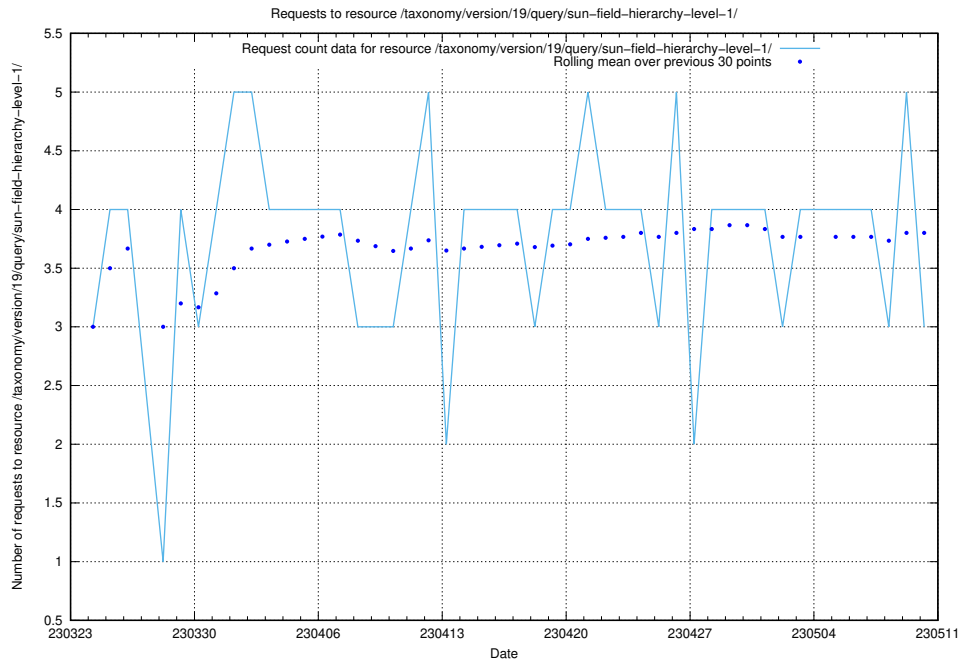

5.437 Usage of /taxonomy/version/19/query/sun-field-hierarchy-level-1/

Here, we count the number of requests to resource /taxonomy/version/19/query/sun-field-hierarchy-level-1/.