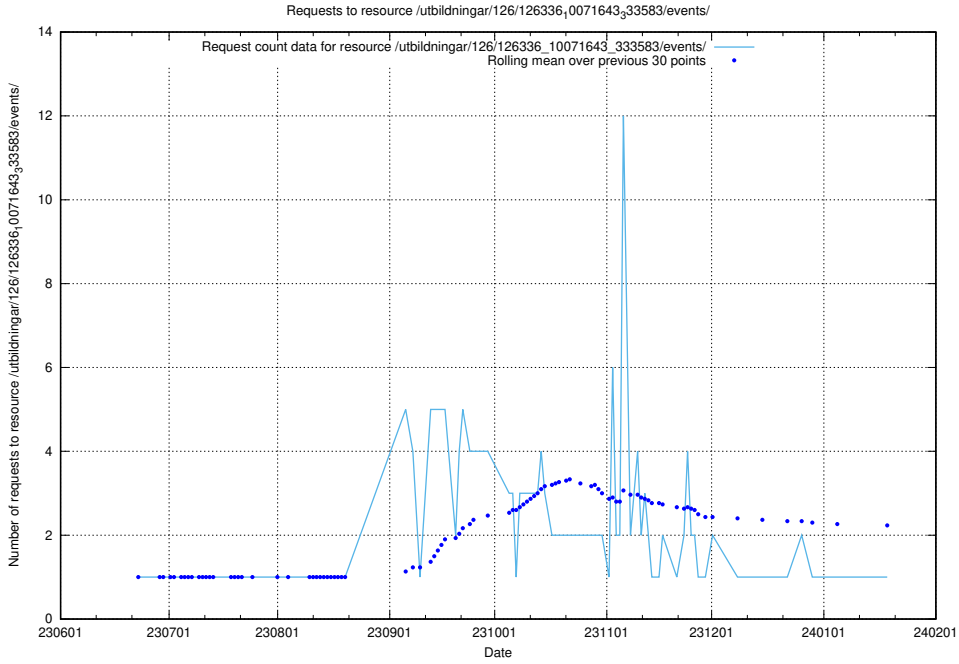

5.5793 Usage of /utbildningar/126/126336_10071643_333583/events/

Here, we count the number of requests to resource /utbildningar/126/126336_10071643_333583/events/