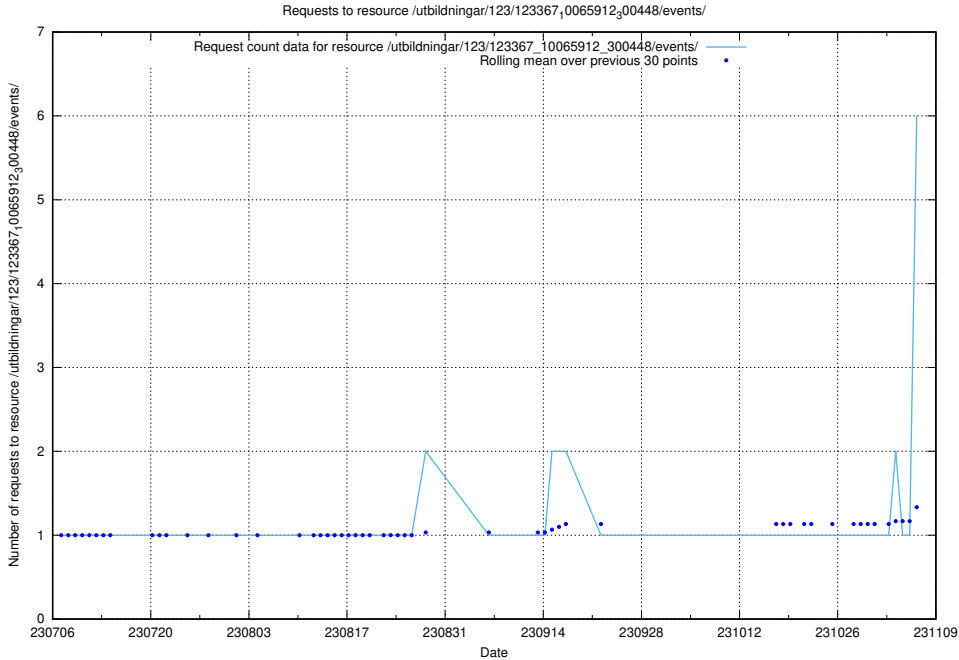

5.82 Usage of /utbildningar/123/123367_10065912_300448/events/

Here, we count the number of requests to resource /utbildningar/123/123367_10065912_300448/events/