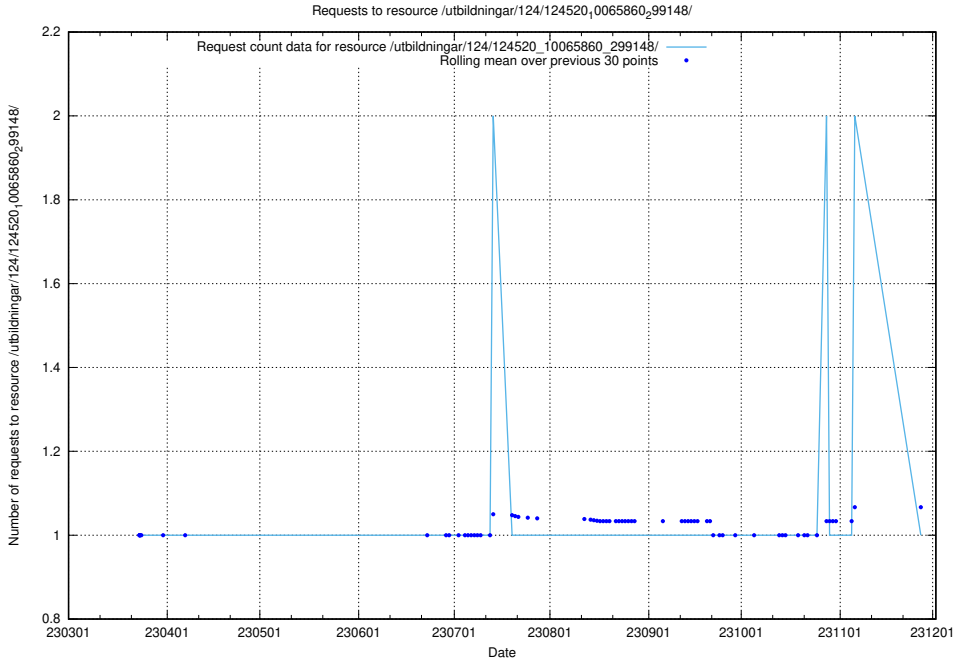

Here, we count the number of requests to resource /utbildningar/utb_emil/107/107221_10040621_233932/events/

5.1352 Usage of /utbildningar/124/124520_10065860_299148/

Here, we count the number of requests to resource /utbildningar/124/124520_10065860_299148/.