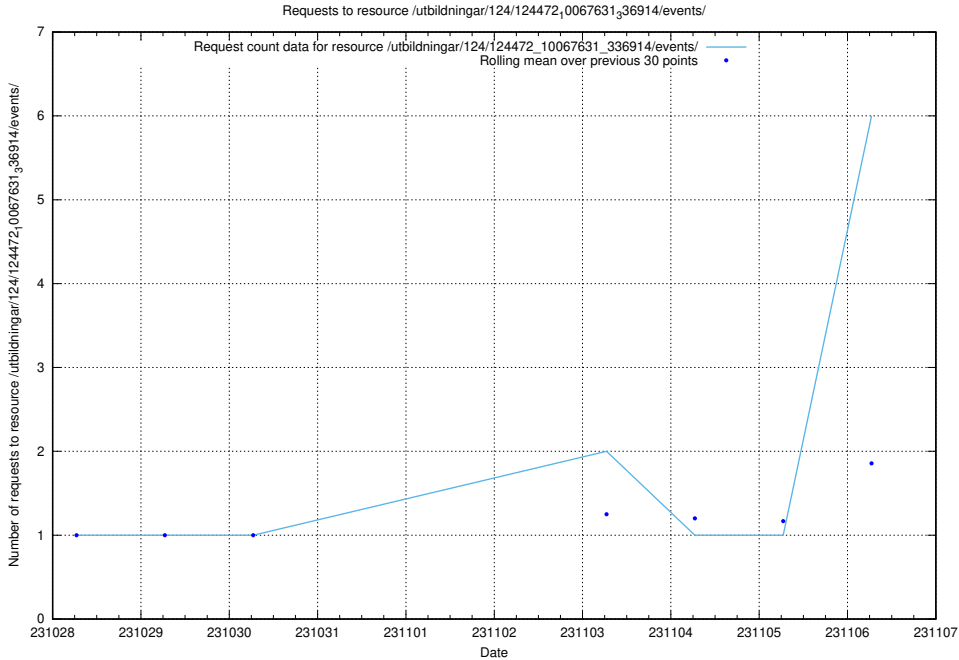

Here, we count the number of requests to resource /utbildningar/127/127057_10073954_336883/events/

5.61 Usage of /utbildningar/124/124472_10067631_336914/events/

Here, we count the number of requests to resource /utbildningar/124/124472_10067631_336914/events/