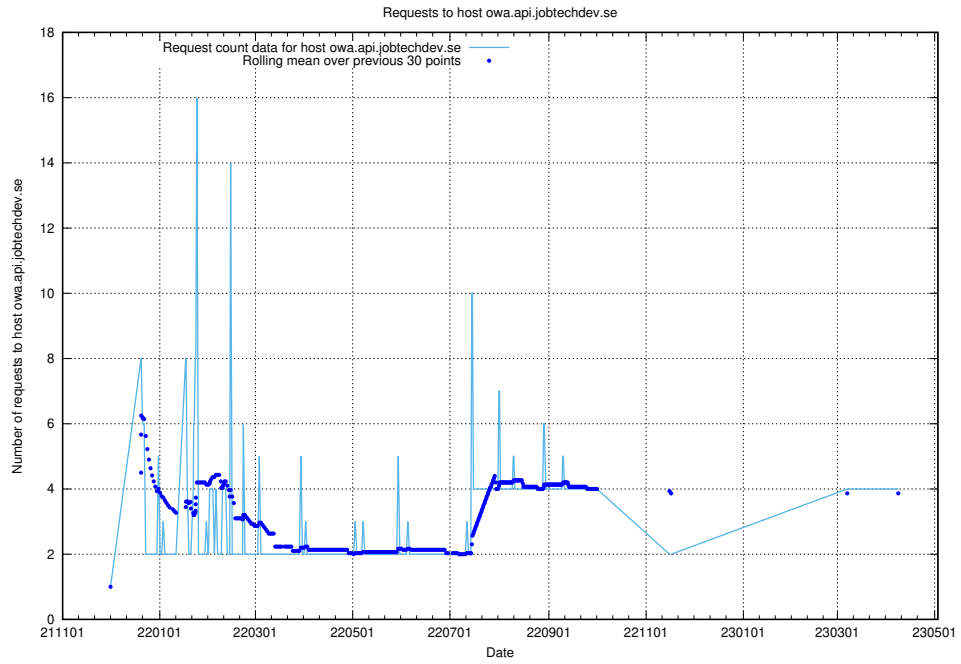

7.138 Usage of app-yrkesinfo.jobtechdev.se:443

Here, we count the number of requests to host app-yrkesinfo.jobtechdev.se:443.

7.139 Usage of owa.api.jobtechdev.se

Here, we count the number of requests to host owa.api.jobtechdev.se.