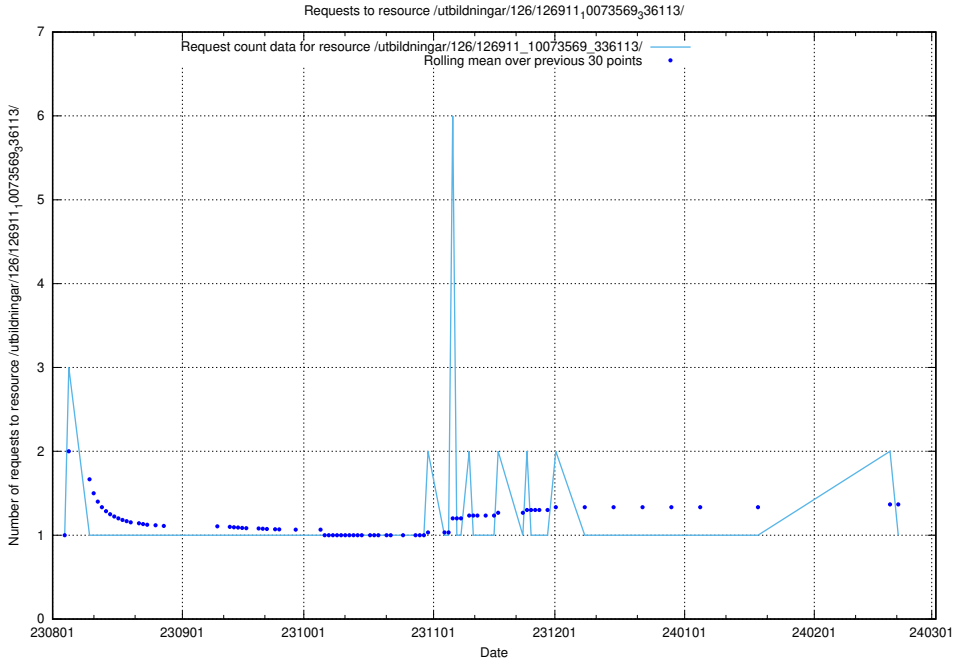

5.4996 Usage of /utbildningar/126/126911_10073569_336113/

Here, we count the number of requests to resource /utbildningar/126/126911_10073569_336113/.