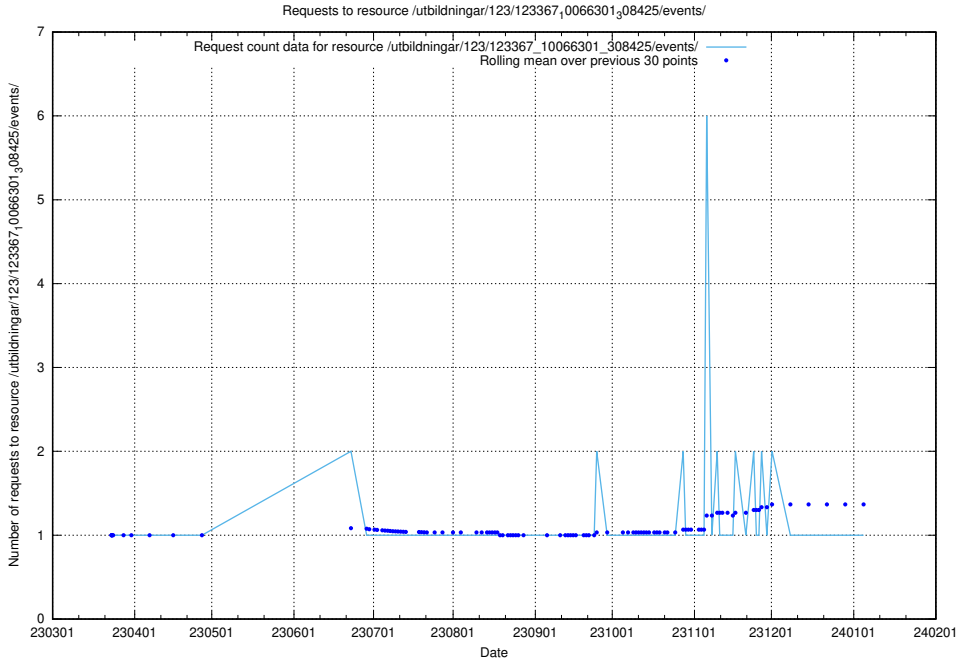

5.4676 Usage of /utbildningar/123/123367_10066301_308425/events/

Here, we count the number of requests to resource /utbildningar/123/123367_10066301_308425/events/