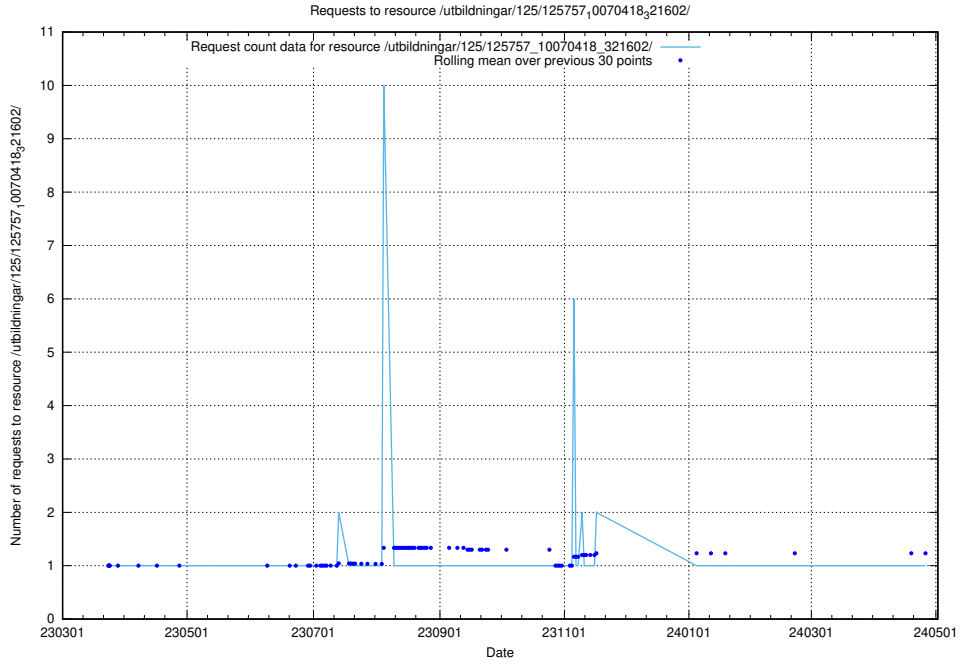

5.6606 Usage of /utbildningar/125/125757_10070418_321602/

Here, we count the number of requests to resource /utbildningar/125/125757_10070418_321602/.