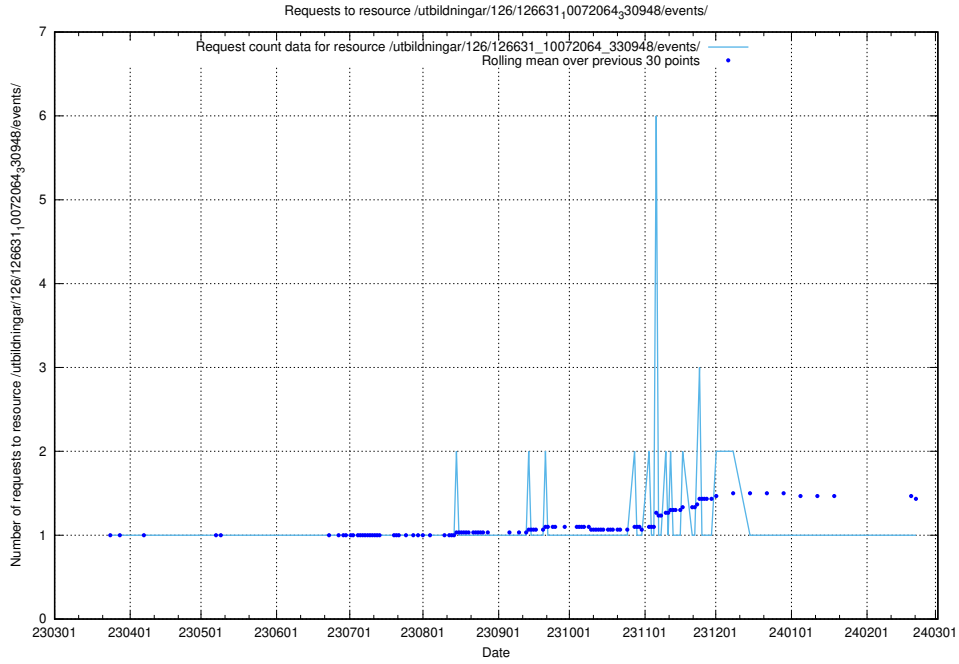

Here, we count the number of requests to resource /utbildningar/437/43741_10024043_32243/events/.

5.6356 Usage of /utbildningar/126/126631_10072064_330948/events/

Here, we count the number of requests to resource /utbildningar/126/126631_10072064_330948/events/