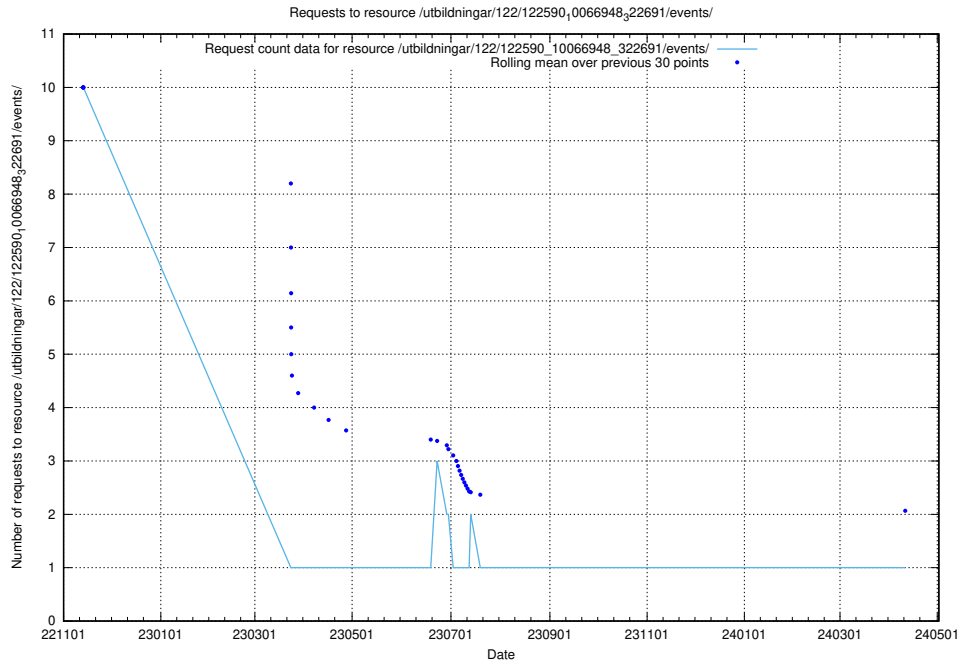

5.5874 Usage of /utbildningar/122/122590_10066948_322691/events/

Here, we count the number of requests to resource /utbildningar/122/122590_10066948_322691/events/