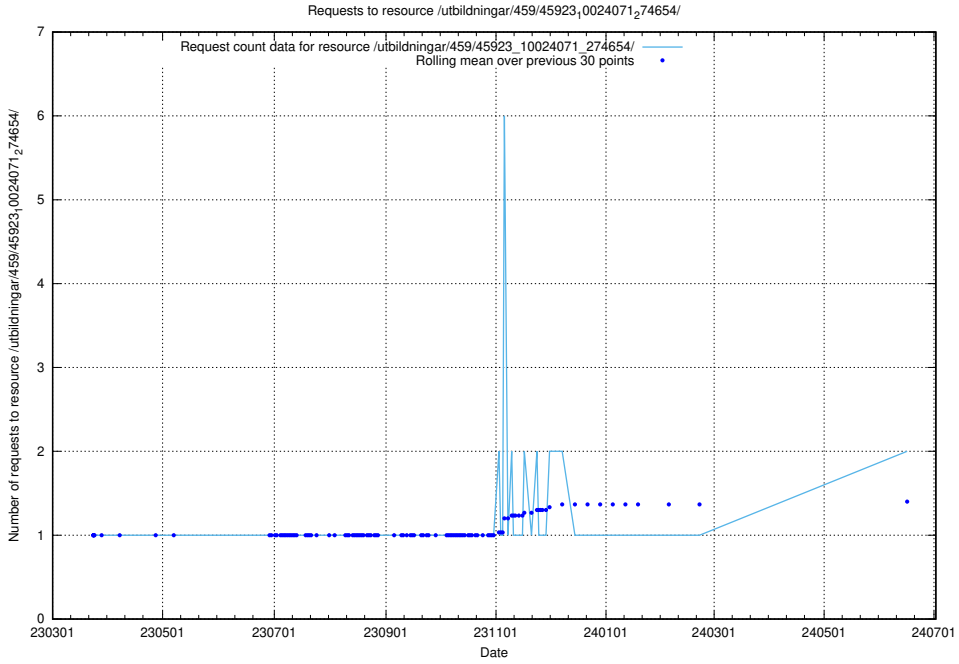

5.936 Usage of /utbildningar/459/45923_10024071_274654/

Here, we count the number of requests to resource /utbildningar/459/45923_10024071_274654/.