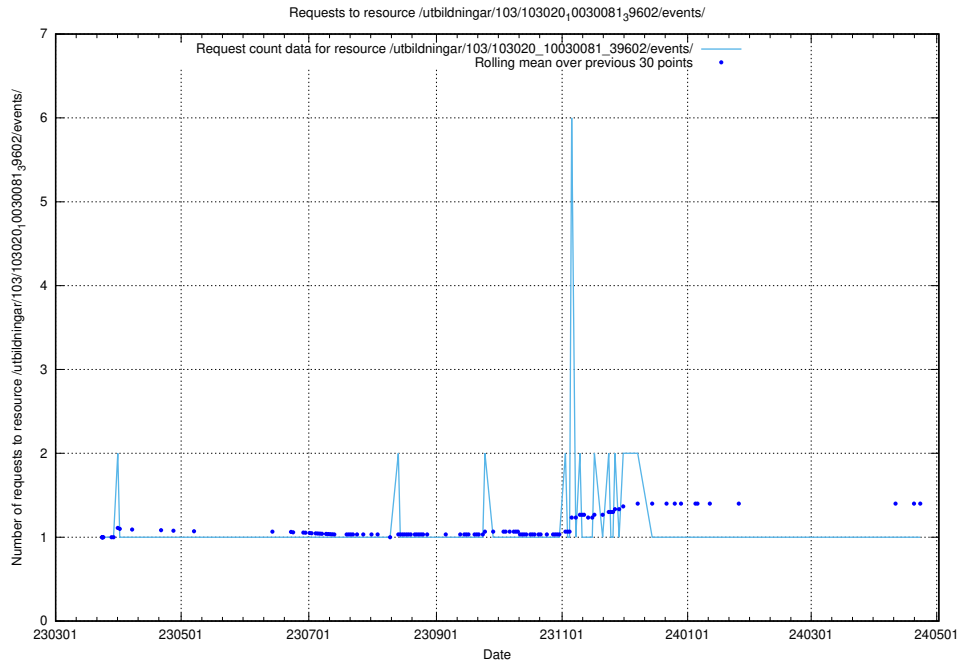

5.5631 Usage of /utbildningar/103/103020_10030081_39602/events/

Here, we count the number of requests to resource /utbildningar/103/103020_10030081_39602/events/.