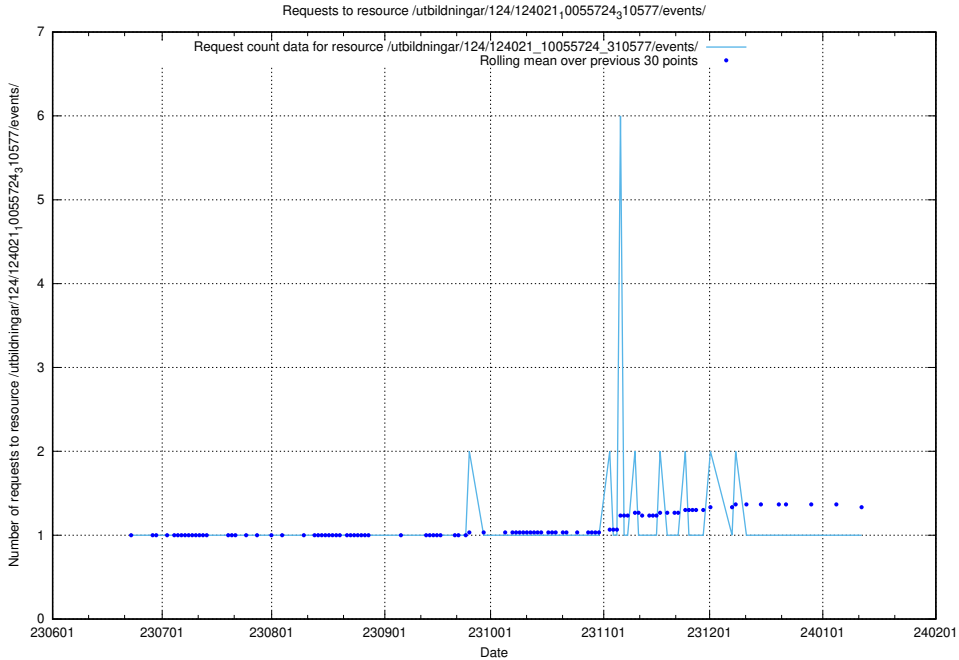

5.5946 Usage of /utbildningar/124/124021_10055724_310577/events/

Here, we count the number of requests to resource /utbildningar/124/124021_10055724_310577/events/