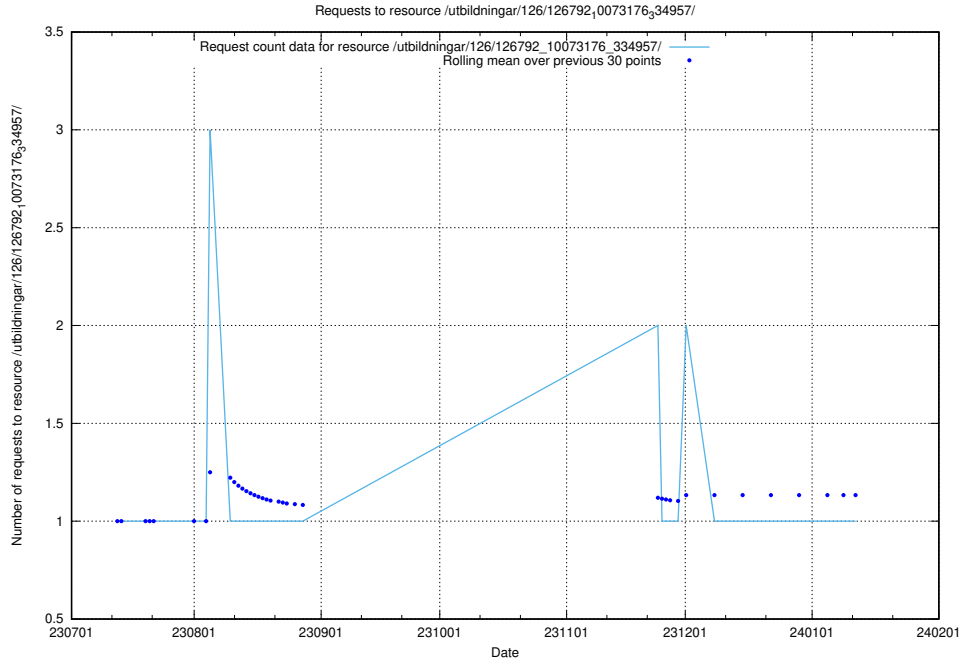

5.5232 Usage of /utbildningar/126/126792_10073176_334957/

Here, we count the number of requests to resource /utbildningar/126/126792_10073176_334957/.