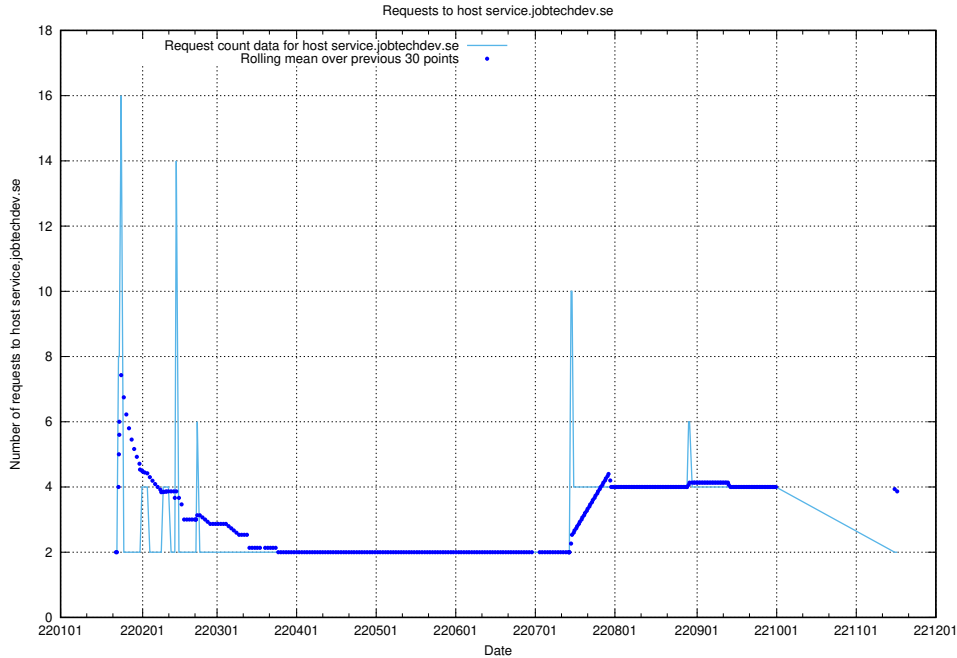

7.591 Usage of service.jobtechdev.se

Here, we count the number of requests to host service.jobtechdev.se.