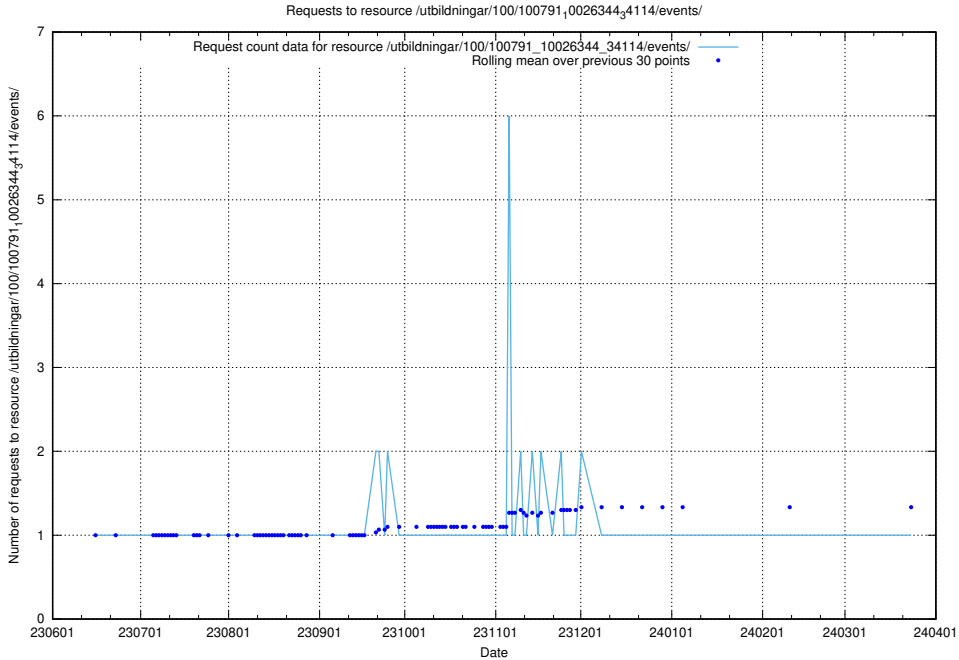

5.6008 Usage of /utbildningar/100/100791_10026344_34114/events/

Here, we count the number of requests to resource /utbildningar/100/100791_10026344_34114/events/.