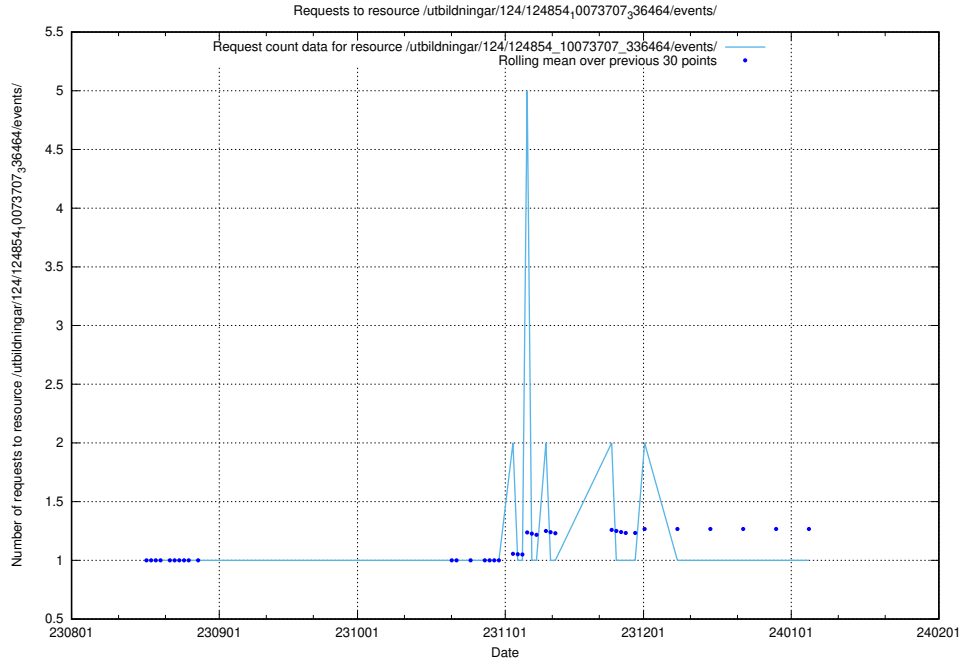

Here, we count the number of requests to resource /utbildningar/125/125740_10070782_336574/.

5.4918 Usage of /utbildningar/124/124854_10073707_336464/events/

Here, we count the number of requests to resource /utbildningar/124/124854_10073707_336464/events/