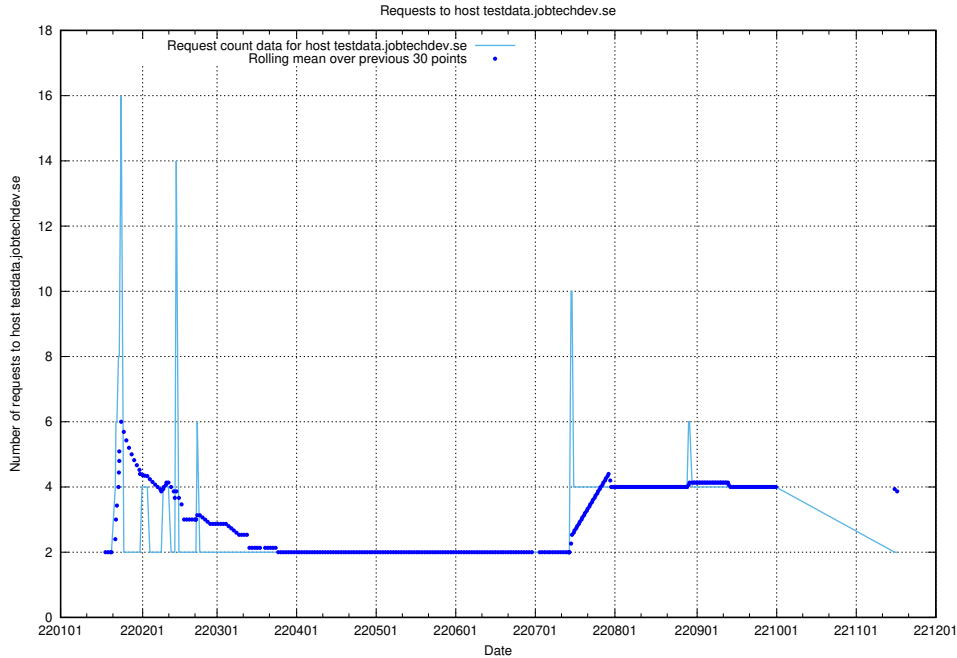

7.274 Usage of testdata.jobtechdev.se

Here, we count the number of requests to host testdata.jobtechdev.se.