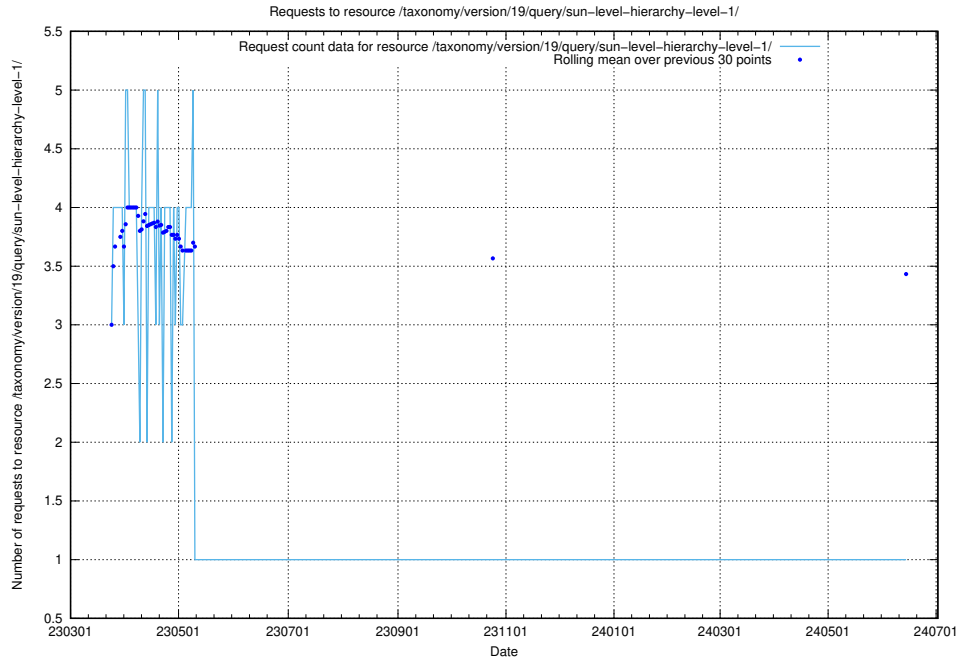

5.6268 Usage of /taxonomy/version/19/query/sun-level-hierarchy-level-1/

Here, we count the number of requests to resource /taxonomy/version/19/query/sun-level-hierarchy-level-1/.