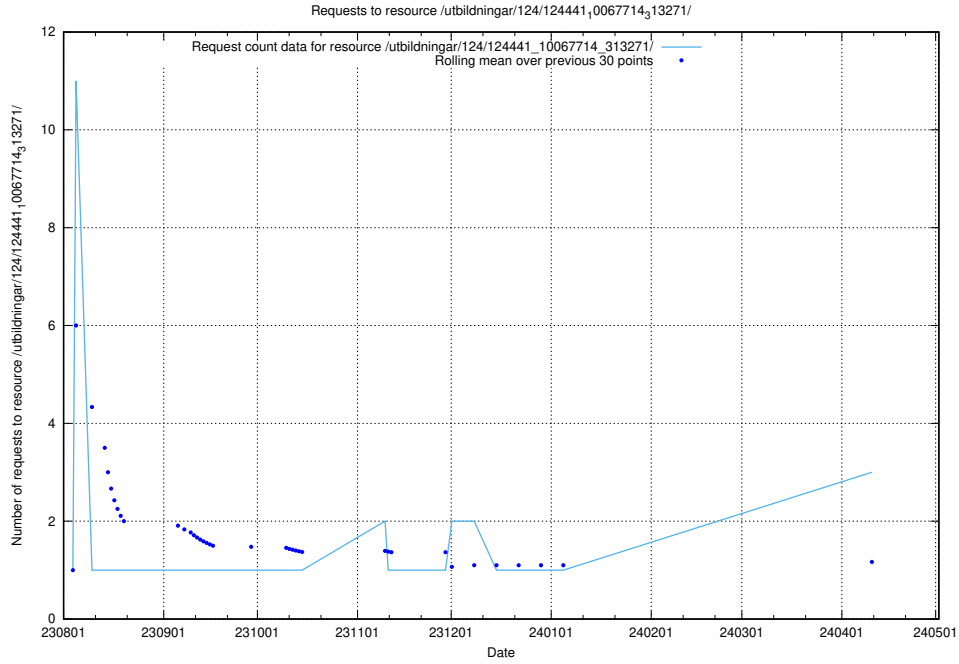

5.374 Usage of /utbildningar/124/124441_10067714_313271/

Here, we count the number of requests to resource /utbildningar/124/124441_10067714_313271/.