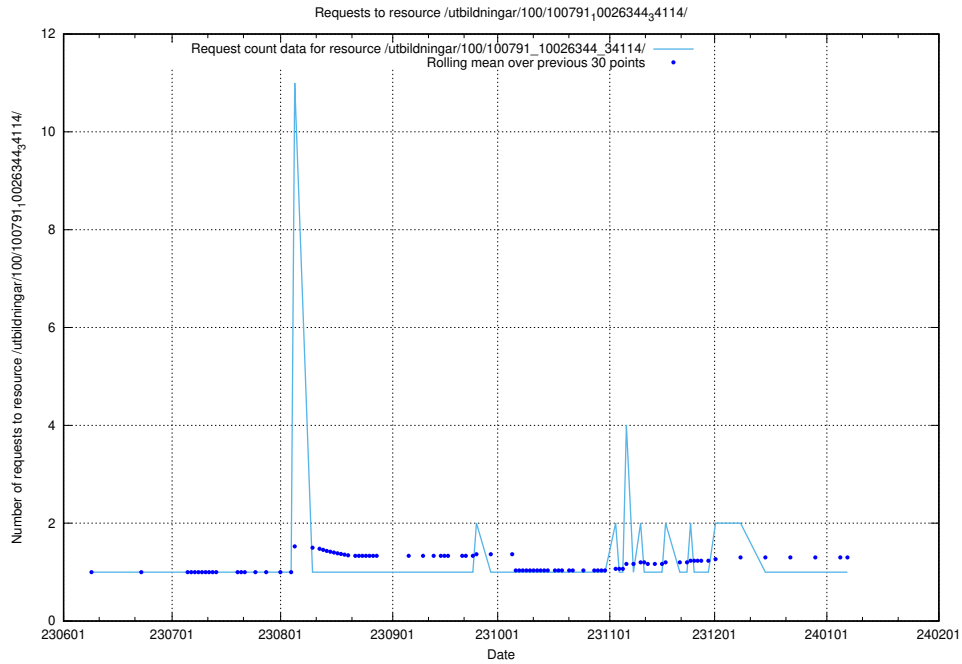

5.6026 Usage of /utbildningar/100/100791_10026344_34114/

Here, we count the number of requests to resource /utbildningar/100/100791_10026344_34114/.