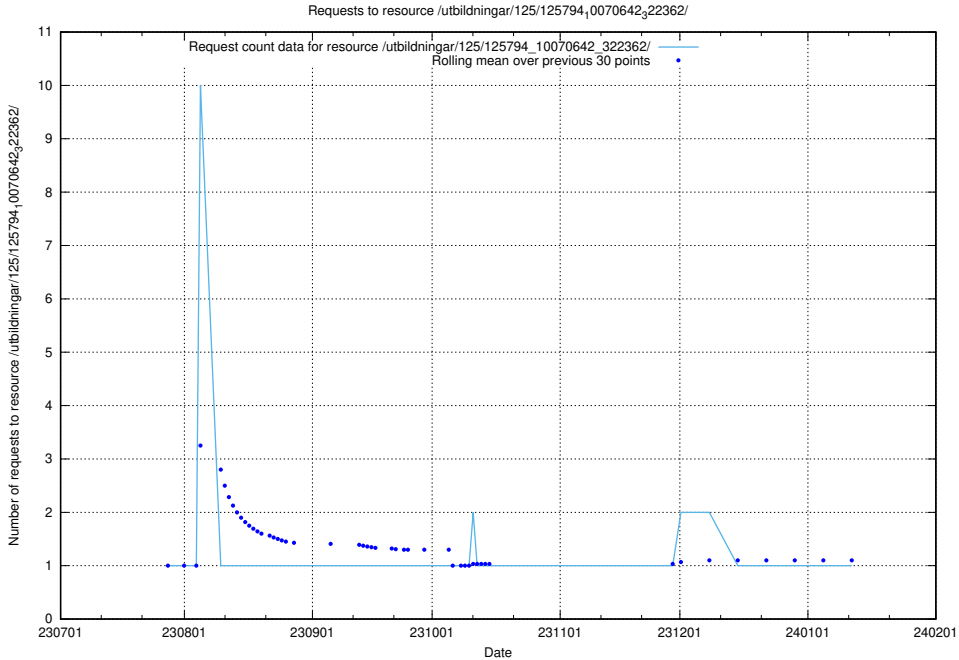

5.5032 Usage of /utbildningar/125/125794_10070642_322362/

Here, we count the number of requests to resource /utbildningar/125/125794_10070642_322362/.