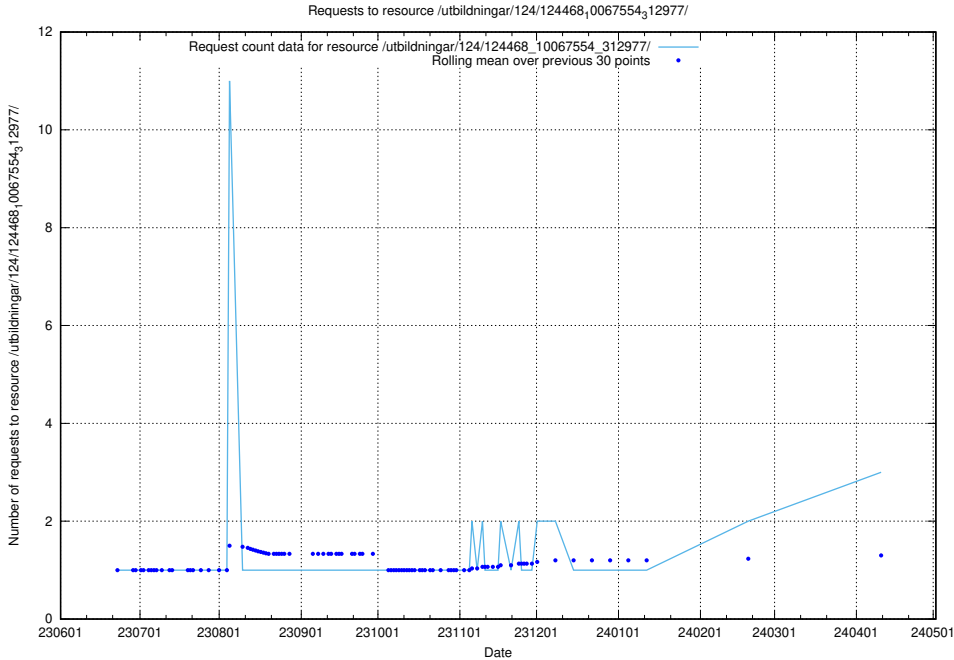

5.416 Usage of /utbildningar/124/124468_10067554_312977/

Here, we count the number of requests to resource /utbildningar/124/124468_10067554_312977/.