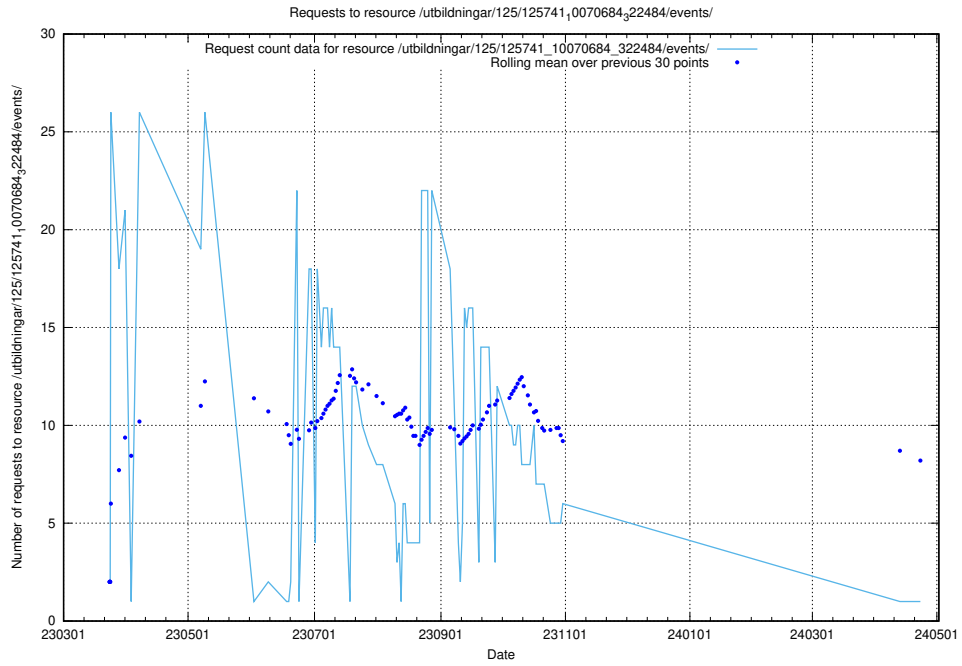

Here, we count the number of requests to resource /utbildningar/125/125741_10070701_326140/events/

5.6431 Usage of /utbildningar/125/125741_10070684_322484/events/

Here, we count the number of requests to resource /utbildningar/125/125741_10070684_322484/events/