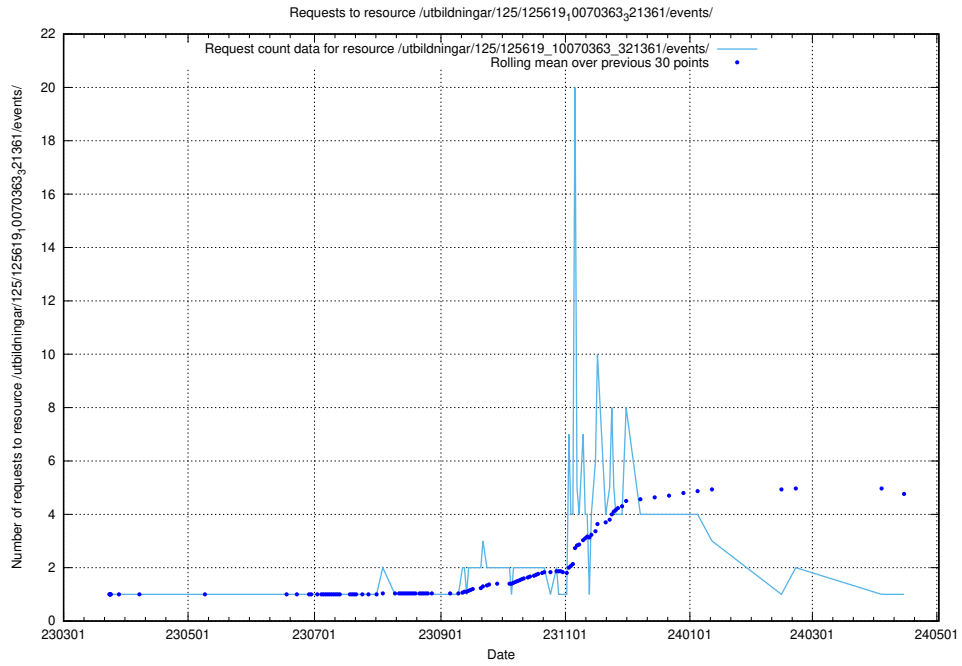

5.1053 Usage of /utbildningar/125/125619_10070363_321361/events/

Here, we count the number of requests to resource /utbildningar/125/125619_10070363_321361/events/

5.1054 Usage of /utbildningar/125/125619_10070363_321361/