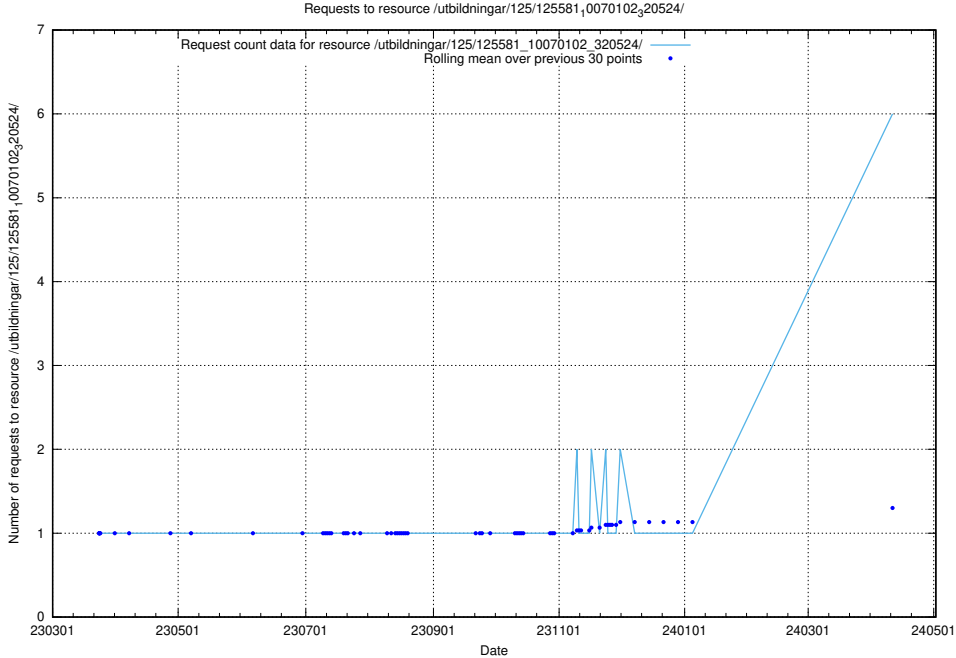

5.41 Usage of /utbildningar/125/125581_10070102_320524/

Here, we count the number of requests to resource /utbildningar/125/125581_10070102_320524/.