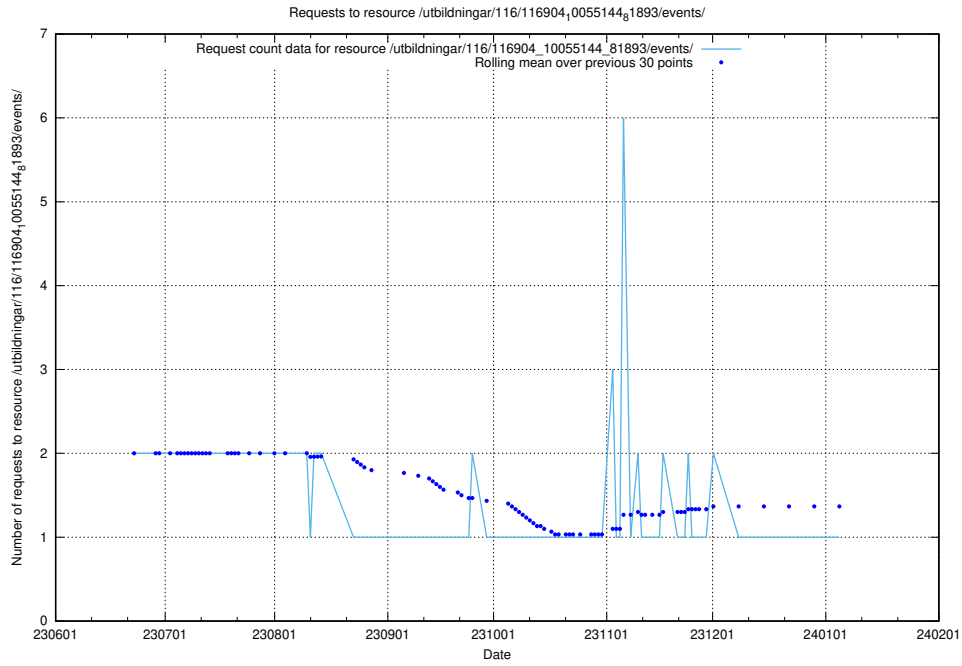

5.5696 Usage of /utbildningar/116/116904_10055144_81893/events/

Here, we count the number of requests to resource /utbildningar/116/116904_10055144_81893/events/.