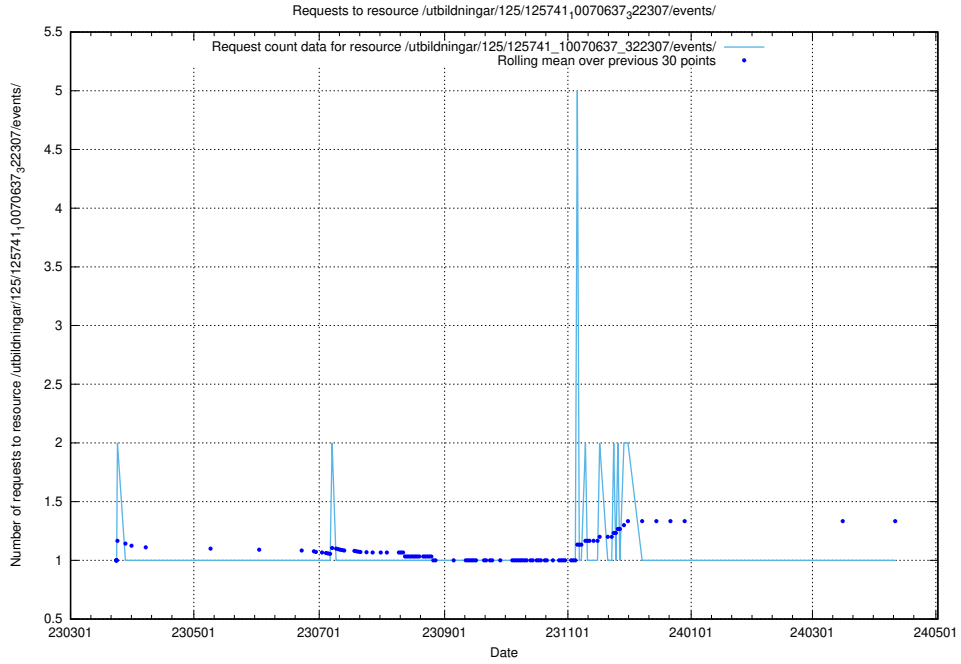

5.951 Usage of /utbildningar/125/125741_10070637_322307/events/

Here, we count the number of requests to resource /utbildningar/125/125741_10070637_322307/events/