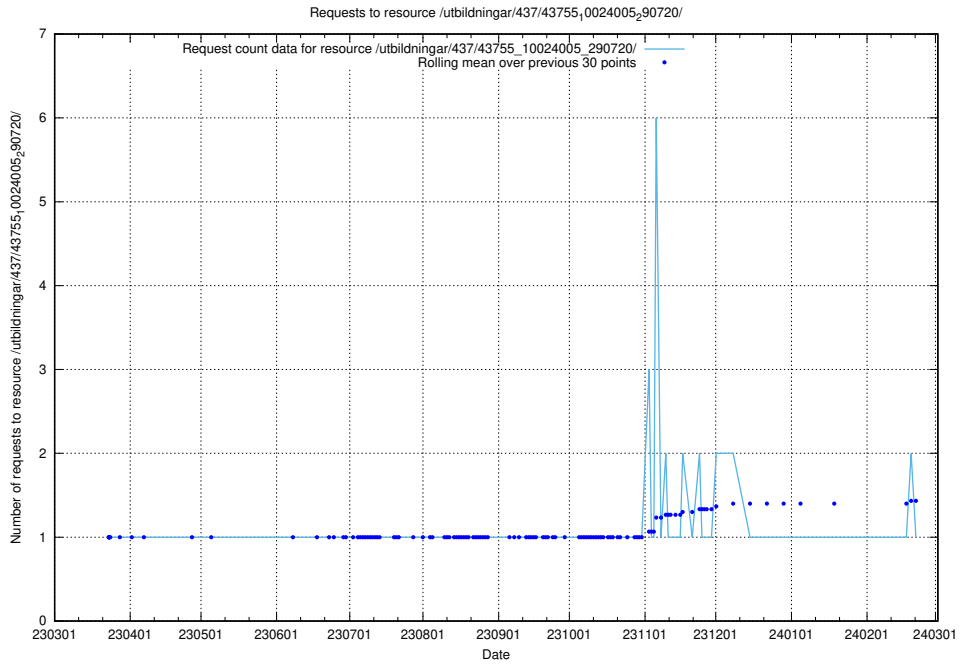

5.6530 Usage of /utbildningar/437/43755_10024005_290720/

Here, we count the number of requests to resource /utbildningar/437/43755_10024005_290720/.