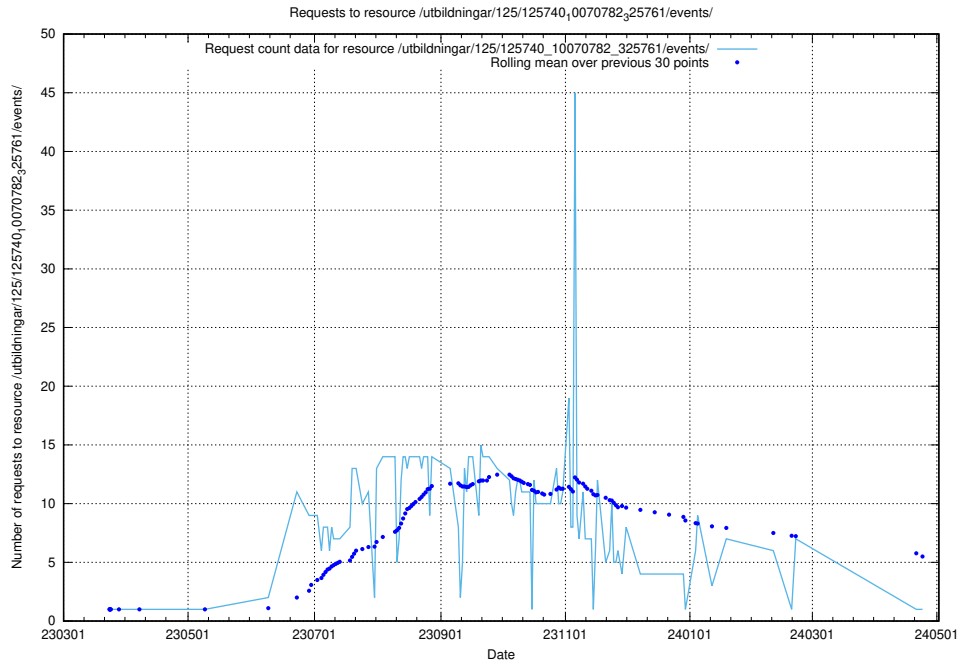

5.952 Usage of /utbildningar/125/125740_10070782_325761/events/

Here, we count the number of requests to resource /utbildningar/125/125740_10070782_325761/events/