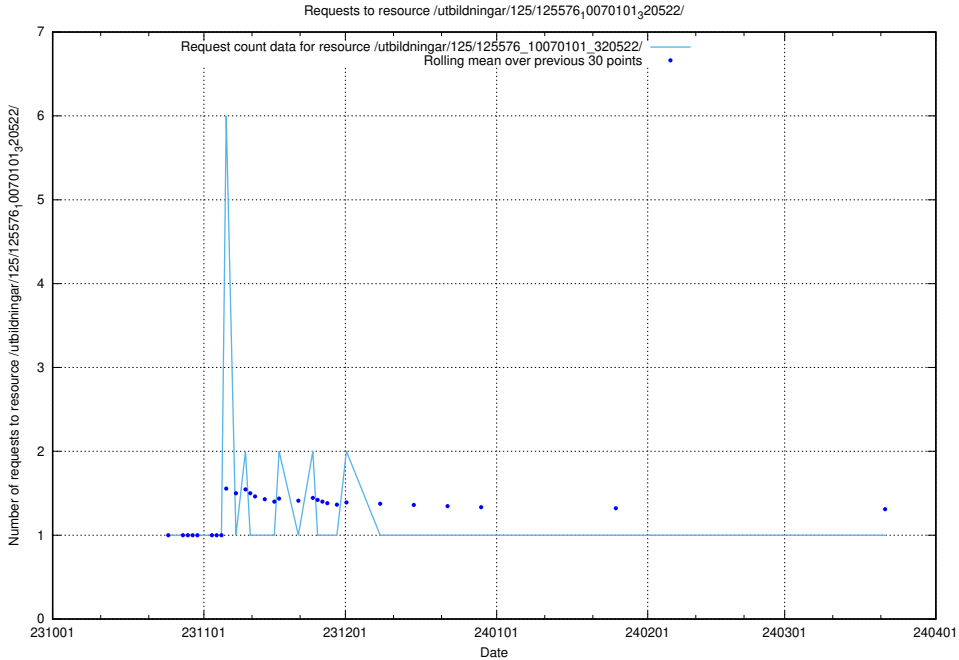

5.4360 Usage of /utbildningar/125/125576_10070101_320522/

Here, we count the number of requests to resource /utbildningar/125/125576_10070101_320522/.