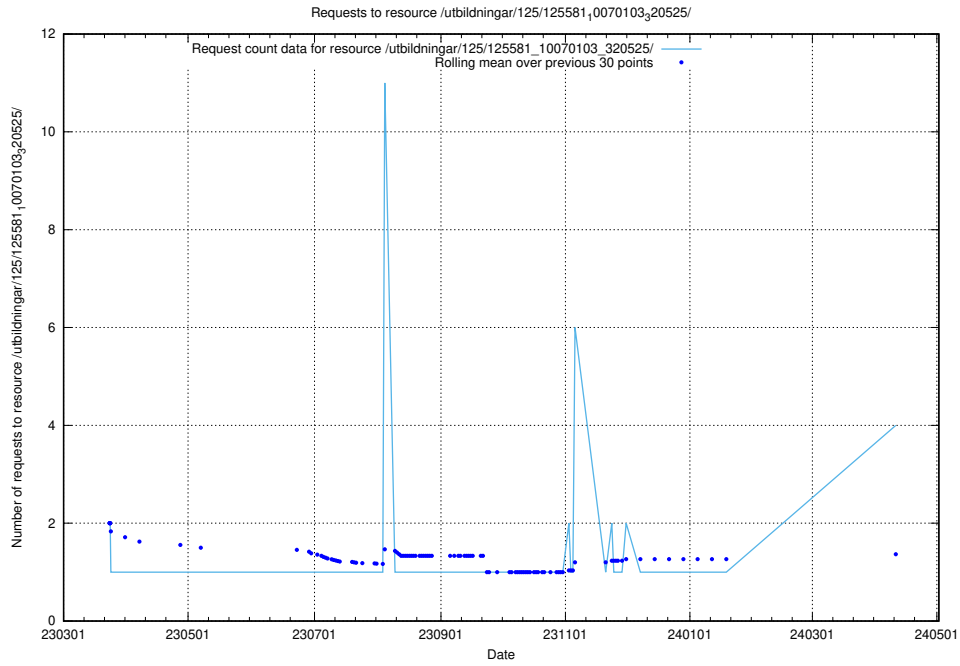

5.259 Usage of /utbildningar/125/125581_10070103_320525/

Here, we count the number of requests to resource /utbildningar/125/125581_10070103_320525/.