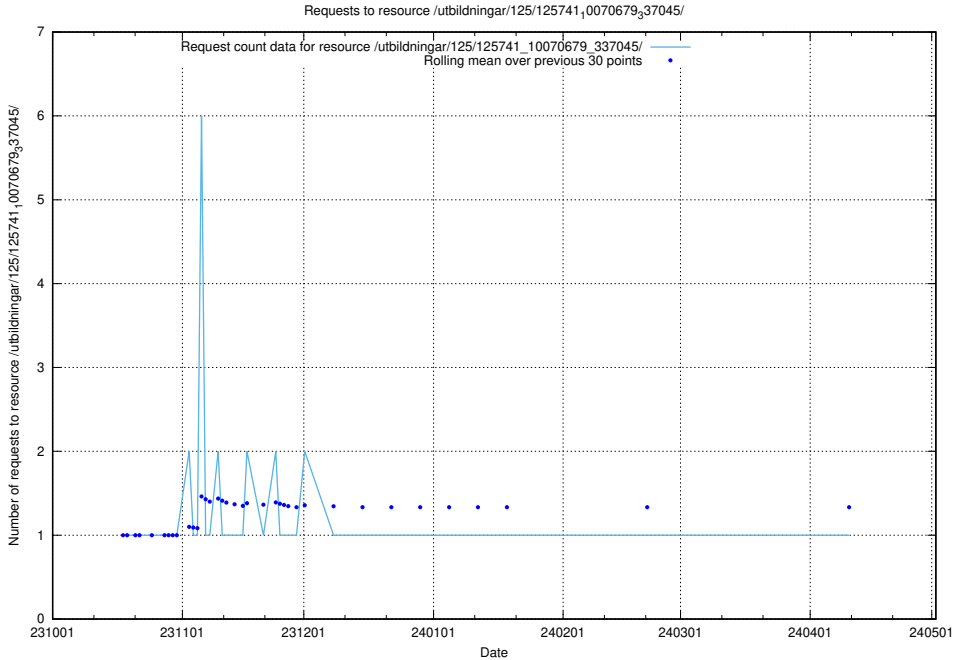

5.4423 Usage of /utbildningar/125/125741_10070679_337045/

Here, we count the number of requests to resource /utbildningar/125/125741_10070679_337045/.