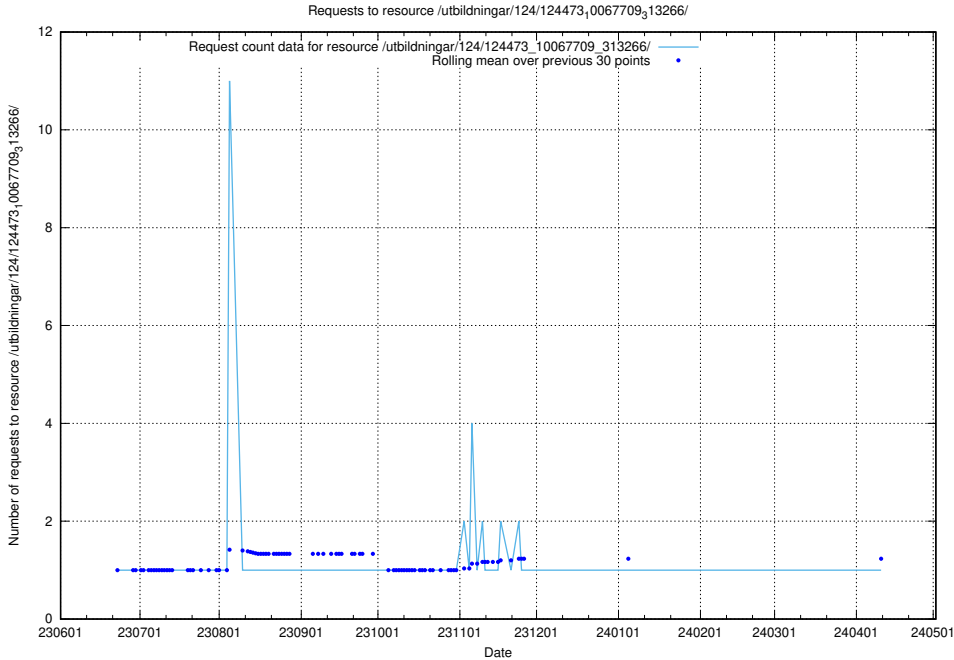

5.5924 Usage of /utbildningar/124/124473_10067709_313266/

Here, we count the number of requests to resource /utbildningar/124/124473_10067709_313266/.