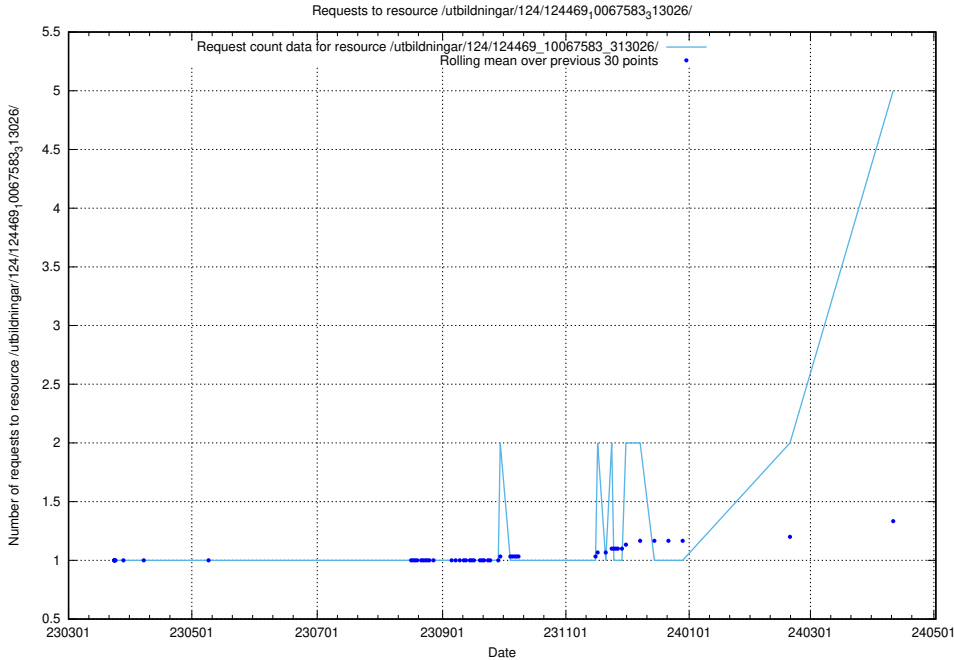

5.130 Usage of /utbildningar/124/124469_10067583_313026/

Here, we count the number of requests to resource /utbildningar/124/124469_10067583_313026/.