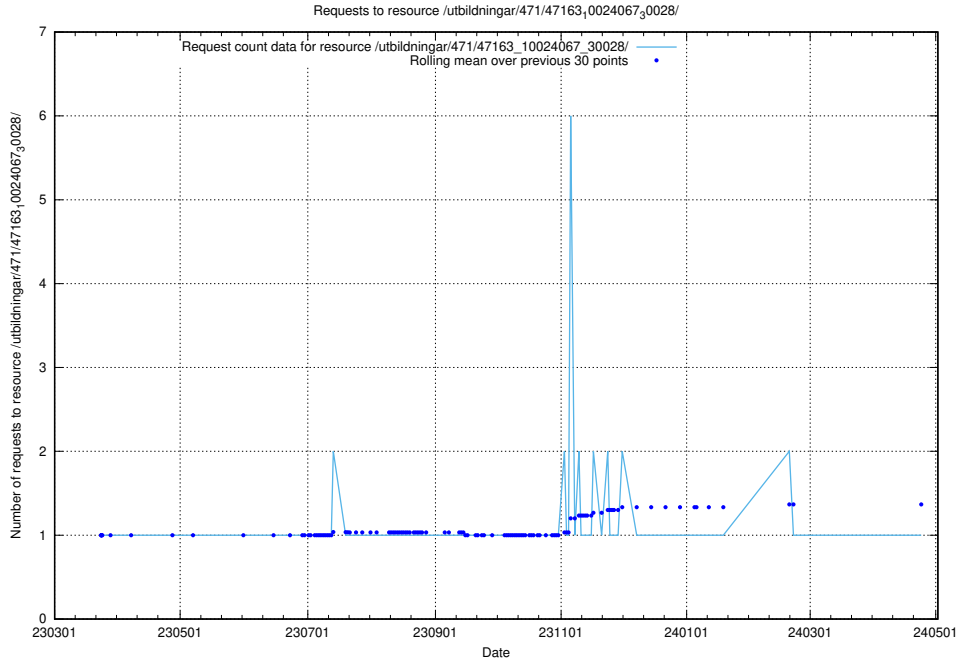

5.6470 Usage of /utbildningar/471/47163_10024067_30028/

Here, we count the number of requests to resource /utbildningar/471/47163_10024067_30028/.