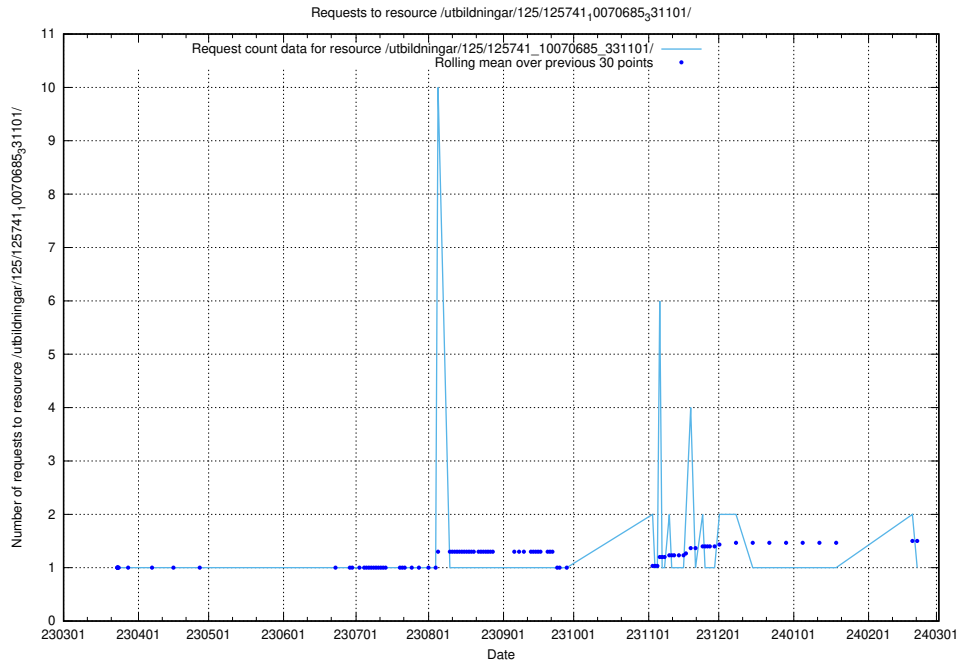

5.6632 Usage of /utbildningar/125/125741_10070685_331101/

Here, we count the number of requests to resource /utbildningar/125/125741_10070685_331101/.