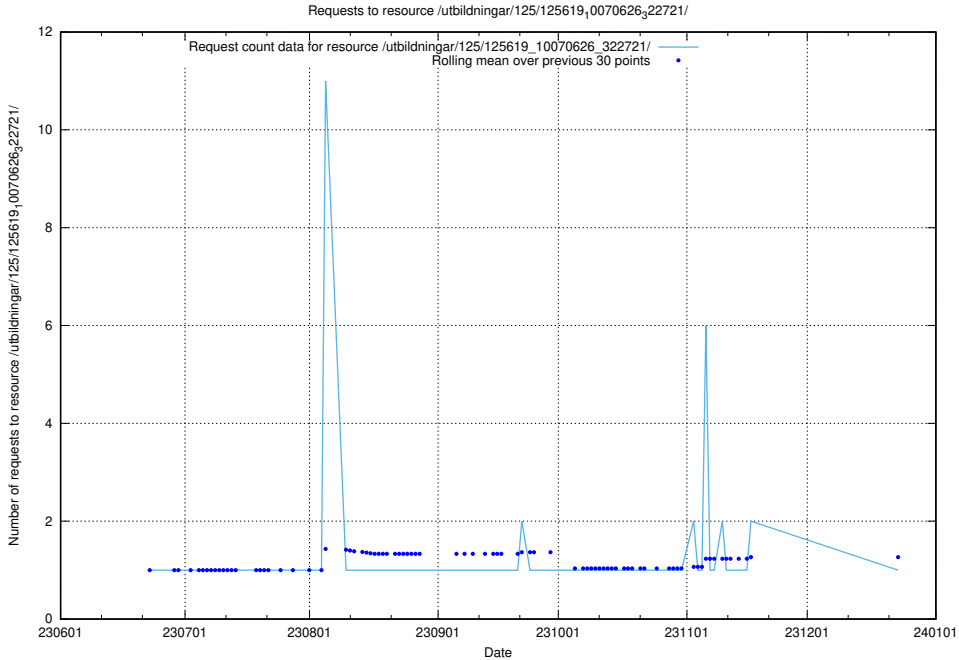

5.5844 Usage of /utbildningar/125/125619_10070626_322721/

Here, we count the number of requests to resource /utbildningar/125/125619_10070626_322721/.