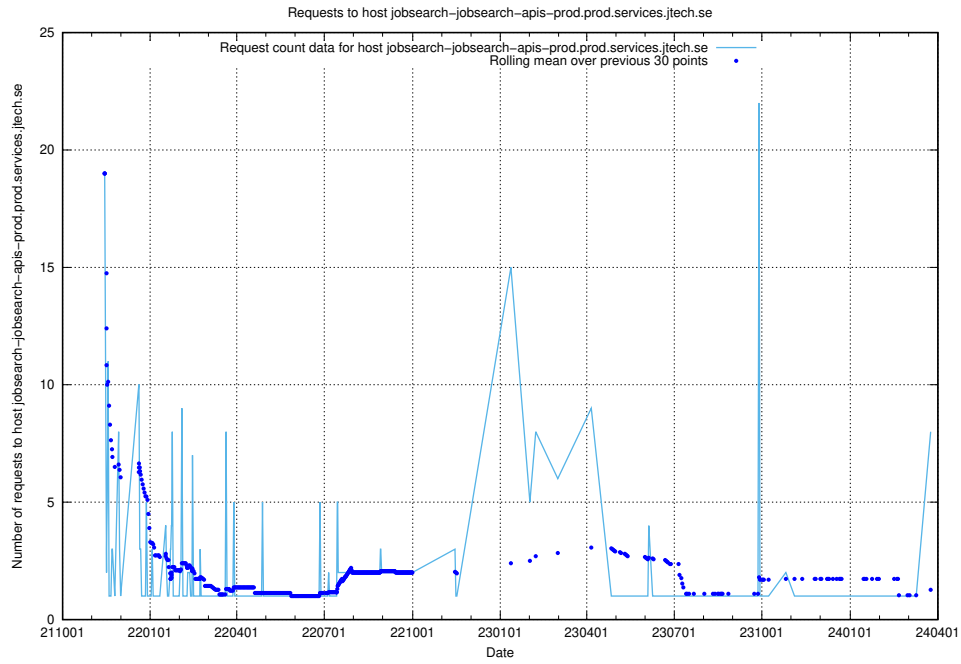

7.72 Usage of jobsearch-jobsearch-apis-prod.prod.services.jtech.se

Here, we count the number of requests to host jobsearch-jobsearch-apis-prod.prod.services.jtech.se.