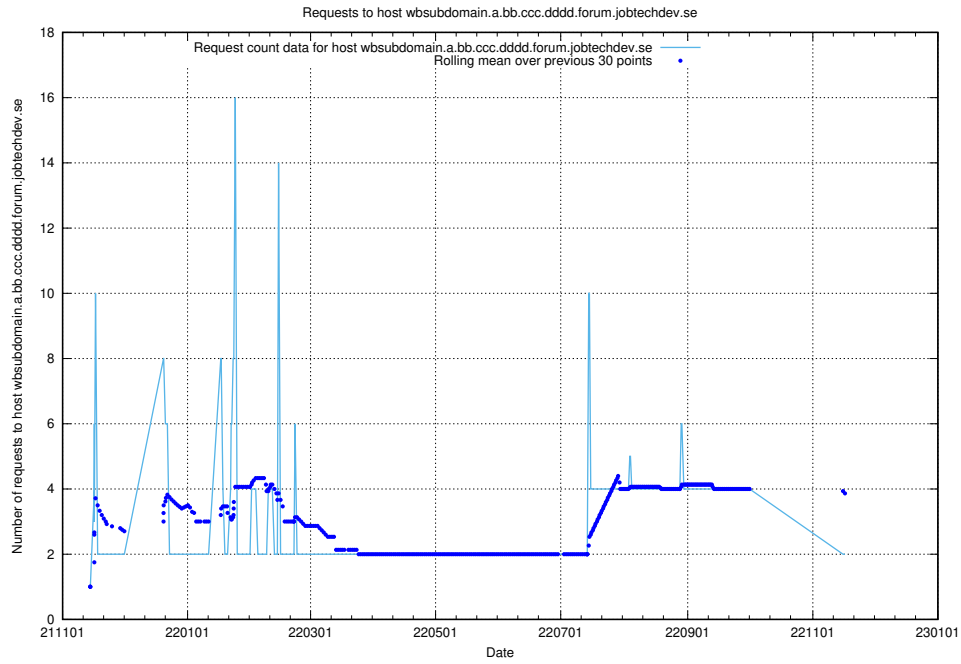

7.551 Usage of wbsubdomain.a.bb.ccc.dddd.forum.jobtechdev.se

Here, we count the number of requests to host wbsubdomain.a.bb.ccc.dddd.forum.jobtechdev.se.