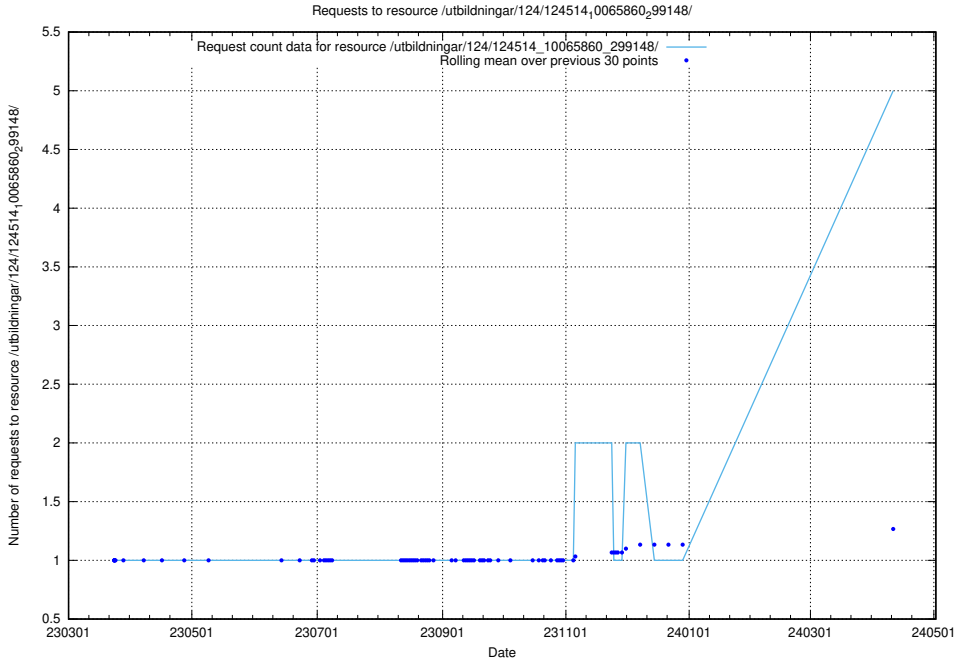

5.125 Usage of /utbildningar/124/124514_10065860_299148/

Here, we count the number of requests to resource /utbildningar/124/124514_10065860_299148/.