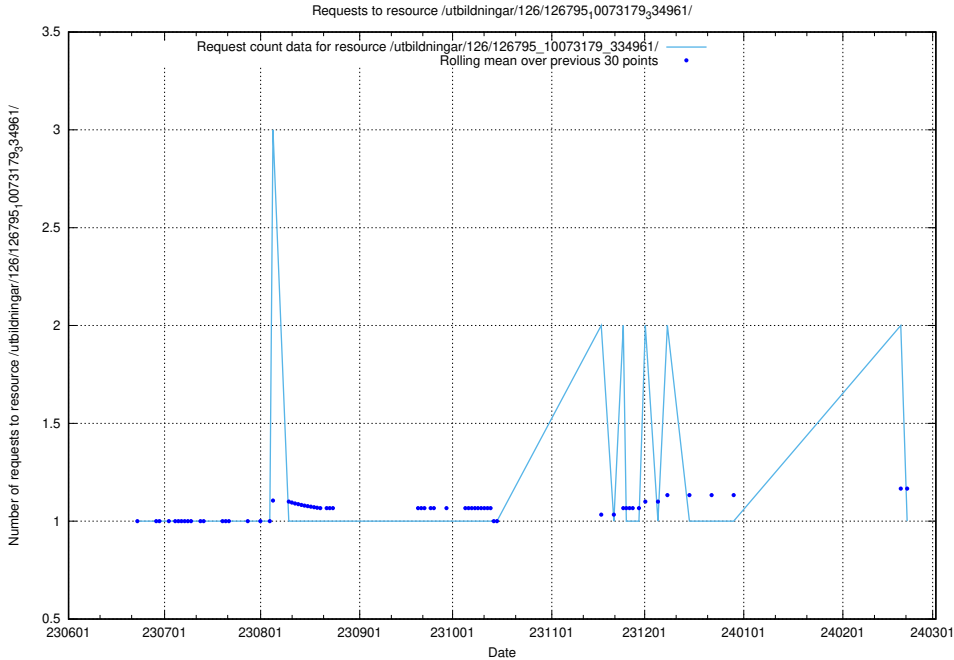

5.5711 Usage of /utbildningar/126/126795_10073179_334961/

Here, we count the number of requests to resource /utbildningar/126/126795_10073179_334961/.