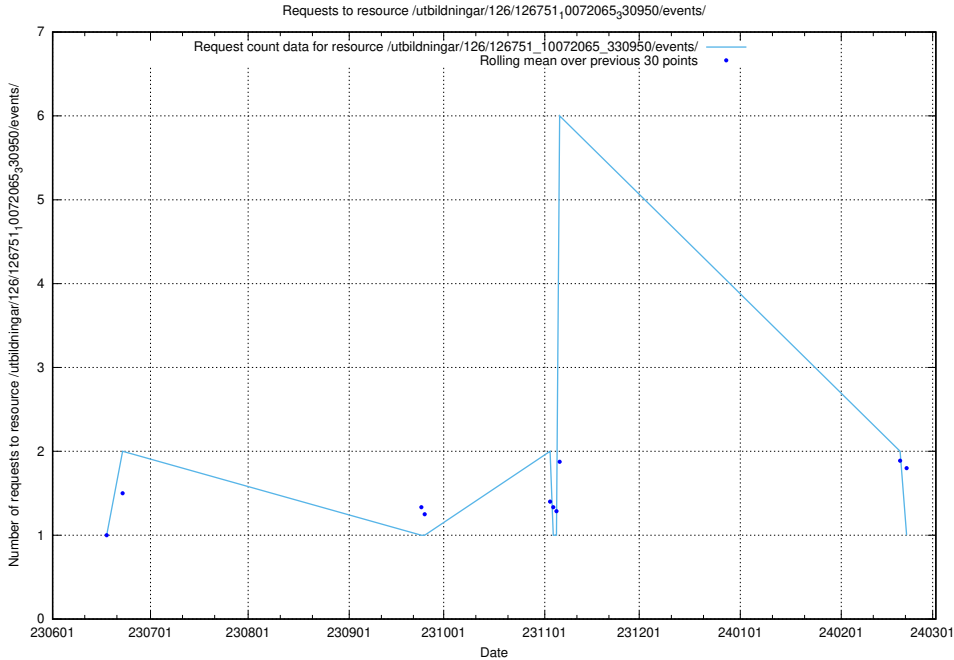

5.5977 Usage of /utbildningar/126/126751_10072065_330950/events/

Here, we count the number of requests to resource /utbildningar/126/126751_10072065_330950/events/