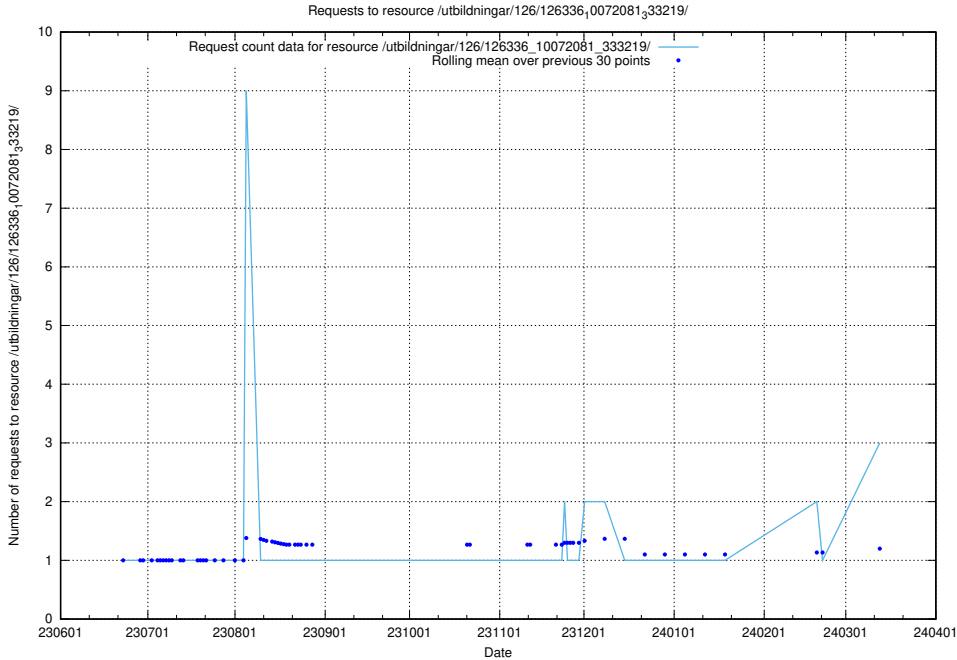

5.402 Usage of /utbildningar/126/126336_10072081_333219/

Here, we count the number of requests to resource /utbildningar/126/126336_10072081_333219/.