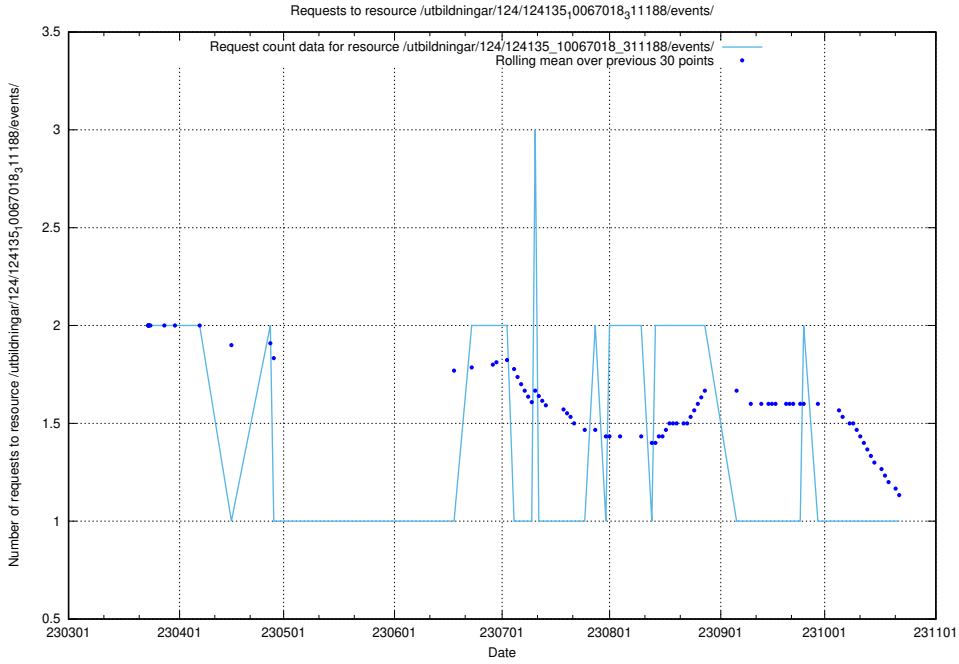

5.6461 Usage of /utbildningar/124/124135_10067018_311188/events/

Here, we count the number of requests to resource /utbildningar/124/124135_10067018_311188/events/