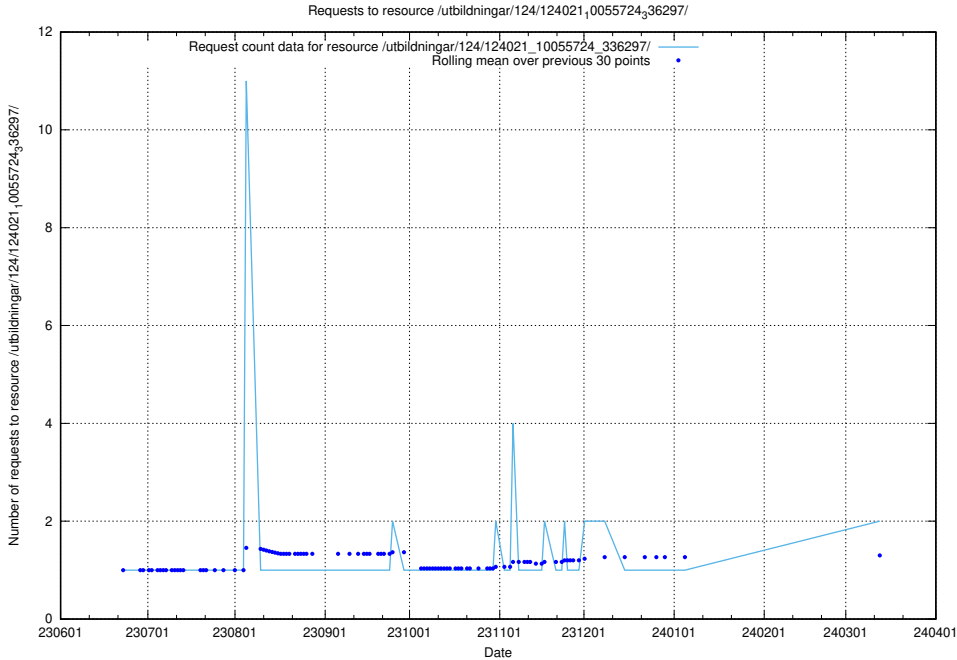

5.877 Usage of /utbildningar/124/124021_10055724_336297/

Here, we count the number of requests to resource /utbildningar/124/124021_10055724_336297/.