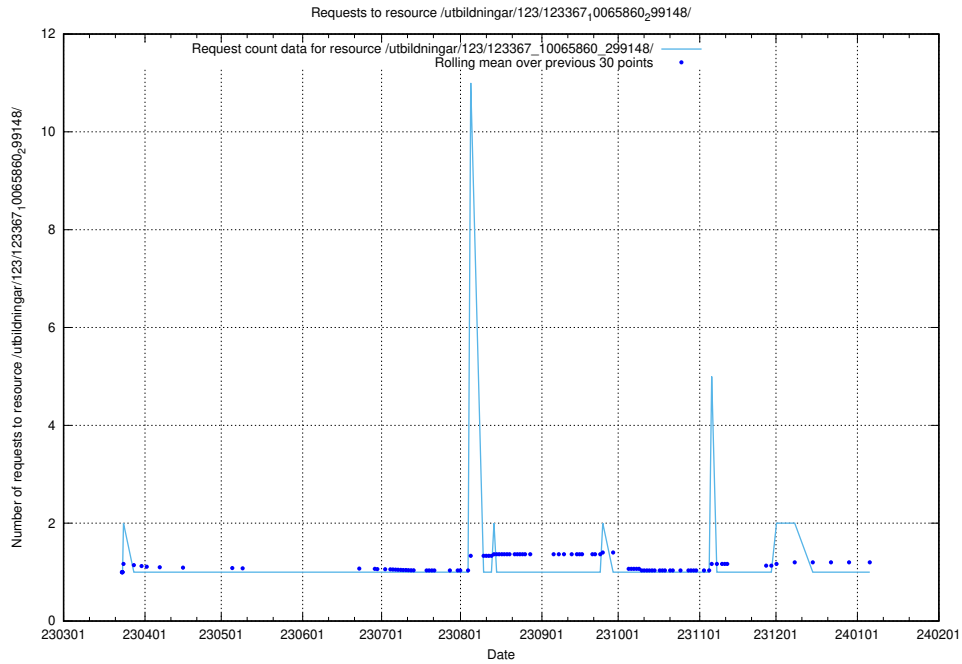

5.4959 Usage of /utbildningar/123/123367_10065860_299148/

Here, we count the number of requests to resource /utbildningar/123/123367_10065860_299148/.