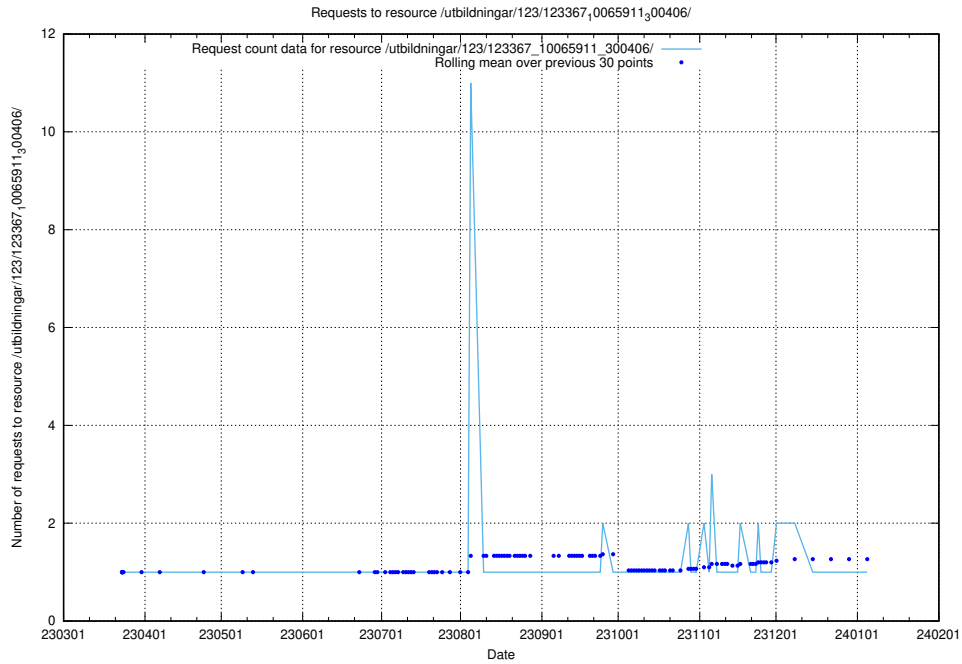

5.4856 Usage of /utbildningar/123/123367_10065911_300406/

Here, we count the number of requests to resource /utbildningar/123/123367_10065911_300406/.