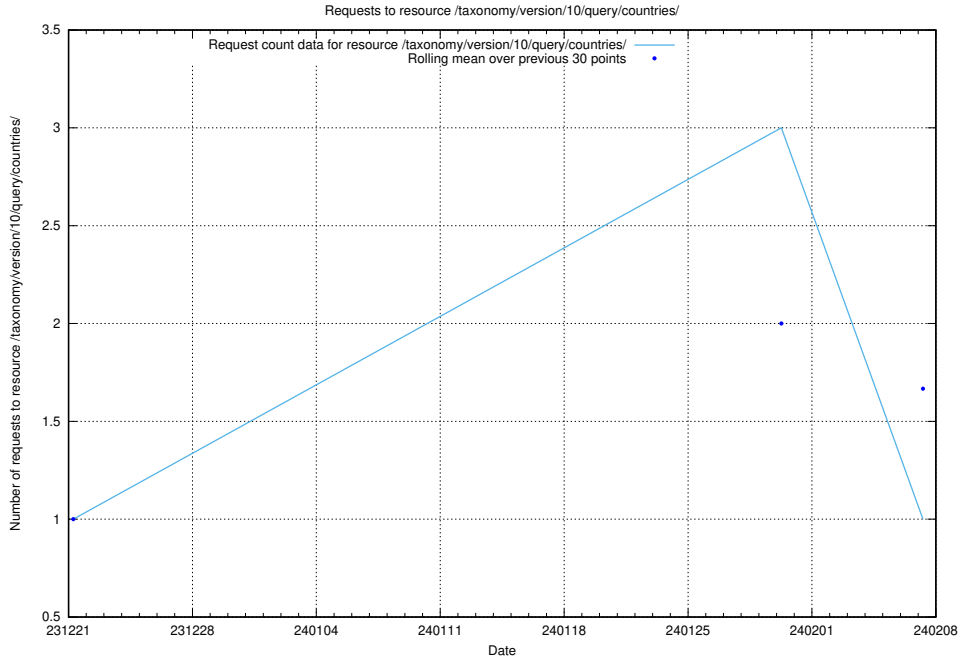

5.4052 Usage of /taxonomy/version/10/query/countries/

Here, we count the number of requests to resource /taxonomy/version/10/query/countries/.