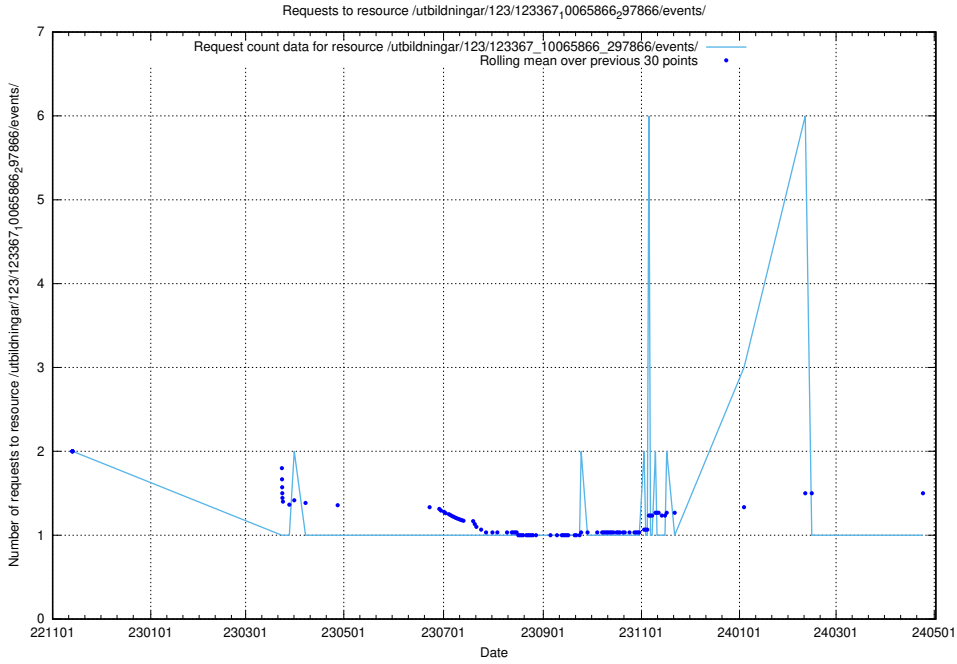

Here, we count the number of requests to resource /utbildningar/123/123367_10065852_297370/events/

5.5953 Usage of /utbildningar/123/123367_10065866_297866/events/

Here, we count the number of requests to resource /utbildningar/123/123367_10065866_297866/events/