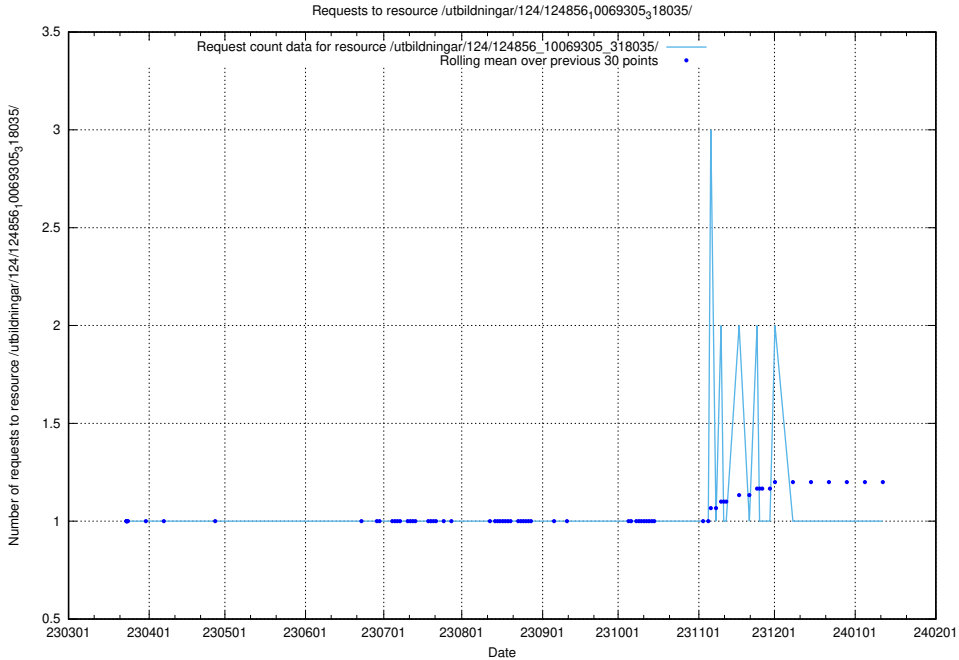

5.1172 Usage of /utbildningar/124/124856_10069305_318035/

Here, we count the number of requests to resource /utbildningar/124/124856_10069305_318035/.