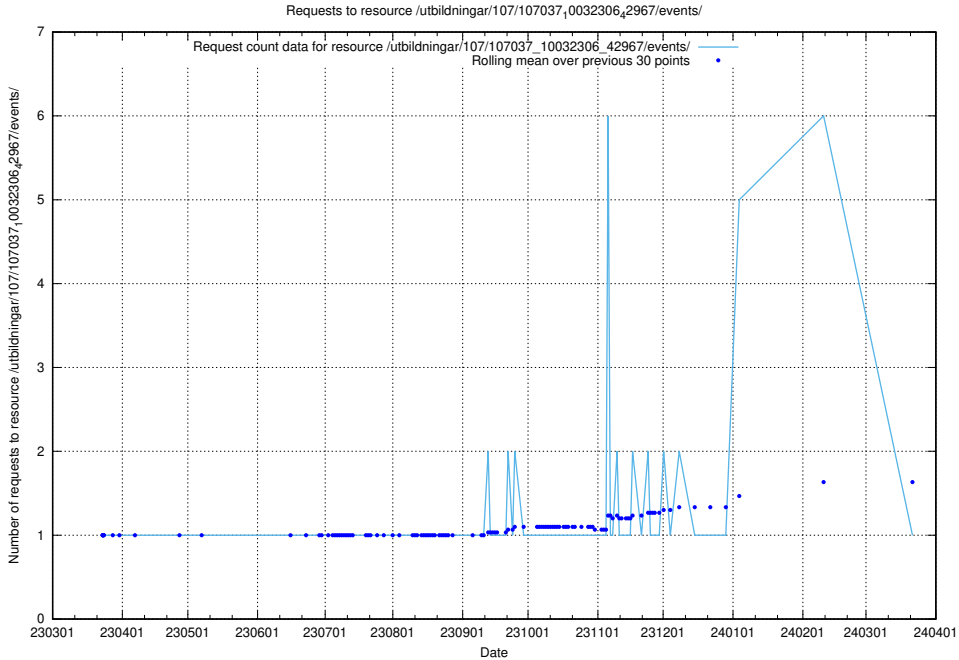

5.5497 Usage of /utbildningar/107/107037_10032306_42967/events/

Here, we count the number of requests to resource /utbildningar/107/107037_10032306_42967/events/.