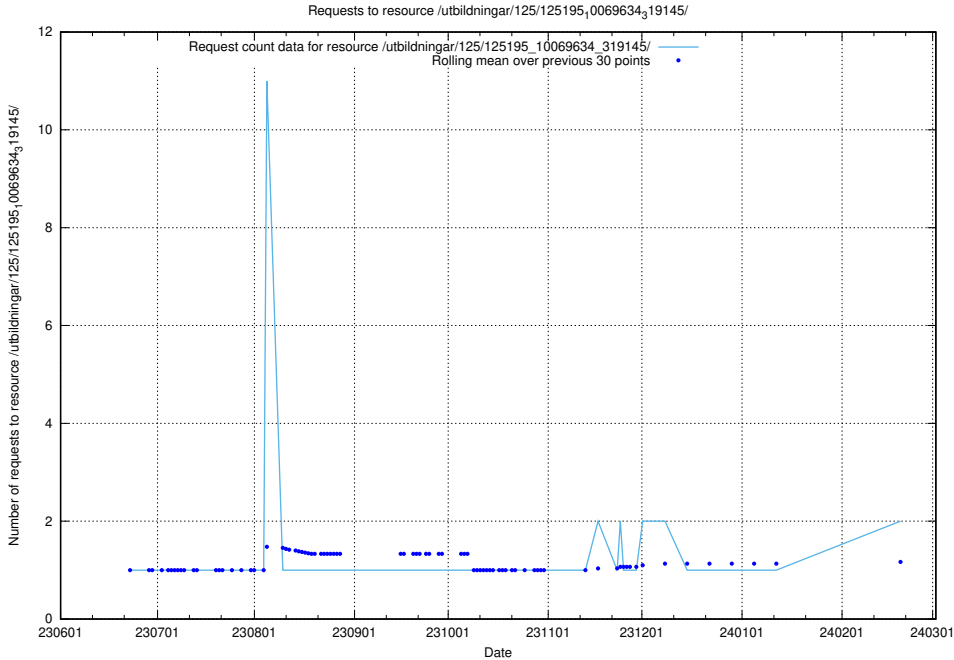

5.856 Usage of /utbildningar/124/124934_10072963_334378/events/

Here, we count the number of requests to resource /utbildningar/124/124934_10072963_334378/events/

5.857 Usage of /utbildningar/124/124855_10071099_324627/events/