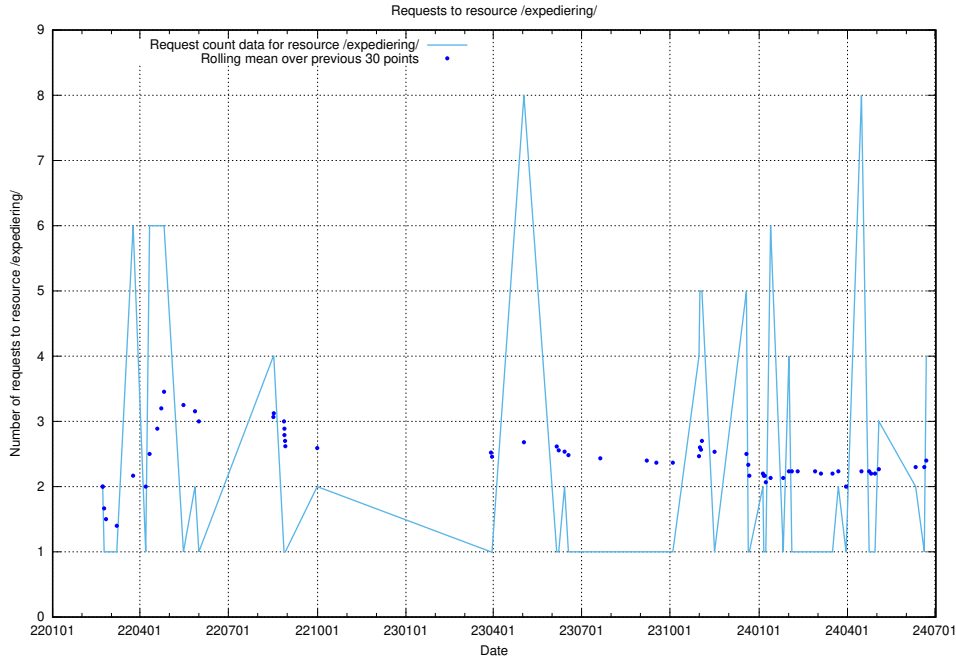

5.168 Usage of /expediering/

Here, we count the number of requests to resource /expediering/.