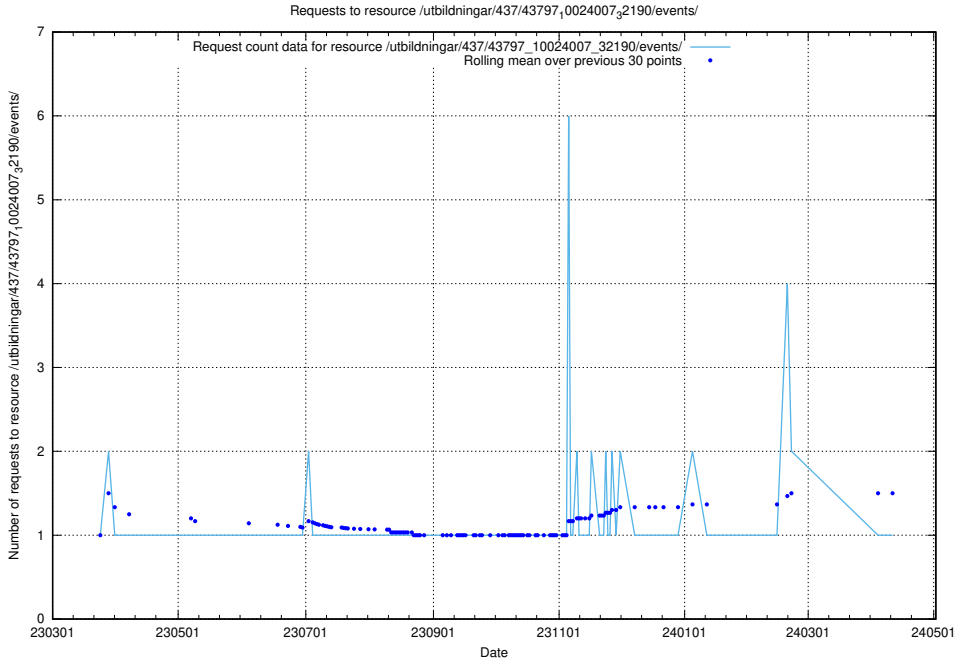

5.6332 Usage of /utbildningar/437/43797_10024007_32190/events/

Here, we count the number of requests to resource /utbildningar/437/43797_10024007_32190/events/.