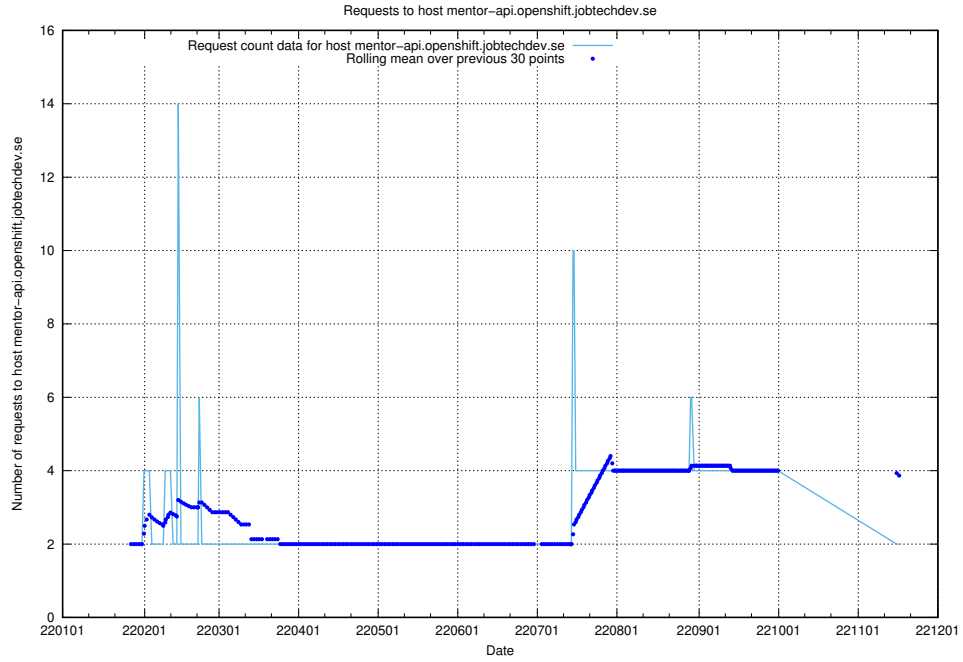

7.574 Usage of mentor-api.openshift.jobtechdev.se

Here, we count the number of requests to host mentor-api.openshift.jobtechdev.se.

7.575 Usage of mentor-api-4.openshift.jobtechdev.se

Here, we count the number of requests to host mentor-api-4.openshift.jobtechdev.se.