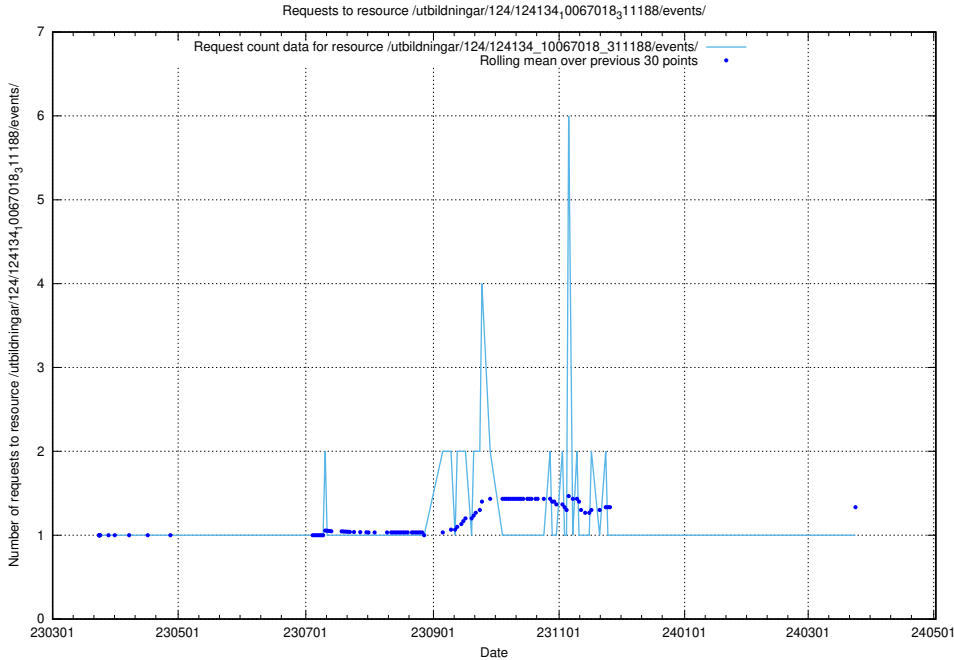

5.4222 Usage of /utbildningar/124/124134_10067018_311188/events/

Here, we count the number of requests to resource /utbildningar/124/124134_10067018_311188/events/