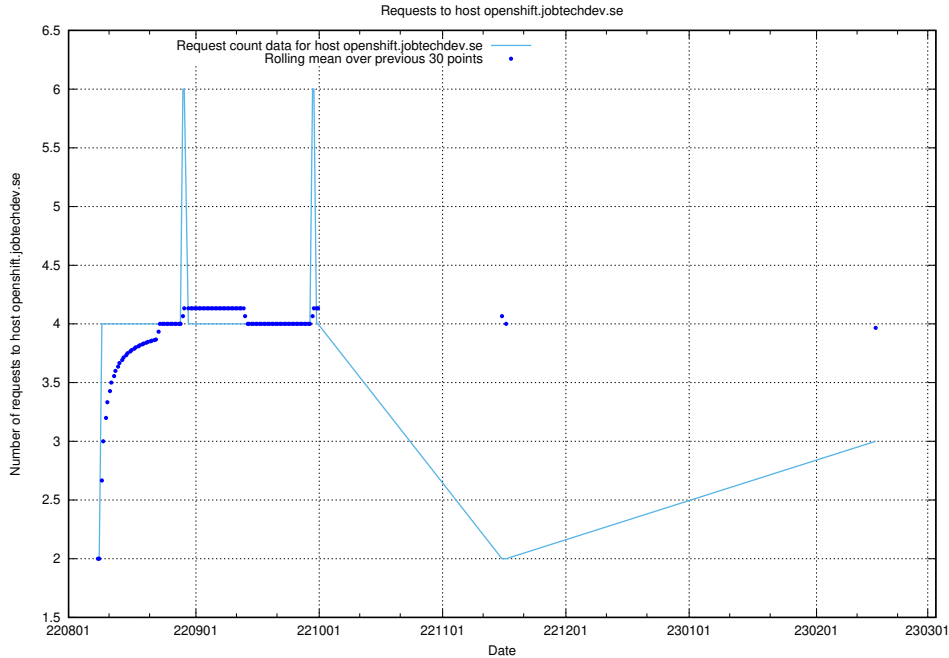

Here, we count the number of requests to host links.api.jobtechdev.se:80.

7.192 Usage of openshift.jobtechdev.se

Here, we count the number of requests to host openshift.jobtechdev.se.

7.193 Usage of pma.jobtechdev.se