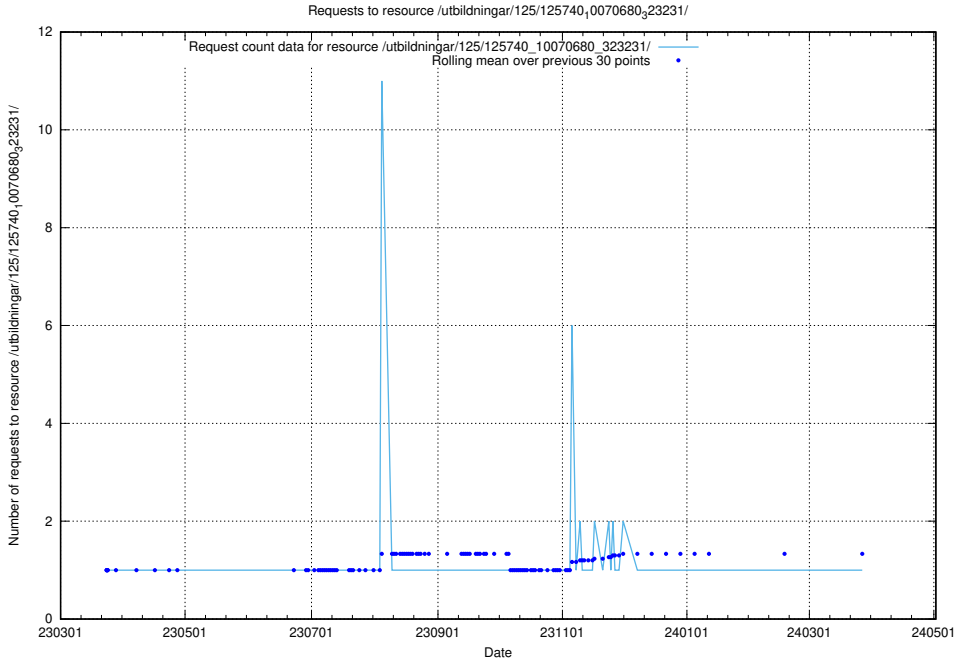

5.977 Usage of /utbildningar/125/125740_10070680_323231/

Here, we count the number of requests to resource /utbildningar/125/125740_10070680_323231/.