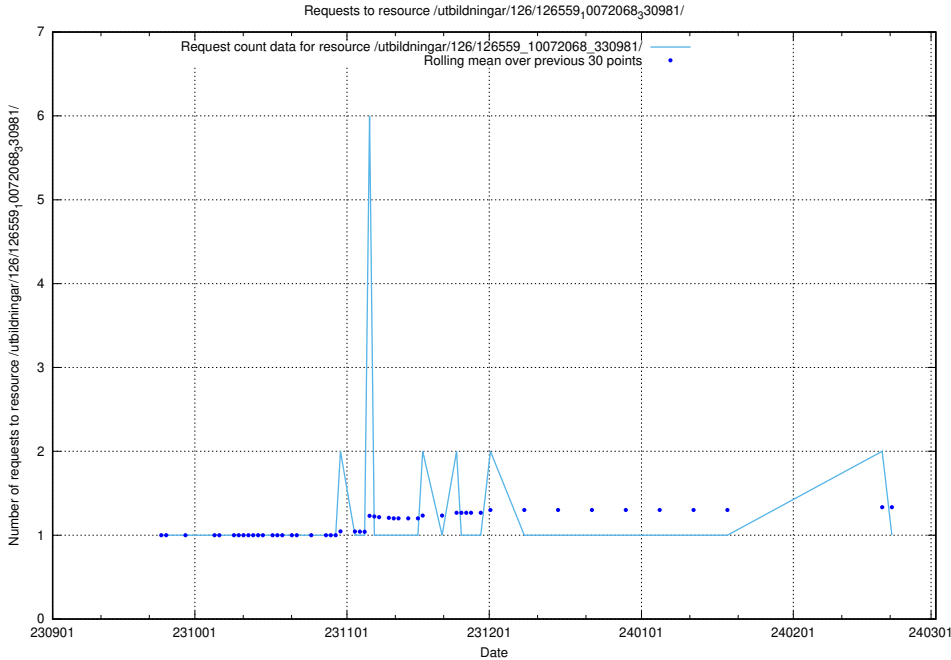

5.4614 Usage of /utbildningar/126/126559_10072068_330981/

Here, we count the number of requests to resource /utbildningar/126/126559_10072068_330981/.