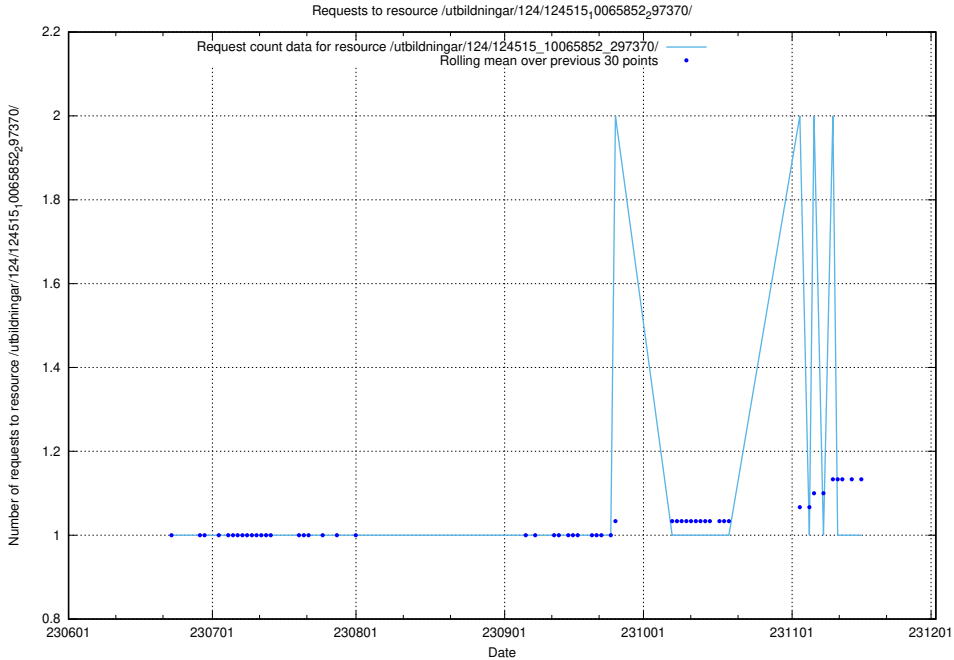

5.5894 Usage of /utbildningar/124/124515_10065852_297370/

Here, we count the number of requests to resource /utbildningar/124/124515_10065852_297370/.

5.5895 Usage of /utbildningar/124/124515_10065834_296972/events/