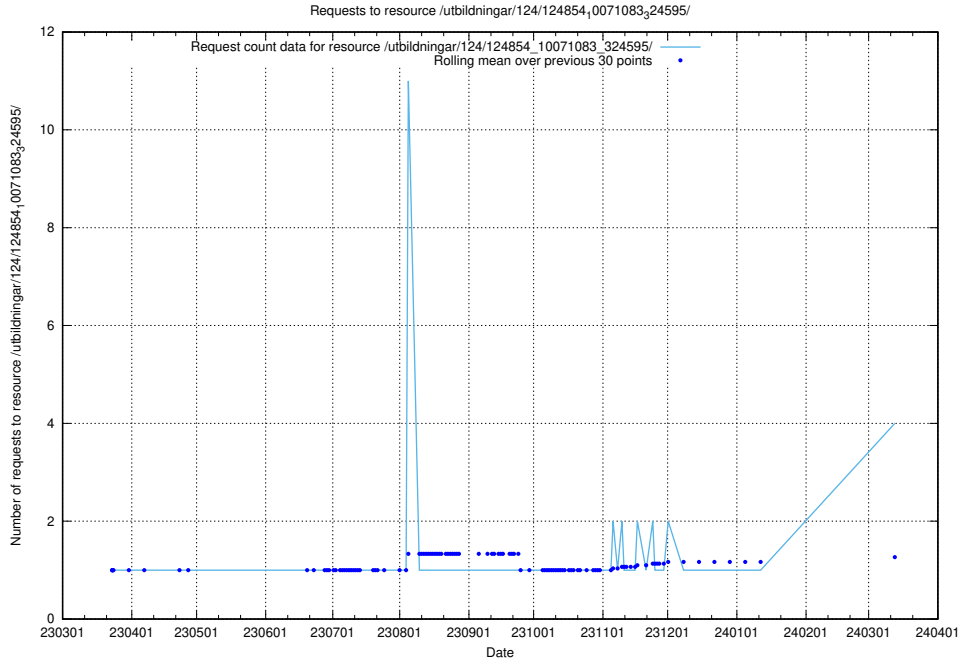

5.166 Usage of /utbildningar/124/124854_10071083_324595/

Here, we count the number of requests to resource /utbildningar/124/124854_10071083_324595/.