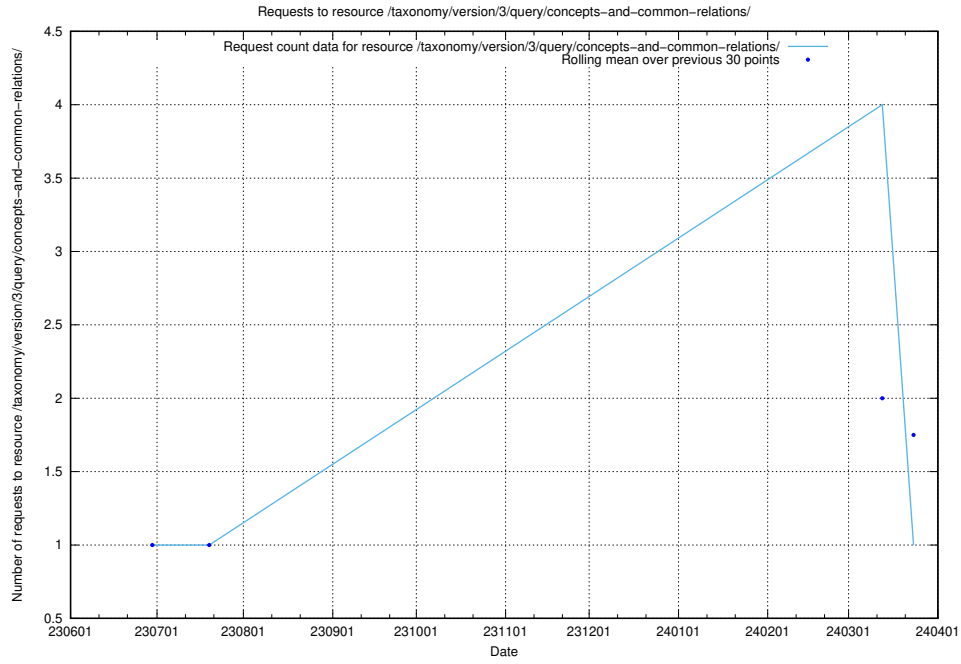

5.5537 Usage of /taxonomy/version/3/query/concepts-and-common-relations/

Here, we count the number of requests to resource /taxonomy/version/3/query/concepts-and-common-relations/.