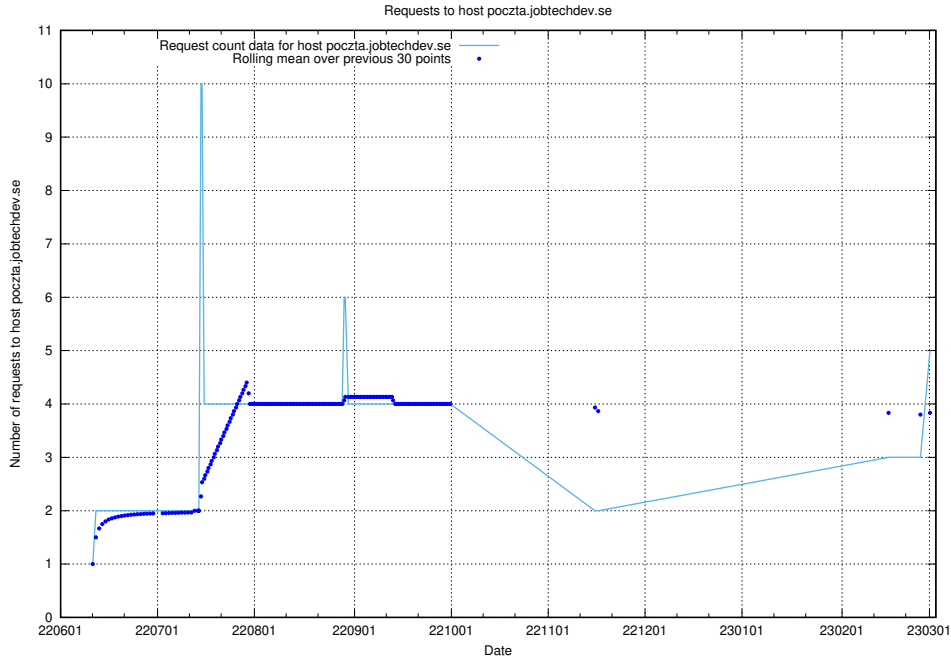

7.95 Usage of poczta.jobtechdev.se

Here, we count the number of requests to host poczta.jobtechdev.se.