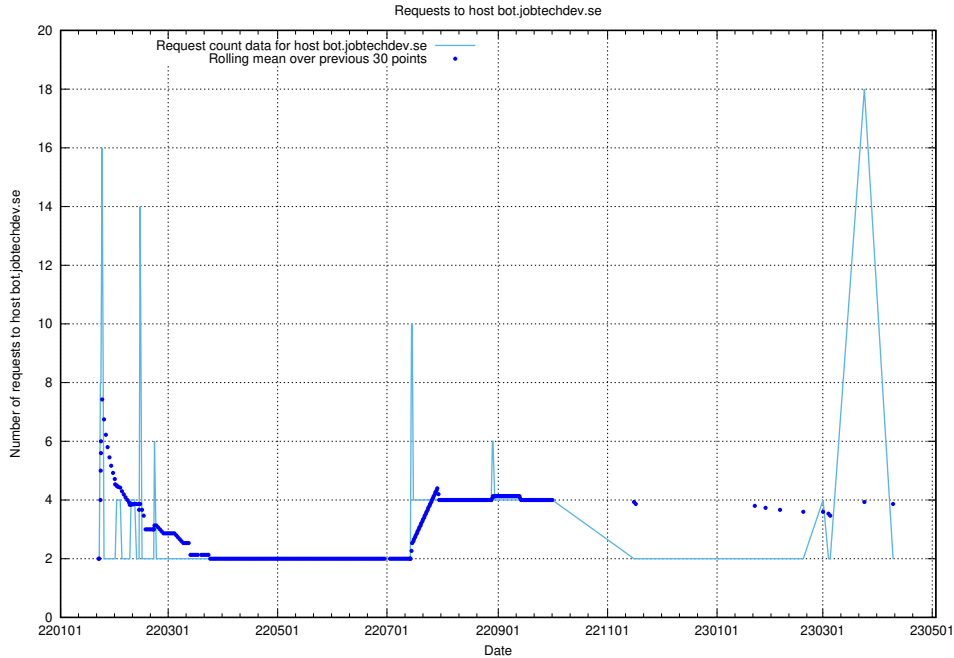

7.261 Usage of bot.jobtechdev.se

Here, we count the number of requests to host bot.jobtechdev.se.