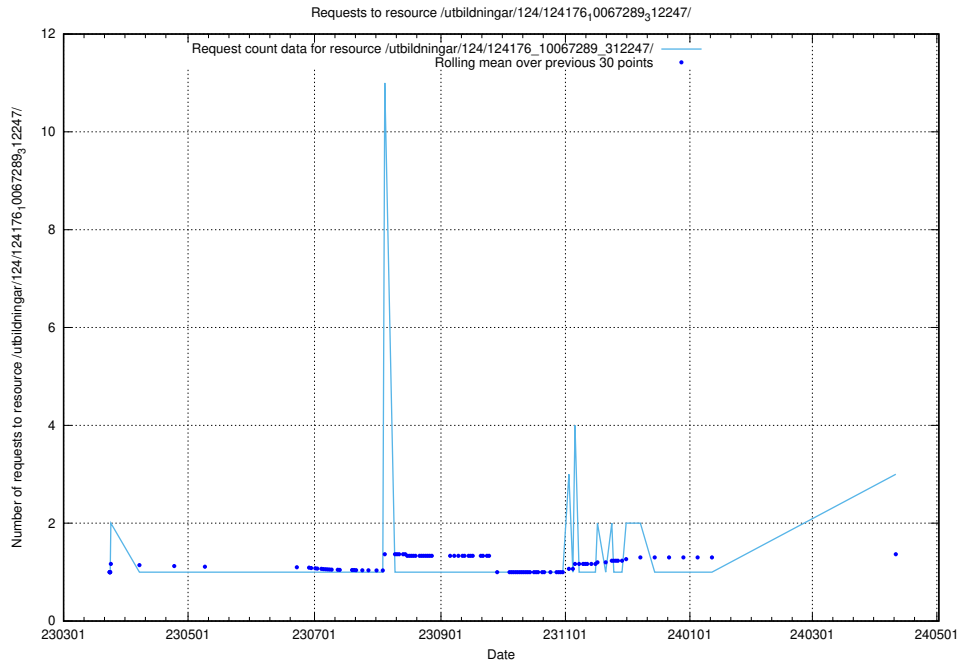

5.339 Usage of /utbildningar/124/124176_10067289_312247/

Here, we count the number of requests to resource /utbildningar/124/124176_10067289_312247/.