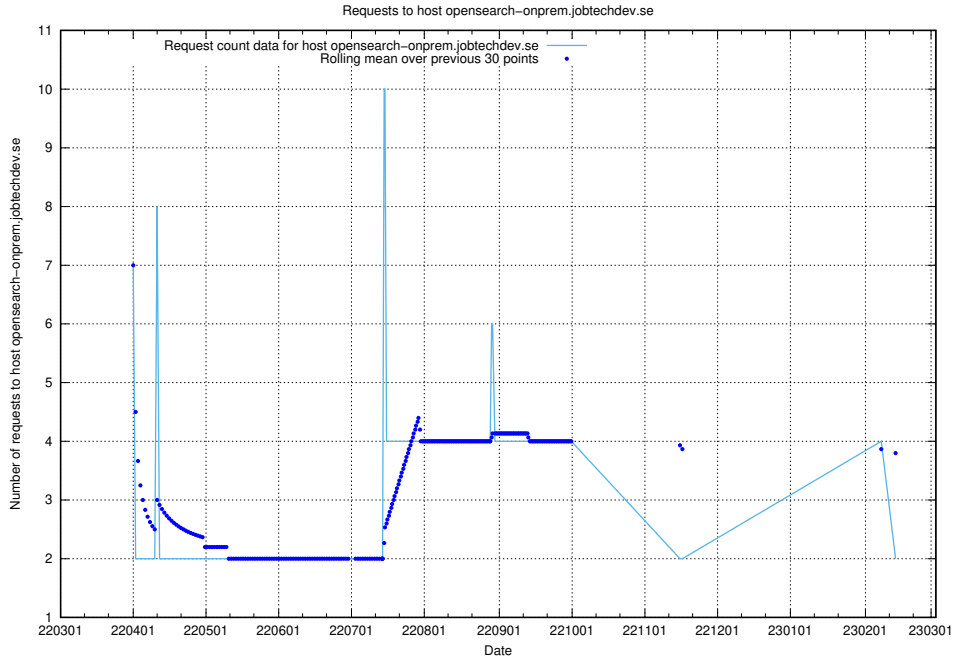

7.482 Usage of opensearch-onprem.jobtechdev.se

Here, we count the number of requests to host opensearch-onprem.jobtechdev.se.

7.483 Usage of gitlab.forum.jobtechdev.se

Here, we count the number of requests to host gitlab.forum.jobtechdev.se.