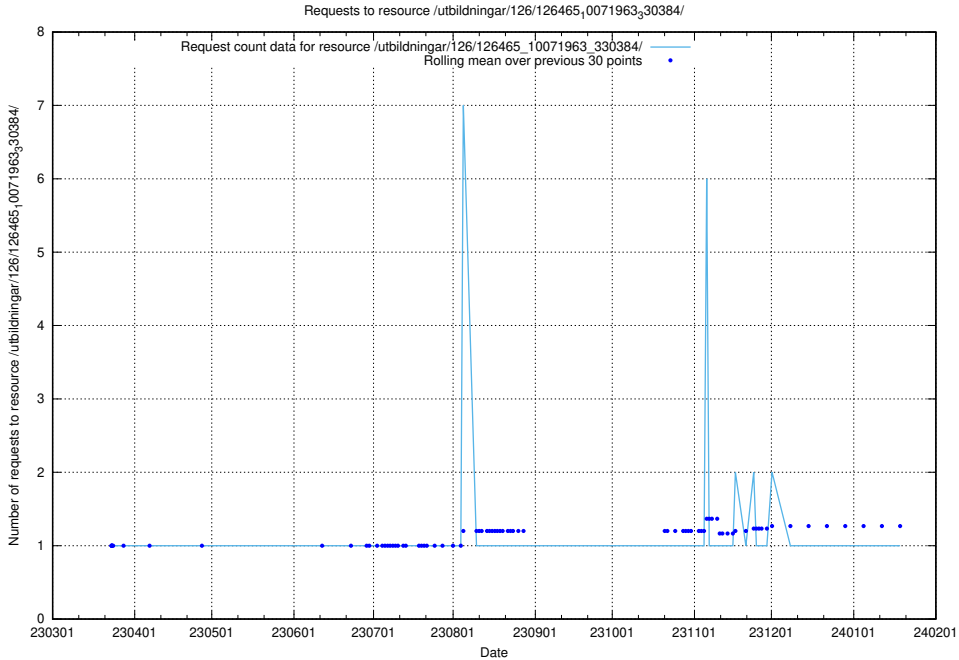

5.6573 Usage of /utbildningar/126/126465_10071963_330384/

Here, we count the number of requests to resource /utbildningar/126/126465_10071963_330384/.