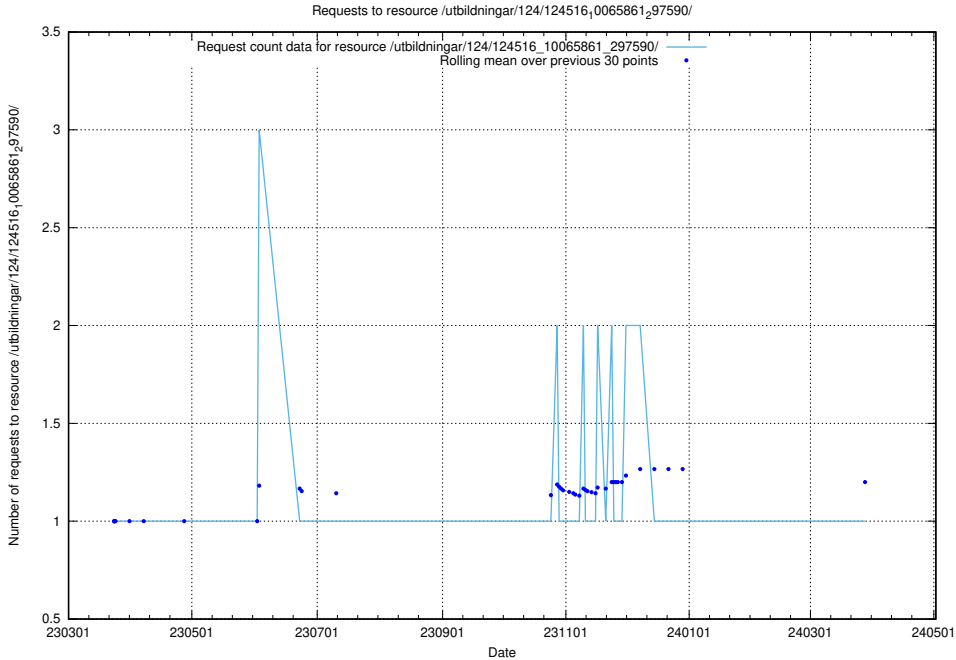

5.1632 Usage of /utbildningar/124/124516_10065861_297590/

Here, we count the number of requests to resource /utbildningar/124/124516_10065861_297590/.

5.1633 Usage of /availability/uptime/20240129/

Here, we count the number of requests to resource /availability/uptime/20240129/.