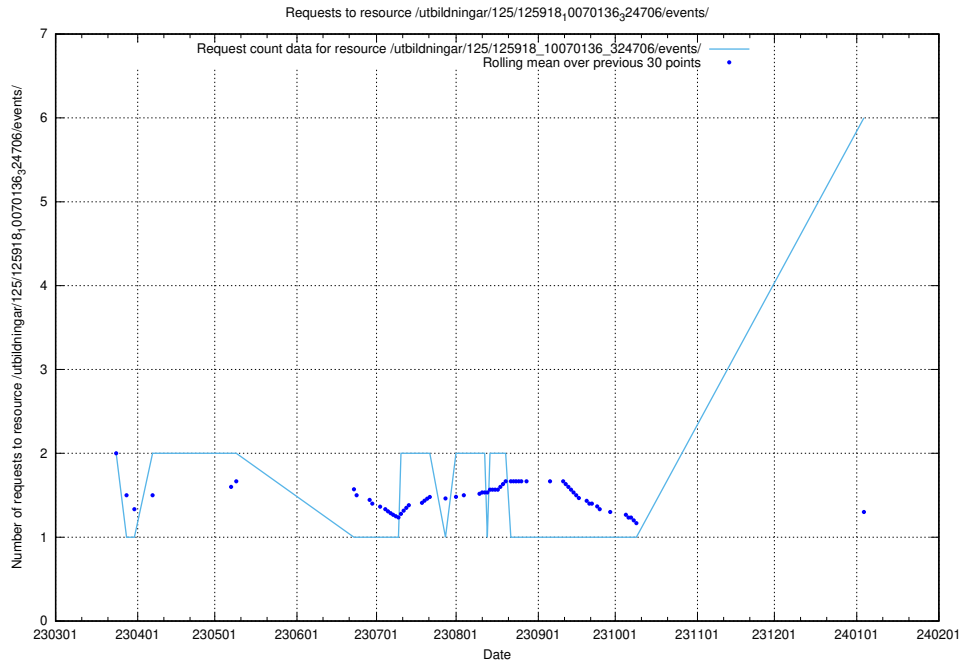

Here, we count the number of requests to resource /utbildningar/437/.

5.92 Usage of /utbildningar/125/125918_10070136_324706/events/

Here, we count the number of requests to resource /utbildningar/125/125918_10070136_324706/events/