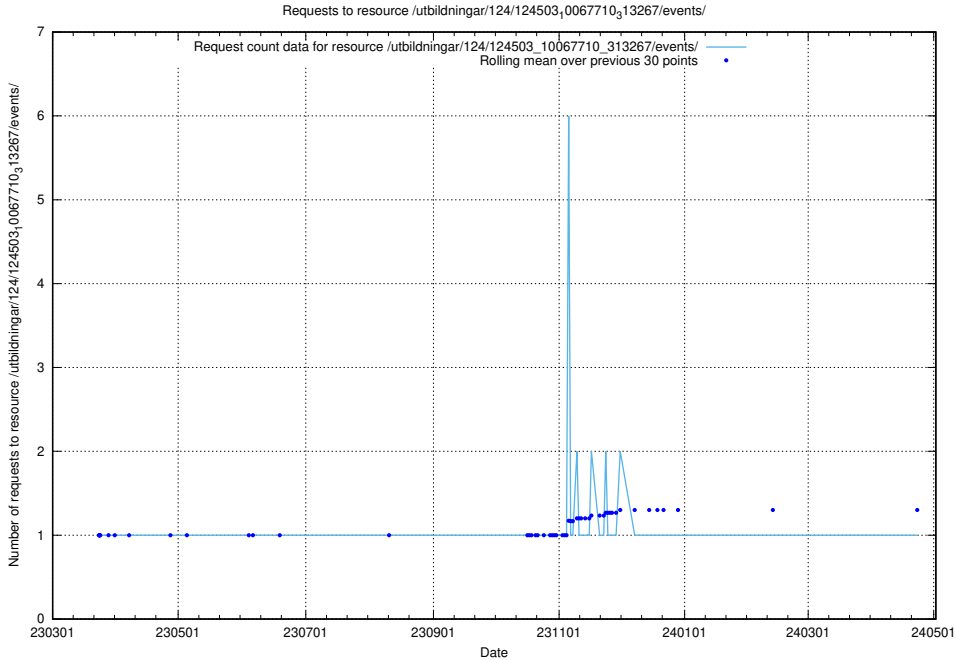

Here, we count the number of requests to resource /utbildningar/utb_emil/126/126696_10073420_337043/

5.2269 Usage of /utbildningar/124/124503_10067710_313267/events/

Here, we count the number of requests to resource /utbildningar/124/124503_10067710_313267/events/