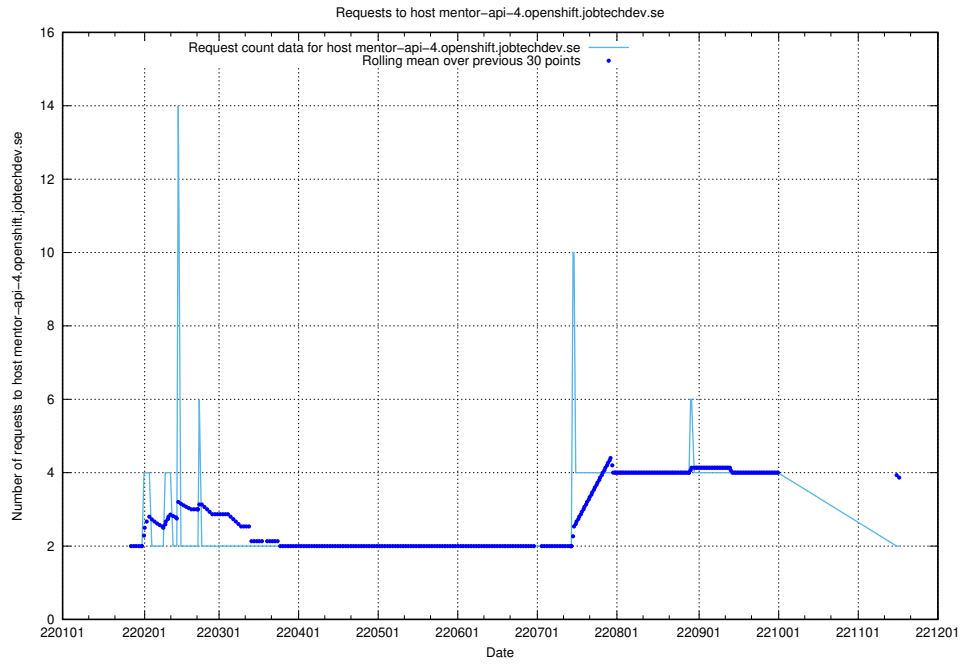

7.574 Usage of mentor-api.openshift.jobtechdev.se

Here, we count the number of requests to host mentor-api.openshift.jobtechdev.se.

7.575 Usage of mentor-api-4.openshift.jobtechdev.se

Here, we count the number of requests to host mentor-api-4.openshift.jobtechdev.se.