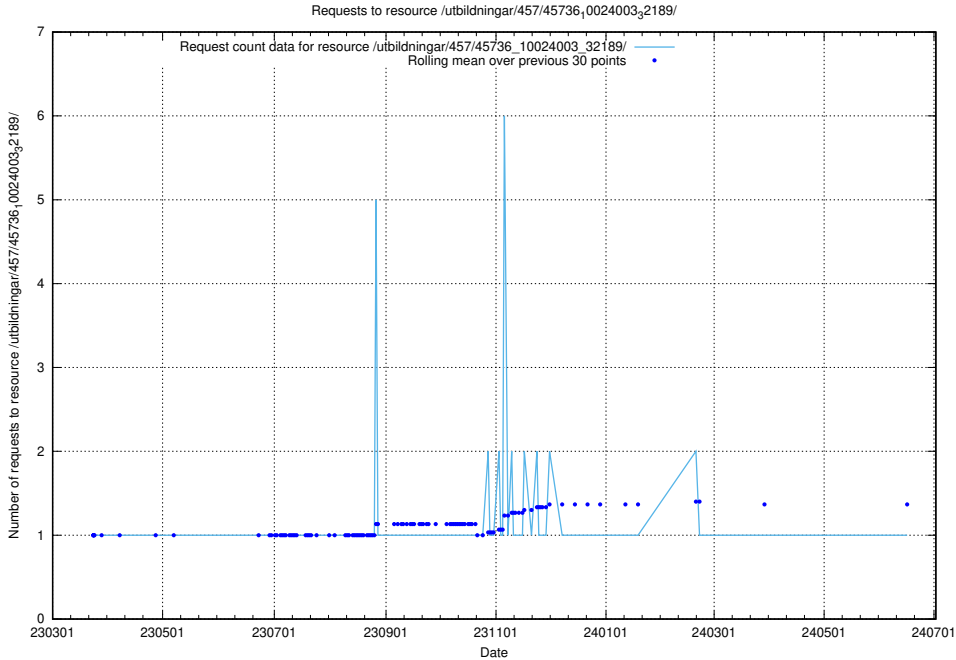

5.6476 Usage of /utbildningar/457/45736_10024003_32189/

Here, we count the number of requests to resource /utbildningar/457/45736_10024003_32189/.