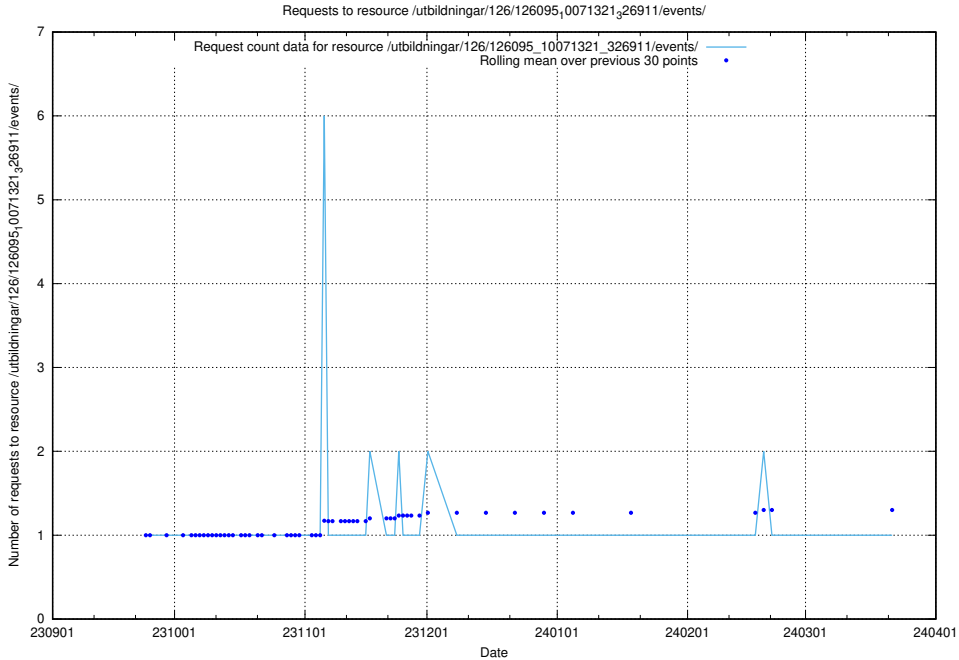

5.4616 Usage of /utbildningar/126/126095_10071321_326911/events/

Here, we count the number of requests to resource /utbildningar/126/126095_10071321_326911/events/