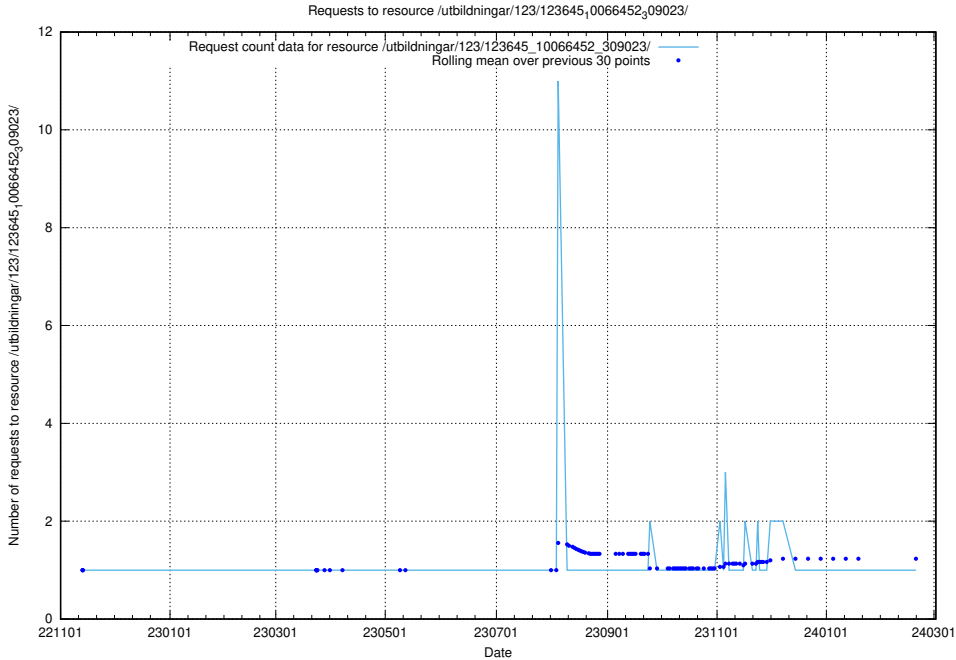

Here, we count the number of requests to resource /taxonomy/version/13/query/employment-variety-concepts/.

5.6062 Usage of /utbildningar/123/123645_10066452_309023/

Here, we count the number of requests to resource /utbildningar/123/123645_10066452_309023/.