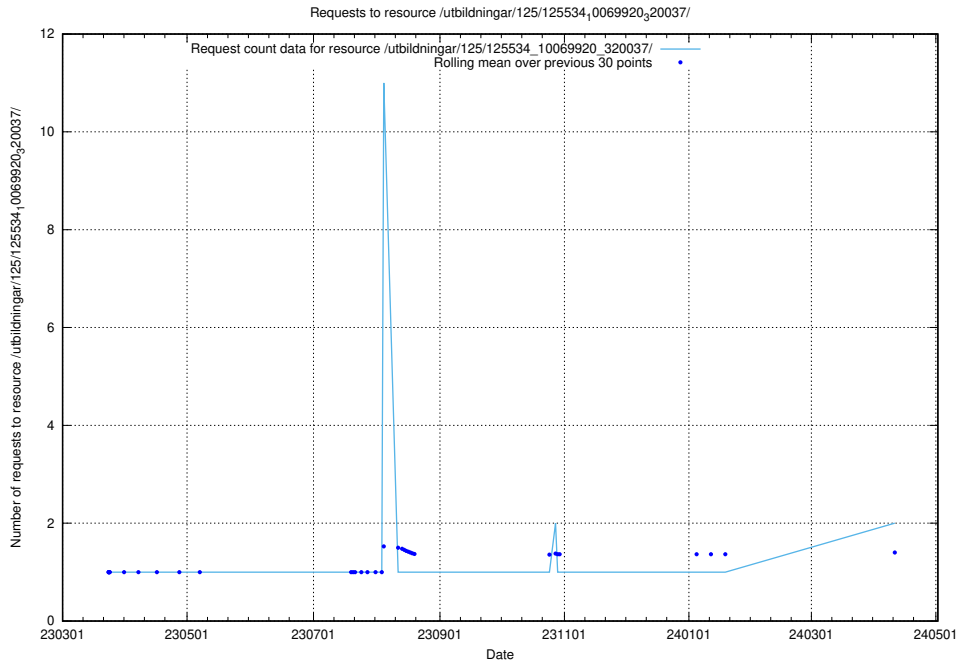

5.479 Usage of /utbildningar/125/125534_10069920_320037/

Here, we count the number of requests to resource /utbildningar/125/125534_10069920_320037/.