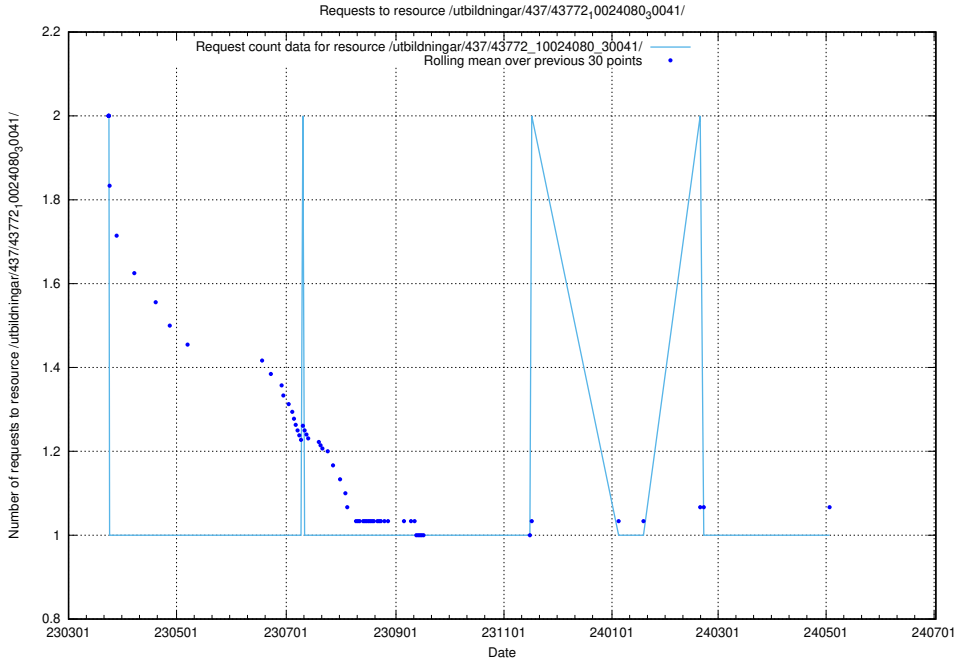

5.6424 Usage of /utbildningar/437/43772_10024080_30041/

Here, we count the number of requests to resource /utbildningar/437/43772_10024080_30041/.