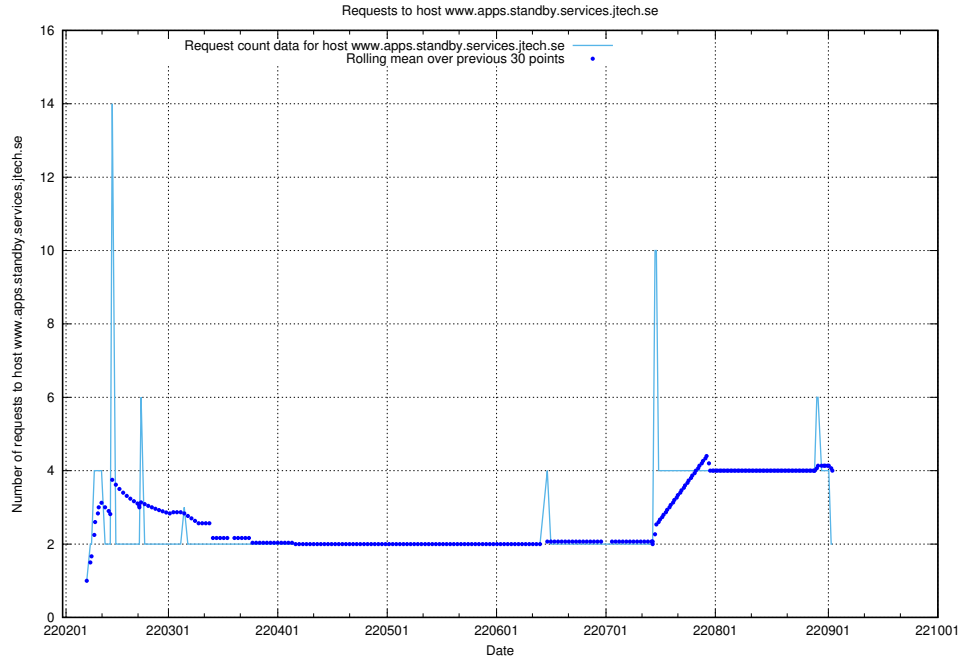

7.562 Usage of `www.apps.standby.services.jtech.se`

Here, we count the number of requests to host `www.apps.standby.services.jtech.se`.