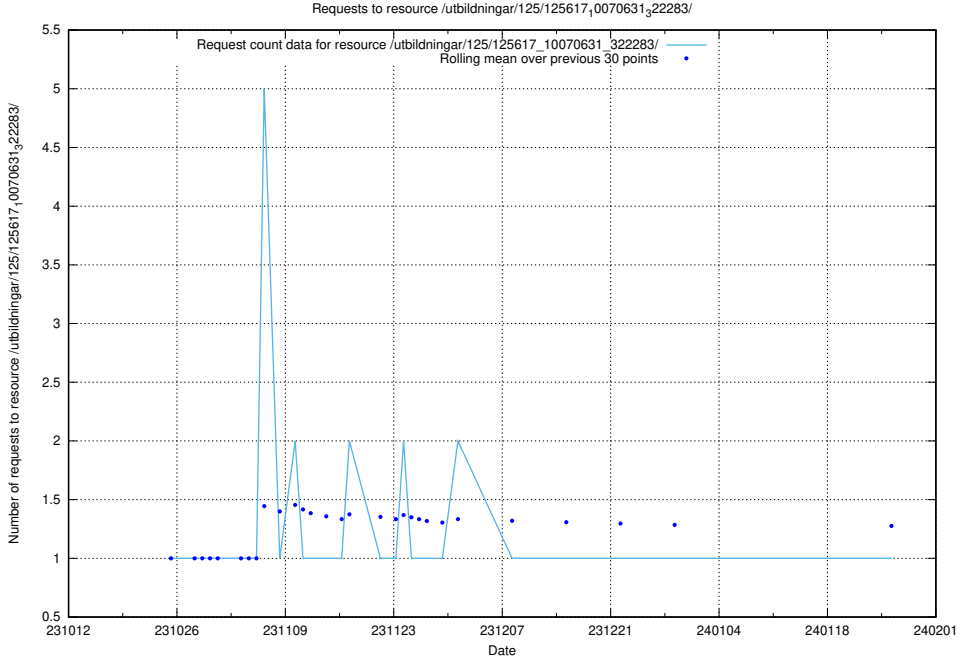

5.4359 Usage of /utbildningar/125/125617_10070631_322283/

Here, we count the number of requests to resource /utbildningar/125/125617_10070631_322283/.