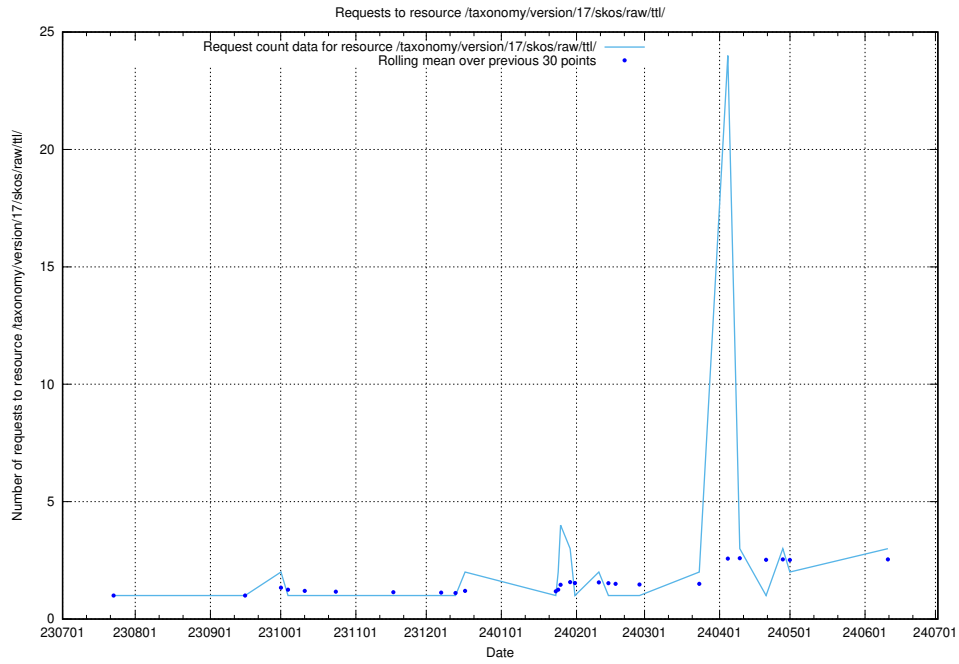

5.383 Usage of `/taxonomy/version/17/skos/raw/ttl/`

Here, we count the number of requests to resource `/taxonomy/version/17/skos/raw/ttl/`.