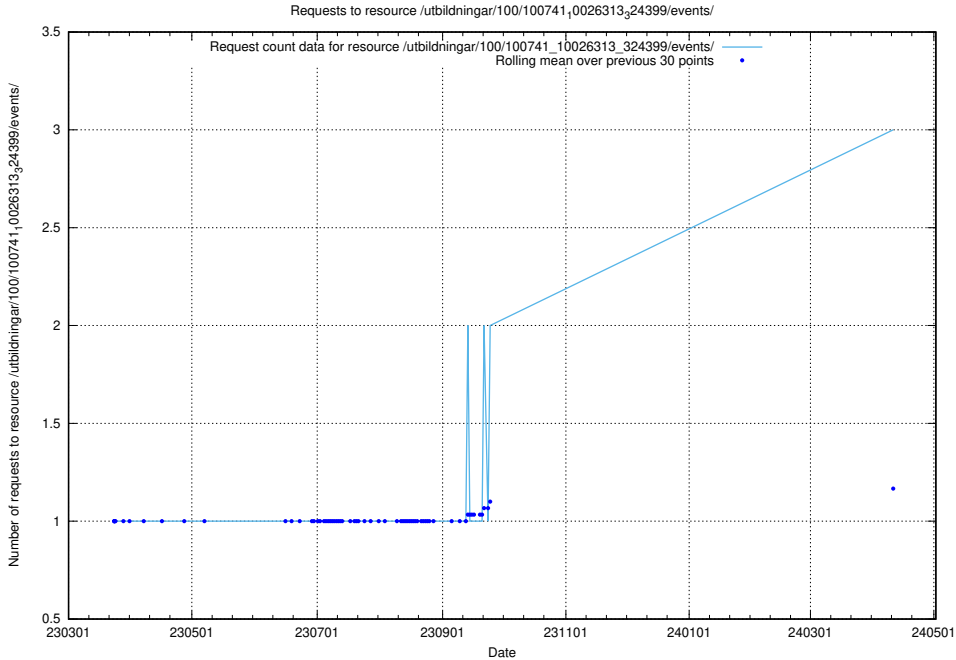

Here, we count the number of requests to resource /utbildningar/437/43735_10024046_30007/.

5.399 Usage of /utbildningar/100/100741_10026313_324399/events/

Here, we count the number of requests to resource /utbildningar/100/100741_10026313_324399/events/