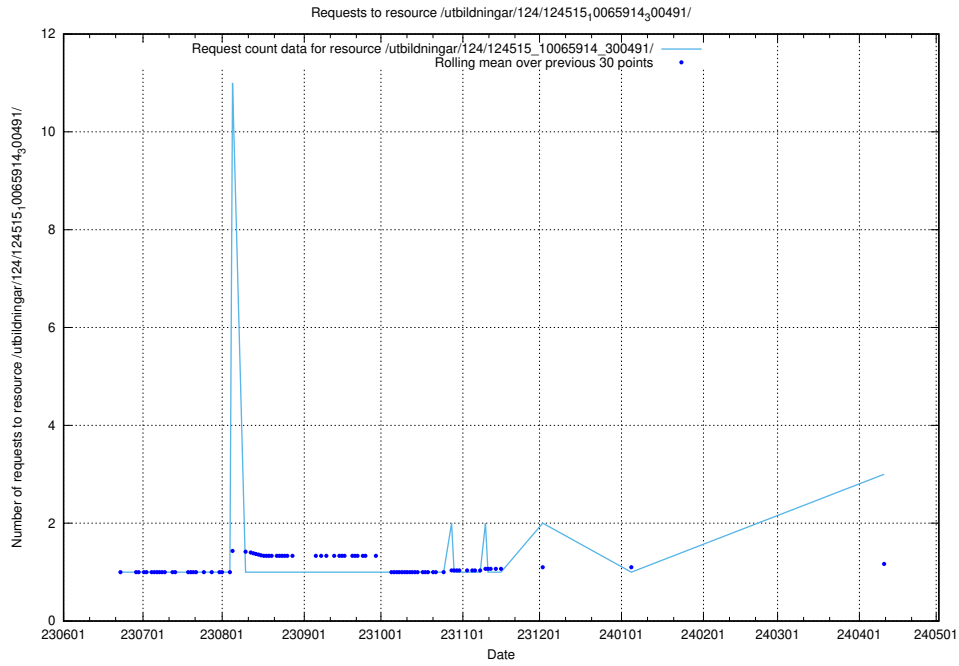

5.409 Usage of /utbildningar/124/124515_10065914_300491/

Here, we count the number of requests to resource /utbildningar/124/124515_10065914_300491/.