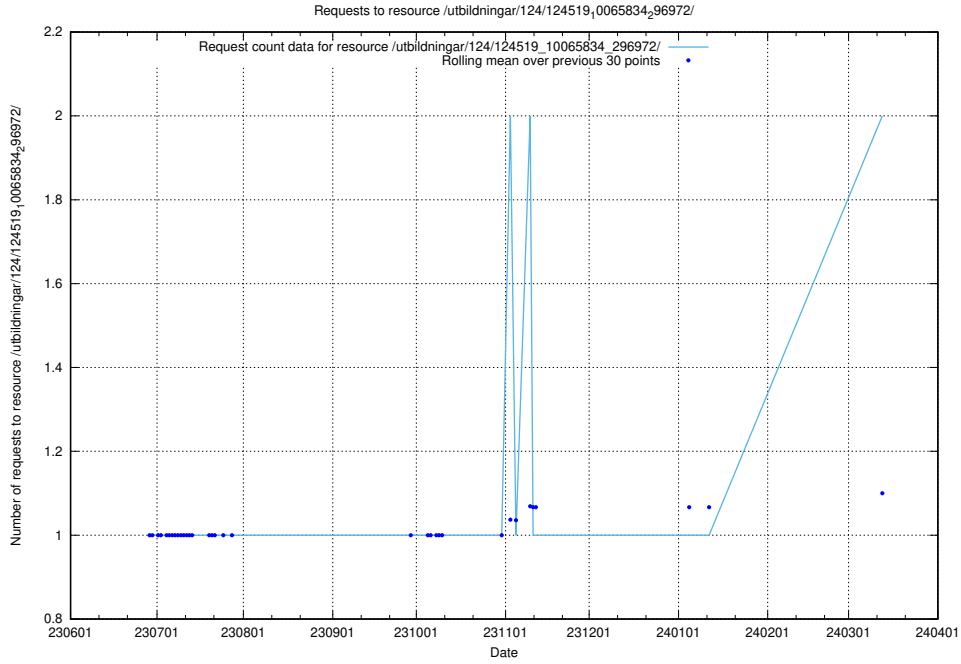

Here, we count the number of requests to resource /utbildningar/124/124934_10065851_297187/events/

5.831 Usage of /utbildningar/124/124519_10065834_296972/

Here, we count the number of requests to resource /utbildningar/124/124519_10065834_296972/.