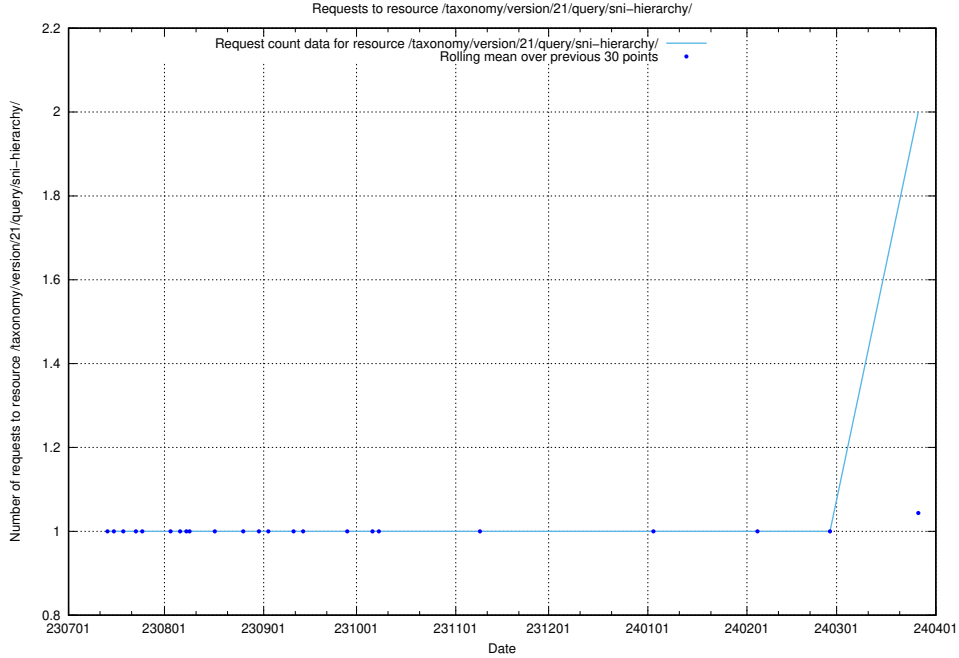

5.802 Usage of `/taxonomy/version/21/query/sni-hierarchy/`

Here, we count the number of requests to resource `/taxonomy/version/21/query/sni-hierarchy/`.