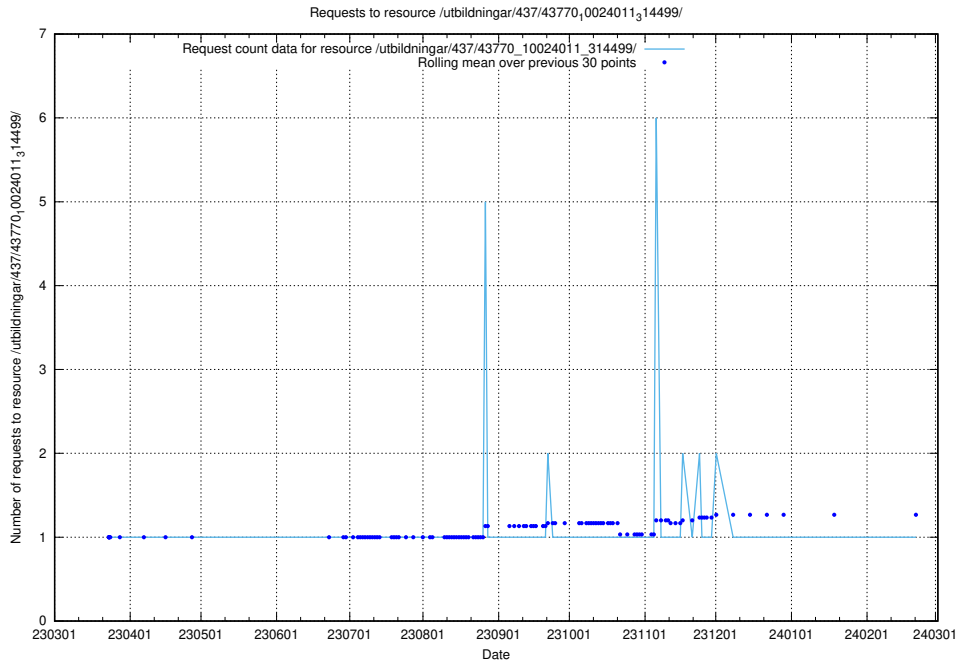

5.6524 Usage of /utbildningar/437/43770_10024011_314499/

Here, we count the number of requests to resource /utbildningar/437/43770_10024011_314499/.