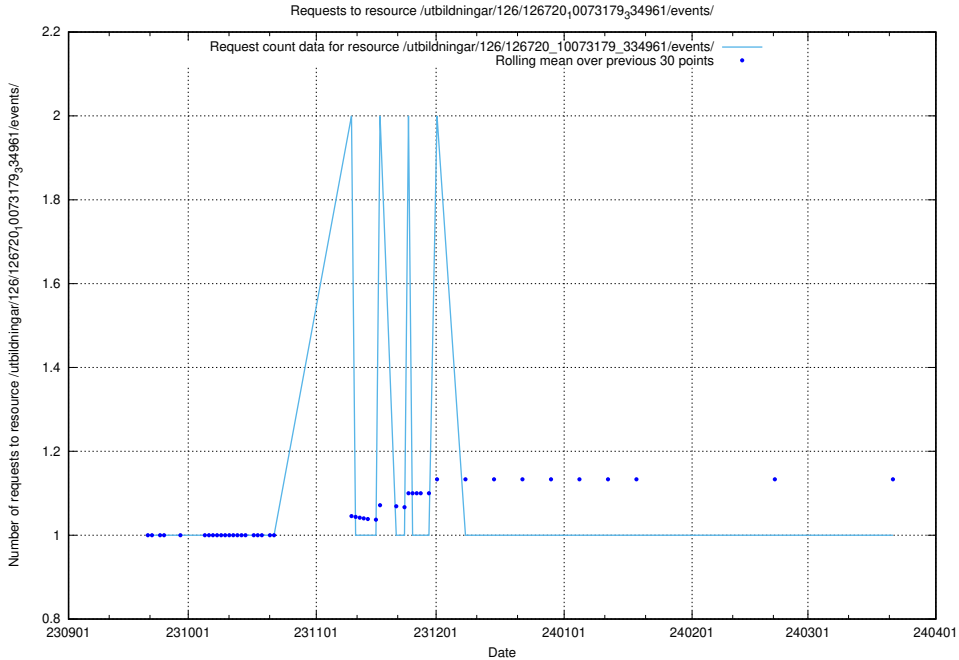

5.4652 Usage of /utbildningar/126/126720_10073179_334961/events/

Here, we count the number of requests to resource /utbildningar/126/126720_10073179_334961/events/