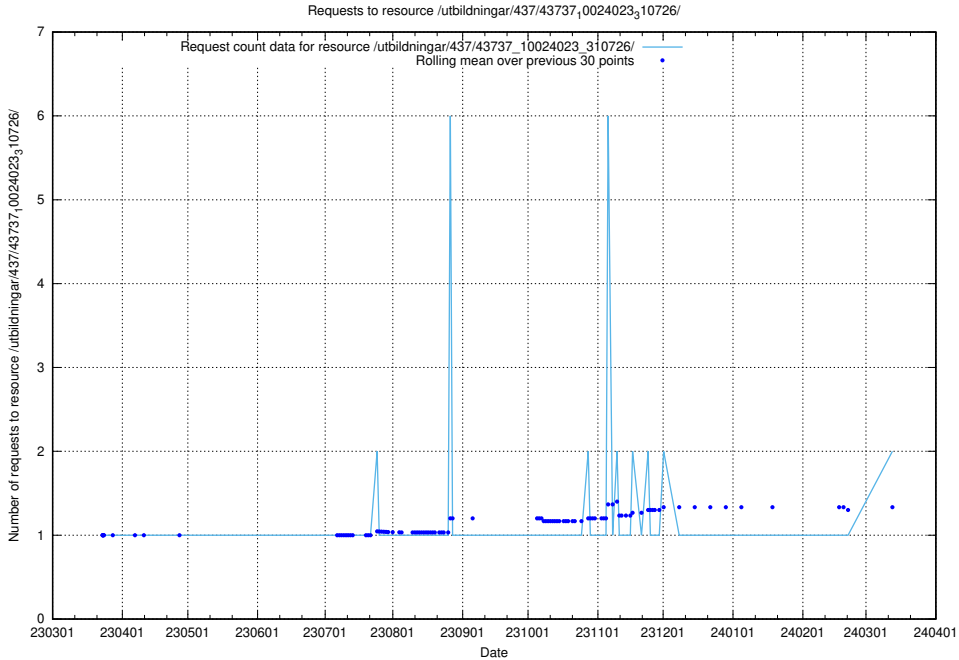

5.938 Usage of /utbildningar/437/43737_10024023_310726/

Here, we count the number of requests to resource /utbildningar/437/43737_10024023_310726/.