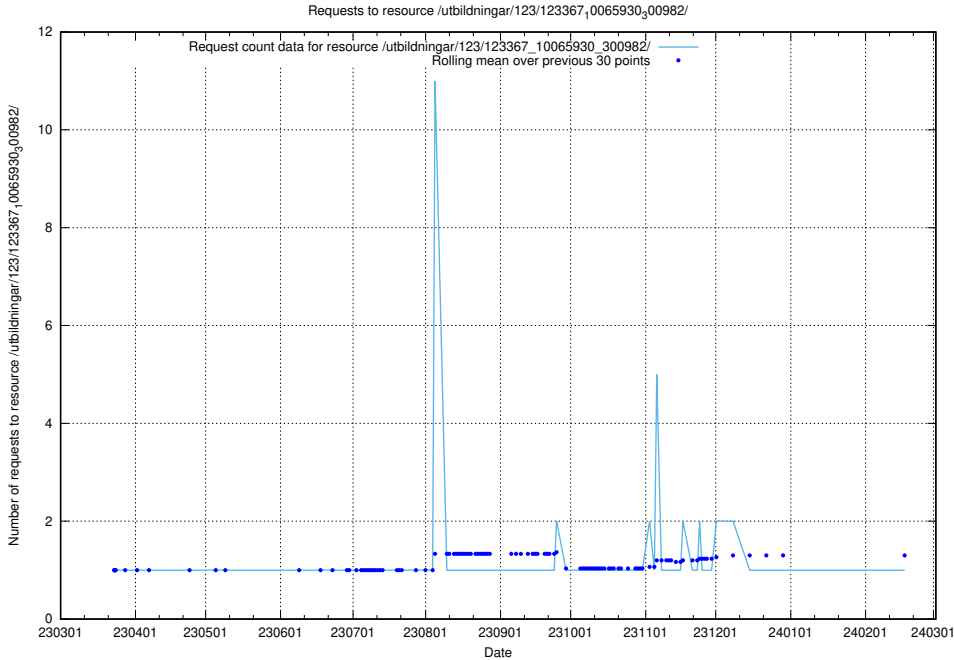

5.4763 Usage of /utbildningar/123/123367_10065930_300982/

Here, we count the number of requests to resource /utbildningar/123/123367_10065930_300982/.