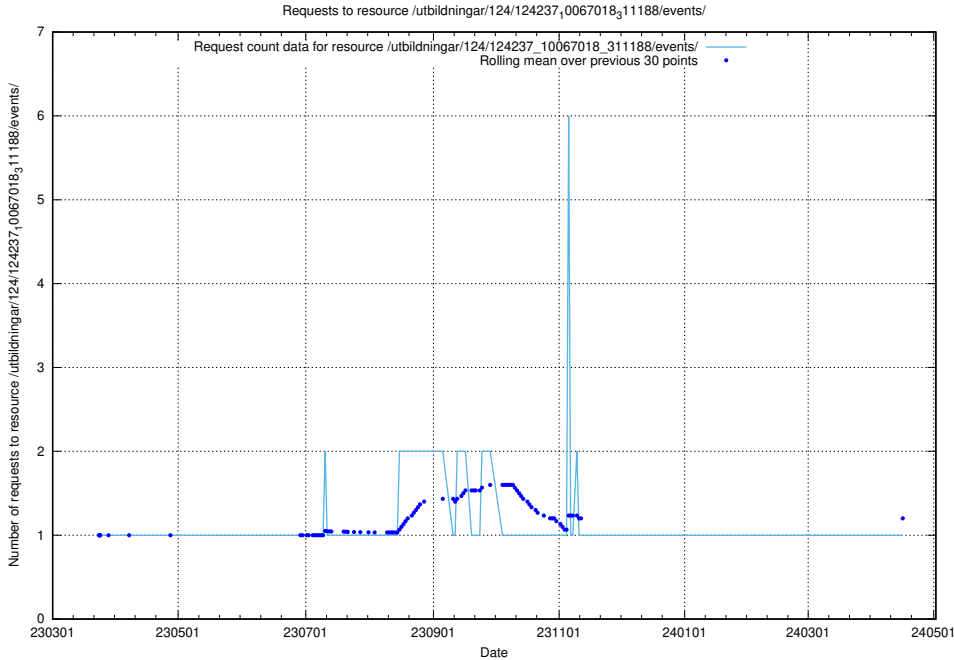

5.4150 Usage of /utbildningar/124/124237_10067018_311188/events/

Here, we count the number of requests to resource /utbildningar/124/124237_10067018_311188/events/