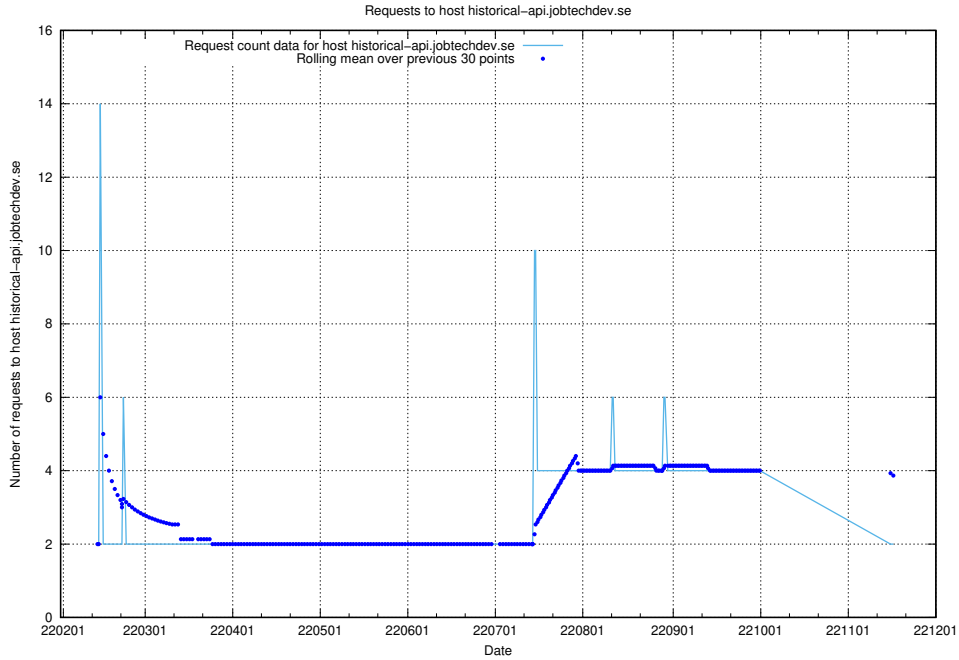

7.546 Usage of historical-api.jobtechdev.se

Here, we count the number of requests to host historical-api.jobtechdev.se.