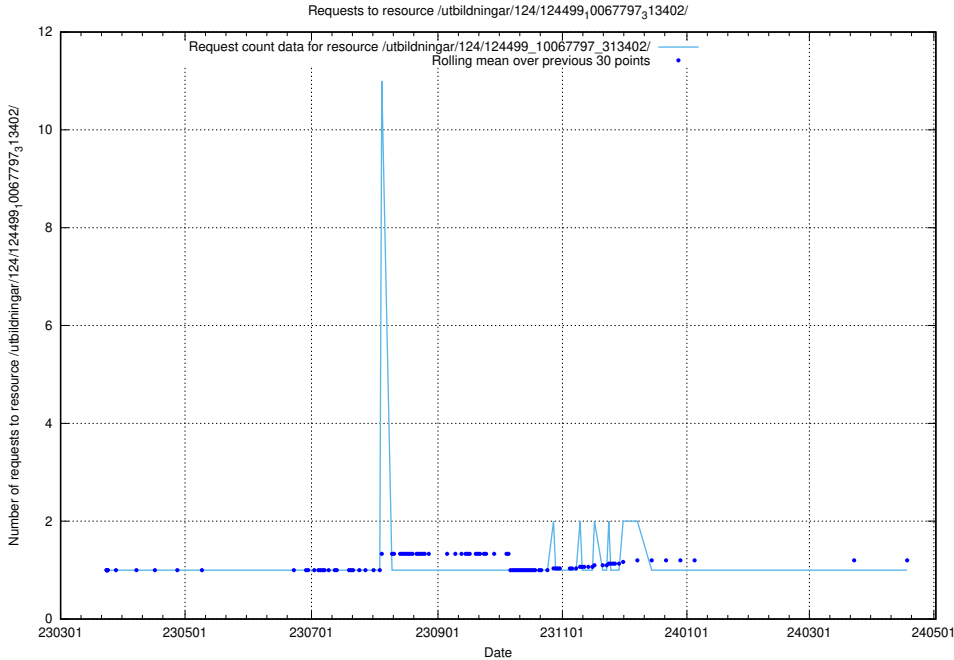

Here, we count the number of requests to resource /utbildningar/utb_emil/124/124469_10067554_312977/

5.2625 Usage of /utbildningar/124/124499_10067797_313402/

Here, we count the number of requests to resource /utbildningar/124/124499_10067797_313402/.