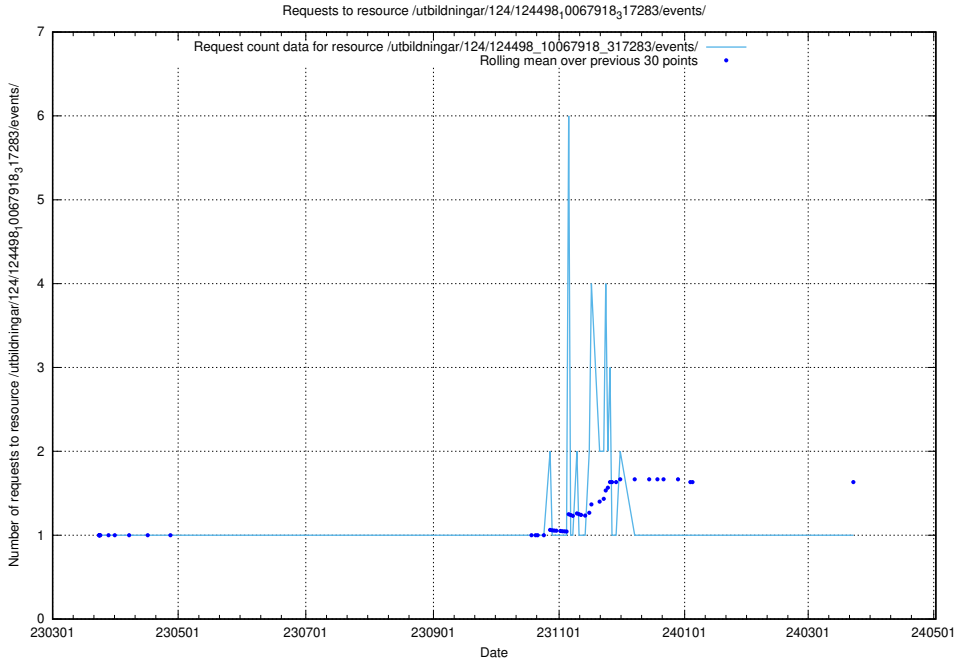

5.2741 Usage of /utbildningar/124/124498_10067918_317283/events/

Here, we count the number of requests to resource /utbildningar/124/124498_10067918_317283/events/