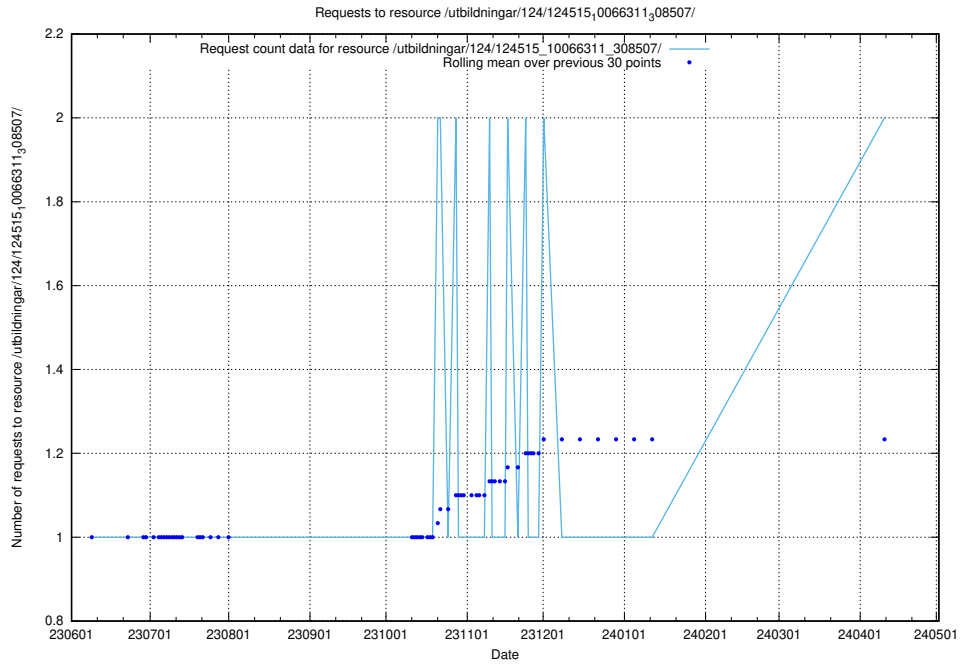

5.891 Usage of /utbildningar/124/124515_10066311_308507/

Here, we count the number of requests to resource /utbildningar/124/124515_10066311_308507/.