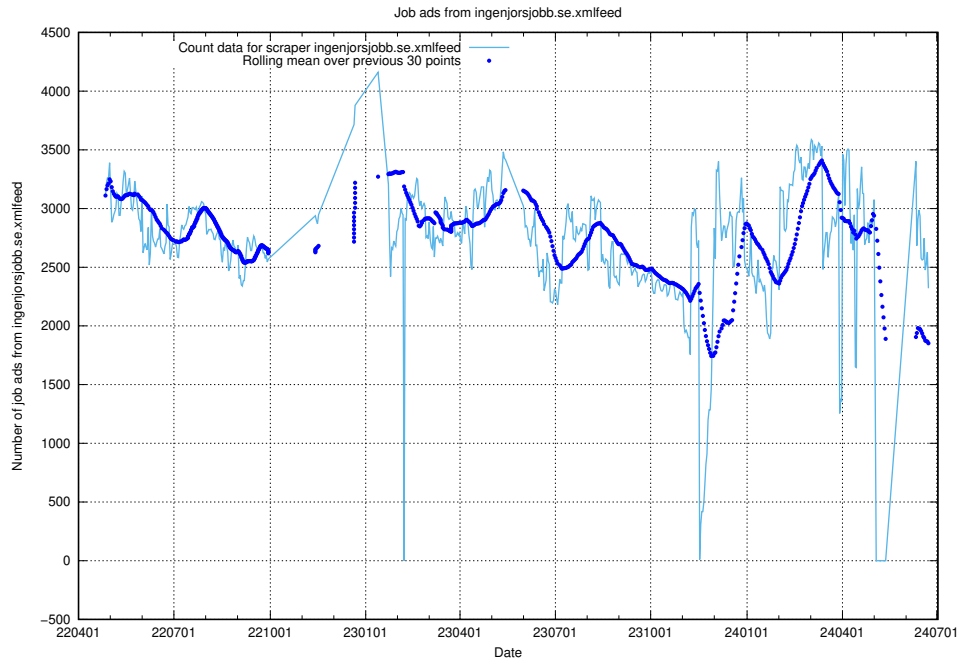

13.3 Number of ads by scraper ingenjorsjobb.se.xmlfeed

Here, we count the number of job ads scraped from ingenjorsjobb.se.xmlfeed.