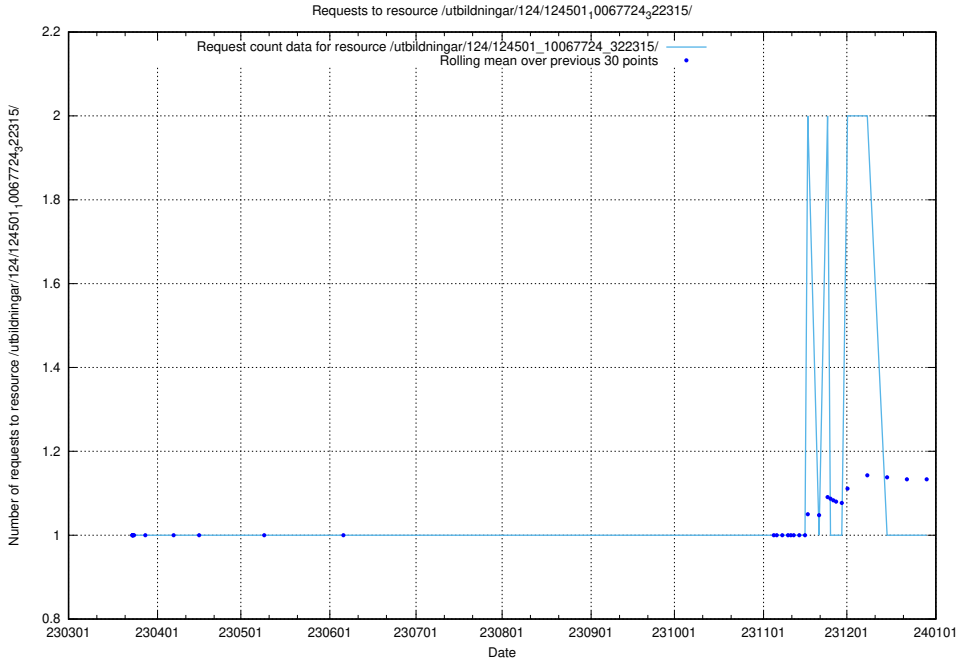

5.2402 Usage of /utbildningar/124/124501_10067724_322315/

Here, we count the number of requests to resource /utbildningar/124/124501_10067724_322315/.