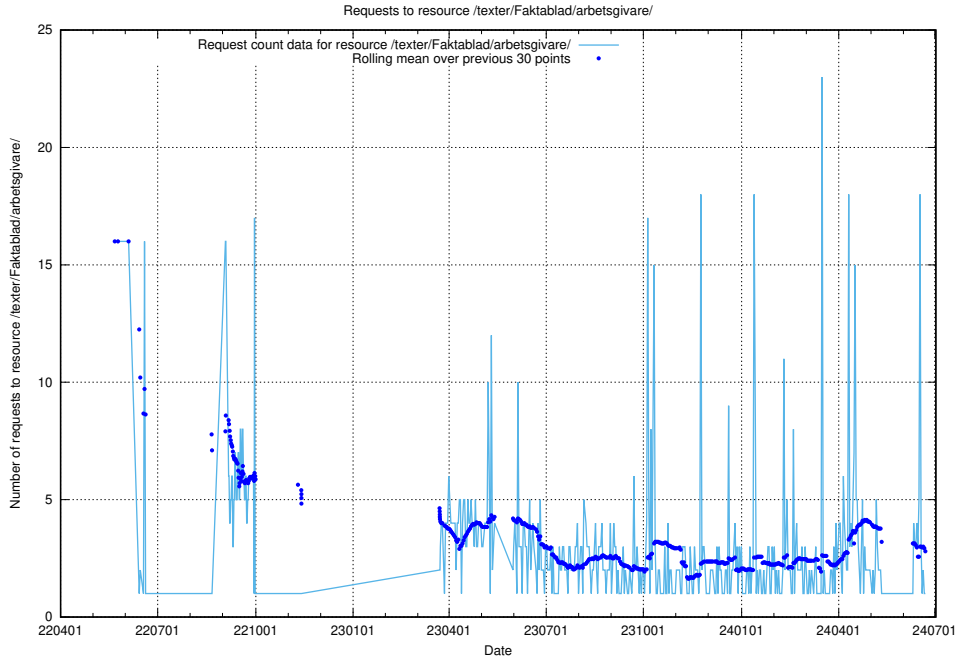

5.1048 Usage of /texter/Faktablad/arbetsgivare/

Here, we count the number of requests to resource /texter/Faktablad/arbetsgivare/.