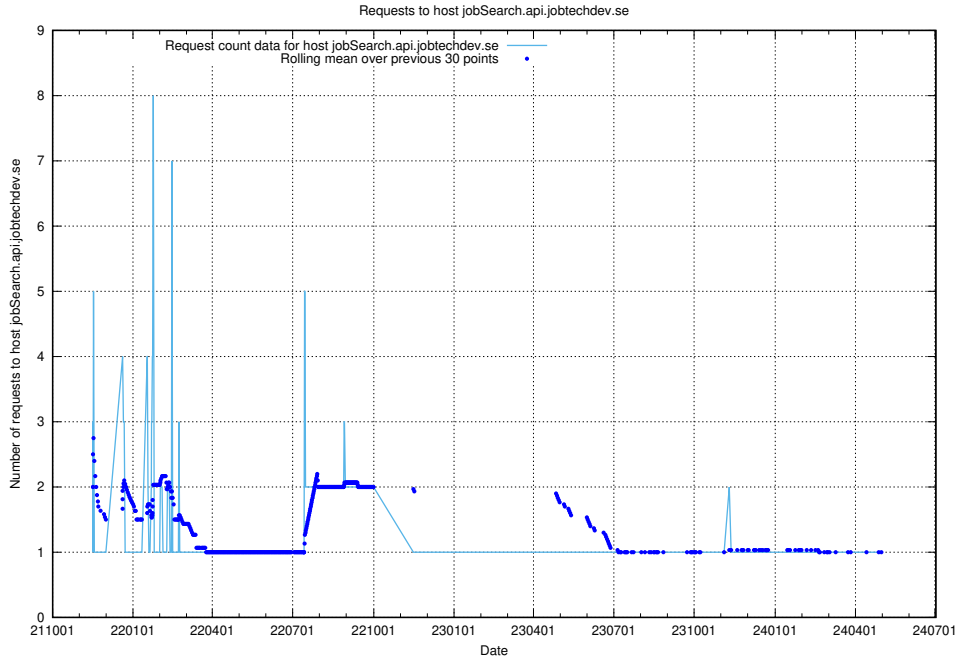

7.648 Usage of jobSearch.api.jobtechdev.se

Here, we count the number of requests to host jobSearch.api.jobtechdev.se.