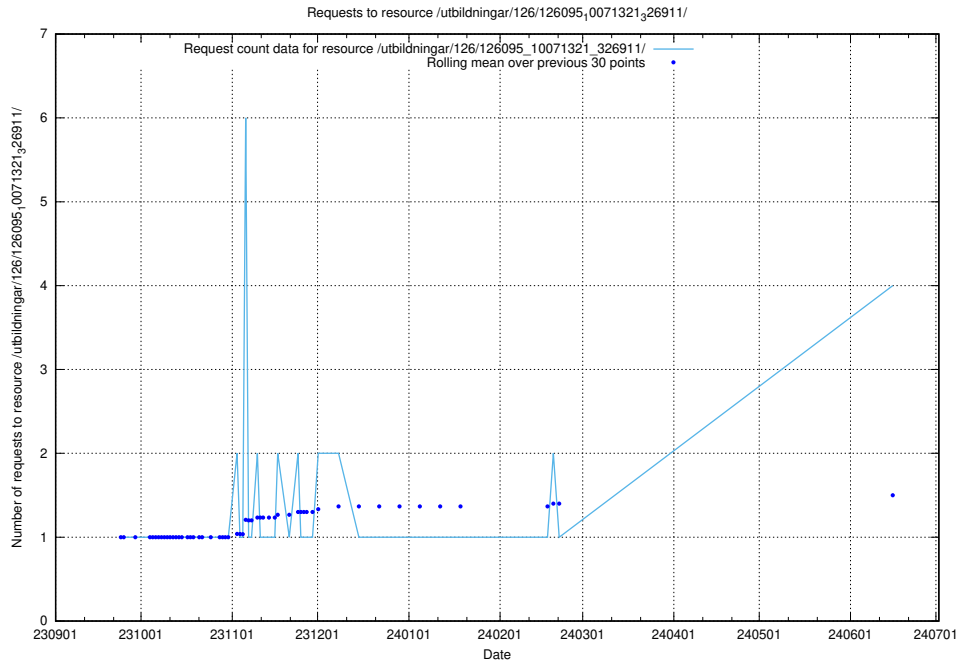

5.222 Usage of /utbildningar/126/126095_10071321_326911/

Here, we count the number of requests to resource /utbildningar/126/126095_10071321_326911/.