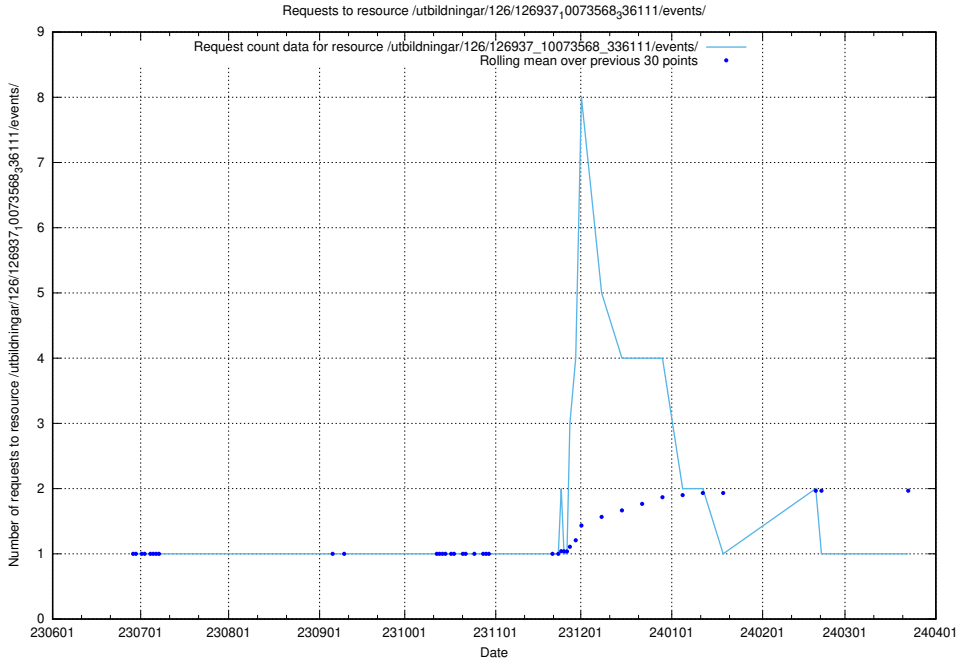

Here, we count the number of requests to resource /utbildningar/126/126938_10073566_336106/.

5.5564 Usage of /utbildningar/126/126937_10073568_336111/events/

Here, we count the number of requests to resource /utbildningar/126/126937_10073568_336111/events/