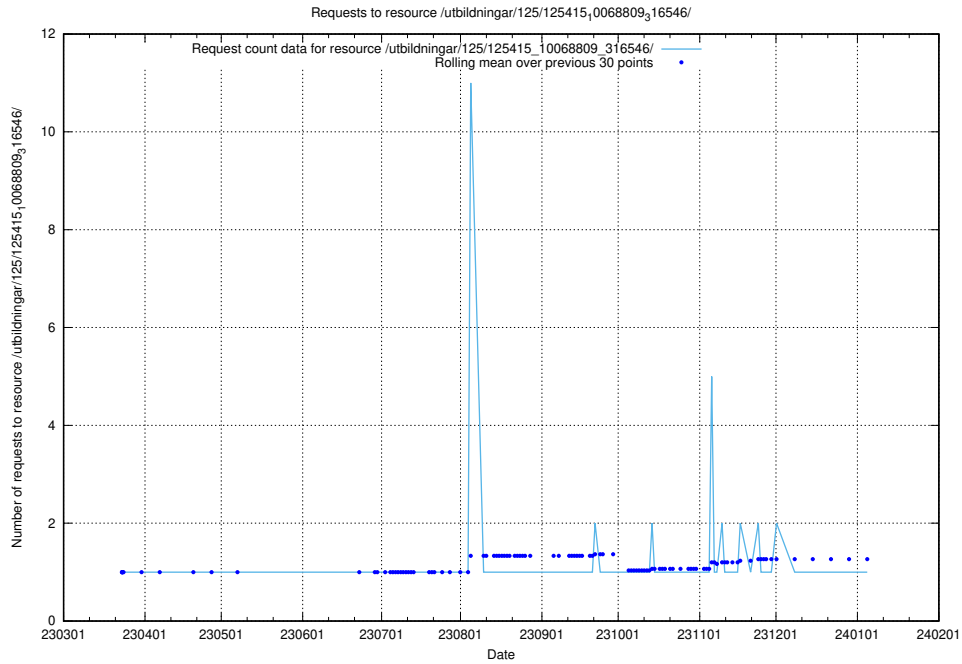

5.1091 Usage of /utbildningar/125/125415_10068809_316546/

Here, we count the number of requests to resource /utbildningar/125/125415_10068809_316546/.