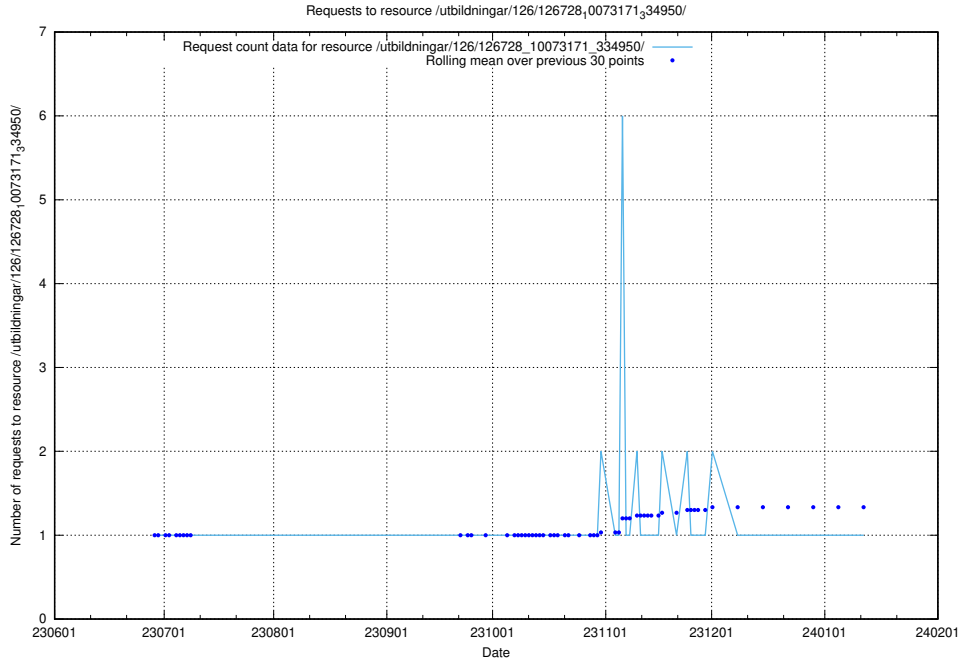

Here, we count the number of requests to resource /utbildningar/126/126728_10073171_334950/events/

5.5576 Usage of /utbildningar/126/126728_10073171_334950/

Here, we count the number of requests to resource /utbildningar/126/126728_10073171_334950/.