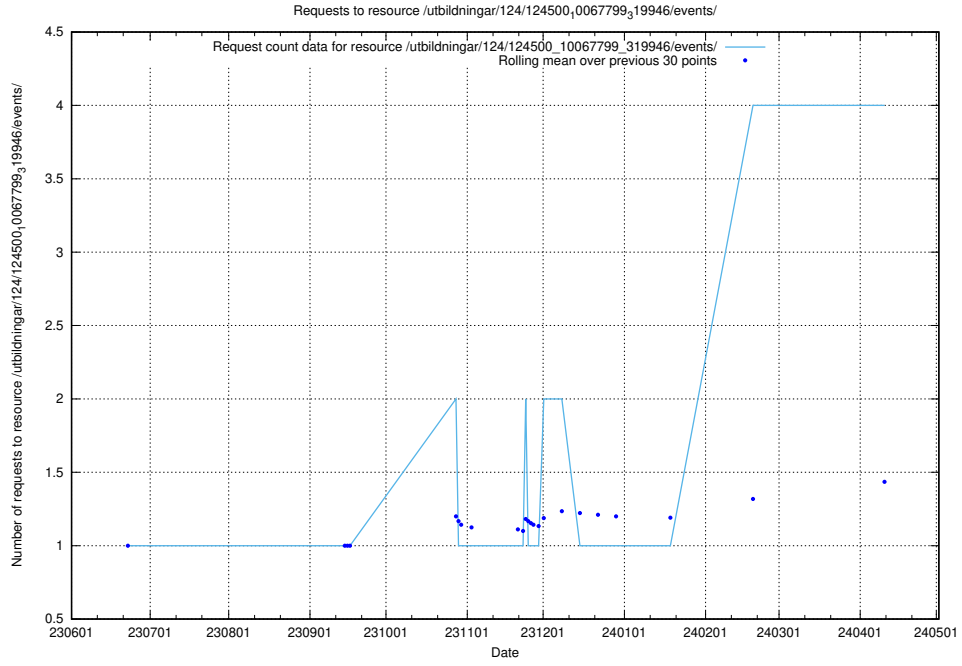

5.246 Usage of /utbildningar/124/124500_10067799_319946/events/

Here, we count the number of requests to resource /utbildningar/124/124500_10067799_319946/events/

5.247 Usage of /utbildningar/125/125914_10070418_321602/events/