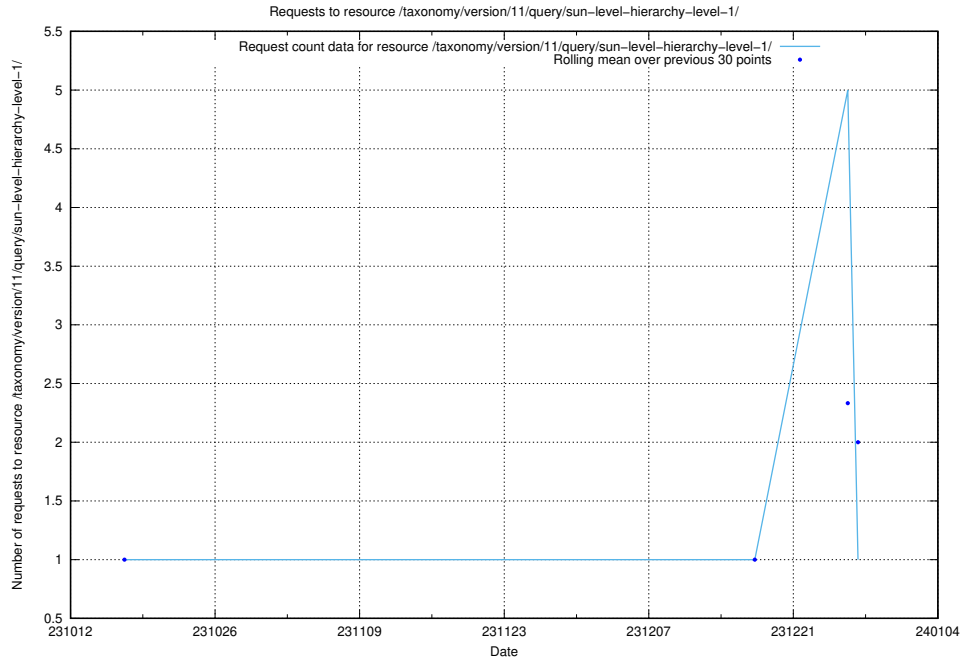

5.4451 Usage of /taxonomy/version/11/query/sun-level-hierarchy-level-1/

Here, we count the number of requests to resource /taxonomy/version/11/query/sun-level-hierarchy-level-1/.