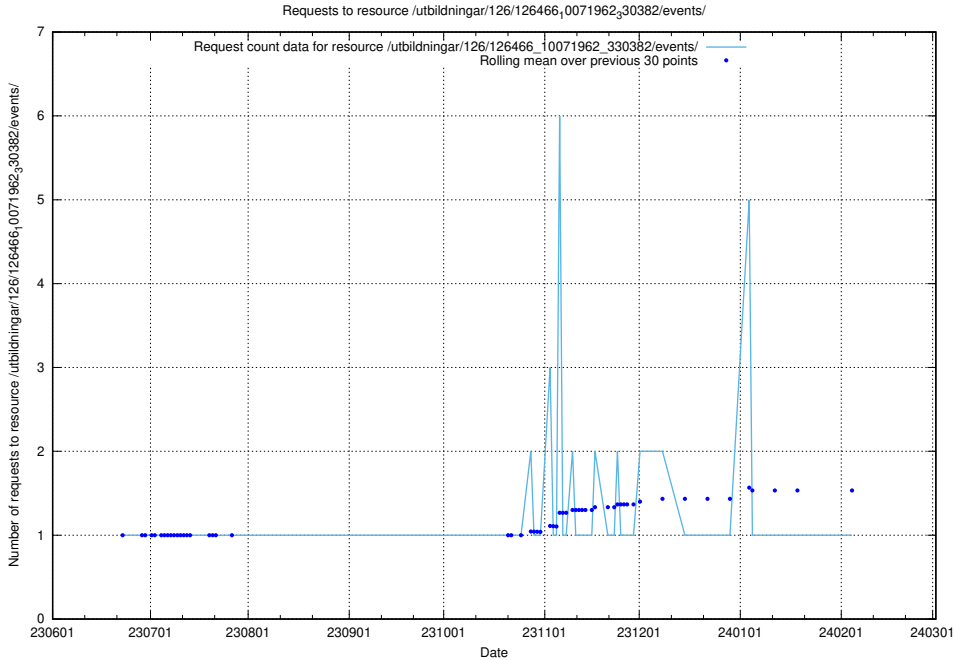

5.5778 Usage of /utbildningar/126/126466_10071962_330382/events/

Here, we count the number of requests to resource /utbildningar/126/126466_10071962_330382/events/

5.5779 Usage of /utbildningar/126/126465_10071860_329840/events/