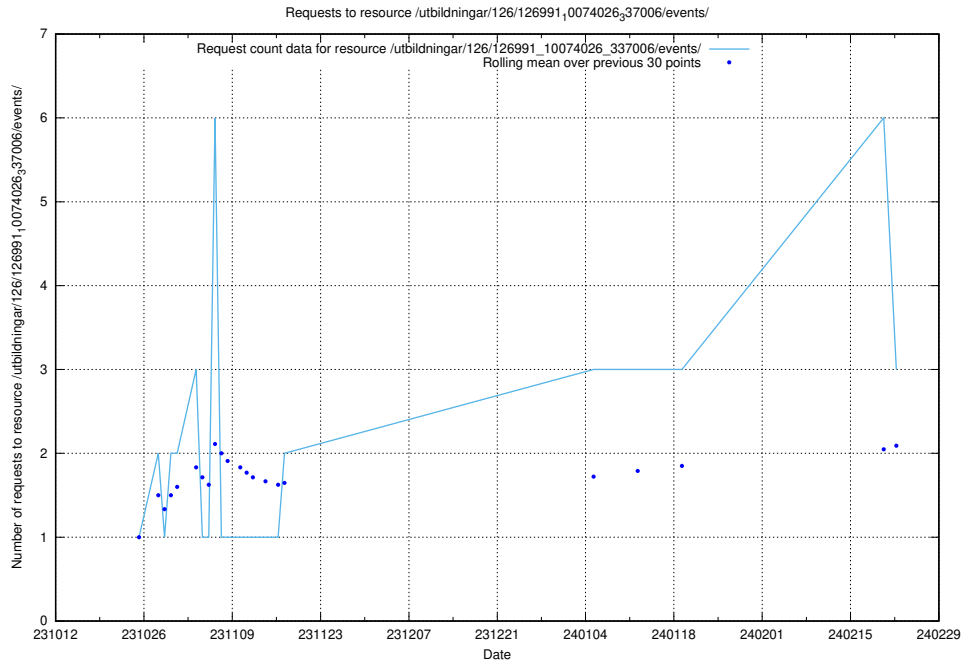

5.350 Usage of /utbildningar/126/126991_10074026_337006/events/

Here, we count the number of requests to resource /utbildningar/126/126991_10074026_337006/events/