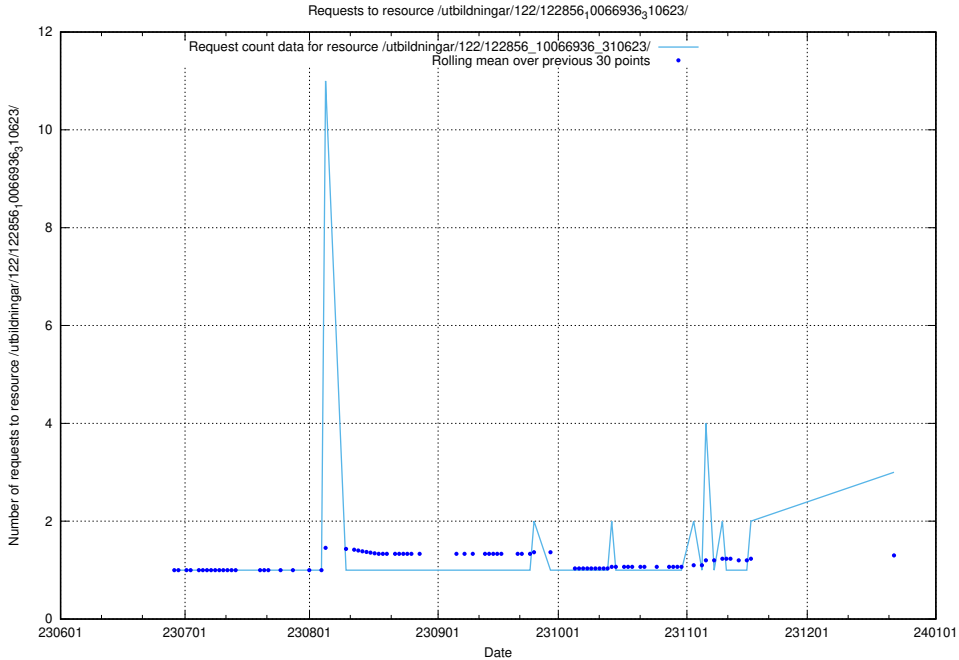

5.396 Usage of /utbildningar/122/122856_10066936_310623/

Here, we count the number of requests to resource /utbildningar/122/122856_10066936_310623/.