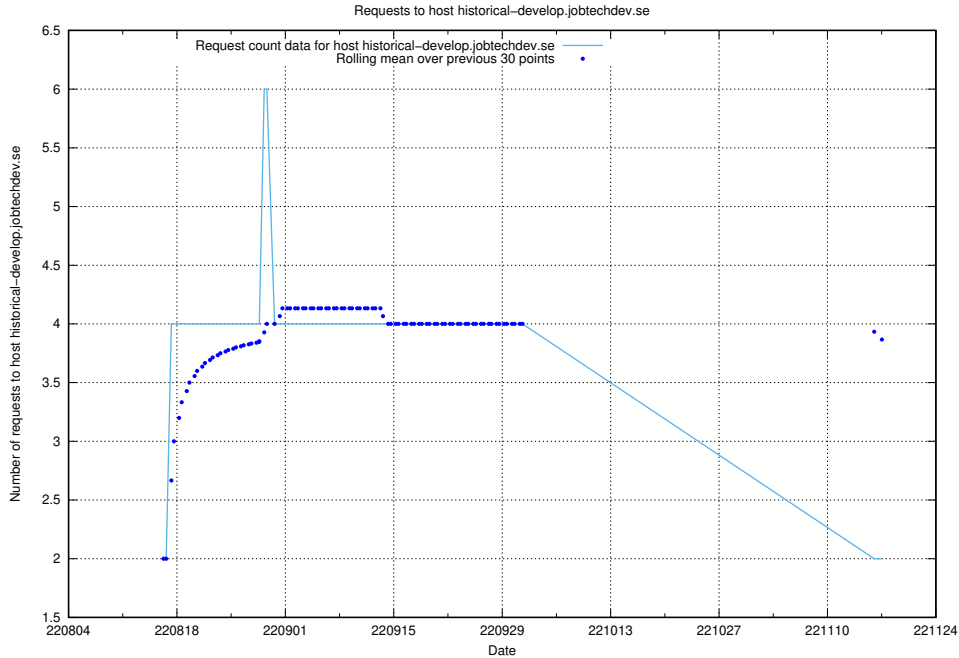

7.347 Usage of historical-develop.jobtechdev.se

Here, we count the number of requests to host historical-develop.jobtechdev.se.