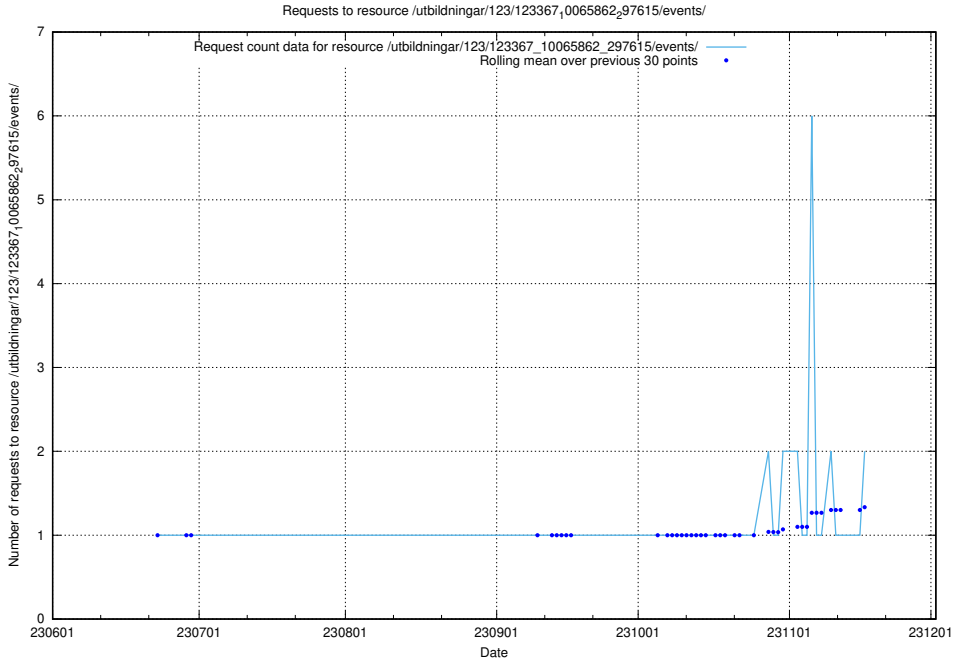

5.878 Usage of /utbildningar/123/123367_10065862_297615/events/

Here, we count the number of requests to resource /utbildningar/123/123367_10065862_297615/events/