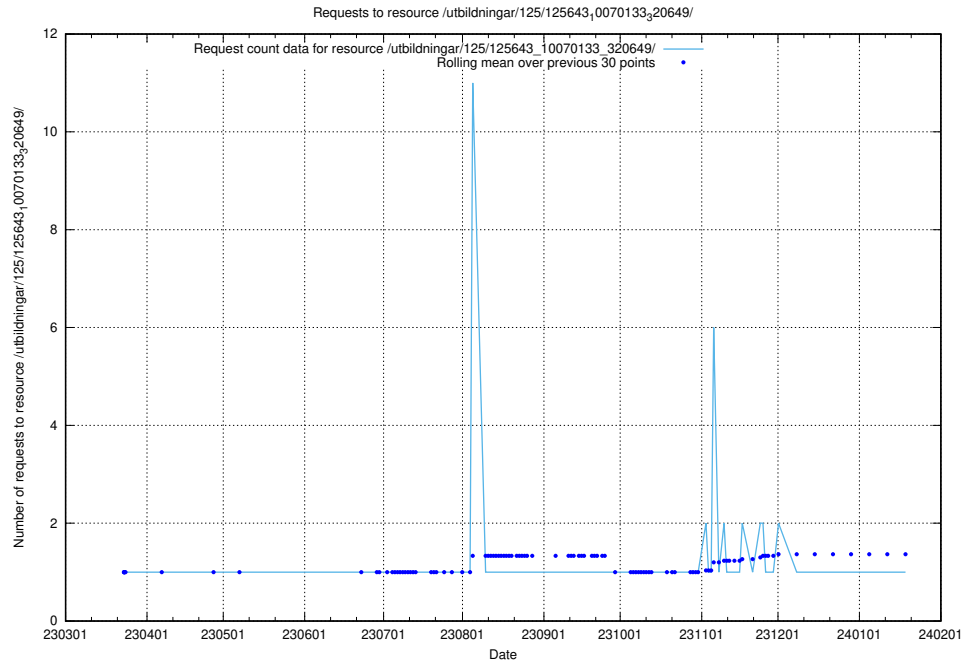

5.1034 Usage of /utbildningar/125/125643_10070133_320649/

Here, we count the number of requests to resource /utbildningar/125/125643_10070133_320649/.