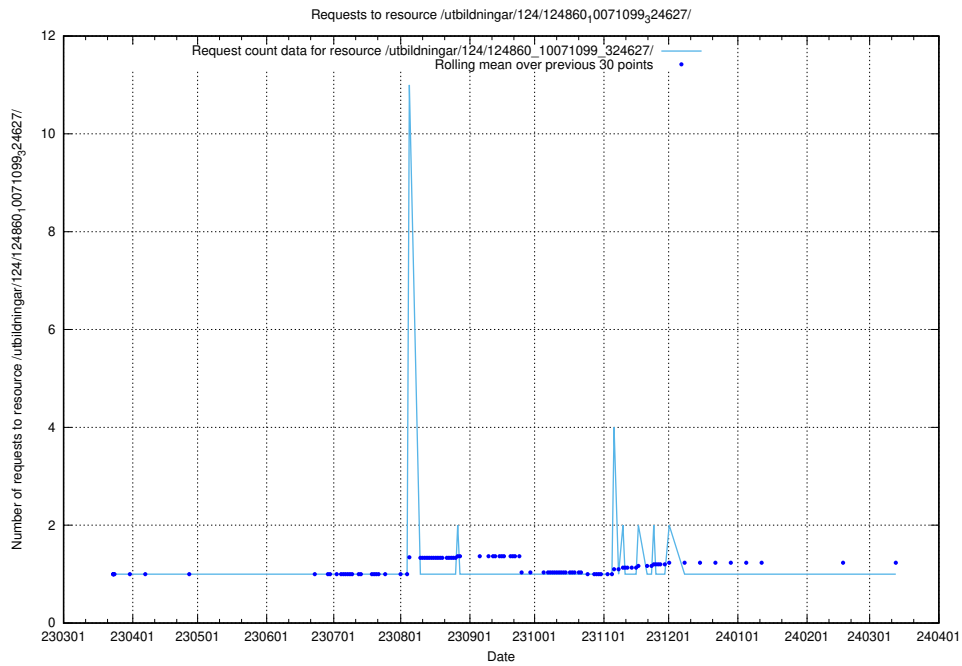

5.1154 Usage of /utbildningar/124/124860_10071099_324627/

Here, we count the number of requests to resource /utbildningar/124/124860_10071099_324627/.