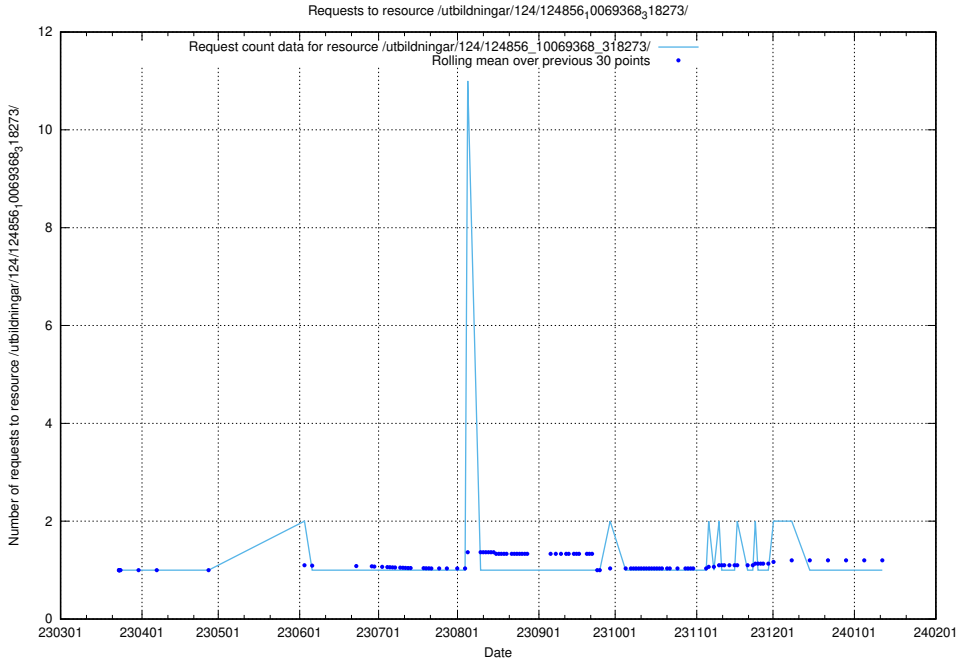

5.1171 Usage of /utbildningar/124/124856_10069368_318273/

Here, we count the number of requests to resource /utbildningar/124/124856_10069368_318273/.