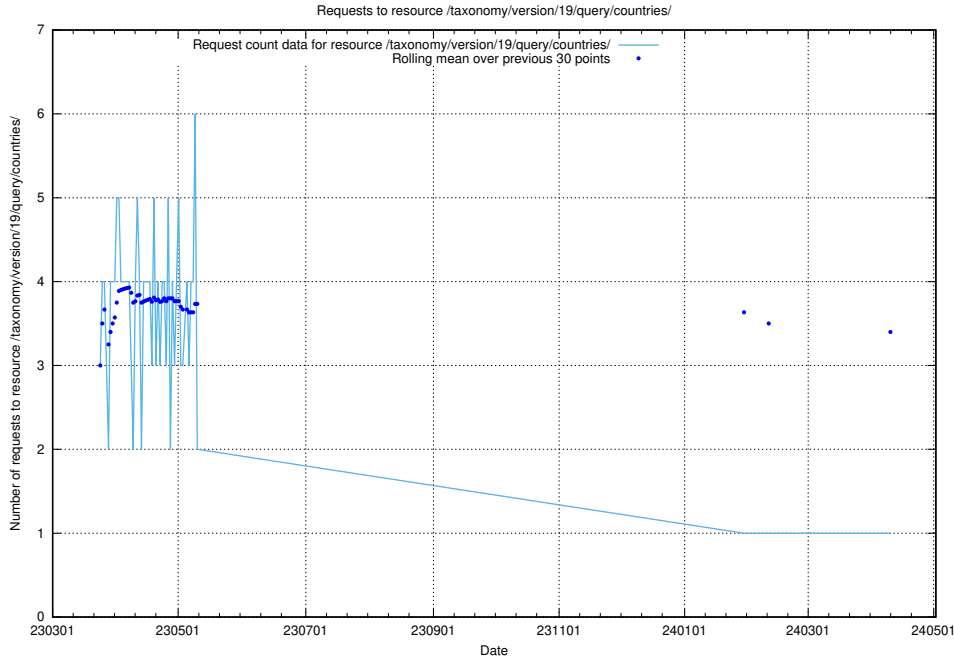

5.6303 Usage of /taxonomy/version/19/query/countries/

Here, we count the number of requests to resource /taxonomy/version/19/query/countries/.