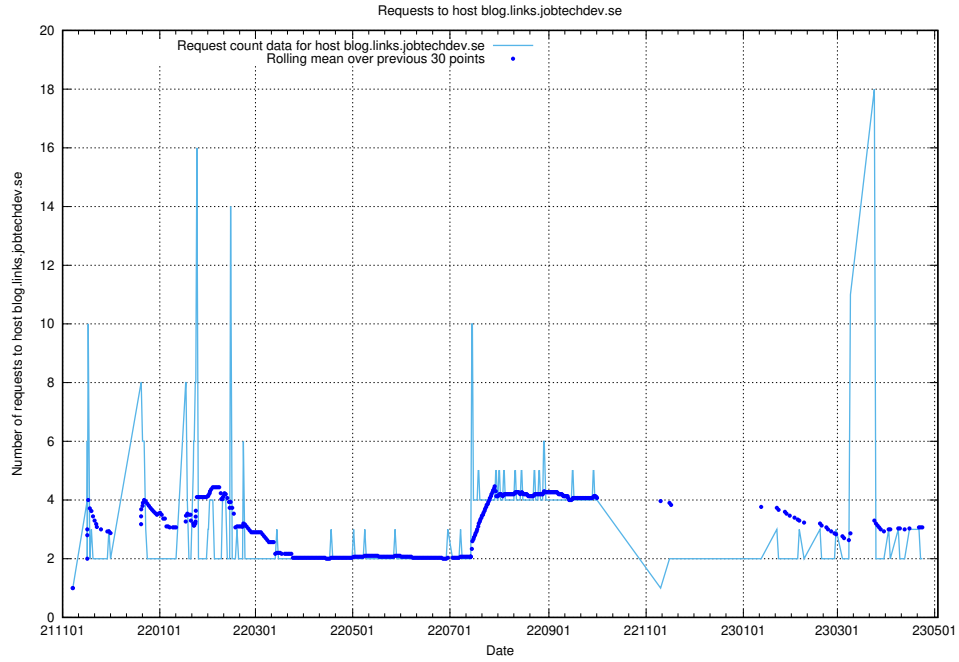

7.434 Usage of `blog.links.jobtechdev.se`

Here, we count the number of requests to host `blog.links.jobtechdev.se`.