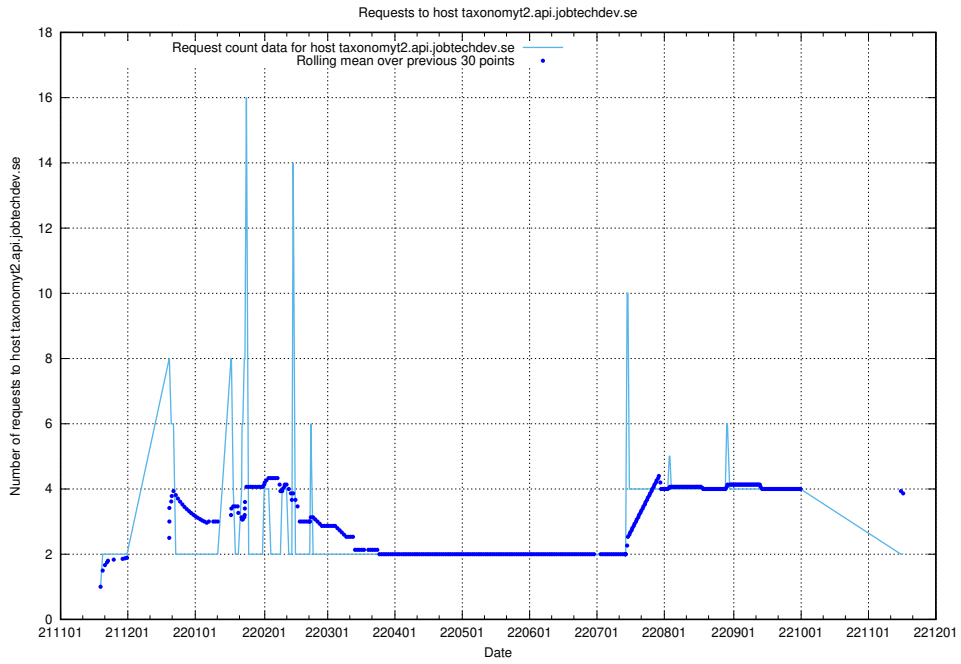

7.467 Usage of taxonomyt2.api.jobtechdev.se

Here, we count the number of requests to host taxonomyt2.api.jobtechdev.se.

7.468 Usage of widget.jobtechdev.se

Here, we count the number of requests to host widget.jobtechdev.se.