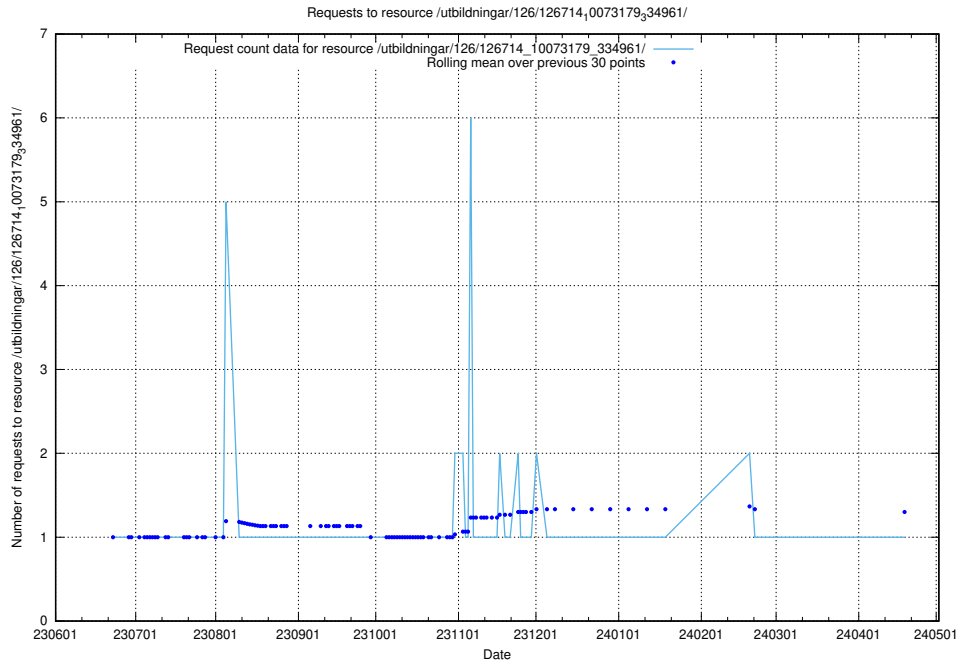

5.5745 Usage of /utbildningar/126/126714_10073179_334961/

Here, we count the number of requests to resource /utbildningar/126/126714_10073179_334961/.