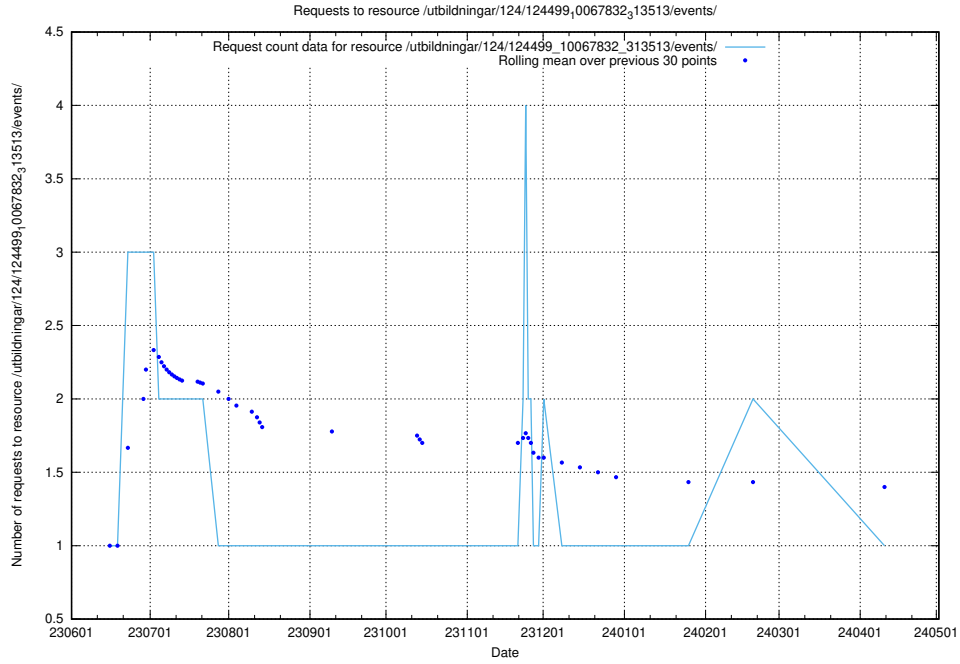

5.6002 Usage of /utbildningar/124/124499_10067832_313513/events/

Here, we count the number of requests to resource /utbildningar/124/124499_10067832_313513/events/