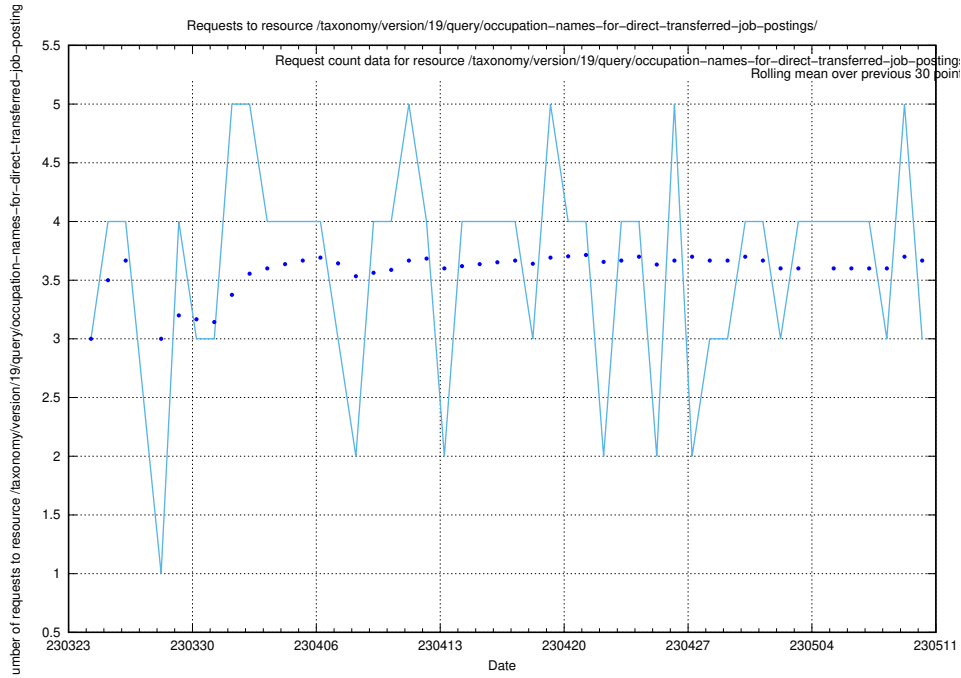

5.439 Usage of /taxonomy/version/19/query/occupation-names-for-direct-transferred-job-postings/

Here, we count the number of requests to resource /taxonomy/version/19/query/occupation-names-for-direct-transferred-job-postings/.