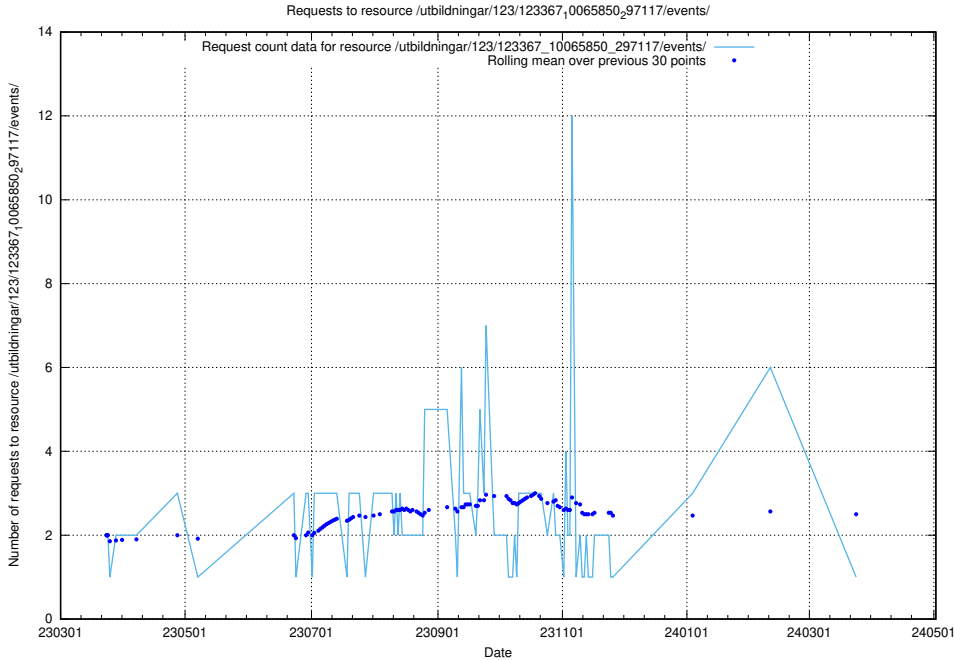

5.6466 Usage of /taxonomy/Tid_i_yrke/

Here, we count the number of requests to resource /taxonomy/Tid_i_yrke/.

5.6467 Usage of /utbildningar/123/123367_10065850_297117/events/

Here, we count the number of requests to resource /utbildningar/123/123367_10065850_297117/events/