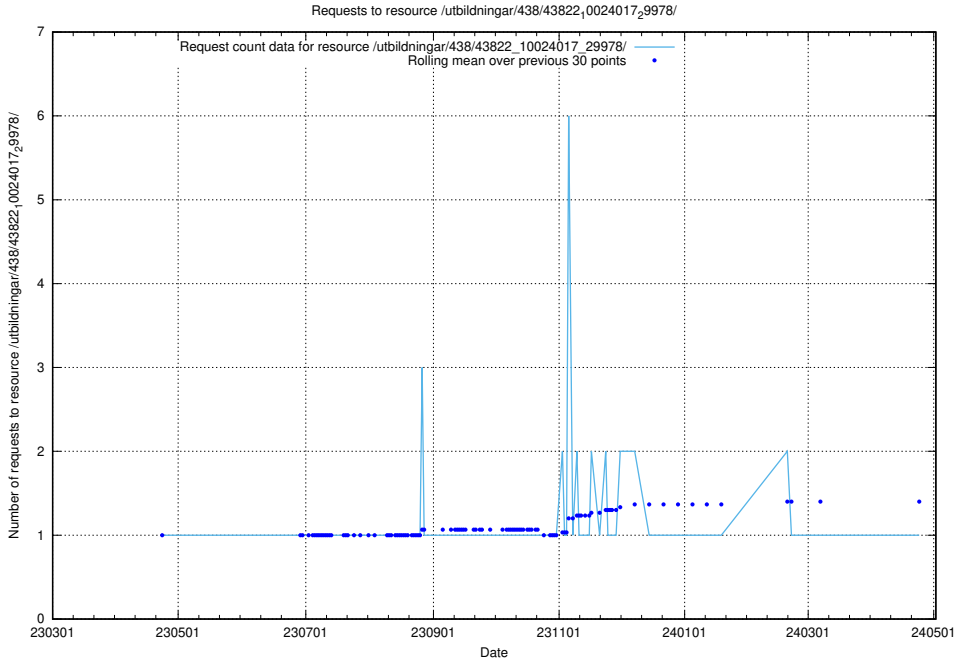

5.6151 Usage of /utbildningar/438/43822_10024017_29978/

Here, we count the number of requests to resource /utbildningar/438/43822_10024017_29978/.