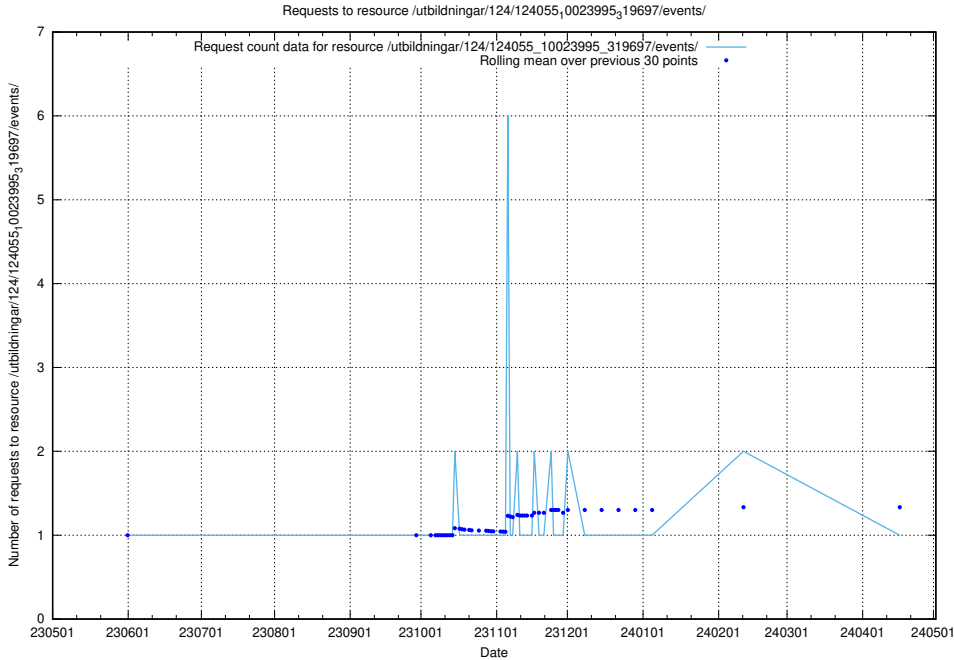

5.6050 Usage of /utbildningar/124/124055_10023995_319697/events/

Here, we count the number of requests to resource /utbildningar/124/124055_10023995_319697/events/

5.6051 Usage of /taxonomy/version/latest/