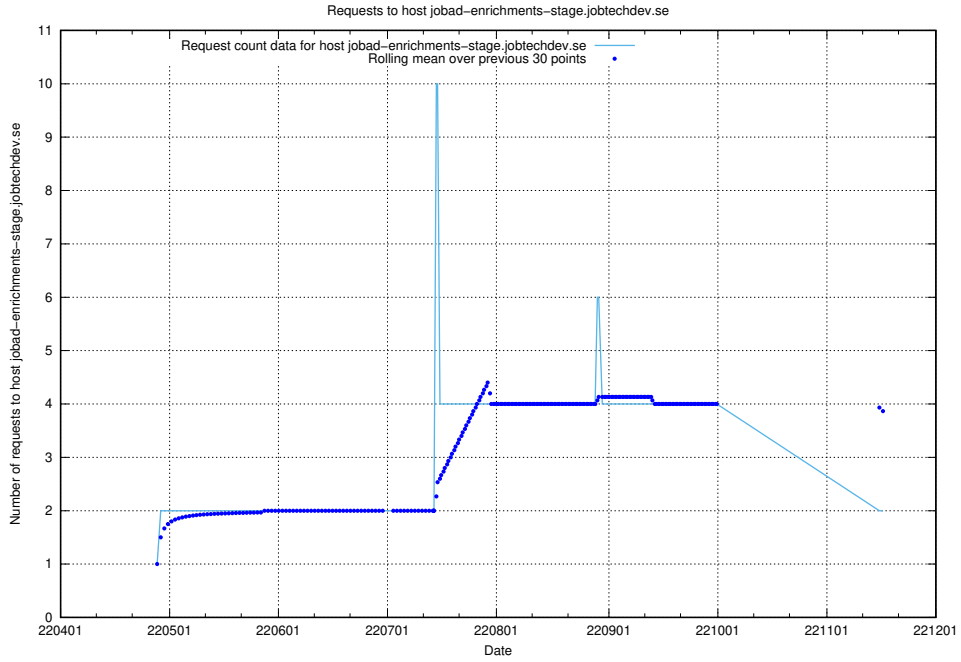

7.446 Usage of jobad-enrichments-stage.jobtechdev.se

Here, we count the number of requests to host jobad-enrichments-stage.jobtechdev.se.