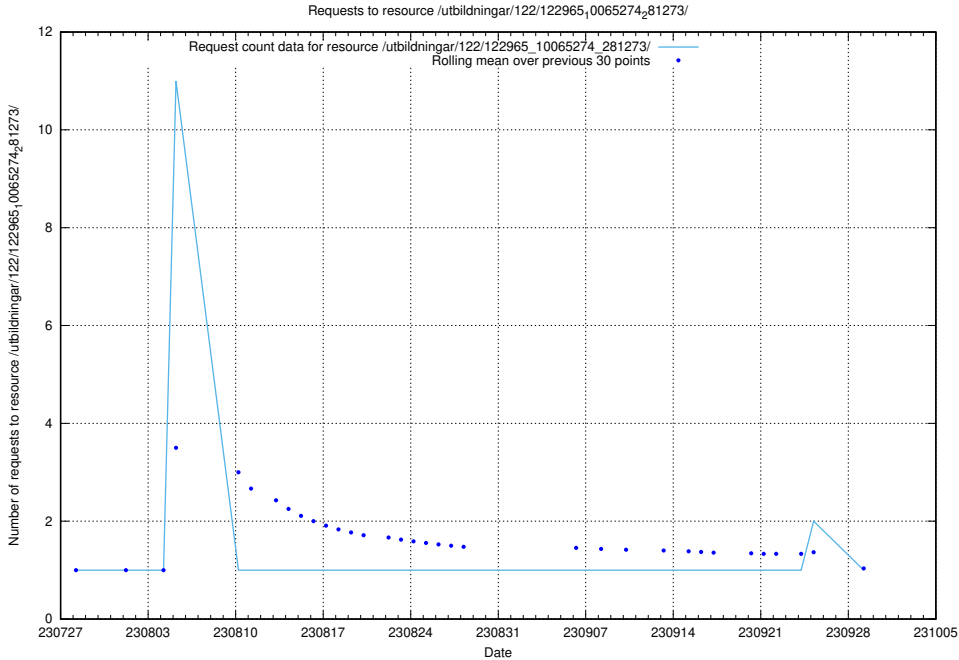

5.5042 Usage of /utbildningar/122/122965_10065274_281273/

Here, we count the number of requests to resource /utbildningar/122/122965_10065274_281273/.