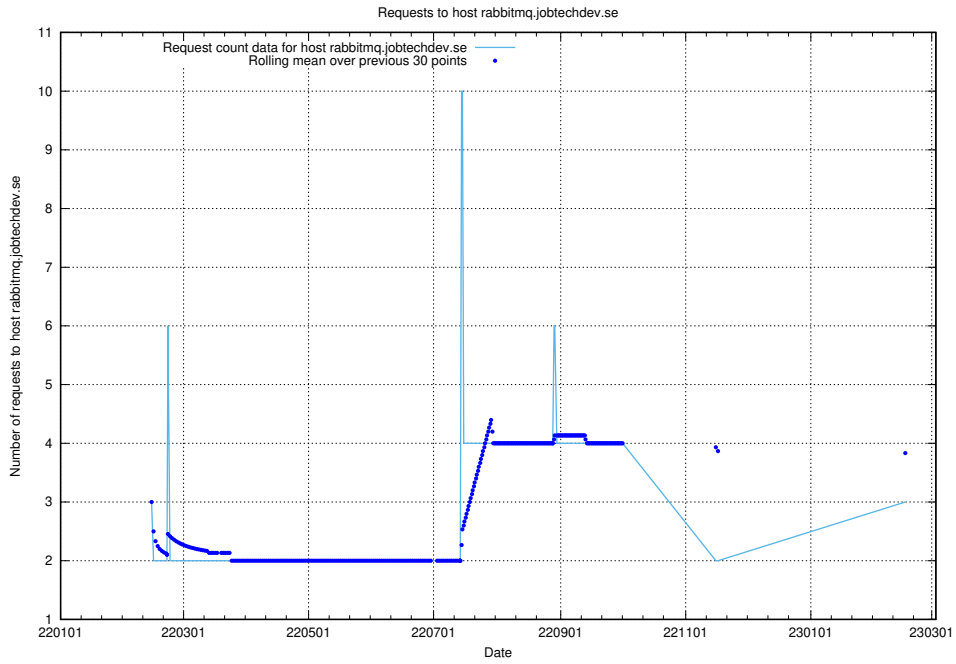

7.236 Usage of rabbitmq.jobtechdev.se

Here, we count the number of requests to host rabbitmq.jobtechdev.se.