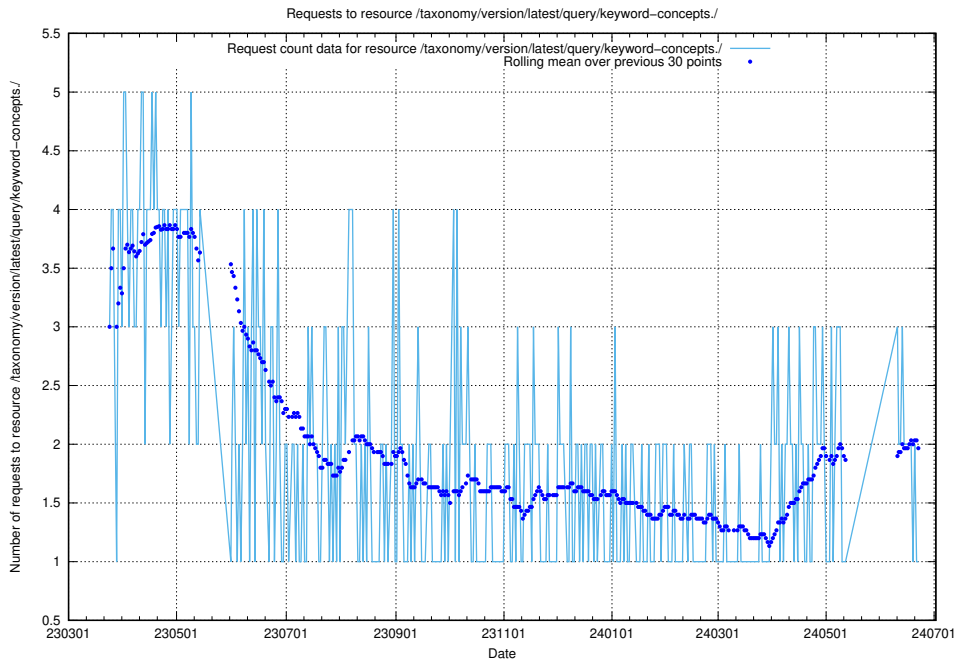

5.6249 Usage of /taxonomy/version/latest/query/keyword-concepts-with-relations/

Here, we count the number of requests to resource /taxonomy/version/latest/query/keyword-concepts-with-relations/.

5.6250 Usage of /taxonomy/version/latest/query/isco-level-4-groups/