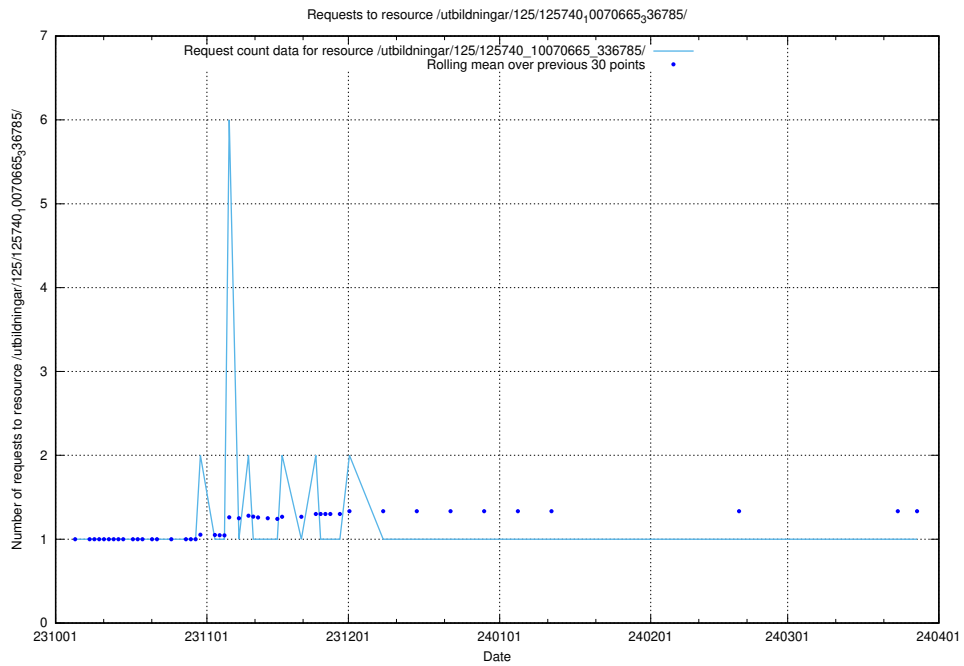

5.4547 Usage of /utbildningar/125/125740_10070665_336785/

Here, we count the number of requests to resource /utbildningar/125/125740_10070665_336785/.