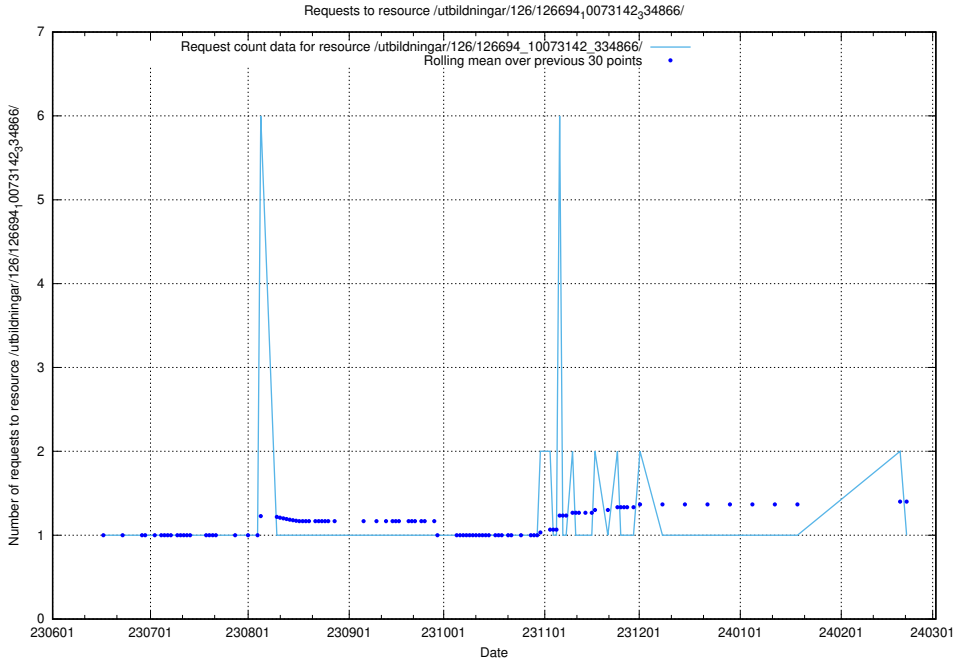

5.5988 Usage of /utbildningar/126/126694_10073142_334866/

Here, we count the number of requests to resource /utbildningar/126/126694_10073142_334866/.