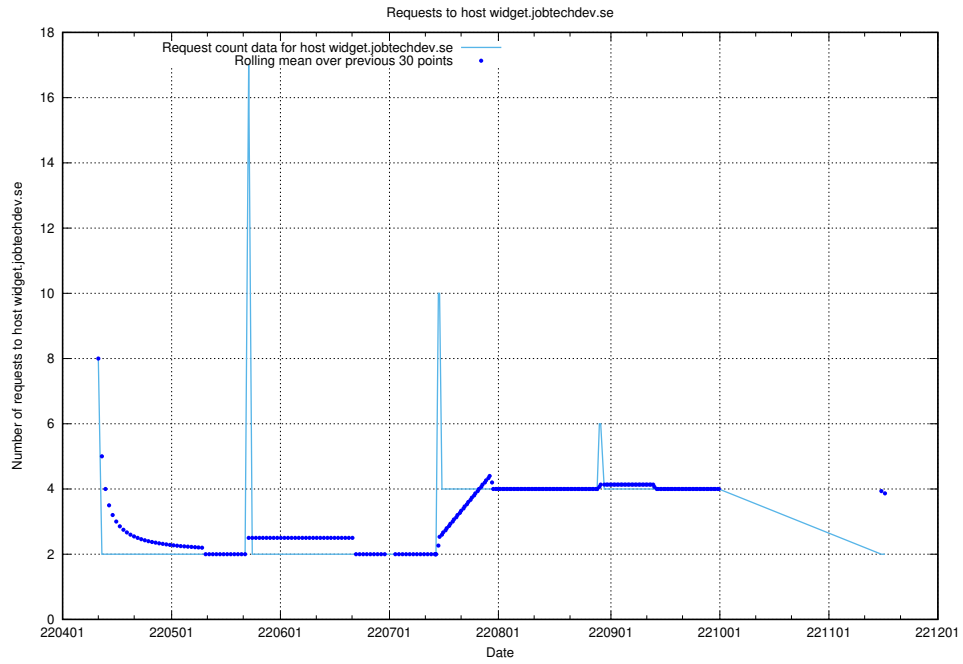

7.467 Usage of taxonomyt2.api.jobtechdev.se

Here, we count the number of requests to host taxonomyt2.api.jobtechdev.se.

7.468 Usage of widget.jobtechdev.se

Here, we count the number of requests to host widget.jobtechdev.se.