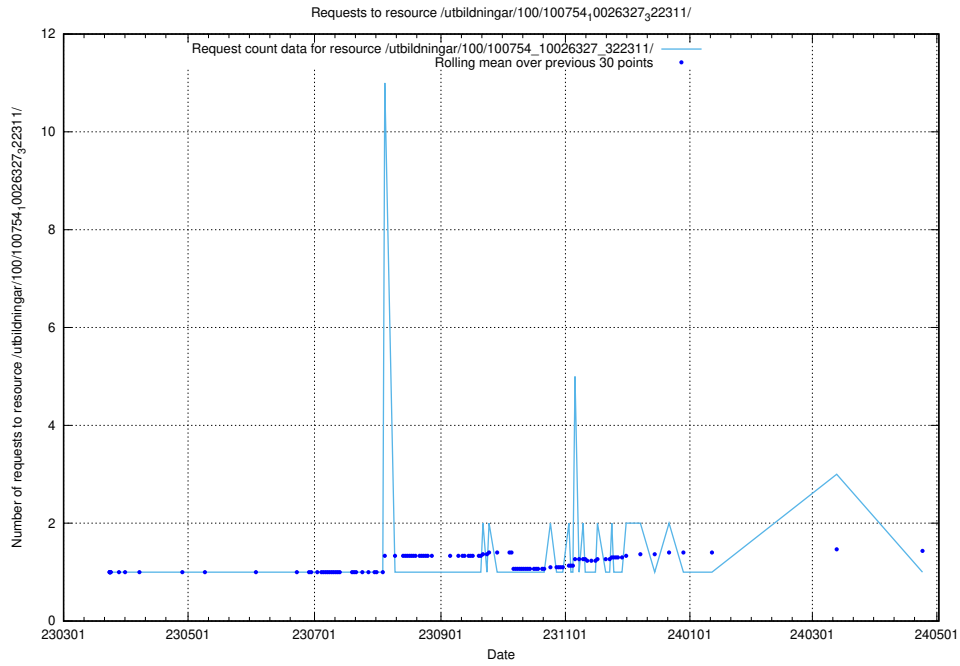

5.5710 Usage of /utbildningar/100/100754_10026327_322311/

Here, we count the number of requests to resource /utbildningar/100/100754_10026327_322311/.