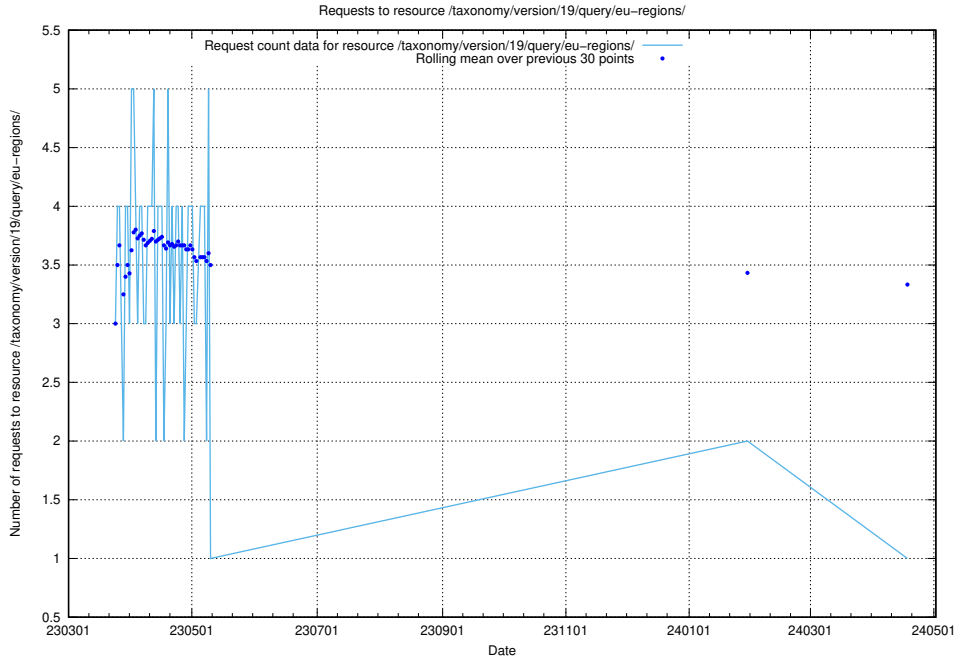

5.6298 Usage of /taxonomy/version/19/query/eu-regions/

Here, we count the number of requests to resource /taxonomy/version/19/query/eu-regions/.