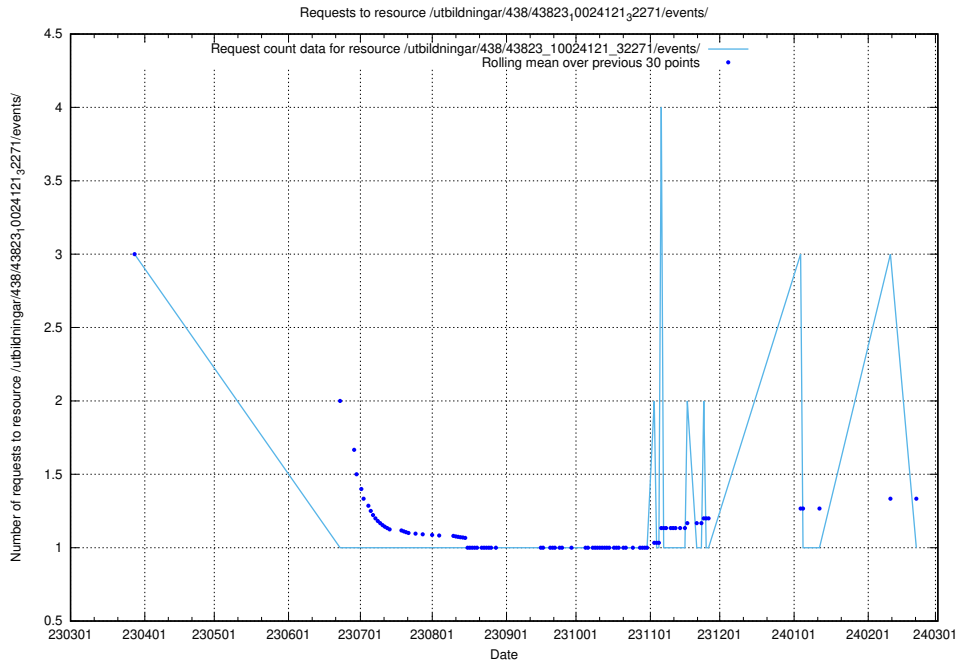

5.6195 Usage of /utbildningar/438/43823_10024121_32271/events/

Here, we count the number of requests to resource /utbildningar/438/43823_10024121_32271/events/.