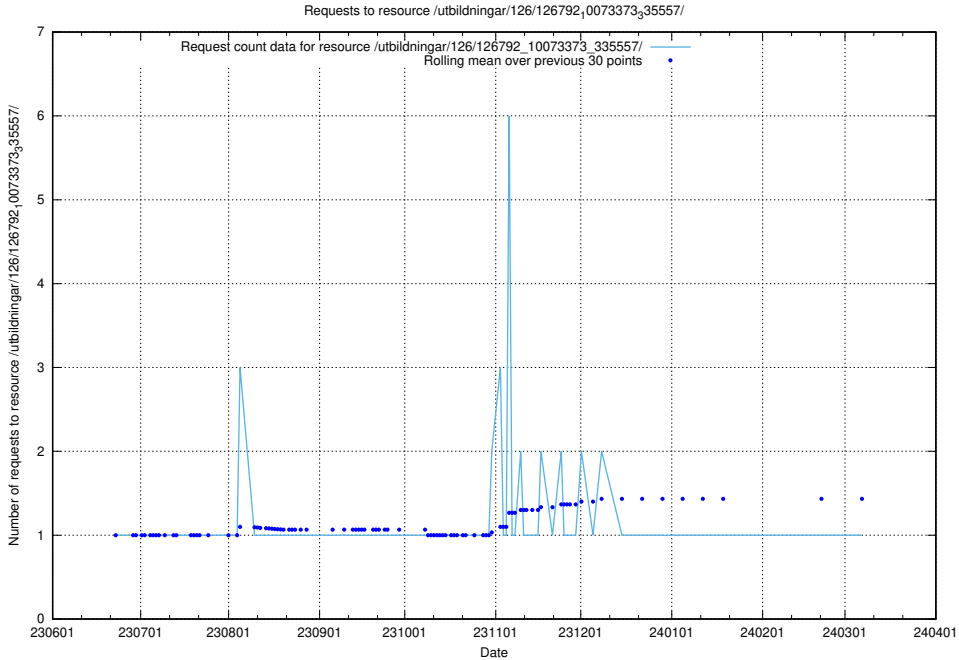

5.5717 Usage of /utbildningar/126/126792_10073373_335557/

Here, we count the number of requests to resource /utbildningar/126/126792_10073373_335557/.