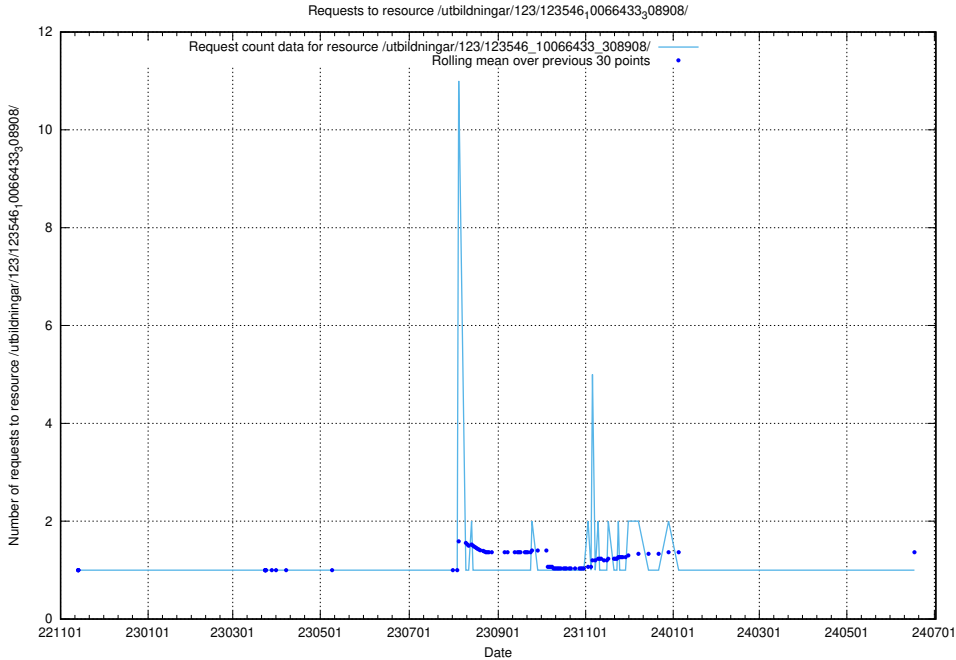

5.6071 Usage of /utbildningar/123/123546_10066433_308908/

Here, we count the number of requests to resource /utbildningar/123/123546_10066433_308908/.