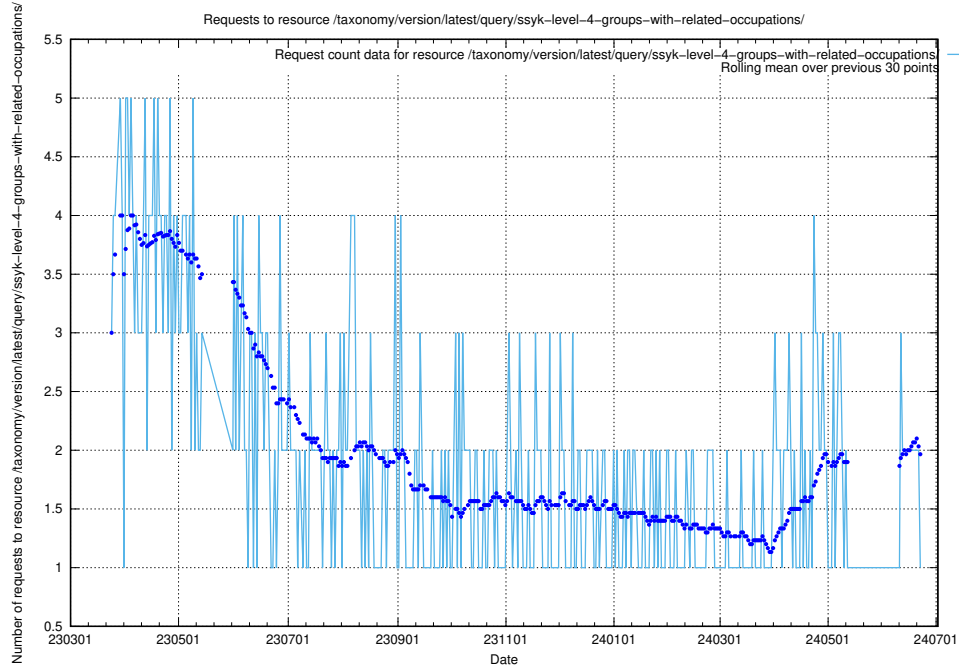

5.6229 Usage of /taxonomy/version/latest/query/ssyk-level-4-groups-with-related-occupations/

Here, we count the number of requests to resource /taxonomy/version/latest/query/ssyk-level-4-groups-with-related-occupations/.