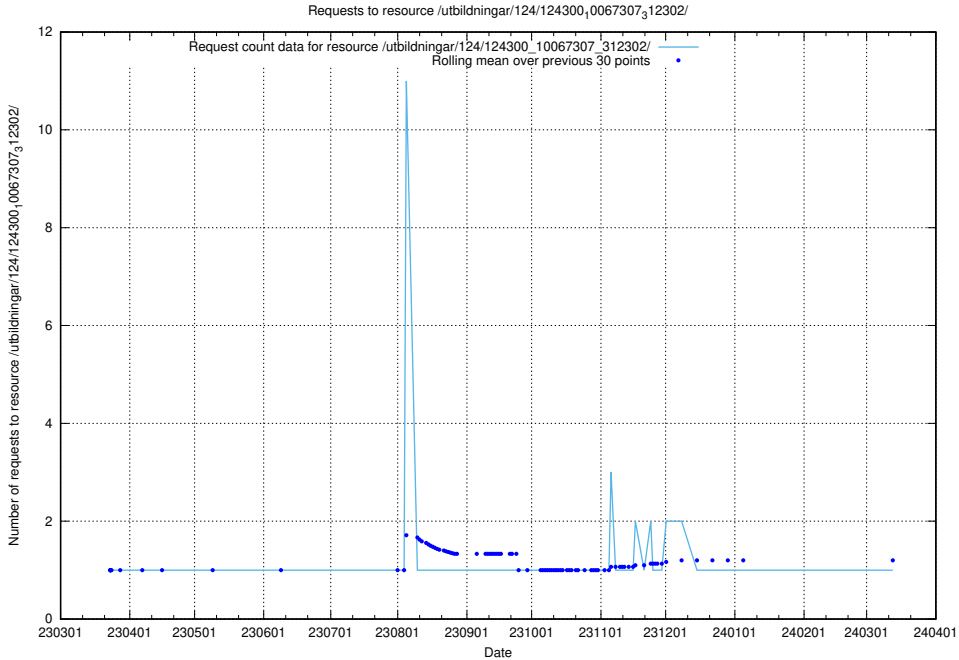

5.4093 Usage of /utbildningar/124/124300_10067307_312302/

Here, we count the number of requests to resource /utbildningar/124/124300_10067307_312302/.