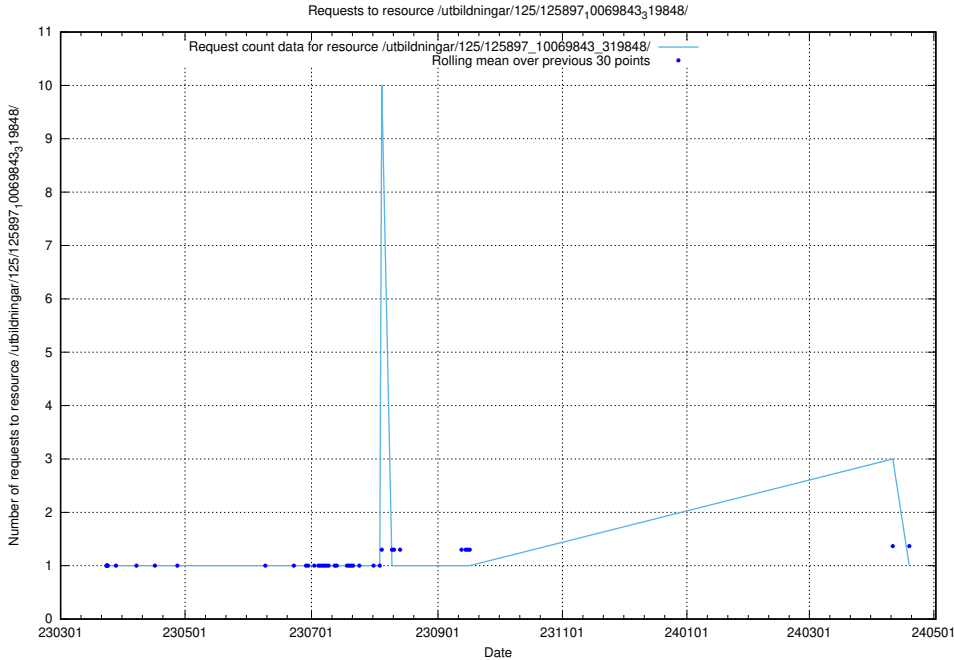

Here, we count the number of requests to resource /utbildningar/125/125898_10069843_319848/.

5.6604 Usage of /utbildningar/125/125897_10069843_319848/

Here, we count the number of requests to resource /utbildningar/125/125897_10069843_319848/.