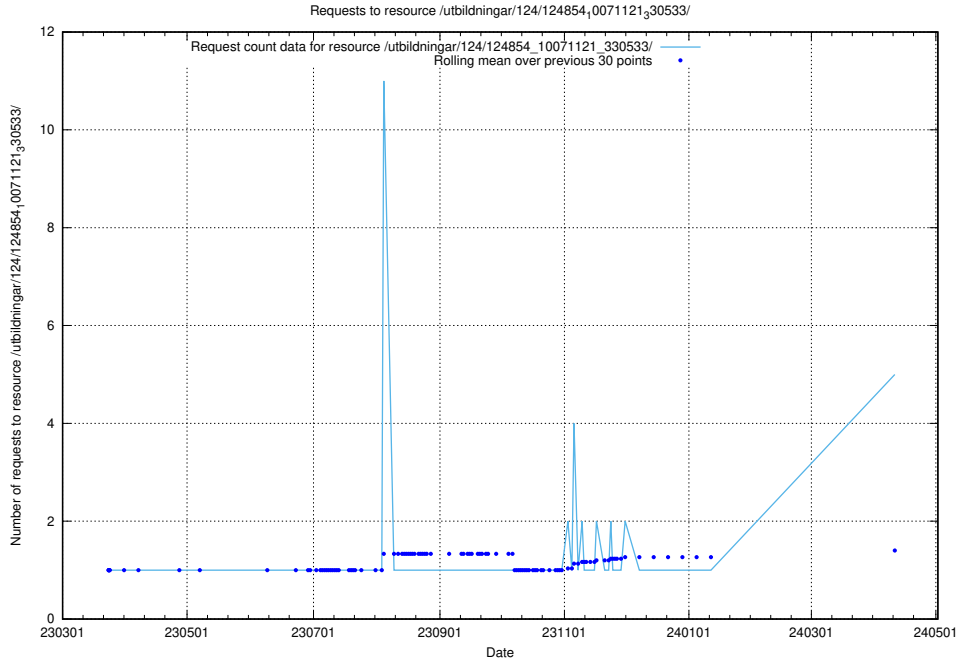

5.108 Usage of /utbildningar/124/124854_10071121_330533/

Here, we count the number of requests to resource /utbildningar/124/124854_10071121_330533/.