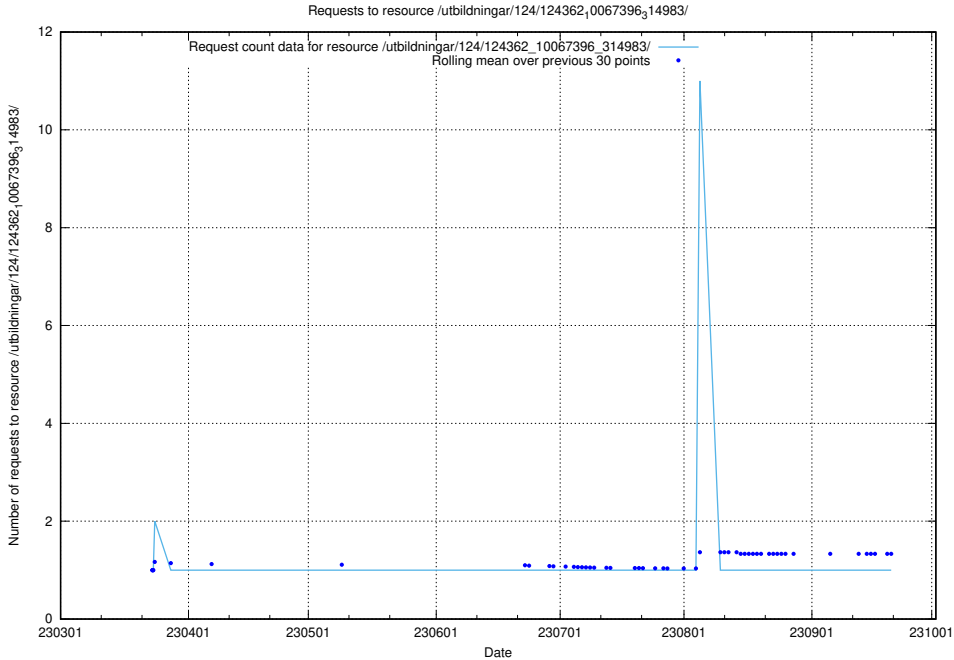

5.3847 Usage of /utbildningar/124/124362_10067396_314983/

Here, we count the number of requests to resource /utbildningar/124/124362_10067396_314983/.