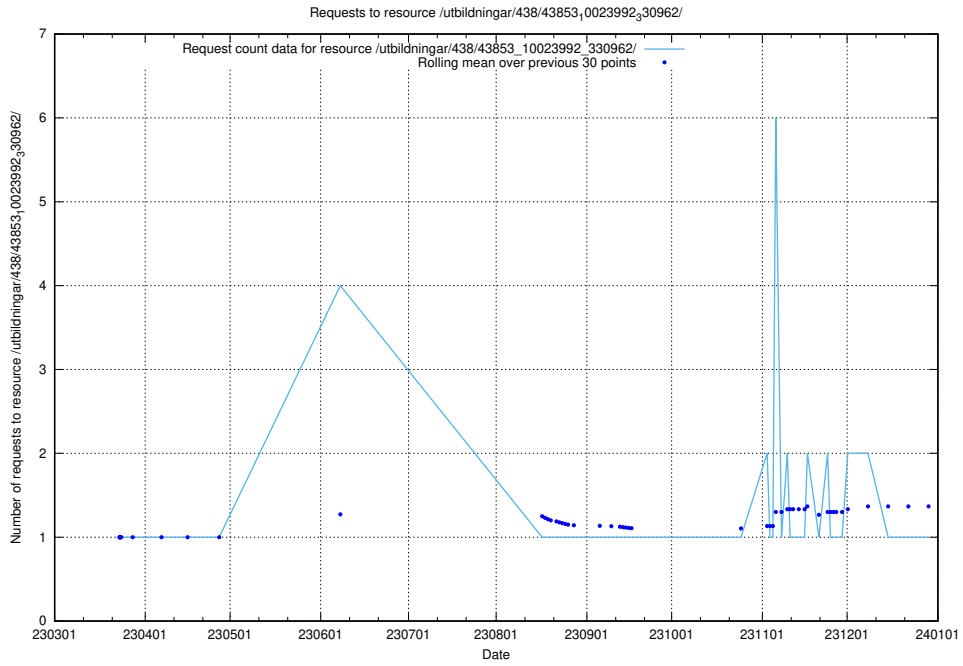

5.6358 Usage of /utbildningar/438/43853_10023992_330962/

Here, we count the number of requests to resource /utbildningar/438/43853_10023992_330962/.