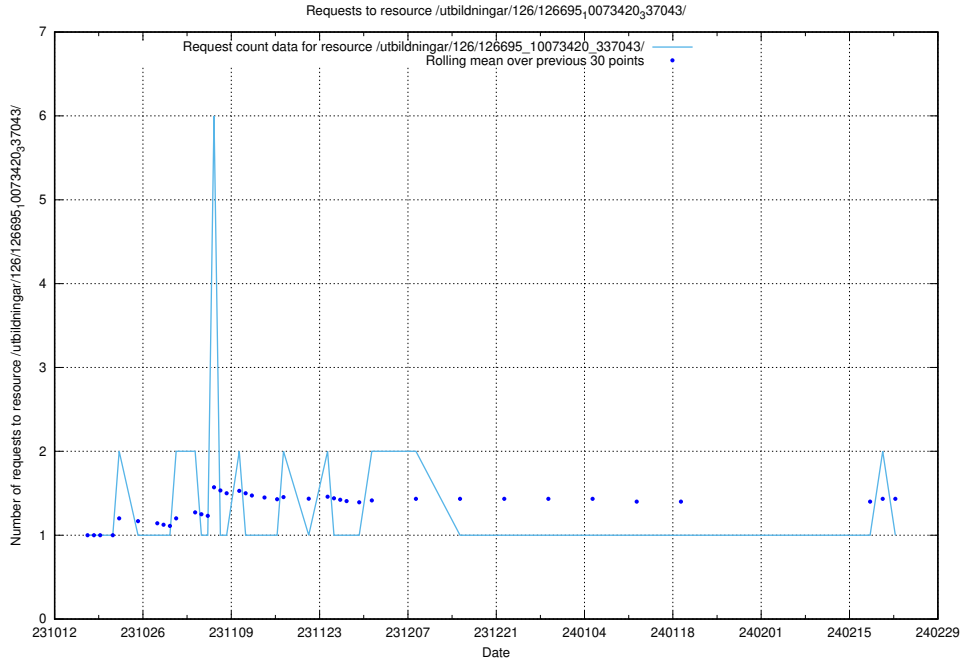

5.4364 Usage of /utbildningar/126/126695_10073420_337043/

Here, we count the number of requests to resource /utbildningar/126/126695_10073420_337043/.