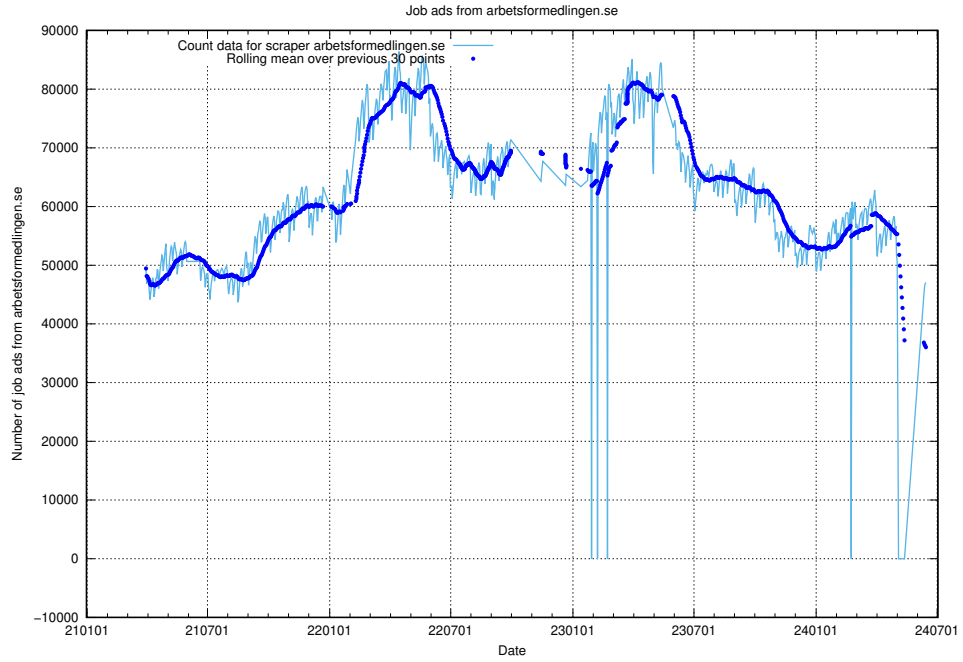

13.2 Number of ads by scraper arbetsformedlingen.se

Here, we count the number of job ads scraped from arbetsformedlingen.se.