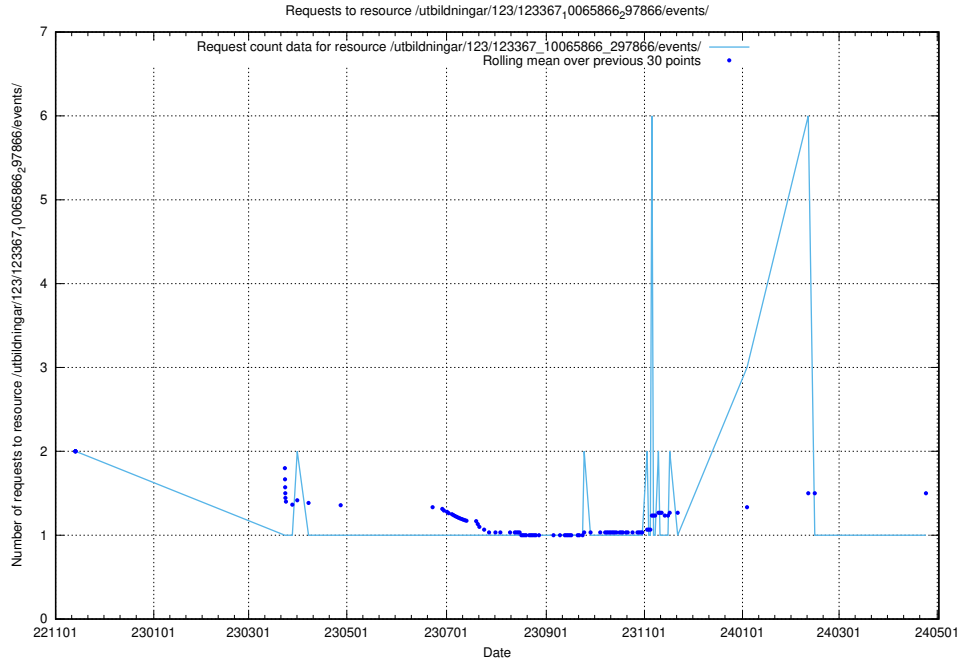

5.5886 Usage of /utbildningar/123/123367_10065866_297866/events/

Here, we count the number of requests to resource /utbildningar/123/123367_10065866_297866/events/