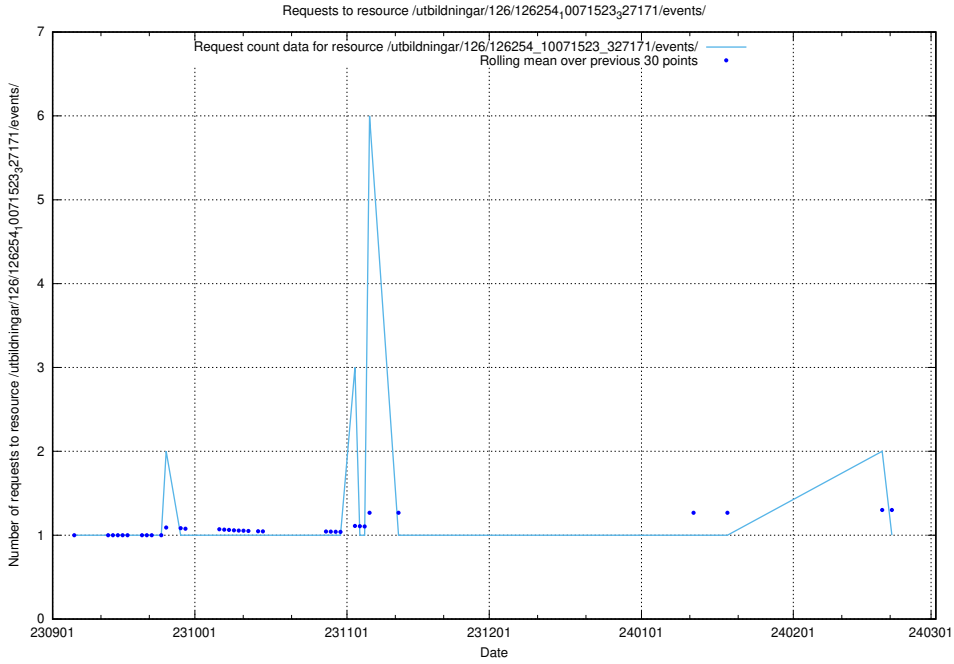

Here, we count the number of requests to resource /utbildningar/126/126335\_10072940\_334334/events/

5.4724 Usage of /utbildningar/126/126254\_10071523\_327171/events/

Here, we count the number of requests to resource /utbildningar/126/126254\_10071523\_327171/events/