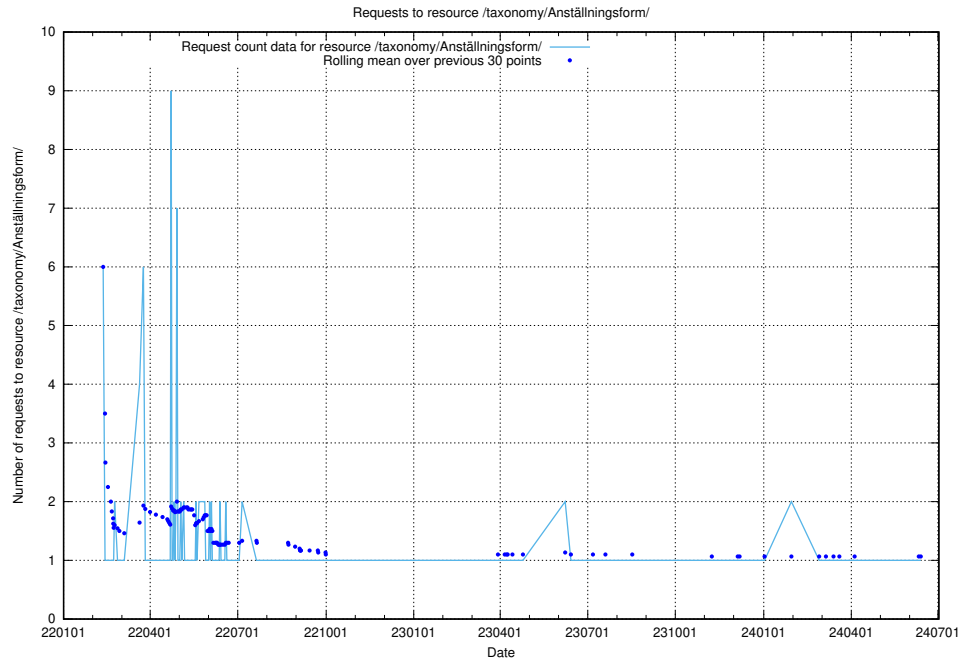

5.1404 Usage of /taxonomy/Anställningsform/

Here, we count the number of requests to resource /taxonomy/Anställningsform/.