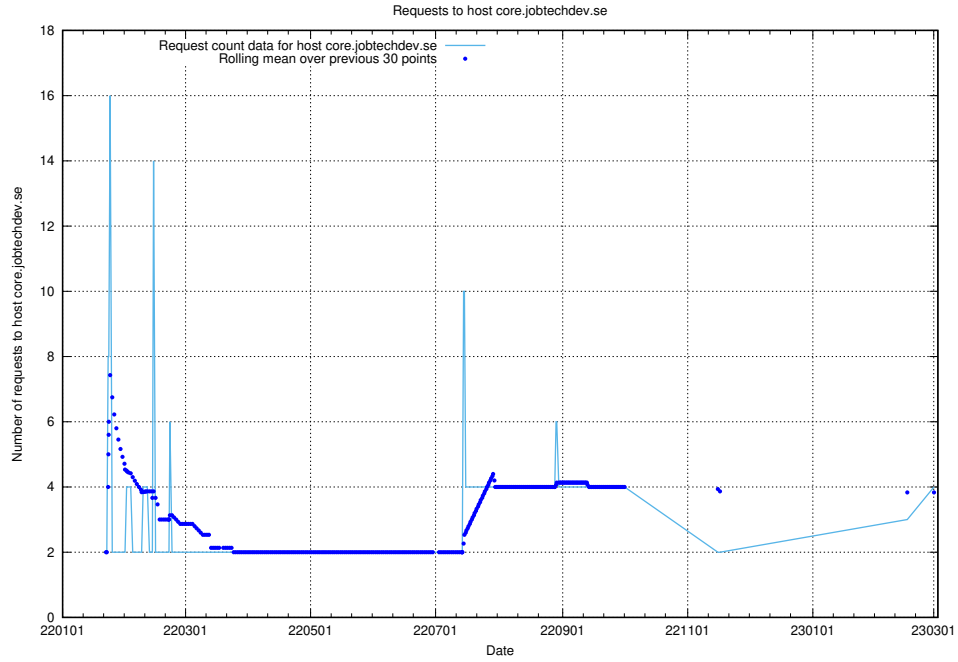

7.102 Usage of core.jobtechdev.se

Here, we count the number of requests to host core.jobtechdev.se.