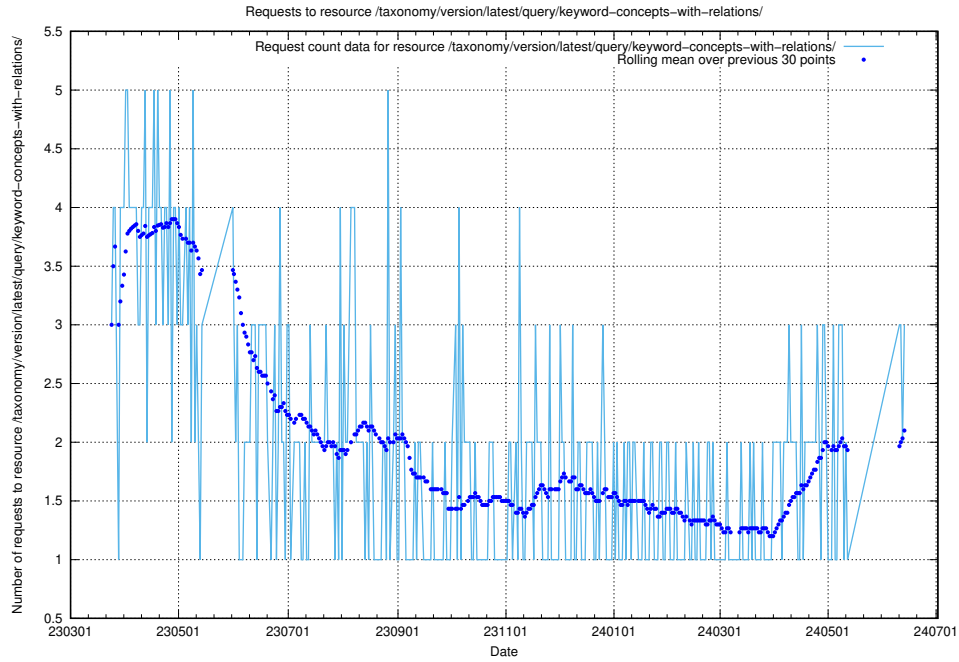

5.444 Usage of /taxonomy/version/latest/query/keyword-concepts-with-relations/

Here, we count the number of requests to resource /taxonomy/version/latest/query/keyword-concepts-with-relations/.