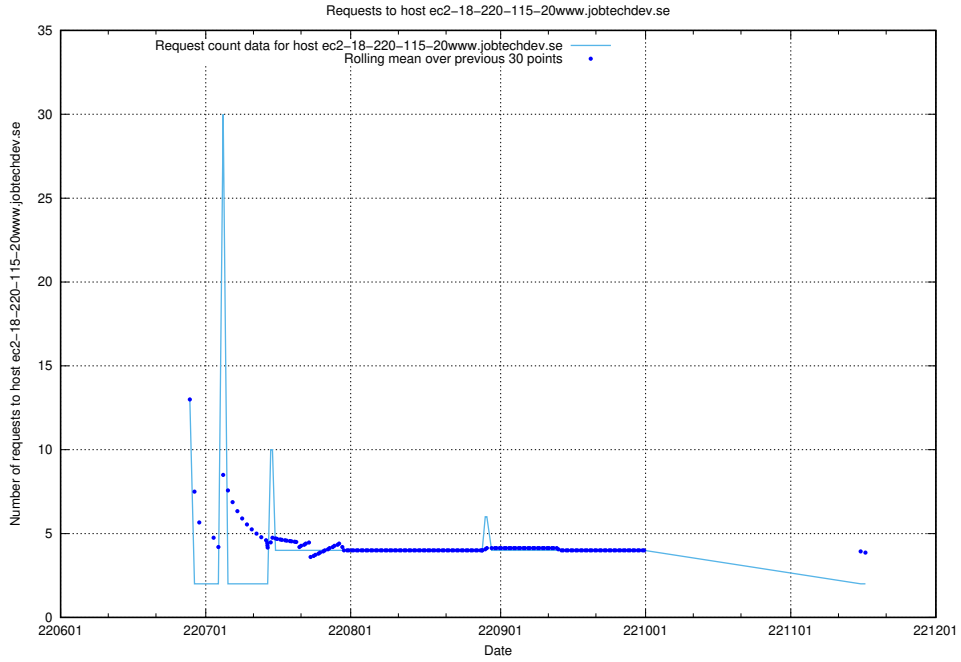

7.399 Usage of ec2-18-220-115-20www.jobtechdev.se

Here, we count the number of requests to host ec2-18-220-115-20www.jobtechdev.se.