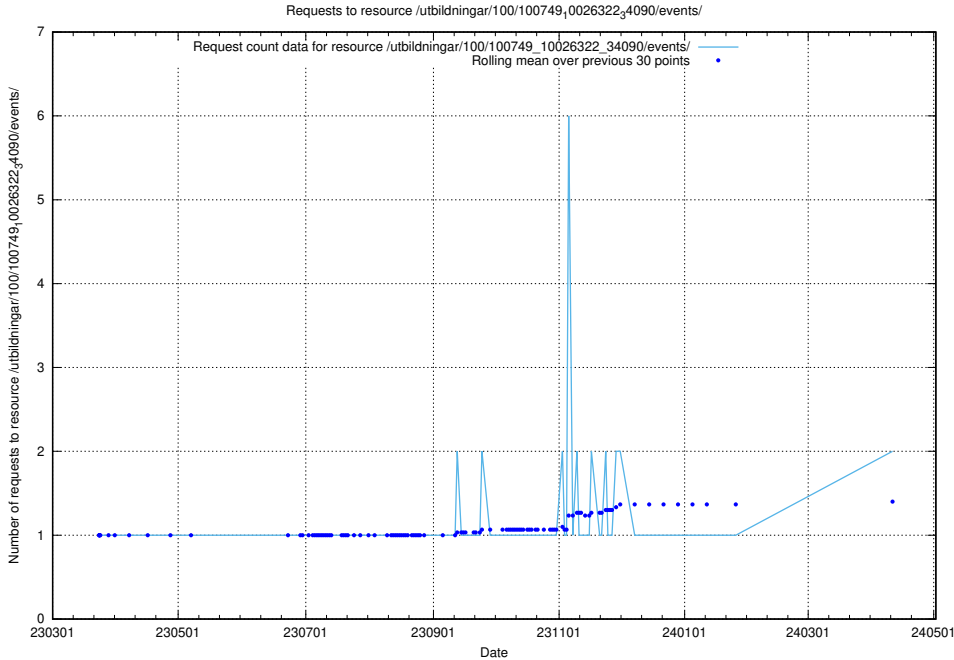

5.854 Usage of /utbildningar/100/100749_10026322_34090/events/

Here, we count the number of requests to resource /utbildningar/100/100749_10026322_34090/events/.