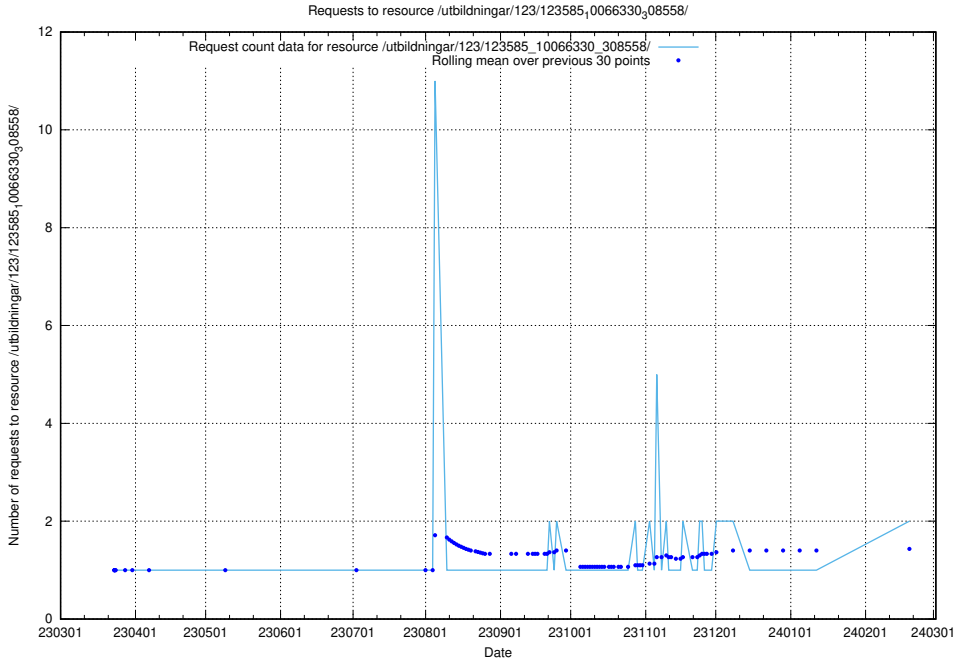

5.747 Usage of /utbildningar/123/123585_10066330_308558/

Here, we count the number of requests to resource /utbildningar/123/123585_10066330_308558/.