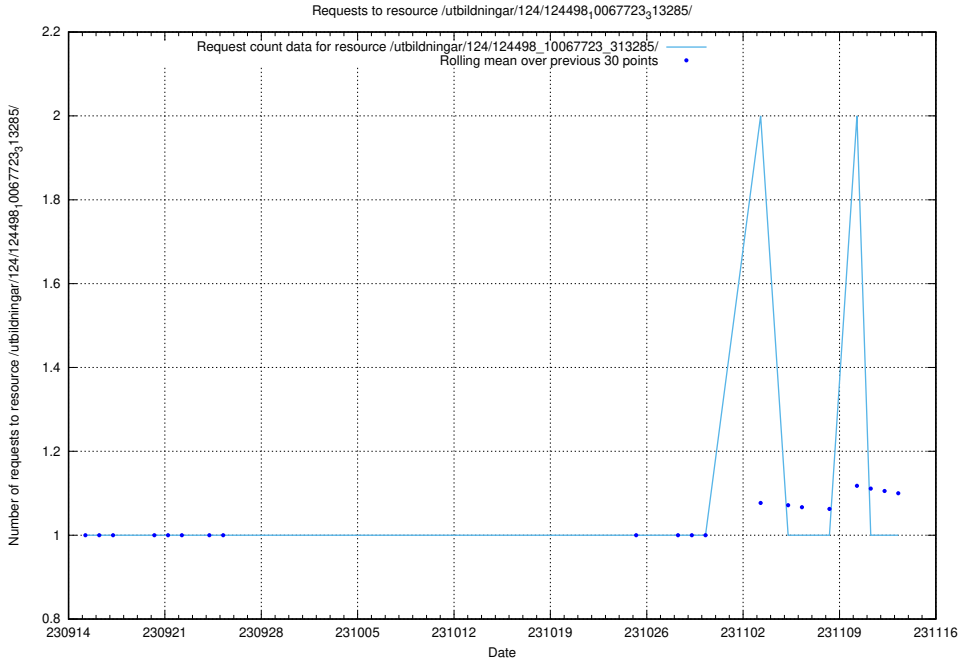

5.4640 Usage of /utbildningar/124/124498_10067723_313285/

Here, we count the number of requests to resource /utbildningar/124/124498_10067723_313285/.