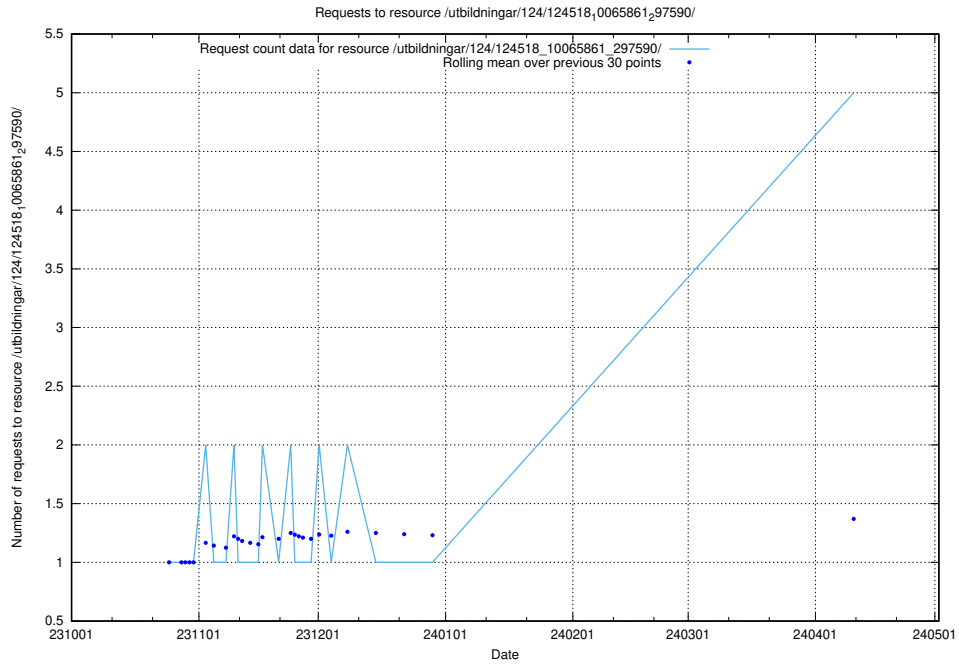

5.141 Usage of /utbildningar/124/124518_10065861_297590/

Here, we count the number of requests to resource /utbildningar/124/124518_10065861_297590/.