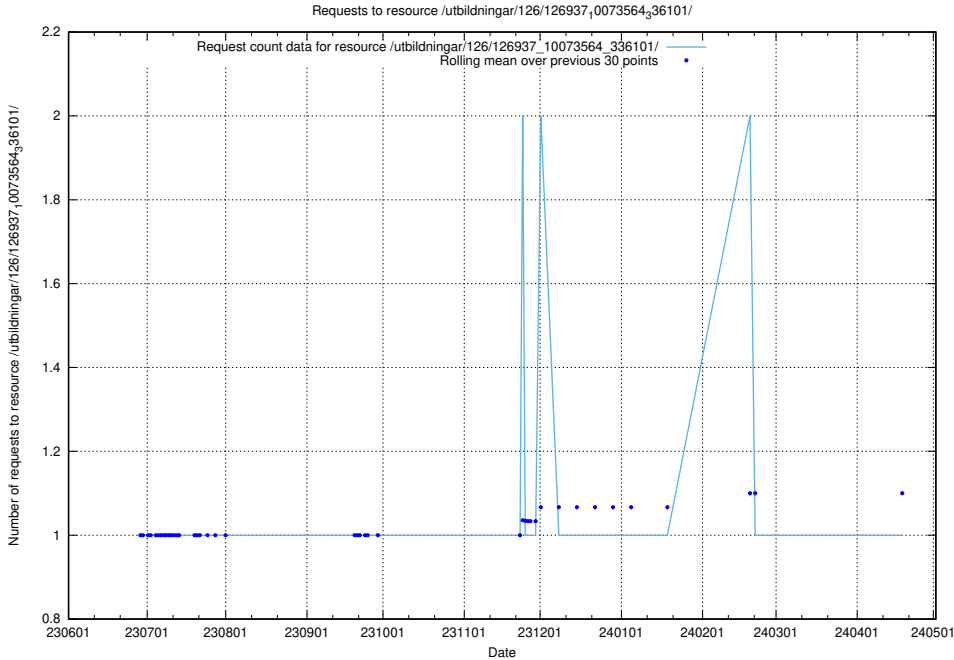

5.5499 Usage of /utbildningar/126/126937_10073564_336101/

Here, we count the number of requests to resource /utbildningar/126/126937_10073564_336101/.