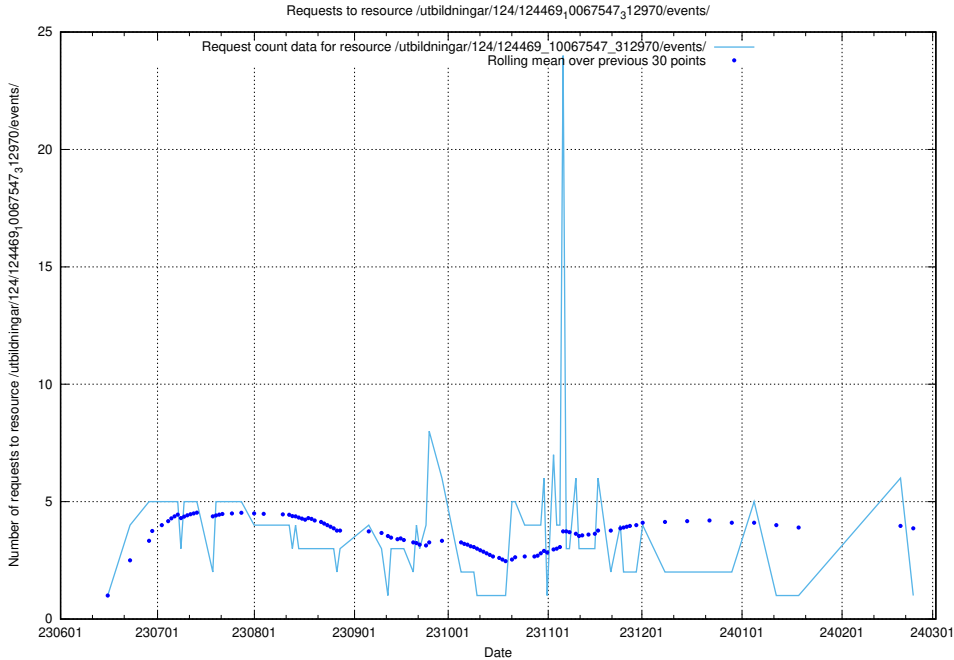

5.5938 Usage of /utbildningar/124/124469_10067547_312970/events/

Here, we count the number of requests to resource /utbildningar/124/124469_10067547_312970/events/