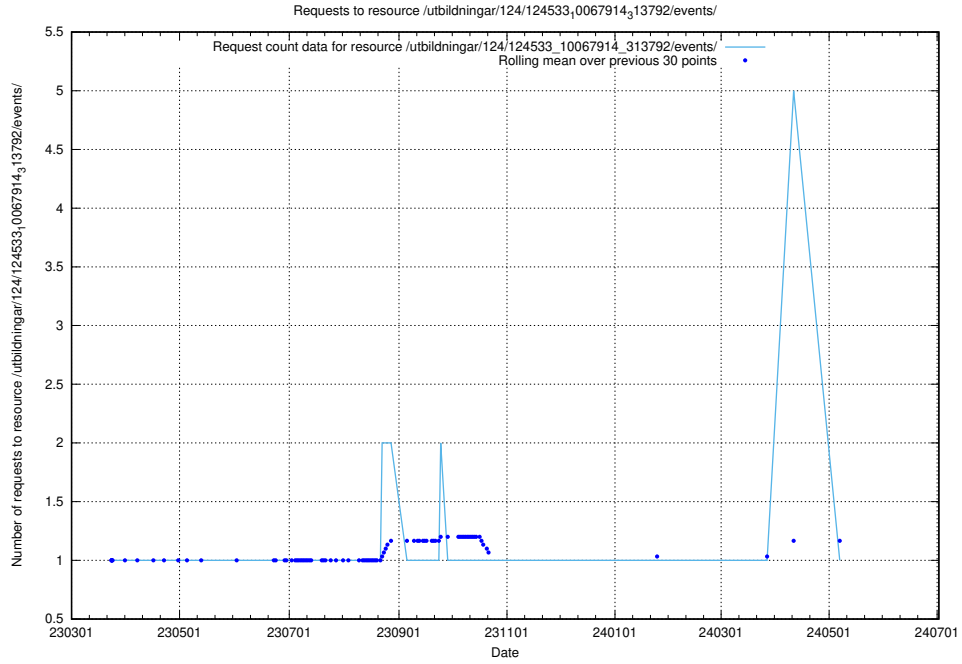

5.1242 Usage of /utbildningar/124/124533_10067914_313792/events/

Here, we count the number of requests to resource /utbildningar/124/124533_10067914_313792/events/