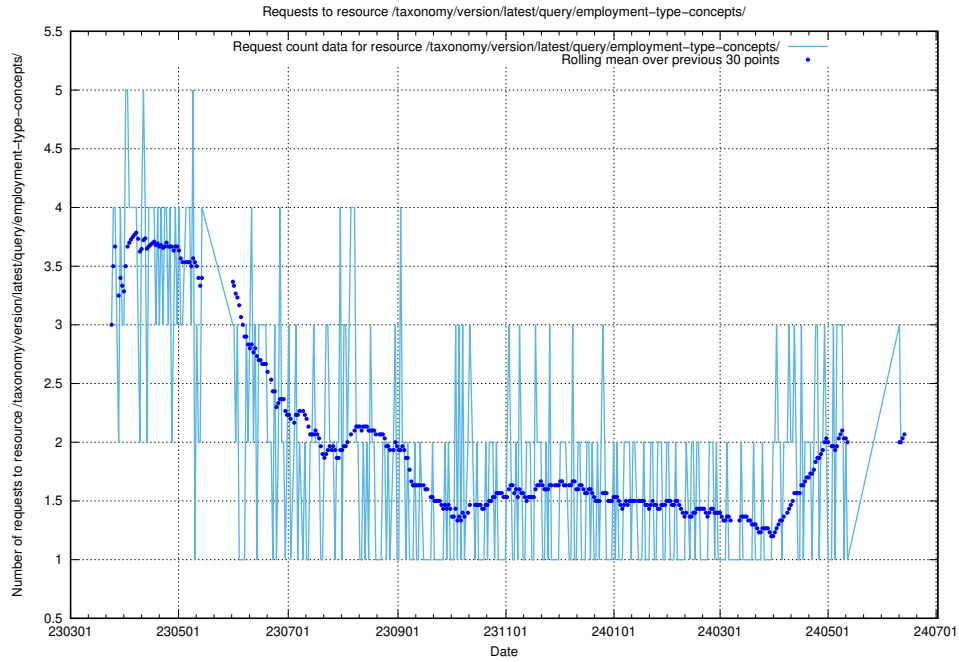

5.937 Usage of /taxonomy/version/latest/query/employment-type-concepts/

Here, we count the number of requests to resource /taxonomy/version/latest/query/employment-type-concepts/.