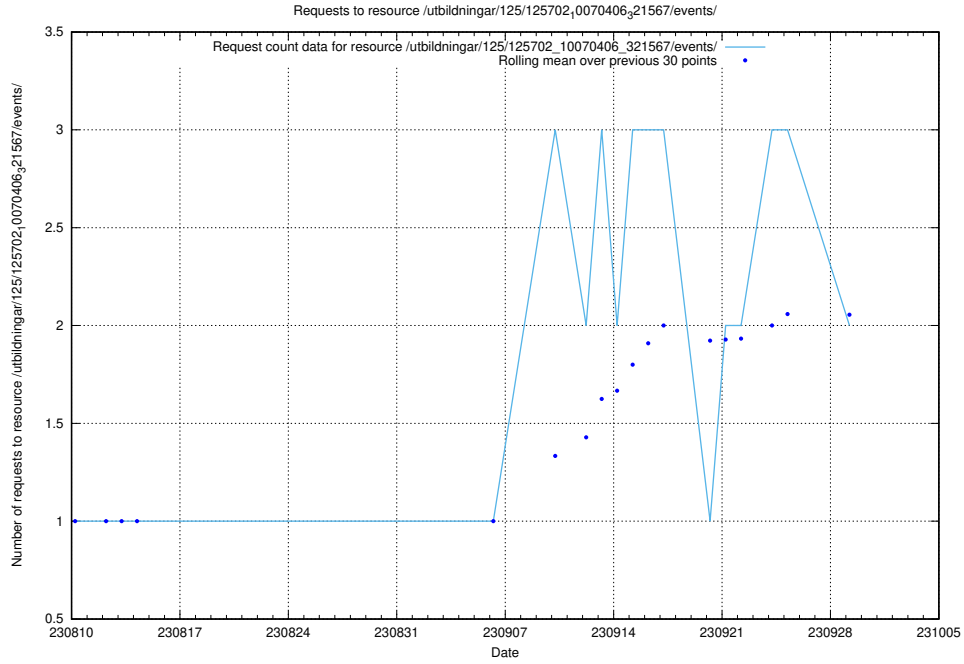

5.787 Usage of /utbildningar/125/125702_10070406_321567/events/

Here, we count the number of requests to resource /utbildningar/125/125702_10070406_321567/events/