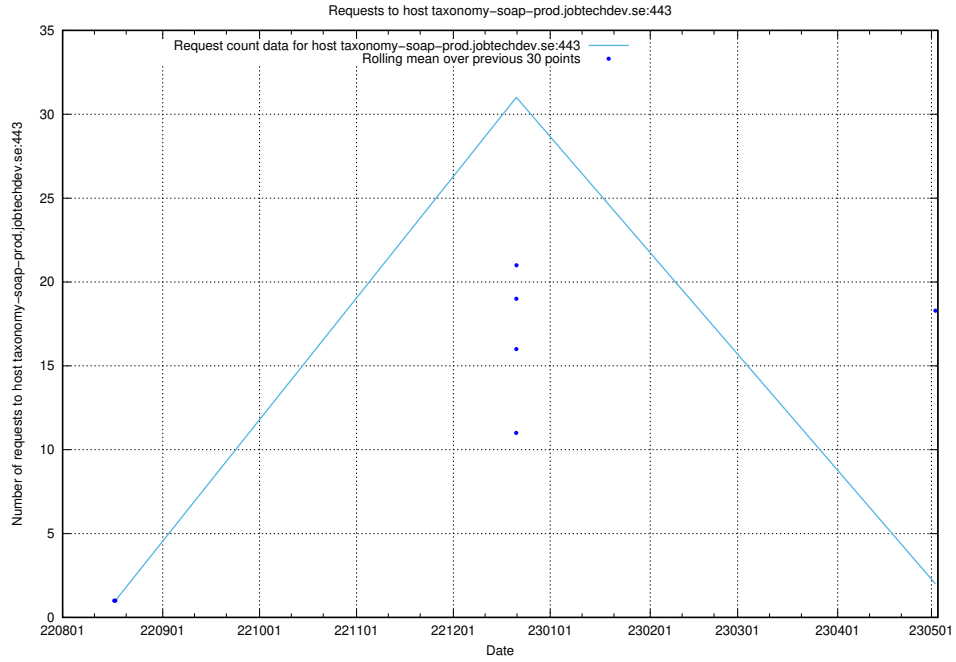

7.344 Usage of taxonomy-soap-prod.jobtechdev.se:443

Here, we count the number of requests to host taxonomy-soap-prod.jobtechdev.se:443.