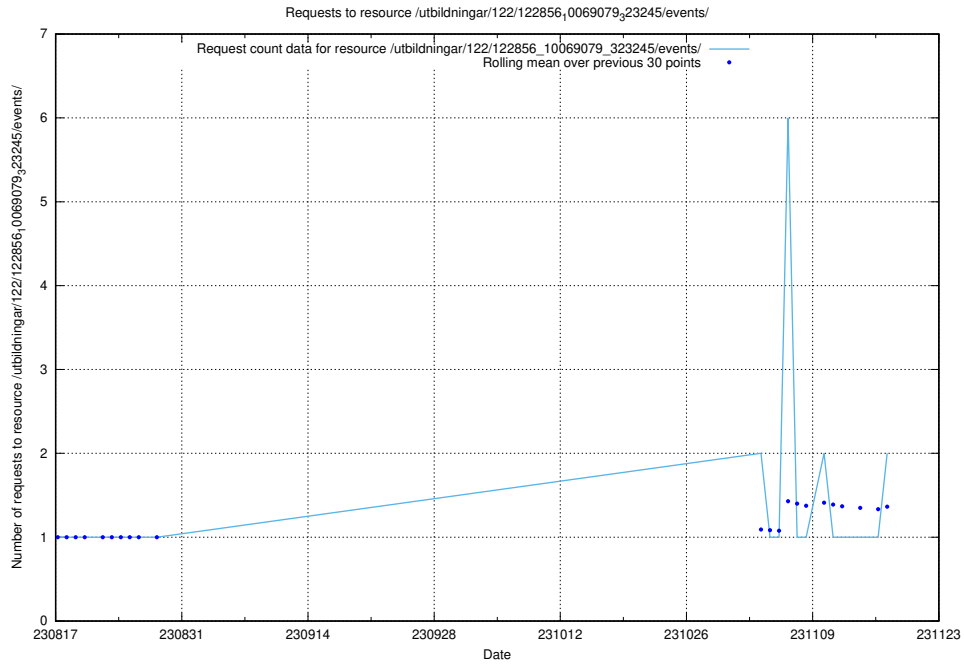

5.775 Usage of /utbildningar/122/122856_10069079_323245/events/

Here, we count the number of requests to resource /utbildningar/122/122856_10069079_323245/events/