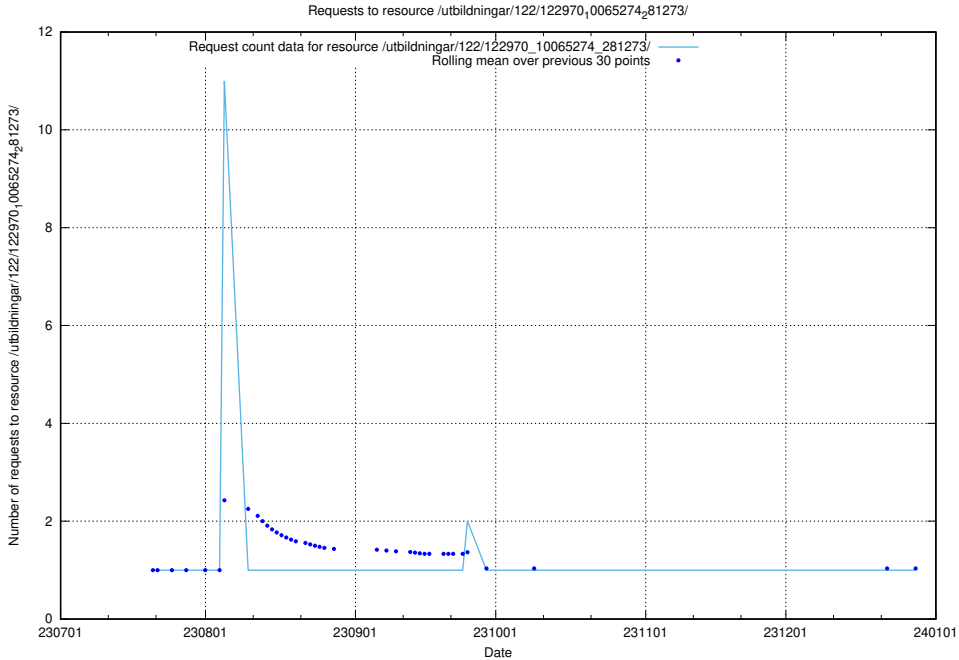

5.5038 Usage of /utbildningar/122/122970_10065274_281273/

Here, we count the number of requests to resource /utbildningar/122/122970_10065274_281273/.