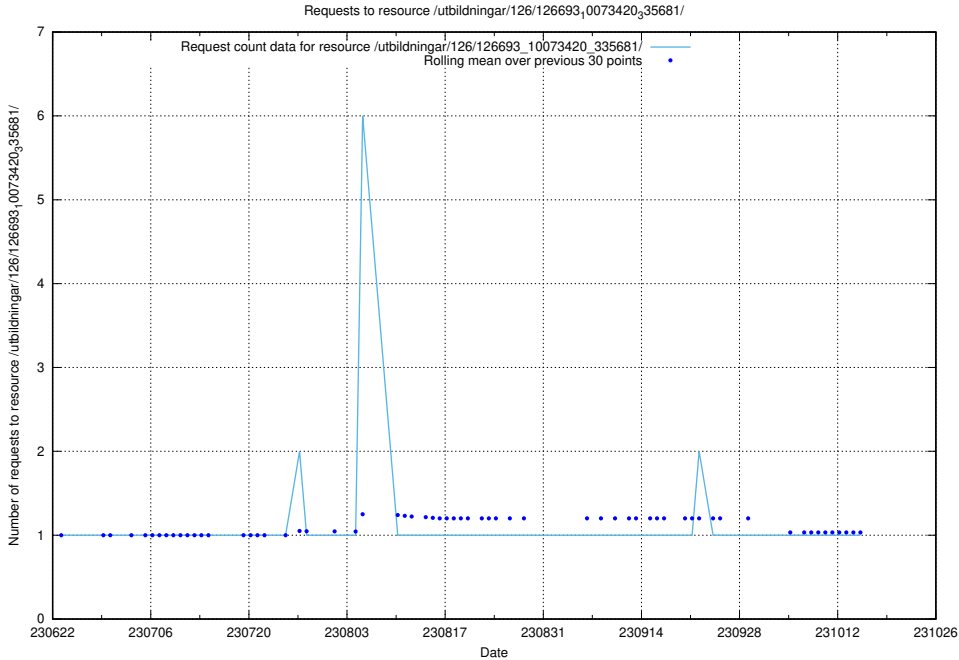

5.5698 Usage of /utbildningar/126/126693_10073420_335681/

Here, we count the number of requests to resource /utbildningar/126/126693_10073420_335681/.