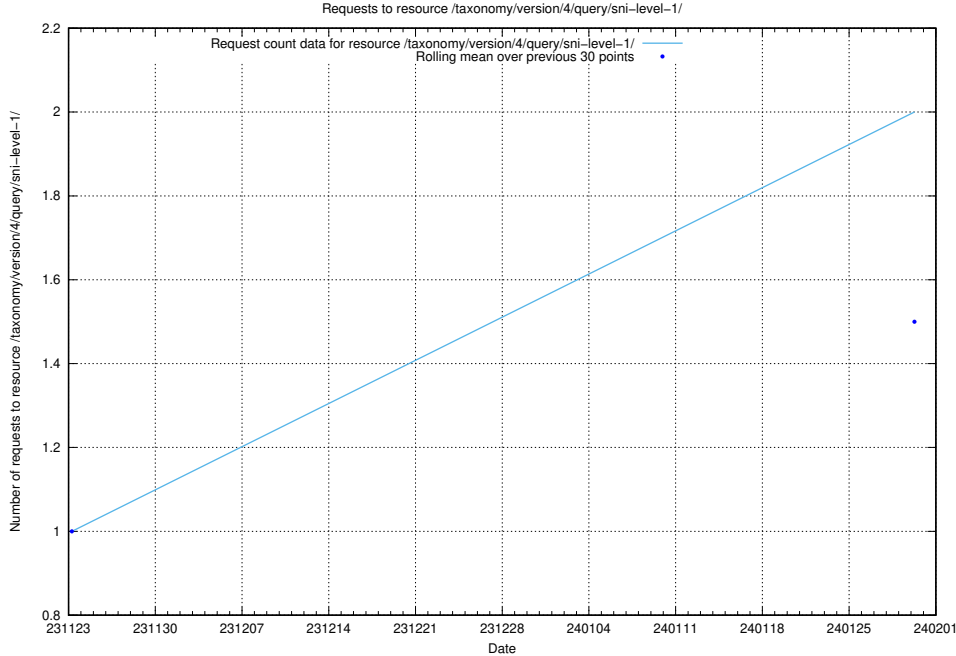

5.700 Usage of /taxonomy/version/4/query/sni-level-1/

Here, we count the number of requests to resource /taxonomy/version/4/query/sni-level-1/.