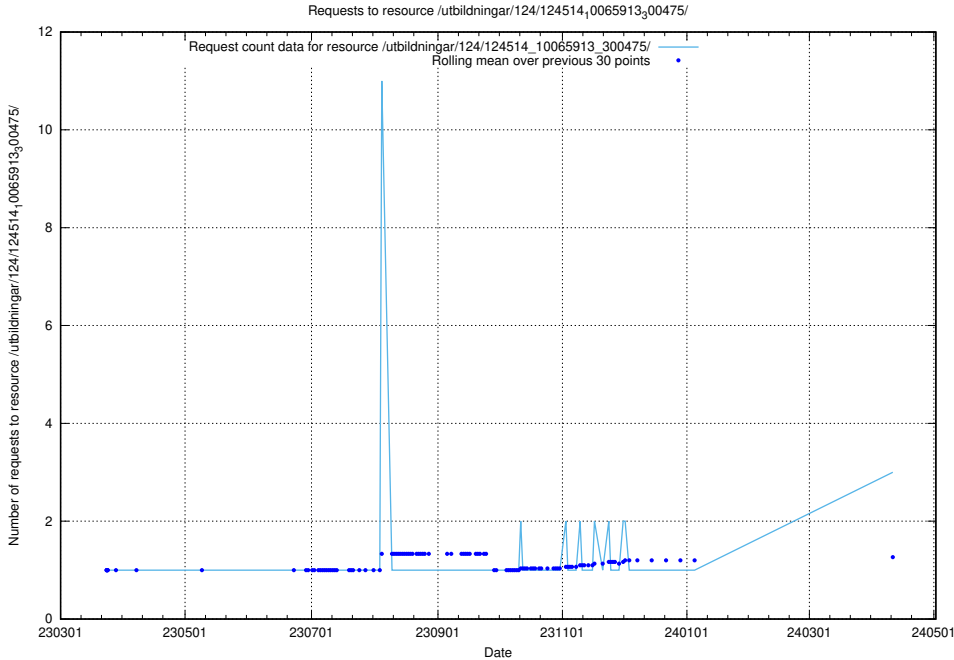

5.304 Usage of /utbildningar/124/124514_10065913_300475/

Here, we count the number of requests to resource /utbildningar/124/124514_10065913_300475/.