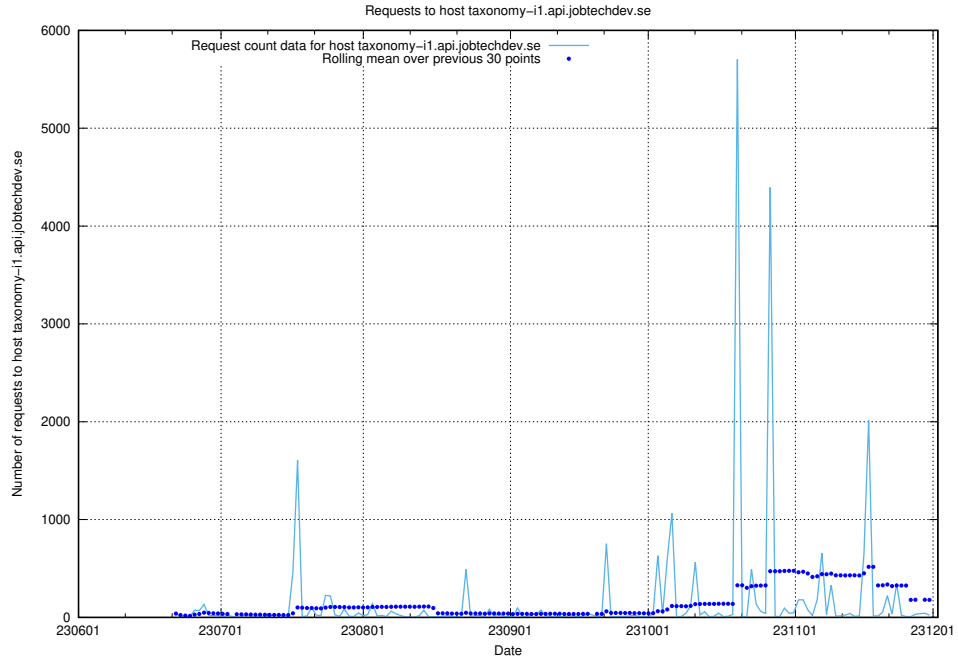

7.35 Usage of taxonomy-i1.api.jobtechdev.se

Here, we count the number of requests to host taxonomy-i1.api.jobtechdev.se.