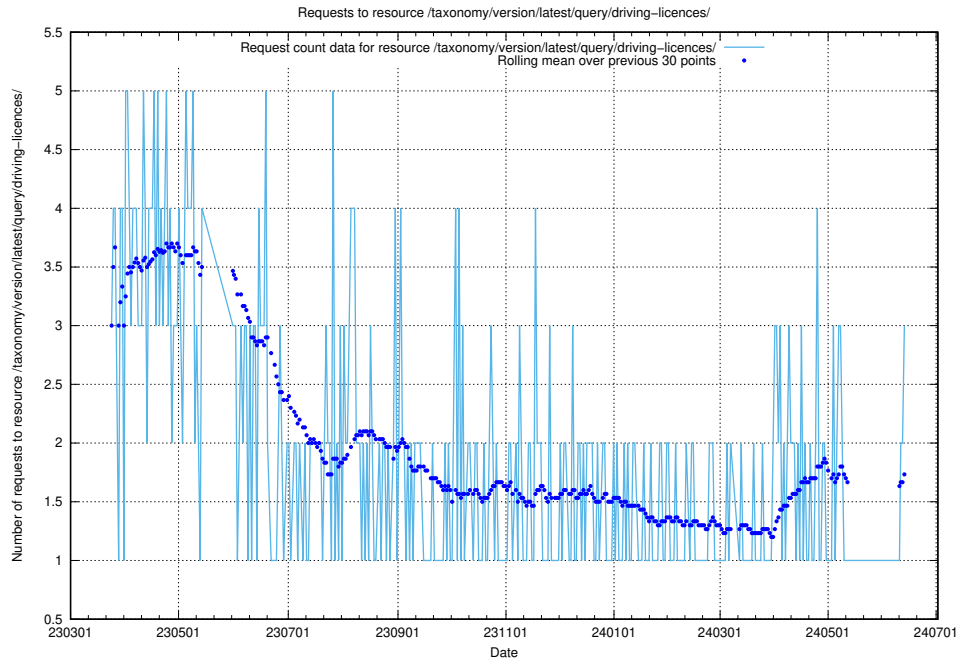

5.449 Usage of /taxonomy/version/latest/query/driving-licences/

Here, we count the number of requests to resource /taxonomy/version/latest/query/driving-licences/.