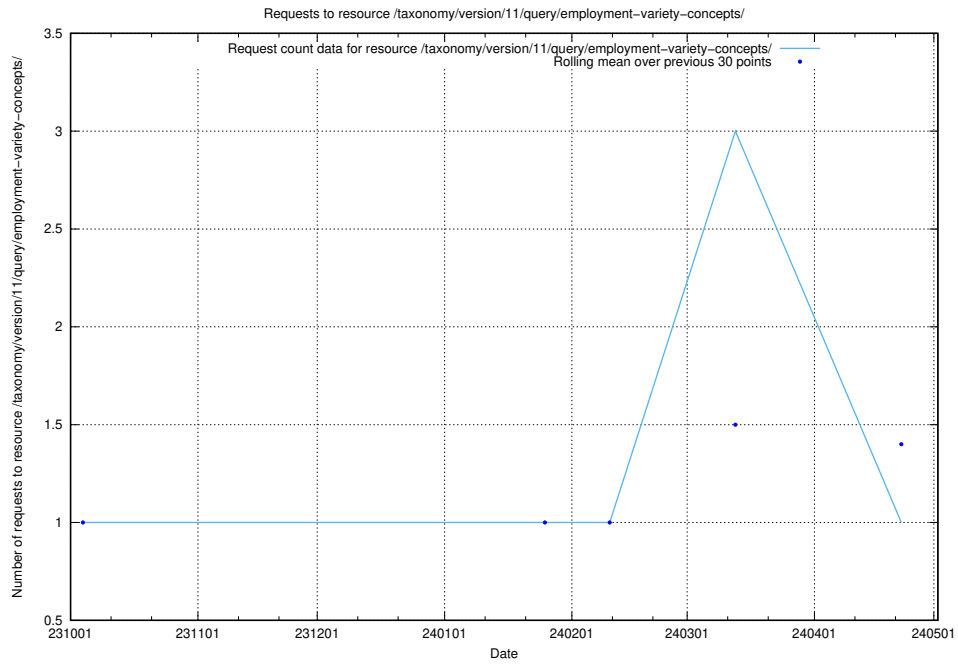

5.4499 Usage of /taxonomy/version/11/query/employment-variety-concepts/

Here, we count the number of requests to resource /taxonomy/version/11/query/employment-variety-concepts/.