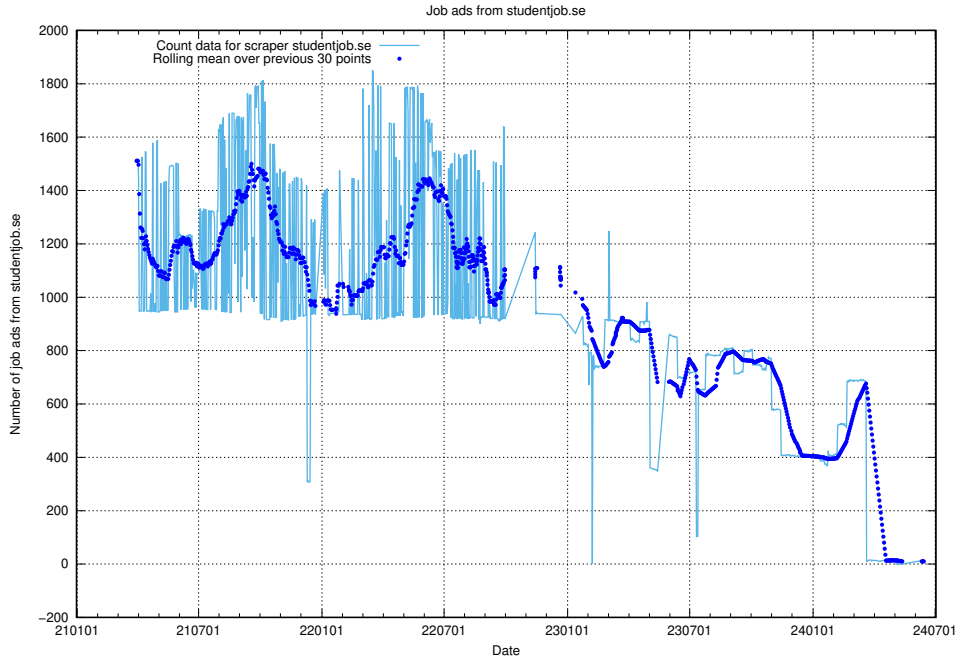

13.15 Number of ads by scraper studentjob.se

Here, we count the number of job ads scraped from studentjob.se.