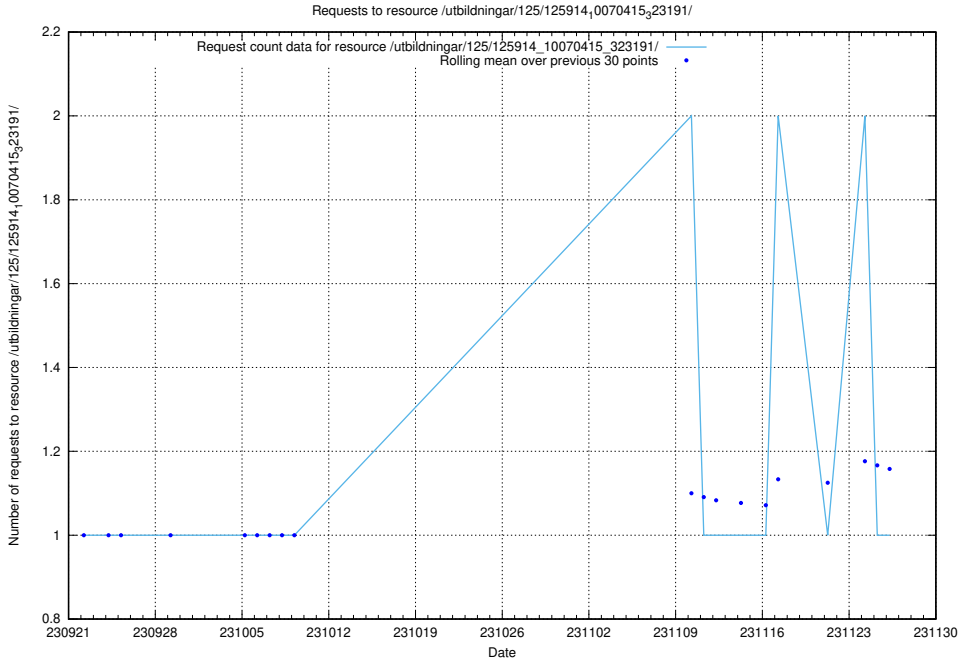

5.4567 Usage of /utbildningar/125/125914_10070415_323191/

Here, we count the number of requests to resource /utbildningar/125/125914_10070415_323191/.