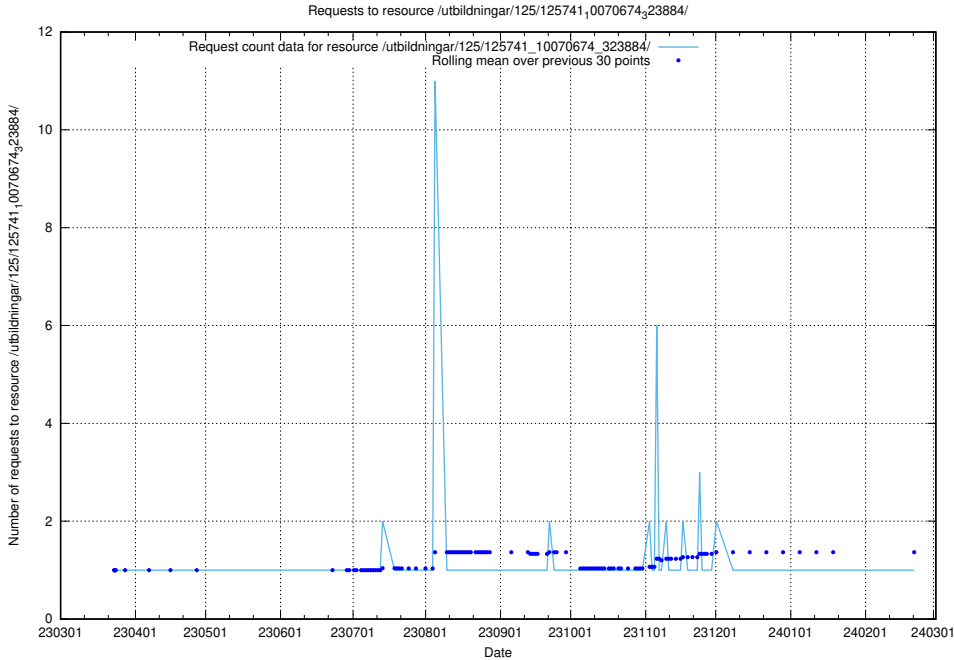

5.6511 Usage of /utbildningar/125/125741_10070674_323884/

Here, we count the number of requests to resource /utbildningar/125/125741_10070674_323884/.