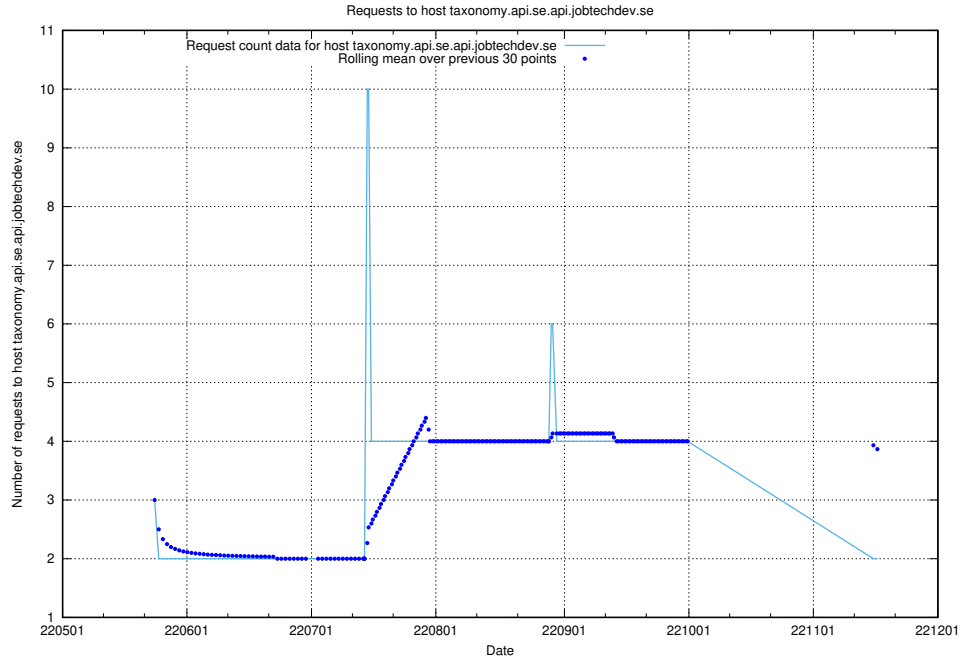

7.424 Usage of taxonomy.api.se.api.jobtechdev.se

Here, we count the number of requests to host taxonomy.api.se.api.jobtechdev.se.