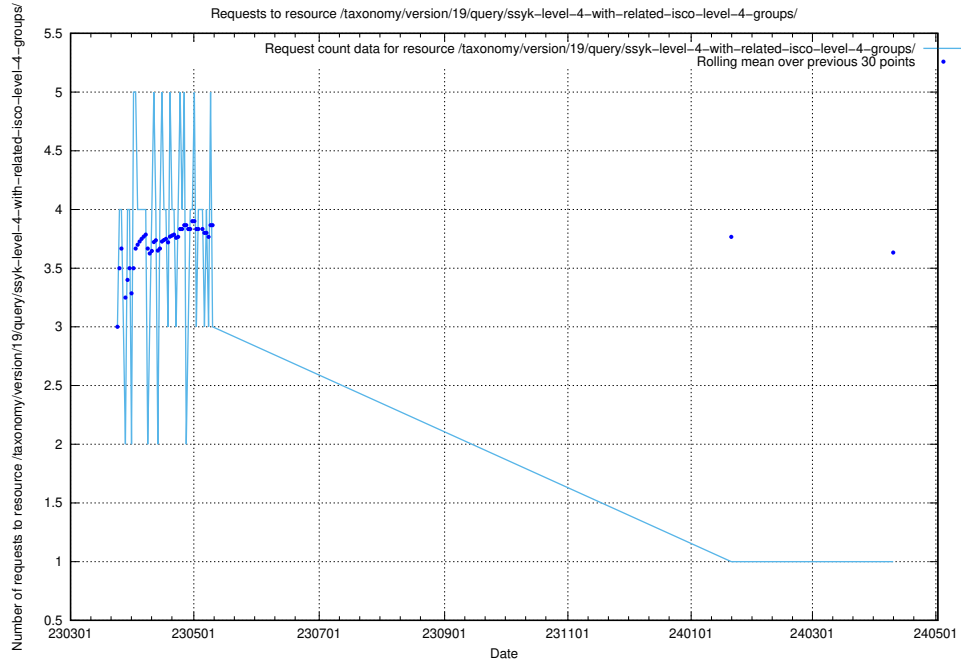

5.6151 Usage of /taxonomy/version/19/query/ssyk-level-4-with-related-isco-level-4-groups/

Here, we count the number of requests to resource /taxonomy/version/19/query/ssyk-level-4-with-related-isco-level-4-groups/.