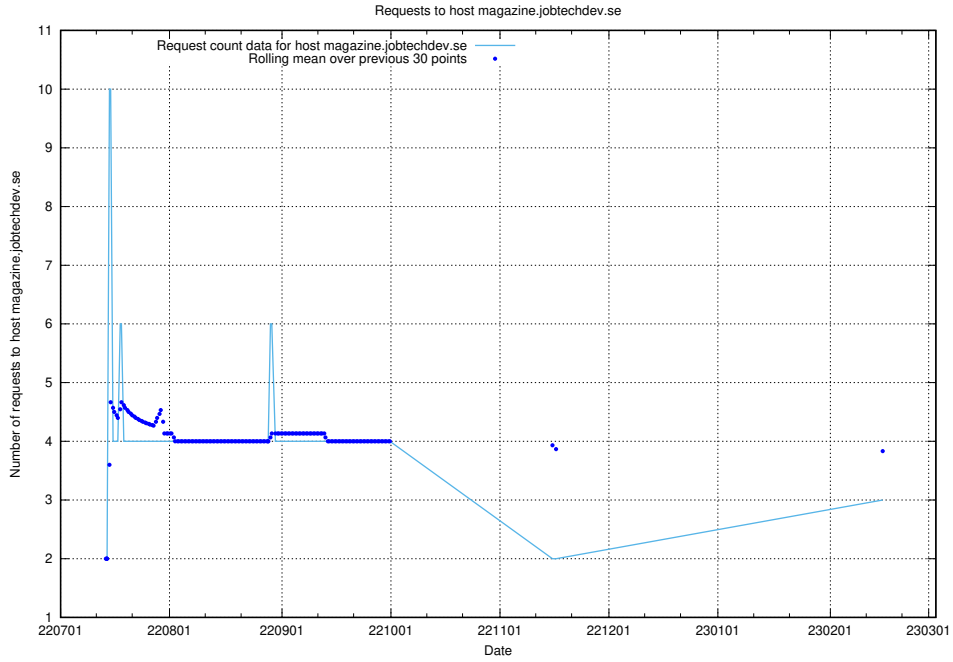

## 7.214 Usage of magazine.jobtechdev.se

Here, we count the number of requests to host magazine.jobtechdev.se.