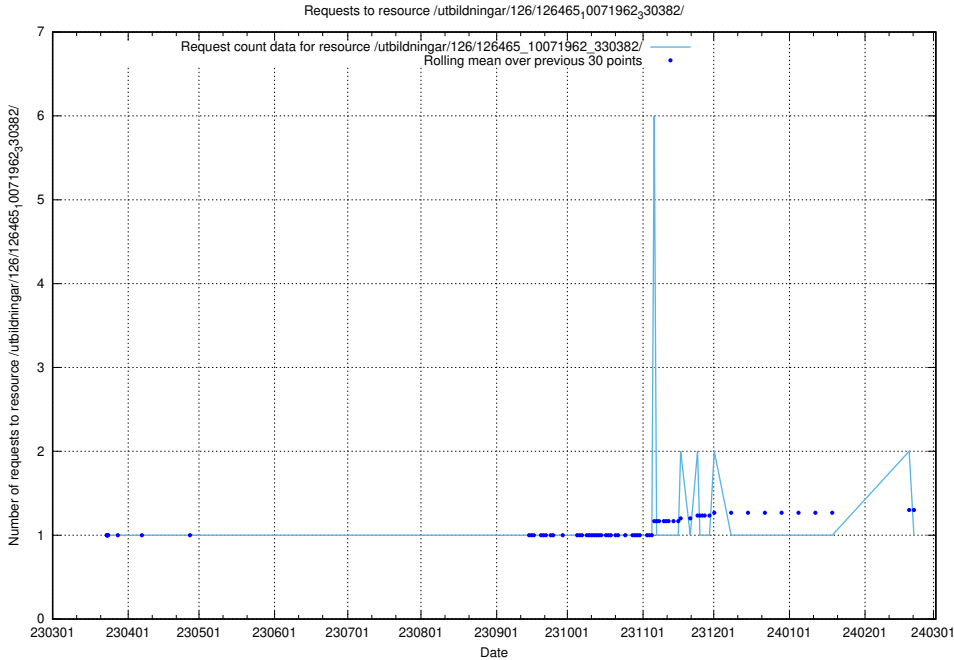

5.6447 Usage of /utbildningar/126/126465_10071962_330382/

Here, we count the number of requests to resource /utbildningar/126/126465_10071962_330382/.