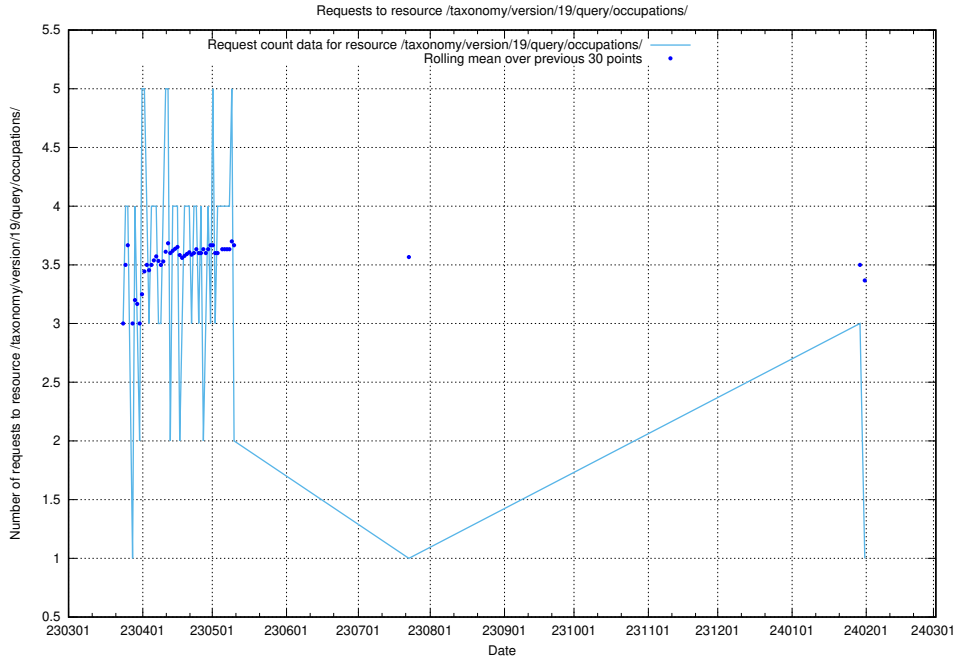

### 5.6163 Usage of /taxonomy/version/19/query/occupations/

Here, we count the number of requests to resource /taxonomy/version/19/query/occupations/.