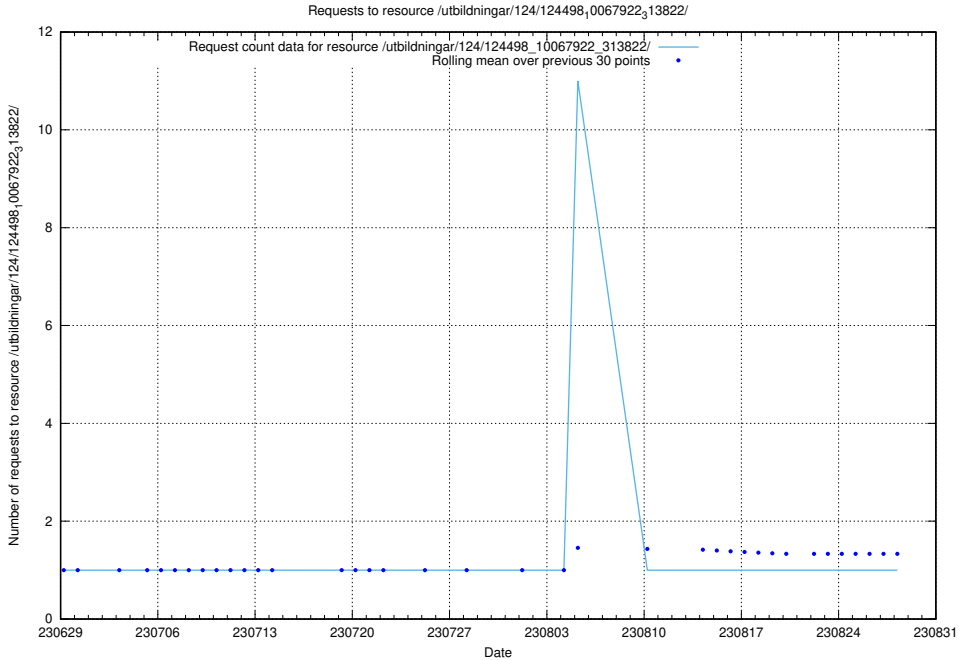

5.5568 Usage of /utbildningar/124/124498_10067922_313822/

Here, we count the number of requests to resource /utbildningar/124/124498_10067922_313822/.