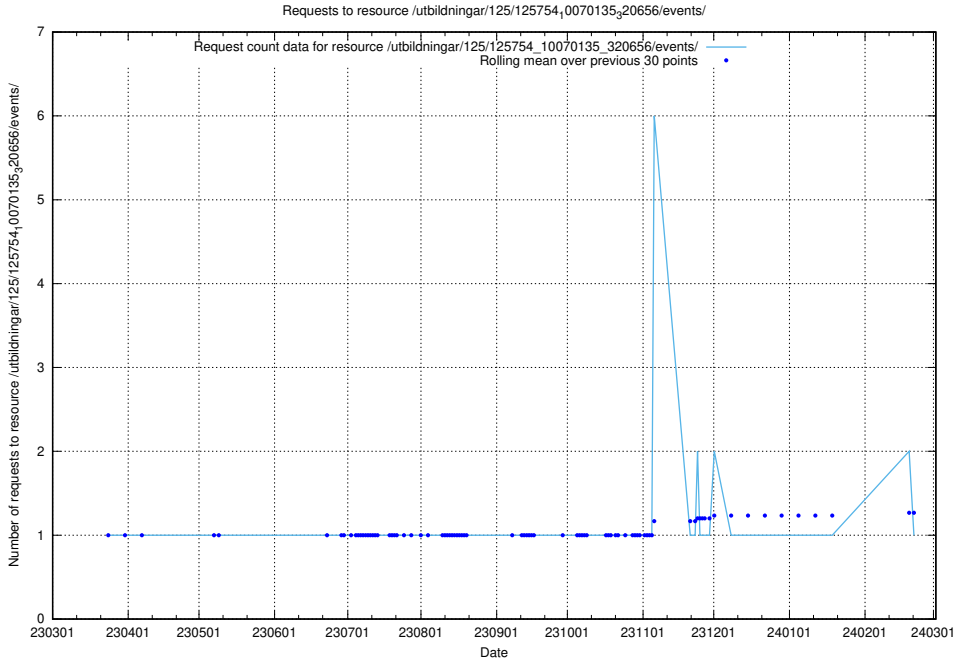

5.6251 Usage of /utbildningar/125/125754_10070135_320656/events/

Here, we count the number of requests to resource /utbildningar/125/125754_10070135_320656/events/