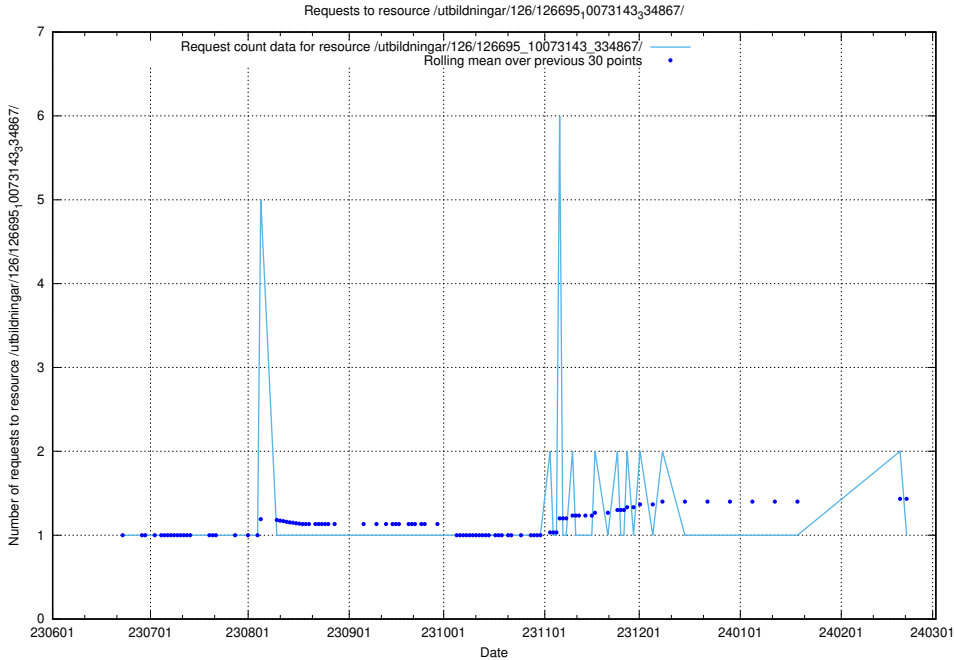

5.5687 Usage of /utbildningar/126/126695_10073143_334867/

Here, we count the number of requests to resource /utbildningar/126/126695_10073143_334867/.