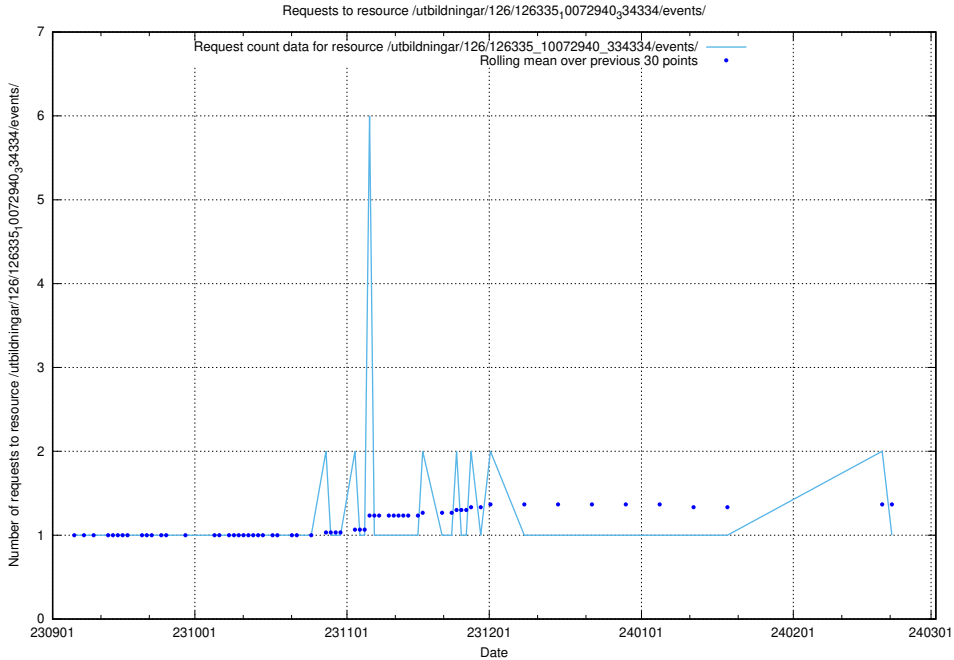

5.4723 Usage of /utbildningar/126/126335_10072940_334334/events/

Here, we count the number of requests to resource /utbildningar/126/126335_10072940_334334/events/