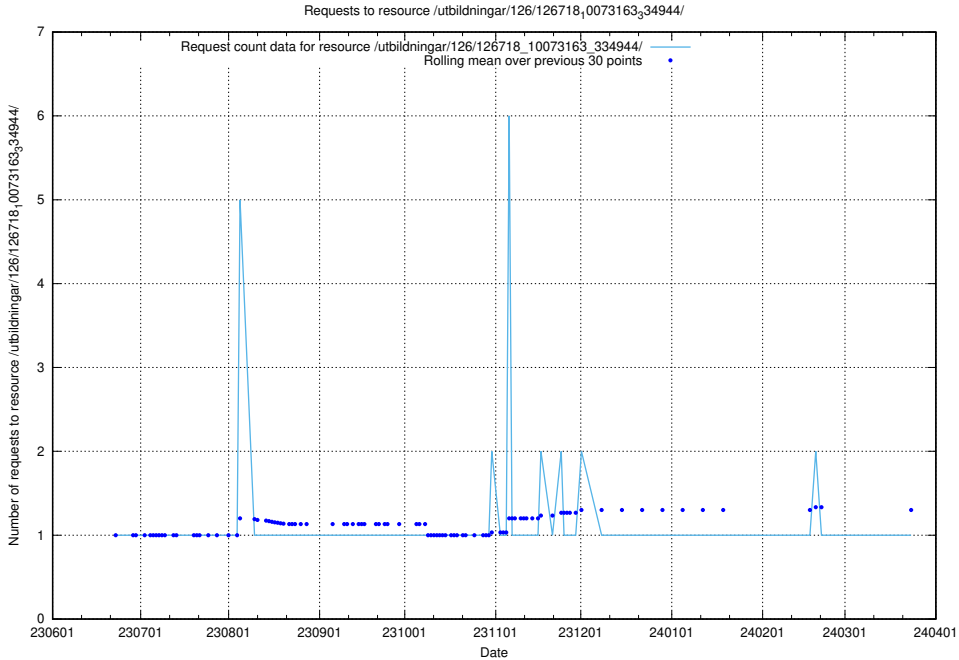

5.5673 Usage of /utbildningar/126/126718_10073163_334944/

Here, we count the number of requests to resource /utbildningar/126/126718_10073163_334944/.