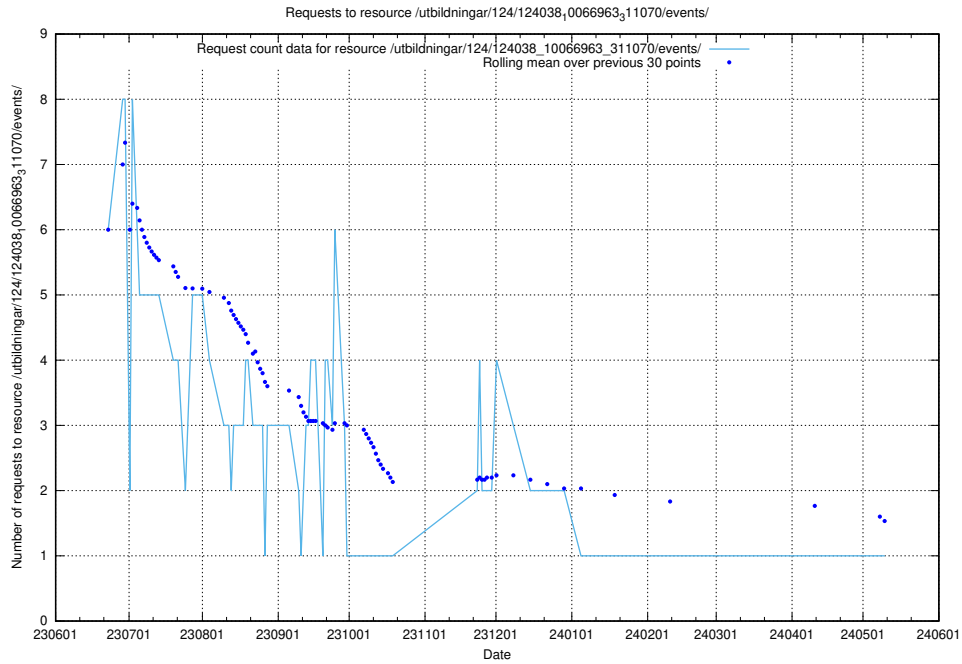

5.5616 Usage of /utbildningar/124/124038_10066963_311070/events/

Here, we count the number of requests to resource /utbildningar/124/124038_10066963_311070/events/