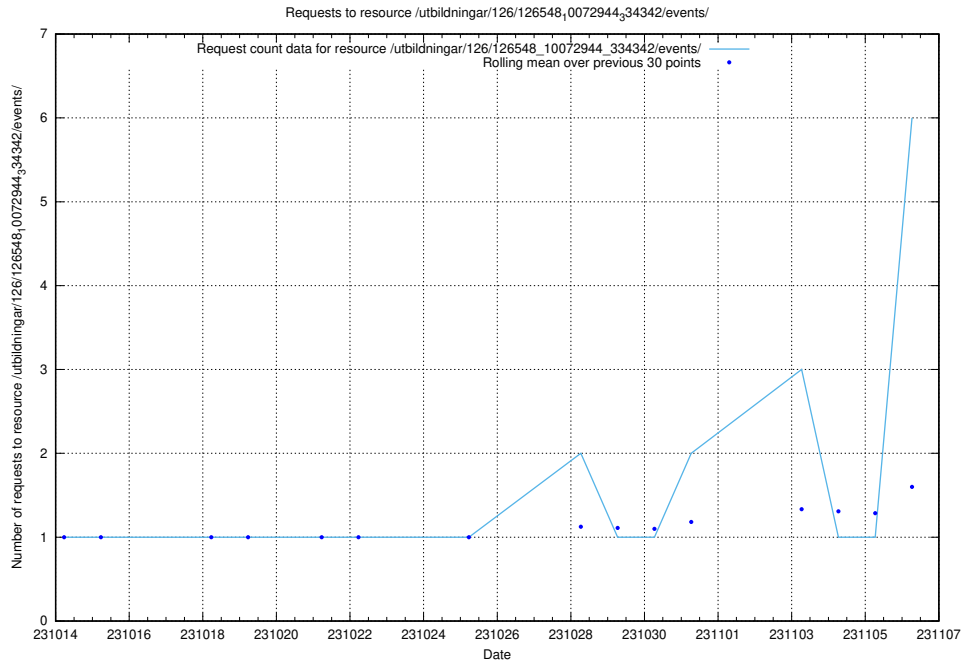

5.66 Usage of /utbildningar/126/126548_10072944_334342/events/

Here, we count the number of requests to resource /utbildningar/126/126548_10072944_334342/events/