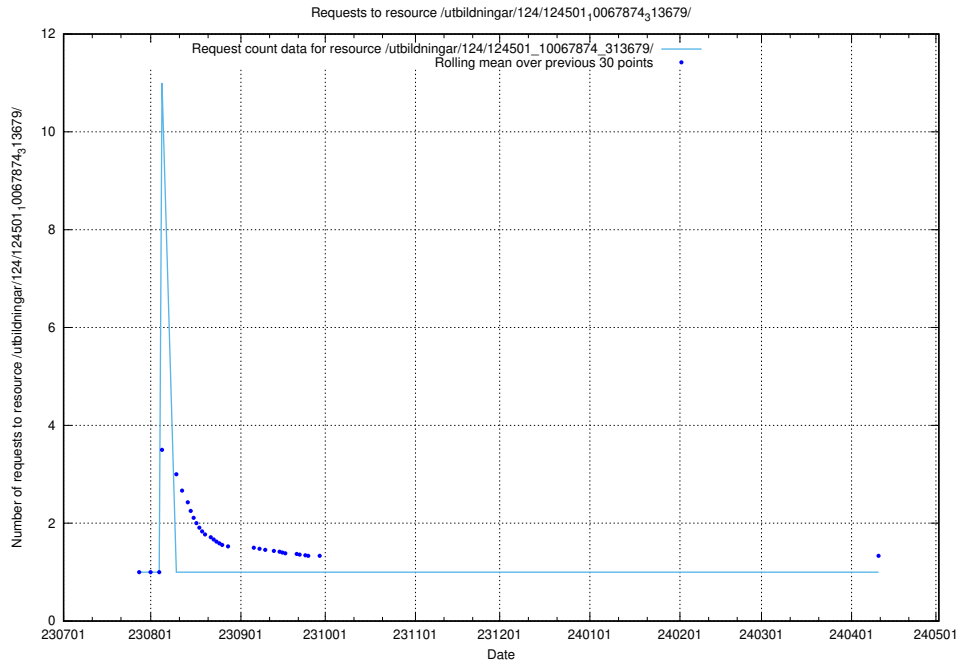

5.4963 Usage of /utbildningar/124/124501_10067874_313679/

Here, we count the number of requests to resource /utbildningar/124/124501_10067874_313679/.