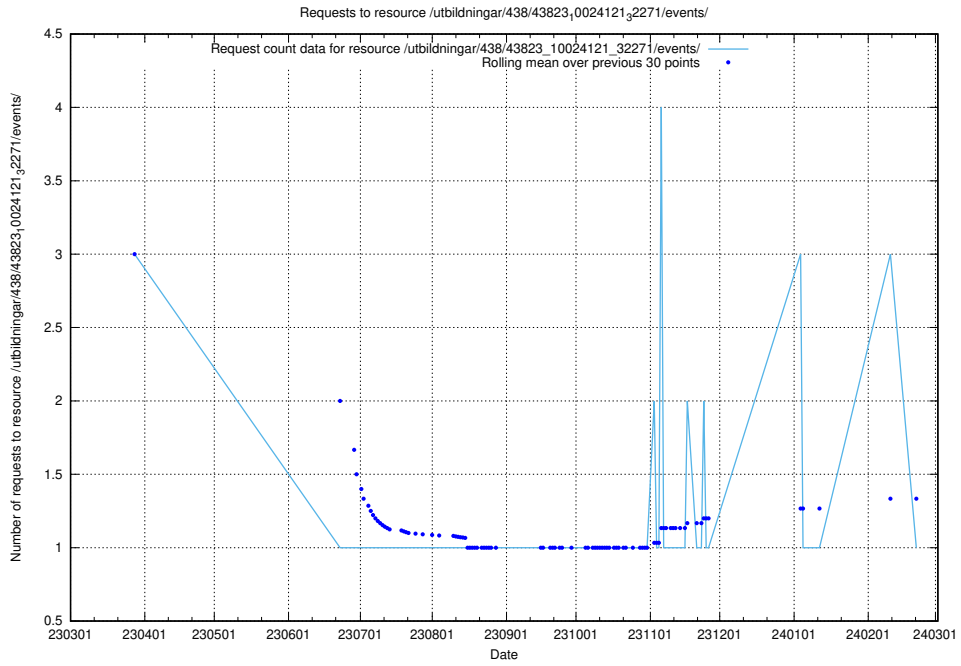

5.6119 Usage of /utbildningar/438/43823_10024121_32271/events/

Here, we count the number of requests to resource /utbildningar/438/43823_10024121_32271/events/.