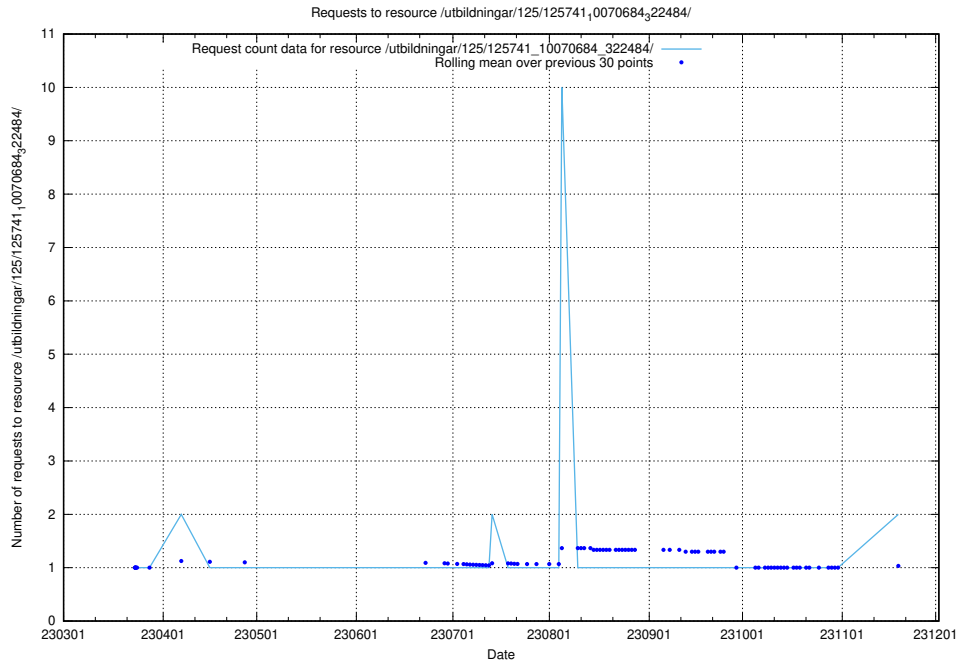

5.982 Usage of /utbildningar/125/125741_10070684_322484/

Here, we count the number of requests to resource /utbildningar/125/125741_10070684_322484/.