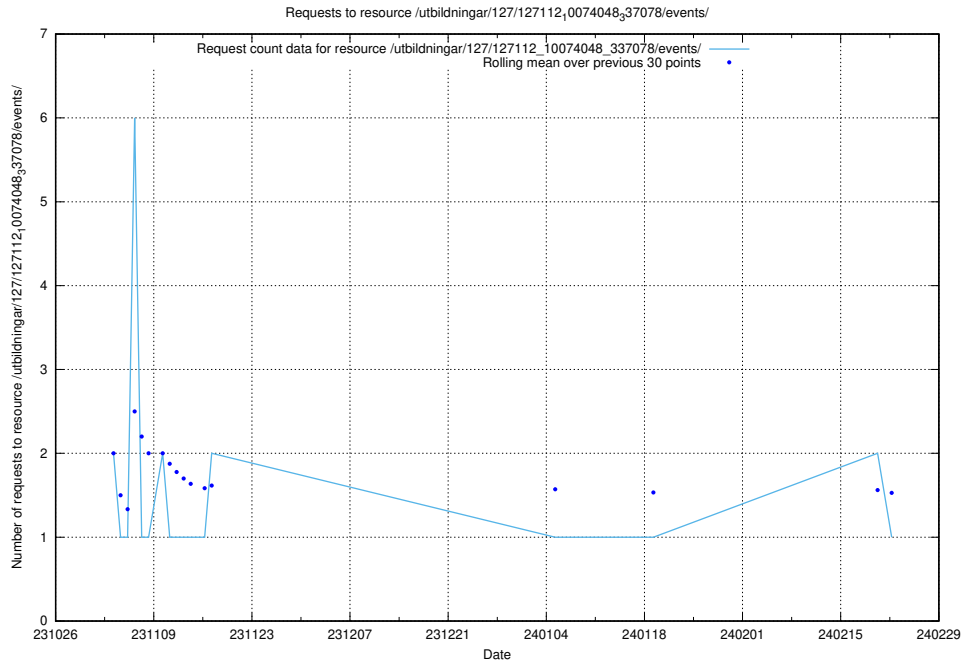

5.4208 Usage of /utbildningar/127/127112_10074048_337078/events/

Here, we count the number of requests to resource /utbildningar/127/127112_10074048_337078/events/