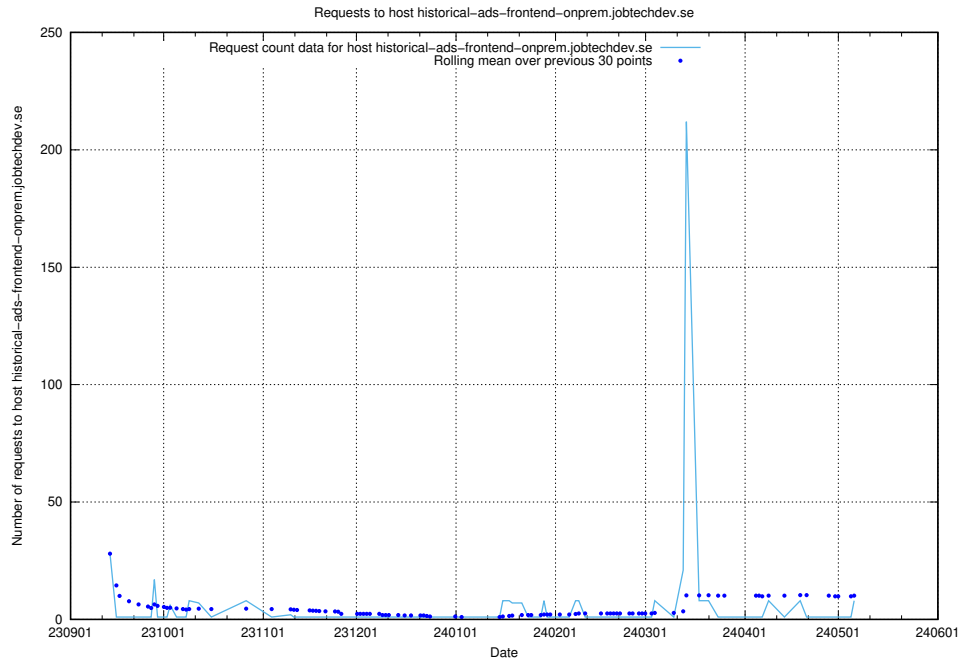

7.65 Usage of historical-ads-frontend-onprem.jobtechdev.se

Here, we count the number of requests to host historical-ads-frontend-onprem.jobtechdev.se.