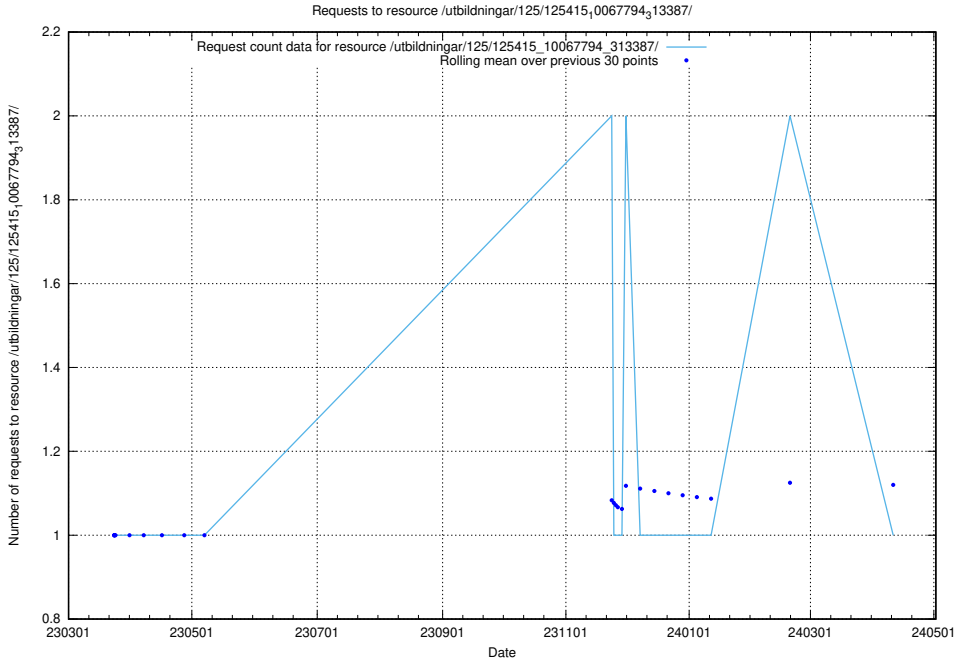

5.1129 Usage of /utbildningar/125/125415_10067794_313387/

Here, we count the number of requests to resource /utbildningar/125/125415_10067794_313387/.