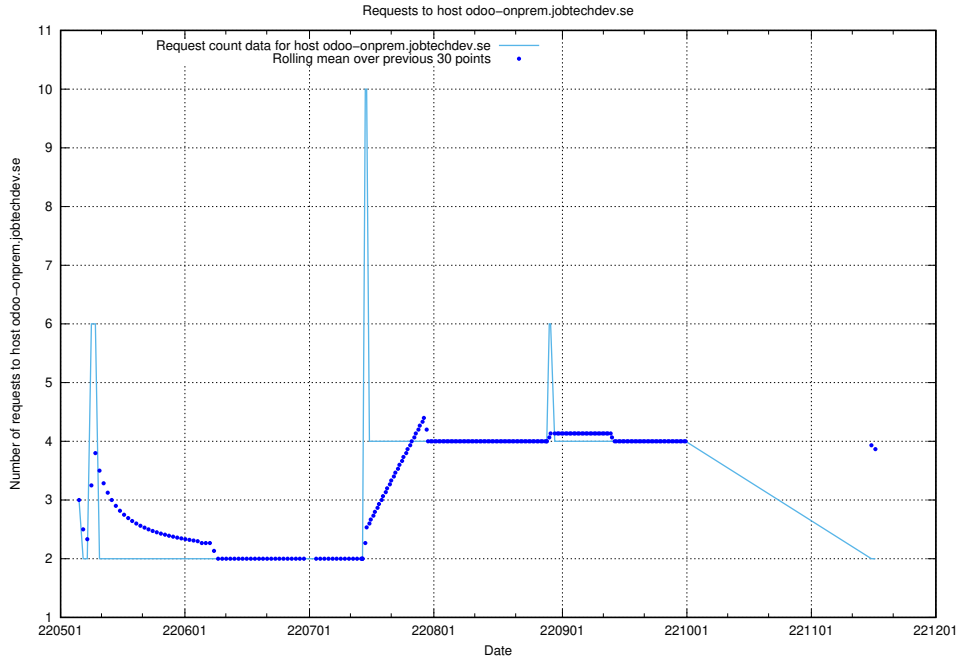

7.434 Usage of odoo-onprem.jobtechdev.se

Here, we count the number of requests to host odoo-onprem.jobtechdev.se.