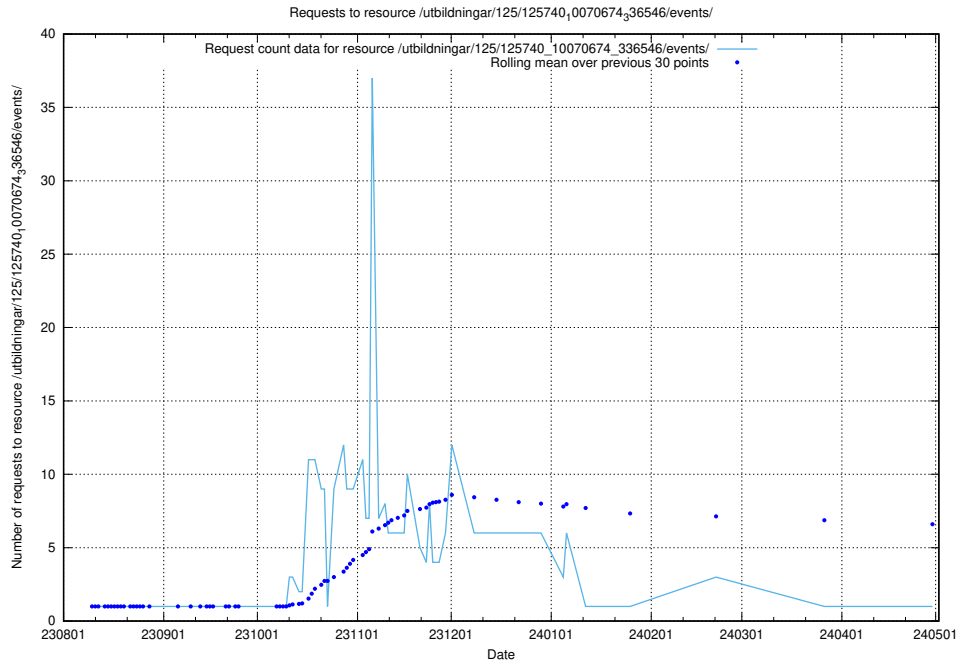

5.4890 Usage of /utbildningar/125/125740_10070674_336546/events/

Here, we count the number of requests to resource /utbildningar/125/125740_10070674_336546/events/