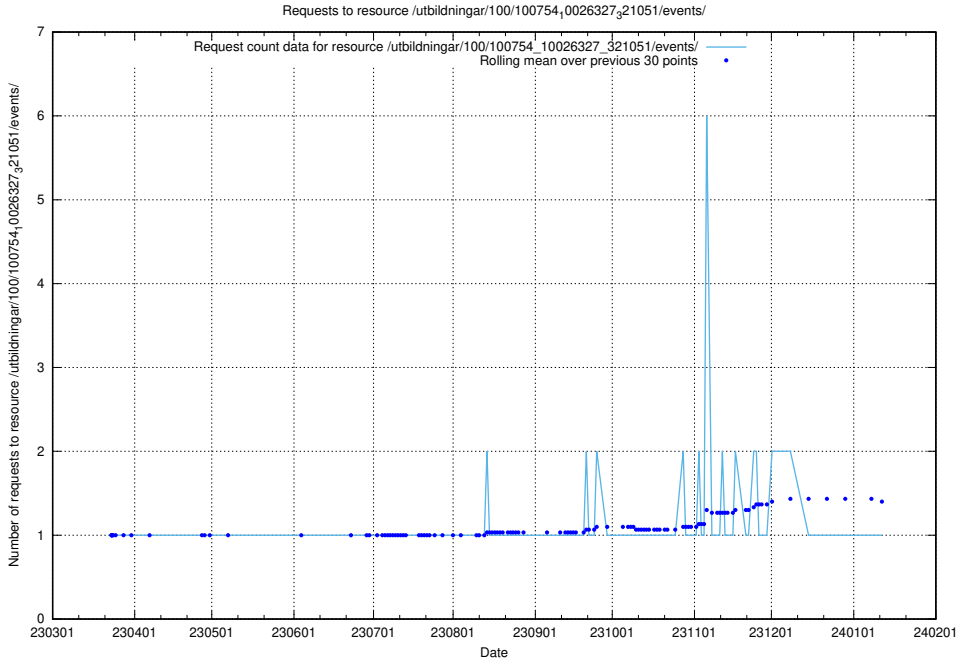

5.5652 Usage of /utbildningar/100/100754_10026327_321051/events/

Here, we count the number of requests to resource /utbildningar/100/100754_10026327_321051/events/