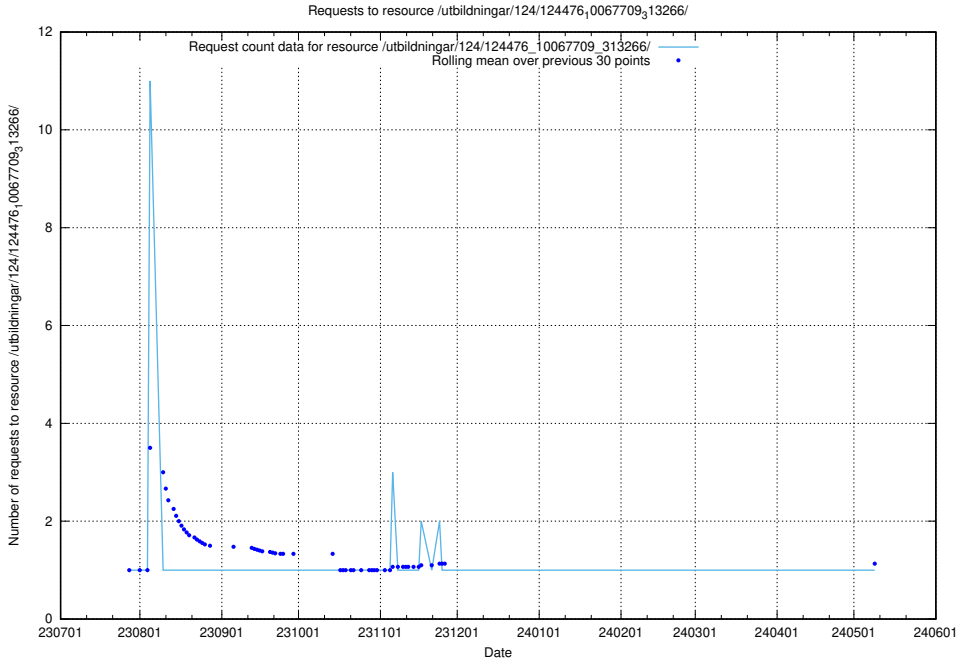

5.4964 Usage of /utbildningar/124/124476_10067709_313266/

Here, we count the number of requests to resource /utbildningar/124/124476_10067709_313266/.