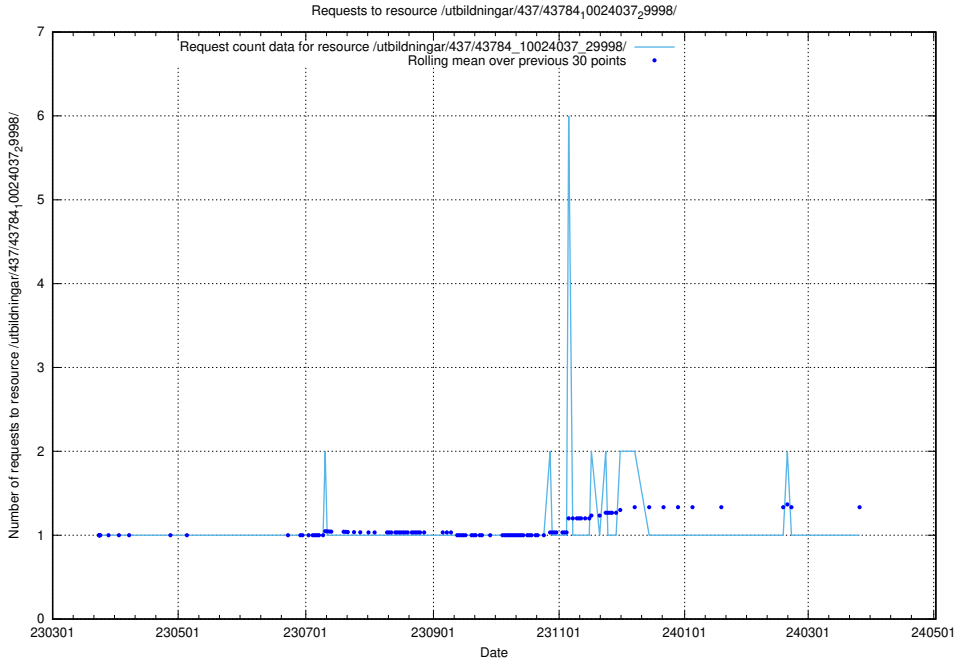

5.6395 Usage of /utbildningar/437/43784_10024037_29998/

Here, we count the number of requests to resource /utbildningar/437/43784_10024037_29998/.