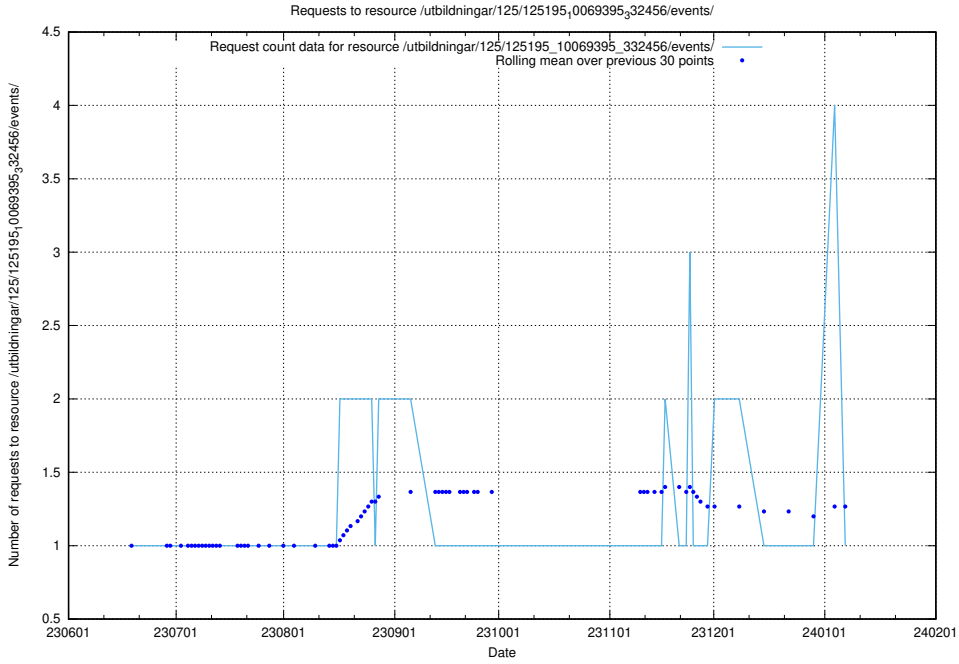

5.5908 Usage of /utbildningar/125/125195_10069395_332456/events/

Here, we count the number of requests to resource /utbildningar/125/125195_10069395_332456/events/