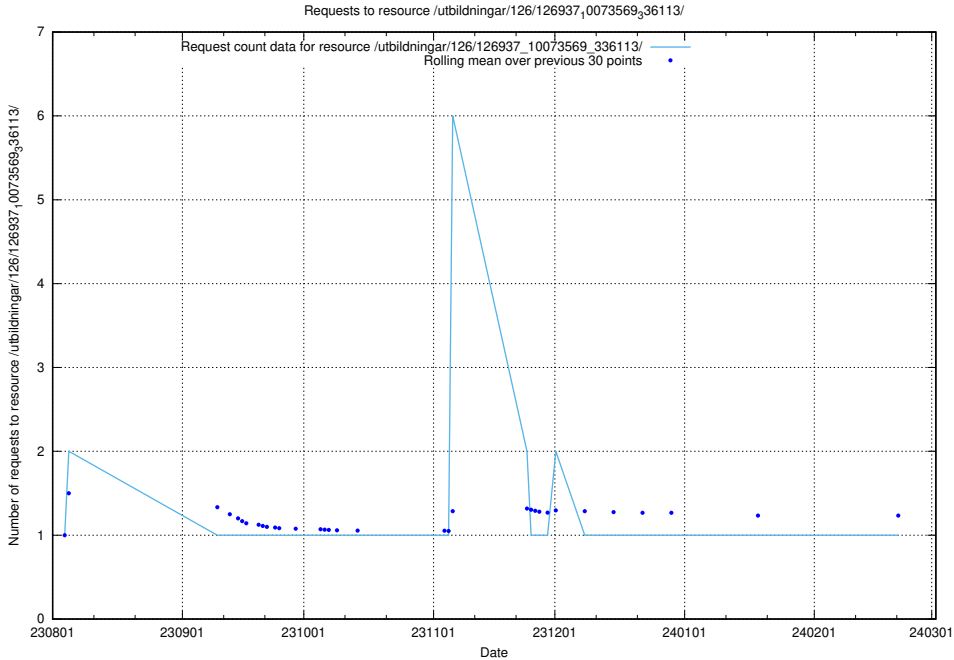

5.4921 Usage of /utbildningar/126/126937_10073569_336113/

Here, we count the number of requests to resource /utbildningar/126/126937_10073569_336113/.