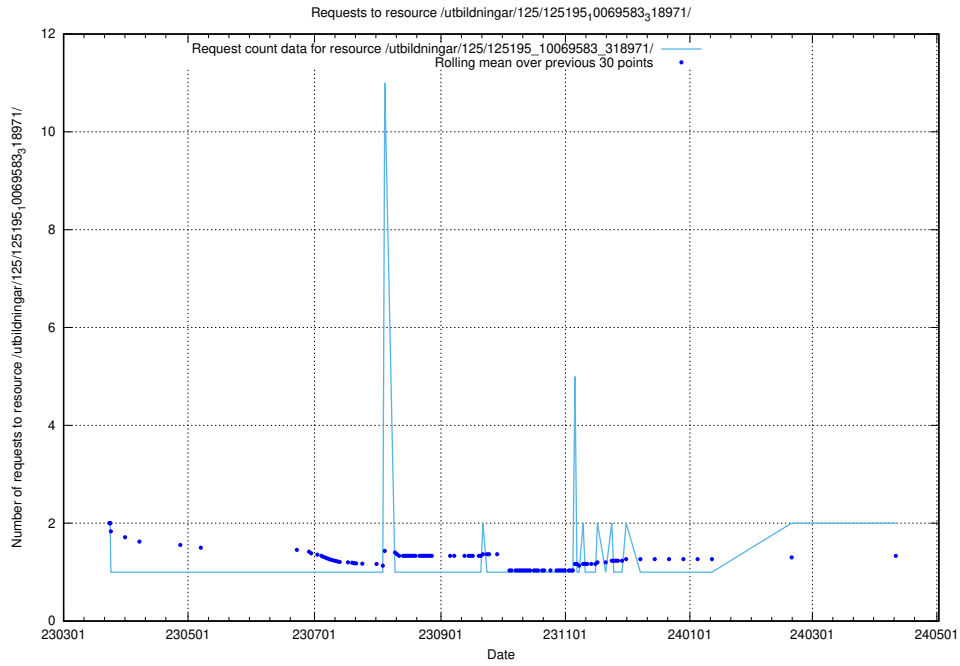

5.961 Usage of /utbildningar/125/125195_10069583_318971/

Here, we count the number of requests to resource /utbildningar/125/125195_10069583_318971/.