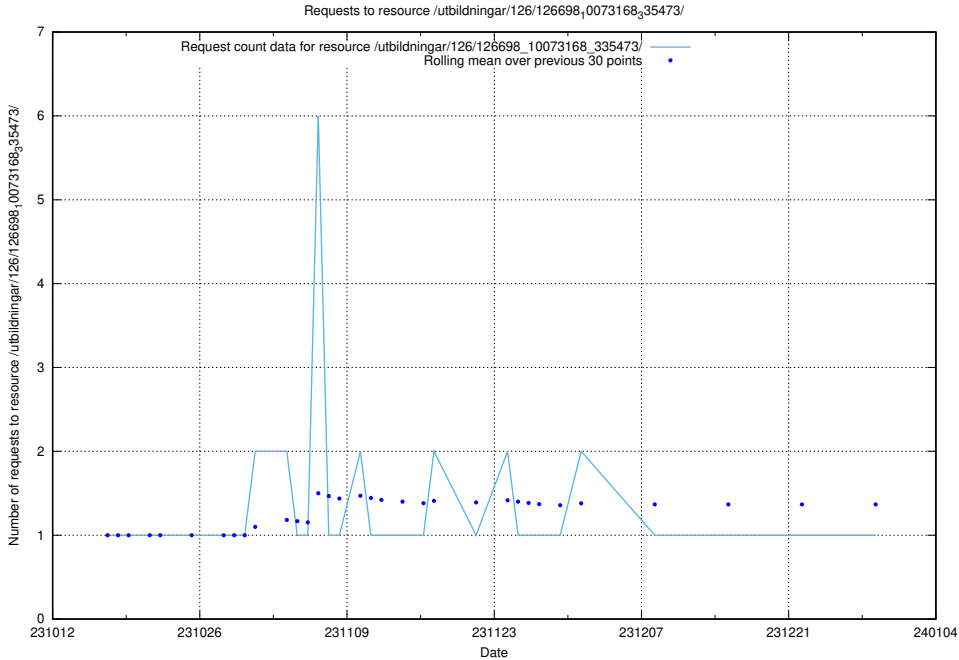

5.4360 Usage of /utbildningar/126/126698_10073168_335473/

Here, we count the number of requests to resource /utbildningar/126/126698_10073168_335473/.