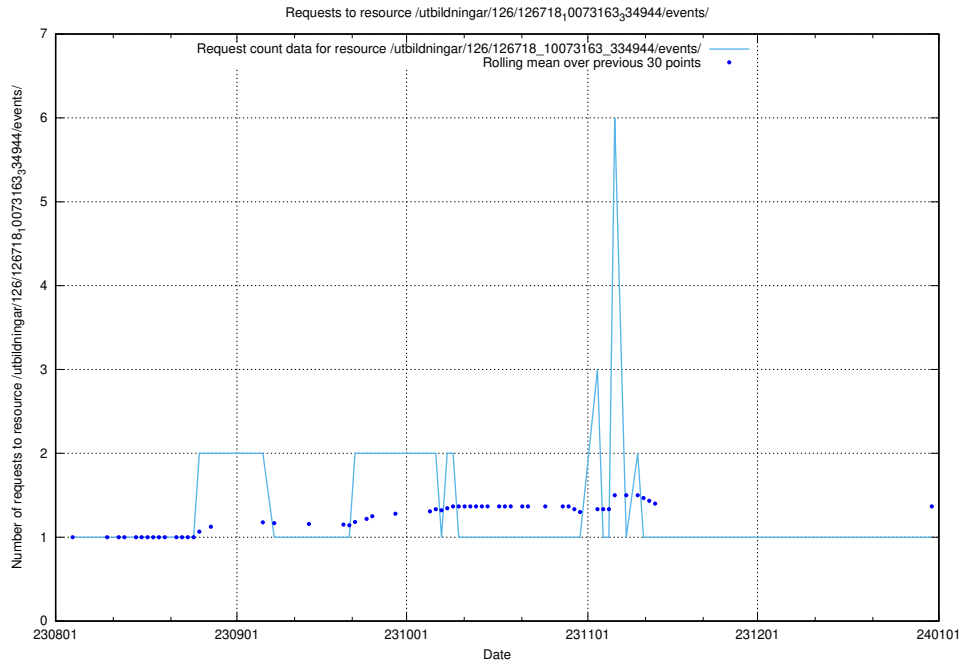

5.4926 Usage of /utbildningar/126/126718_10073163_334944/events/

Here, we count the number of requests to resource /utbildningar/126/126718_10073163_334944/events/