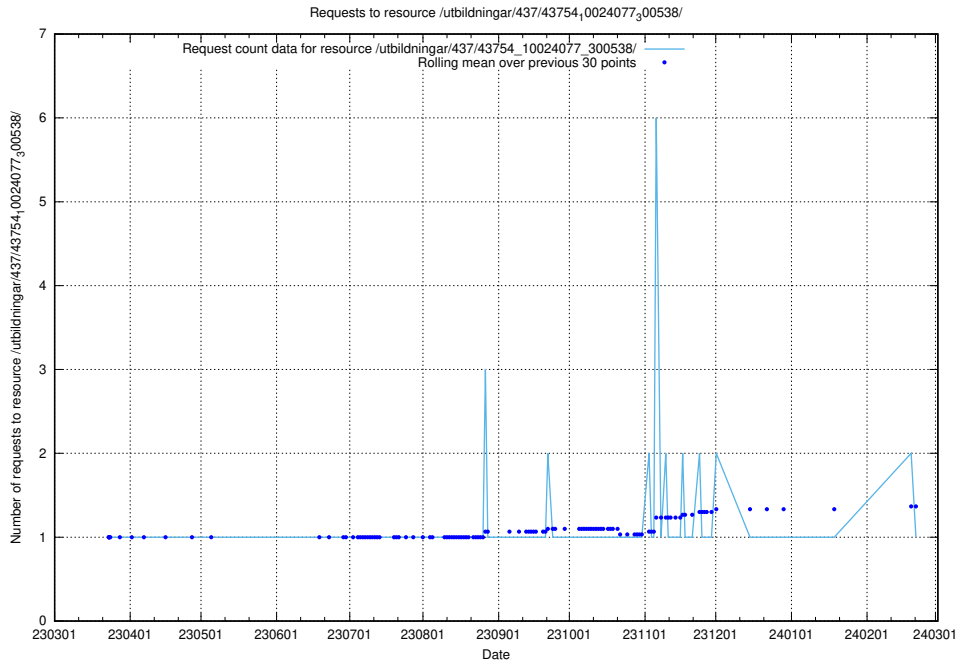

5.6406 Usage of /utbildningar/437/43754_10024077_300538/

Here, we count the number of requests to resource /utbildningar/437/43754_10024077_300538/.