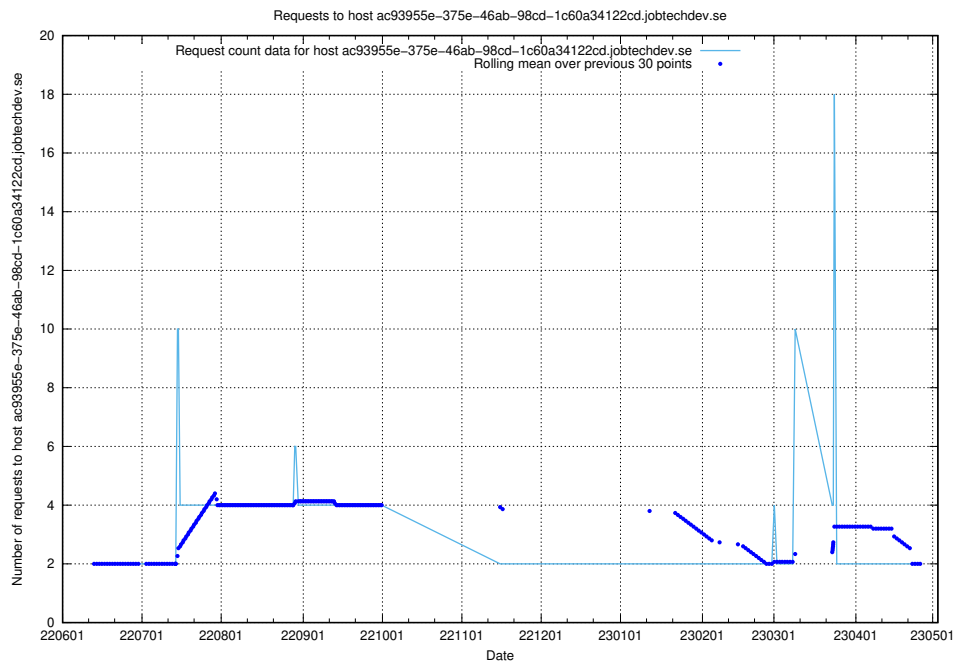

7.410 Usage of ac93955e-375e-46ab-98cd-1c60a34122cd.jobtechdev.se

Here, we count the number of requests to host ac93955e-375e-46ab-98cd-1c60a34122cd.jobtechdev.se.