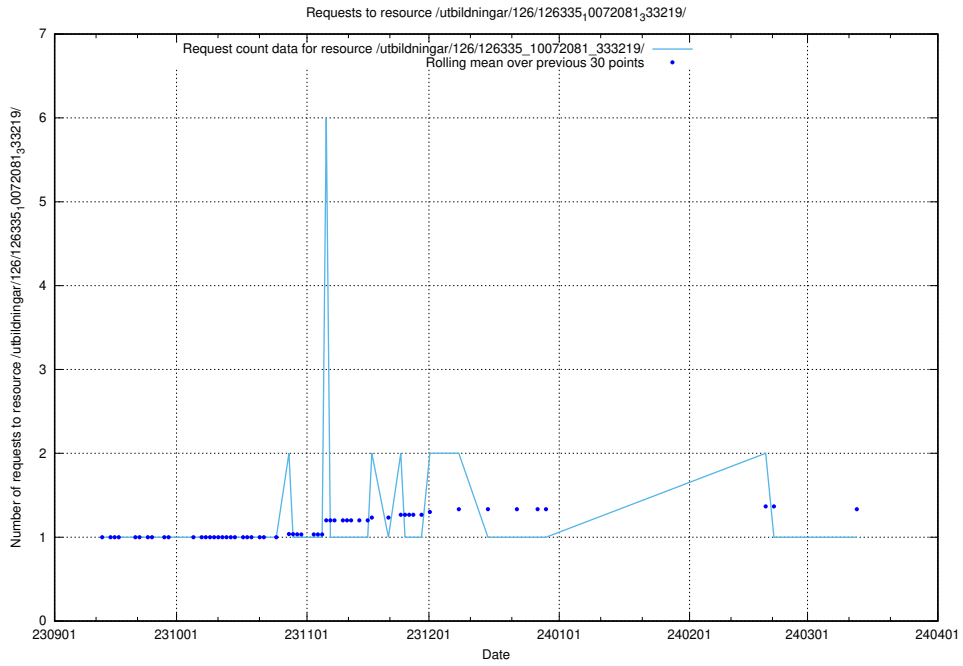

5.4649 Usage of /utbildningar/126/126335_10072081_333219/

Here, we count the number of requests to resource /utbildningar/126/126335_10072081_333219/.