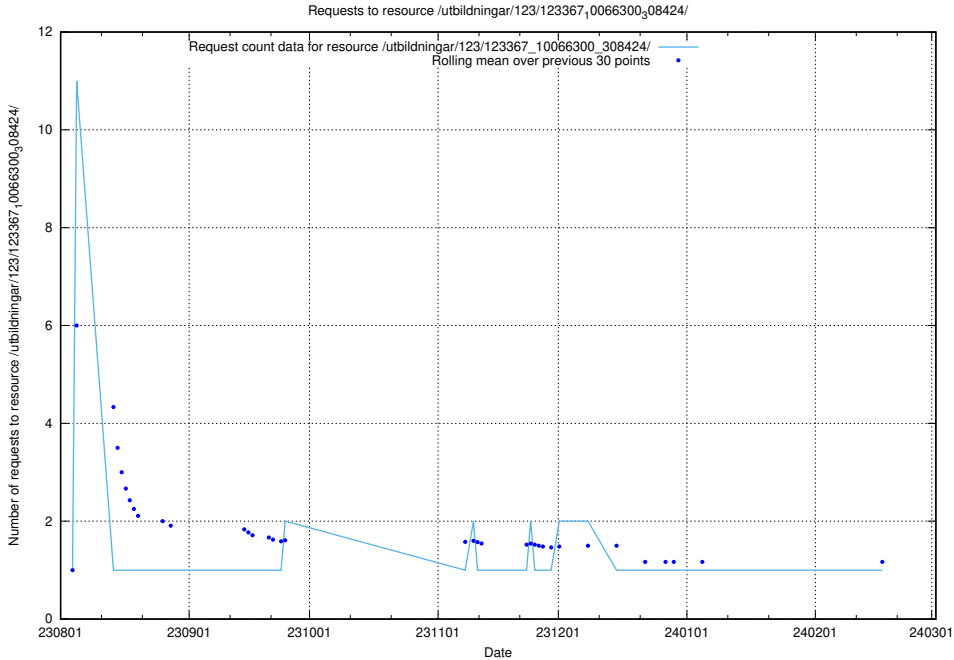

5.4943 Usage of /utbildningar/123/123367_10066300_308424/

Here, we count the number of requests to resource /utbildningar/123/123367_10066300_308424/.