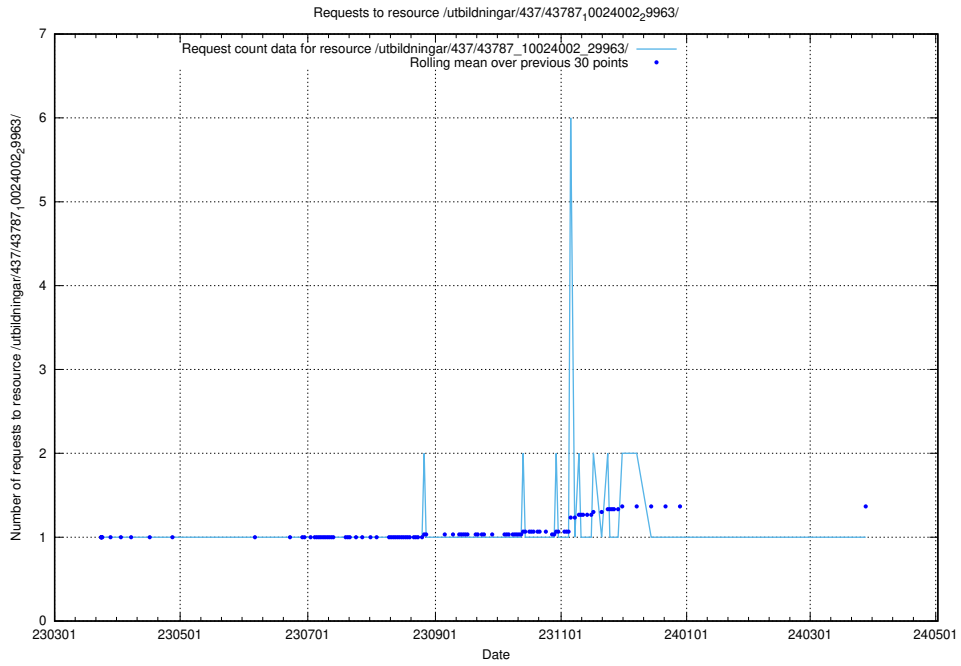

5.6393 Usage of /utbildningar/437/43787_10024002_29963/

Here, we count the number of requests to resource /utbildningar/437/43787_10024002_29963/.