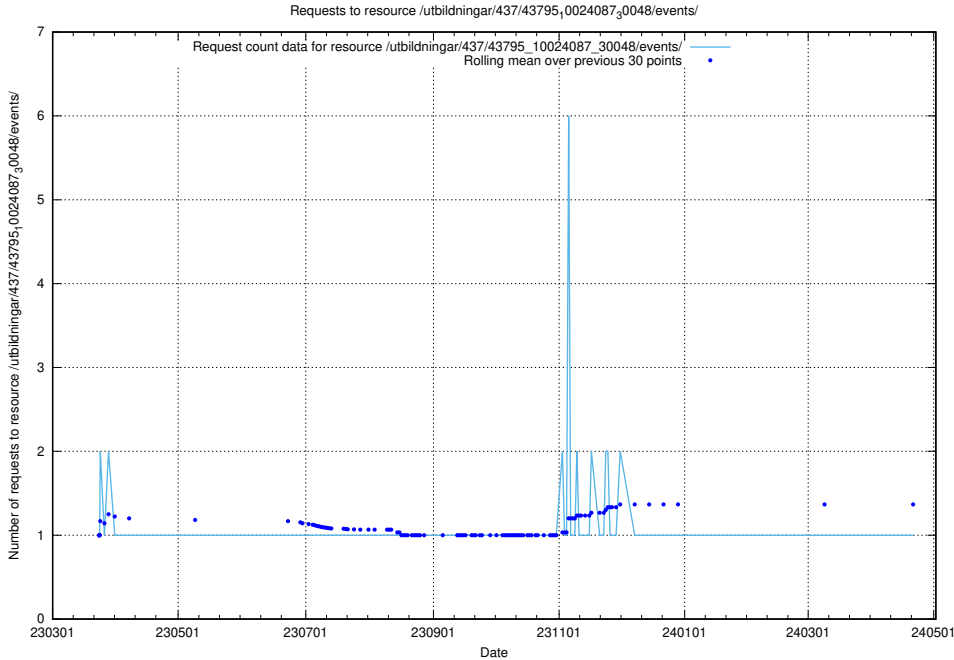

### 5.6389 Usage of /utbildningar/437/43795\_10024087\_30048/events/

Here, we count the number of requests to resource /utbildningar/437/43795\_10024087\_30048/events/.