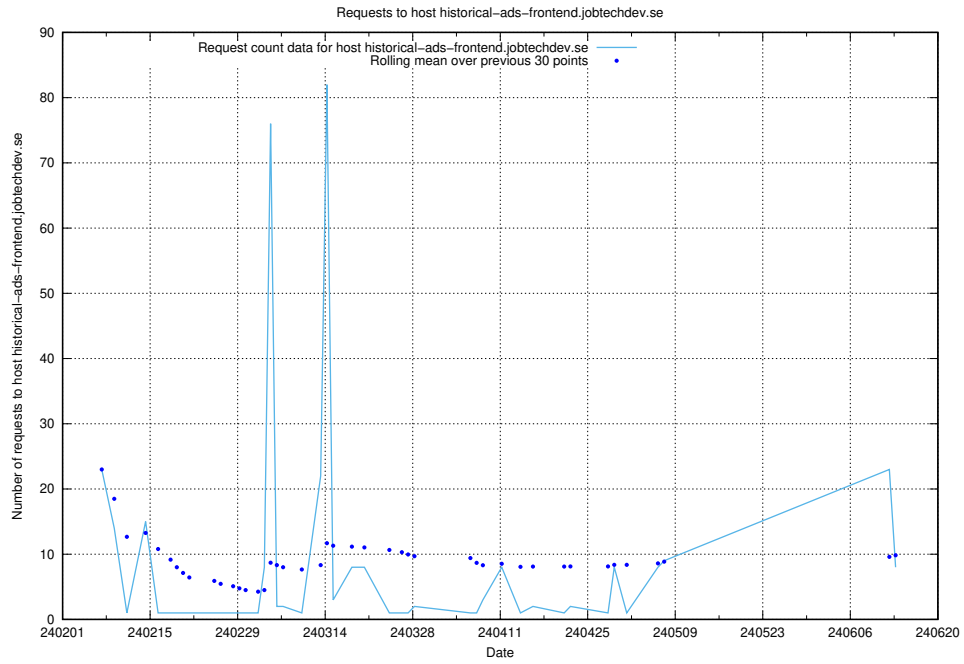

7.73 Usage of historical-ads-frontend.jobtechdev.se

Here, we count the number of requests to host historical-ads-frontend.jobtechdev.se.