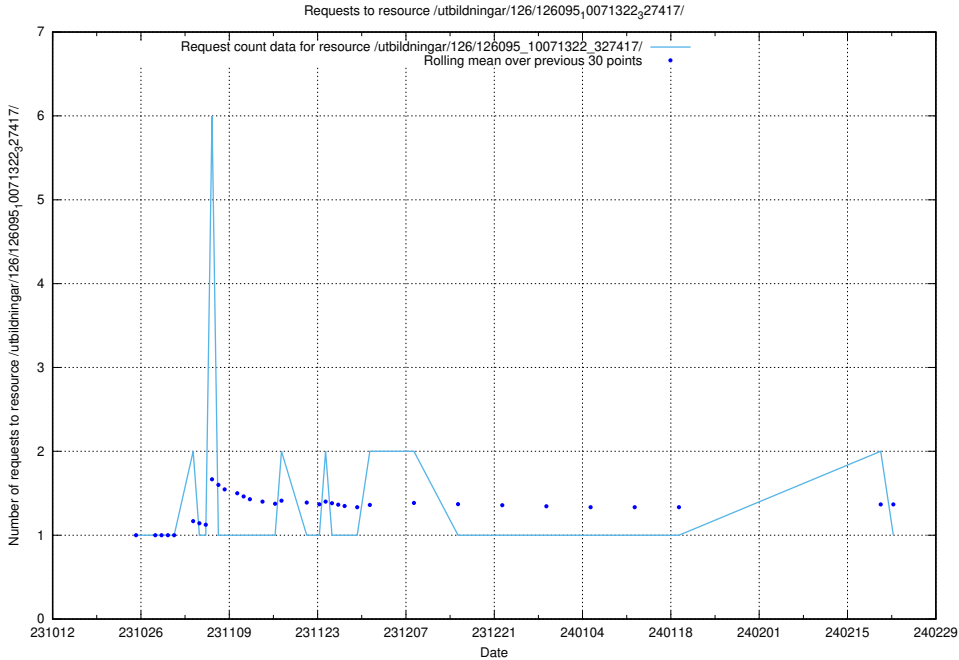

5.4285 Usage of /utbildningar/126/126095_10071322_327417/

Here, we count the number of requests to resource /utbildningar/126/126095_10071322_327417/.