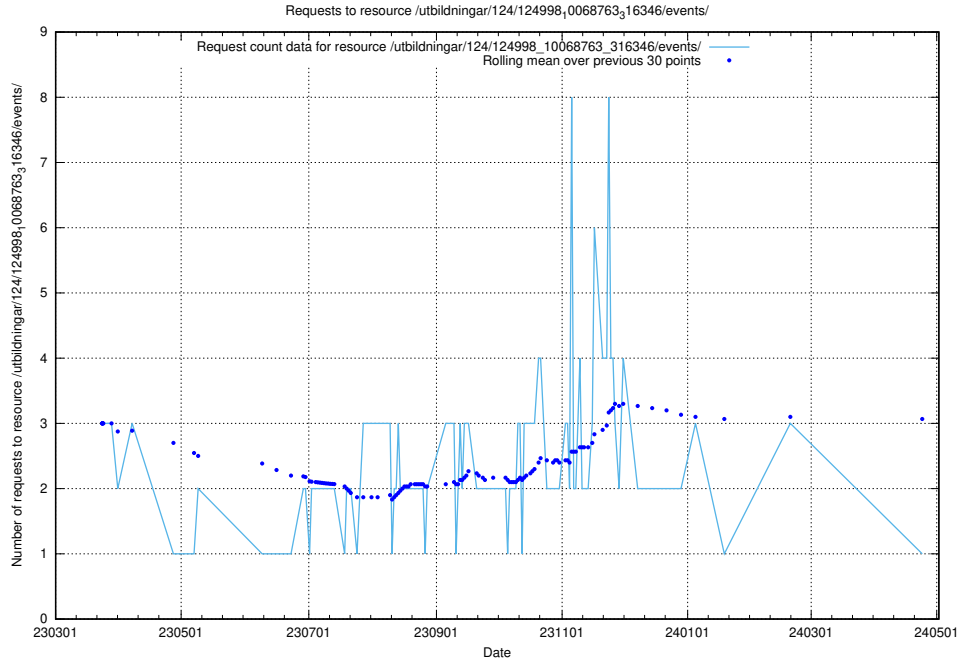

5.6290 Usage of /utbildningar/124/124998_10068763_316346/events/

Here, we count the number of requests to resource /utbildningar/124/124998_10068763_316346/events/