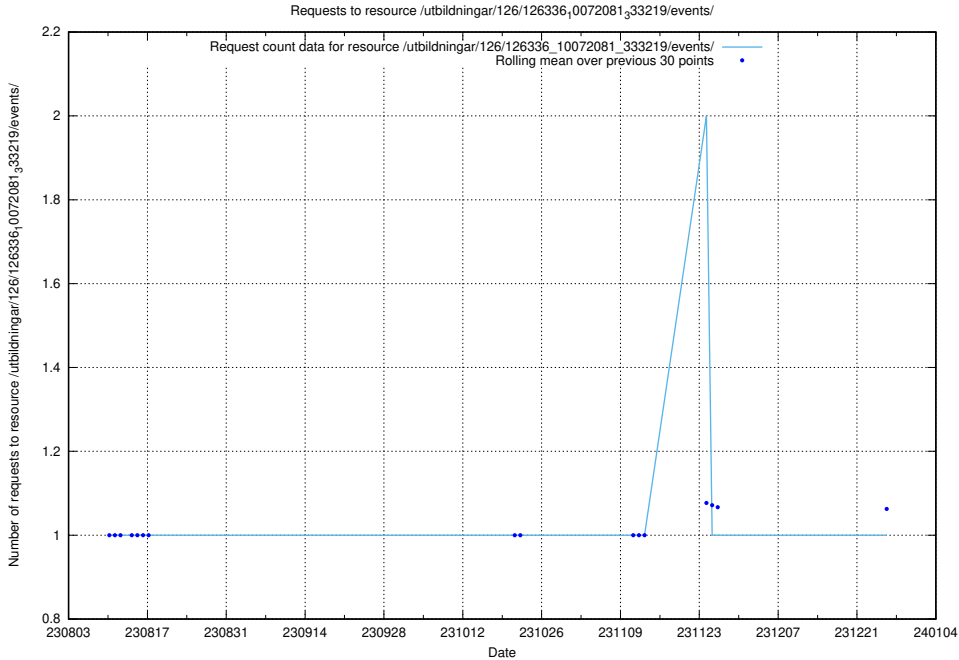

5.4885 Usage of /utbildningar/126/126336_10072081_333219/events/

Here, we count the number of requests to resource /utbildningar/126/126336_10072081_333219/events/