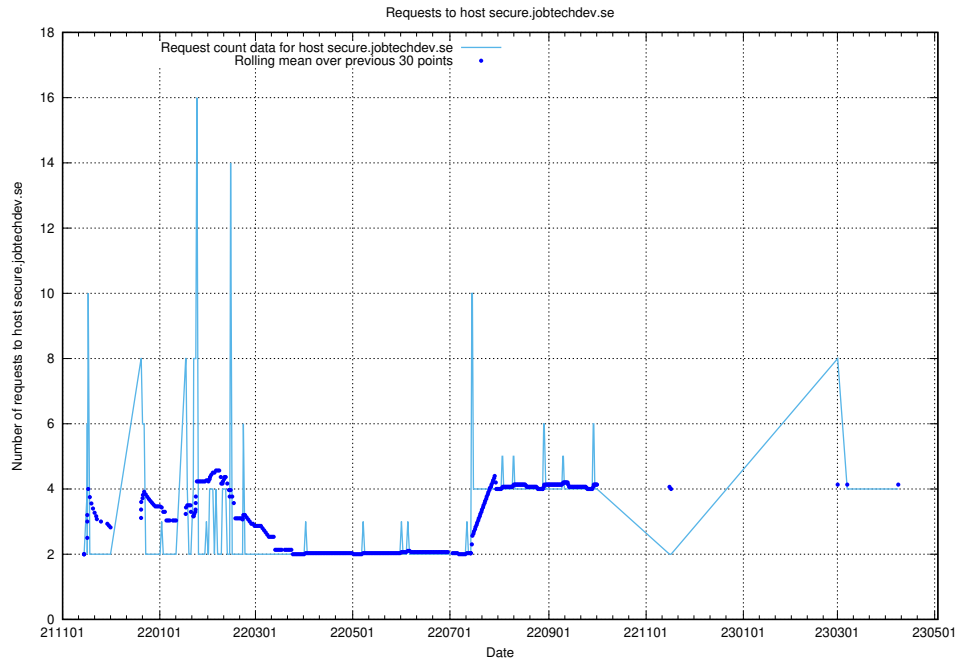

7.163 Usage of secure.jobtechdev.se

Here, we count the number of requests to host secure.jobtechdev.se.