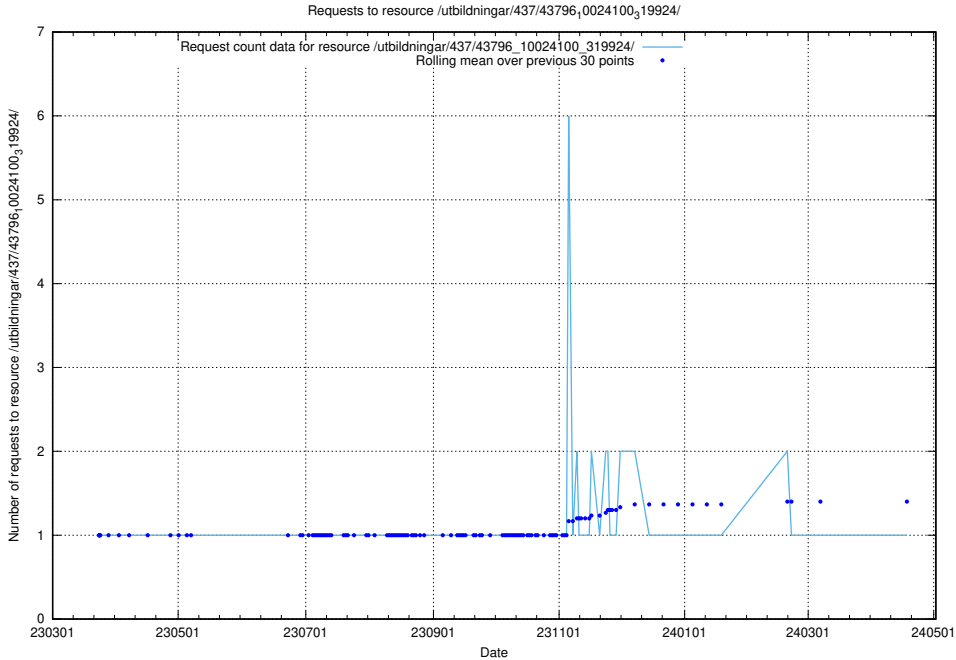

5.6387 Usage of /utbildningar/437/43796_10024100_319924/

Here, we count the number of requests to resource /utbildningar/437/43796_10024100_319924/.