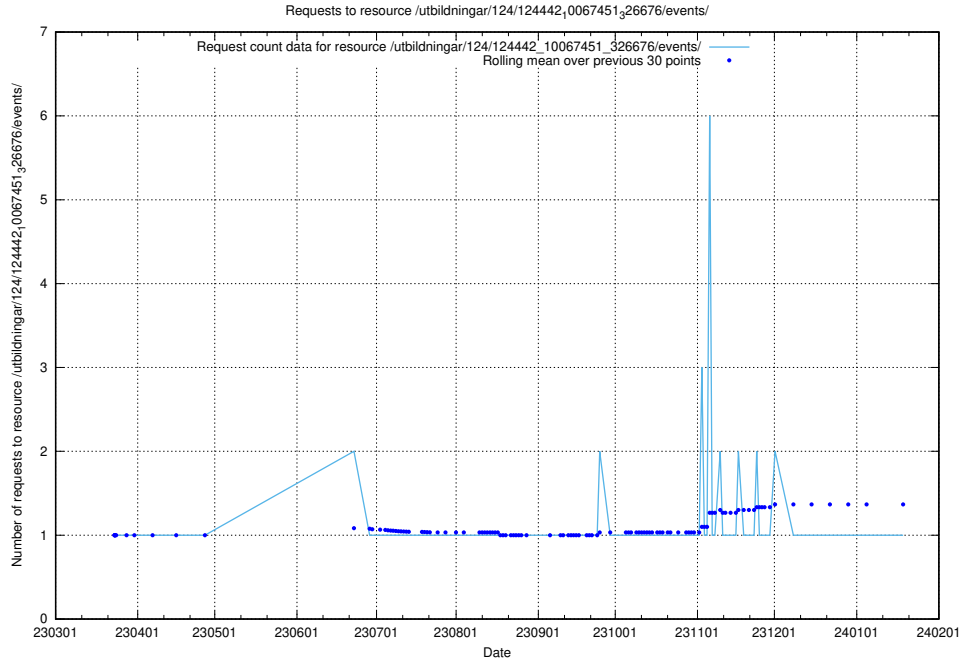

5.3569 Usage of /utbildningar/124/124442_10067451_326676/events/

Here, we count the number of requests to resource /utbildningar/124/124442_10067451_326676/events/