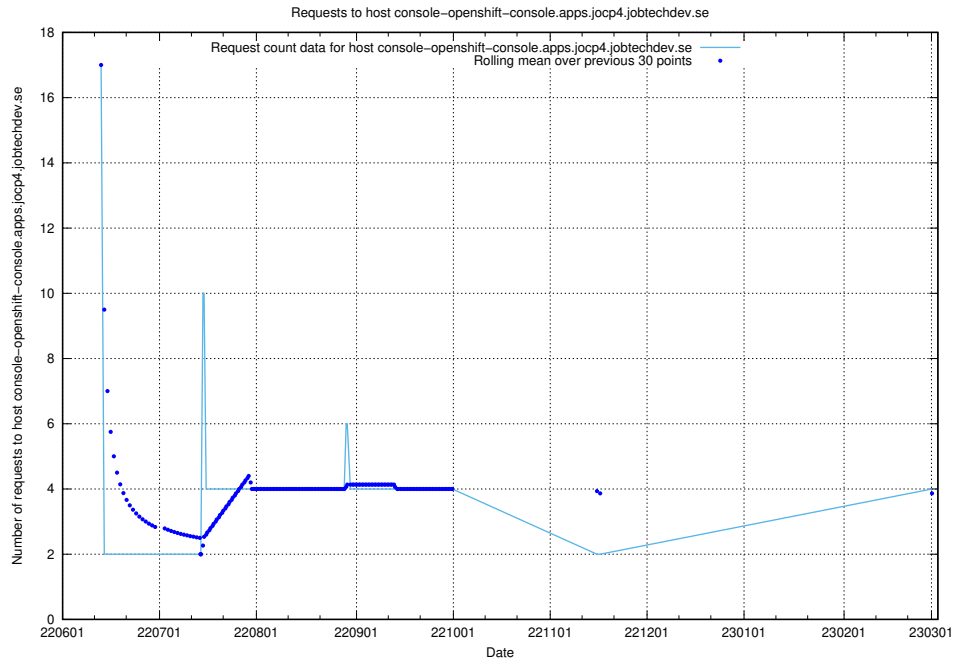

7.147 Usage of console-openshift-console.apps.jocp4.jobtechdev.se

Here, we count the number of requests to host console-openshift-console.apps.jocp4.jobtechdev.se.