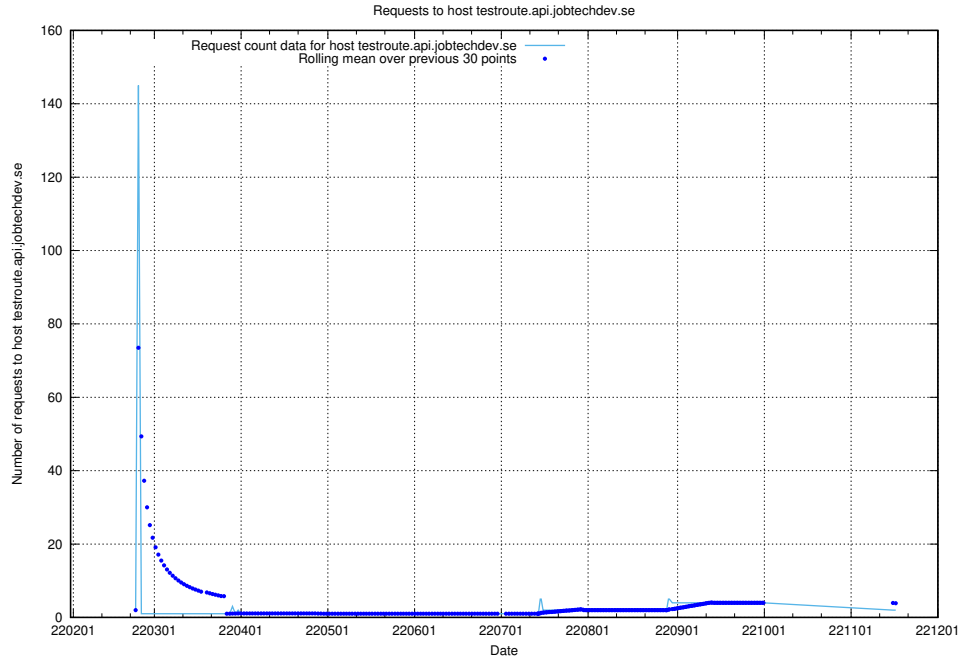

7.516 Usage of testroute.api.jobtechdev.se

Here, we count the number of requests to host testroute.api.jobtechdev.se.