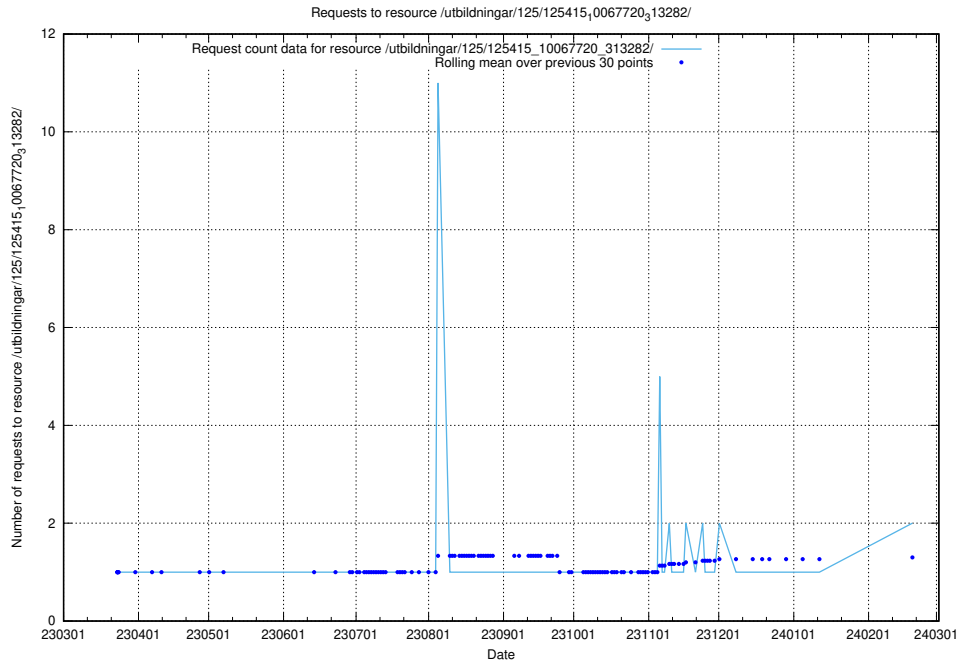

5.497 Usage of /utbildningar/125/125415_10067720_313282/

Here, we count the number of requests to resource /utbildningar/125/125415_10067720_313282/.