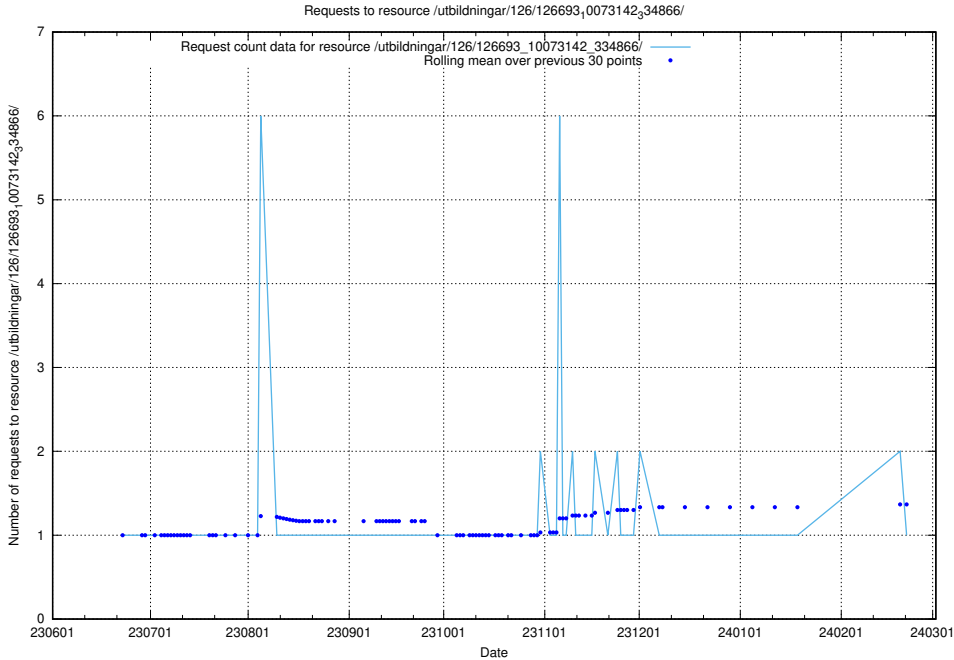

5.5703 Usage of /utbildningar/126/126693_10073142_334866/

Here, we count the number of requests to resource /utbildningar/126/126693_10073142_334866/.