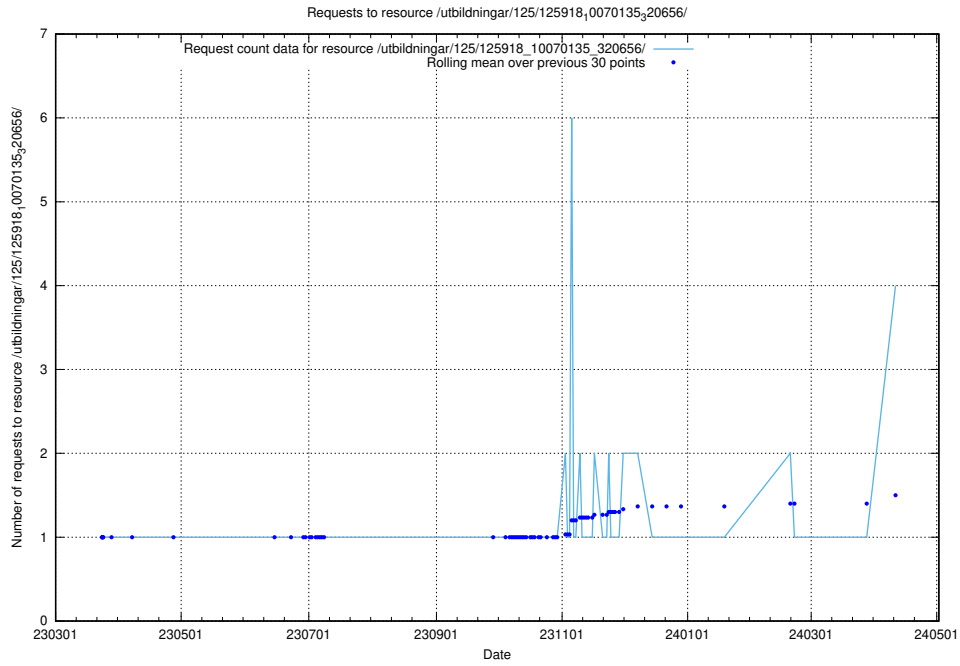

5.261 Usage of /utbildningar/125/125918_10070135_320656/

Here, we count the number of requests to resource /utbildningar/125/125918_10070135_320656/.