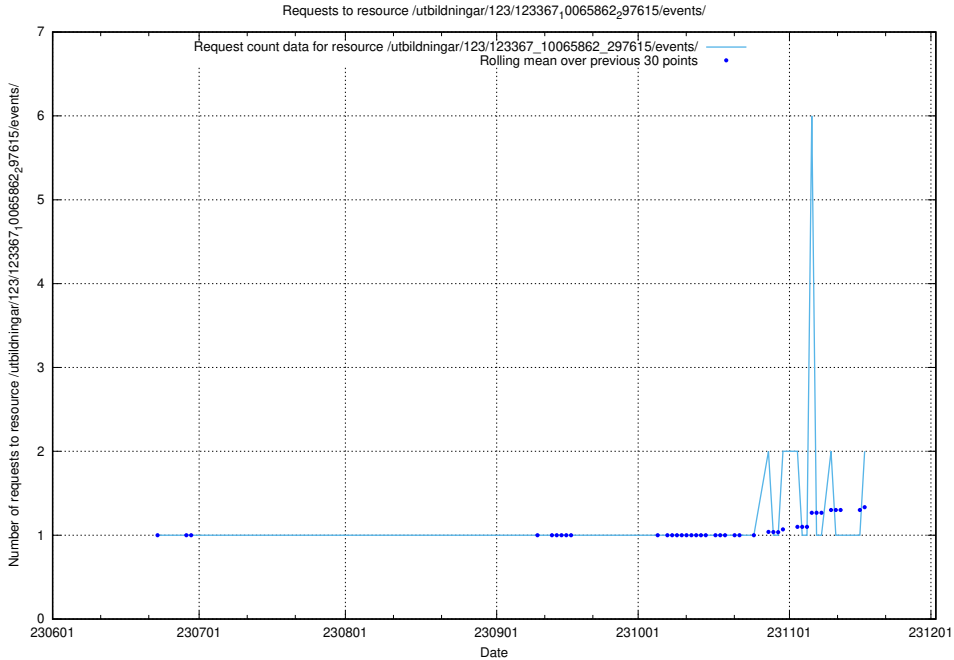

5.885 Usage of /utbildningar/123/123367_10065862_297615/events/

Here, we count the number of requests to resource /utbildningar/123/123367_10065862_297615/events/