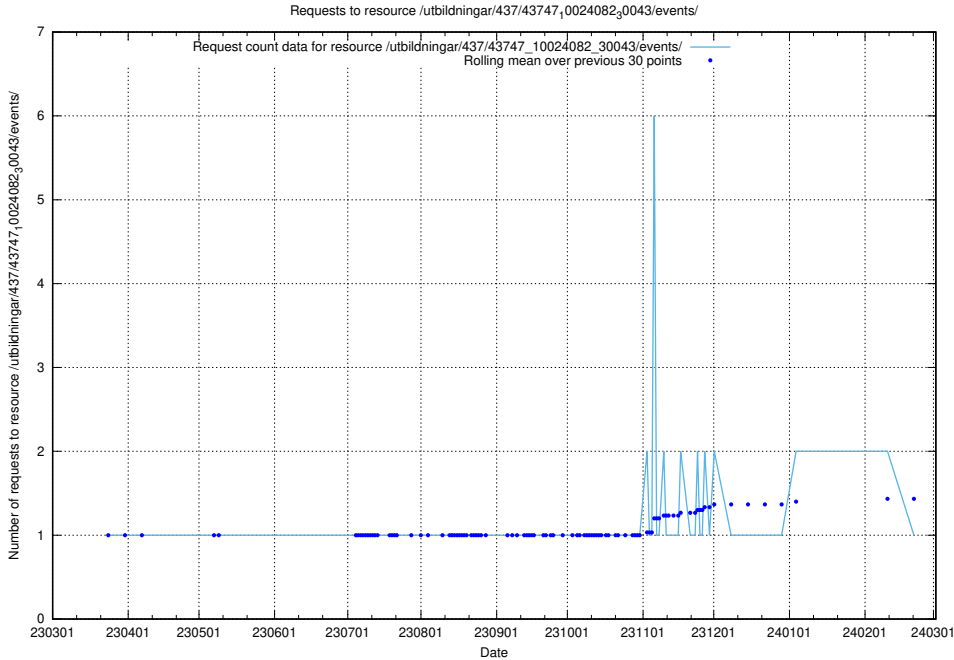

5.6226 Usage of /utbildningar/437/43747_10024082_30043/events/

Here, we count the number of requests to resource /utbildningar/437/43747_10024082_30043/events/.