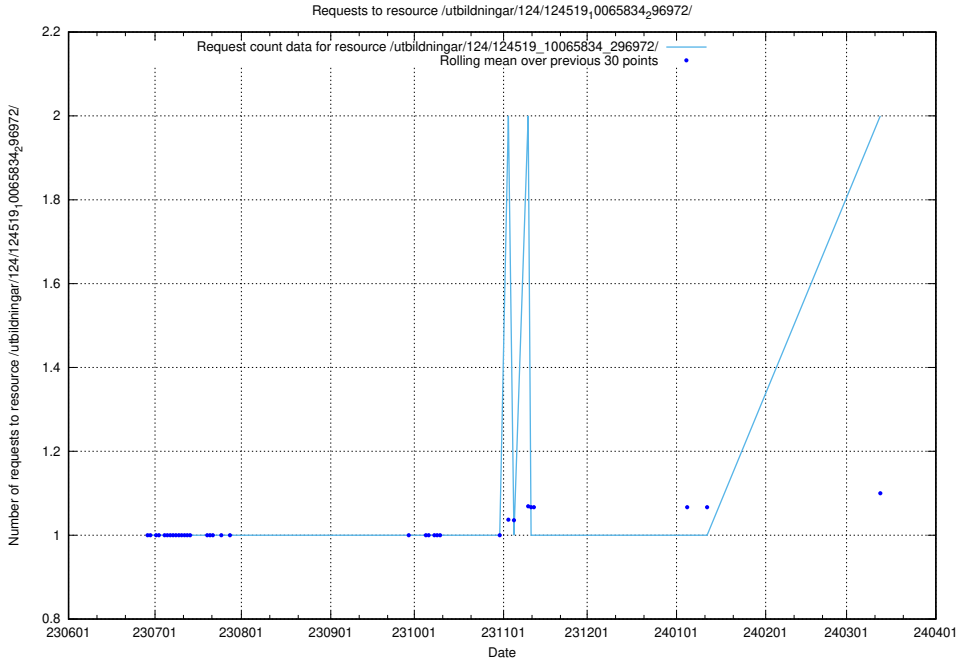

5.840 Usage of /utbildningar/124/124519_10065834_296972/

Here, we count the number of requests to resource /utbildningar/124/124519_10065834_296972/.