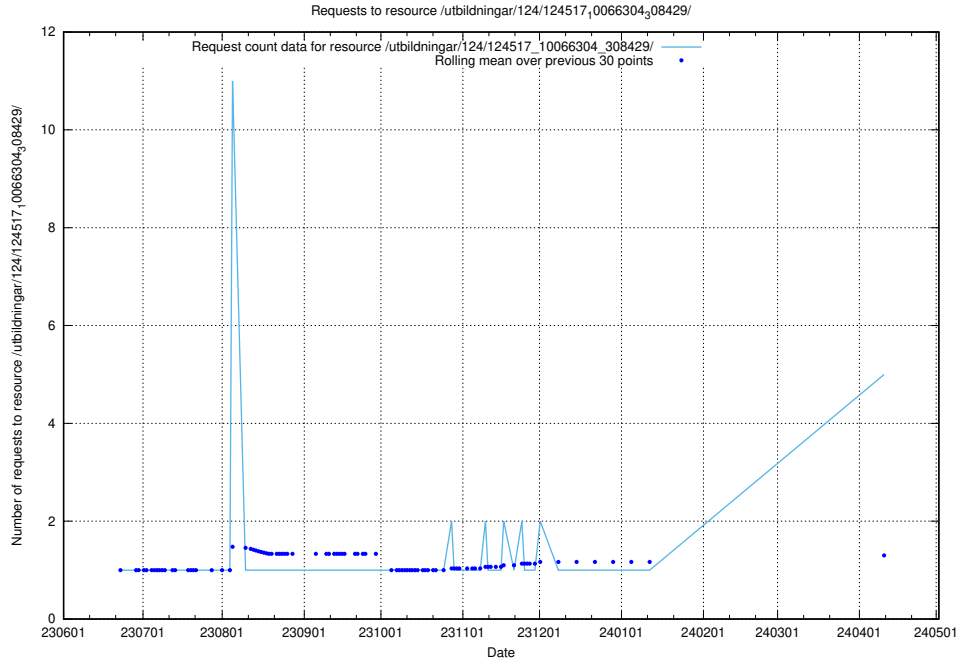

5.154 Usage of /utbildningar/124/124517_10066304_308429/

Here, we count the number of requests to resource /utbildningar/124/124517_10066304_308429/.