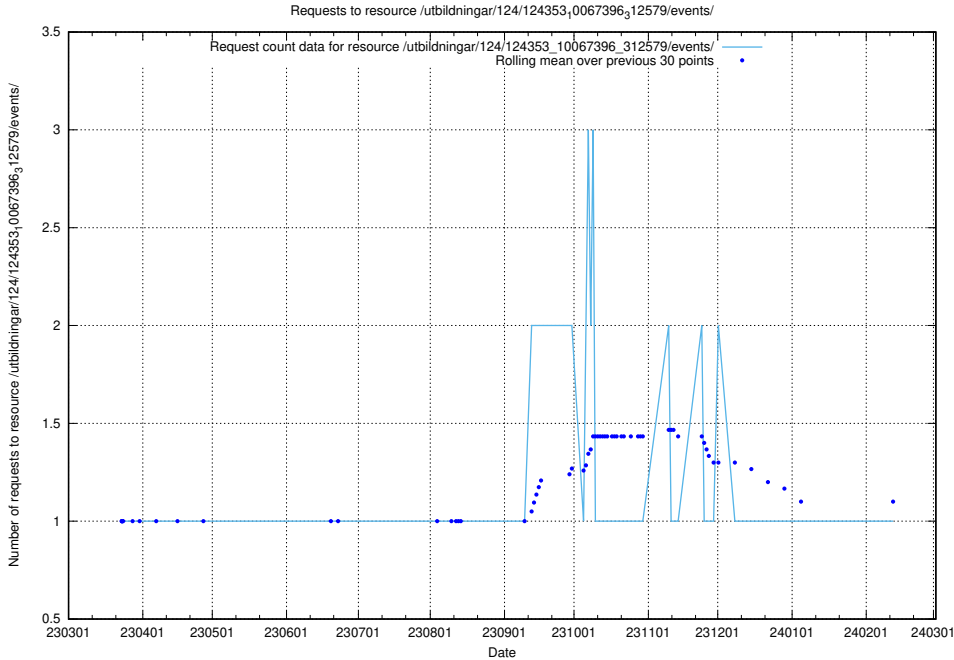

### 5.4003 Usage of /utbildningar/124/124353\_10067396\_312579/events/

Here, we count the number of requests to resource /utbildningar/124/124353\_10067396\_312579/events/