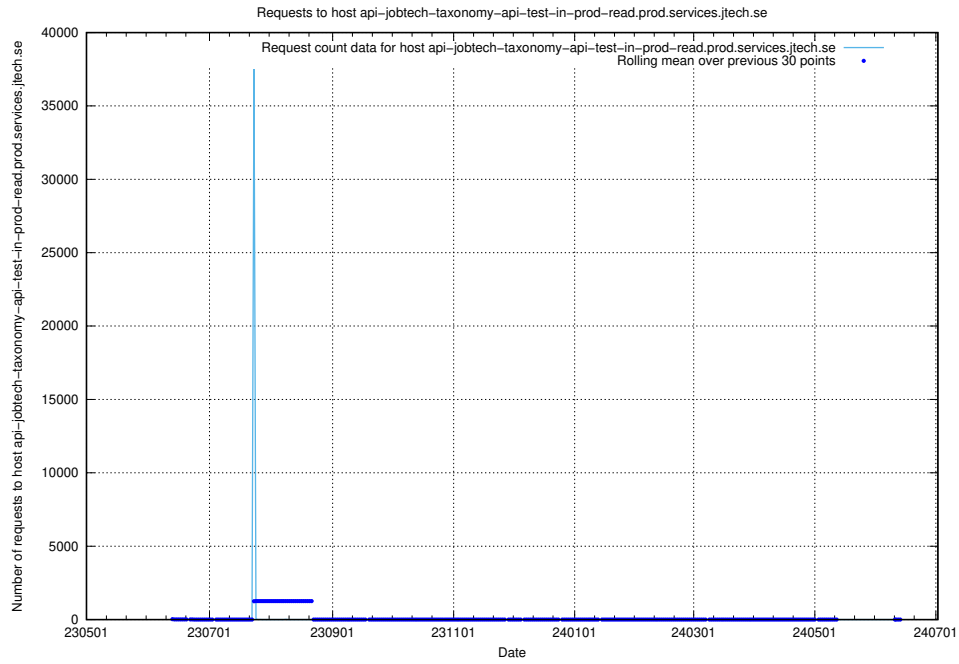

7.272 Usage of api-jobtech-taxonomy-api-test-in-prod-read.prod.services.jtech.se

Here, we count the number of requests to host api-jobtech-taxonomy-api-test-in-prod-read.prod.services.jtech.se.