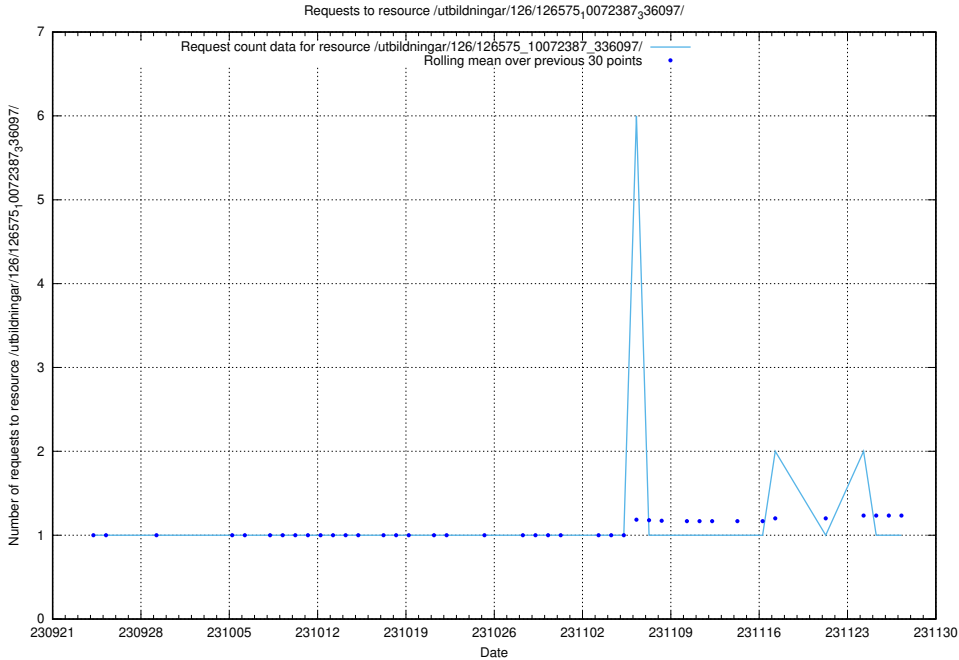

5.4540 Usage of /utbildningar/126/126575_10072387_336097/

Here, we count the number of requests to resource /utbildningar/126/126575_10072387_336097/.