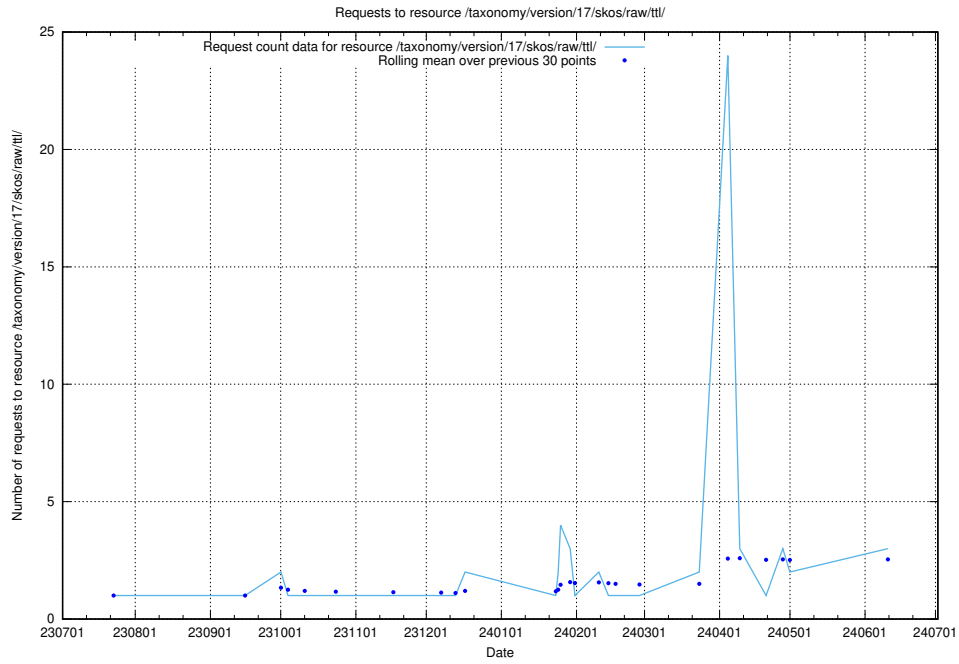

### 5.377 Usage of /taxonomy/version/12/skos/

Here, we count the number of requests to resource /taxonomy/version/12/skos/.