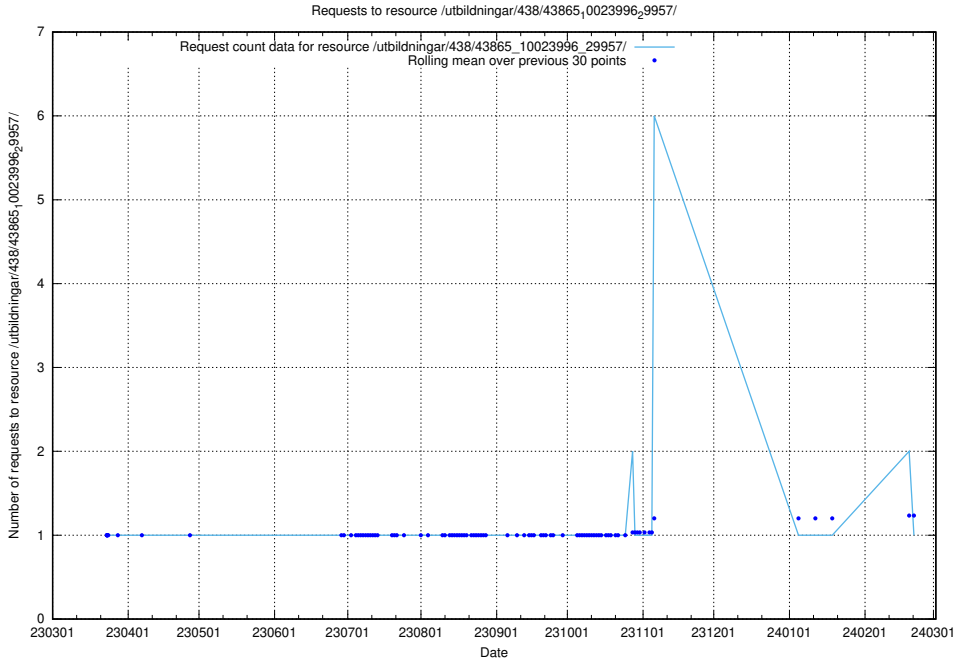

5.6353 Usage of /utbildningar/438/43865_10023996_29957/

Here, we count the number of requests to resource /utbildningar/438/43865_10023996_29957/.