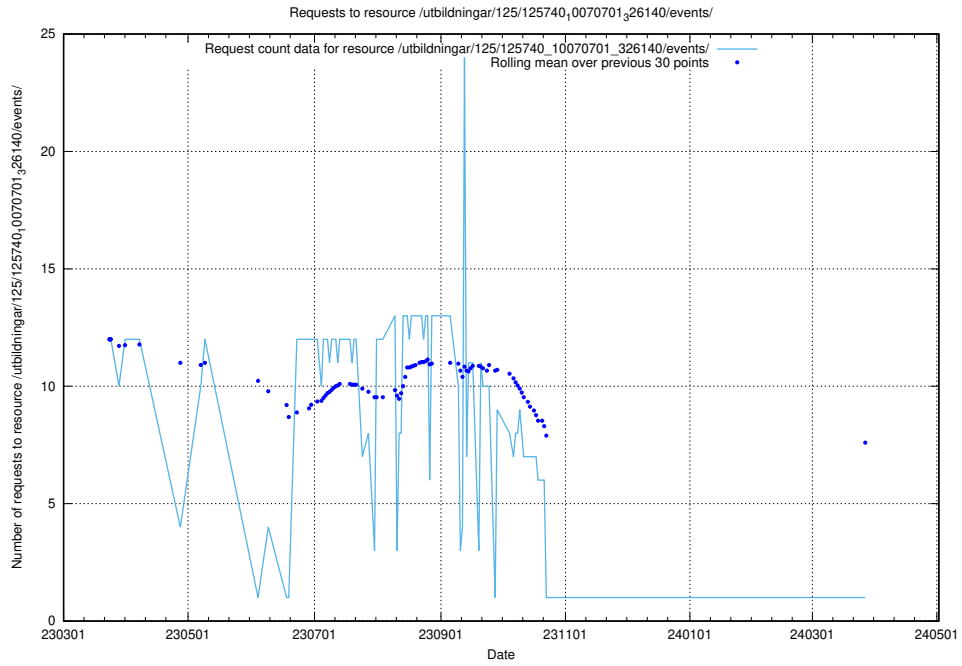

5.6278 Usage of /utbildningar/125/125740_10070701_326140/events/

Here, we count the number of requests to resource /utbildningar/125/125740_10070701_326140/events/