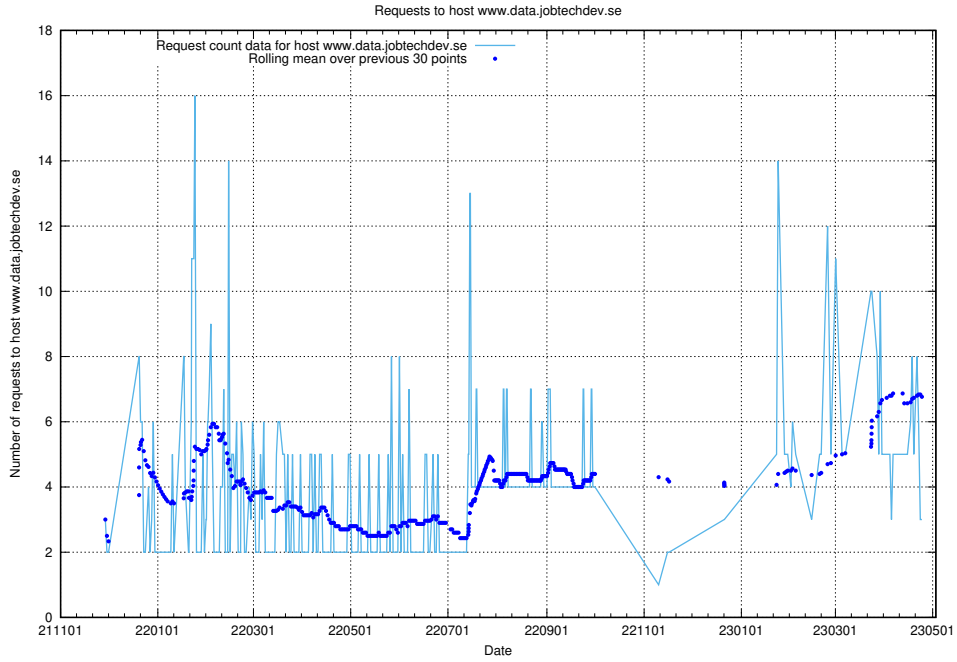

7.212 Usage of `www.data.jobtechdev.se`

Here, we count the number of requests to host `www.data.jobtechdev.se`.