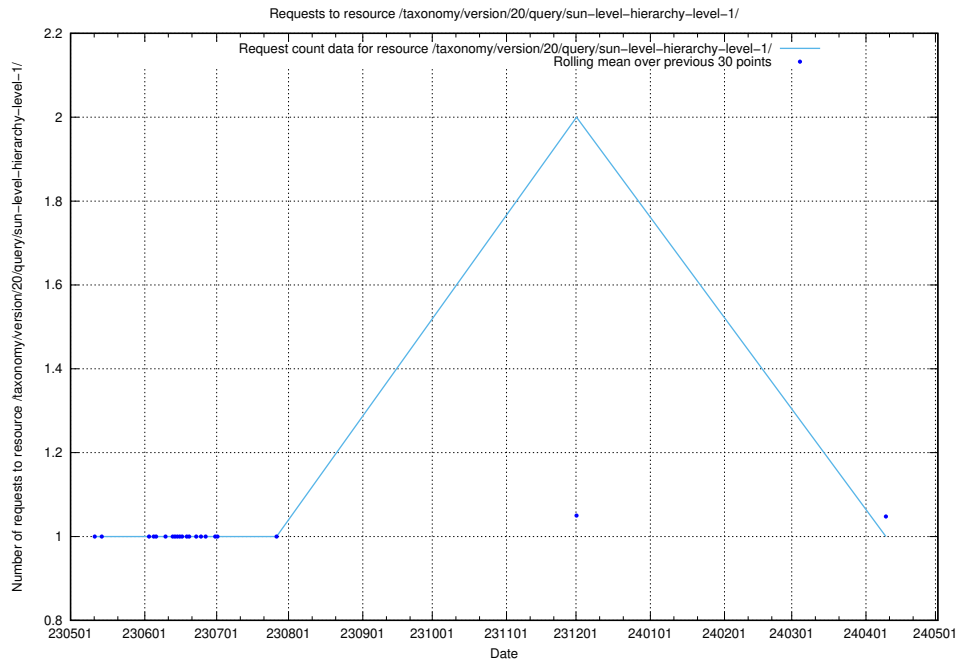

5.6002 Usage of /taxonomy/version/20/query/sun-level-hierarchy-level-1/

Here, we count the number of requests to resource /taxonomy/version/20/query/sun-level-hierarchy-level-1/.