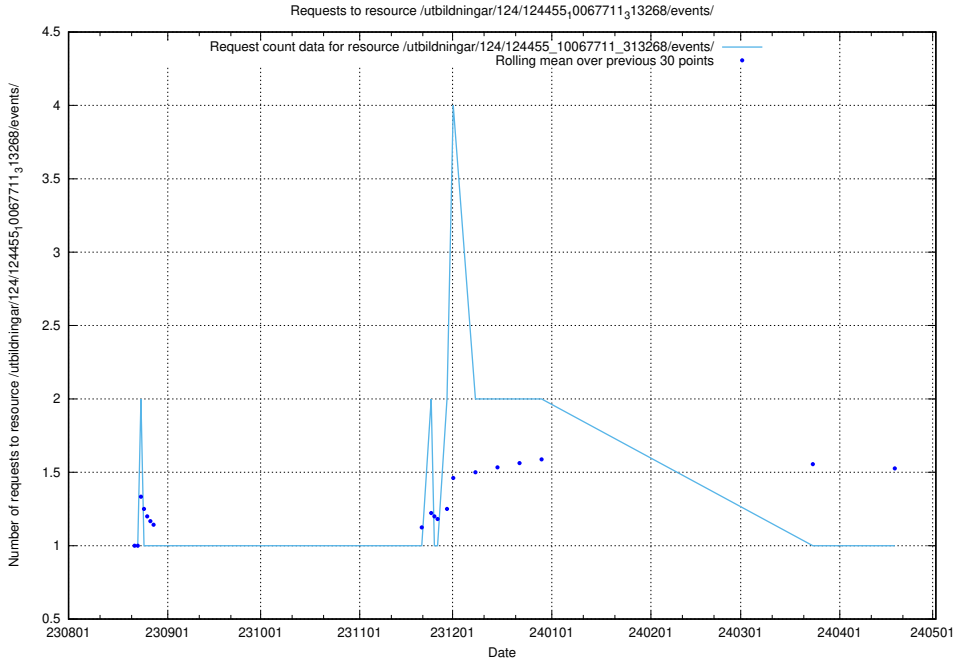

### 5.4807 Usage of /utbildningar/124/124455\_10067711\_313268/events/

Here, we count the number of requests to resource /utbildningar/124/124455\_10067711\_313268/events/