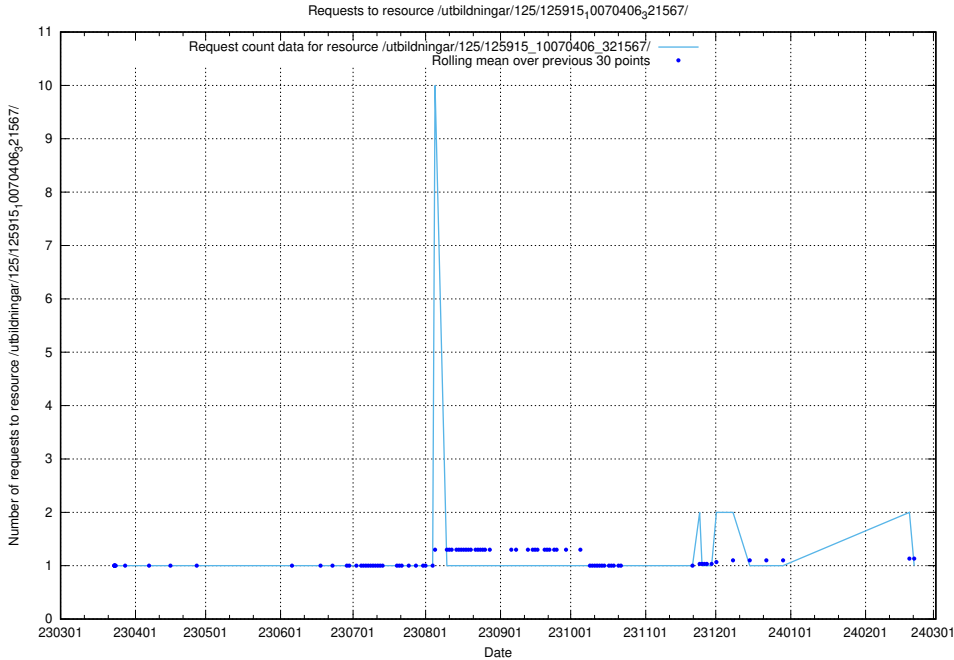

5.6471 Usage of /utbildningar/125/125915_10070406_321567/

Here, we count the number of requests to resource /utbildningar/125/125915_10070406_321567/.