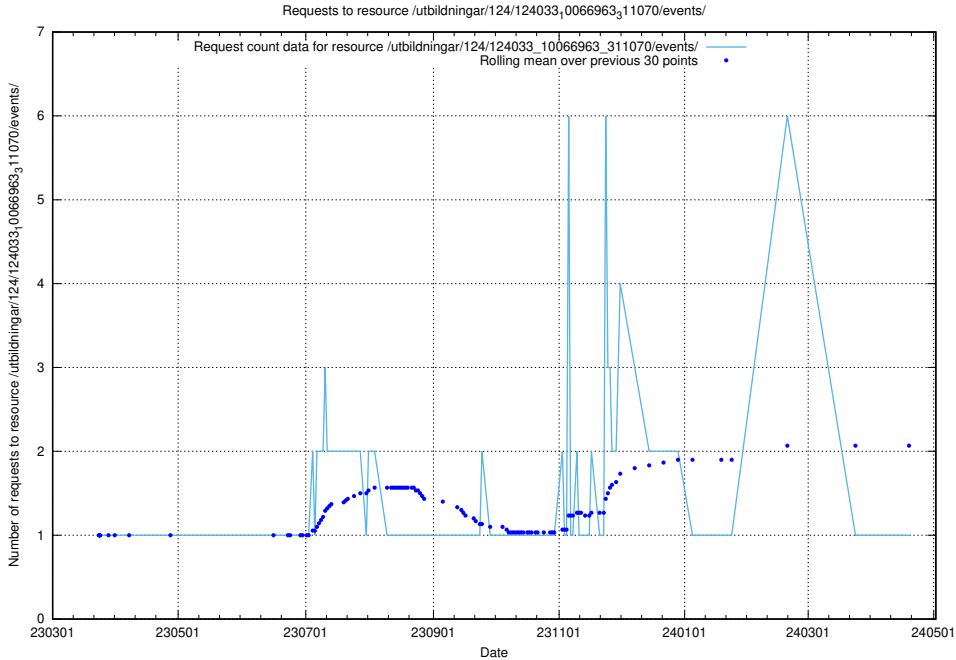

5.4505 Usage of /utbildningar/124/124033_10066963_311070/events/

Here, we count the number of requests to resource /utbildningar/124/124033_10066963_311070/events/