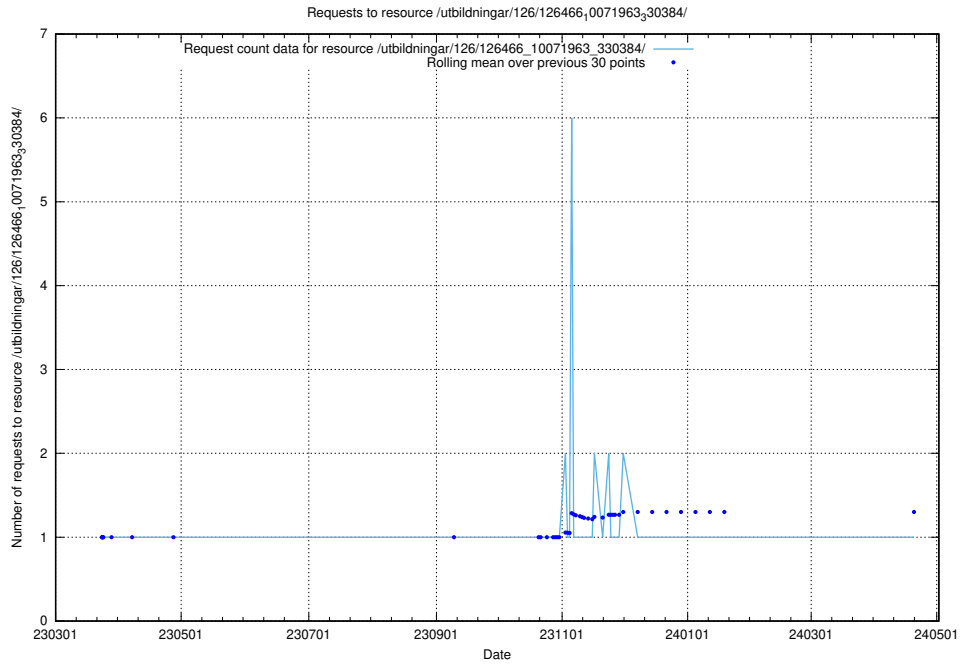

5.6440 Usage of /utbildningar/126/126466_10071963_330384/

Here, we count the number of requests to resource /utbildningar/126/126466_10071963_330384/.