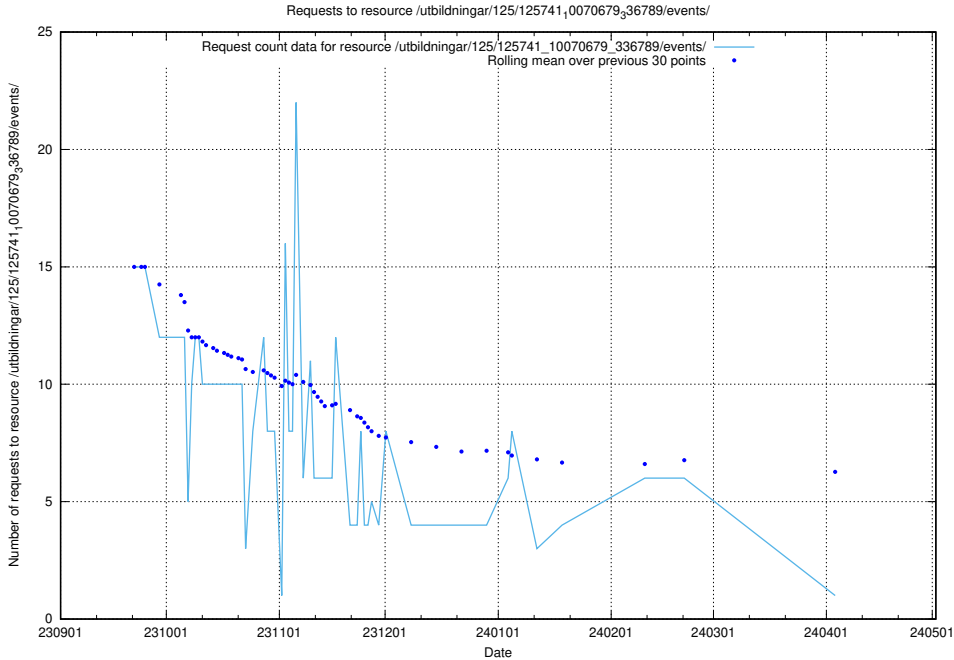

5.4557 Usage of /utbildningar/125/125741_10070679_336789/events/

Here, we count the number of requests to resource /utbildningar/125/125741_10070679_336789/events/