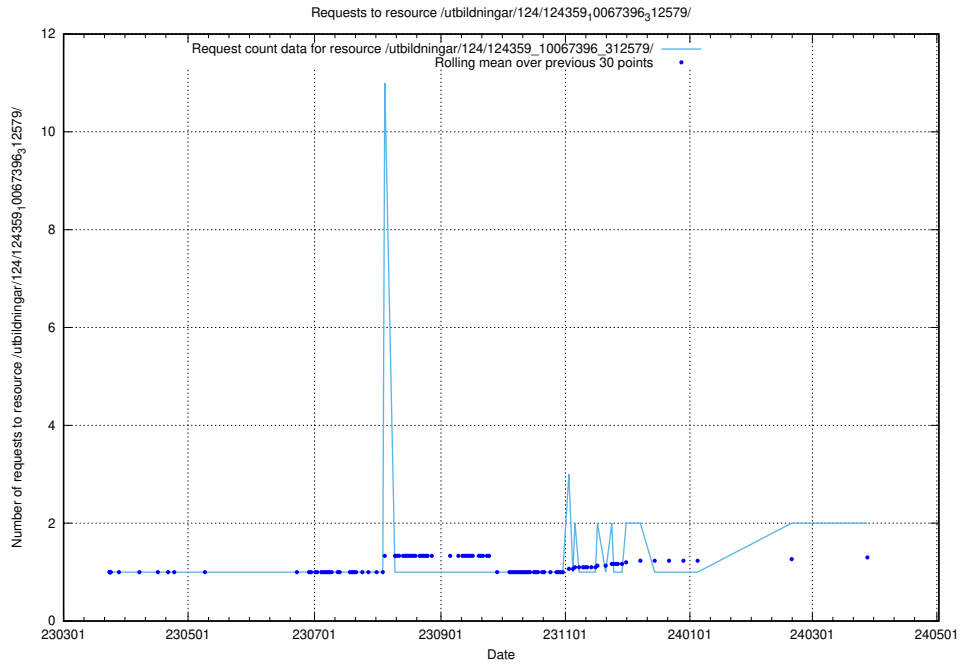

5.680 Usage of /utbildningar/124/124359_10067396_312579/

Here, we count the number of requests to resource /utbildningar/124/124359_10067396_312579/.