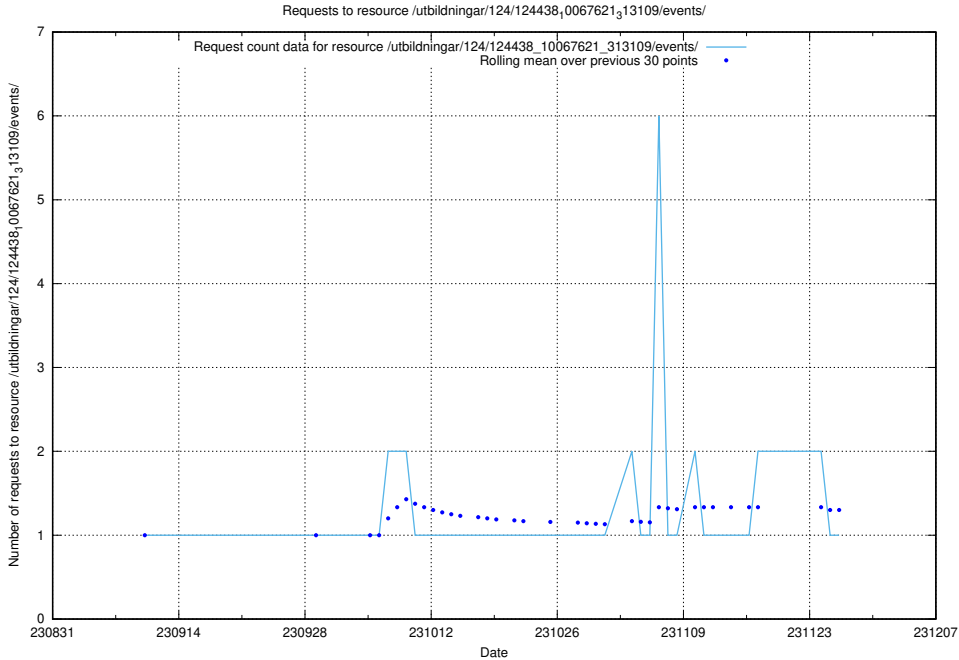

5.4682 Usage of /utbildningar/124/124438_10067621_313109/events/

Here, we count the number of requests to resource /utbildningar/124/124438_10067621_313109/events/