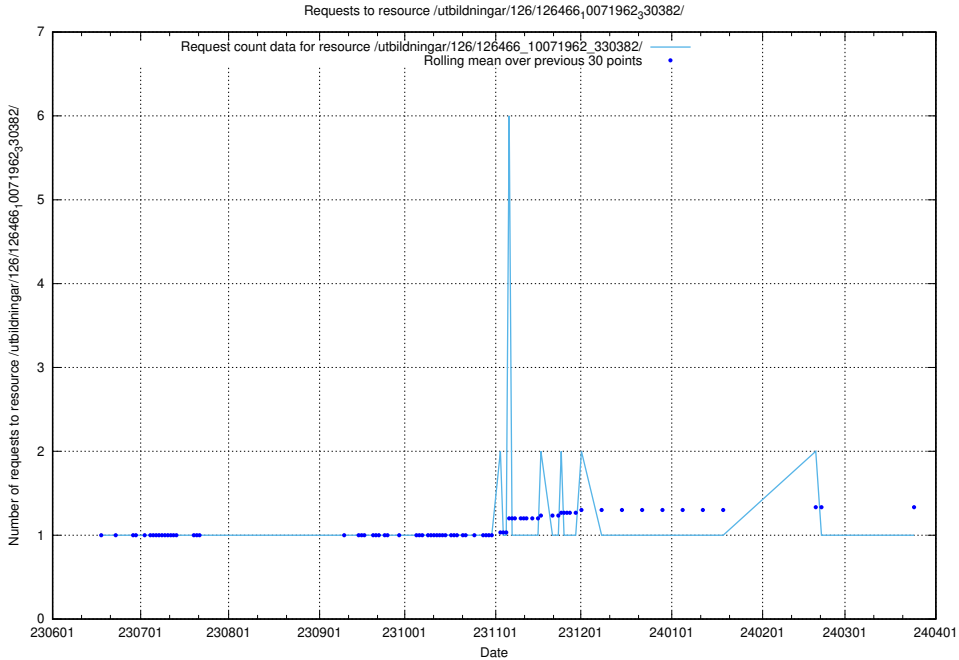

5.5914 Usage of /utbildningar/126/126466_10071962_330382/

Here, we count the number of requests to resource /utbildningar/126/126466_10071962_330382/.