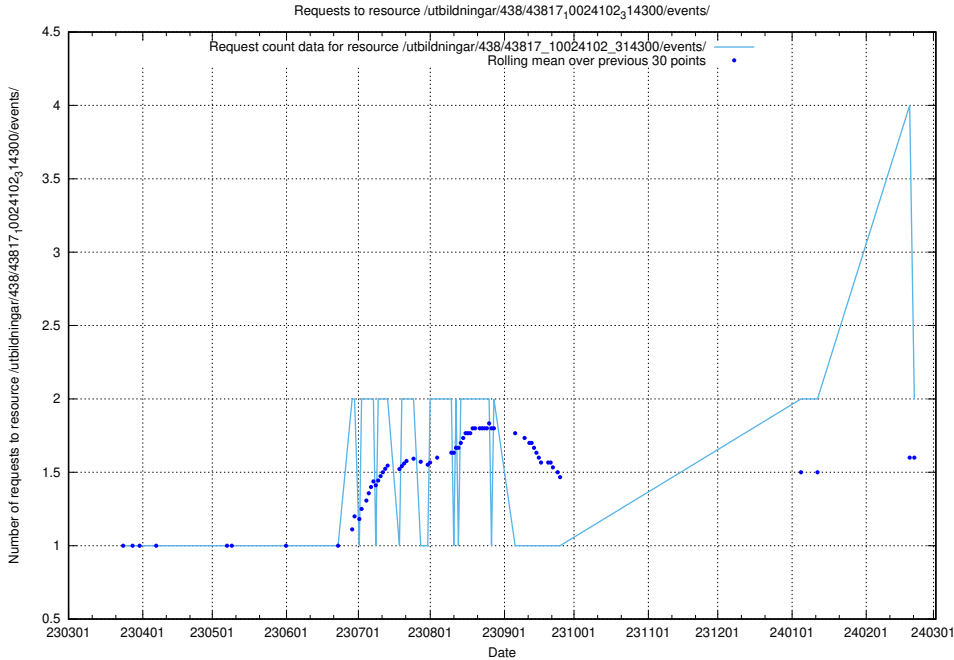

5.949 Usage of /utbildningar/438/43817_10024102_314300/events/

Here, we count the number of requests to resource /utbildningar/438/43817_10024102_314300/events/.