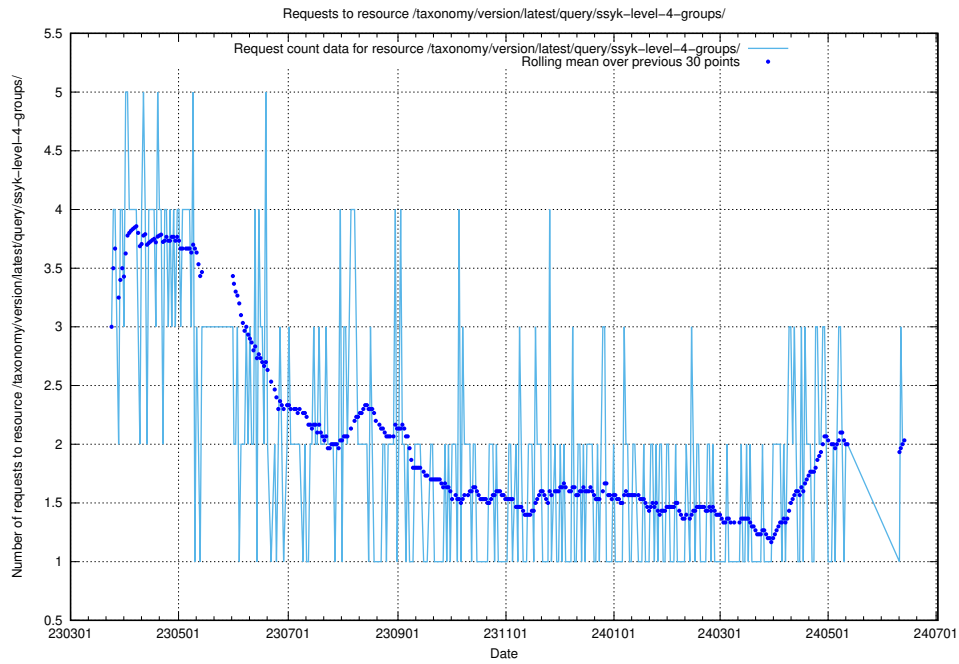

5.924 Usage of /taxonomy/version/latest/query/ssyk-level-4-groups/

Here, we count the number of requests to resource /taxonomy/version/latest/query/ssyk-level-4-groups/.