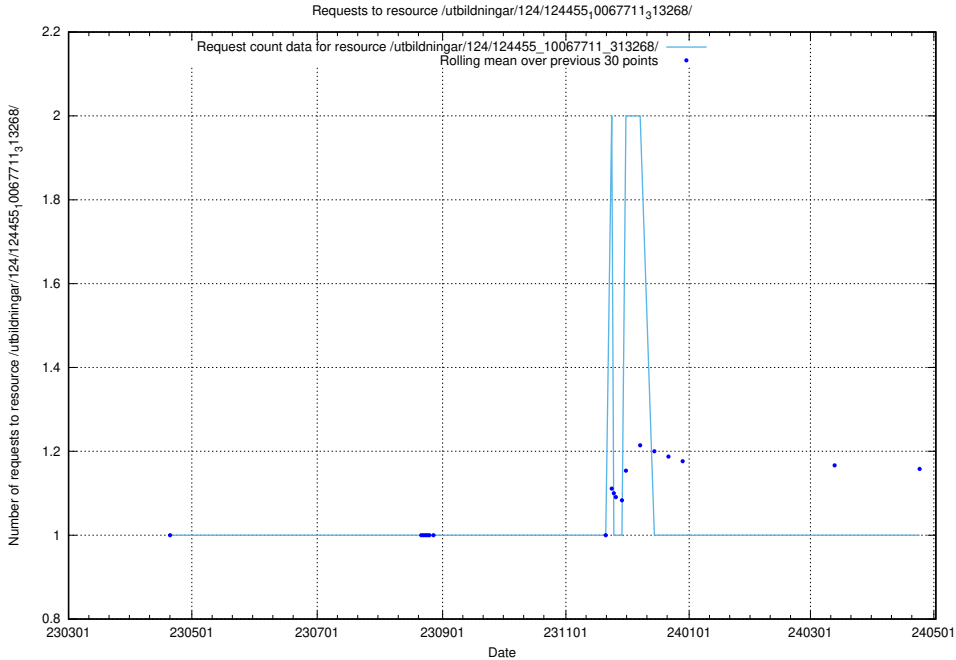

5.6099 Usage of /utbildningar/124/124455_10067711_313268/

Here, we count the number of requests to resource /utbildningar/124/124455_10067711_313268/.