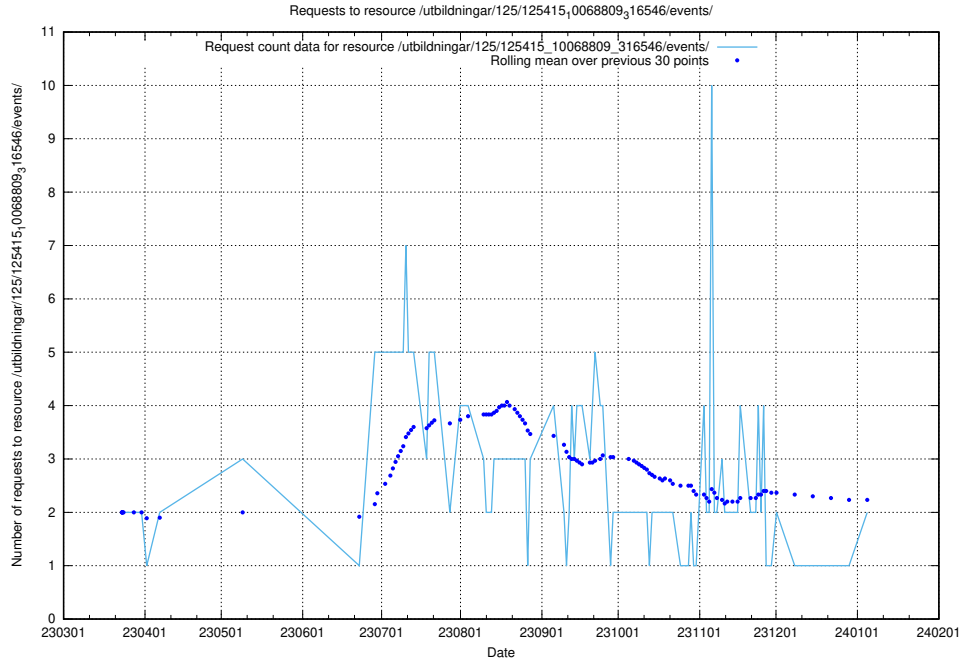

5.958 Usage of /utbildningar/125/125415_10068809_316546/events/

Here, we count the number of requests to resource /utbildningar/125/125415_10068809_316546/events/