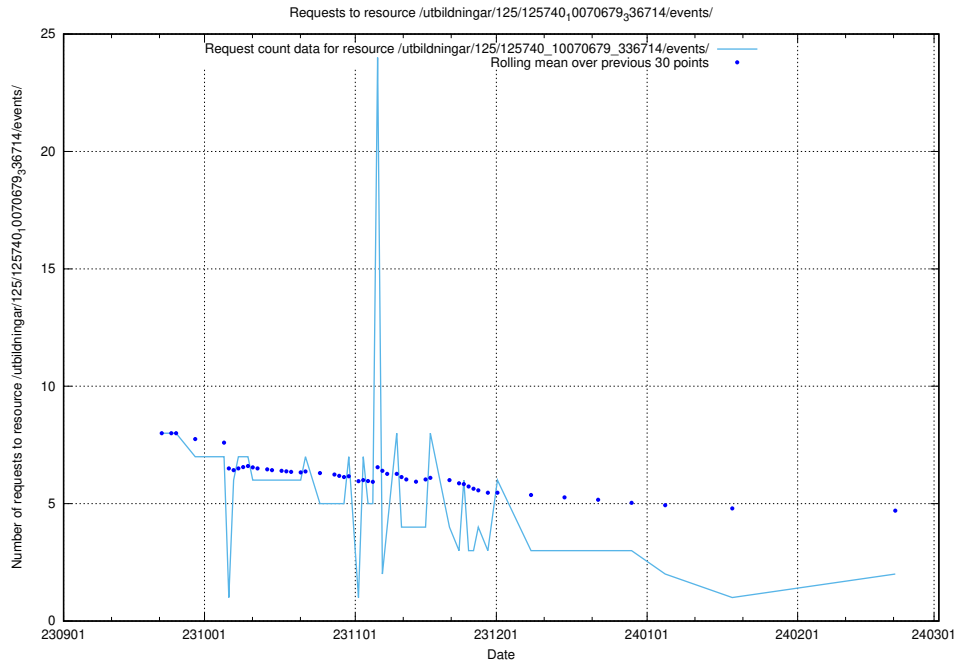

5.749 Usage of /utbildningar/125/125740_10070679_336714/events/

Here, we count the number of requests to resource /utbildningar/125/125740_10070679_336714/events/