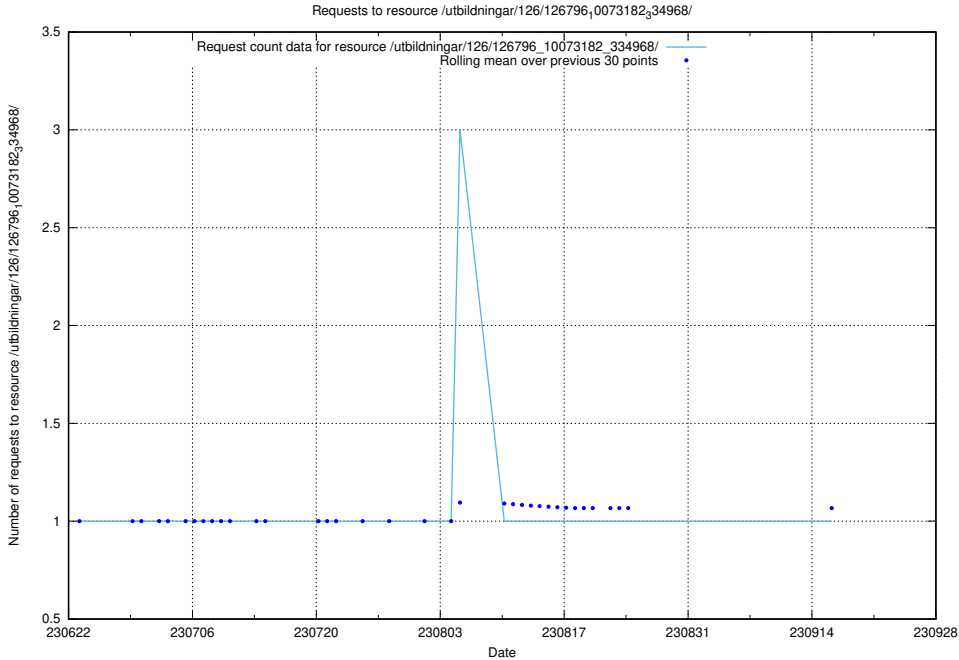

5.5640 Usage of /utbildningar/126/126796_10073182_334968/

Here, we count the number of requests to resource /utbildningar/126/126796_10073182_334968/.