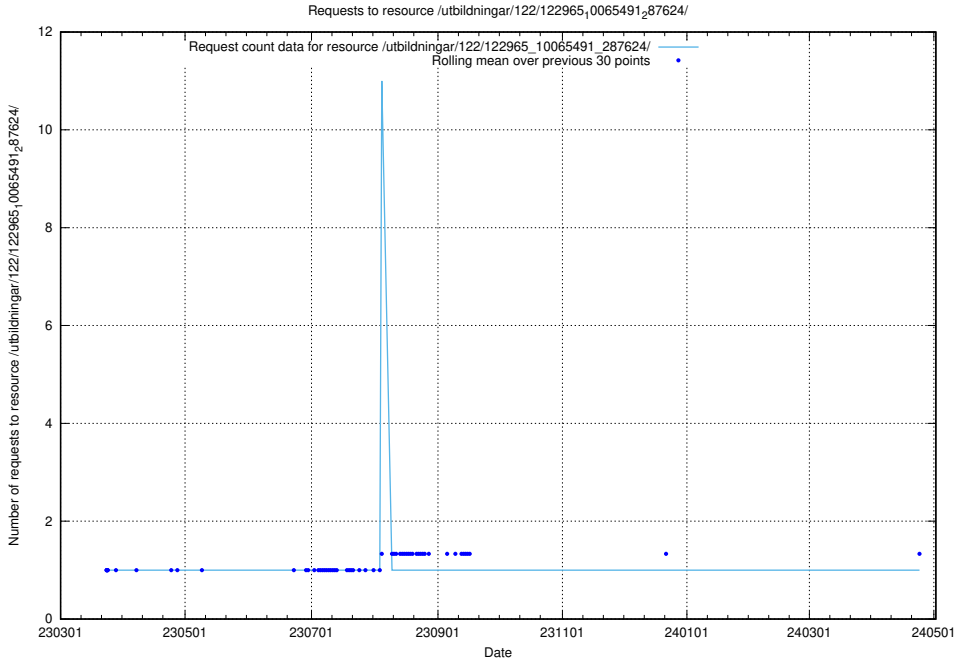

5.5158 Usage of /utbildningar/122/122965_10065491_287624/

Here, we count the number of requests to resource /utbildningar/122/122965_10065491_287624/.