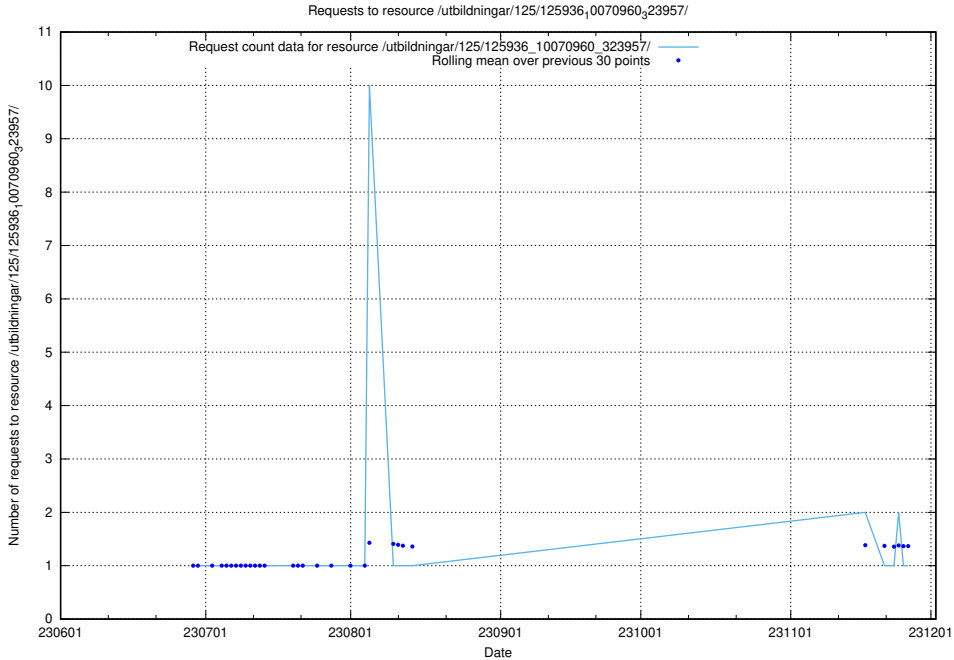

5.5521 Usage of /utbildningar/125/125936_10070960_323957/

Here, we count the number of requests to resource /utbildningar/125/125936_10070960_323957/.