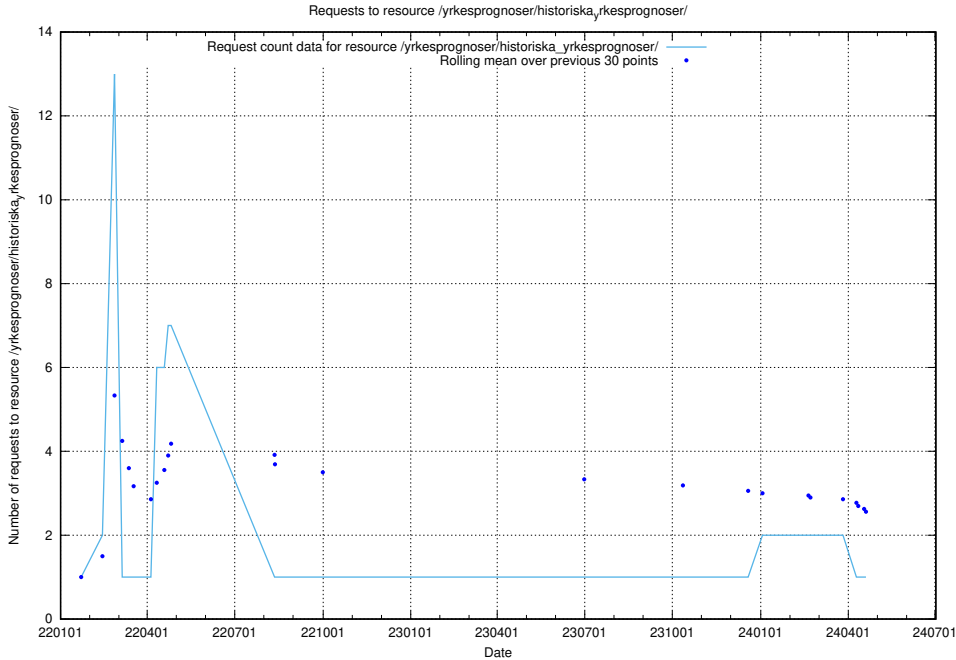

5.4645 Usage of /yrkesprognoser/historiska_yrkesprognoser/

Here, we count the number of requests to resource /yrkesprognoser/historiska_yrkesprognoser/.