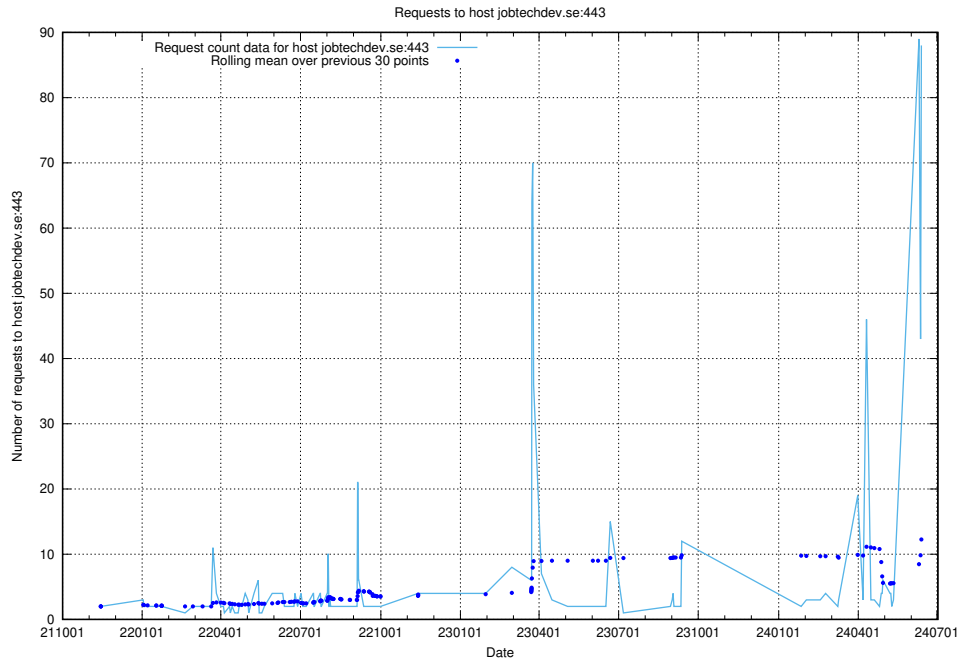

7.25 Usage of jobtechdev.se:443

Here, we count the number of requests to host jobtechdev.se:443.