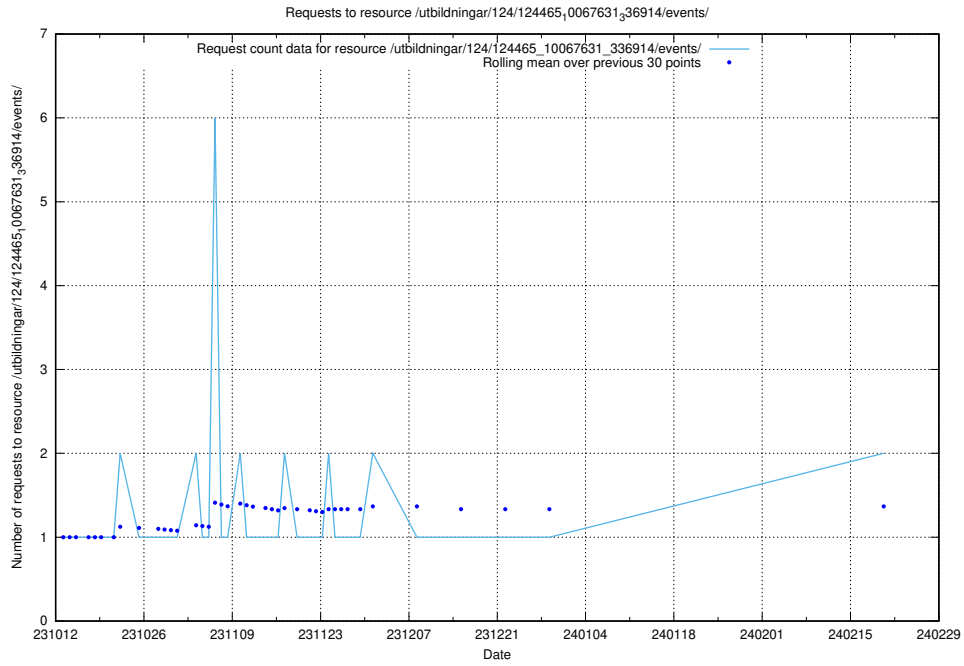

5.736 Usage of /utbildningar/124/124465_10067631_336914/events/

Here, we count the number of requests to resource /utbildningar/124/124465_10067631_336914/events/