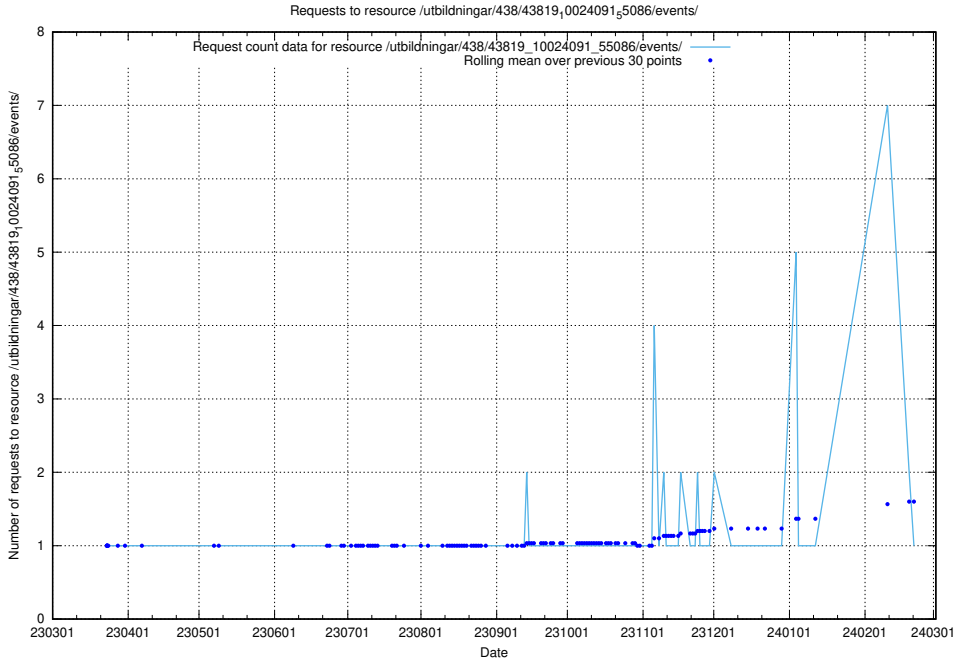

5.6371 Usage of /utbildningar/438/43819_10024091_55086/events/

Here, we count the number of requests to resource /utbildningar/438/43819_10024091_55086/events/.