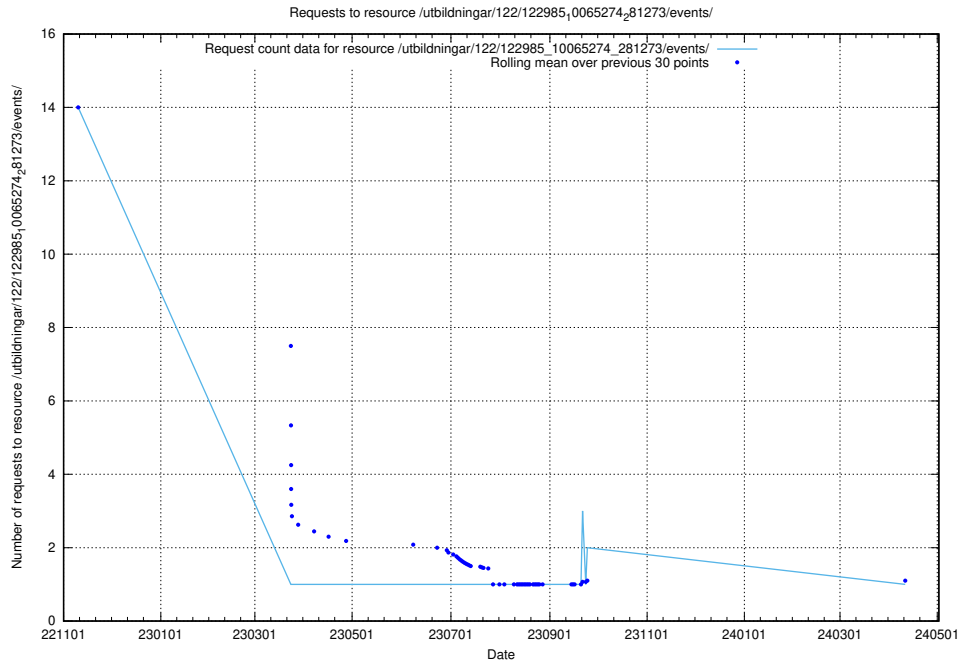

5.6250 Usage of /utbildningar/122/122985_10065274_281273/events/

Here, we count the number of requests to resource /utbildningar/122/122985_10065274_281273/events/