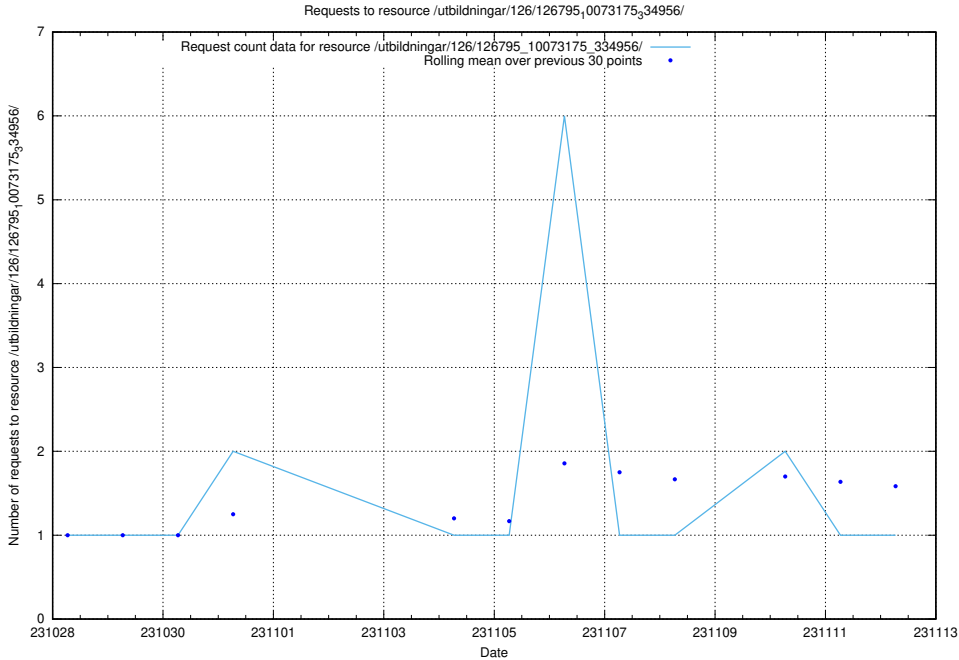

5.4255 Usage of /utbildningar/126/126795_10073175_334956/

Here, we count the number of requests to resource /utbildningar/126/126795_10073175_334956/.