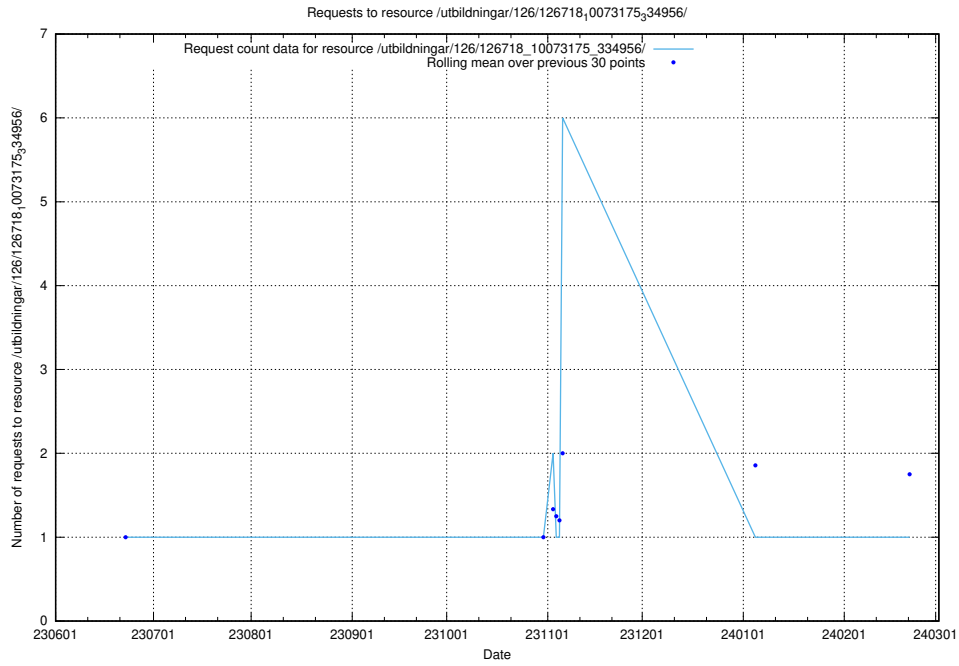

5.5672 Usage of /utbildningar/126/126718_10073175_334956/

Here, we count the number of requests to resource /utbildningar/126/126718_10073175_334956/.