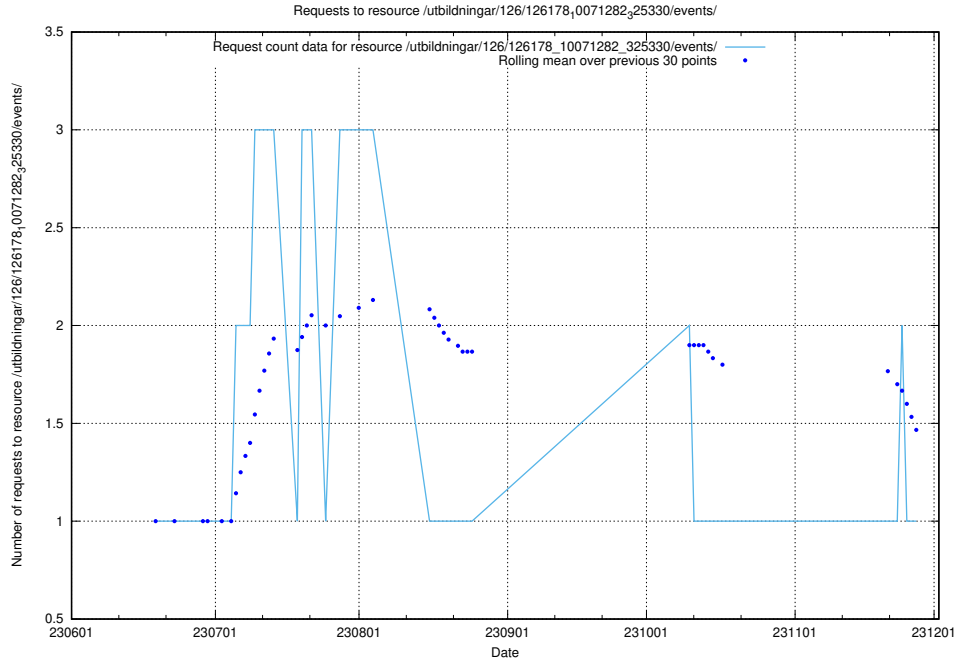

5.5906 Usage of /utbildningar/126/126178_10071282_325330/events/

Here, we count the number of requests to resource /utbildningar/126/126178_10071282_325330/events/