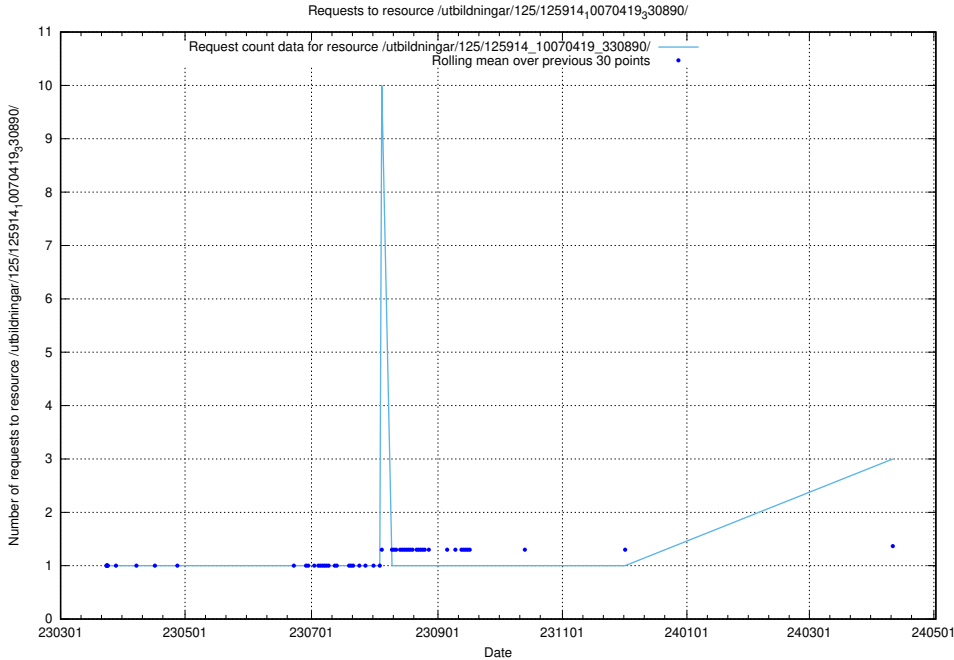

5.472 Usage of /utbildningar/125/125914_10070419_330890/

Here, we count the number of requests to resource /utbildningar/125/125914_10070419_330890/.