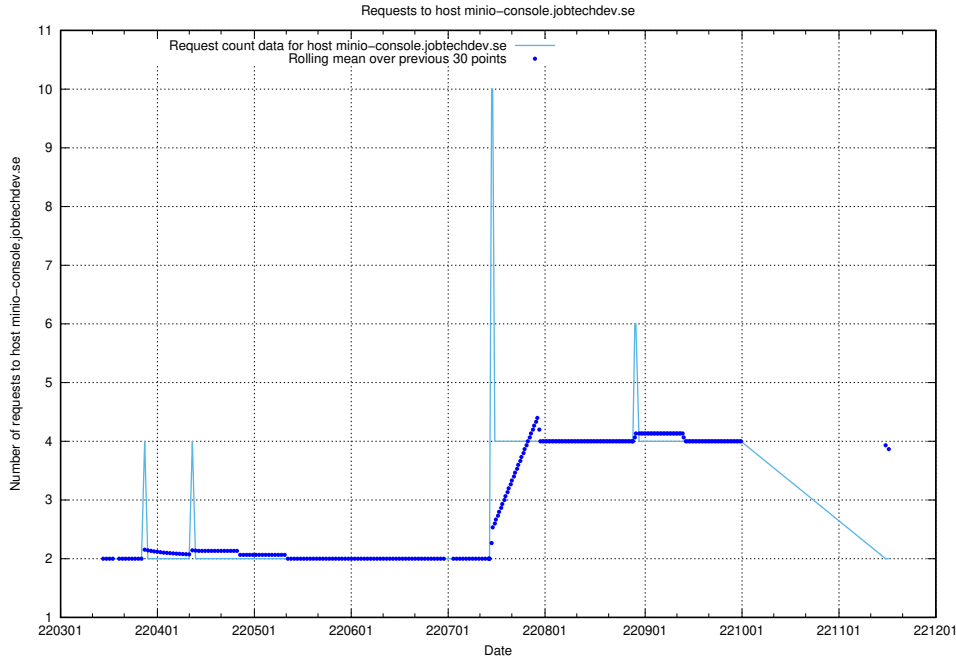

7.501 Usage of minio-console.jobtechdev.se

Here, we count the number of requests to host minio-console.jobtechdev.se.