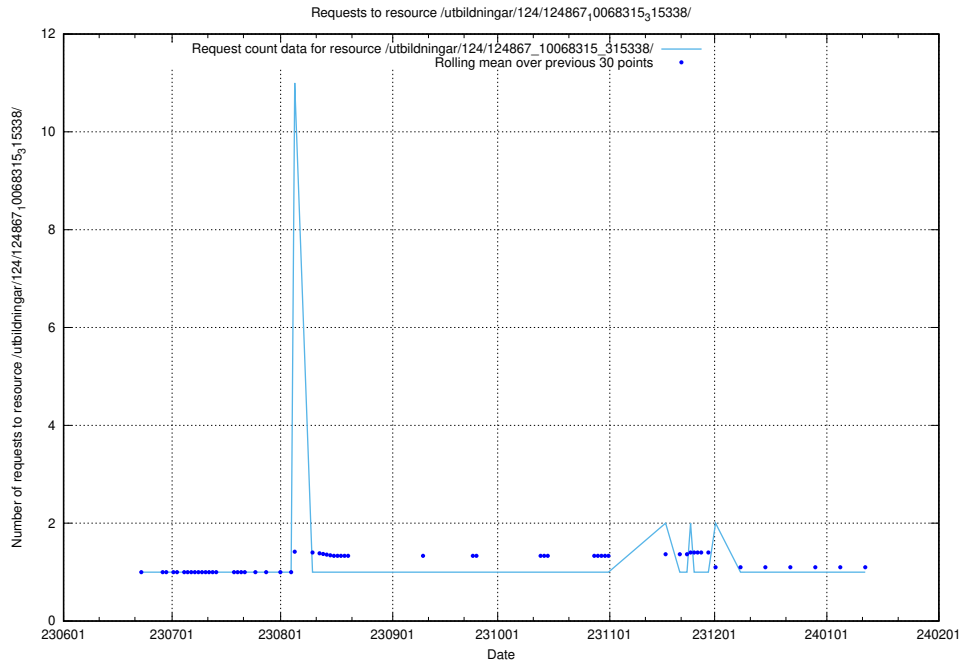

5.5796 Usage of /utbildningar/124/124867_10068315_315338/

Here, we count the number of requests to resource /utbildningar/124/124867_10068315_315338/.