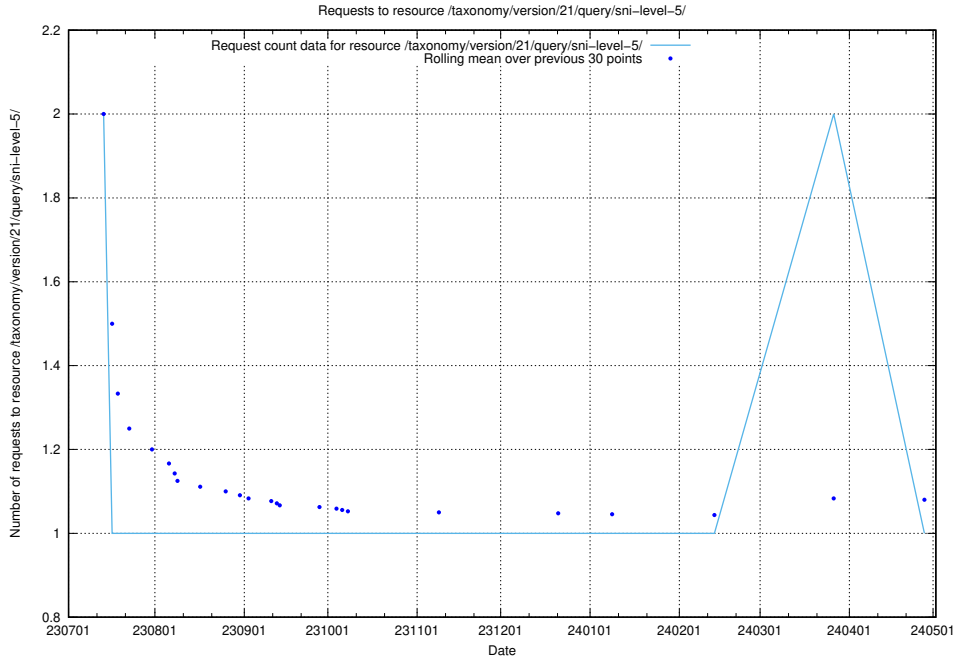

5.5123 Usage of /taxonomy/version/21/query/sni-level-5/

Here, we count the number of requests to resource /taxonomy/version/21/query/sni-level-5/.