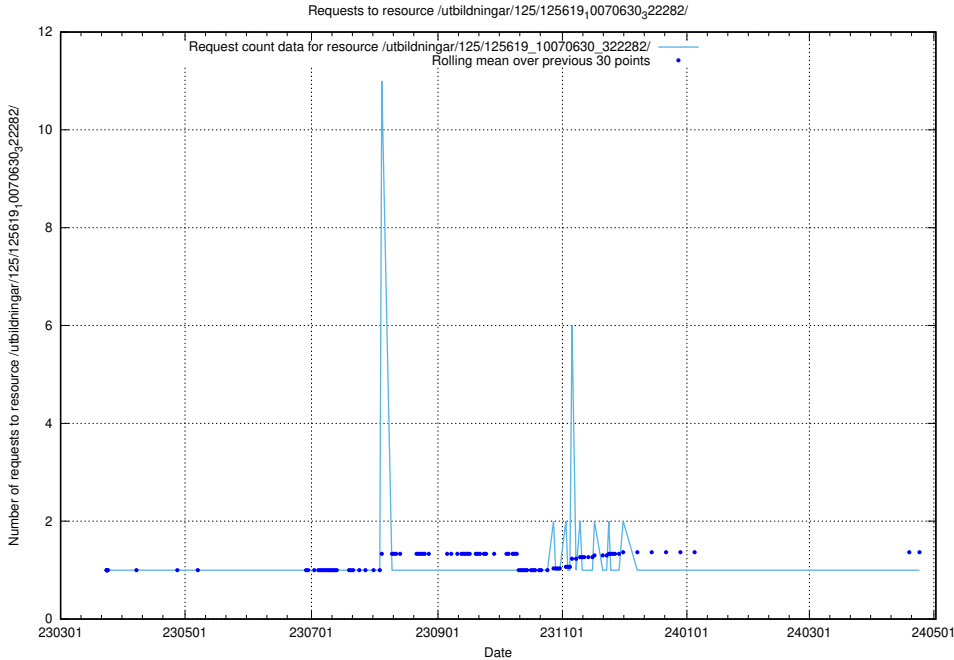

5.1085 Usage of /utbildningar/125/125619_10070630_322282/

Here, we count the number of requests to resource /utbildningar/125/125619_10070630_322282/.