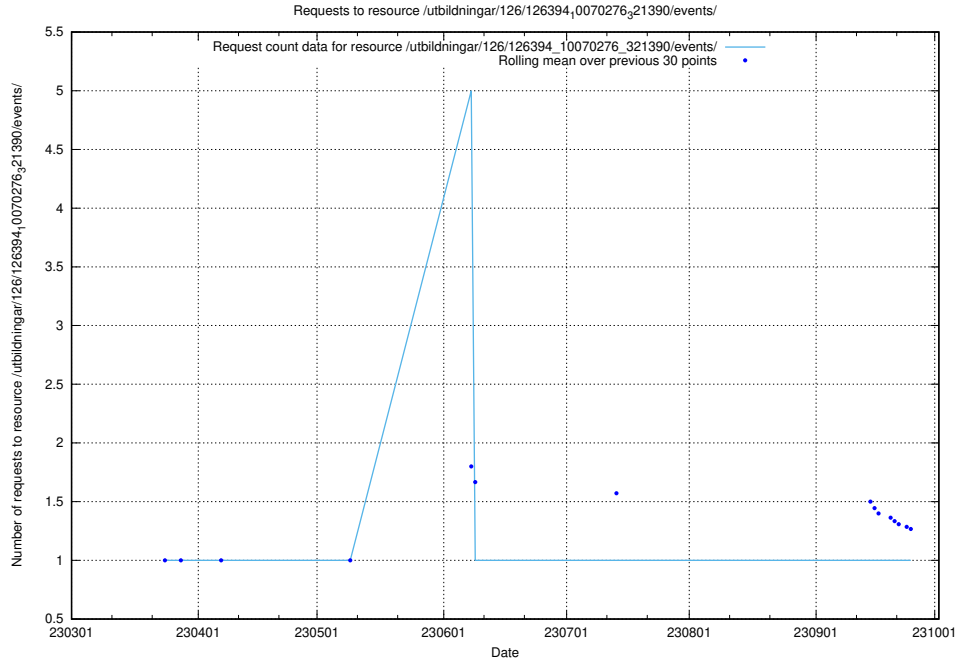

5.6233 Usage of /utbildningar/126/126394_10070276_321390/events/

Here, we count the number of requests to resource /utbildningar/126/126394_10070276_321390/events/