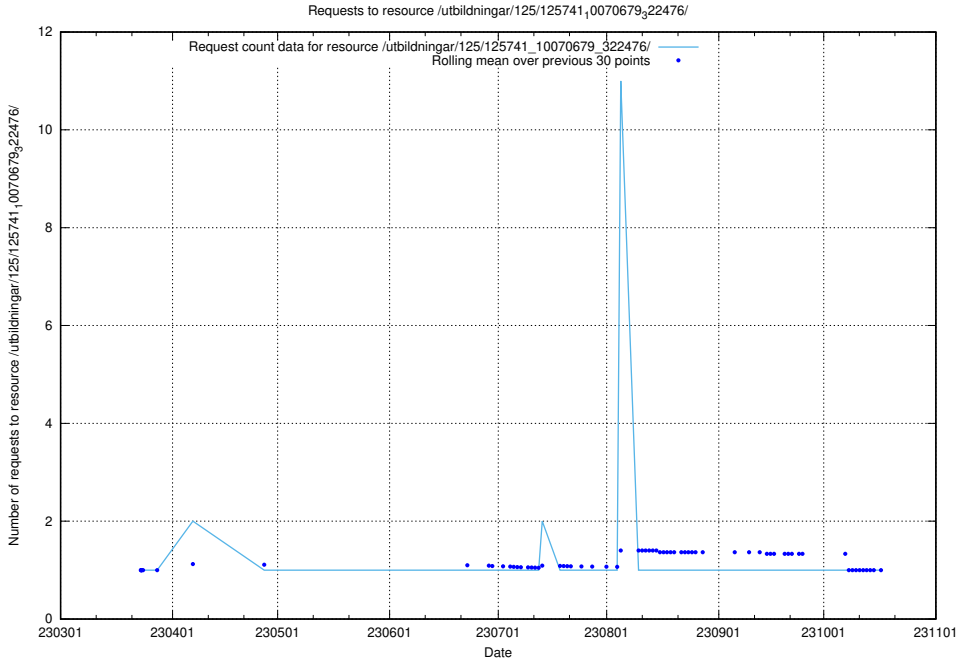

5.6507 Usage of /utbildningar/125/125741_10070679_322476/

Here, we count the number of requests to resource /utbildningar/125/125741_10070679_322476/.