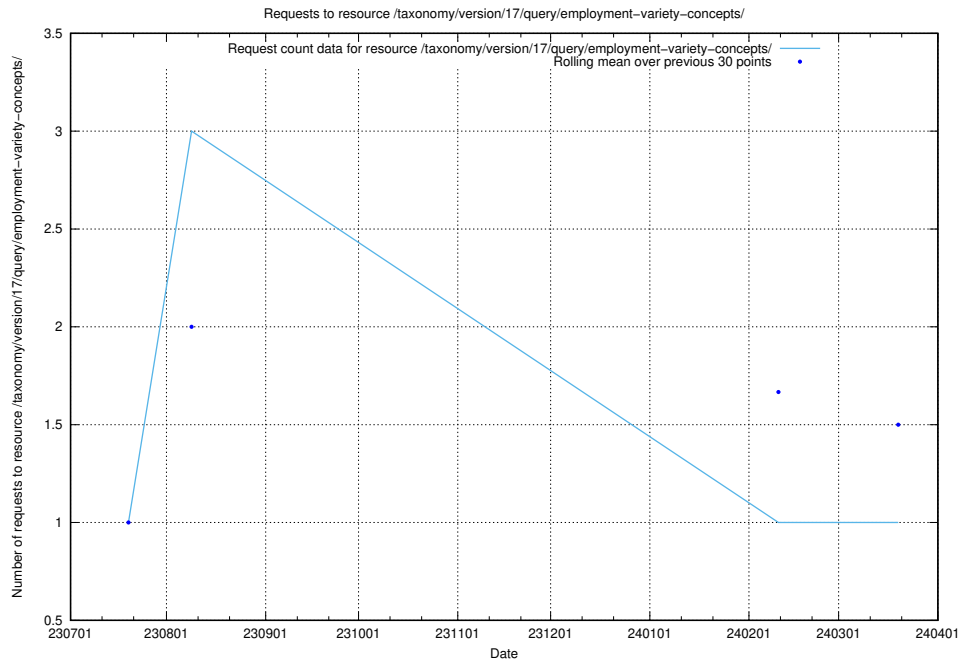

### 5.5066 Usage of /taxonomy/version/17/query/concept-types/

Here, we count the number of requests to resource /taxonomy/version/17/query/concept-types/.