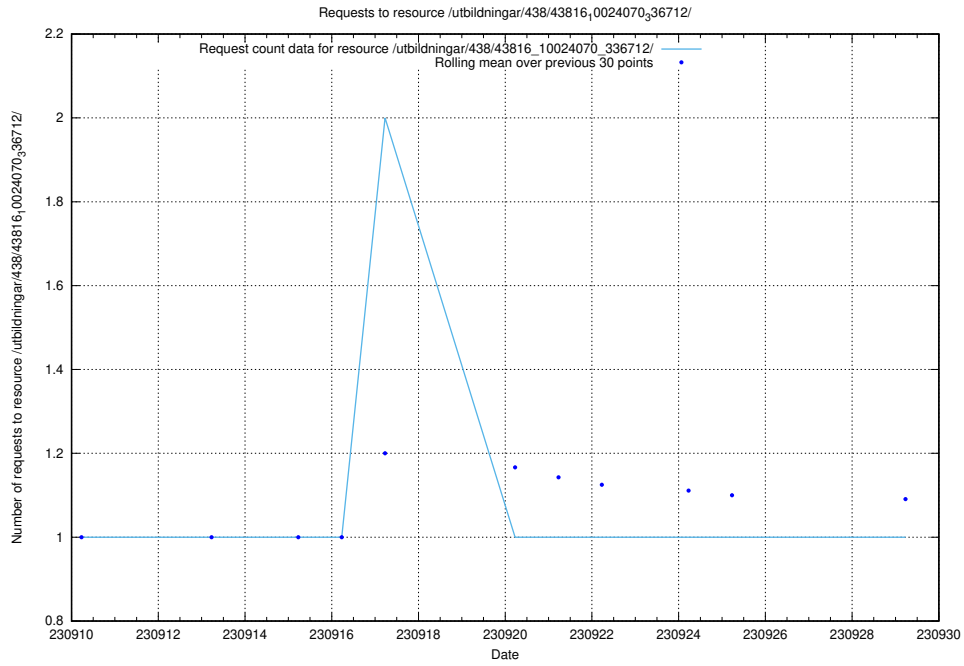

5.4664 Usage of /utbildningar/438/43816_10024070_336712/

Here, we count the number of requests to resource /utbildningar/438/43816_10024070_336712/.