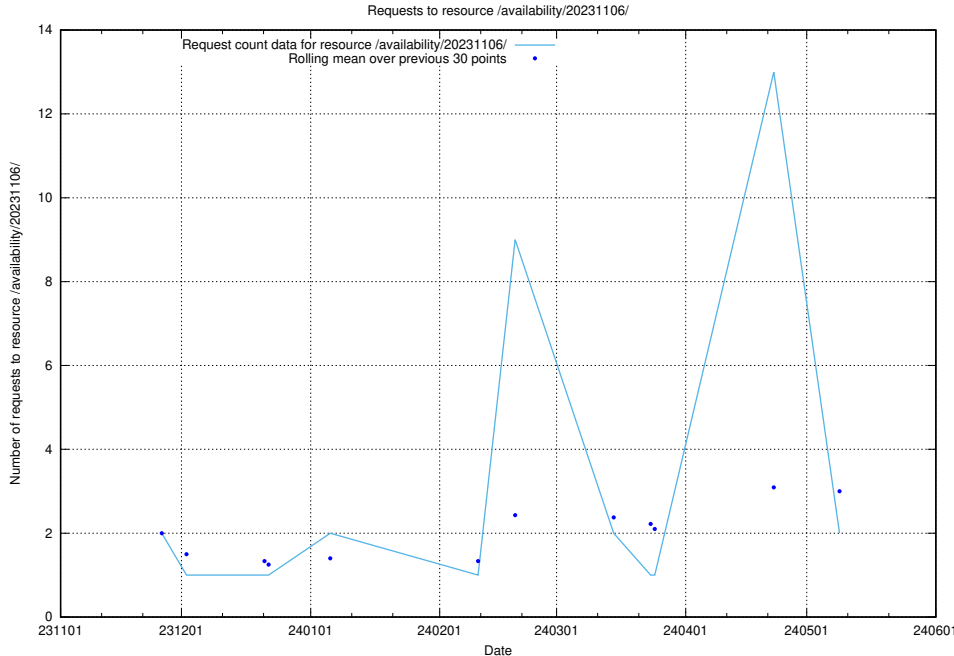

5.695 Usage of /availability/20231106/

Here, we count the number of requests to resource /availability/20231106/.