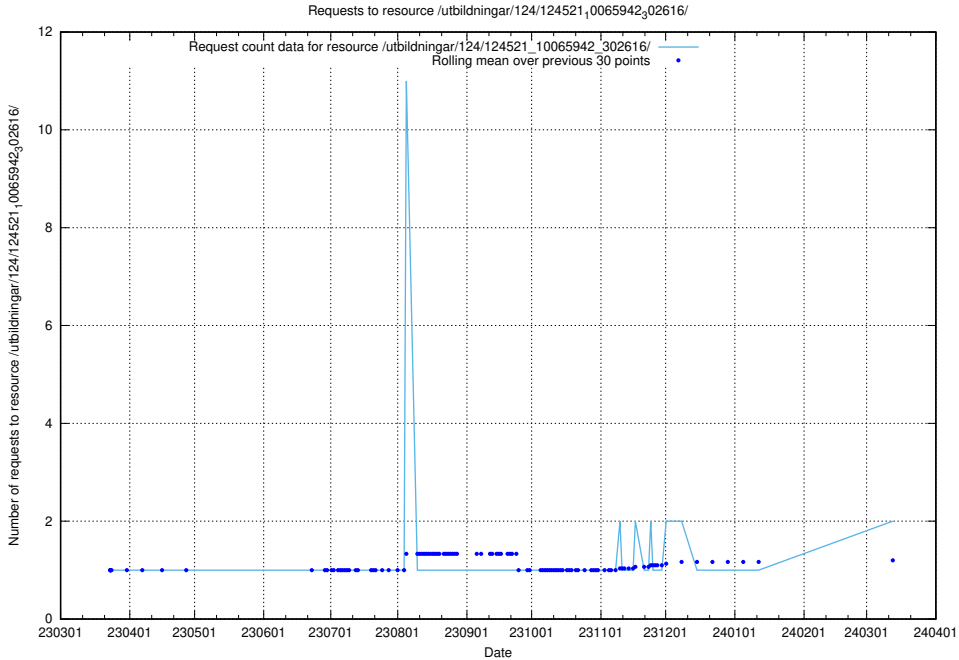

5.506 Usage of /utbildningar/124/124521_10065942_302616/

Here, we count the number of requests to resource /utbildningar/124/124521_10065942_302616/.