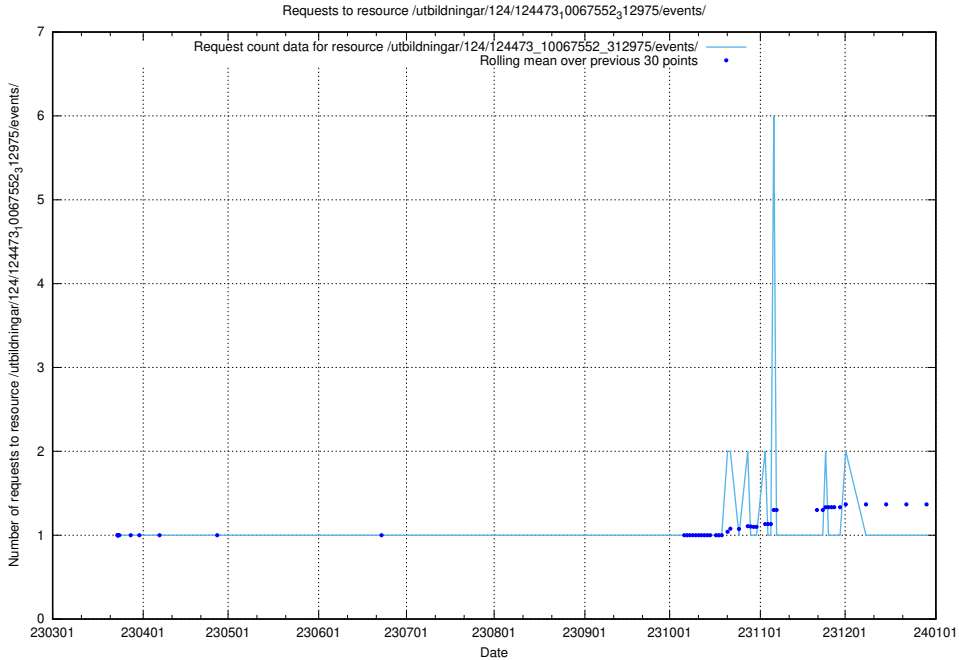

5.3019 Usage of /utbildningar/124/124473_10067552_312975/events/

Here, we count the number of requests to resource /utbildningar/124/124473_10067552_312975/events/