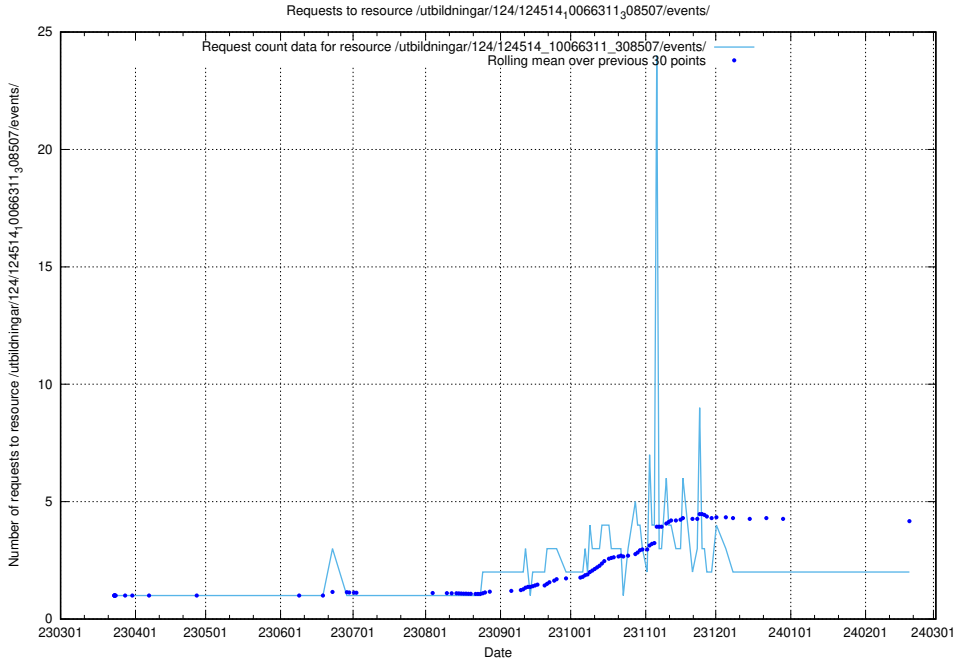

5.549 Usage of /utbildningar/124/124514_10066311_308507/events/

Here, we count the number of requests to resource /utbildningar/124/124514_10066311_308507/events/