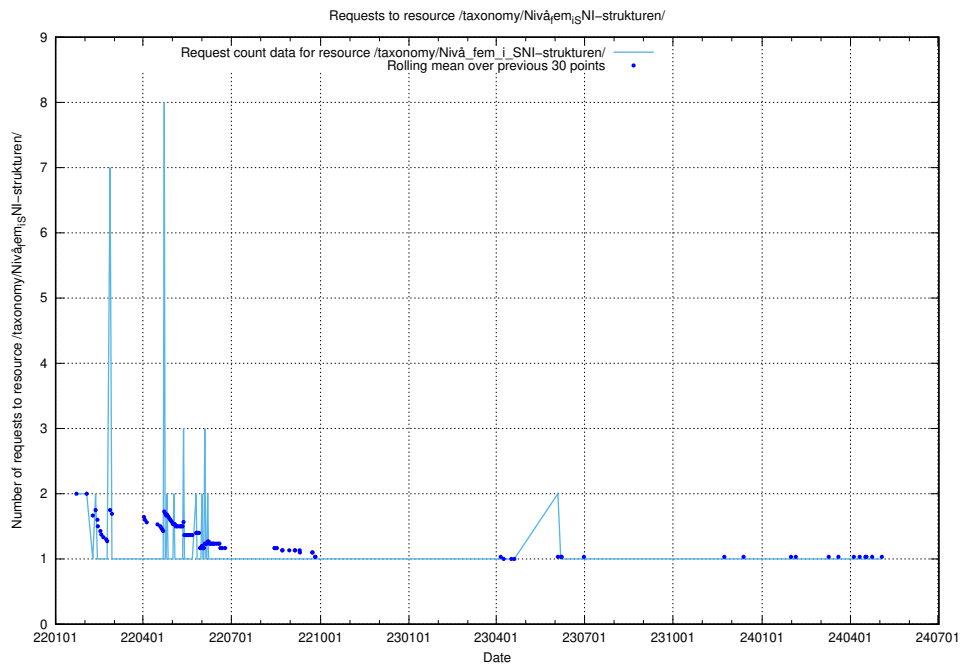

5.4554 Usage of /taxonomy/Nivå_fem_i_SNI-strukturen/

Here, we count the number of requests to resource /taxonomy/Nivå_fem_i_SNI-strukturen/.