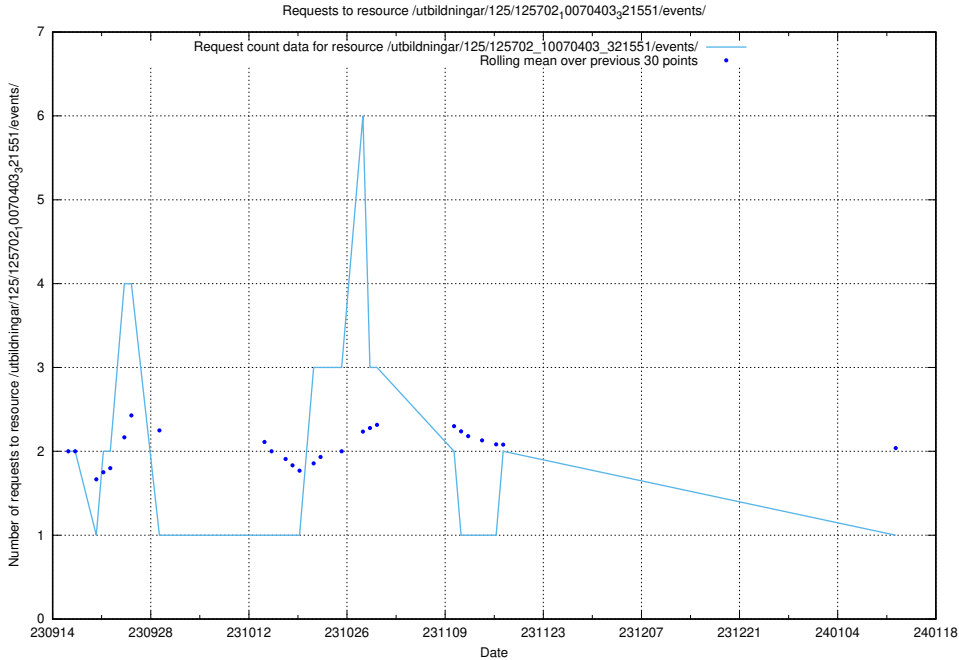

5.4599 Usage of /utbildningar/125/125702_10070403_321551/events/

Here, we count the number of requests to resource /utbildningar/125/125702_10070403_321551/events/