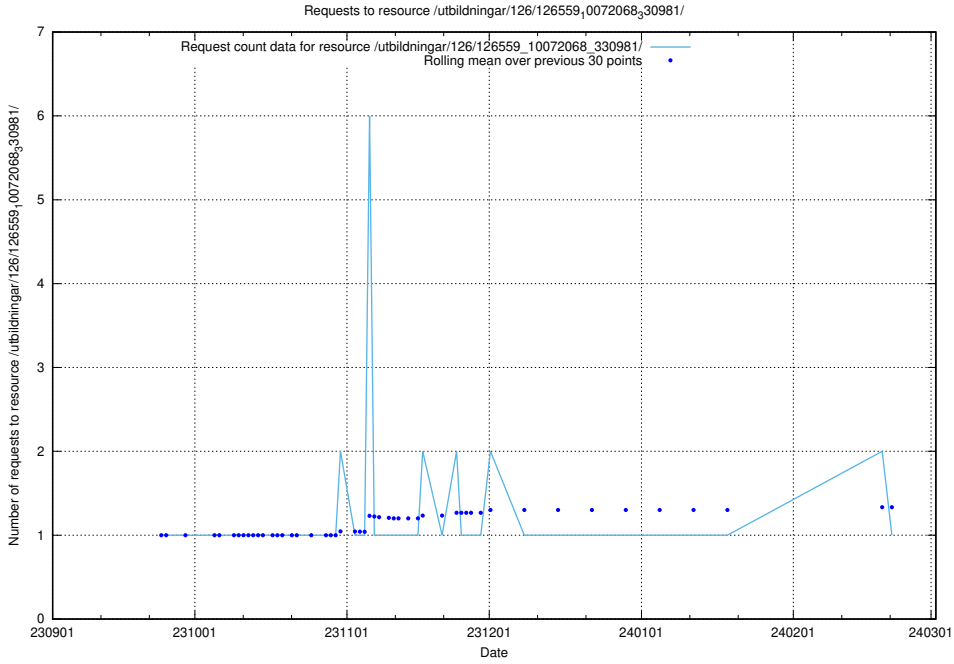

5.4541 Usage of /utbildningar/126/126559_10072068_330981/

Here, we count the number of requests to resource /utbildningar/126/126559_10072068_330981/.