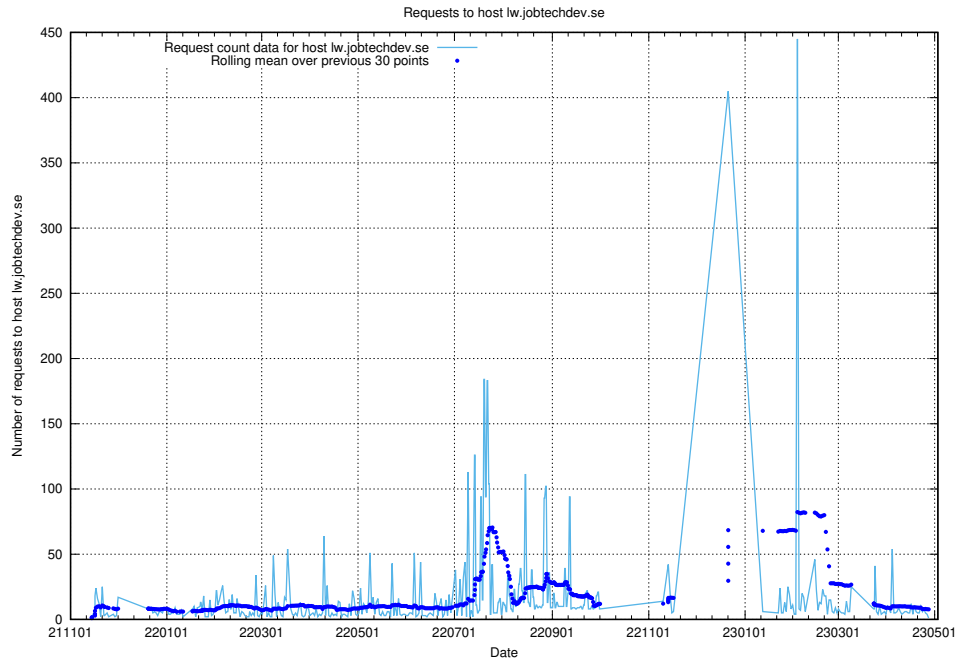

7.658 Usage of lw.jobtechdev.se

Here, we count the number of requests to host lw.jobtechdev.se.