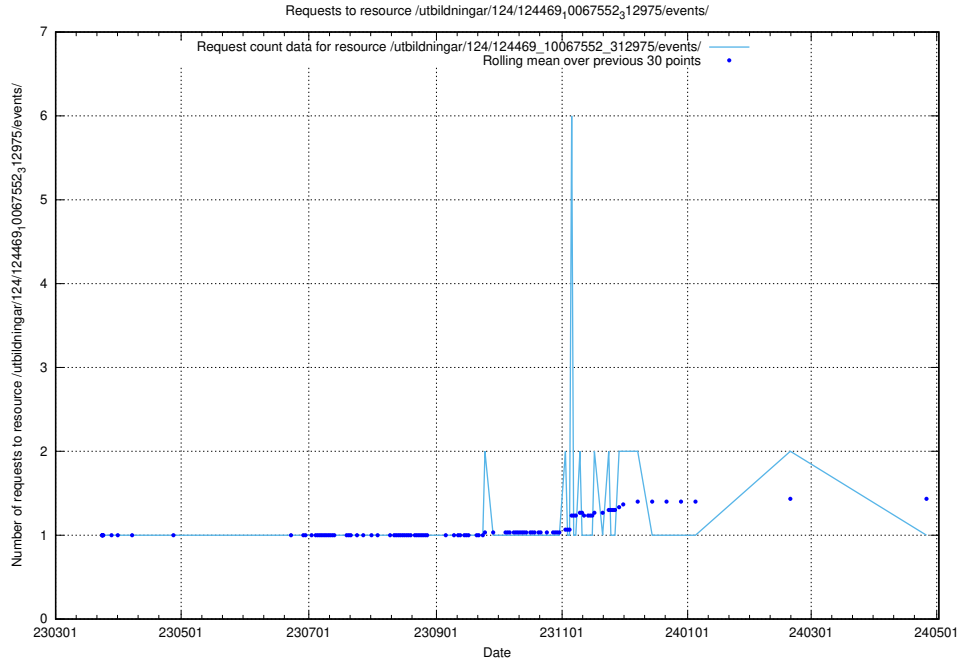

5.3389 Usage of /utbildningar/124/124469_10067552_312975/events/

Here, we count the number of requests to resource /utbildningar/124/124469_10067552_312975/events/