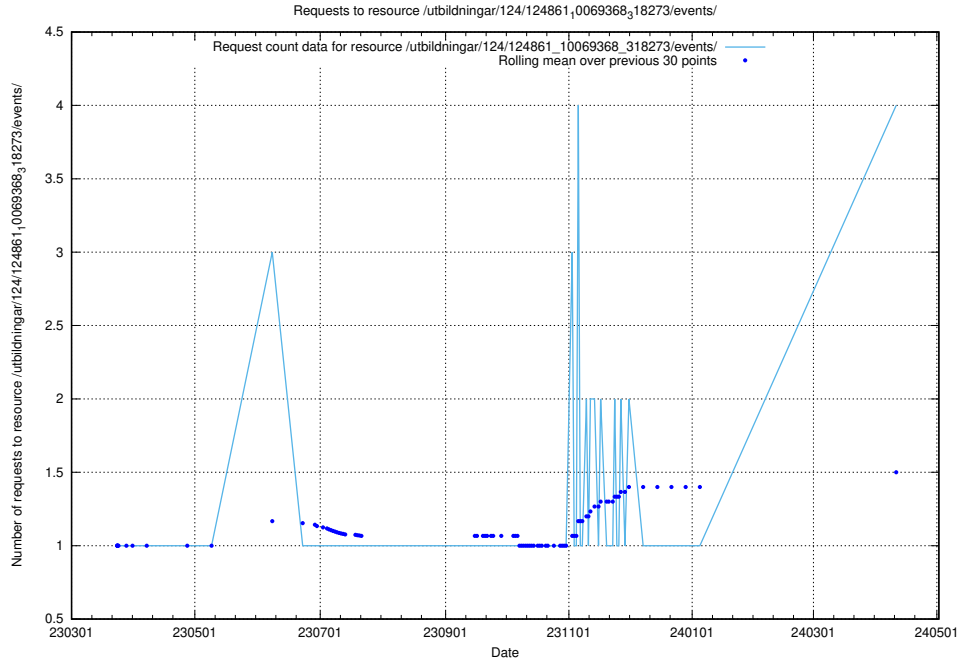

5.173 Usage of /utbildningar/124/124861_10069368_318273/events/

Here, we count the number of requests to resource /utbildningar/124/124861_10069368_318273/events/