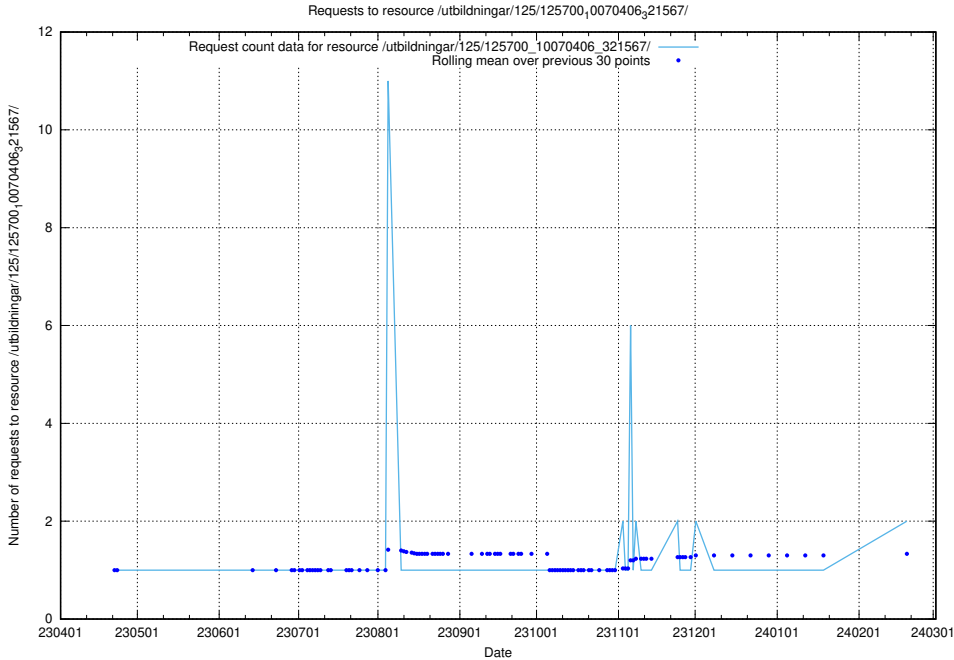

### 5.911 Usage of /utbildningar/126/

Here, we count the number of requests to resource /utbildningar/126/.