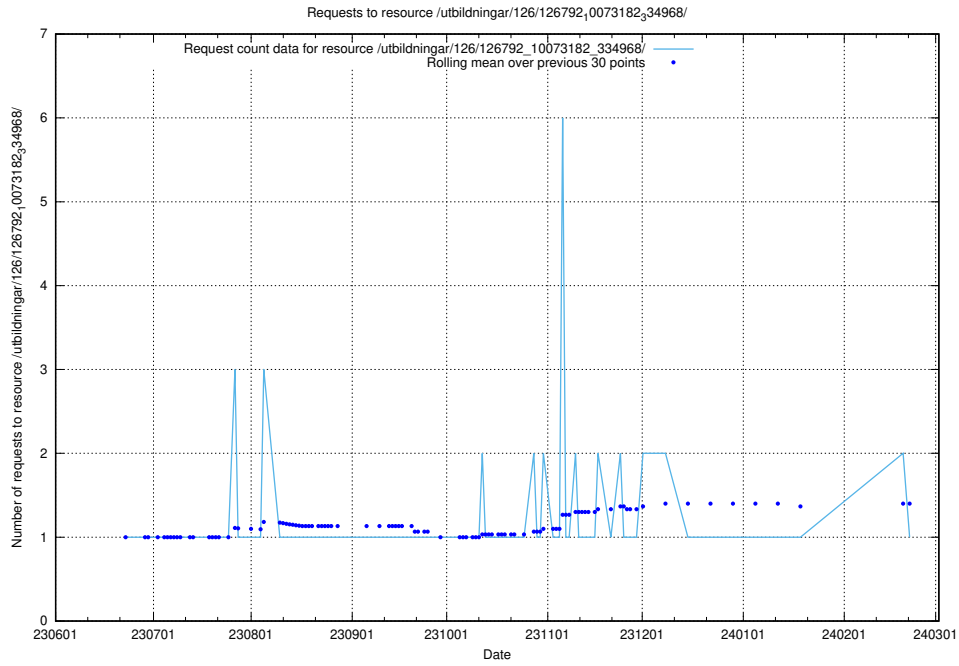

5.5649 Usage of /utbildningar/126/126792_10073182_334968/

Here, we count the number of requests to resource /utbildningar/126/126792_10073182_334968/.