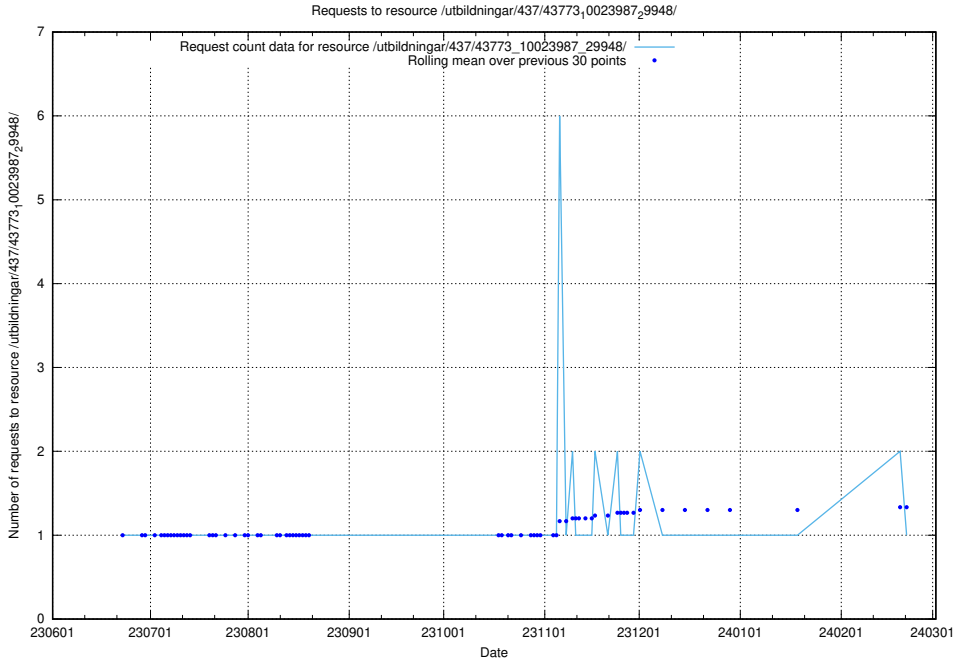

5.5632 Usage of /utbildningar/437/43773_10023987_29948/

Here, we count the number of requests to resource /utbildningar/437/43773_10023987_29948/.