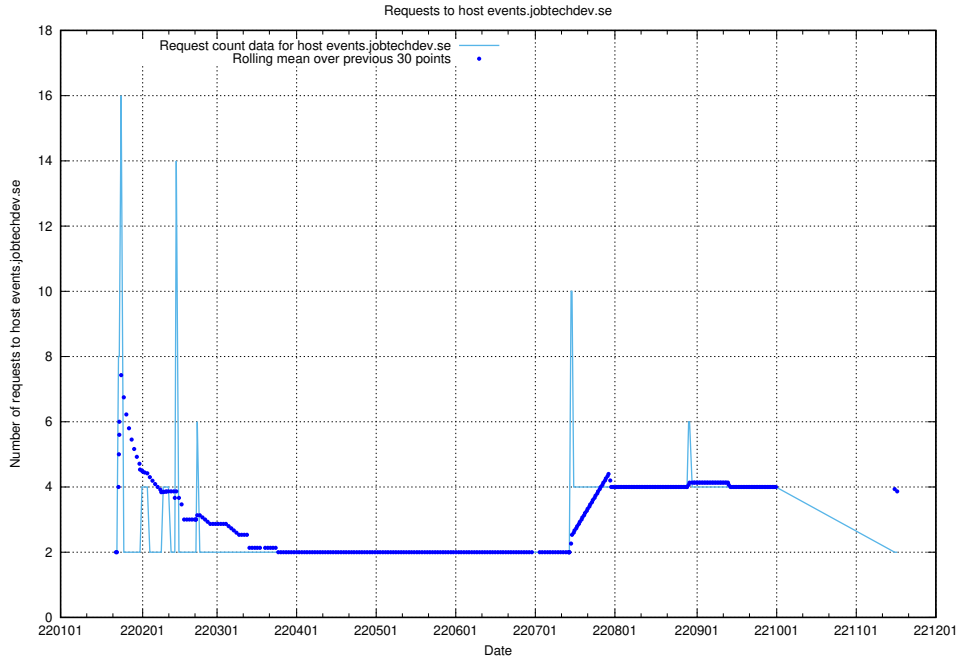

7.602 Usage of events.jobtechdev.se

Here, we count the number of requests to host events.jobtechdev.se.