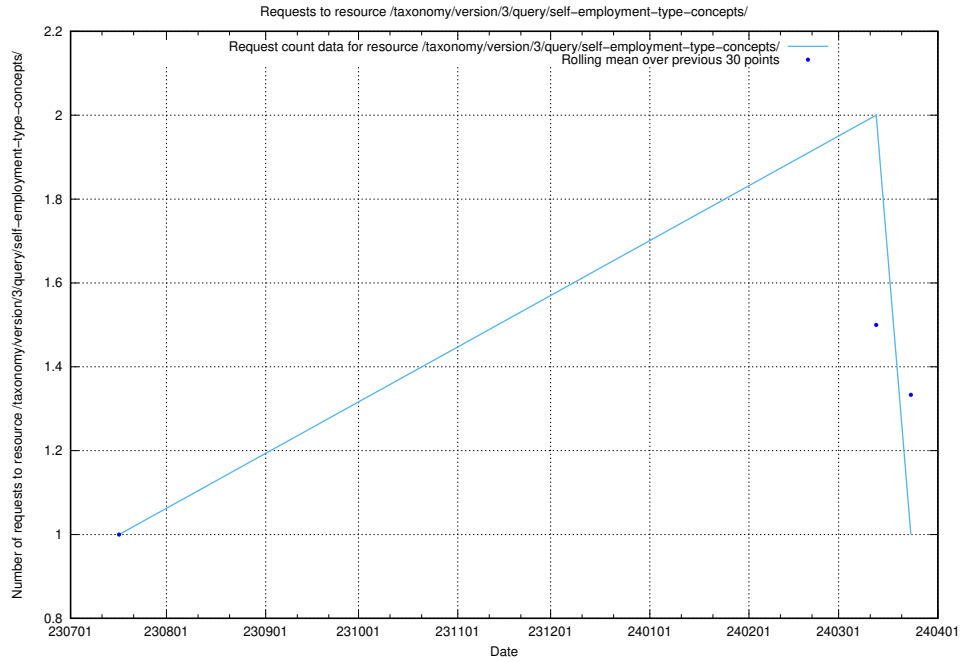

5.5108 Usage of /taxonomy/version/3/query/self-employment-type-concepts/

Here, we count the number of requests to resource /taxonomy/version/3/query/self-employment-type-concepts/.