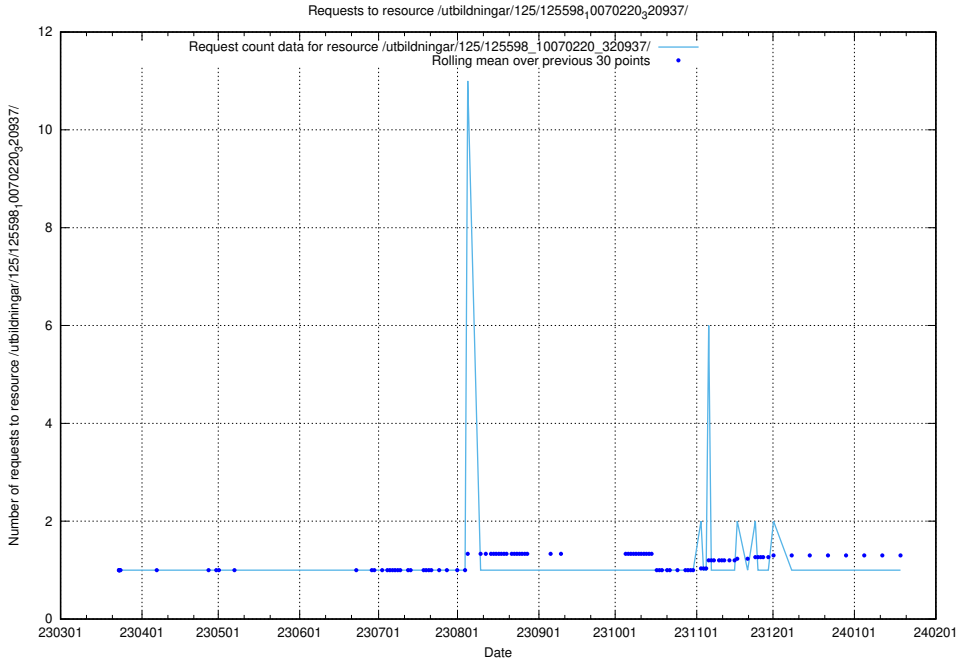

5.1111 Usage of /utbildningar/125/125598_10070220_320937/

Here, we count the number of requests to resource /utbildningar/125/125598_10070220_320937/.