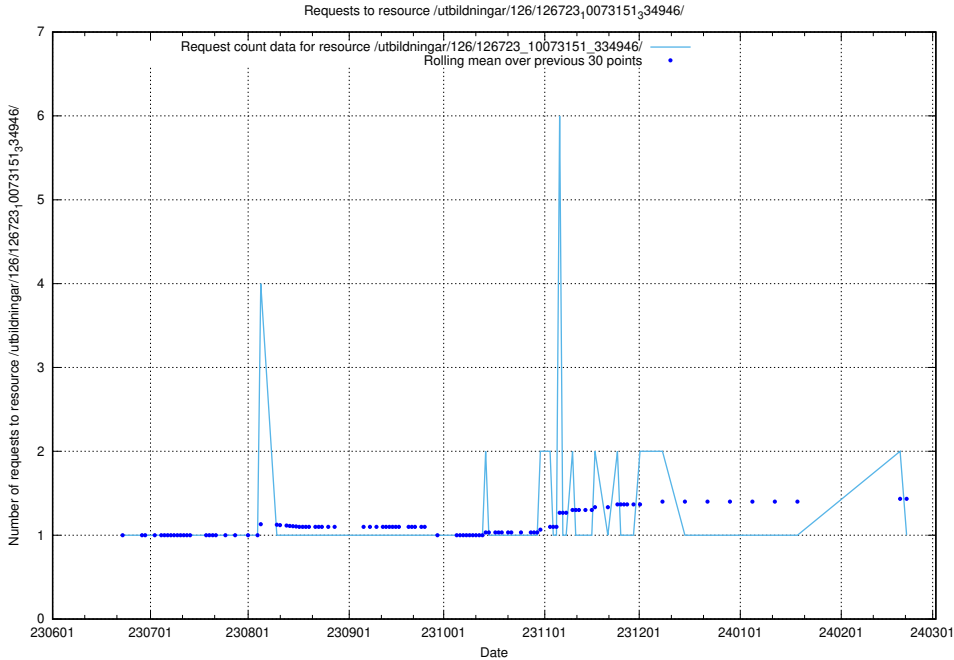

5.5662 Usage of /utbildningar/126/126723_10073151_334946/

Here, we count the number of requests to resource /utbildningar/126/126723_10073151_334946/.