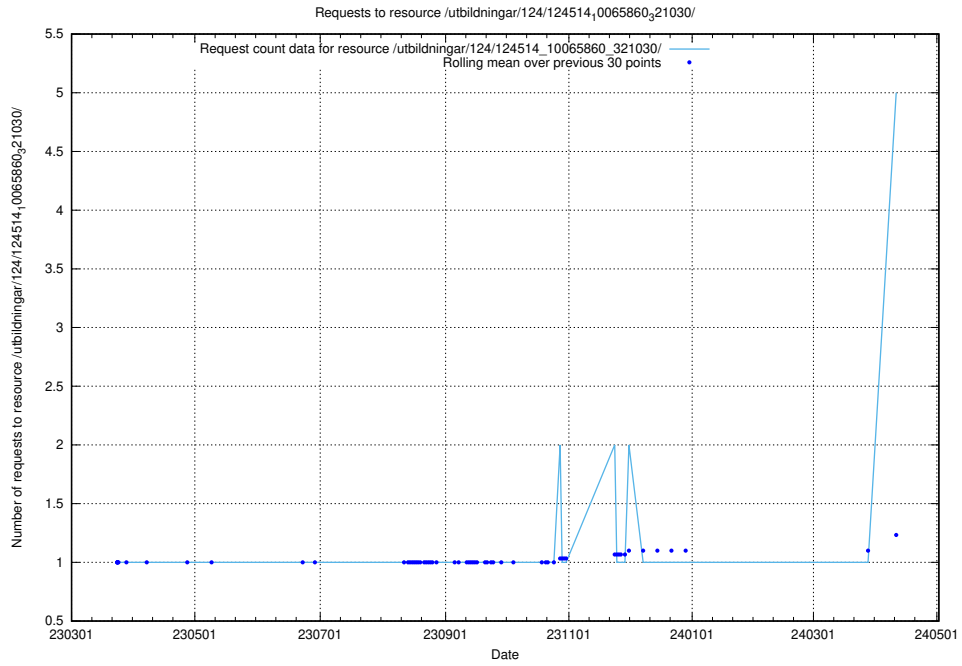

5.128 Usage of /utbildningar/124/124514_10065860_321030/

Here, we count the number of requests to resource /utbildningar/124/124514_10065860_321030/.