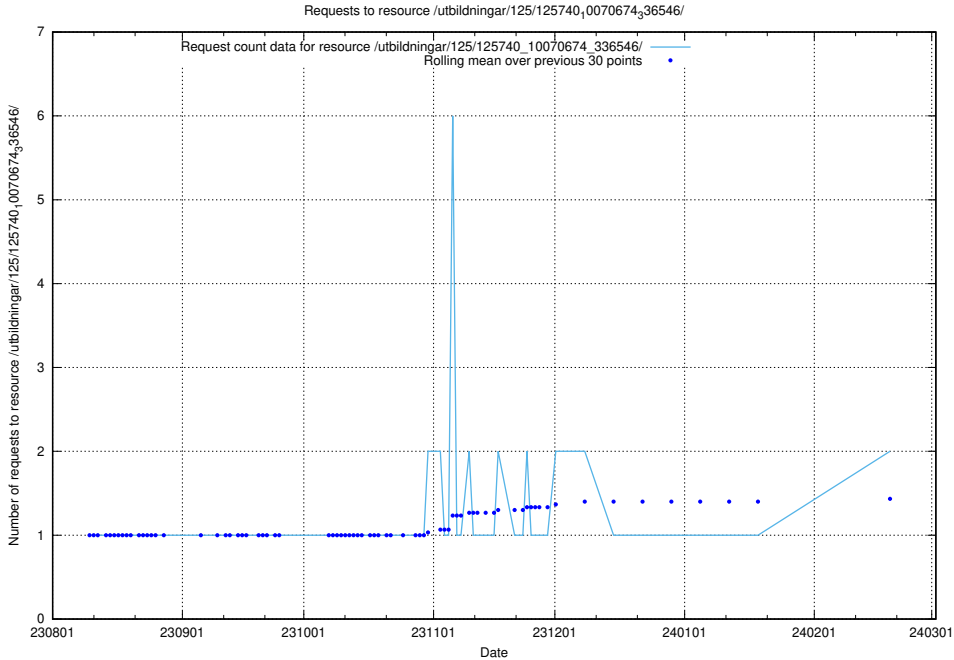

5.786 Usage of /utbildningar/125/125740_10070674_336546/

Here, we count the number of requests to resource /utbildningar/125/125740_10070674_336546/.