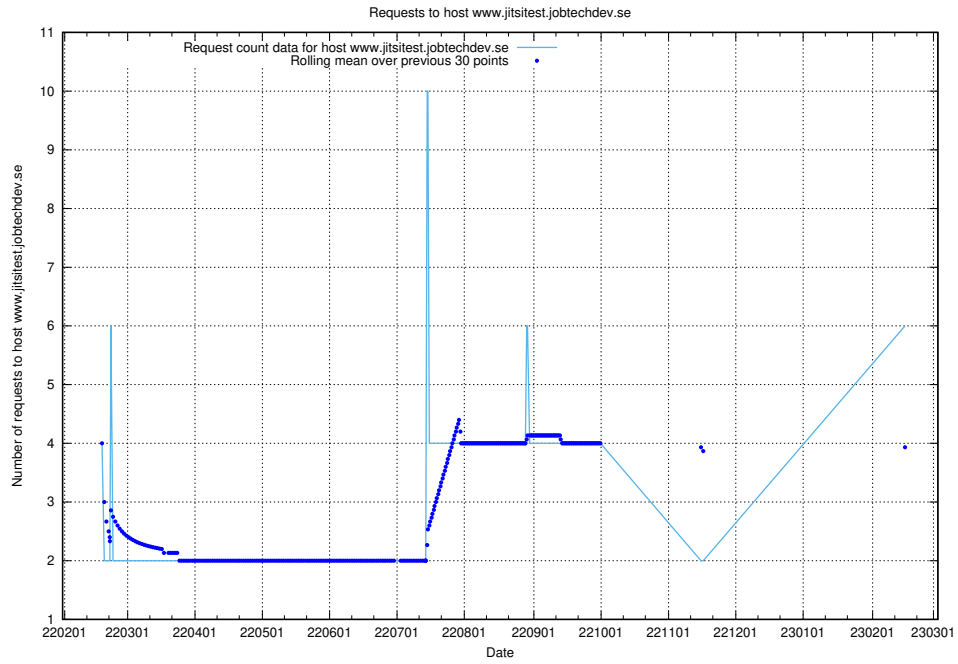

7.86 Usage of www.jitsitest.jobtechdev.se

Here, we count the number of requests to host www.jitsitest.jobtechdev.se.