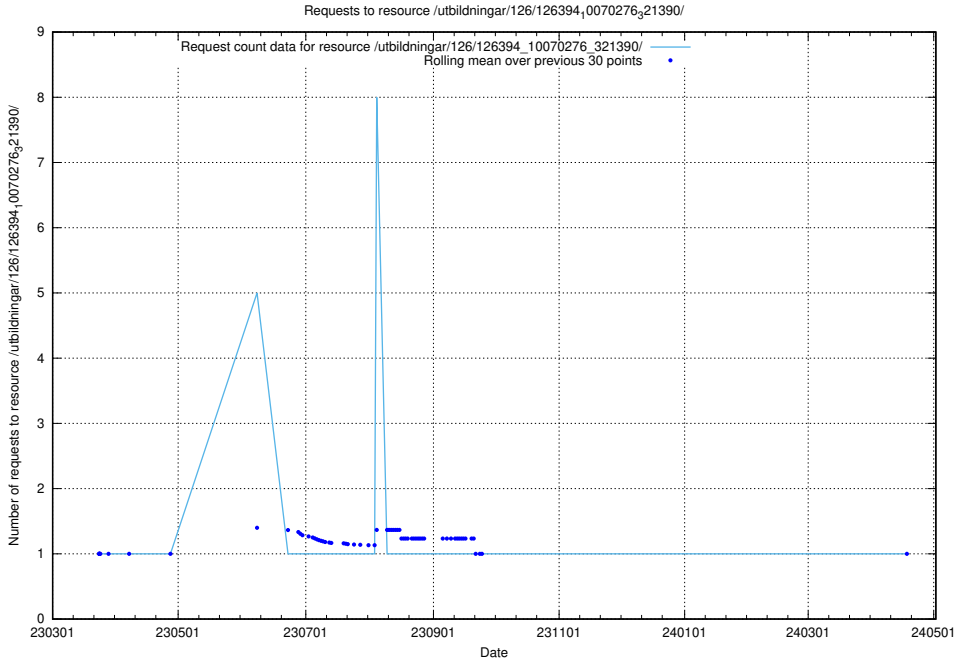

5.6451 Usage of /utbildningar/126/126394_10070276_321390/

Here, we count the number of requests to resource /utbildningar/126/126394_10070276_321390/.