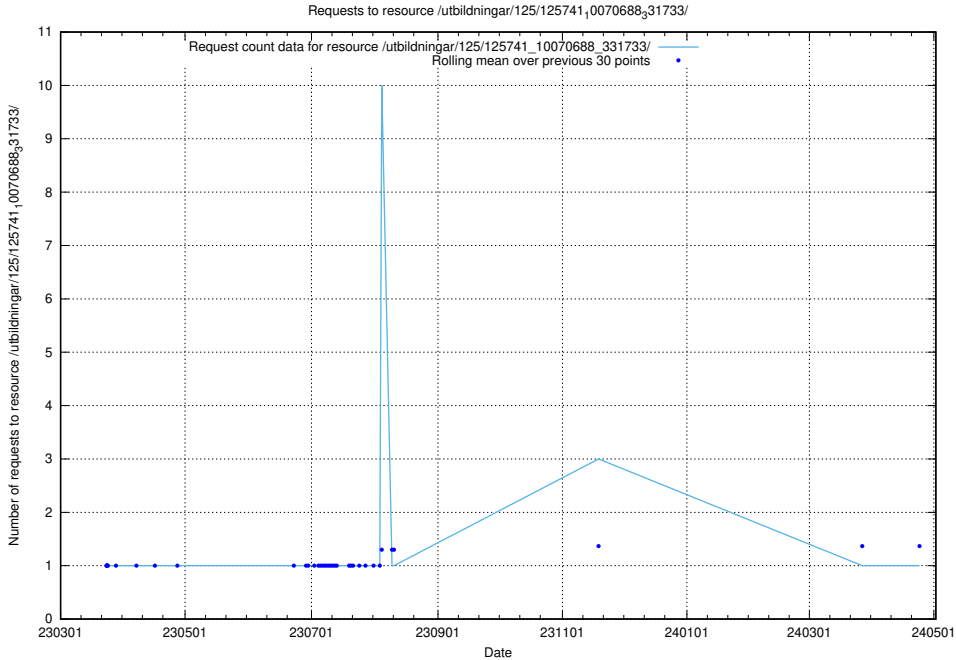

5.6500 Usage of /utbildningar/125/125741_10070688_331733/

Here, we count the number of requests to resource /utbildningar/125/125741_10070688_331733/.