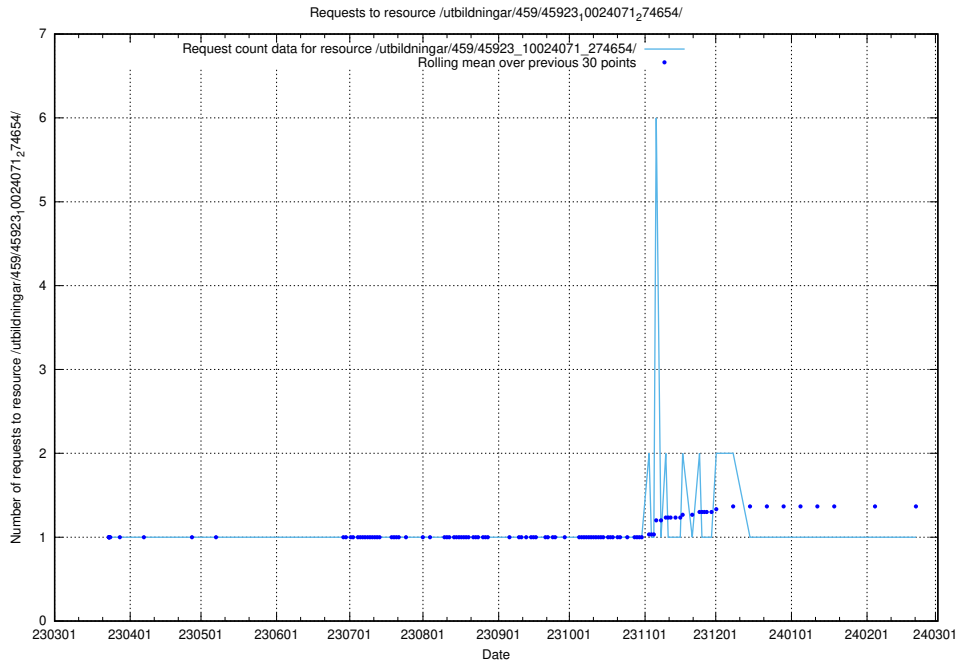

5.6348 Usage of /utbildningar/459/45923_10024071_274654/

Here, we count the number of requests to resource /utbildningar/459/45923_10024071_274654/.