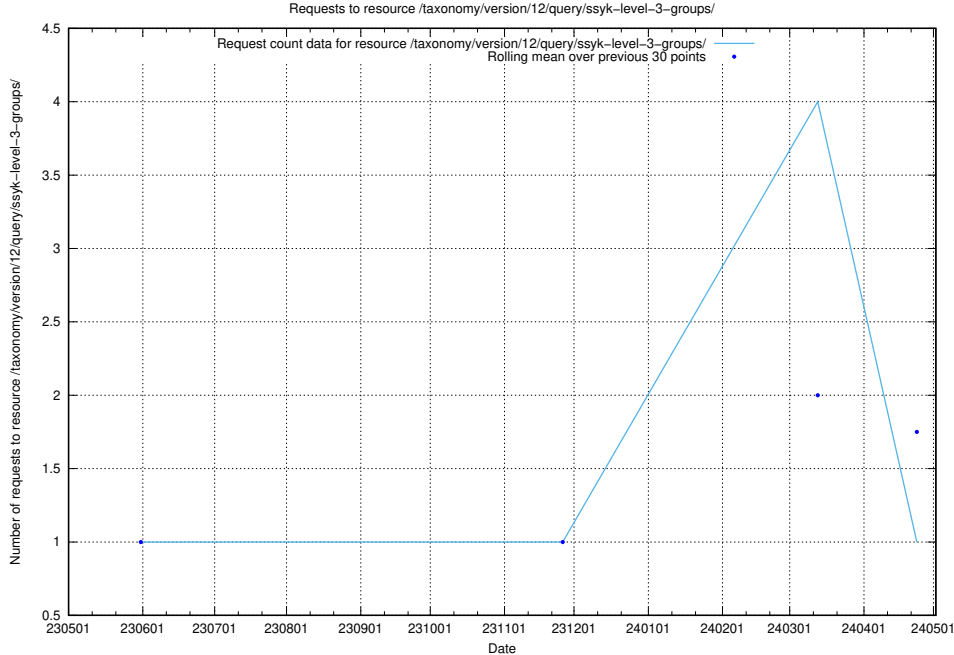

5.5988 Usage of /taxonomy/version/12/query/ssyk-level-3-groups/

Here, we count the number of requests to resource /taxonomy/version/12/query/ssyk-level-3-groups/.