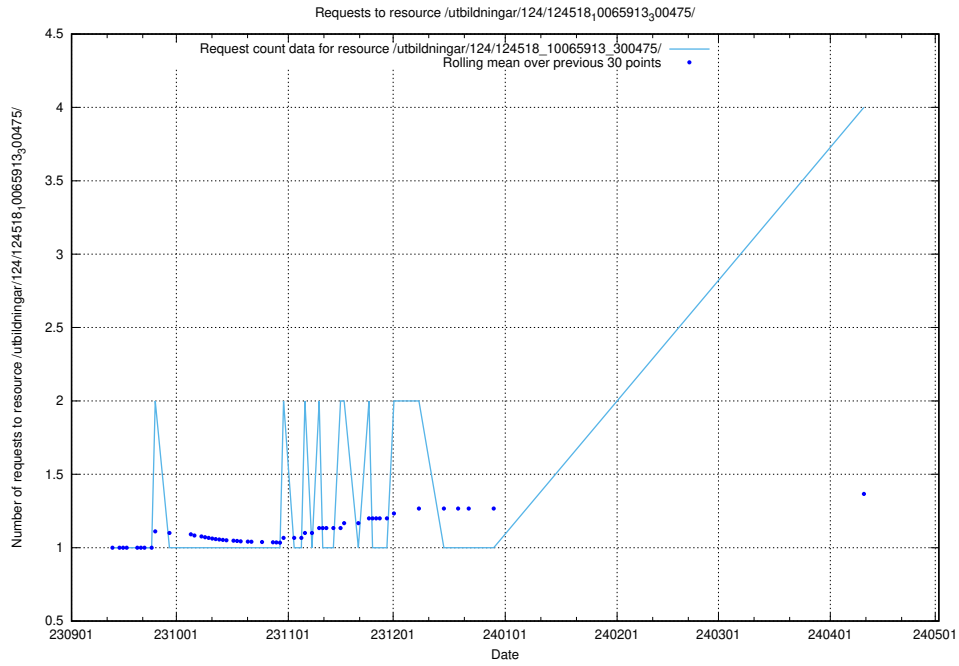

5.223 Usage of /utbildningar/124/124518_10065913_300475/

Here, we count the number of requests to resource /utbildningar/124/124518_10065913_300475/.