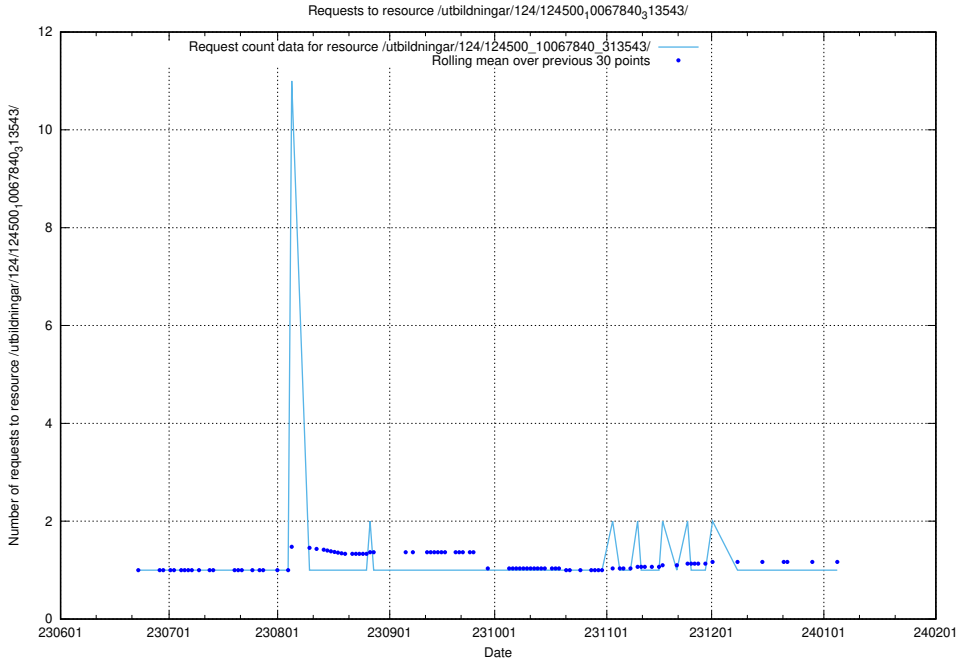

5.5834 Usage of /utbildningar/124/124500_10067840_313543/

Here, we count the number of requests to resource /utbildningar/124/124500_10067840_313543/.