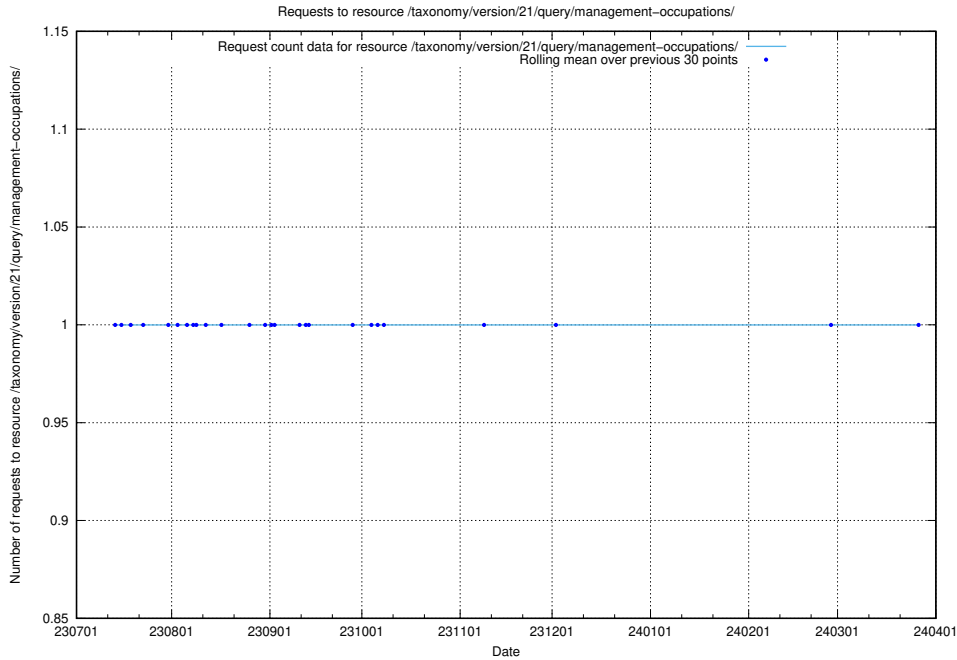

5.5151 Usage of /taxonomy/version/21/query/management-occupations/

Here, we count the number of requests to resource /taxonomy/version/21/query/management-occupations/.