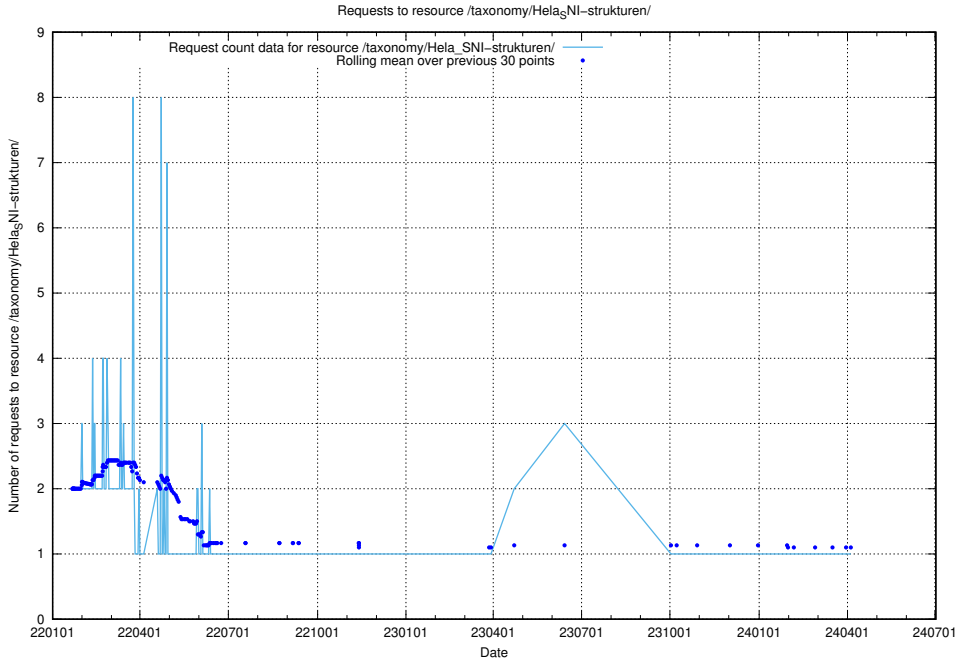

5.1072 Usage of /taxonomy/Hela_SNI-strukturen/

Here, we count the number of requests to resource /taxonomy/Hela_SNI-strukturen/.