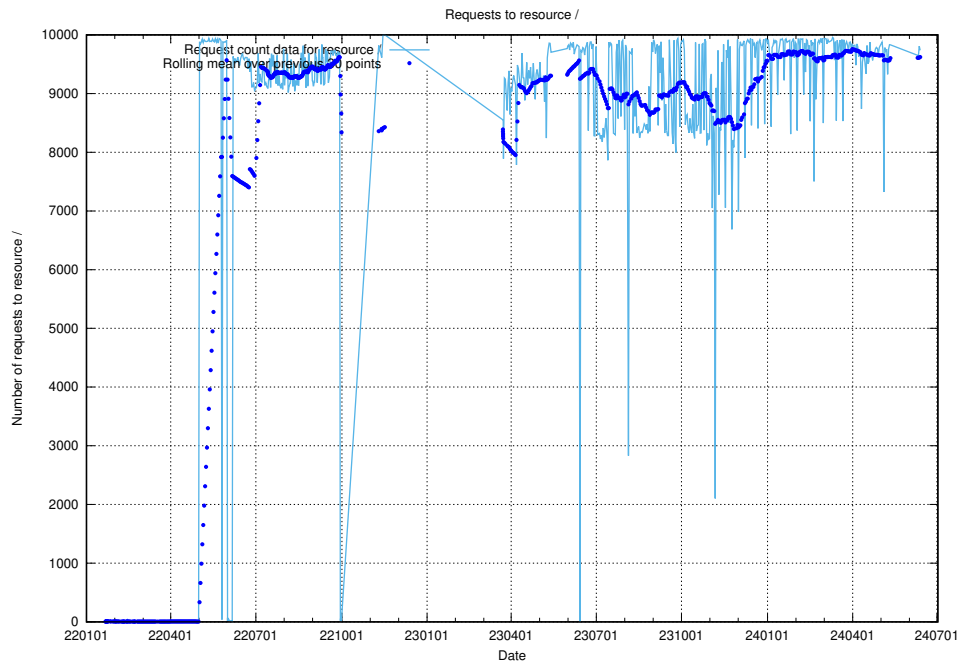

5 JobTechDev Data

This section contains data statistics from the [JobTechDev Data Web](#)⁶.

5.1 Usage of /

Here, we count the number of requests to resource /.

---

⁶<https://data.jobtechdev.se>