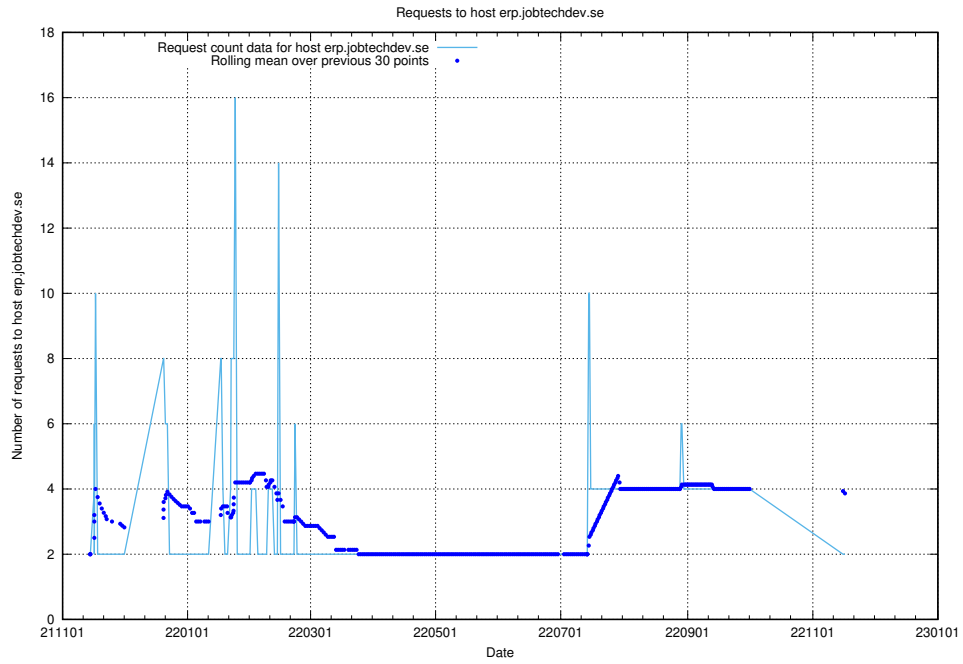

7.268 Usage of erp.jobtechdev.se

Here, we count the number of requests to host erp.jobtechdev.se.