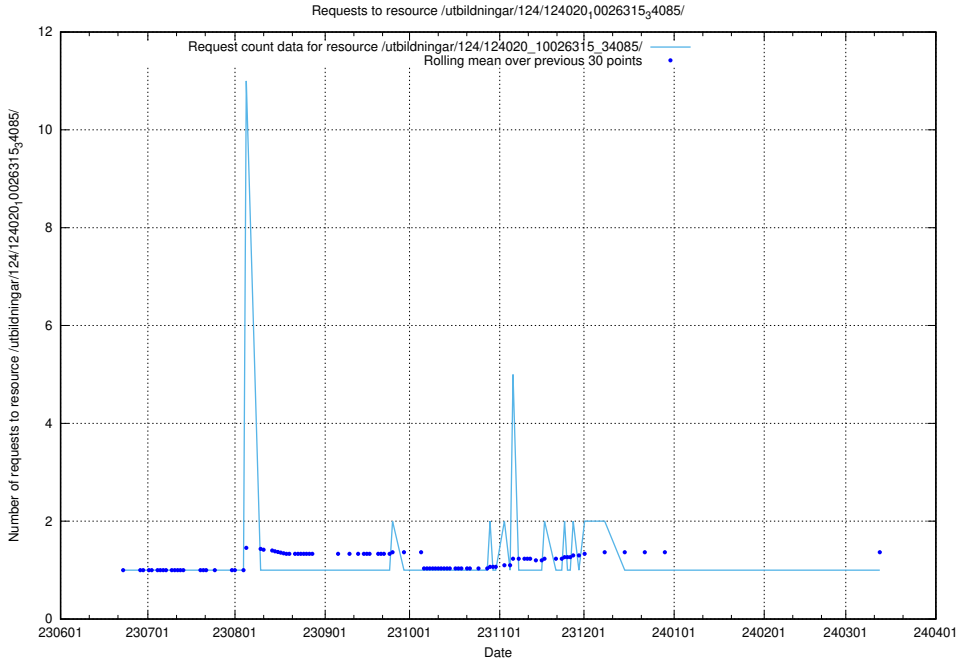

5.5884 Usage of /utbildningar/124/124020_10026315_34085/

Here, we count the number of requests to resource /utbildningar/124/124020_10026315_34085/.