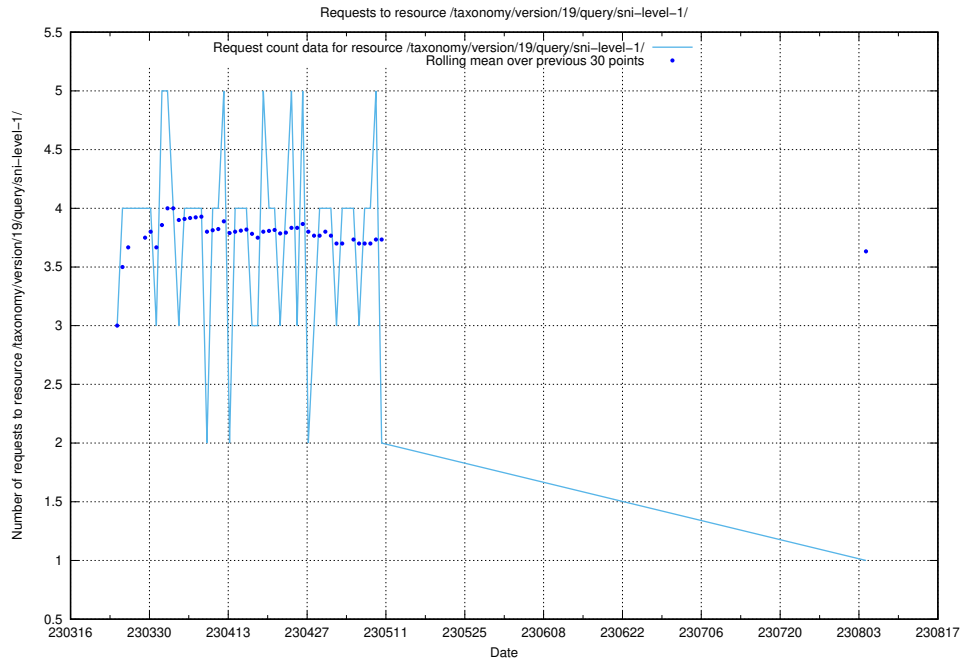

5.6161 Usage of /taxonomy/version/19/query/sni-level-1/

Here, we count the number of requests to resource /taxonomy/version/19/query/sni-level-1/.