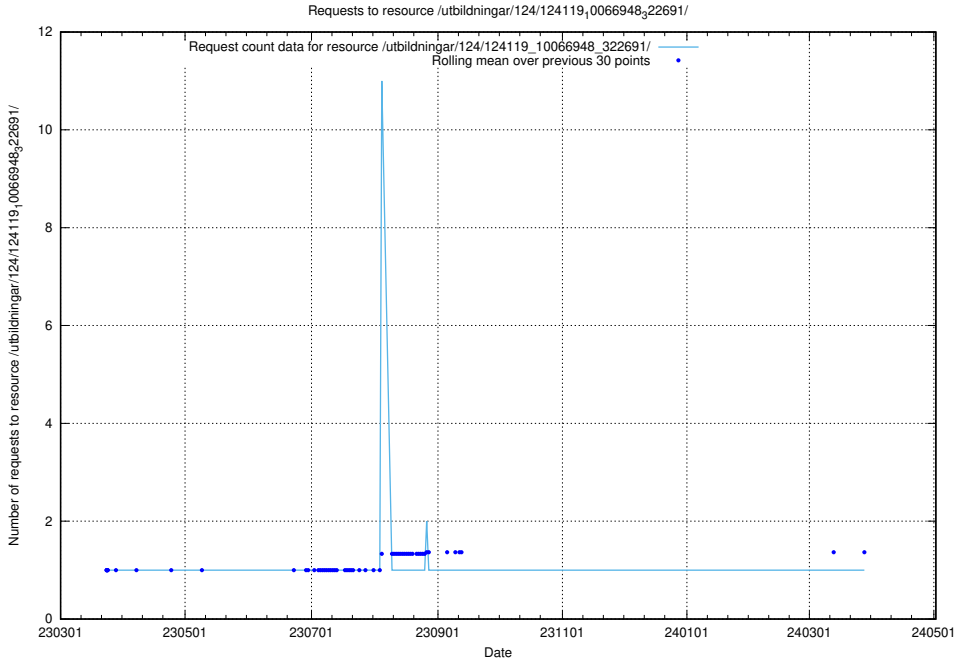

5.4185 Usage of /utbildningar/124/124119_10066948_322691/

Here, we count the number of requests to resource /utbildningar/124/124119_10066948_322691/.