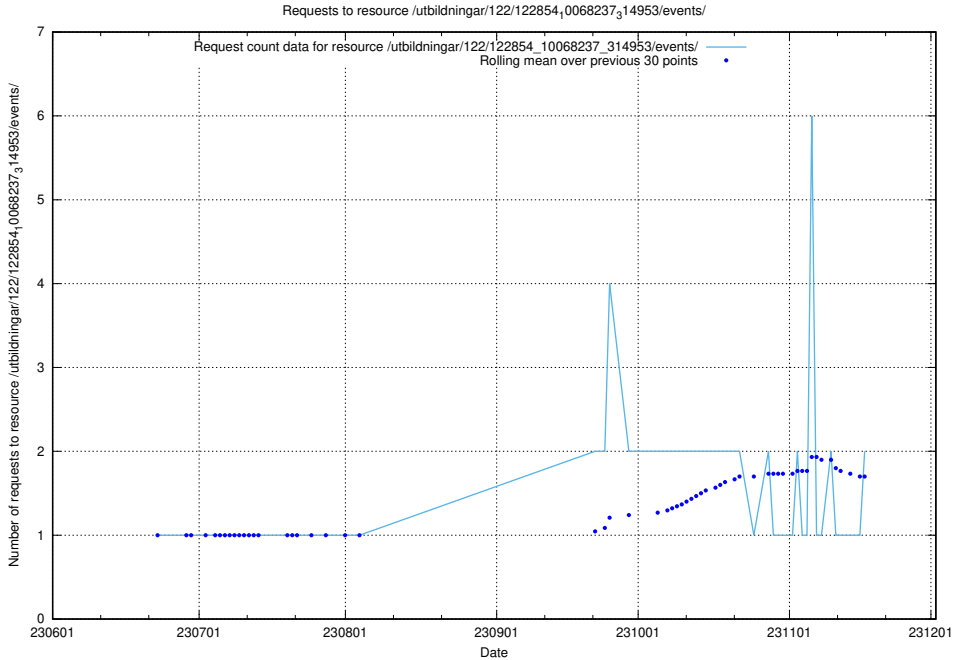

5.886 Usage of /utbildningar/122/122854_10068237_314953/events/

Here, we count the number of requests to resource /utbildningar/122/122854_10068237_314953/events/