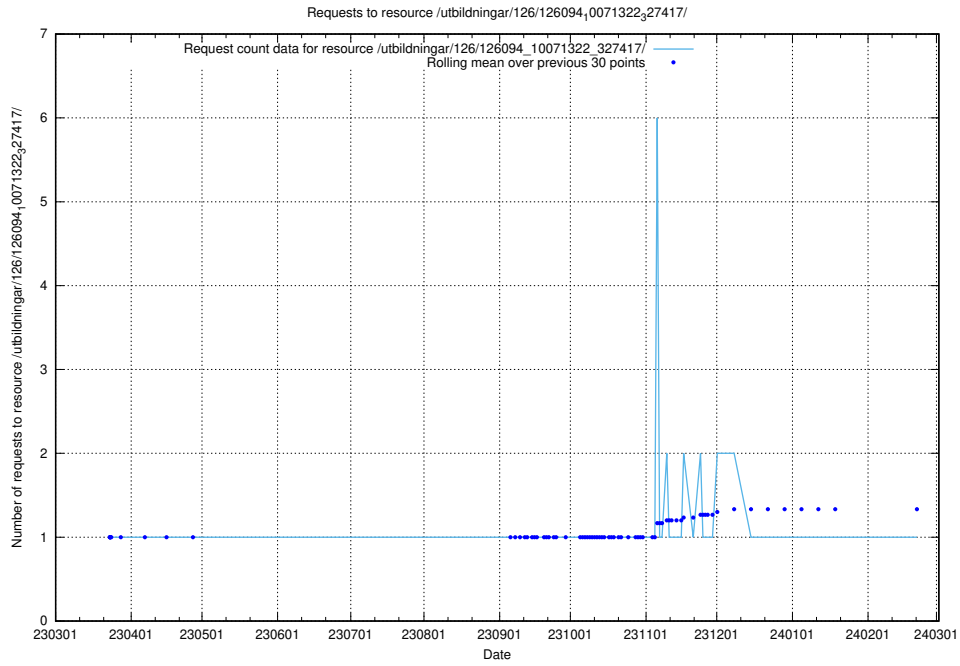

5.6462 Usage of /utbildningar/126/126094_10071322_327417/

Here, we count the number of requests to resource /utbildningar/126/126094_10071322_327417/.