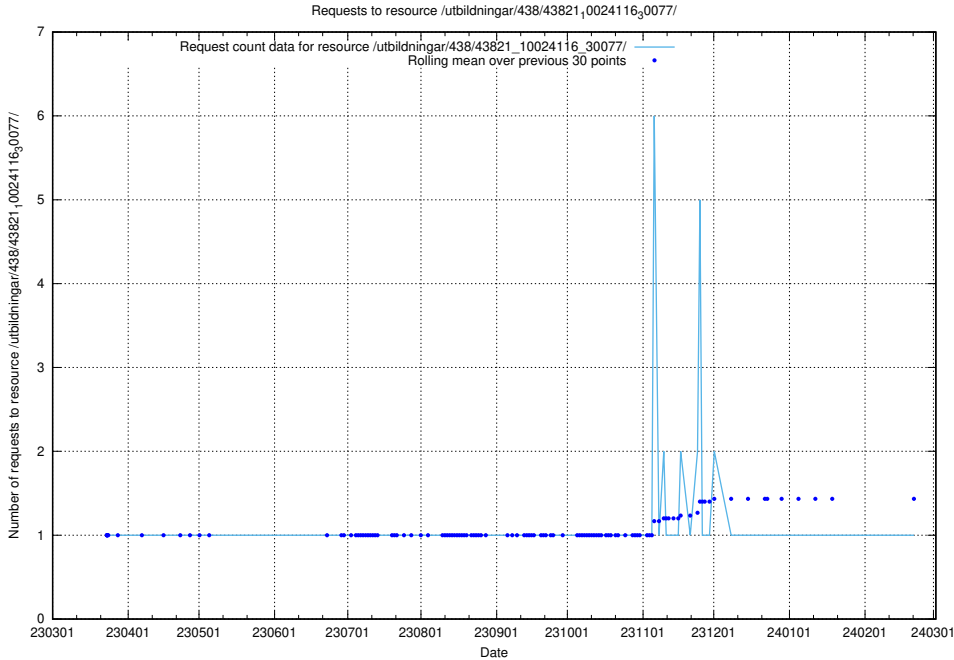

5.6370 Usage of /utbildningar/438/43821_10024116_30077/

Here, we count the number of requests to resource /utbildningar/438/43821_10024116_30077/.