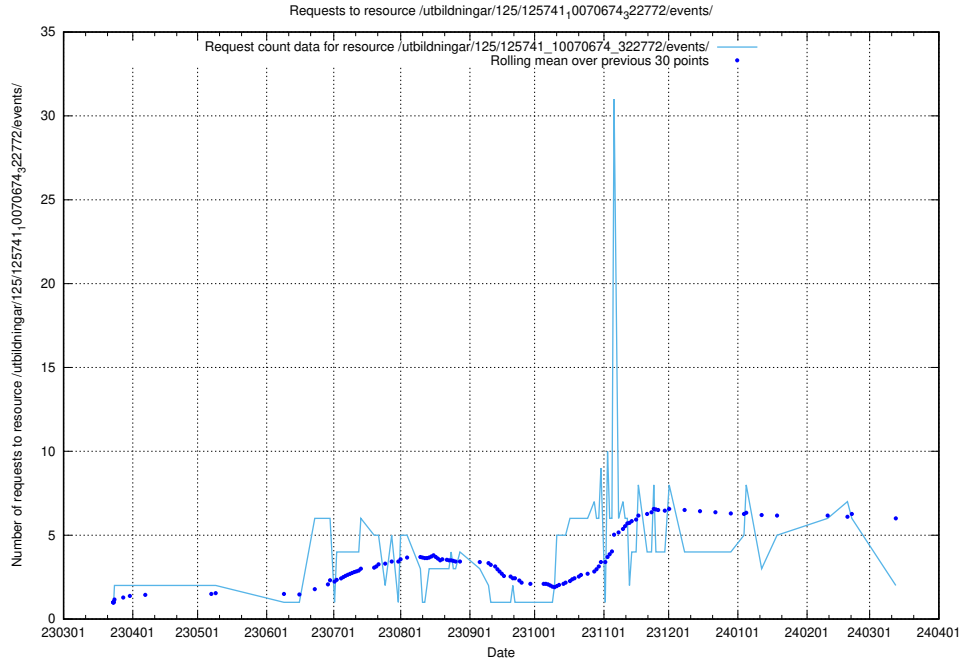

5.983 Usage of /utbildningar/125/125741_10070674_322772/events/

Here, we count the number of requests to resource /utbildningar/125/125741_10070674_322772/events/