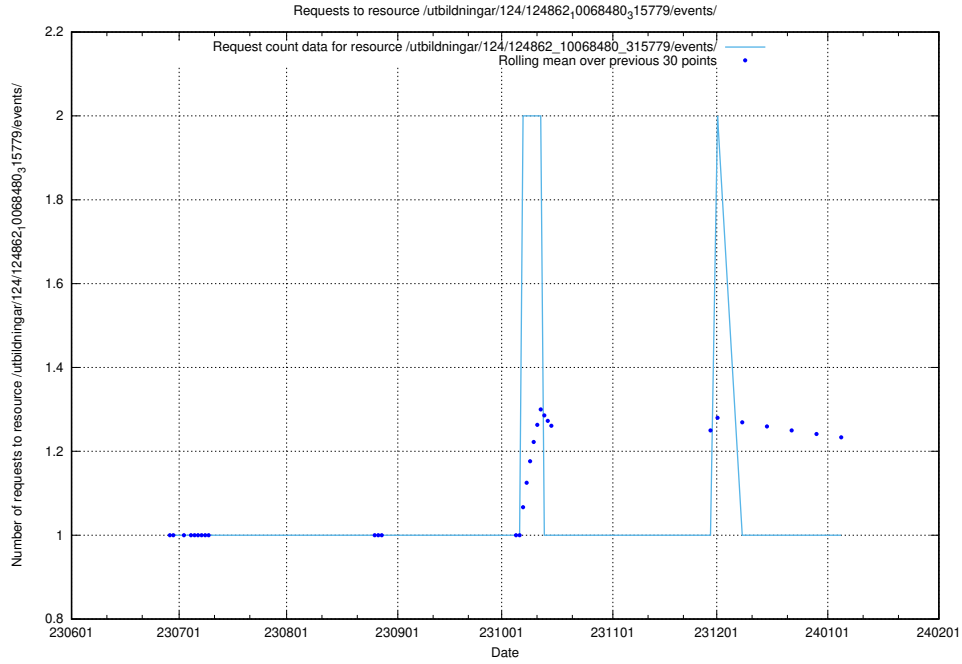

5.5538 Usage of /utbildningar/124/124862_10068480_315779/events/

Here, we count the number of requests to resource /utbildningar/124/124862_10068480_315779/events/