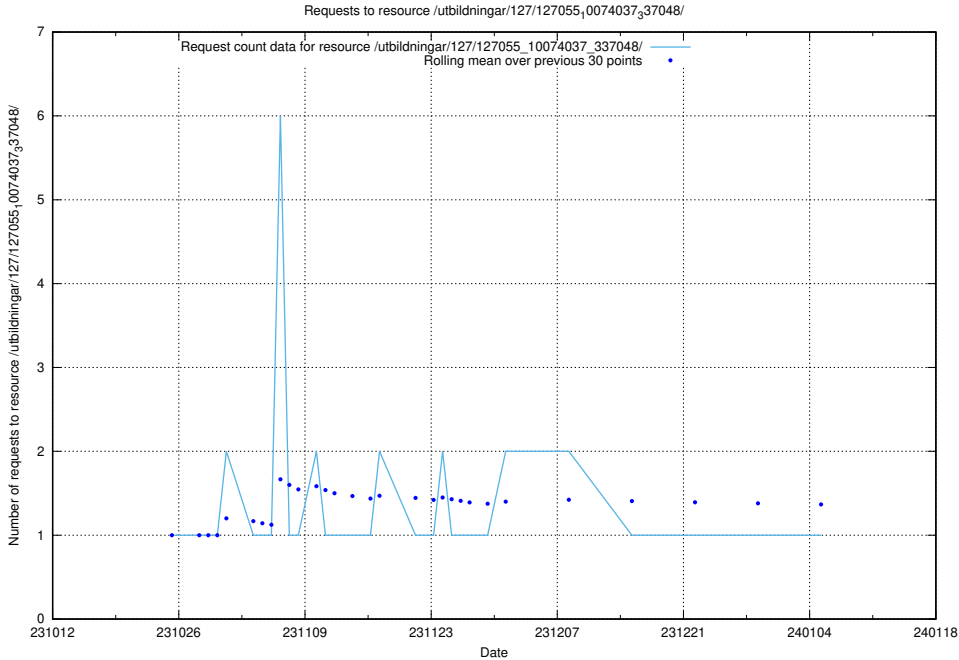

5.4281 Usage of /utbildningar/127/127055_10074037_337048/

Here, we count the number of requests to resource /utbildningar/127/127055_10074037_337048/.