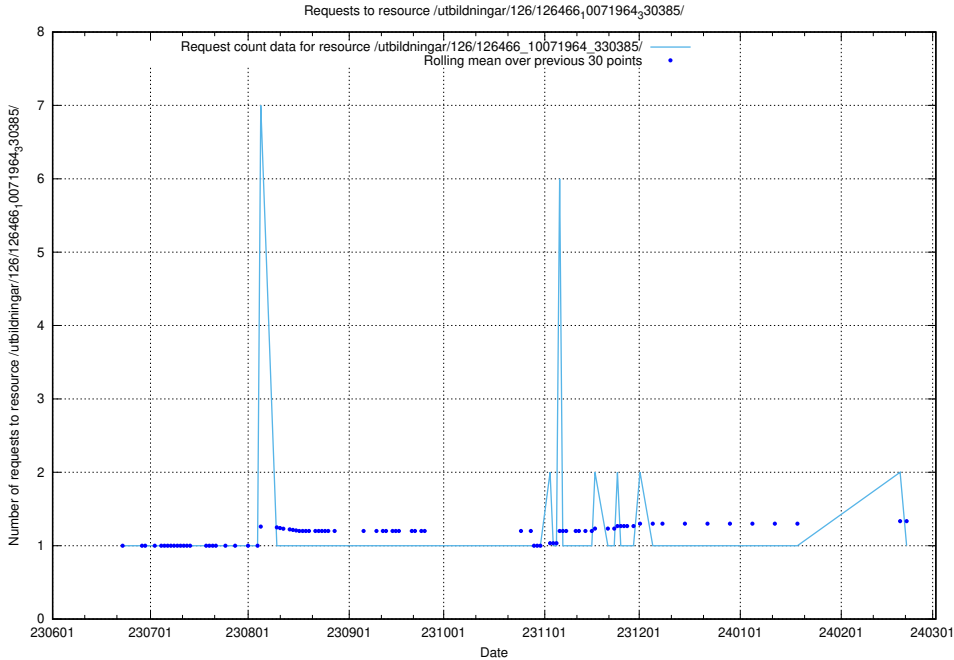

5.5709 Usage of /utbildningar/126/126466_10071964_330385/

Here, we count the number of requests to resource /utbildningar/126/126466_10071964_330385/.