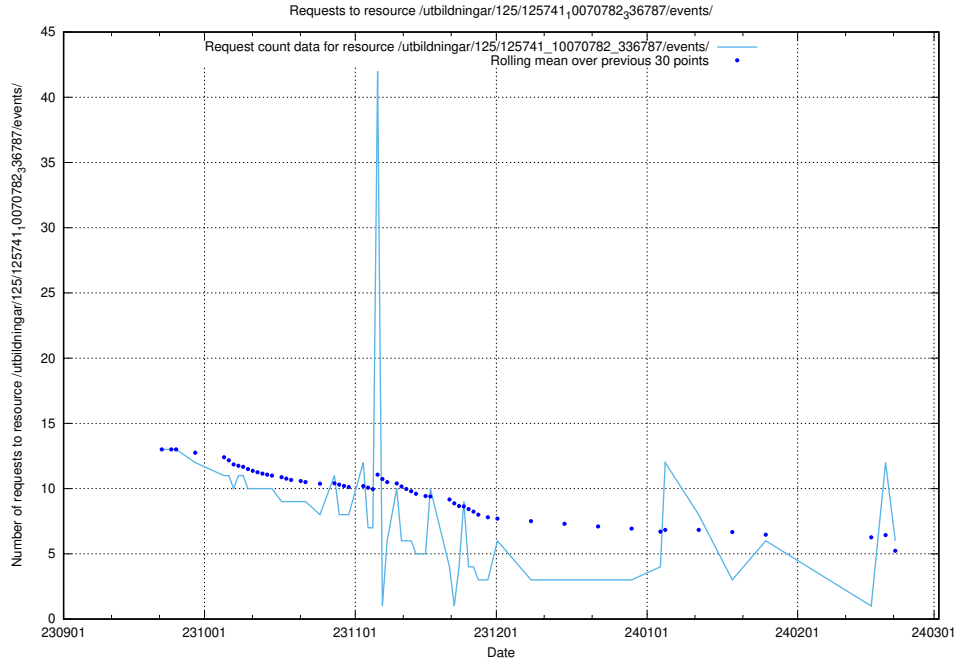

### 5.73 Usage of /utbildningar/124/124483\_10067812\_313454/events/

Here, we count the number of requests to resource /utbildningar/124/124483\_10067812\_313454/events/