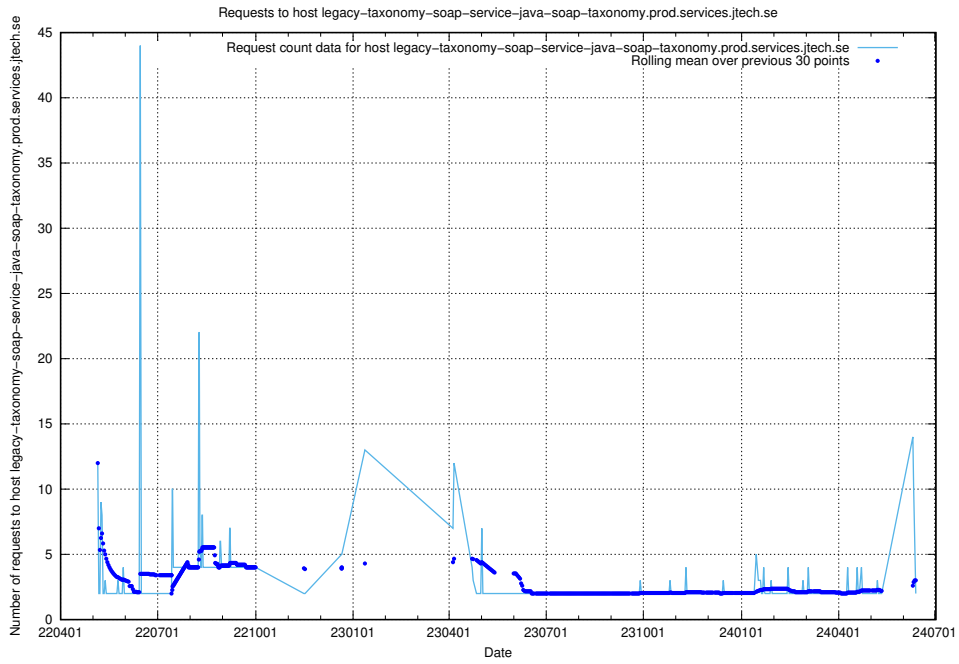

### 7.435 Usage of legacy-taxonomy-soap-service-java-soap-taxonomy.prod.services.jtech.se

Here, we count the number of requests to host legacy-taxonomy-soap-service-java-soap-taxonomy.prod.services.jtech.se.