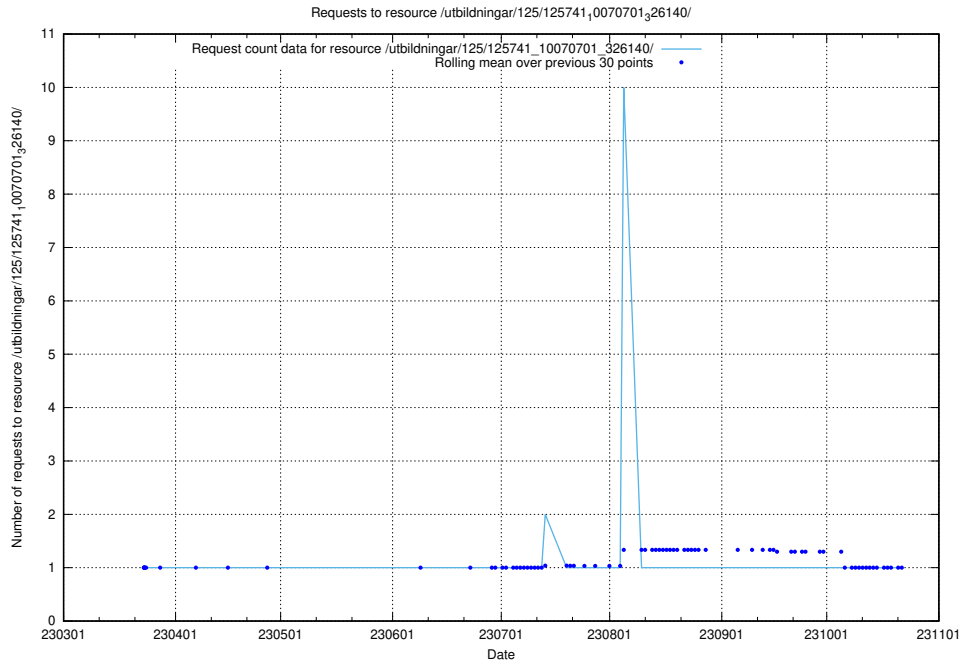

5.6494 Usage of /utbildningar/125/125741_10070701_326140/

Here, we count the number of requests to resource /utbildningar/125/125741_10070701_326140/.