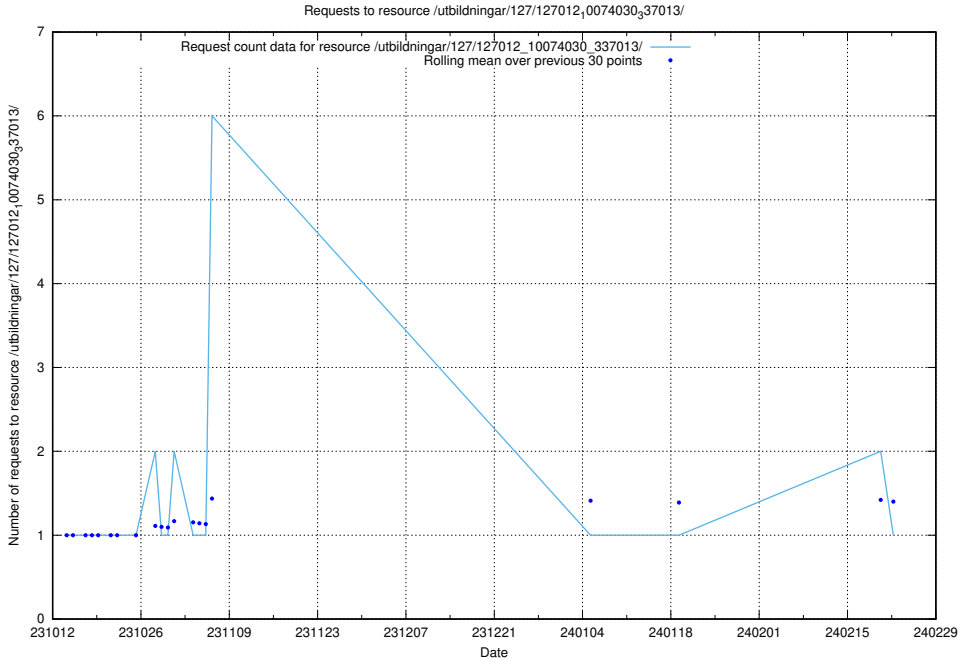

5.4389 Usage of /utbildningar/127/127012_10074030_337013/

Here, we count the number of requests to resource /utbildningar/127/127012_10074030_337013/.