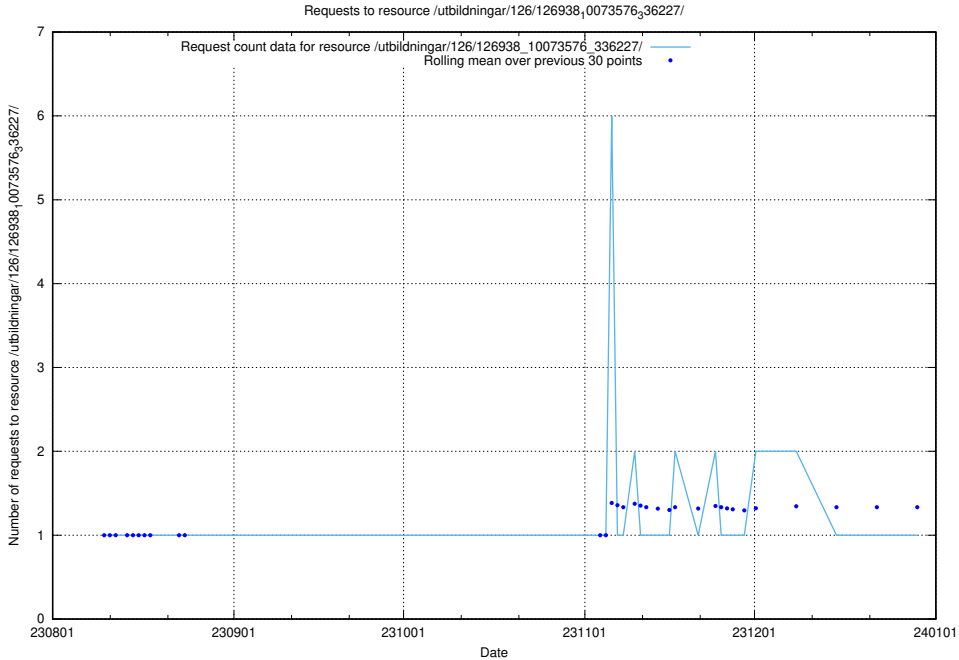

5.4877 Usage of /utbildningar/126/126938_10073576_336227/

Here, we count the number of requests to resource /utbildningar/126/126938_10073576_336227/.