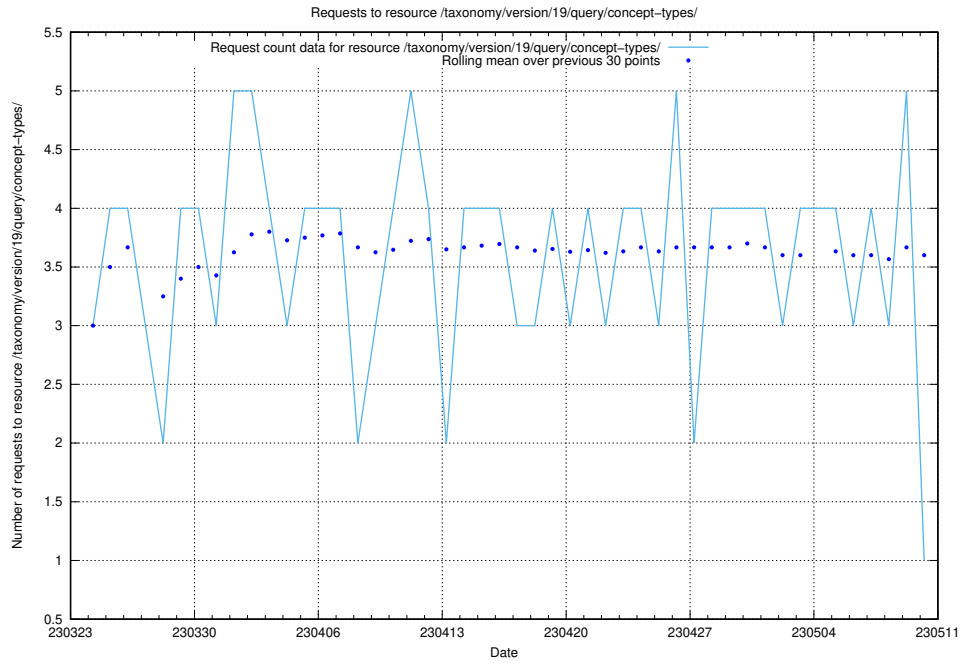

## 5.6180 Usage of /taxonomy/version/19/query/concept-types/

Here, we count the number of requests to resource /taxonomy/version/19/query/concept-types/.