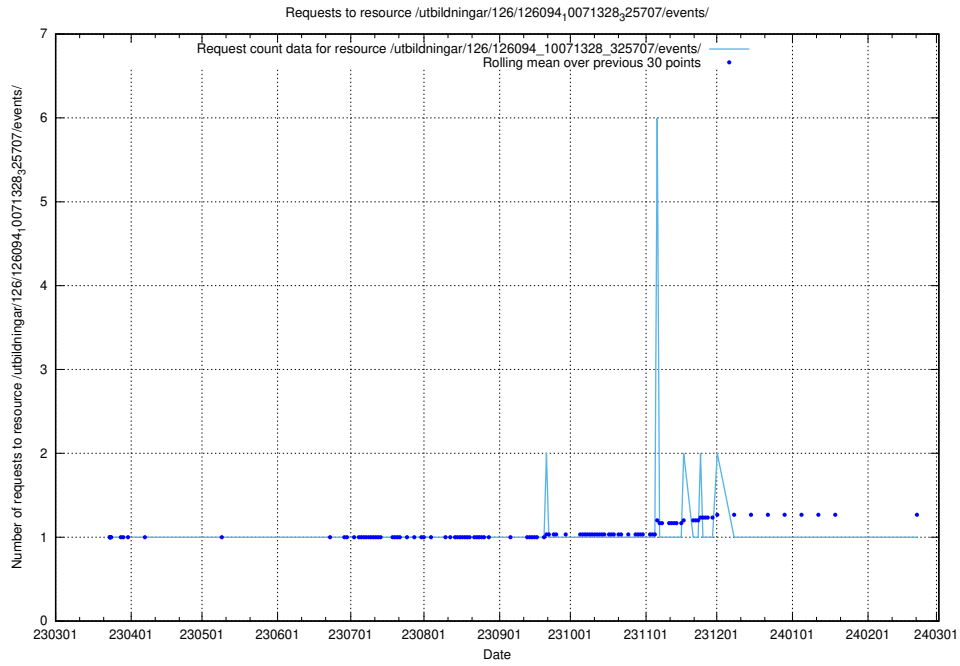

5.6461 Usage of /utbildningar/126/126094_10071328_325707/events/

Here, we count the number of requests to resource /utbildningar/126/126094_10071328_325707/events/