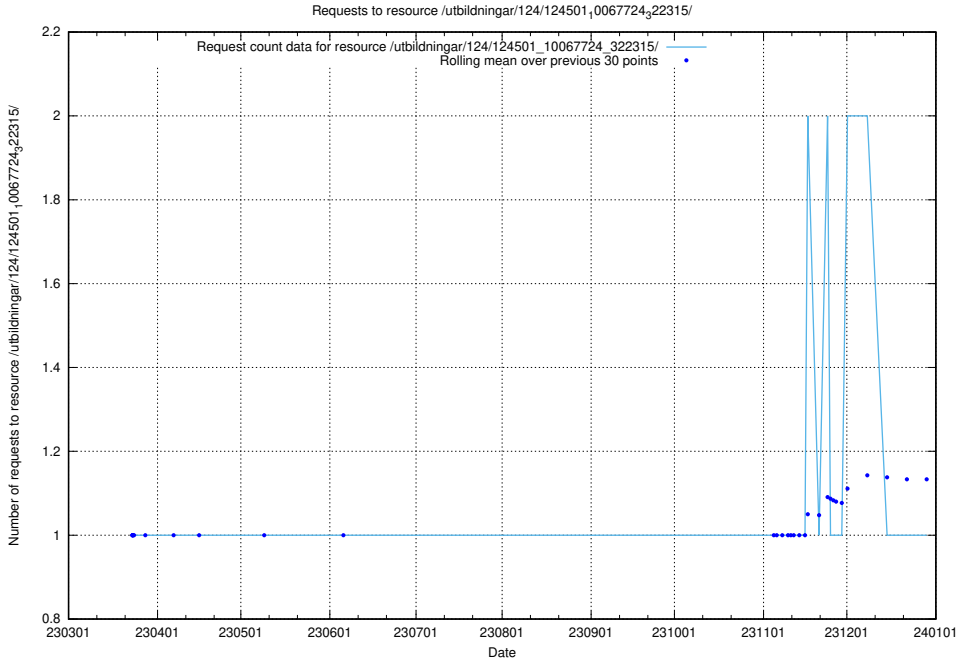

5.2326 Usage of /utbildningar/124/124501_10067724_322315/

Here, we count the number of requests to resource /utbildningar/124/124501_10067724_322315/.