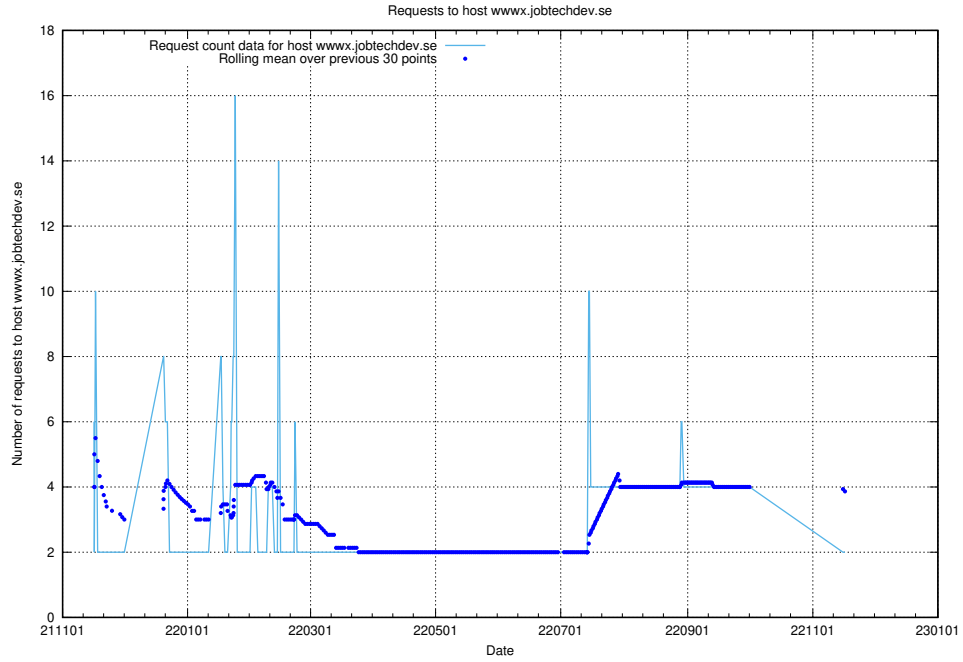

7.537 Usage of wwwx.jobtechdev.se

Here, we count the number of requests to host wwwx.jobtechdev.se.