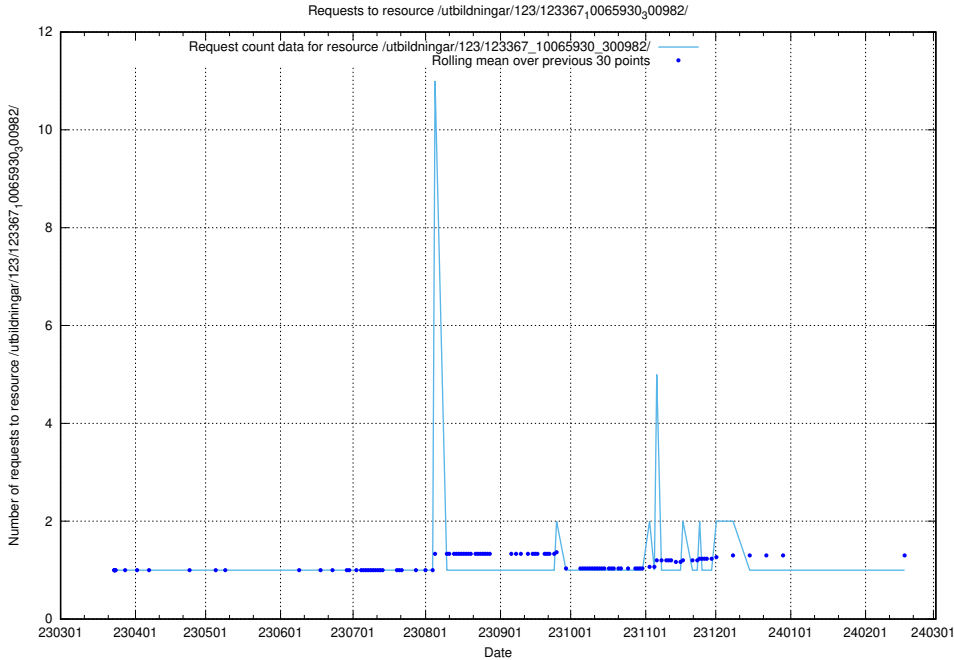

5.4691 Usage of /utbildningar/123/123367_10065930_300982/

Here, we count the number of requests to resource /utbildningar/123/123367_10065930_300982/.