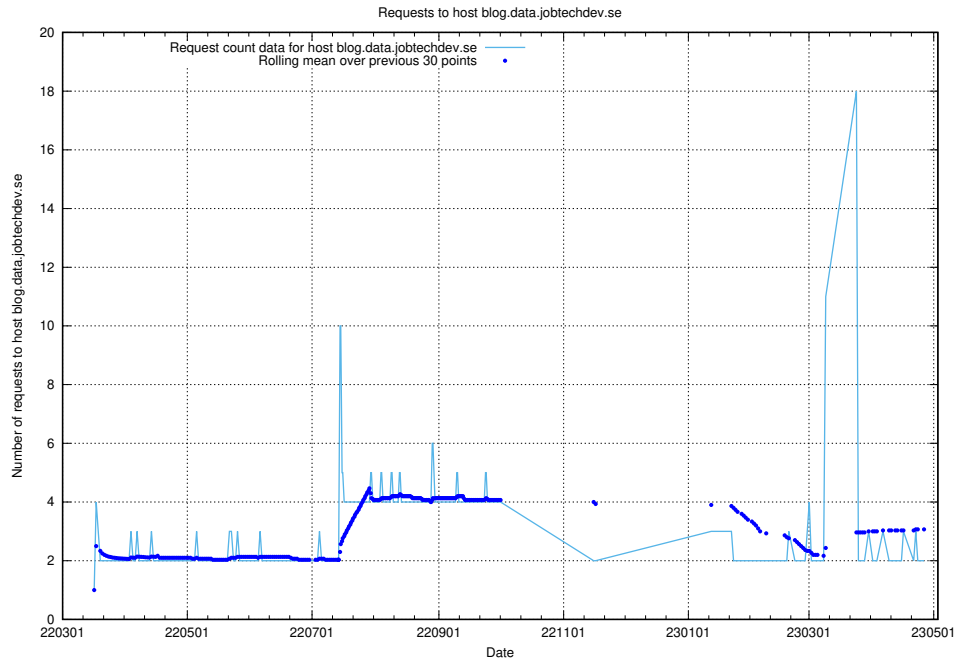

7.499 Usage of blog.data.jobtechdev.se

Here, we count the number of requests to host blog.data.jobtechdev.se.