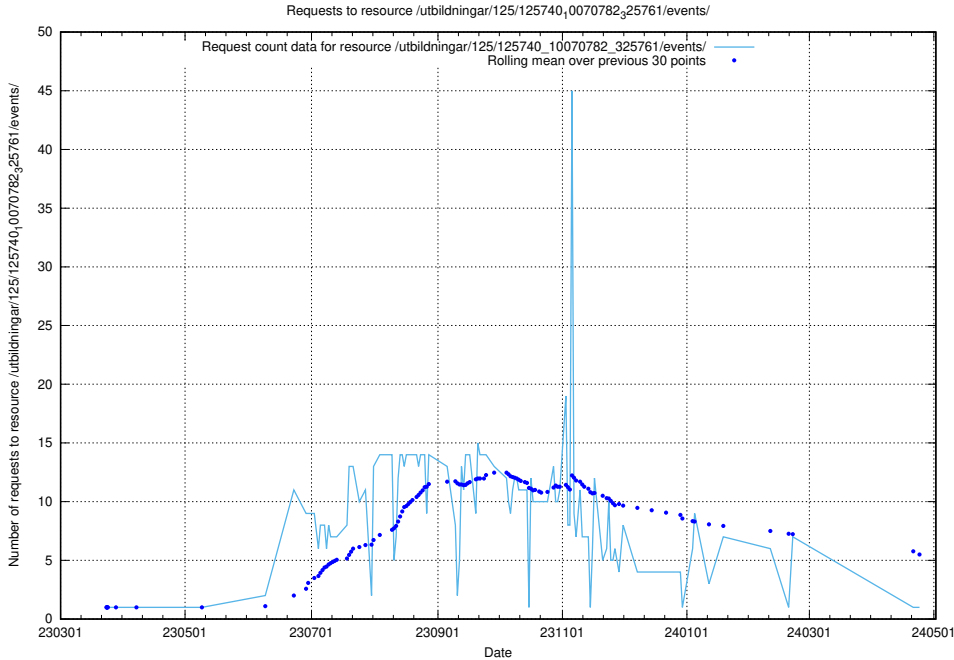

5.986 Usage of /utbildningar/125/125740_10070782_325761/events/

Here, we count the number of requests to resource /utbildningar/125/125740_10070782_325761/events/