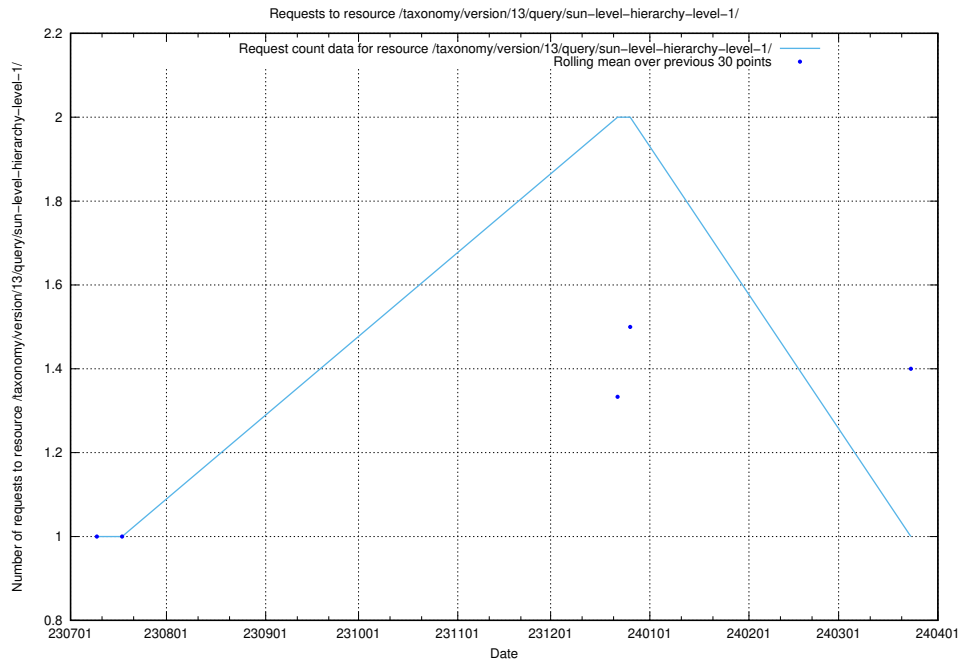

5.5212 Usage of /taxonomy/version/13/query/sun-level-hierarchy-level-1/

Here, we count the number of requests to resource /taxonomy/version/13/query/sun-level-hierarchy-level-1/.