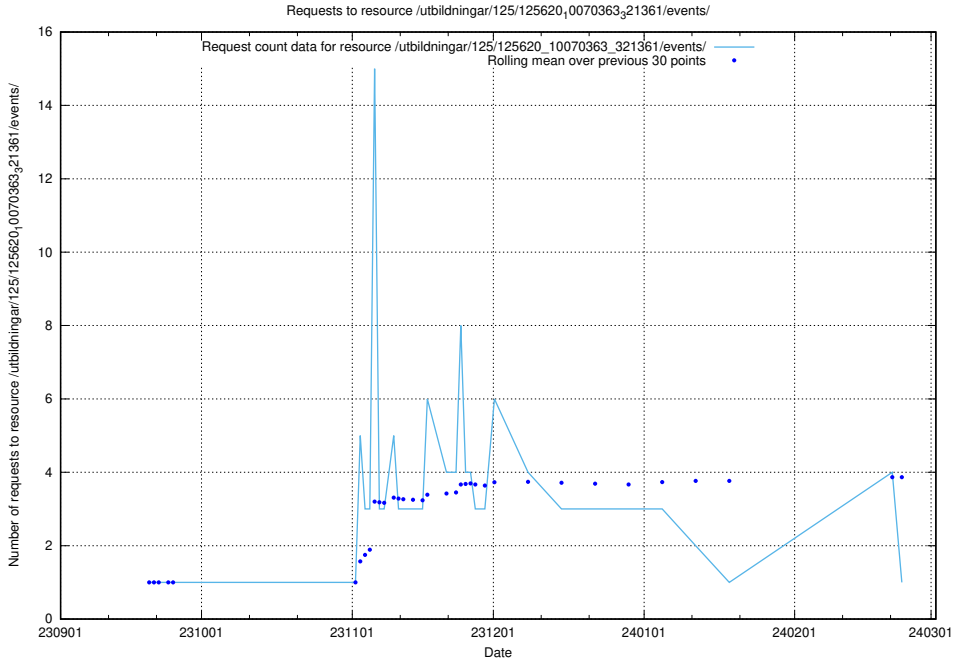

5.4593 Usage of /utbildningar/125/125620_10070363_321361/events/

Here, we count the number of requests to resource /utbildningar/125/125620_10070363_321361/events/