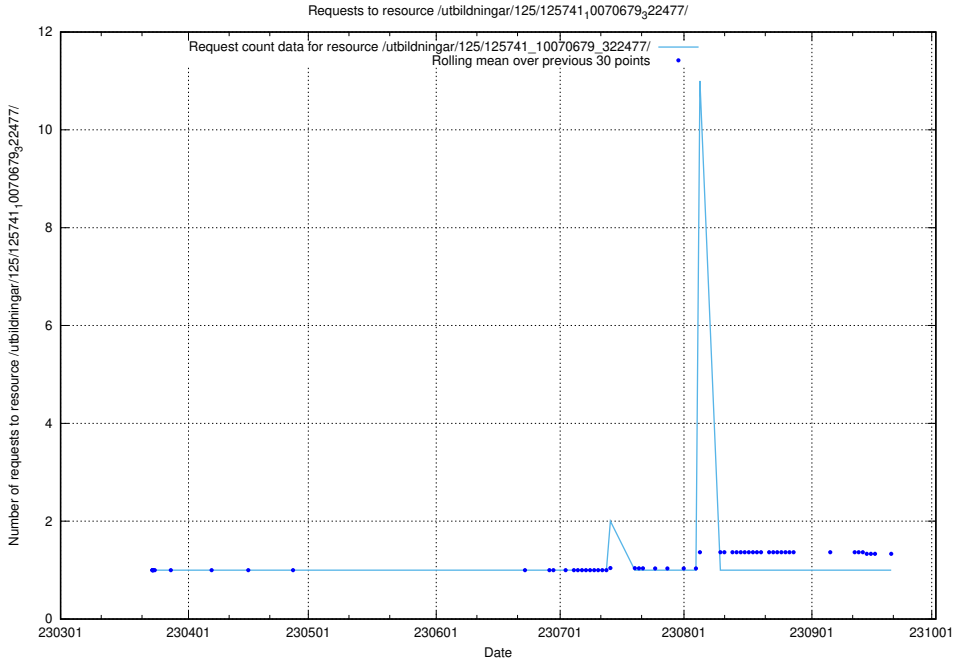

5.6506 Usage of /utbildningar/125/125741_10070679_322477/

Here, we count the number of requests to resource /utbildningar/125/125741_10070679_322477/.