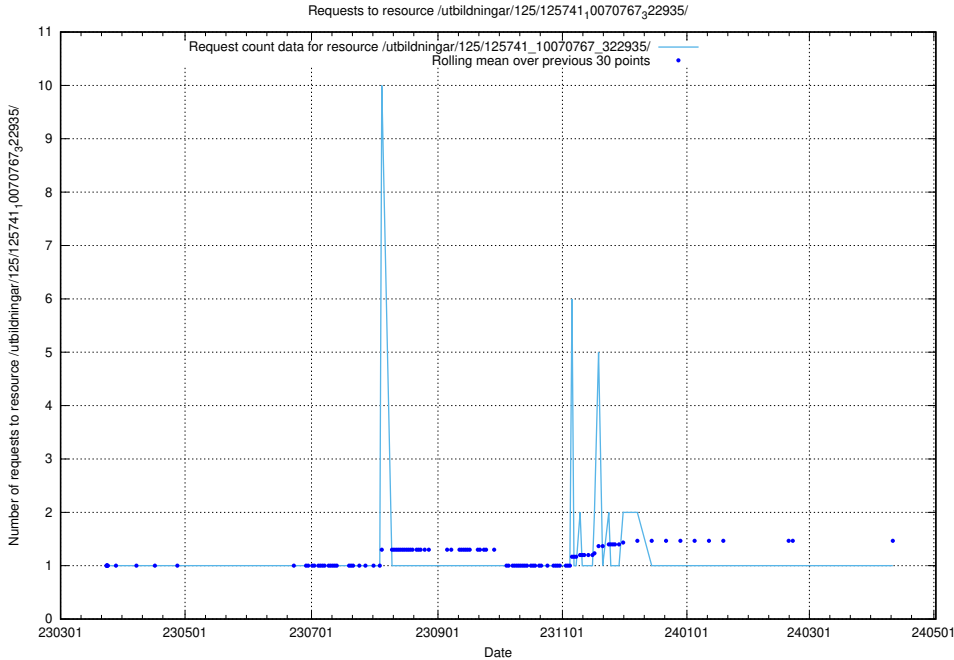

5.6493 Usage of /utbildningar/125/125741_10070767_322935/

Here, we count the number of requests to resource /utbildningar/125/125741_10070767_322935/.