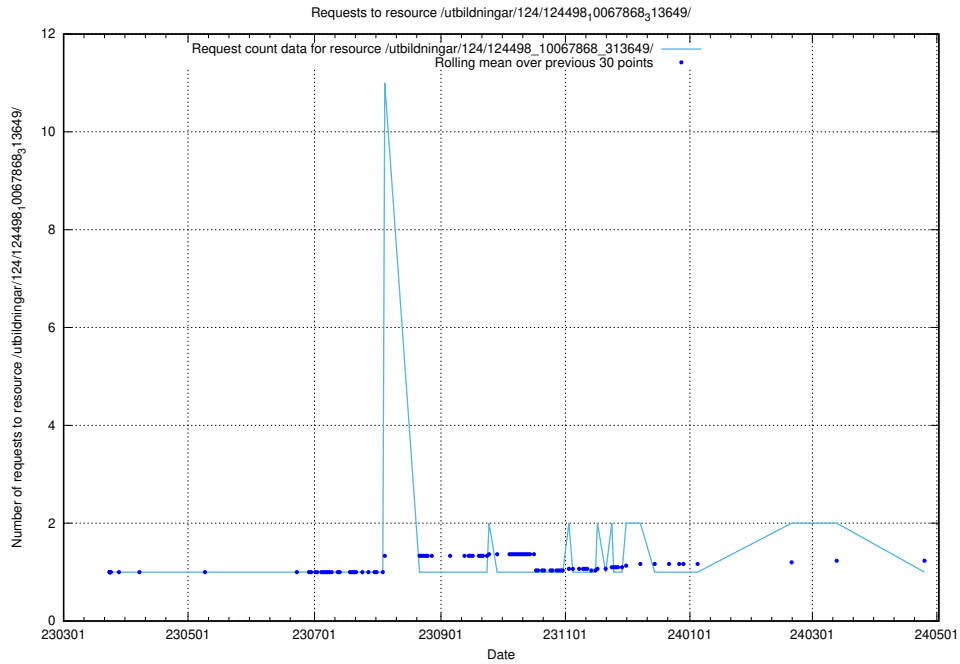

5.2730 Usage of /utbildningar/124/124498_10067868_313649/

Here, we count the number of requests to resource /utbildningar/124/124498_10067868_313649/.