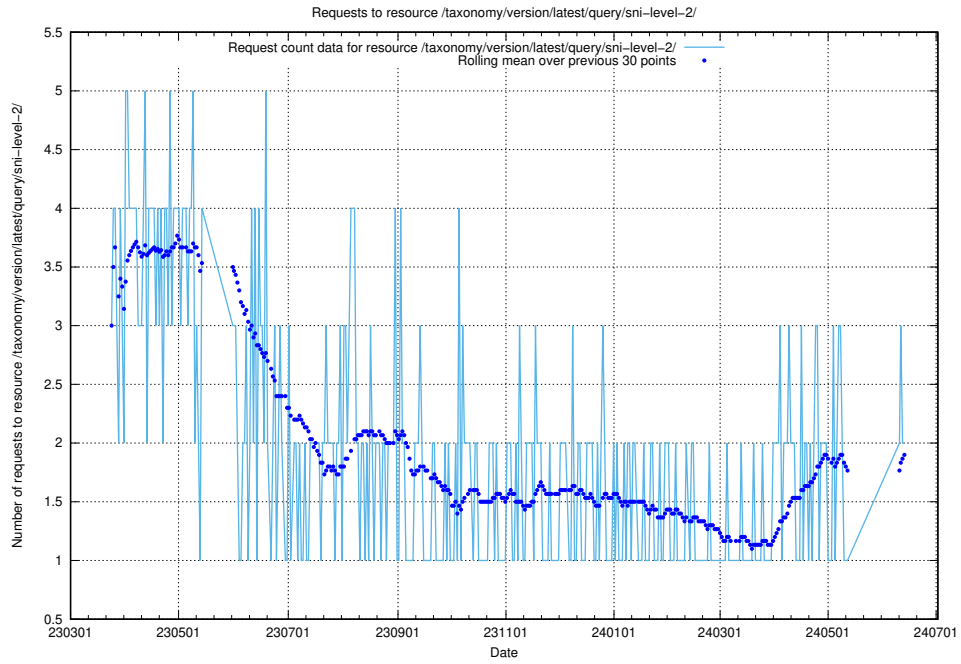

5.930 Usage of /taxonomy/version/latest/query/sni-level-2/

Here, we count the number of requests to resource /taxonomy/version/latest/query/sni-level-2/.