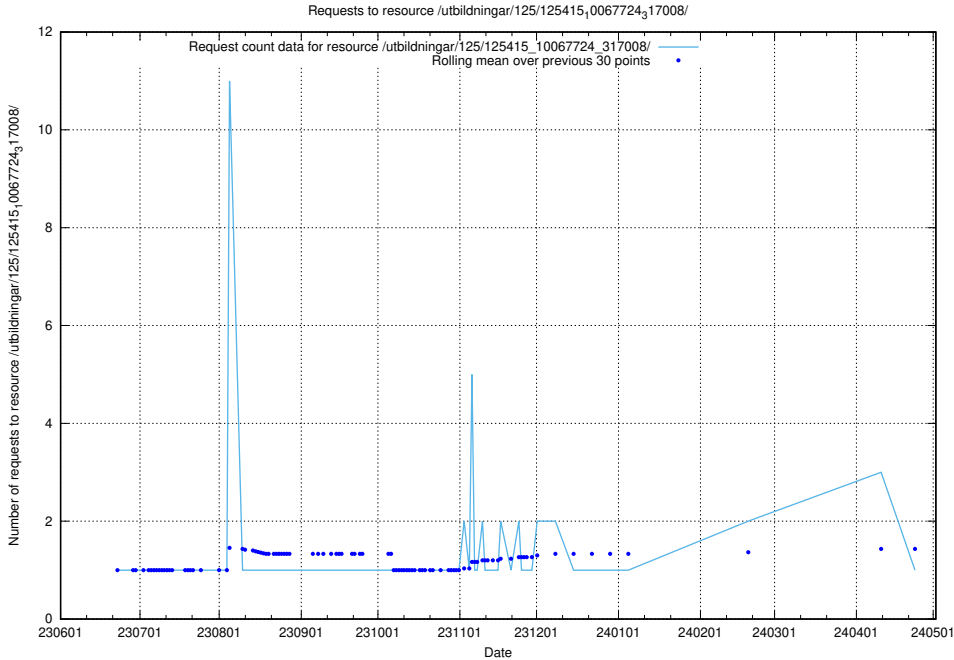

5.5784 Usage of /utbildningar/125/125415_10067724_317008/

Here, we count the number of requests to resource /utbildningar/125/125415_10067724_317008/.