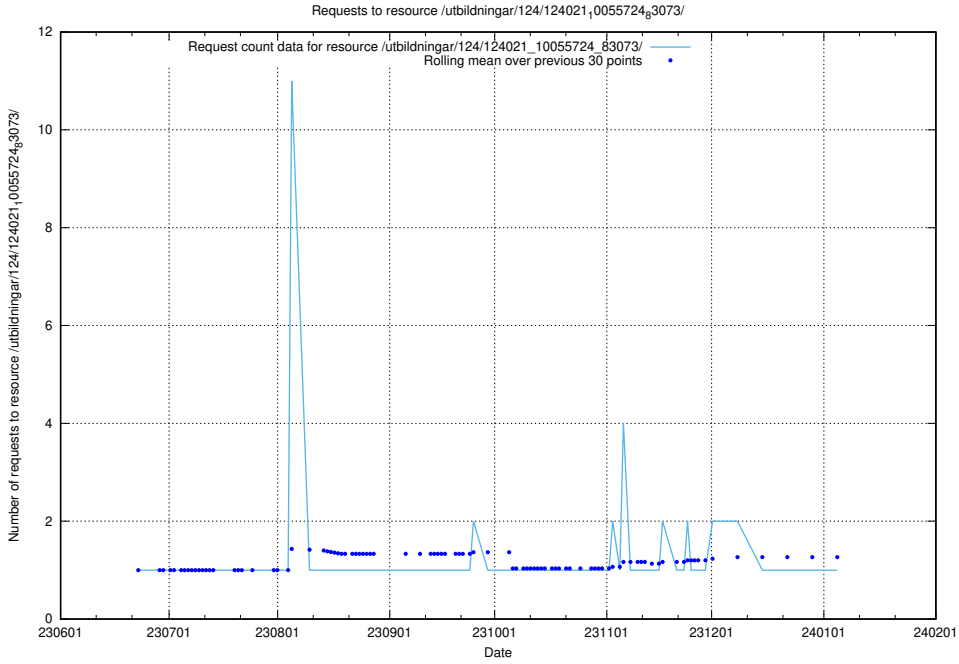

5.5875 Usage of /utbildningar/124/124021_10055724_83073/

Here, we count the number of requests to resource /utbildningar/124/124021_10055724_83073/.