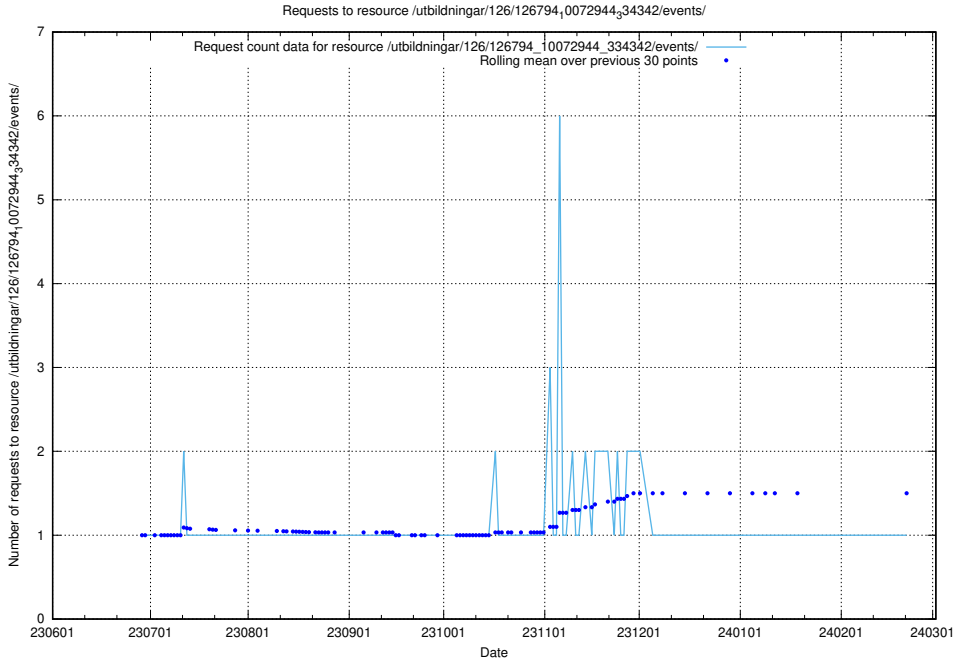

5.5500 Usage of /utbildningar/126/126794_10072944_334342/events/

Here, we count the number of requests to resource /utbildningar/126/126794_10072944_334342/events/