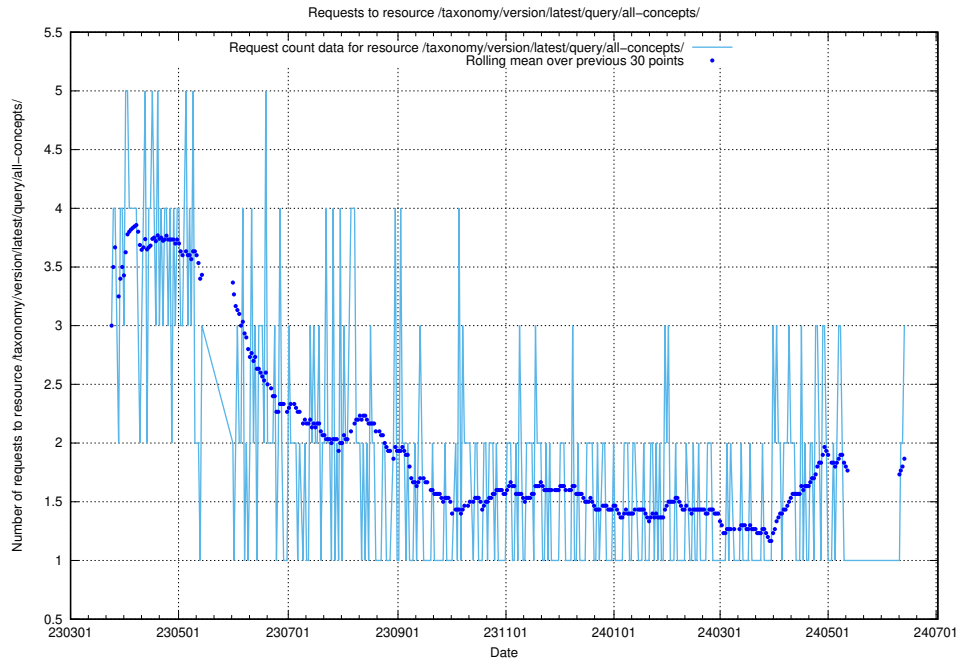

5.452 Usage of /taxonomy/version/latest/query/all-concepts/

Here, we count the number of requests to resource /taxonomy/version/latest/query/all-concepts/.