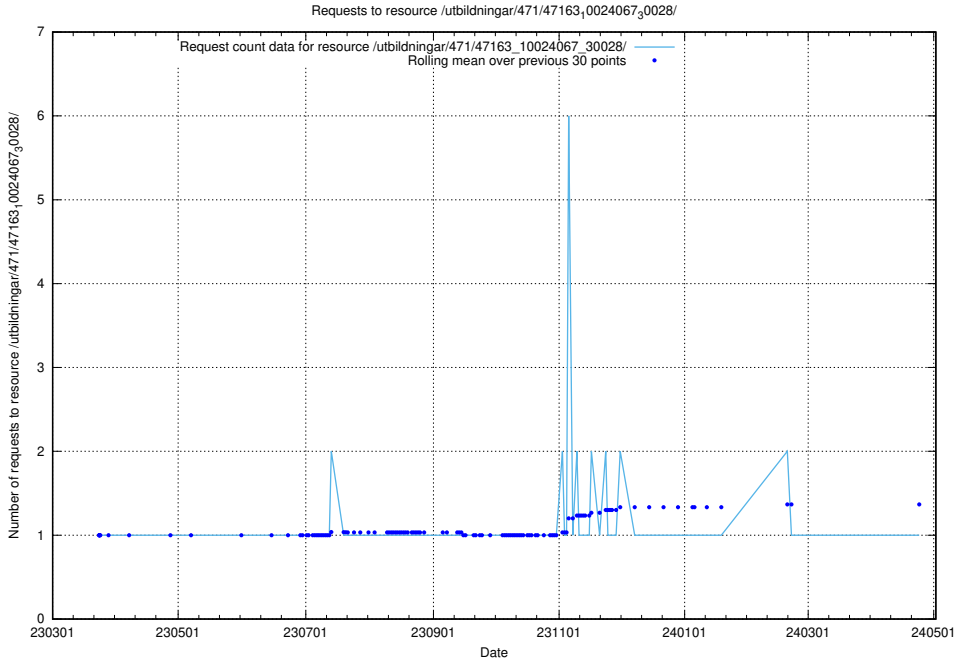

5.6344 Usage of /utbildningar/471/47163_10024067_30028/

Here, we count the number of requests to resource /utbildningar/471/47163_10024067_30028/.