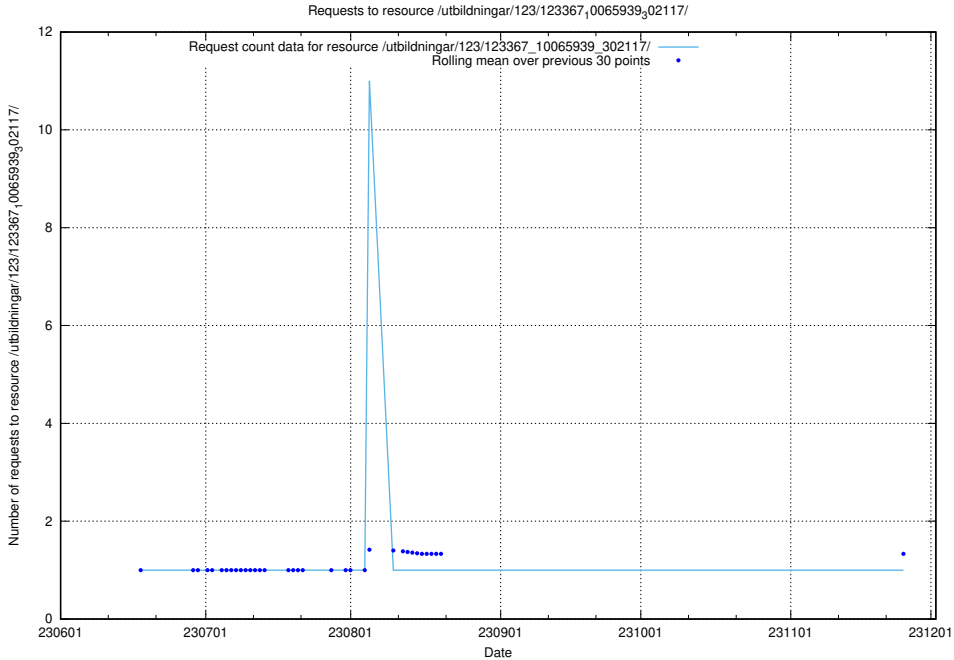

5.5918 Usage of /utbildningar/123/123367_10065939_302117/

Here, we count the number of requests to resource /utbildningar/123/123367_10065939_302117/.