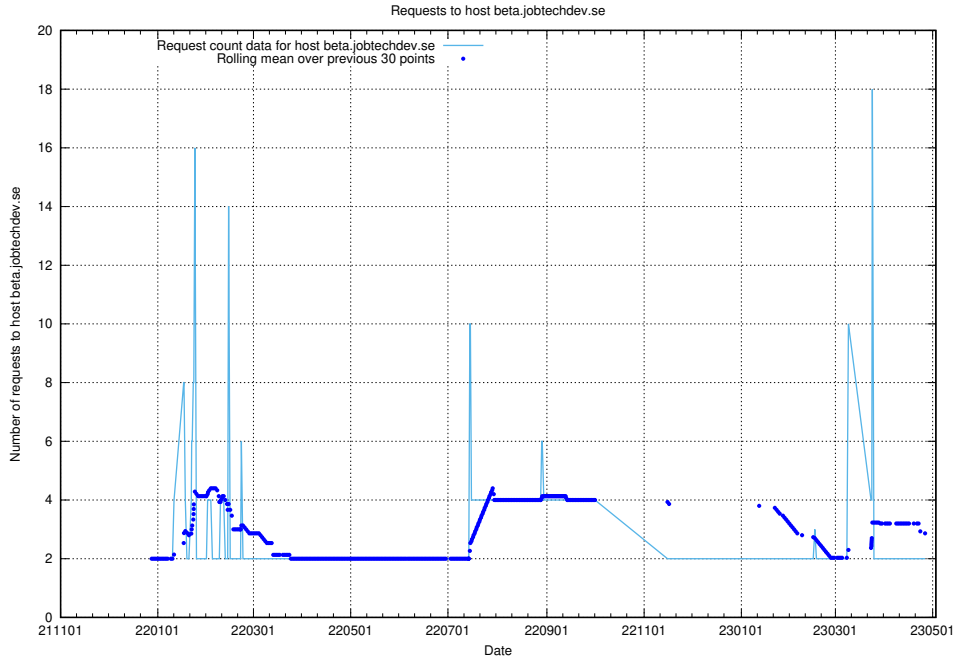

7.361 Usage of beta.jobtechdev.se

Here, we count the number of requests to host beta.jobtechdev.se.