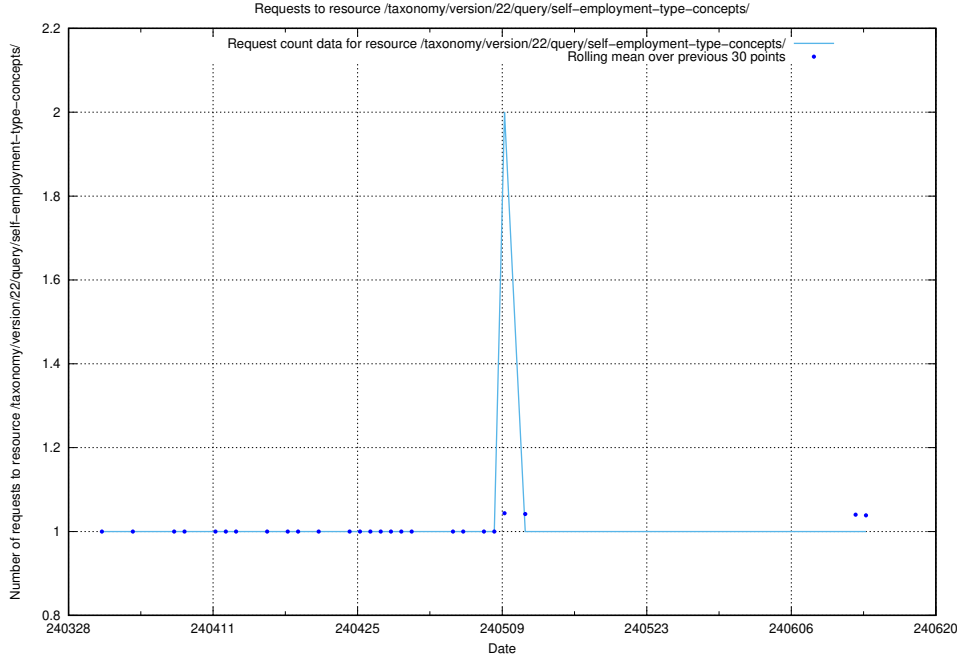

5.1662 Usage of /taxonomy/version/22/query/self-employment-type-concepts/

Here, we count the number of requests to resource /taxonomy/version/22/query/self-employment-type-concepts/.