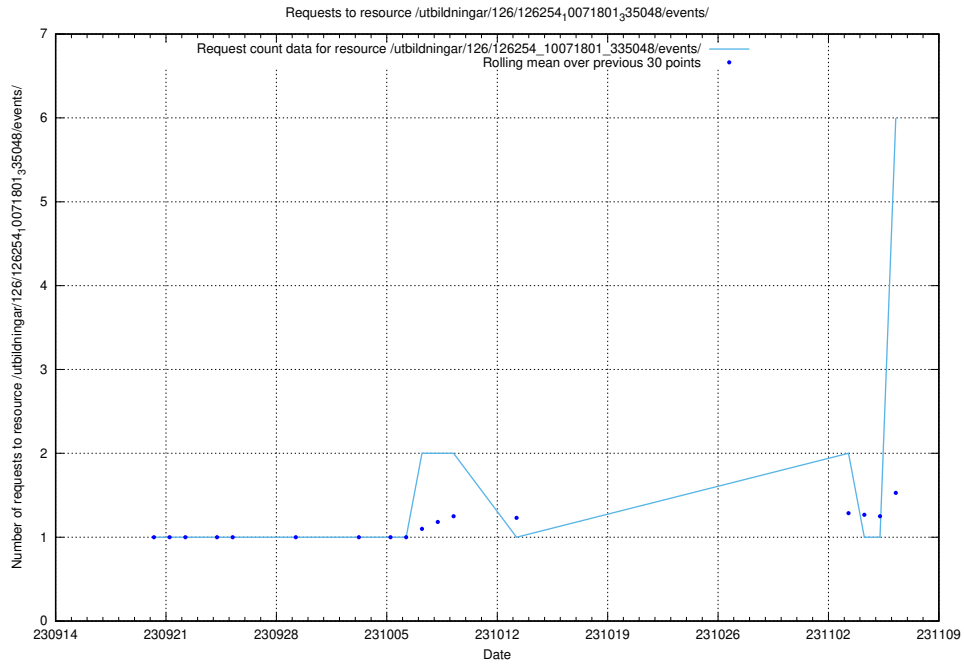

5.74 Usage of /utbildningar/126/126254_10071801_335048/events/

Here, we count the number of requests to resource /utbildningar/126/126254_10071801_335048/events/