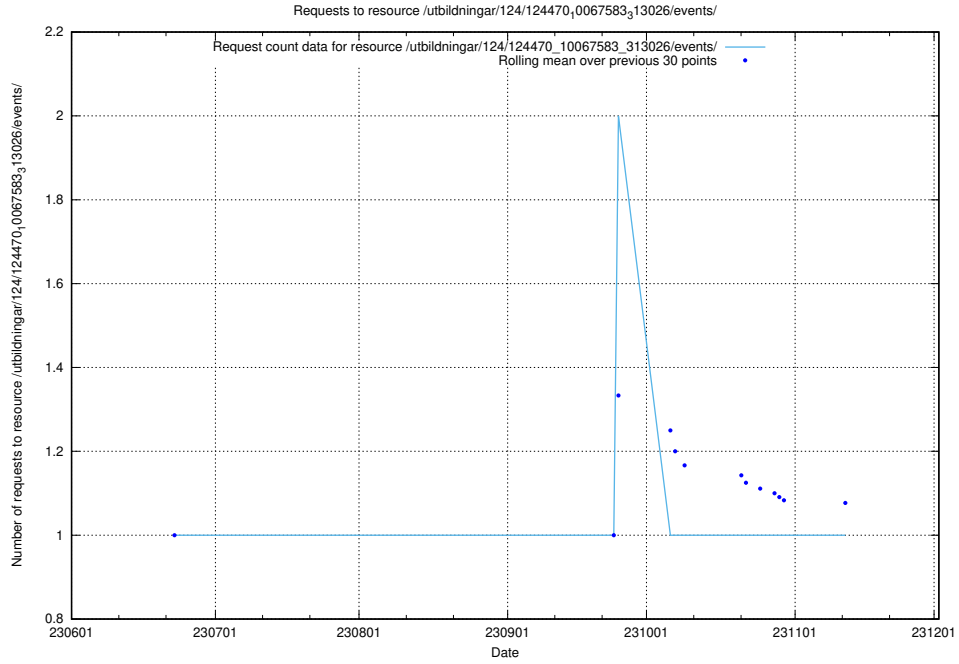

5.5861 Usage of /utbildningar/124/124470_10067583_313026/events/

Here, we count the number of requests to resource /utbildningar/124/124470_10067583_313026/events/