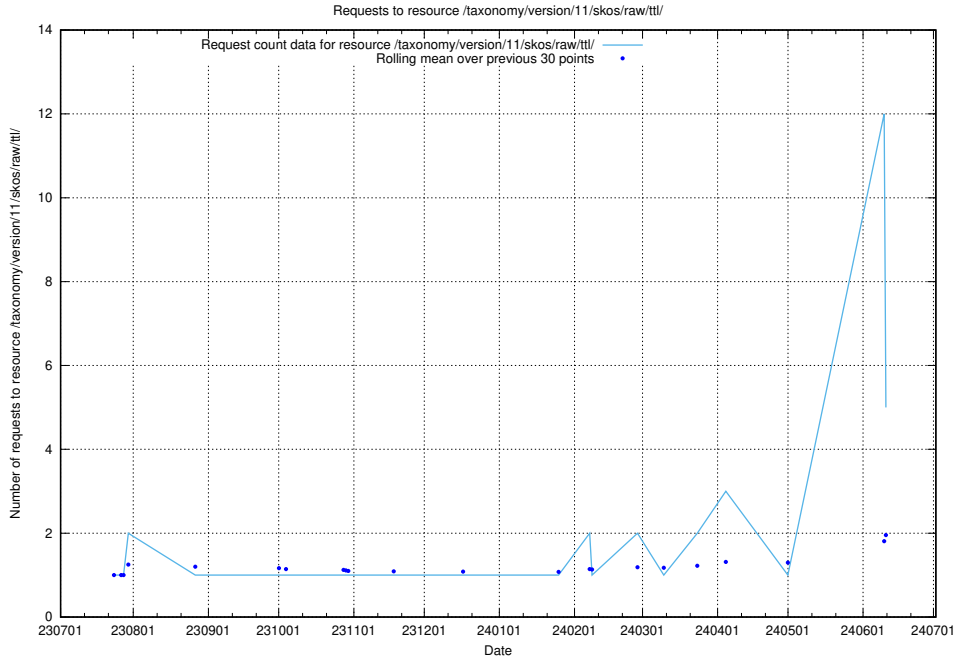

5.148 Usage of /taxonomy/version/11/skos/raw/ttl/

Here, we count the number of requests to resource /taxonomy/version/11/skos/raw/ttl/.