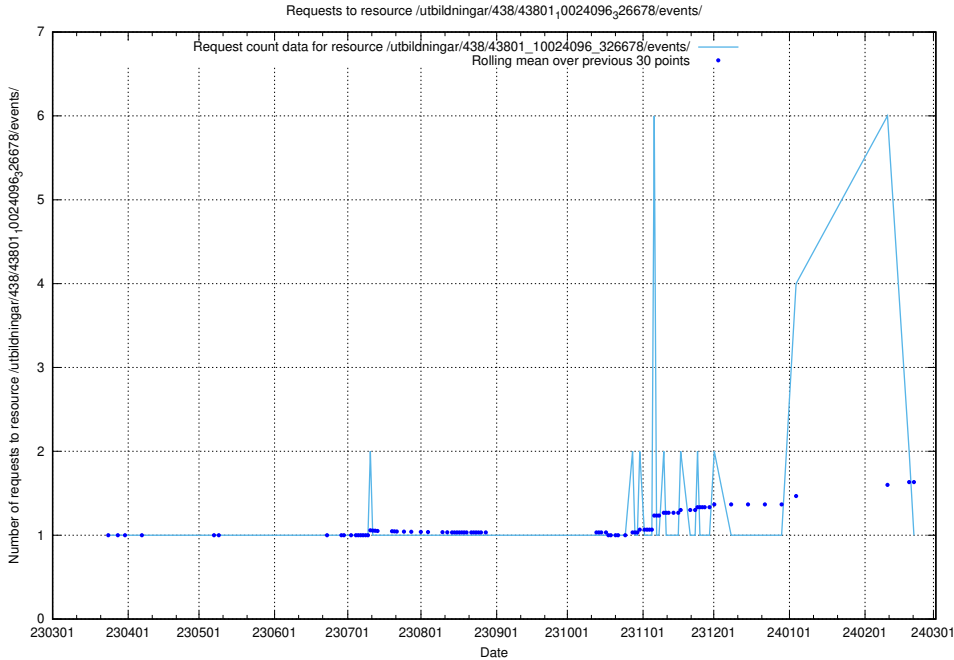

5.6203 Usage of /utbildningar/438/43801_10024096_326678/events/

Here, we count the number of requests to resource /utbildningar/438/43801_10024096_326678/events/.