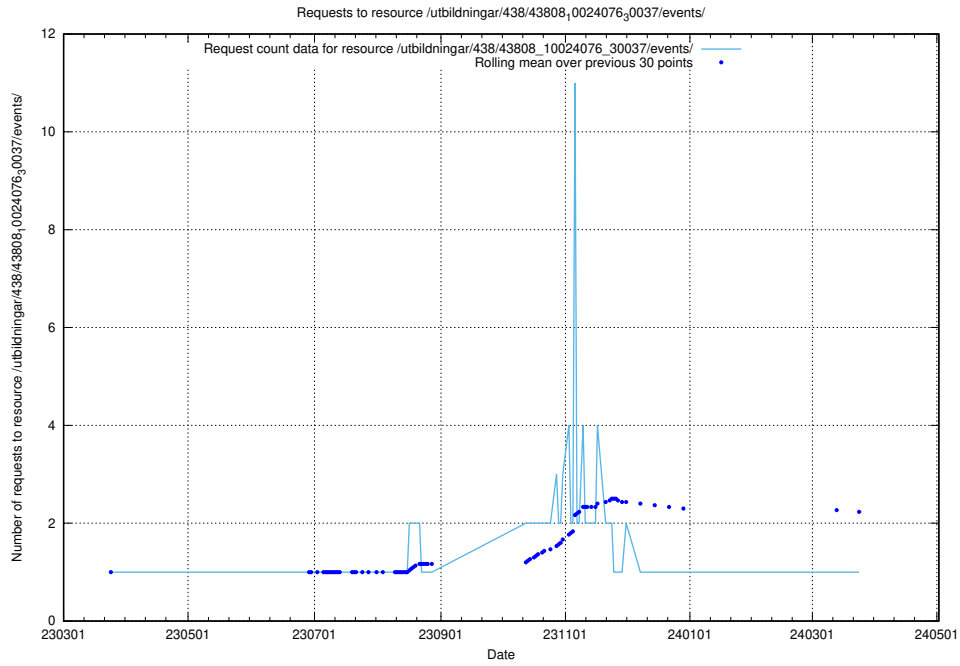

5.6202 Usage of /utbildningar/438/43808_10024076_30037/events/

Here, we count the number of requests to resource /utbildningar/438/43808_10024076_30037/events/.