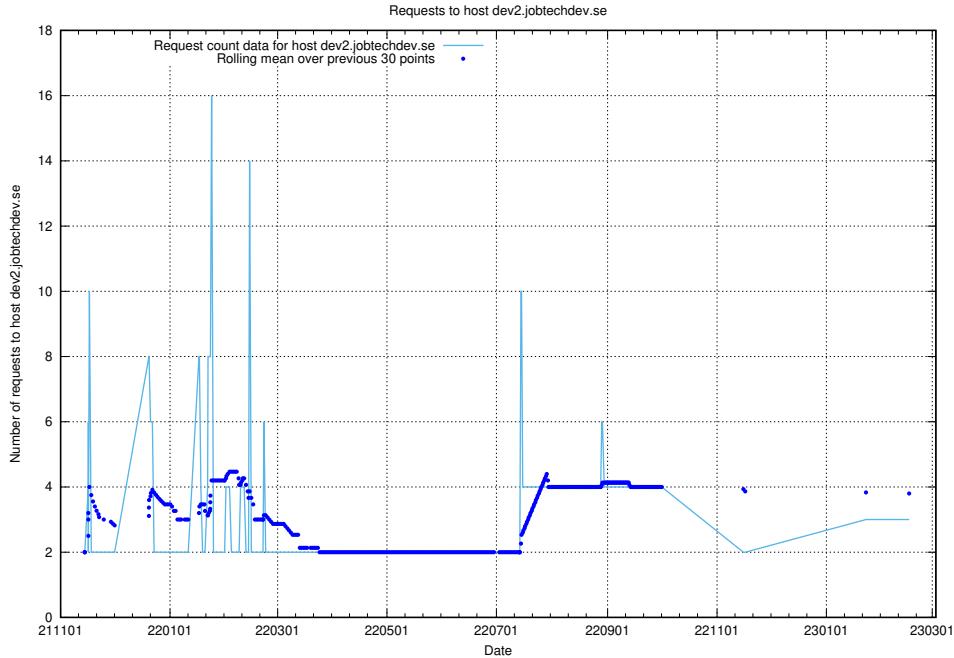

7.169 Usage of dev2.jobtechdev.se

Here, we count the number of requests to host dev2.jobtechdev.se.