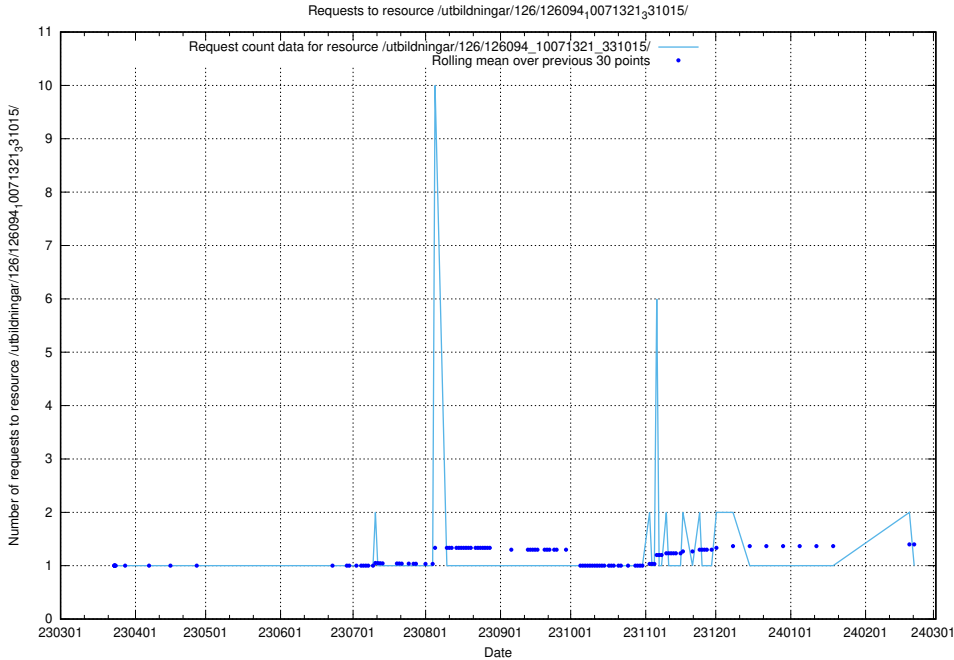

5.6464 Usage of /utbildningar/126/126094_10071321_331015/

Here, we count the number of requests to resource /utbildningar/126/126094_10071321_331015/.