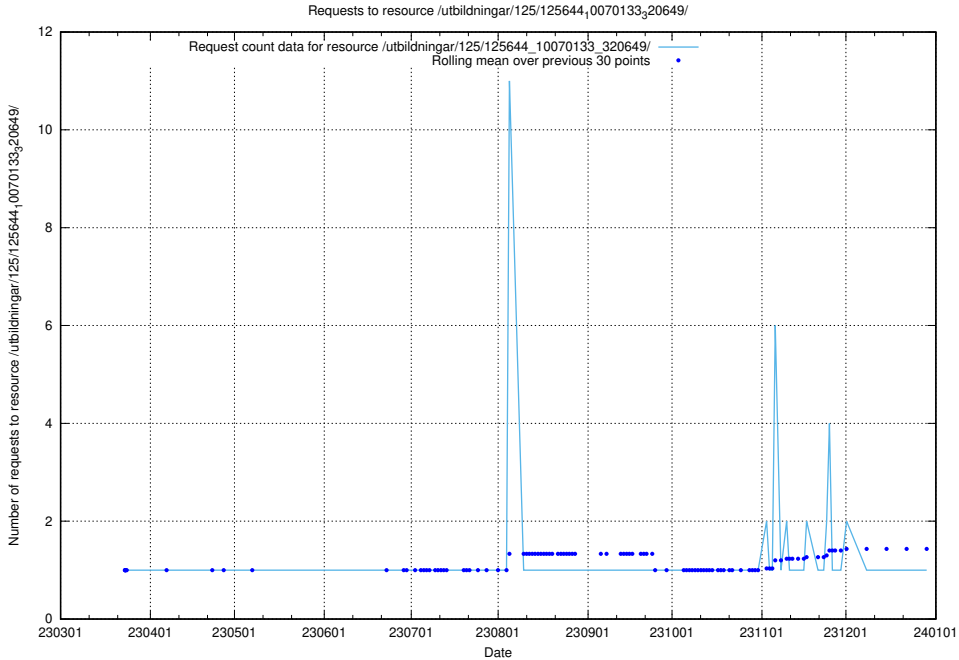

5.1067 Usage of /utbildningar/125/125644_10070133_320649/

Here, we count the number of requests to resource /utbildningar/125/125644_10070133_320649/.