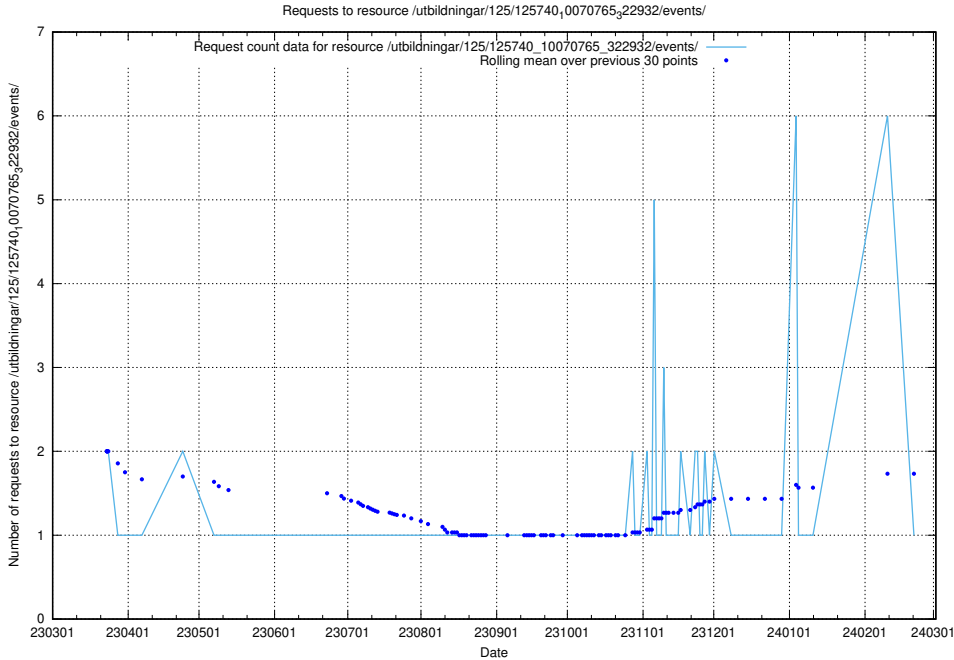

5.6307 Usage of /utbildningar/125/125740_10070765_322932/events/

Here, we count the number of requests to resource /utbildningar/125/125740_10070765_322932/events/