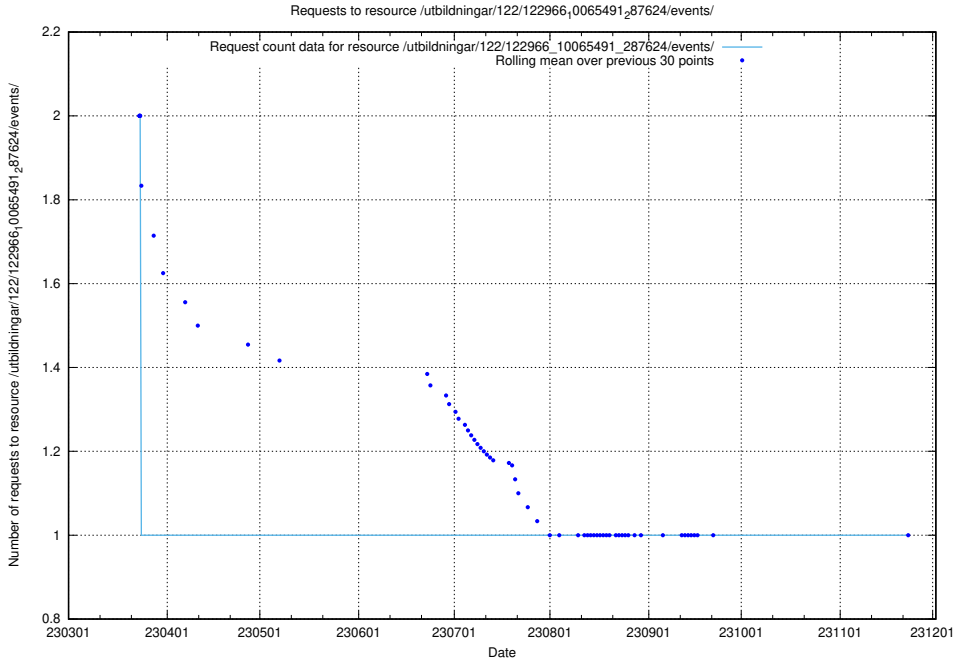

5.6342 Usage of /utbildningar/122/122966_10065491_287624/events/

Here, we count the number of requests to resource /utbildningar/122/122966_10065491_287624/events/