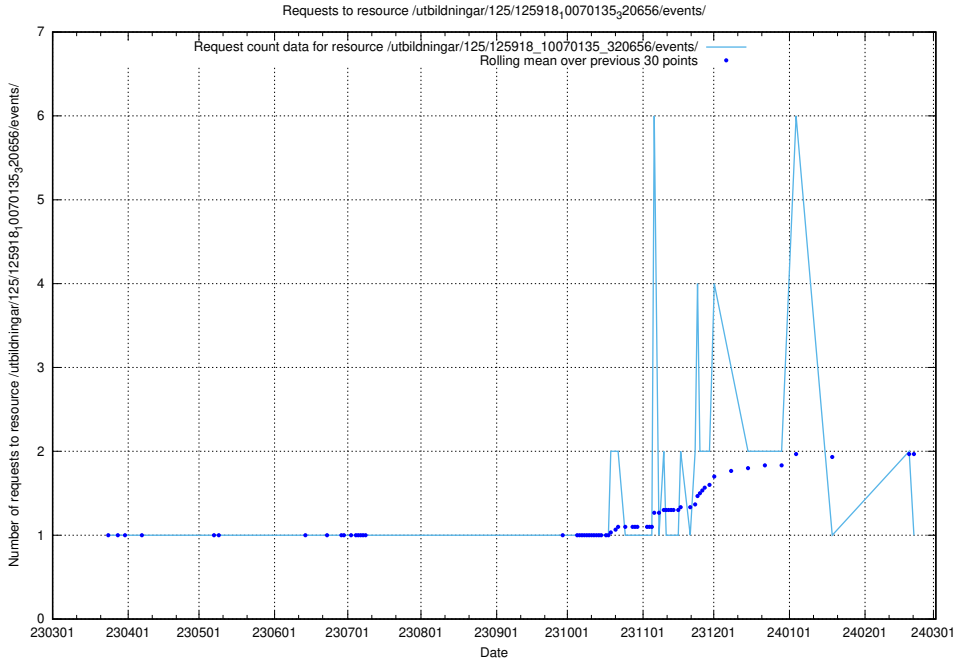

5.6239 Usage of /utbildningar/125/125918_10070135_320656/events/

Here, we count the number of requests to resource /utbildningar/125/125918_10070135_320656/events/