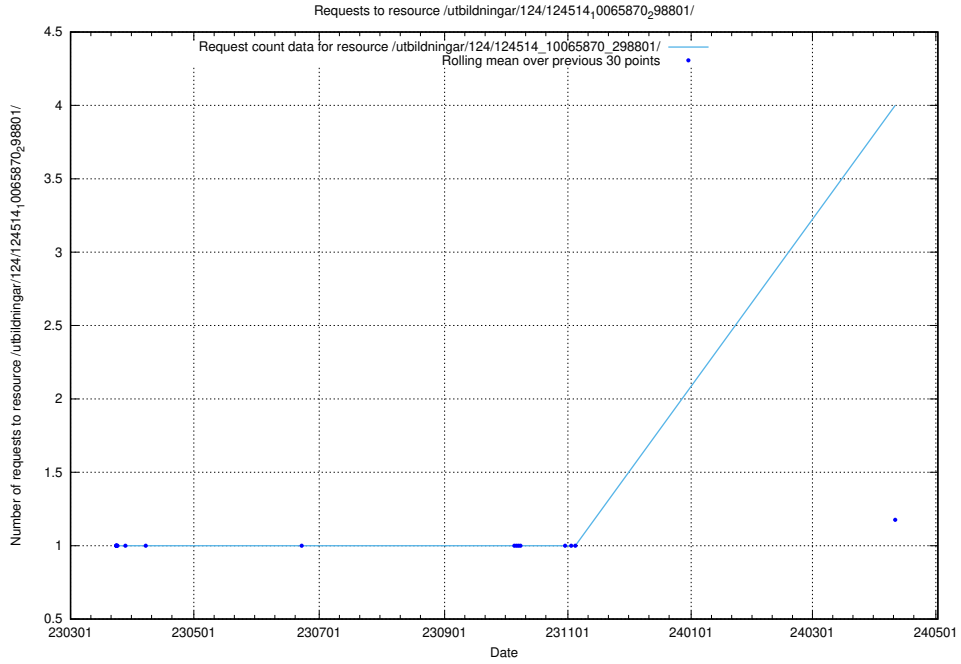

5.189 Usage of /utbildningar/124/124514_10065870_298801/

Here, we count the number of requests to resource /utbildningar/124/124514_10065870_298801/.