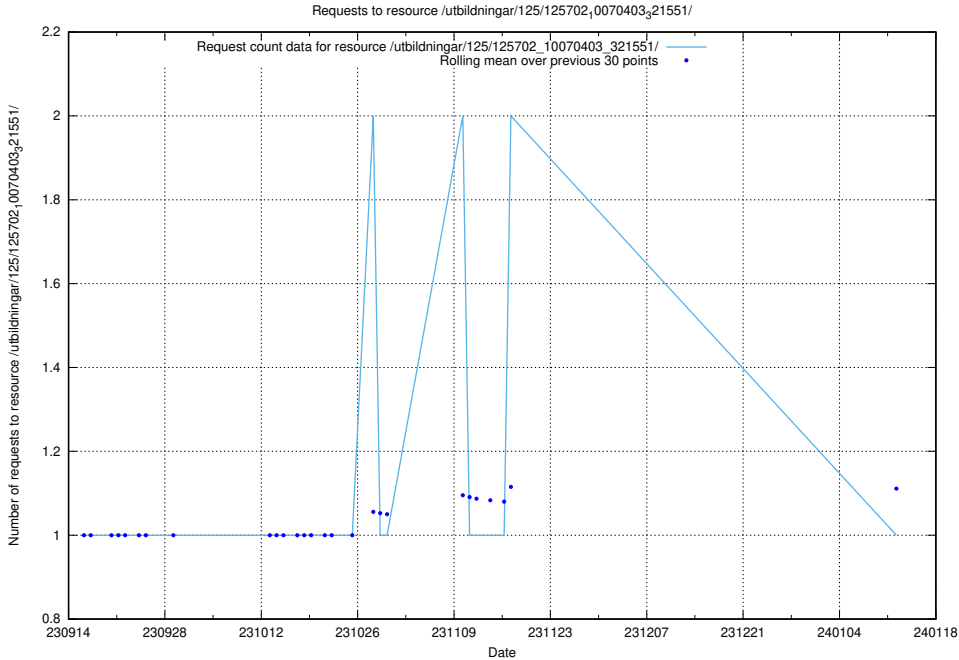

5.4614 Usage of /utbildningar/125/125702_10070403_321551/

Here, we count the number of requests to resource /utbildningar/125/125702_10070403_321551/.