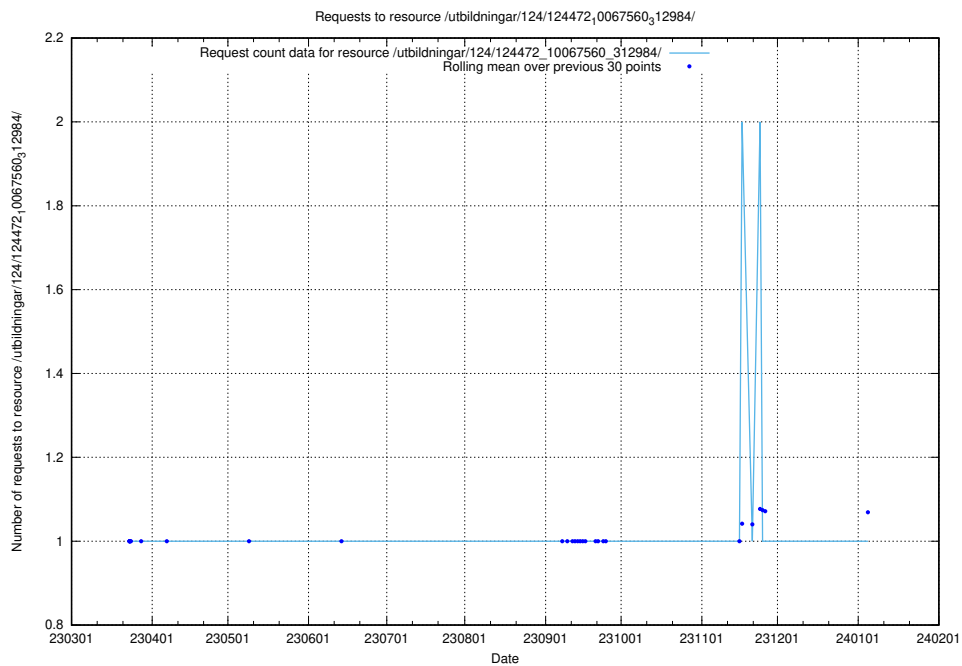

5.3162 Usage of /utbildningar/124/124472_10067560_312984/

Here, we count the number of requests to resource /utbildningar/124/124472_10067560_312984/.