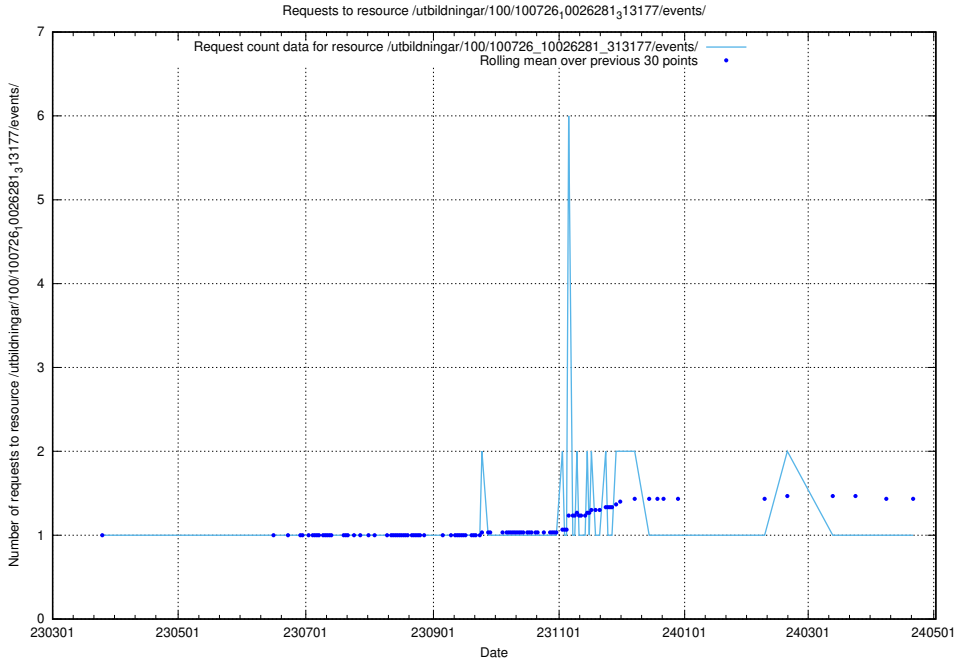

5.6128 Usage of /utbildningar/100/100726_10026281_313177/events/

Here, we count the number of requests to resource /utbildningar/100/100726_10026281_313177/events/