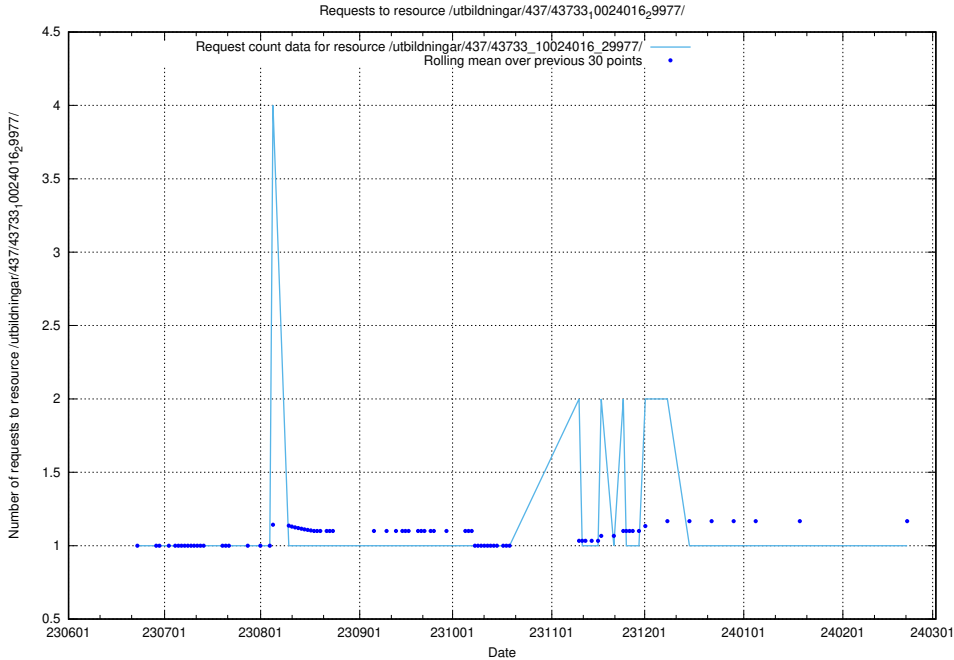

5.5635 Usage of /utbildningar/437/43733_10024016_29977/

Here, we count the number of requests to resource /utbildningar/437/43733_10024016_29977/.