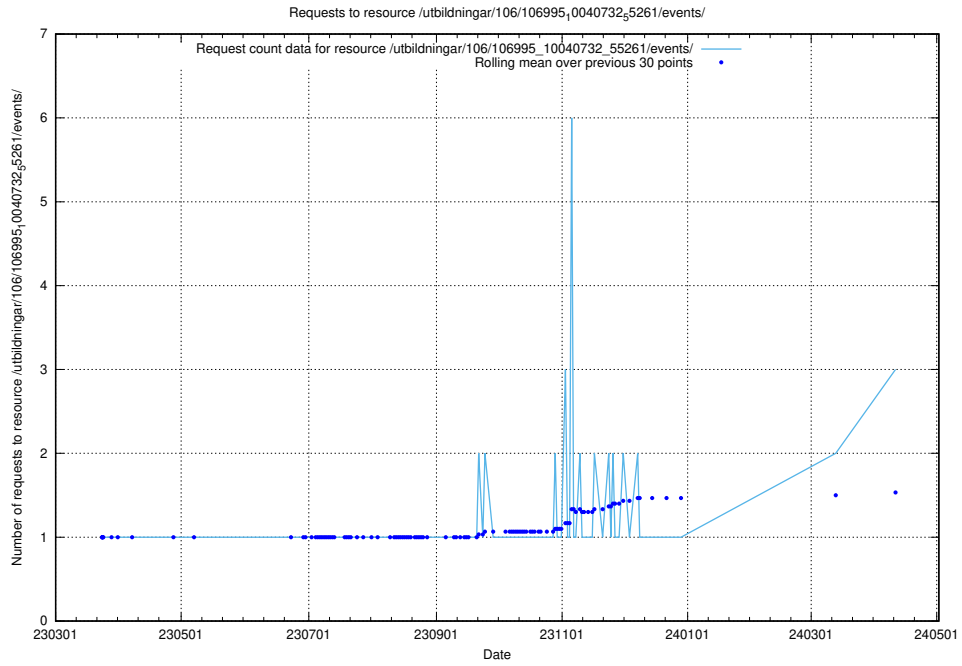

### 5.384 Usage of /utbildningar/106/106995\_10040732\_55261/events/

Here, we count the number of requests to resource /utbildningar/106/106995\_10040732\_55261/events/.