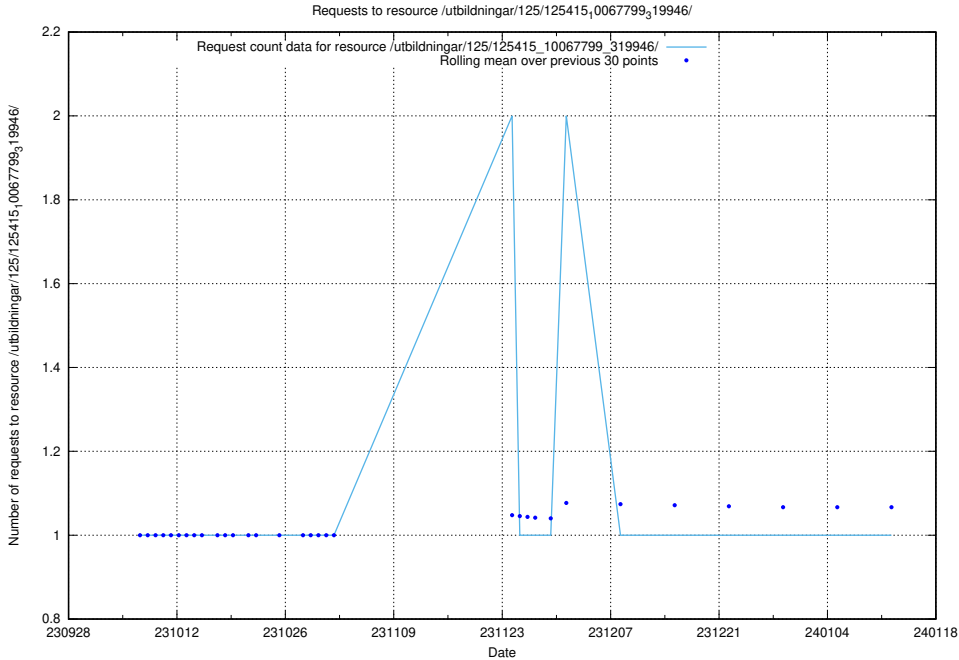

5.4454 Usage of /utbildningar/125/125415_10067799_319946/

Here, we count the number of requests to resource /utbildningar/125/125415_10067799_319946/.