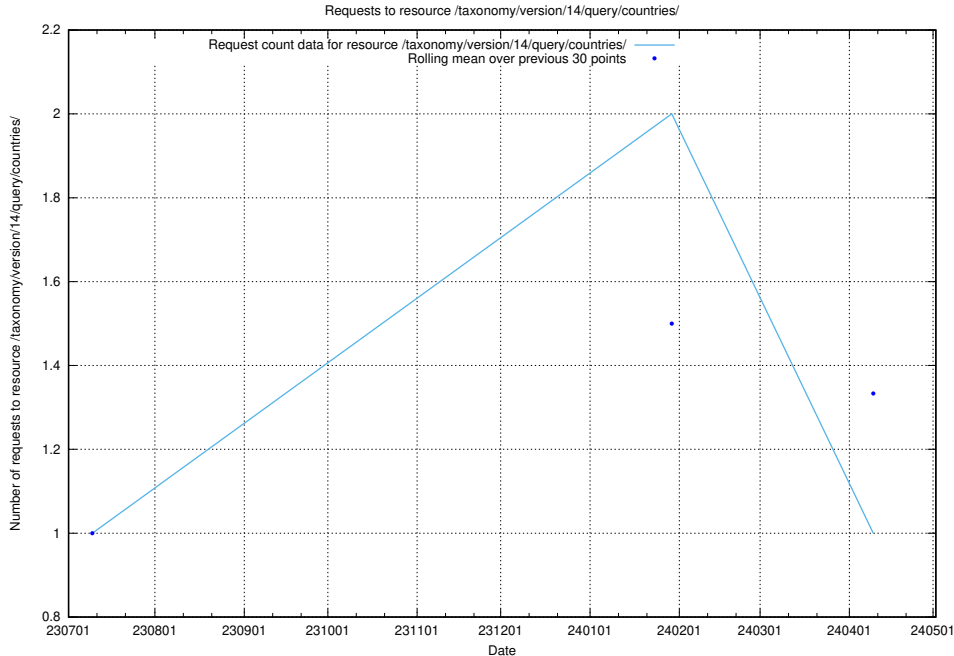

5.5200 Usage of /taxonomy/version/14/query/countries/

Here, we count the number of requests to resource /taxonomy/version/14/query/countries/.