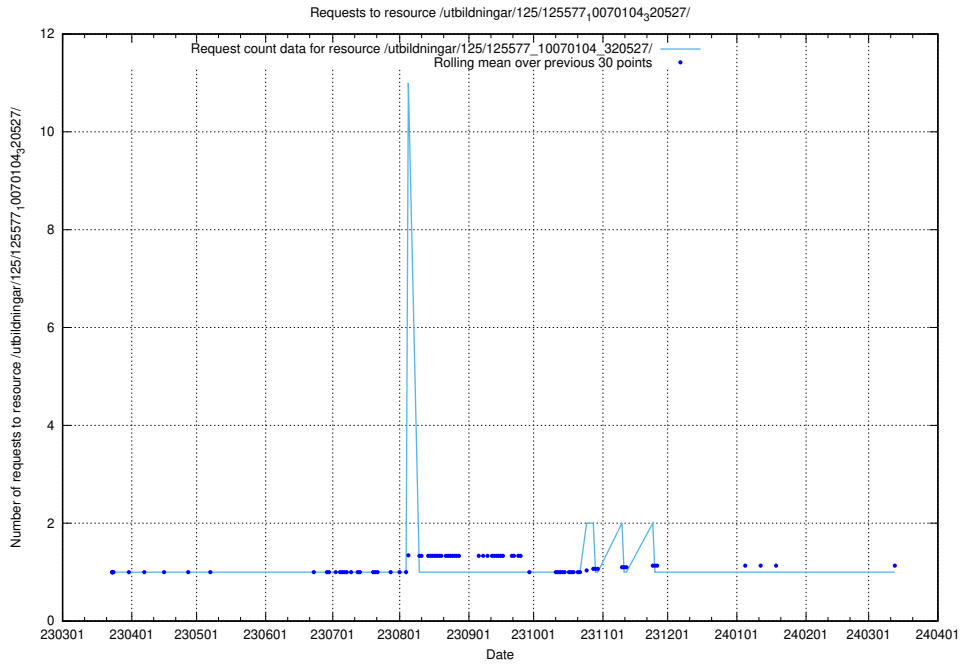

5.1120 Usage of /utbildningar/125/125577_10070104_320527/

Here, we count the number of requests to resource /utbildningar/125/125577_10070104_320527/.