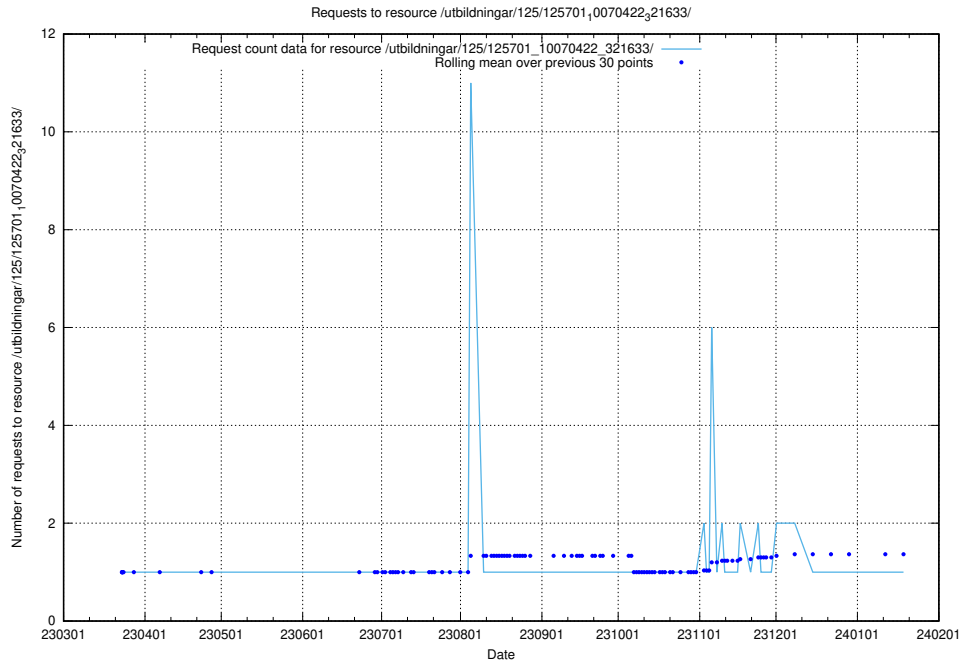

5.1046 Usage of /utbildningar/125/125701_10070422_321633/

Here, we count the number of requests to resource /utbildningar/125/125701_10070422_321633/.