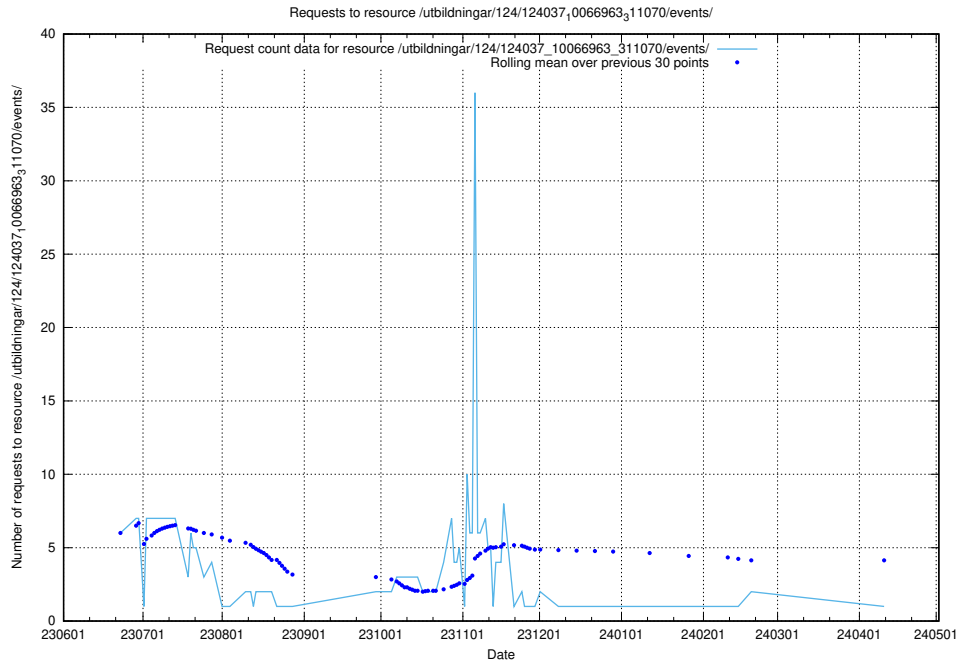

5.5617 Usage of /utbildningar/124/124037_10066963_311070/events/

Here, we count the number of requests to resource /utbildningar/124/124037_10066963_311070/events/