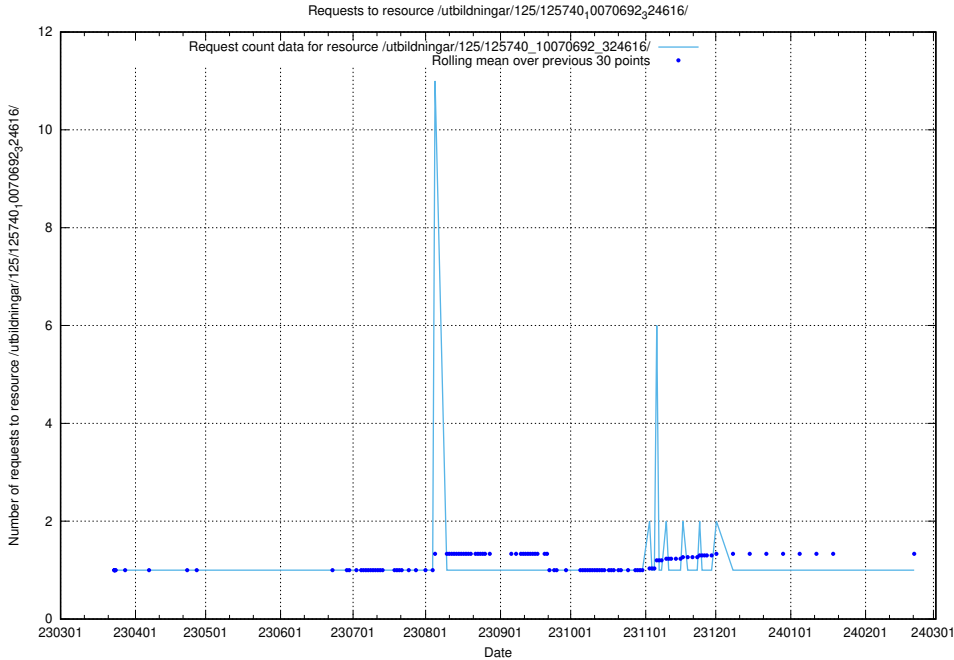

5.996 Usage of /utbildningar/125/125740_10070692_324616/

Here, we count the number of requests to resource /utbildningar/125/125740_10070692_324616/.