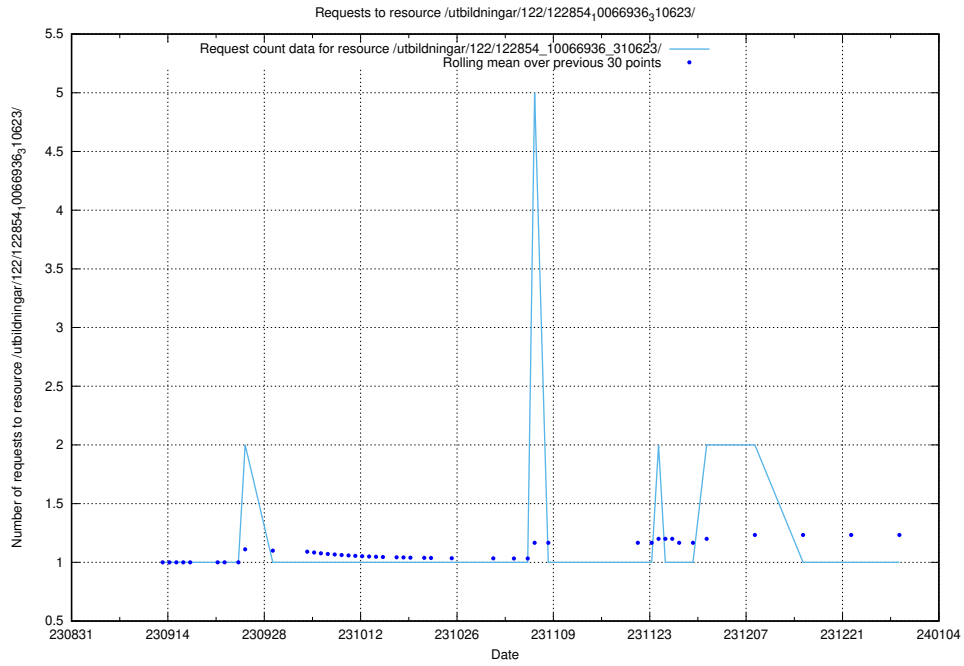

5.4654 Usage of /utbildningar/122/122854_10066936_310623/

Here, we count the number of requests to resource /utbildningar/122/122854_10066936_310623/.