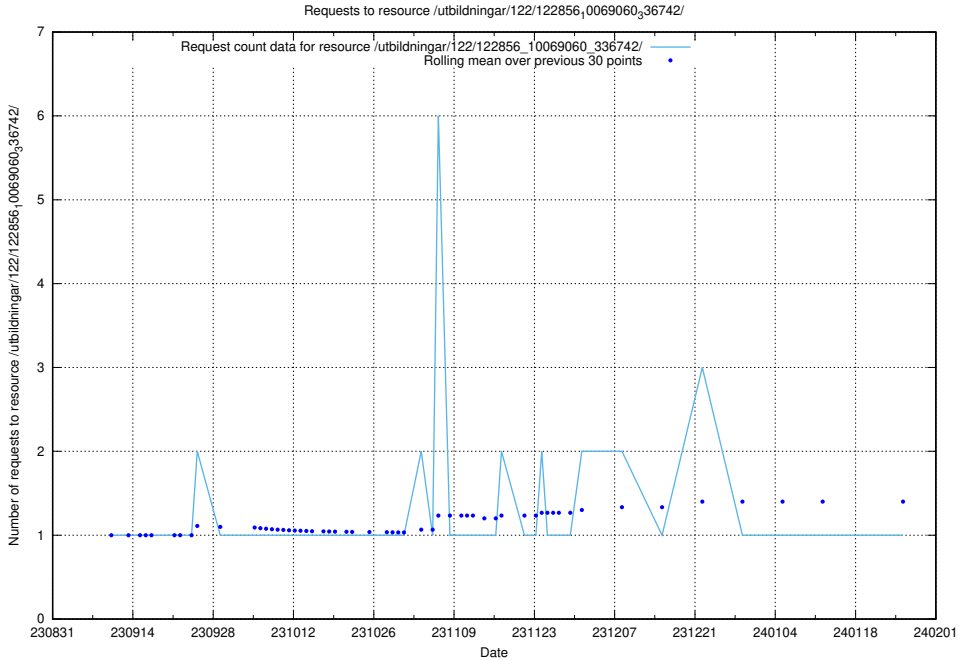

5.4687 Usage of /utbildningar/122/122856_10069060_336742/

Here, we count the number of requests to resource /utbildningar/122/122856_10069060_336742/.