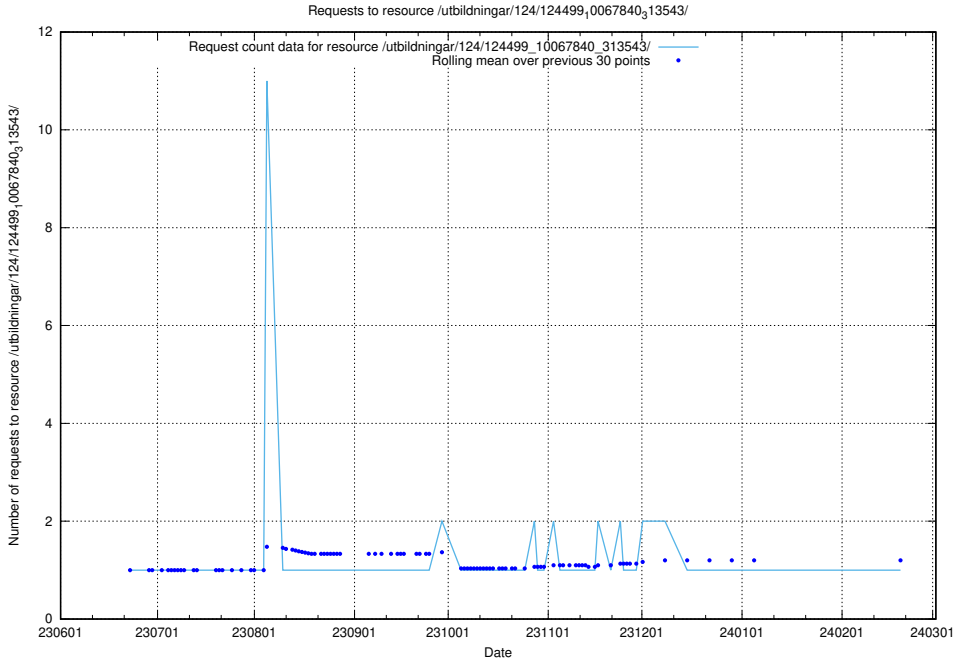

5.5838 Usage of /utbildningar/124/124499_10067840_313543/

Here, we count the number of requests to resource /utbildningar/124/124499_10067840_313543/.