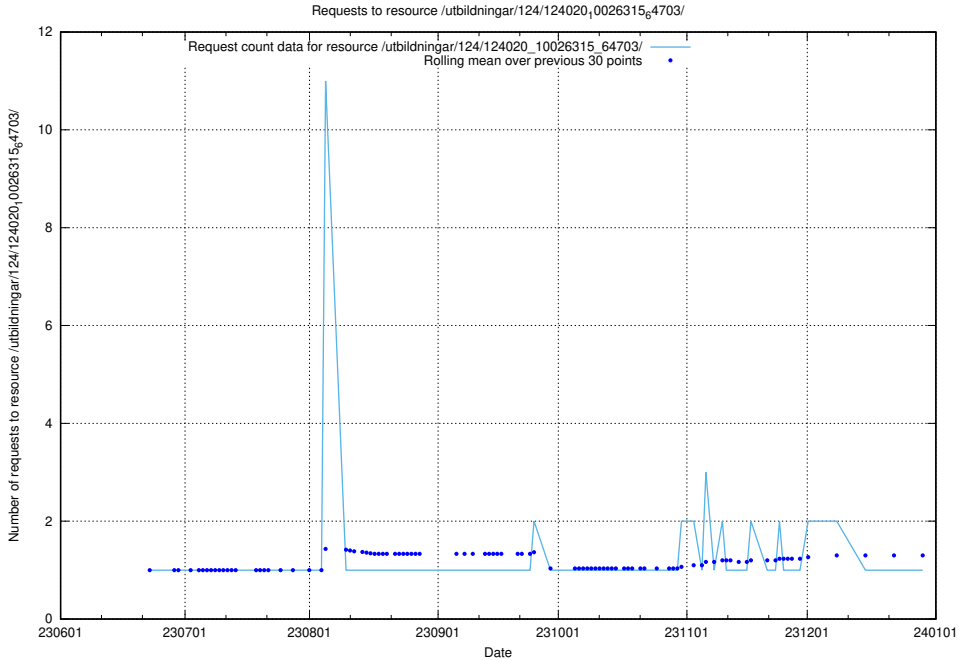

5.5882 Usage of /utbildningar/124/124020_10026315_64703/

Here, we count the number of requests to resource /utbildningar/124/124020_10026315_64703/.