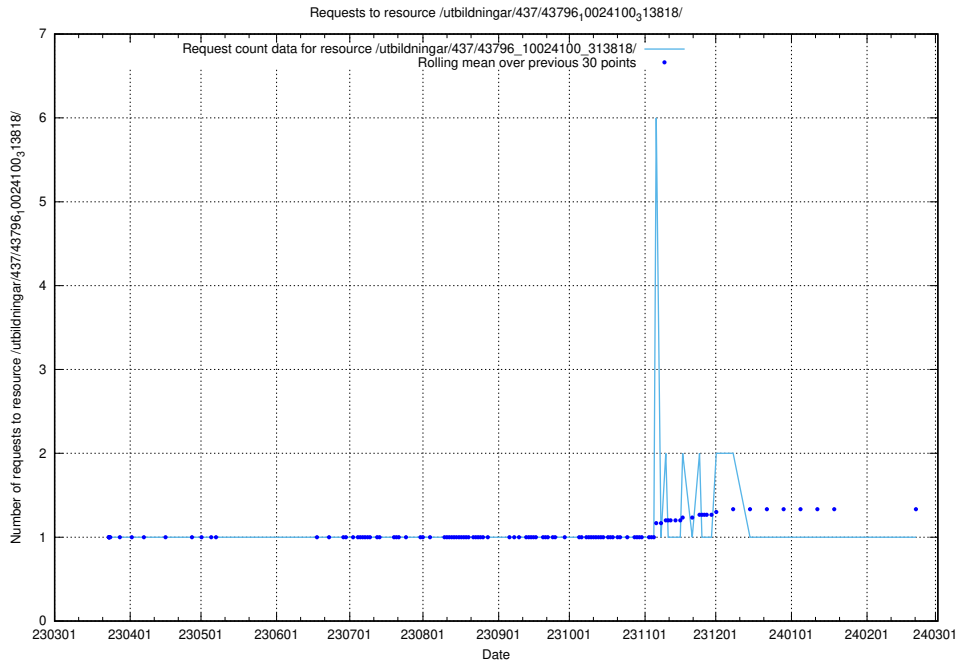

5.6388 Usage of /utbildningar/437/43796_10024100_313818/

Here, we count the number of requests to resource /utbildningar/437/43796_10024100_313818/.