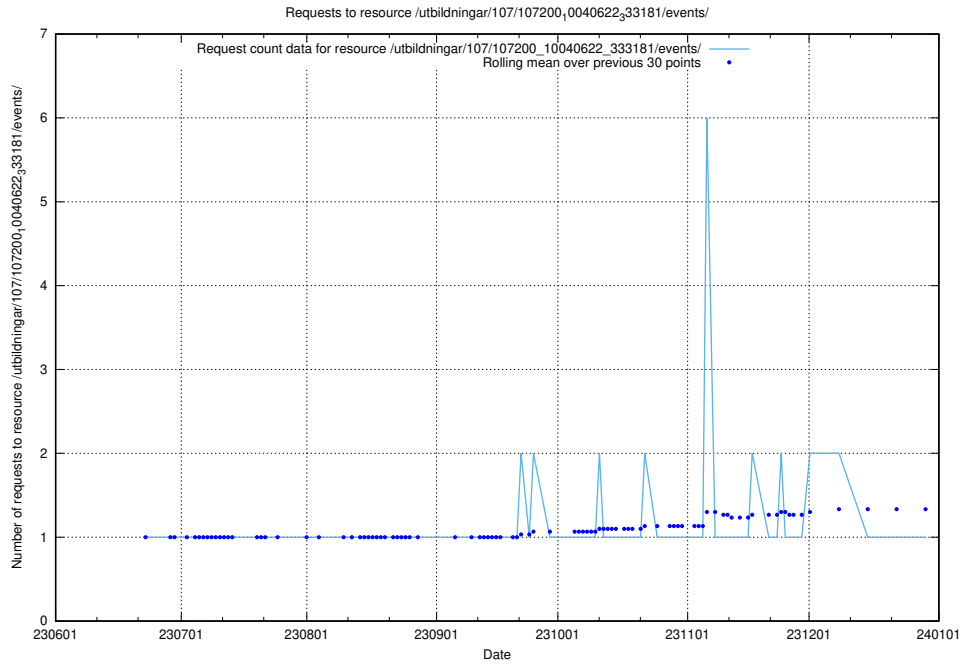

5.5895 Usage of /utbildningar/107/107200_10040622_333181/events/

Here, we count the number of requests to resource /utbildningar/107/107200_10040622_333181/events/