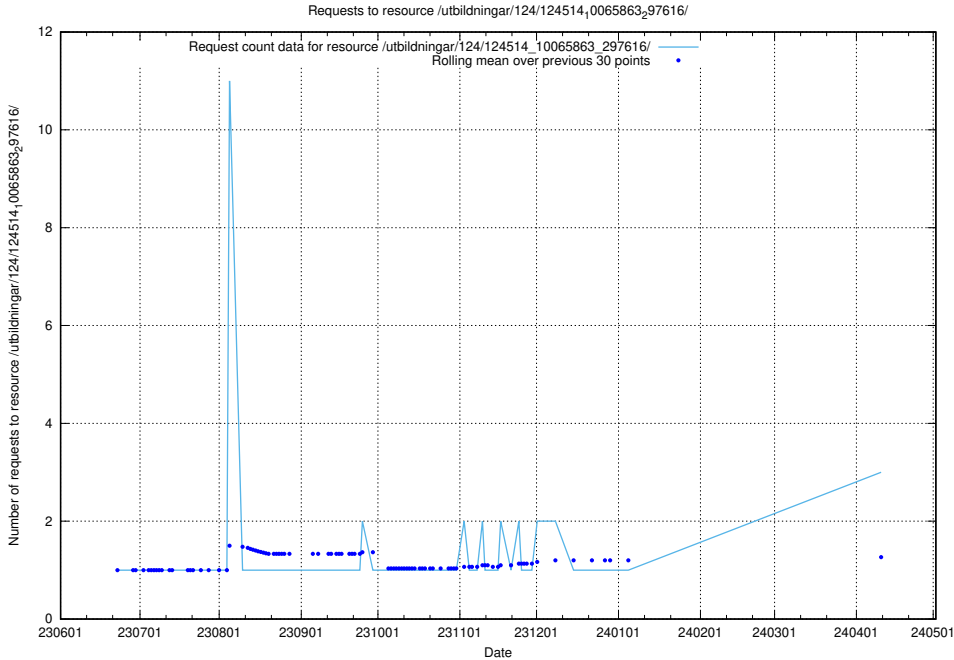

5.402 Usage of /utbildningar/124/124514_10065863_297616/

Here, we count the number of requests to resource /utbildningar/124/124514_10065863_297616/.