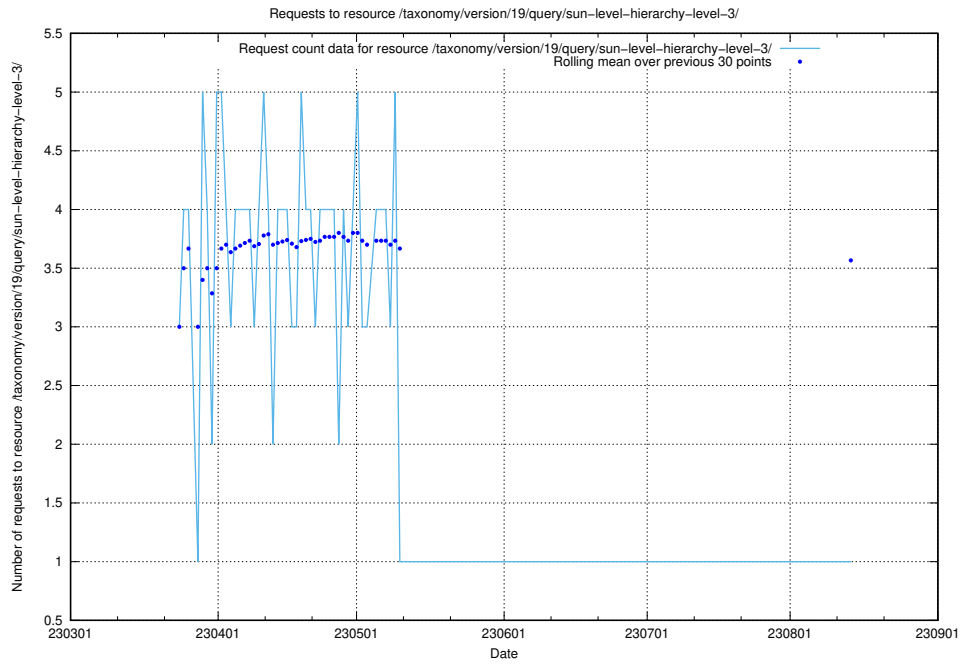

5.6143 Usage of /taxonomy/version/19/query/sun-level-hierarchy-level-3/

Here, we count the number of requests to resource /taxonomy/version/19/query/sun-level-hierarchy-level-3/.