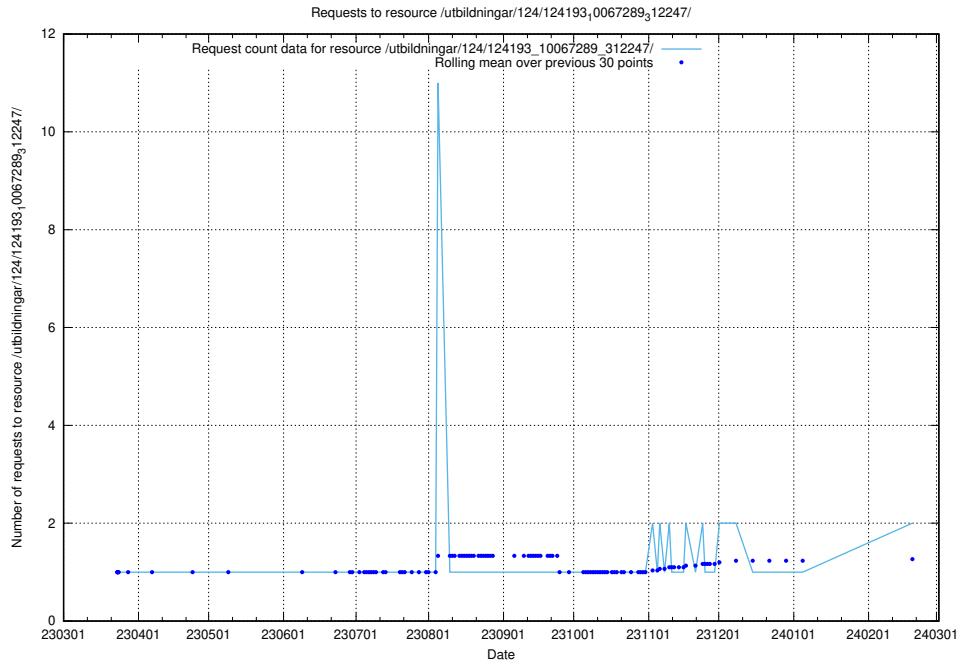

5.699 Usage of /utbildningar/124/124193_10067289_312247/

Here, we count the number of requests to resource /utbildningar/124/124193_10067289_312247/.