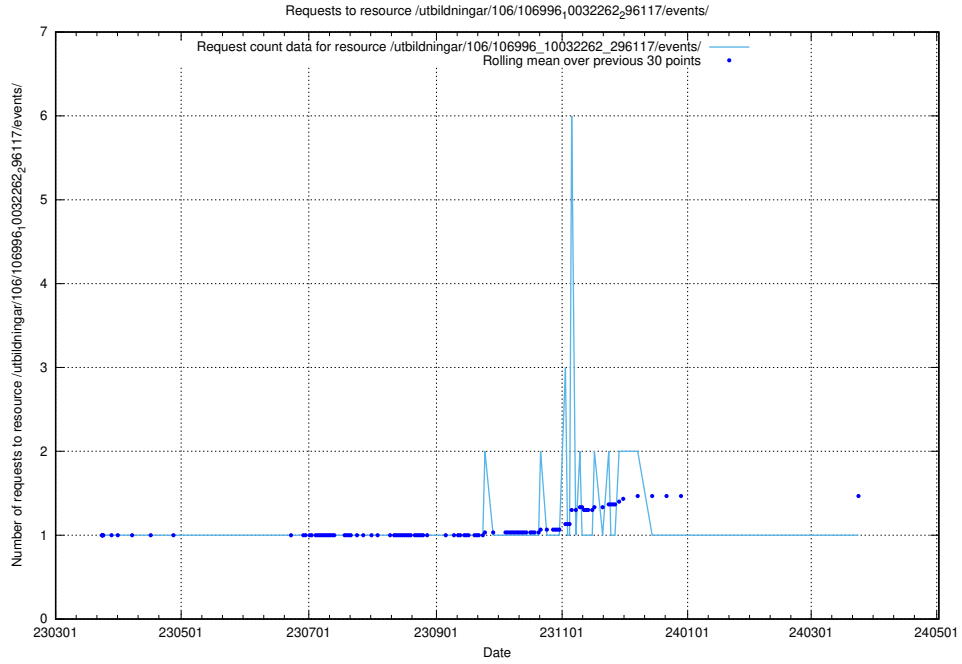

5.5466 Usage of /utbildningar/106/106996_10032262_296117/events/

Here, we count the number of requests to resource /utbildningar/106/106996_10032262_296117/events/