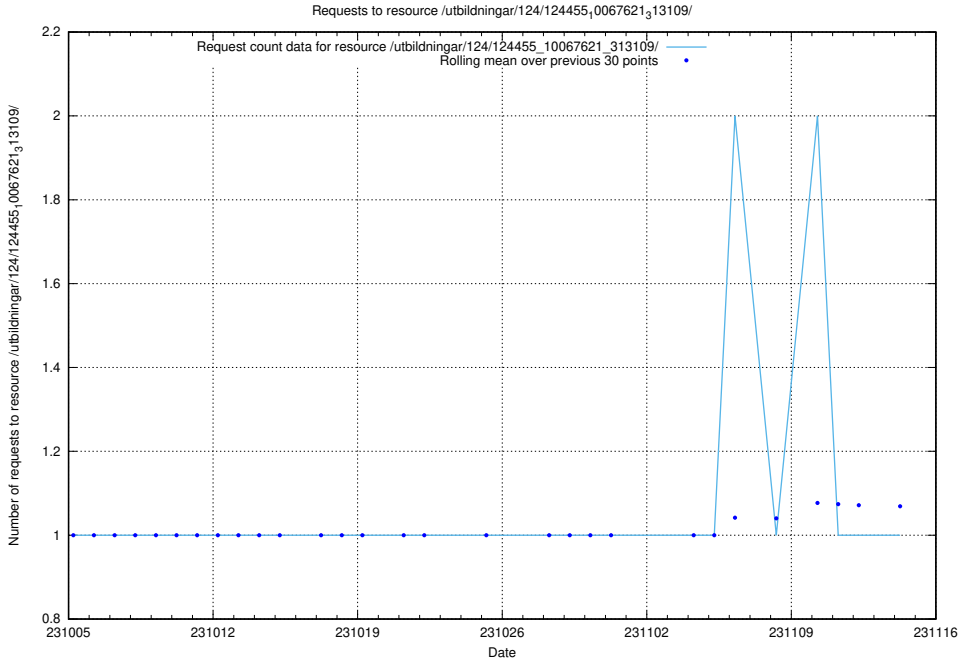

5.4482 Usage of /utbildningar/124/124455_10067621_313109/

Here, we count the number of requests to resource /utbildningar/124/124455_10067621_313109/.