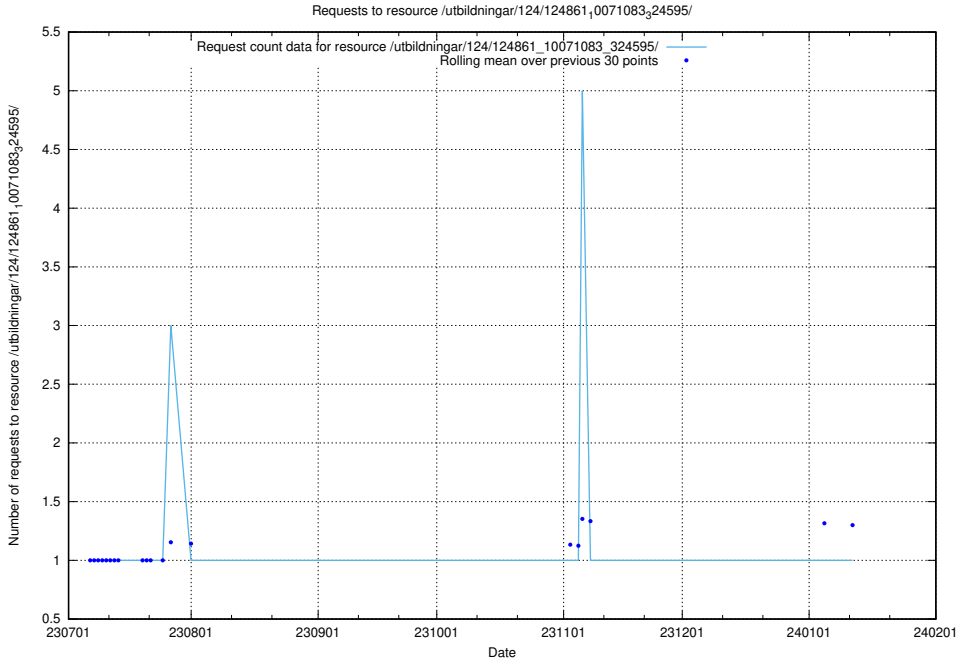

5.5370 Usage of /utbildningar/124/124861_10071083_324595/

Here, we count the number of requests to resource /utbildningar/124/124861_10071083_324595/.