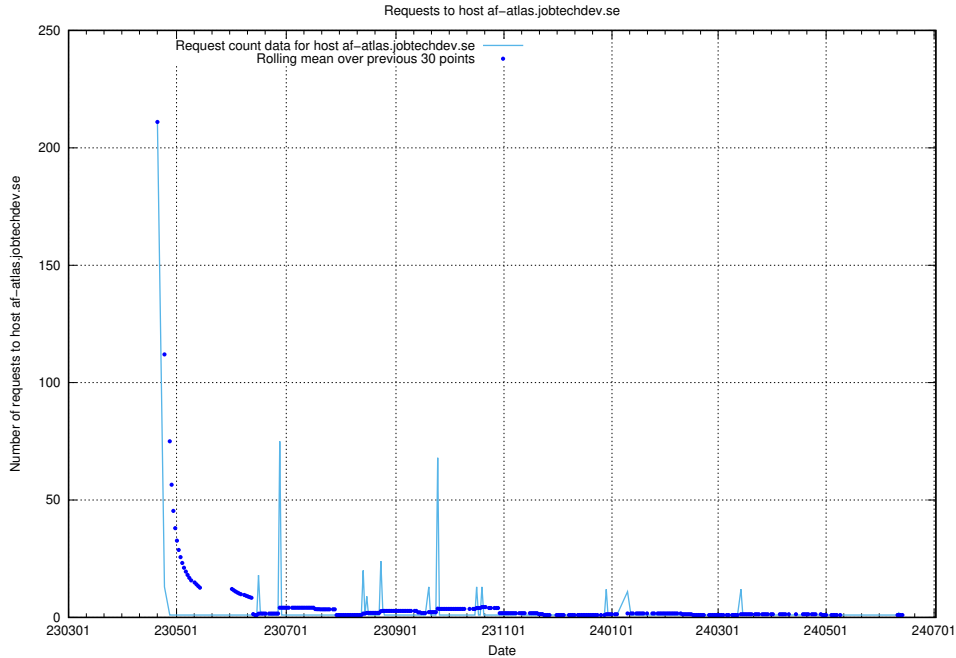

7.607 Usage of af-atlas.jobtechdev.se

Here, we count the number of requests to host af-atlas.jobtechdev.se.