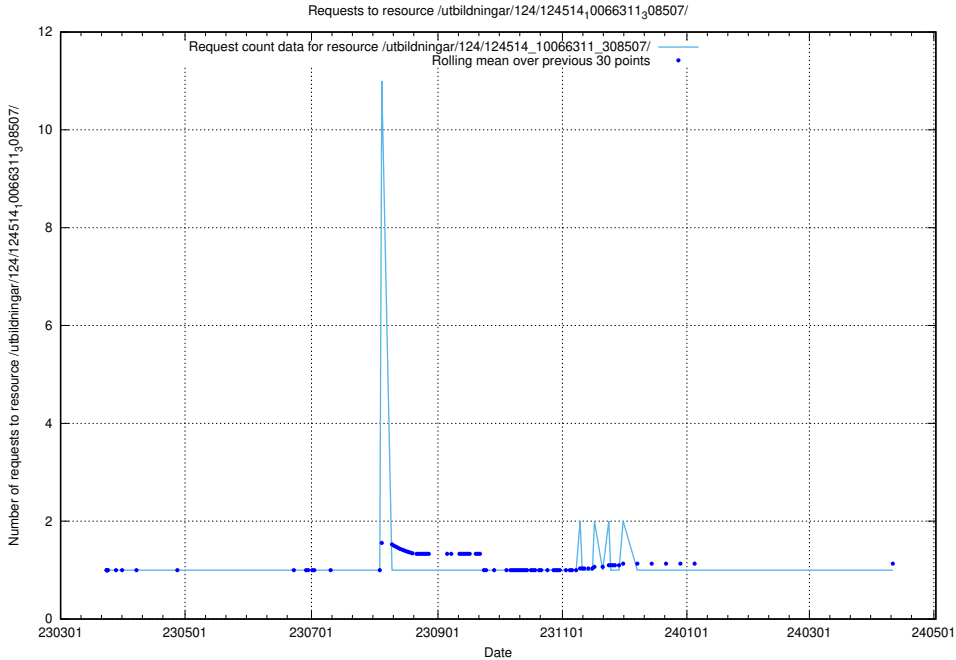

5.1863 Usage of /utbildningar/124/124514_10066311_308507/

Here, we count the number of requests to resource /utbildningar/124/124514_10066311_308507/.