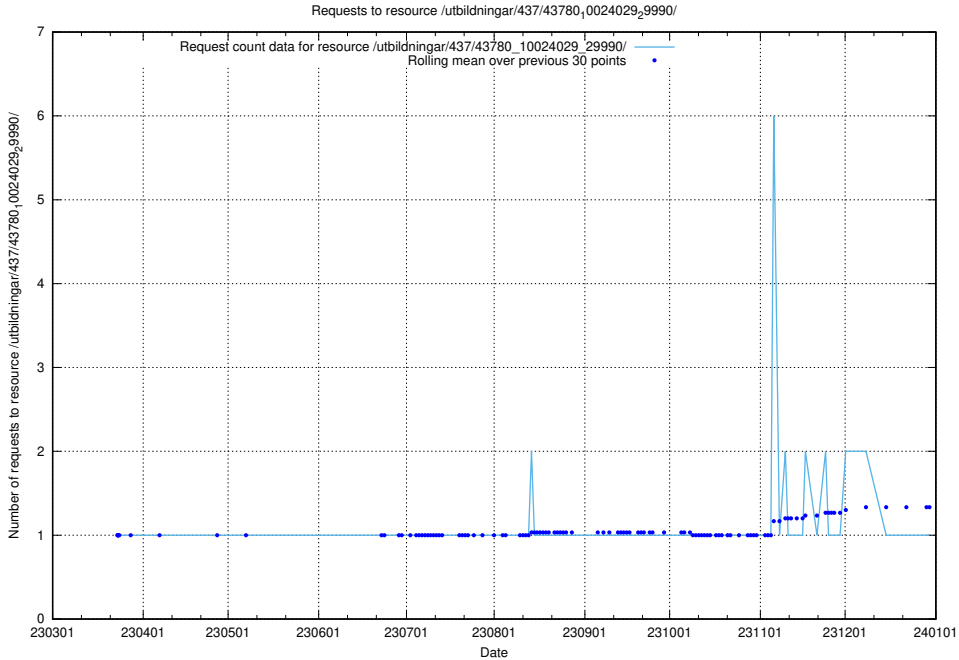

5.6398 Usage of /utbildningar/437/43780_10024029_29990/

Here, we count the number of requests to resource /utbildningar/437/43780_10024029_29990/.