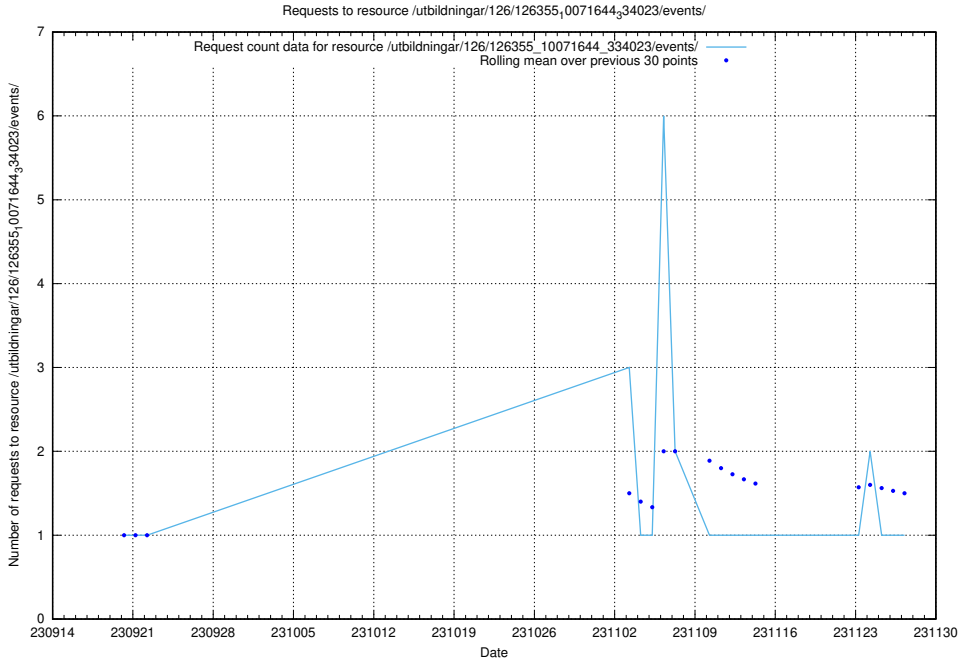

5.4590 Usage of /utbildningar/126/126355_10071644_334023/events/

Here, we count the number of requests to resource /utbildningar/126/126355_10071644_334023/events/