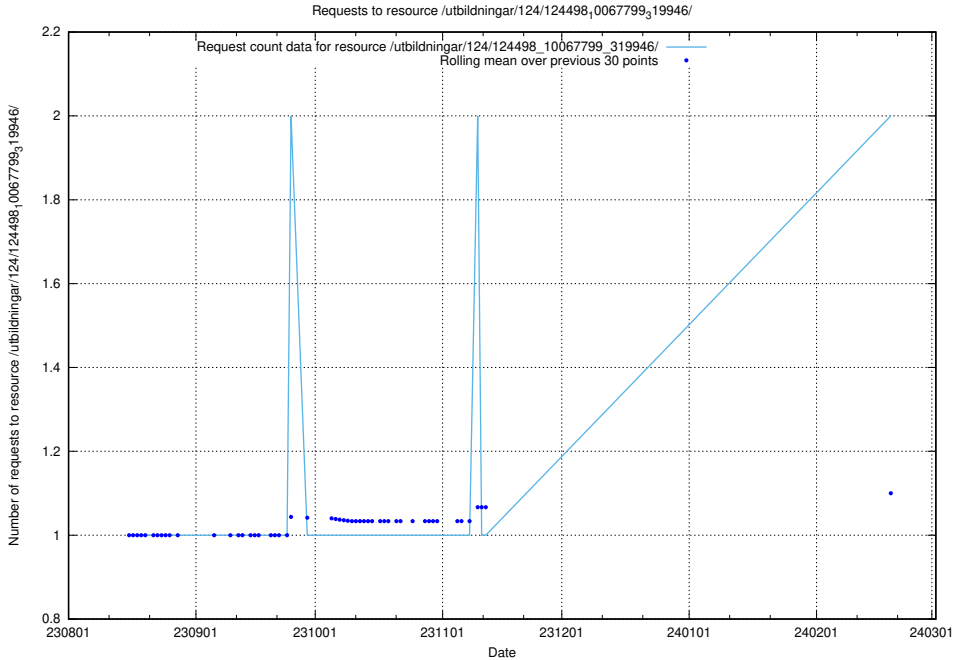

5.777 Usage of /utbildningar/124/124498_10067799_319946/

Here, we count the number of requests to resource /utbildningar/124/124498_10067799_319946/.