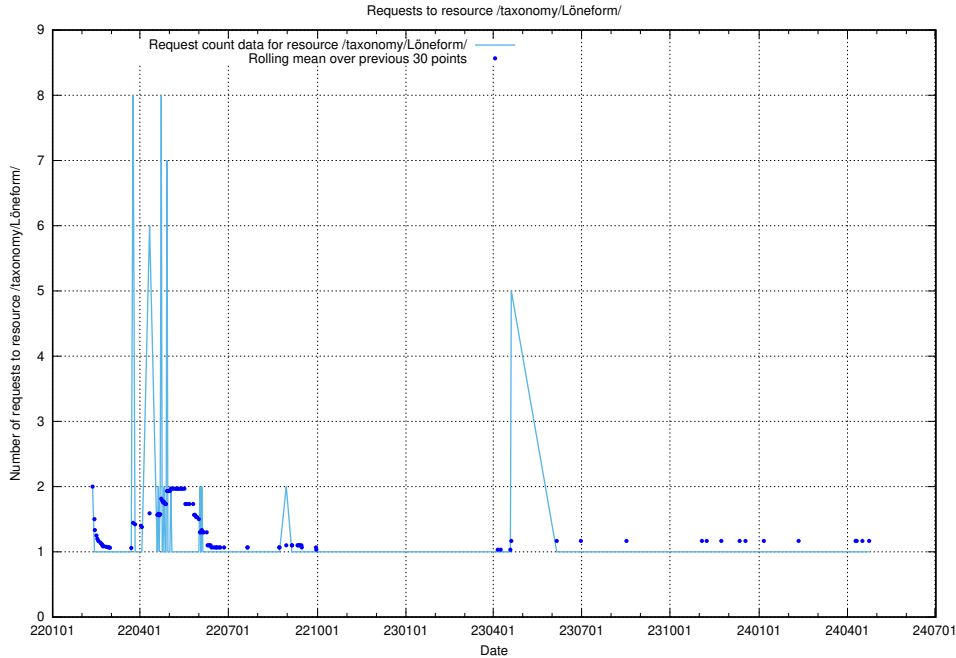

### 5.1586 Usage of /taxonomy/Löneform/

Here, we count the number of requests to resource /taxonomy/Löneform/.