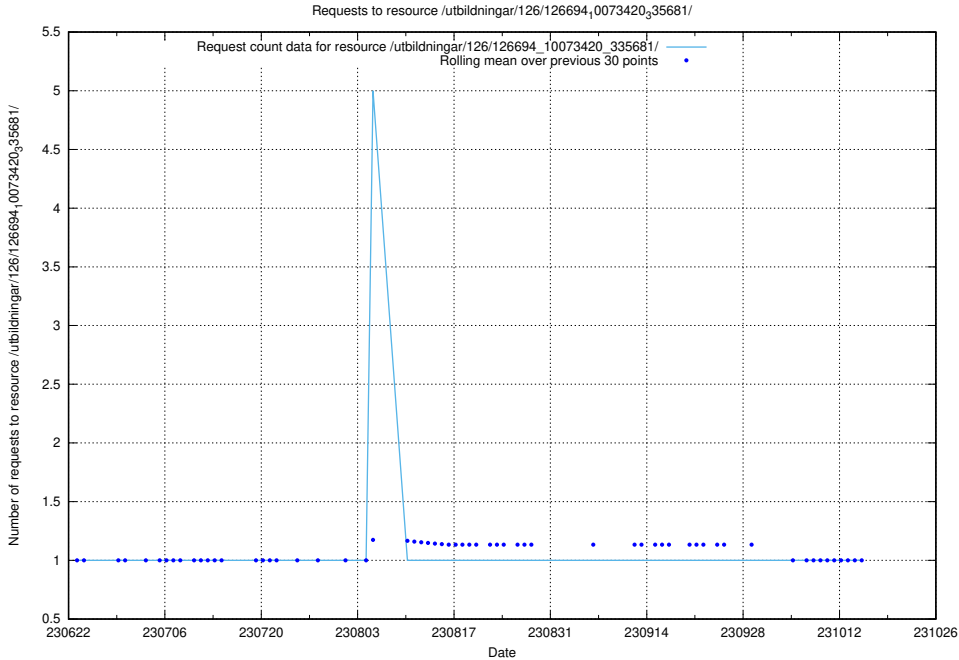

5.5690 Usage of /utbildningar/126/126694_10073420_335681/

Here, we count the number of requests to resource /utbildningar/126/126694_10073420_335681/.