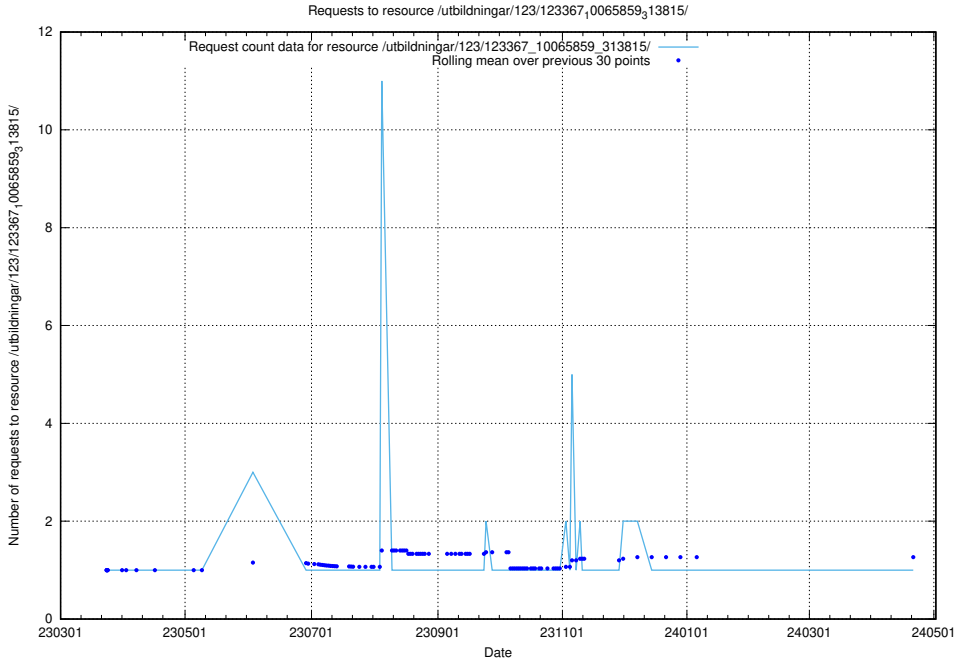

5.4900 Usage of /utbildningar/123/123367_10065859_313815/

Here, we count the number of requests to resource /utbildningar/123/123367_10065859_313815/.