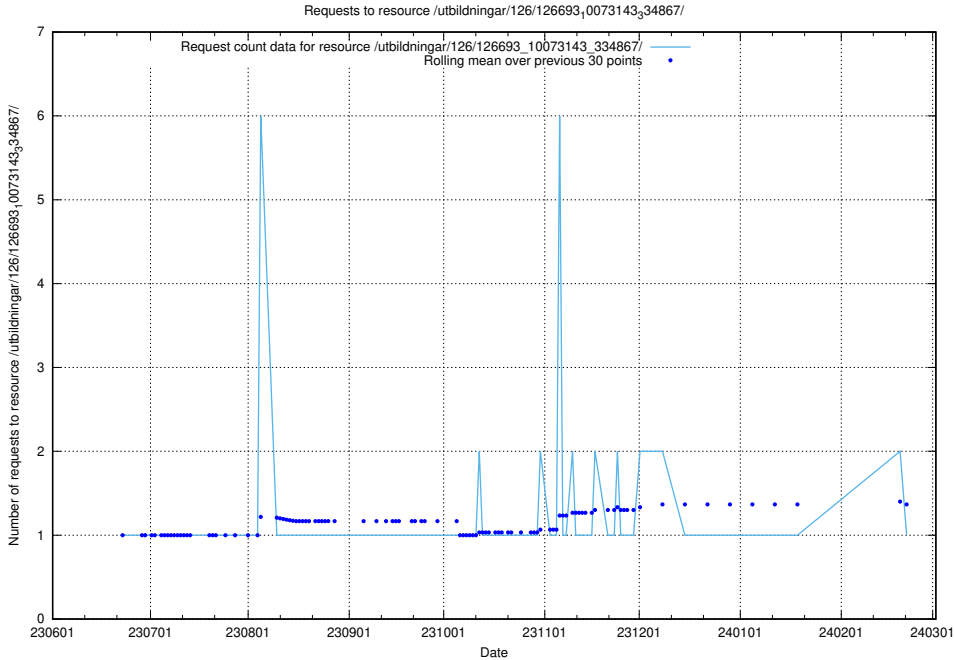

5.5701 Usage of /utbildningar/126/126693_10073143_334867/

Here, we count the number of requests to resource /utbildningar/126/126693_10073143_334867/.