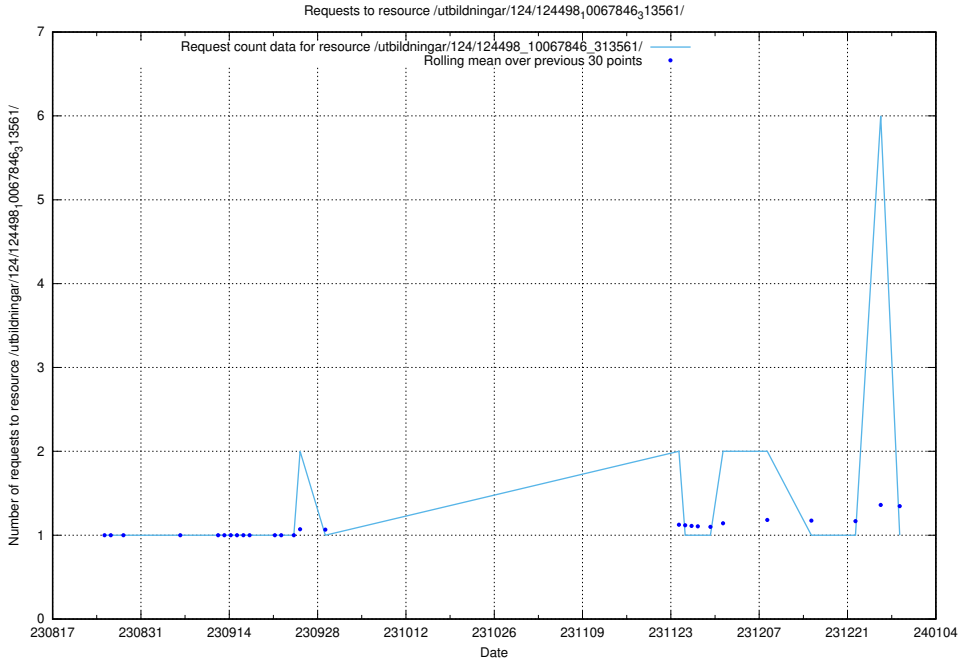

5.4780 Usage of /utbildningar/124/124498_10067846_313561/

Here, we count the number of requests to resource /utbildningar/124/124498_10067846_313561/.