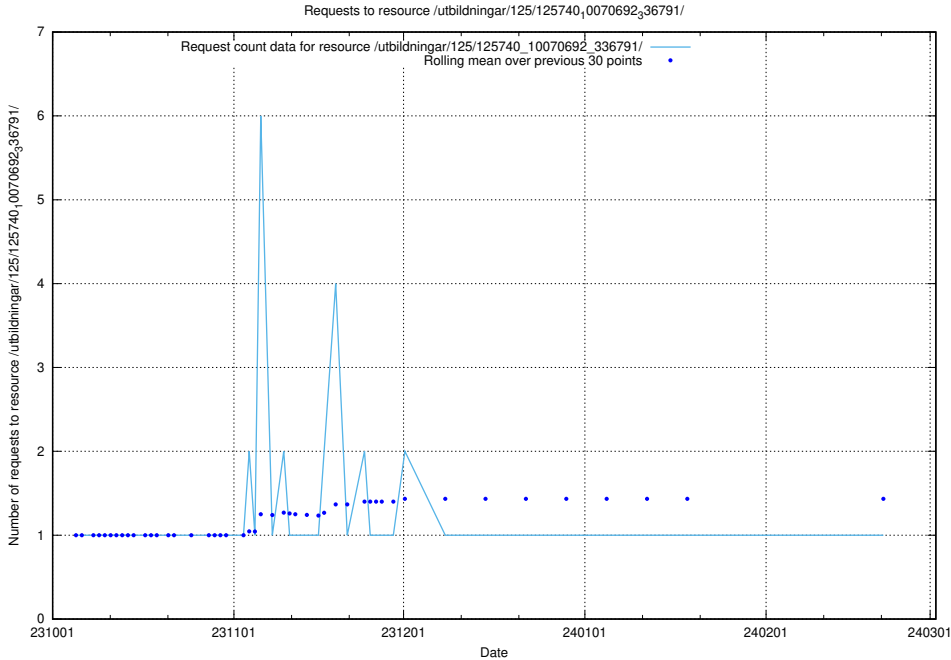

5.4473 Usage of /utbildningar/125/125740_10070692_336791/

Here, we count the number of requests to resource /utbildningar/125/125740_10070692_336791/.