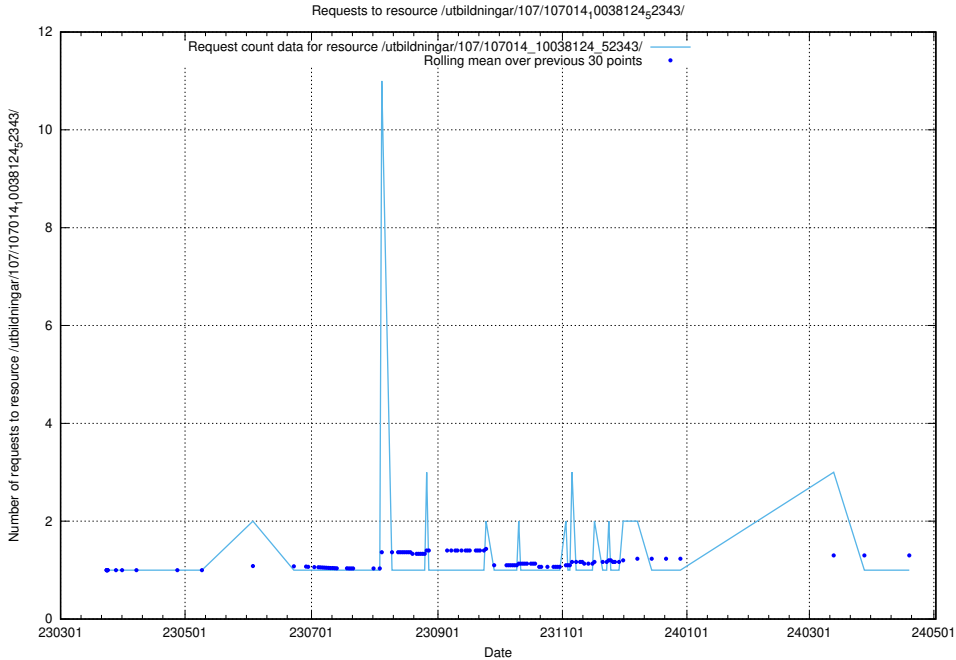

5.5455 Usage of /utbildningar/107/107014_10038124_52343/

Here, we count the number of requests to resource /utbildningar/107/107014_10038124_52343/.