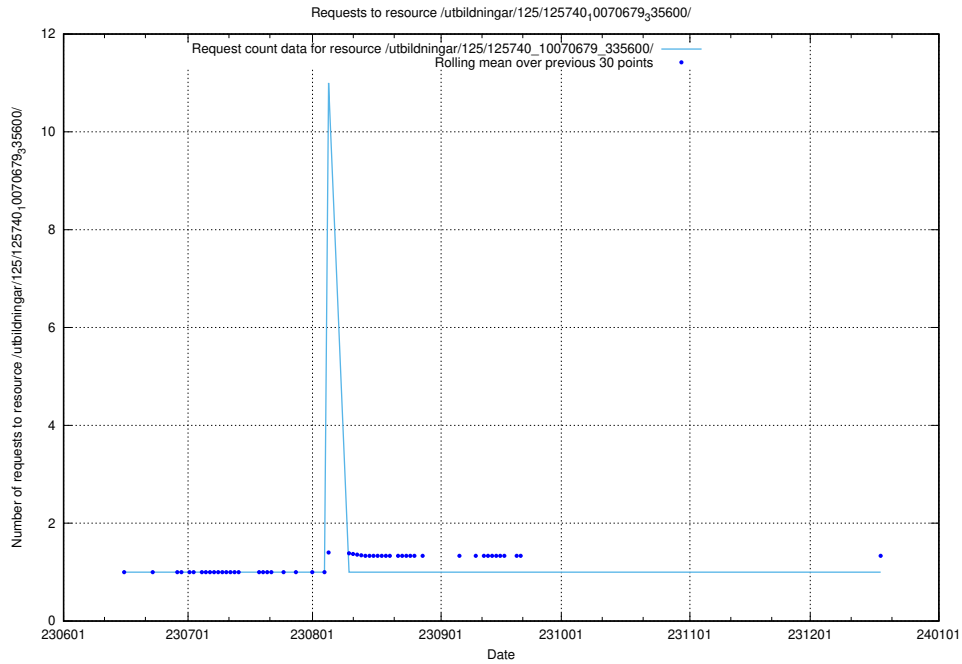

5.5930 Usage of /utbildningar/125/125740_10070679_335600/

Here, we count the number of requests to resource /utbildningar/125/125740_10070679_335600/.