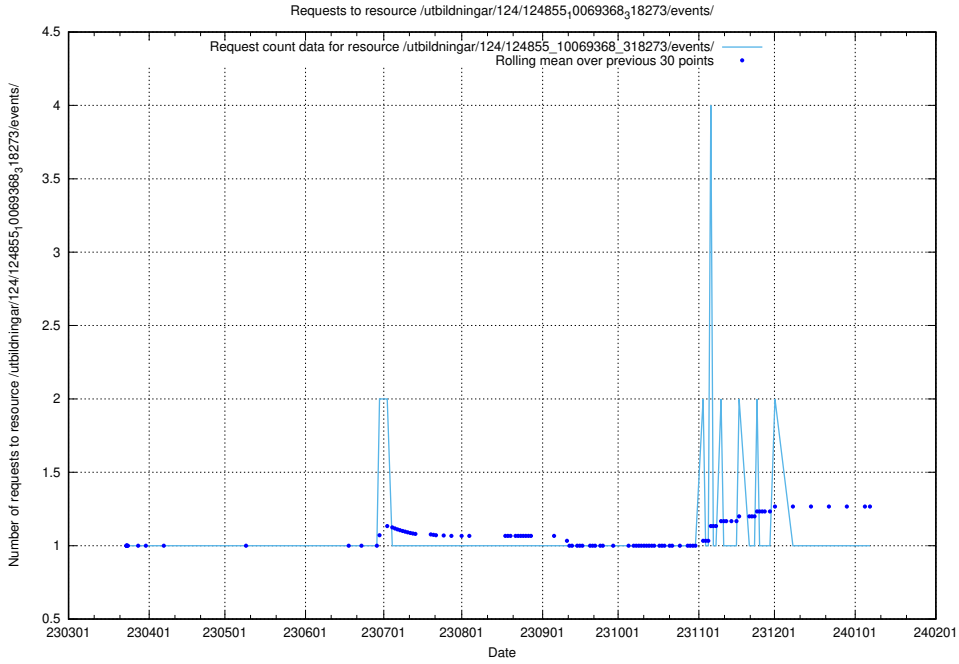

5.1214 Usage of /utbildningar/124/124855_10069368_318273/events/

Here, we count the number of requests to resource /utbildningar/124/124855_10069368_318273/events/