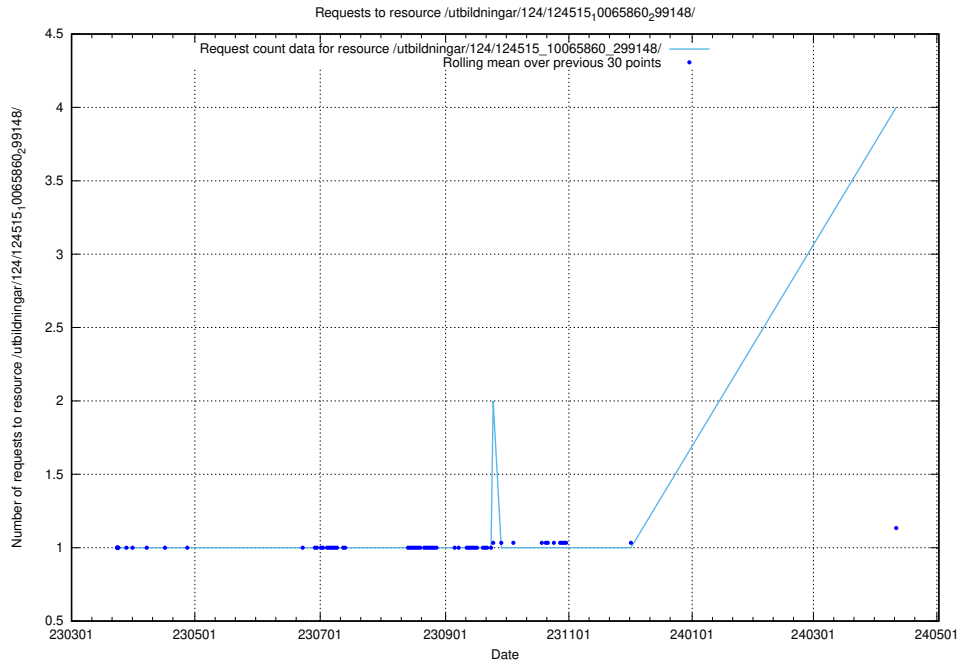

### 5.186 Usage of /utbildningar/124/124515\_10065860\_299148/

Here, we count the number of requests to resource /utbildningar/124/124515\_10065860\_299148/.