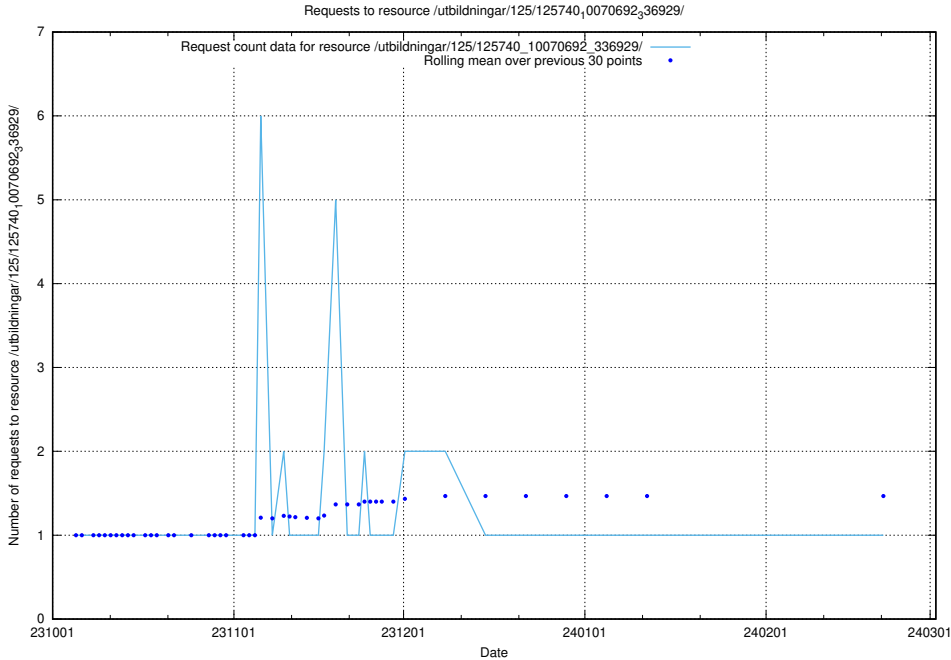

5.4472 Usage of /utbildningar/125/125740_10070692_336929/

Here, we count the number of requests to resource /utbildningar/125/125740_10070692_336929/.