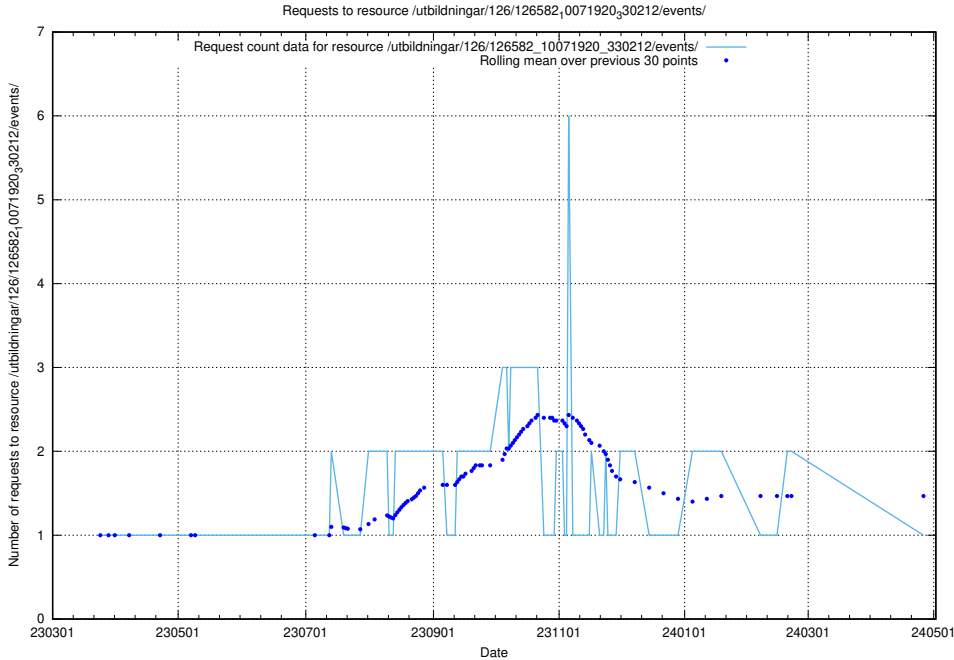

5.6231 Usage of /utbildningar/126/126582_10071920_330212/events/

Here, we count the number of requests to resource /utbildningar/126/126582_10071920_330212/events/