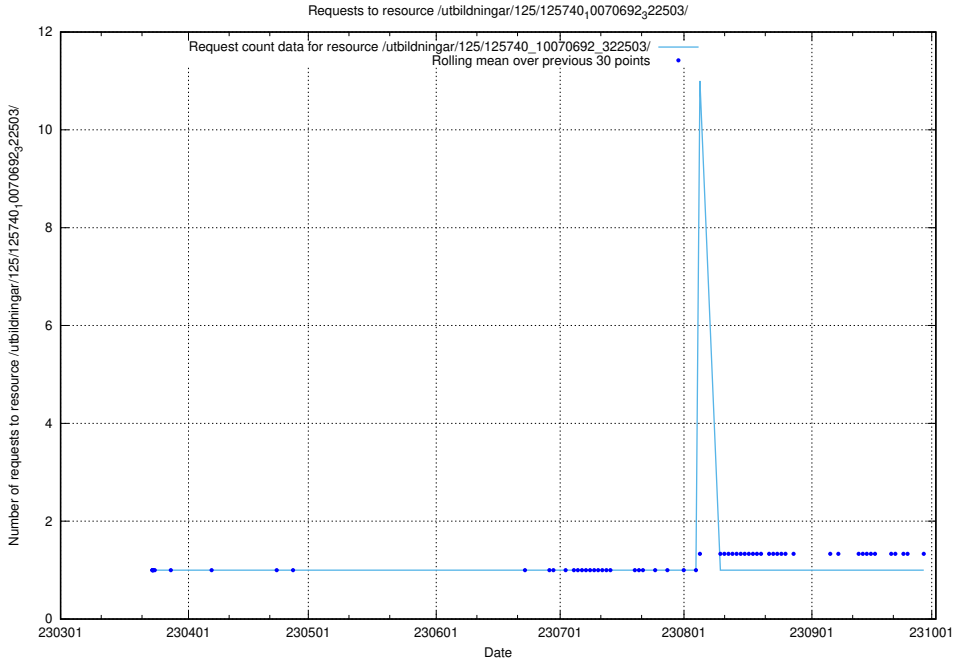

5.997 Usage of /utbildningar/125/125740_10070692_322503/

Here, we count the number of requests to resource /utbildningar/125/125740_10070692_322503/.