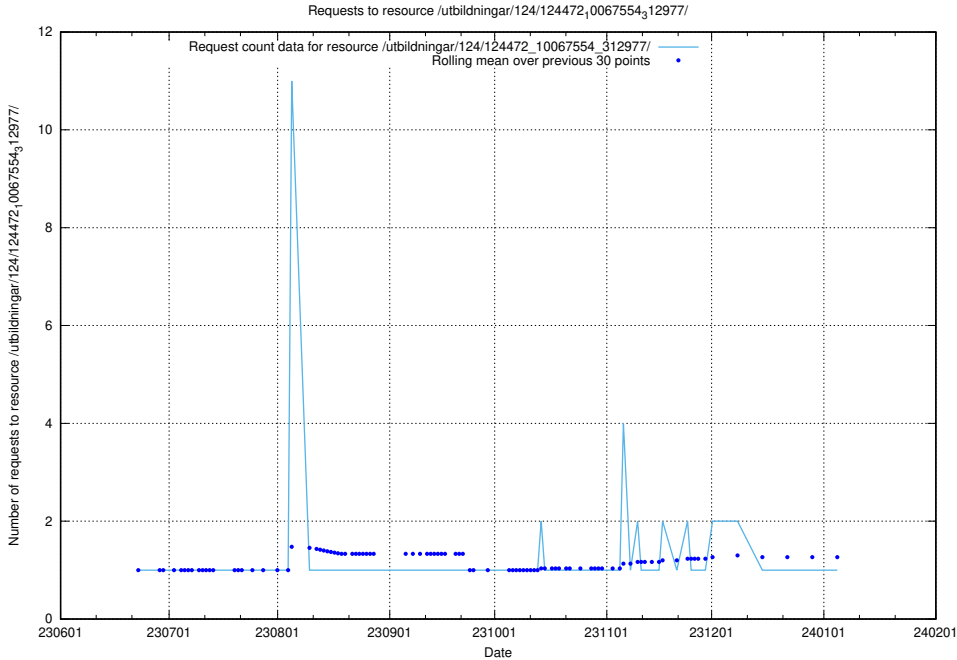

5.5859 Usage of /utbildningar/124/124472_10067554_312977/

Here, we count the number of requests to resource /utbildningar/124/124472_10067554_312977/.