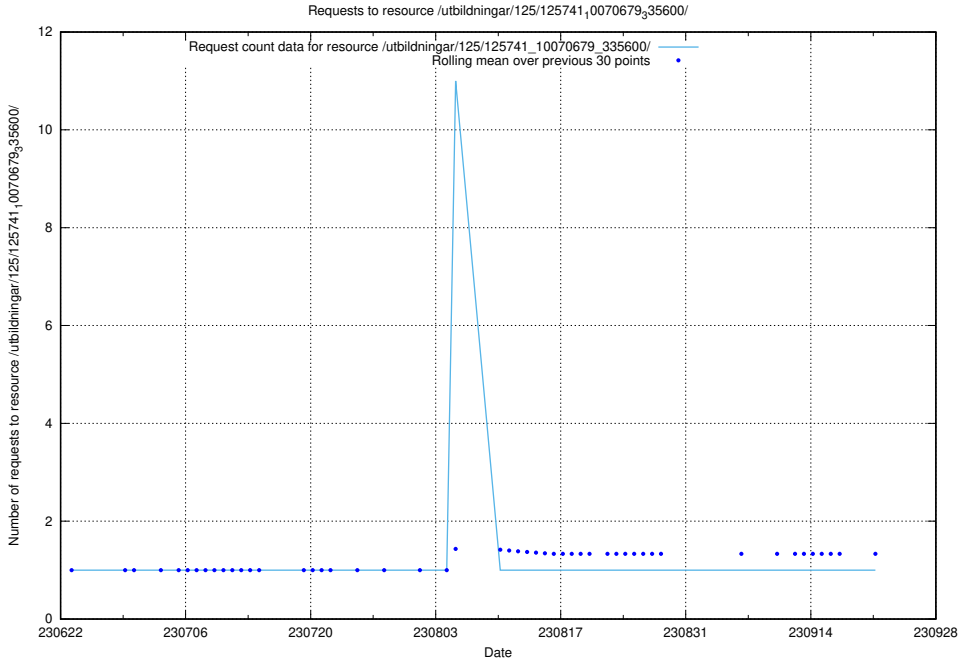

5.5753 Usage of /utbildningar/125/125741_10070679_335600/

Here, we count the number of requests to resource /utbildningar/125/125741_10070679_335600/.