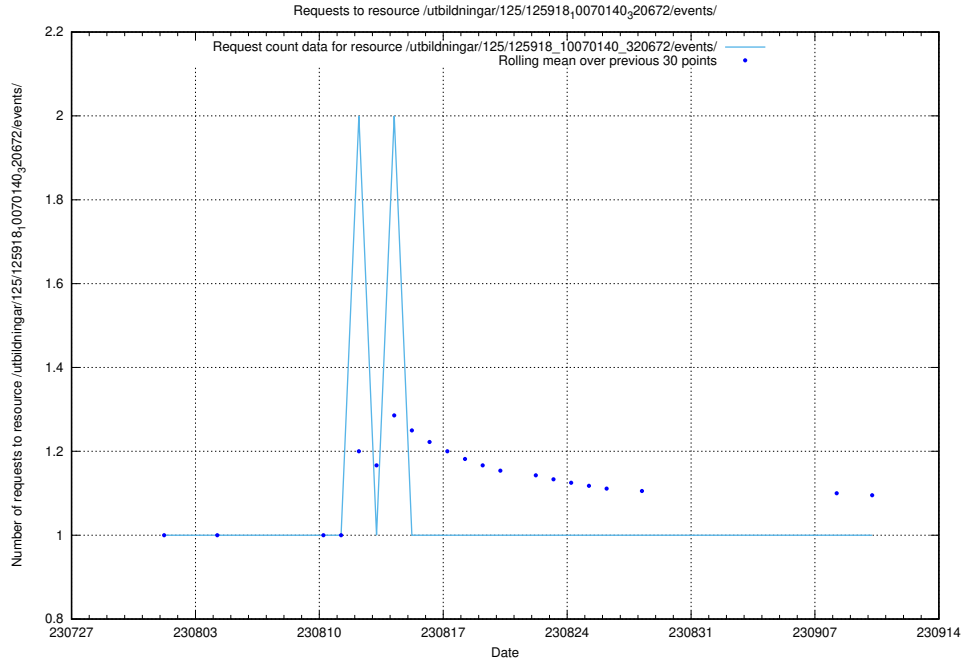

5.4948 Usage of /utbildningar/125/125918_10070140_320672/events/

Here, we count the number of requests to resource /utbildningar/125/125918_10070140_320672/events/