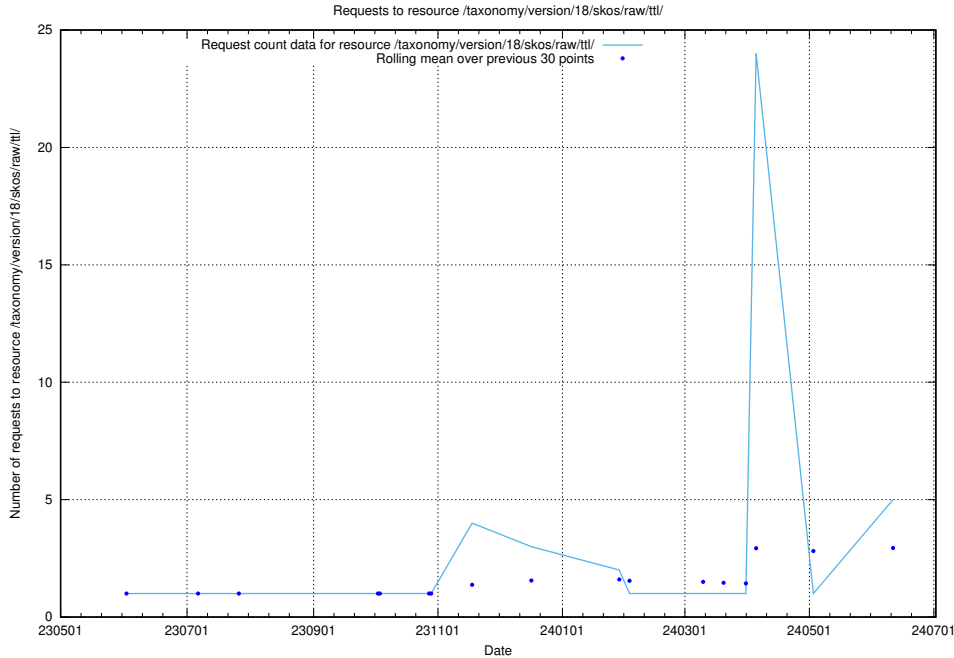

5.156 Usage of /taxonomy/version/18/skos/raw/ttl/

Here, we count the number of requests to resource /taxonomy/version/18/skos/raw/ttl/.