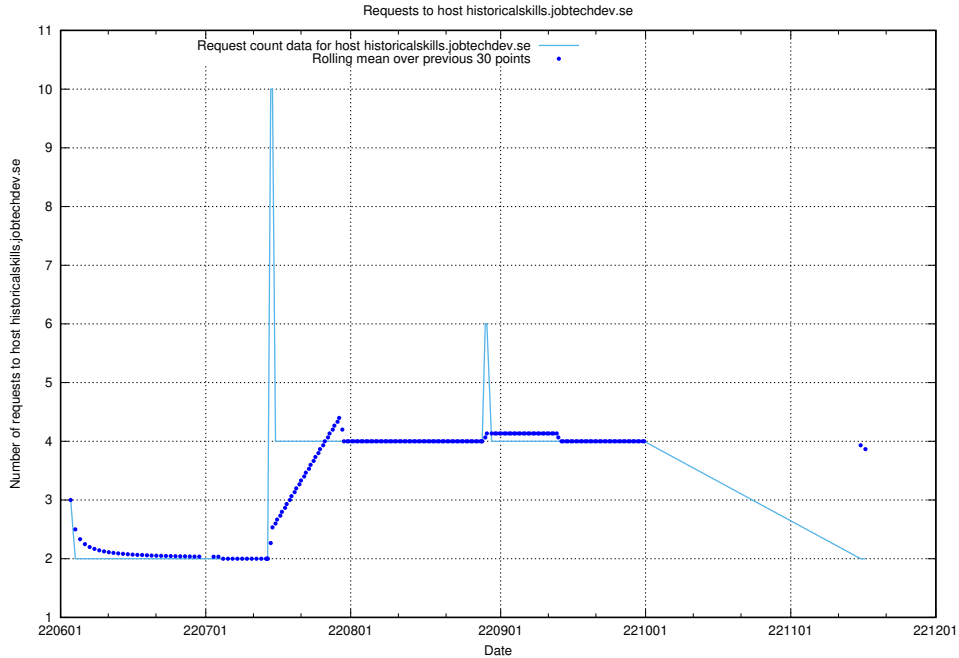

### 7.417 Usage of `historicalskills.jobtechdev.se`

Here, we count the number of requests to host `historicalskills.jobtechdev.se`.