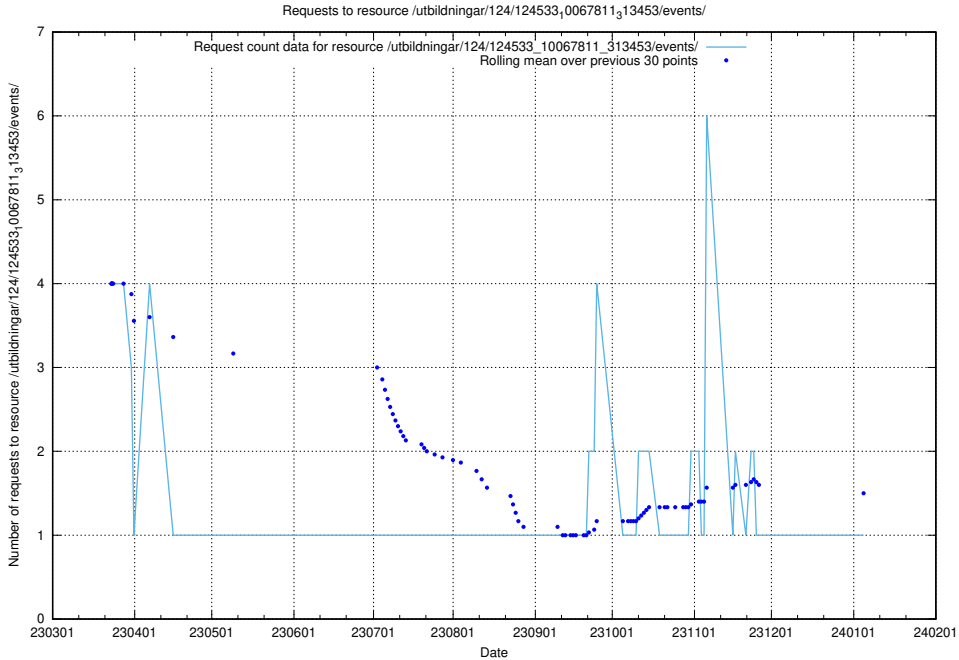

5.6284 Usage of /utbildningar/124/124533_10067811_313453/events/

Here, we count the number of requests to resource /utbildningar/124/124533_10067811_313453/events/