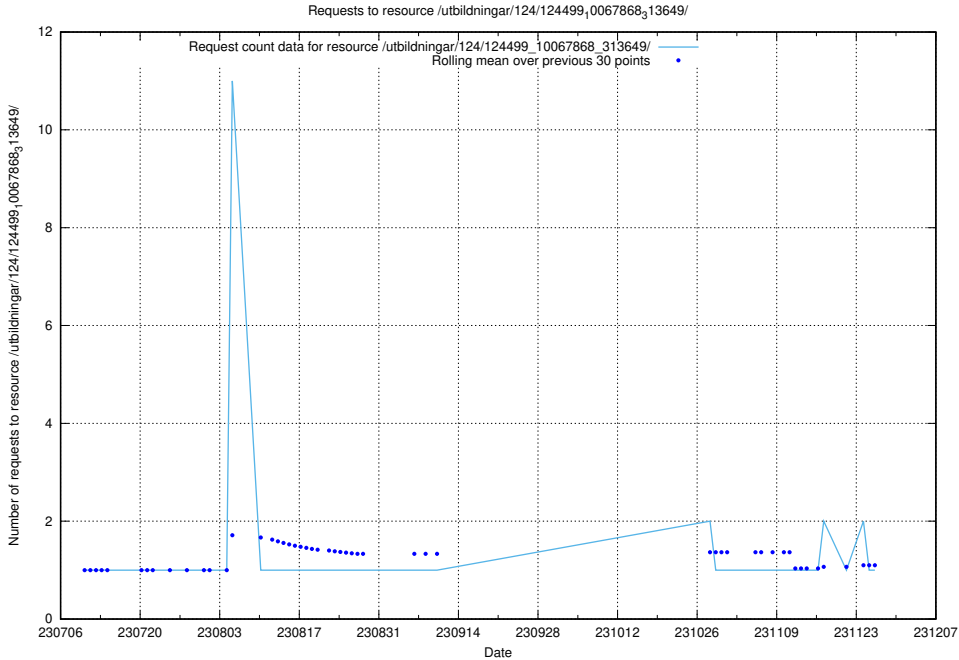

5.5180 Usage of /utbildningar/124/124499_10067868_313649/

Here, we count the number of requests to resource /utbildningar/124/124499_10067868_313649/.