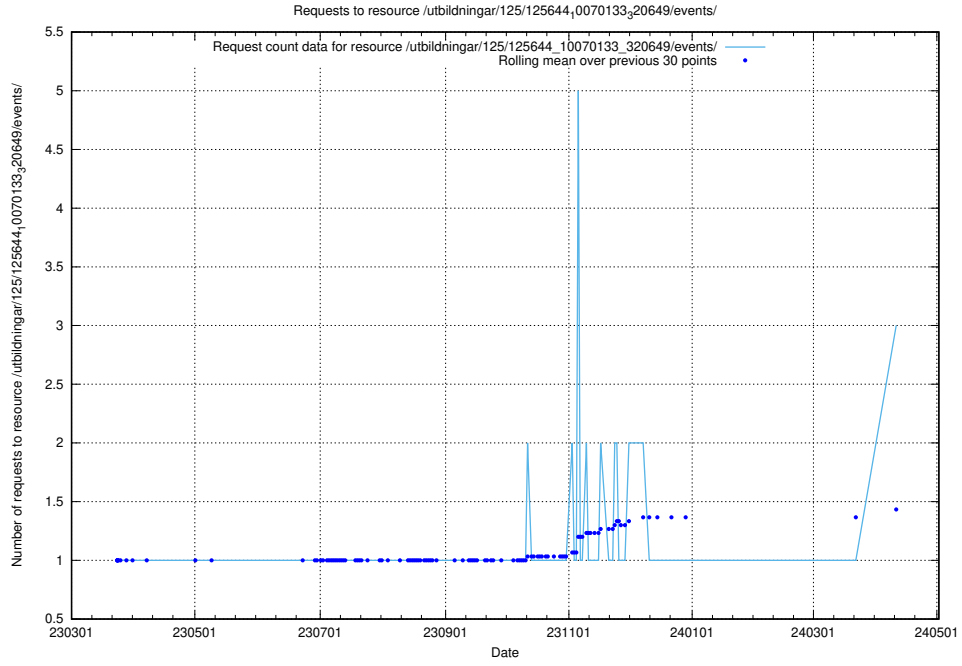

5.266 Usage of /utbildningar/125/125644_10070133_320649/events/

Here, we count the number of requests to resource /utbildningar/125/125644_10070133_320649/events/