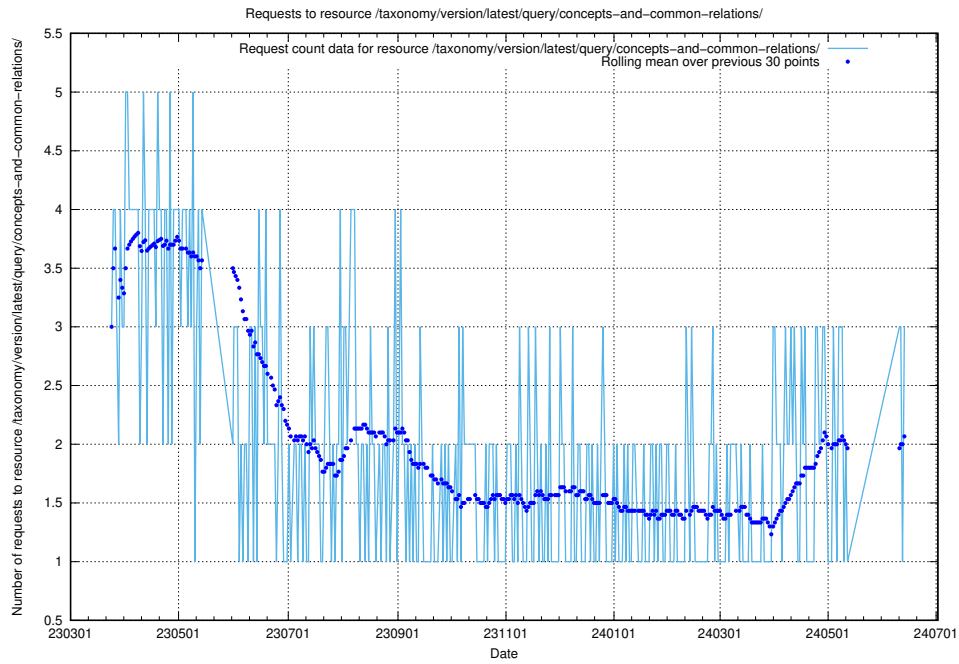

5.450 Usage of /taxonomy/version/latest/query/concepts-and-common-relations/

Here, we count the number of requests to resource /taxonomy/version/latest/query/concepts-and-common-relations/.