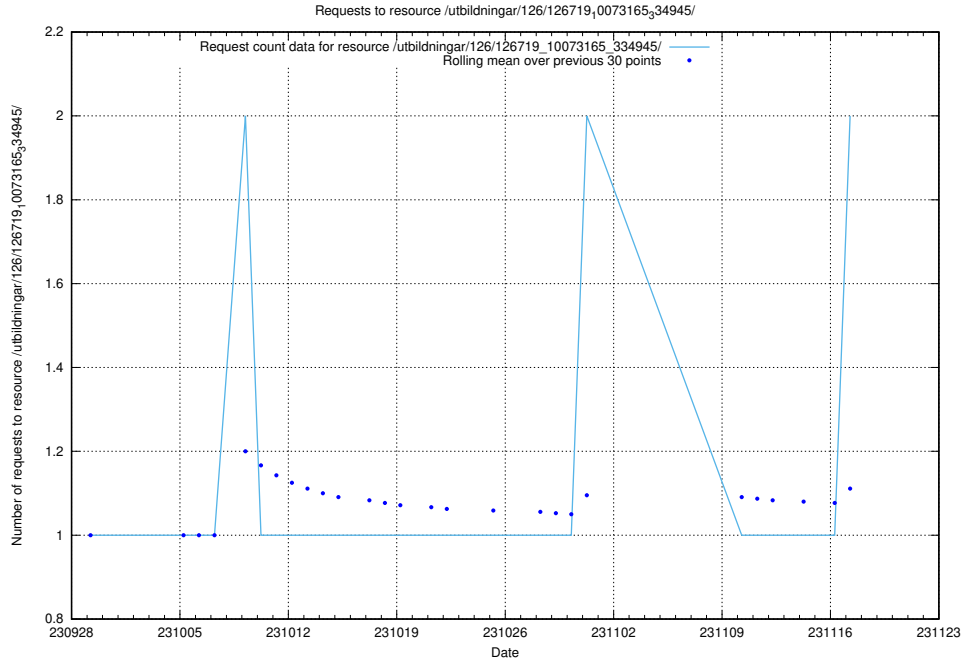

### 5.745 Usage of /utbildningar/124/124118\_10067051\_317529/events/

Here, we count the number of requests to resource /utbildningar/124/124118\_10067051\_317529/events/