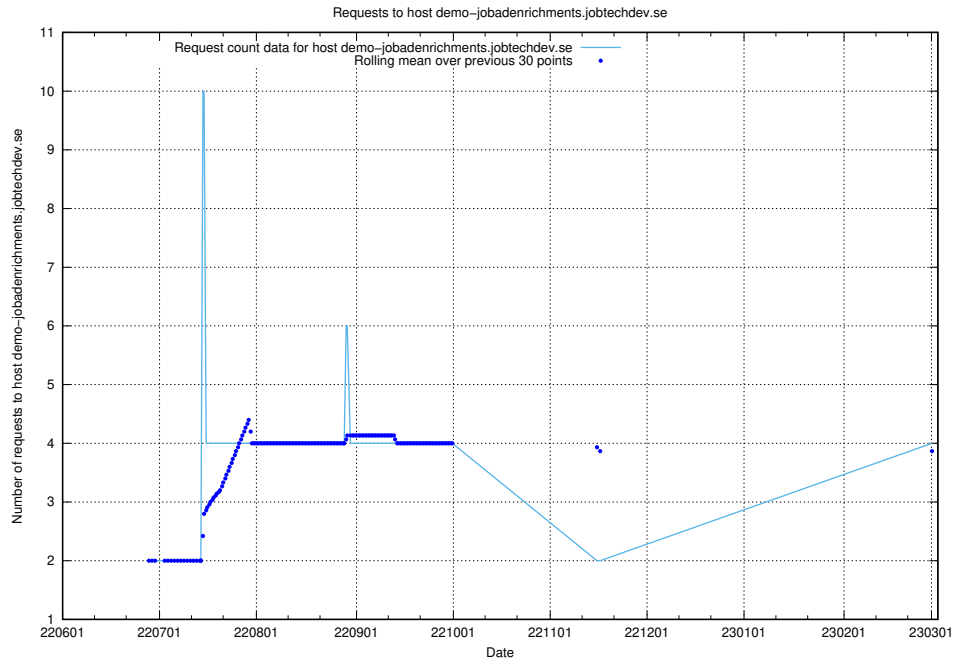

7.144 Usage of demo-jobadenrichments.jobtechdev.se

Here, we count the number of requests to host demo-jobadenrichments.jobtechdev.se.