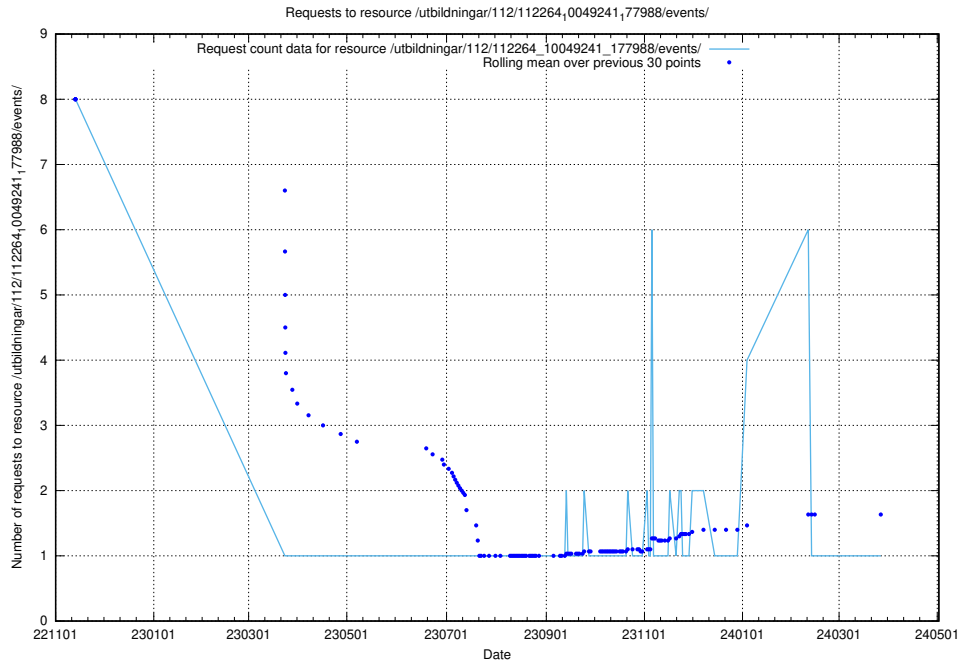

5.5846 Usage of /utbildningar/112/112264_10049241_177988/events/

Here, we count the number of requests to resource /utbildningar/112/112264_10049241_177988/events/