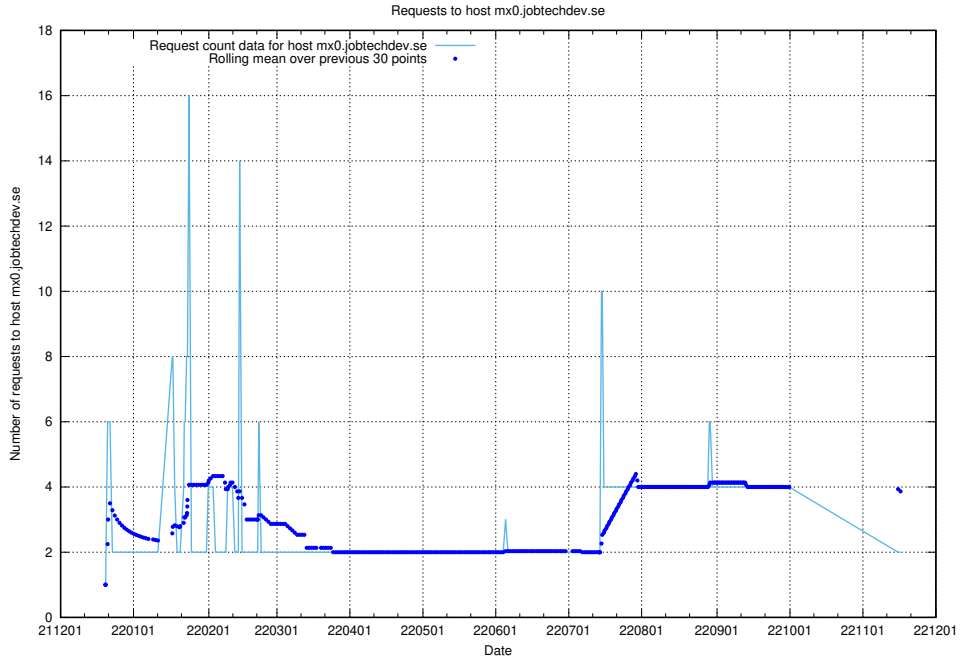

7.374 Usage of mx0.jobtechdev.se

Here, we count the number of requests to host mx0.jobtechdev.se.