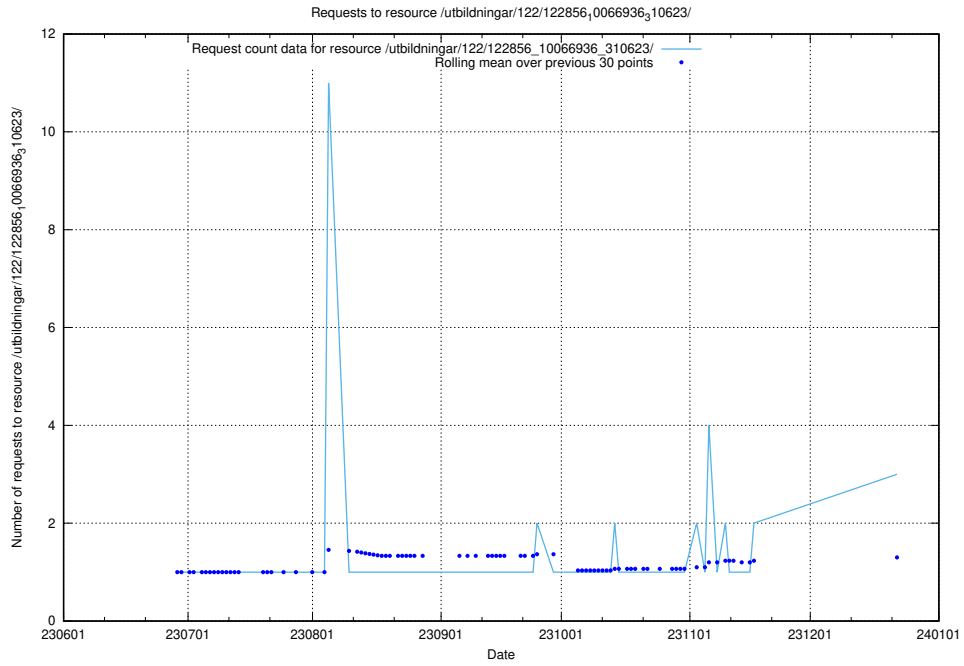

5.388 Usage of /utbildningar/122/122856_10066936_310623/

Here, we count the number of requests to resource /utbildningar/122/122856_10066936_310623/.