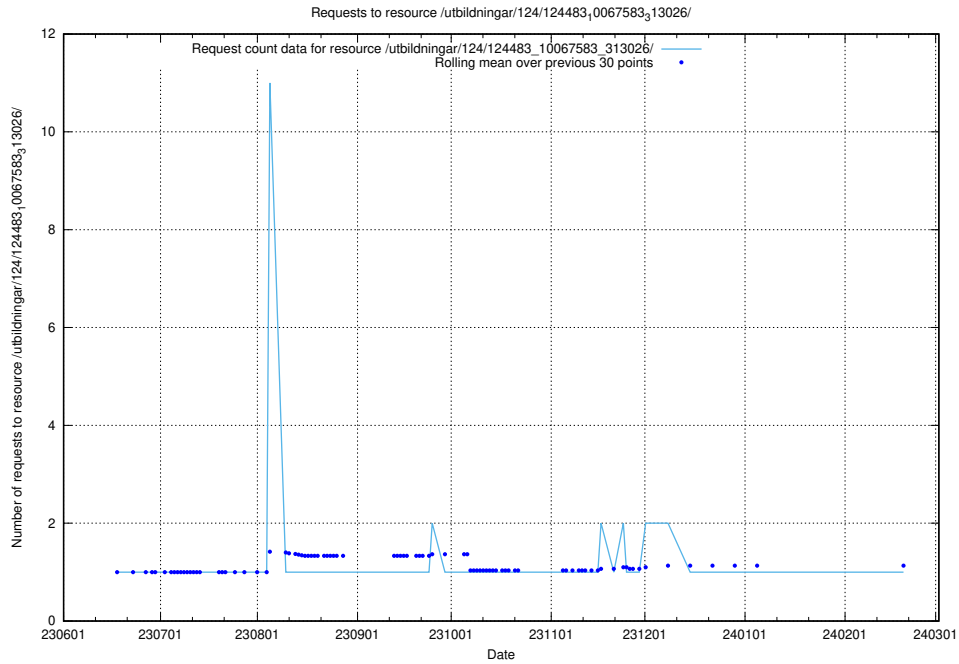

5.5917 Usage of /utbildningar/124/124483_10067583_313026/

Here, we count the number of requests to resource /utbildningar/124/124483_10067583_313026/.