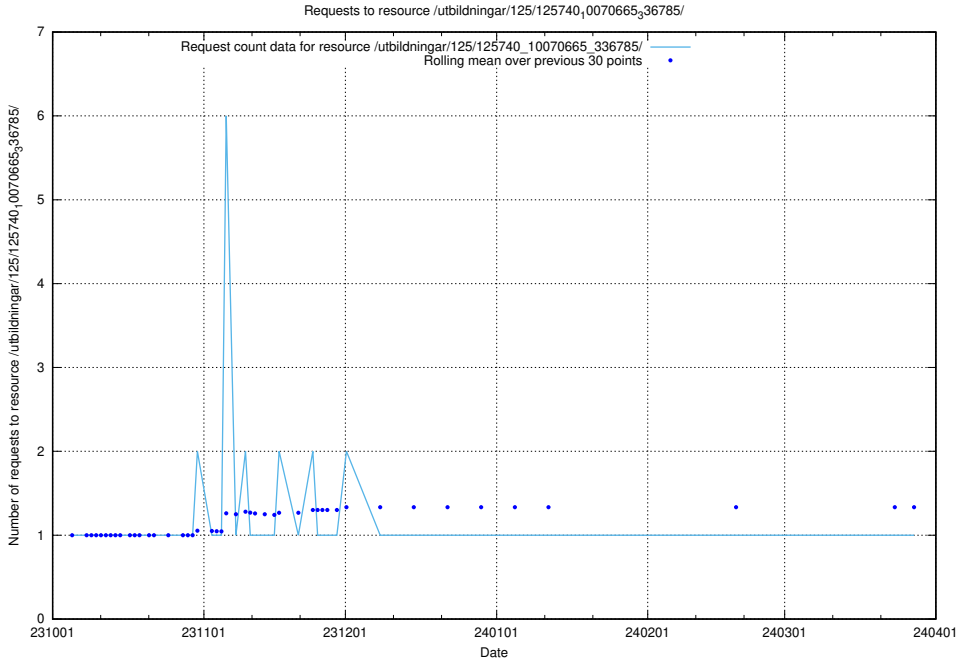

5.4475 Usage of /utbildningar/125/125740_10070665_336785/

Here, we count the number of requests to resource /utbildningar/125/125740_10070665_336785/.