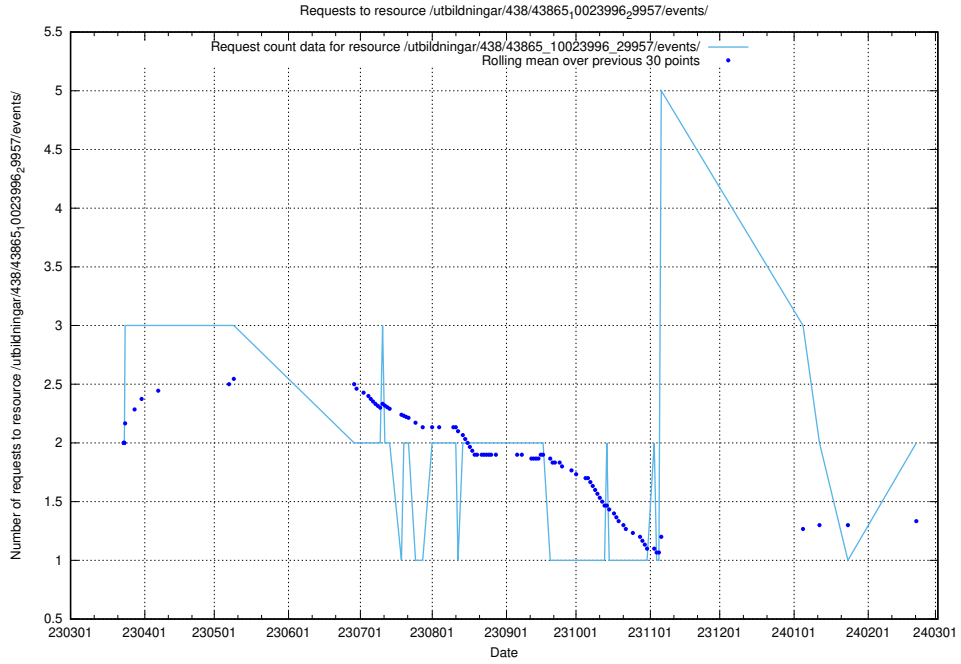

5.954 Usage of /utbildningar/438/43865_10023996_29957/events/

Here, we count the number of requests to resource /utbildningar/438/43865_10023996_29957/events/.