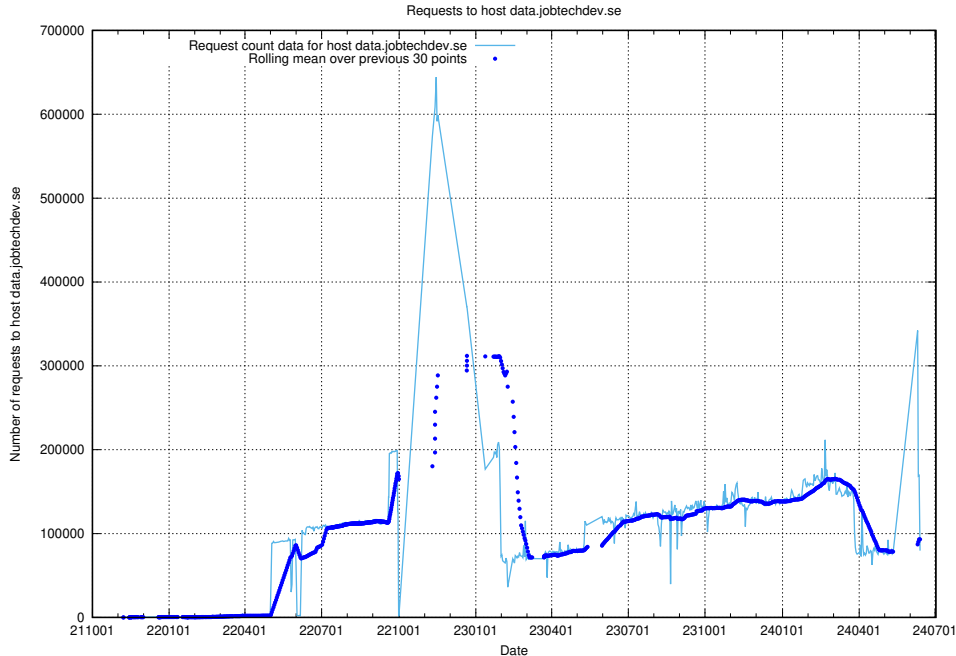

### 7.5 Usage of data.jobtechdev.se

Here, we count the number of requests to host data.jobtechdev.se.