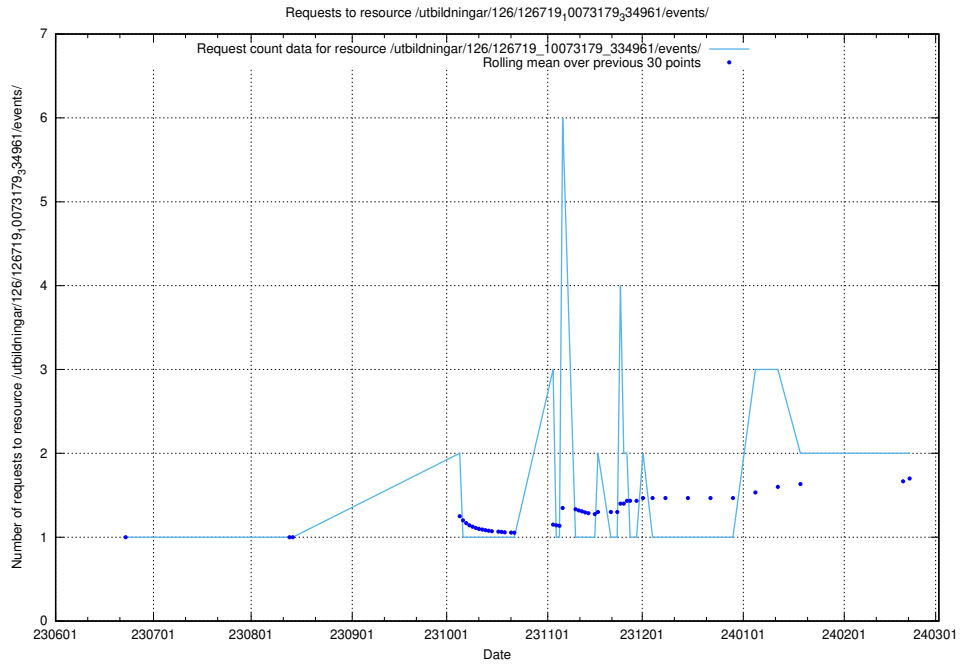

5.853 Usage of /utbildningar/126/126719_10073179_334961/events/

Here, we count the number of requests to resource /utbildningar/126/126719_10073179_334961/events/