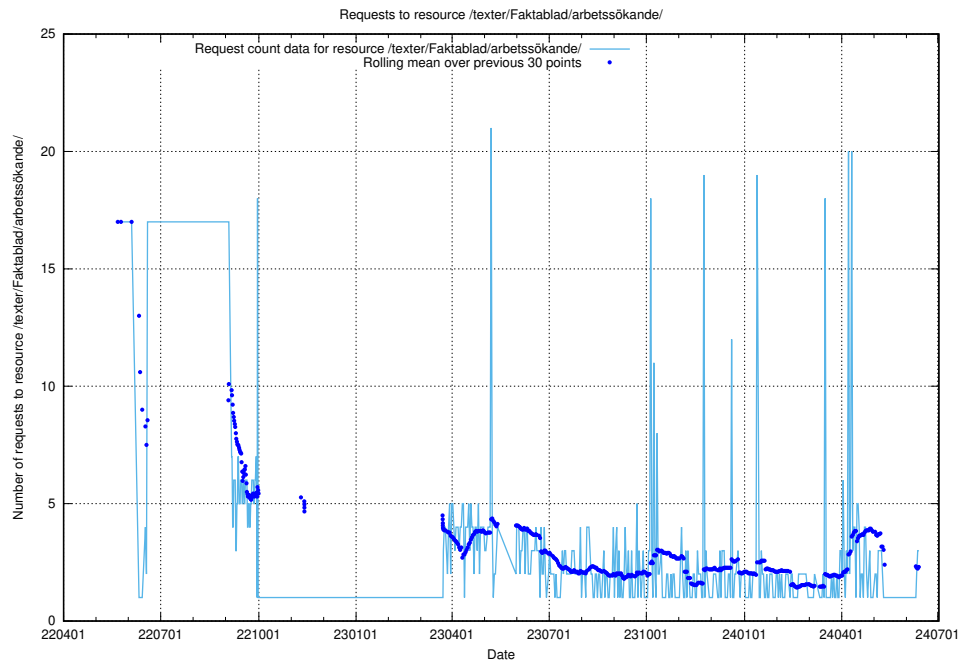

5.267 Usage of /texter/Faktablad/arbetssökande/

Here, we count the number of requests to resource /texter/Faktablad/arbetssökande/.