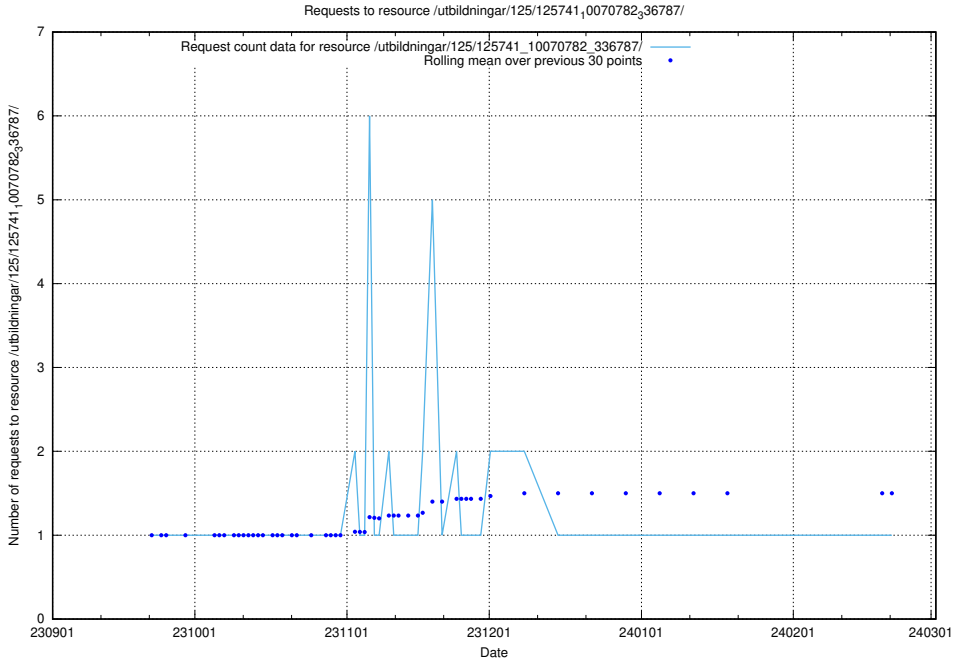

5.4568 Usage of /utbildningar/125/125741_10070782_336787/

Here, we count the number of requests to resource /utbildningar/125/125741_10070782_336787/.