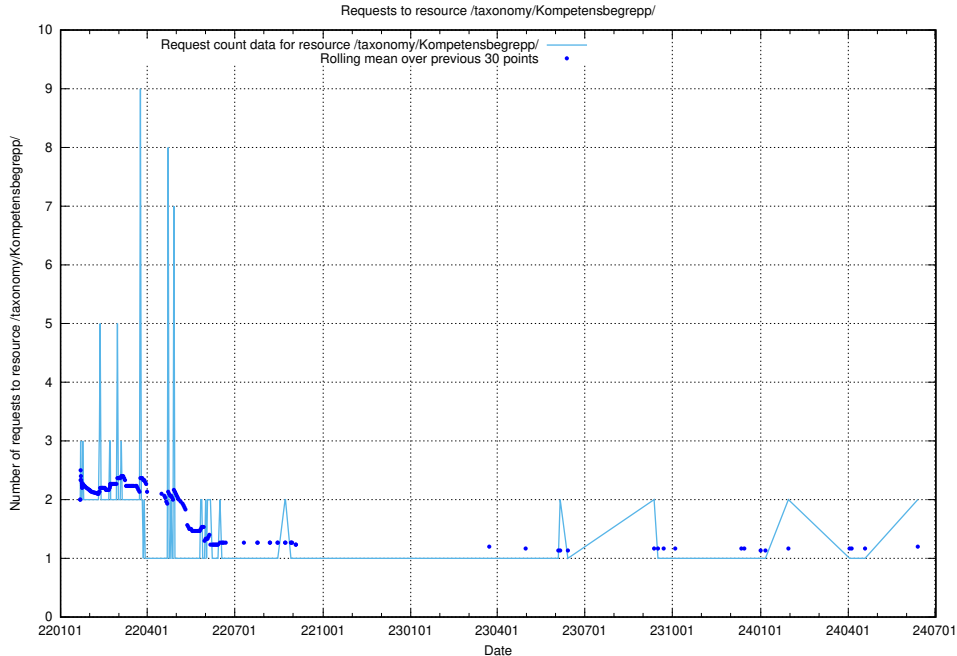

5.971 Usage of /taxonomy/Kompetensbegrepp/

Here, we count the number of requests to resource /taxonomy/Kompetensbegrepp/.