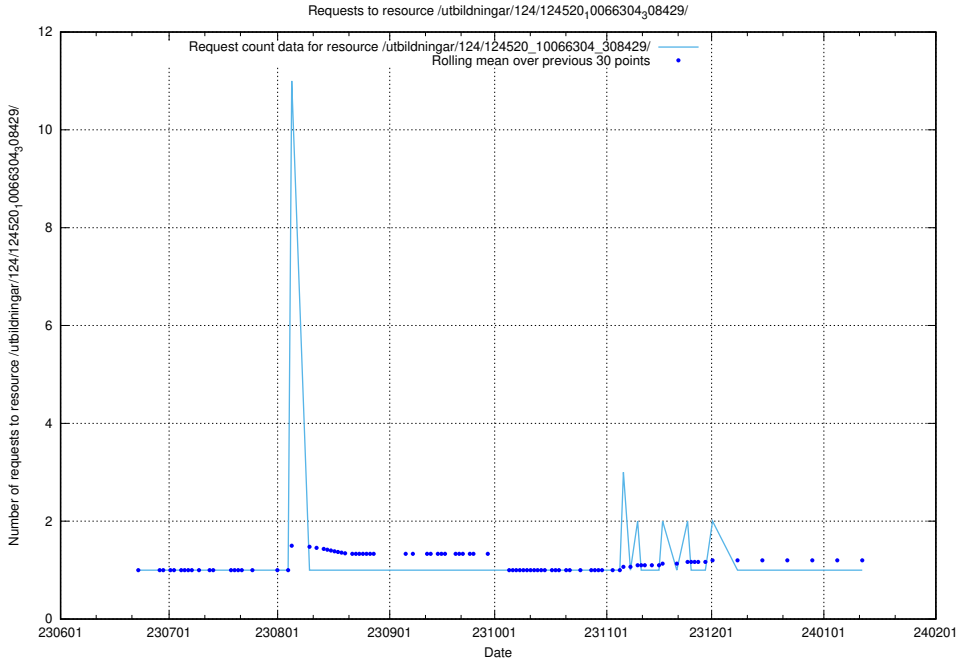

5.5814 Usage of /utbildningar/124/124520_10066304_308429/

Here, we count the number of requests to resource /utbildningar/124/124520_10066304_308429/.