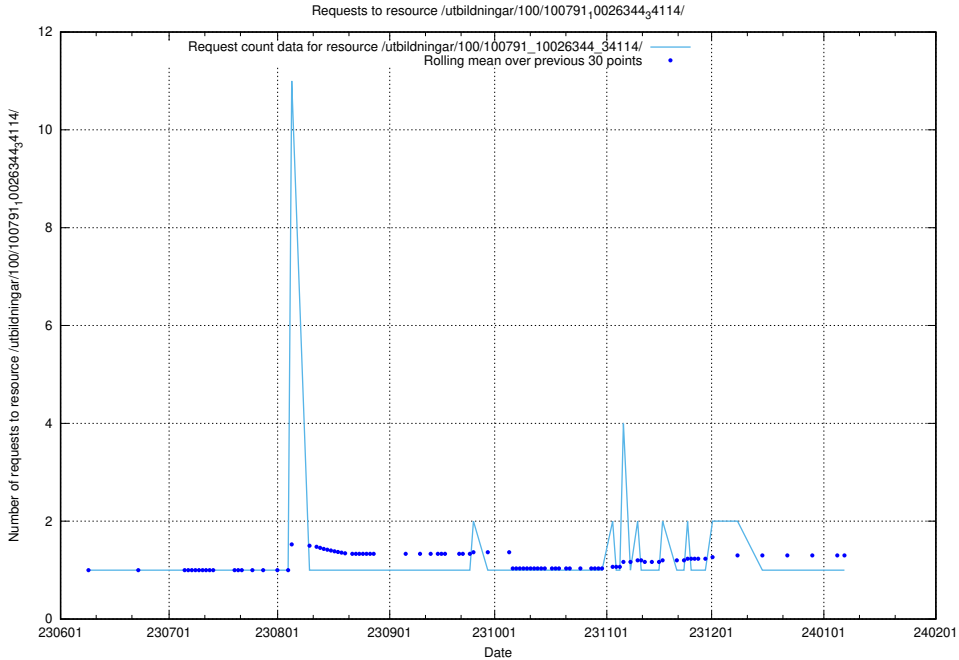

### 5.5960 Usage of /taxonomy/version/17/query/skills/

Here, we count the number of requests to resource /taxonomy/version/17/query/skills/.