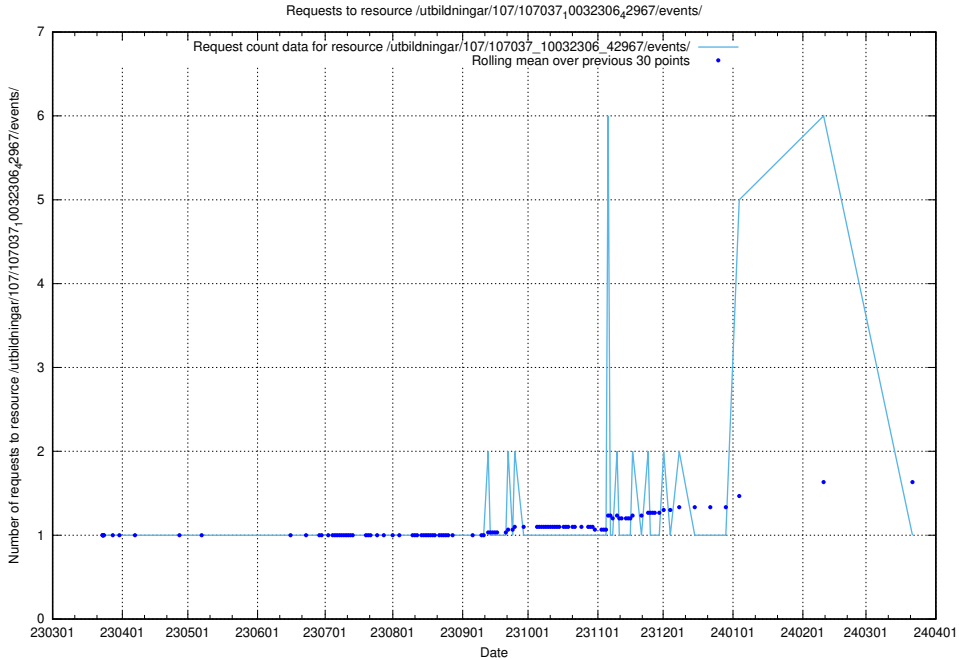

5.5427 Usage of /utbildningar/107/107037_10032306_42967/events/

Here, we count the number of requests to resource /utbildningar/107/107037_10032306_42967/events/.