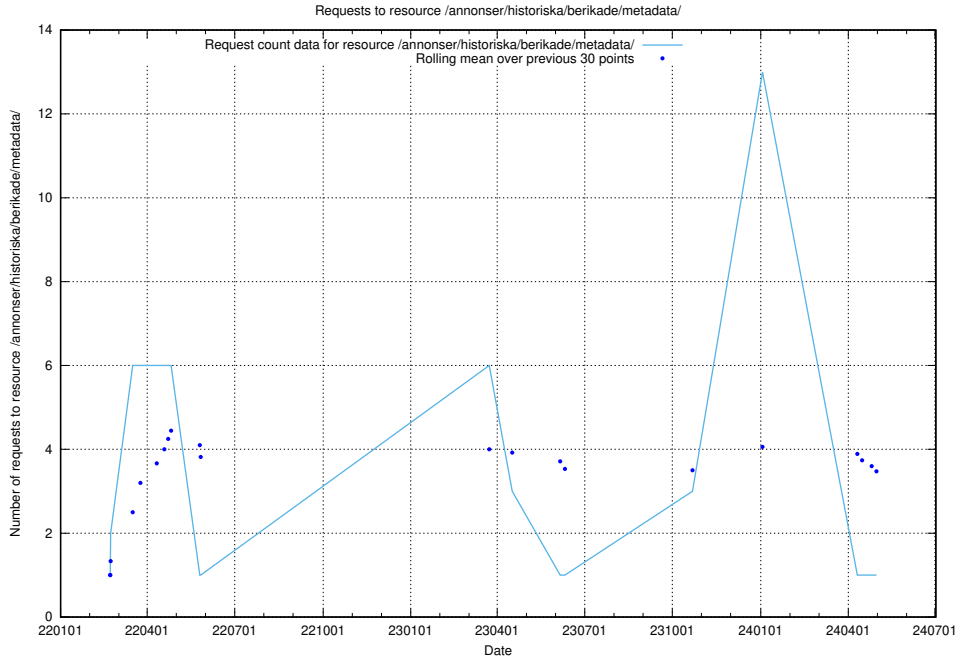

5.1267 Usage of /annonser/historiska/berikade/metadata/

Here, we count the number of requests to resource /annonser/historiska/berikade/metadata/.