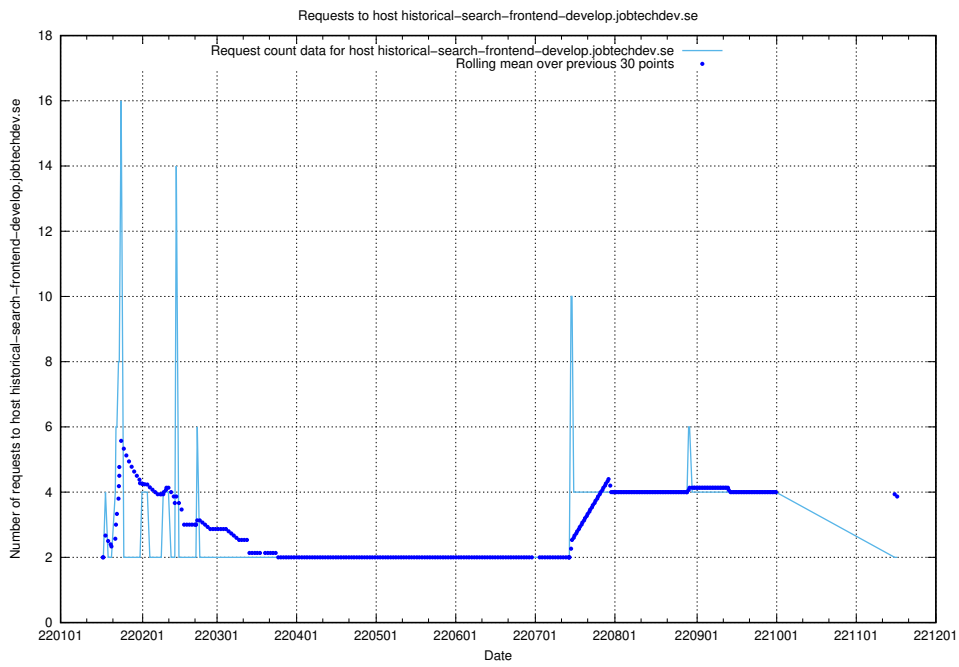

7.275 Usage of historical-search-frontend-develop.jobtechdev.se

Here, we count the number of requests to host historical-search-frontend-develop.jobtechdev.se.