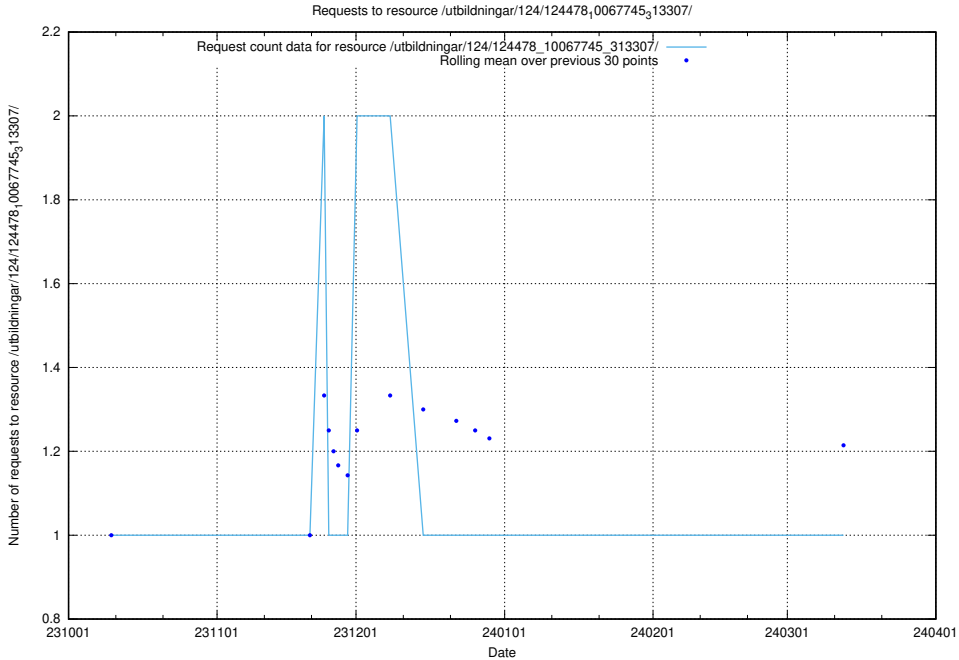

5.4443 Usage of /utbildningar/124/124478_10067745_313307/

Here, we count the number of requests to resource /utbildningar/124/124478_10067745_313307/.