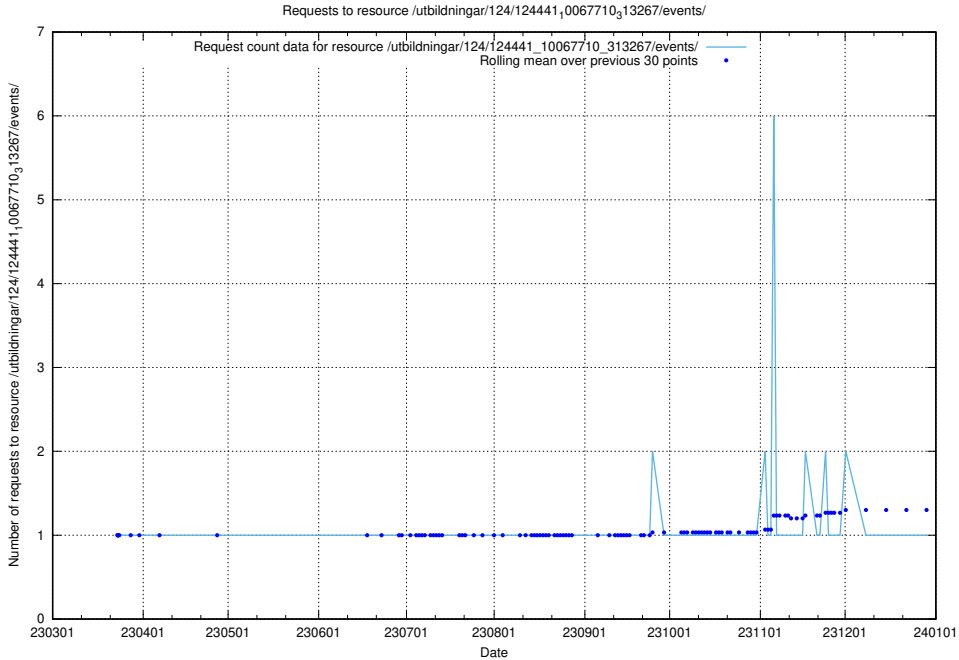

5.3590 Usage of /utbildningar/124/124441_10067710_313267/events/

Here, we count the number of requests to resource /utbildningar/124/124441_10067710_313267/events/