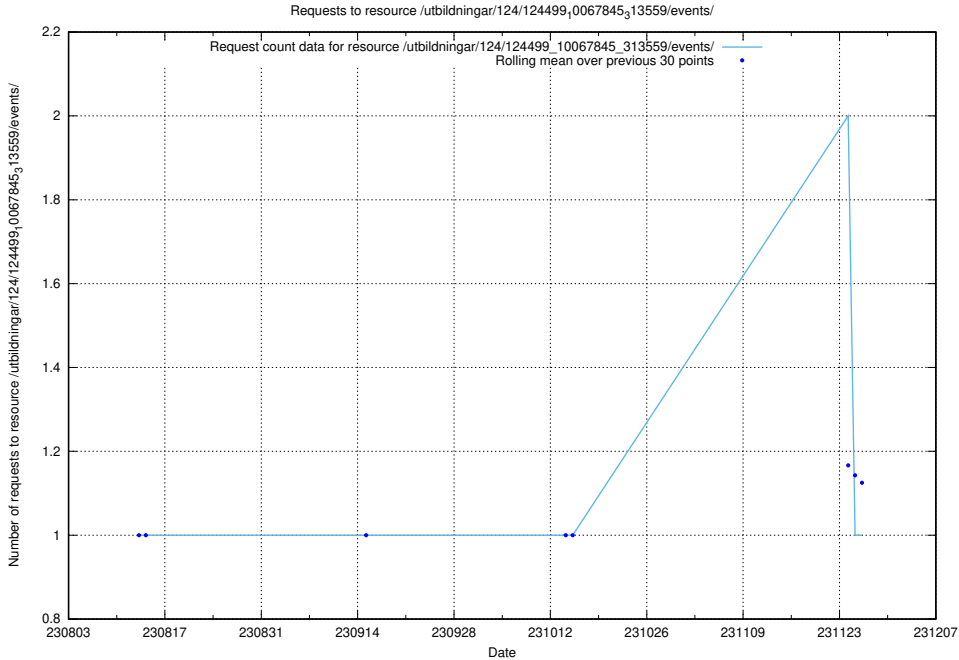

5.4859 Usage of /utbildningar/124/124499_10067845_313559/events/

Here, we count the number of requests to resource /utbildningar/124/124499_10067845_313559/events/