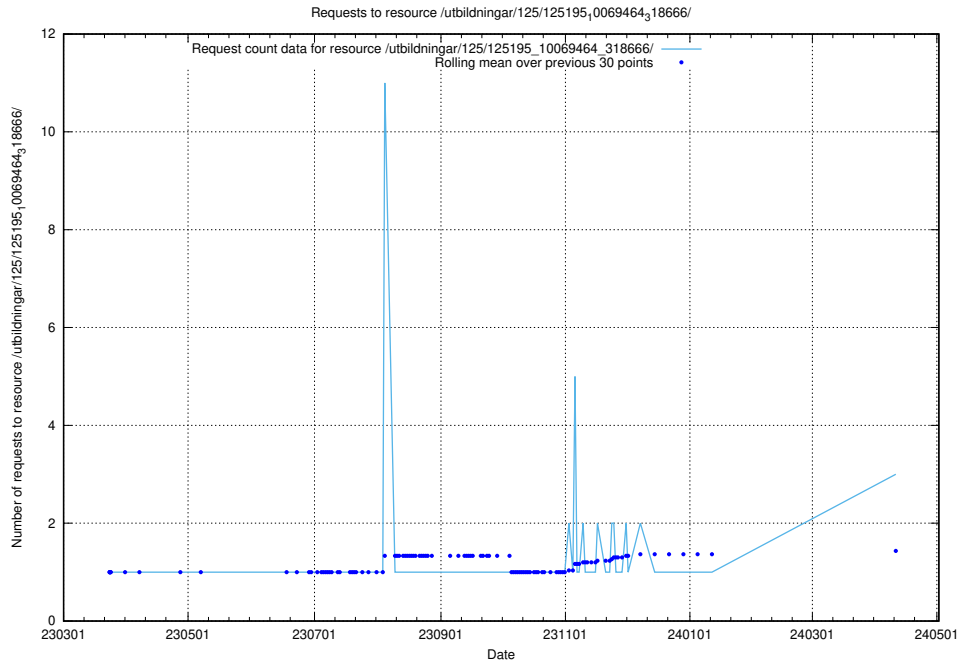

5.270 Usage of /utbildningar/125/125195_10069464_318666/

Here, we count the number of requests to resource /utbildningar/125/125195_10069464_318666/.