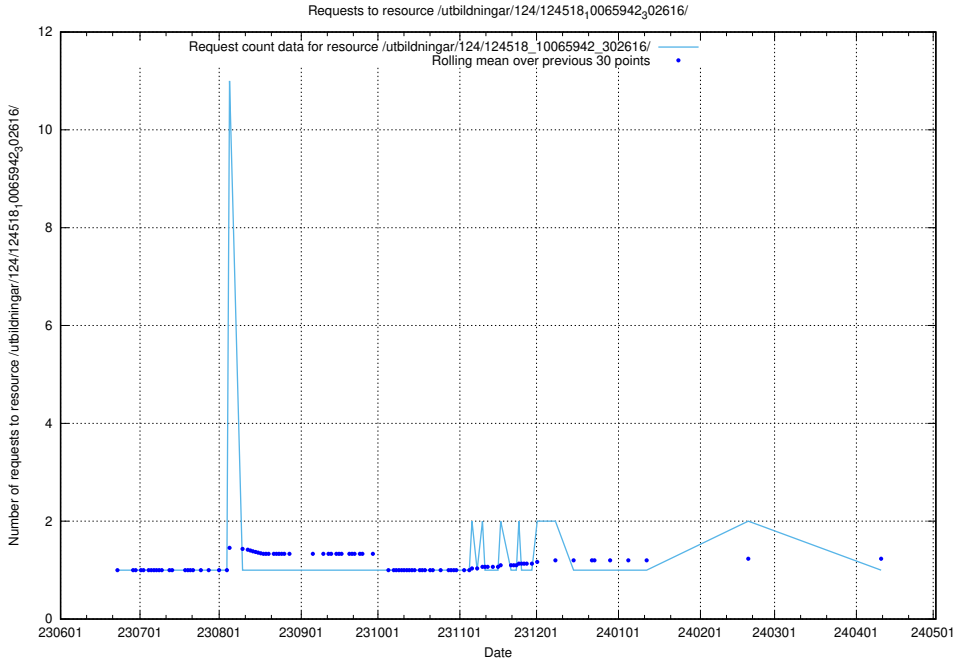

5.5822 Usage of /utbildningar/124/124518_10065942_302616/

Here, we count the number of requests to resource /utbildningar/124/124518_10065942_302616/.