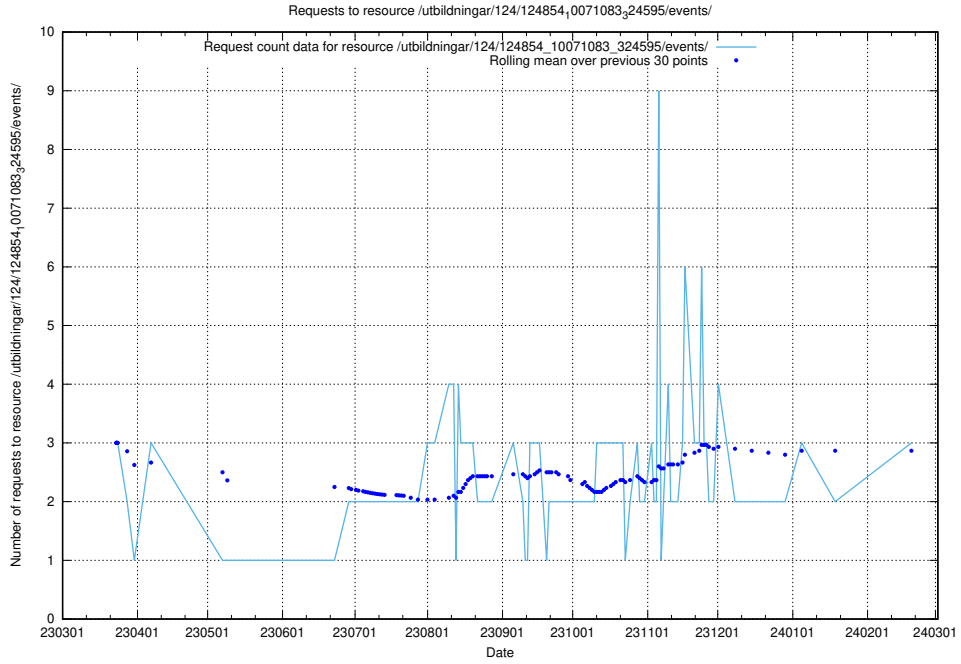

5.463 Usage of /utbildningar/124/124854_10071083_324595/events/

Here, we count the number of requests to resource /utbildningar/124/124854_10071083_324595/events/