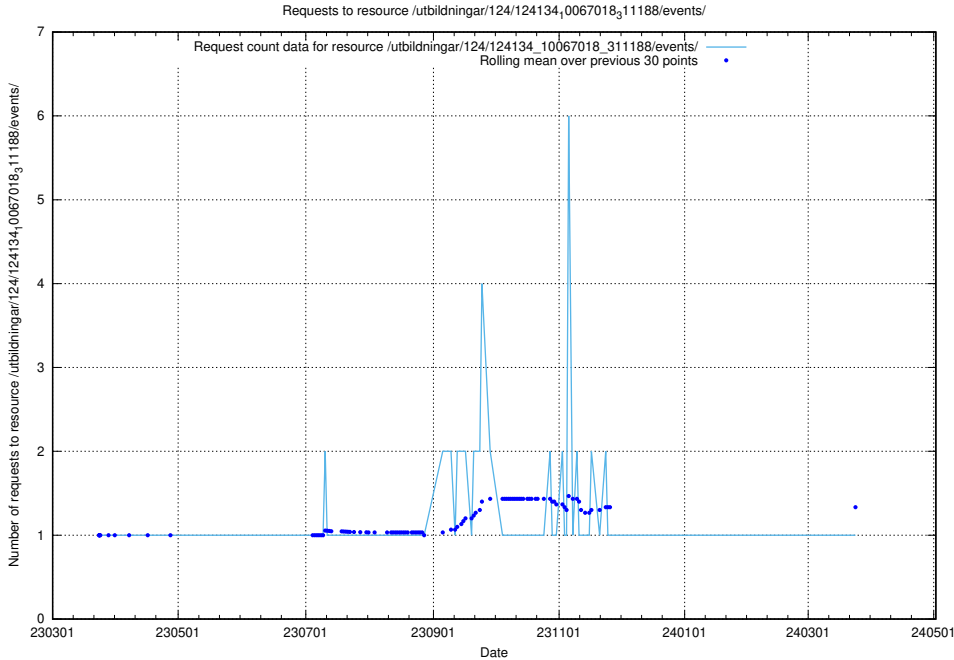

5.4149 Usage of /utbildningar/124/124134_10067018_311188/events/

Here, we count the number of requests to resource /utbildningar/124/124134_10067018_311188/events/