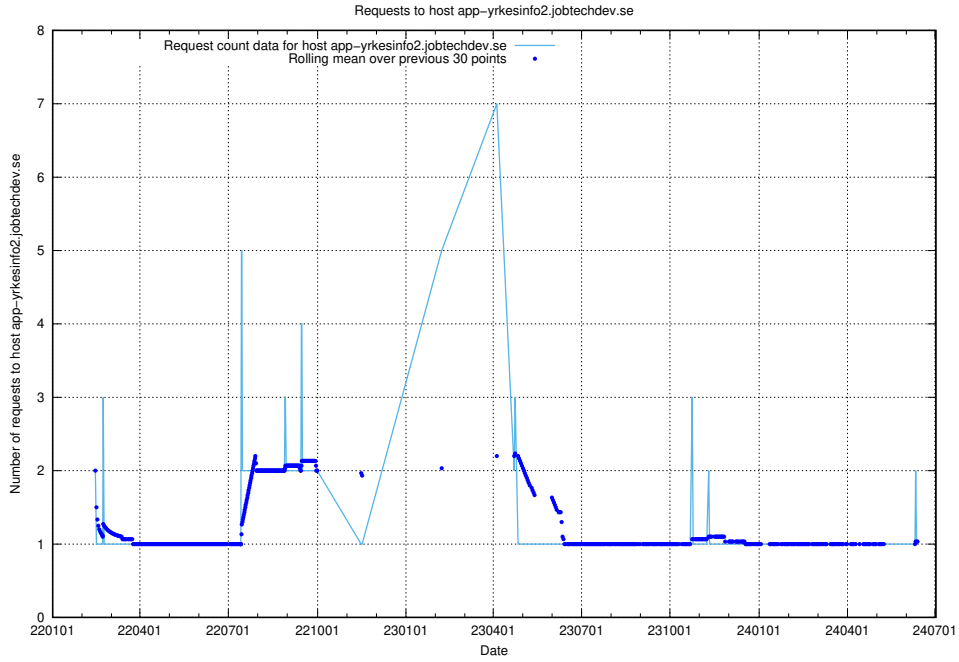

7.656 Usage of app-yrkesinfo2.jobtechdev.se

Here, we count the number of requests to host app-yrkesinfo2.jobtechdev.se.