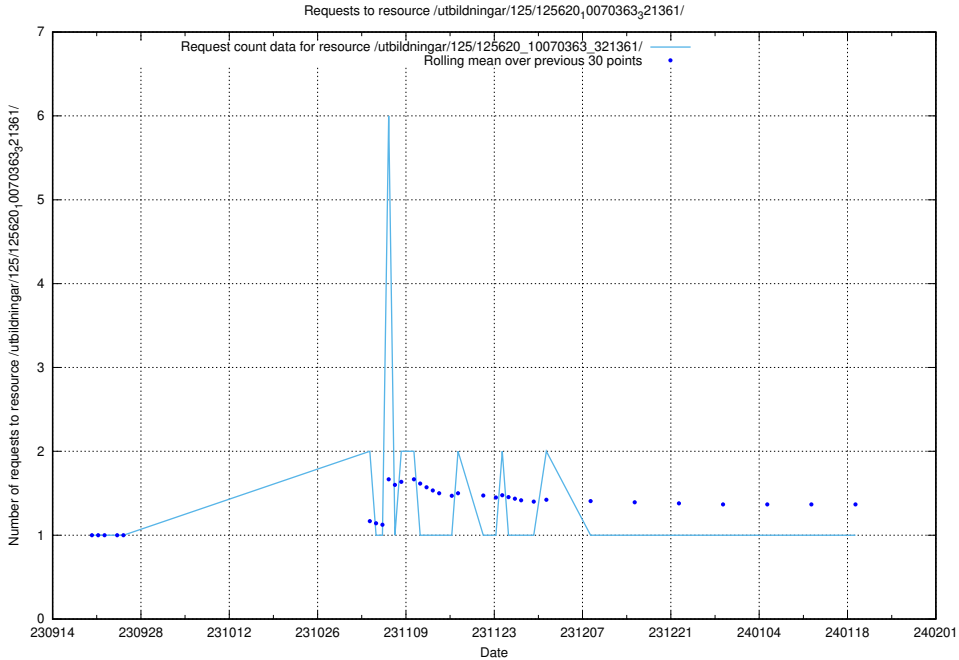

5.4594 Usage of /utbildningar/125/125620_10070363_321361/

Here, we count the number of requests to resource /utbildningar/125/125620_10070363_321361/.