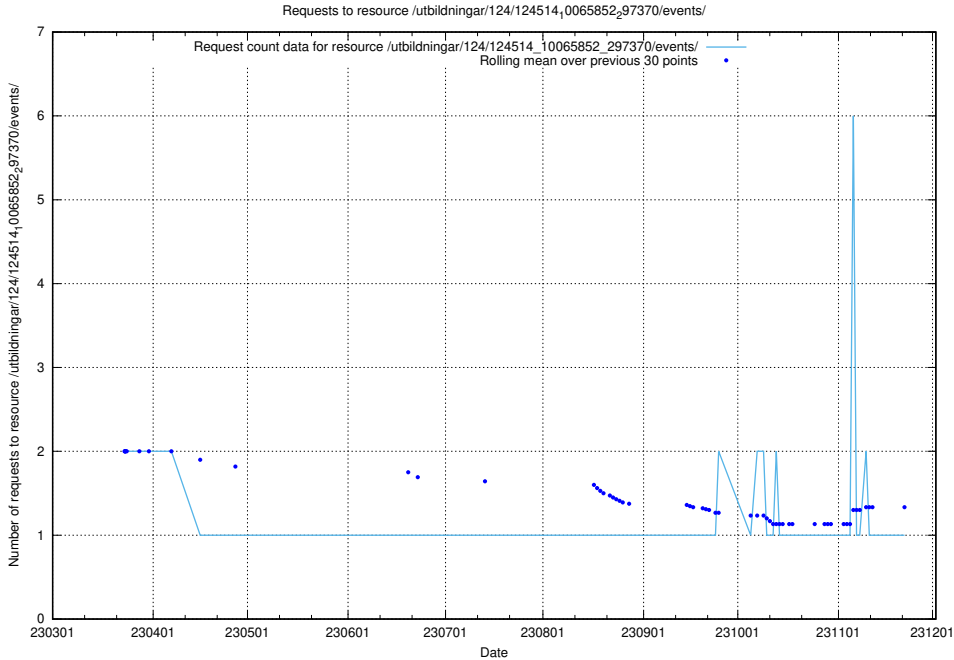

5.6325 Usage of /utbildningar/124/124514_10065852_297370/events/

Here, we count the number of requests to resource /utbildningar/124/124514_10065852_297370/events/