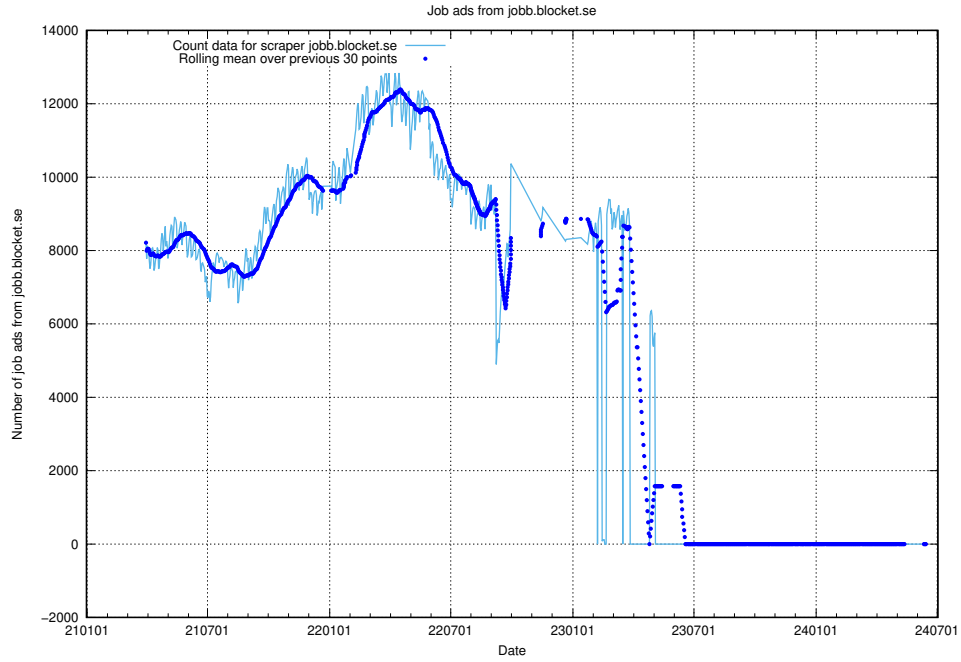

13.22 Number of ads by scraper jobb.blocket.se

Here, we count the number of job ads scraped from jobb.blocket.se.