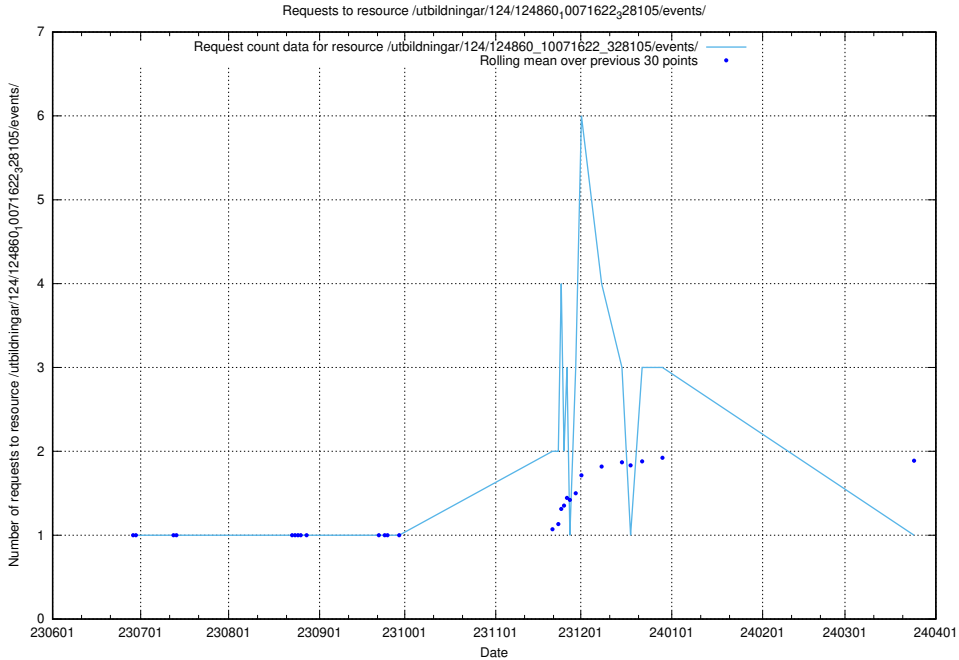

5.5543 Usage of /utbildningar/124/124860_10071622_328105/events/

Here, we count the number of requests to resource /utbildningar/124/124860_10071622_328105/events/