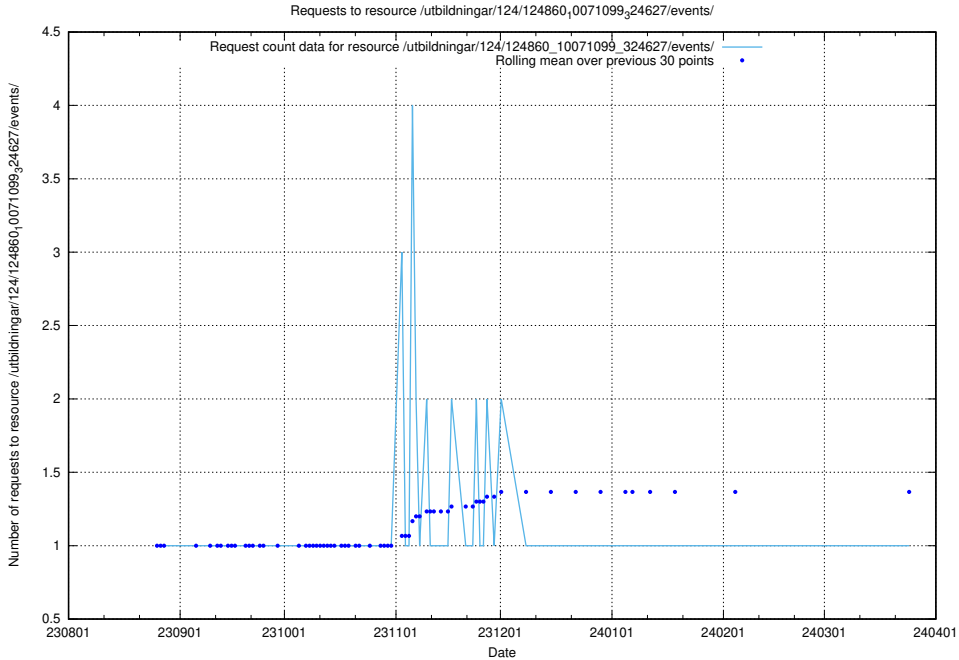

### 5.4768 Usage of /utbildningar/124/124860\_10071099\_324627/events/

Here, we count the number of requests to resource /utbildningar/124/124860\_10071099\_324627/events/