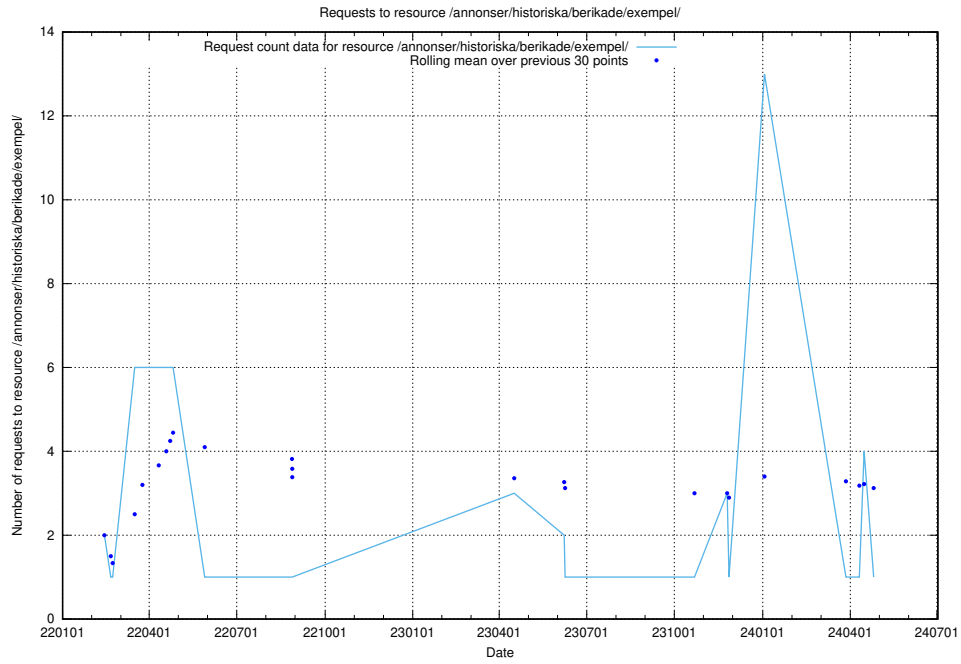

5.1322 Usage of /annonser/historiska/berikade/exempel/

Here, we count the number of requests to resource /annonser/historiska/berikade/exempel/.