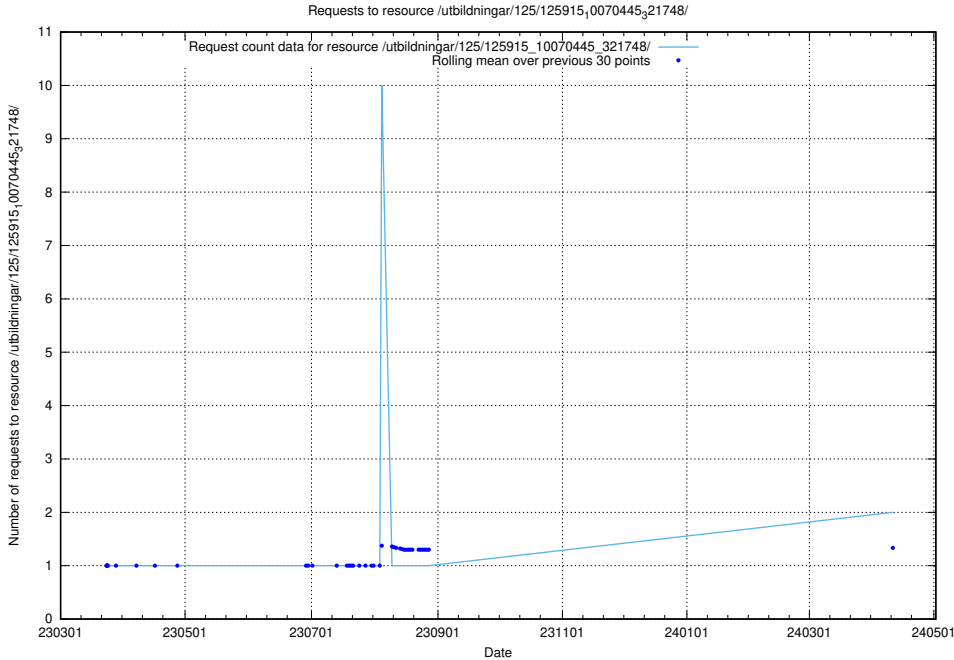

5.975 Usage of /utbildningar/125/125915_10070445_321748/

Here, we count the number of requests to resource /utbildningar/125/125915_10070445_321748/.