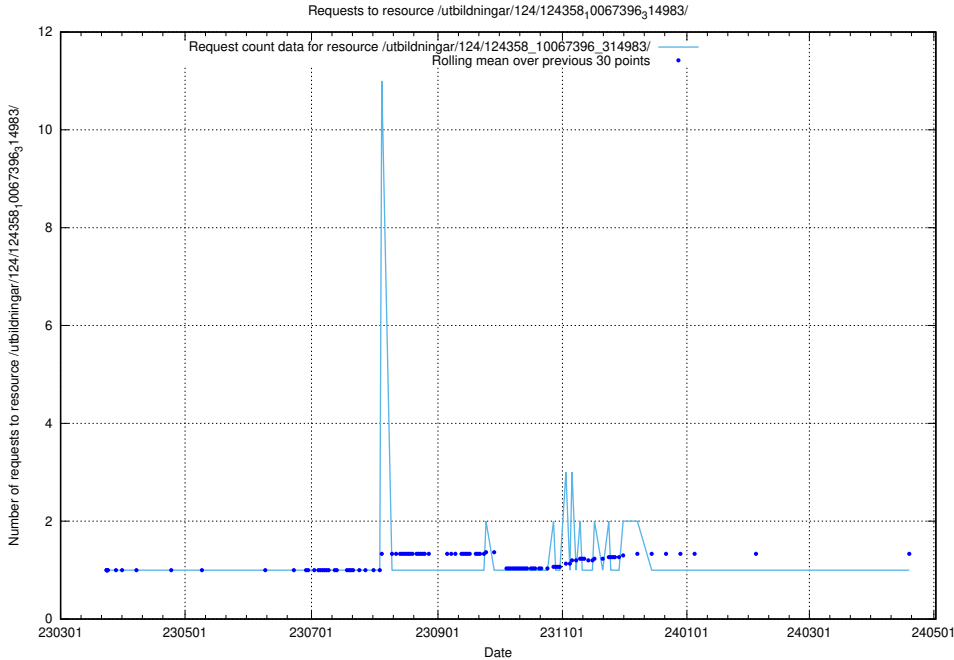

5.3898 Usage of /utbildningar/124/124358_10067396_314983/

Here, we count the number of requests to resource /utbildningar/124/124358_10067396_314983/.