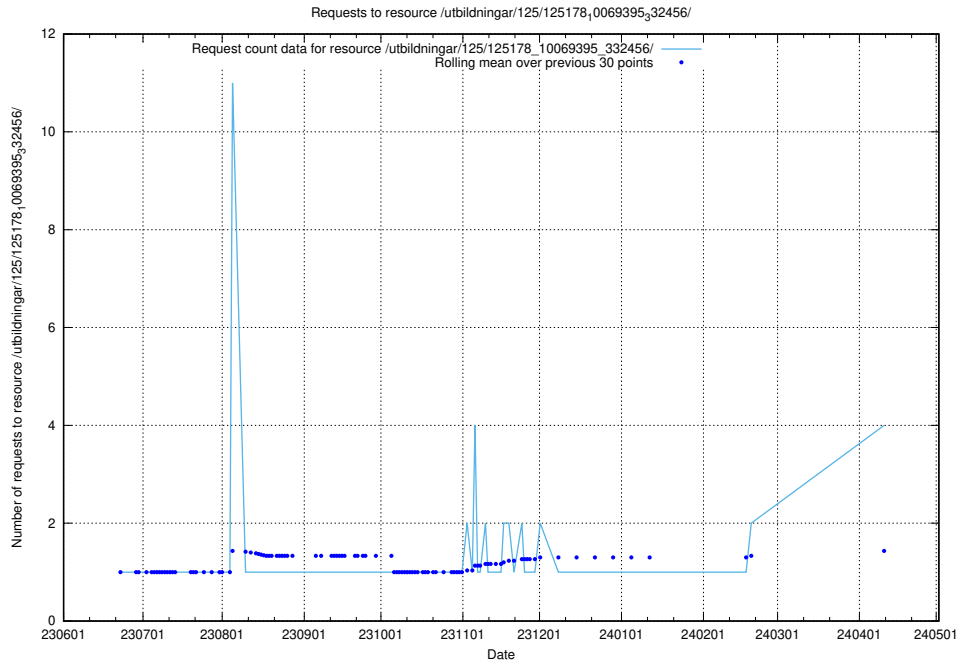

5.241 Usage of /utbildningar/125/125178_10069395_332456/

Here, we count the number of requests to resource /utbildningar/125/125178_10069395_332456/.