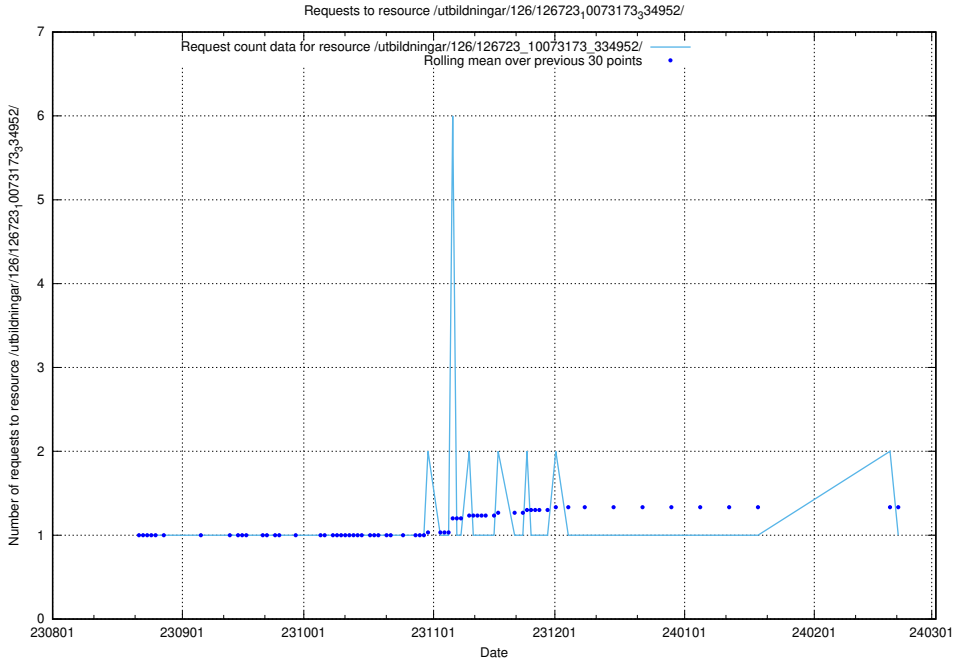

5.4800 Usage of /utbildningar/126/126723_10073173_334952/

Here, we count the number of requests to resource /utbildningar/126/126723_10073173_334952/.