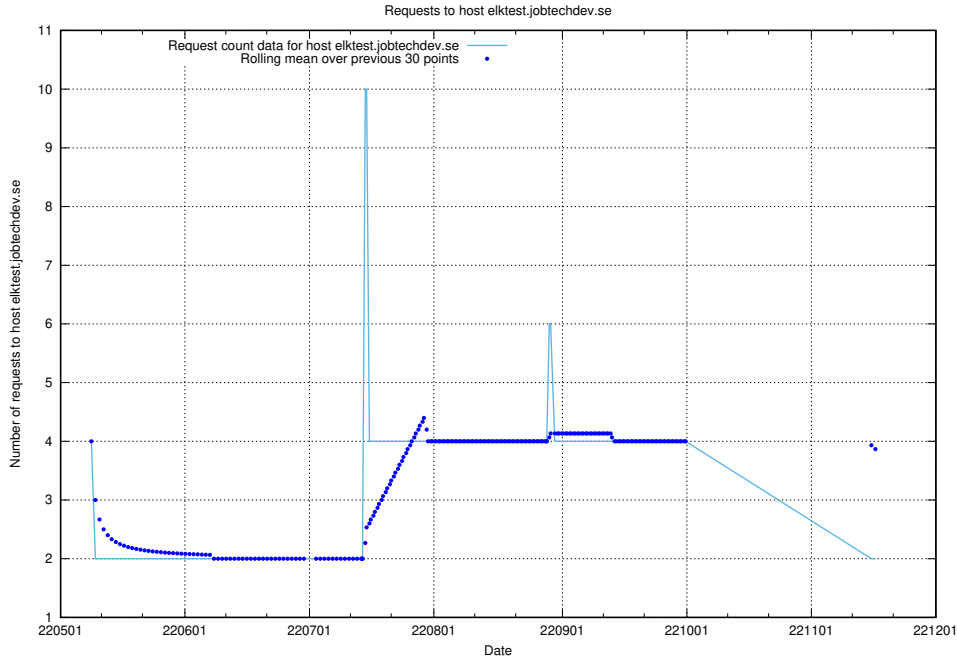

7.431 Usage of elktest.jobtechdev.se

Here, we count the number of requests to host elktest.jobtechdev.se.