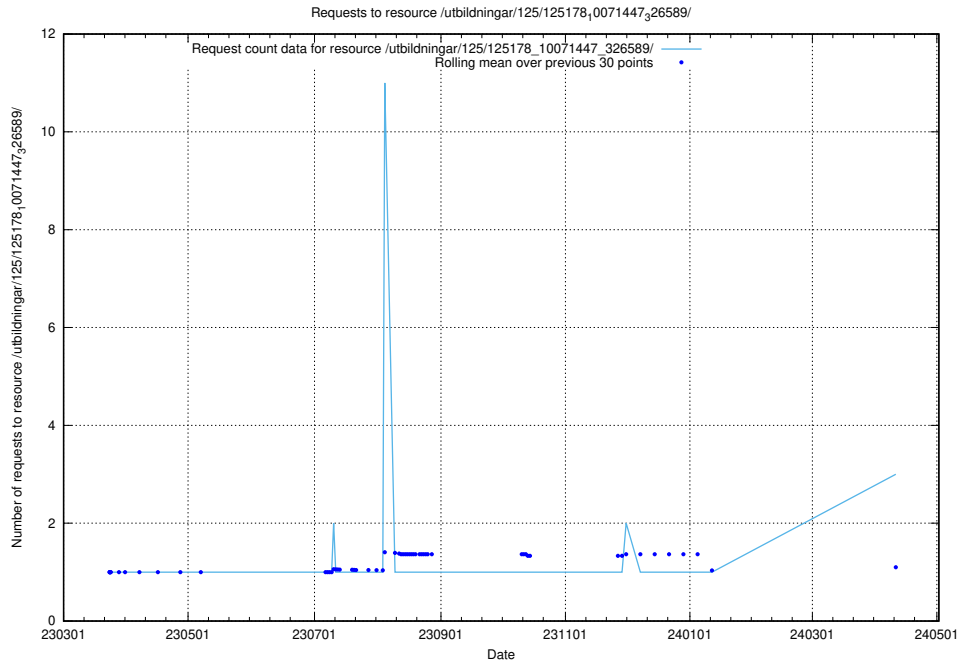

5.271 Usage of /utbildningar/125/125178_10071447_326589/

Here, we count the number of requests to resource /utbildningar/125/125178_10071447_326589/.