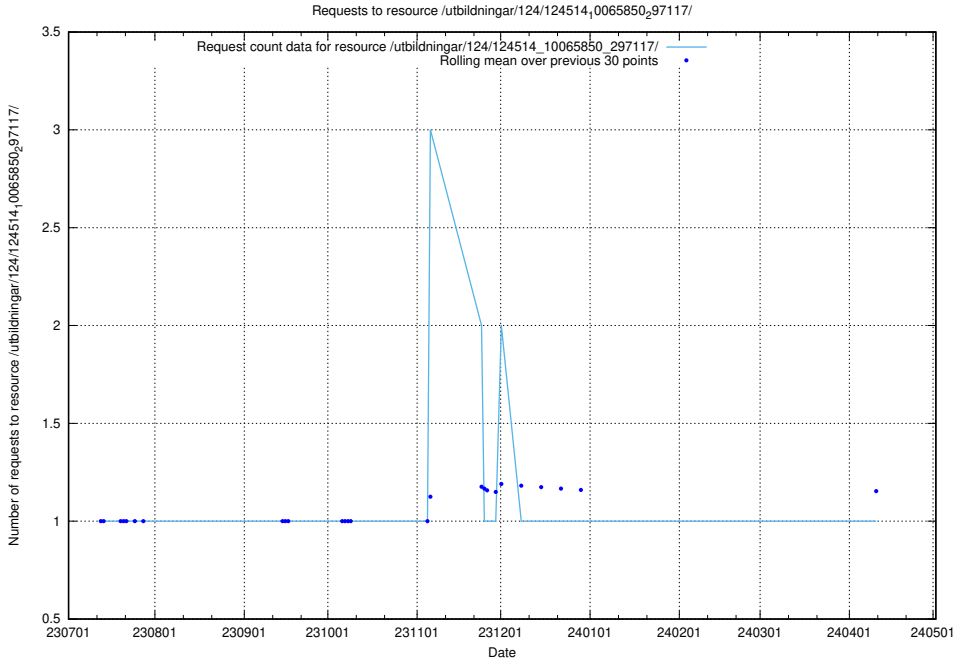

5.5167 Usage of /utbildningar/124/124514_10065850_297117/

Here, we count the number of requests to resource /utbildningar/124/124514_10065850_297117/.