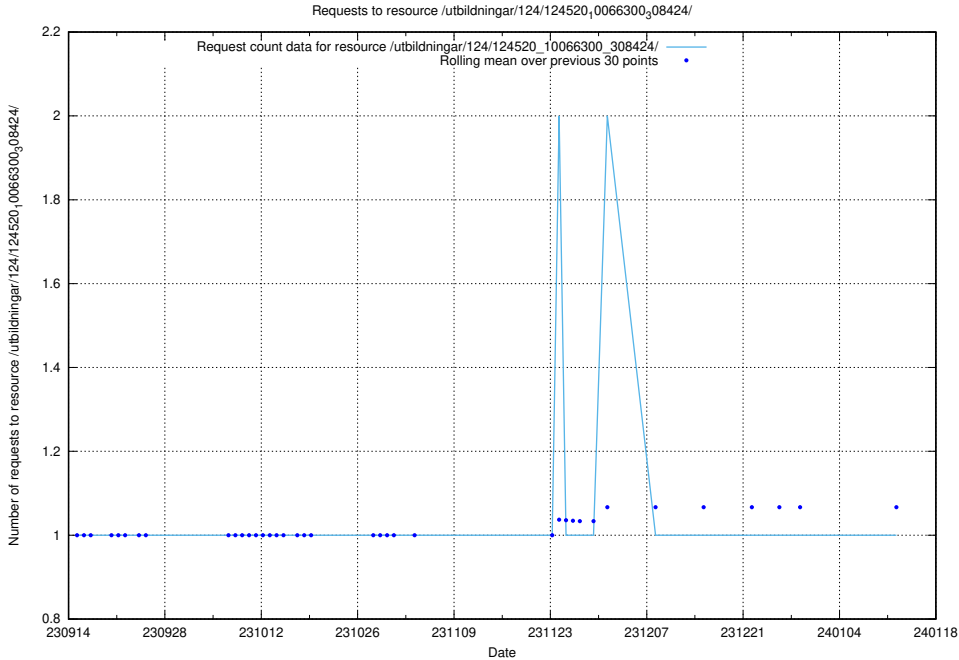

5.4635 Usage of /utbildningar/124/124520_10066300_308424/

Here, we count the number of requests to resource /utbildningar/124/124520_10066300_308424/.