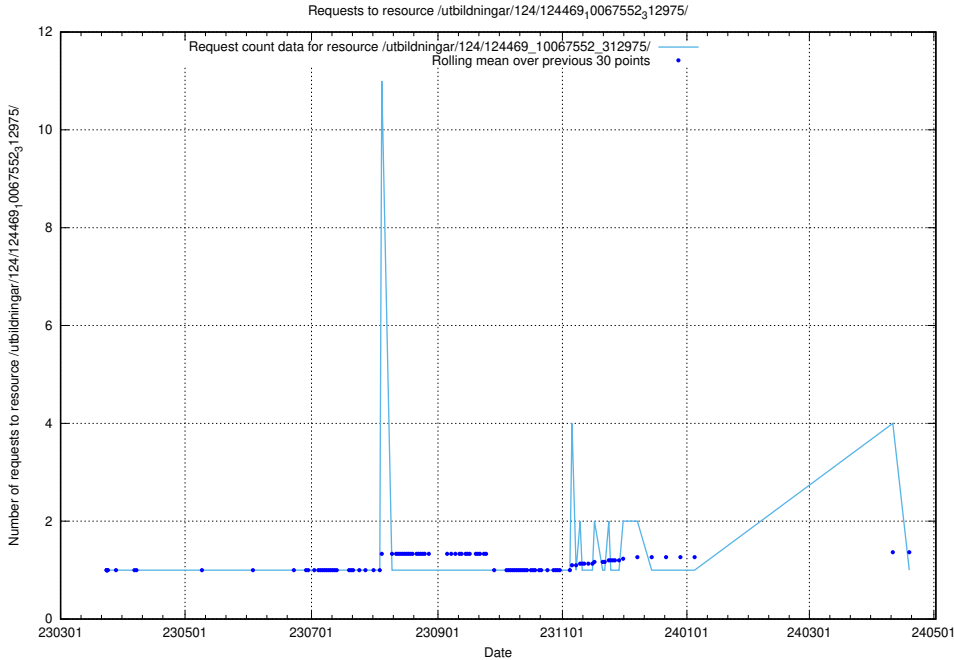

5.3399 Usage of /utbildningar/124/124469_10067552_312975/

Here, we count the number of requests to resource /utbildningar/124/124469_10067552_312975/.