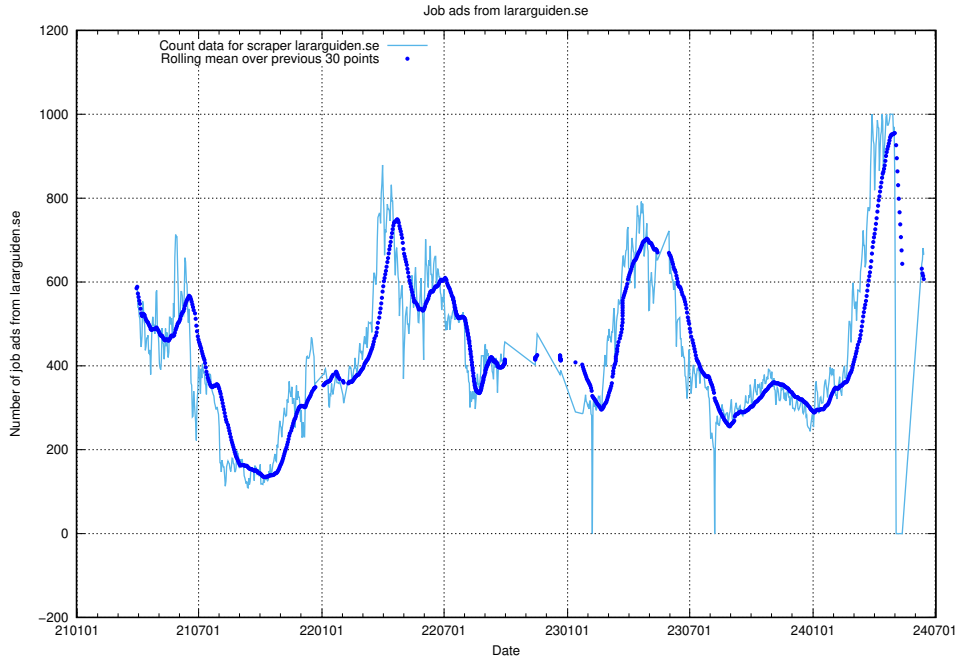

13.7 Number of ads by scraper lararguiden.se

Here, we count the number of job ads scraped from lararguiden.se.