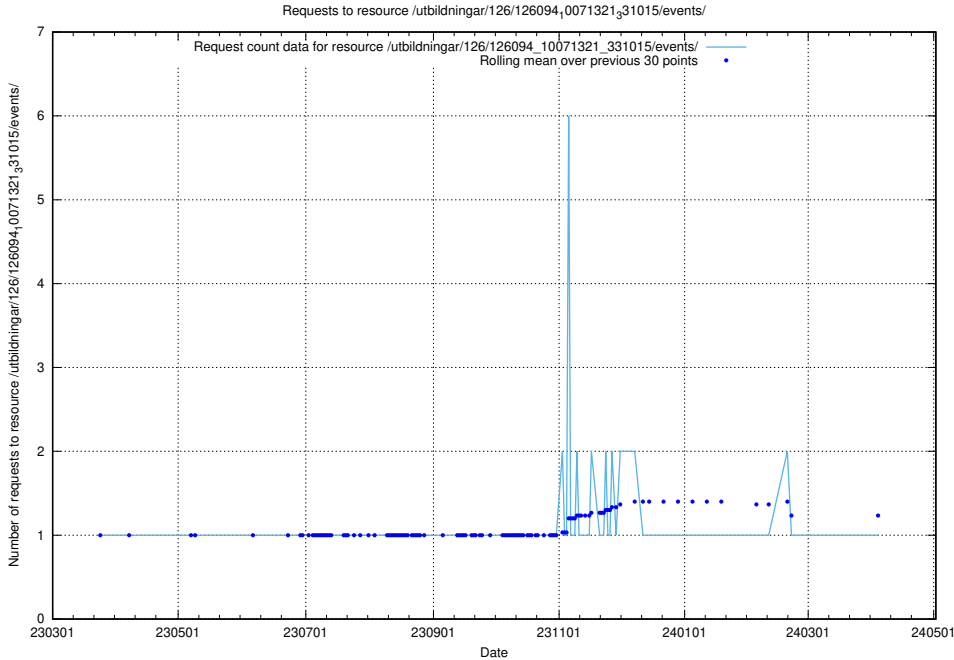

5.6237 Usage of /utbildningar/126/126094_10071321_331015/events/

Here, we count the number of requests to resource /utbildningar/126/126094_10071321_331015/events/