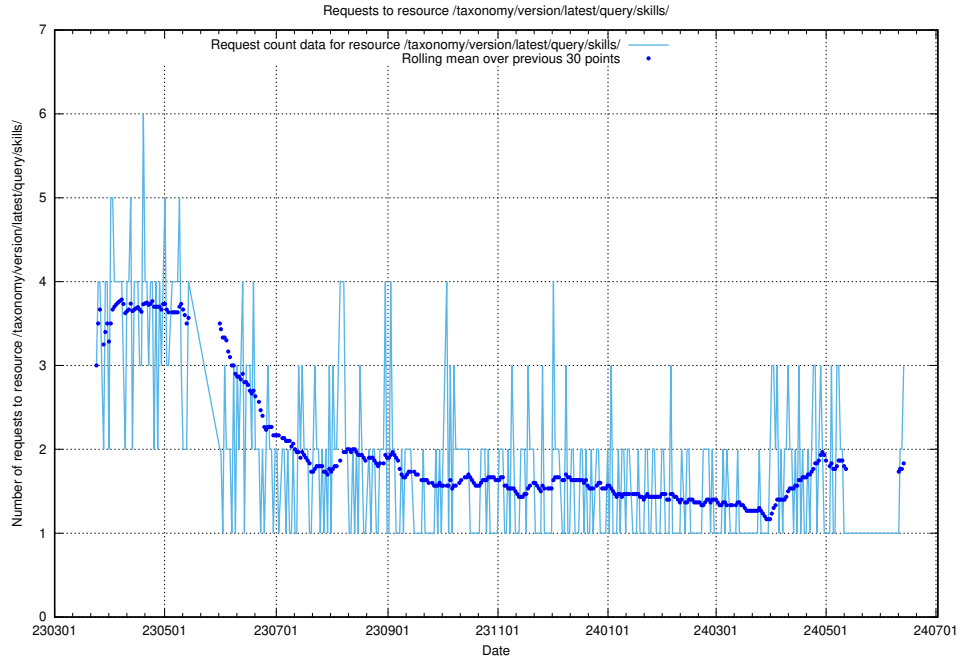

### 5.439 Usage of /taxonomy/version/latest/query/skills/

Here, we count the number of requests to resource /taxonomy/version/latest/query/skills/.