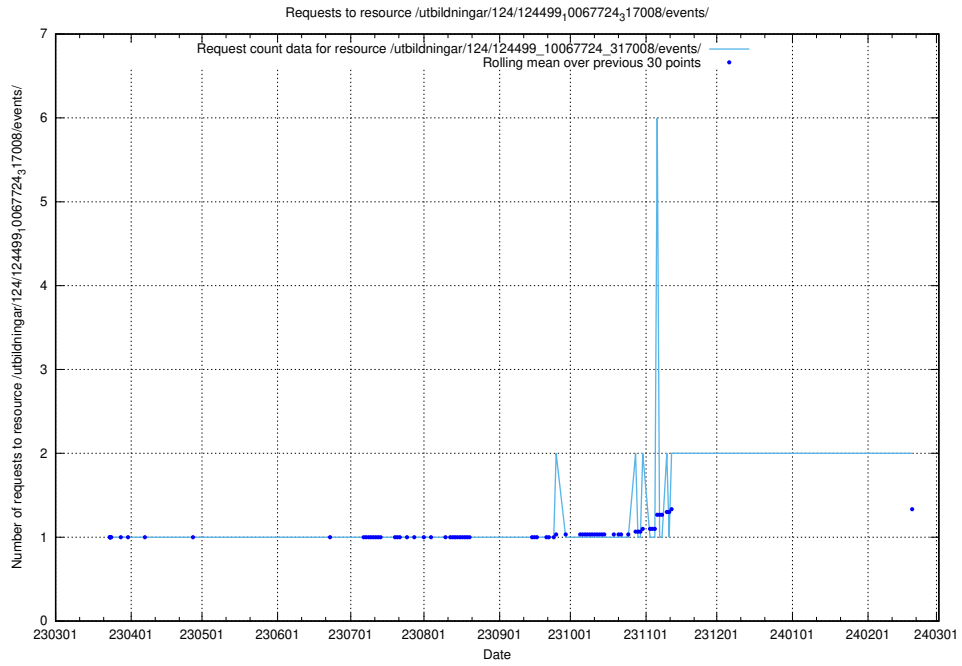

5.585 Usage of /utbildningar/124/124499_10067724_317008/events/

Here, we count the number of requests to resource /utbildningar/124/124499_10067724_317008/events/