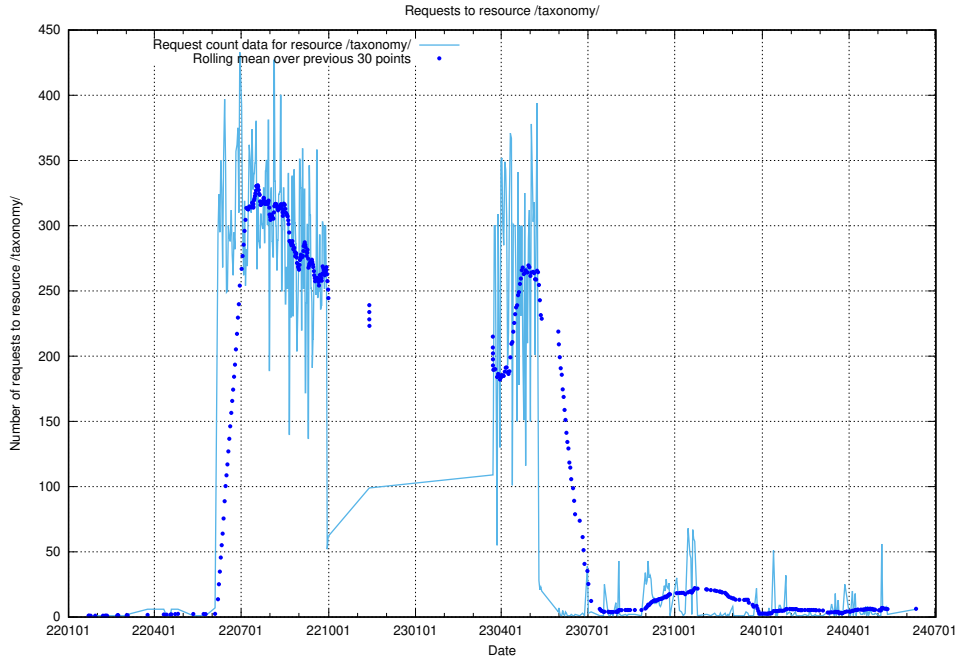

### 5.84 Usage of /utbildningar/123/123367\_10065912\_300448/events/

Here, we count the number of requests to resource /utbildningar/123/123367\_10065912\_300448/events/