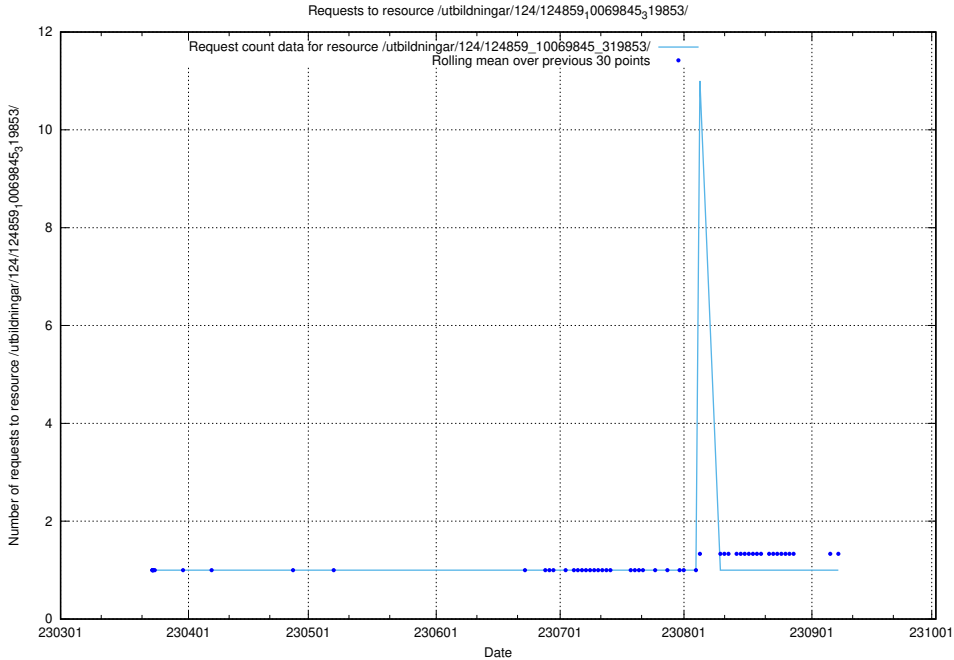

5.1196 Usage of /utbildningar/124/124859_10069845_319853/

Here, we count the number of requests to resource /utbildningar/124/124859_10069845_319853/.