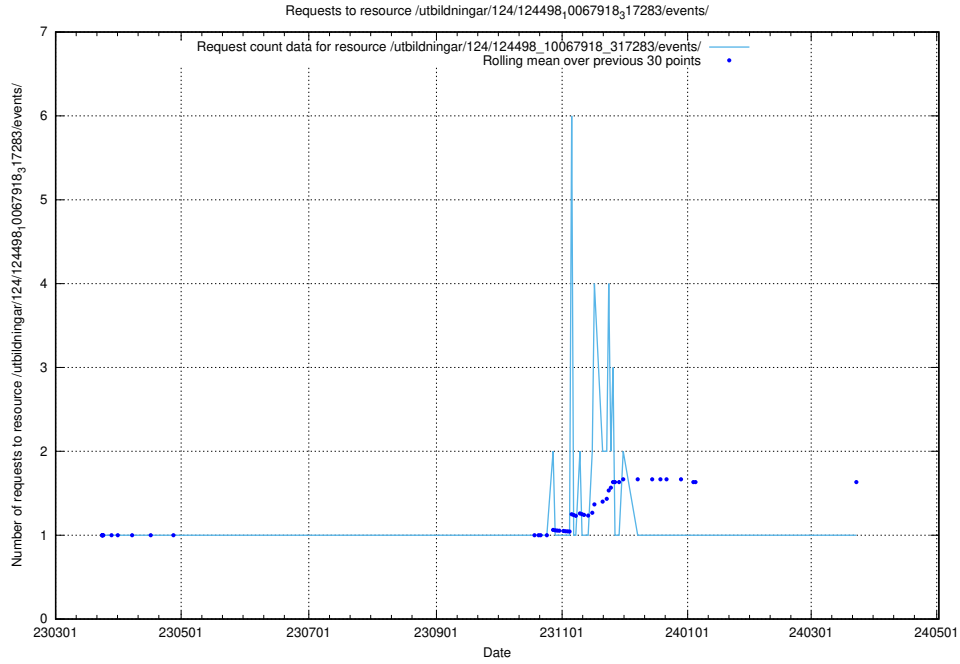

5.2665 Usage of /utbildningar/124/124498_10067918_317283/events/

Here, we count the number of requests to resource /utbildningar/124/124498_10067918_317283/events/