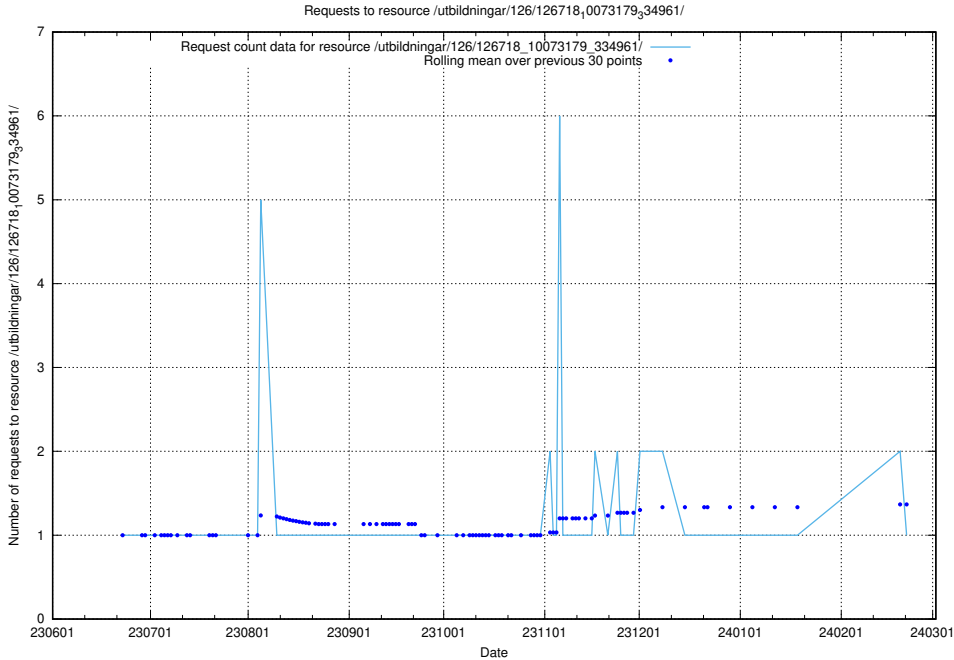

5.5671 Usage of /utbildningar/126/126718_10073179_334961/

Here, we count the number of requests to resource /utbildningar/126/126718_10073179_334961/.