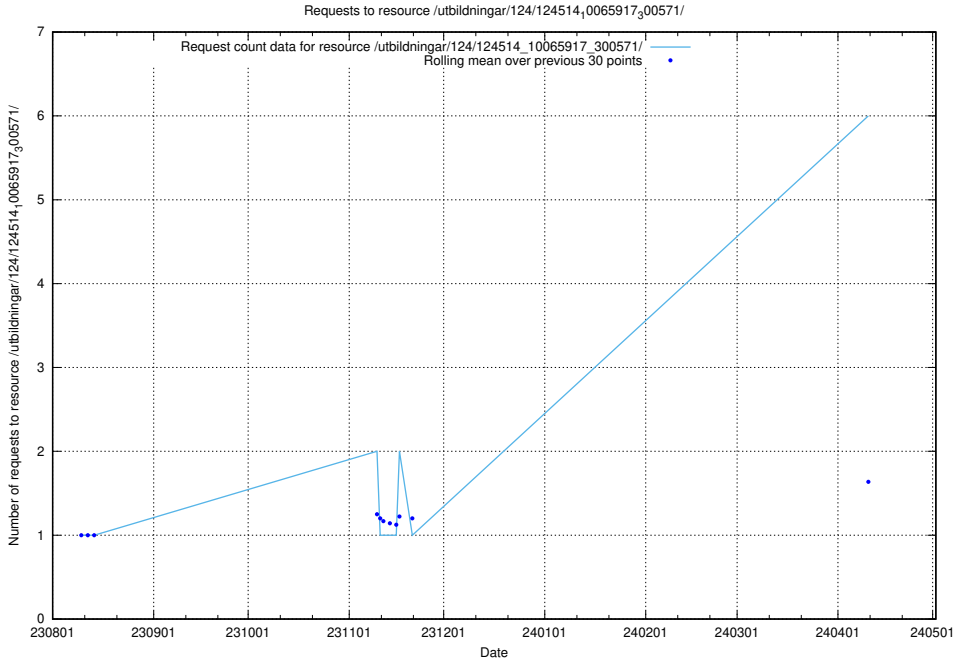

5.78 Usage of /utbildningar/124/124514_10065917_300571/

Here, we count the number of requests to resource /utbildningar/124/124514_10065917_300571/.