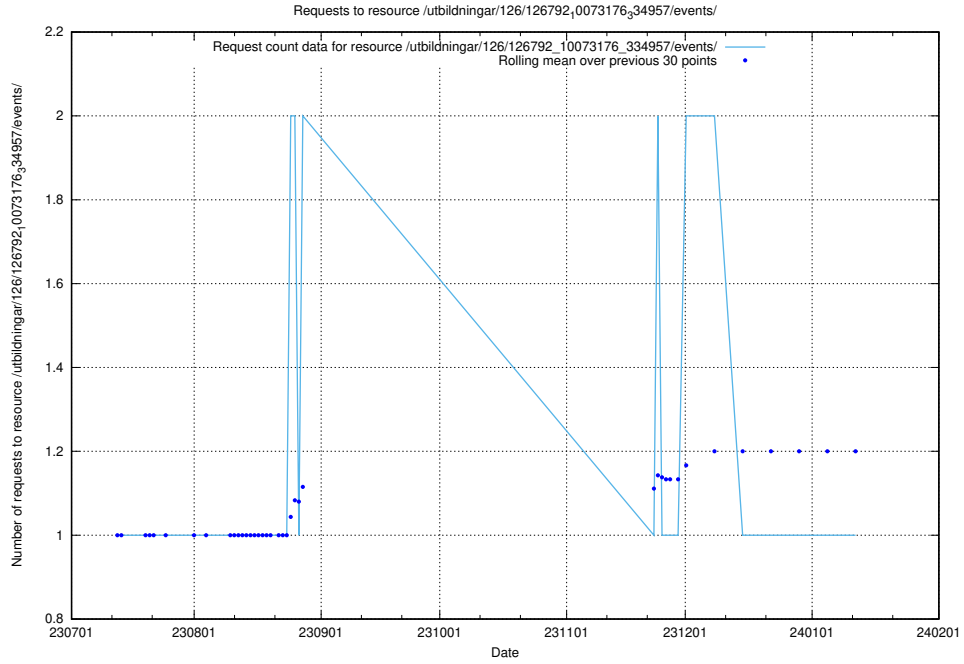

5.5160 Usage of /utbildningar/126/126792_10073176_334957/events/

Here, we count the number of requests to resource /utbildningar/126/126792_10073176_334957/events/