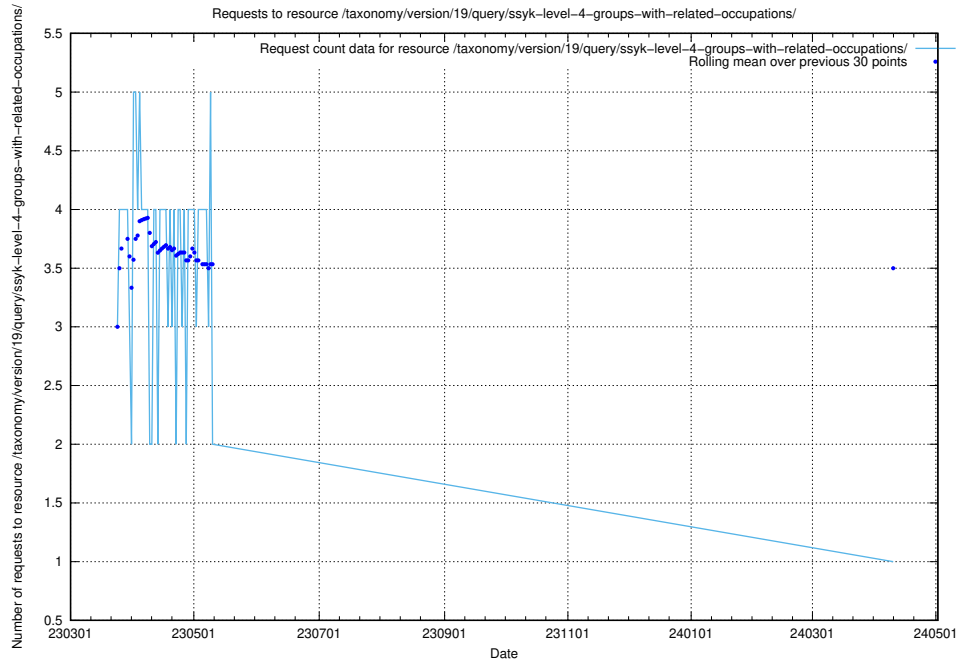

5.6153 Usage of /taxonomy/version/19/query/ssyk-level-4-groups-with-related-occupations/

Here, we count the number of requests to resource /taxonomy/version/19/query/ssyk-level-4-groups-with-related-occupations/.