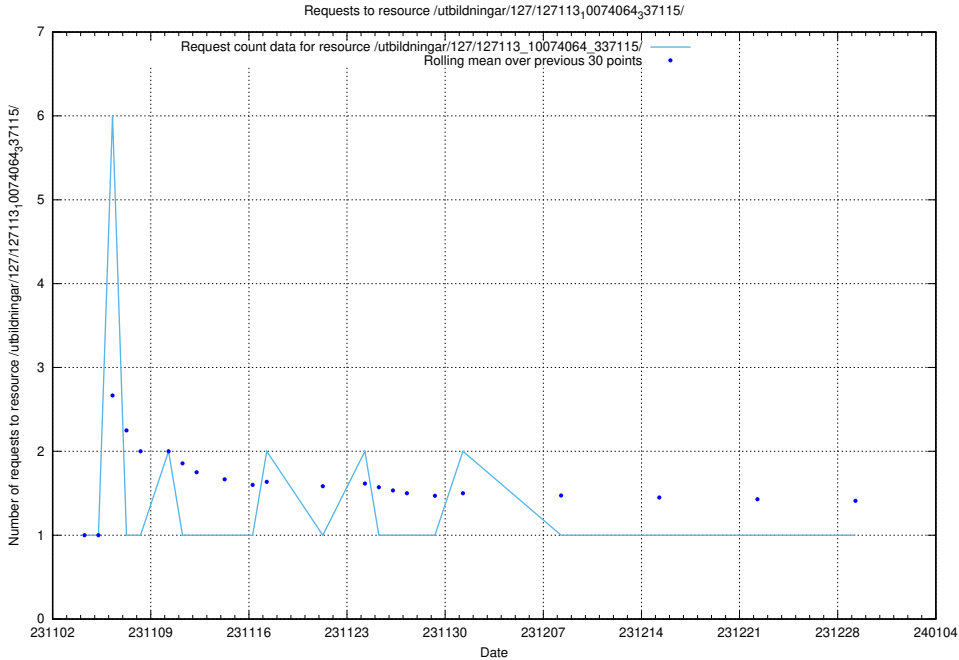

5.4192 Usage of /utbildningar/127/127113_10074064_337115/

Here, we count the number of requests to resource /utbildningar/127/127113_10074064_337115/.