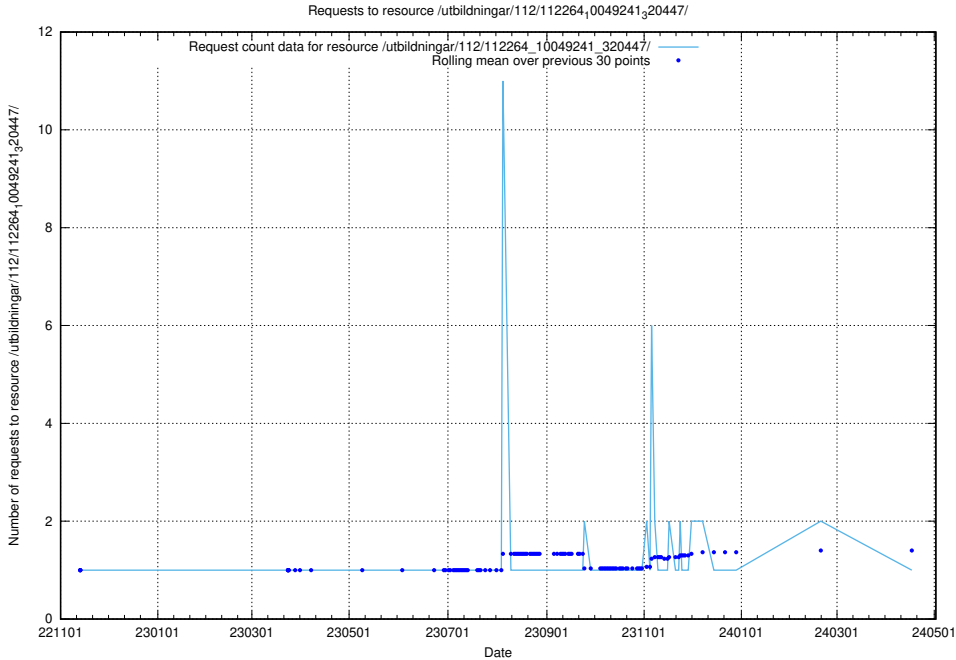

5.6211 Usage of /utbildningar/112/112264_10049241_320447/

Here, we count the number of requests to resource /utbildningar/112/112264_10049241_320447/.