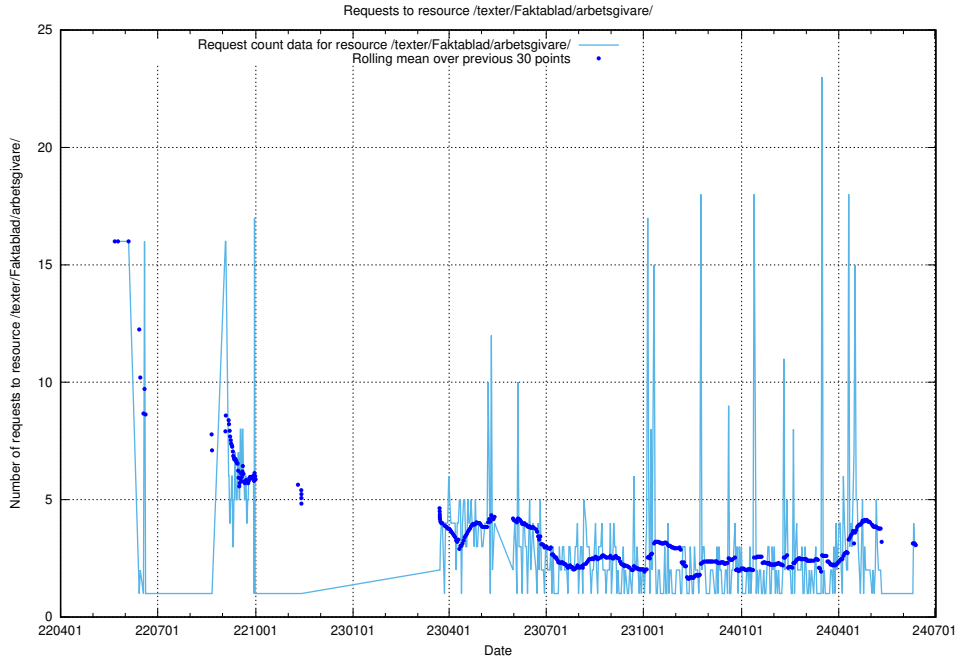

5.268 Usage of /texter/Faktablad/arbetsgivare/

Here, we count the number of requests to resource /texter/Faktablad/arbetsgivare/.