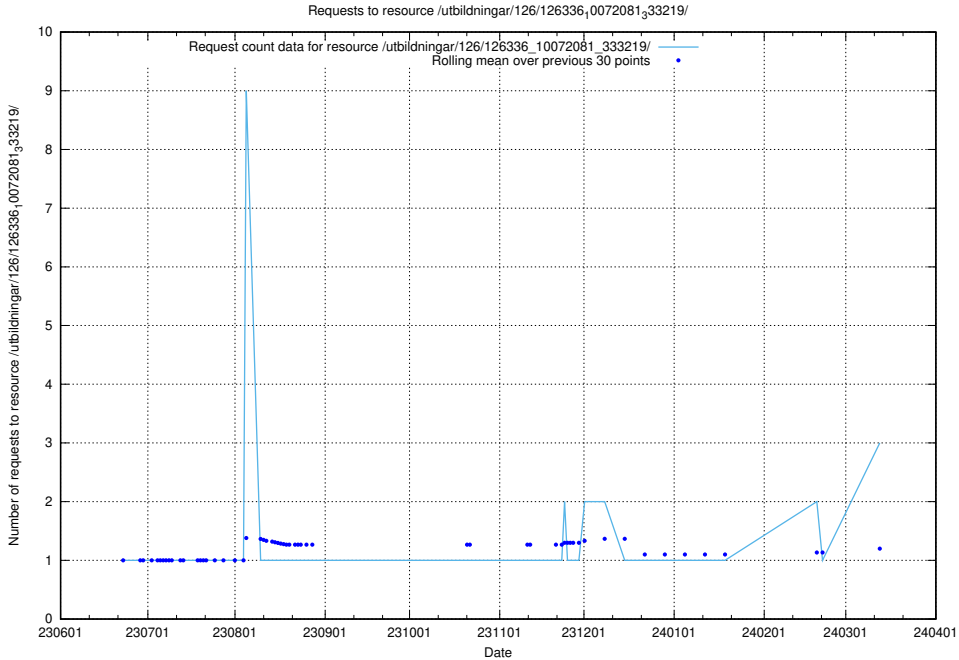

5.394 Usage of /utbildningar/126/126336_10072081_333219/

Here, we count the number of requests to resource /utbildningar/126/126336_10072081_333219/.