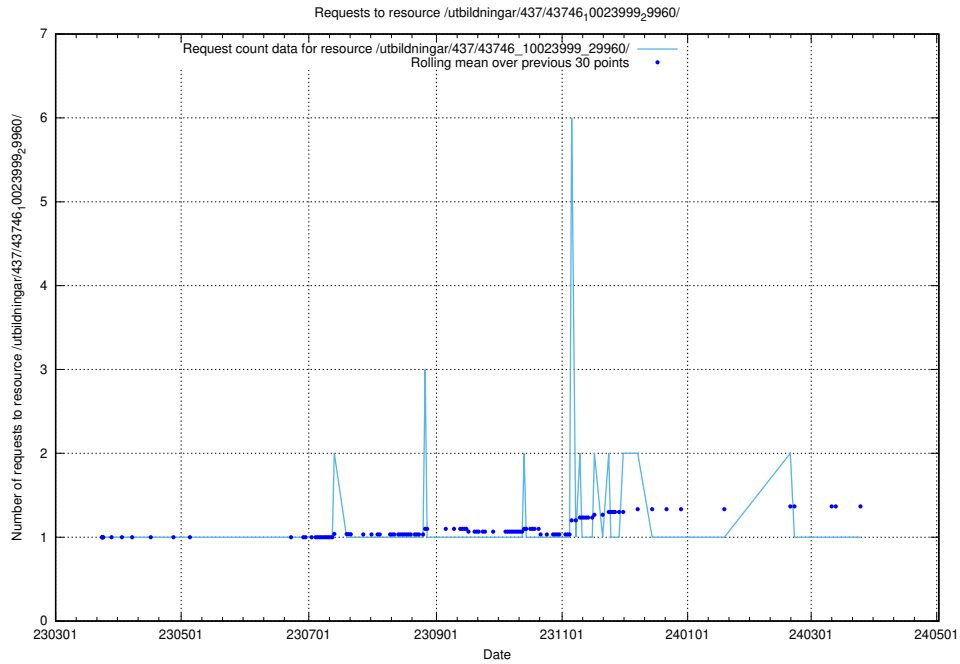

5.6415 Usage of /utbildningar/437/43746_10023999_29960/

Here, we count the number of requests to resource /utbildningar/437/43746_10023999_29960/.