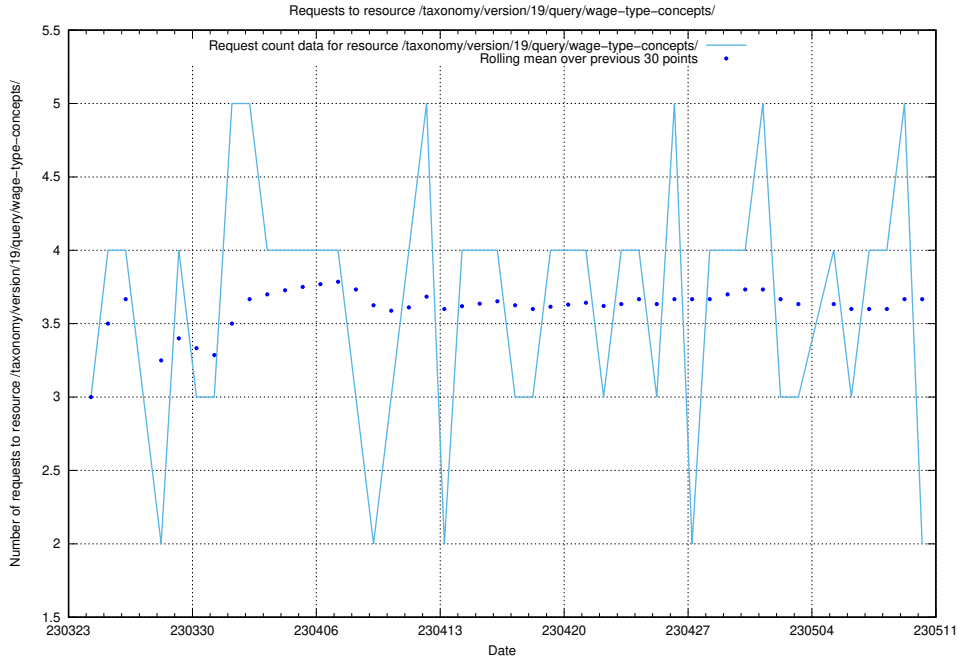

5.941 Usage of /taxonomy/version/19/query/wage-type-concepts/

Here, we count the number of requests to resource /taxonomy/version/19/query/wage-type-concepts/.