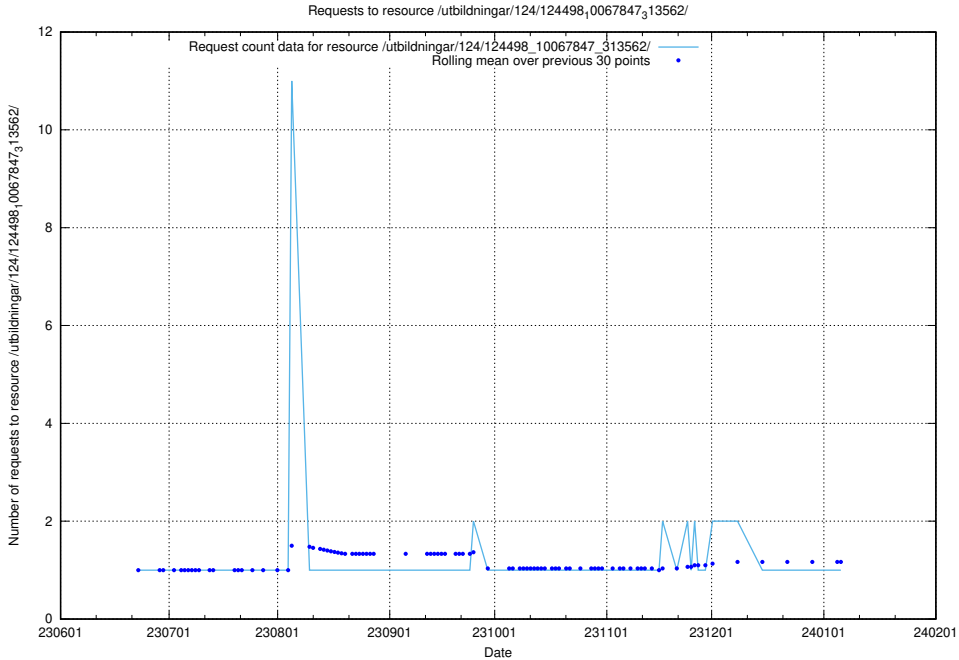

5.5845 Usage of /utbildningar/124/124498_10067847_313562/

Here, we count the number of requests to resource /utbildningar/124/124498_10067847_313562/.