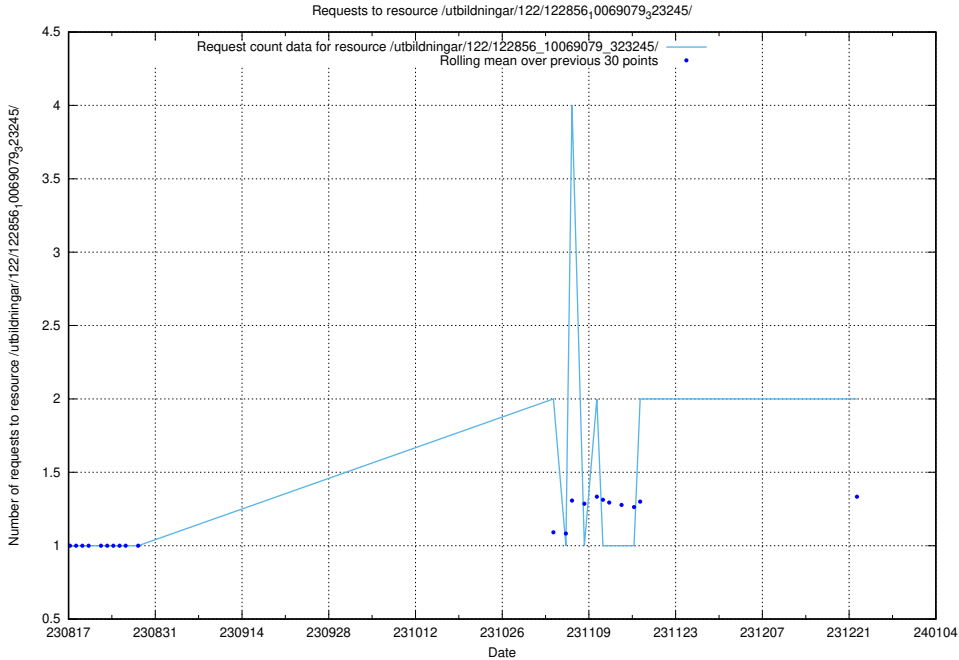

5.776 Usage of /utbildningar/122/122856_10069079_323245/

Here, we count the number of requests to resource /utbildningar/122/122856_10069079_323245/.