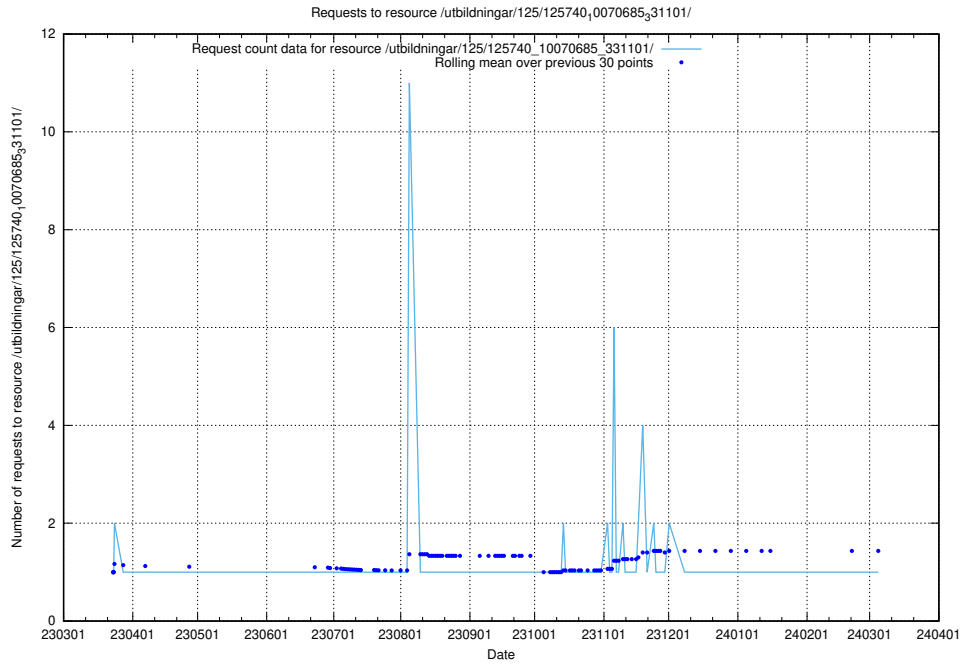

5.1007 Usage of /utbildningar/125/125740_10070685_331101/

Here, we count the number of requests to resource /utbildningar/125/125740_10070685_331101/.