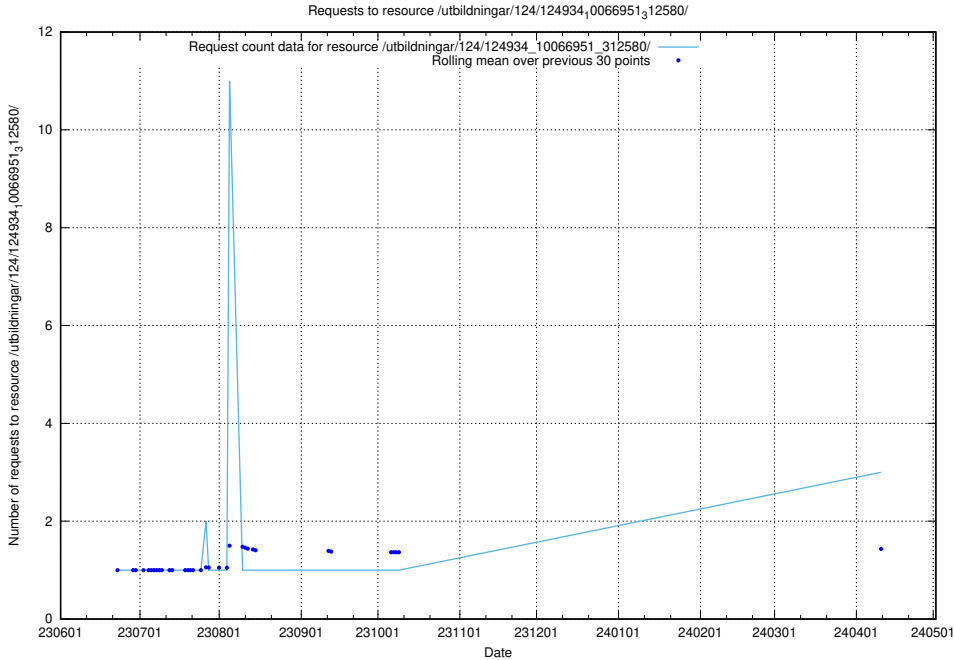

5.397 Usage of /utbildningar/124/124934_10066951_312580/

Here, we count the number of requests to resource /utbildningar/124/124934_10066951_312580/.