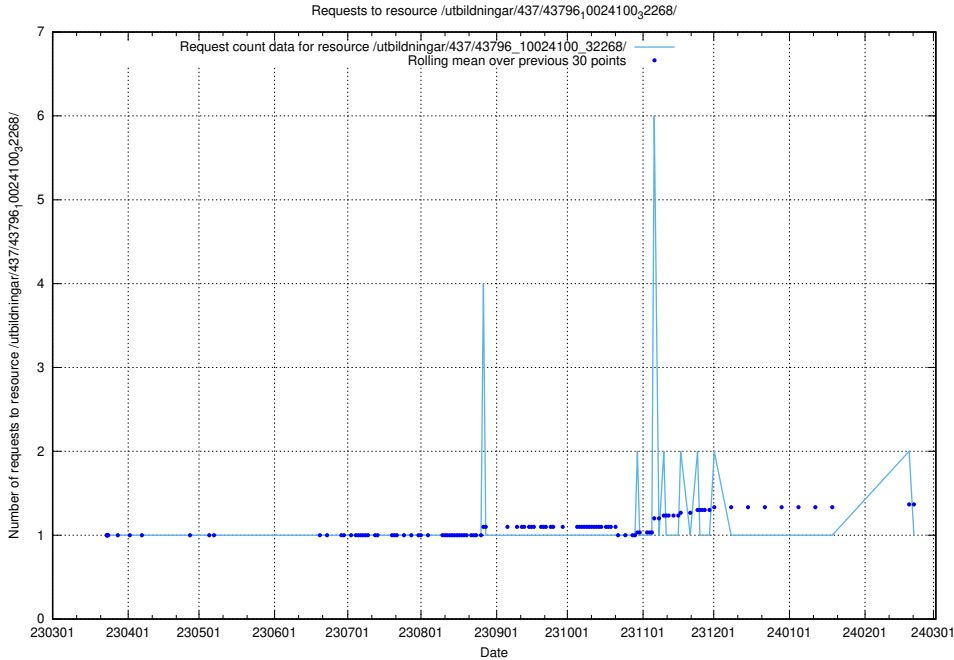

5.6384 Usage of /utbildningar/437/43796_10024100_32268/

Here, we count the number of requests to resource /utbildningar/437/43796_10024100_32268/.