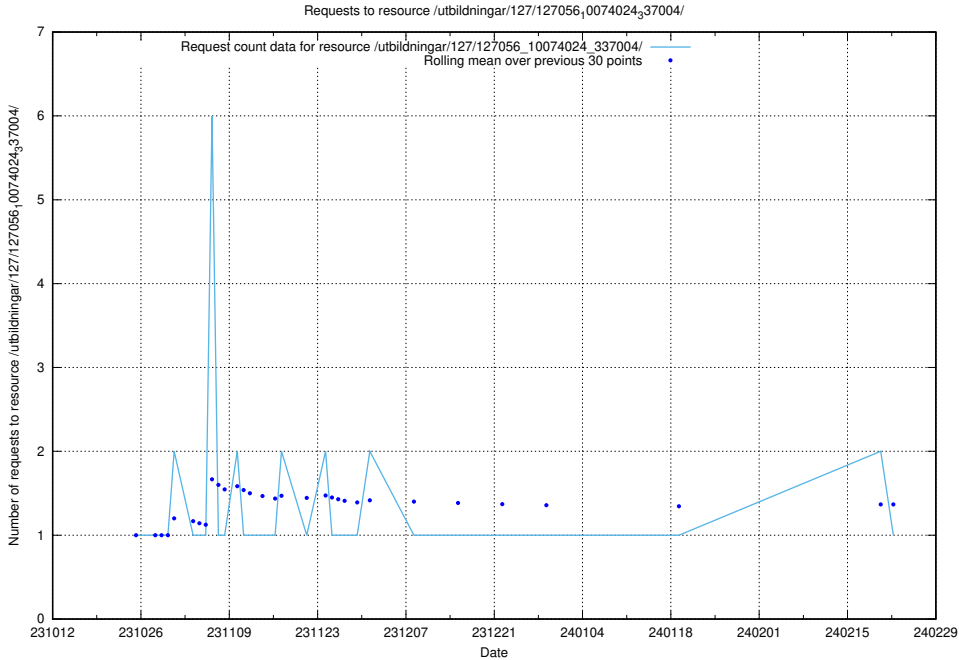

5.4278 Usage of /utbildningar/127/127056_10074024_337004/

Here, we count the number of requests to resource /utbildningar/127/127056_10074024_337004/.