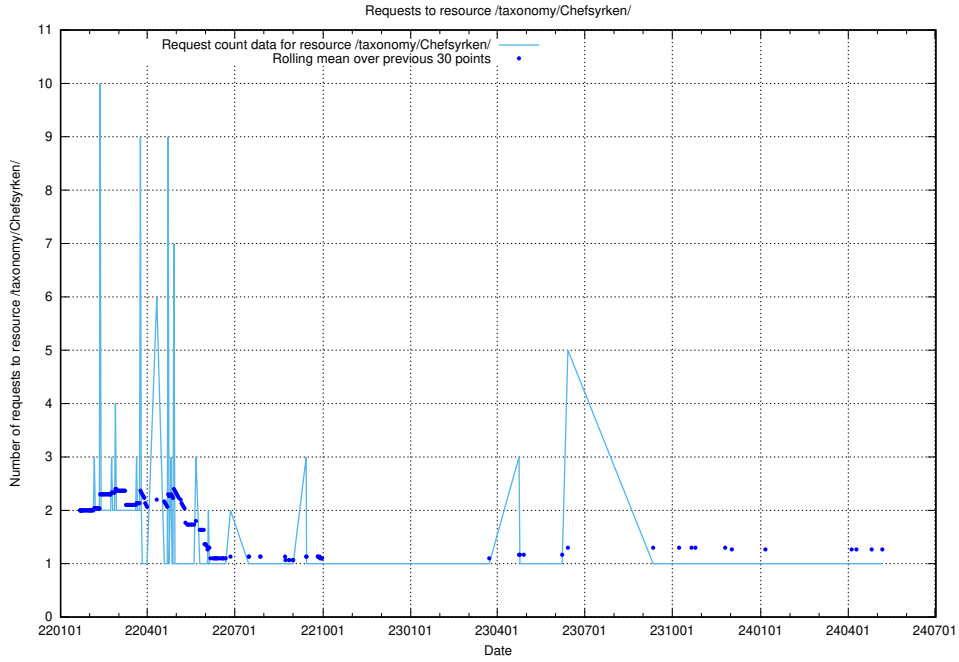

5.1247 Usage of /taxonomy/Chefsyrken/

Here, we count the number of requests to resource /taxonomy/Chefsyrken/.