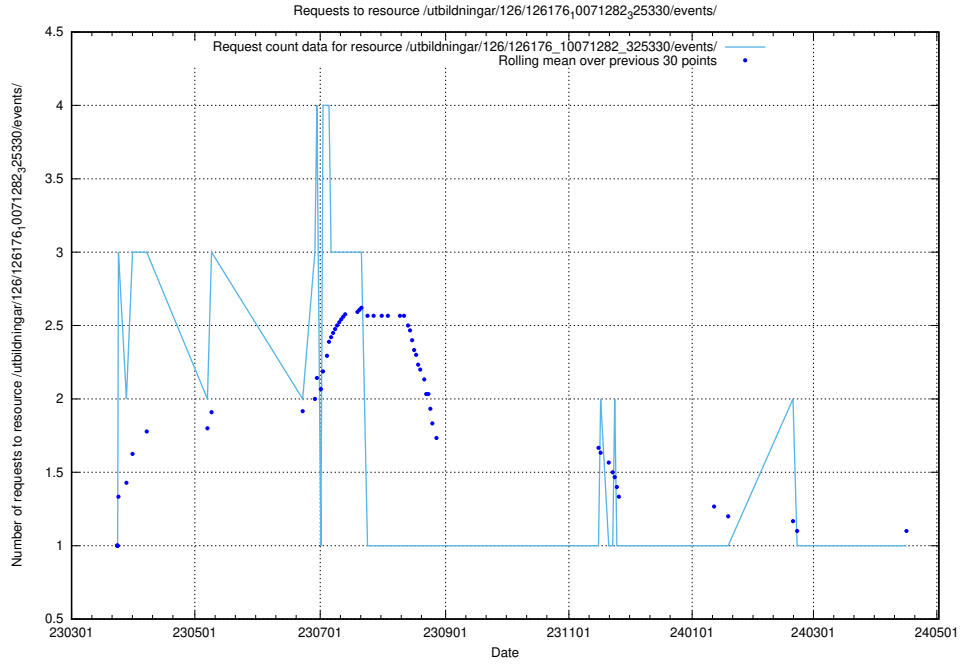

5.6455 Usage of /utbildningar/126/126176_10071282_325330/events/

Here, we count the number of requests to resource /utbildningar/126/126176_10071282_325330/events/