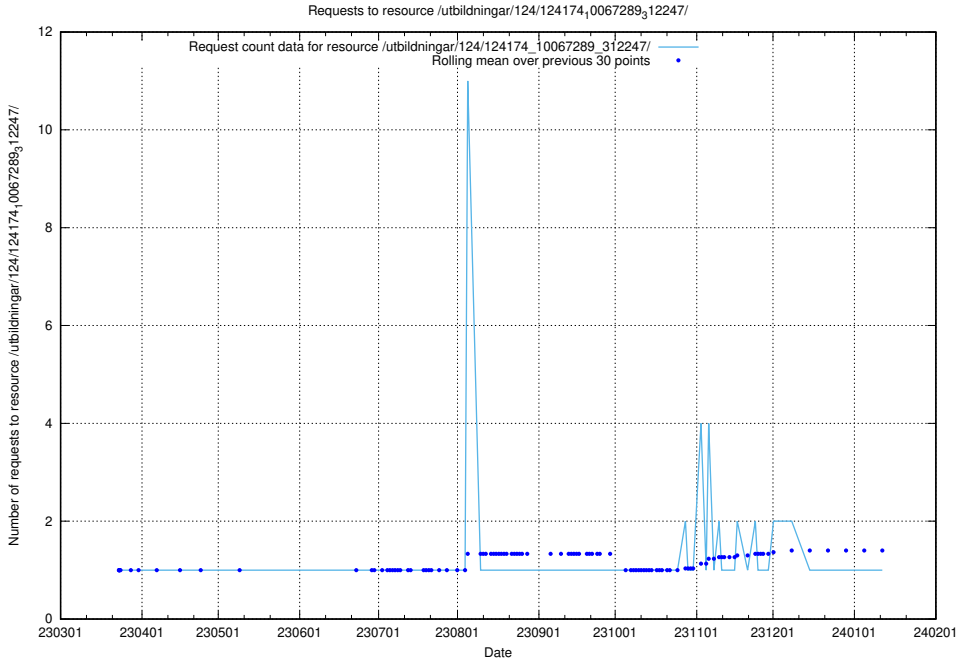

5.4122 Usage of /utbildningar/124/124174_10067289_312247/

Here, we count the number of requests to resource /utbildningar/124/124174_10067289_312247/.