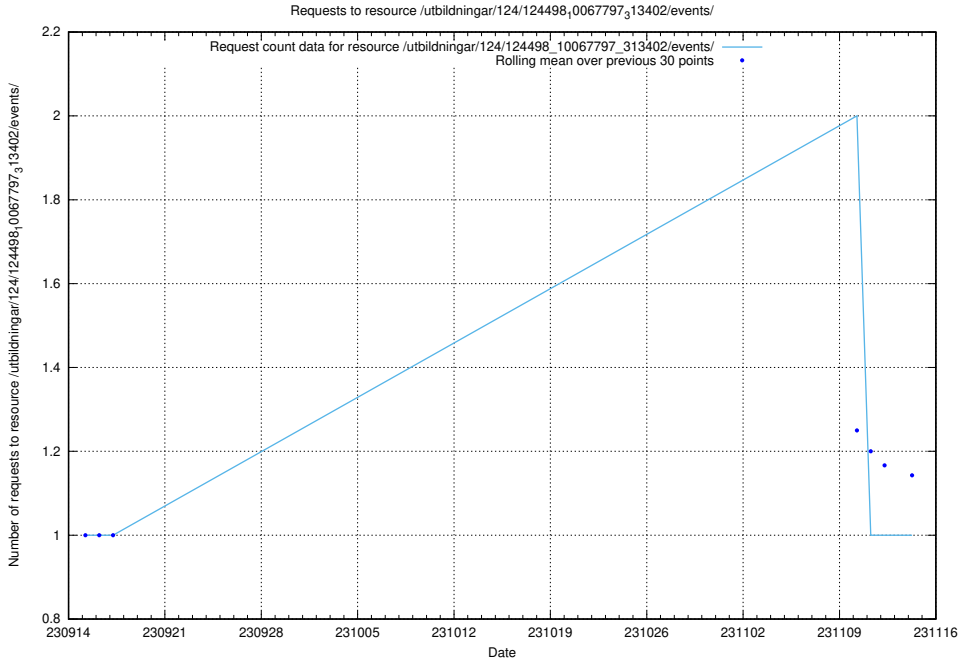

5.4638 Usage of /utbildningar/124/124498_10067797_313402/events/

Here, we count the number of requests to resource /utbildningar/124/124498_10067797_313402/events/