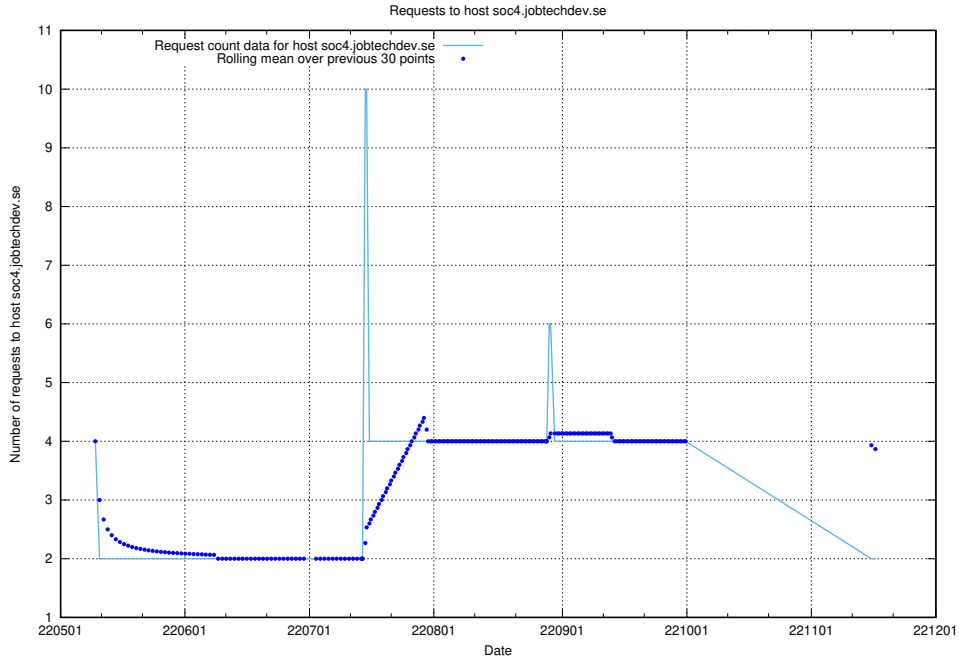

7.430 Usage of soc4.jobtechdev.se

Here, we count the number of requests to host soc4.jobtechdev.se.