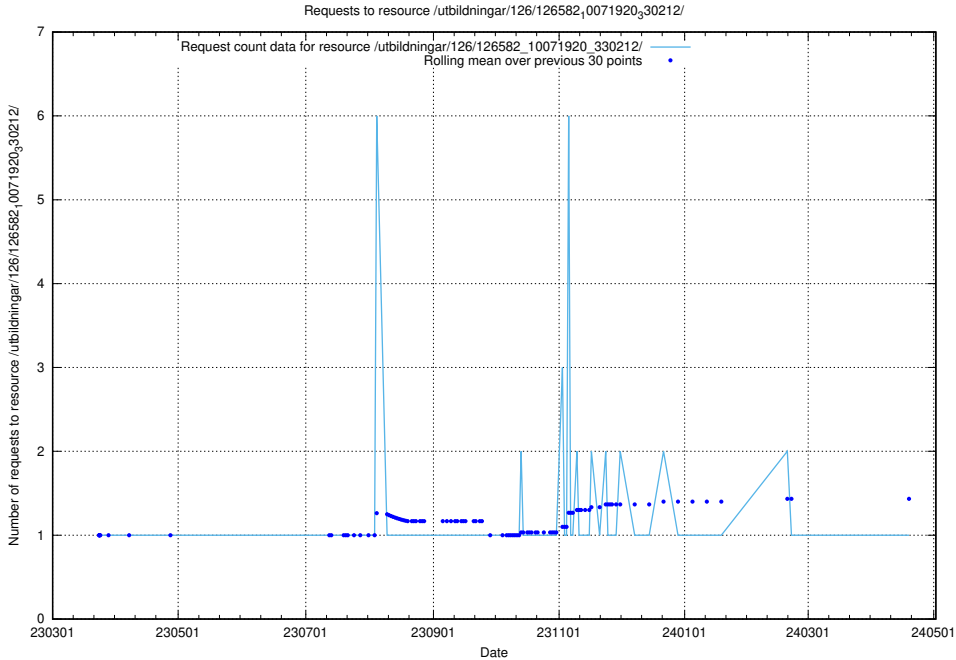

5.6428 Usage of /utbildningar/126/126582_10071920_330212/

Here, we count the number of requests to resource /utbildningar/126/126582_10071920_330212/.