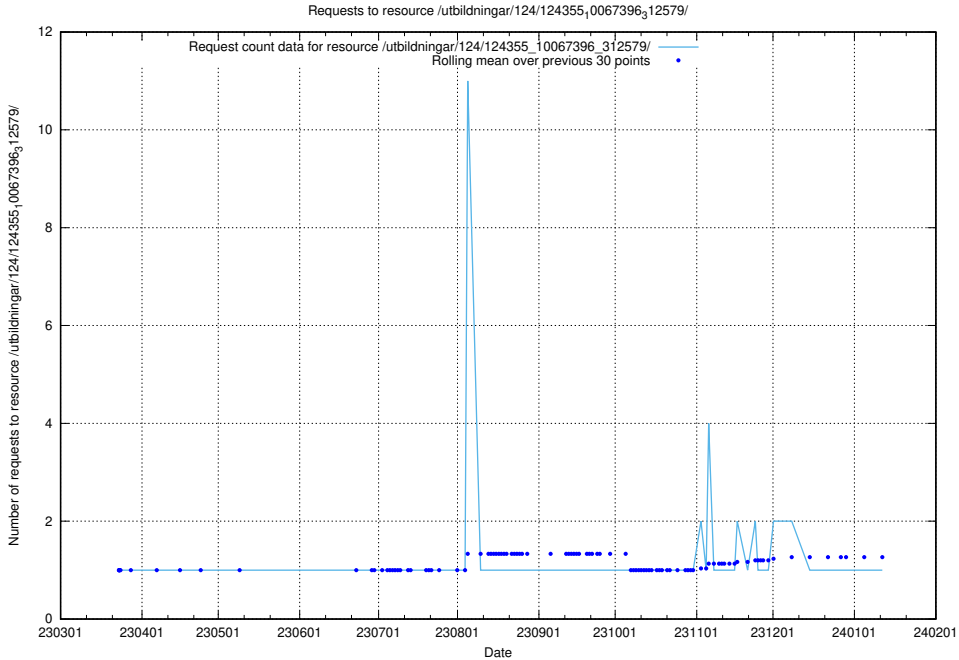

5.3966 Usage of /utbildningar/124/124355_10067396_312579/

Here, we count the number of requests to resource /utbildningar/124/124355_10067396_312579/.