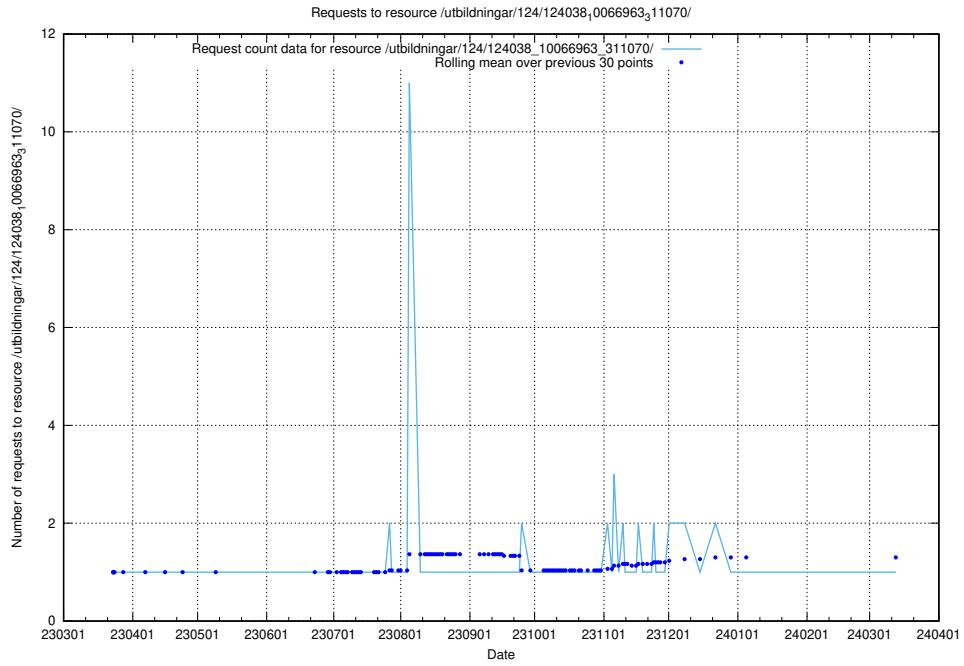

5.4424 Usage of /utbildningar/124/124038_10066963_311070/

Here, we count the number of requests to resource /utbildningar/124/124038_10066963_311070/.