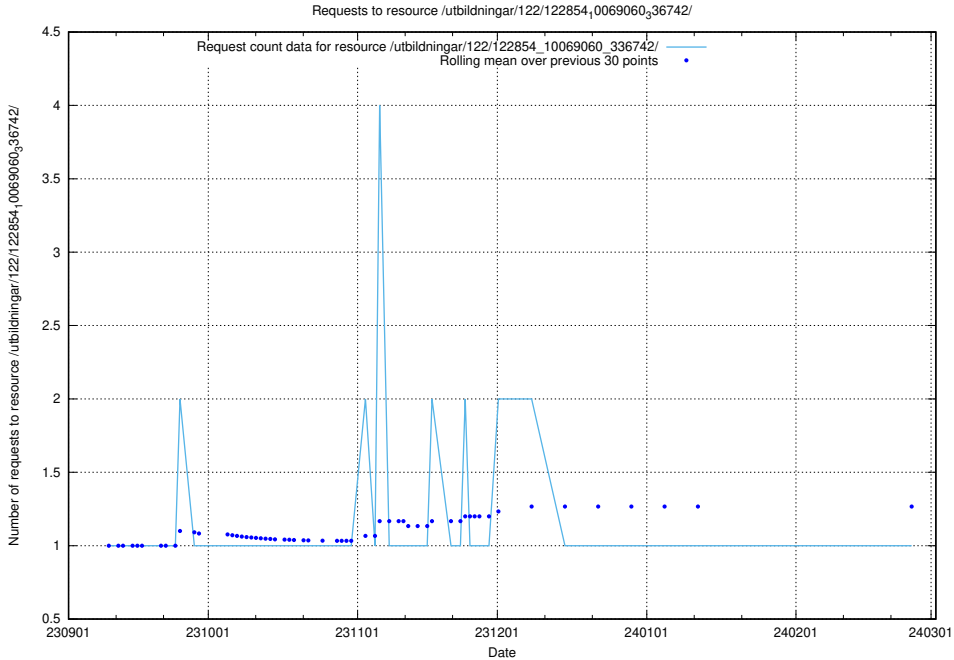

5.4688 Usage of /utbildningar/122/122854_10069060_336742/

Here, we count the number of requests to resource /utbildningar/122/122854_10069060_336742/.