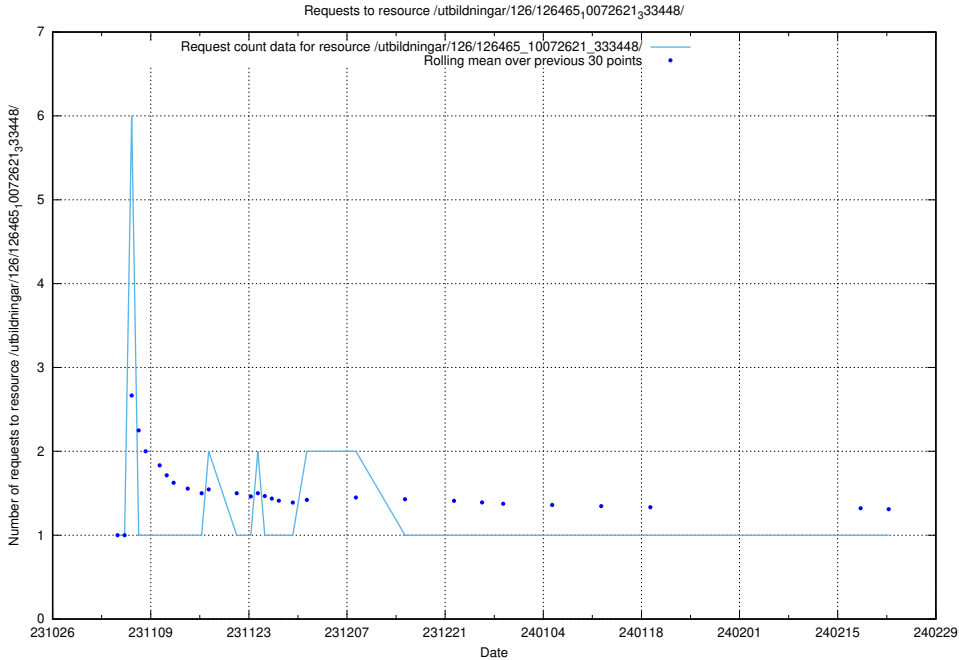

5.4201 Usage of /utbildningar/126/126465_10072621_333448/

Here, we count the number of requests to resource /utbildningar/126/126465_10072621_333448/.