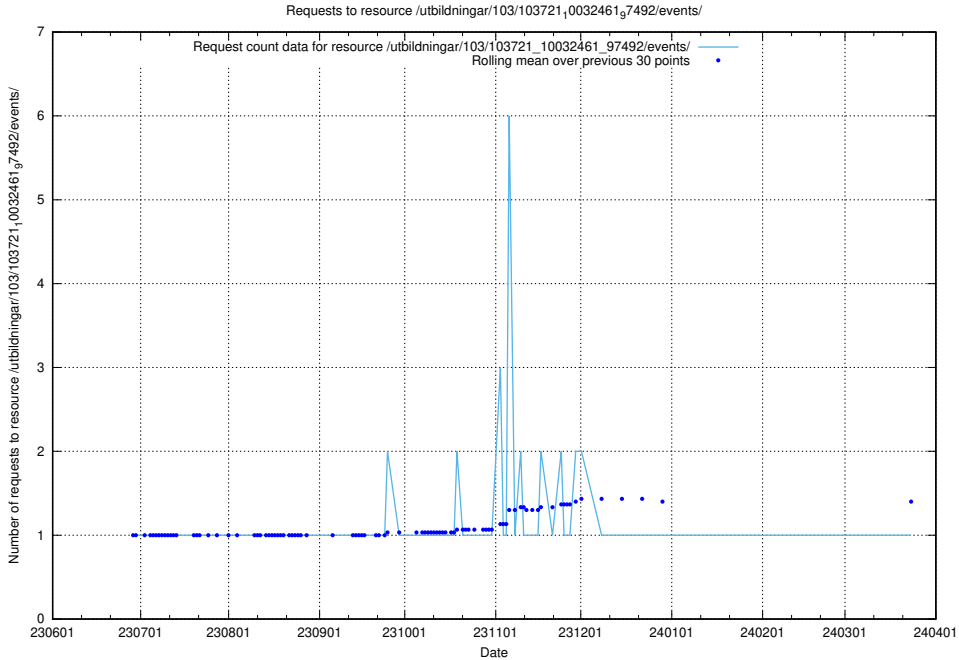

5.5591 Usage of /utbildningar/103/103721_10032461_97492/events/

Here, we count the number of requests to resource /utbildningar/103/103721_10032461_97492/events/.