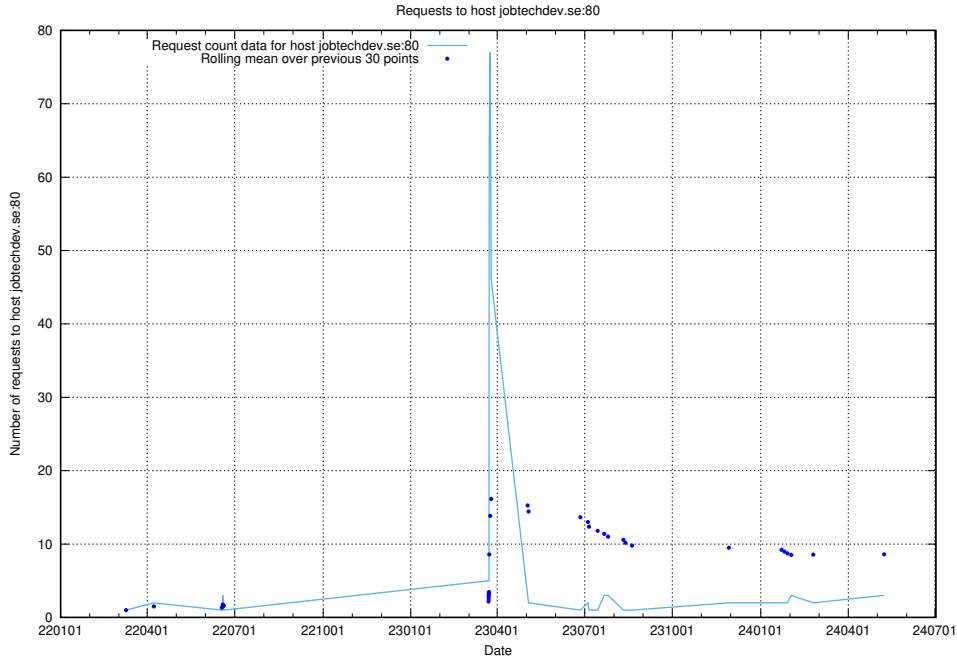

7.227 Usage of jobtechdev.se:80

Here, we count the number of requests to host jobtechdev.se:80.