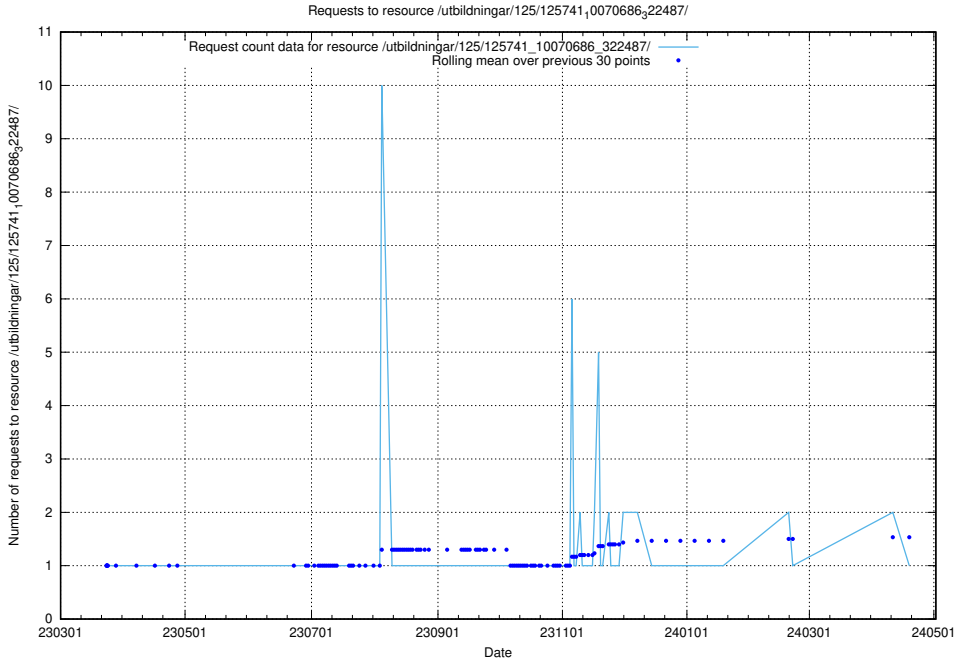

5.6502 Usage of /utbildningar/125/125741_10070686_322487/

Here, we count the number of requests to resource /utbildningar/125/125741_10070686_322487/.