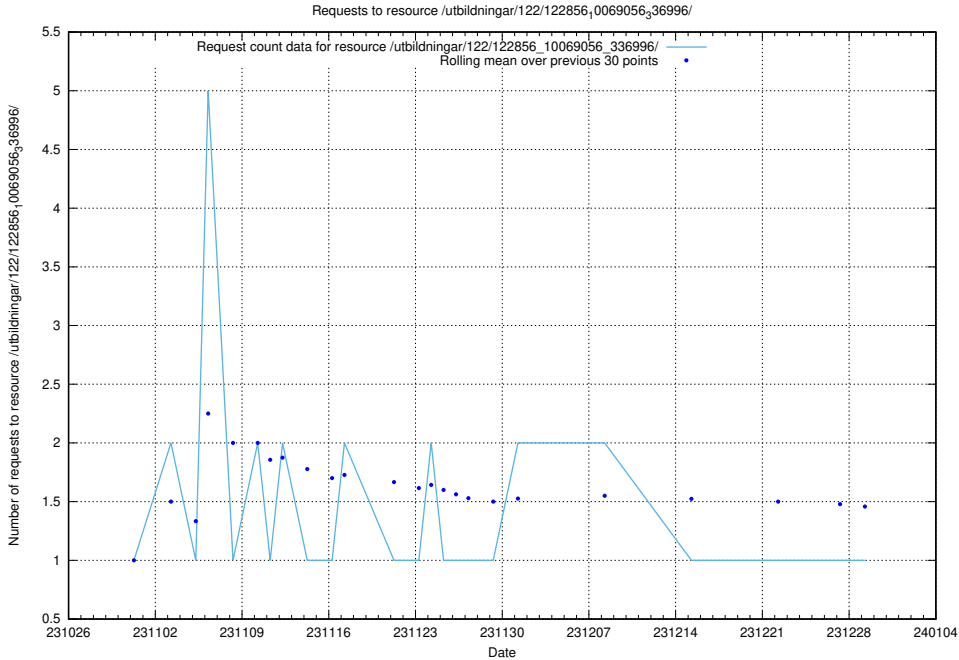

5.4234 Usage of /utbildningar/122/122856_10069056_336996/

Here, we count the number of requests to resource /utbildningar/122/122856_10069056_336996/.