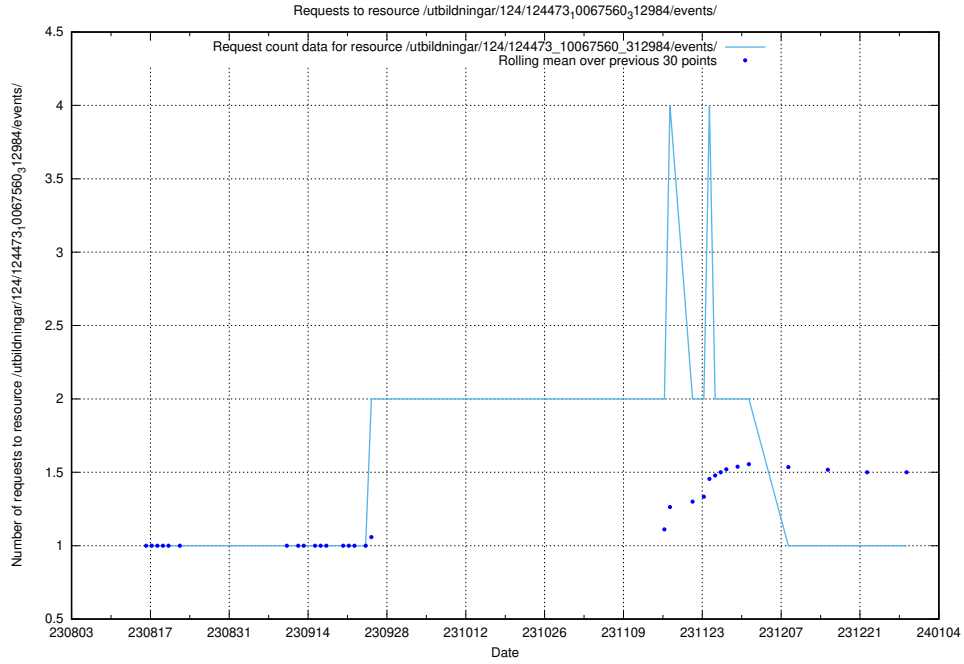

5.4853 Usage of /utbildningar/124/124473_10067560_312984/events/

Here, we count the number of requests to resource /utbildningar/124/124473_10067560_312984/events/