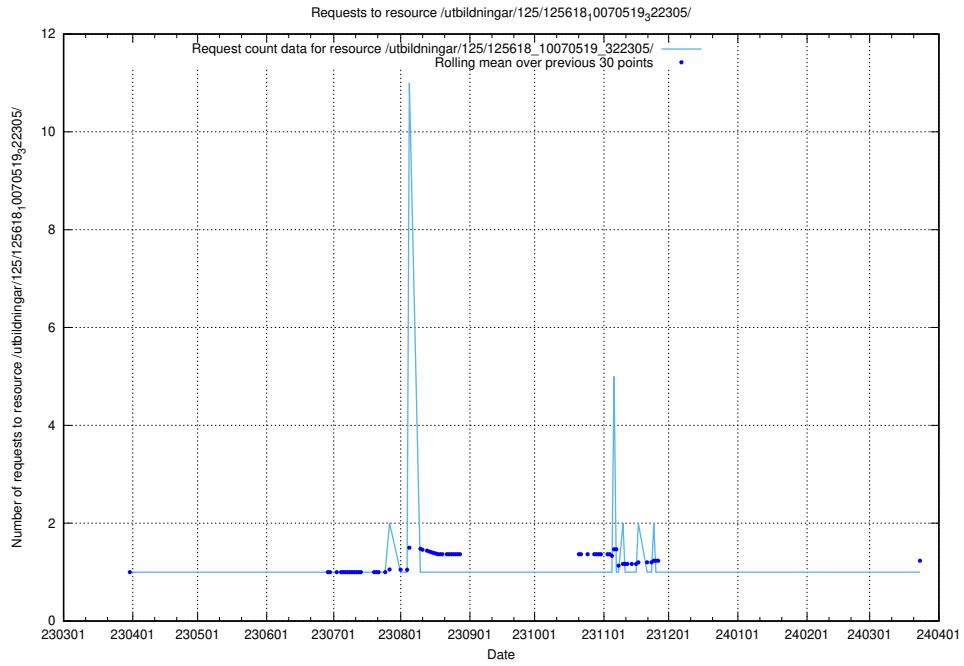

5.6111 Usage of /utbildningar/125/125618_10070519_322305/

Here, we count the number of requests to resource /utbildningar/125/125618_10070519_322305/.