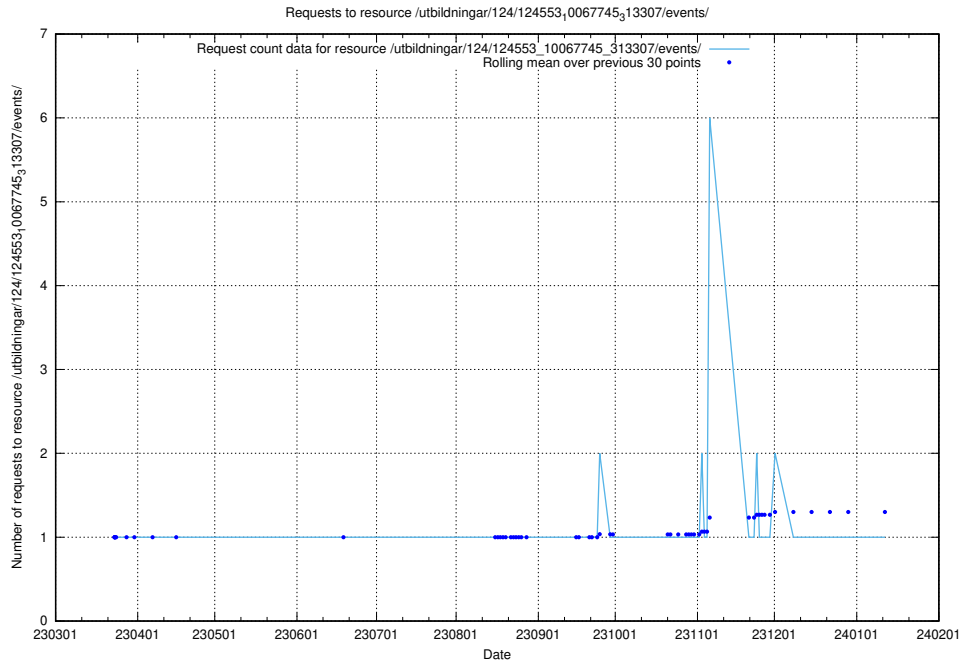

5.1234 Usage of /utbildningar/124/124553_10067745_313307/events/

Here, we count the number of requests to resource /utbildningar/124/124553_10067745_313307/events/