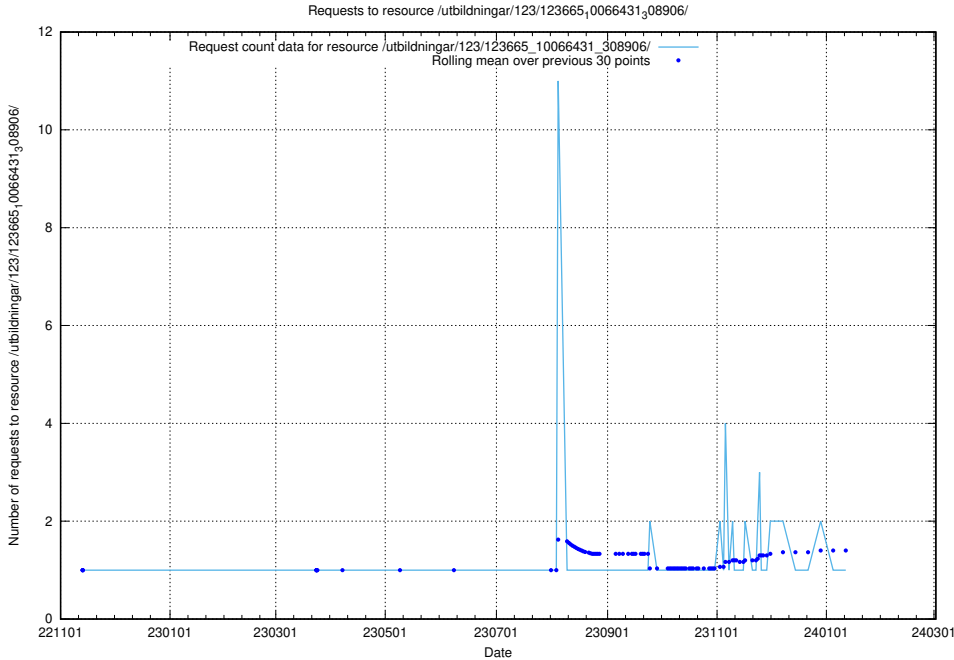

5.5977 Usage of /utbildningar/123/123665_10066431_308906/

Here, we count the number of requests to resource /utbildningar/123/123665_10066431_308906/.