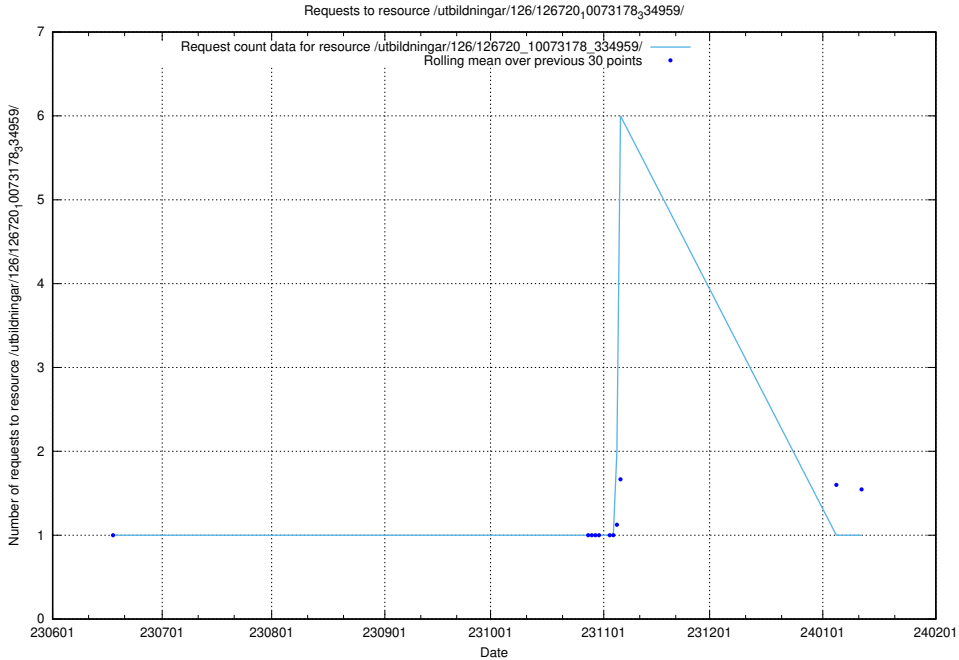

5.5911 Usage of /utbildningar/126/126720_10073178_334959/

Here, we count the number of requests to resource /utbildningar/126/126720_10073178_334959/.