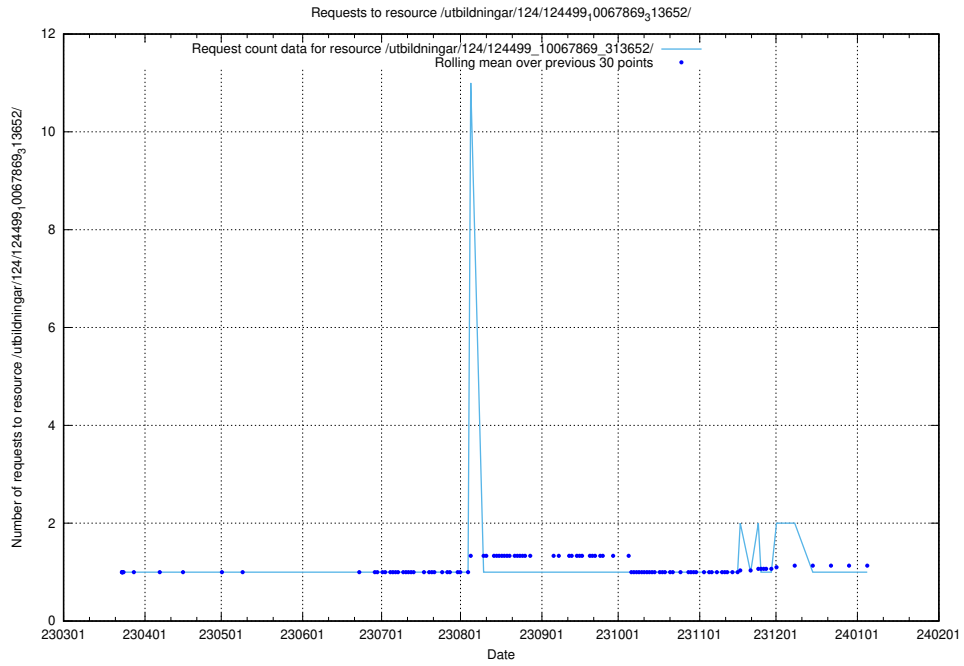

5.2450 Usage of /utbildningar/124/124499_10067869_313652/

Here, we count the number of requests to resource /utbildningar/124/124499_10067869_313652/.