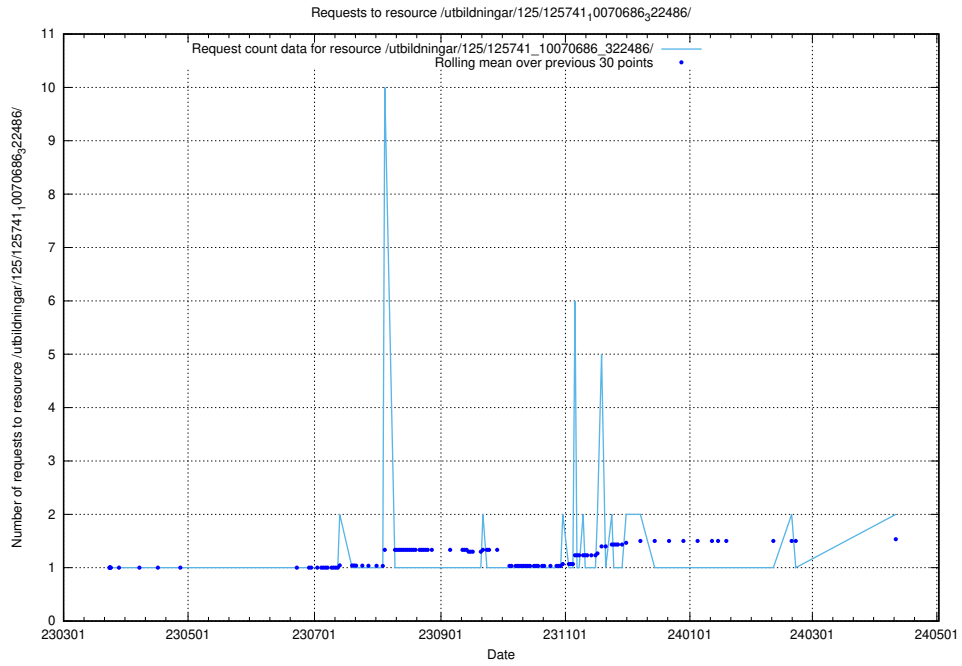

5.981 Usage of /utbildningar/125/125741_10070686_322486/

Here, we count the number of requests to resource /utbildningar/125/125741_10070686_322486/.