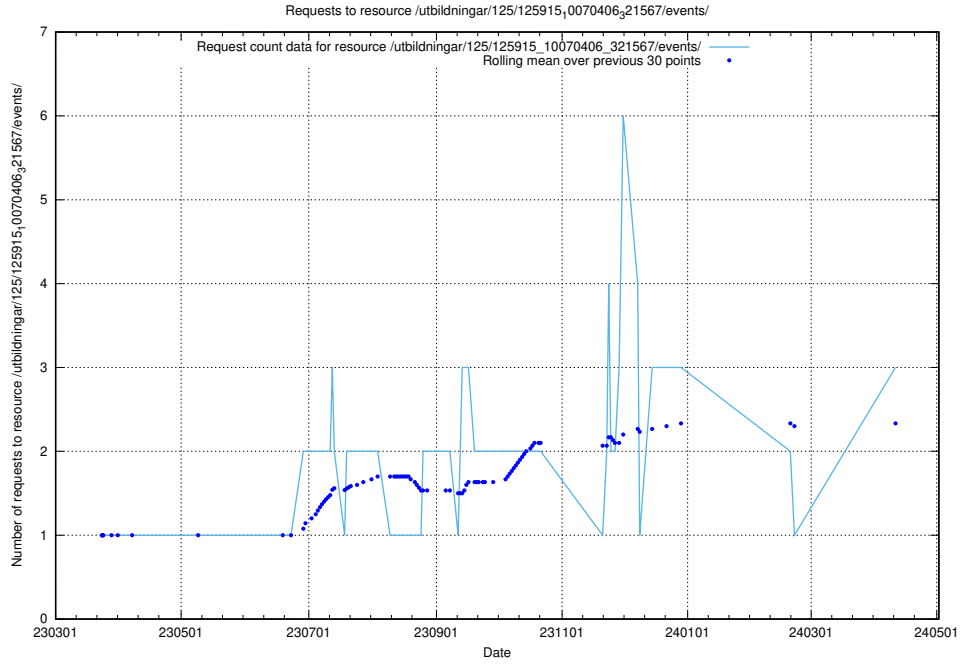

5.471 Usage of /utbildningar/125/125915_10070406_321567/events/

Here, we count the number of requests to resource /utbildningar/125/125915_10070406_321567/events/