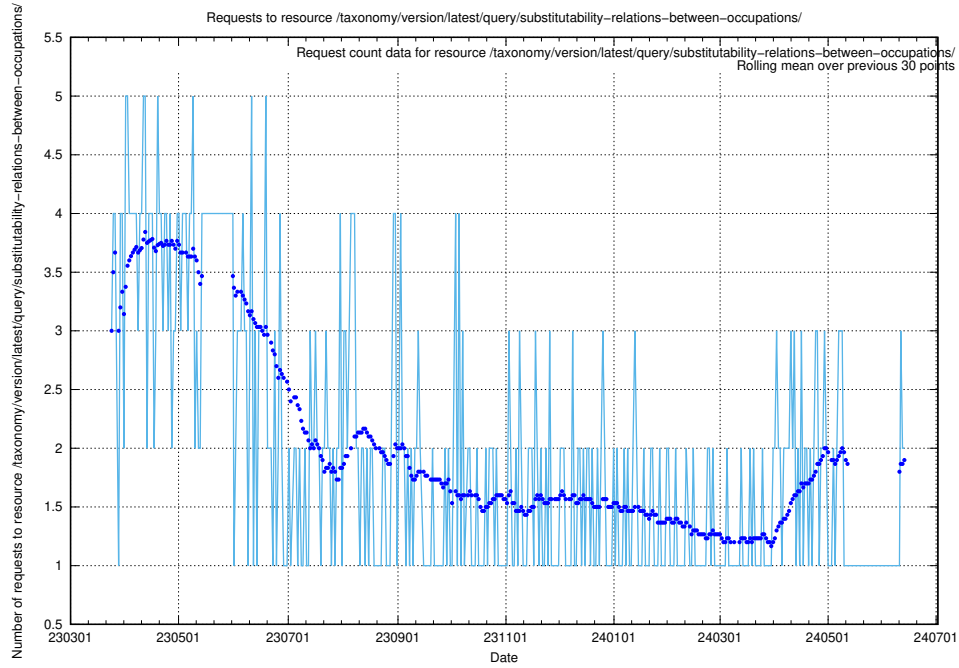

5.921 Usage of /taxonomy/version/latest/query/substitutability-relations-between-occupations/

Here, we count the number of requests to resource /taxonomy/version/latest/query/substitutability-relations-between-occupations/.