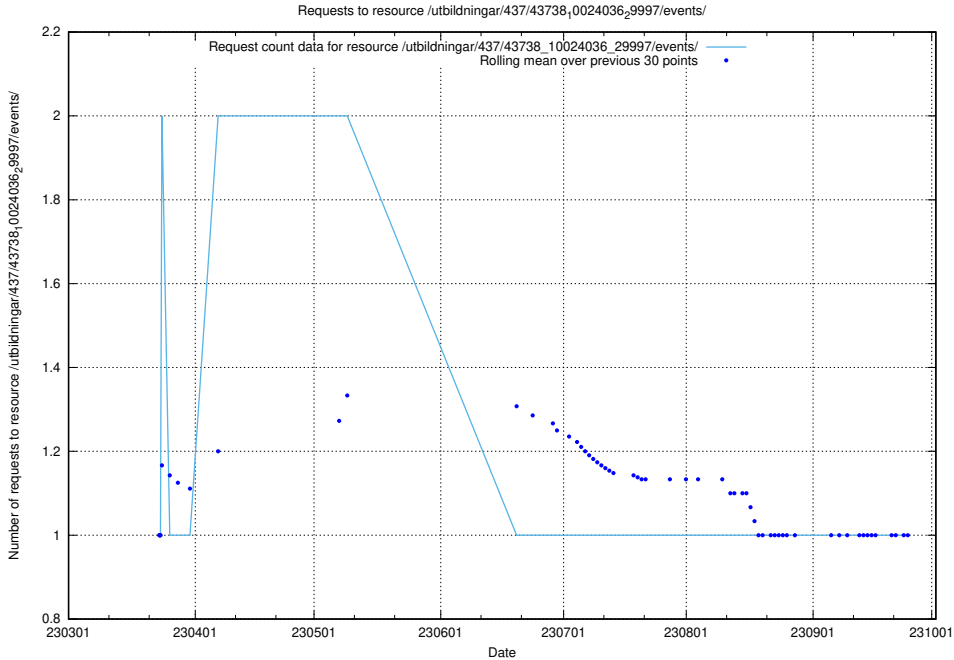

### 5.6423 Usage of /utbildningar/437/43738\_10024036\_29997/events/

Here, we count the number of requests to resource /utbildningar/437/43738\_10024036\_29997/events/.