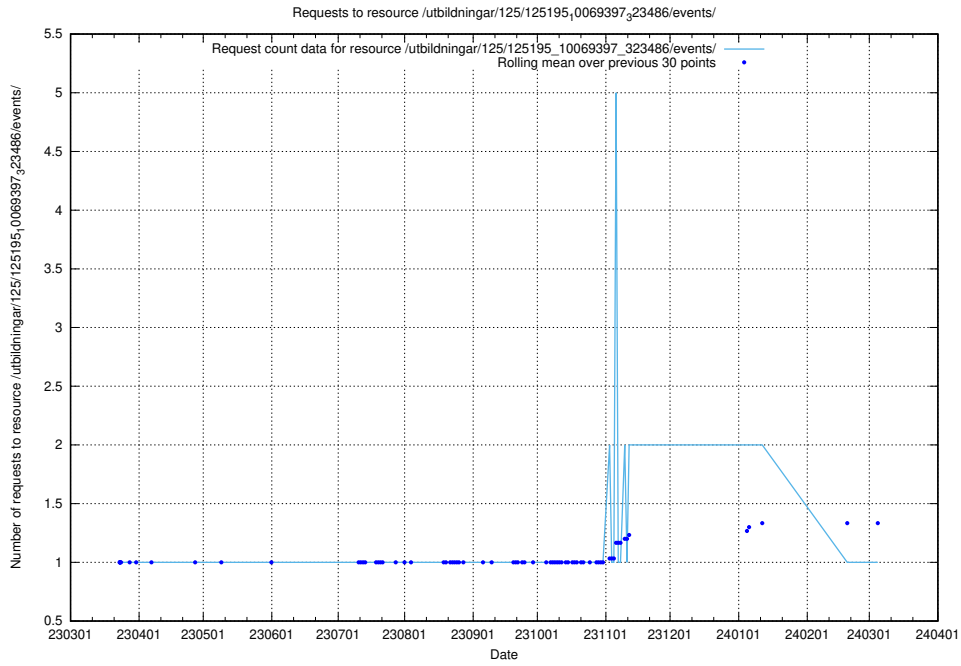

5.1148 Usage of /utbildningar/125/125195_10069397_323486/events/

Here, we count the number of requests to resource /utbildningar/125/125195_10069397_323486/events/