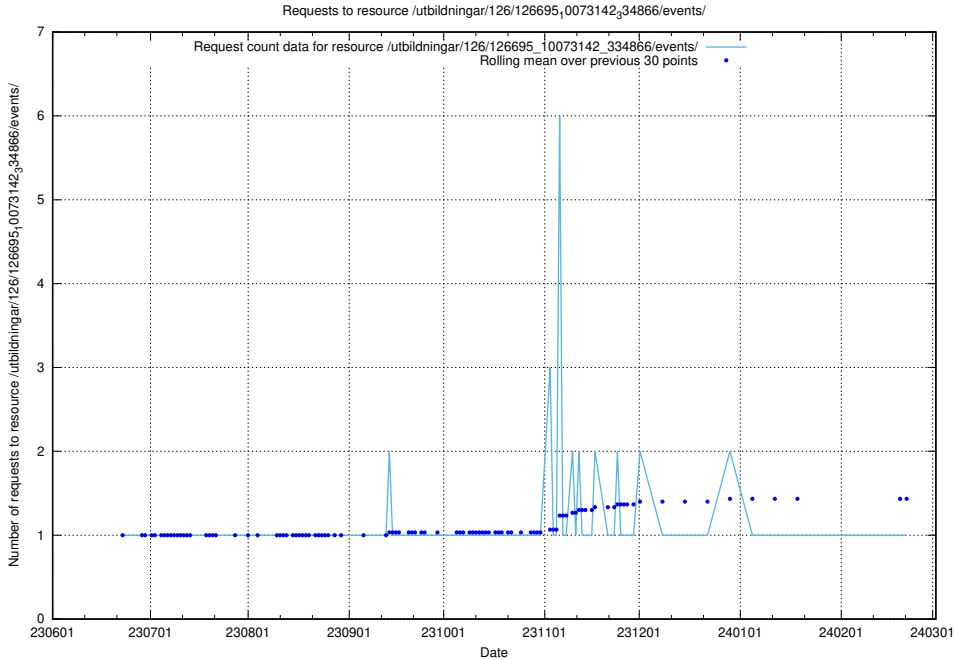

### 5.5688 Usage of /utbildningar/126/126695\_10073142\_334866/events/

Here, we count the number of requests to resource /utbildningar/126/126695\_10073142\_334866/events/