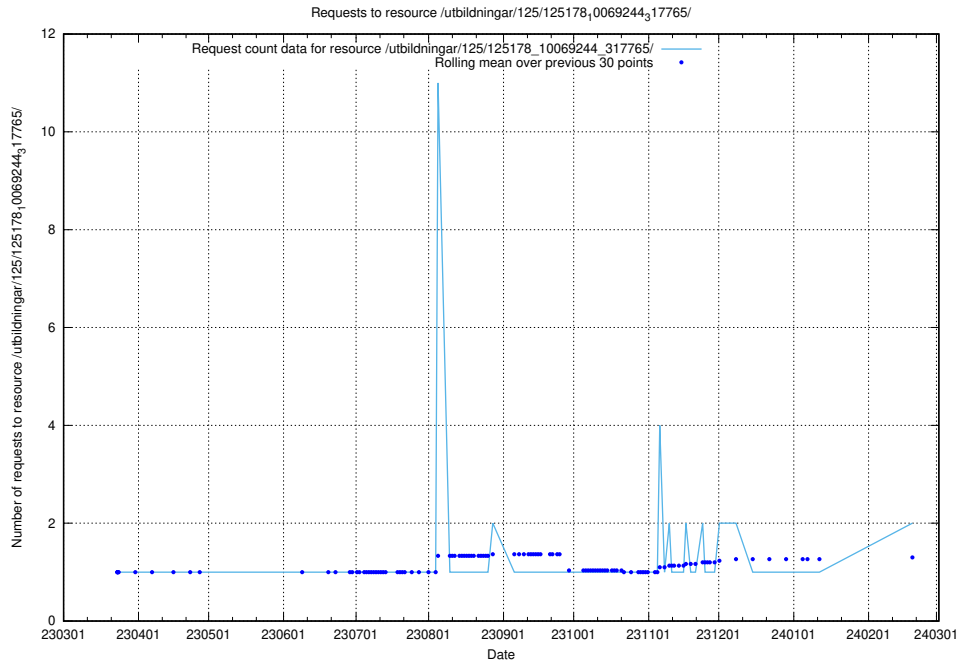

5.501 Usage of /utbildningar/125/125178_10069244_317765/

Here, we count the number of requests to resource /utbildningar/125/125178_10069244_317765/.