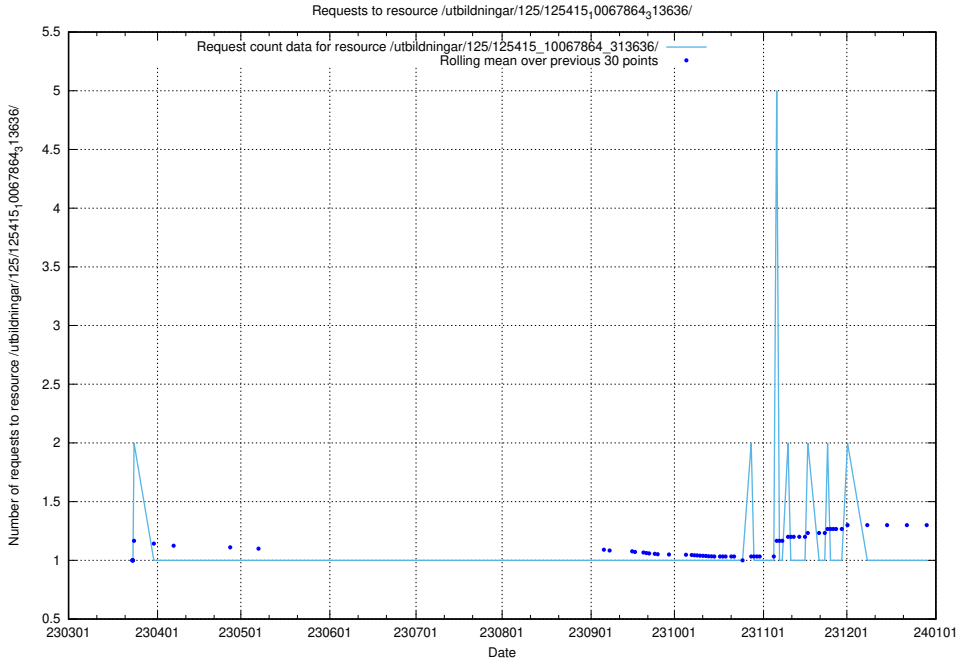

5.1127 Usage of /utbildningar/125/125415_10067864_313636/

Here, we count the number of requests to resource /utbildningar/125/125415_10067864_313636/.