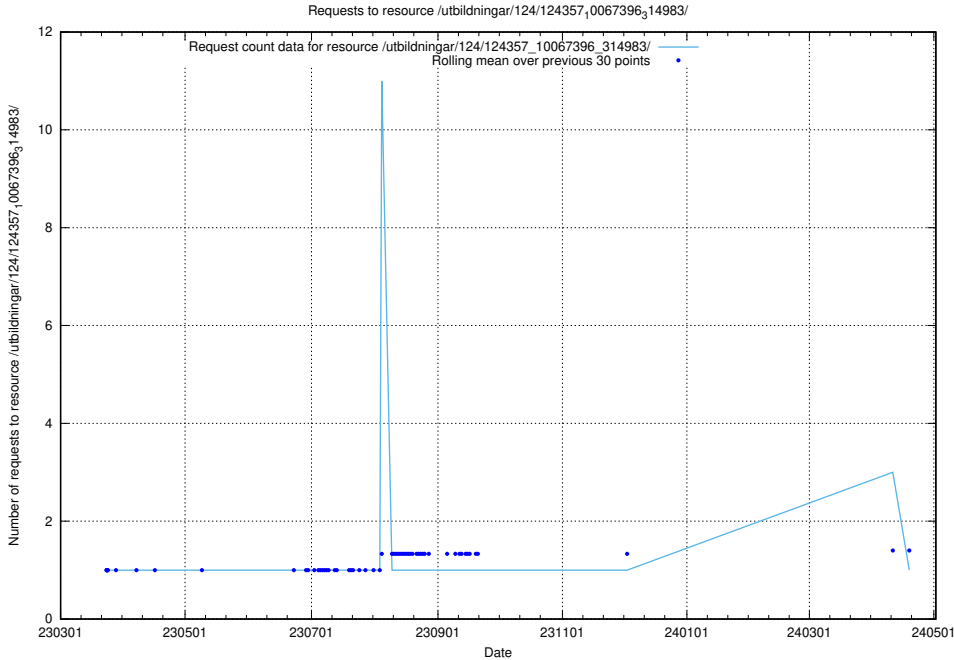

5.3916 Usage of /utbildningar/124/124357_10067396_314983/

Here, we count the number of requests to resource /utbildningar/124/124357_10067396_314983/.