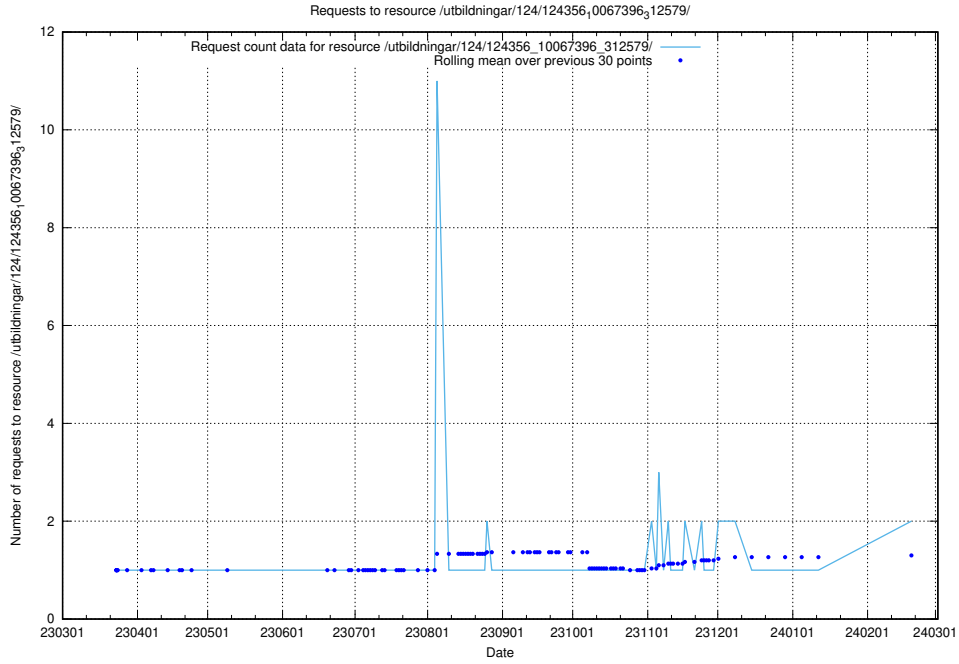

5.685 Usage of /utbildningar/124/124356_10067396_312579/

Here, we count the number of requests to resource /utbildningar/124/124356_10067396_312579/.