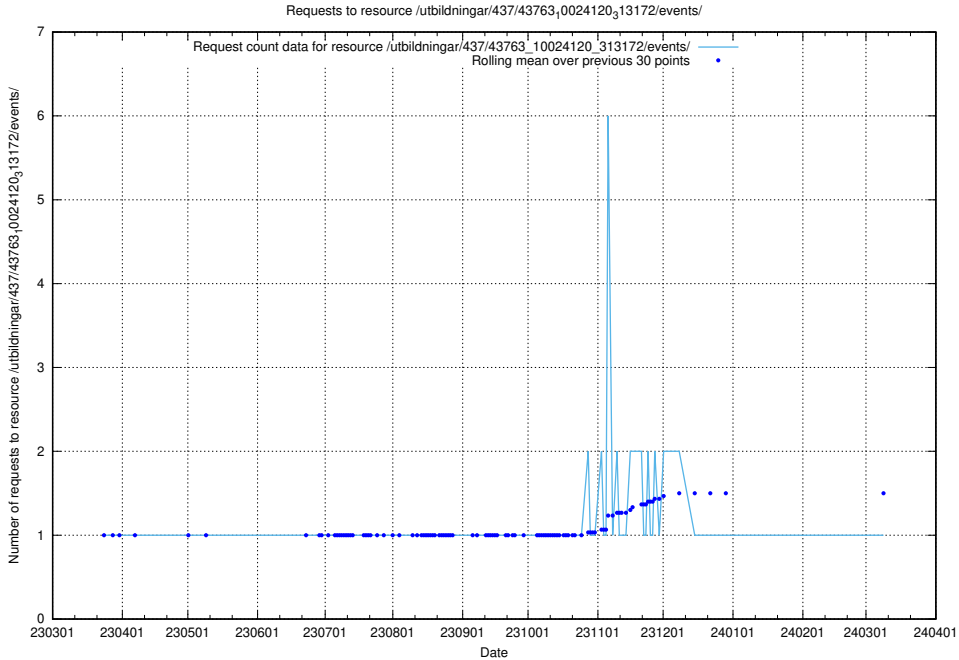

Here, we count the number of requests to resource /utbildningar/437/43763\_10024120\_313172/events/.