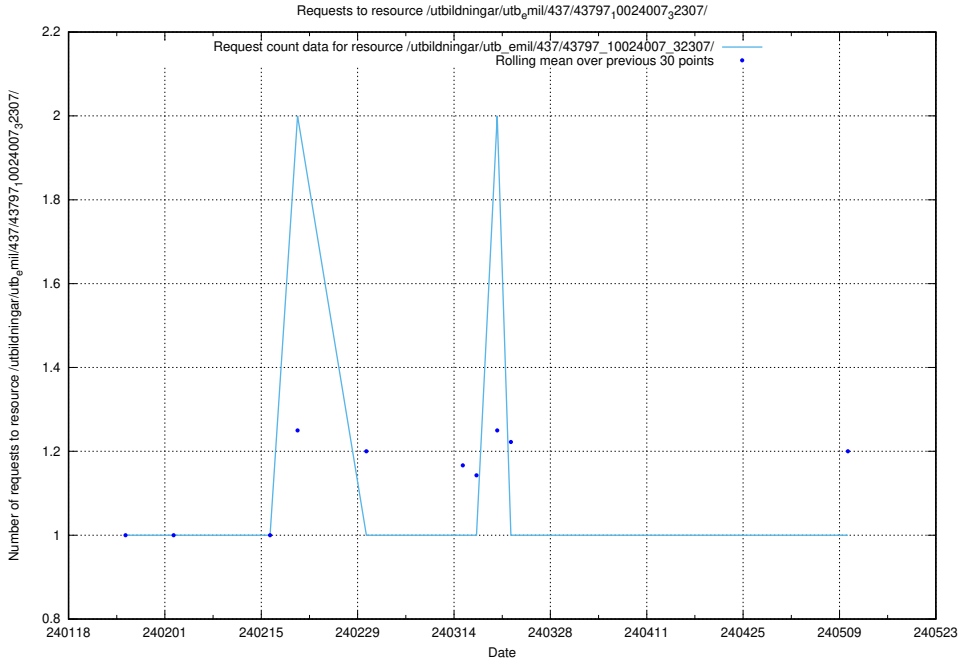

5.2860 Usage of /utbildningar/utb_emil/437/43797_10024007_32307/

Here, we count the number of requests to resource /utbildningar/utb_emil/437/43797_10024007_32307/