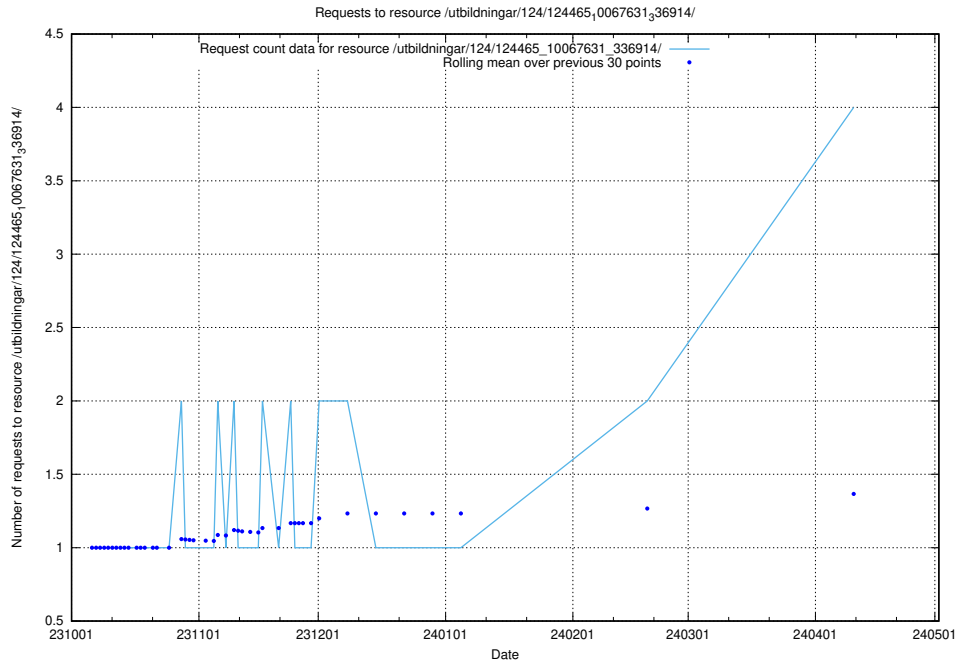

5.221 Usage of /utbildningar/124/124465_10067631_336914/

Here, we count the number of requests to resource /utbildningar/124/124465_10067631_336914/.