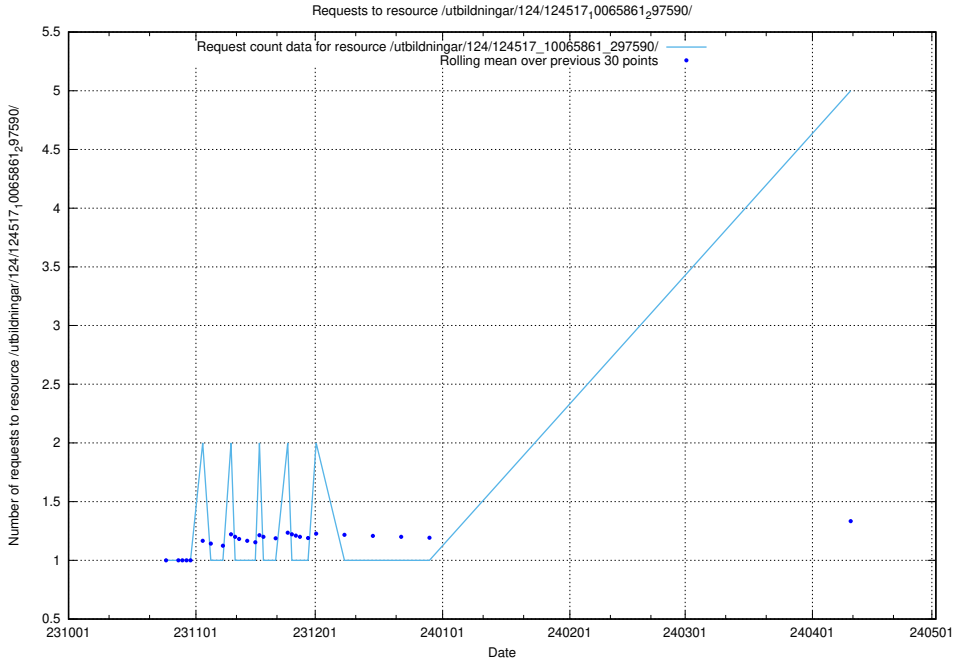

5.142 Usage of /utbildningar/124/124517_10065861_297590/

Here, we count the number of requests to resource /utbildningar/124/124517_10065861_297590/.