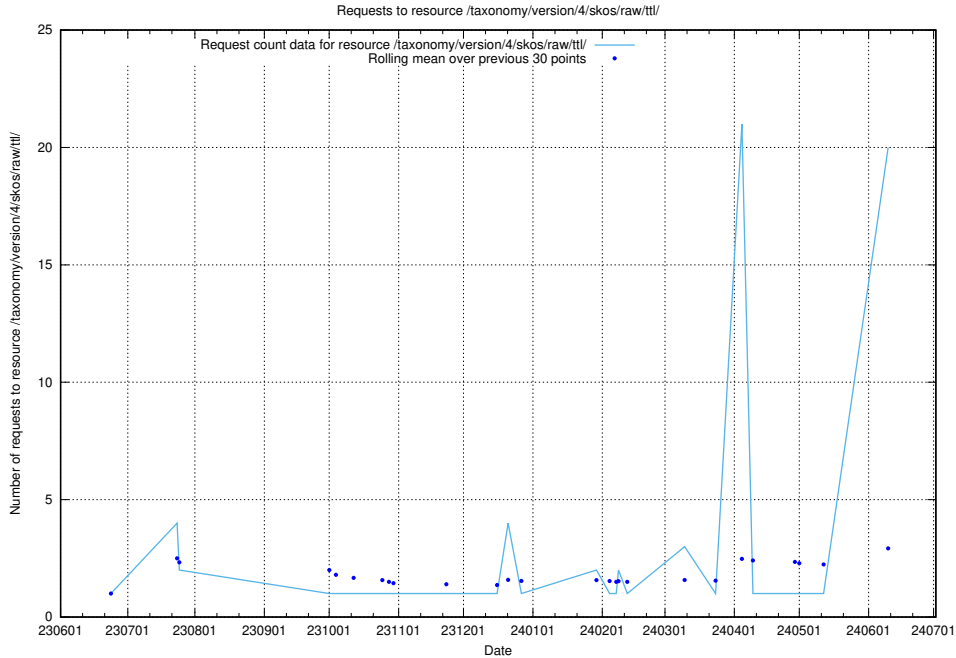

5.7 Usage of /taxonomy/version/4/skos/raw/ttl/

Here, we count the number of requests to resource /taxonomy/version/4/skos/raw/ttl/.