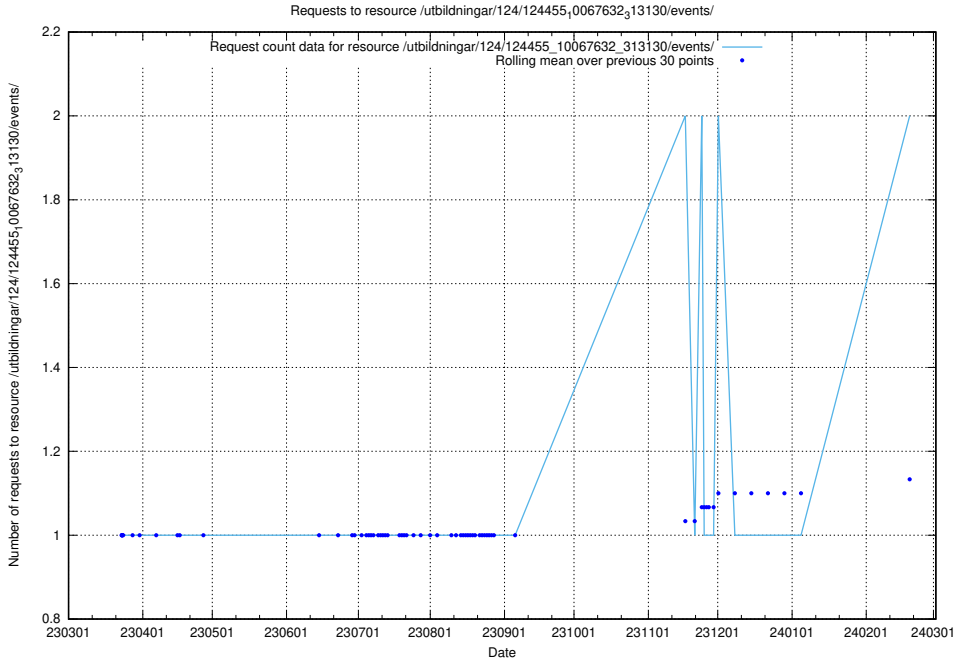

5.661 Usage of /utbildningar/124/124455_10067632_313130/events/

Here, we count the number of requests to resource /utbildningar/124/124455_10067632_313130/events/