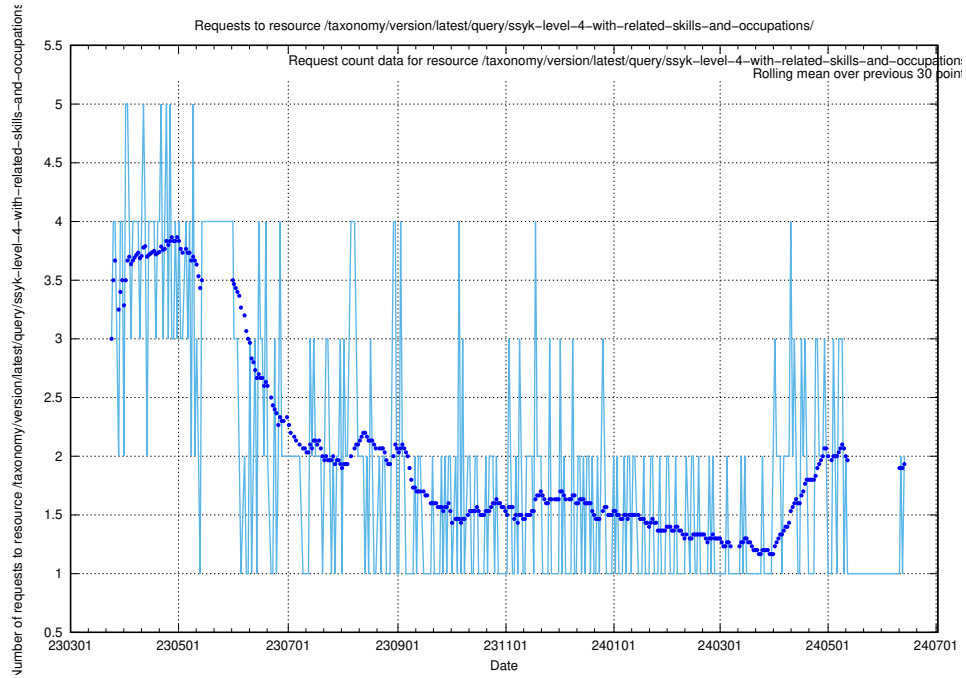

5.922 Usage of /taxonomy/version/latest/query/ssyk-level-4-with-related-skills-and-occupations/

Here, we count the number of requests to resource /taxonomy/version/latest/query/ssyk-level-4-with-related-skills-and-occupations/.