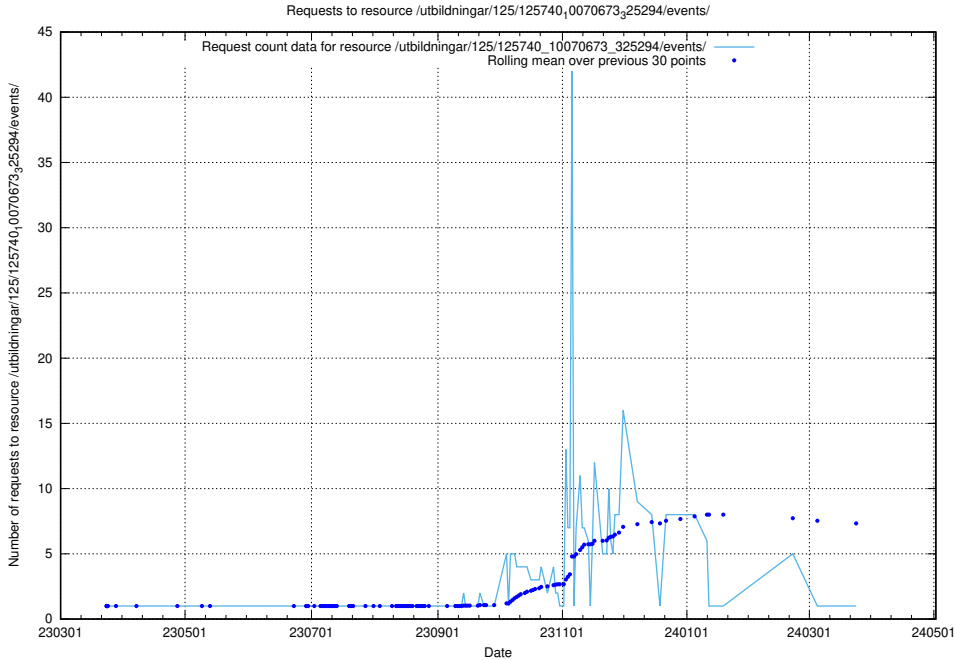

5.1020 Usage of /utbildningar/125/125740_10070673_325294/events/

Here, we count the number of requests to resource /utbildningar/125/125740_10070673_325294/events/