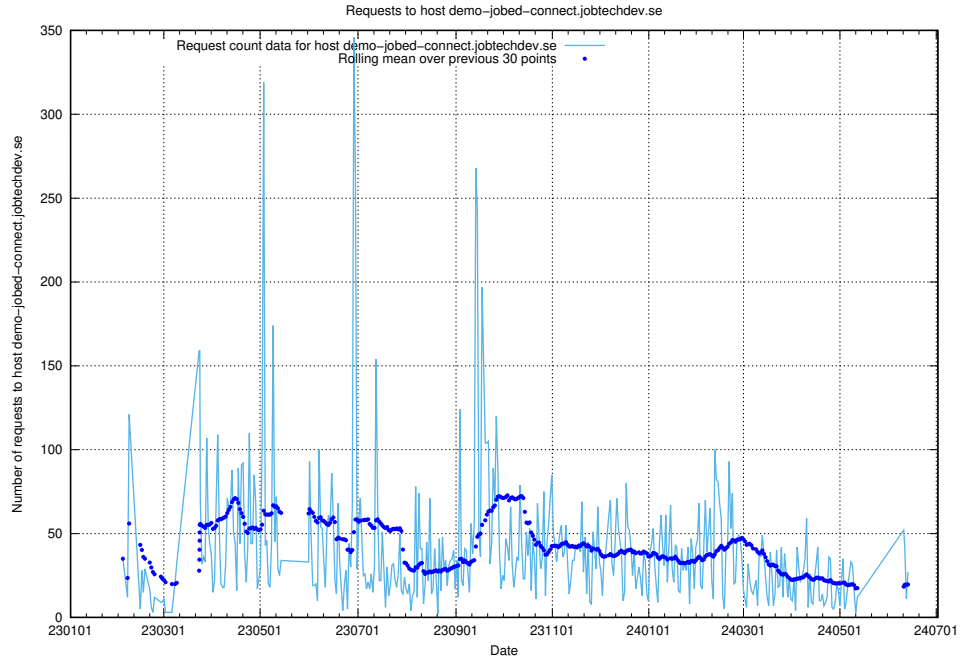

### 7.34 Usage of demo-jobed-connect.jobtechdev.se

Here, we count the number of requests to host demo-jobed-connect.jobtechdev.se.