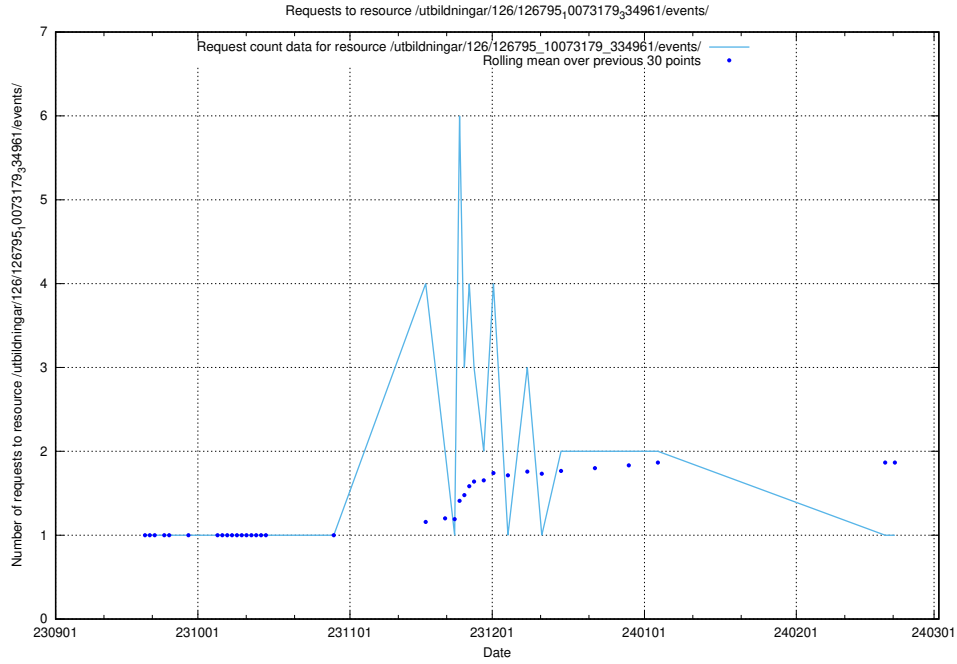

5.4587 Usage of /utbildningar/126/126795_10073179_334961/events/

Here, we count the number of requests to resource /utbildningar/126/126795_10073179_334961/events/