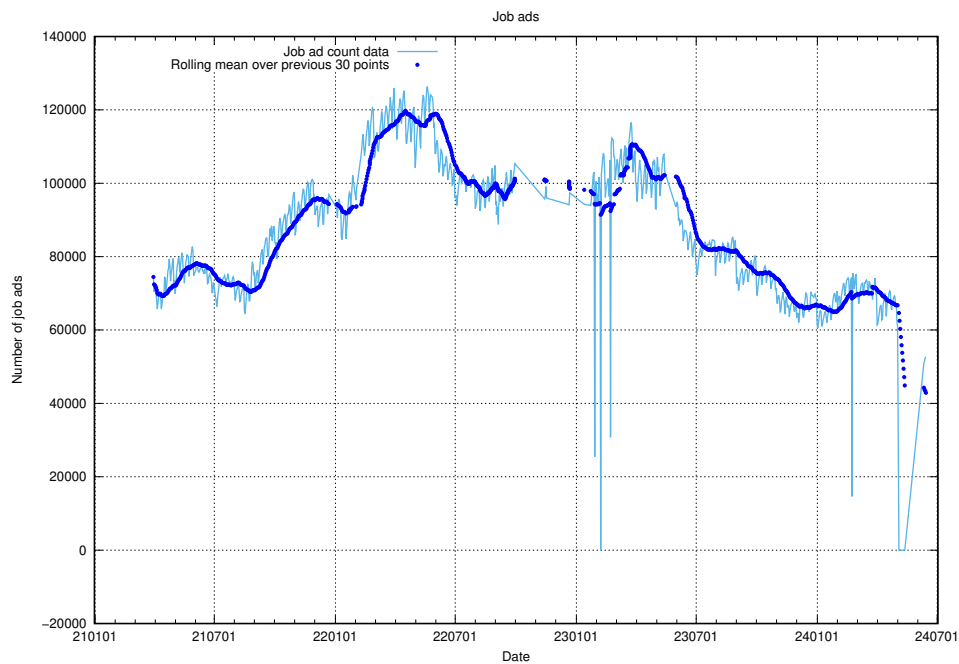

13 JobTechLinks Pipeline

This section contains a summary of last night's job ad processing in the [JobTech Links pipeline](#)¹³.

For a detailed statistical summary, please see [14.1](#).

13.1 Number of job ads

Here, we count the number of job ads processed by the pipeline each night.

¹³<https://gitlab.com/arbetsformedlingen/joblinks/wiki/-/wikis/home>