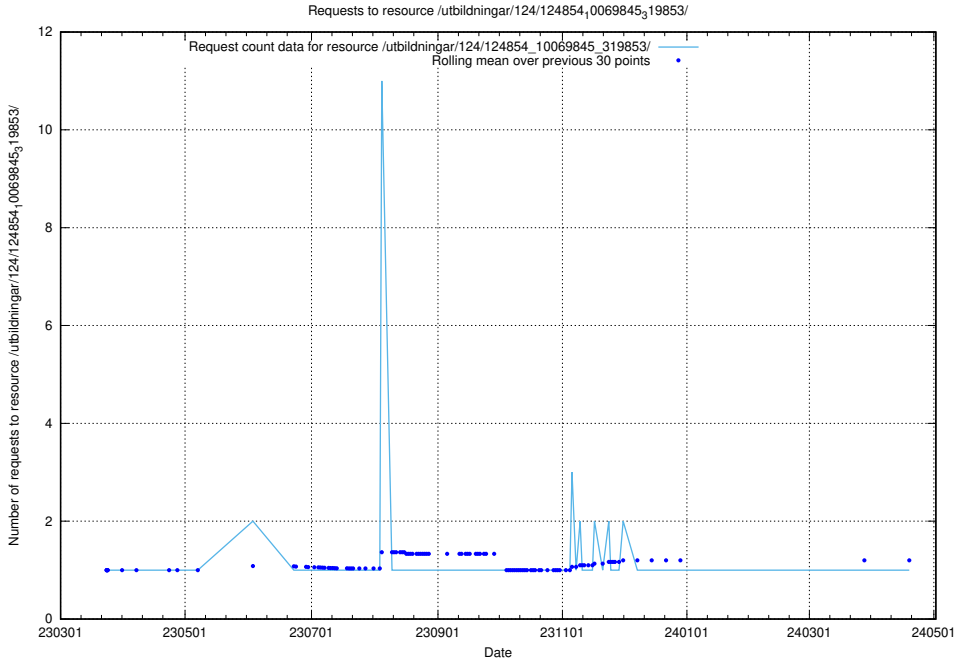

5.1223 Usage of /utbildningar/124/124854_10069845_319853/

Here, we count the number of requests to resource /utbildningar/124/124854_10069845_319853/.