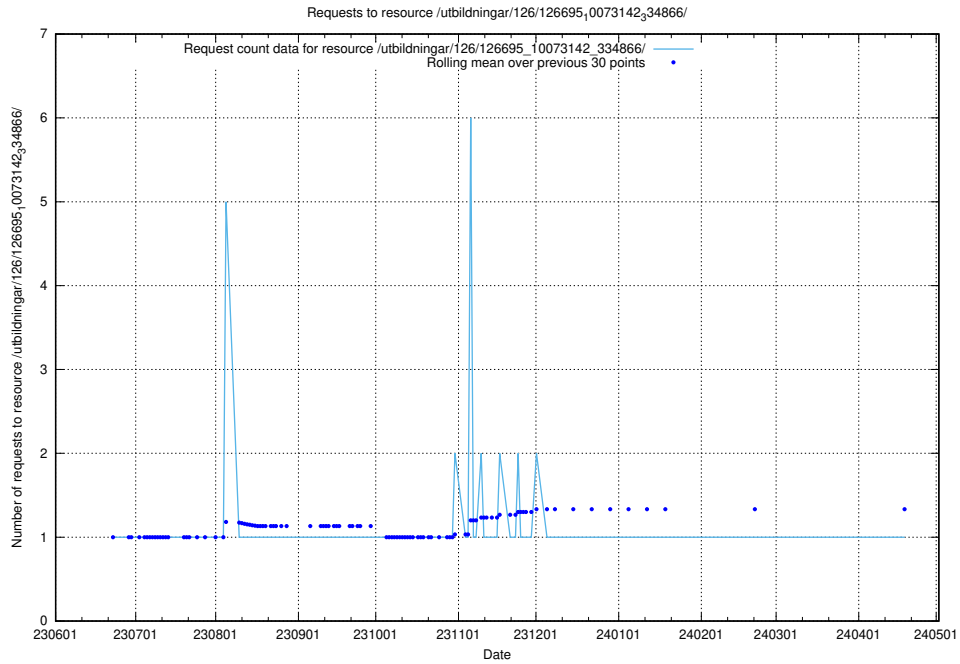

5.5689 Usage of /utbildningar/126/126695_10073142_334866/

Here, we count the number of requests to resource /utbildningar/126/126695_10073142_334866/.