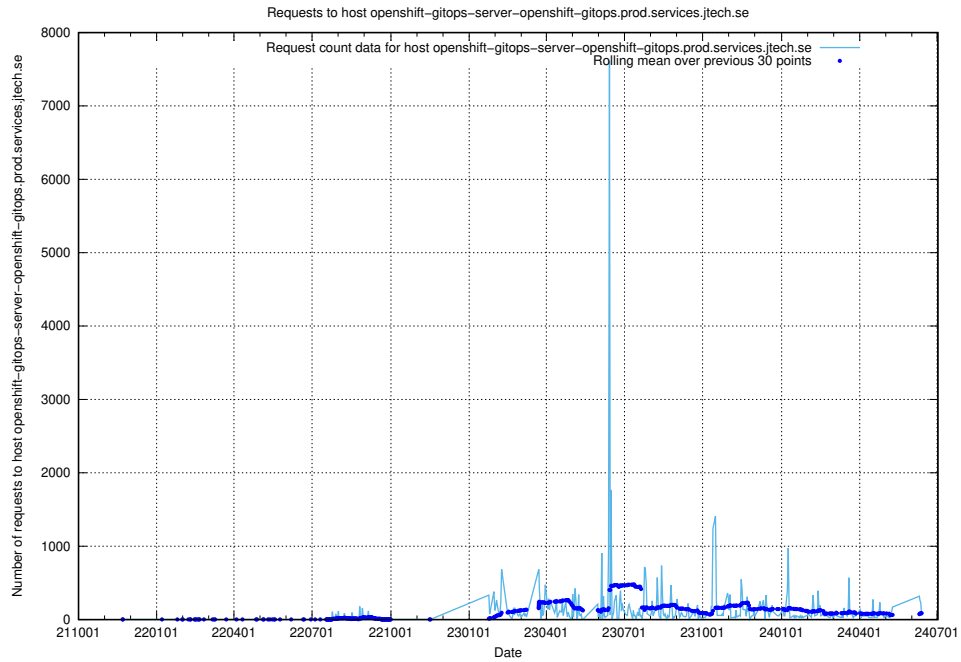

## 7.28 Usage of openshift-gitops-server-openshift-gitops.prod.services.jtech.se

Here, we count the number of requests to host openshift-gitops-server-openshift-gitops.prod.services.jtech.se.