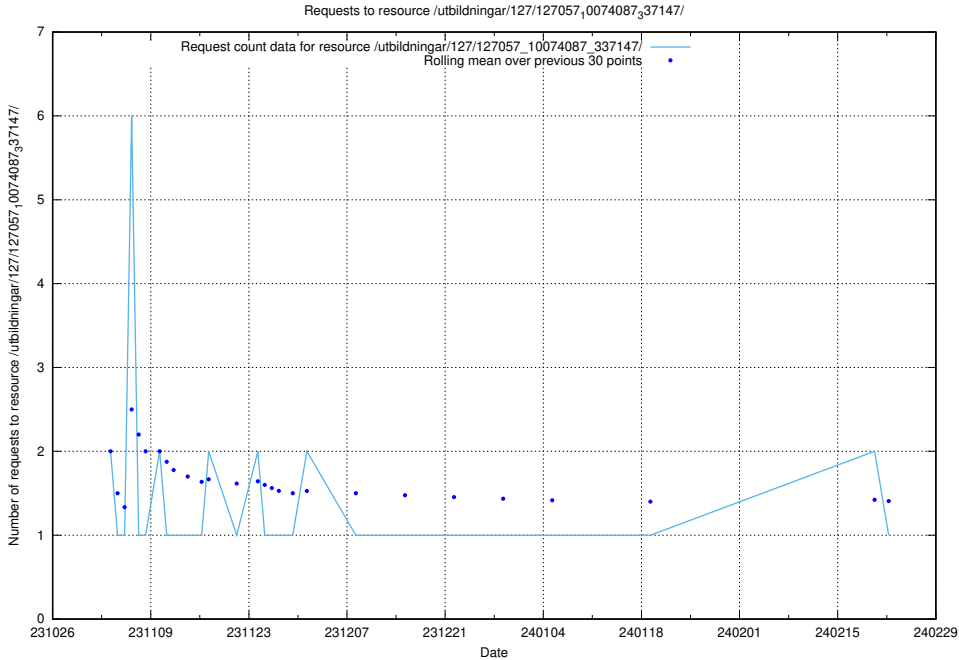

5.4209 Usage of /utbildningar/127/127057_10074087_337147/

Here, we count the number of requests to resource /utbildningar/127/127057_10074087_337147/.