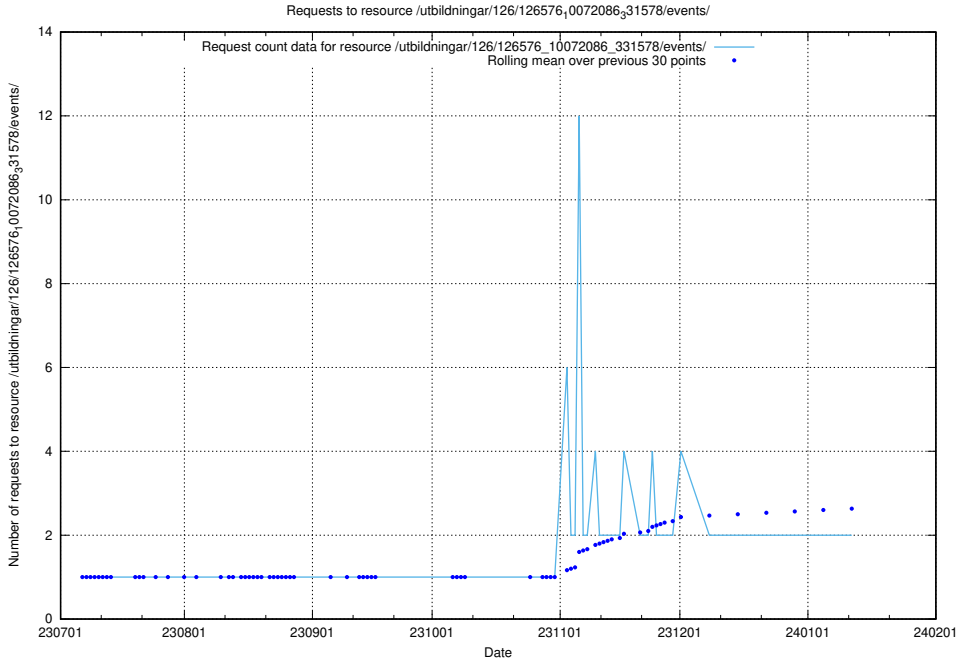

### 5.824 Usage of /utbildningar/126/126576\_10072086\_331578/events/

Here, we count the number of requests to resource /utbildningar/126/126576\_10072086\_331578/events/