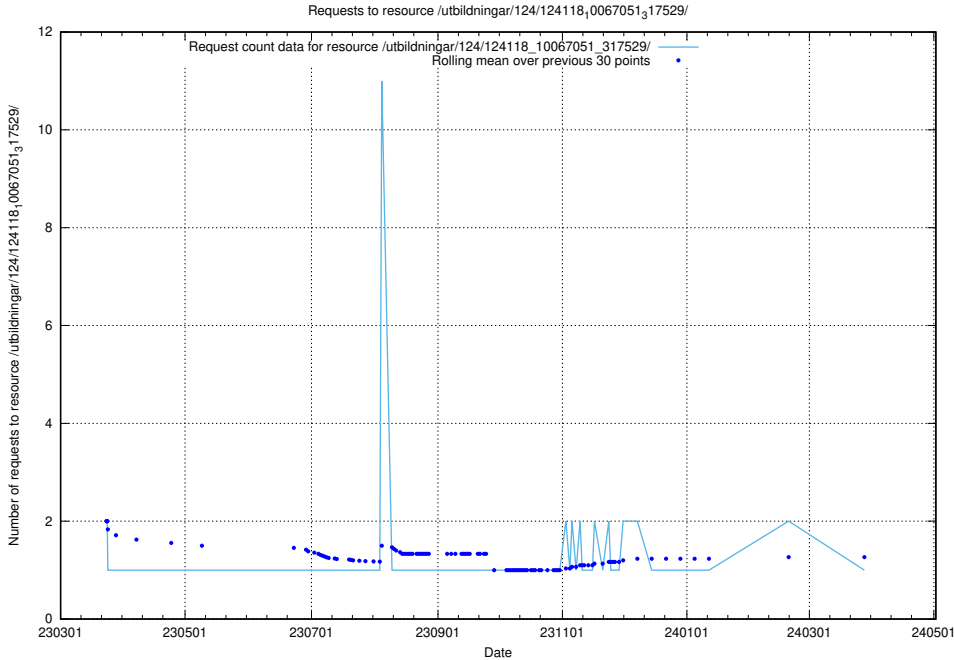

5.6336 Usage of /utbildningar/124/124118_10067051_317529/

Here, we count the number of requests to resource /utbildningar/124/124118_10067051_317529/.