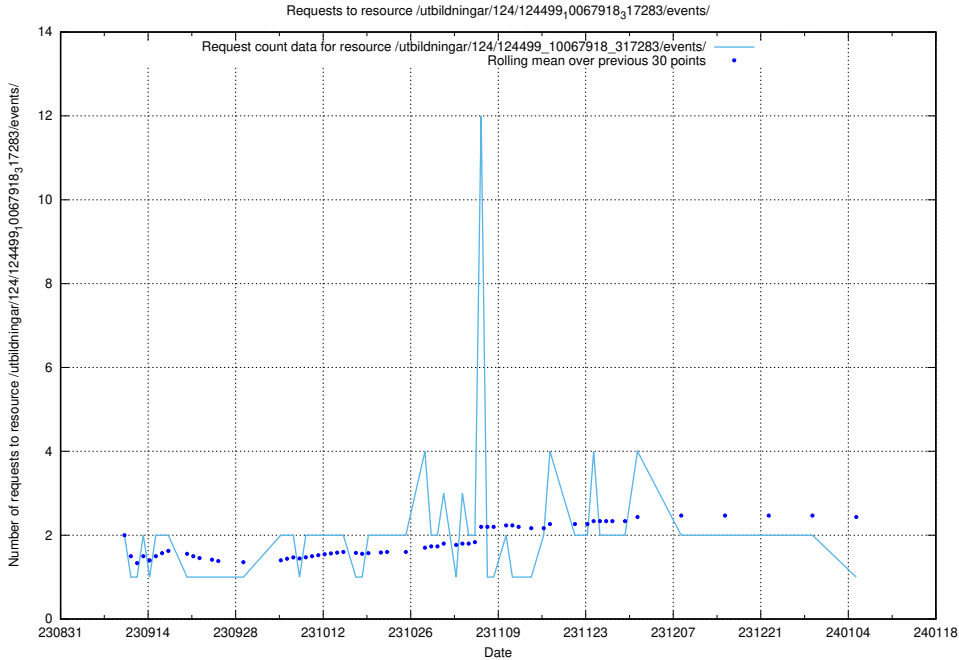

5.4661 Usage of /utbildningar/124/124499_10067918_317283/events/

Here, we count the number of requests to resource /utbildningar/124/124499_10067918_317283/events/