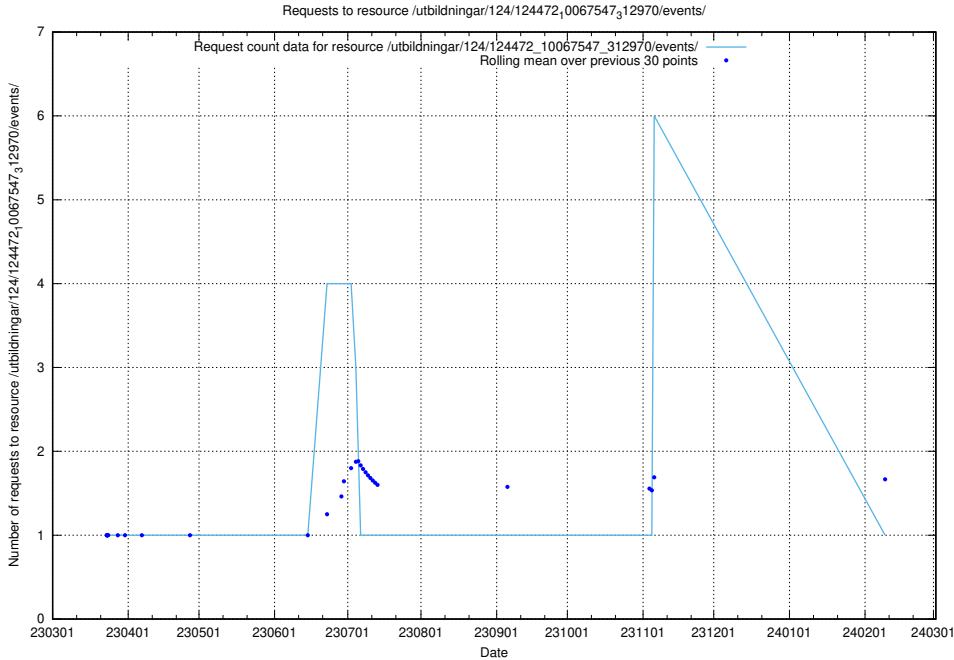

5.3194 Usage of /utbildningar/124/124472_10067547_312970/events/

Here, we count the number of requests to resource /utbildningar/124/124472_10067547_312970/events/