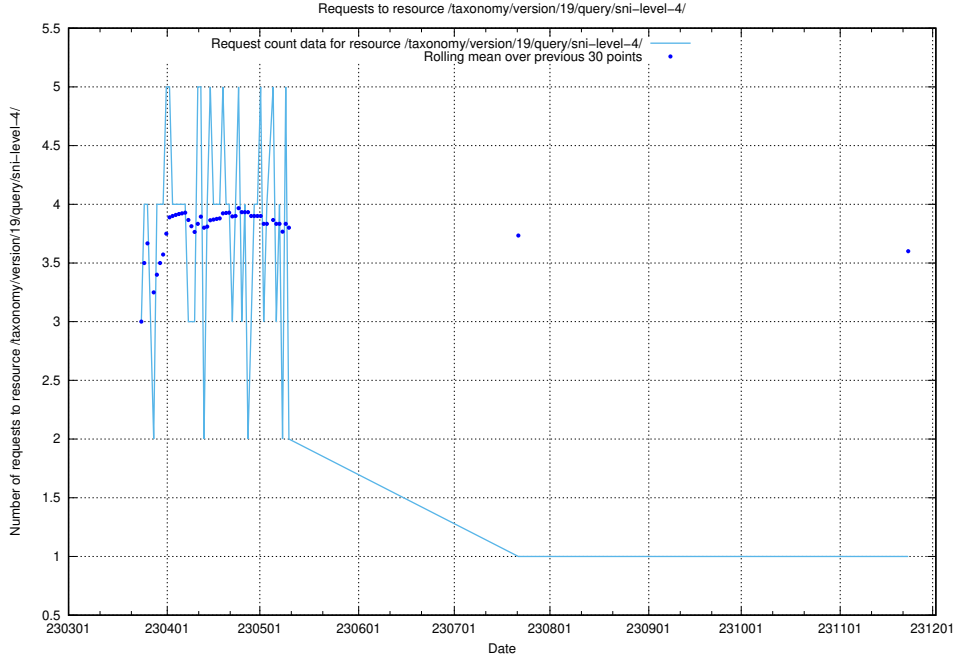

5.6159 Usage of /taxonomy/version/19/query/sni-level-4/

Here, we count the number of requests to resource /taxonomy/version/19/query/sni-level-4/.