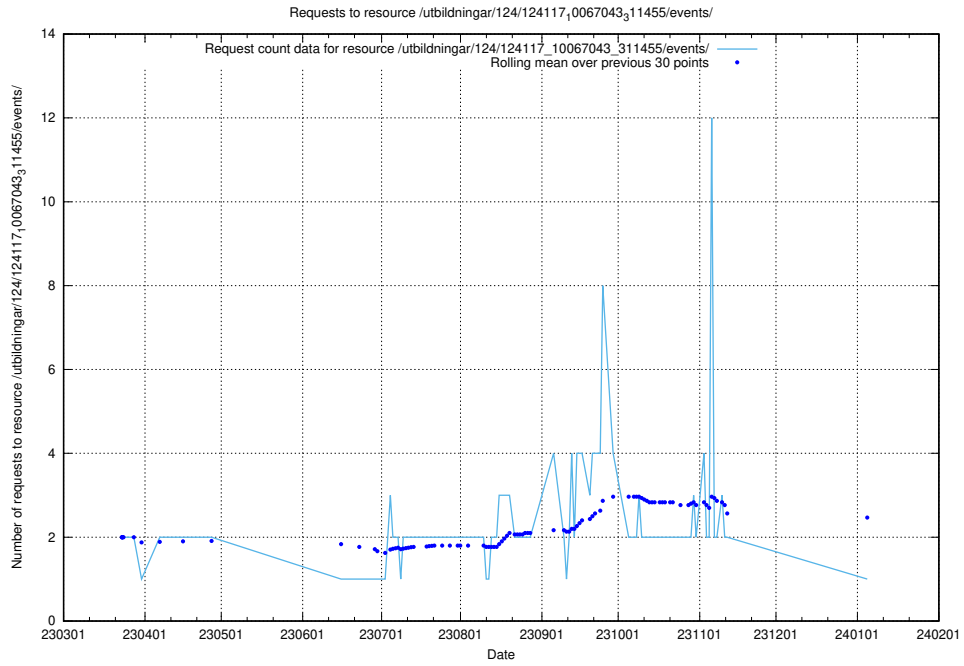

5.6337 Usage of /utbildningar/124/124117_10067043_311455/events/

Here, we count the number of requests to resource /utbildningar/124/124117_10067043_311455/events/