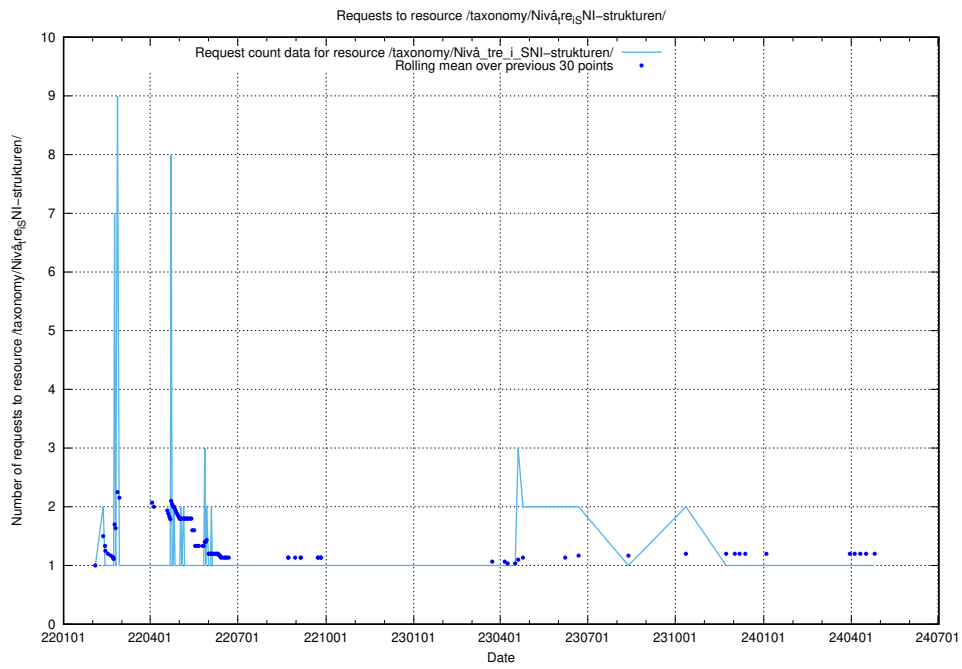

5.3089 Usage of /taxonomy/Nivå_tre_i_SNI-strukturen/

Here, we count the number of requests to resource /taxonomy/Nivå_tre_i_SNI-strukturen/.