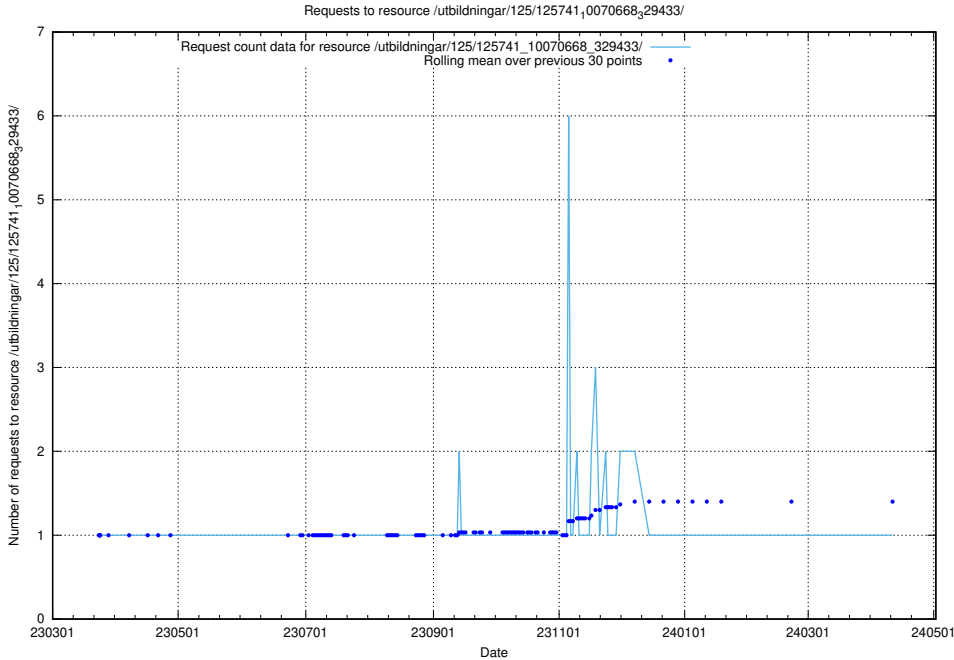

5.6518 Usage of /utbildningar/125/125741_10070668_329433/

Here, we count the number of requests to resource /utbildningar/125/125741_10070668_329433/.