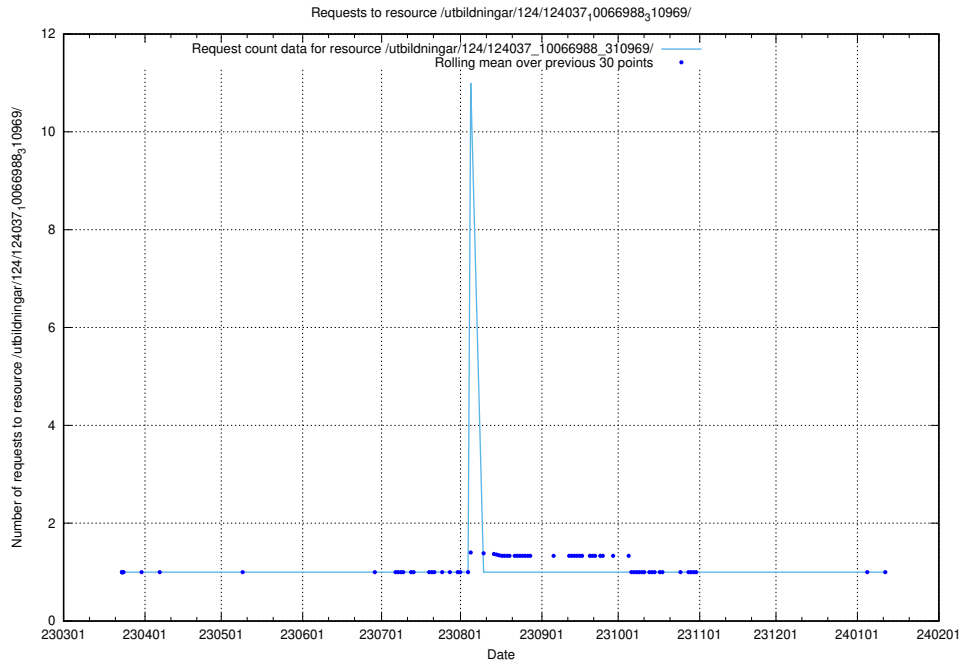

5.4435 Usage of /utbildningar/124/124037_10066988_310969/

Here, we count the number of requests to resource /utbildningar/124/124037_10066988_310969/.