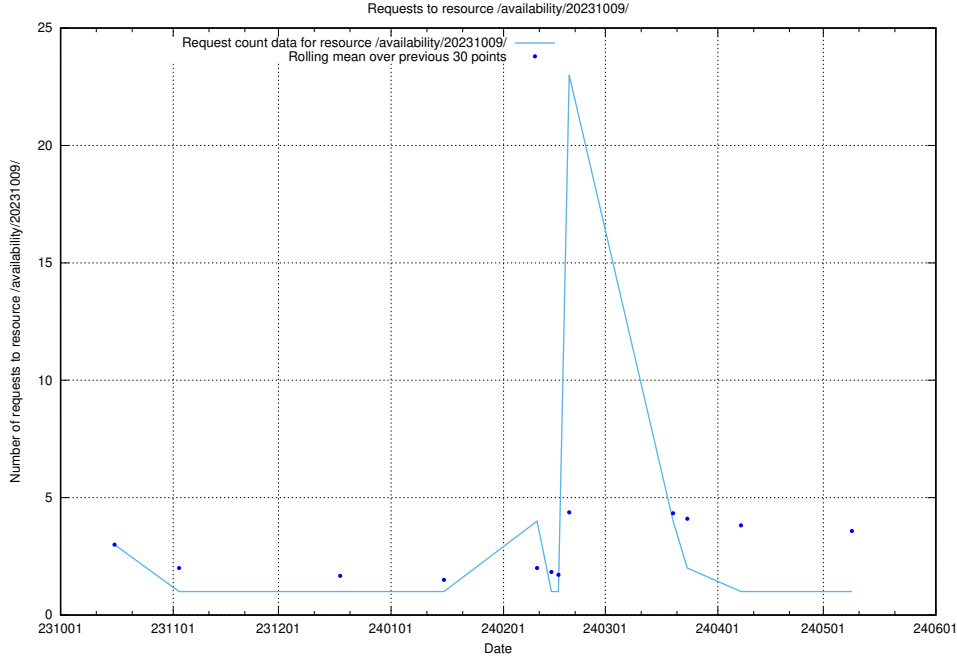

5.4381 Usage of /availability/20231009/

Here, we count the number of requests to resource /availability/20231009/.