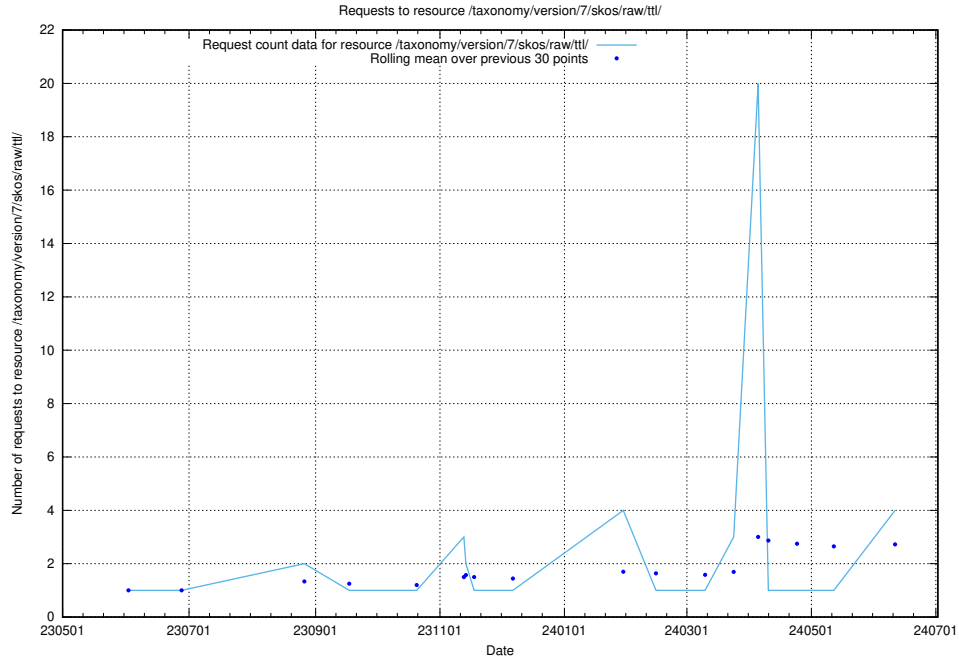

5.249 Usage of /taxonomy/version/7/skos/raw/ttl/

Here, we count the number of requests to resource /taxonomy/version/7/skos/raw/ttl/.