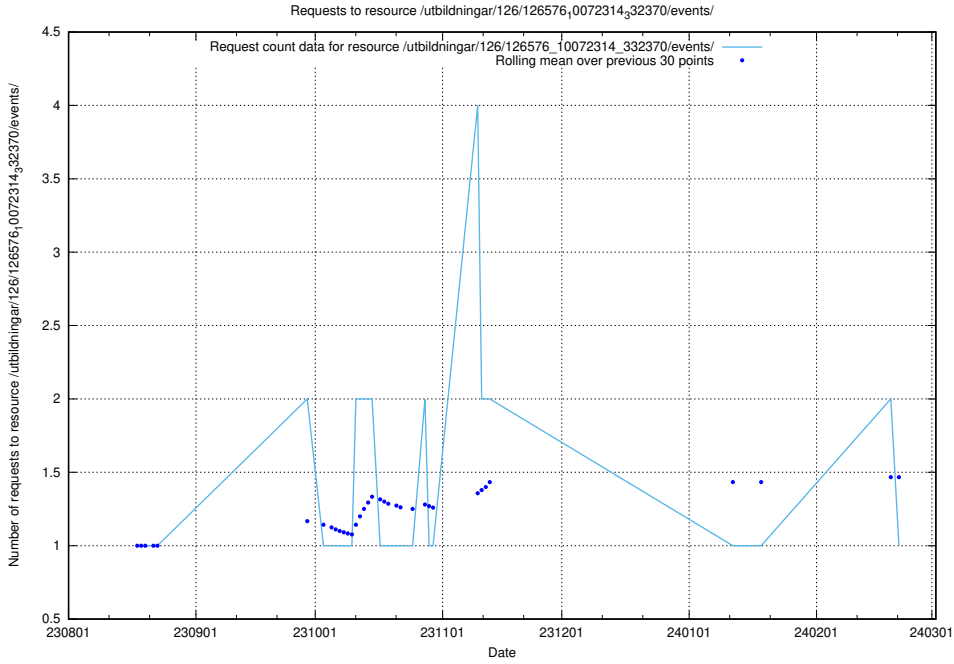

5.4828 Usage of /utbildningar/126/126576_10072314_332370/events/

Here, we count the number of requests to resource /utbildningar/126/126576_10072314_332370/events/