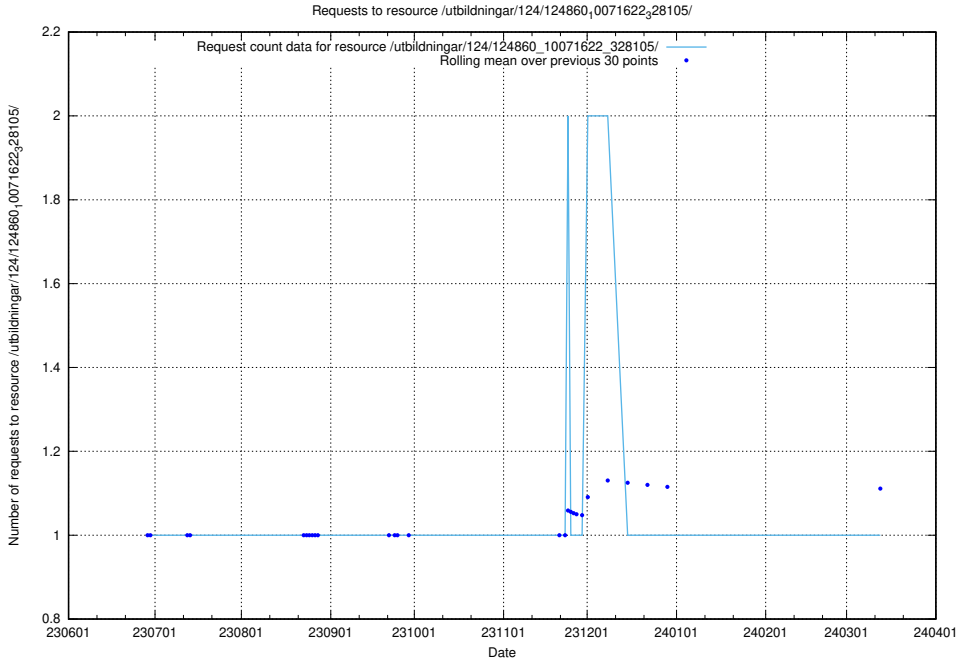

5.5544 Usage of /utbildningar/124/124860_10071622_328105/

Here, we count the number of requests to resource /utbildningar/124/124860_10071622_328105/.