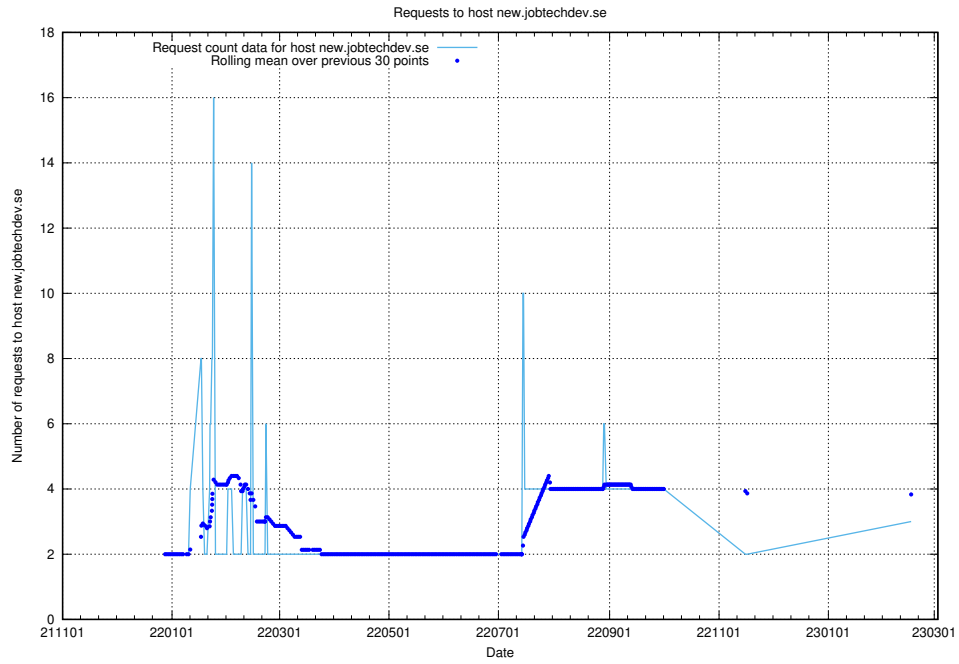

7.198 Usage of new.jobtechdev.se

Here, we count the number of requests to host new.jobtechdev.se.