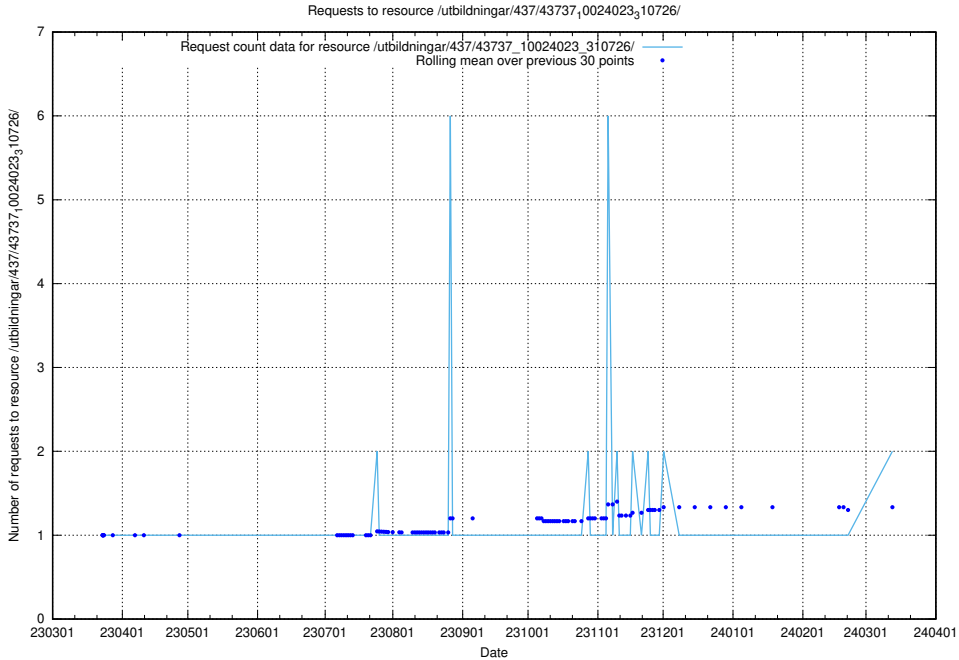

5.969 Usage of /utbildningar/437/43737_10024023_310726/

Here, we count the number of requests to resource /utbildningar/437/43737_10024023_310726/.