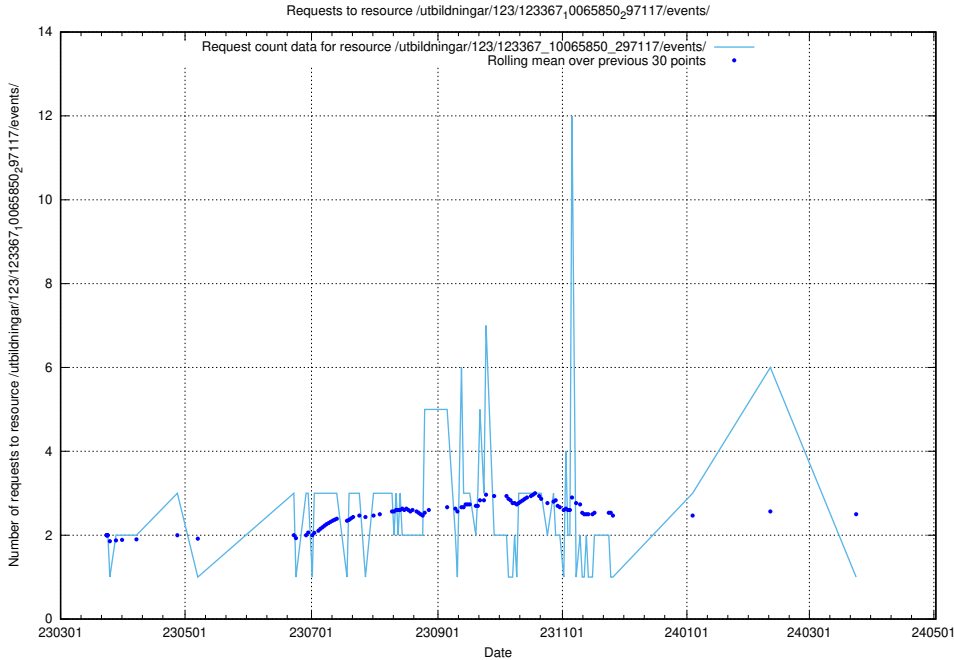

5.6341 Usage of /utbildningar/123/123367_10065850_297117/events/

Here, we count the number of requests to resource /utbildningar/123/123367_10065850_297117/events/