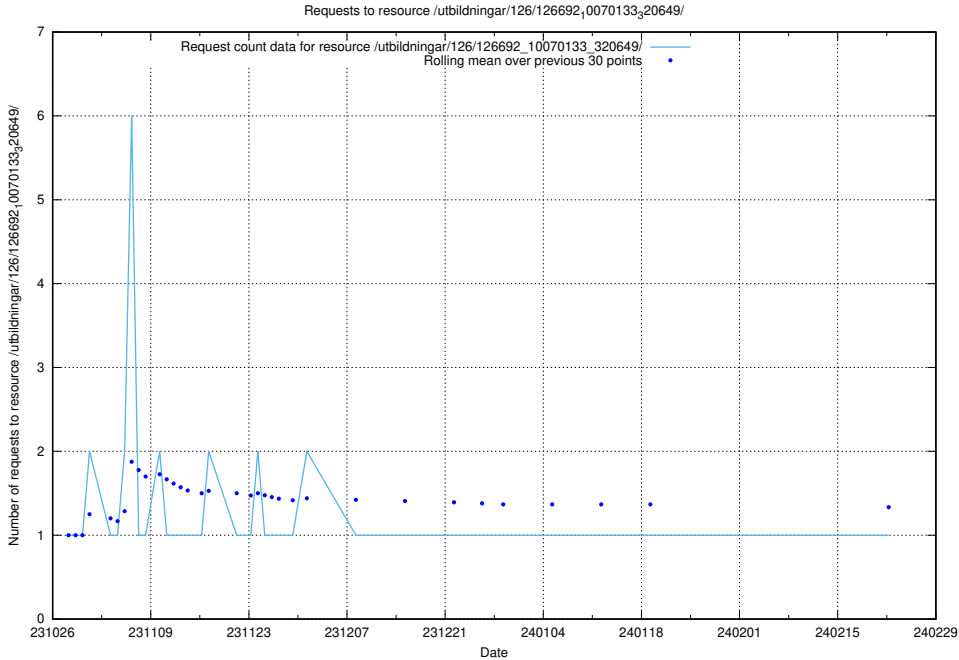

5.4259 Usage of /utbildningar/126/126692_10070133_320649/

Here, we count the number of requests to resource /utbildningar/126/126692_10070133_320649/.