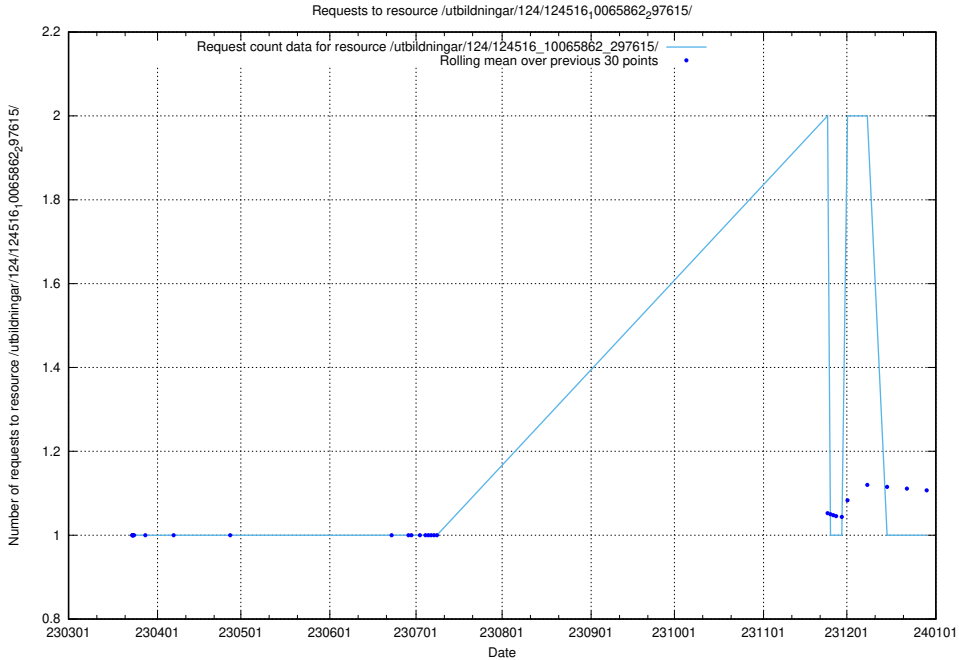

5.1550 Usage of /utbildningar/124/124516_10065862_297615/

Here, we count the number of requests to resource /utbildningar/124/124516_10065862_297615/.