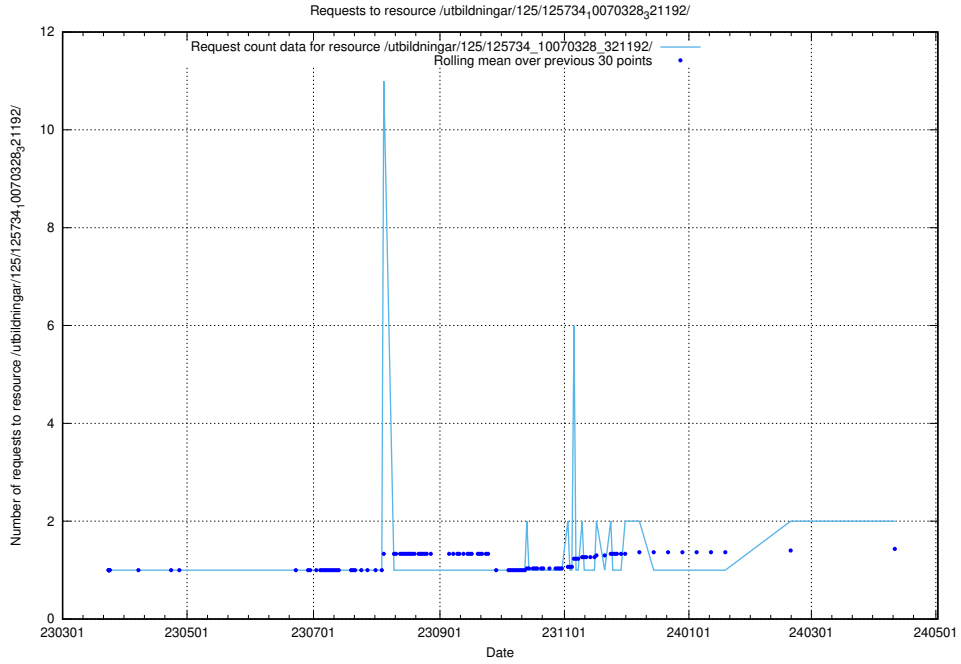

5.483 Usage of /utbildningar/125/125734_10070328_321192/

Here, we count the number of requests to resource /utbildningar/125/125734_10070328_321192/.