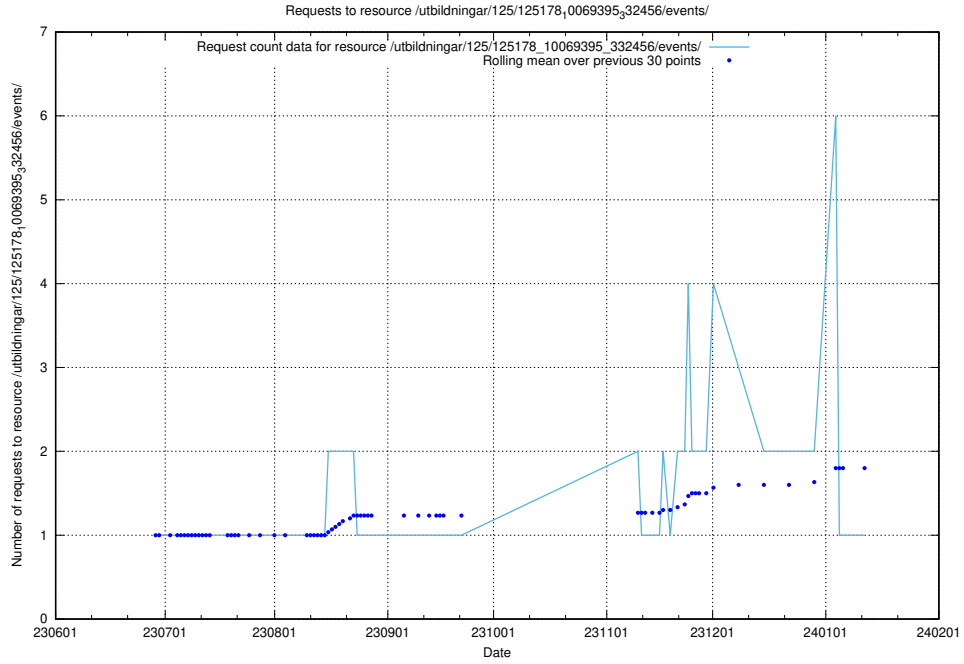

### 5.5536 Usage of /utbildningar/125/125178\_10069395\_332456/events/

Here, we count the number of requests to resource /utbildningar/125/125178\_10069395\_332456/events/