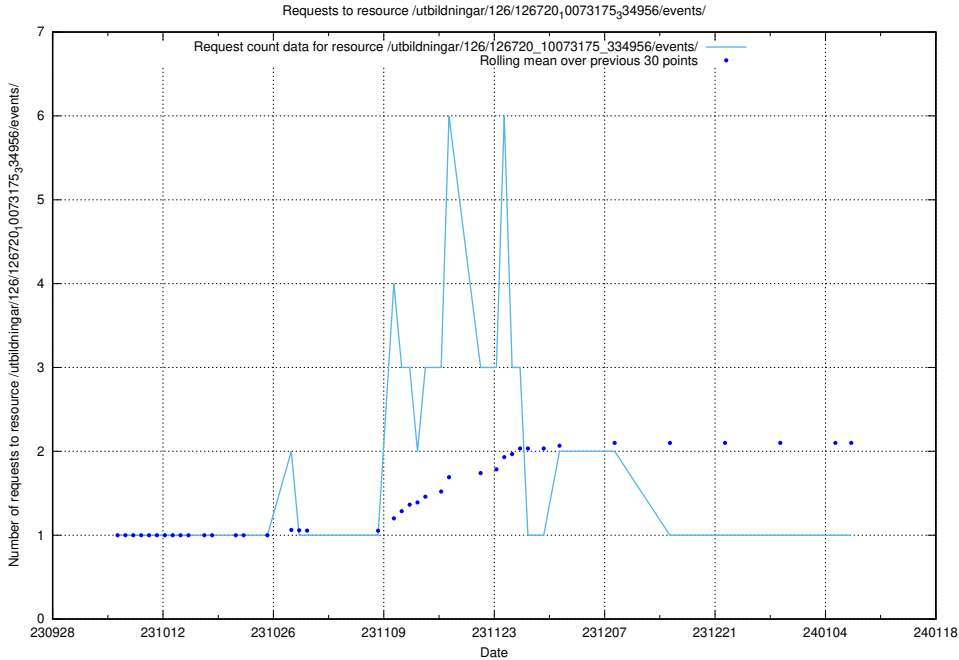

5.4458 Usage of /utbildningar/126/126720_10073175_334956/events/

Here, we count the number of requests to resource /utbildningar/126/126720_10073175_334956/events/