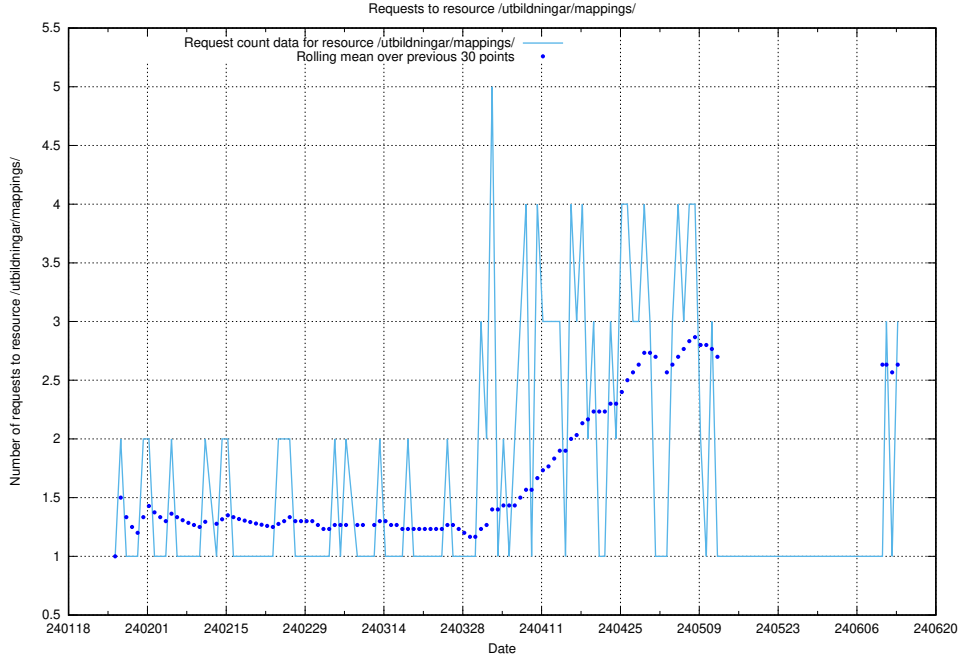

5.325 Usage of /utbildningar/mappings/

Here, we count the number of requests to resource /utbildningar/mappings/.