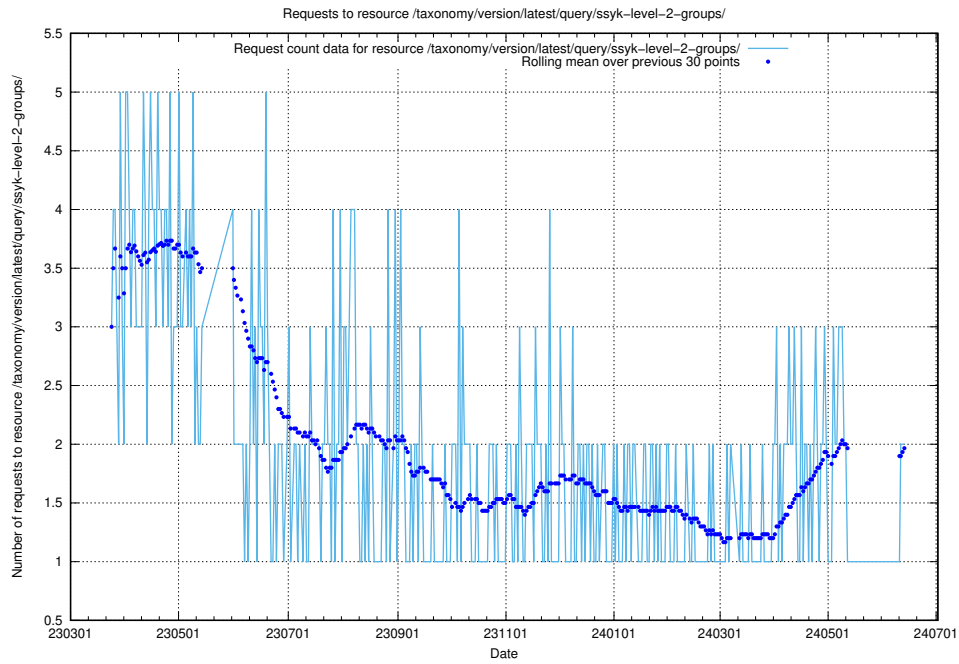

5.927 Usage of /taxonomy/version/latest/query/ssyk-level-2-groups/

Here, we count the number of requests to resource /taxonomy/version/latest/query/ssyk-level-2-groups/.