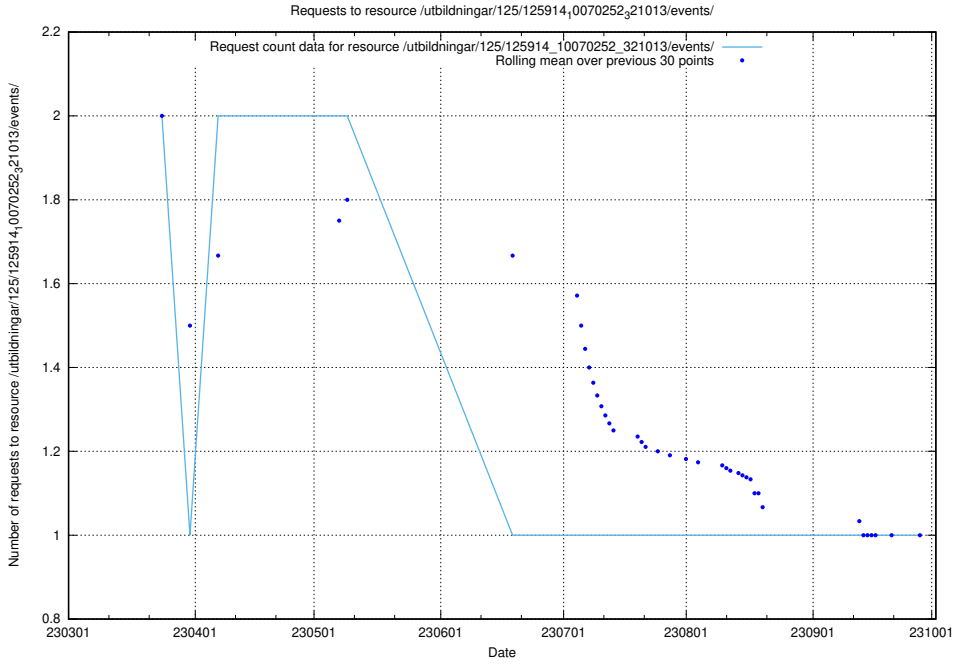

5.6184 Usage of /utbildningar/125/125914_10070252_321013/events/

Here, we count the number of requests to resource /utbildningar/125/125914_10070252_321013/events/