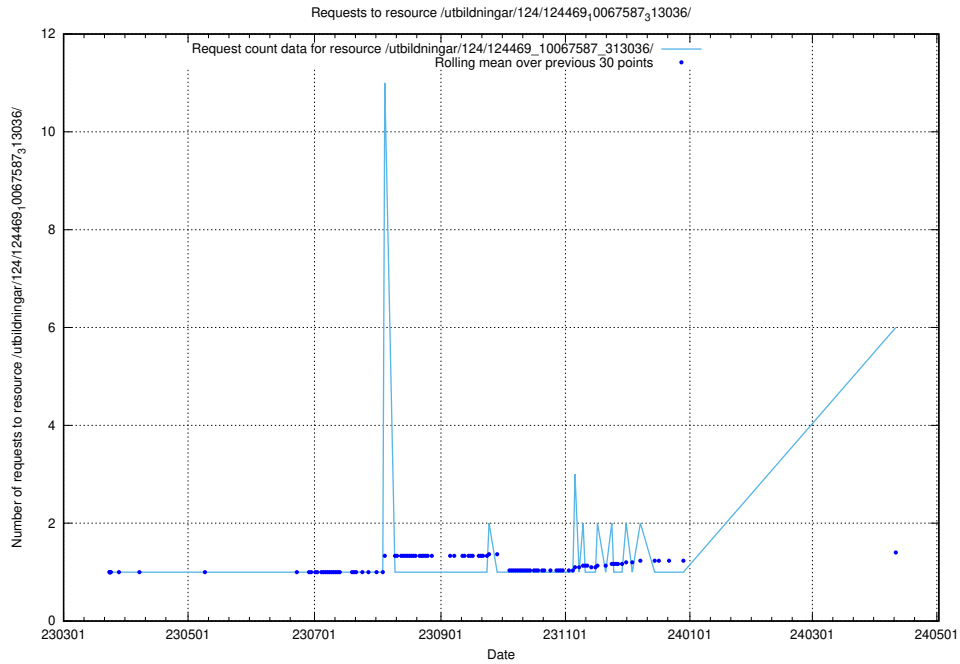

5.54 Usage of /utbildningar/124/124469_10067587_313036/

Here, we count the number of requests to resource /utbildningar/124/124469_10067587_313036/.