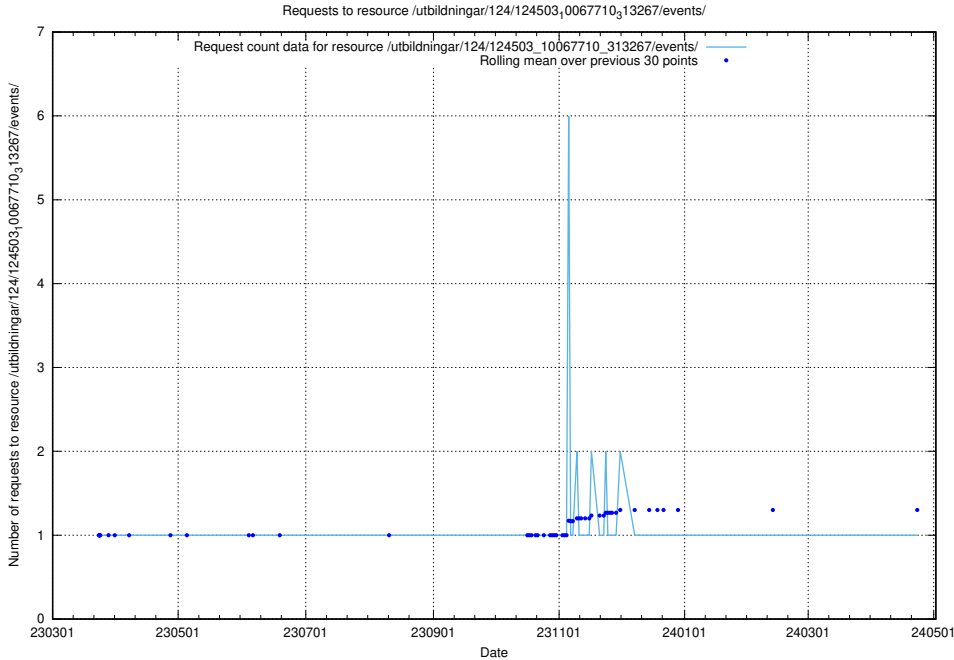

### 5.2191 Usage of /utbildningar/124/124503\_10067710\_313267/events/

Here, we count the number of requests to resource /utbildningar/124/124503\_10067710\_313267/events/