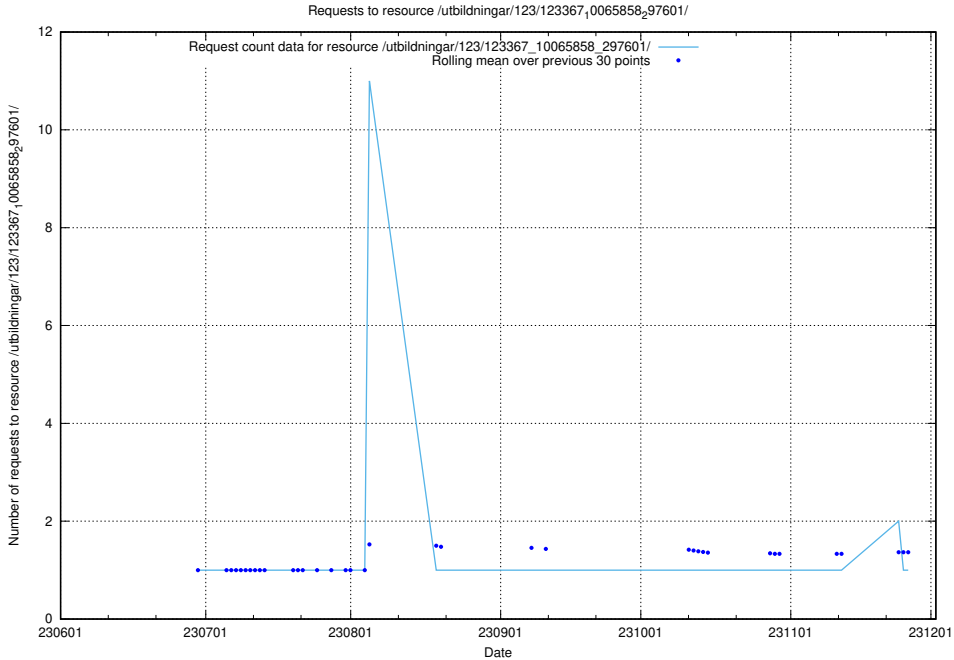

5.5459 Usage of /utbildningar/123/123367_10065858_297601/

Here, we count the number of requests to resource /utbildningar/123/123367_10065858_297601/.