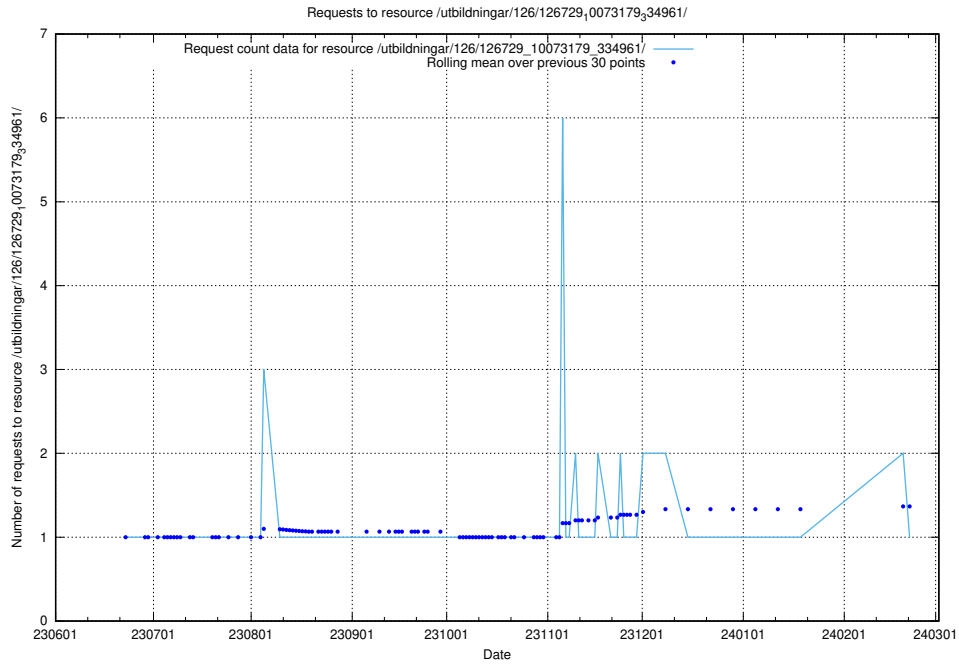

5.5654 Usage of /utbildningar/126/126729_10073179_334961/

Here, we count the number of requests to resource /utbildningar/126/126729_10073179_334961/.