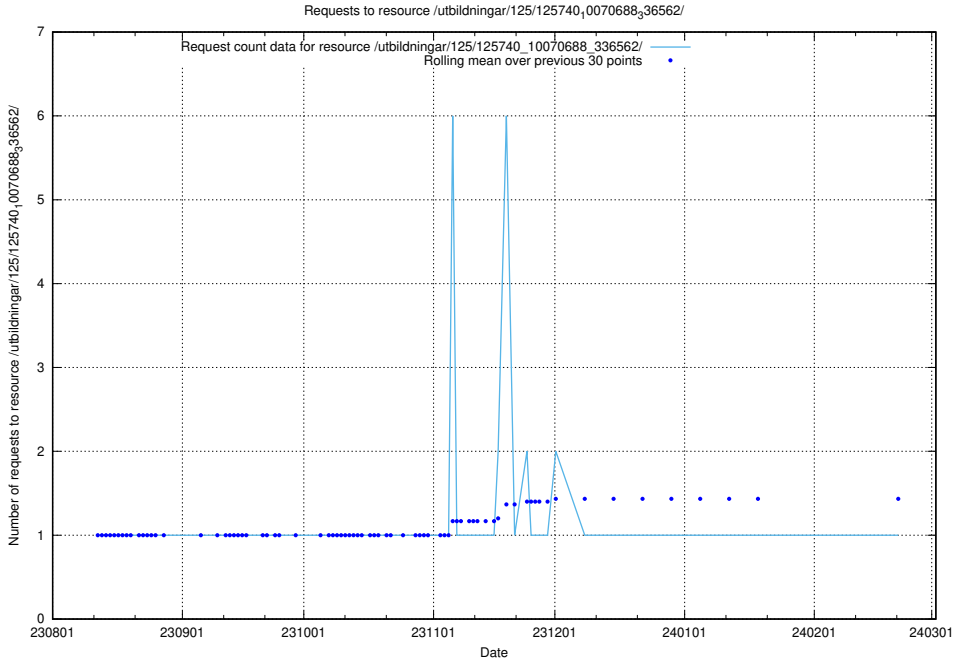

5.4867 Usage of /utbildningar/125/125740_10070688_336562/

Here, we count the number of requests to resource /utbildningar/125/125740_10070688_336562/.