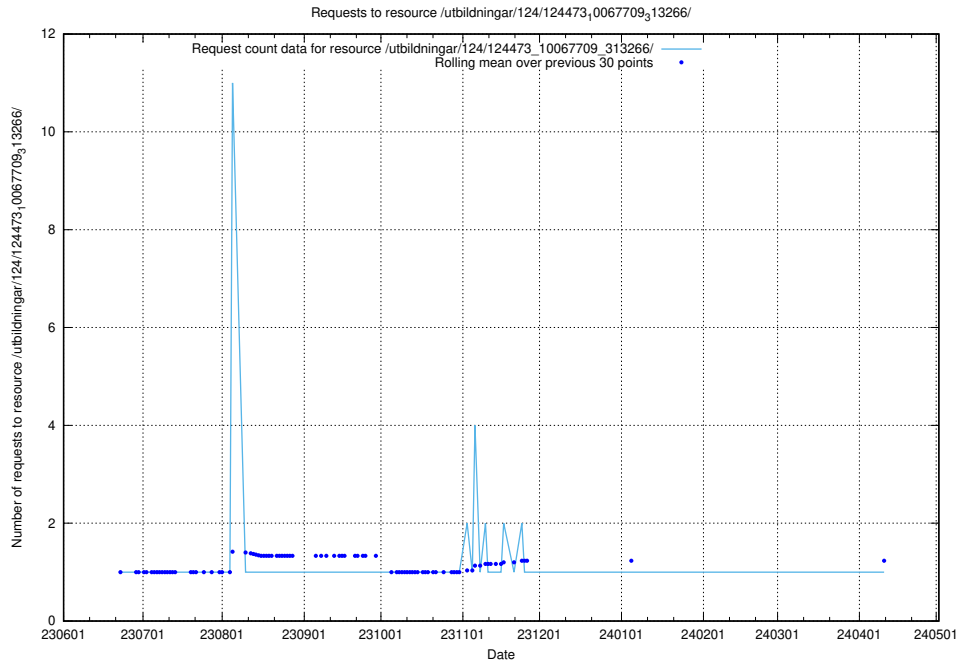

5.5857 Usage of /utbildningar/124/124473_10067709_313266/

Here, we count the number of requests to resource /utbildningar/124/124473_10067709_313266/.