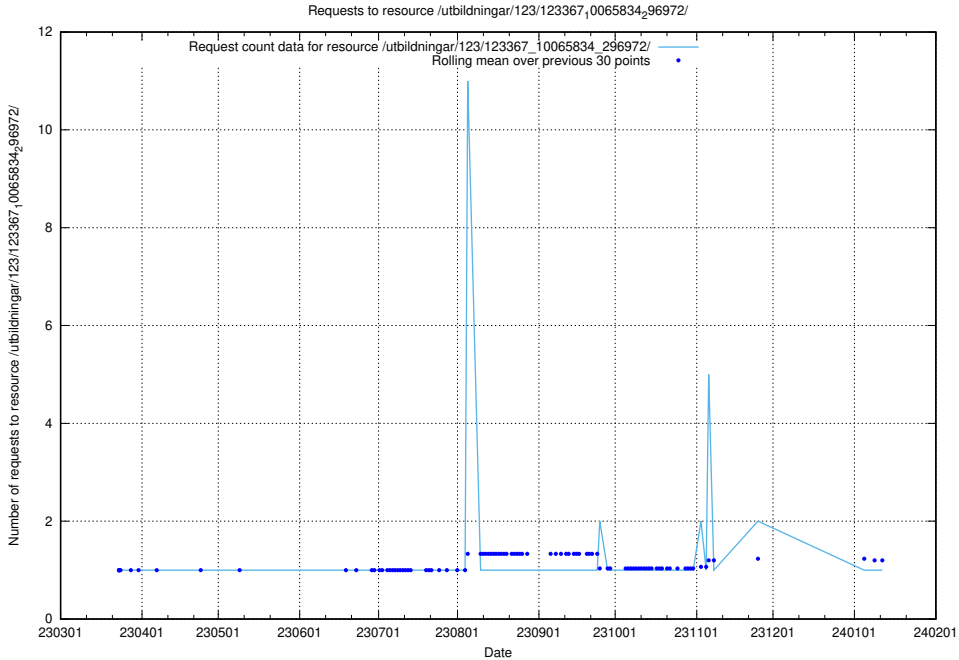

5.4927 Usage of /utbildningar/123/123367_10065834_296972/

Here, we count the number of requests to resource /utbildningar/123/123367_10065834_296972/.