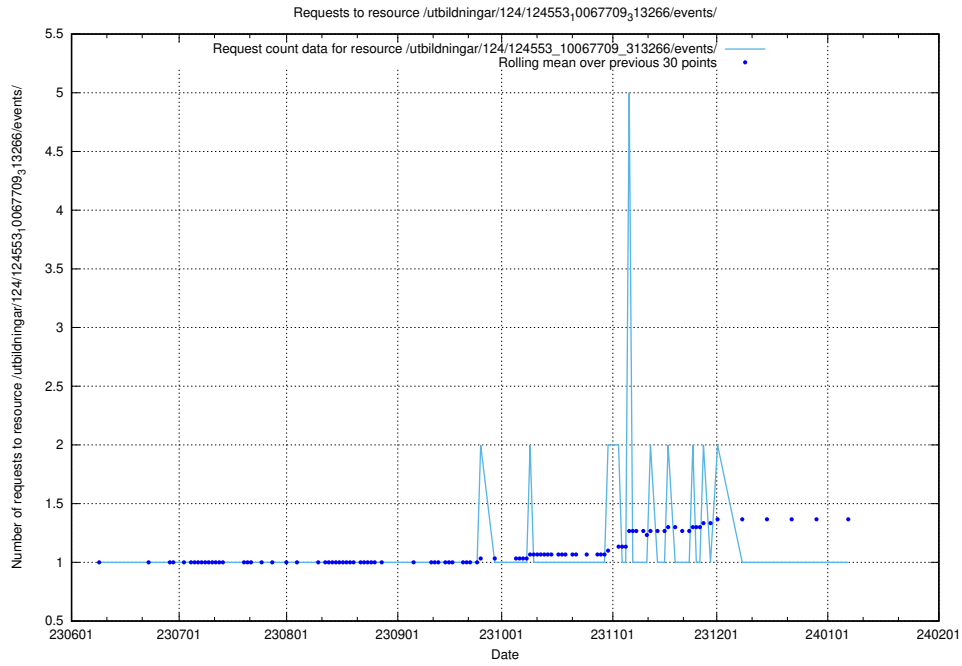

5.5948 Usage of /utbildningar/124/124553_10067709_313266/events/

Here, we count the number of requests to resource /utbildningar/124/124553_10067709_313266/events/