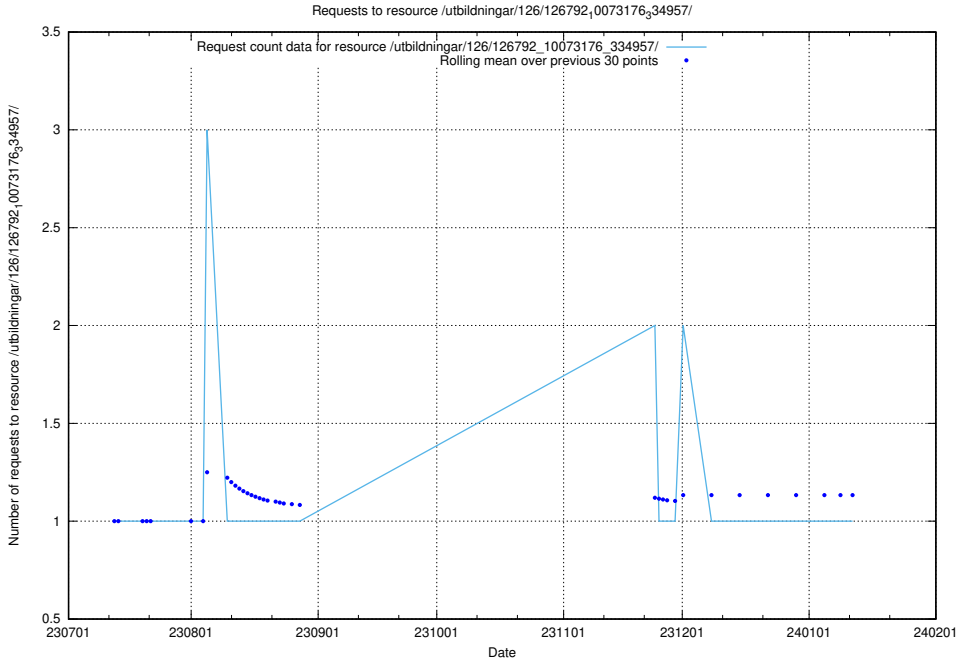

5.5161 Usage of /utbildningar/126/126792_10073176_334957/

Here, we count the number of requests to resource /utbildningar/126/126792_10073176_334957/.