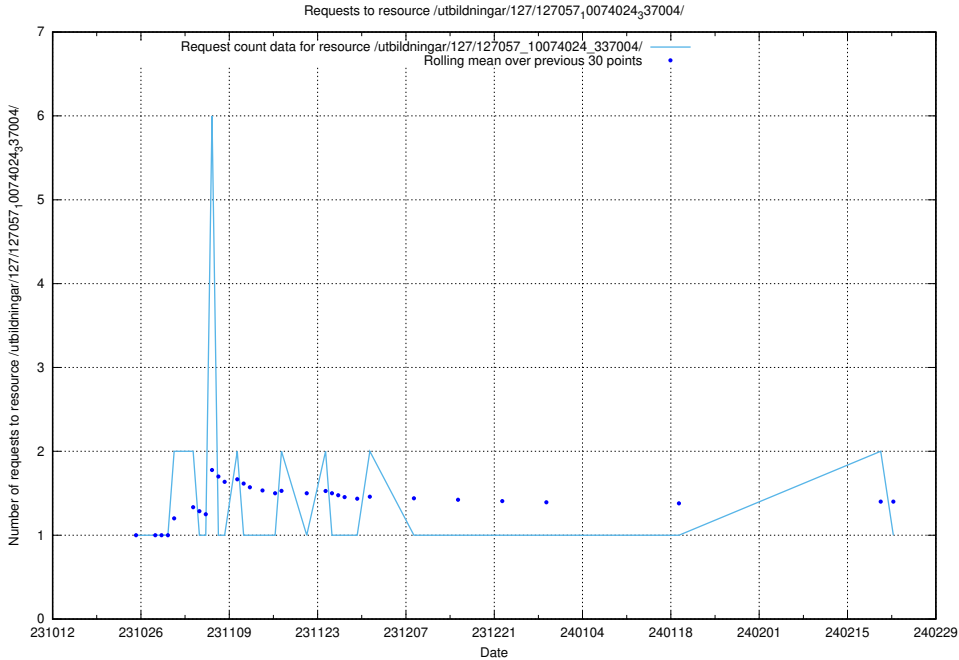

5.4276 Usage of /utbildningar/127/127057_10074024_337004/

Here, we count the number of requests to resource /utbildningar/127/127057_10074024_337004/.