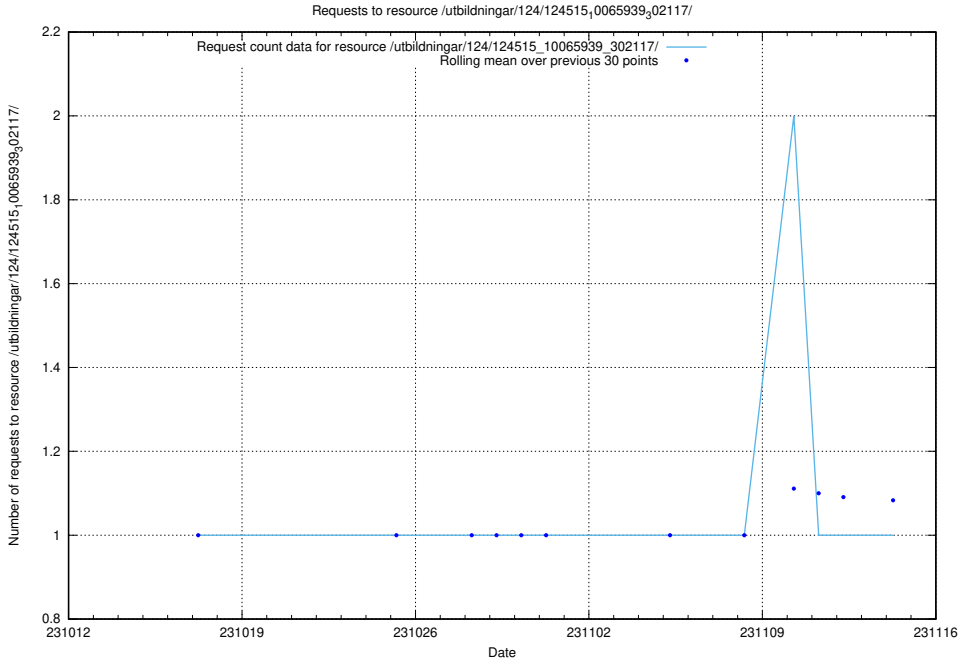

5.4373 Usage of /utbildningar/124/124515_10065939_302117/

Here, we count the number of requests to resource /utbildningar/124/124515_10065939_302117/.