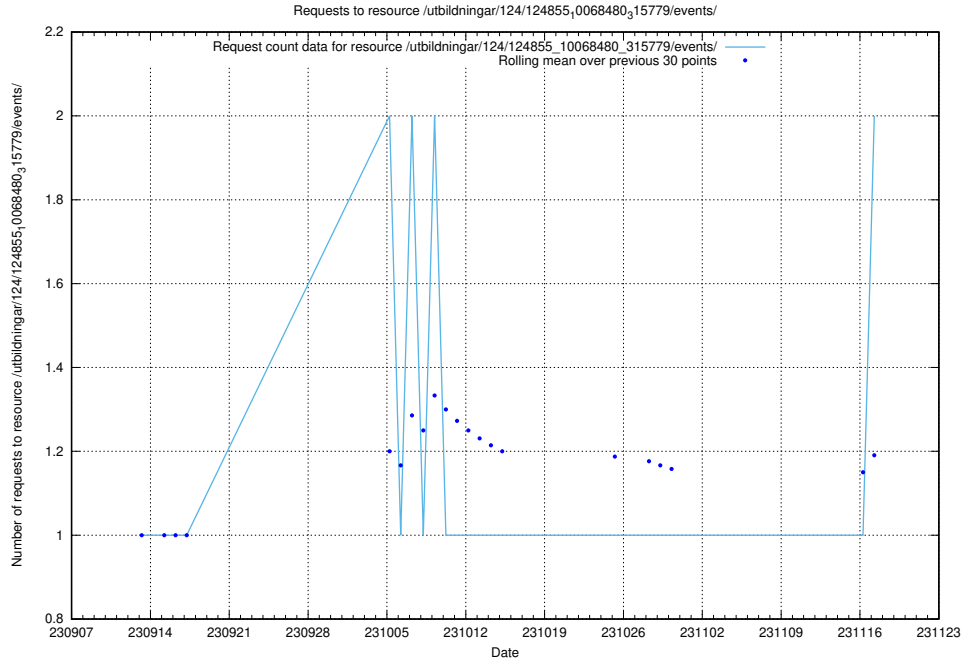

5.762 Usage of /utbildningar/124/124855_10068480_315779/events/

Here, we count the number of requests to resource /utbildningar/124/124855_10068480_315779/events/