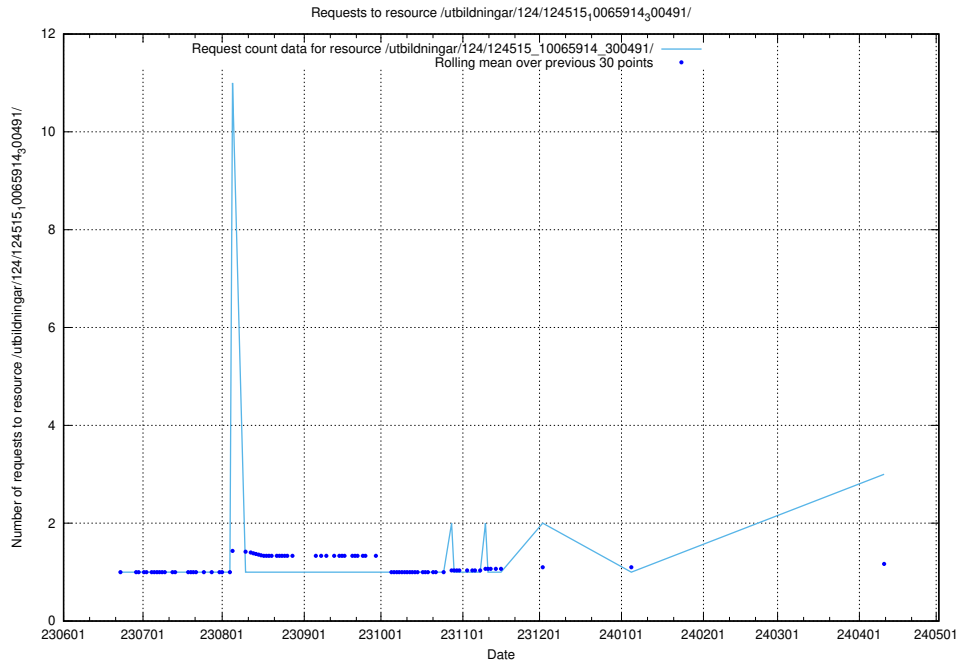

5.401 Usage of /utbildningar/124/124515_10065914_300491/

Here, we count the number of requests to resource /utbildningar/124/124515_10065914_300491/.