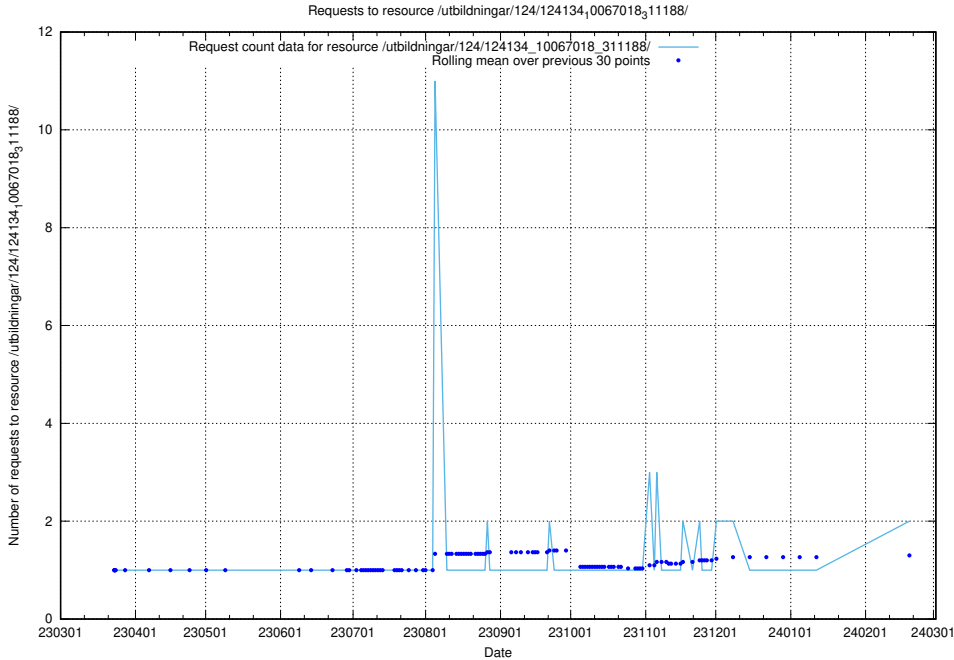

5.707 Usage of /utbildningar/124/124134_10067018_311188/

Here, we count the number of requests to resource /utbildningar/124/124134_10067018_311188/.