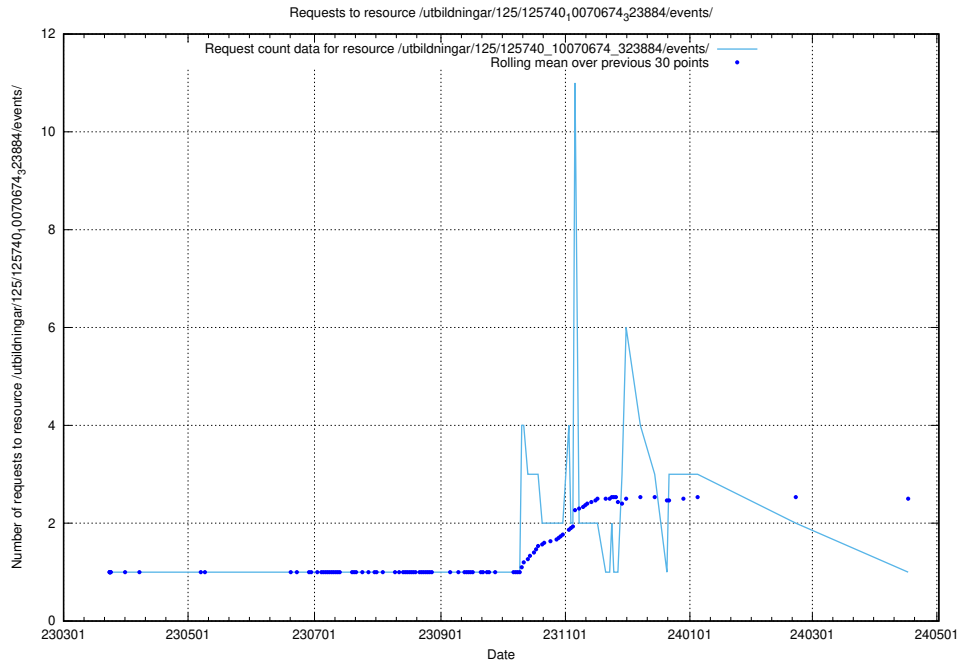

5.1016 Usage of /utbildningar/125/125740_10070674_323884/events/

Here, we count the number of requests to resource /utbildningar/125/125740_10070674_323884/events/