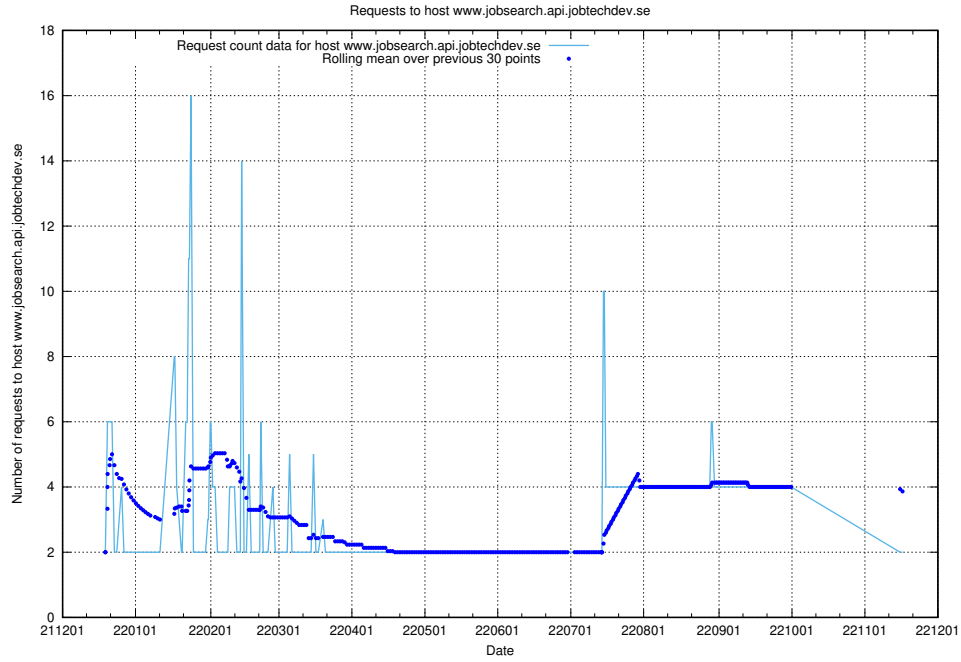

7.383 Usage of www.jobsearch.api.jobtechdev.se

Here, we count the number of requests to host www.jobsearch.api.jobtechdev.se.