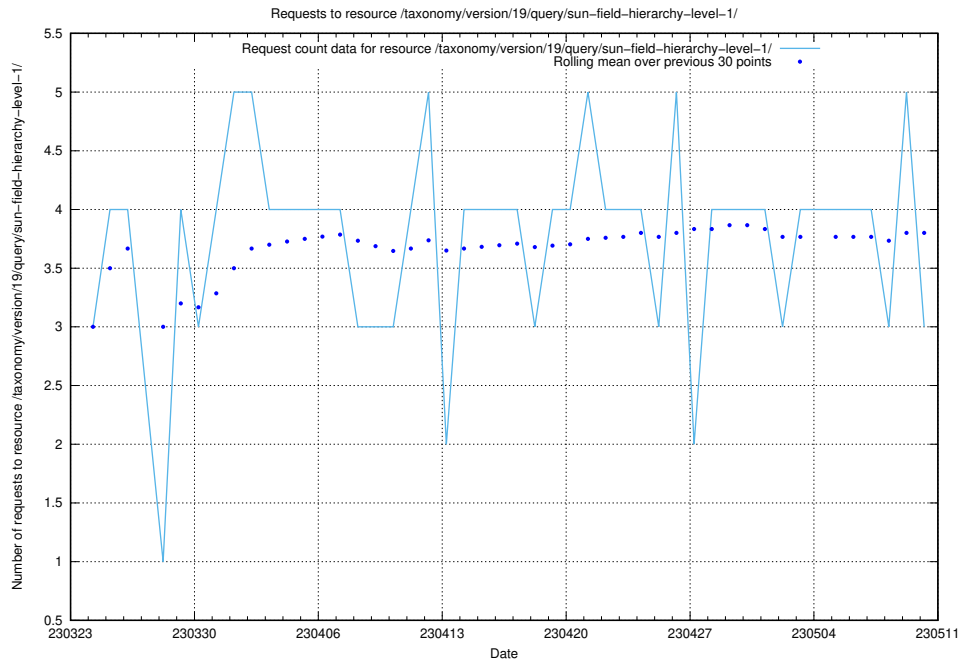

5.454 Usage of /taxonomy/version/19/query/sun-field-hierarchy-level-1/

Here, we count the number of requests to resource /taxonomy/version/19/query/sun-field-hierarchy-level-1/.