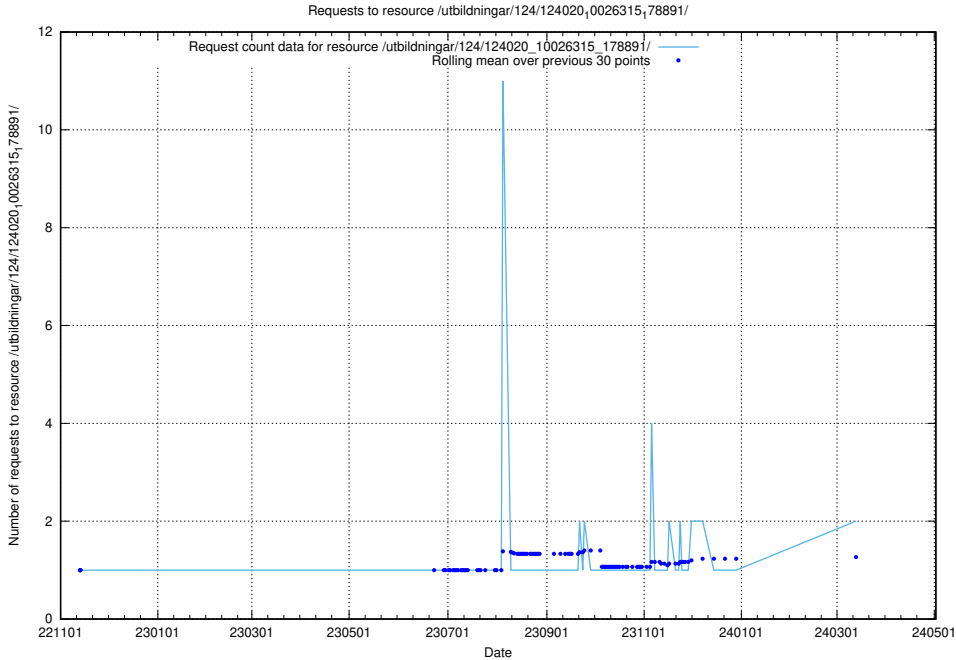

5.893 Usage of /utbildningar/124/124020_10026315_178891/

Here, we count the number of requests to resource /utbildningar/124/124020_10026315_178891/.