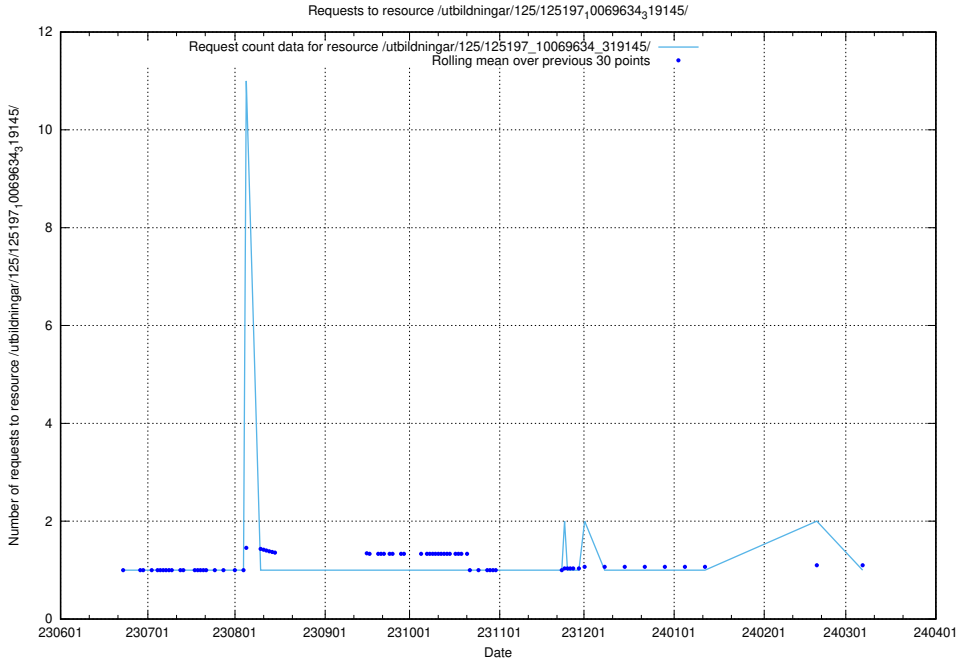

5.5786 Usage of /utbildningar/125/125197_10069634_319145/

Here, we count the number of requests to resource /utbildningar/125/125197_10069634_319145/.