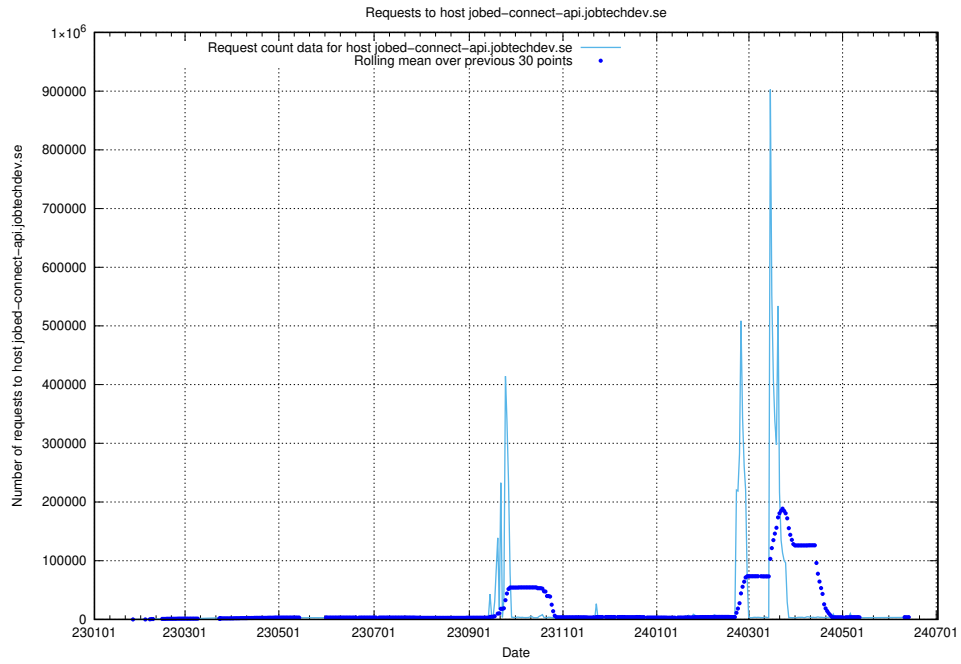

7.14 Usage of `jobed-connect-api.jobtechdev.se`

Here, we count the number of requests to host `jobed-connect-api.jobtechdev.se`.