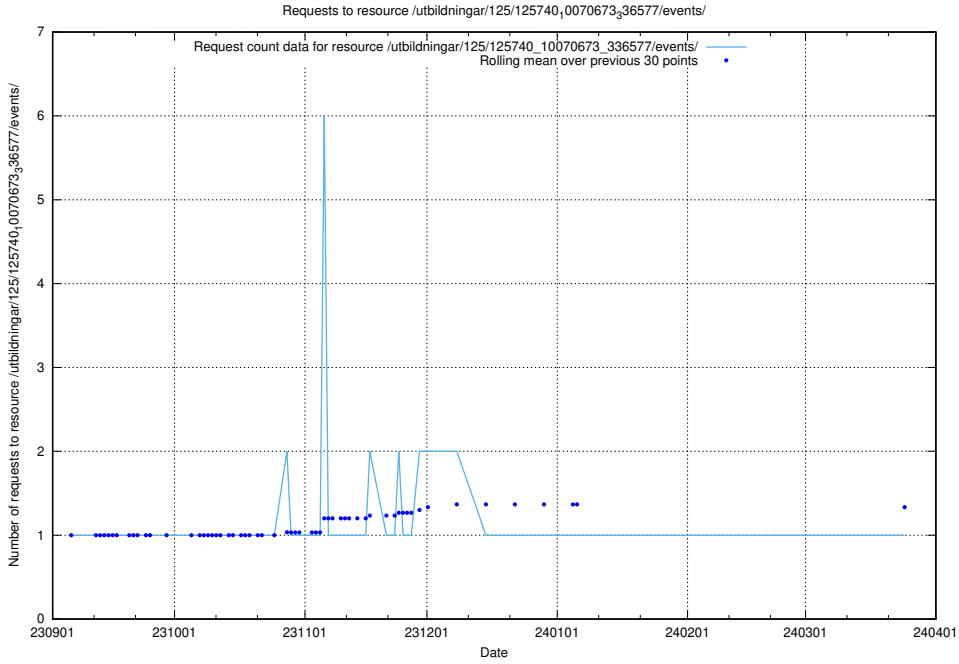

5.4730 Usage of /utbildningar/125/125740_10070673_336577/events/

Here, we count the number of requests to resource /utbildningar/125/125740_10070673_336577/events/