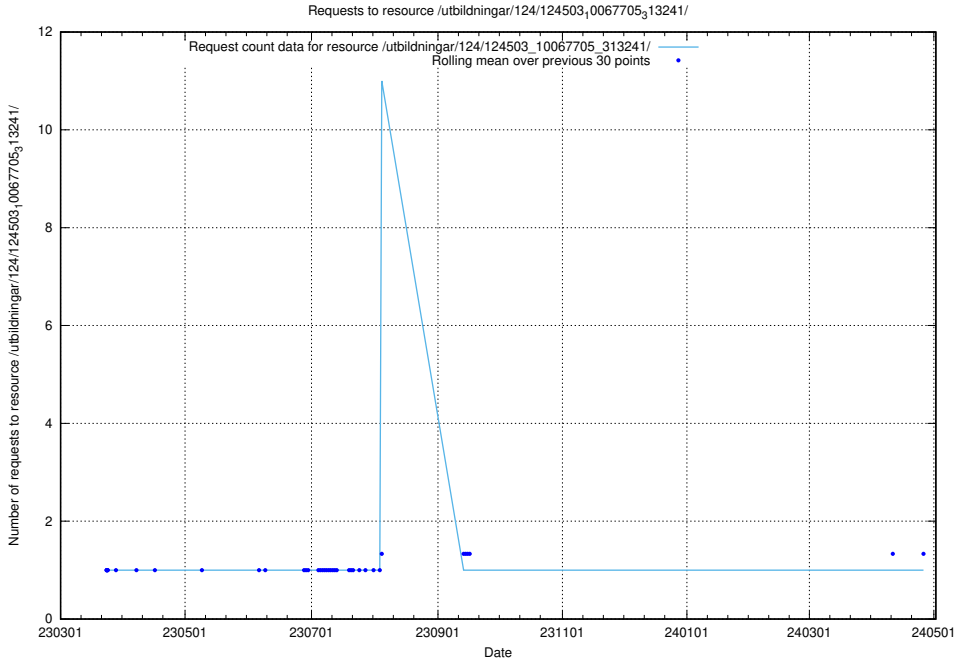

5.2213 Usage of /utbildningar/124/124503_10067705_313241/

Here, we count the number of requests to resource /utbildningar/124/124503_10067705_313241/.