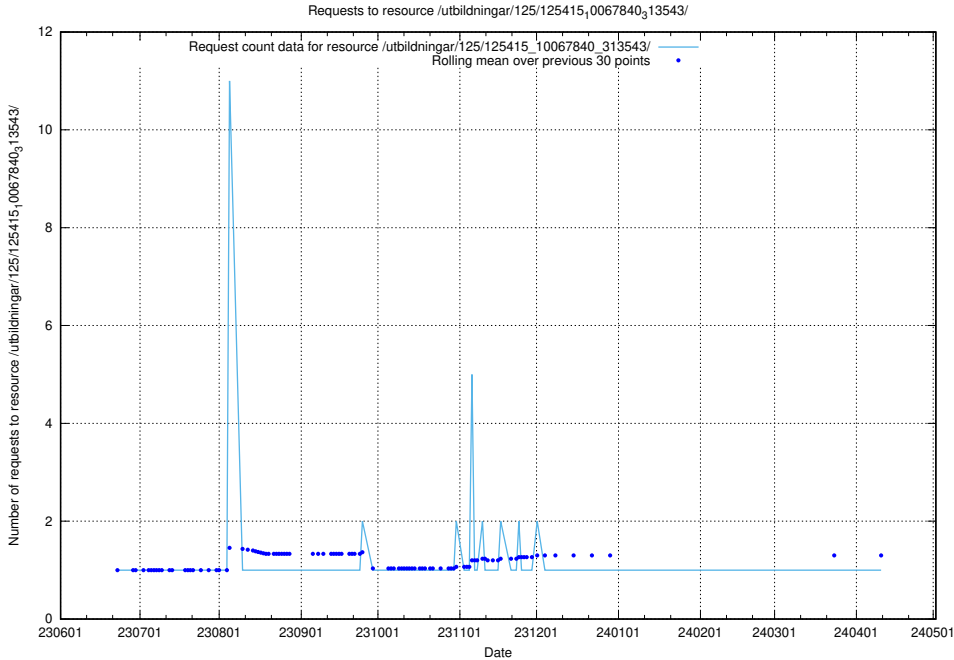

5.5782 Usage of /utbildningar/125/125415_10067840_313543/

Here, we count the number of requests to resource /utbildningar/125/125415_10067840_313543/.