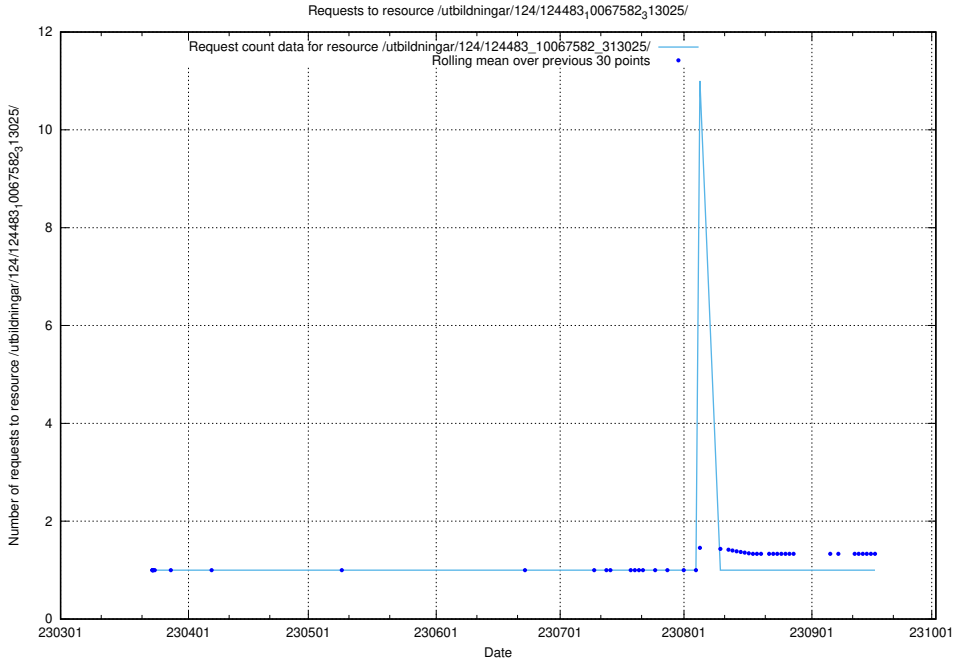

5.2850 Usage of /utbildningar/124/124483_10067582_313025/

Here, we count the number of requests to resource /utbildningar/124/124483_10067582_313025/.