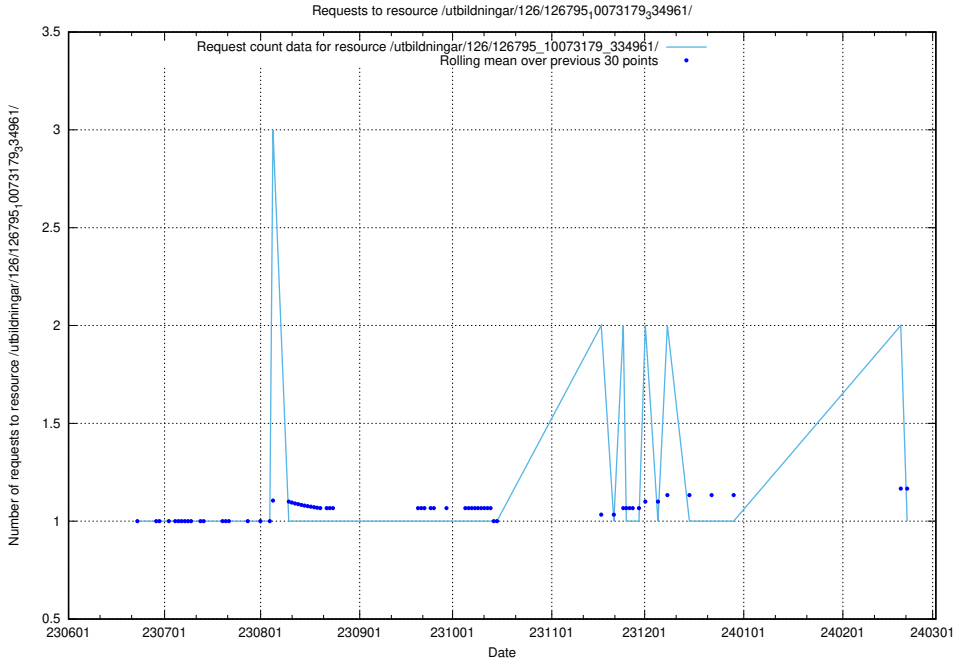

5.5642 Usage of /utbildningar/126/126795_10073179_334961/

Here, we count the number of requests to resource /utbildningar/126/126795_10073179_334961/.