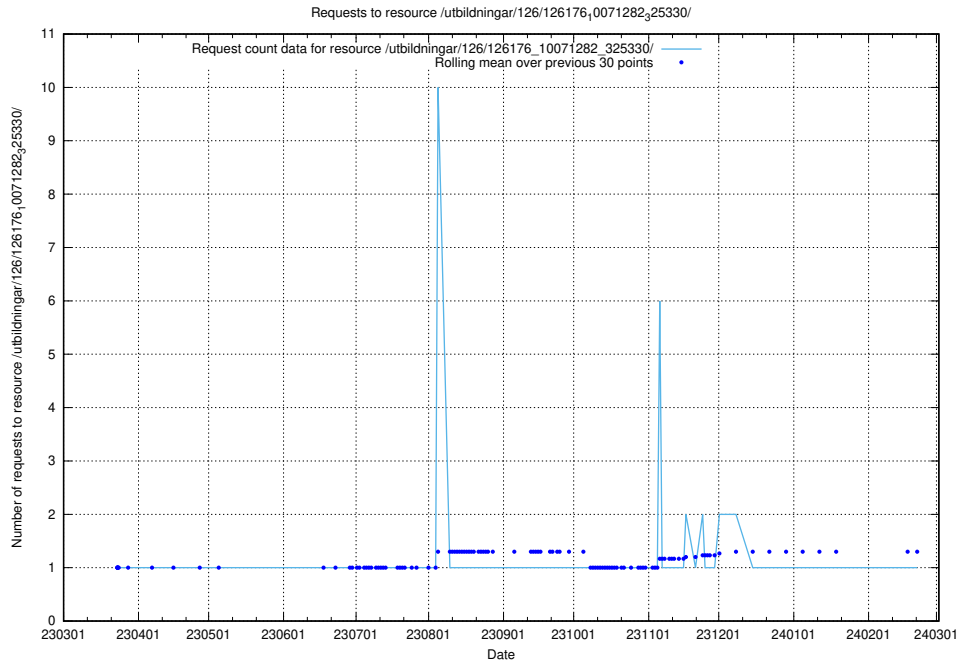

5.6456 Usage of /utbildningar/126/126176_10071282_325330/

Here, we count the number of requests to resource /utbildningar/126/126176_10071282_325330/.