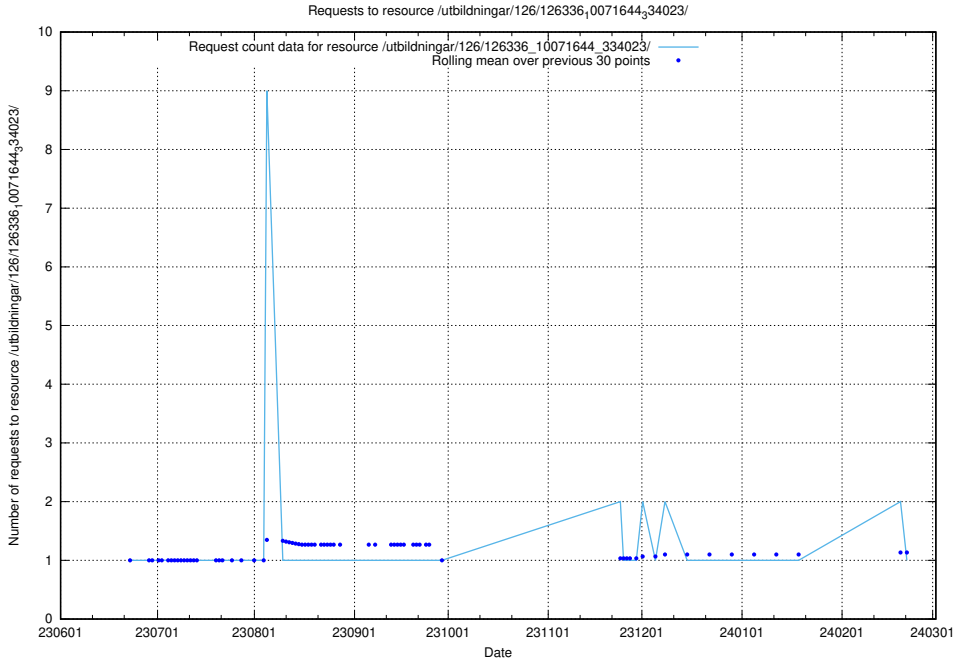

5.5724 Usage of /utbildningar/126/126336_10071644_334023/

Here, we count the number of requests to resource /utbildningar/126/126336_10071644_334023/.