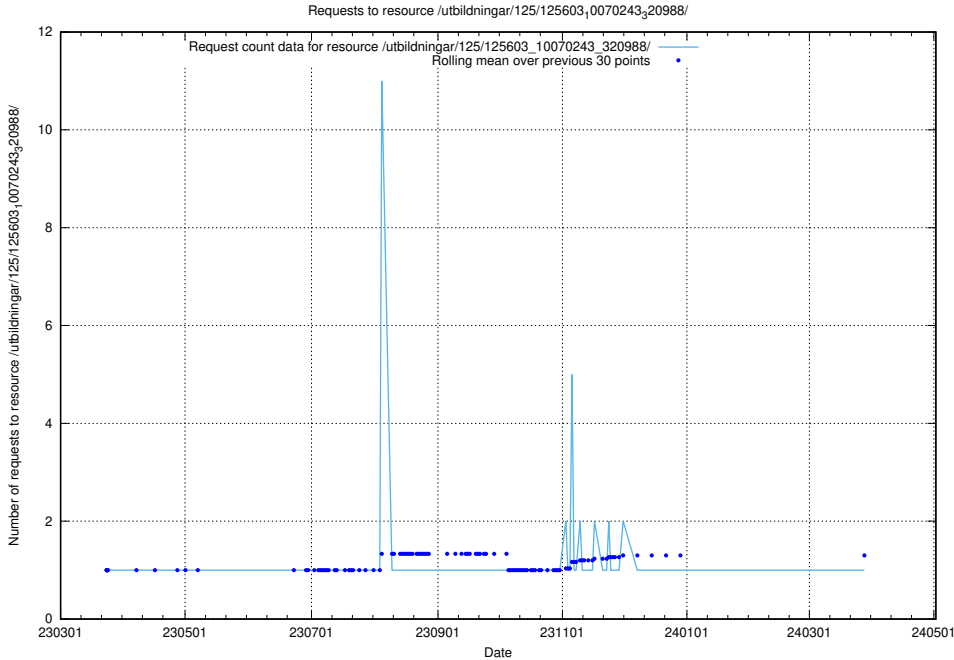

5.1101 Usage of /utbildningar/125/125603_10070243_320988/

Here, we count the number of requests to resource /utbildningar/125/125603_10070243_320988/.