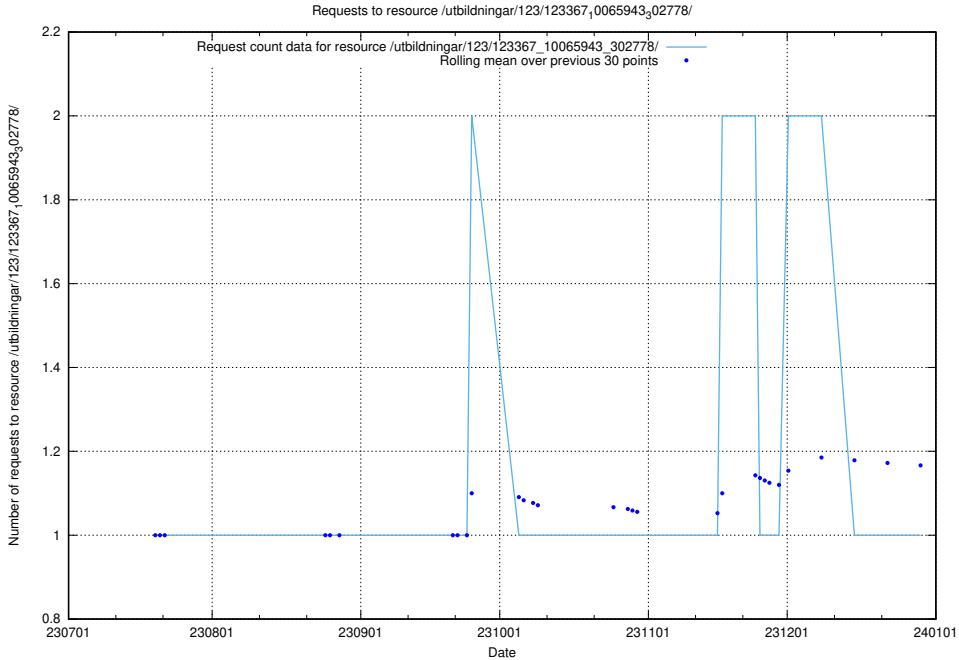

5.5059 Usage of /utbildningar/123/123367_10065943_302778/

Here, we count the number of requests to resource /utbildningar/123/123367_10065943_302778/.