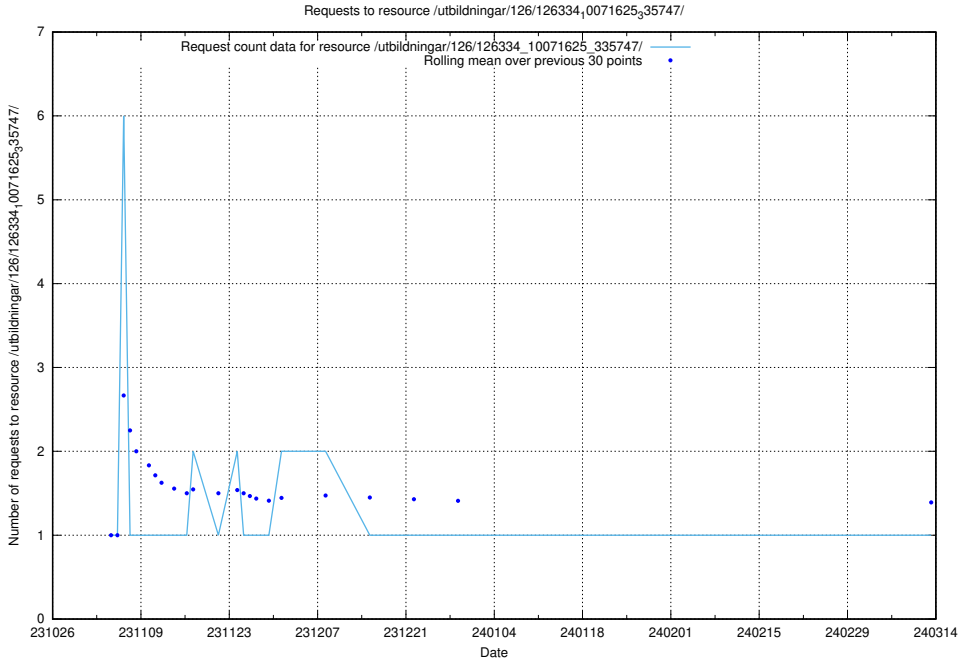

5.4202 Usage of /utbildningar/126/126334_10071625_335747/

Here, we count the number of requests to resource /utbildningar/126/126334_10071625_335747/.