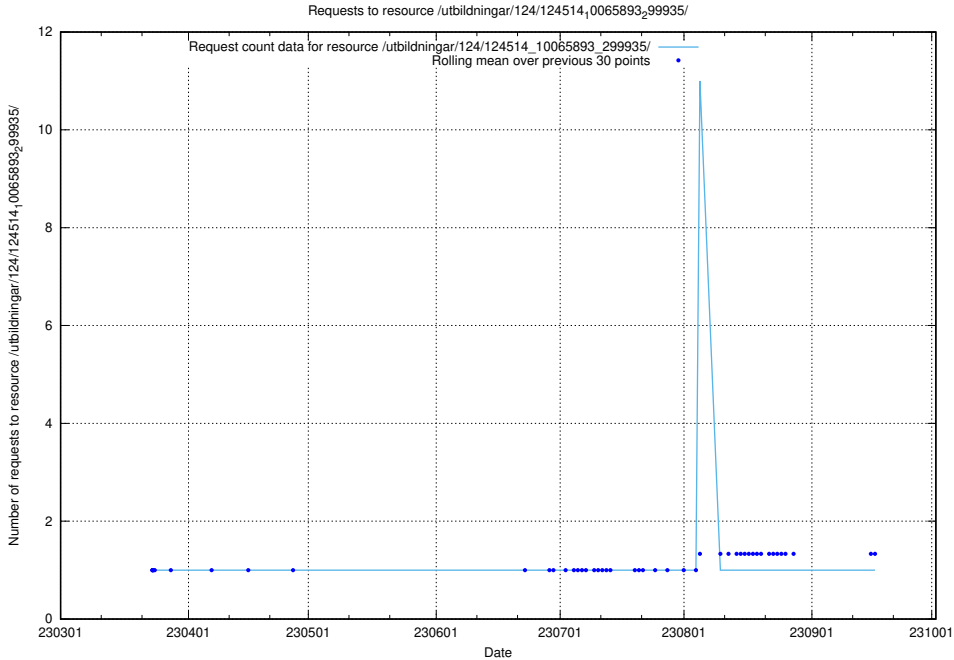

5.2023 Usage of /utbildningar/124/124514_10065893_299935/

Here, we count the number of requests to resource /utbildningar/124/124514_10065893_299935/.