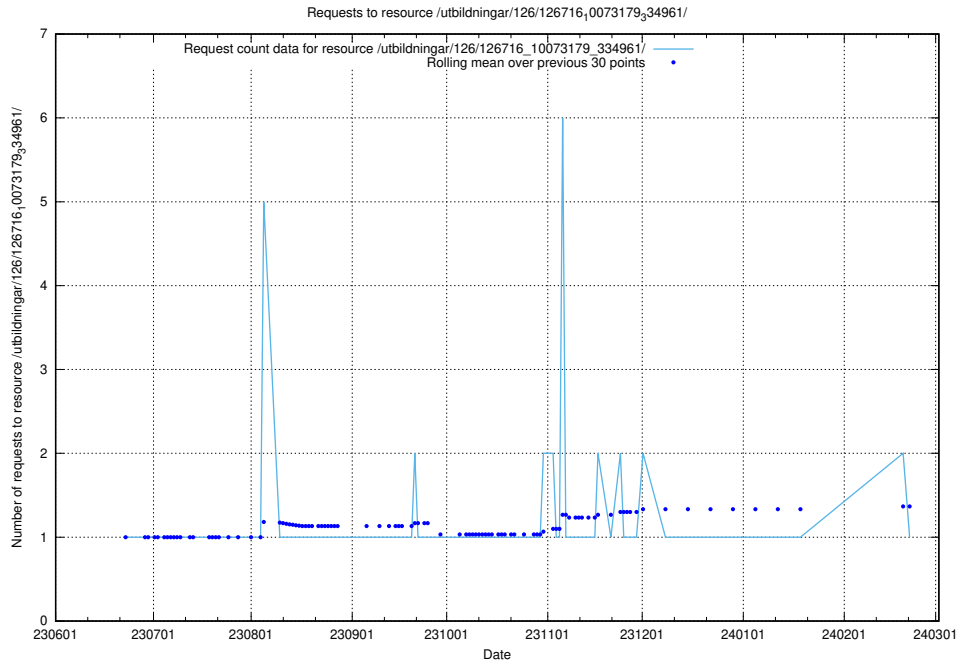

5.5675 Usage of /utbildningar/126/126716_10073179_334961/

Here, we count the number of requests to resource /utbildningar/126/126716_10073179_334961/.