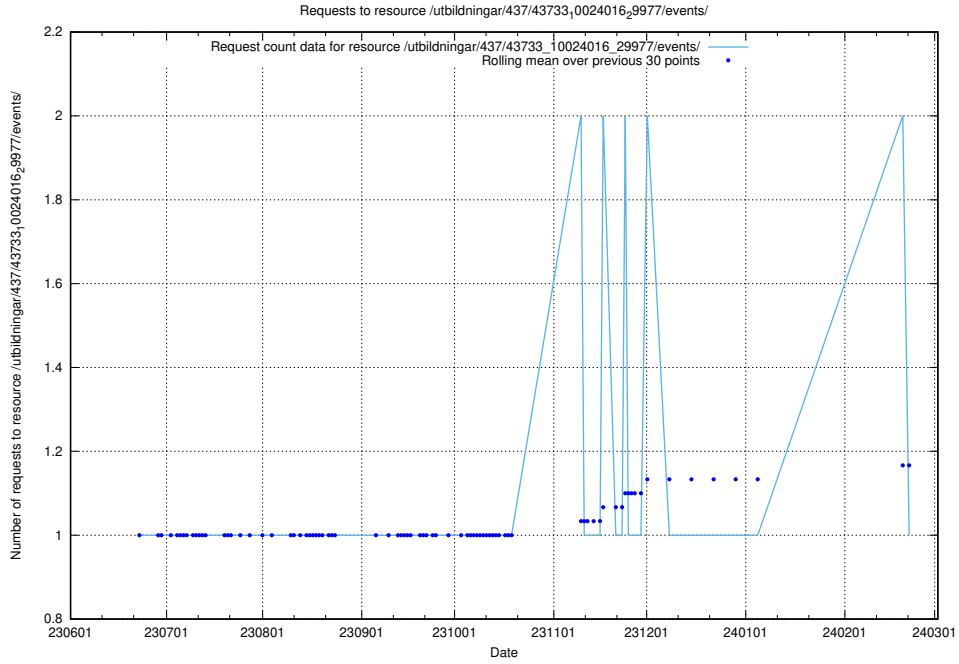

5.5634 Usage of /utbildningar/437/43733_10024016_29977/events/

Here, we count the number of requests to resource /utbildningar/437/43733_10024016_29977/events/.