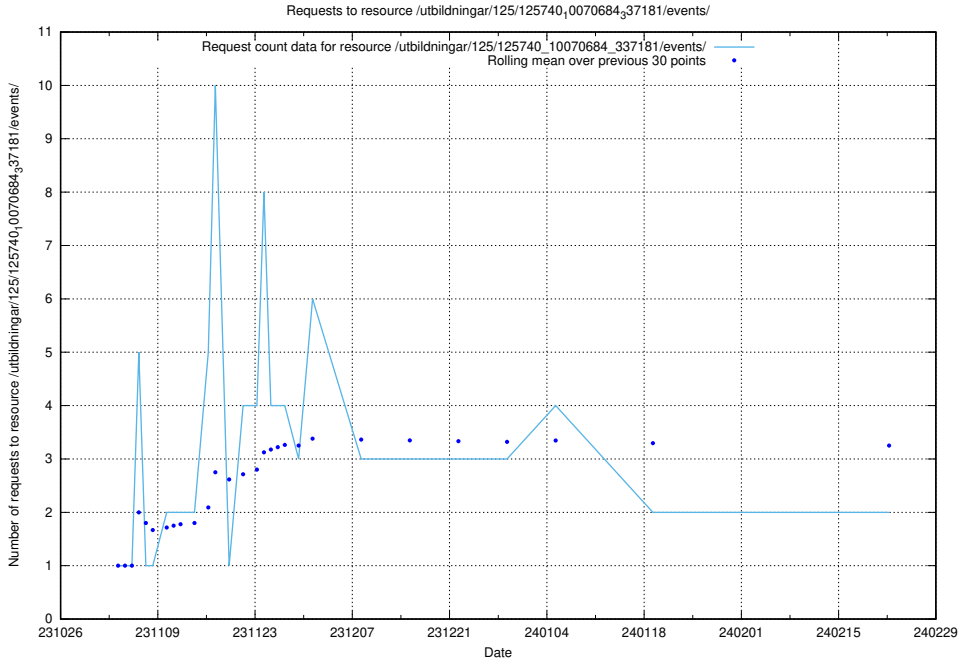

5.716 Usage of /utbildningar/125/125740_10070684_337181/events/

Here, we count the number of requests to resource /utbildningar/125/125740_10070684_337181/events/