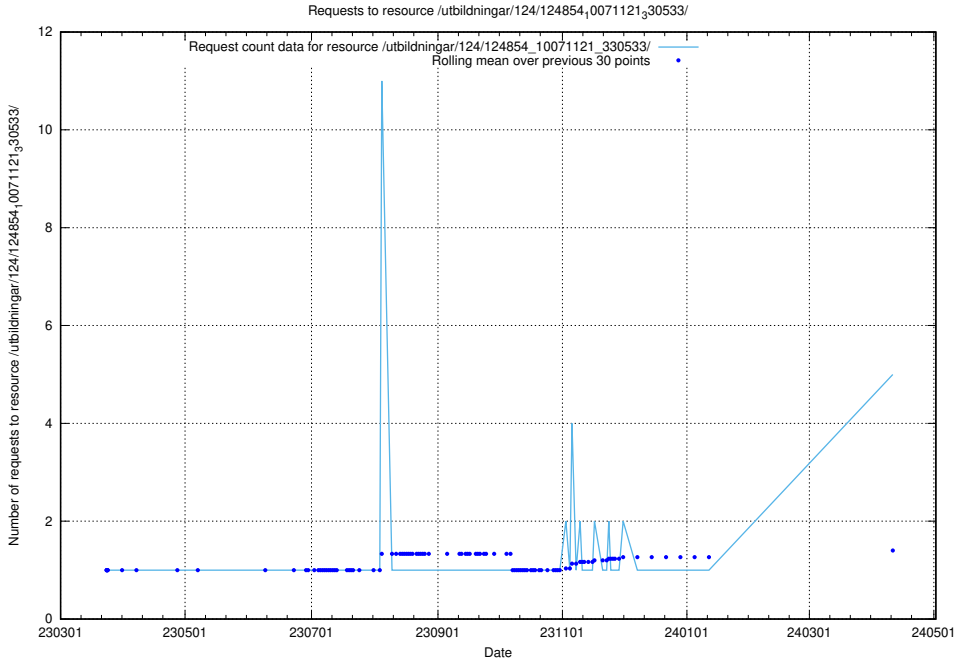

5.114 Usage of /utbildningar/124/124854_10071121_330533/

Here, we count the number of requests to resource /utbildningar/124/124854_10071121_330533/.