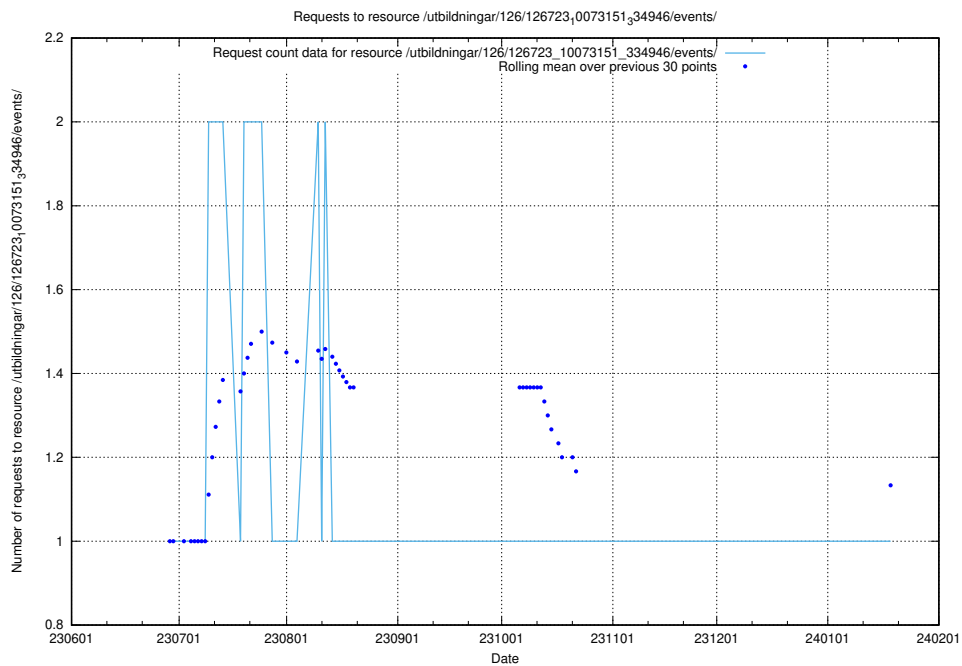

5.5509 Usage of /utbildningar/126/126723_10073151_334946/events/

Here, we count the number of requests to resource /utbildningar/126/126723_10073151_334946/events/