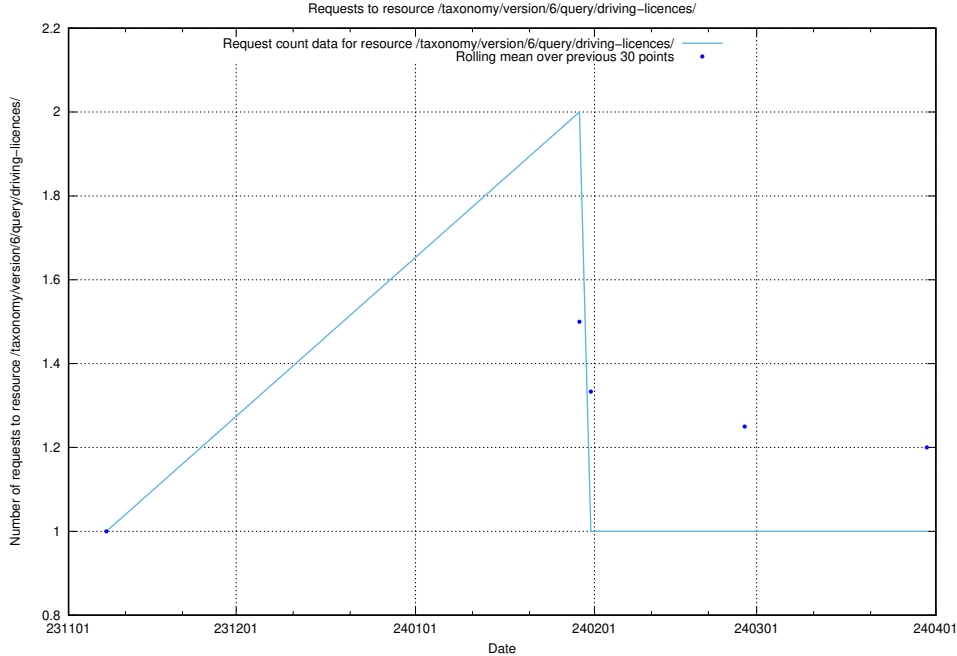

5.4177 Usage of /taxonomy/version/6/query/driving-licences/

Here, we count the number of requests to resource /taxonomy/version/6/query/driving-licences/.