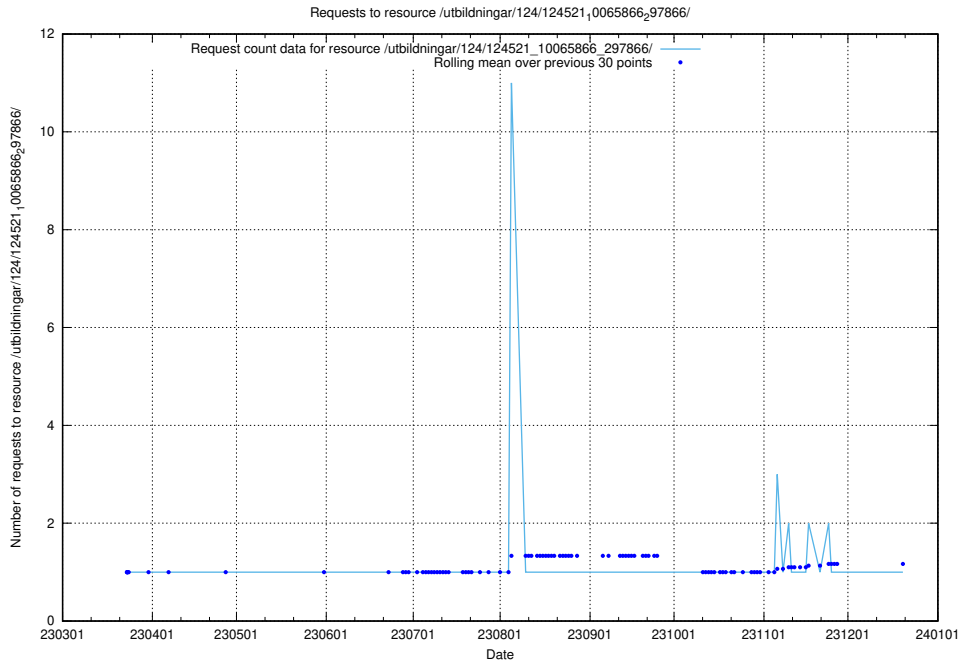

5.1258 Usage of /utbildningar/124/124521_10065866_297866/

Here, we count the number of requests to resource /utbildningar/124/124521_10065866_297866/.