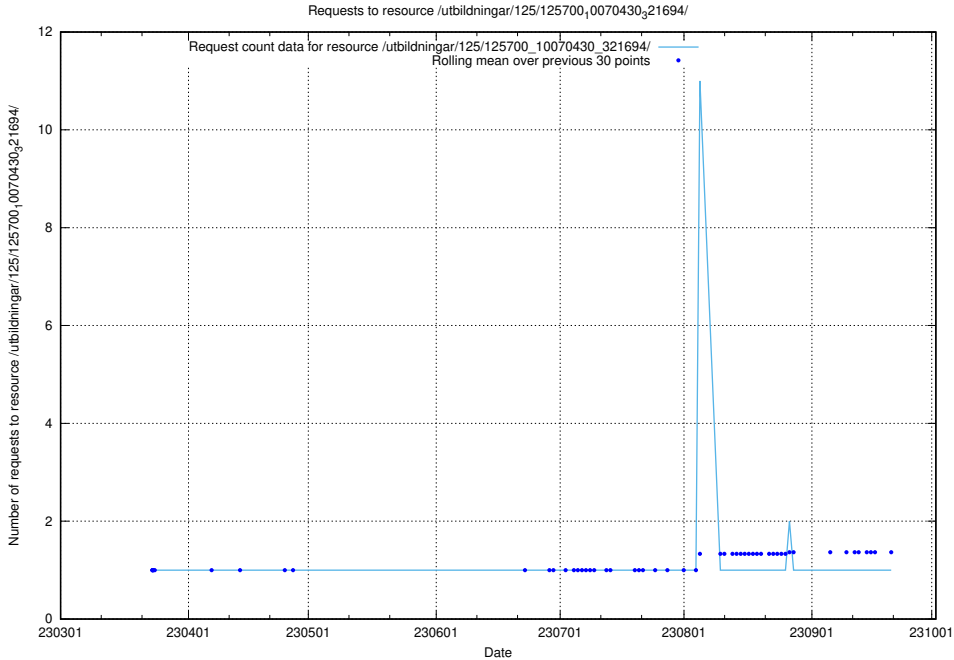

5.1049 Usage of /utbildningar/125/125700_10070430_321694/

Here, we count the number of requests to resource /utbildningar/125/125700_10070430_321694/.