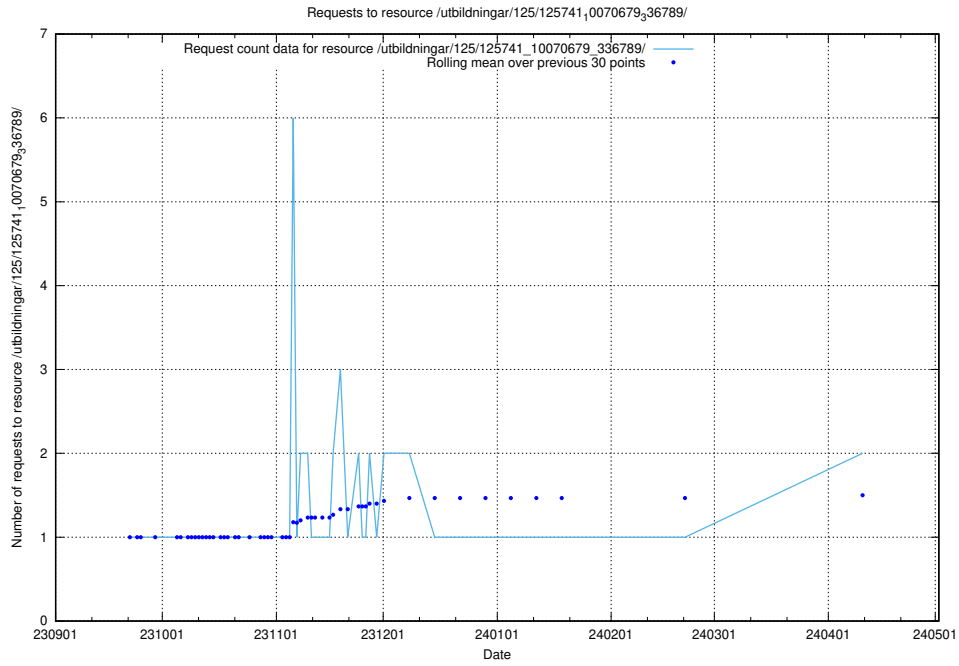

5.750 Usage of /utbildningar/125/125741_10070679_336789/

Here, we count the number of requests to resource /utbildningar/125/125741_10070679_336789/.