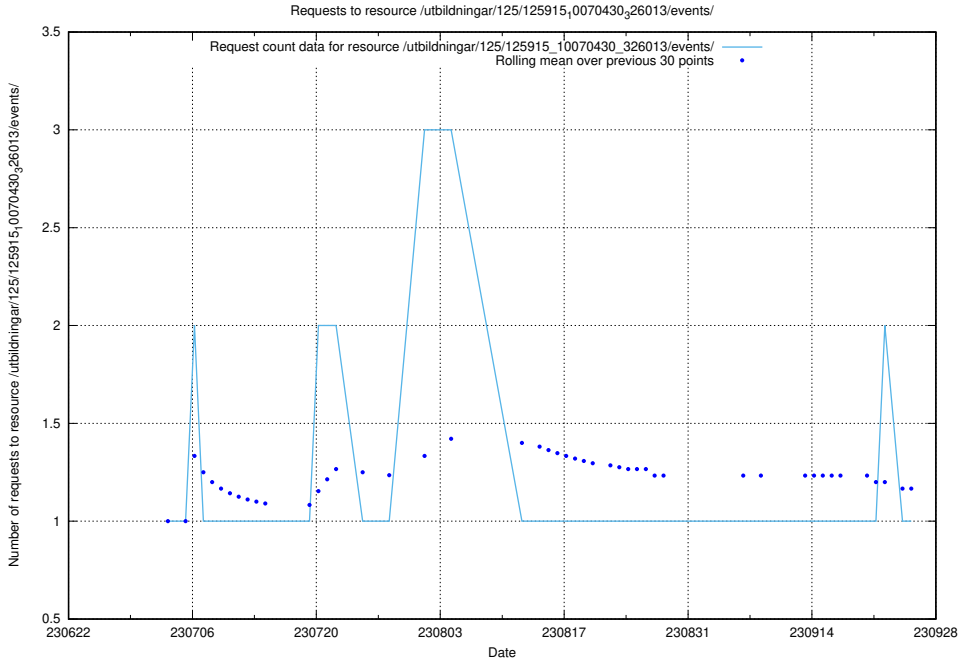

5.5423 Usage of /utbildningar/125/125915_10070430_326013/events/

Here, we count the number of requests to resource /utbildningar/125/125915_10070430_326013/events/