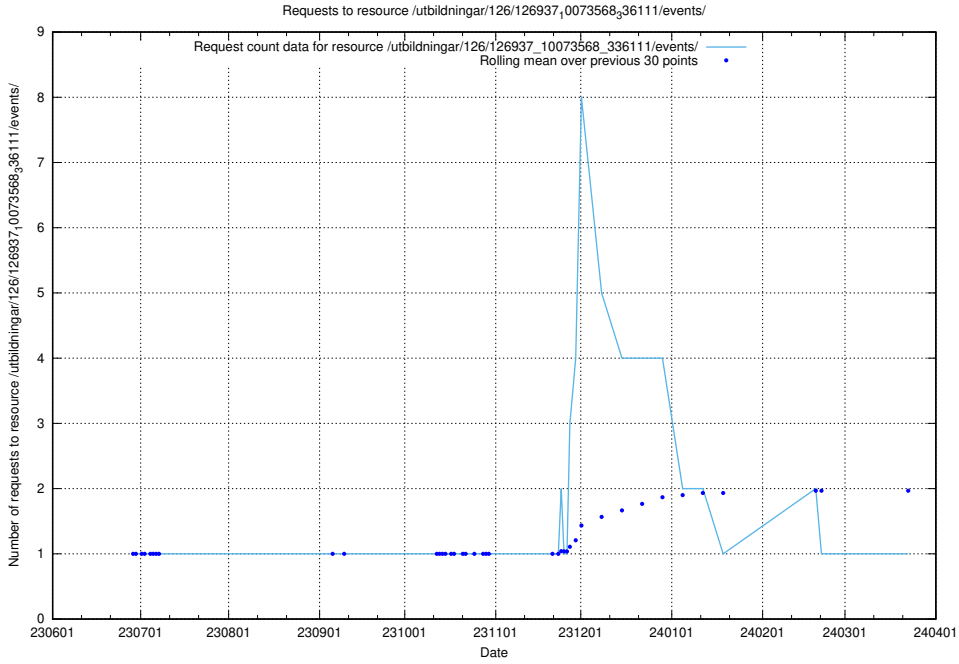

5.5495 Usage of /utbildningar/126/126937_10073568_336111/events/

Here, we count the number of requests to resource /utbildningar/126/126937_10073568_336111/events/