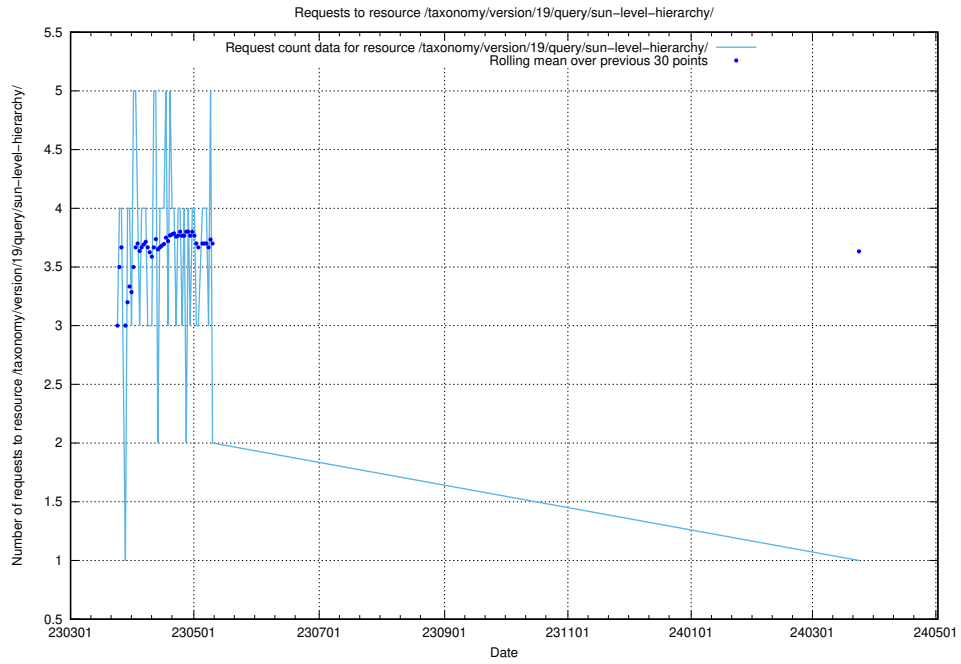

5.6142 Usage of /taxonomy/version/19/query/sun-level-hierarchy/

Here, we count the number of requests to resource /taxonomy/version/19/query/sun-level-hierarchy/.