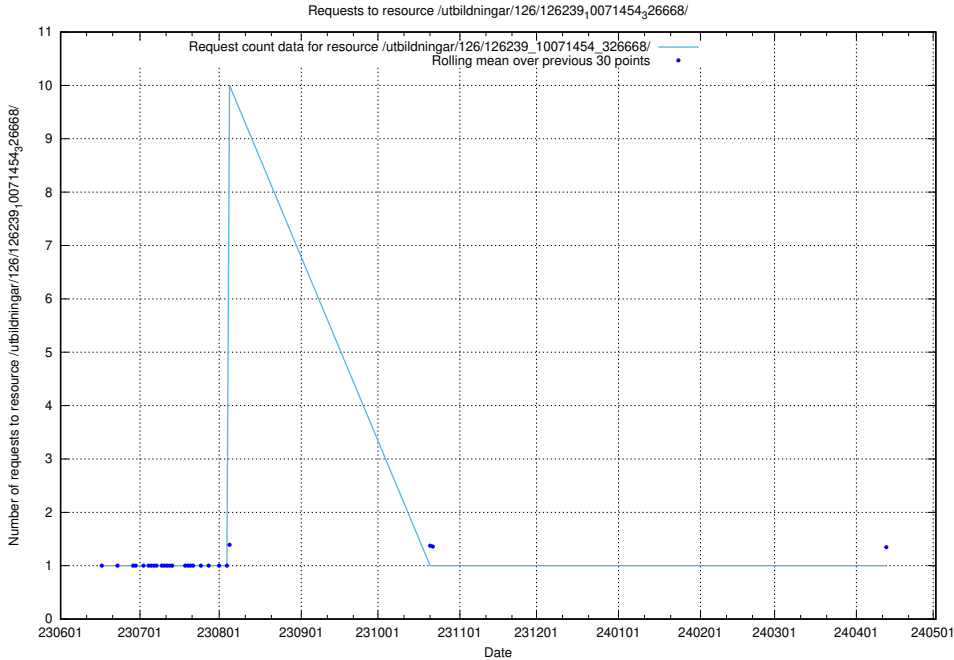

5.5923 Usage of /utbildningar/126/126239_10071454_326668/

Here, we count the number of requests to resource /utbildningar/126/126239_10071454_326668/.