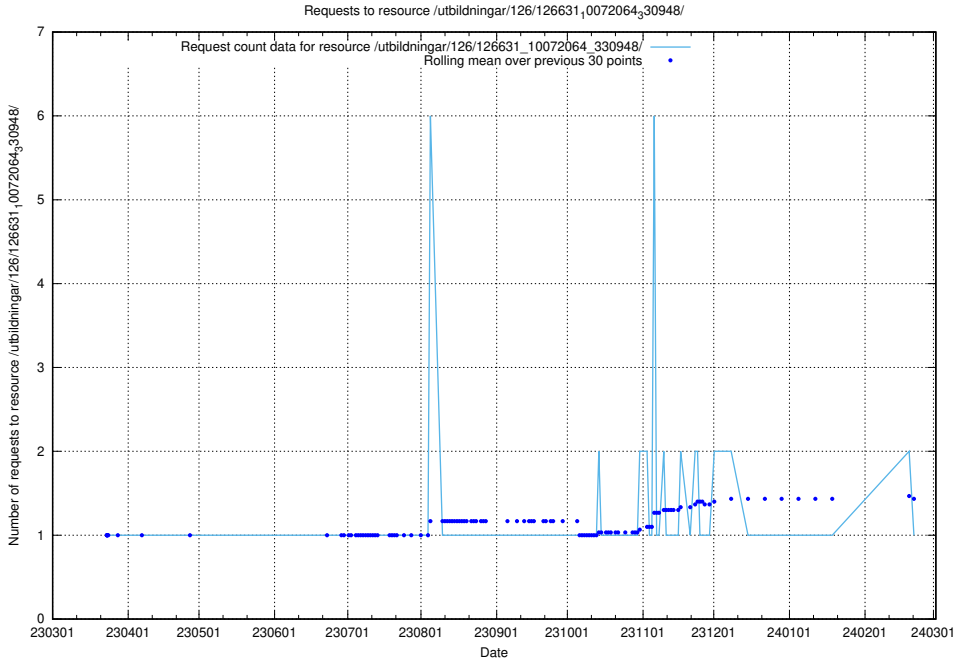

5.6426 Usage of /utbildningar/126/126631_10072064_330948/

Here, we count the number of requests to resource /utbildningar/126/126631_10072064_330948/.