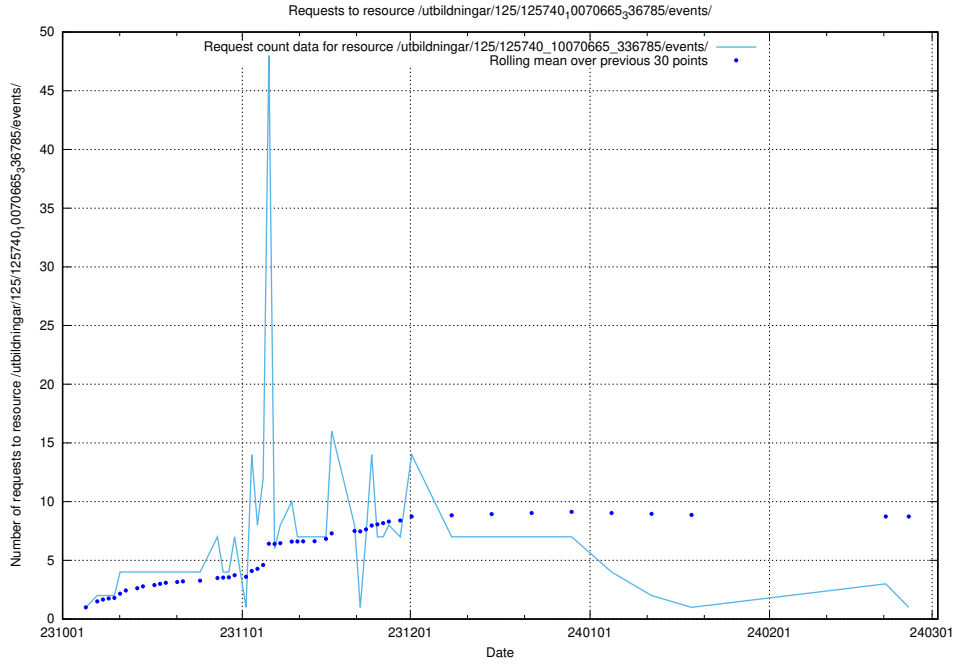

5.4474 Usage of /utbildningar/125/125740_10070665_336785/events/

Here, we count the number of requests to resource /utbildningar/125/125740_10070665_336785/events/