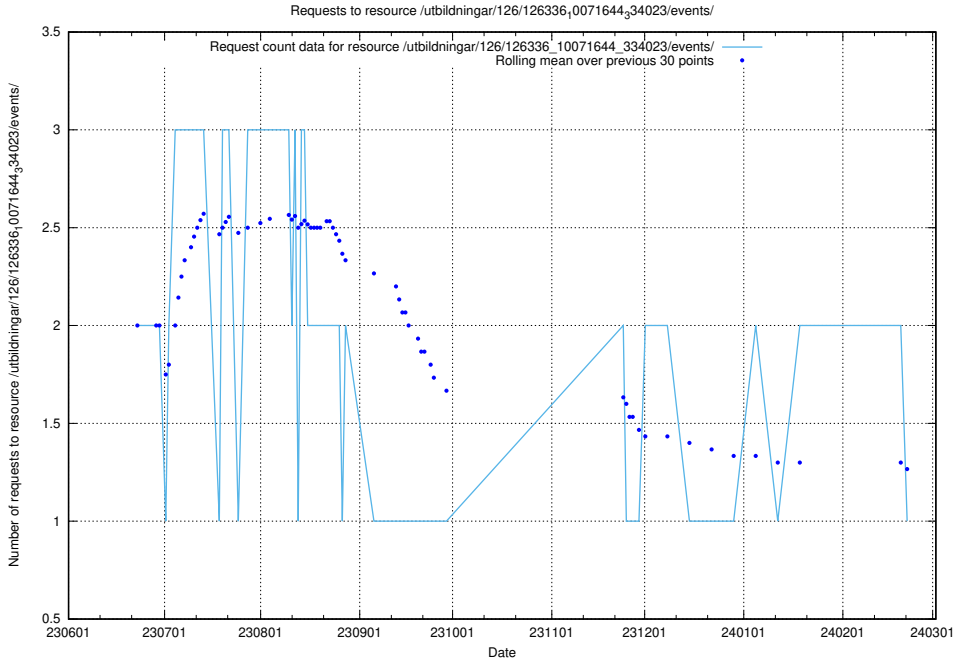

5.5622 Usage of /utbildningar/126/126336_10071644_334023/events/

Here, we count the number of requests to resource /utbildningar/126/126336_10071644_334023/events/