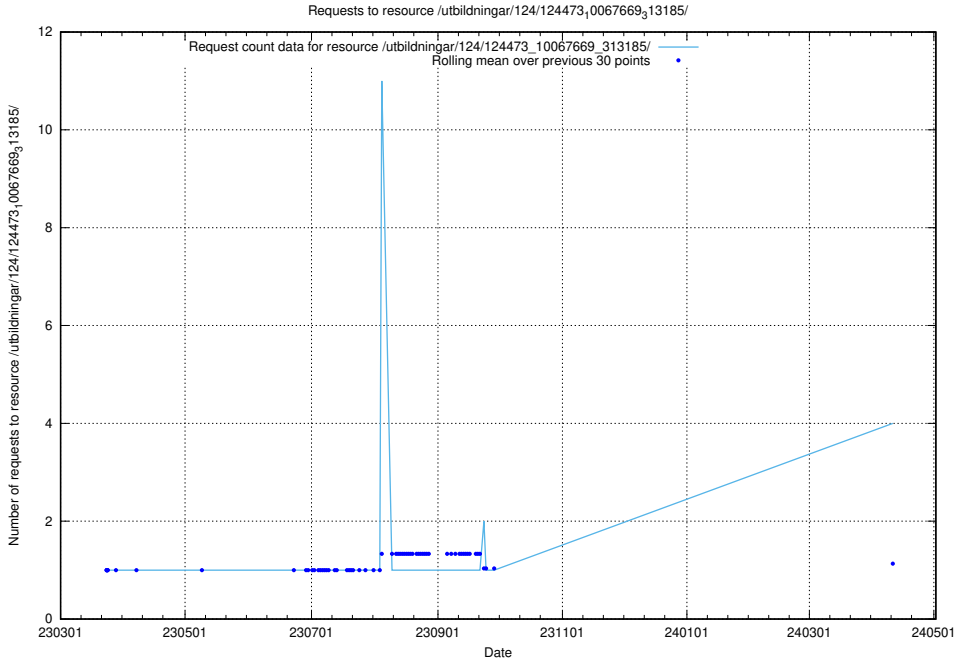

5.199 Usage of /utbildningar/124/124473_10067669_313185/

Here, we count the number of requests to resource /utbildningar/124/124473_10067669_313185/.