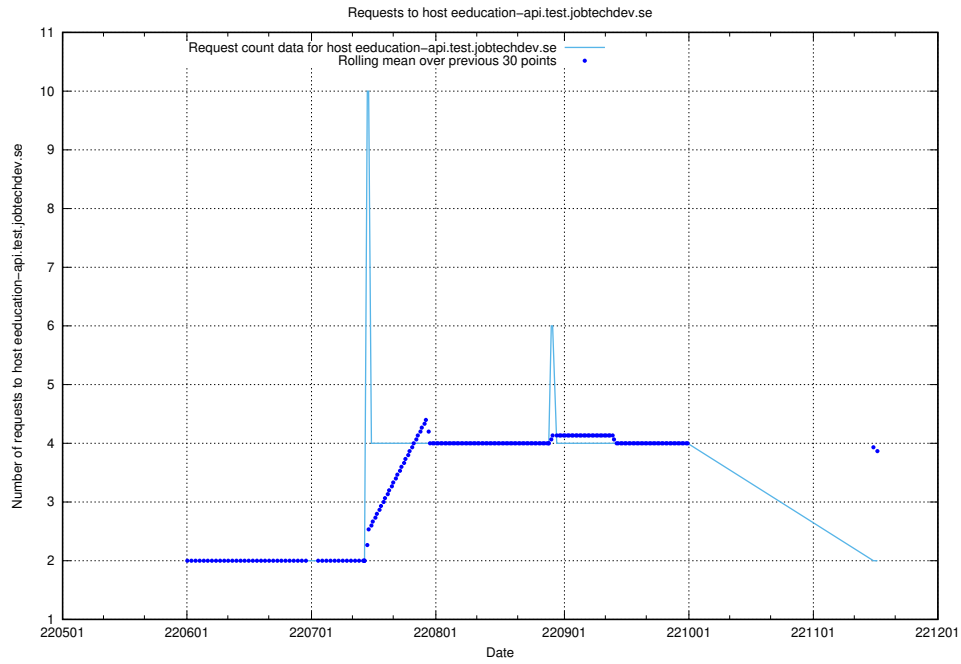

7.419 Usage of eeducation-api.test.jobtechdev.se

Here, we count the number of requests to host eeducation-api.test.jobtechdev.se.