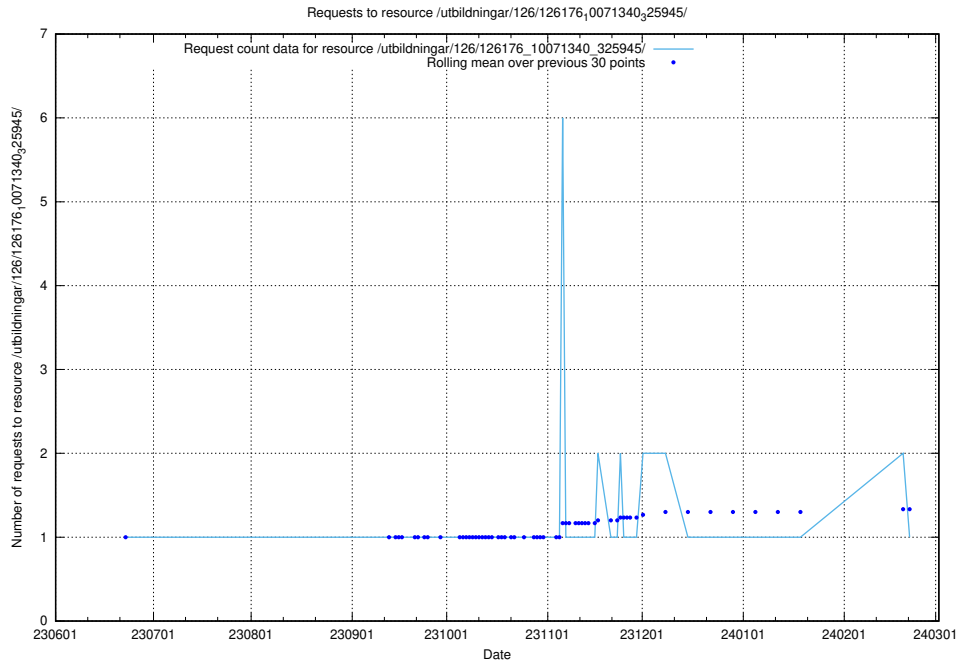

5.5735 Usage of /utbildningar/126/126176_10071340_325945/

Here, we count the number of requests to resource /utbildningar/126/126176_10071340_325945/.