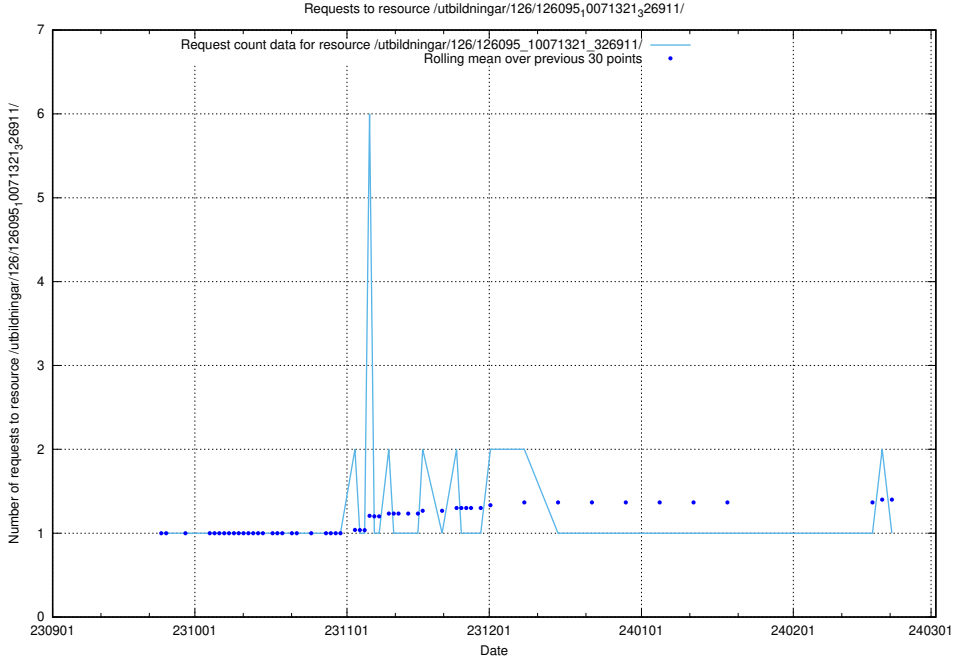

5.4544 Usage of /utbildningar/126/126095_10071321_326911/

Here, we count the number of requests to resource /utbildningar/126/126095_10071321_326911/.