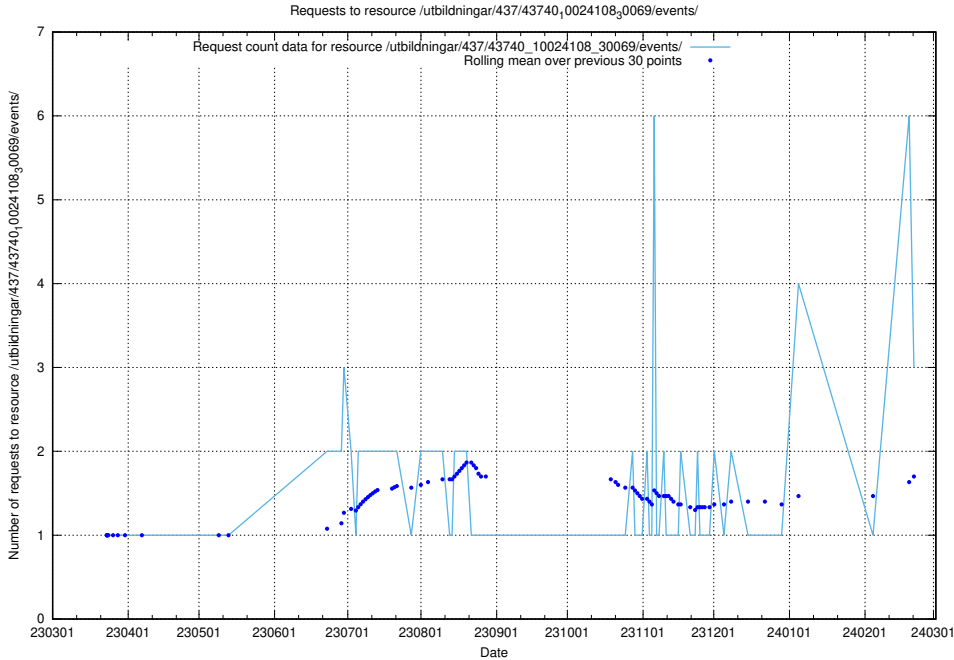

5.467 Usage of /utbildningar/437/43740_10024108_30069/events/

Here, we count the number of requests to resource /utbildningar/437/43740_10024108_30069/events/.