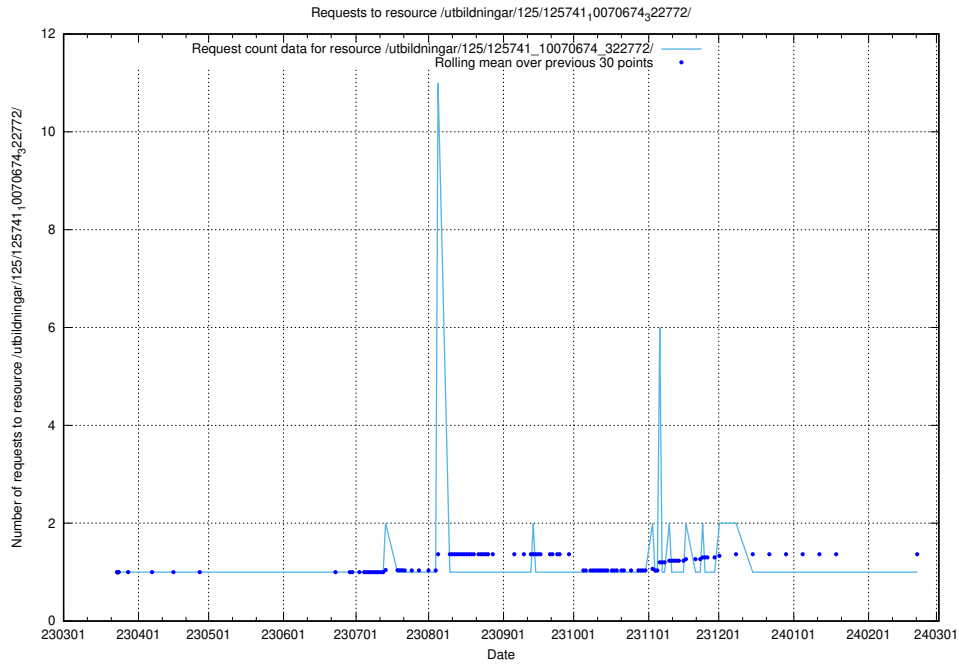

### 5.6513 Usage of /utbildningar/125/125741\_10070674\_322469/events/

Here, we count the number of requests to resource /utbildningar/125/125741\_10070674\_322469/events/