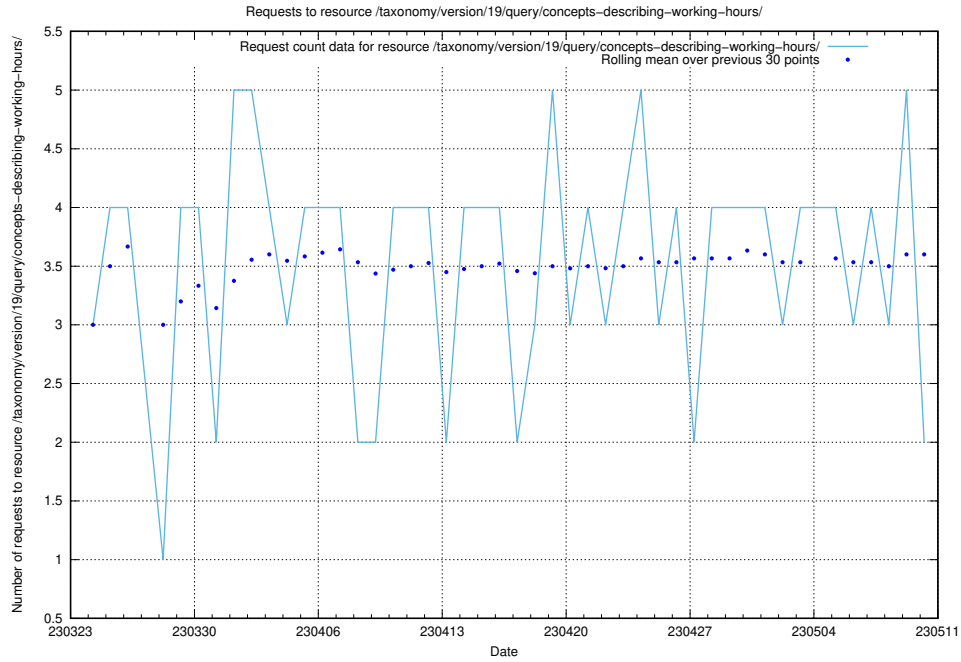

5.947 Usage of /taxonomy/version/19/query/concepts-describing-working-hours/

Here, we count the number of requests to resource /taxonomy/version/19/query/concepts-describing-working-hours/.