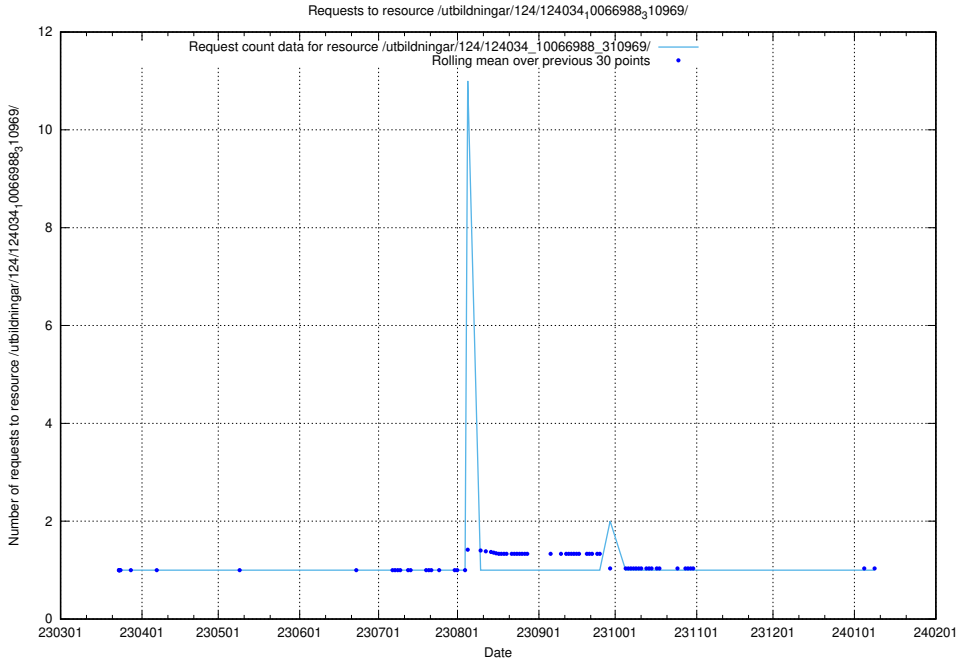

5.4461 Usage of /utbildningar/124/124034_10066988_310969/

Here, we count the number of requests to resource /utbildningar/124/124034_10066988_310969/.