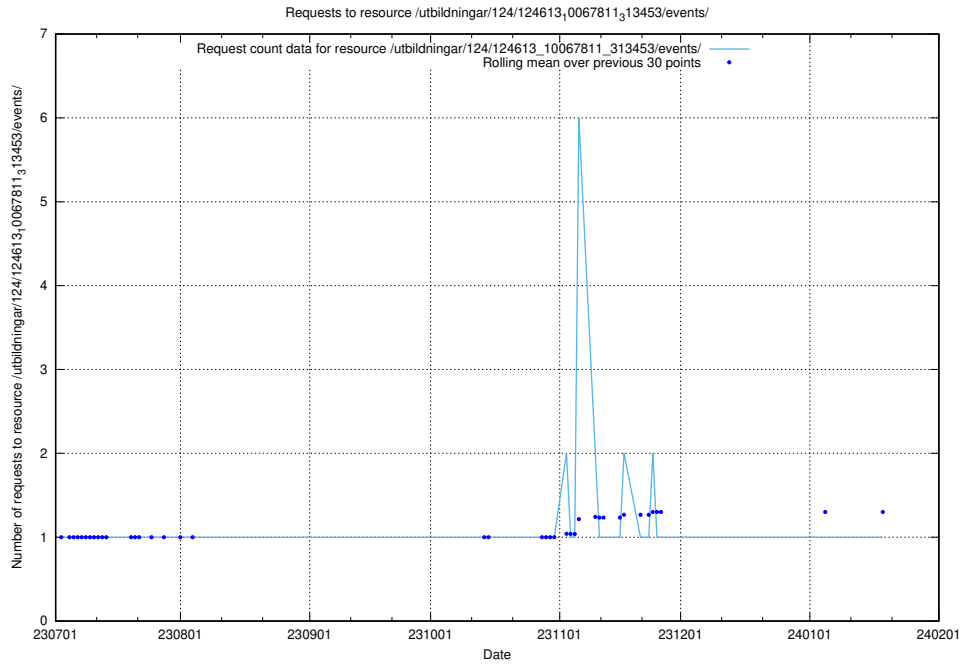

5.5428 Usage of /utbildningar/124/124613_10067811_313453/events/

Here, we count the number of requests to resource /utbildningar/124/124613_10067811_313453/events/