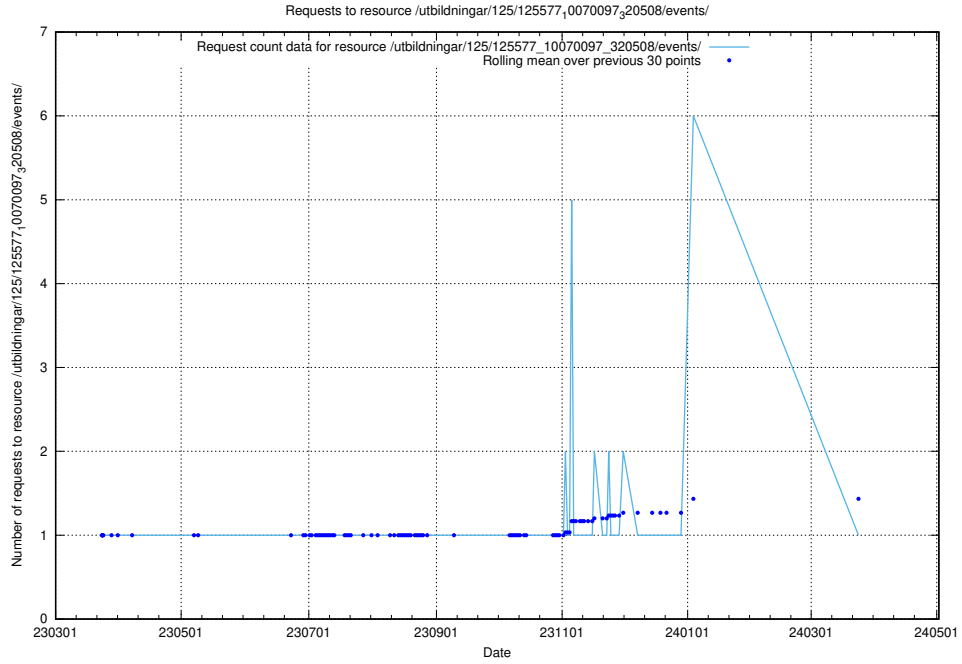

5.1122 Usage of /utbildningar/125/125577_10070097_320508/events/

Here, we count the number of requests to resource /utbildningar/125/125577_10070097_320508/events/