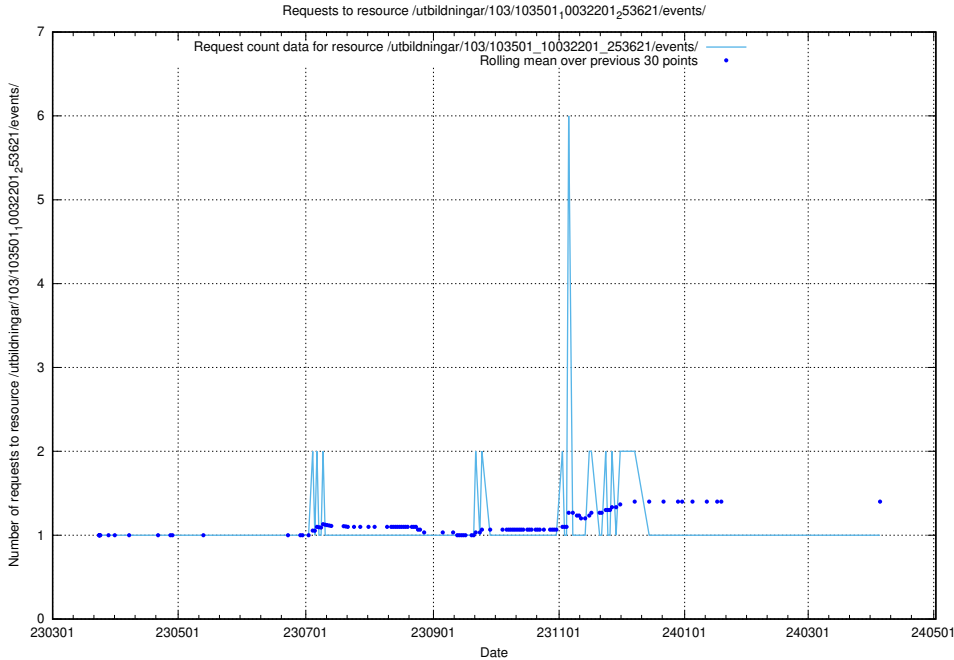

5.5541 Usage of /utbildningar/103/103501_10032201_253621/events/

Here, we count the number of requests to resource /utbildningar/103/103501_10032201_253621/events/