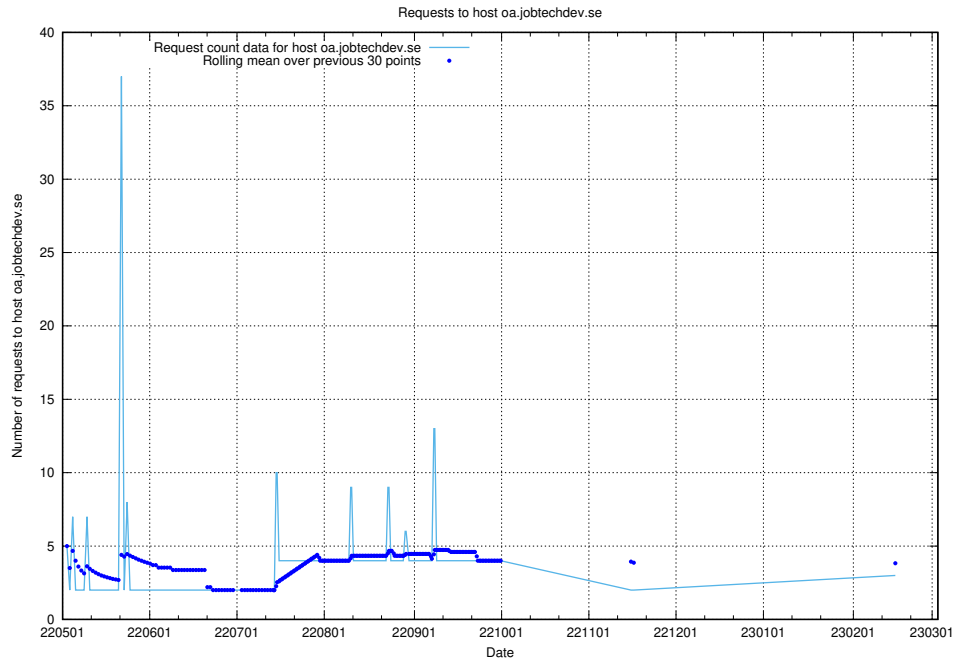

7.222 Usage of oa.jobtechdev.se

Here, we count the number of requests to host oa.jobtechdev.se.