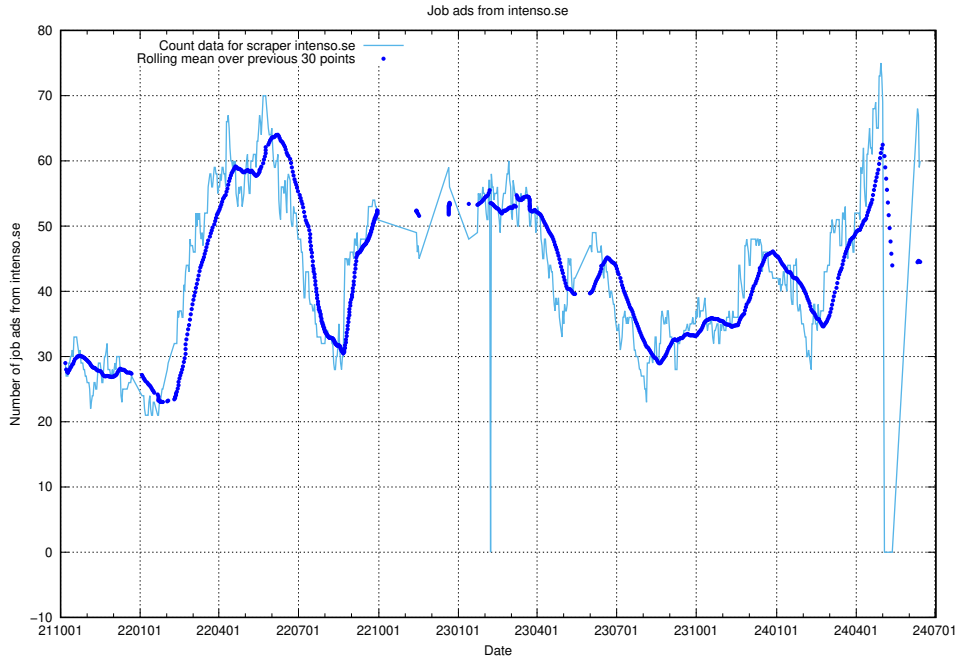

13.13 Number of ads by scraper intenso.se

Here, we count the number of job ads scraped from intenso.se.