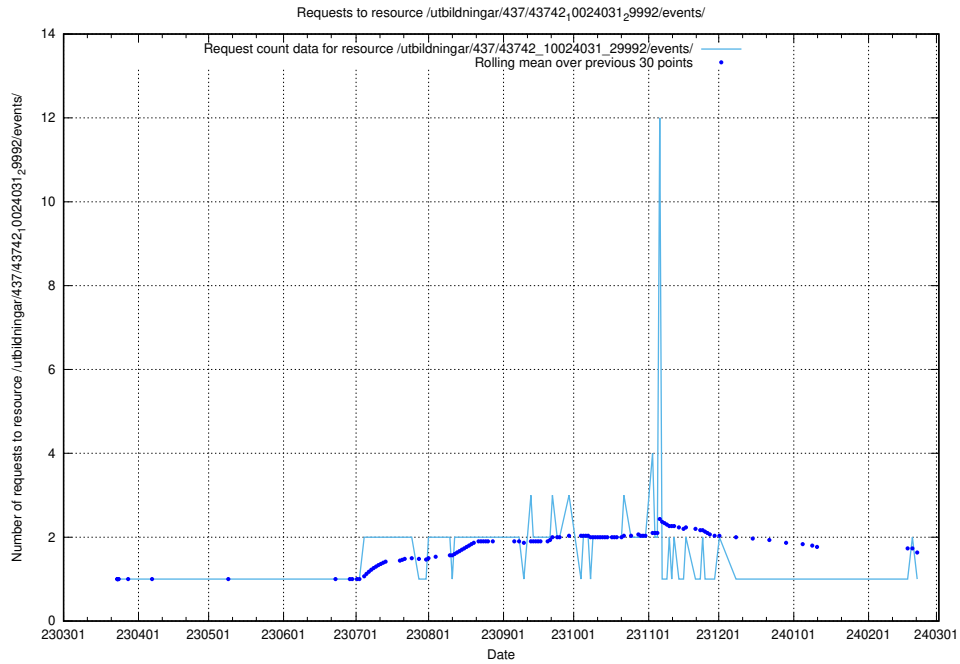

5.6419 Usage of /utbildningar/437/43742_10024031_29992/events/

Here, we count the number of requests to resource /utbildningar/437/43742_10024031_29992/events/.