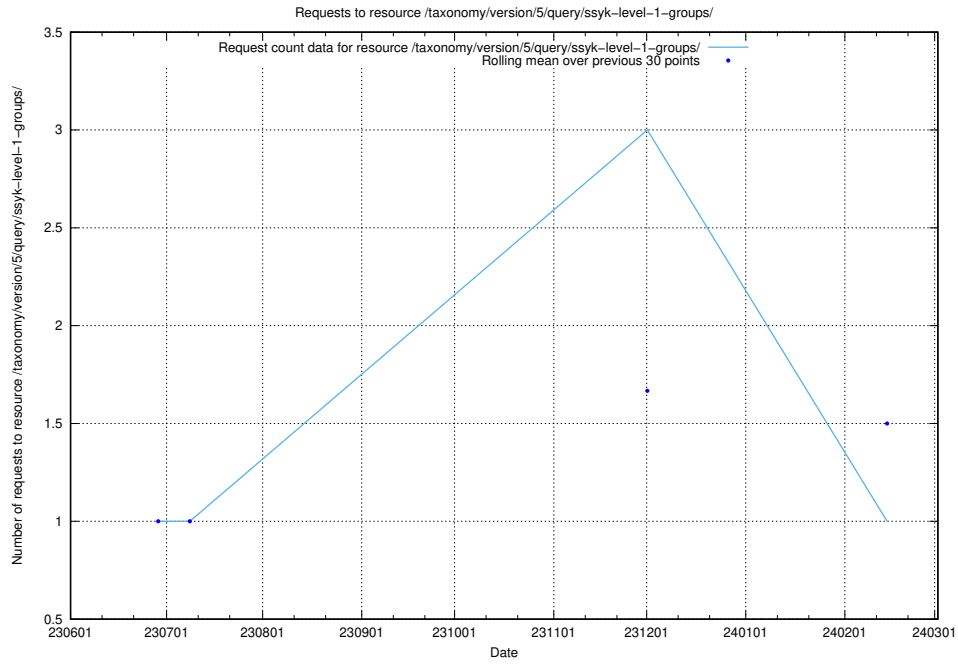

5.5596 Usage of /taxonomy/version/5/query/ssyk-level-1-groups/

Here, we count the number of requests to resource /taxonomy/version/5/query/ssyk-level-1-groups/.