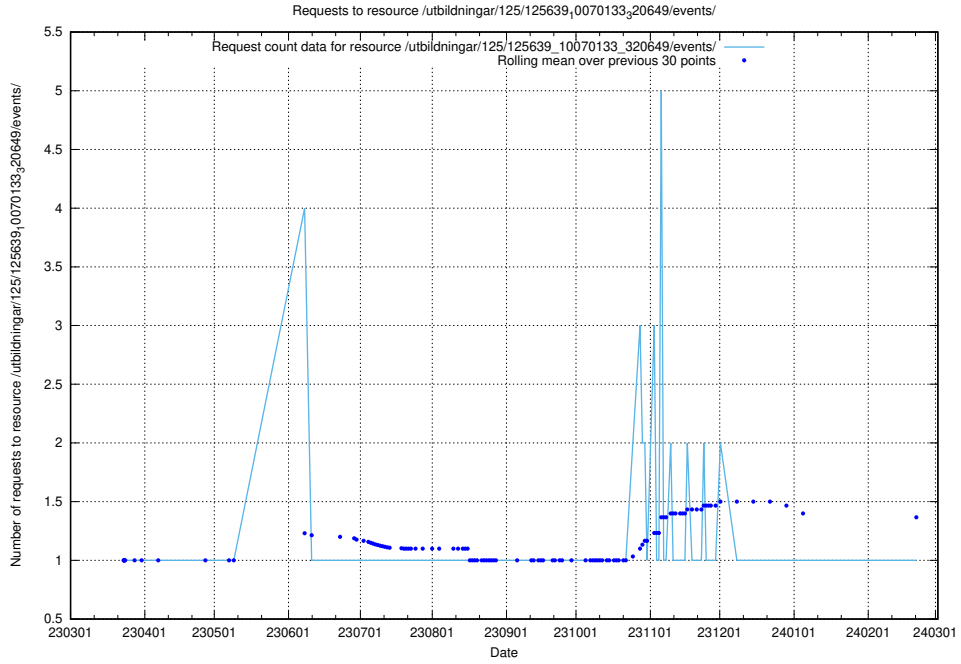

5.1077 Usage of /utbildningar/125/125639_10070133_320649/events/

Here, we count the number of requests to resource /utbildningar/125/125639_10070133_320649/events/