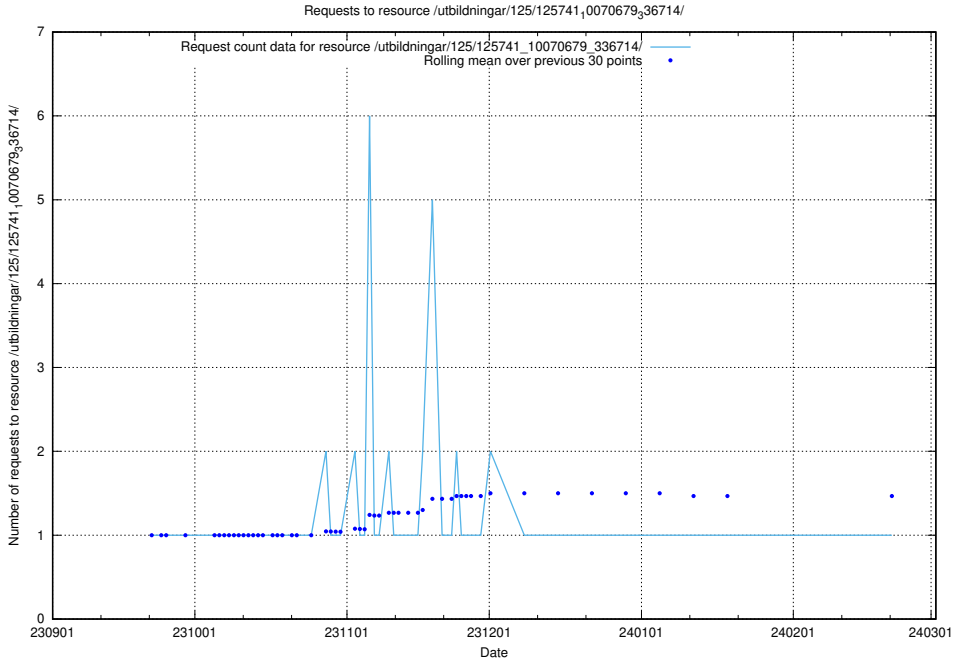

5.4569 Usage of /utbildningar/125/125741_10070679_336714/

Here, we count the number of requests to resource /utbildningar/125/125741_10070679_336714/.