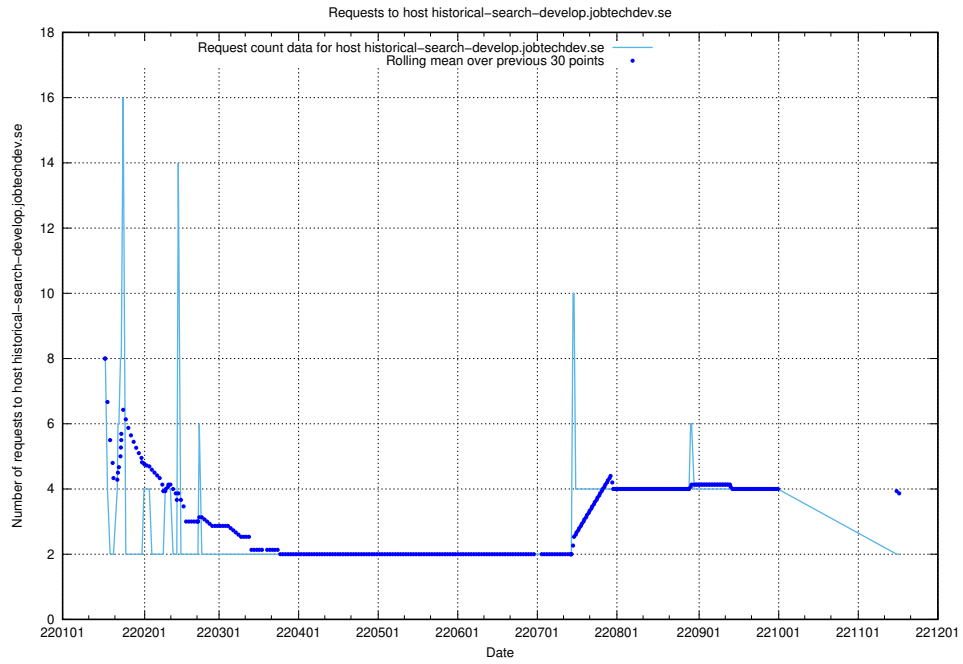

7.276 Usage of historical-search-develop.jobtechdev.se

Here, we count the number of requests to host historical-search-develop.jobtechdev.se.