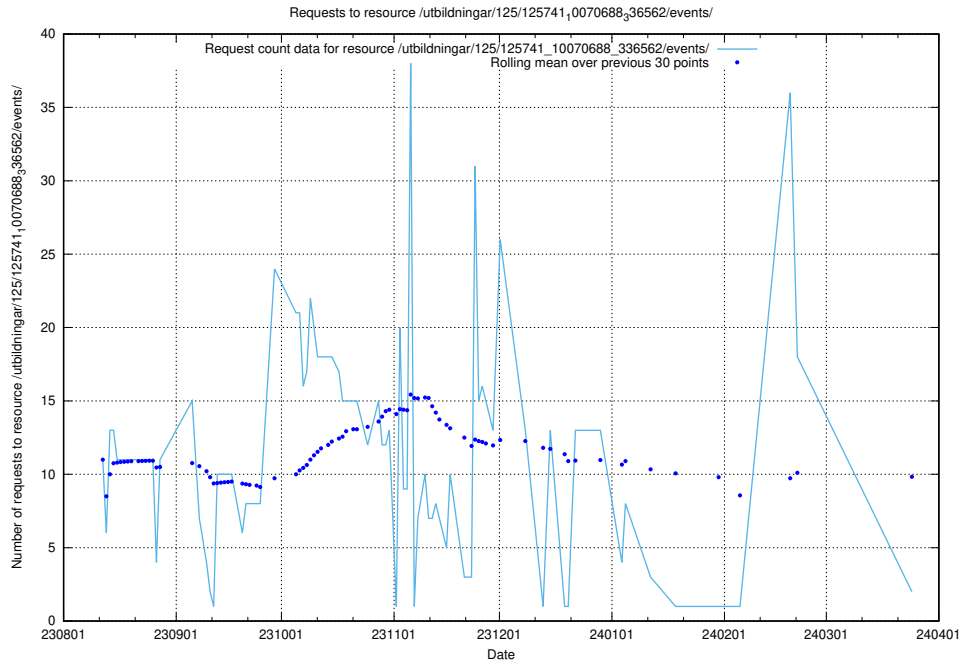

5.779 Usage of /utbildningar/125/125741_10070688_336562/events/

Here, we count the number of requests to resource /utbildningar/125/125741_10070688_336562/events/