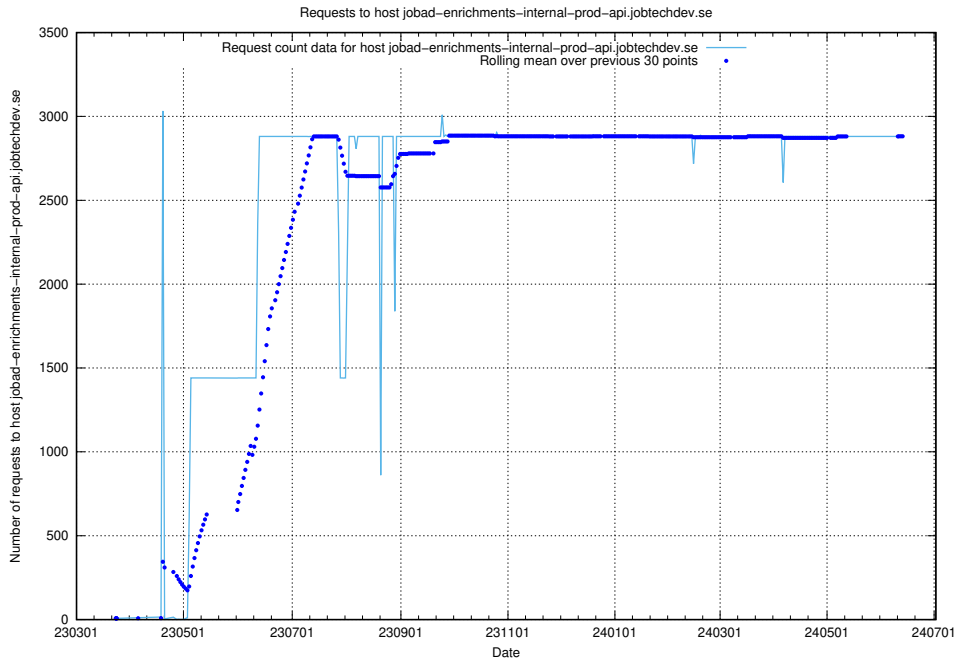

7.17 Usage of jobad-enrichments-internal-prod-api.jobtechdev.se

Here, we count the number of requests to host jobad-enrichments-internal-prod-api.jobtechdev.se.