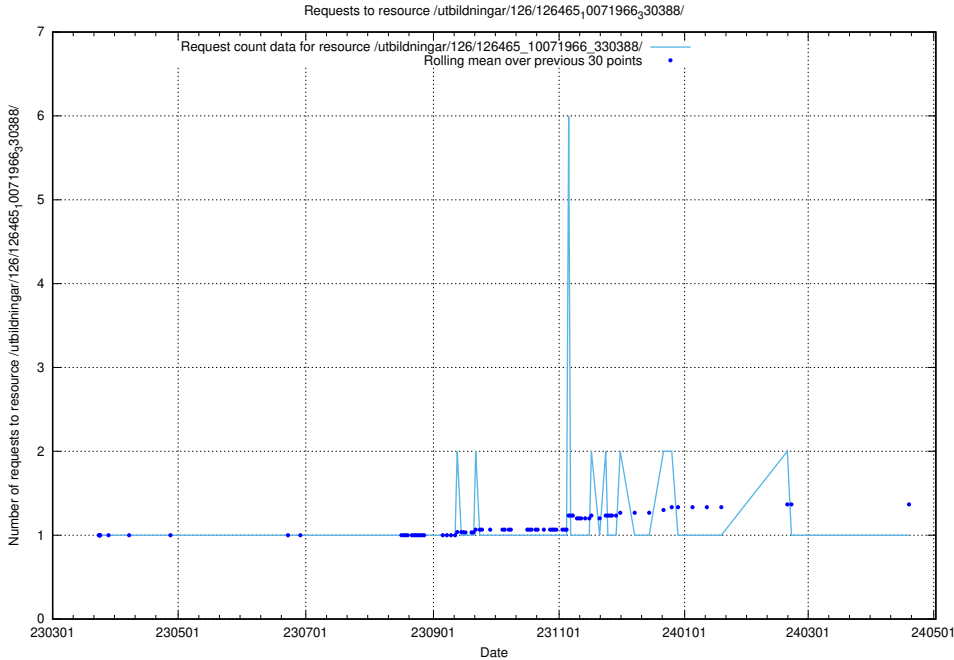

5.6444 Usage of /utbildningar/126/126465_10071966_330388/

Here, we count the number of requests to resource /utbildningar/126/126465_10071966_330388/.