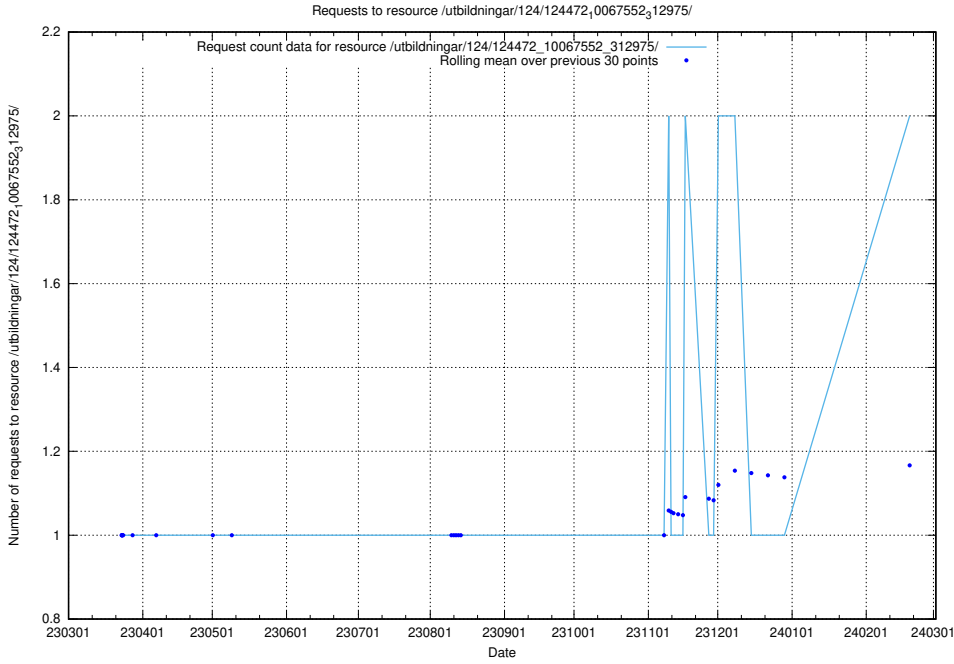

5.647 Usage of /utbildningar/124/124472_10067552_312975/

Here, we count the number of requests to resource /utbildningar/124/124472_10067552_312975/.