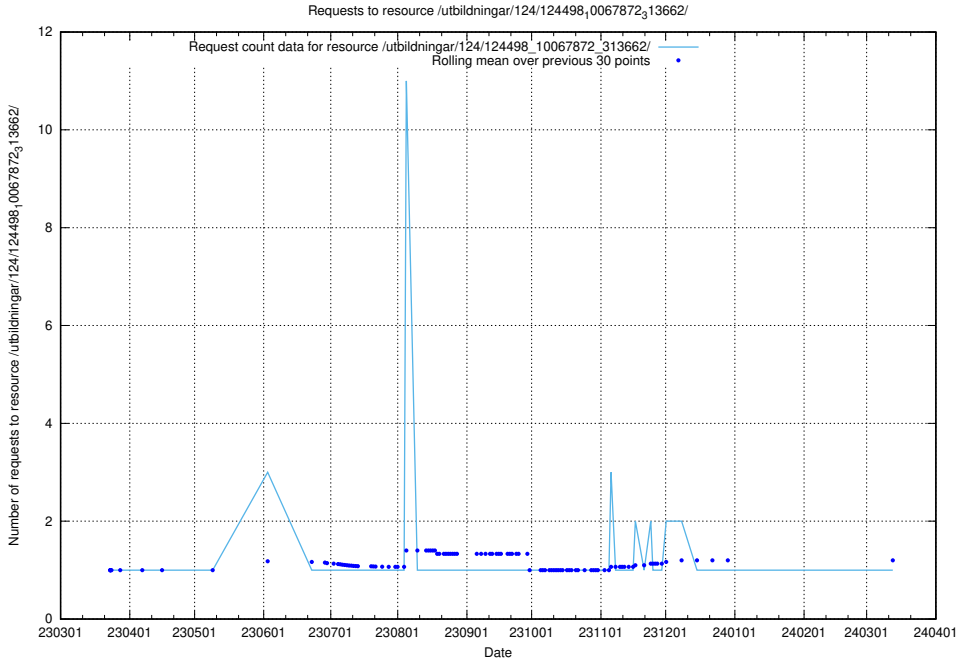

5.2717 Usage of /utbildningar/124/124498_10067872_313662/

Here, we count the number of requests to resource /utbildningar/124/124498_10067872_313662/.