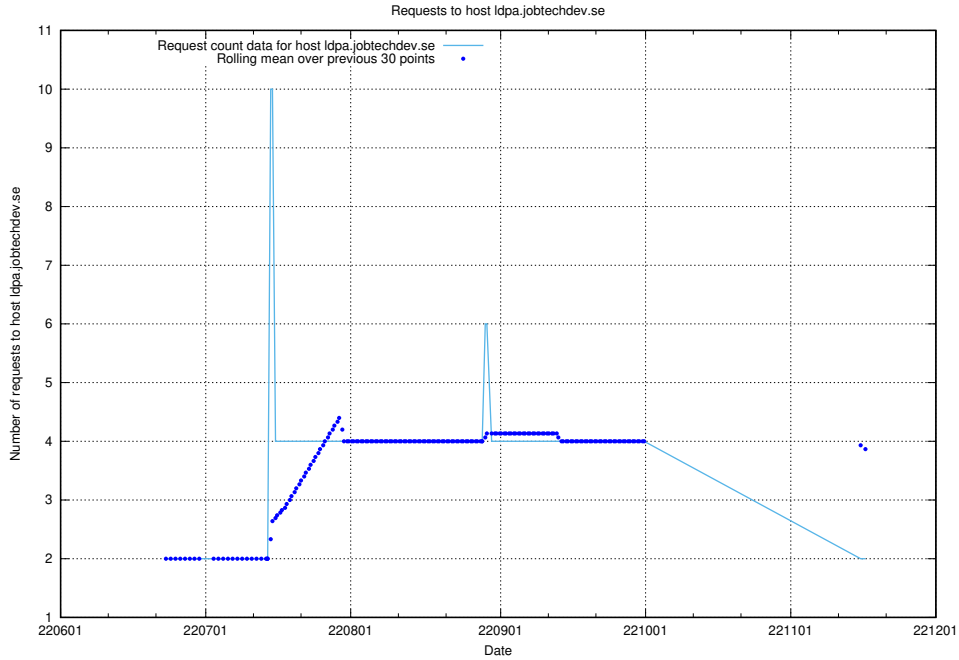

### 7.401 Usage of ldpa.jobtechdev.se

Here, we count the number of requests to host ldpa.jobtechdev.se.