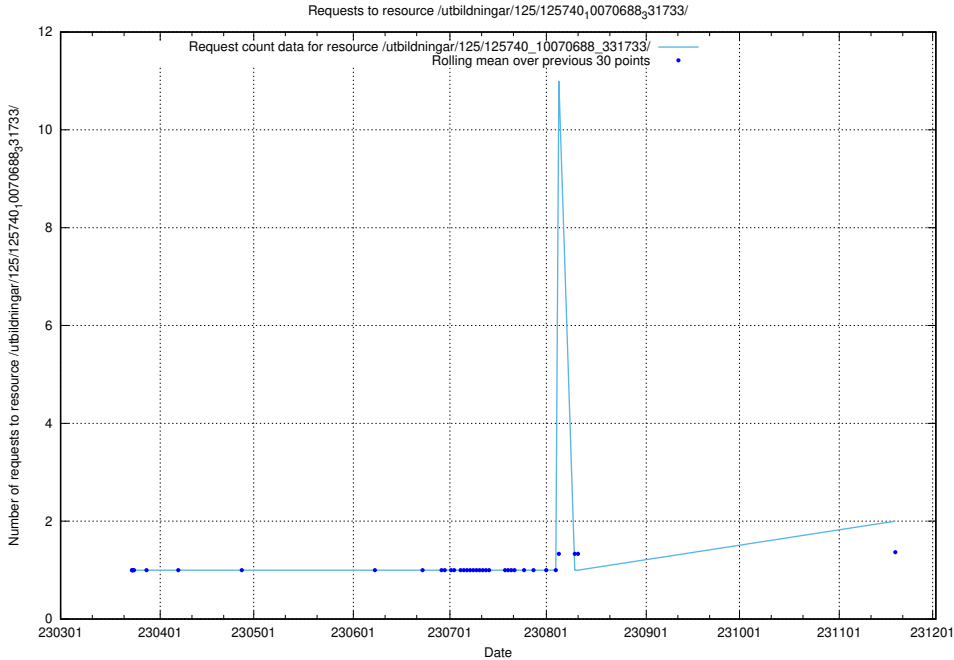

5.479 Usage of /utbildningar/125/125740_10070688_331733/

Here, we count the number of requests to resource /utbildningar/125/125740_10070688_331733/.