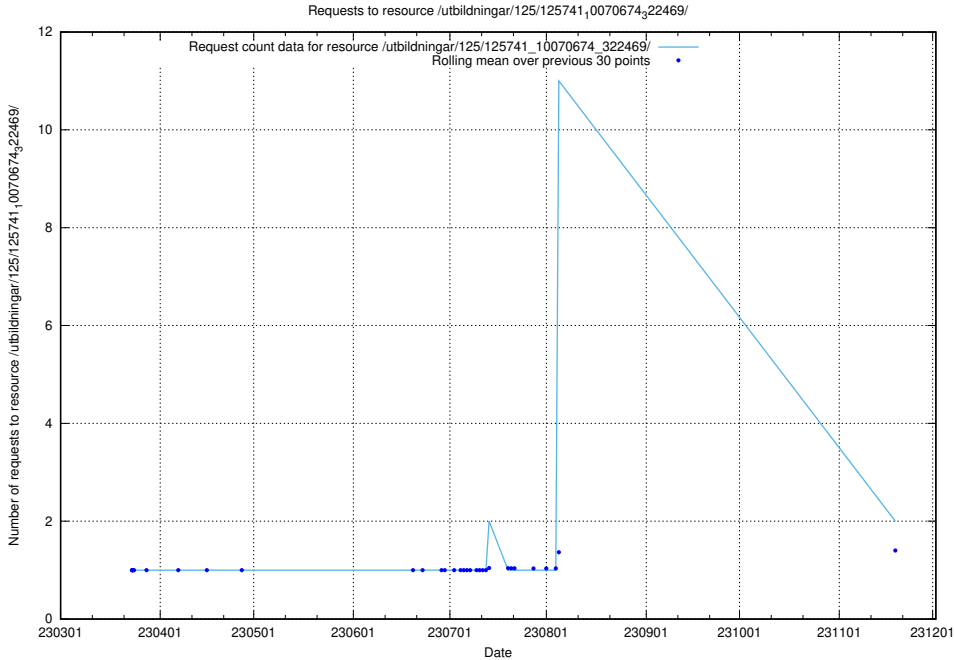

5.984 Usage of /utbildningar/125/125741_10070674_322469/

Here, we count the number of requests to resource /utbildningar/125/125741_10070674_322469/.