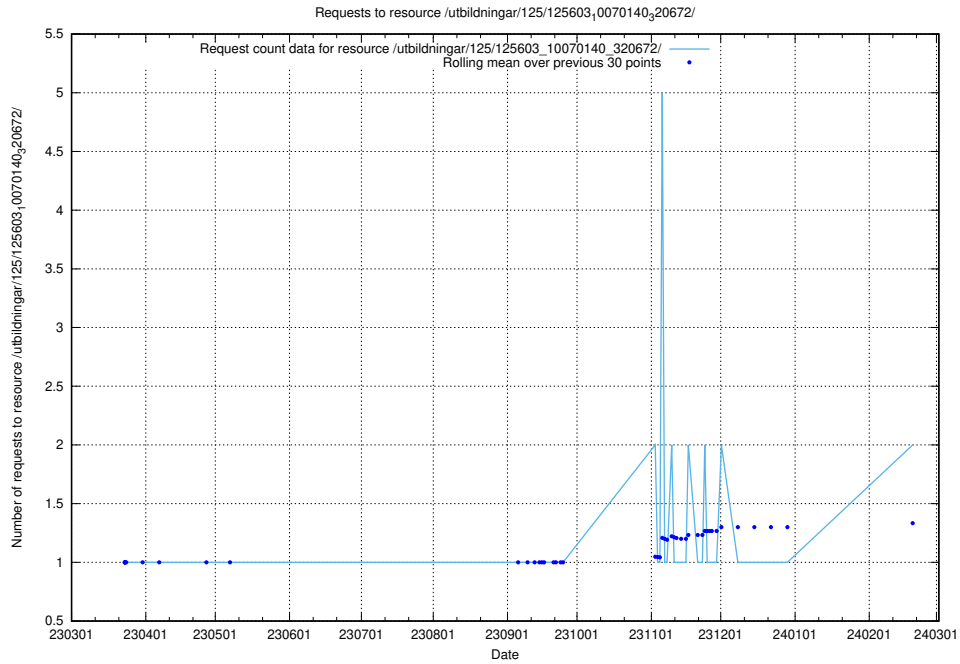

5.491 Usage of /utbildningar/125/125603_10070140_320672/

Here, we count the number of requests to resource /utbildningar/125/125603_10070140_320672/.