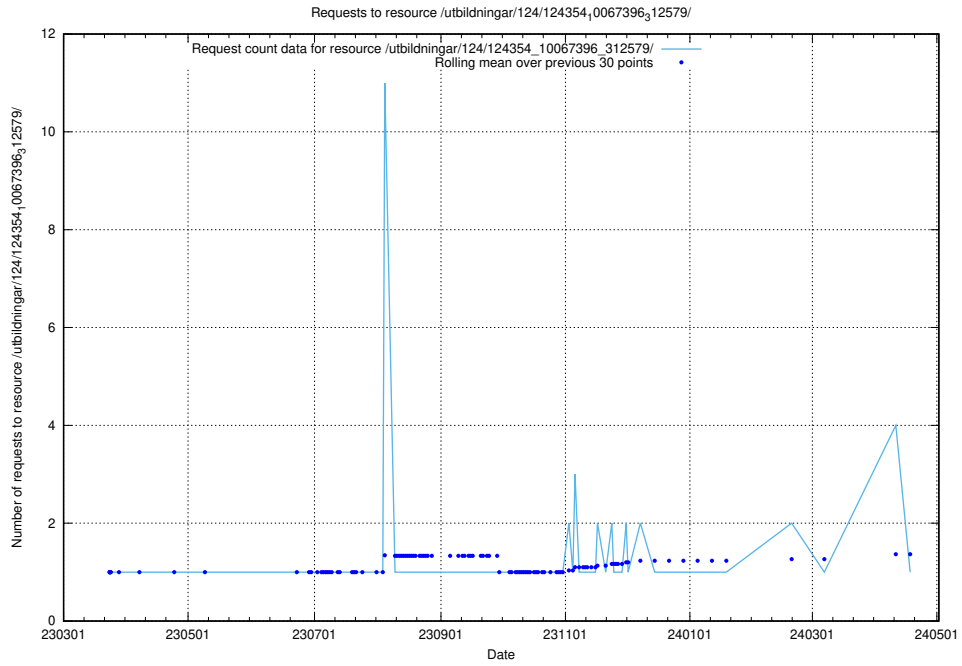

5.3984 Usage of /utbildningar/124/124354_10067396_312579/

Here, we count the number of requests to resource /utbildningar/124/124354_10067396_312579/.