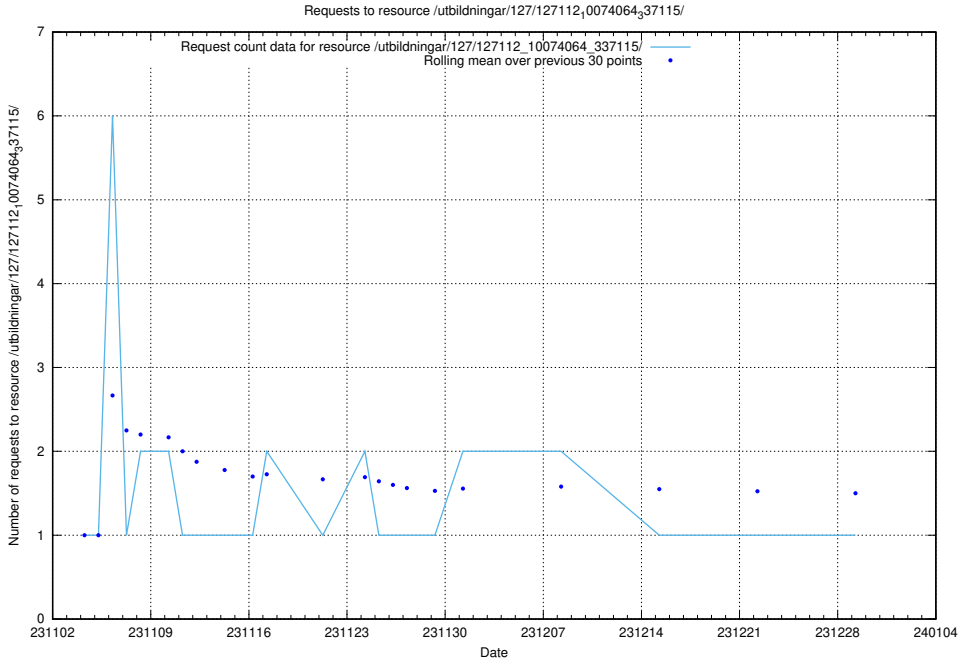

5.4197 Usage of /utbildningar/127/127112_10074064_337115/

Here, we count the number of requests to resource /utbildningar/127/127112_10074064_337115/.