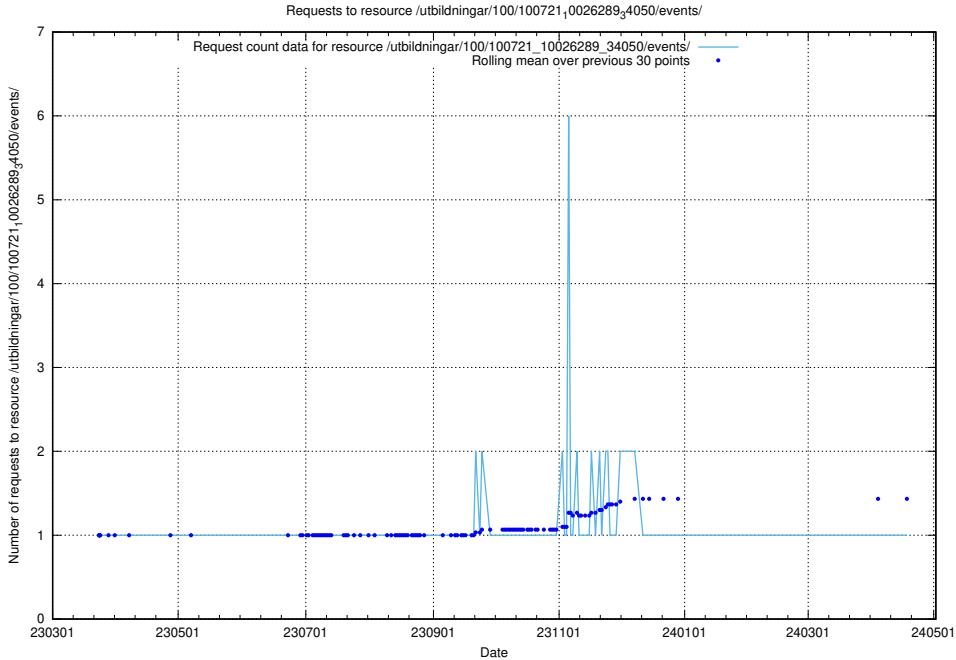

5.5751 Usage of /utbildningar/100/100721_10026289_34050/events/

Here, we count the number of requests to resource /utbildningar/100/100721_10026289_34050/events/.