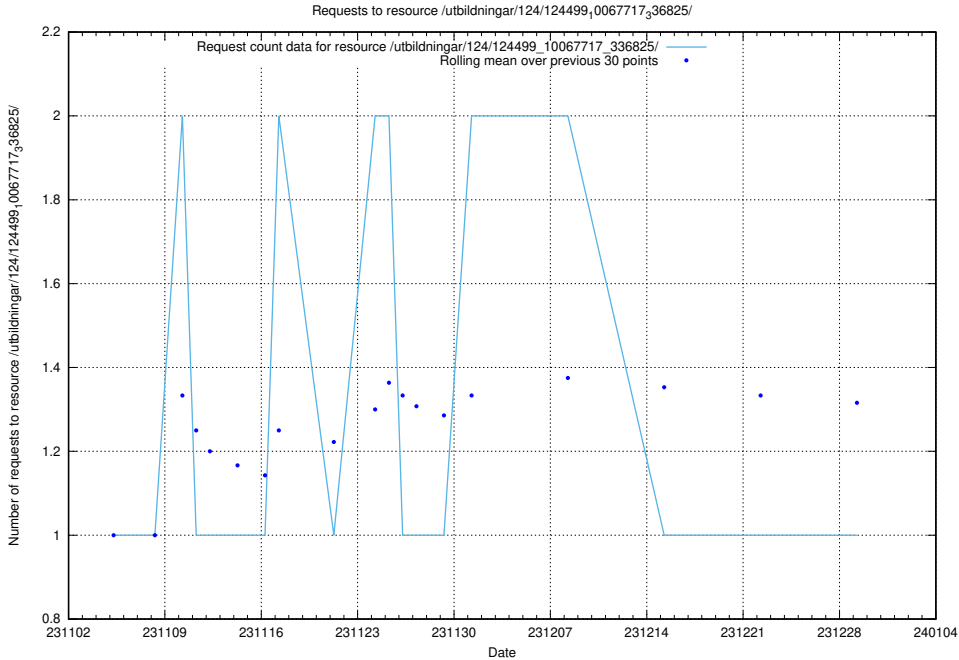

5.4188 Usage of /utbildningar/124/124499_10067717_336825/

Here, we count the number of requests to resource /utbildningar/124/124499_10067717_336825/.