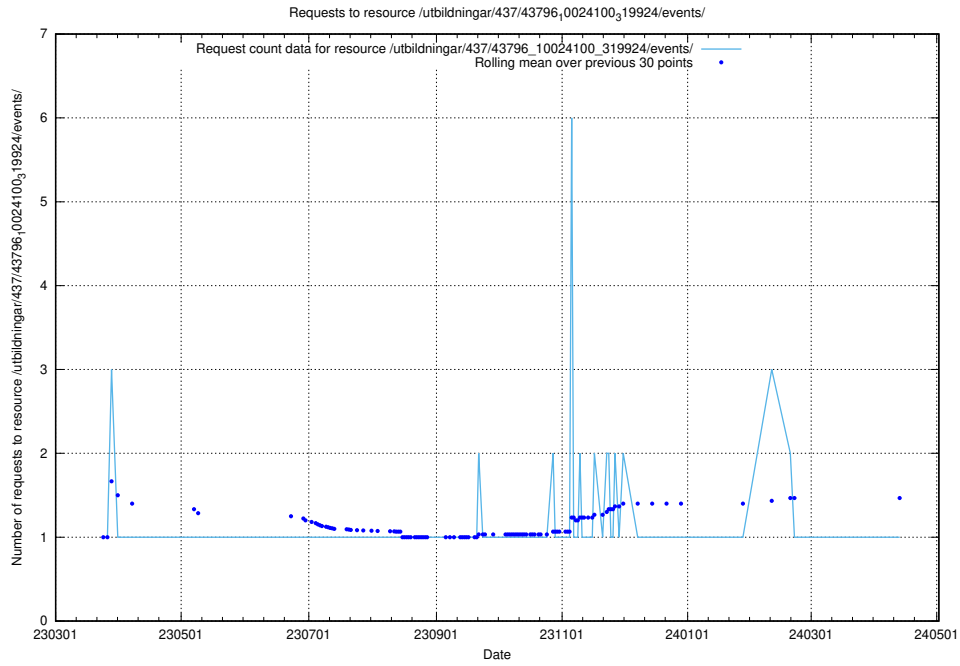

5.6208 Usage of /utbildningar/437/43796_10024100_319924/events/

Here, we count the number of requests to resource /utbildningar/437/43796_10024100_319924/events/.