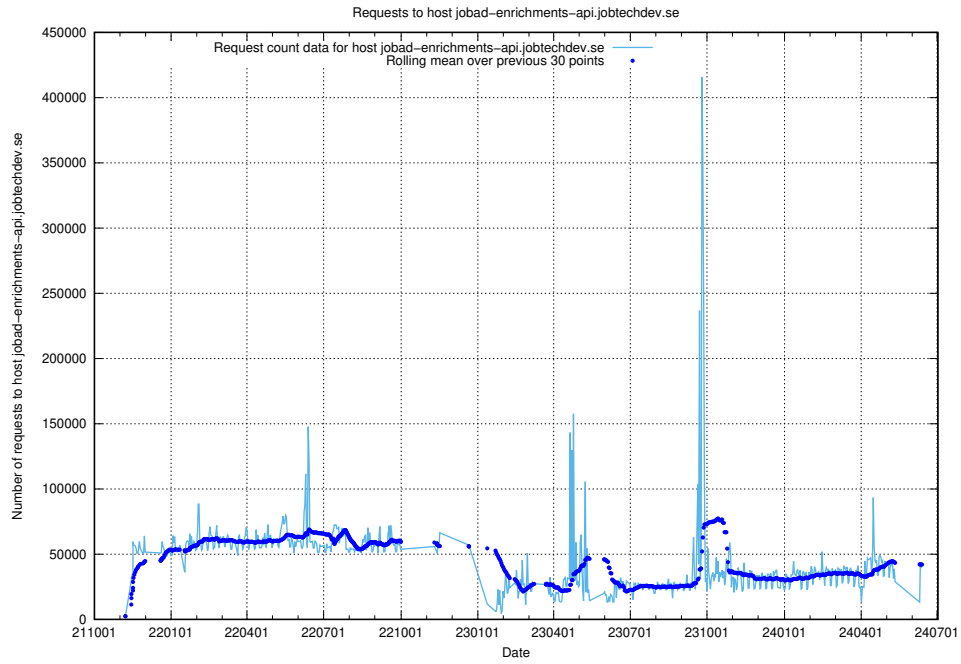

7.6 Usage of jobad-enrichments-api.jobtechdev.se

Here, we count the number of requests to host jobad-enrichments-api.jobtechdev.se.