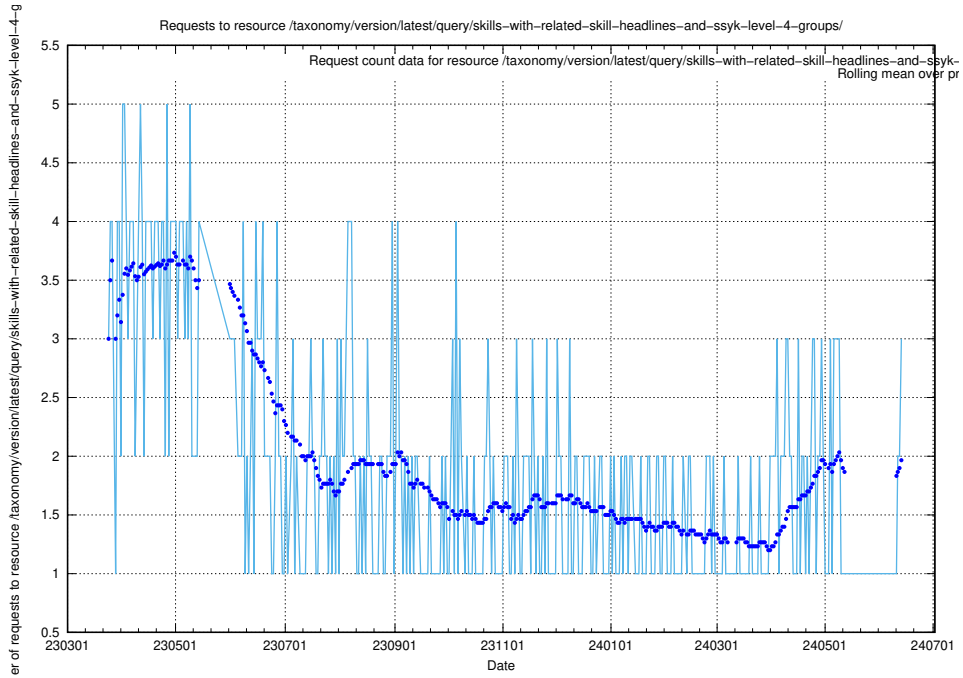

5.440 Usage of /taxonomy/version/latest/query/skills-with-related-skill-headlines-and-ssyk-level-4-groups/

Here, we count the number of requests to resource /taxonomy/version/latest/query/skills-with-related-skill-headlines-and-ssyk-level-4-groups/.