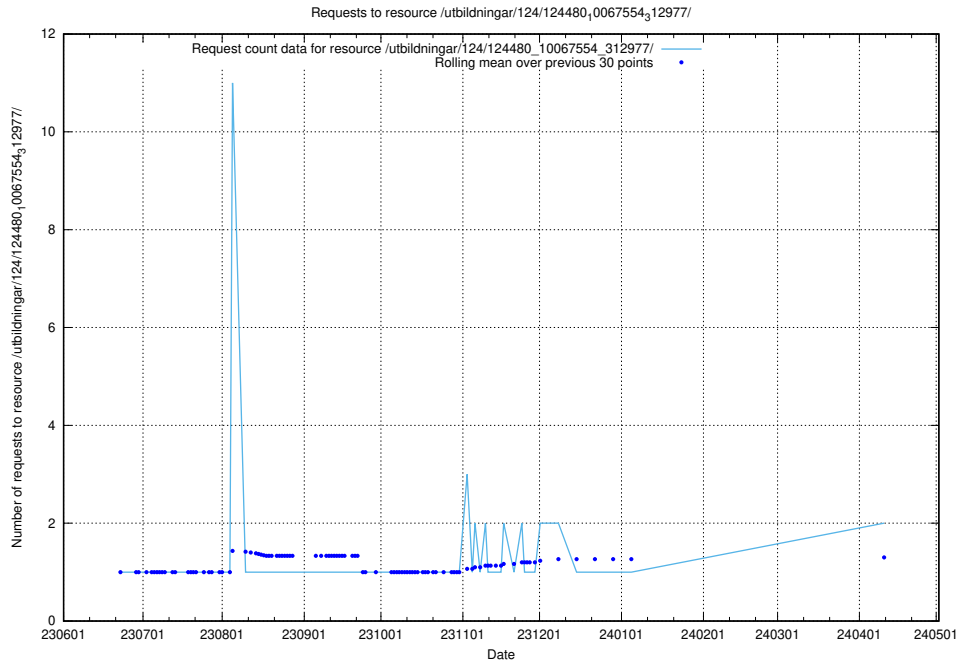

5.873 Usage of /utbildningar/124/124480_10067554_312977/

Here, we count the number of requests to resource /utbildningar/124/124480_10067554_312977/.