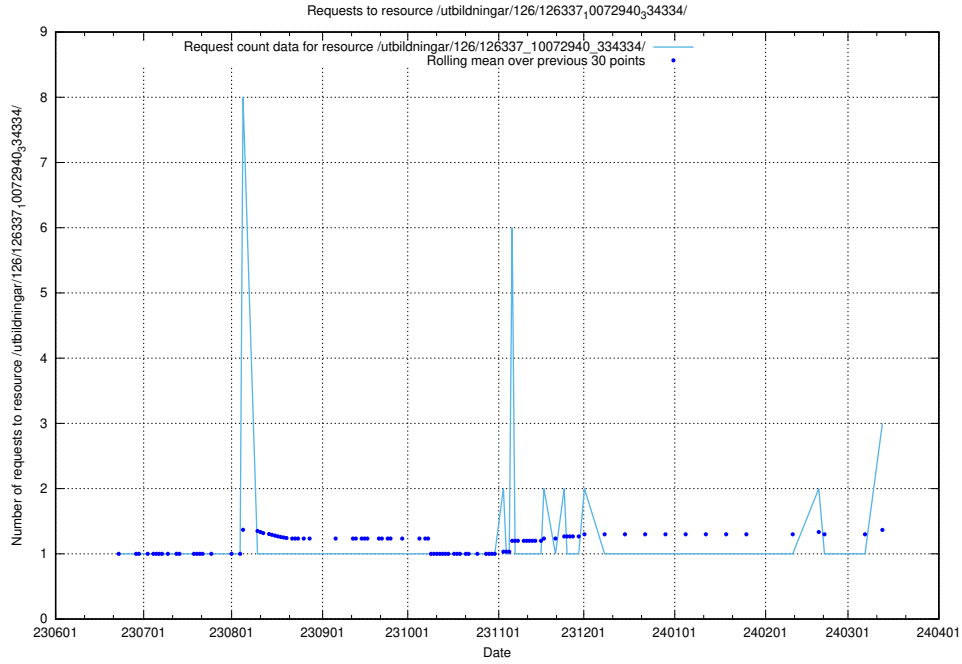

5.392 Usage of /utbildningar/126/126337_10072940_334334/

Here, we count the number of requests to resource /utbildningar/126/126337_10072940_334334/.