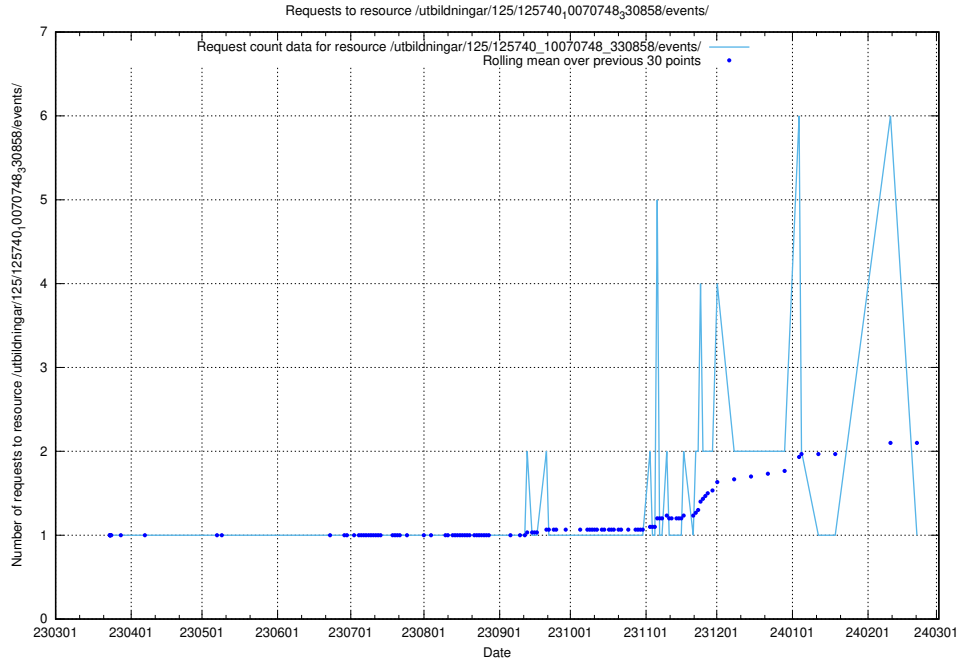

5.993 Usage of /utbildningar/125/125740_10070748_330858/events/

Here, we count the number of requests to resource /utbildningar/125/125740_10070748_330858/events/