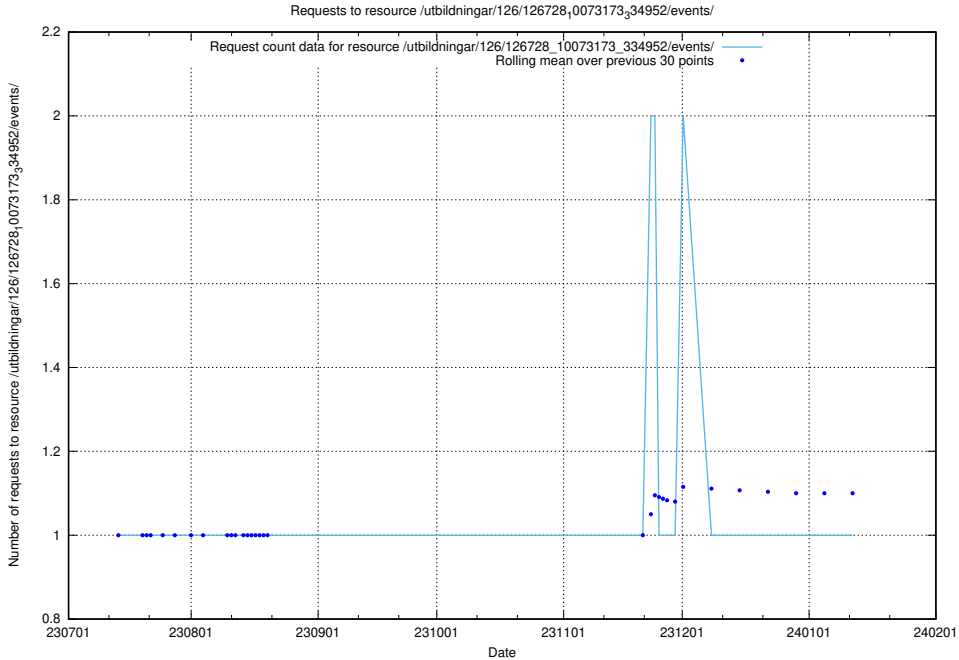

### 5.5125 Usage of /utbildningar/126/126728\_10073173\_334952/events/

Here, we count the number of requests to resource /utbildningar/126/126728\_10073173\_334952/events/