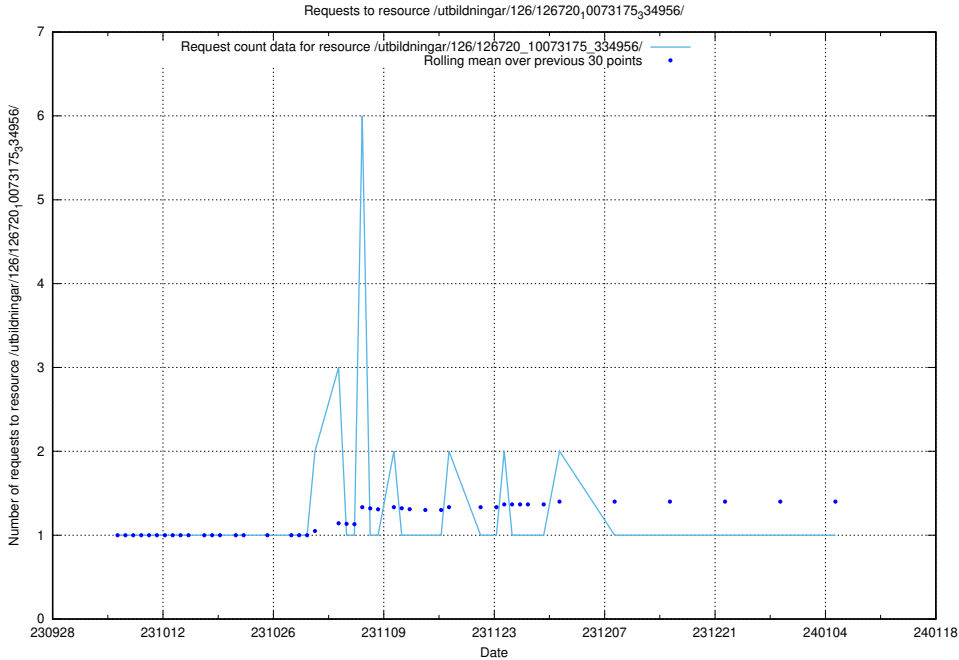

5.4459 Usage of /utbildningar/126/126720_10073175_334956/

Here, we count the number of requests to resource /utbildningar/126/126720_10073175_334956/.