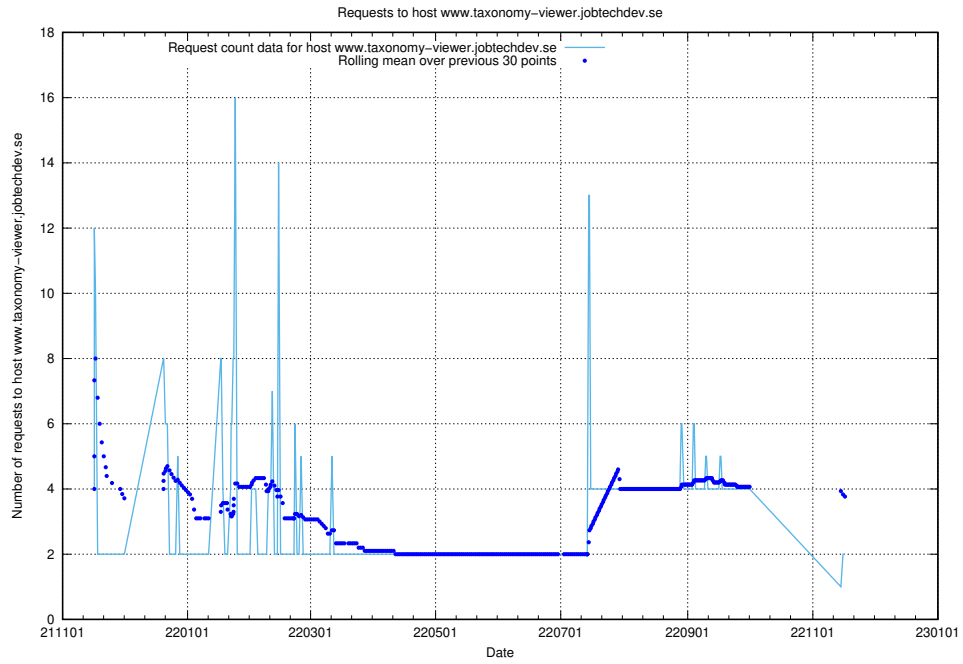

7.506 Usage of www.taxonomy-viewer.jobtechdev.se

Here, we count the number of requests to host www.taxonomy-viewer.jobtechdev.se.