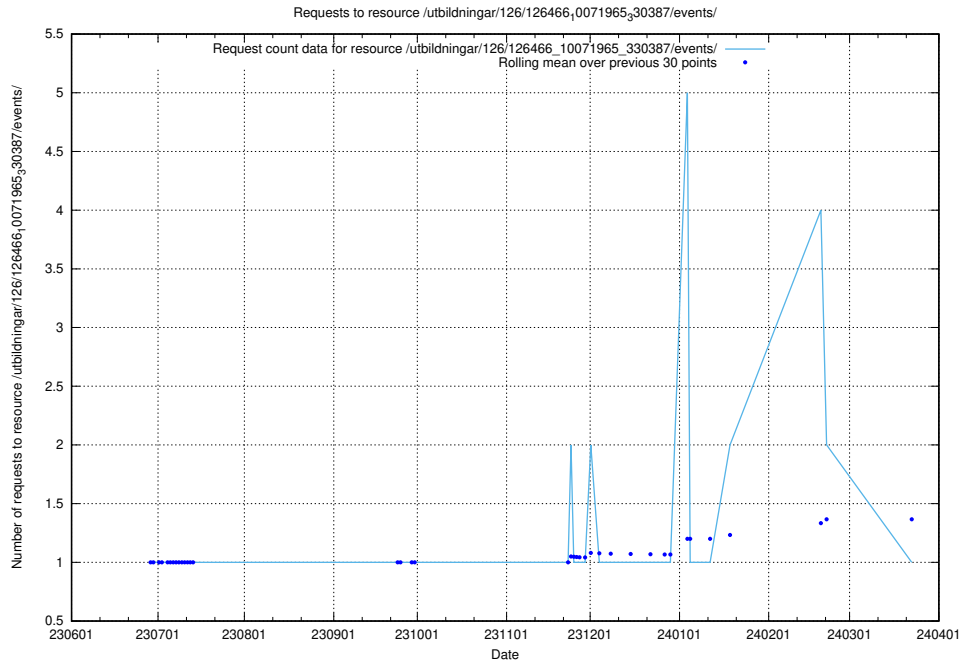

5.5512 Usage of /utbildningar/126/126466_10071965_330387/events/

Here, we count the number of requests to resource /utbildningar/126/126466_10071965_330387/events/