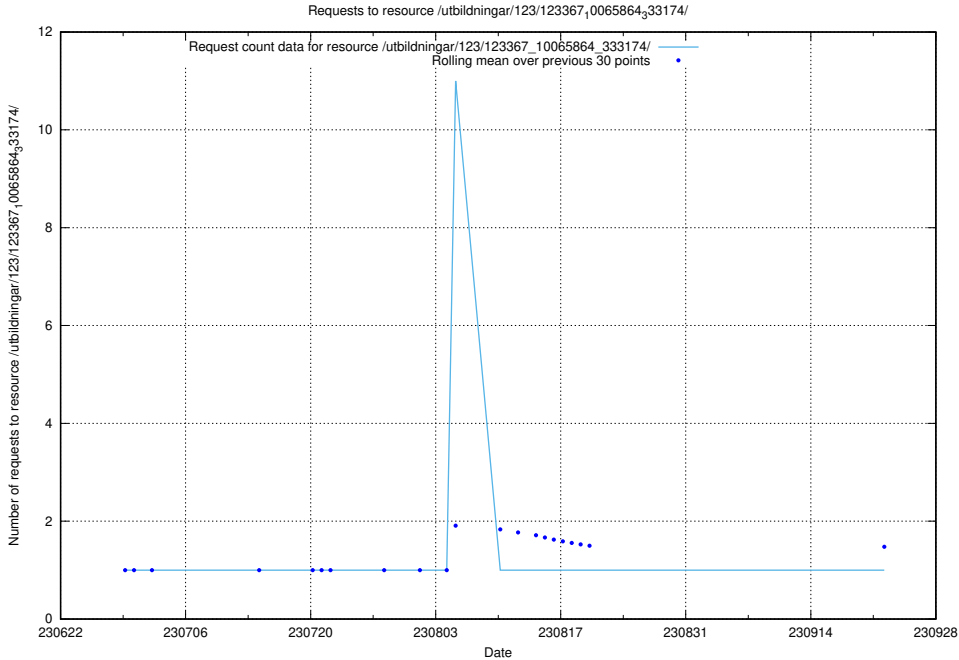

5.5590 Usage of /utbildningar/123/123367_10065864_333174/

Here, we count the number of requests to resource /utbildningar/123/123367_10065864_333174/.