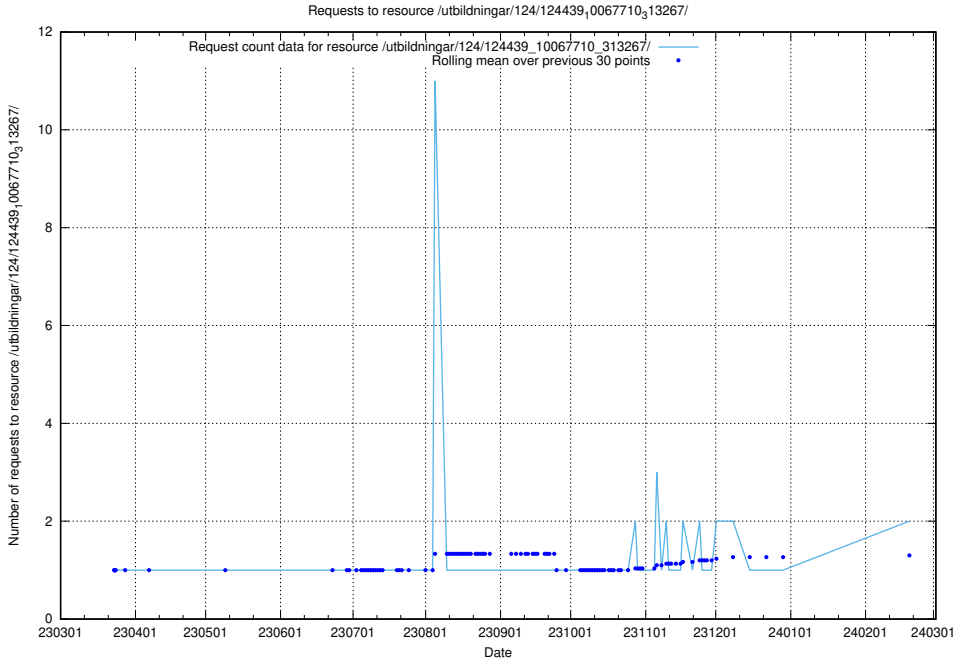

5.670 Usage of /utbildningar/124/124439_10067710_313267/

Here, we count the number of requests to resource /utbildningar/124/124439_10067710_313267/.