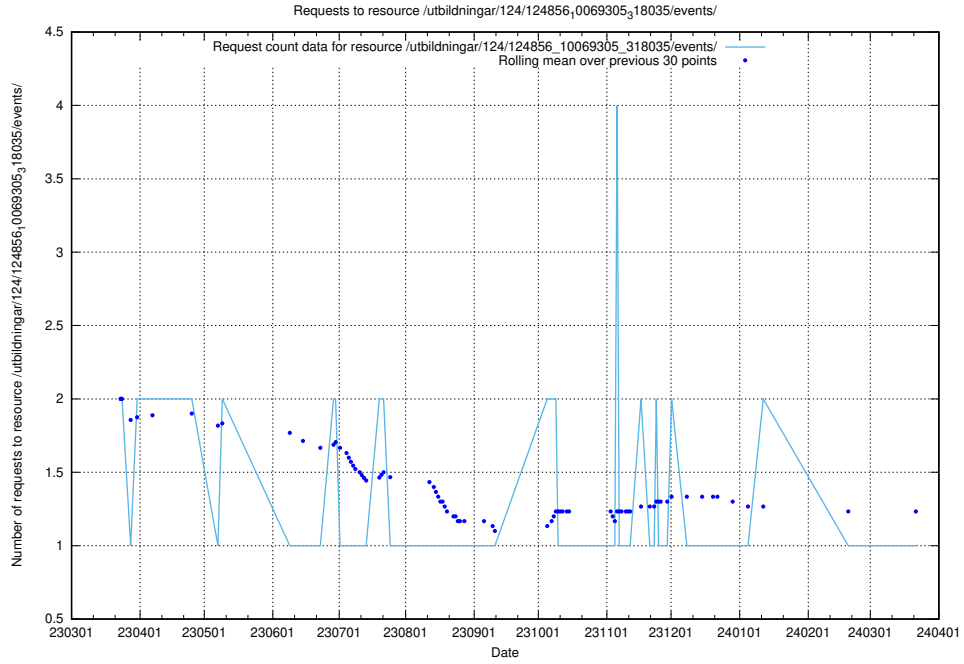

5.6318 Usage of /utbildningar/124/124856_10069305_318035/events/

Here, we count the number of requests to resource /utbildningar/124/124856_10069305_318035/events/