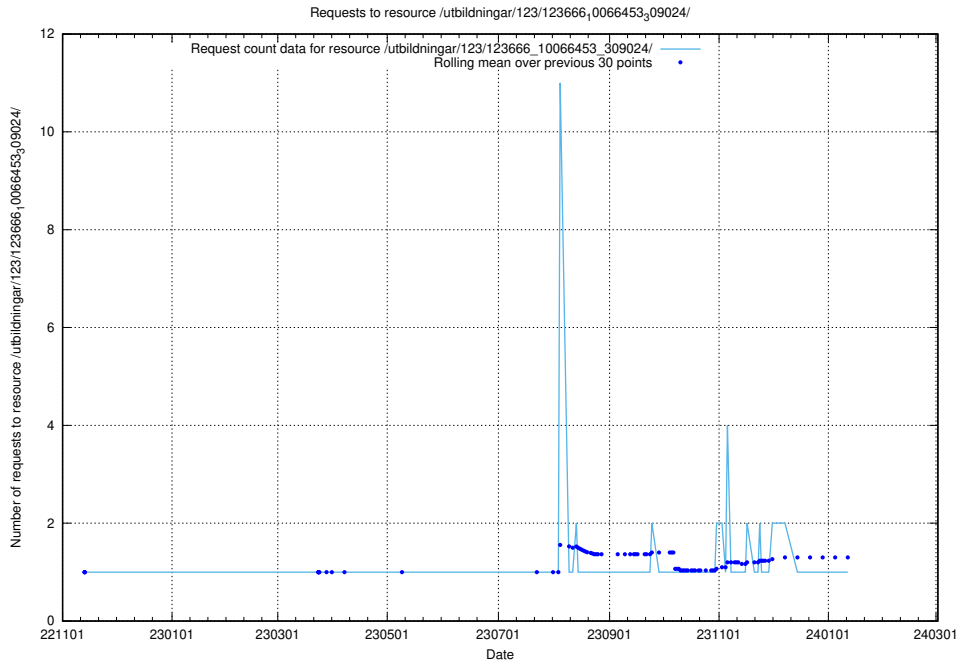

5.5974 Usage of /utbildningar/123/123666_10066453_309024/

Here, we count the number of requests to resource /utbildningar/123/123666_10066453_309024/.