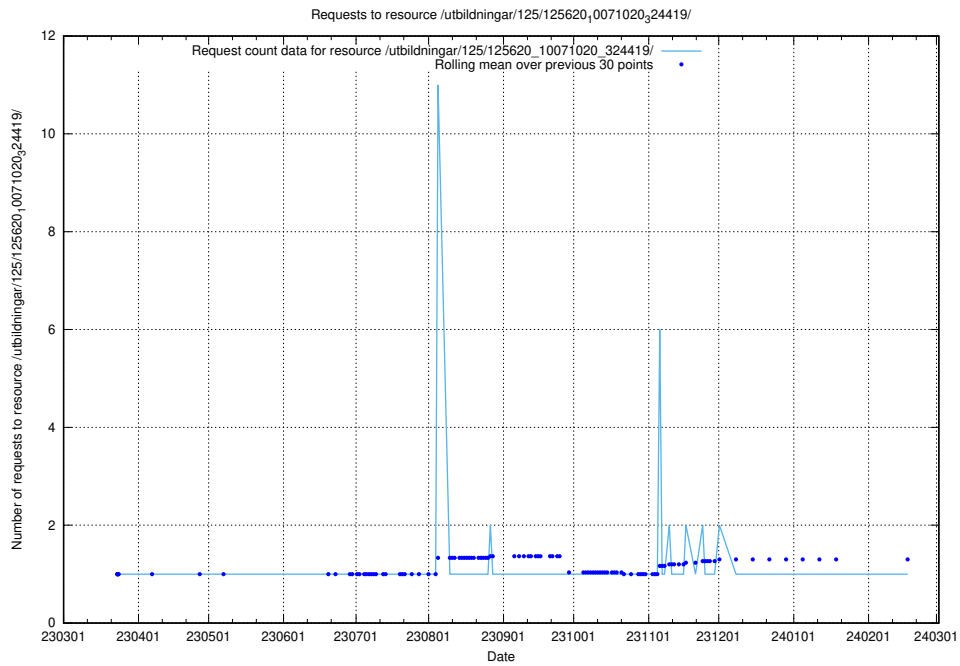

5.1078 Usage of /utbildningar/125/125620_10071020_324419/

Here, we count the number of requests to resource /utbildningar/125/125620_10071020_324419/.