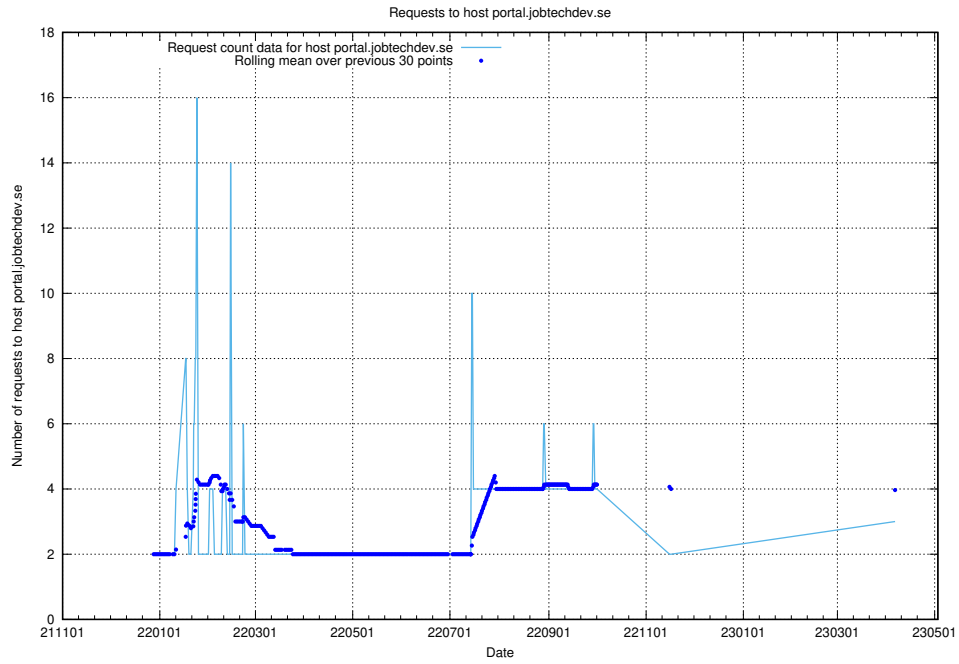

7.196 Usage of portal.jobtechdev.se

Here, we count the number of requests to host portal.jobtechdev.se.