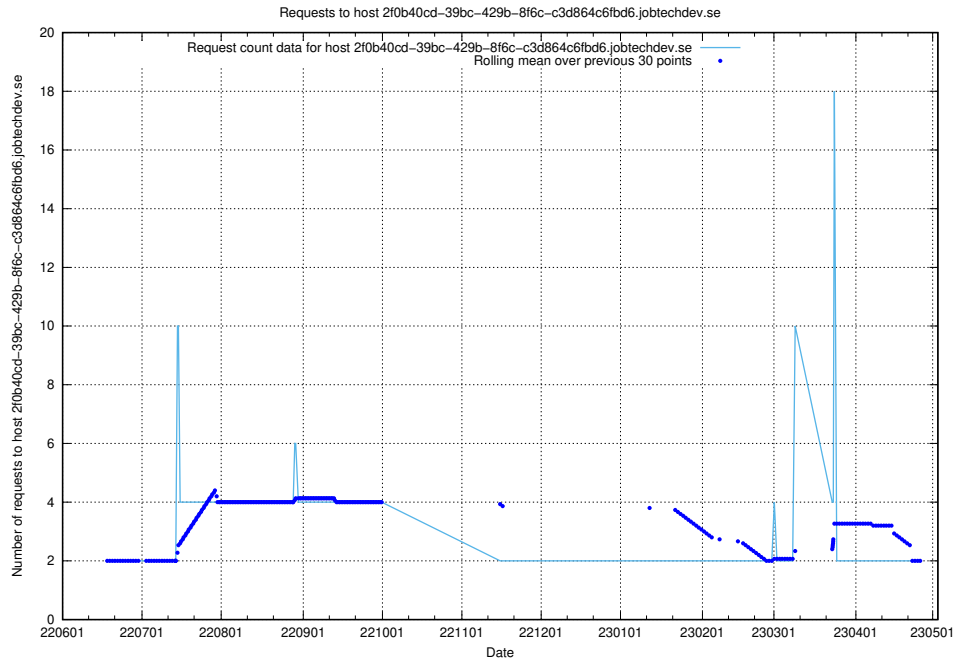

7.403 Usage of 2f0b40cd-39bc-429b-8f6c-c3d864c6fbd6.jobtechdev.se

Here, we count the number of requests to host 2f0b40cd-39bc-429b-8f6c-c3d864c6fbd6.jobtechdev.se.