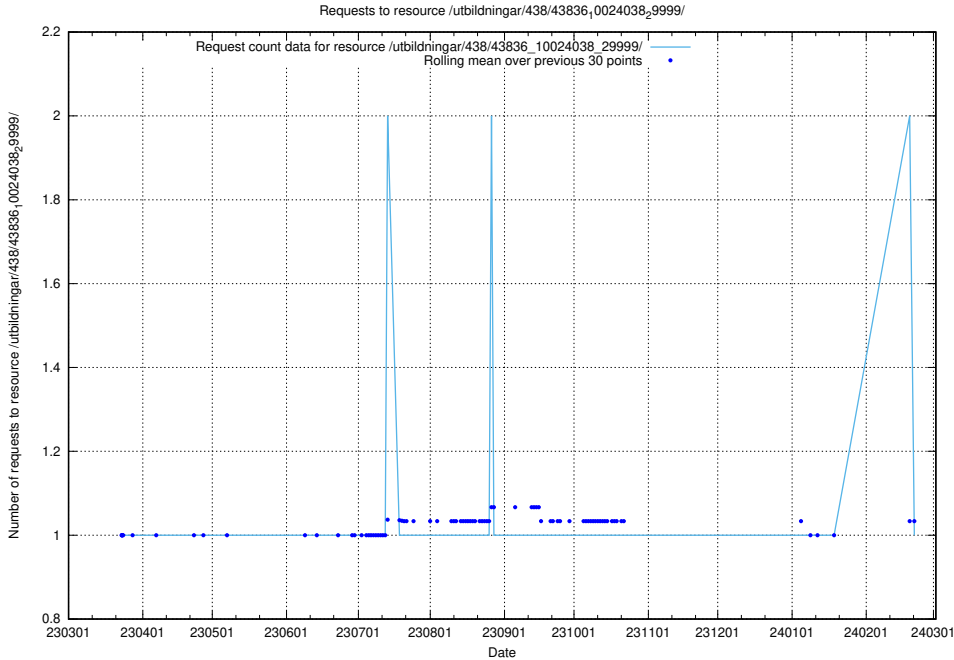

### 5.6363 Usage of /utbildningar/438/43836\_10024038\_29999/

Here, we count the number of requests to resource /utbildningar/438/43836\_10024038\_29999/.