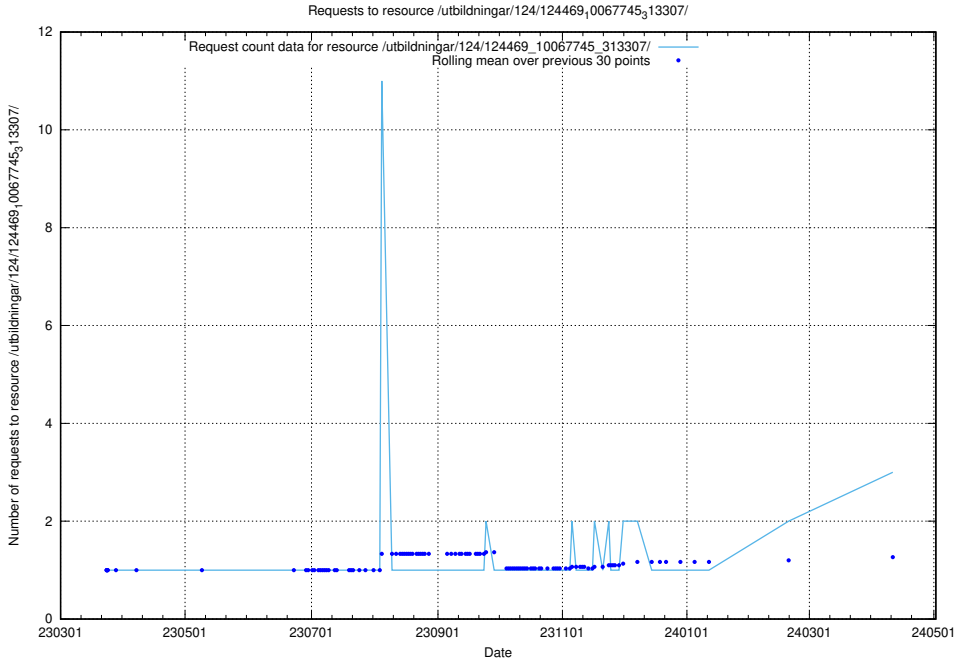

5.322 Usage of /utbildningar/124/124469_10067745_313307/

Here, we count the number of requests to resource /utbildningar/124/124469_10067745_313307/.