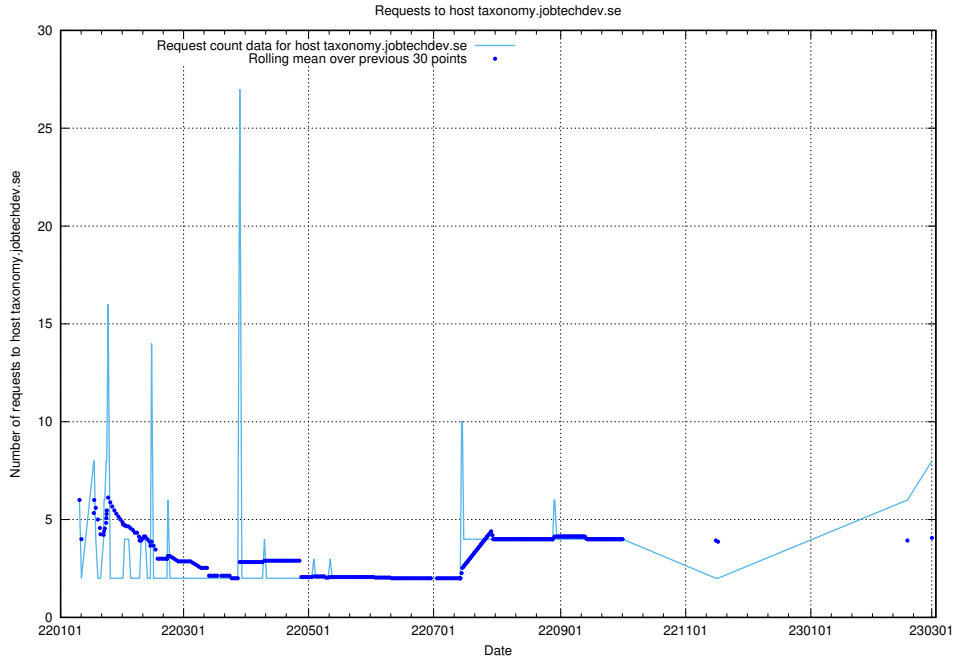

### 7.67 Usage of taxonomy.jobtechdev.se

Here, we count the number of requests to host taxonomy.jobtechdev.se.