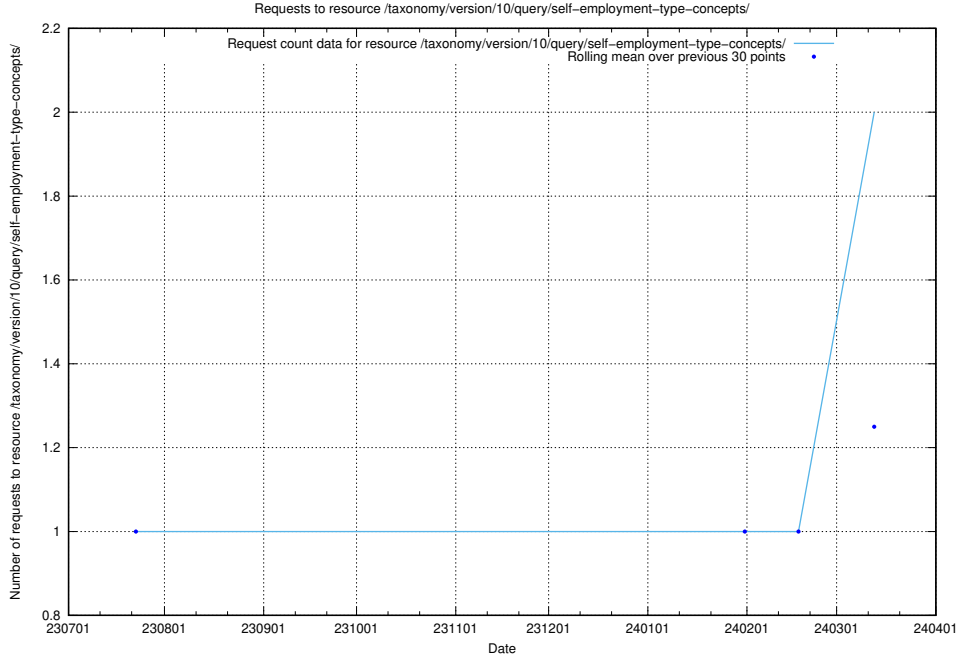

5.804 Usage of /taxonomy/version/10/query/self-employment-type-concepts/

Here, we count the number of requests to resource /taxonomy/version/10/query/self-employment-type-concepts/.