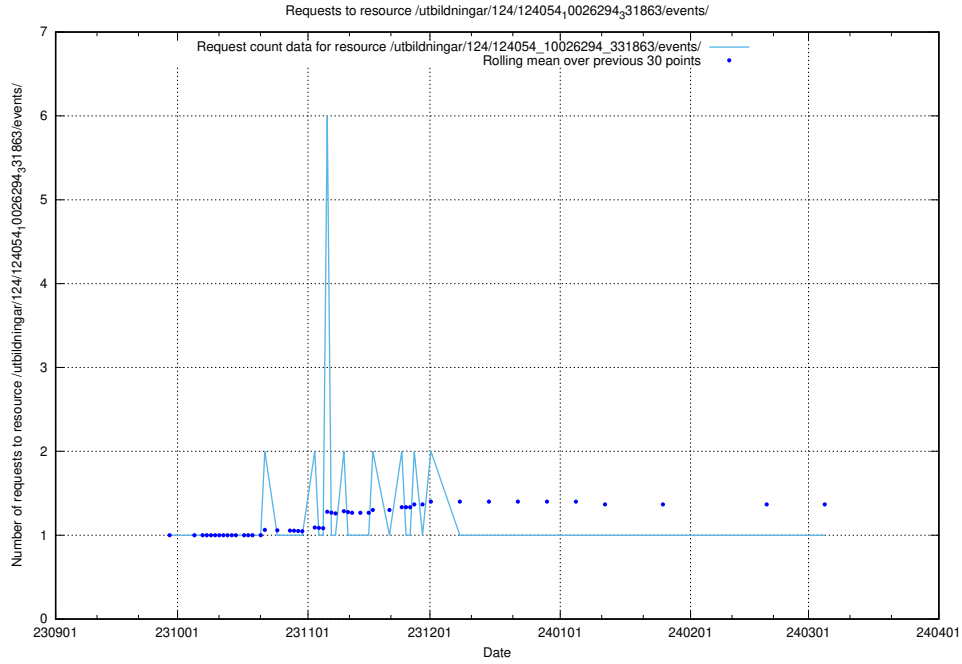

5.4532 Usage of /utbildningar/124/124054_10026294_331863/events/

Here, we count the number of requests to resource /utbildningar/124/124054_10026294_331863/events/