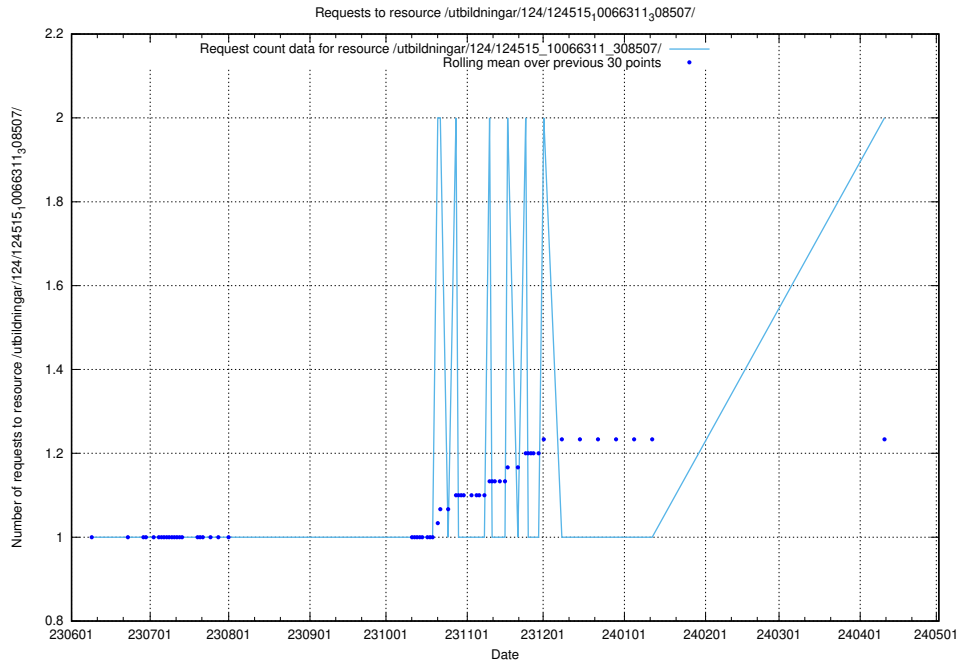

5.898 Usage of /utbildningar/124/124515_10066311_308507/

Here, we count the number of requests to resource /utbildningar/124/124515_10066311_308507/.