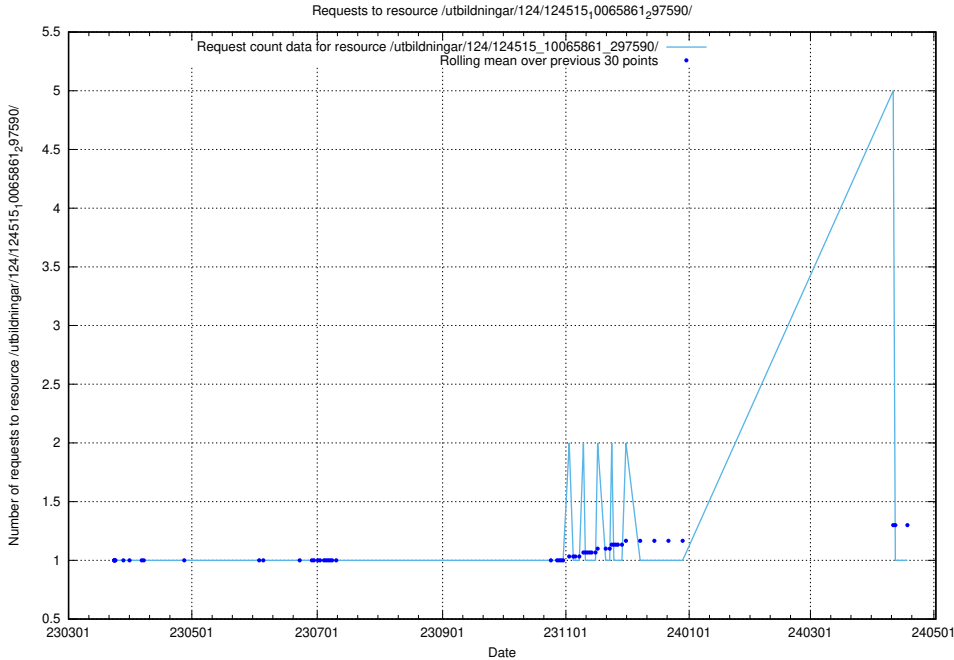

5.1802 Usage of /utbildningar/124/124515_10065861_297590/

Here, we count the number of requests to resource /utbildningar/124/124515_10065861_297590/.