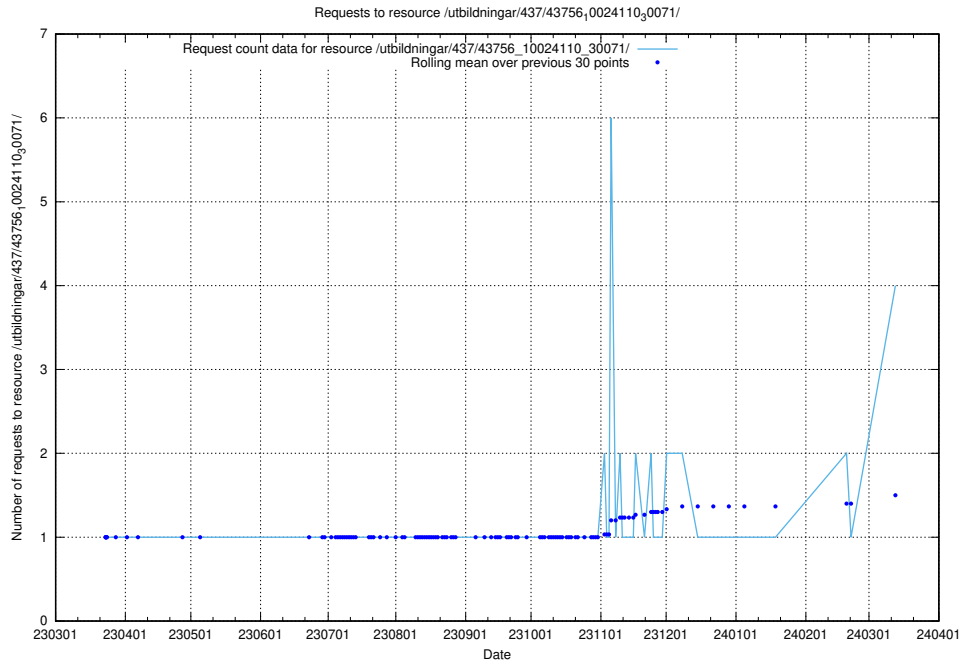

5.259 Usage of /utbildningar/437/43756_10024110_30071/

Here, we count the number of requests to resource /utbildningar/437/43756_10024110_30071/.