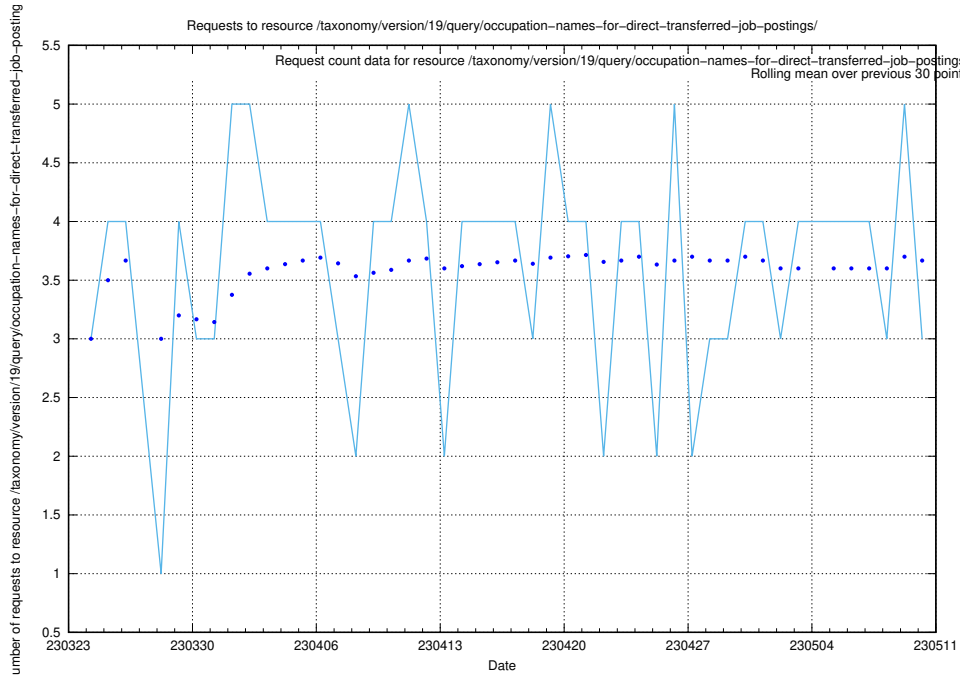

5.456 Usage of /taxonomy/version/19/query/occupation-names-for-direct-transferred-job-postings/

Here, we count the number of requests to resource /taxonomy/version/19/query/occupation-names-for-direct-transferred-job-postings/.