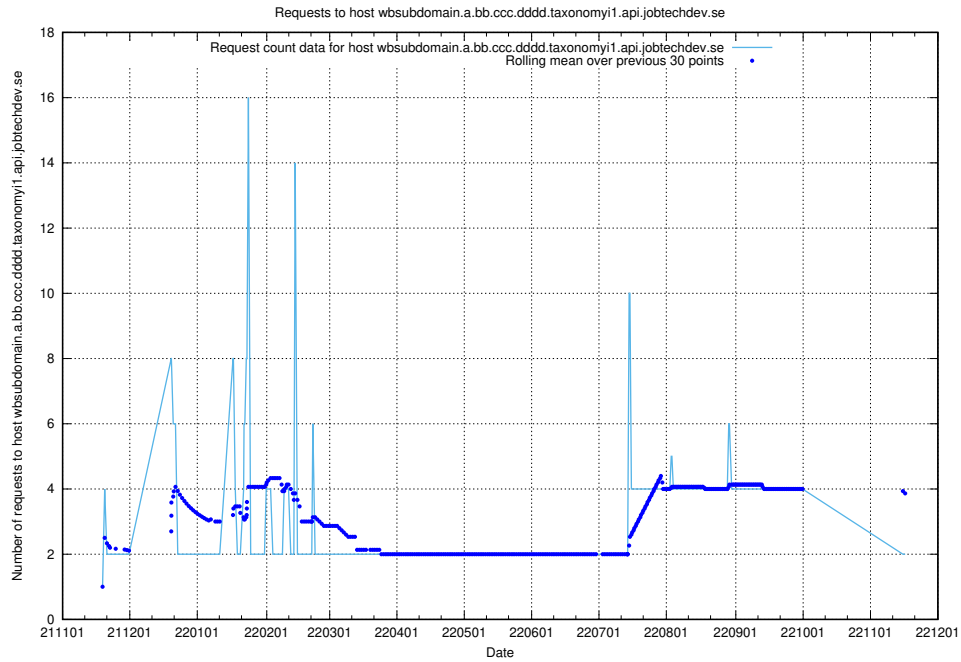

## 7.464 Usage of taxonomyviewer.jobtechdev.se

Here, we count the number of requests to host taxonomyviewer.jobtechdev.se.