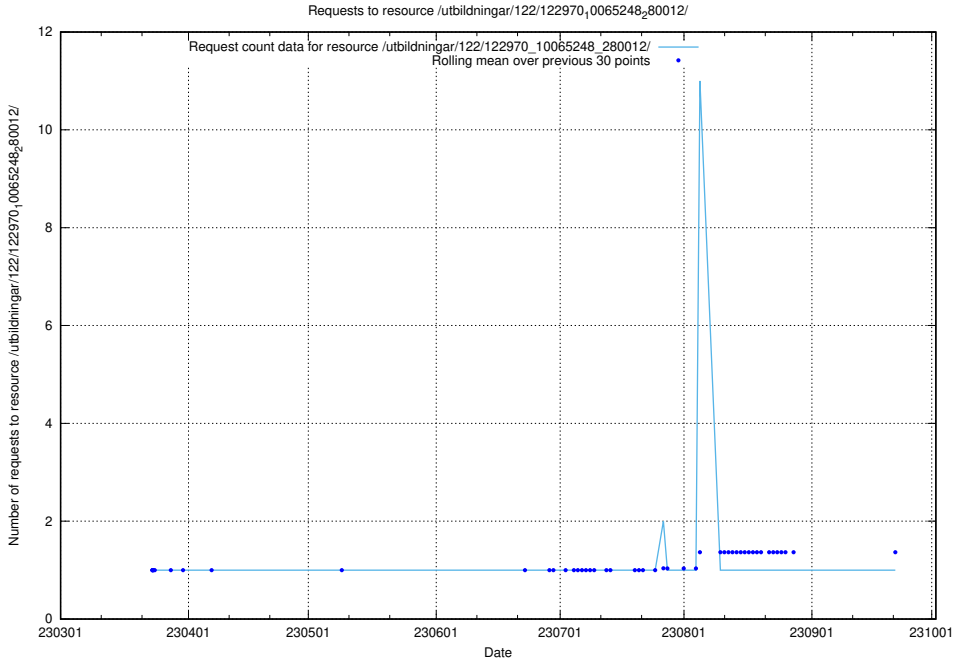

5.5032 Usage of /utbildningar/122/122970_10065248_280012/

Here, we count the number of requests to resource /utbildningar/122/122970_10065248_280012/.