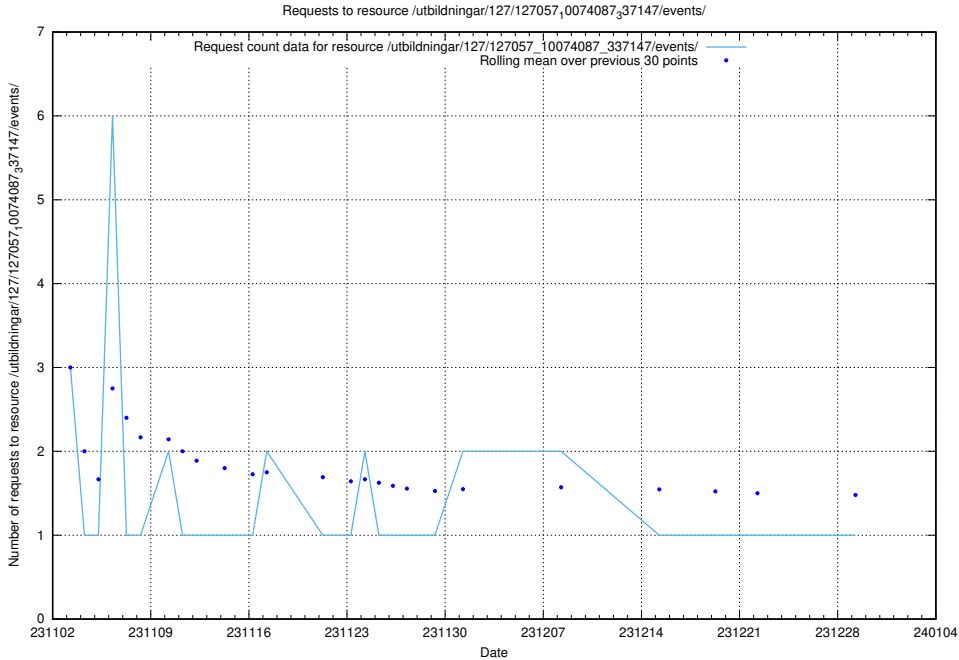

5.4206 Usage of /utbildningar/127/127057_10074087_337147/events/

Here, we count the number of requests to resource /utbildningar/127/127057_10074087_337147/events/