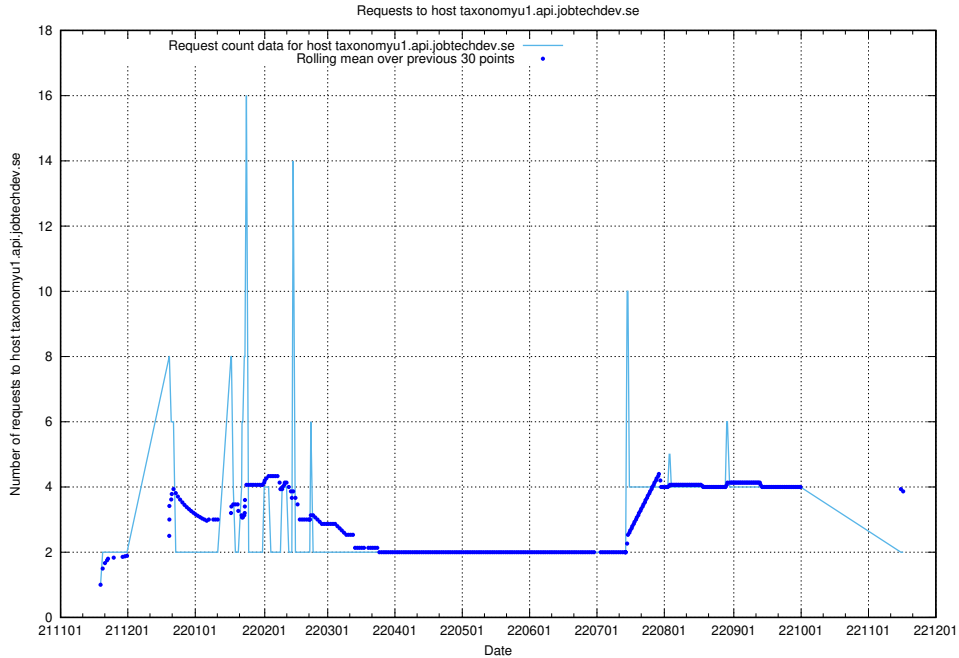

7.465 Usage of taxonomy1.api.jobtechdev.se

Here, we count the number of requests to host taxonomy1.api.jobtechdev.se.