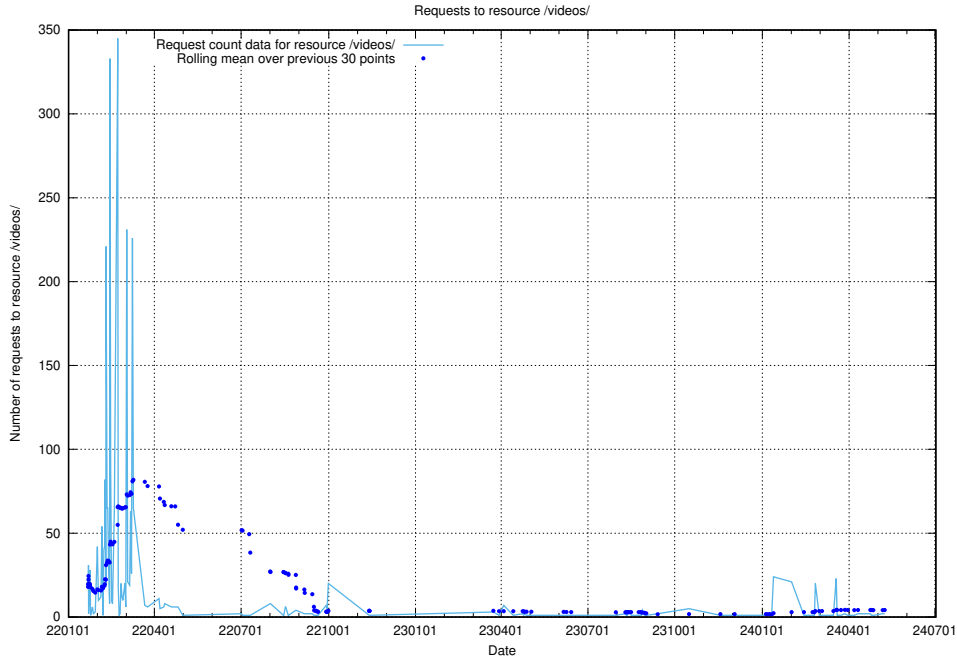

5.907 Usage of /videos/

Here, we count the number of requests to resource /videos/.