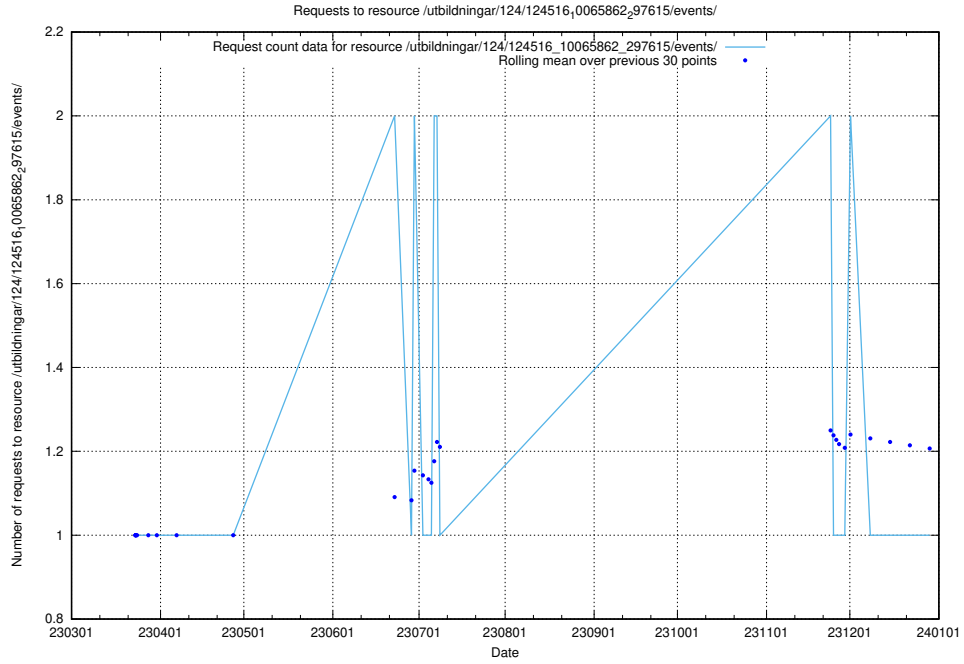

### 5.1545 Usage of /utbildningar/124/124516\_10065862\_297615/events/

Here, we count the number of requests to resource /utbildningar/124/124516\_10065862\_297615/events/