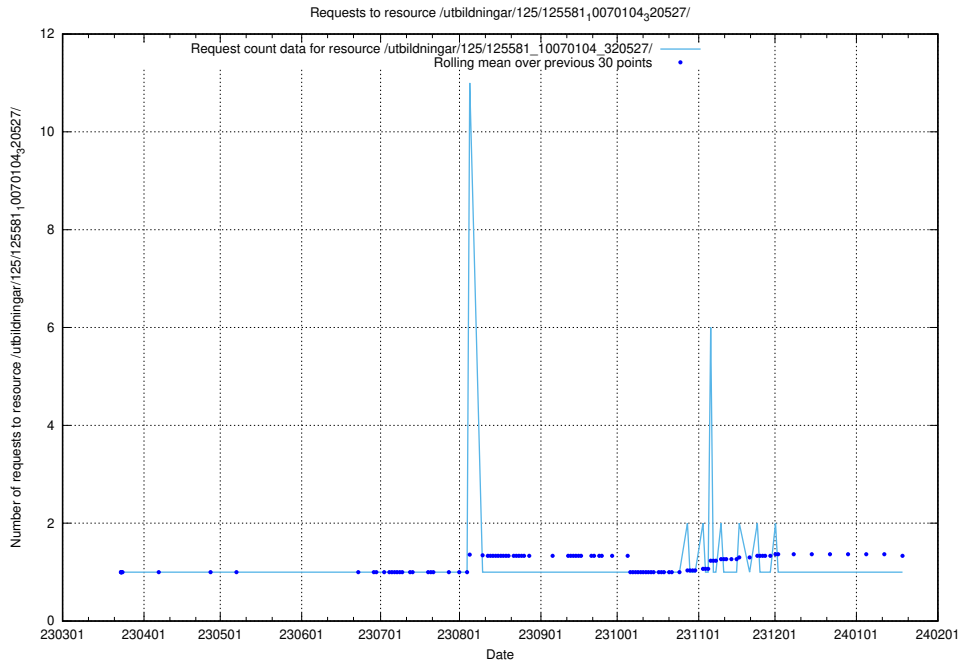

5.1115 Usage of /utbildningar/125/125581_10070104_320527/

Here, we count the number of requests to resource /utbildningar/125/125581_10070104_320527/.