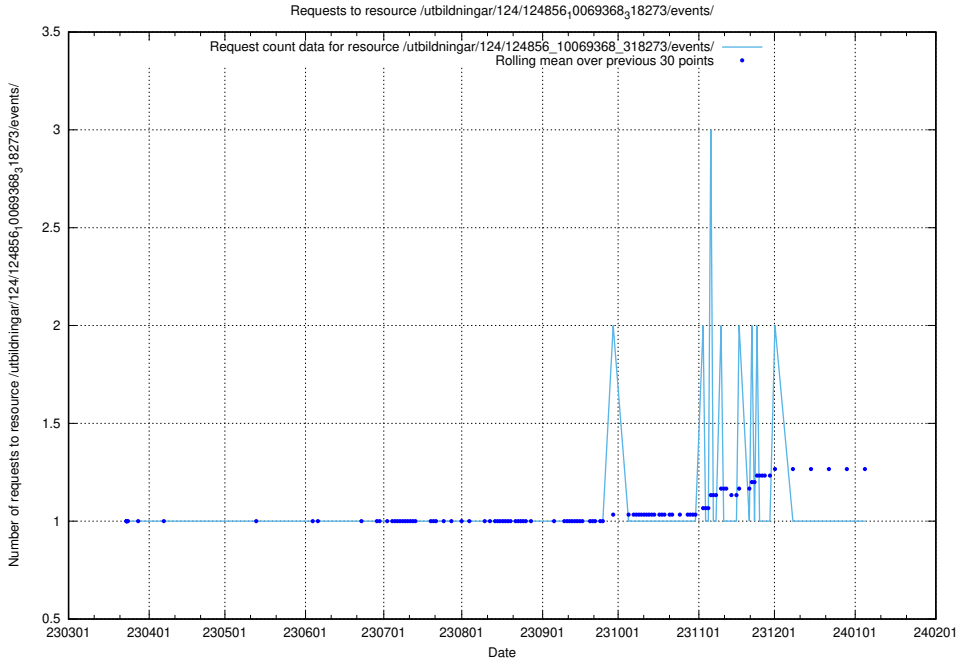

5.1204 Usage of /utbildningar/124/124856_10069368_318273/events/

Here, we count the number of requests to resource /utbildningar/124/124856_10069368_318273/events/