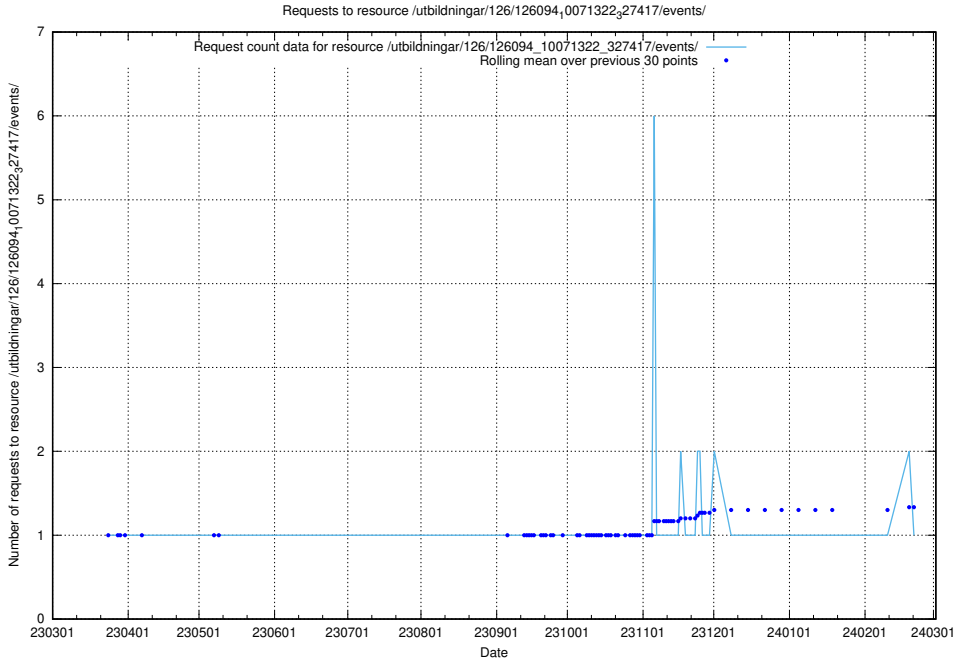

5.6235 Usage of /utbildningar/126/126094_10071322_327417/events/

Here, we count the number of requests to resource /utbildningar/126/126094_10071322_327417/events/