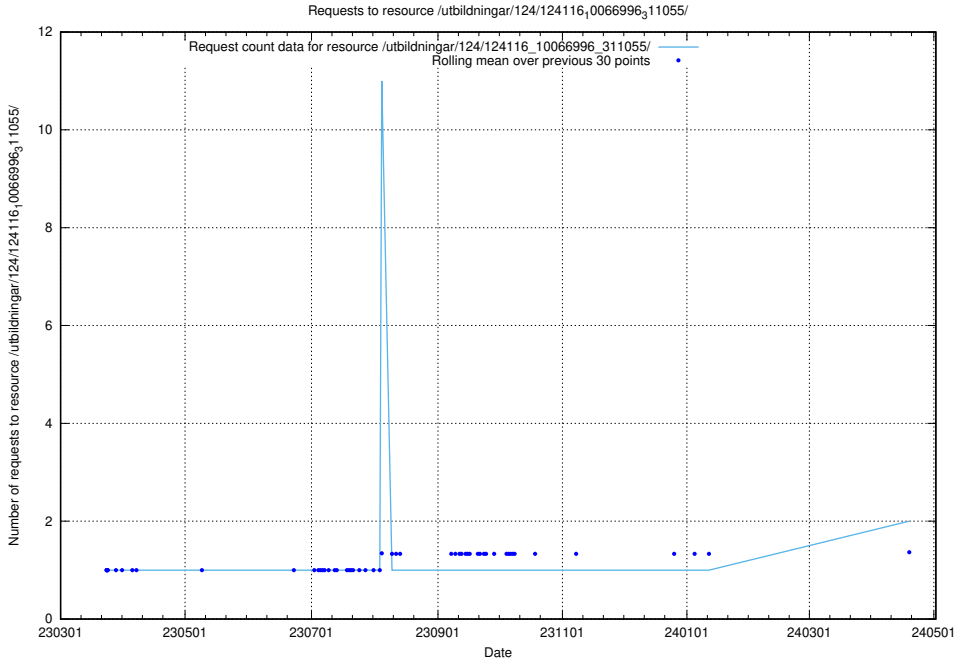

5.727 Usage of /utbildningar/124/124116_10066996_311055/

Here, we count the number of requests to resource /utbildningar/124/124116_10066996_311055/.