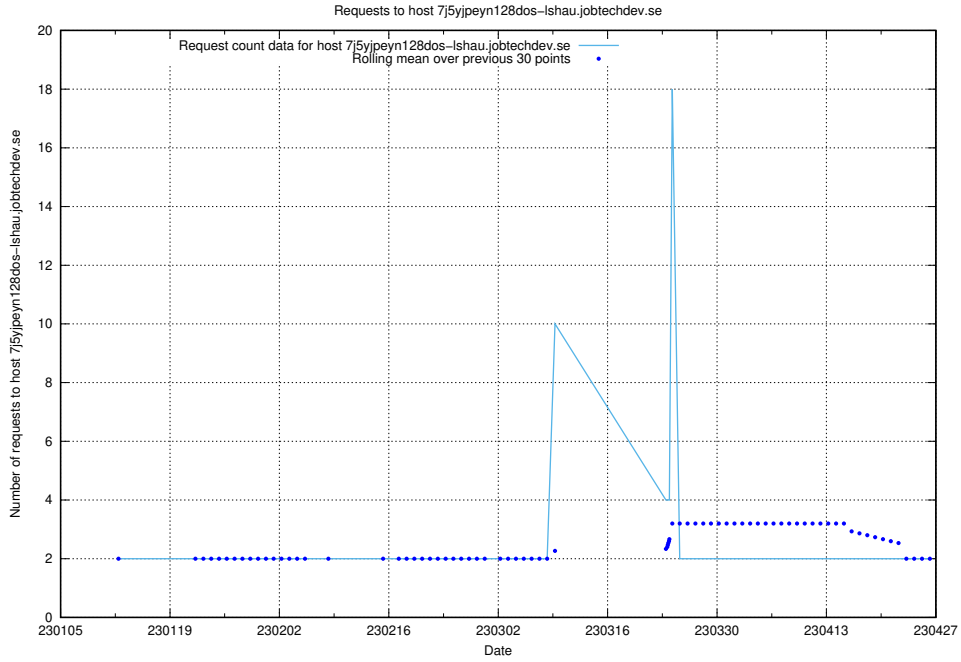

7.302 Usage of 7j5yjpeyn128dos-lshau.jobtechdev.se

Here, we count the number of requests to host 7j5yjpeyn128dos-lshau.jobtechdev.se.