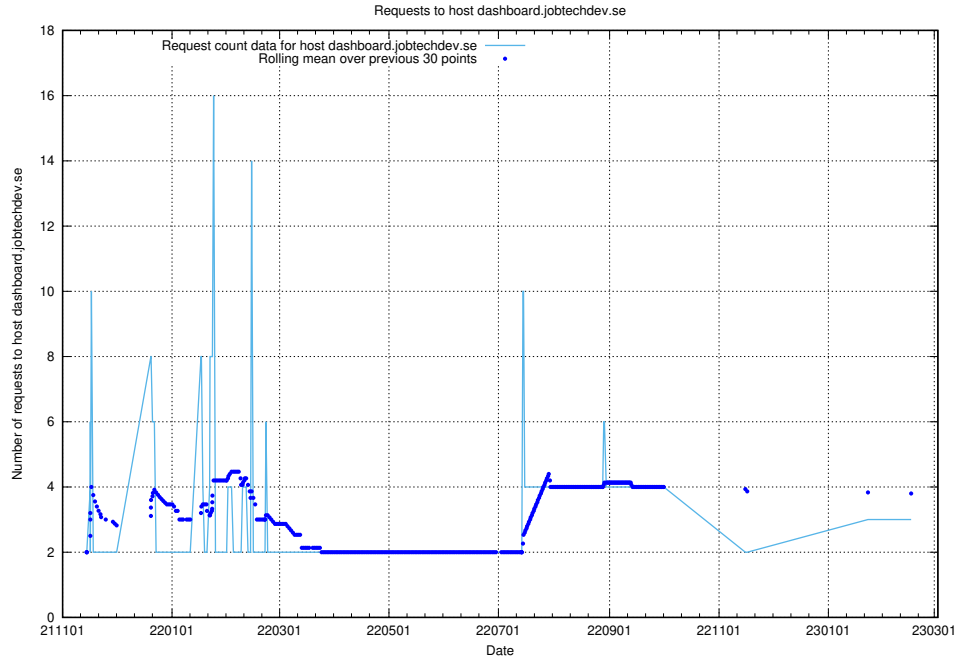

7.172 Usage of dashboard.jobtechdev.se

Here, we count the number of requests to host dashboard.jobtechdev.se.