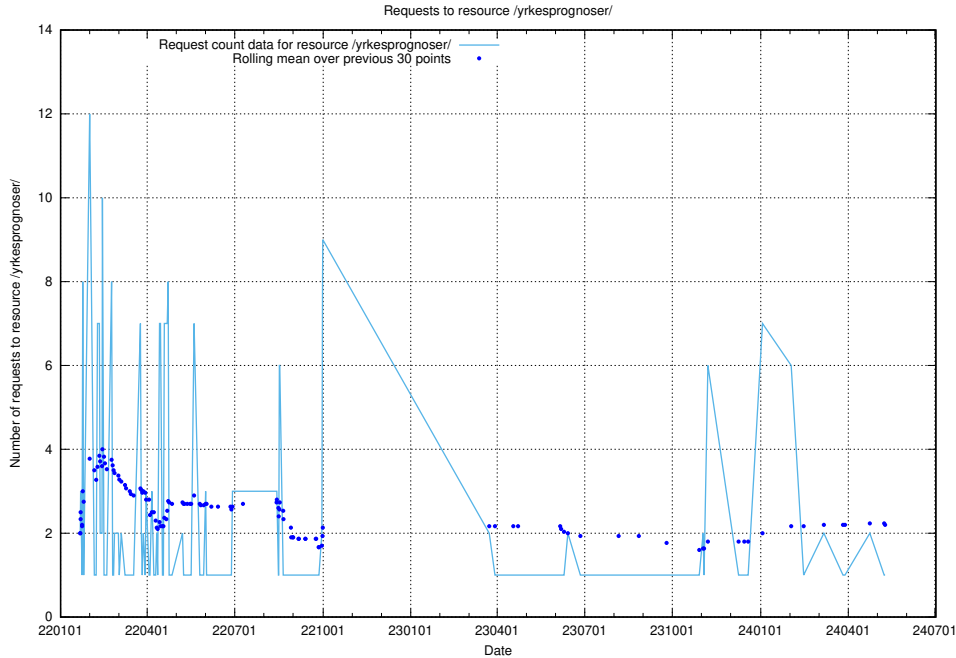

5.6257 Usage of /yrkesprognoser/

Here, we count the number of requests to resource /yrkesprognoser/.