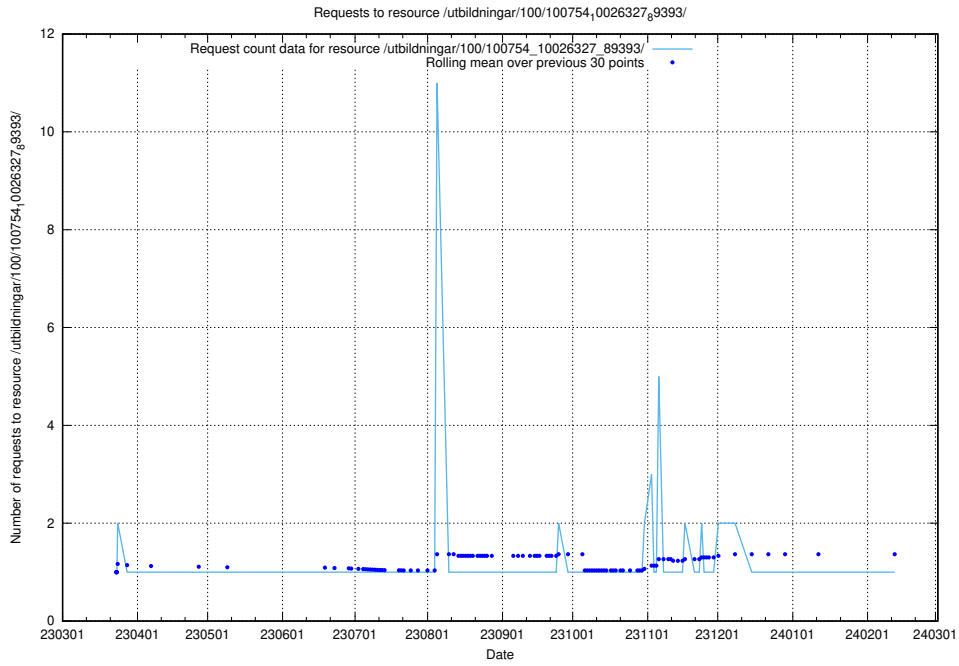

5.5623 Usage of /utbildningar/100/100754_10026327_89393/

Here, we count the number of requests to resource /utbildningar/100/100754_10026327_89393/.