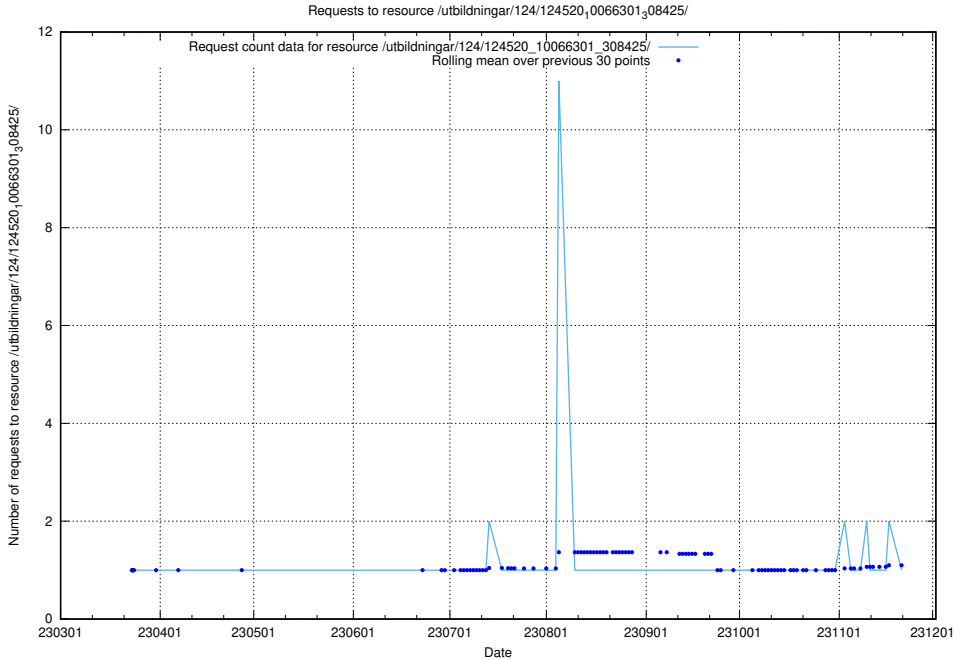

5.1272 Usage of /utbildningar/124/124520_10066301_308425/

Here, we count the number of requests to resource /utbildningar/124/124520_10066301_308425/.