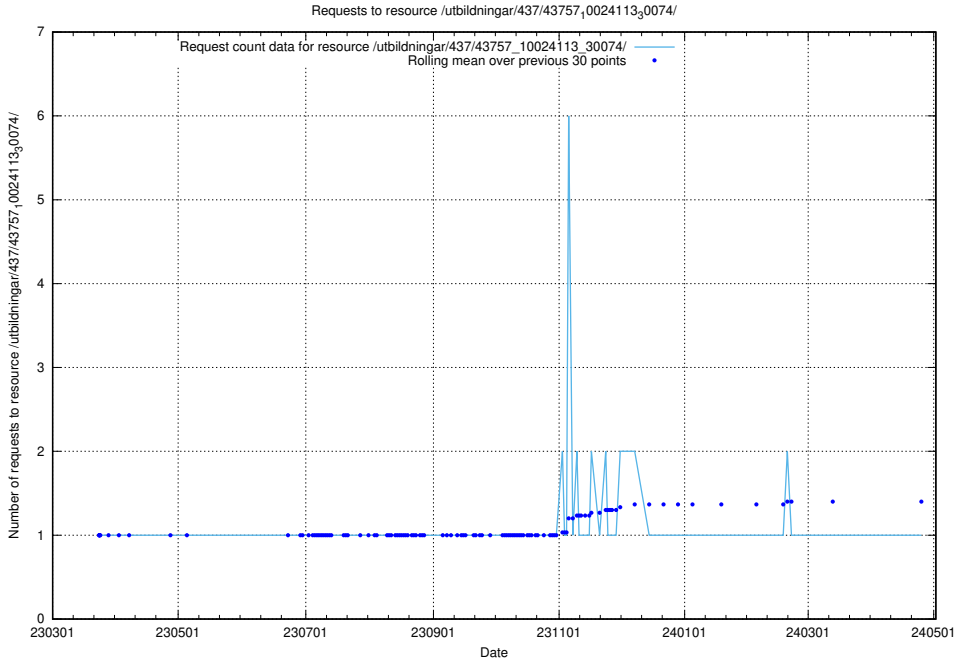

5.6404 Usage of /utbildningar/437/43757_10024113_30074/

Here, we count the number of requests to resource /utbildningar/437/43757_10024113_30074/.