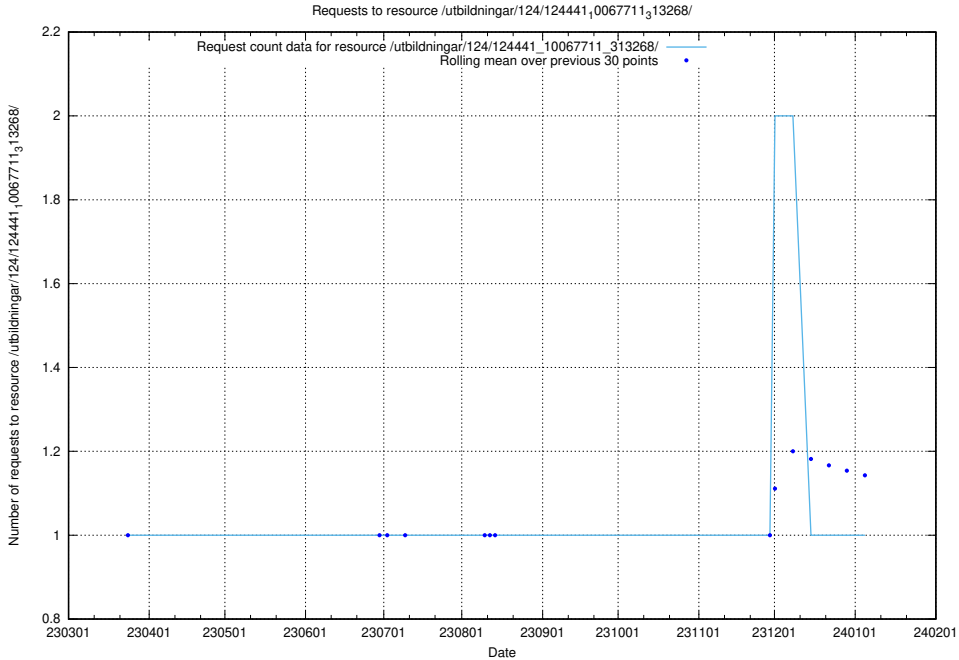

5.6269 Usage of /utbildningar/124/124441_10067711_313268/

Here, we count the number of requests to resource /utbildningar/124/124441_10067711_313268/.