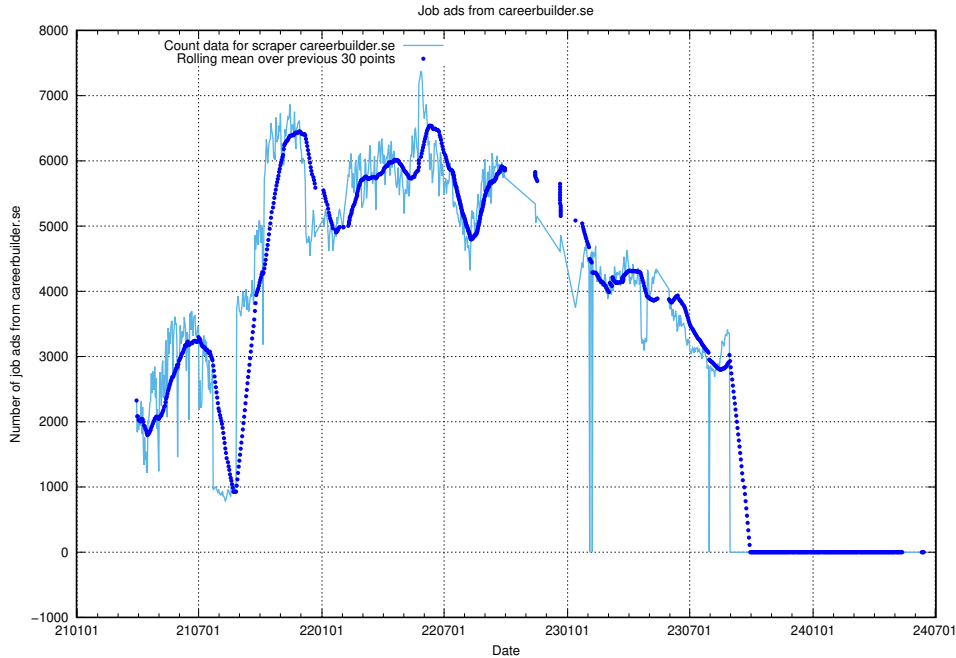

13.18 Number of ads by scraper careerbuilder.se

Here, we count the number of job ads scraped from careerbuilder.se.