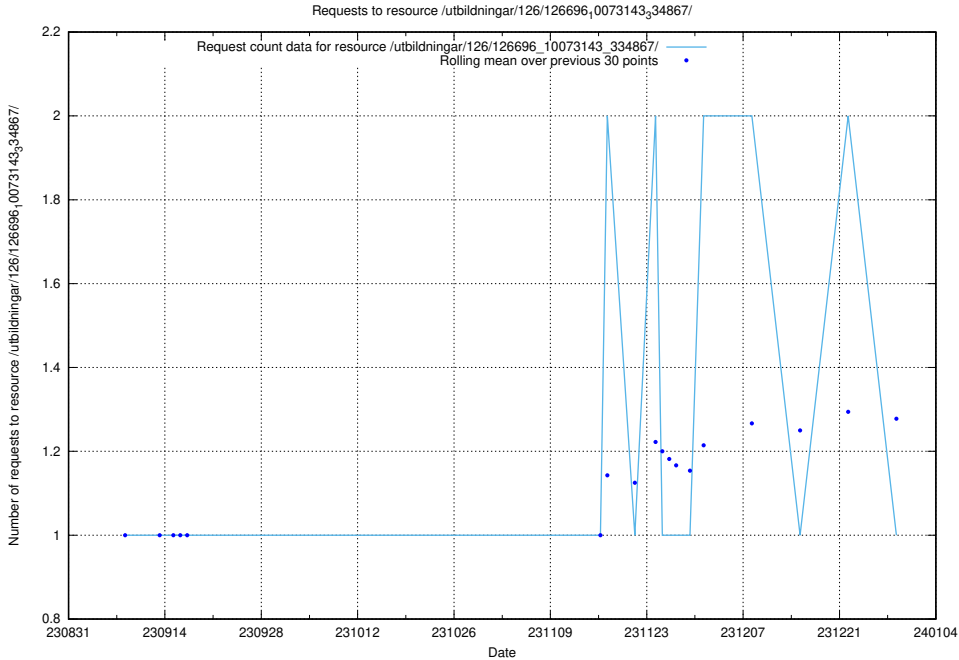

5.4692 Usage of /utbildningar/126/126696_10073143_334867/

Here, we count the number of requests to resource /utbildningar/126/126696_10073143_334867/.