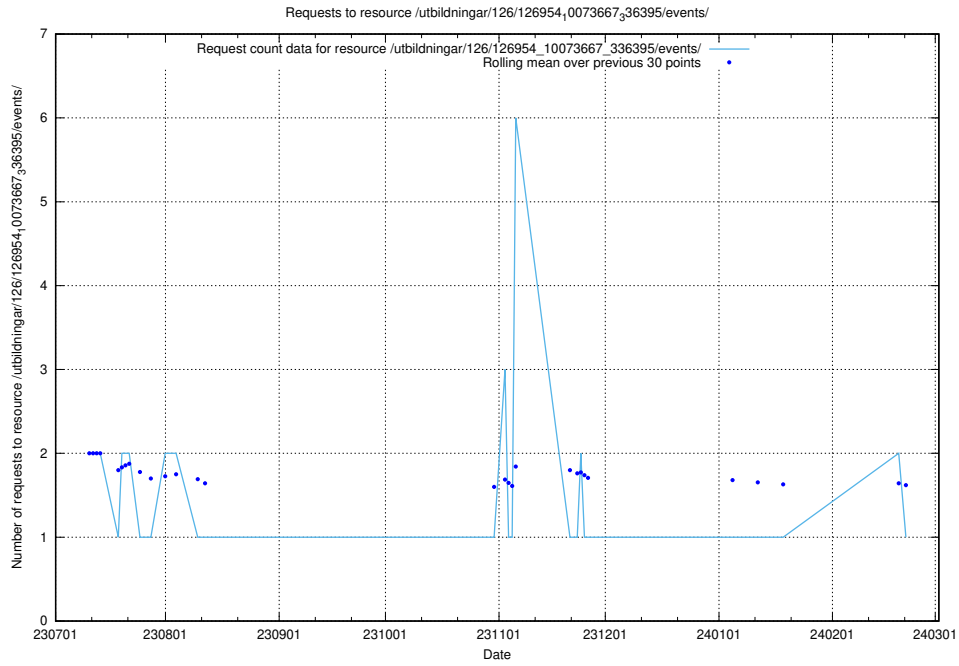

5.5170 Usage of /utbildningar/126/126954_10073667_336395/events/

Here, we count the number of requests to resource /utbildningar/126/126954_10073667_336395/events/