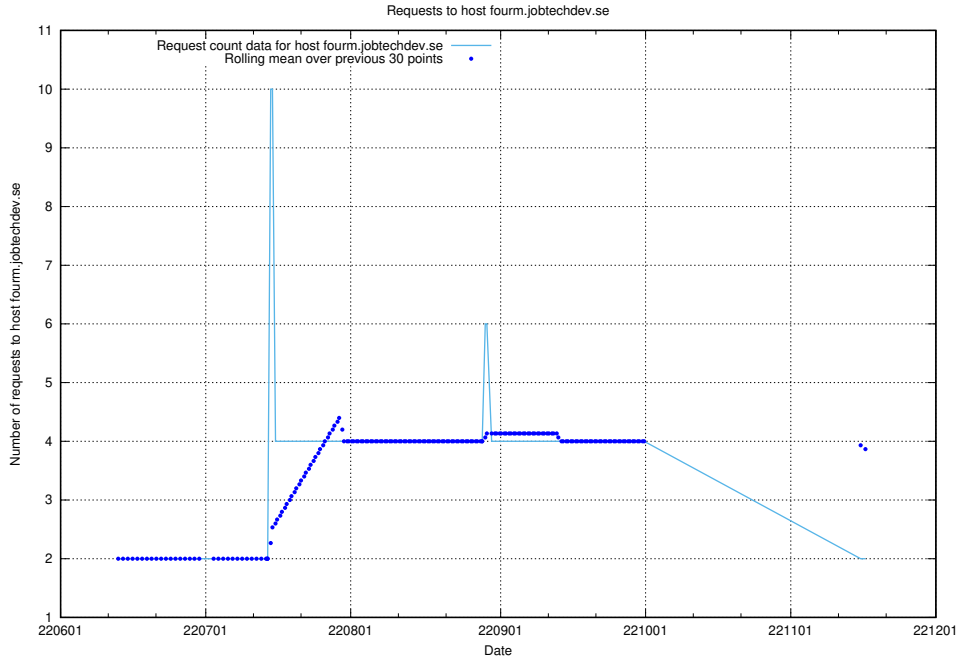

### 7.409 Usage of fourm.jobtechdev.se

Here, we count the number of requests to host fourm.jobtechdev.se.