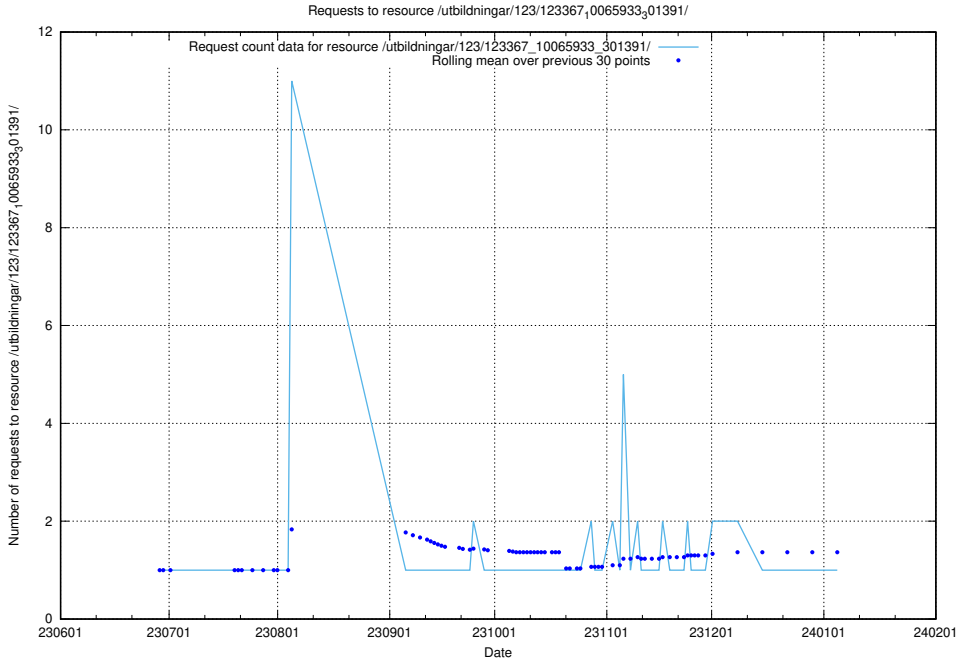

5.5589 Usage of /utbildningar/123/123367_10065933_301391/

Here, we count the number of requests to resource /utbildningar/123/123367_10065933_301391/.