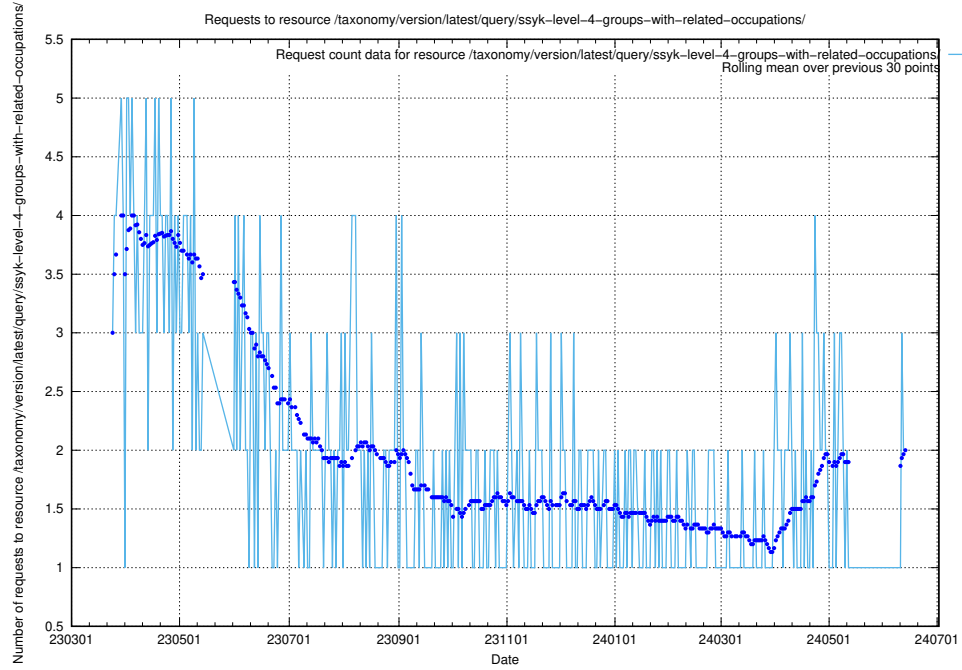

5.926 Usage of /taxonomy/version/latest/query/ssyk-level-4-groups-with-related-occupations/

Here, we count the number of requests to resource /taxonomy/version/latest/query/ssyk-level-4-groups-with-related-occupations/.