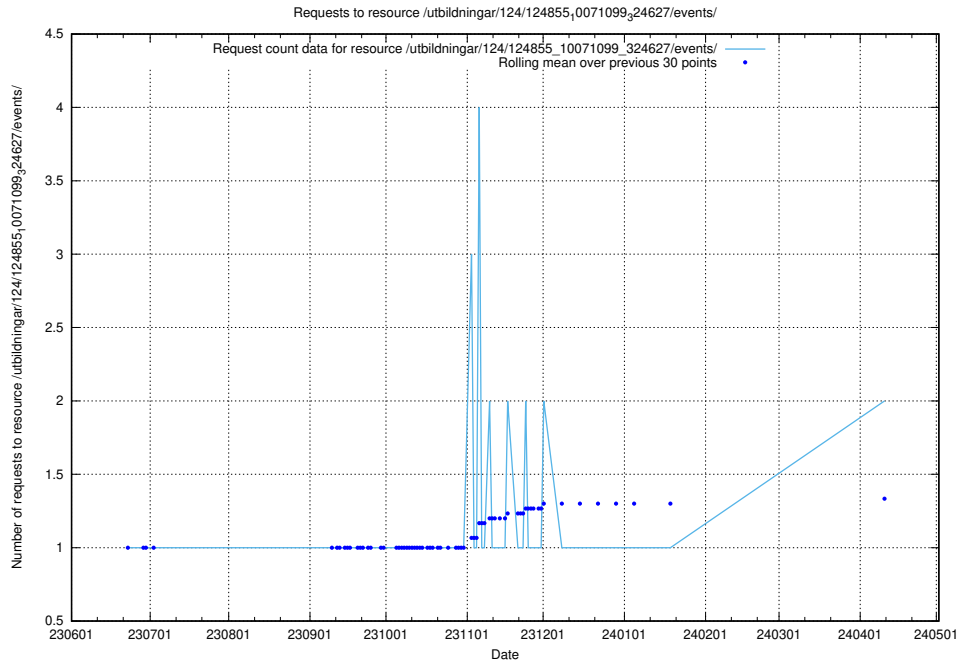

5.864 Usage of /utbildningar/124/124855_10071099_324627/events/

Here, we count the number of requests to resource /utbildningar/124/124855_10071099_324627/events/