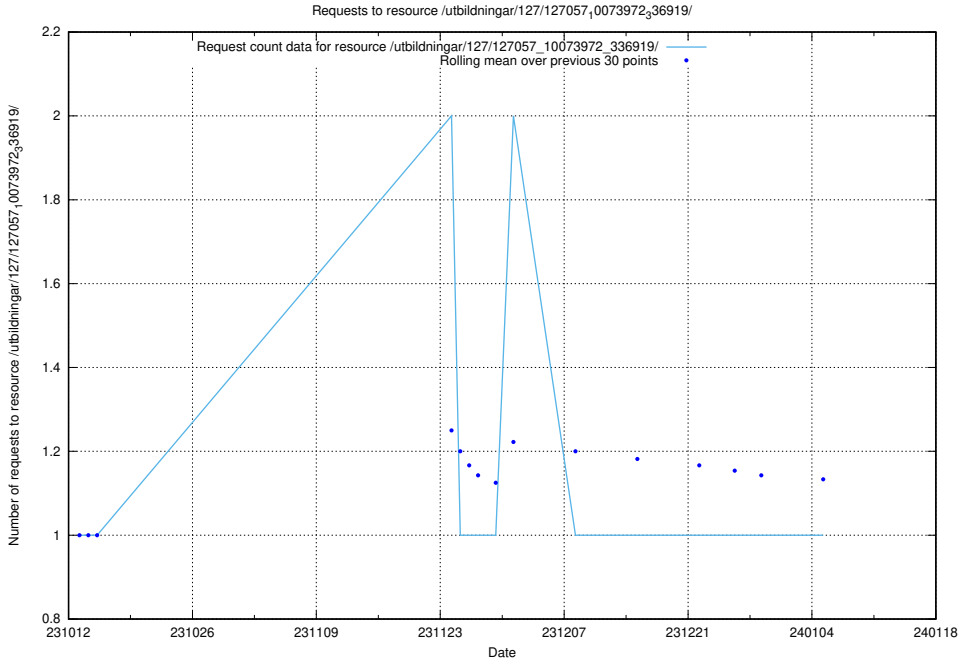

5.4409 Usage of /utbildningar/127/127057_10073972_336919/

Here, we count the number of requests to resource /utbildningar/127/127057_10073972_336919/.