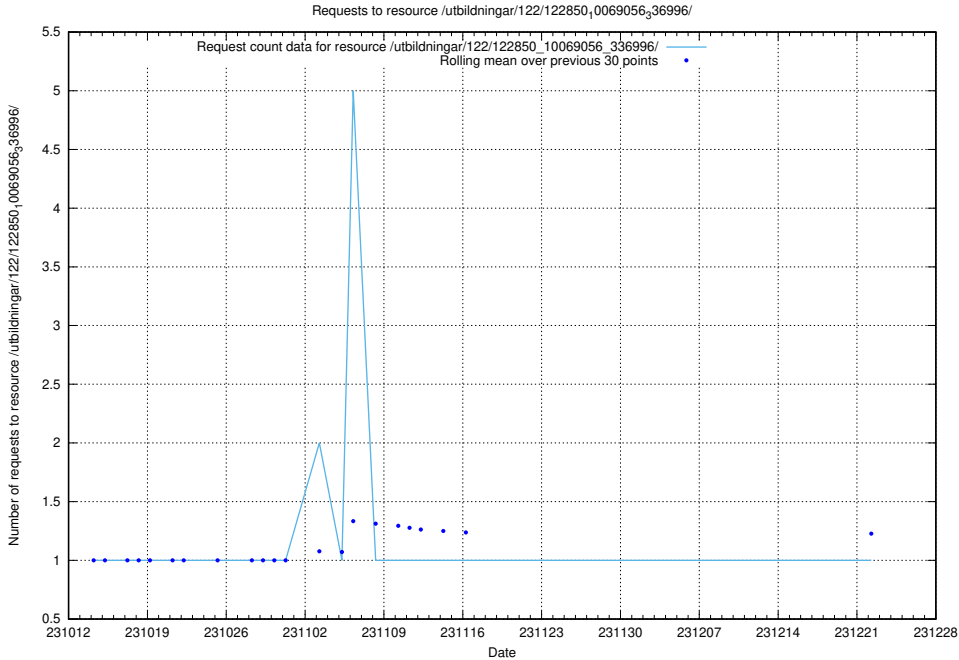

5.4405 Usage of /utbildningar/122/122850_10069056_336996/

Here, we count the number of requests to resource /utbildningar/122/122850_10069056_336996/.