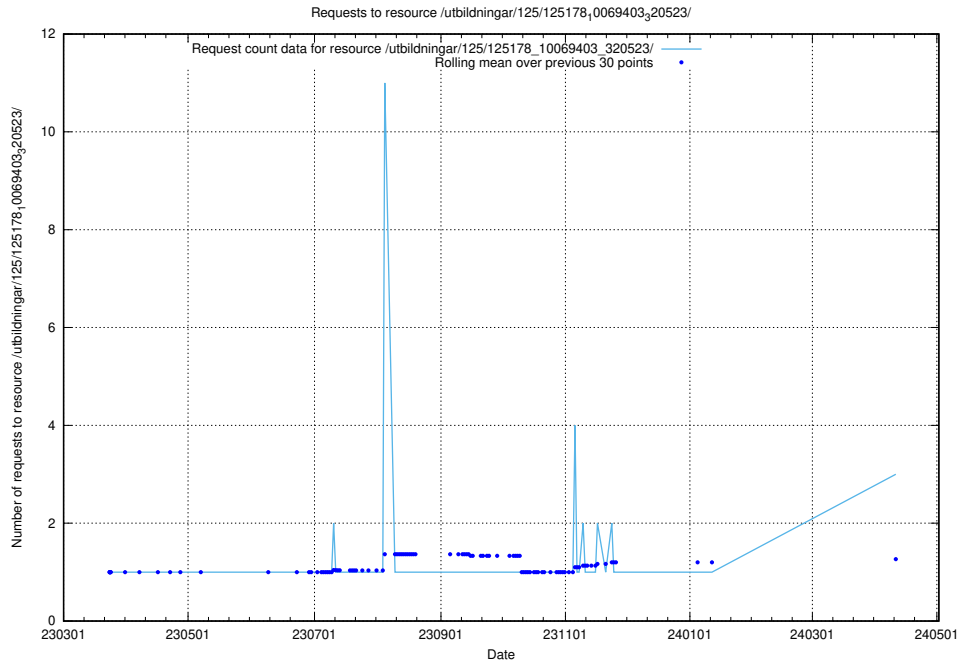

5.274 Usage of /utbildningar/125/125178_10069403_320523/

Here, we count the number of requests to resource /utbildningar/125/125178_10069403_320523/.