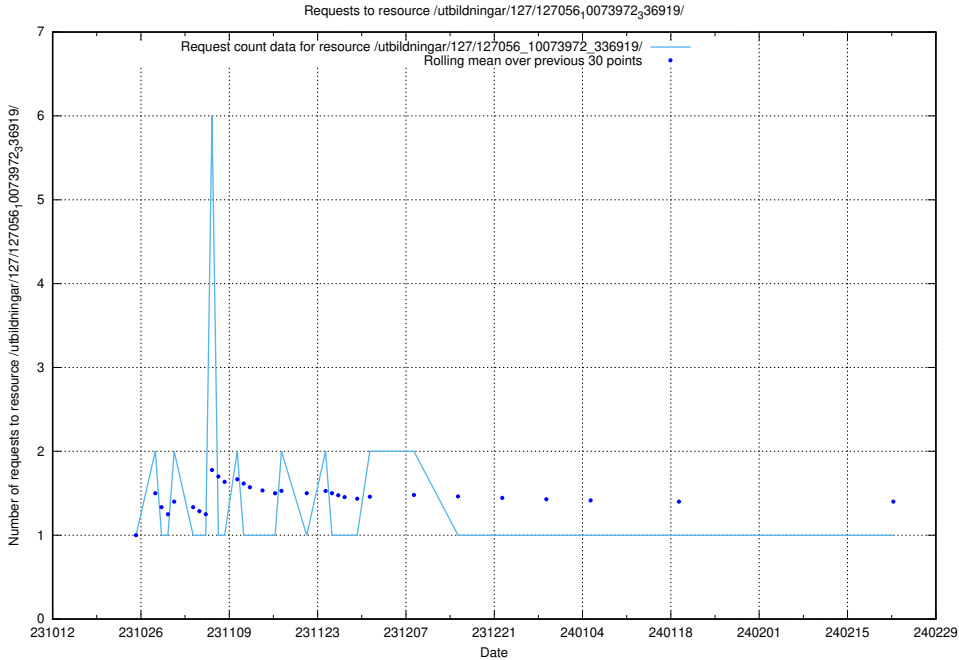

5.4280 Usage of /utbildningar/127/127056_10073972_336919/

Here, we count the number of requests to resource /utbildningar/127/127056_10073972_336919/.