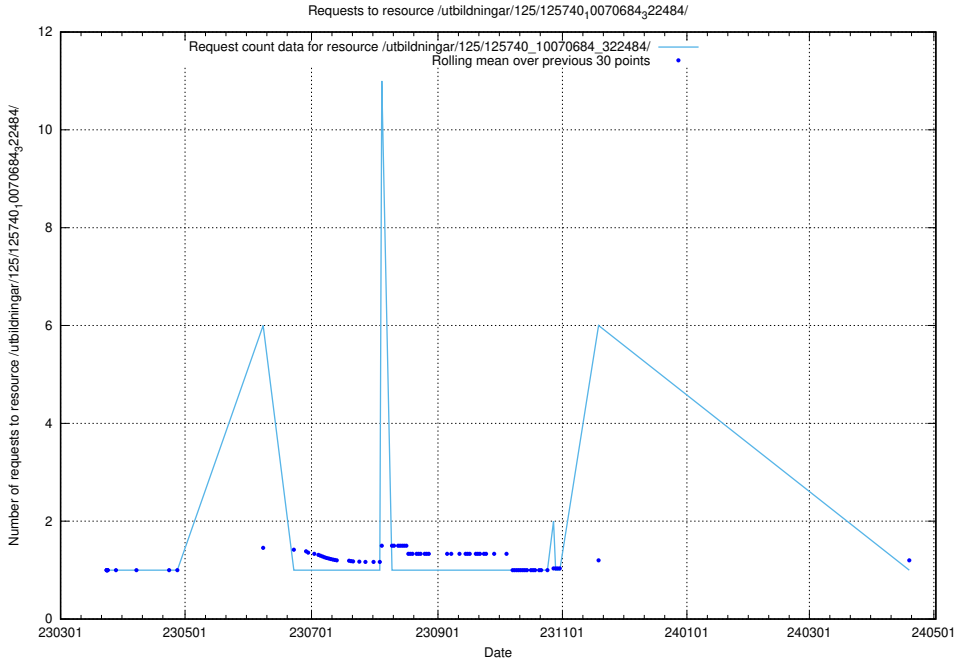

5.1008 Usage of /utbildningar/125/125740_10070684_322484/

Here, we count the number of requests to resource /utbildningar/125/125740_10070684_322484/.