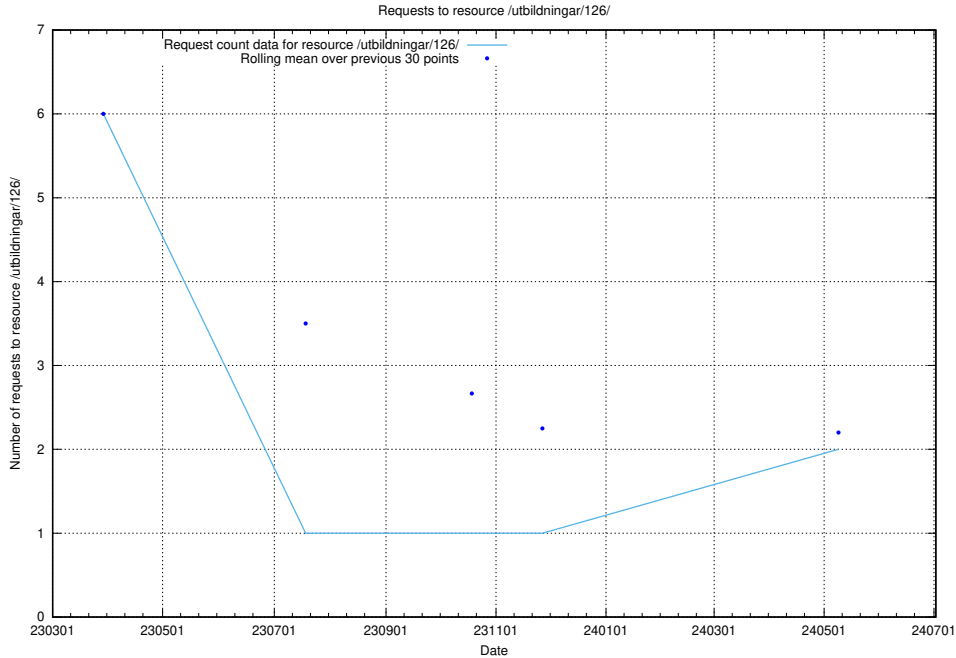

5.911 Usage of /utbildningar/126/

Here, we count the number of requests to resource /utbildningar/126/.