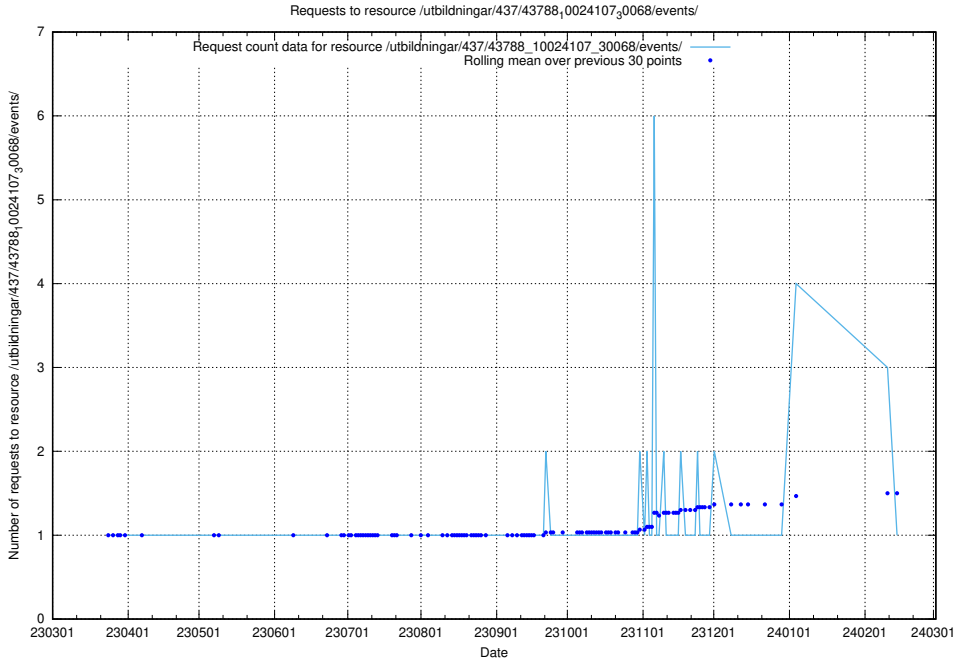

5.6209 Usage of /utbildningar/437/43788_10024107_30068/events/

Here, we count the number of requests to resource /utbildningar/437/43788_10024107_30068/events/.