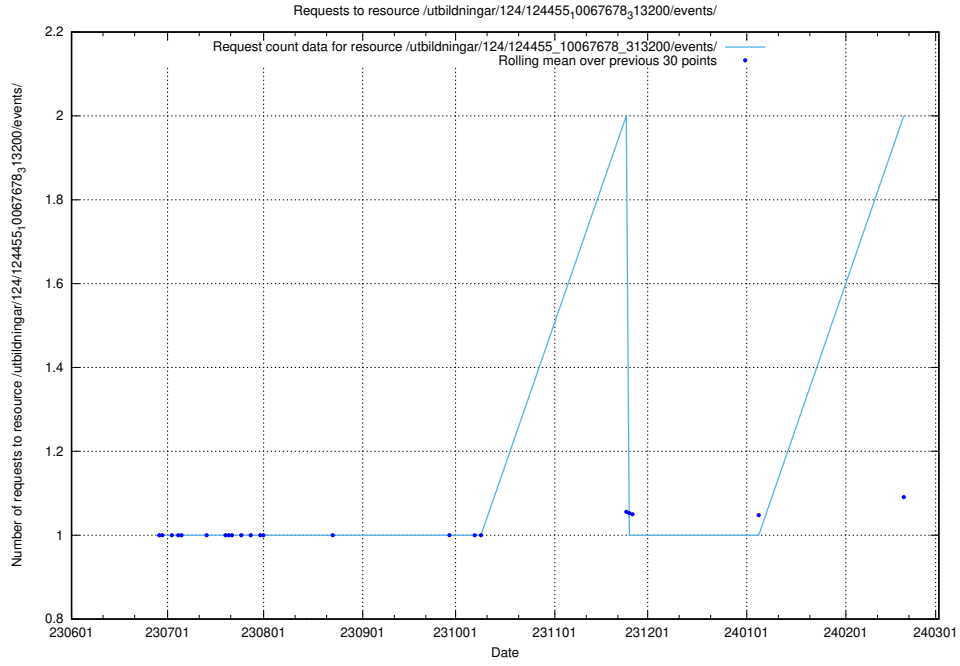

5.845 Usage of /utbildningar/124/124455_10067678_313200/events/

Here, we count the number of requests to resource /utbildningar/124/124455_10067678_313200/events/