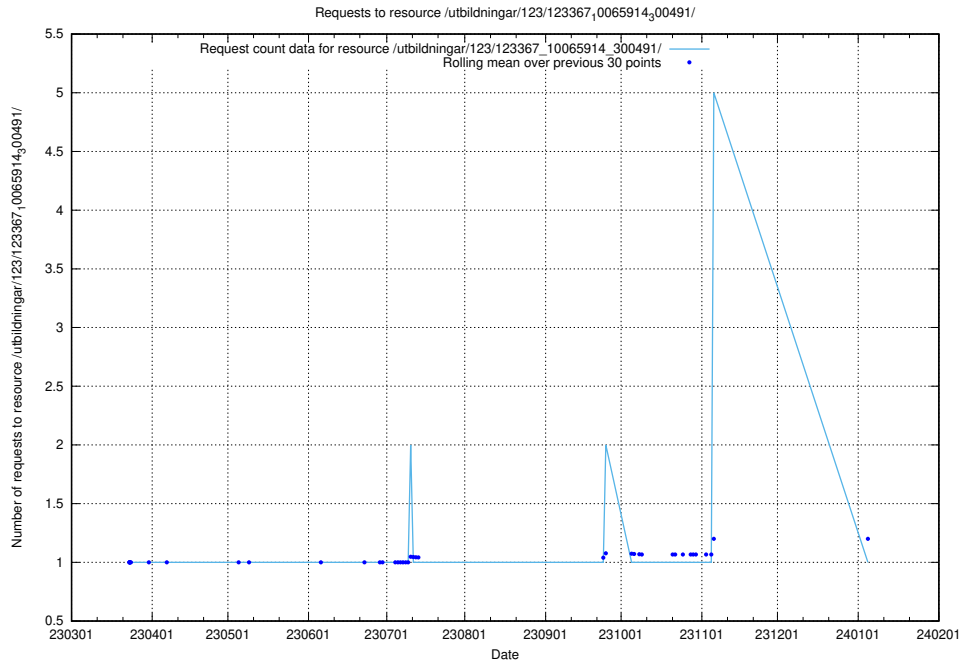

5.4731 Usage of /utbildningar/123/123367_10065914_300491/

Here, we count the number of requests to resource /utbildningar/123/123367_10065914_300491/.