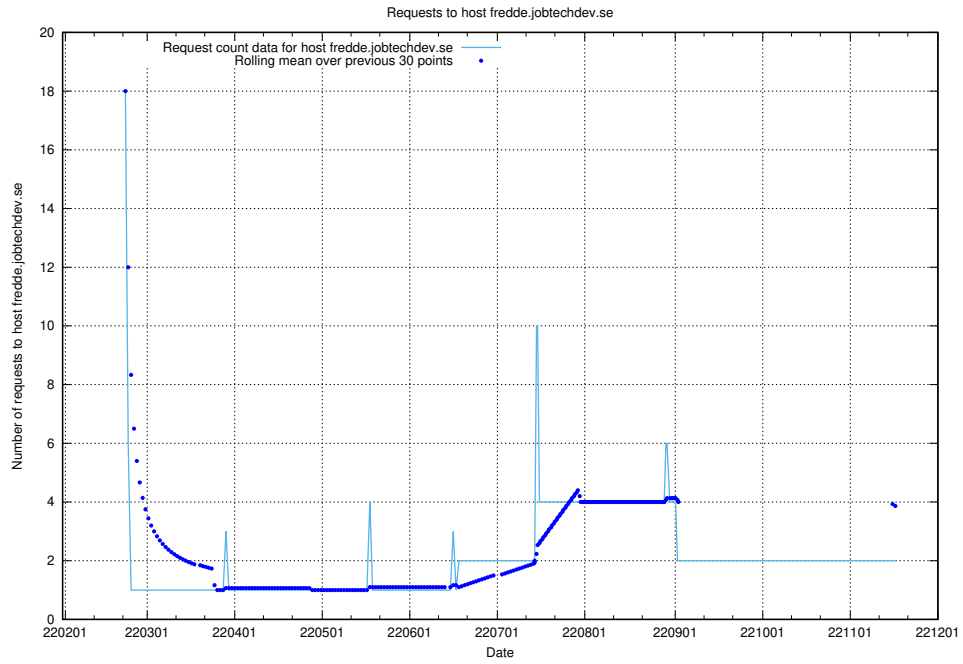

7.520 Usage of fredde.jobtechdev.se

Here, we count the number of requests to host fredde.jobtechdev.se.