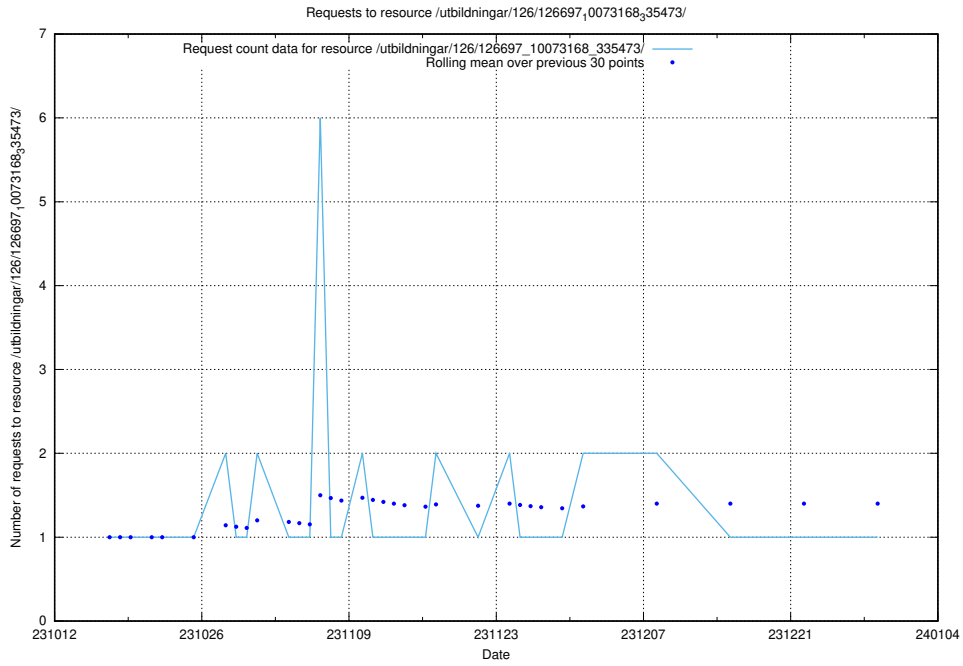

5.4361 Usage of /utbildningar/126/126697_10073168_335473/

Here, we count the number of requests to resource /utbildningar/126/126697_10073168_335473/.