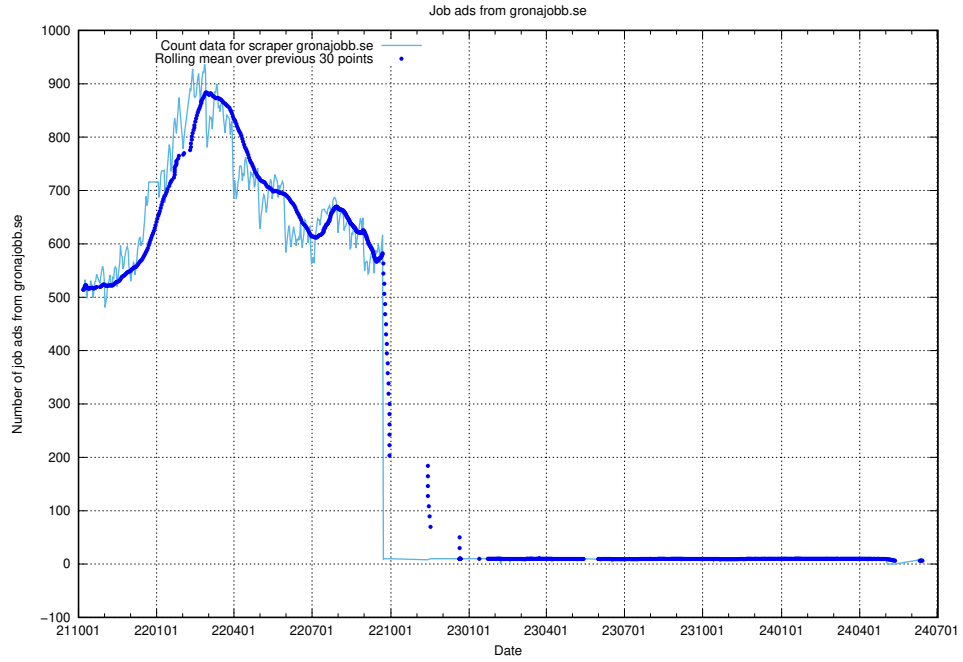

13.16 Number of ads by scraper gronajobb.se

Here, we count the number of job ads scraped from gronajobb.se.