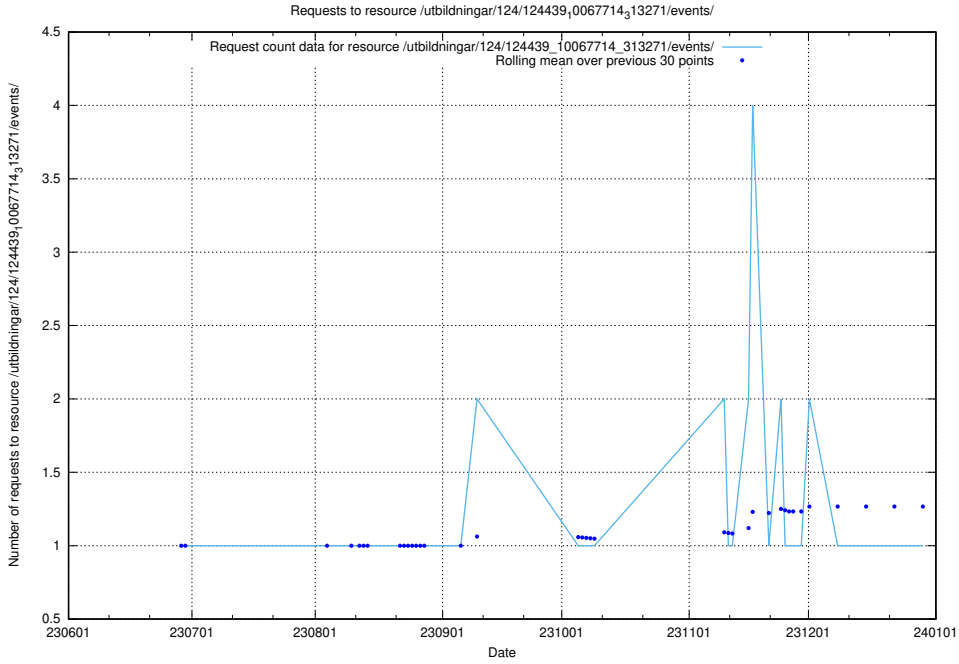

5.5581 Usage of /utbildningar/124/124439_10067714_313271/events/

Here, we count the number of requests to resource /utbildningar/124/124439_10067714_313271/events/