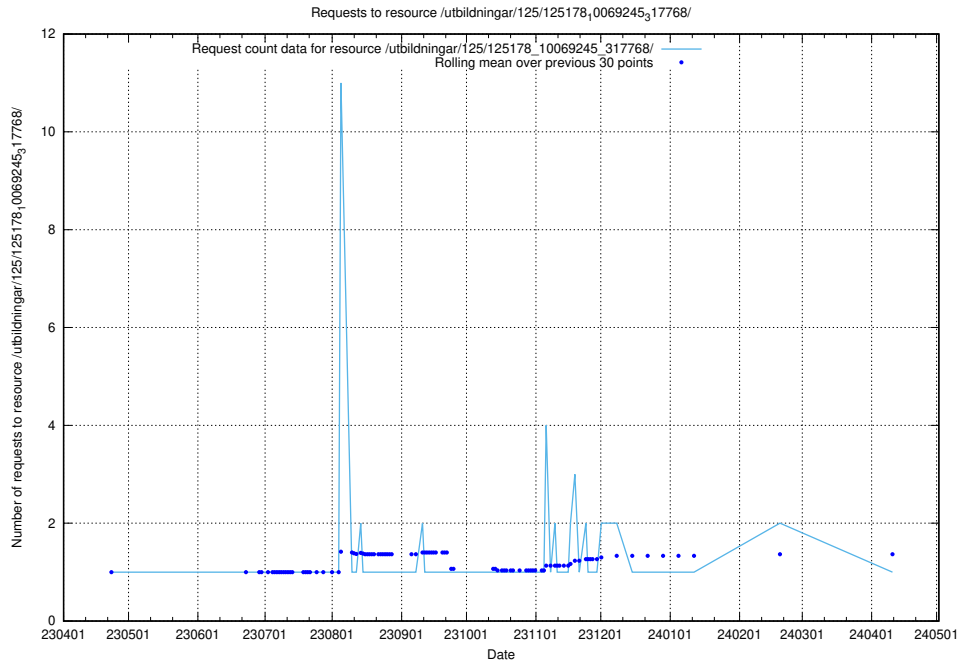

5.6087 Usage of /utbildningar/125/125178_10069245_317768/

Here, we count the number of requests to resource /utbildningar/125/125178_10069245_317768/.