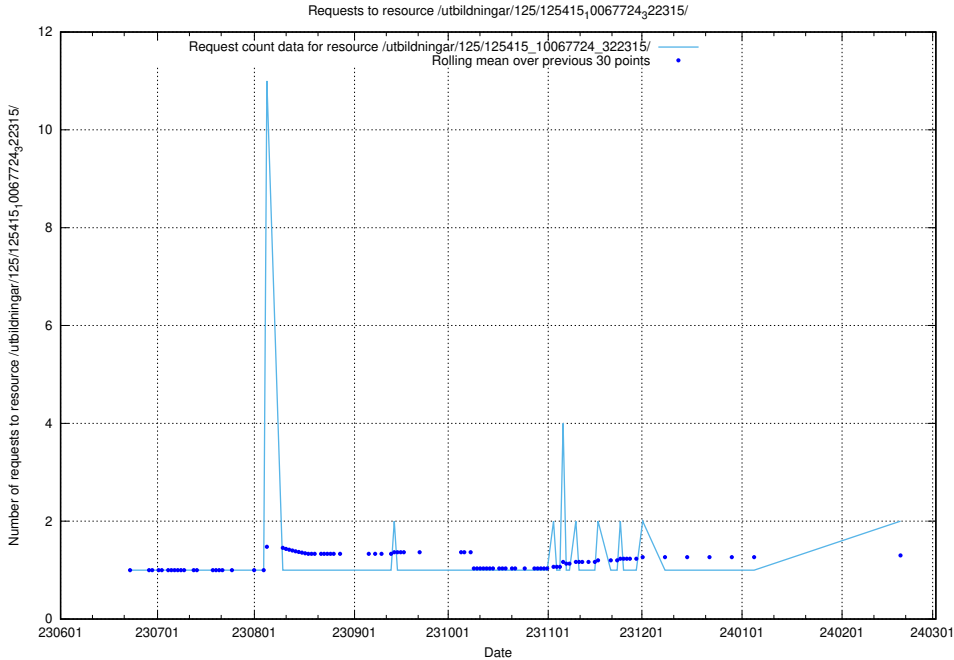

5.860 Usage of /utbildningar/125/125415_10067724_322315/

Here, we count the number of requests to resource /utbildningar/125/125415_10067724_322315/.