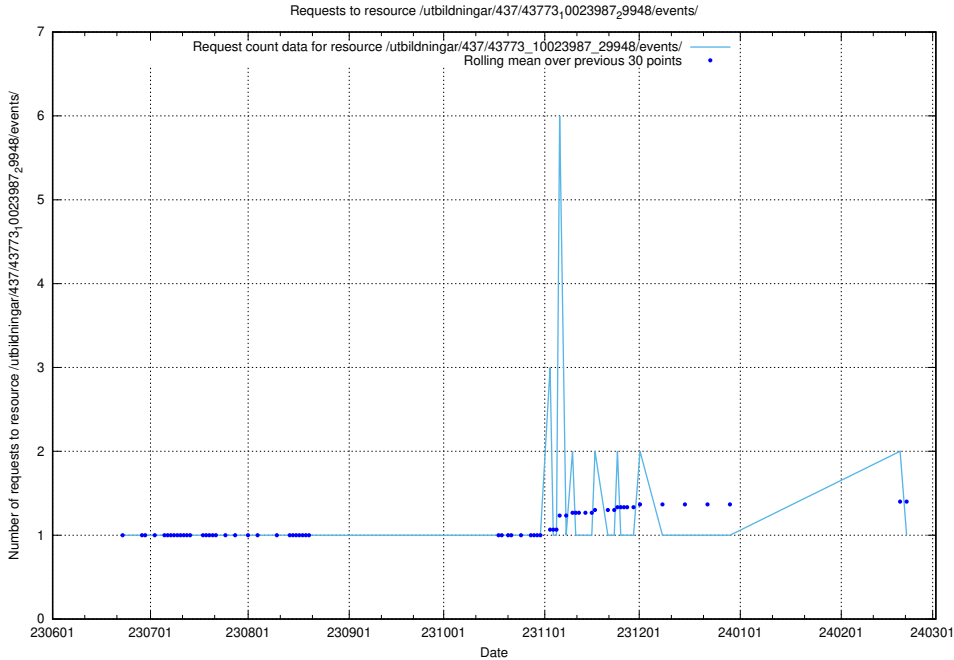

### 5.5631 Usage of /utbildningar/437/43773\_10023987\_29948/events/

Here, we count the number of requests to resource /utbildningar/437/43773\_10023987\_29948/events/.