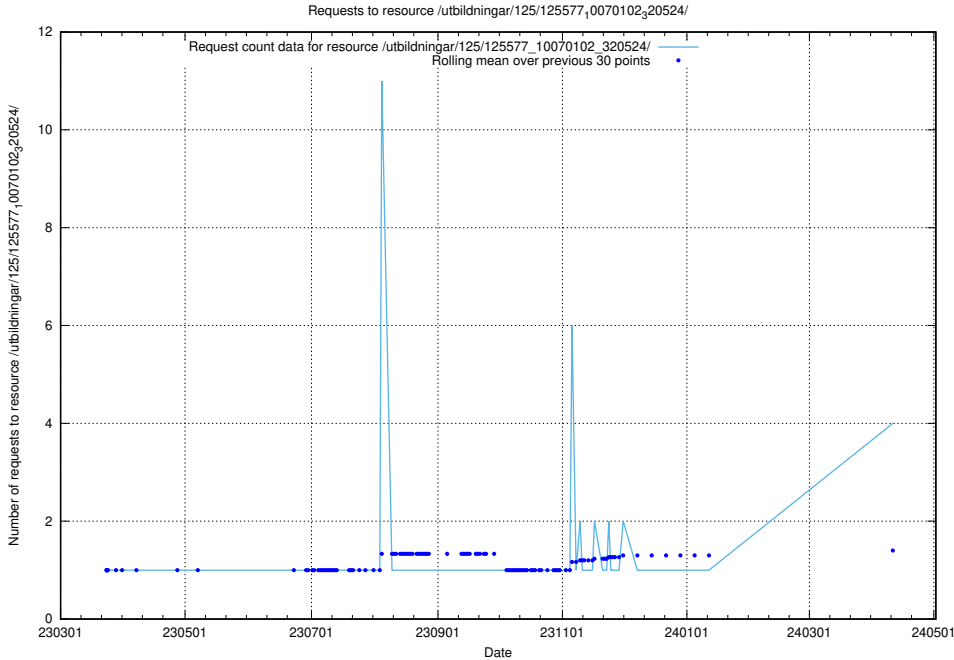

5.167 Usage of /utbildningar/125/125577_10070102_320524/

Here, we count the number of requests to resource /utbildningar/125/125577_10070102_320524/.