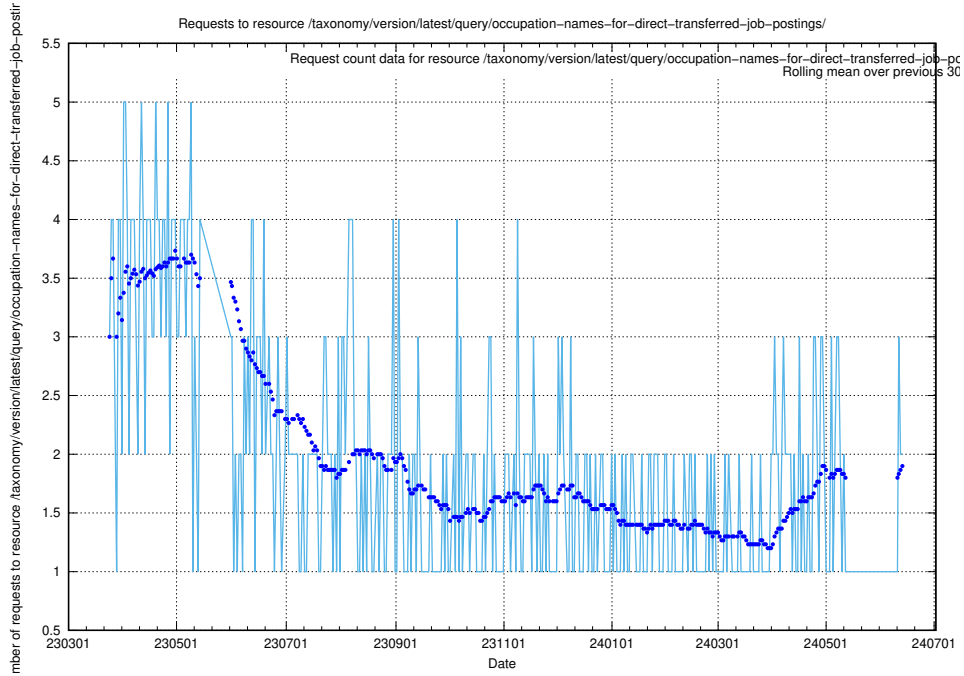

5.934 Usage of /taxonomy/version/latest/query/occupation-names-for-direct-transferred-job-postings/

Here, we count the number of requests to resource /taxonomy/version/latest/query/occupation-names-for-direct-transferred-job-postings/.