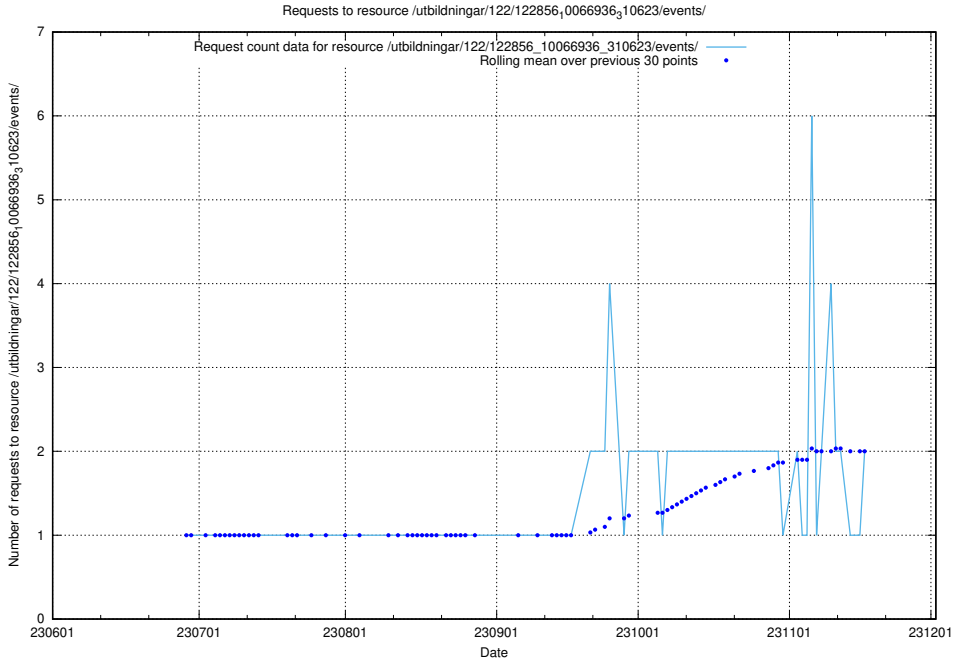

5.849 Usage of /utbildningar/122/122856_10066936_310623/events/

Here, we count the number of requests to resource /utbildningar/122/122856_10066936_310623/events/