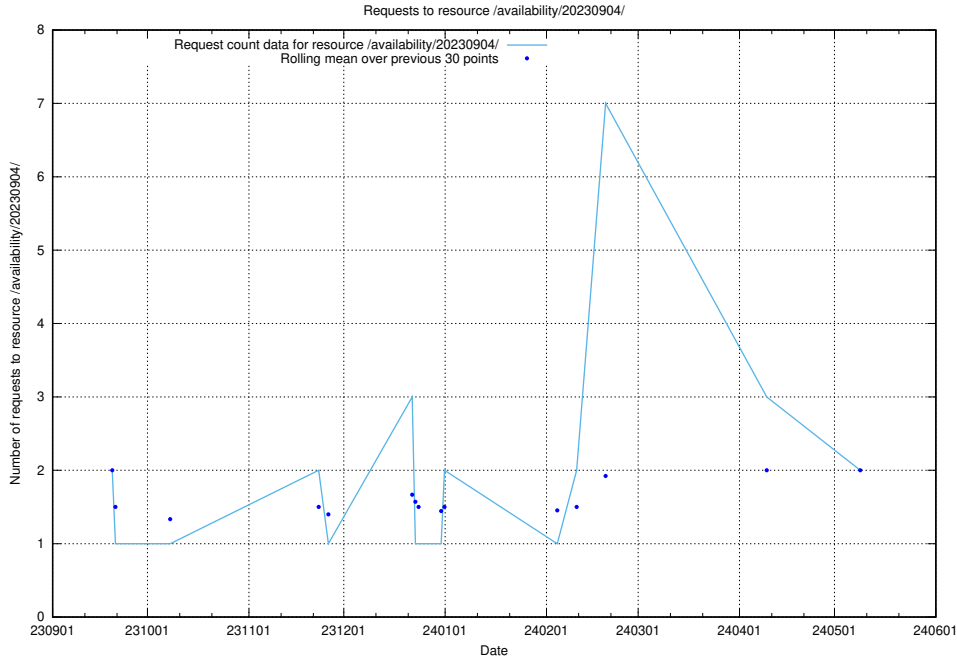

5.756 Usage of /availability/20230904/

Here, we count the number of requests to resource /availability/20230904/.