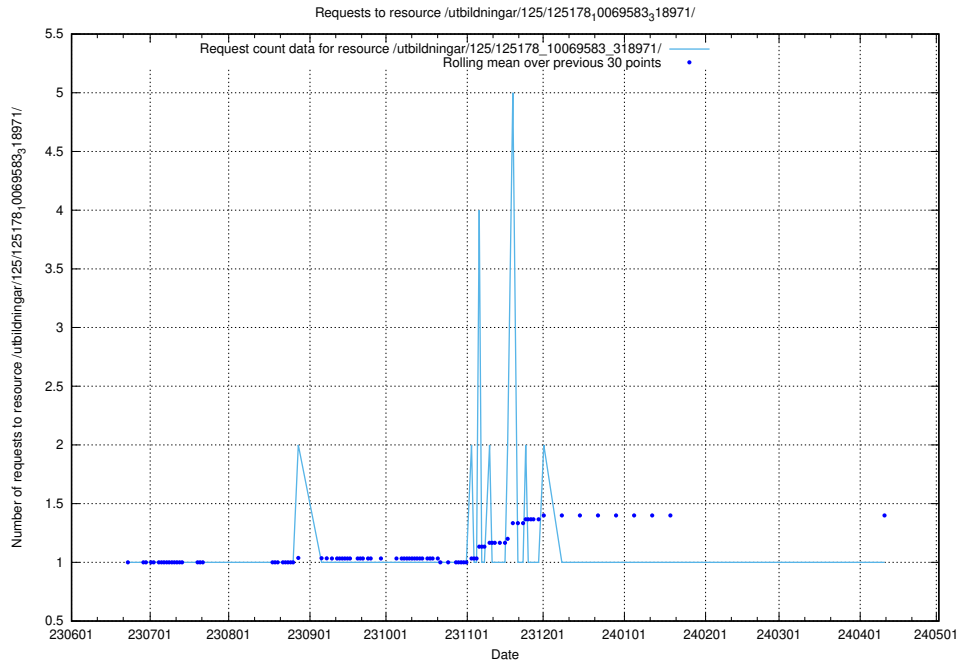

5.5789 Usage of /utbildningar/125/125178_10069583_318971/

Here, we count the number of requests to resource /utbildningar/125/125178_10069583_318971/.