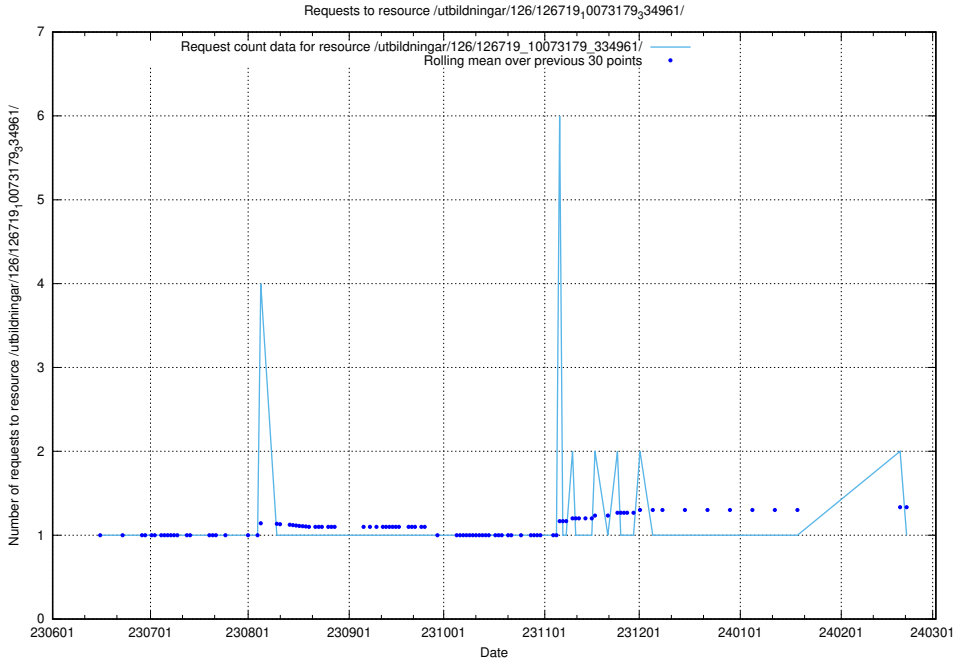

5.5927 Usage of /utbildningar/126/126719_10073179_334961/

Here, we count the number of requests to resource /utbildningar/126/126719_10073179_334961/.