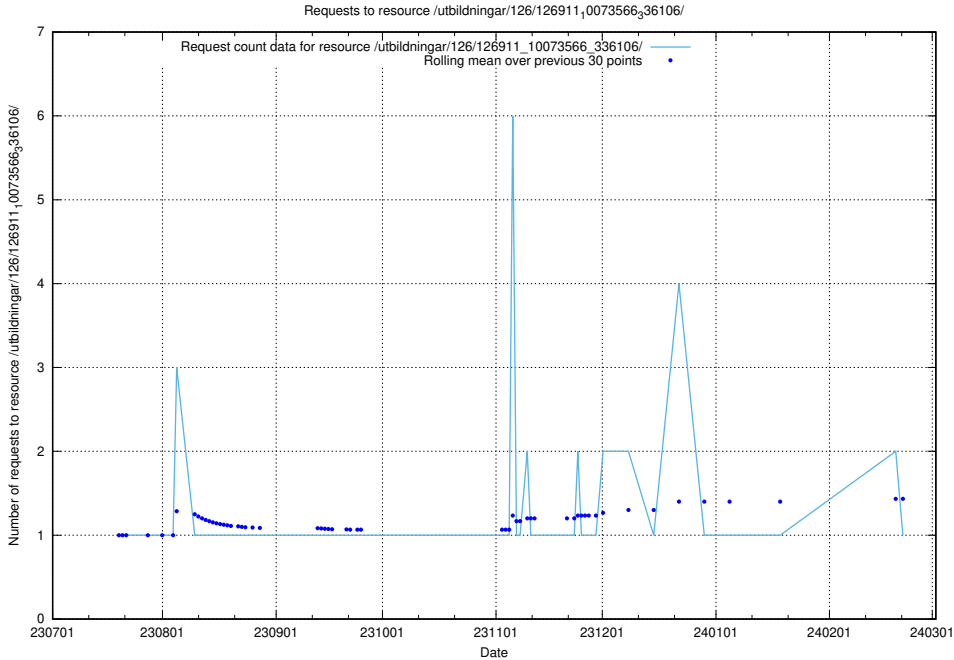

### 5.5045 Usage of /utbildningar/126/126911\_10073566\_336106/

Here, we count the number of requests to resource /utbildningar/126/126911\_10073566\_336106/.