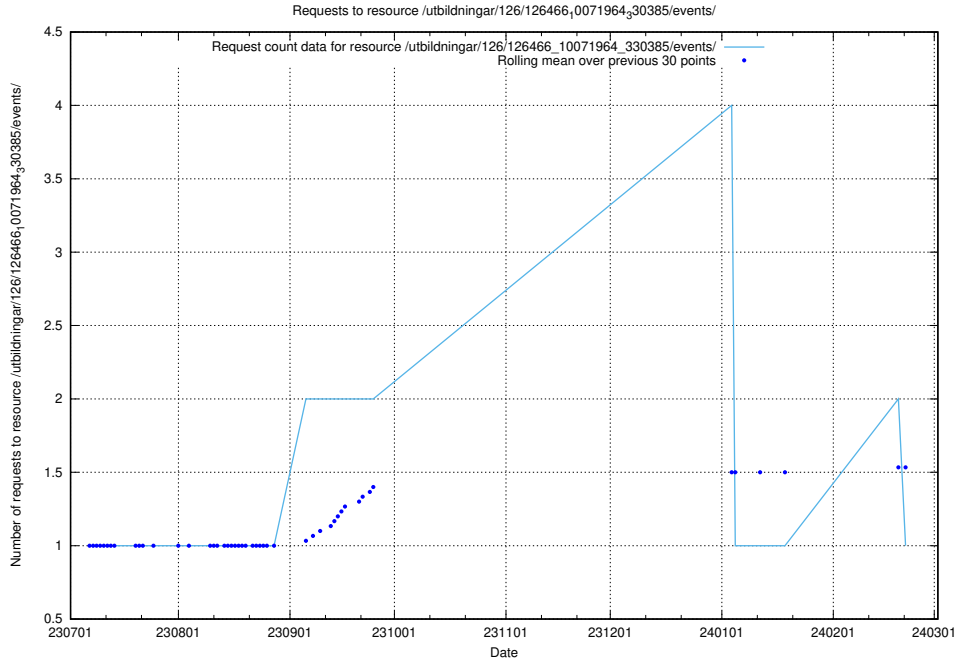

5.5357 Usage of /utbildningar/126/126466_10071964_330385/events/

Here, we count the number of requests to resource /utbildningar/126/126466_10071964_330385/events/