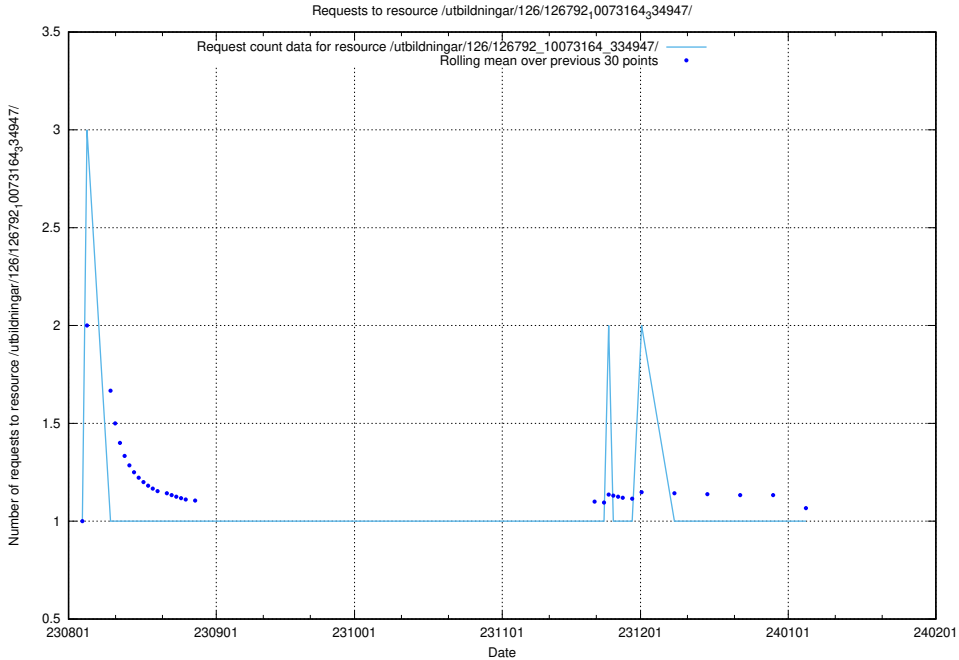

5.4925 Usage of /utbildningar/126/126792_10073164_334947/

Here, we count the number of requests to resource /utbildningar/126/126792_10073164_334947/.