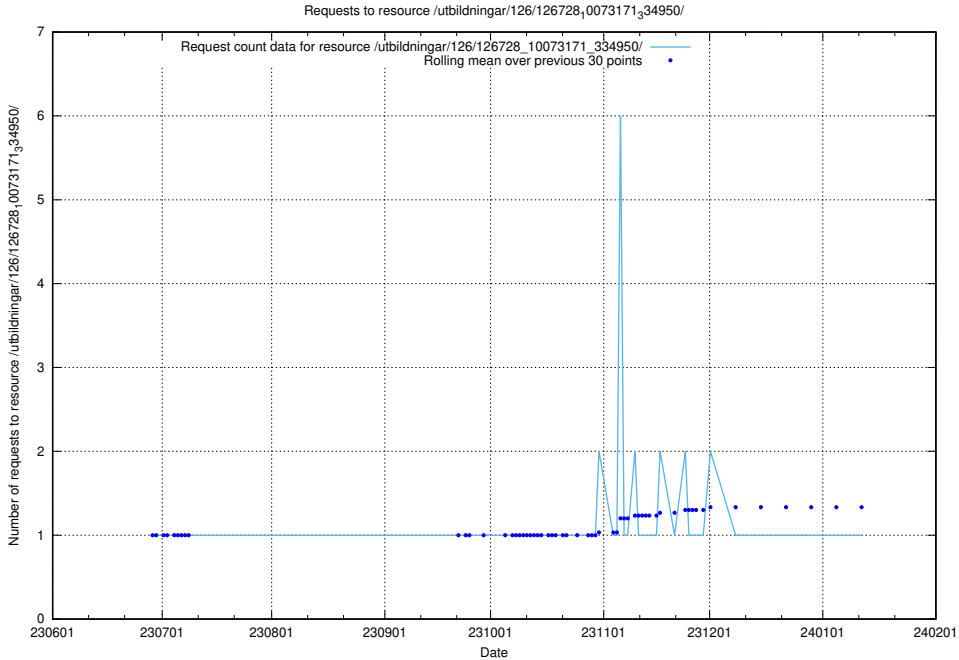

5.5507 Usage of /utbildningar/126/126728_10073171_334950/

Here, we count the number of requests to resource /utbildningar/126/126728_10073171_334950/.