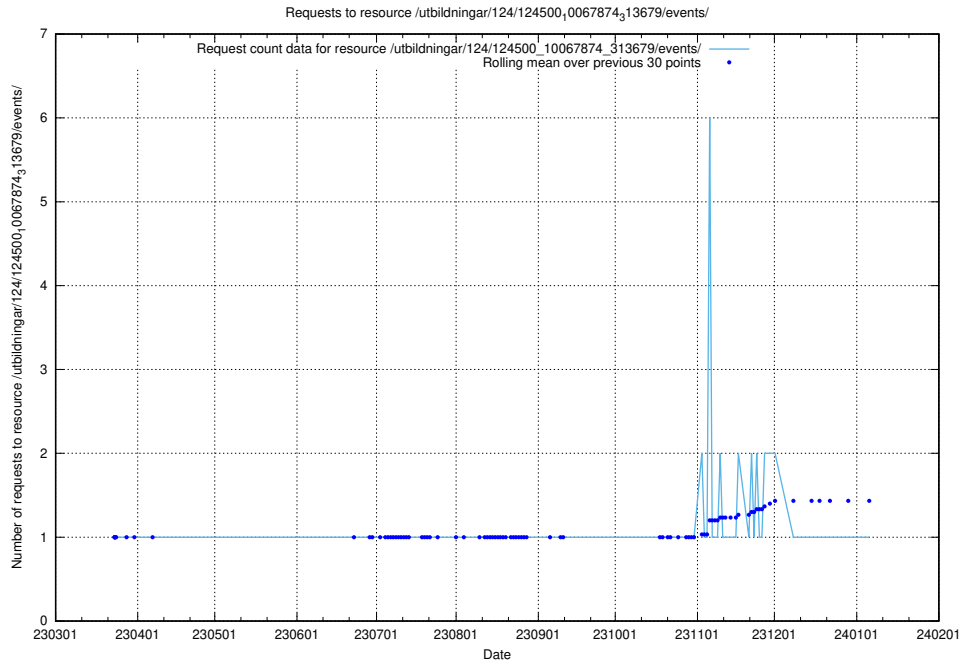

5.2346 Usage of /utbildningar/124/124500_10067874_313679/events/

Here, we count the number of requests to resource /utbildningar/124/124500_10067874_313679/events/