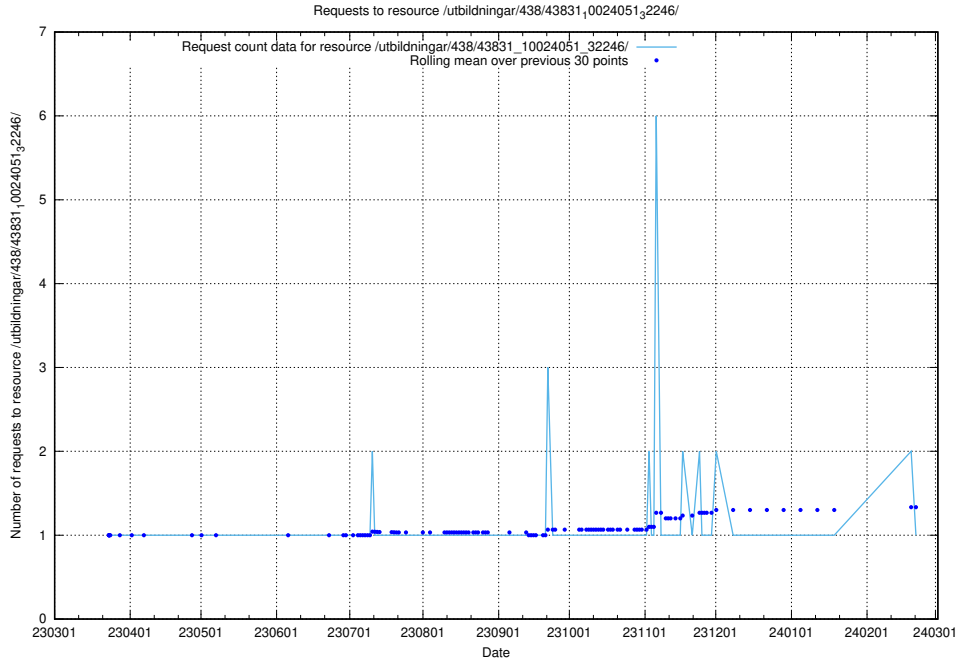

5.6364 Usage of /utbildningar/438/43831_10024051_32246/

Here, we count the number of requests to resource /utbildningar/438/43831_10024051_32246/.