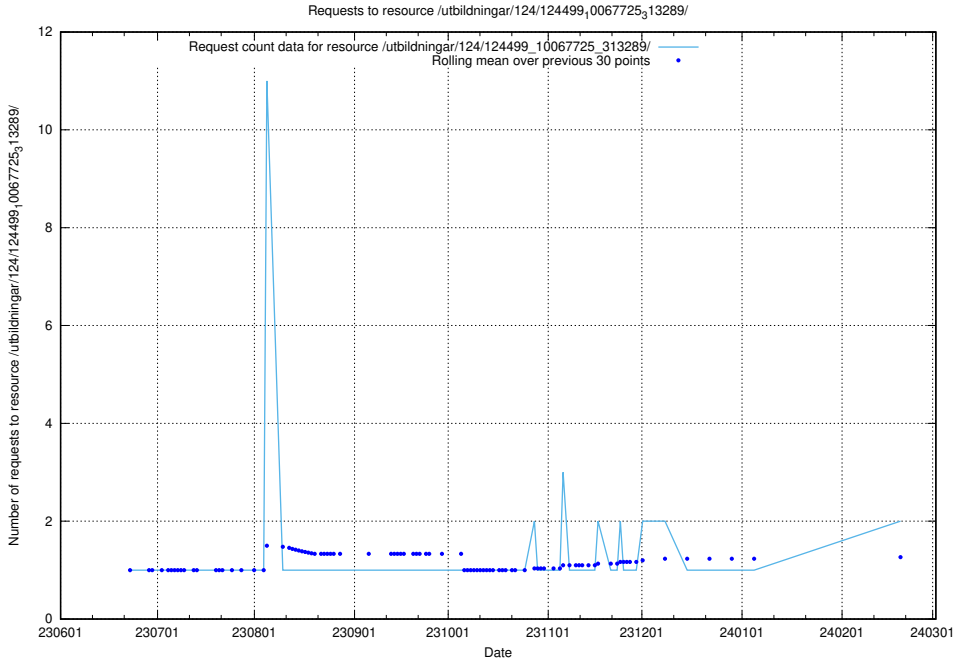

5.870 Usage of /utbildningar/124/124499_10067725_313289/

Here, we count the number of requests to resource /utbildningar/124/124499_10067725_313289/.