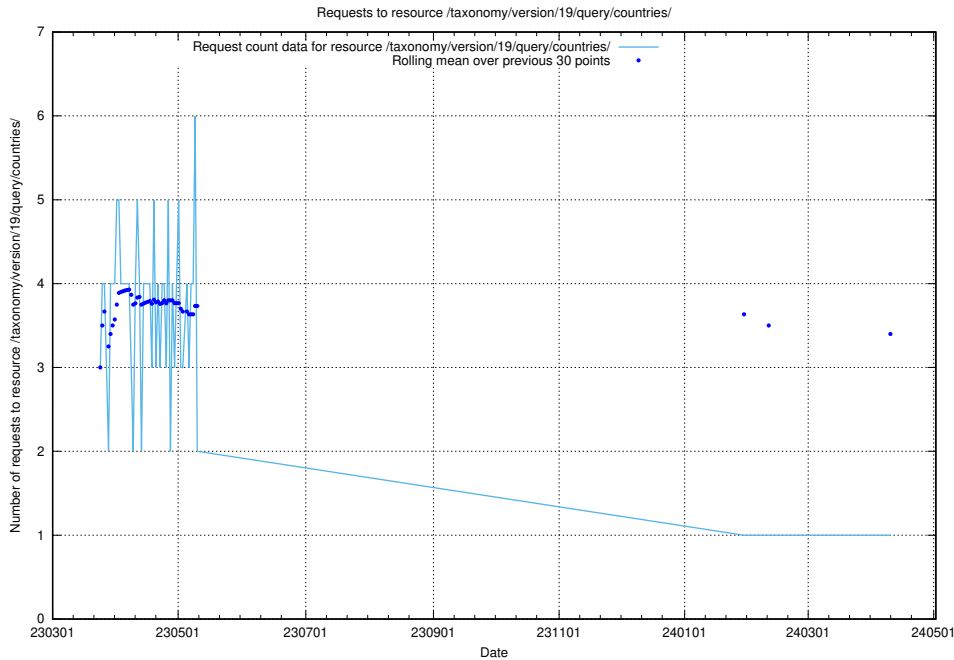

5.6177 Usage of /taxonomy/version/19/query/countries/

Here, we count the number of requests to resource /taxonomy/version/19/query/countries/.