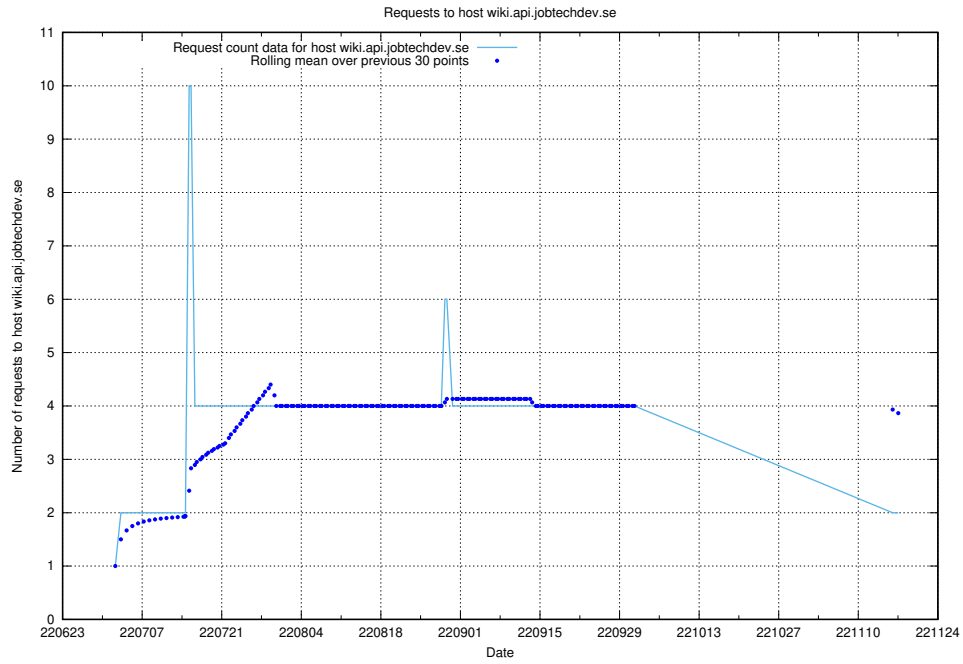

7.395 Usage of wiki.api.jobtechdev.se

Here, we count the number of requests to host wiki.api.jobtechdev.se.