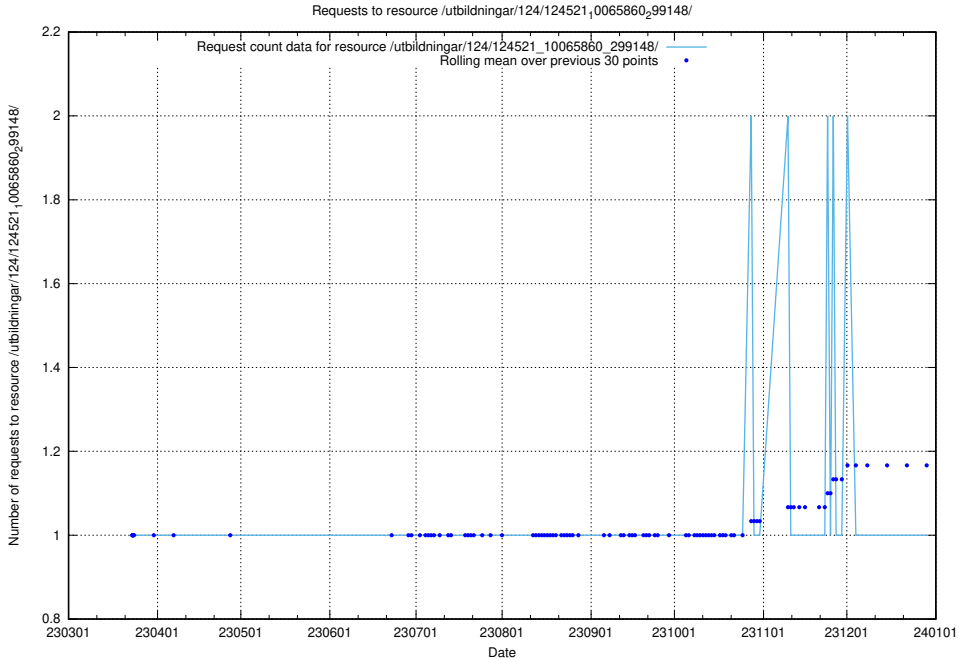

5.1265 Usage of /utbildningar/124/124521_10065860_299148/

Here, we count the number of requests to resource /utbildningar/124/124521_10065860_299148/.