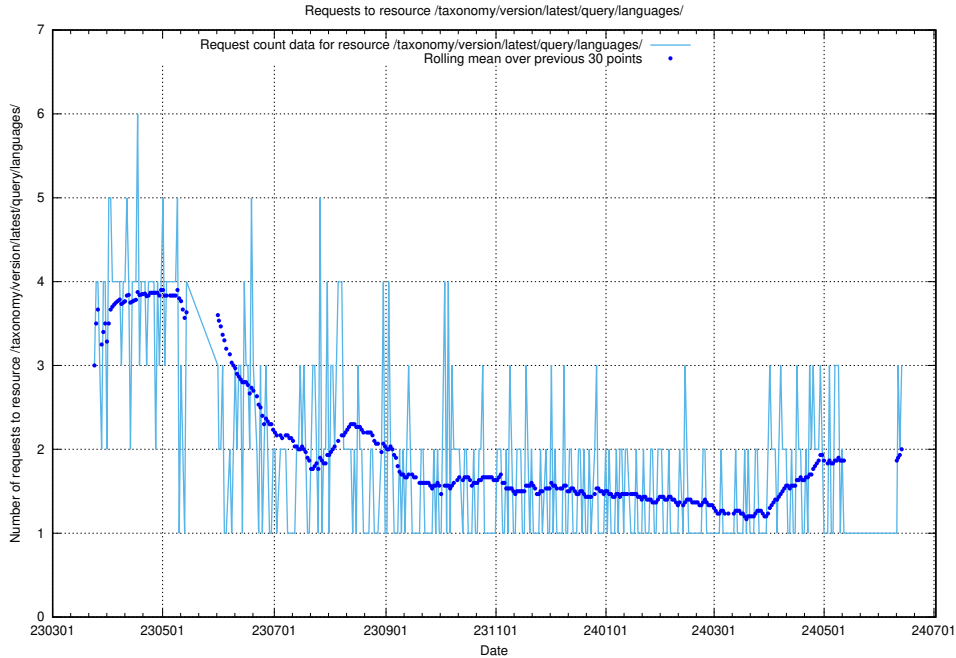

5.442 Usage of /taxonomy/version/latest/query/languages/

Here, we count the number of requests to resource /taxonomy/version/latest/query/languages/.