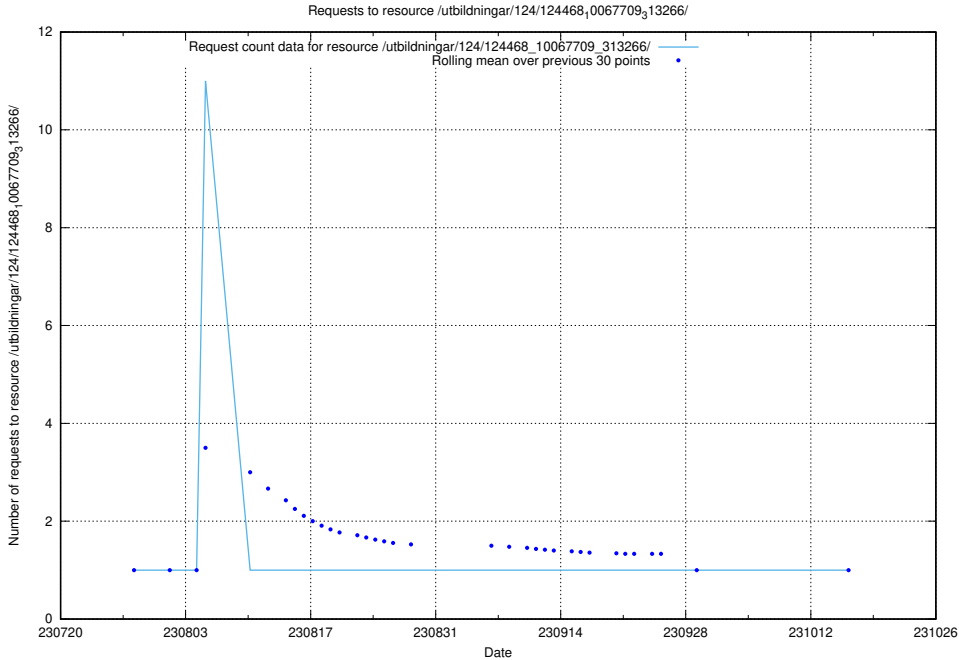

5.4966 Usage of /utbildningar/124/124468_10067709_313266/

Here, we count the number of requests to resource /utbildningar/124/124468_10067709_313266/.