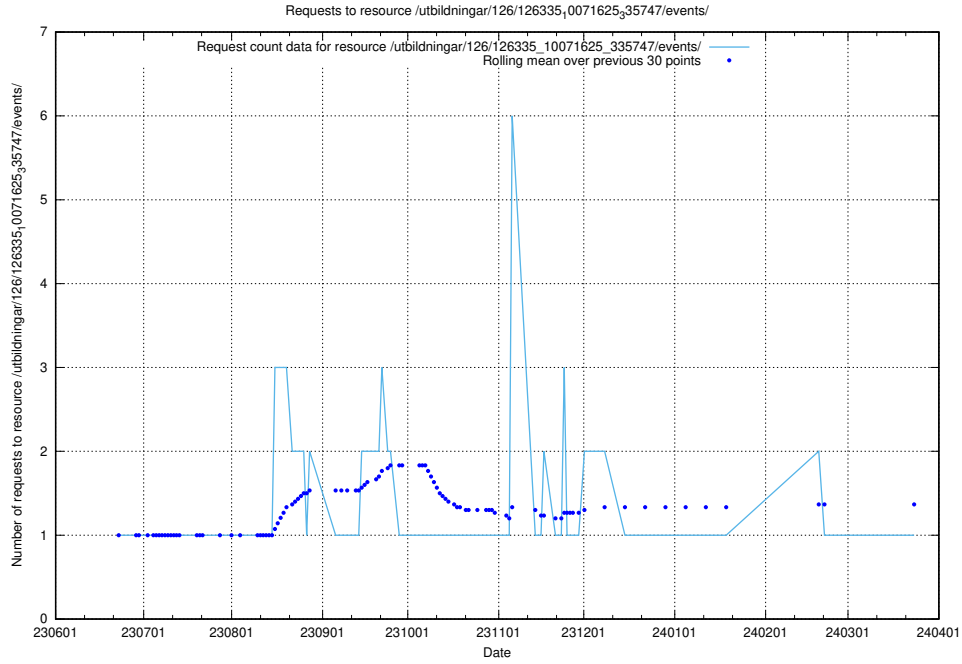

### 5.5730 Usage of /utbildningar/126/126335\_10071625\_335747/events/

Here, we count the number of requests to resource /utbildningar/126/126335\_10071625\_335747/events/