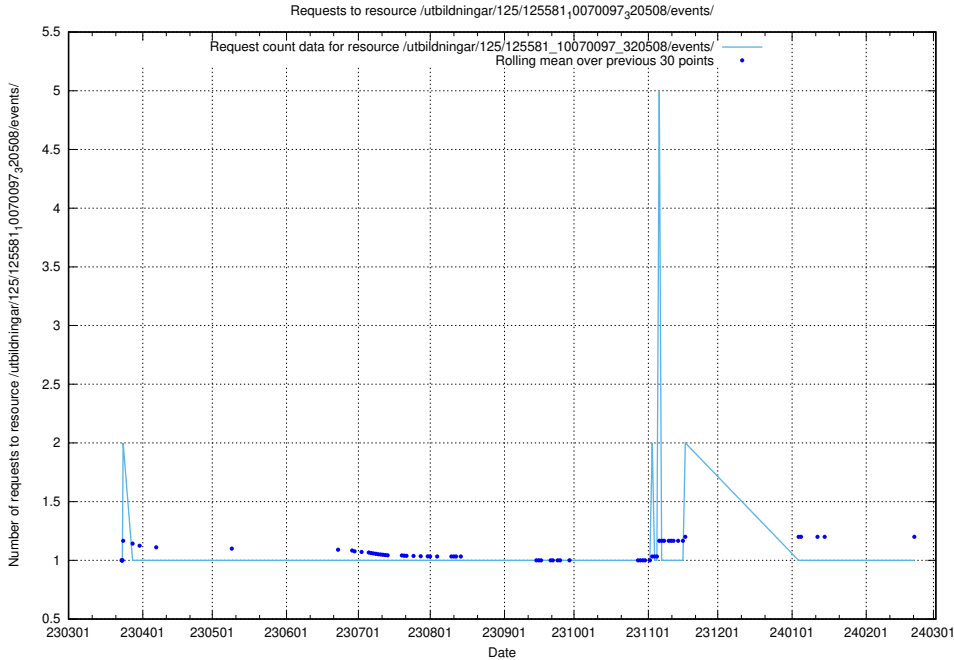

5.1118 Usage of /utbildningar/125/125581_10070097_320508/events/

Here, we count the number of requests to resource /utbildningar/125/125581_10070097_320508/events/