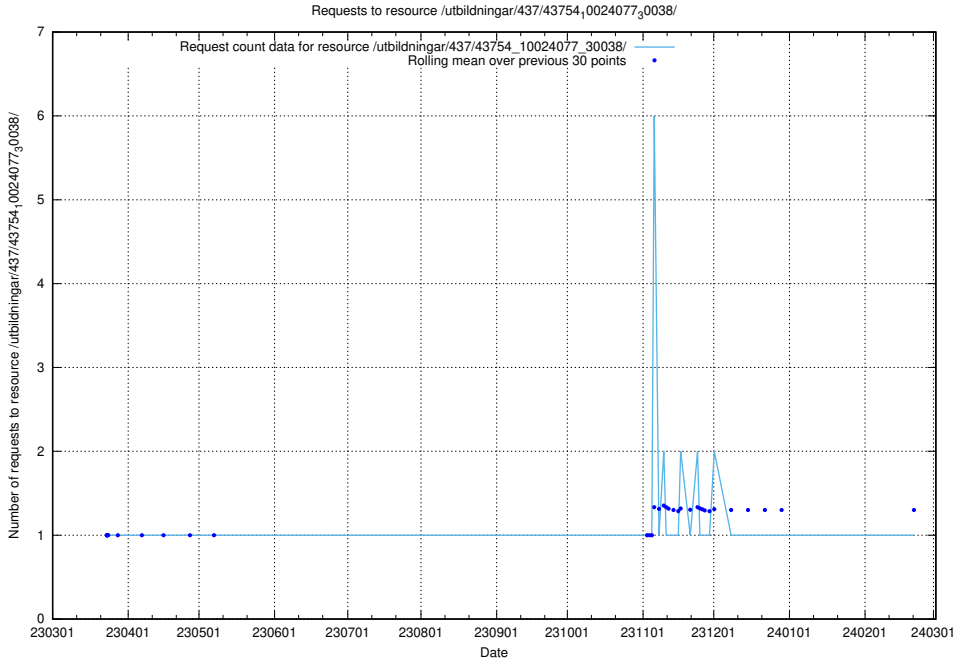

5.6407 Usage of /utbildningar/437/43754_10024077_30038/

Here, we count the number of requests to resource /utbildningar/437/43754_10024077_30038/.