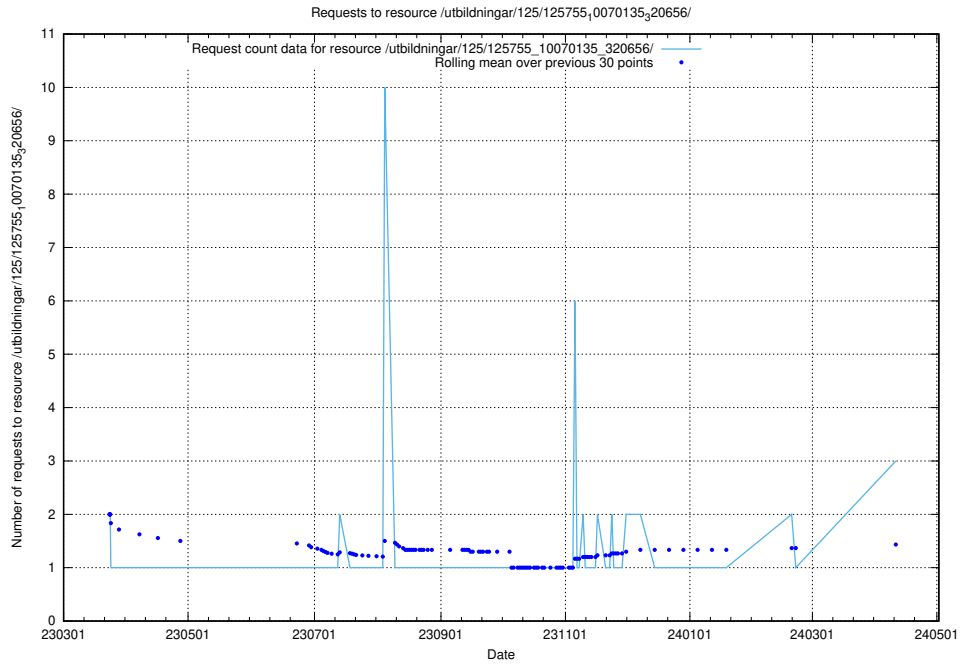

5.465 Usage of /utbildningar/125/125755_10070135_320656/

Here, we count the number of requests to resource /utbildningar/125/125755_10070135_320656/.