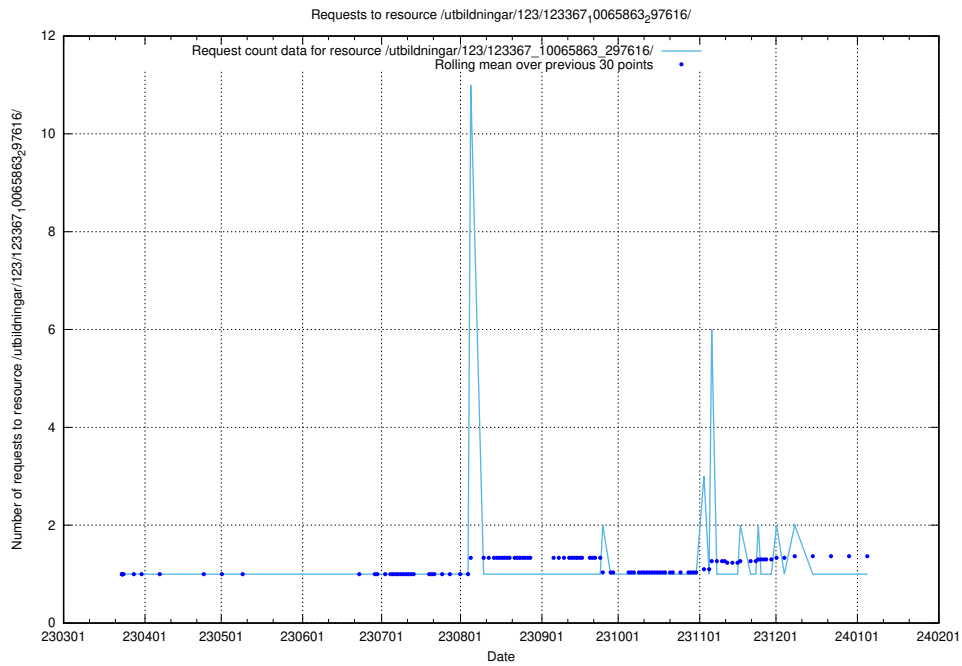

5.4846 Usage of /utbildningar/123/123367_10065863_297616/

Here, we count the number of requests to resource /utbildningar/123/123367_10065863_297616/.