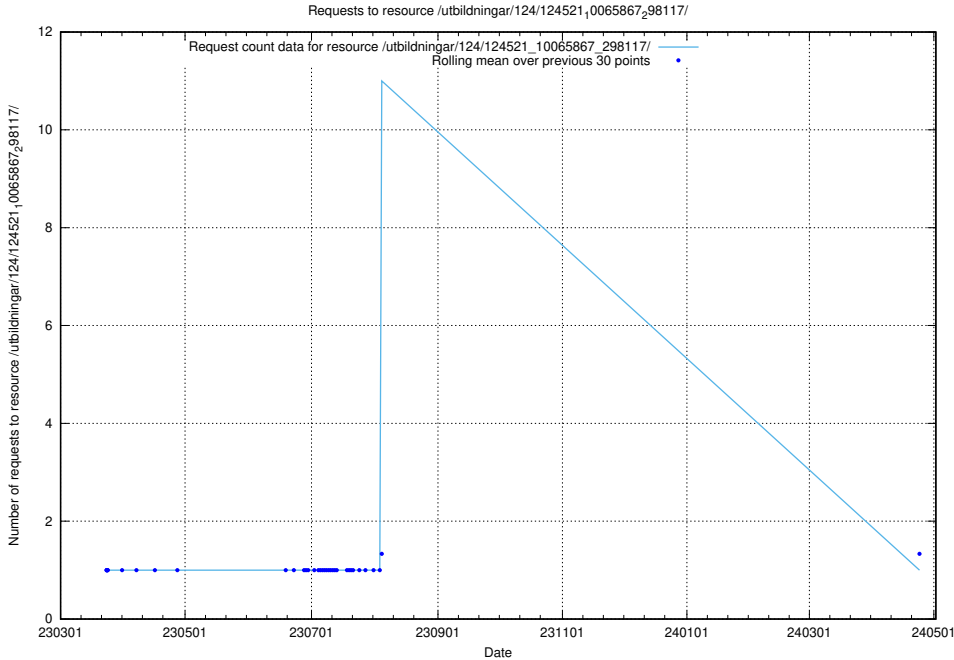

5.1256 Usage of /utbildningar/124/124521_10065867_298117/

Here, we count the number of requests to resource /utbildningar/124/124521_10065867_298117/.