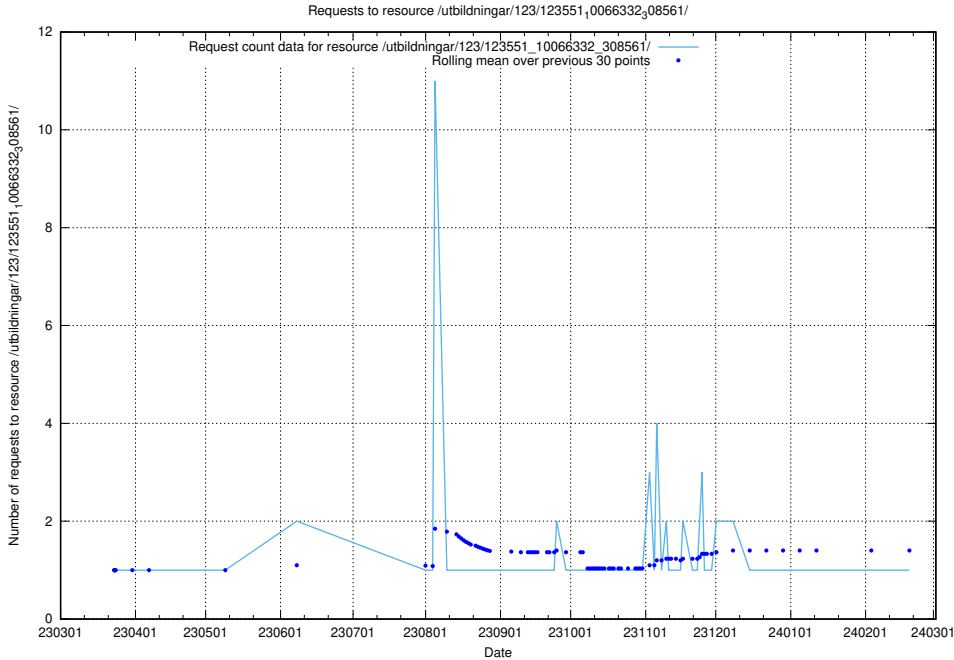

5.4553 Usage of /utbildningar/123/123551_10066332_308561/

Here, we count the number of requests to resource /utbildningar/123/123551_10066332_308561/.