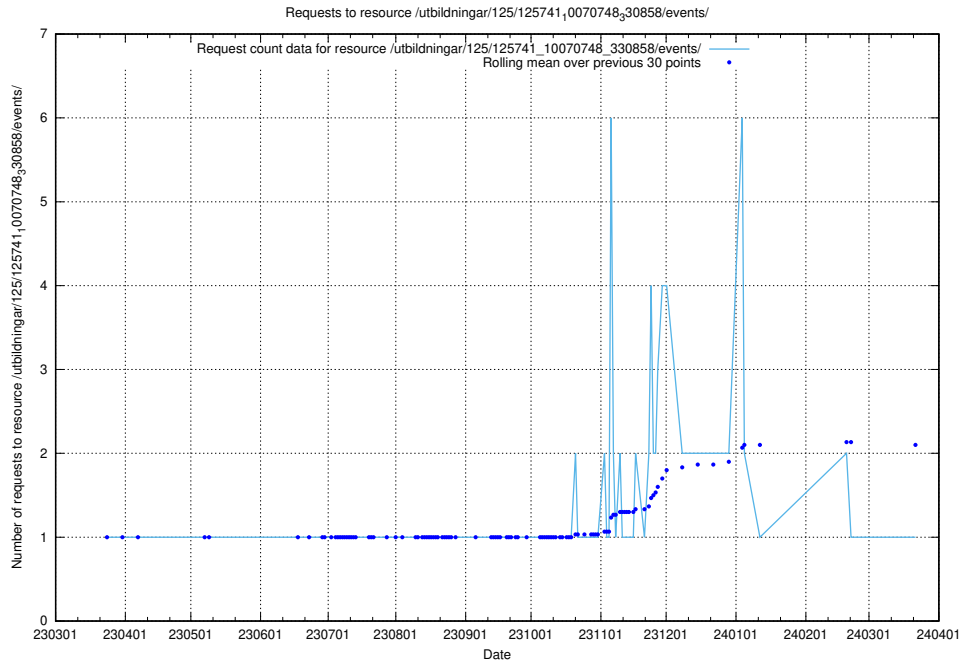

5.6255 Usage of /utbildningar/125/125741_10070748_330858/events/

Here, we count the number of requests to resource /utbildningar/125/125741_10070748_330858/events/