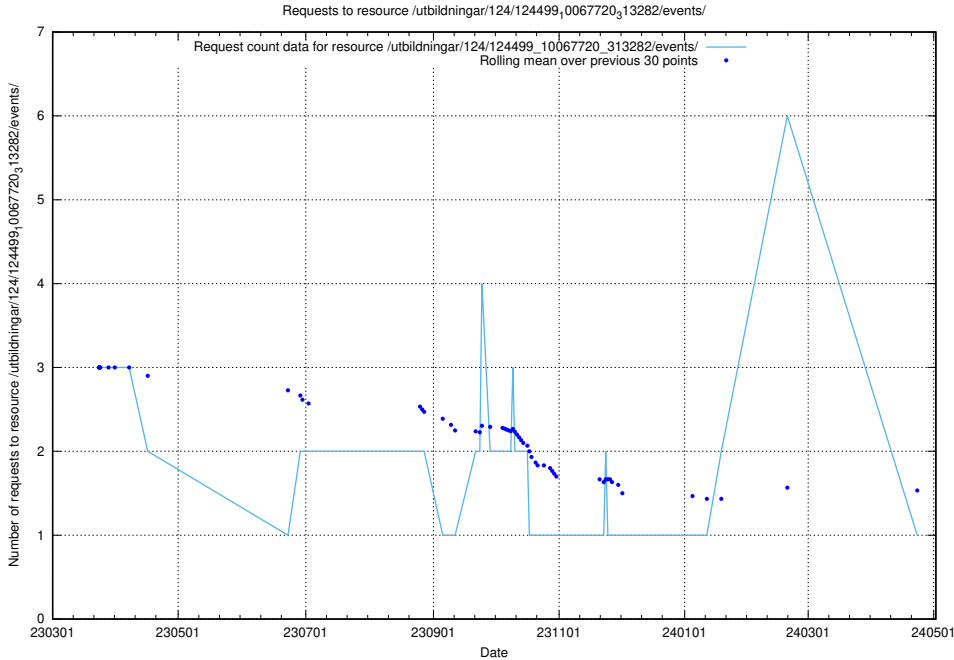

5.6294 Usage of /utbildningar/124/124499_10067720_313282/events/

Here, we count the number of requests to resource /utbildningar/124/124499_10067720_313282/events/