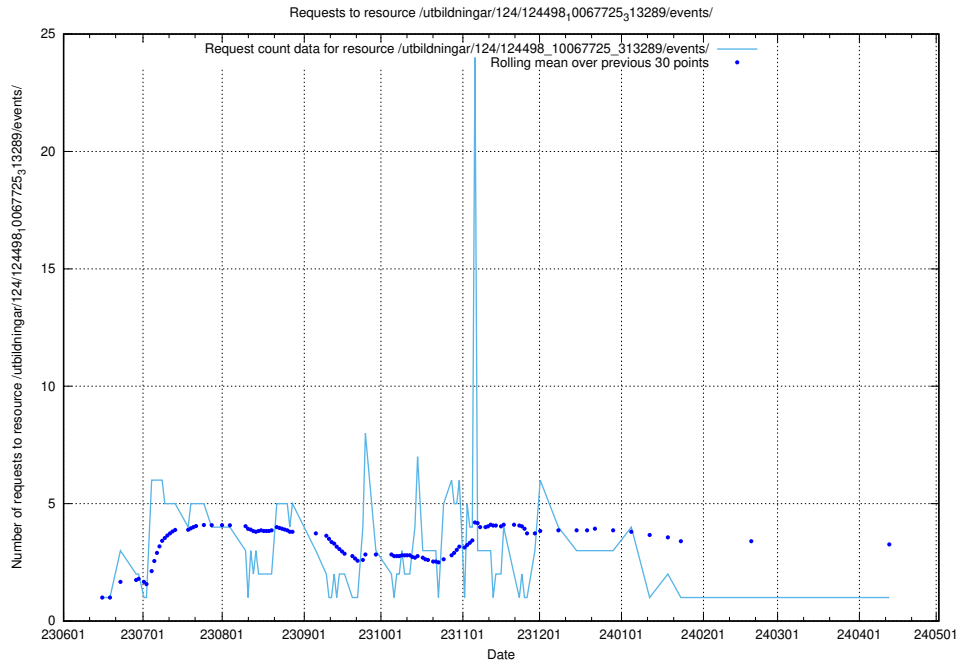

5.5936 Usage of /utbildningar/124/124498_10067725_313289/events/

Here, we count the number of requests to resource /utbildningar/124/124498_10067725_313289/events/