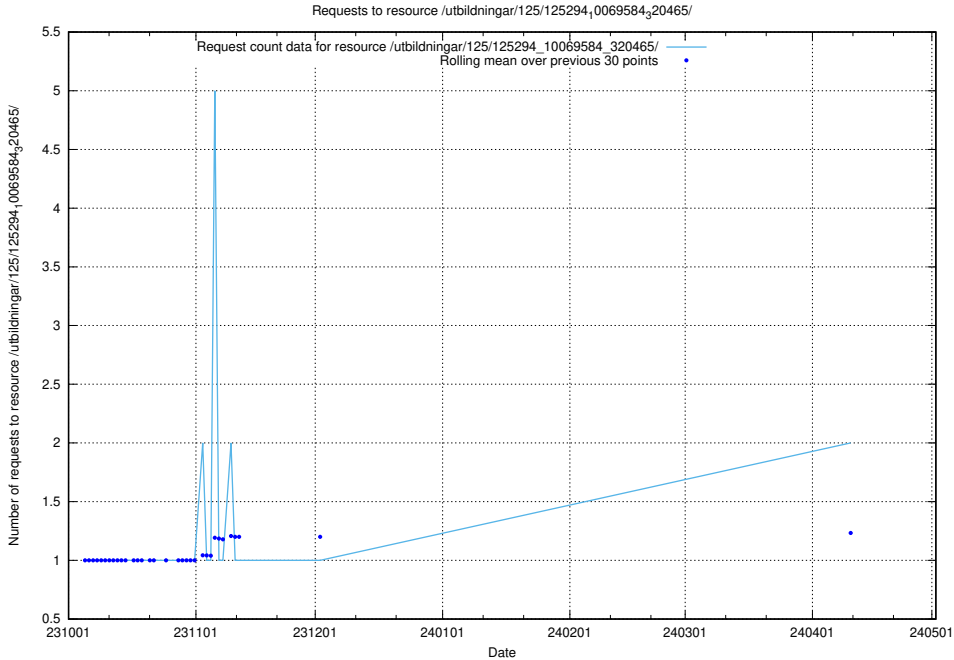

5.741 Usage of /utbildningar/125/125294_10069584_320465/

Here, we count the number of requests to resource /utbildningar/125/125294_10069584_320465/.