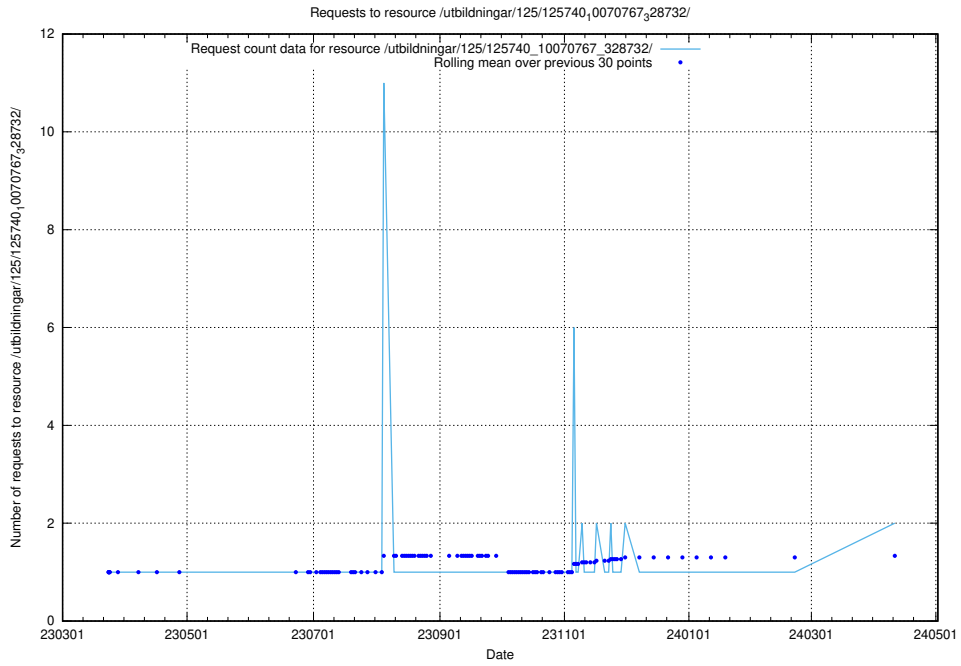

5.477 Usage of /utbildningar/125/125740_10070767_328732/

Here, we count the number of requests to resource /utbildningar/125/125740_10070767_328732/.