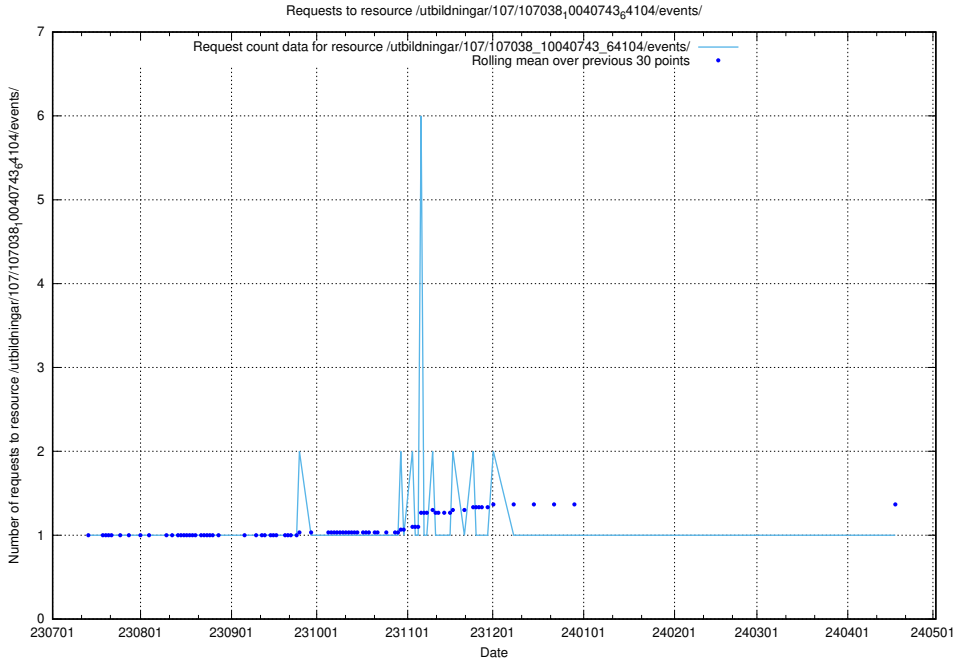

5.5132 Usage of /utbildningar/107/107038_10040743_64104/events/

Here, we count the number of requests to resource /utbildningar/107/107038_10040743_64104/events/.