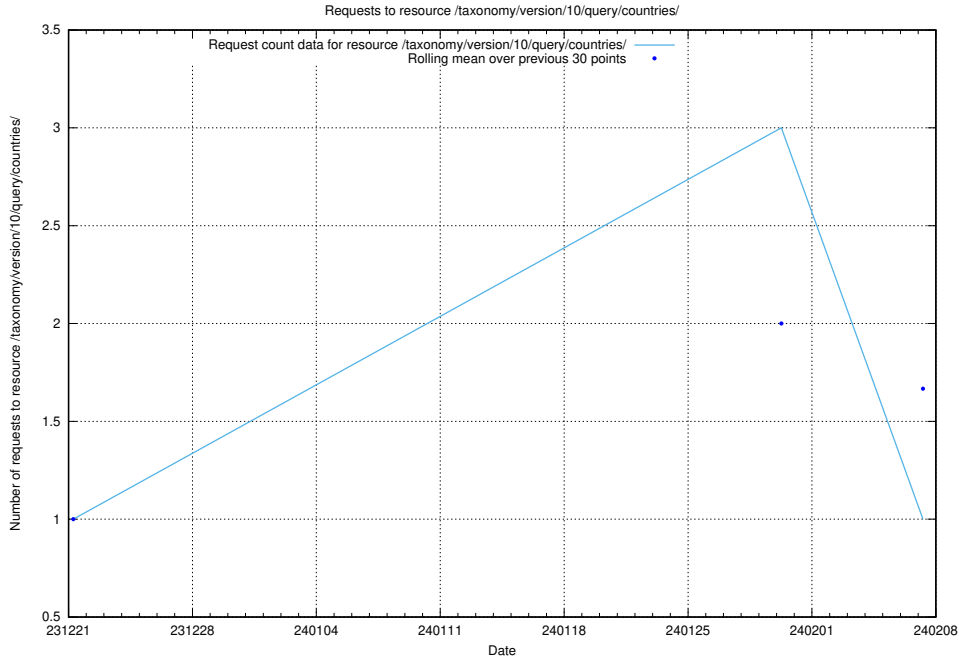

5.3979 Usage of /taxonomy/version/10/query/countries/

Here, we count the number of requests to resource /taxonomy/version/10/query/countries/.