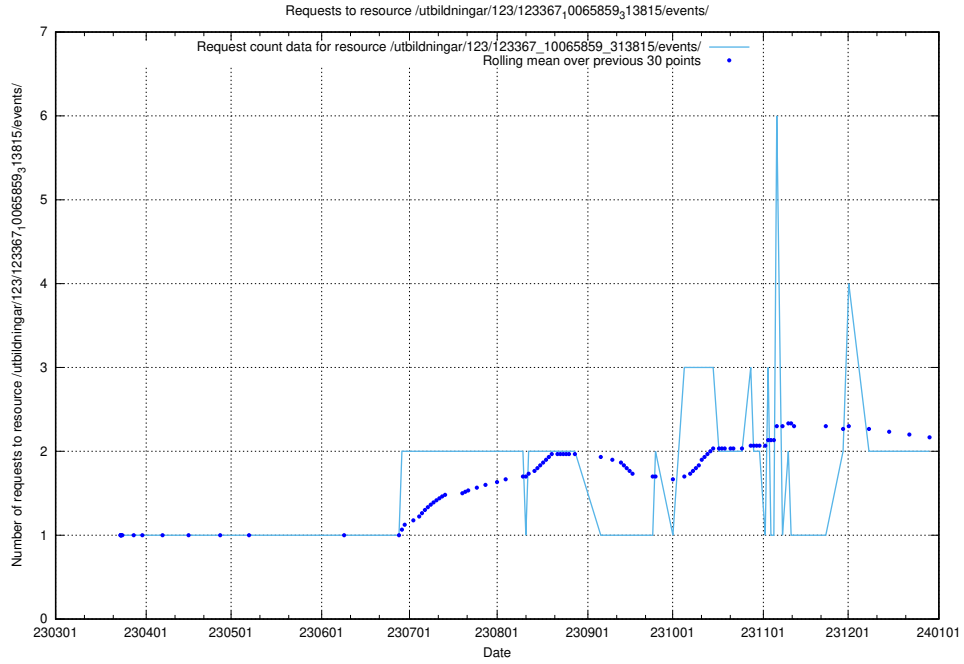

5.788 Usage of /utbildningar/123/123367_10065859_313815/events/

Here, we count the number of requests to resource /utbildningar/123/123367_10065859_313815/events/