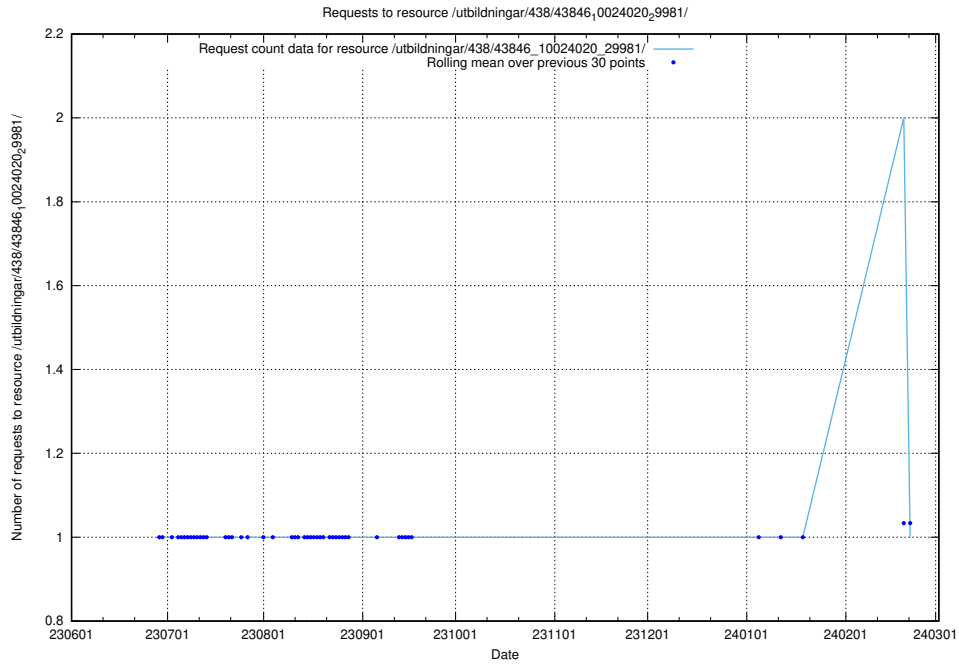

5.5482 Usage of /utbildningar/438/43846_10024020_29981/

Here, we count the number of requests to resource /utbildningar/438/43846_10024020_29981/.