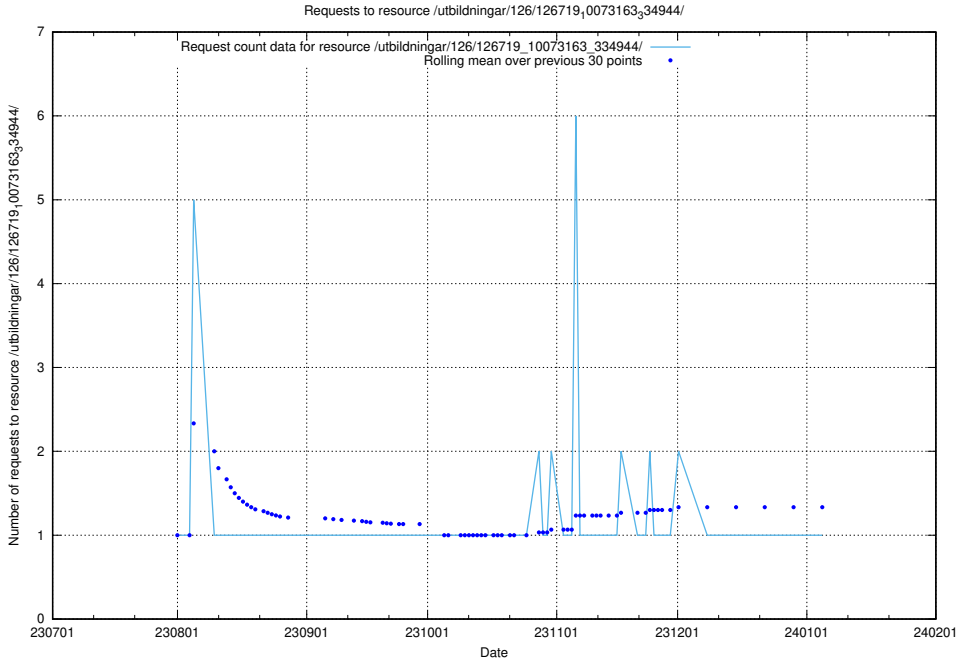

5.4947 Usage of /utbildningar/126/126719_10073163_334944/

Here, we count the number of requests to resource /utbildningar/126/126719_10073163_334944/.