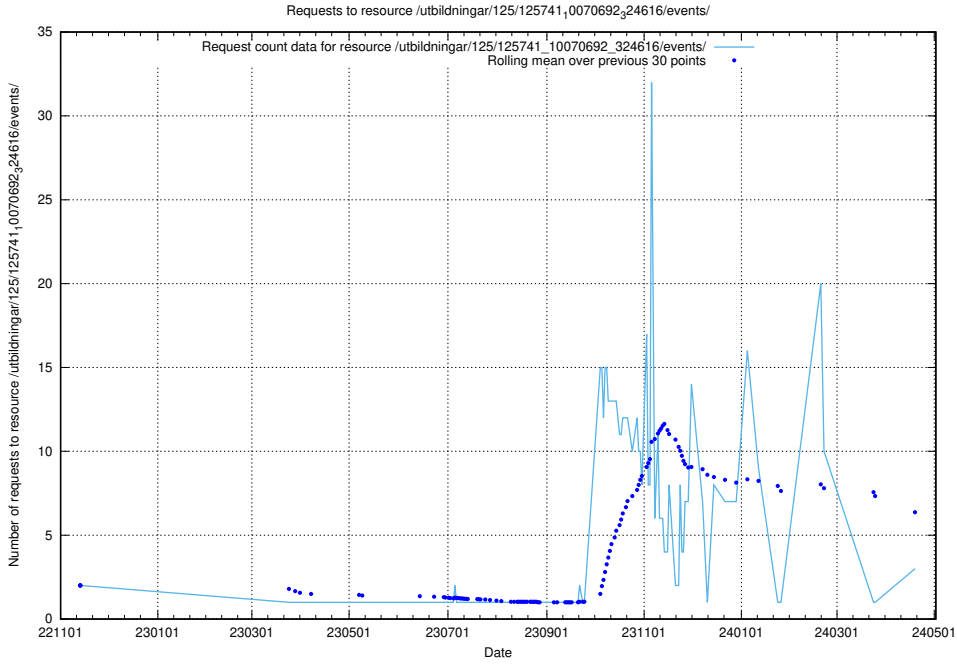

5.410 Usage of /utbildningar/125/125741_10070692_324616/events/

Here, we count the number of requests to resource /utbildningar/125/125741_10070692_324616/events/