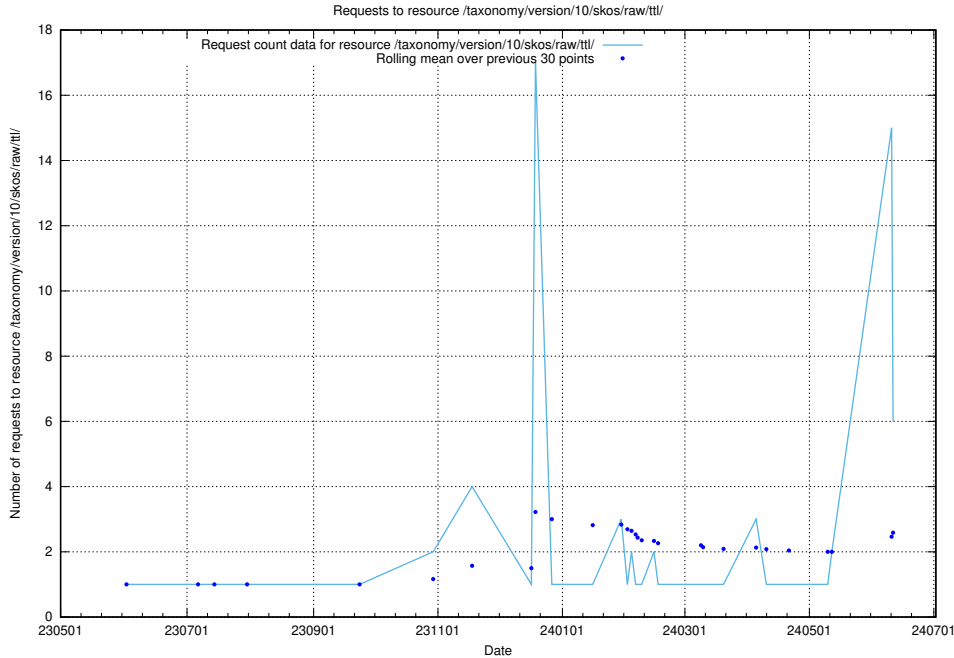

5.94 Usage of /taxonomy/version/10/skos/raw/ttl/

Here, we count the number of requests to resource /taxonomy/version/10/skos/raw/ttl/.