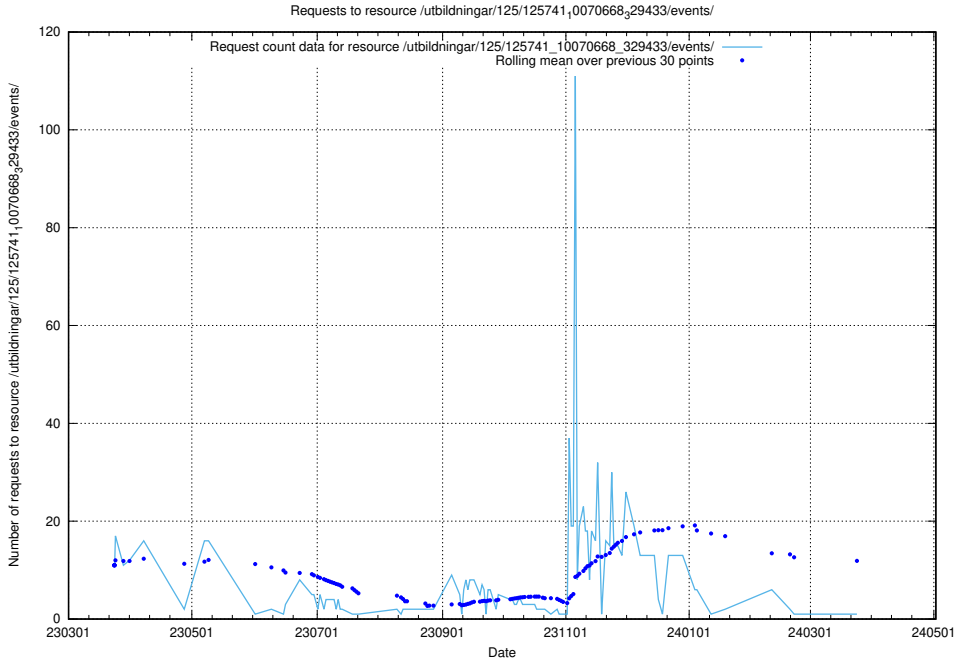

5.6279 Usage of /utbildningar/125/125741_10070668_329433/events/

Here, we count the number of requests to resource /utbildningar/125/125741_10070668_329433/events/