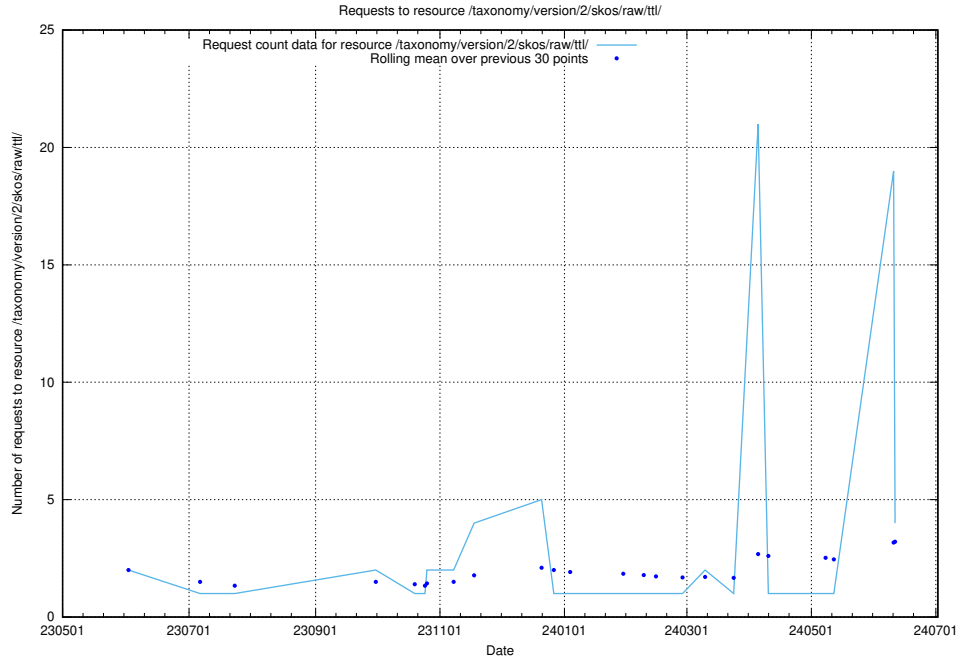

5.248 Usage of `/taxonomy/version/2/skos/raw/ttl/`

Here, we count the number of requests to resource `/taxonomy/version/2/skos/raw/ttl/`.