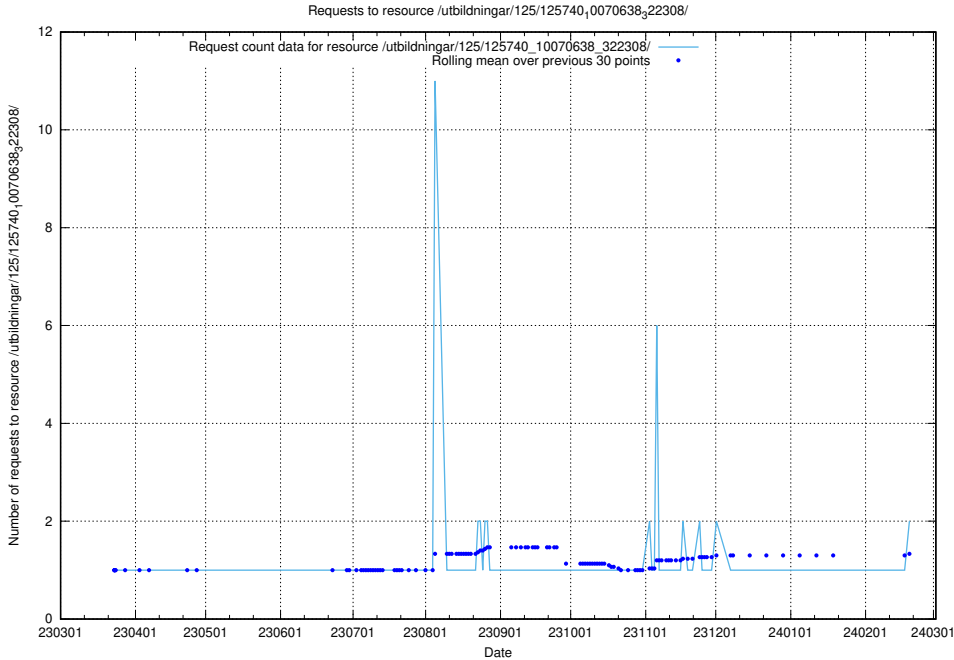

5.481 Usage of /utbildningar/125/125740_10070638_322308/

Here, we count the number of requests to resource /utbildningar/125/125740_10070638_322308/.