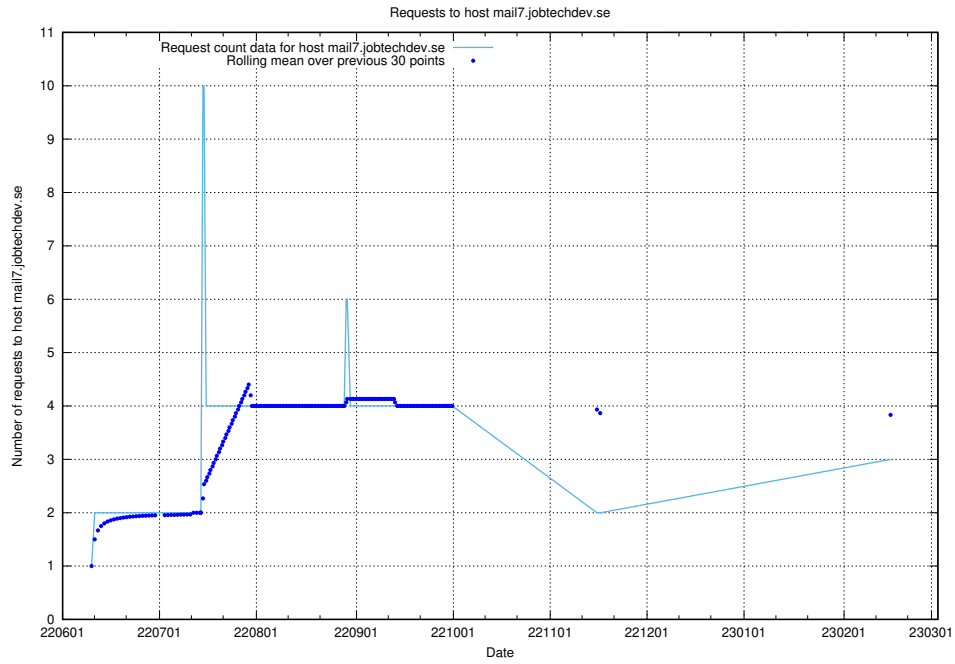

7.217 Usage of mail7.jobtechdev.se

Here, we count the number of requests to host mail7.jobtechdev.se.