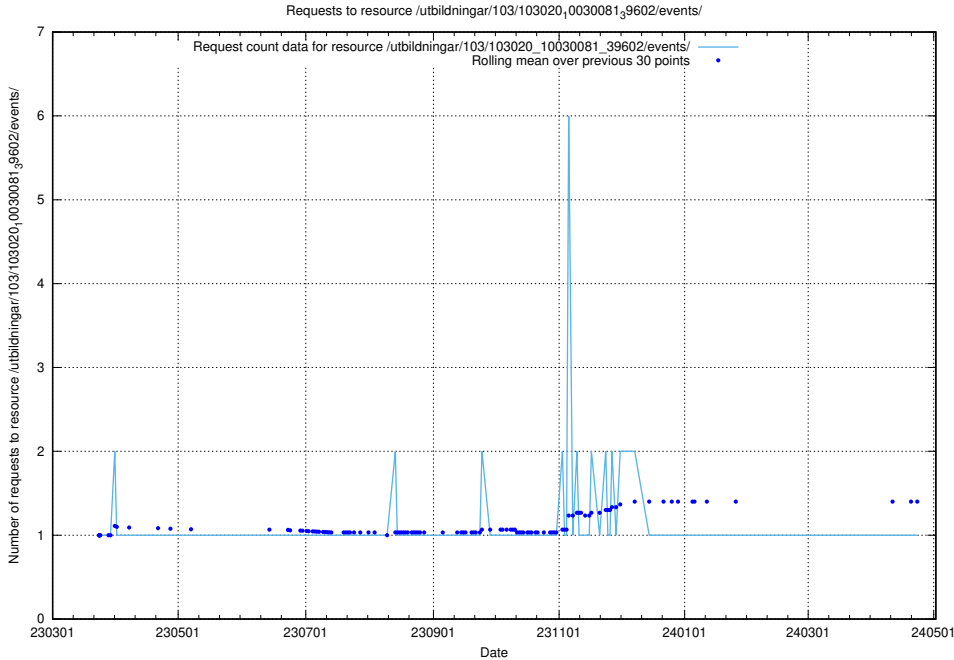

5.5562 Usage of /utbildningar/103/103020_10030081_39602/events/

Here, we count the number of requests to resource /utbildningar/103/103020_10030081_39602/events/.