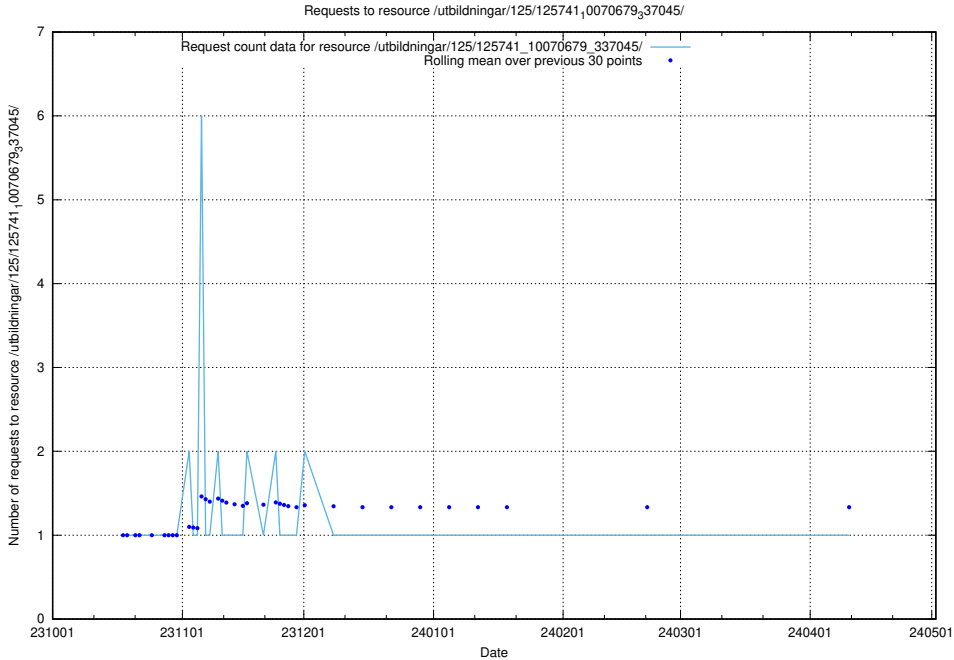

5.4349 Usage of /utbildningar/125/125741_10070679_337045/

Here, we count the number of requests to resource /utbildningar/125/125741_10070679_337045/.