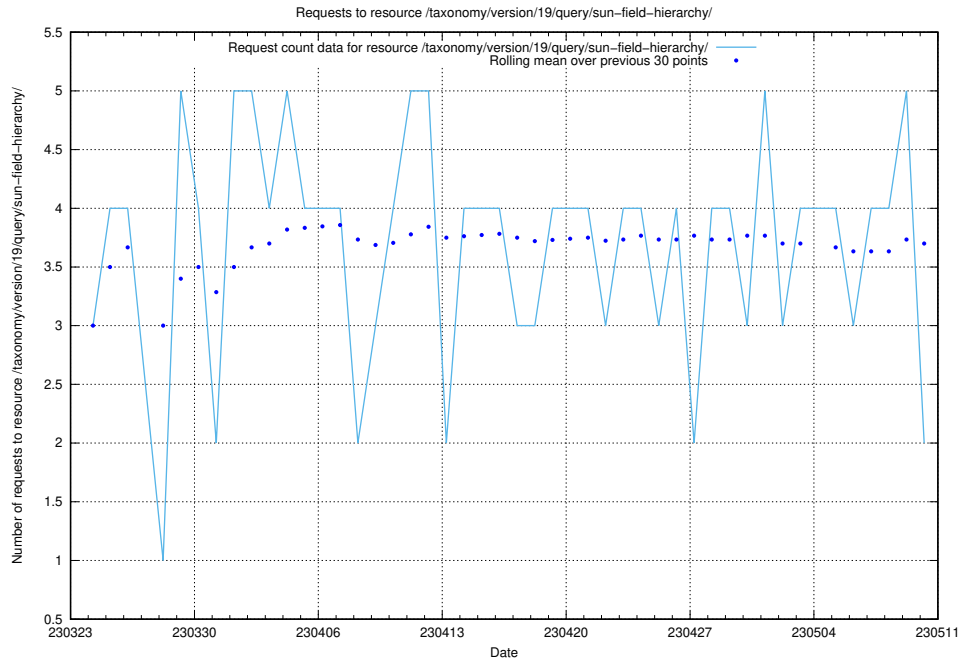

5.942 Usage of /taxonomy/version/19/query/sun-field-hierarchy/

Here, we count the number of requests to resource /taxonomy/version/19/query/sun-field-hierarchy/.