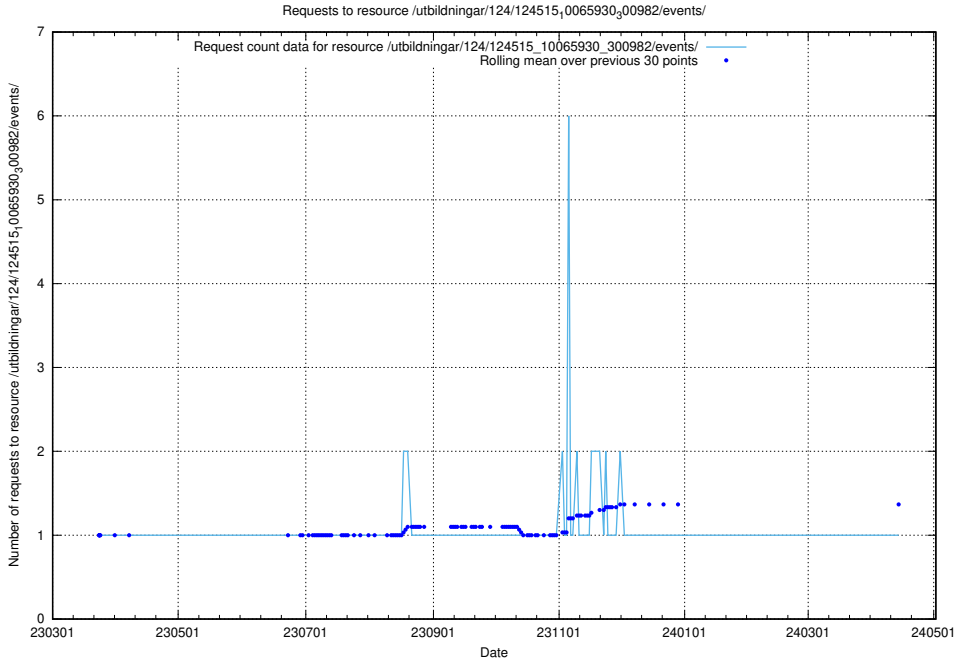

### 5.1642 Usage of /utbildningar/124/124515\_10065930\_300982/events/

Here, we count the number of requests to resource /utbildningar/124/124515\_10065930\_300982/events/