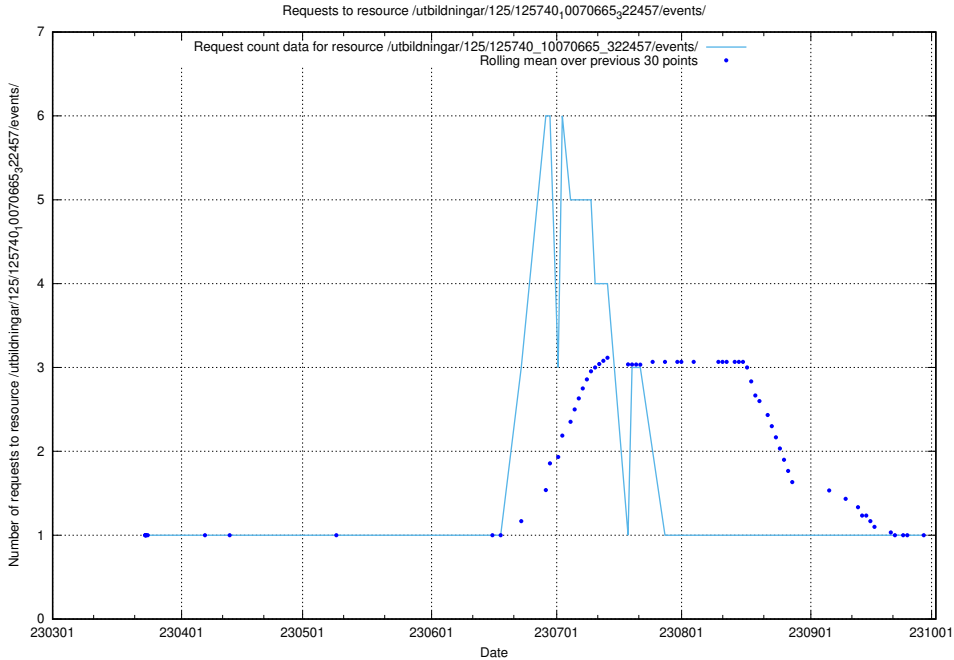

5.1027 Usage of /utbildningar/125/125740_10070665_322457/events/

Here, we count the number of requests to resource /utbildningar/125/125740_10070665_322457/events/