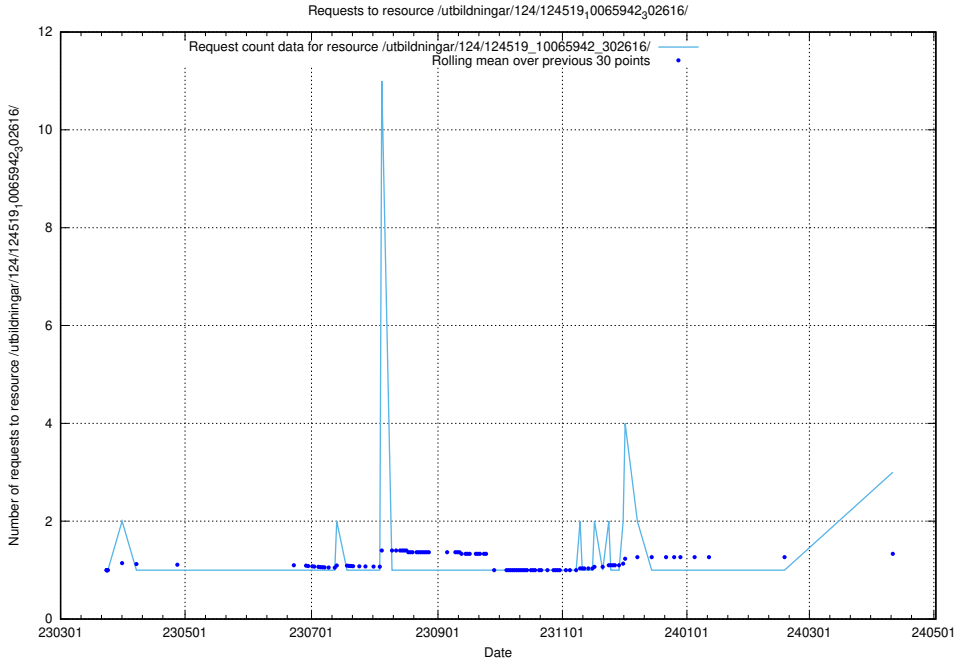

5.282 Usage of /utbildningar/124/124519_10065942_302616/

Here, we count the number of requests to resource /utbildningar/124/124519_10065942_302616/.