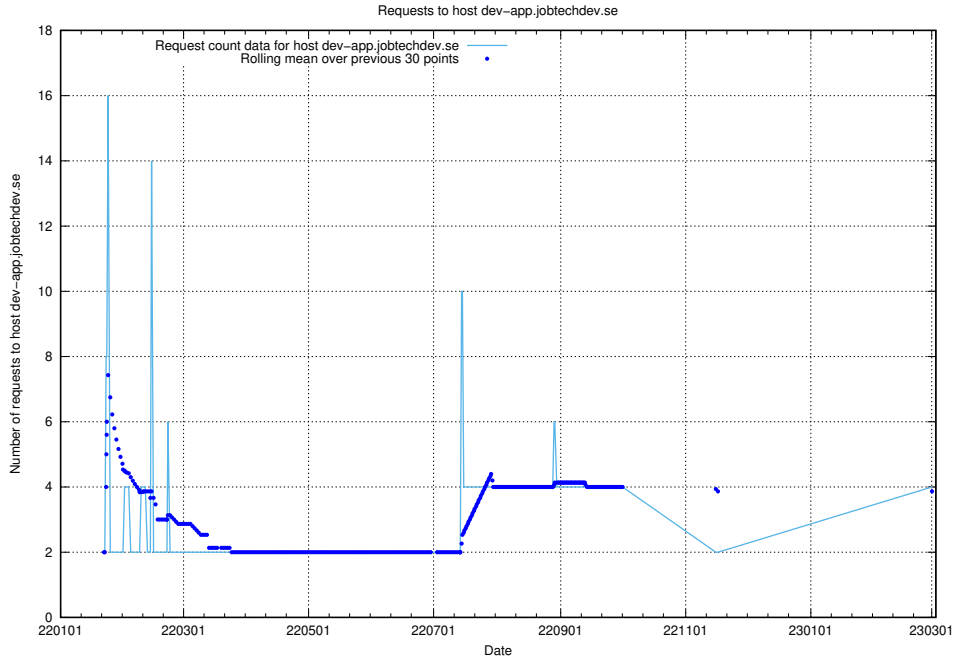

7.101 Usage of dev-app.jobtechdev.se

Here, we count the number of requests to host dev-app.jobtechdev.se.