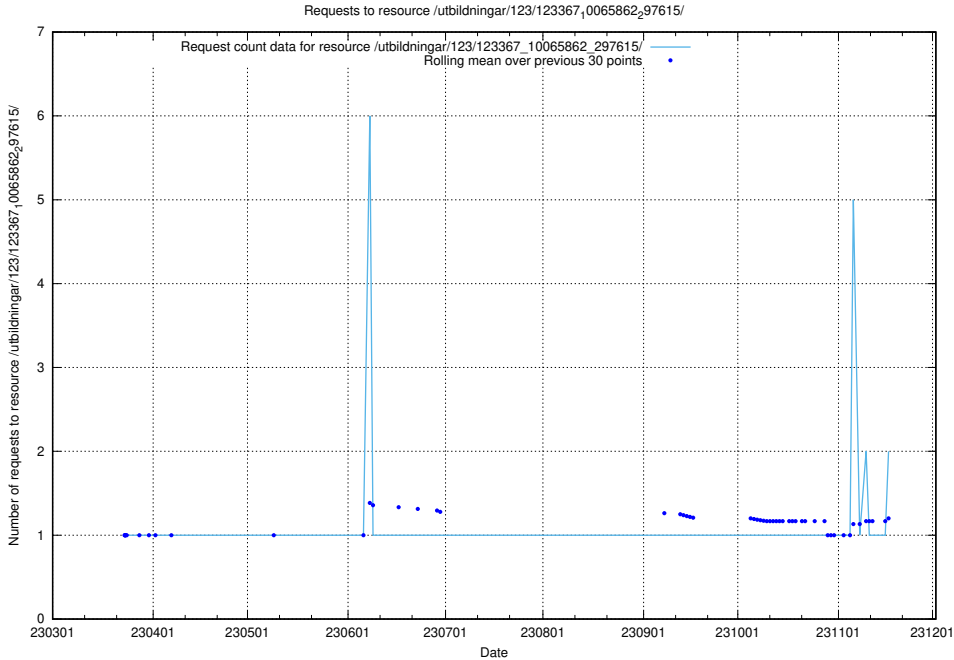

5.778 Usage of /utbildningar/123/123367_10065862_297615/

Here, we count the number of requests to resource /utbildningar/123/123367_10065862_297615/.