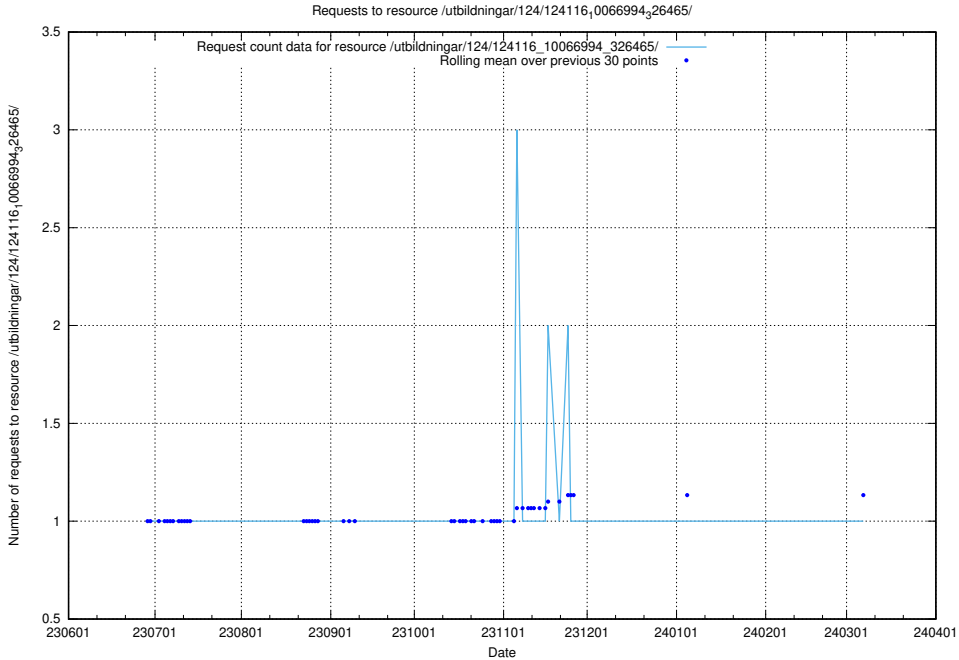

5.5584 Usage of /utbildningar/124/124116_10066994_326465/

Here, we count the number of requests to resource /utbildningar/124/124116_10066994_326465/.