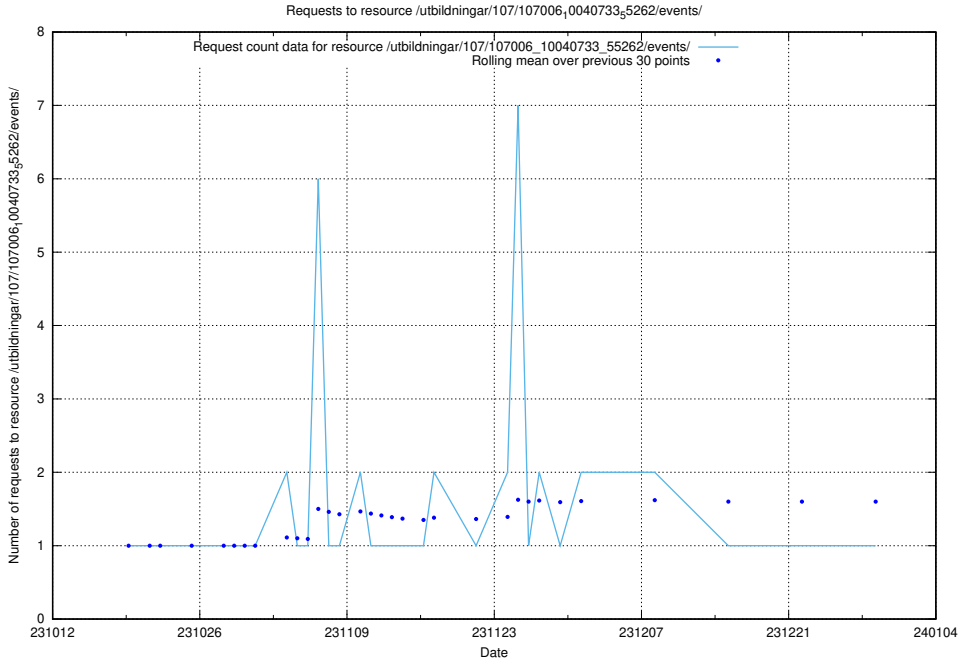

### 5.4336 Usage of /utbildningar/107/107006\_10040733\_55262/events/

Here, we count the number of requests to resource /utbildningar/107/107006\_10040733\_55262/events/.