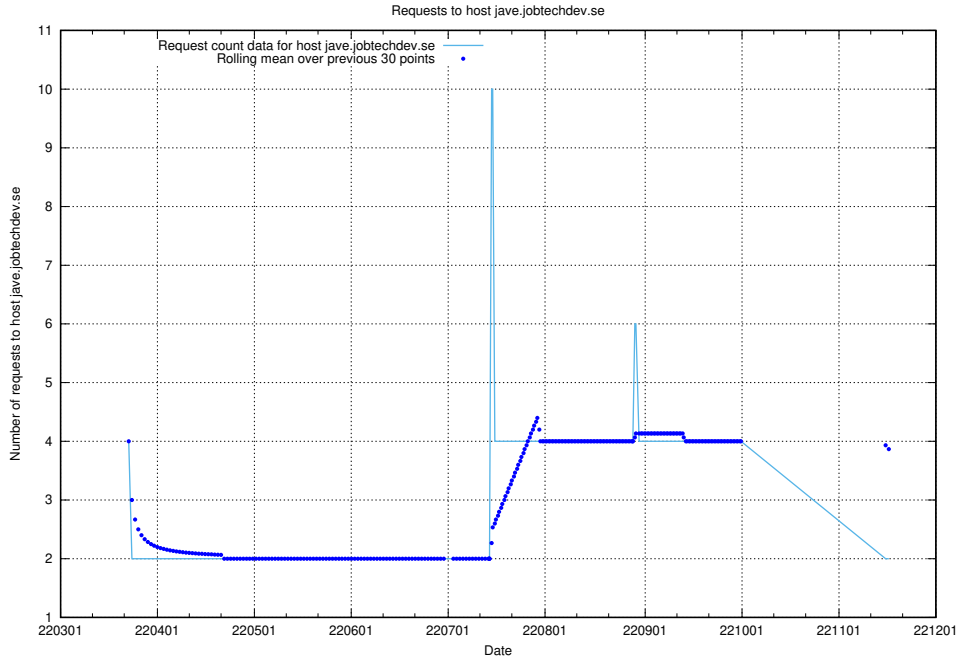

## 7.496 Usage of `jobstream-smoke.jobtechdev.se`

Here, we count the number of requests to host `jobstream-smoke.jobtechdev.se`.