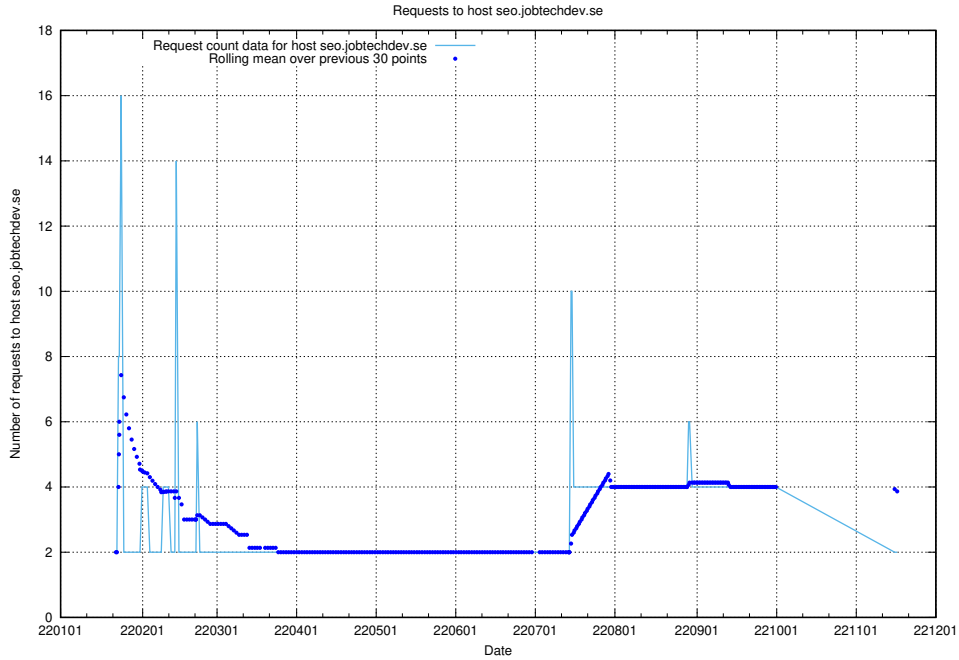

7.592 Usage of seo.jobtechdev.se

Here, we count the number of requests to host seo.jobtechdev.se.