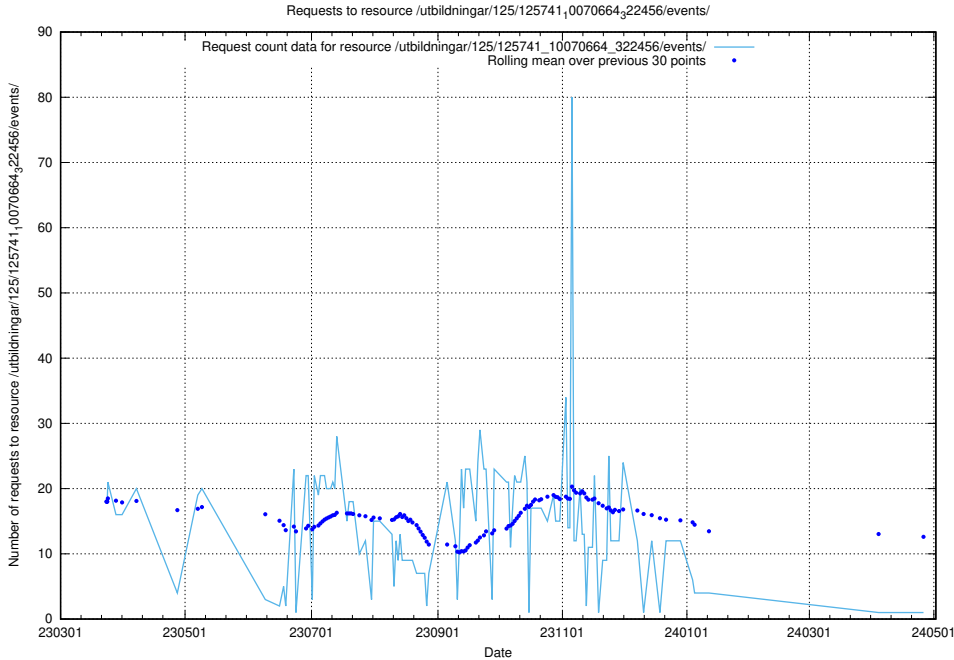

5.6273 Usage of /utbildningar/125/125741_10070664_322456/events/

Here, we count the number of requests to resource /utbildningar/125/125741_10070664_322456/events/