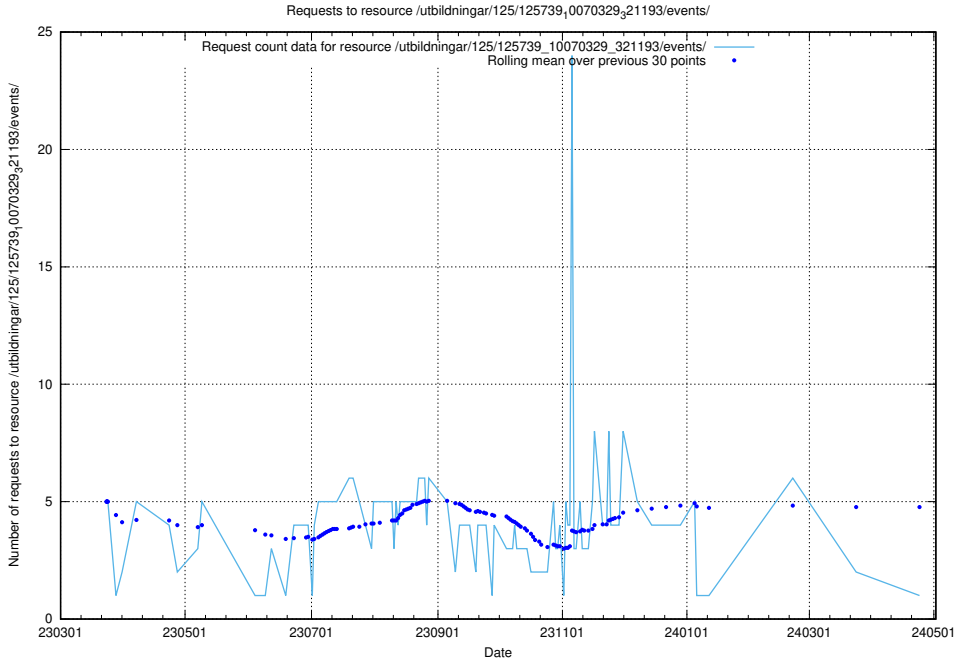

5.6281 Usage of /utbildningar/125/125739_10070329_321193/events/

Here, we count the number of requests to resource /utbildningar/125/125739_10070329_321193/events/