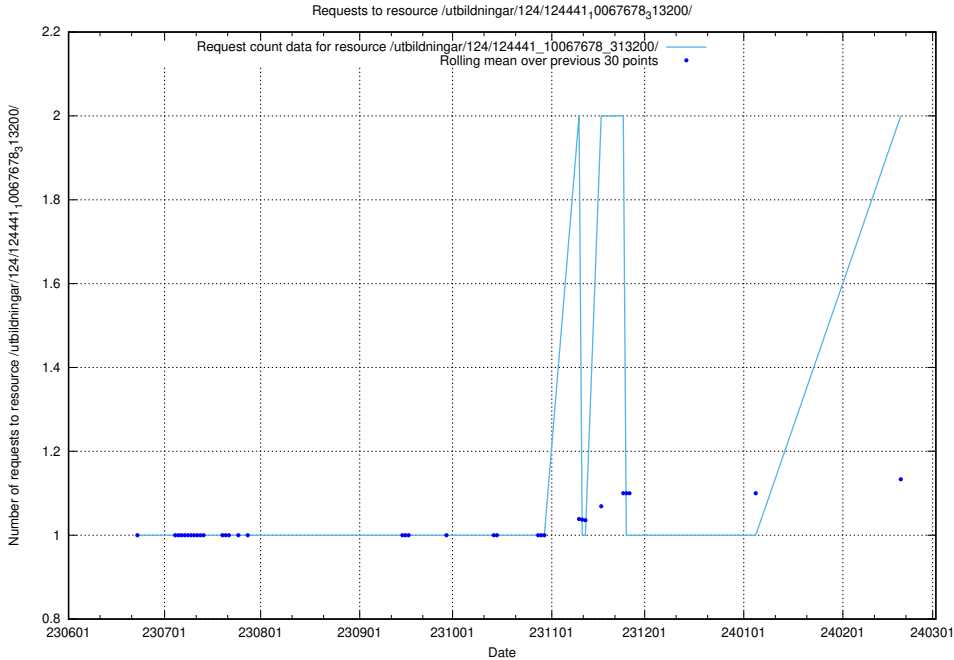

5.882 Usage of /utbildningar/124/124441_10067678_313200/

Here, we count the number of requests to resource /utbildningar/124/124441_10067678_313200/.