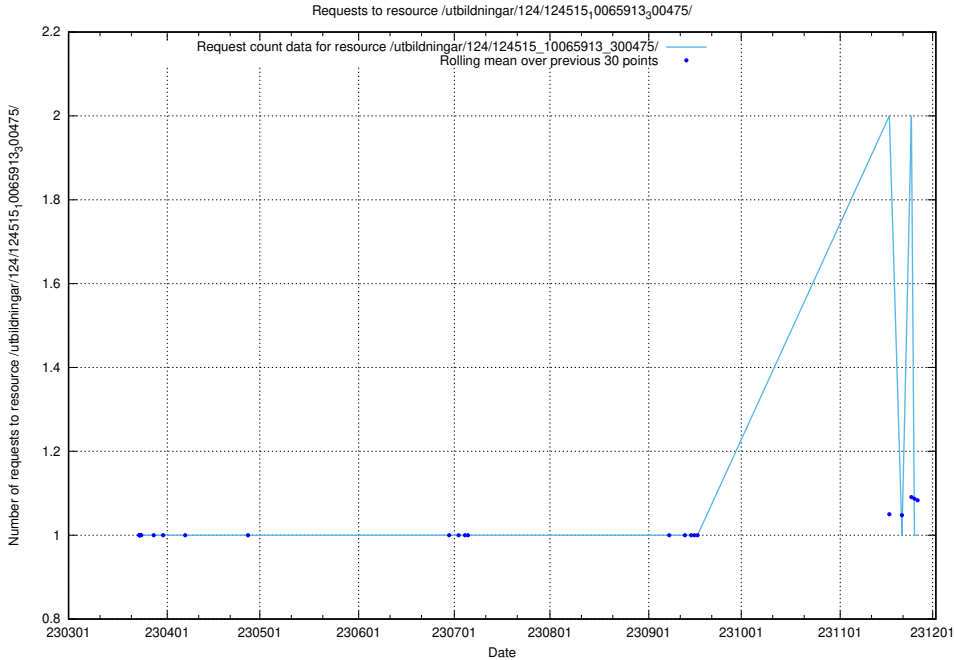

5.1675 Usage of /utbildningar/124/124515_10065913_300475/

Here, we count the number of requests to resource /utbildningar/124/124515_10065913_300475/.