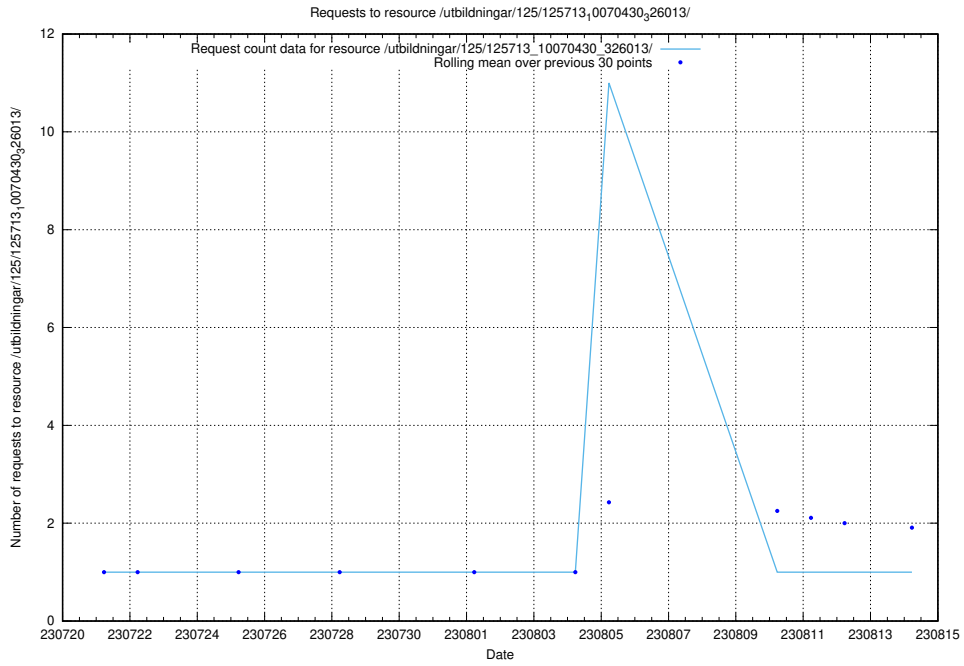

5.5037 Usage of /utbildningar/125/125713_10070430_326013/

Here, we count the number of requests to resource /utbildningar/125/125713_10070430_326013/.