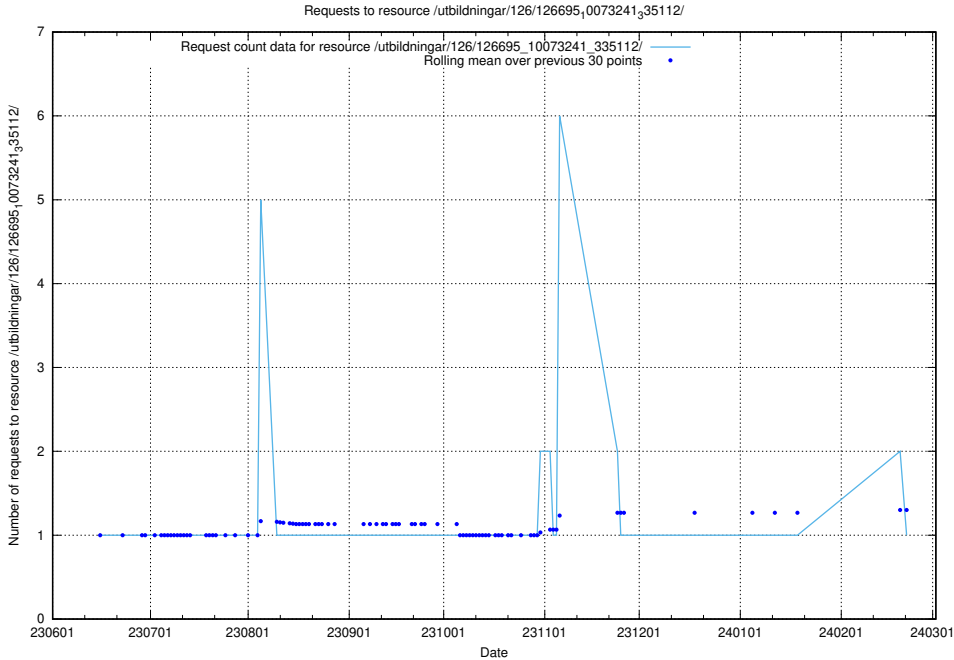

5.5928 Usage of /utbildningar/126/126695_10073241_335112/

Here, we count the number of requests to resource /utbildningar/126/126695_10073241_335112/.