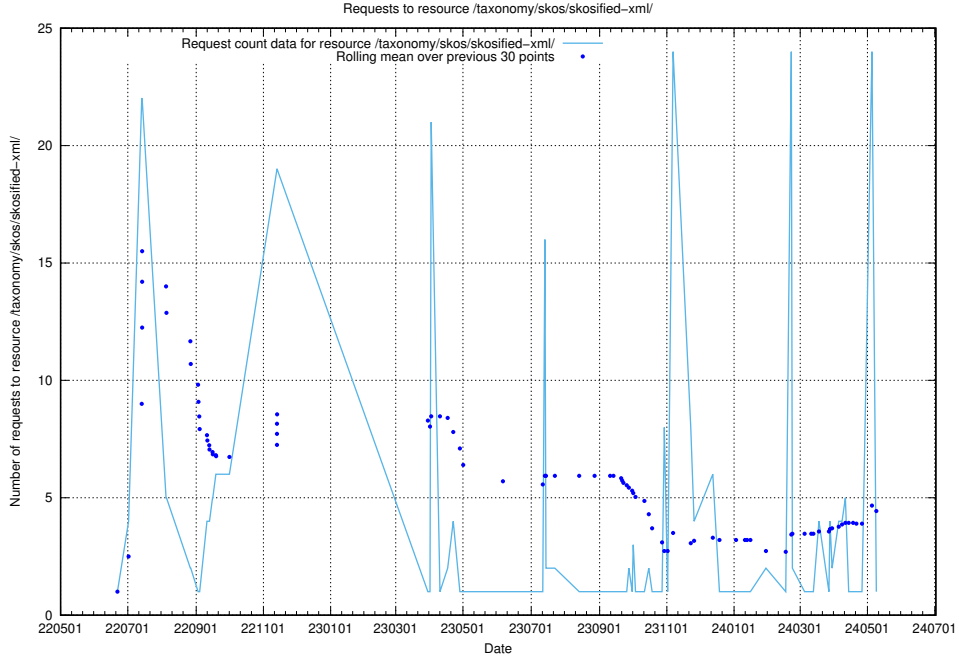

5.1052 Usage of /taxonomy/skos/skosified-xml/

Here, we count the number of requests to resource /taxonomy/skos/skosified-xml/.