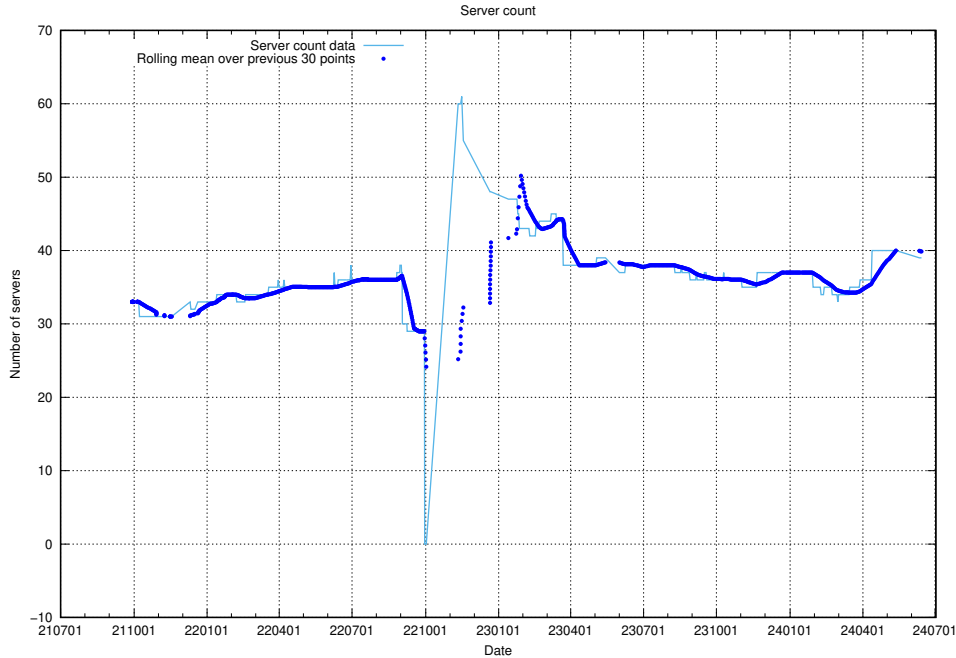

2.2 Number of servers in the JobTech production region

A graph of the servers in AWS region eu-north-1.