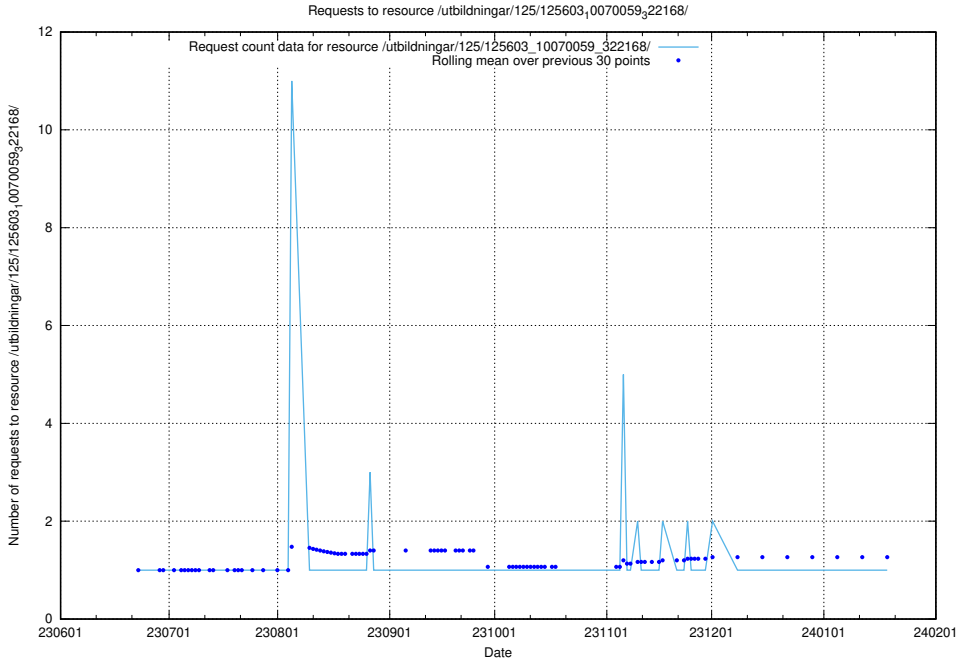

5.5779 Usage of /utbildningar/125/125603_10070059_322168/

Here, we count the number of requests to resource /utbildningar/125/125603_10070059_322168/.