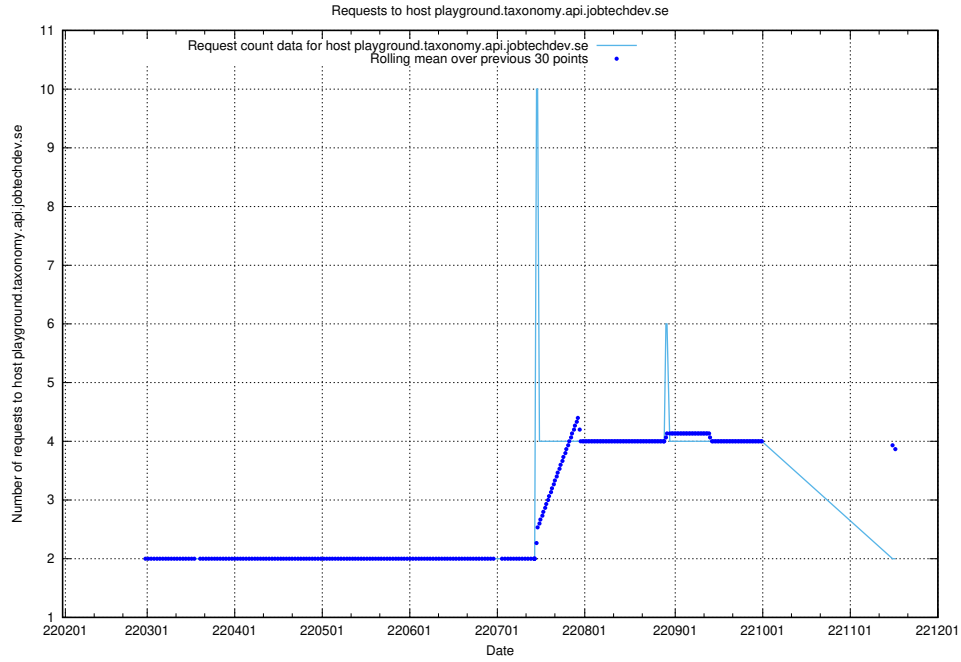

## 7.510 Usage of playground.taxonomy.api.jobtechdev.se

Here, we count the number of requests to host playground.taxonomy.api.jobtechdev.se.