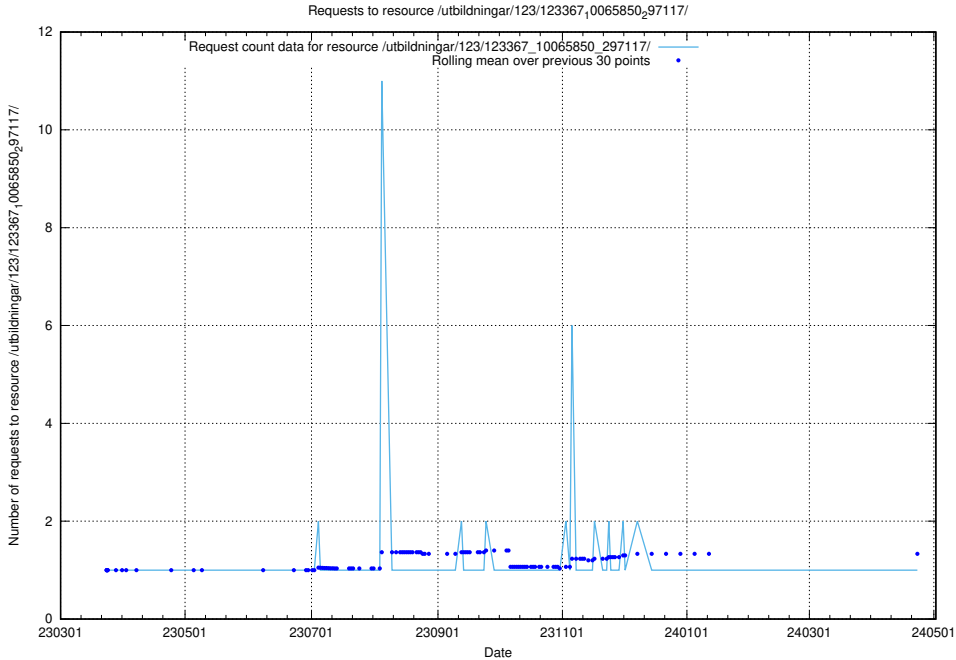

### 5.4908 Usage of /utbildningar/123/123367\_10065850\_297117/

Here, we count the number of requests to resource /utbildningar/123/123367\_10065850\_297117/.