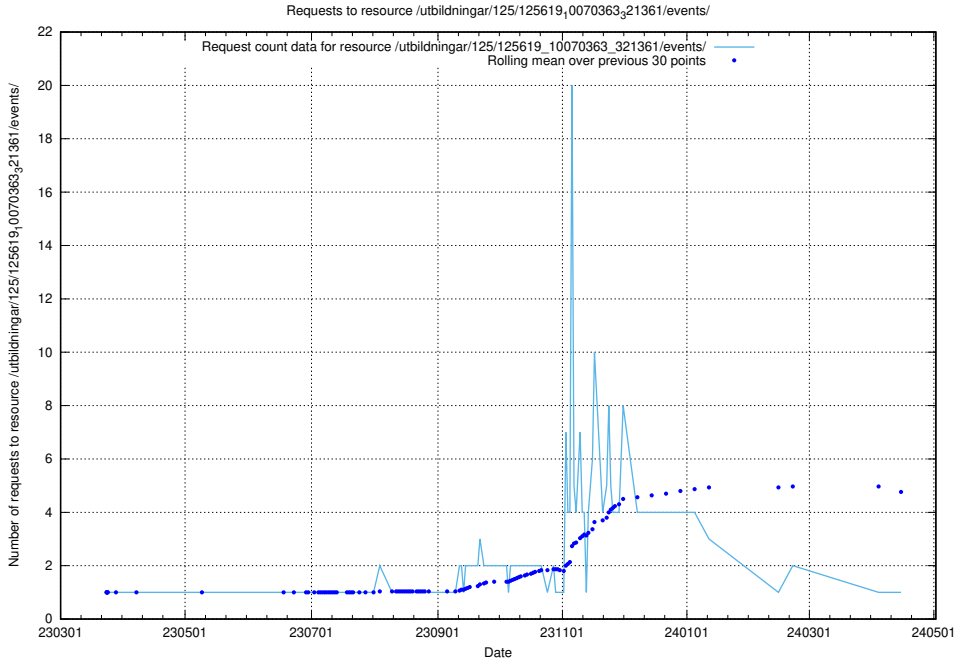

5.1086 Usage of /utbildningar/125/125619_10070363_321361/events/

Here, we count the number of requests to resource /utbildningar/125/125619_10070363_321361/events/