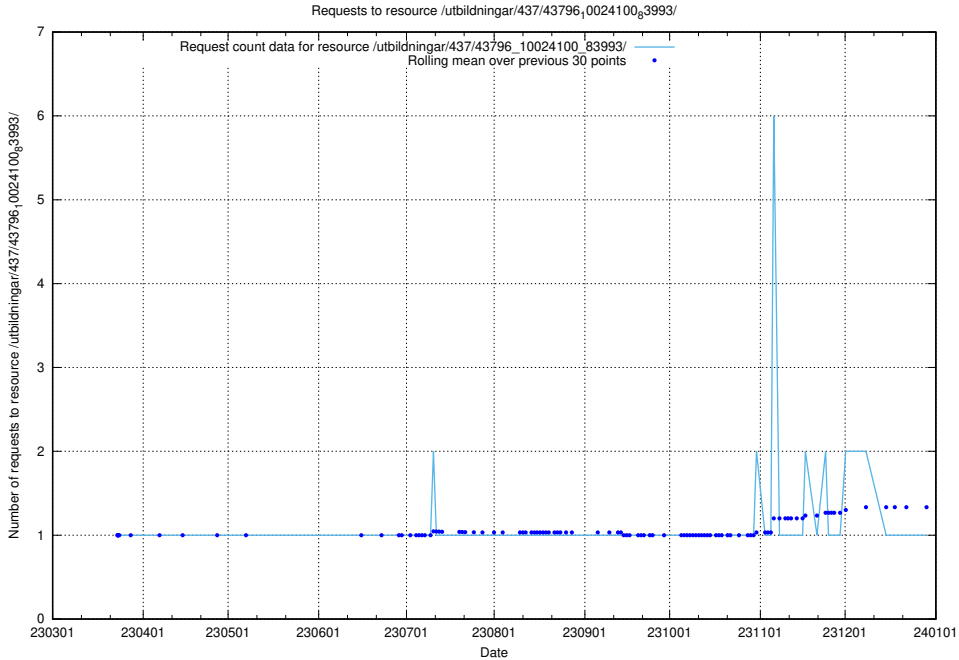

5.6383 Usage of /utbildningar/437/43796_10024100_83993/

Here, we count the number of requests to resource /utbildningar/437/43796_10024100_83993/.