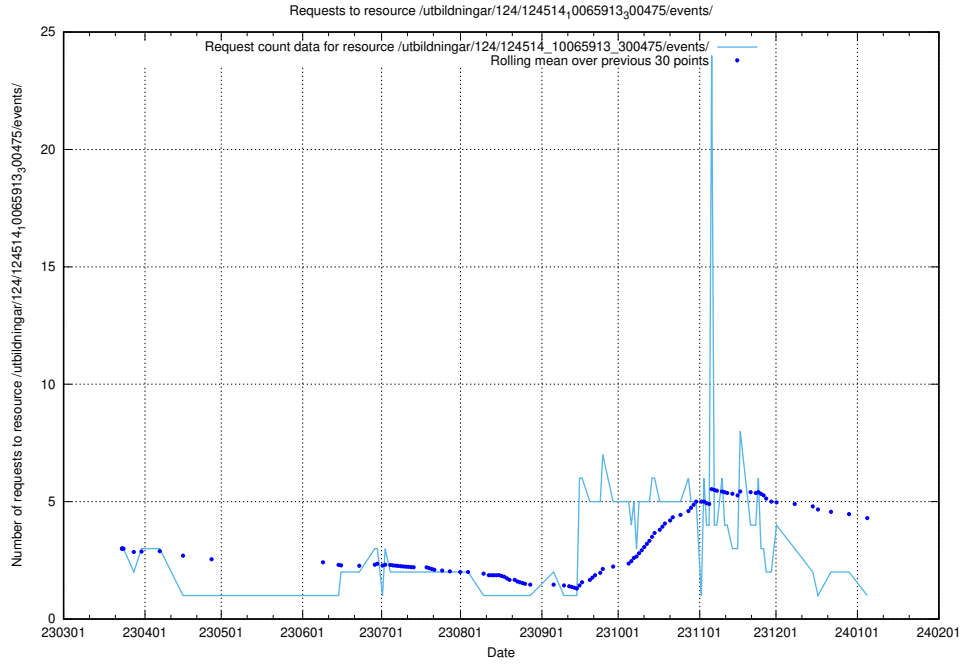

5.6292 Usage of /utbildningar/124/124514_10065913_300475/events/

Here, we count the number of requests to resource /utbildningar/124/124514_10065913_300475/events/