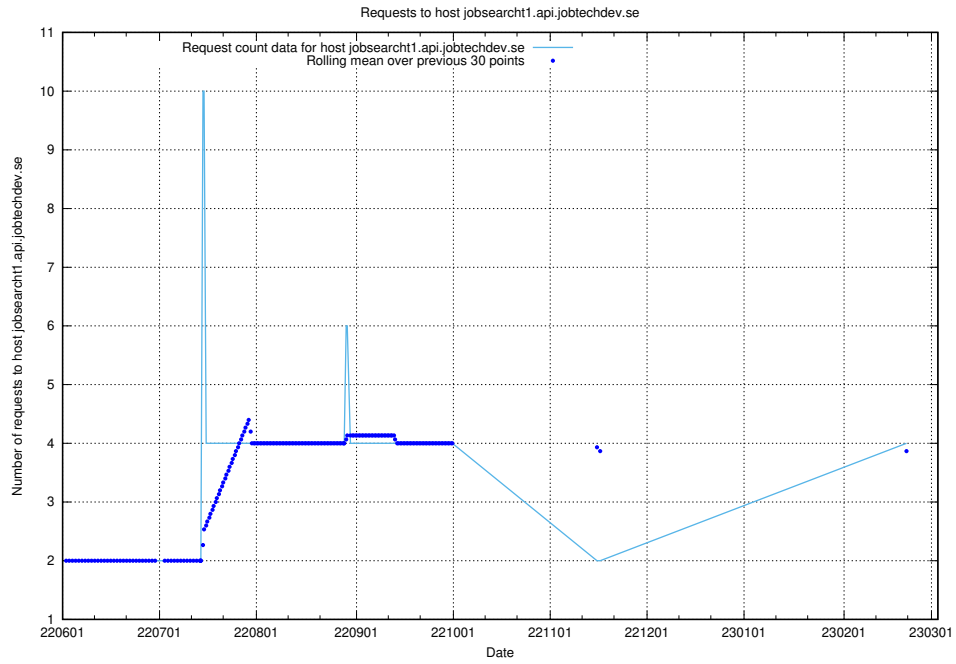

7.149 Usage of jobsearcht1.api.jobtechdev.se

Here, we count the number of requests to host jobsearcht1.api.jobtechdev.se.