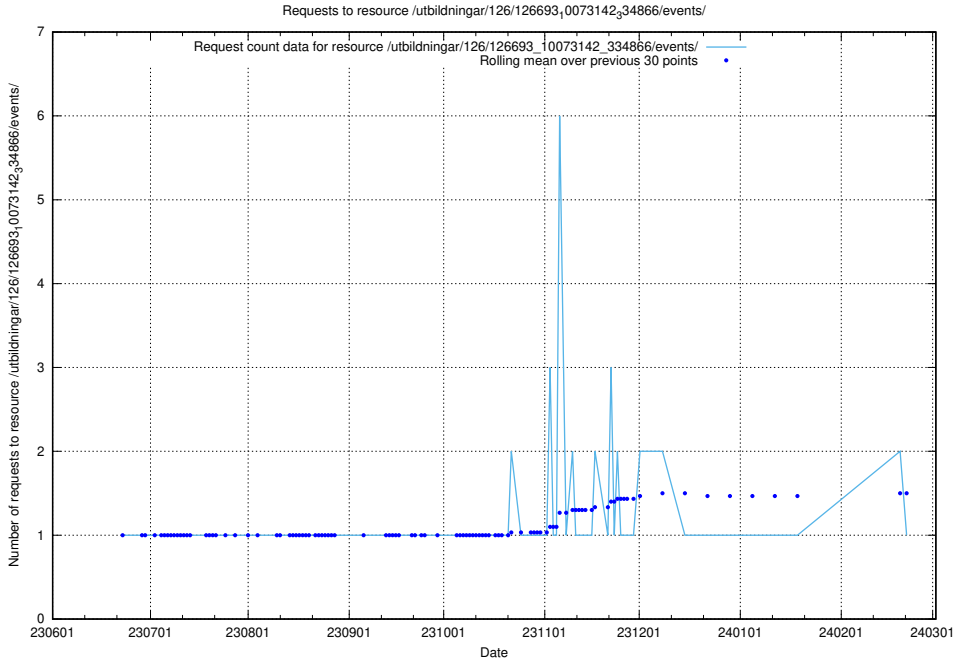

5.5702 Usage of /utbildningar/126/126693_10073142_334866/events/

Here, we count the number of requests to resource /utbildningar/126/126693_10073142_334866/events/