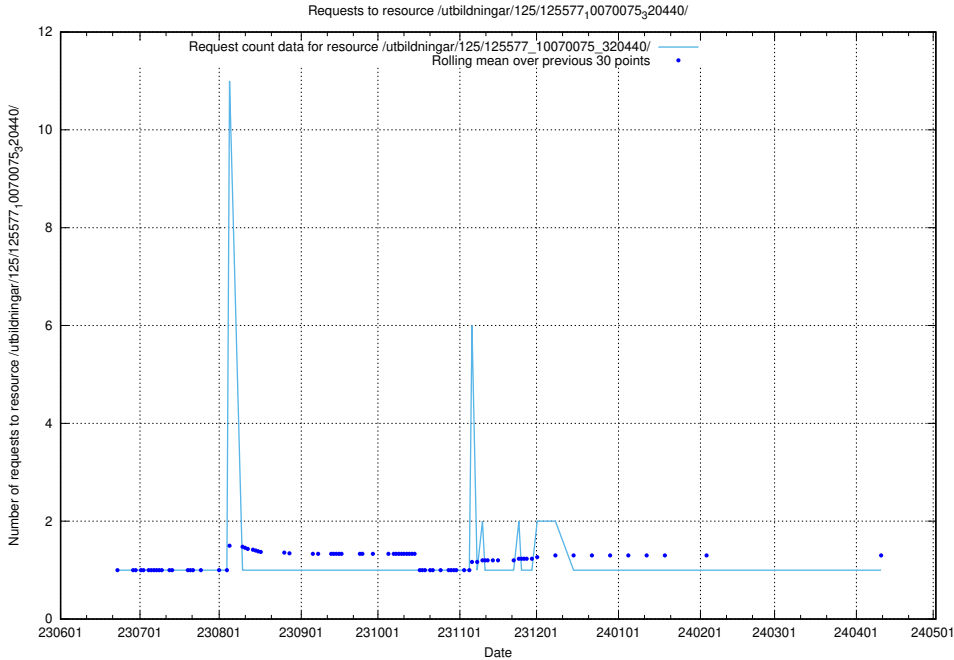

5.5781 Usage of /utbildningar/125/125577_10070075_320440/

Here, we count the number of requests to resource /utbildningar/125/125577_10070075_320440/.