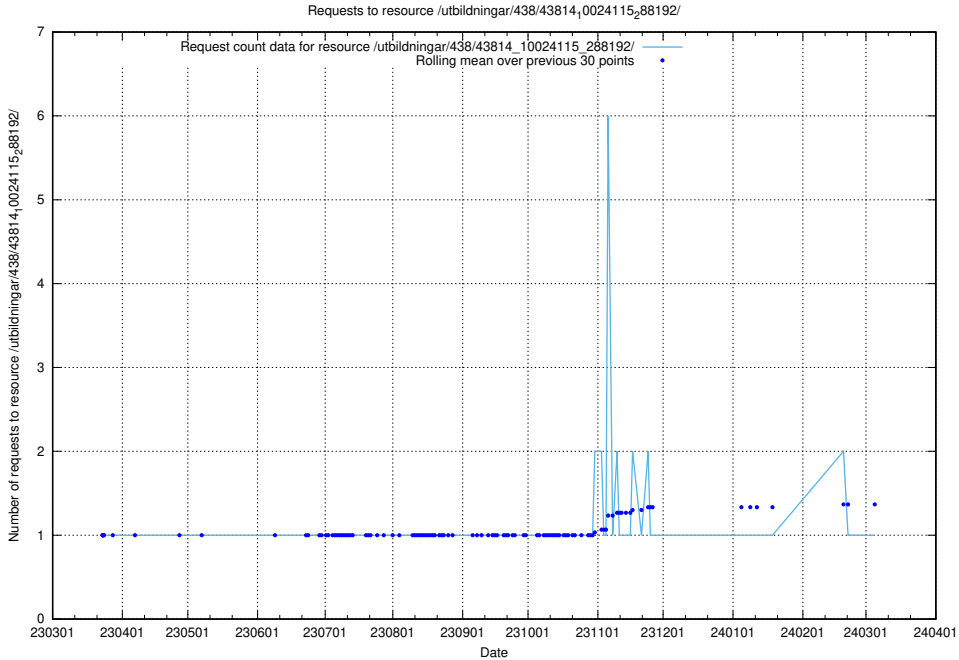

5.6376 Usage of /utbildningar/438/43814_10024115_288192/

Here, we count the number of requests to resource /utbildningar/438/43814_10024115_288192/.