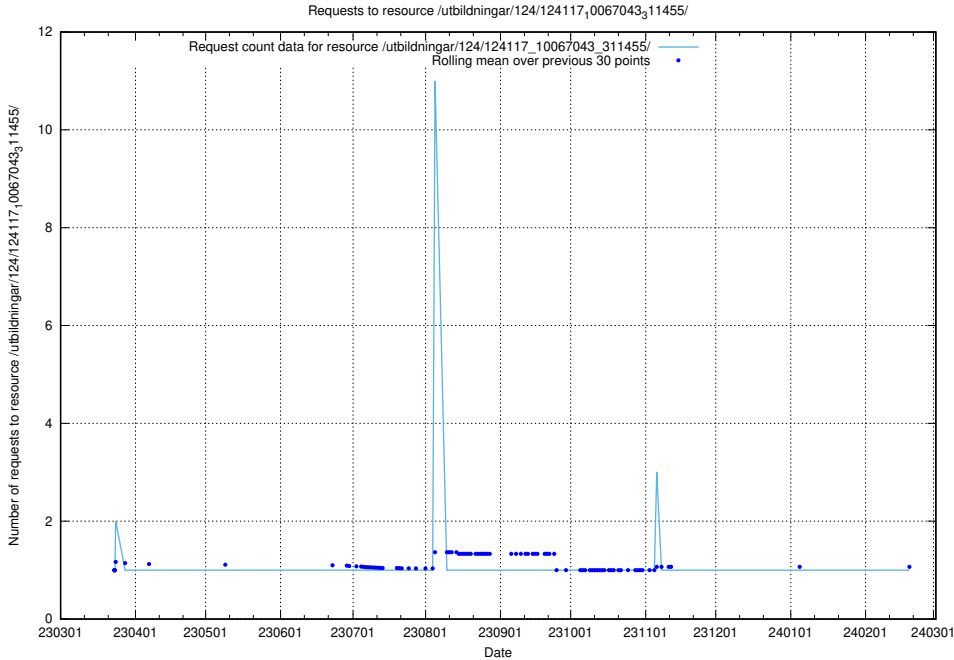

5.4299 Usage of /utbildningar/124/124117_10067043_311455/

Here, we count the number of requests to resource /utbildningar/124/124117_10067043_311455/.