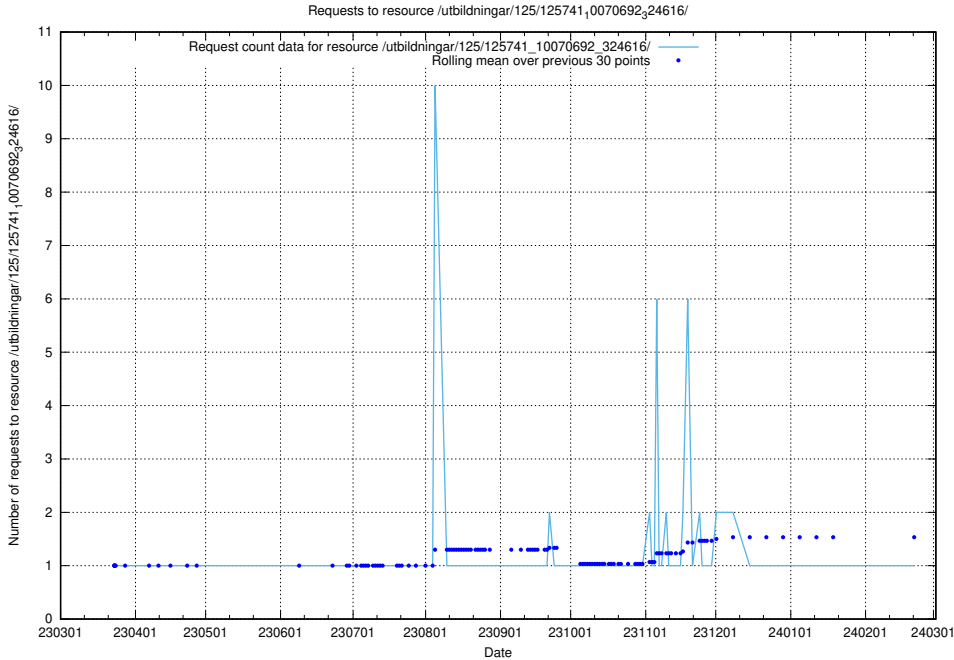

5.6495 Usage of /utbildningar/125/125741_10070692_324616/

Here, we count the number of requests to resource /utbildningar/125/125741_10070692_324616/.