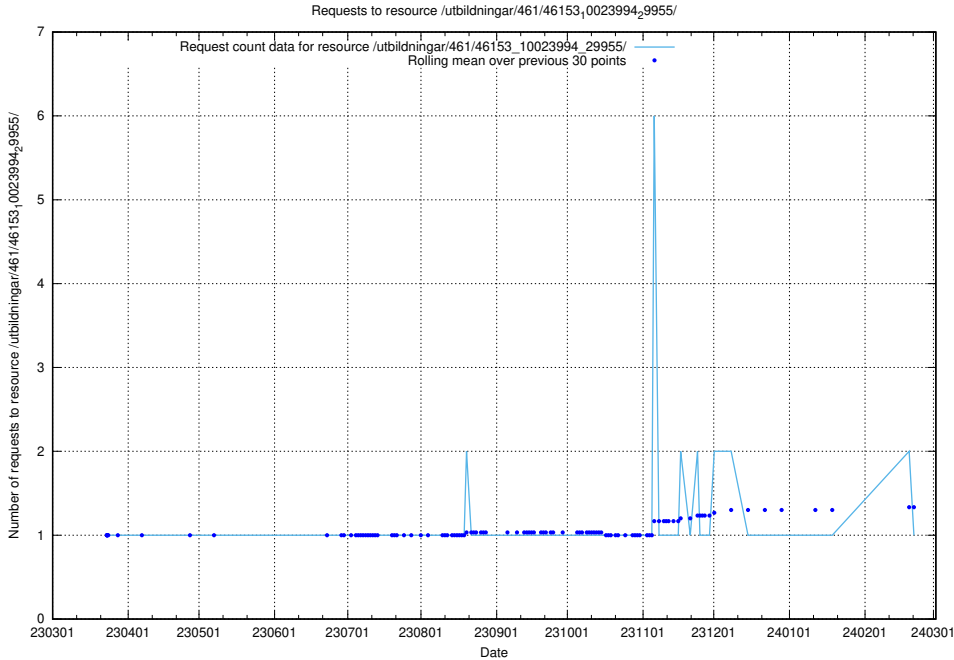

5.6346 Usage of /utbildningar/461/46153_10023994_29955/

Here, we count the number of requests to resource /utbildningar/461/46153_10023994_29955/.