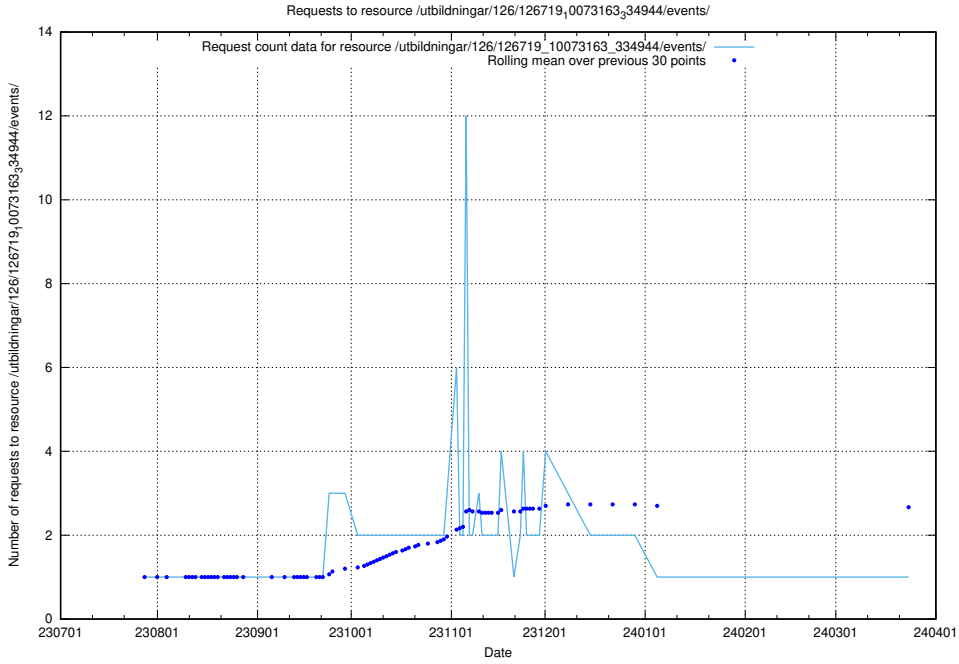

5.4958 Usage of /utbildningar/126/126719_10073163_334944/events/

Here, we count the number of requests to resource /utbildningar/126/126719_10073163_334944/events/