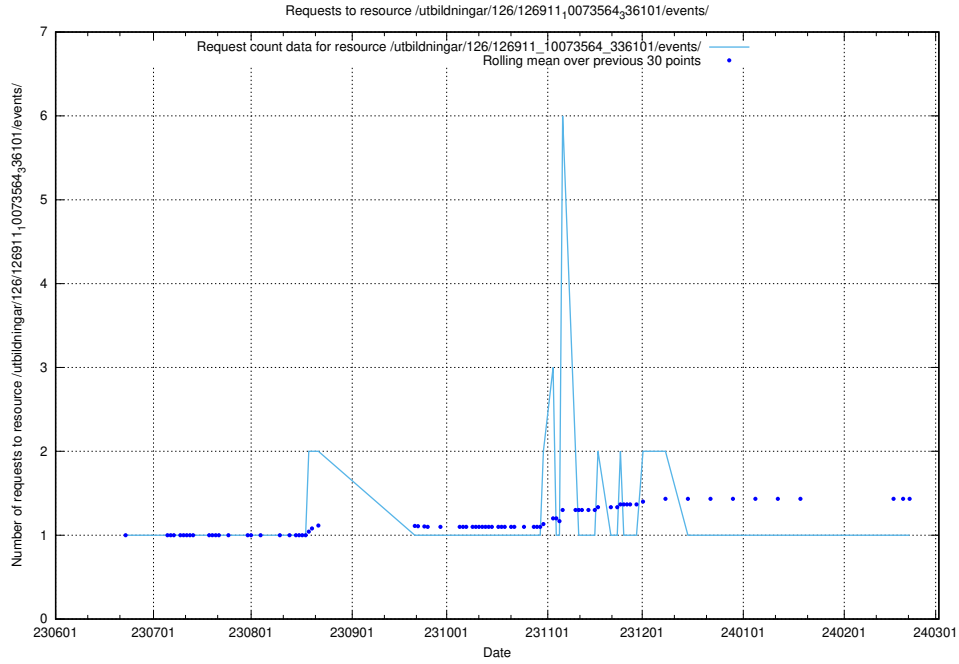

5.5637 Usage of /utbildningar/126/126911_10073564_336101/events/

Here, we count the number of requests to resource /utbildningar/126/126911_10073564_336101/events/