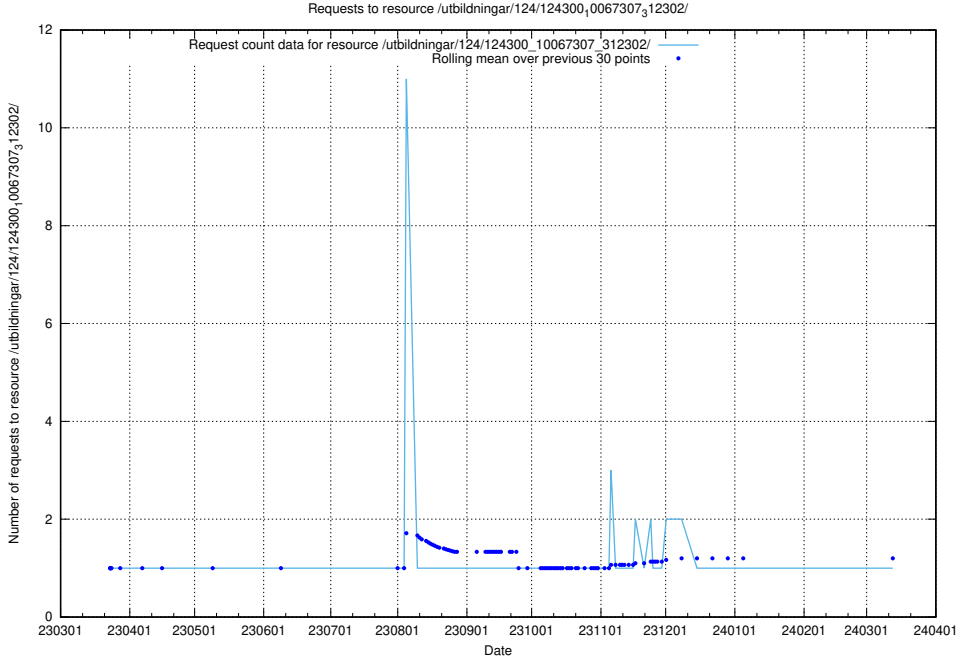

5.4020 Usage of /utbildningar/124/124300_10067307_312302/

Here, we count the number of requests to resource /utbildningar/124/124300_10067307_312302/.