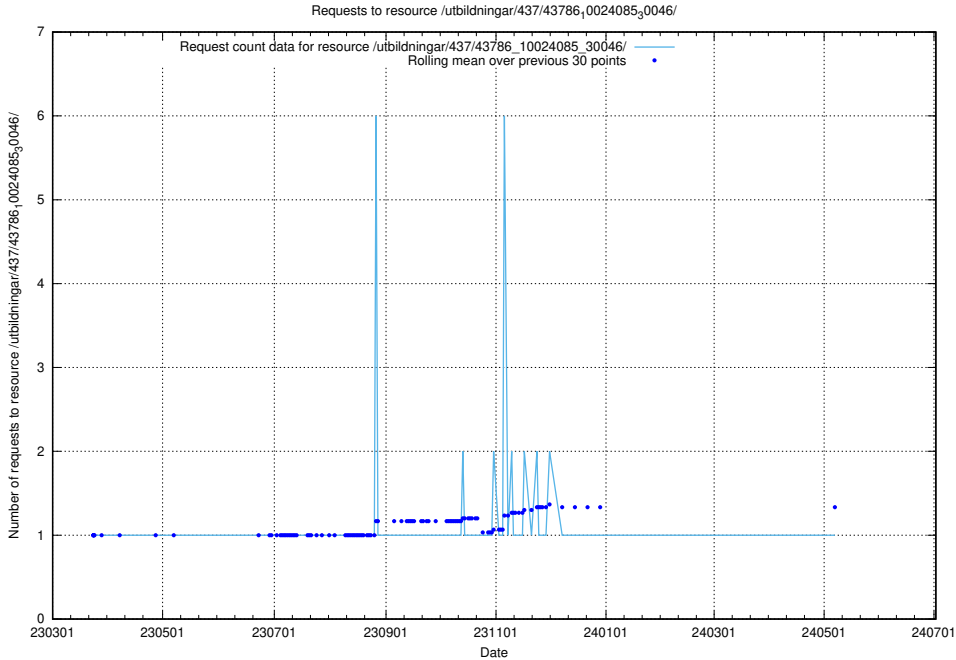

5.6394 Usage of /utbildningar/437/43786_10024085_30046/

Here, we count the number of requests to resource /utbildningar/437/43786_10024085_30046/.