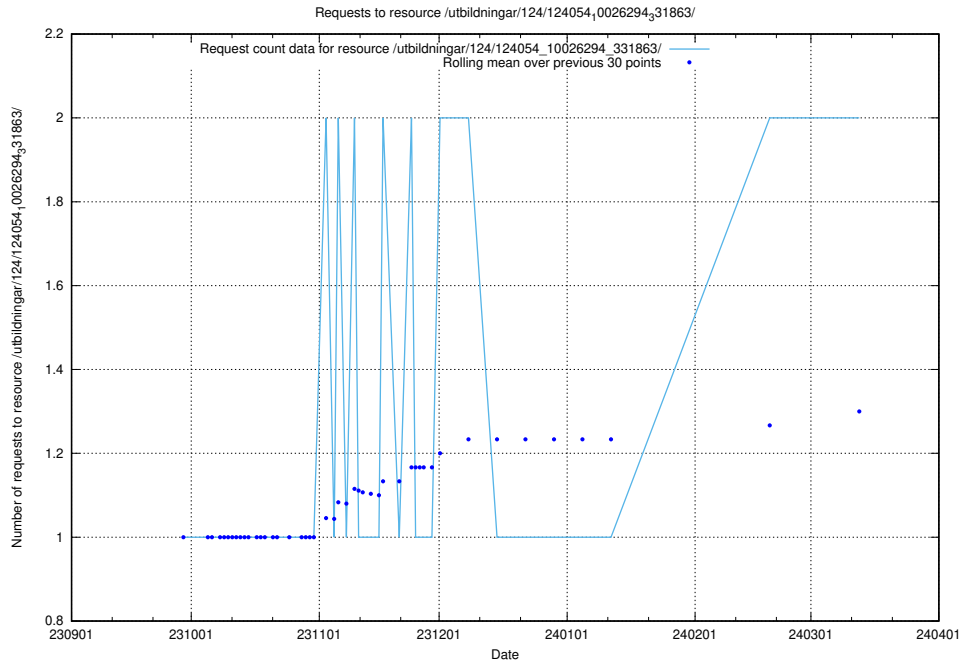

5.746 Usage of /utbildningar/124/124054_10026294_331863/

Here, we count the number of requests to resource /utbildningar/124/124054_10026294_331863/.