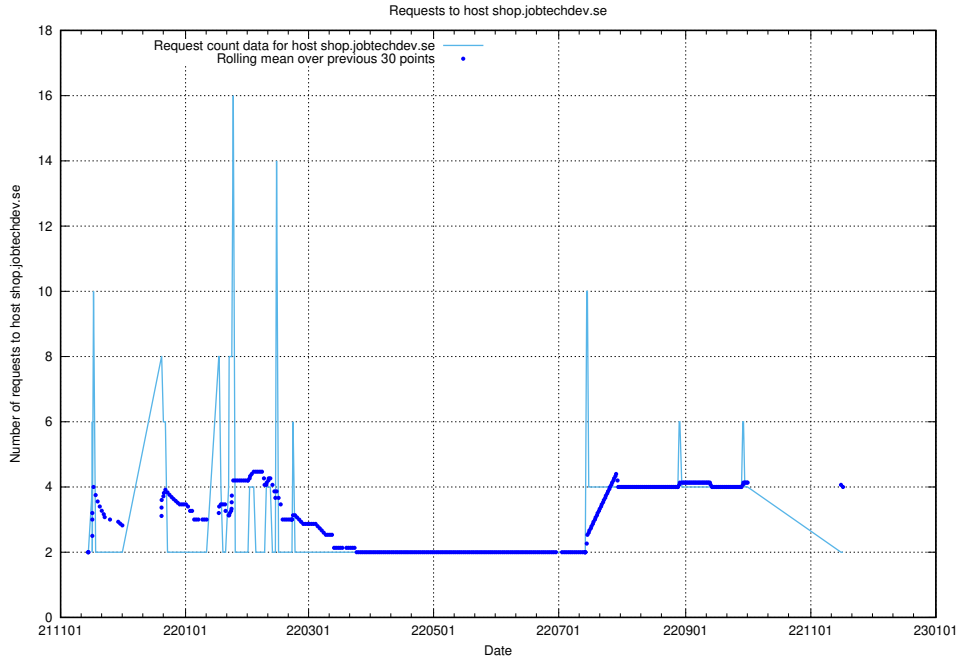

7.565 Usage of shop.jobtechdev.se

Here, we count the number of requests to host shop.jobtechdev.se.