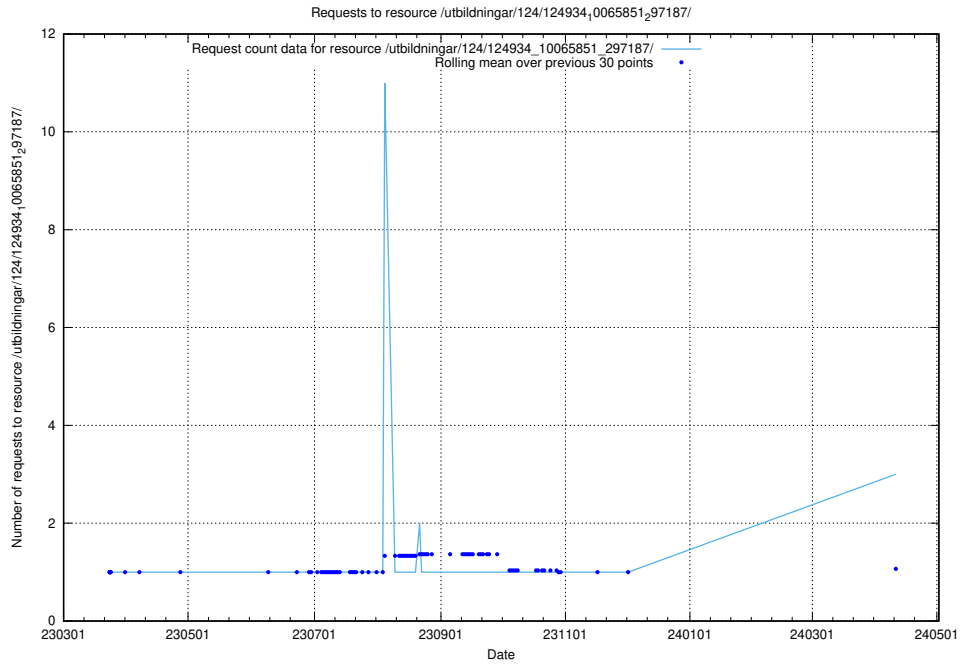

5.275 Usage of /utbildningar/124/124934_10065851_297187/

Here, we count the number of requests to resource /utbildningar/124/124934_10065851_297187/.