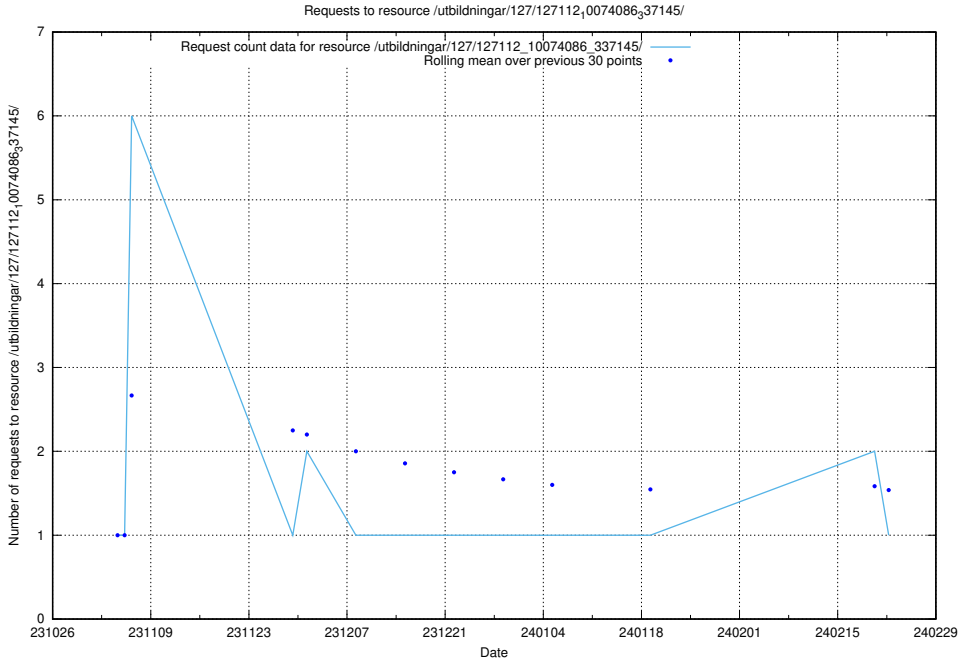

5.4195 Usage of /utbildningar/127/127112_10074086_337145/

Here, we count the number of requests to resource /utbildningar/127/127112_10074086_337145/.