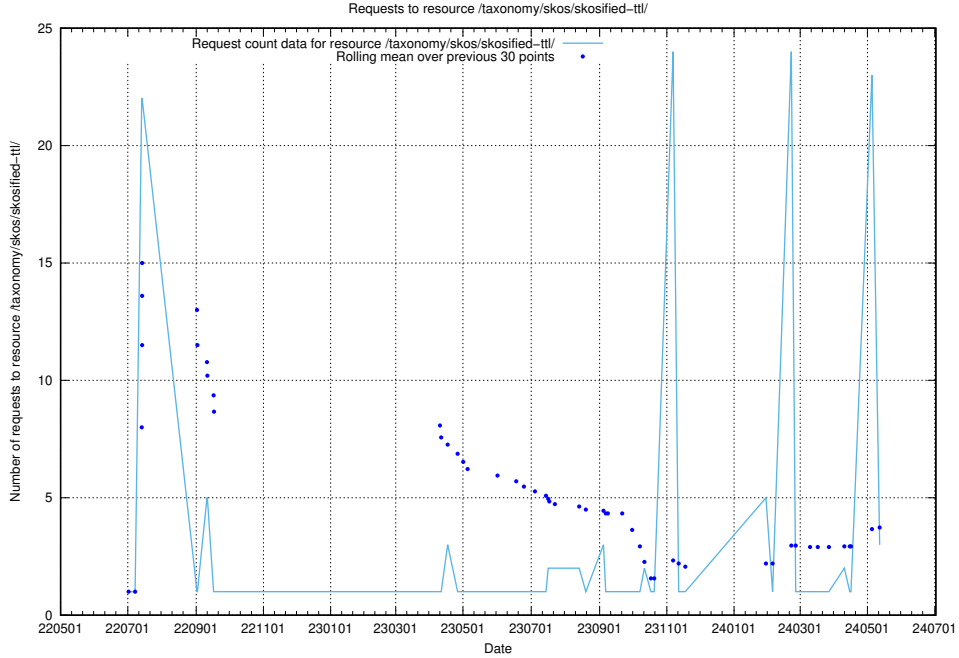

5.265 Usage of /taxonomy/skos/skosified-ttl/

Here, we count the number of requests to resource /taxonomy/skos/skosified-ttl/.