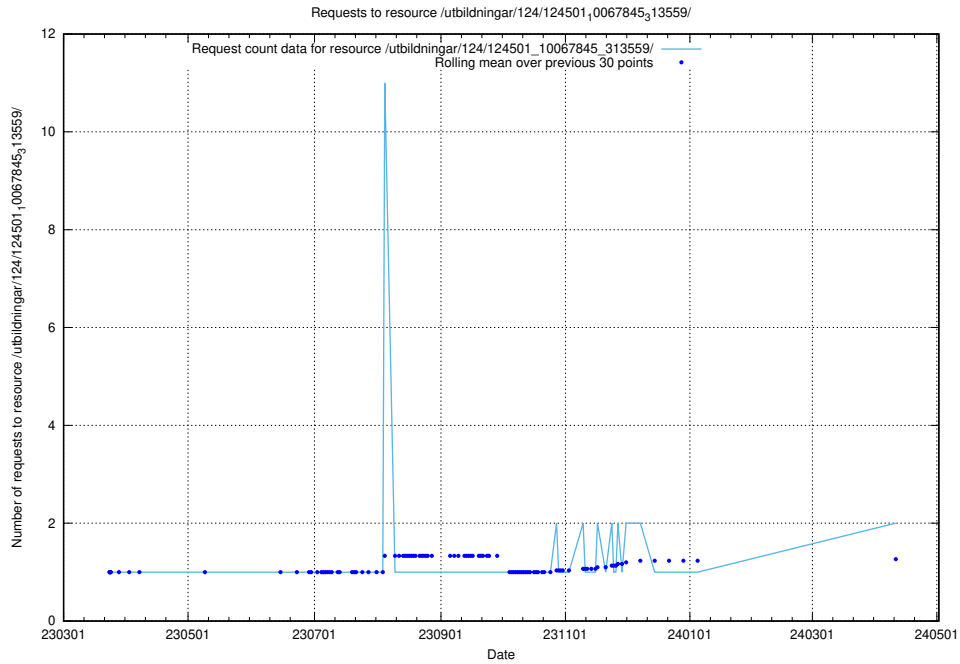

5.572 Usage of /utbildningar/124/124501_10067845_313559/

Here, we count the number of requests to resource /utbildningar/124/124501_10067845_313559/.