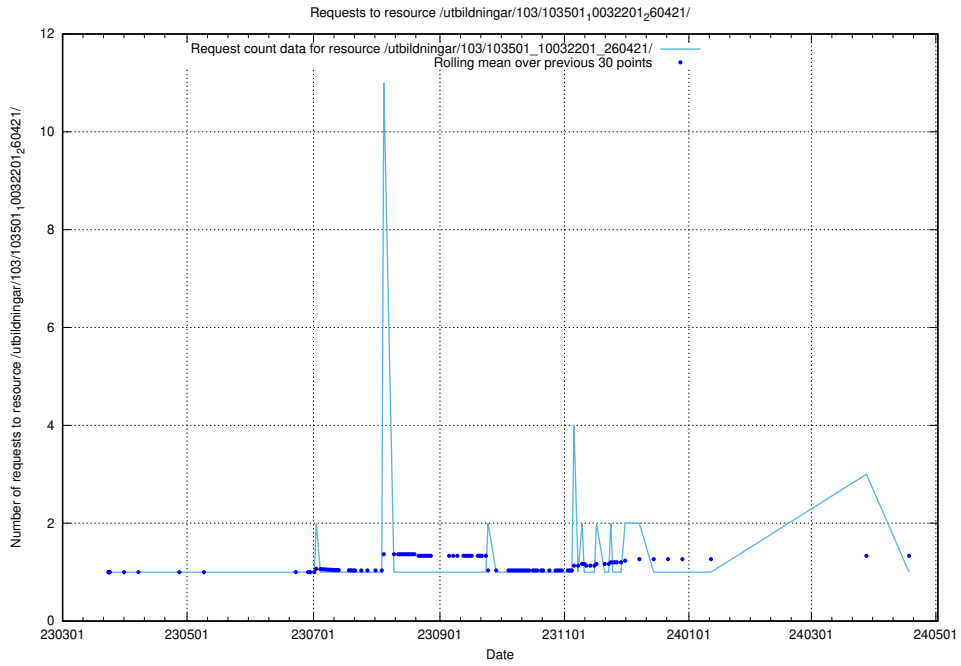

5.5532 Usage of /utbildningar/103/103501_10032201_260421/

Here, we count the number of requests to resource /utbildningar/103/103501_10032201_260421/.