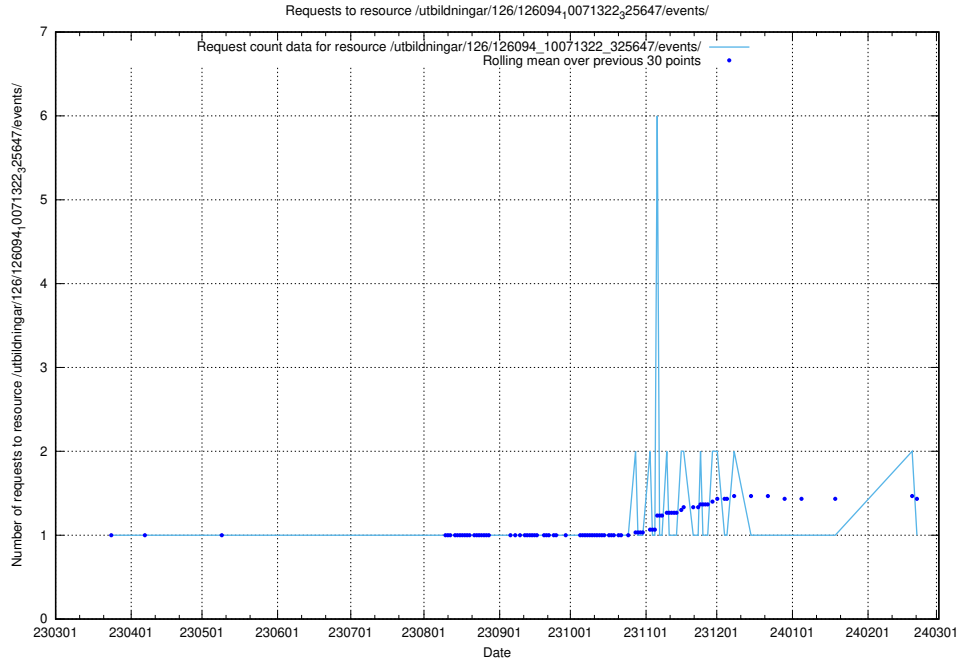

5.6236 Usage of /utbildningar/126/126094_10071322_325647/events/

Here, we count the number of requests to resource /utbildningar/126/126094_10071322_325647/events/