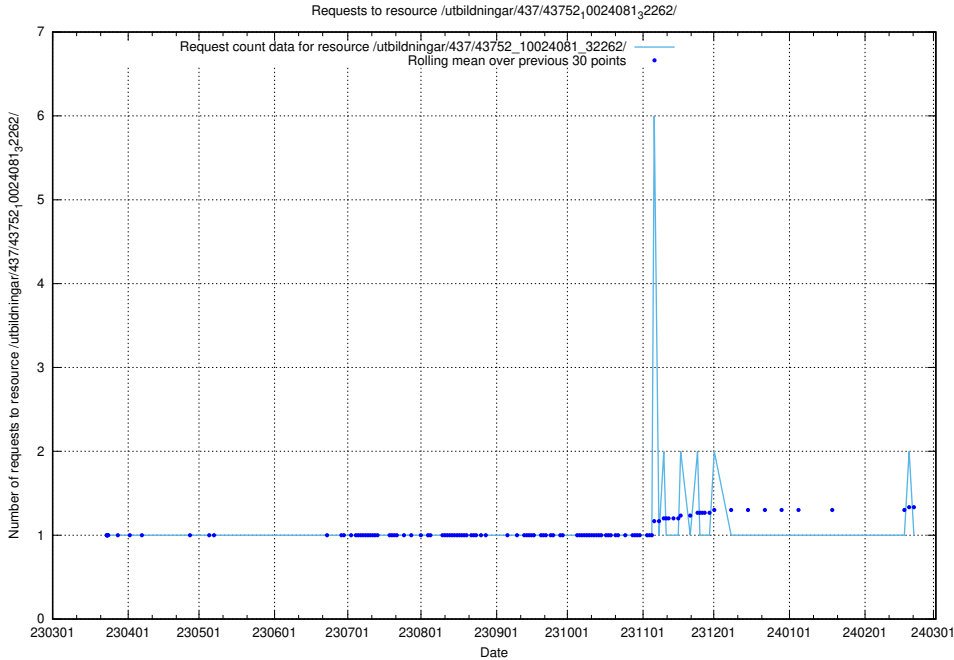

5.6408 Usage of /utbildningar/437/43752_10024081_32262/

Here, we count the number of requests to resource /utbildningar/437/43752_10024081_32262/.