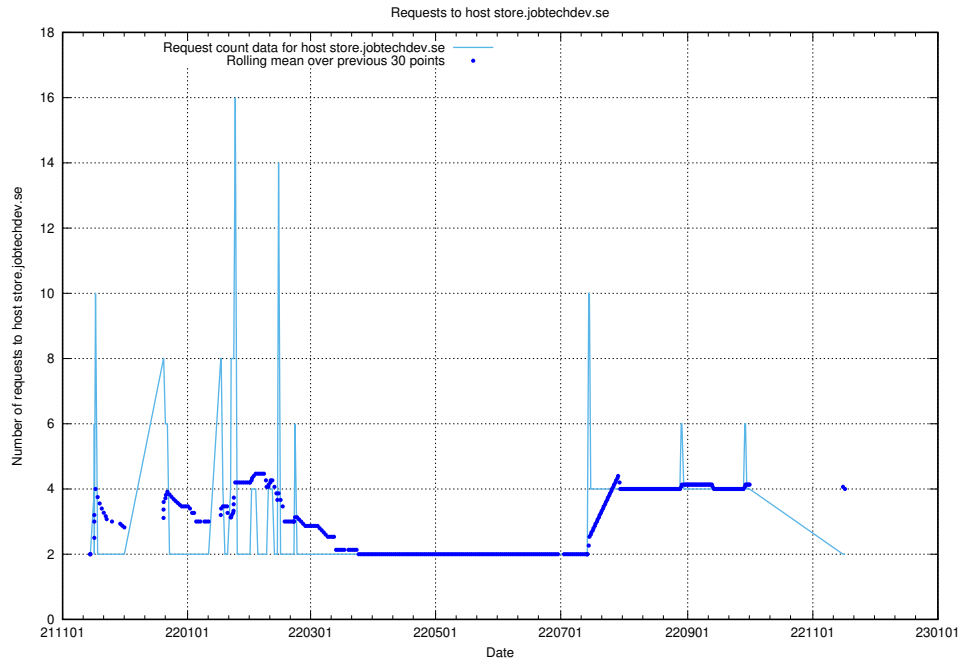

7.557 Usage of store.jobtechdev.se

Here, we count the number of requests to host store.jobtechdev.se.