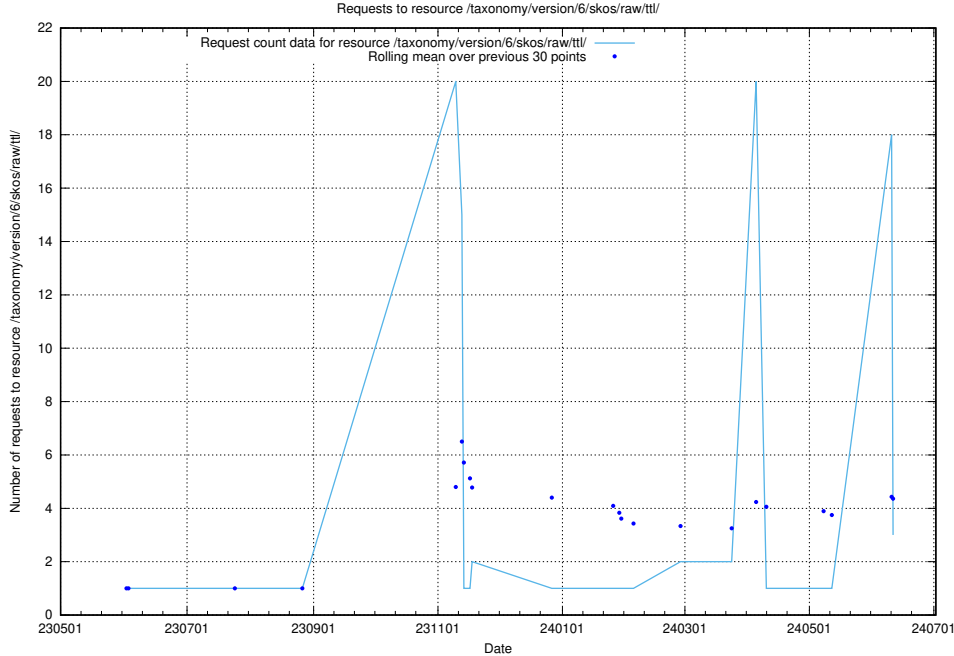

5.419 Usage of /taxonomy/version/6/skos/raw/ttl/

Here, we count the number of requests to resource /taxonomy/version/6/skos/raw/ttl/.