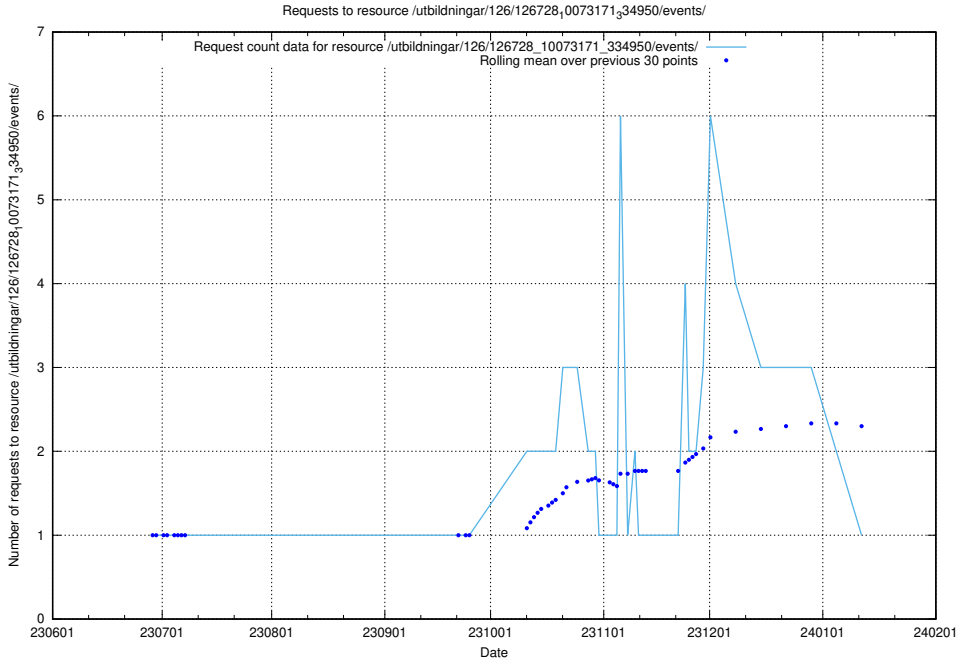

5.5506 Usage of /utbildningar/126/126728_10073171_334950/events/

Here, we count the number of requests to resource /utbildningar/126/126728_10073171_334950/events/