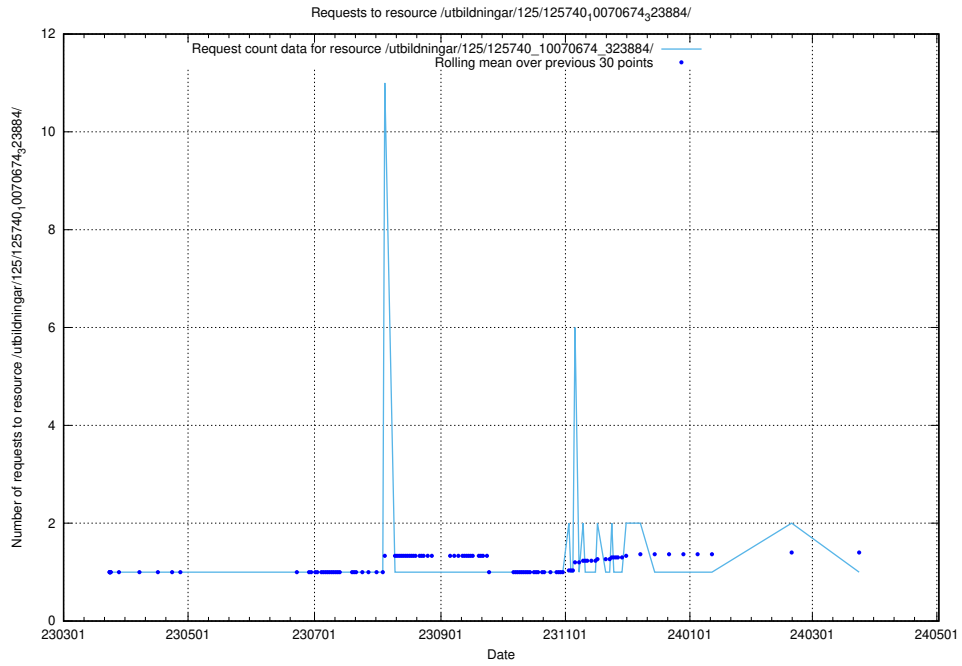

5.1017 Usage of /utbildningar/125/125740_10070674_323884/

Here, we count the number of requests to resource /utbildningar/125/125740_10070674_323884/.