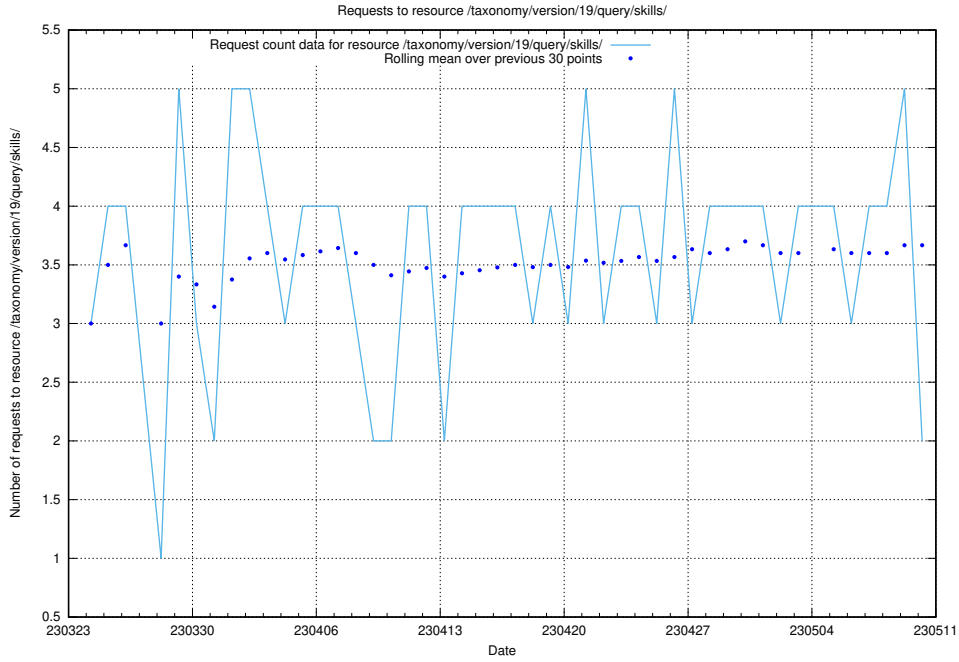

### 5.944 Usage of /taxonomy/version/19/query/skills/

Here, we count the number of requests to resource /taxonomy/version/19/query/skills/.