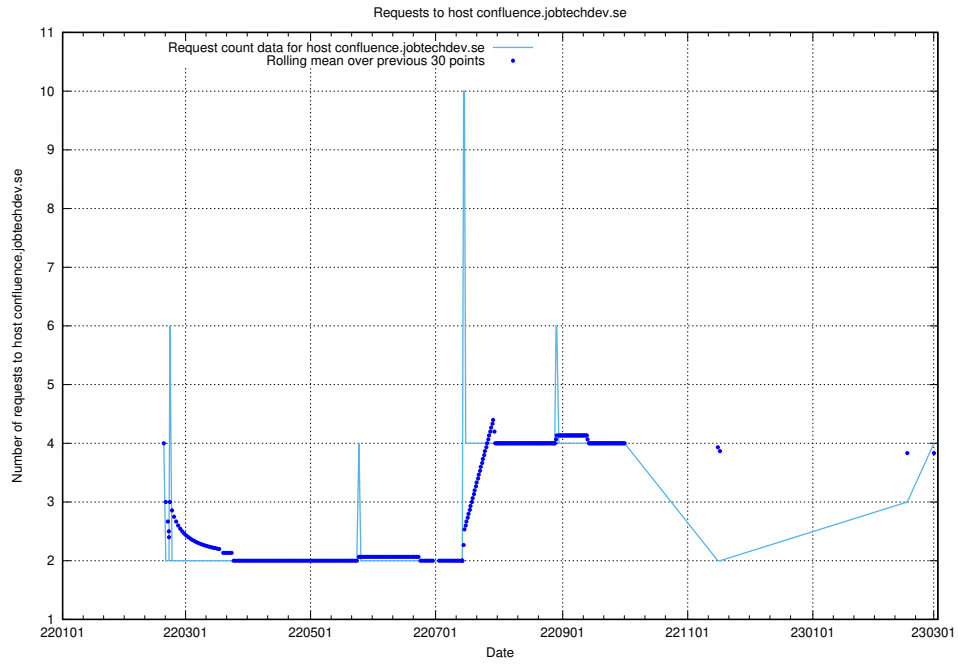

### 7.162 Usage of gitlab.jobtechdev.se

Here, we count the number of requests to host gitlab.jobtechdev.se.