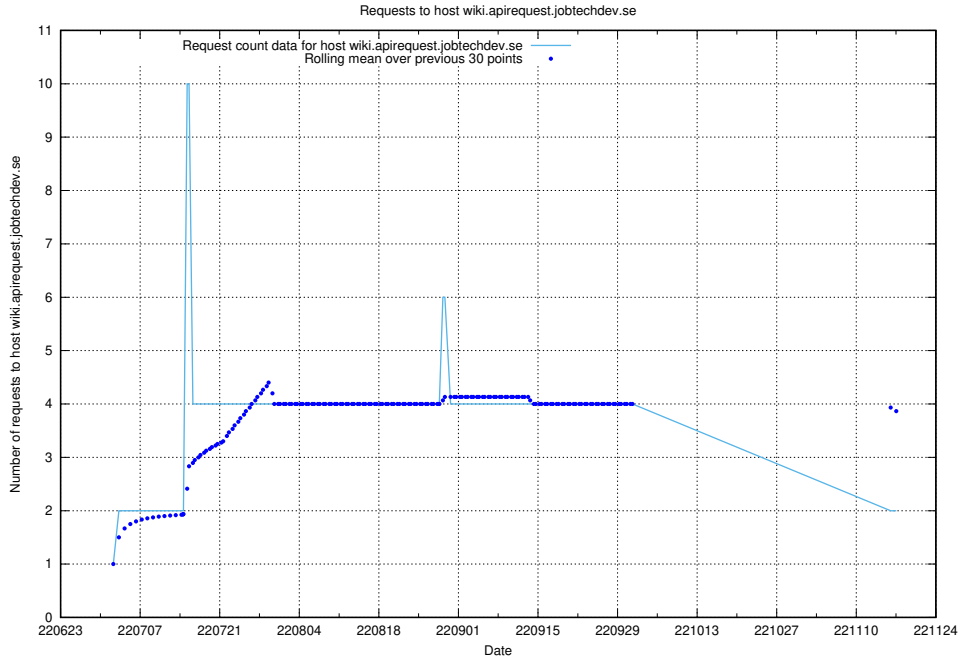

### 7.394 Usage of wiki.apirequest.jobtechdev.se

Here, we count the number of requests to host wiki.apirequest.jobtechdev.se.