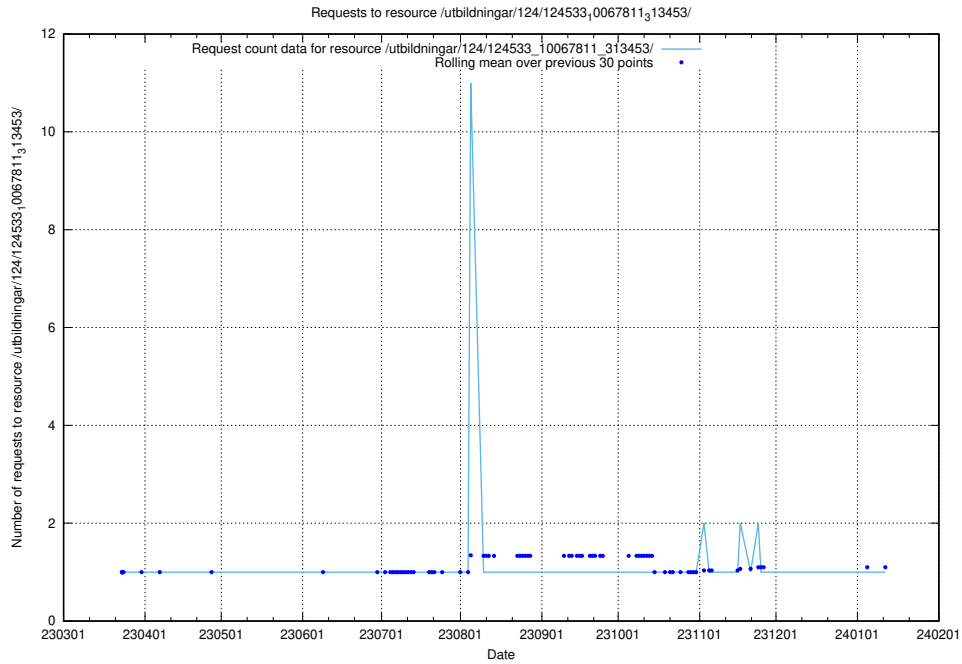

5.1244 Usage of /utbildningar/124/124533_10067811_313453/

Here, we count the number of requests to resource /utbildningar/124/124533_10067811_313453/.