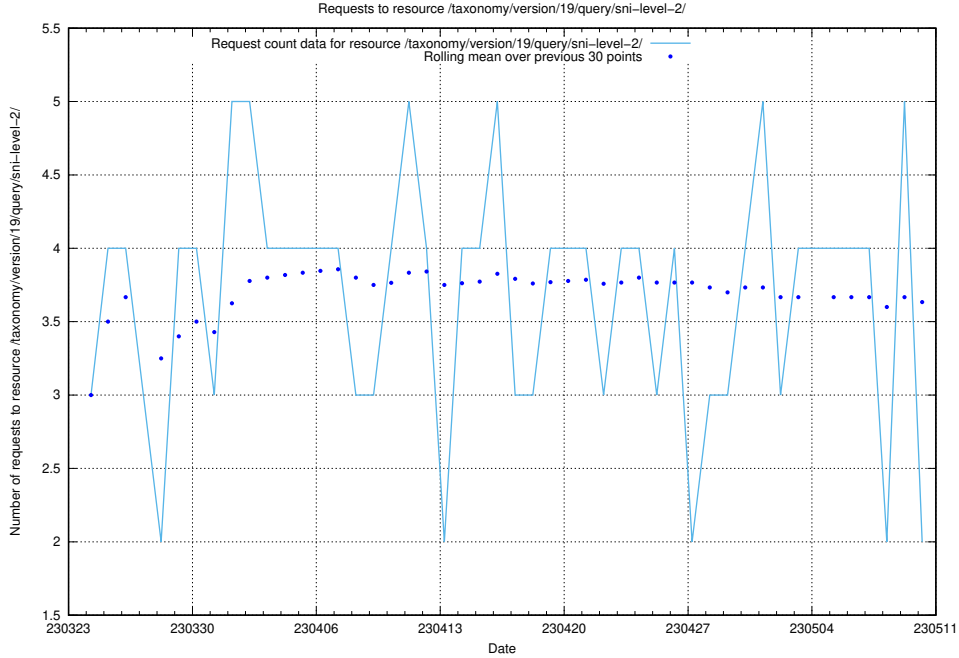

### 5.944 Usage of /taxonomy/version/19/query/skills/

Here, we count the number of requests to resource /taxonomy/version/19/query/skills/.