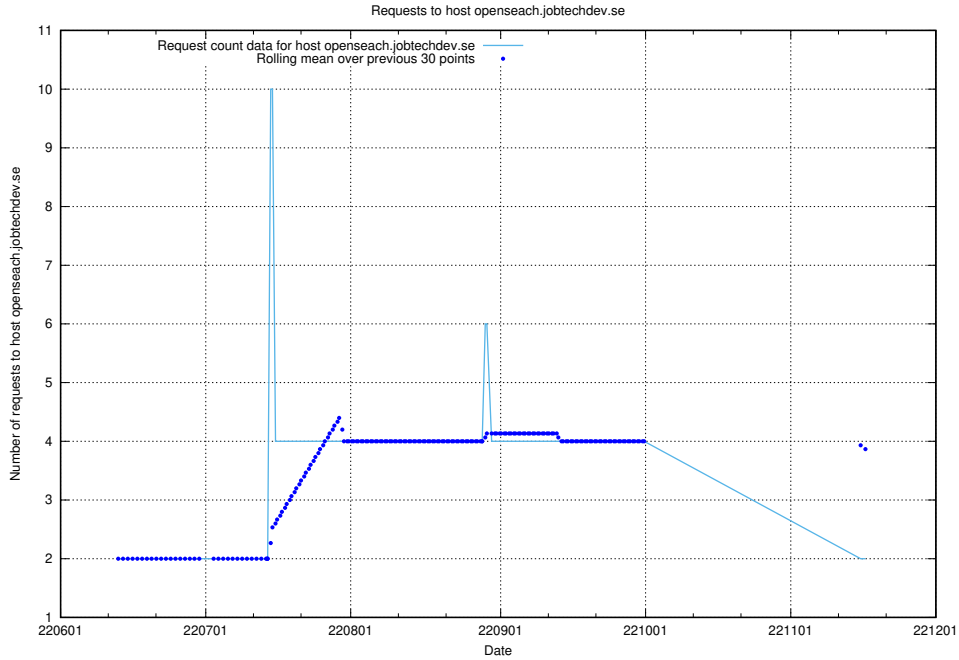

7.408 Usage of `openseach.jobtechdev.se`

Here, we count the number of requests to host `openseach.jobtechdev.se`.