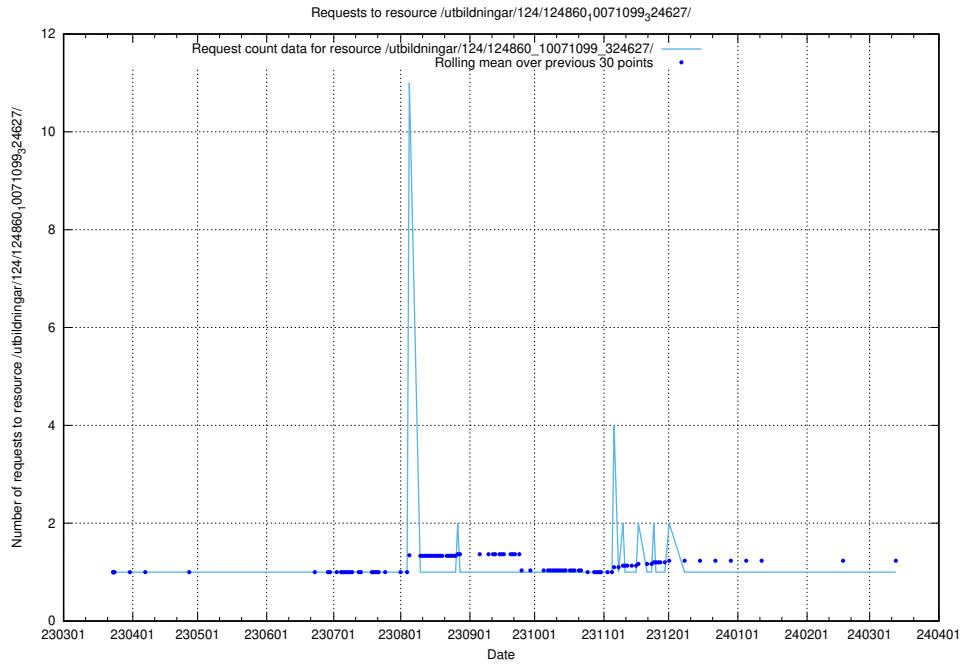

5.1188 Usage of /utbildningar/124/124860_10071099_324627/

Here, we count the number of requests to resource /utbildningar/124/124860_10071099_324627/.