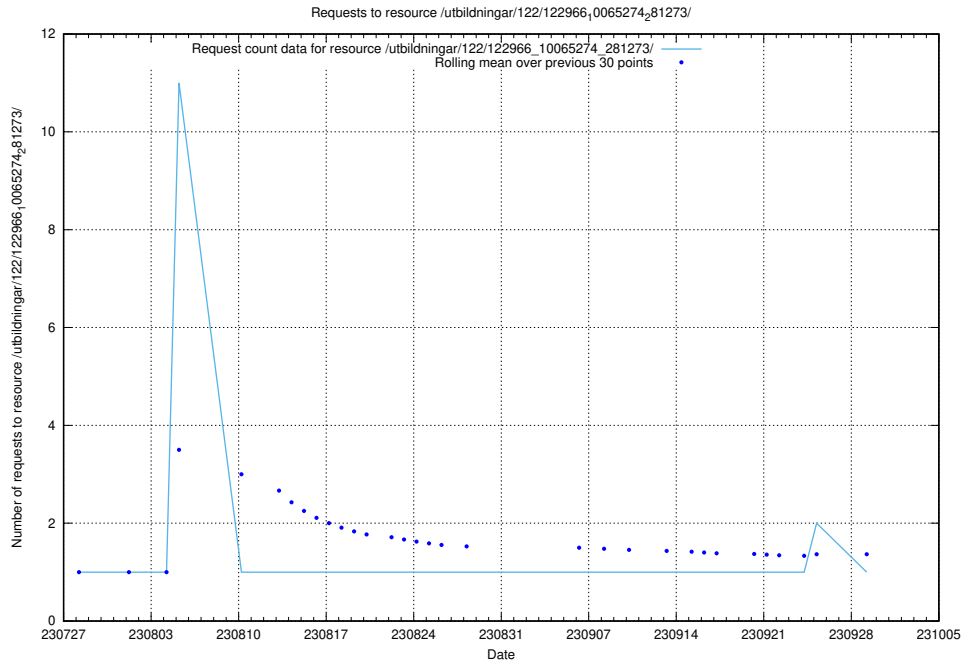

5.4968 Usage of /utbildningar/122/122966_10065274_281273/

Here, we count the number of requests to resource /utbildningar/122/122966_10065274_281273/.