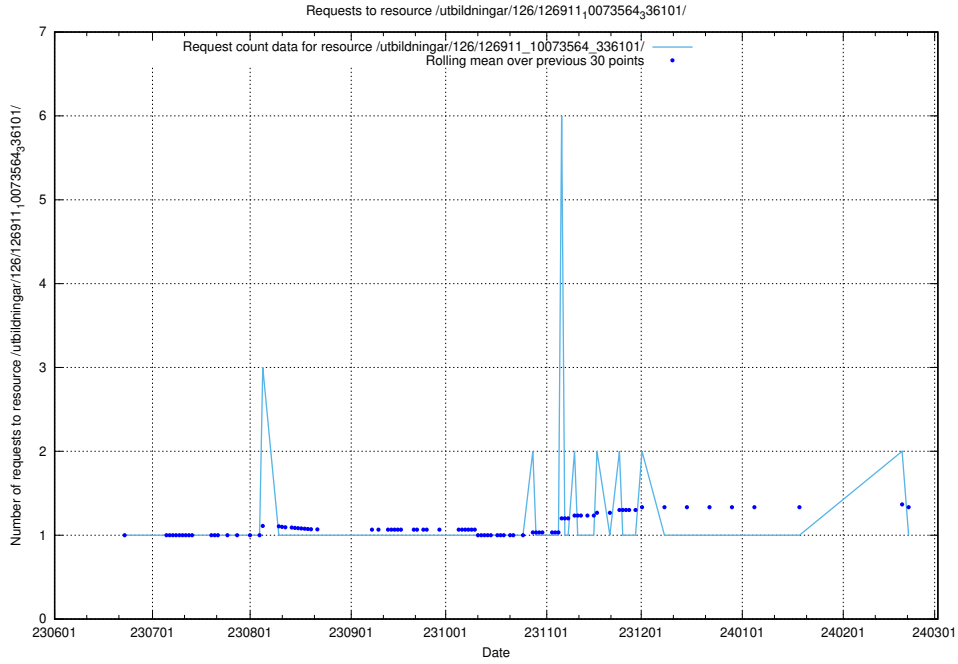

5.5638 Usage of /utbildningar/126/126911_10073564_336101/

Here, we count the number of requests to resource /utbildningar/126/126911_10073564_336101/.