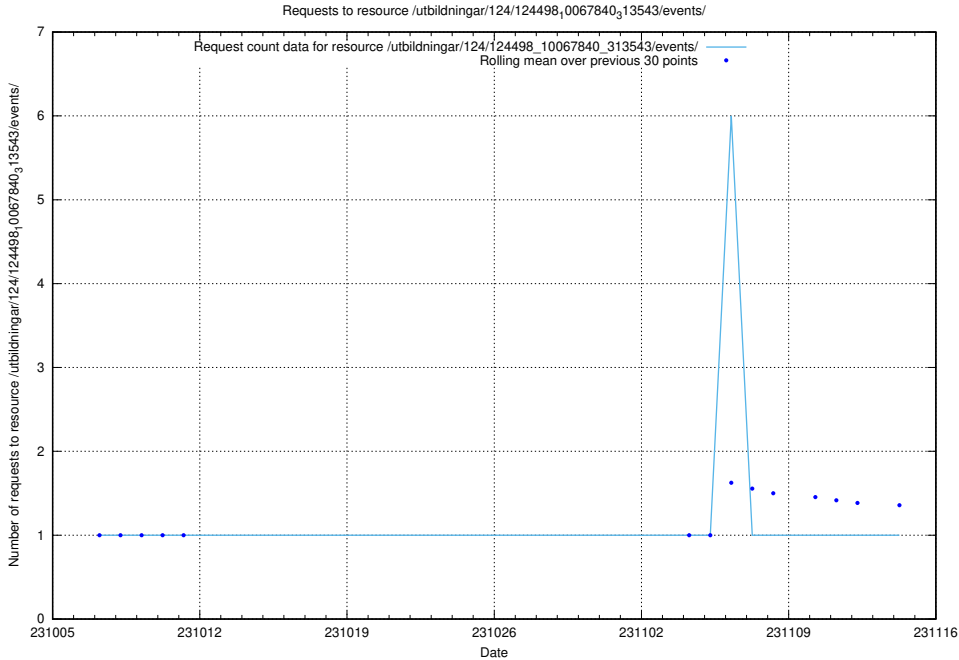

5.4456 Usage of /utbildningar/124/124498_10067840_313543/events/

Here, we count the number of requests to resource /utbildningar/124/124498_10067840_313543/events/