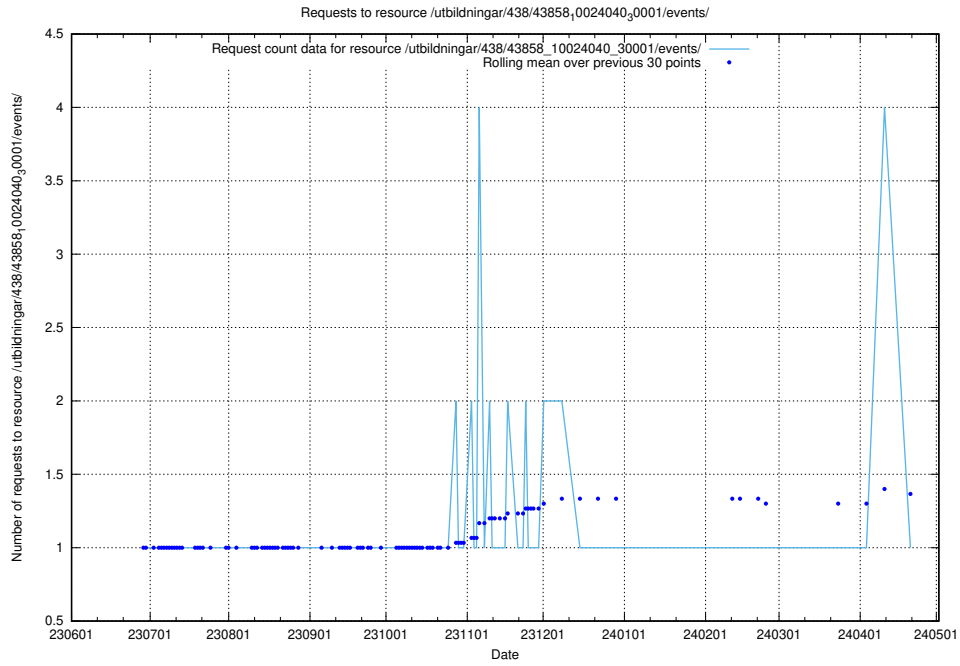

5.5479 Usage of /utbildningar/438/43858_10024040_30001/events/

Here, we count the number of requests to resource /utbildningar/438/43858_10024040_30001/events/.