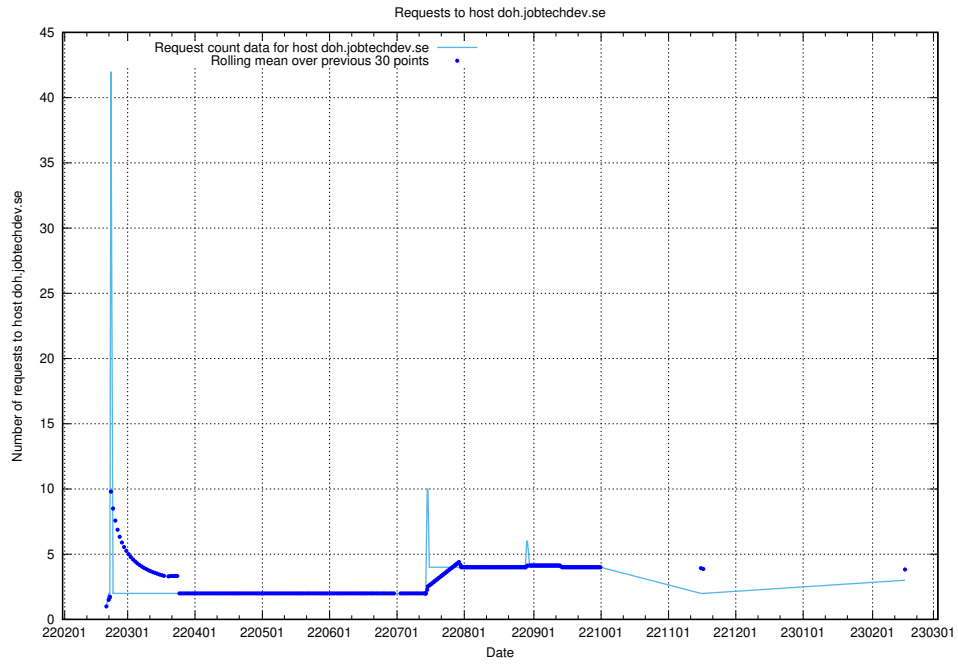

7.231 Usage of doh.jobtechdev.se

Here, we count the number of requests to host doh.jobtechdev.se.