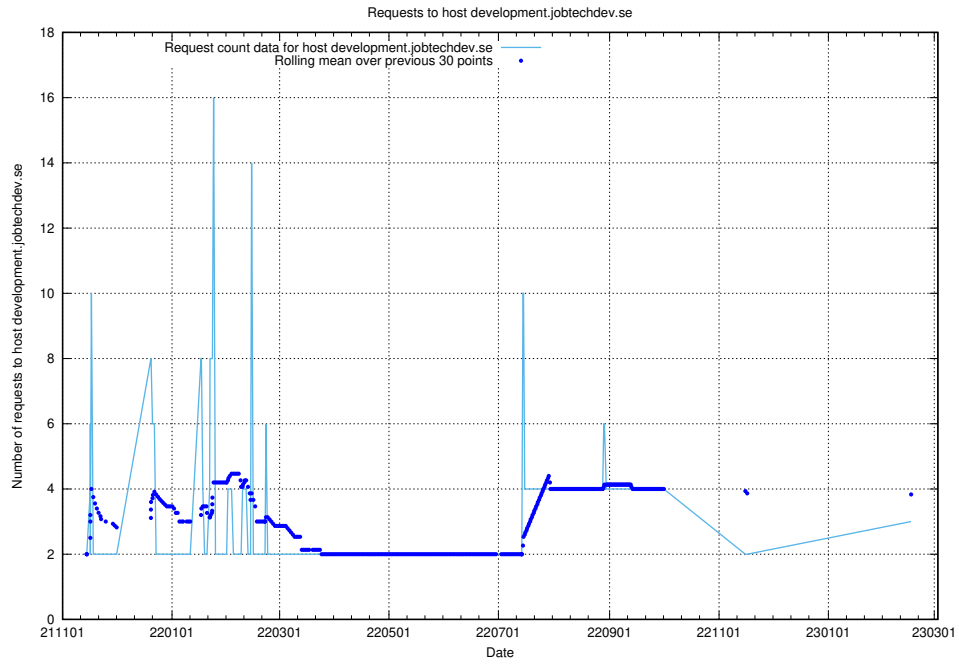

7.168 Usage of development.jobtechdev.se

Here, we count the number of requests to host development.jobtechdev.se.