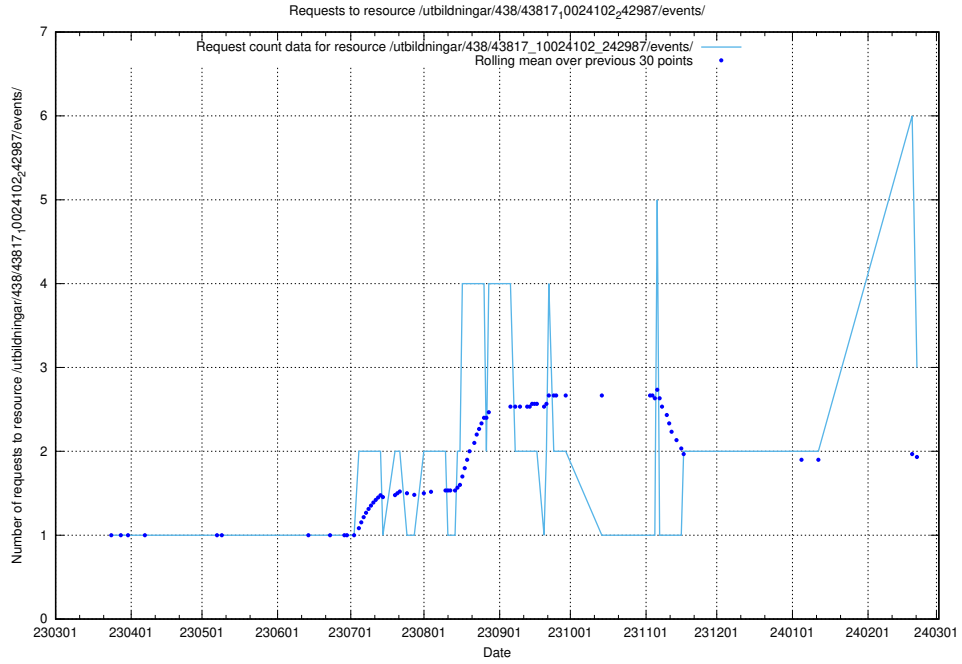

5.459 Usage of /utbildningar/438/43817_10024102_242987/events/

Here, we count the number of requests to resource /utbildningar/438/43817_10024102_242987/events/.