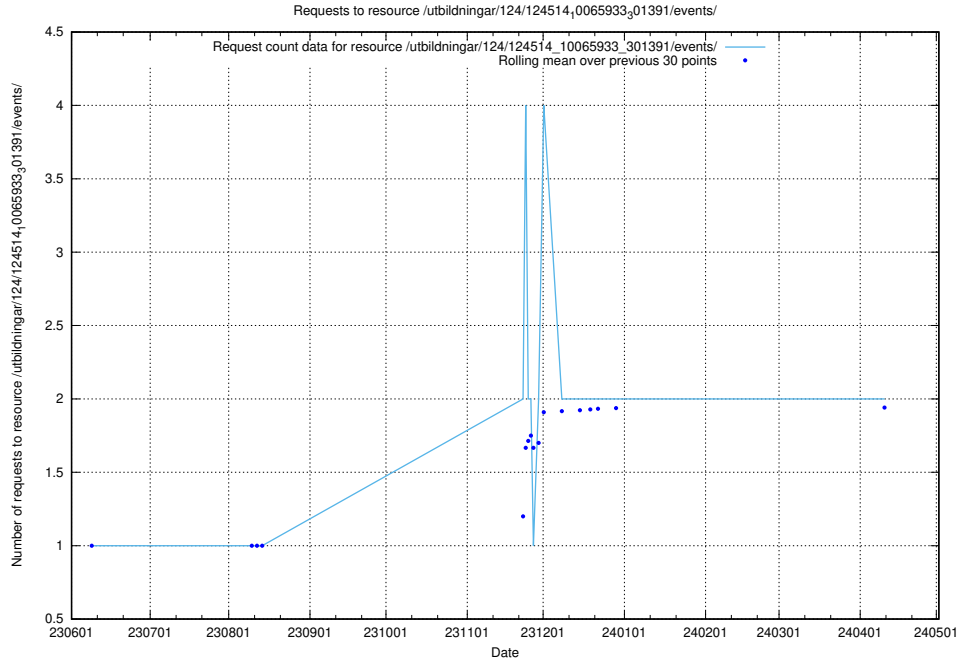

5.899 Usage of /utbildningar/124/124514_10065933_301391/events/

Here, we count the number of requests to resource /utbildningar/124/124514_10065933_301391/events/