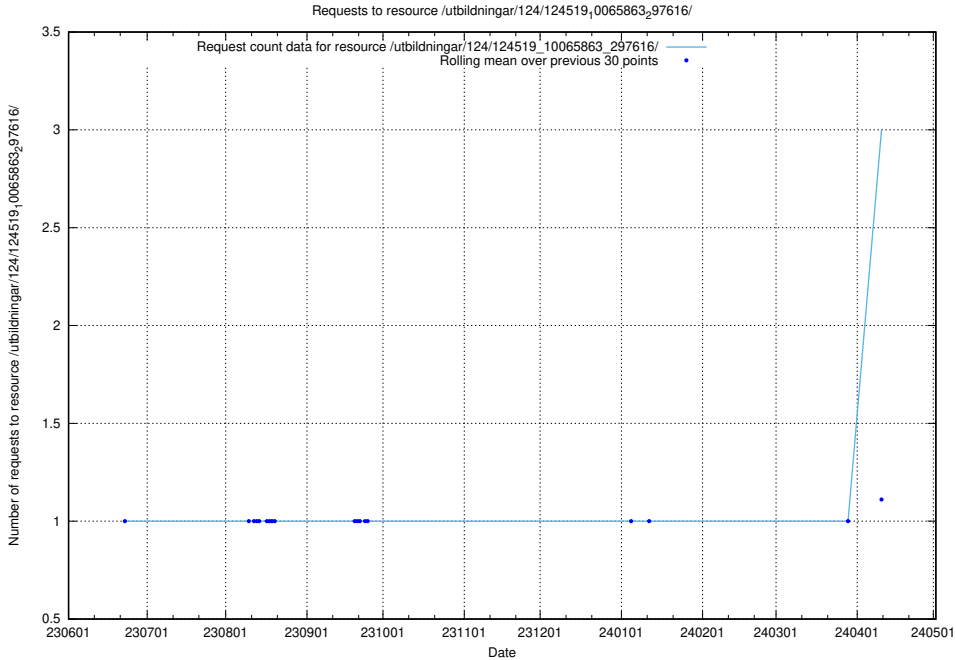

5.398 Usage of /utbildningar/124/124519_10065863_297616/

Here, we count the number of requests to resource /utbildningar/124/124519_10065863_297616/.