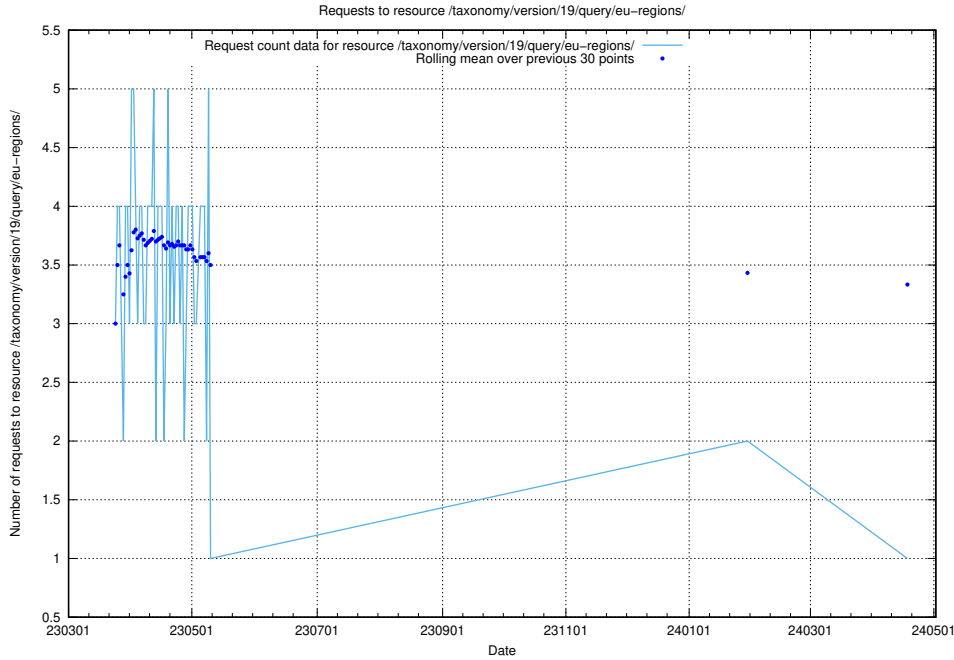

5.6172 Usage of /taxonomy/version/19/query/eu-regions/

Here, we count the number of requests to resource /taxonomy/version/19/query/eu-regions/.