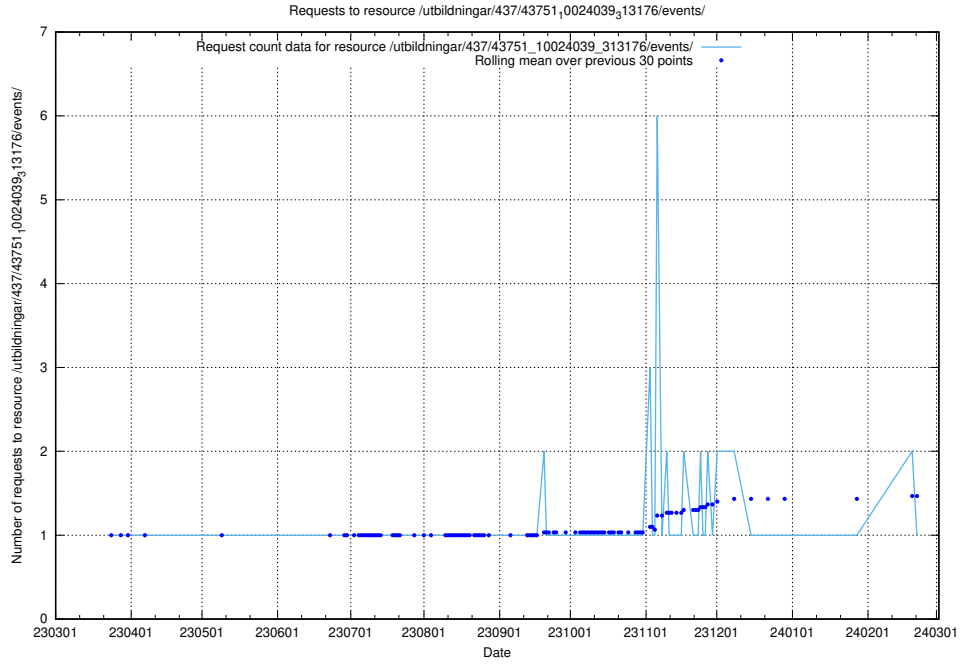

5.6224 Usage of /utbildningar/437/43751_10024039_313176/events/

Here, we count the number of requests to resource /utbildningar/437/43751_10024039_313176/events/.