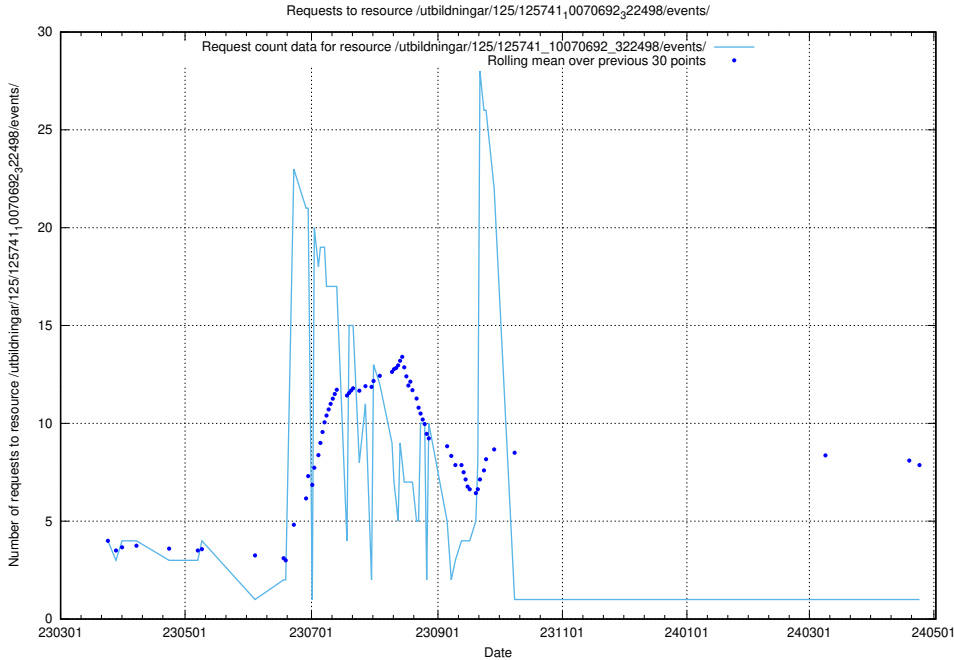

5.6132 Usage of /utbildningar/125/125741_10070692_322498/events/

Here, we count the number of requests to resource /utbildningar/125/125741_10070692_322498/events/