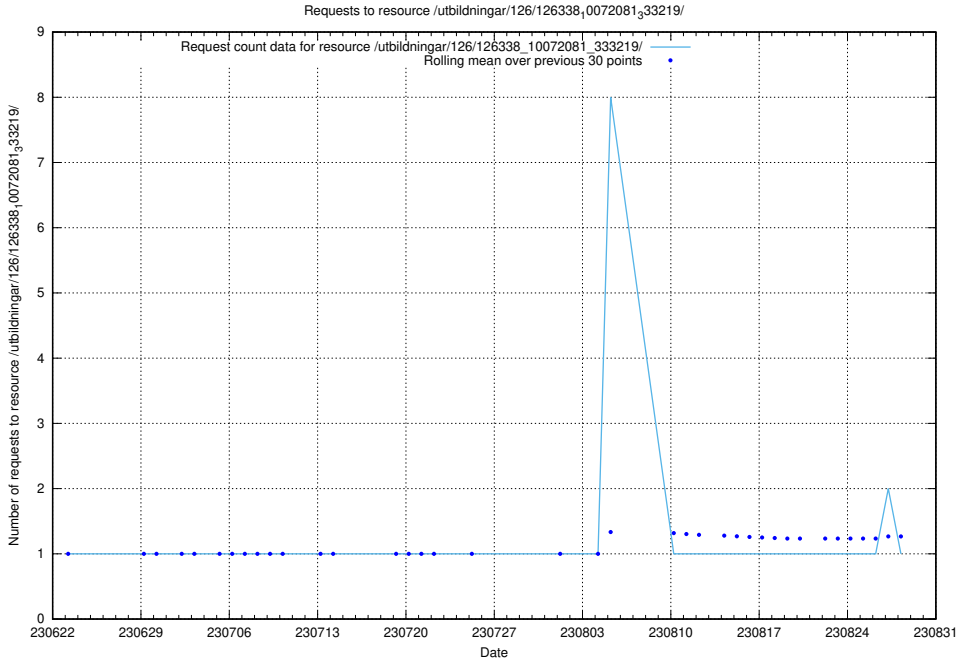

5.5720 Usage of /utbildningar/126/126338_10072081_333219/

Here, we count the number of requests to resource /utbildningar/126/126338_10072081_333219/.