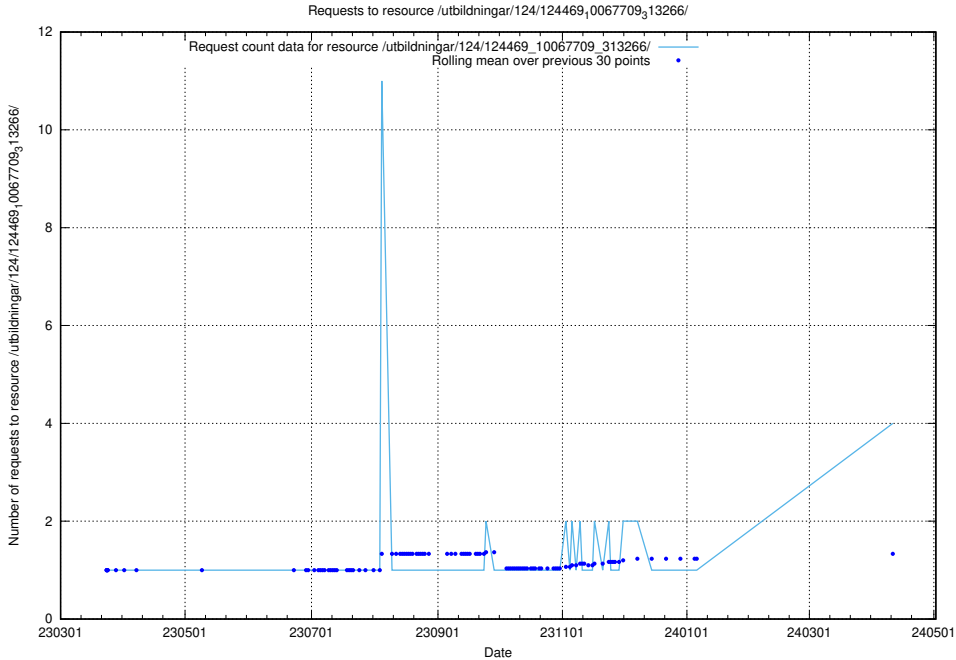

5.203 Usage of /utbildningar/124/124469_10067709_313266/

Here, we count the number of requests to resource /utbildningar/124/124469_10067709_313266/.