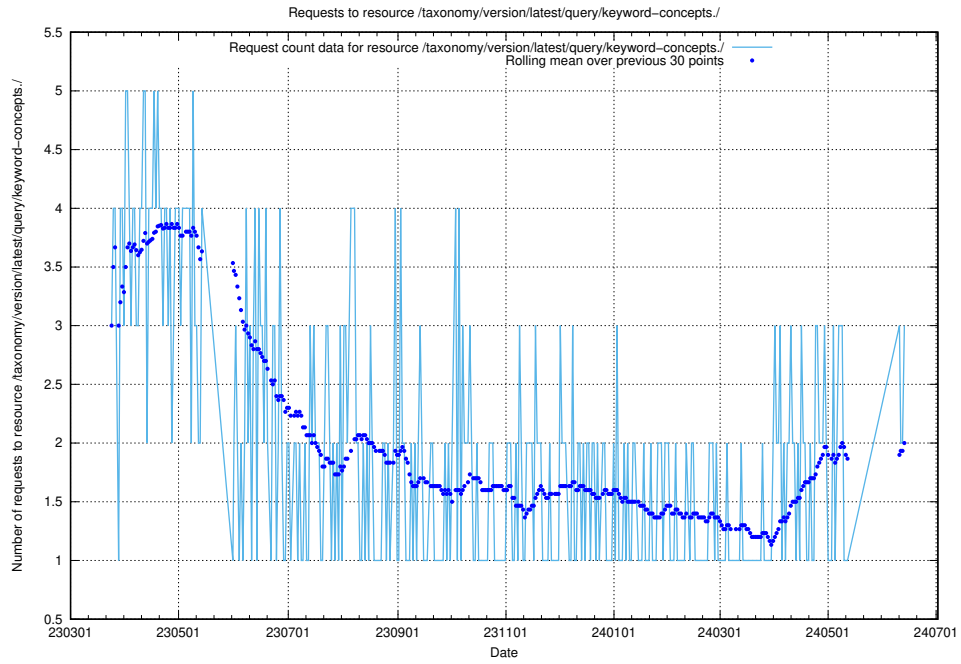

5.443 Usage of /taxonomy/version/latest/query/keyword-concepts./

Here, we count the number of requests to resource /taxonomy/version/latest/query/keyword-concepts./.