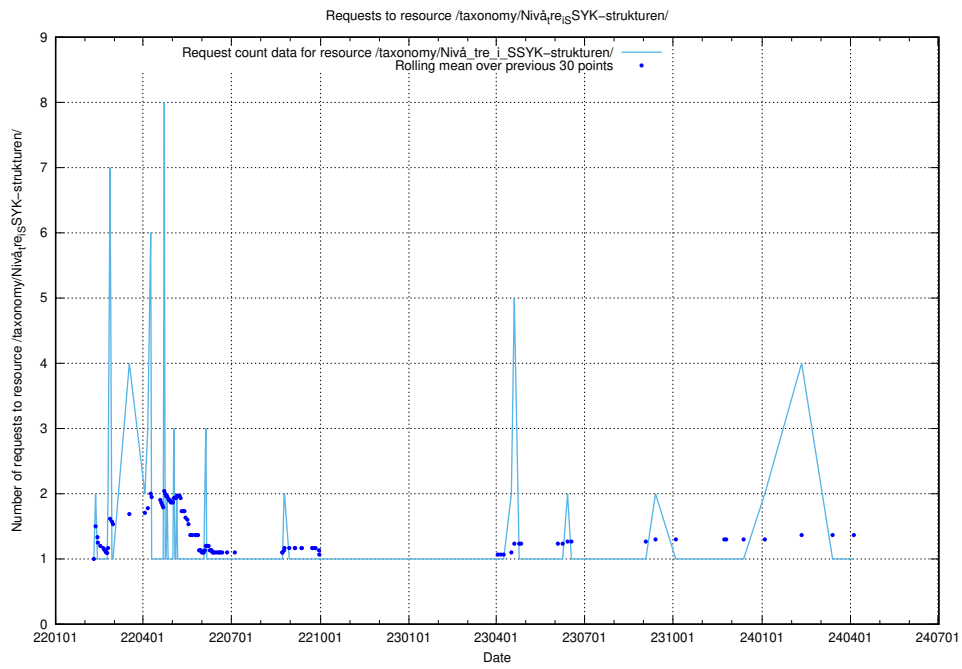

5.1991 Usage of /taxonomy/Nivå_tre_i_SSYK-strukturen/

Here, we count the number of requests to resource /taxonomy/Nivå_tre_i_SSYK-strukturen/.