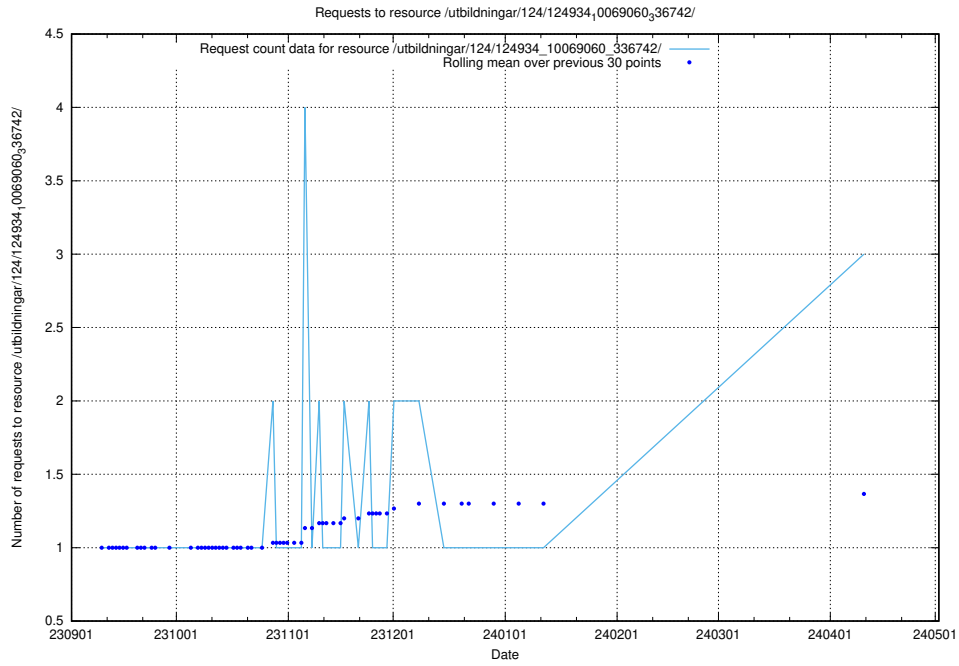

5.364 Usage of /utbildningar/124/124934_10069060_336742/

Here, we count the number of requests to resource /utbildningar/124/124934_10069060_336742/.