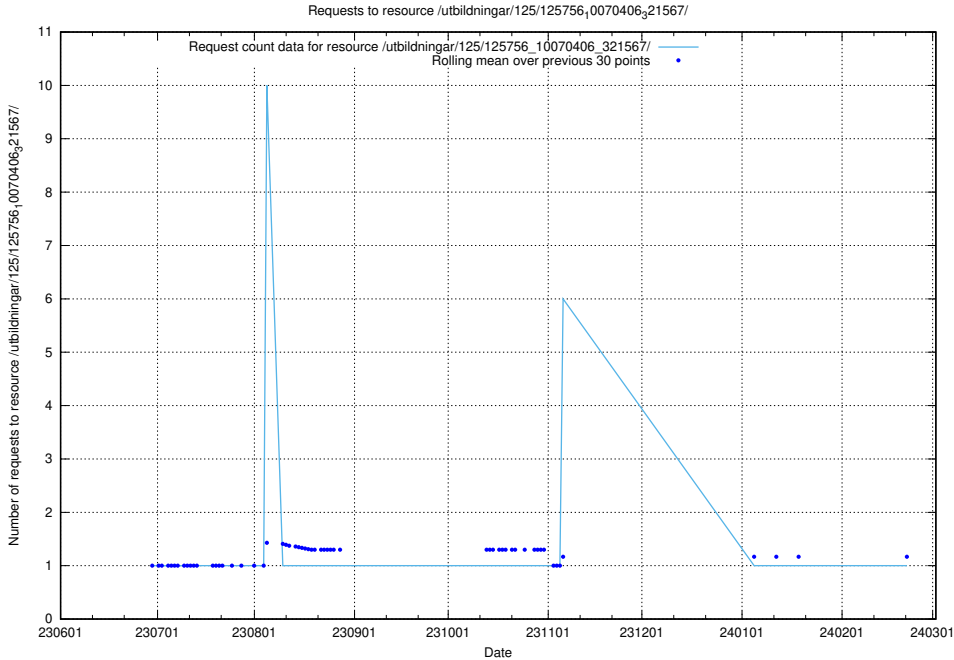

5.5441 Usage of /utbildningar/125/125756_10070406_321567/

Here, we count the number of requests to resource /utbildningar/125/125756_10070406_321567/.