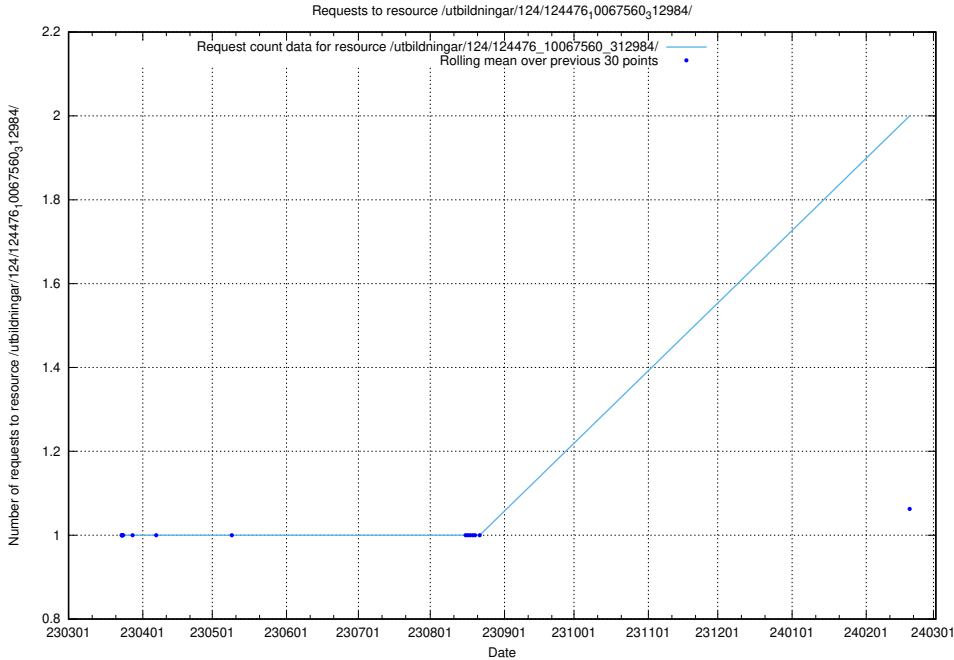

5.637 Usage of /utbildningar/124/124476_10067560_312984/

Here, we count the number of requests to resource /utbildningar/124/124476_10067560_312984/.