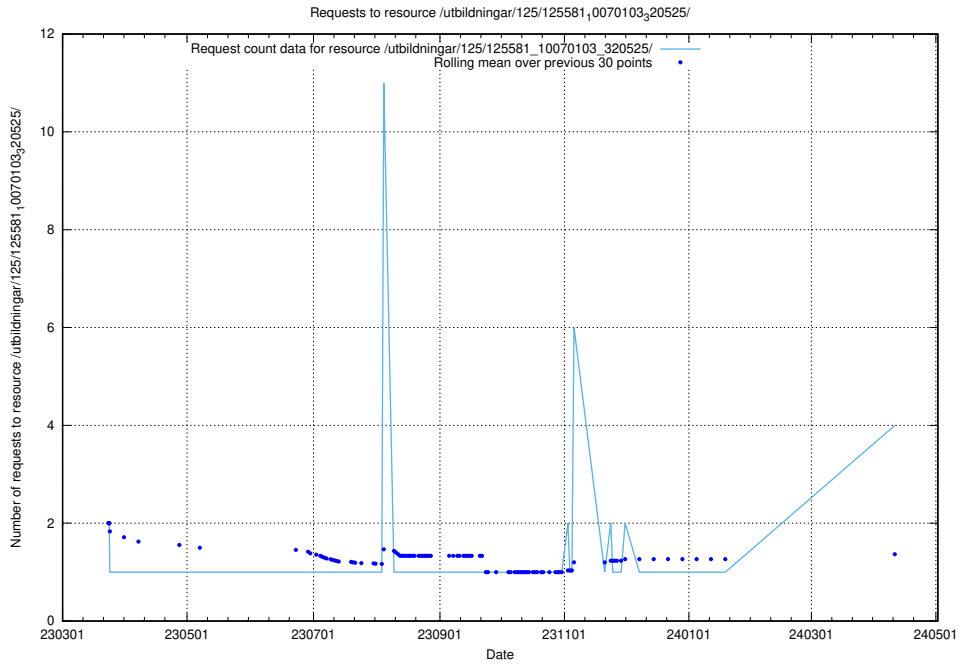

5.257 Usage of /utbildningar/125/125581_10070103_320525/

Here, we count the number of requests to resource /utbildningar/125/125581_10070103_320525/.