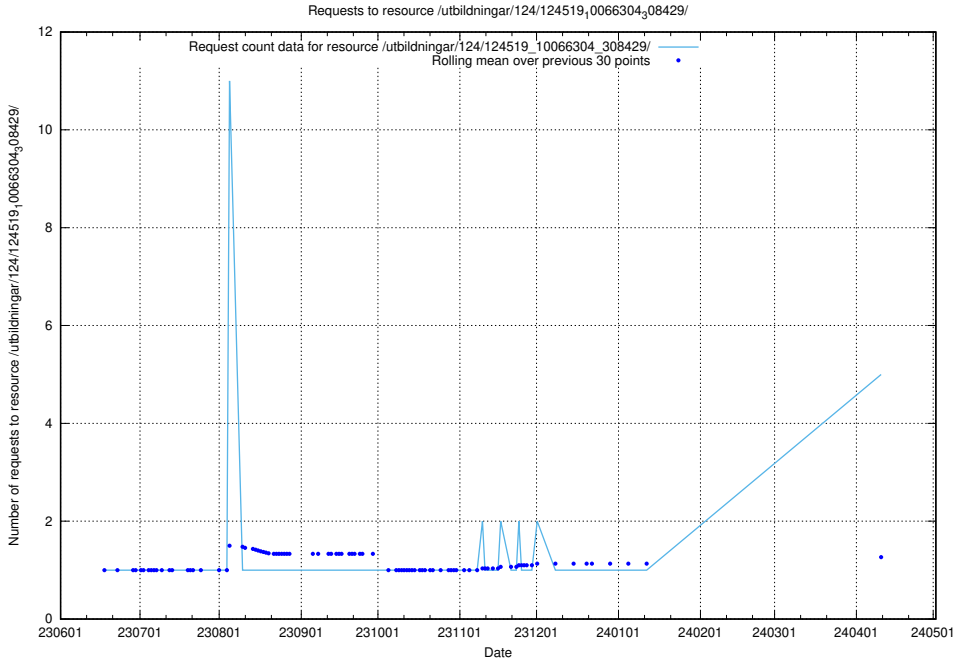

5.155 Usage of /utbildningar/124/124519_10066304_308429/

Here, we count the number of requests to resource /utbildningar/124/124519_10066304_308429/.