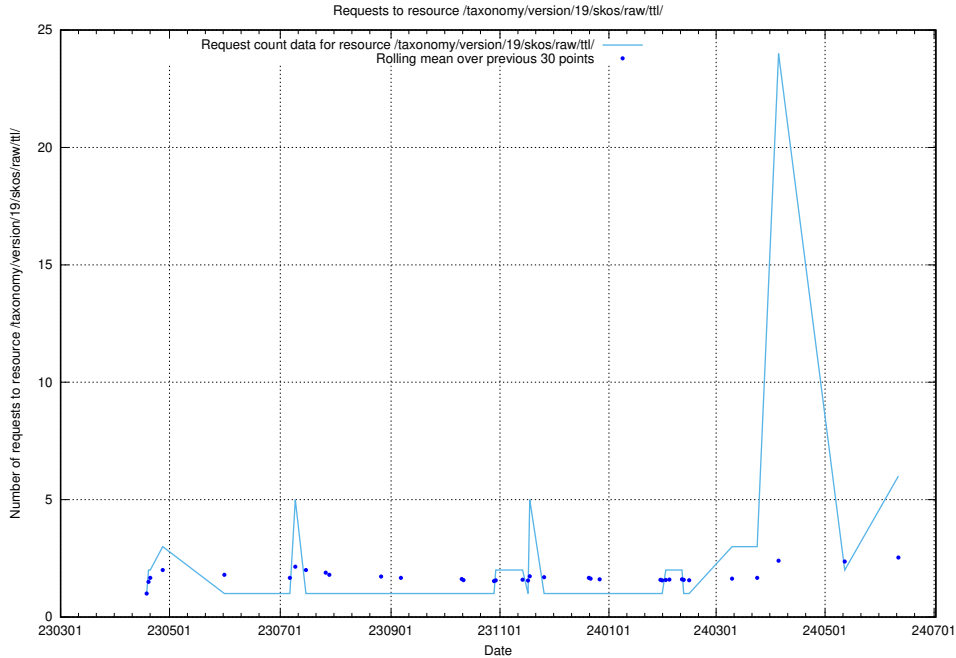

### 5.97 Usage of /utbildningar/437/

Here, we count the number of requests to resource /utbildningar/437/.