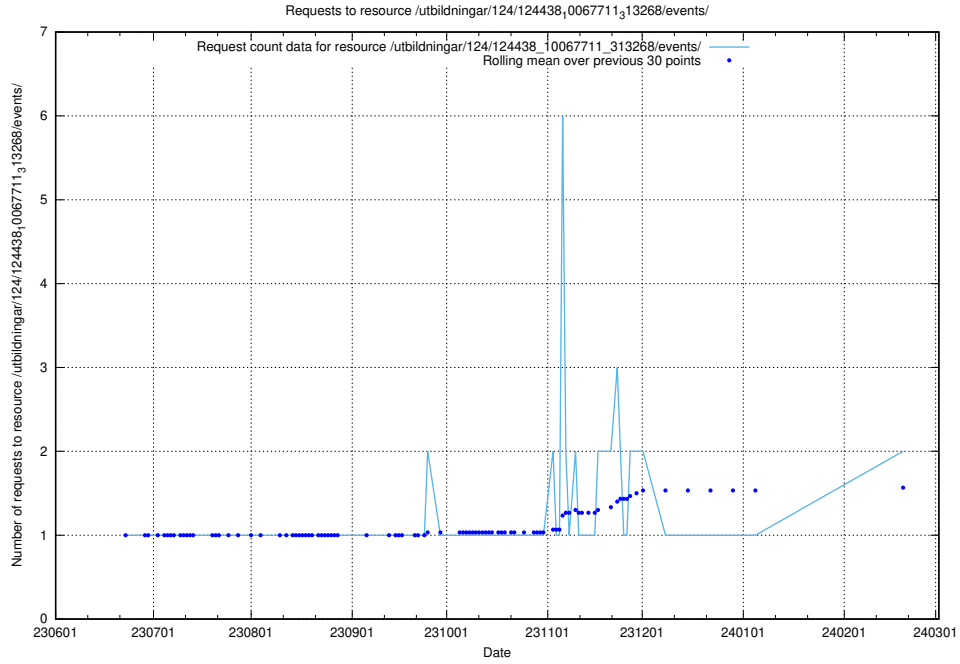

5.883 Usage of /utbildningar/124/124438_10067711_313268/events/

Here, we count the number of requests to resource /utbildningar/124/124438_10067711_313268/events/