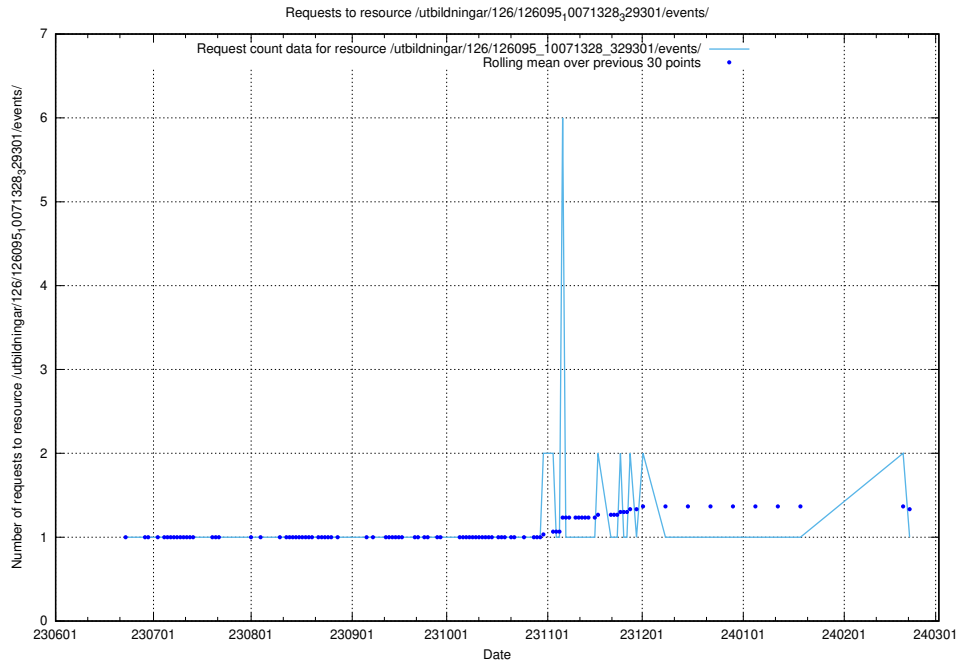

### 5.5736 Usage of /utbildningar/126/126095\_10071328\_329301/events/

Here, we count the number of requests to resource /utbildningar/126/126095\_10071328\_329301/events/