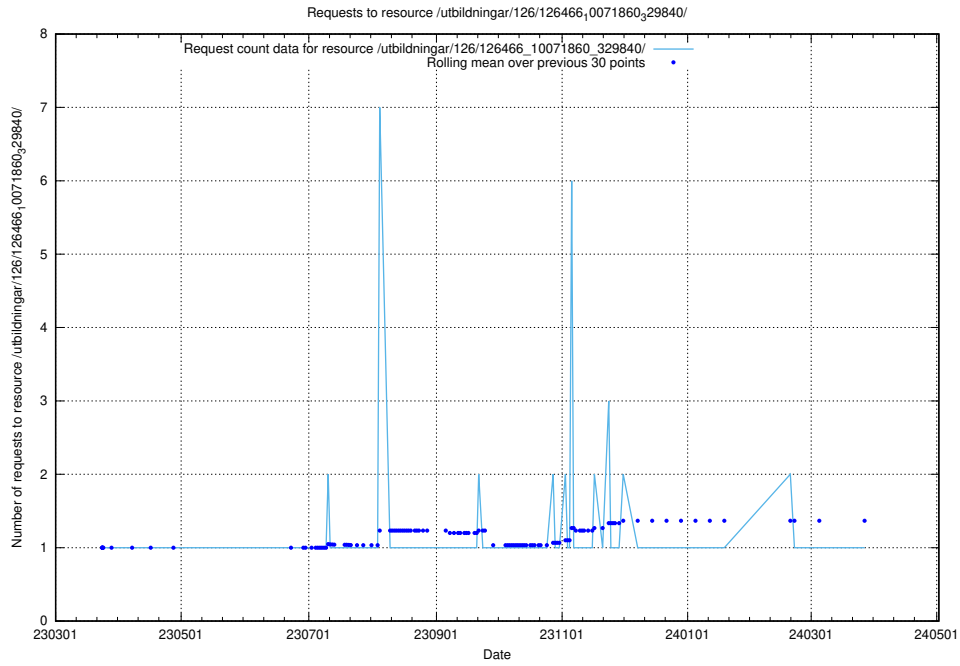

5.6442 Usage of /utbildningar/126/126466_10071860_329840/

Here, we count the number of requests to resource /utbildningar/126/126466_10071860_329840/.