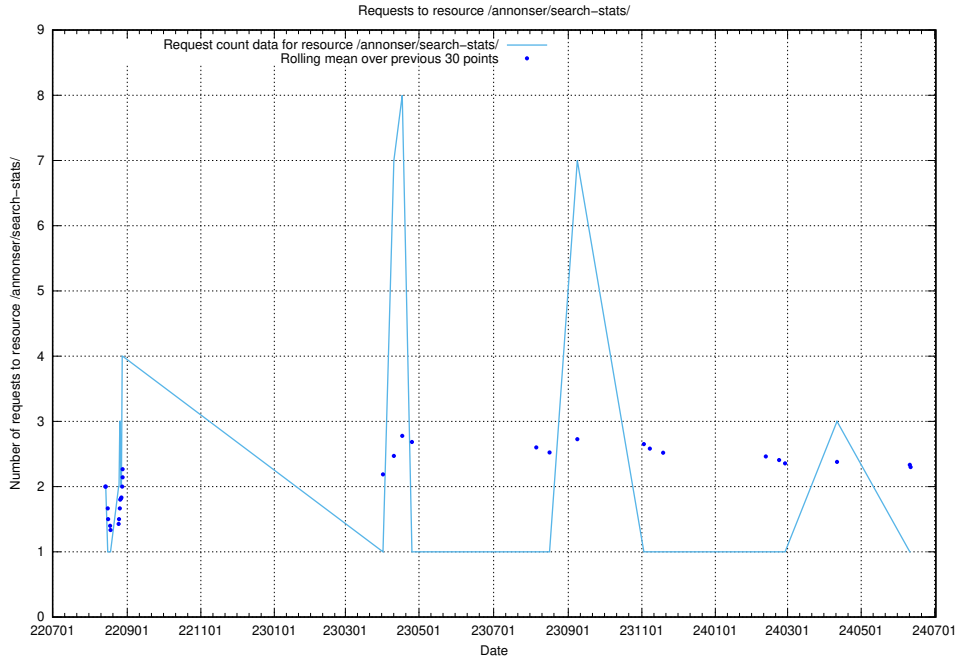

### 5.6496 Usage of /annonser/search-stats/

Here, we count the number of requests to resource /annonser/search-stats/.