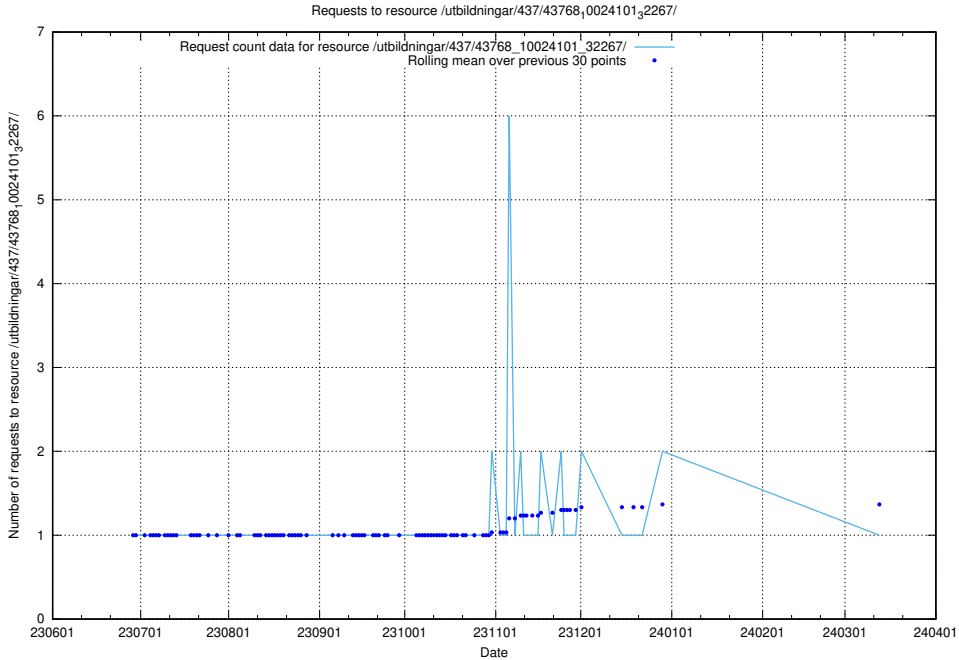

5.5488 Usage of /utbildningar/437/43768_10024101_32267/

Here, we count the number of requests to resource /utbildningar/437/43768_10024101_32267/.