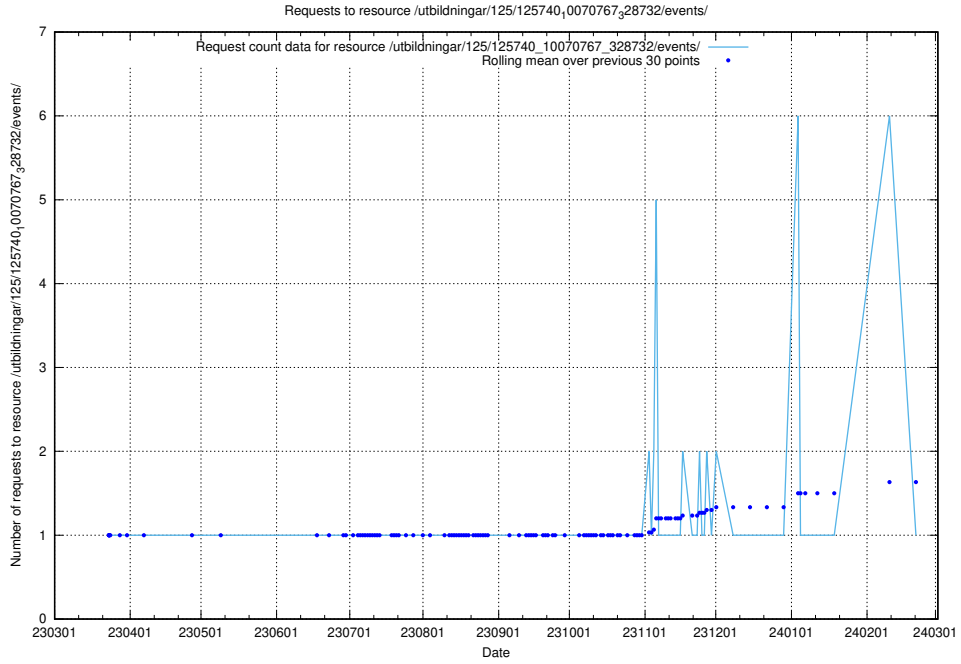

5.990 Usage of /utbildningar/125/125740_10070767_328732/events/

Here, we count the number of requests to resource /utbildningar/125/125740_10070767_328732/events/