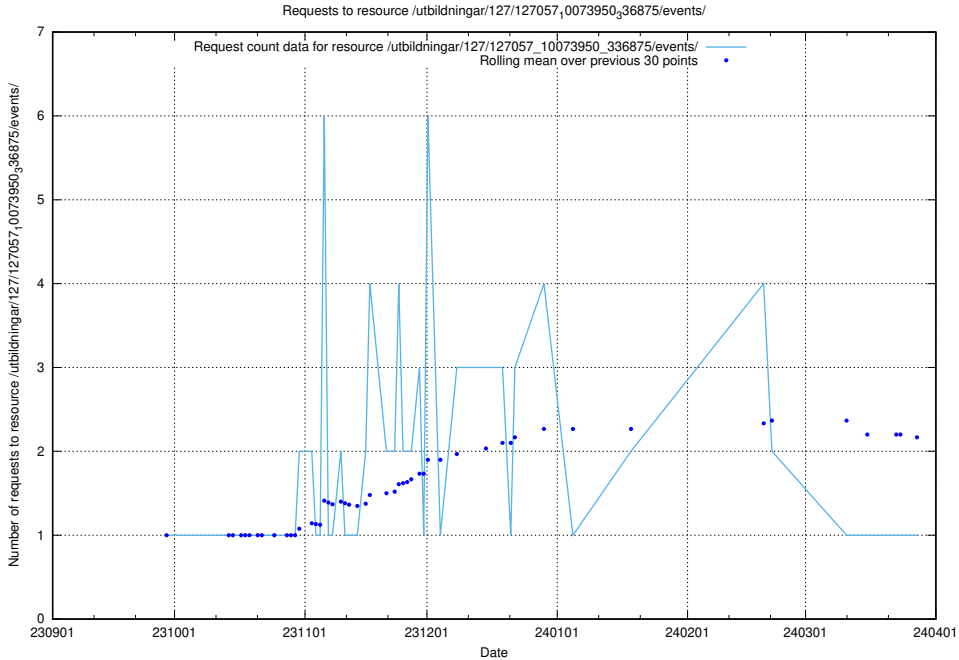

5.4507 Usage of /utbildningar/127/127057_10073950_336875/events/

Here, we count the number of requests to resource /utbildningar/127/127057_10073950_336875/events/