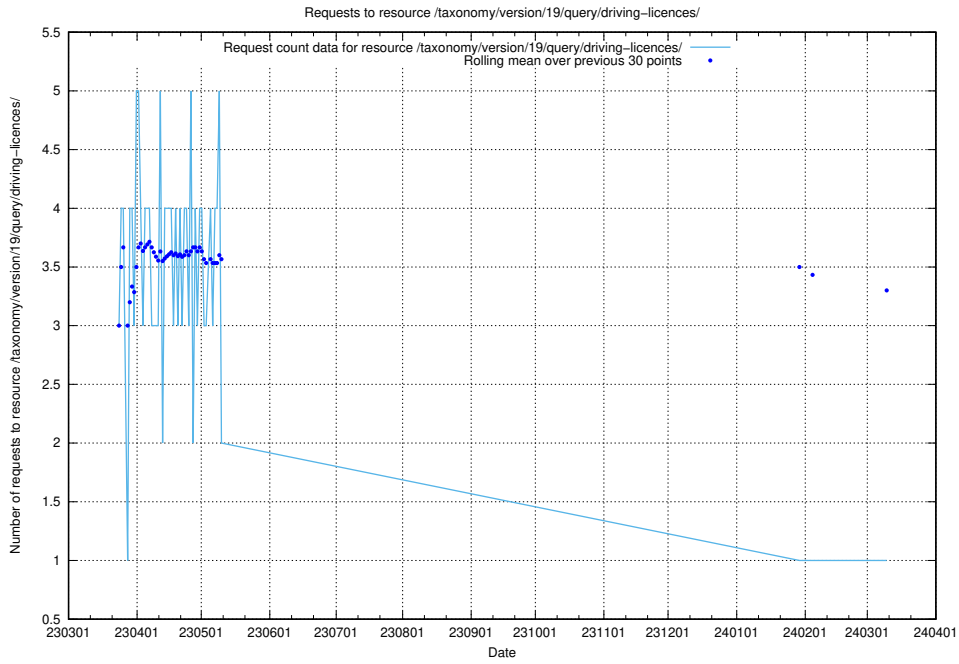

5.6176 Usage of /taxonomy/version/19/query/driving-licences/

Here, we count the number of requests to resource /taxonomy/version/19/query/driving-licences/.