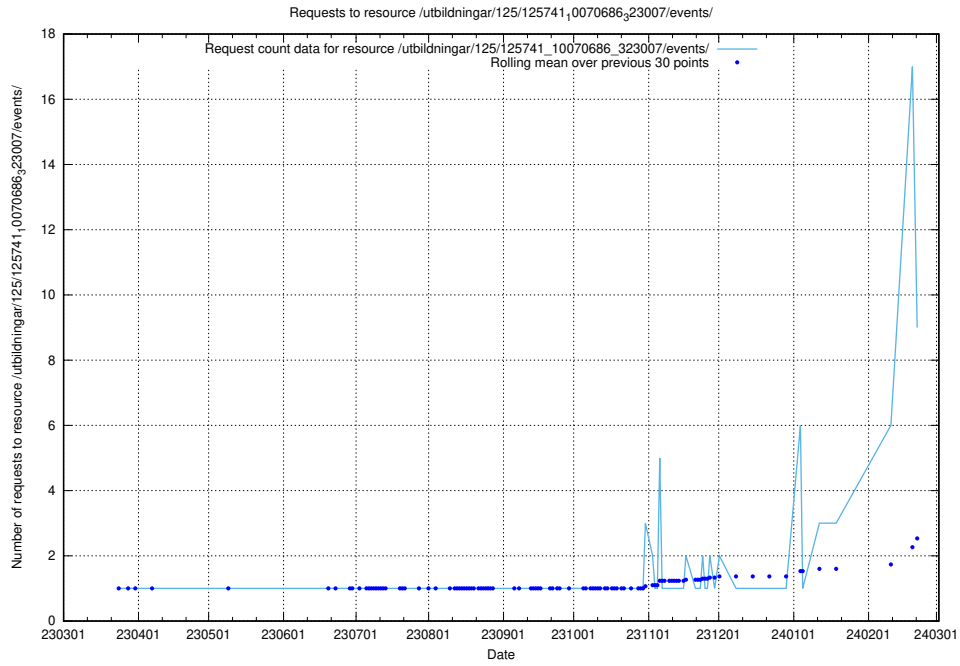

5.34 Usage of /utbildningar/125/125741_10070686_323007/events/

Here, we count the number of requests to resource /utbildningar/125/125741_10070686_323007/events/