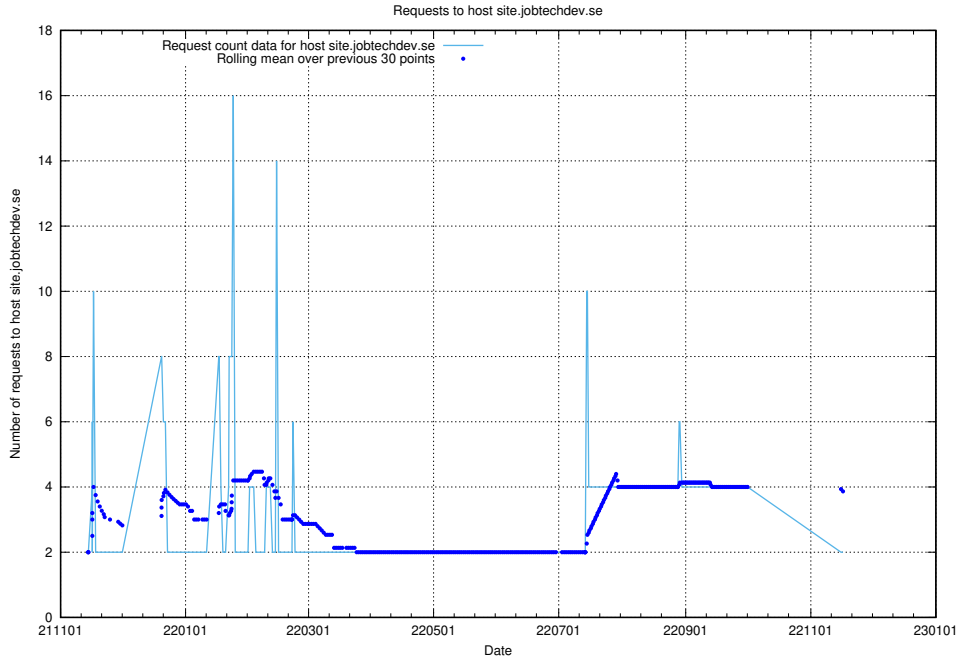

7.563 Usage of site.jobtechdev.se

Here, we count the number of requests to host site.jobtechdev.se.