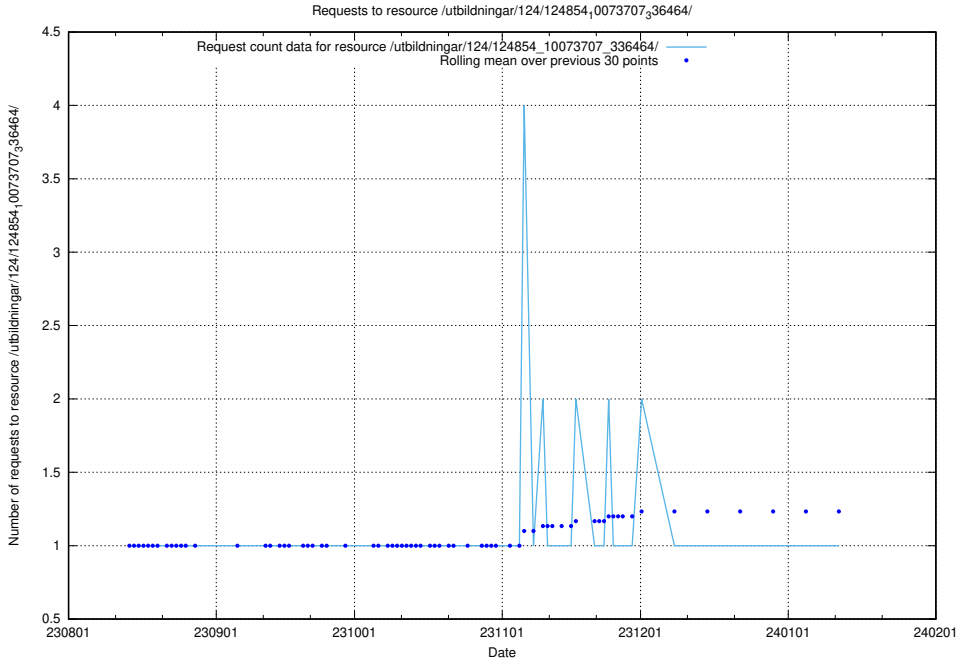

5.4858 Usage of /utbildningar/124/124854_10073707_336464/

Here, we count the number of requests to resource /utbildningar/124/124854_10073707_336464/.