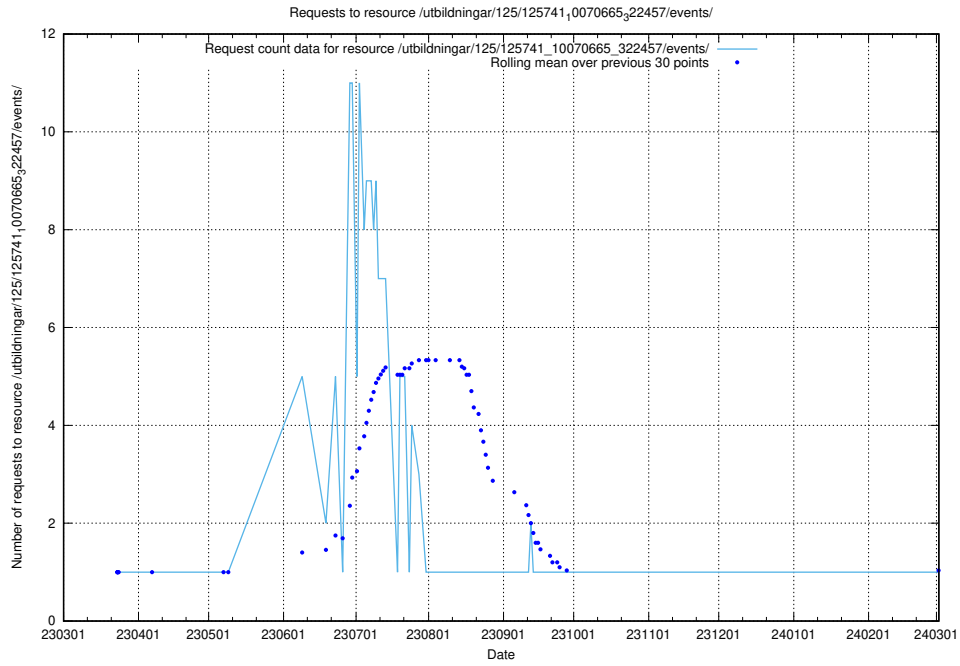

5.6519 Usage of /utbildningar/125/125741_10070665_322457/events/

Here, we count the number of requests to resource /utbildningar/125/125741_10070665_322457/events/