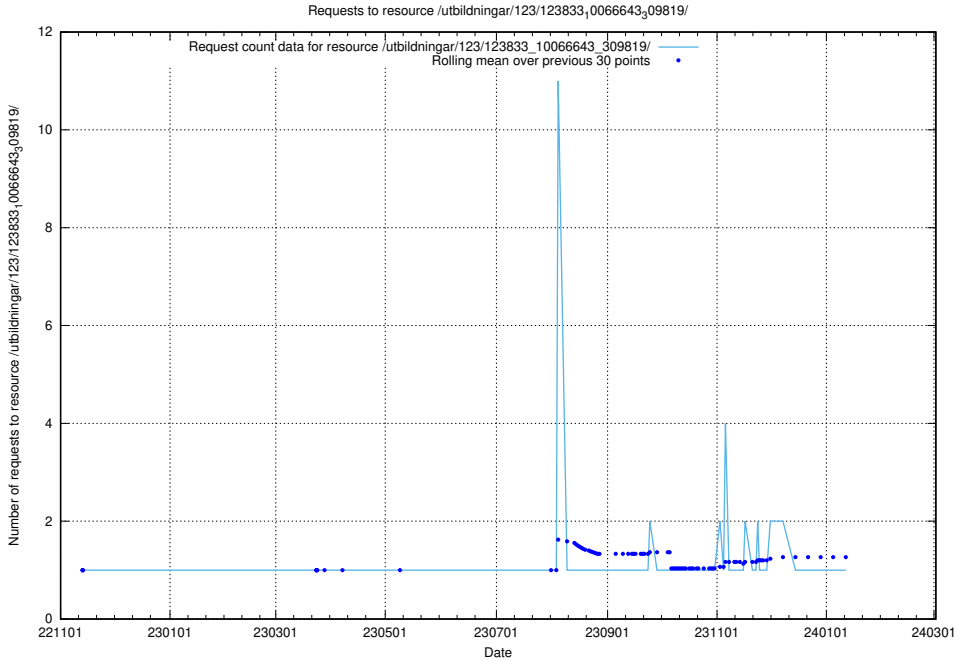

5.5969 Usage of /utbildningar/123/123833_10066643_309819/

Here, we count the number of requests to resource /utbildningar/123/123833_10066643_309819/.