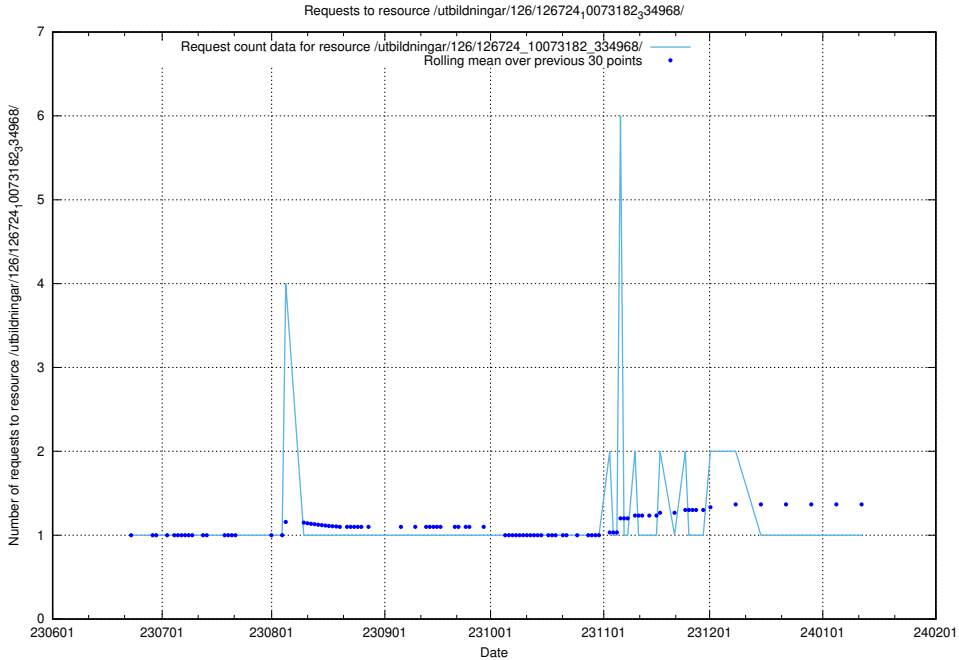

5.5659 Usage of /utbildningar/126/126724_10073182_334968/

Here, we count the number of requests to resource /utbildningar/126/126724_10073182_334968/.