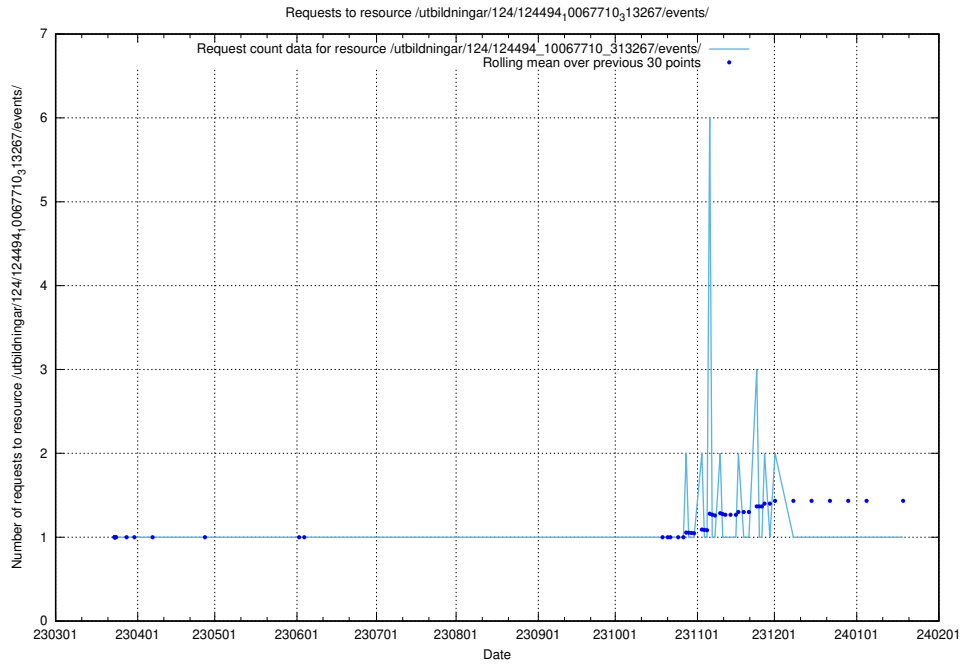

5.2803 Usage of /utbildningar/124/124494_10067710_313267/events/

Here, we count the number of requests to resource /utbildningar/124/124494_10067710_313267/events/