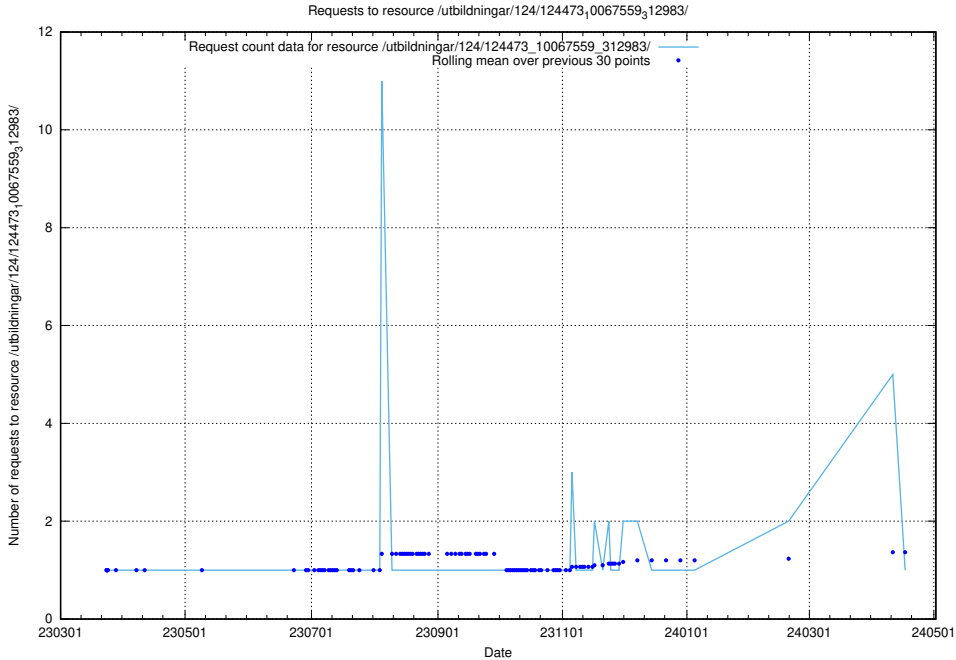

### 5.3008 Usage of /utbildningar/124/124473\_10067559\_312983/

Here, we count the number of requests to resource /utbildningar/124/124473\_10067559\_312983/.