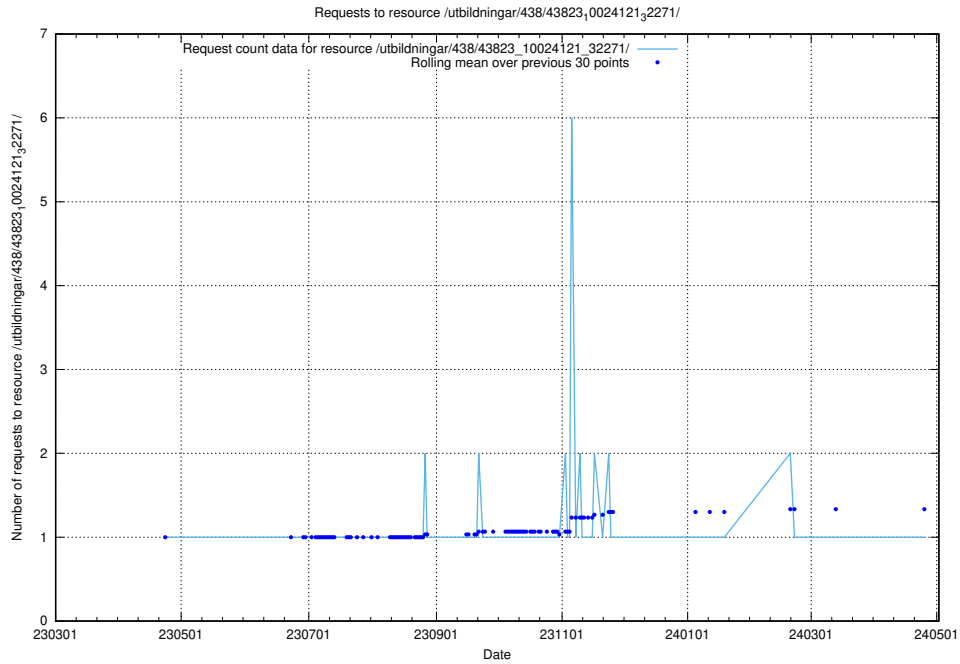

5.6075 Usage of /utbildningar/438/43823_10024121_32271/

Here, we count the number of requests to resource /utbildningar/438/43823_10024121_32271/.