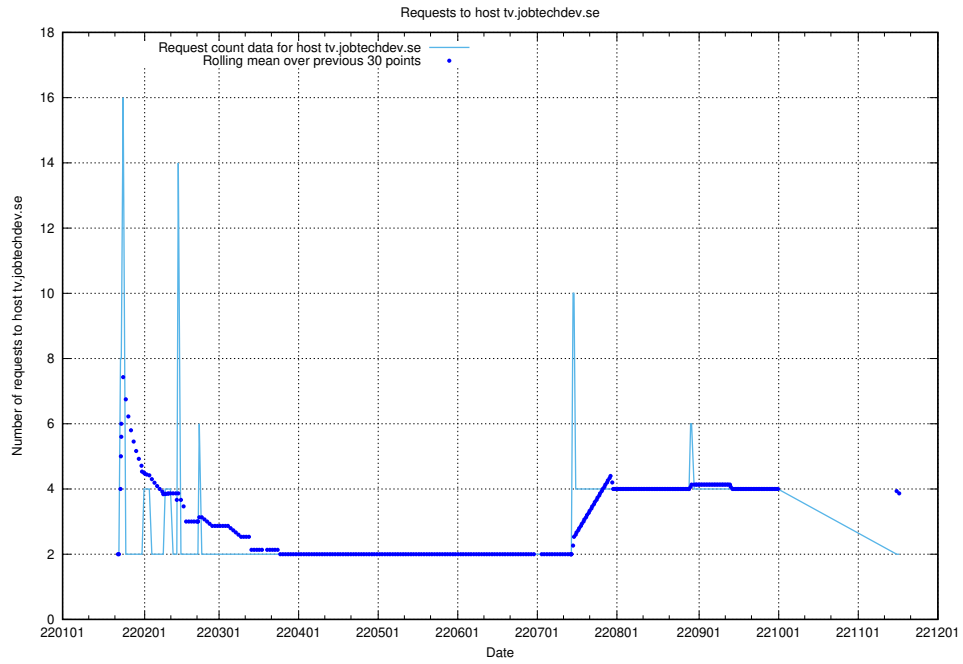

## 7.585 Usage of tv.jobtechdev.se

Here, we count the number of requests to host tv.jobtechdev.se.