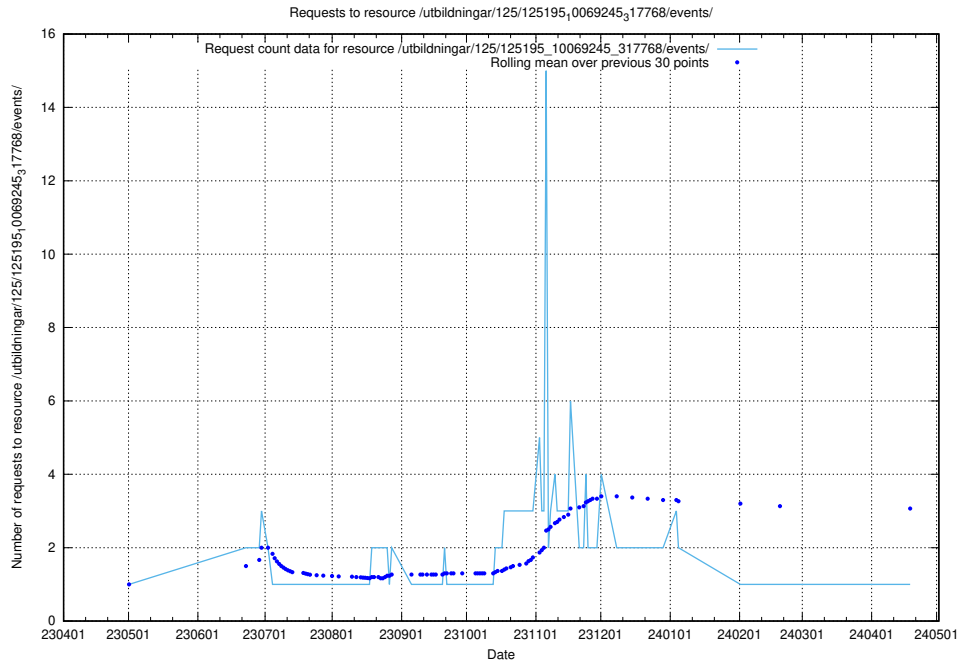

5.6047 Usage of /utbildningar/125/125195_10069245_317768/events/

Here, we count the number of requests to resource /utbildningar/125/125195_10069245_317768/events/