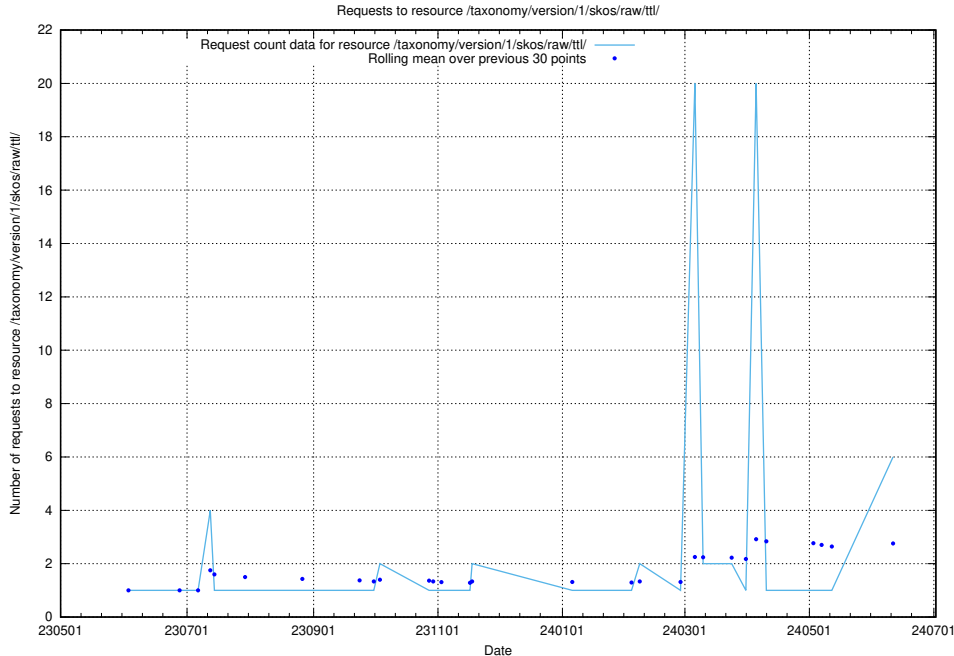

5.92 Usage of /taxonomy/version/1/skos/raw/ttl/

Here, we count the number of requests to resource /taxonomy/version/1/skos/raw/ttl/.