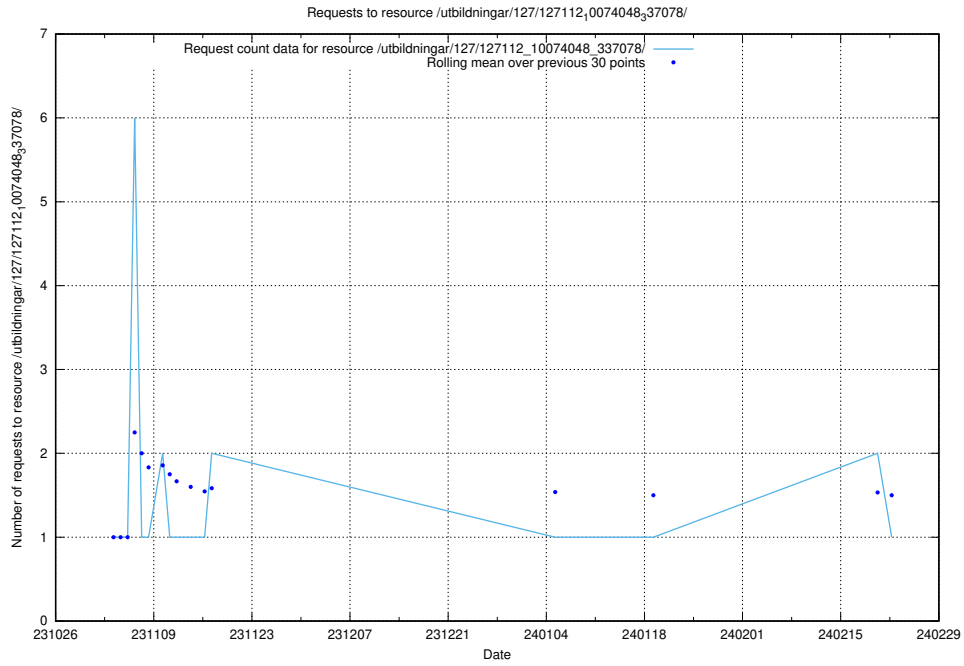

5.4216 Usage of /utbildningar/127/127112_10074048_337078/

Here, we count the number of requests to resource /utbildningar/127/127112_10074048_337078/.