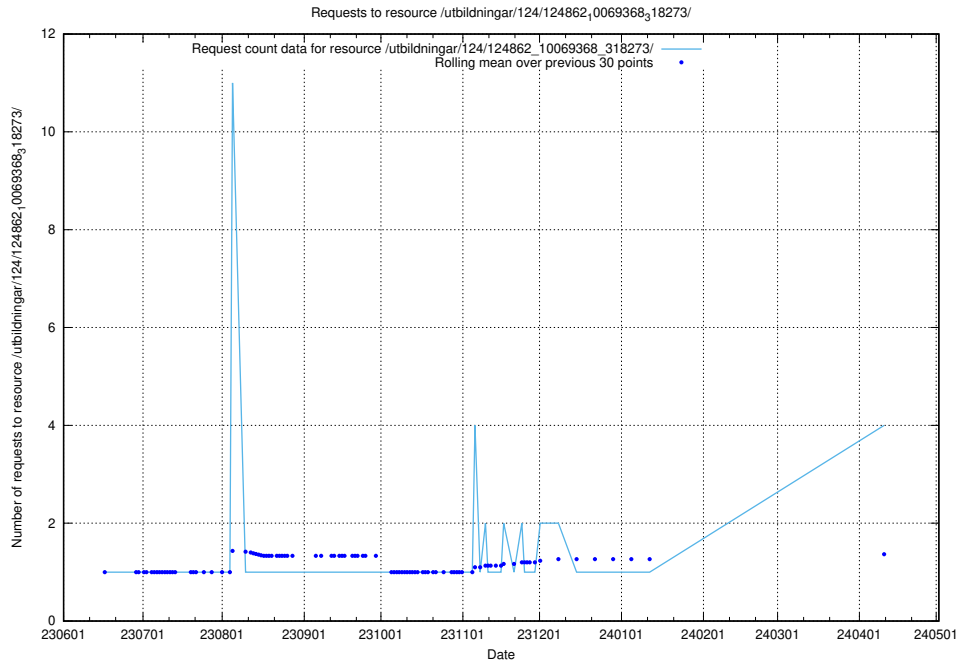

5.246 Usage of /utbildningar/124/124862_10069368_318273/

Here, we count the number of requests to resource /utbildningar/124/124862_10069368_318273/.