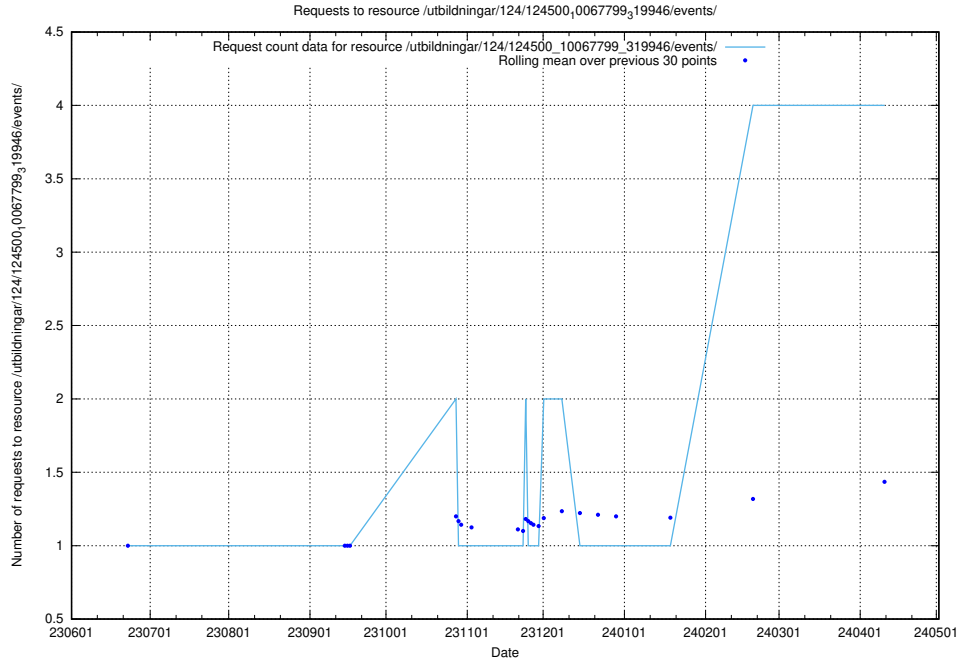

### 5.243 Usage of /utbildningar/124/124500\_10067799\_319946/events/

Here, we count the number of requests to resource /utbildningar/124/124500\_10067799\_319946/events/