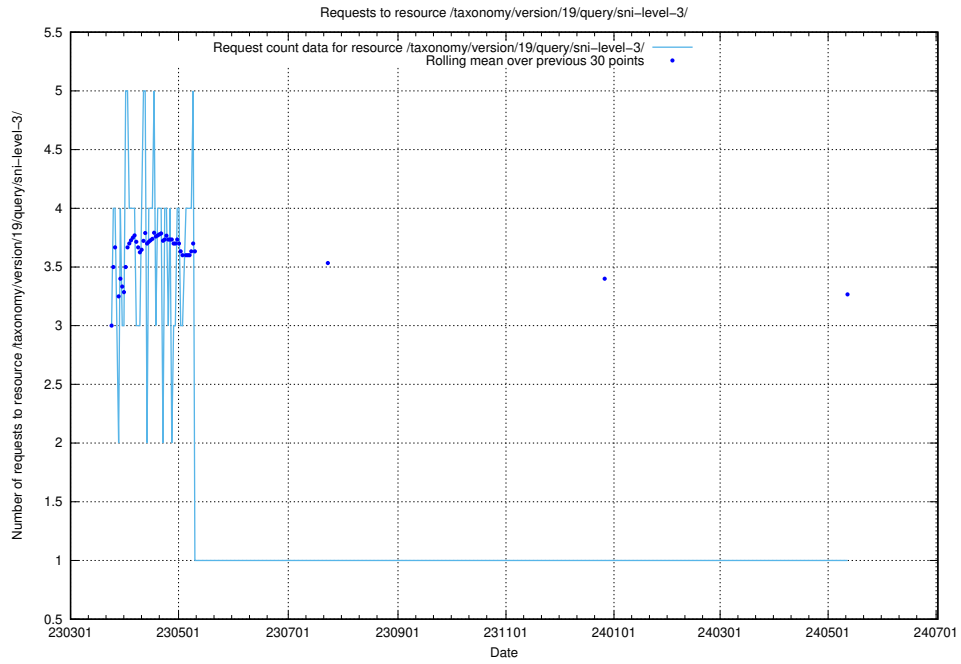

5.6160 Usage of /taxonomy/version/19/query/sni-level-3/

Here, we count the number of requests to resource /taxonomy/version/19/query/sni-level-3/.