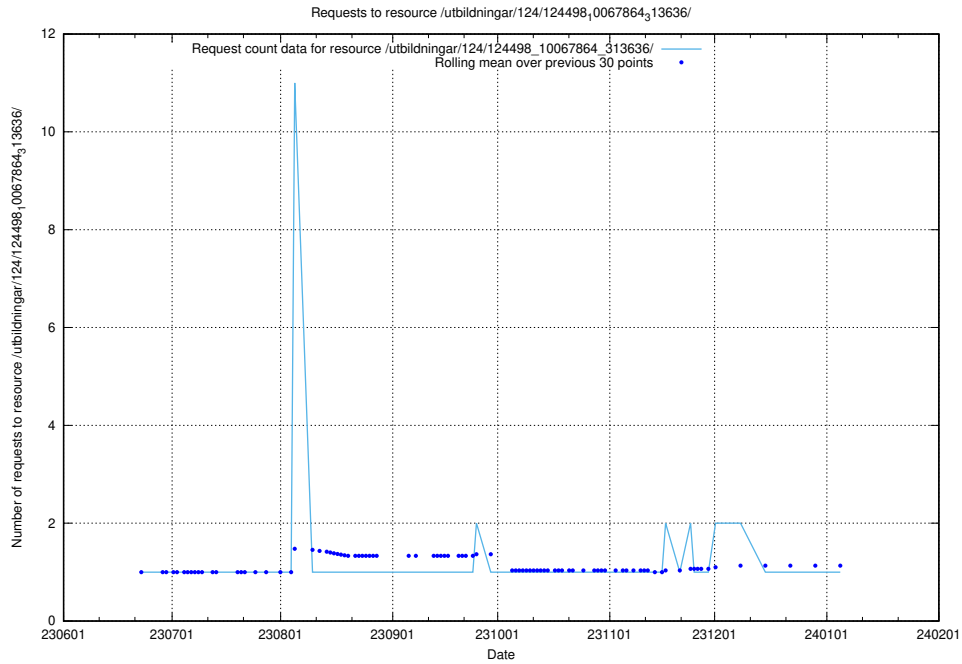

5.5844 Usage of /utbildningar/124/124498_10067864_313636/

Here, we count the number of requests to resource /utbildningar/124/124498_10067864_313636/.