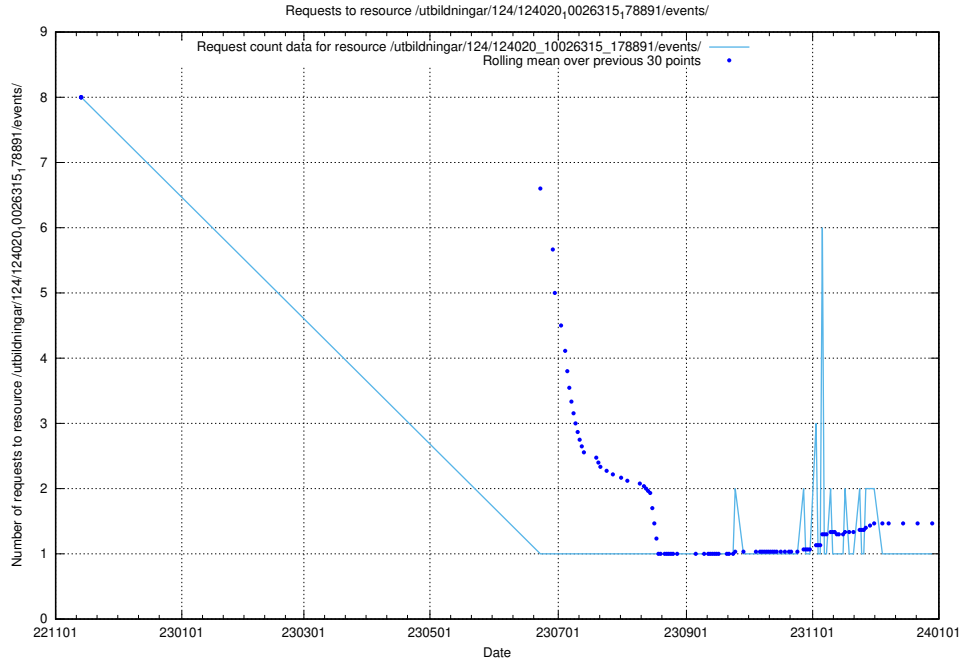

5.5831 Usage of /utbildningar/124/124020_10026315_178891/events/

Here, we count the number of requests to resource /utbildningar/124/124020_10026315_178891/events/