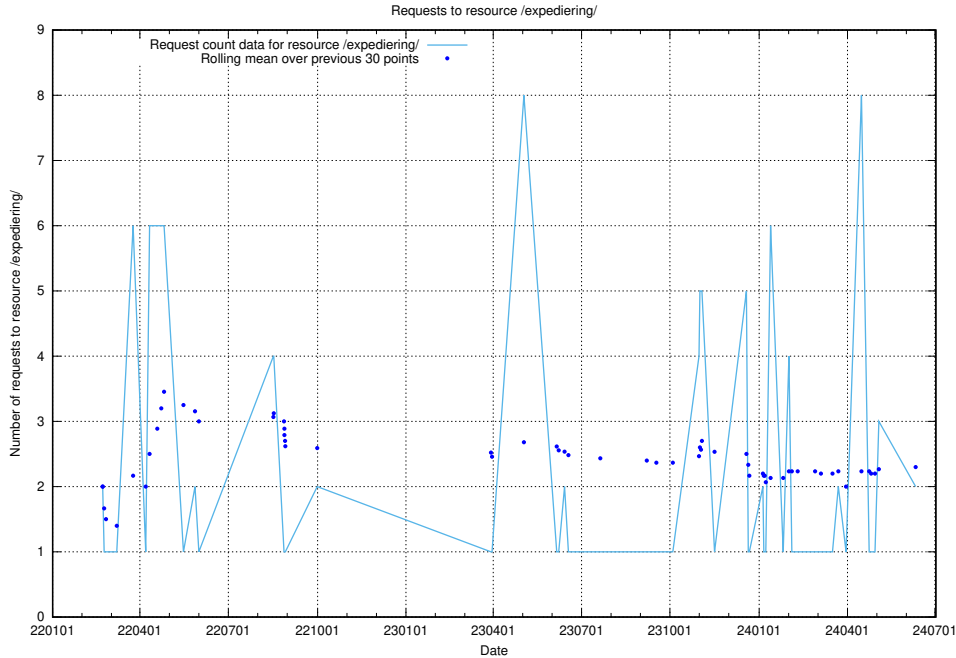

5.507 Usage of /expediering/

Here, we count the number of requests to resource /expediering/.