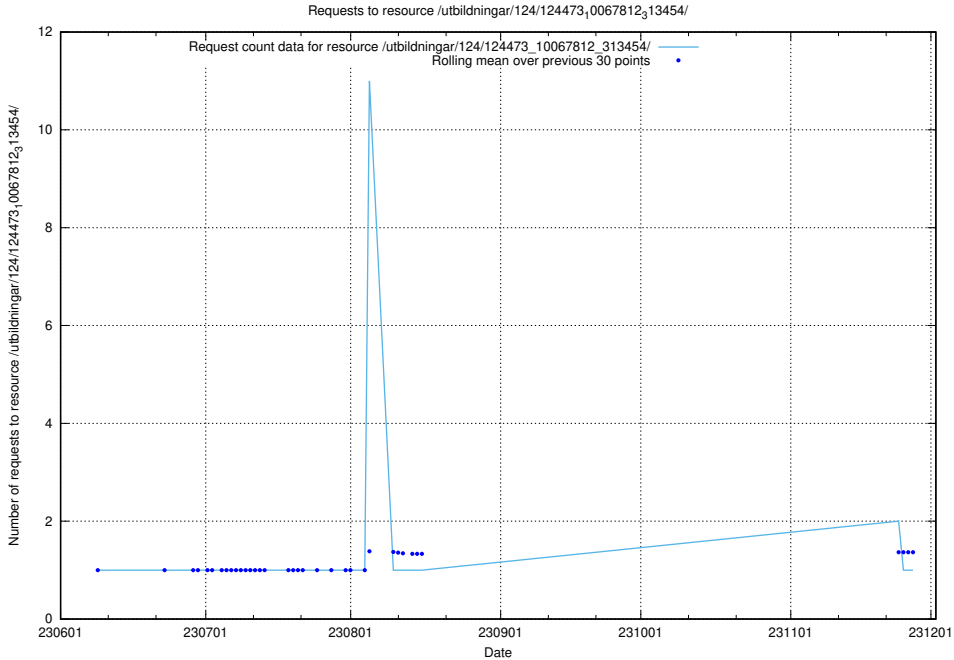

5.5953 Usage of /utbildningar/124/124473_10067812_313454/

Here, we count the number of requests to resource /utbildningar/124/124473_10067812_313454/.