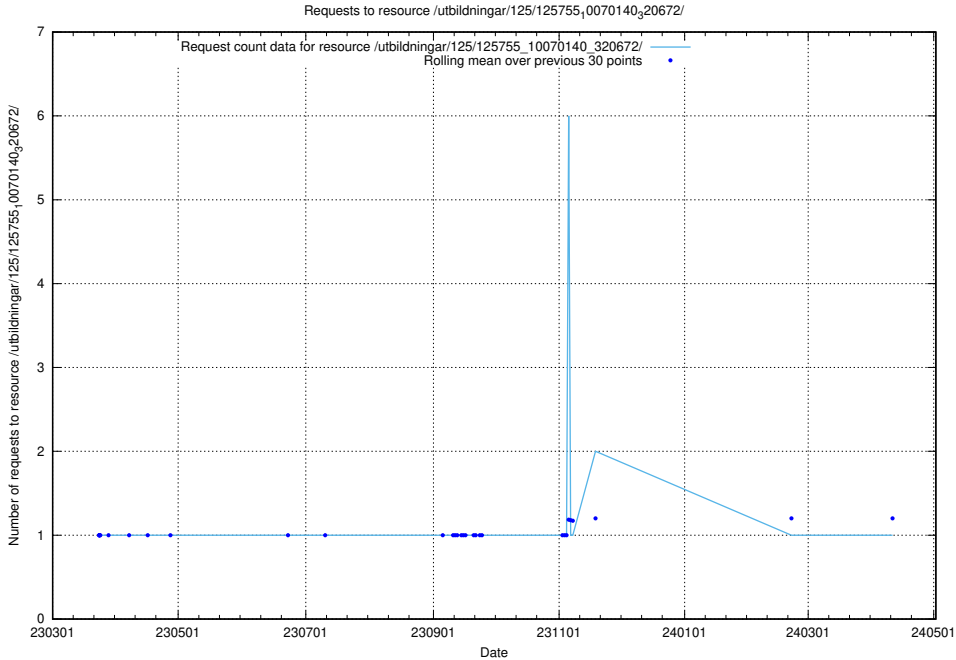

5.6486 Usage of /utbildningar/125/125755_10070140_320672/

Here, we count the number of requests to resource /utbildningar/125/125755_10070140_320672/.