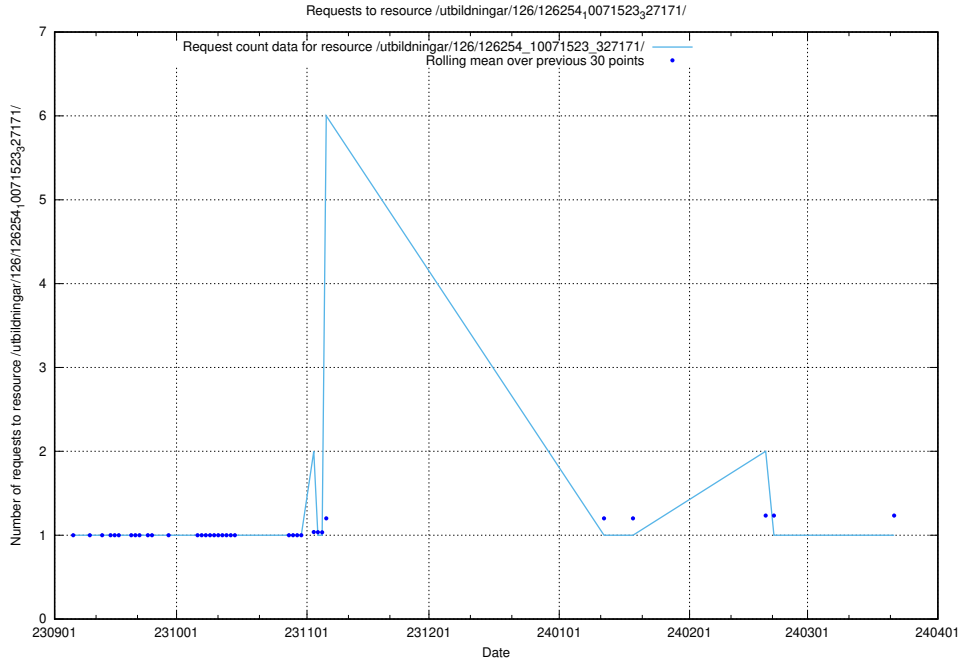

5.4725 Usage of /utbildningar/126/126254_10071523_327171/

Here, we count the number of requests to resource /utbildningar/126/126254_10071523_327171/.