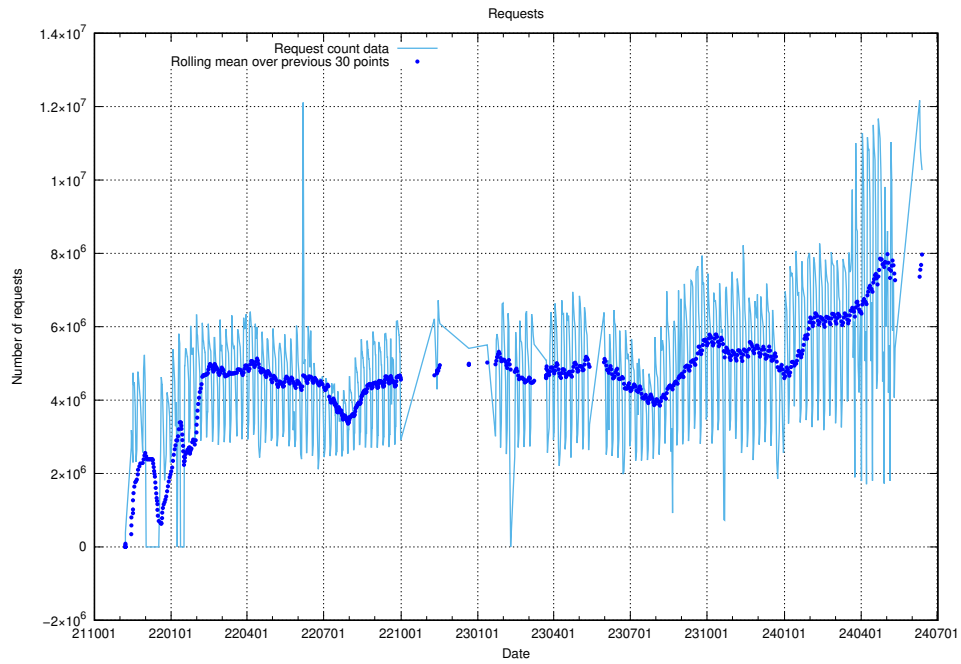

8 Log Stack - General Statistics

This section contains general statistics from [JobTech's log stack](#)⁸.

8.1 Total number of requests

Here, we count the total number of requests.