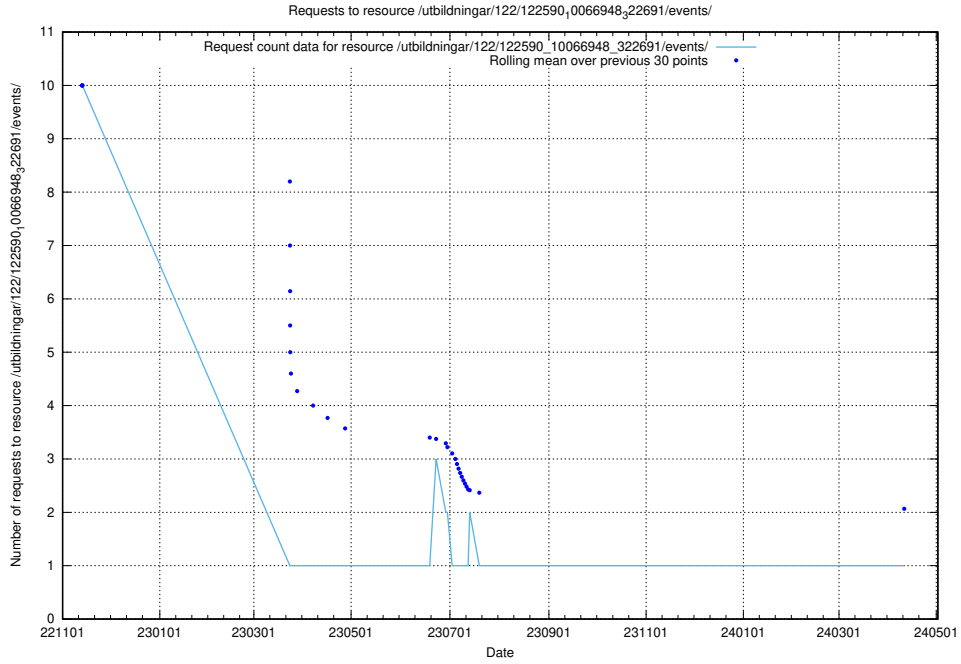

5.5807 Usage of /utbildningar/122/122590_10066948_322691/events/

Here, we count the number of requests to resource /utbildningar/122/122590_10066948_322691/events/