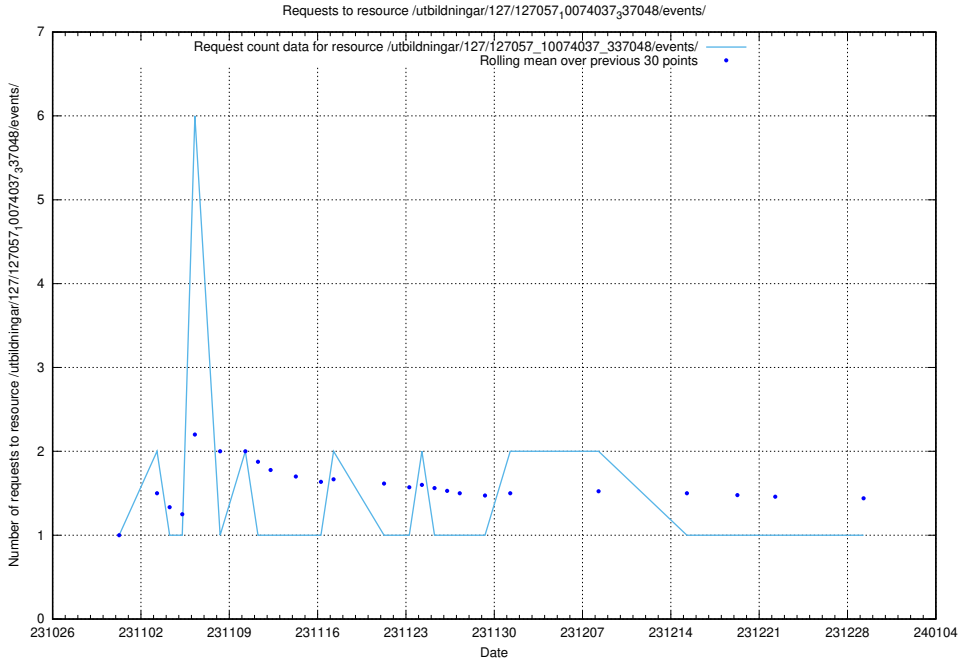

5.4231 Usage of /utbildningar/127/127057_10074037_337048/events/

Here, we count the number of requests to resource /utbildningar/127/127057_10074037_337048/events/