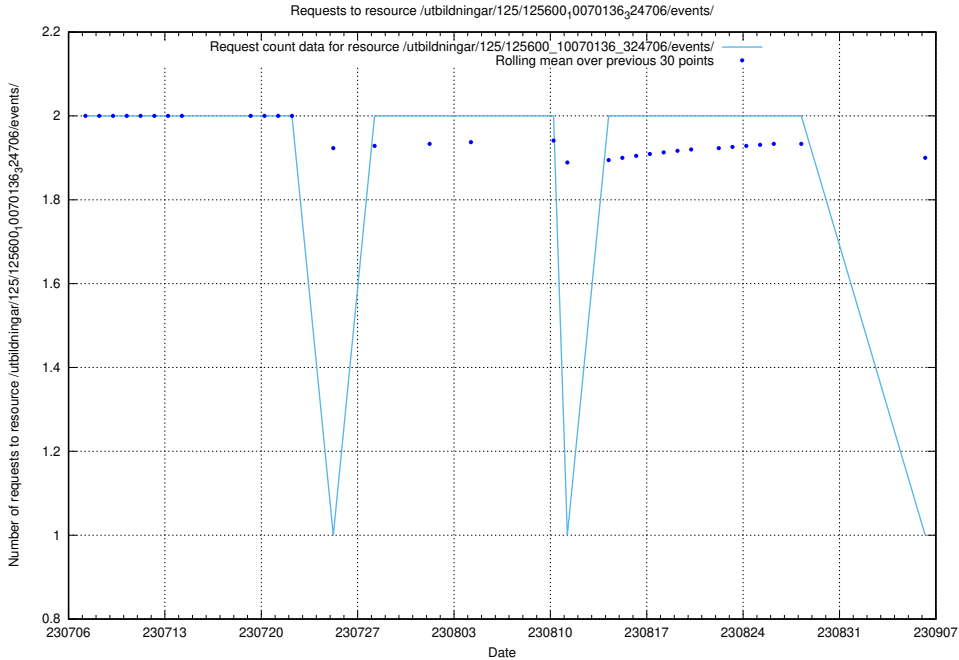

5.5354 Usage of /utbildningar/125/125600_10070136_324706/events/

Here, we count the number of requests to resource /utbildningar/125/125600_10070136_324706/events/