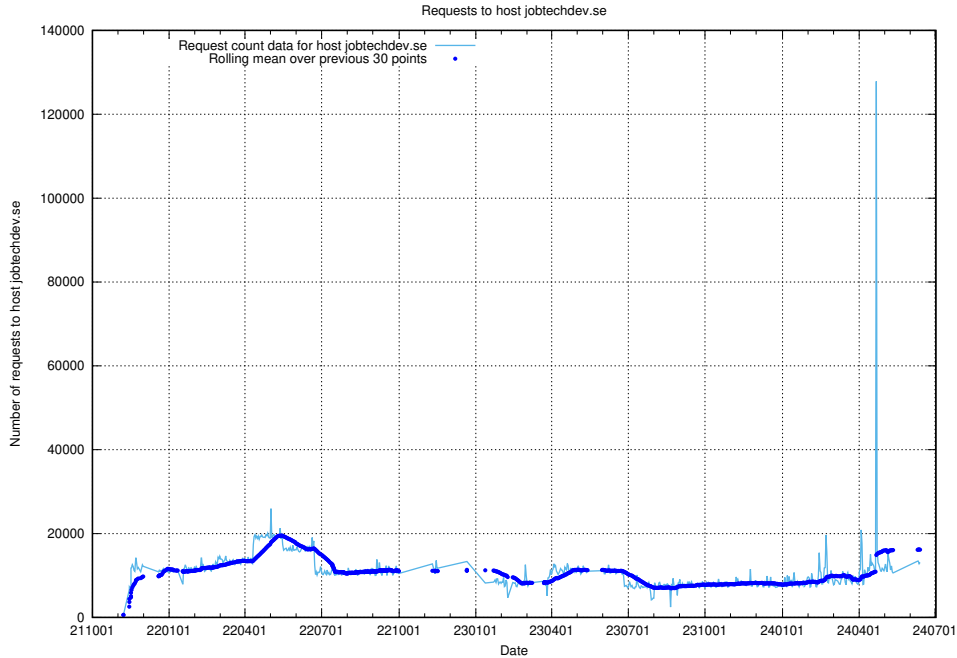

7.11 Usage of jobtechdev.se

Here, we count the number of requests to host jobtechdev.se.