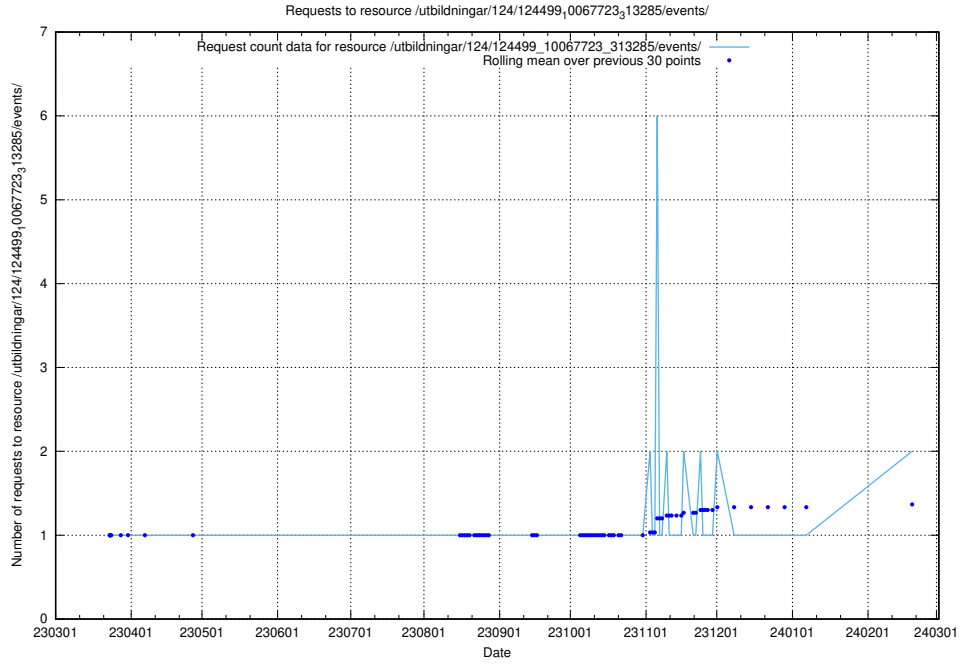

5.586 Usage of /utbildningar/124/124499_10067723_313285/events/

Here, we count the number of requests to resource /utbildningar/124/124499_10067723_313285/events/