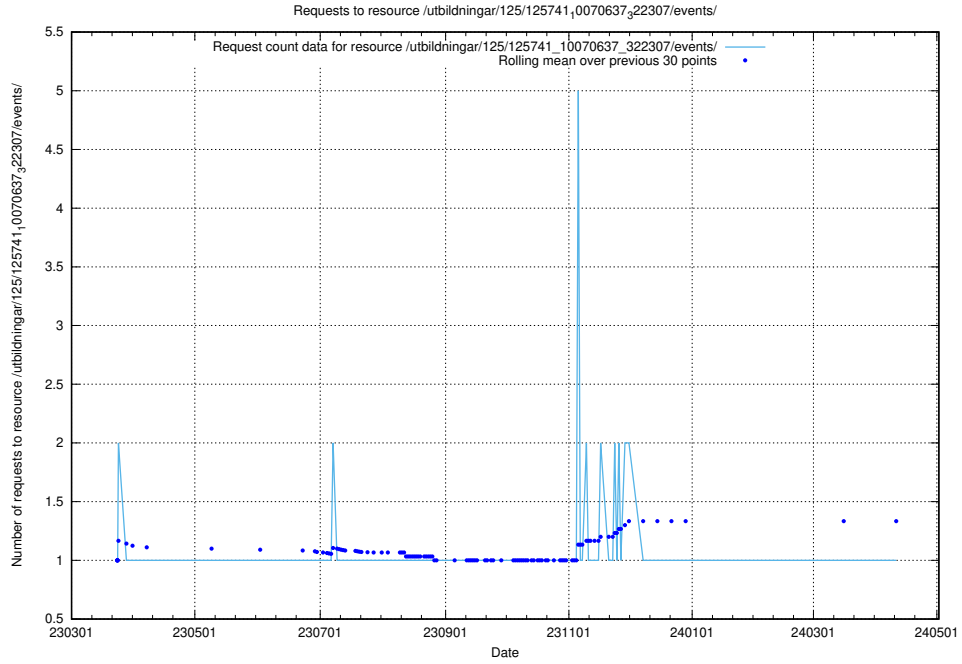

5.985 Usage of /utbildningar/125/125741_10070637_322307/events/

Here, we count the number of requests to resource /utbildningar/125/125741_10070637_322307/events/