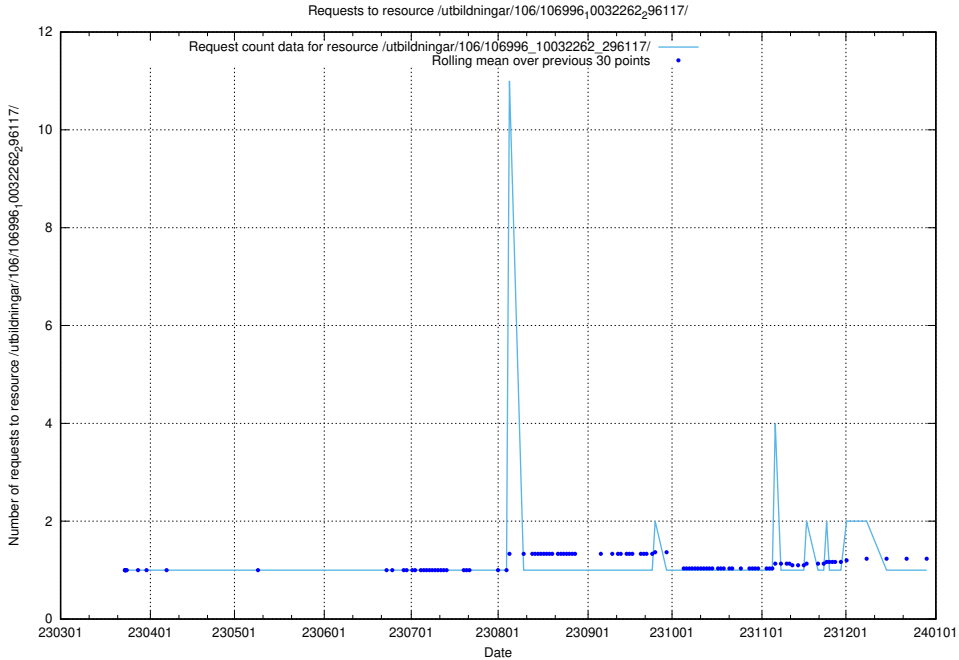

5.5474 Usage of /utbildningar/106/106996_10032262_296117/

Here, we count the number of requests to resource /utbildningar/106/106996_10032262_296117/.