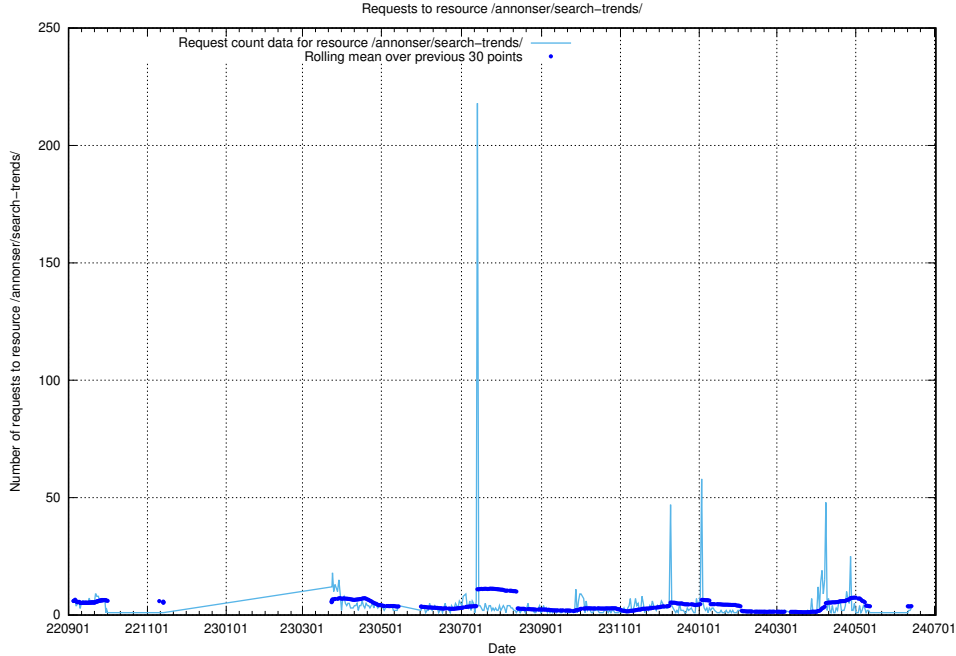

5.470 Usage of /annonser/search-trends/

Here, we count the number of requests to resource /annonser/search-trends/.