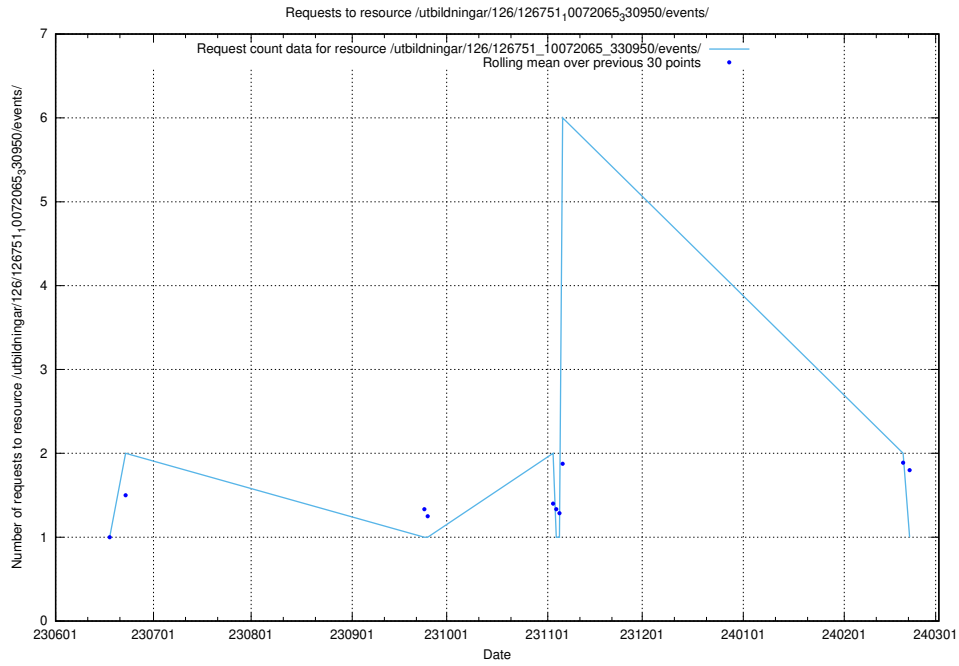

5.5910 Usage of /utbildningar/126/126751_10072065_330950/events/

Here, we count the number of requests to resource /utbildningar/126/126751_10072065_330950/events/