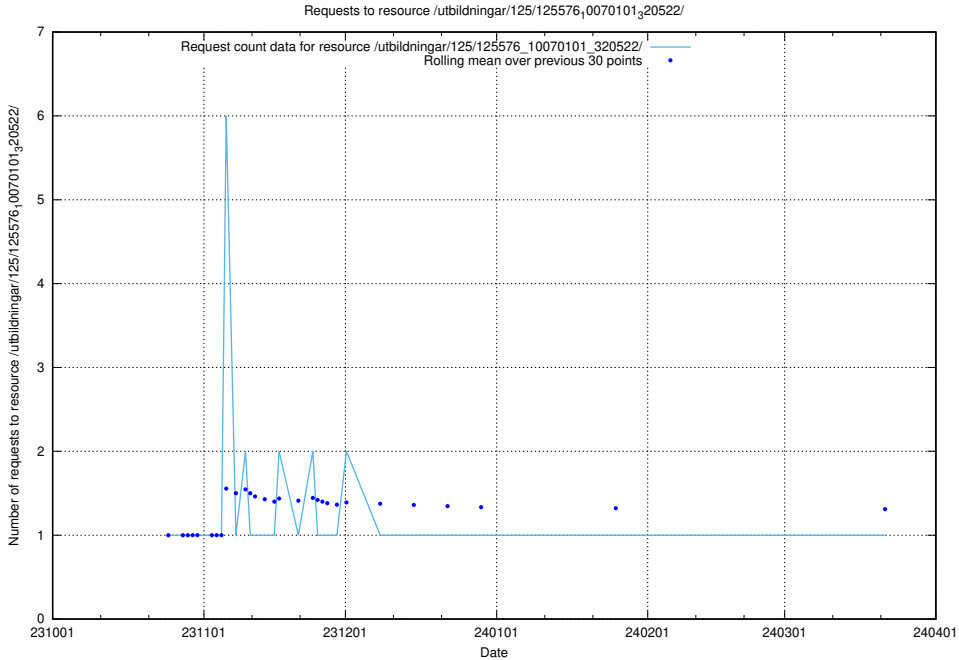

5.4287 Usage of /utbildningar/125/125576_10070101_320522/

Here, we count the number of requests to resource /utbildningar/125/125576_10070101_320522/.