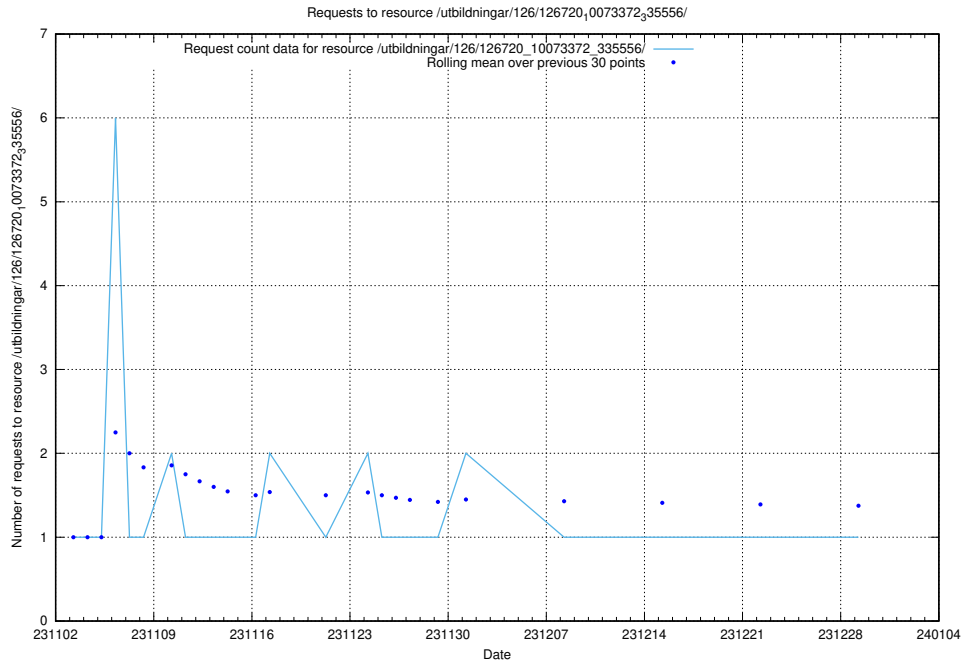

5.4219 Usage of /utbildningar/126/126720_10073372_335556/

Here, we count the number of requests to resource /utbildningar/126/126720_10073372_335556/.