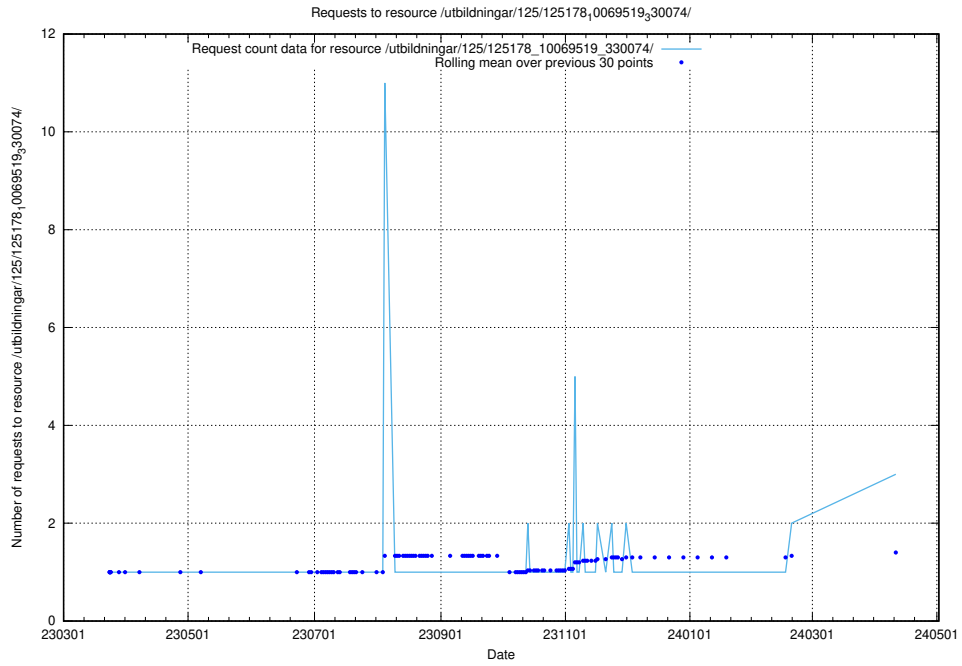

5.273 Usage of /utbildningar/125/125178_10069519_330074/

Here, we count the number of requests to resource /utbildningar/125/125178_10069519_330074/.