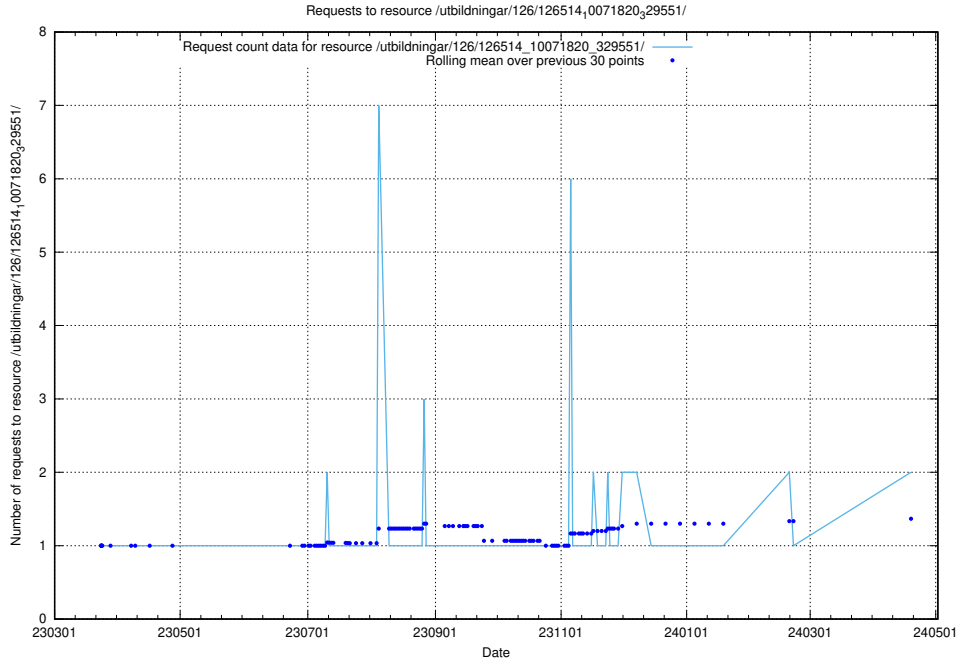

5.970 Usage of /utbildningar/126/126514_10071820_329551/

Here, we count the number of requests to resource /utbildningar/126/126514_10071820_329551/.