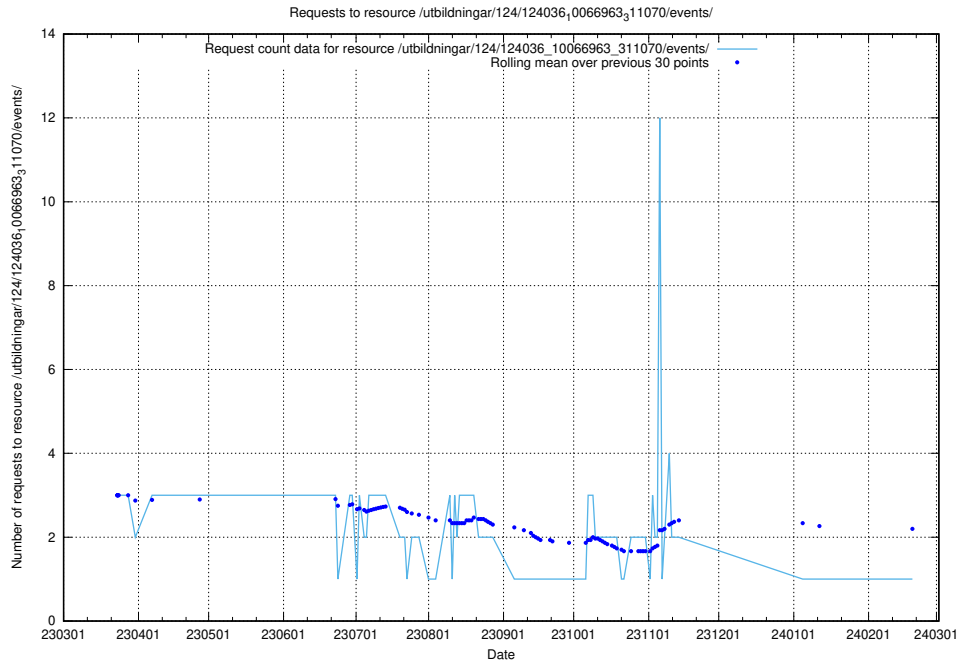

5.6295 Usage of /utbildningar/124/124036_10066963_311070/events/

Here, we count the number of requests to resource /utbildningar/124/124036_10066963_311070/events/