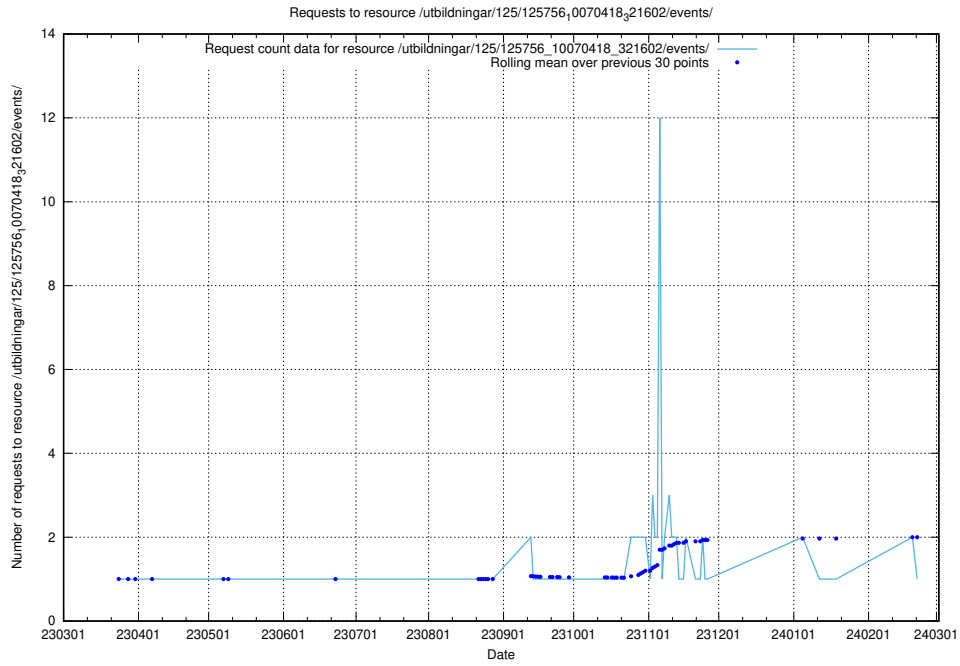

5.6248 Usage of /utbildningar/125/125756_10070418_321602/events/

Here, we count the number of requests to resource /utbildningar/125/125756_10070418_321602/events/