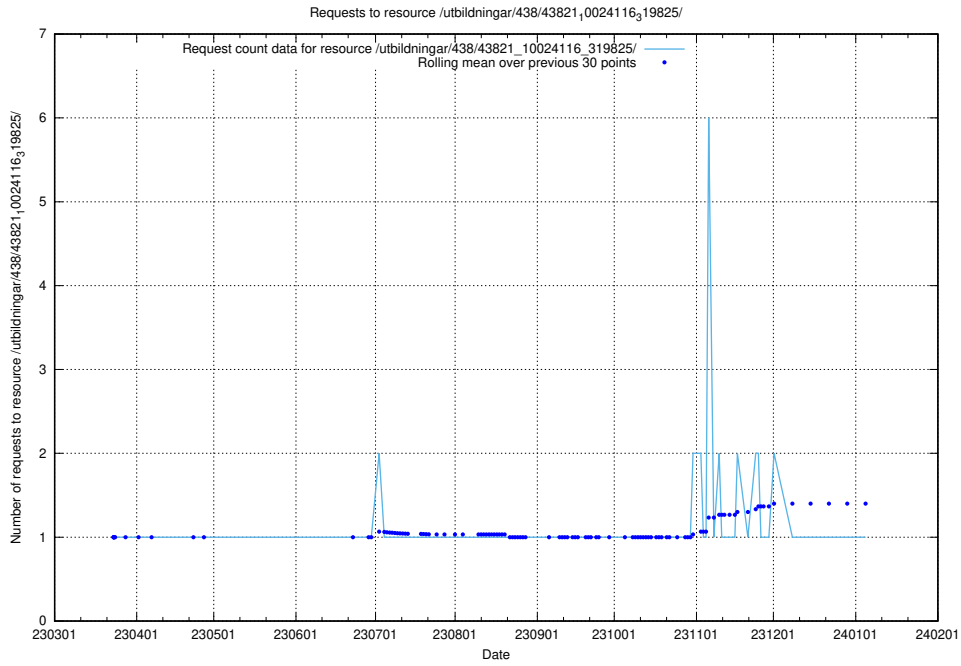

5.6368 Usage of /utbildningar/438/43821_10024116_319825/

Here, we count the number of requests to resource /utbildningar/438/43821_10024116_319825/.