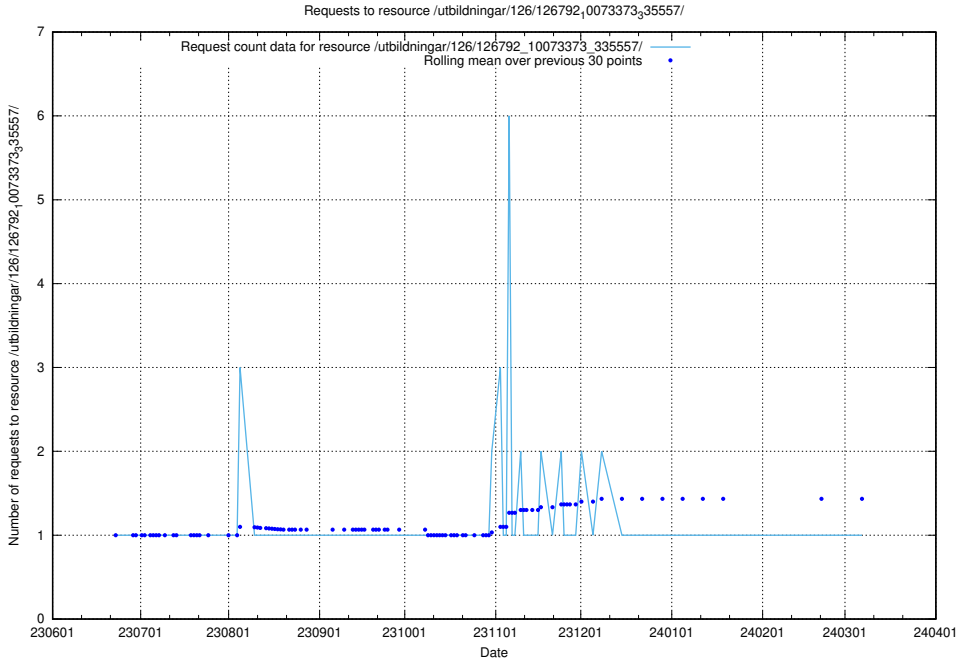

5.5648 Usage of /utbildningar/126/126792_10073373_335557/

Here, we count the number of requests to resource /utbildningar/126/126792_10073373_335557/.