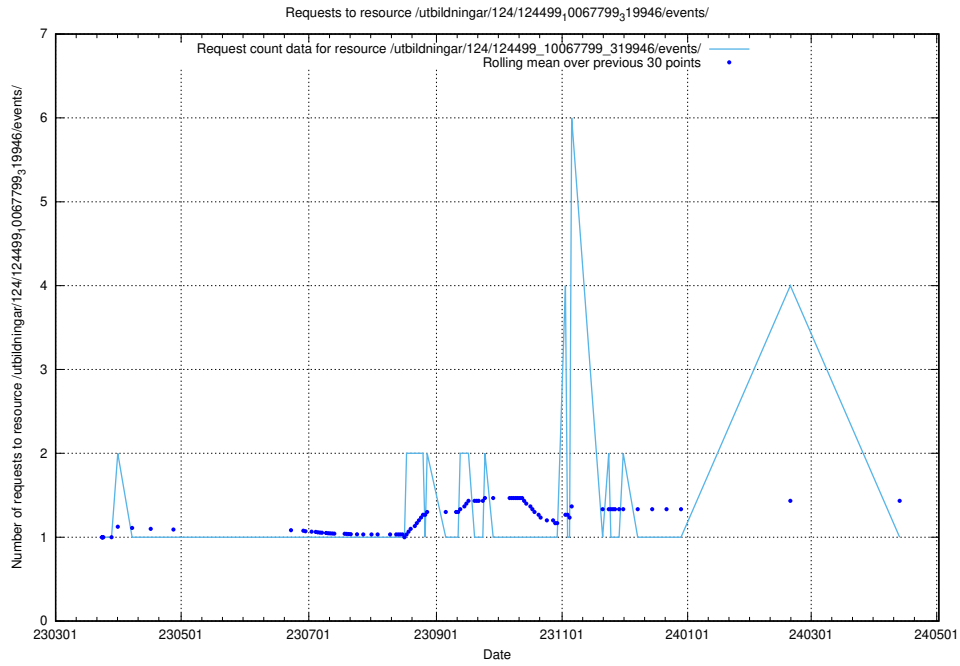

5.2527 Usage of /utbildningar/124/124499_10067799_319946/events/

Here, we count the number of requests to resource /utbildningar/124/124499_10067799_319946/events/