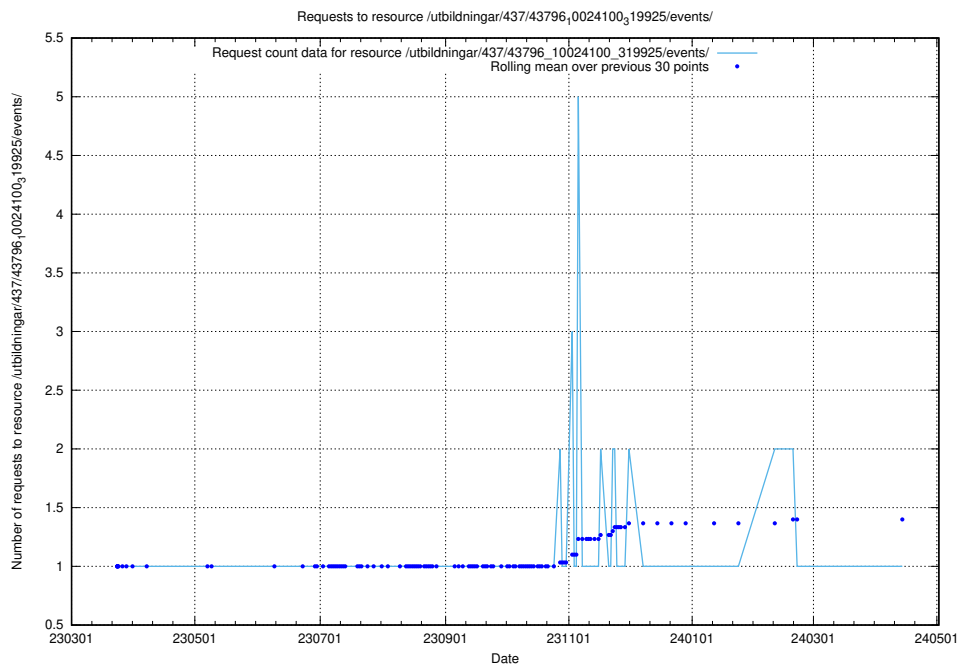

5.6385 Usage of /utbildningar/437/43796_10024100_319925/events/

Here, we count the number of requests to resource /utbildningar/437/43796_10024100_319925/events/.