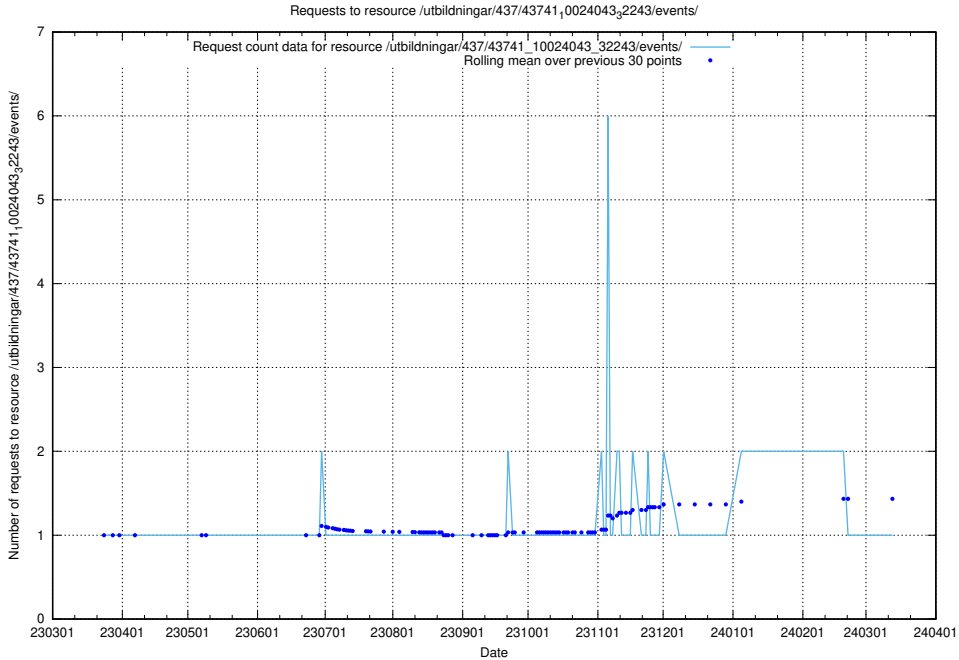

5.6229 Usage of /utbildningar/437/43741_10024043_32243/events/

Here, we count the number of requests to resource /utbildningar/437/43741_10024043_32243/events/.