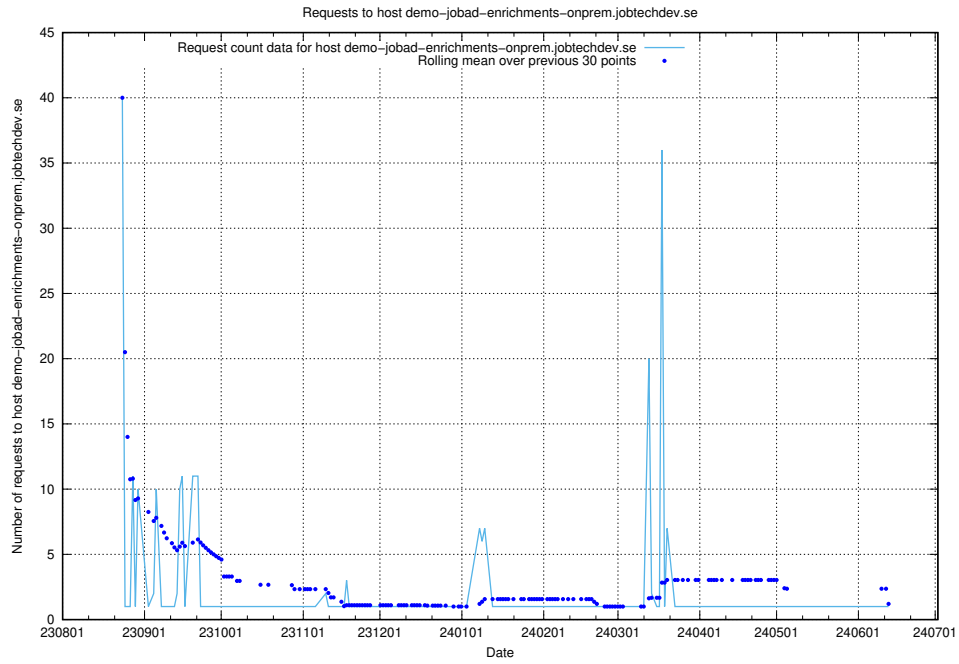

7.606 Usage of demo-jobad-enrichments-onprem.jobtechdev.se

Here, we count the number of requests to host demo-jobad-enrichments-onprem.jobtechdev.se.