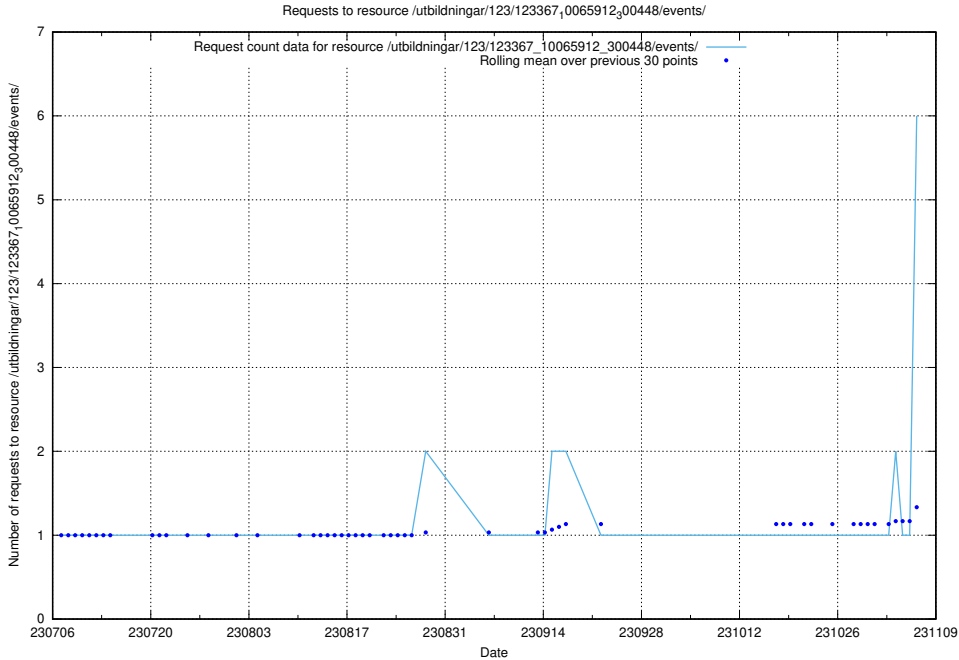

### 5.84 Usage of /utbildningar/123/123367\_10065912\_300448/events/

Here, we count the number of requests to resource /utbildningar/123/123367\_10065912\_300448/events/