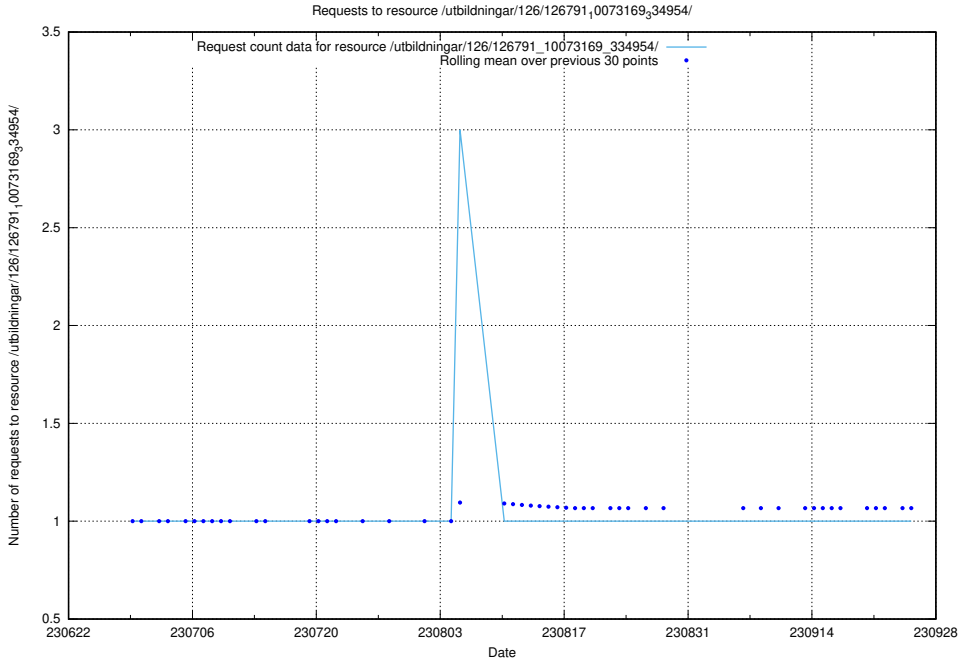

5.5504 Usage of /utbildningar/126/126791_10073169_334954/

Here, we count the number of requests to resource /utbildningar/126/126791_10073169_334954/.