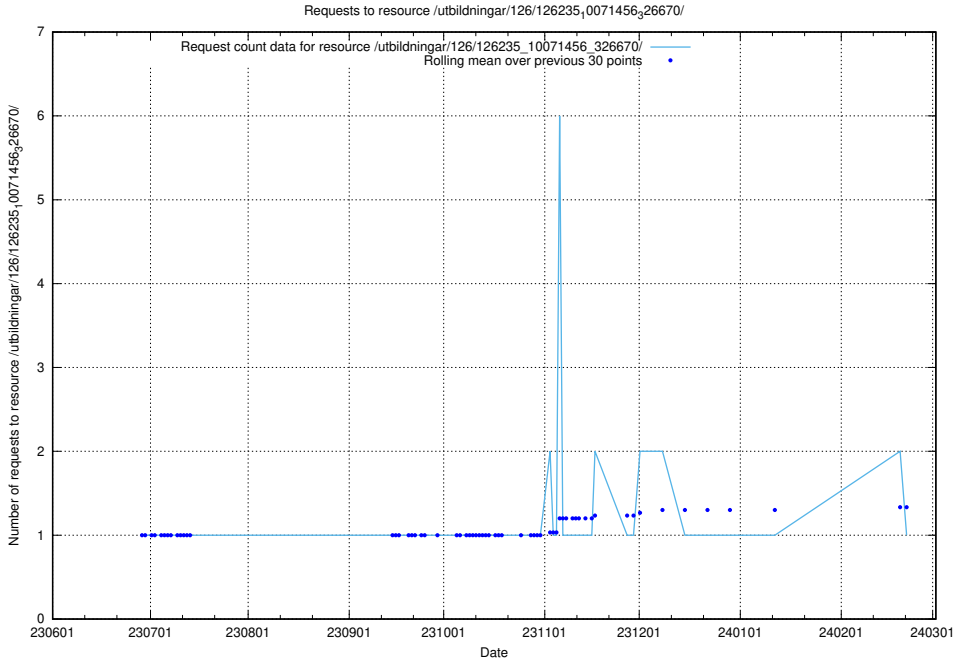

5.5519 Usage of /utbildningar/126/126235_10071456_326670/

Here, we count the number of requests to resource /utbildningar/126/126235_10071456_326670/.