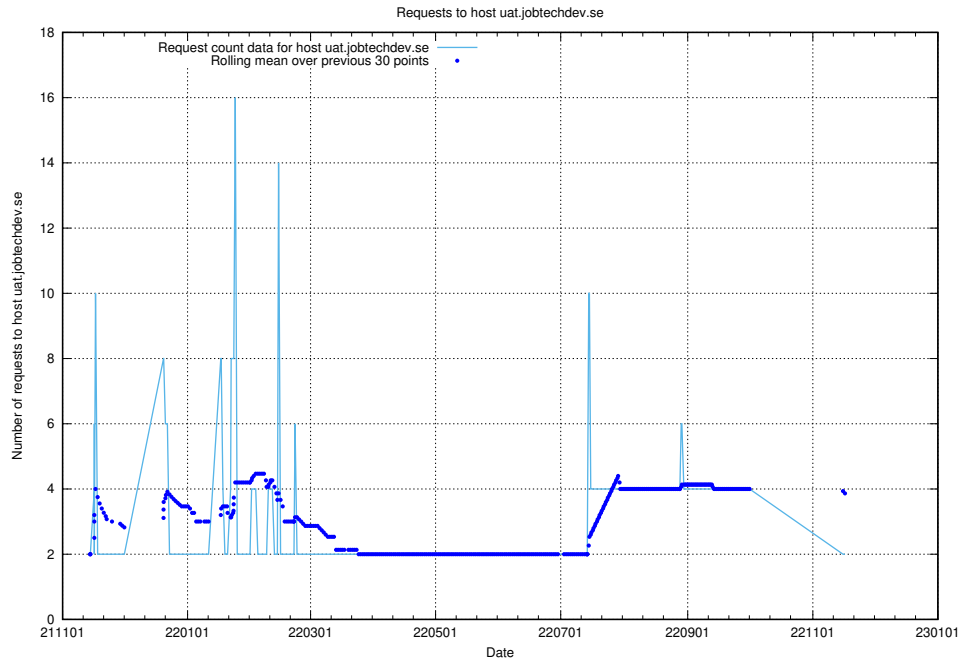

7.554 Usage of uat.jobtechdev.se

Here, we count the number of requests to host uat.jobtechdev.se.