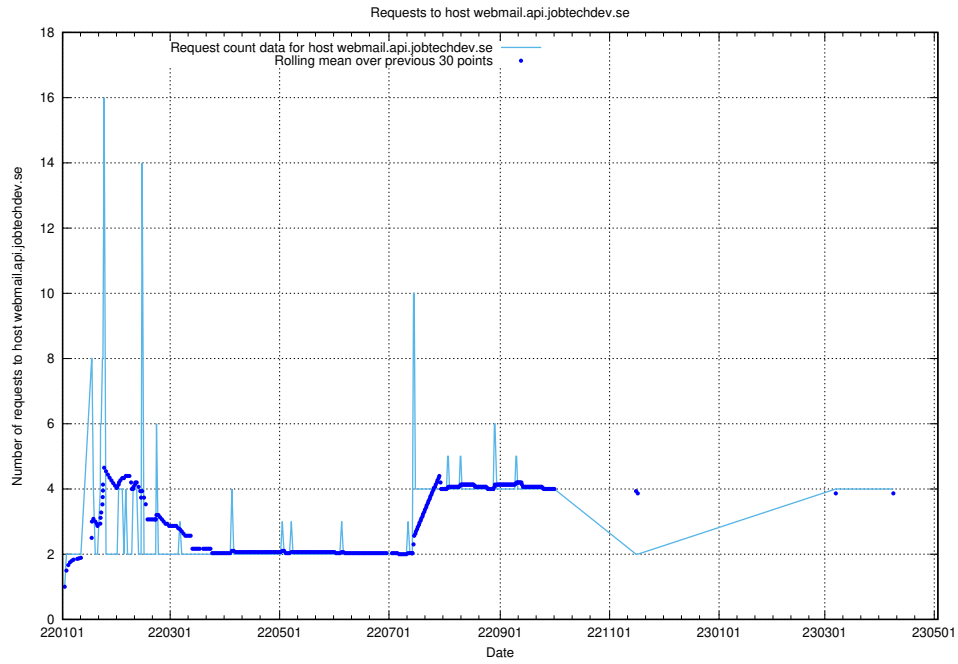

7.117 Usage of webmail.api.jobtechdev.se

Here, we count the number of requests to host webmail.api.jobtechdev.se.