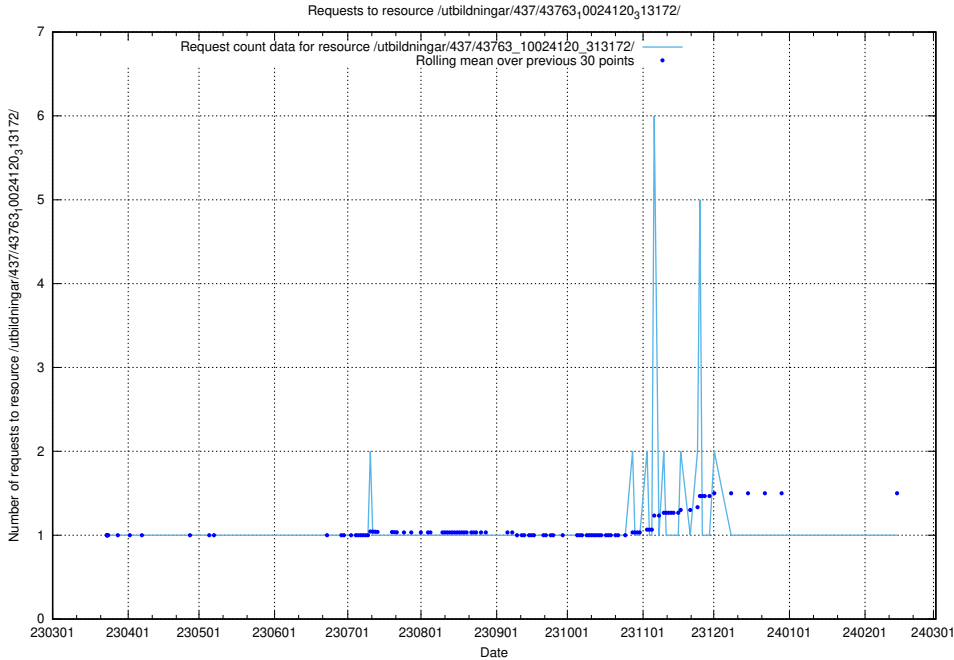

5.6400 Usage of /utbildningar/437/43763_10024120_313172/

Here, we count the number of requests to resource /utbildningar/437/43763_10024120_313172/.