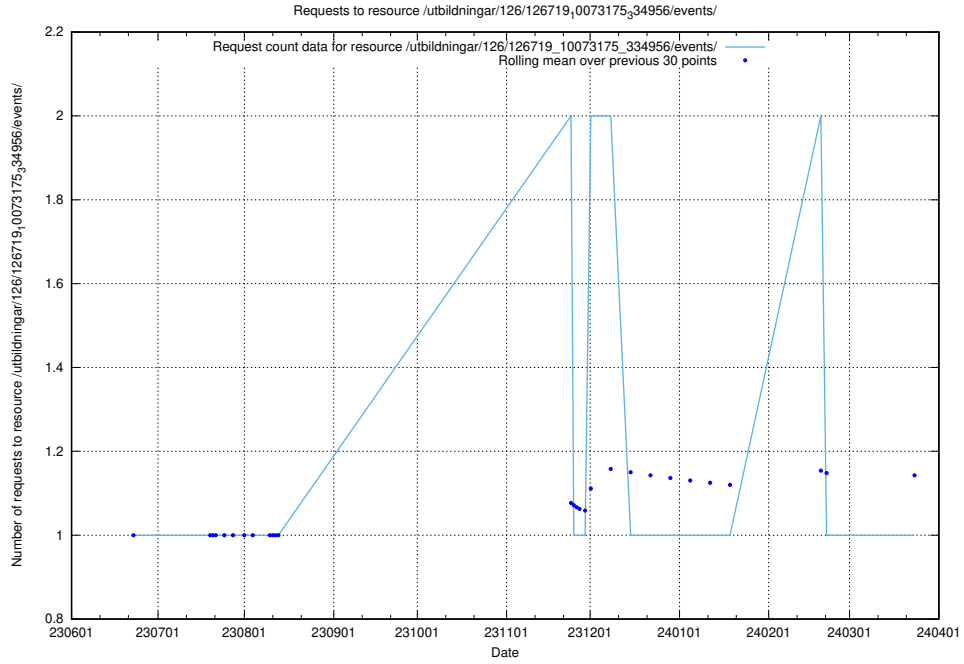

5.5668 Usage of /utbildningar/126/126719_10073175_334956/events/

Here, we count the number of requests to resource /utbildningar/126/126719_10073175_334956/events/