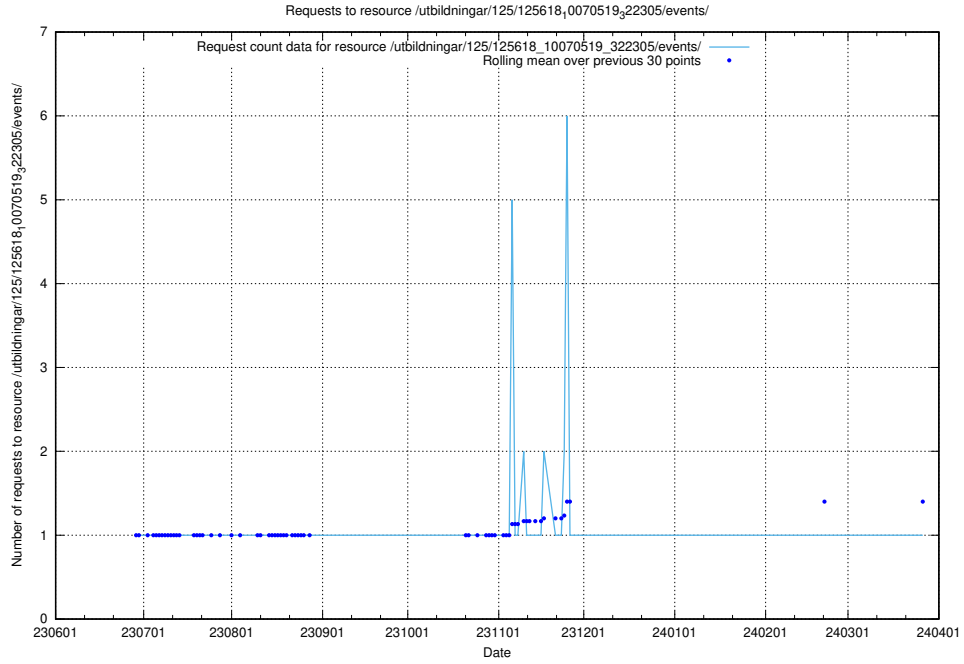

5.5530 Usage of /utbildningar/125/125618_10070519_322305/events/

Here, we count the number of requests to resource /utbildningar/125/125618_10070519_322305/events/