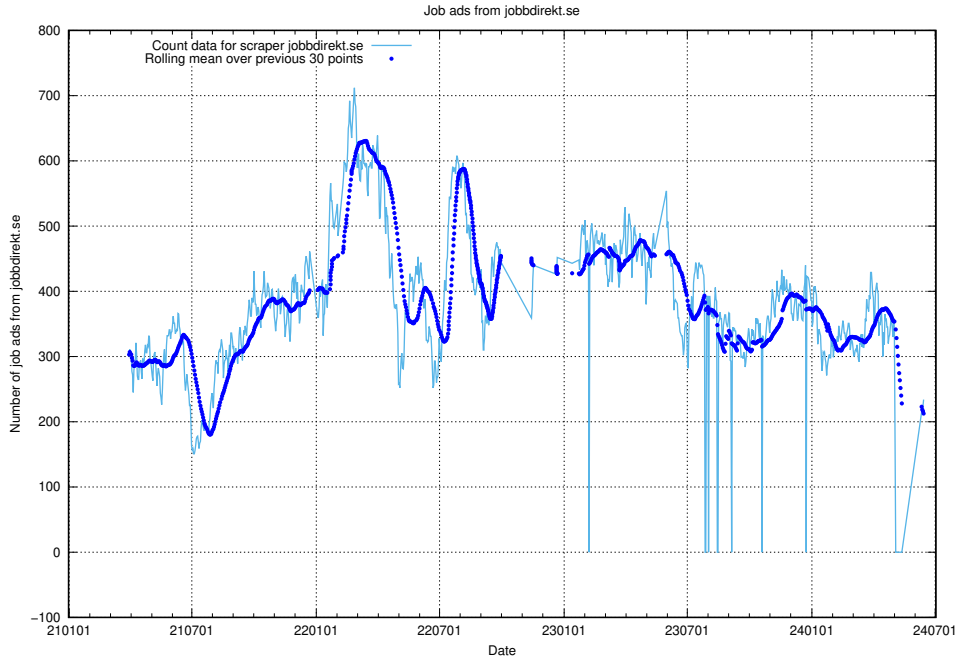

13.10 Number of ads by scraper jobbdirekt.se

Here, we count the number of job ads scraped from jobbdirekt.se.