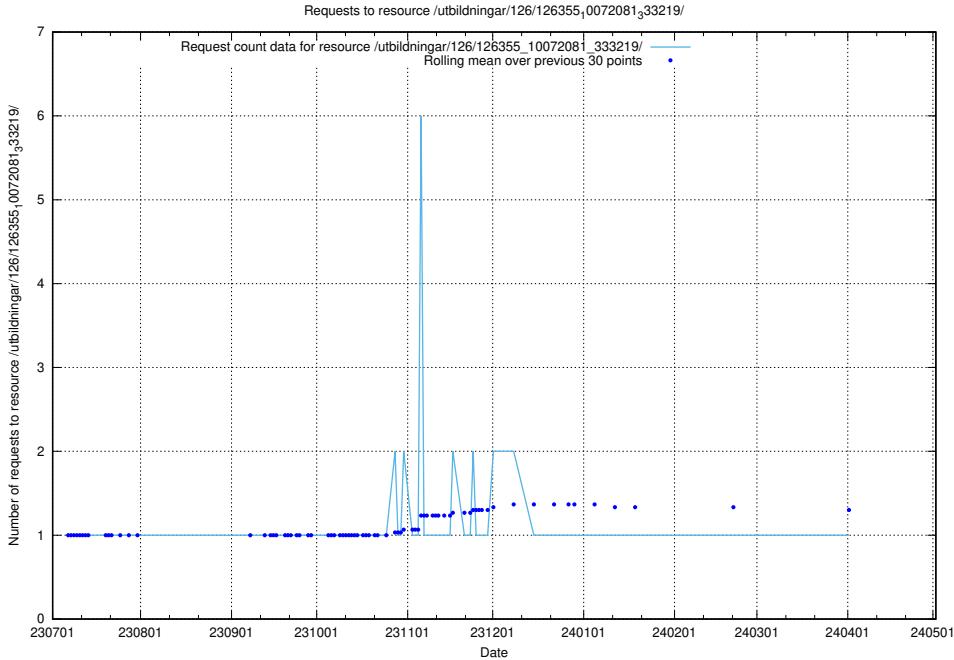

5.5362 Usage of /utbildningar/126/126355_10072081_333219/

Here, we count the number of requests to resource /utbildningar/126/126355_10072081_333219/.