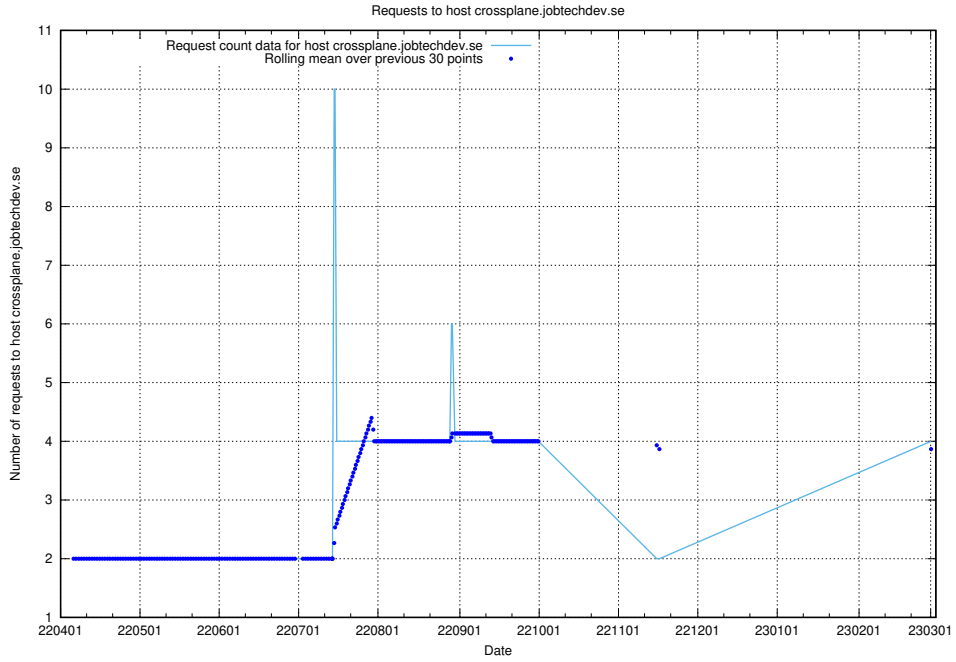

7.154 Usage of crossplane.jobtechdev.se

Here, we count the number of requests to host crossplane.jobtechdev.se.