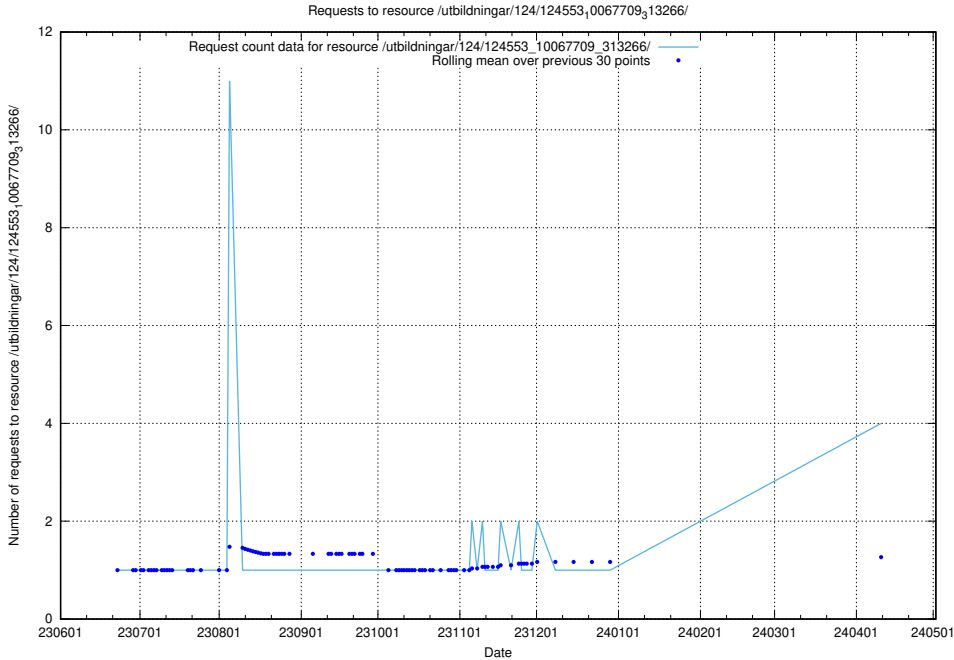

5.242 Usage of /utbildningar/124/124553_10067709_313266/

Here, we count the number of requests to resource /utbildningar/124/124553_10067709_313266/.