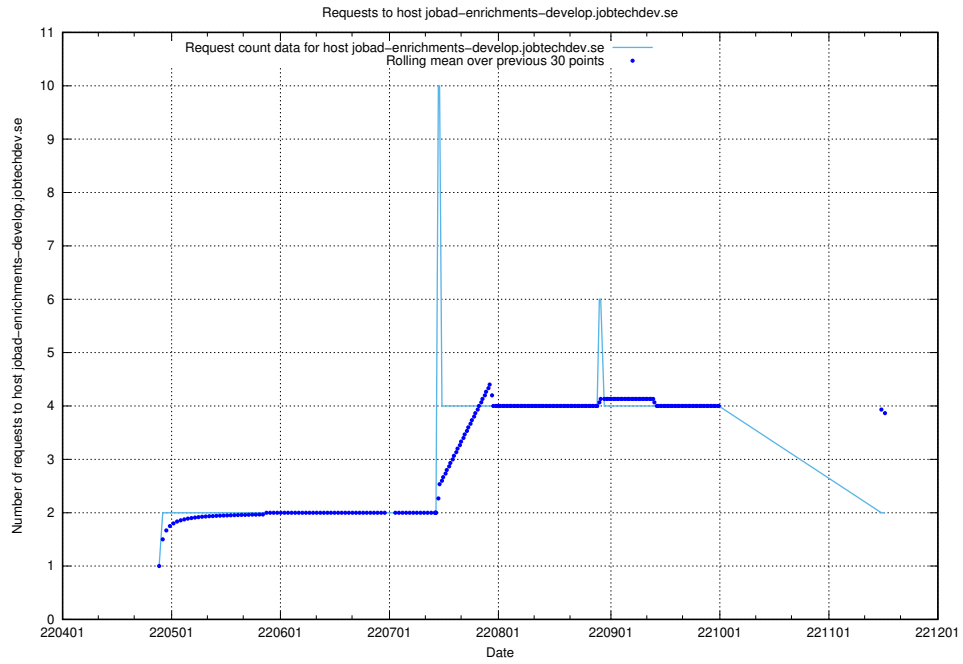

7.446 Usage of jobad-enrichments-develop.jobtechdev.se

Here, we count the number of requests to host jobad-enrichments-develop.jobtechdev.se.