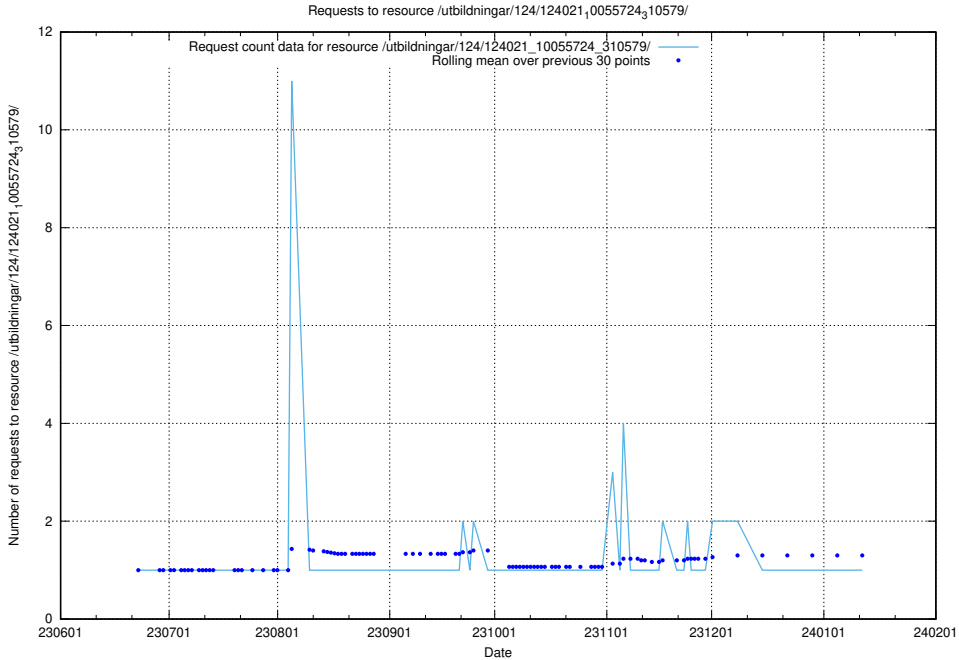

5.5878 Usage of /utbildningar/124/124021_10055724_310579/

Here, we count the number of requests to resource /utbildningar/124/124021_10055724_310579/.