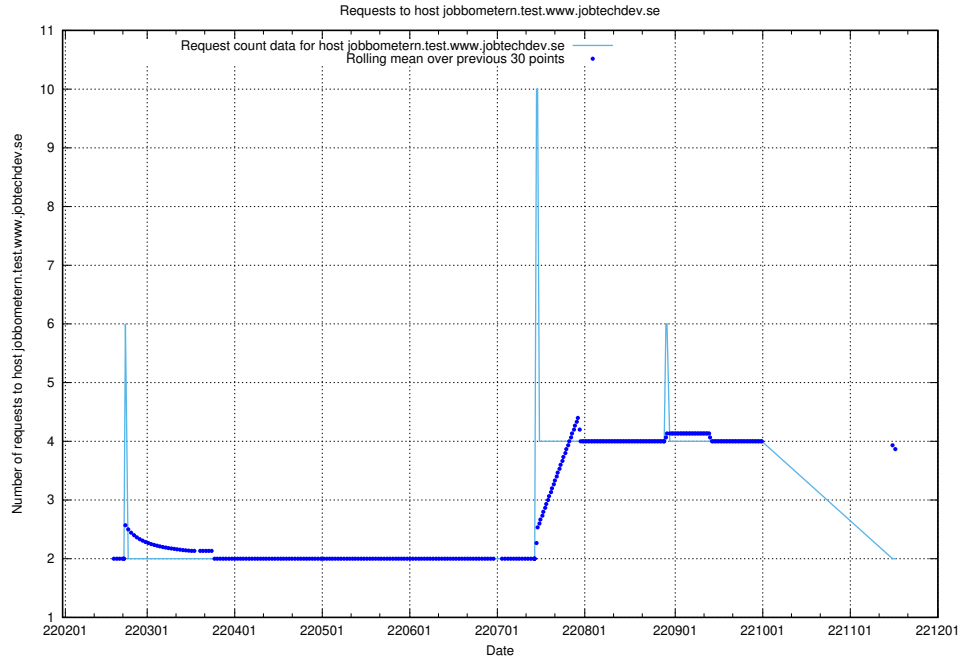

7.535 Usage of `jobbometern.test.www.jobtechdev.se`

Here, we count the number of requests to host `jobbometern.test.www.jobtechdev.se`.