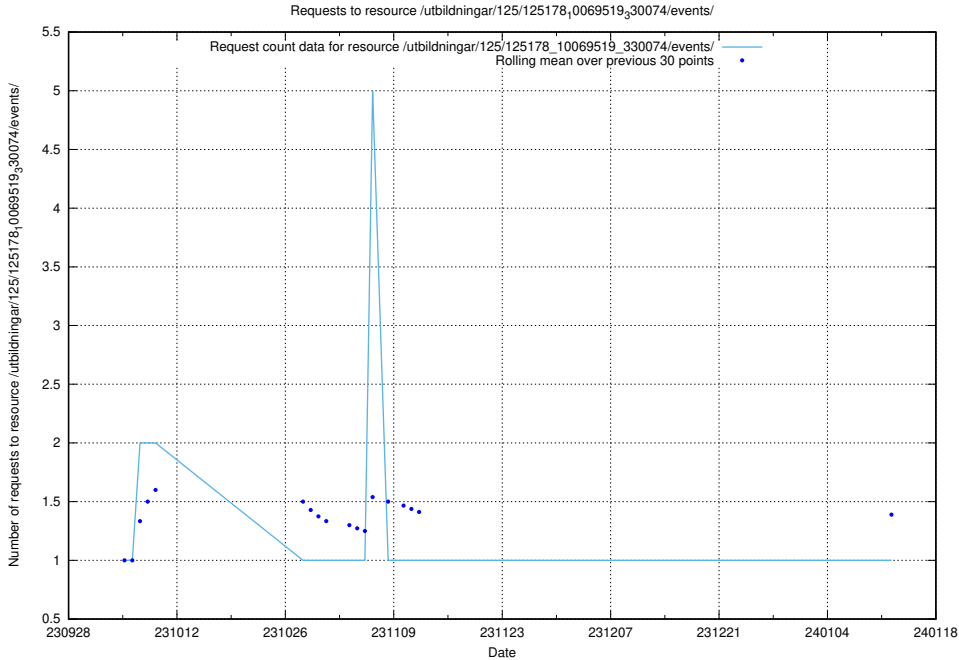

5.4481 Usage of /utbildningar/125/125178_10069519_330074/events/

Here, we count the number of requests to resource /utbildningar/125/125178_10069519_330074/events/