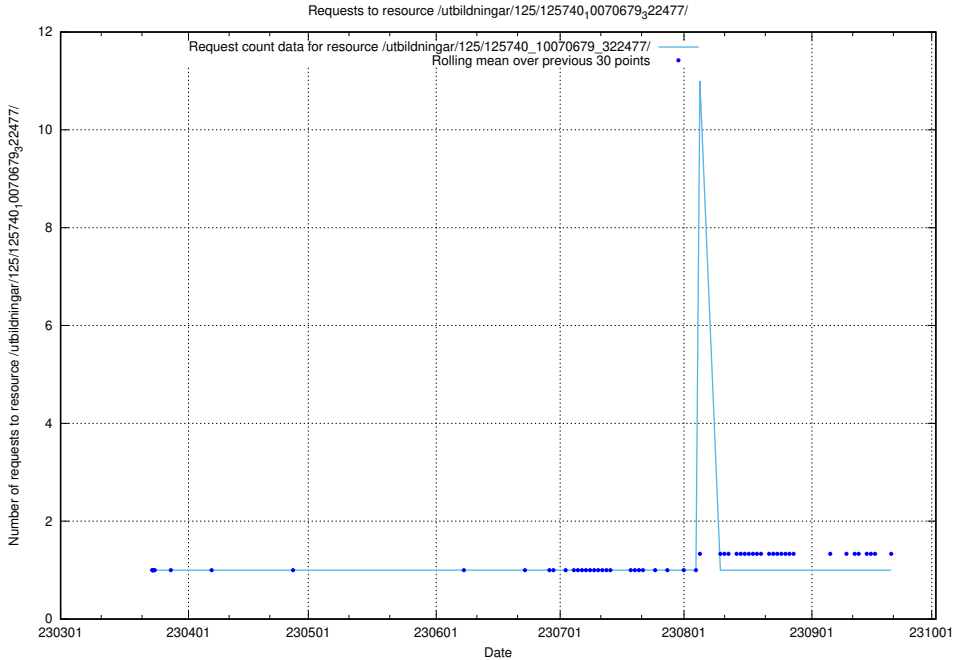

5.1013 Usage of /utbildningar/125/125740_10070679_322477/

Here, we count the number of requests to resource /utbildningar/125/125740_10070679_322477/.