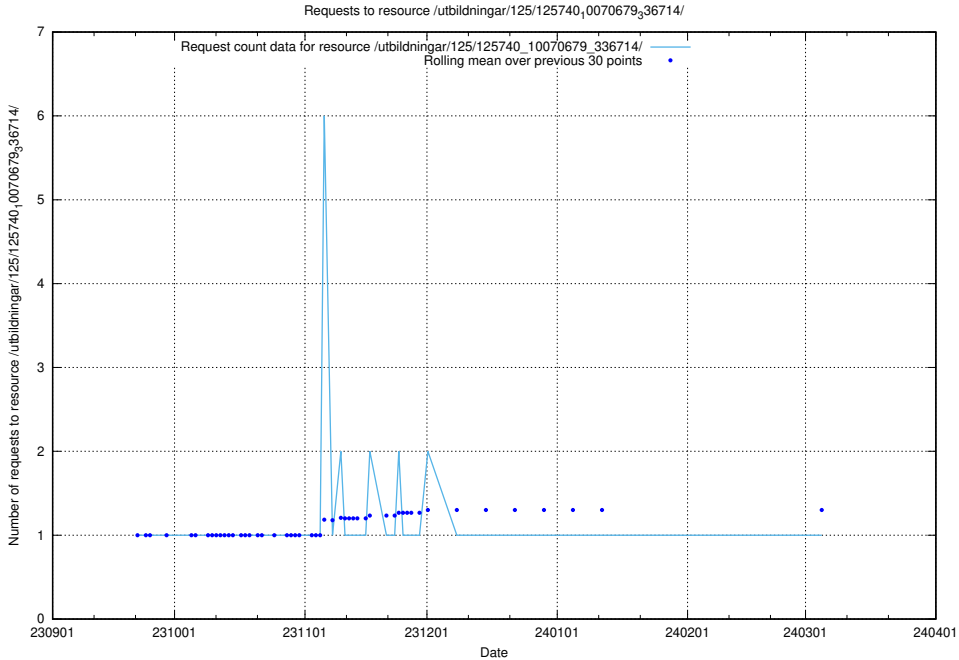

5.4572 Usage of /utbildningar/125/125740_10070679_336714/

Here, we count the number of requests to resource /utbildningar/125/125740_10070679_336714/.