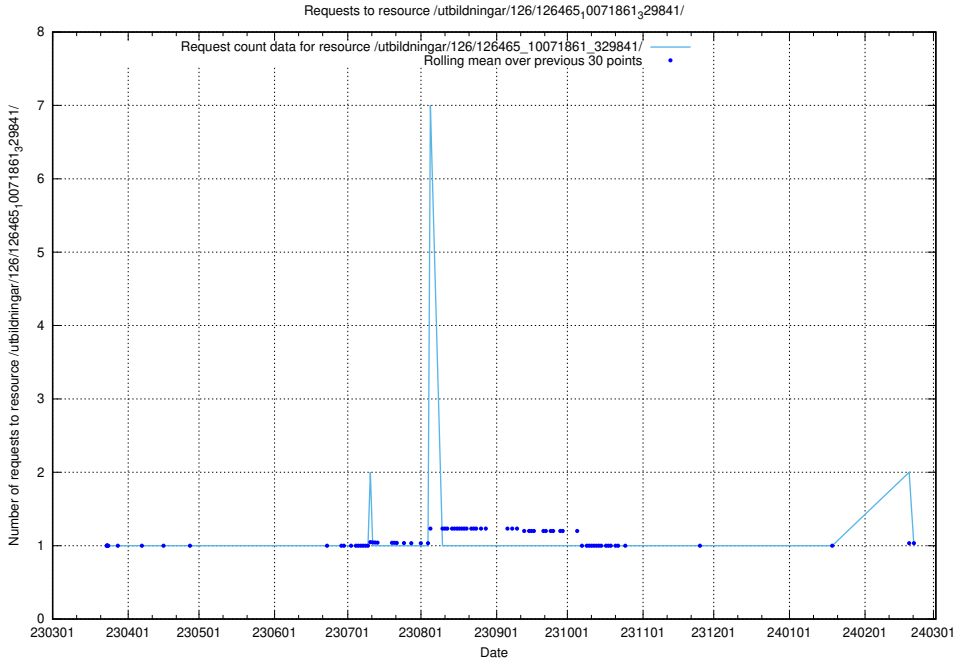

5.6448 Usage of /utbildningar/126/126465_10071861_329841/

Here, we count the number of requests to resource /utbildningar/126/126465_10071861_329841/.