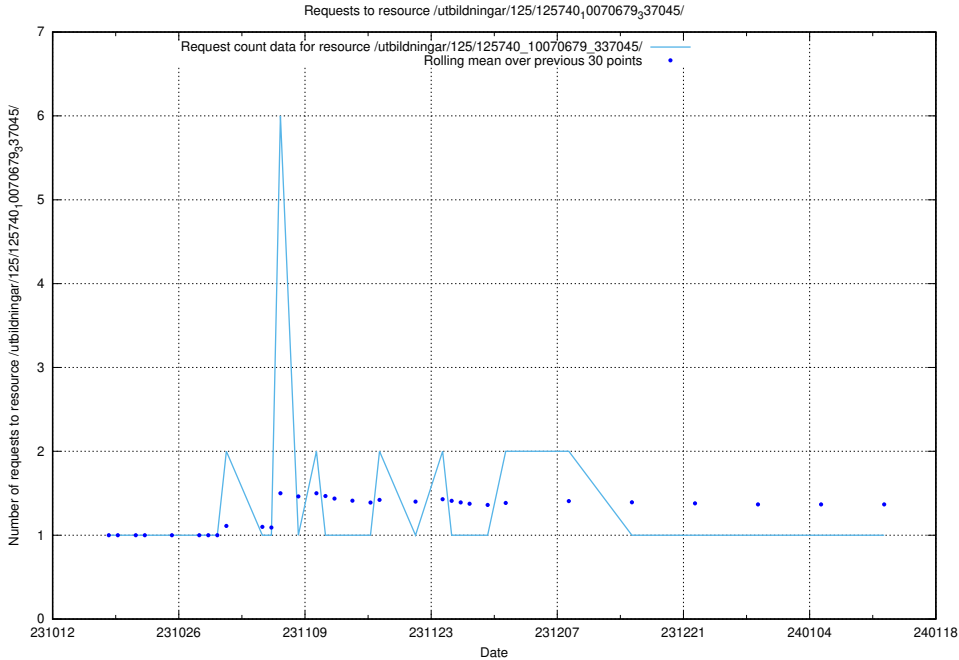

5.4350 Usage of /utbildningar/125/125740_10070679_337045/

Here, we count the number of requests to resource /utbildningar/125/125740_10070679_337045/.