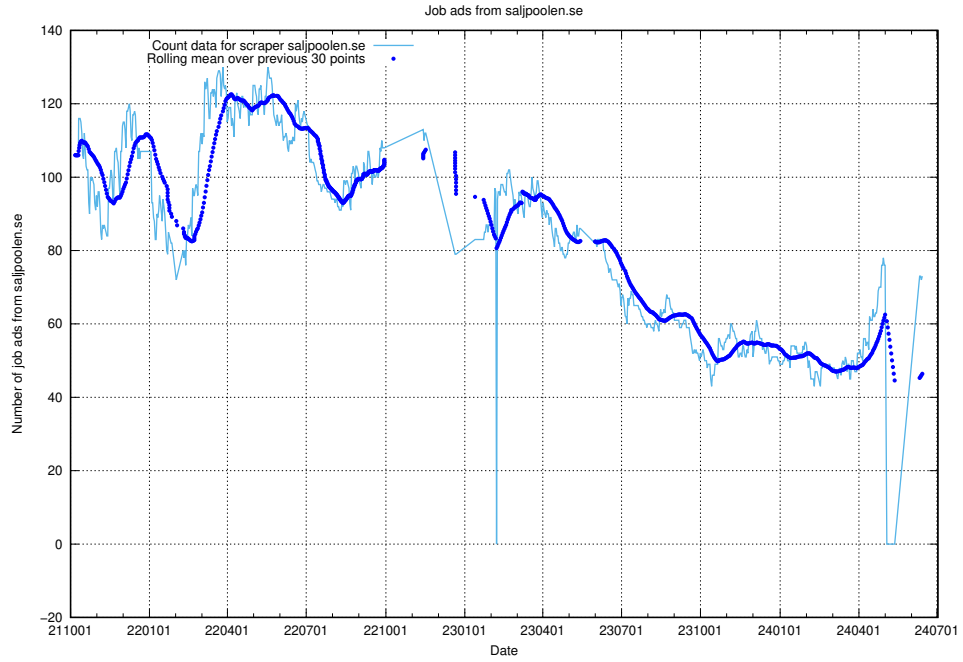

13.12 Number of ads by scraper saljpoolen.se

Here, we count the number of job ads scraped from saljpoolen.se.