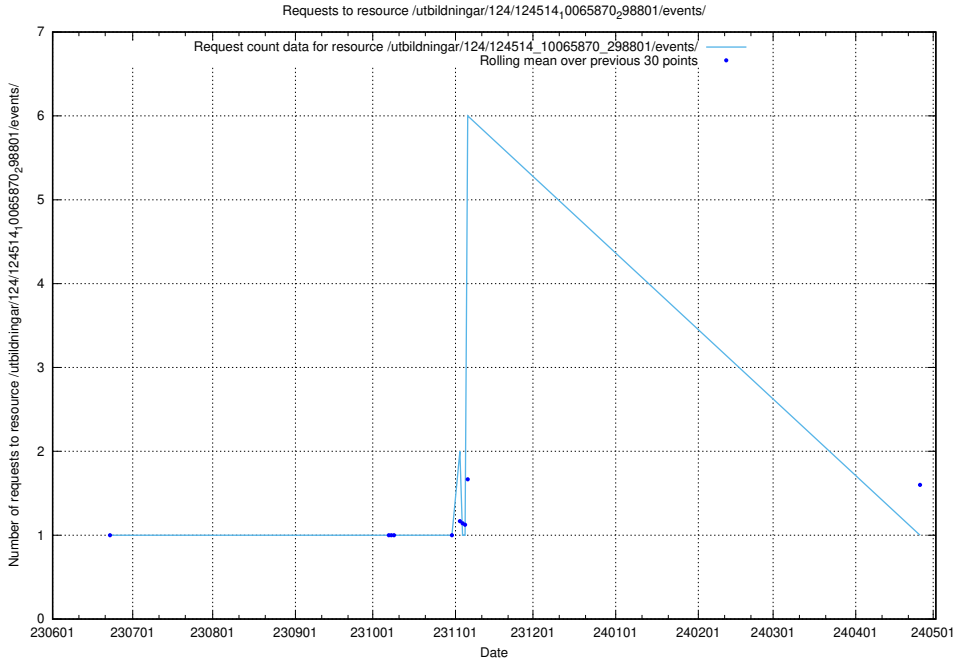

5.5832 Usage of /utbildningar/124/124514_10065870_298801/events/

Here, we count the number of requests to resource /utbildningar/124/124514_10065870_298801/events/