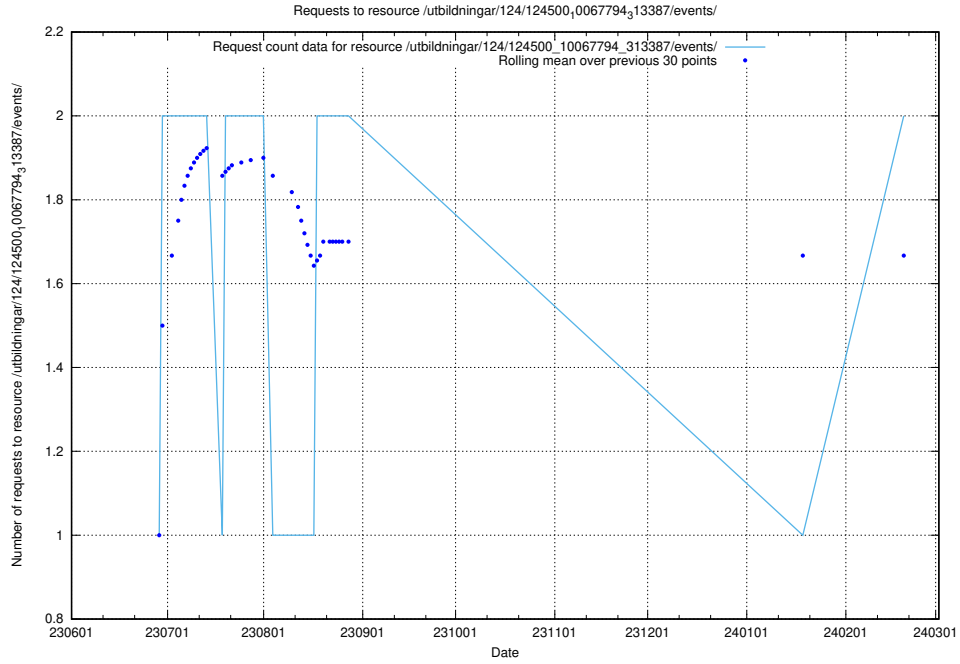

5.842 Usage of /utbildningar/124/124500_10067794_313387/events/

Here, we count the number of requests to resource /utbildningar/124/124500_10067794_313387/events/