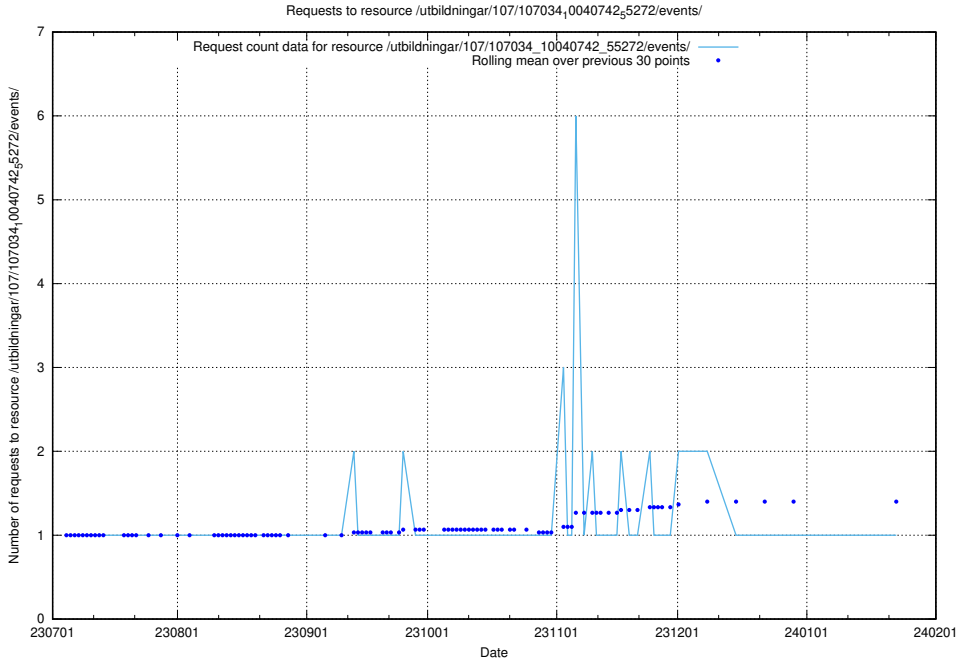

5.5416 Usage of /utbildningar/107/107034_10040742_55272/events/

Here, we count the number of requests to resource /utbildningar/107/107034_10040742_55272/events/.