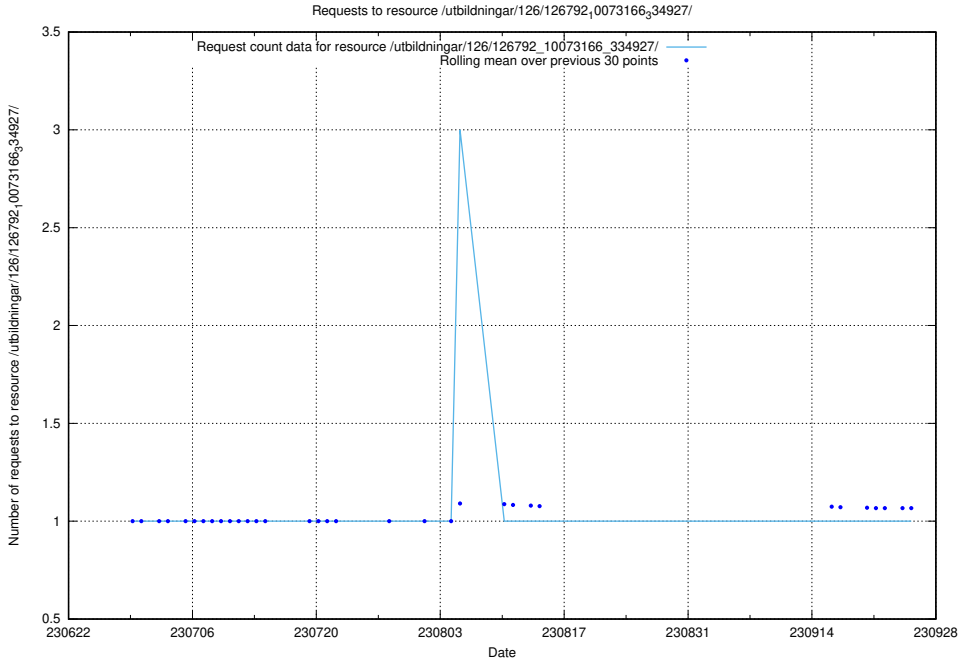

5.5503 Usage of /utbildningar/126/126792_10073166_334927/

Here, we count the number of requests to resource /utbildningar/126/126792_10073166_334927/.