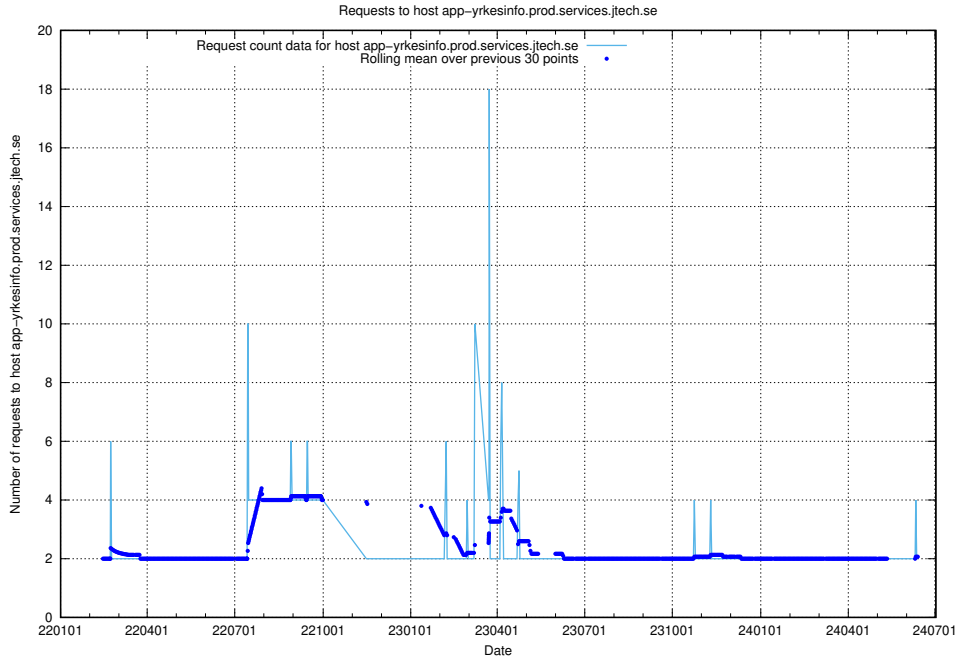

7.543 Usage of app-yrkesinfo.prod.services.jtech.se

Here, we count the number of requests to host app-yrkesinfo.prod.services.jtech.se.