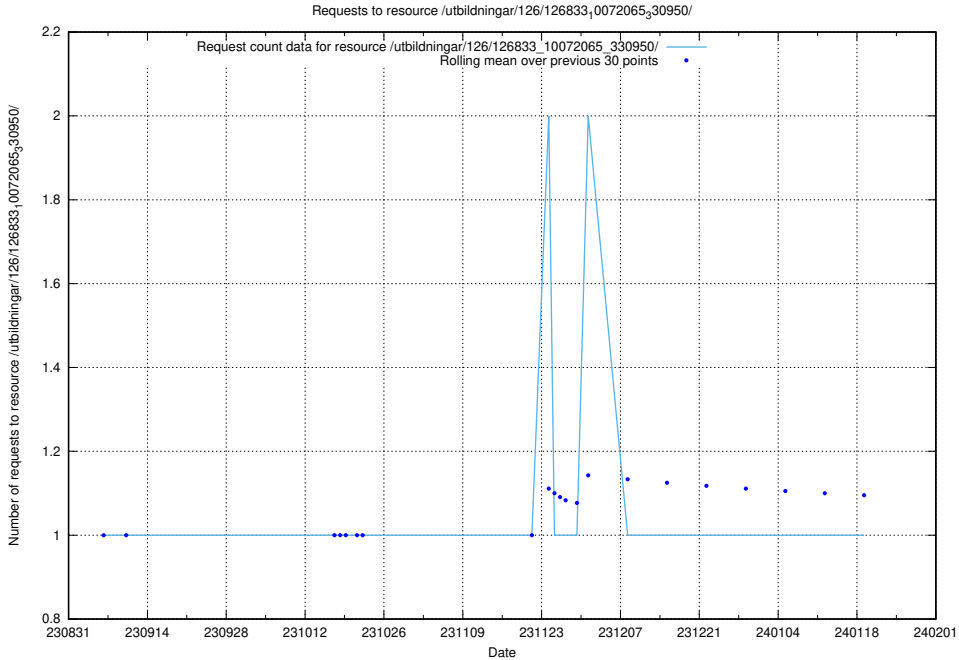

5.4721 Usage of /utbildningar/126/126833_10072065_330950/

Here, we count the number of requests to resource /utbildningar/126/126833_10072065_330950/.