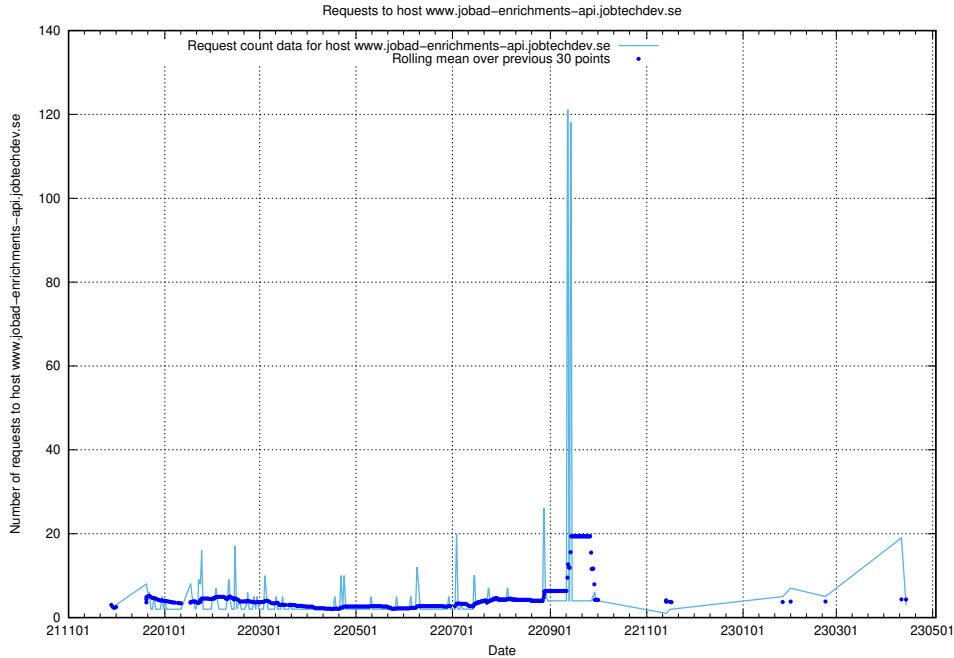

## 7.214 Usage of magazine.jobtechdev.se

Here, we count the number of requests to host magazine.jobtechdev.se.