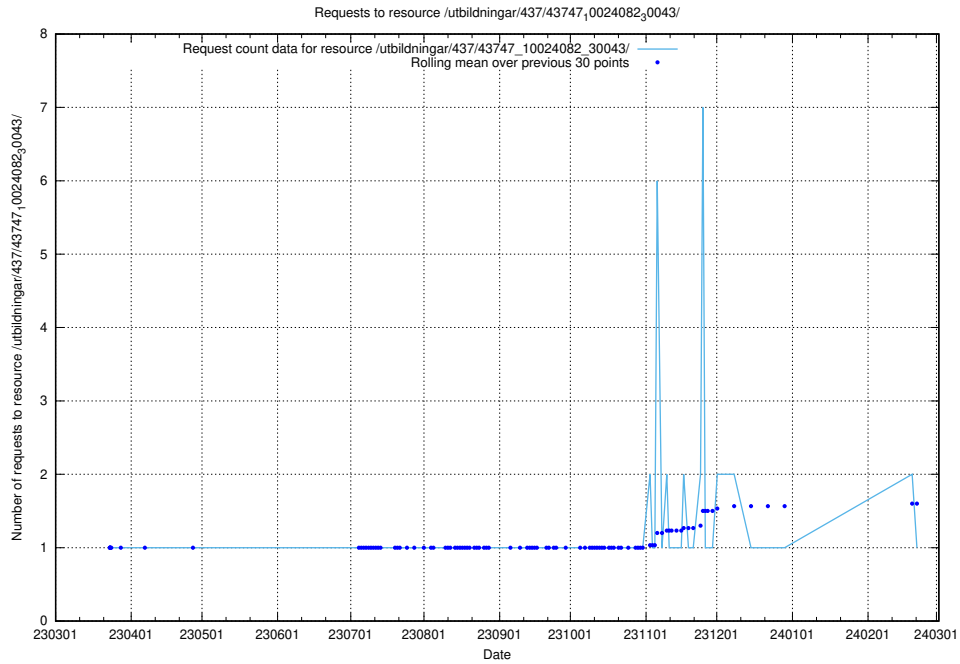

5.6414 Usage of /utbildningar/437/43747_10024082_30043/

Here, we count the number of requests to resource /utbildningar/437/43747_10024082_30043/.