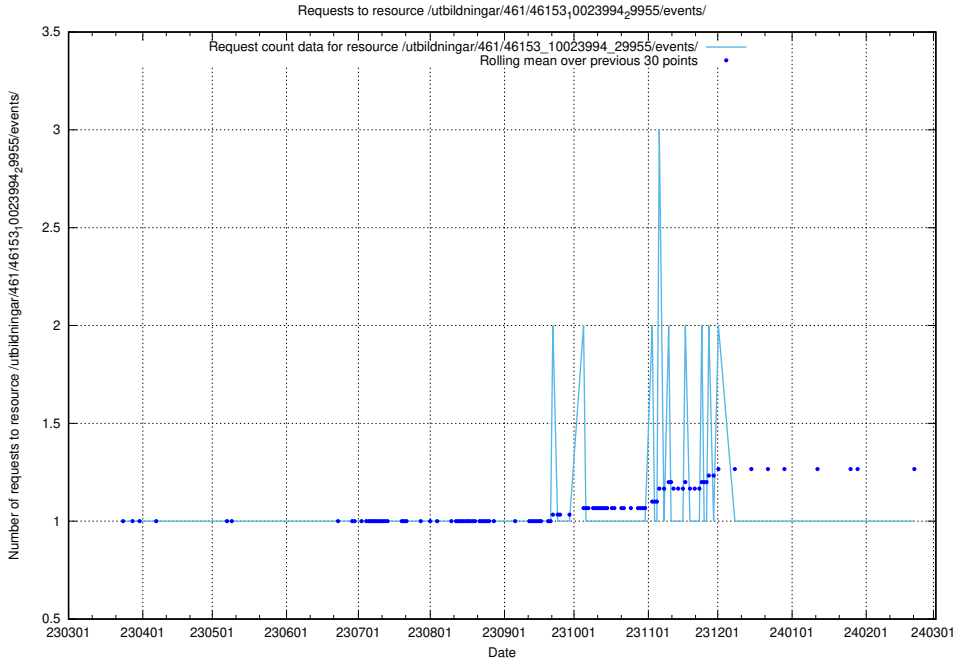

5.6188 Usage of /utbildningar/461/46153_10023994_29955/events/

Here, we count the number of requests to resource /utbildningar/461/46153_10023994_29955/events/.