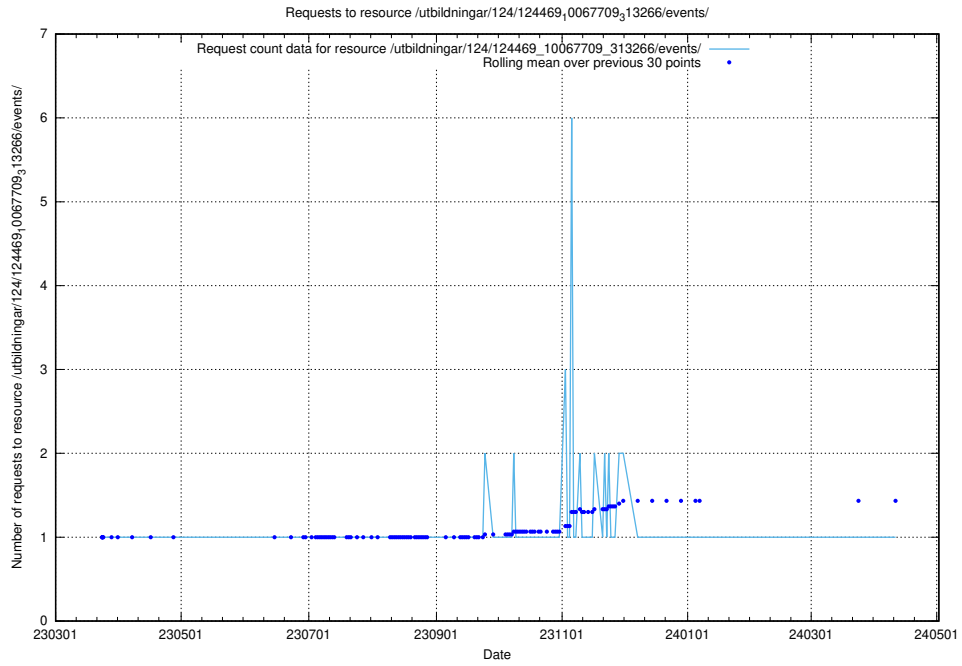

5.3306 Usage of /utbildningar/124/124469_10067709_313266/events/

Here, we count the number of requests to resource /utbildningar/124/124469_10067709_313266/events/