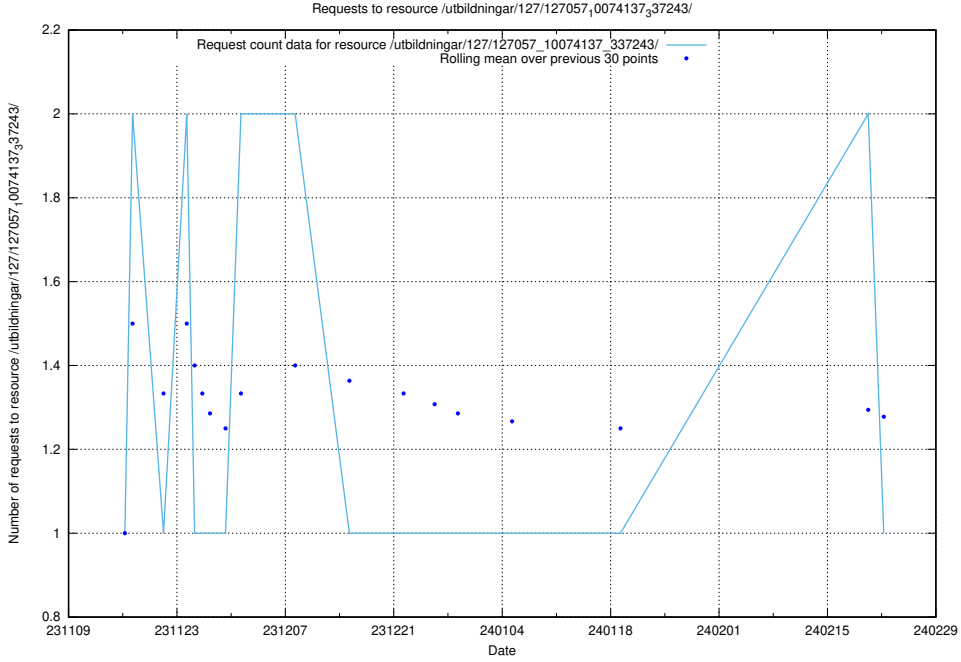

### 5.4148 Usage of /utbildningar/127/127055\_10074137\_337243/events/

Here, we count the number of requests to resource /utbildningar/127/127055\_10074137\_337243/events/