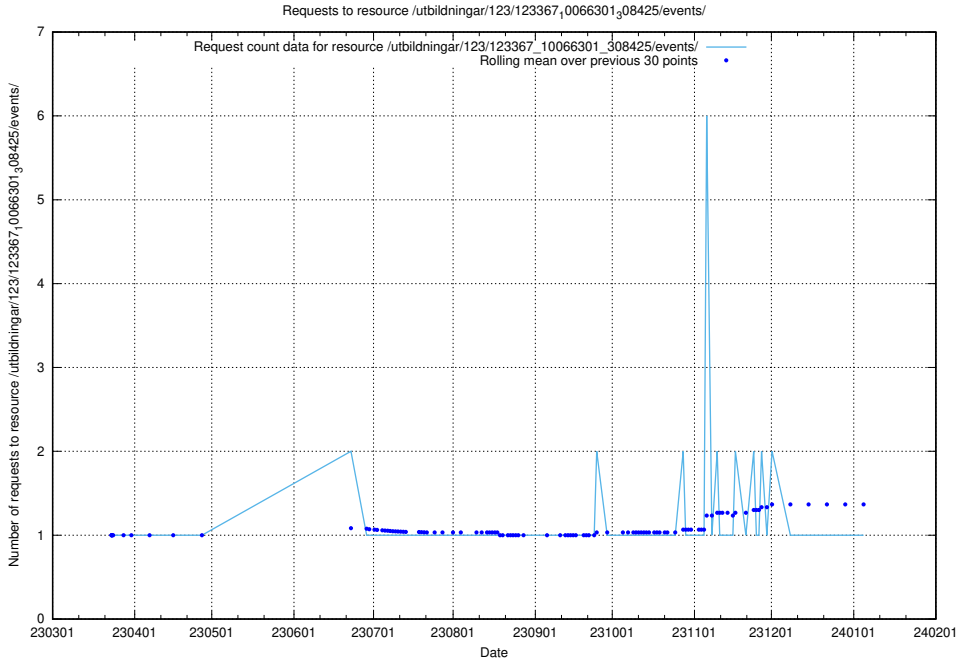

5.4605 Usage of /utbildningar/123/123367_10066301_308425/events/

Here, we count the number of requests to resource /utbildningar/123/123367_10066301_308425/events/