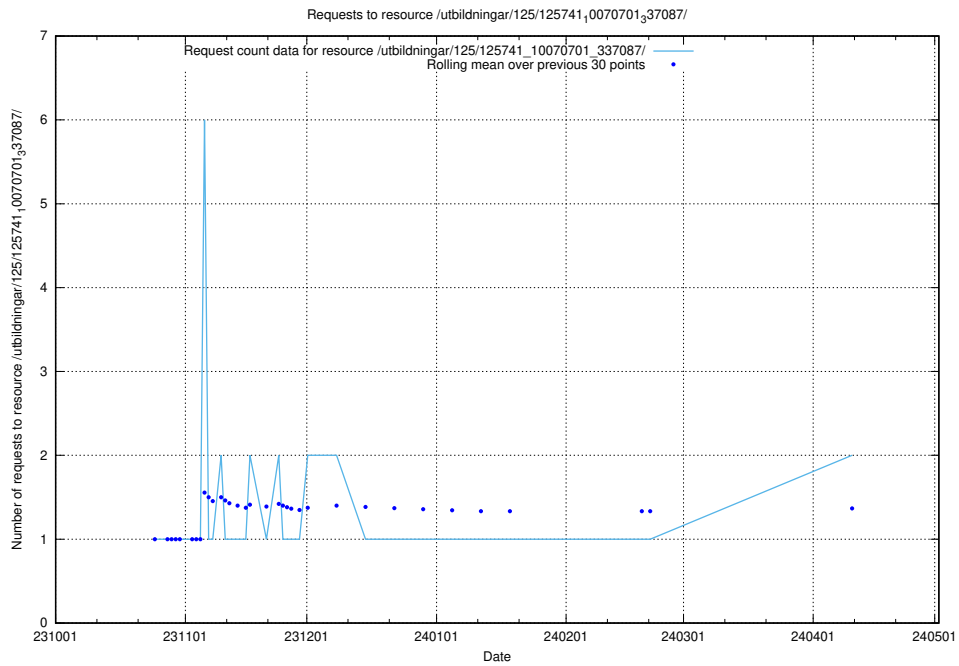

5.723 Usage of /utbildningar/125/125741_10070701_337087/

Here, we count the number of requests to resource /utbildningar/125/125741_10070701_337087/.