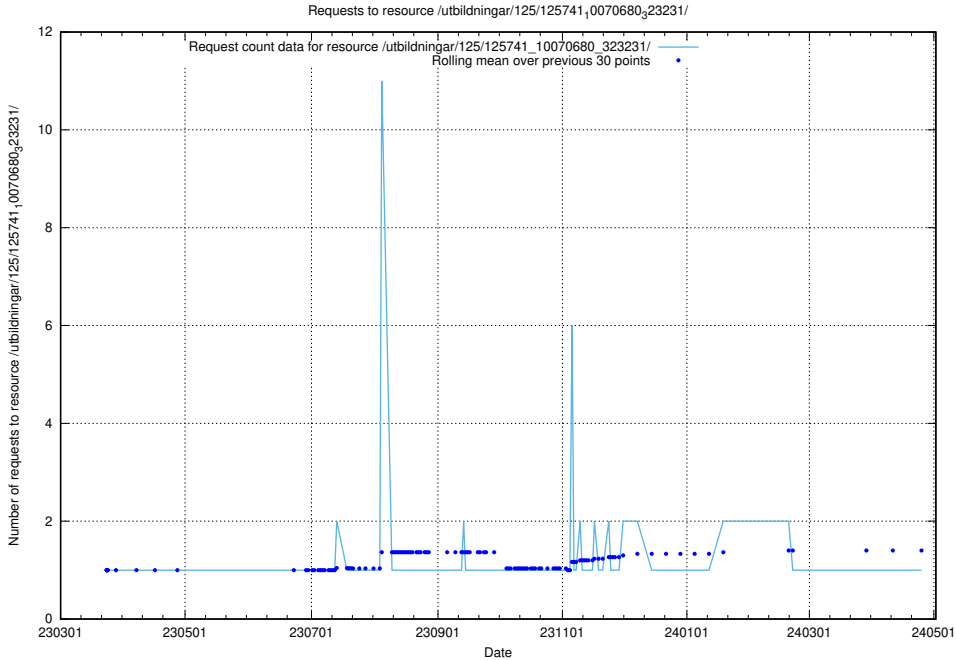

5.6504 Usage of /utbildningar/125/125741_10070680_323231/

Here, we count the number of requests to resource /utbildningar/125/125741_10070680_323231/.