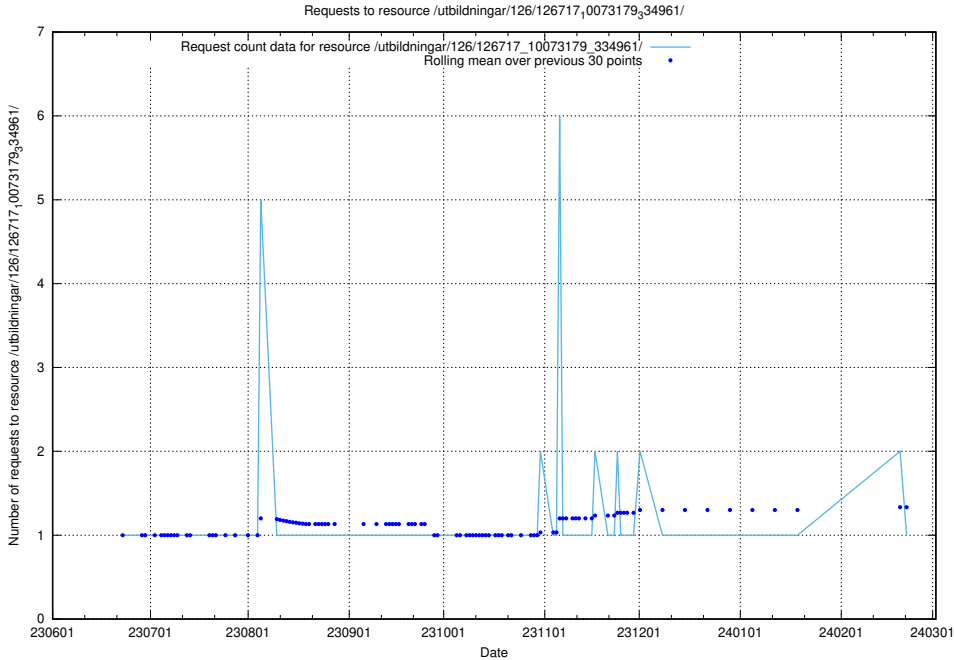

5.5674 Usage of /utbildningar/126/126717_10073179_334961/

Here, we count the number of requests to resource /utbildningar/126/126717_10073179_334961/.