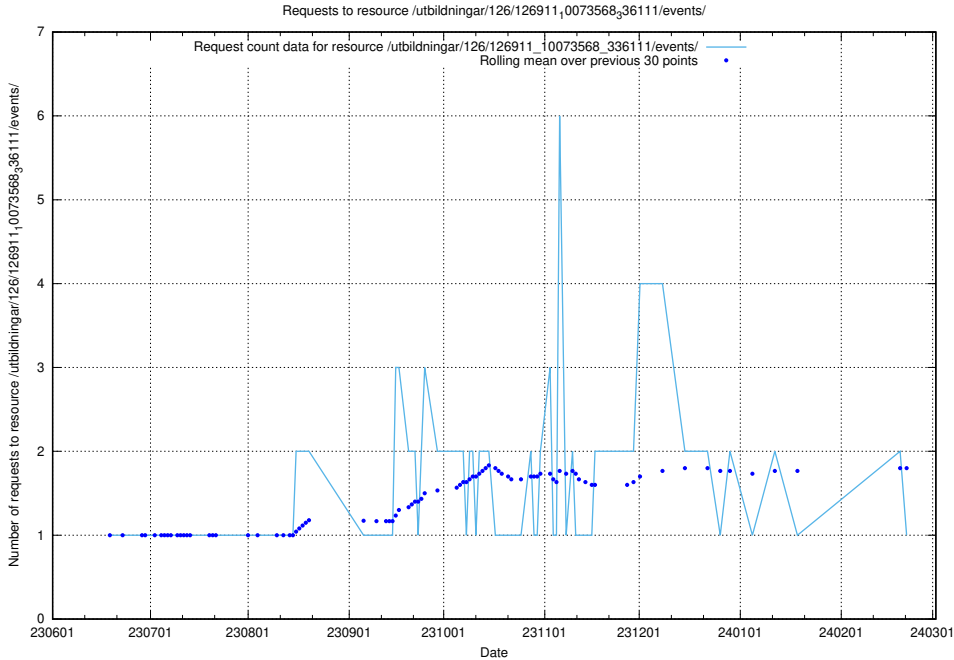

5.5904 Usage of /utbildningar/126/126911_10073568_336111/events/

Here, we count the number of requests to resource /utbildningar/126/126911_10073568_336111/events/