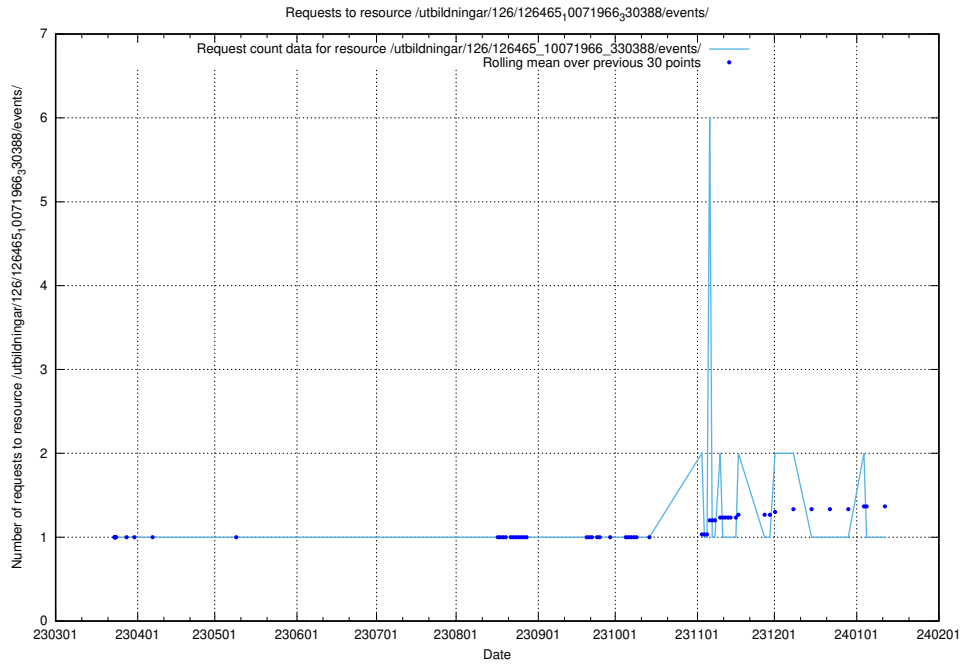

5.6443 Usage of /utbildningar/126/126465_10071966_330388/events/

Here, we count the number of requests to resource /utbildningar/126/126465_10071966_330388/events/