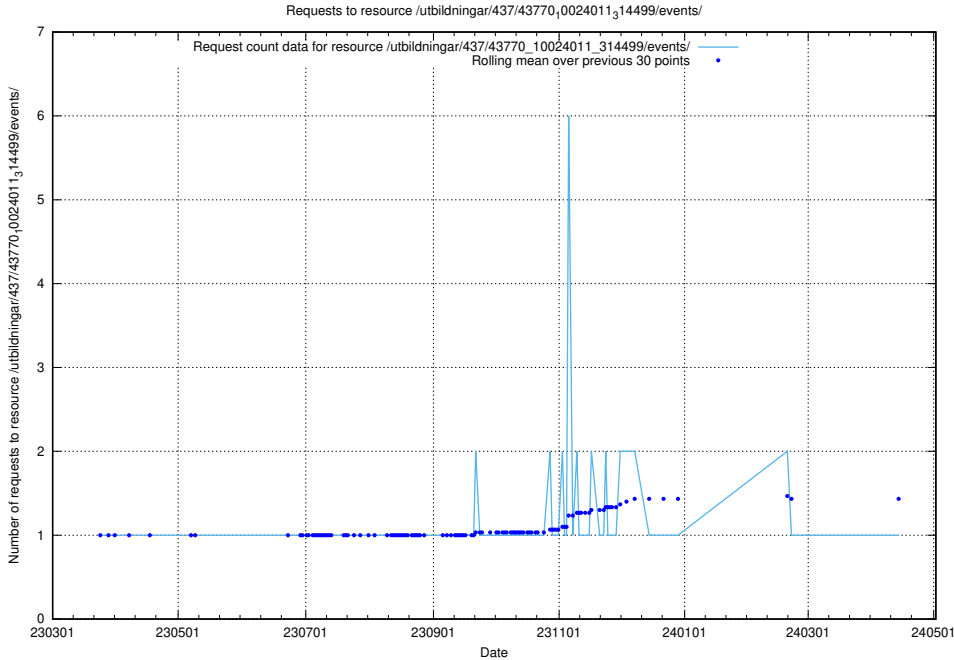

5.6215 Usage of /utbildningar/437/43770_10024011_314499/events/

Here, we count the number of requests to resource /utbildningar/437/43770_10024011_314499/events/.