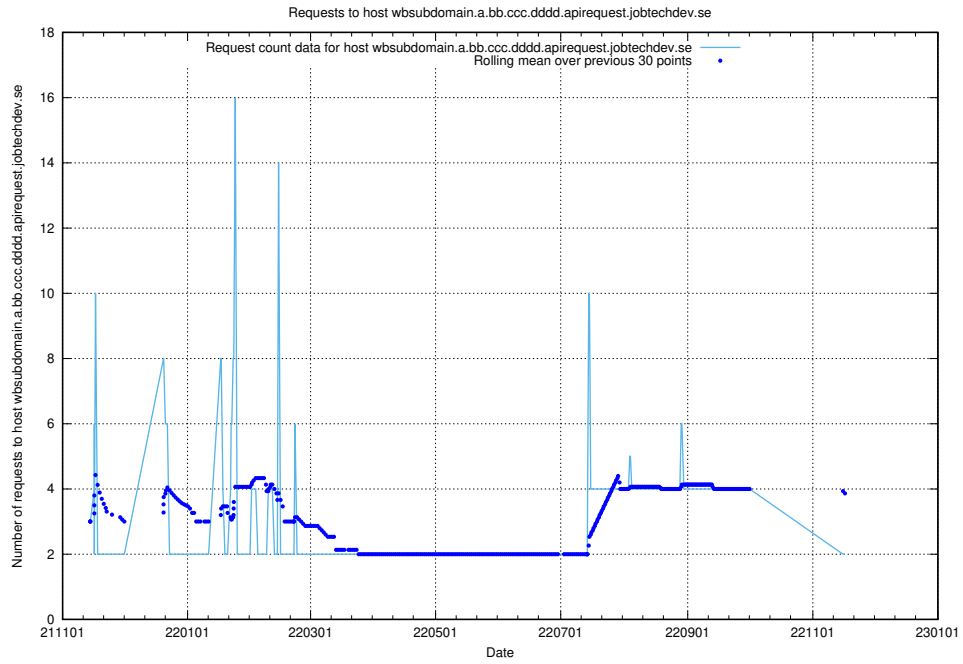

7.552 Usage of wbsubdomain.a.bb.ccc.dddd.apirequest.jobtechdev.se

Here, we count the number of requests to host wbsubdomain.a.bb.ccc.dddd.apirequest.jobtechdev.se.