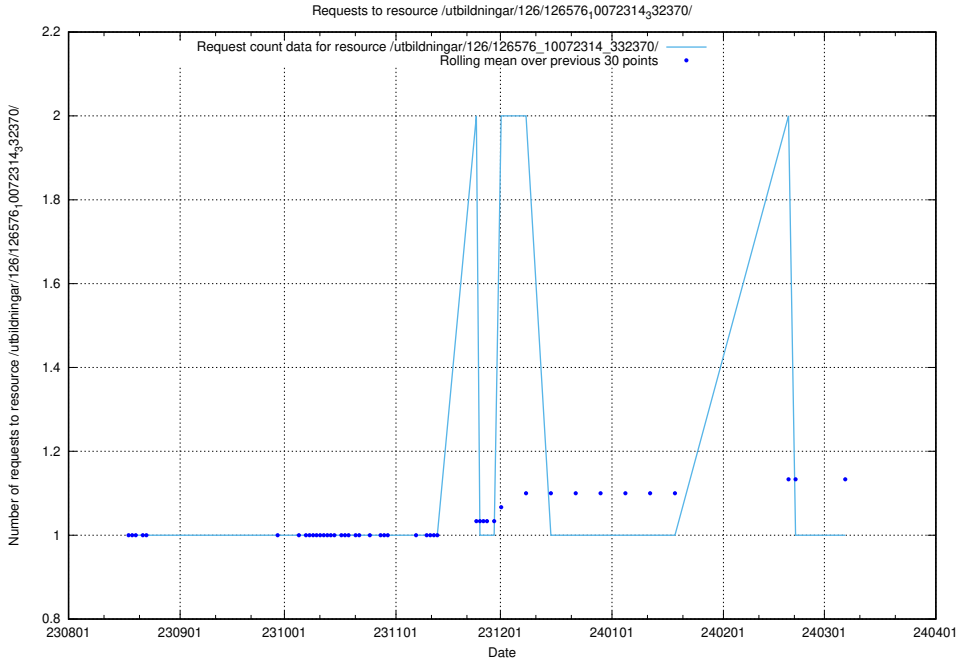

5.4829 Usage of /utbildningar/126/126576_10072314_332370/

Here, we count the number of requests to resource /utbildningar/126/126576_10072314_332370/.