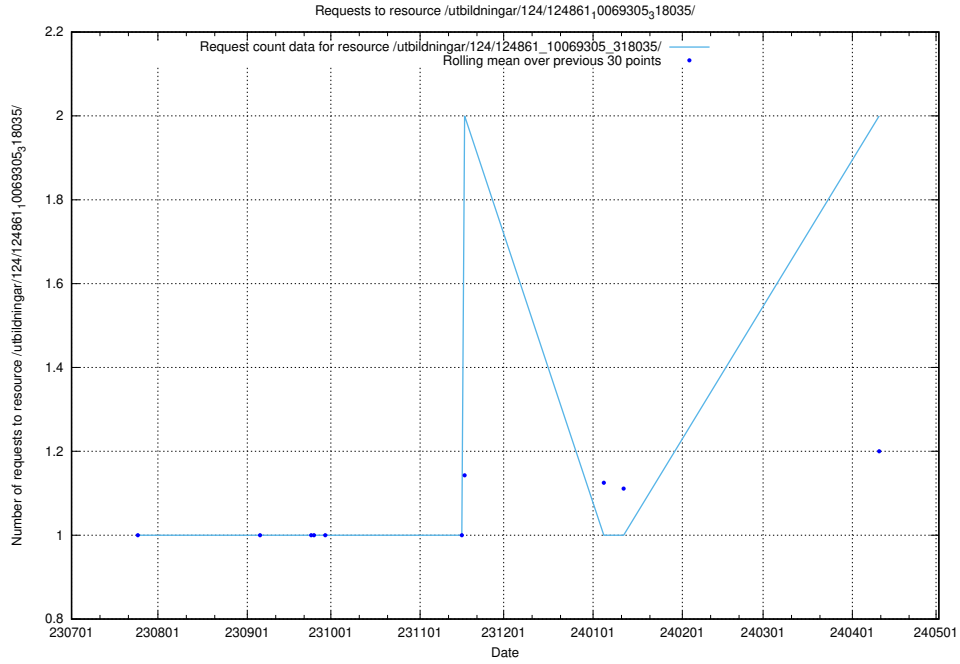

5.803 Usage of /utbildningar/124/124861_10069305_318035/

Here, we count the number of requests to resource /utbildningar/124/124861_10069305_318035/.