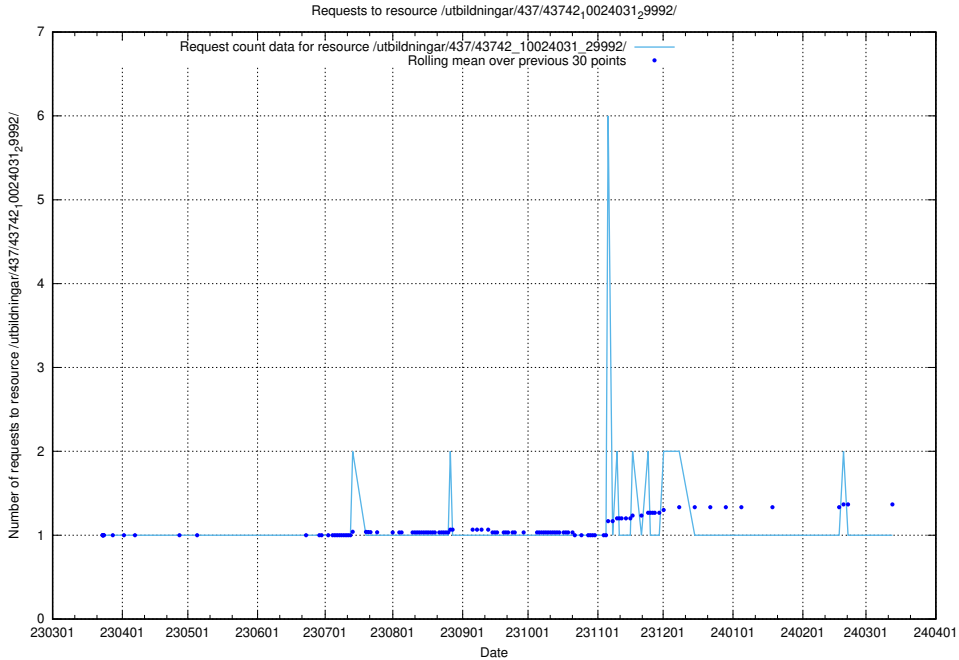

5.6420 Usage of /utbildningar/437/43742_10024031_29992/

Here, we count the number of requests to resource /utbildningar/437/43742_10024031_29992/.