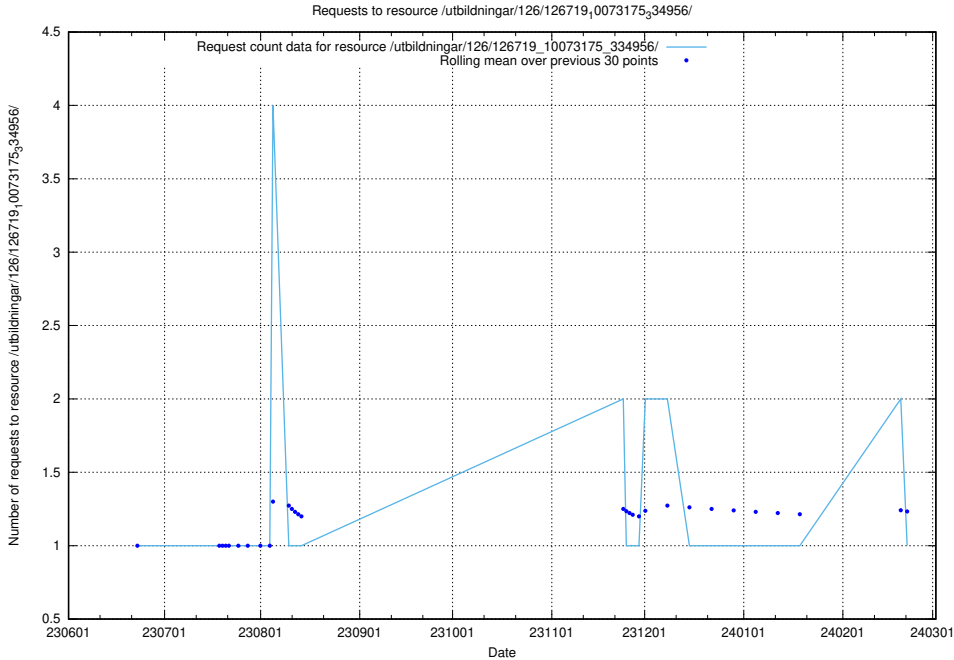

5.5669 Usage of /utbildningar/126/126719_10073175_334956/

Here, we count the number of requests to resource /utbildningar/126/126719_10073175_334956/.