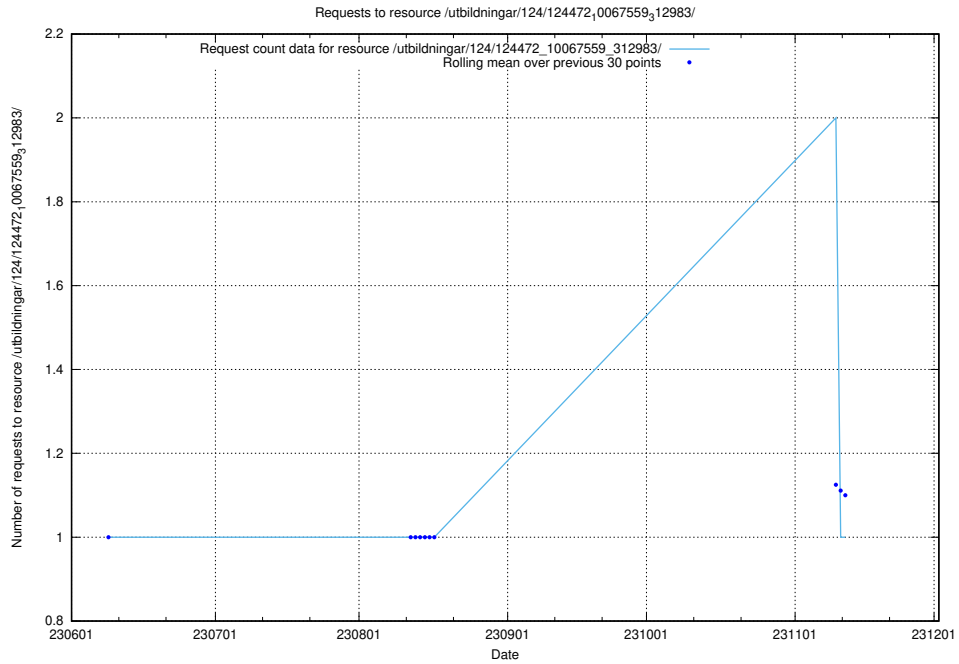

5.5955 Usage of /utbildningar/124/124472_10067559_312983/

Here, we count the number of requests to resource /utbildningar/124/124472_10067559_312983/.