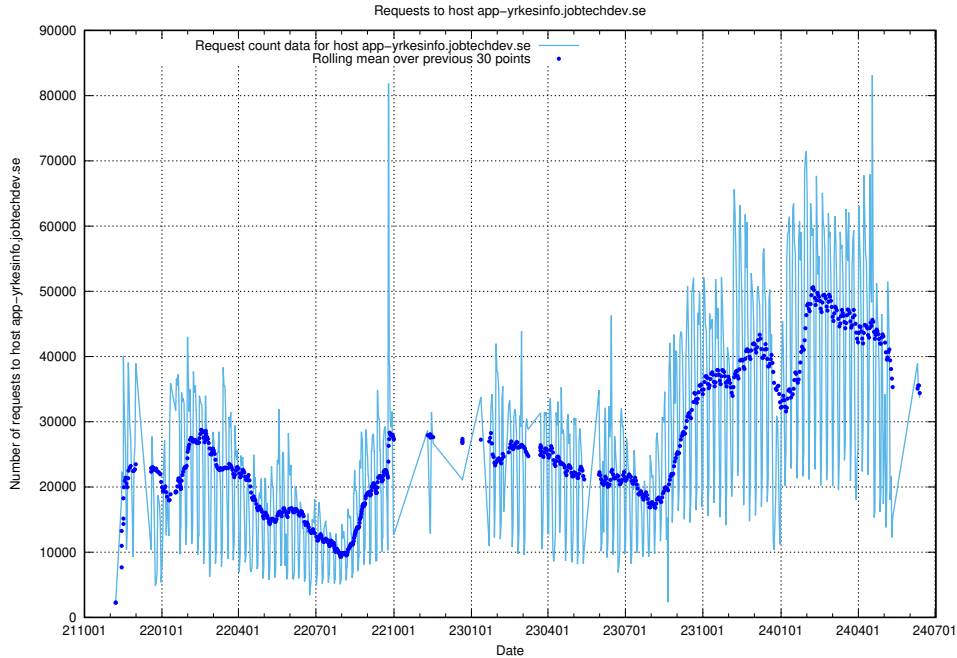

7.7 Usage of app-yrkesinfo.jobtechdev.se

Here, we count the number of requests to host app-yrkesinfo.jobtechdev.se.