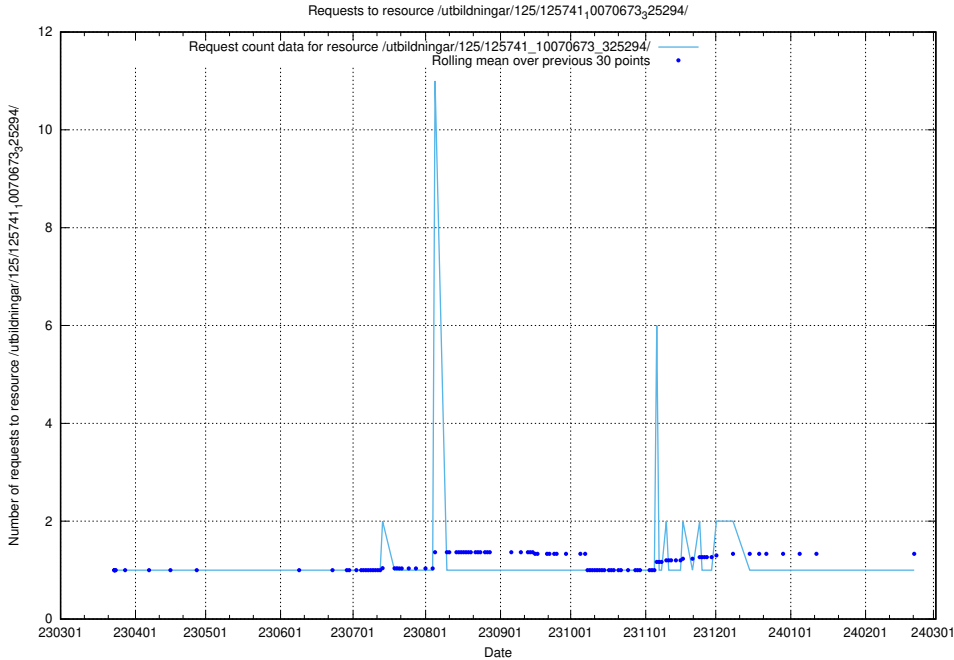

5.6516 Usage of /utbildningar/125/125741_10070673_325294/

Here, we count the number of requests to resource /utbildningar/125/125741_10070673_325294/.