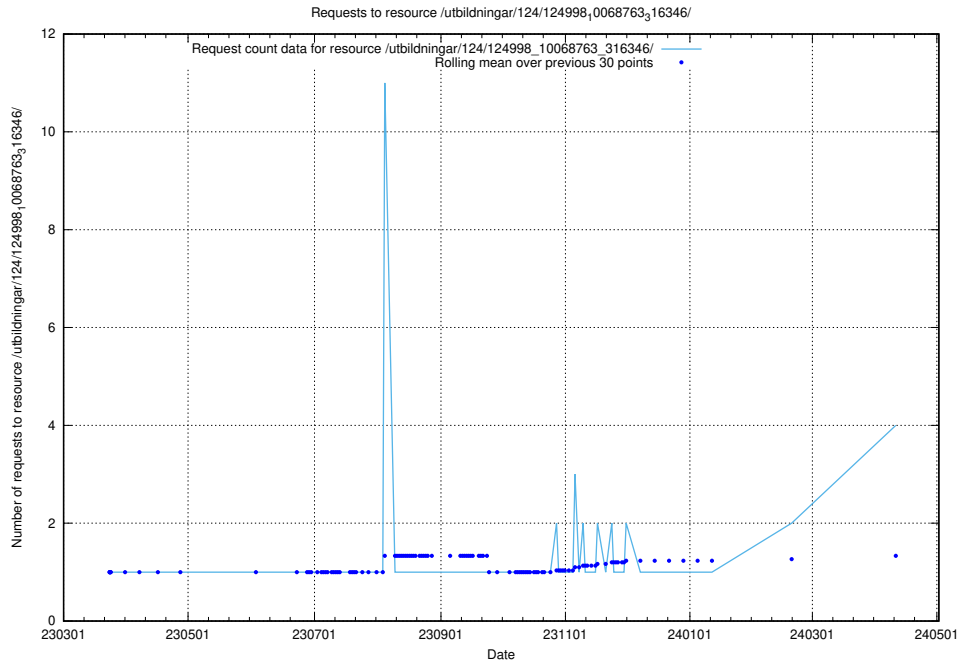

5.172 Usage of /utbildningar/124/124998_10068763_316346/

Here, we count the number of requests to resource /utbildningar/124/124998_10068763_316346/.