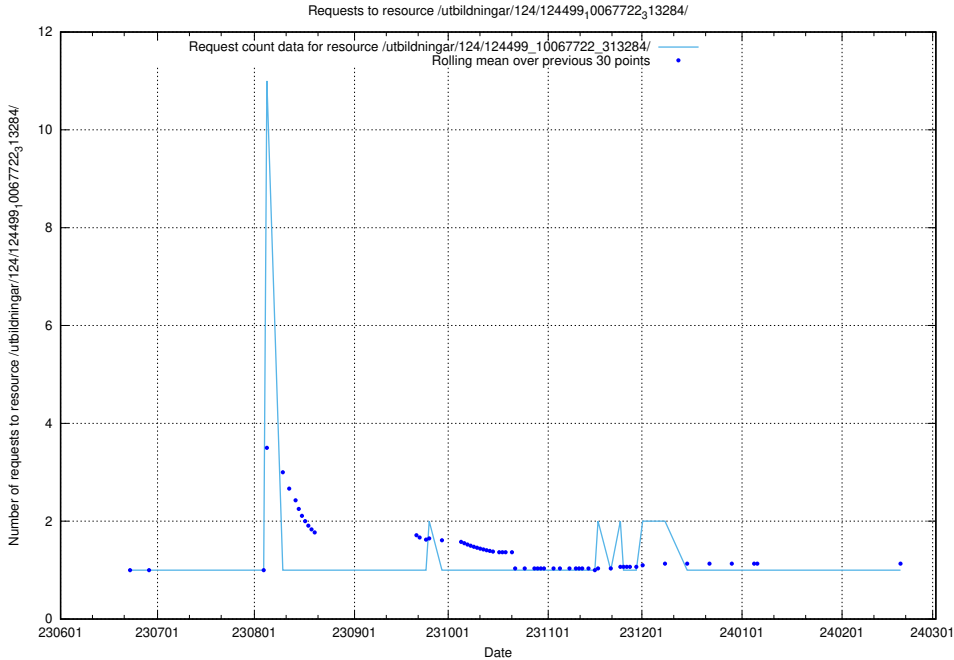

5.5842 Usage of /utbildningar/124/124499_10067722_313284/

Here, we count the number of requests to resource /utbildningar/124/124499_10067722_313284/.