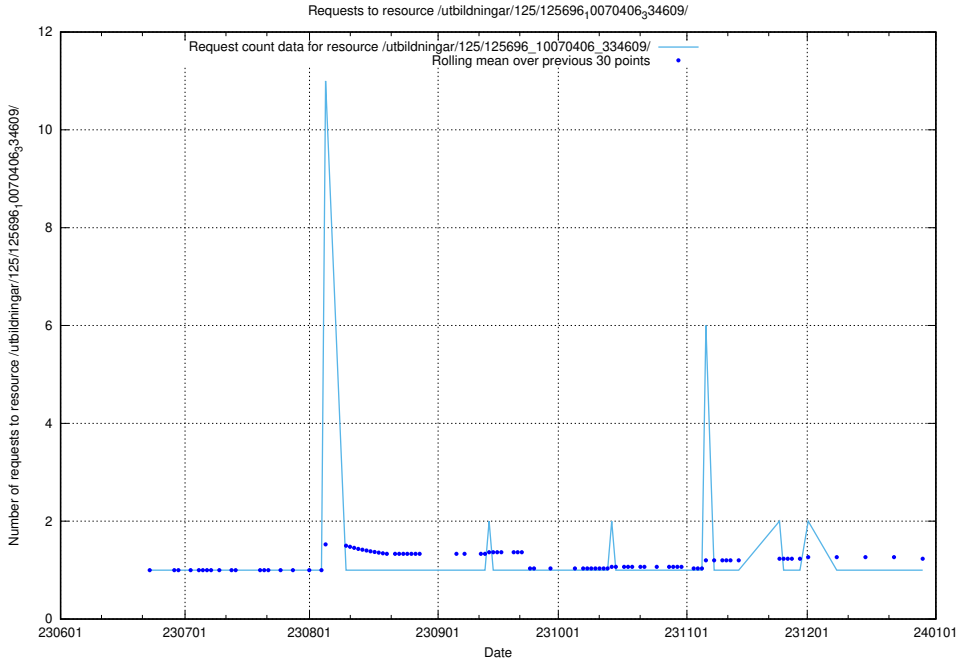

5.5773 Usage of /utbildningar/125/125696_10070406_334609/

Here, we count the number of requests to resource /utbildningar/125/125696_10070406_334609/.