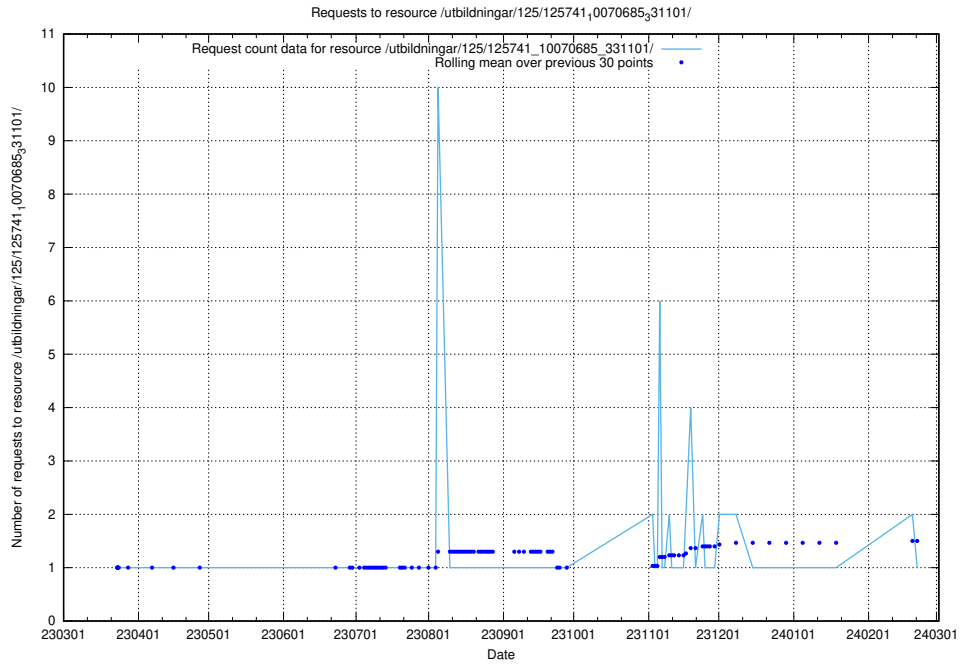

5.6503 Usage of /utbildningar/125/125741_10070685_331101/

Here, we count the number of requests to resource /utbildningar/125/125741_10070685_331101/.