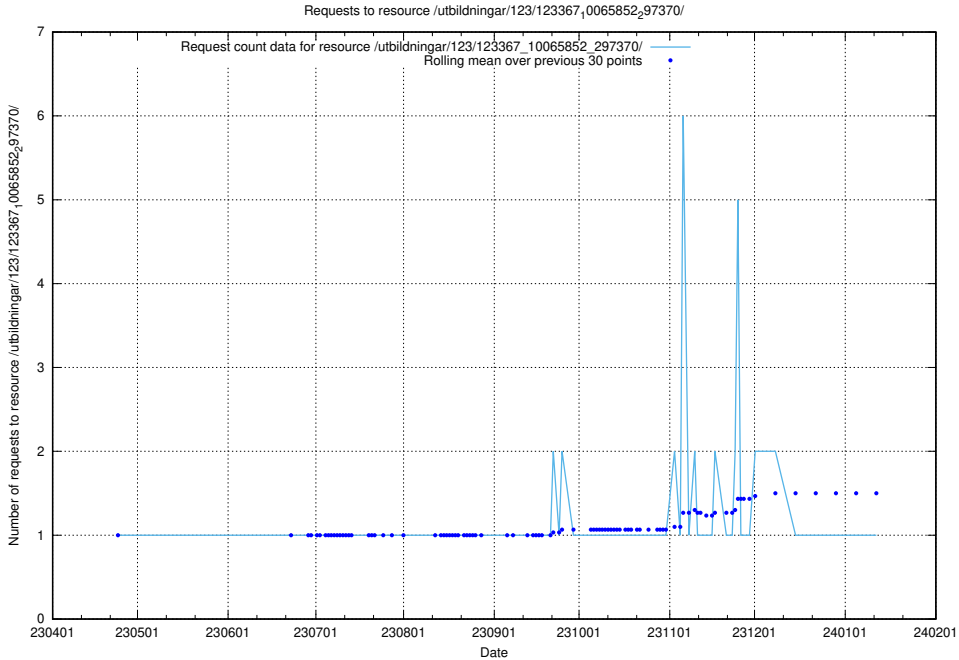

5.6060 Usage of /utbildningar/123/123367_10065852_297370/

Here, we count the number of requests to resource /utbildningar/123/123367_10065852_297370/.