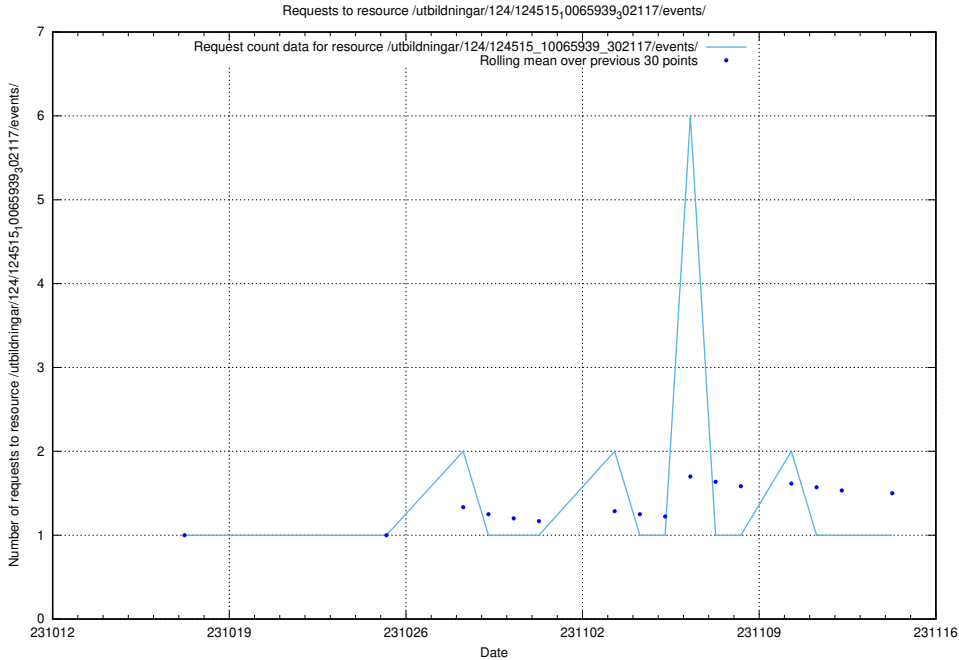

5.4372 Usage of /utbildningar/124/124515_10065939_302117/events/

Here, we count the number of requests to resource /utbildningar/124/124515_10065939_302117/events/