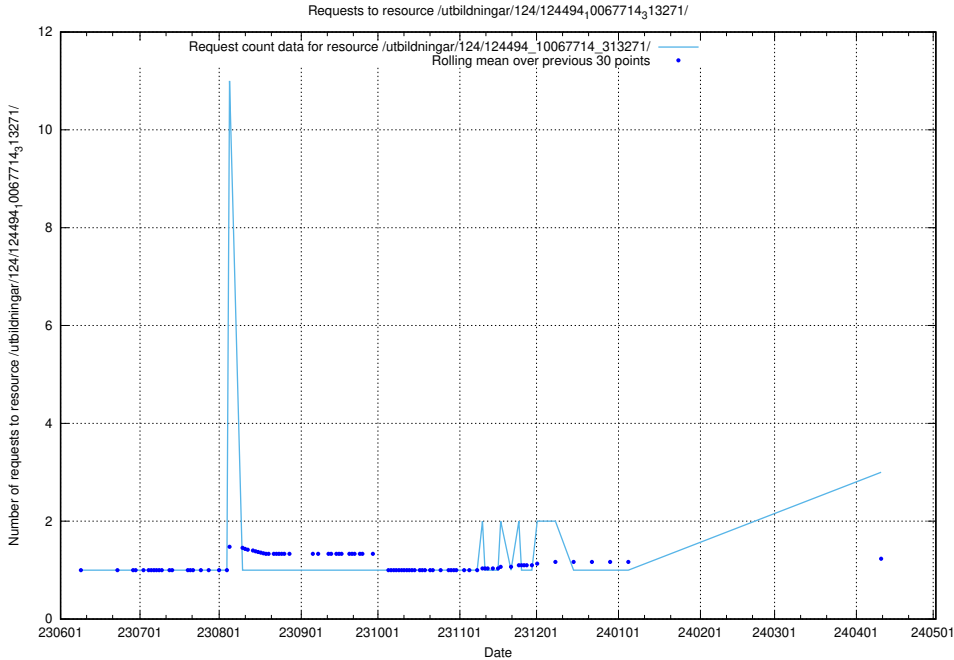

5.417 Usage of /utbildningar/124/124494_10067714_313271/

Here, we count the number of requests to resource /utbildningar/124/124494_10067714_313271/.