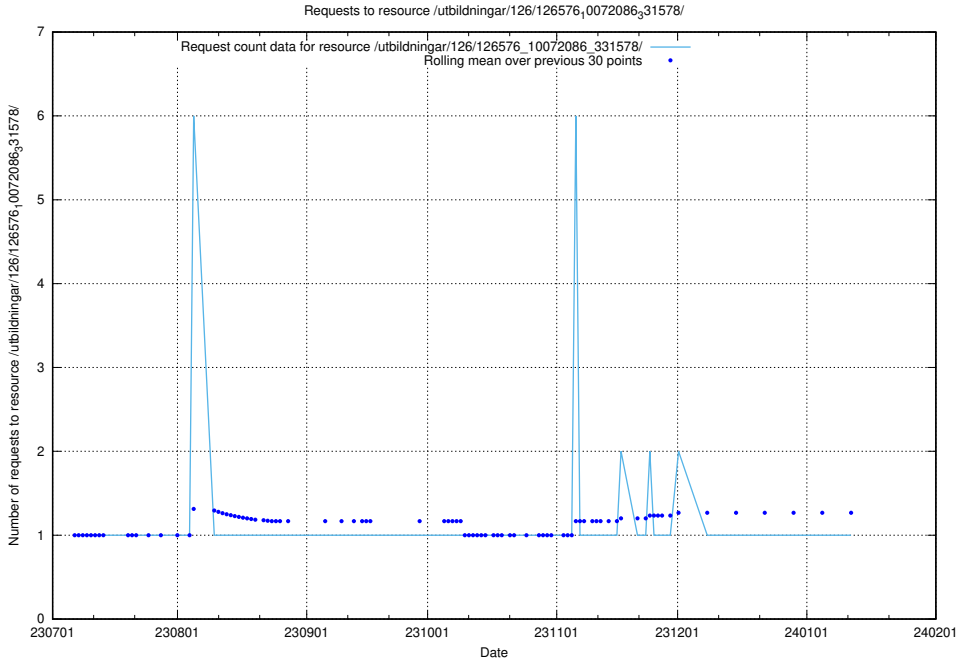

5.5355 Usage of /utbildningar/126/126576_10072086_331578/

Here, we count the number of requests to resource /utbildningar/126/126576_10072086_331578/.