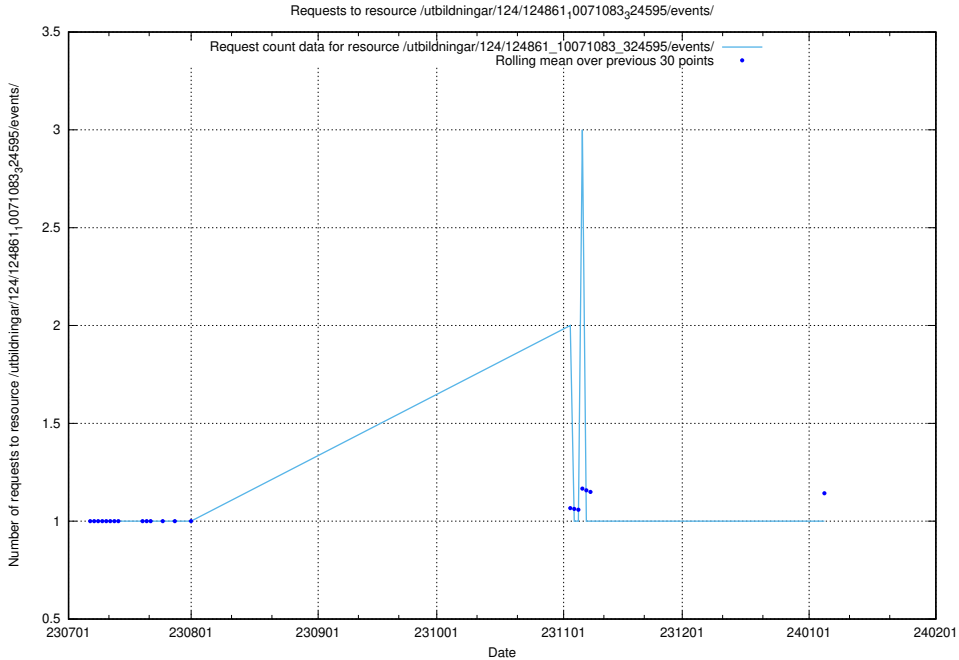

### 5.5369 Usage of /utbildningar/124/124861\_10071083\_324595/events/

Here, we count the number of requests to resource /utbildningar/124/124861\_10071083\_324595/events/