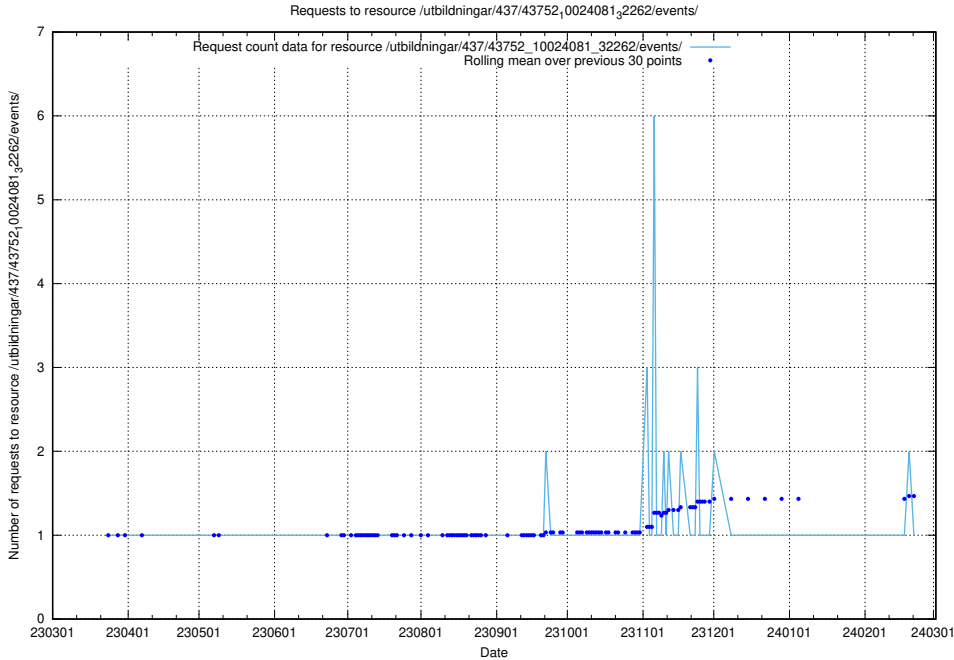

5.6223 Usage of /utbildningar/437/43752_10024081_32262/events/

Here, we count the number of requests to resource /utbildningar/437/43752_10024081_32262/events/.