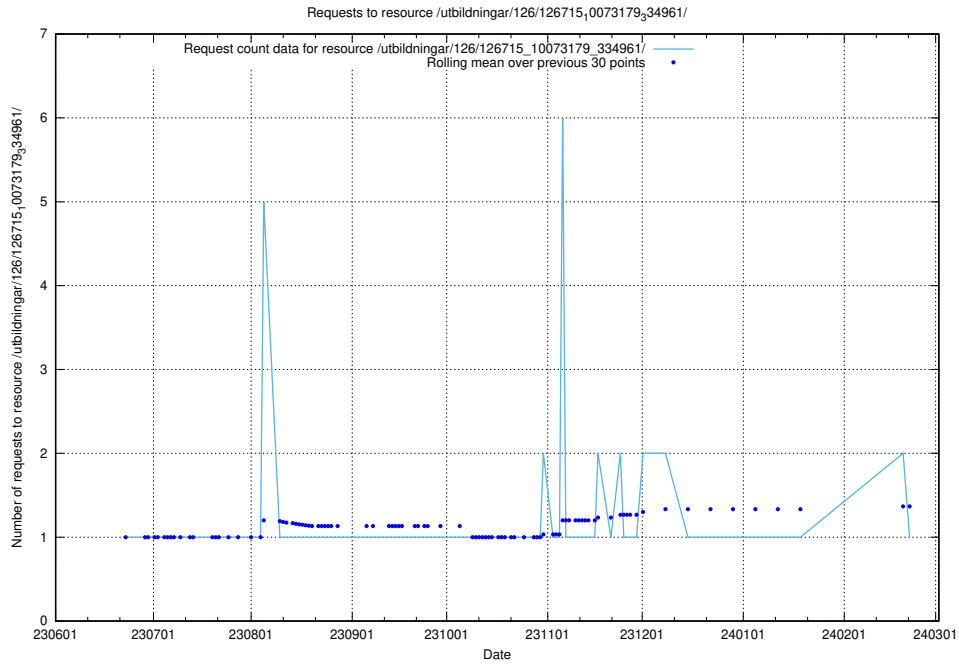

5.5676 Usage of /utbildningar/126/126715_10073179_334961/

Here, we count the number of requests to resource /utbildningar/126/126715_10073179_334961/.