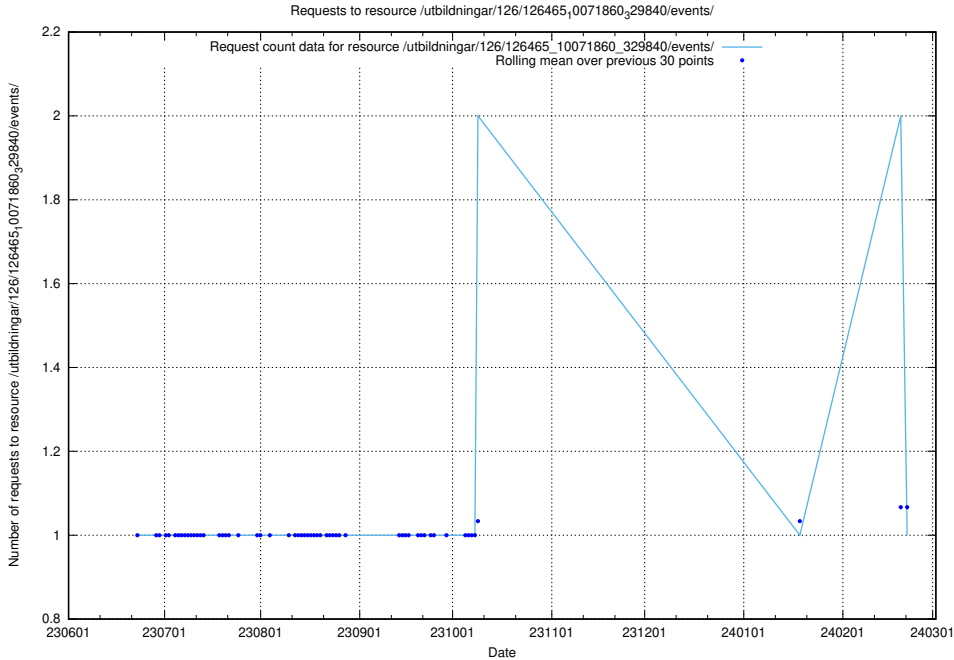

5.5711 Usage of /utbildningar/126/126465_10071860_329840/events/

Here, we count the number of requests to resource /utbildningar/126/126465_10071860_329840/events/