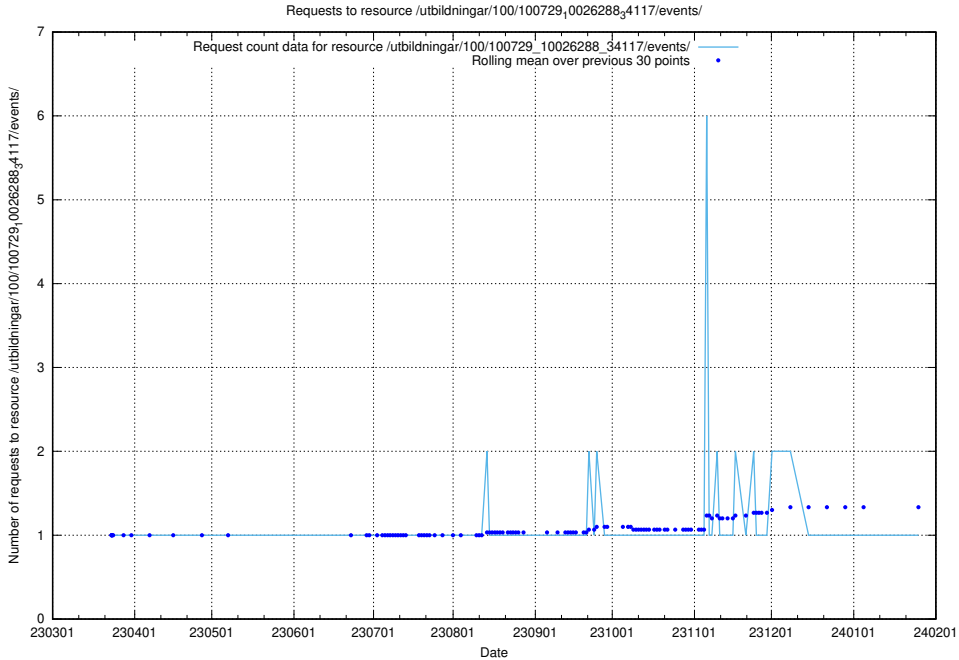

5.5732 Usage of /utbildningar/100/100729_10026288_34117/events/

Here, we count the number of requests to resource /utbildningar/100/100729_10026288_34117/events/.