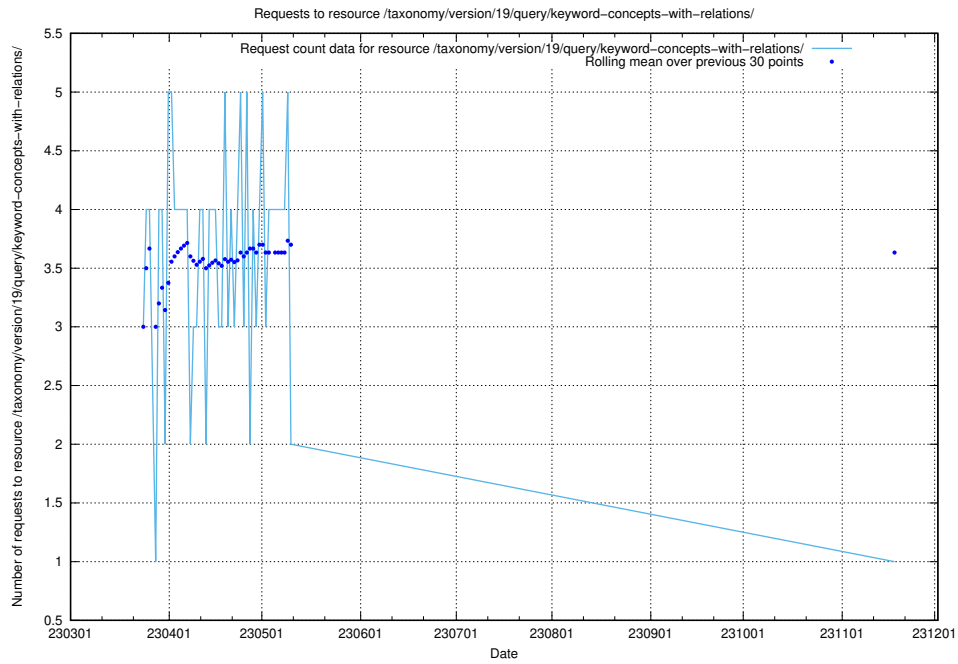

5.6171 Usage of /taxonomy/version/19/query/keyword-concepts-with-relations/

Here, we count the number of requests to resource /taxonomy/version/19/query/keyword-concepts-with-relations/.