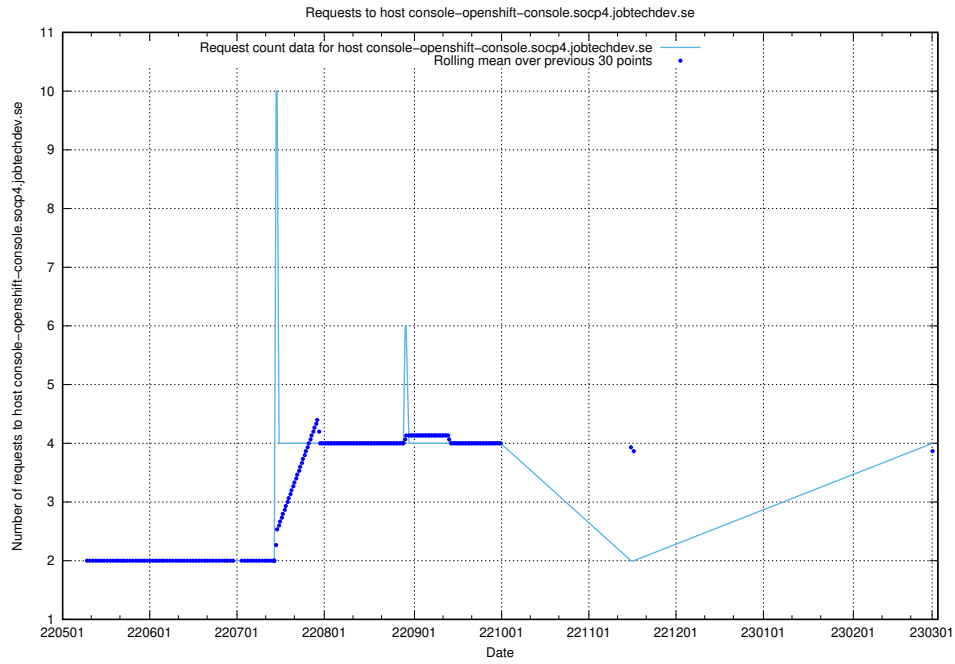

7.152 Usage of console-openshift-console.socp4.jobtechdev.se

Here, we count the number of requests to host console-openshift-console.socp4.jobtechdev.se.