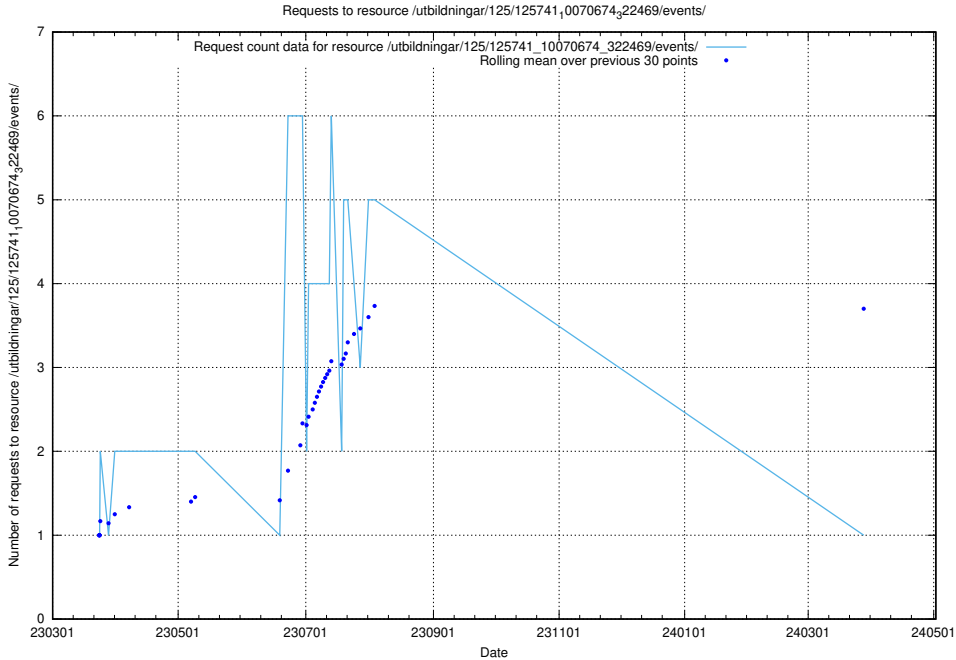

### 5.6513 Usage of /utbildningar/125/125741\_10070674\_322469/events/

Here, we count the number of requests to resource /utbildningar/125/125741\_10070674\_322469/events/