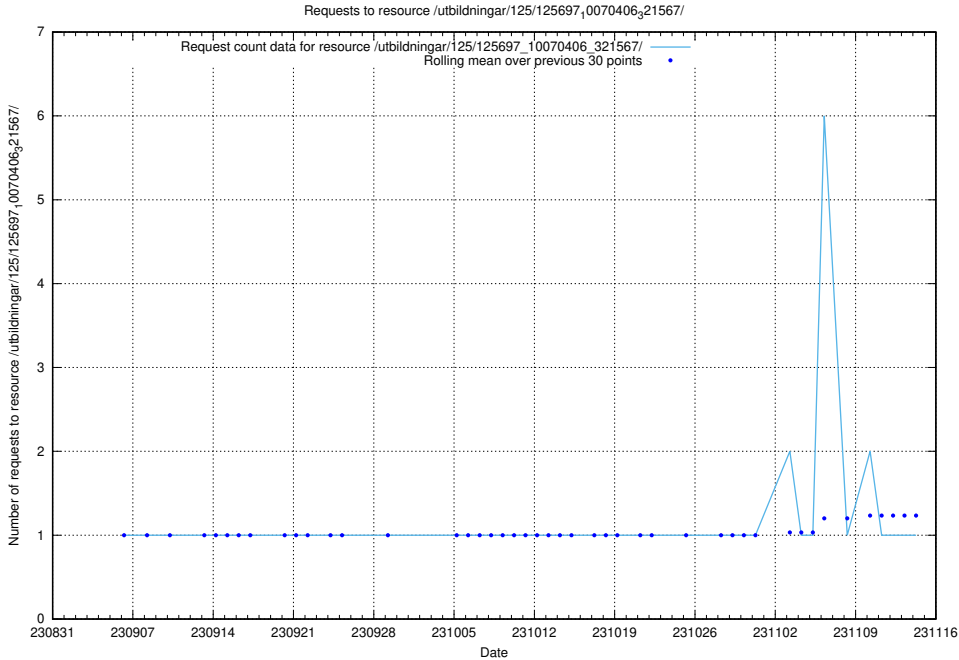

5.4736 Usage of /utbildningar/125/125697_10070406_321567/

Here, we count the number of requests to resource /utbildningar/125/125697_10070406_321567/.