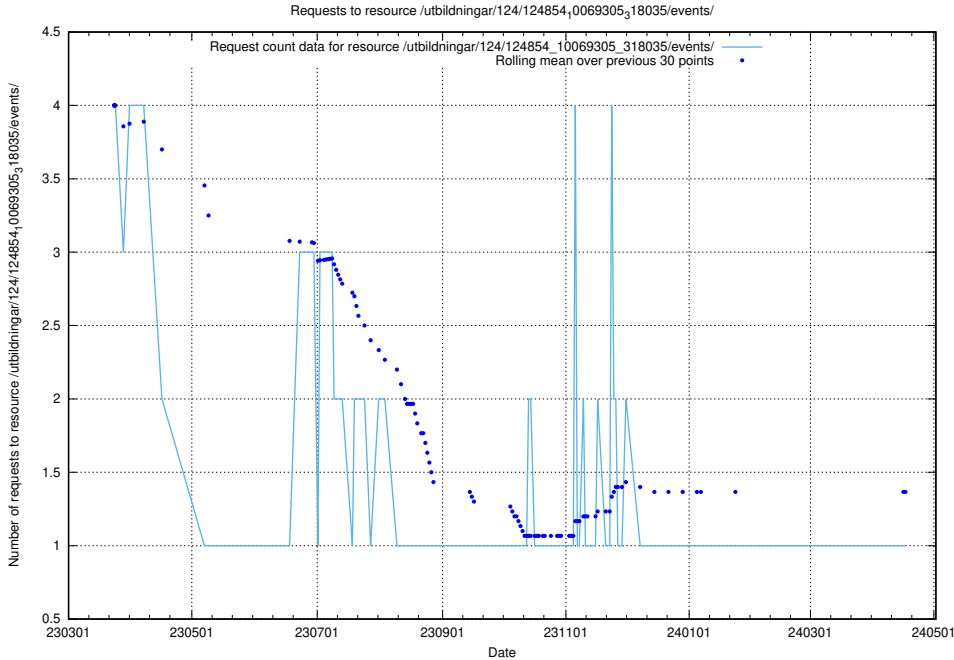

5.6283 Usage of /utbildningar/124/124854_10069305_318035/events/

Here, we count the number of requests to resource /utbildningar/124/124854_10069305_318035/events/