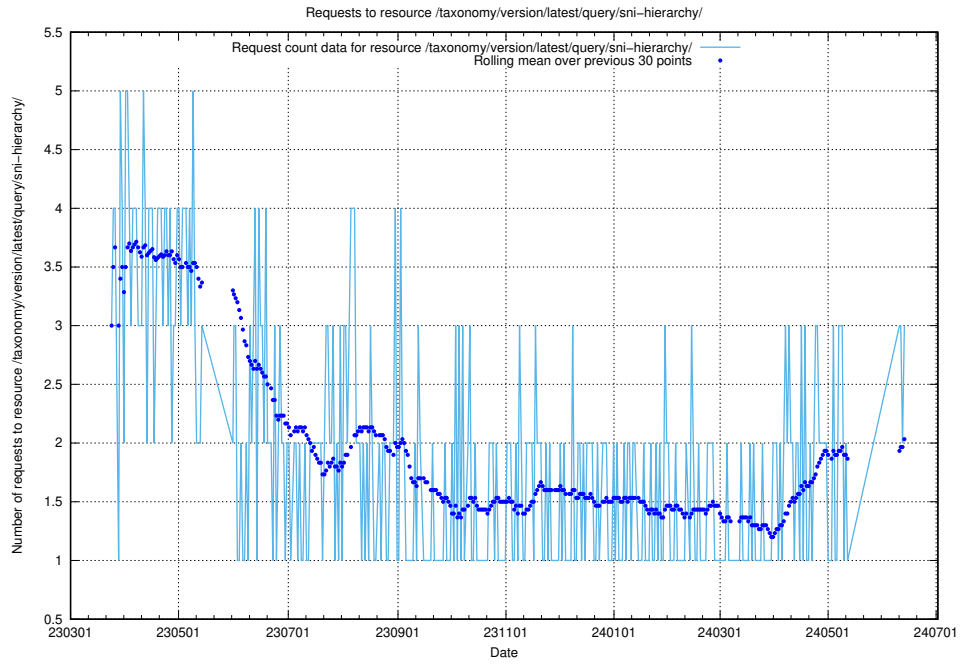

5.438 Usage of /taxonomy/version/latest/query/sni-hierarchy/

Here, we count the number of requests to resource /taxonomy/version/latest/query/sni-hierarchy/.