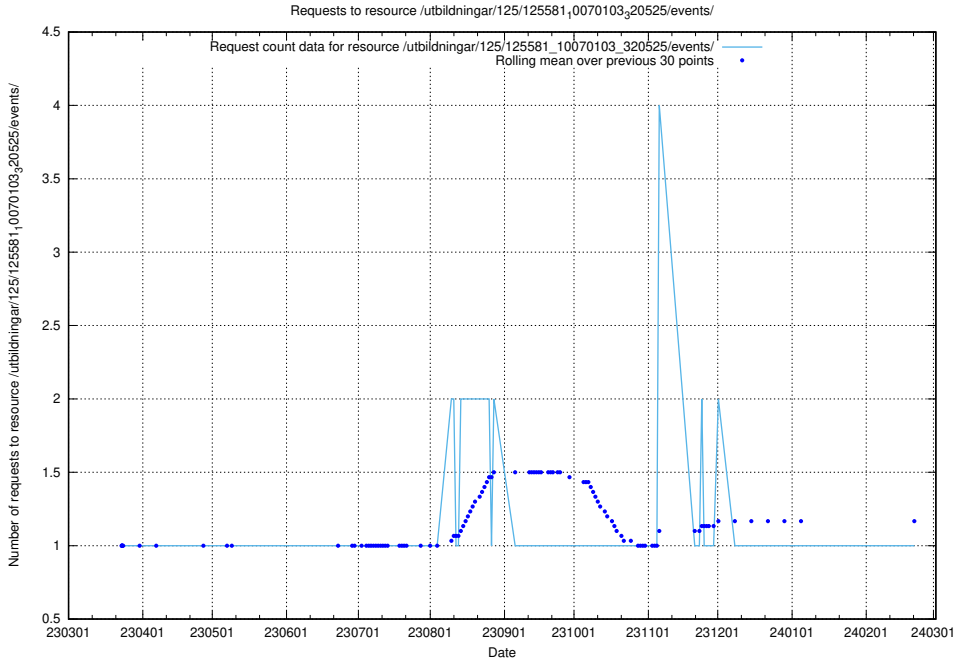

5.1116 Usage of /utbildningar/125/125581_10070103_320525/events/

Here, we count the number of requests to resource /utbildningar/125/125581_10070103_320525/events/