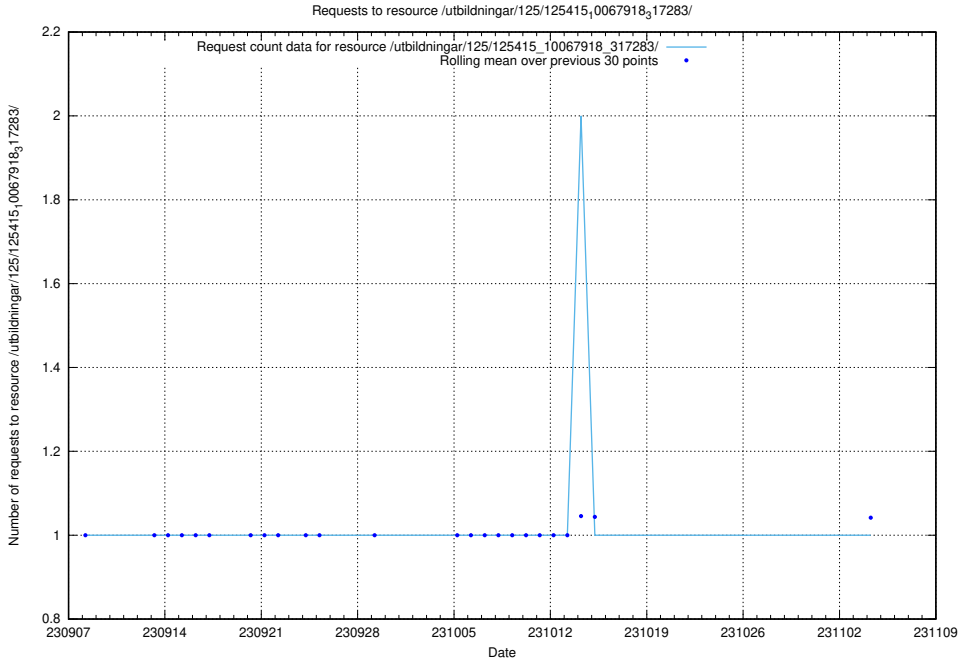

5.4695 Usage of /utbildningar/125/125415_10067918_317283/

Here, we count the number of requests to resource /utbildningar/125/125415_10067918_317283/.