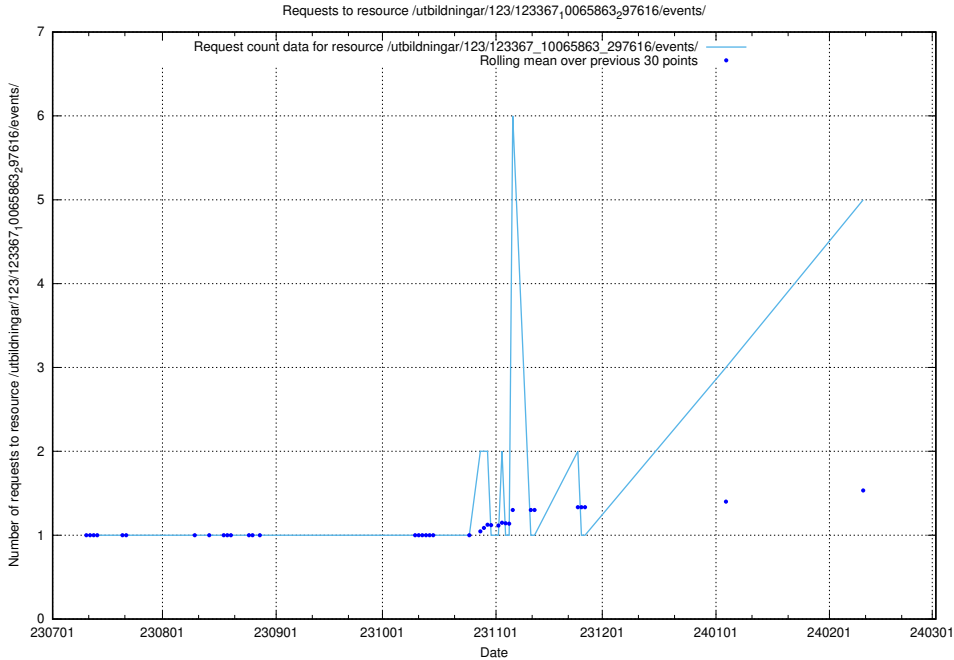

5.149 Usage of /utbildningar/123/123367_10065863_297616/events/

Here, we count the number of requests to resource /utbildningar/123/123367_10065863_297616/events/