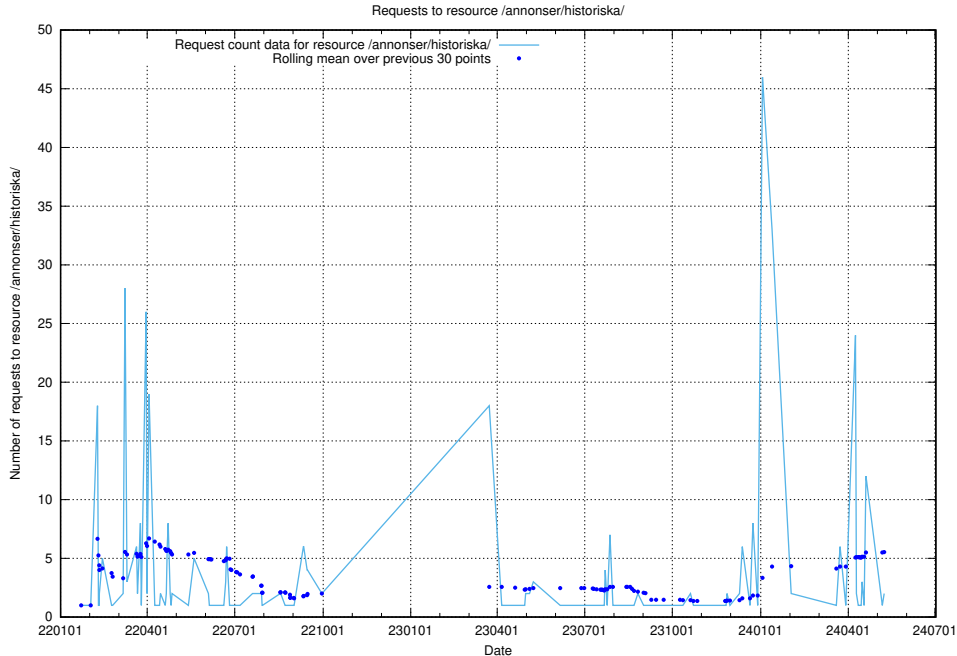

5.818 Usage of /annonser/historiska/

Here, we count the number of requests to resource /annonser/historiska/.