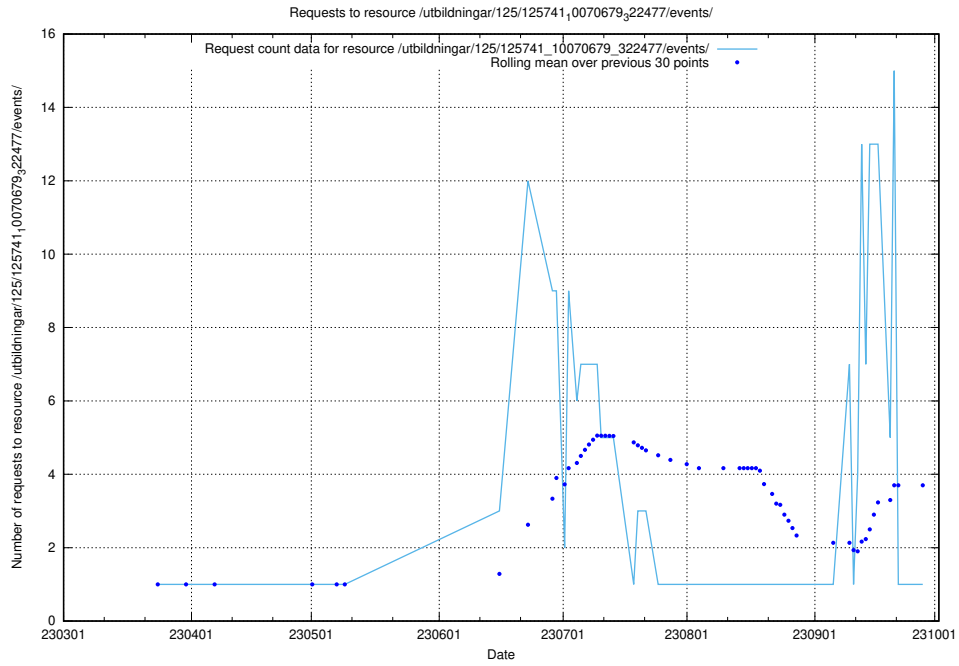

5.6260 Usage of /utbildningar/125/125741_10070679_322477/events/

Here, we count the number of requests to resource /utbildningar/125/125741_10070679_322477/events/