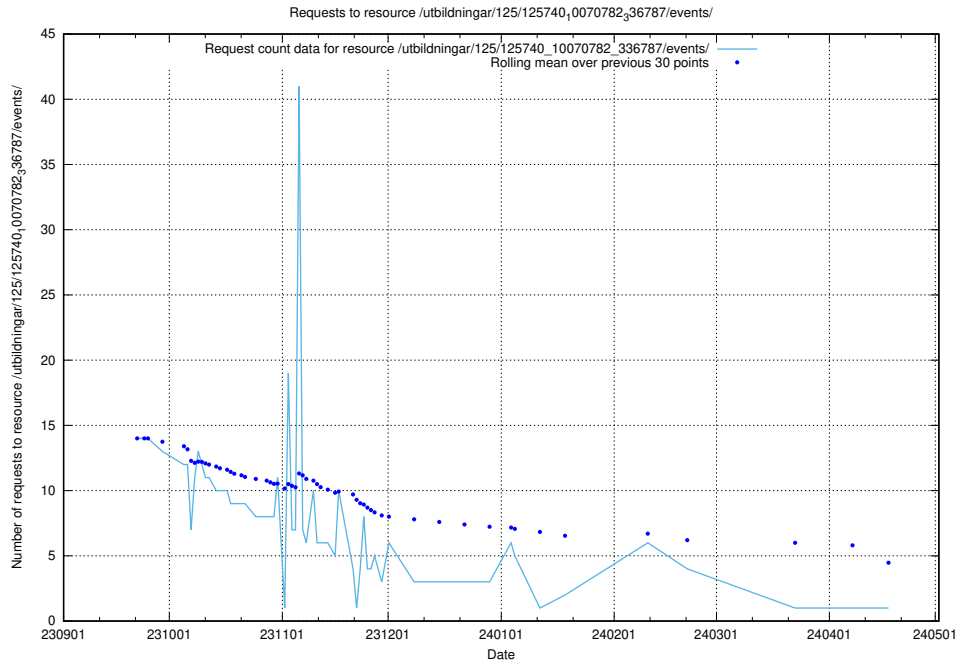

5.4559 Usage of /utbildningar/125/125740_10070782_336787/events/

Here, we count the number of requests to resource /utbildningar/125/125740_10070782_336787/events/