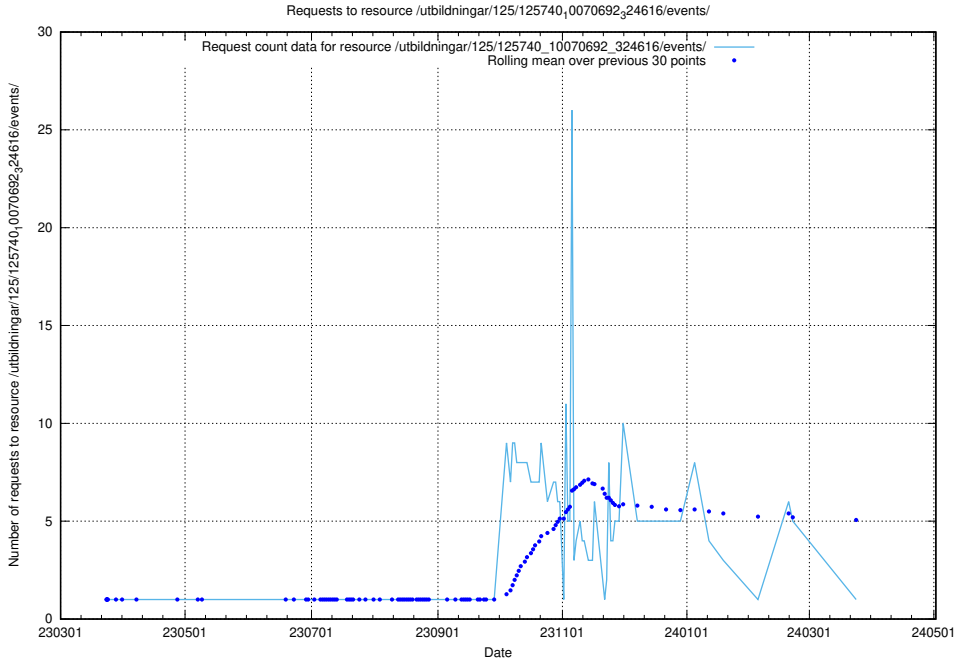

5.995 Usage of /utbildningar/125/125740_10070692_324616/events/

Here, we count the number of requests to resource /utbildningar/125/125740_10070692_324616/events/