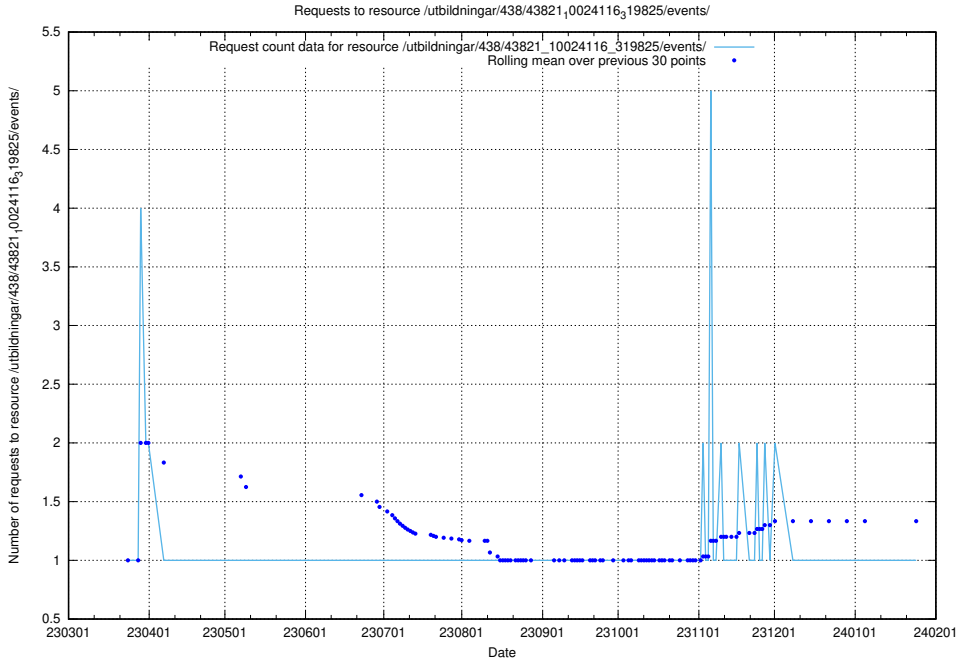

5.6197 Usage of /utbildningar/438/43821_10024116_319825/events/

Here, we count the number of requests to resource /utbildningar/438/43821_10024116_319825/events/.