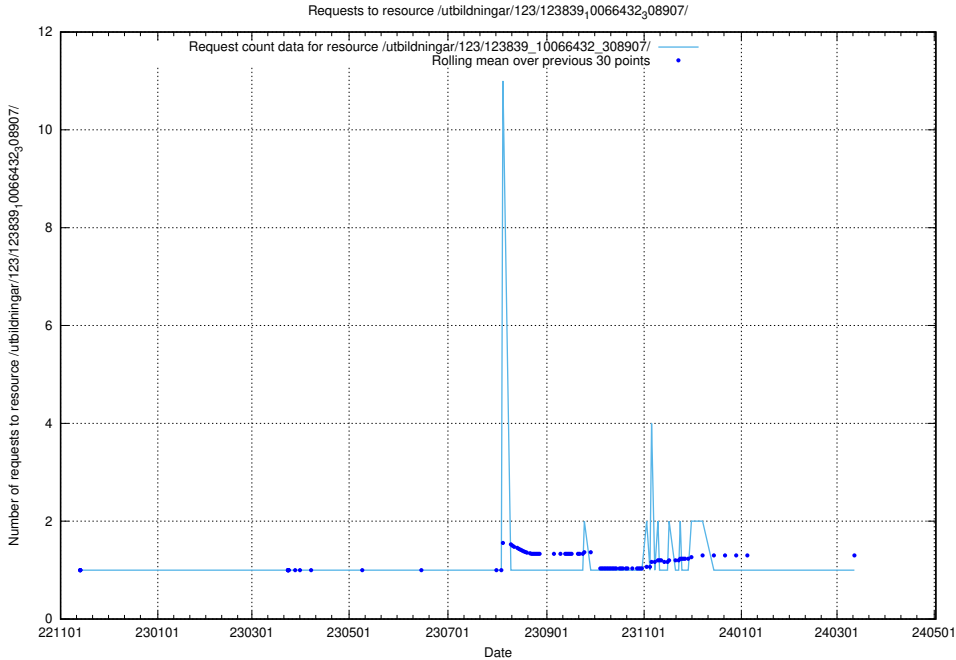

5.5937 Usage of /utbildningar/123/123839_10066432_308907/

Here, we count the number of requests to resource /utbildningar/123/123839_10066432_308907/.