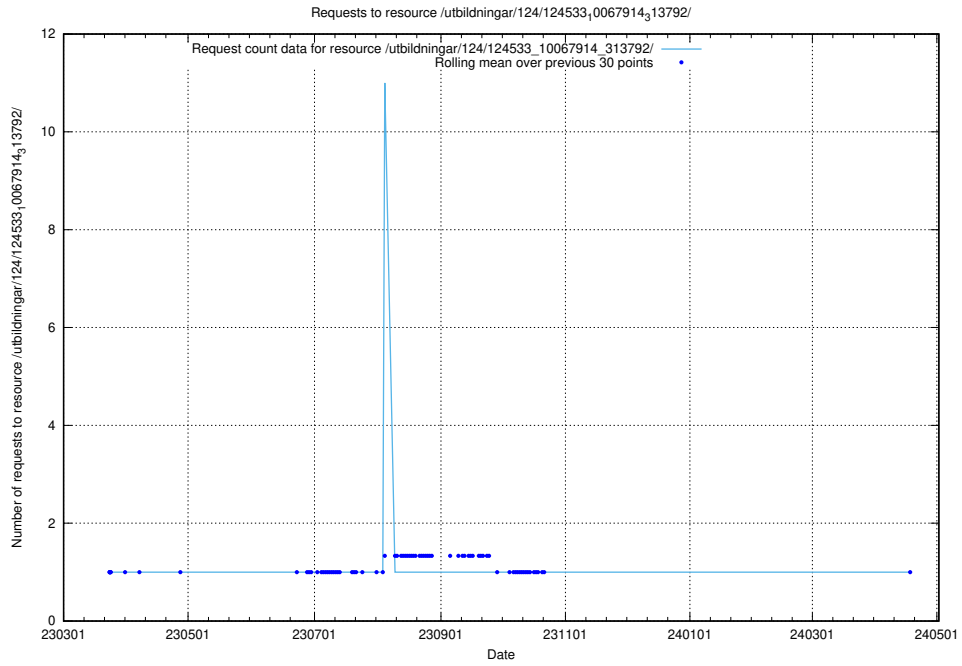

5.1243 Usage of /utbildningar/124/124533_10067914_313792/

Here, we count the number of requests to resource /utbildningar/124/124533_10067914_313792/.