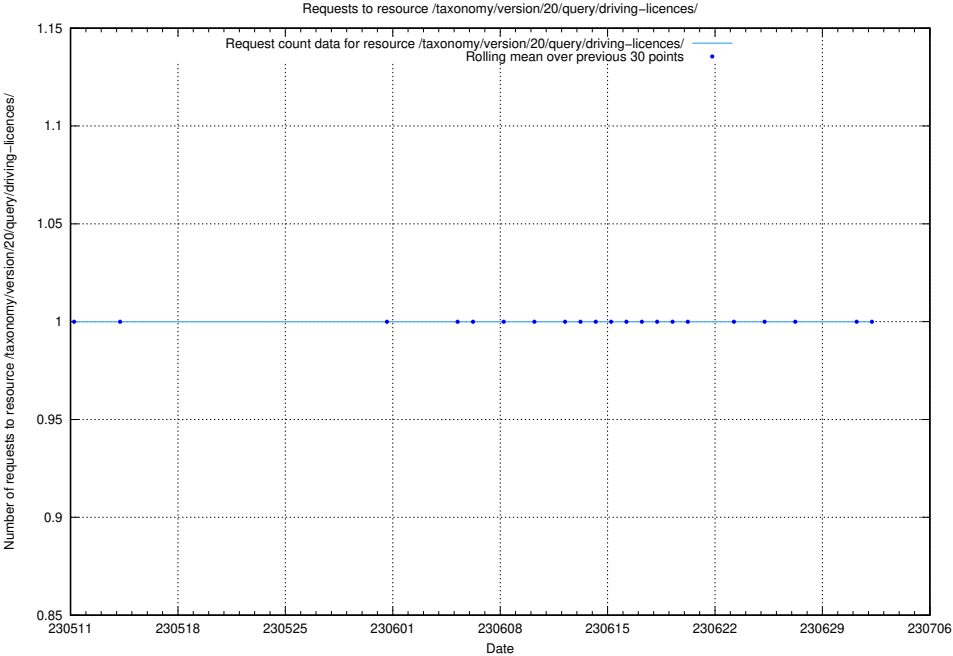

5.6036 Usage of /taxonomy/version/20/query/driving-licences/

Here, we count the number of requests to resource /taxonomy/version/20/query/driving-licences/.