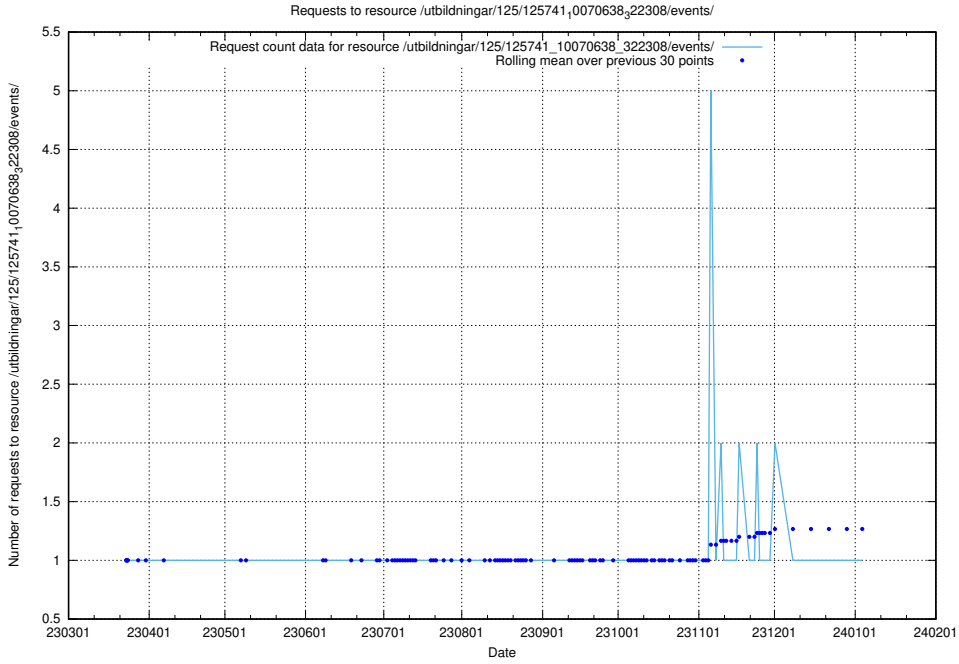

5.6522 Usage of /utbildningar/125/125741_10070638_322308/events/

Here, we count the number of requests to resource /utbildningar/125/125741_10070638_322308/events/