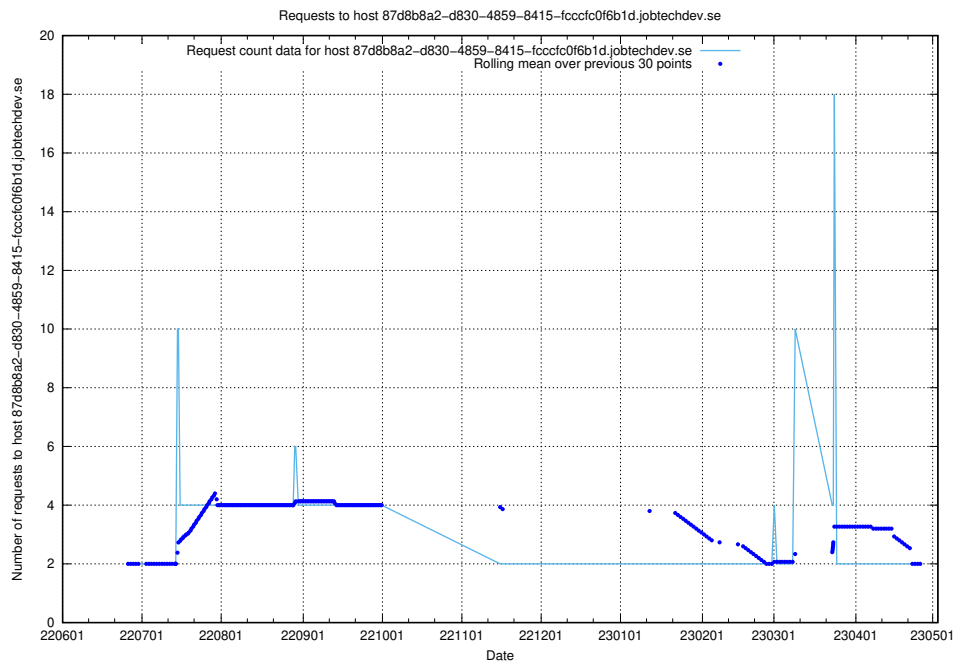

7.400 Usage of 87d8b8a2-d830-4859-8415-fccfc0f6b1d.jobtechdev.se

Here, we count the number of requests to host 87d8b8a2-d830-4859-8415-fccfc0f6b1d.jobtechdev.se.