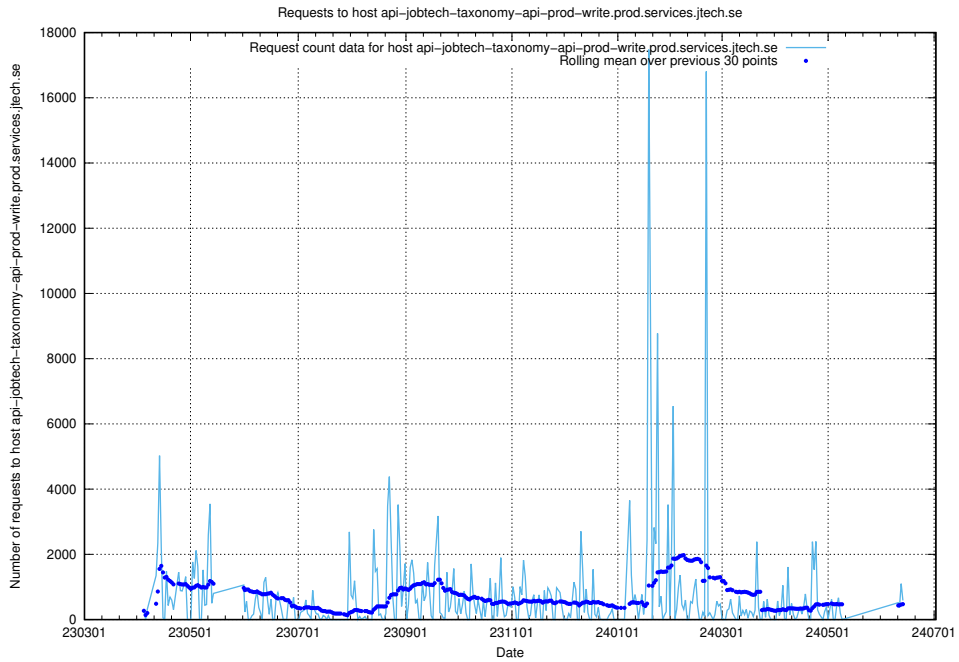

7.24 Usage of api-jobtech-taxonomy-api-prod-write.prod.services.jtech.se

Here, we count the number of requests to host api-jobtech-taxonomy-api-prod-write.prod.services.jtech.se.