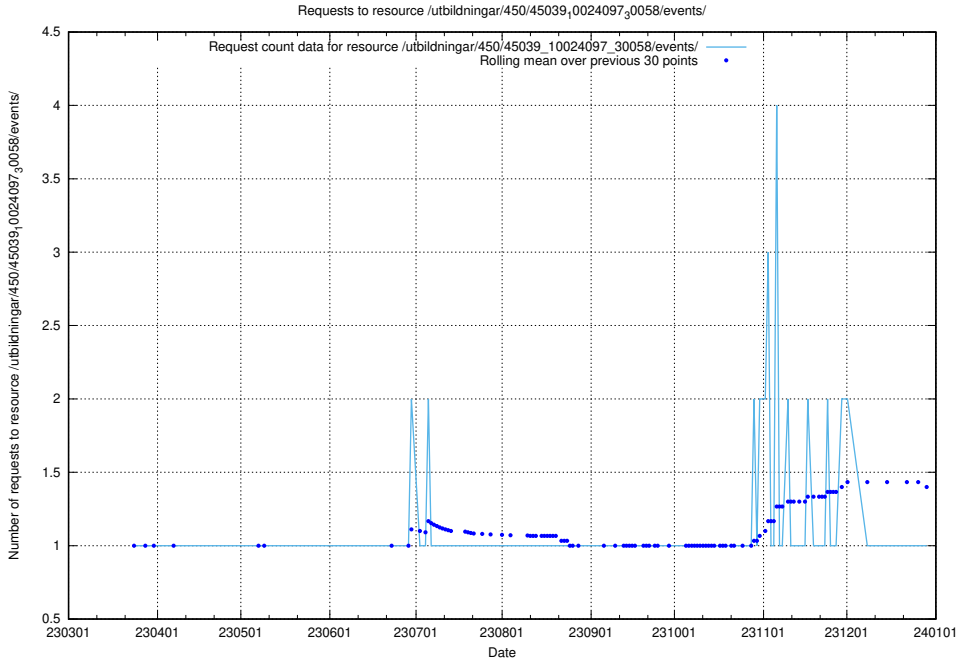

5.6191 Usage of /utbildningar/450/45039_10024097_30058/events/

Here, we count the number of requests to resource /utbildningar/450/45039_10024097_30058/events/.