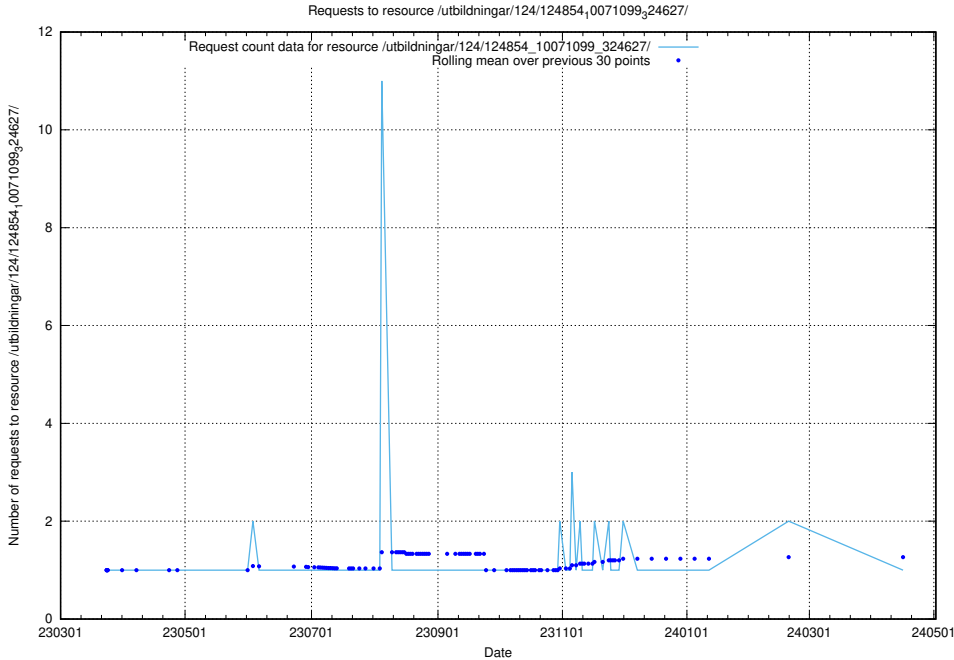

5.1221 Usage of /utbildningar/124/124854_10071099_324627/

Here, we count the number of requests to resource /utbildningar/124/124854_10071099_324627/.