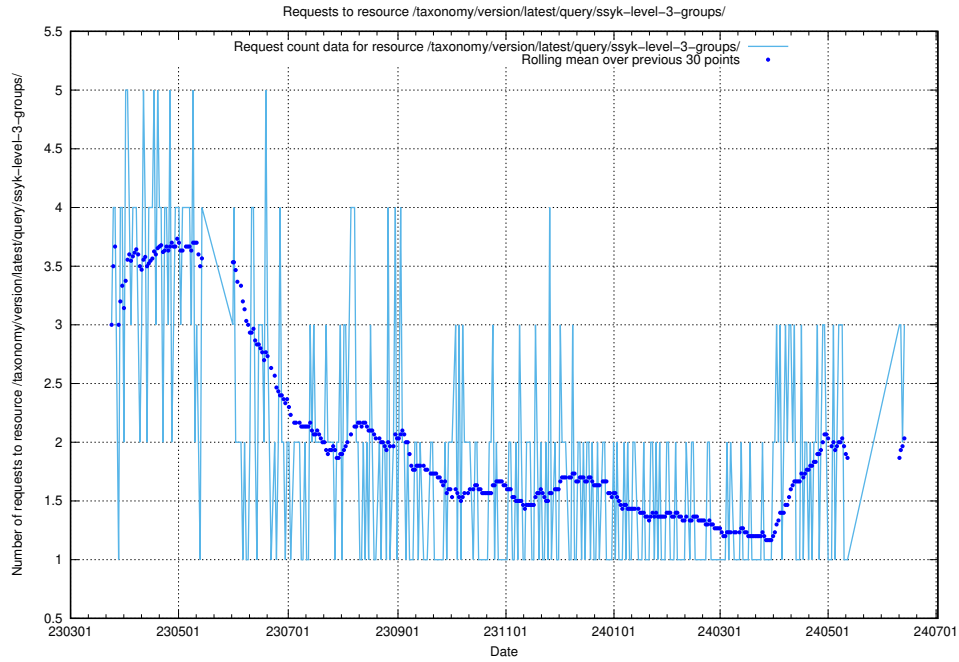

5.435 Usage of /taxonomy/version/latest/query/ssyk-level-3-groups/

Here, we count the number of requests to resource /taxonomy/version/latest/query/ssyk-level-3-groups/.