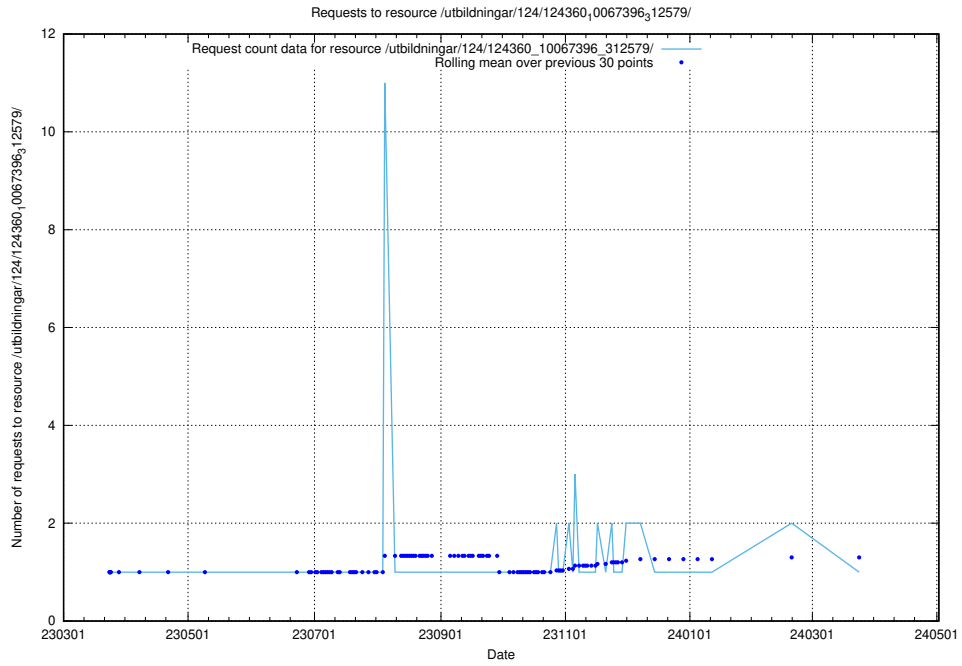

5.3867 Usage of /utbildningar/124/124360_10067396_312579/

Here, we count the number of requests to resource /utbildningar/124/124360_10067396_312579/.