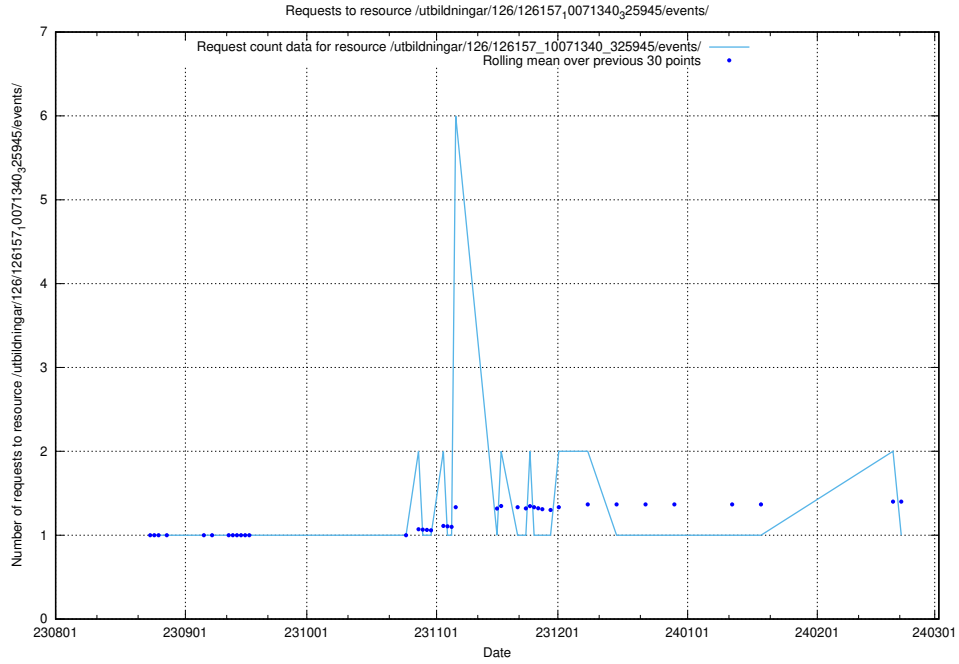

5.4785 Usage of /utbildningar/126/126157_10071340_325945/events/

Here, we count the number of requests to resource /utbildningar/126/126157_10071340_325945/events/