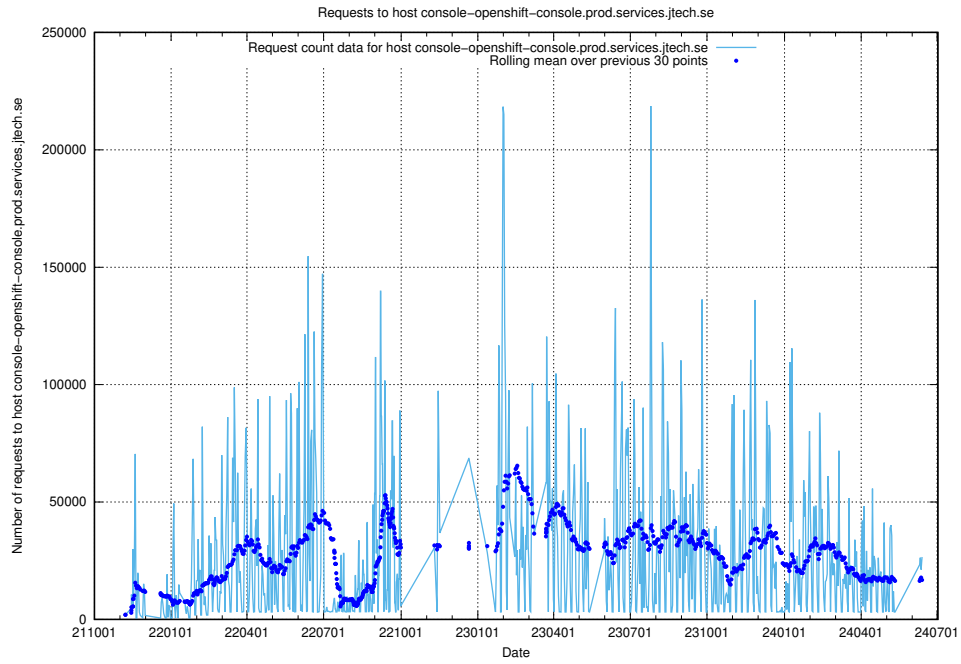

7.8 Usage of console-openshift-console.prod.services.jtech.se

Here, we count the number of requests to host console-openshift-console.prod.services.jtech.se.