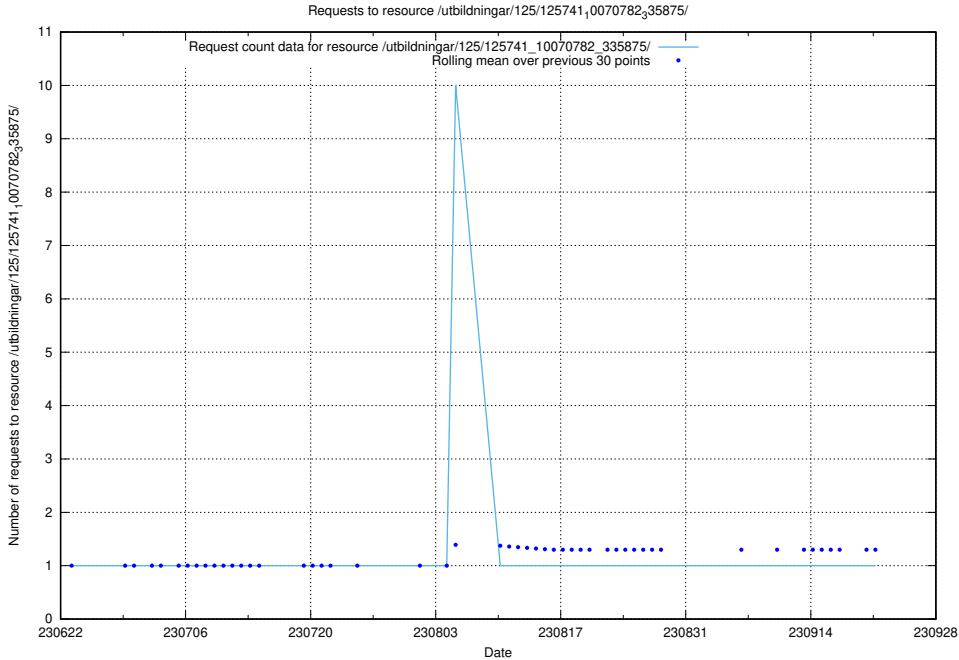

5.5750 Usage of /utbildningar/125/125741_10070782_335875/

Here, we count the number of requests to resource /utbildningar/125/125741_10070782_335875/.