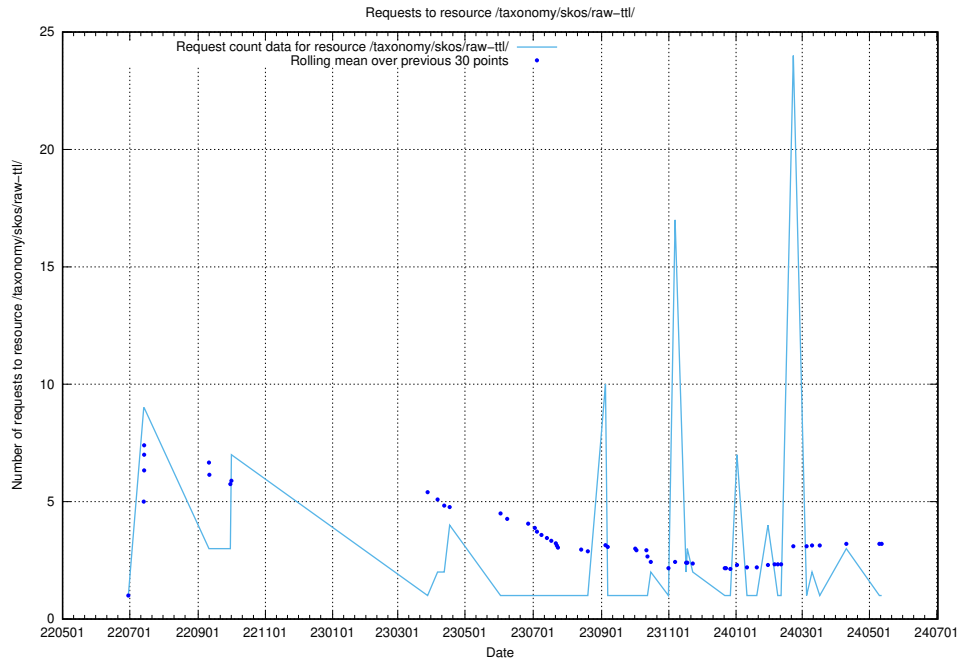

5.1026 Usage of /taxonomy/skos/raw-ttl/

Here, we count the number of requests to resource /taxonomy/skos/raw-ttl/.