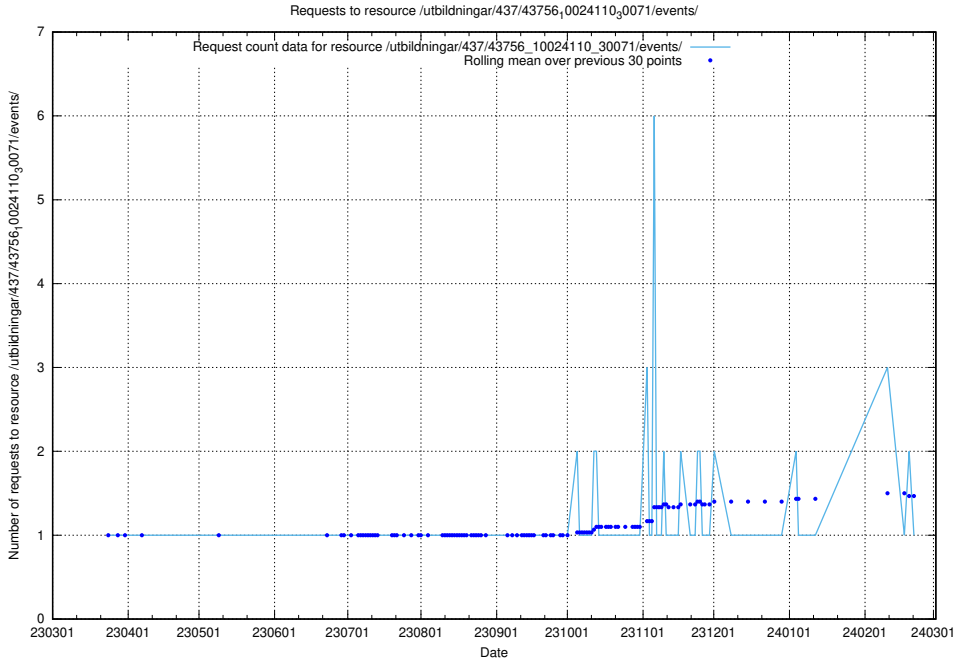

5.6219 Usage of /utbildningar/437/43756_10024110_30071/events/

Here, we count the number of requests to resource /utbildningar/437/43756_10024110_30071/events/.