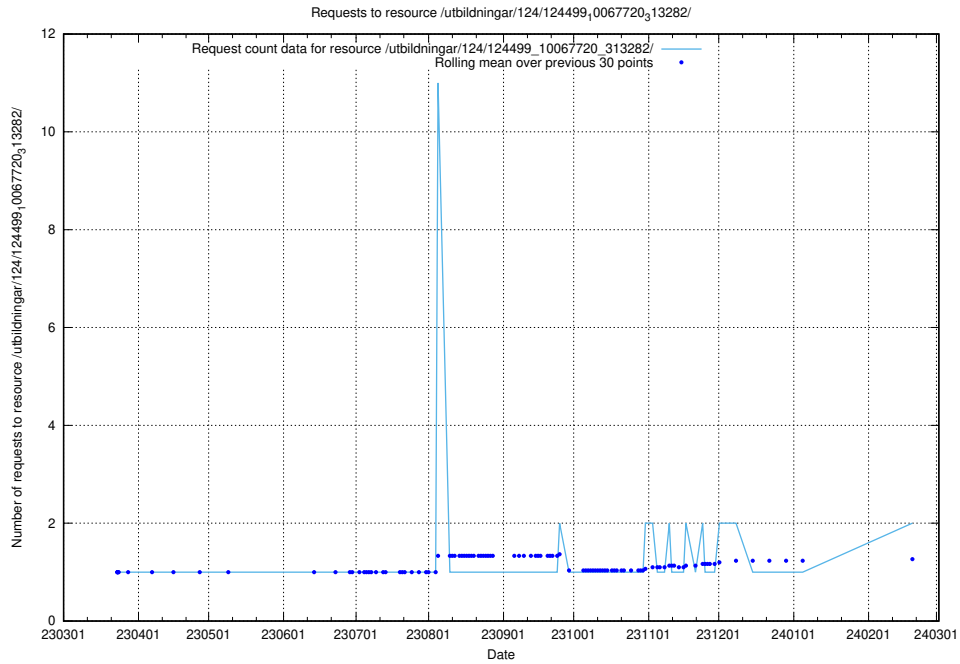

5.587 Usage of /utbildningar/124/124499_10067720_313282/

Here, we count the number of requests to resource /utbildningar/124/124499_10067720_313282/.