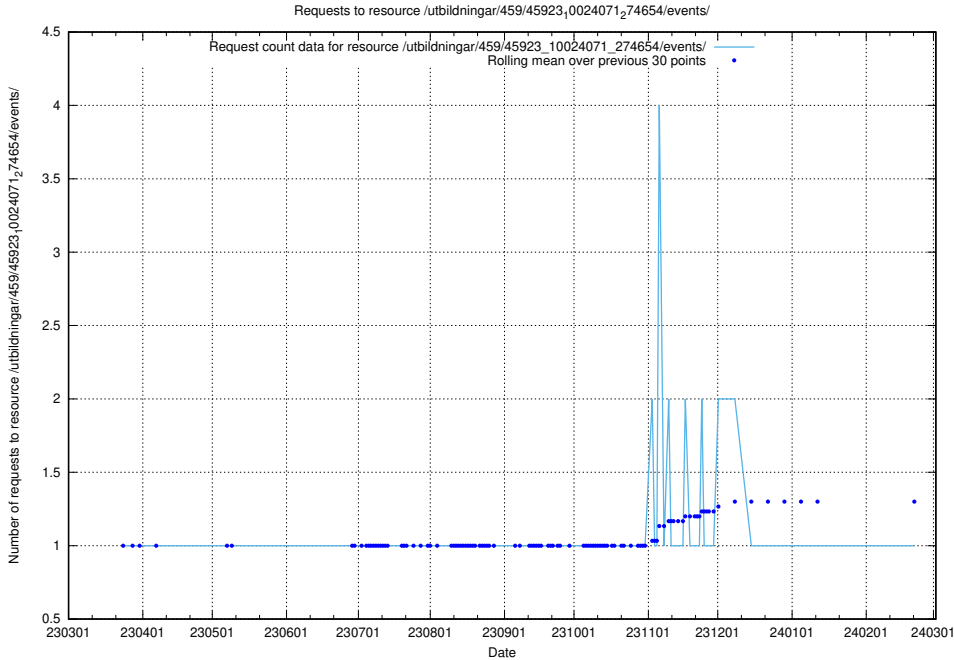

5.6190 Usage of /utbildningar/459/45923_10024071_274654/events/

Here, we count the number of requests to resource /utbildningar/459/45923_10024071_274654/events/.