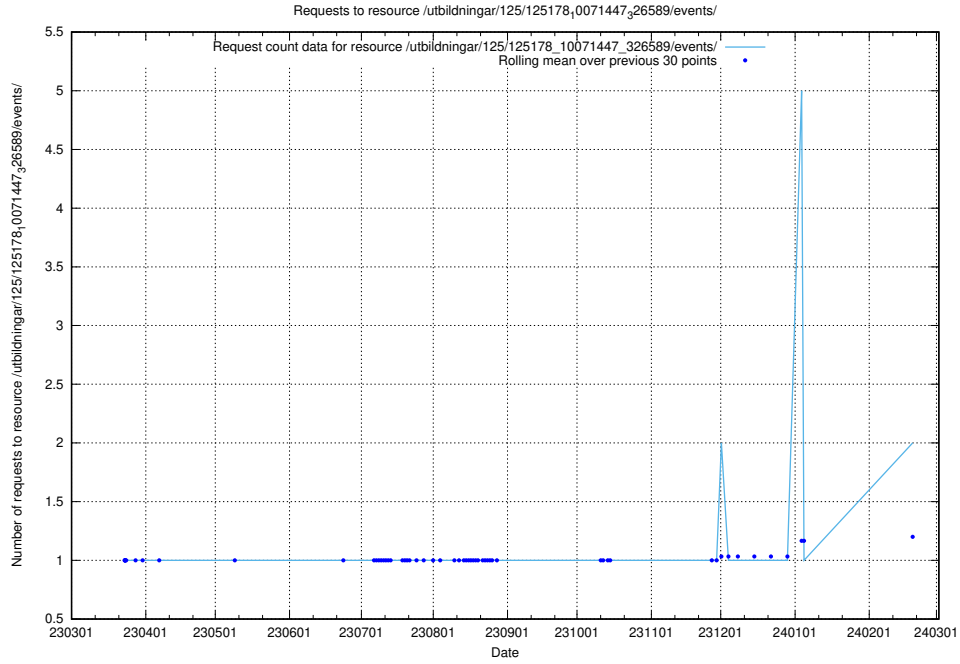

5.499 Usage of /utbildningar/125/125178_10071447_326589/events/

Here, we count the number of requests to resource /utbildningar/125/125178_10071447_326589/events/