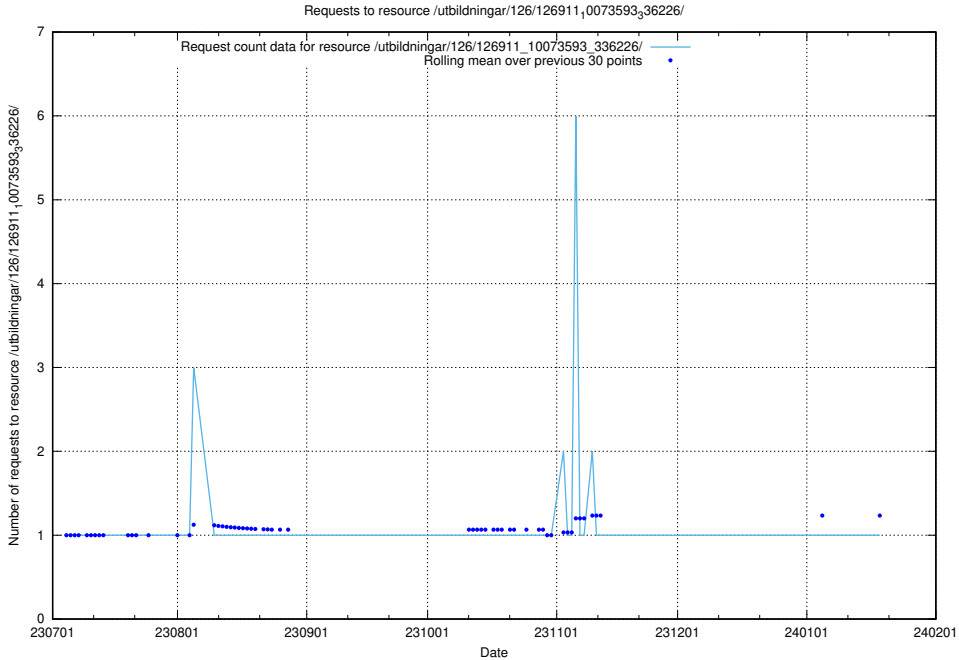

5.5402 Usage of /utbildningar/126/126911_10073593_336226/

Here, we count the number of requests to resource /utbildningar/126/126911_10073593_336226/.