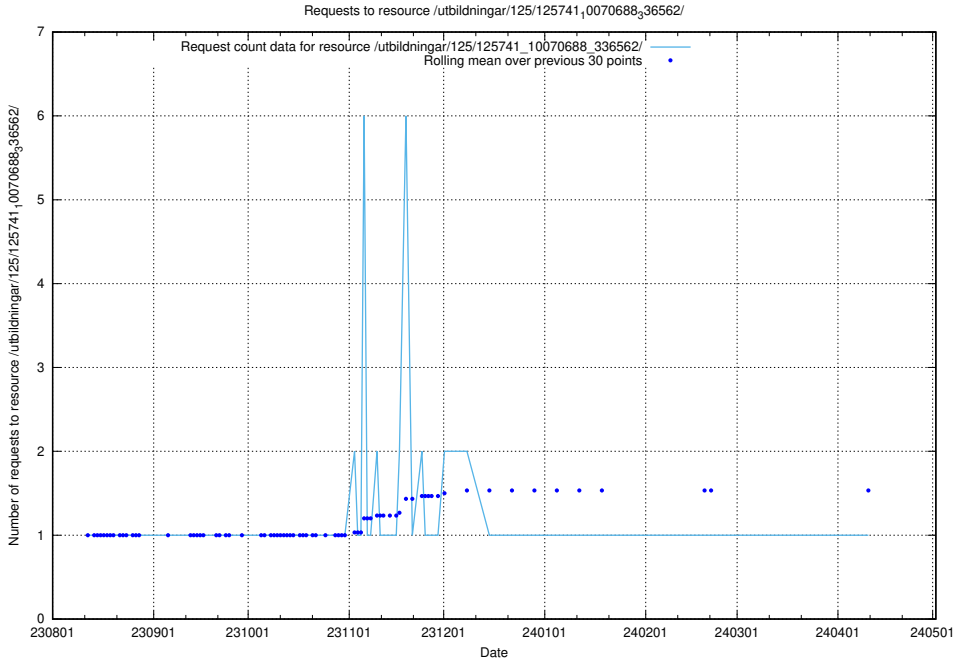

5.4866 Usage of /utbildningar/125/125741_10070688_336562/

Here, we count the number of requests to resource /utbildningar/125/125741_10070688_336562/.