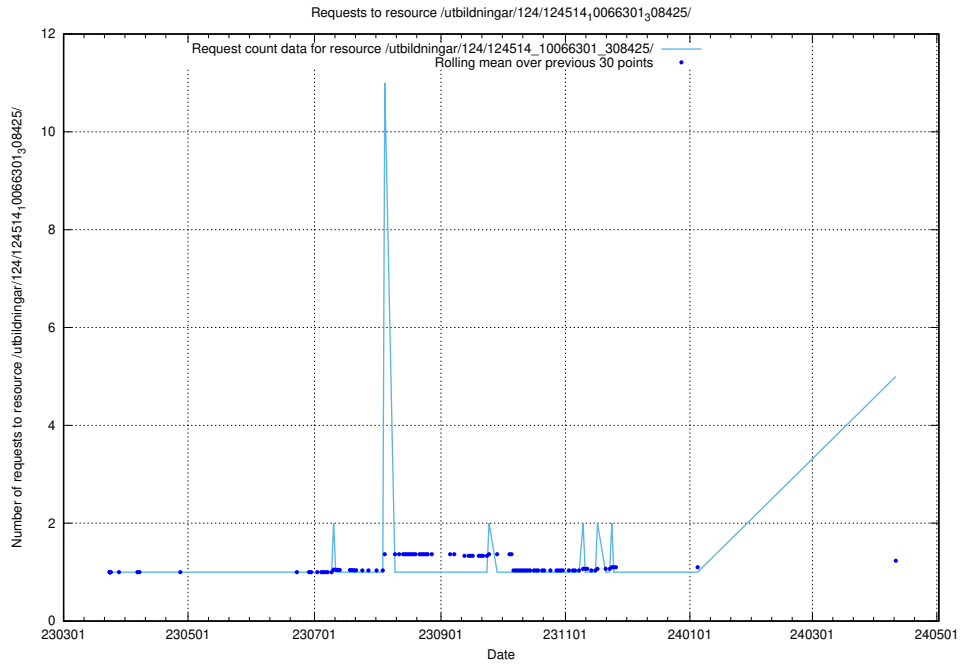

5.126 Usage of /utbildningar/124/124514_10066301_308425/

Here, we count the number of requests to resource /utbildningar/124/124514_10066301_308425/.