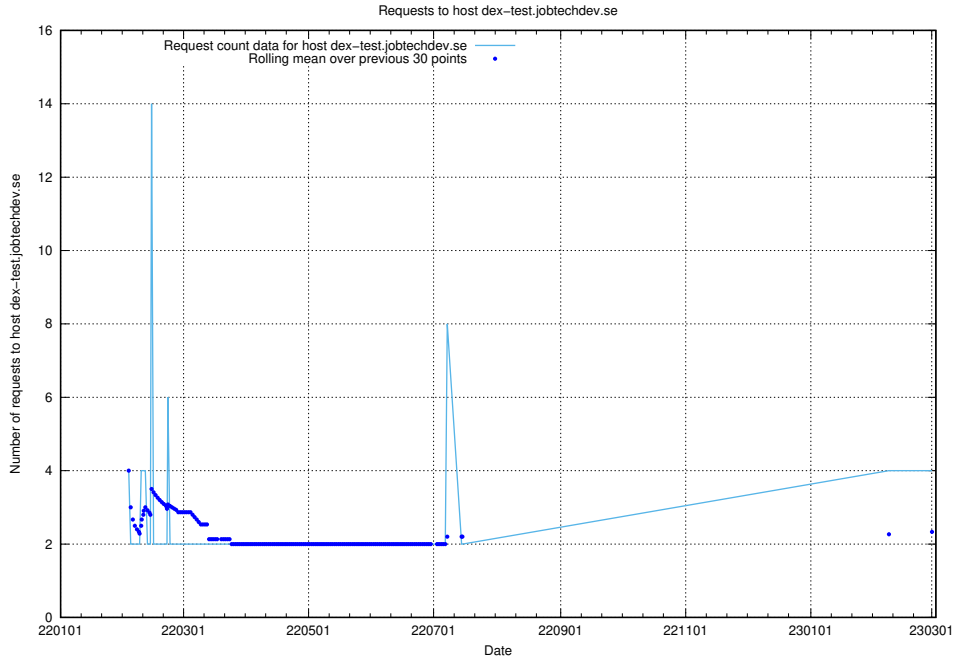

7.164 Usage of dex-test.jobtechdev.se

Here, we count the number of requests to host dex-test.jobtechdev.se.