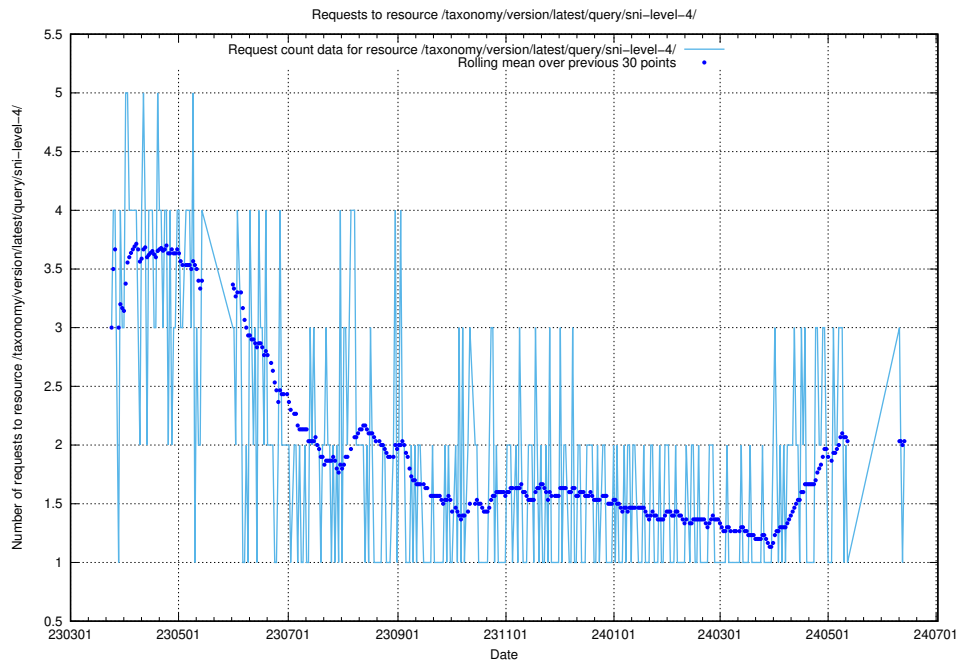

5.929 Usage of /taxonomy/version/latest/query/sni-level-4/

Here, we count the number of requests to resource /taxonomy/version/latest/query/sni-level-4/.