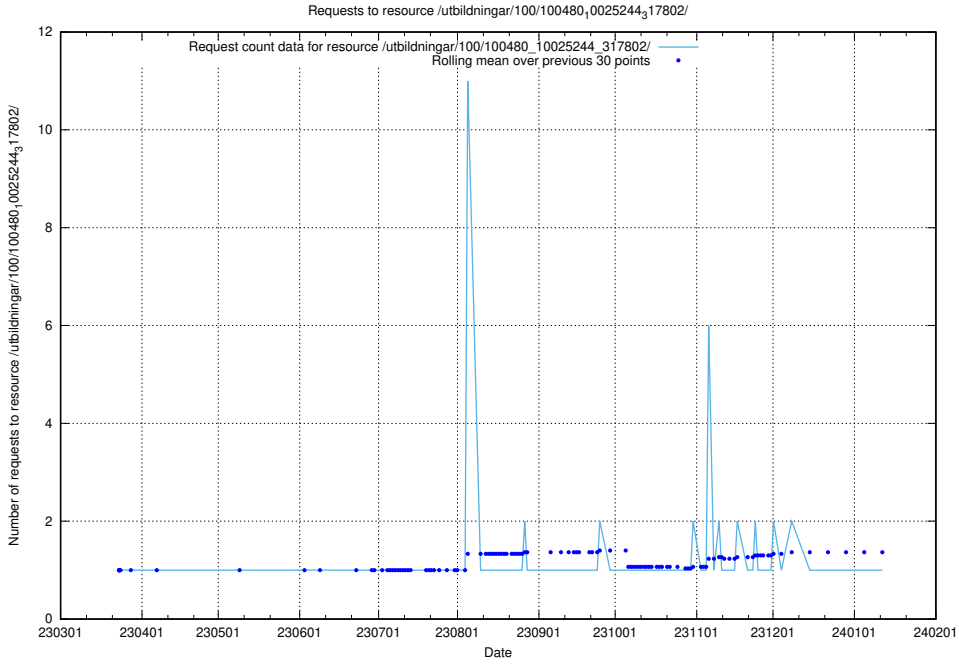

5.5772 Usage of /utbildningar/100/100480_10025244_317802/

Here, we count the number of requests to resource /utbildningar/100/100480_10025244_317802/.