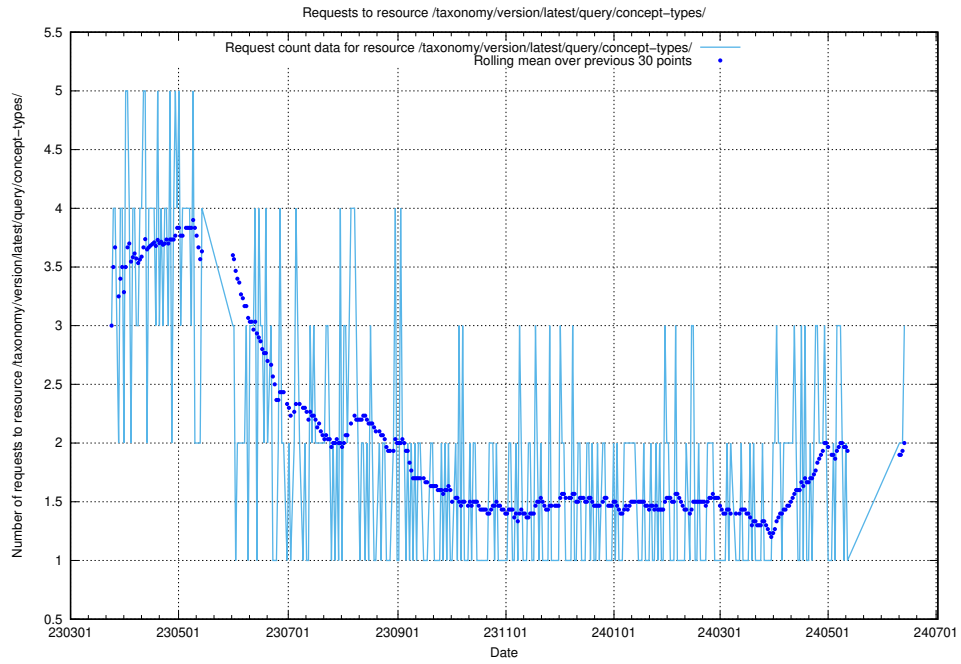

5.451 Usage of /taxonomy/version/latest/query/concept-types/

Here, we count the number of requests to resource /taxonomy/version/latest/query/concept-types/.