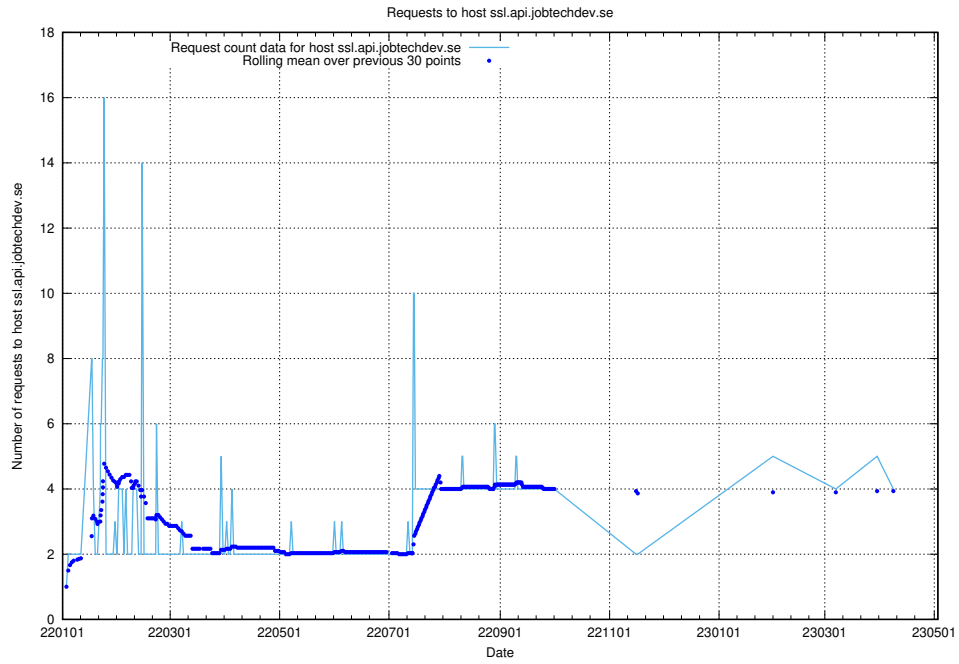

7.112 Usage of ssl.api.jobtechdev.se

Here, we count the number of requests to host ssl.api.jobtechdev.se.