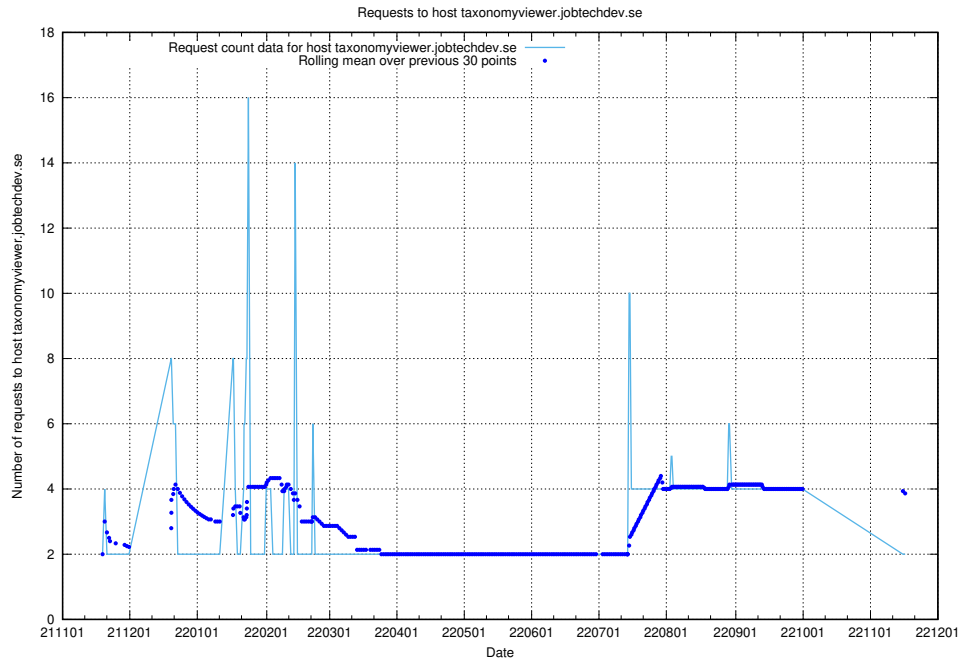

## 7.464 Usage of taxonomyviewer.jobtechdev.se

Here, we count the number of requests to host taxonomyviewer.jobtechdev.se.