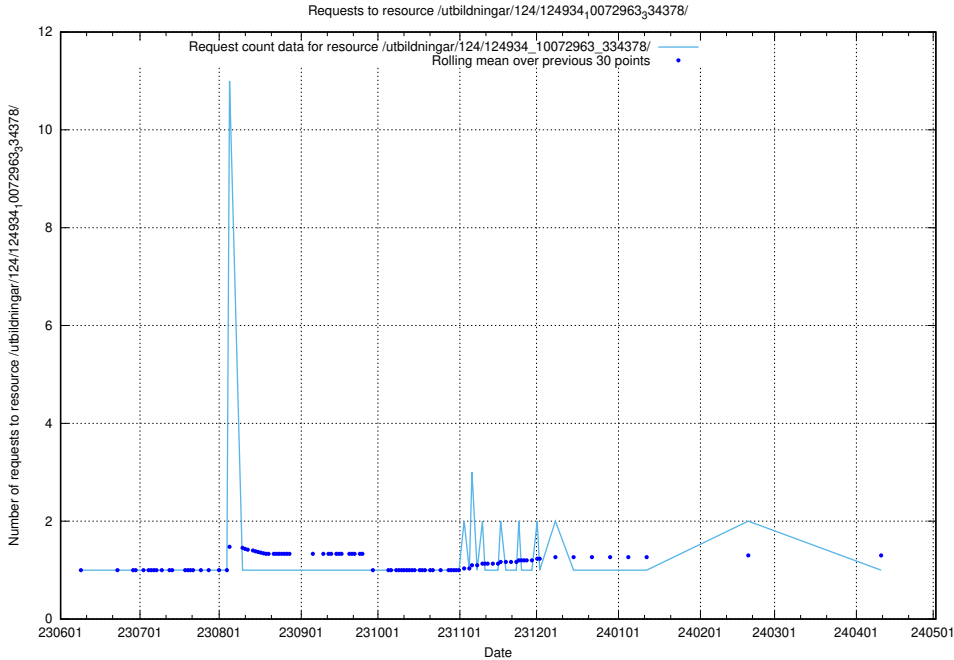

5.5947 Usage of /utbildningar/124/124934_10072963_334378/

Here, we count the number of requests to resource /utbildningar/124/124934_10072963_334378/.