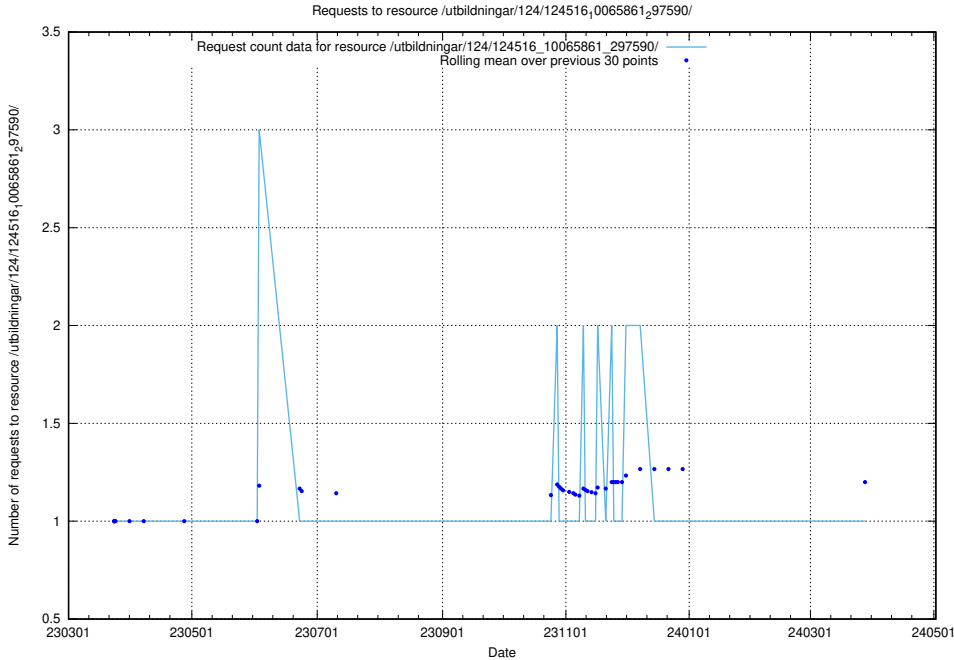

### 5.1554 Usage of /utbildningar/124/124516\_10065861\_297590/

Here, we count the number of requests to resource /utbildningar/124/124516\_10065861\_297590/.