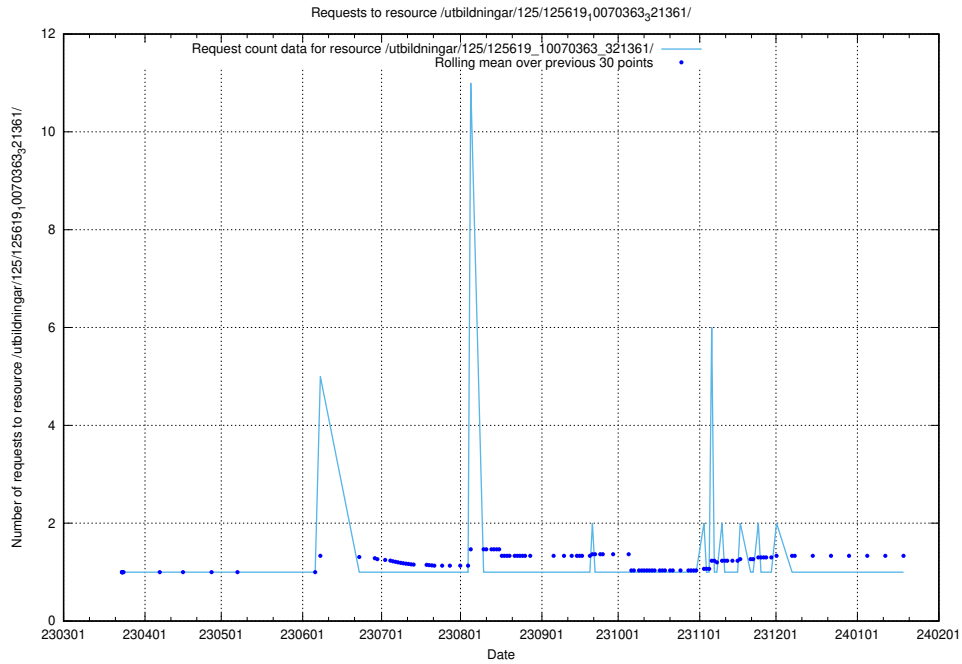

5.1087 Usage of /utbildningar/125/125619_10070363_321361/

Here, we count the number of requests to resource /utbildningar/125/125619_10070363_321361/.