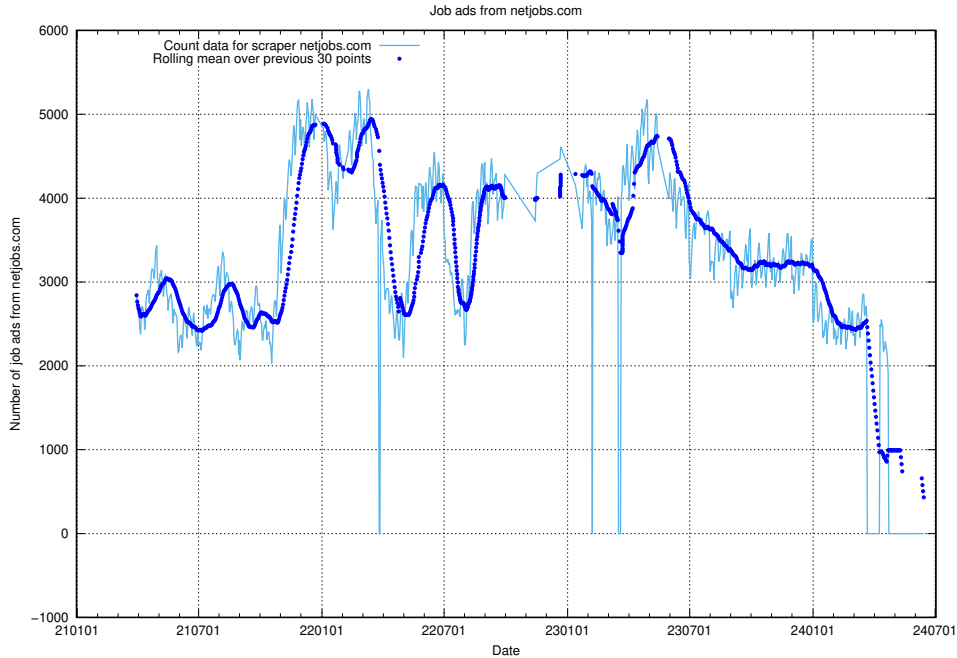

13.17 Number of ads by scraper netjobs.com

Here, we count the number of job ads scraped from netjobs.com.