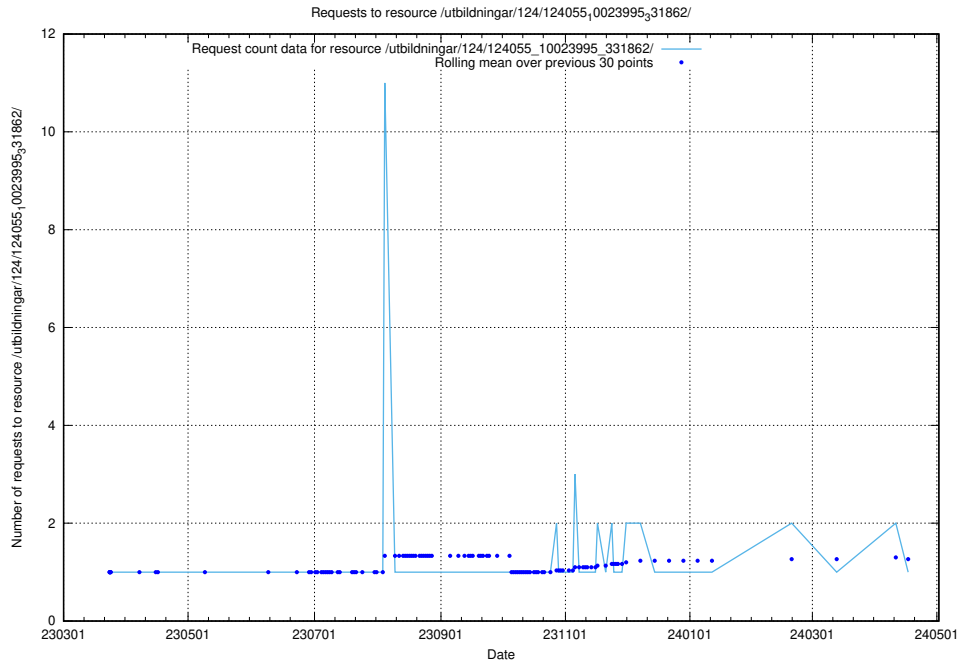

5.4356 Usage of /utbildningar/124/124055_10023995_331862/

Here, we count the number of requests to resource /utbildningar/124/124055_10023995_331862/.