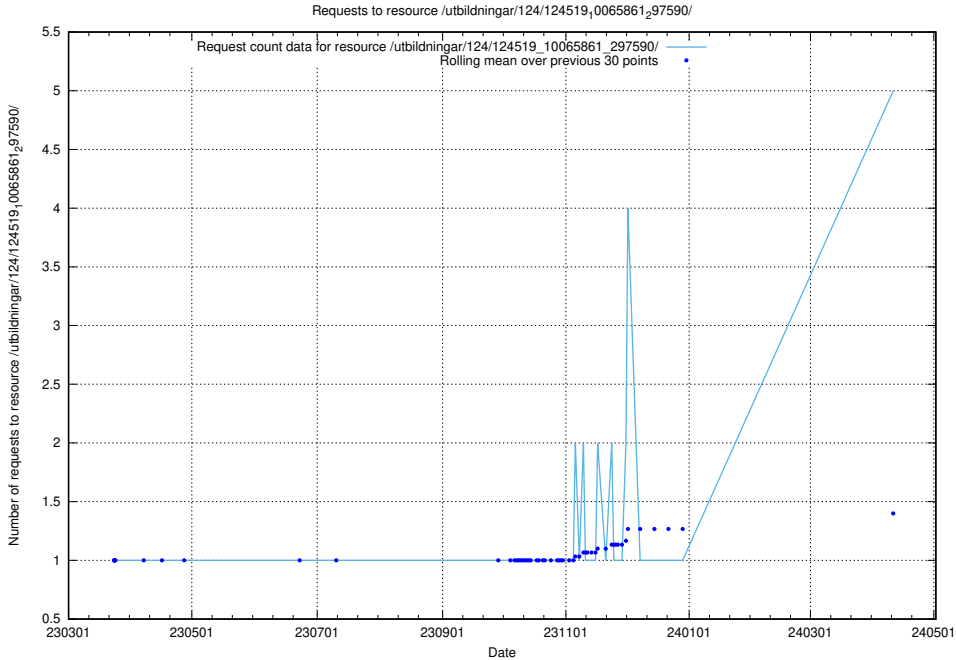

5.122 Usage of /utbildningar/124/124519_10065861_297590/

Here, we count the number of requests to resource /utbildningar/124/124519_10065861_297590/.