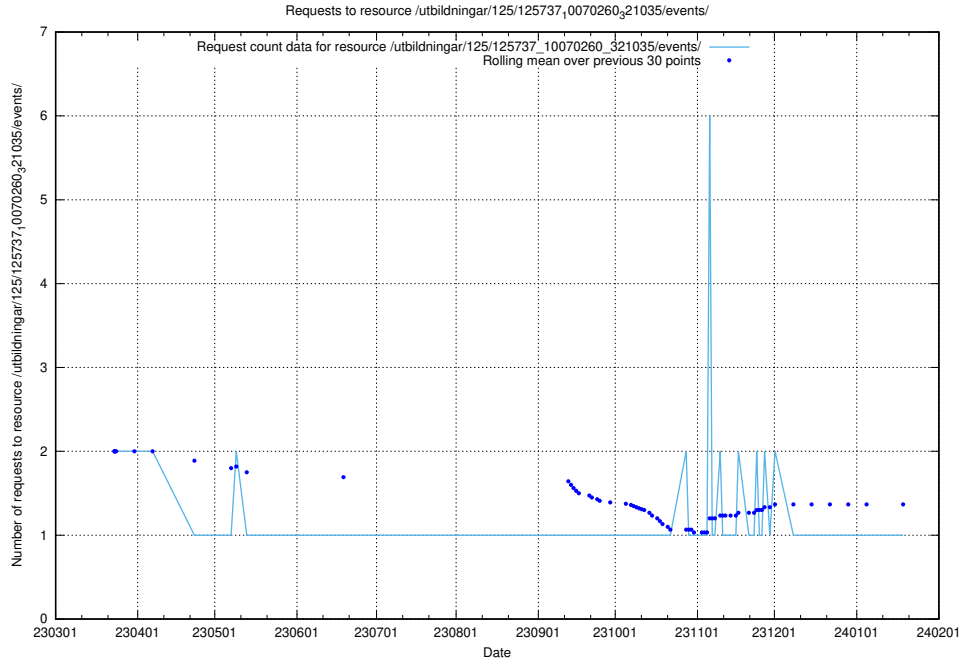

5.6311 Usage of /utbildningar/125/125737_10070260_321035/events/

Here, we count the number of requests to resource /utbildningar/125/125737_10070260_321035/events/