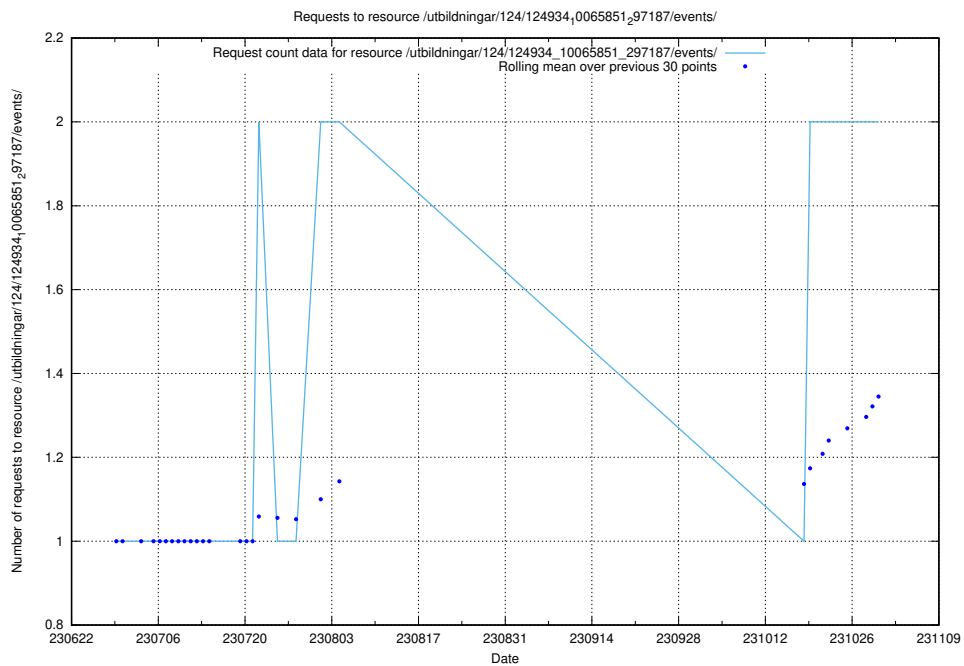

5.839 Usage of /utbildningar/124/124934_10065851_297187/events/

Here, we count the number of requests to resource /utbildningar/124/124934_10065851_297187/events/