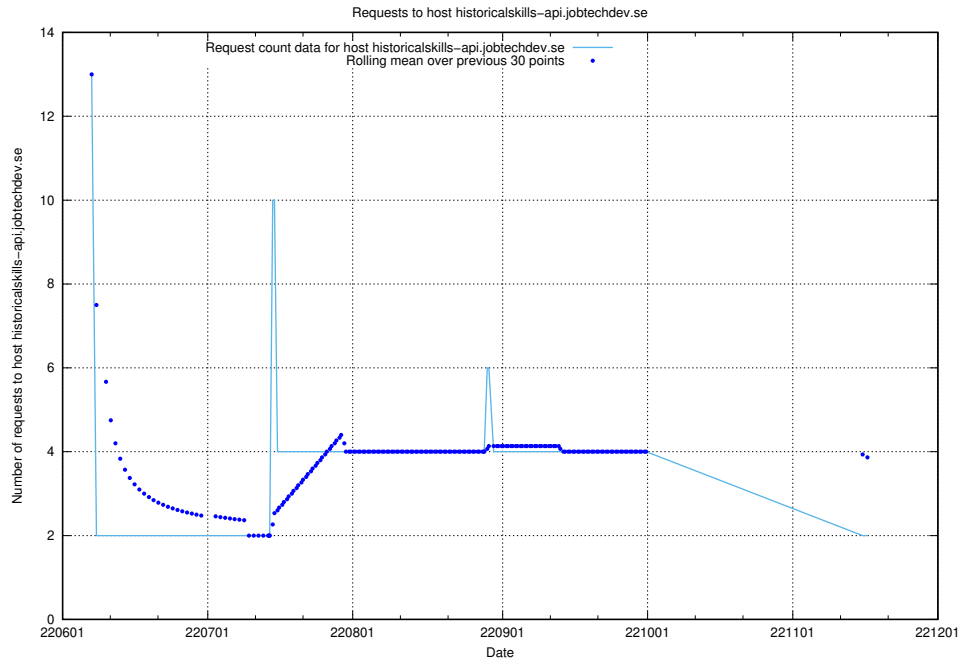

7.413 Usage of historicalskills-api.jobtechdev.se

Here, we count the number of requests to host historicalskills-api.jobtechdev.se.