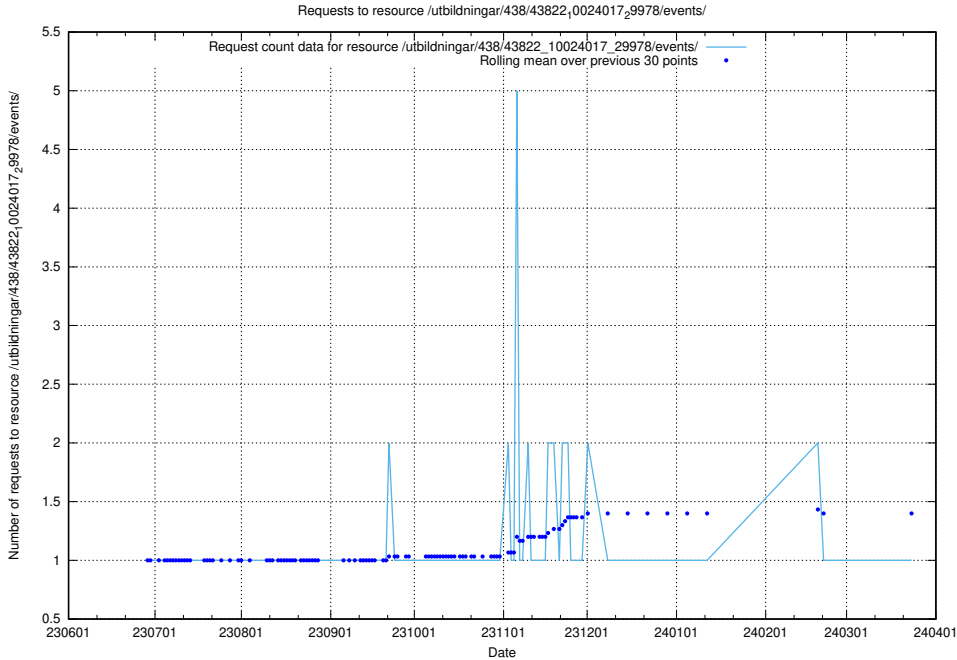

5.5485 Usage of /utbildningar/438/43822_10024017_29978/events/

Here, we count the number of requests to resource /utbildningar/438/43822_10024017_29978/events/.