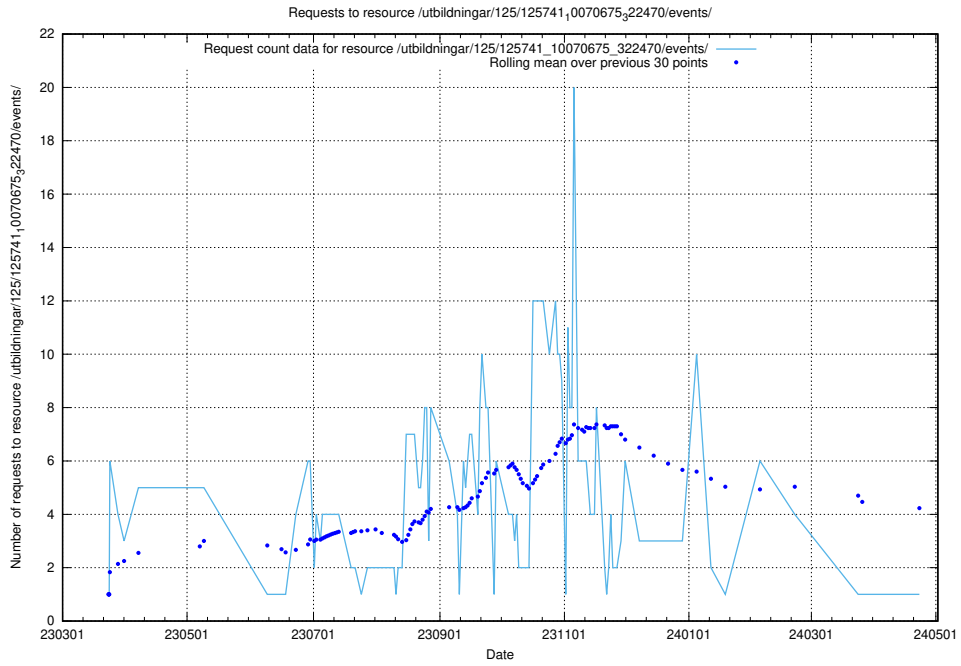

5.6509 Usage of /utbildningar/125/125741_10070675_322470/events/

Here, we count the number of requests to resource /utbildningar/125/125741_10070675_322470/events/