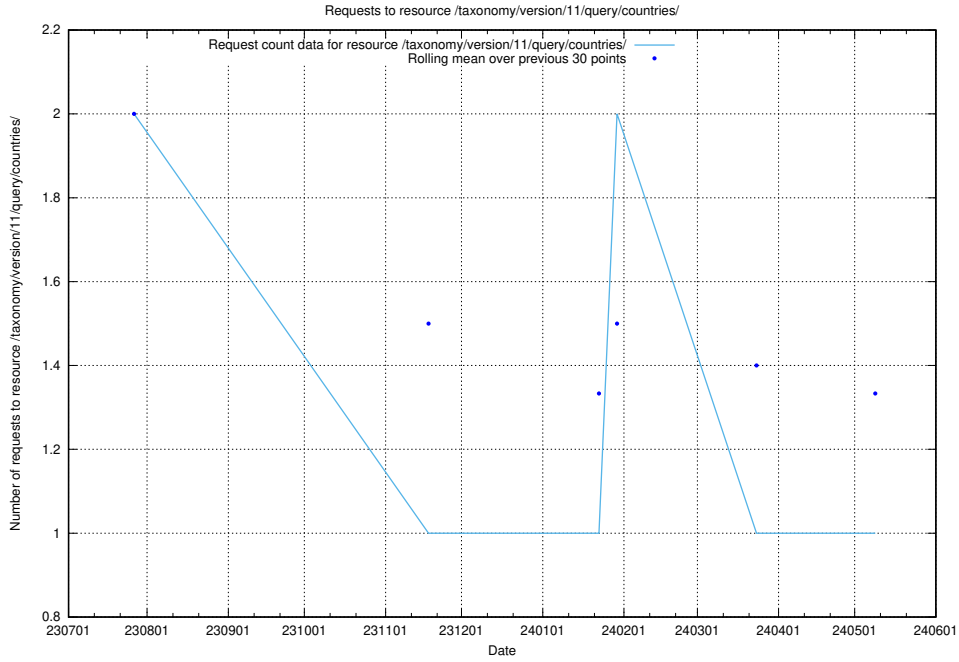

5.4982 Usage of /taxonomy/version/11/query/countries/

Here, we count the number of requests to resource /taxonomy/version/11/query/countries/.