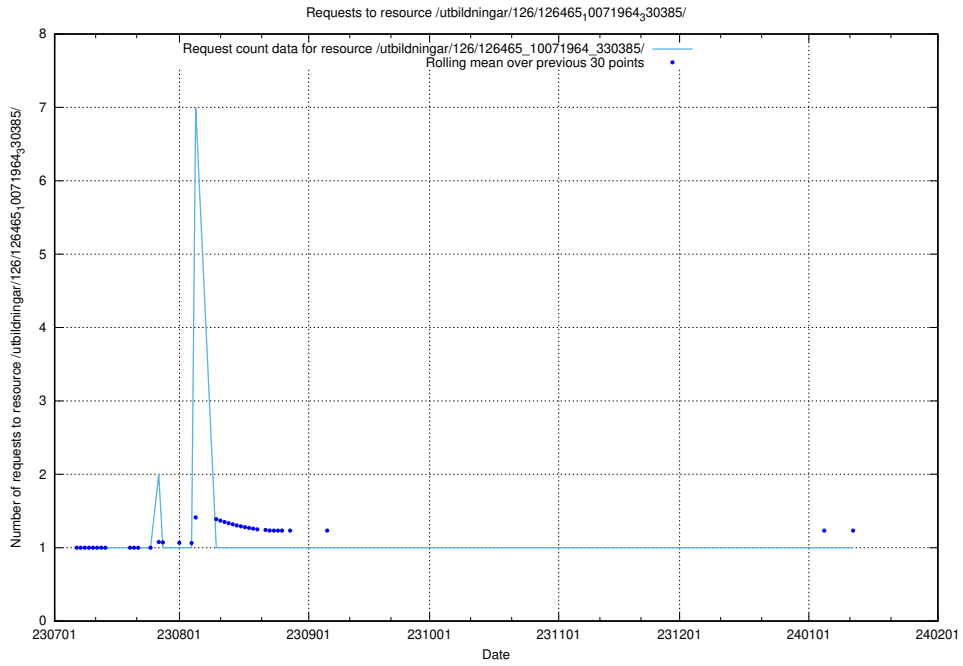

5.5360 Usage of /utbildningar/126/126465_10071964_330385/

Here, we count the number of requests to resource /utbildningar/126/126465_10071964_330385/.