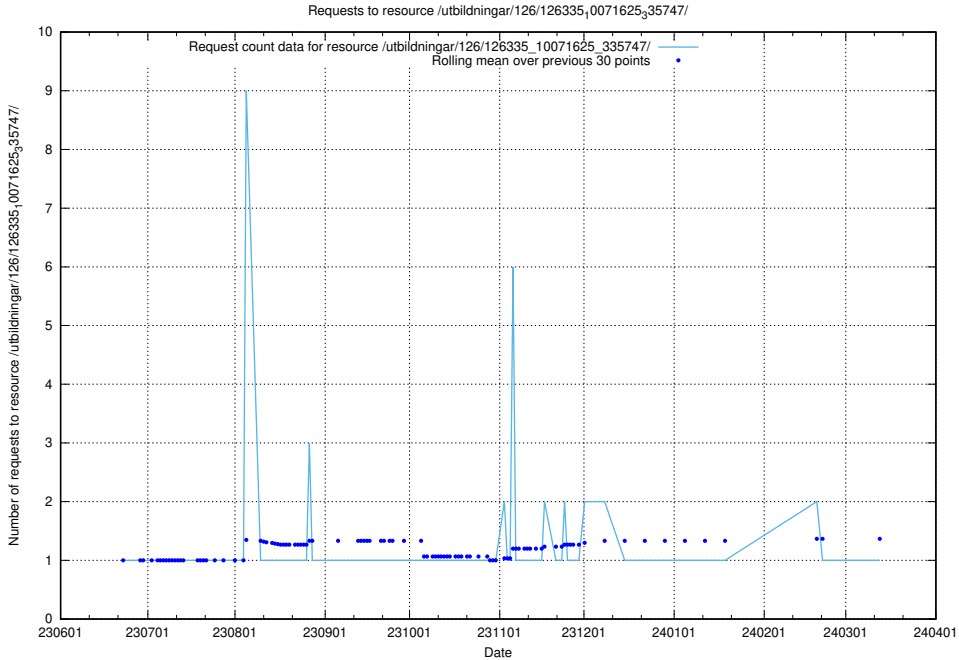

5.5731 Usage of /utbildningar/126/126335_10071625_335747/

Here, we count the number of requests to resource /utbildningar/126/126335_10071625_335747/.