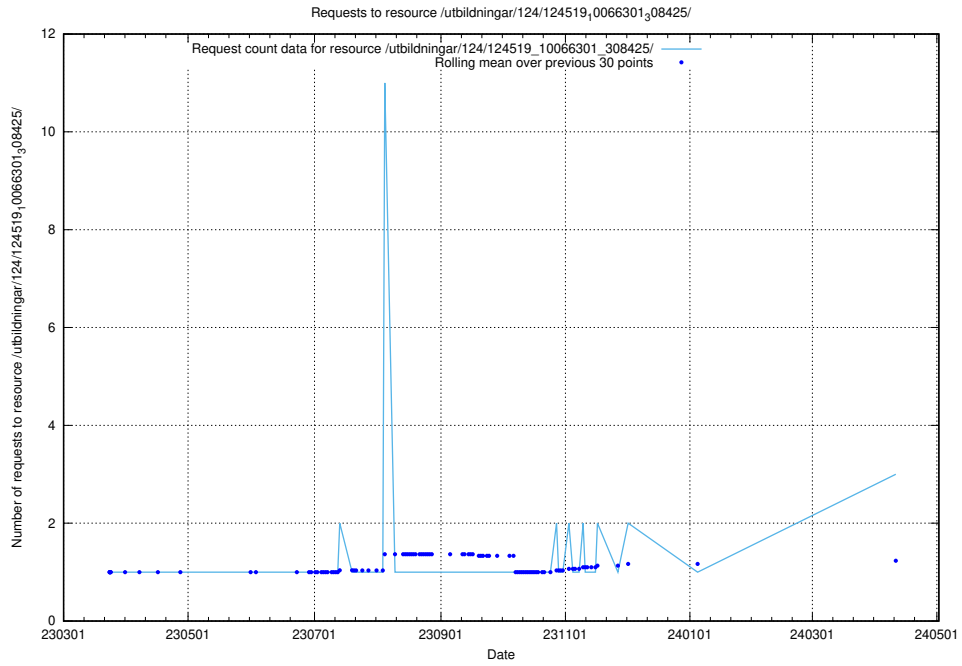

5.281 Usage of /utbildningar/124/124519_10066301_308425/

Here, we count the number of requests to resource /utbildningar/124/124519_10066301_308425/.