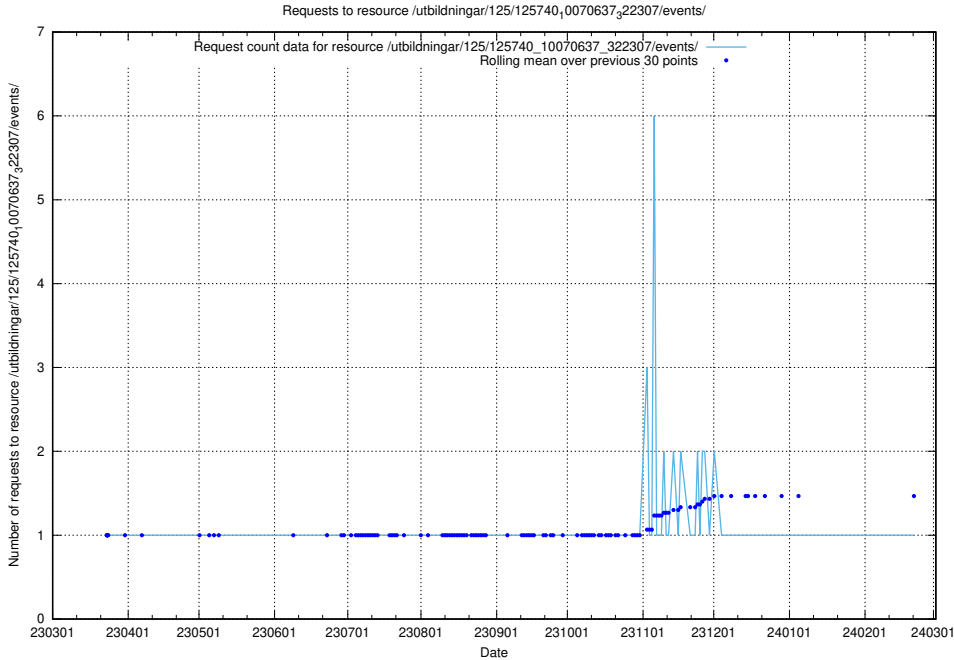

5.1031 Usage of /utbildningar/125/125740_10070637_322307/events/

Here, we count the number of requests to resource /utbildningar/125/125740_10070637_322307/events/