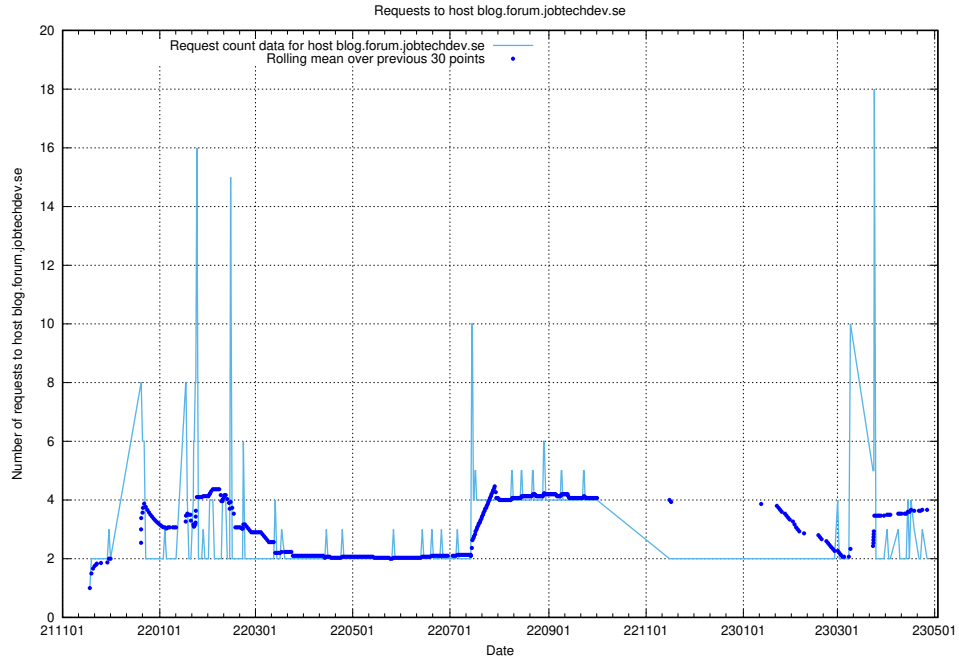

7.489 Usage of `blog.forum.jobtechdev.se`

Here, we count the number of requests to host `blog.forum.jobtechdev.se`.