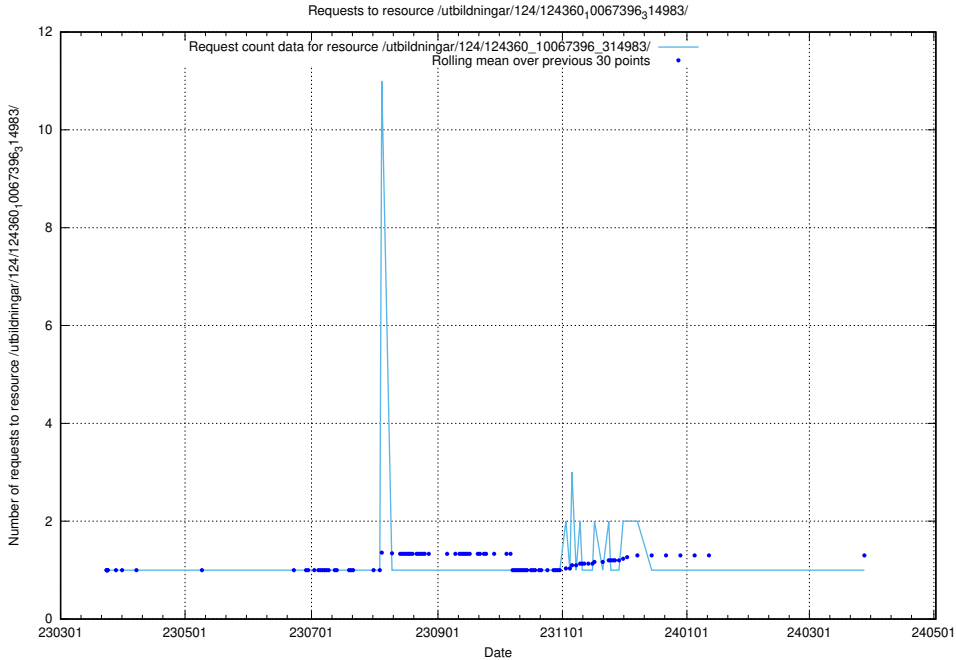

5.3856 Usage of /utbildningar/124/124360_10067396_314983/

Here, we count the number of requests to resource /utbildningar/124/124360_10067396_314983/.