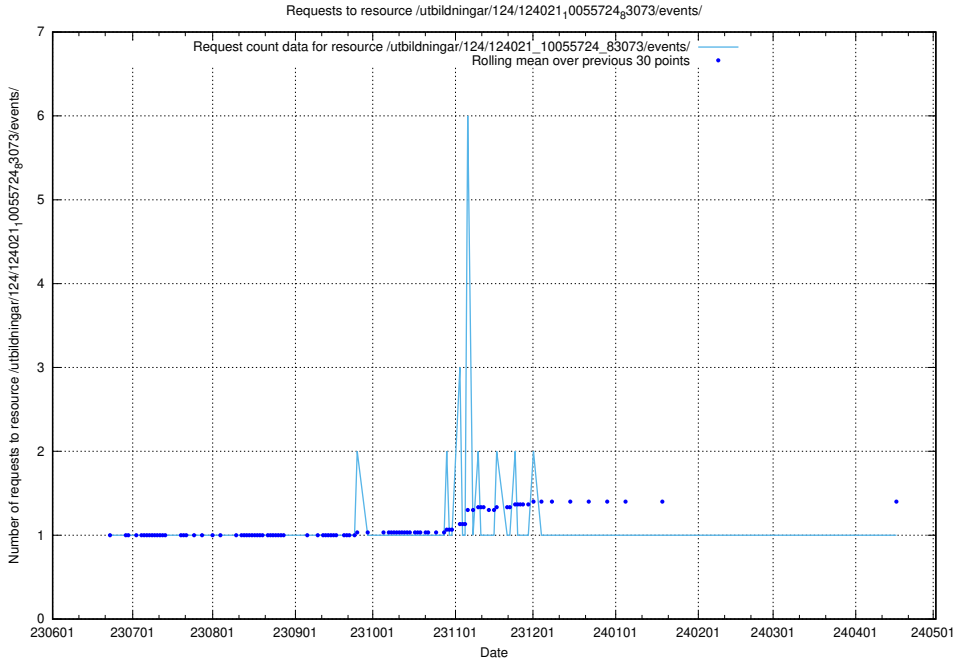

5.5874 Usage of /utbildningar/124/124021_10055724_83073/events/

Here, we count the number of requests to resource /utbildningar/124/124021_10055724_83073/events/.