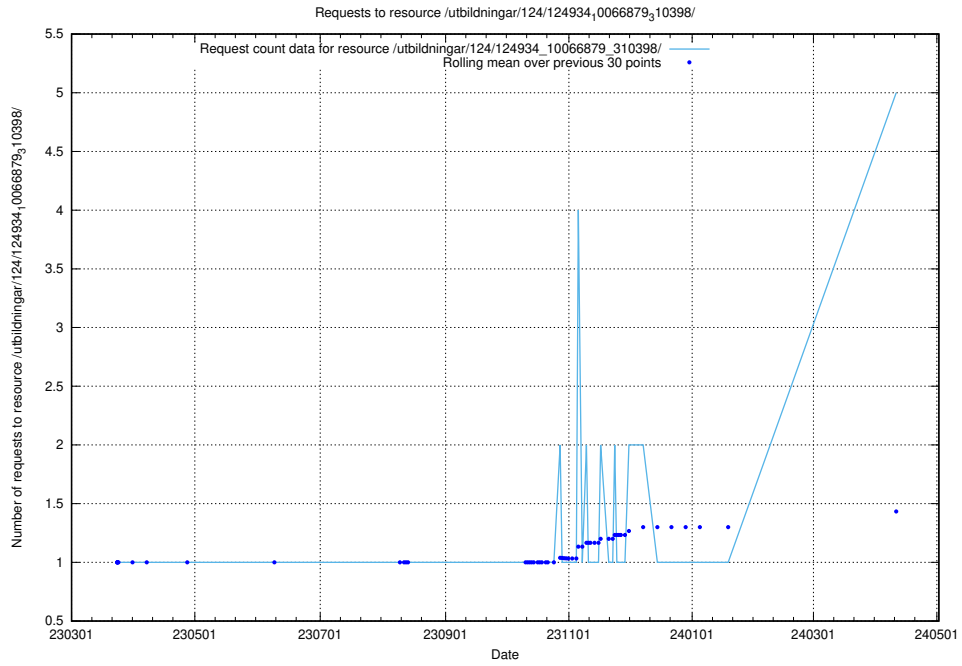

5.113 Usage of /utbildningar/124/124934_10066879_310398/

Here, we count the number of requests to resource /utbildningar/124/124934_10066879_310398/.