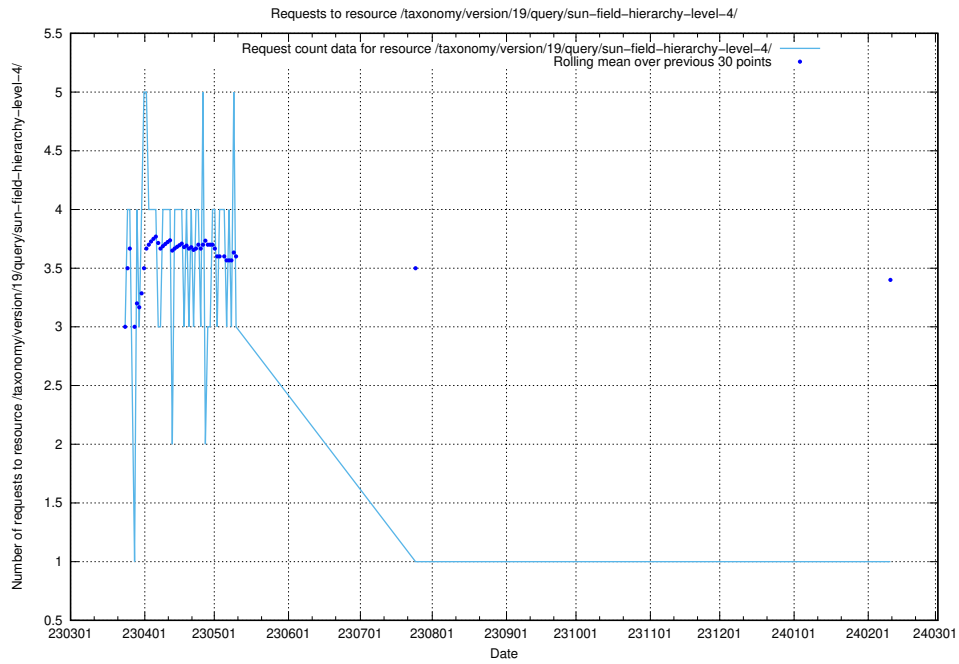

5.6145 Usage of /taxonomy/version/19/query/sun-field-hierarchy-level-4/

Here, we count the number of requests to resource /taxonomy/version/19/query/sun-field-hierarchy-level-4/.