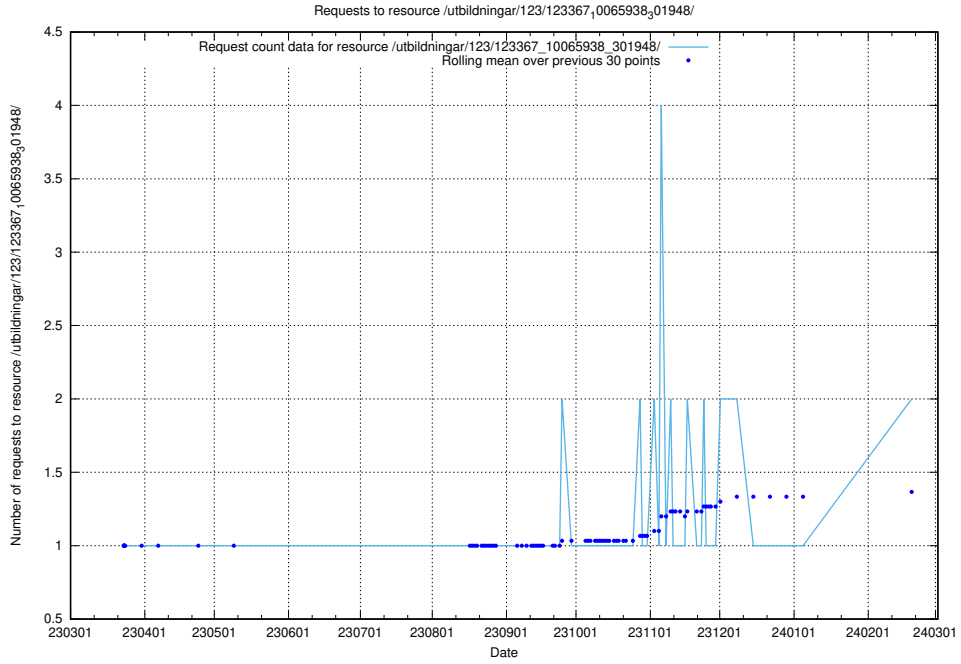

5.764 Usage of /utbildningar/123/123367_10065938_301948/

Here, we count the number of requests to resource /utbildningar/123/123367_10065938_301948/.