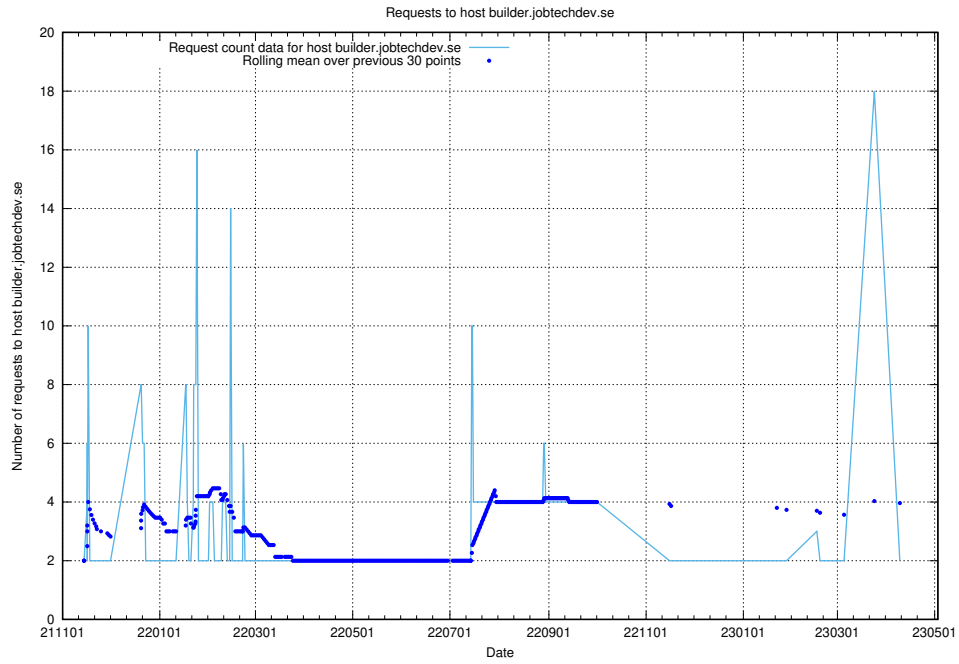

7.282 Usage of builder.jobtechdev.se

Here, we count the number of requests to host builder.jobtechdev.se.