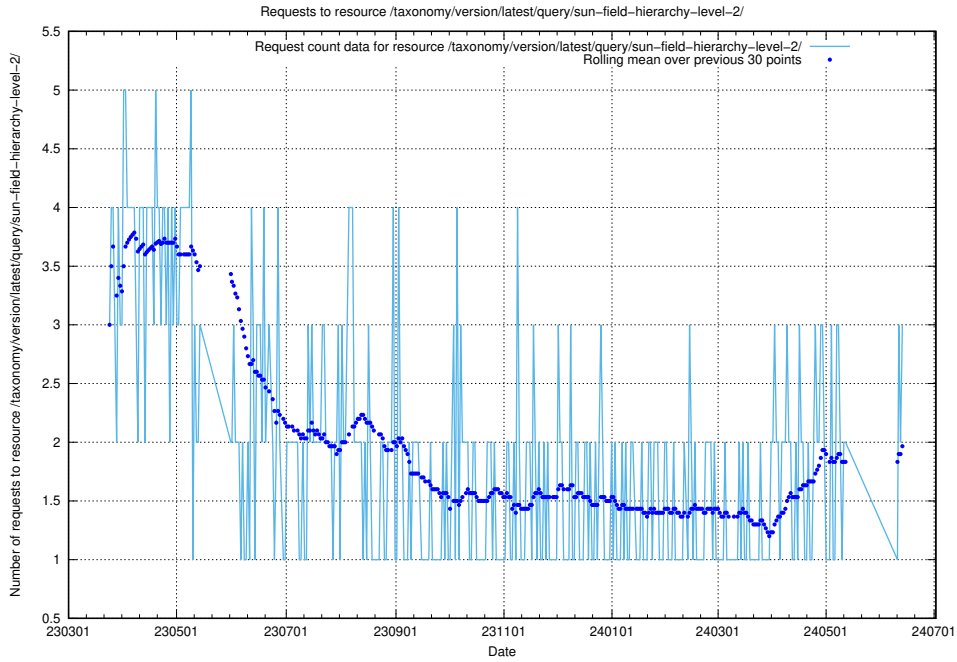

5.434 Usage of /taxonomy/version/latest/query/sun-field-hierarchy-level-2/

Here, we count the number of requests to resource /taxonomy/version/latest/query/sun-field-hierarchy-level-2/.