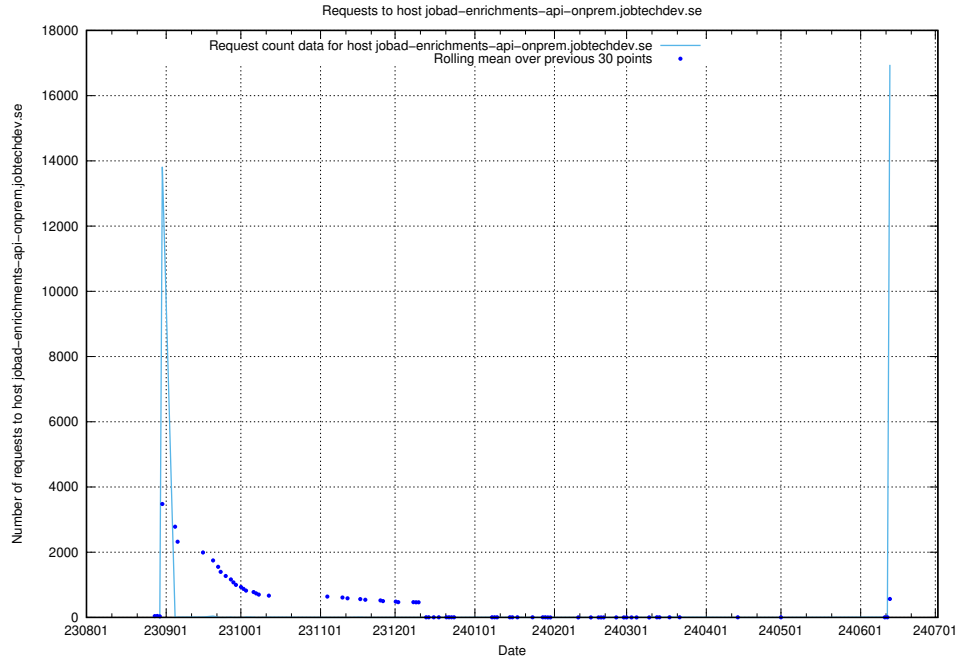

7.10 Usage of jobad-enrichments-api-onprem.jobtechdev.se

Here, we count the number of requests to host jobad-enrichments-api-onprem.jobtechdev.se.