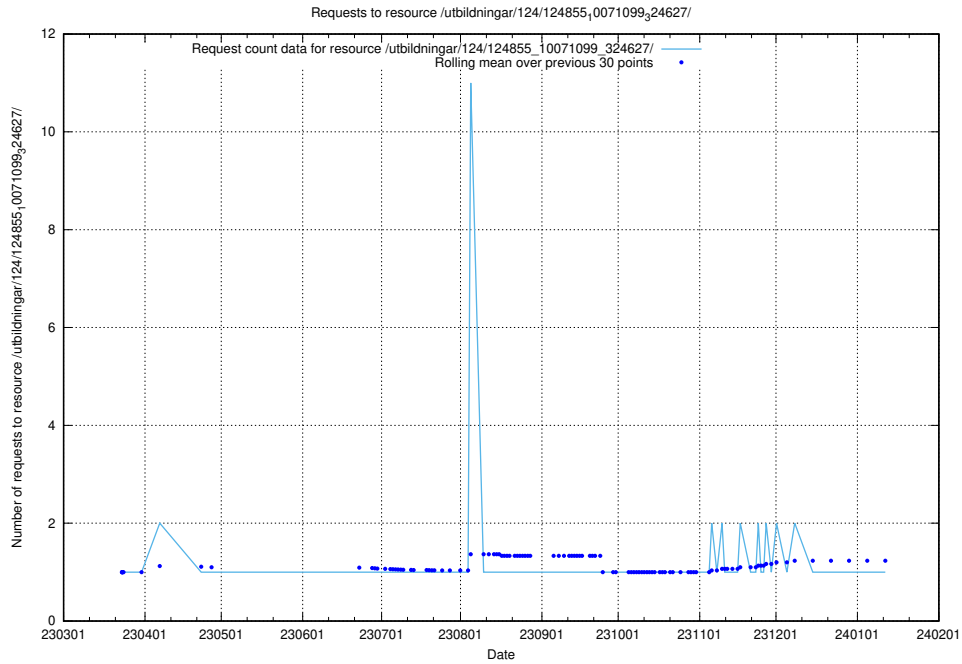

5.1211 Usage of /utbildningar/124/124855_10071099_324627/

Here, we count the number of requests to resource /utbildningar/124/124855_10071099_324627/.