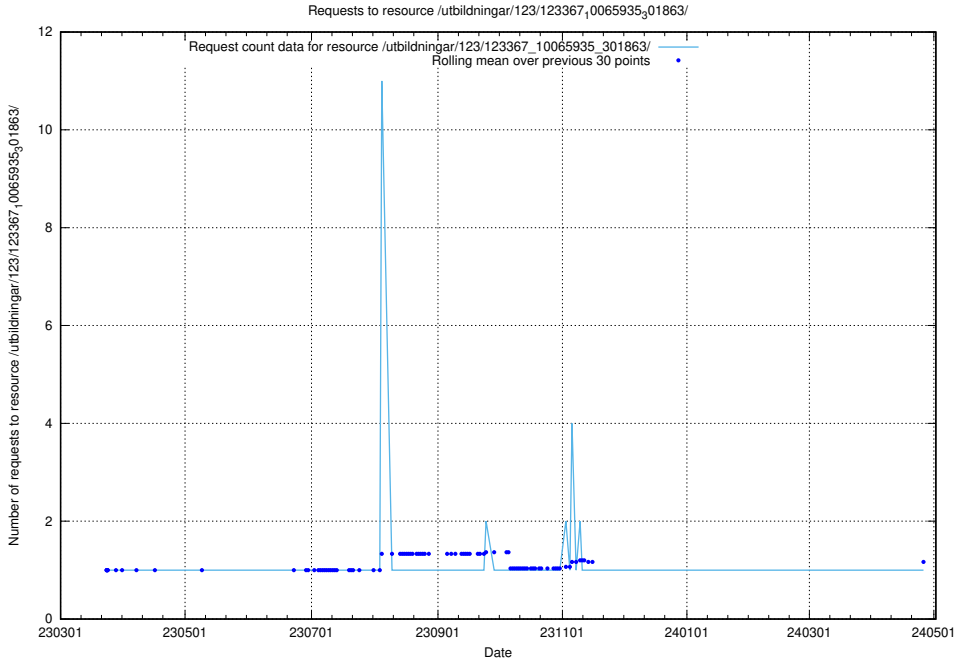

5.4670 Usage of /utbildningar/123/123367_10065935_301863/

Here, we count the number of requests to resource /utbildningar/123/123367_10065935_301863/.