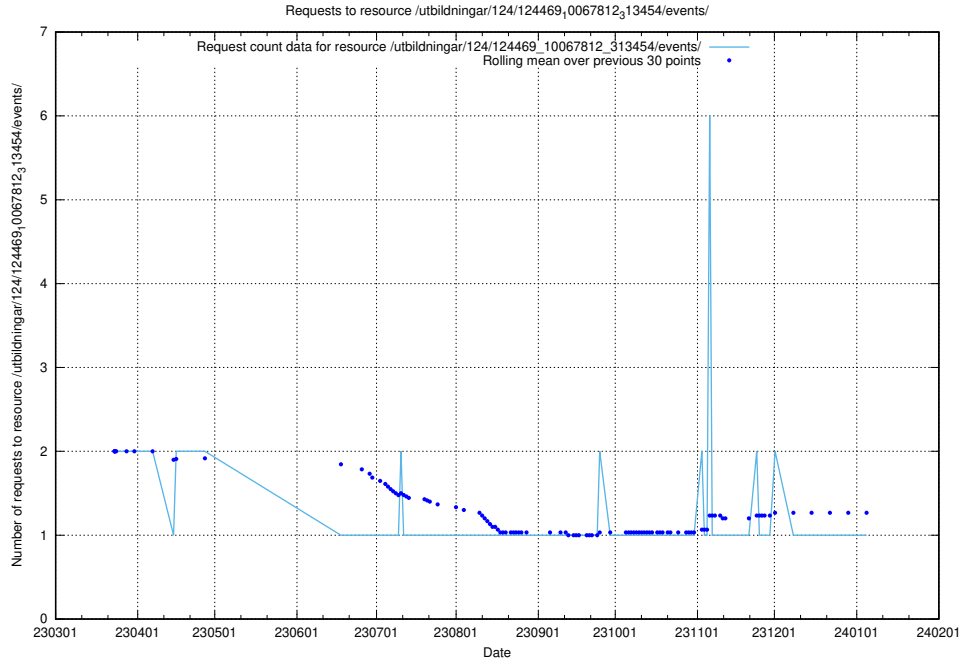

5.6332 Usage of /utbildningar/124/124469_10067812_313454/events/

Here, we count the number of requests to resource /utbildningar/124/124469_10067812_313454/events/