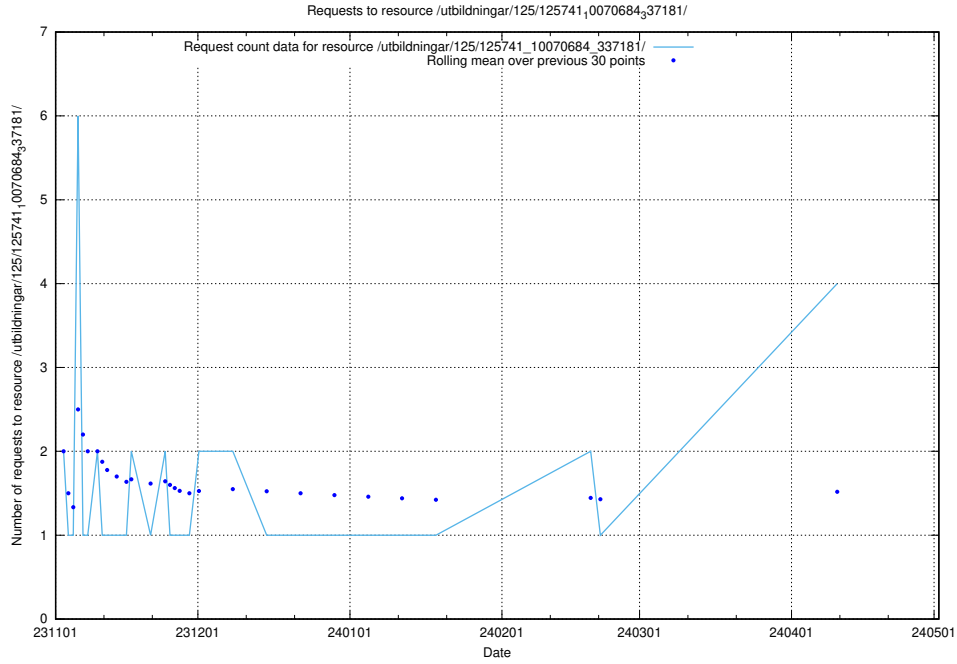

5.212 Usage of /utbildningar/125/125741_10070684_337181/

Here, we count the number of requests to resource /utbildningar/125/125741_10070684_337181/.