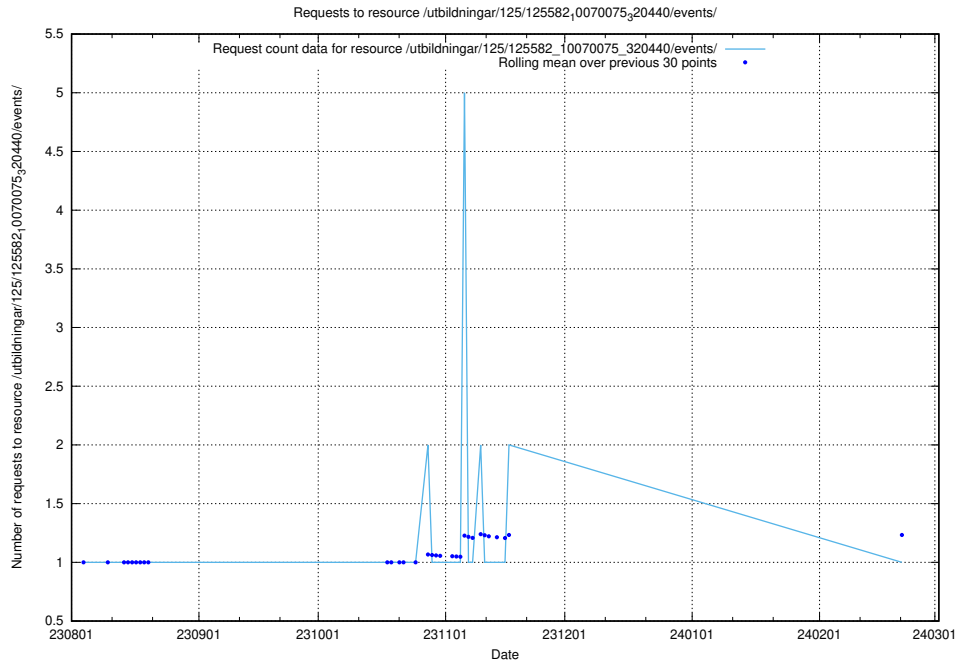

5.4933 Usage of /utbildningar/125/125582_10070075_320440/events/

Here, we count the number of requests to resource /utbildningar/125/125582_10070075_320440/events/