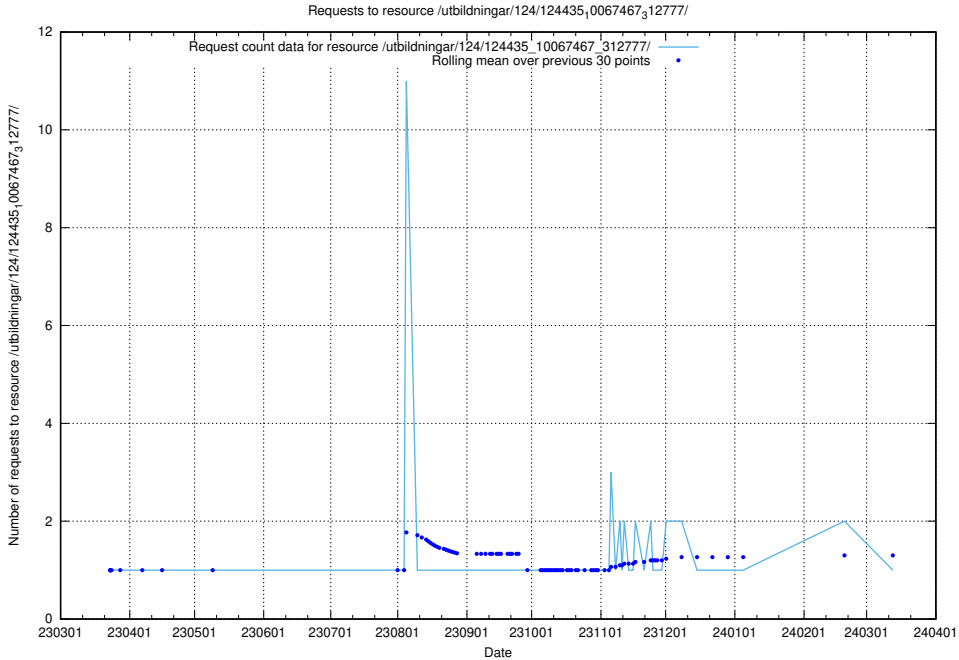

5.3828 Usage of /utbildningar/124/124435_10067467_312777/

Here, we count the number of requests to resource /utbildningar/124/124435_10067467_312777/.