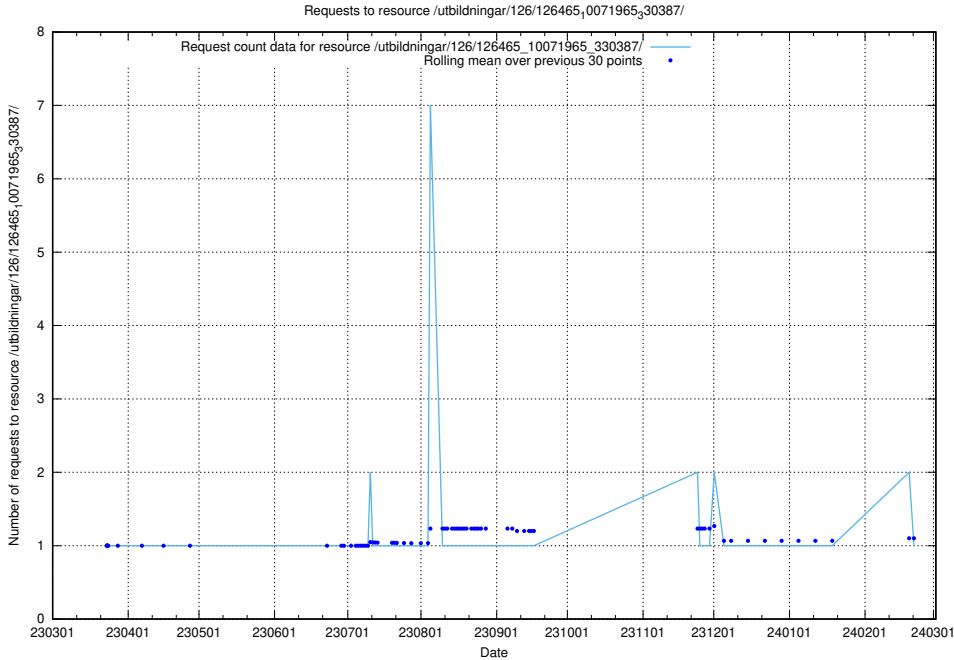

5.6445 Usage of /utbildningar/126/126465_10071965_330387/

Here, we count the number of requests to resource /utbildningar/126/126465_10071965_330387/.