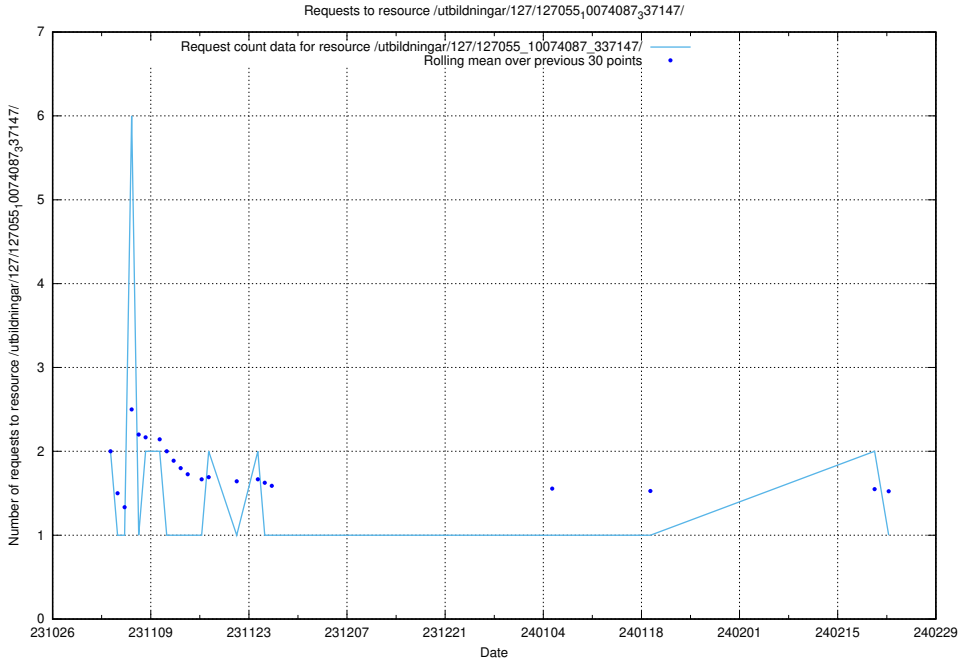

5.4212 Usage of /utbildningar/127/127055_10074087_337147/

Here, we count the number of requests to resource /utbildningar/127/127055_10074087_337147/.