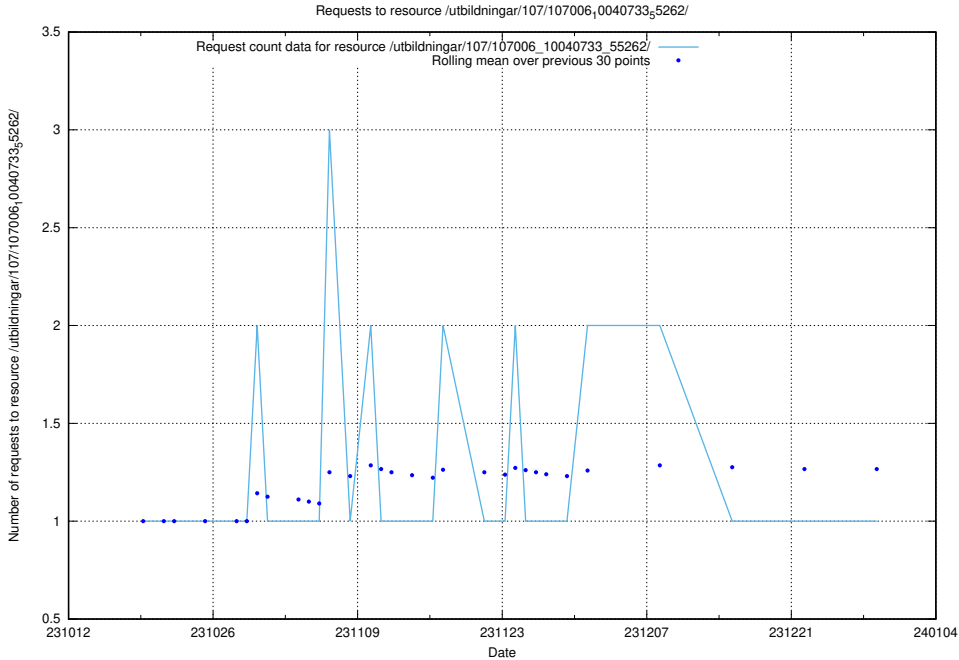

5.4337 Usage of /utbildningar/107/107006_10040733_55262/

Here, we count the number of requests to resource /utbildningar/107/107006_10040733_55262/.