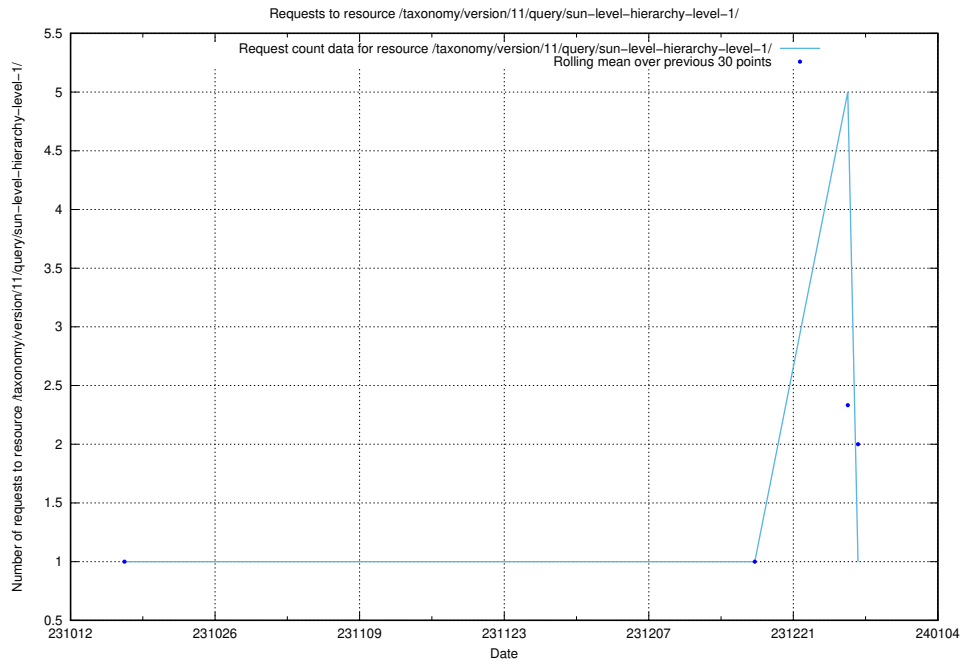

5.4377 Usage of /taxonomy/version/11/query/sun-level-hierarchy-level-1/

Here, we count the number of requests to resource /taxonomy/version/11/query/sun-level-hierarchy-level-1/.