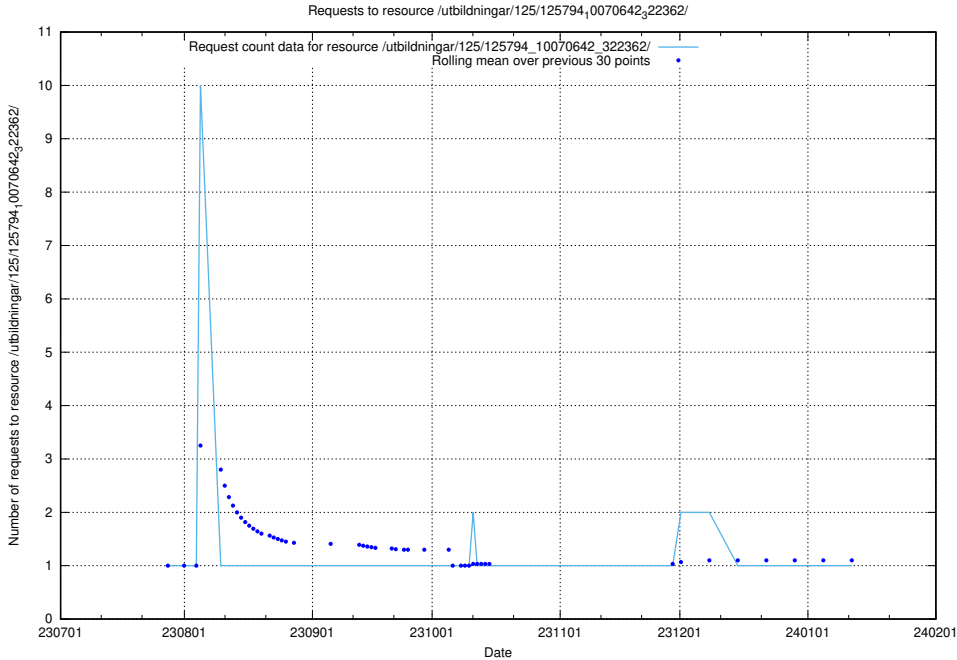

5.4959 Usage of /utbildningar/125/125794_10070642_322362/

Here, we count the number of requests to resource /utbildningar/125/125794_10070642_322362/.