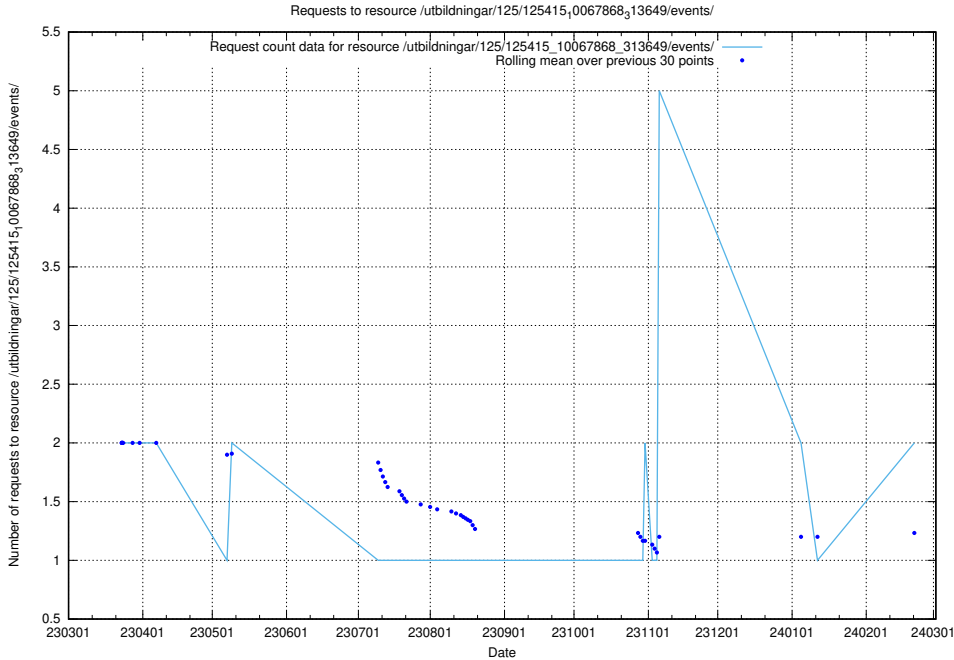

5.960 Usage of /utbildningar/125/125415_10067868_313649/events/

Here, we count the number of requests to resource /utbildningar/125/125415_10067868_313649/events/