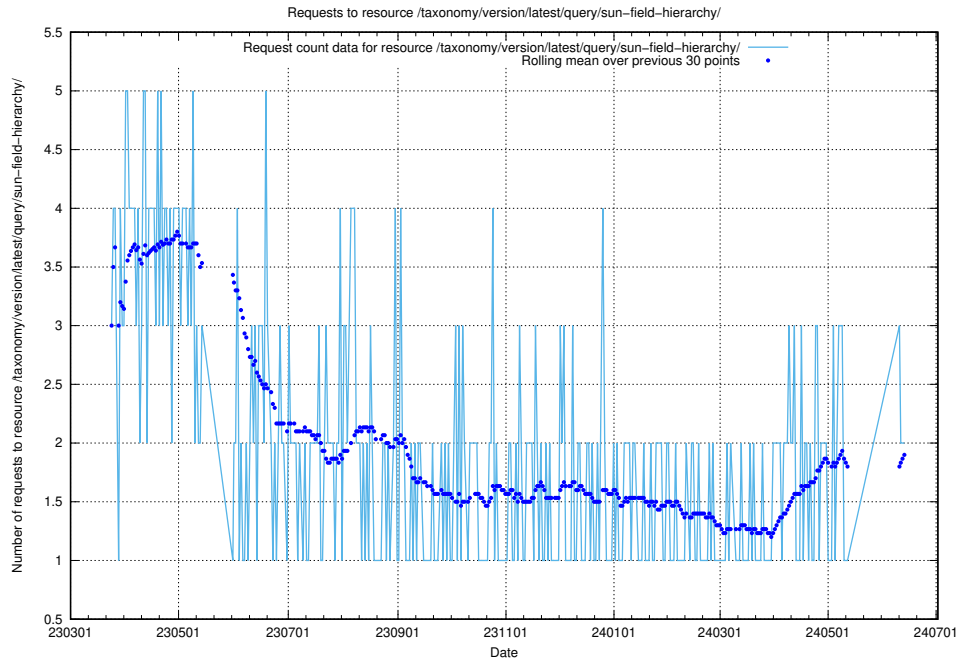

5.917 Usage of /taxonomy/version/latest/query/sun-field-hierarchy/

Here, we count the number of requests to resource /taxonomy/version/latest/query/sun-field-hierarchy/.