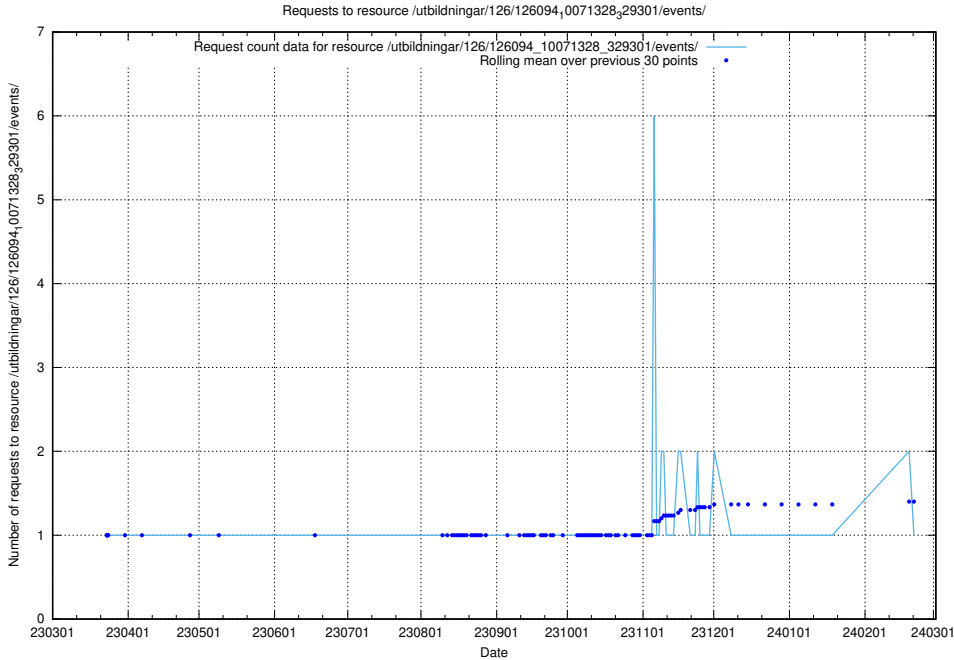

5.6459 Usage of /utbildningar/126/126094_10071328_329301/events/

Here, we count the number of requests to resource /utbildningar/126/126094_10071328_329301/events/