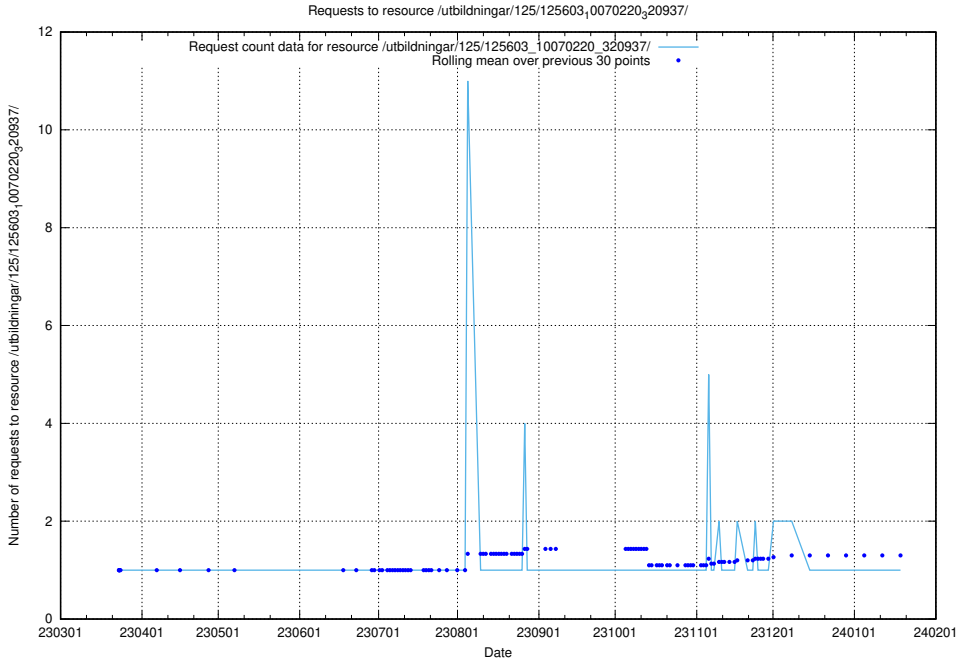

5.1102 Usage of /utbildningar/125/125603_10070220_320937/

Here, we count the number of requests to resource /utbildningar/125/125603_10070220_320937/.