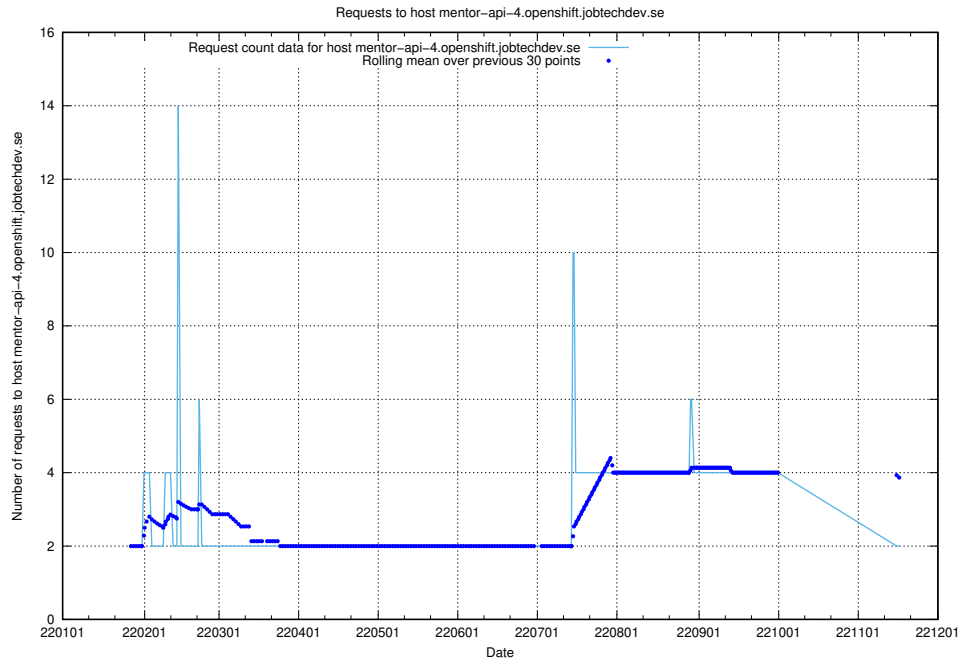

7.575 Usage of mentor-api-4.openshift.jobtechdev.se

Here, we count the number of requests to host mentor-api-4.openshift.jobtechdev.se.