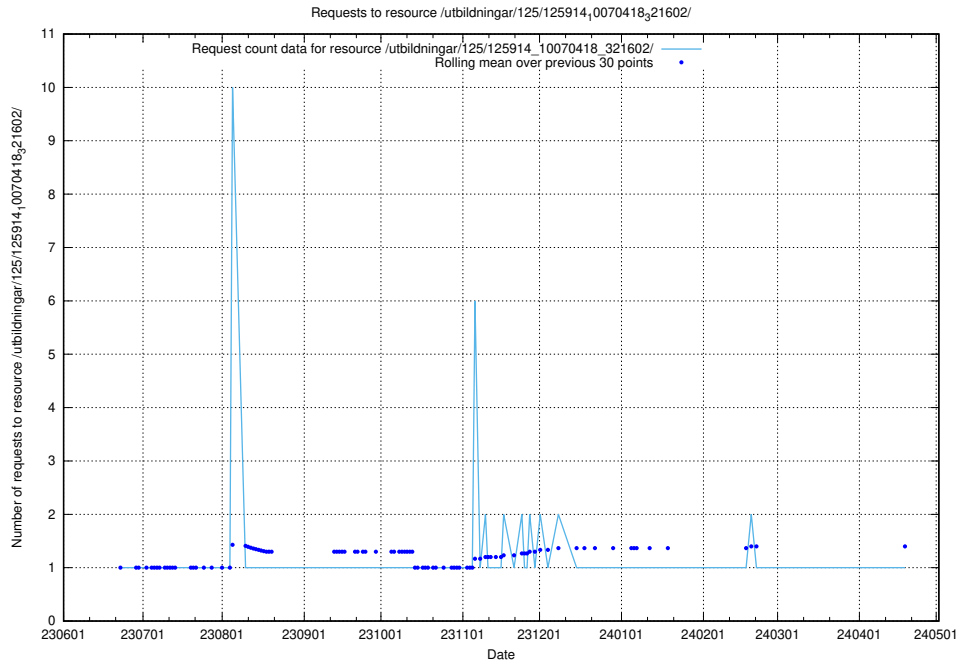

5.5746 Usage of /utbildningar/125/125914_10070418_321602/

Here, we count the number of requests to resource /utbildningar/125/125914_10070418_321602/.