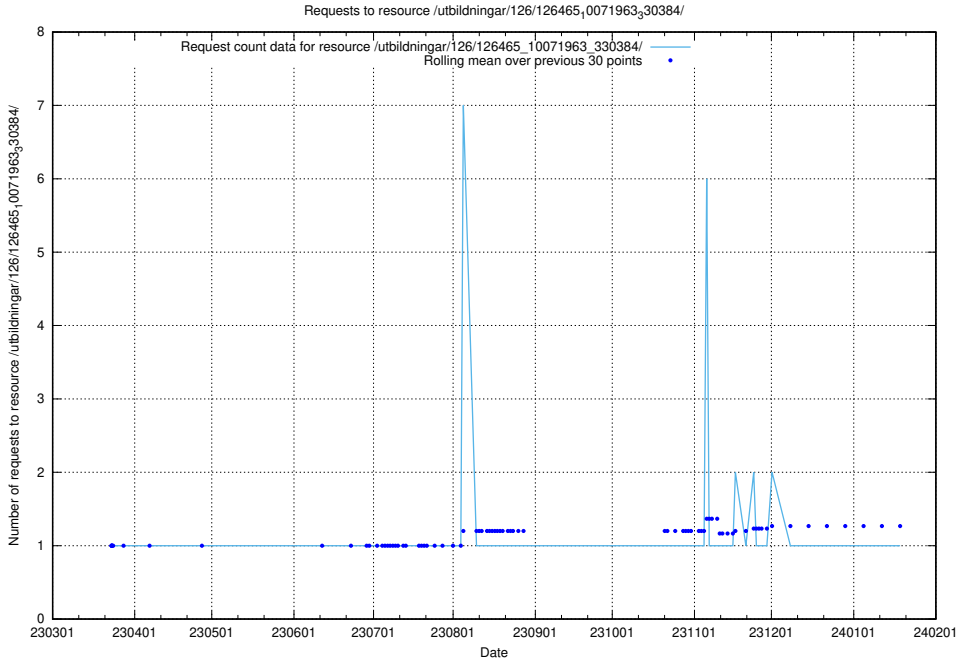

5.6446 Usage of /utbildningar/126/126465_10071963_330384/

Here, we count the number of requests to resource /utbildningar/126/126465_10071963_330384/.