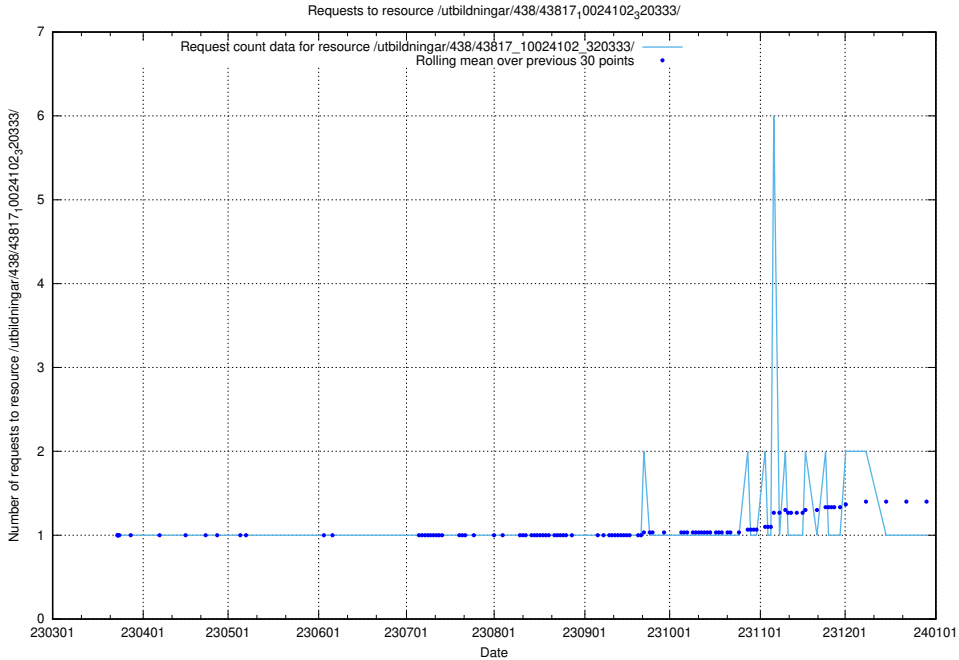

5.6373 Usage of /utbildningar/438/43817_10024102_320333/

Here, we count the number of requests to resource /utbildningar/438/43817_10024102_320333/.