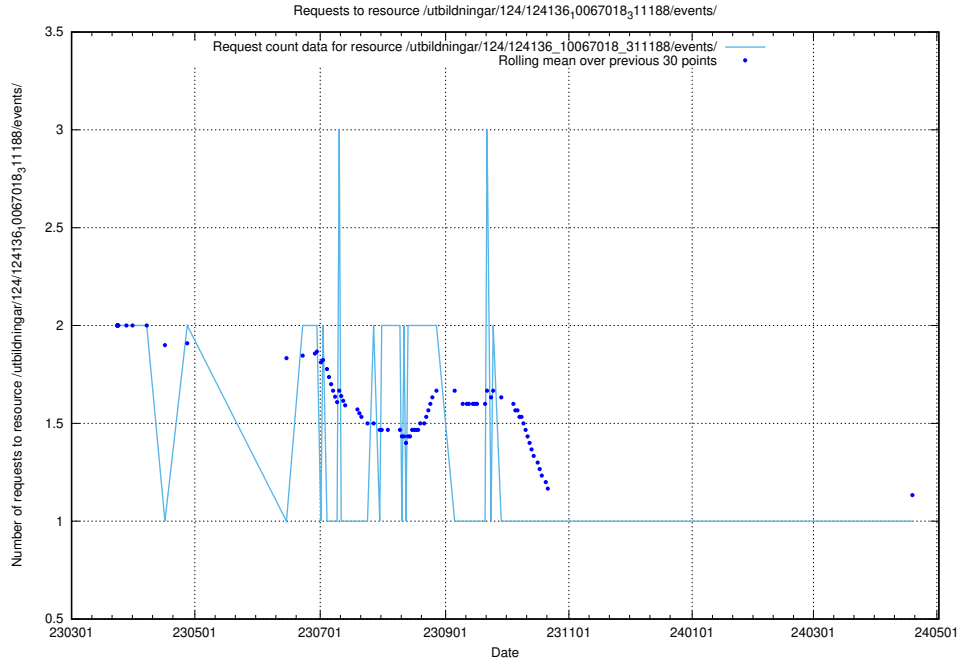

5.6334 Usage of /utbildningar/124/124136_10067018_311188/events/

Here, we count the number of requests to resource /utbildningar/124/124136_10067018_311188/events/