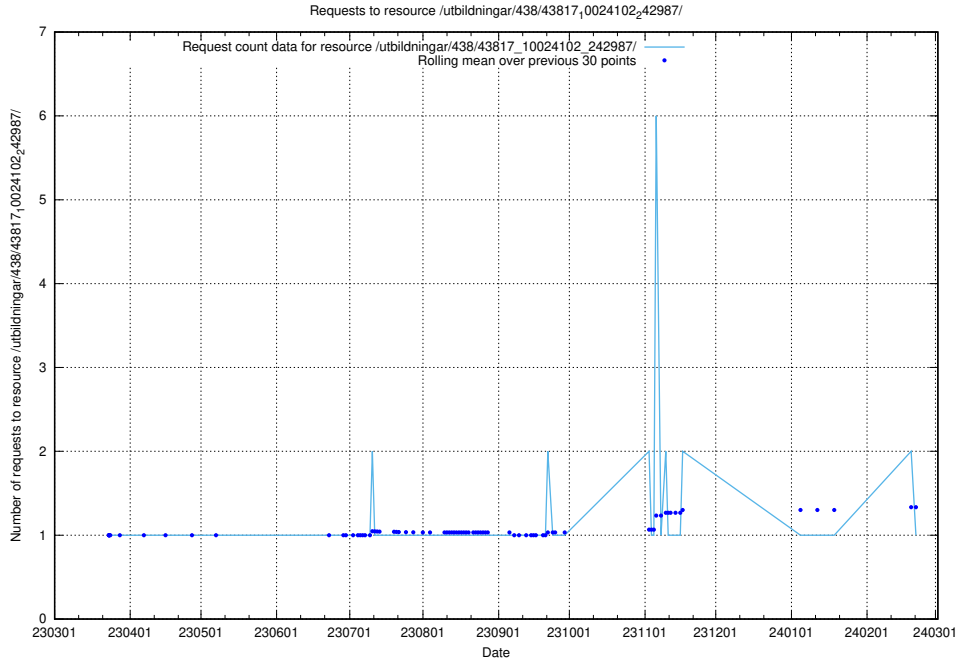

5.6375 Usage of /utbildningar/438/43817_10024102_242987/

Here, we count the number of requests to resource /utbildningar/438/43817_10024102_242987/.