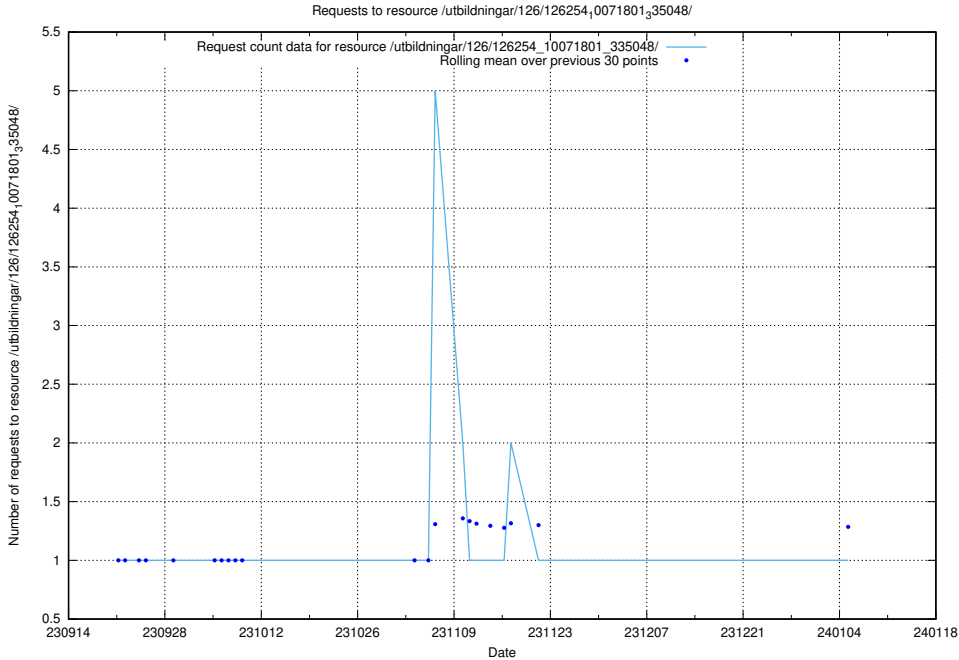

5.4584 Usage of /utbildningar/126/126254_10071801_335048/

Here, we count the number of requests to resource /utbildningar/126/126254_10071801_335048/.