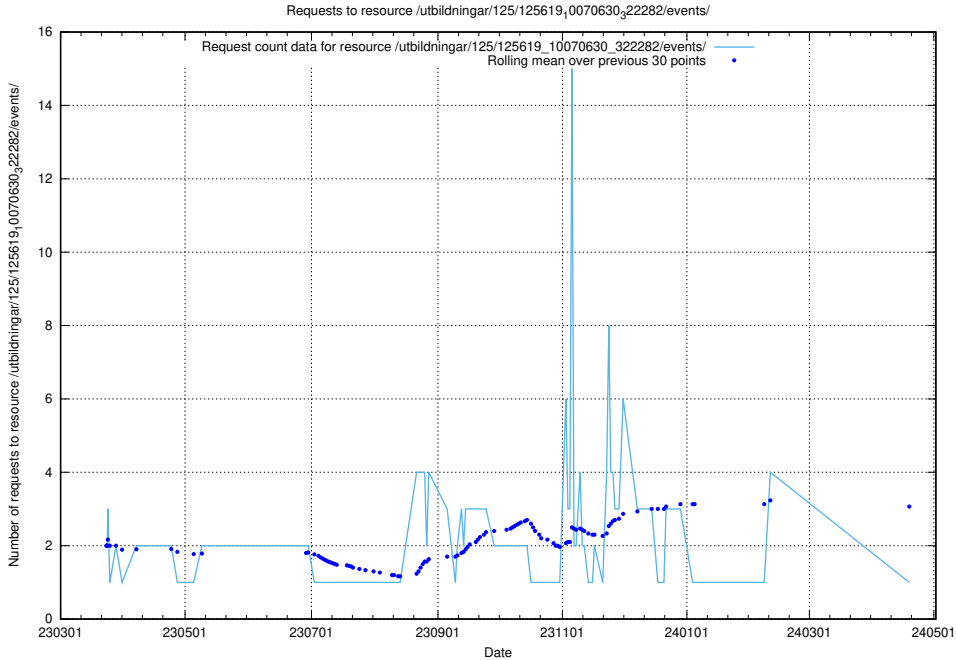

5.6314 Usage of /utbildningar/125/125619_10070630_322282/events/

Here, we count the number of requests to resource /utbildningar/125/125619_10070630_322282/events/