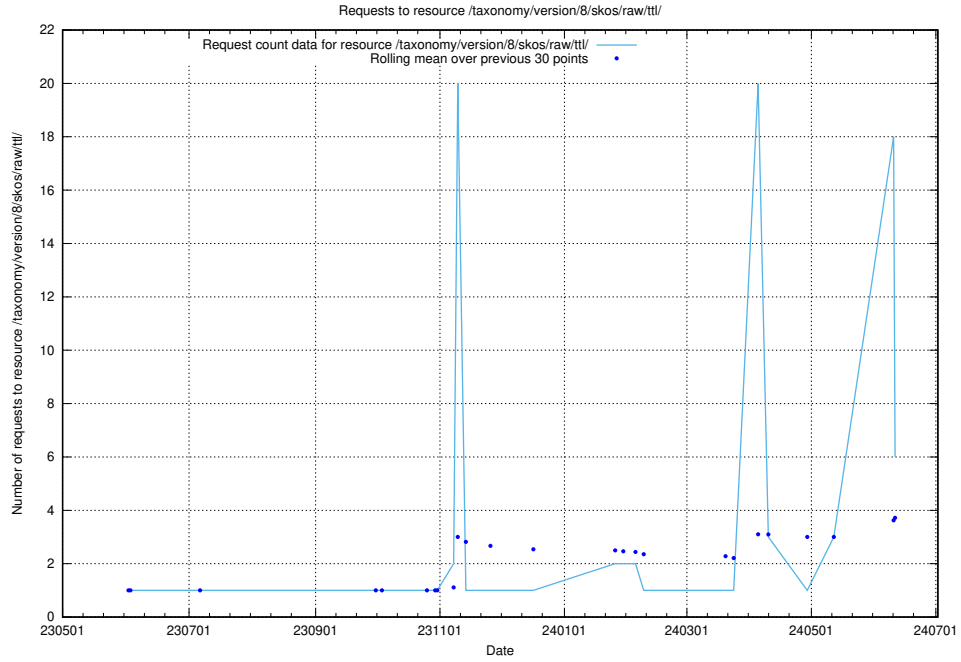

5.93 Usage of /taxonomy/version/8/skos/raw/ttl/

Here, we count the number of requests to resource /taxonomy/version/8/skos/raw/ttl/.