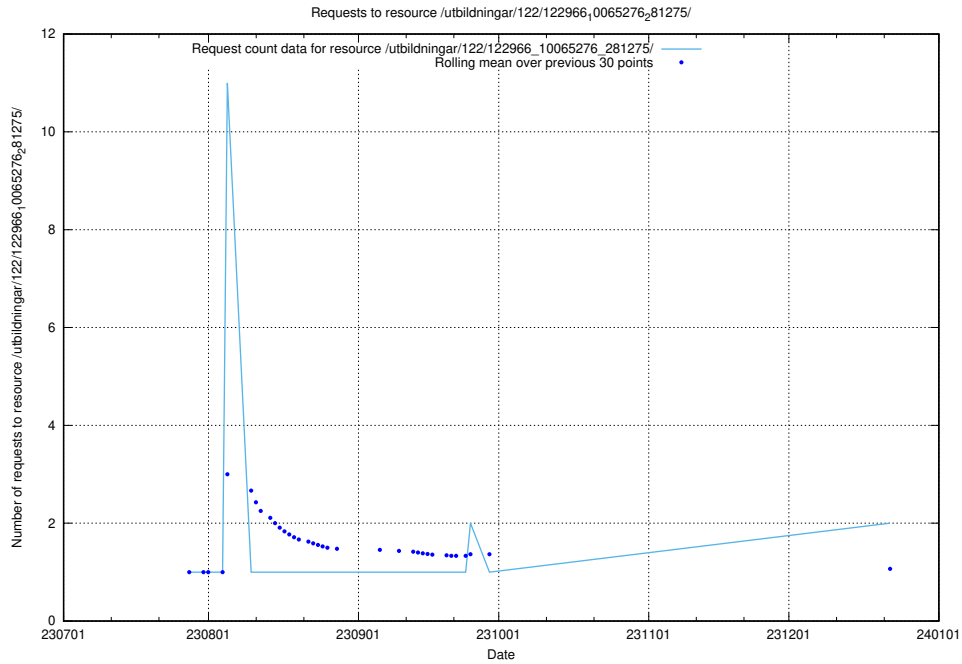

5.796 Usage of /utbildningar/122/122966_10065276_281275/

Here, we count the number of requests to resource /utbildningar/122/122966_10065276_281275/.