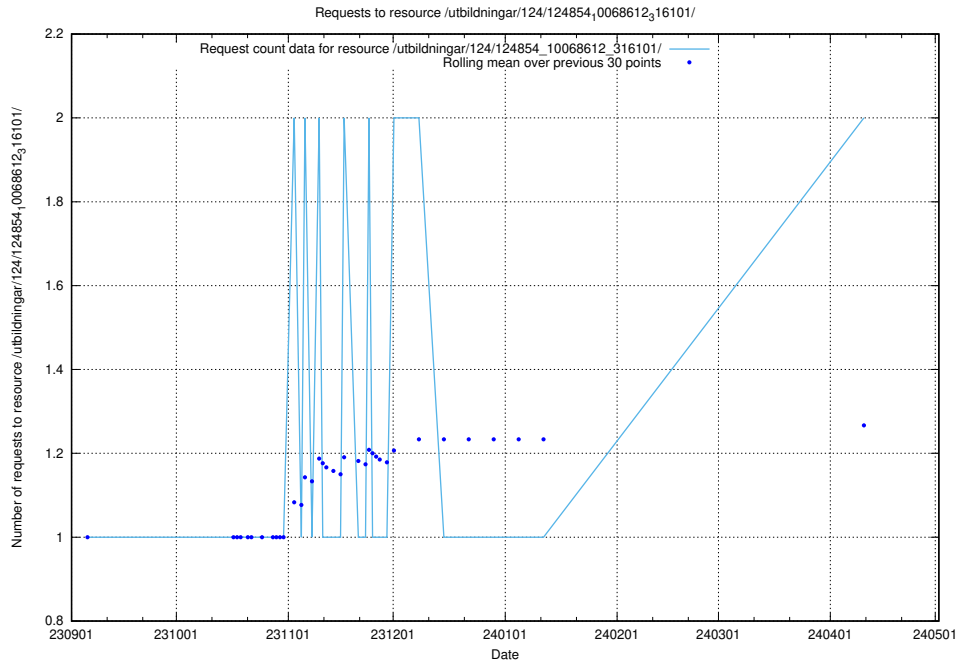

5.770 Usage of /utbildningar/124/124854_10068612_316101/

Here, we count the number of requests to resource /utbildningar/124/124854_10068612_316101/.