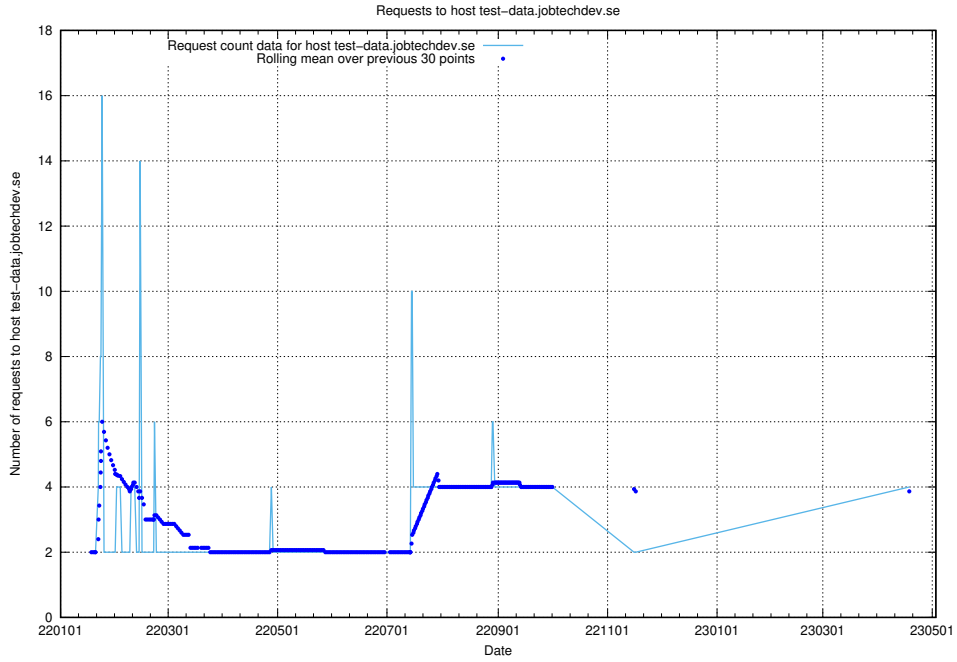

7.104 Usage of test-data.jobtechdev.se

Here, we count the number of requests to host test-data.jobtechdev.se.