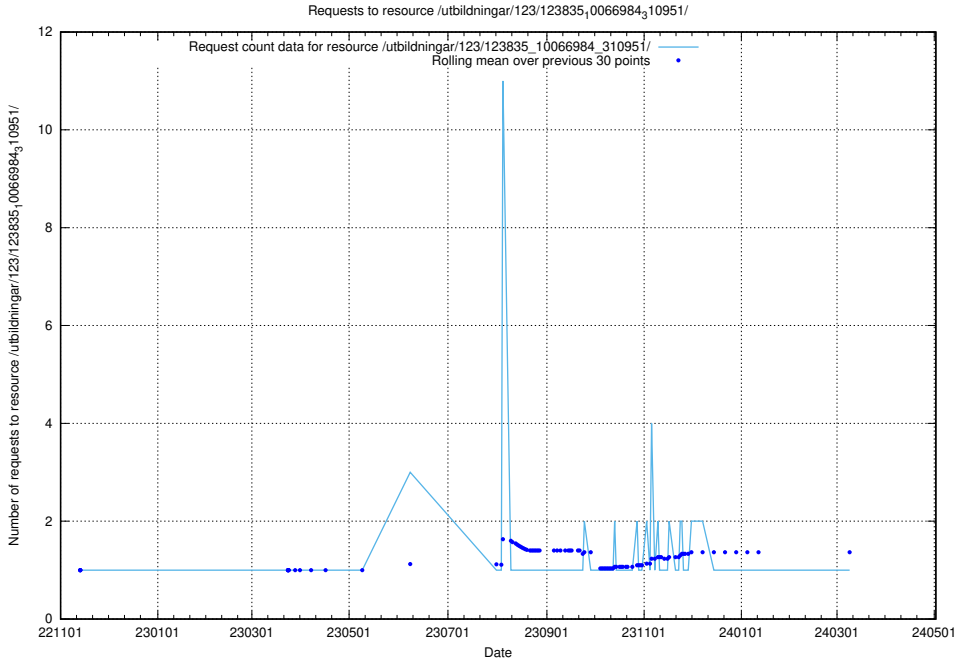

5.5958 Usage of /utbildningar/123/123835_10066984_310951/

Here, we count the number of requests to resource /utbildningar/123/123835_10066984_310951/.