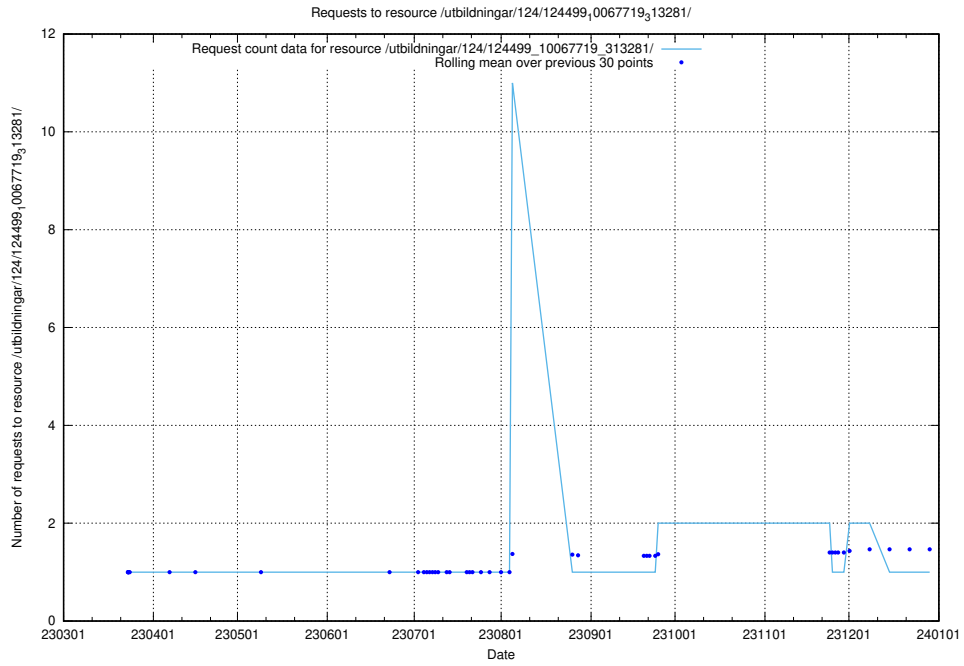

5.2611 Usage of /utbildningar/124/124499_10067719_313281/

Here, we count the number of requests to resource /utbildningar/124/124499_10067719_313281/.