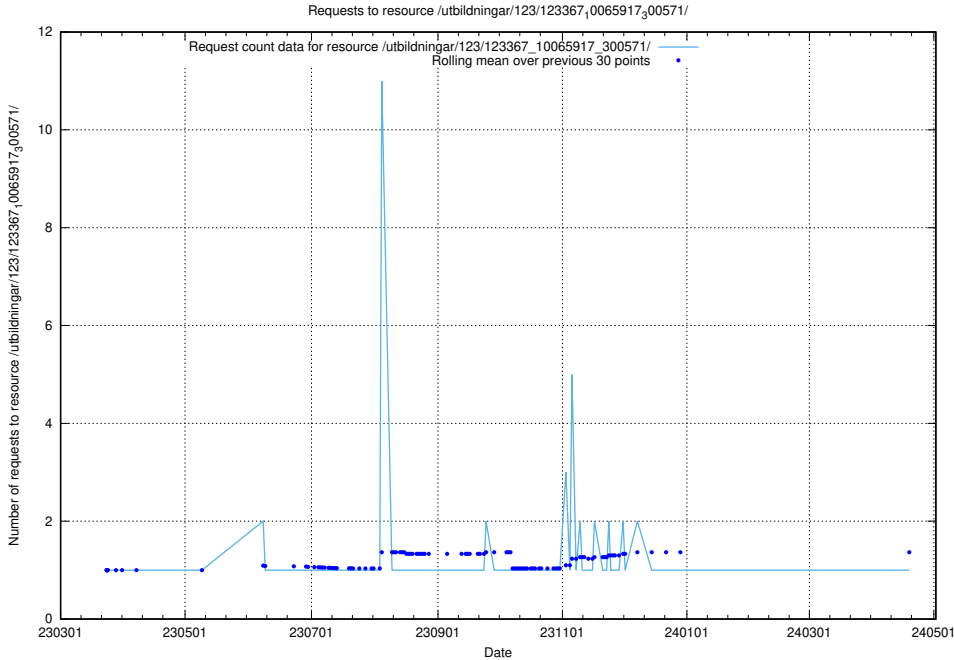

5.4710 Usage of /utbildningar/123/123367_10065917_300571/

Here, we count the number of requests to resource /utbildningar/123/123367_10065917_300571/.