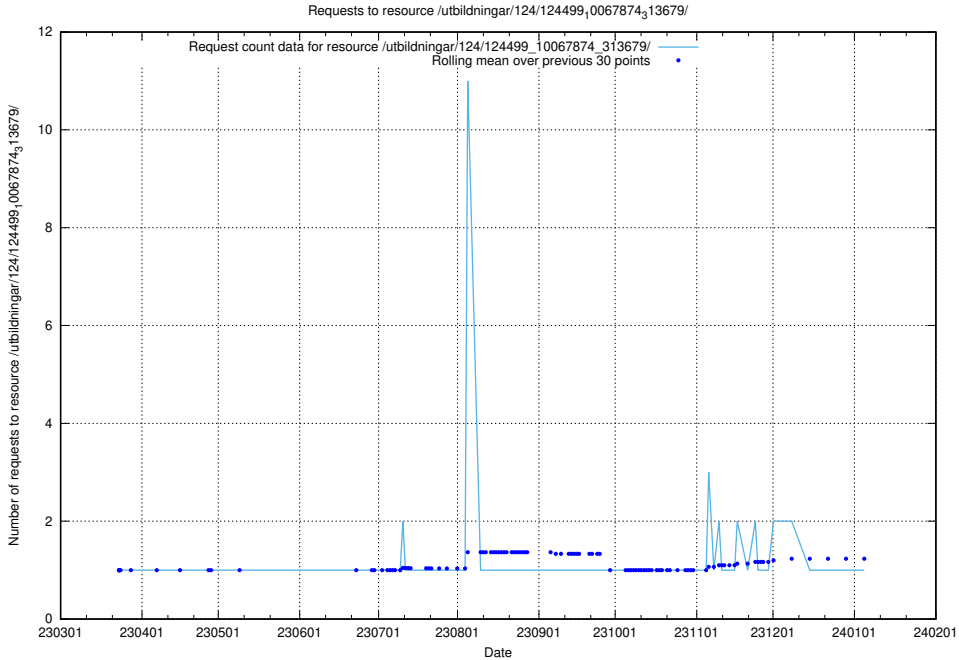

5.2420 Usage of /utbildningar/124/124499_10067874_313679/

Here, we count the number of requests to resource /utbildningar/124/124499_10067874_313679/.