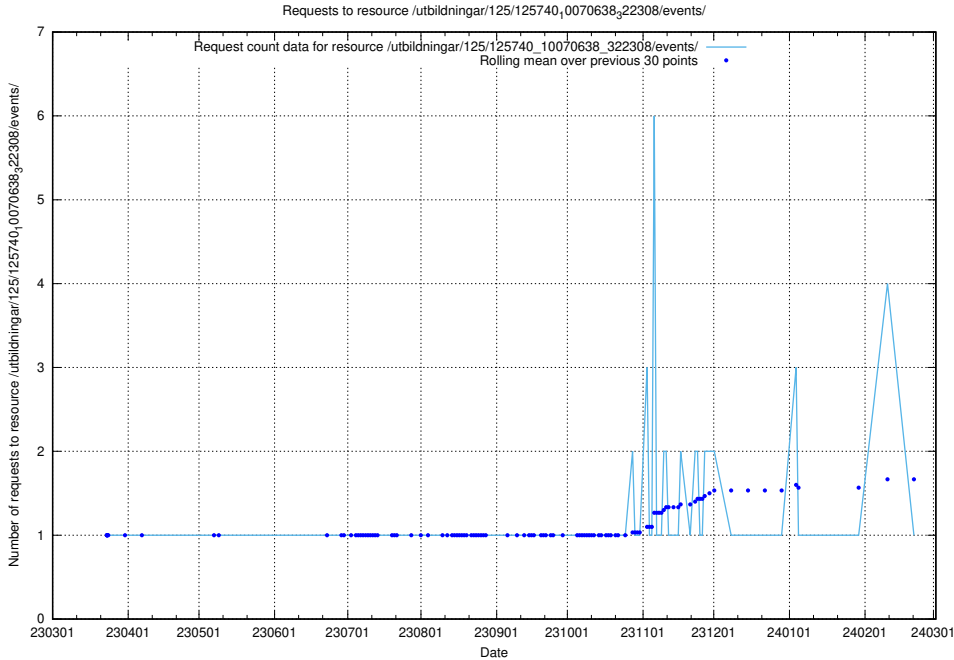

5.1030 Usage of /utbildningar/125/125740_10070638_322308/events/

Here, we count the number of requests to resource /utbildningar/125/125740_10070638_322308/events/