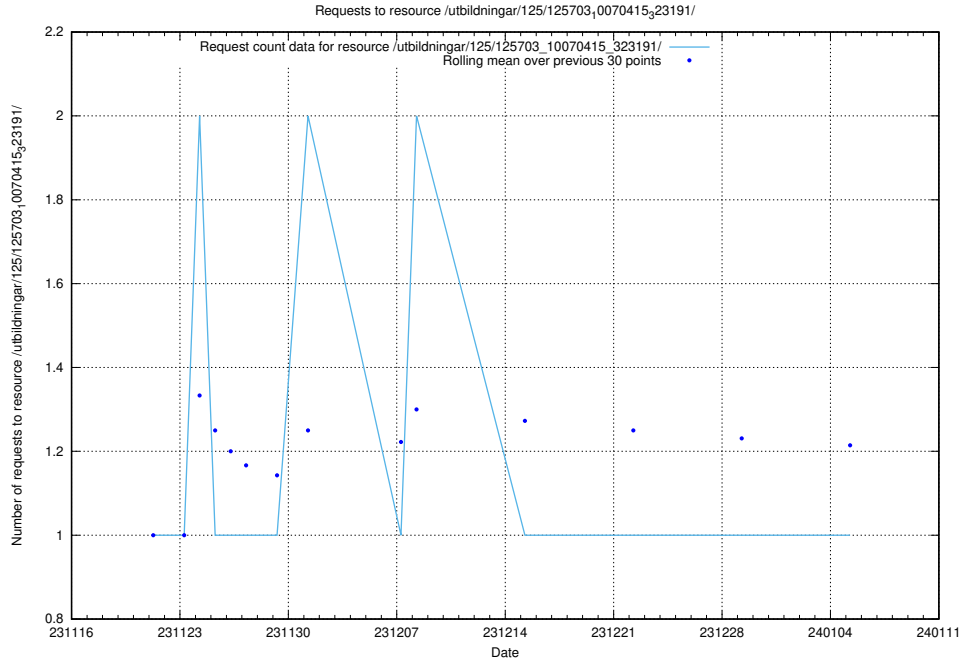

5.4121 Usage of /utbildningar/125/125703_10070415_323191/

Here, we count the number of requests to resource /utbildningar/125/125703_10070415_323191/.