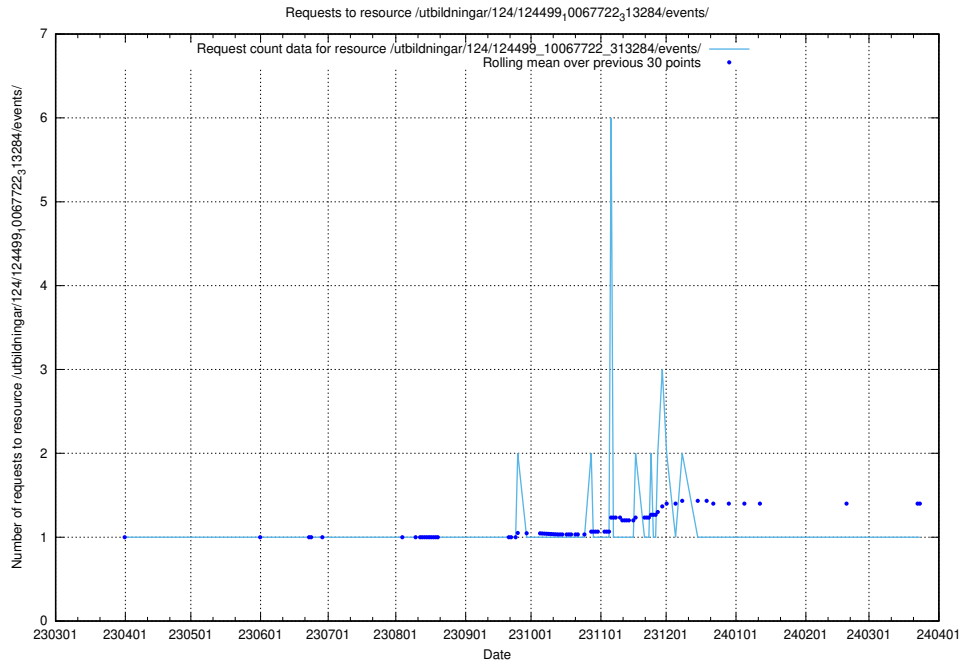

5.6109 Usage of /utbildningar/124/124499_10067722_313284/events/

Here, we count the number of requests to resource /utbildningar/124/124499_10067722_313284/events/