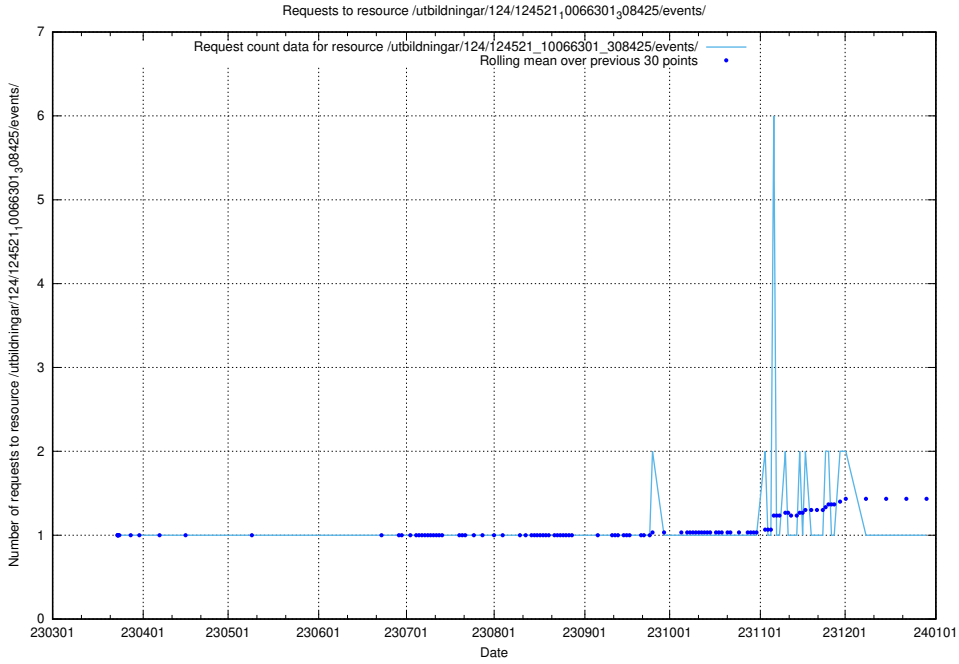

### 5.1248 Usage of /utbildningar/124/124521\_10066301\_308425/events/

Here, we count the number of requests to resource /utbildningar/124/124521\_10066301\_308425/events/