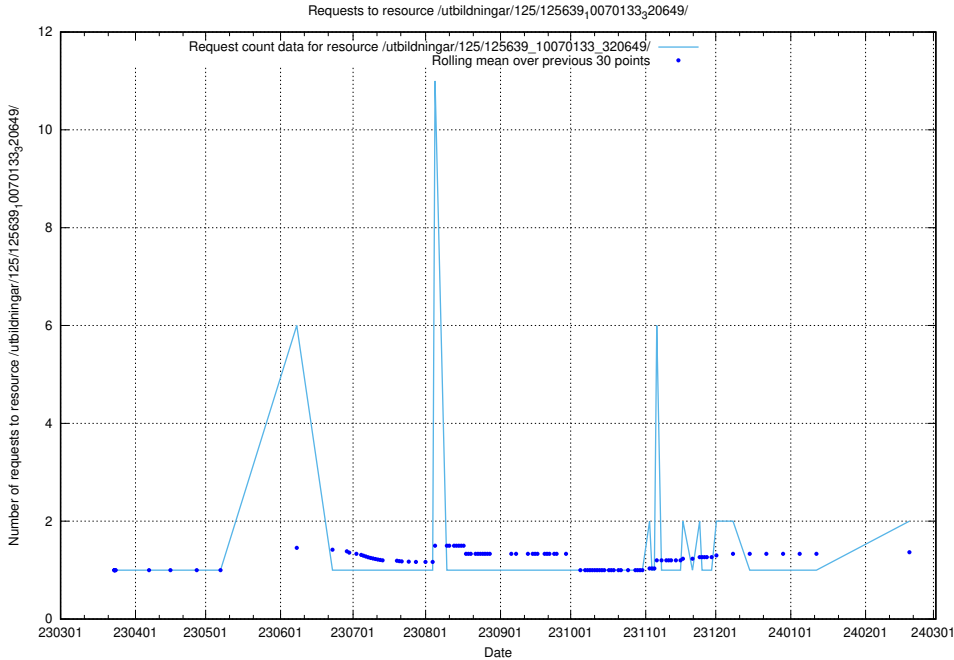

### 5.488 Usage of /utbildningar/125/125639\_10070133\_320649/

Here, we count the number of requests to resource /utbildningar/125/125639\_10070133\_320649/.