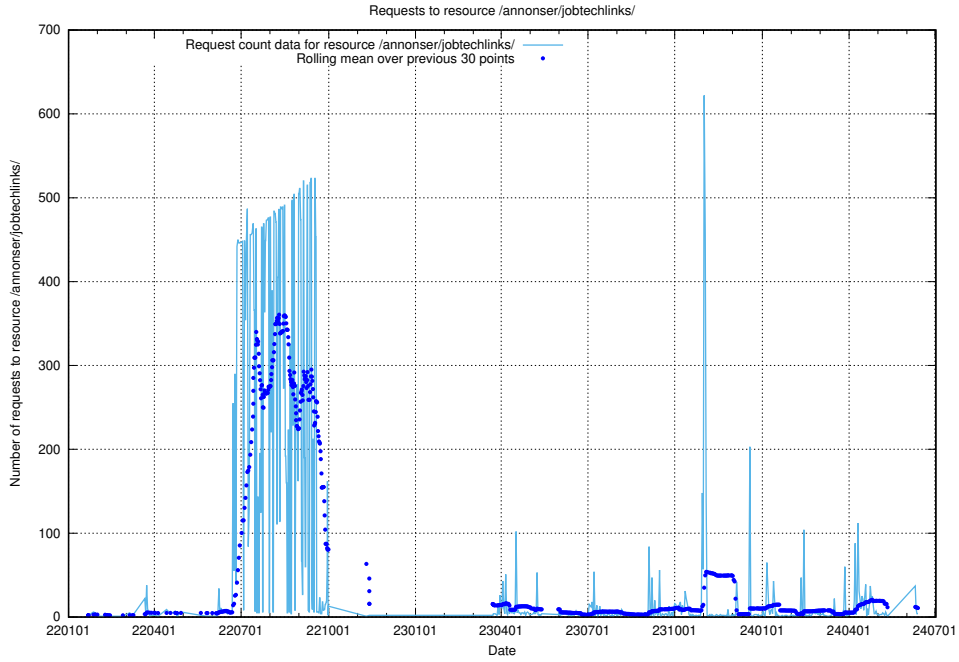

5.197 Usage of /annonser/jobtechlinks/

Here, we count the number of requests to resource /annonser/jobtechlinks/.