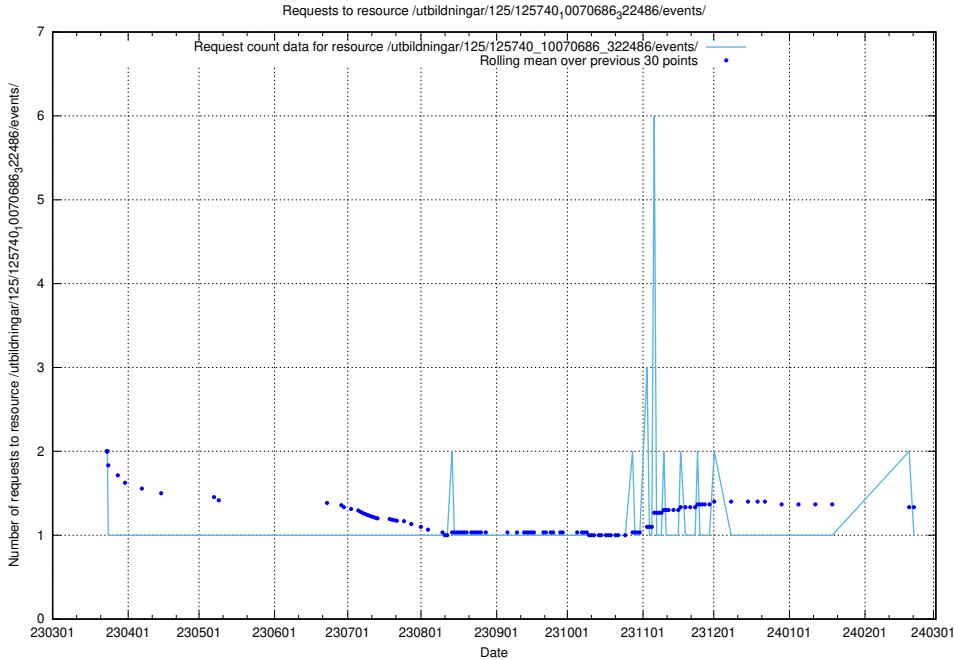

5.6309 Usage of /utbildningar/125/125740_10070686_322486/events/

Here, we count the number of requests to resource /utbildningar/125/125740_10070686_322486/events/