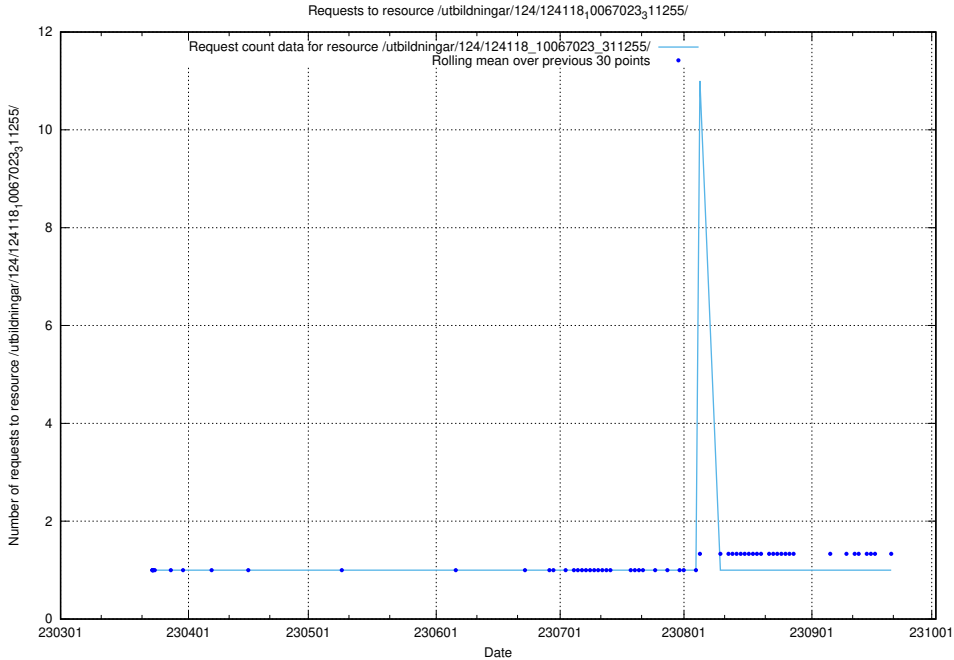

5.4265 Usage of /utbildningar/124/124118_10067023_311255/

Here, we count the number of requests to resource /utbildningar/124/124118_10067023_311255/.