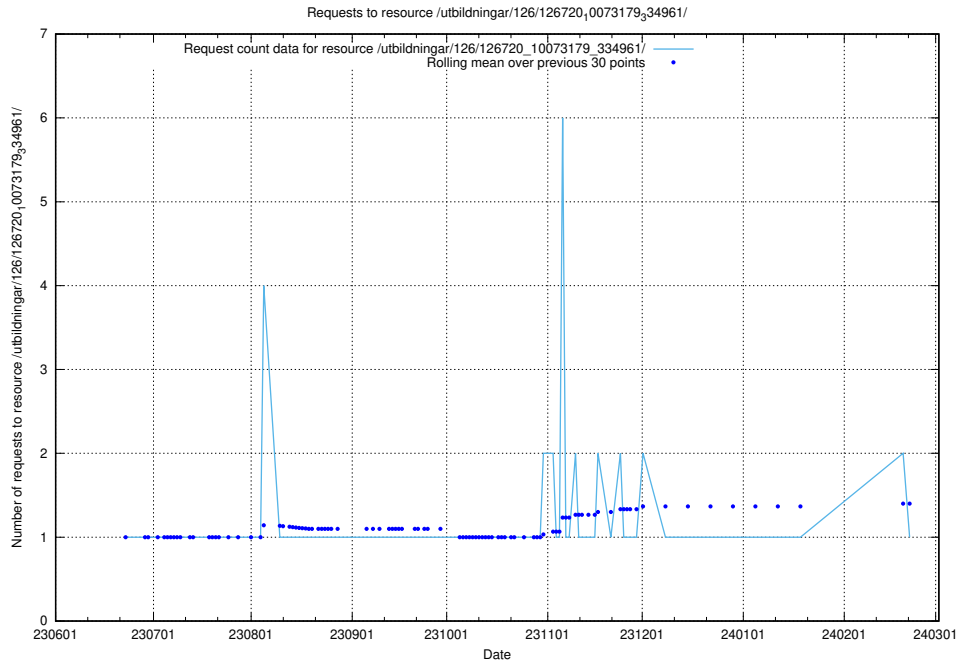

5.5665 Usage of /utbildningar/126/126720_10073179_334961/

Here, we count the number of requests to resource /utbildningar/126/126720_10073179_334961/.