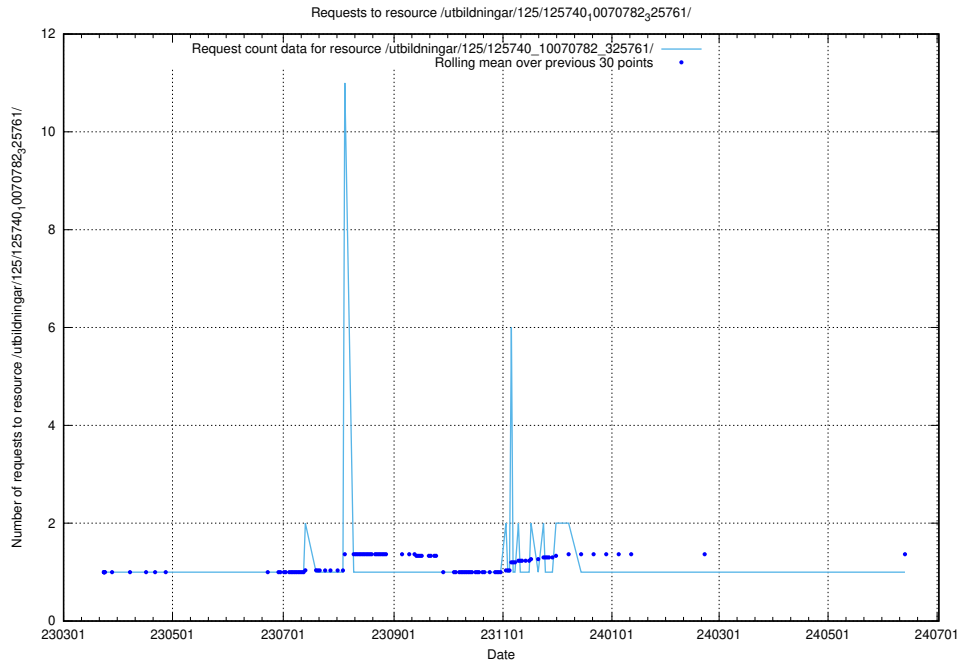

5.987 Usage of /utbildningar/125/125740_10070782_325761/

Here, we count the number of requests to resource /utbildningar/125/125740_10070782_325761/.