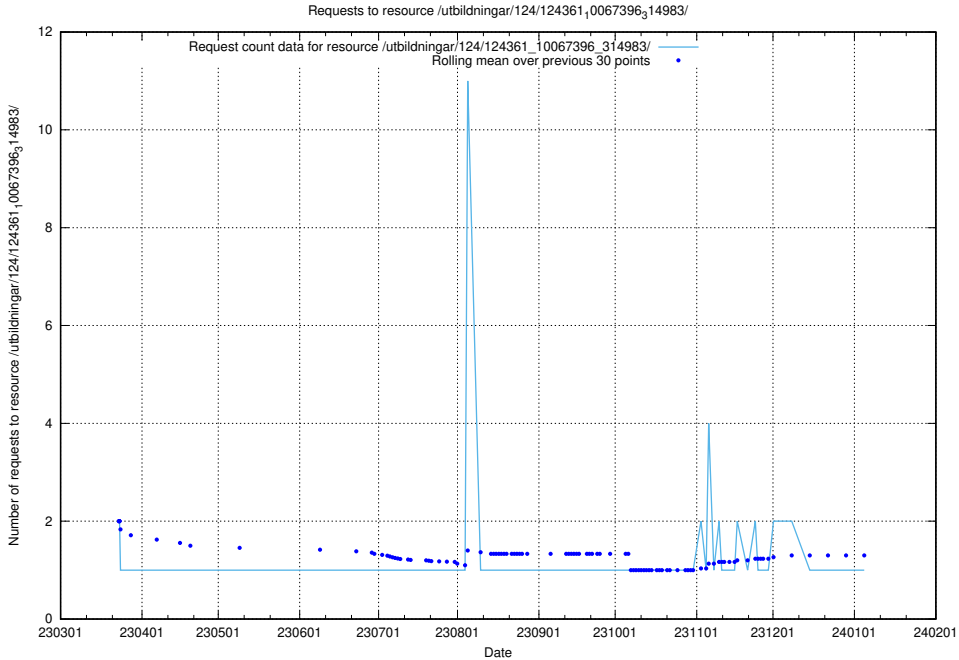

5.6333 Usage of /utbildningar/124/124361_10067396_314983/

Here, we count the number of requests to resource /utbildningar/124/124361_10067396_314983/.