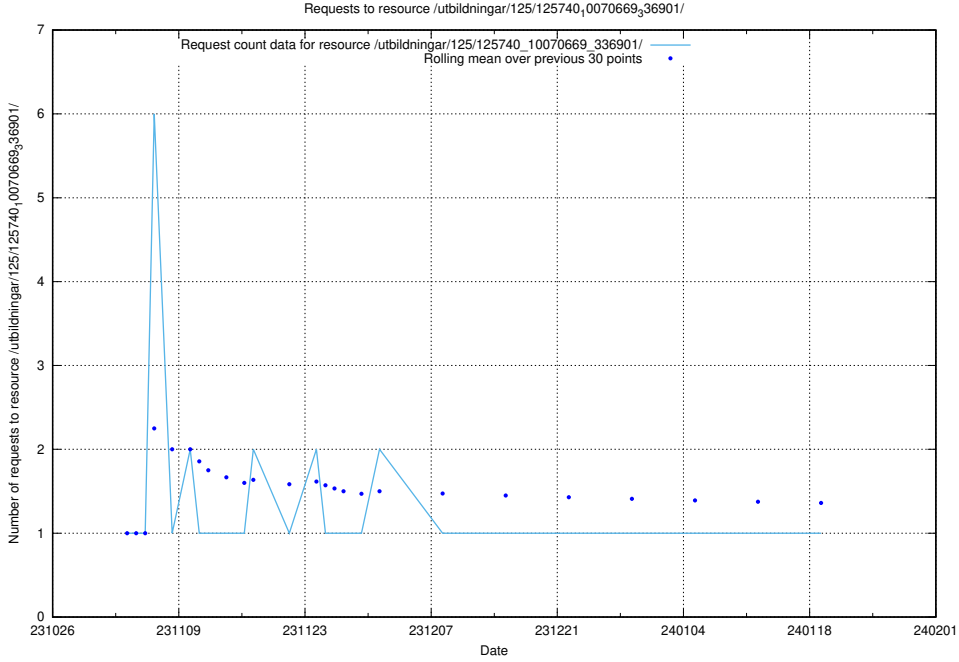

Here, we count the number of requests to resource /utbildningar/125/125740\_10070669\_336901/.