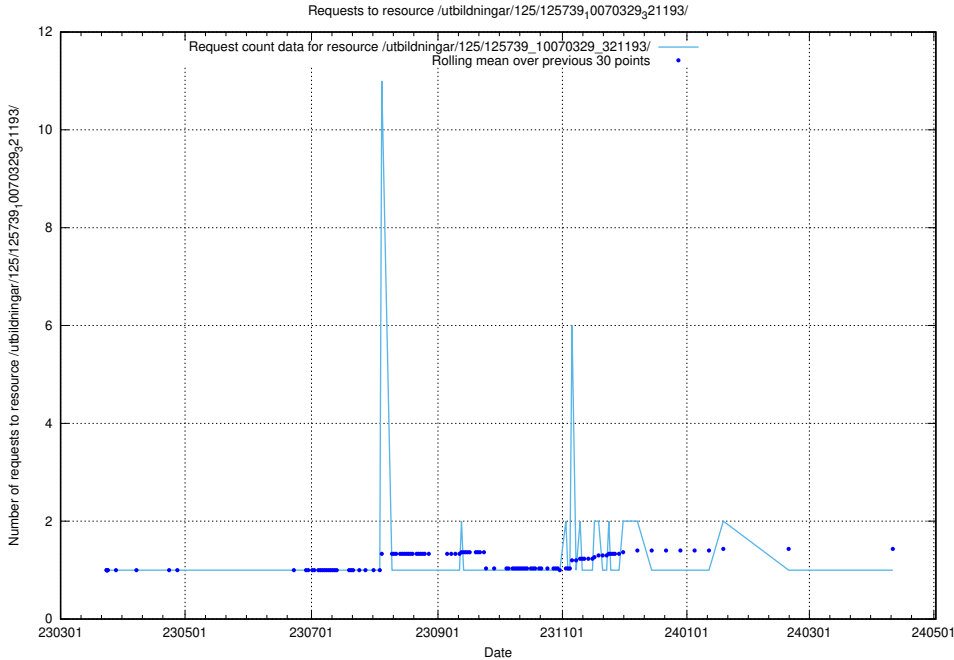

5.1032 Usage of /utbildningar/125/125739_10070329_321193/

Here, we count the number of requests to resource /utbildningar/125/125739_10070329_321193/.