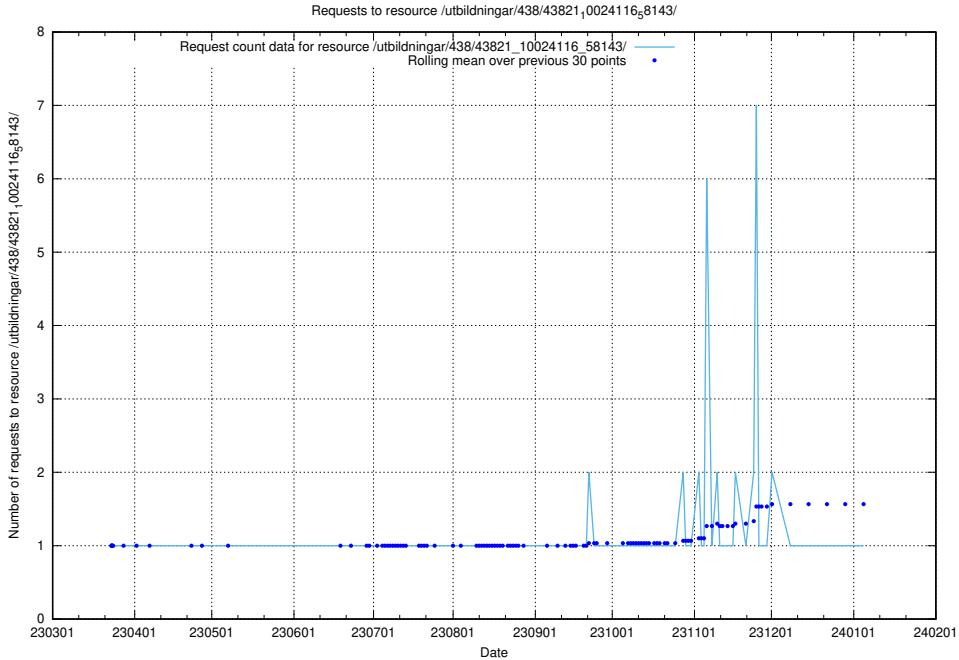

5.6367 Usage of /utbildningar/438/43821_10024116_58143/

Here, we count the number of requests to resource /utbildningar/438/43821_10024116_58143/.