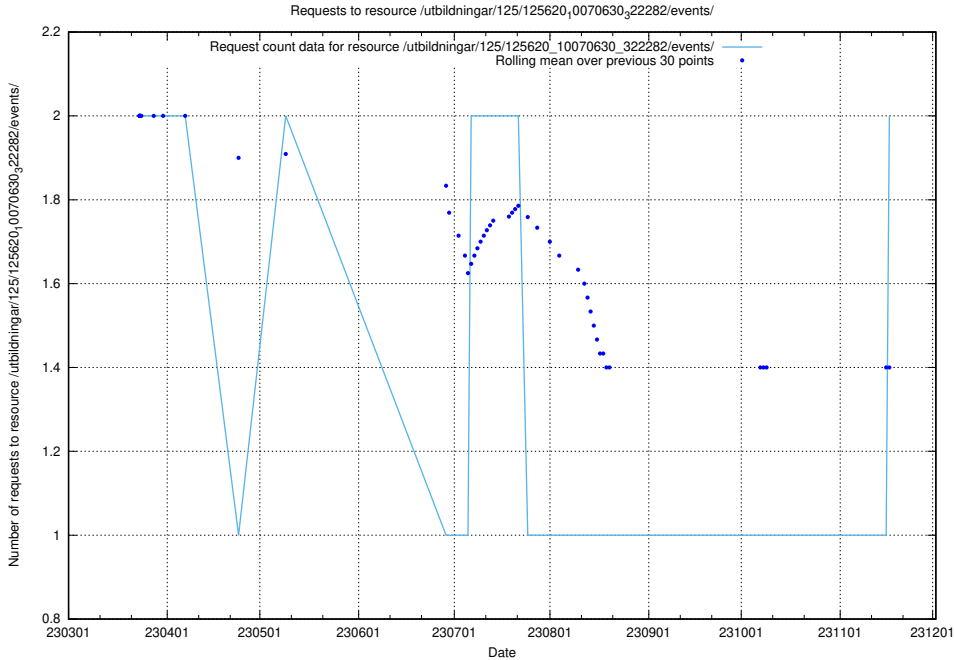

5.957 Usage of /utbildningar/125/125620_10070630_322282/events/

Here, we count the number of requests to resource /utbildningar/125/125620_10070630_322282/events/