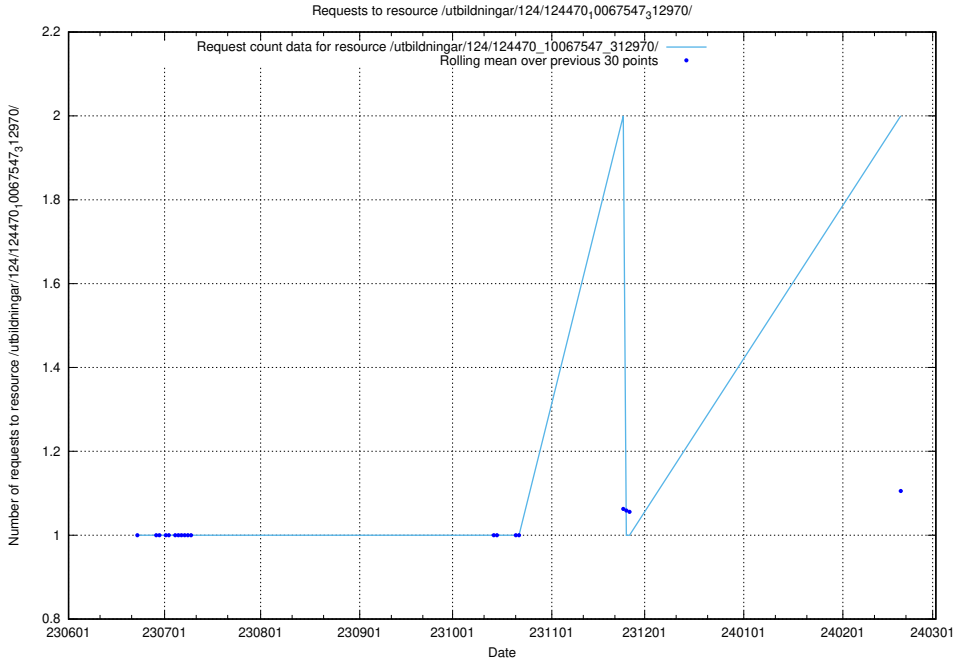

5.879 Usage of /utbildningar/124/124470_10067547_312970/

Here, we count the number of requests to resource /utbildningar/124/124470_10067547_312970/.