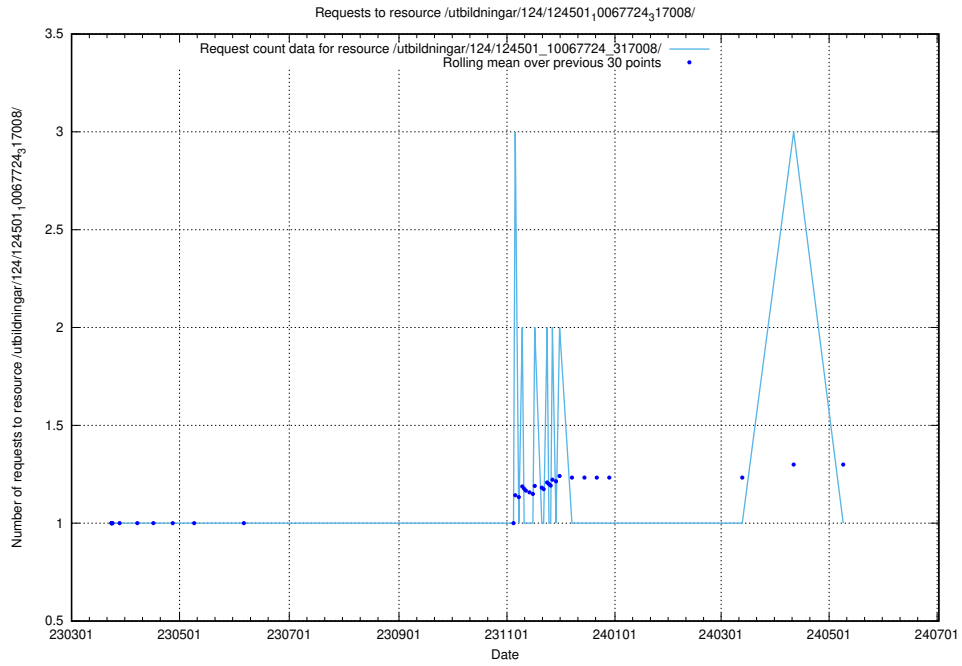

5.2337 Usage of /utbildningar/124/124501_10067724_317008/

Here, we count the number of requests to resource /utbildningar/124/124501_10067724_317008/.