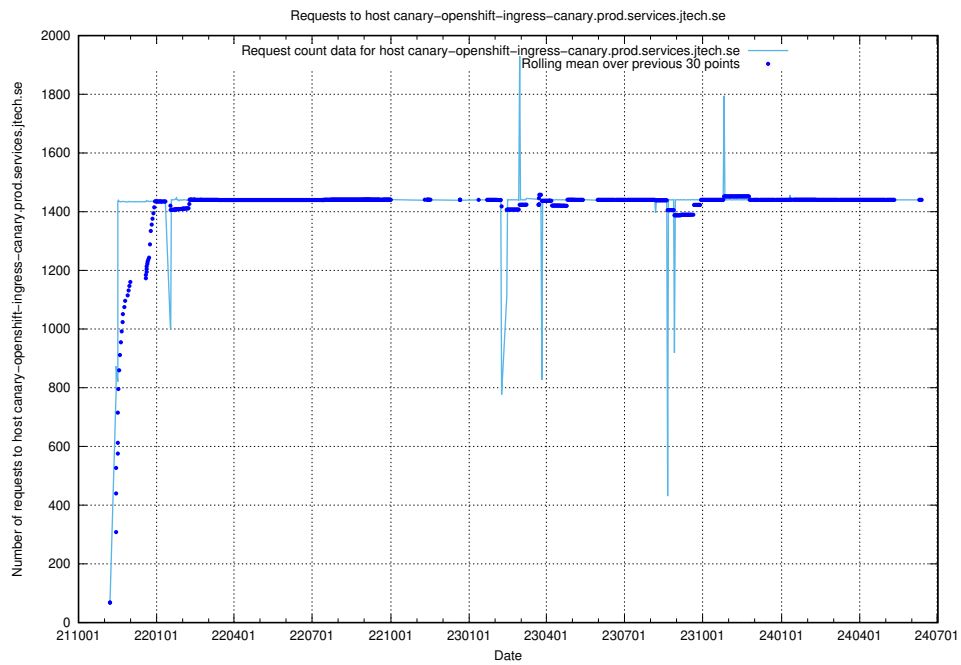

## 7.20 Usage of canary-openshift-ingress-canary.prod.services.jtech.se

Here, we count the number of requests to host canary-openshift-ingress-canary.prod.services.jtech.se.