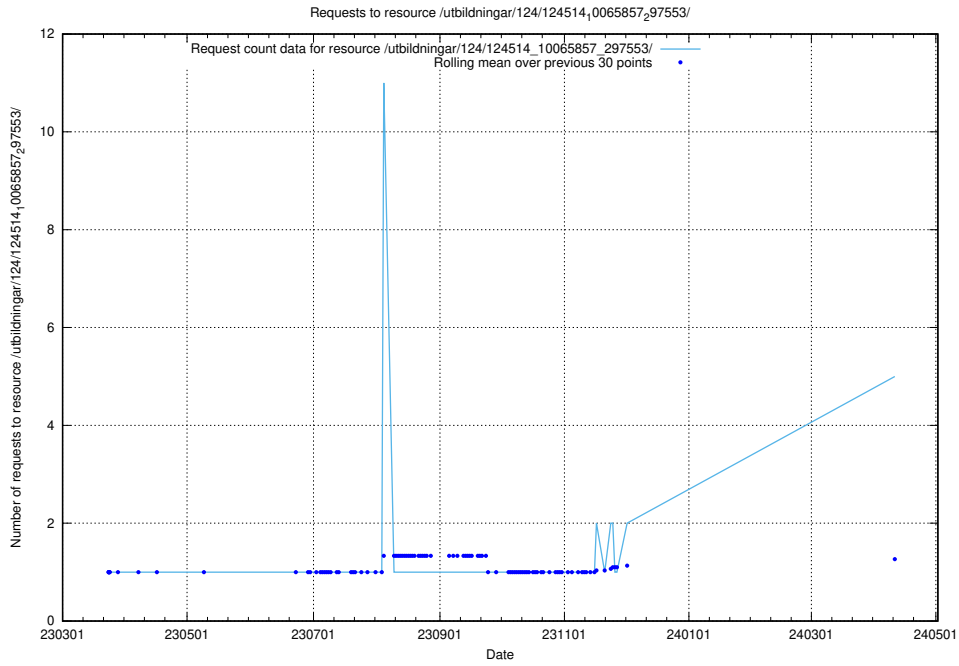

5.130 Usage of /utbildningar/124/124514_10065857_297553/

Here, we count the number of requests to resource /utbildningar/124/124514_10065857_297553/.