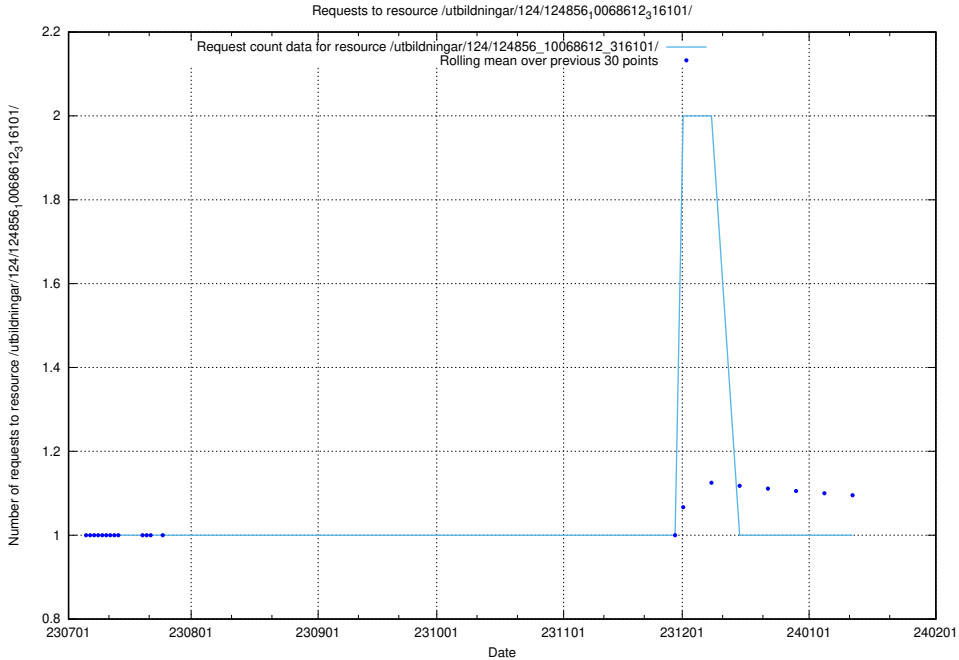

5.5387 Usage of /utbildningar/124/124856_10068612_316101/

Here, we count the number of requests to resource /utbildningar/124/124856_10068612_316101/.