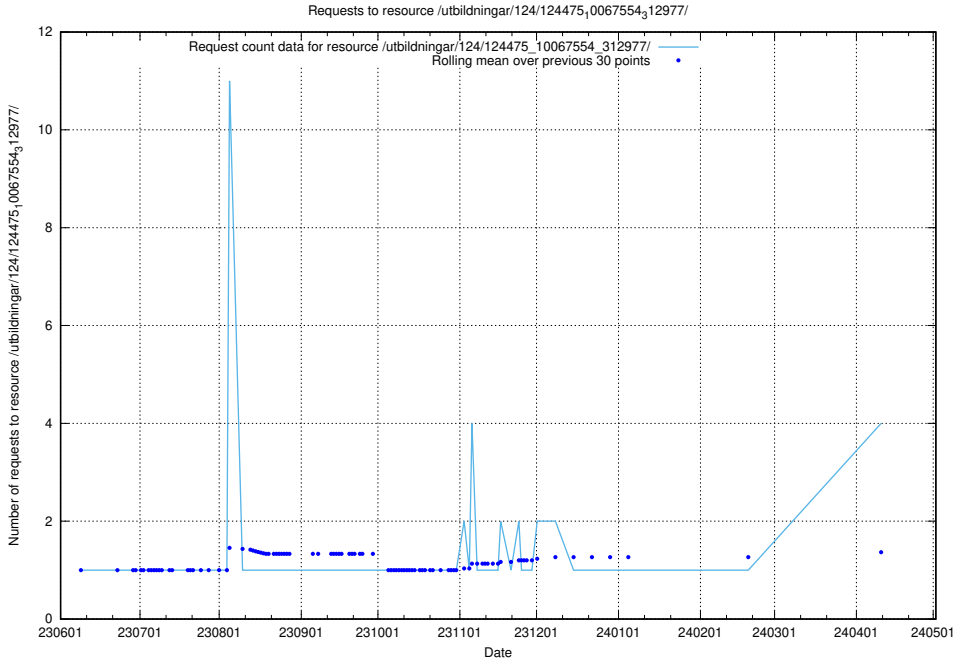

5.247 Usage of /utbildningar/124/124475_10067554_312977/

Here, we count the number of requests to resource /utbildningar/124/124475_10067554_312977/.