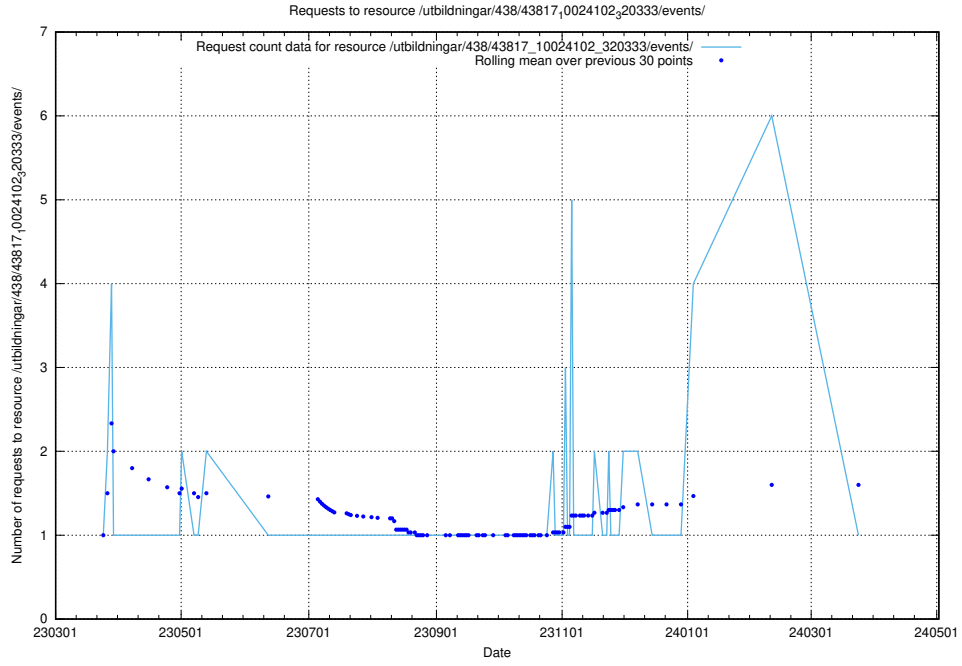

5.6198 Usage of /utbildningar/438/43817_10024102_320333/events/

Here, we count the number of requests to resource /utbildningar/438/43817_10024102_320333/events/.