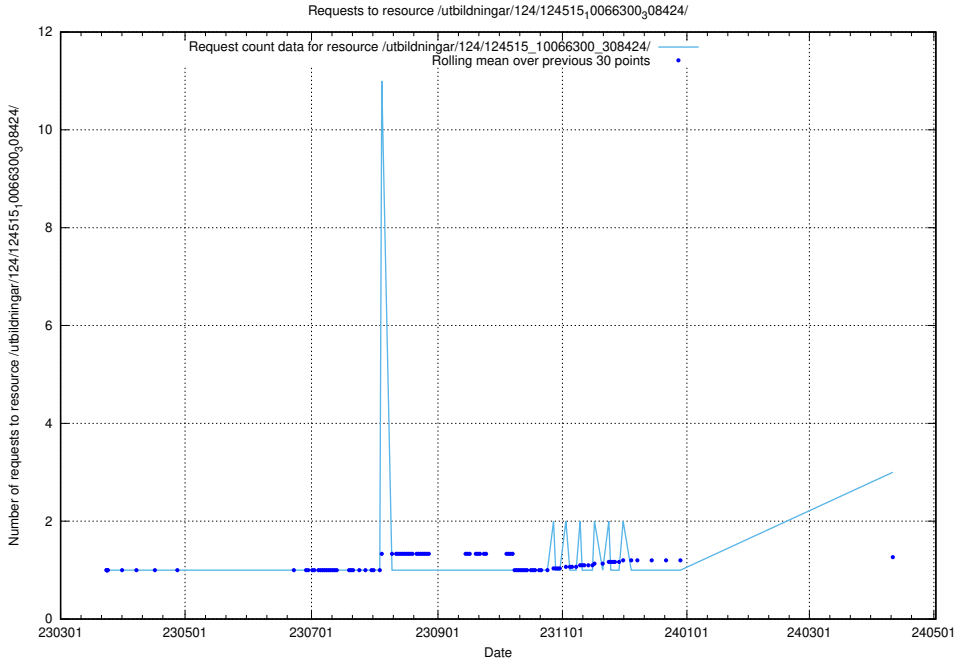

5.292 Usage of /utbildningar/124/124515_10066300_308424/

Here, we count the number of requests to resource /utbildningar/124/124515_10066300_308424/.