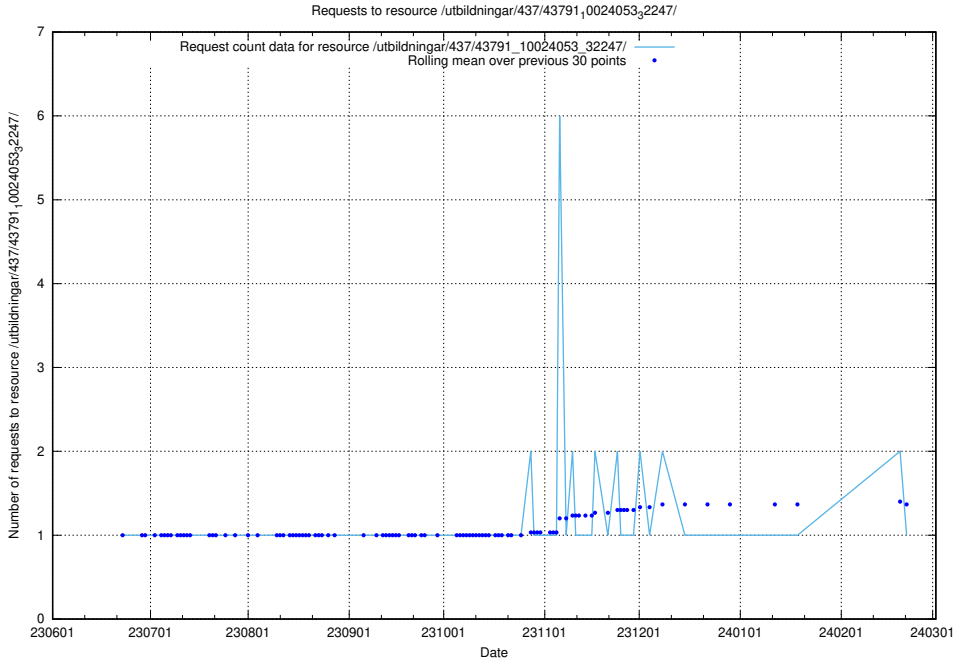

5.5630 Usage of /utbildningar/437/43791_10024053_32247/

Here, we count the number of requests to resource /utbildningar/437/43791_10024053_32247/.