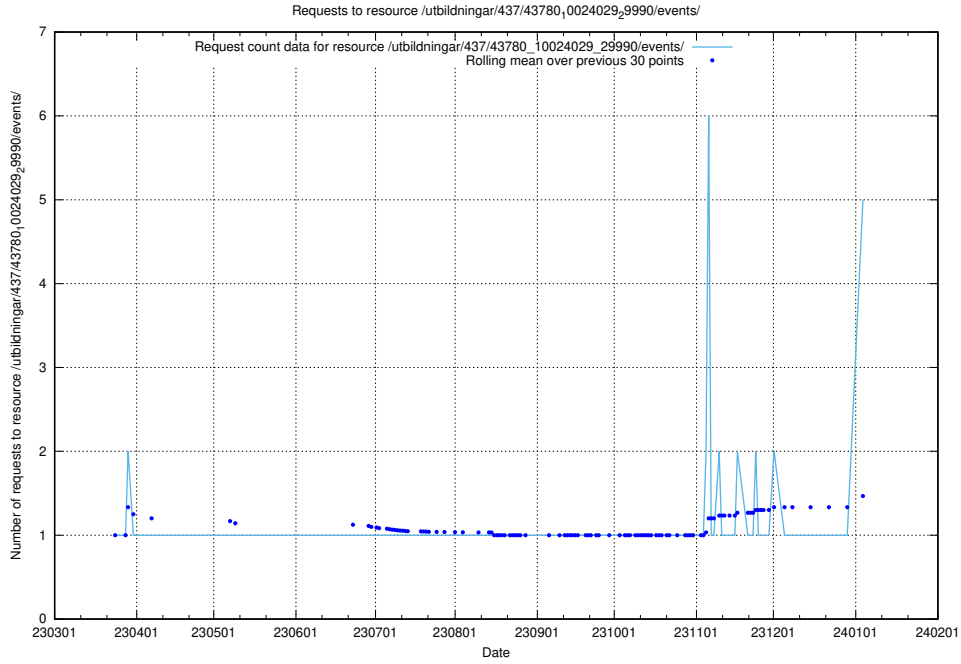

5.159 Usage of /utbildningar/437/43780_10024029_29990/events/

Here, we count the number of requests to resource /utbildningar/437/43780_10024029_29990/events/.