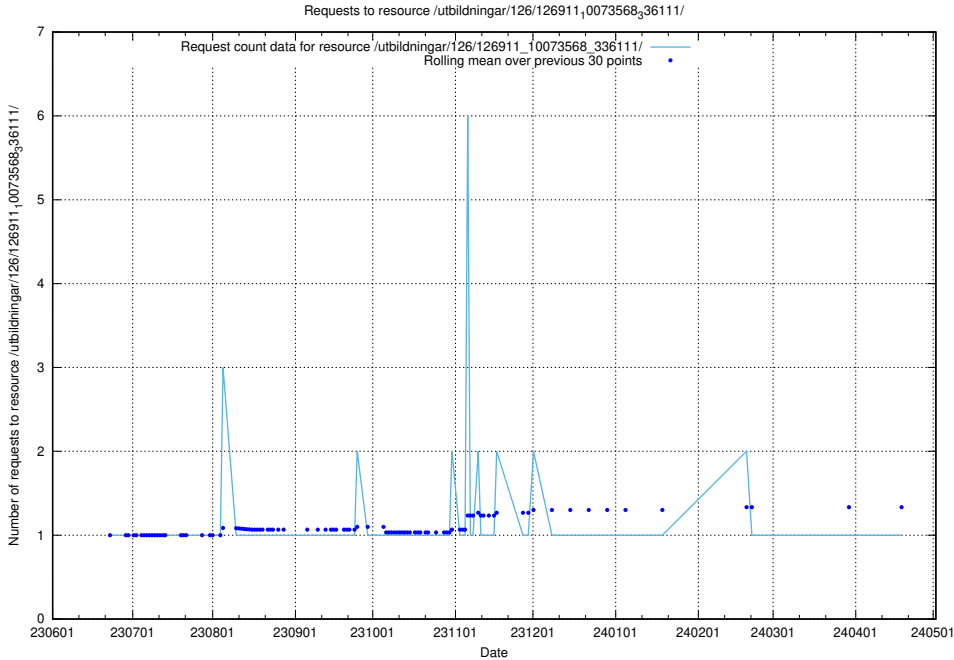

5.5636 Usage of /utbildningar/126/126911_10073568_336111/

Here, we count the number of requests to resource /utbildningar/126/126911_10073568_336111/.