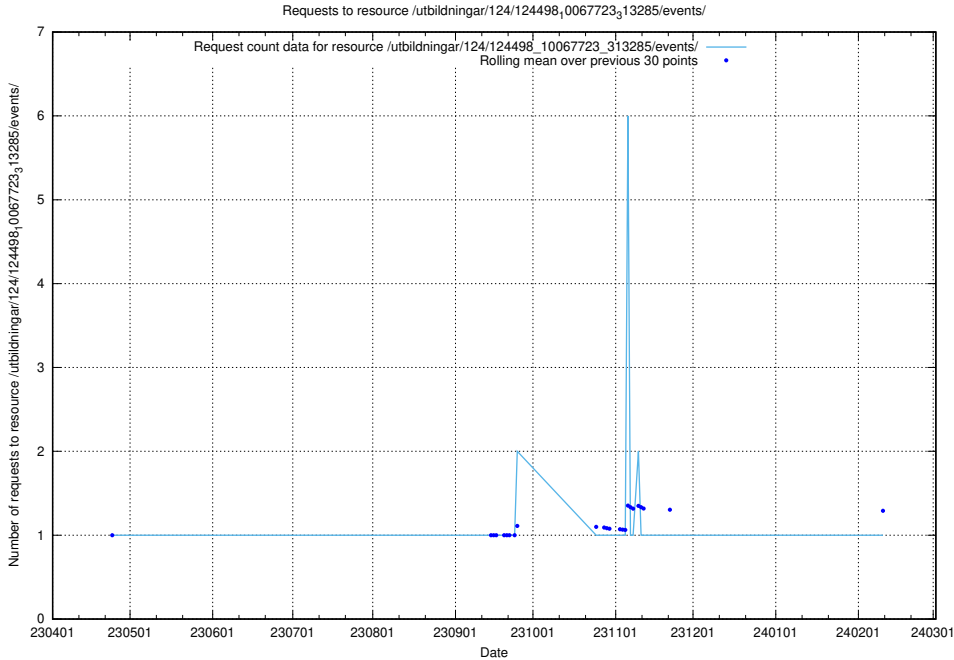

5.6058 Usage of /utbildningar/124/124498_10067723_313285/events/

Here, we count the number of requests to resource /utbildningar/124/124498_10067723_313285/events/