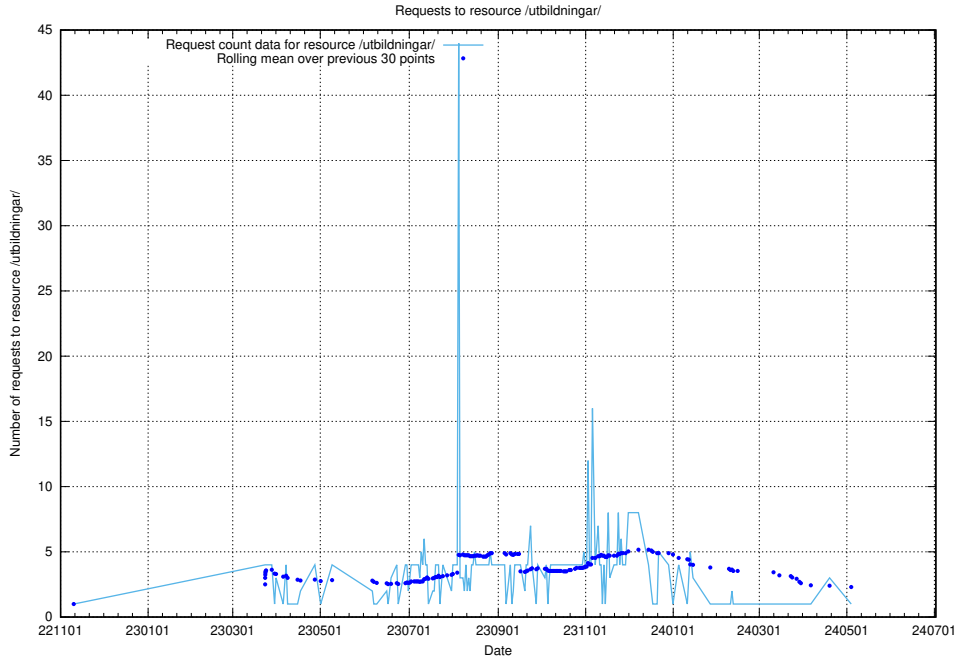

5.6321 Usage of /utbildningar/

Here, we count the number of requests to resource /utbildningar/.