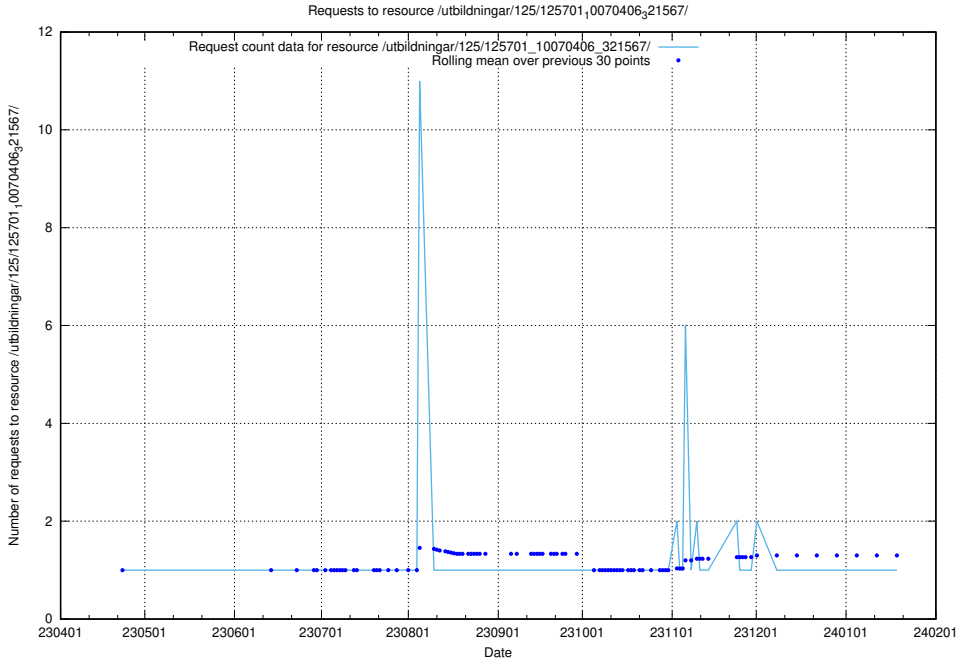

5.6082 Usage of /utbildningar/125/125701_10070406_321567/

Here, we count the number of requests to resource /utbildningar/125/125701_10070406_321567/.