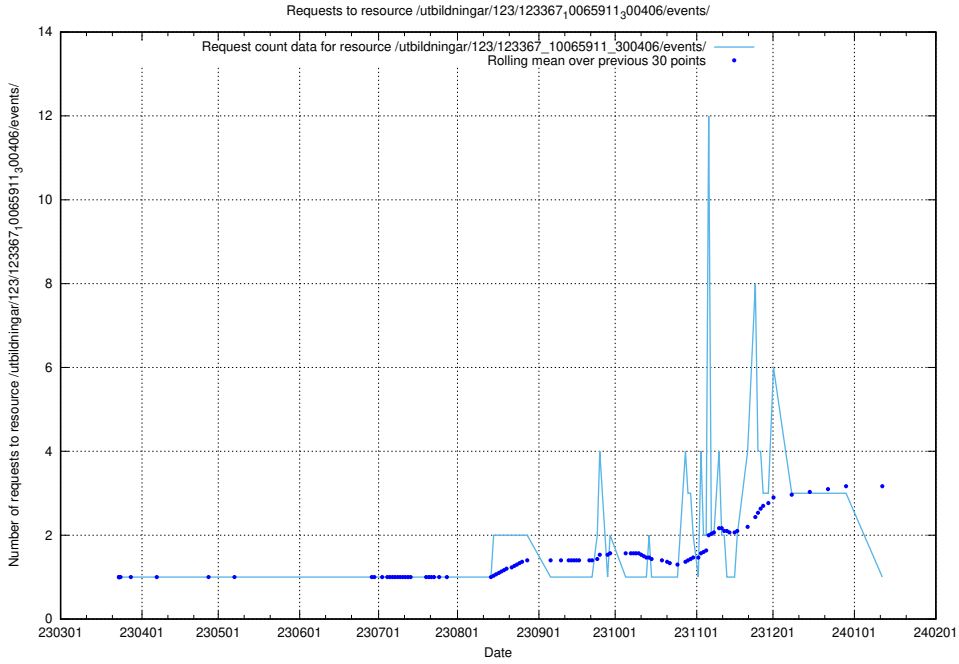

5.4773 Usage of /utbildningar/123/123367_10065911_300406/events/

Here, we count the number of requests to resource /utbildningar/123/123367_10065911_300406/events/