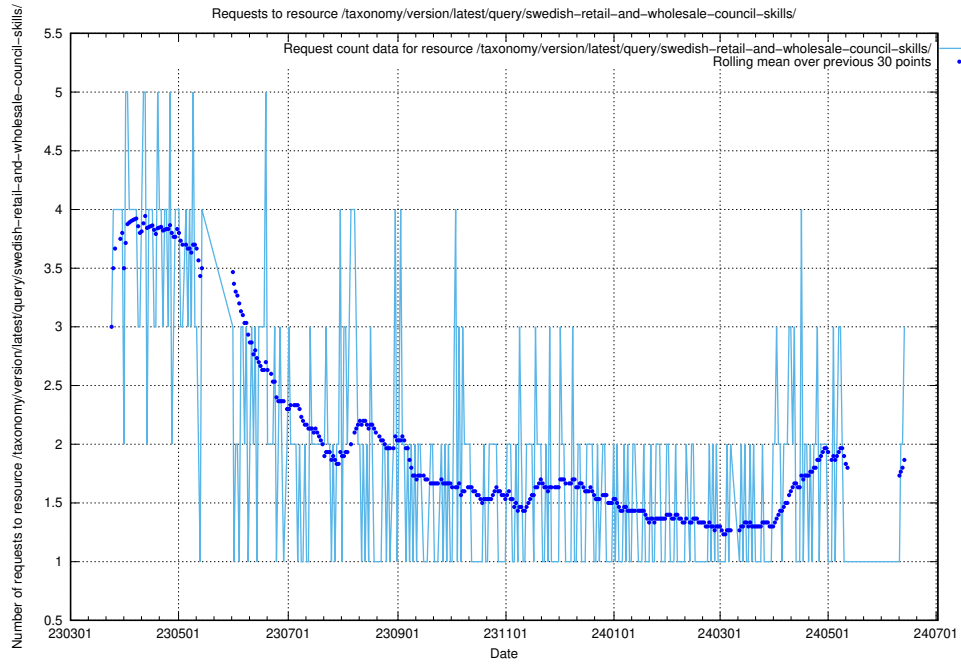

5.430 Usage of /taxonomy/version/latest/query/swedish-retail-and-wholesale-council-skills/

Here, we count the number of requests to resource /taxonomy/version/latest/query/swedish-retail-and-wholesale-council-skills/.