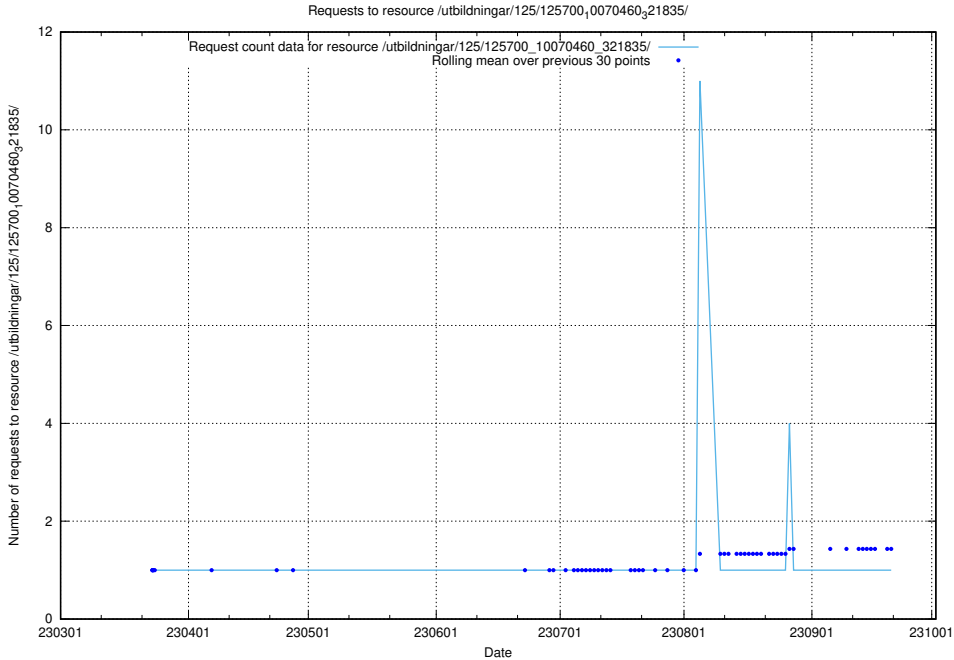

5.1047 Usage of /utbildningar/125/125700_10070460_321835/

Here, we count the number of requests to resource /utbildningar/125/125700_10070460_321835/.