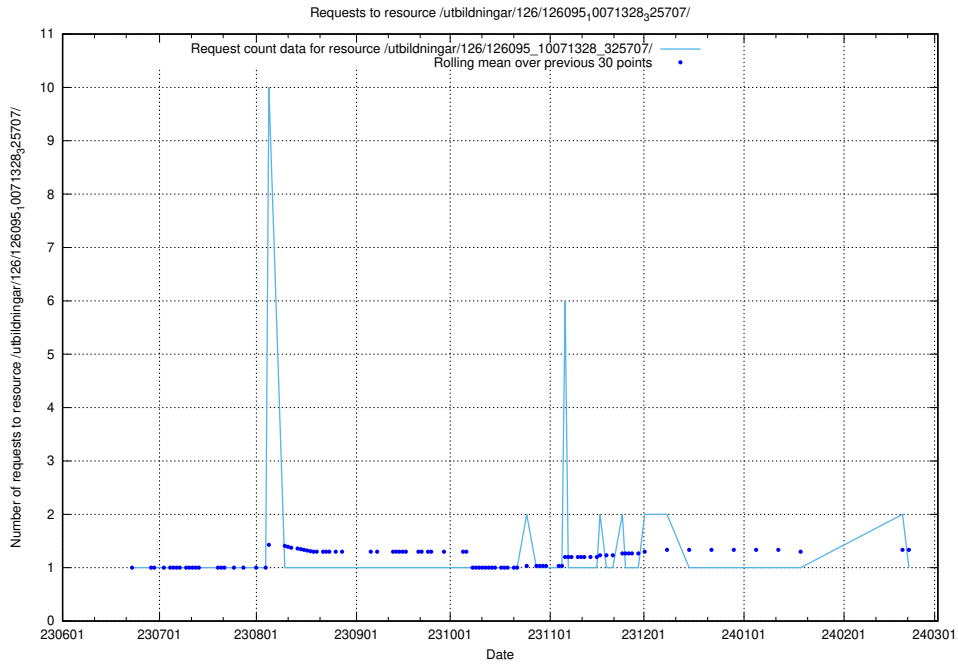

5.5739 Usage of /utbildningar/126/126095_10071328_325707/

Here, we count the number of requests to resource /utbildningar/126/126095_10071328_325707/.