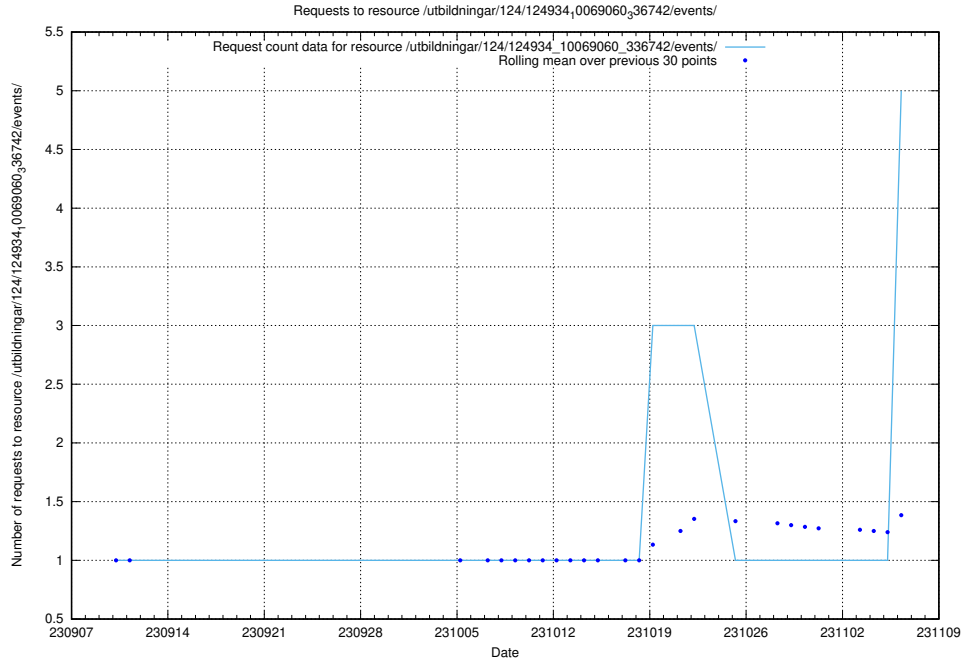

5.144 Usage of /utbildningar/124/124934_10069060_336742/events/

Here, we count the number of requests to resource /utbildningar/124/124934_10069060_336742/events/