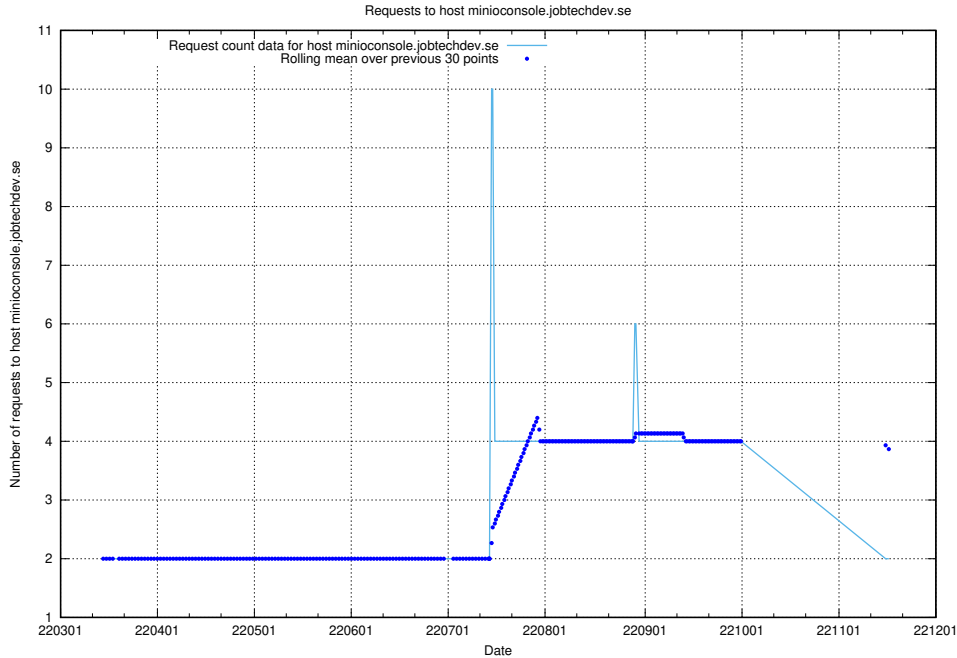

7.500 Usage of minioconsole.jobtechdev.se

Here, we count the number of requests to host minioconsole.jobtechdev.se.