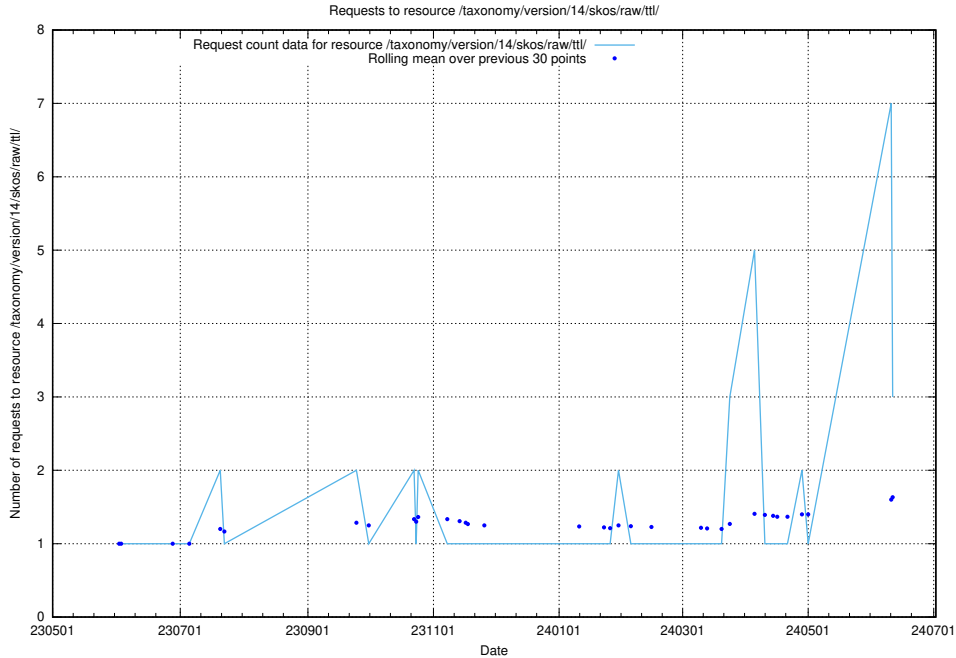

5.420 Usage of /taxonomy/version/14/skos/raw/ttl/

Here, we count the number of requests to resource /taxonomy/version/14/skos/raw/ttl/.