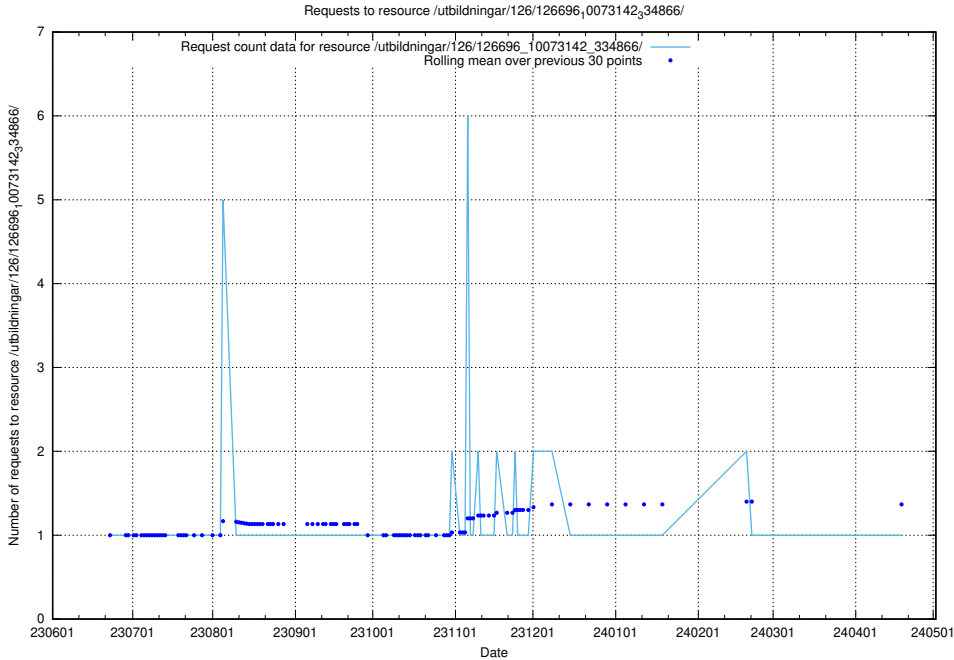

5.5682 Usage of /utbildningar/126/126696_10073142_334866/

Here, we count the number of requests to resource /utbildningar/126/126696_10073142_334866/.