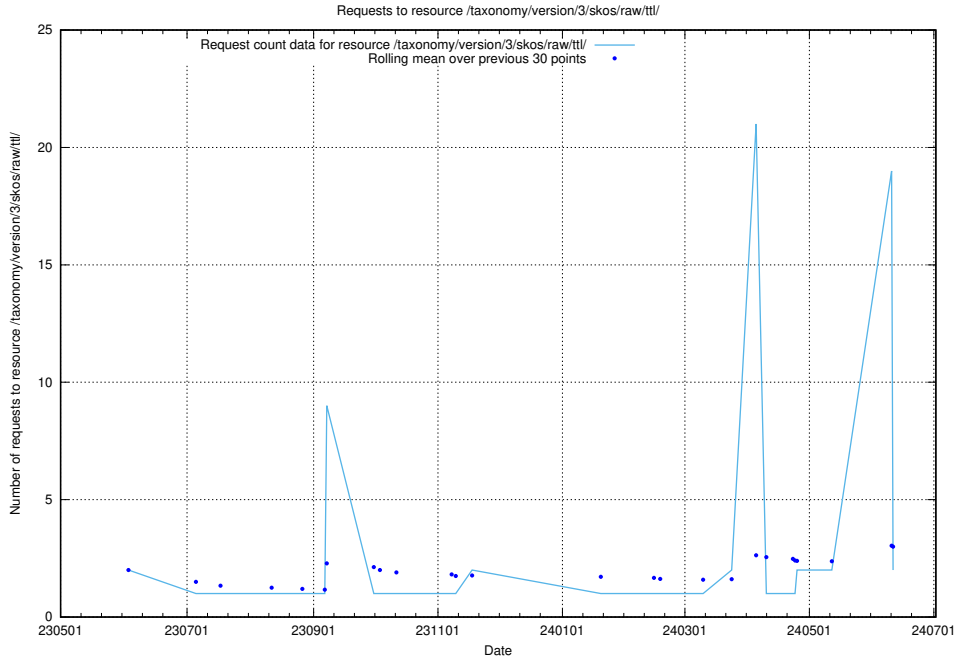

5.902 Usage of /taxonomy/version/3/skos/raw/ttl/

Here, we count the number of requests to resource /taxonomy/version/3/skos/raw/ttl/.