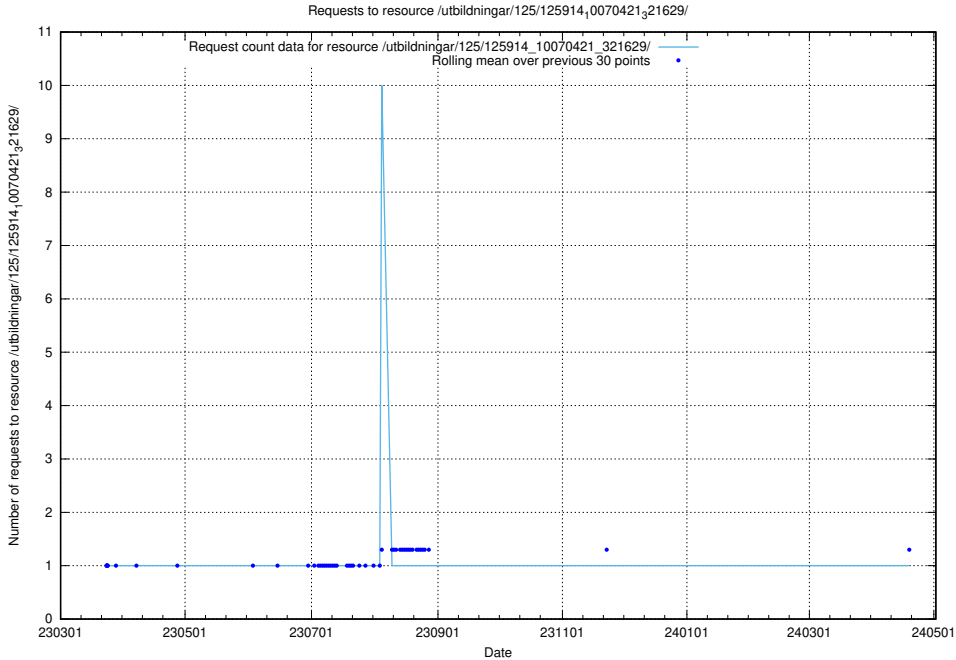

5.6474 Usage of /utbildningar/125/125914_10070421_321629/

Here, we count the number of requests to resource /utbildningar/125/125914_10070421_321629/.