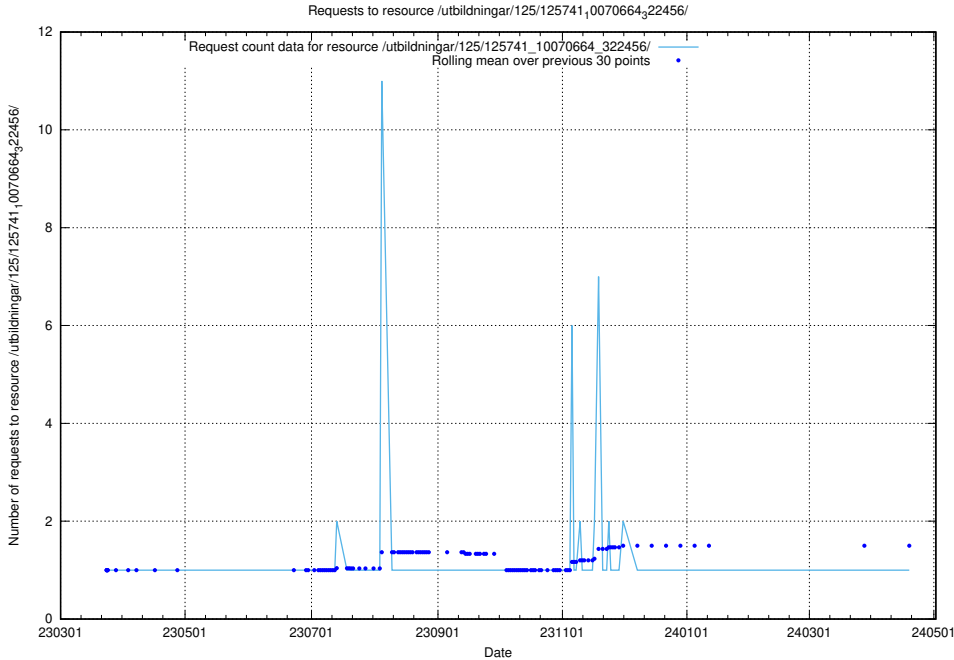

5.6521 Usage of /utbildningar/125/125741_10070664_322456/

Here, we count the number of requests to resource /utbildningar/125/125741_10070664_322456/.