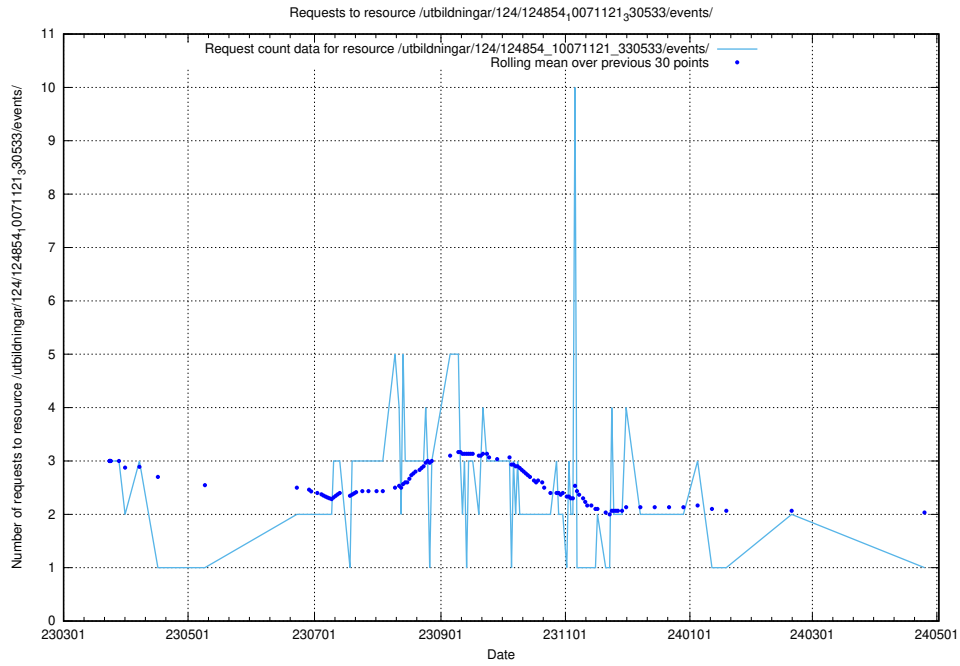

5.6291 Usage of /utbildningar/124/124854_10071121_330533/events/

Here, we count the number of requests to resource /utbildningar/124/124854_10071121_330533/events/