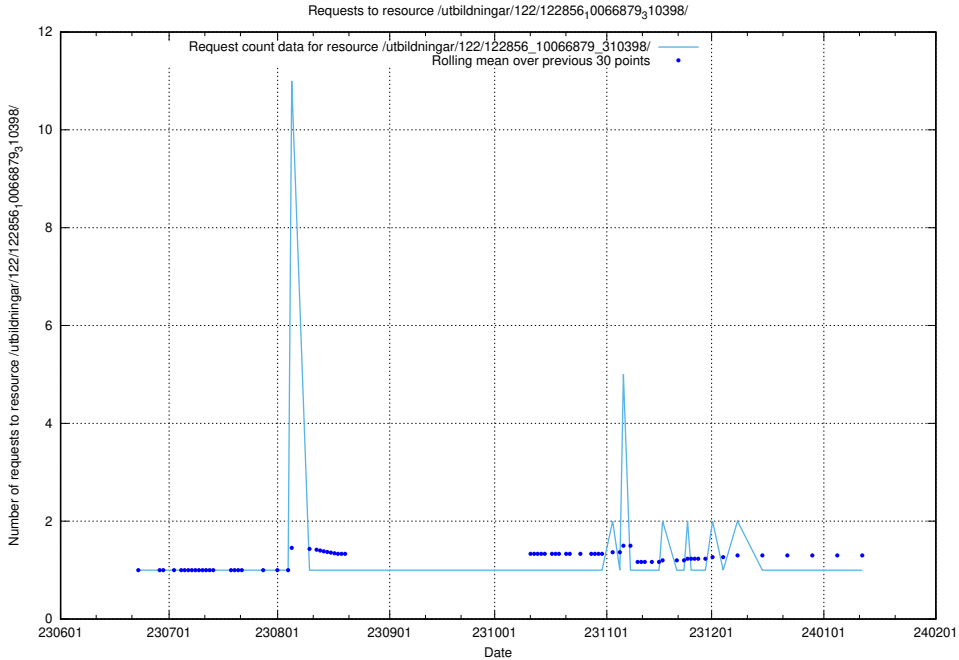

5.5888 Usage of /utbildningar/122/122856_10066879_310398/

Here, we count the number of requests to resource /utbildningar/122/122856_10066879_310398/.