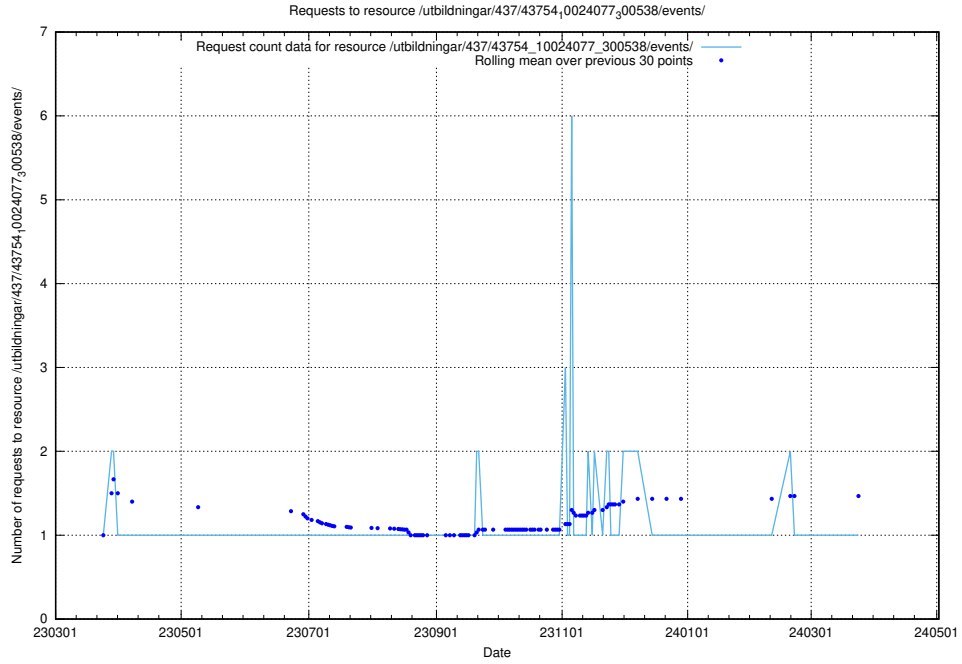

5.6221 Usage of /utbildningar/437/43754_10024077_300538/events/

Here, we count the number of requests to resource /utbildningar/437/43754_10024077_300538/events/.