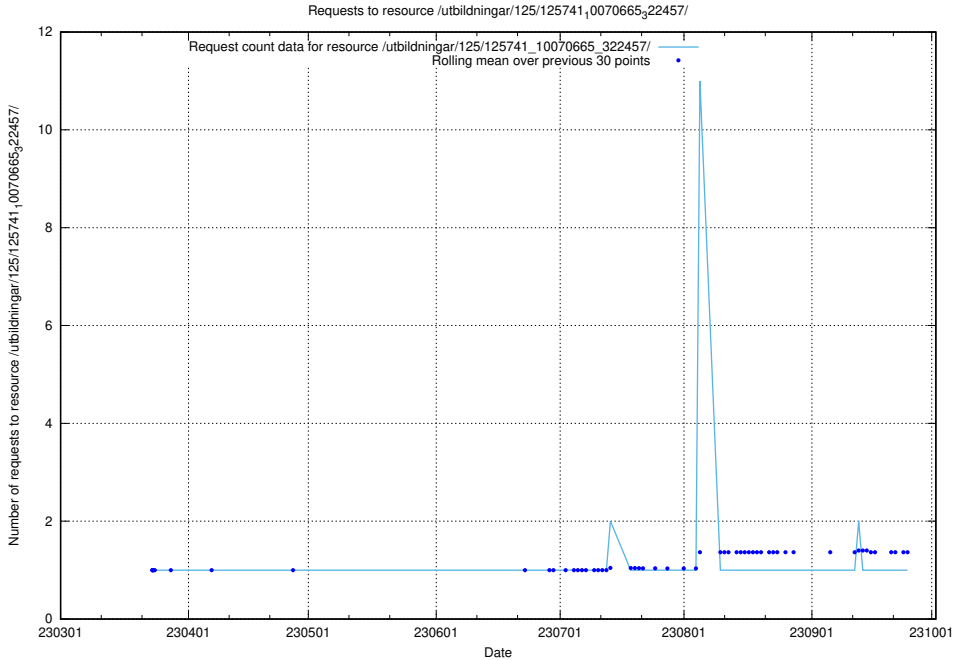

5.6520 Usage of /utbildningar/125/125741_10070665_322457/

Here, we count the number of requests to resource /utbildningar/125/125741_10070665_322457/.