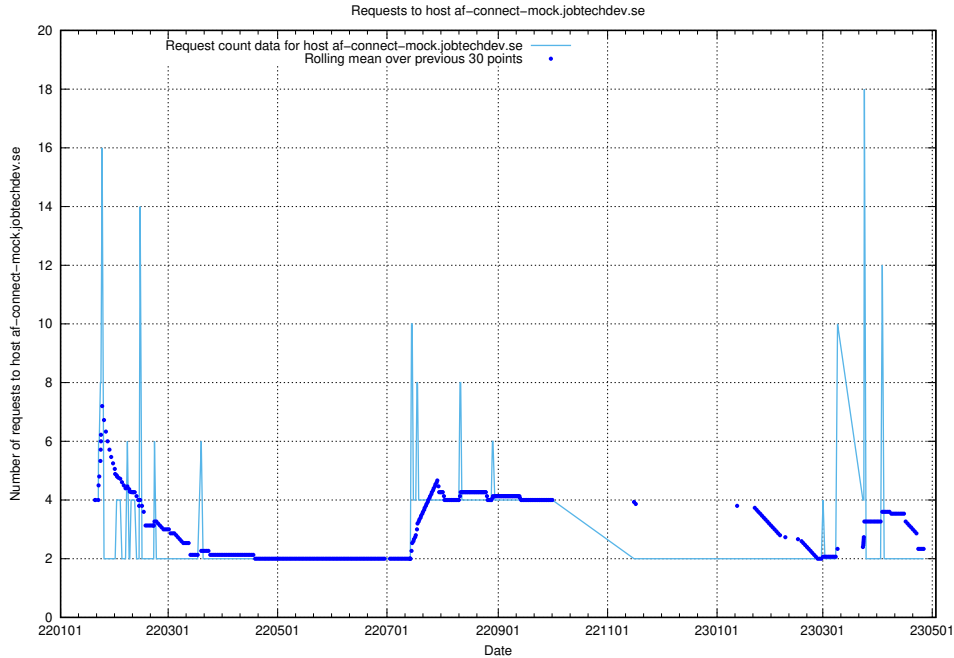

7.270 Usage of af-connect-mock.jobtechdev.se

Here, we count the number of requests to host af-connect-mock.jobtechdev.se.