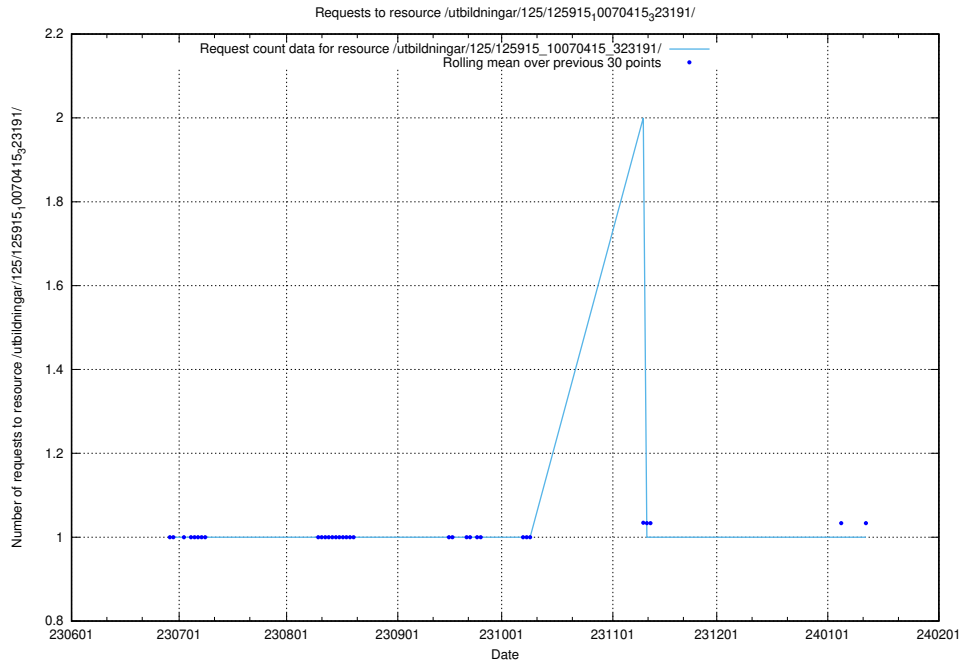

5.5523 Usage of /utbildningar/125/125915_10070415_323191/

Here, we count the number of requests to resource /utbildningar/125/125915_10070415_323191/.