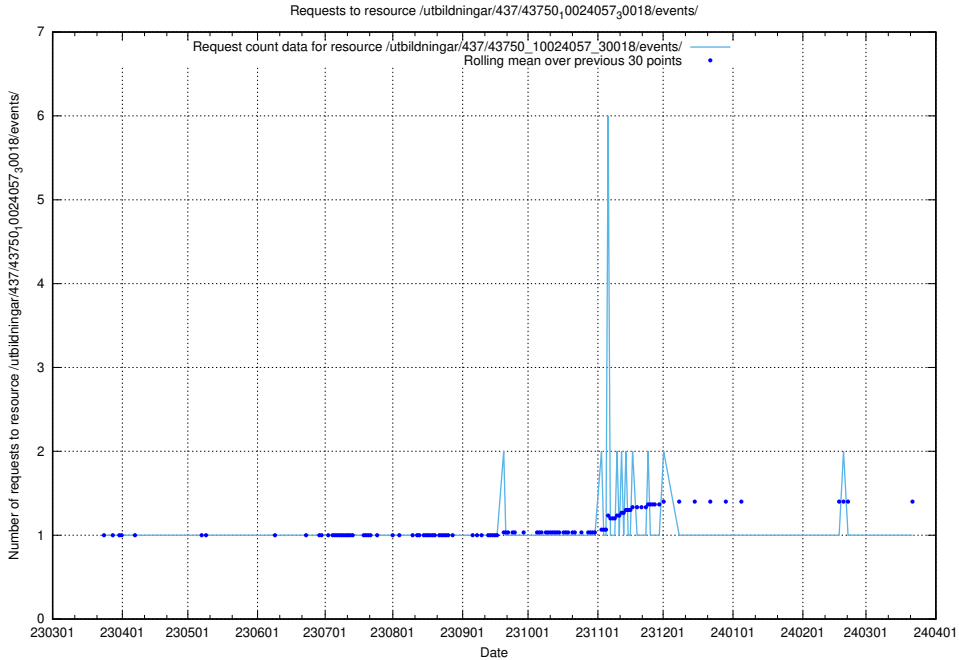

5.6225 Usage of /utbildningar/437/43750_10024057_30018/events/

Here, we count the number of requests to resource /utbildningar/437/43750_10024057_30018/events/.