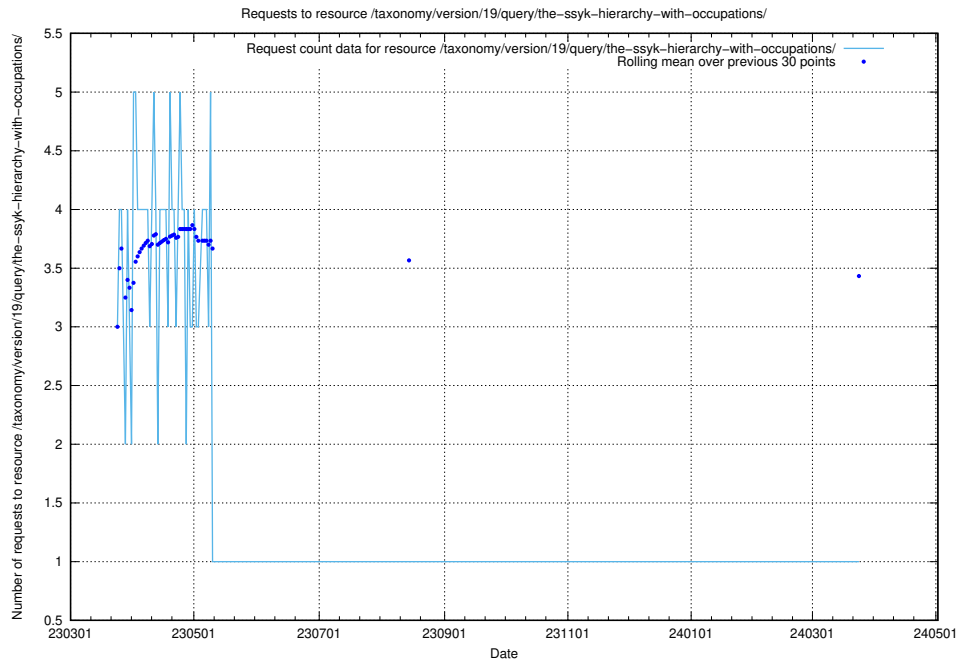

5.6140 Usage of /taxonomy/version/19/query/the-ssyk-hierarchy-with-occupations/

Here, we count the number of requests to resource /taxonomy/version/19/query/the-ssyk-hierarchy-with-occupations/.