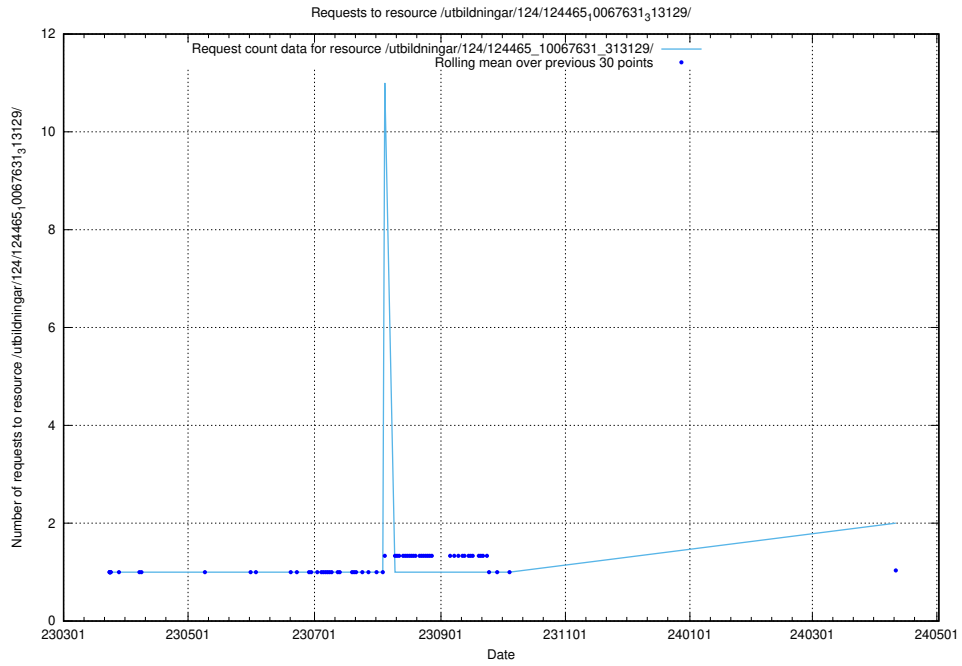

5.659 Usage of /utbildningar/124/124465_10067631_313129/

Here, we count the number of requests to resource /utbildningar/124/124465_10067631_313129/.