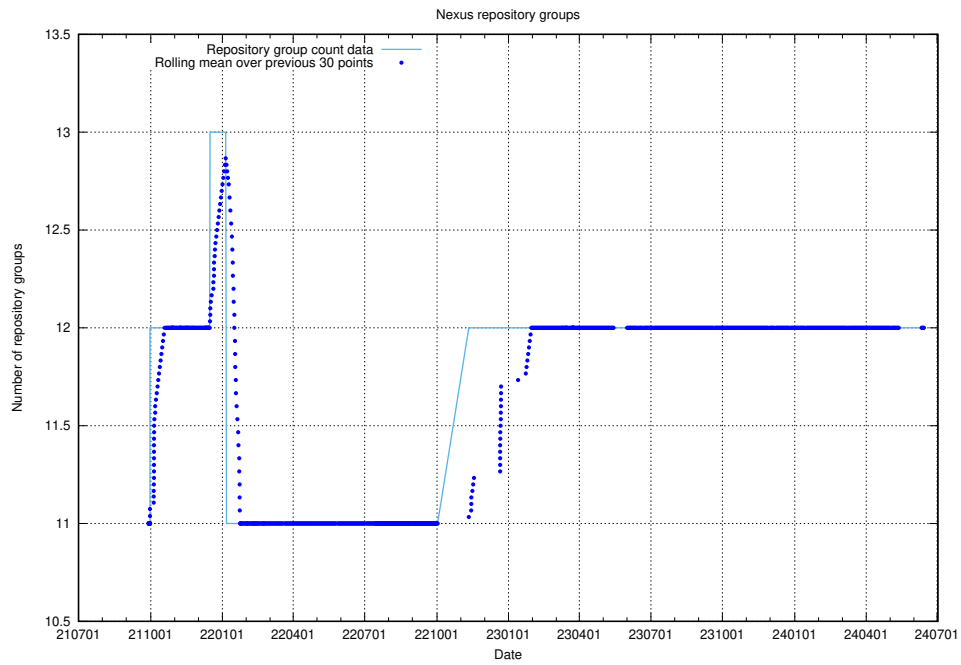

9 Nexus

This section contains statistics from the [image and package repositories](https://nexus.jobtechdev.se)⁹ of JobTech.

9.1 Number of repository groups in Nexus

A graph showing the number of repository groups.

⁹<https://nexus.jobtechdev.se>