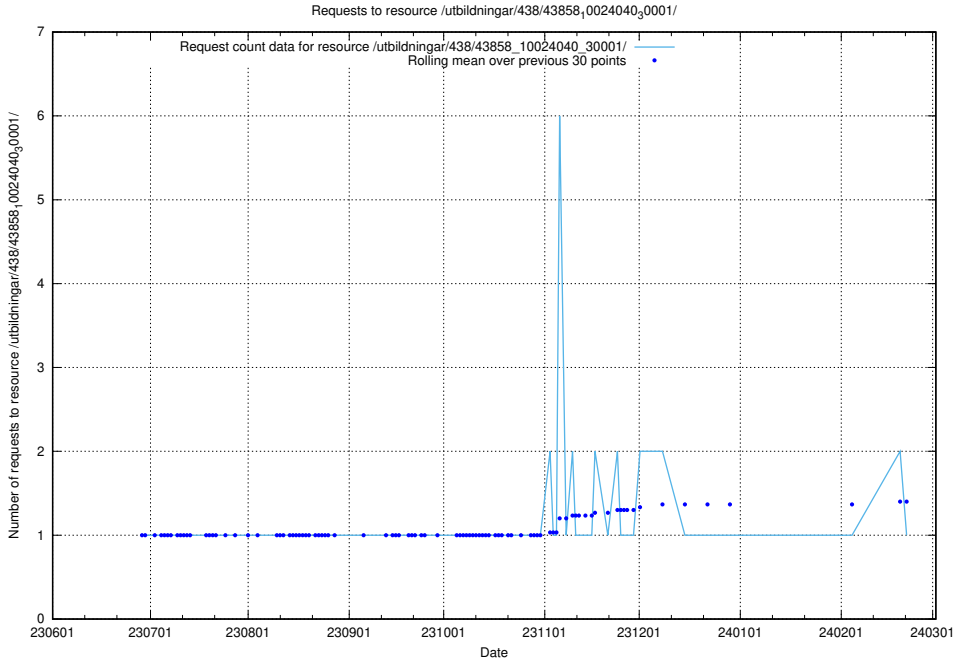

5.5480 Usage of /utbildningar/438/43858_10024040_30001/

Here, we count the number of requests to resource /utbildningar/438/43858_10024040_30001/.