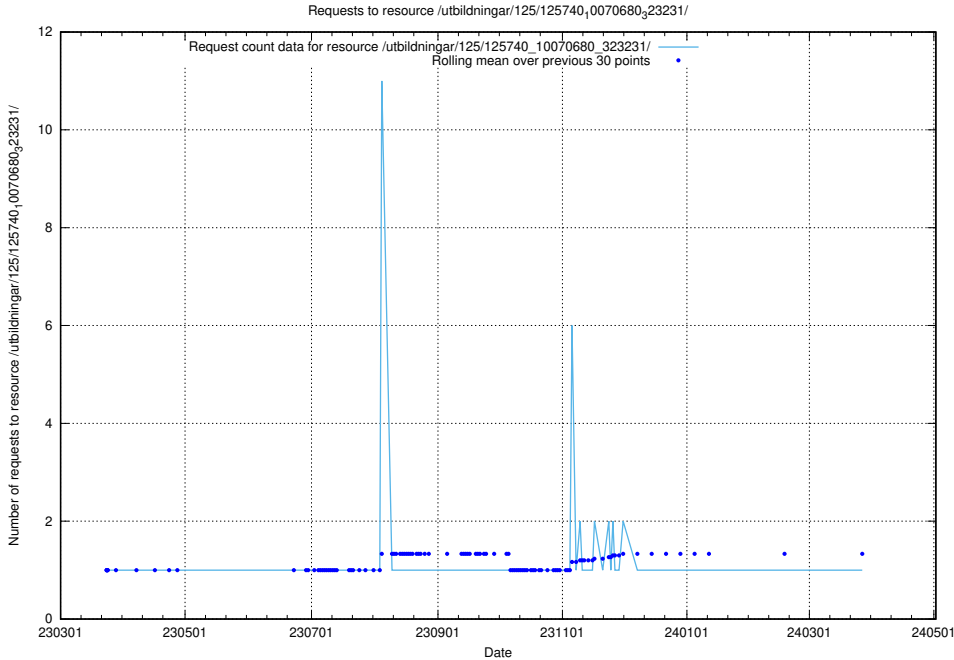

5.1011 Usage of /utbildningar/125/125740_10070680_323231/

Here, we count the number of requests to resource /utbildningar/125/125740_10070680_323231/.