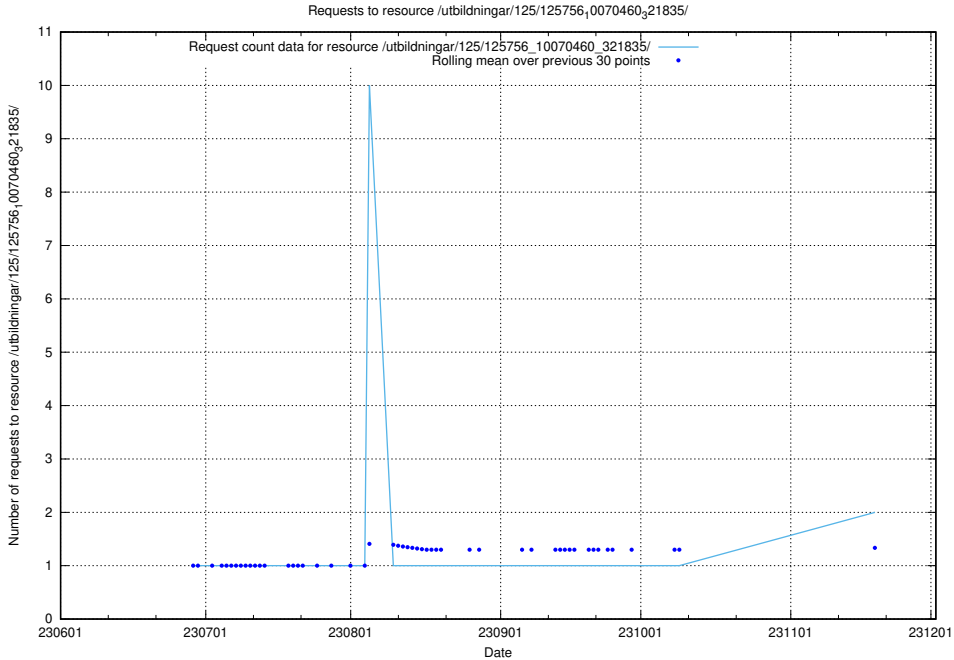

5.837 Usage of /utbildningar/125/125756_10070460_321835/

Here, we count the number of requests to resource /utbildningar/125/125756_10070460_321835/.