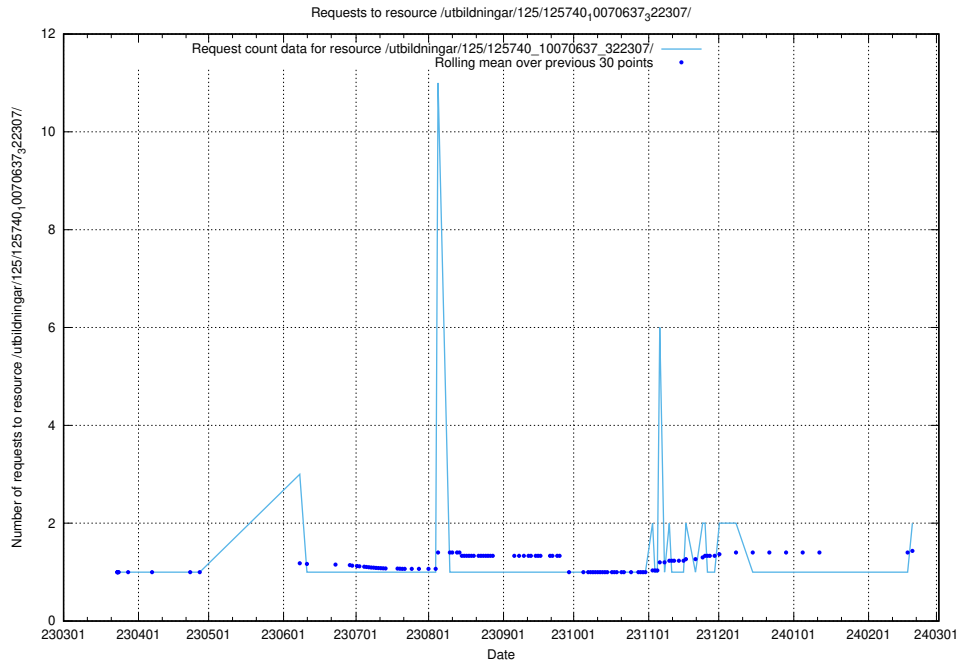

5.482 Usage of /utbildningar/125/125740_10070637_322307/

Here, we count the number of requests to resource /utbildningar/125/125740_10070637_322307/.