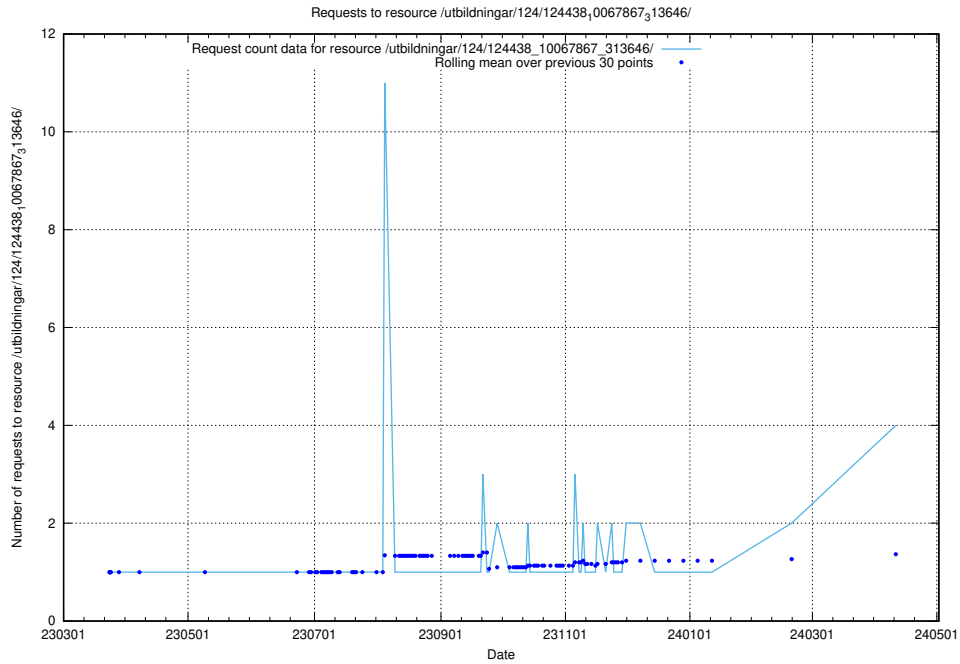

5.204 Usage of /utbildningar/124/124438_10067867_313646/

Here, we count the number of requests to resource /utbildningar/124/124438_10067867_313646/.