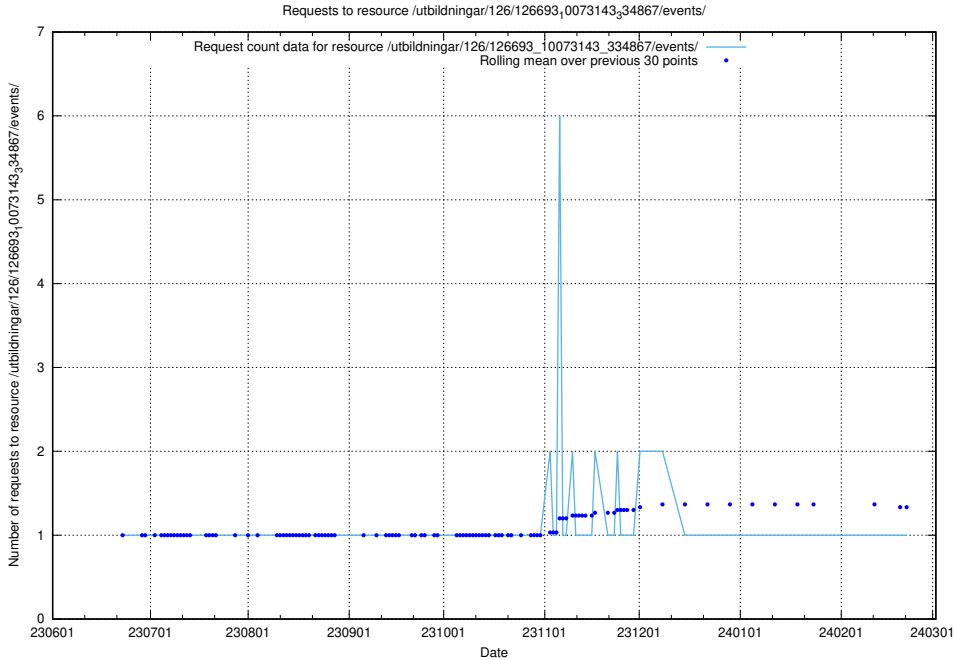

5.5700 Usage of /utbildningar/126/126693_10073143_334867/events/

Here, we count the number of requests to resource /utbildningar/126/126693_10073143_334867/events/