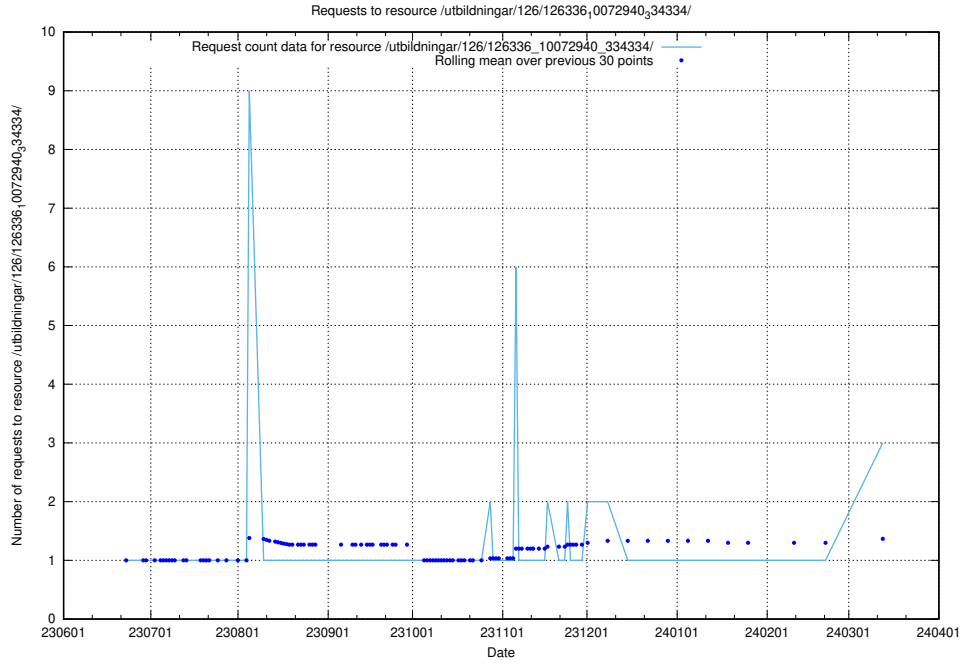

5.393 Usage of /utbildningar/126/126336_10072940_334334/

Here, we count the number of requests to resource /utbildningar/126/126336_10072940_334334/.