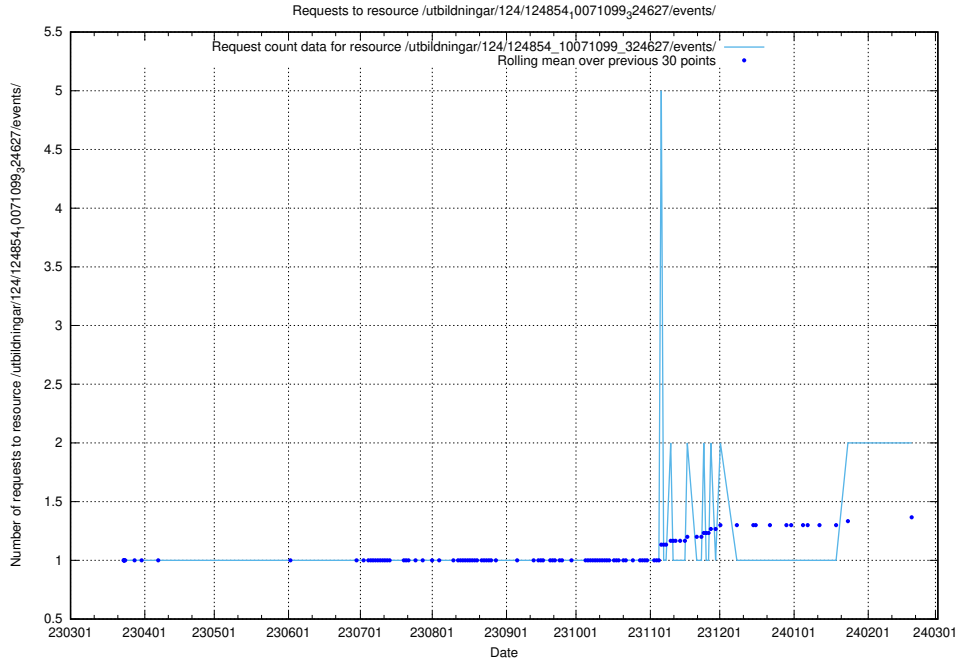

5.504 Usage of /utbildningar/124/124854_10071099_324627/events/

Here, we count the number of requests to resource /utbildningar/124/124854_10071099_324627/events/