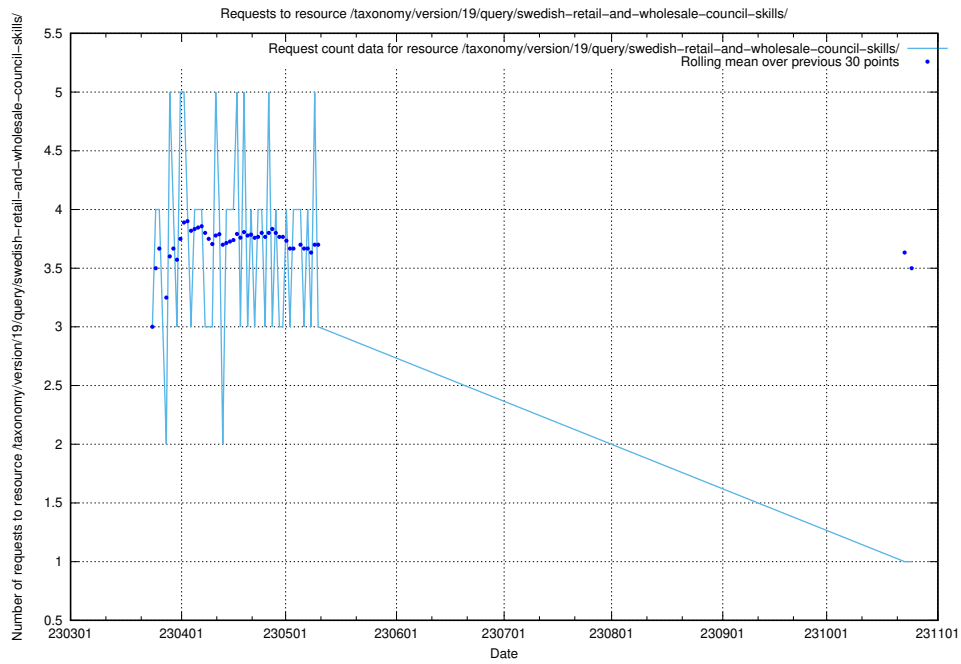

5.6141 Usage of /taxonomy/version/19/query/swedish-retail-and-wholesale-council-skills/

Here, we count the number of requests to resource /taxonomy/version/19/query/swedish-retail-and-wholesale-council-skills/.