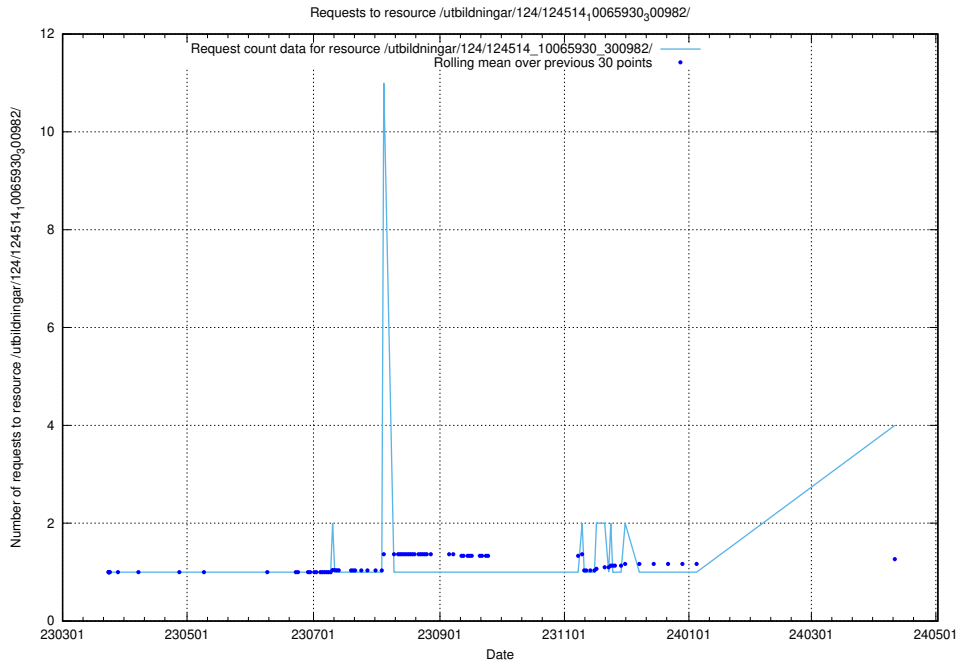

5.188 Usage of /utbildningar/124/124514_10065930_300982/

Here, we count the number of requests to resource /utbildningar/124/124514_10065930_300982/.