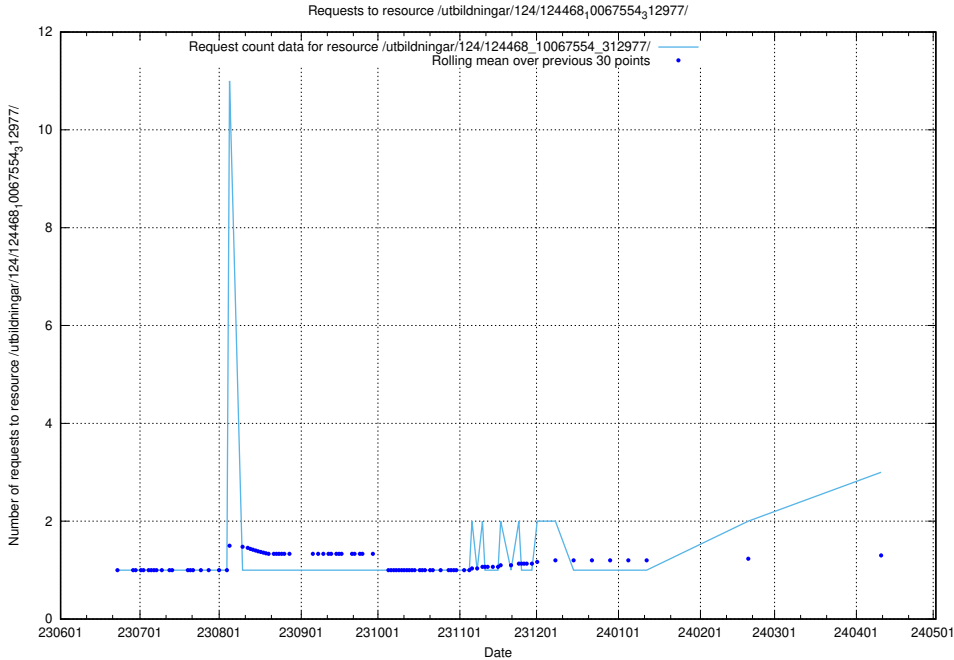

5.408 Usage of /utbildningar/124/124468_10067554_312977/

Here, we count the number of requests to resource /utbildningar/124/124468_10067554_312977/.