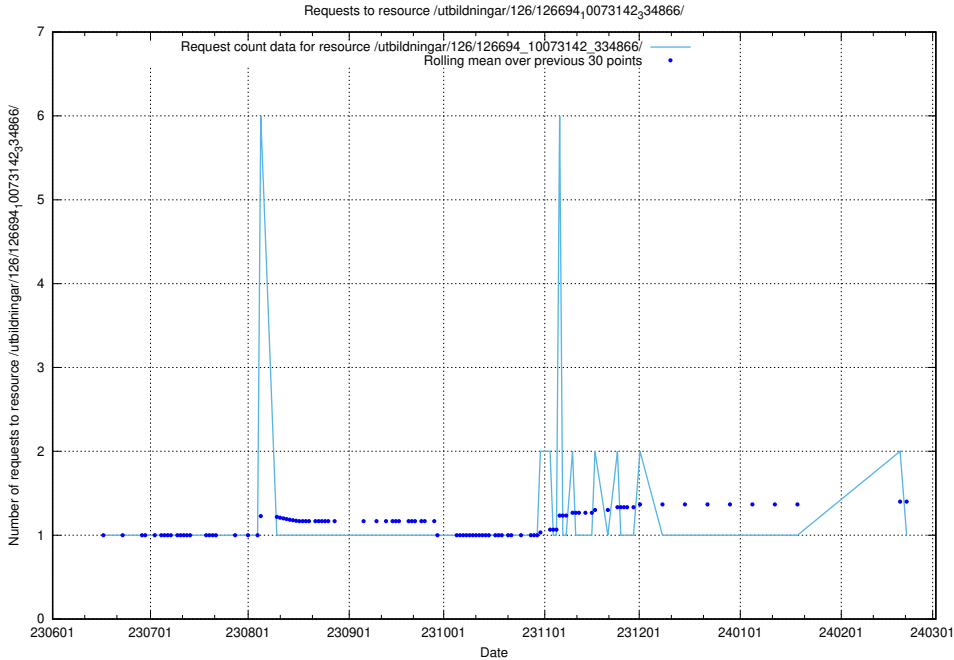

5.5921 Usage of /utbildningar/126/126694_10073142_334866/

Here, we count the number of requests to resource /utbildningar/126/126694_10073142_334866/.