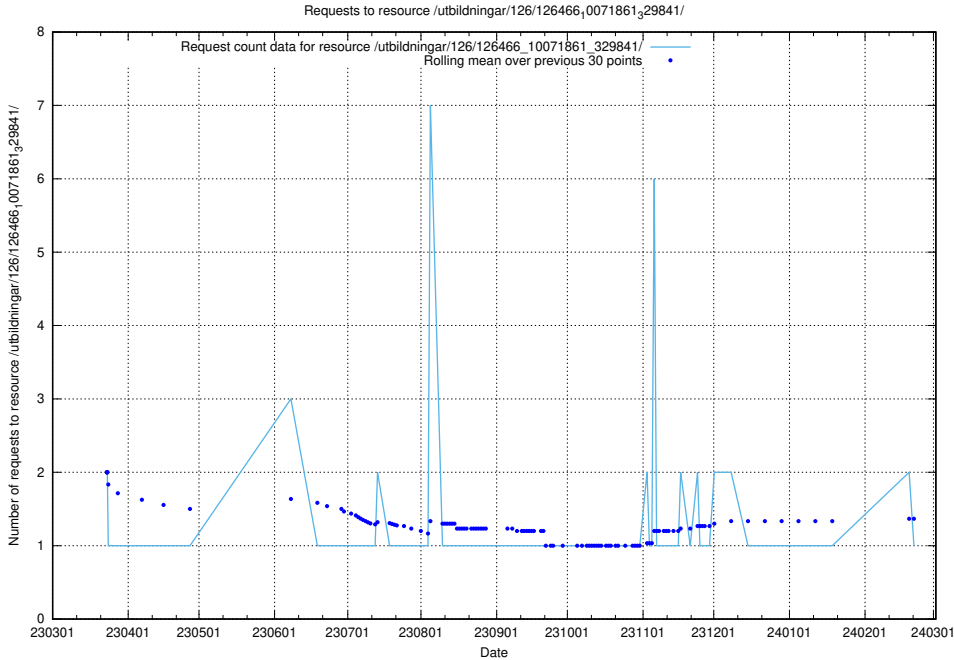

5.6300 Usage of /utbildningar/126/126466_10071861_329841/

Here, we count the number of requests to resource /utbildningar/126/126466_10071861_329841/.