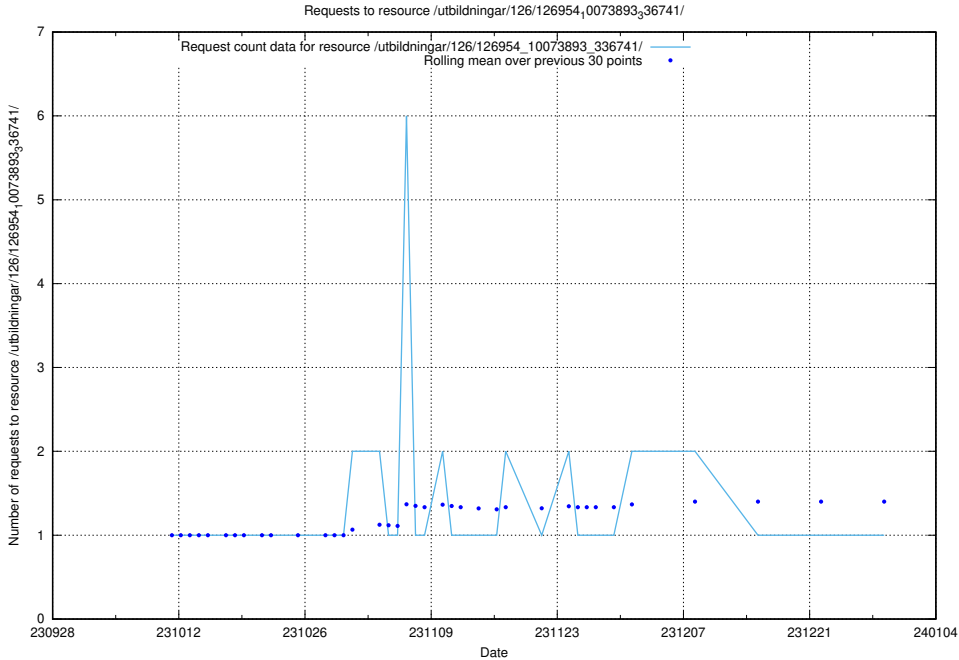

5.4429 Usage of /utbildningar/126/126954_10073893_336741/

Here, we count the number of requests to resource /utbildningar/126/126954_10073893_336741/.