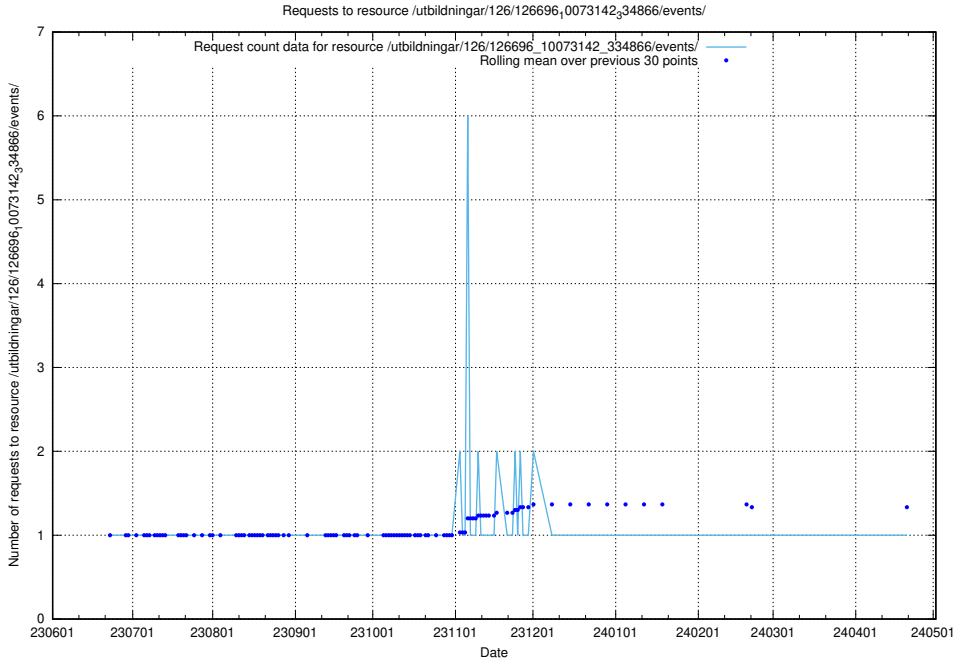

5.5681 Usage of /utbildningar/126/126696_10073142_334866/events/

Here, we count the number of requests to resource /utbildningar/126/126696_10073142_334866/events/