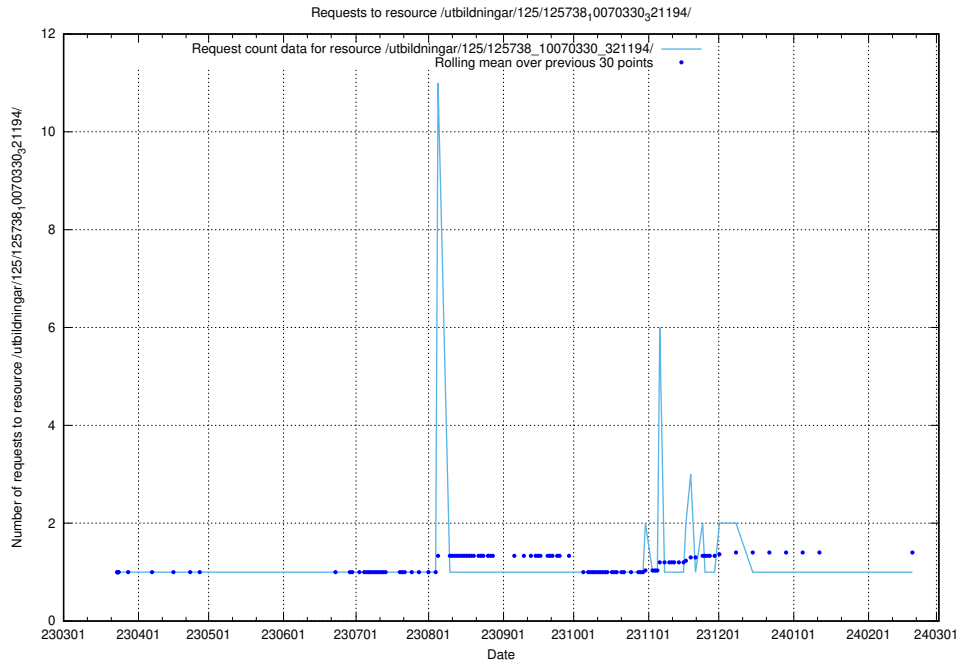

5.1033 Usage of /utbildningar/125/125738_10070330_321194/

Here, we count the number of requests to resource /utbildningar/125/125738_10070330_321194/.