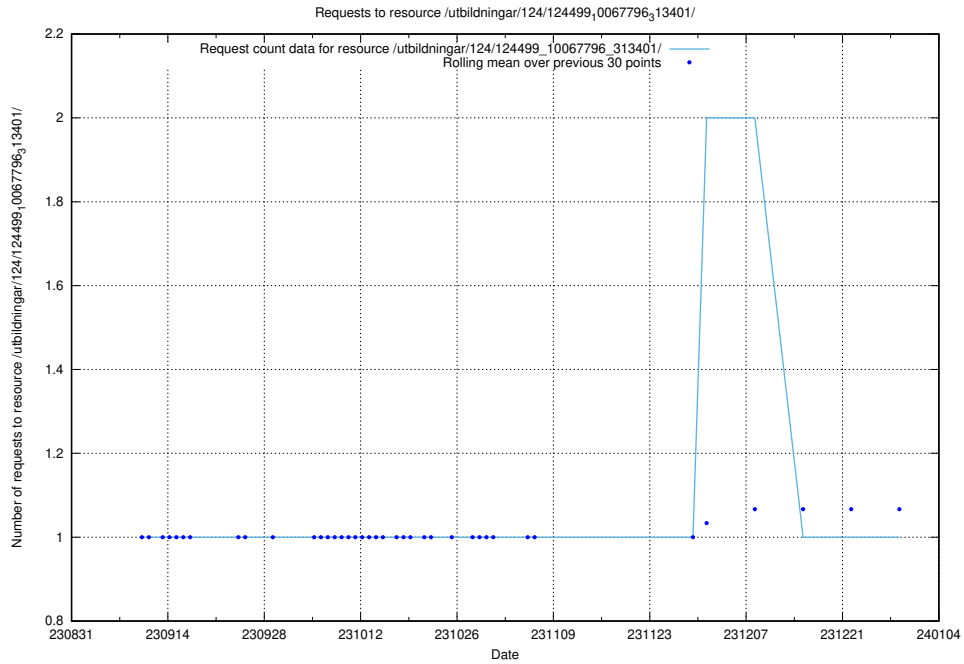

5.4675 Usage of /utbildningar/124/124499_10067796_313401/

Here, we count the number of requests to resource /utbildningar/124/124499_10067796_313401/.