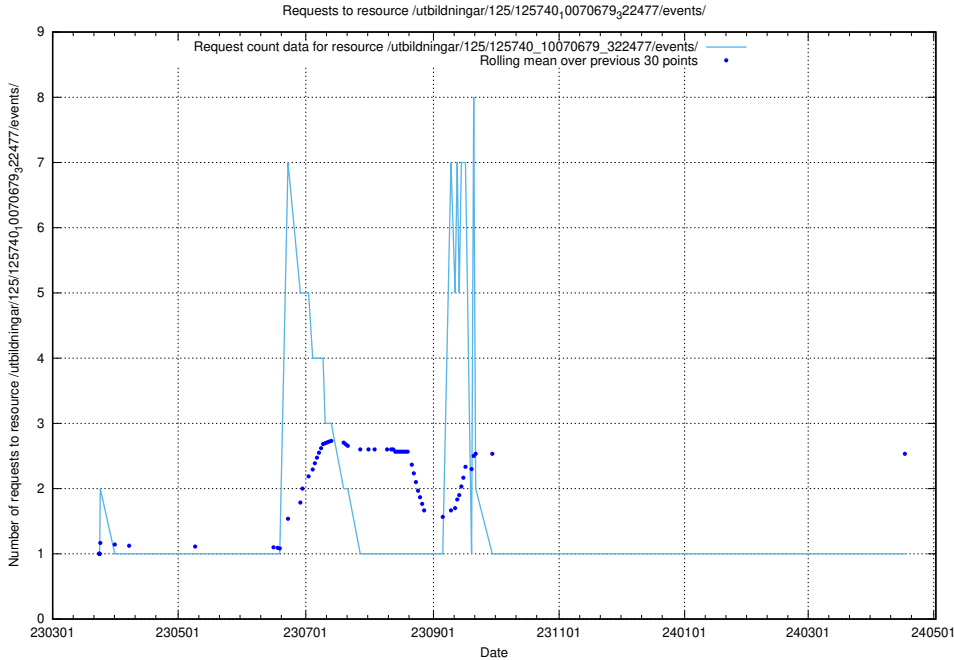

5.1012 Usage of /utbildningar/125/125740_10070679_322477/events/

Here, we count the number of requests to resource /utbildningar/125/125740_10070679_322477/events/