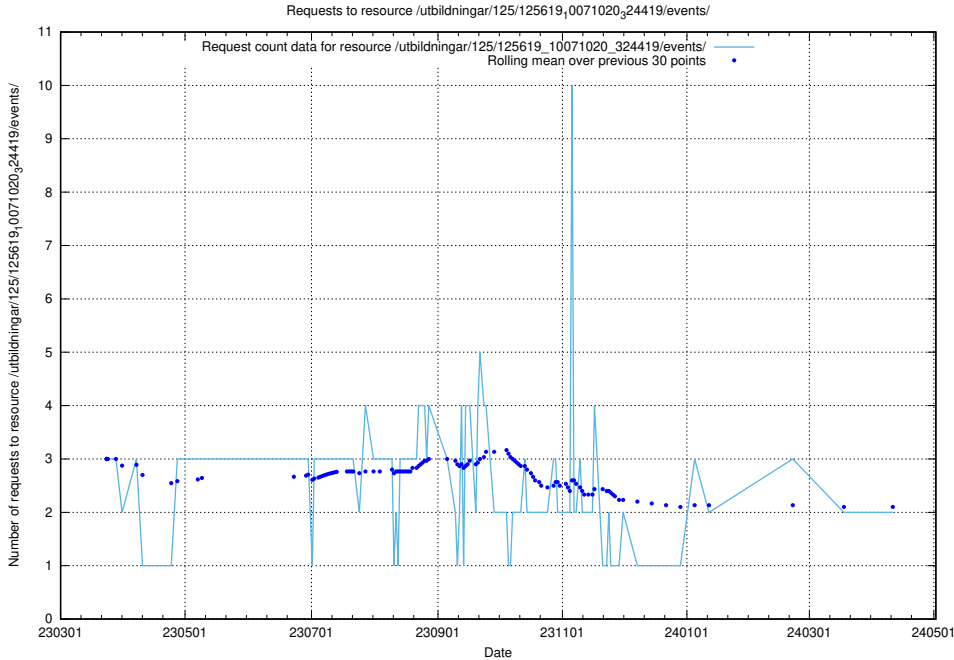

5.953 Usage of /utbildningar/125/125619_10071020_324419/events/

Here, we count the number of requests to resource /utbildningar/125/125619_10071020_324419/events/