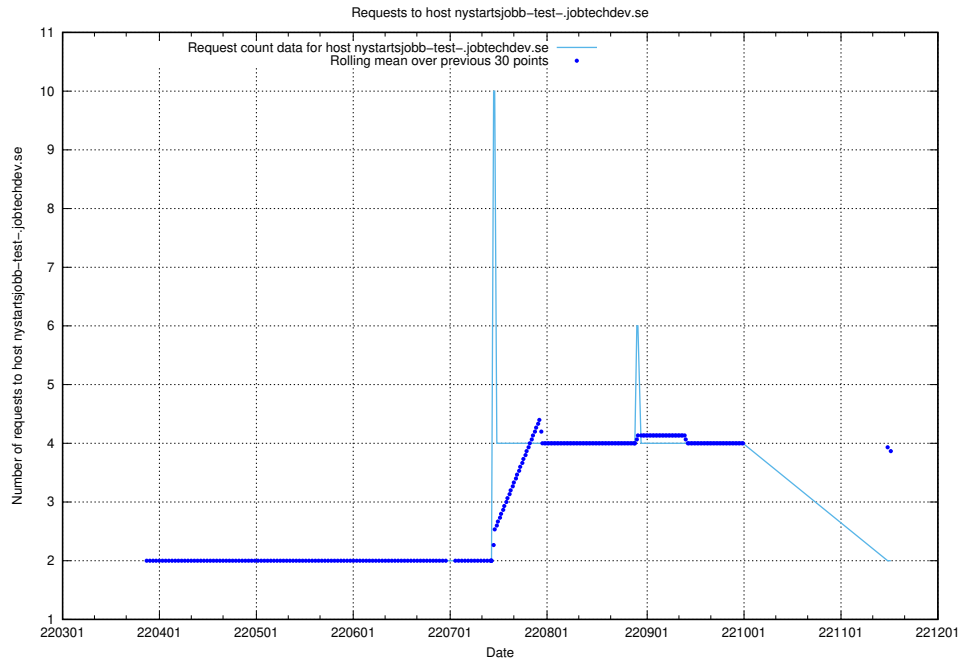

7.492 Usage of nystartsjobb-test-.jobtechdev.se

Here, we count the number of requests to host nystartsjobb-test-.jobtechdev.se.