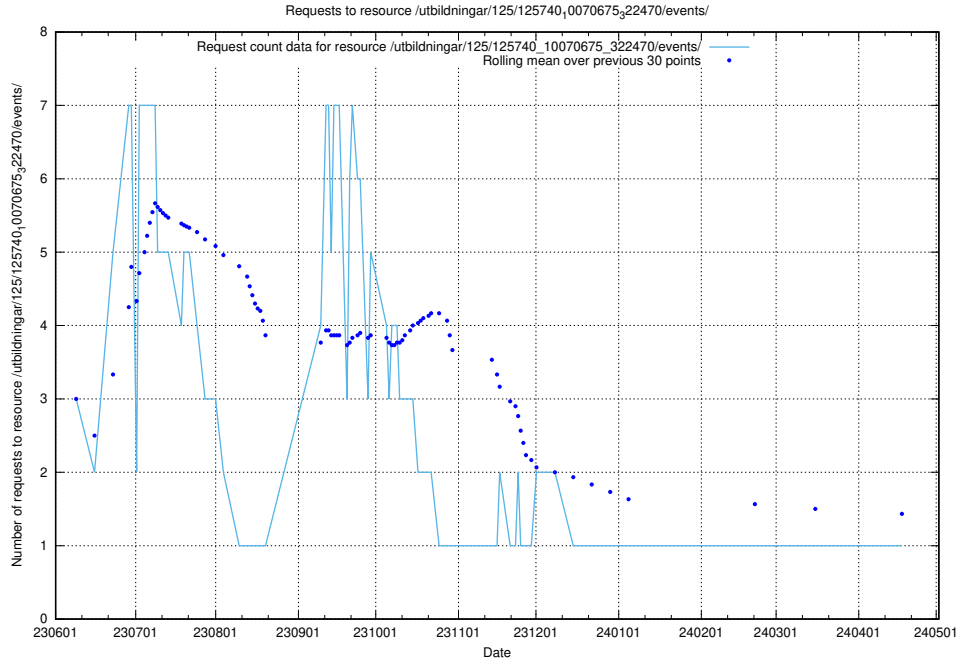

### 5.5943 Usage of /utbildningar/125/125740\_10070675\_322470/events/

Here, we count the number of requests to resource /utbildningar/125/125740\_10070675\_322470/events/