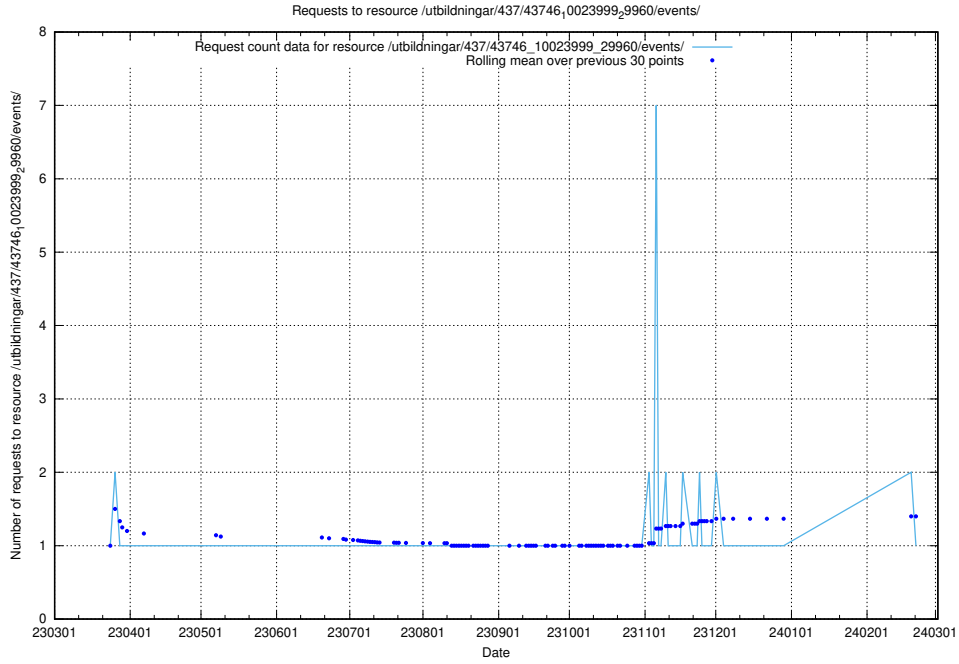

5.6227 Usage of /utbildningar/437/43746_10023999_29960/events/

Here, we count the number of requests to resource /utbildningar/437/43746_10023999_29960/events/.