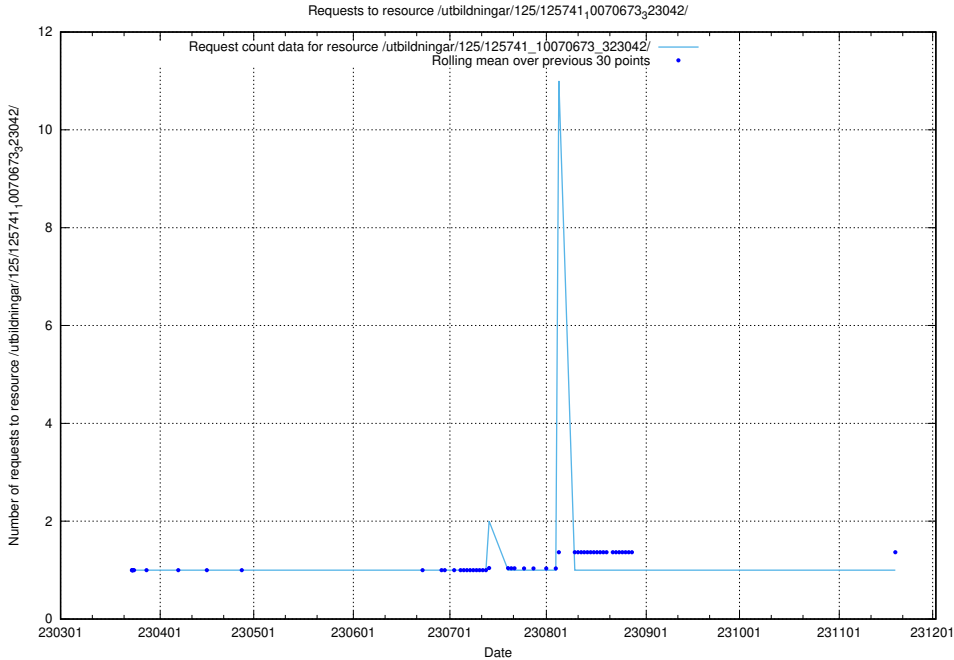

5.6517 Usage of /utbildningar/125/125741_10070673_323042/

Here, we count the number of requests to resource /utbildningar/125/125741_10070673_323042/.