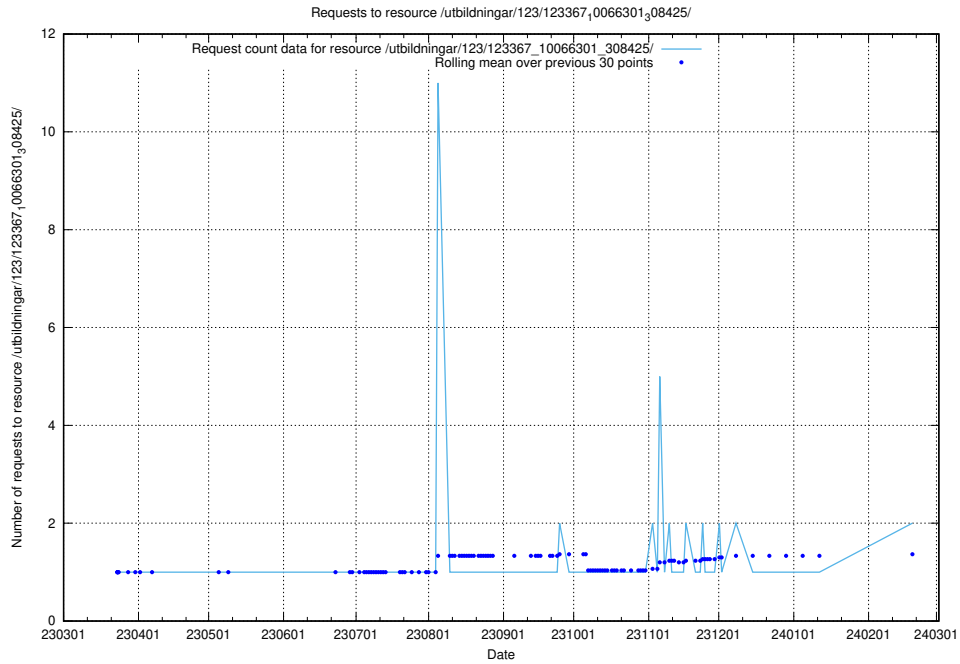

5.758 Usage of /utbildningar/123/123367_10066301_308425/

Here, we count the number of requests to resource /utbildningar/123/123367_10066301_308425/.