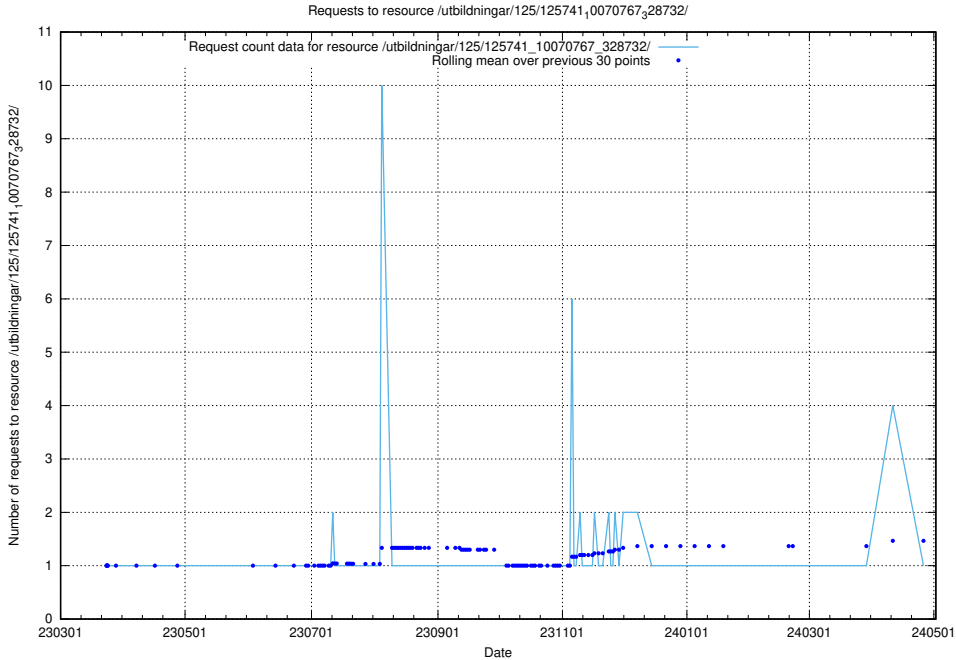

5.6492 Usage of /utbildningar/125/125741_10070767_328732/

Here, we count the number of requests to resource /utbildningar/125/125741_10070767_328732/.