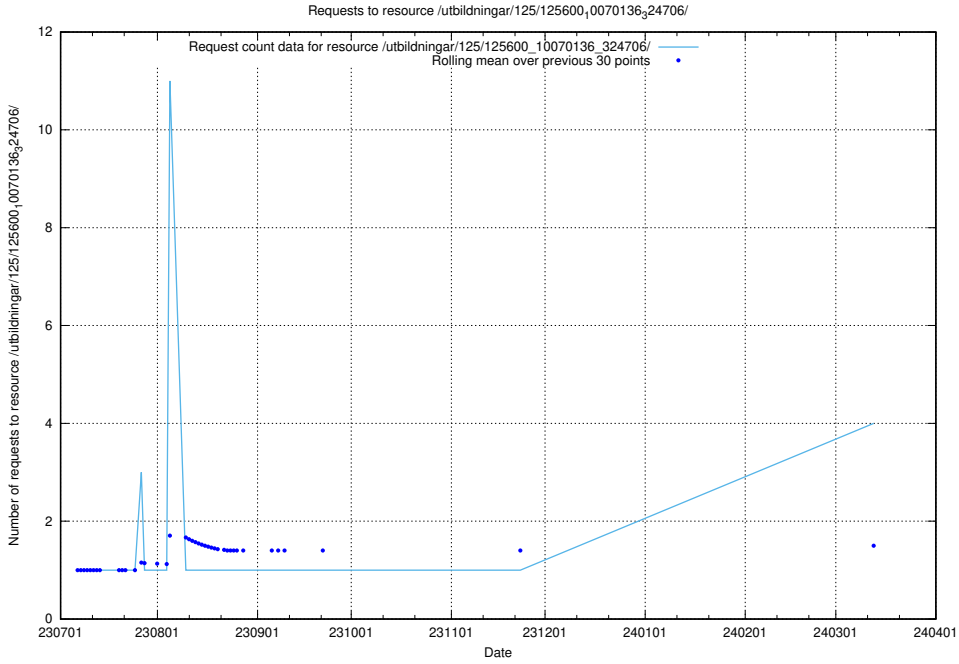

### 5.237 Usage of /utbildningar/125/125600\_10070136\_324706/

Here, we count the number of requests to resource /utbildningar/125/125600\_10070136\_324706/.