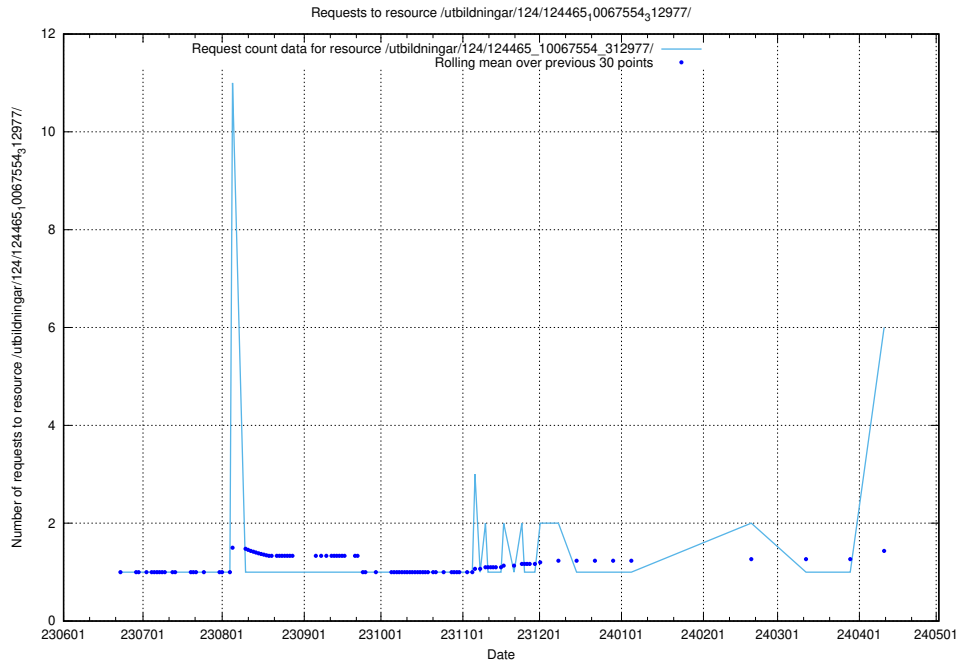

5.90 Usage of /utbildningar/124/124465_10067554_312977/

Here, we count the number of requests to resource /utbildningar/124/124465_10067554_312977/.