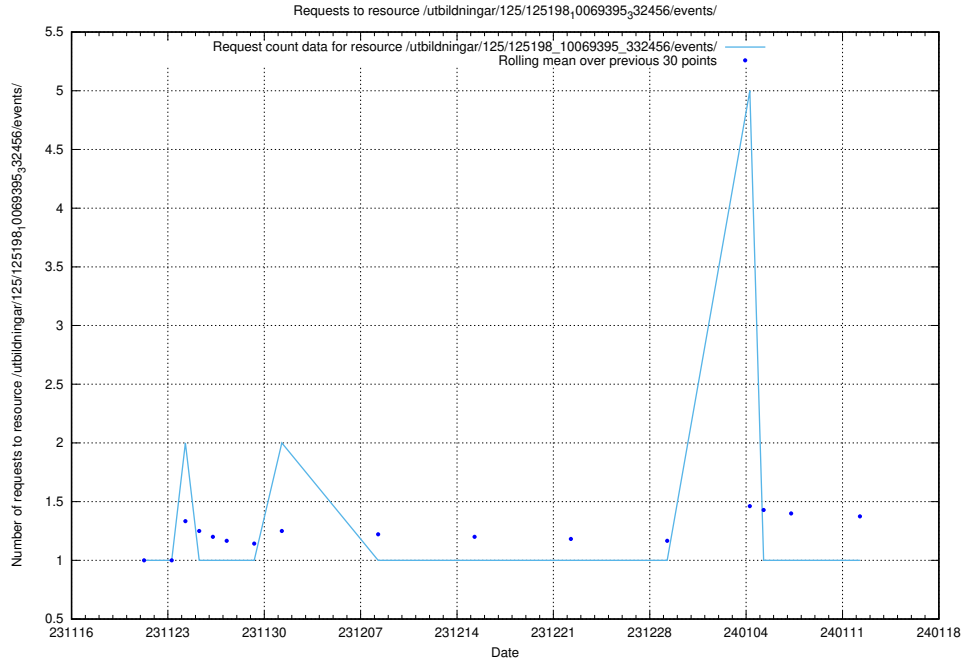

### 5.4123 Usage of /utbildningar/125/125198\_10069395\_332456/events/

Here, we count the number of requests to resource /utbildningar/125/125198\_10069395\_332456/events/