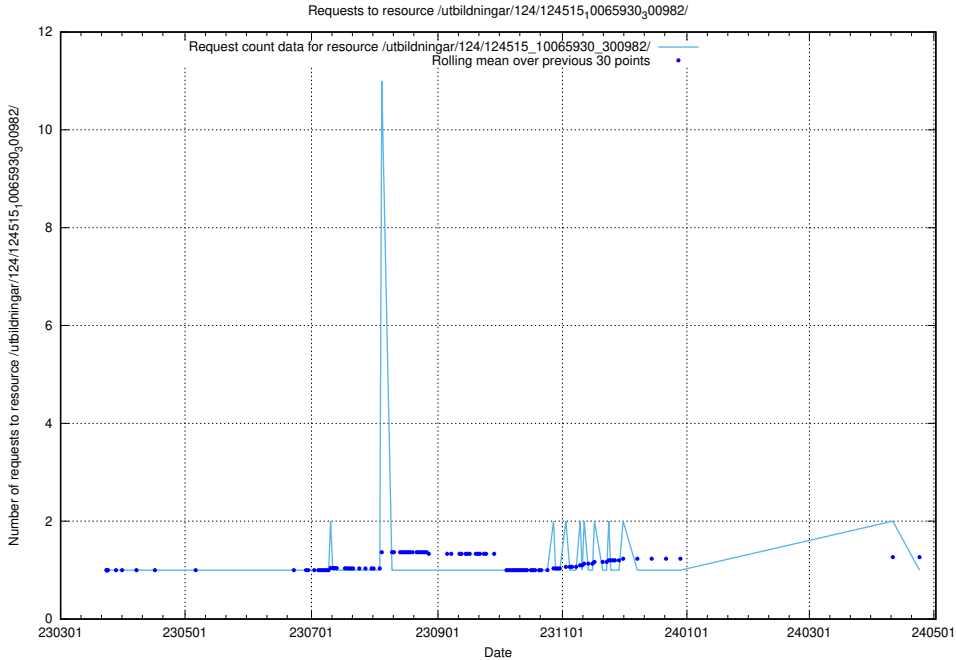

### 5.1653 Usage of /utbildningar/124/124515\_10065930\_300982/

Here, we count the number of requests to resource /utbildningar/124/124515\_10065930\_300982/.