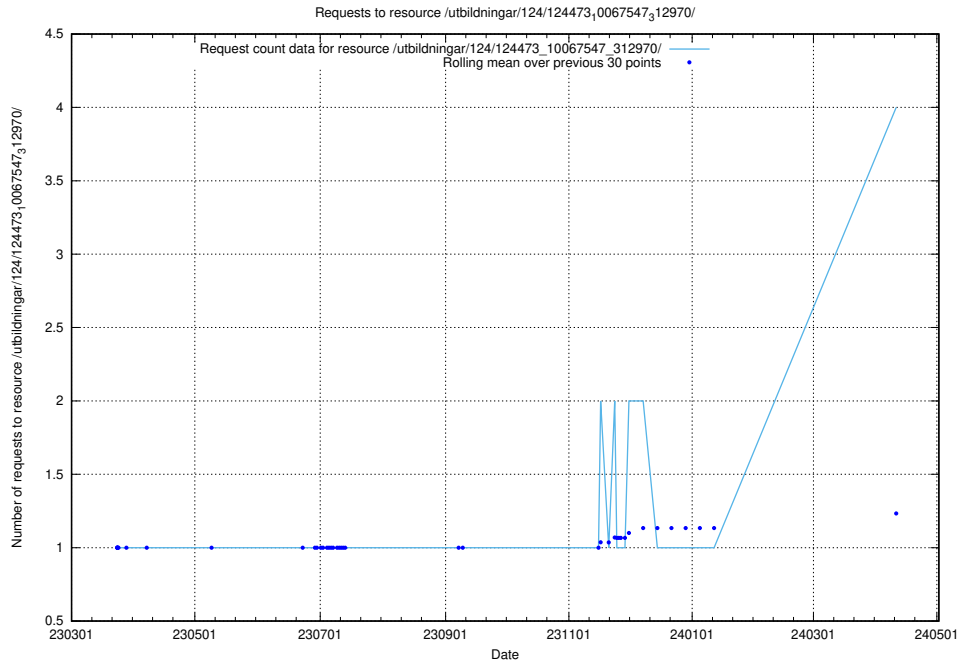

5.200 Usage of /utbildningar/124/124473_10067547_312970/

Here, we count the number of requests to resource /utbildningar/124/124473_10067547_312970/.