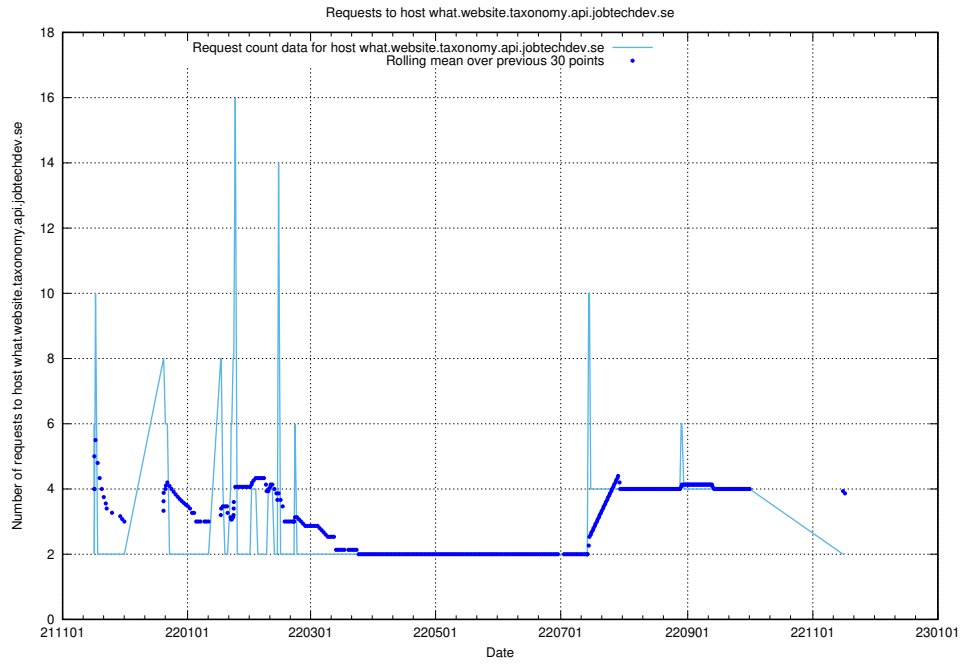

## 7.523 Usage of doh.apps.standby.services.jtech.se

Here, we count the number of requests to host doh.apps.standby.services.jtech.se.