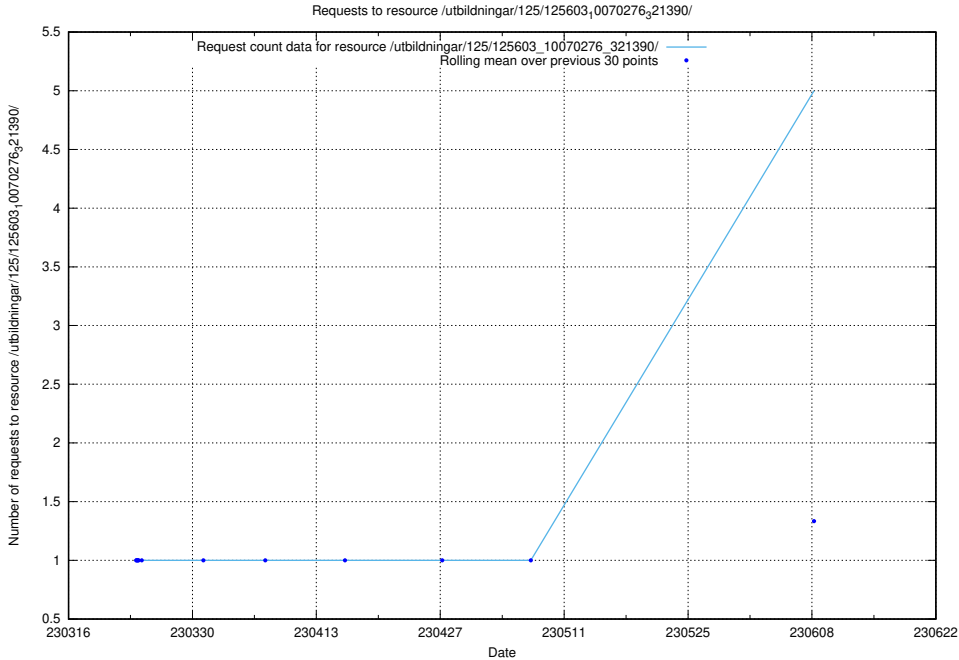

5.108 Usage of /utbildningar/125/125603_10070276_321390/

Here, we count the number of requests to resource /utbildningar/125/125603_10070276_321390/.