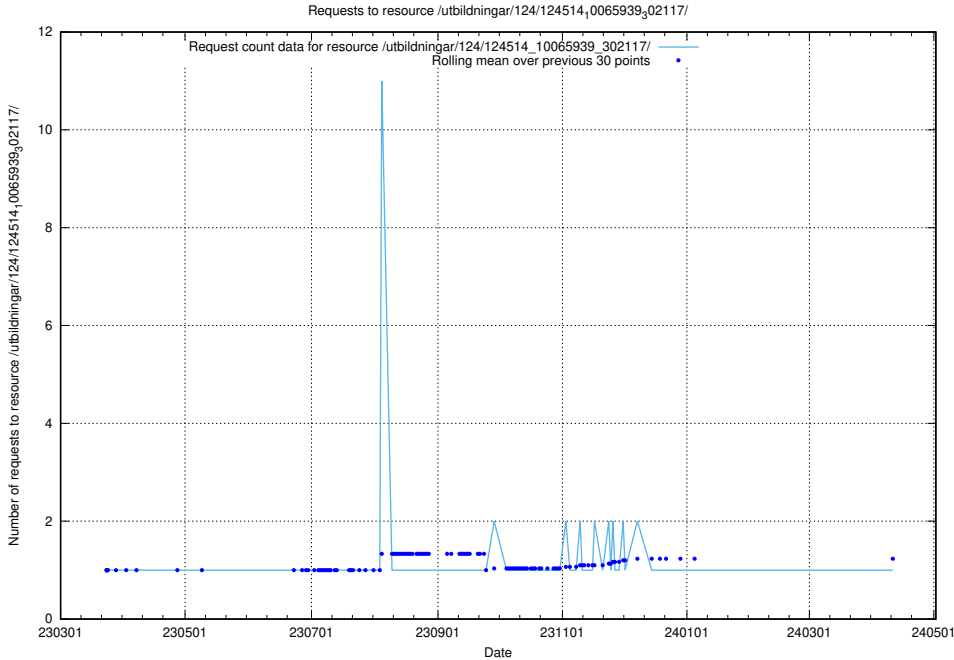

5.1942 Usage of /utbildningar/124/124514_10065939_302117/

Here, we count the number of requests to resource /utbildningar/124/124514_10065939_302117/.