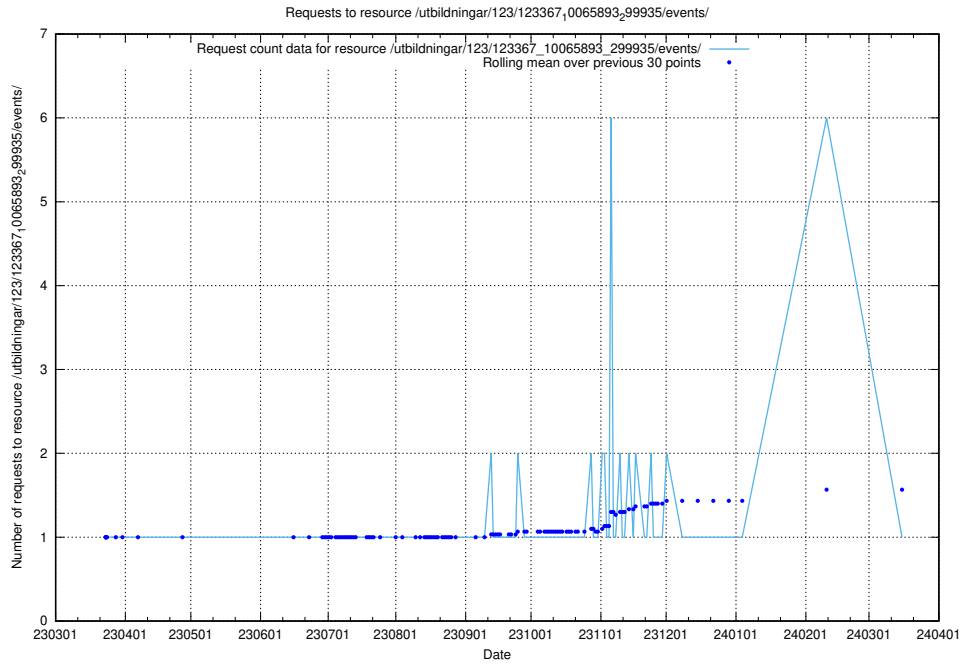

5.4795 Usage of /utbildningar/123/123367_10065893_299935/events/

Here, we count the number of requests to resource /utbildningar/123/123367_10065893_299935/events/