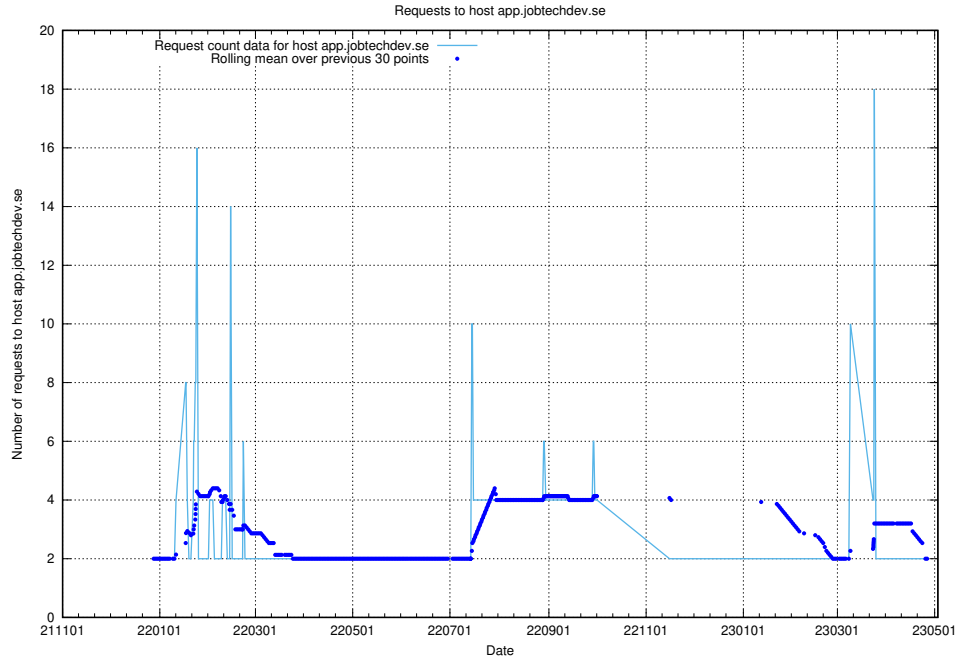

7.364 Usage of app.jobtechdev.se

Here, we count the number of requests to host app.jobtechdev.se.