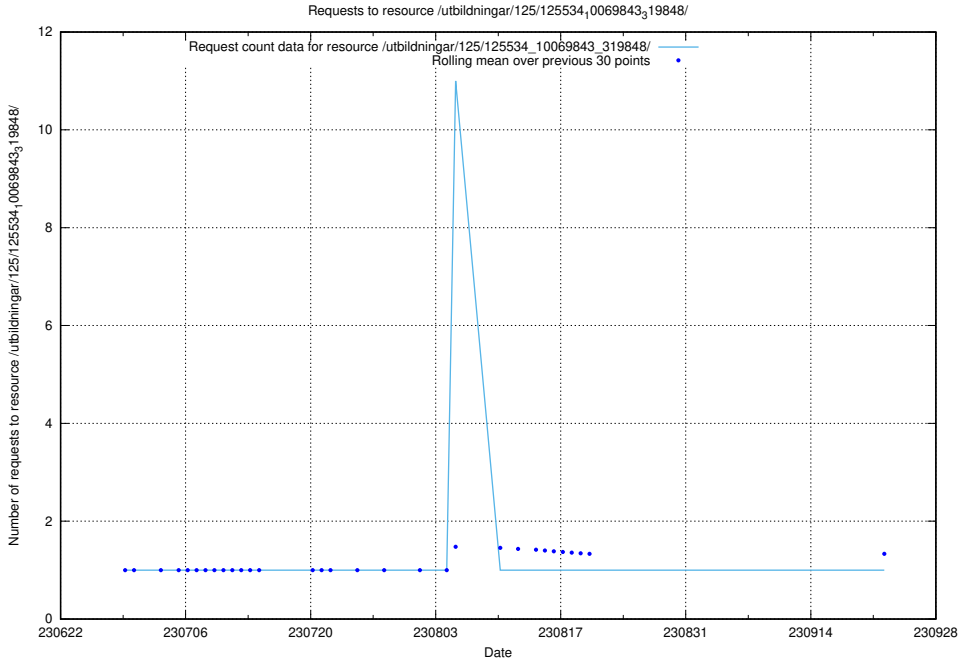

5.5535 Usage of /utbildningar/125/125534_10069843_319848/

Here, we count the number of requests to resource /utbildningar/125/125534_10069843_319848/.