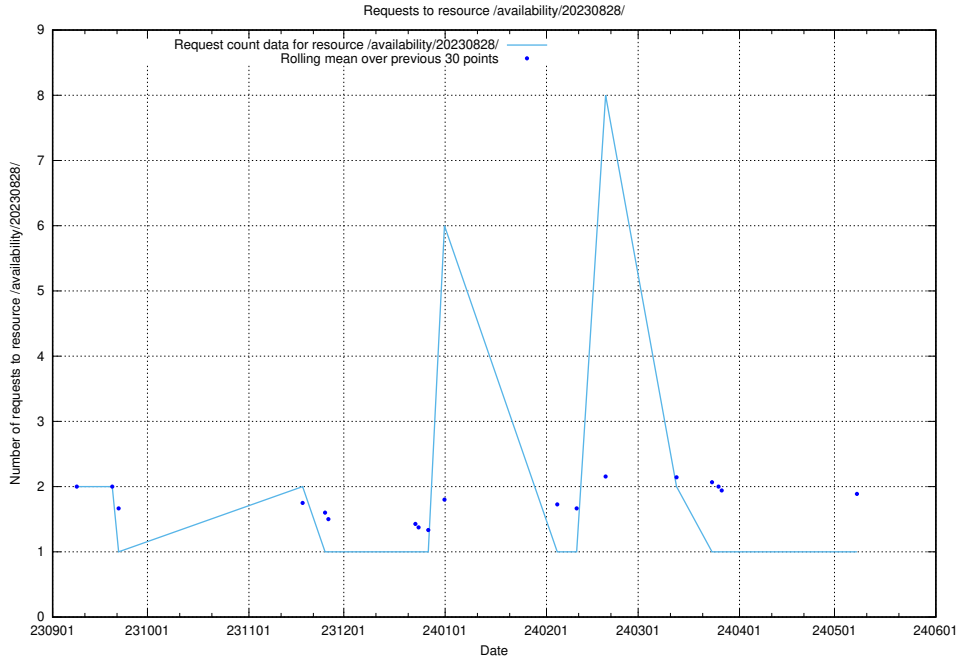

5.4690 Usage of /availability/20230828/

Here, we count the number of requests to resource /availability/20230828/.