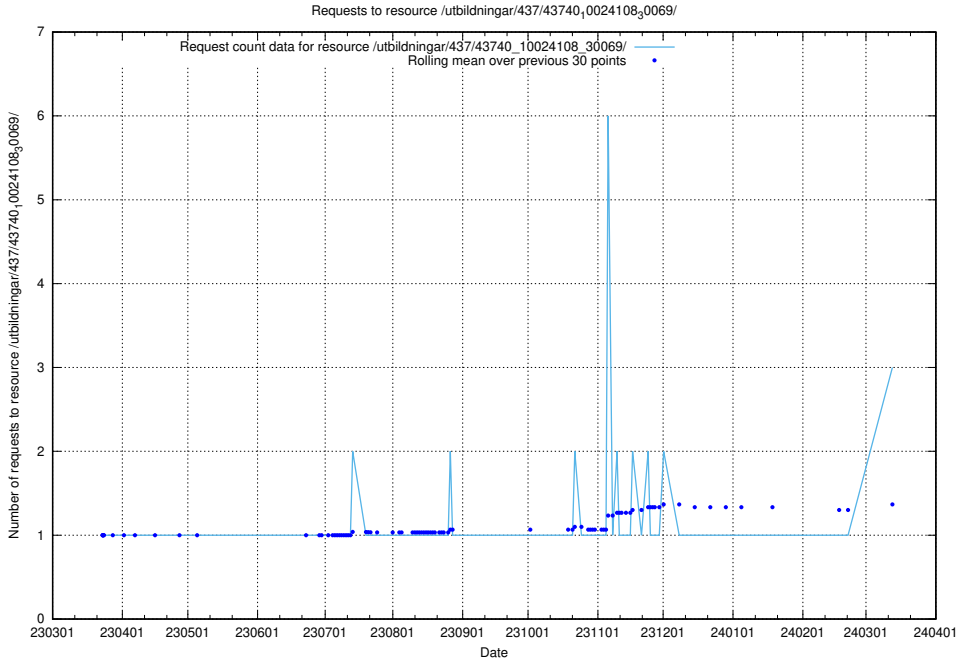

5.468 Usage of /utbildningar/437/43740_10024108_30069/

Here, we count the number of requests to resource /utbildningar/437/43740_10024108_30069/.