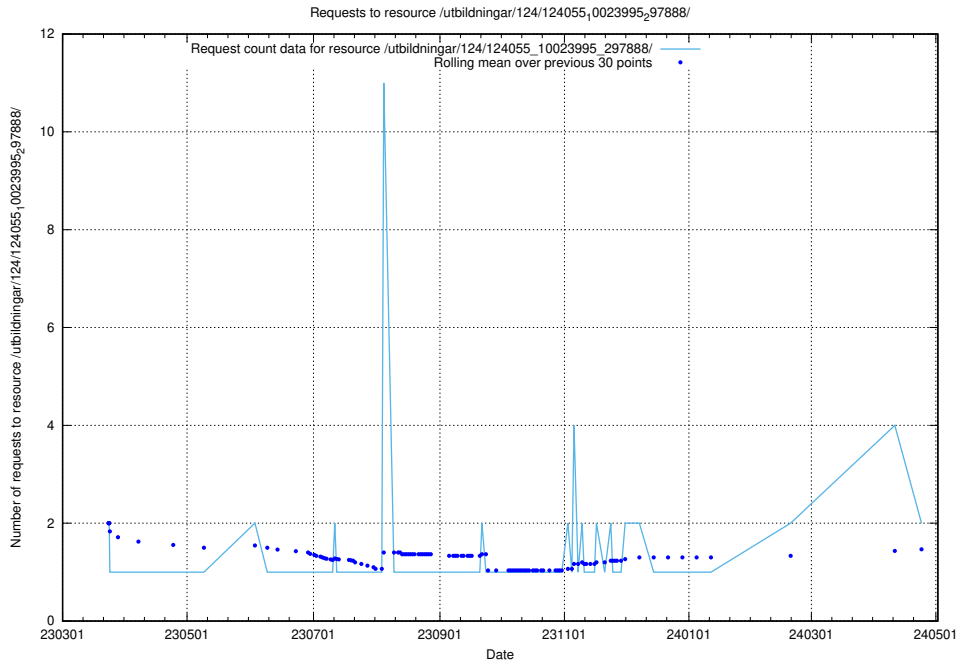

5.967 Usage of /utbildningar/124/124055_10023995_297888/

Here, we count the number of requests to resource /utbildningar/124/124055_10023995_297888/.