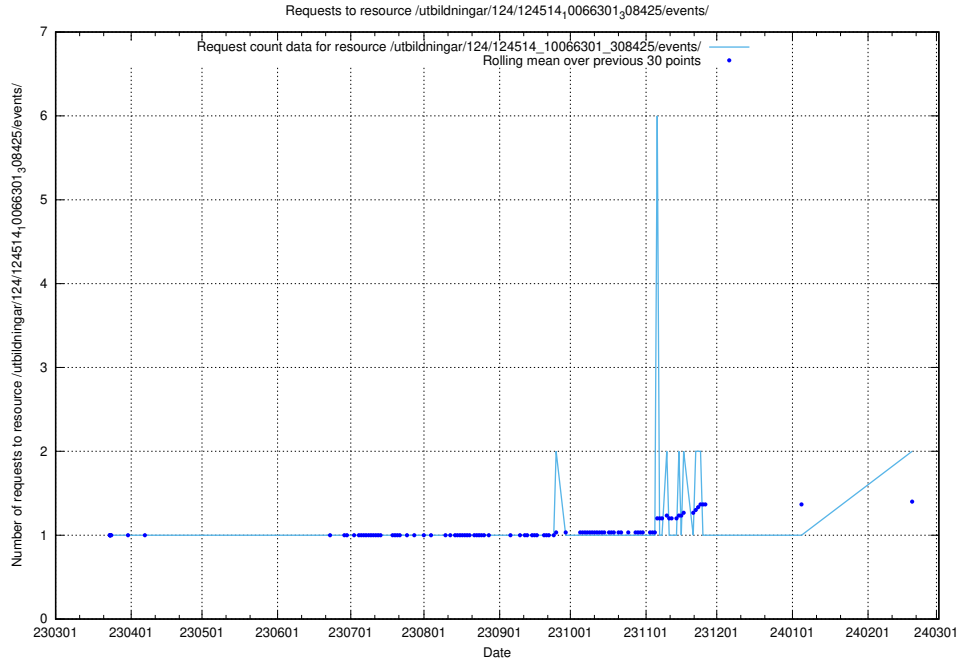

5.551 Usage of /utbildningar/124/124514_10066301_308425/events/

Here, we count the number of requests to resource /utbildningar/124/124514_10066301_308425/events/