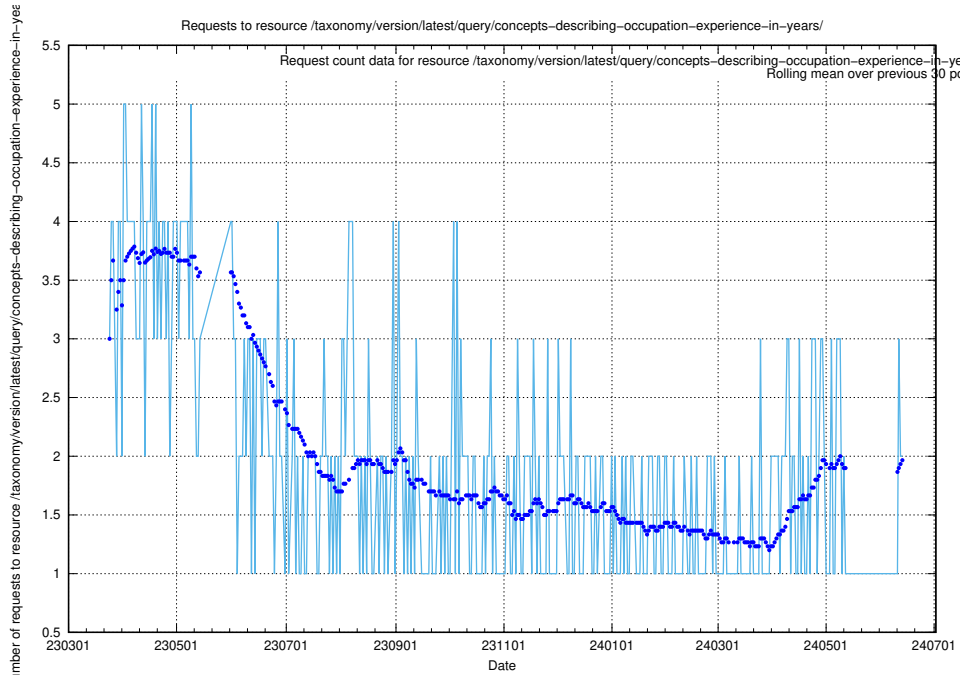

5.940 Usage of /taxonomy/version/latest/query/concepts-describing-occupation-experience-in-years/

Here, we count the number of requests to resource /taxonomy/version/latest/query/concepts-describing-occupation-experience-in-years/.