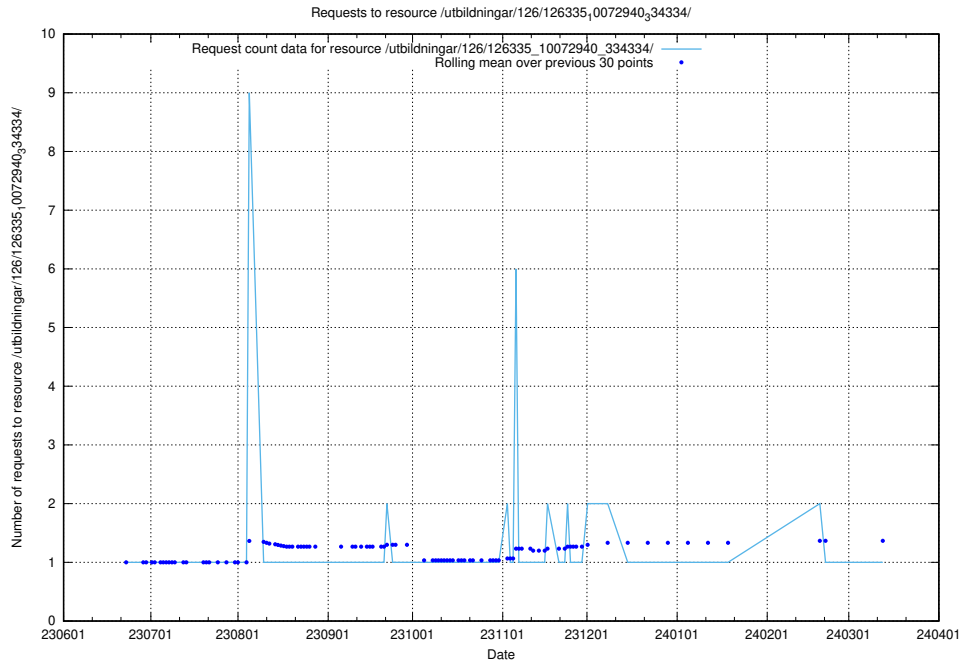

5.5729 Usage of /utbildningar/126/126335_10072940_334334/

Here, we count the number of requests to resource /utbildningar/126/126335_10072940_334334/.