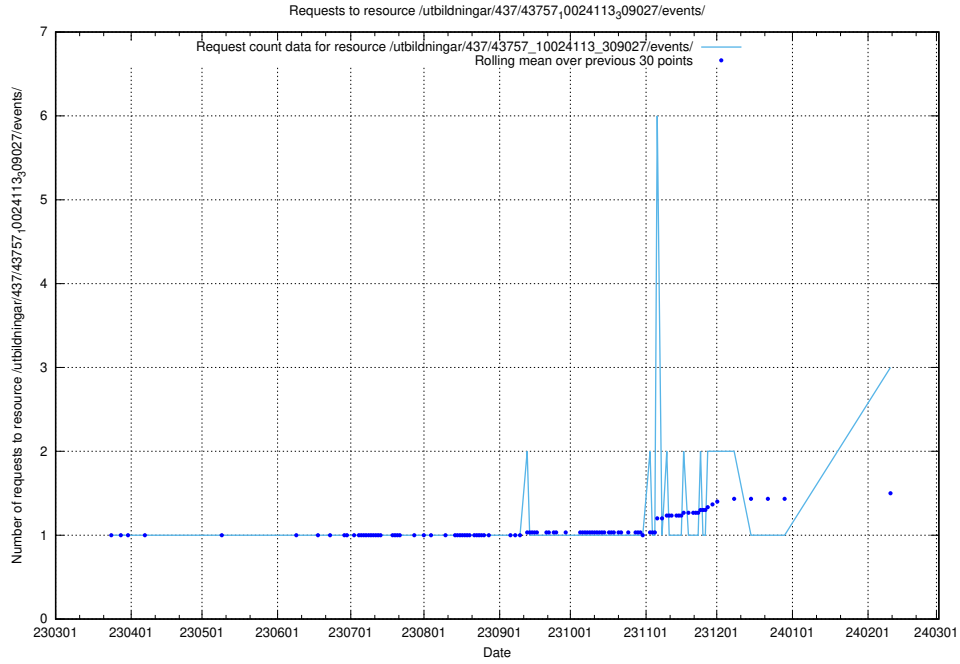

5.460 Usage of /utbildningar/437/43757_10024113_309027/events/

Here, we count the number of requests to resource /utbildningar/437/43757_10024113_309027/events/.