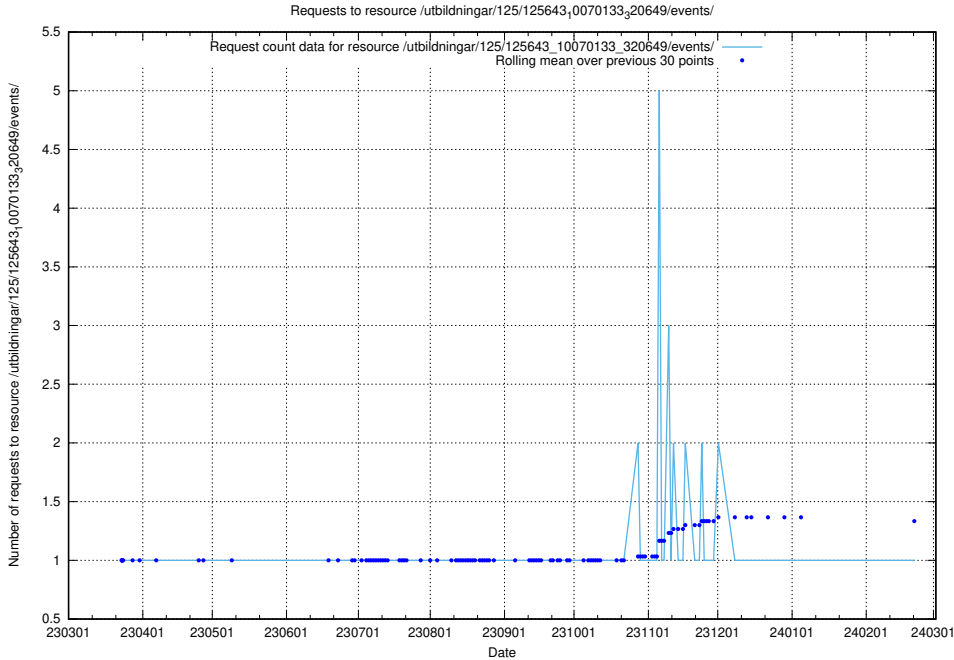

5.1068 Usage of /utbildningar/125/125643_10070133_320649/events/

Here, we count the number of requests to resource /utbildningar/125/125643_10070133_320649/events/