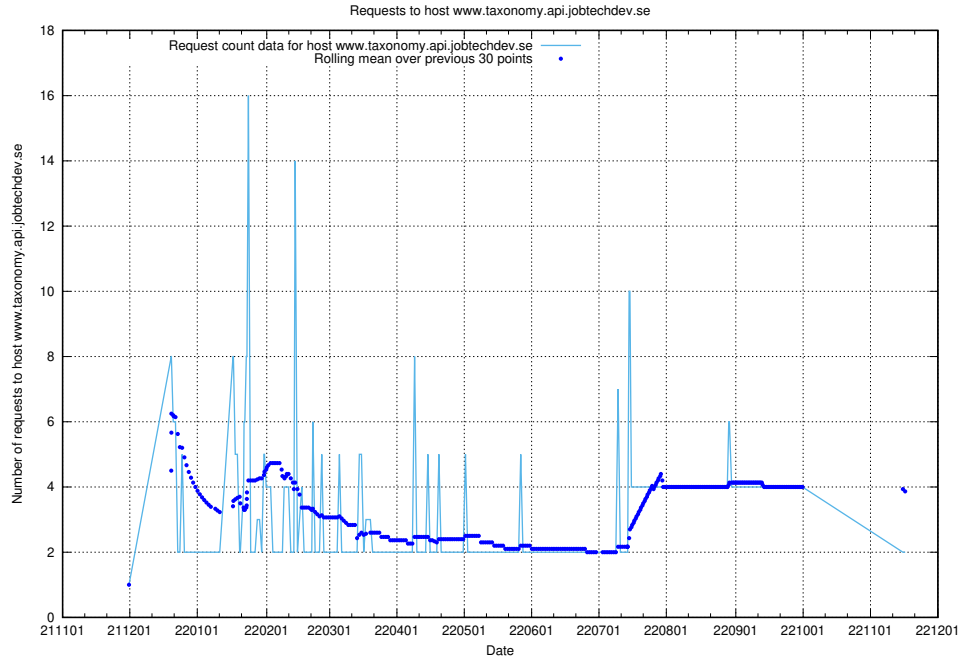

7.385 Usage of `www.taxonomy.api.jobtechdev.se`

Here, we count the number of requests to host `www.taxonomy.api.jobtechdev.se`.