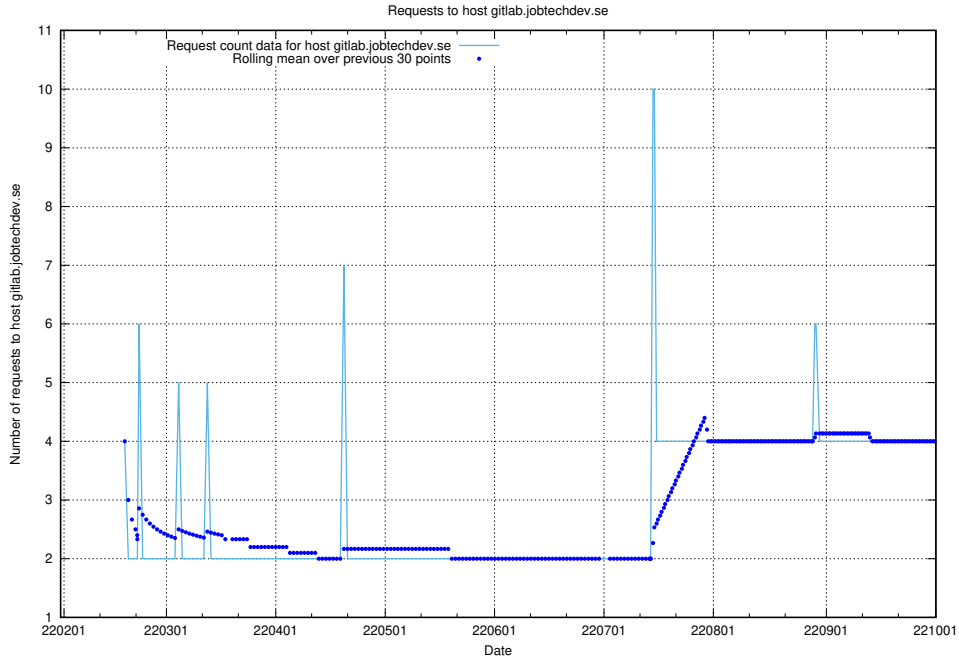

### 7.162 Usage of gitlab.jobtechdev.se

Here, we count the number of requests to host gitlab.jobtechdev.se.