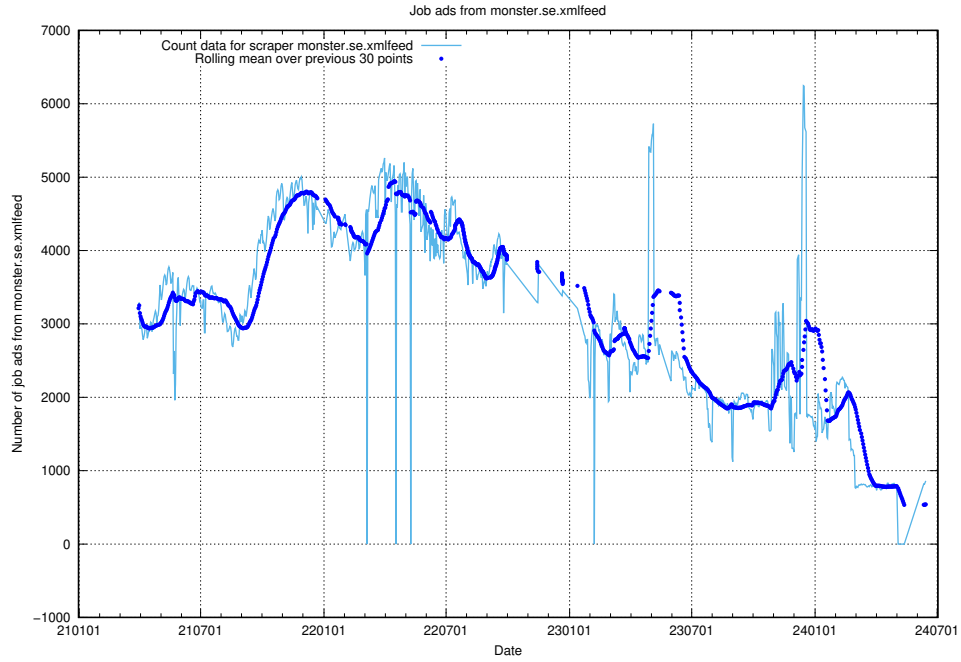

13.6 Number of ads by scraper monster.se.xmlfeed

Here, we count the number of job ads scraped from monster.se.xmlfeed.