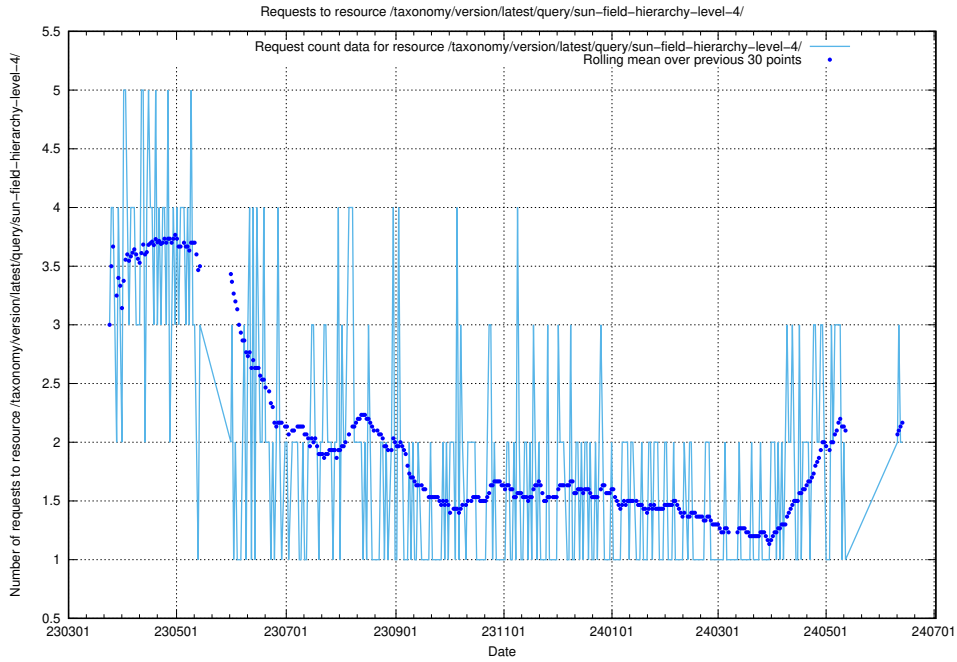

5.918 Usage of /taxonomy/version/latest/query/sun-field-hierarchy-level-4/

Here, we count the number of requests to resource /taxonomy/version/latest/query/sun-field-hierarchy-level-4/.