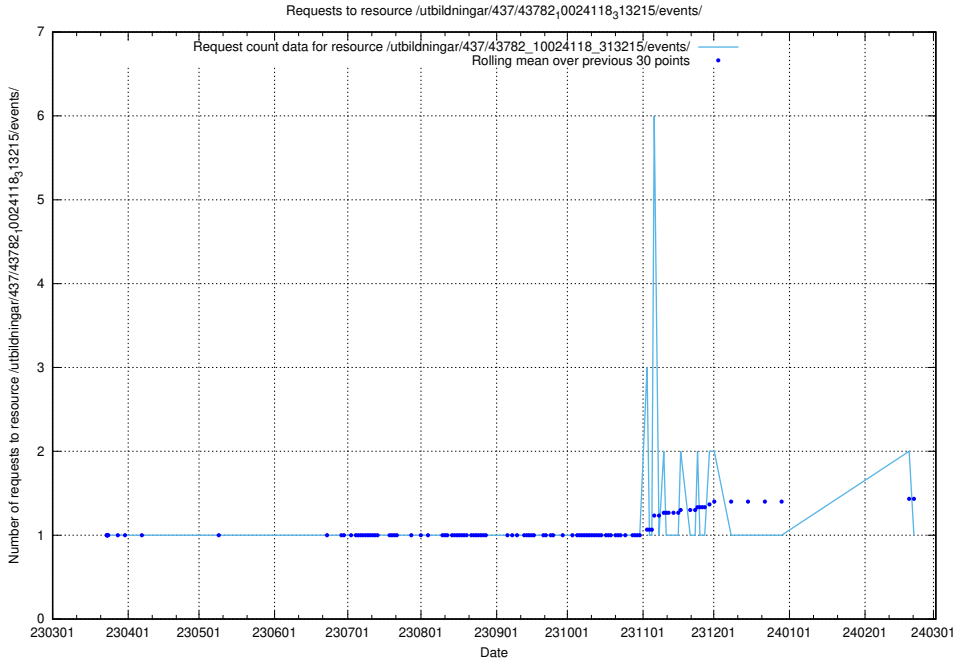

5.6396 Usage of /utbildningar/437/43782_10024118_313215/events/

Here, we count the number of requests to resource /utbildningar/437/43782_10024118_313215/events/.