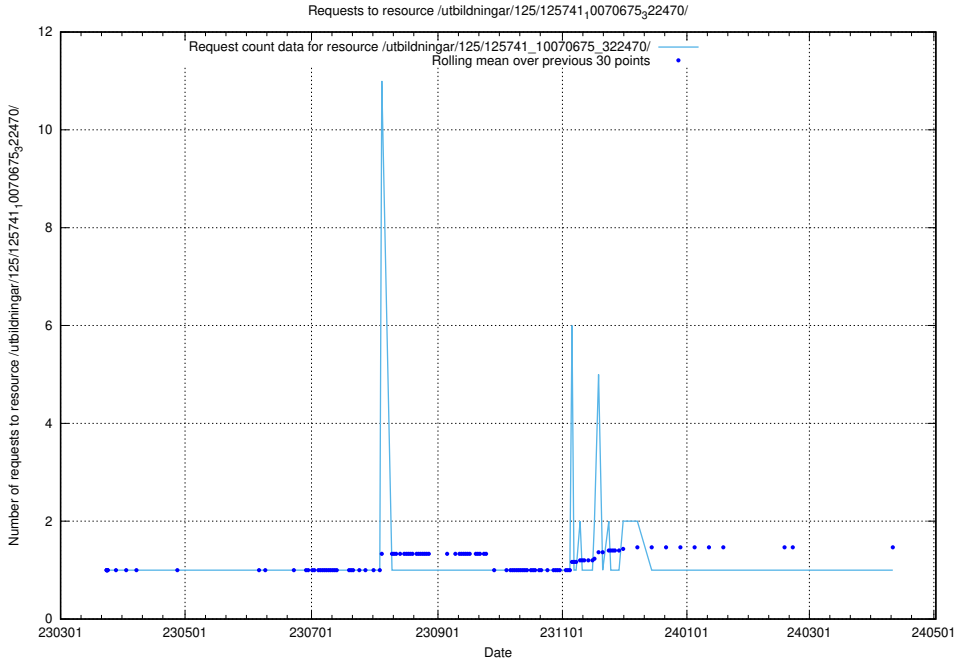

5.6510 Usage of /utbildningar/125/125741_10070675_322470/

Here, we count the number of requests to resource /utbildningar/125/125741_10070675_322470/.