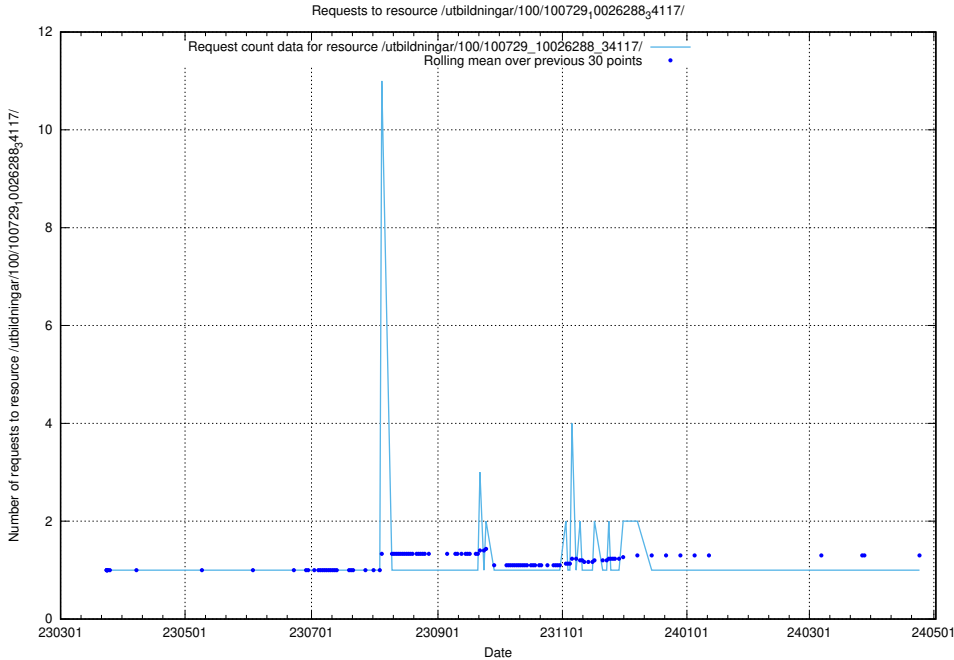

5.5742 Usage of /utbildningar/100/100729_10026288_34117/

Here, we count the number of requests to resource /utbildningar/100/100729_10026288_34117/.