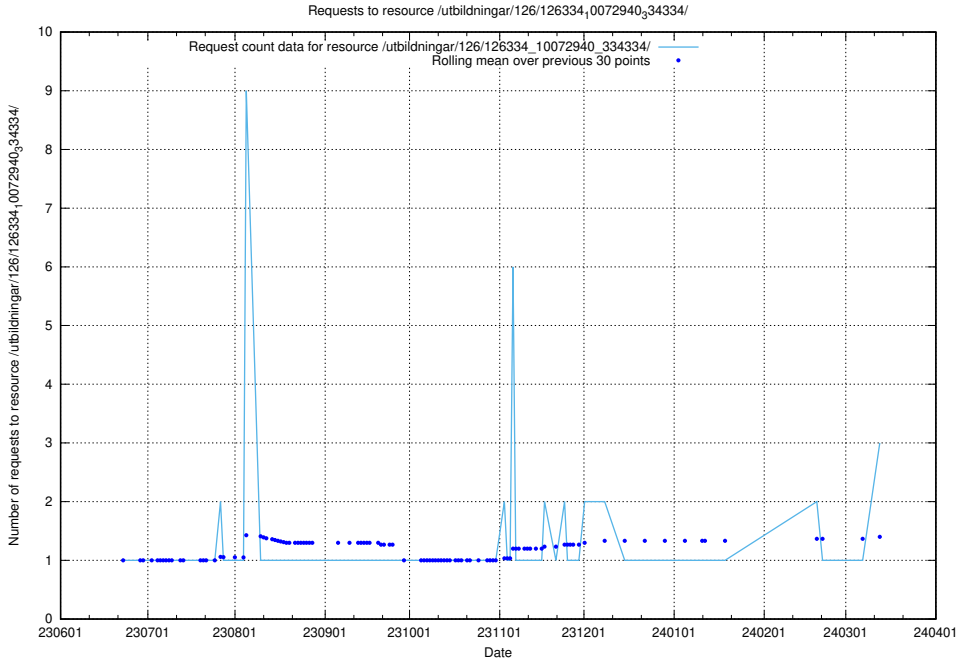

5.395 Usage of /utbildningar/126/126334_10072940_334334/

Here, we count the number of requests to resource /utbildningar/126/126334_10072940_334334/.