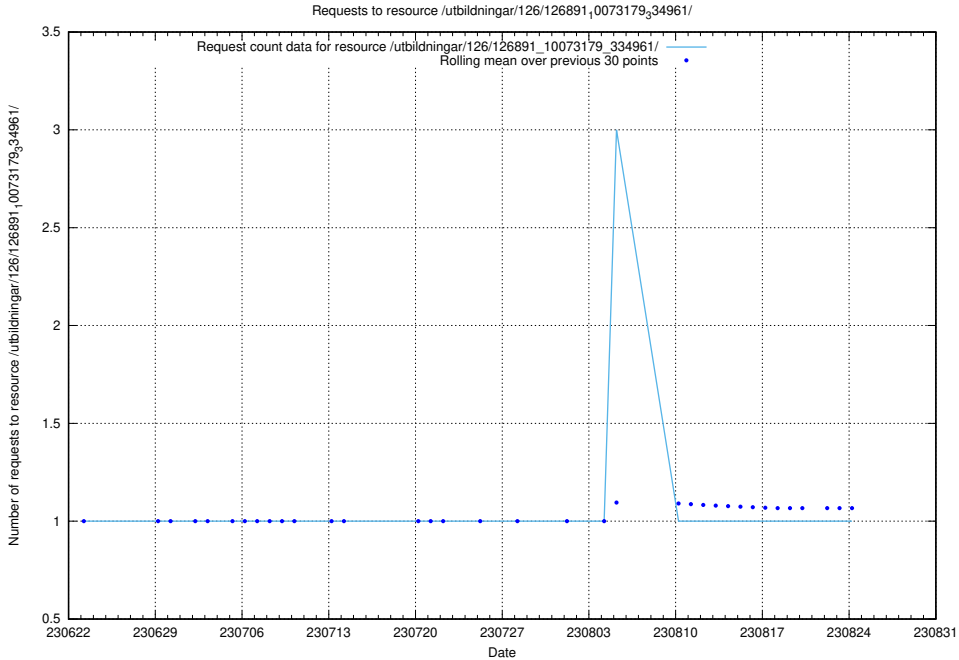

5.5639 Usage of /utbildningar/126/126891_10073179_334961/

Here, we count the number of requests to resource /utbildningar/126/126891_10073179_334961/.