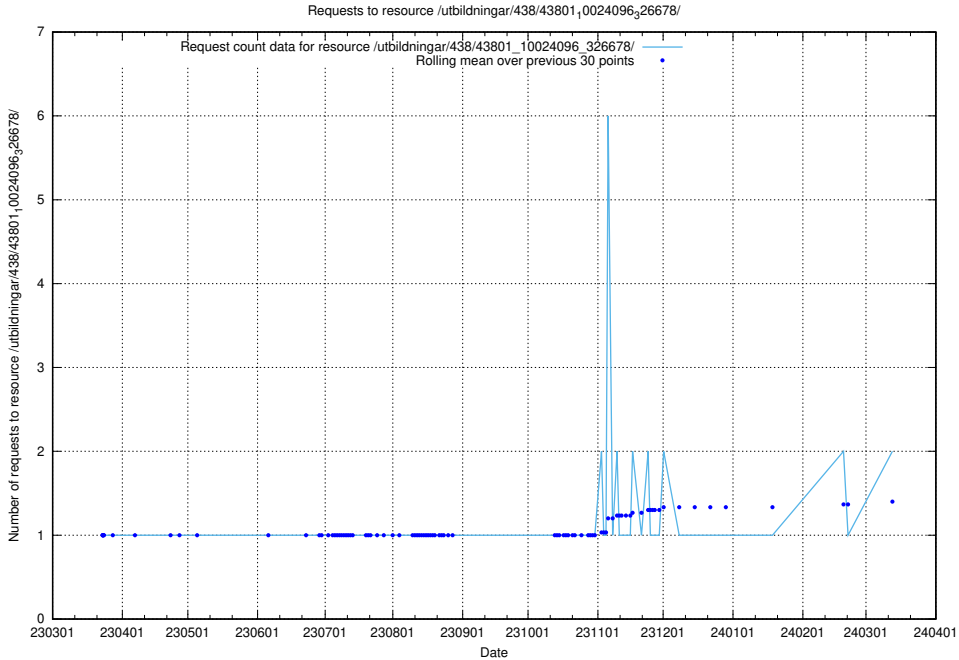

5.968 Usage of /utbildningar/438/43801_10024096_326678/

Here, we count the number of requests to resource /utbildningar/438/43801_10024096_326678/.