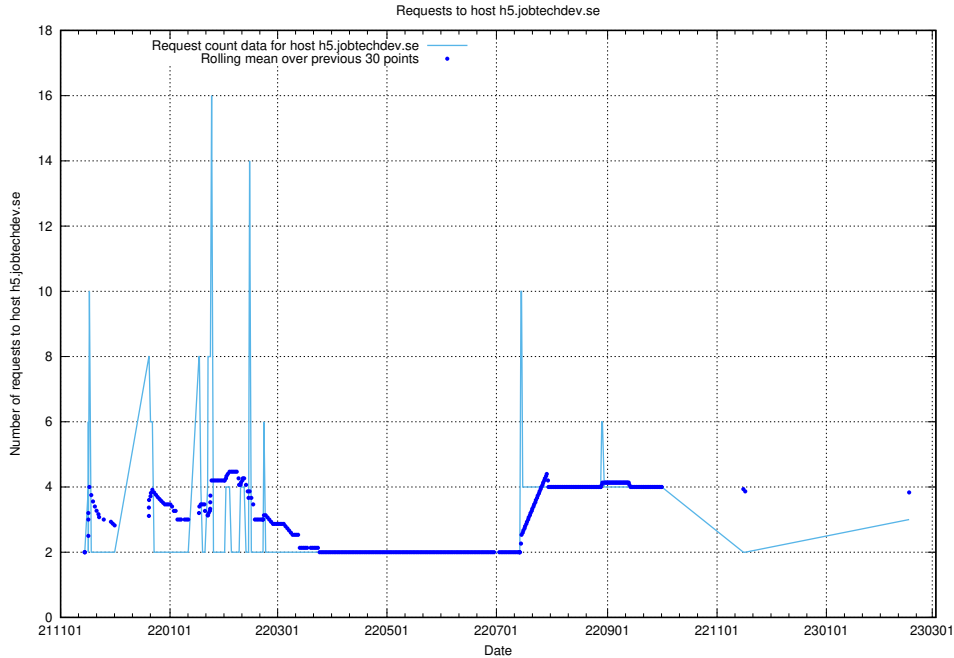

7.167 Usage of h5.jobtechdev.se

Here, we count the number of requests to host h5.jobtechdev.se.