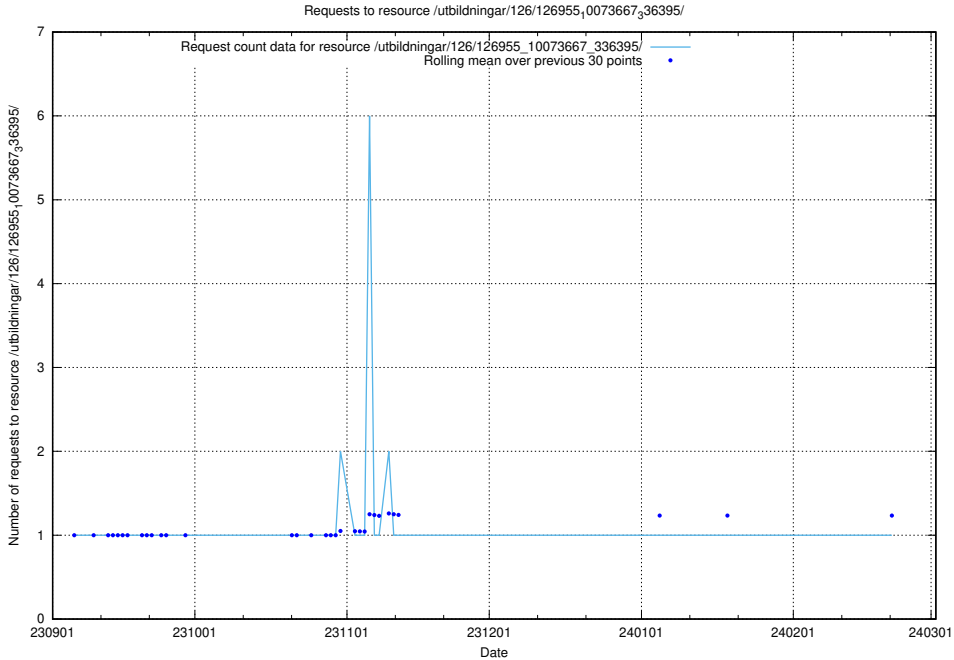

### 5.4714 Usage of /utbildningar/126/126937\_10073593\_336226/events/

Here, we count the number of requests to resource /utbildningar/126/126937\_10073593\_336226/events/