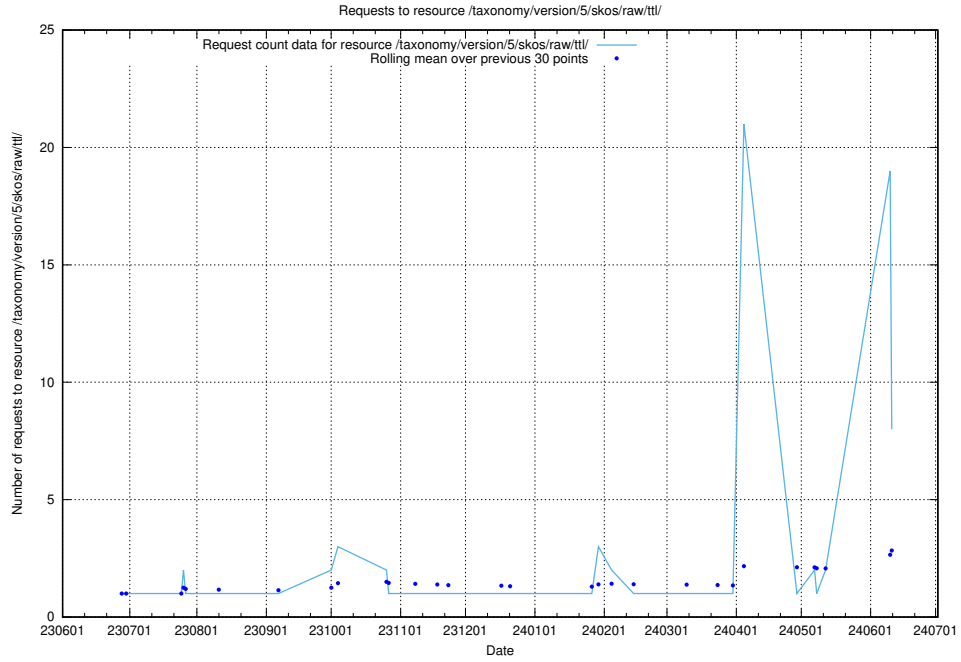

5.38 Usage of /taxonomy/version/5/skos/raw/ttl/

Here, we count the number of requests to resource /taxonomy/version/5/skos/raw/ttl/.