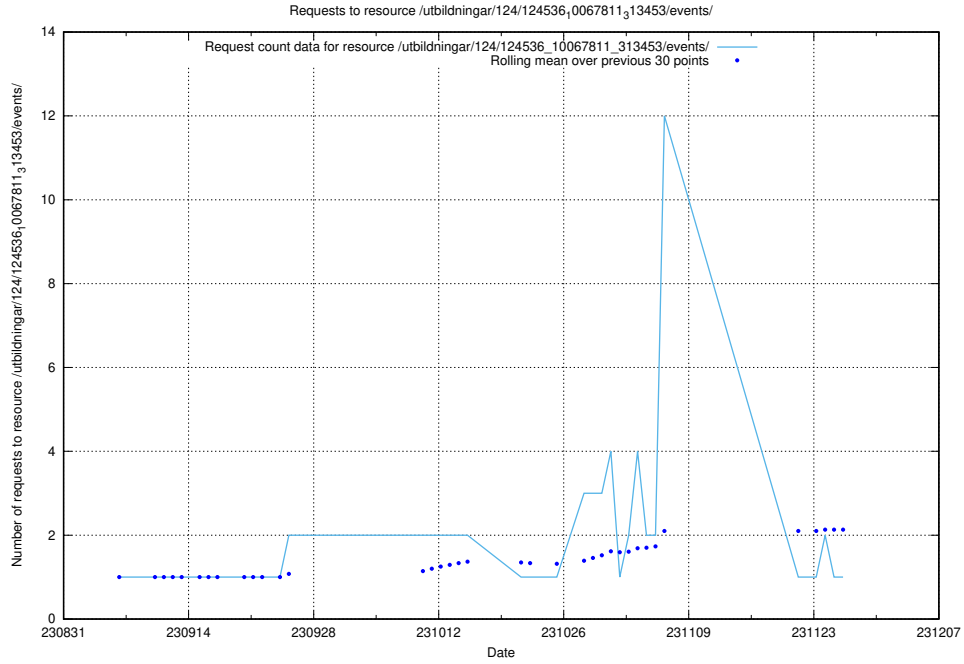

5.4743 Usage of /utbildningar/124/124536_10067811_313453/events/

Here, we count the number of requests to resource /utbildningar/124/124536_10067811_313453/events/