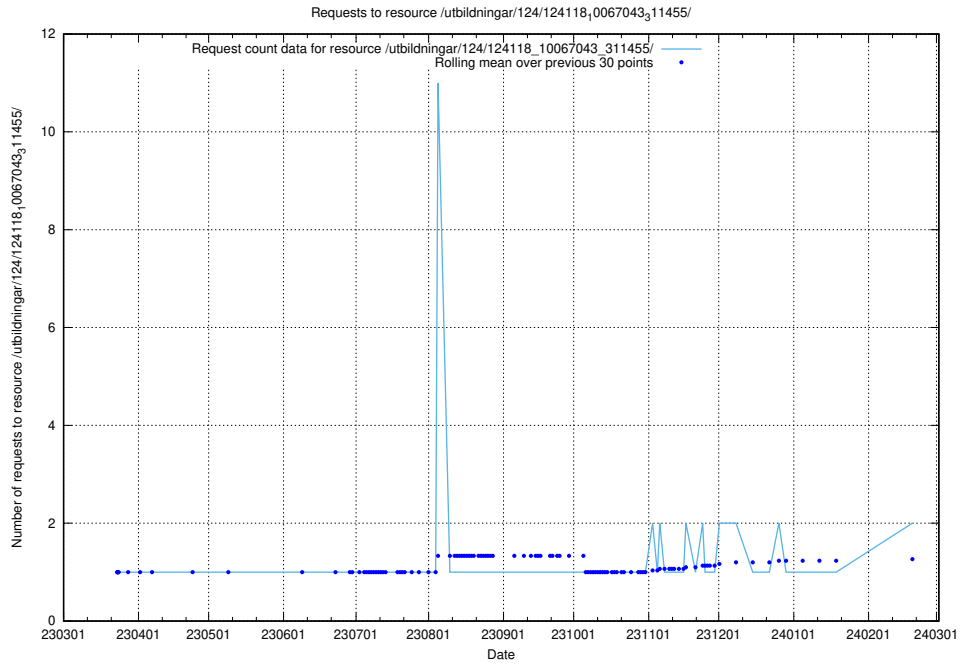

### 5.721 Usage of /utbildningar/124/124470\_10067536\_312951/events/

Here, we count the number of requests to resource /utbildningar/124/124470\_10067536\_312951/events/