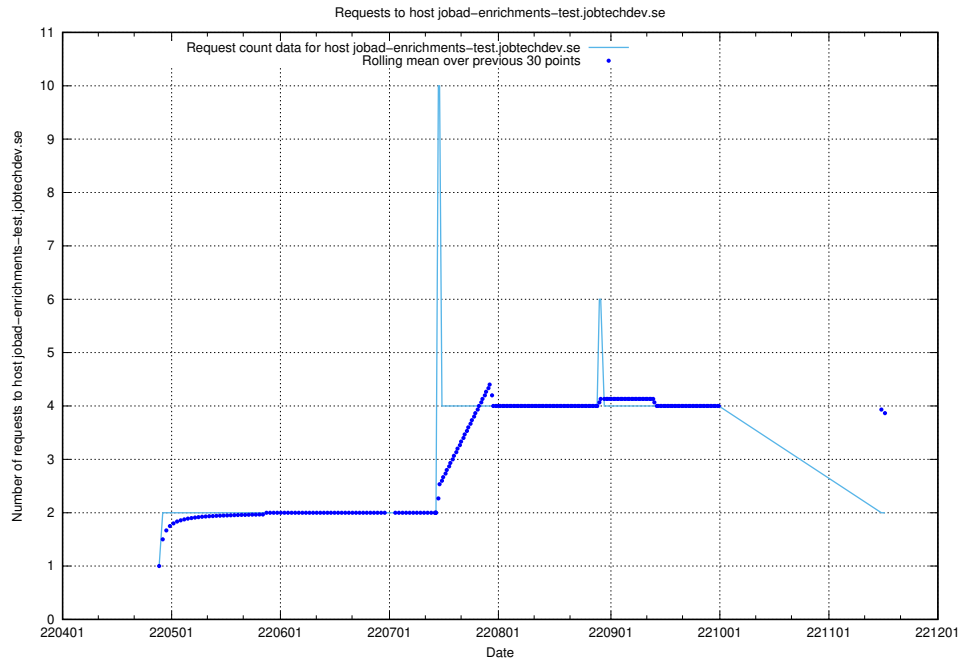

7.444 Usage of `jobad-enrichments-test.jobtechdev.se`

Here, we count the number of requests to host `jobad-enrichments-test.jobtechdev.se`.