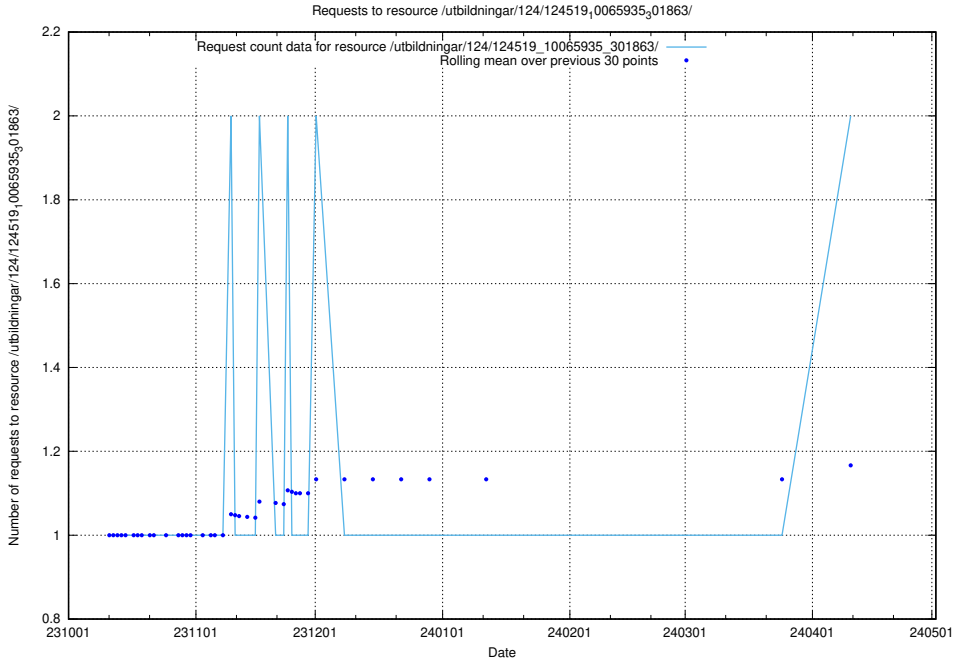

5.737 Usage of /utbildningar/124/124519_10065935_301863/

Here, we count the number of requests to resource /utbildningar/124/124519_10065935_301863/.