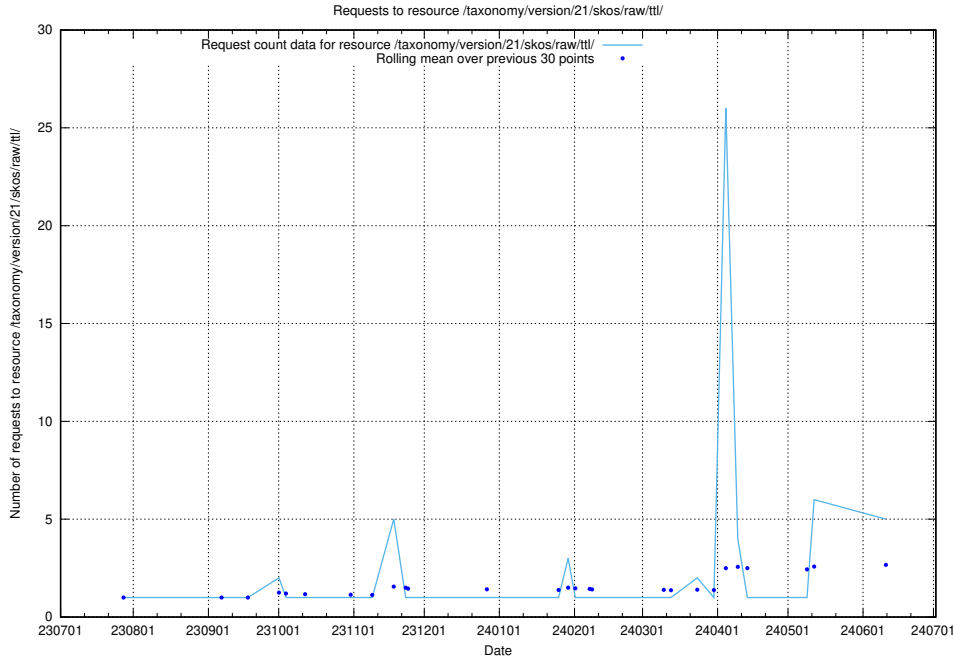

5.147 Usage of /taxonomy/version/21/skos/raw/ttl/

Here, we count the number of requests to resource /taxonomy/version/21/skos/raw/ttl/.