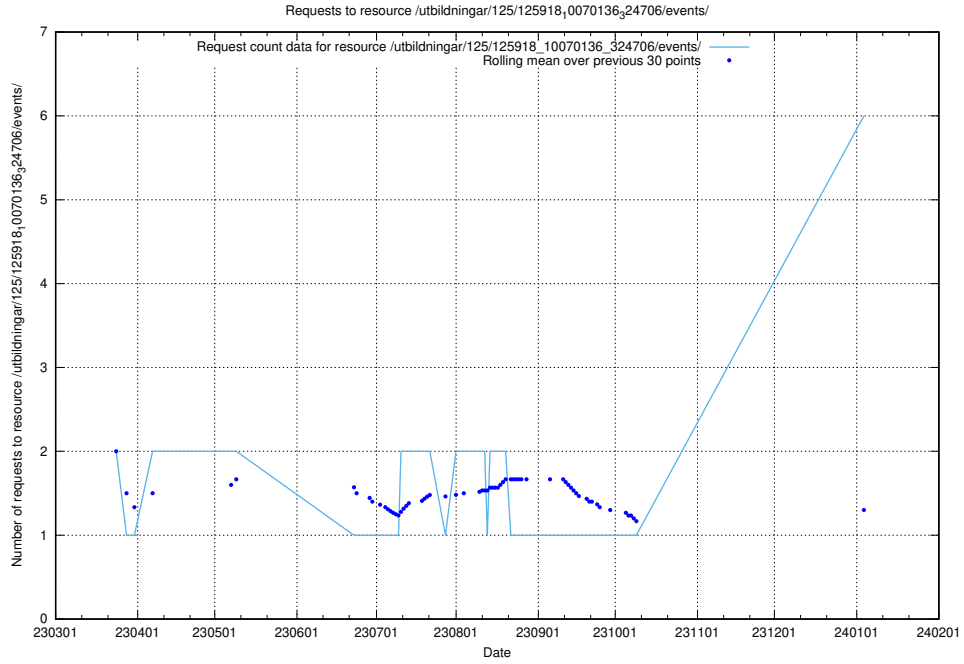

5.98 Usage of /utbildningar/125/125918_10070136_324706/events/

Here, we count the number of requests to resource /utbildningar/125/125918_10070136_324706/events/