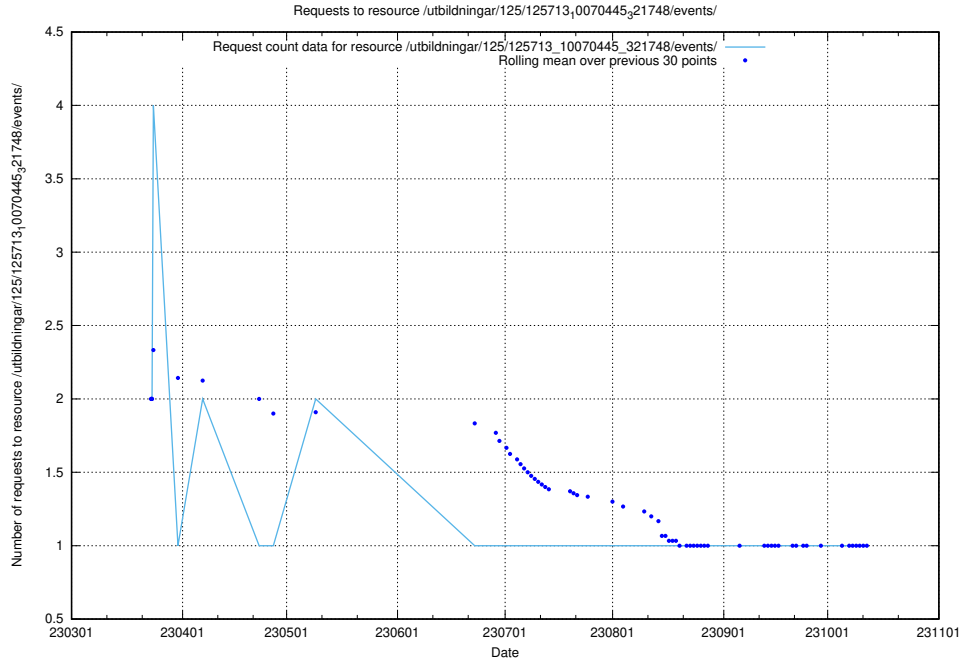

5.6312 Usage of /utbildningar/125/125713_10070445_321748/events/

Here, we count the number of requests to resource /utbildningar/125/125713_10070445_321748/events/