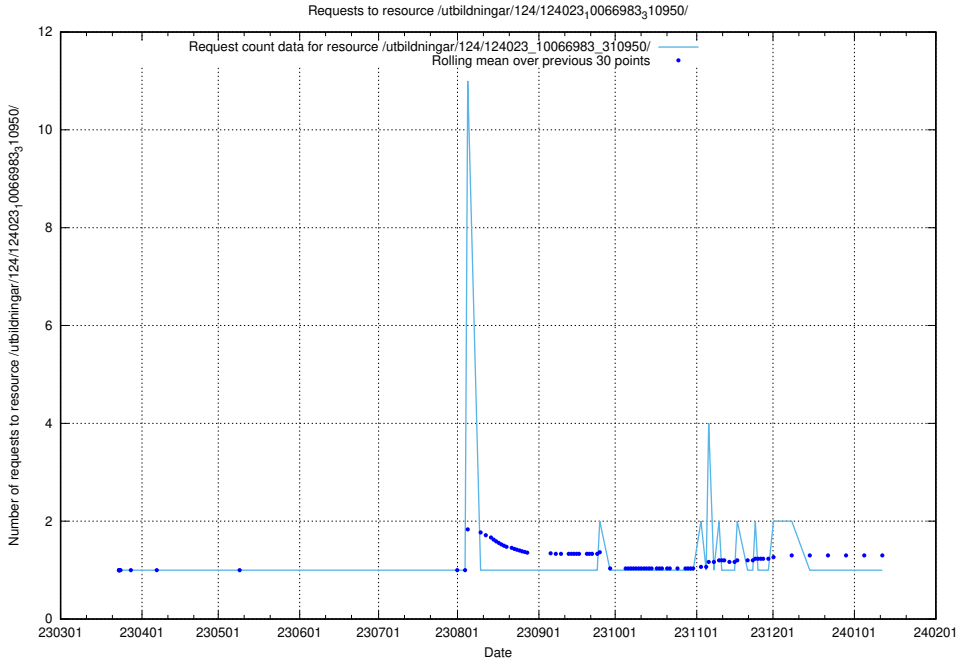

5.4525 Usage of /utbildningar/124/124023_10066983_310950/

Here, we count the number of requests to resource /utbildningar/124/124023_10066983_310950/.