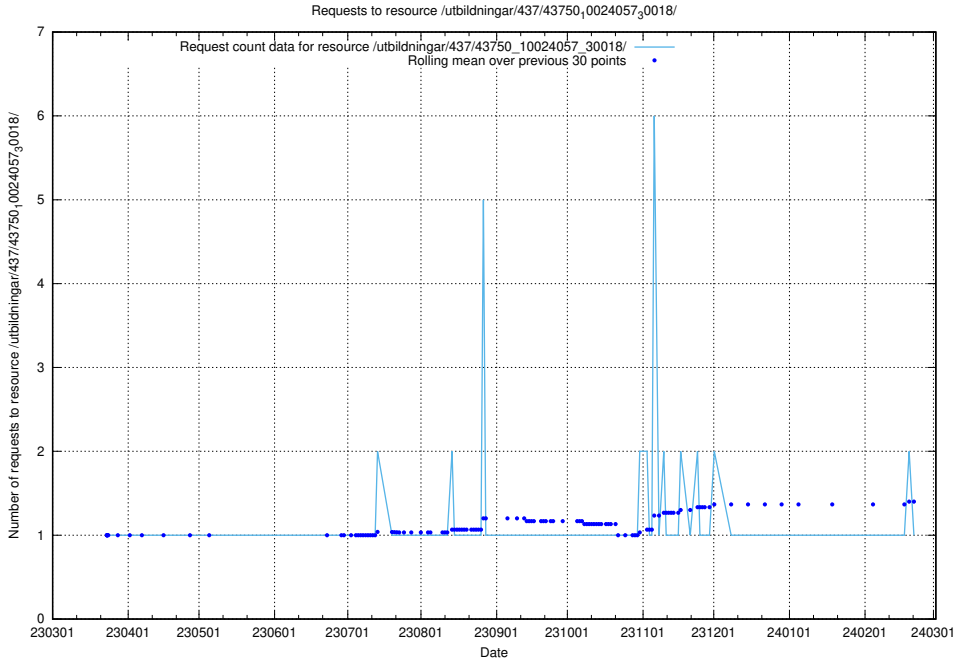

5.6410 Usage of /utbildningar/437/43750_10024057_30018/

Here, we count the number of requests to resource /utbildningar/437/43750_10024057_30018/.