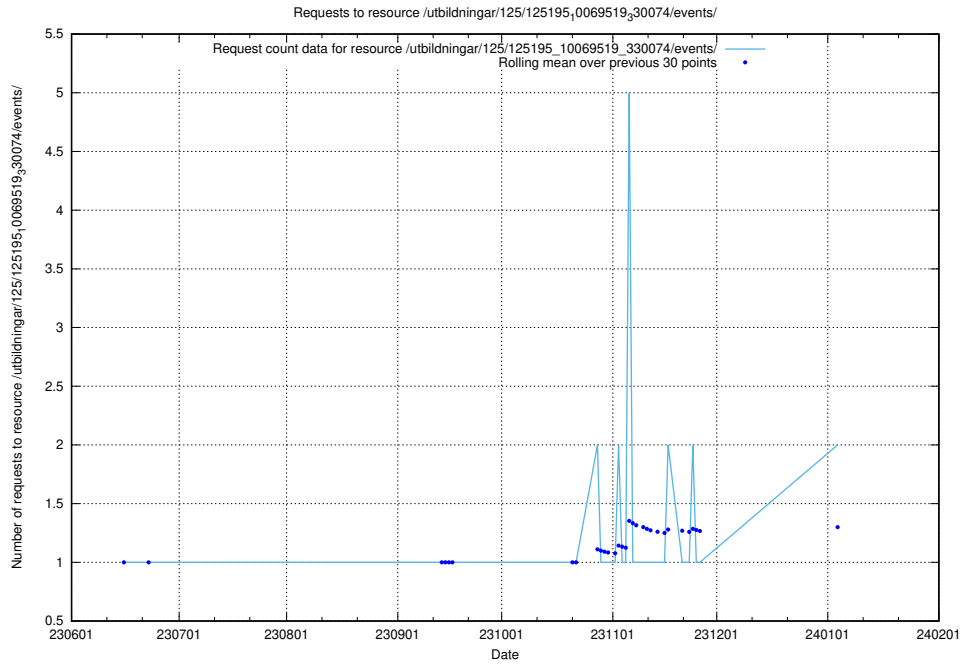

5.894 Usage of /utbildningar/125/125195_10069519_330074/events/

Here, we count the number of requests to resource /utbildningar/125/125195_10069519_330074/events/