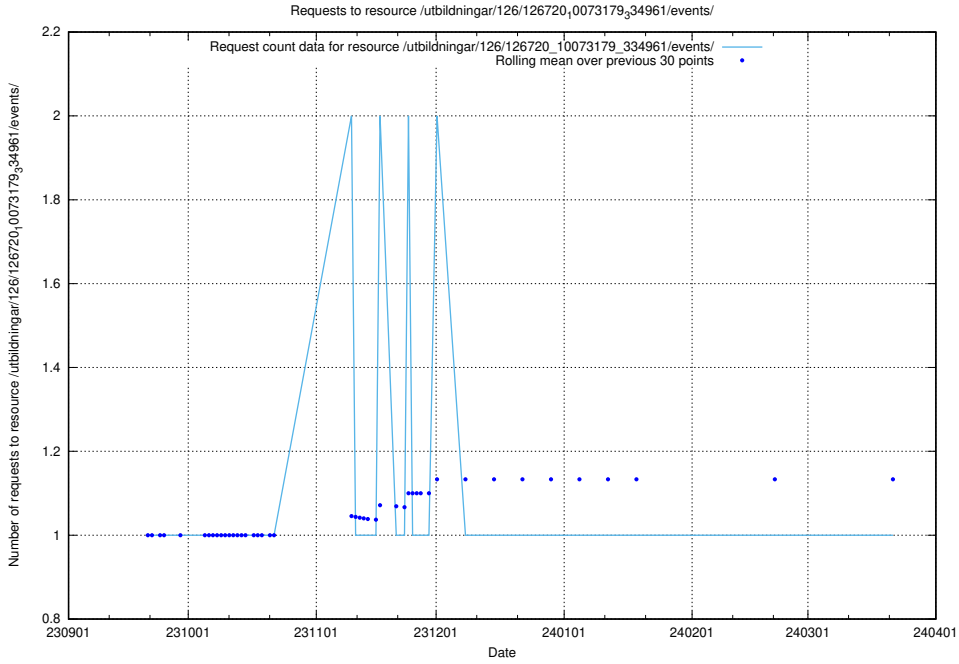

5.4581 Usage of /utbildningar/126/126720_10073179_334961/events/

Here, we count the number of requests to resource /utbildningar/126/126720_10073179_334961/events/