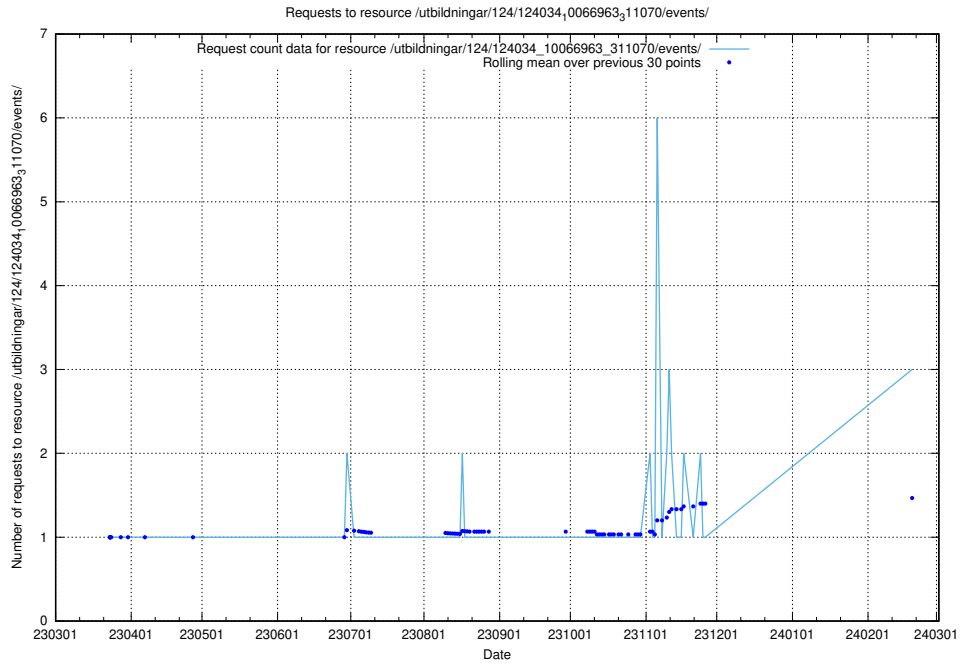

5.358 Usage of /utbildningar/124/124034_10066963_311070/events/

Here, we count the number of requests to resource /utbildningar/124/124034_10066963_311070/events/