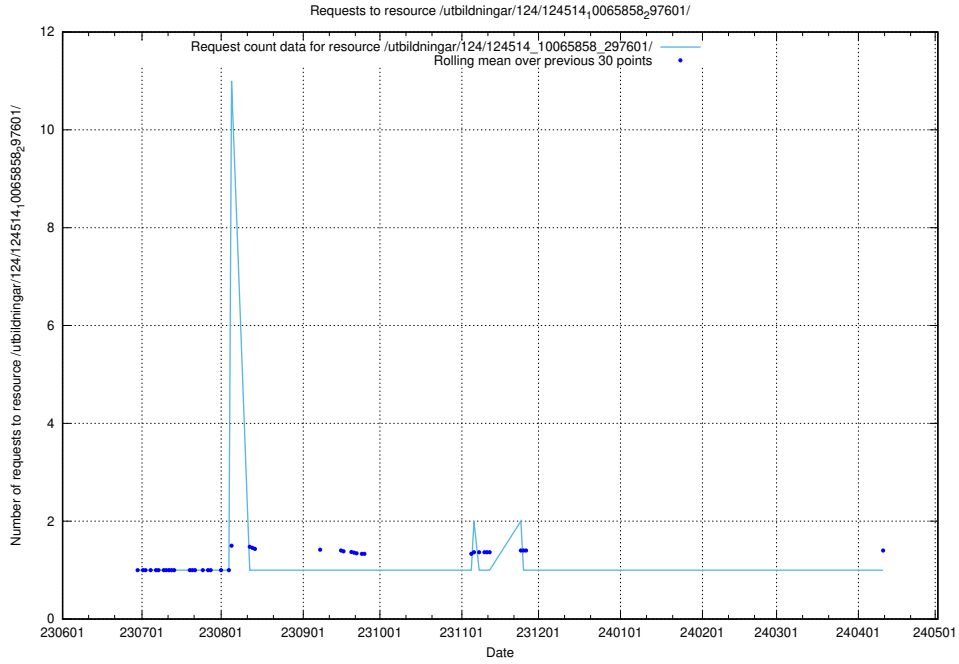

5.5453 Usage of /utbildningar/124/124514_10065858_297601/

Here, we count the number of requests to resource /utbildningar/124/124514_10065858_297601/.