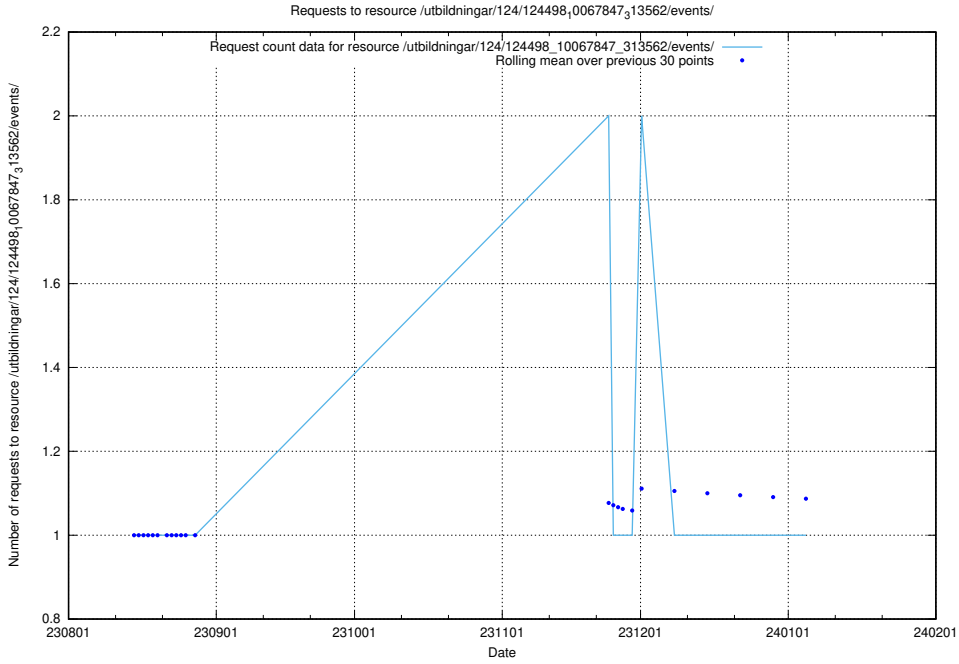

5.4856 Usage of /utbildningar/124/124498_10067847_313562/events/

Here, we count the number of requests to resource /utbildningar/124/124498_10067847_313562/events/