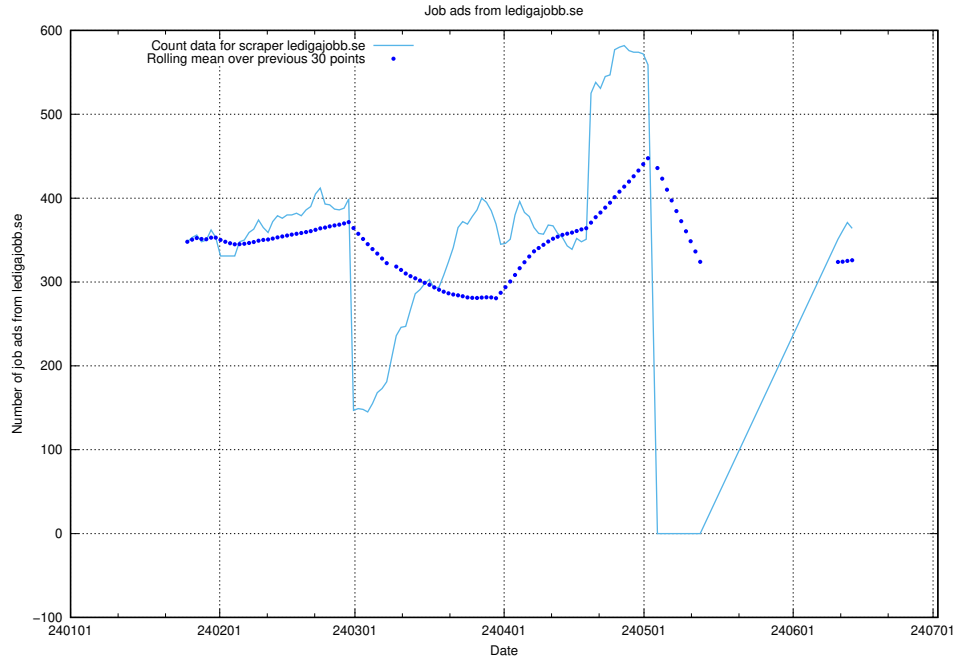

13.8 Number of ads by scraper ledigajobb.se

Here, we count the number of job ads scraped from ledigajobb.se.