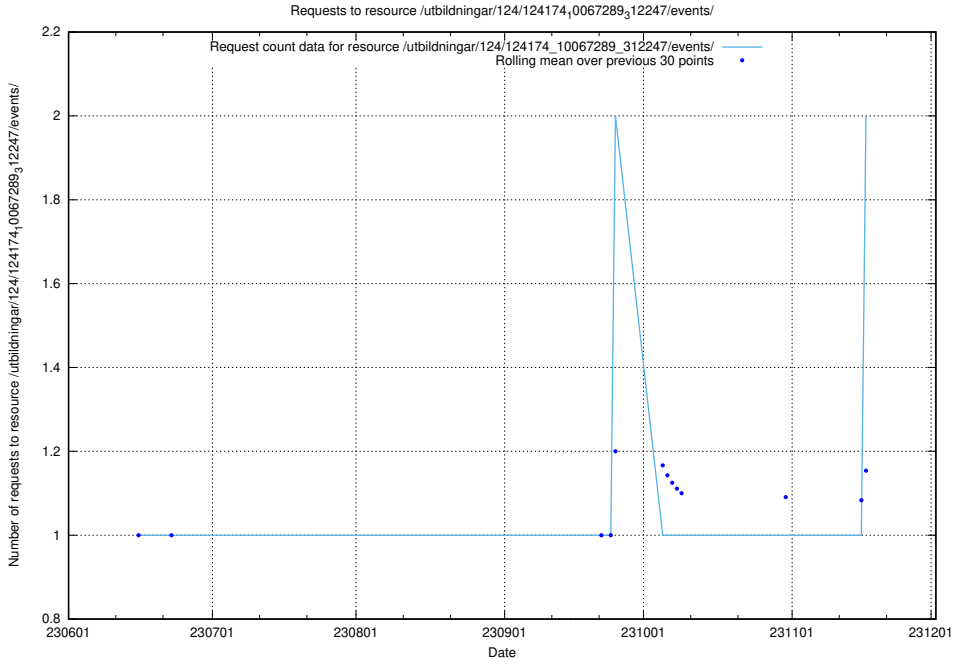

5.895 Usage of /utbildningar/124/124174_10067289_312247/events/

Here, we count the number of requests to resource /utbildningar/124/124174_10067289_312247/events/