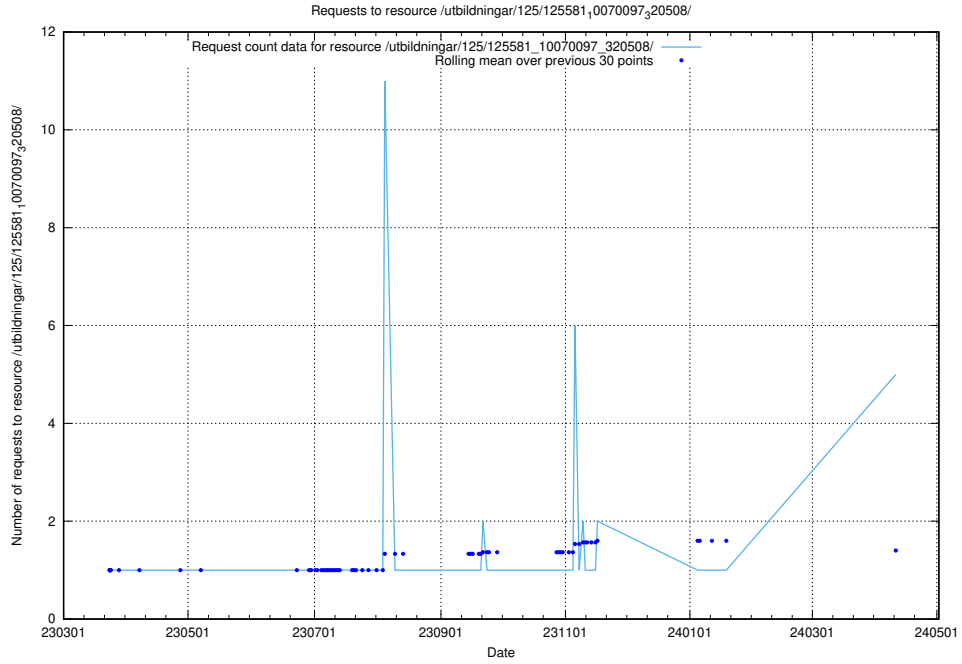

5.109 Usage of /utbildningar/125/125581_10070097_320508/

Here, we count the number of requests to resource /utbildningar/125/125581_10070097_320508/.