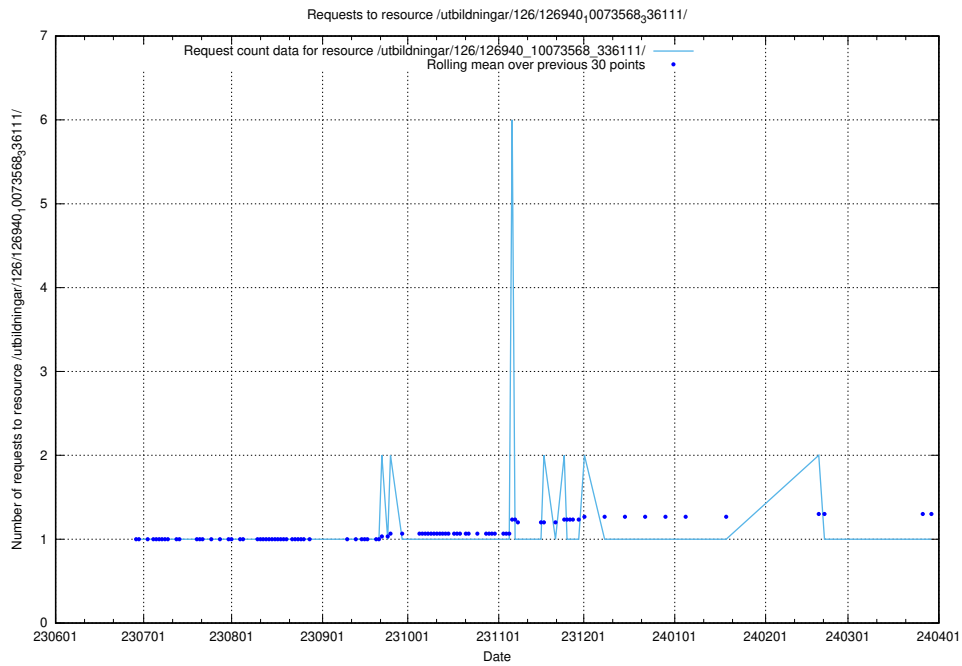

5.5489 Usage of /utbildningar/126/126940_10073568_336111/

Here, we count the number of requests to resource /utbildningar/126/126940_10073568_336111/.