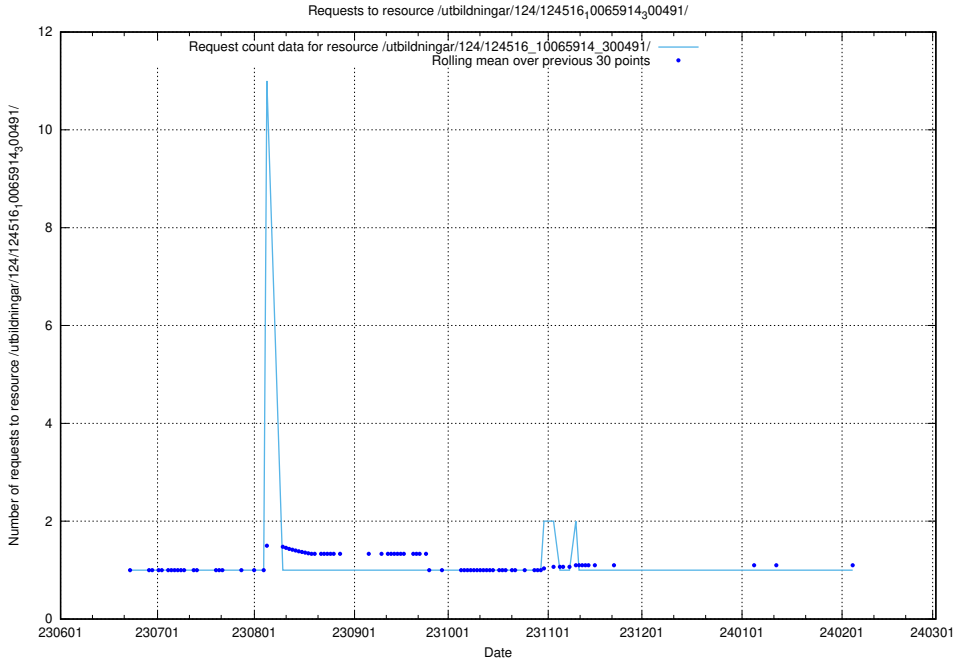

5.5825 Usage of /utbildningar/124/124516_10065914_300491/

Here, we count the number of requests to resource /utbildningar/124/124516_10065914_300491/.