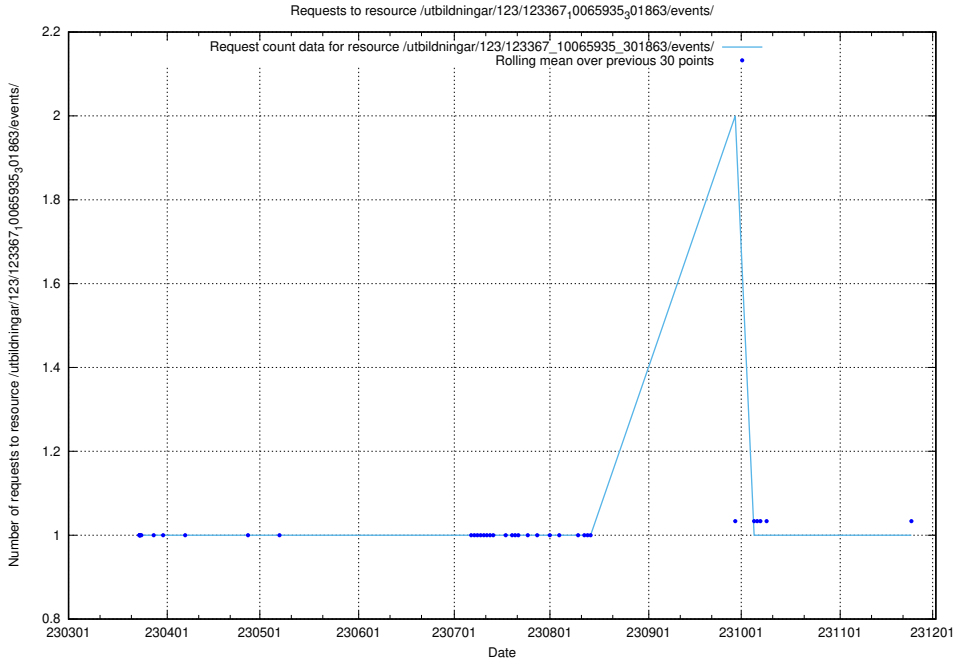

5.4662 Usage of /utbildningar/123/123367_10065935_301863/events/

Here, we count the number of requests to resource /utbildningar/123/123367_10065935_301863/events/