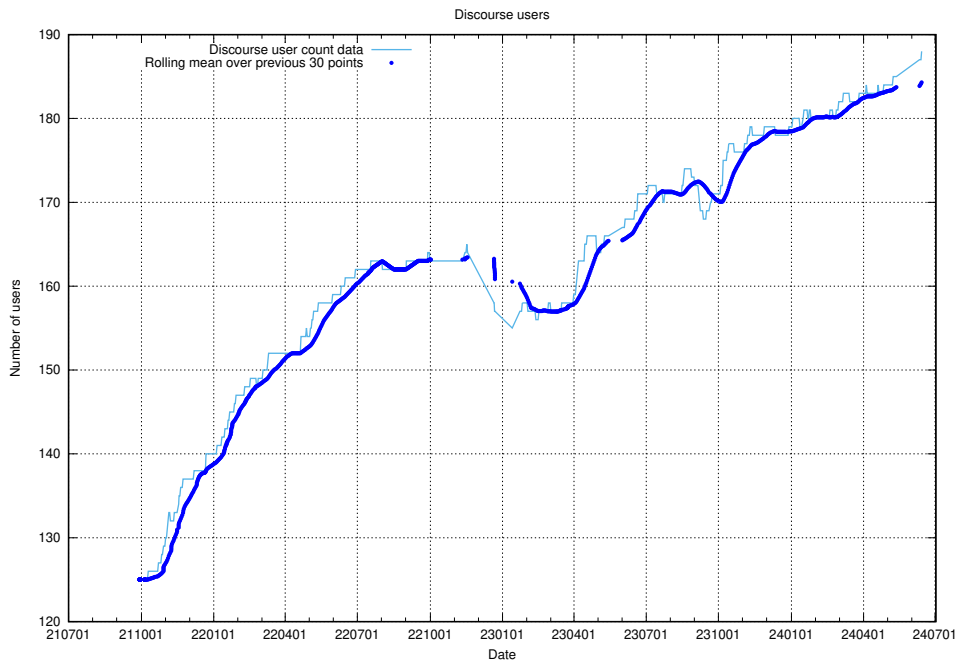

4 Discourse

This section summarises activities from the [JobTech Discourse Forum](https://forum.jobtechdev.se)⁵.

4.1 User count

A table of the number of users in Discourse.

---

⁵<https://forum.jobtechdev.se>