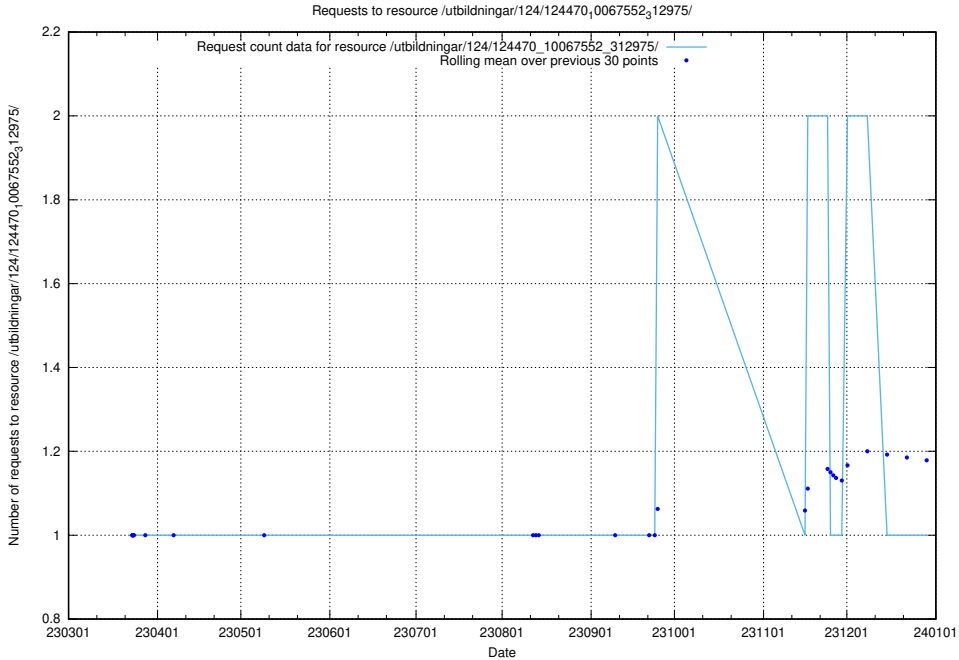

5.3257 Usage of /utbildningar/124/124470_10067552_312975/

Here, we count the number of requests to resource /utbildningar/124/124470_10067552_312975/.