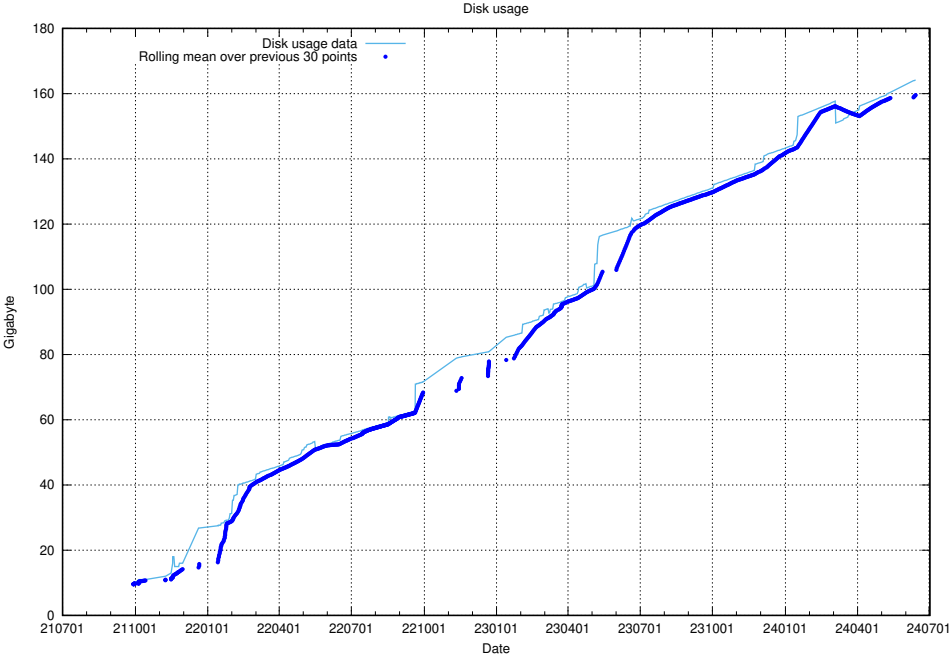

5.2 Disk space usage

A table showing the disk space usage on the data server.