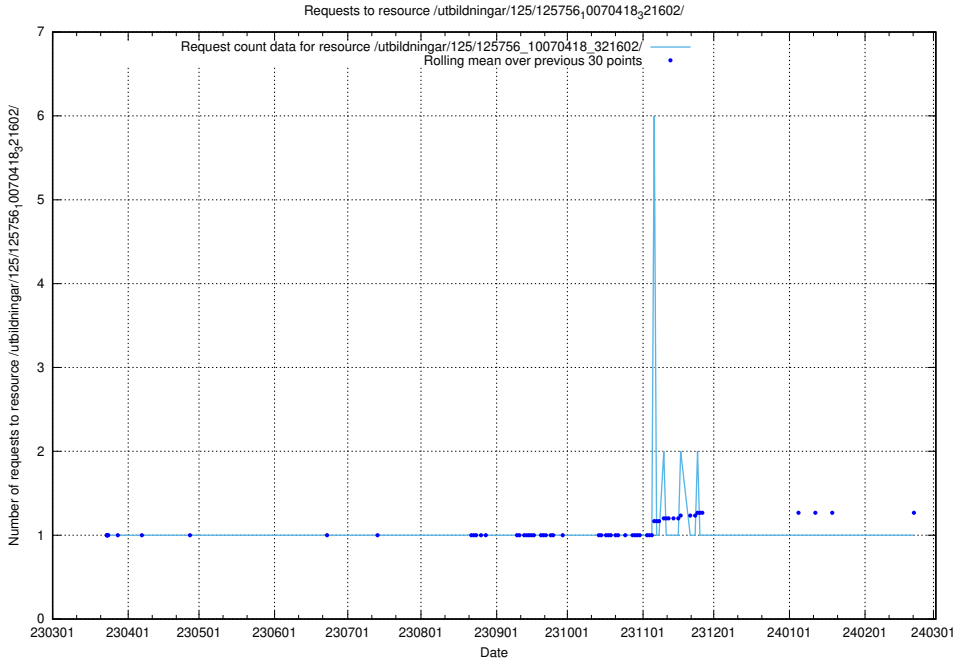

5.6481 Usage of /utbildningar/125/125756_10070418_321602/

Here, we count the number of requests to resource /utbildningar/125/125756_10070418_321602/.