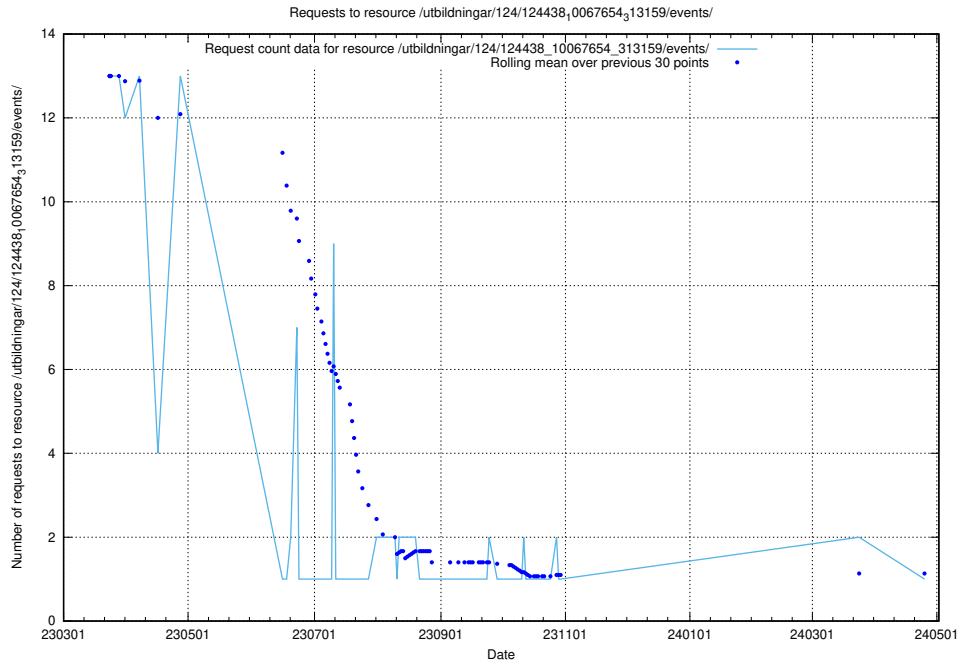

5.6276 Usage of /utbildningar/124/124438_10067654_313159/events/

Here, we count the number of requests to resource /utbildningar/124/124438_10067654_313159/events/