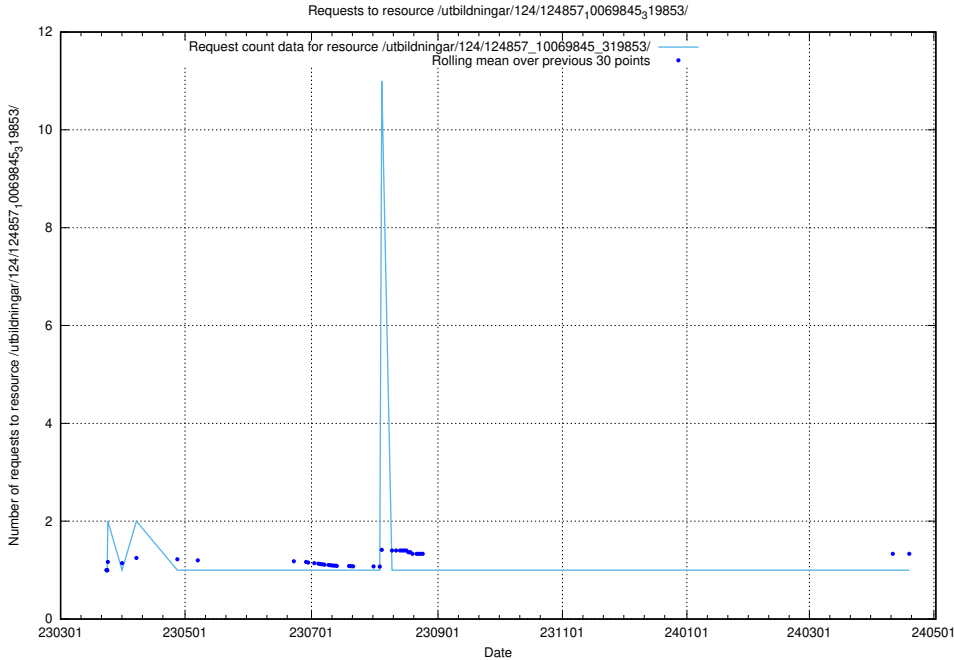

5.1201 Usage of /utbildningar/124/124857_10069845_319853/

Here, we count the number of requests to resource /utbildningar/124/124857_10069845_319853/.