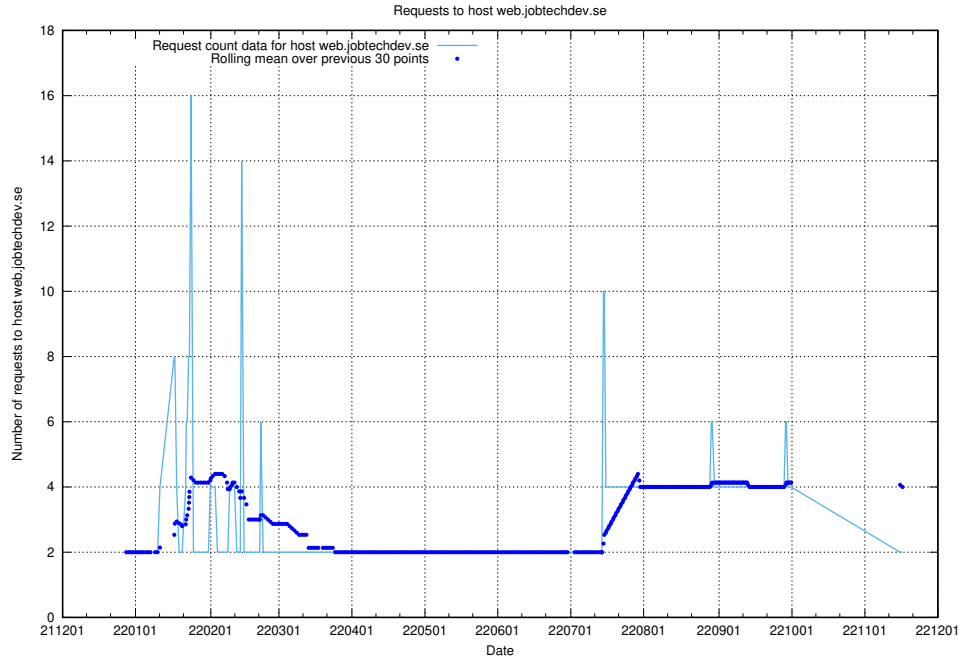

7.357 Usage of web.jobtechdev.se

Here, we count the number of requests to host web.jobtechdev.se.