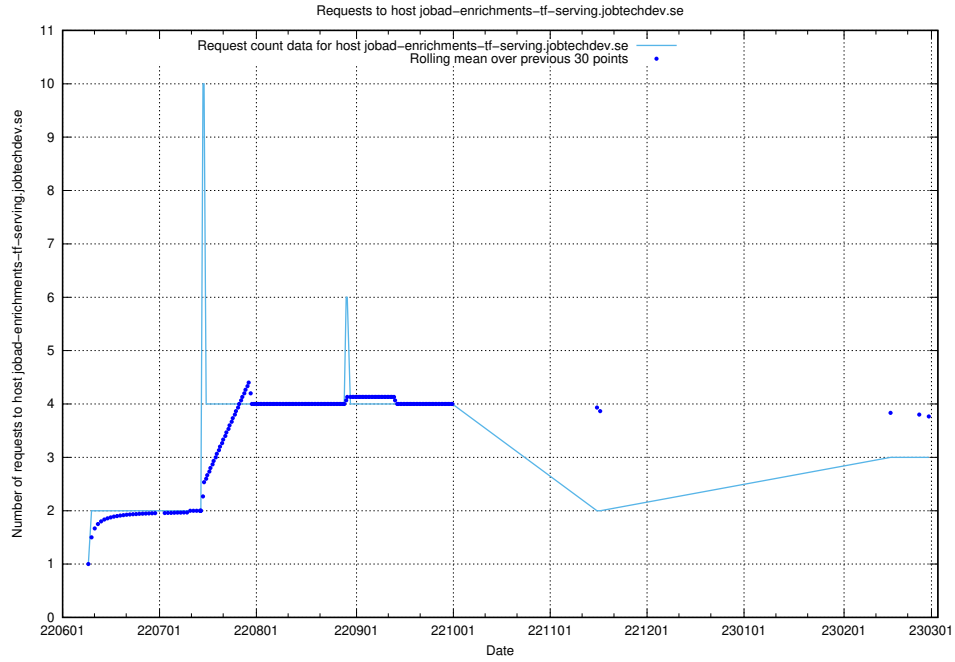

7.218 Usage of jobad-enrichments-tf-serving.jobtechdev.se

Here, we count the number of requests to host jobad-enrichments-tf-serving.jobtechdev.se.