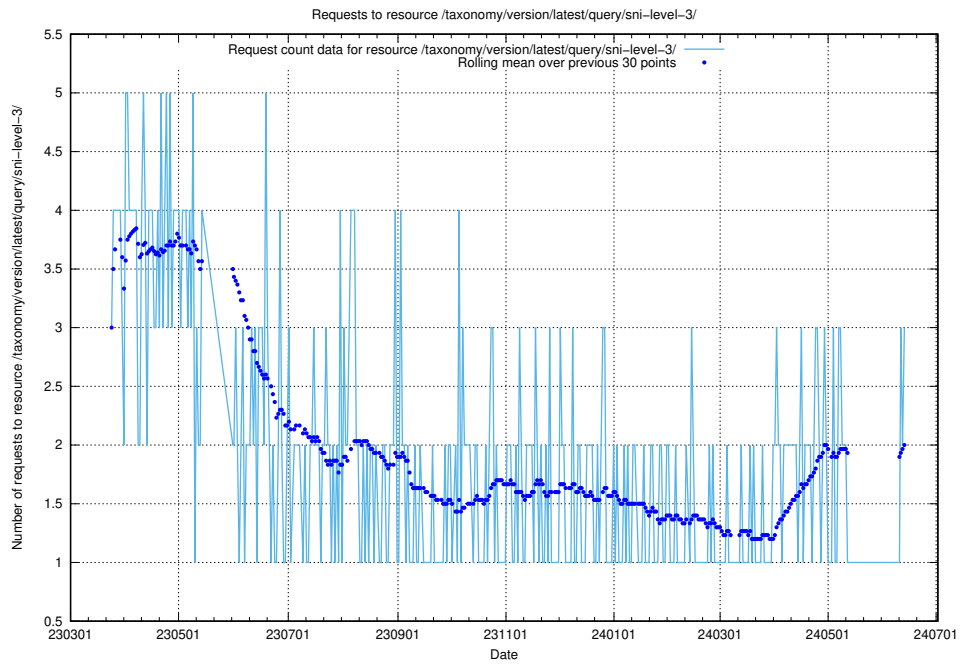

5.437 Usage of /taxonomy/version/latest/query/sni-level-3/

Here, we count the number of requests to resource /taxonomy/version/latest/query/sni-level-3/.