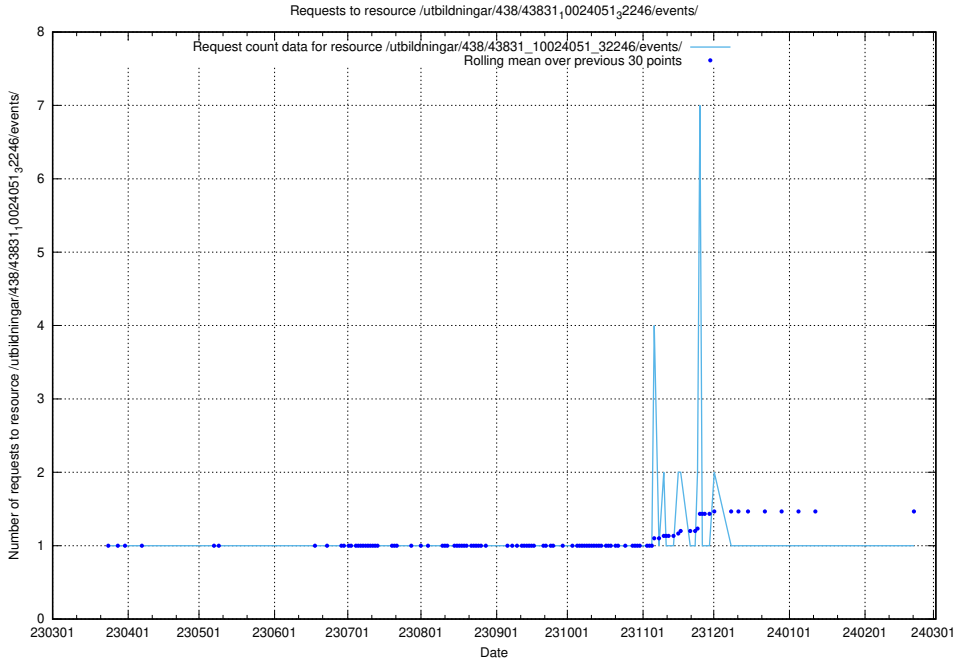

5.6196 Usage of /utbildningar/438/43831_10024051_32246/events/

Here, we count the number of requests to resource /utbildningar/438/43831_10024051_32246/events/.