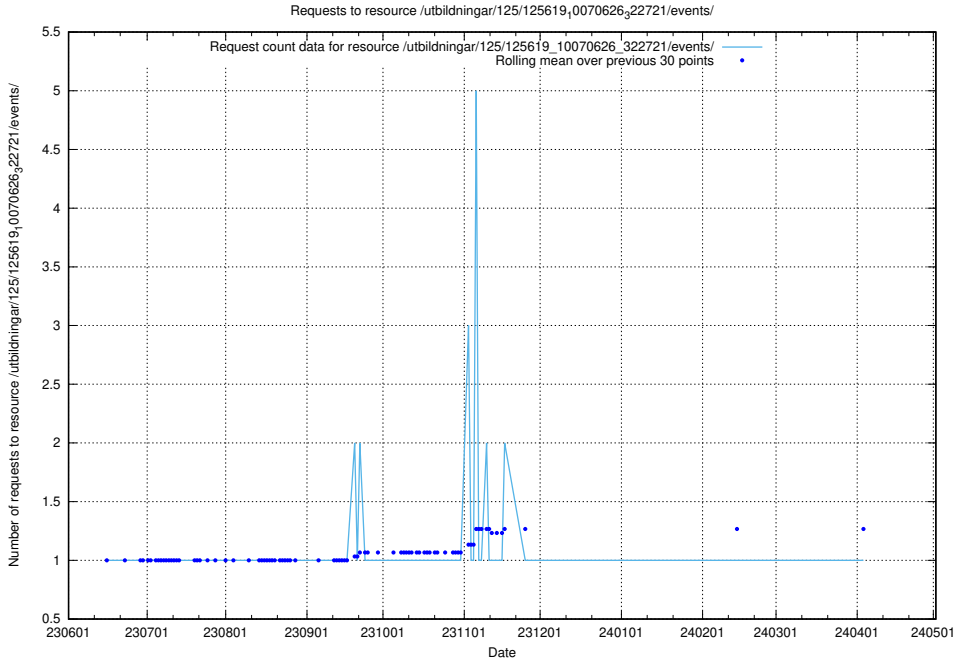

5.5931 Usage of /utbildningar/125/125619_10070626_322721/events/

Here, we count the number of requests to resource /utbildningar/125/125619_10070626_322721/events/