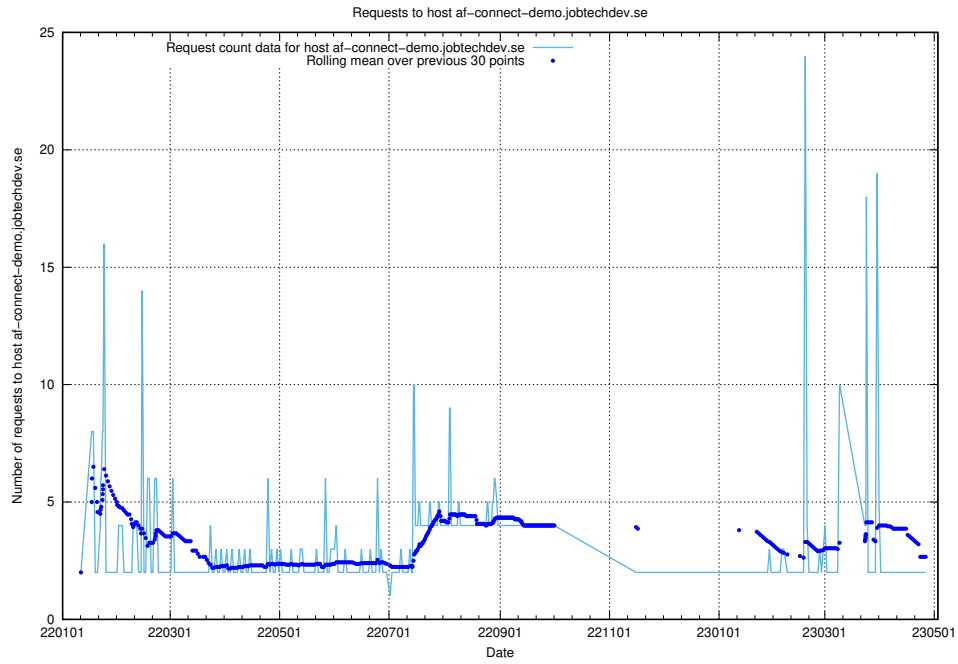

7.285 Usage of af-connect-demo.jobtechdev.se

Here, we count the number of requests to host af-connect-demo.jobtechdev.se.