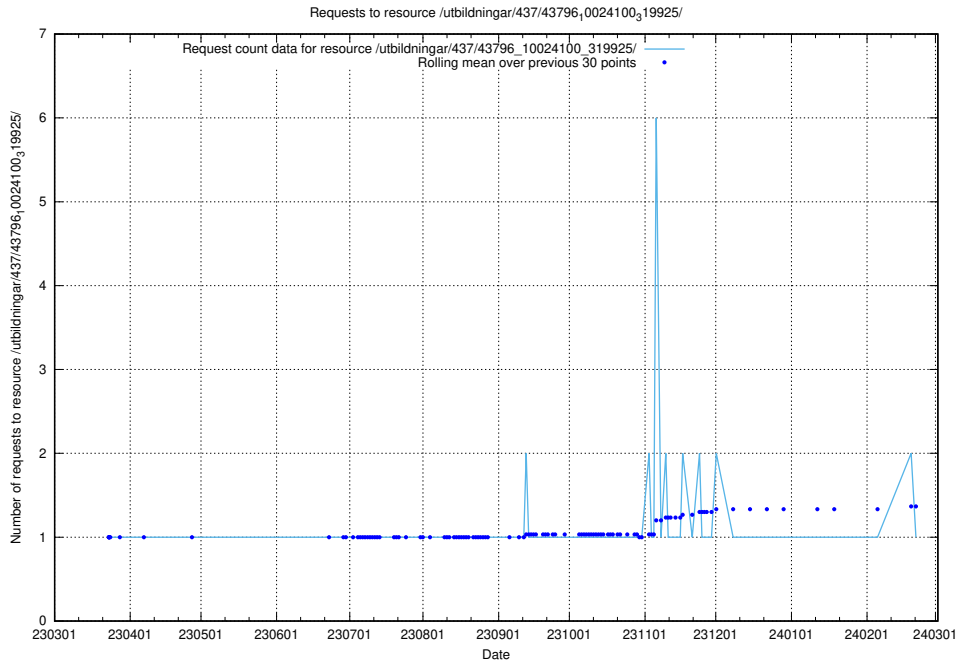

5.6386 Usage of /utbildningar/437/43796_10024100_319925/

Here, we count the number of requests to resource /utbildningar/437/43796_10024100_319925/.