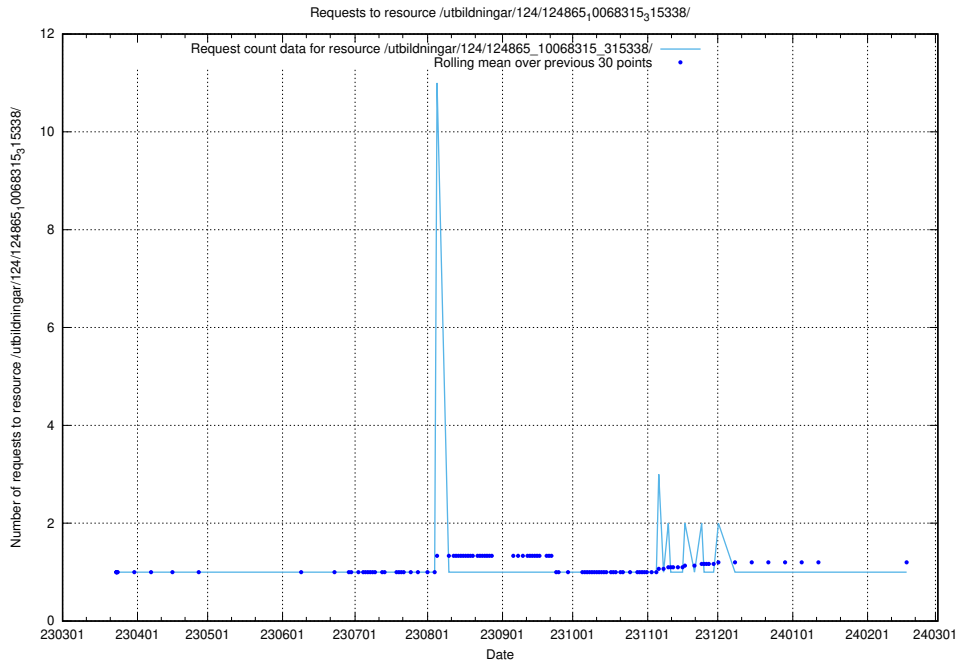

5.1179 Usage of /utbildningar/124/124865_10068315_315338/

Here, we count the number of requests to resource /utbildningar/124/124865_10068315_315338/.