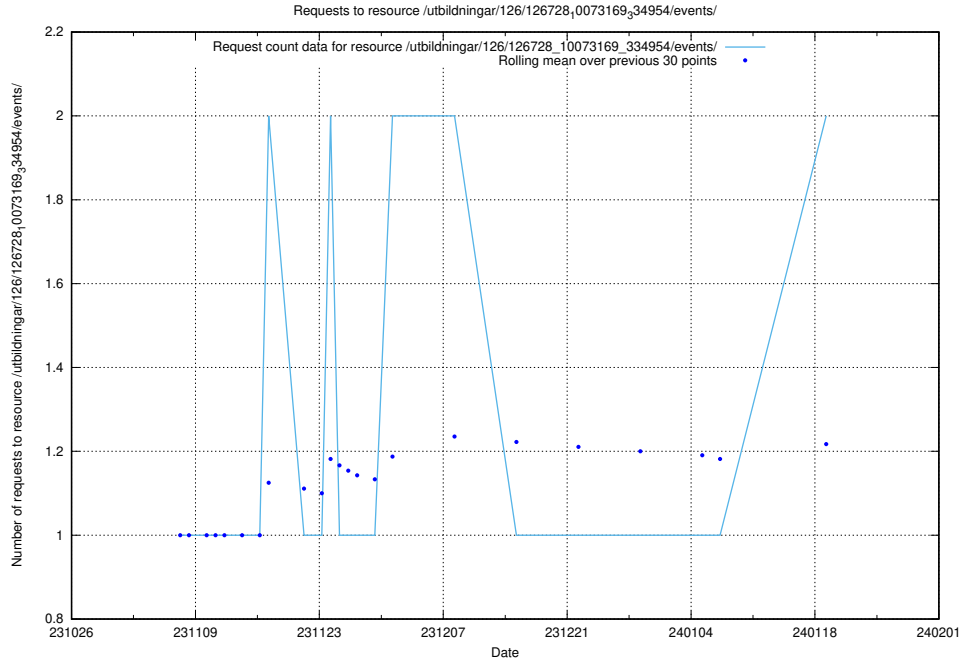

5.711 Usage of /utbildningar/126/126728_10073169_334954/events/

Here, we count the number of requests to resource /utbildningar/126/126728_10073169_334954/events/