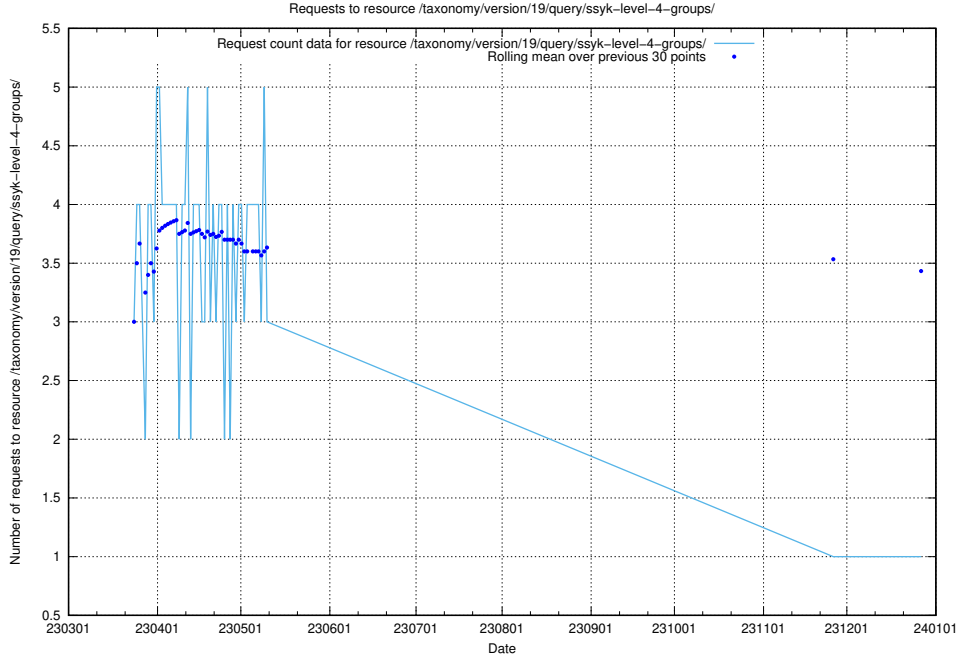

5.6152 Usage of /taxonomy/version/19/query/ssyk-level-4-groups/

Here, we count the number of requests to resource /taxonomy/version/19/query/ssyk-level-4-groups/.