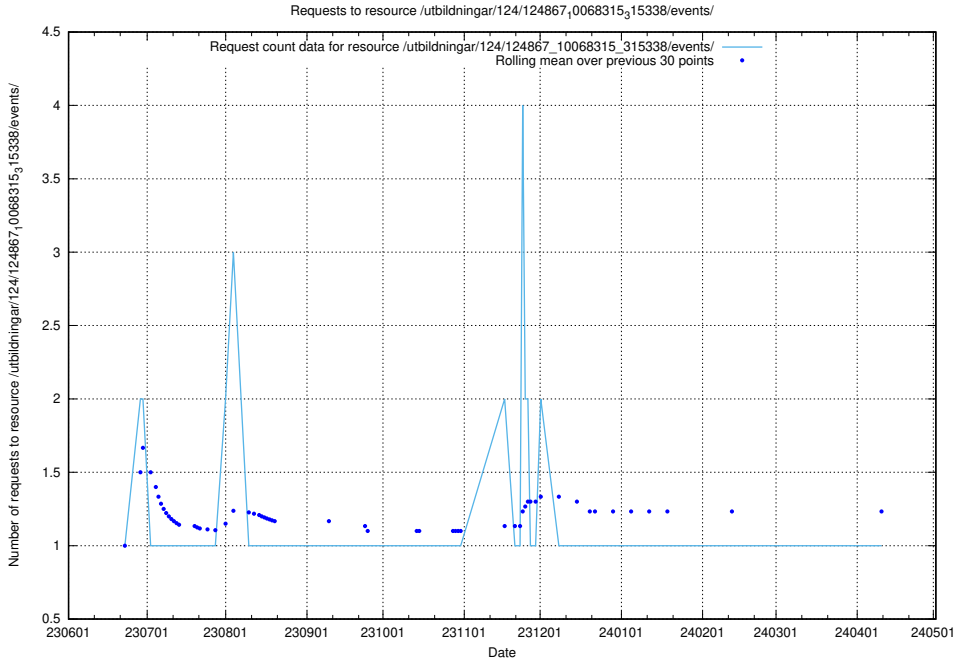

5.5795 Usage of /utbildningar/124/124867_10068315_315338/events/

Here, we count the number of requests to resource /utbildningar/124/124867_10068315_315338/events/