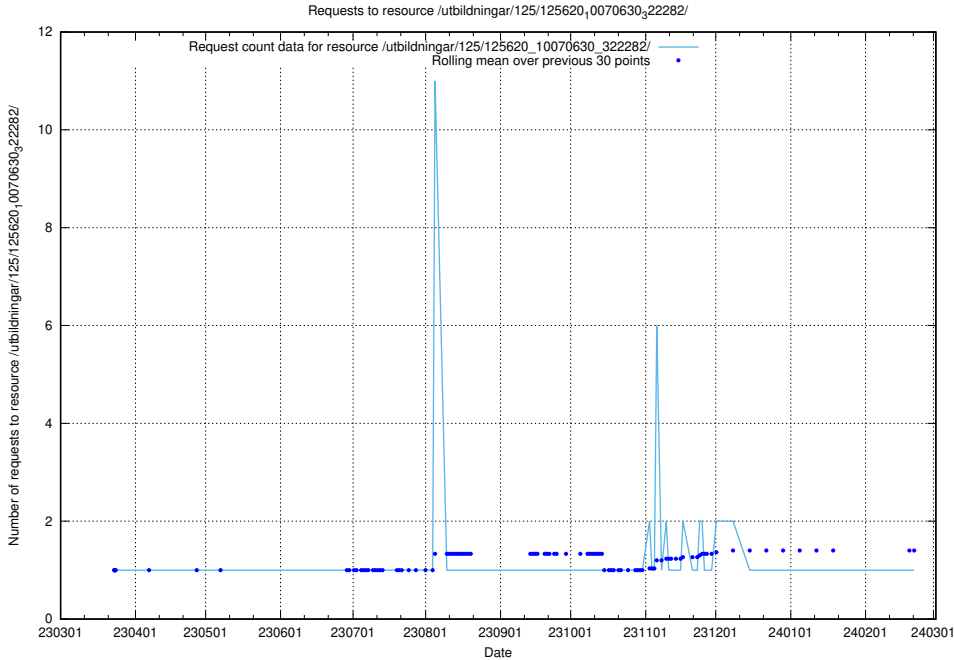

5.1081 Usage of /utbildningar/125/125620_10070630_322282/

Here, we count the number of requests to resource /utbildningar/125/125620_10070630_322282/.