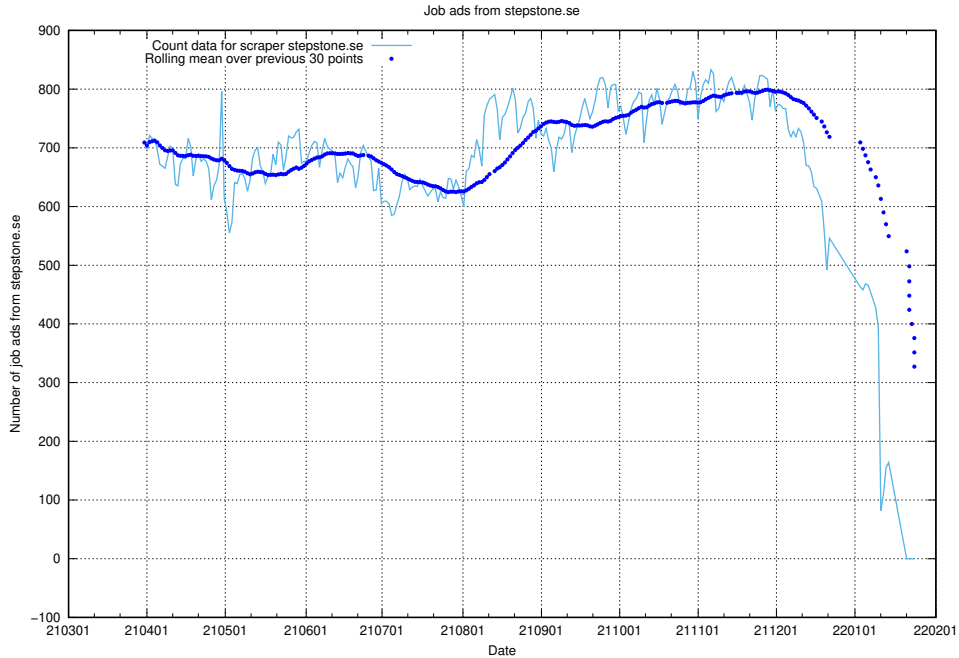

### 13.19 Number of ads by scraper stepstone.se

Here, we count the number of job ads scraped from stepstone.se.