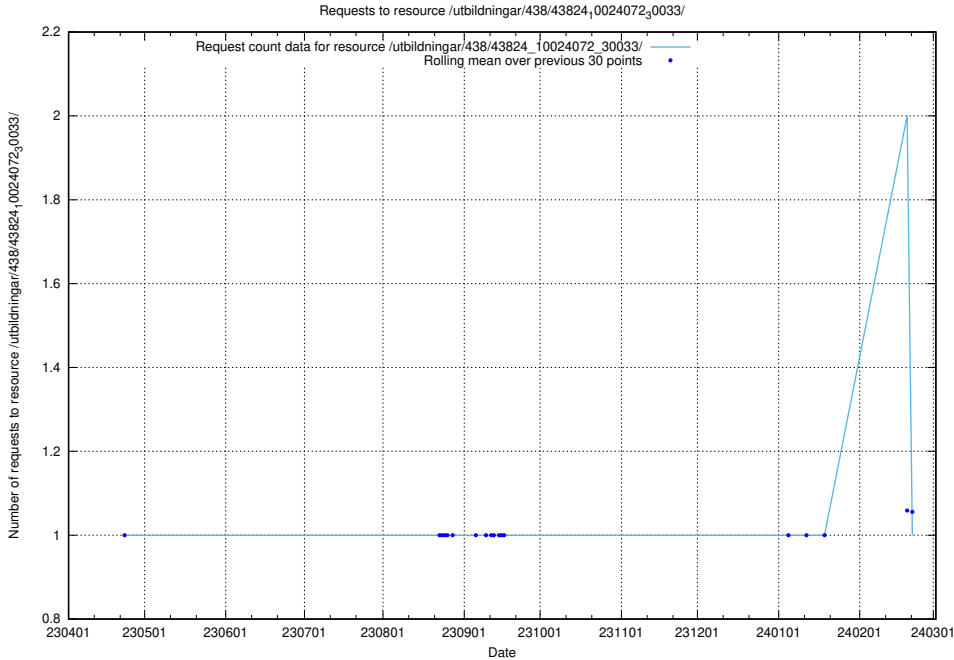

5.6074 Usage of /utbildningar/438/43824_10024072_30033/

Here, we count the number of requests to resource /utbildningar/438/43824_10024072_30033/.