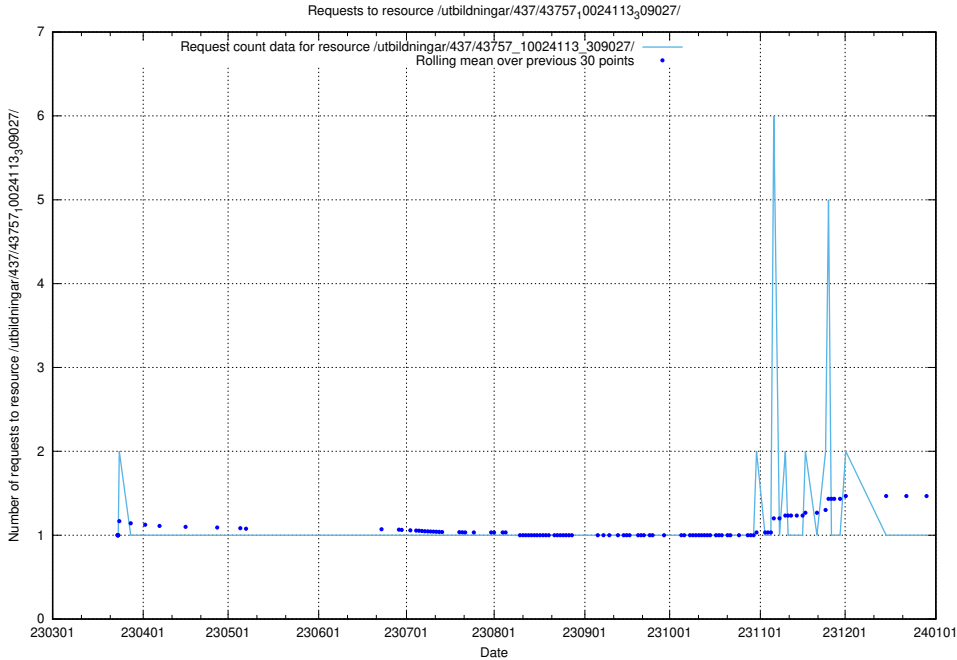

5.6403 Usage of /utbildningar/437/43757_10024113_309027/

Here, we count the number of requests to resource /utbildningar/437/43757_10024113_309027/.