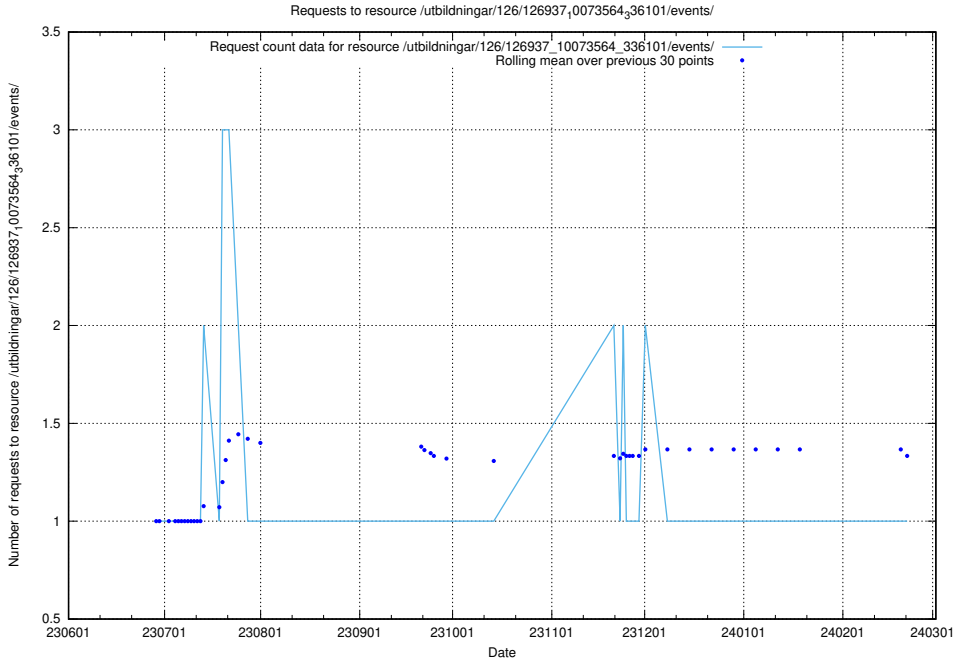

5.5498 Usage of /utbildningar/126/126937_10073564_336101/events/

Here, we count the number of requests to resource /utbildningar/126/126937_10073564_336101/events/