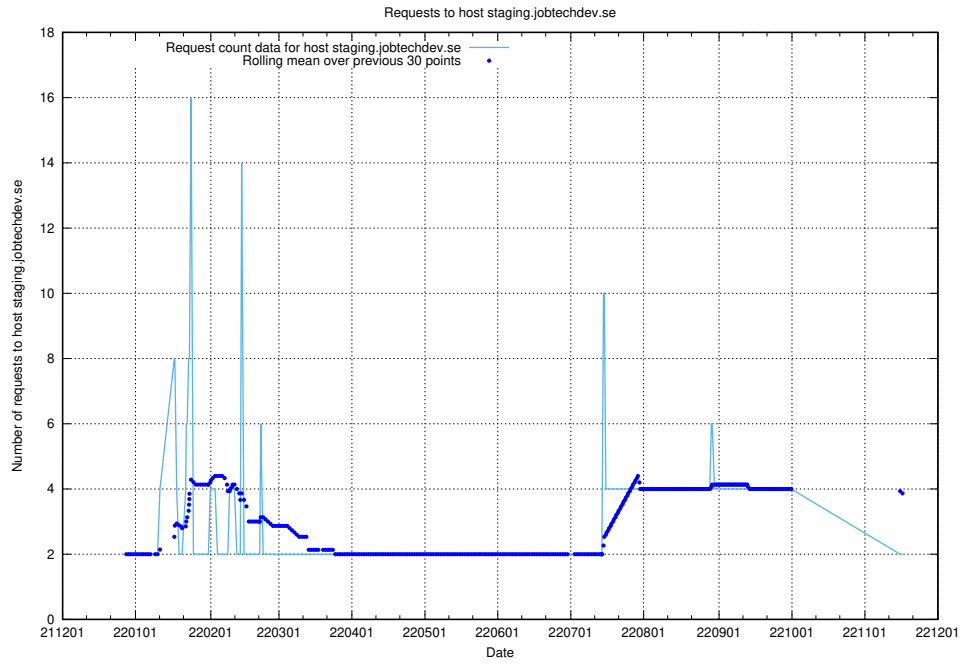

### 7.360 Usage of staging.jobtechdev.se

Here, we count the number of requests to host staging.jobtechdev.se.