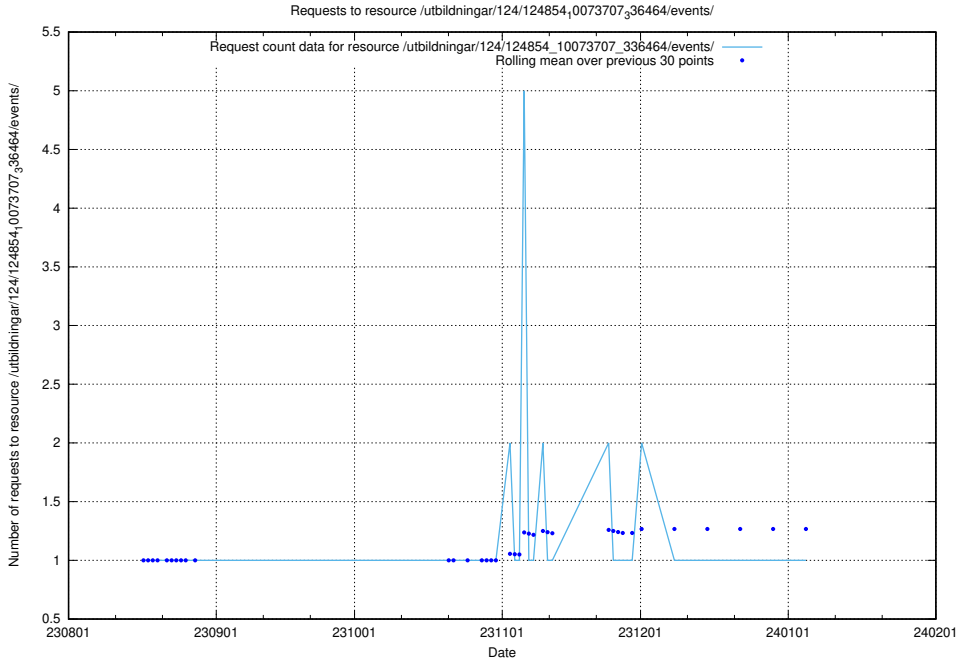

5.4845 Usage of /utbildningar/124/124854_10073707_336464/events/

Here, we count the number of requests to resource /utbildningar/124/124854_10073707_336464/events/