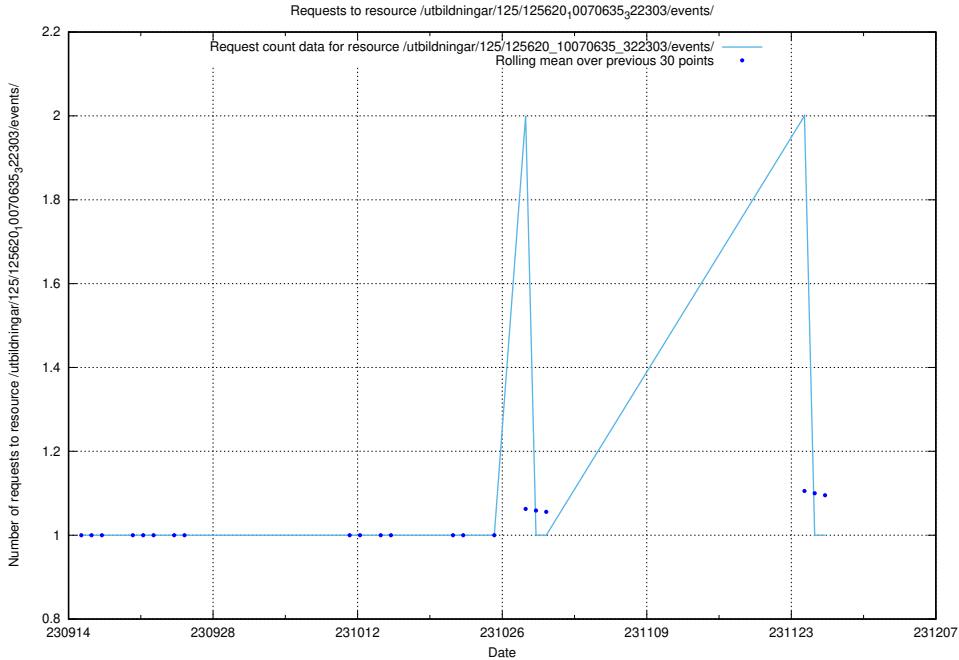

5.4631 Usage of /utbildningar/125/125620_10070635_322303/events/

Here, we count the number of requests to resource /utbildningar/125/125620_10070635_322303/events/