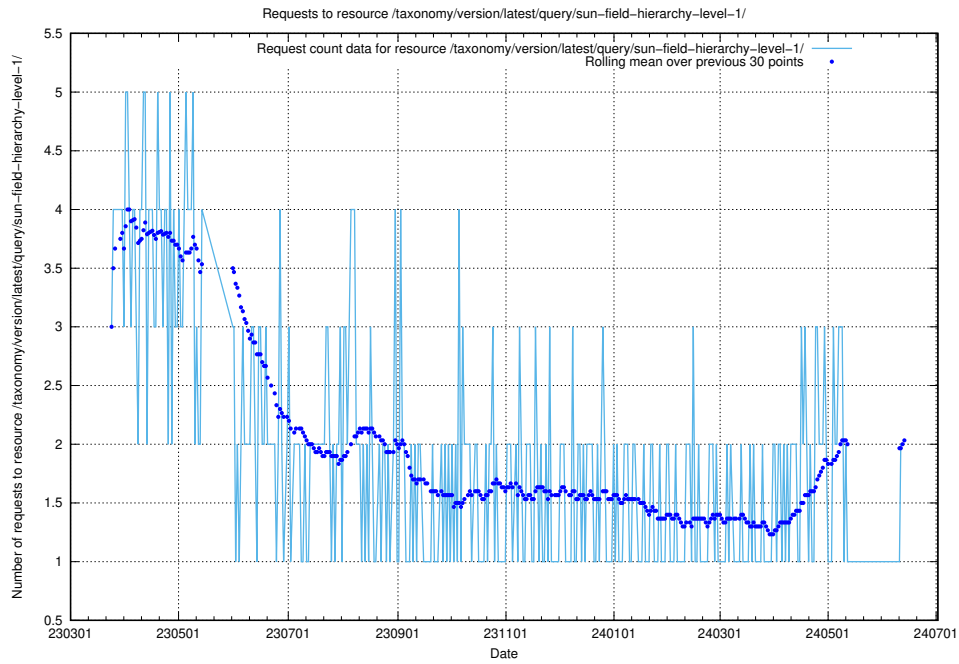

5.920 Usage of /taxonomy/version/latest/query/sun-field-hierarchy-level-1/

Here, we count the number of requests to resource /taxonomy/version/latest/query/sun-field-hierarchy-level-1/.