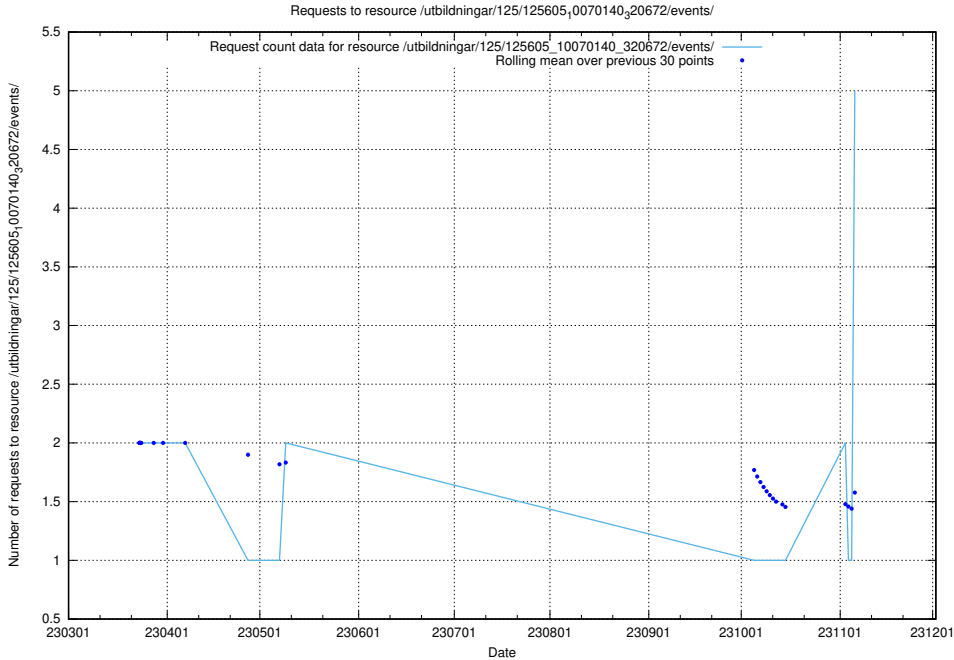

5.160 Usage of /utbildningar/125/125605_10070140_320672/events/

Here, we count the number of requests to resource /utbildningar/125/125605_10070140_320672/events/