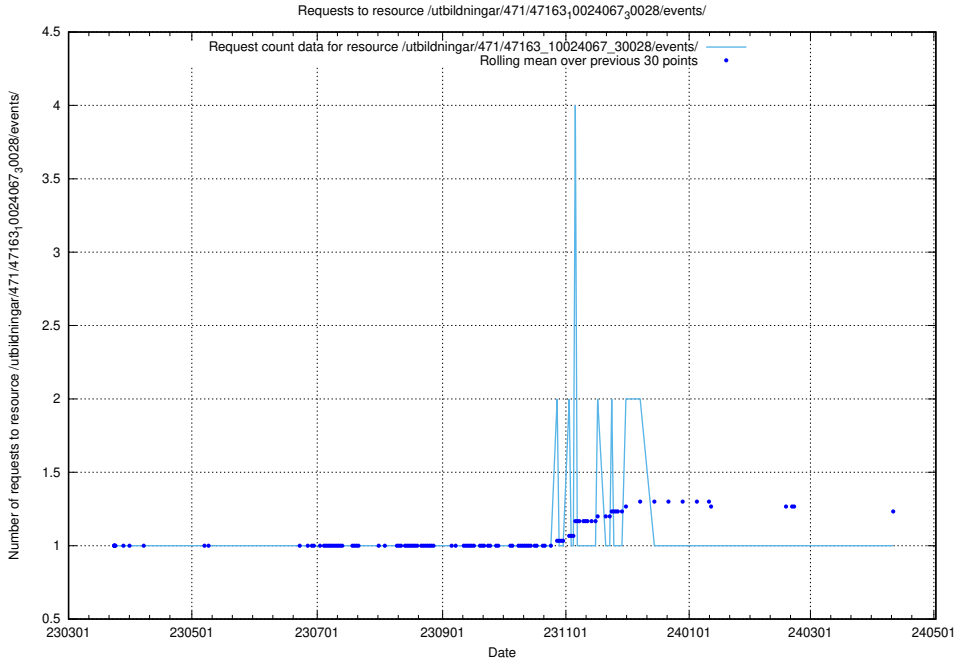

5.6343 Usage of /utbildningar/471/47163_10024067_30028/events/

Here, we count the number of requests to resource /utbildningar/471/47163_10024067_30028/events/.