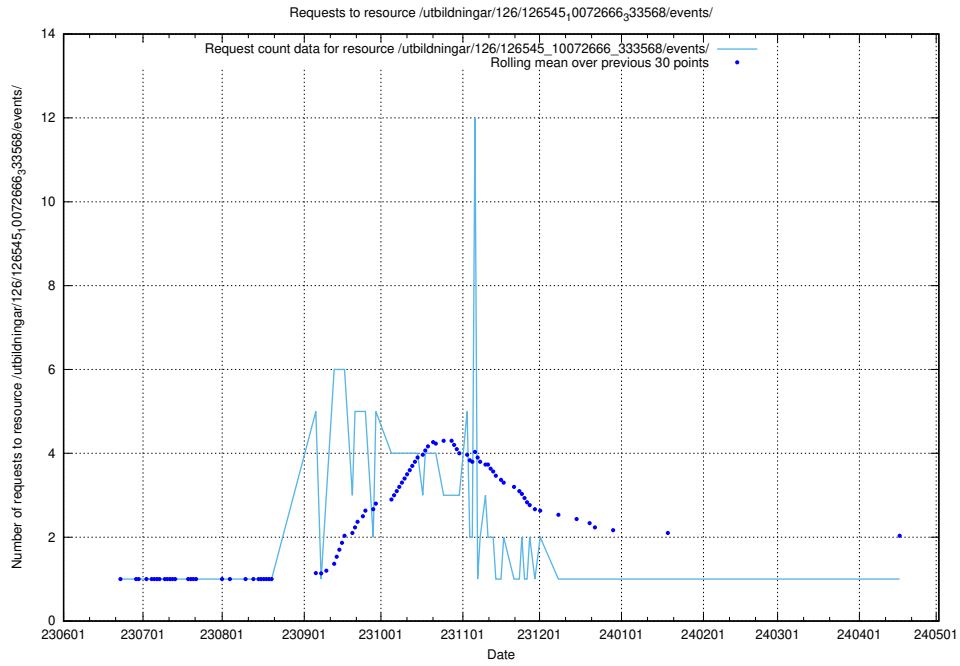

## 5.5706 Usage of /utbildningar/126/126545\_10072666\_333568/events/

Here, we count the number of requests to resource /utbildningar/126/126545\_10072666\_333568/events/