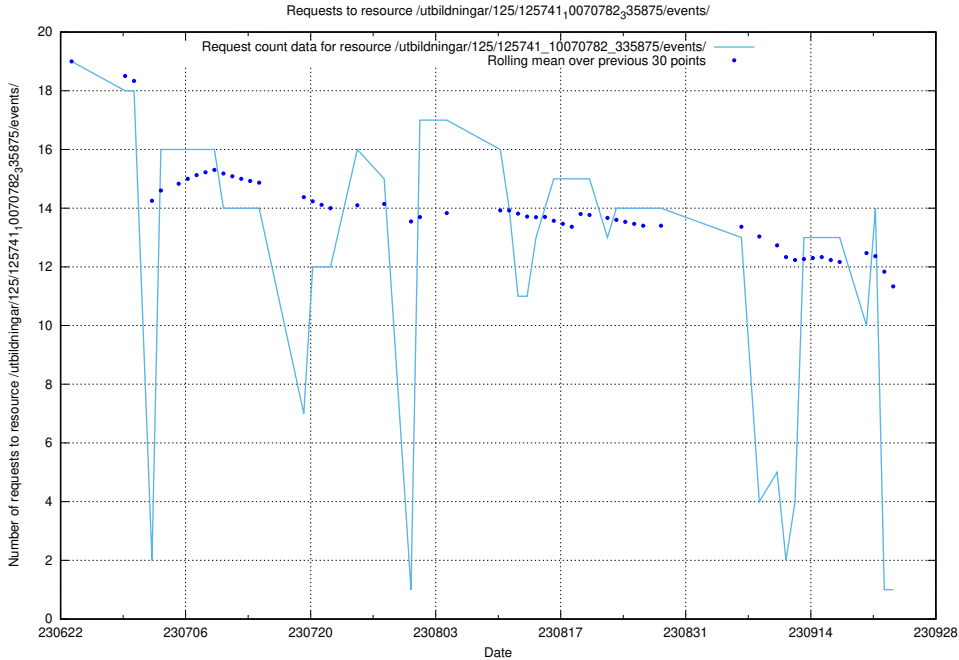

5.5615 Usage of /utbildningar/125/125741_10070782_335875/events/

Here, we count the number of requests to resource /utbildningar/125/125741_10070782_335875/events/