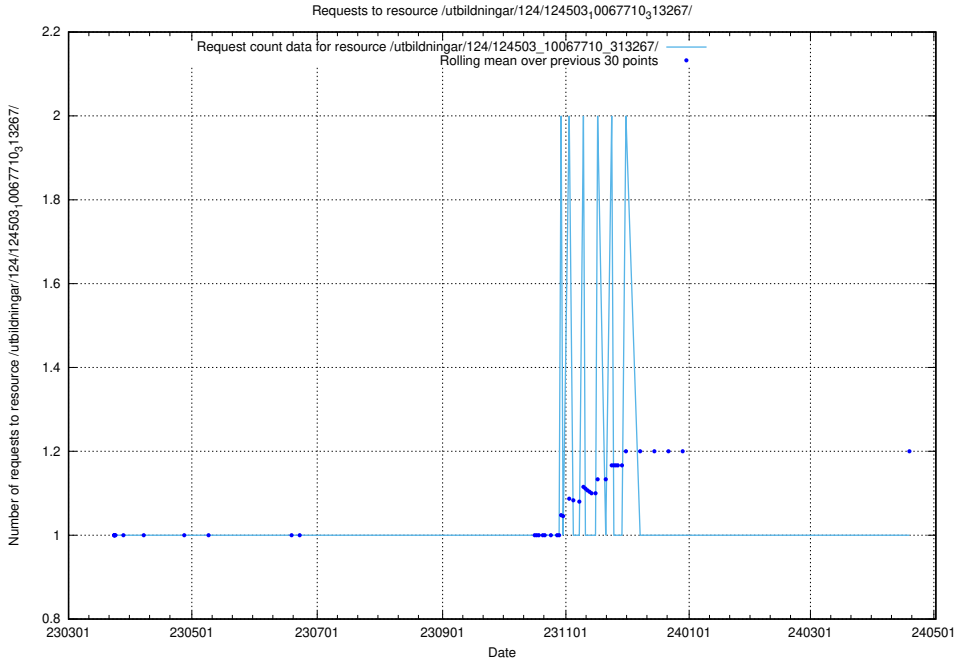

5.2202 Usage of /utbildningar/124/124503_10067710_313267/

Here, we count the number of requests to resource /utbildningar/124/124503_10067710_313267/.