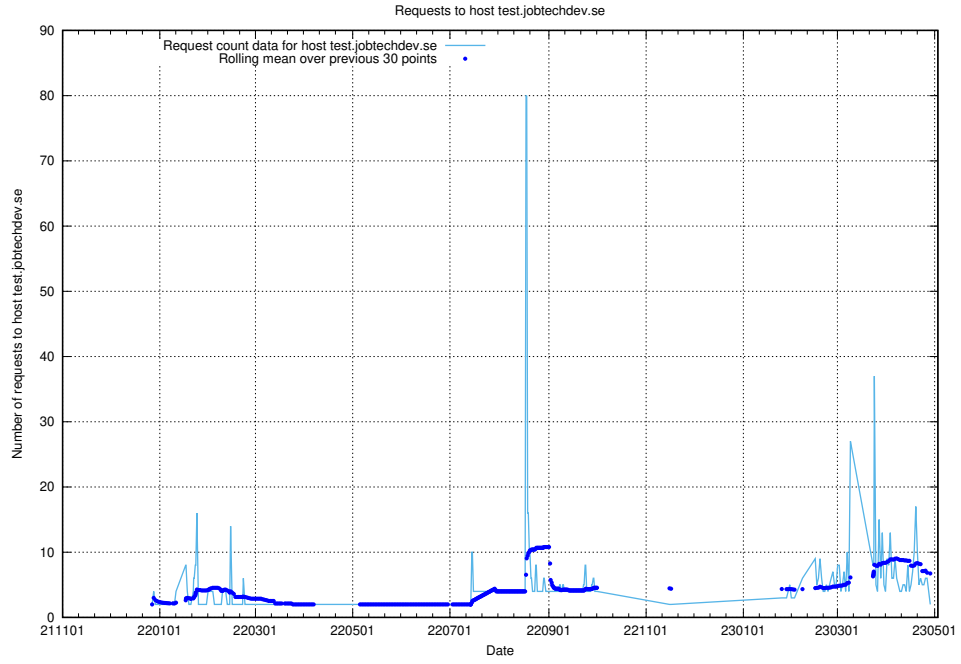

7.366 Usage of test.jobtechdev.se

Here, we count the number of requests to host test.jobtechdev.se.