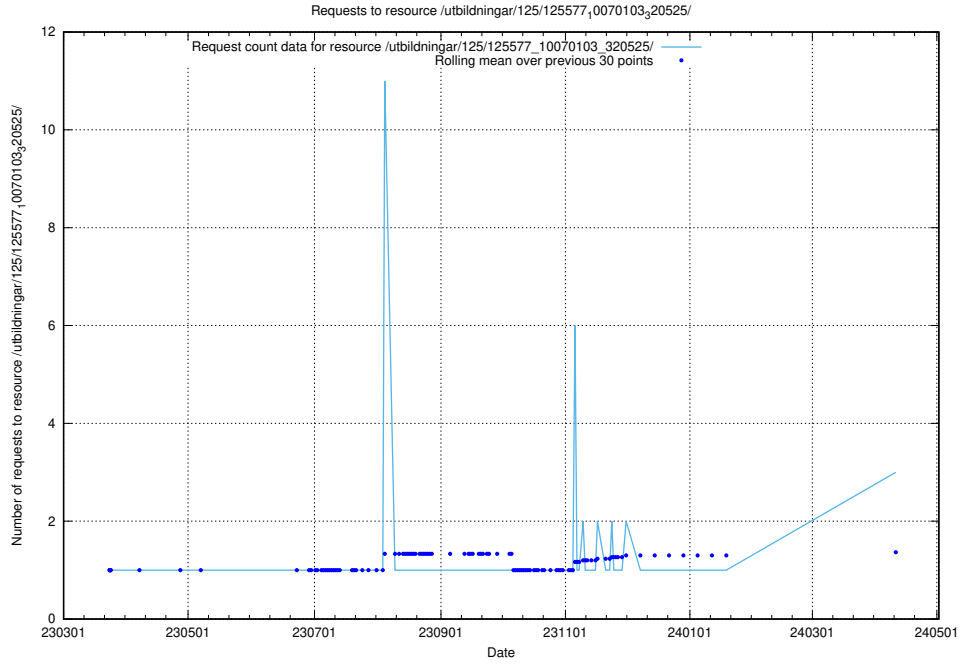

5.269 Usage of /utbildningar/125/125577_10070103_320525/

Here, we count the number of requests to resource /utbildningar/125/125577_10070103_320525/.