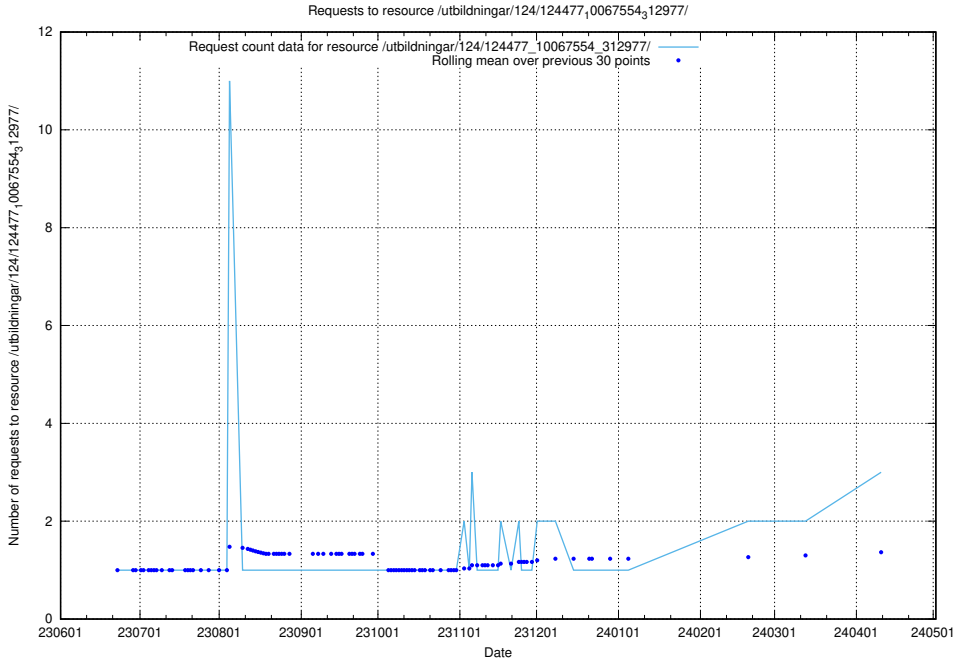

5.406 Usage of /utbildningar/124/124477_10067554_312977/

Here, we count the number of requests to resource /utbildningar/124/124477_10067554_312977/.