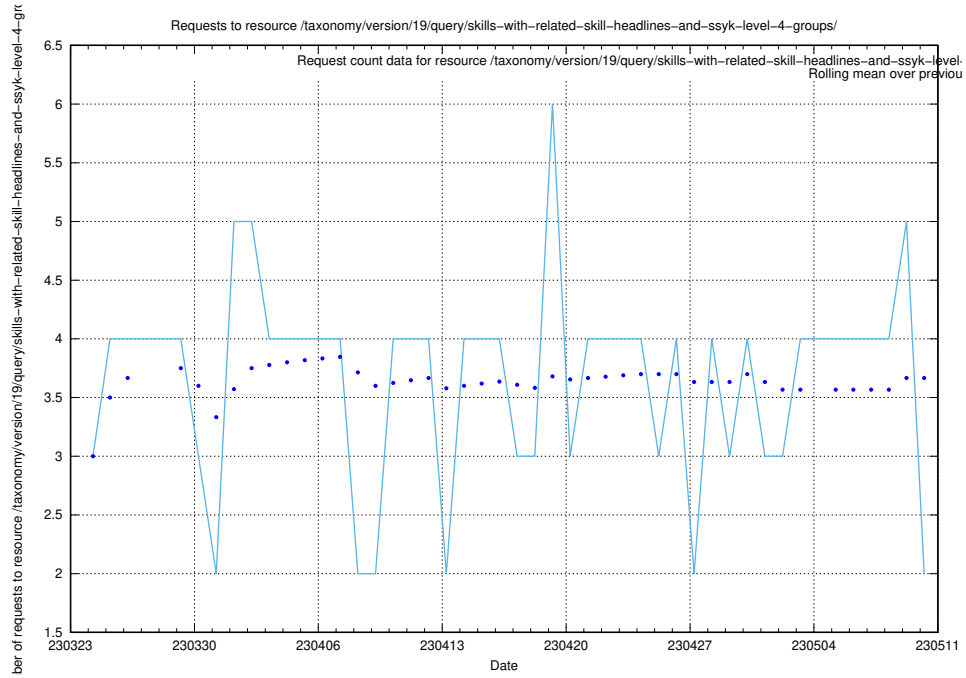

5.945 Usage of /taxonomy/version/19/query/skills-with-related-skill-headlines-and-ssyk-level-4-groups/

Here, we count the number of requests to resource /taxonomy/version/19/query/skills-with-related-skill-headlines-and-ssyk-level-4-groups/.