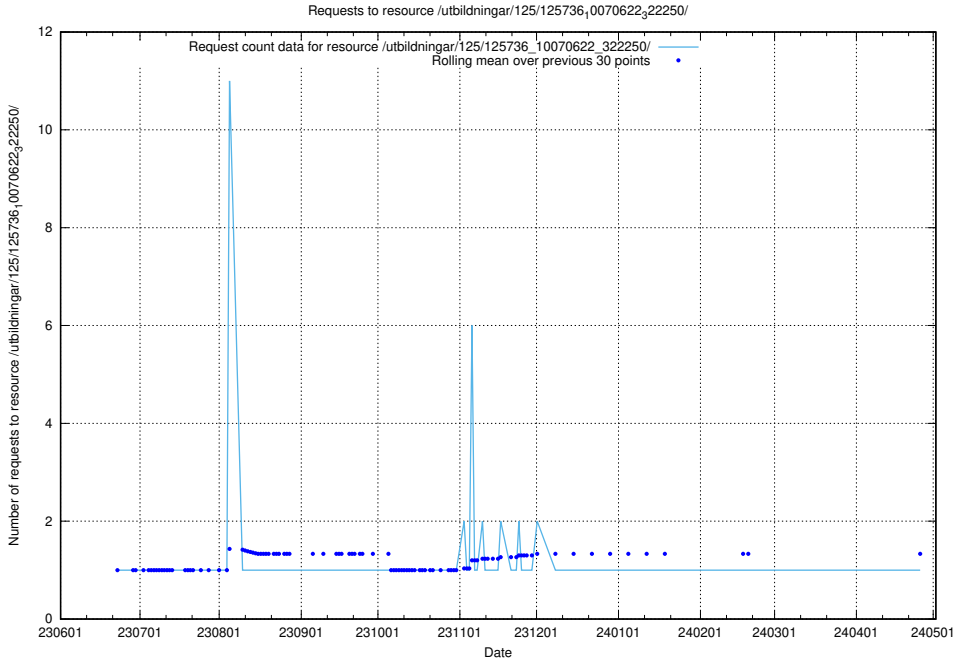

5.5758 Usage of /utbildningar/125/125736_10070622_322250/

Here, we count the number of requests to resource /utbildningar/125/125736_10070622_322250/.