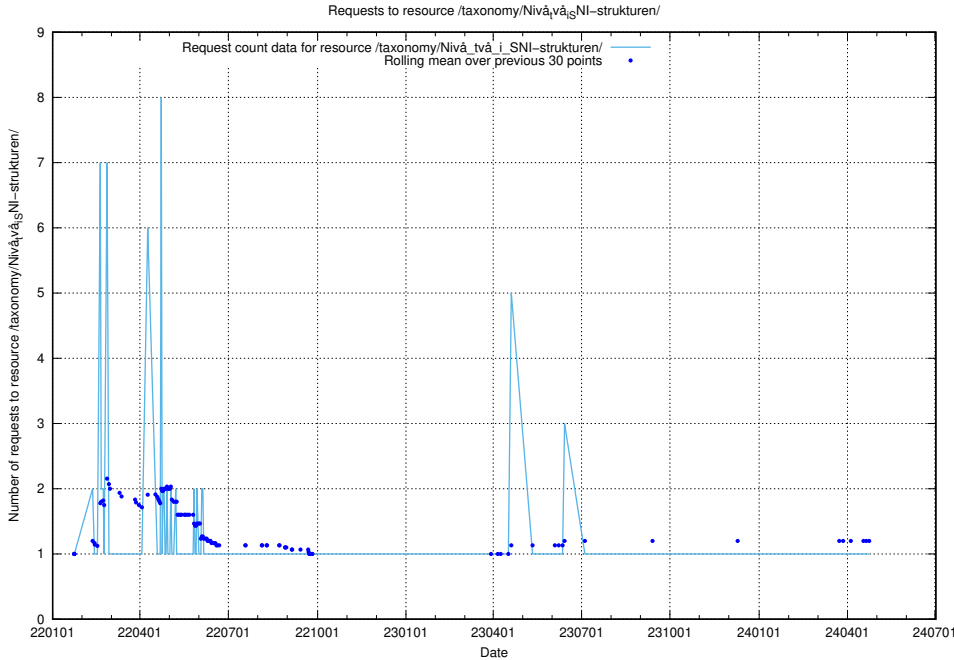

5.4284 Usage of /taxonomy/Nivå_två_i_SNI-strukturen/

Here, we count the number of requests to resource /taxonomy/Nivå_två_i_SNI-strukturen/.