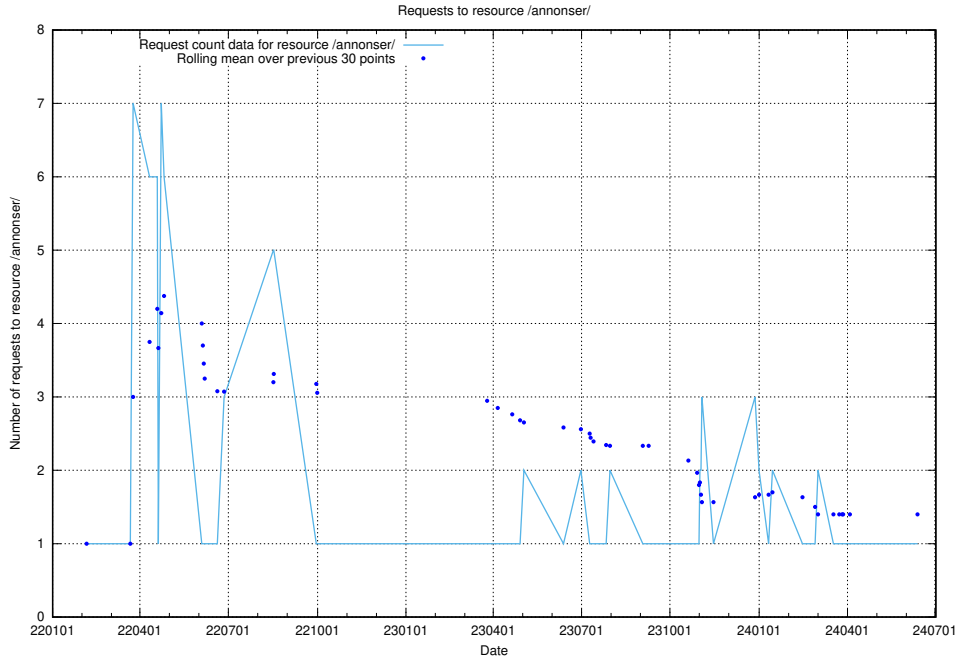

5.2612 Usage of /annonser/

Here, we count the number of requests to resource /annonser/.