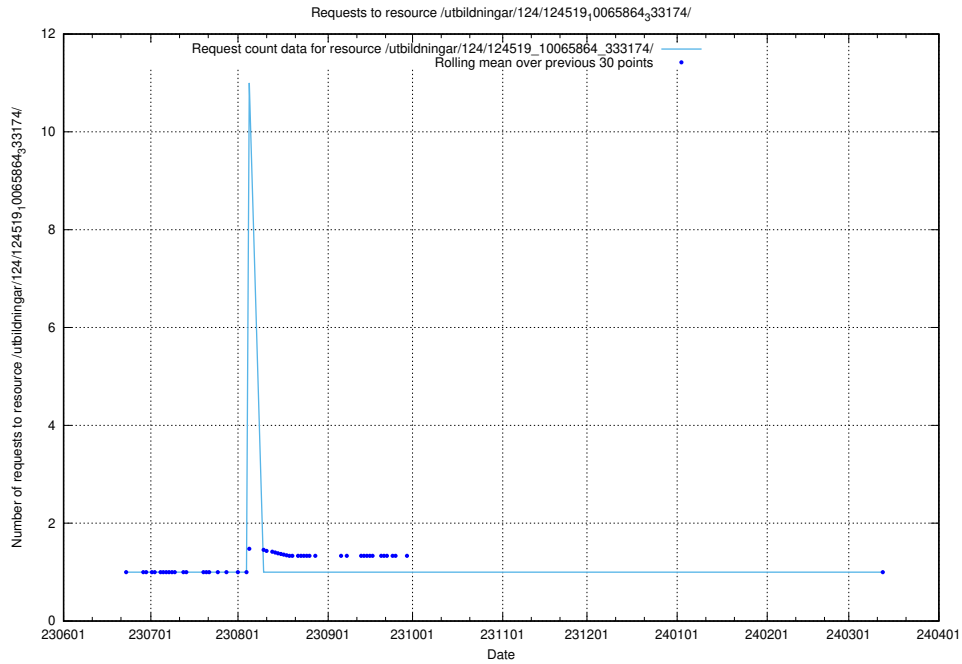

5.5821 Usage of /utbildningar/124/124519_10065864_333174/

Here, we count the number of requests to resource /utbildningar/124/124519_10065864_333174/.