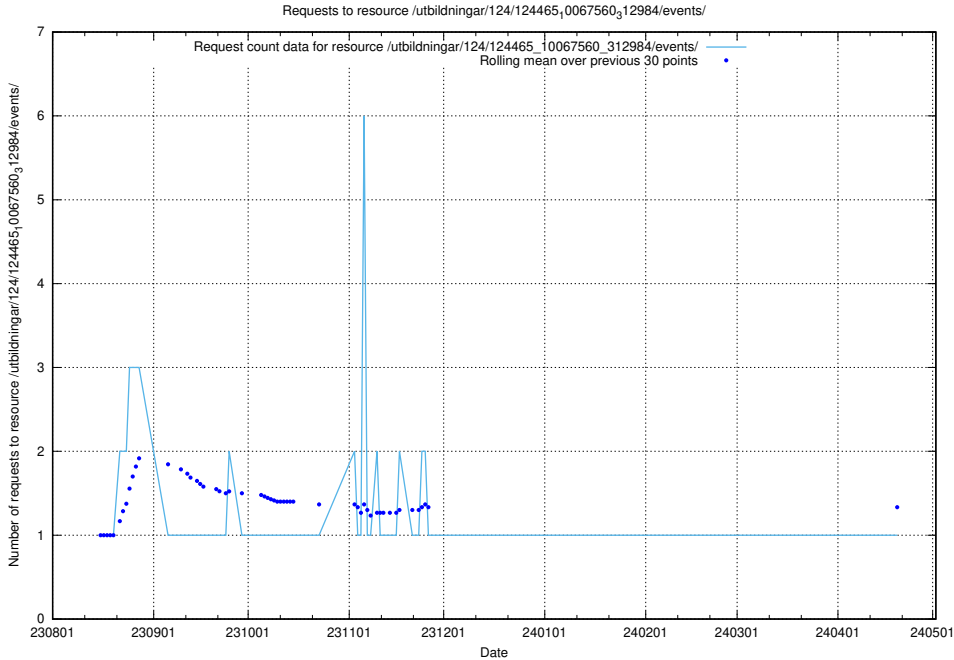

5.4854 Usage of /utbildningar/124/124465_10067560_312984/events/

Here, we count the number of requests to resource /utbildningar/124/124465_10067560_312984/events/