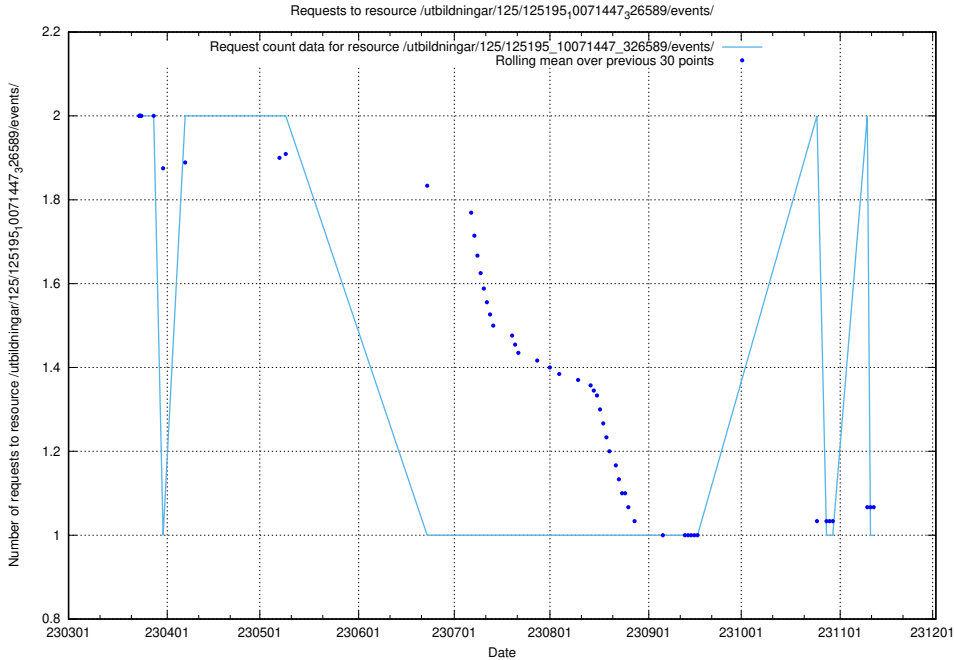

5.6316 Usage of /utbildningar/125/125195_10071447_326589/events/

Here, we count the number of requests to resource /utbildningar/125/125195_10071447_326589/events/