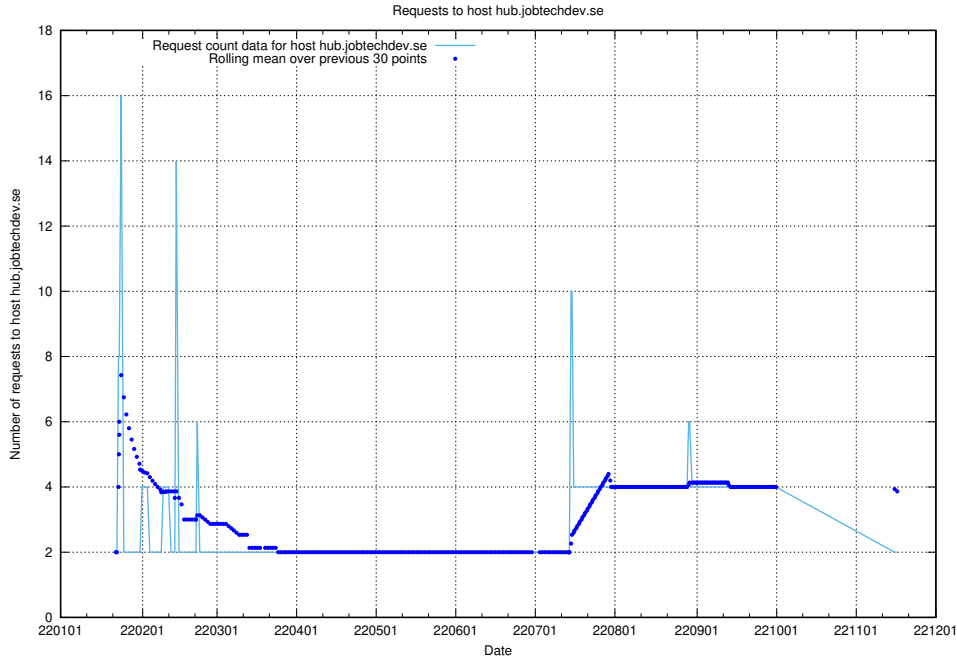

### 7.600 Usage of hub.jobtechdev.se

Here, we count the number of requests to host hub.jobtechdev.se.