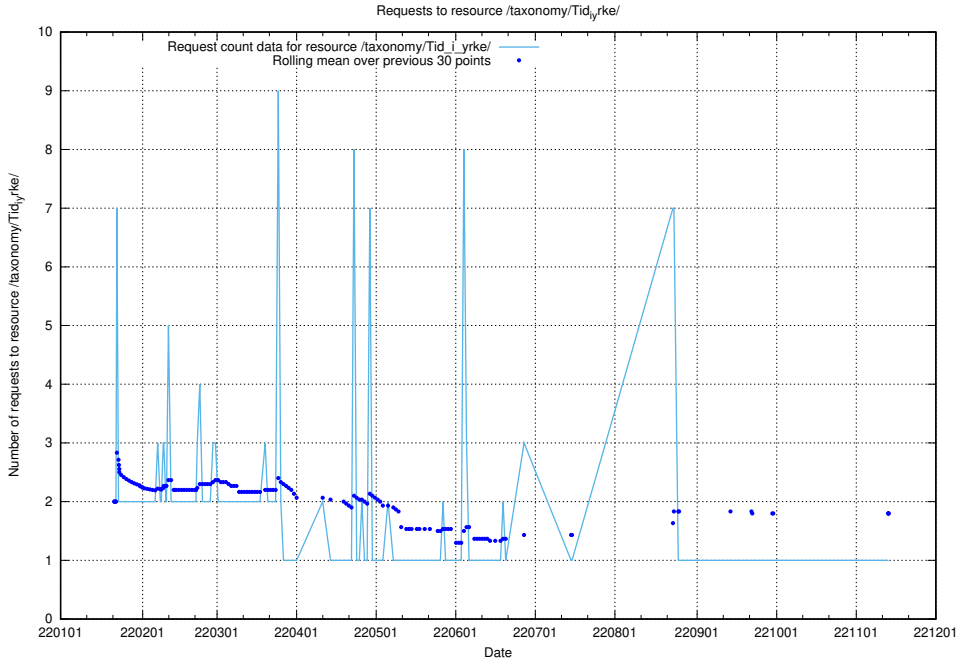

5.6340 Usage of /taxonomy/Tid_i_yrke/

Here, we count the number of requests to resource /taxonomy/Tid_i_yrke/.