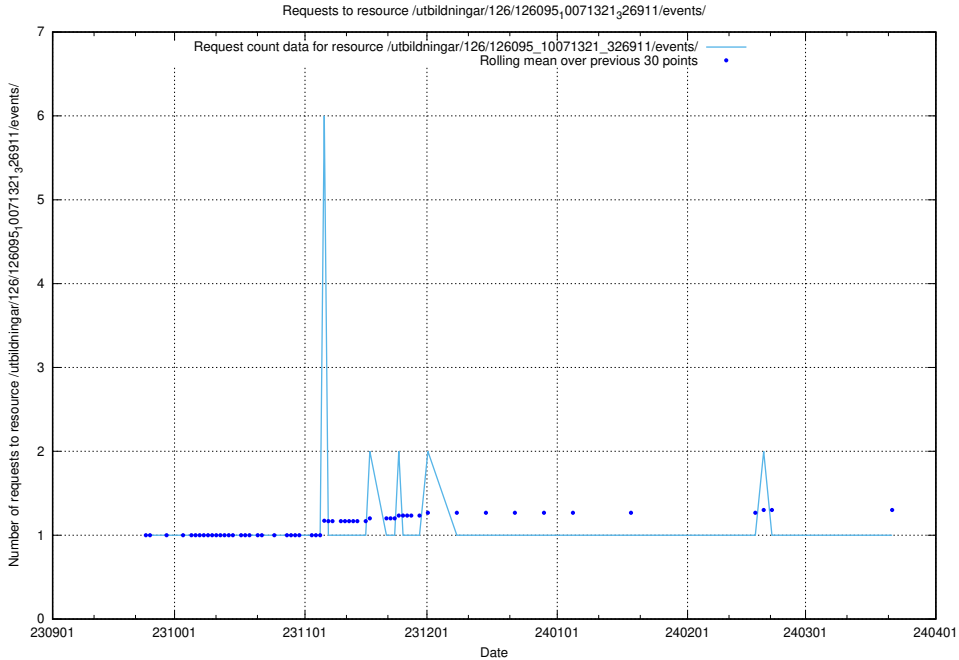

### 5.4543 Usage of /utbildningar/126/126095\_10071321\_326911/events/

Here, we count the number of requests to resource /utbildningar/126/126095\_10071321\_326911/events/