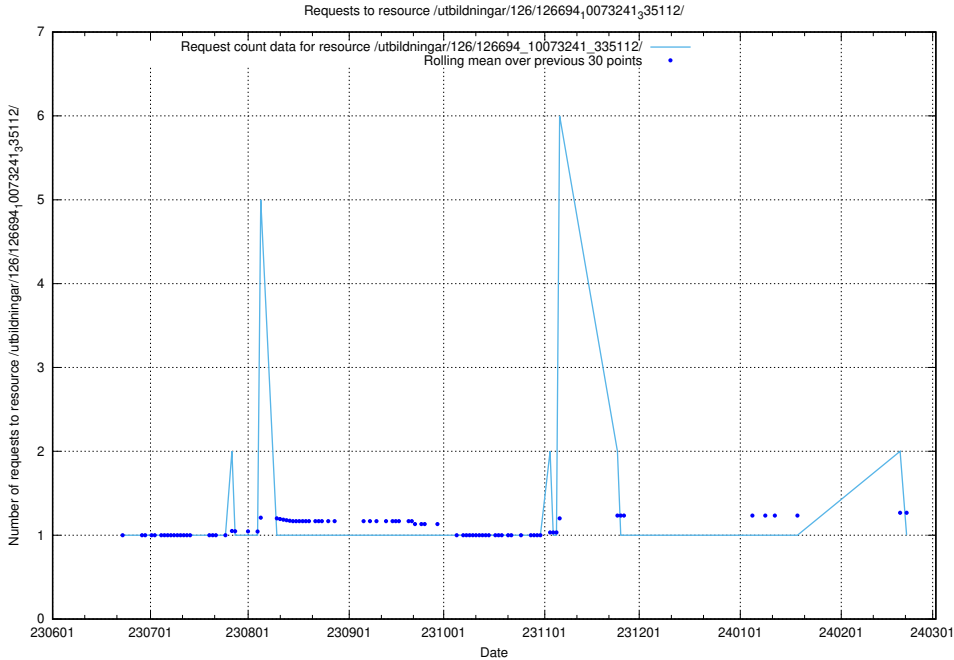

5.5691 Usage of /utbildningar/126/126694_10073241_335112/

Here, we count the number of requests to resource /utbildningar/126/126694_10073241_335112/.