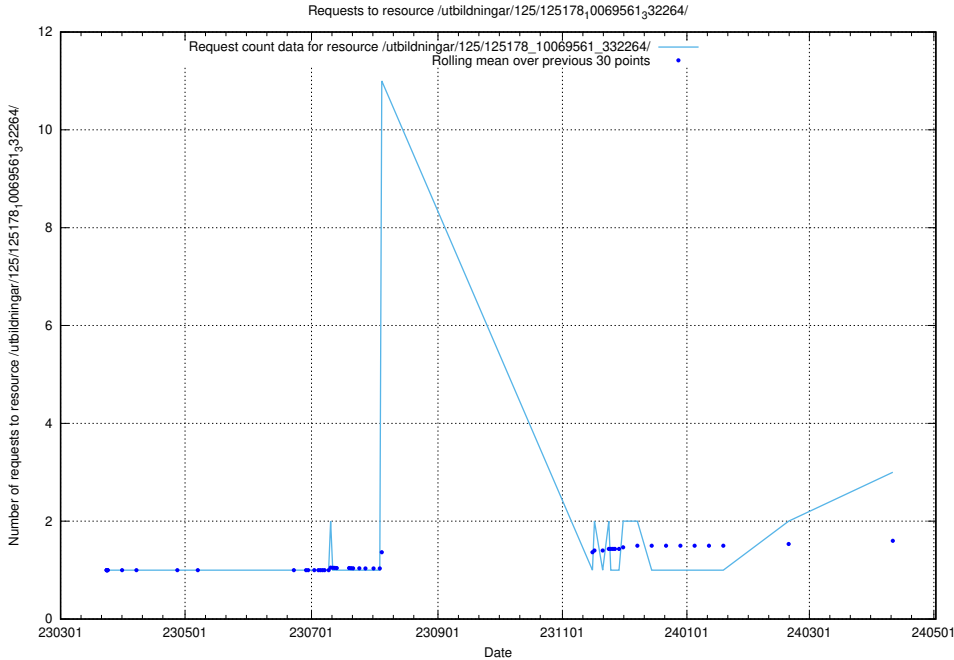

5.272 Usage of /utbildningar/125/125178_10069561_332264/

Here, we count the number of requests to resource /utbildningar/125/125178_10069561_332264/.