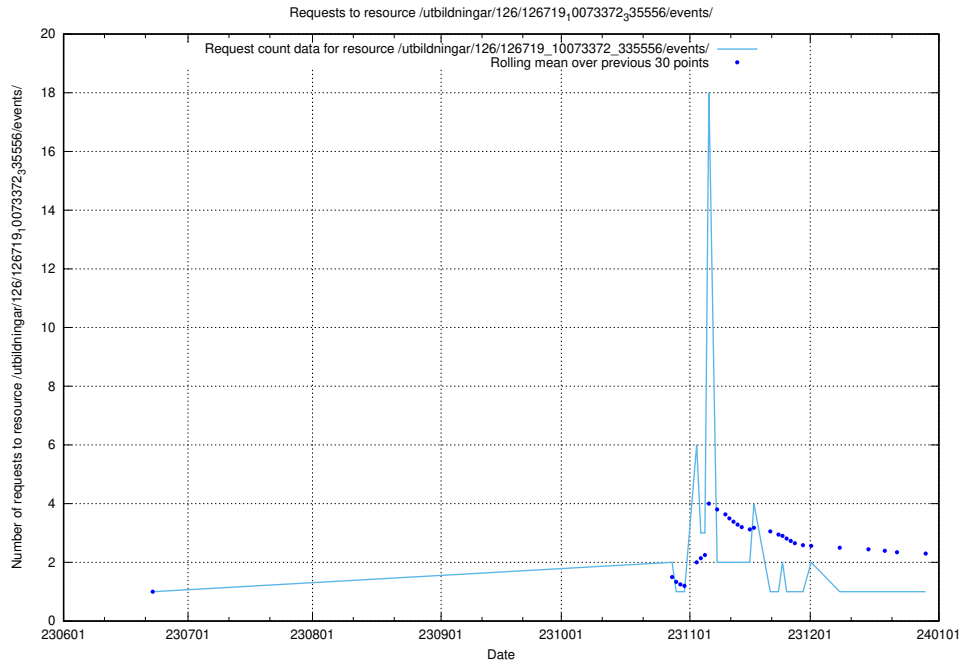

5.5666 Usage of /utbildningar/126/126719_10073372_335556/events/

Here, we count the number of requests to resource /utbildningar/126/126719_10073372_335556/events/