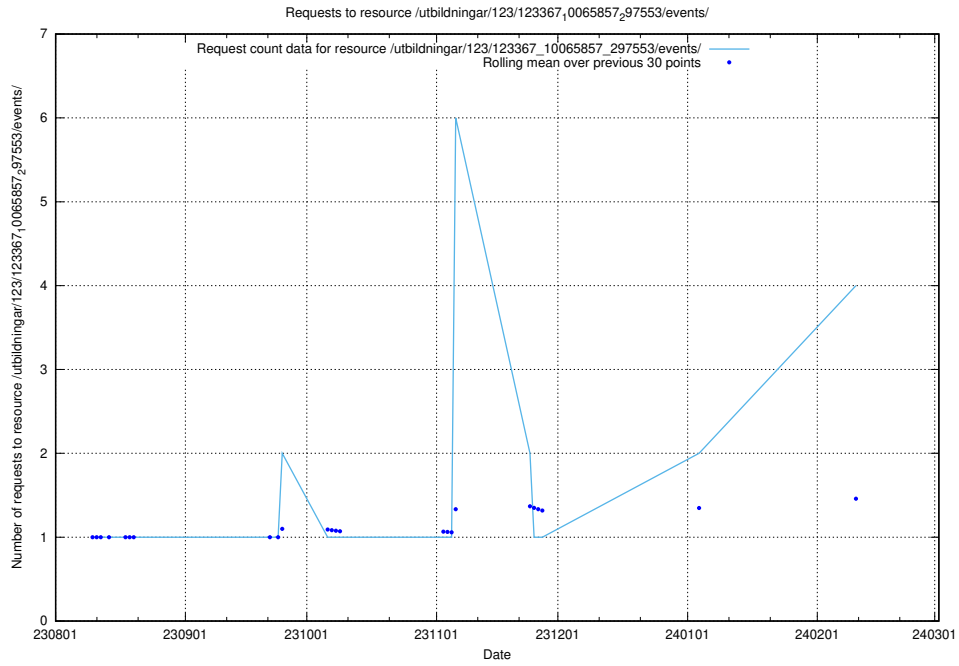

5.227 Usage of /utbildningar/123/123367_10065857_297553/events/

Here, we count the number of requests to resource /utbildningar/123/123367_10065857_297553/events/