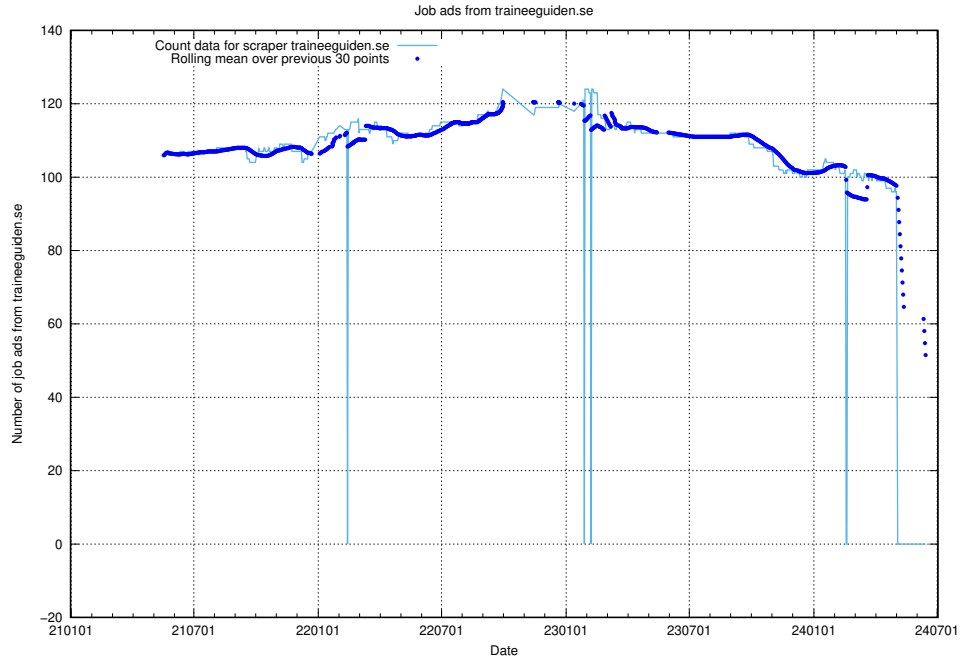

13.21 Number of ads by scraper traineeguiden.se

Here, we count the number of job ads scraped from traineeguiden.se.