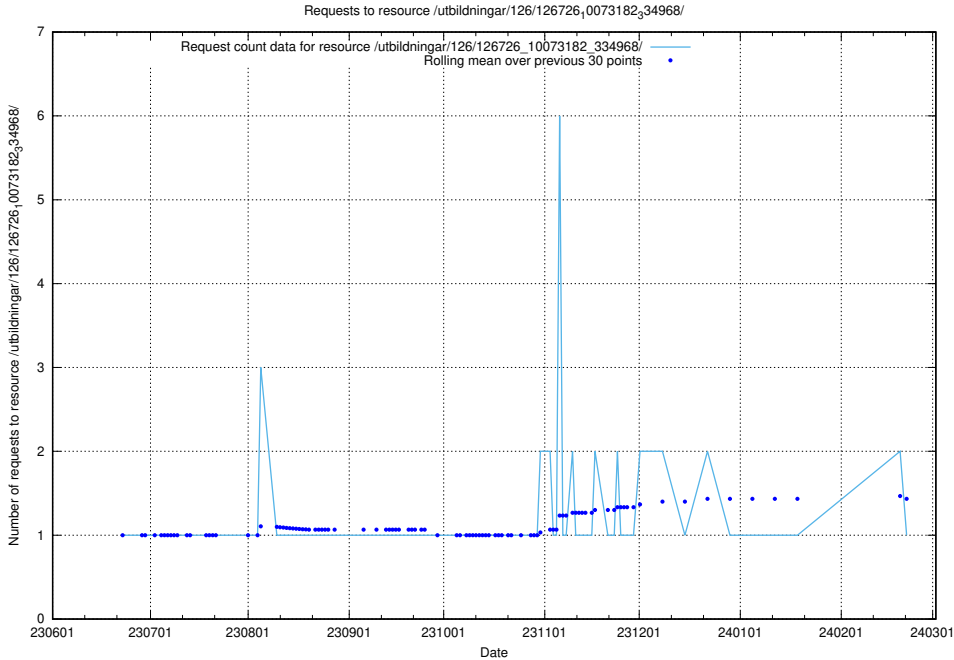

5.5658 Usage of /utbildningar/126/126726_10073182_334968/

Here, we count the number of requests to resource /utbildningar/126/126726_10073182_334968/.