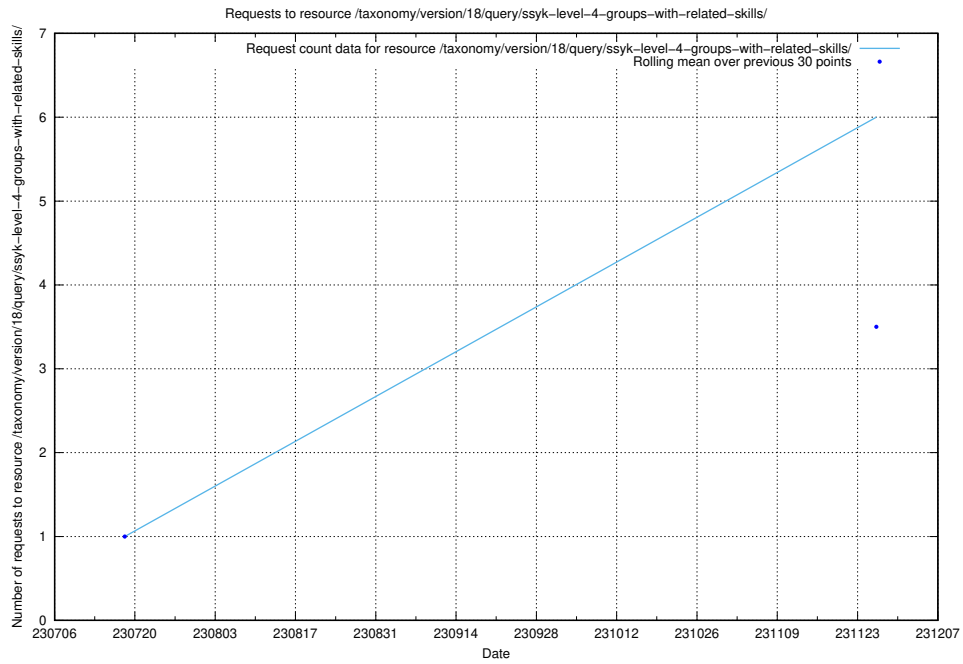

5.80 Usage of /taxonomy/version/18/query/ssyk-level-4-groups-with-related-skills/

Here, we count the number of requests to resource /taxonomy/version/18/query/ssyk-level-4-groups-with-related-skills/.