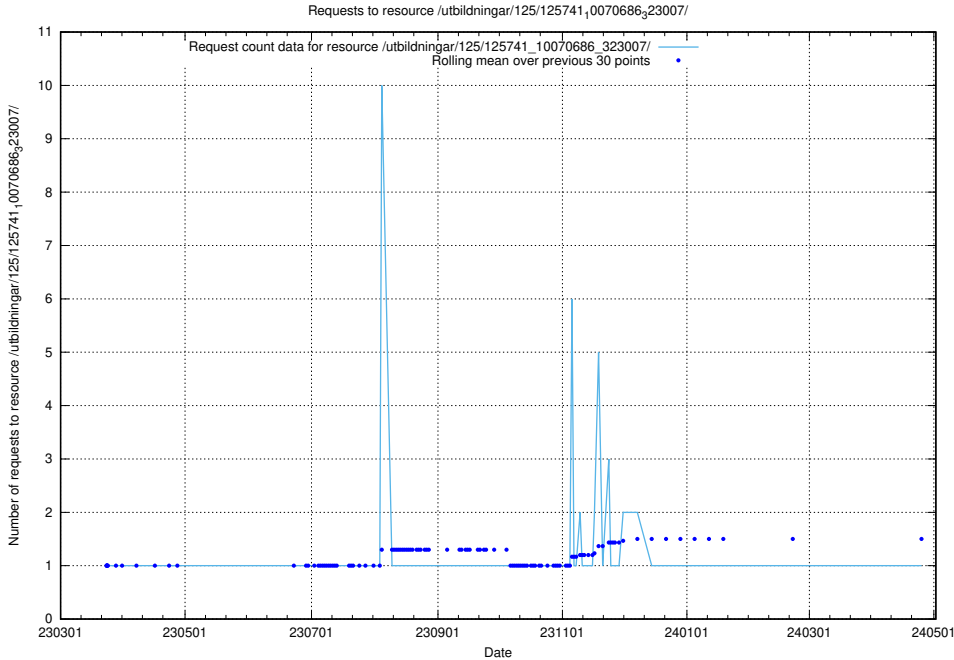

5.6501 Usage of /utbildningar/125/125741_10070686_323007/

Here, we count the number of requests to resource /utbildningar/125/125741_10070686_323007/.