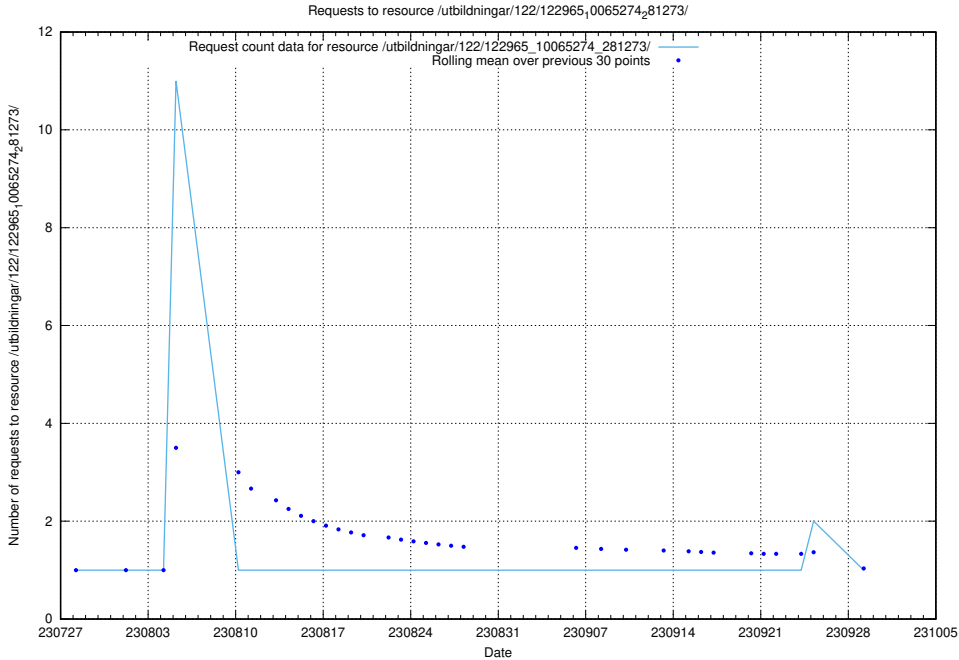

5.4969 Usage of /utbildningar/122/122965_10065274_281273/

Here, we count the number of requests to resource /utbildningar/122/122965_10065274_281273/.