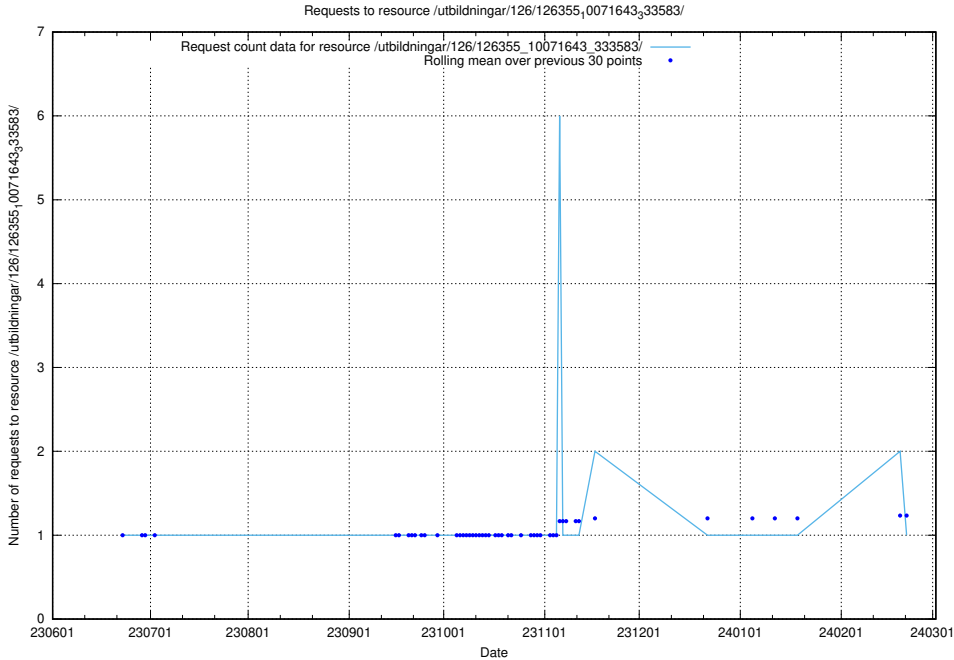

5.5714 Usage of /utbildningar/126/126355_10071643_333583/

Here, we count the number of requests to resource /utbildningar/126/126355_10071643_333583/.