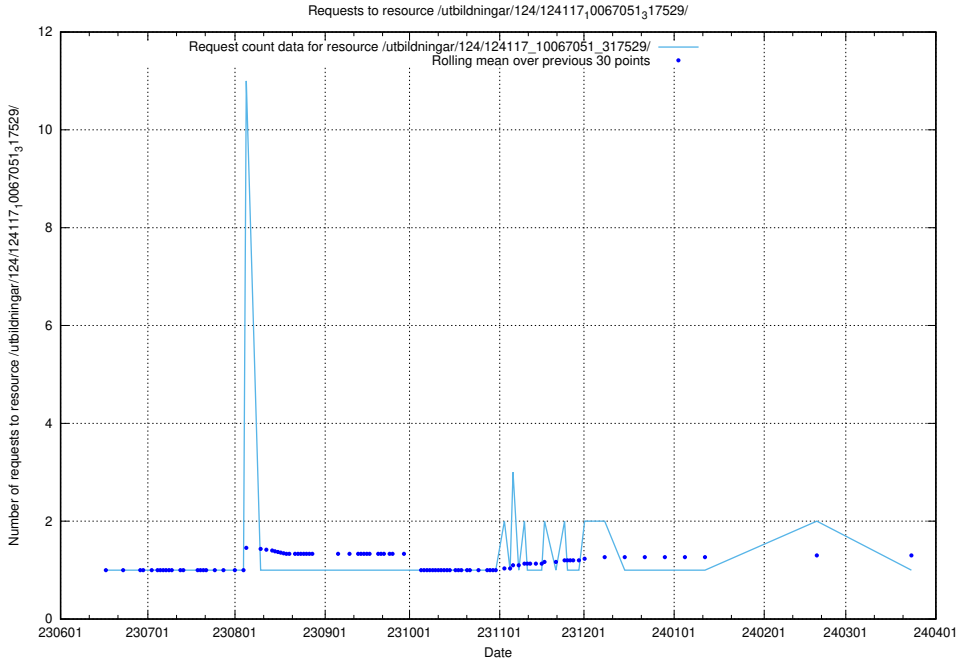

5.5925 Usage of /utbildningar/124/124117_10067051_317529/

Here, we count the number of requests to resource /utbildningar/124/124117_10067051_317529/.