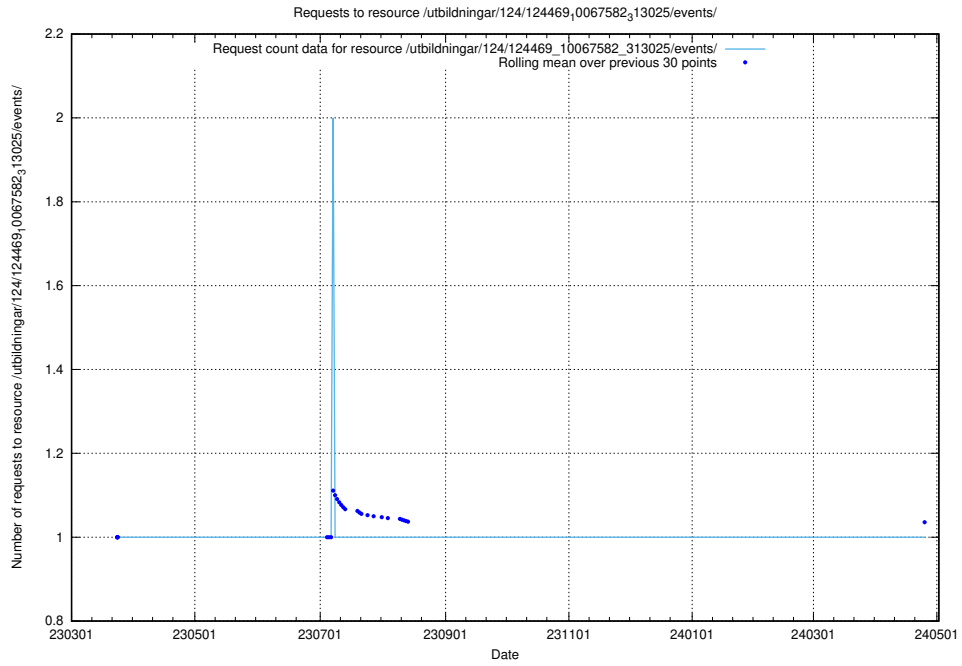

5.3367 Usage of /utbildningar/124/124469_10067582_313025/events/

Here, we count the number of requests to resource /utbildningar/124/124469_10067582_313025/events/