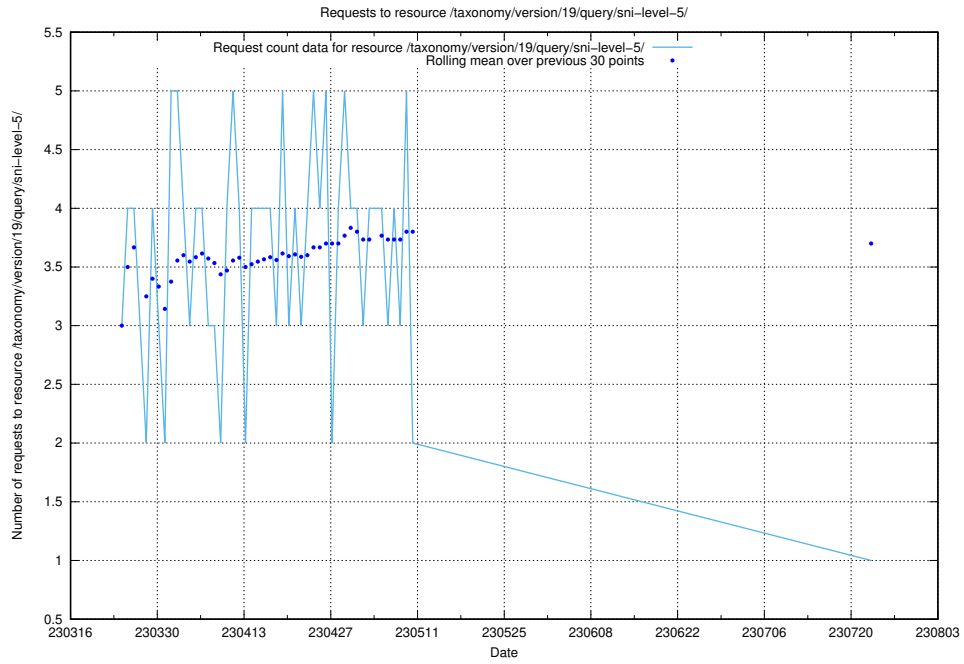

5.6158 Usage of /taxonomy/version/19/query/sni-level-5/

Here, we count the number of requests to resource /taxonomy/version/19/query/sni-level-5/.