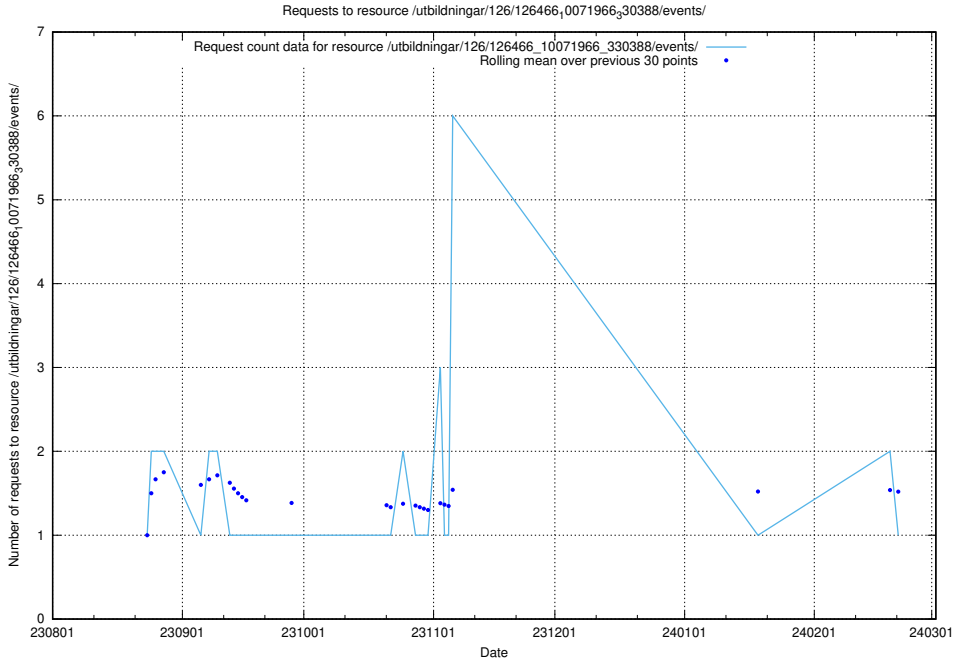

5.4783 Usage of /utbildningar/126/126466_10071966_330388/events/

Here, we count the number of requests to resource /utbildningar/126/126466_10071966_330388/events/