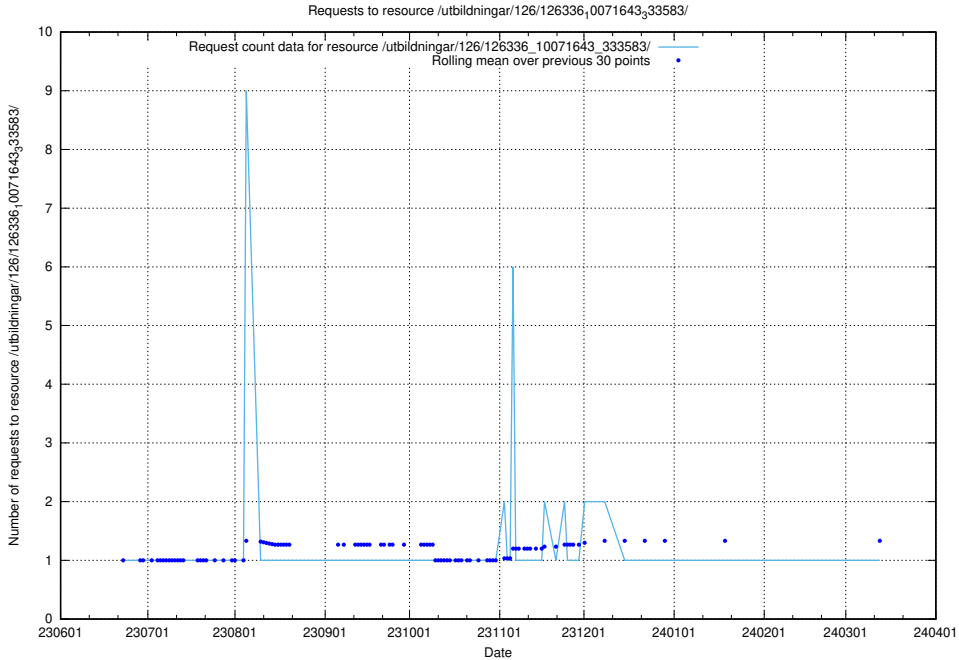

5.5726 Usage of /utbildningar/126/126336_10071643_333583/

Here, we count the number of requests to resource /utbildningar/126/126336_10071643_333583/.