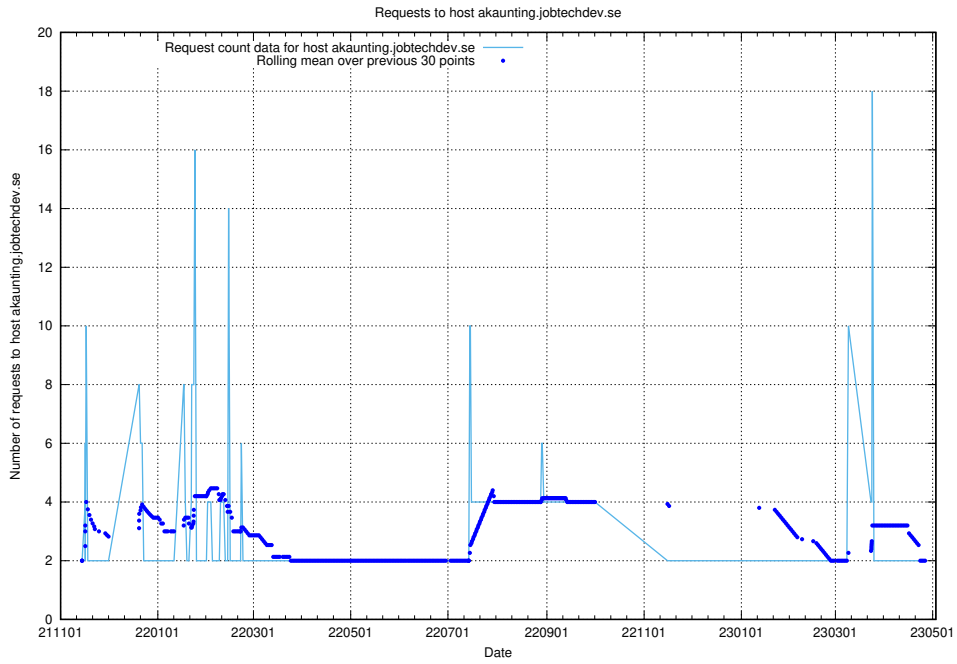

7.294 Usage of akaunting.jobtechdev.se

Here, we count the number of requests to host akaunting.jobtechdev.se.