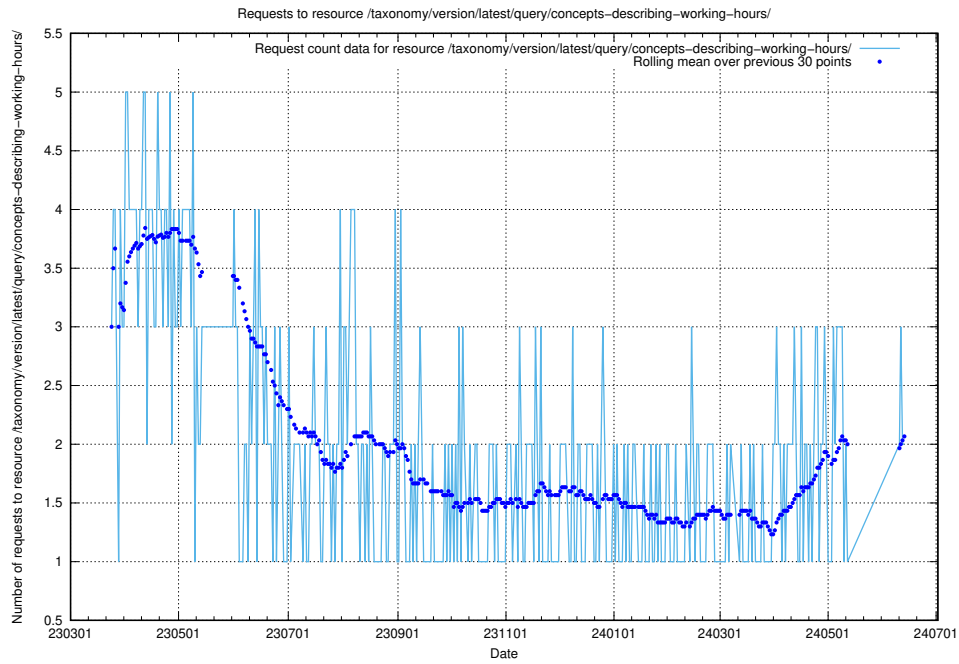

5.939 Usage of /taxonomy/version/latest/query/concepts-describing-working-hours/

Here, we count the number of requests to resource /taxonomy/version/latest/query/concepts-describing-working-hours/.