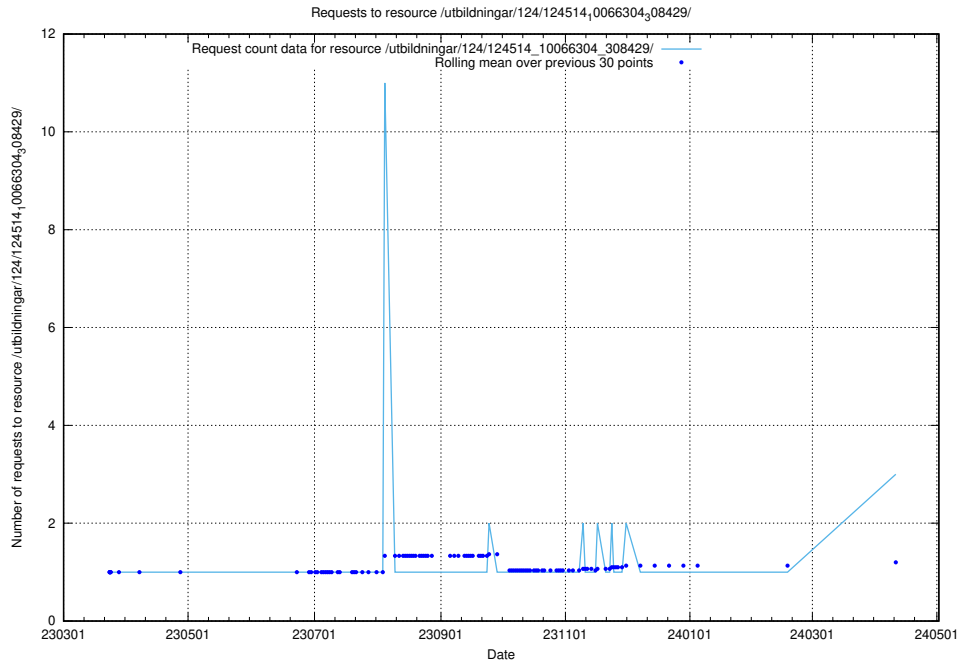

5.297 Usage of /utbildningar/124/124514_10066304_308429/

Here, we count the number of requests to resource /utbildningar/124/124514_10066304_308429/.