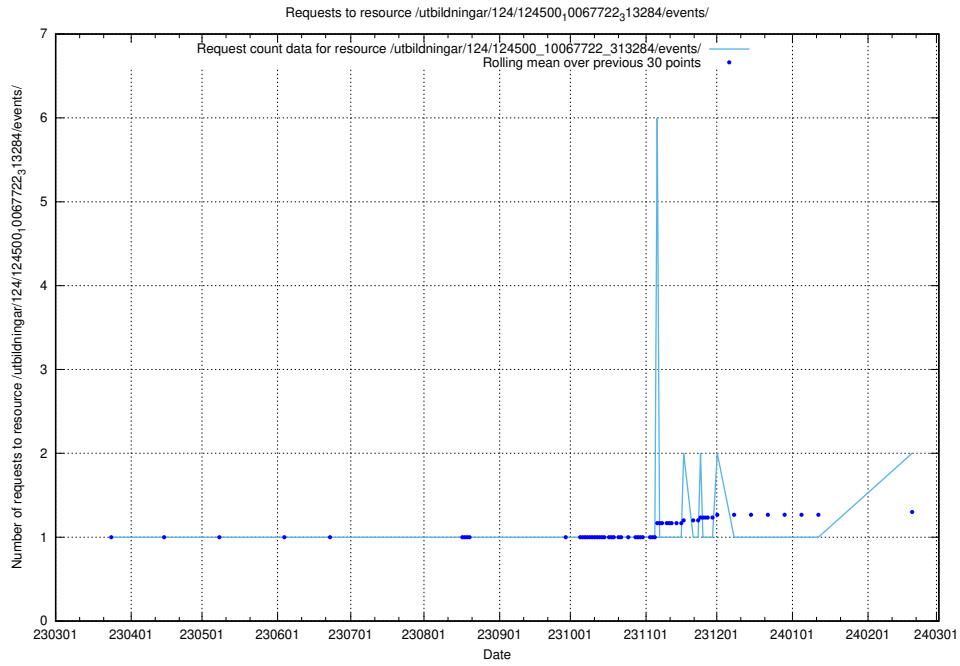

5.952 Usage of /utbildningar/124/124500_10067722_313284/events/

Here, we count the number of requests to resource /utbildningar/124/124500_10067722_313284/events/