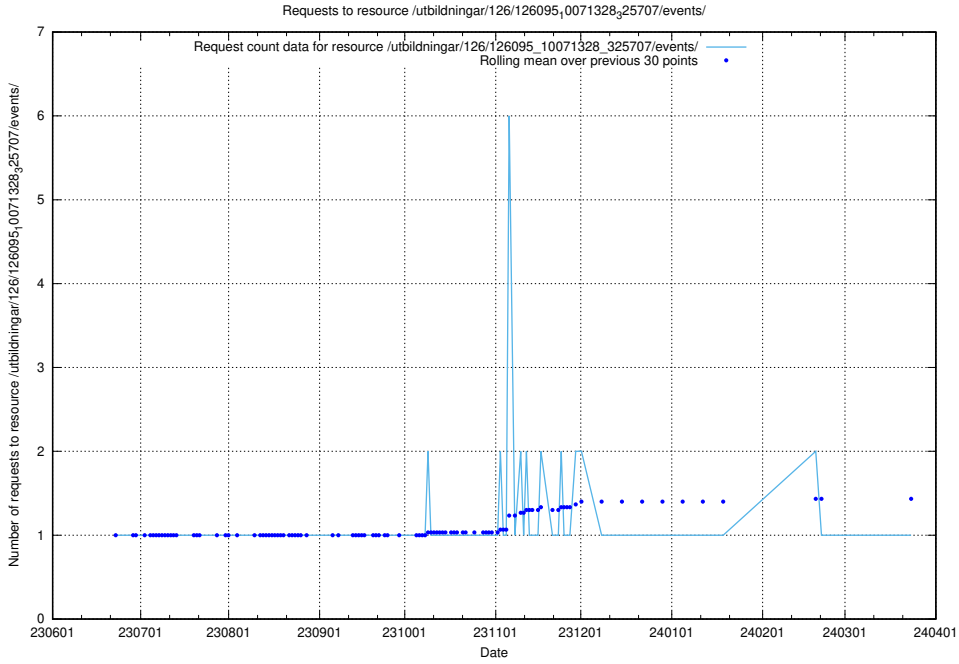

5.5738 Usage of /utbildningar/126/126095_10071328_325707/events/

Here, we count the number of requests to resource /utbildningar/126/126095_10071328_325707/events/