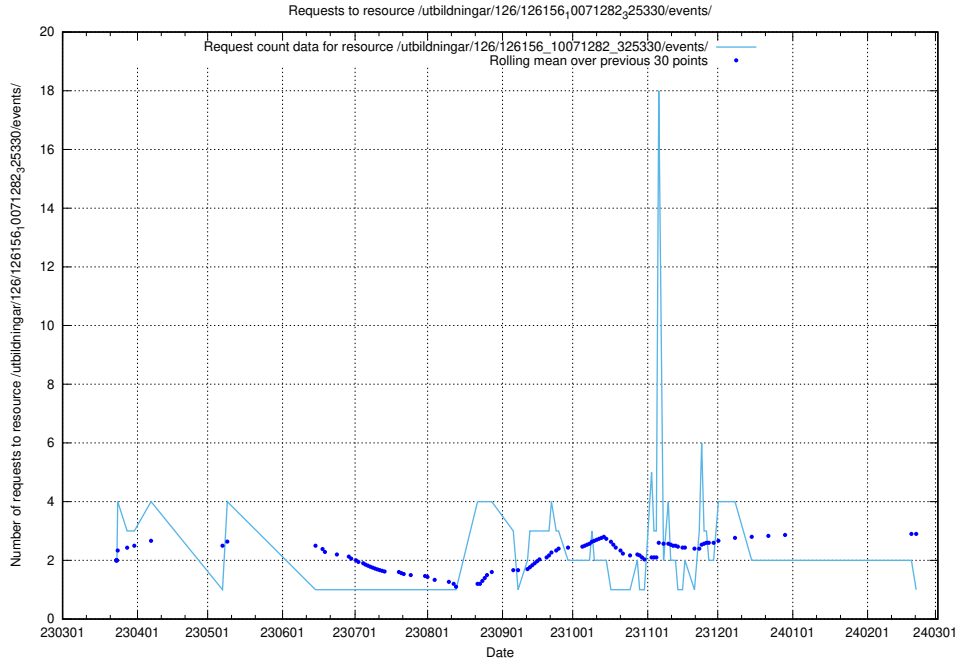

5.6302 Usage of /utbildningar/126/126156_10071282_325330/events/

Here, we count the number of requests to resource /utbildningar/126/126156_10071282_325330/events/