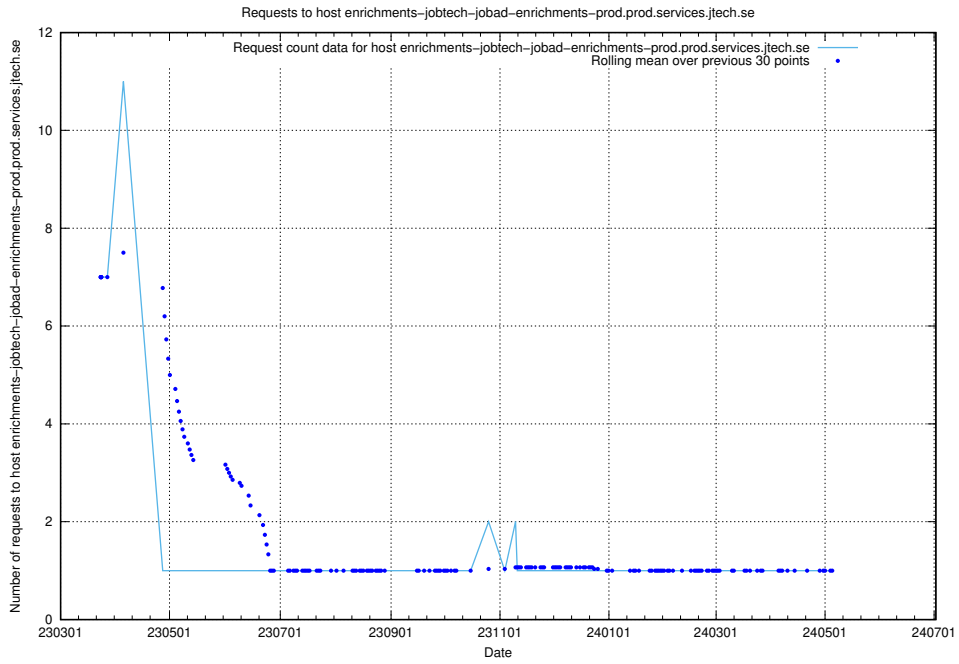

7.610 Usage of enrichments-jobtech-jobad-enrichments-prod.prod.services.jtech.se

Here, we count the number of requests to host enrichments-jobtech-jobad-enrichments-prod.prod.services.jtech.se.