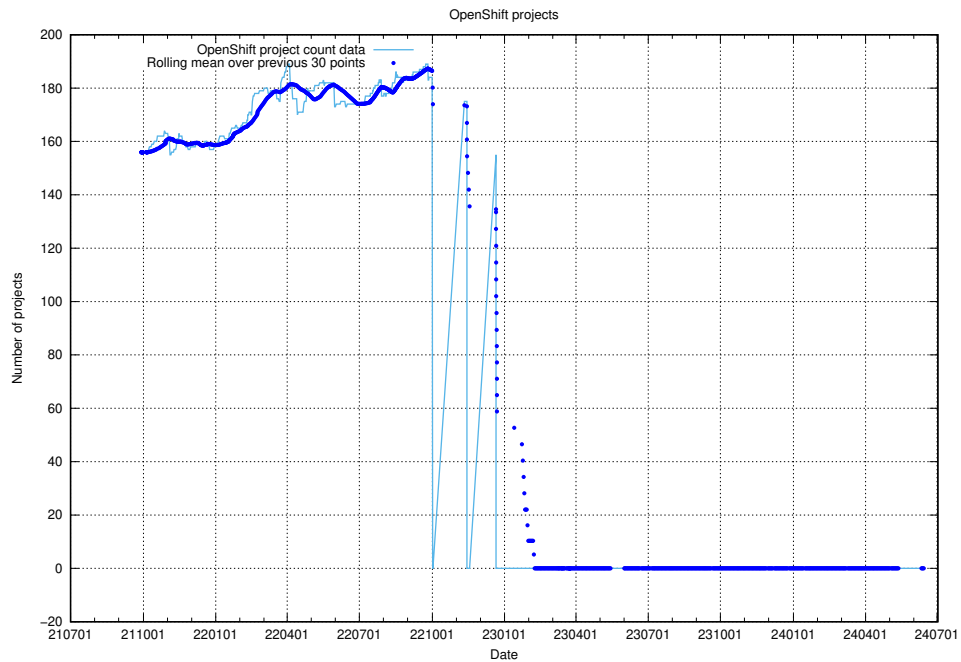

### 10.1 Number of projects in OpenShift

A graph of the number of projects in JobTech's production cluster of OpenShift.

<sup>10</sup><https://console-openshift-console.prod.services.jtech.se>