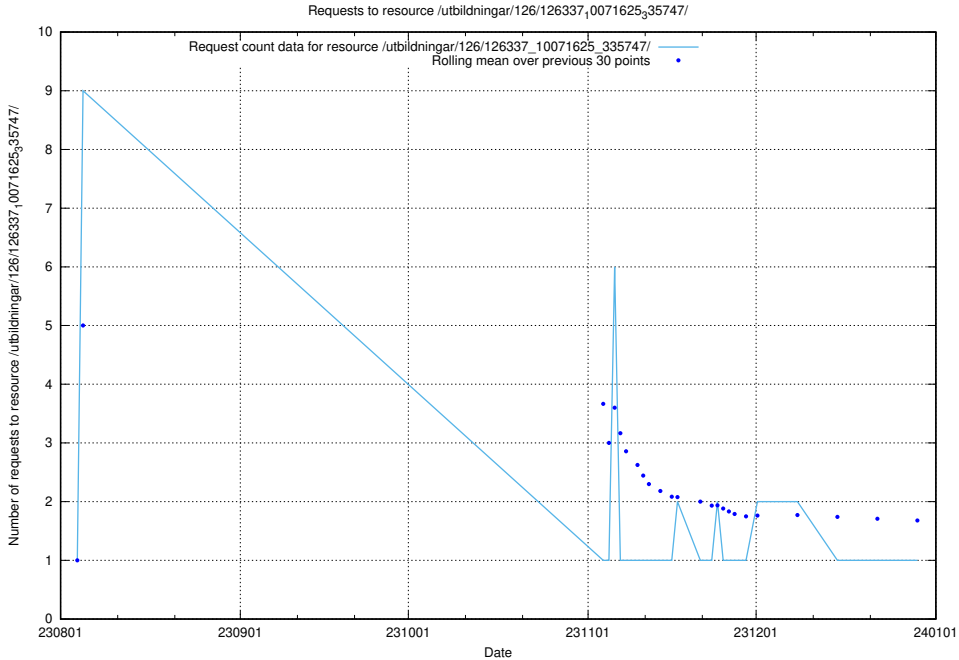

5.4930 Usage of /utbildningar/126/126337_10071625_335747/

Here, we count the number of requests to resource /utbildningar/126/126337_10071625_335747/.