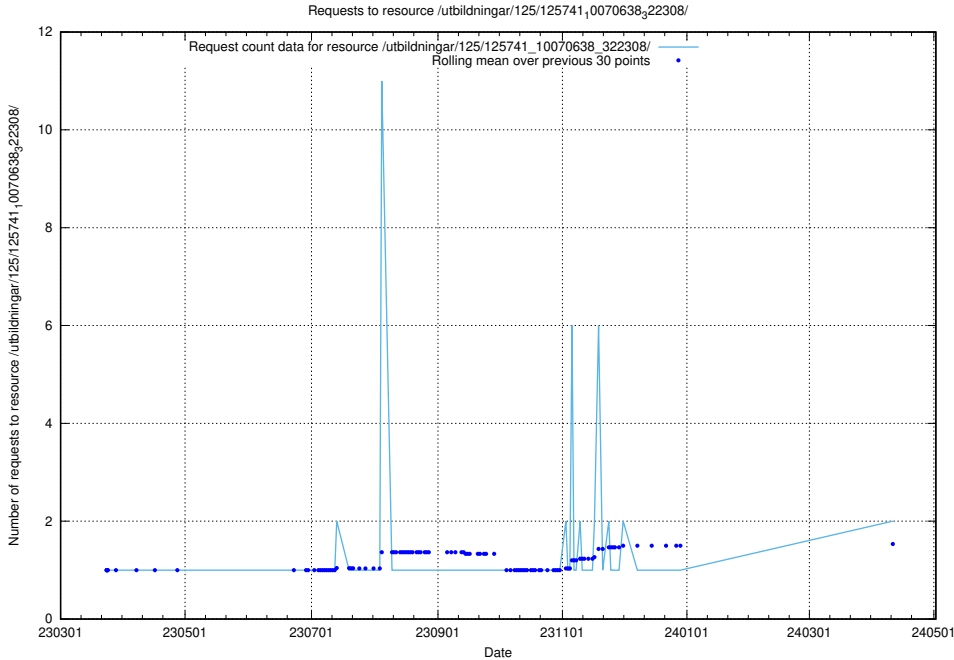

5.475 Usage of /utbildningar/125/125741_10070638_322308/

Here, we count the number of requests to resource /utbildningar/125/125741_10070638_322308/.