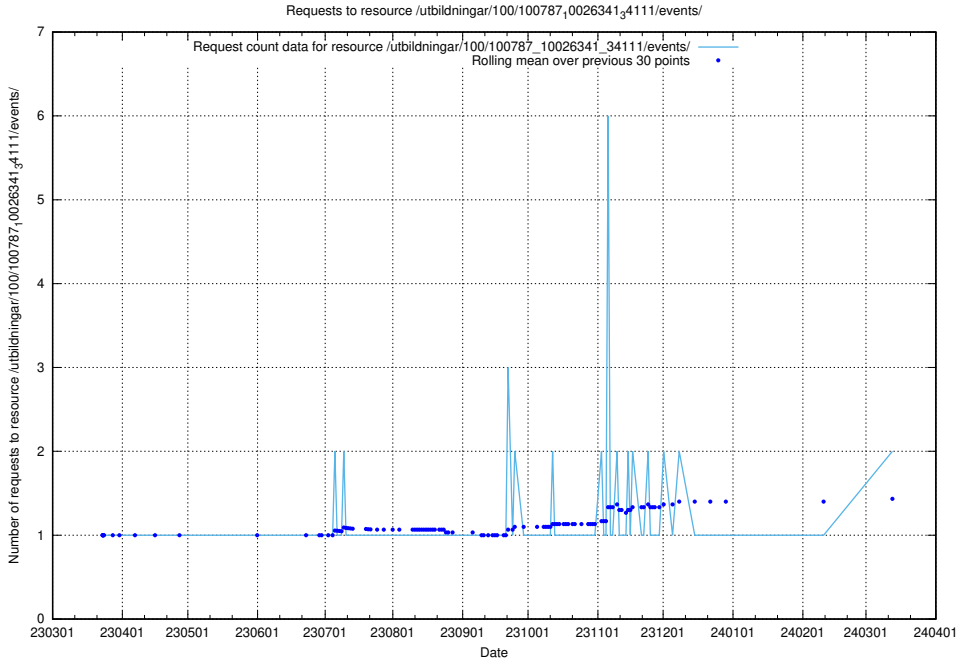

5.846 Usage of /utbildningar/100/100787_10026341_34111/events/

Here, we count the number of requests to resource /utbildningar/100/100787_10026341_34111/events/.