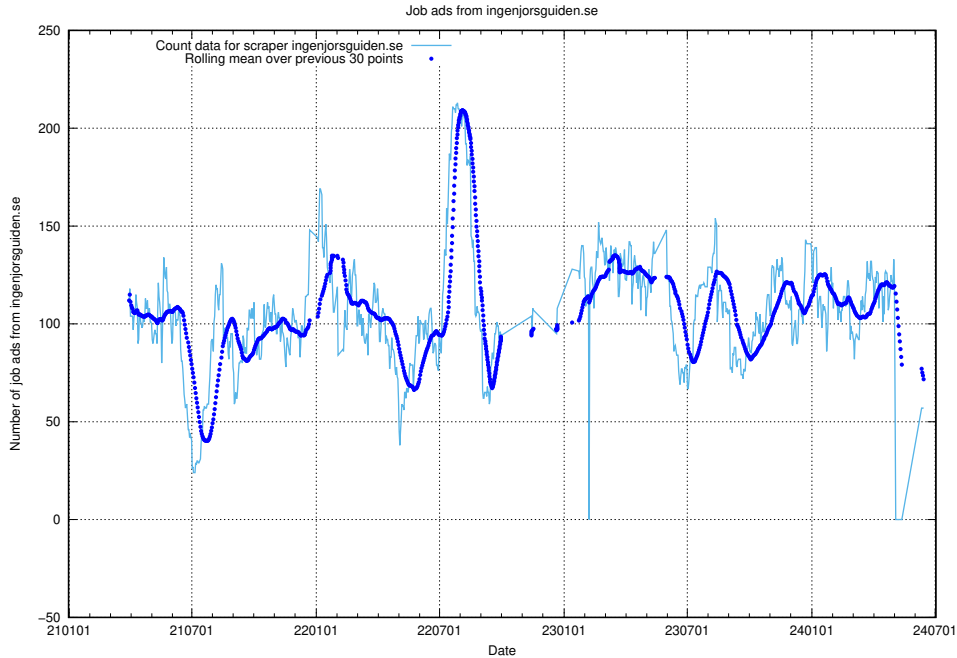

13.14 Number of ads by scraper ingenjorsguiden.se

Here, we count the number of job ads scraped from ingenjorsguiden.se.