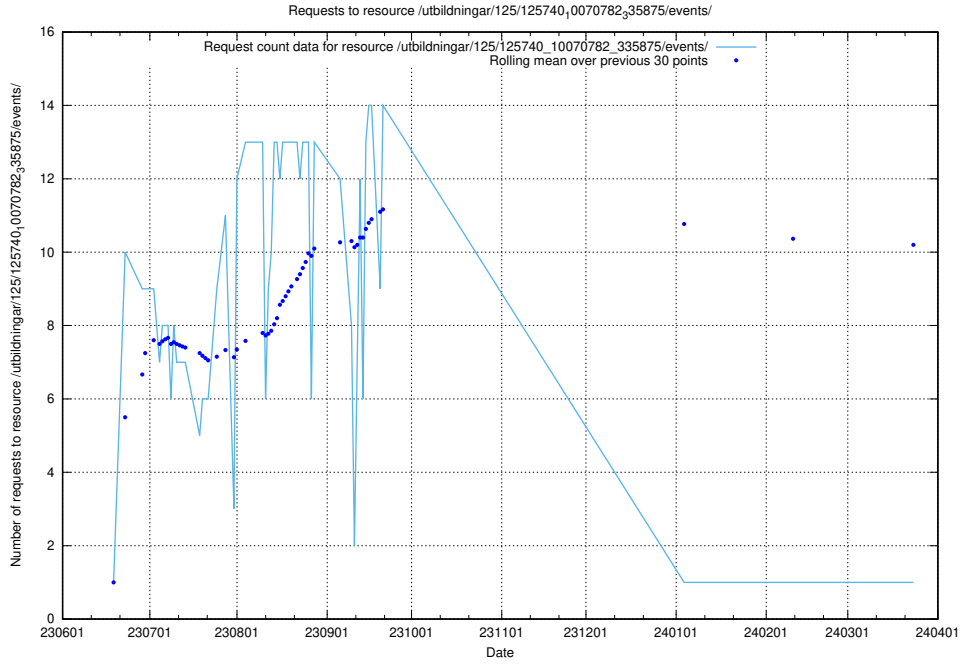

5.5907 Usage of /utbildningar/125/125740_10070782_335875/events/

Here, we count the number of requests to resource /utbildningar/125/125740_10070782_335875/events/