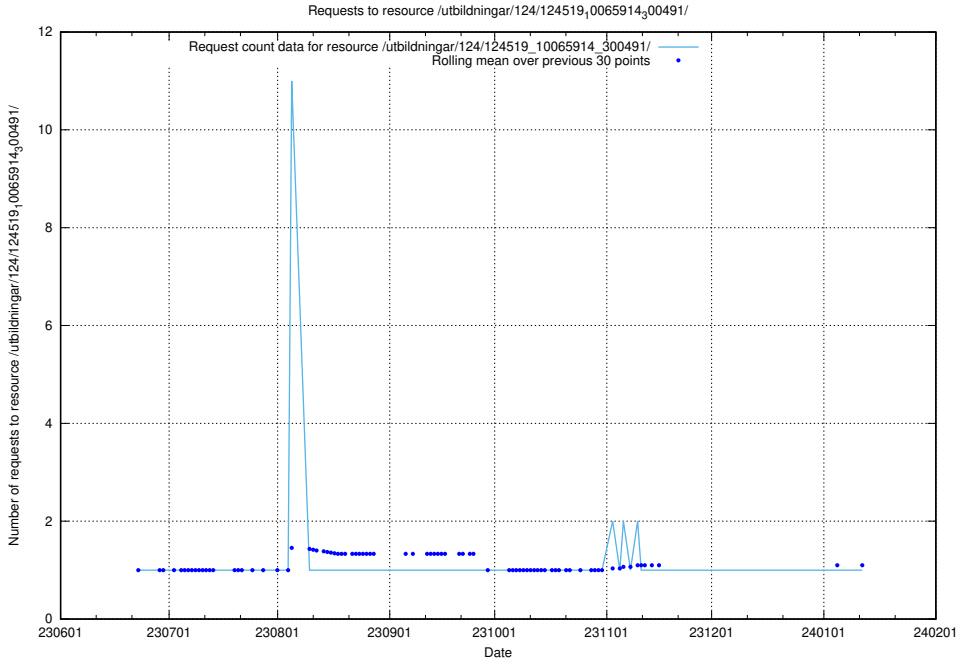

5.5820 Usage of /utbildningar/124/124519_10065914_300491/

Here, we count the number of requests to resource /utbildningar/124/124519_10065914_300491/.