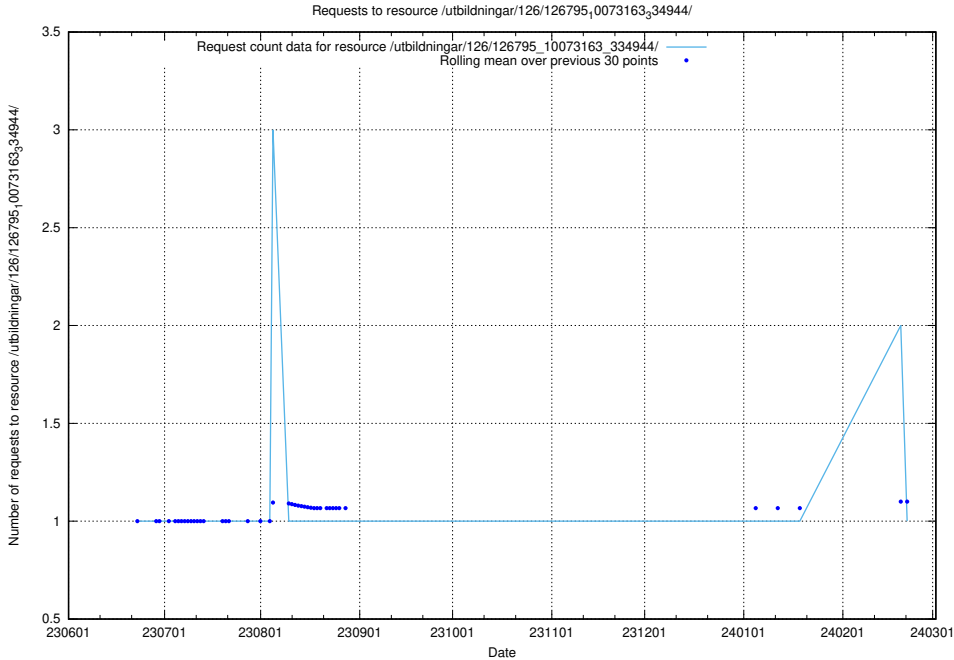

5.5644 Usage of /utbildningar/126/126795_10073163_334944/

Here, we count the number of requests to resource /utbildningar/126/126795_10073163_334944/.