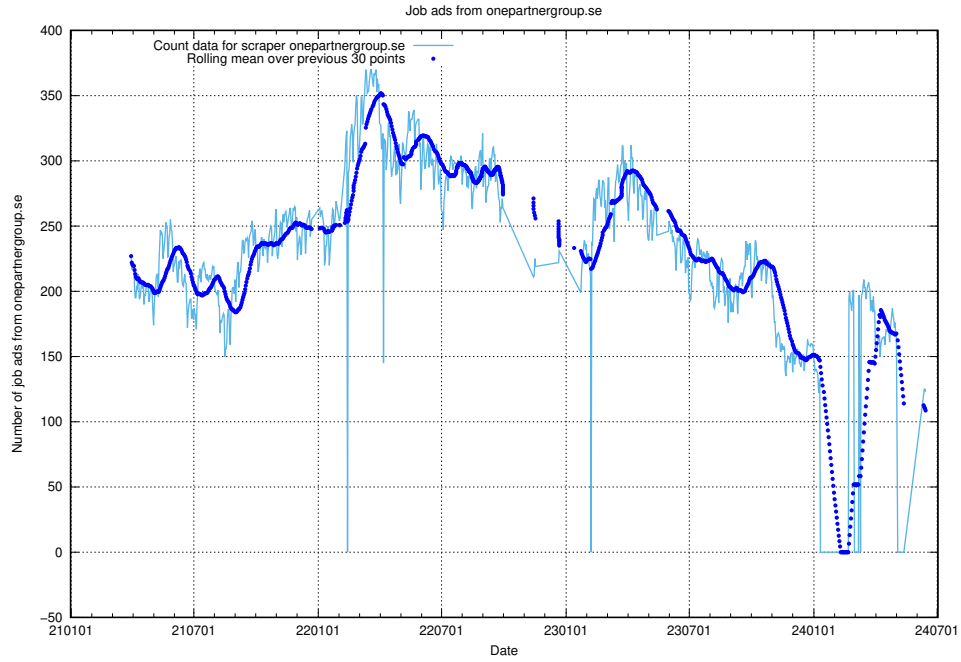

13.11 Number of ads by scraper onepartnergroup.se

Here, we count the number of job ads scraped from onepartnergroup.se.