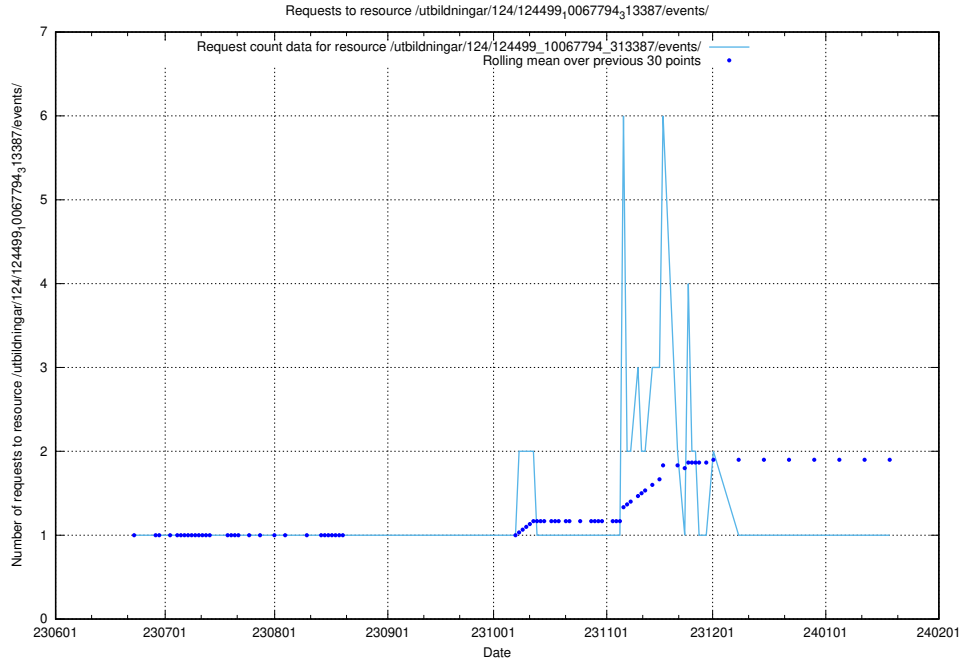

5.5839 Usage of /utbildningar/124/124499_10067794_313387/events/

Here, we count the number of requests to resource /utbildningar/124/124499_10067794_313387/events/