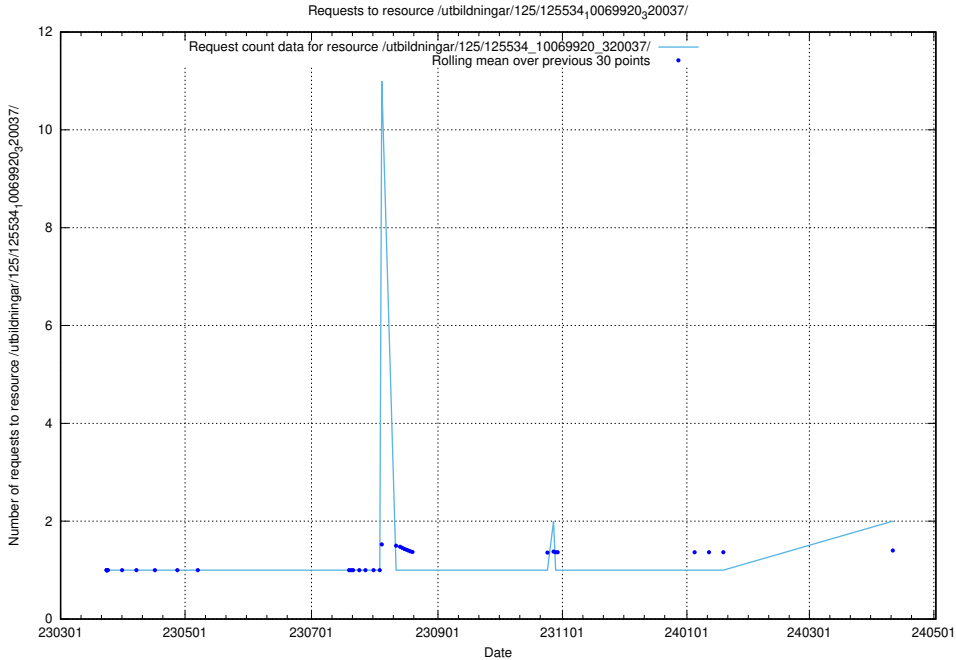

5.495 Usage of /utbildningar/125/125534_10069920_320037/

Here, we count the number of requests to resource /utbildningar/125/125534_10069920_320037/.