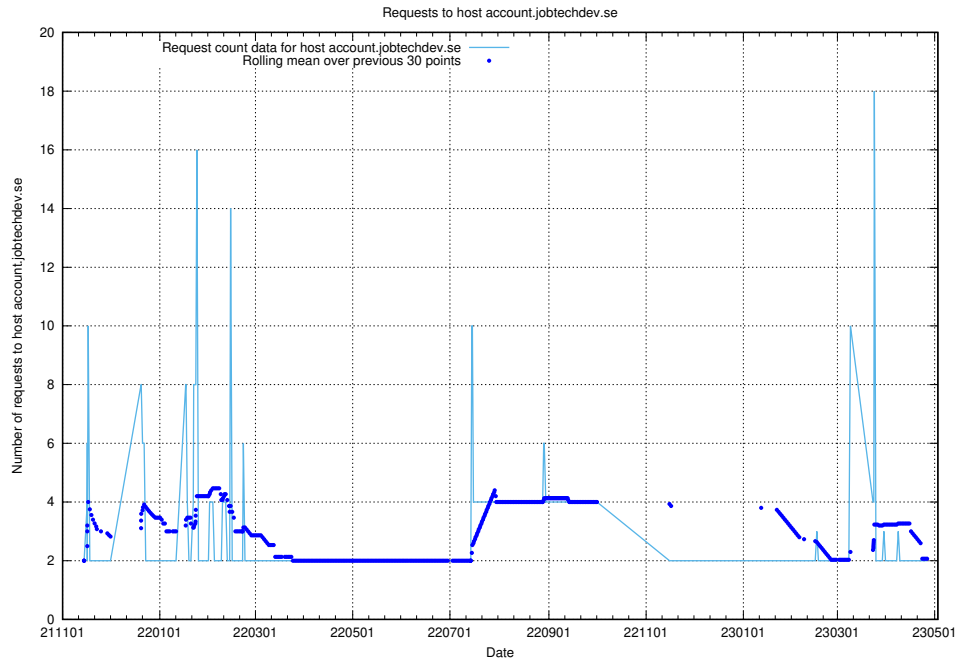

7.300 Usage of account.jobtechdev.se

Here, we count the number of requests to host account.jobtechdev.se.