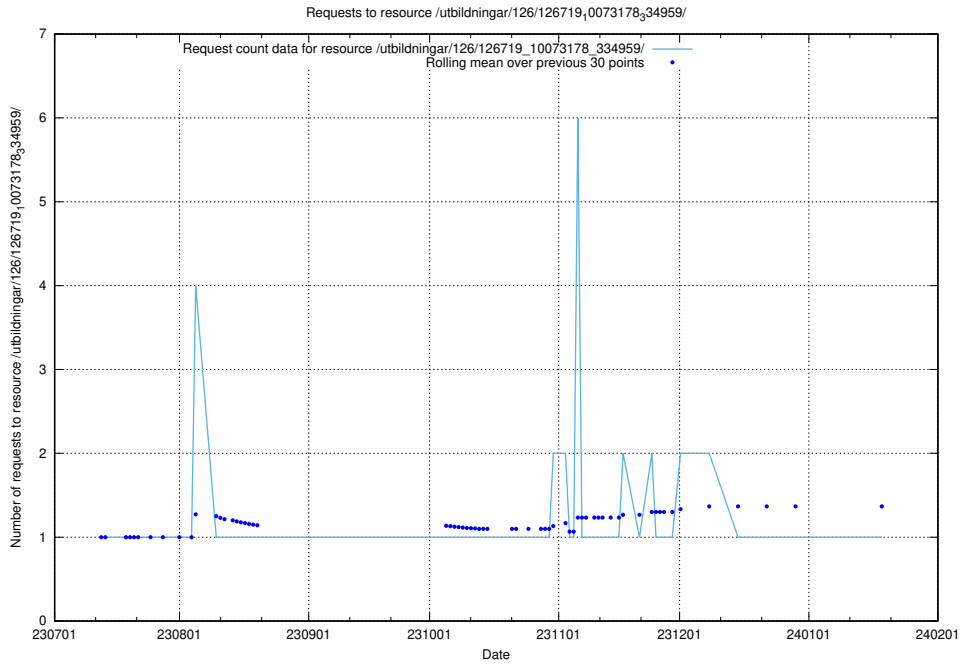

5.5163 Usage of /utbildningar/126/126719_10073178_334959/

Here, we count the number of requests to resource /utbildningar/126/126719_10073178_334959/.