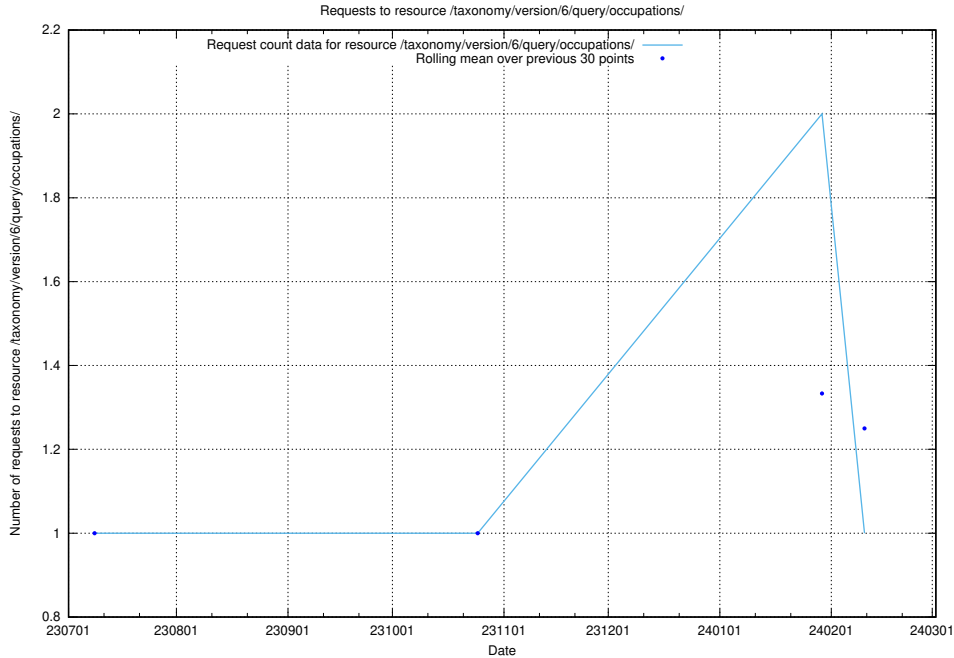

5.5297 Usage of /taxonomy/version/6/query/occupations/

Here, we count the number of requests to resource /taxonomy/version/6/query/occupations/.