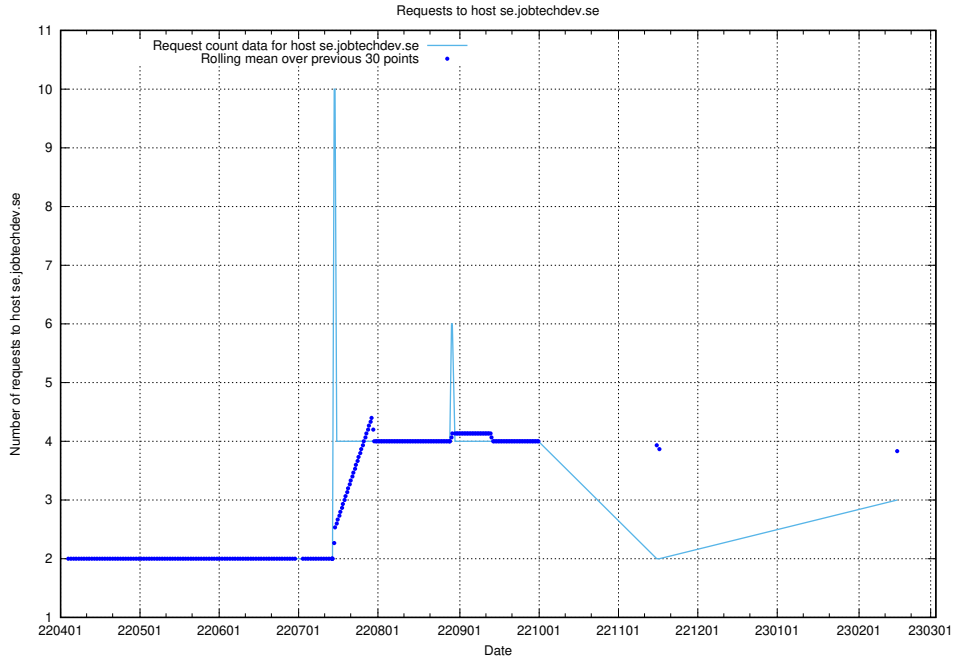

### 7.224 Usage of se.jobtechdev.se

Here, we count the number of requests to host se.jobtechdev.se.