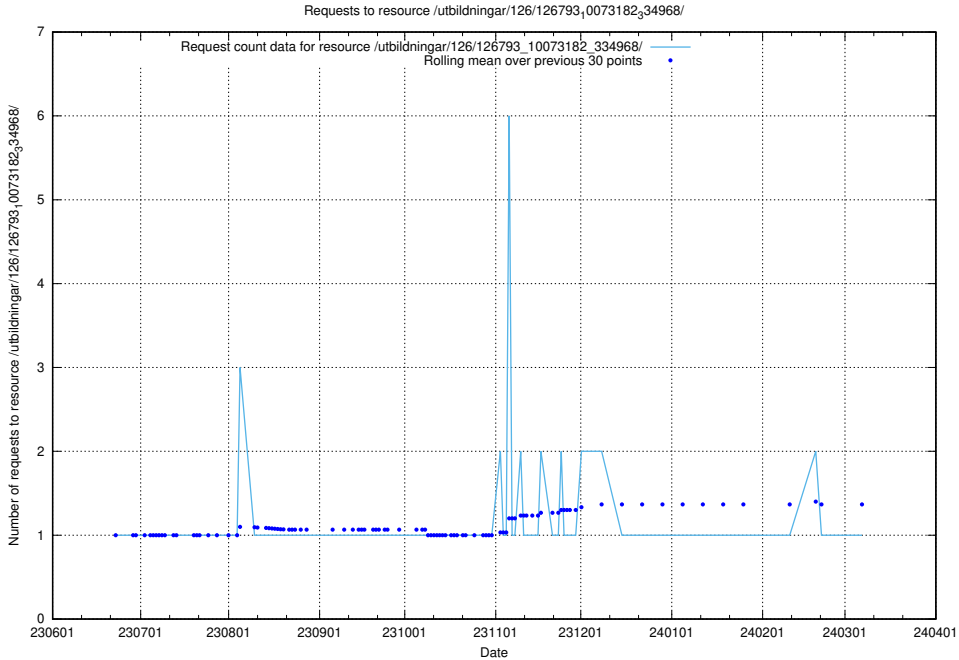

5.5647 Usage of /utbildningar/126/126793_10073182_334968/

Here, we count the number of requests to resource /utbildningar/126/126793_10073182_334968/.