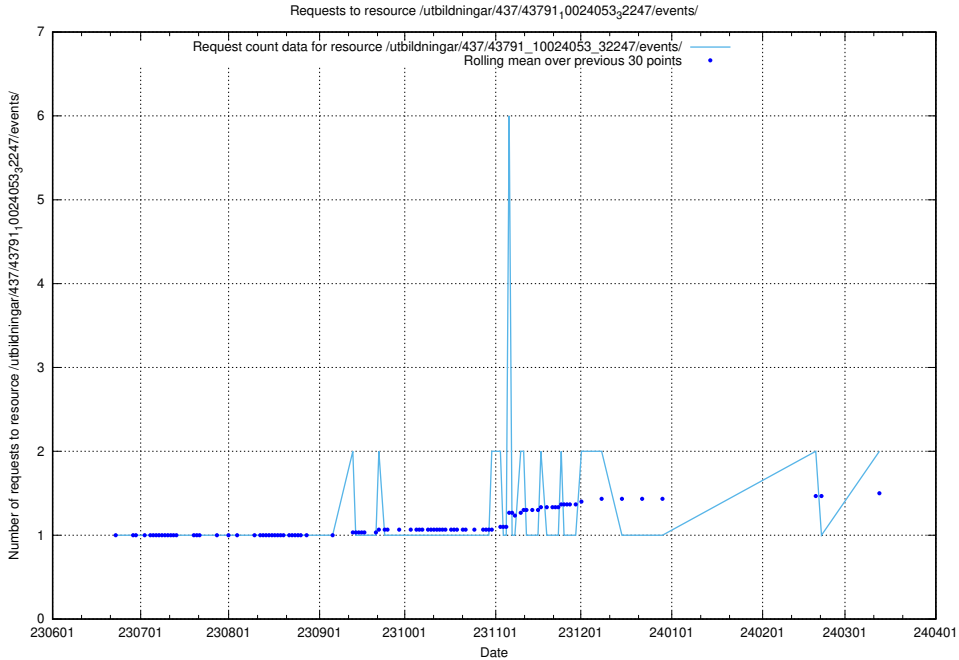

5.852 Usage of /utbildningar/437/43791_10024053_32247/events/

Here, we count the number of requests to resource /utbildningar/437/43791_10024053_32247/events/.