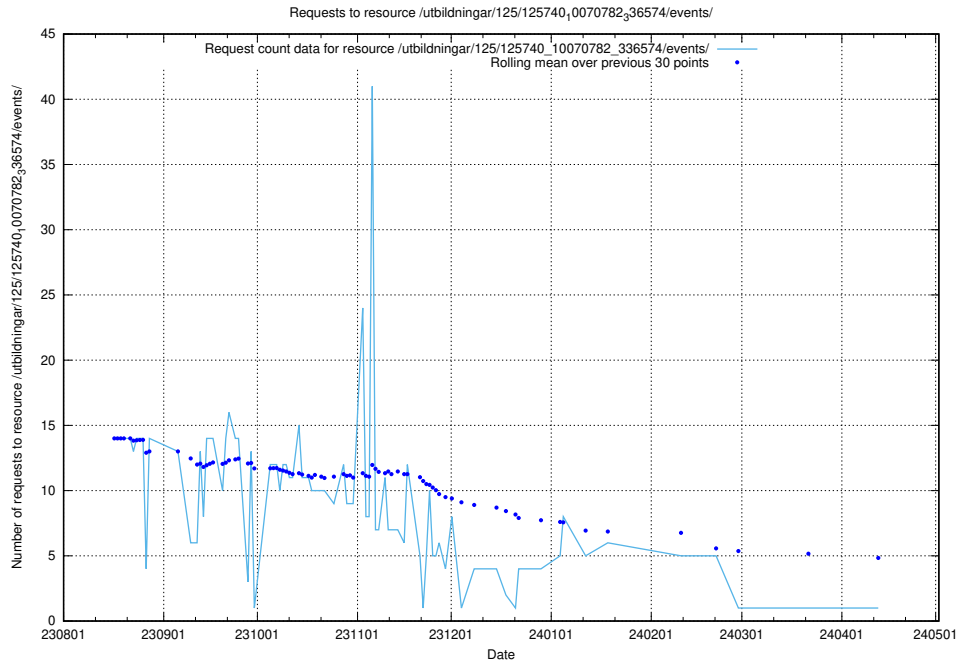

5.4837 Usage of /utbildningar/125/125740_10070782_336574/events/

Here, we count the number of requests to resource /utbildningar/125/125740_10070782_336574/events/