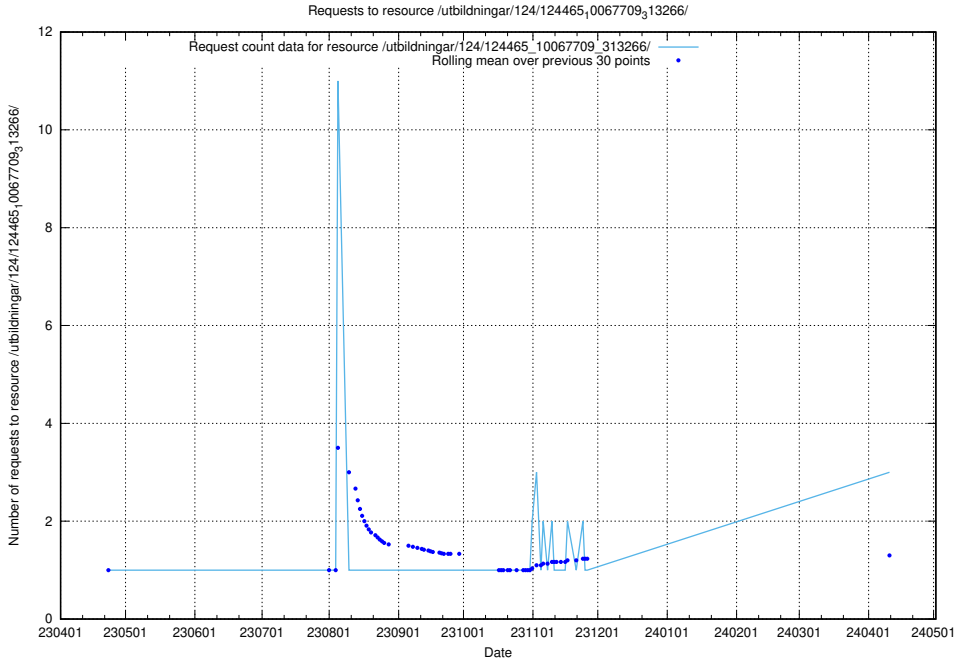

5.426 Usage of /utbildningar/124/124465_10067709_313266/

Here, we count the number of requests to resource /utbildningar/124/124465_10067709_313266/.