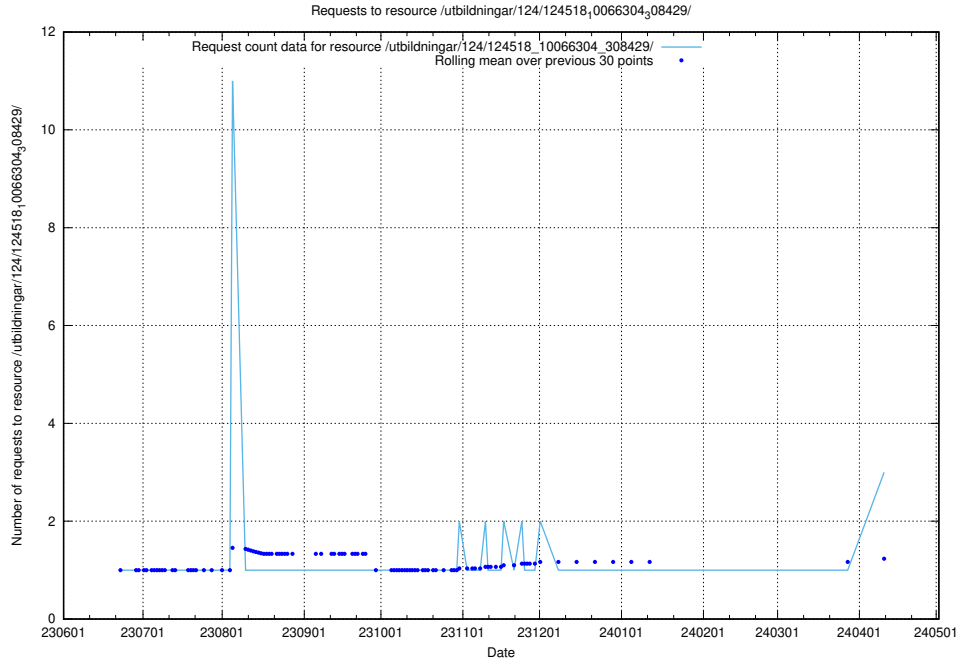

5.399 Usage of /utbildningar/124/124518_10066304_308429/

Here, we count the number of requests to resource /utbildningar/124/124518_10066304_308429/.