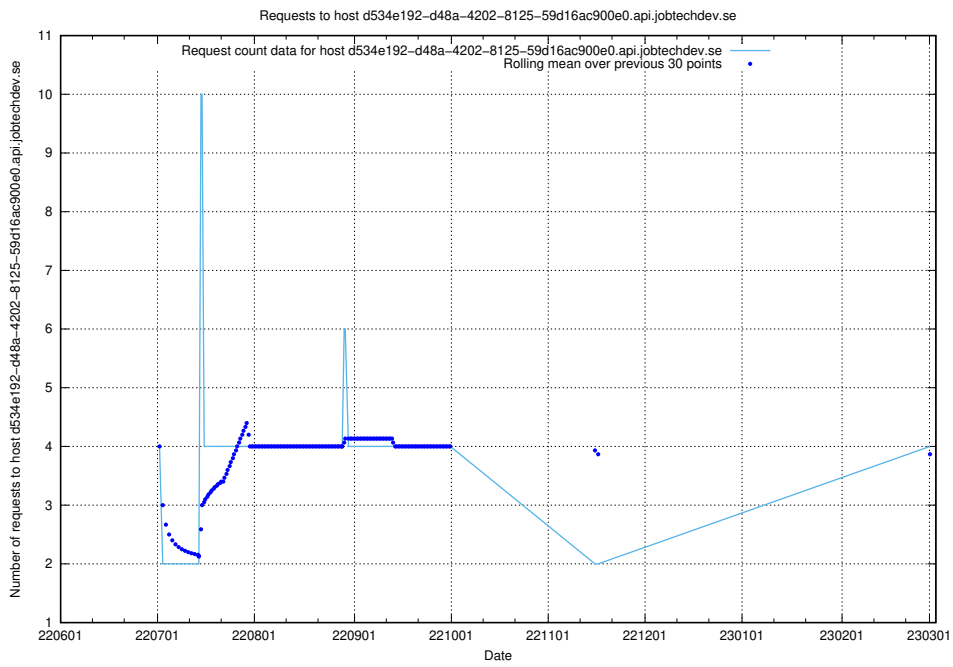

7.143 Usage of d534e192-d48a-4202-8125-59d16ac900e0.api.jobtechdev.se

Here, we count the number of requests to host d534e192-d48a-4202-8125-59d16ac900e0.api.jobtechdev.se.