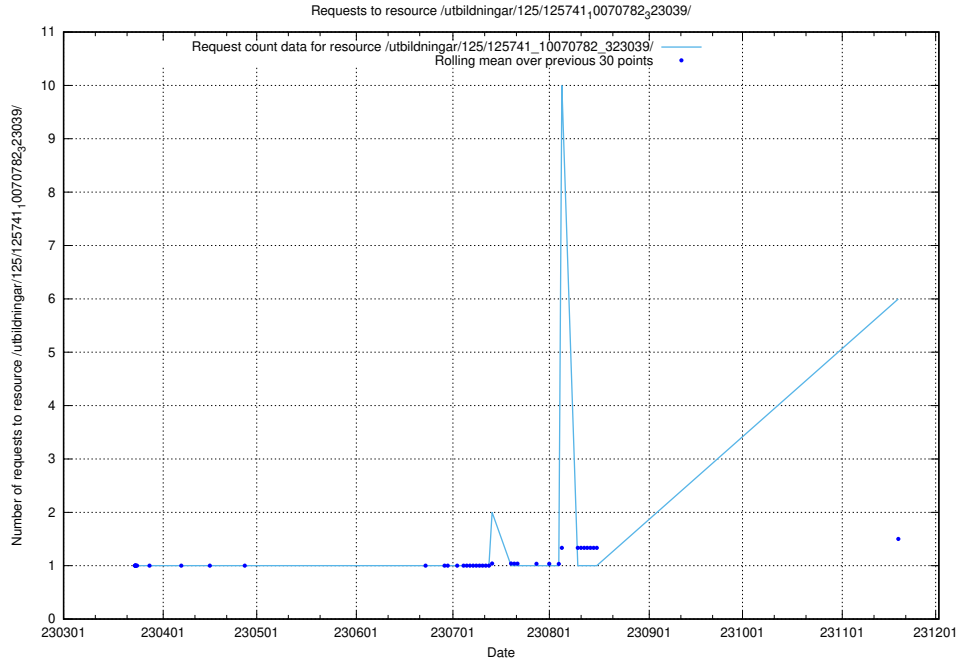

5.104 Usage of /utbildningar/125/125741_10070782_323039/

Here, we count the number of requests to resource /utbildningar/125/125741_10070782_323039/.