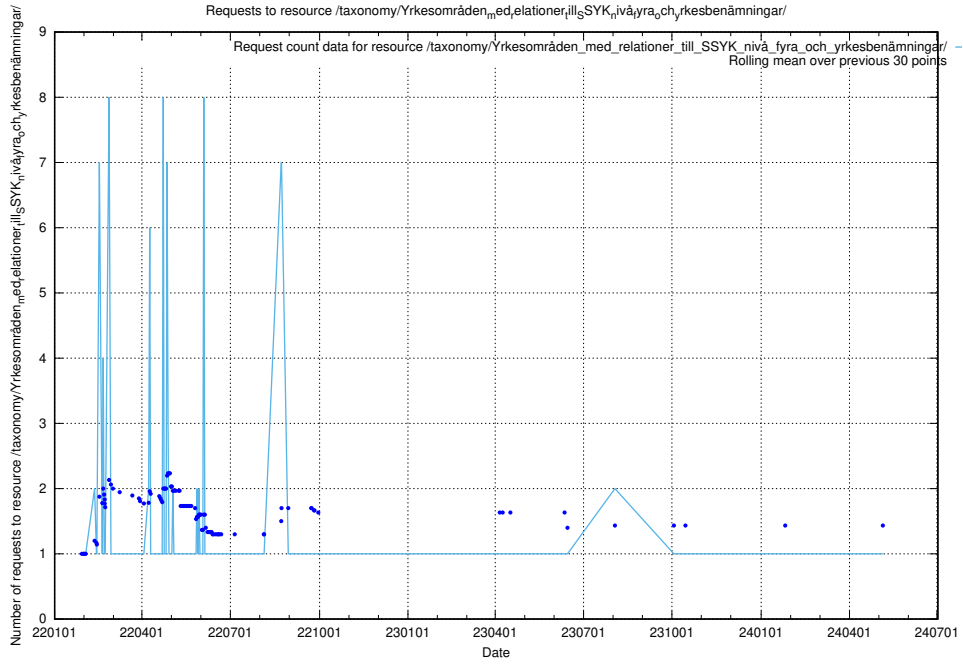

5.3816 Usage of /taxonomy/Yrkesområden_med_relationer_till_SSYK_nivå_fy

Here, we count the number of requests to resource /taxonomy/Yrkesområden_med_relationer_till_SSYK_nivå_fy