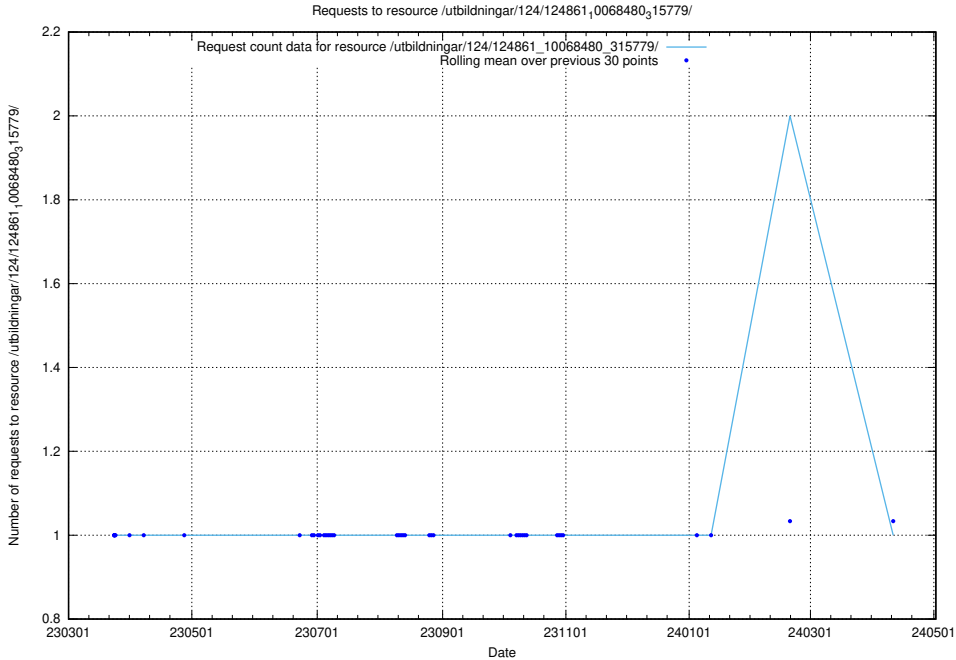

5.1187 Usage of /utbildningar/124/124861_10068480_315779/

Here, we count the number of requests to resource /utbildningar/124/124861_10068480_315779/.