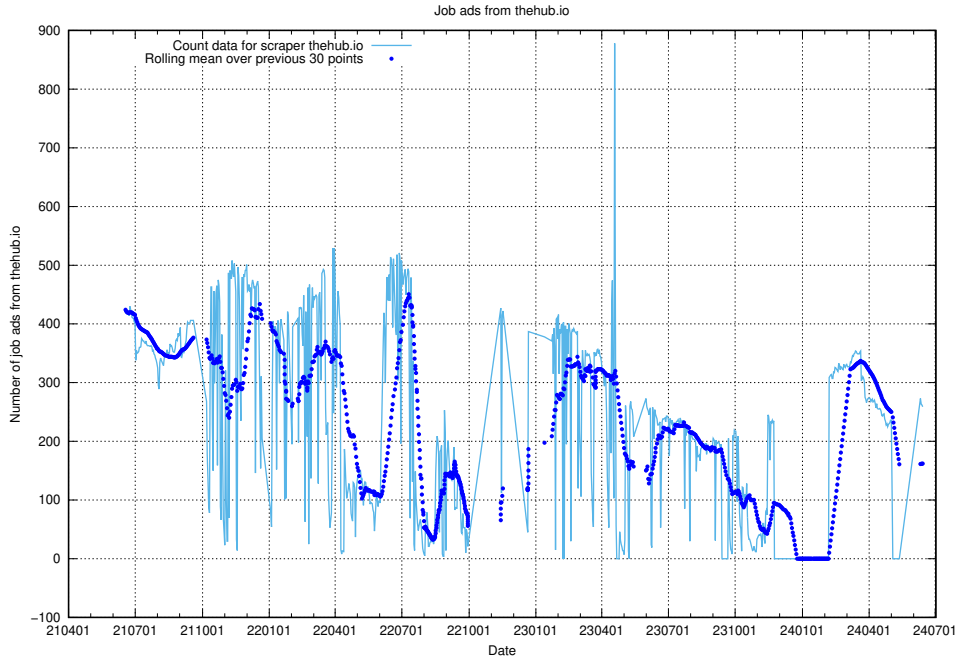

13.9 Number of ads by scraper thehub.io

Here, we count the number of job ads scraped from thehub.io.