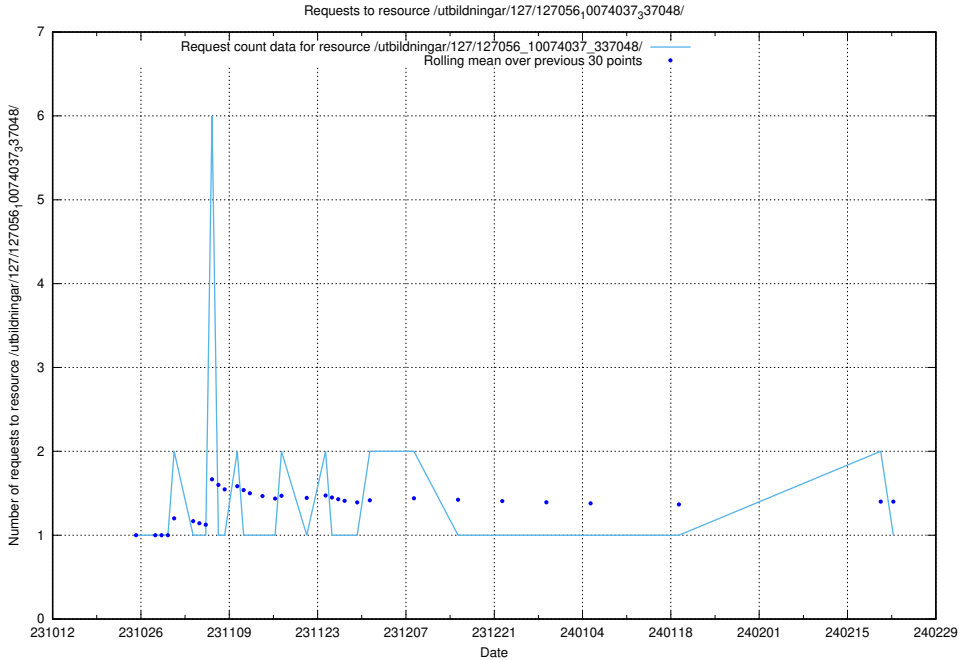

5.4277 Usage of /utbildningar/127/127056_10074037_337048/

Here, we count the number of requests to resource /utbildningar/127/127056_10074037_337048/.