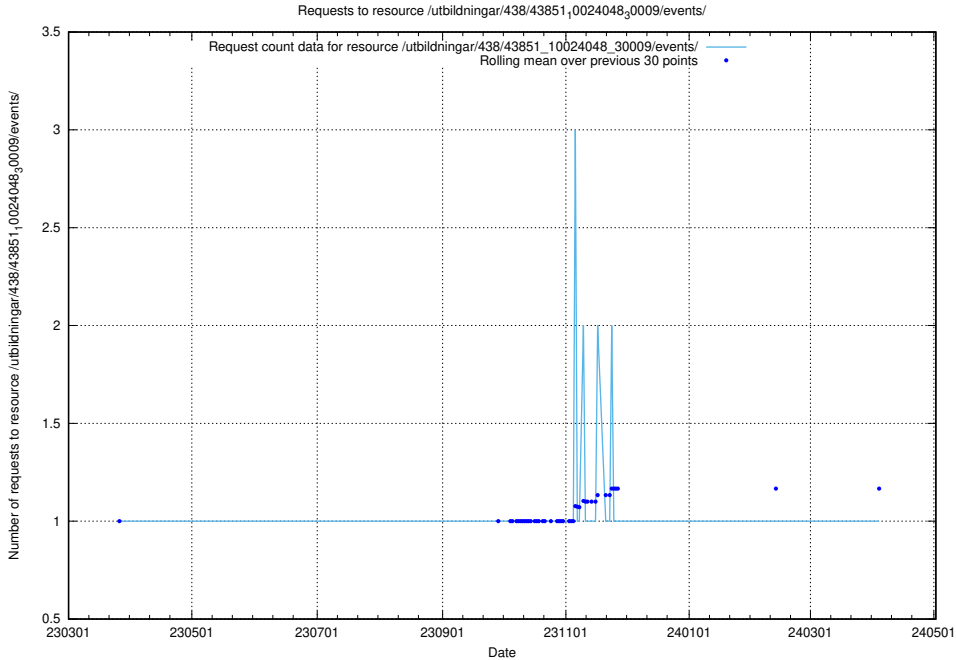

5.6121 Usage of /utbildningar/438/43851_10024048_30009/events/

Here, we count the number of requests to resource /utbildningar/438/43851_10024048_30009/events/.