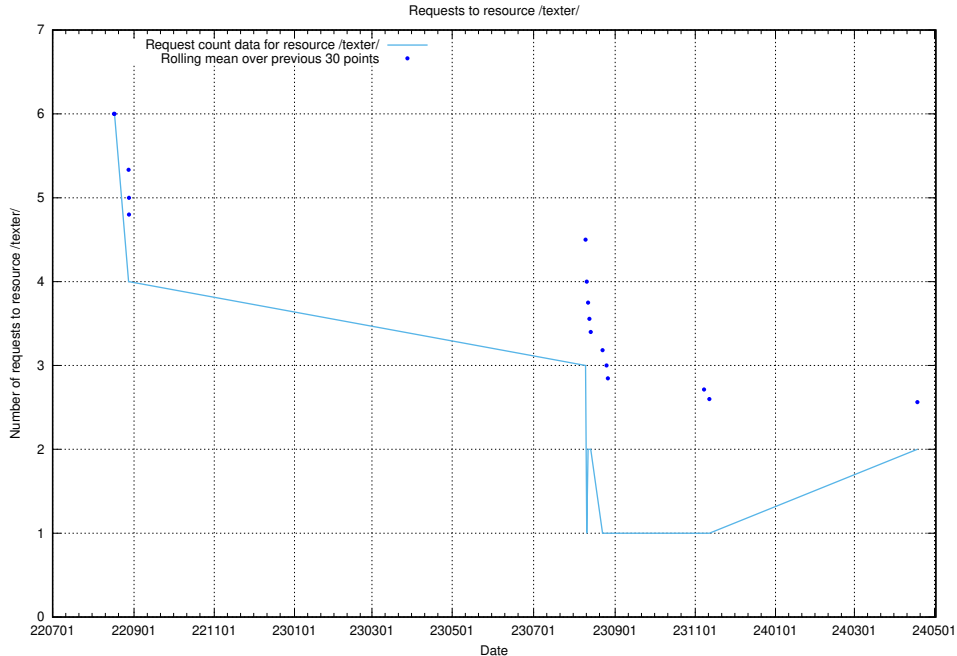

5.979 Usage of /texter/

Here, we count the number of requests to resource /texter/.