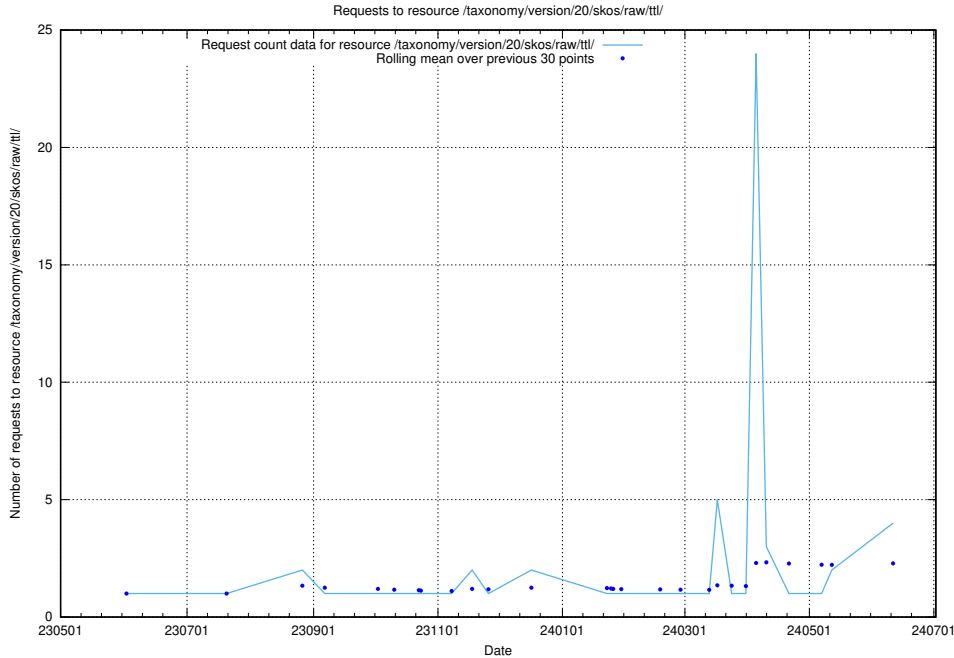

5.250 Usage of /taxonomy/version/20/skos/raw/ttl/

Here, we count the number of requests to resource /taxonomy/version/20/skos/raw/ttl/.