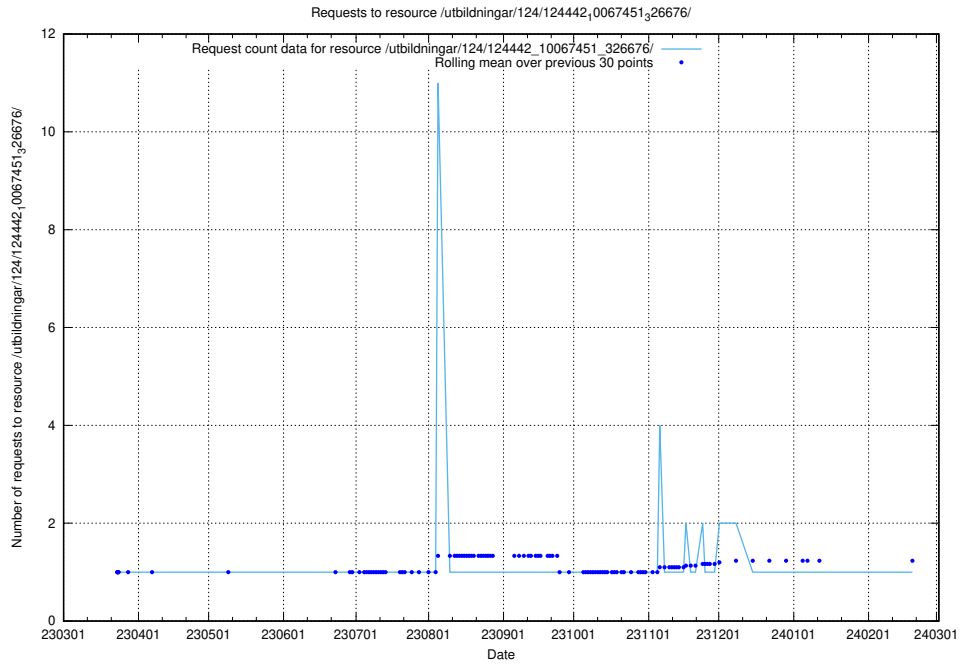

5.3579 Usage of /utbildningar/124/124442_10067451_326676/

Here, we count the number of requests to resource /utbildningar/124/124442_10067451_326676/.