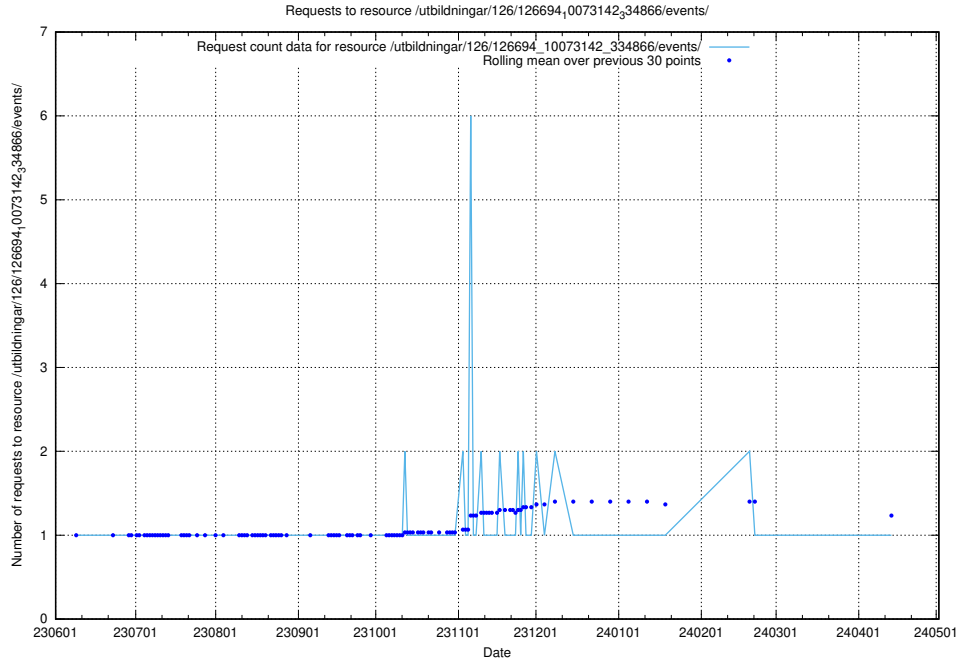

5.5944 Usage of /utbildningar/126/126694_10073142_334866/events/

Here, we count the number of requests to resource /utbildningar/126/126694_10073142_334866/events/