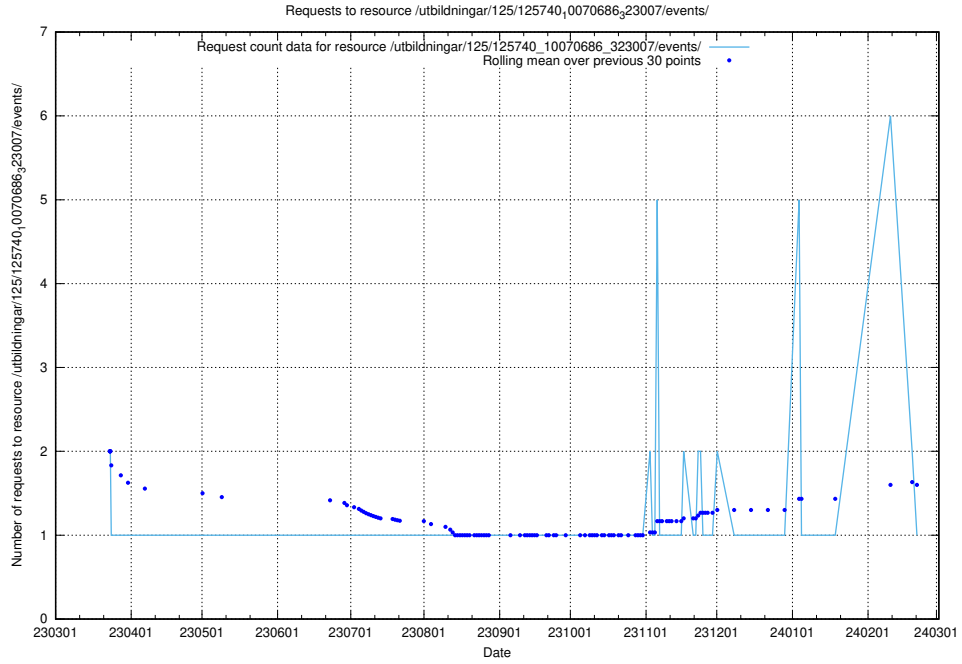

5.6308 Usage of /utbildningar/125/125740_10070686_323007/events/

Here, we count the number of requests to resource /utbildningar/125/125740_10070686_323007/events/