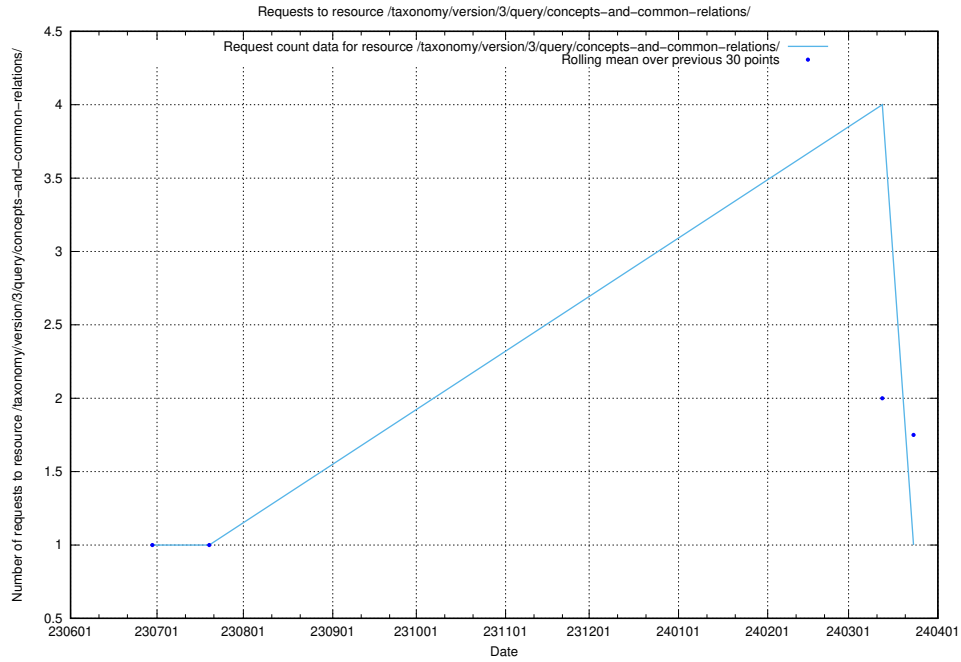

5.5467 Usage of /taxonomy/version/3/query/concepts-and-common-relations/

Here, we count the number of requests to resource /taxonomy/version/3/query/concepts-and-common-relations/.