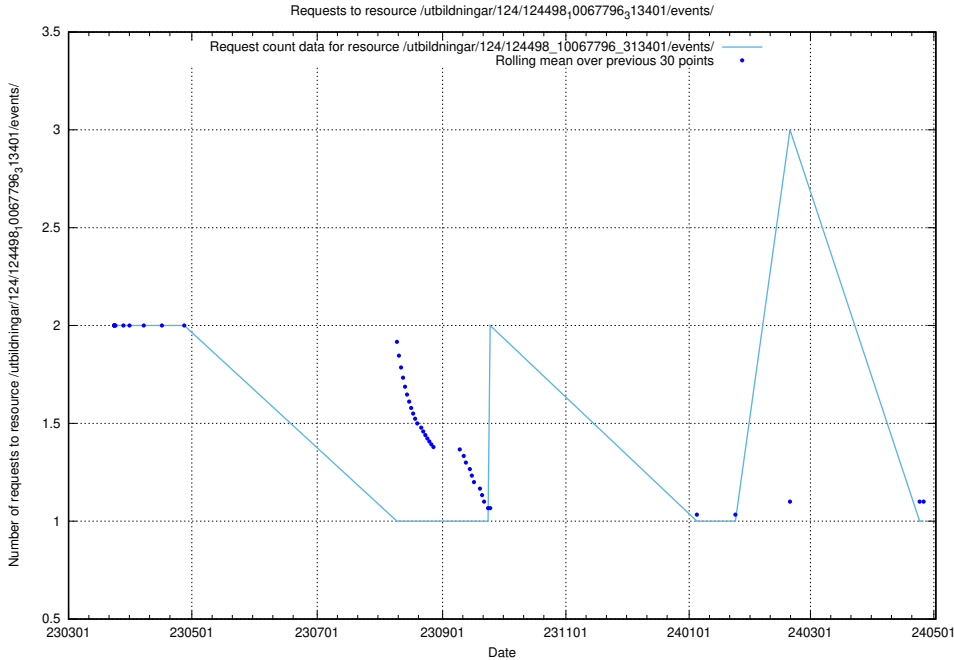

5.6328 Usage of /utbildningar/124/124498_10067796_313401/events/

Here, we count the number of requests to resource /utbildningar/124/124498_10067796_313401/events/