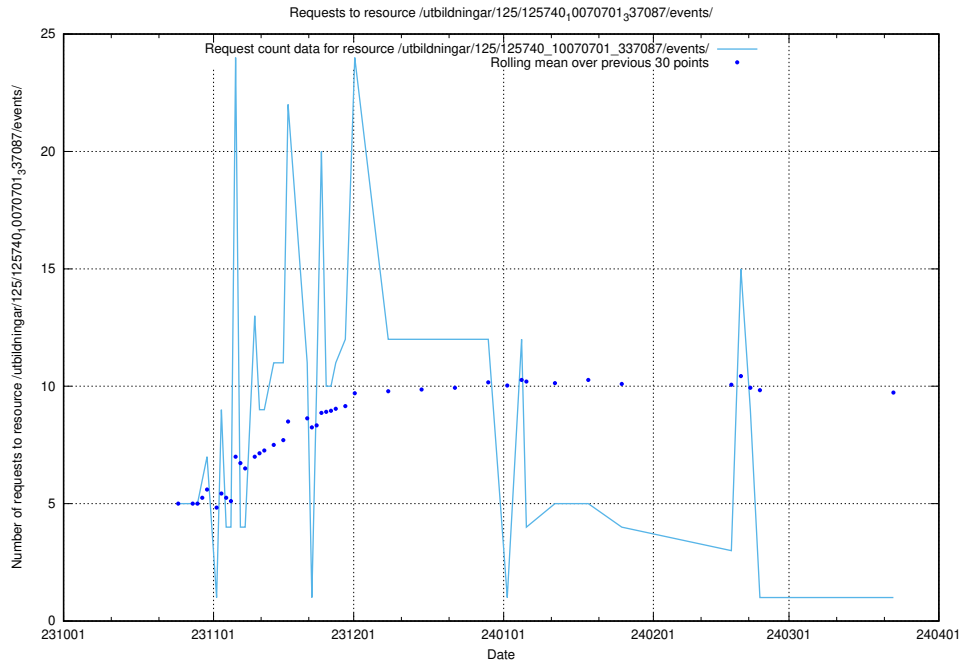

5.4269 Usage of /utbildningar/125/125740_10070701_337087/events/

Here, we count the number of requests to resource /utbildningar/125/125740_10070701_337087/events/