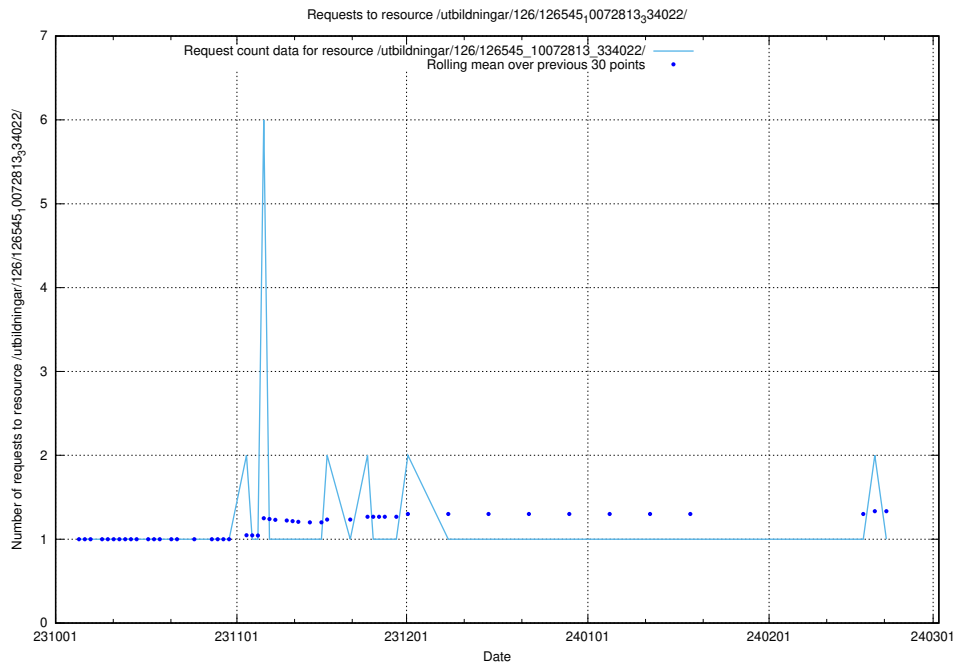

5.4468 Usage of /utbildningar/126/126545_10072813_334022/

Here, we count the number of requests to resource /utbildningar/126/126545_10072813_334022/.