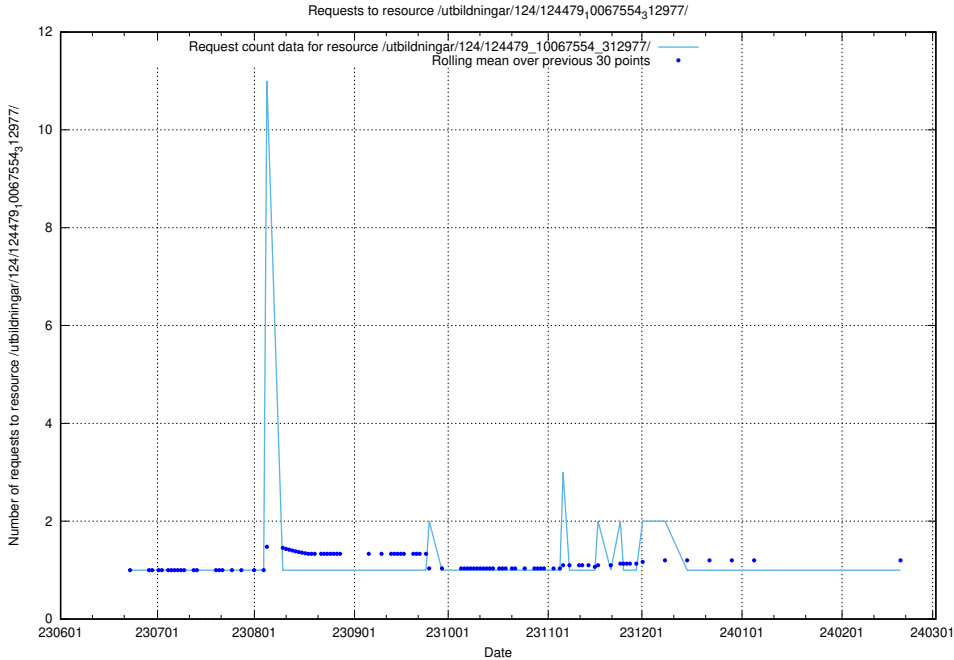

5.5850 Usage of /utbildningar/124/124479_10067554_312977/

Here, we count the number of requests to resource /utbildningar/124/124479_10067554_312977/.