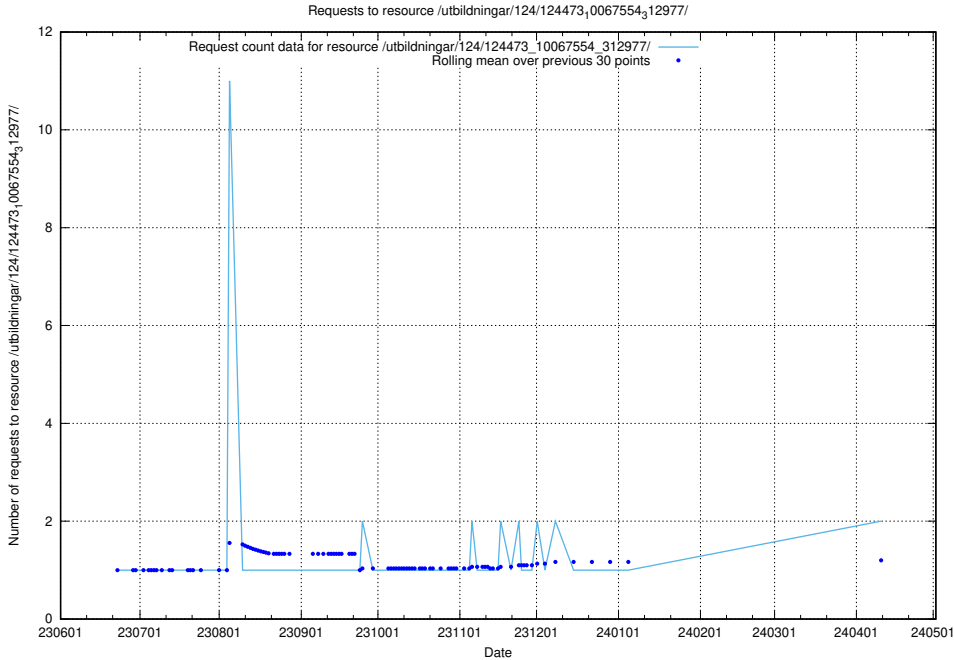

5.876 Usage of /utbildningar/124/124473_10067554_312977/

Here, we count the number of requests to resource /utbildningar/124/124473_10067554_312977/.