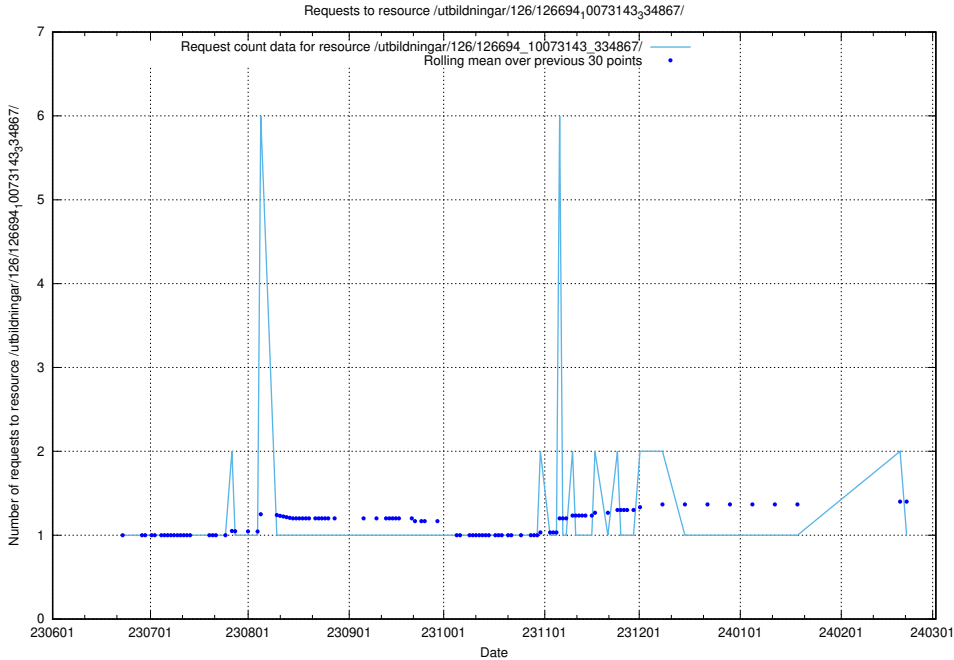

5.5693 Usage of /utbildningar/126/126694_10073143_334867/

Here, we count the number of requests to resource /utbildningar/126/126694_10073143_334867/.