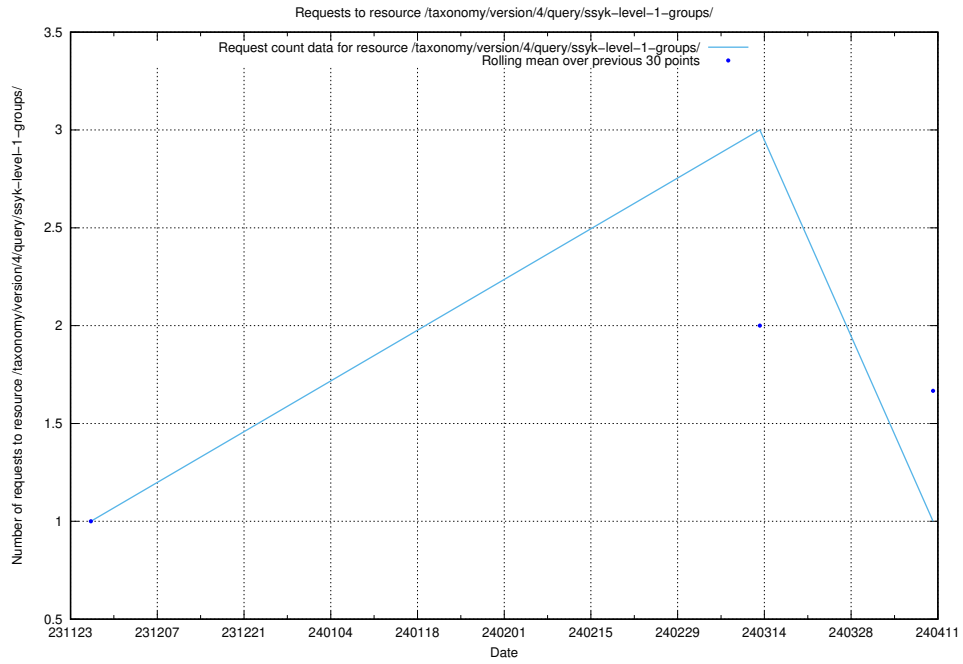

5.4052 Usage of /taxonomy/version/4/query/ssyk-level-1-groups/

Here, we count the number of requests to resource /taxonomy/version/4/query/ssyk-level-1-groups/.