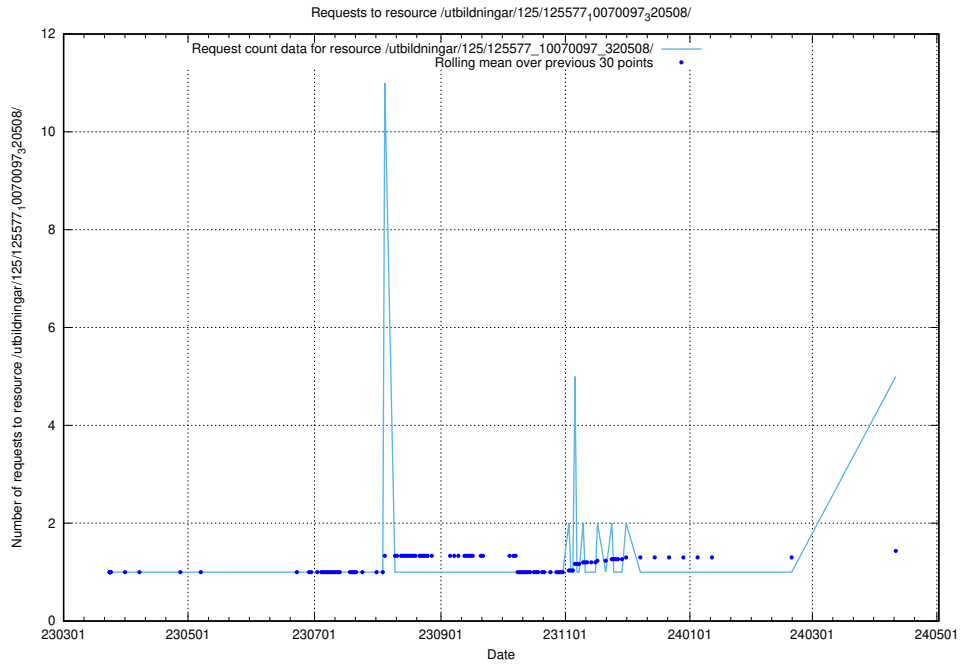

5.110 Usage of /utbildningar/125/125577_10070097_320508/

Here, we count the number of requests to resource /utbildningar/125/125577_10070097_320508/.