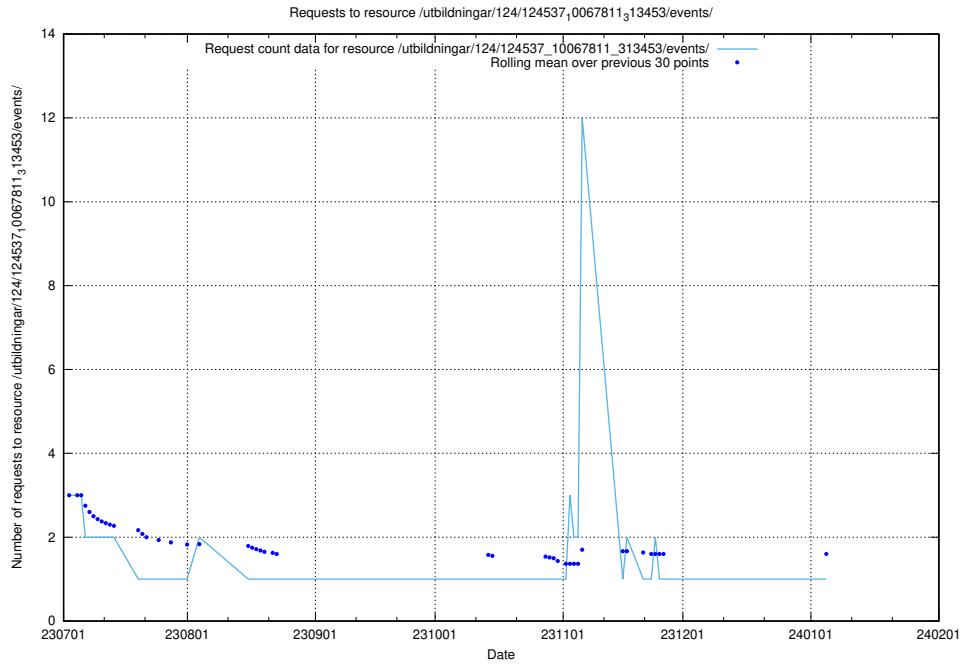

5.5419 Usage of /utbildningar/124/124537_10067811_313453/events/

Here, we count the number of requests to resource /utbildningar/124/124537_10067811_313453/events/