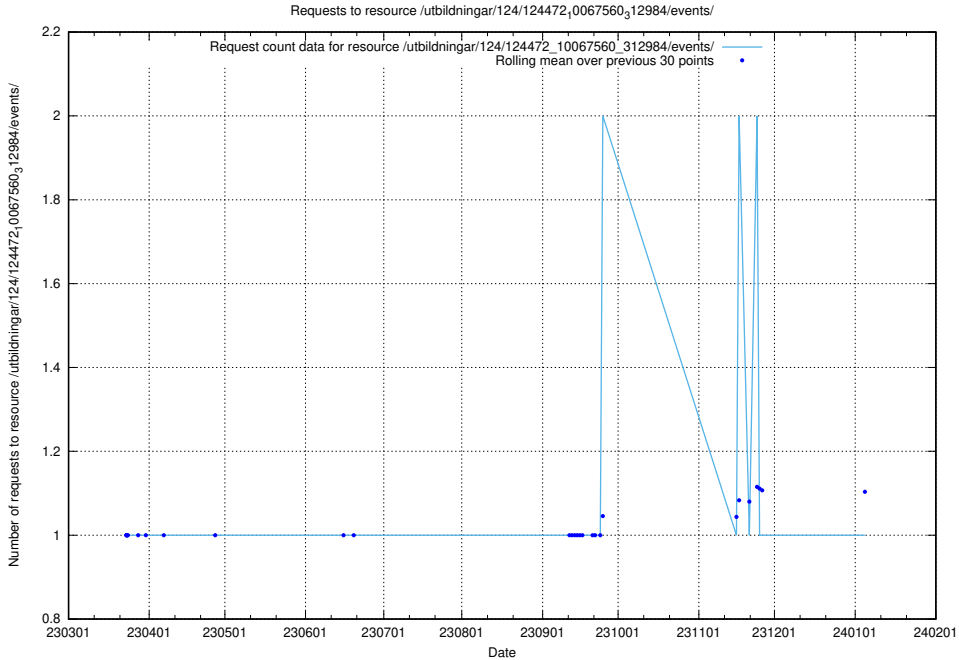

5.3151 Usage of /utbildningar/124/124472_10067560_312984/events/

Here, we count the number of requests to resource /utbildningar/124/124472_10067560_312984/events/