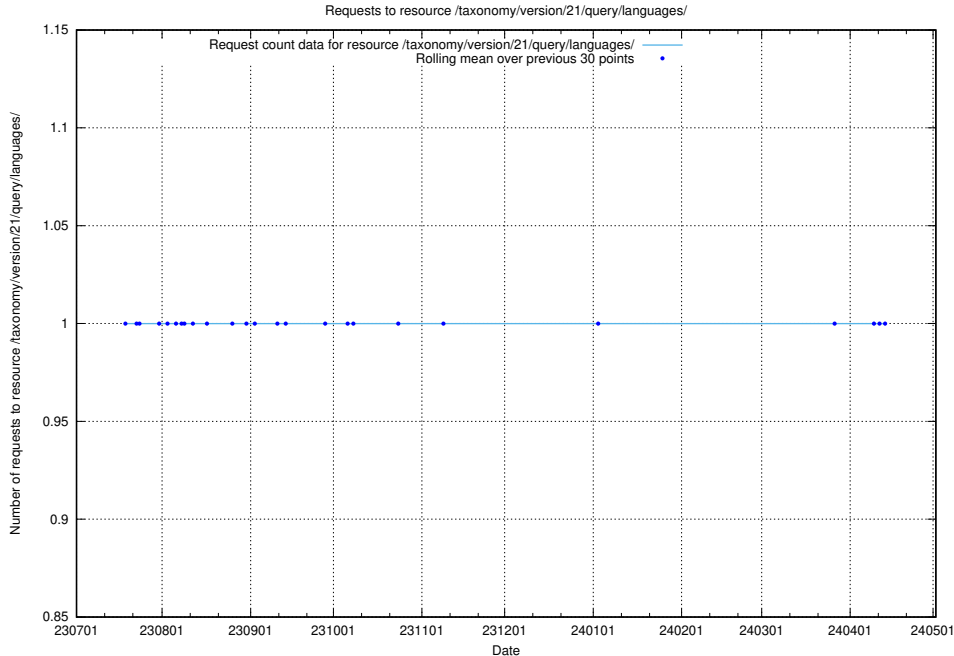

### 5.5088 Usage of /taxonomy/version/21/query/languages/

Here, we count the number of requests to resource /taxonomy/version/21/query/languages/.