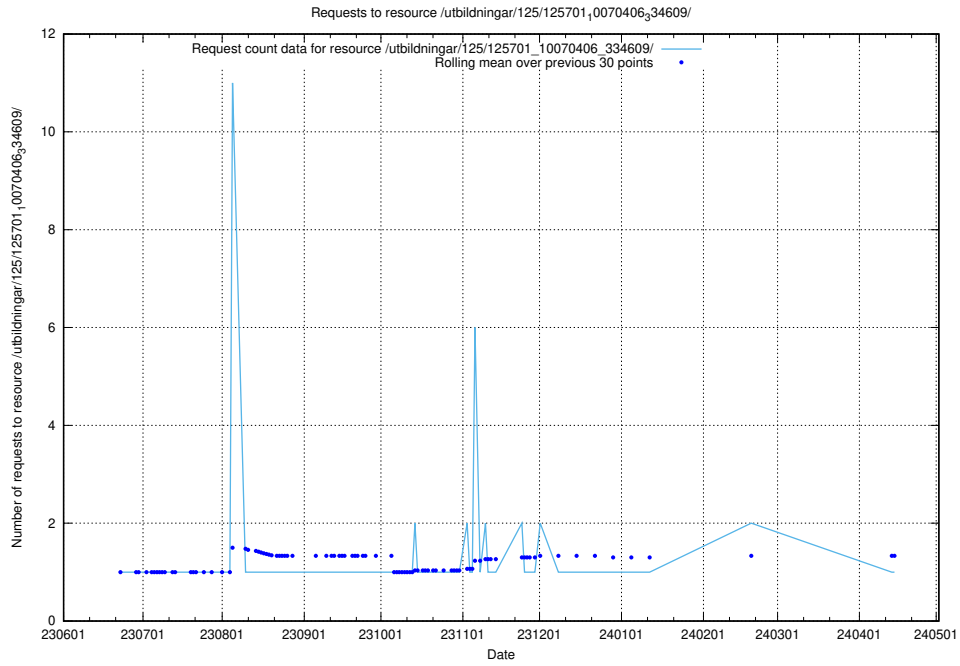

5.5763 Usage of /utbildningar/125/125701_10070406_334609/

Here, we count the number of requests to resource /utbildningar/125/125701_10070406_334609/.