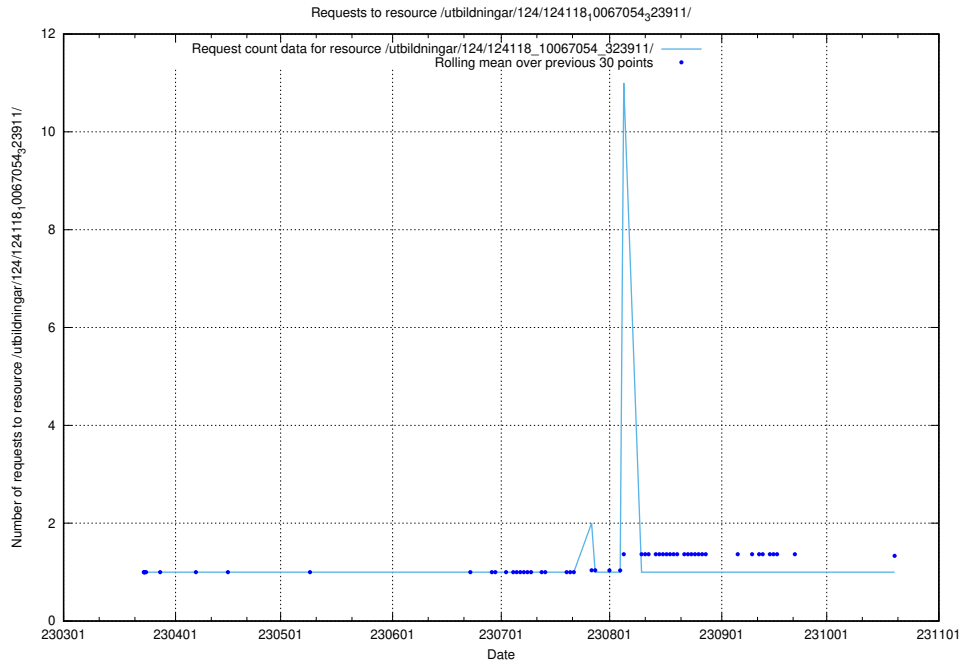

5.4210 Usage of /utbildningar/124/124118_10067054_323911/

Here, we count the number of requests to resource /utbildningar/124/124118_10067054_323911/.