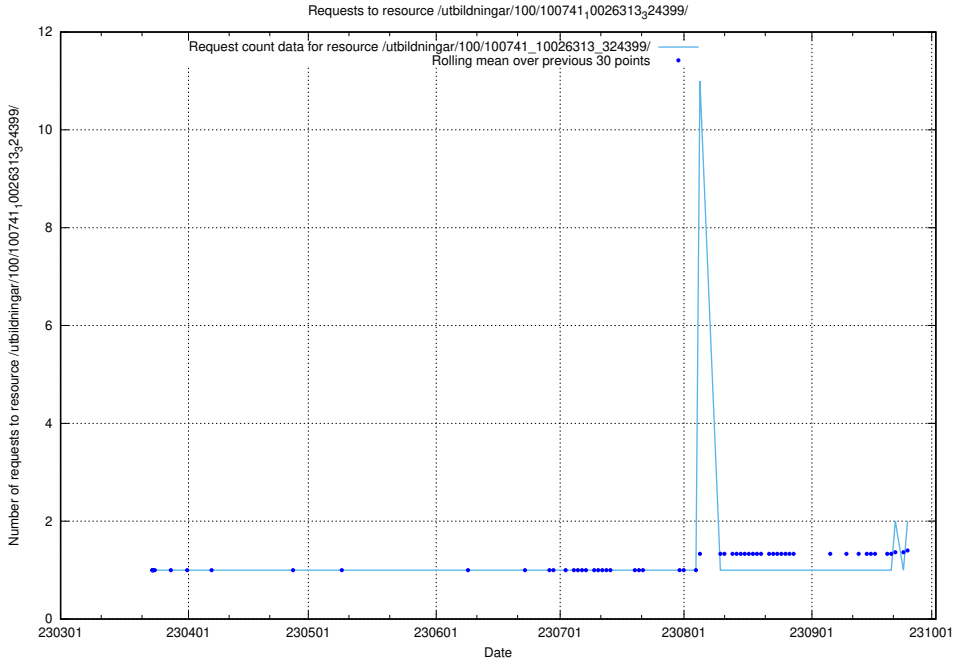

5.856 Usage of /utbildningar/100/100741_10026313_324399/

Here, we count the number of requests to resource /utbildningar/100/100741_10026313_324399/.