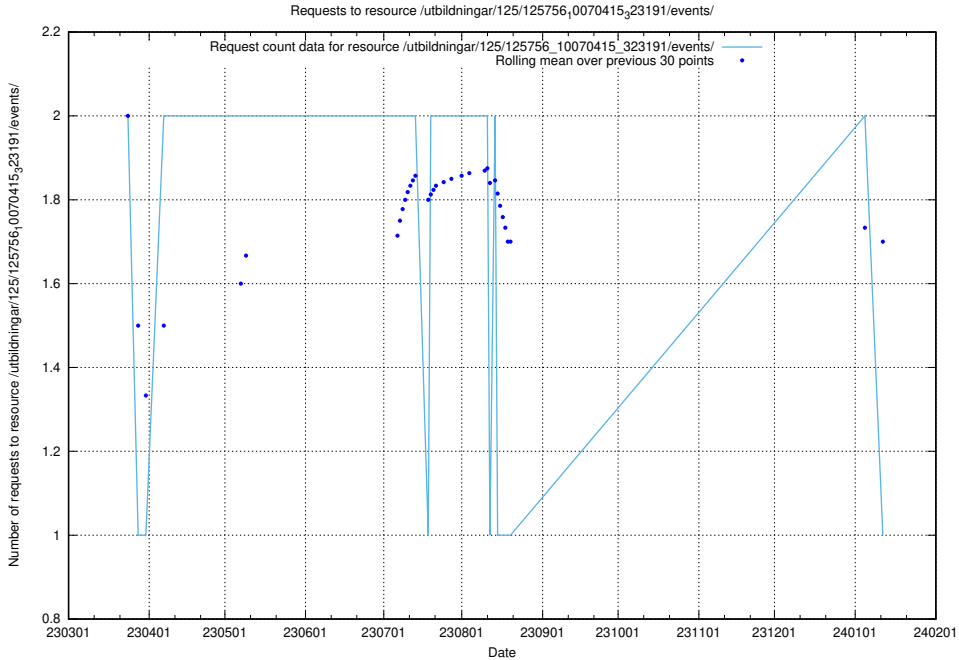

5.6185 Usage of /utbildningar/125/125756_10070415_323191/events/

Here, we count the number of requests to resource /utbildningar/125/125756_10070415_323191/events/