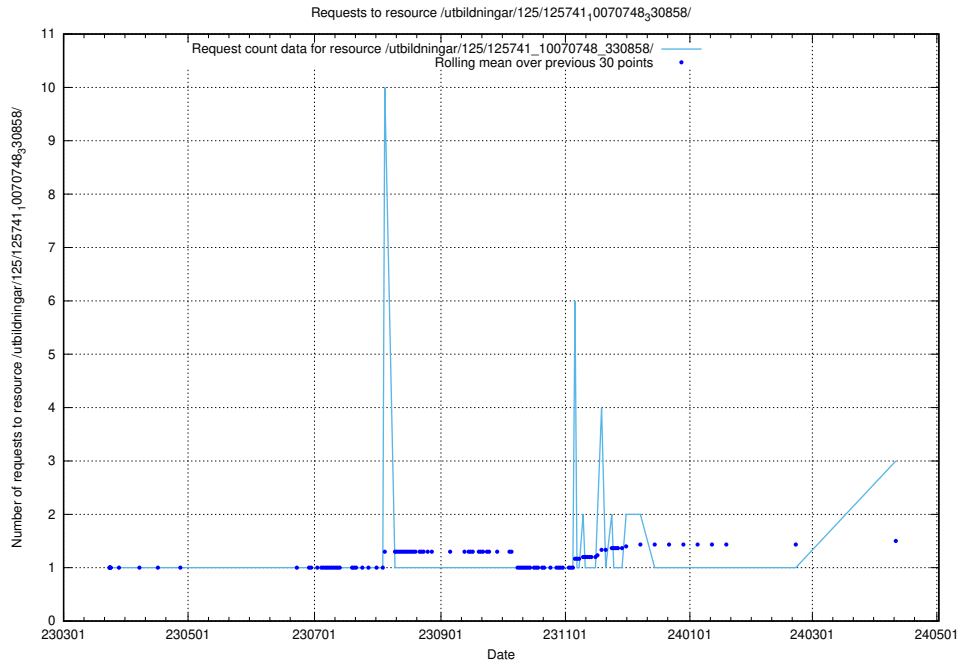

5.474 Usage of /utbildningar/125/125741_10070748_330858/

Here, we count the number of requests to resource /utbildningar/125/125741_10070748_330858/.