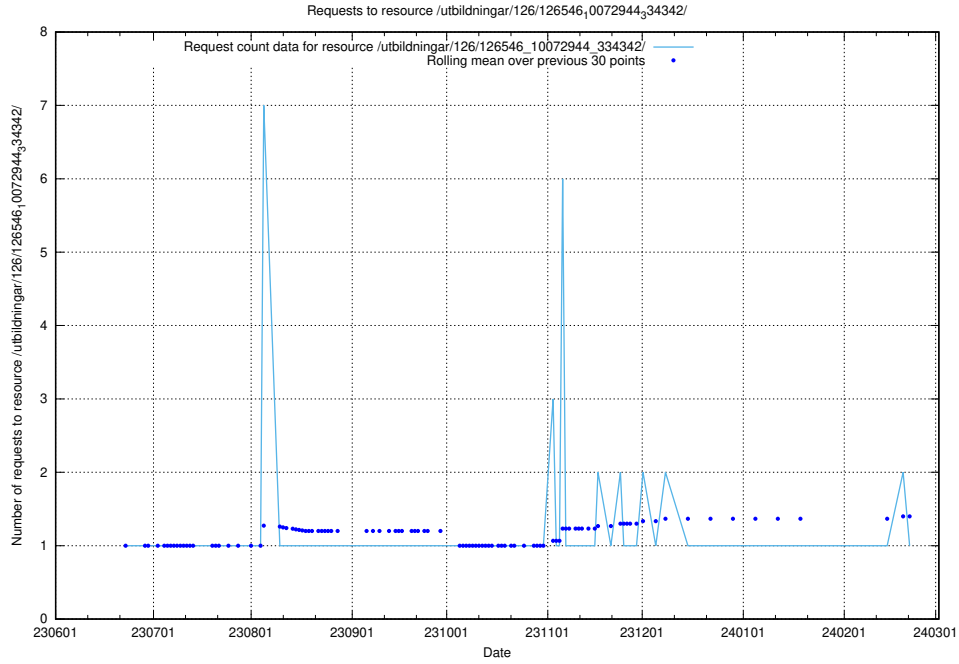

5.5705 Usage of /utbildningar/126/126546_10072944_334342/

Here, we count the number of requests to resource /utbildningar/126/126546_10072944_334342/.