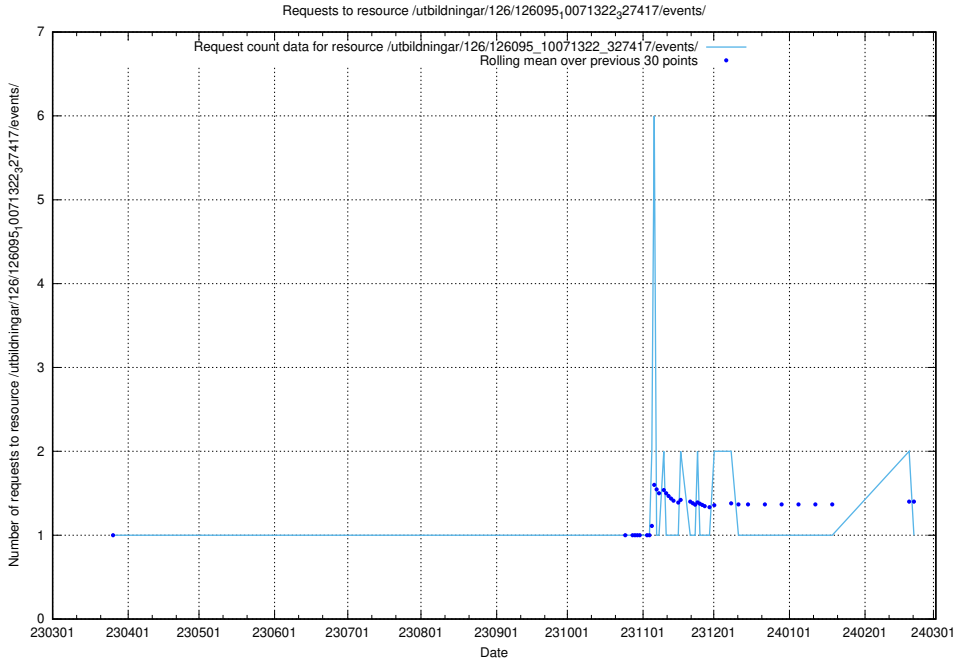

5.6127 Usage of /utbildningar/126/126095_10071322_327417/events/

Here, we count the number of requests to resource /utbildningar/126/126095_10071322_327417/events/