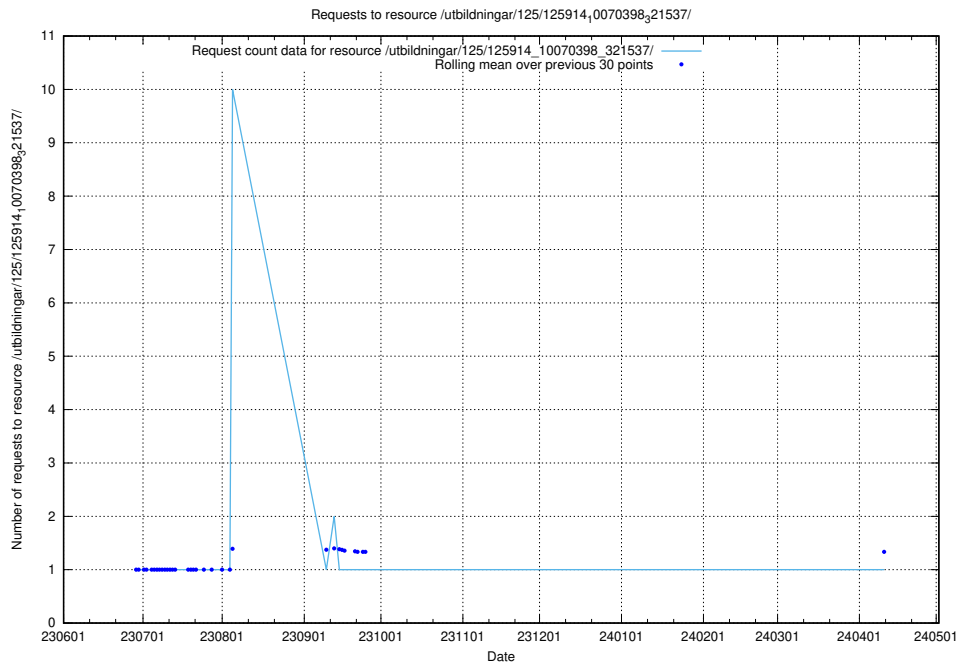

5.5526 Usage of /utbildningar/125/125914_10070398_321537/

Here, we count the number of requests to resource /utbildningar/125/125914_10070398_321537/.