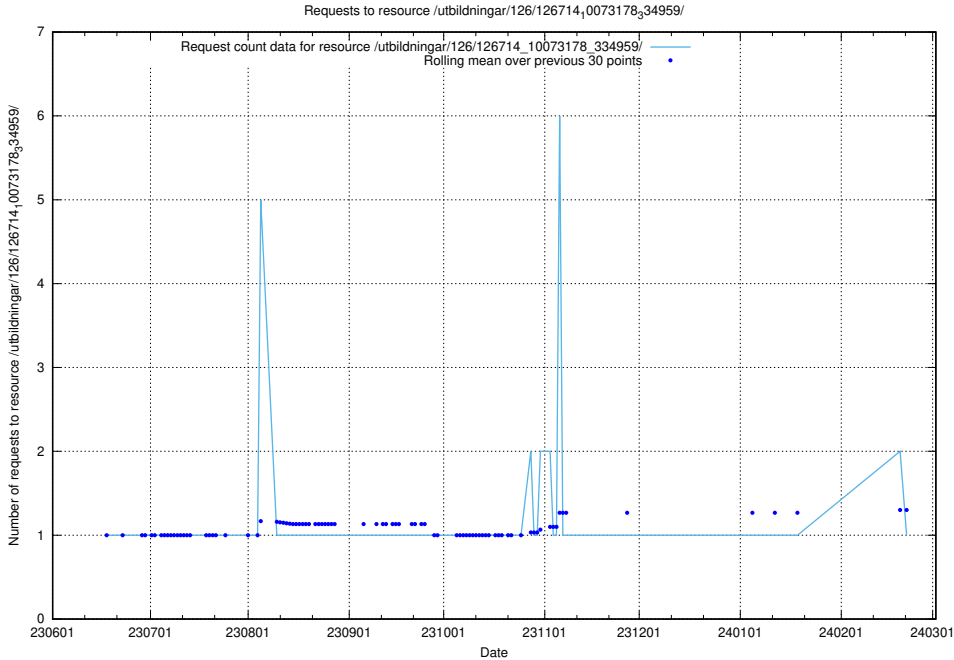

5.5912 Usage of /utbildningar/126/126714_10073178_334959/

Here, we count the number of requests to resource /utbildningar/126/126714_10073178_334959/.