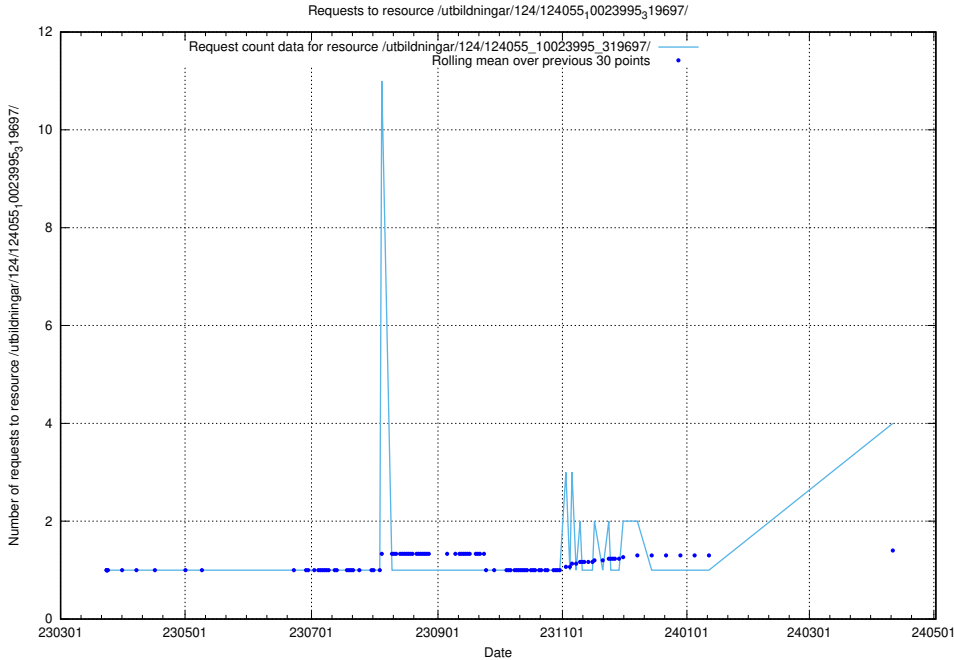

5.218 Usage of /utbildningar/124/124055_10023995_319697/

Here, we count the number of requests to resource /utbildningar/124/124055_10023995_319697/.