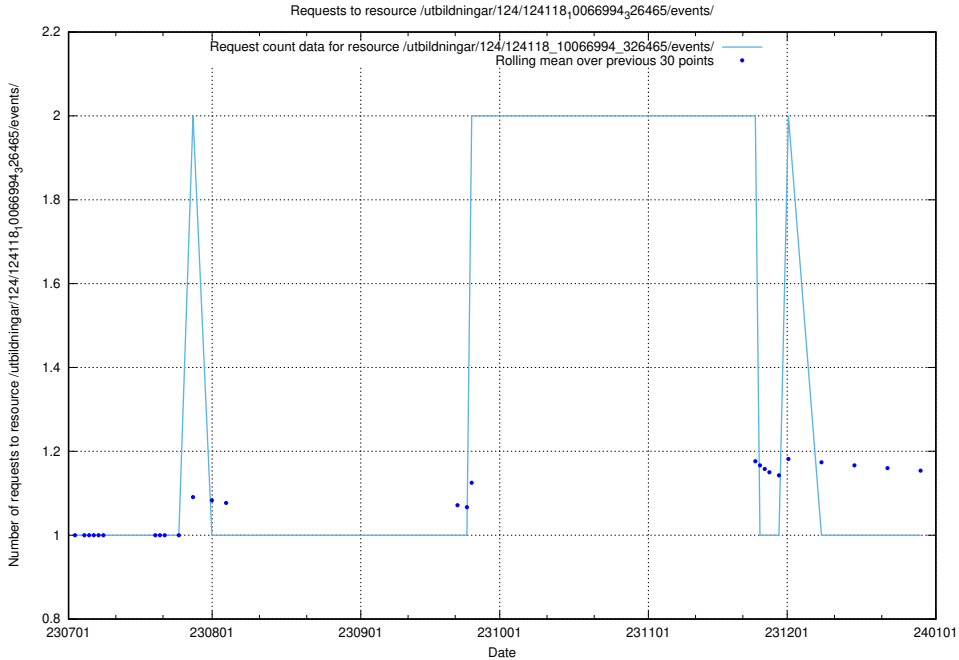

5.5431 Usage of /utbildningar/124/124118_10066994_326465/events/

Here, we count the number of requests to resource /utbildningar/124/124118_10066994_326465/events/