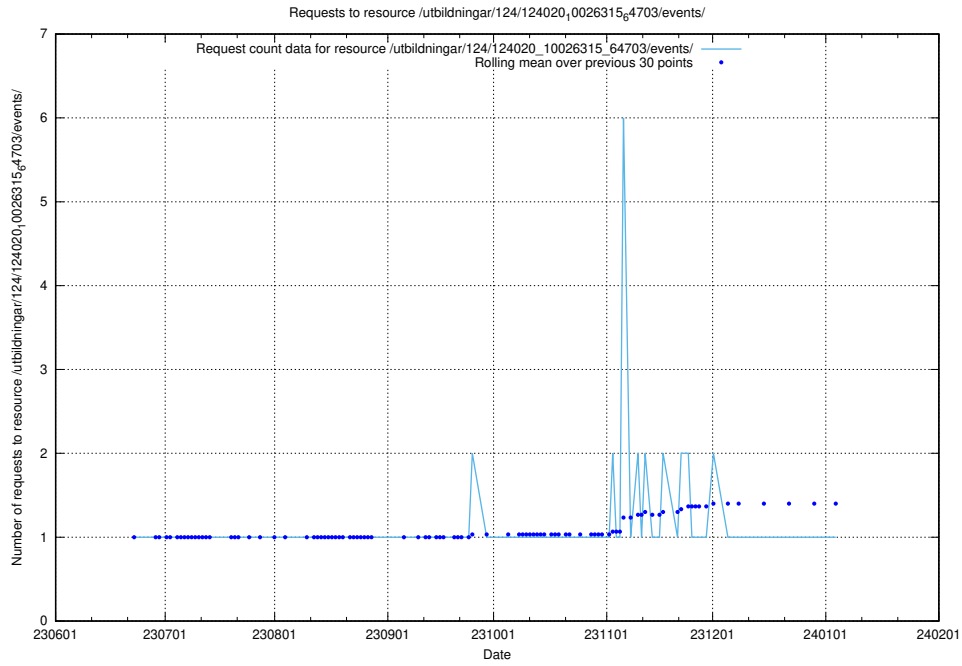

5.5881 Usage of /utbildningar/124/124020_10026315_64703/events/

Here, we count the number of requests to resource /utbildningar/124/124020_10026315_64703/events/.