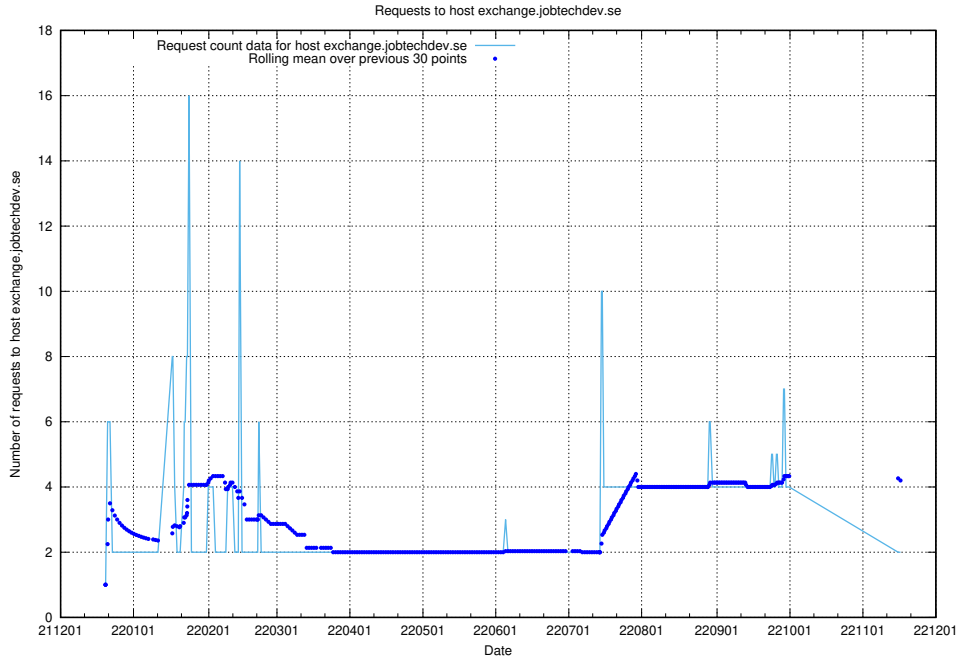

### 7.380 Usage of exchange.jobtechdev.se

Here, we count the number of requests to host exchange.jobtechdev.se.