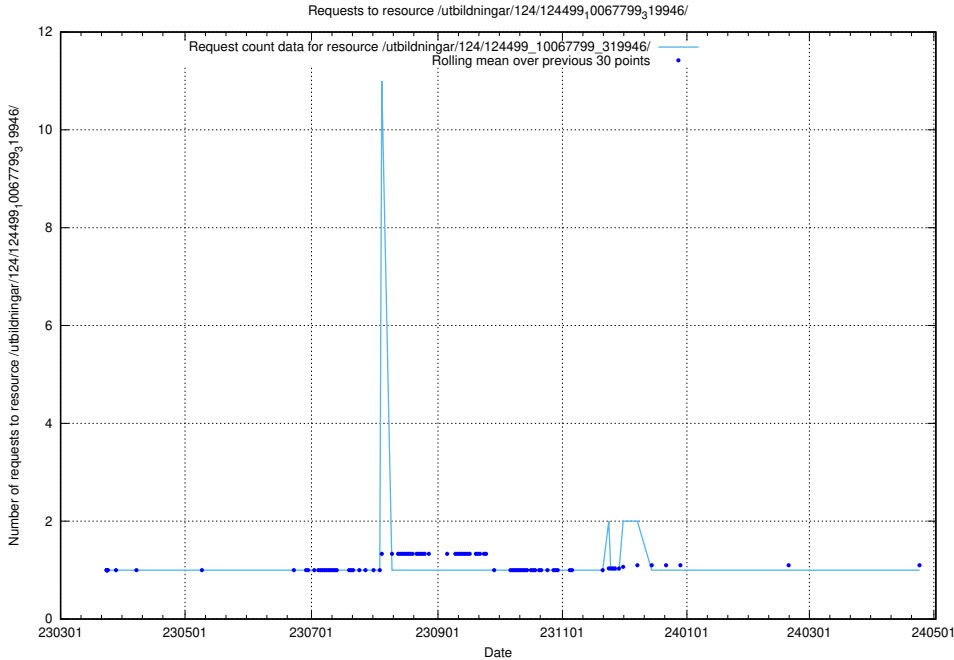

5.2537 Usage of /utbildningar/124/124499_10067799_319946/

Here, we count the number of requests to resource /utbildningar/124/124499_10067799_319946/.