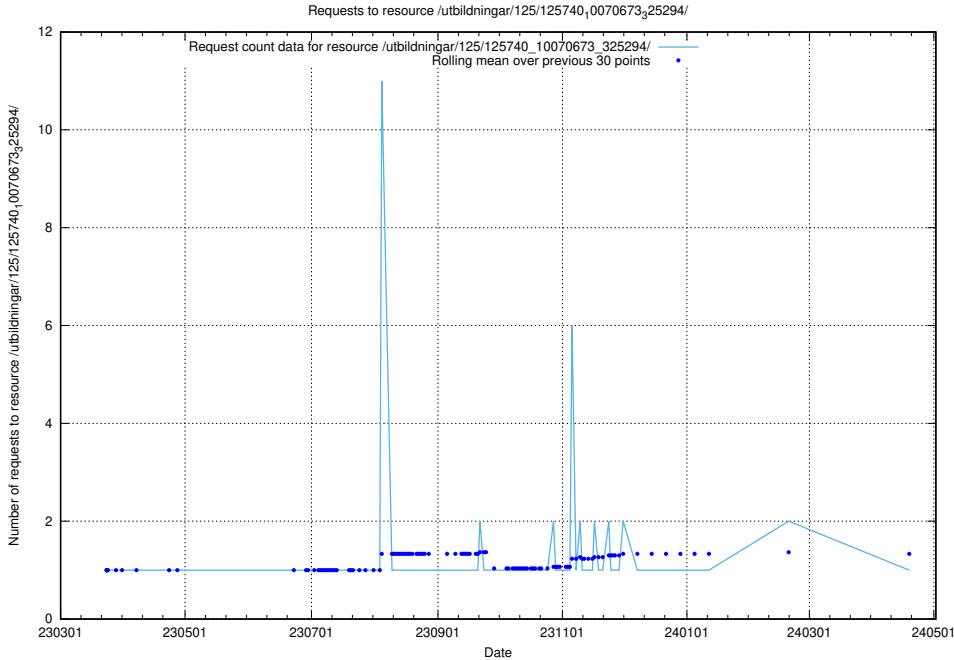

5.1021 Usage of /utbildningar/125/125740_10070673_325294/

Here, we count the number of requests to resource /utbildningar/125/125740_10070673_325294/.