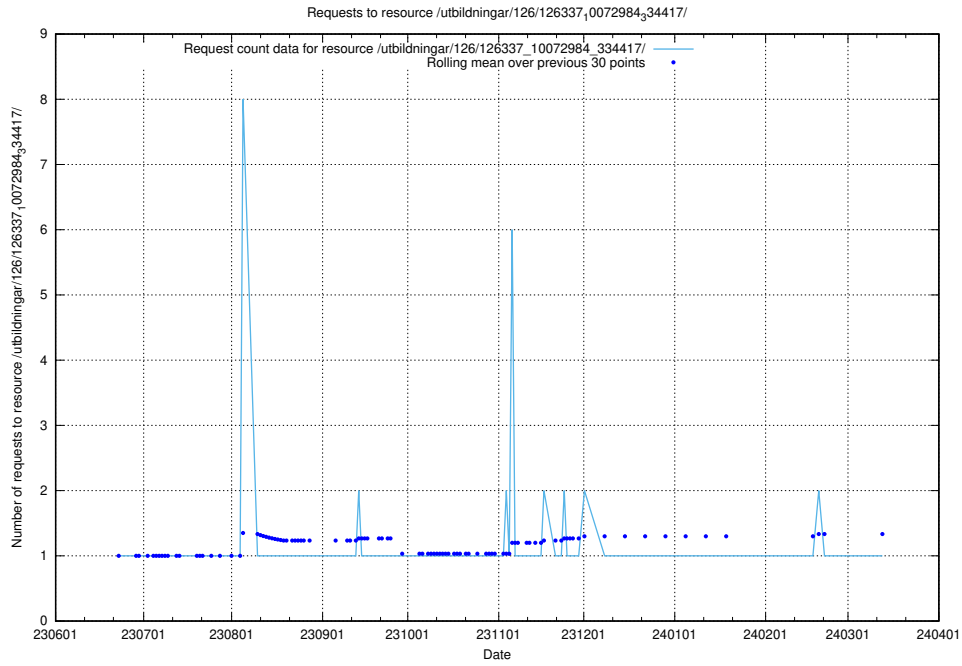

5.5721 Usage of /utbildningar/126/126337_10072984_334417/

Here, we count the number of requests to resource /utbildningar/126/126337_10072984_334417/.