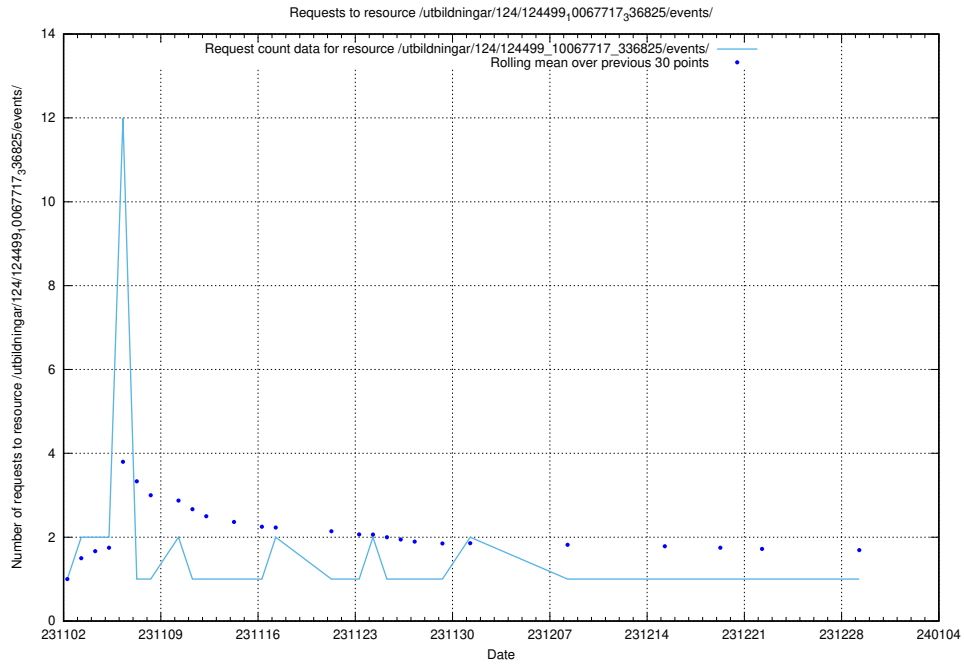

5.4225 Usage of /utbildningar/124/124499_10067717_336825/events/

Here, we count the number of requests to resource /utbildningar/124/124499_10067717_336825/events/