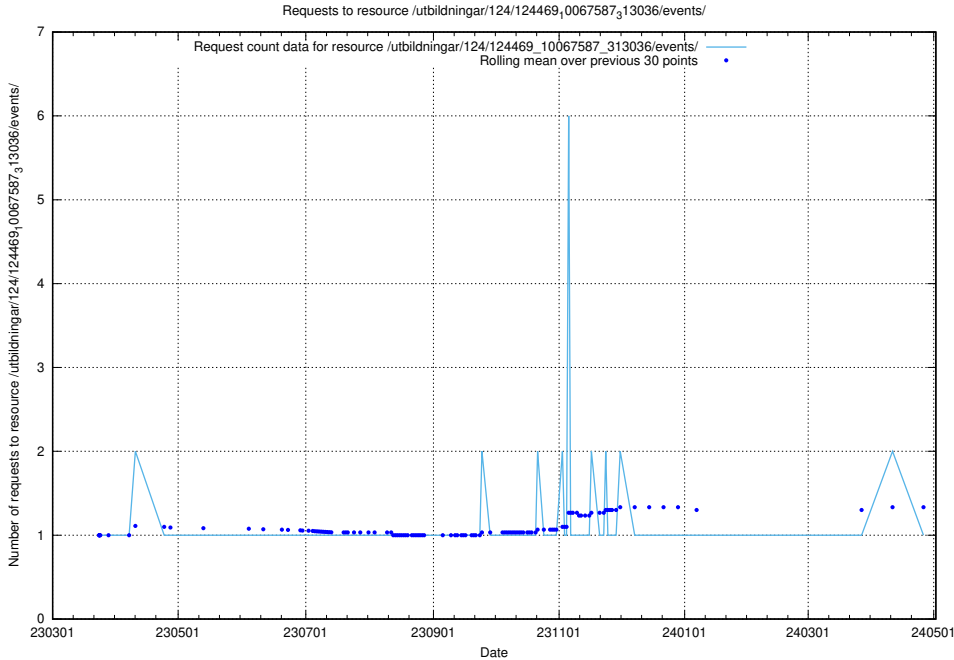

5.3327 Usage of /utbildningar/124/124469_10067587_313036/events/

Here, we count the number of requests to resource /utbildningar/124/124469_10067587_313036/events/