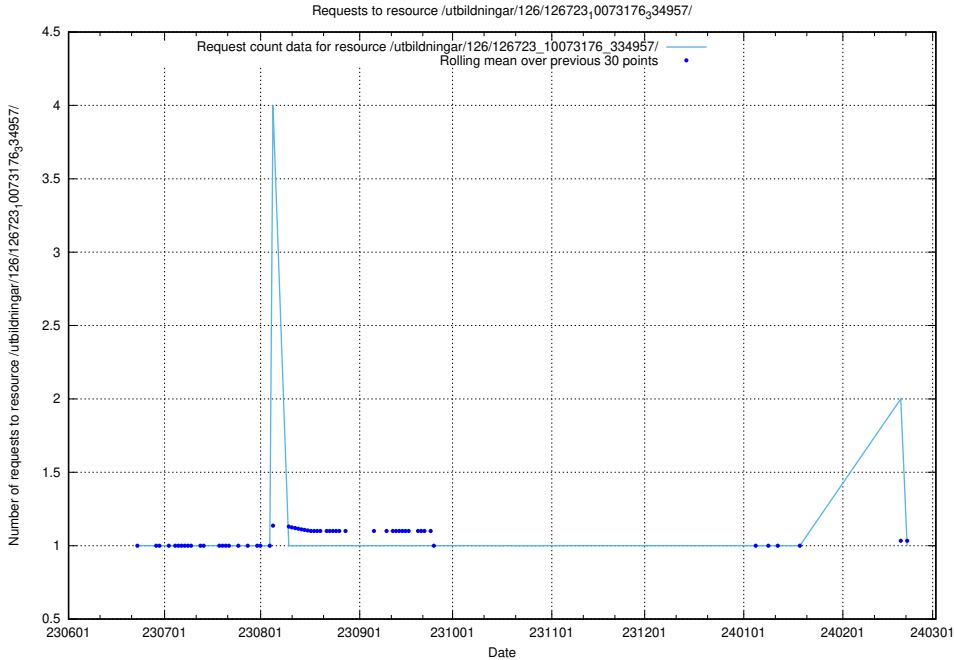

5.5661 Usage of /utbildningar/126/126723_10073176_334957/

Here, we count the number of requests to resource /utbildningar/126/126723_10073176_334957/.