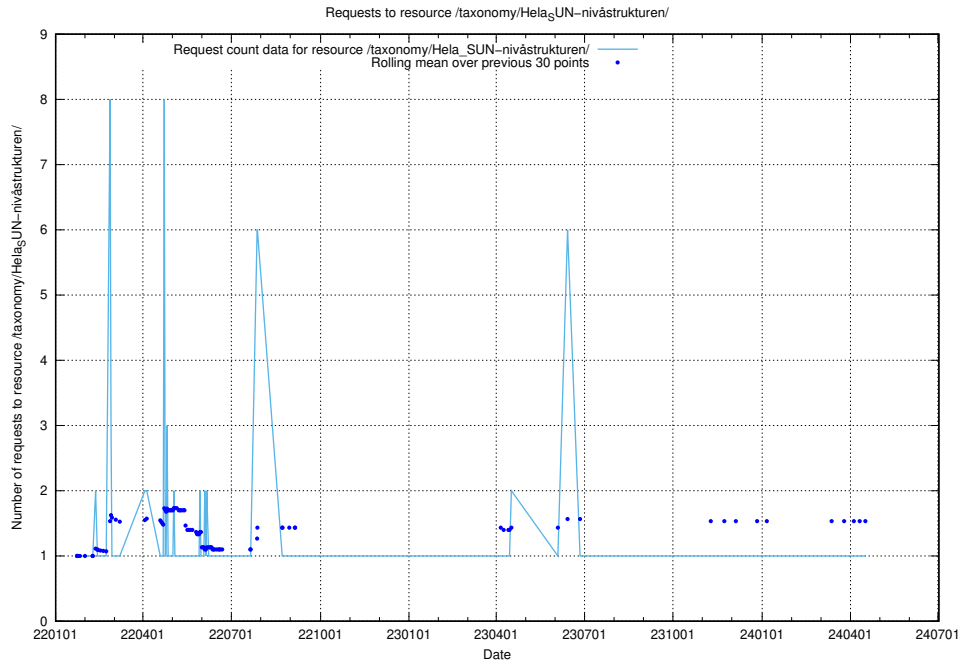

5.4368 Usage of /taxonomy/Hela_SUN-nivåstrukturen/

Here, we count the number of requests to resource /taxonomy/Hela_SUN-nivåstrukturen/.