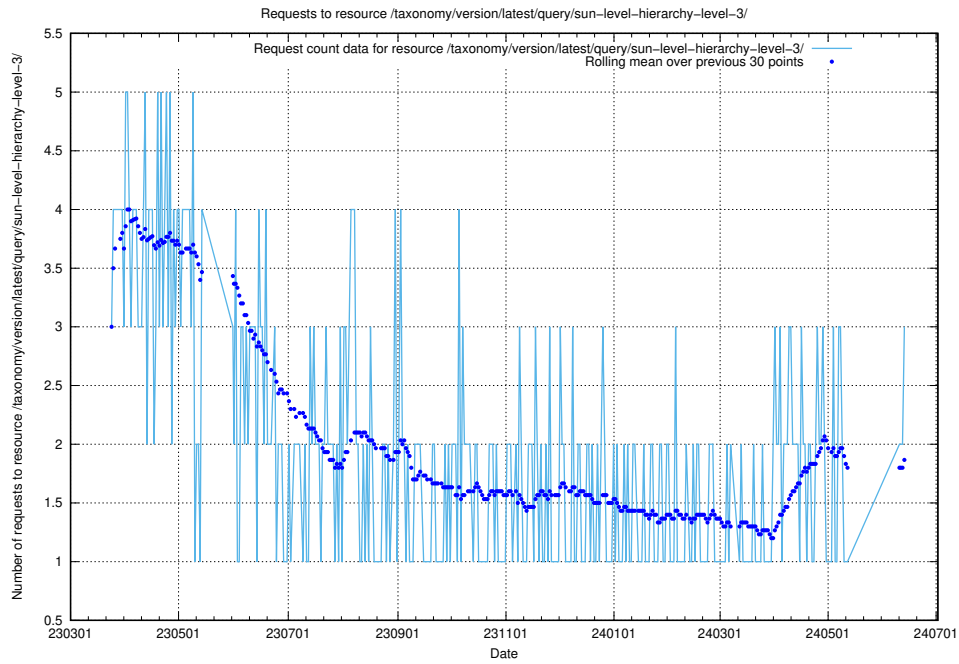

5.432 Usage of /taxonomy/version/latest/query/sun-level-hierarchy-level-3/

Here, we count the number of requests to resource /taxonomy/version/latest/query/sun-level-hierarchy-level-3/.