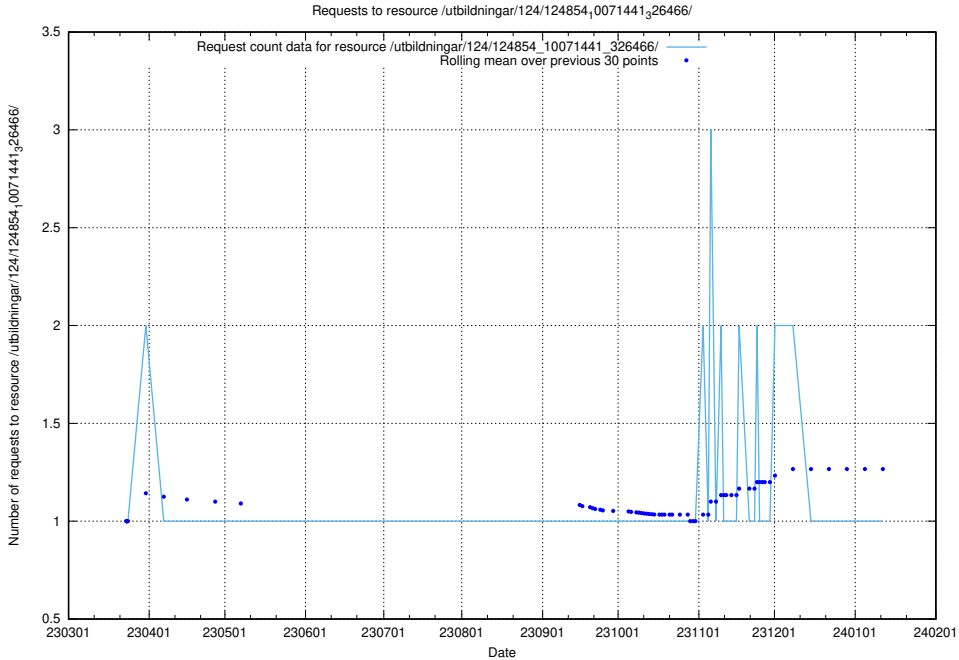

5.1220 Usage of /utbildningar/124/124854_10071441_326466/

Here, we count the number of requests to resource /utbildningar/124/124854_10071441_326466/.