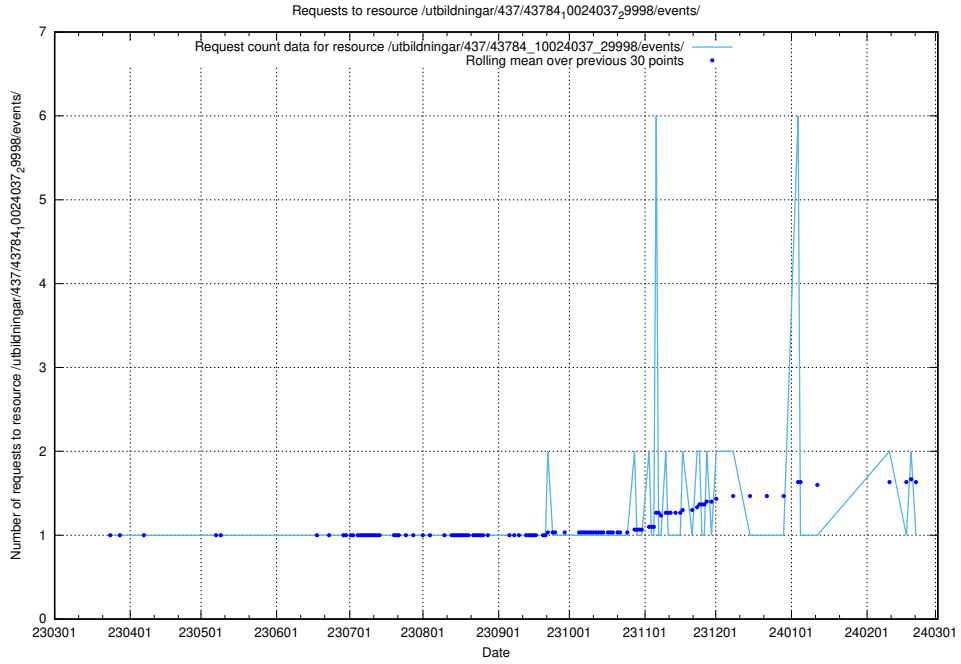

5.6213 Usage of /utbildningar/437/43784_10024037_29998/events/

Here, we count the number of requests to resource /utbildningar/437/43784_10024037_29998/events/.