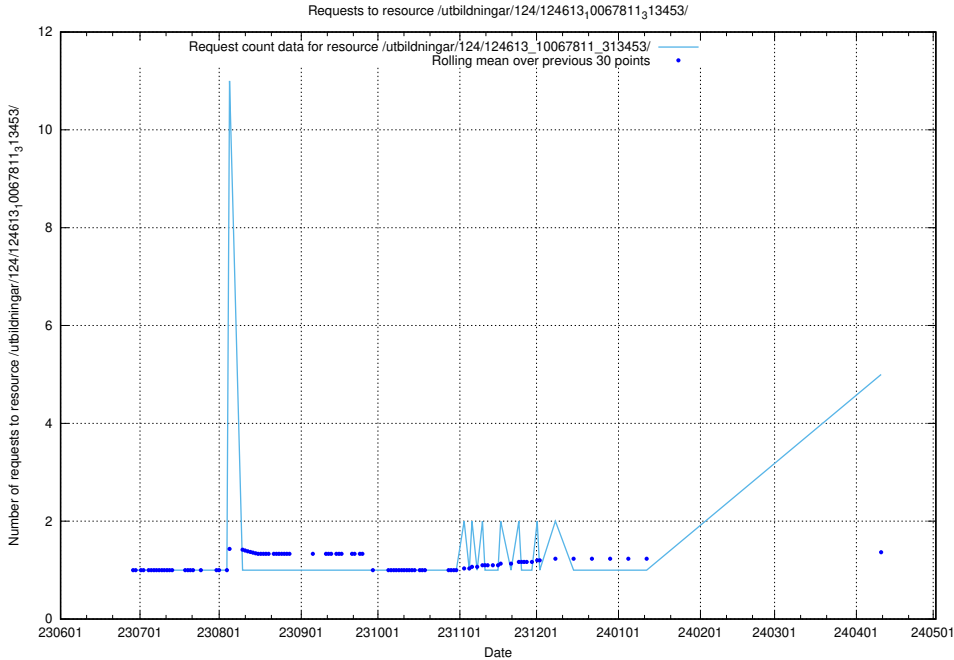

5.153 Usage of /utbildningar/124/124613_10067811_313453/

Here, we count the number of requests to resource /utbildningar/124/124613_10067811_313453/.