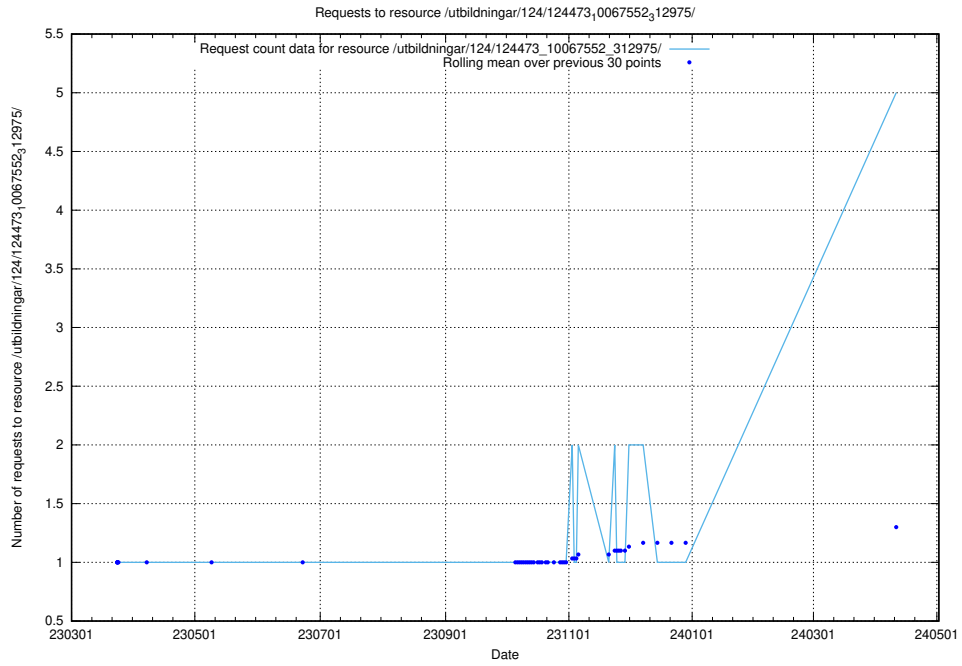

5.131 Usage of /utbildningar/124/124473_10067552_312975/

Here, we count the number of requests to resource /utbildningar/124/124473_10067552_312975/.