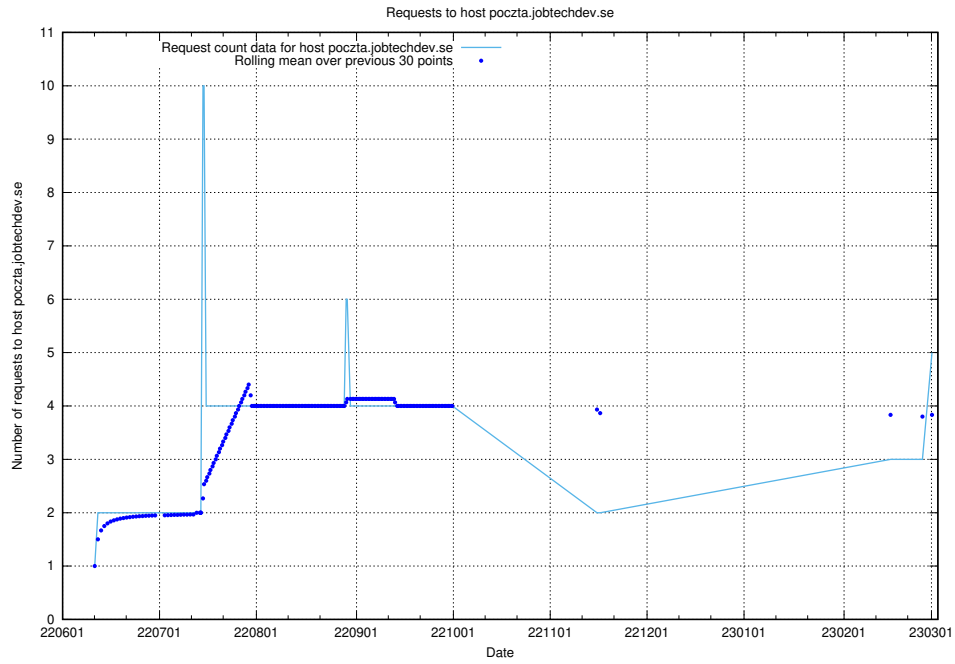

7.94 Usage of poczta.jobtechdev.se

Here, we count the number of requests to host poczta.jobtechdev.se.