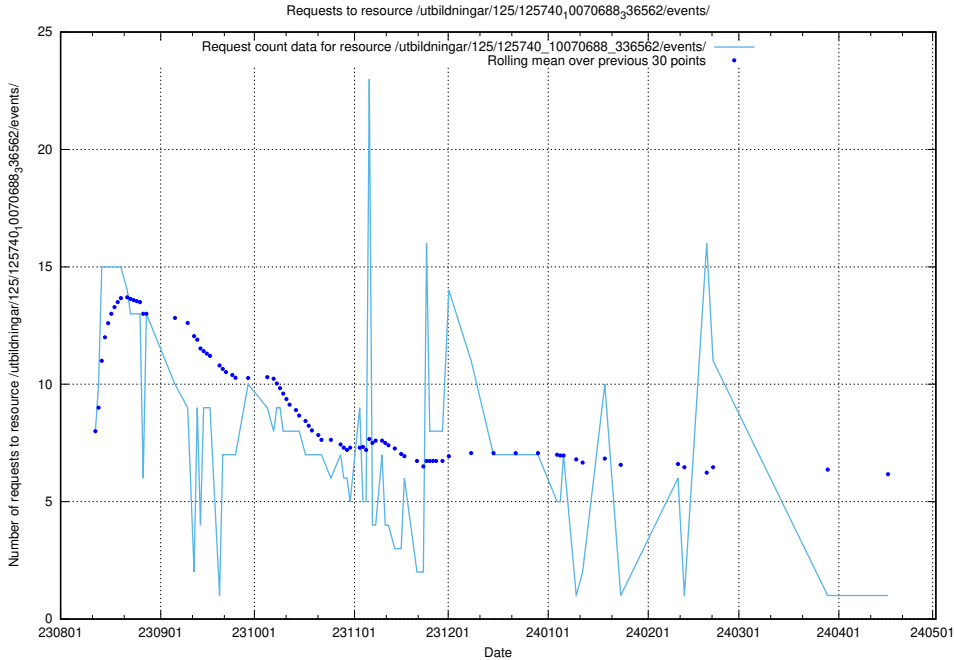

5.4861 Usage of /utbildningar/125/125740_10070688_336562/events/

Here, we count the number of requests to resource /utbildningar/125/125740_10070688_336562/events/