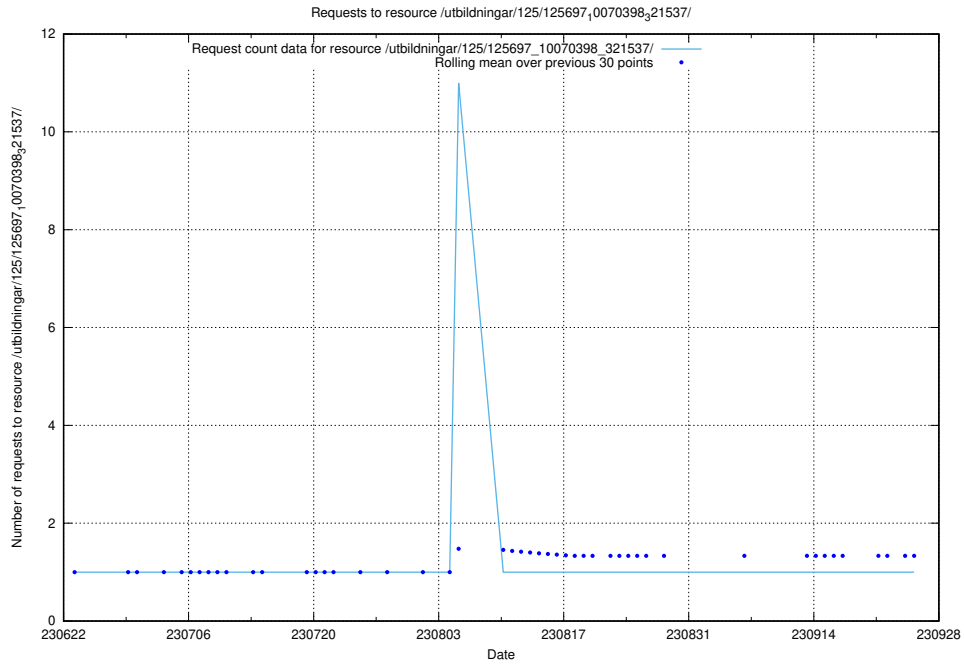

5.5769 Usage of /utbildningar/125/125697_10070398_321537/

Here, we count the number of requests to resource /utbildningar/125/125697_10070398_321537/.