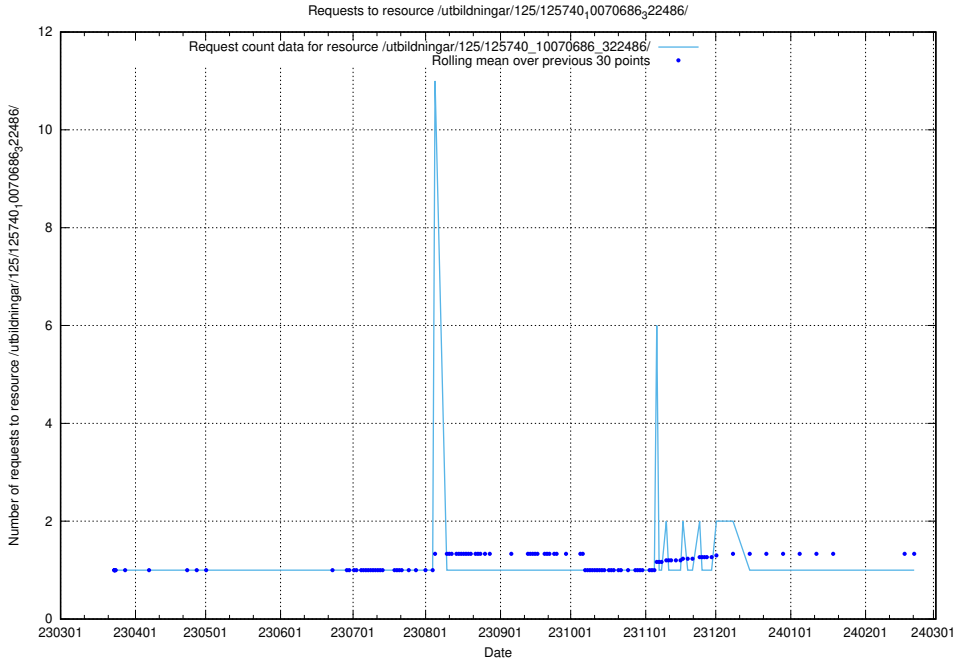

5.1005 Usage of /utbildningar/125/125740_10070686_322486/

Here, we count the number of requests to resource /utbildningar/125/125740_10070686_322486/.