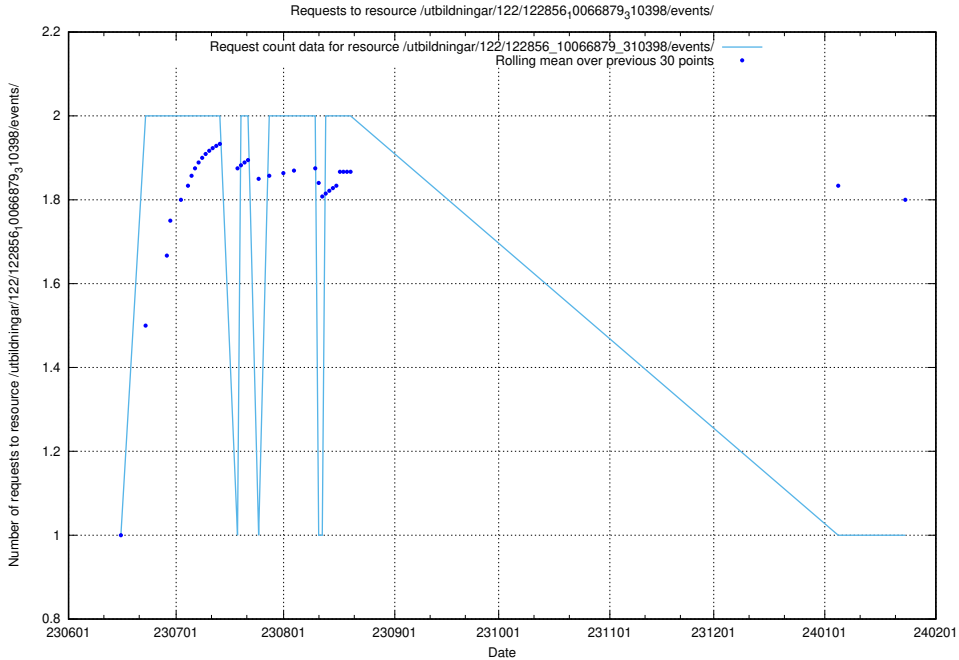

5.5940 Usage of /utbildningar/122/122856_10066879_310398/events/

Here, we count the number of requests to resource /utbildningar/122/122856_10066879_310398/events/