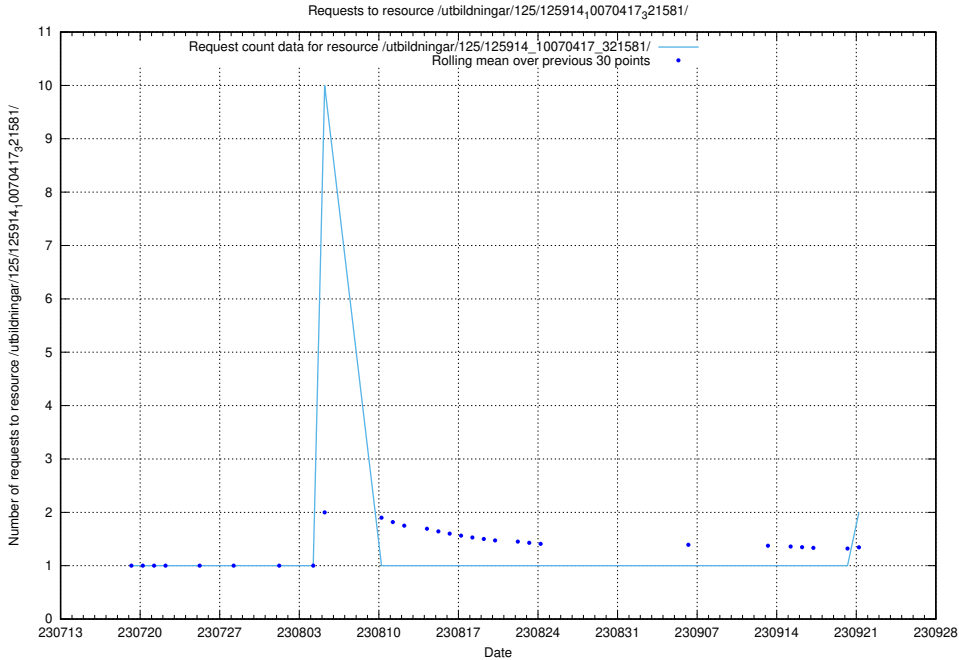

5.807 Usage of /utbildningar/125/125914_10070417_321581/

Here, we count the number of requests to resource /utbildningar/125/125914_10070417_321581/.