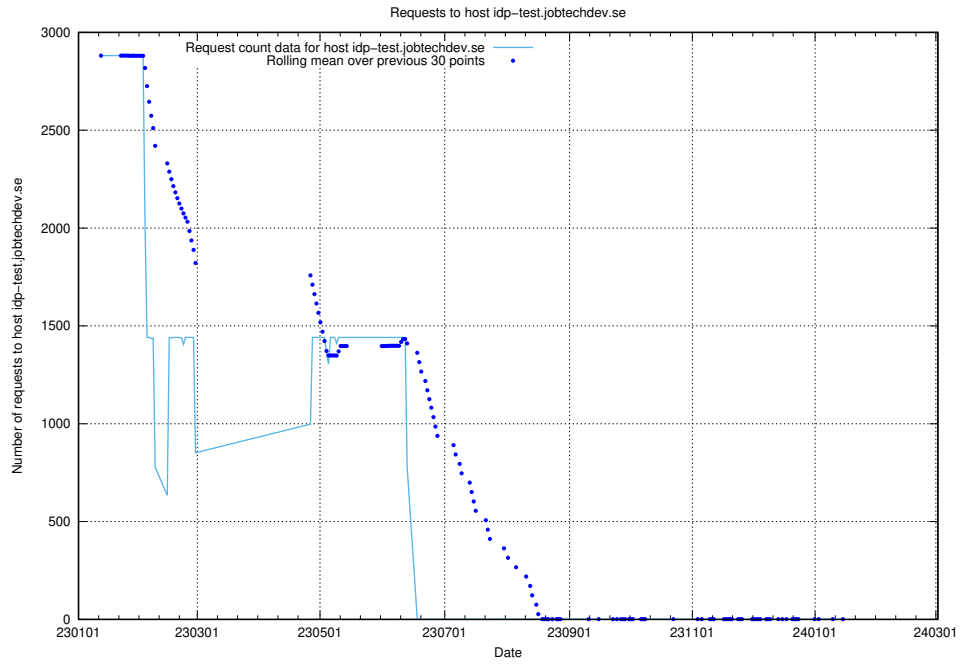

7.306 Usage of idp-test.jobtechdev.se

Here, we count the number of requests to host idp-test.jobtechdev.se.