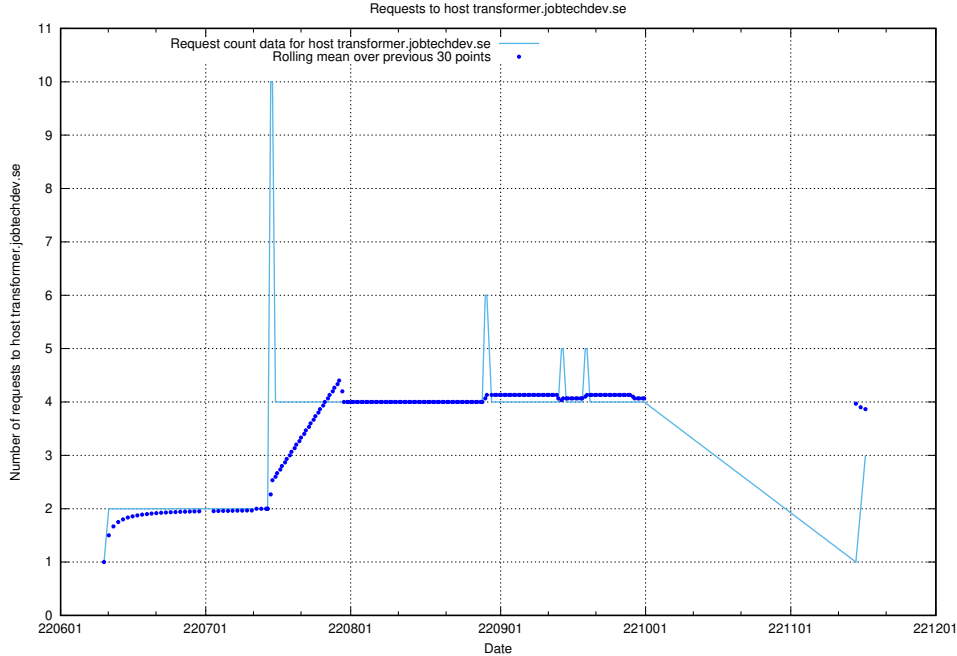

7.216 Usage of transformer.jobtechdev.se

Here, we count the number of requests to host transformer.jobtechdev.se.