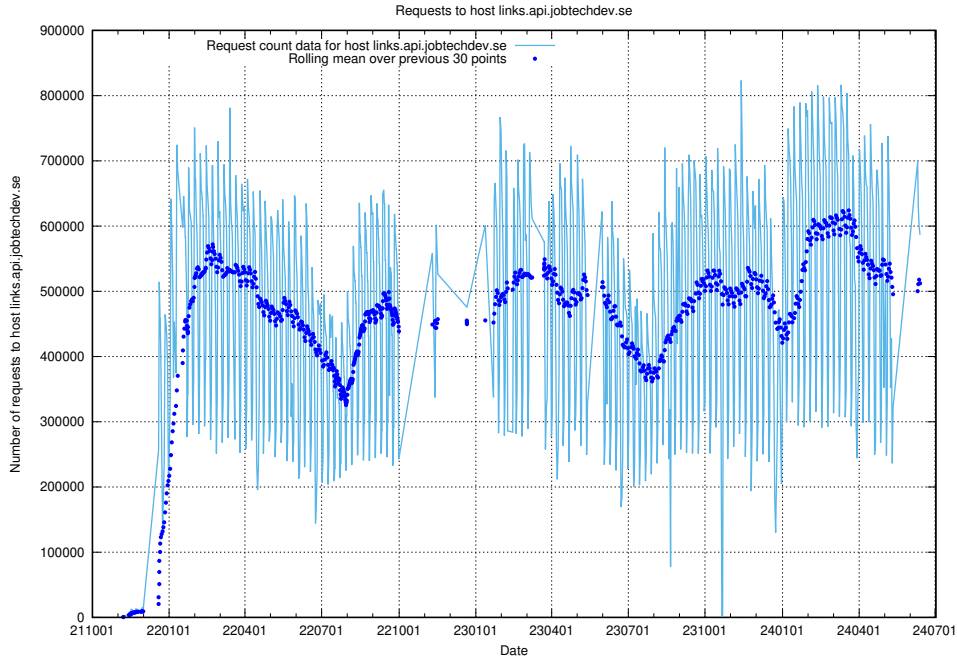

7.3 Usage of links.api.jobtechdev.se

Here, we count the number of requests to host links.api.jobtechdev.se.