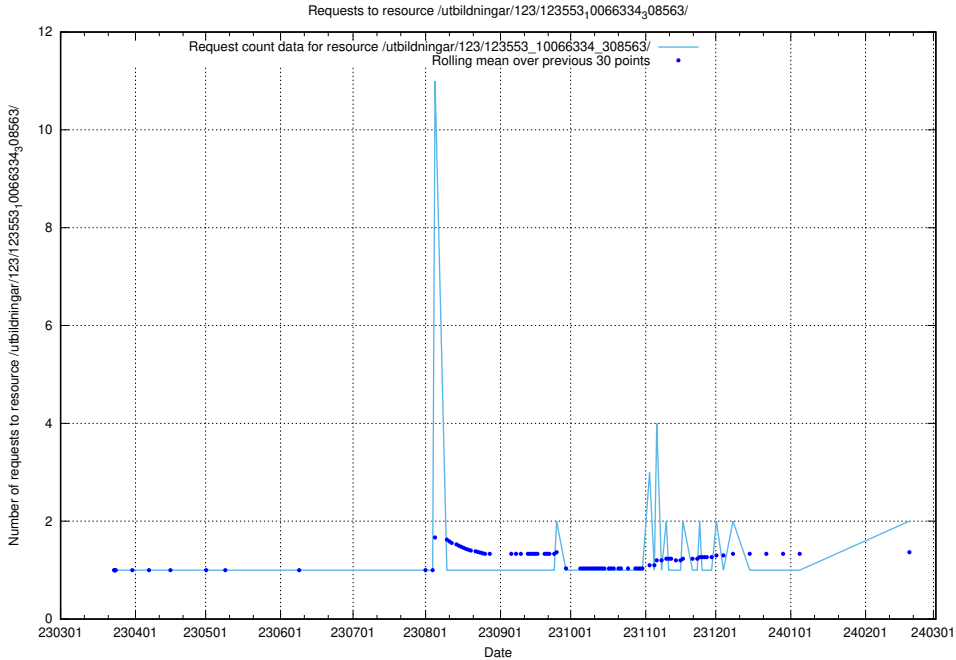

5.748 Usage of /utbildningar/123/123553_10066334_308563/

Here, we count the number of requests to resource /utbildningar/123/123553_10066334_308563/.