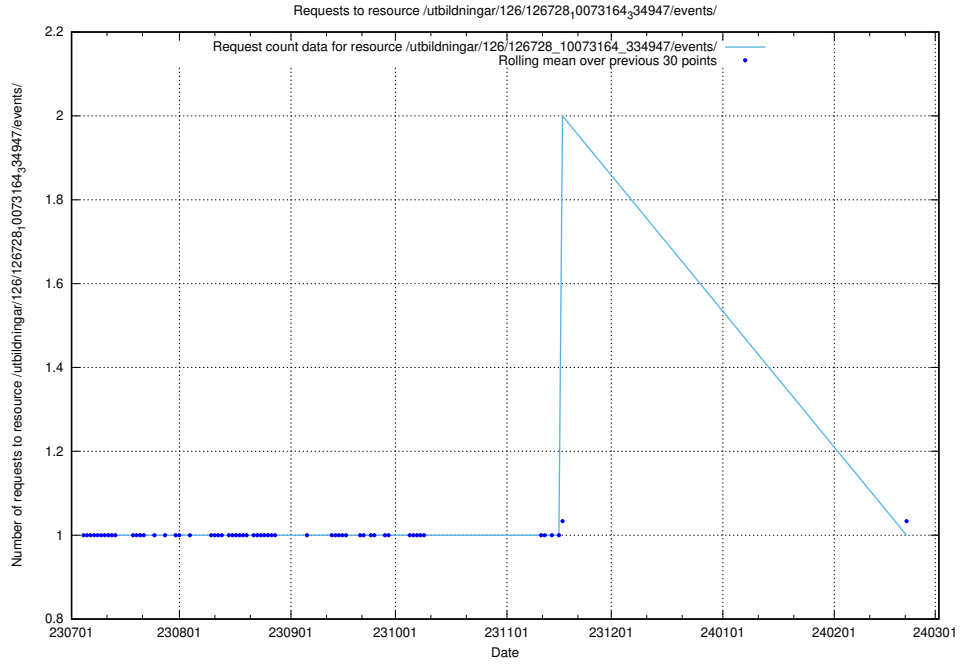

5.5403 Usage of /utbildningar/126/126728_10073164_334947/events/

Here, we count the number of requests to resource /utbildningar/126/126728_10073164_334947/events/