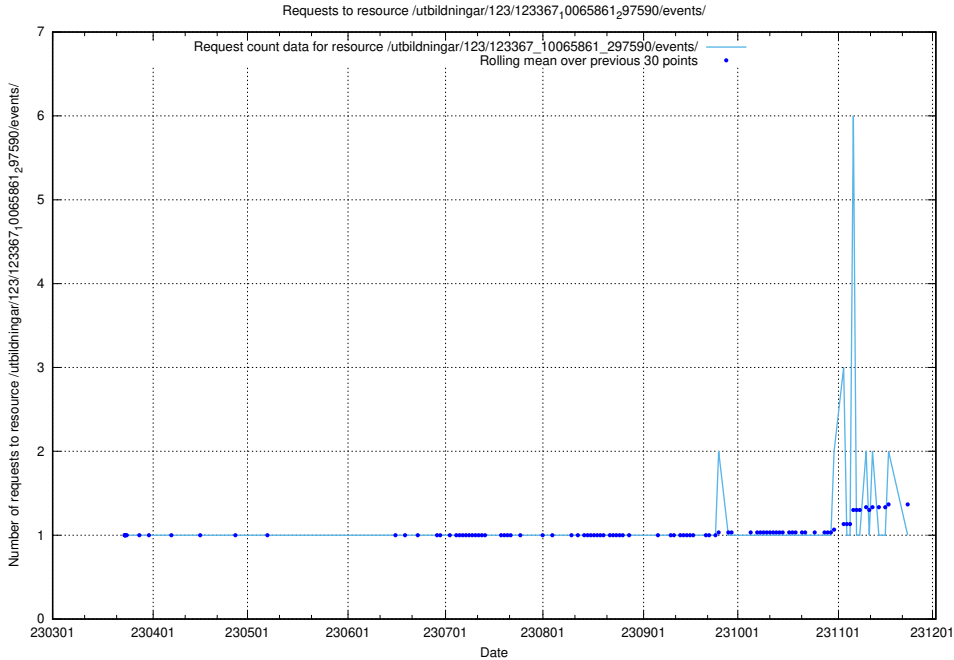

5.4862 Usage of /utbildningar/123/123367_10065861_297590/events/

Here, we count the number of requests to resource /utbildningar/123/123367_10065861_297590/events/