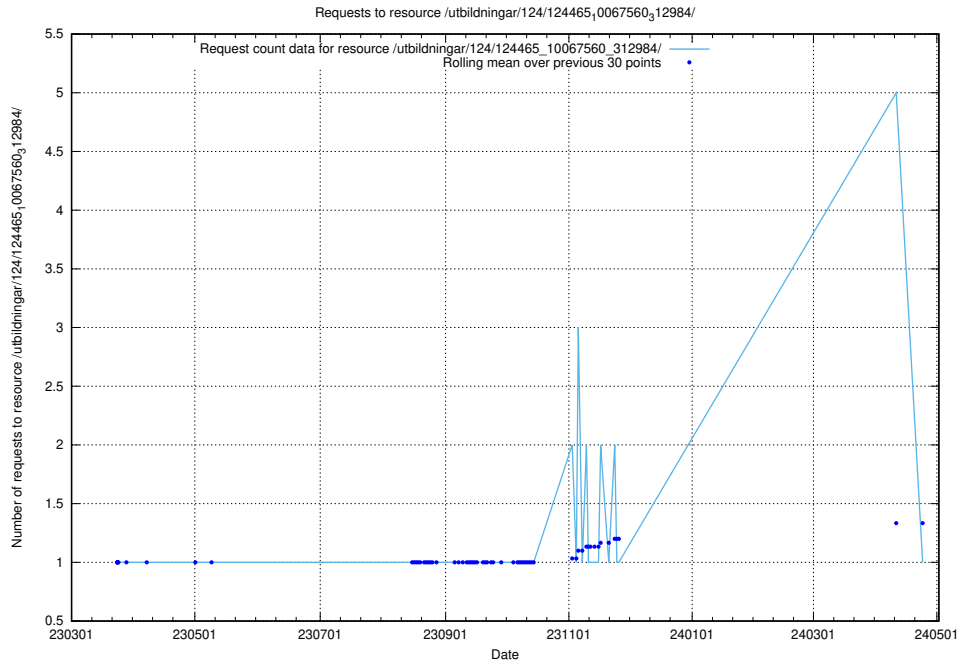

5.3483 Usage of /utbildningar/124/124465_10067560_312984/

Here, we count the number of requests to resource /utbildningar/124/124465_10067560_312984/.