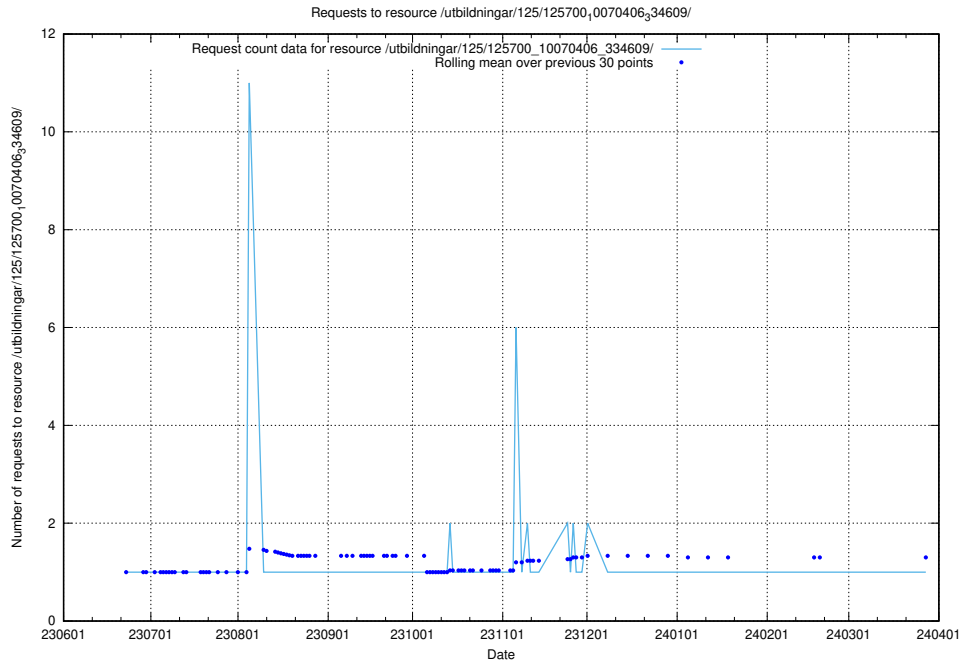

5.5768 Usage of /utbildningar/125/125700_10070406_334609/

Here, we count the number of requests to resource /utbildningar/125/125700_10070406_334609/.