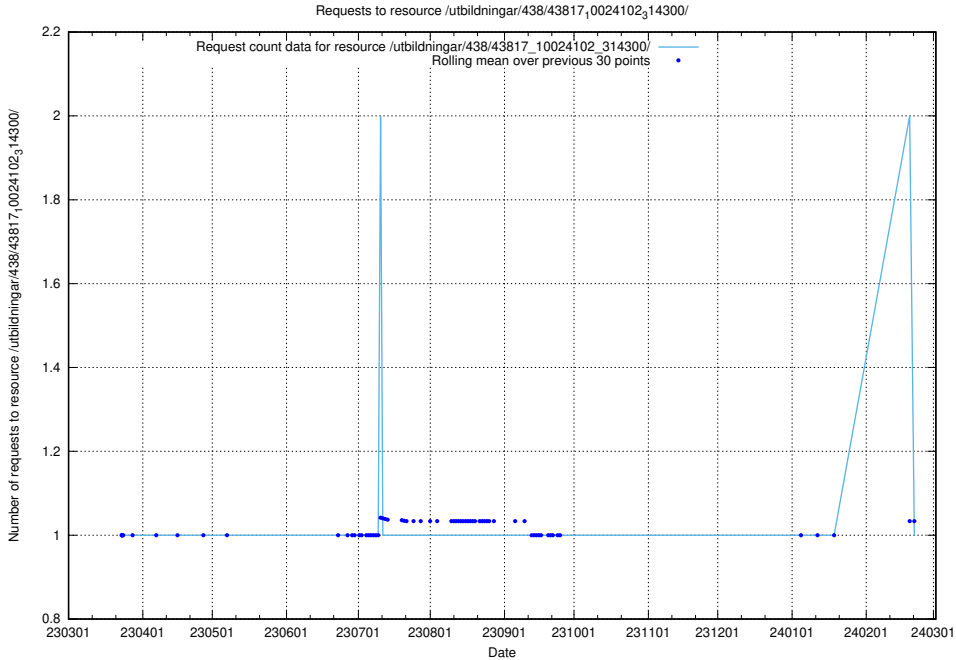

5.6374 Usage of /utbildningar/438/43817_10024102_314300/

Here, we count the number of requests to resource /utbildningar/438/43817_10024102_314300/.