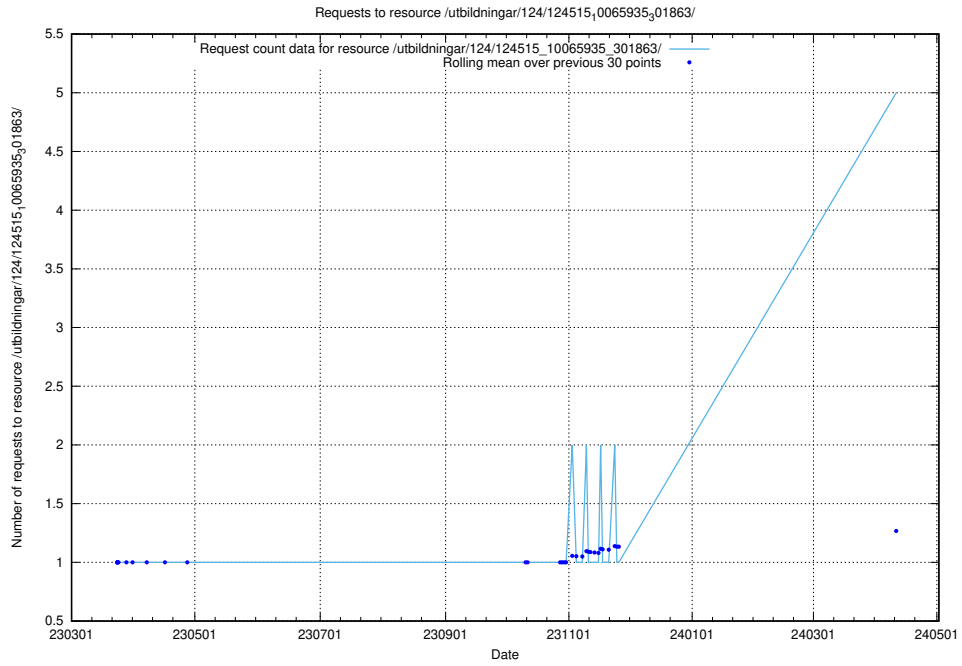

5.125 Usage of /utbildningar/124/124515_10065935_301863/

Here, we count the number of requests to resource /utbildningar/124/124515_10065935_301863/.