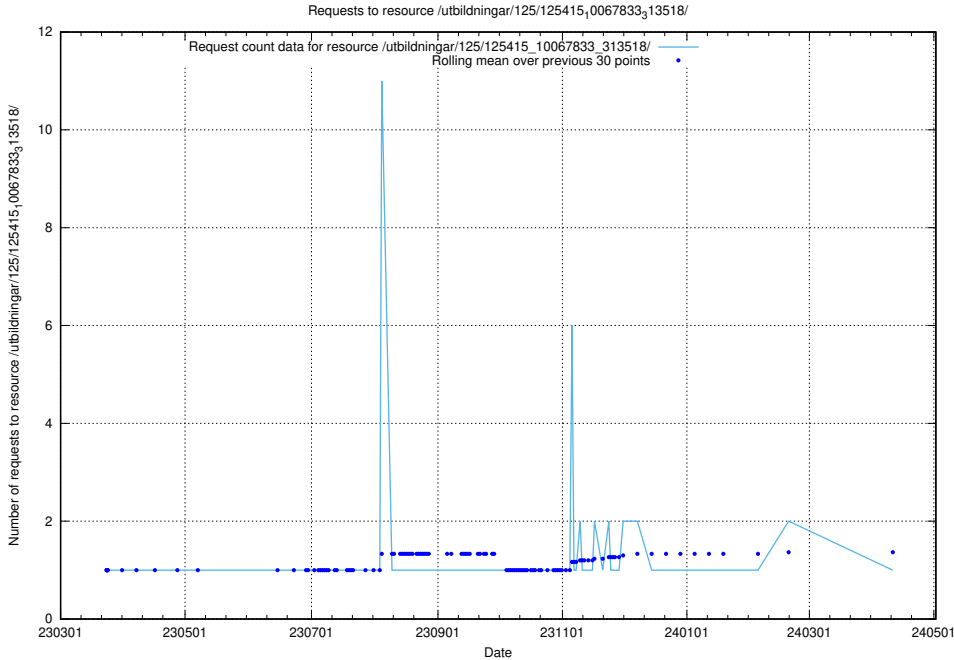

5.1128 Usage of /utbildningar/125/125415_10067833_313518/

Here, we count the number of requests to resource /utbildningar/125/125415_10067833_313518/.