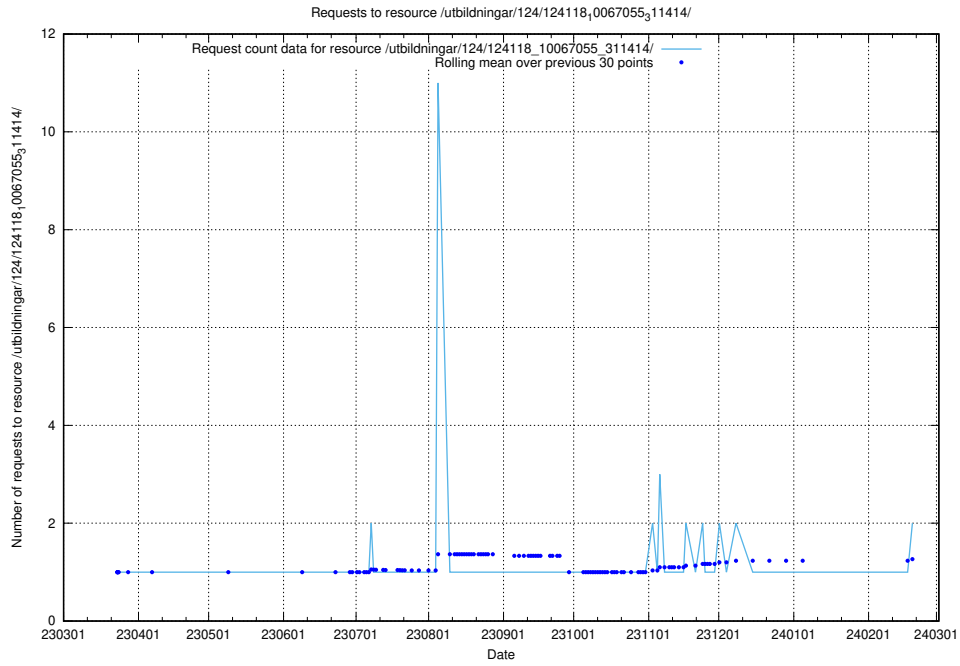

5.713 Usage of /utbildningar/124/124118_10067055_311414/

Here, we count the number of requests to resource /utbildningar/124/124118_10067055_311414/.