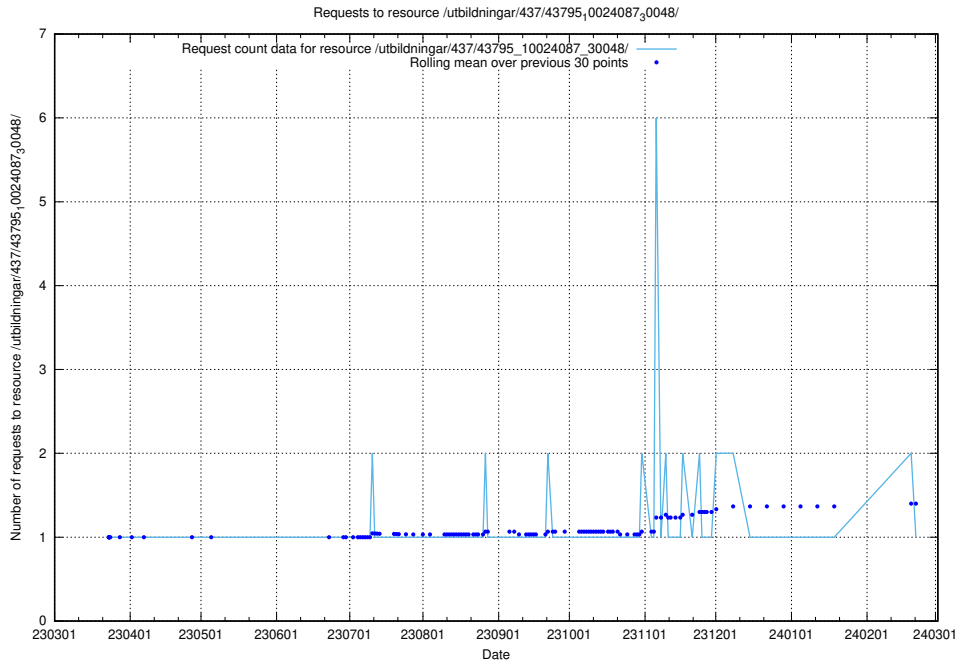

5.6390 Usage of /utbildningar/437/43795_10024087_30048/

Here, we count the number of requests to resource /utbildningar/437/43795_10024087_30048/.