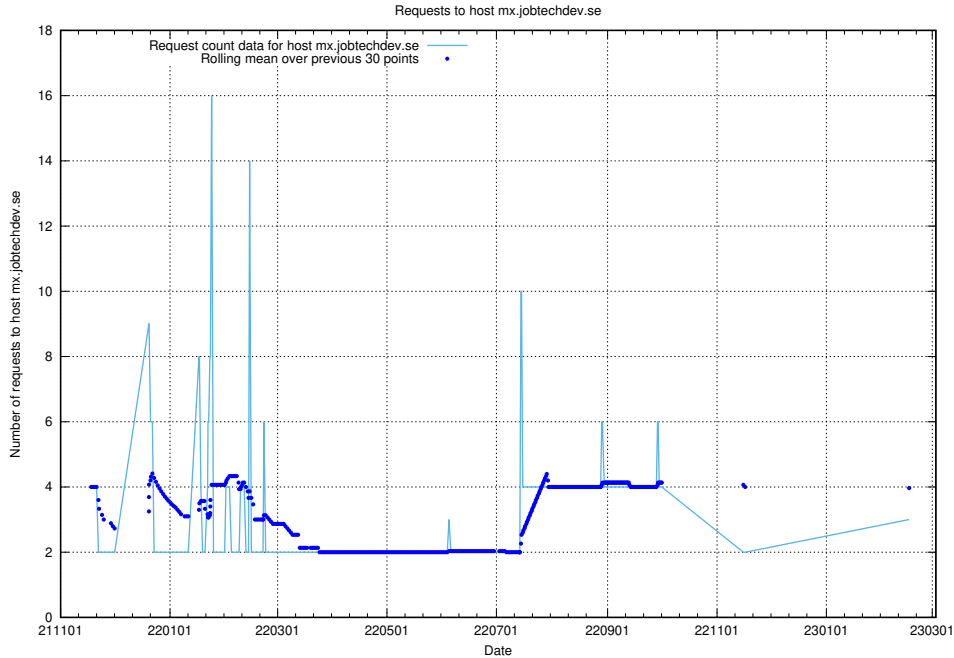

7.225 Usage of mx.jobtechdev.se

Here, we count the number of requests to host mx.jobtechdev.se.