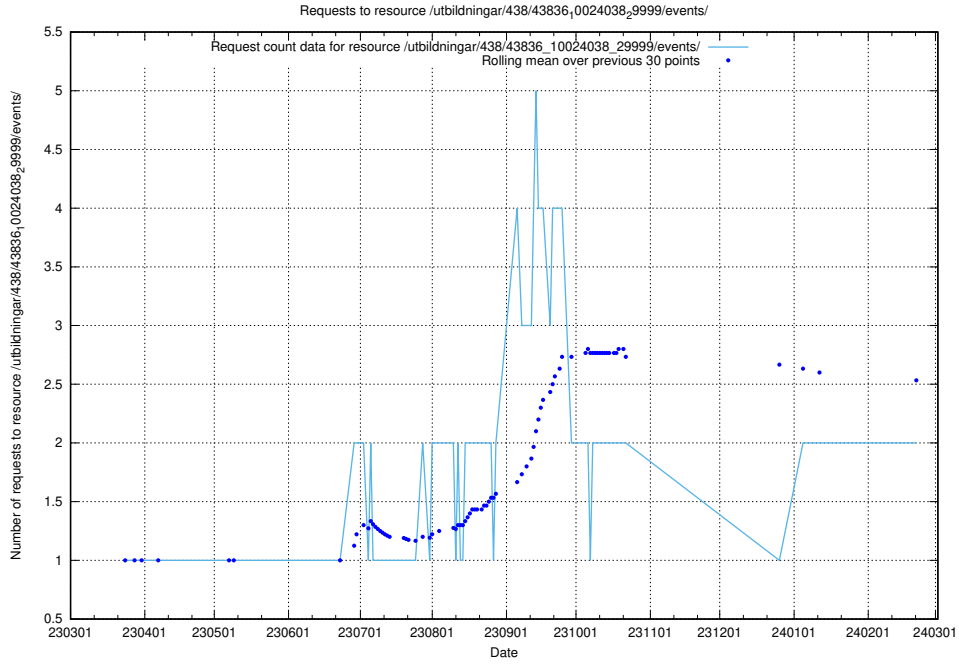

5.948 Usage of /utbildningar/438/43836_10024038_29999/events/

Here, we count the number of requests to resource /utbildningar/438/43836_10024038_29999/events/.