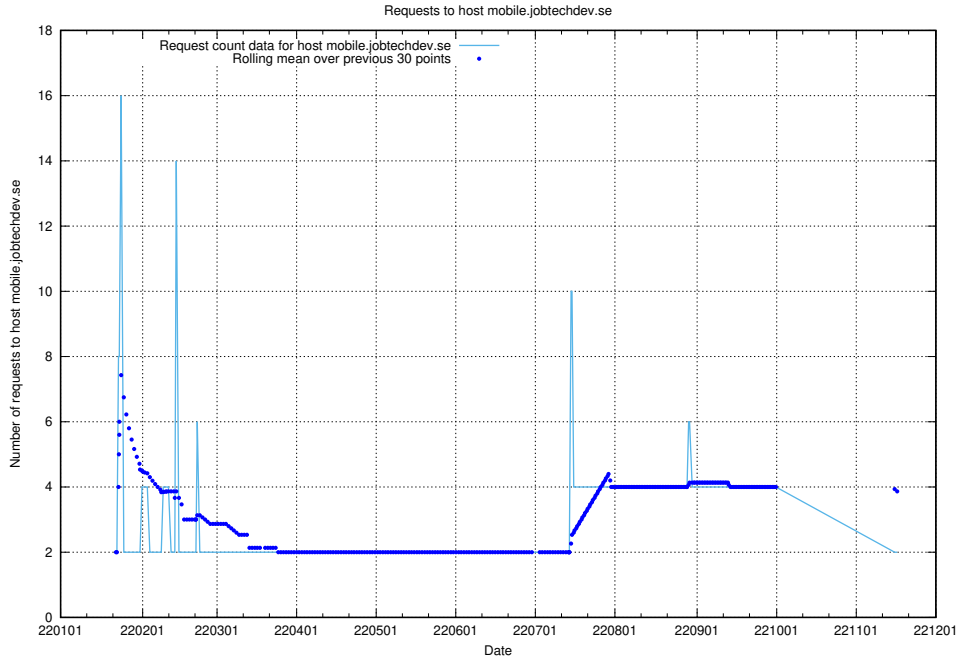

7.596 Usage of mobile.jobtechdev.se

Here, we count the number of requests to host mobile.jobtechdev.se.