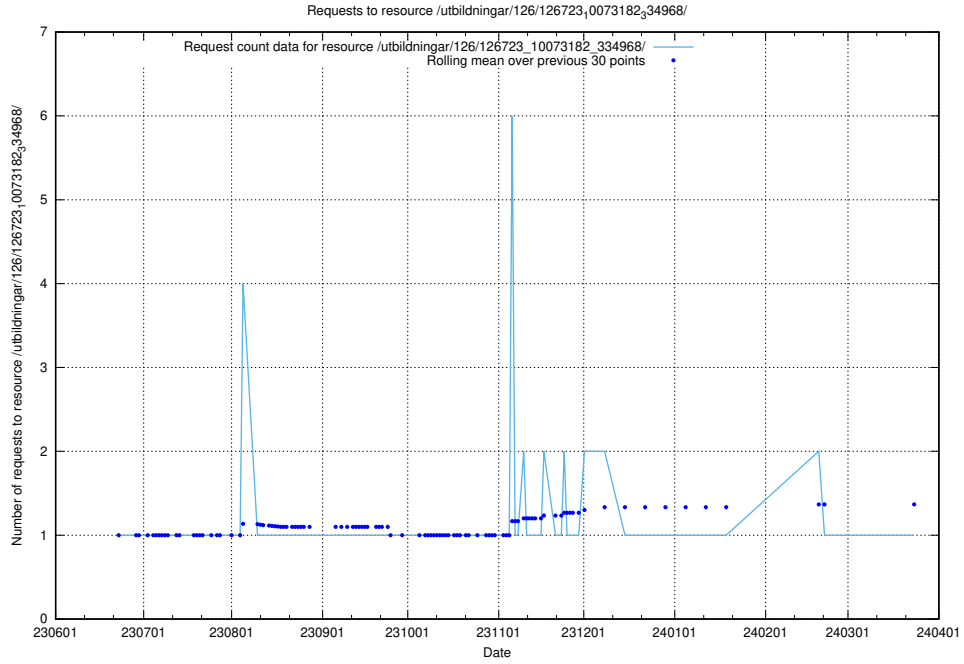

5.5660 Usage of /utbildningar/126/126723_10073182_334968/

Here, we count the number of requests to resource /utbildningar/126/126723_10073182_334968/.