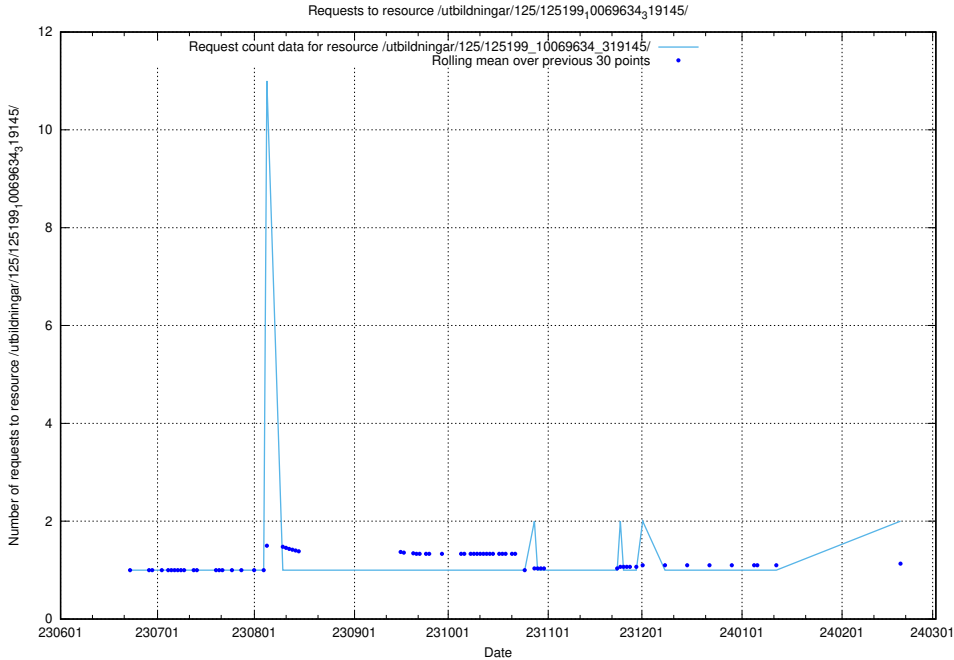

5.861 Usage of /utbildningar/125/125199_10069634_319145/

Here, we count the number of requests to resource /utbildningar/125/125199_10069634_319145/.