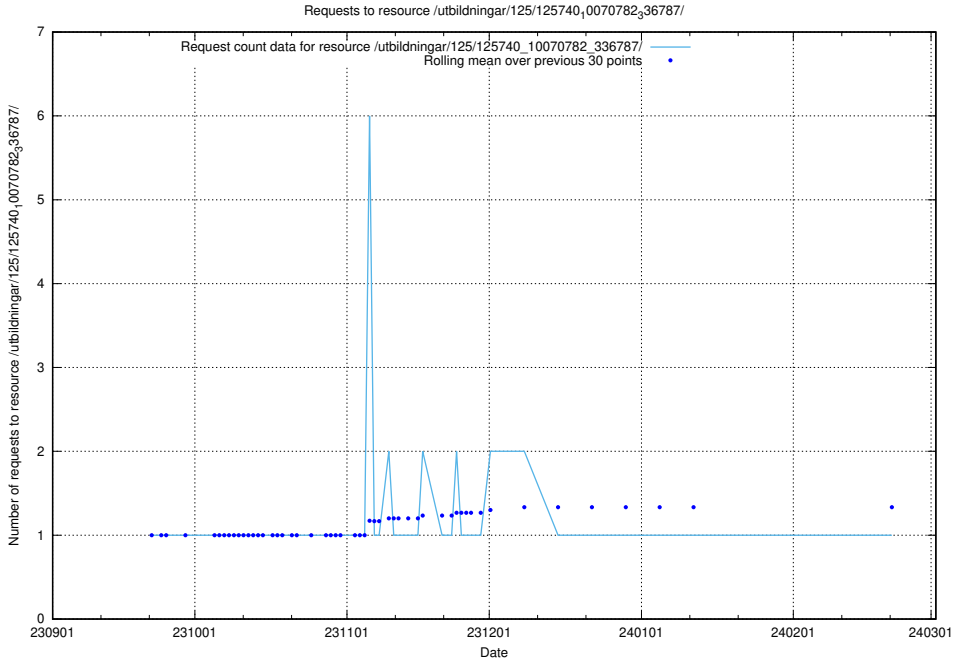

5.4570 Usage of /utbildningar/125/125740_10070782_336787/

Here, we count the number of requests to resource /utbildningar/125/125740_10070782_336787/.