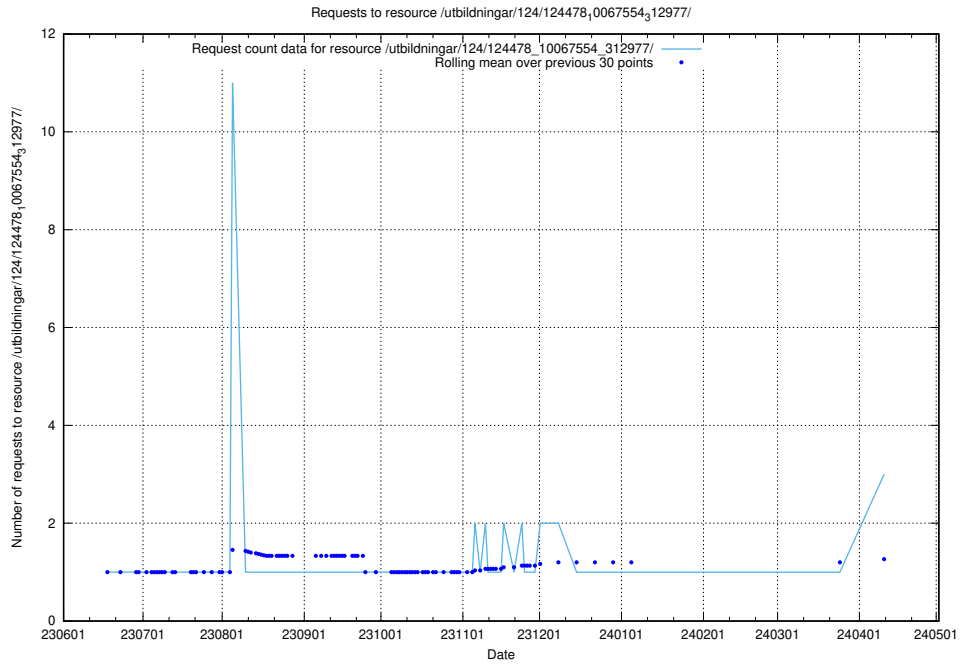

5.413 Usage of /utbildningar/124/124478_10067554_312977/

Here, we count the number of requests to resource /utbildningar/124/124478_10067554_312977/.