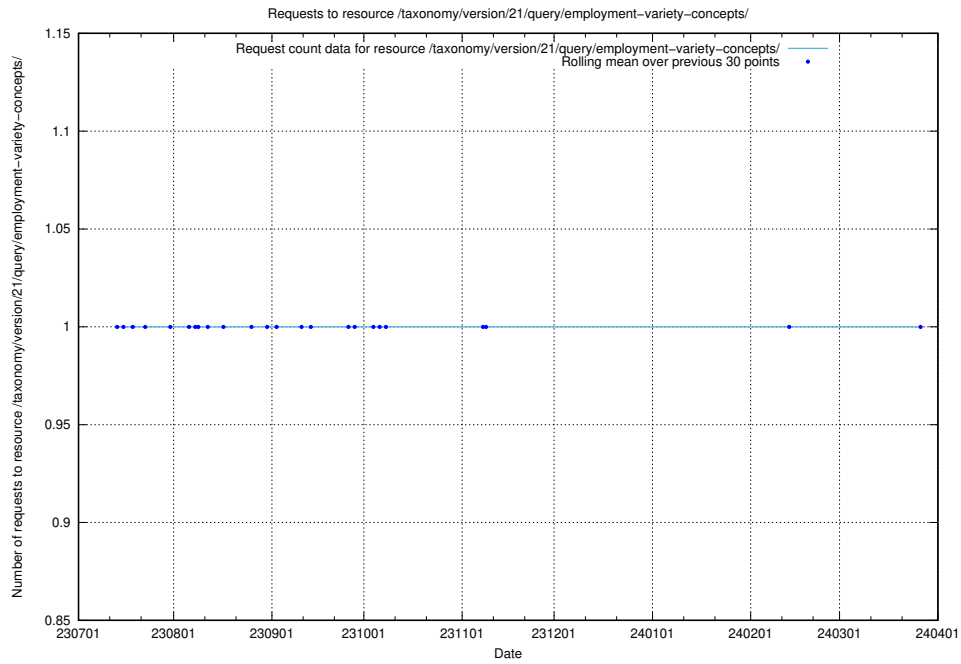

5.5153 Usage of /taxonomy/version/21/query/employment-variety-concepts/

Here, we count the number of requests to resource /taxonomy/version/21/query/employment-variety-concepts/.