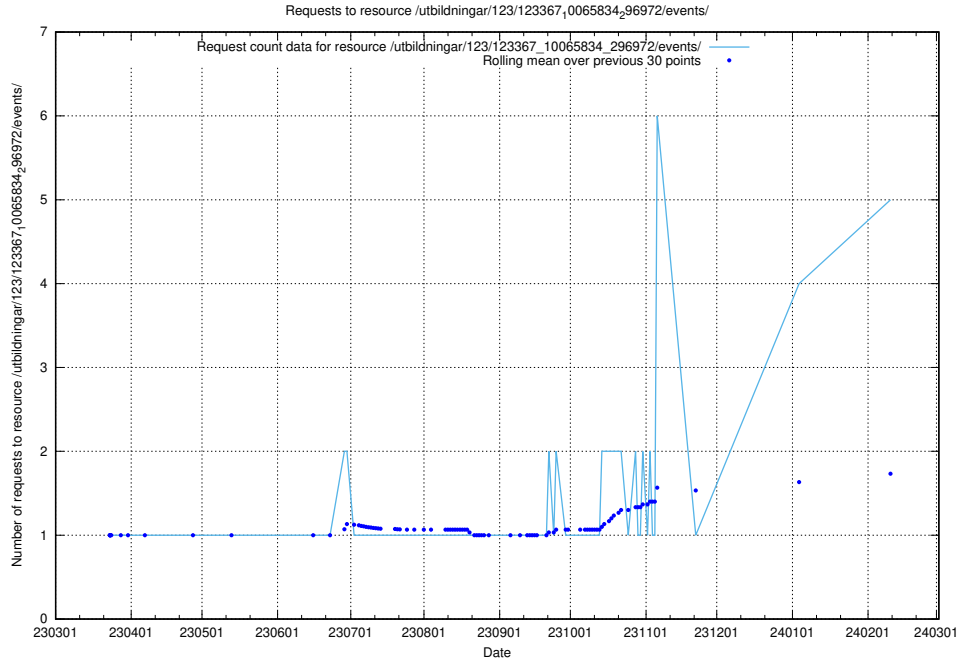

5.146 Usage of /utbildningar/123/123367_10065834_296972/events/

Here, we count the number of requests to resource /utbildningar/123/123367_10065834_296972/events/