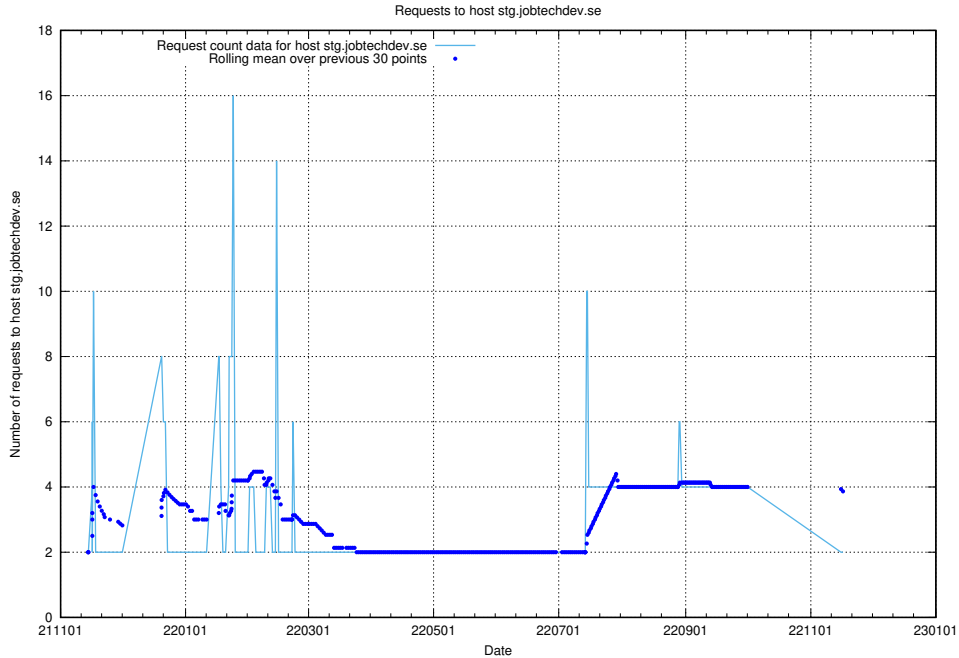

### 7.561 Usage of stg.jobtechdev.se

Here, we count the number of requests to host stg.jobtechdev.se.