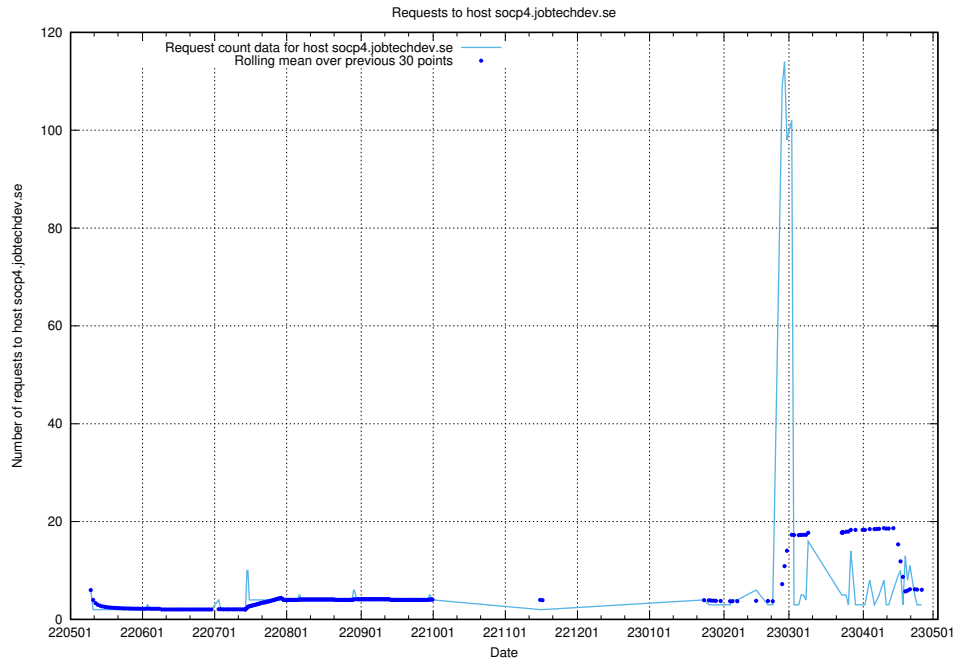

7.221 Usage of socp4.jobtechdev.se

Here, we count the number of requests to host socp4.jobtechdev.se.