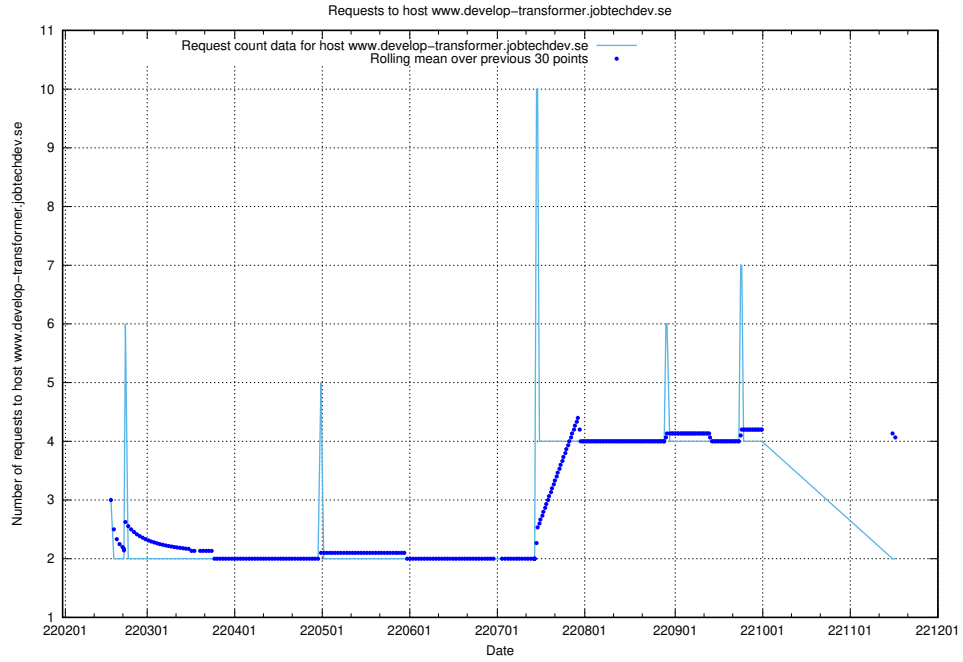

### 7.540 Usage of standby.jobtechdev.se

Here, we count the number of requests to host standby.jobtechdev.se.