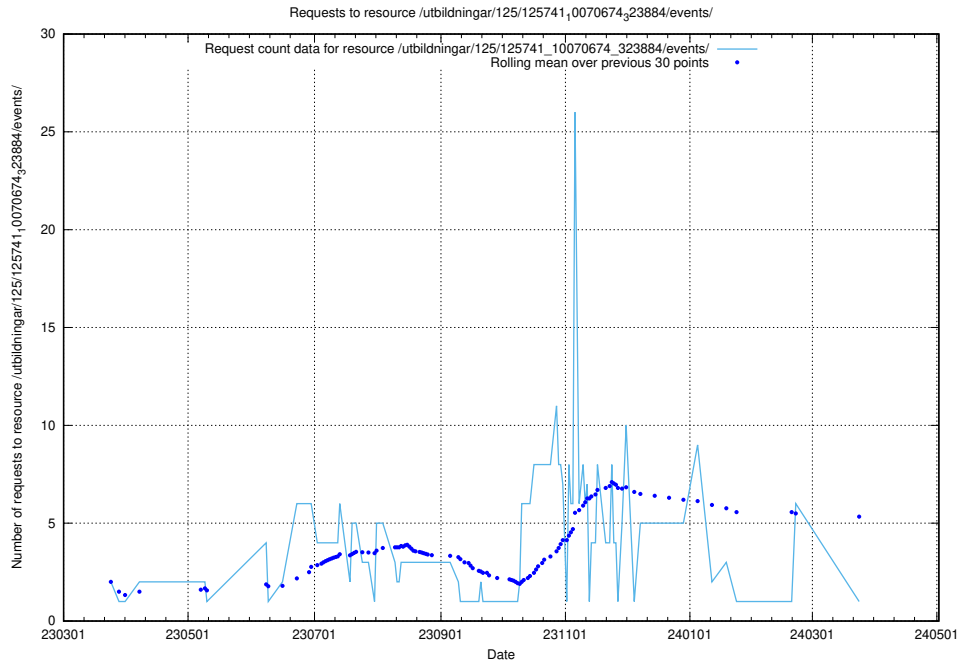

5.6187 Usage of /utbildningar/125/125741_10070674_323884/events/

Here, we count the number of requests to resource /utbildningar/125/125741_10070674_323884/events/