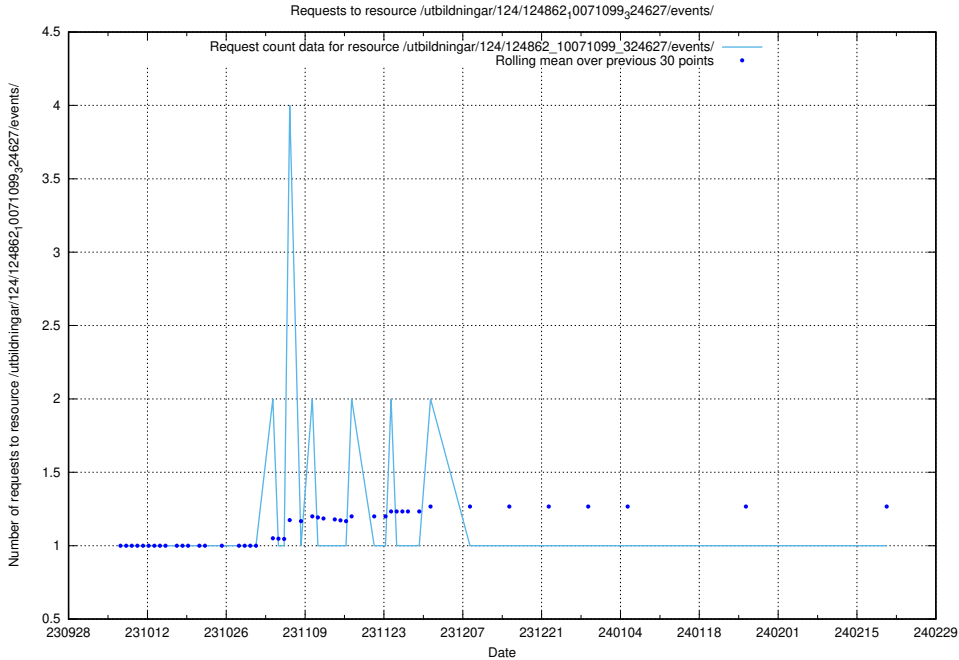

5.4455 Usage of /utbildningar/124/124862_10071099_324627/events/

Here, we count the number of requests to resource /utbildningar/124/124862_10071099_324627/events/