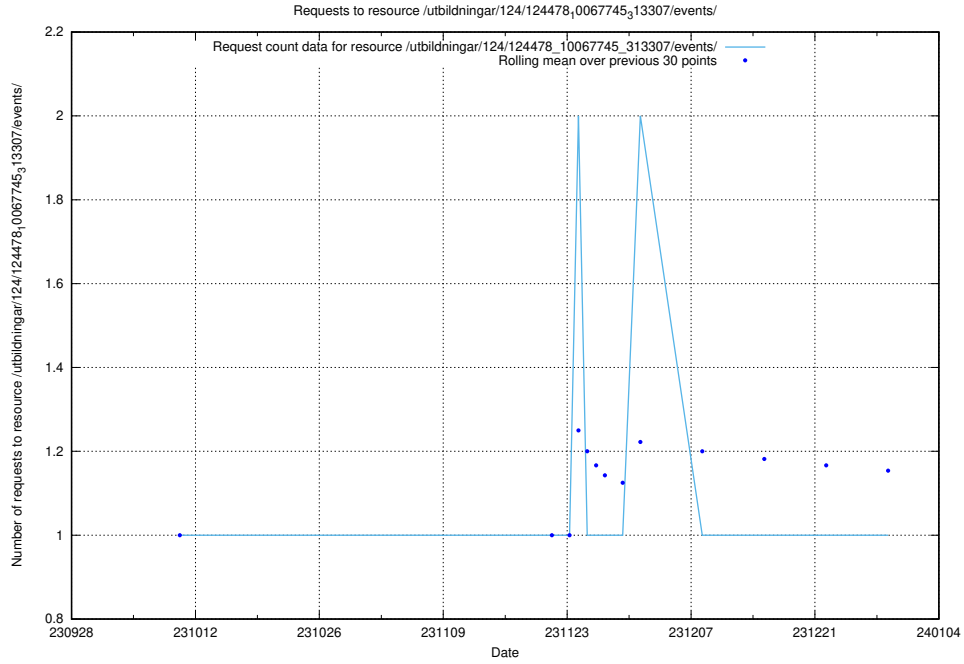

5.4442 Usage of /utbildningar/124/124478_10067745_313307/events/

Here, we count the number of requests to resource /utbildningar/124/124478_10067745_313307/events/