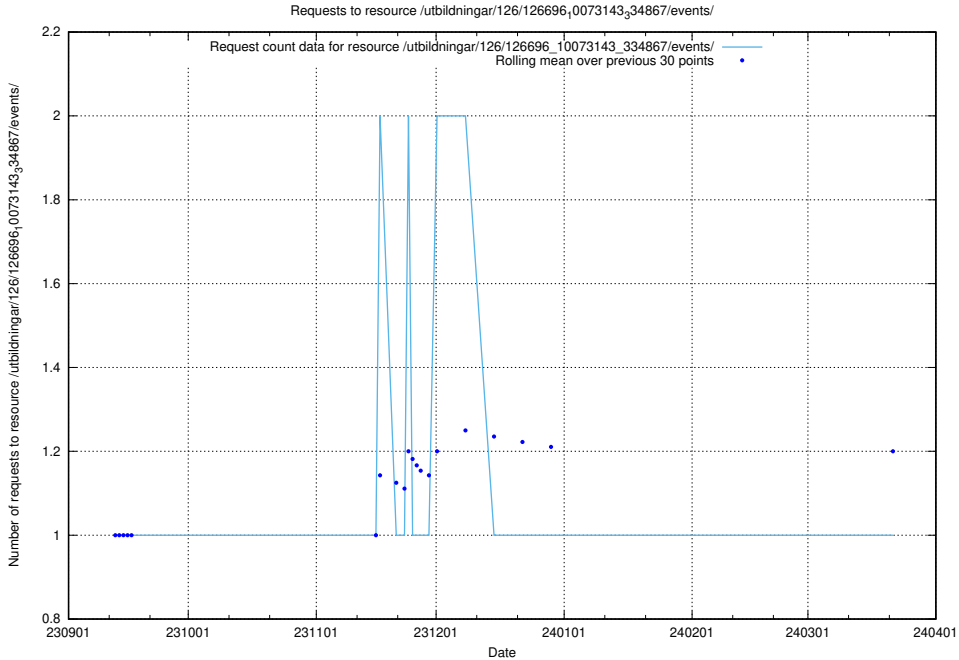

5.4648 Usage of /utbildningar/126/126696_10073143_334867/events/

Here, we count the number of requests to resource /utbildningar/126/126696_10073143_334867/events/