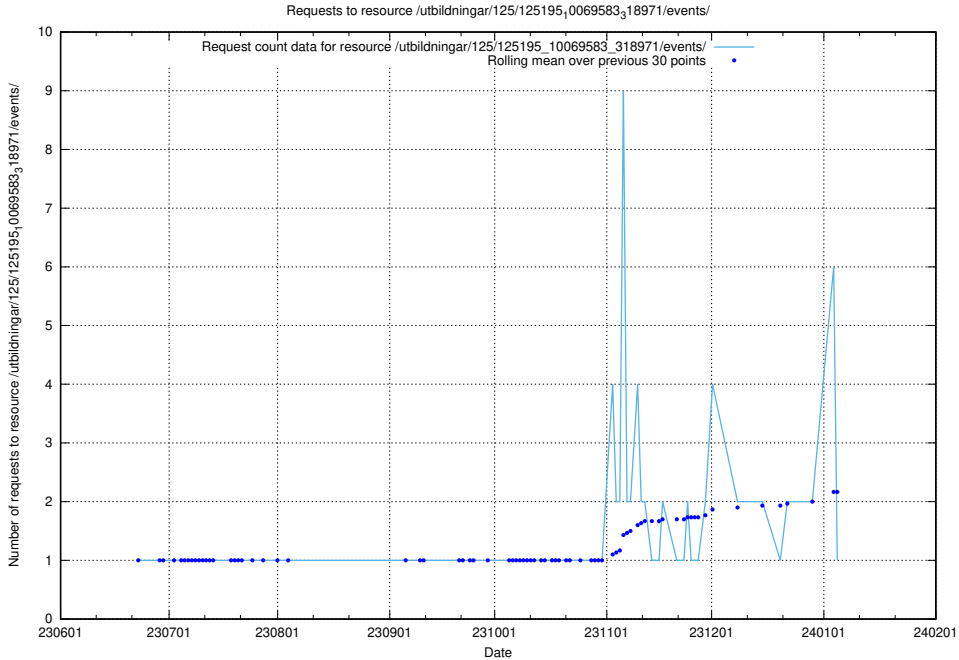

5.5787 Usage of /utbildningar/125/125195_10069583_318971/events/

Here, we count the number of requests to resource /utbildningar/125/125195_10069583_318971/events/