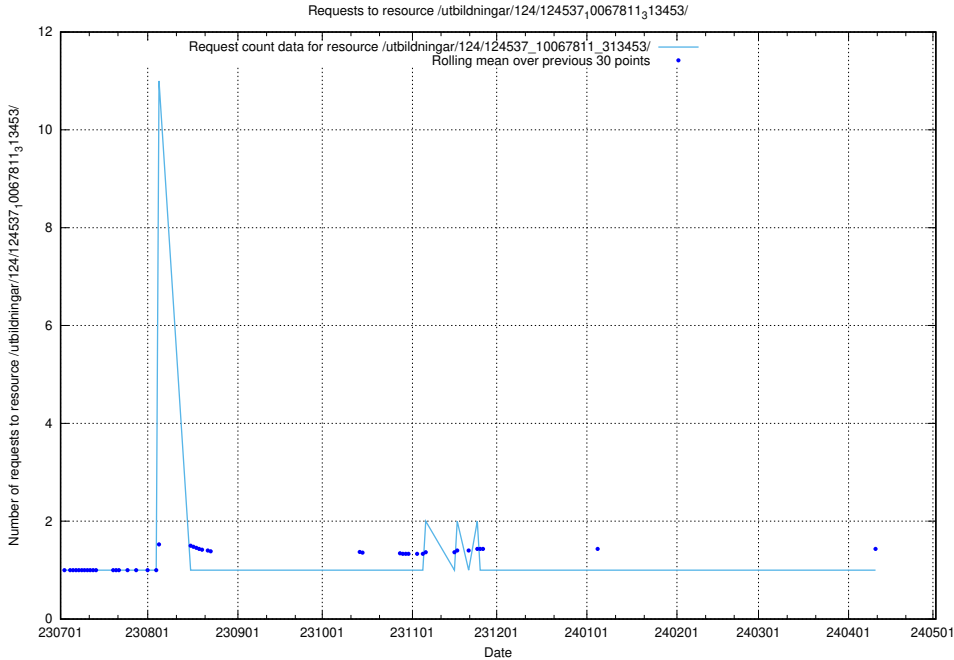

5.5429 Usage of /utbildningar/124/124537_10067811_313453/

Here, we count the number of requests to resource /utbildningar/124/124537_10067811_313453/.