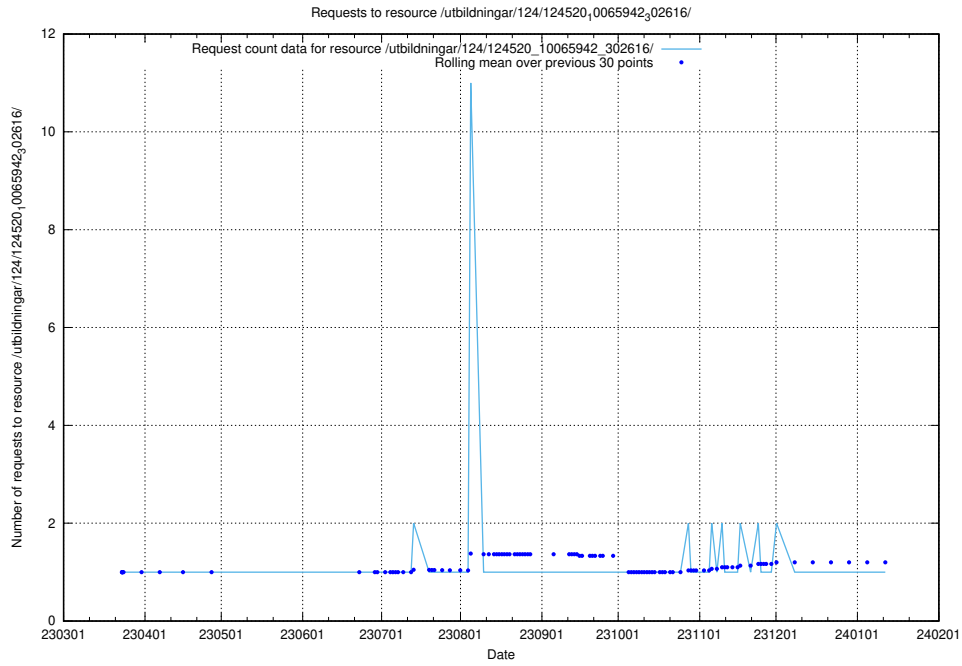

5.1273 Usage of /utbildningar/124/124520_10065942_302616/

Here, we count the number of requests to resource /utbildningar/124/124520_10065942_302616/.