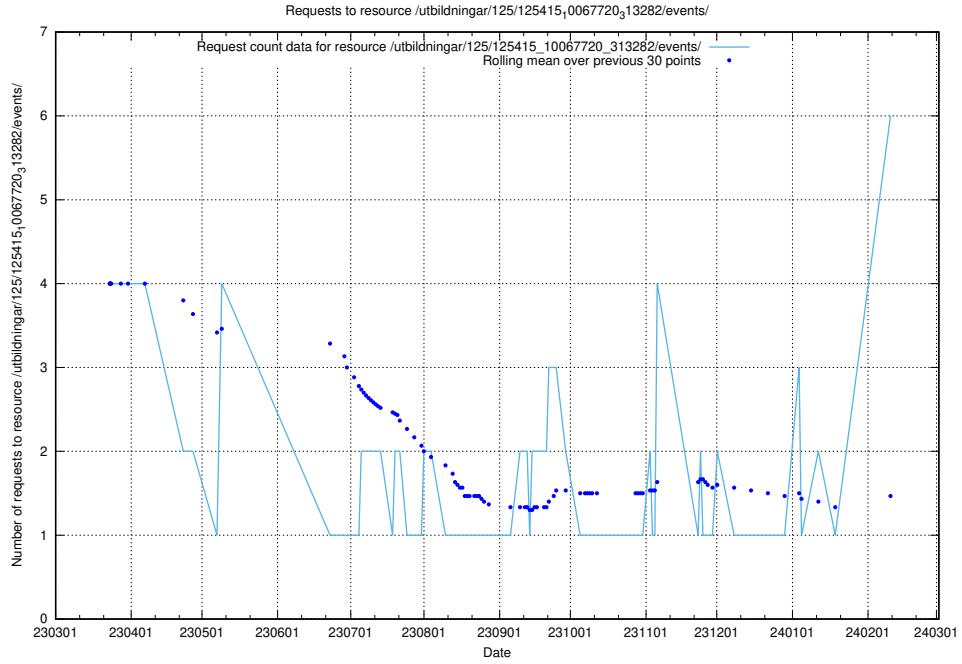

5.101 Usage of /utbildningar/125/125415_10067720_313282/events/

Here, we count the number of requests to resource /utbildningar/125/125415_10067720_313282/events/