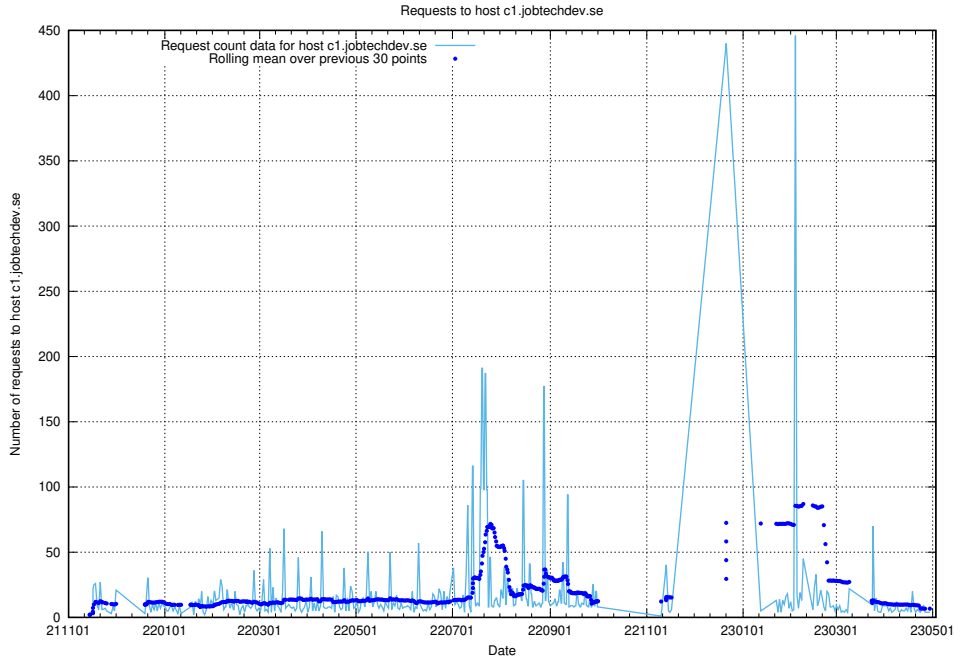

7.105 Usage of c1.jobtechdev.se

Here, we count the number of requests to host c1.jobtechdev.se.