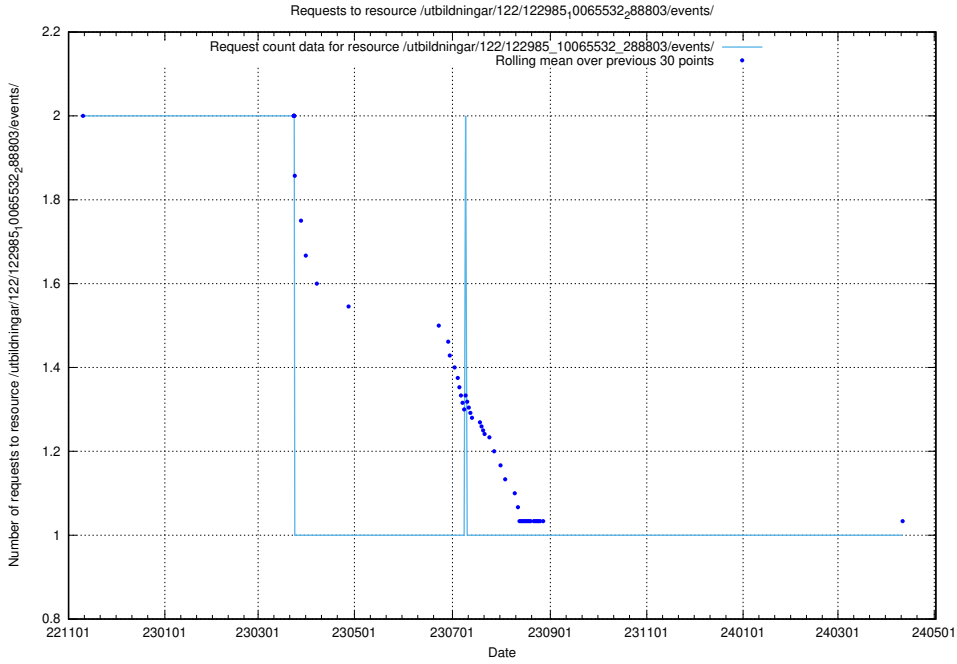

5.6293 Usage of /utbildningar/122/122985_10065532_288803/events/

Here, we count the number of requests to resource /utbildningar/122/122985_10065532_288803/events/