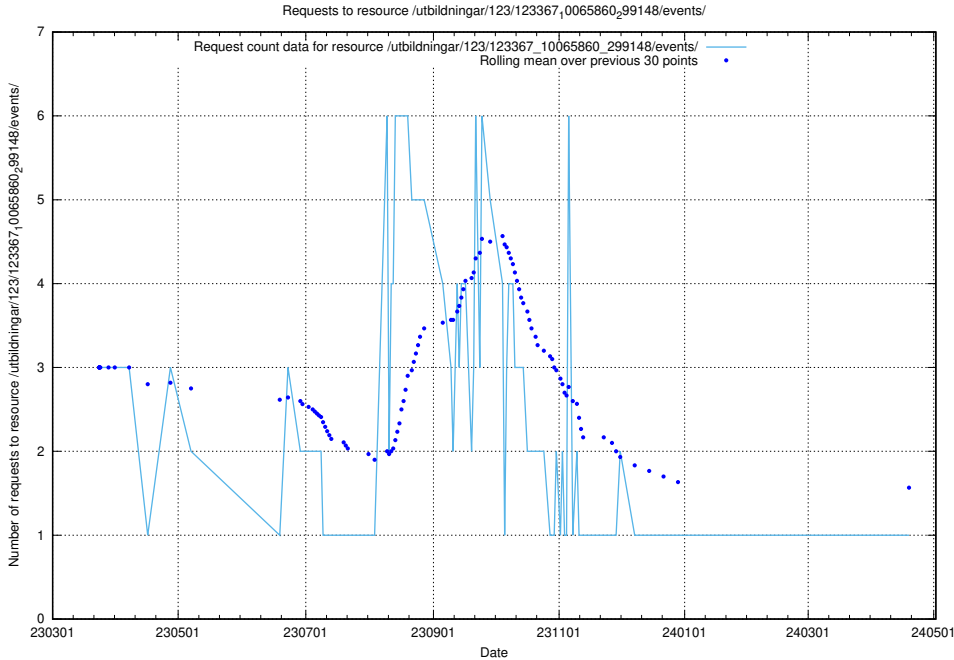

### 5.6296 Usage of /utbildningar/123/123367\_10065860\_299148/events/

Here, we count the number of requests to resource /utbildningar/123/123367\_10065860\_299148/events/