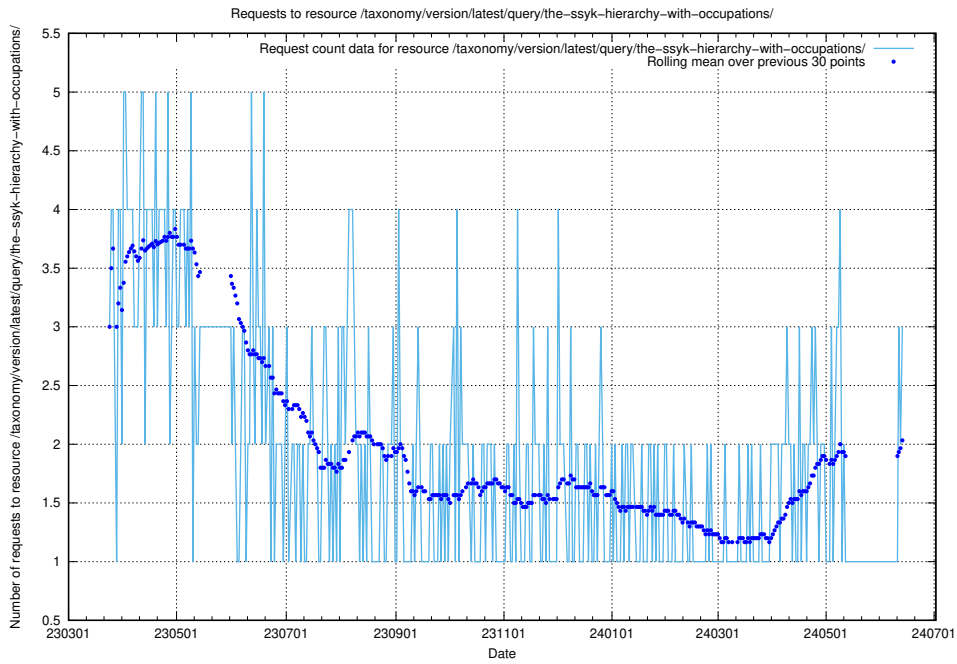

5.429 Usage of /taxonomy/version/latest/query/the-ssyk-hierarchy-with-occupations/

Here, we count the number of requests to resource /taxonomy/version/latest/query/the-ssyk-hierarchy-with-occupations/.