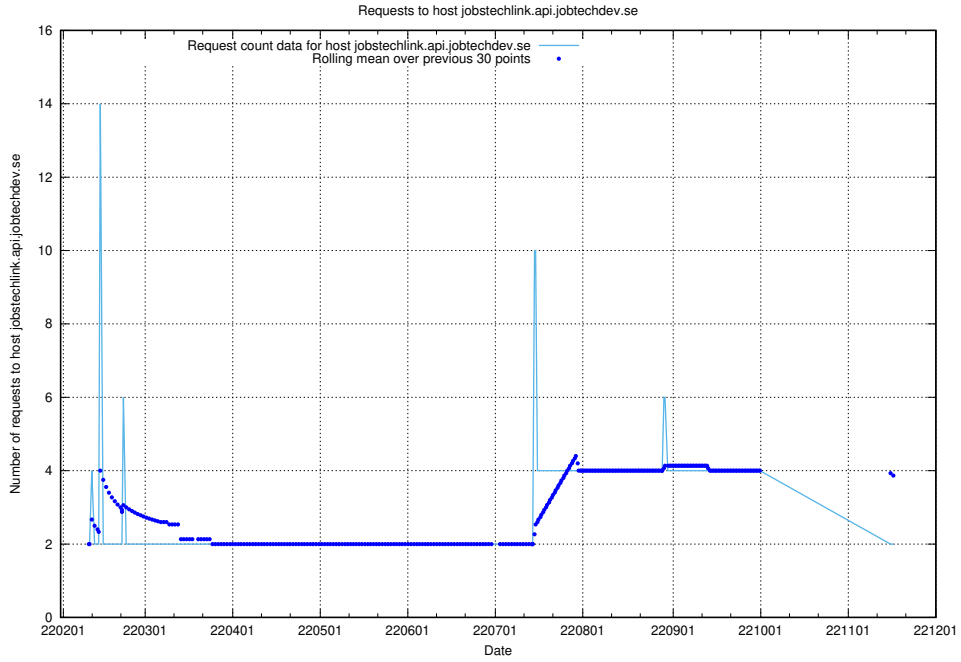

7.560 Usage of `jobstechlink.api.jobtechdev.se`

Here, we count the number of requests to host `jobstechlink.api.jobtechdev.se`.