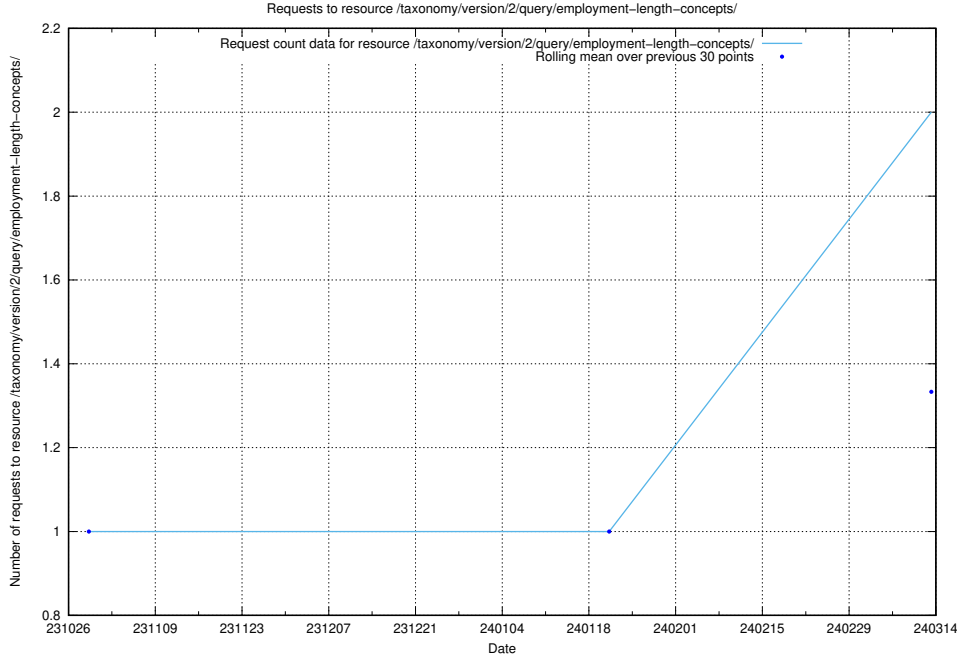

5.718 Usage of /taxonomy/version/2/query/employment-length-concepts/

Here, we count the number of requests to resource /taxonomy/version/2/query/employment-length-concepts/.