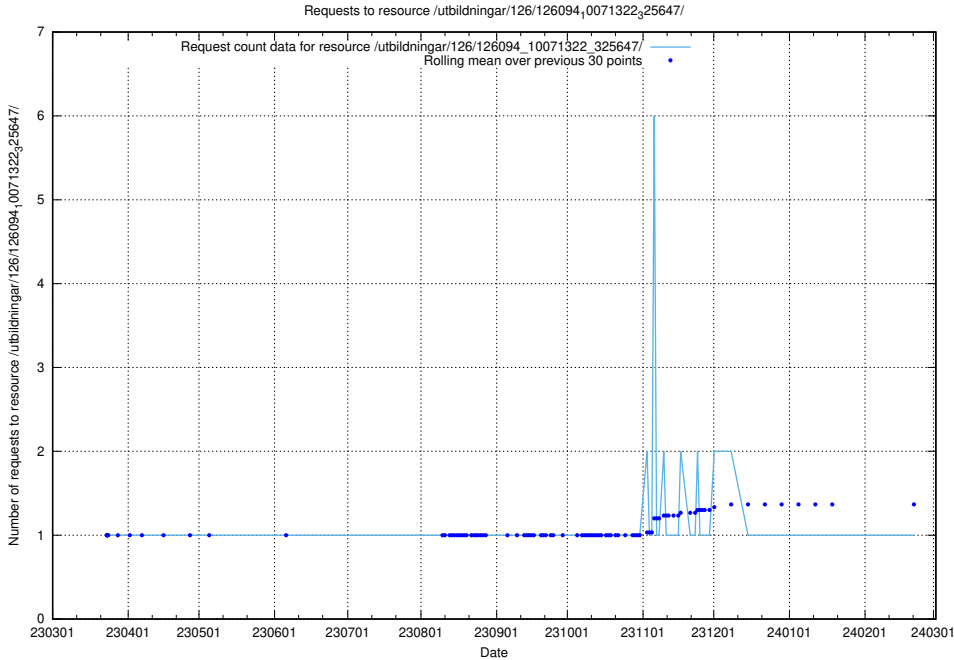

5.6463 Usage of /utbildningar/126/126094_10071322_325647/

Here, we count the number of requests to resource /utbildningar/126/126094_10071322_325647/.