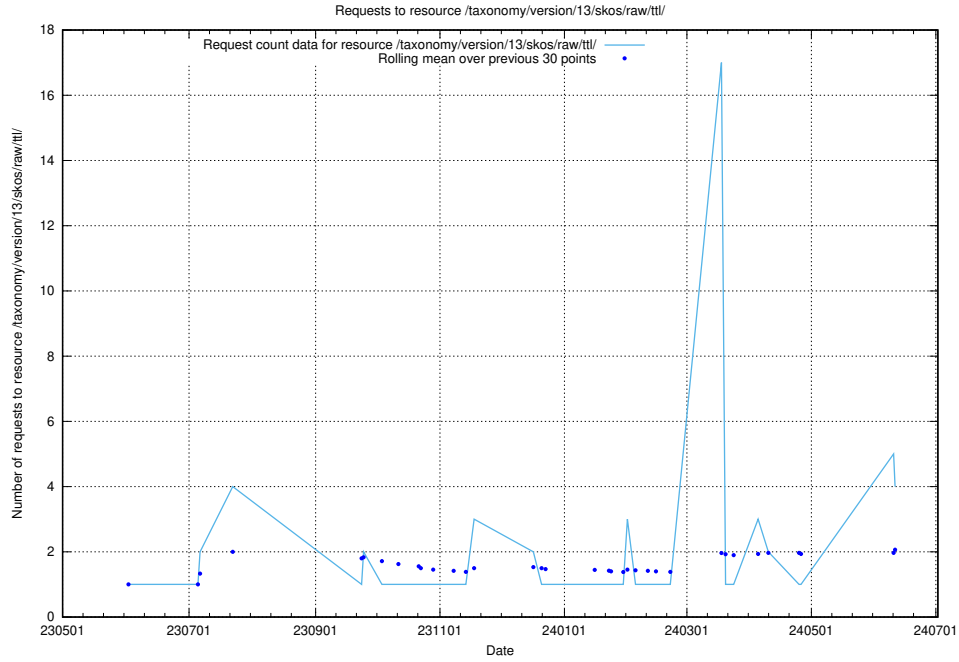

5.251 Usage of /taxonomy/version/13/skos/raw/ttl/

Here, we count the number of requests to resource /taxonomy/version/13/skos/raw/ttl/.