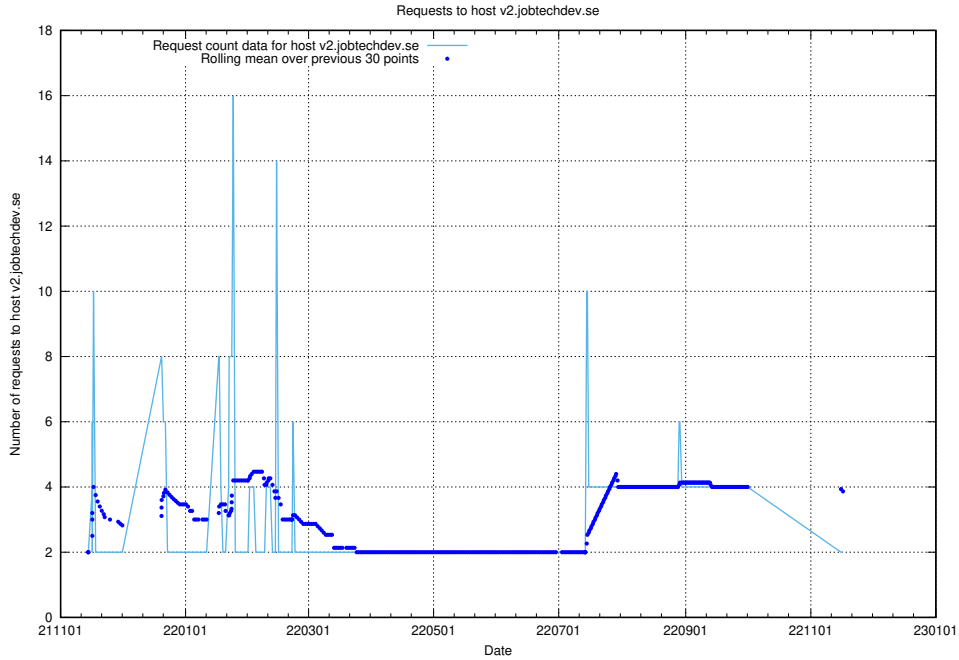

7.553 Usage of v2.jobtechdev.se

Here, we count the number of requests to host v2.jobtechdev.se.