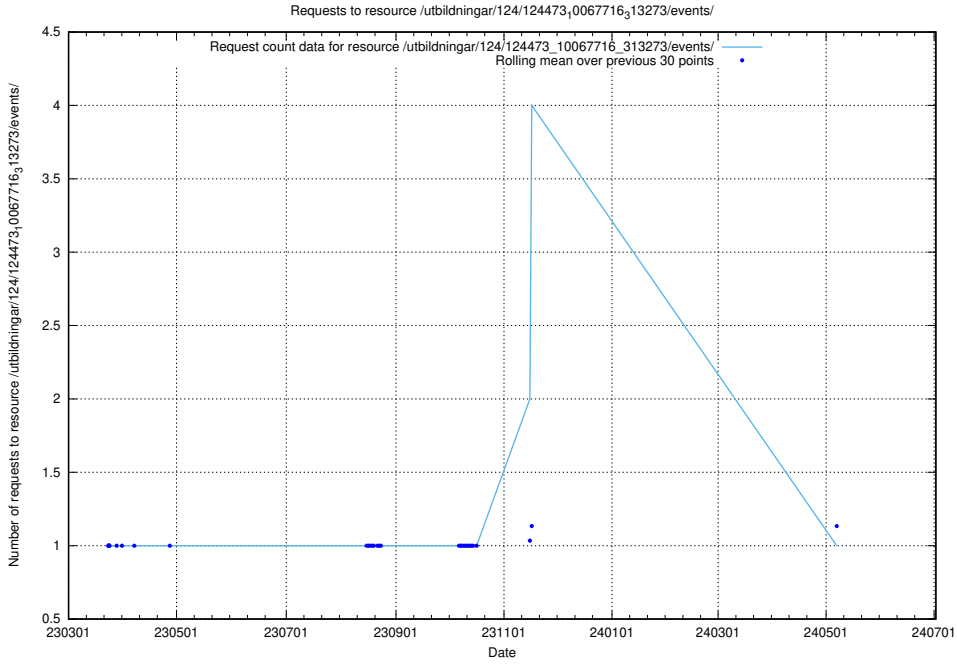

5.2976 Usage of /utbildningar/124/124473_10067716_313273/events/

Here, we count the number of requests to resource /utbildningar/124/124473_10067716_313273/events/