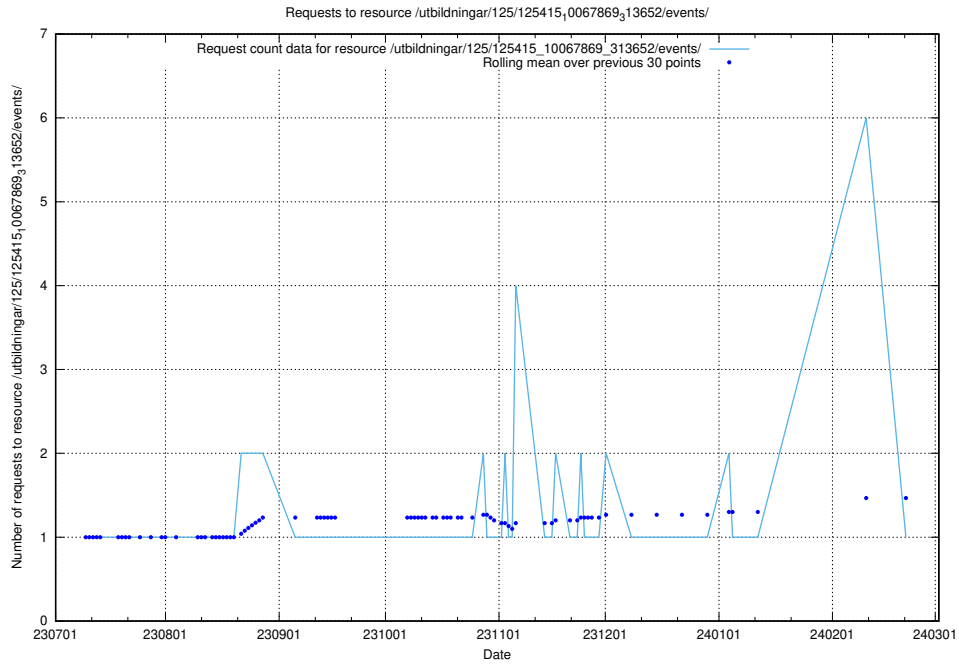

5.5176 Usage of /utbildningar/125/125415_10067869_313652/events/

Here, we count the number of requests to resource /utbildningar/125/125415_10067869_313652/events/