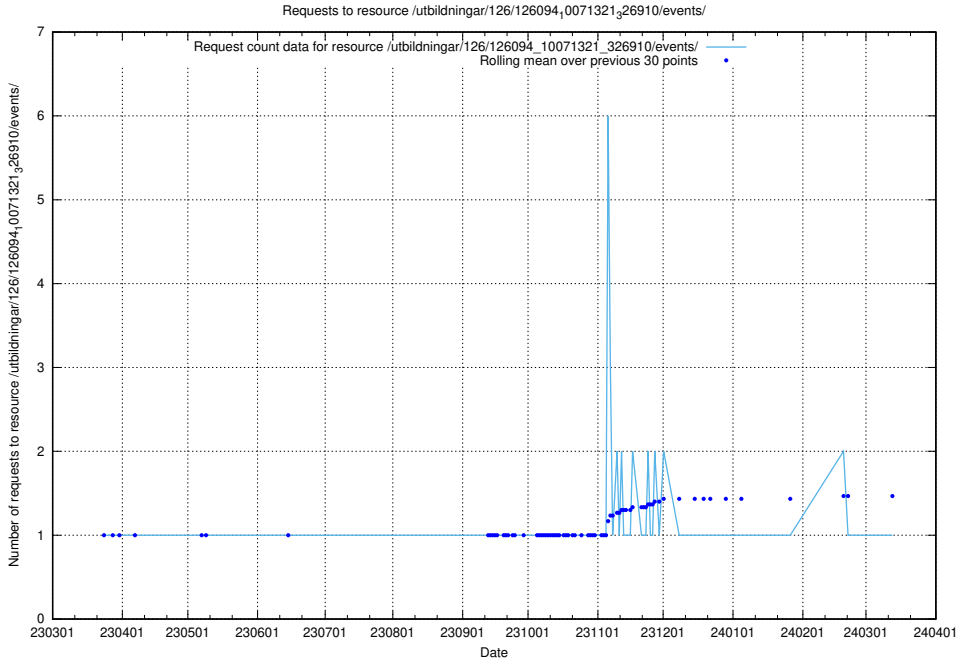

5.6238 Usage of /utbildningar/126/126094_10071321_326910/events/

Here, we count the number of requests to resource /utbildningar/126/126094_10071321_326910/events/