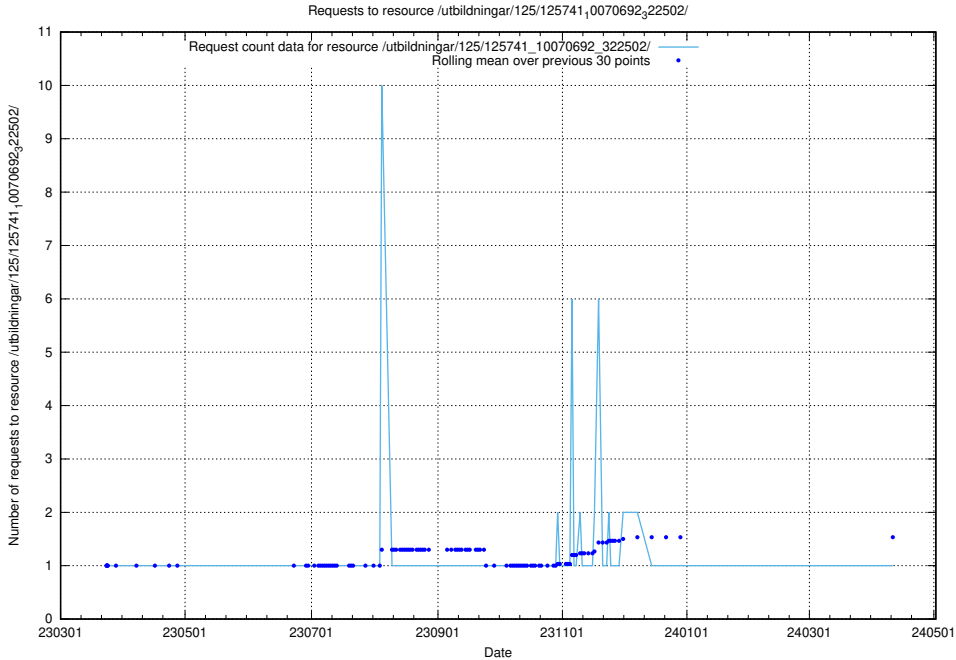

5.6498 Usage of /utbildningar/125/125741_10070692_322502/

Here, we count the number of requests to resource /utbildningar/125/125741_10070692_322502/.