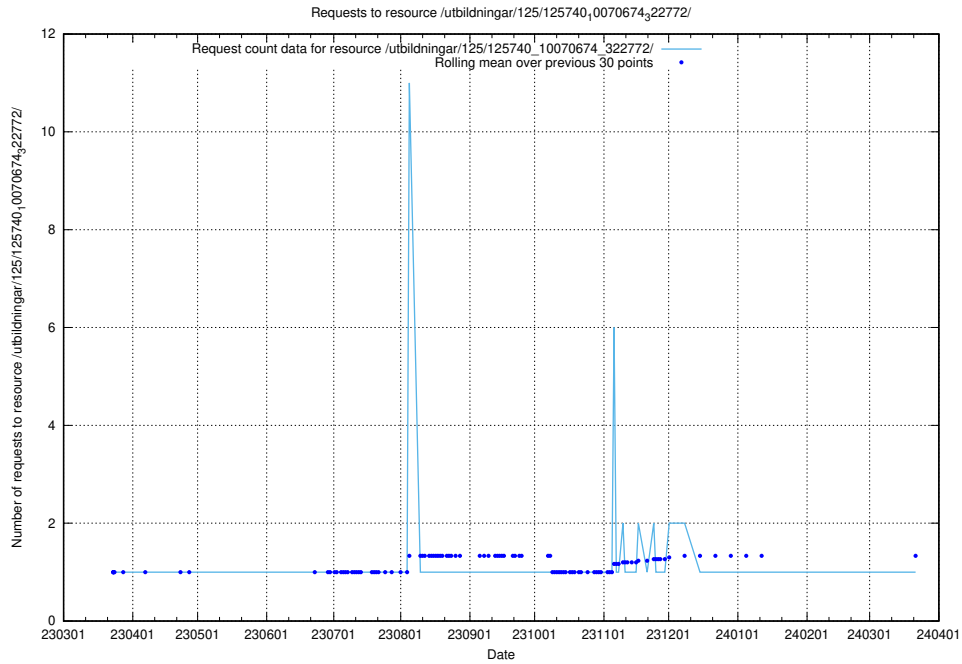

5.1018 Usage of /utbildningar/125/125740_10070674_322772/

Here, we count the number of requests to resource /utbildningar/125/125740_10070674_322772/.