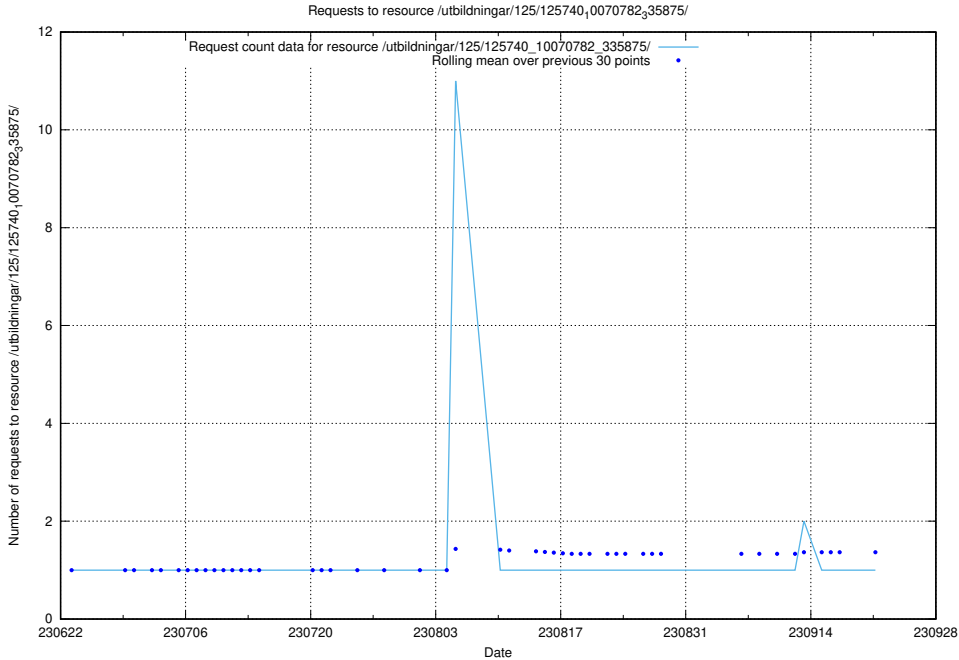

5.5754 Usage of /utbildningar/125/125740_10070782_335875/

Here, we count the number of requests to resource /utbildningar/125/125740_10070782_335875/.