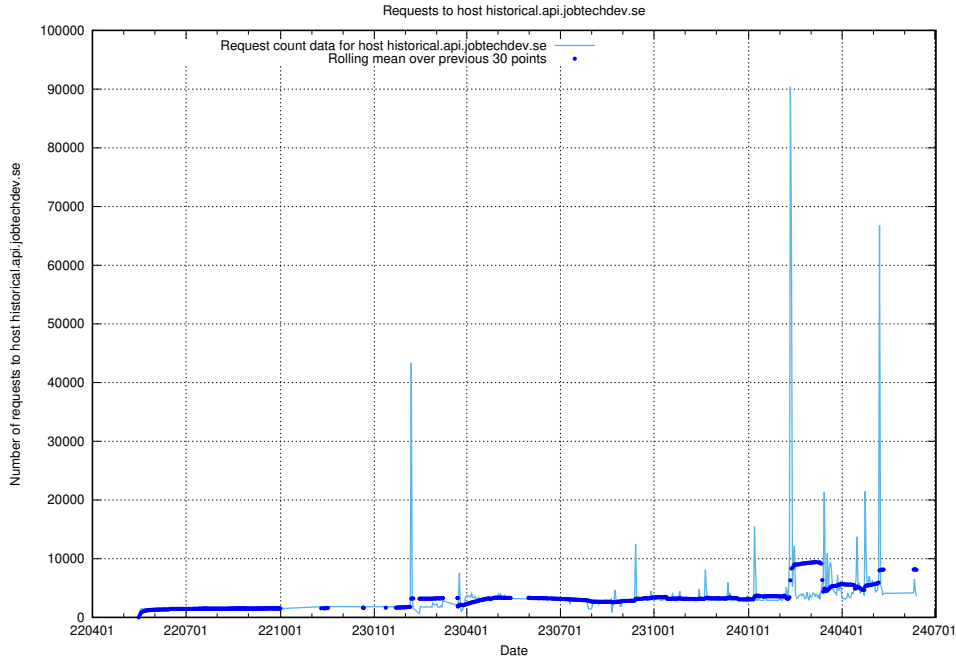

7.15 Usage of historical.api.jobtechdev.se

Here, we count the number of requests to host historical.api.jobtechdev.se.