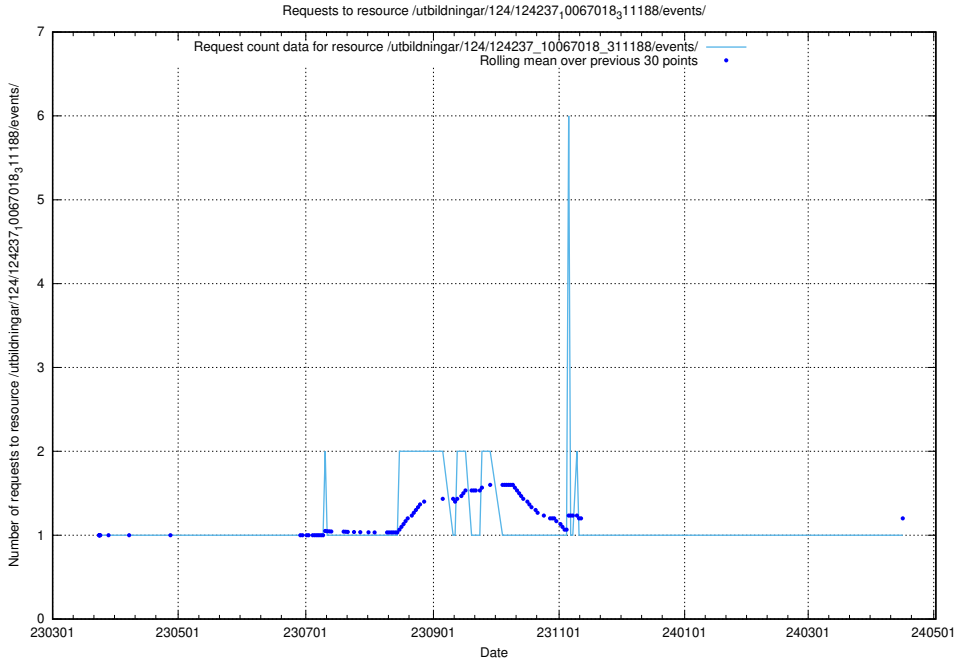

5.4077 Usage of /utbildningar/124/124237_10067018_311188/events/

Here, we count the number of requests to resource /utbildningar/124/124237_10067018_311188/events/