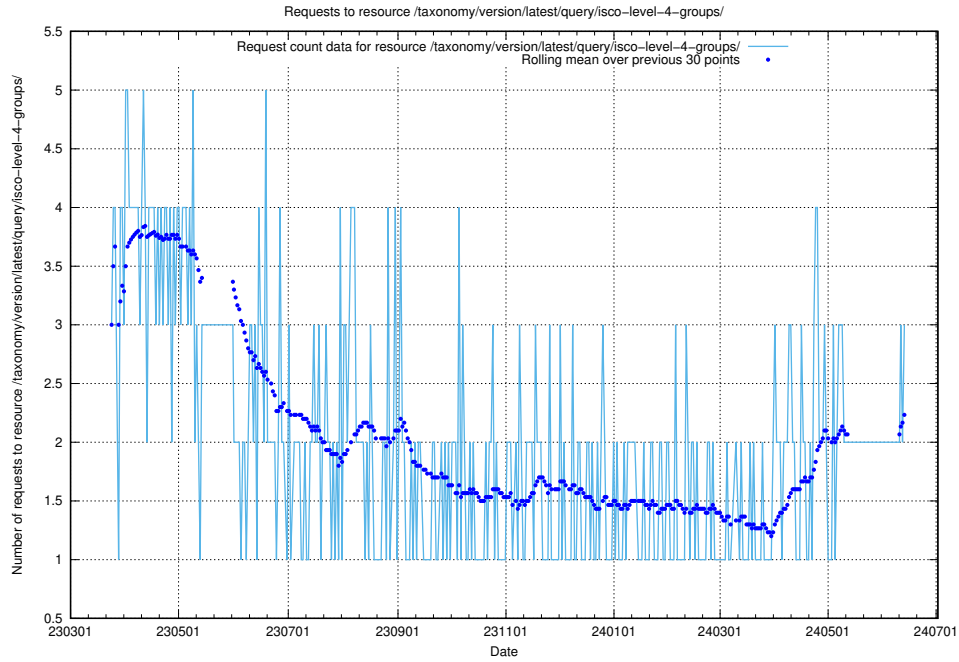

5.445 Usage of /taxonomy/version/latest/query/isco-level-4-groups/

Here, we count the number of requests to resource /taxonomy/version/latest/query/isco-level-4-groups/.