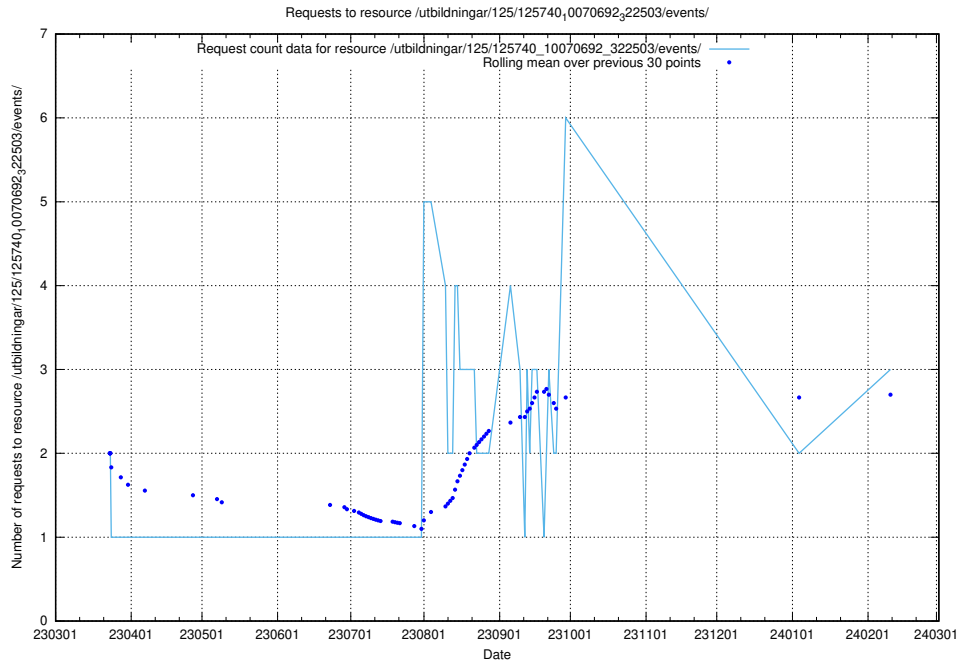

5.466 Usage of /utbildningar/125/125740_10070692_322503/events/

Here, we count the number of requests to resource /utbildningar/125/125740_10070692_322503/events/