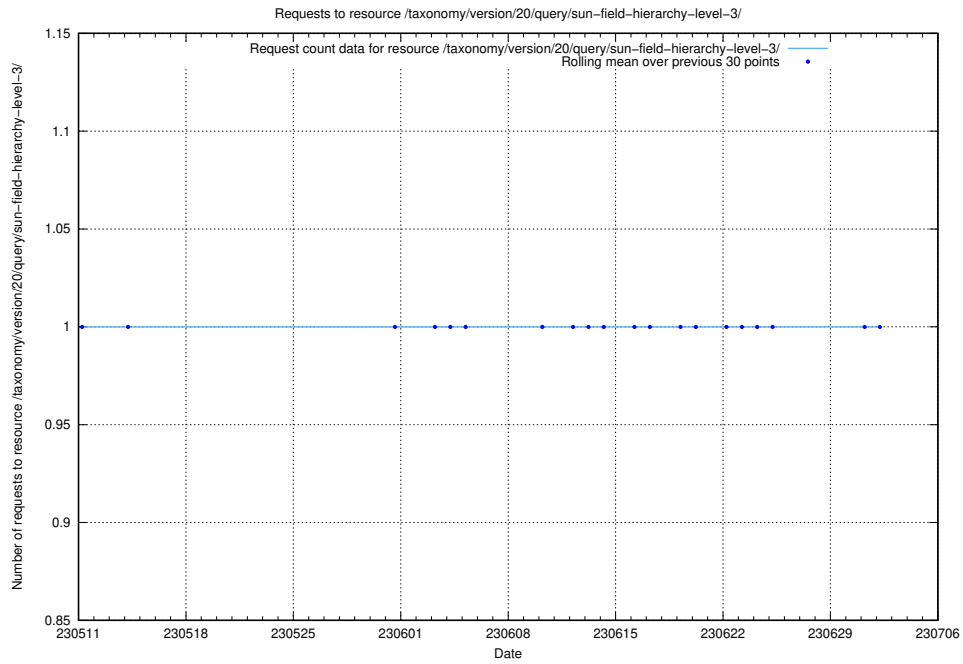

5.6005 Usage of /taxonomy/version/20/query/sun-field-hierarchy-level-3/

Here, we count the number of requests to resource /taxonomy/version/20/query/sun-field-hierarchy-level-3/.