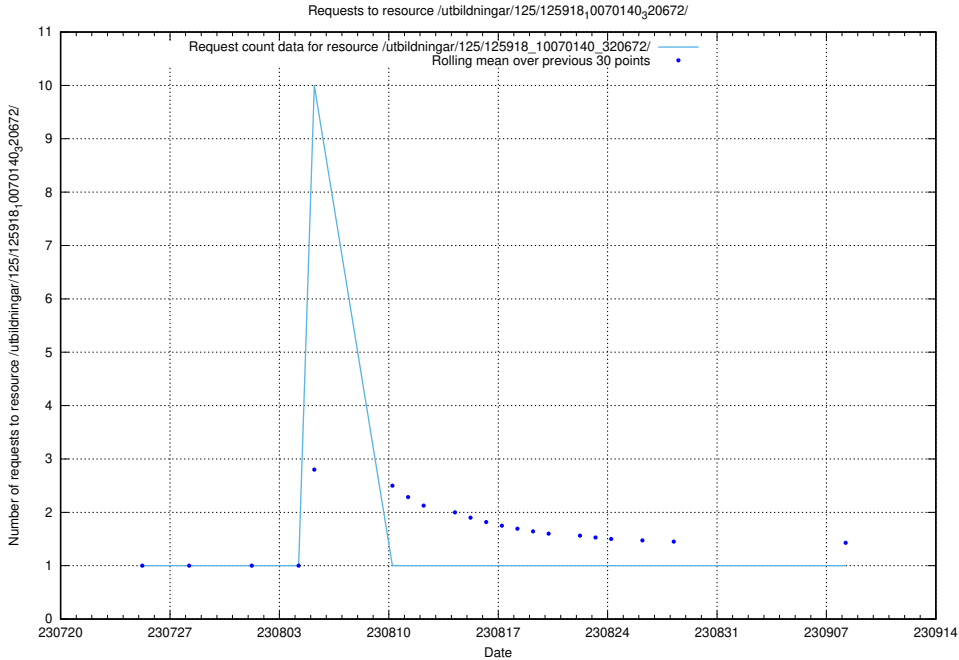

5.5006 Usage of /utbildningar/125/125918_10070140_320672/

Here, we count the number of requests to resource /utbildningar/125/125918_10070140_320672/.