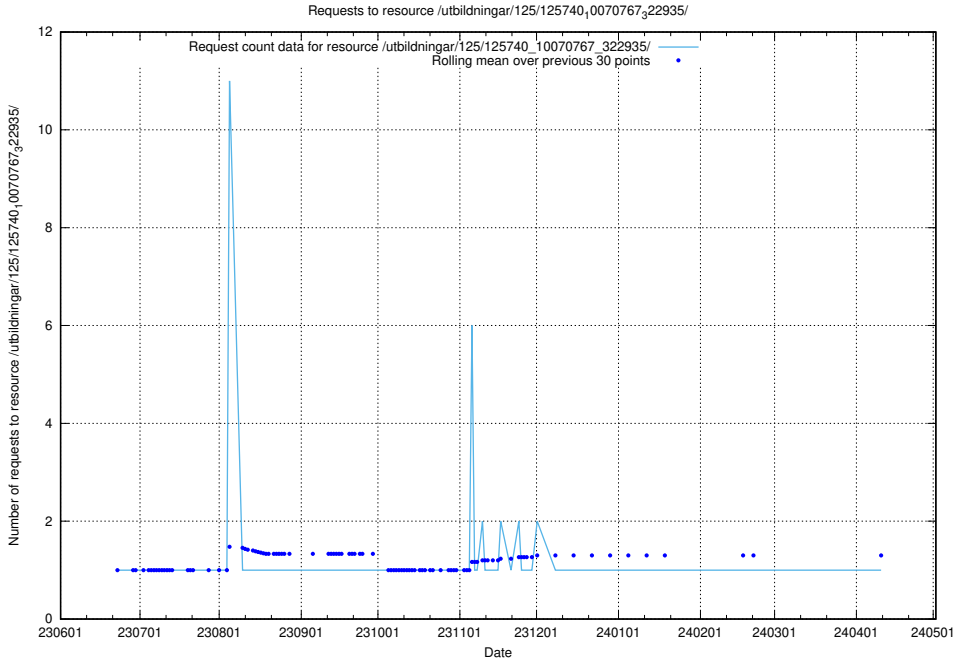

5.5756 Usage of /utbildningar/125/125740_10070767_322935/

Here, we count the number of requests to resource /utbildningar/125/125740_10070767_322935/.