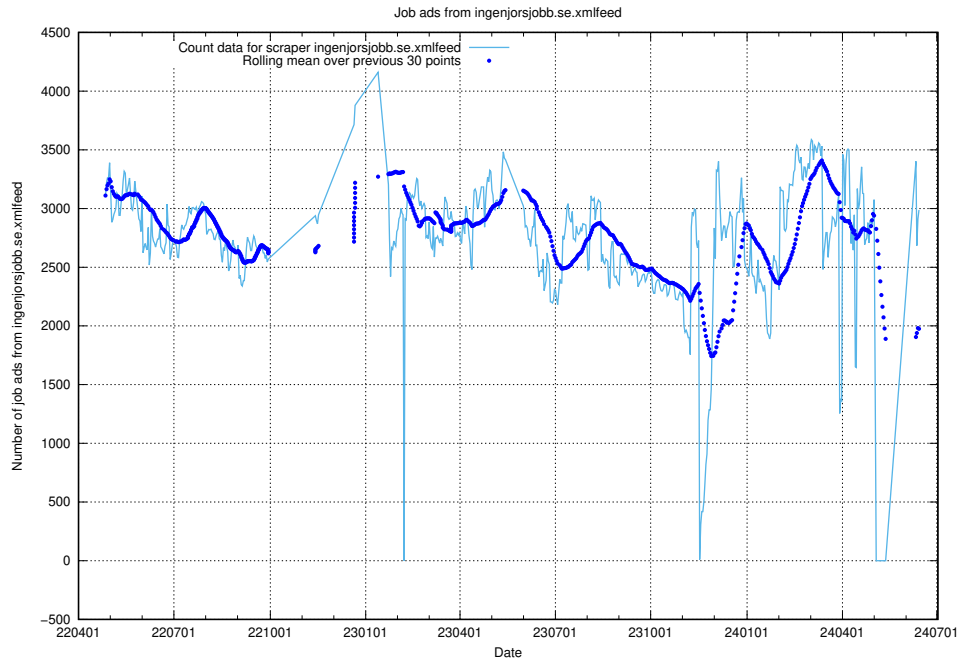

13.3 Number of ads by scraper ingenjorsjobb.se.xmlfeed

Here, we count the number of job ads scraped from ingenjorsjobb.se.xmlfeed.