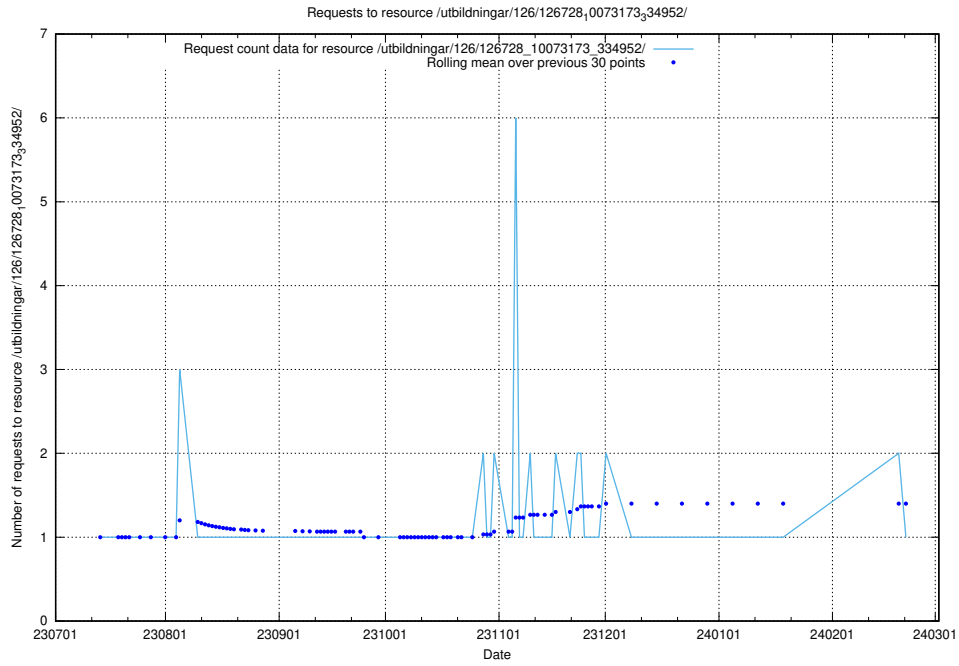

5.5126 Usage of /utbildningar/126/126728_10073173_334952/

Here, we count the number of requests to resource /utbildningar/126/126728_10073173_334952/.