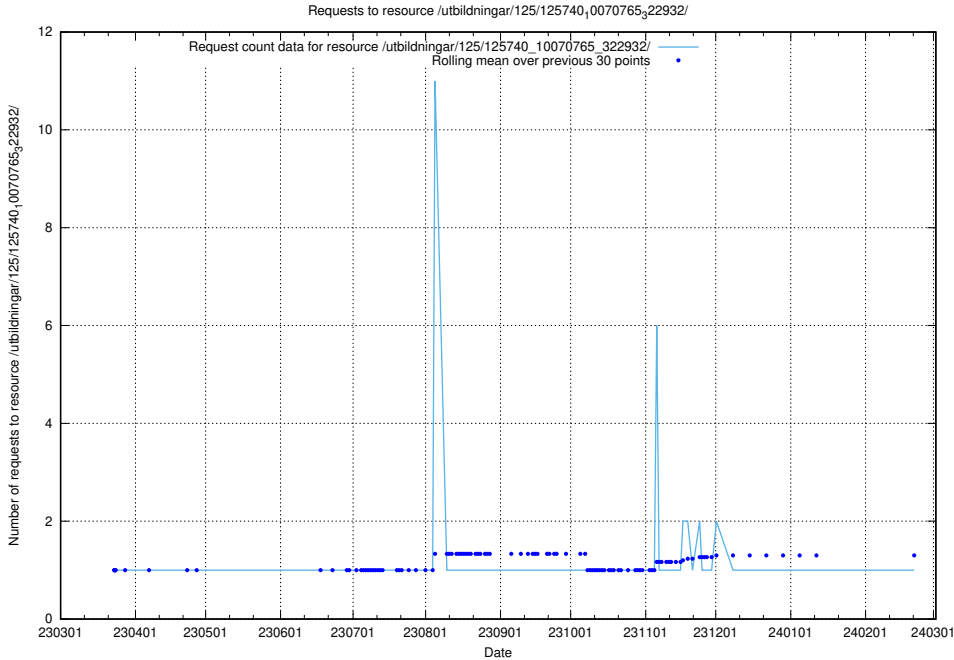

5.992 Usage of /utbildningar/125/125740_10070765_322932/

Here, we count the number of requests to resource /utbildningar/125/125740_10070765_322932/.