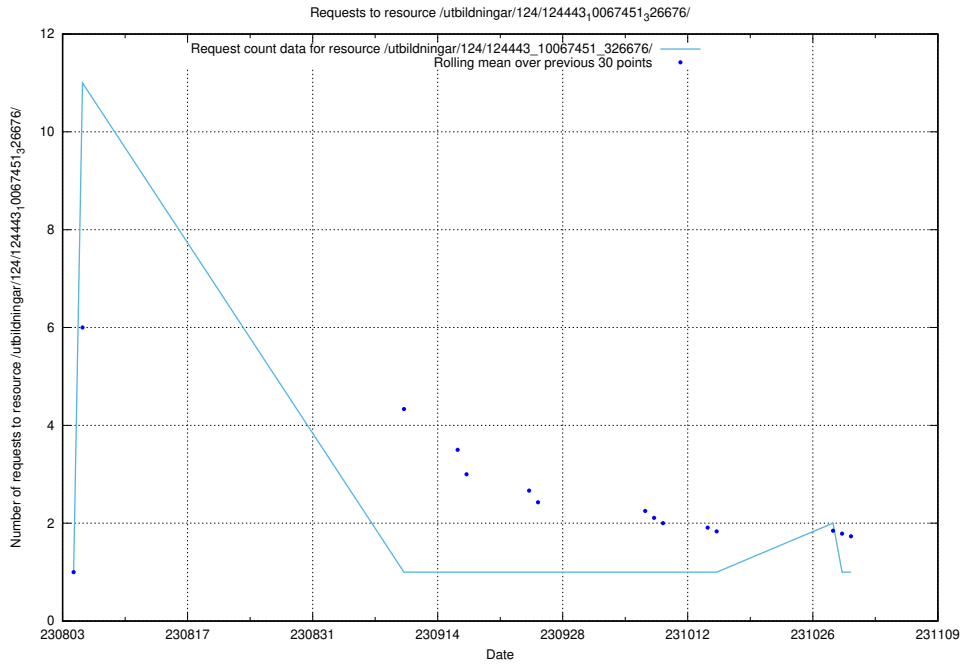

5.4939 Usage of /utbildningar/124/124443_10067451_326676/

Here, we count the number of requests to resource /utbildningar/124/124443_10067451_326676/.