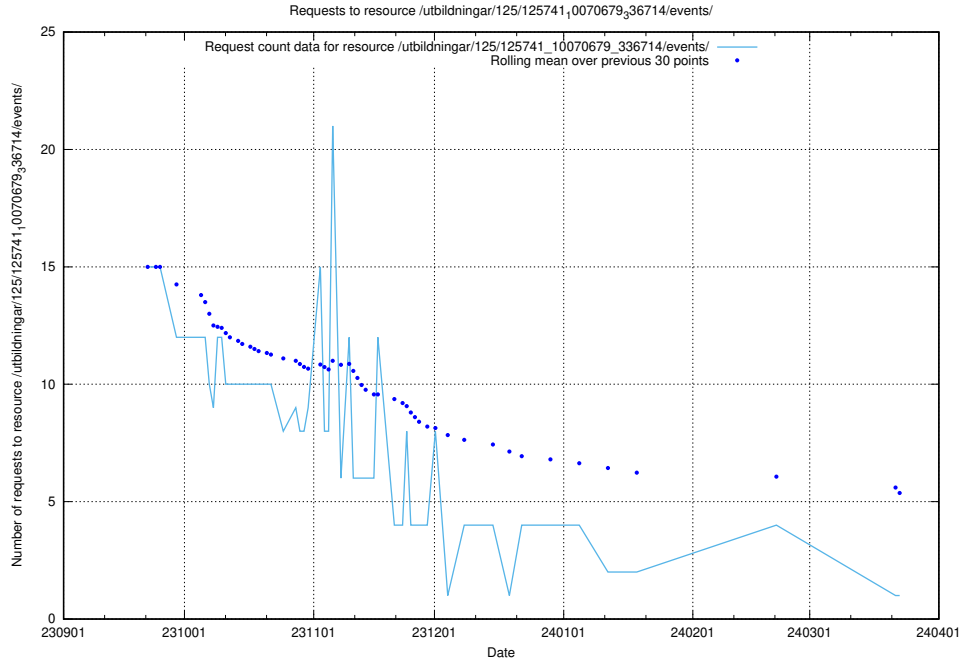

5.4558 Usage of /utbildningar/125/125741_10070679_336714/events/

Here, we count the number of requests to resource /utbildningar/125/125741_10070679_336714/events/