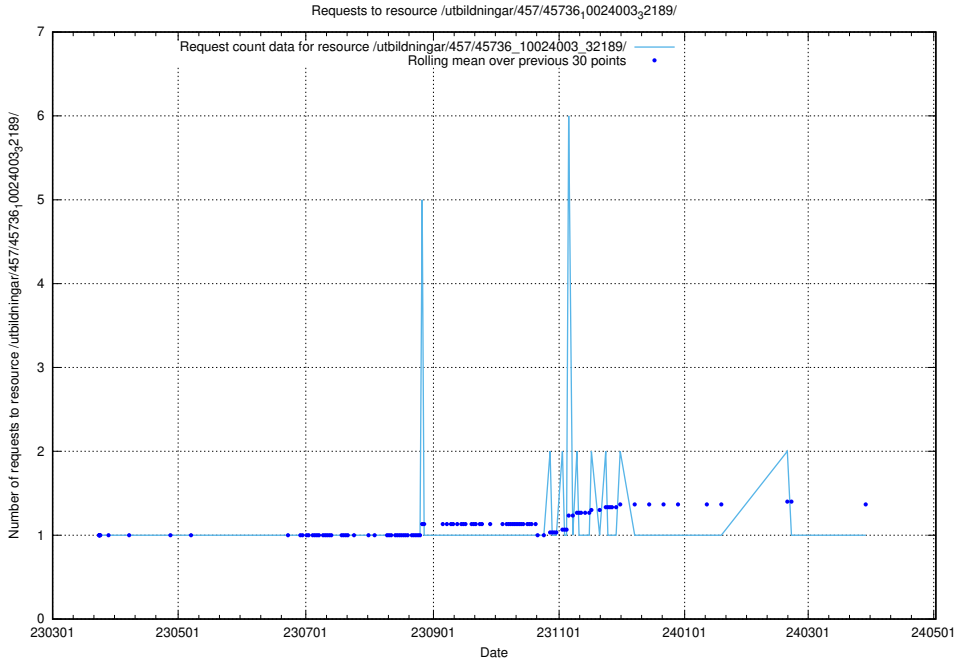

5.6351 Usage of /utbildningar/457/45736_10024003_32189/

Here, we count the number of requests to resource /utbildningar/457/45736_10024003_32189/.