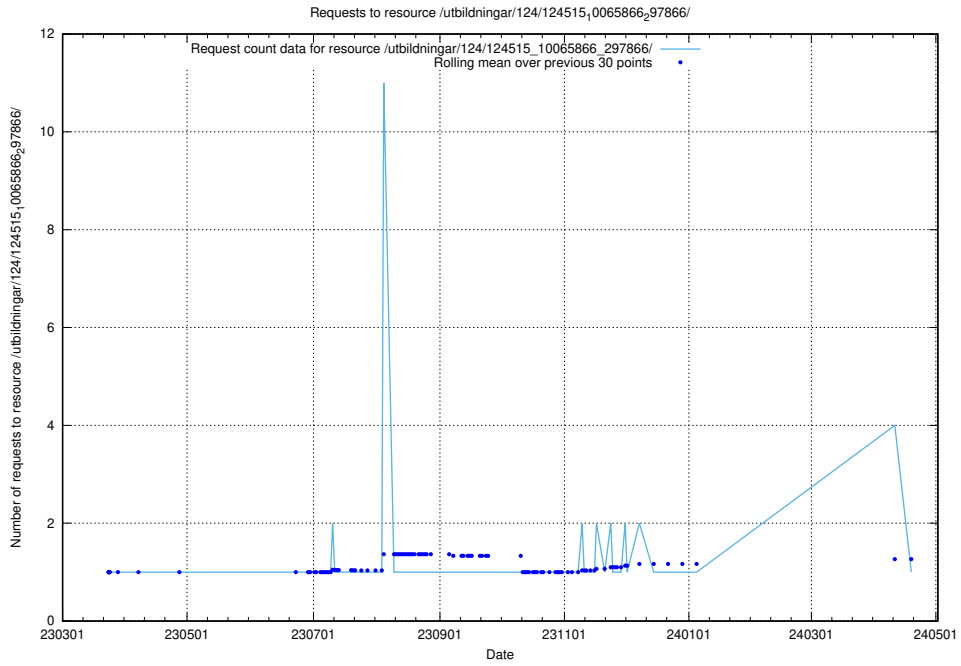

5.1770 Usage of /utbildningar/124/124515_10065866_297866/

Here, we count the number of requests to resource /utbildningar/124/124515_10065866_297866/.