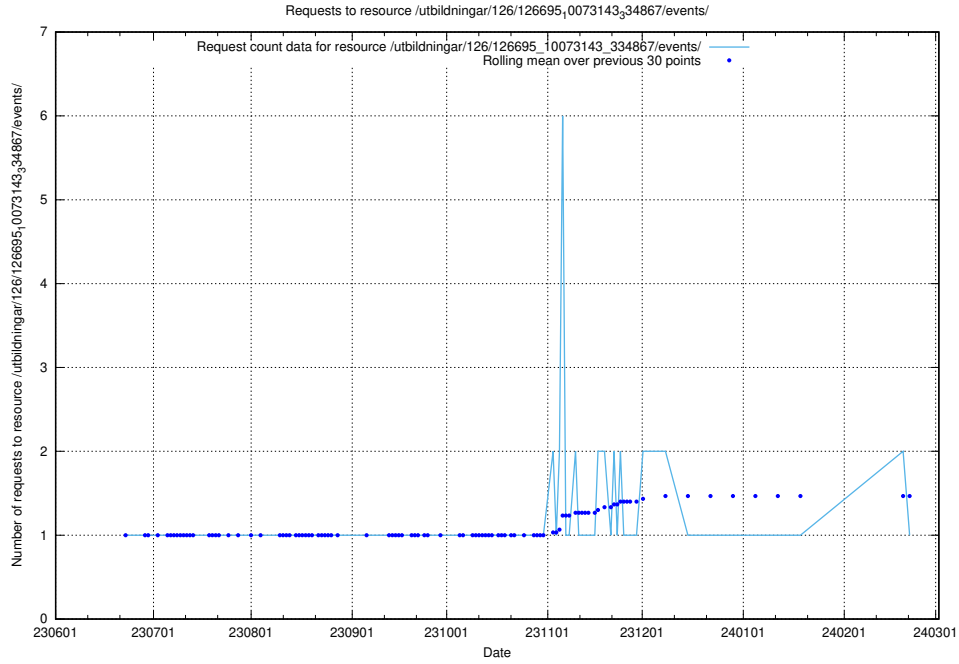

5.5686 Usage of /utbildningar/126/126695_10073143_334867/events/

Here, we count the number of requests to resource /utbildningar/126/126695_10073143_334867/events/