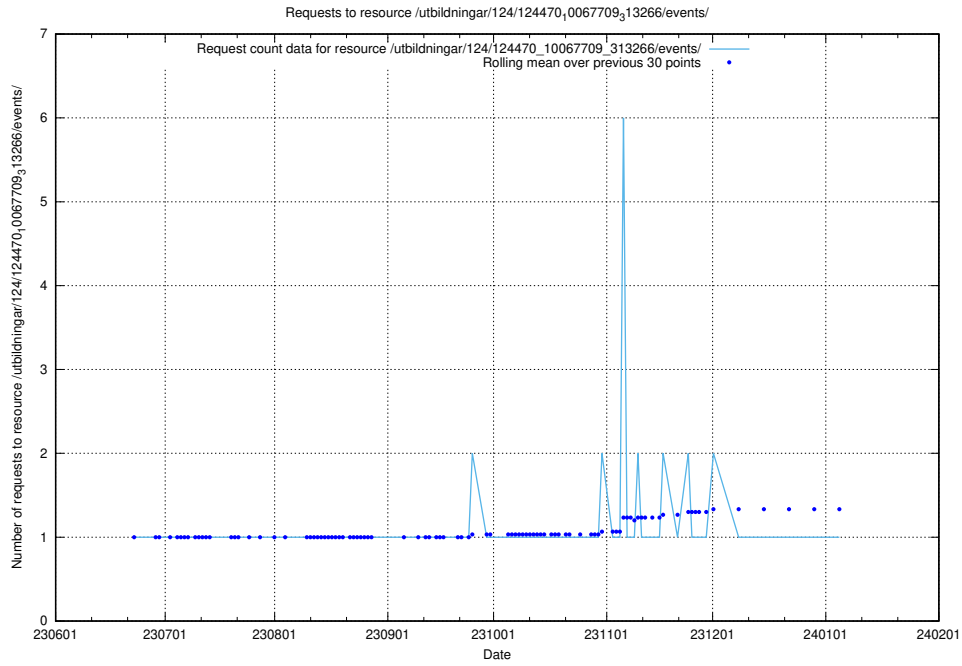

5.5860 Usage of /utbildningar/124/124470_10067709_313266/events/

Here, we count the number of requests to resource /utbildningar/124/124470_10067709_313266/events/