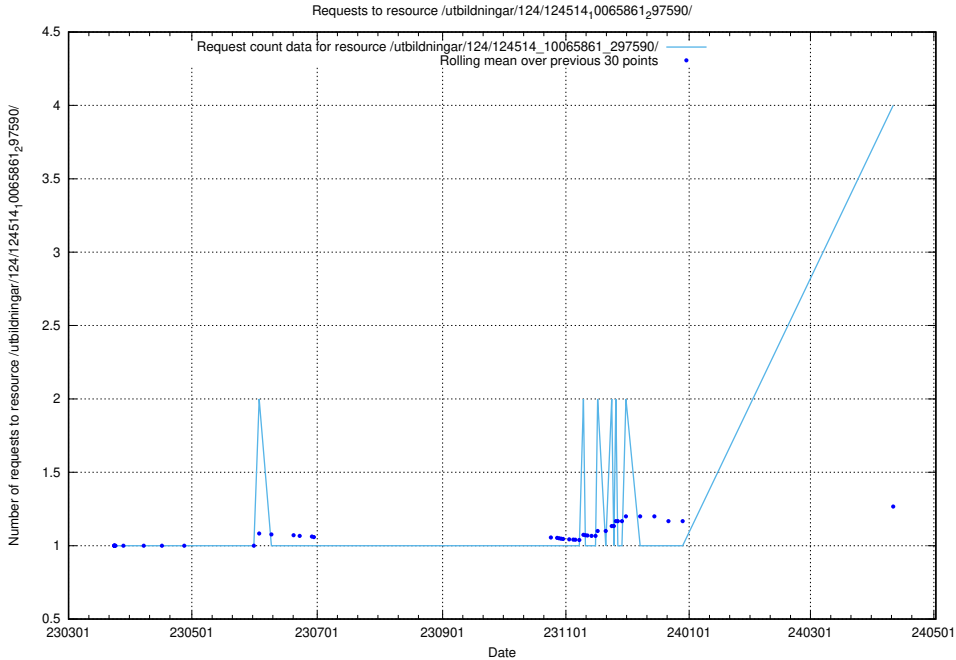

5.191 Usage of /utbildningar/124/124514_10065861_297590/

Here, we count the number of requests to resource /utbildningar/124/124514_10065861_297590/.