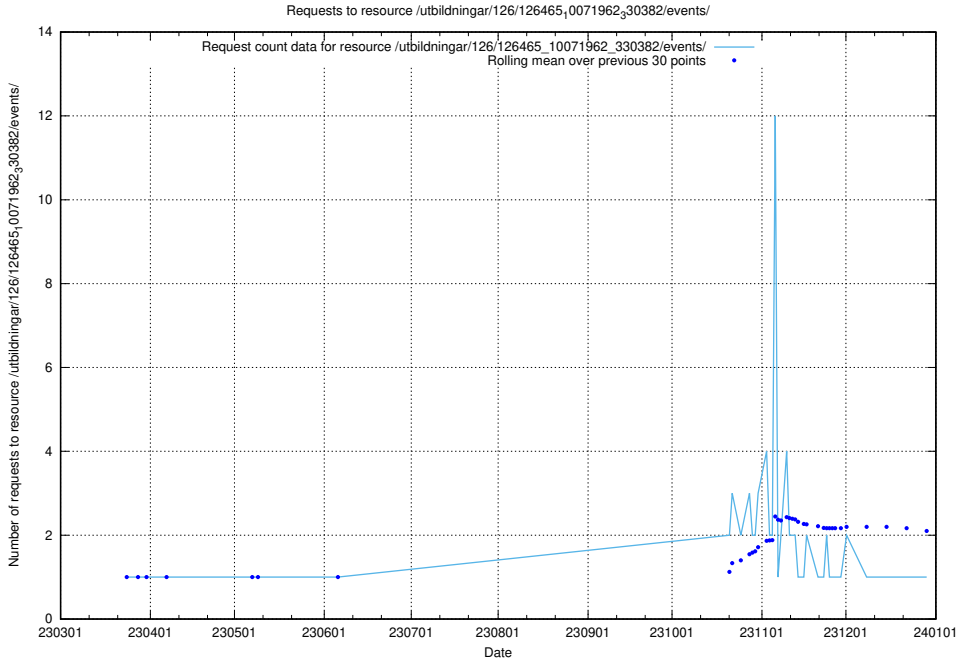

5.6232 Usage of /utbildningar/126/126465_10071962_330382/events/

Here, we count the number of requests to resource /utbildningar/126/126465_10071962_330382/events/