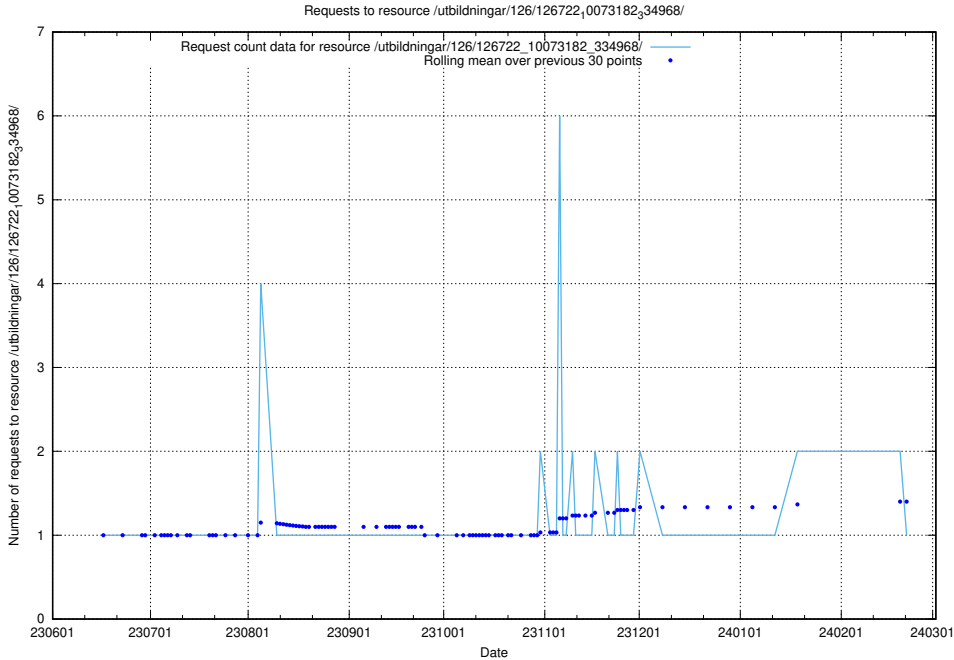

5.5920 Usage of /utbildningar/126/126722_10073182_334968/

Here, we count the number of requests to resource /utbildningar/126/126722_10073182_334968/.