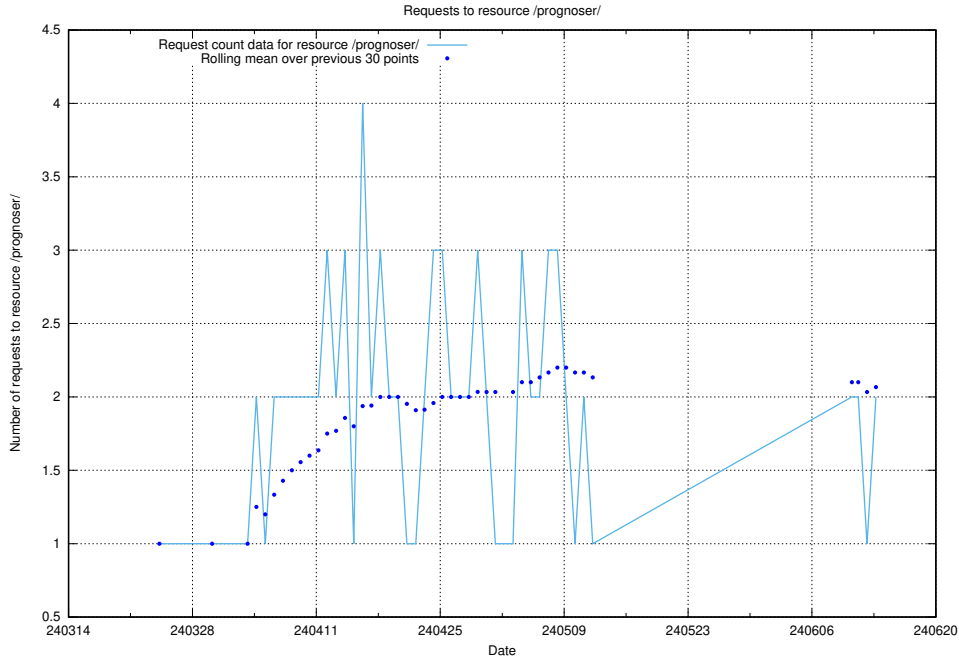

5.542 Usage of /prognoser/

Here, we count the number of requests to resource /prognoser/.