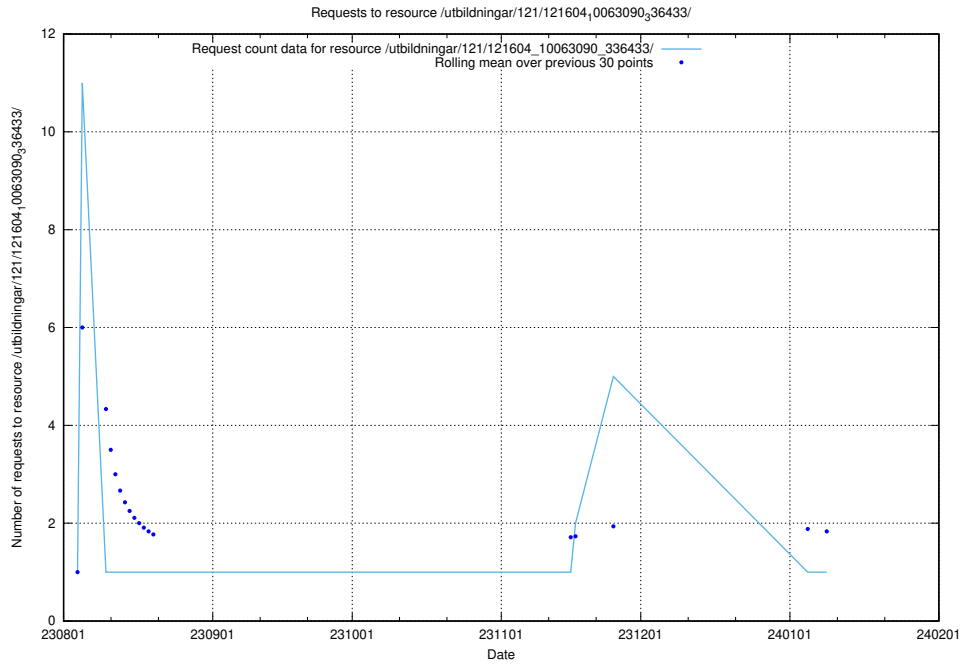

5.4946 Usage of /utbildningar/121/121604_10063090_336433/

Here, we count the number of requests to resource /utbildningar/121/121604_10063090_336433/.