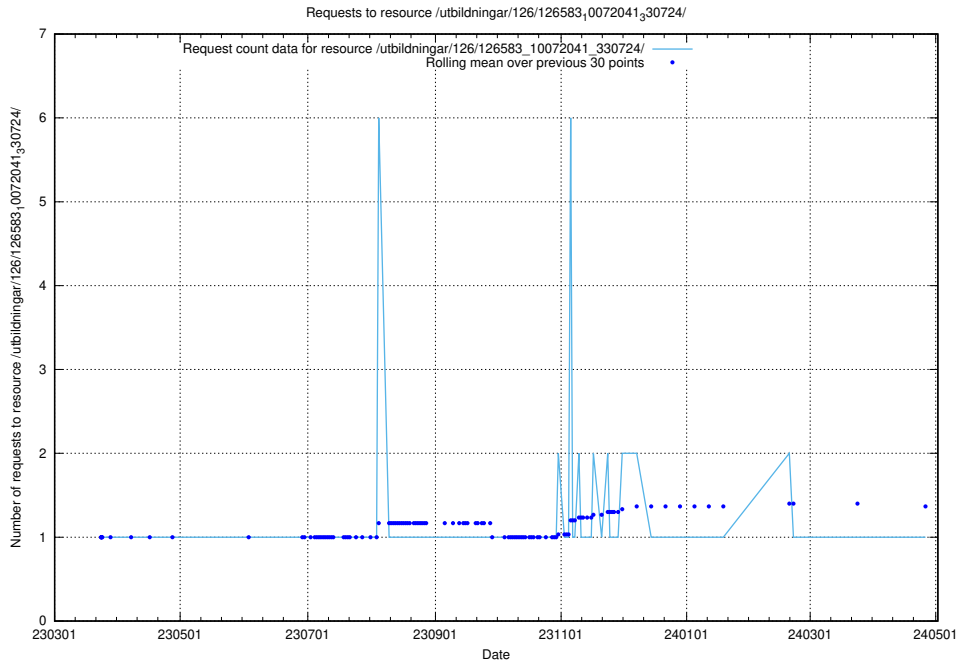

5.6427 Usage of /utbildningar/126/126583_10072041_330724/

Here, we count the number of requests to resource /utbildningar/126/126583_10072041_330724/.