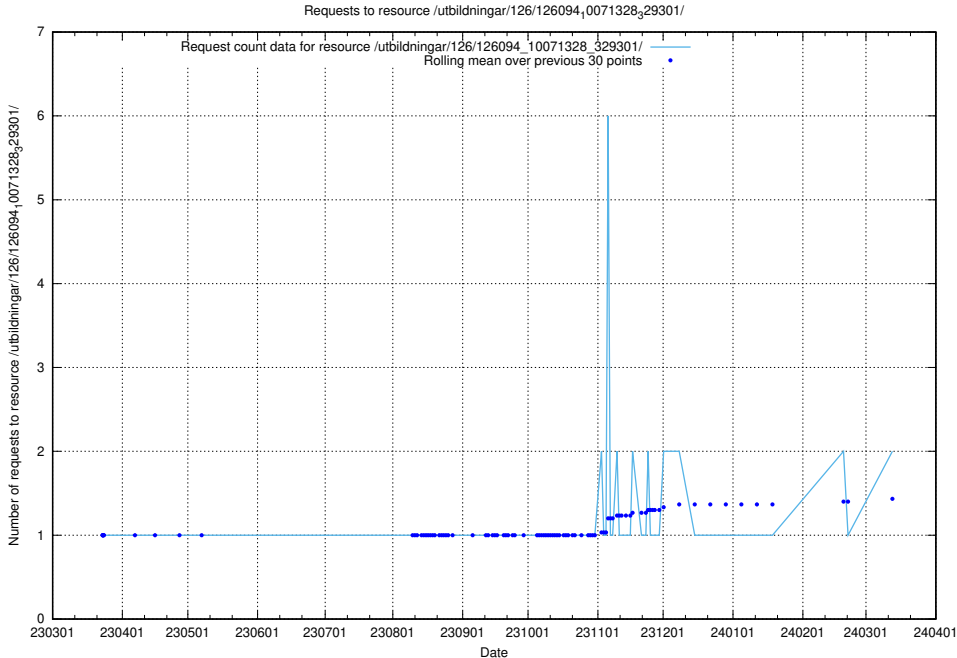

5.973 Usage of /utbildningar/126/126094_10071328_329301/

Here, we count the number of requests to resource /utbildningar/126/126094_10071328_329301/.