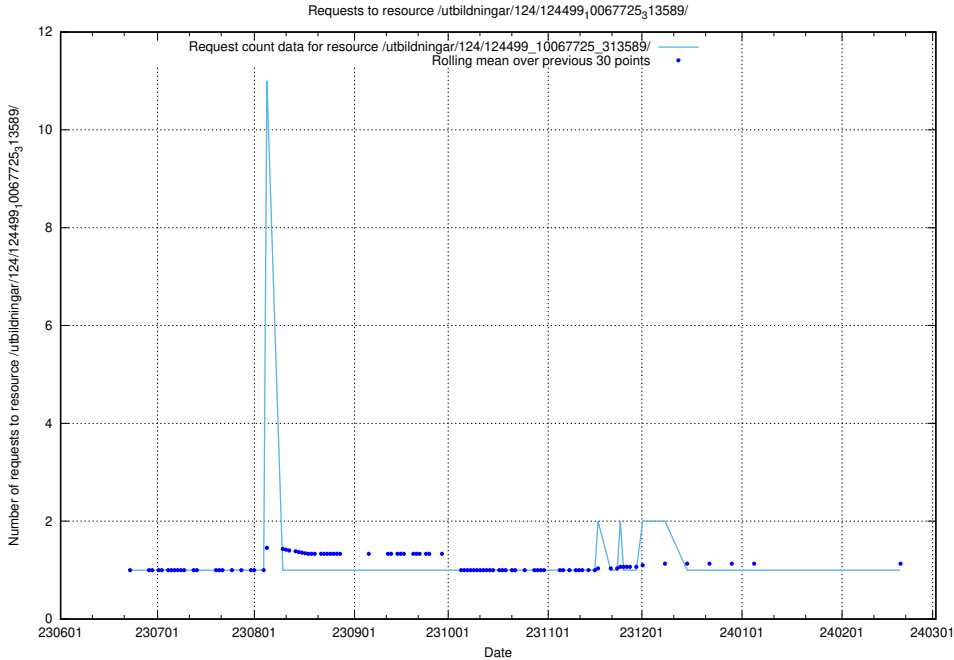

5.5840 Usage of /utbildningar/124/124499_10067725_313589/

Here, we count the number of requests to resource /utbildningar/124/124499_10067725_313589/.