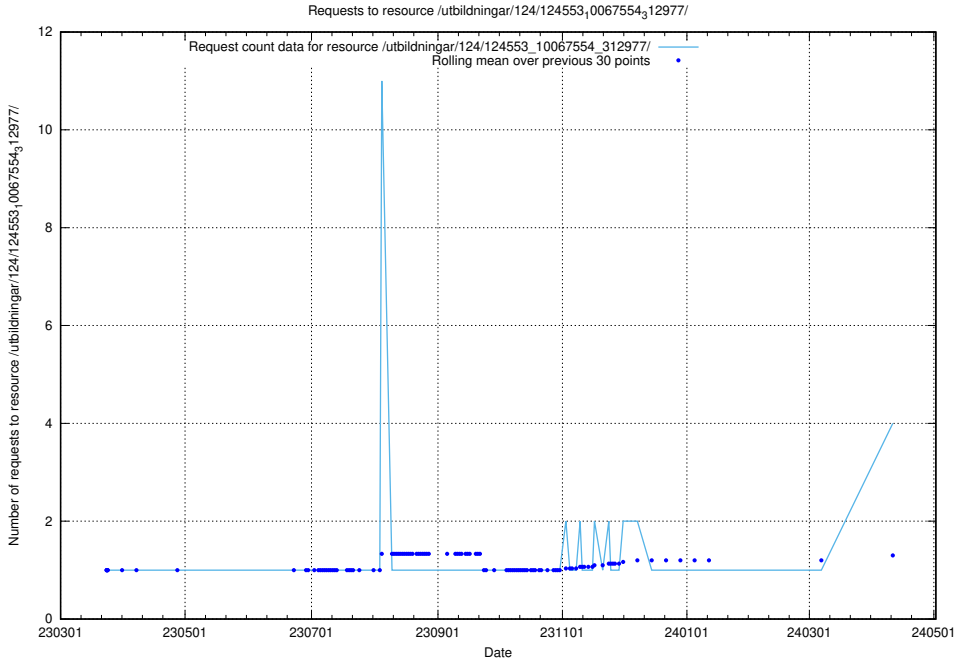

5.175 Usage of /utbildningar/124/124553_10067554_312977/

Here, we count the number of requests to resource /utbildningar/124/124553_10067554_312977/.