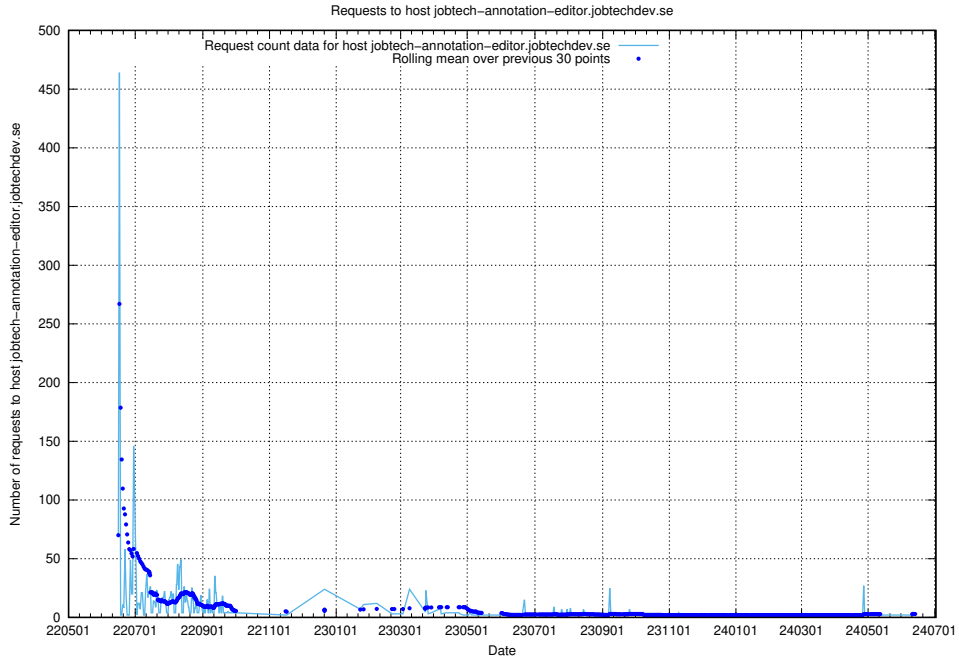

7.406 Usage of `jobtech-annotation-editor.jobtechdev.se`

Here, we count the number of requests to host `jobtech-annotation-editor.jobtechdev.se`.