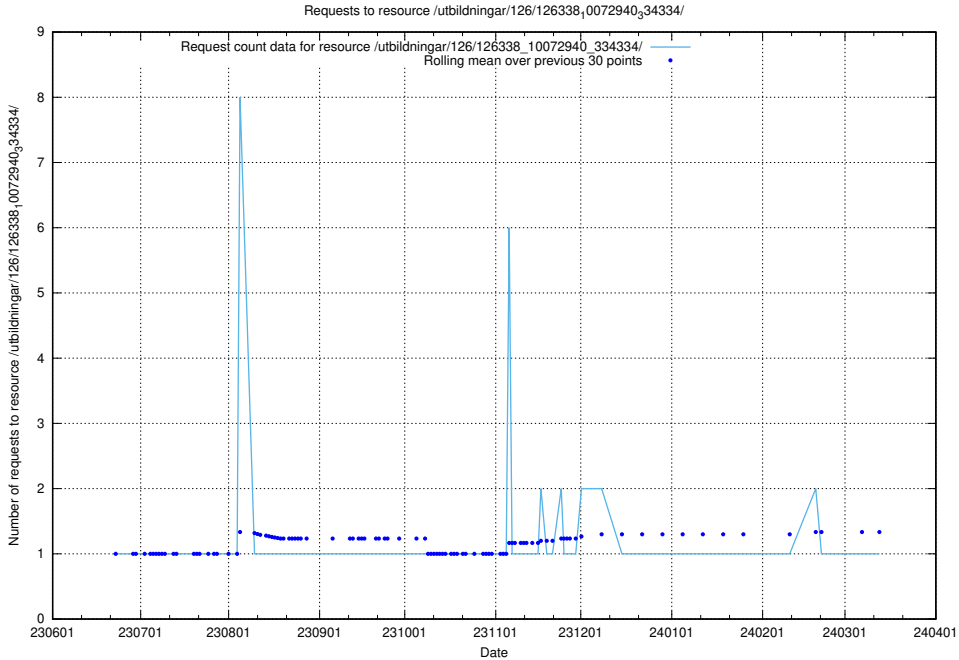

5.5719 Usage of /utbildningar/126/126338_10072940_334334/

Here, we count the number of requests to resource /utbildningar/126/126338_10072940_334334/.