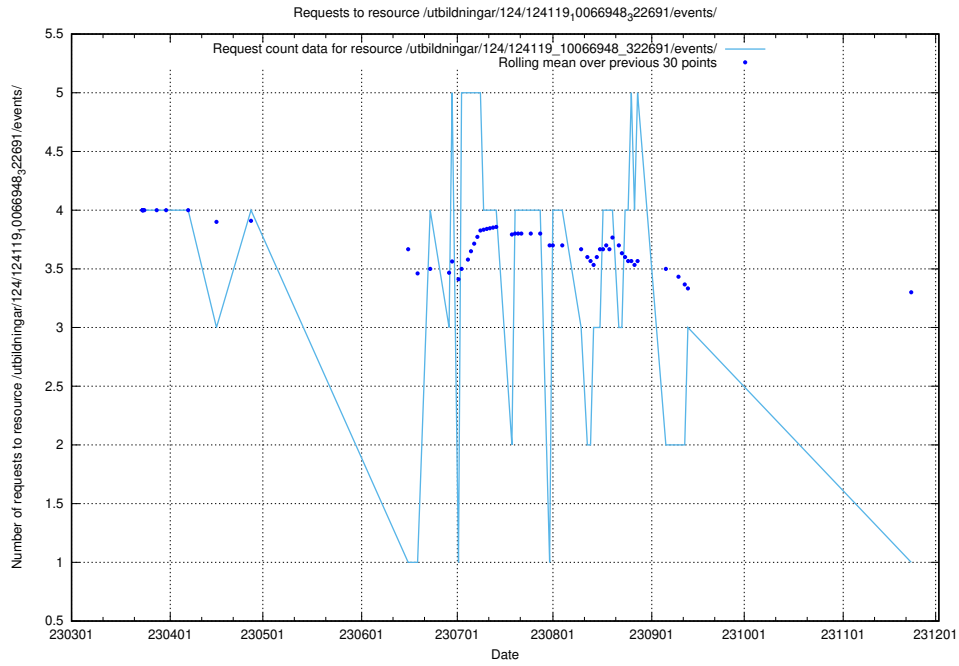

5.6288 Usage of /utbildningar/124/124119_10066948_322691/events/

Here, we count the number of requests to resource /utbildningar/124/124119_10066948_322691/events/