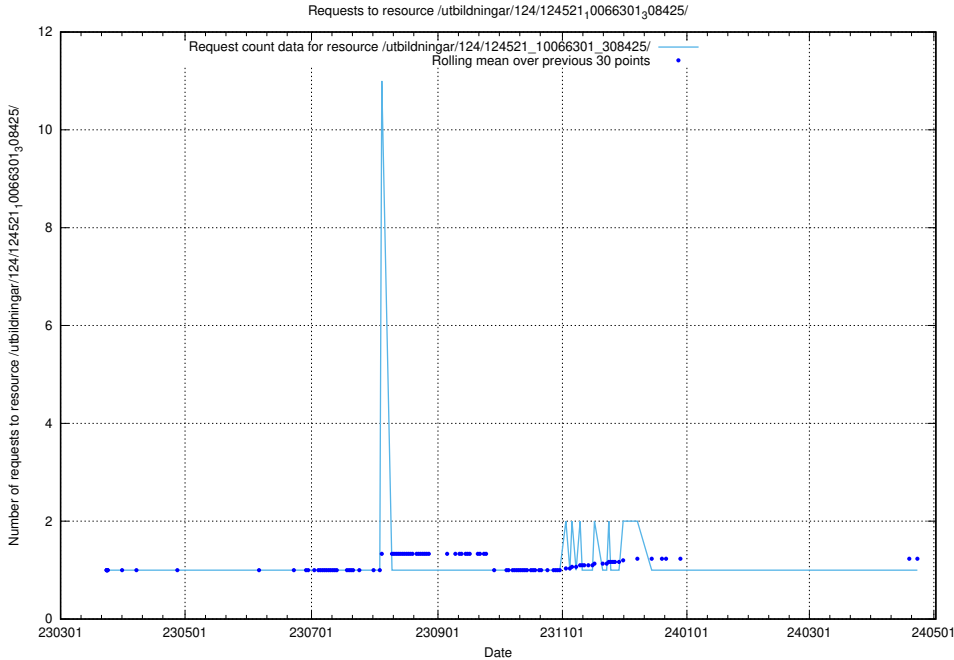

5.1249 Usage of /utbildningar/124/124521_10066301_308425/

Here, we count the number of requests to resource /utbildningar/124/124521_10066301_308425/.