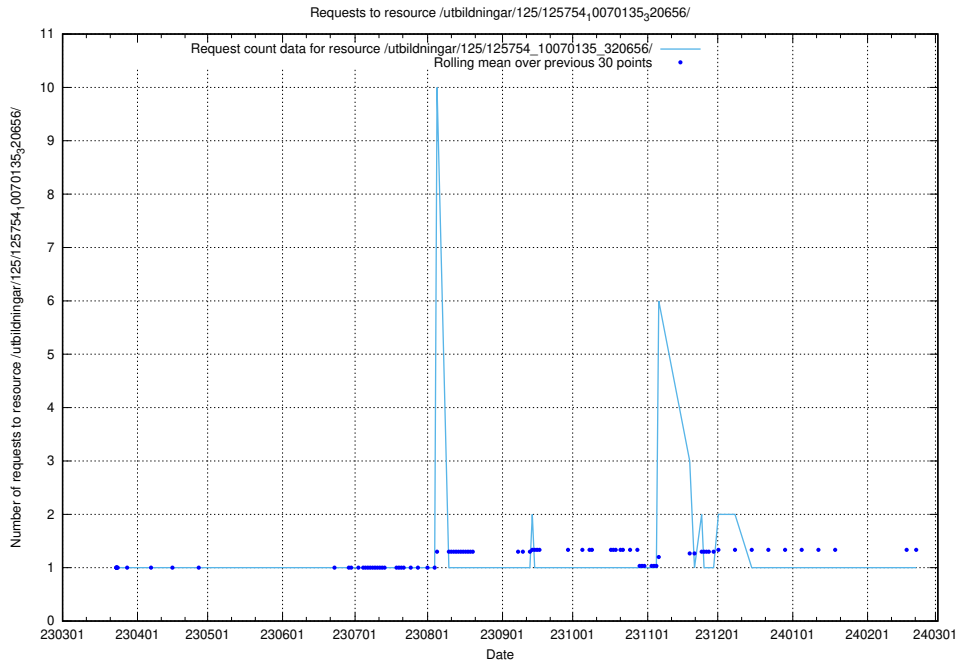

5.6489 Usage of /utbildningar/125/125754_10070135_320656/

Here, we count the number of requests to resource /utbildningar/125/125754_10070135_320656/.