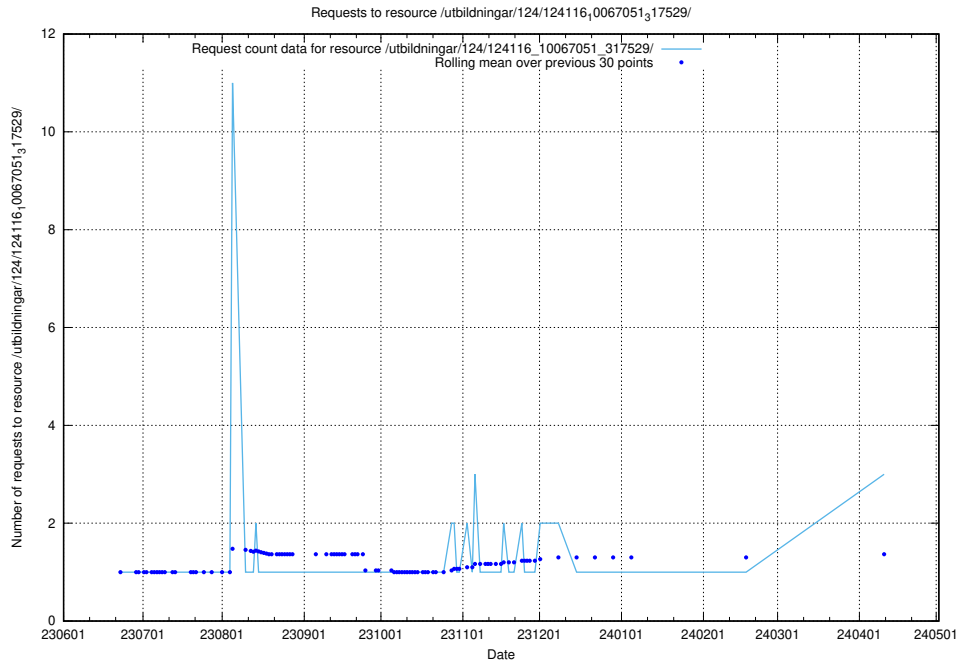

5.411 Usage of /utbildningar/124/124116_10067051_317529/

Here, we count the number of requests to resource /utbildningar/124/124116_10067051_317529/.