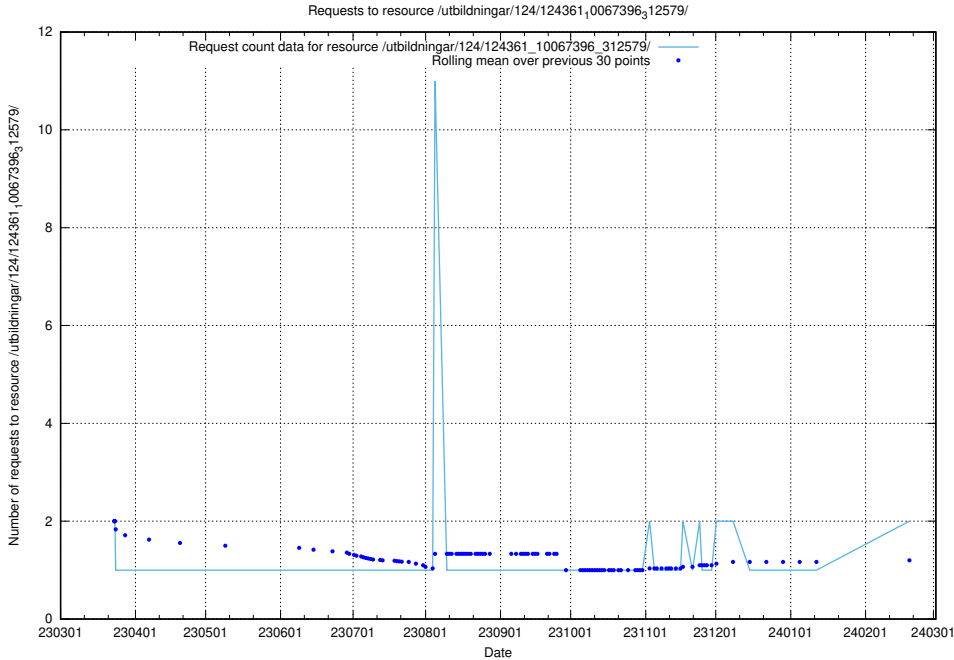

5.966 Usage of /utbildningar/124/124361_10067396_312579/

Here, we count the number of requests to resource /utbildningar/124/124361_10067396_312579/.