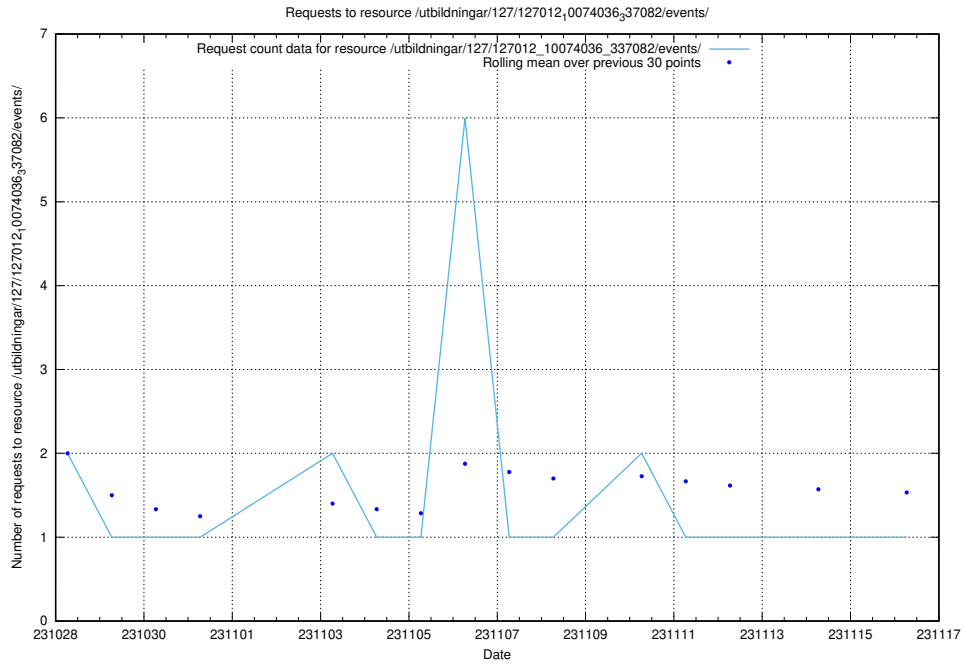

5.4249 Usage of /utbildningar/127/127012_10074036_337082/events/

Here, we count the number of requests to resource /utbildningar/127/127012_10074036_337082/events/