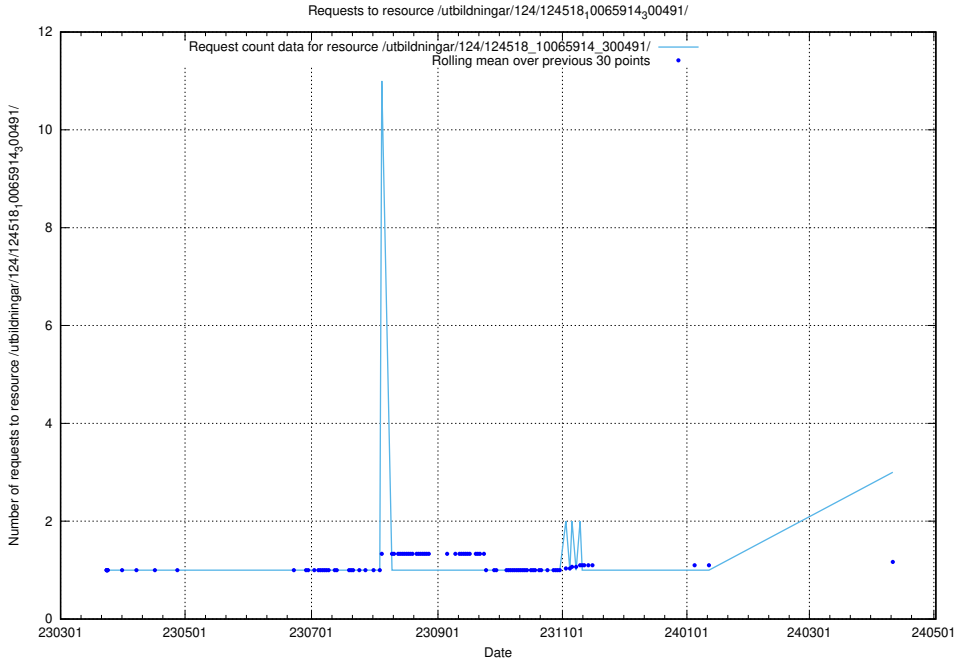

5.285 Usage of /utbildningar/124/124518_10065914_300491/

Here, we count the number of requests to resource /utbildningar/124/124518_10065914_300491/.