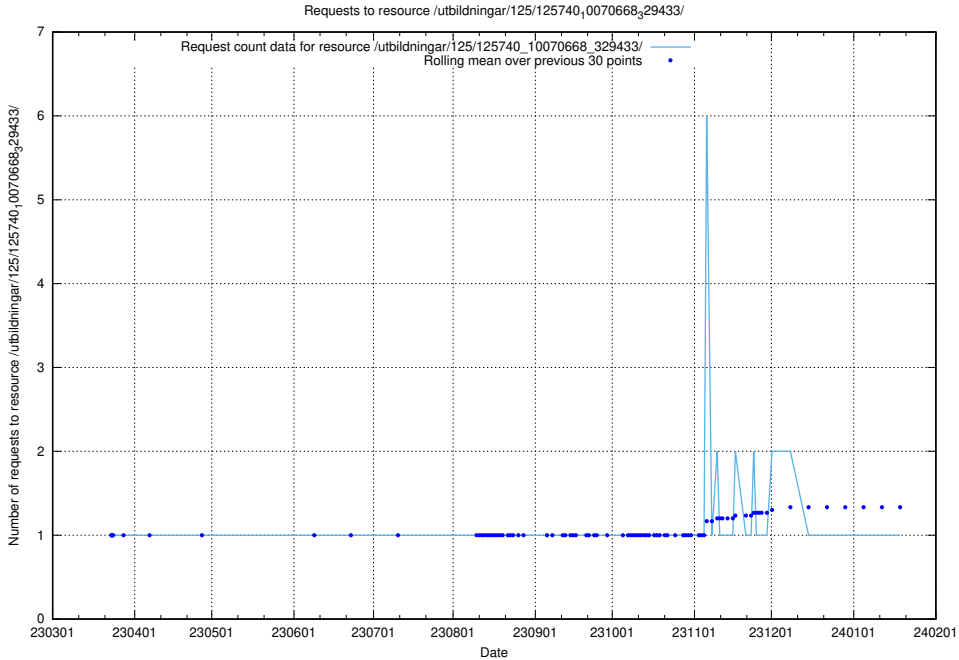

5.1025 Usage of /utbildningar/125/125740_10070668_329433/

Here, we count the number of requests to resource /utbildningar/125/125740_10070668_329433/.