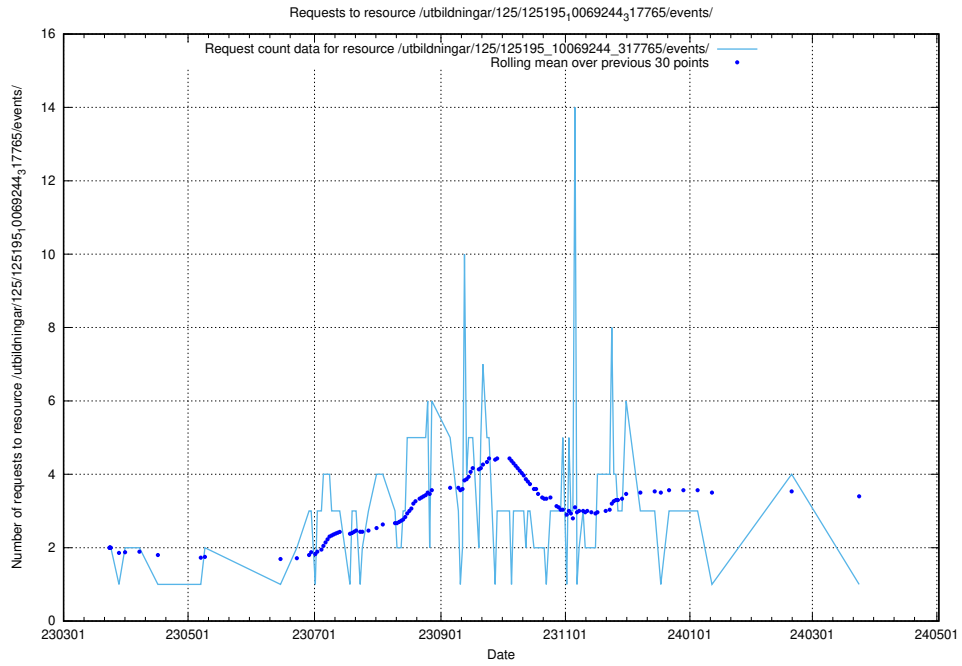

5.6317 Usage of /utbildningar/125/125195_10069244_317765/events/

Here, we count the number of requests to resource /utbildningar/125/125195_10069244_317765/events/