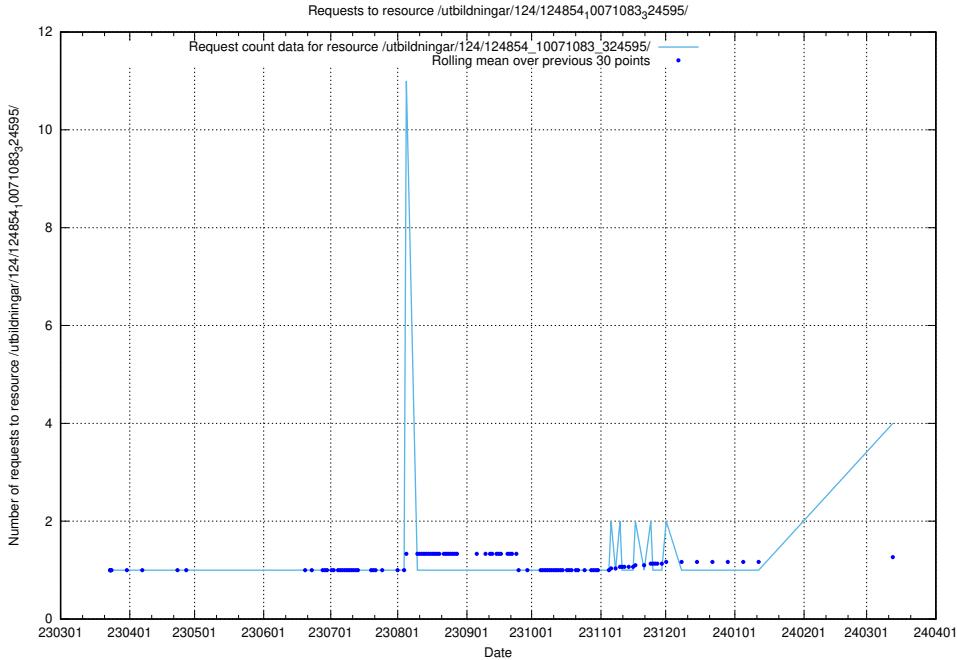

5.174 Usage of /utbildningar/124/124854_10071083_324595/

Here, we count the number of requests to resource /utbildningar/124/124854_10071083_324595/.