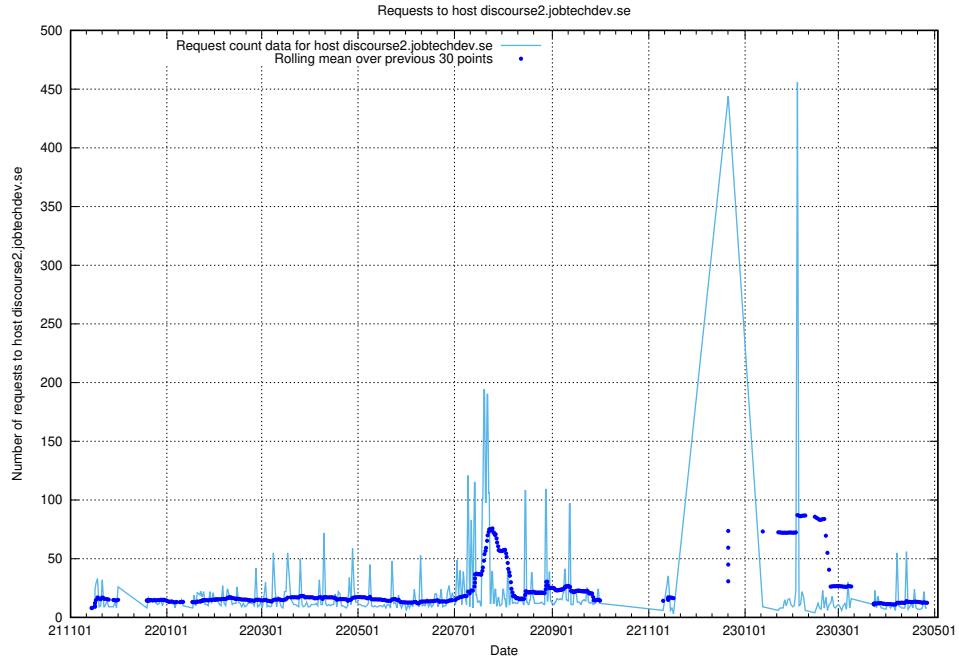

7.66 Usage of discourse2.jobtechdev.se

Here, we count the number of requests to host discourse2.jobtechdev.se.