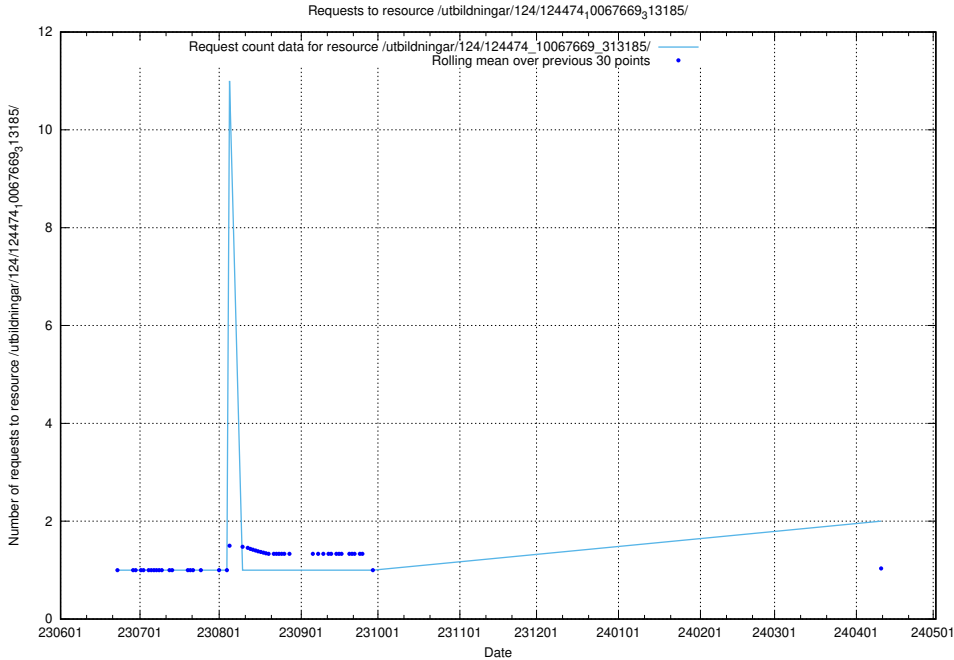

5.874 Usage of /utbildningar/124/124474_10067669_313185/

Here, we count the number of requests to resource /utbildningar/124/124474_10067669_313185/.