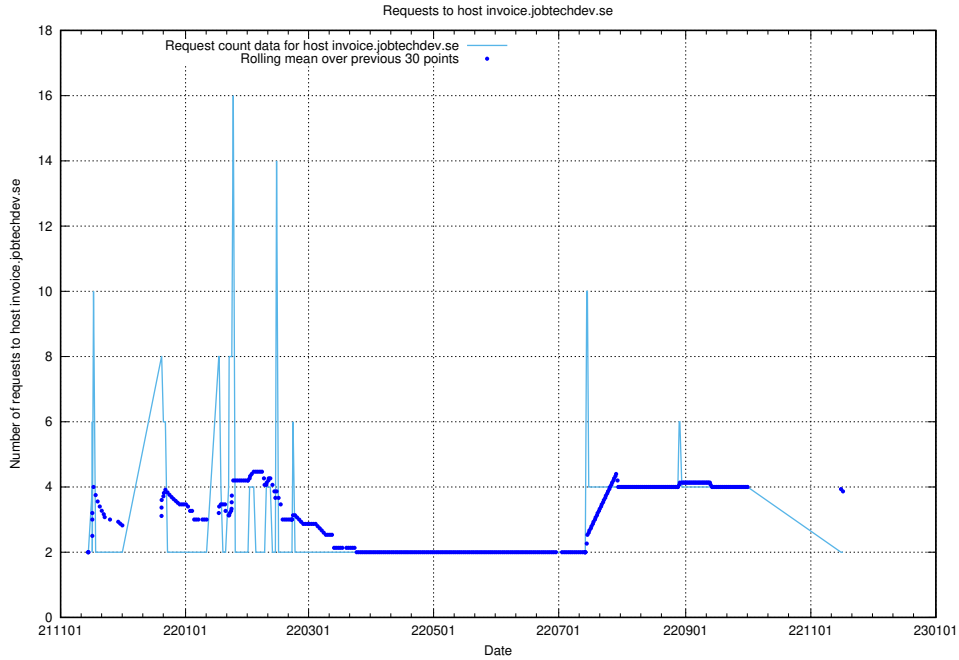

7.597 Usage of invoice.jobtechdev.se

Here, we count the number of requests to host invoice.jobtechdev.se.