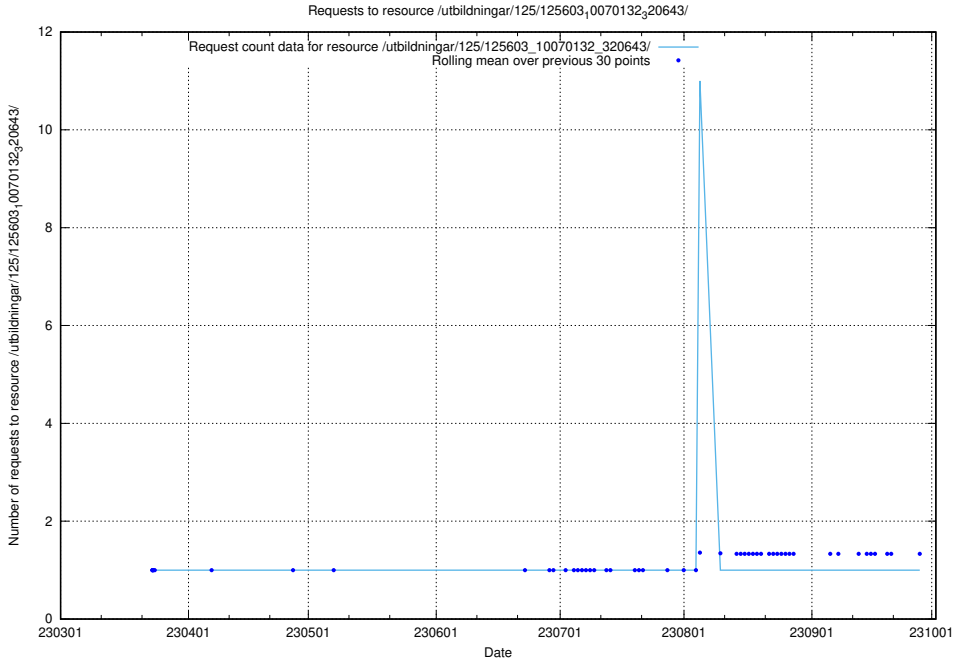

5.1103 Usage of /utbildningar/125/125603_10070132_320643/

Here, we count the number of requests to resource /utbildningar/125/125603_10070132_320643/.