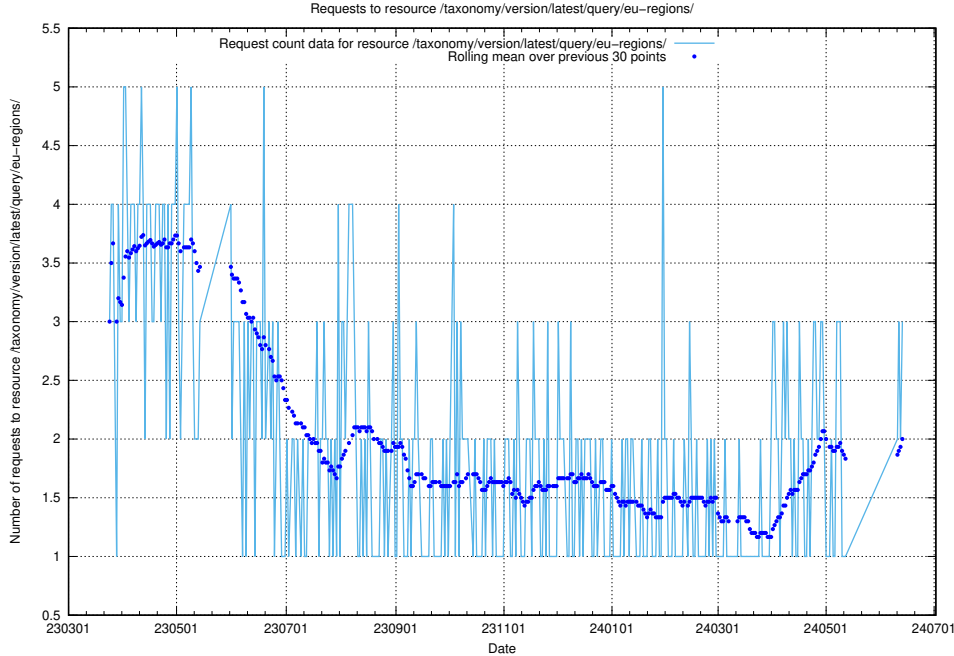

5.446 Usage of /taxonomy/version/latest/query/eu-regions/

Here, we count the number of requests to resource /taxonomy/version/latest/query/eu-regions/.