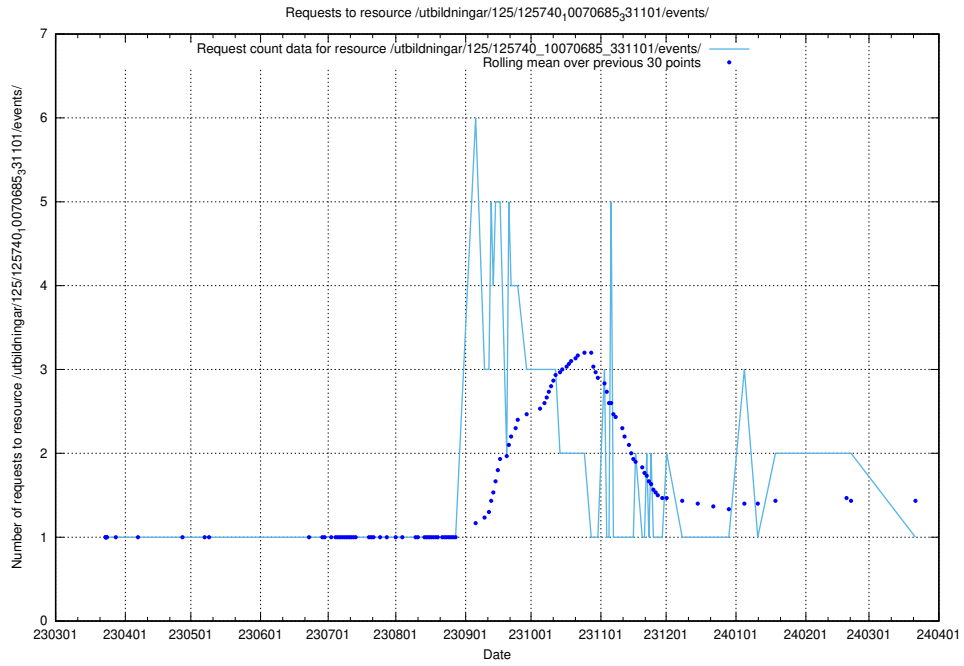

5.1006 Usage of /utbildningar/125/125740_10070685_331101/events/

Here, we count the number of requests to resource /utbildningar/125/125740_10070685_331101/events/