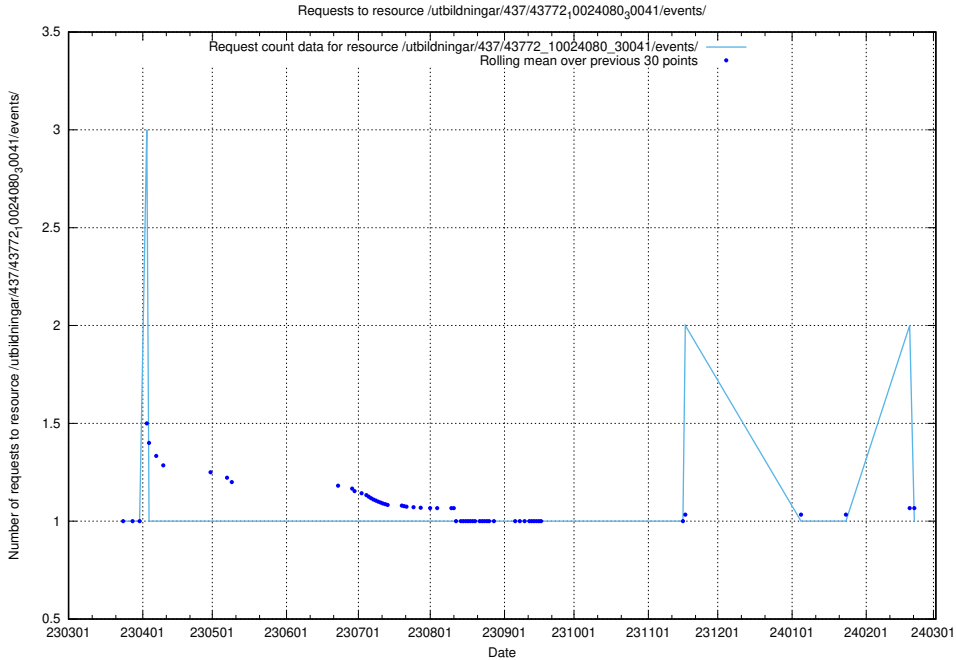

5.6214 Usage of /utbildningar/437/43772_10024080_30041/events/

Here, we count the number of requests to resource /utbildningar/437/43772_10024080_30041/events/.