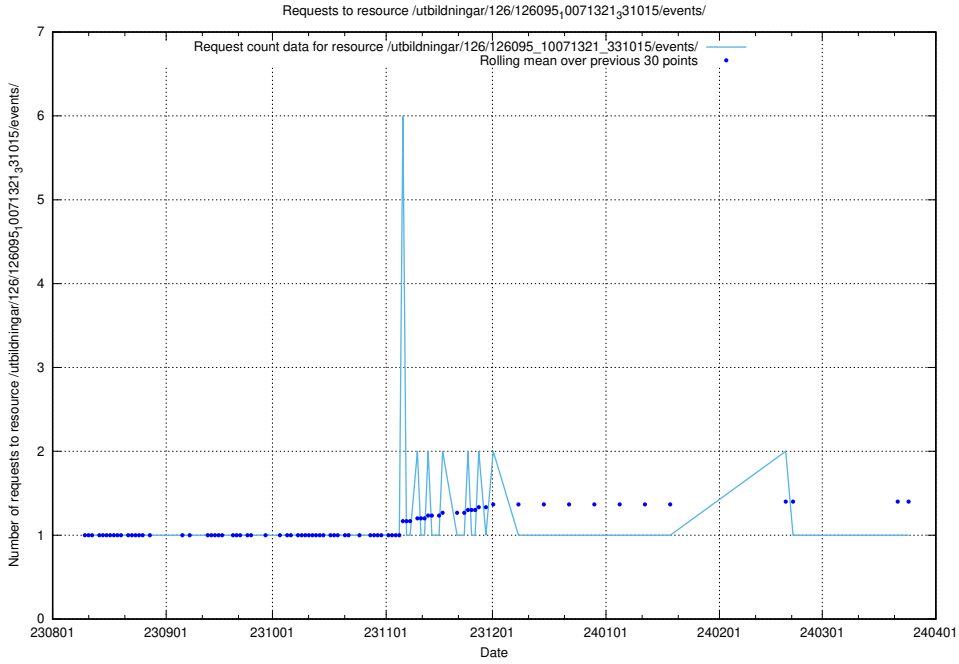

5.4887 Usage of /utbildningar/126/126095_10071321_331015/events/

Here, we count the number of requests to resource /utbildningar/126/126095_10071321_331015/events/