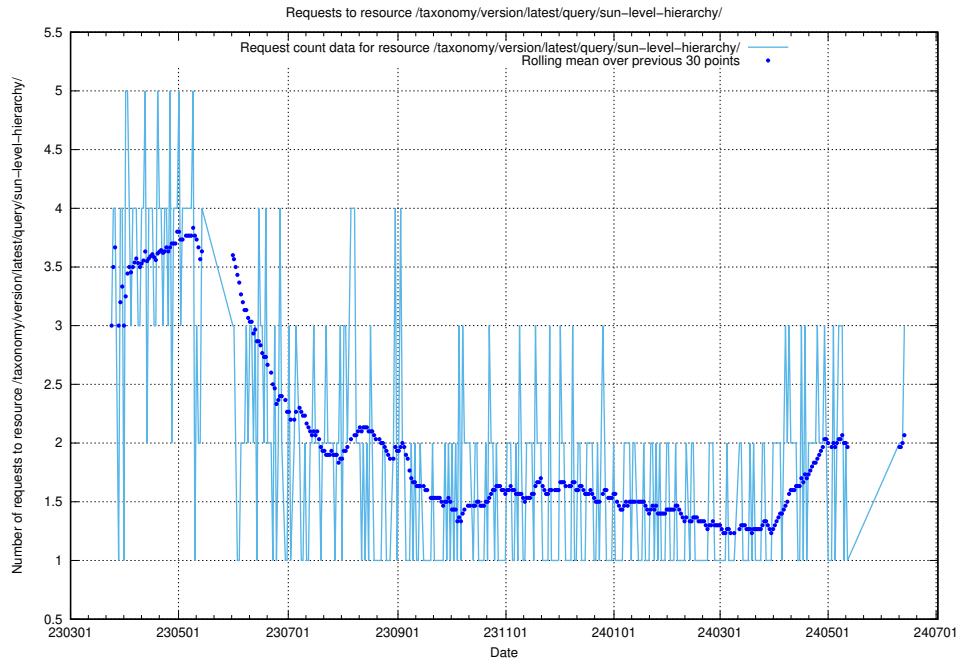

5.431 Usage of /taxonomy/version/latest/query/sun-level-hierarchy/

Here, we count the number of requests to resource /taxonomy/version/latest/query/sun-level-hierarchy/.