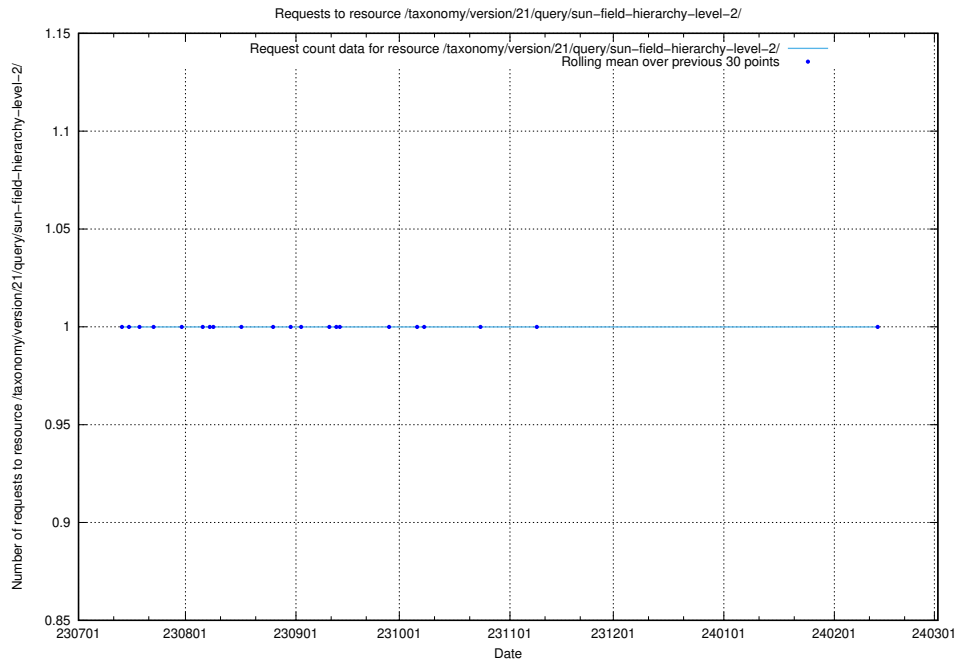

5.5141 Usage of /taxonomy/version/21/query/sun-field-hierarchy-level-2/

Here, we count the number of requests to resource /taxonomy/version/21/query/sun-field-hierarchy-level-2/.