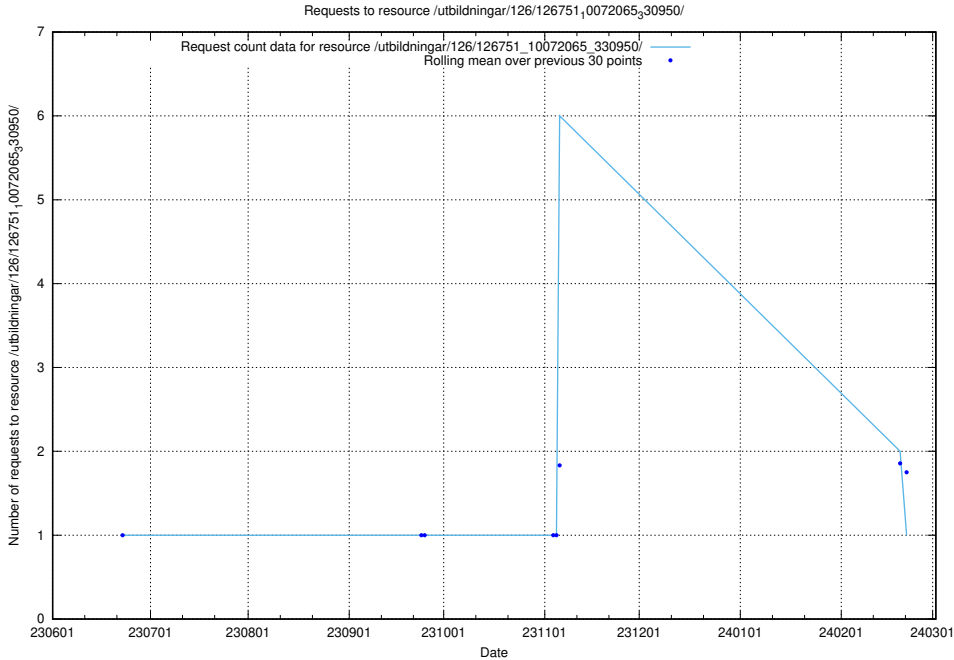

5.5653 Usage of /utbildningar/126/126751_10072065_330950/

Here, we count the number of requests to resource /utbildningar/126/126751_10072065_330950/.