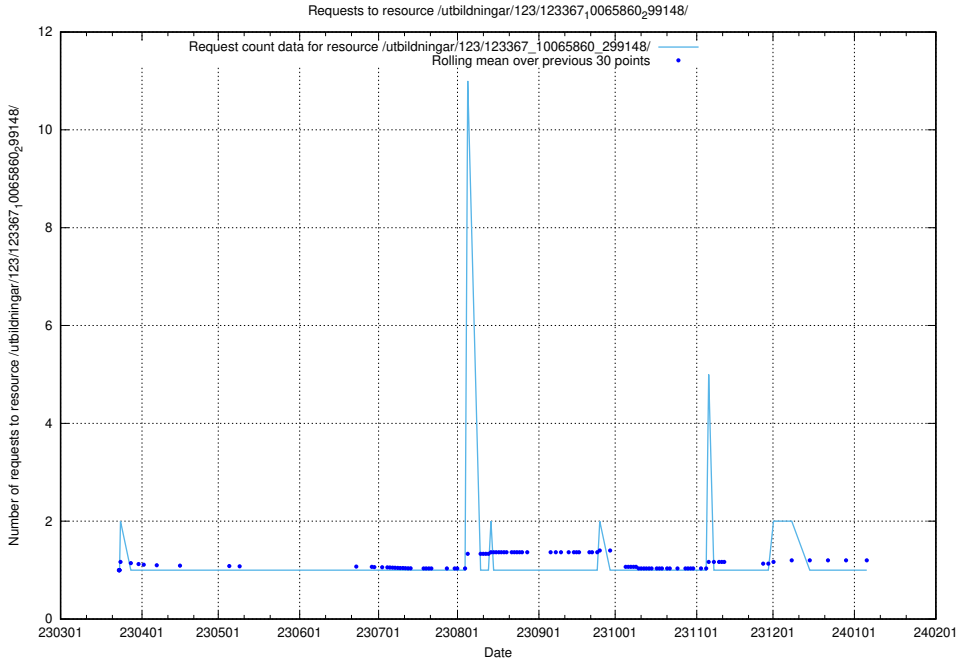

5.4886 Usage of /utbildningar/123/123367_10065860_299148/

Here, we count the number of requests to resource /utbildningar/123/123367_10065860_299148/.