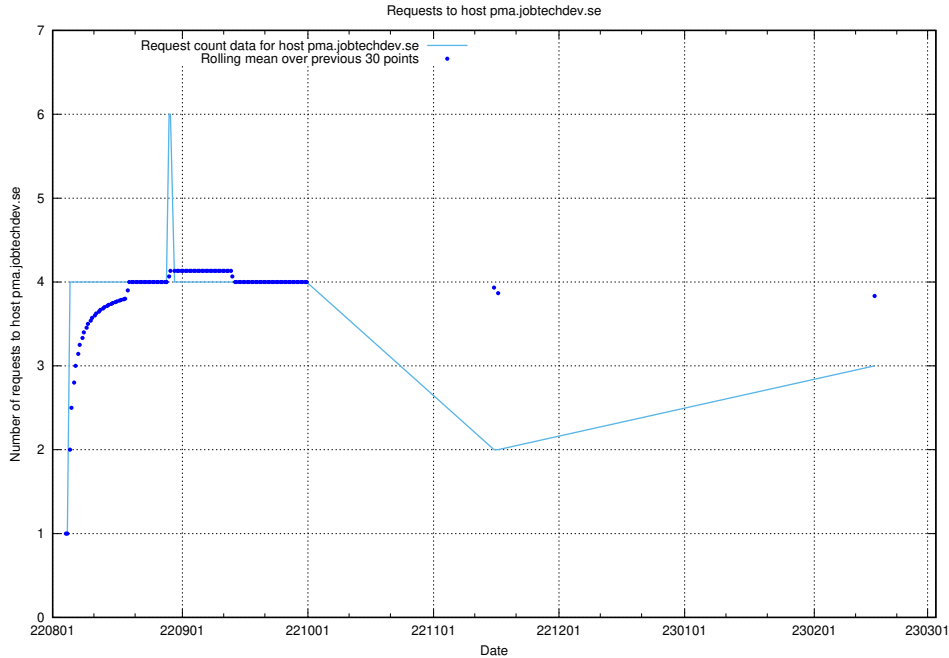

7.192 Usage of pma.jobtechdev.se

Here, we count the number of requests to host pma.jobtechdev.se.