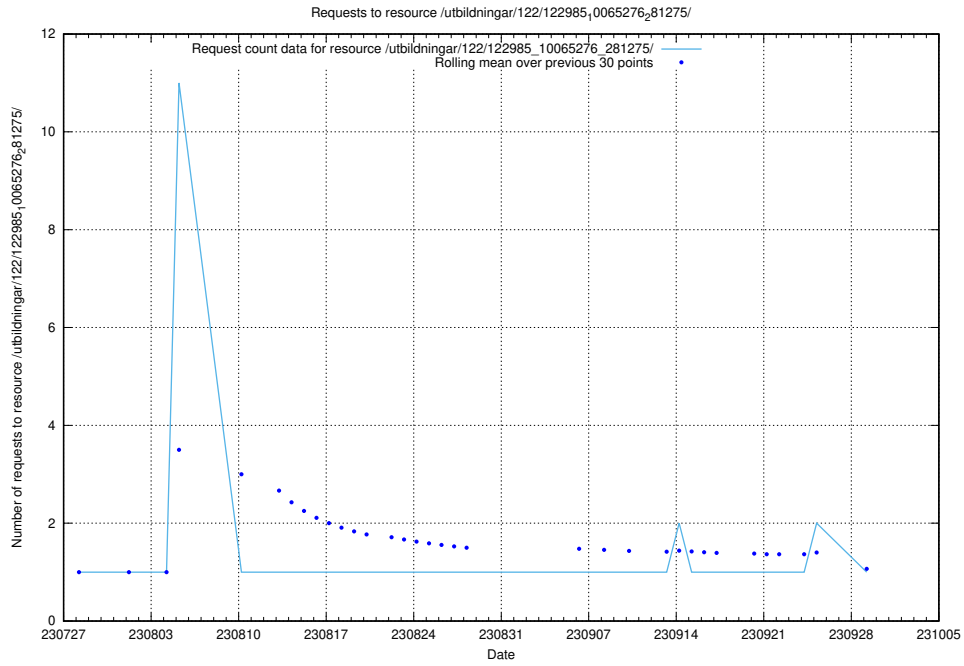

5.4967 Usage of /utbildningar/122/122985_10065276_281275/

Here, we count the number of requests to resource /utbildningar/122/122985_10065276_281275/.