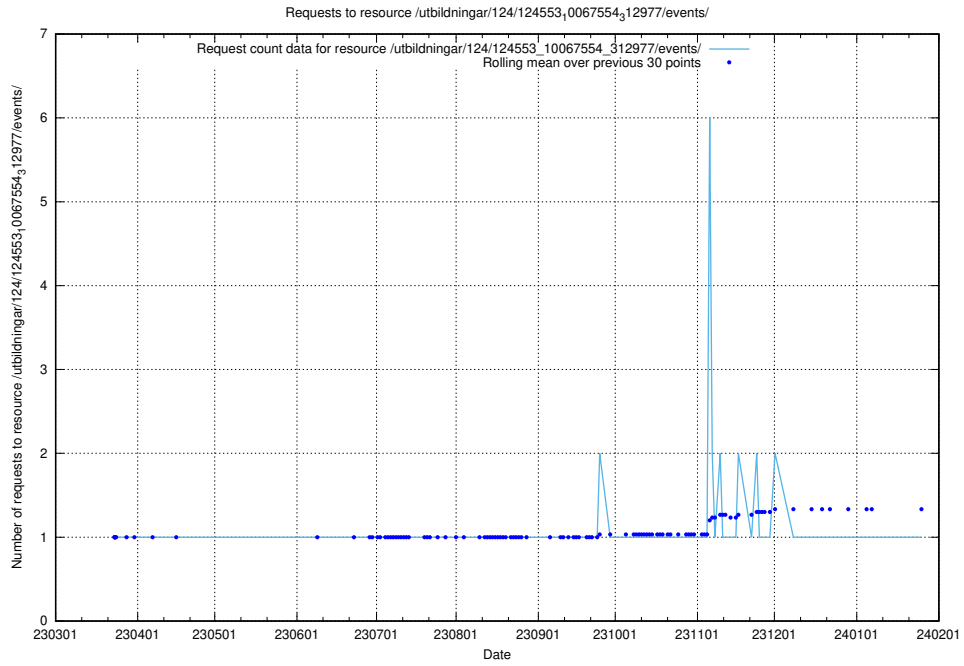

5.1236 Usage of /utbildningar/124/124553_10067554_312977/events/

Here, we count the number of requests to resource /utbildningar/124/124553_10067554_312977/events/