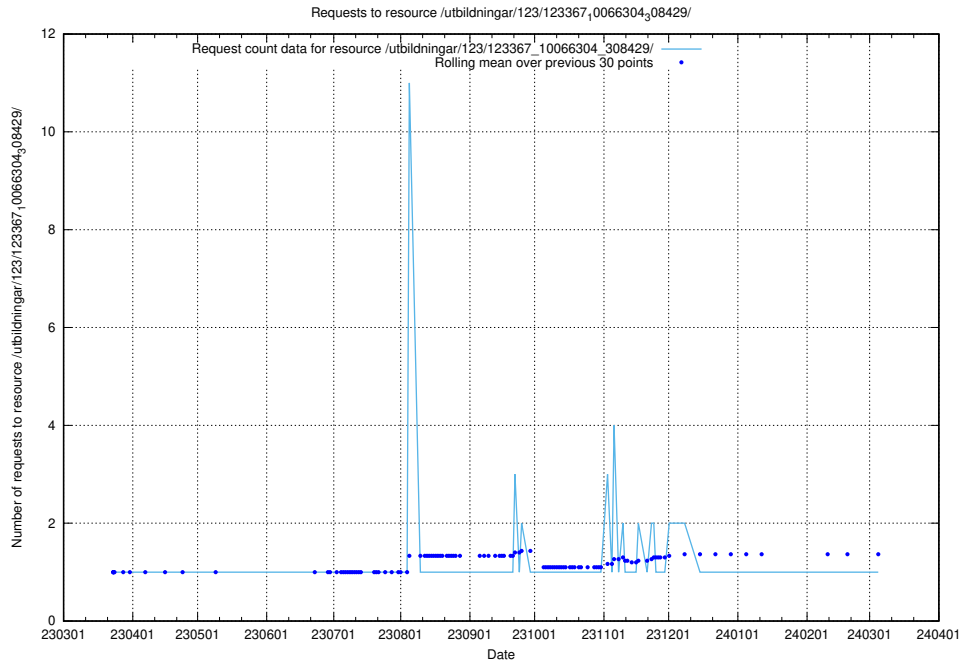

5.4597 Usage of /utbildningar/123/123367_10066304_308429/

Here, we count the number of requests to resource /utbildningar/123/123367_10066304_308429/.