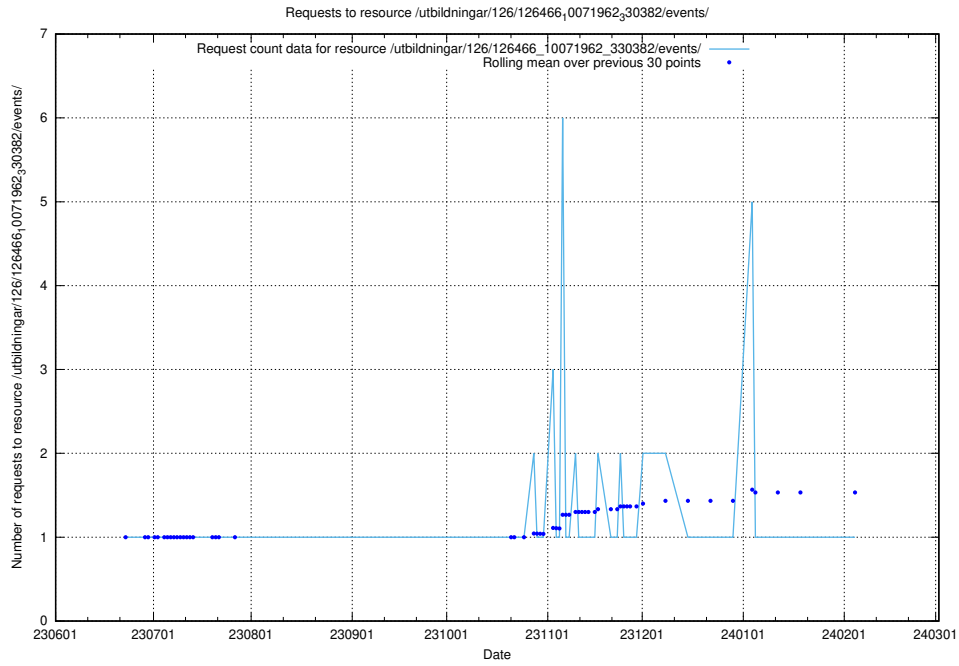

5.5710 Usage of /utbildningar/126/126466_10071962_330382/events/

Here, we count the number of requests to resource /utbildningar/126/126466_10071962_330382/events/