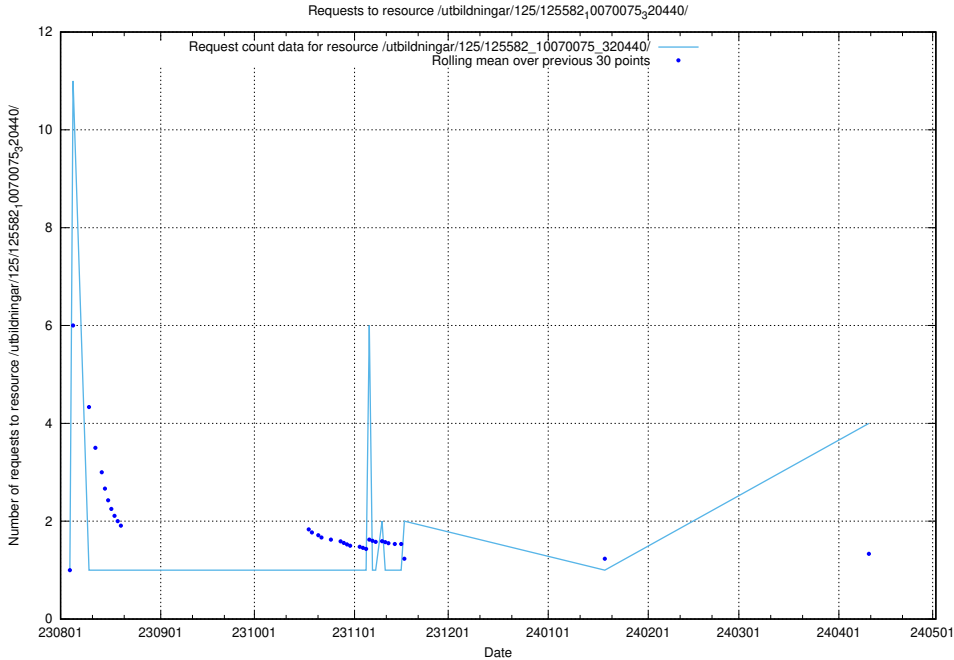

5.228 Usage of /utbildningar/125/125582_10070075_320440/

Here, we count the number of requests to resource /utbildningar/125/125582_10070075_320440/.