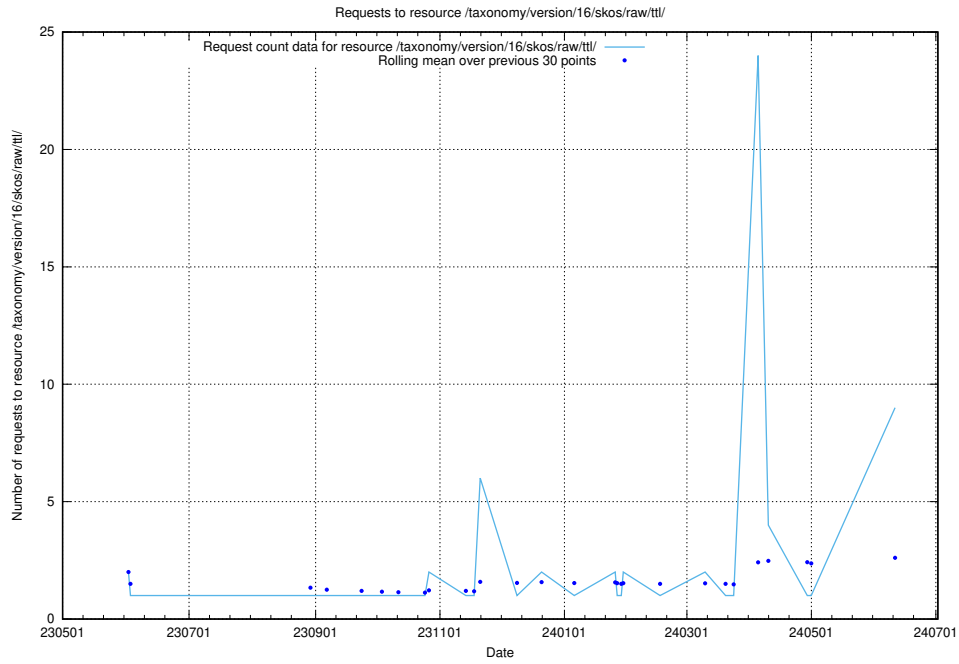

5.29 Usage of /taxonomy/version/16/skos/raw/ttl/

Here, we count the number of requests to resource /taxonomy/version/16/skos/raw/ttl/.