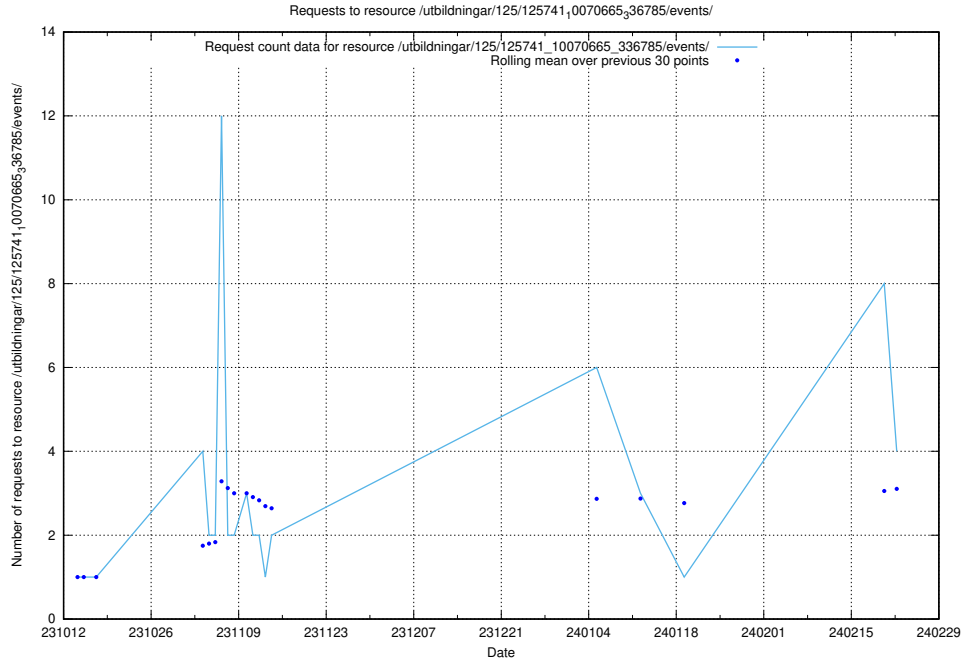

5.219 Usage of /utbildningar/125/125741_10070665_336785/events/

Here, we count the number of requests to resource /utbildningar/125/125741_10070665_336785/events/