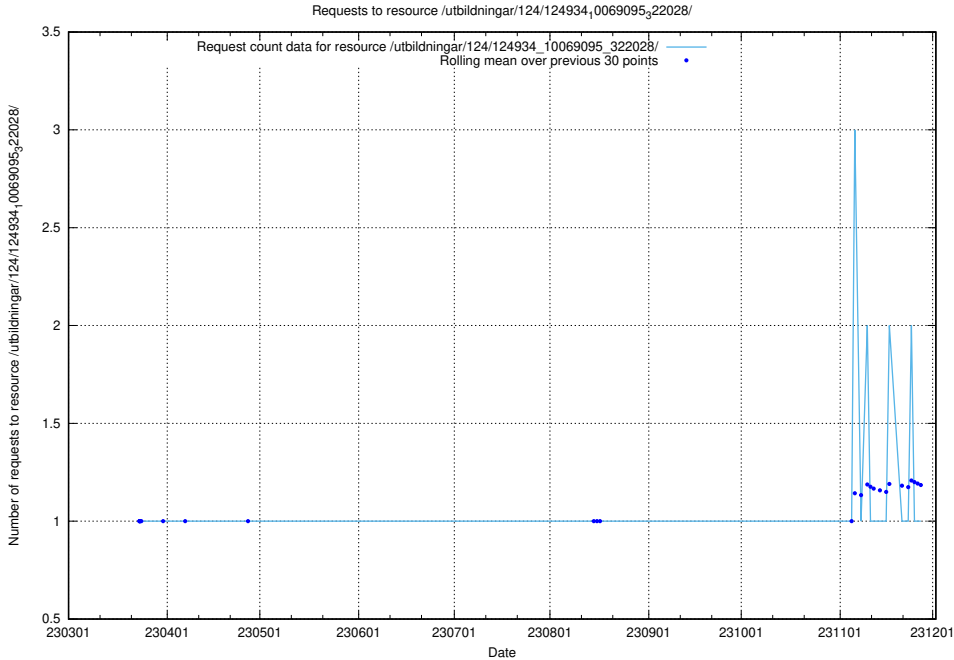

5.1166 Usage of /utbildningar/124/124934_10069095_322028/

Here, we count the number of requests to resource /utbildningar/124/124934_10069095_322028/.