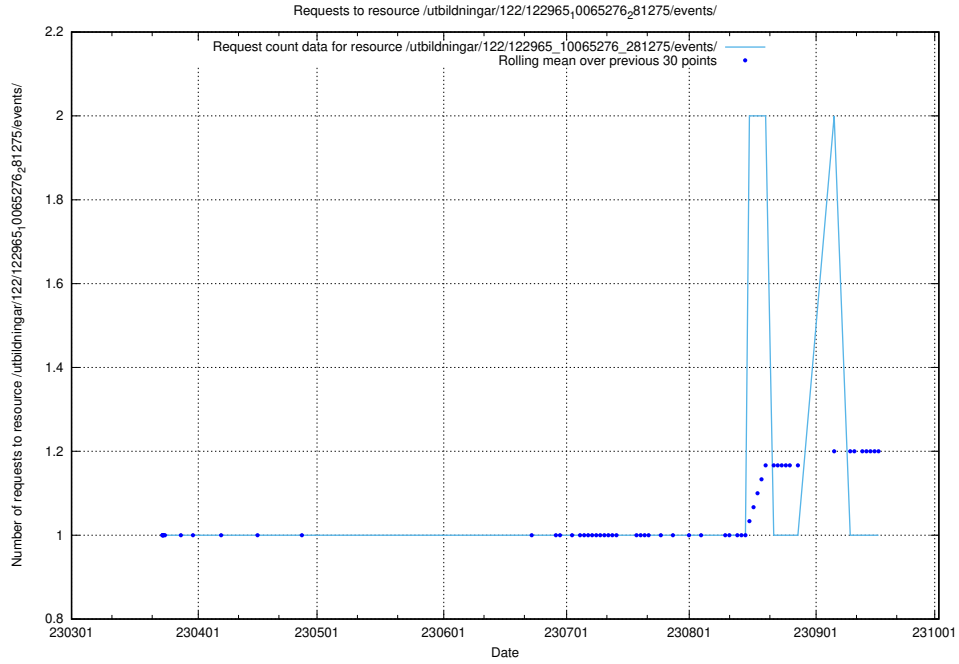

5.5169 Usage of /utbildningar/122/122965_10065276_281275/events/

Here, we count the number of requests to resource /utbildningar/122/122965_10065276_281275/events/