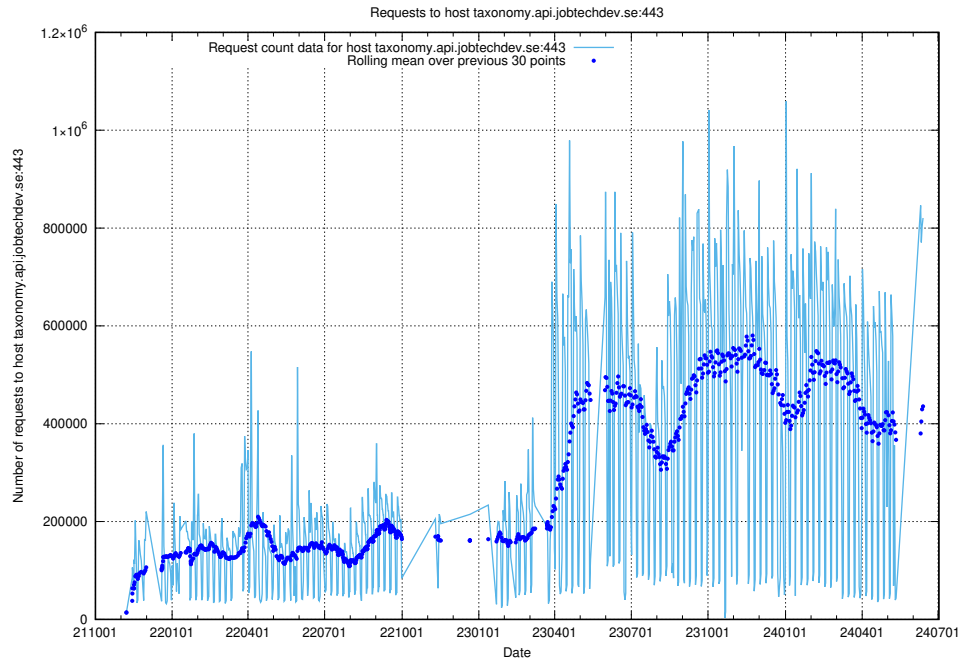

7.2 Usage of taxonomy.api.jobtechdev.se:443

Here, we count the number of requests to host taxonomy.api.jobtechdev.se:443.