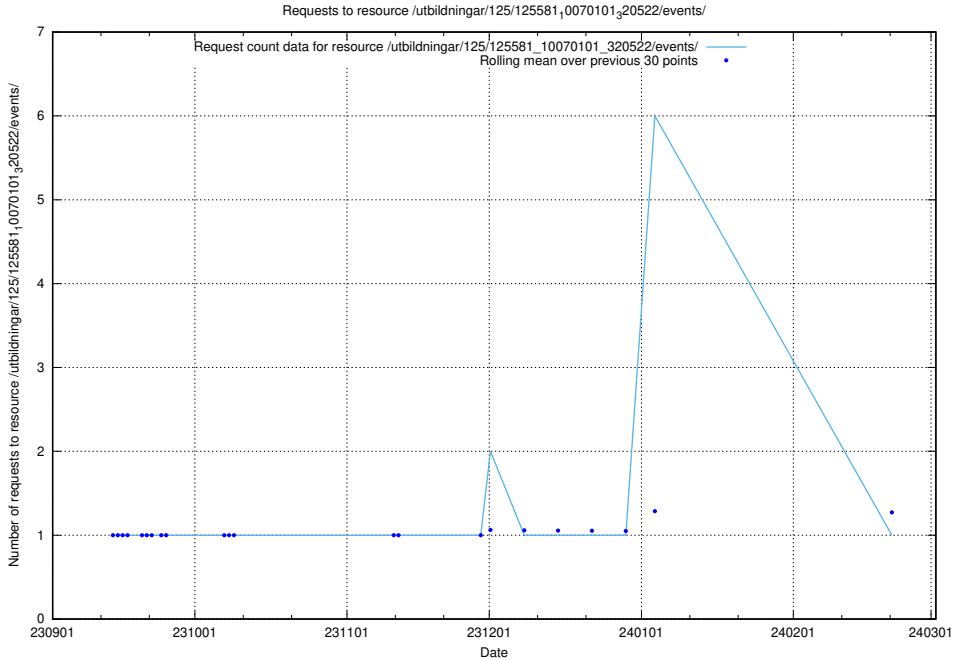

5.4646 Usage of /utbildningar/125/125581_10070101_320522/events/

Here, we count the number of requests to resource /utbildningar/125/125581_10070101_320522/events/