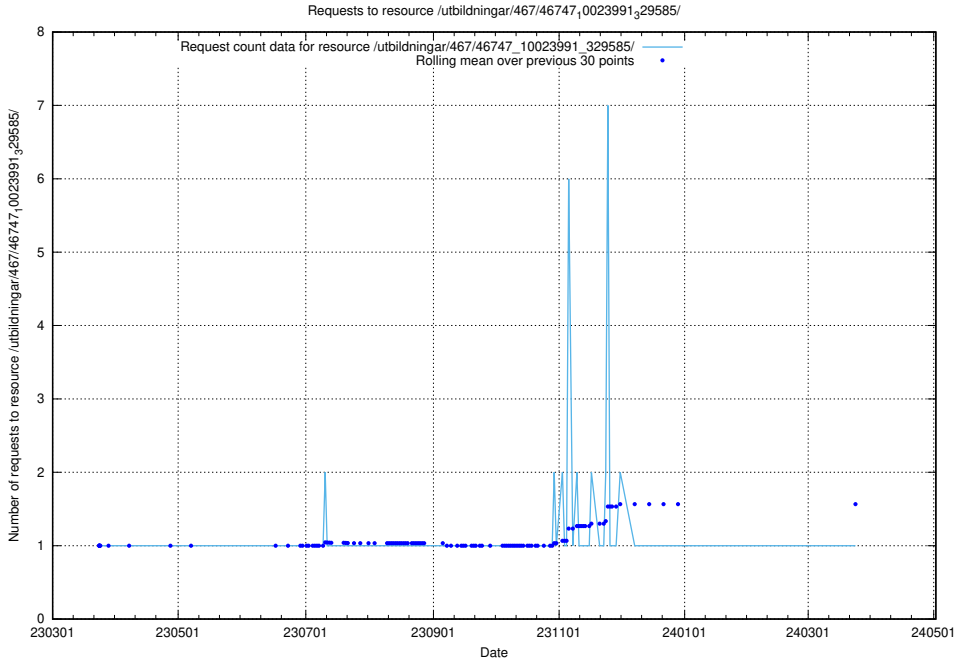

5.6345 Usage of /utbildningar/467/46747_10023991_329585/

Here, we count the number of requests to resource /utbildningar/467/46747_10023991_329585/.