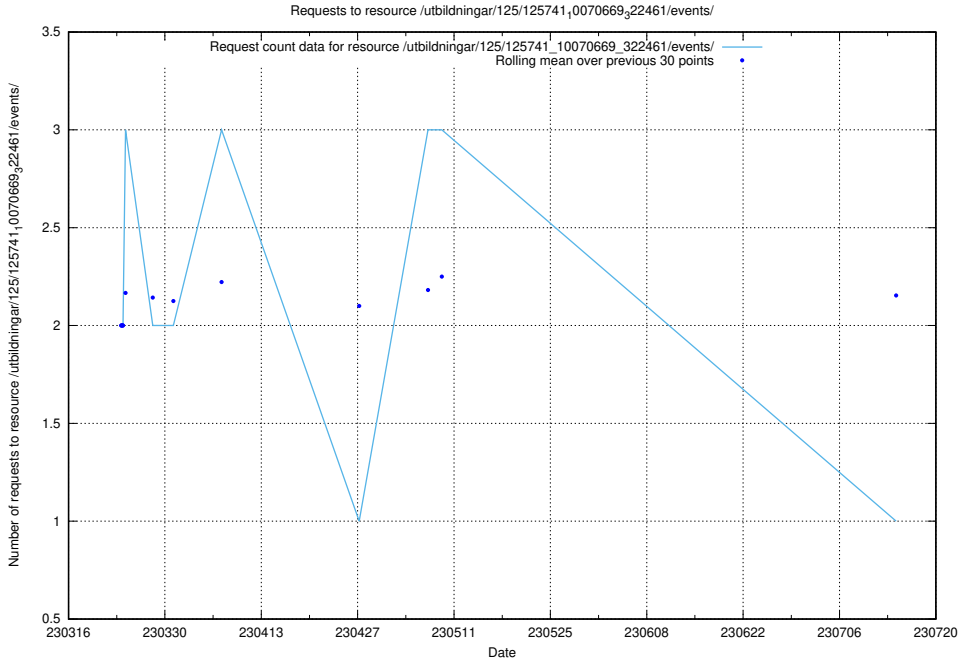

5.6306 Usage of /utbildningar/125/125741_10070669_322461/events/

Here, we count the number of requests to resource /utbildningar/125/125741_10070669_322461/events/