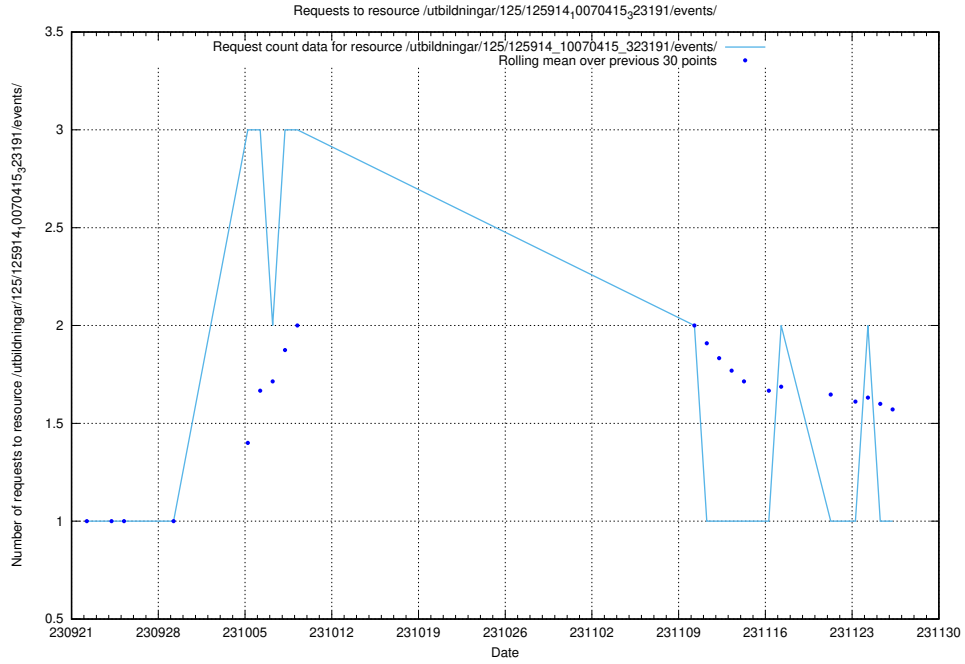

5.4566 Usage of /utbildningar/125/125914_10070415_323191/events/

Here, we count the number of requests to resource /utbildningar/125/125914_10070415_323191/events/