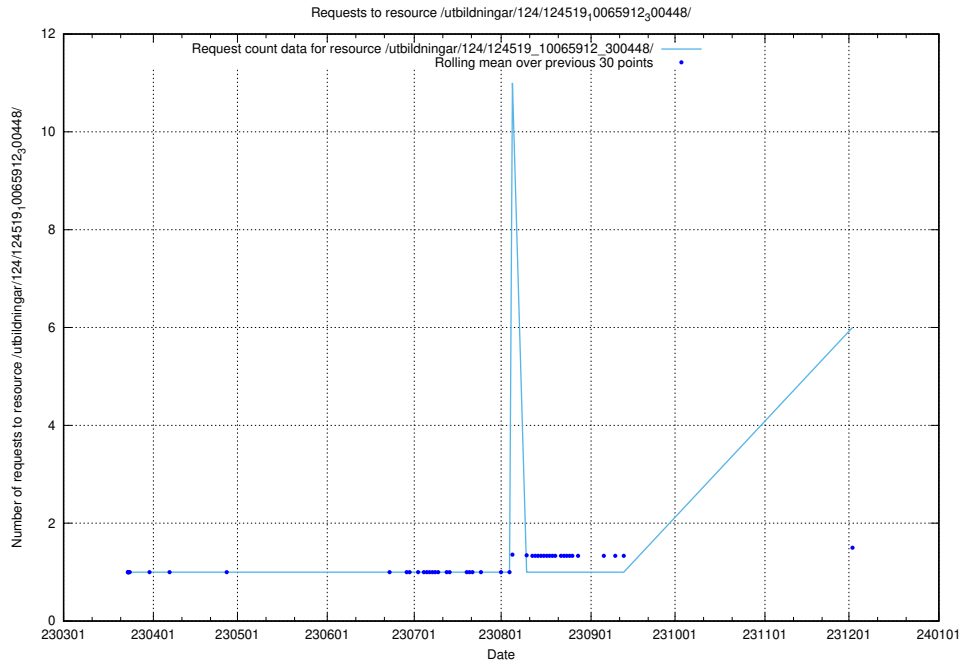

5.48 Usage of /utbildningar/124/124519_10065912_300448/

Here, we count the number of requests to resource /utbildningar/124/124519_10065912_300448/.