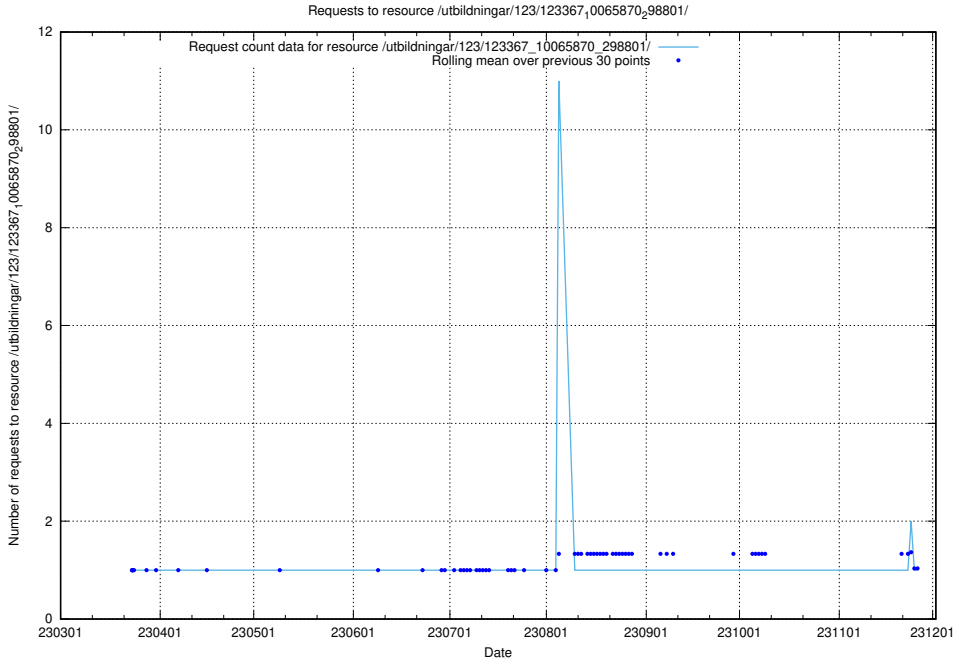

5.4826 Usage of /utbildningar/123/123367_10065870_298801/

Here, we count the number of requests to resource /utbildningar/123/123367_10065870_298801/.