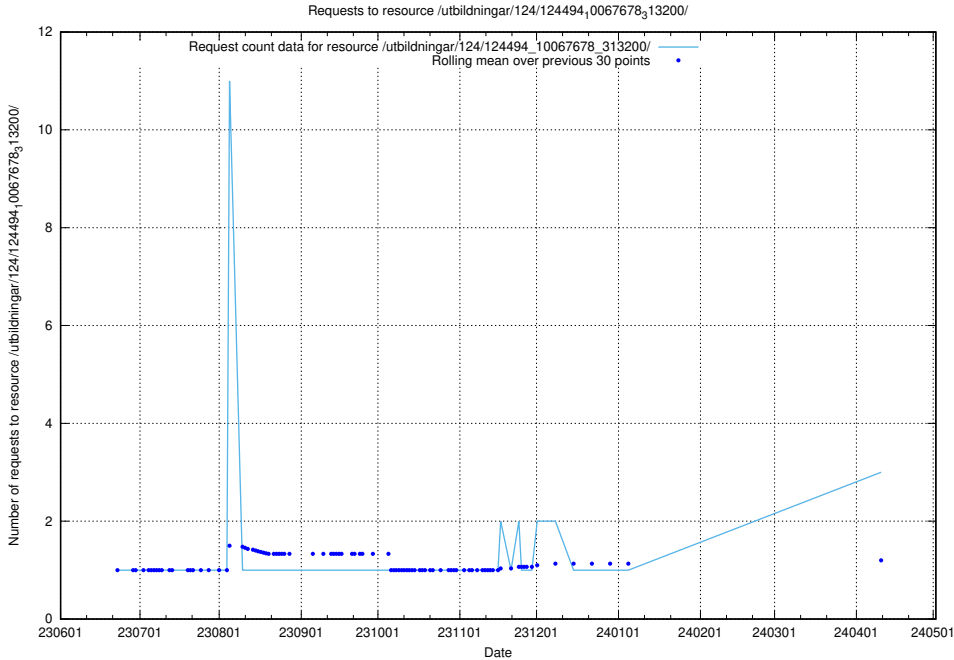

5.403 Usage of /utbildningar/124/124494_10067678_313200/

Here, we count the number of requests to resource /utbildningar/124/124494_10067678_313200/.