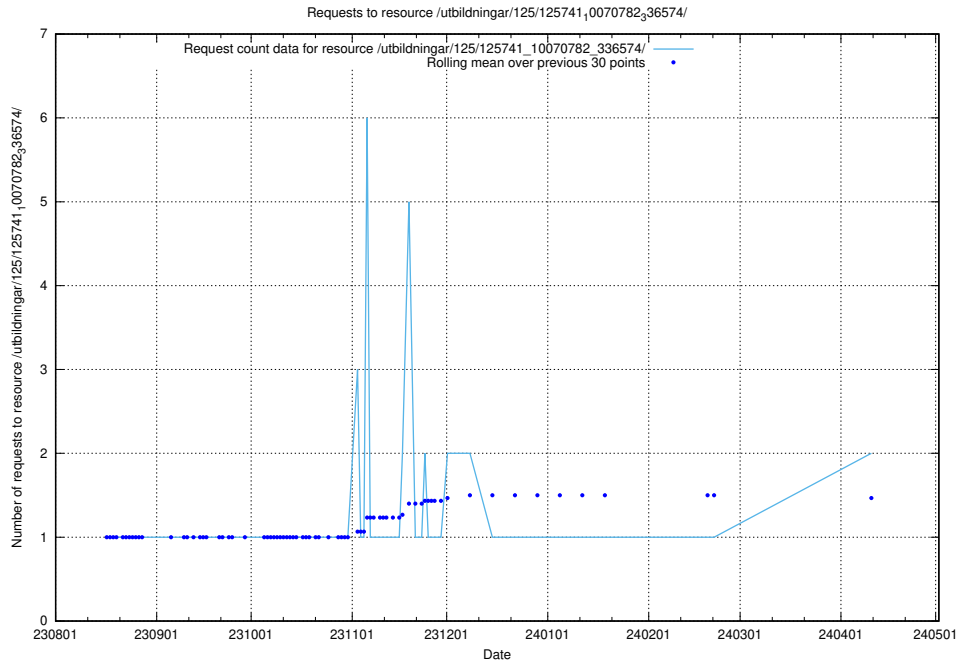

5.774 Usage of /utbildningar/125/125741_10070782_336574/

Here, we count the number of requests to resource /utbildningar/125/125741_10070782_336574/.