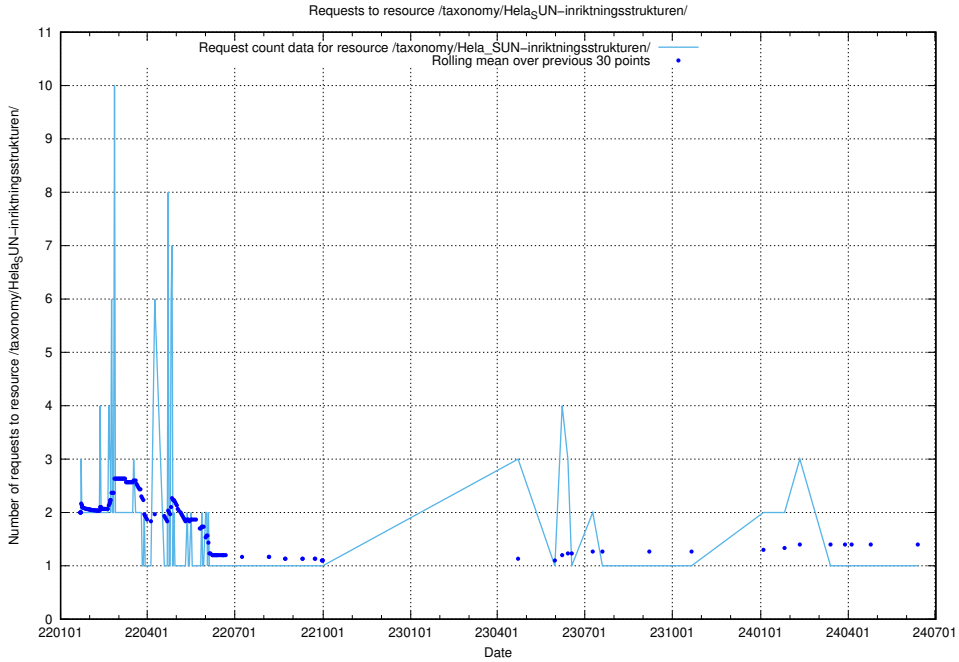

5.6524 Usage of /taxonomy/Hela_SUN-inriktningsstrukturen/

Here, we count the number of requests to resource /taxonomy/Hela_SUN-inriktningsstrukturen/.