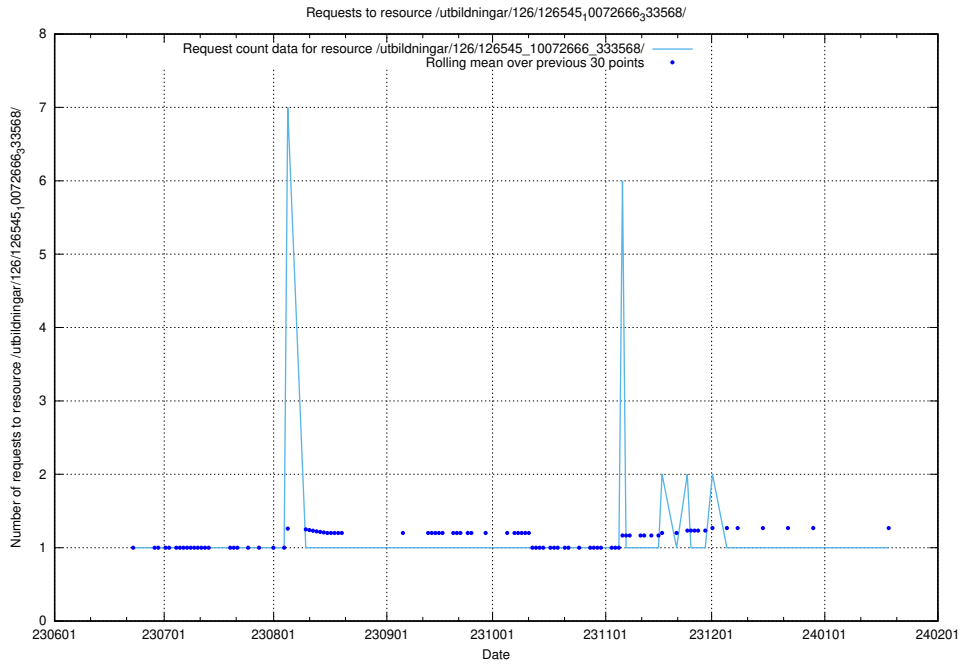

5.5708 Usage of /utbildningar/126/126545_10072666_333568/

Here, we count the number of requests to resource /utbildningar/126/126545_10072666_333568/.