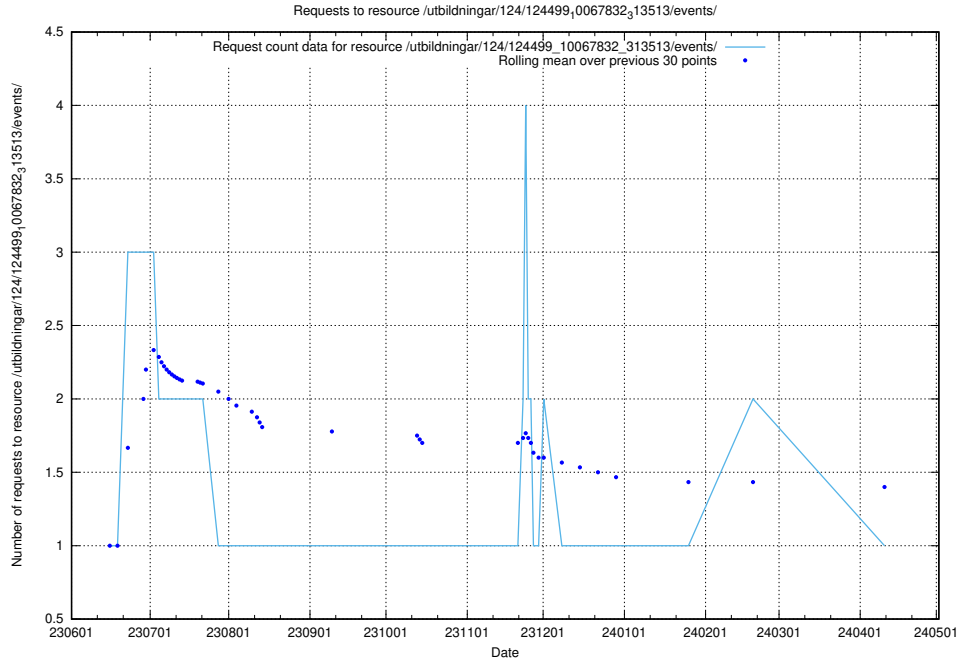

5.5935 Usage of /utbildningar/124/124499_10067832_313513/events/

Here, we count the number of requests to resource /utbildningar/124/124499_10067832_313513/events/