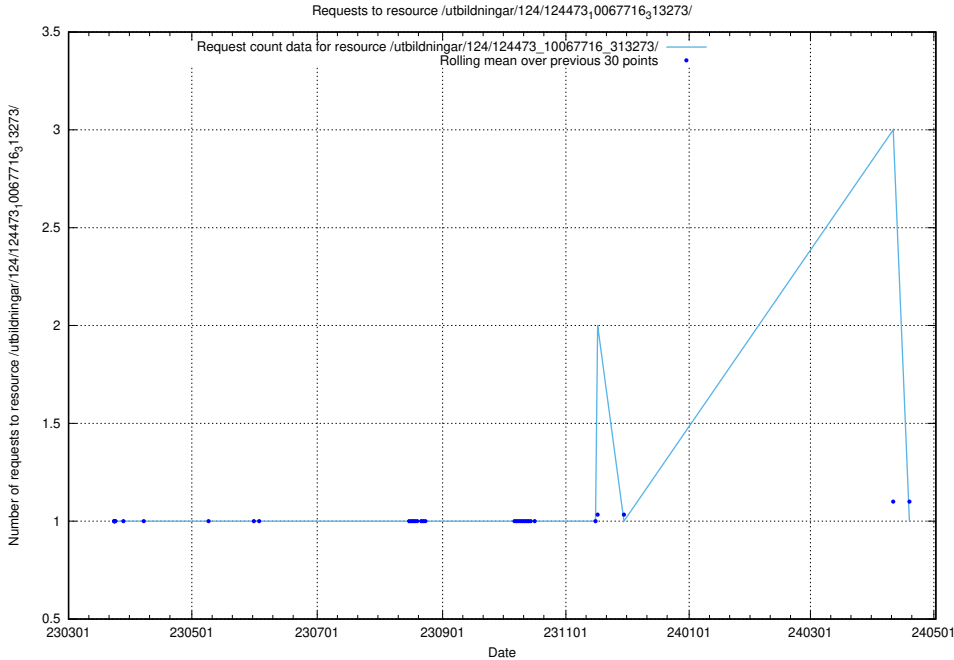

### 5.2987 Usage of /utbildningar/124/124473\_10067716\_313273/

Here, we count the number of requests to resource /utbildningar/124/124473\_10067716\_313273/.