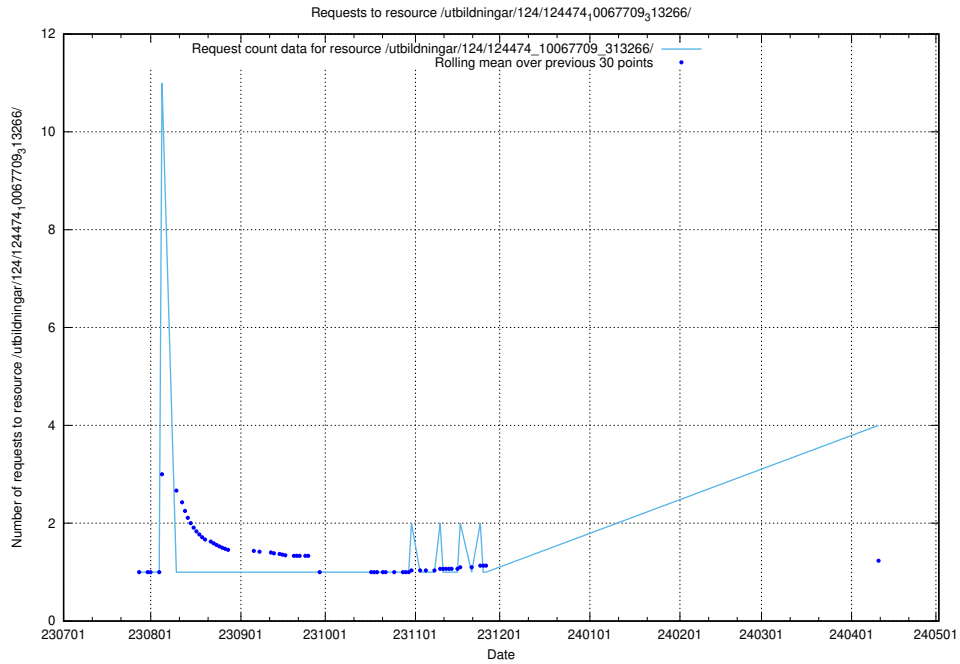

5.229 Usage of /utbildningar/124/124474_10067709_313266/

Here, we count the number of requests to resource /utbildningar/124/124474_10067709_313266/.