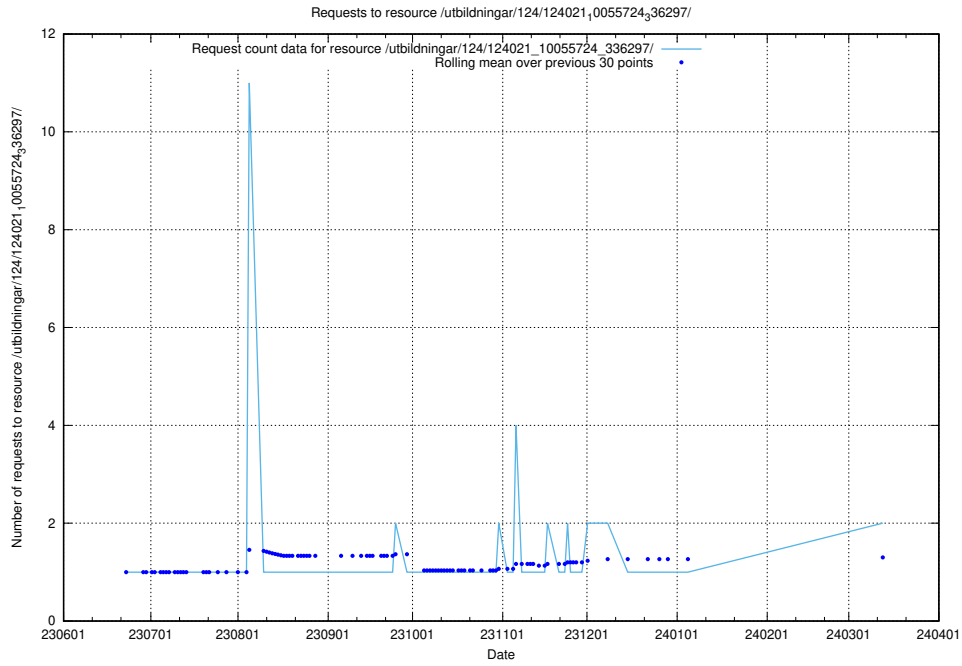

5.884 Usage of /utbildningar/124/124021_10055724_336297/

Here, we count the number of requests to resource /utbildningar/124/124021_10055724_336297/.