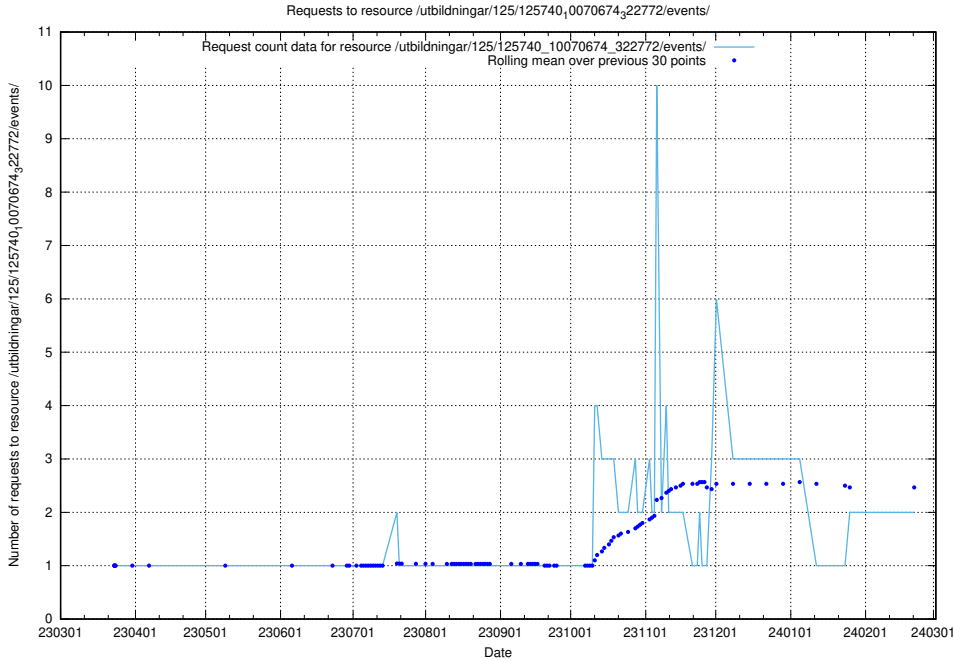

5.480 Usage of /utbildningar/125/125740_10070674_322772/events/

Here, we count the number of requests to resource /utbildningar/125/125740_10070674_322772/events/