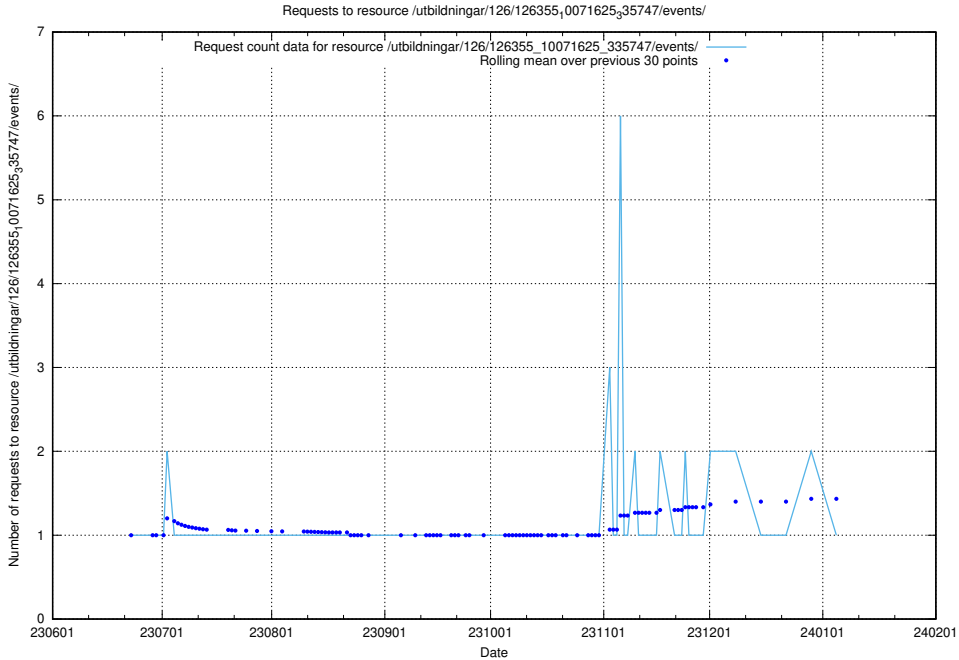

5.5715 Usage of /utbildningar/126/126355_10071625_335747/events/

Here, we count the number of requests to resource /utbildningar/126/126355_10071625_335747/events/