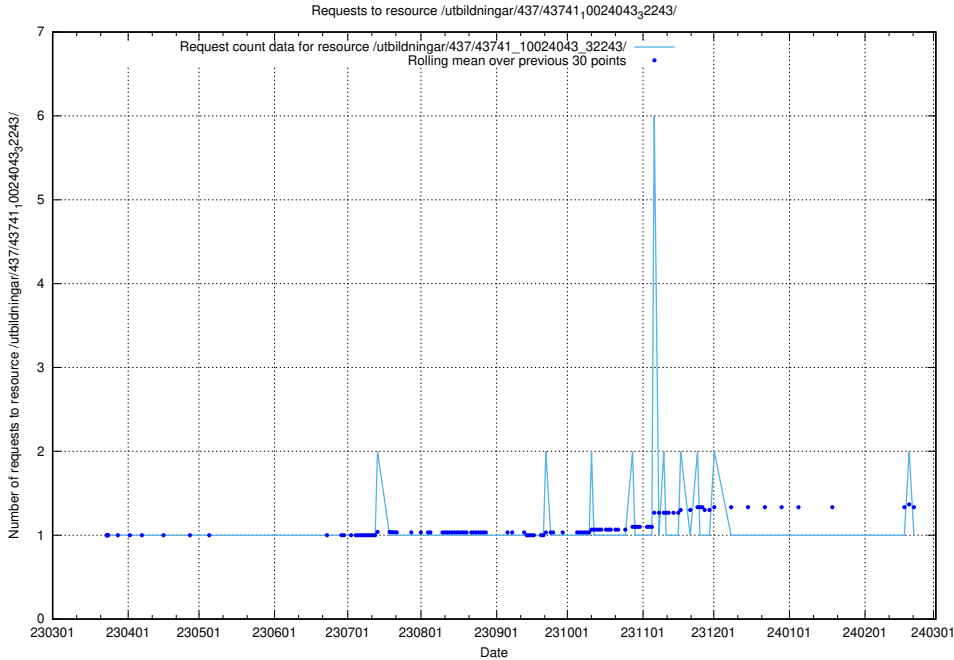

5.6421 Usage of /utbildningar/437/43741_10024043_32243/

Here, we count the number of requests to resource /utbildningar/437/43741_10024043_32243/.