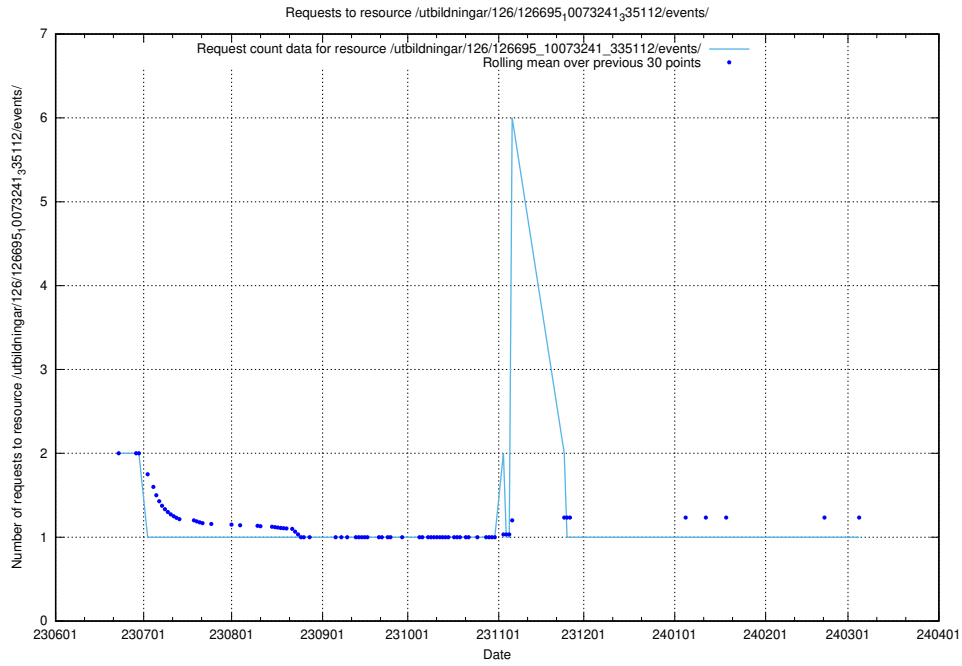

5.5620 Usage of /utbildningar/126/126695_10073241_335112/events/

Here, we count the number of requests to resource /utbildningar/126/126695_10073241_335112/events/