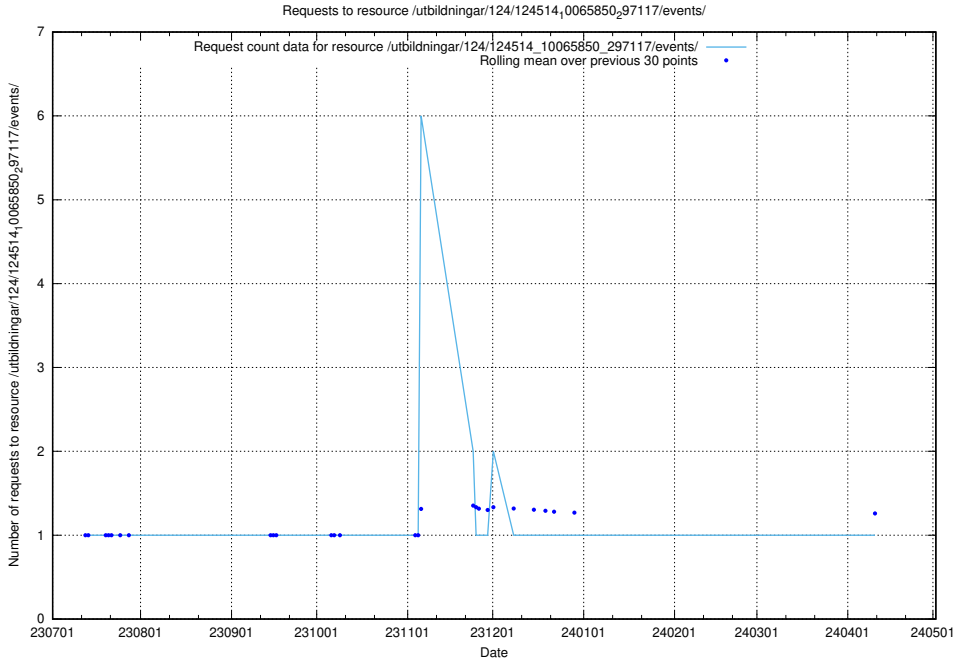

5.5166 Usage of /utbildningar/124/124514_10065850_297117/events/

Here, we count the number of requests to resource /utbildningar/124/124514_10065850_297117/events/