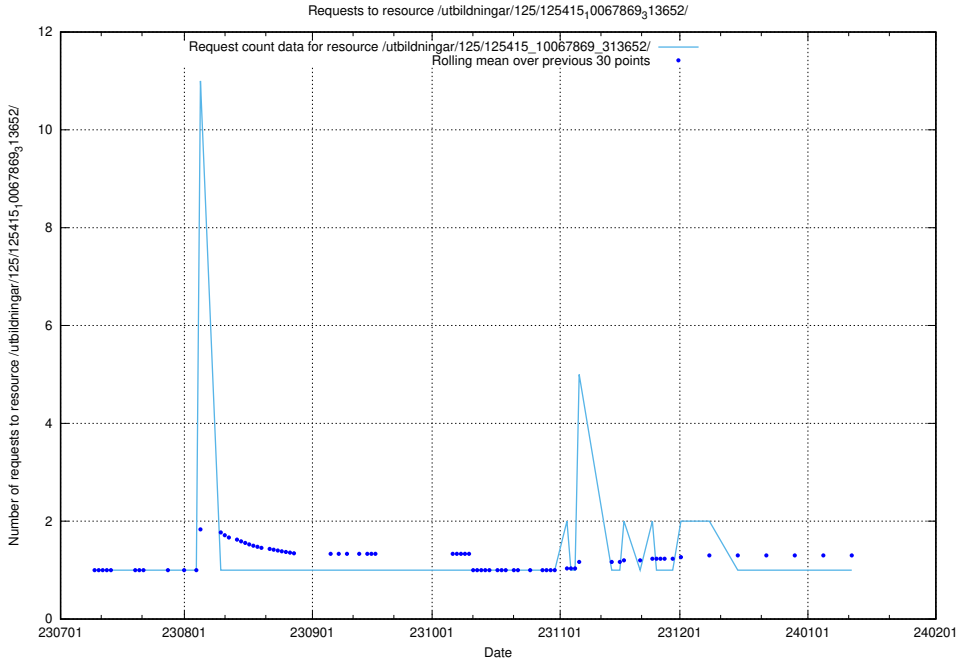

5.5178 Usage of /utbildningar/125/125415_10067869_313652/

Here, we count the number of requests to resource /utbildningar/125/125415_10067869_313652/.