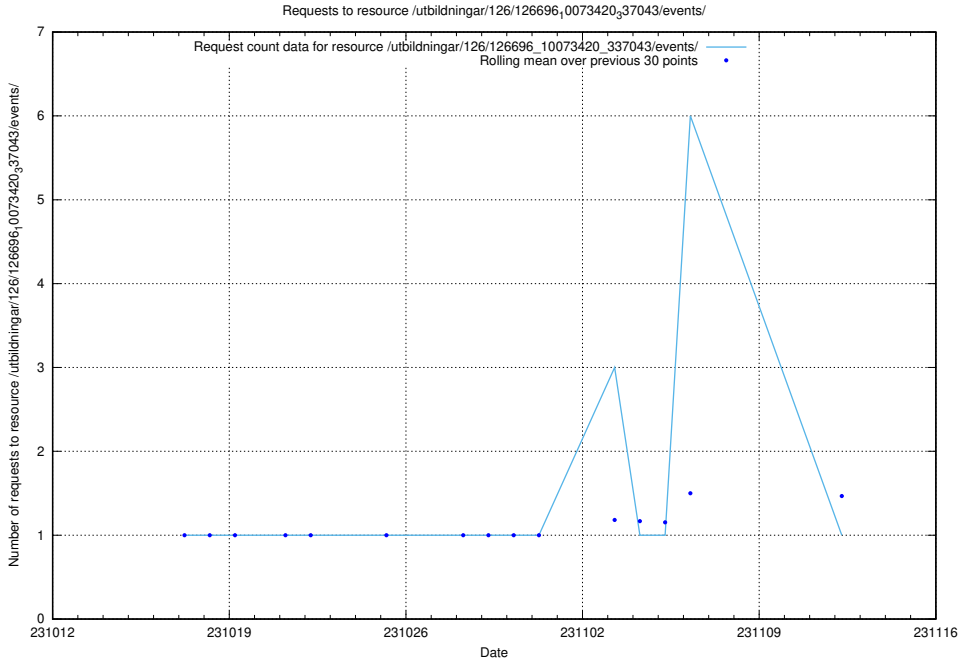

5.4362 Usage of /utbildningar/126/126696_10073420_337043/events/

Here, we count the number of requests to resource /utbildningar/126/126696_10073420_337043/events/