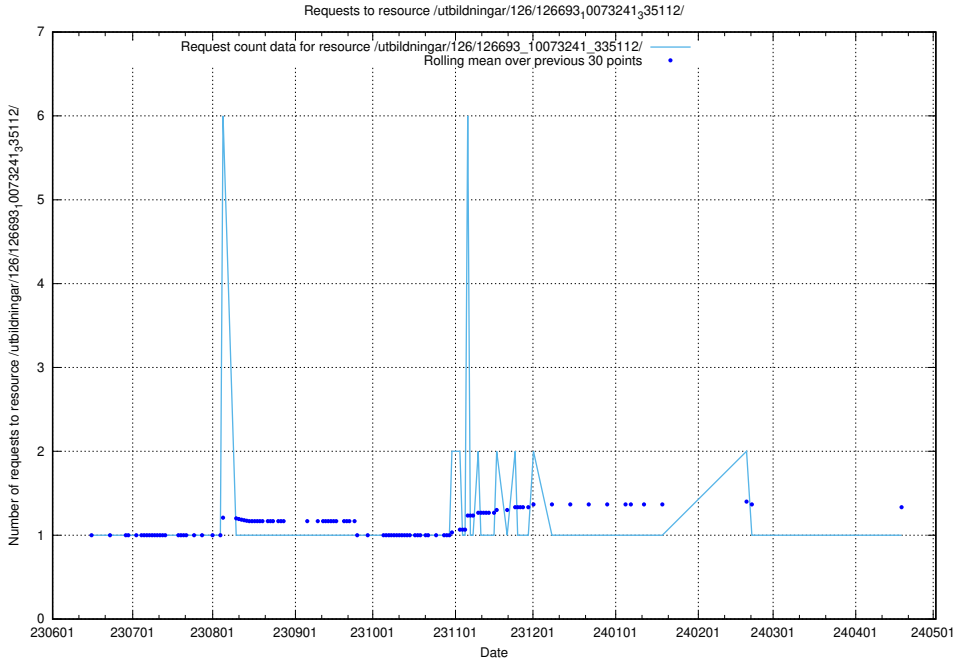

5.5929 Usage of /utbildningar/126/126693_10073241_335112/

Here, we count the number of requests to resource /utbildningar/126/126693_10073241_335112/.