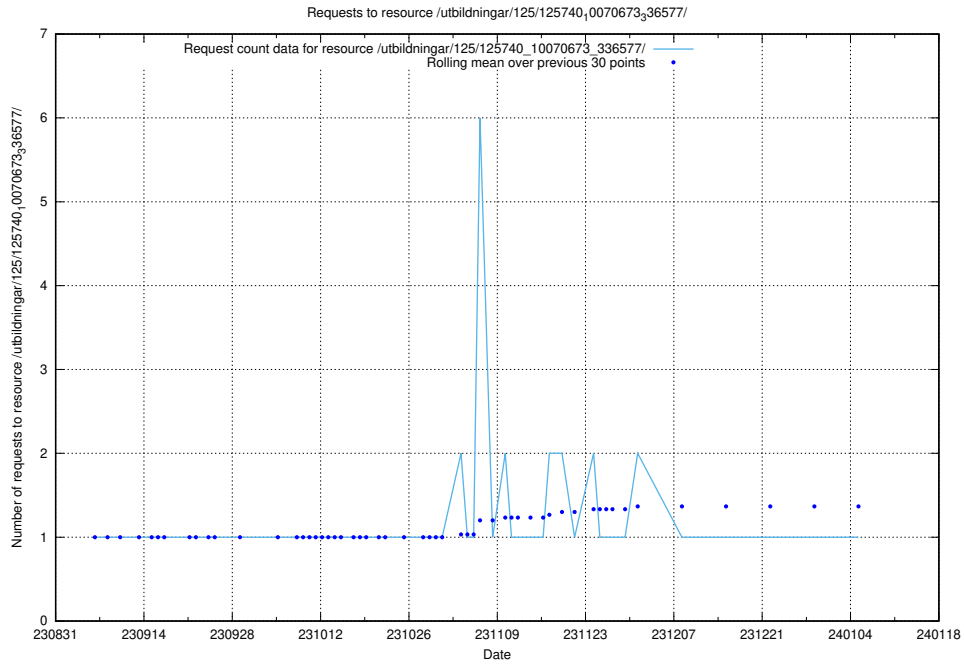

5.4732 Usage of /utbildningar/125/125740_10070673_336577/

Here, we count the number of requests to resource /utbildningar/125/125740_10070673_336577/.