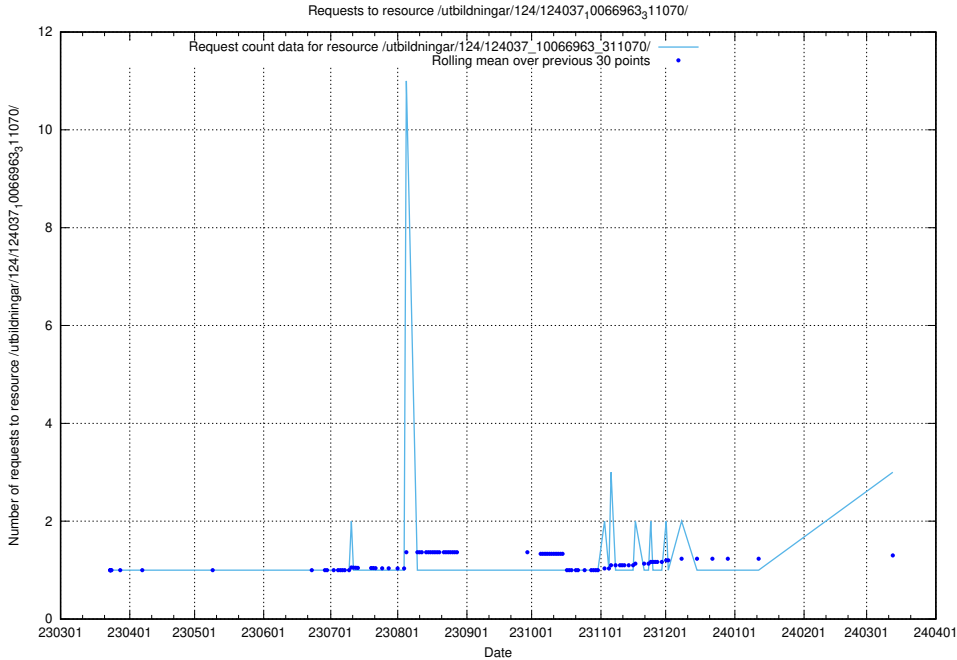

5.356 Usage of /utbildningar/124/124037_10066963_311070/

Here, we count the number of requests to resource /utbildningar/124/124037_10066963_311070/.