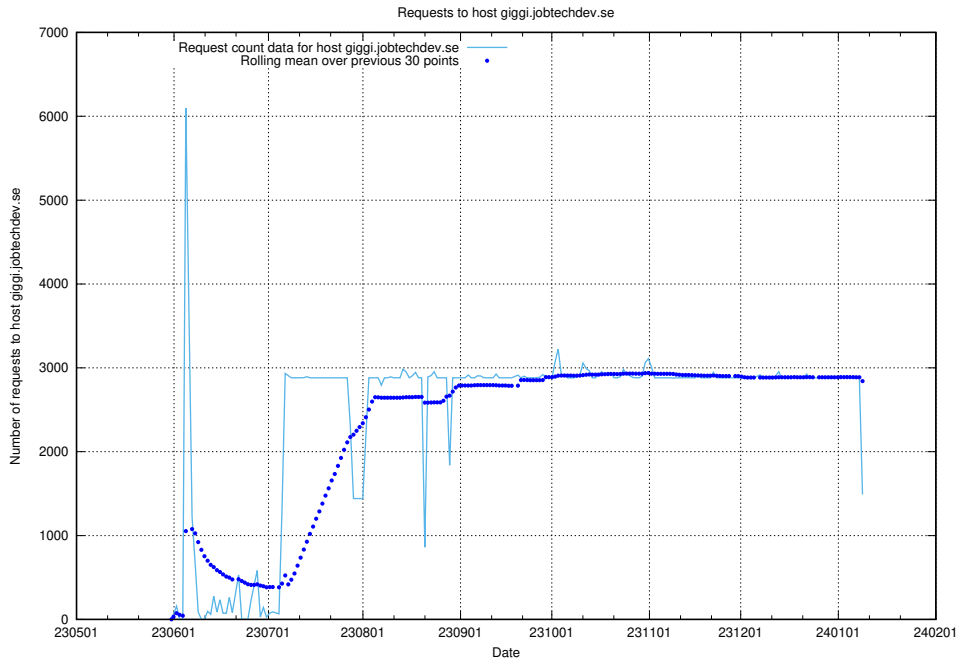

## 7.20 Usage of canary-openshift-ingress-canary.prod.services.jtech.se

Here, we count the number of requests to host canary-openshift-ingress-canary.prod.services.jtech.se.