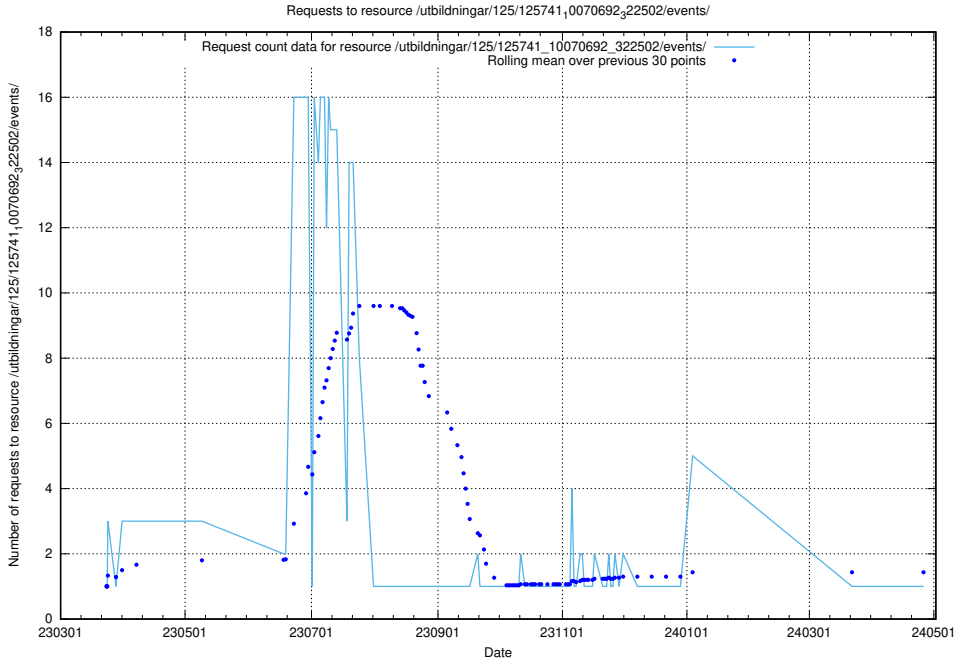

5.6497 Usage of /utbildningar/125/125741_10070692_322502/events/

Here, we count the number of requests to resource /utbildningar/125/125741_10070692_322502/events/