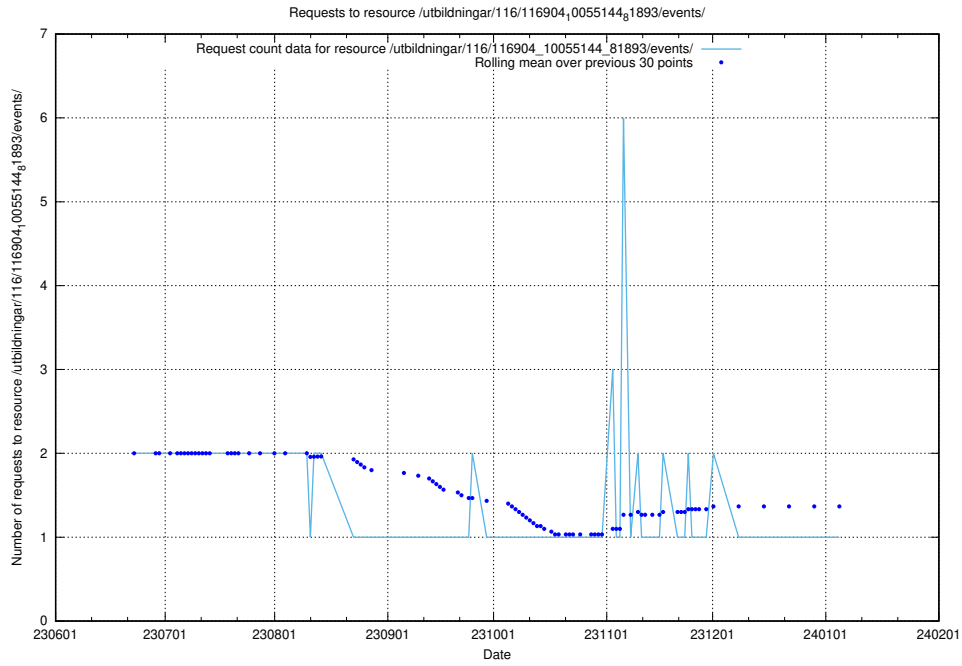

5.5627 Usage of /utbildningar/116/116904_10055144_81893/events/

Here, we count the number of requests to resource /utbildningar/116/116904_10055144_81893/events/.