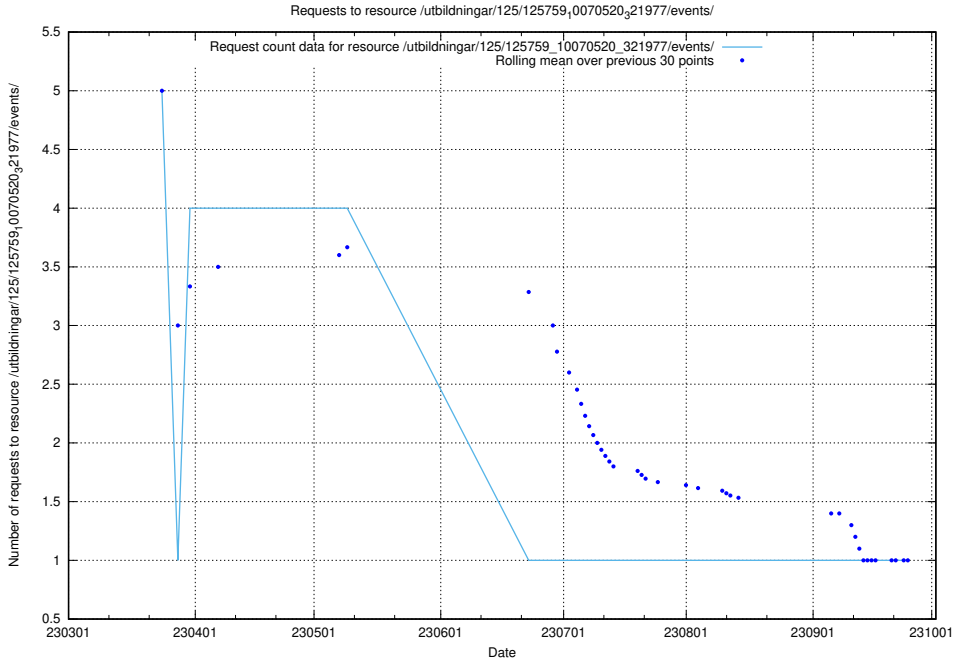

5.6131 Usage of /utbildningar/125/125759_10070520_321977/events/

Here, we count the number of requests to resource /utbildningar/125/125759_10070520_321977/events/