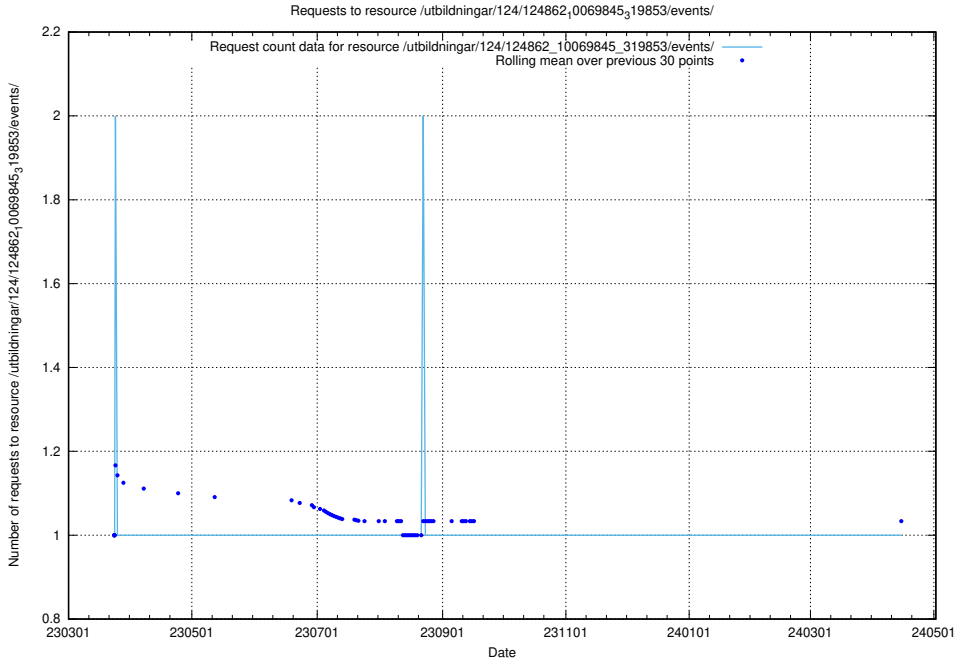

5.1180 Usage of /utbildningar/124/124862_10069845_319853/events/

Here, we count the number of requests to resource /utbildningar/124/124862_10069845_319853/events/