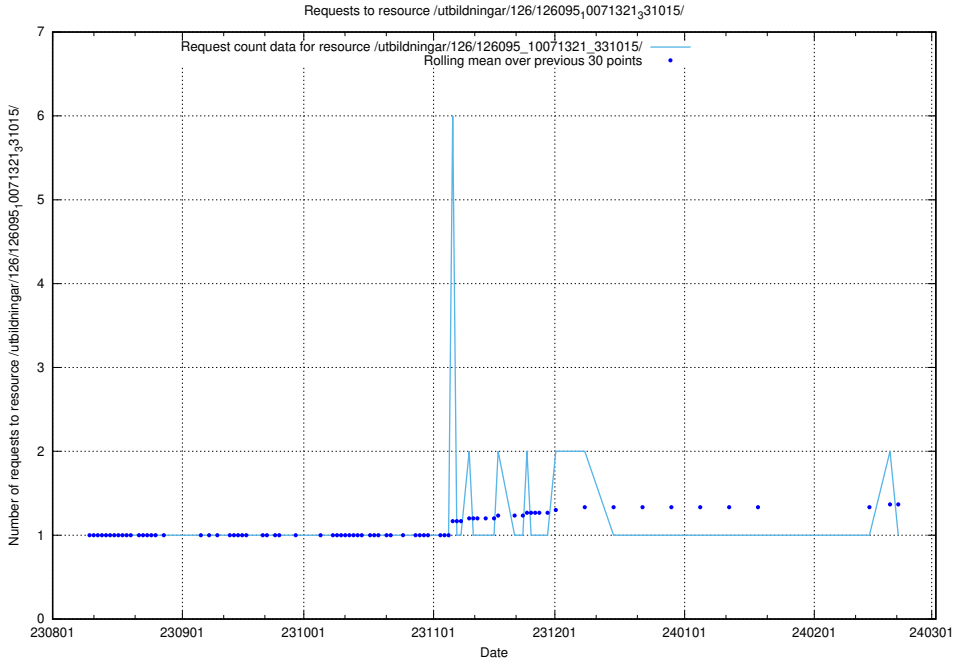

5.4888 Usage of /utbildningar/126/126095_10071321_331015/

Here, we count the number of requests to resource /utbildningar/126/126095_10071321_331015/.