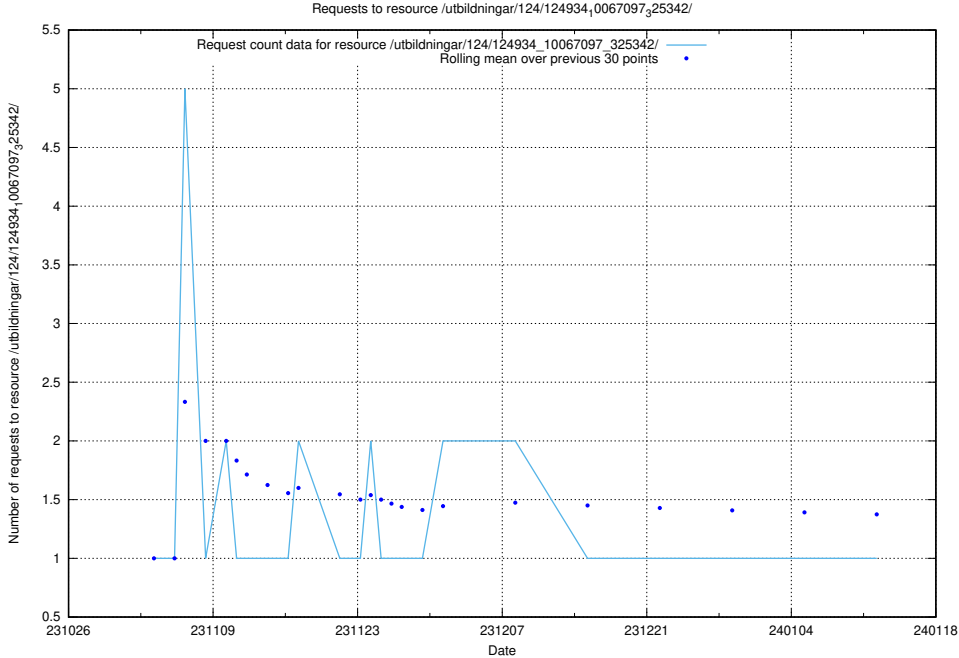

5.4224 Usage of /utbildningar/124/124934_10067097_325342/

Here, we count the number of requests to resource /utbildningar/124/124934_10067097_325342/.