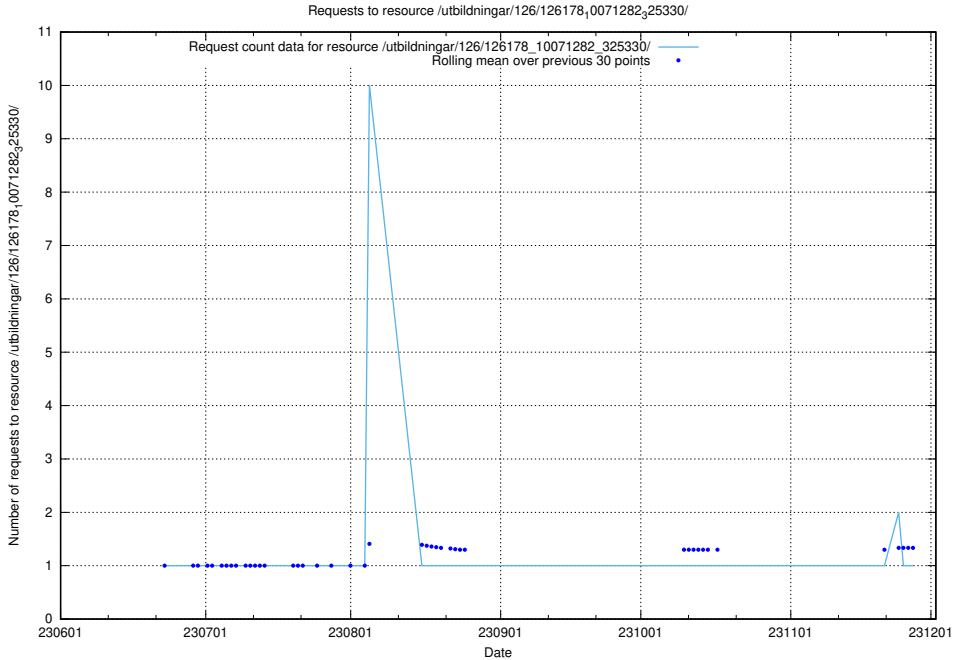

5.5734 Usage of /utbildningar/126/126178_10071282_325330/

Here, we count the number of requests to resource /utbildningar/126/126178_10071282_325330/.