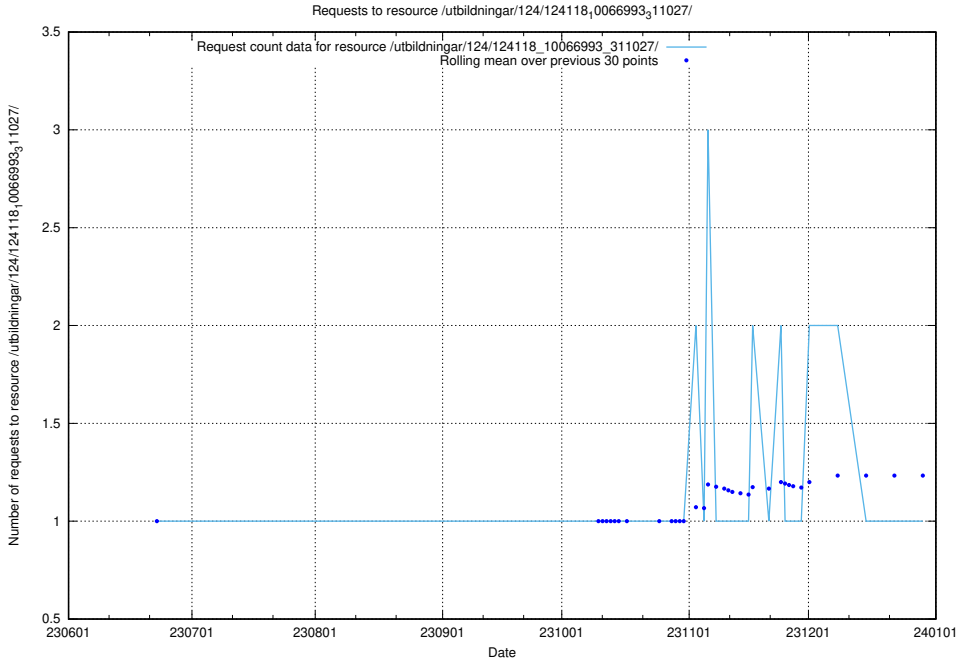

5.5872 Usage of /utbildningar/124/124118_10066993_311027/

Here, we count the number of requests to resource /utbildningar/124/124118_10066993_311027/.