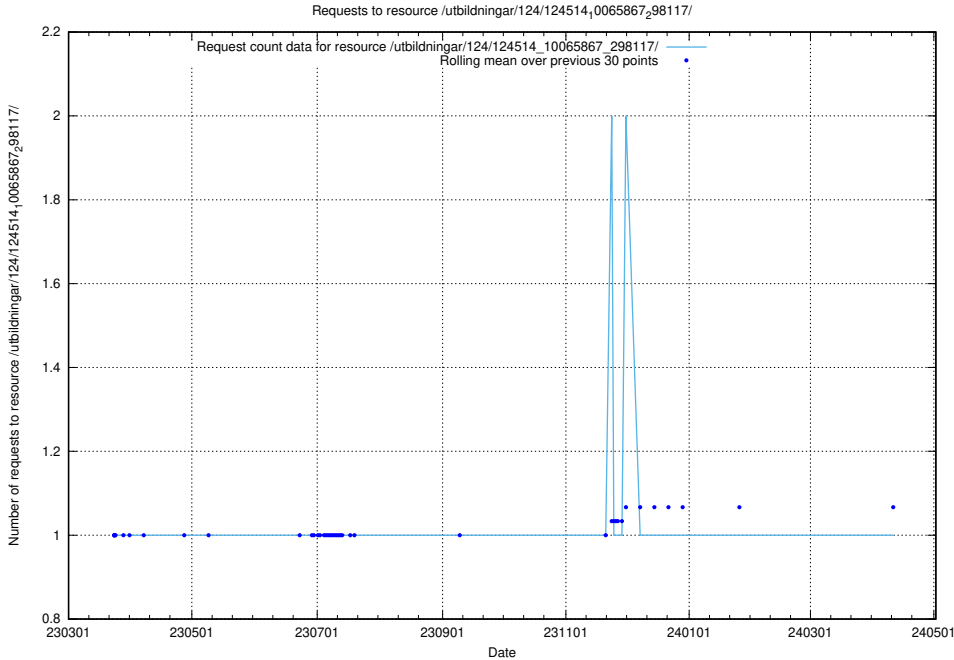

5.2055 Usage of /utbildningar/124/124514_10065867_298117/

Here, we count the number of requests to resource /utbildningar/124/124514_10065867_298117/.