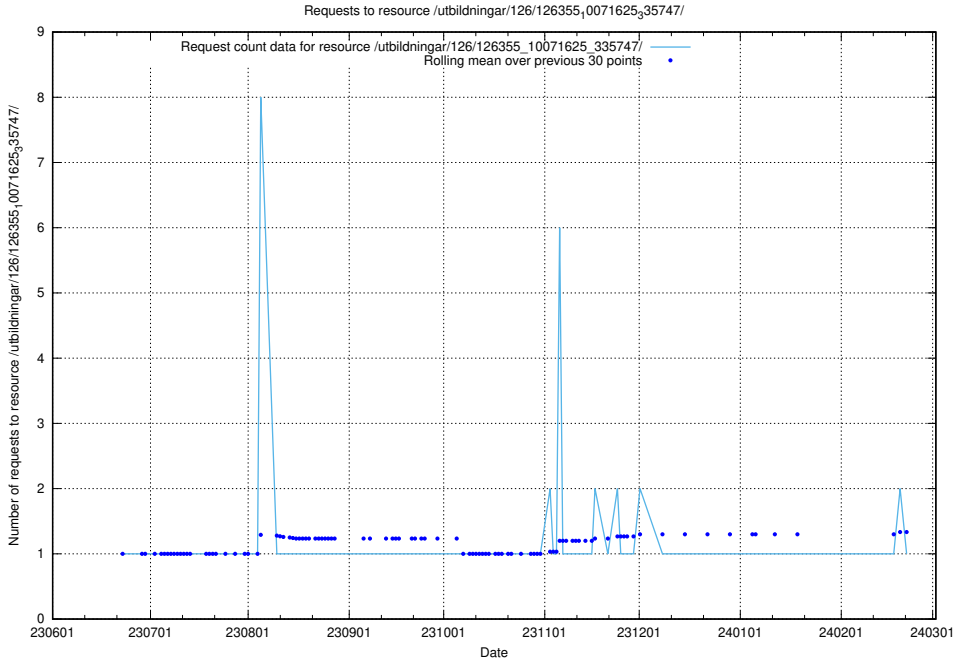

5.5716 Usage of /utbildningar/126/126355_10071625_335747/

Here, we count the number of requests to resource /utbildningar/126/126355_10071625_335747/.