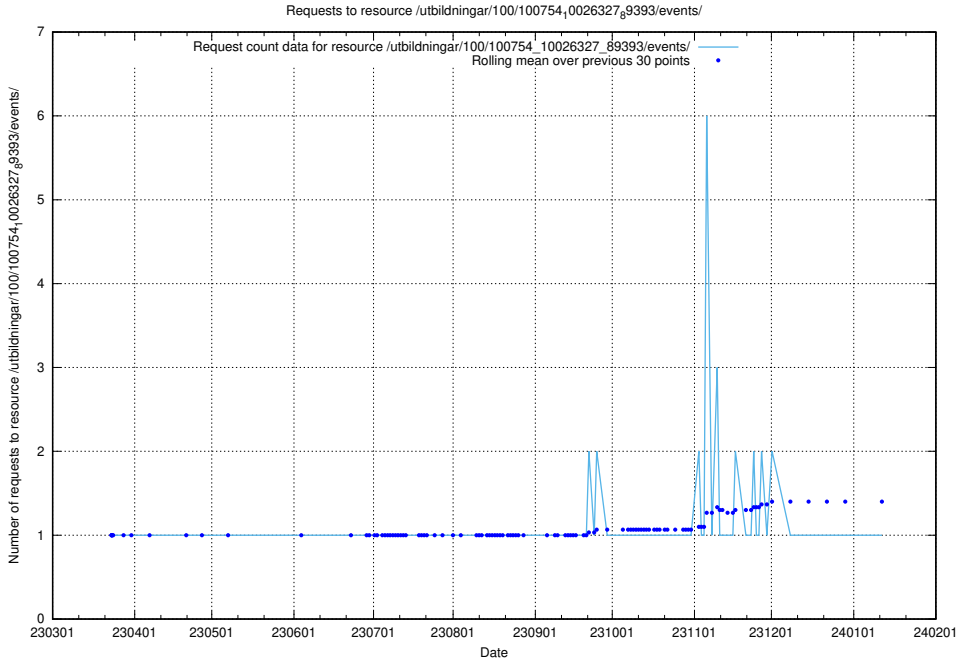

### 5.5614 Usage of /utbildningar/100/100754\_10026327\_89393/events/

Here, we count the number of requests to resource /utbildningar/100/100754\_10026327\_89393/events/.