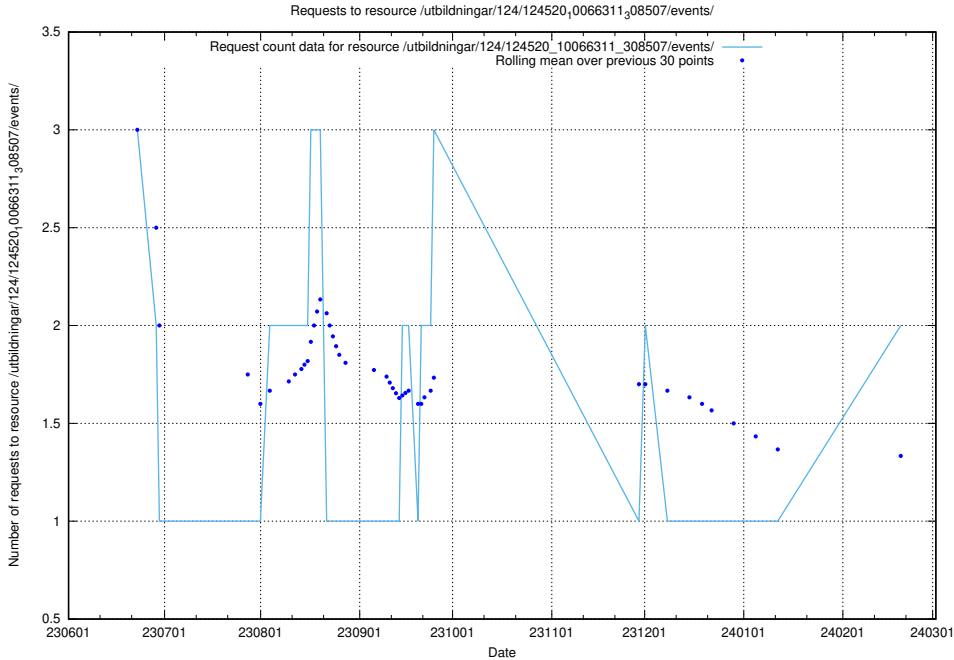

5.850 Usage of /utbildningar/124/124520_10066311_308507/events/

Here, we count the number of requests to resource /utbildningar/124/124520_10066311_308507/events/