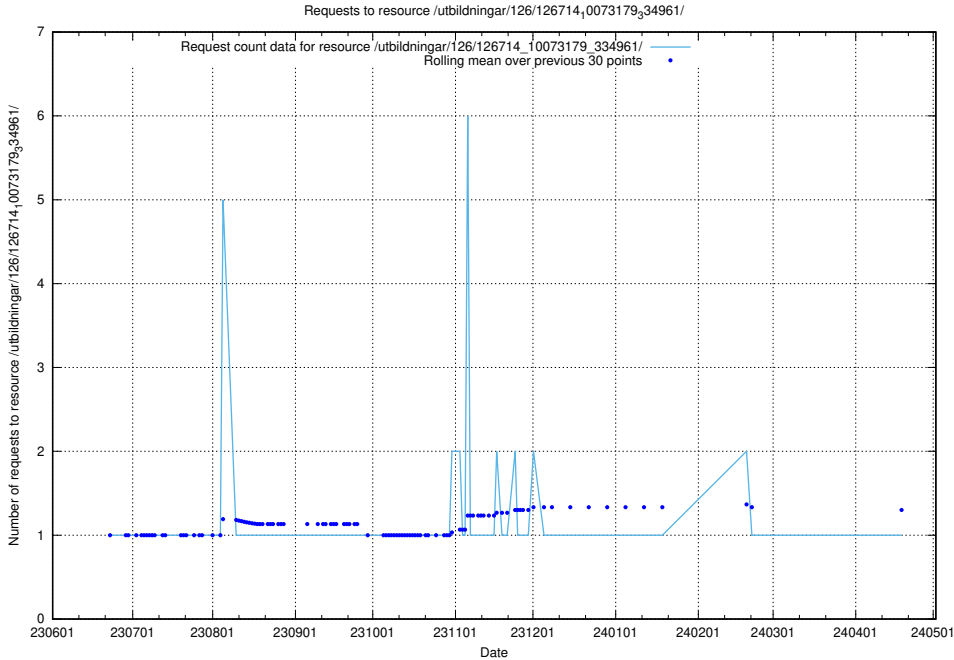

5.5677 Usage of /utbildningar/126/126714_10073179_334961/

Here, we count the number of requests to resource /utbildningar/126/126714_10073179_334961/.