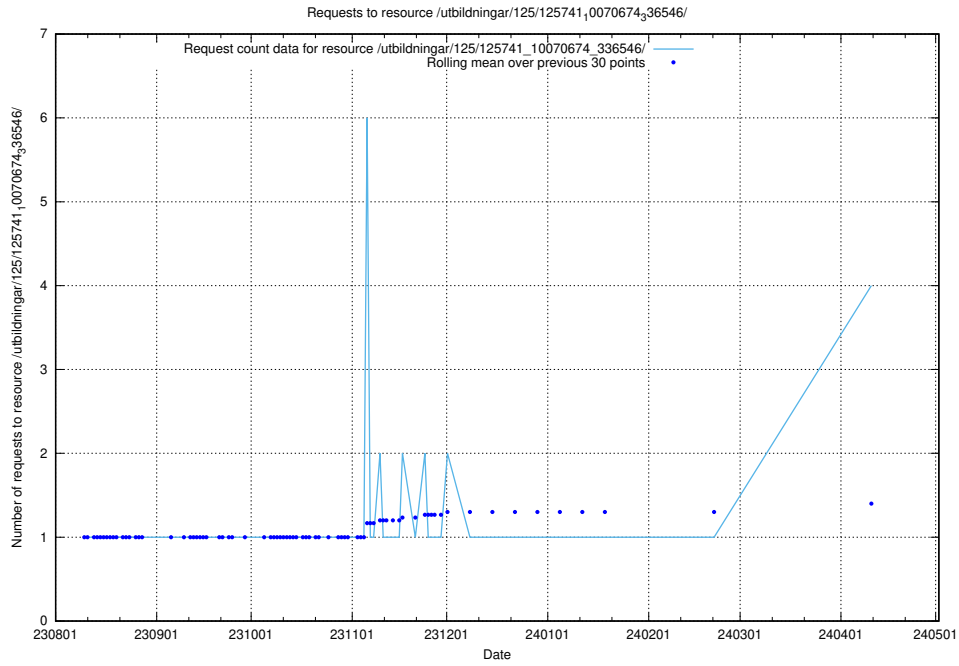

5.226 Usage of /utbildningar/125/125741_10070674_336546/

Here, we count the number of requests to resource /utbildningar/125/125741_10070674_336546/.