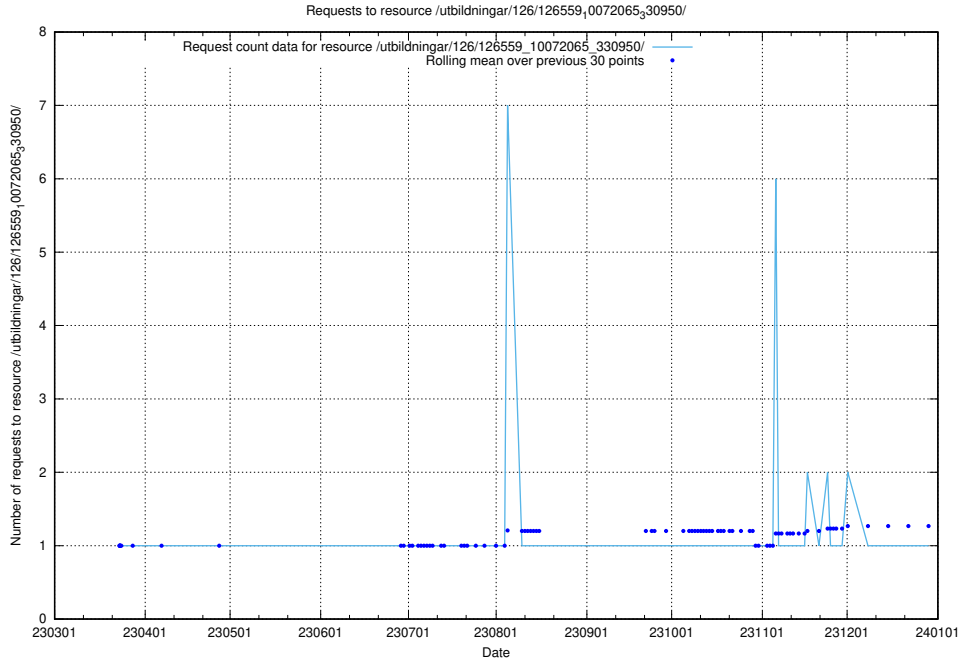

5.6432 Usage of /utbildningar/126/126559_10072065_330950/

Here, we count the number of requests to resource /utbildningar/126/126559_10072065_330950/.