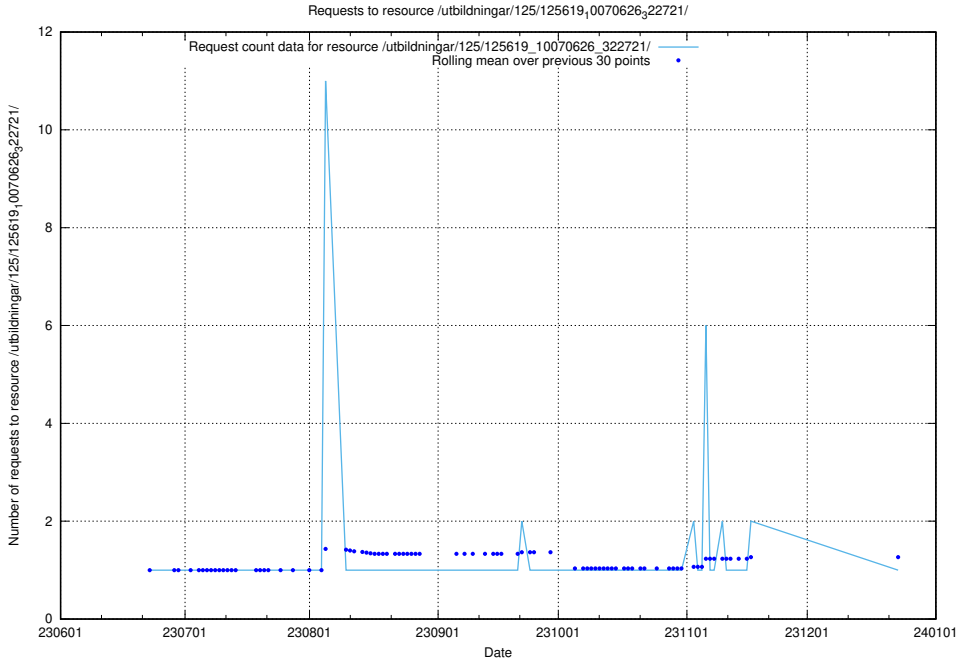

5.5777 Usage of /utbildningar/125/125619_10070626_322721/

Here, we count the number of requests to resource /utbildningar/125/125619_10070626_322721/.