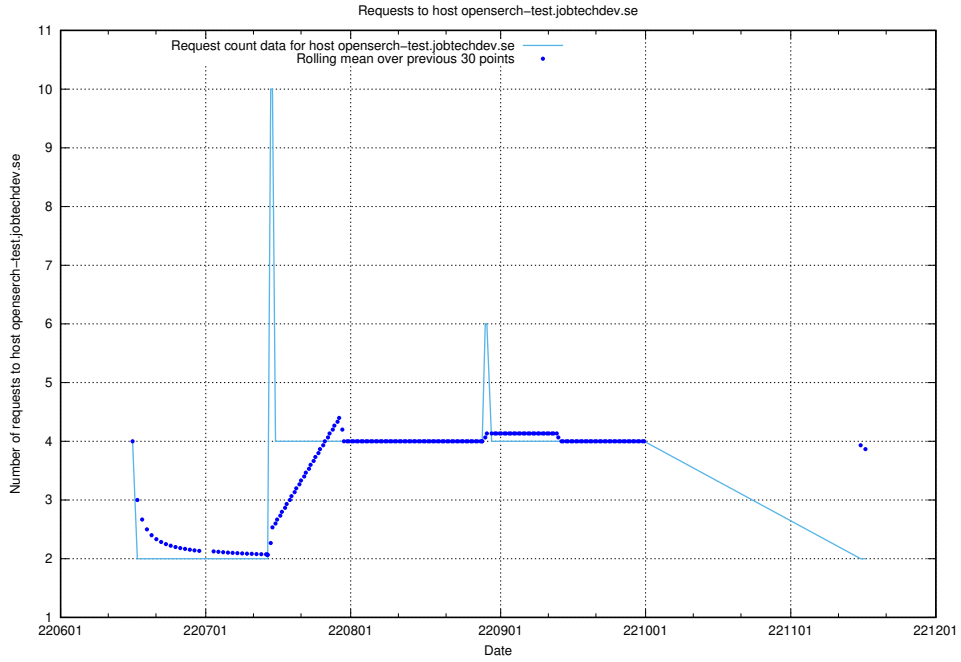

7.404 Usage of openserch-test.jobtechdev.se

Here, we count the number of requests to host openserch-test.jobtechdev.se.