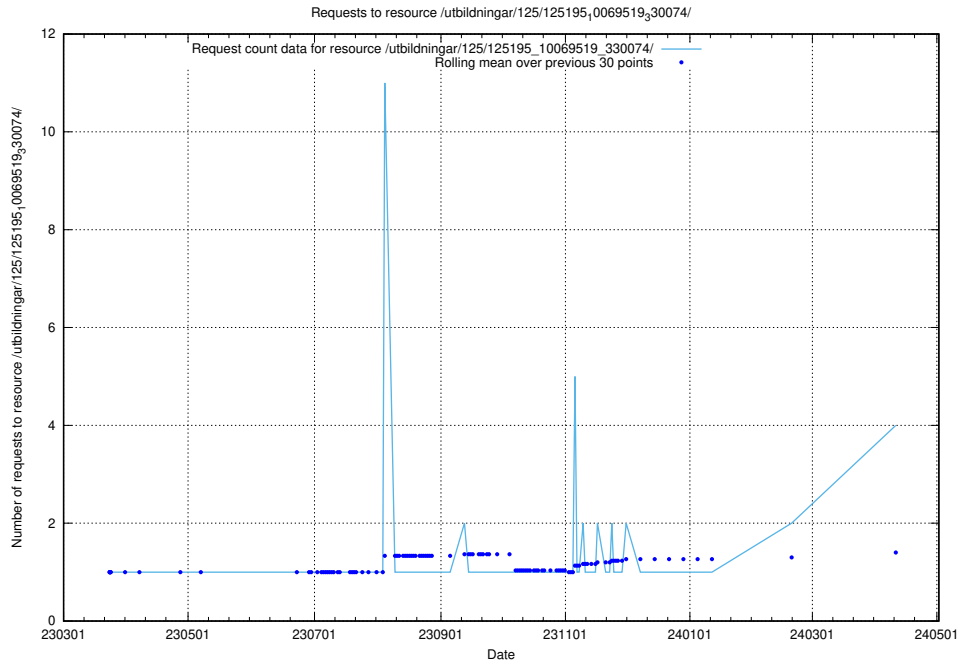

5.169 Usage of /utbildningar/125/125195_10069519_330074/

Here, we count the number of requests to resource /utbildningar/125/125195_10069519_330074/.