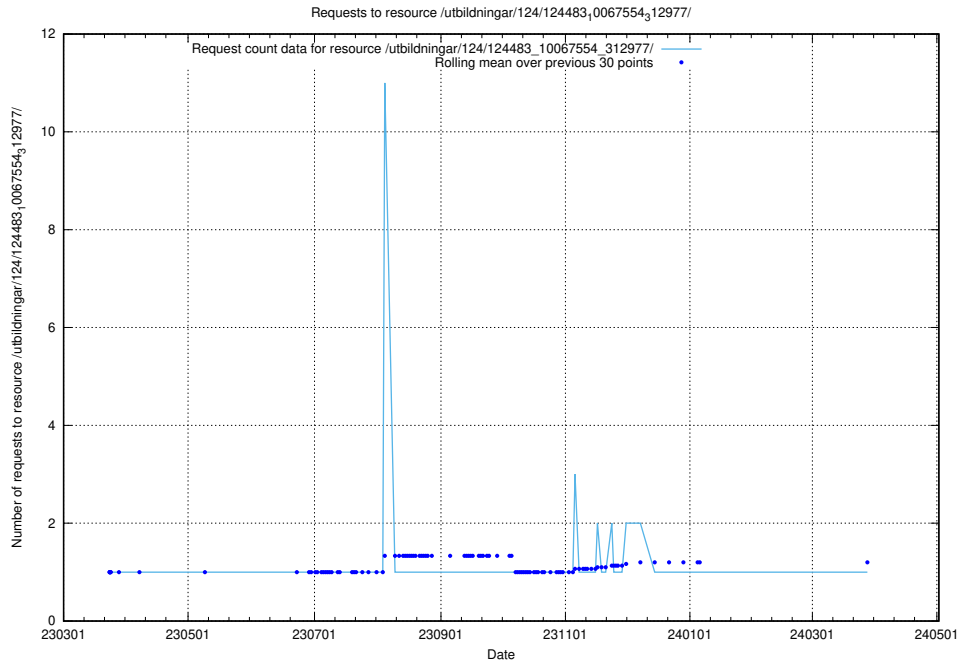

5.2861 Usage of /utbildningar/124/124483_10067554_312977/

Here, we count the number of requests to resource /utbildningar/124/124483_10067554_312977/.