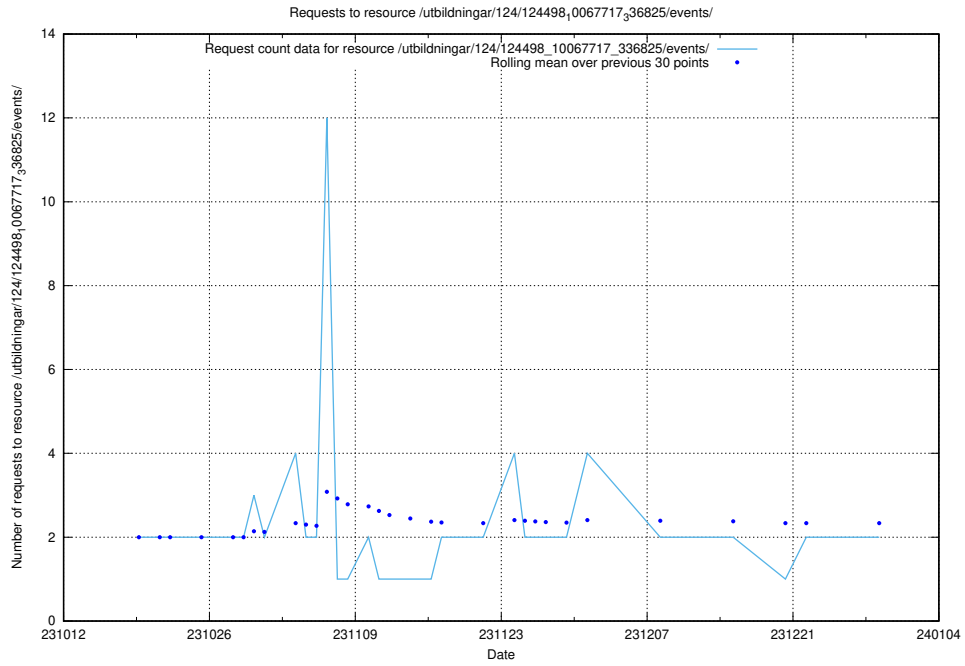

5.728 Usage of /utbildningar/124/124498_10067717_336825/events/

Here, we count the number of requests to resource /utbildningar/124/124498_10067717_336825/events/