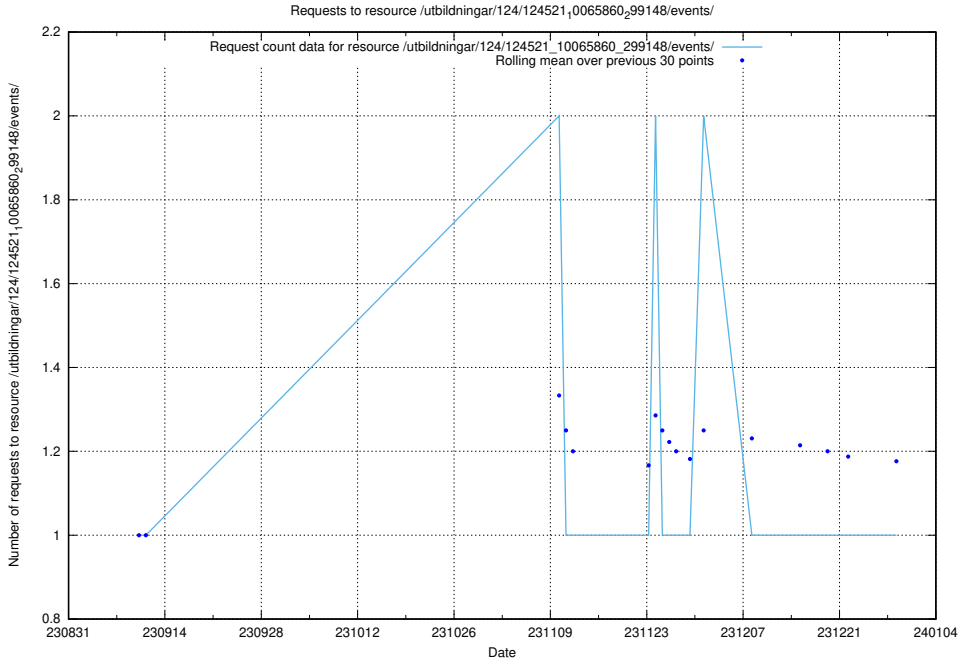

### 5.4672 Usage of /utbildningar/124/124521\_10065860\_299148/events/

Here, we count the number of requests to resource /utbildningar/124/124521\_10065860\_299148/events/