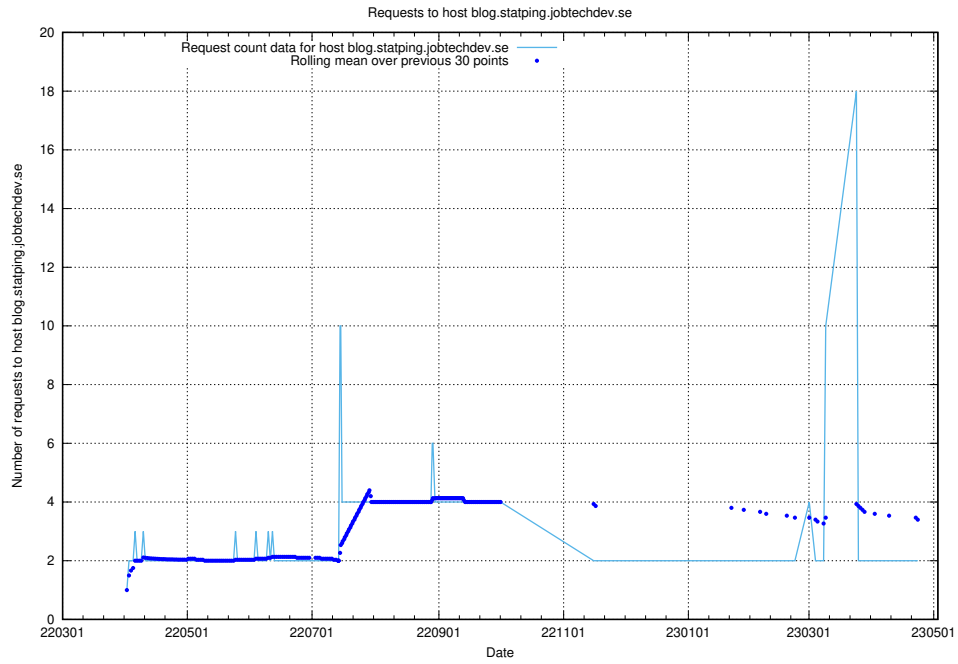

7.479 Usage of blog.statping.jobtechdev.se

Here, we count the number of requests to host blog.statping.jobtechdev.se.