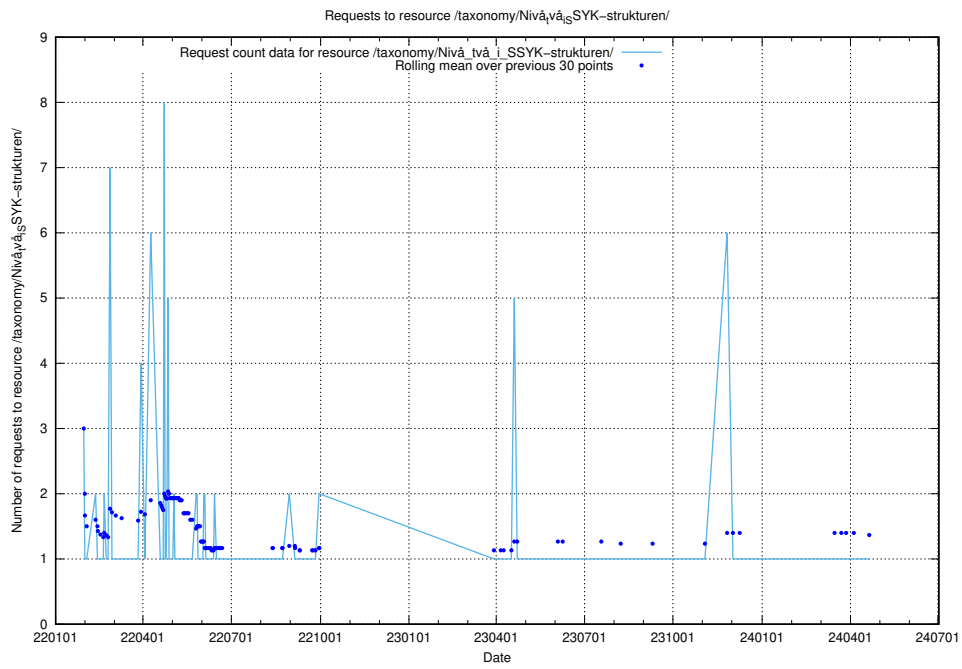

5.3611 Usage of /taxonomy/Nivå_två_i_SSYK-strukturen/

Here, we count the number of requests to resource /taxonomy/Nivå_två_i_SSYK-strukturen/.