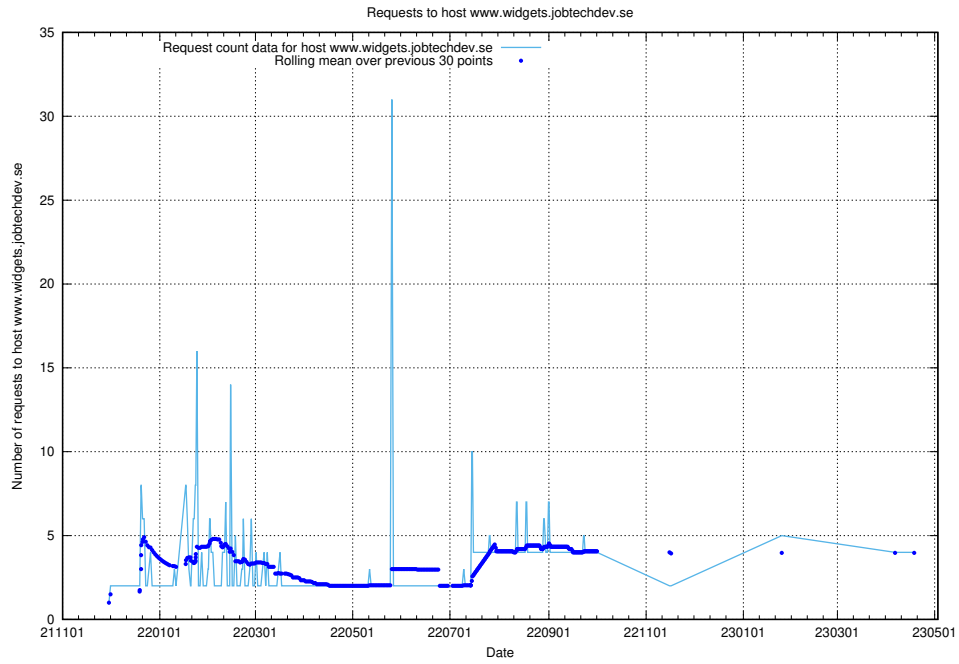

7.138 Usage of `www.widgets.jobtechdev.se`

Here, we count the number of requests to host `www.widgets.jobtechdev.se`.