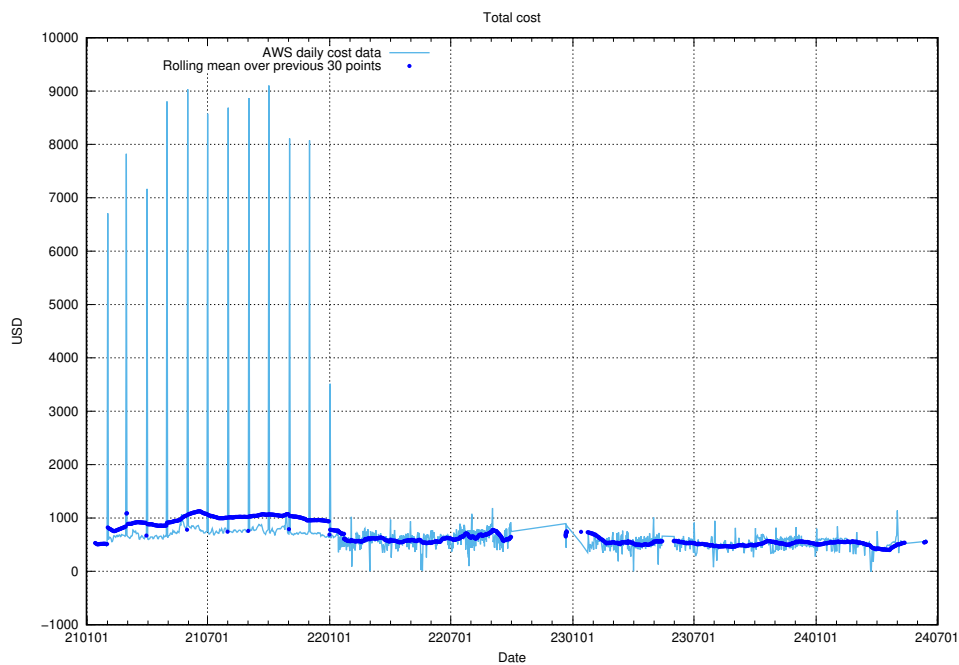

1.1.20 2021-11-15 0.4.0

- Add request counts to our hosts.

1.1.21 2021-10-29 0.3.0

- Change the statistics for JobTech Log Stack / ELK. The new number indicates the number of api keys that has been in use.

2 Amazon Web Services

This section contains aggregated data from [AWS³](https://aws.amazon.com).

2.1 Total daily cost of AWS

This graph tracks the total daily cost of AWS.

³<https://aws.amazon.com>