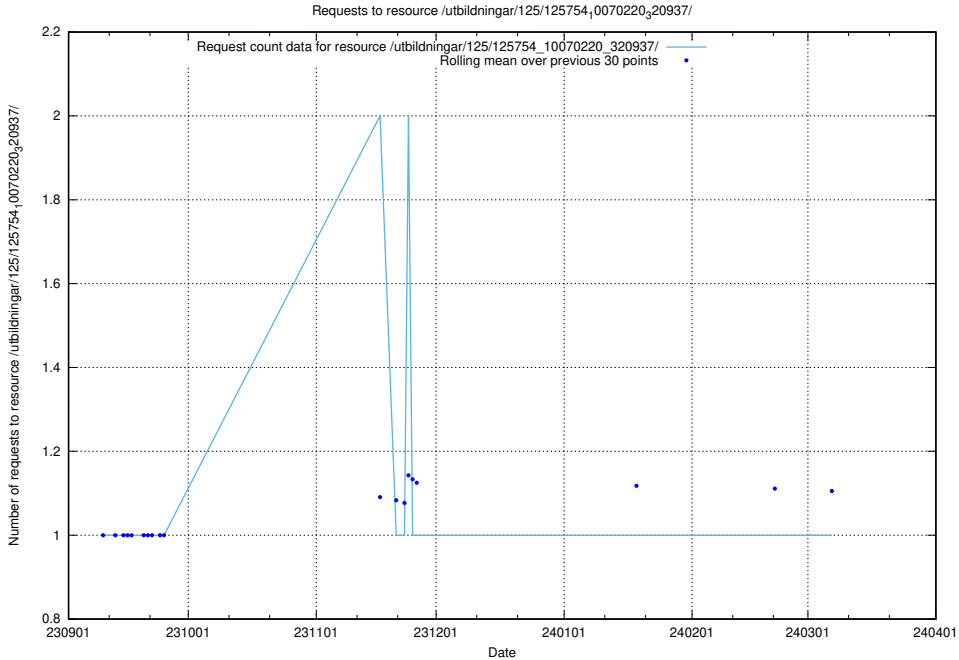

5.4666 Usage of /utbildningar/125/125754_10070220_320937/

Here, we count the number of requests to resource /utbildningar/125/125754_10070220_320937/.