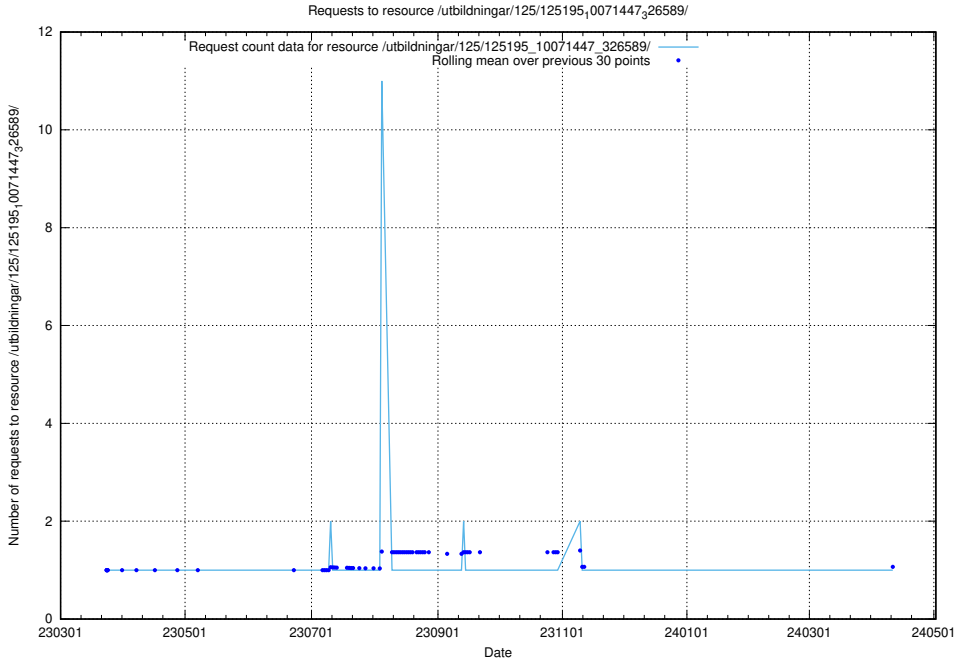

5.1144 Usage of /utbildningar/125/125195_10071447_326589/

Here, we count the number of requests to resource /utbildningar/125/125195_10071447_326589/.