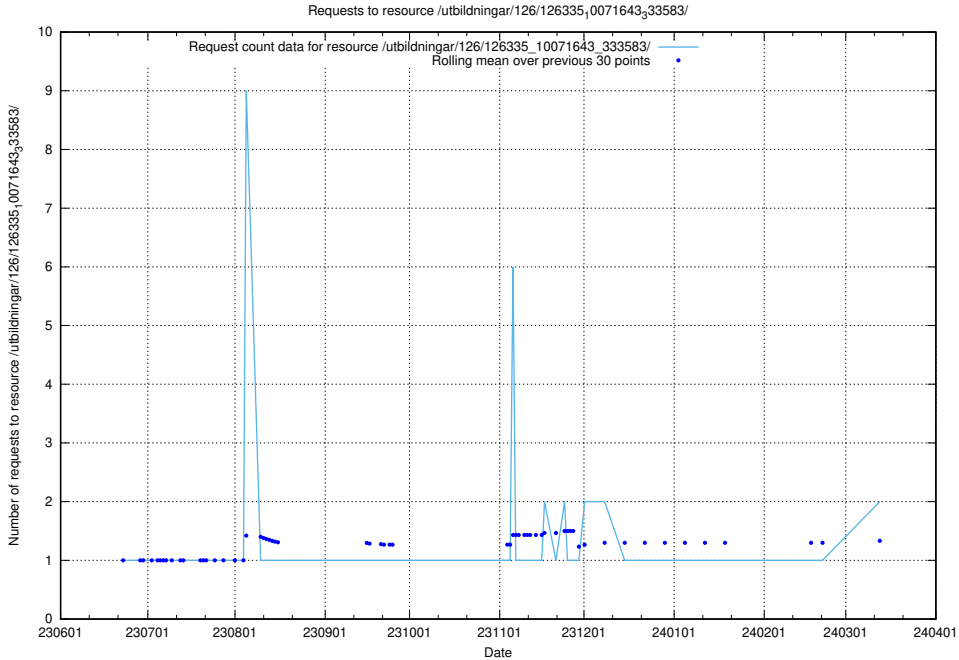

5.857 Usage of /utbildningar/126/126335_10071643_333583/

Here, we count the number of requests to resource /utbildningar/126/126335_10071643_333583/.