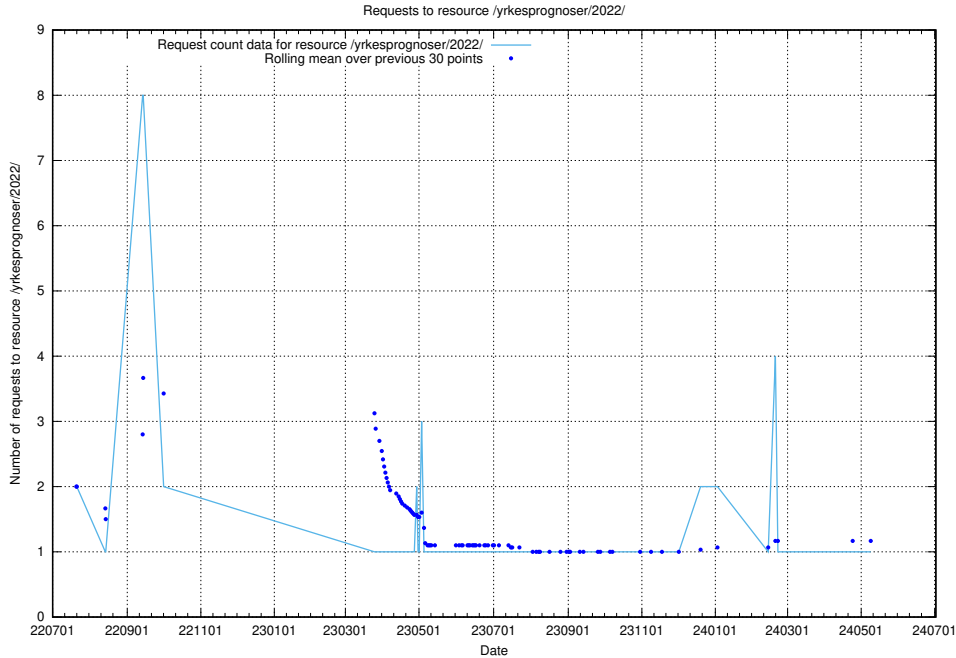

5.1009 Usage of /yrkesprognoser/2022/

Here, we count the number of requests to resource /yrkesprognoser/2022/.