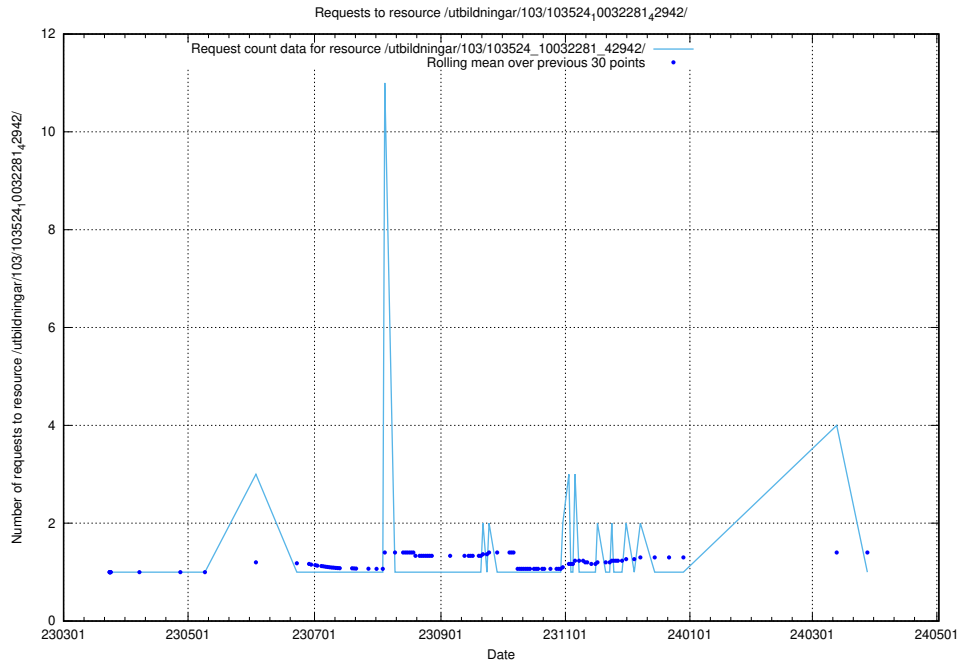

5.5516 Usage of /utbildningar/103/103524_10032281_42942/

Here, we count the number of requests to resource /utbildningar/103/103524_10032281_42942/.