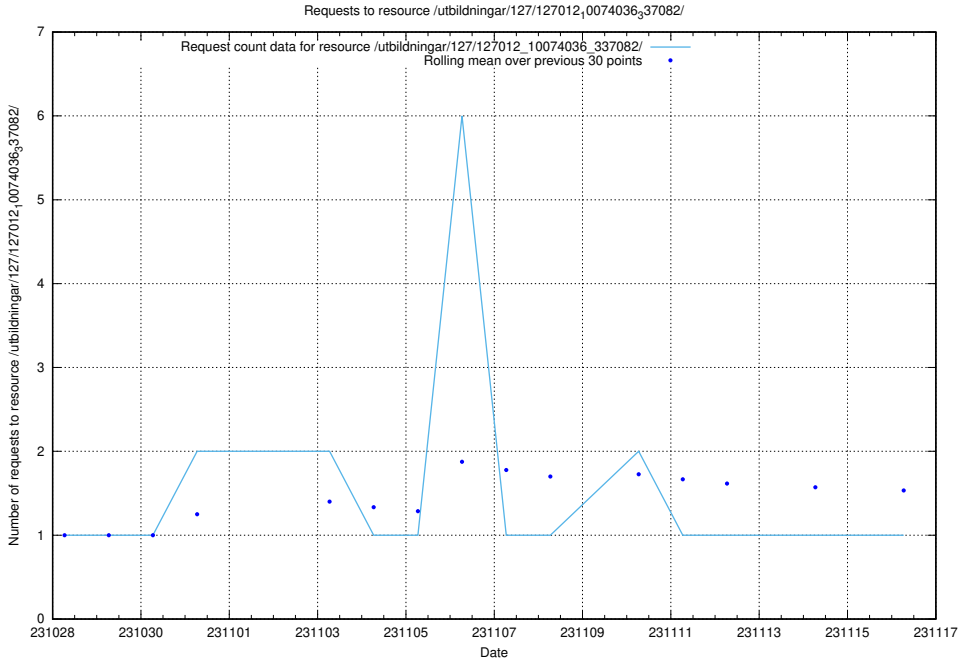

5.4253 Usage of /utbildningar/127/127012_10074036_337082/

Here, we count the number of requests to resource /utbildningar/127/127012_10074036_337082/.