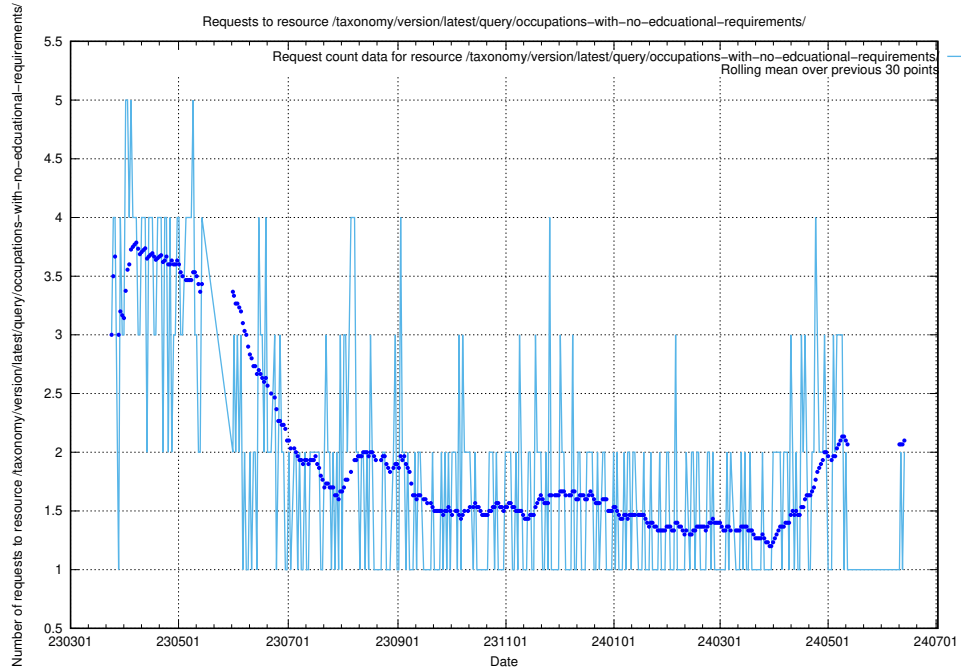

5.933 Usage of /taxonomy/version/latest/query/occupations-with-no-educational-requirements/

Here, we count the number of requests to resource /taxonomy/version/latest/query/occupations-with-no-educational-requirements/.