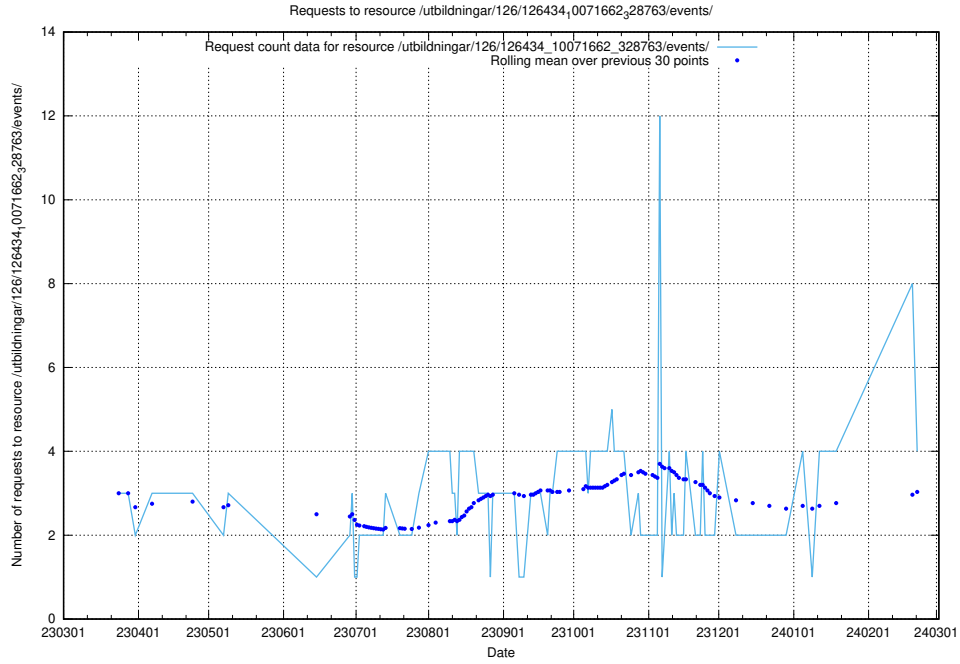

5.254 Usage of /utbildningar/126/126434_10071662_328763/events/

Here, we count the number of requests to resource /utbildningar/126/126434_10071662_328763/events/