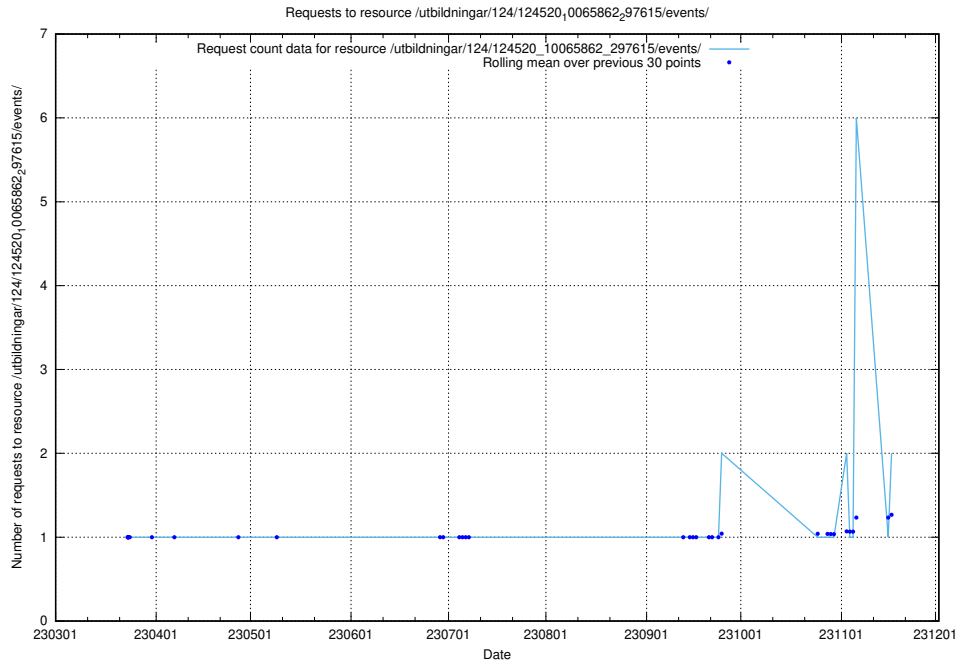

5.508 Usage of /utbildningar/124/124520_10065862_297615/events/

Here, we count the number of requests to resource /utbildningar/124/124520_10065862_297615/events/