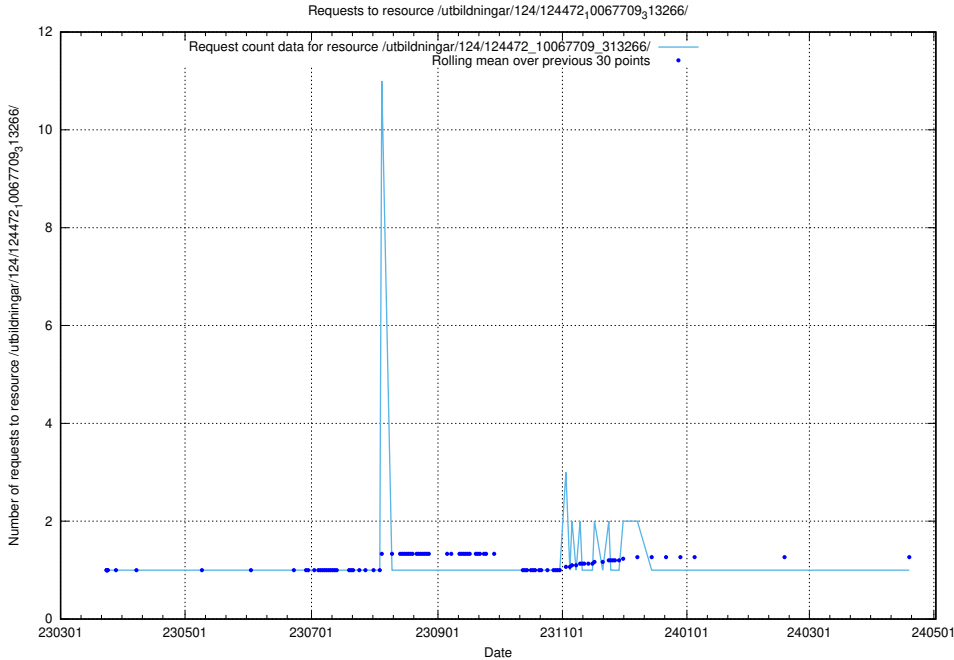

5.3118 Usage of /utbildningar/124/124472_10067709_313266/

Here, we count the number of requests to resource /utbildningar/124/124472_10067709_313266/.