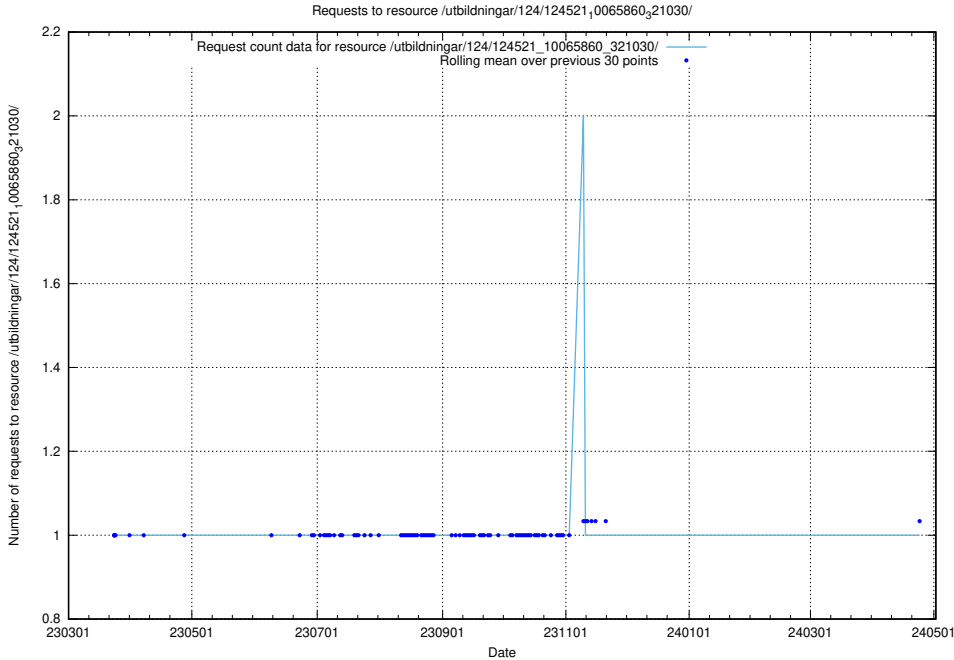

5.1264 Usage of /utbildningar/124/124521_10065860_321030/

Here, we count the number of requests to resource /utbildningar/124/124521_10065860_321030/.