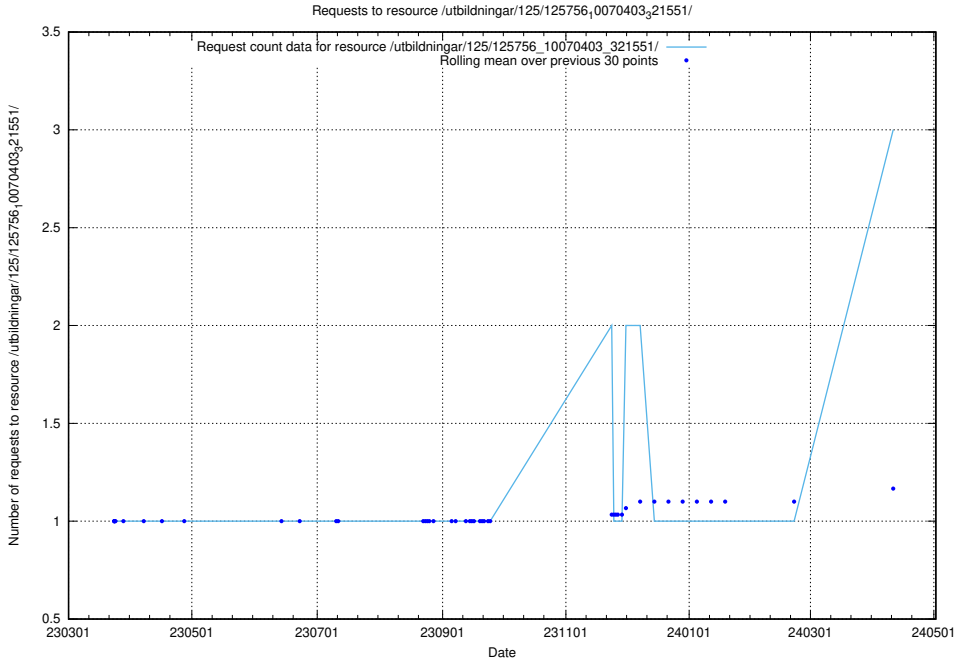

5.473 Usage of /utbildningar/125/125756_10070403_321551/

Here, we count the number of requests to resource /utbildningar/125/125756_10070403_321551/.