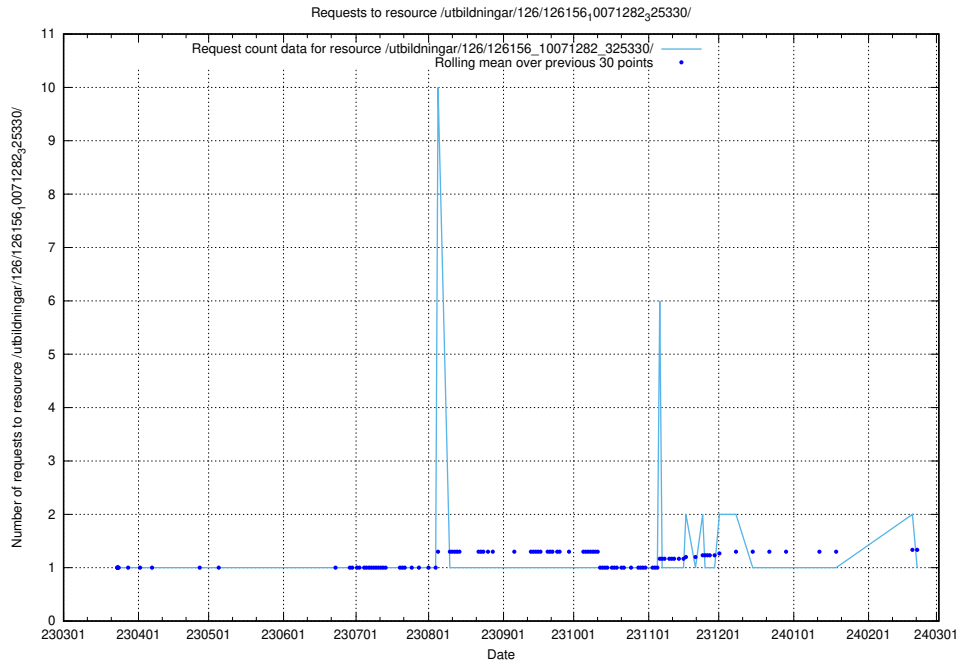

5.6458 Usage of /utbildningar/126/126156_10071282_325330/

Here, we count the number of requests to resource /utbildningar/126/126156_10071282_325330/.