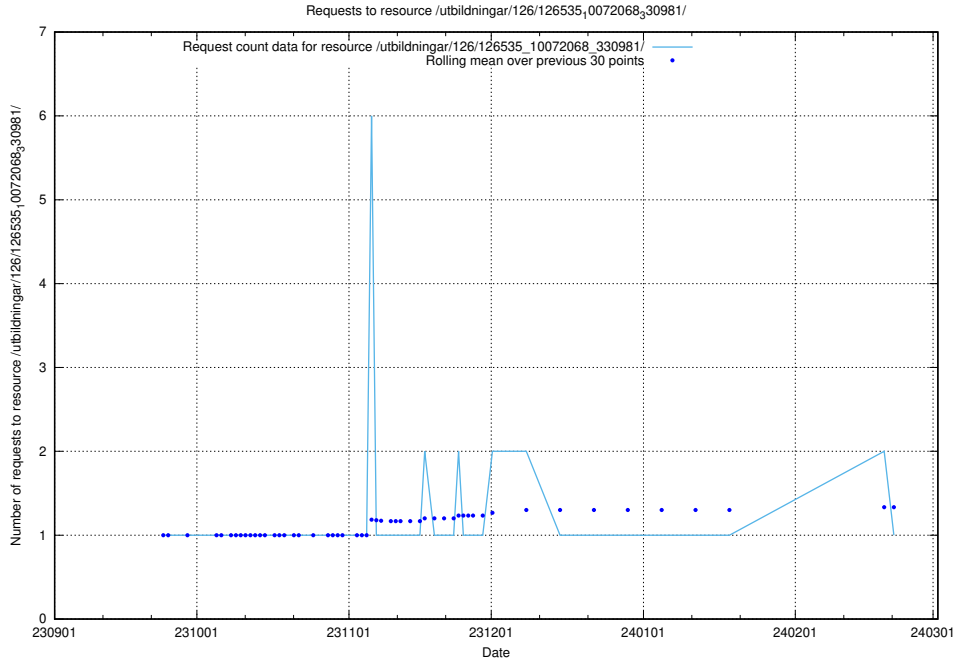

5.4542 Usage of /utbildningar/126/126535_10072068_330981/

Here, we count the number of requests to resource /utbildningar/126/126535_10072068_330981/.