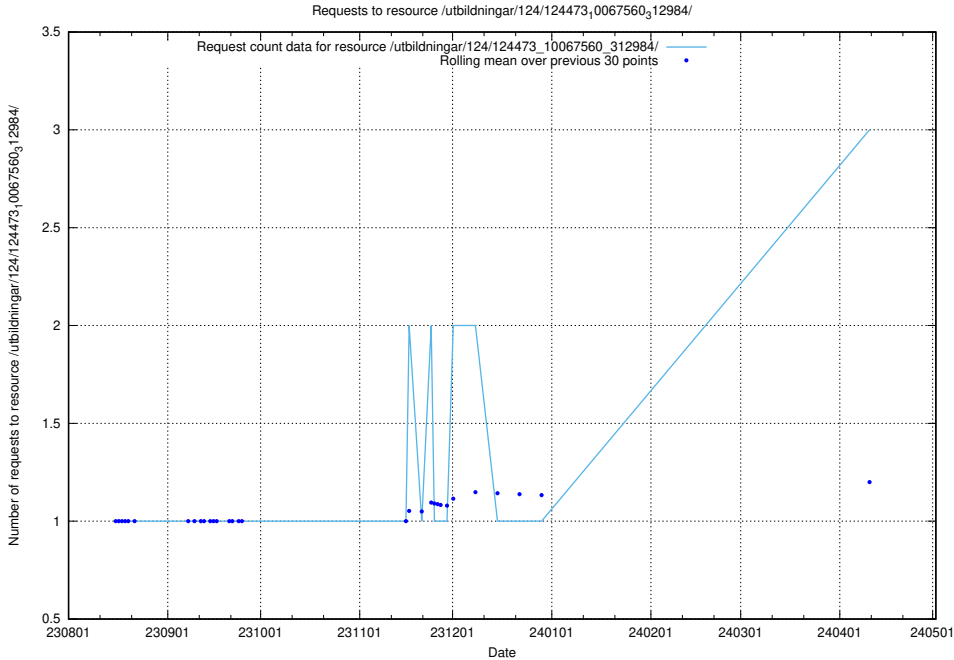

5.367 Usage of /utbildningar/124/124473_10067560_312984/

Here, we count the number of requests to resource /utbildningar/124/124473_10067560_312984/.