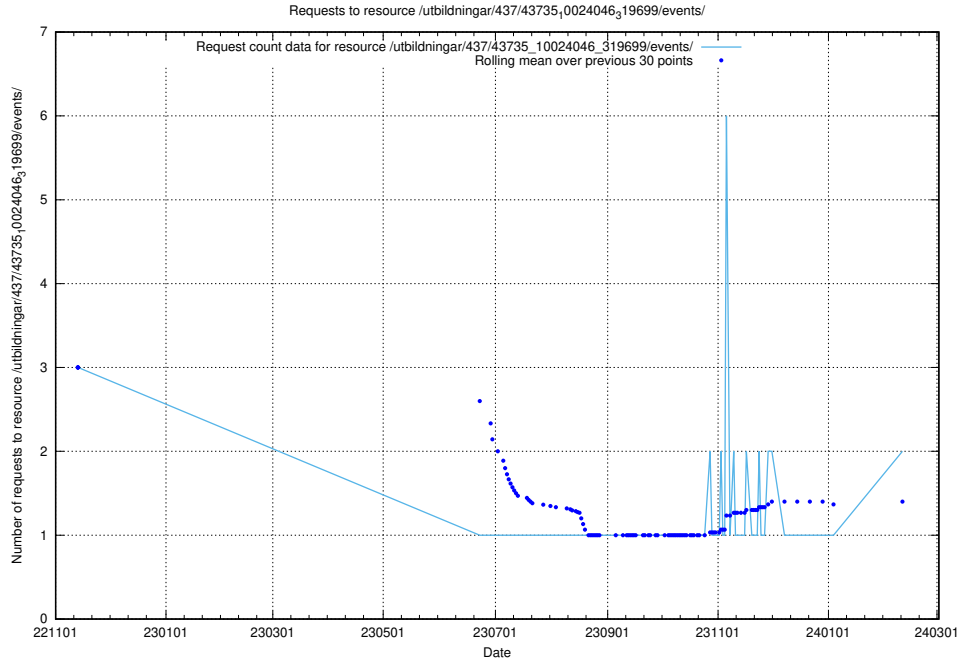

5.880 Usage of /utbildningar/437/43735_10024046_319699/events/

Here, we count the number of requests to resource /utbildningar/437/43735_10024046_319699/events/.