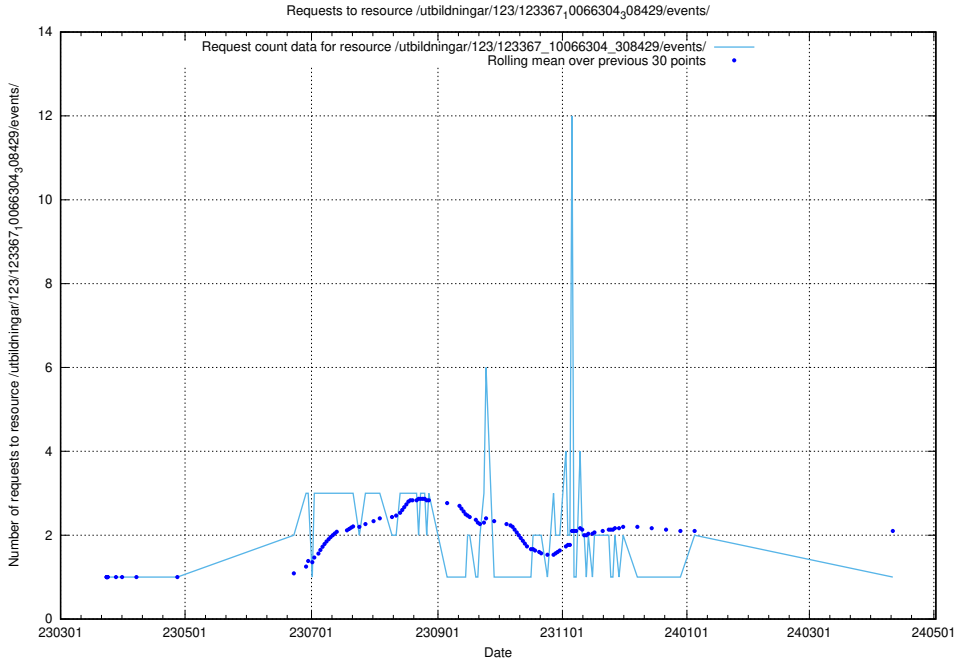

5.4588 Usage of /utbildningar/123/123367_10066304_308429/events/

Here, we count the number of requests to resource /utbildningar/123/123367_10066304_308429/events/