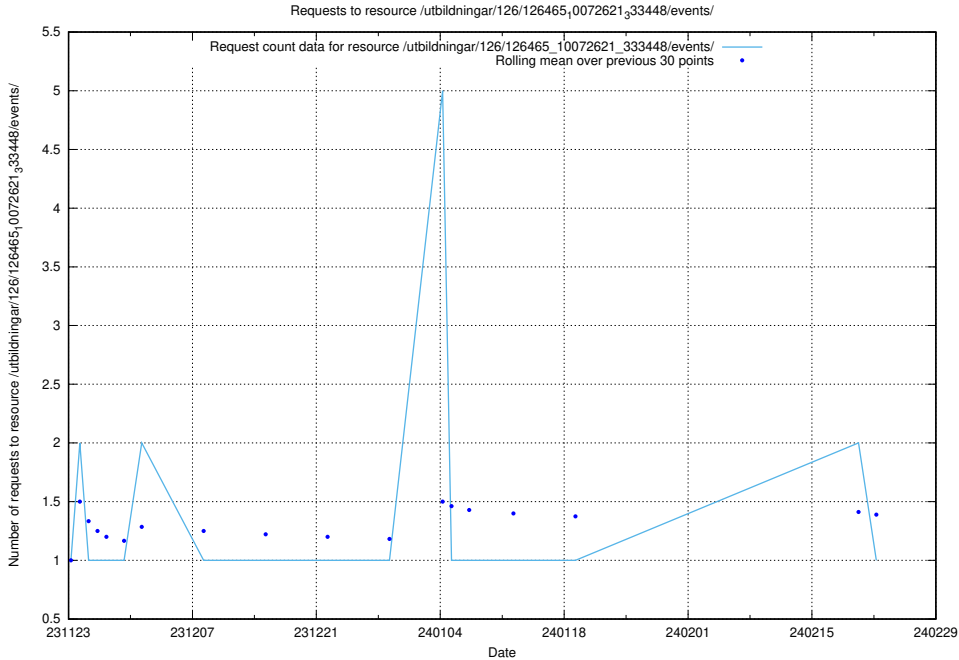

5.4099 Usage of /utbildningar/126/126465_10072621_333448/events/

Here, we count the number of requests to resource /utbildningar/126/126465_10072621_333448/events/