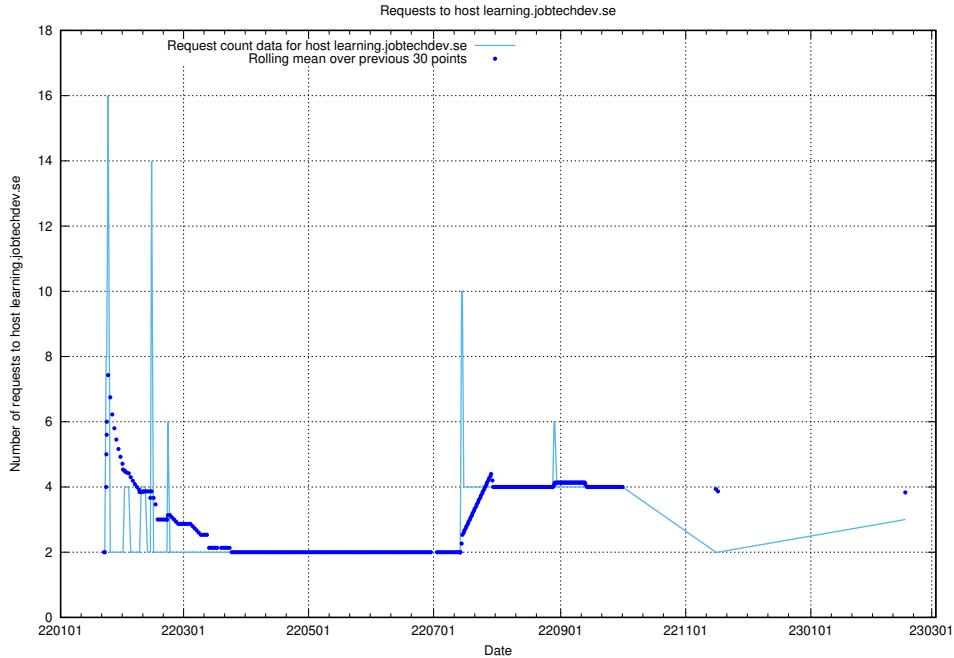

### 7.257 Usage of learning.jobtechdev.se

Here, we count the number of requests to host learning.jobtechdev.se.