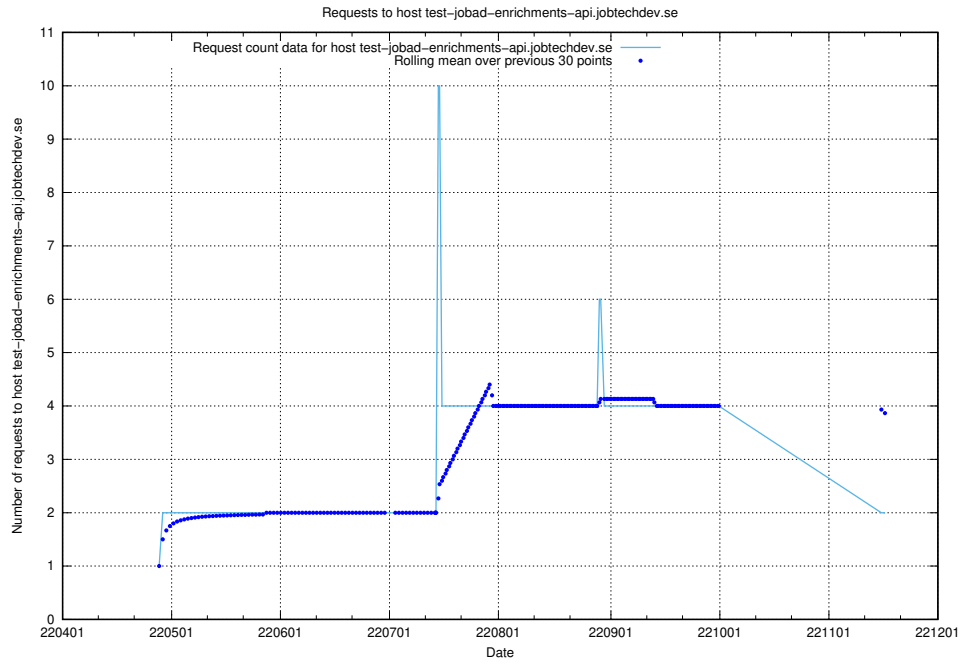

### 7.443 Usage of `jobtech-jobad-enrichments-develop.jobtechdev.se`

Here, we count the number of requests to host `jobtech-jobad-enrichments-develop.jobtechdev.se`.