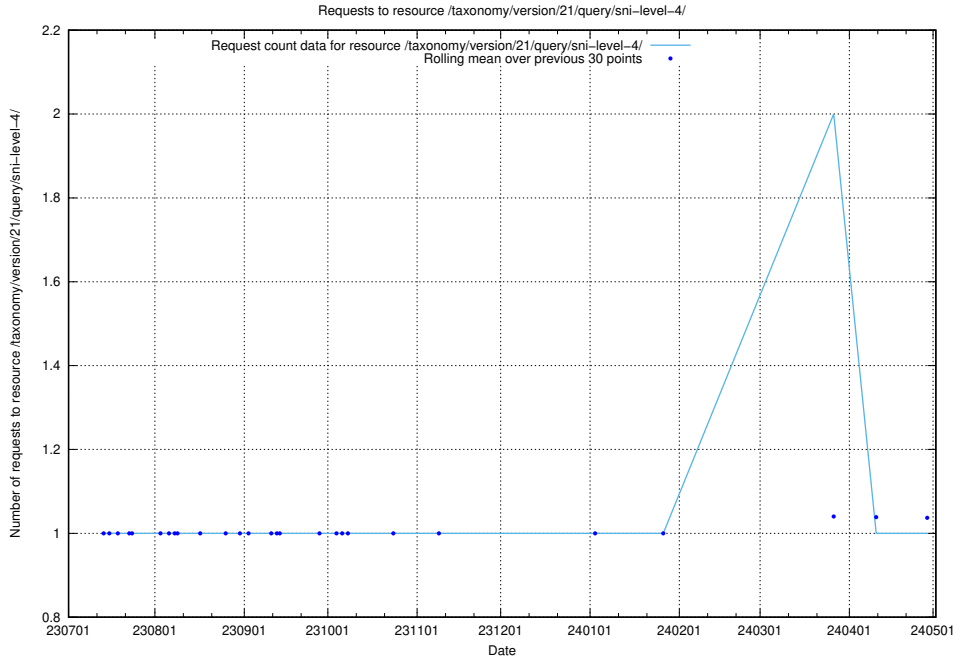

5.5146 Usage of /taxonomy/version/21/query/sni-level-4/

Here, we count the number of requests to resource /taxonomy/version/21/query/sni-level-4/.