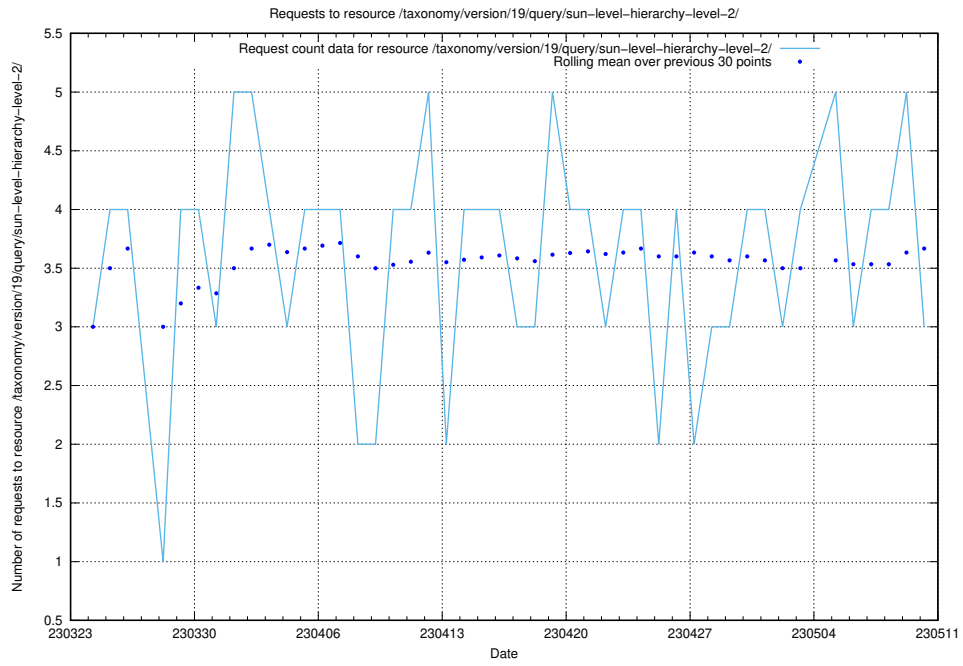

5.453 Usage of /taxonomy/version/19/query/sun-level-hierarchy-level-2/

Here, we count the number of requests to resource /taxonomy/version/19/query/sun-level-hierarchy-level-2/.