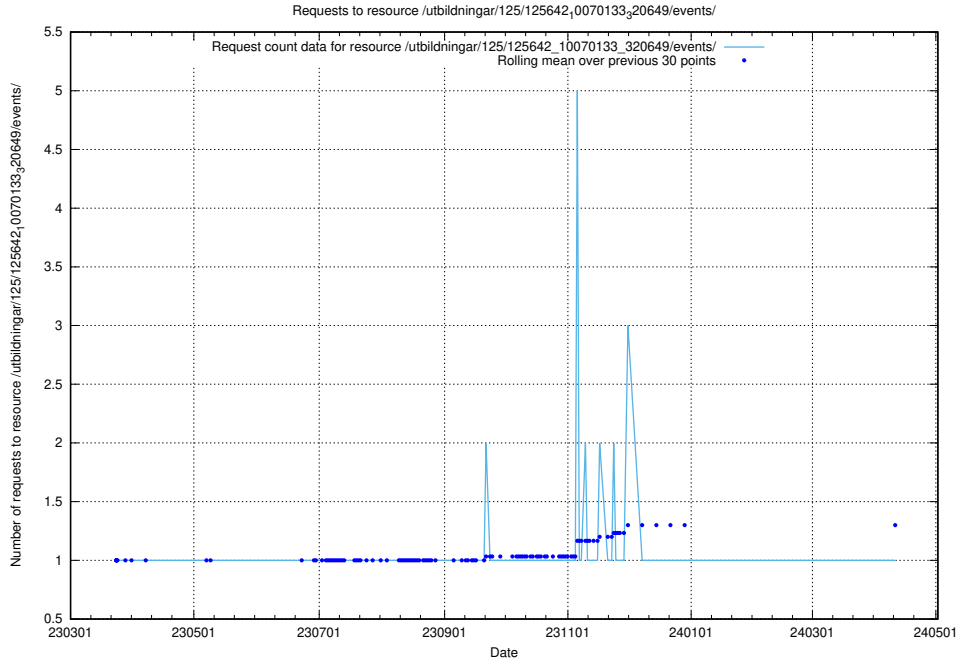

5.1070 Usage of /utbildningar/125/125642_10070133_320649/events/

Here, we count the number of requests to resource /utbildningar/125/125642_10070133_320649/events/