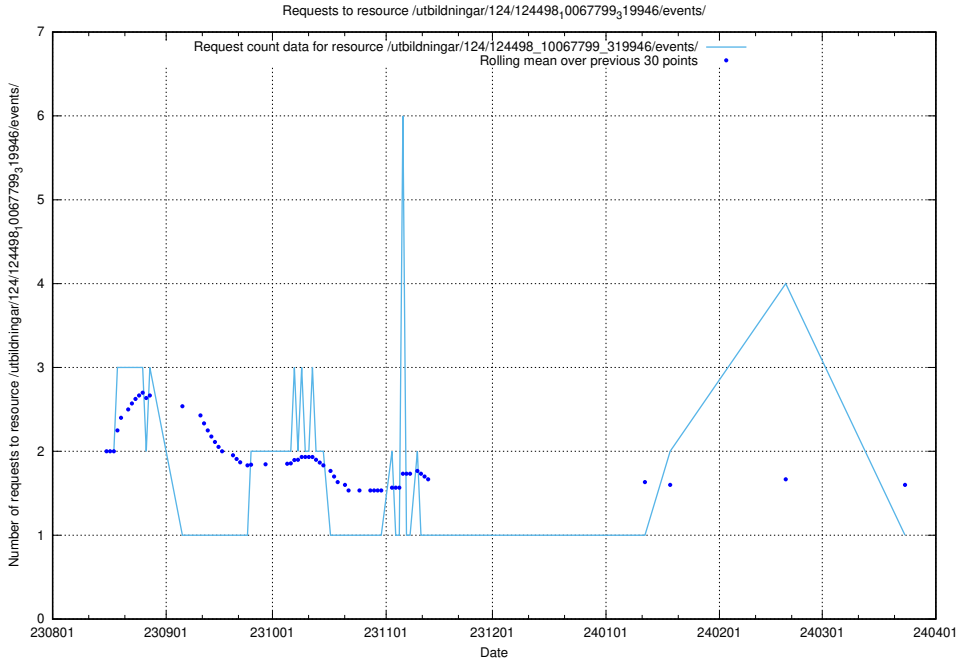

5.4851 Usage of /utbildningar/124/124498_10067799_319946/events/

Here, we count the number of requests to resource /utbildningar/124/124498_10067799_319946/events/