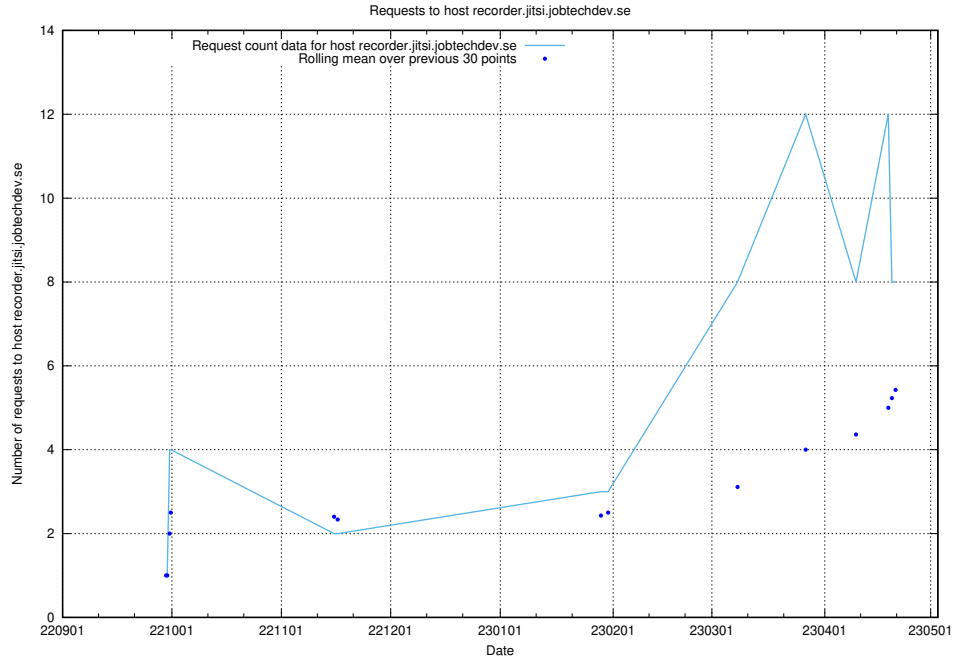

7.69 Usage of recorder.jitsi.jobtechdev.se

Here, we count the number of requests to host recorder.jitsi.jobtechdev.se.