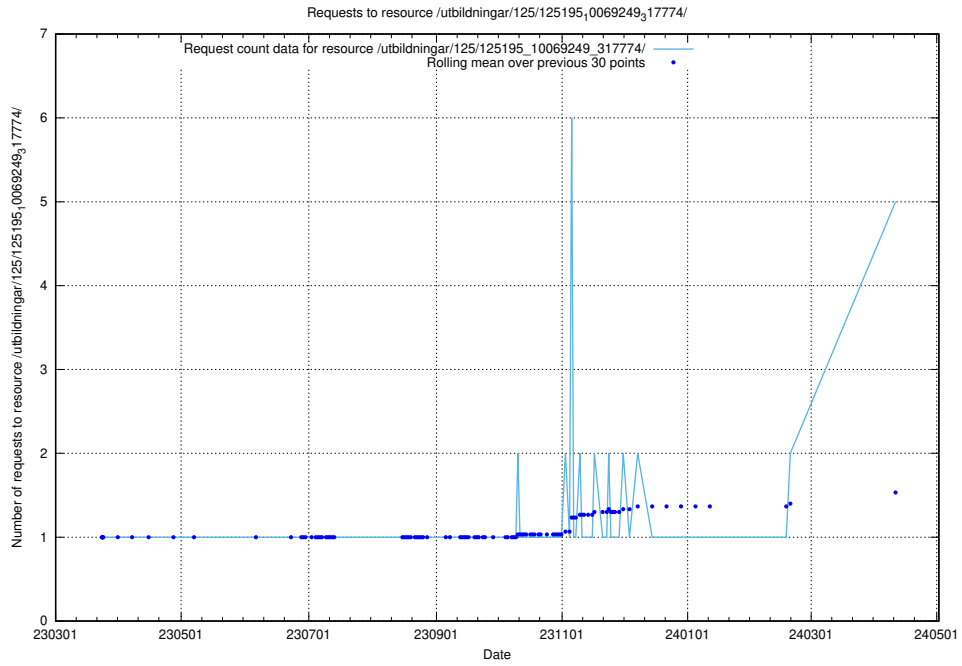

5.112 Usage of /utbildningar/125/125195_10069249_317774/

Here, we count the number of requests to resource /utbildningar/125/125195_10069249_317774/.