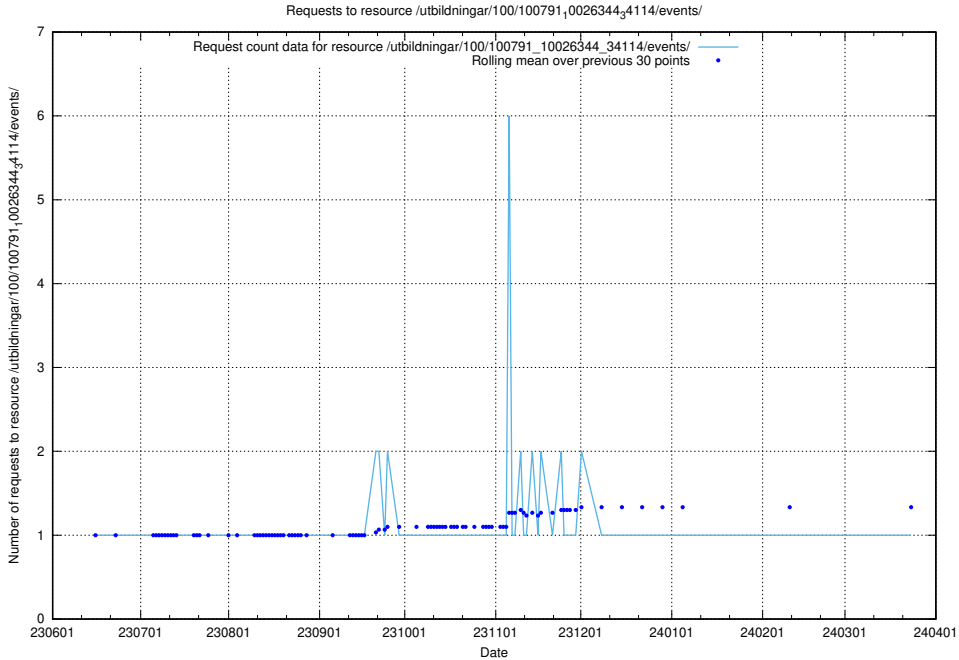

5.5941 Usage of /utbildningar/100/100791_10026344_34114/events/

Here, we count the number of requests to resource /utbildningar/100/100791_10026344_34114/events/.