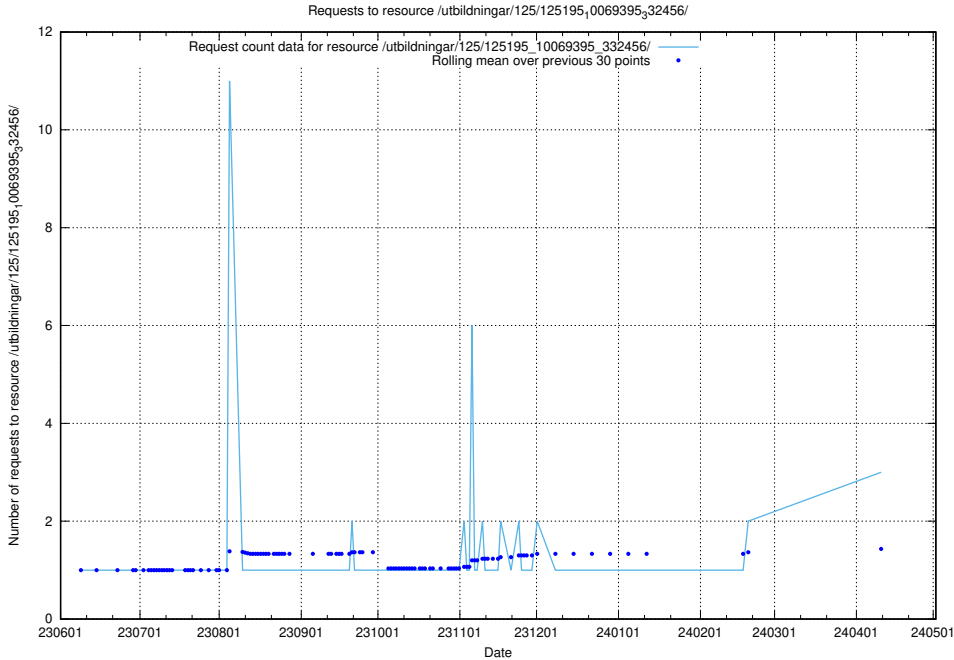

5.415 Usage of /utbildningar/125/125195_10069395_332456/

Here, we count the number of requests to resource /utbildningar/125/125195_10069395_332456/.