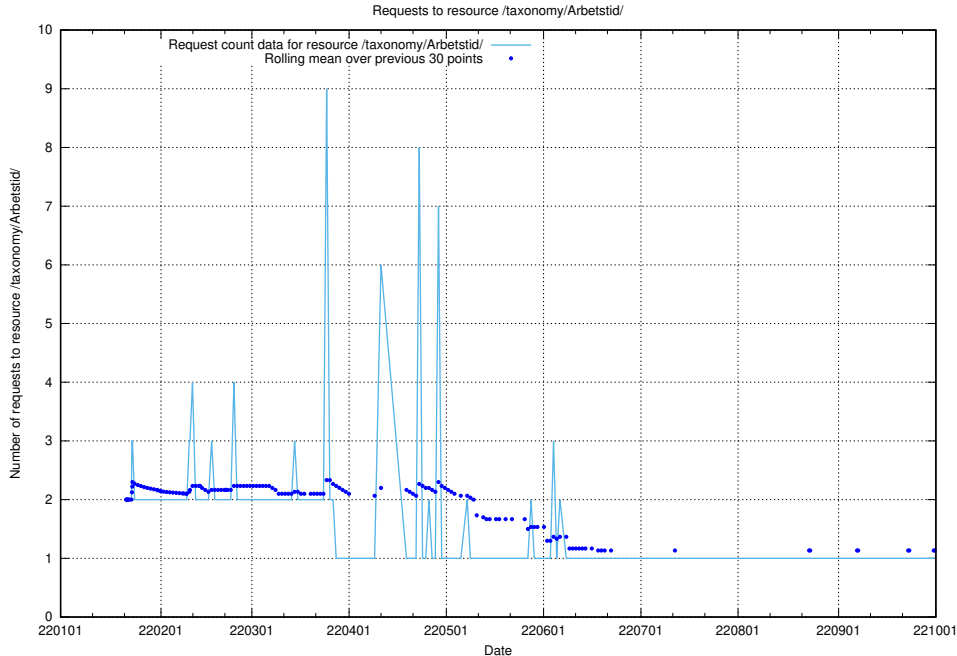

5.1794 Usage of /taxonomy/Arbetstid/

Here, we count the number of requests to resource /taxonomy/Arbetstid/.