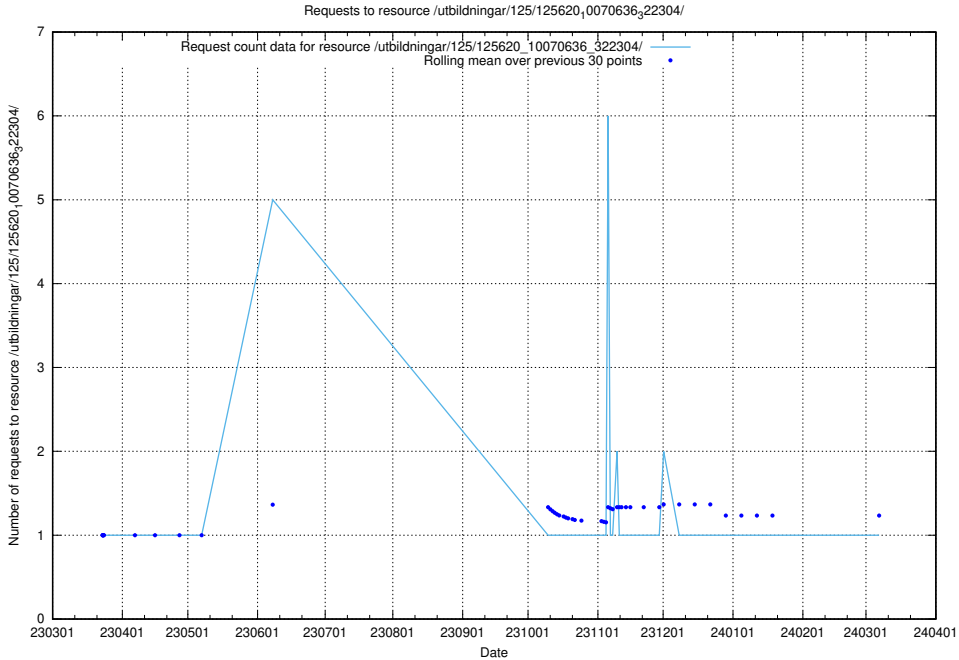

5.1079 Usage of /utbildningar/125/125620_10070636_322304/

Here, we count the number of requests to resource /utbildningar/125/125620_10070636_322304/.