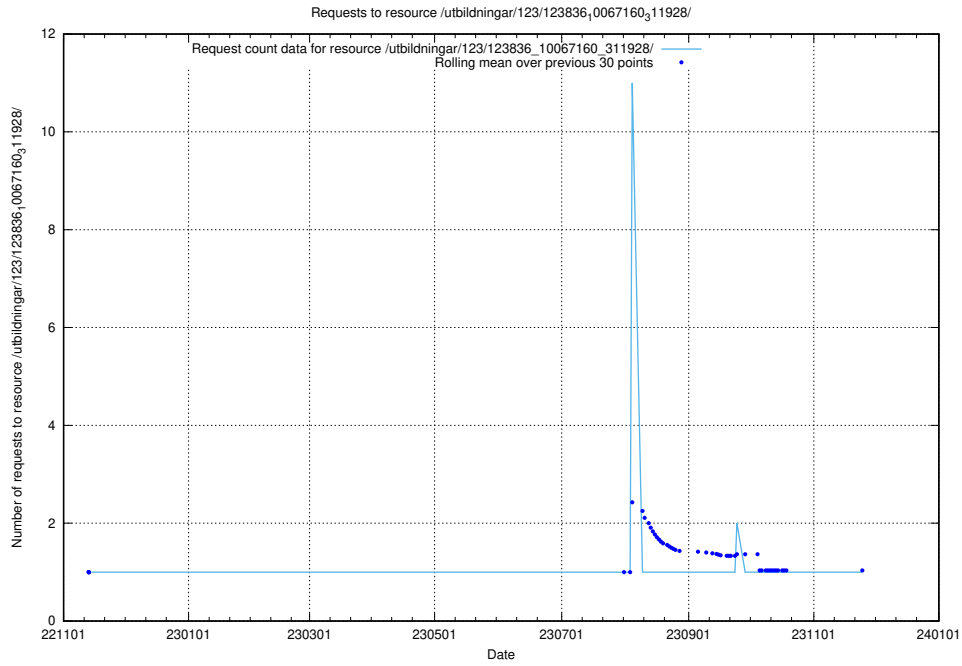

5.5952 Usage of /utbildningar/123/123836_10067160_311928/

Here, we count the number of requests to resource /utbildningar/123/123836_10067160_311928/.