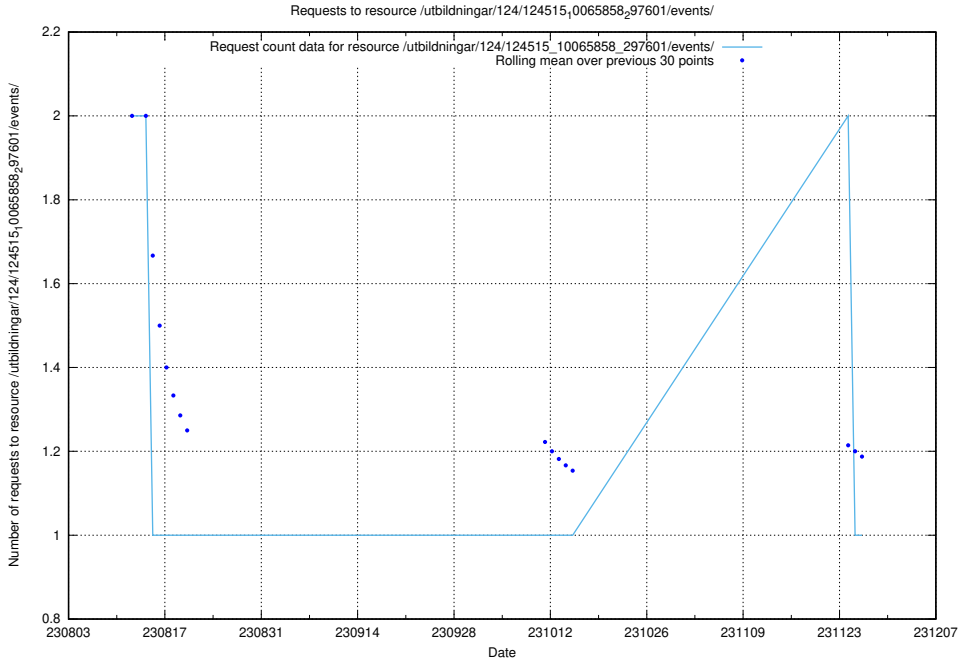

5.4864 Usage of /utbildningar/124/124515_10065858_297601/events/

Here, we count the number of requests to resource /utbildningar/124/124515_10065858_297601/events/