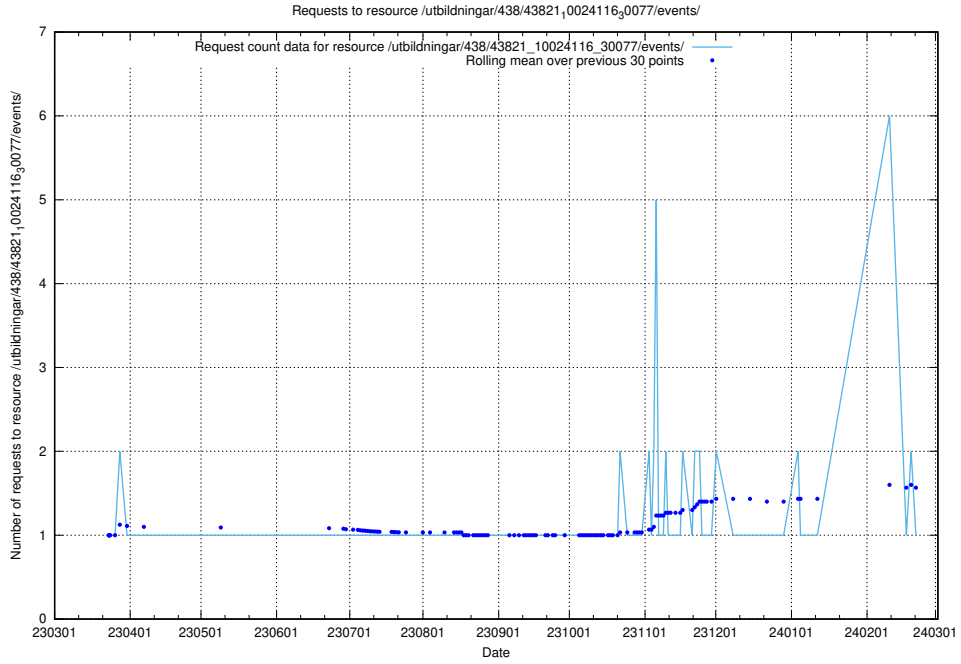

5.6369 Usage of /utbildningar/438/43821_10024116_30077/events/

Here, we count the number of requests to resource /utbildningar/438/43821_10024116_30077/events/.