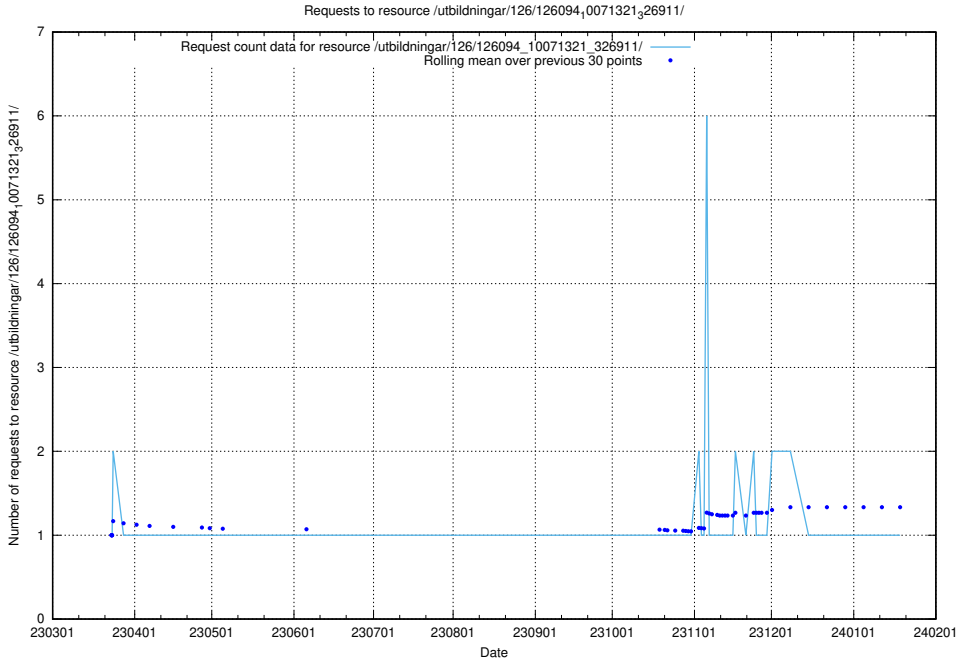

5.6465 Usage of /utbildningar/126/126094_10071321_326911/

Here, we count the number of requests to resource /utbildningar/126/126094_10071321_326911/.