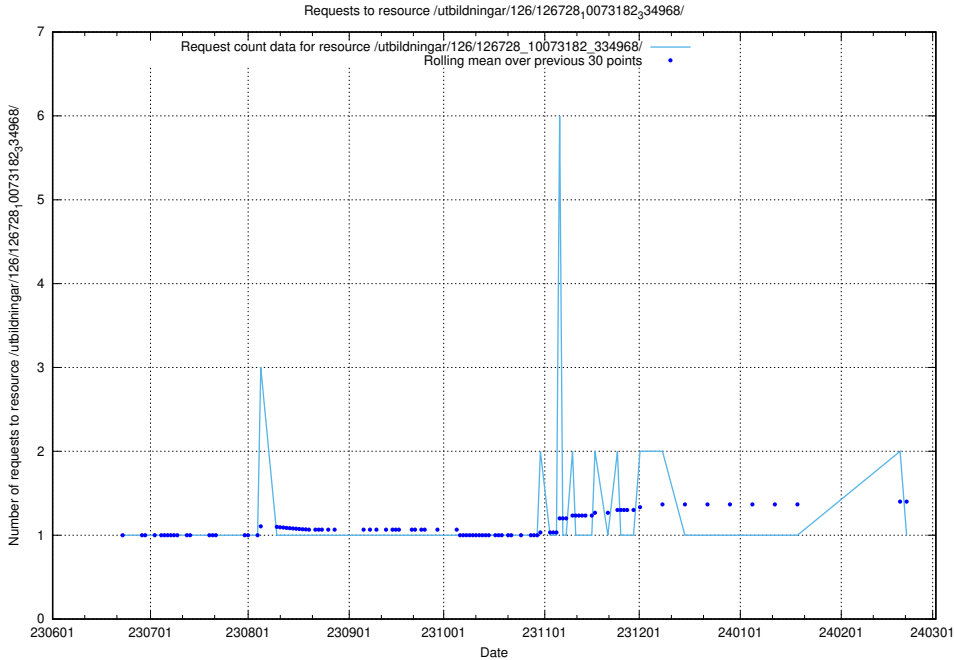

5.5656 Usage of /utbildningar/126/126728_10073182_334968/

Here, we count the number of requests to resource /utbildningar/126/126728_10073182_334968/.