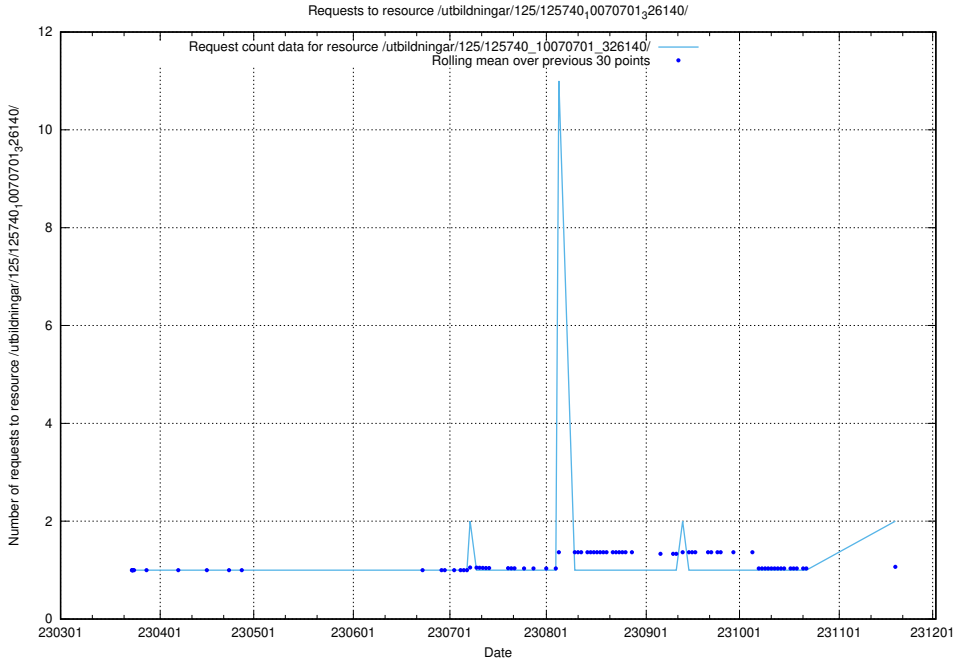

5.478 Usage of /utbildningar/125/125740_10070701_326140/

Here, we count the number of requests to resource /utbildningar/125/125740_10070701_326140/.