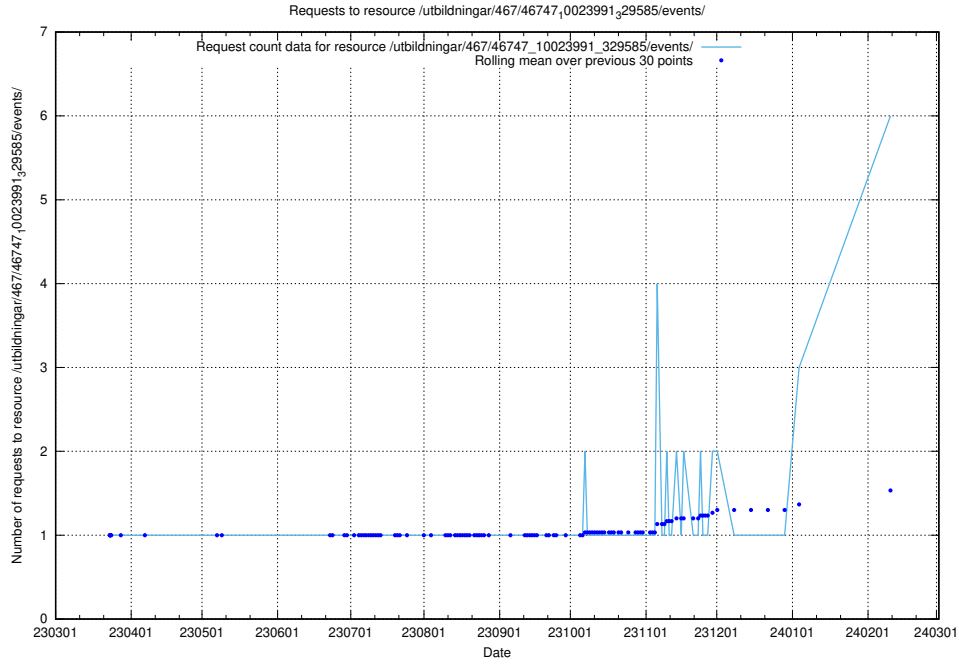

5.102 Usage of /utbildningar/467/46747_10023991_329585/events/

Here, we count the number of requests to resource /utbildningar/467/46747_10023991_329585/events/.