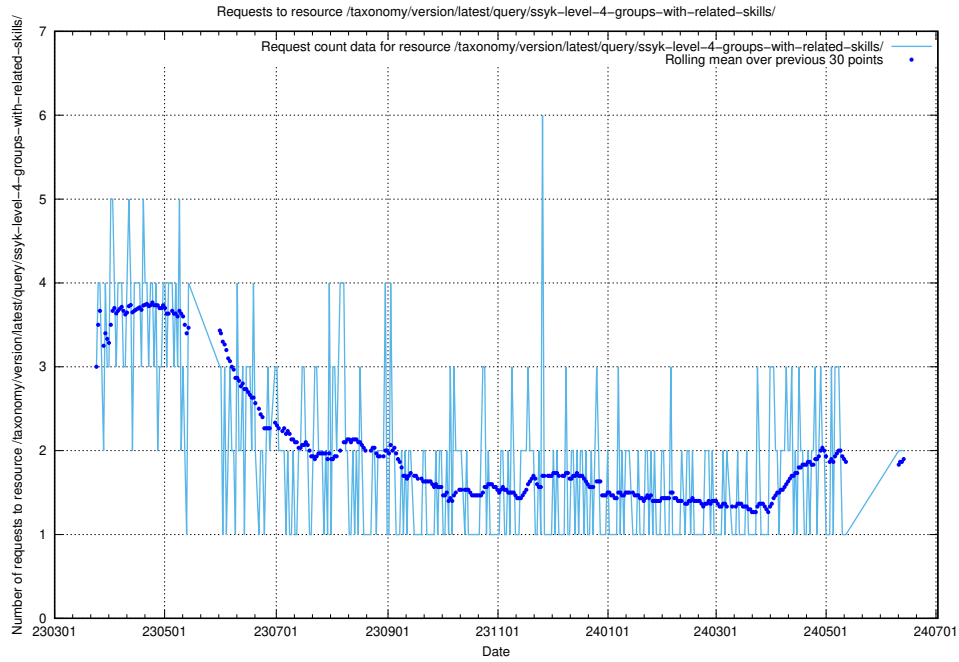

5.925 Usage of /taxonomy/version/latest/query/ssyk-level-4-groups-with-related-skills/

Here, we count the number of requests to resource /taxonomy/version/latest/query/ssyk-level-4-groups-with-related-skills/.