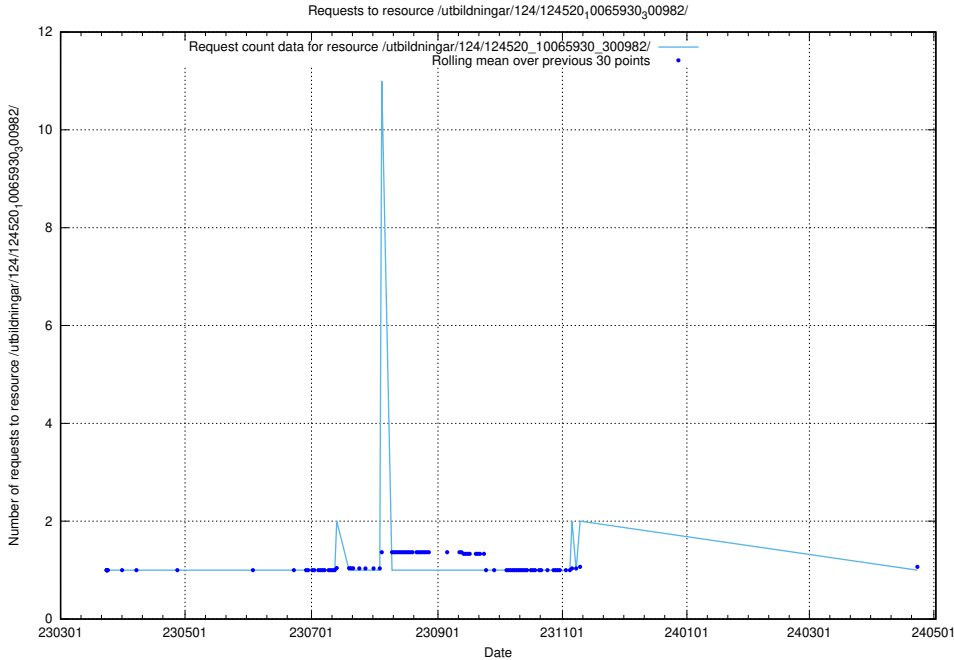

5.1275 Usage of /utbildningar/124/124520_10065930_300982/

Here, we count the number of requests to resource /utbildningar/124/124520_10065930_300982/.