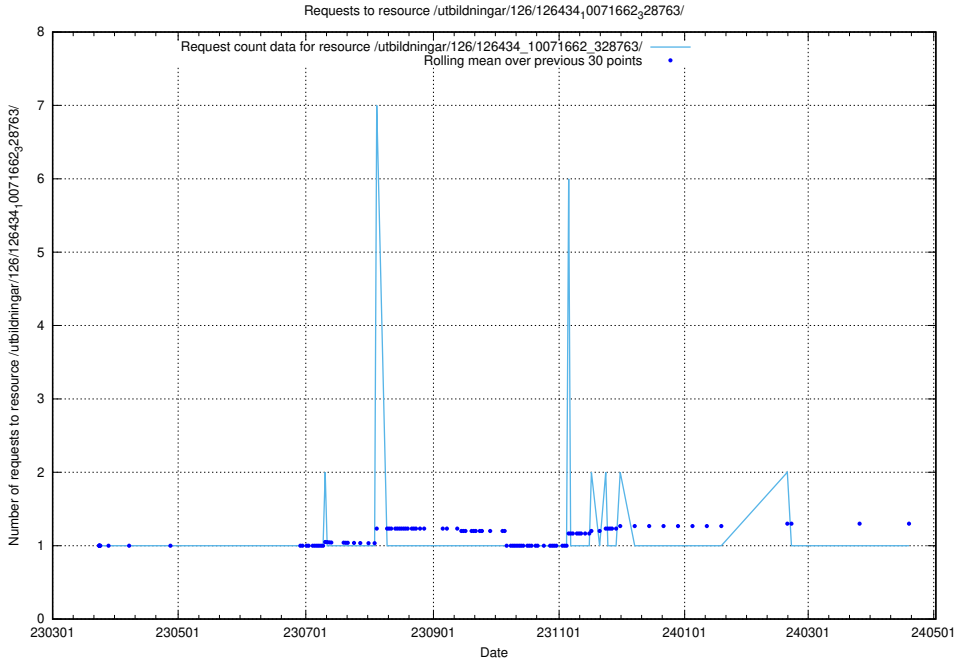

5.6450 Usage of /utbildningar/126/126434_10071662_328763/

Here, we count the number of requests to resource /utbildningar/126/126434_10071662_328763/.