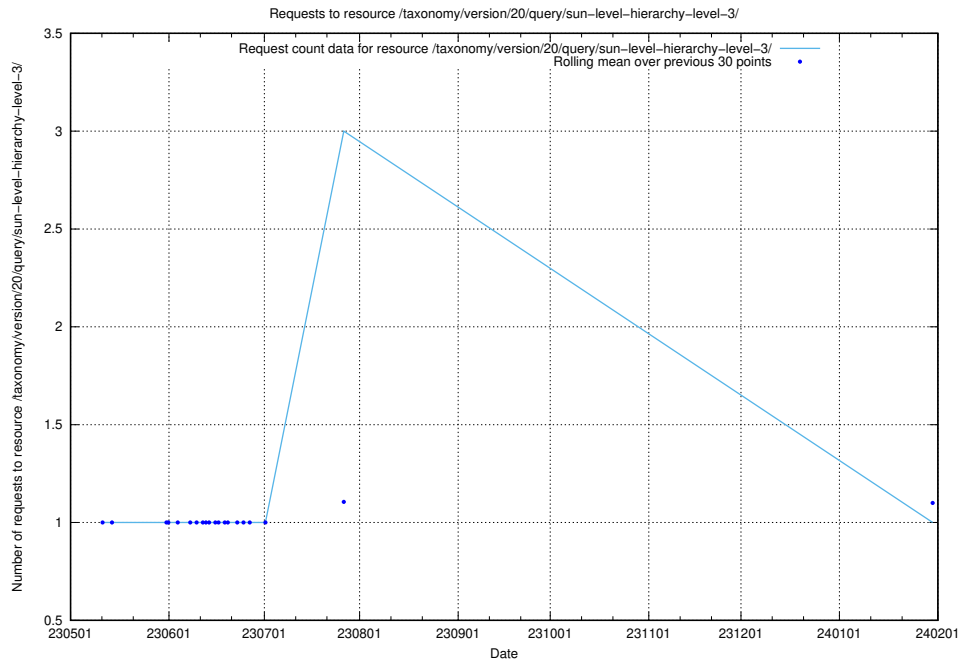

5.6000 Usage of /taxonomy/version/20/query/sun-level-hierarchy-level-3/

Here, we count the number of requests to resource /taxonomy/version/20/query/sun-level-hierarchy-level-3/.