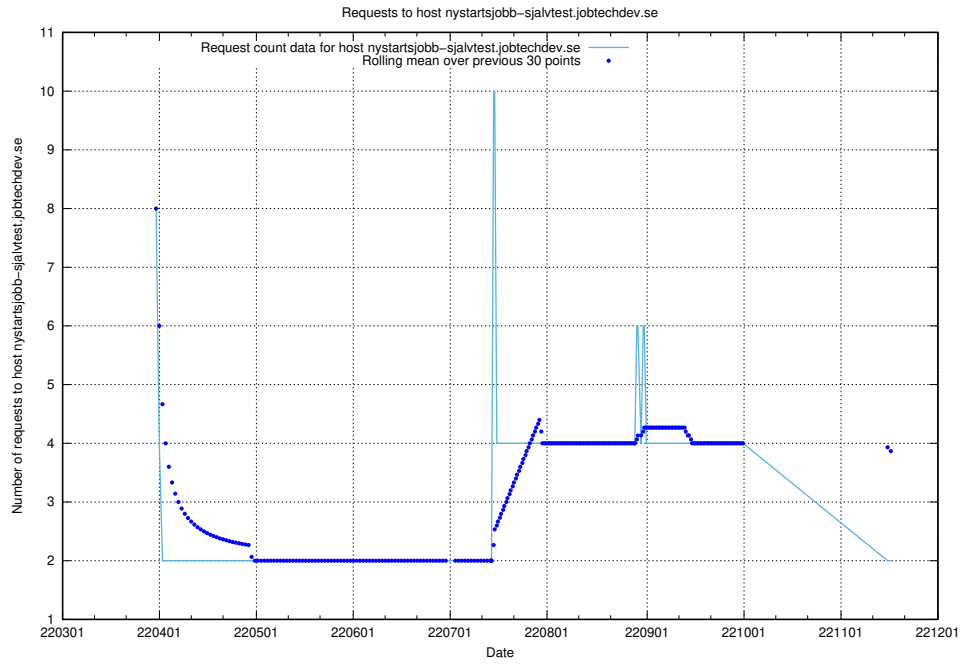

7.484 Usage of nystartsjobb-sjalvtest.jobtechdev.se

Here, we count the number of requests to host nystartsjobb-sjalvtest.jobtechdev.se.