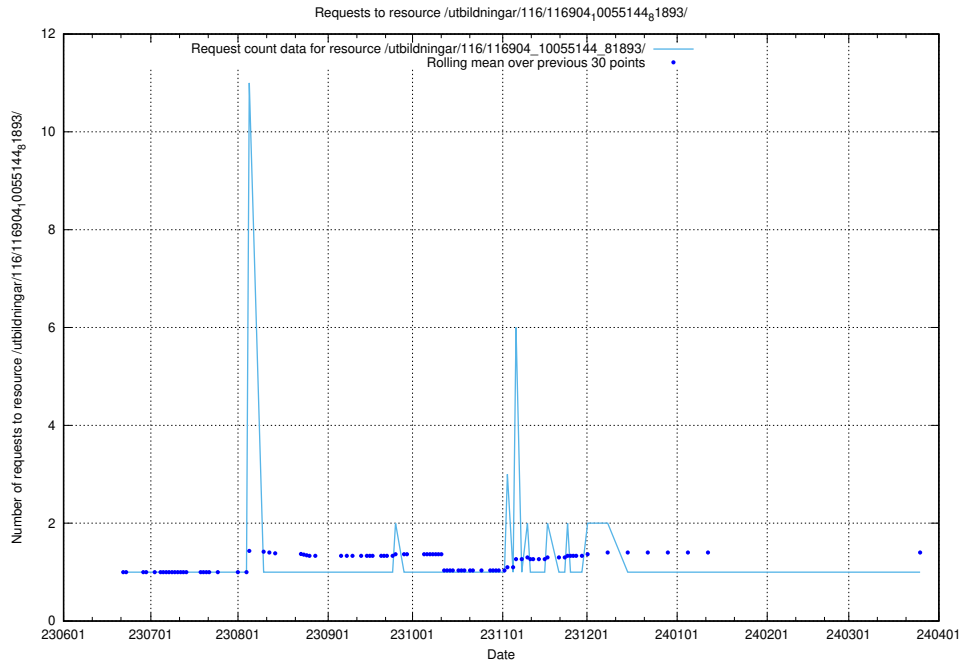

5.5900 Usage of /utbildningar/116/116904_10055144_81893/

Here, we count the number of requests to resource /utbildningar/116/116904_10055144_81893/.