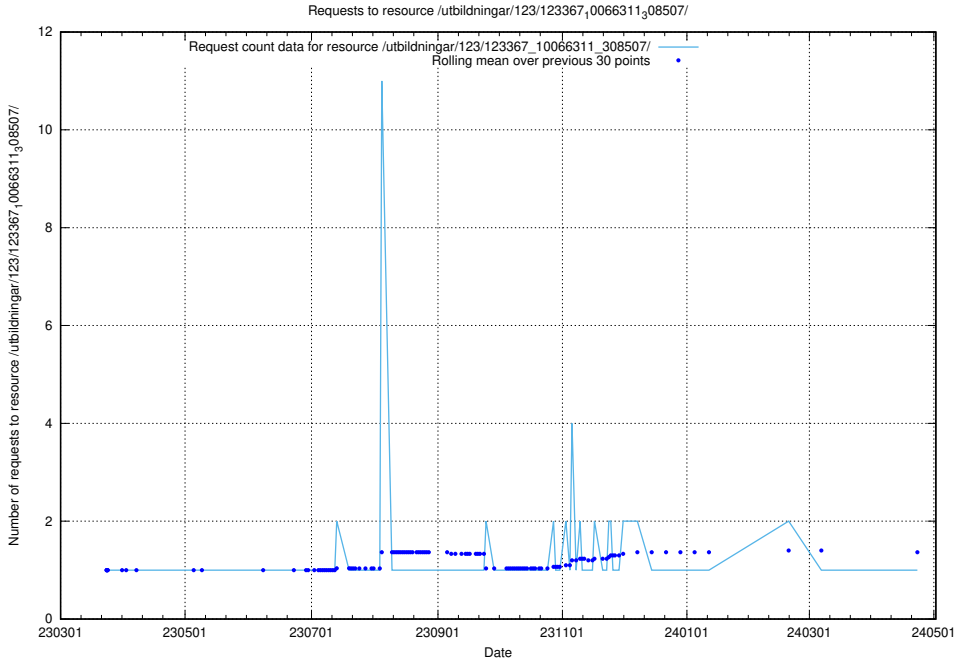

5.4580 Usage of /utbildningar/123/123367_10066311_308507/

Here, we count the number of requests to resource /utbildningar/123/123367_10066311_308507/.