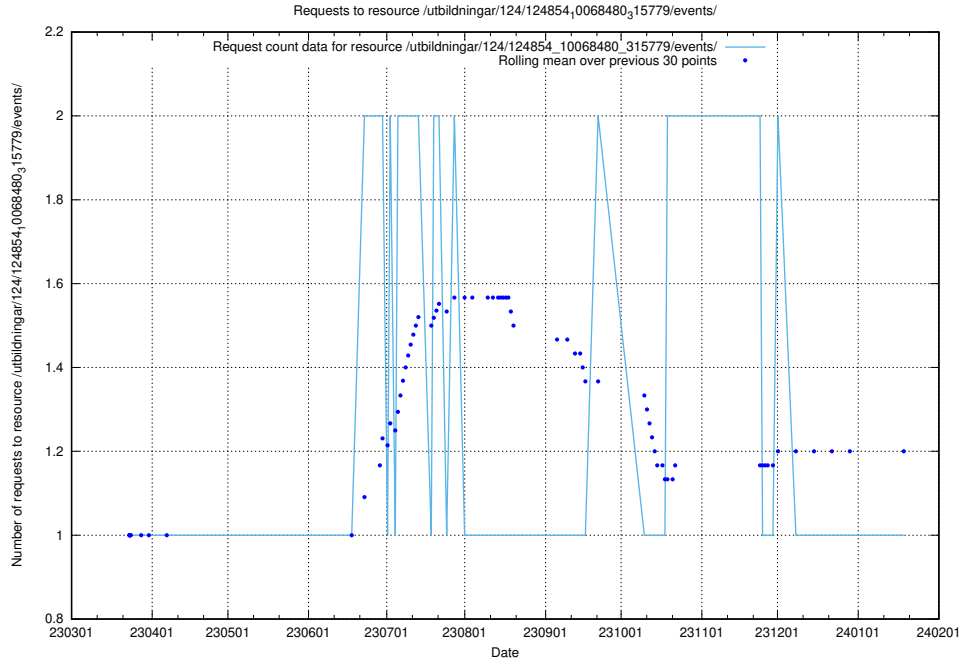

5.1231 Usage of /utbildningar/124/124854_10068480_315779/events/

Here, we count the number of requests to resource /utbildningar/124/124854_10068480_315779/events/