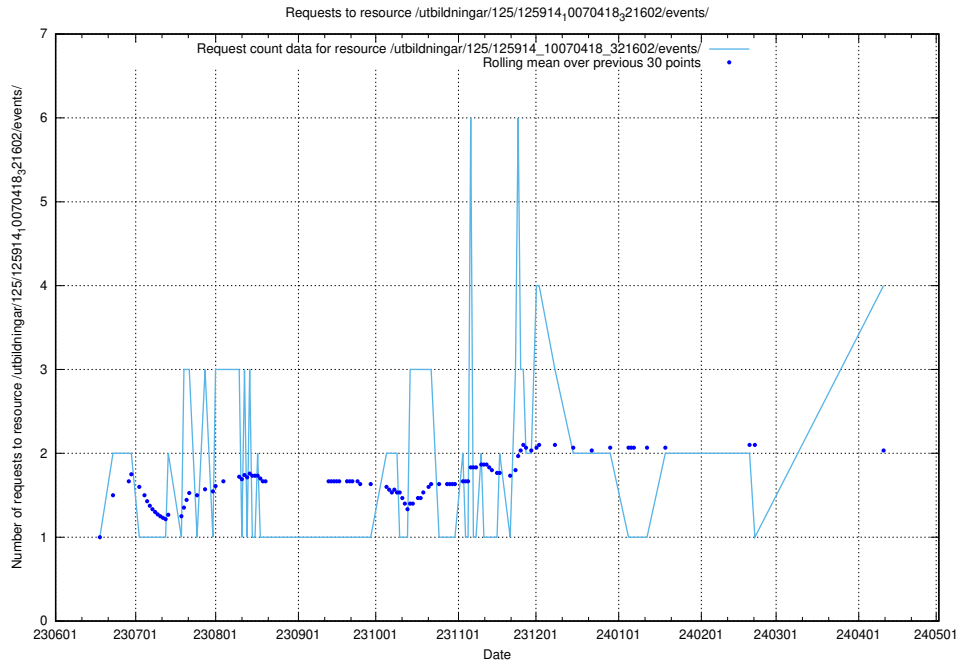

5.244 Usage of /utbildningar/125/125914_10070418_321602/events/

Here, we count the number of requests to resource /utbildningar/125/125914_10070418_321602/events/