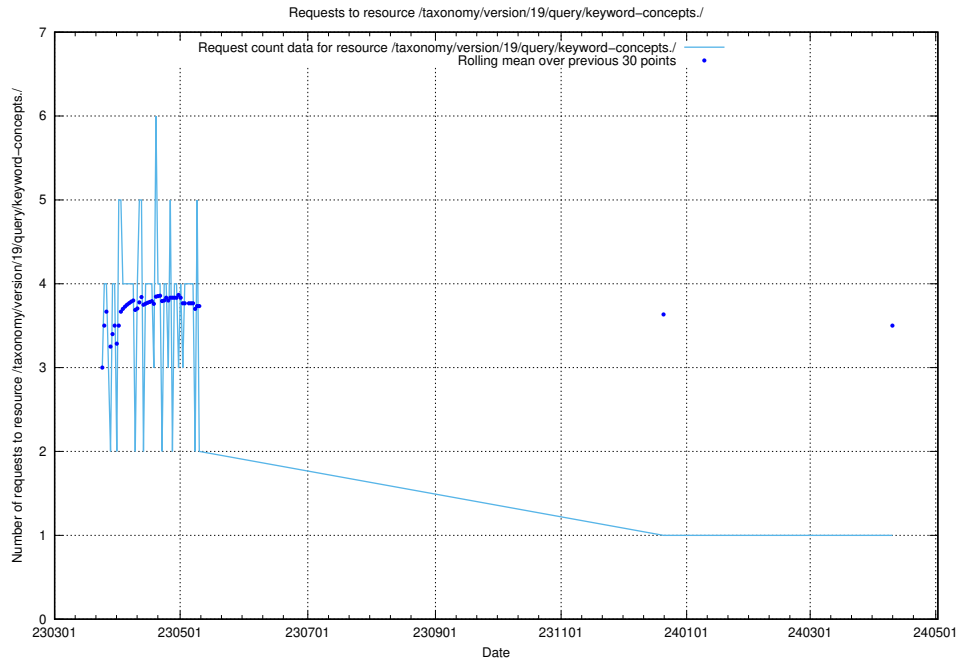

### 5.6170 Usage of /taxonomy/version/19/query/keyword-concepts./

Here, we count the number of requests to resource /taxonomy/version/19/query/keyword-concepts./.