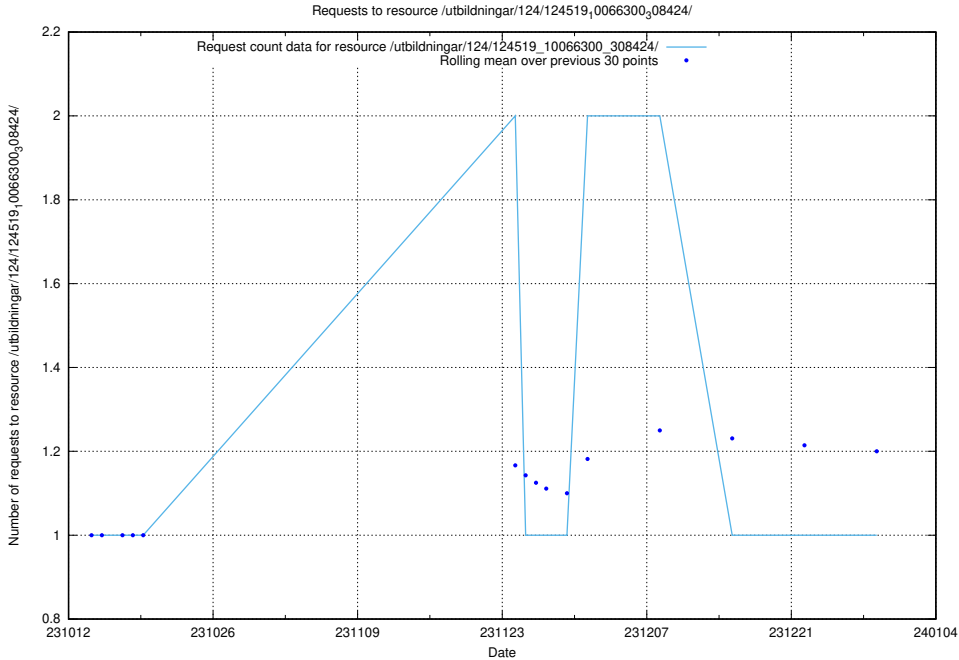

5.4399 Usage of /utbildningar/124/124519_10066300_308424/

Here, we count the number of requests to resource /utbildningar/124/124519_10066300_308424/.