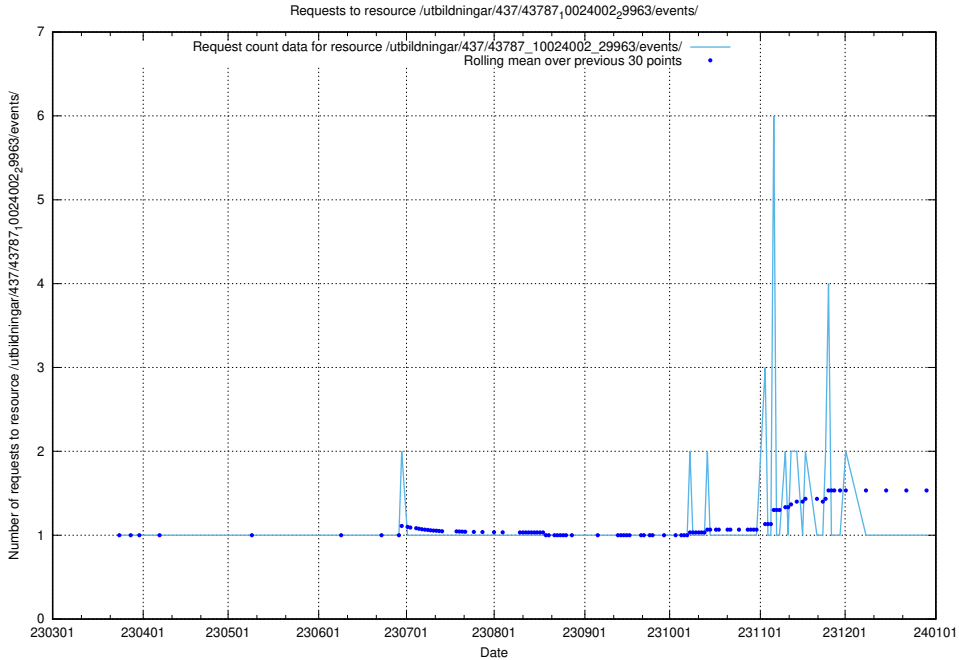

5.6210 Usage of /utbildningar/437/43787_10024002_29963/events/

Here, we count the number of requests to resource /utbildningar/437/43787_10024002_29963/events/.