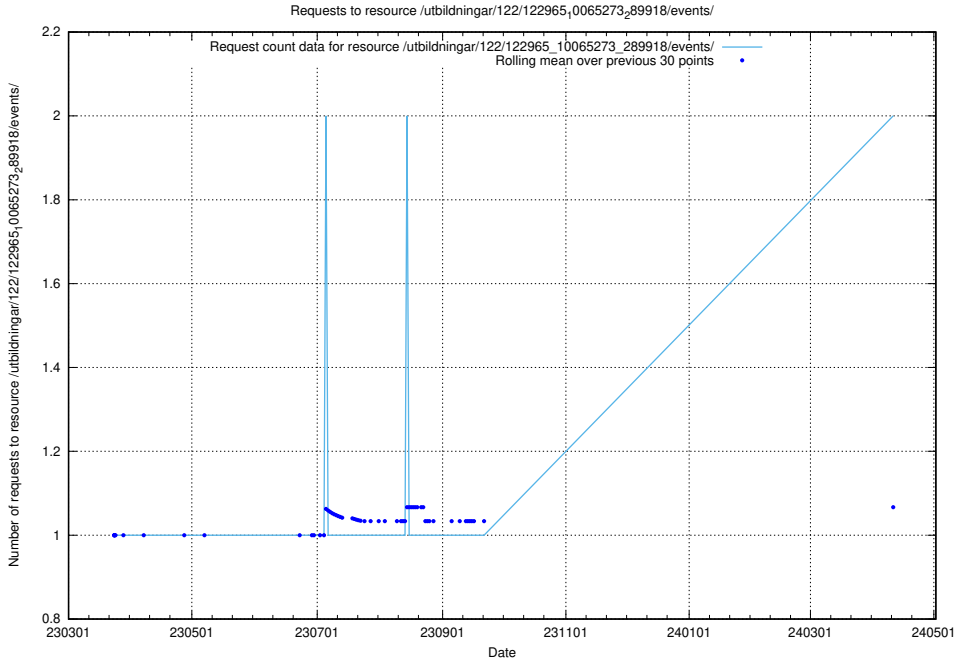

5.817 Usage of /utbildningar/122/122965_10065273_289918/events/

Here, we count the number of requests to resource /utbildningar/122/122965_10065273_289918/events/