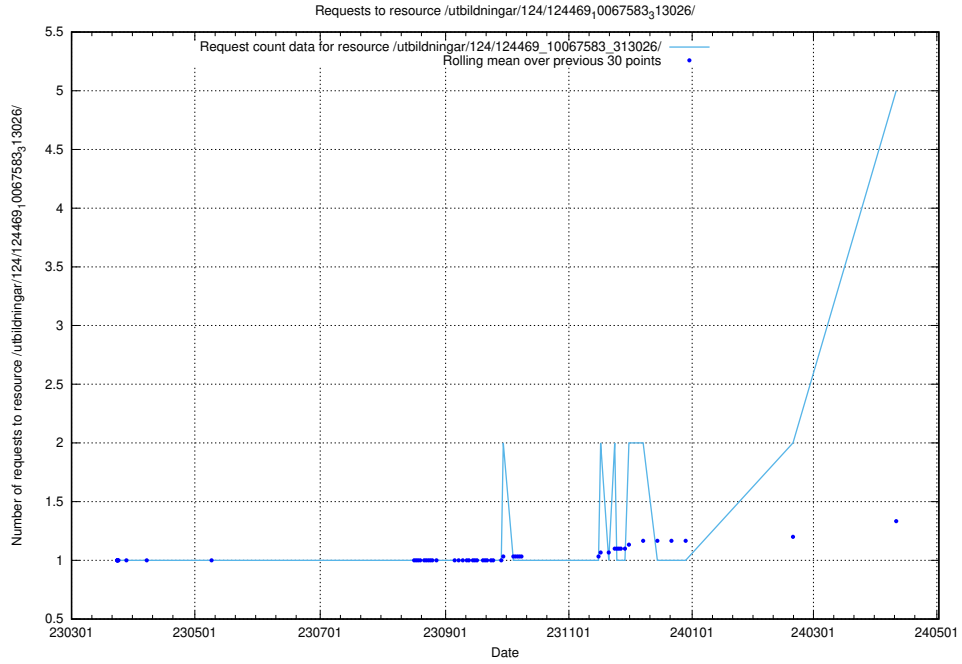

5.133 Usage of /utbildningar/124/124469_10067583_313026/

Here, we count the number of requests to resource /utbildningar/124/124469_10067583_313026/.