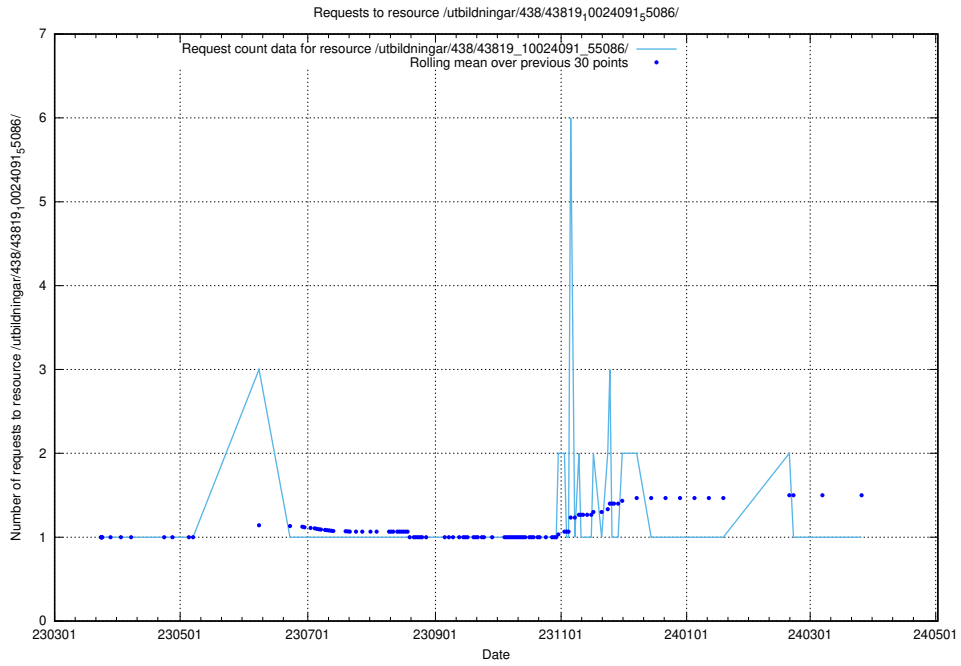

5.6372 Usage of /utbildningar/438/43819_10024091_55086/

Here, we count the number of requests to resource /utbildningar/438/43819_10024091_55086/.