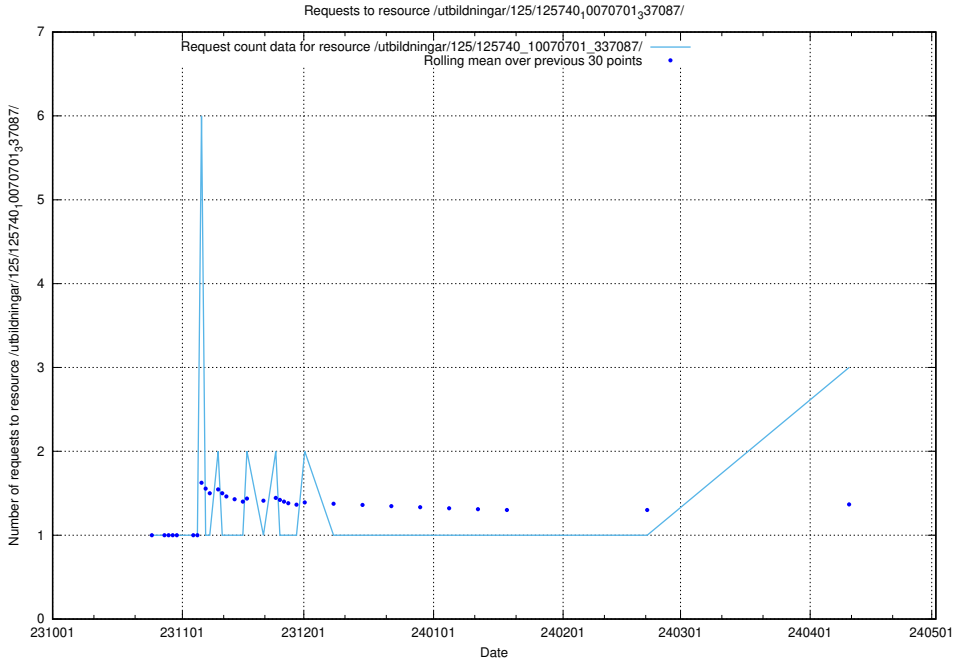

5.347 Usage of /utbildningar/125/125740_10070701_337087/

Here, we count the number of requests to resource /utbildningar/125/125740_10070701_337087/.