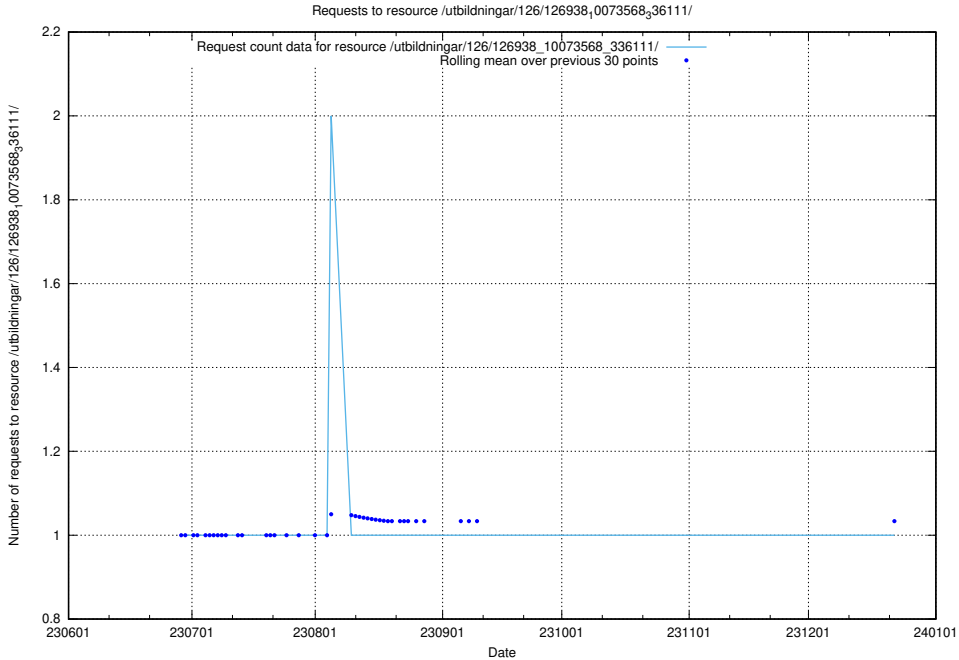

5.5492 Usage of /utbildningar/126/126938_10073568_336111/

Here, we count the number of requests to resource /utbildningar/126/126938_10073568_336111/.