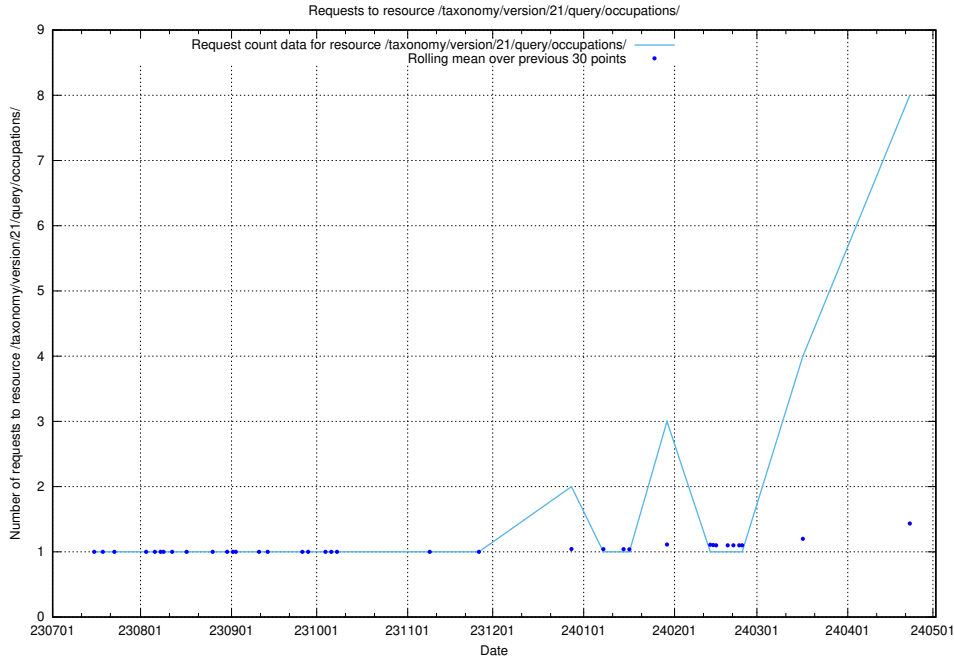

5.37 Usage of /taxonomy/version/21/query/occupations/

Here, we count the number of requests to resource /taxonomy/version/21/query/occupations/.