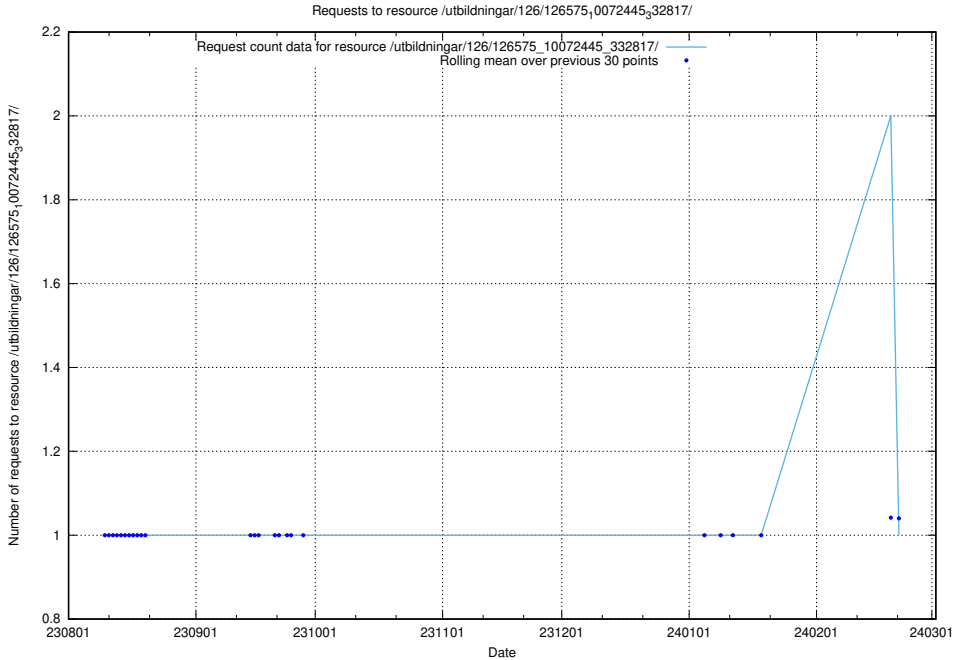

5.4884 Usage of /utbildningar/126/126575_10072445_332817/

Here, we count the number of requests to resource /utbildningar/126/126575_10072445_332817/.