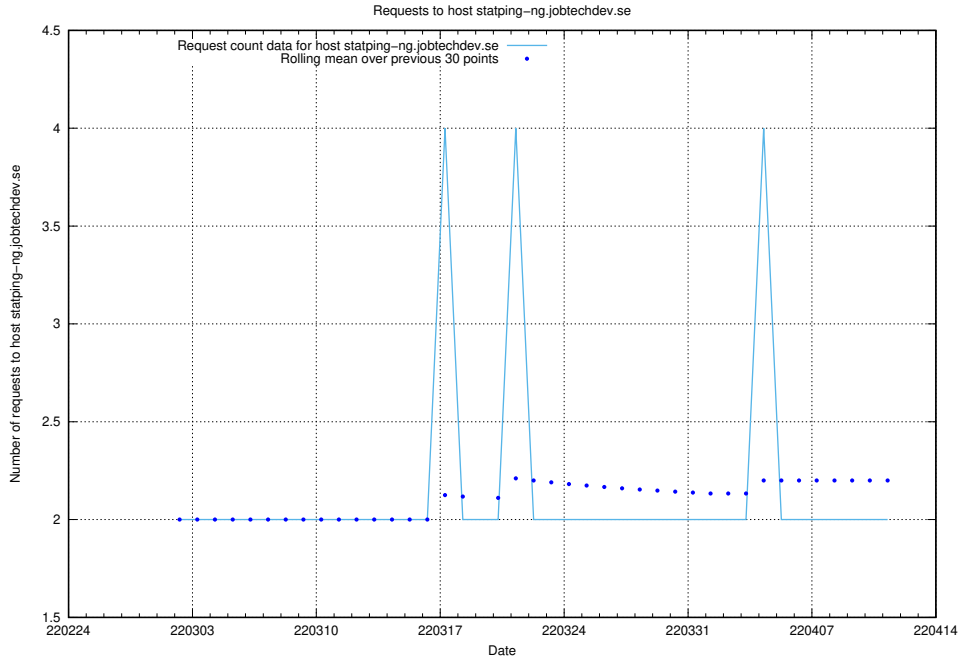

## 7.510 Usage of playground.taxonomy.api.jobtechdev.se

Here, we count the number of requests to host playground.taxonomy.api.jobtechdev.se.