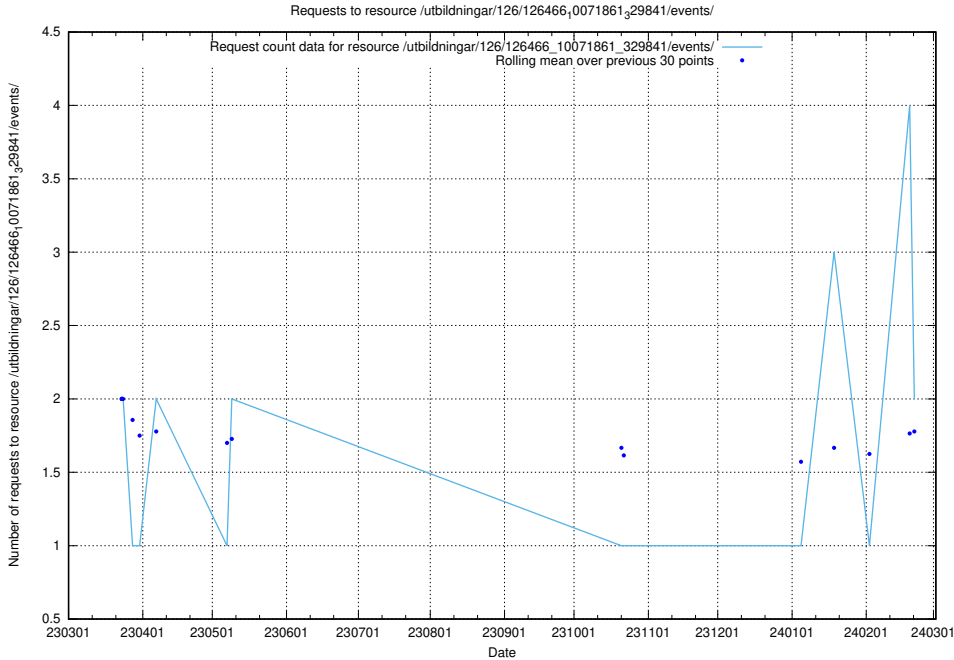

5.955 Usage of /utbildningar/126/126466_10071861_329841/events/

Here, we count the number of requests to resource /utbildningar/126/126466_10071861_329841/events/