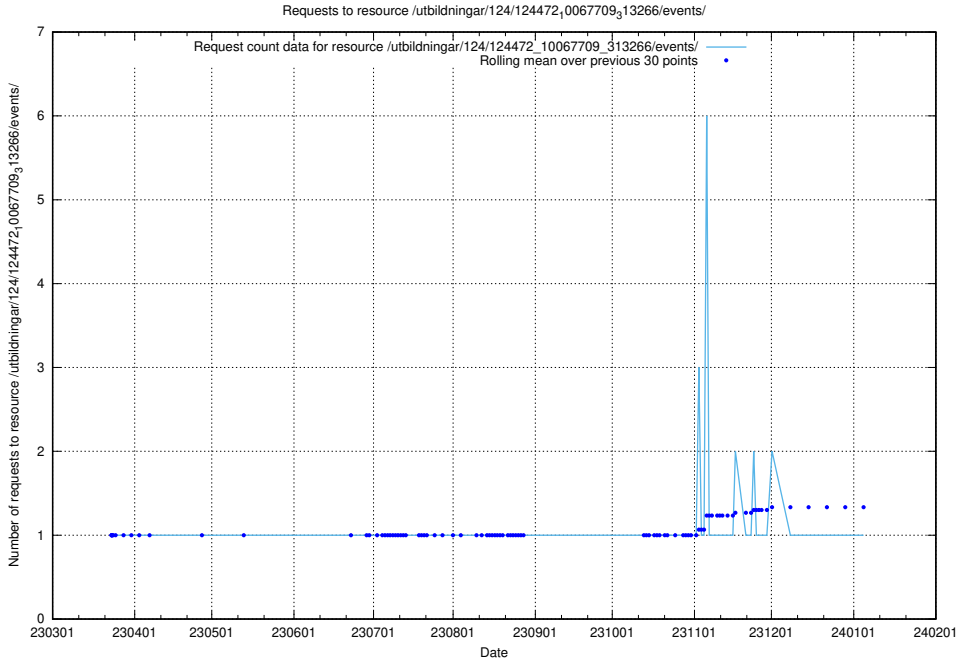

5.3108 Usage of /utbildningar/124/124472_10067709_313266/events/

Here, we count the number of requests to resource /utbildningar/124/124472_10067709_313266/events/