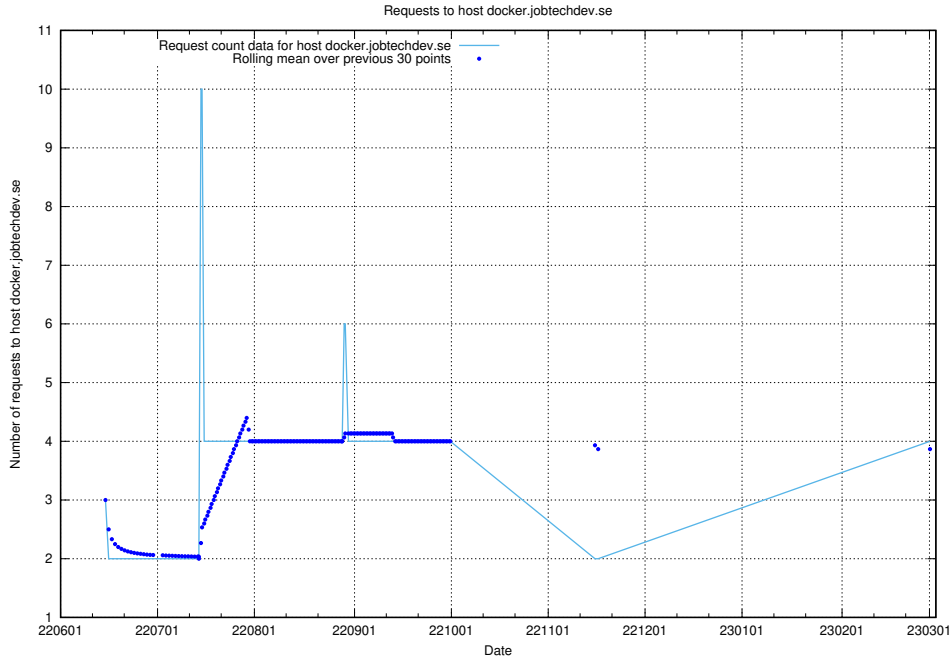

7.146 Usage of docker.jobtechdev.se

Here, we count the number of requests to host docker.jobtechdev.se.