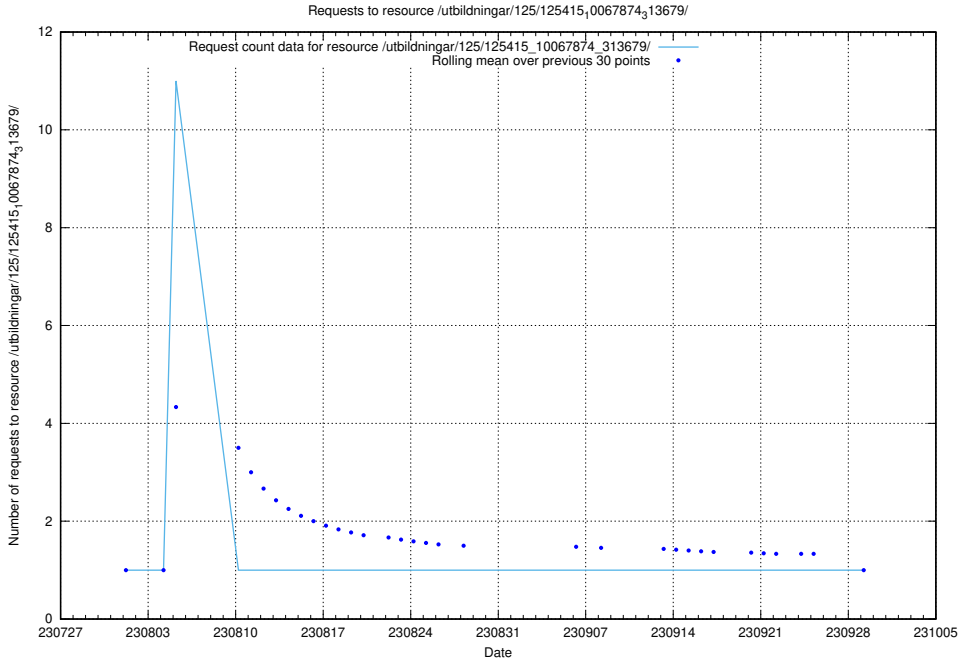

5.4951 Usage of /utbildningar/125/125415_10067874_313679/

Here, we count the number of requests to resource /utbildningar/125/125415_10067874_313679/.