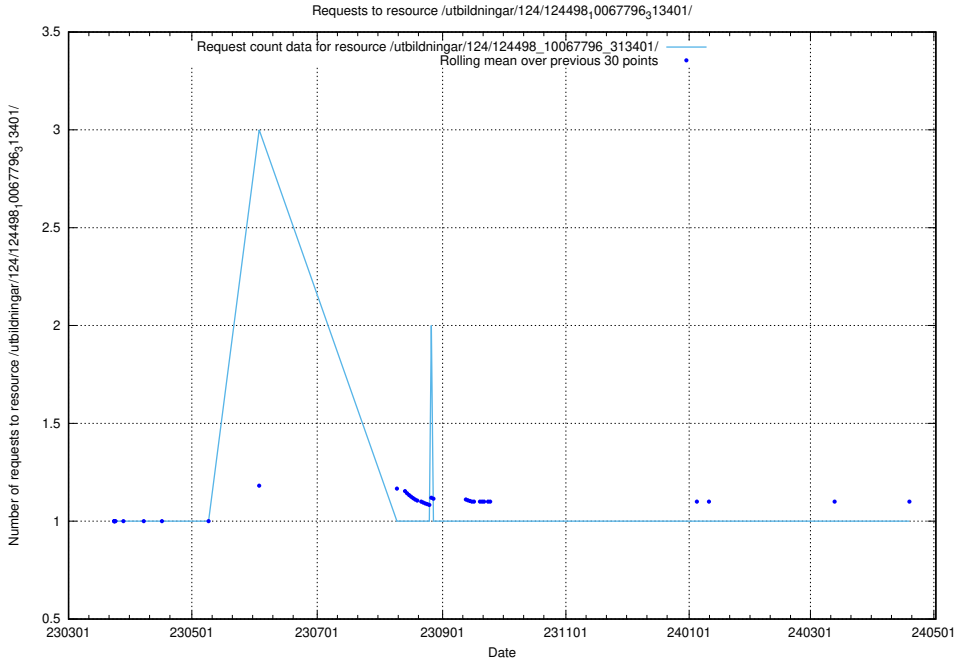

5.2757 Usage of /utbildningar/124/124498_10067796_313401/

Here, we count the number of requests to resource /utbildningar/124/124498_10067796_313401/.