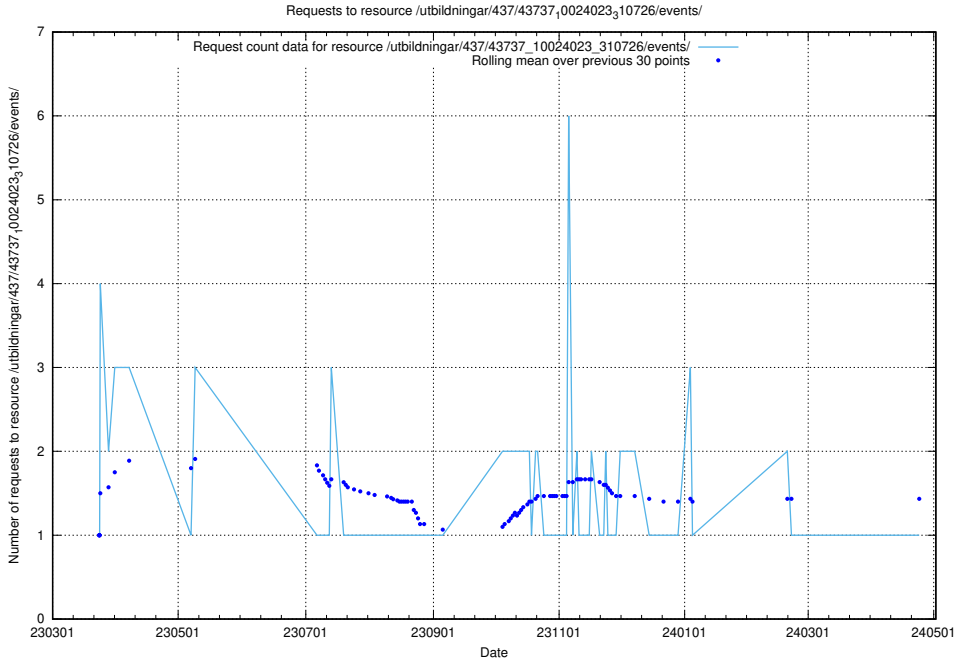

5.6425 Usage of /utbildningar/437/43737_10024023_310726/events/

Here, we count the number of requests to resource /utbildningar/437/43737_10024023_310726/events/.