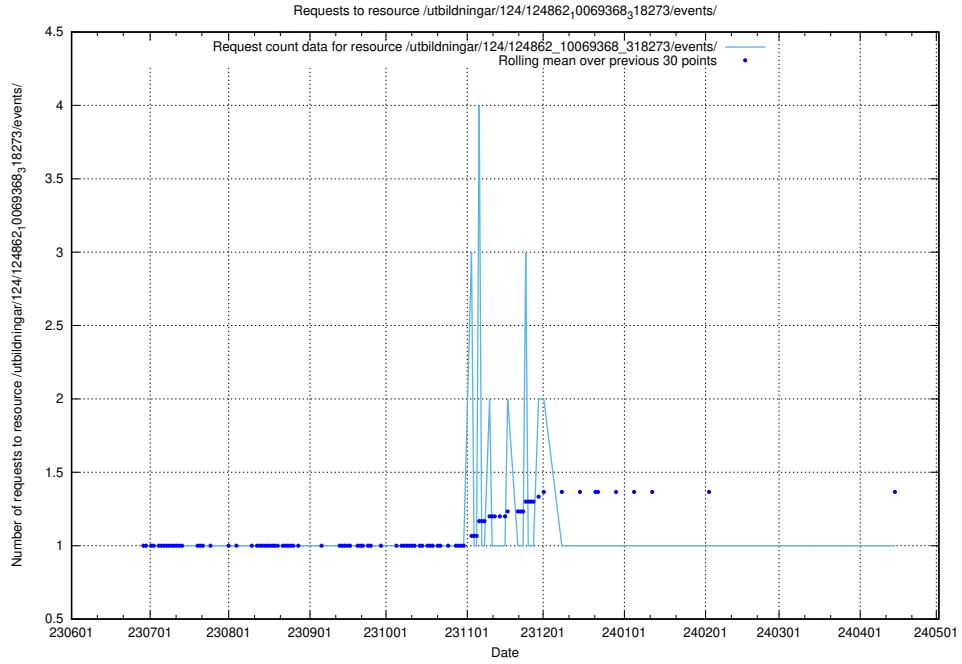

5.5537 Usage of /utbildningar/124/124862_10069368_318273/events/

Here, we count the number of requests to resource /utbildningar/124/124862_10069368_318273/events/