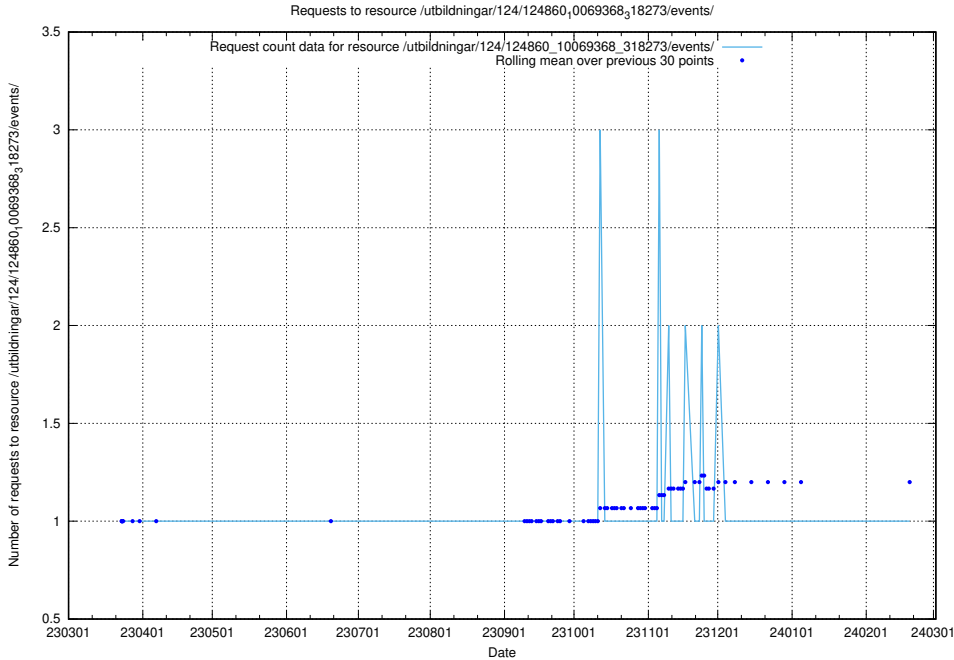

5.1191 Usage of /utbildningar/124/124860_10069368_318273/events/

Here, we count the number of requests to resource /utbildningar/124/124860_10069368_318273/events/