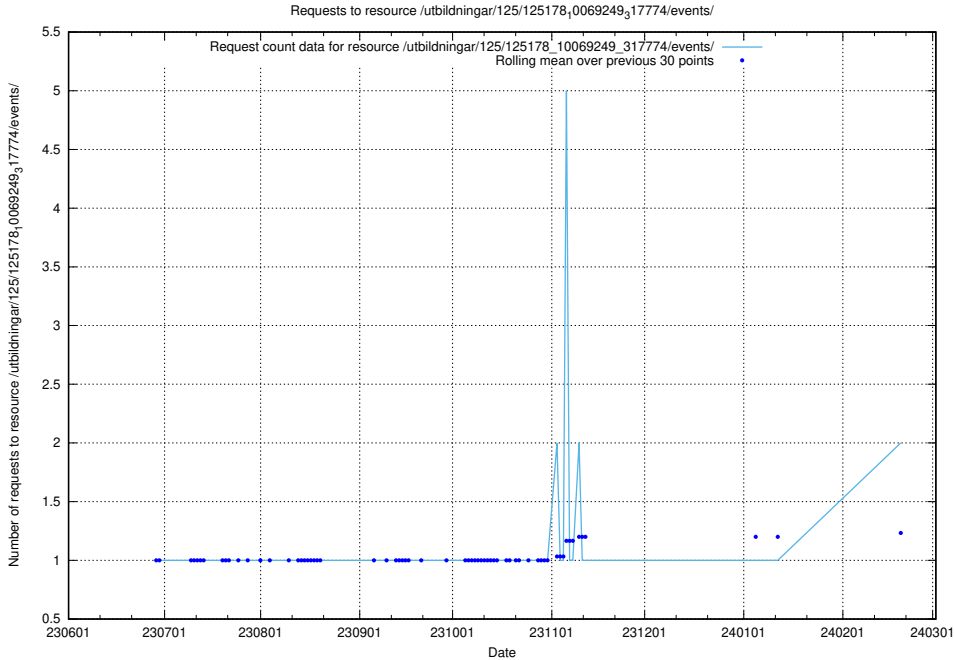

5.838 Usage of /utbildningar/125/125178_10069249_317774/events/

Here, we count the number of requests to resource /utbildningar/125/125178_10069249_317774/events/