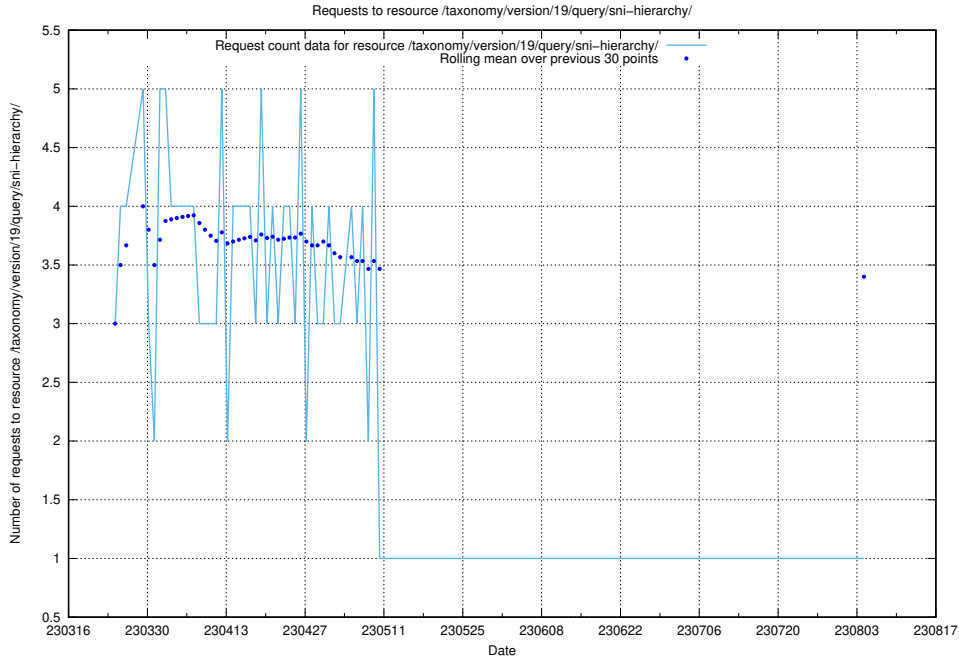

### 5.6163 Usage of /taxonomy/version/19/query/occupations/

Here, we count the number of requests to resource /taxonomy/version/19/query/occupations/.