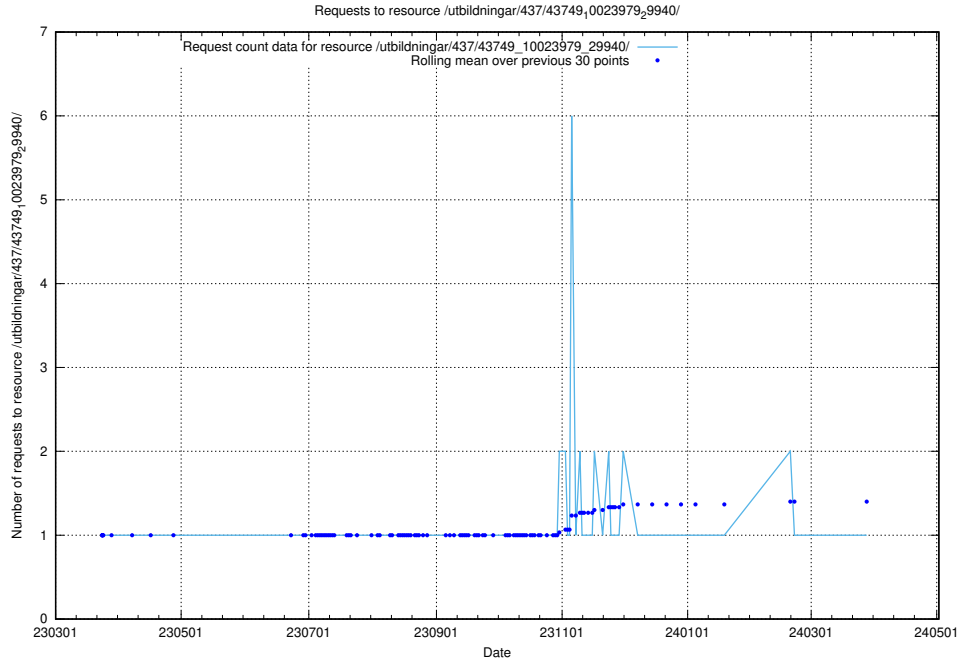

5.6413 Usage of /utbildningar/437/43749_10023979_29940/

Here, we count the number of requests to resource /utbildningar/437/43749_10023979_29940/.