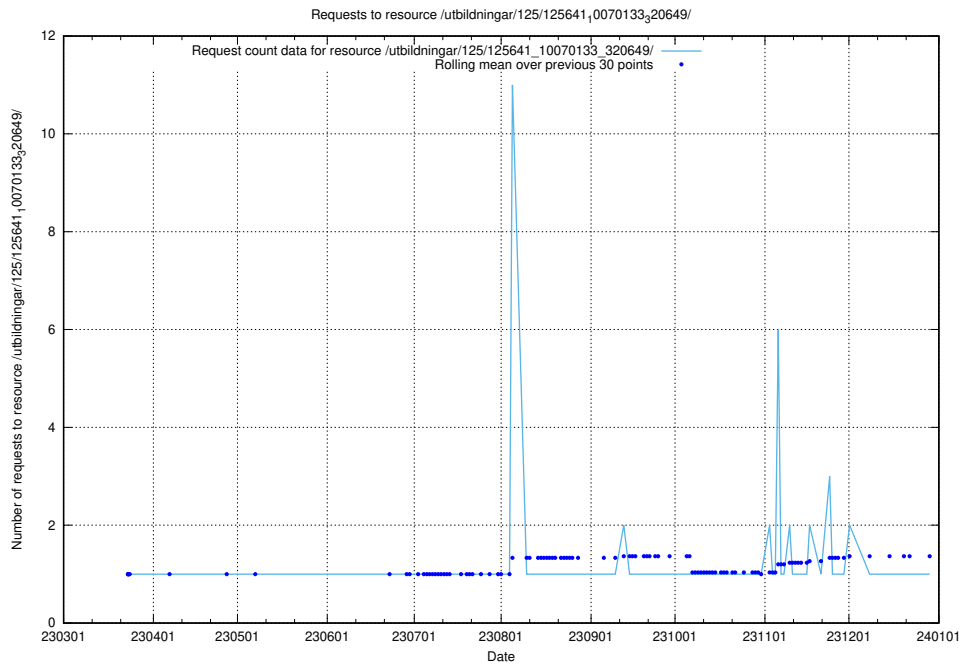

5.1074 Usage of /utbildningar/125/125641_10070133_320649/

Here, we count the number of requests to resource /utbildningar/125/125641_10070133_320649/.