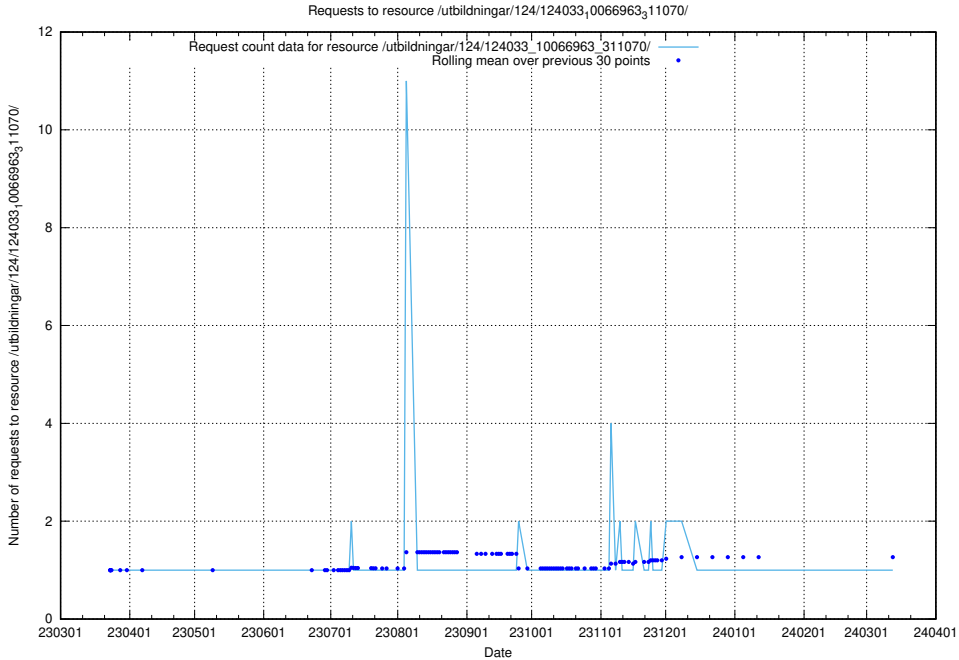

5.4514 Usage of /utbildningar/124/124033_10066963_311070/

Here, we count the number of requests to resource /utbildningar/124/124033_10066963_311070/.