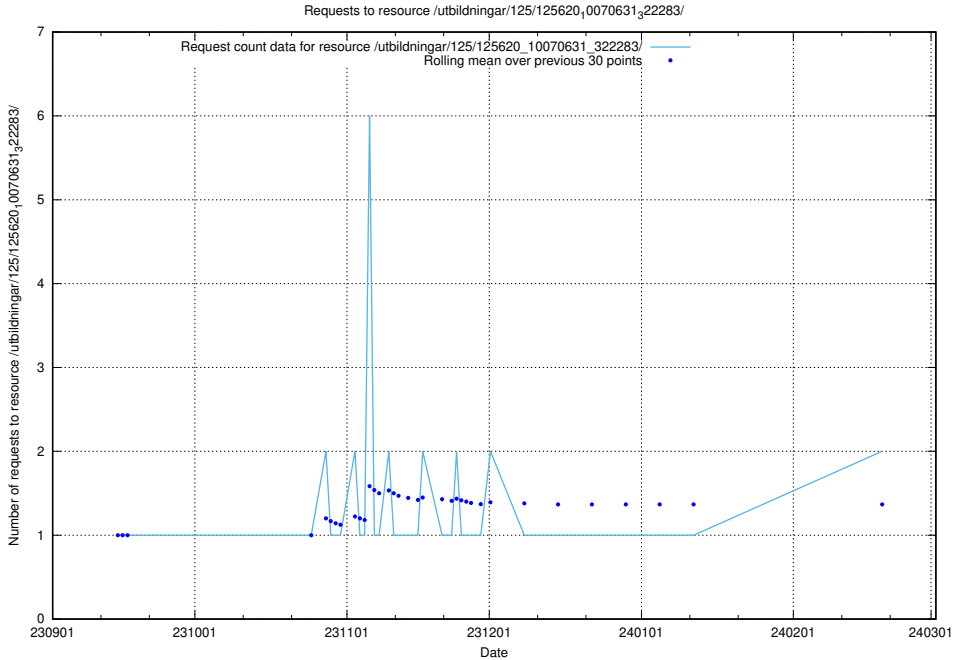

5.761 Usage of /utbildningar/125/125620_10070631_322283/

Here, we count the number of requests to resource /utbildningar/125/125620_10070631_322283/.