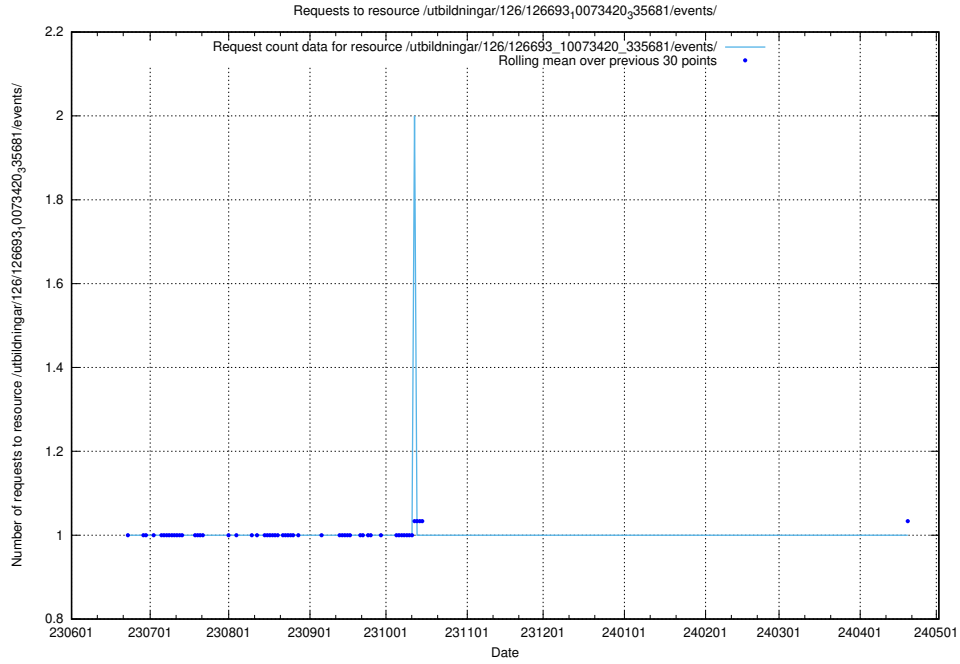

## 5.5697 Usage of /utbildningar/126/126693\_10073420\_335681/events/

Here, we count the number of requests to resource /utbildningar/126/126693\_10073420\_335681/events/