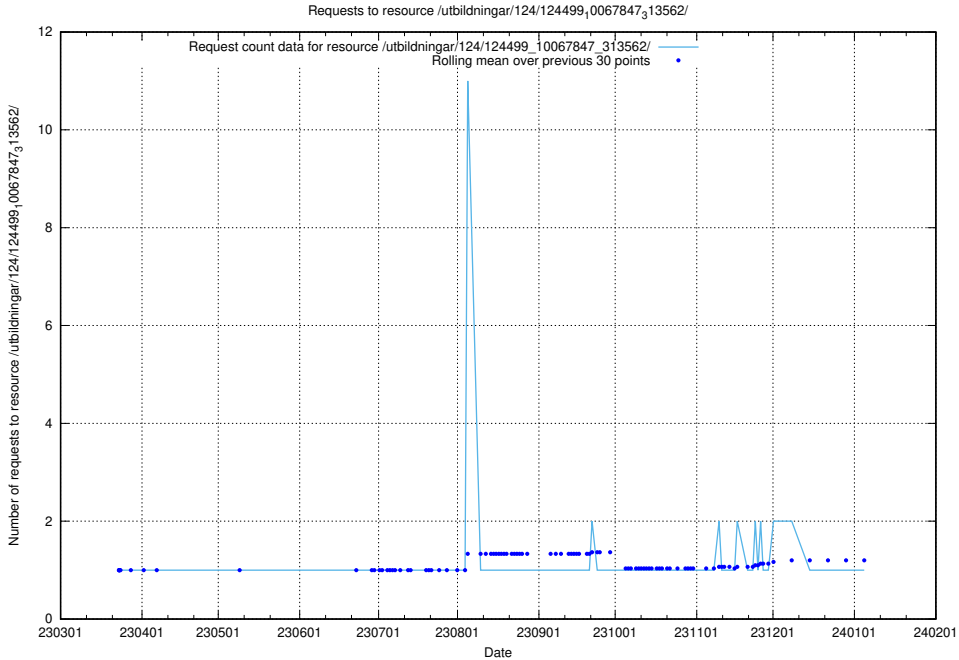

5.2460 Usage of /utbildningar/124/124499_10067847_313562/

Here, we count the number of requests to resource /utbildningar/124/124499_10067847_313562/.