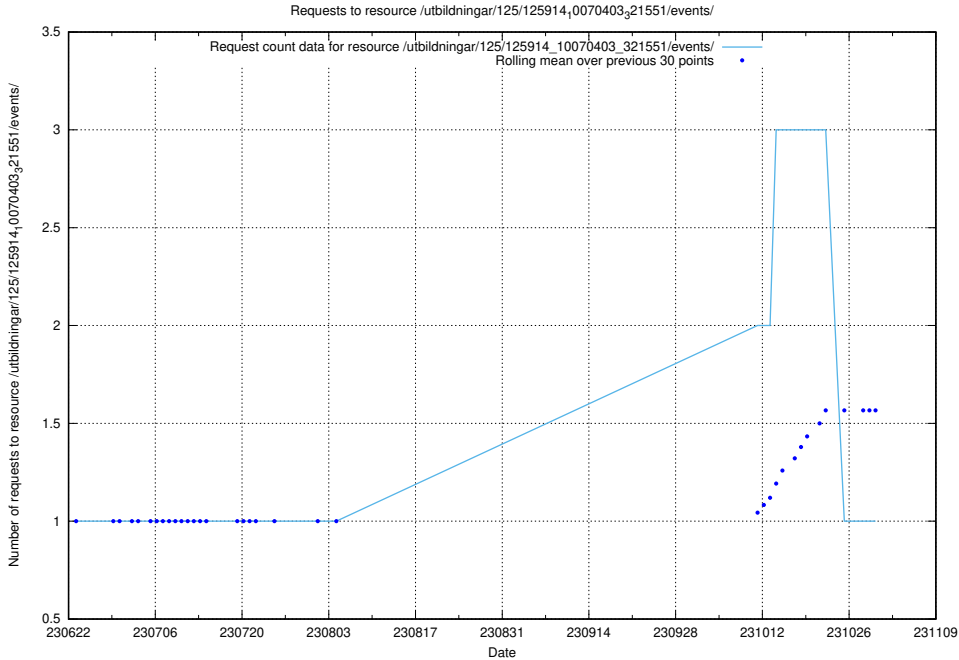

5.5747 Usage of /utbildningar/125/125914_10070403_321551/events/

Here, we count the number of requests to resource /utbildningar/125/125914_10070403_321551/events/