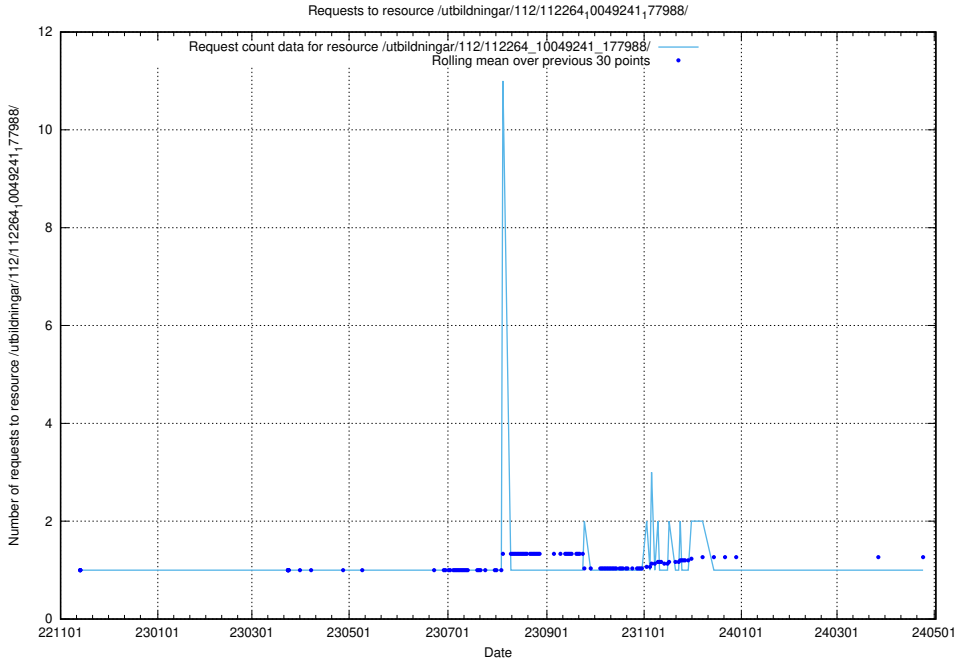

5.6220 Usage of /utbildningar/112/112264_10049241_177988/

Here, we count the number of requests to resource /utbildningar/112/112264_10049241_177988/.