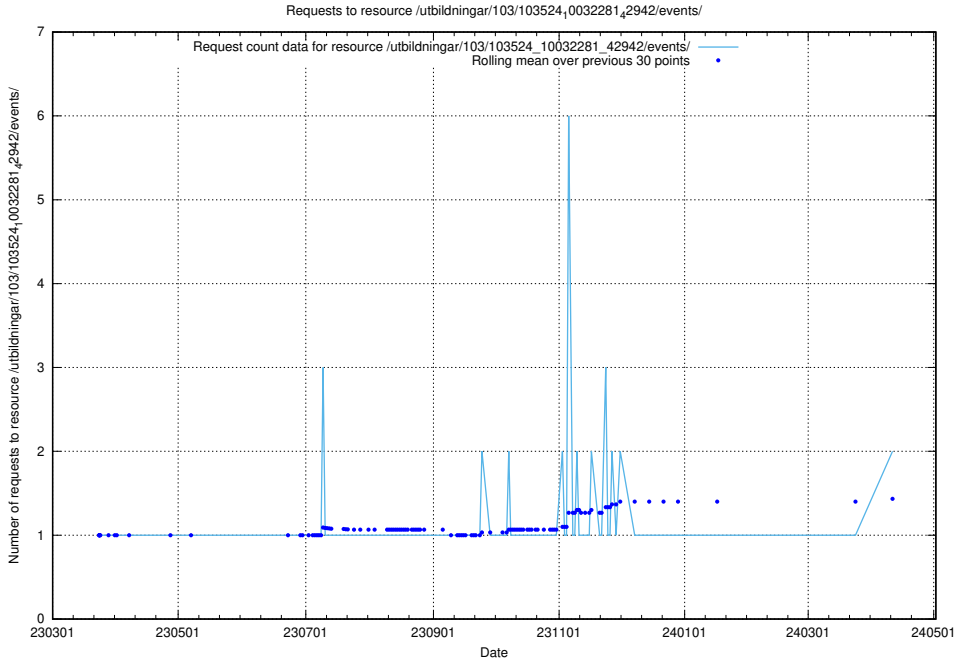

5.834 Usage of /utbildningar/103/103524_10032281_42942/events/

Here, we count the number of requests to resource /utbildningar/103/103524_10032281_42942/events/.