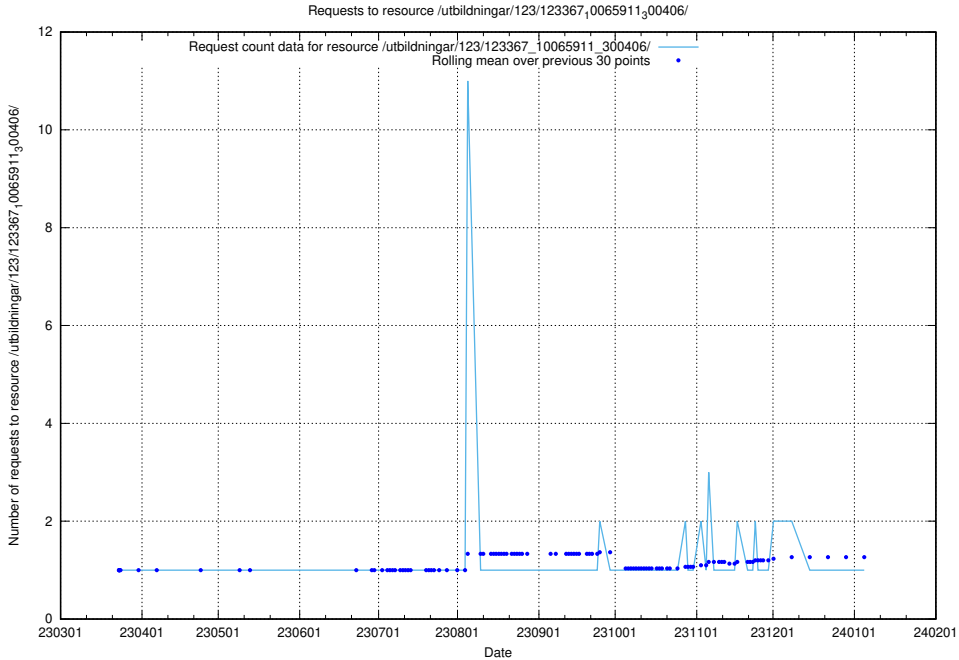

5.4784 Usage of /utbildningar/123/123367_10065911_300406/

Here, we count the number of requests to resource /utbildningar/123/123367_10065911_300406/.