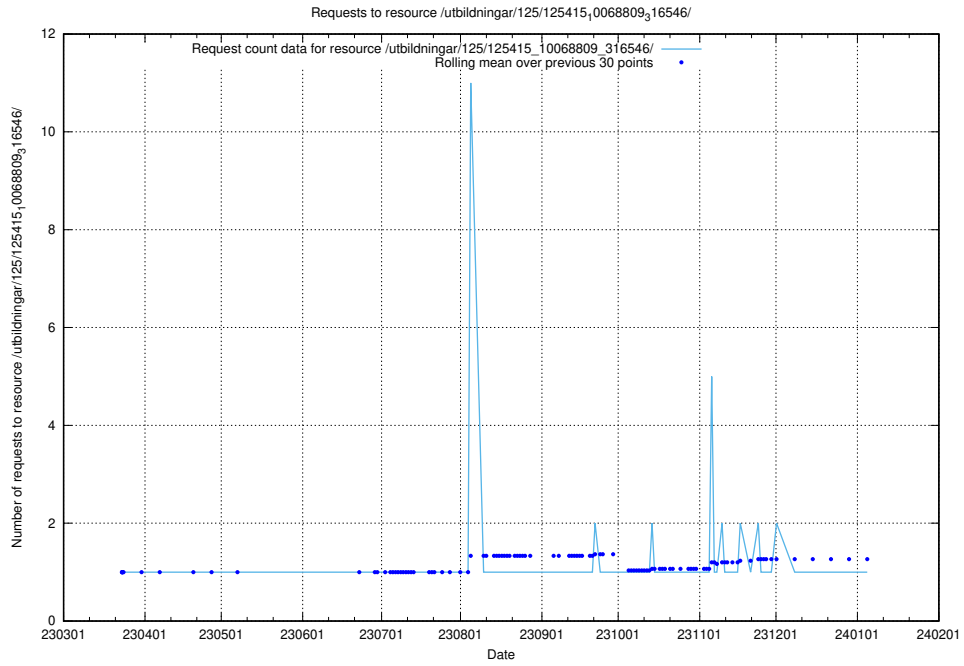

5.1125 Usage of /utbildningar/125/125415_10068809_316546/

Here, we count the number of requests to resource /utbildningar/125/125415_10068809_316546/.