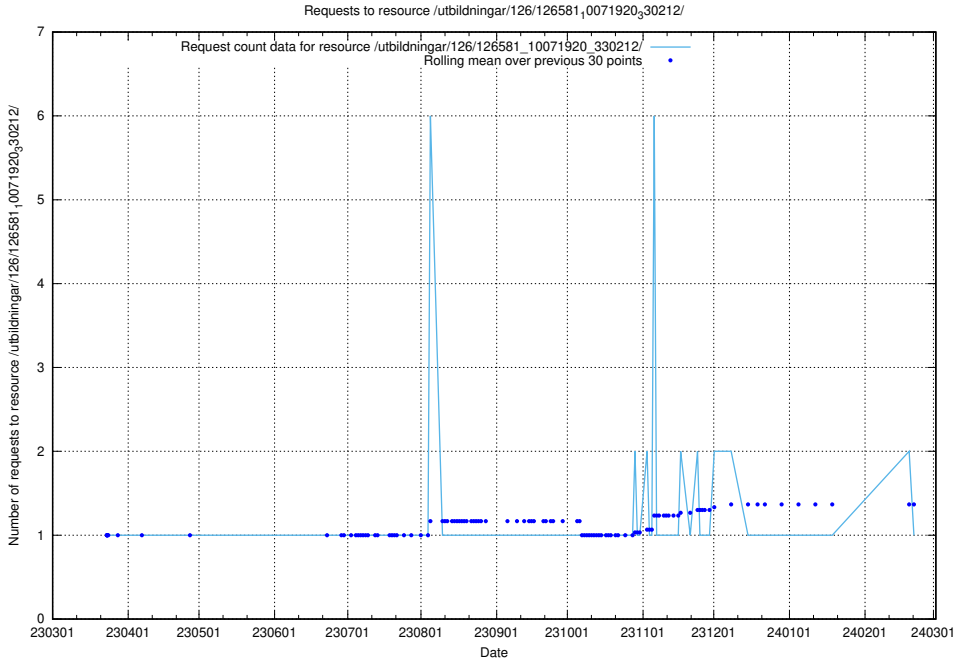

5.6430 Usage of /utbildningar/126/126581_10071920_330212/

Here, we count the number of requests to resource /utbildningar/126/126581_10071920_330212/.