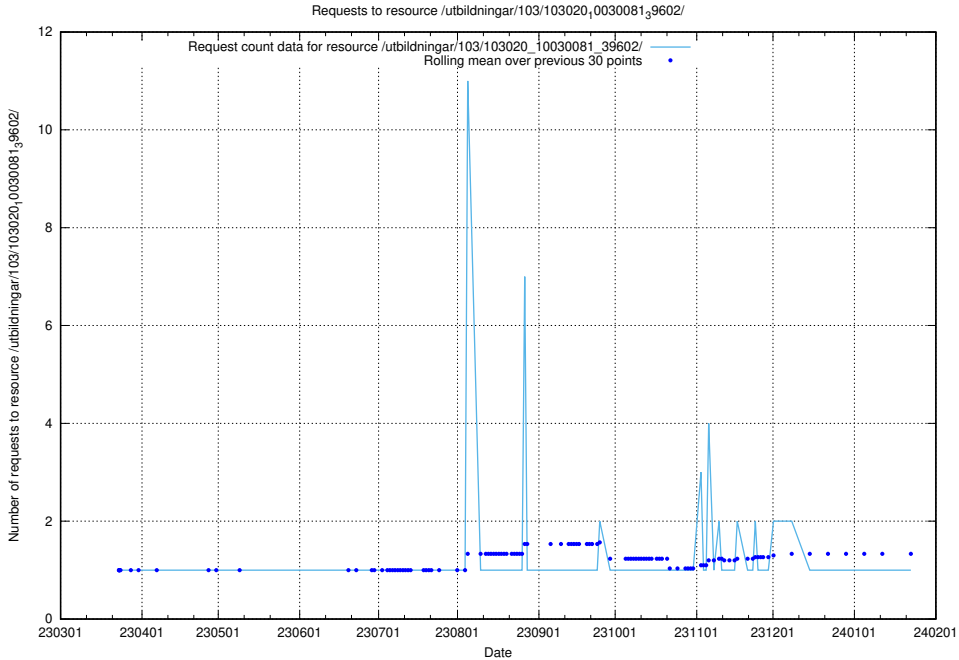

5.5570 Usage of /utbildningar/103/103020_10030081_39602/

Here, we count the number of requests to resource /utbildningar/103/103020_10030081_39602/.