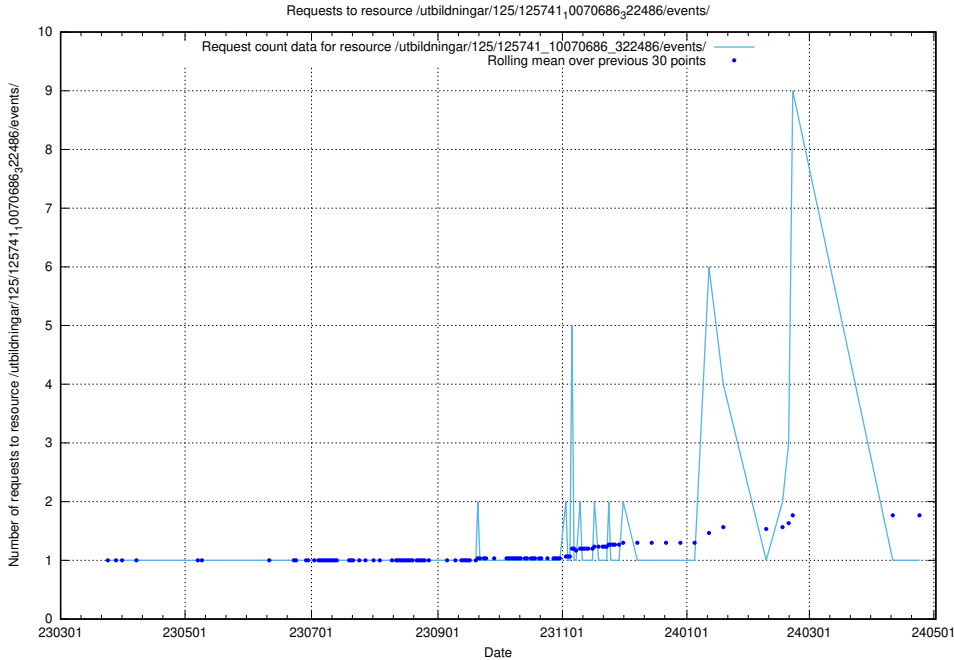

5.6258 Usage of /utbildningar/125/125741_10070686_322486/events/

Here, we count the number of requests to resource /utbildningar/125/125741_10070686_322486/events/