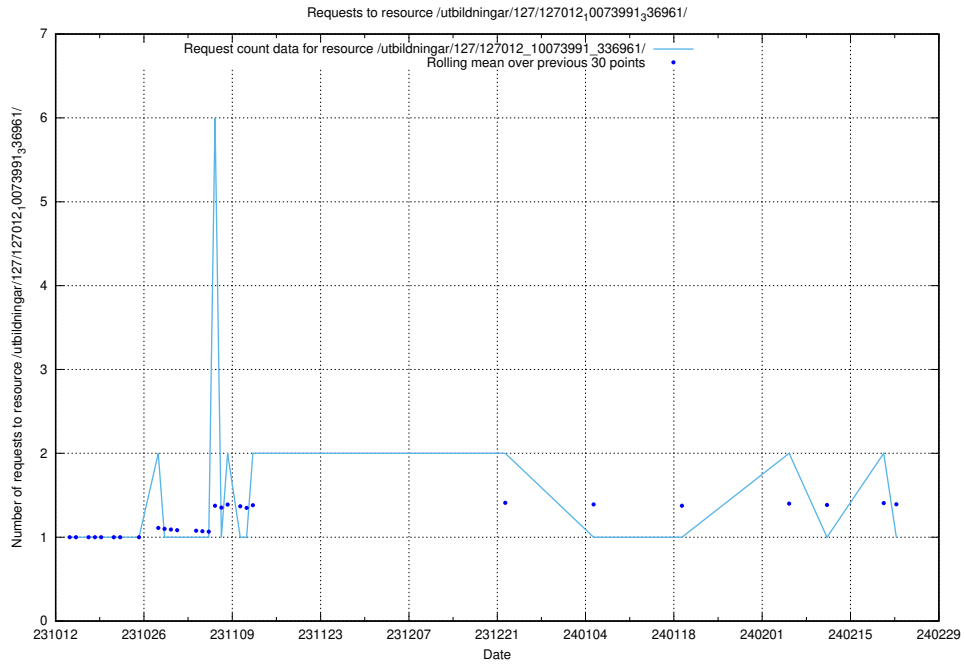

5.4390 Usage of /utbildningar/127/127012_10073991_336961/

Here, we count the number of requests to resource /utbildningar/127/127012_10073991_336961/.