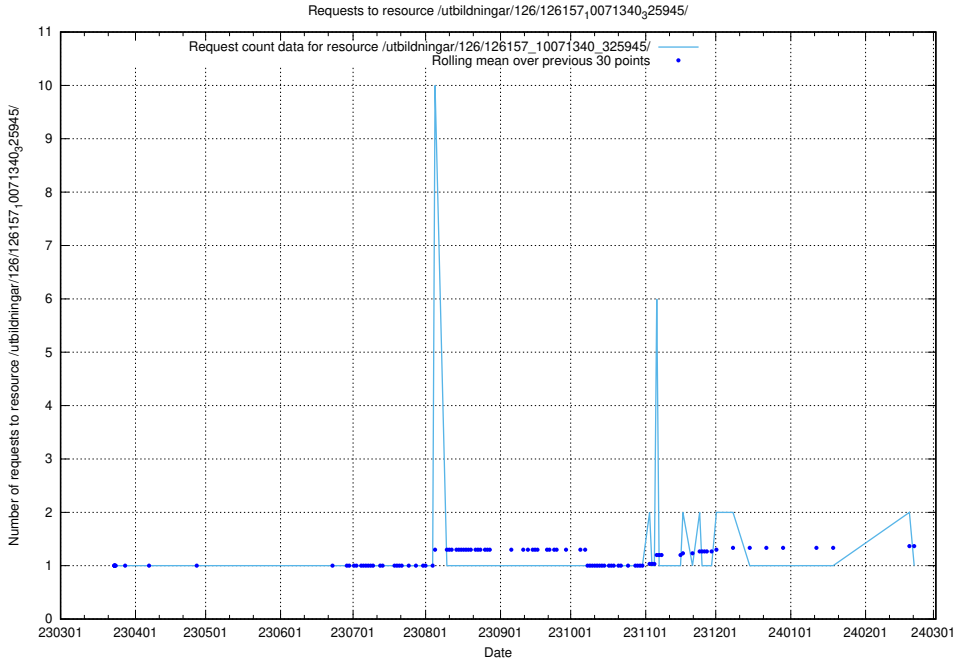

5.6457 Usage of /utbildningar/126/126157_10071340_325945/

Here, we count the number of requests to resource /utbildningar/126/126157_10071340_325945/.