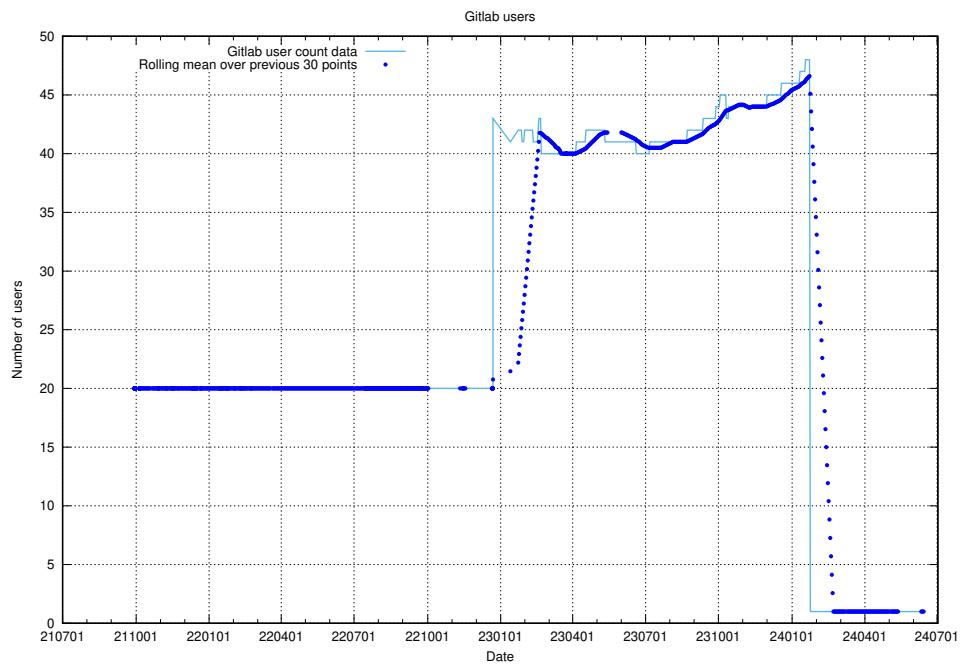

6 Gitlab

This section summarises the state of [JobTech's code repositories](https://gitlab.com/arbetsformedlingen)⁷.

6.1 User count

A graph of users in JobTech's official code repository.

⁷<https://gitlab.com/arbetsformedlingen>