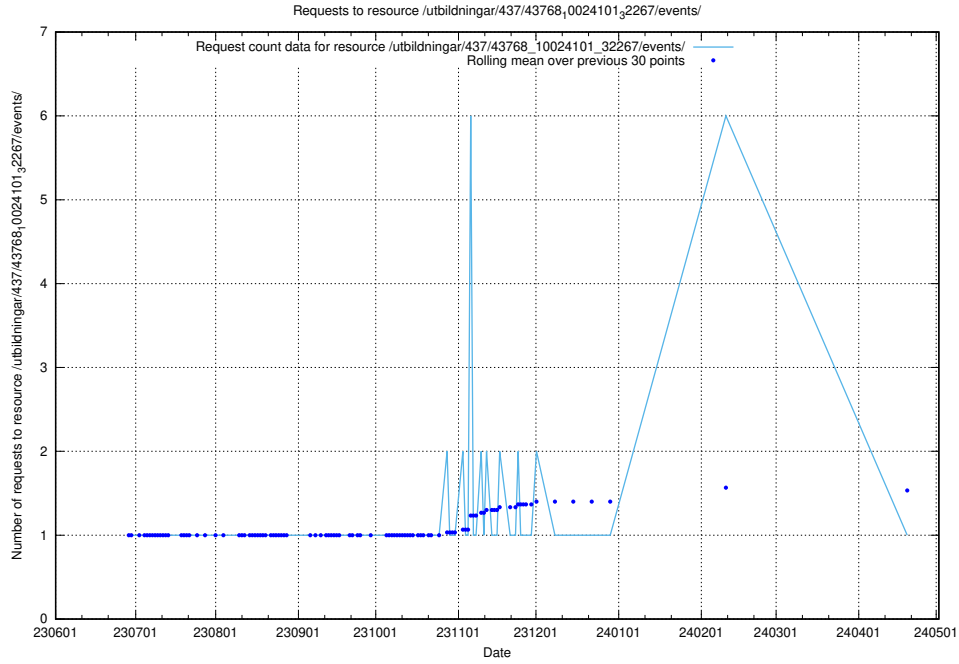

5.5487 Usage of /utbildningar/437/43768_10024101_32267/events/

Here, we count the number of requests to resource /utbildningar/437/43768_10024101_32267/events/.