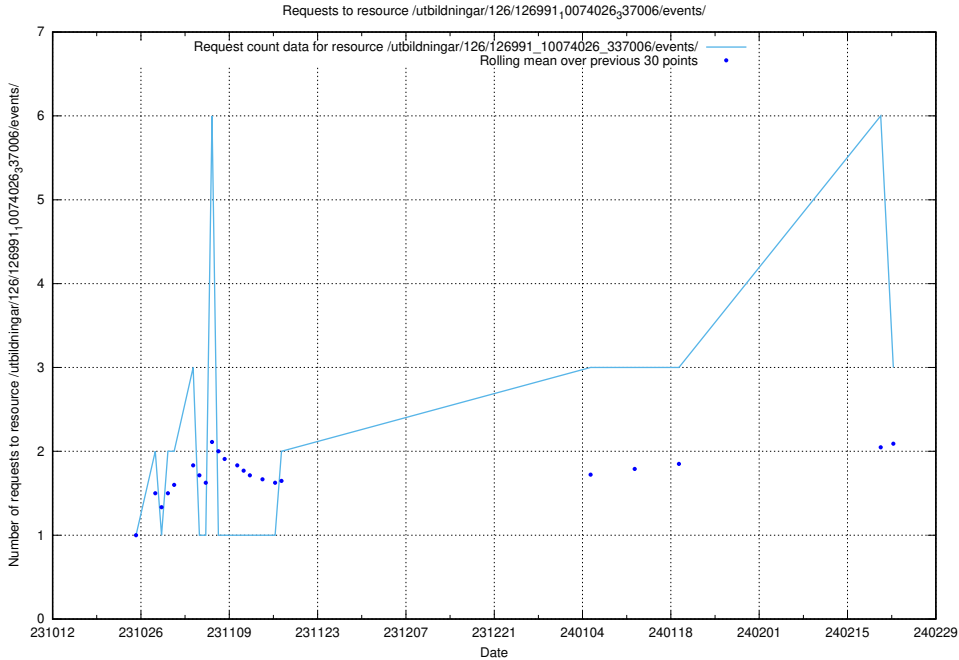

5.346 Usage of /utbildningar/126/126991_10074026_337006/events/

Here, we count the number of requests to resource /utbildningar/126/126991_10074026_337006/events/