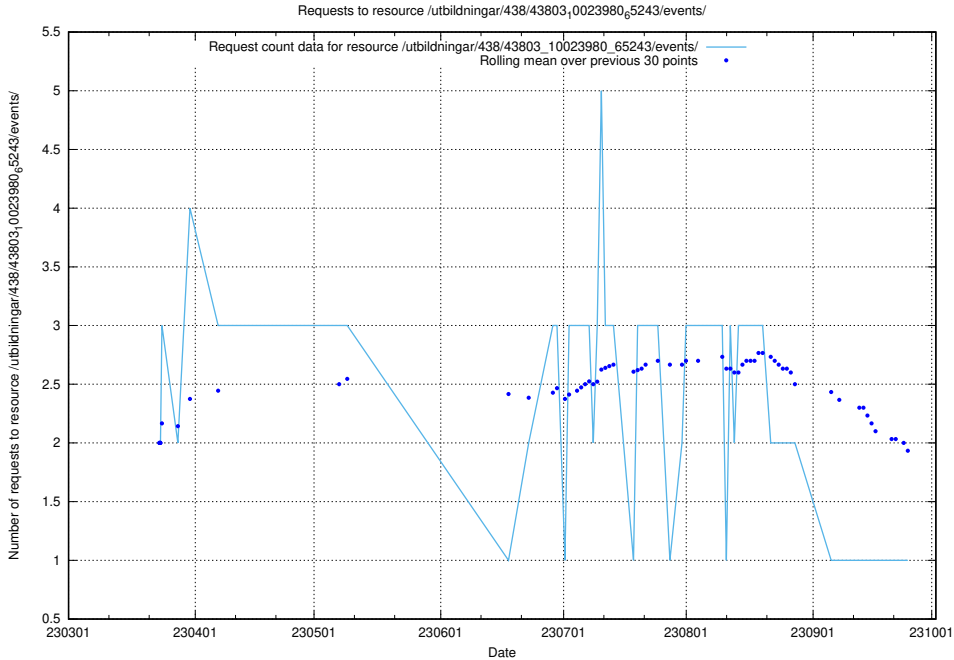

5.6297 Usage of /utbildningar/438/43803_10023980_65243/events/

Here, we count the number of requests to resource /utbildningar/438/43803_10023980_65243/events/.