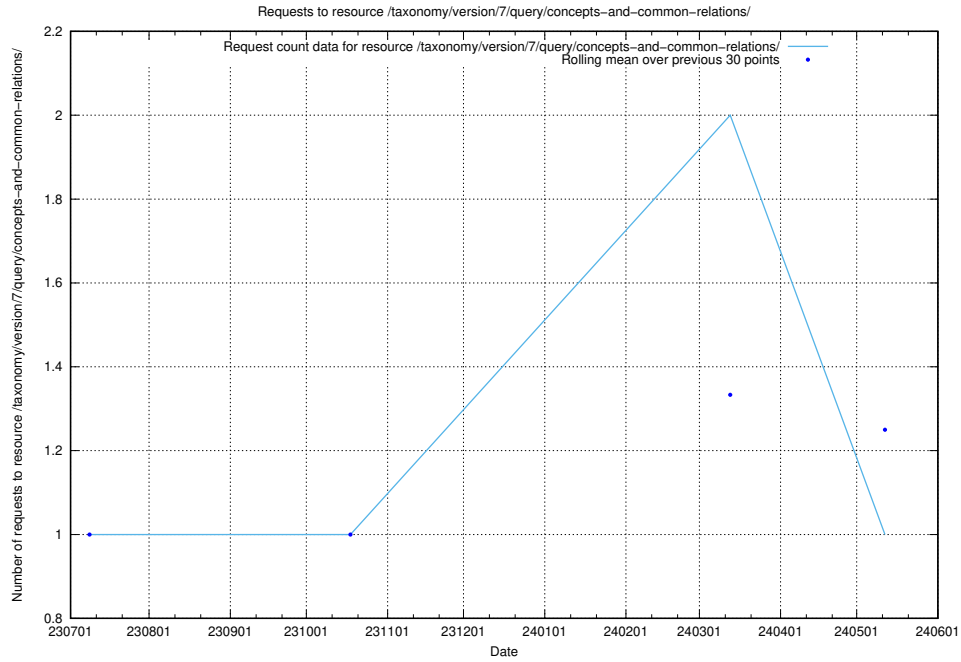

5.5269 Usage of /taxonomy/version/7/query/concepts-and-common-relations/

Here, we count the number of requests to resource /taxonomy/version/7/query/concepts-and-common-relations/.