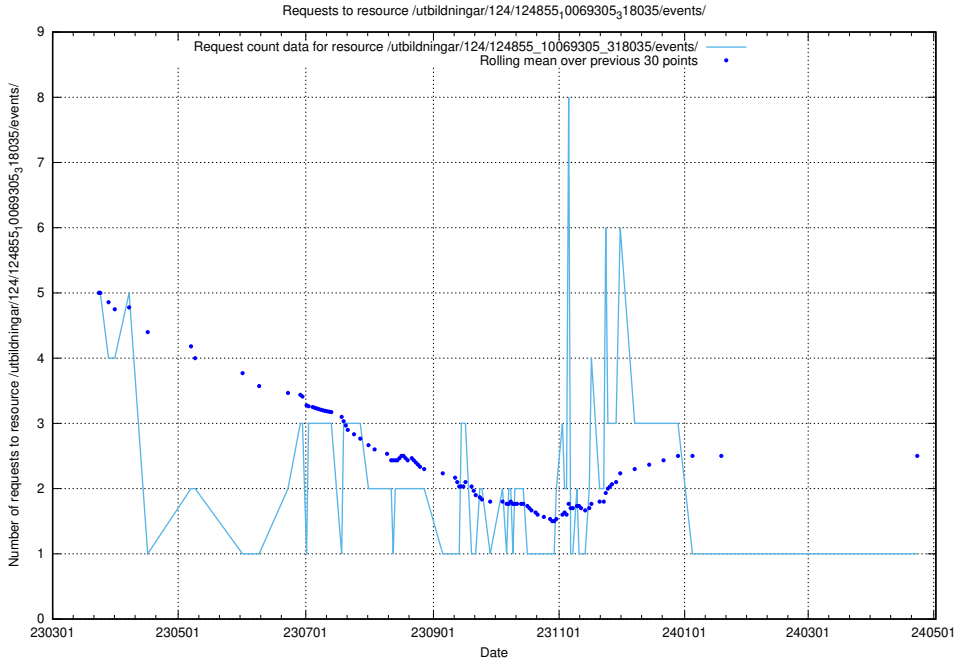

5.6282 Usage of /utbildningar/124/124855_10069305_318035/events/

Here, we count the number of requests to resource /utbildningar/124/124855_10069305_318035/events/