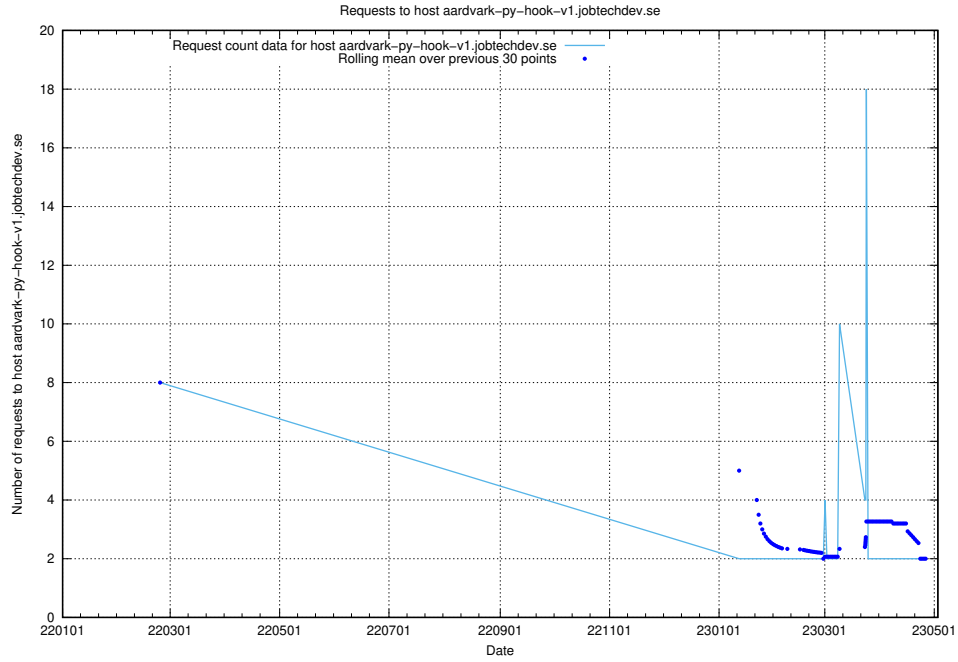

7.514 Usage of aardvark-py-hook-v1.jobtechdev.se

Here, we count the number of requests to host aardvark-py-hook-v1.jobtechdev.se.