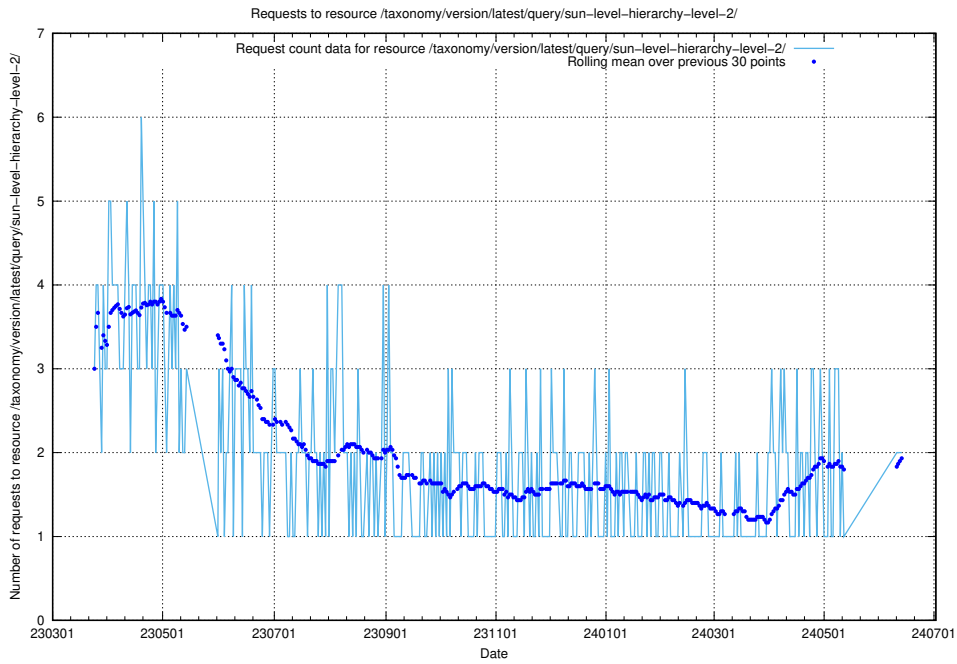

5.916 Usage of /taxonomy/version/latest/query/sun-level-hierarchy-level-2/

Here, we count the number of requests to resource /taxonomy/version/latest/query/sun-level-hierarchy-level-2/.