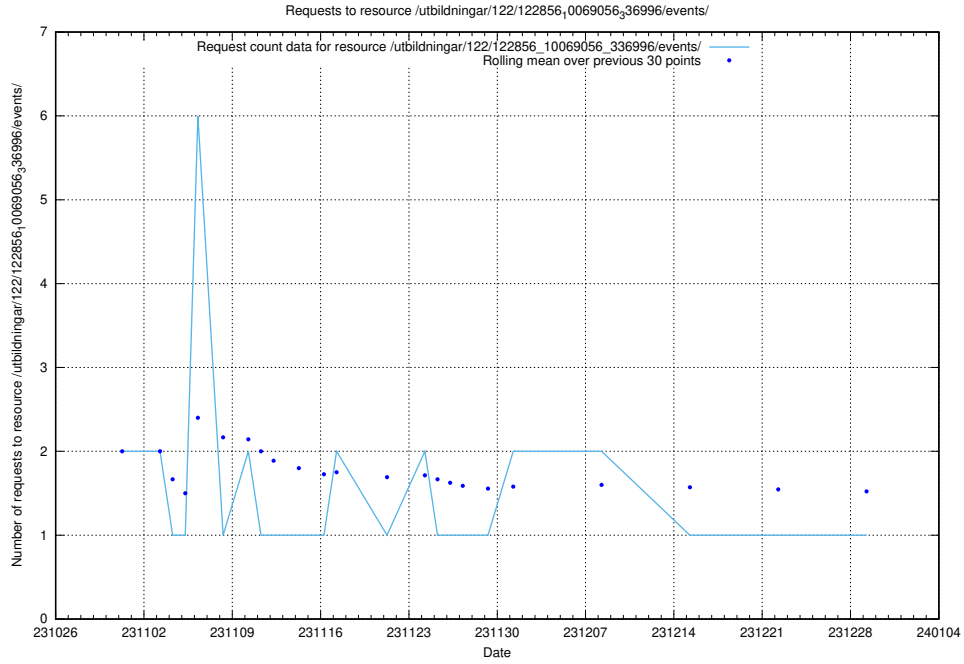

5.4230 Usage of /utbildningar/122/122856_10069056_336996/events/

Here, we count the number of requests to resource /utbildningar/122/122856_10069056_336996/events/