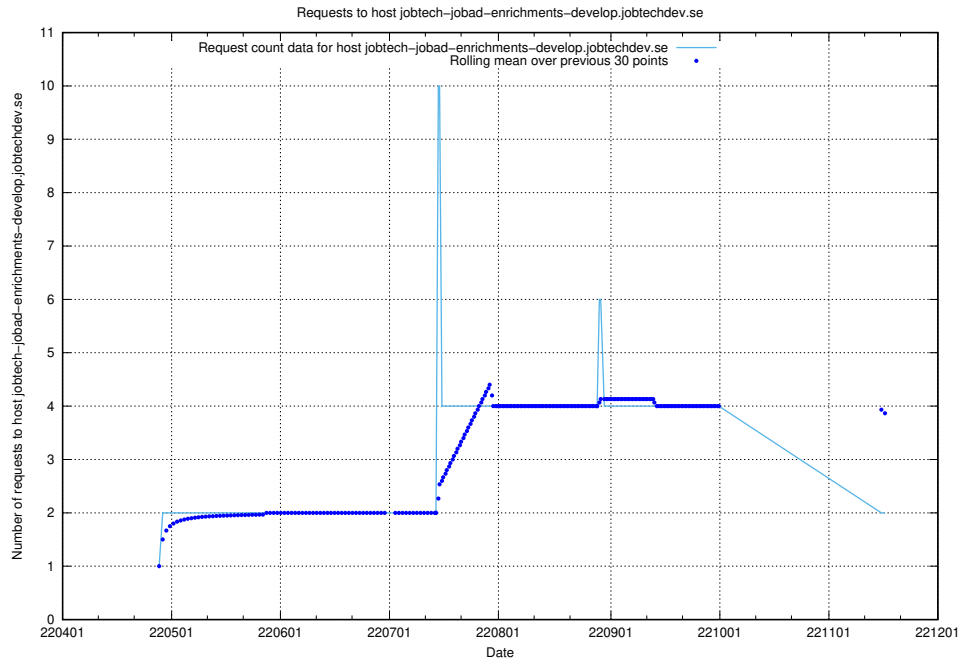

### 7.443 Usage of `jobtech-jobad-enrichments-develop.jobtechdev.se`

Here, we count the number of requests to host `jobtech-jobad-enrichments-develop.jobtechdev.se`.