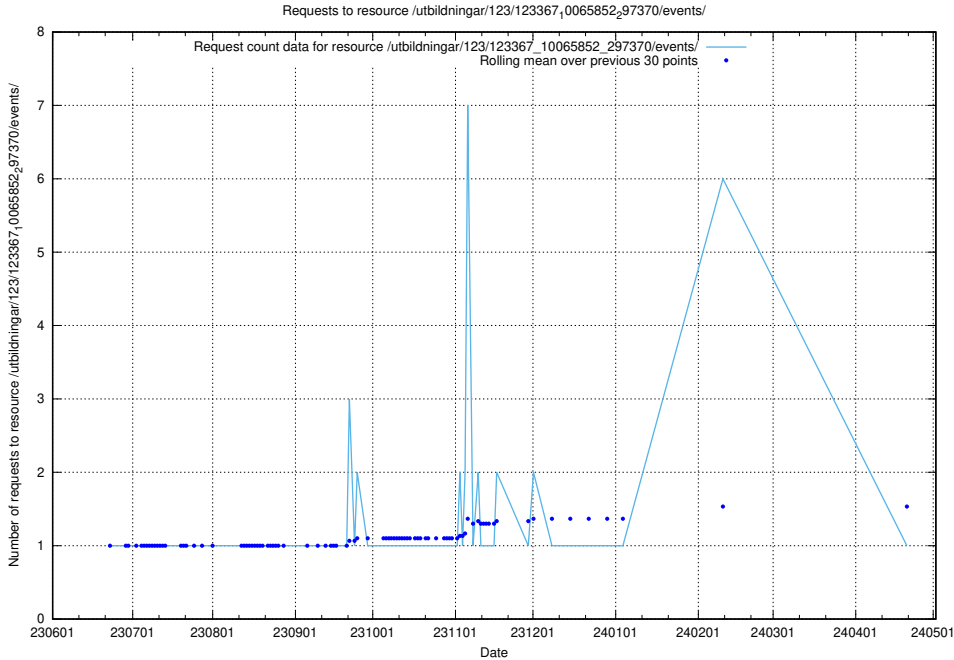

5.5885 Usage of /utbildningar/123/123367_10065852_297370/events/

Here, we count the number of requests to resource /utbildningar/123/123367_10065852_297370/events/