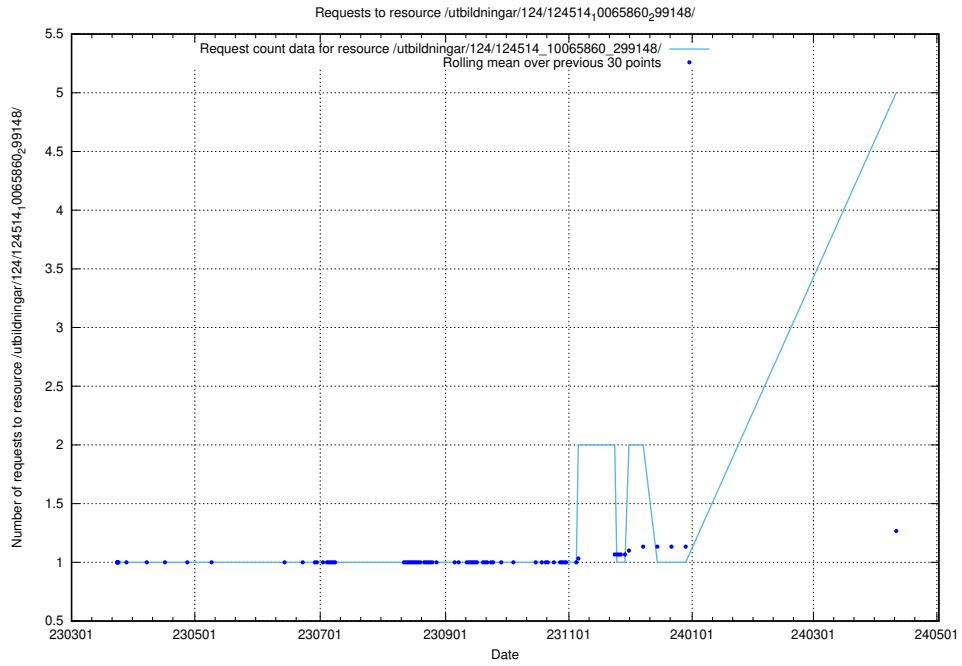

5.129 Usage of /utbildningar/124/124514_10065860_299148/

Here, we count the number of requests to resource /utbildningar/124/124514_10065860_299148/.