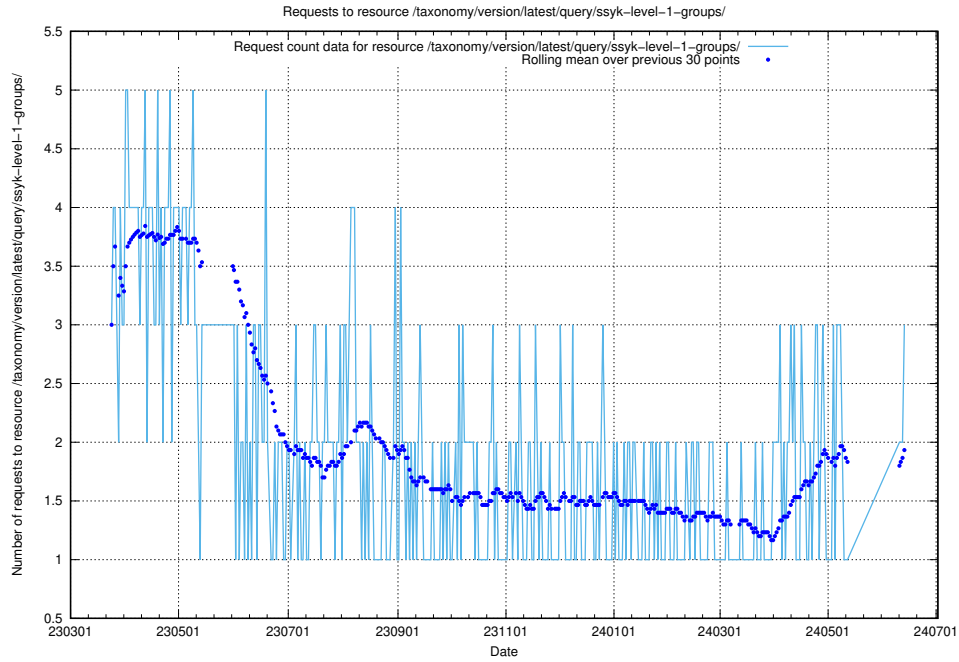

5.436 Usage of /taxonomy/version/latest/query/ssyk-level-1-groups/

Here, we count the number of requests to resource /taxonomy/version/latest/query/ssyk-level-1-groups/.