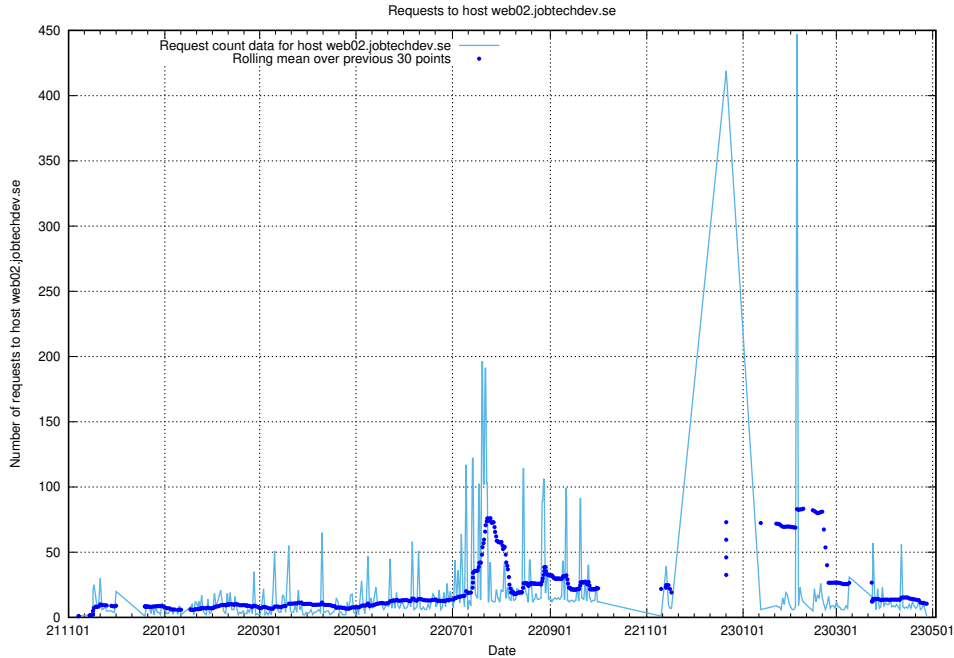

## 7.623 Usage of demo-jobad-enrichments.jobtechdev.se

Here, we count the number of requests to host demo-jobad-enrichments.jobtechdev.se.