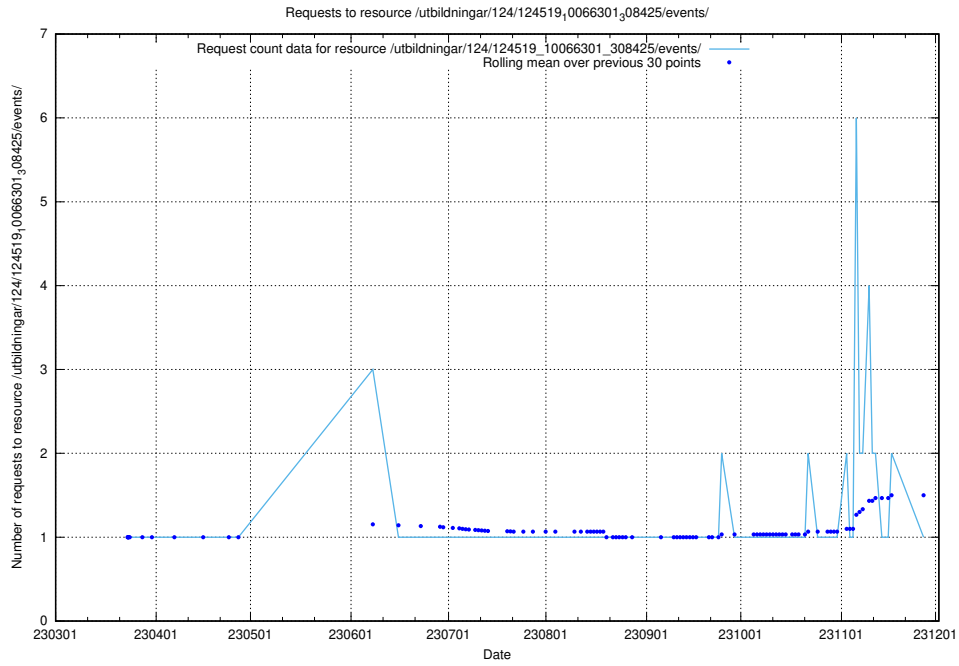

### 5.1321 Usage of /utbildningar/124/124519\_10066301\_308425/events/

Here, we count the number of requests to resource /utbildningar/124/124519\_10066301\_308425/events/