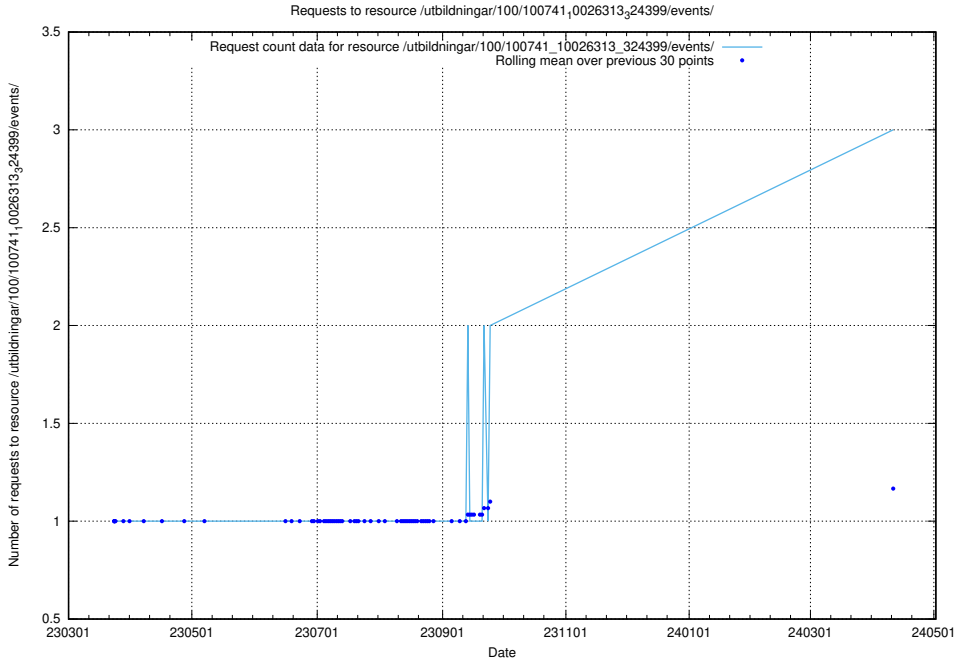

5.391 Usage of /utbildningar/100/100741_10026313_324399/events/

Here, we count the number of requests to resource /utbildningar/100/100741_10026313_324399/events/