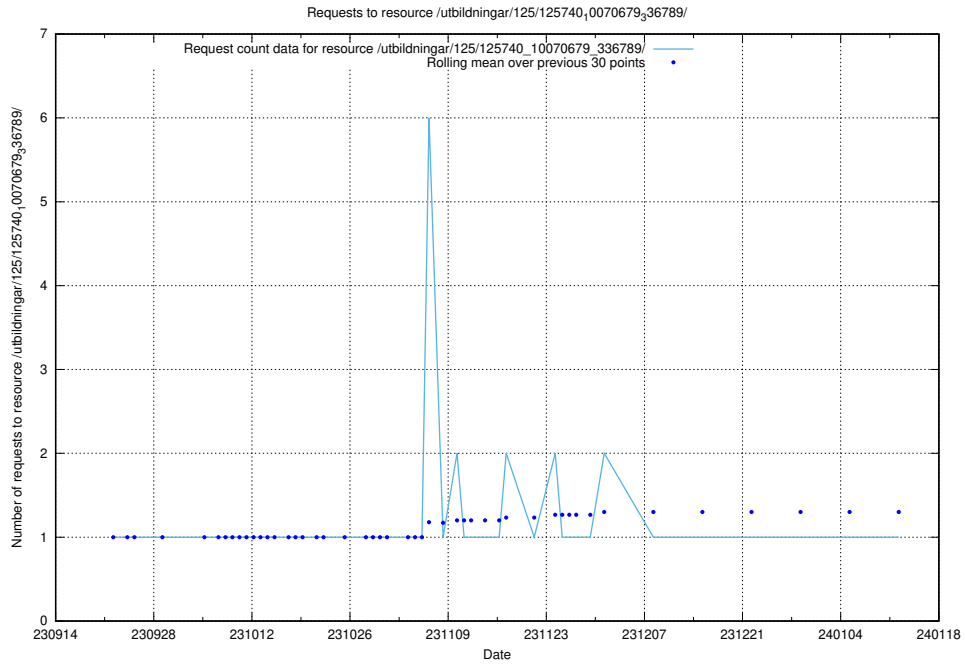

5.4571 Usage of /utbildningar/125/125740_10070679_336789/

Here, we count the number of requests to resource /utbildningar/125/125740_10070679_336789/.