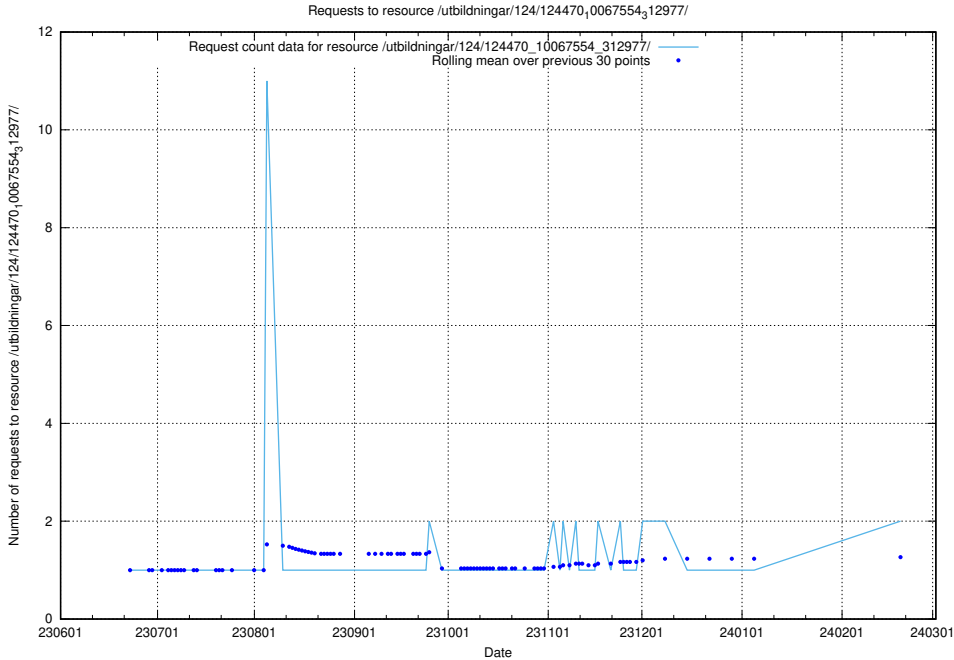

5.878 Usage of /utbildningar/124/124470_10067554_312977/

Here, we count the number of requests to resource /utbildningar/124/124470_10067554_312977/.