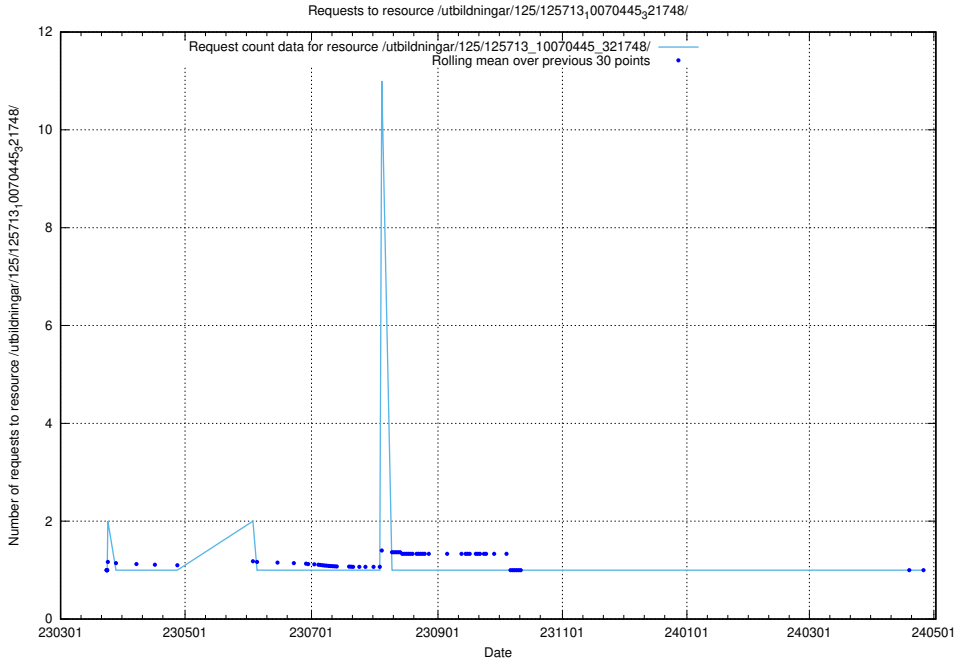

5.1037 Usage of /utbildningar/125/125713_10070445_321748/

Here, we count the number of requests to resource /utbildningar/125/125713_10070445_321748/.