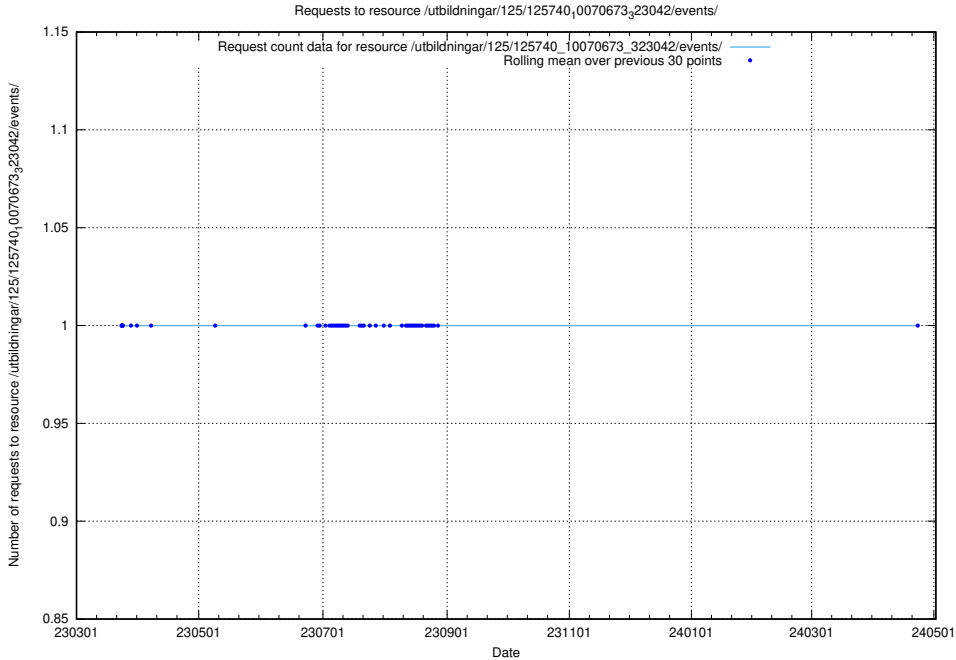

5.1022 Usage of /utbildningar/125/125740_10070673_323042/events/

Here, we count the number of requests to resource /utbildningar/125/125740_10070673_323042/events/