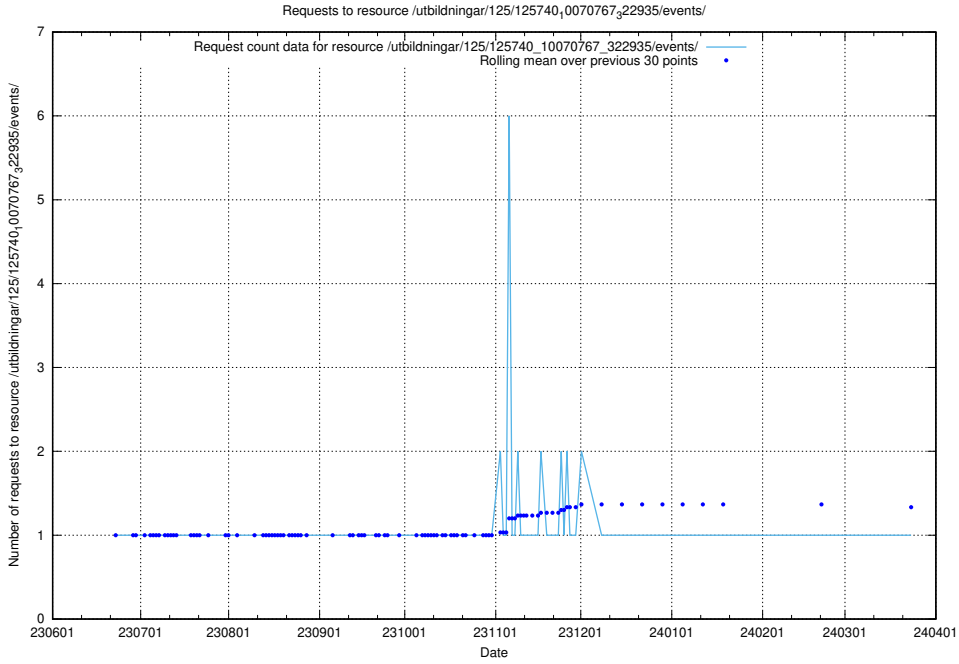

5.5755 Usage of /utbildningar/125/125740_10070767_322935/events/

Here, we count the number of requests to resource /utbildningar/125/125740_10070767_322935/events/