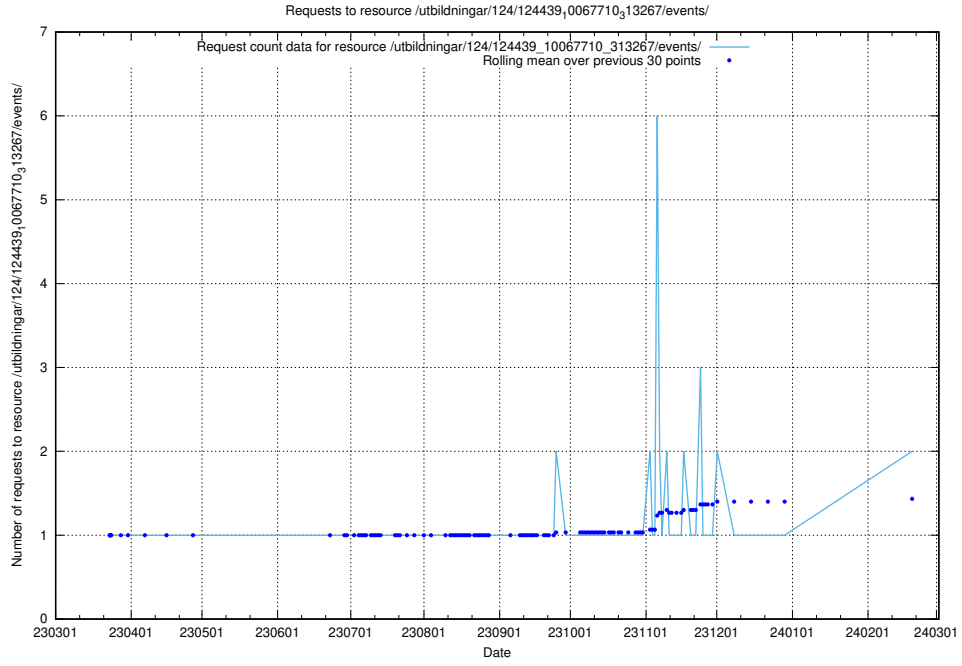

5.669 Usage of /utbildningar/124/124439_10067710_313267/events/

Here, we count the number of requests to resource /utbildningar/124/124439_10067710_313267/events/