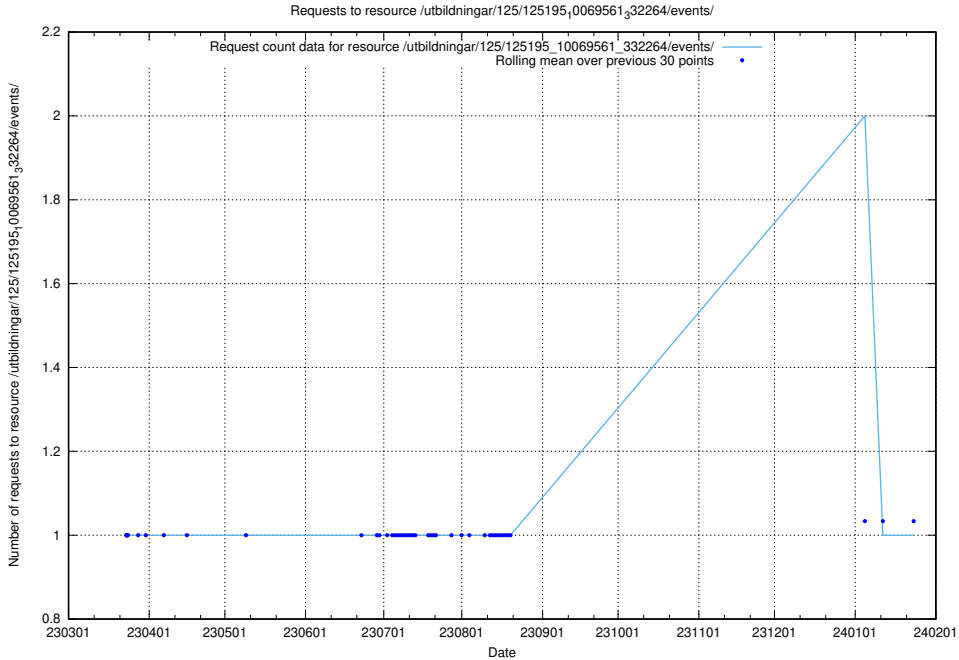

5.1145 Usage of /utbildningar/125/125195_10069561_332264/events/

Here, we count the number of requests to resource /utbildningar/125/125195_10069561_332264/events/