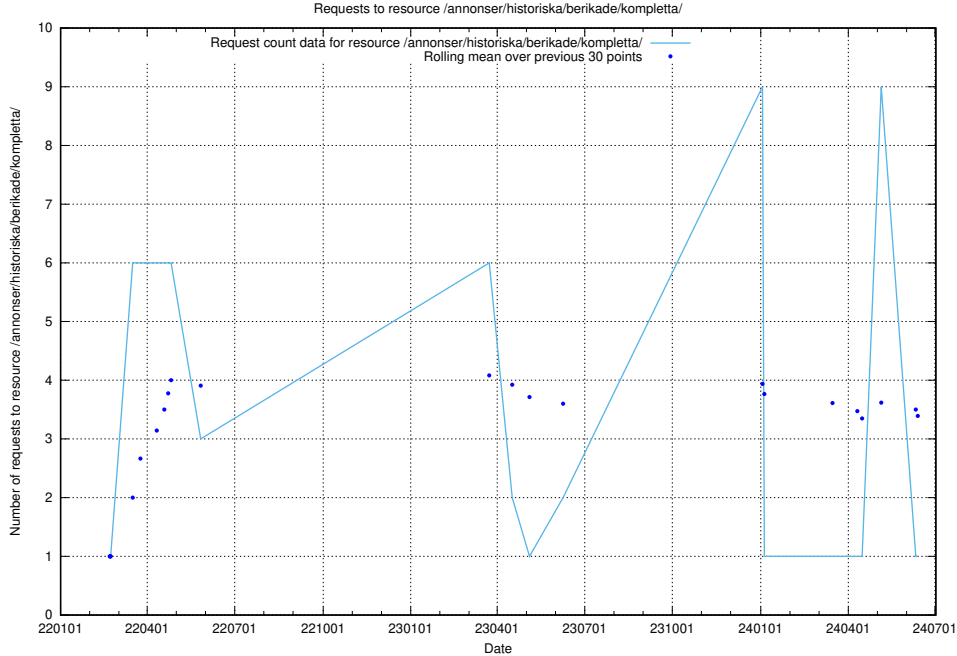

5.1278 Usage of /annonser/historiska/berikade/kompletta/

Here, we count the number of requests to resource /annonser/historiska/berikade/kompletta/.