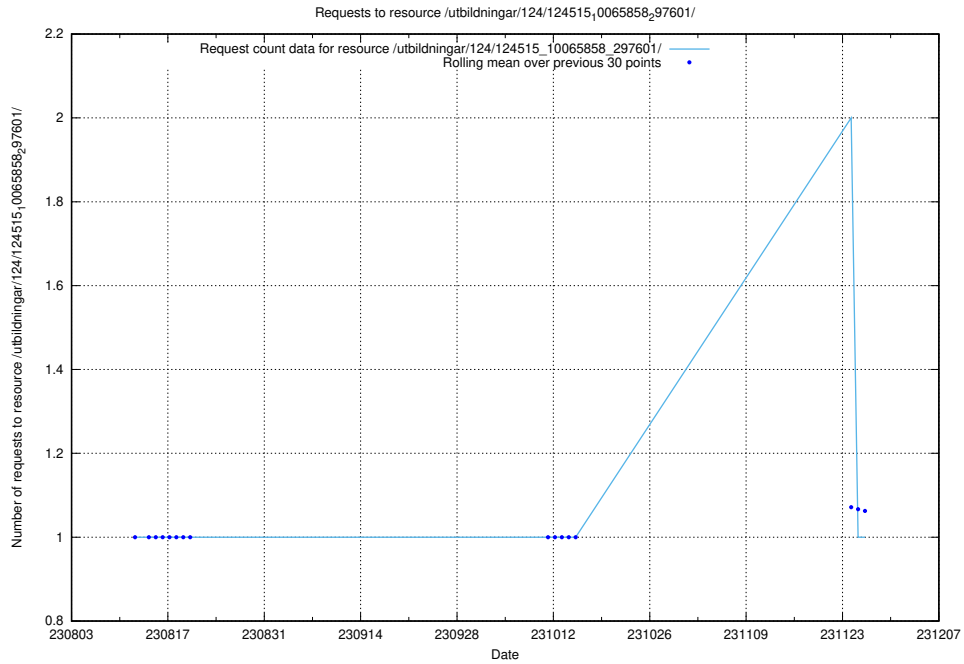

5.4873 Usage of /utbildningar/124/124515_10065858_297601/

Here, we count the number of requests to resource /utbildningar/124/124515_10065858_297601/.