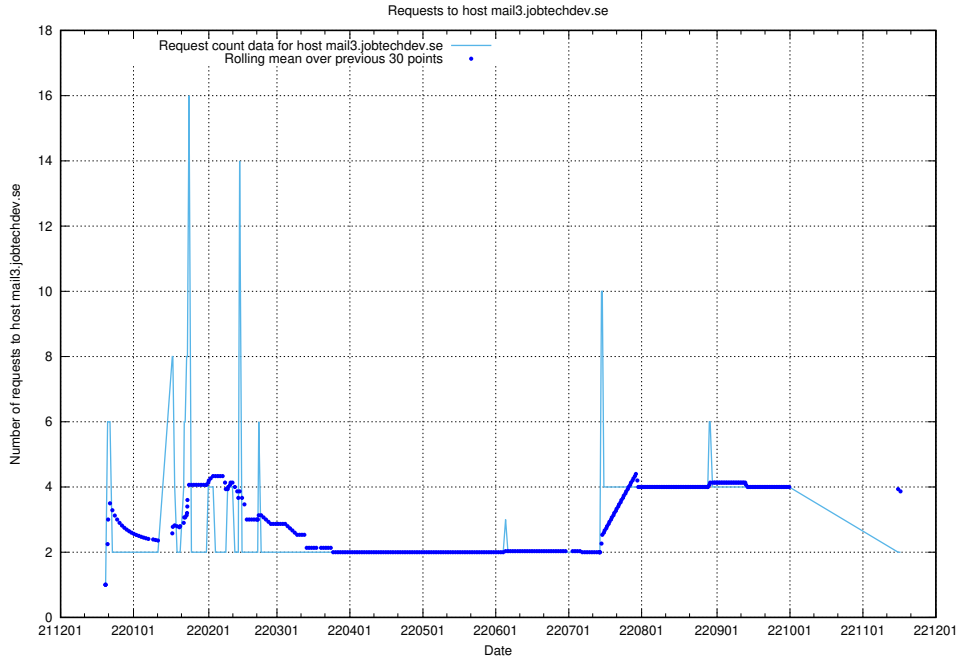

7.376 Usage of mail3.jobtechdev.se

Here, we count the number of requests to host mail3.jobtechdev.se.