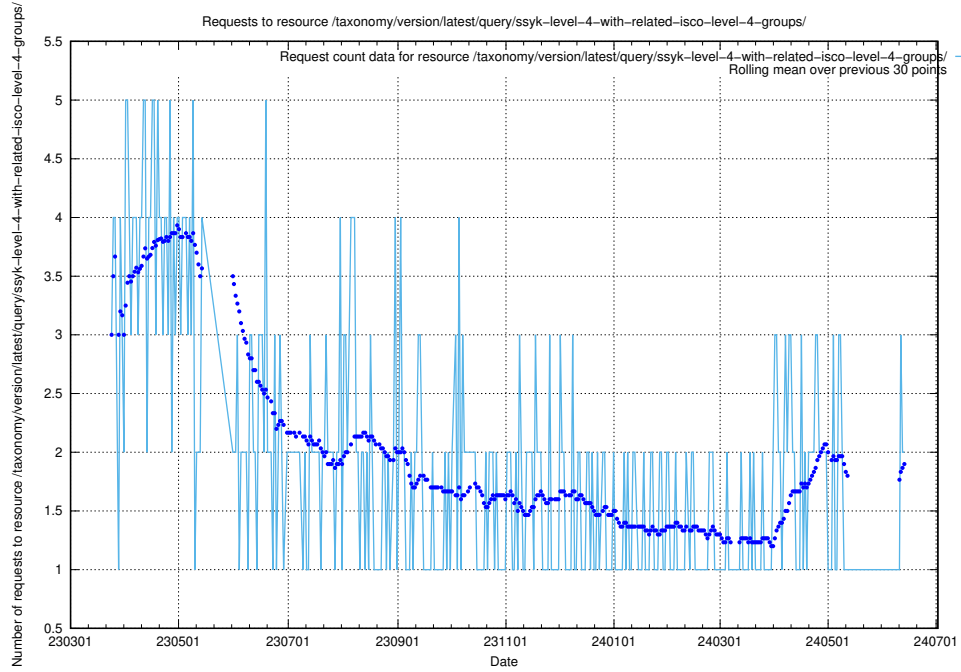

5.923 Usage of /taxonomy/version/latest/query/ssyk-level-4-with-related-isco-level-4-groups/

Here, we count the number of requests to resource /taxonomy/version/latest/query/ssyk-level-4-with-related-isco-level-4-groups/.