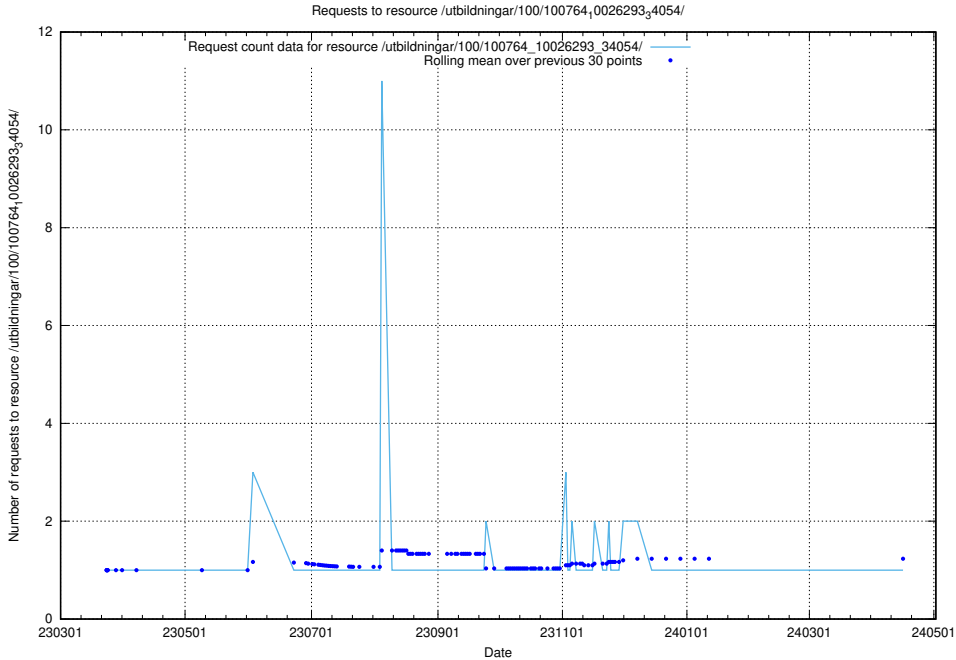

5.5603 Usage of /utbildningar/100/100764_10026293_34054/

Here, we count the number of requests to resource /utbildningar/100/100764_10026293_34054/.