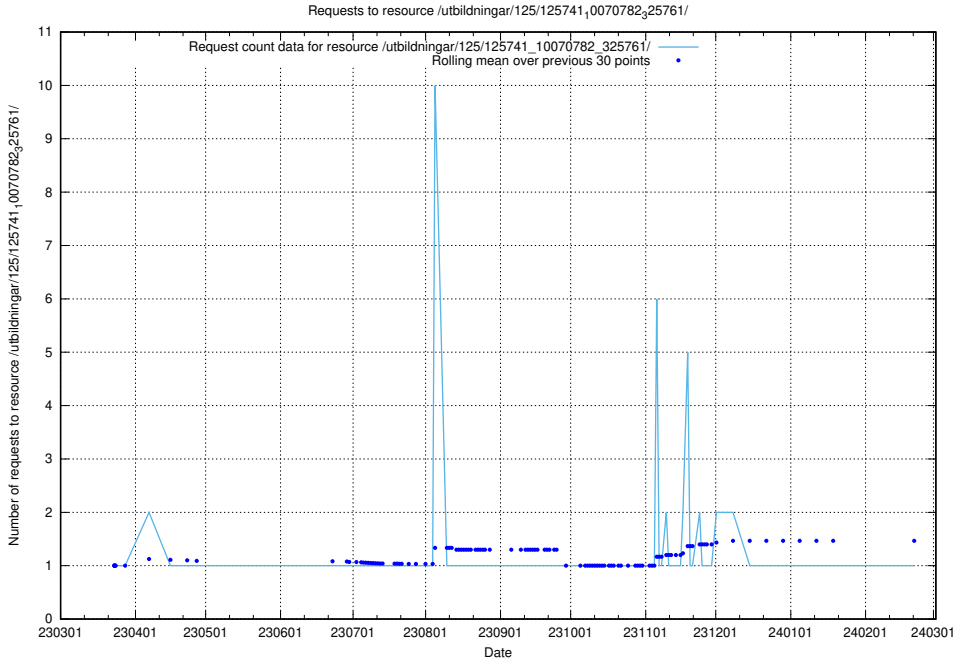

5.6490 Usage of /utbildningar/125/125741_10070782_325761/

Here, we count the number of requests to resource /utbildningar/125/125741_10070782_325761/.