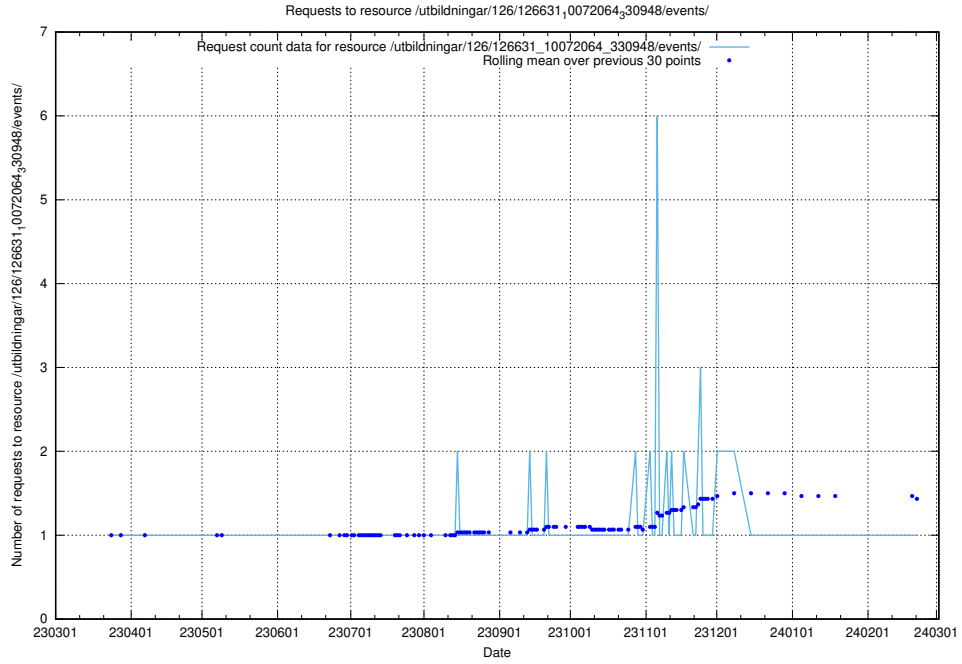

5.6230 Usage of /utbildningar/126/126631_10072064_330948/events/

Here, we count the number of requests to resource /utbildningar/126/126631_10072064_330948/events/