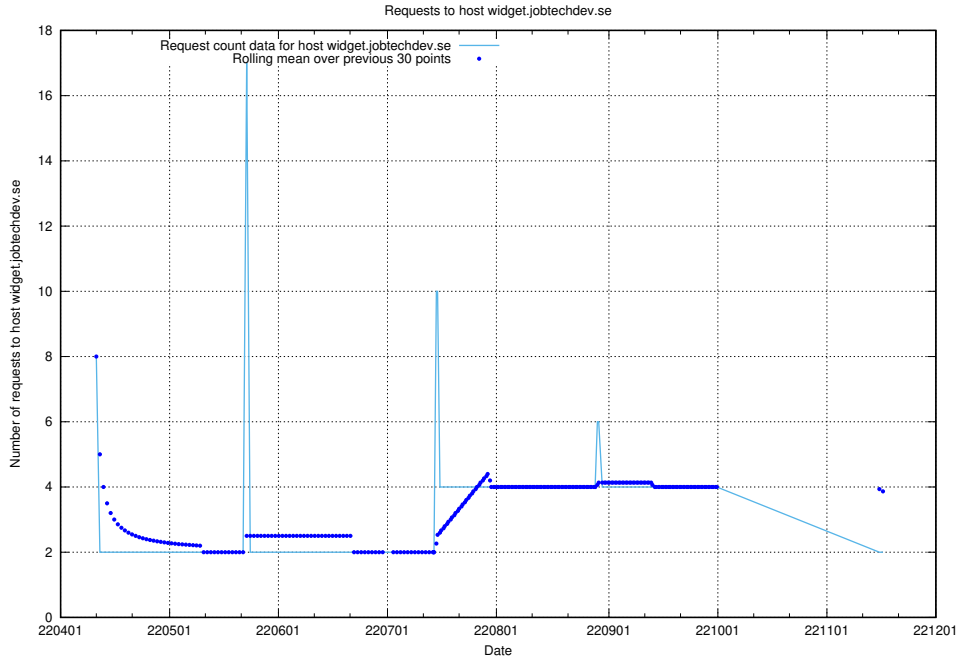

7.467 Usage of widget.jobtechdev.se

Here, we count the number of requests to host widget.jobtechdev.se.