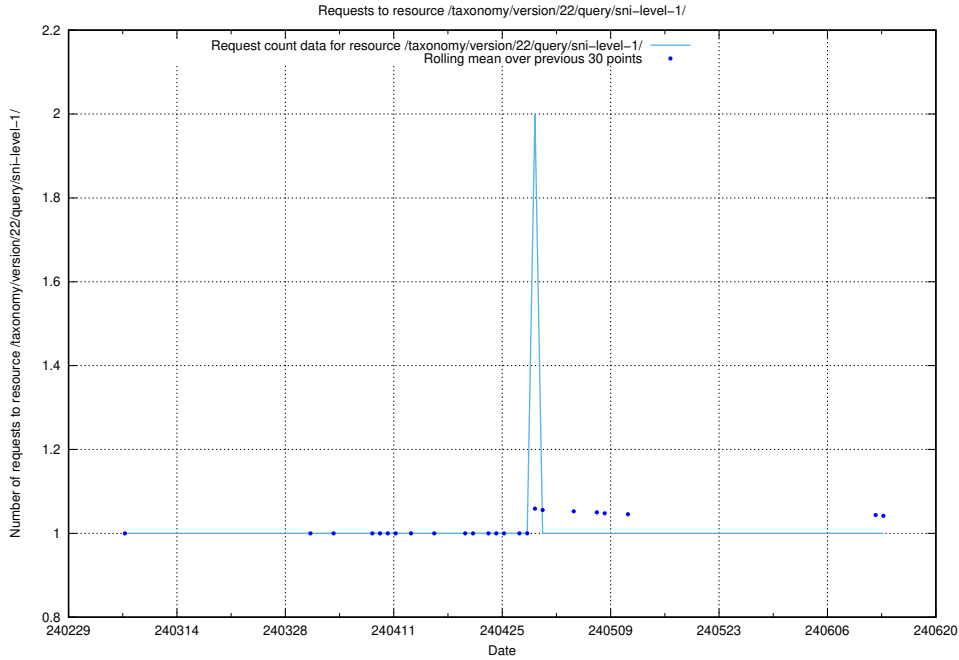

5.1952 Usage of /taxonomy/version/22/query/sni-level-1/

Here, we count the number of requests to resource /taxonomy/version/22/query/sni-level-1/.