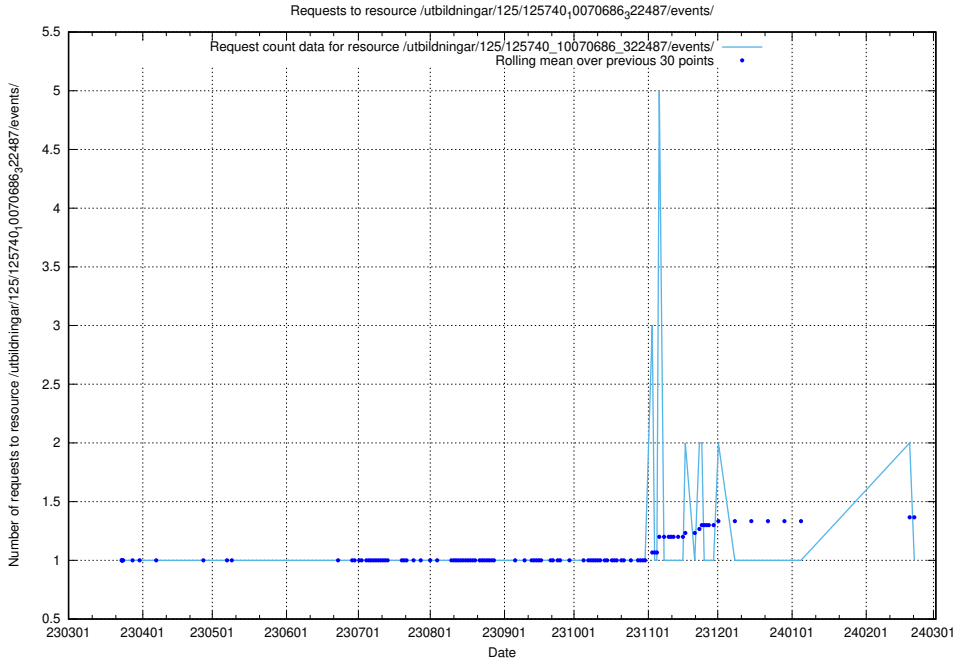

5.1003 Usage of /utbildningar/125/125740_10070686_322487/events/

Here, we count the number of requests to resource /utbildningar/125/125740_10070686_322487/events/