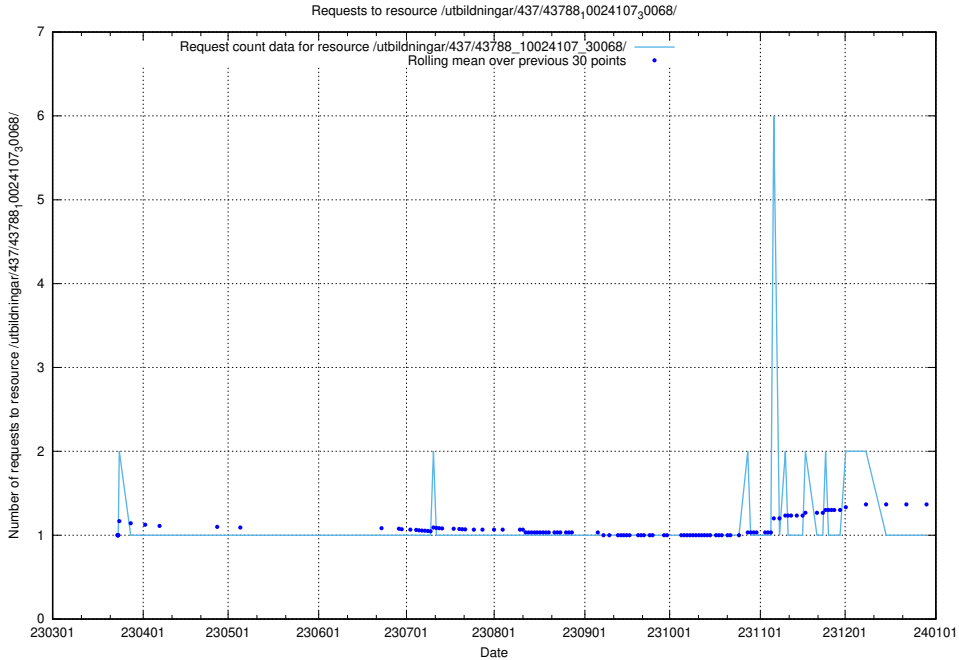

5.6392 Usage of /utbildningar/437/43788_10024107_30068/

Here, we count the number of requests to resource /utbildningar/437/43788_10024107_30068/.