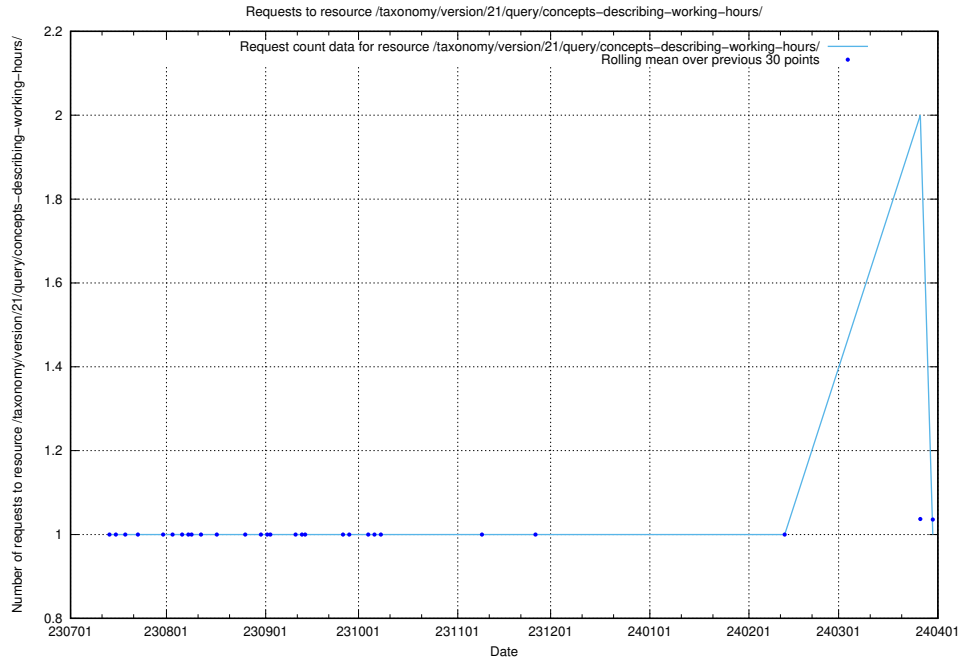

5.5155 Usage of /taxonomy/version/21/query/concepts-describing-working-hours/

Here, we count the number of requests to resource /taxonomy/version/21/query/concepts-describing-working-hours/.