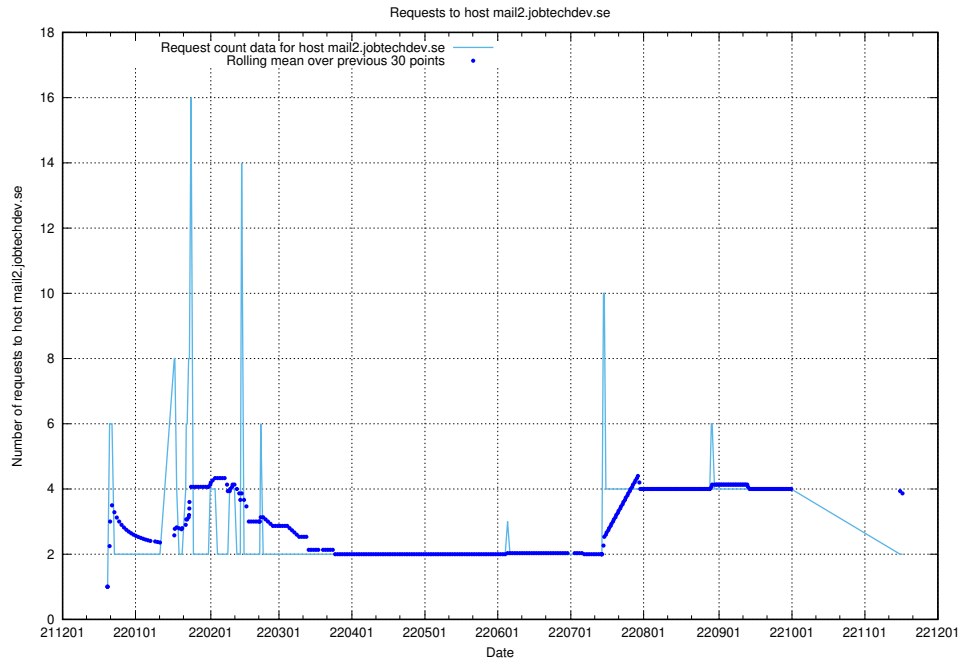

7.377 Usage of mail2.jobtechdev.se

Here, we count the number of requests to host mail2.jobtechdev.se.