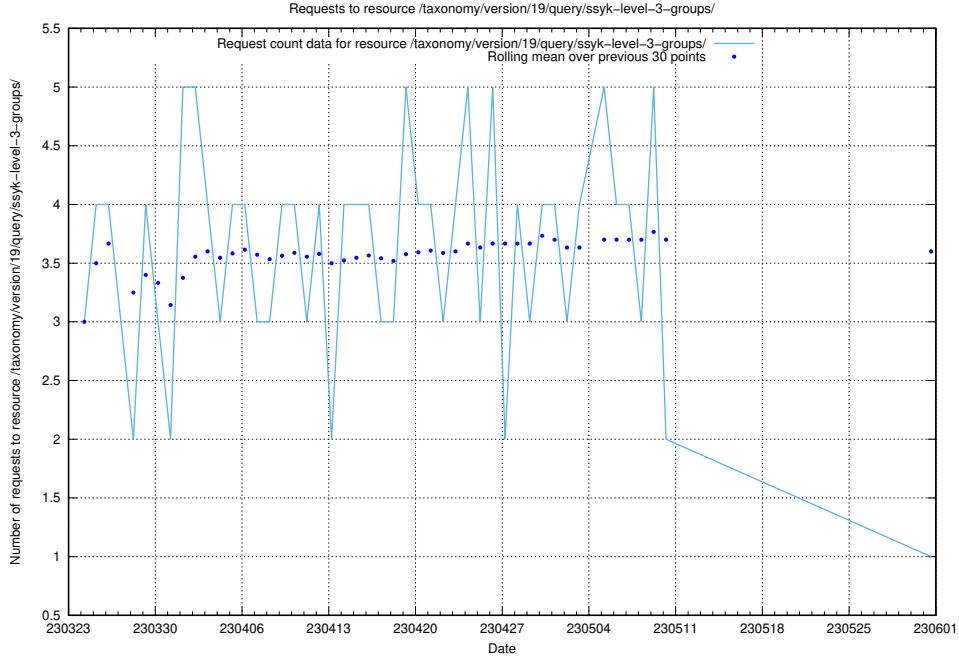

5.6154 Usage of /taxonomy/version/19/query/ssyk-level-3-groups/

Here, we count the number of requests to resource /taxonomy/version/19/query/ssyk-level-3-groups/.