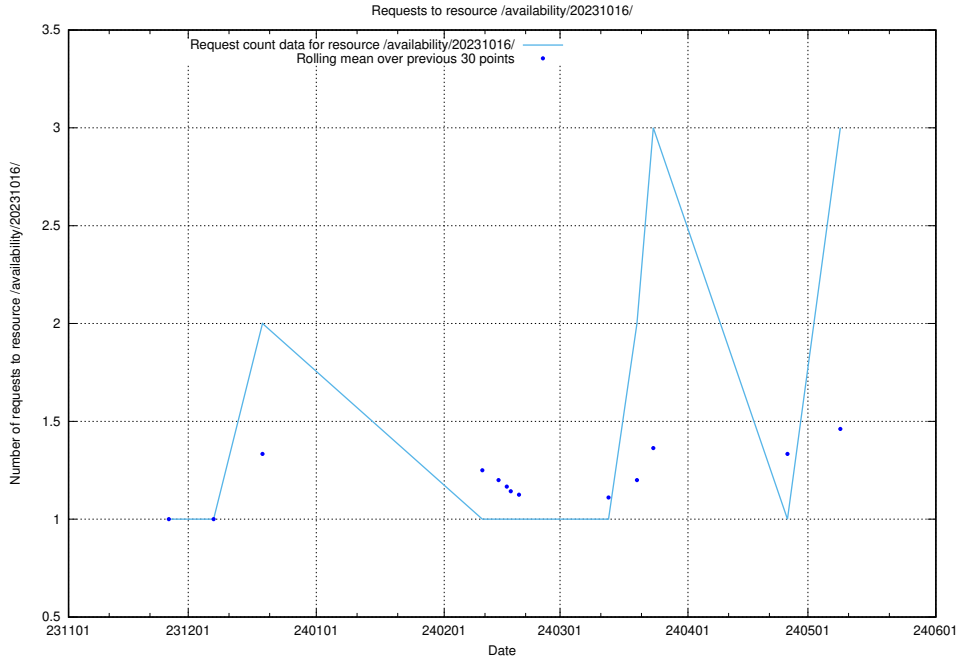

5.333 Usage of /availability/20231016/

Here, we count the number of requests to resource /availability/20231016/.