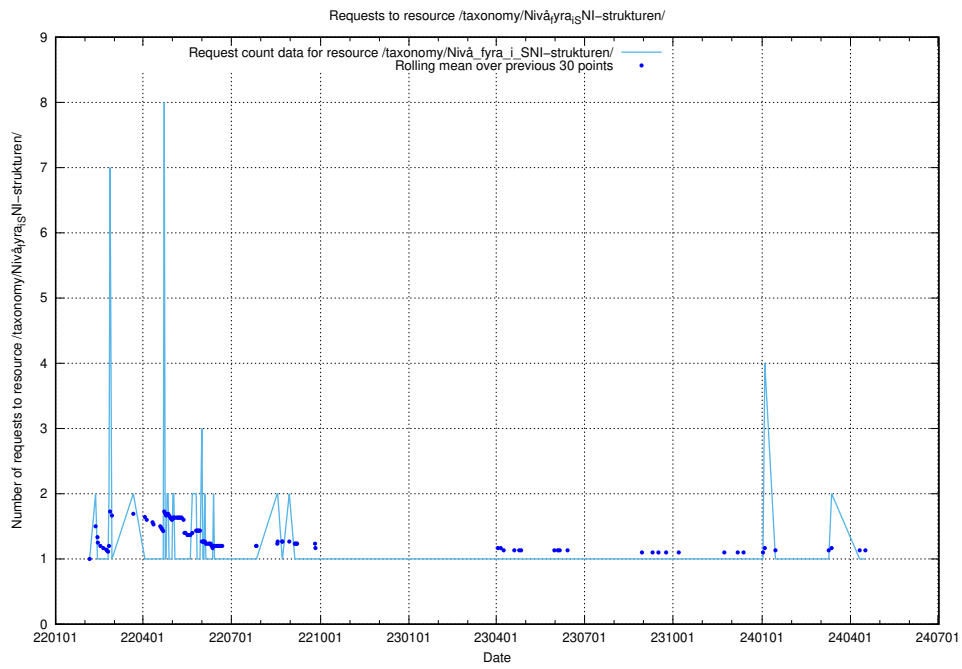

5.2505 Usage of /taxonomy/Nivå_fyra_i_SNI-strukturen/

Here, we count the number of requests to resource /taxonomy/Nivå_fyra_i_SNI-strukturen/.