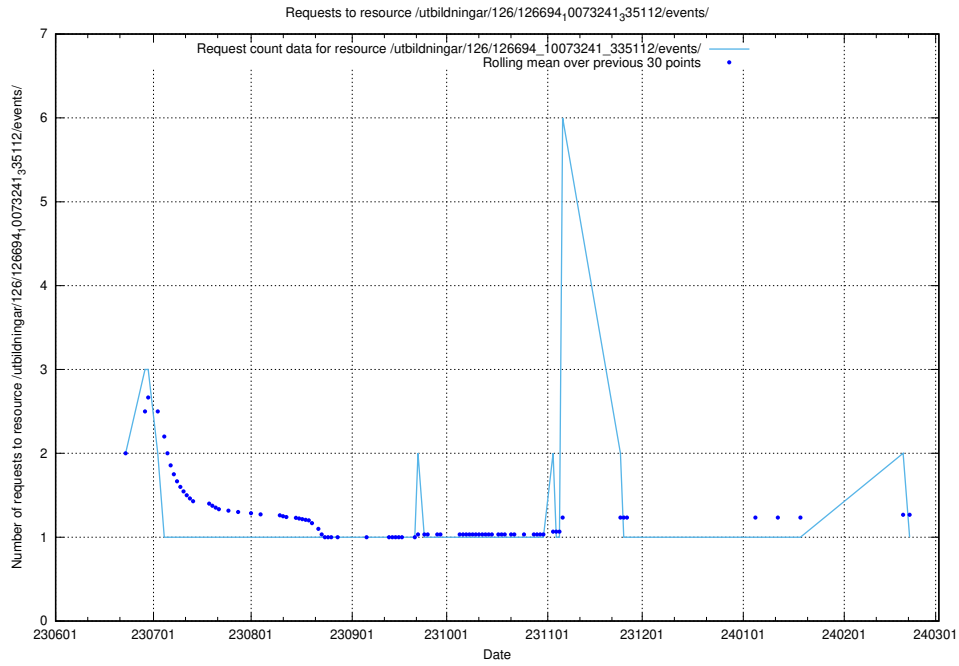

5.5621 Usage of /utbildningar/126/126694_10073241_335112/events/

Here, we count the number of requests to resource /utbildningar/126/126694_10073241_335112/events/