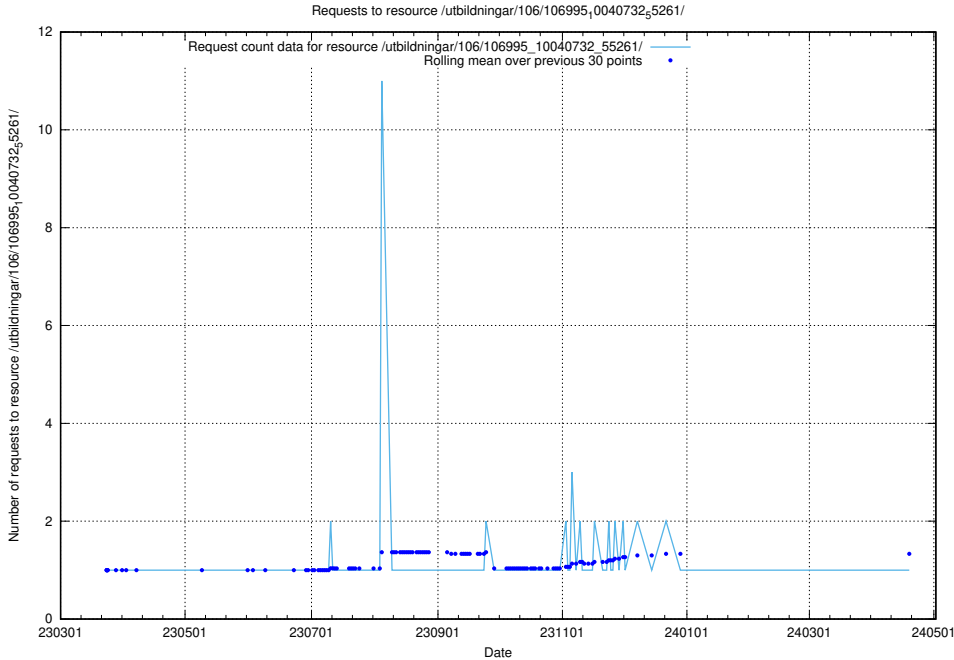

5.5494 Usage of /utbildningar/106/106995_10040732_55261/

Here, we count the number of requests to resource /utbildningar/106/106995_10040732_55261/.