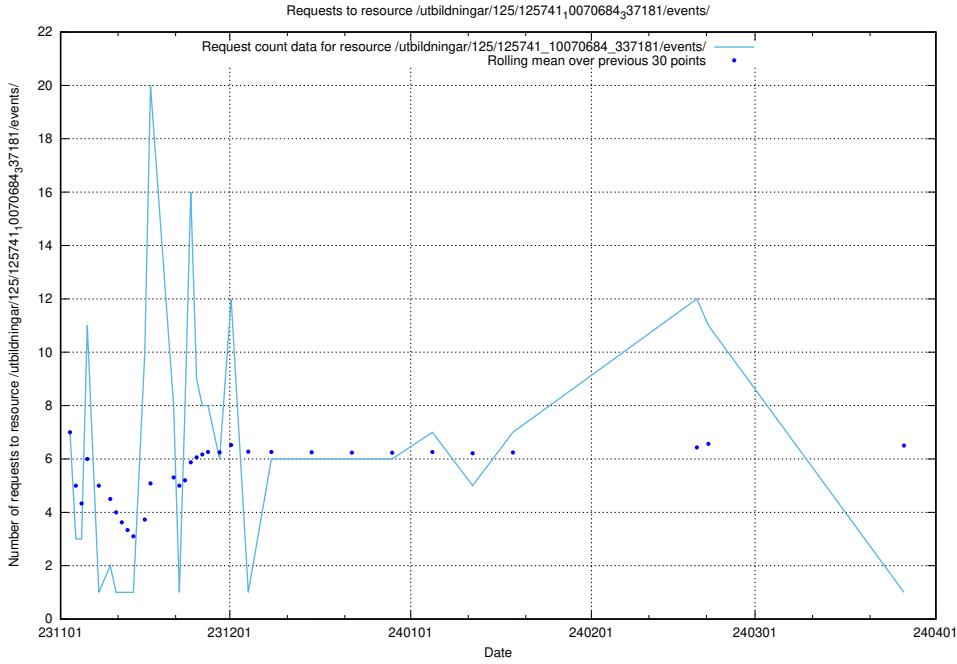

### 5.4203 Usage of /utbildningar/125/125741\_10070684\_337181/events/

Here, we count the number of requests to resource /utbildningar/125/125741\_10070684\_337181/events/