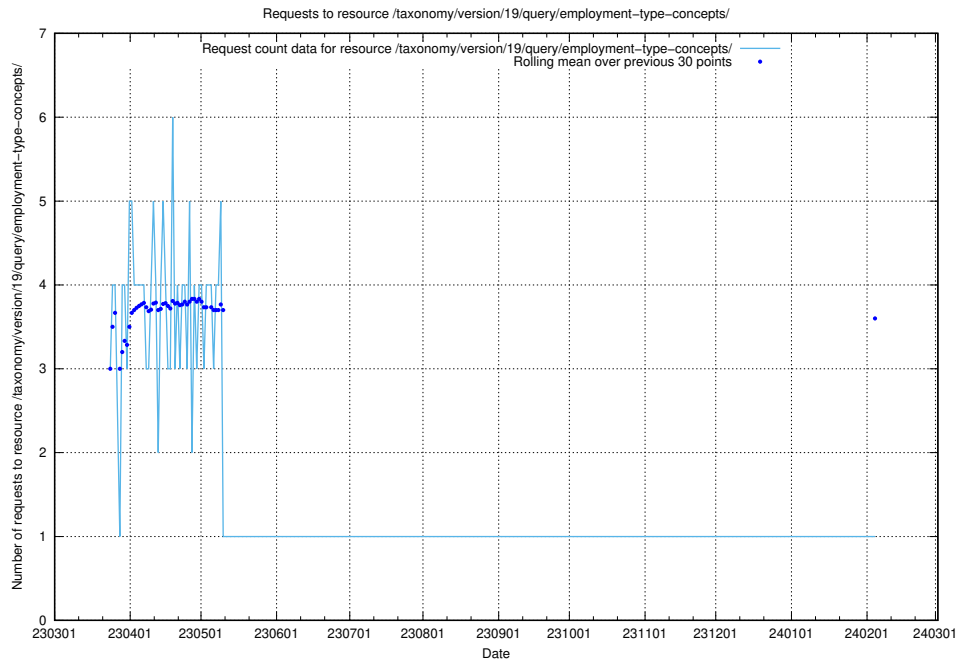

5.6174 Usage of /taxonomy/version/19/query/employment-type-concepts/

Here, we count the number of requests to resource /taxonomy/version/19/query/employment-type-concepts/.