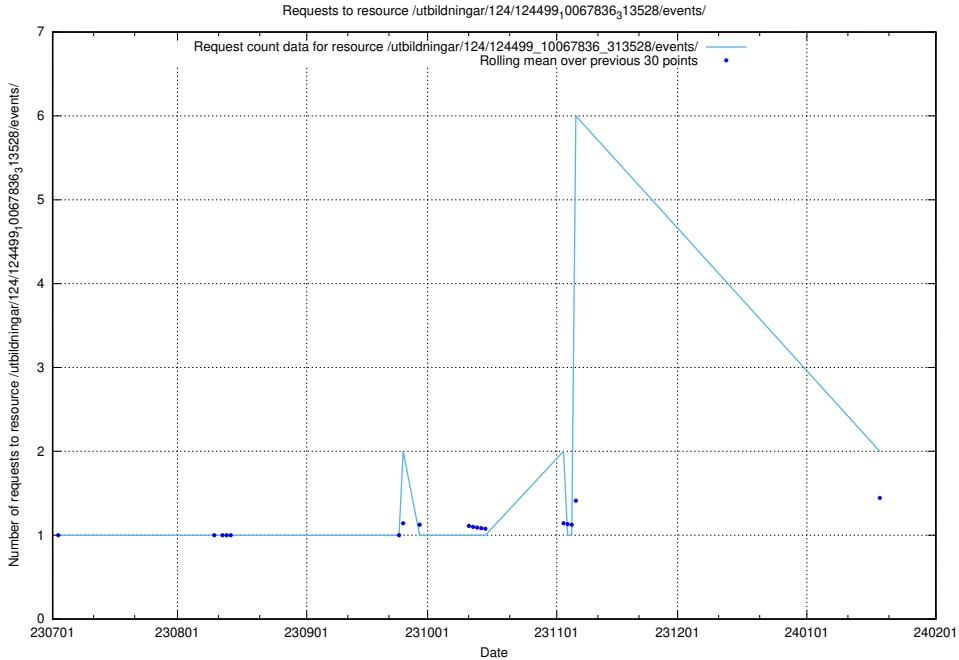

5.827 Usage of /utbildningar/124/124499_10067836_313528/events/

Here, we count the number of requests to resource /utbildningar/124/124499_10067836_313528/events/