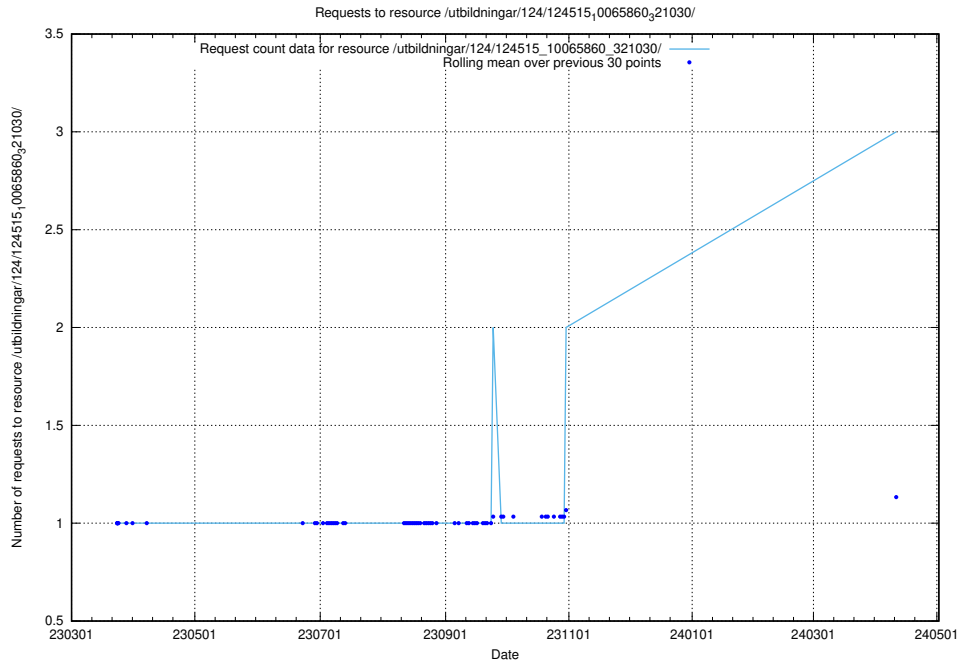

5.296 Usage of /utbildningar/124/124515_10065860_321030/

Here, we count the number of requests to resource /utbildningar/124/124515_10065860_321030/.