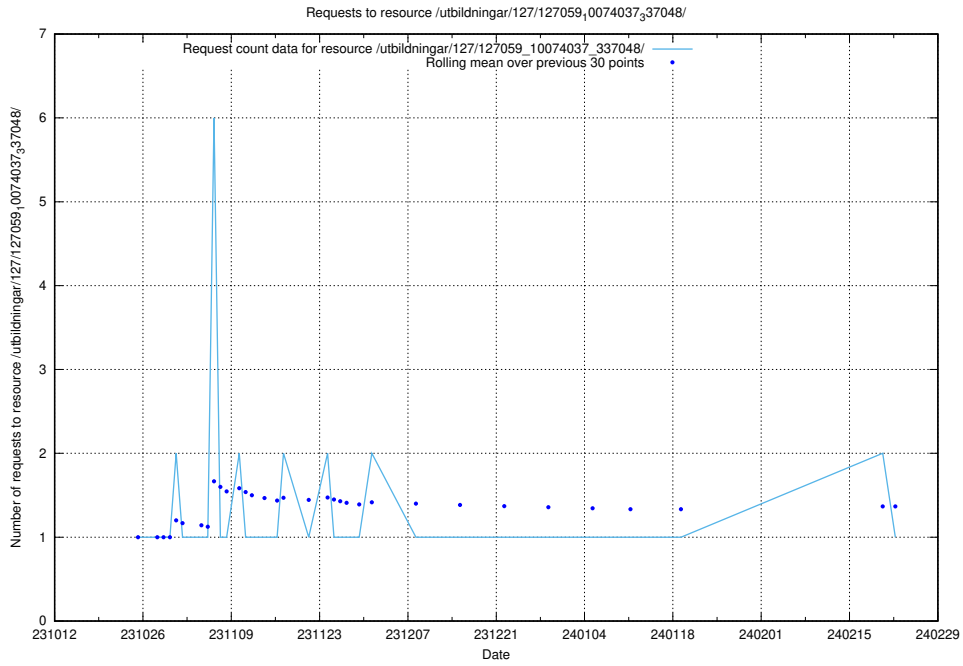

5.4272 Usage of /utbildningar/127/127059_10074037_337048/

Here, we count the number of requests to resource /utbildningar/127/127059_10074037_337048/.