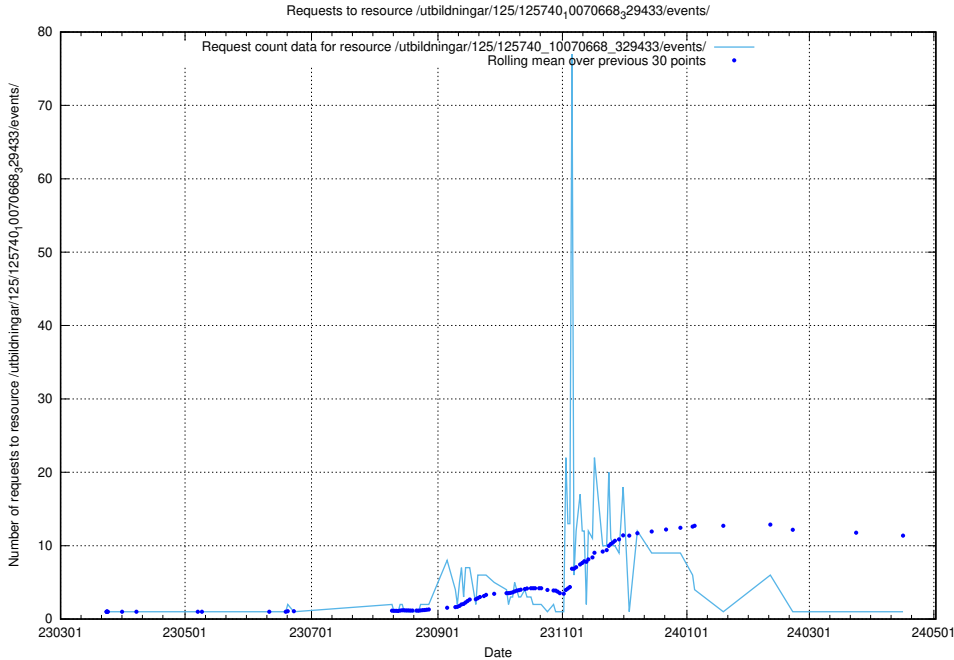

### 5.1024 Usage of /utbildningar/125/125740\_10070668\_329433/events/

Here, we count the number of requests to resource /utbildningar/125/125740\_10070668\_329433/events/