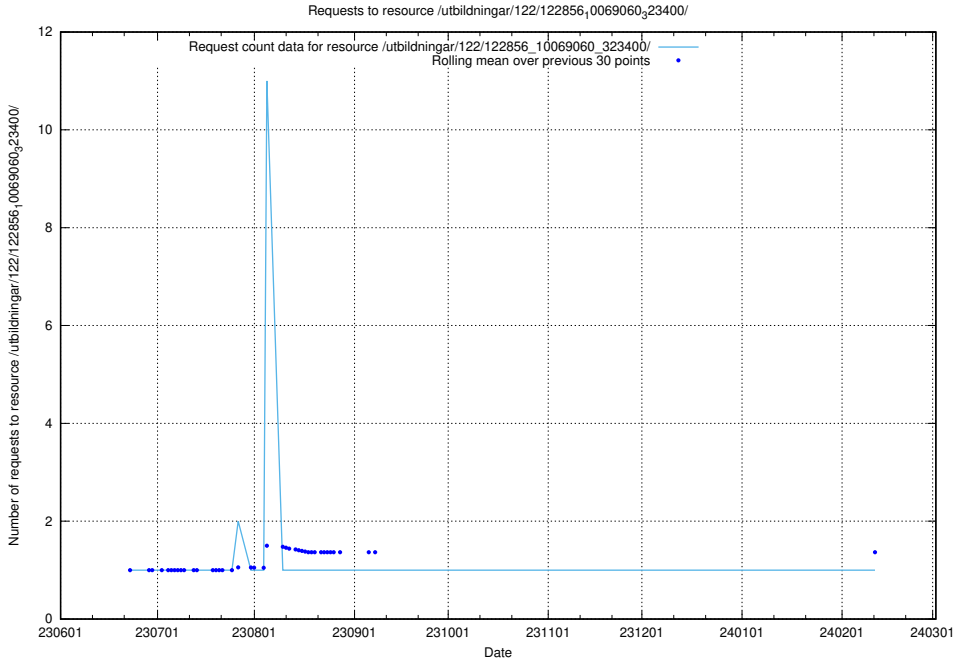

5.5887 Usage of /utbildningar/122/122856_10069060_323400/

Here, we count the number of requests to resource /utbildningar/122/122856_10069060_323400/.