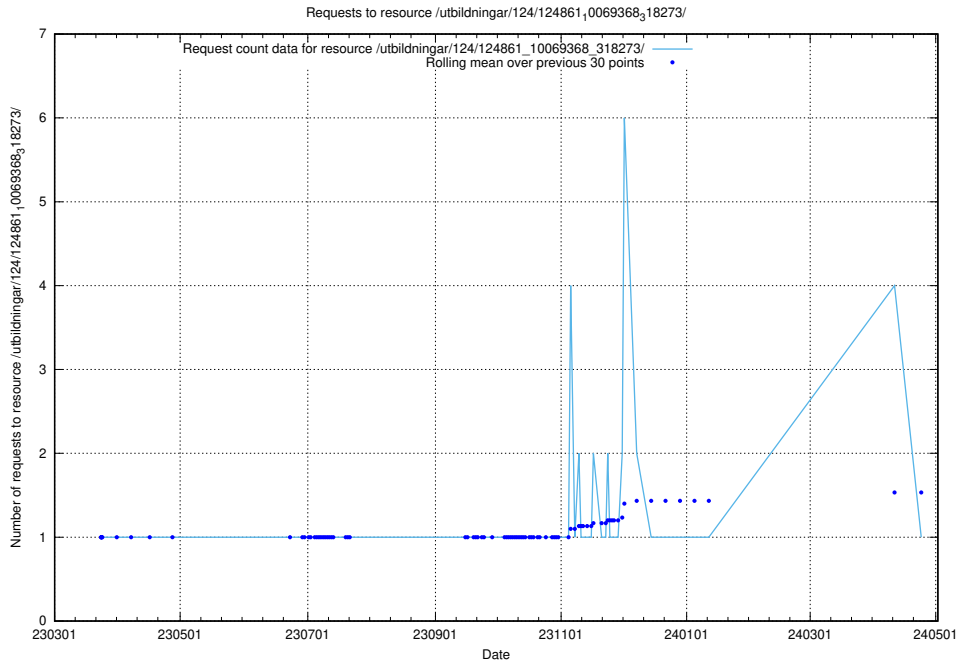

5.1184 Usage of /utbildningar/124/124861_10069368_318273/

Here, we count the number of requests to resource /utbildningar/124/124861_10069368_318273/.