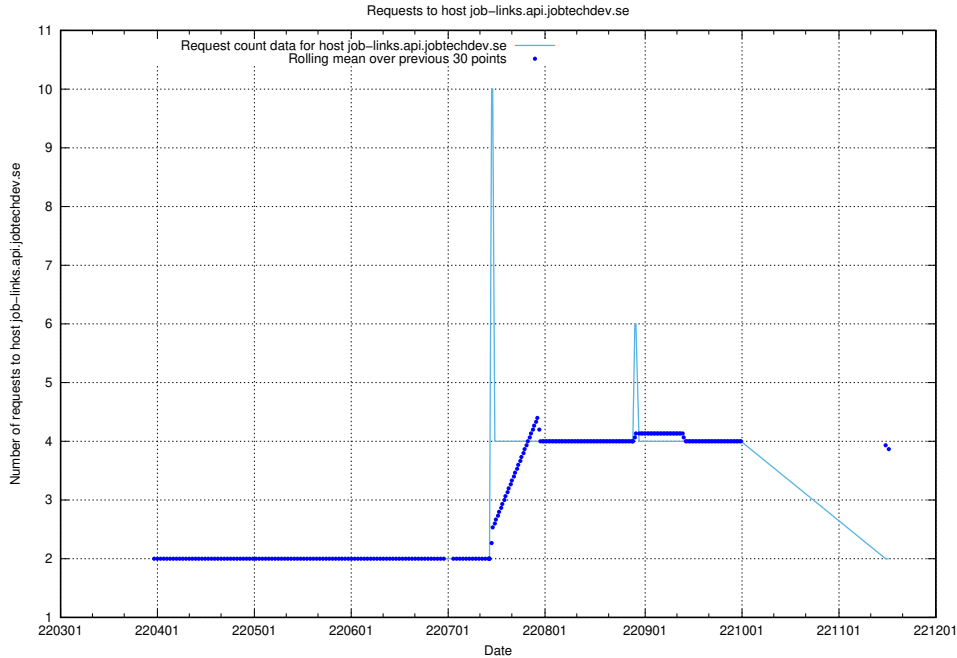

7.485 Usage of job-links.api.jobtechdev.se

Here, we count the number of requests to host job-links.api.jobtechdev.se.