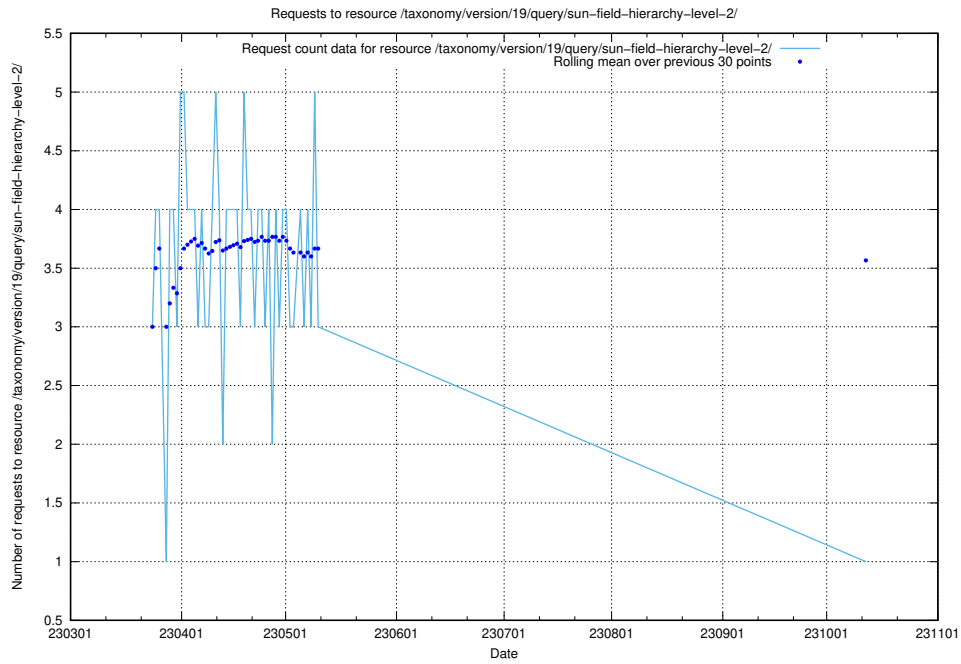

5.6147 Usage of /taxonomy/version/19/query/sun-field-hierarchy-level-2/

Here, we count the number of requests to resource /taxonomy/version/19/query/sun-field-hierarchy-level-2/.