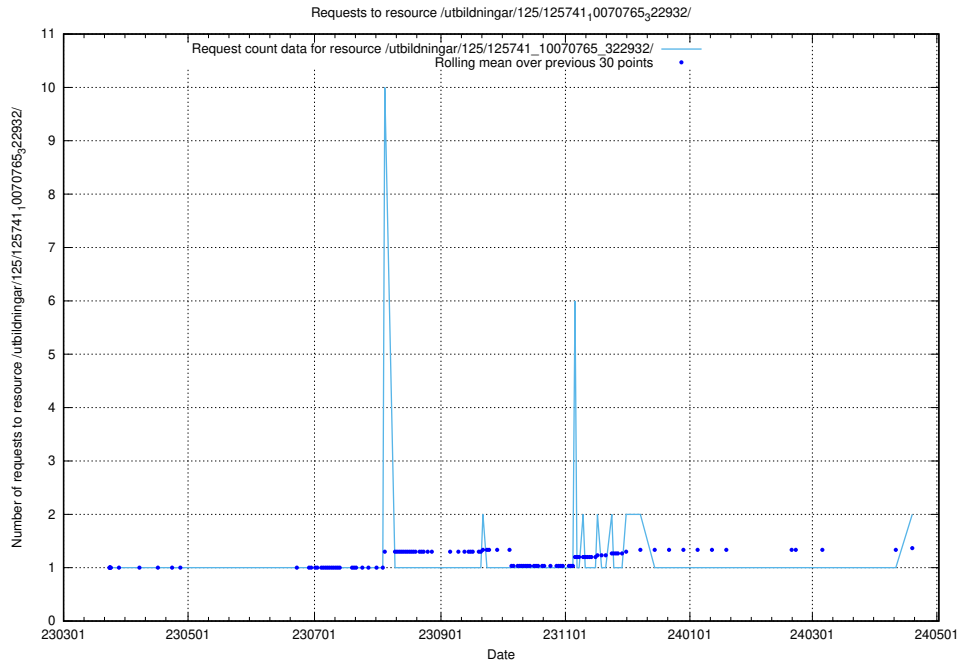

5.980 Usage of /utbildningar/125/125741_10070765_322932/

Here, we count the number of requests to resource /utbildningar/125/125741_10070765_322932/.