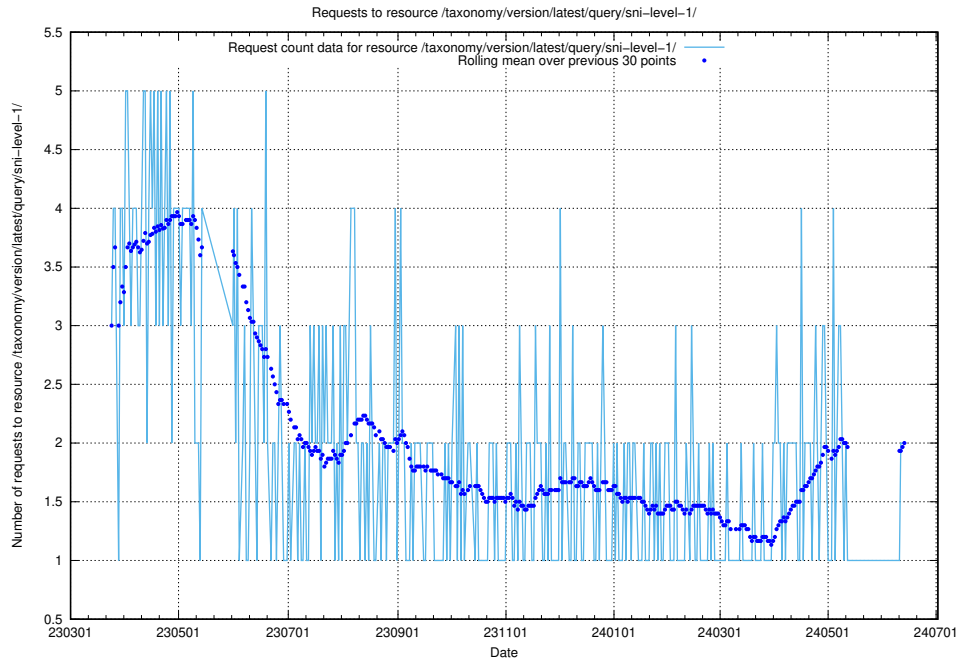

5.931 Usage of /taxonomy/version/latest/query/sni-level-1/

Here, we count the number of requests to resource /taxonomy/version/latest/query/sni-level-1/.