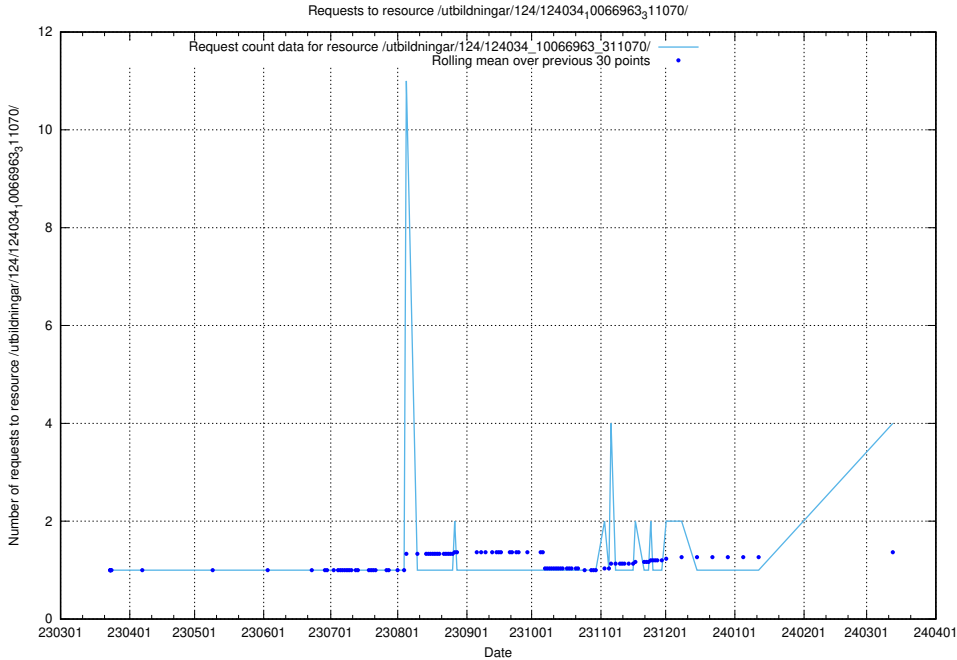

5.222 Usage of /utbildningar/124/124034_10066963_311070/

Here, we count the number of requests to resource /utbildningar/124/124034_10066963_311070/.