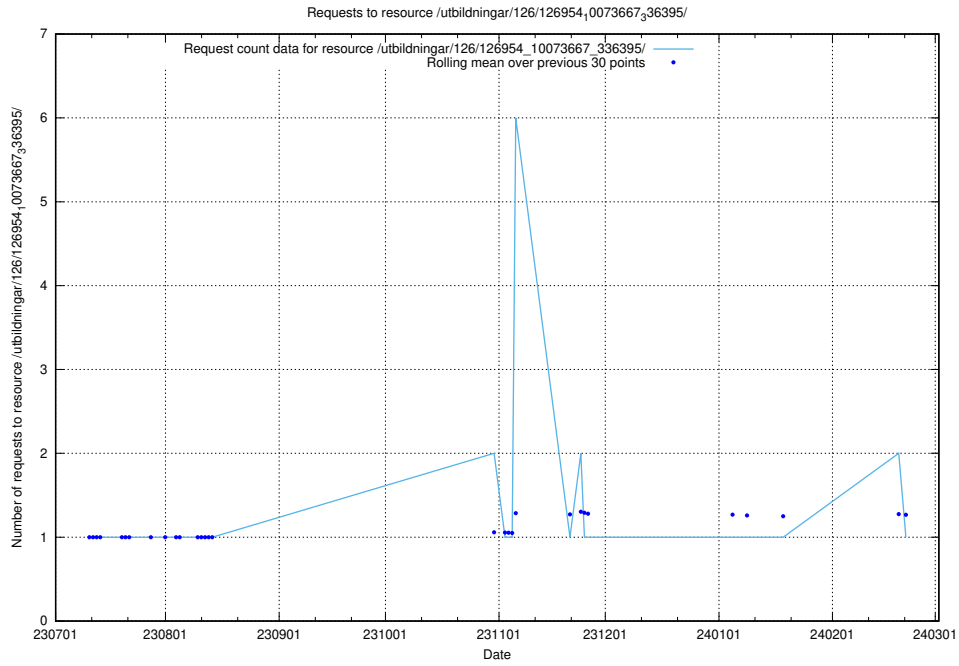

5.5171 Usage of /utbildningar/126/126954_10073667_336395/

Here, we count the number of requests to resource /utbildningar/126/126954_10073667_336395/.