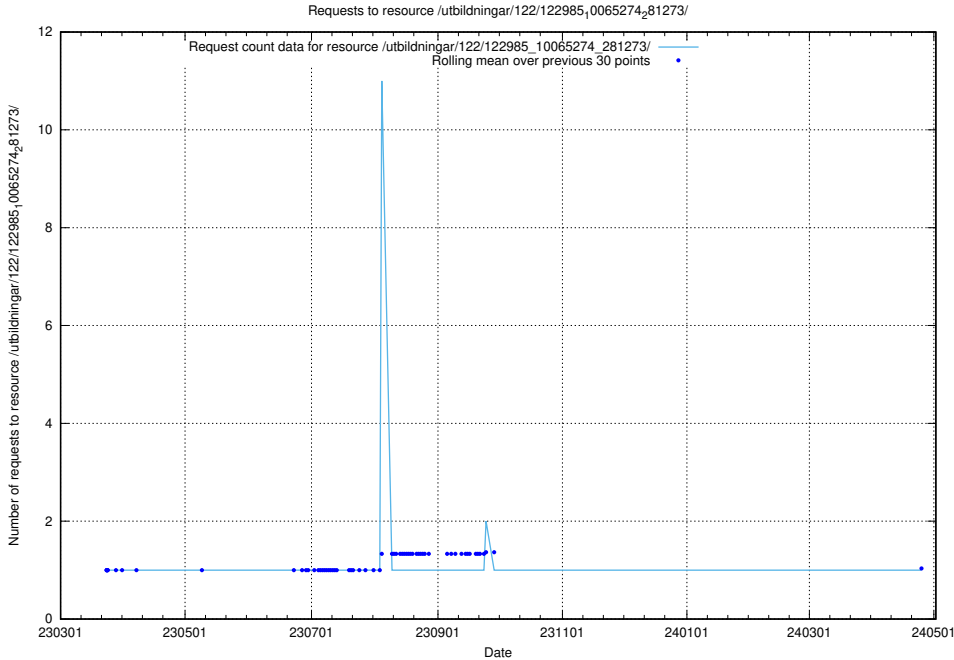

5.4977 Usage of /utbildningar/122/122985_10065274_281273/

Here, we count the number of requests to resource /utbildningar/122/122985_10065274_281273/.