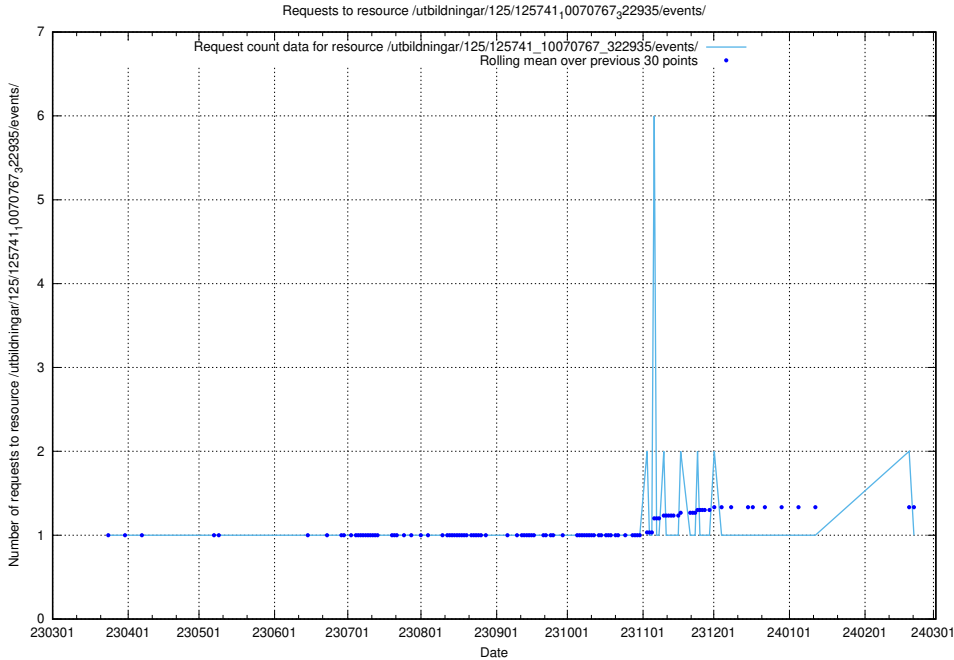

5.6253 Usage of /utbildningar/125/125741_10070767_322935/events/

Here, we count the number of requests to resource /utbildningar/125/125741_10070767_322935/events/