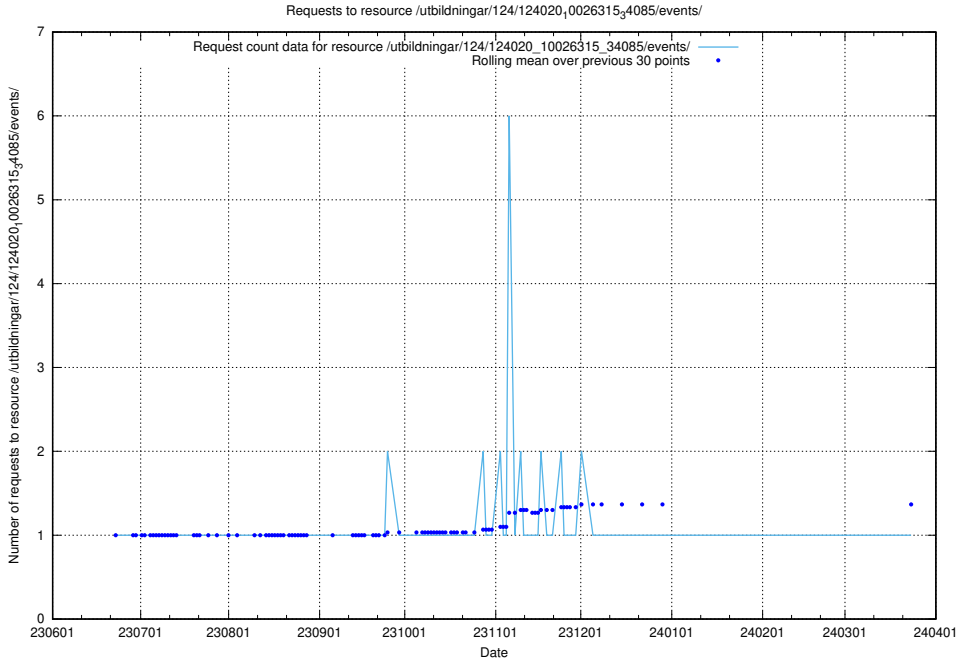

5.5883 Usage of /utbildningar/124/124020_10026315_34085/events/

Here, we count the number of requests to resource /utbildningar/124/124020_10026315_34085/events/.