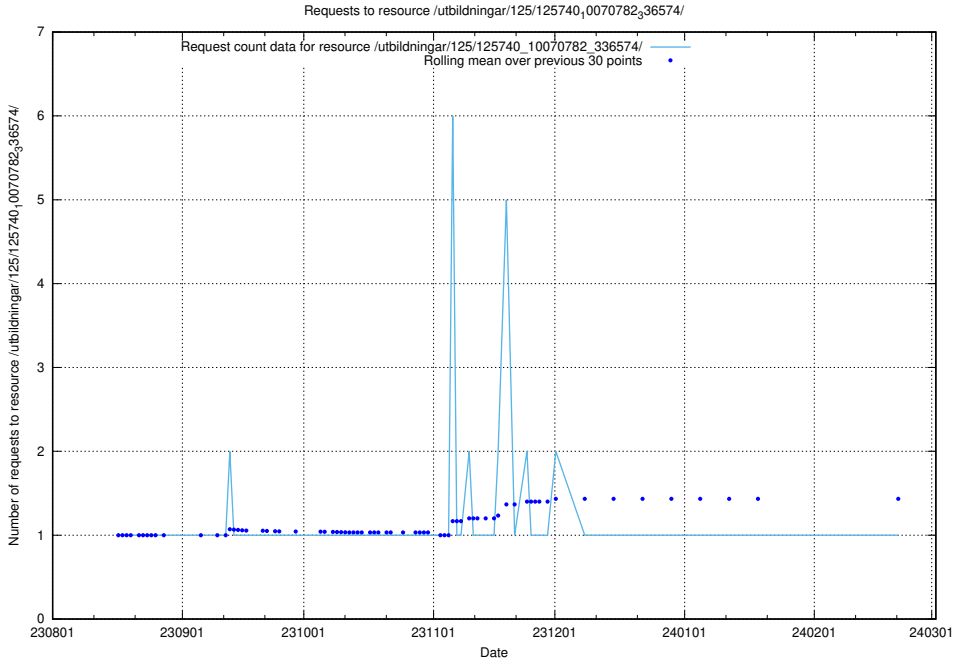

5.4844 Usage of /utbildningar/125/125740_10070782_336574/

Here, we count the number of requests to resource /utbildningar/125/125740_10070782_336574/.