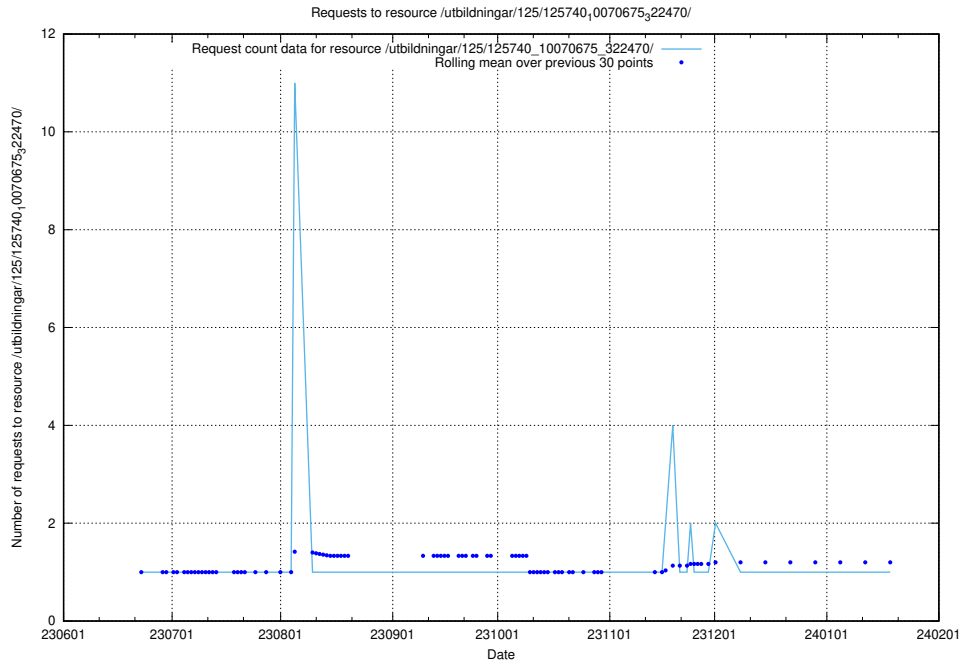

5.5757 Usage of /utbildningar/125/125740_10070675_322470/

Here, we count the number of requests to resource /utbildningar/125/125740_10070675_322470/.