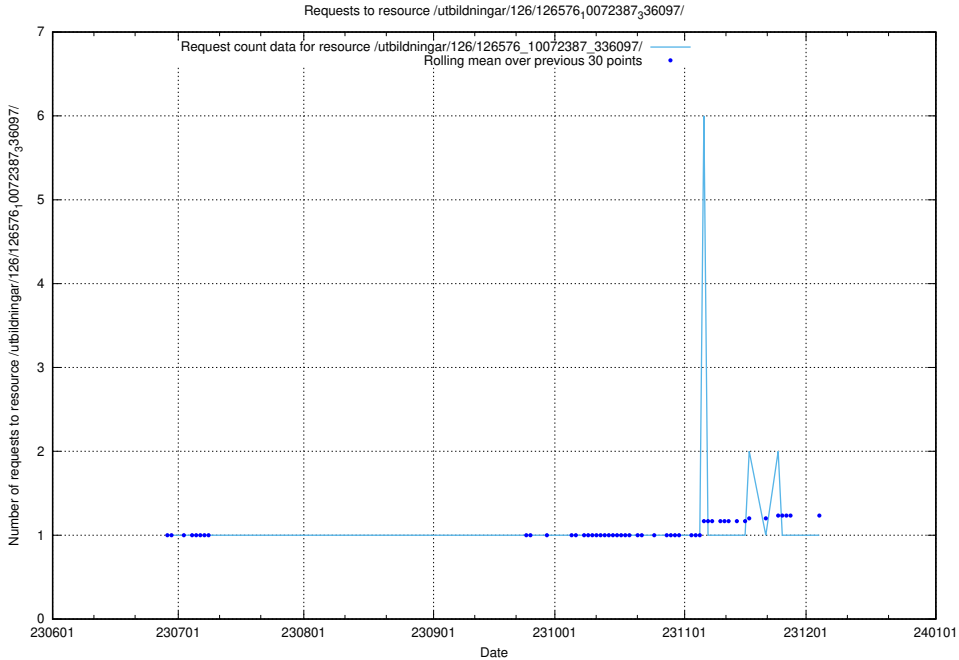

5.5511 Usage of /utbildningar/126/126576_10072387_336097/

Here, we count the number of requests to resource /utbildningar/126/126576_10072387_336097/.