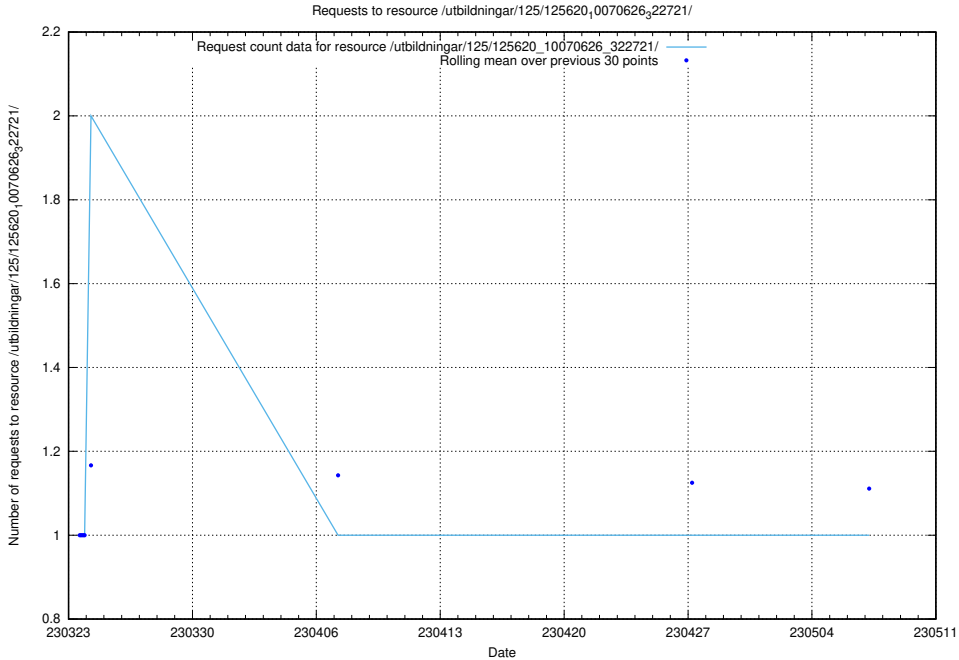

5.1082 Usage of /utbildningar/125/125620_10070626_322721/

Here, we count the number of requests to resource /utbildningar/125/125620_10070626_322721/.