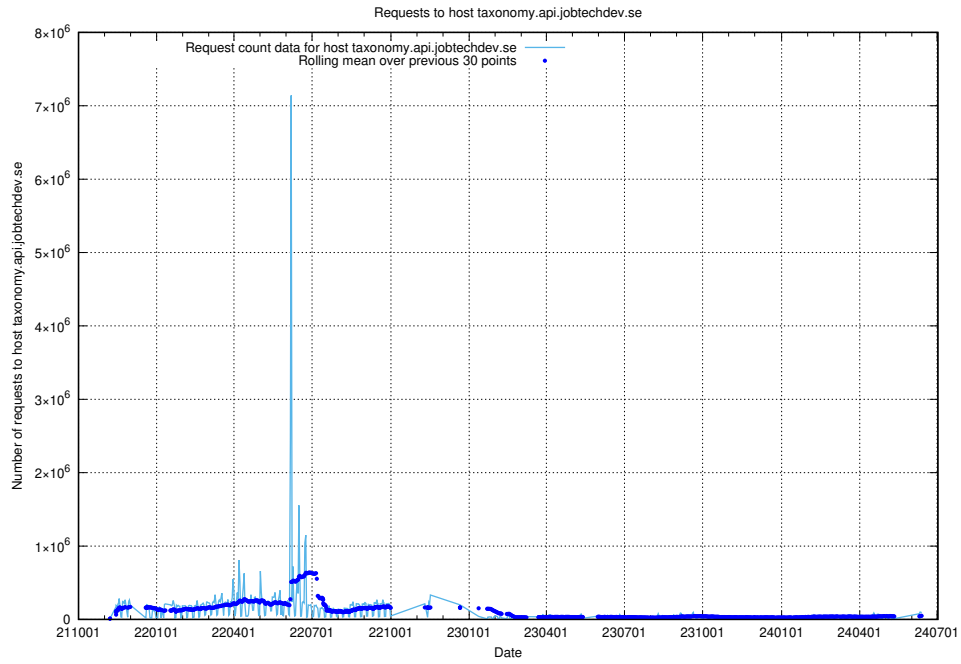

7.4 Usage of taxonomy.api.jobtechdev.se

Here, we count the number of requests to host taxonomy.api.jobtechdev.se.