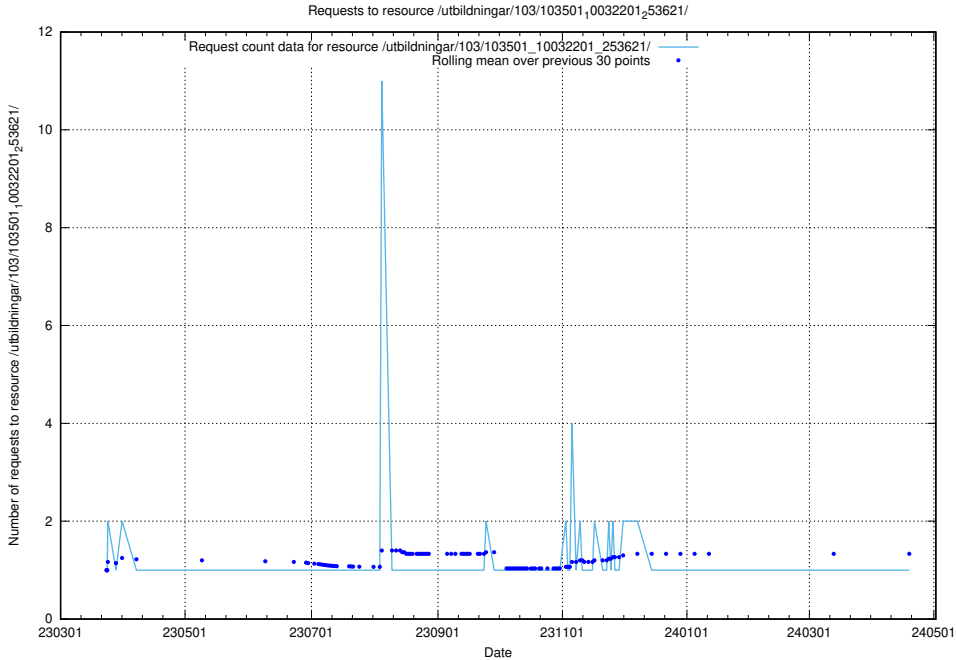

5.5551 Usage of /utbildningar/103/103501_10032201_253621/

Here, we count the number of requests to resource /utbildningar/103/103501_10032201_253621/.