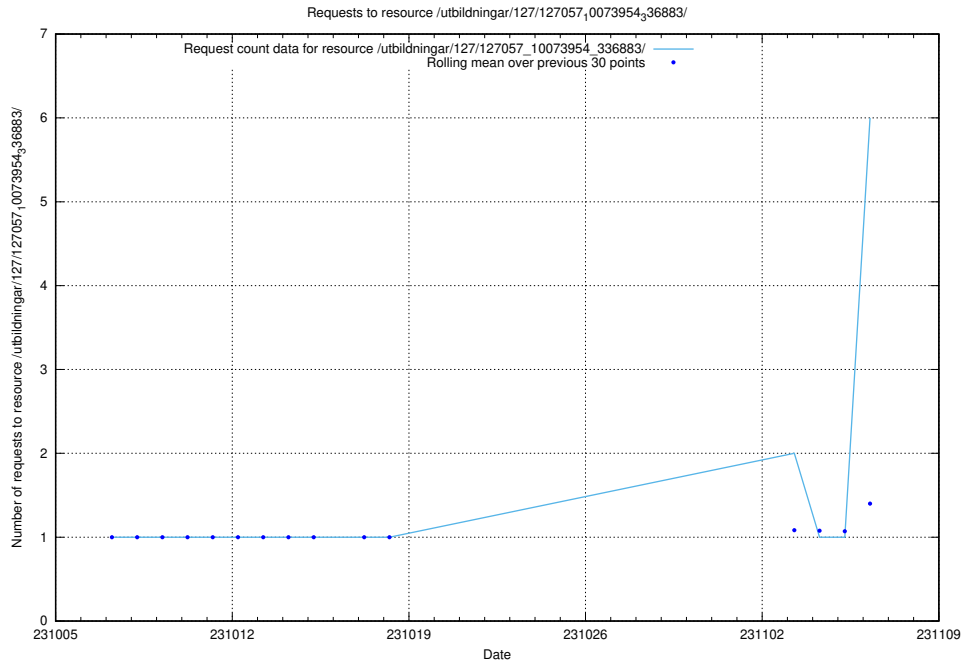

5.69 Usage of /utbildningar/127/127057_10073954_336883/

Here, we count the number of requests to resource /utbildningar/127/127057_10073954_336883/.