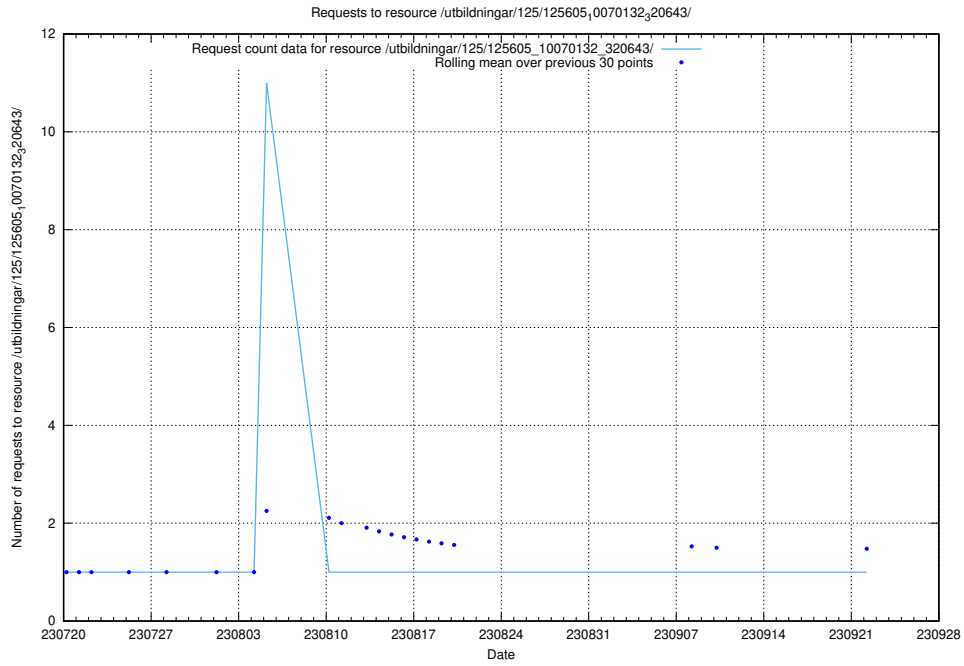

5.5053 Usage of /utbildningar/125/125605_10070132_320643/

Here, we count the number of requests to resource /utbildningar/125/125605_10070132_320643/.