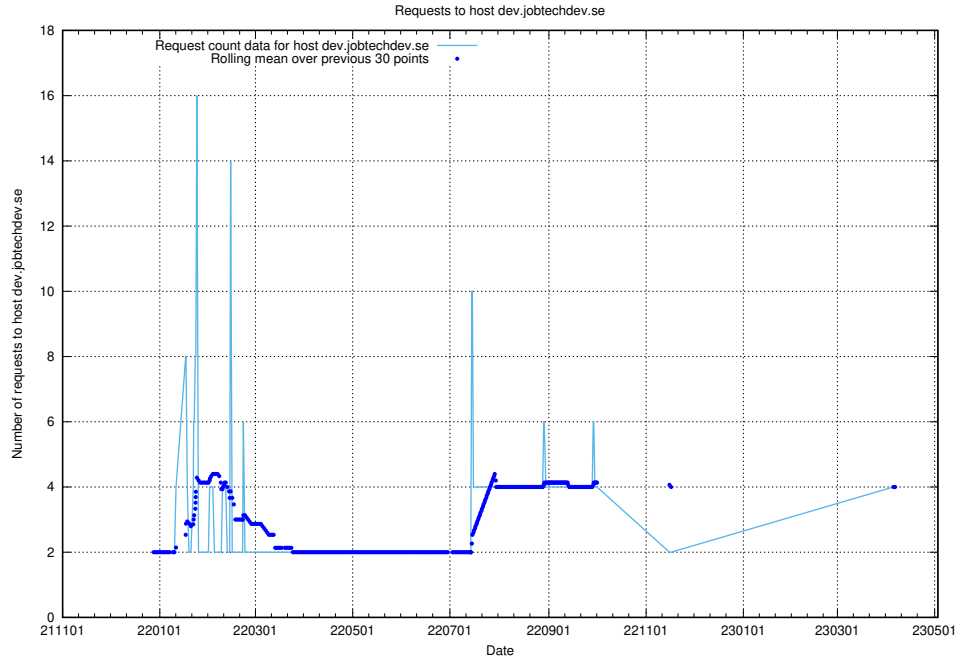

7.134 Usage of dev.jobtechdev.se

Here, we count the number of requests to host dev.jobtechdev.se.