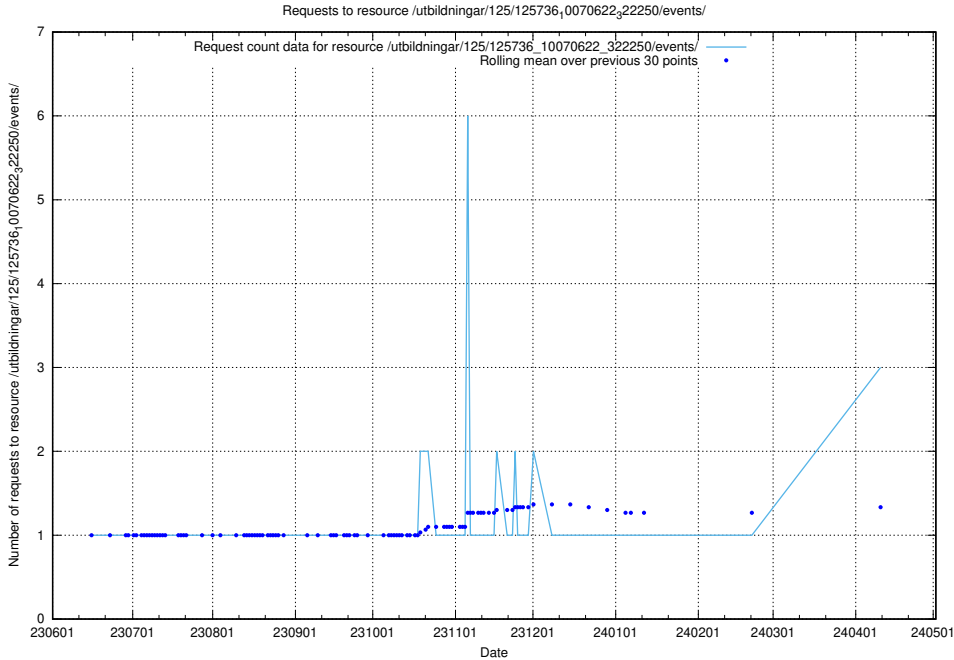

5.414 Usage of /utbildningar/125/125736_10070622_322250/events/

Here, we count the number of requests to resource /utbildningar/125/125736_10070622_322250/events/