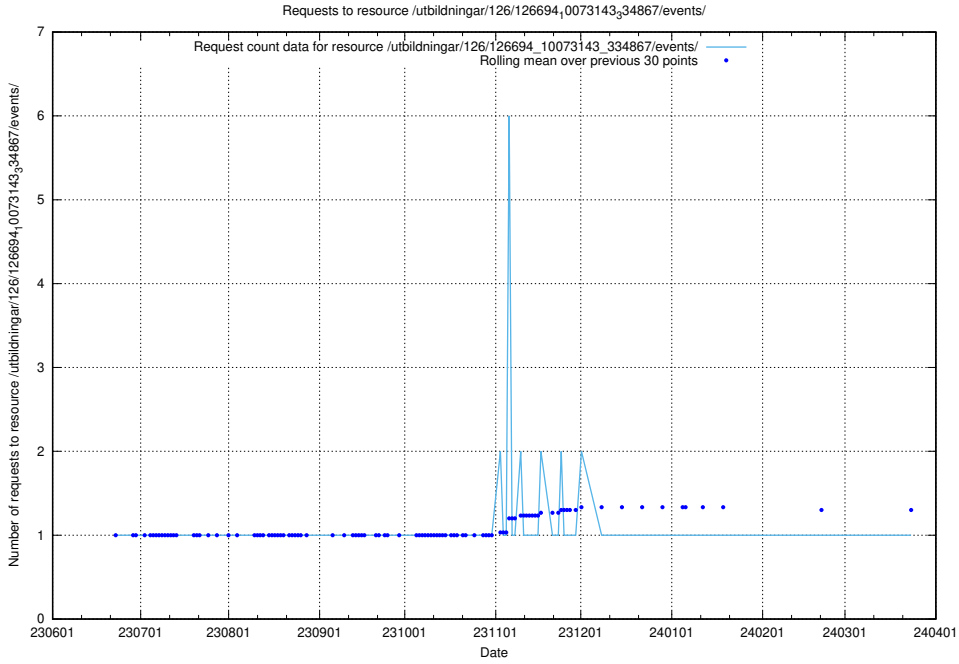

5.5692 Usage of /utbildningar/126/126694_10073143_334867/events/

Here, we count the number of requests to resource /utbildningar/126/126694_10073143_334867/events/