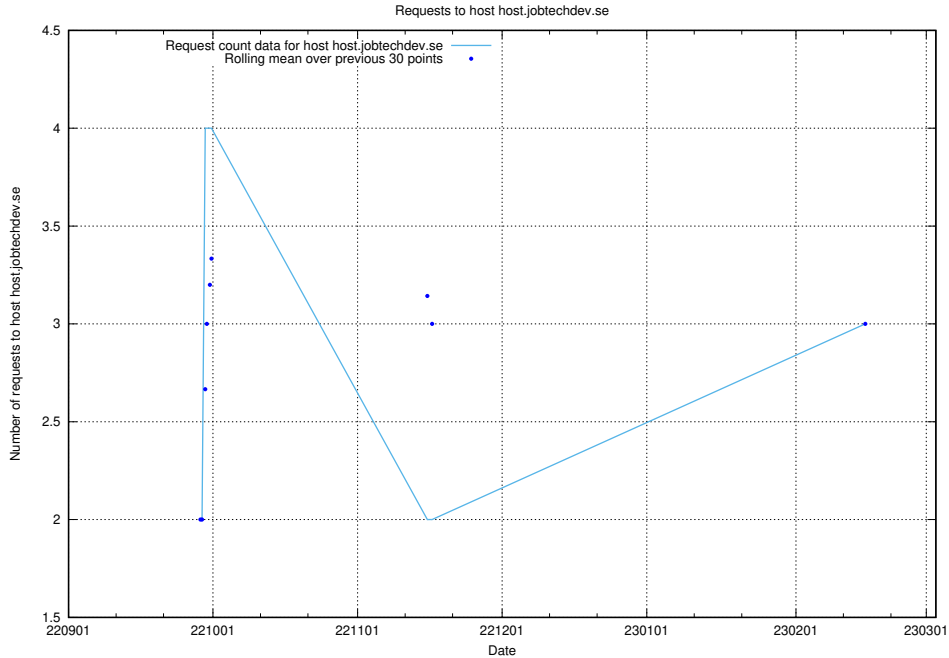

7.186 Usage of host.jobtechdev.se

Here, we count the number of requests to host host.jobtechdev.se.