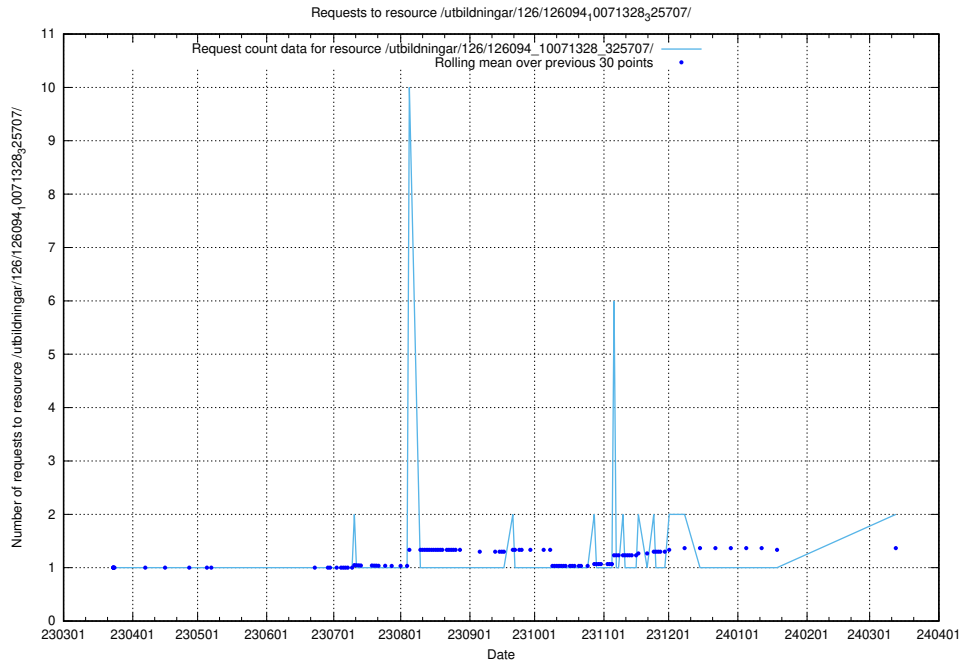

5.974 Usage of /utbildningar/126/126094_10071328_325707/

Here, we count the number of requests to resource /utbildningar/126/126094_10071328_325707/.