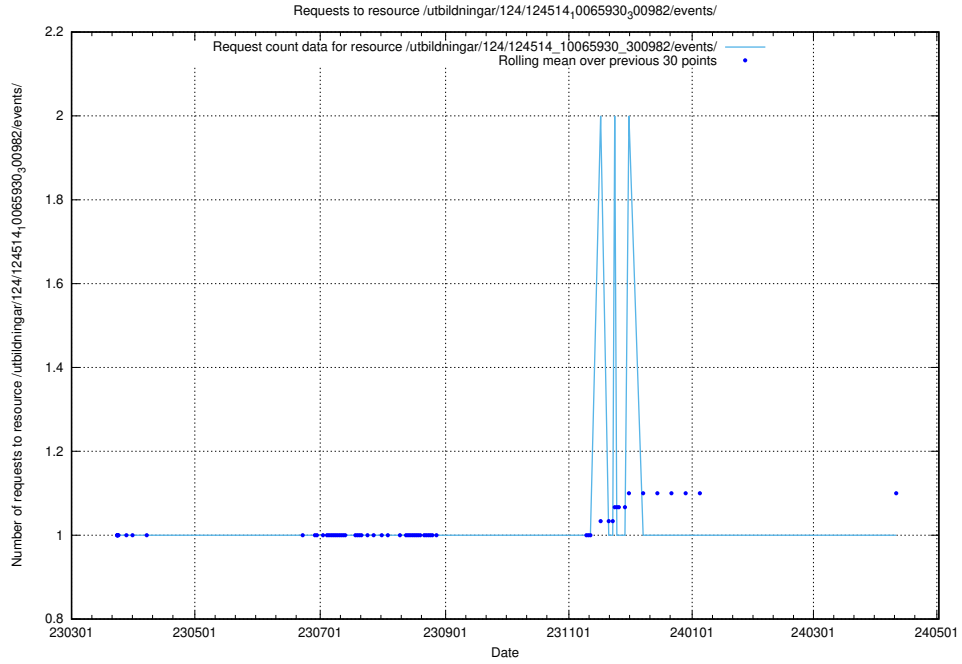

5.1960 Usage of /utbildningar/124/124514_10065930_300982/events/

Here, we count the number of requests to resource /utbildningar/124/124514_10065930_300982/events/