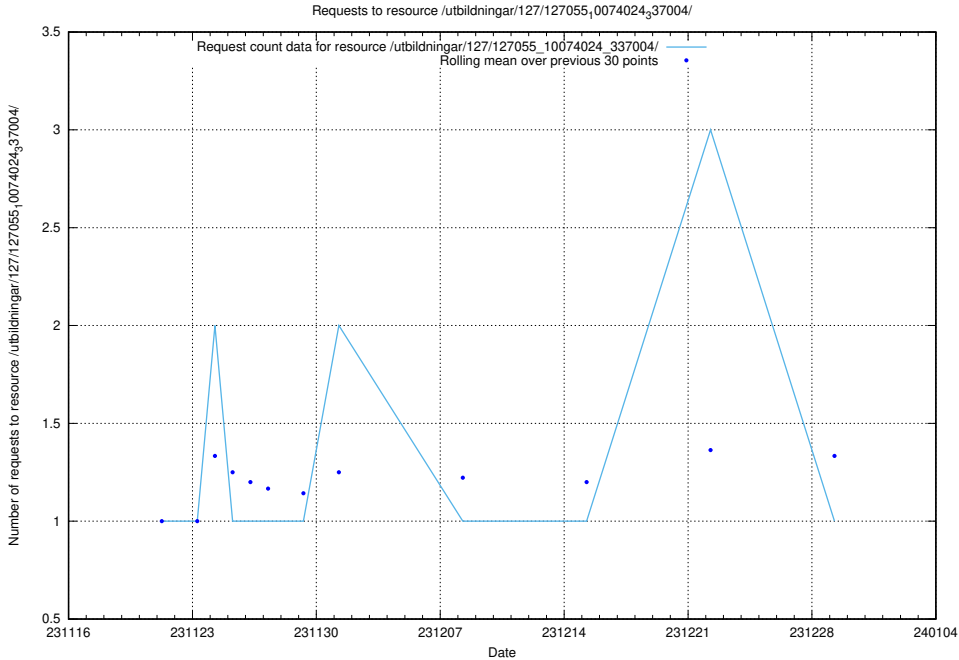

5.4118 Usage of /utbildningar/127/127055_10074024_337004/

Here, we count the number of requests to resource /utbildningar/127/127055_10074024_337004/.