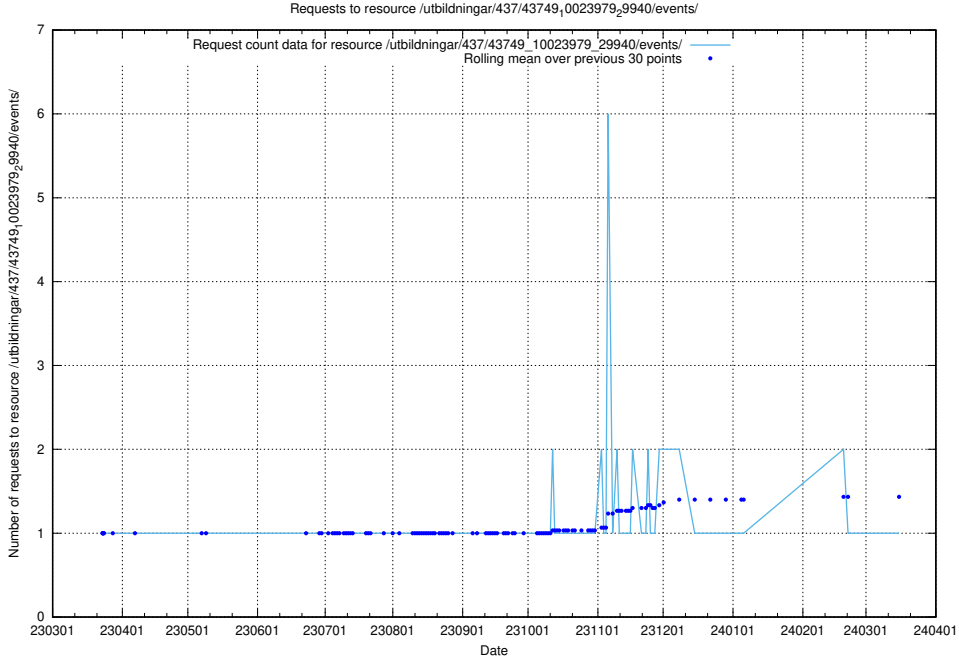

Here, we count the number of requests to resource /utbildningar/437/43749\_10023979\_29940/events/.