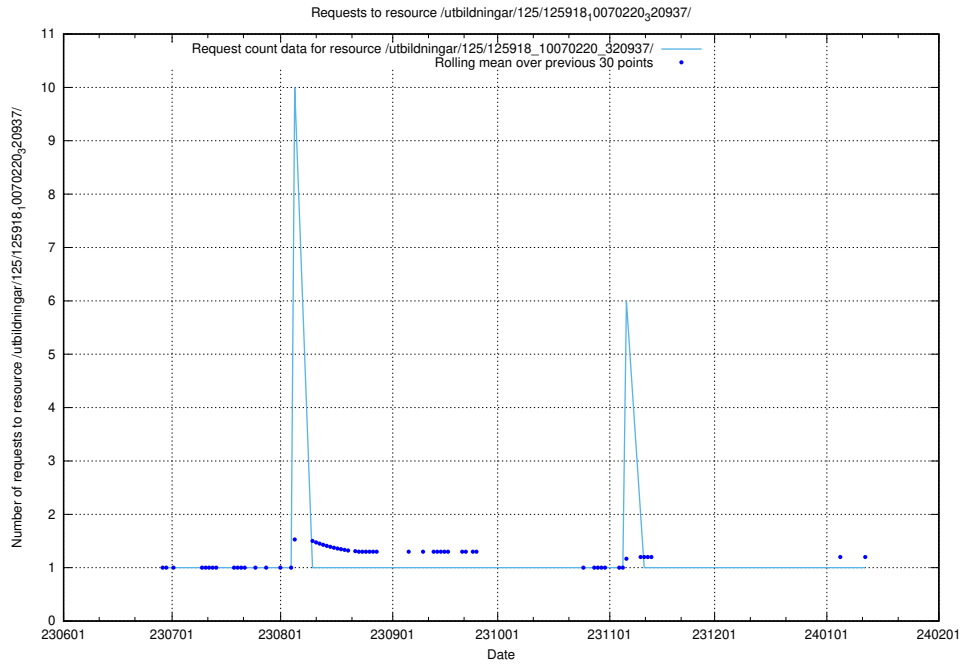

5.5522 Usage of /utbildningar/125/125918_10070220_320937/

Here, we count the number of requests to resource /utbildningar/125/125918_10070220_320937/.