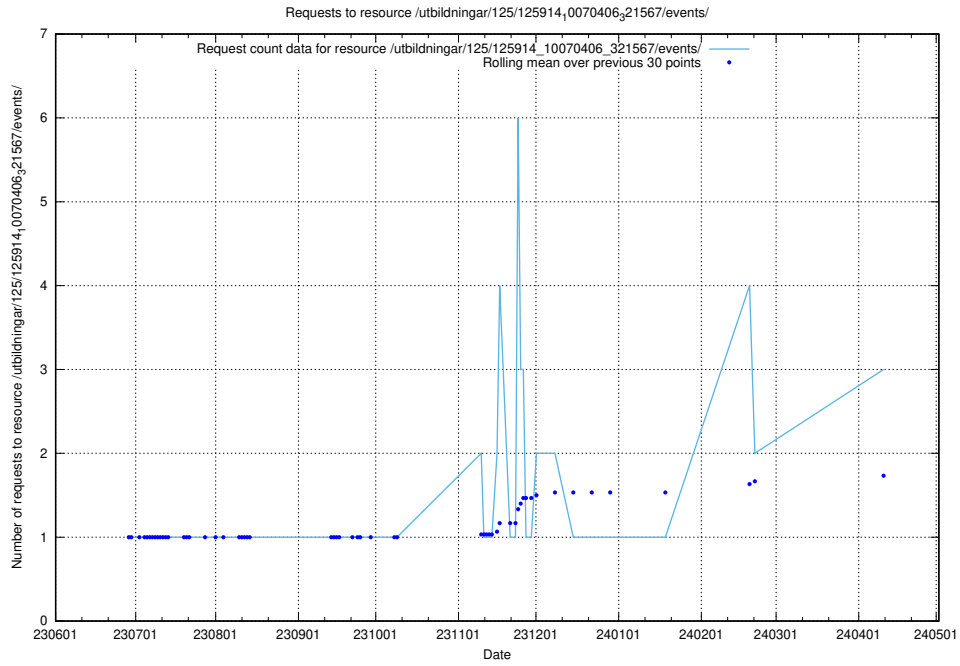

5.386 Usage of /utbildningar/125/125914_10070406_321567/events/

Here, we count the number of requests to resource /utbildningar/125/125914_10070406_321567/events/