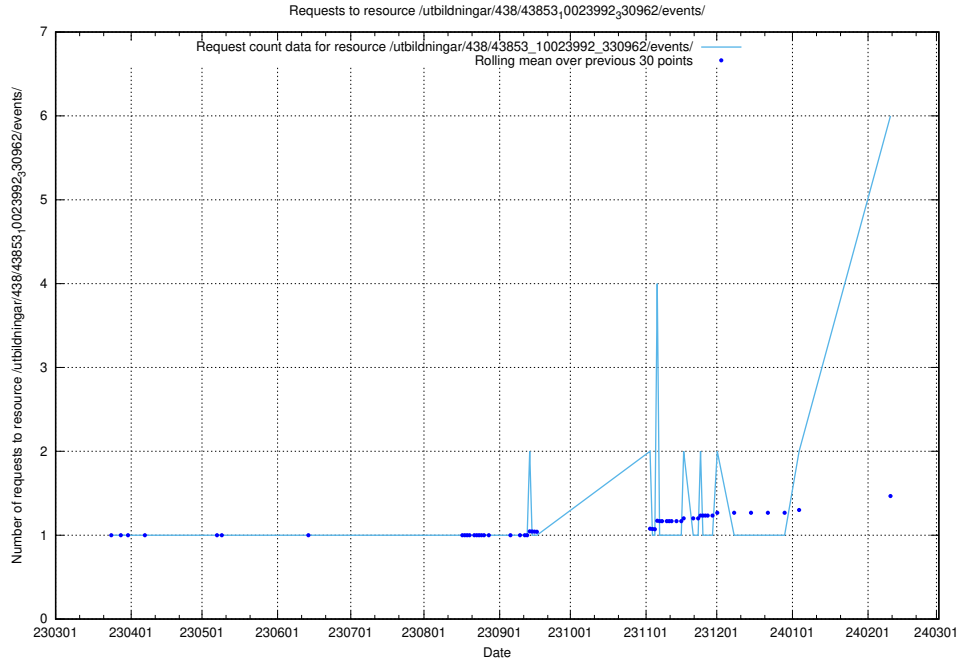

5.99 Usage of /utbildningar/438/43853_10023992_330962/events/

Here, we count the number of requests to resource /utbildningar/438/43853_10023992_330962/events/.