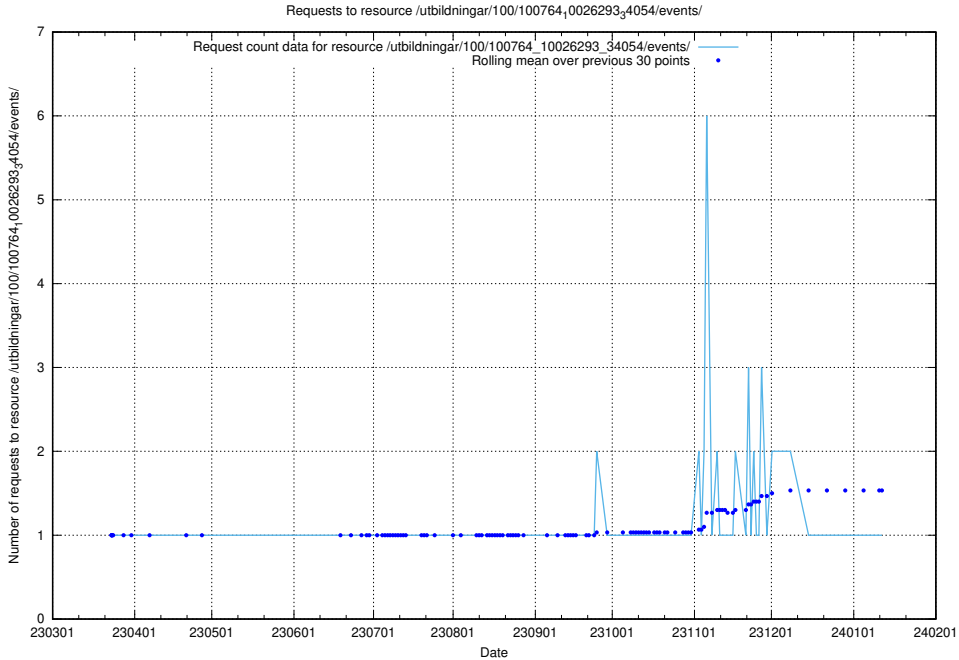

5.5593 Usage of /utbildningar/100/100764_10026293_34054/events/

Here, we count the number of requests to resource /utbildningar/100/100764_10026293_34054/events/.