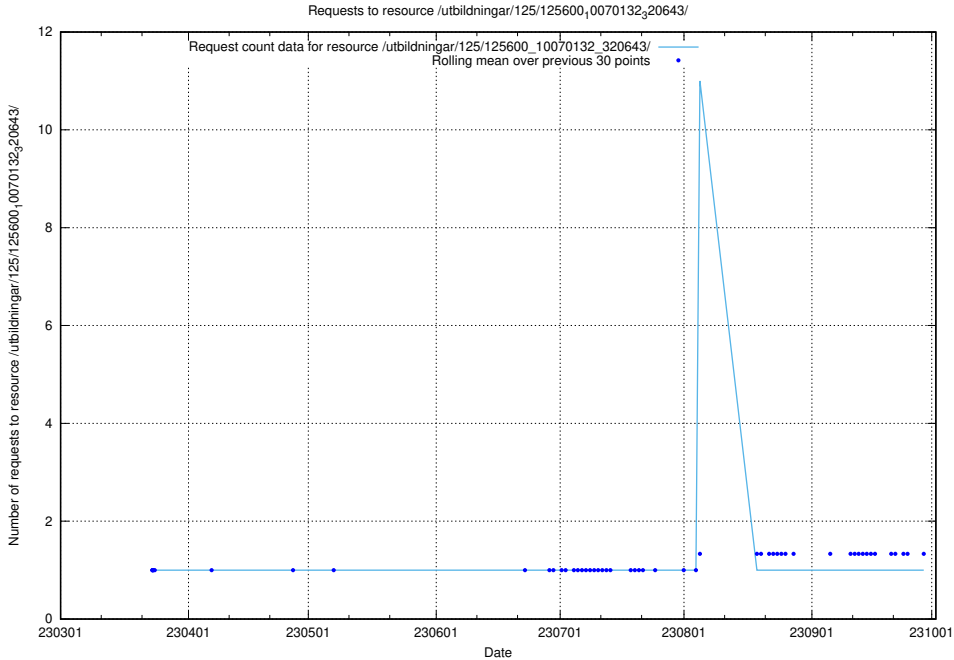

5.1107 Usage of /utbildningar/125/125600_10070132_320643/

Here, we count the number of requests to resource /utbildningar/125/125600_10070132_320643/.