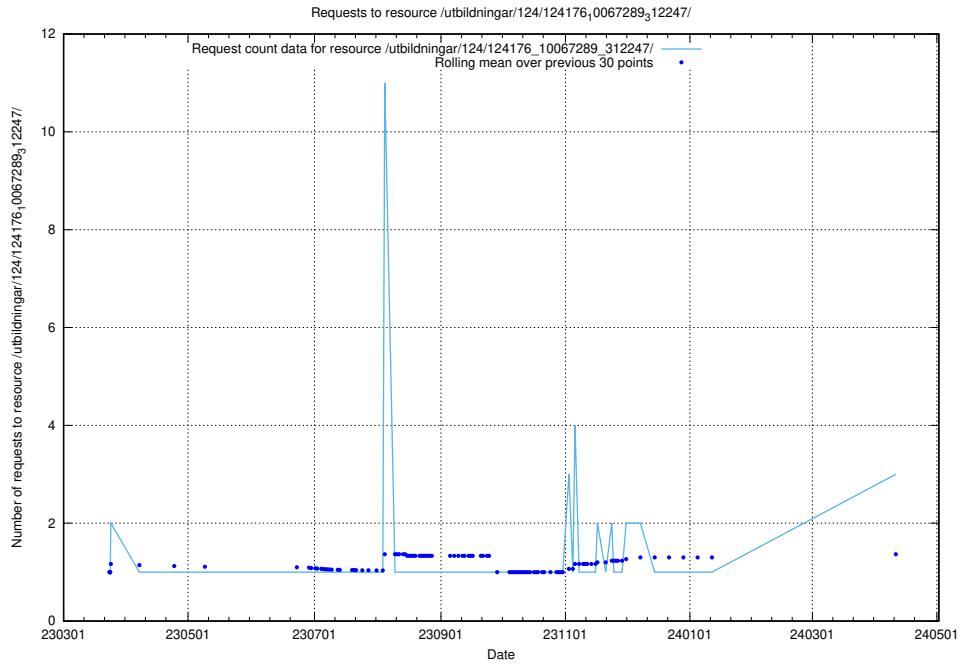

5.337 Usage of /utbildningar/124/124176_10067289_312247/

Here, we count the number of requests to resource /utbildningar/124/124176_10067289_312247/.