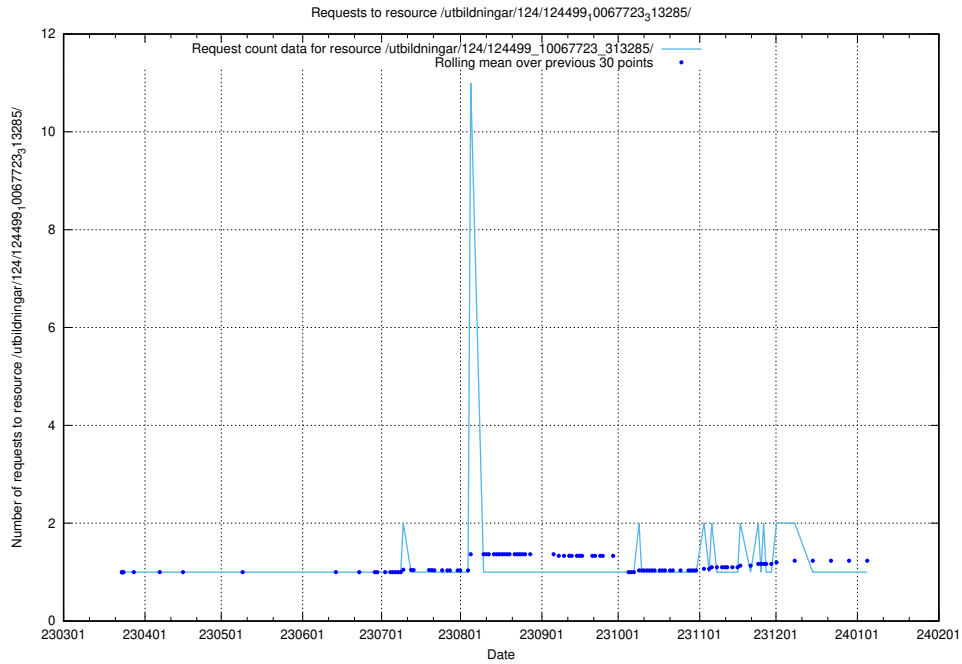

5.2590 Usage of /utbildningar/124/124499_10067723_313285/

Here, we count the number of requests to resource /utbildningar/124/124499_10067723_313285/.