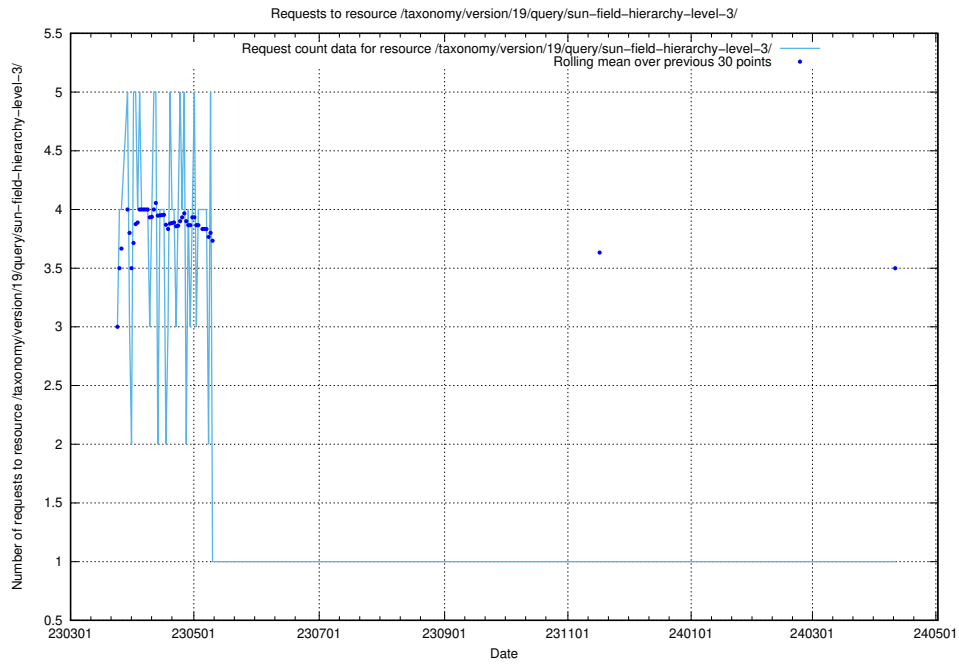

5.6146 Usage of /taxonomy/version/19/query/sun-field-hierarchy-level-3/

Here, we count the number of requests to resource /taxonomy/version/19/query/sun-field-hierarchy-level-3/.