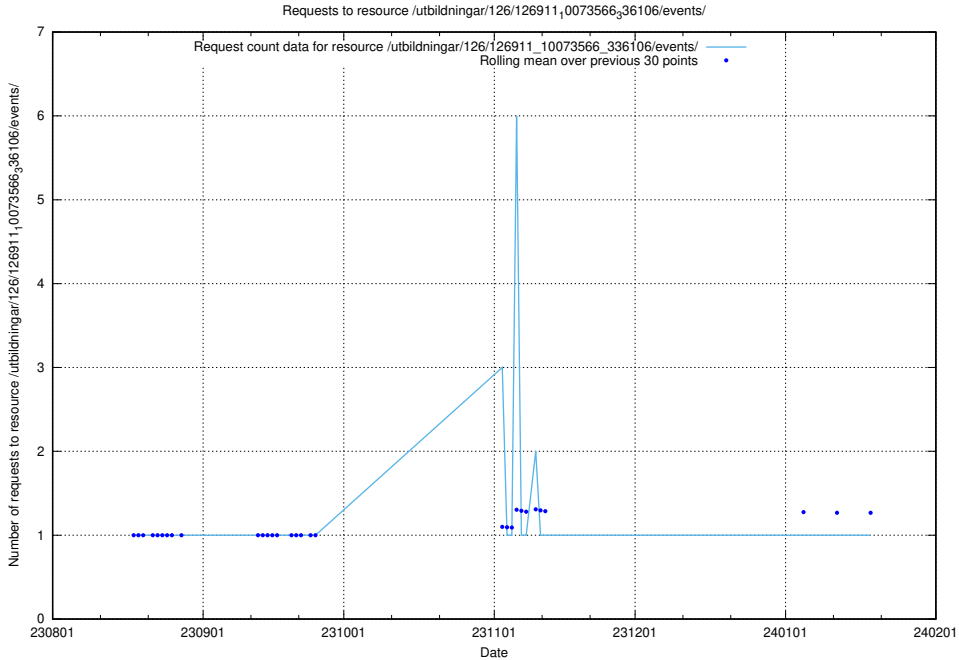

5.4827 Usage of /utbildningar/126/126911_10073566_336106/events/

Here, we count the number of requests to resource /utbildningar/126/126911_10073566_336106/events/