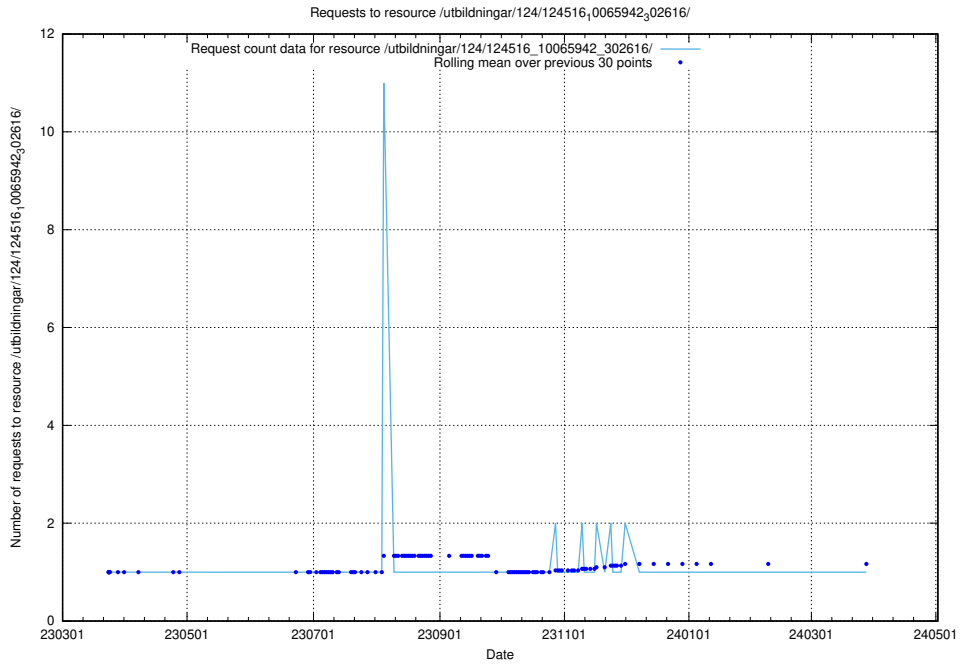

### 5.1545 Usage of /utbildningar/124/124516\_10065862\_297615/events/

Here, we count the number of requests to resource /utbildningar/124/124516\_10065862\_297615/events/