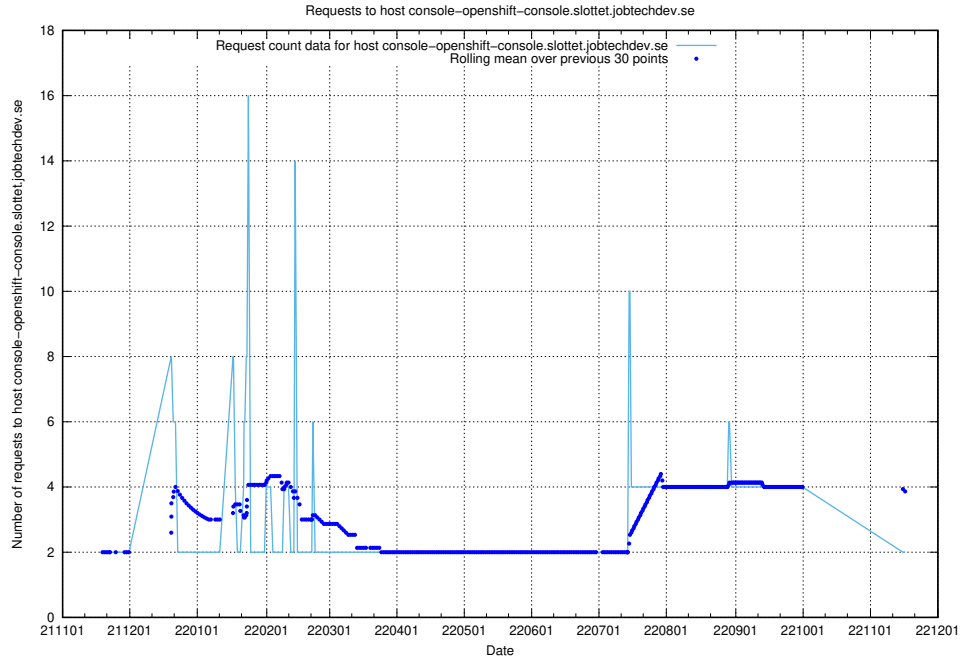

## 7.474 Usage of console-openshift-console.slottet.jobtechdev.se

Here, we count the number of requests to host console-openshift-console.slottet.jobtechdev.se.