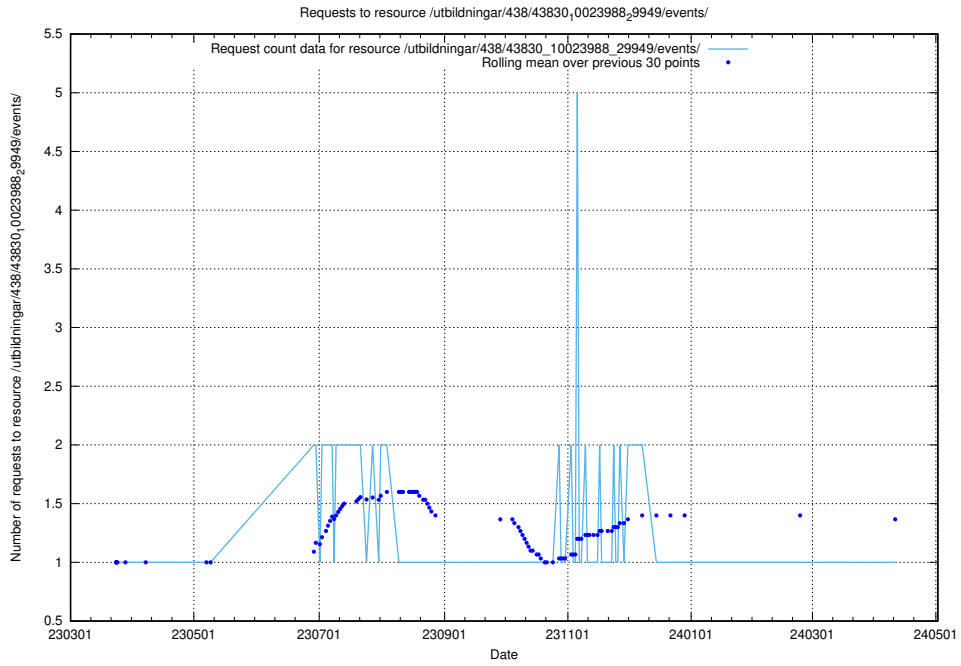

5.6365 Usage of /utbildningar/438/43830_10023988_29949/events/

Here, we count the number of requests to resource /utbildningar/438/43830_10023988_29949/events/.