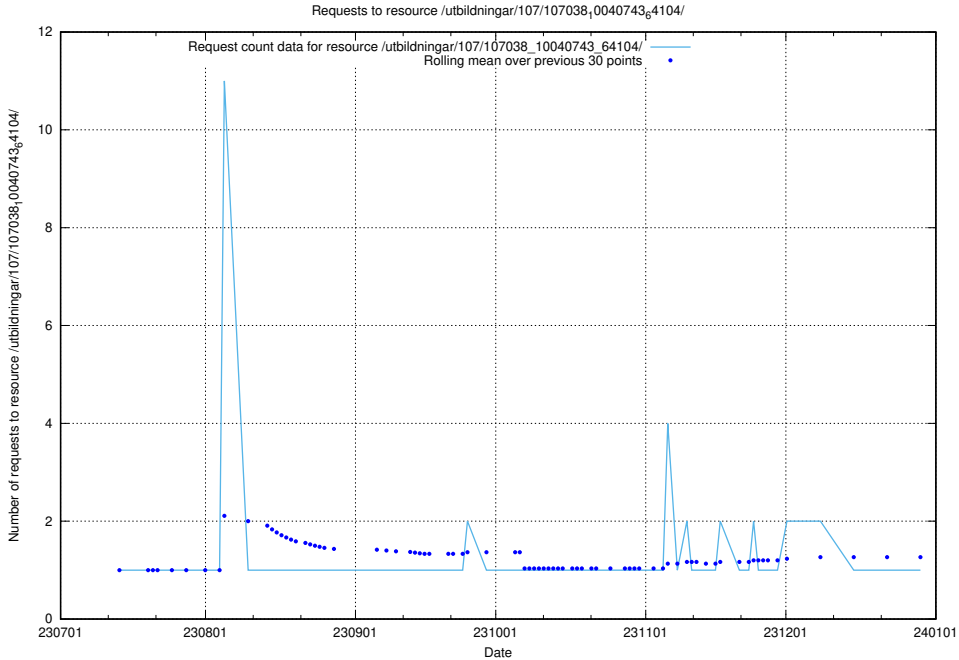

5.5133 Usage of /utbildningar/107/107038_10040743_64104/

Here, we count the number of requests to resource /utbildningar/107/107038_10040743_64104/.