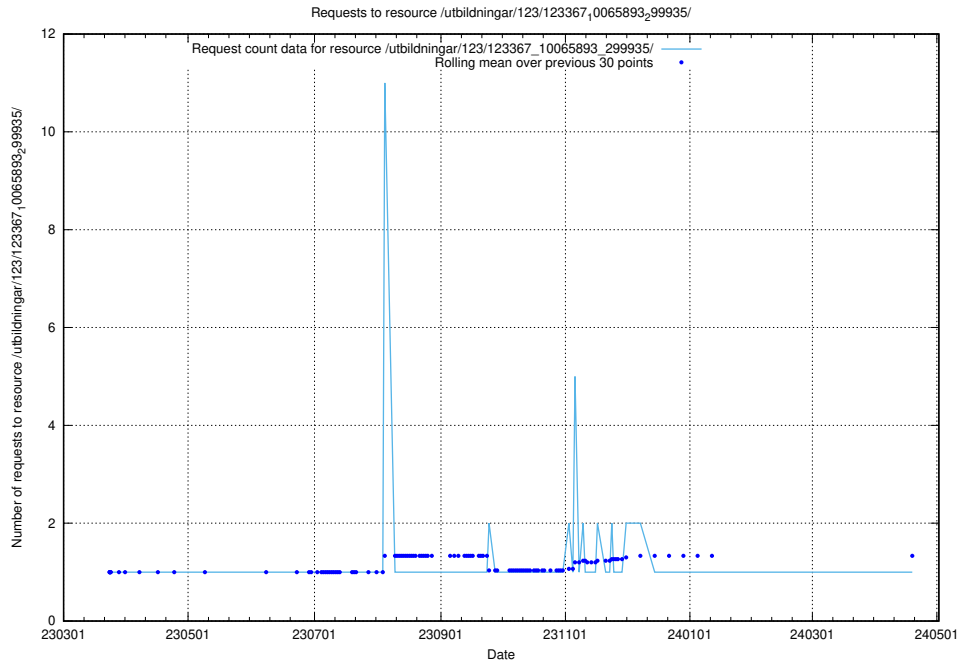

5.4805 Usage of /utbildningar/123/123367_10065893_299935/

Here, we count the number of requests to resource /utbildningar/123/123367_10065893_299935/.