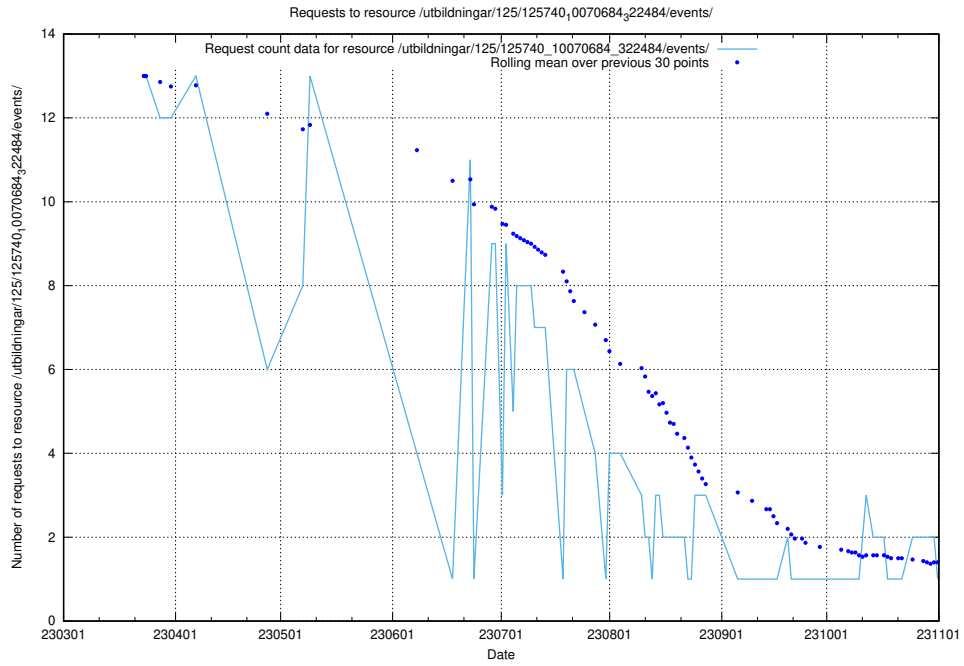

5.6275 Usage of /utbildningar/125/125740_10070684_322484/events/

Here, we count the number of requests to resource /utbildningar/125/125740_10070684_322484/events/