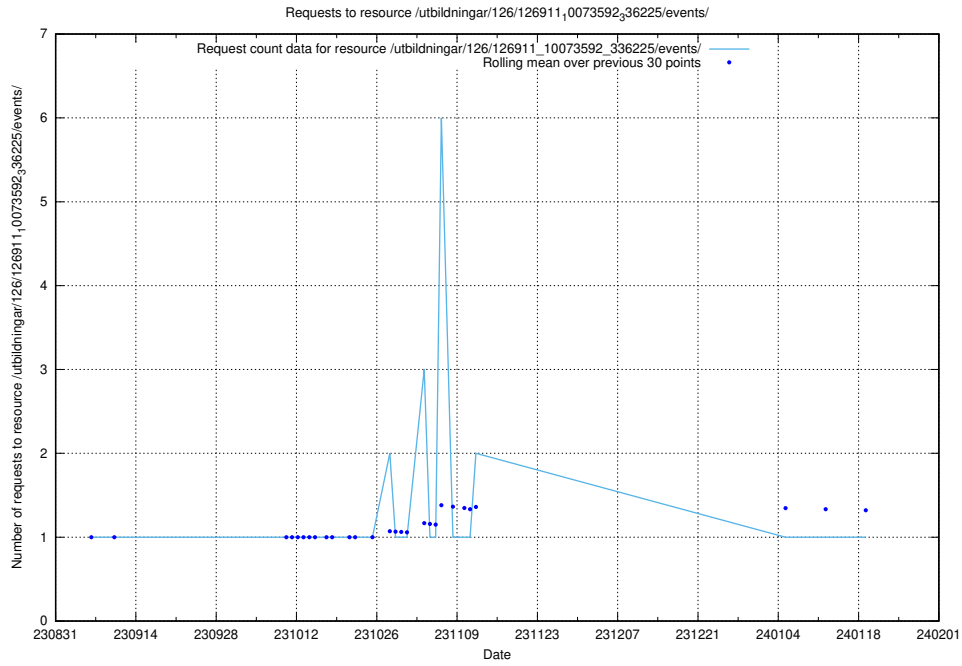

5.4717 Usage of /utbildningar/126/126911_10073592_336225/events/

Here, we count the number of requests to resource /utbildningar/126/126911_10073592_336225/events/