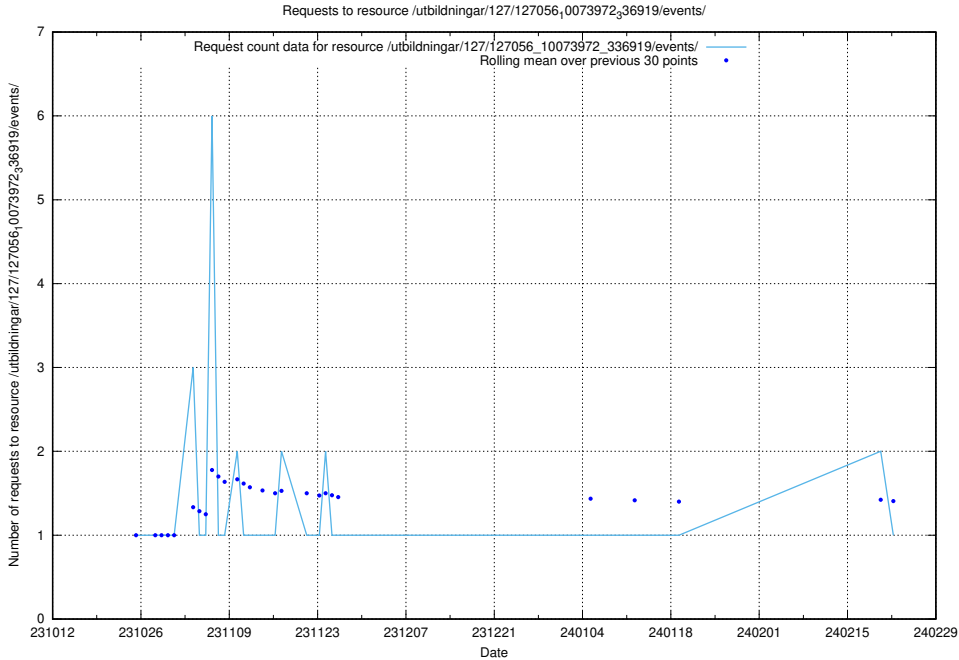

5.4279 Usage of /utbildningar/127/127056_10073972_336919/events/

Here, we count the number of requests to resource /utbildningar/127/127056_10073972_336919/events/