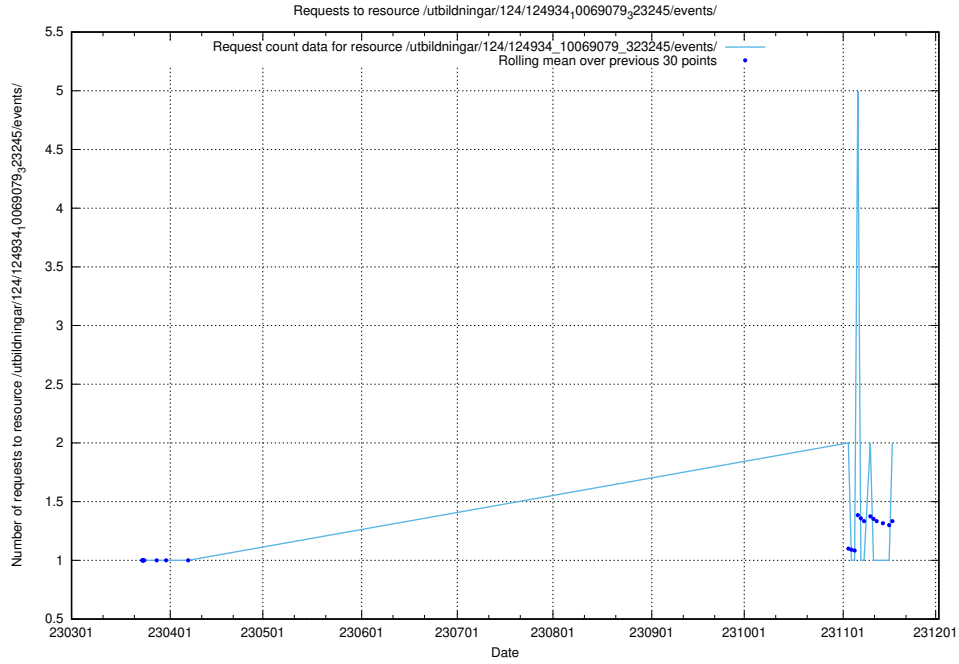

5.502 Usage of /utbildningar/124/124934_10069079_323245/events/

Here, we count the number of requests to resource /utbildningar/124/124934_10069079_323245/events/