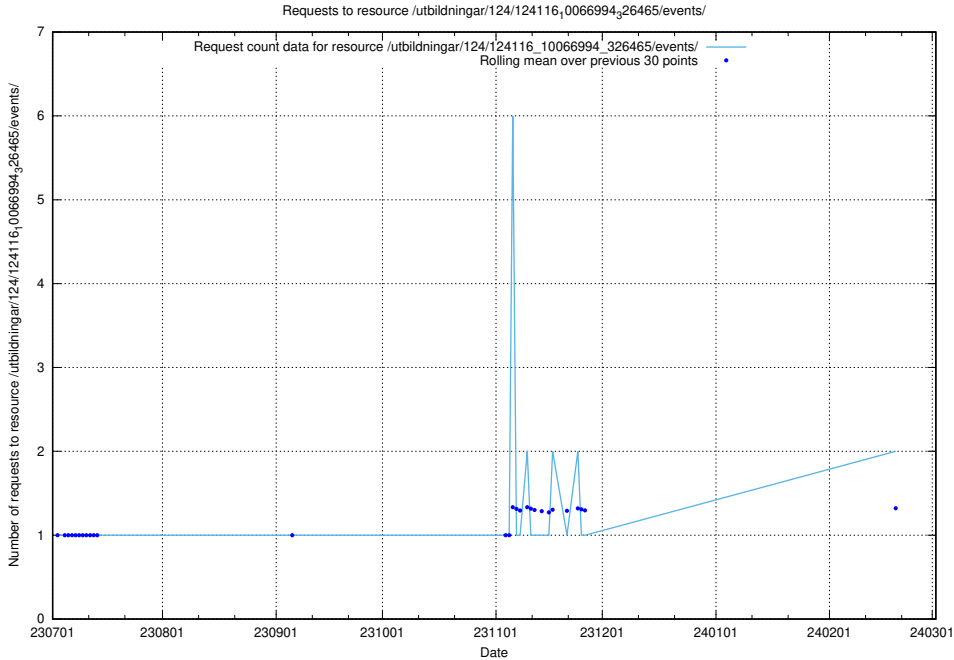

5.829 Usage of /utbildningar/124/124116_10066994_326465/events/

Here, we count the number of requests to resource /utbildningar/124/124116_10066994_326465/events/