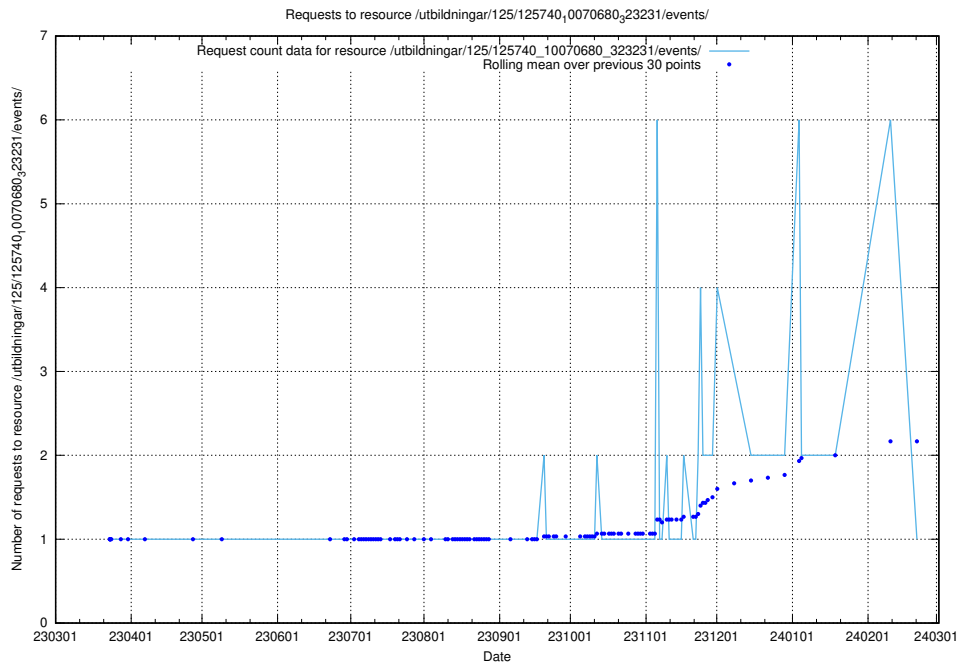

5.1010 Usage of /utbildningar/125/125740_10070680_323231/events/

Here, we count the number of requests to resource /utbildningar/125/125740_10070680_323231/events/