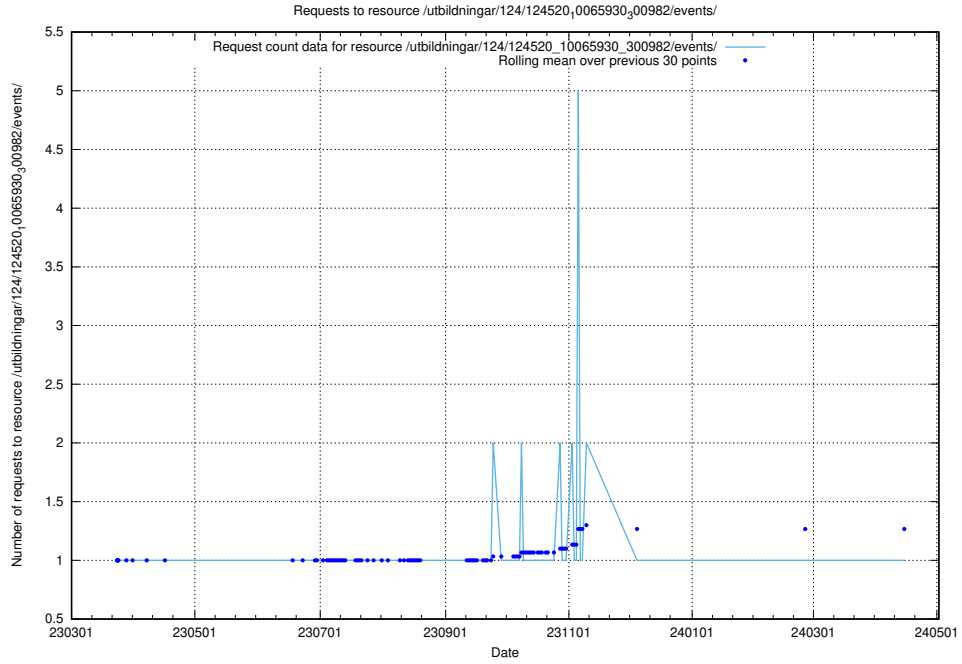

5.1274 Usage of /utbildningar/124/124520_10065930_300982/events/

Here, we count the number of requests to resource /utbildningar/124/124520_10065930_300982/events/