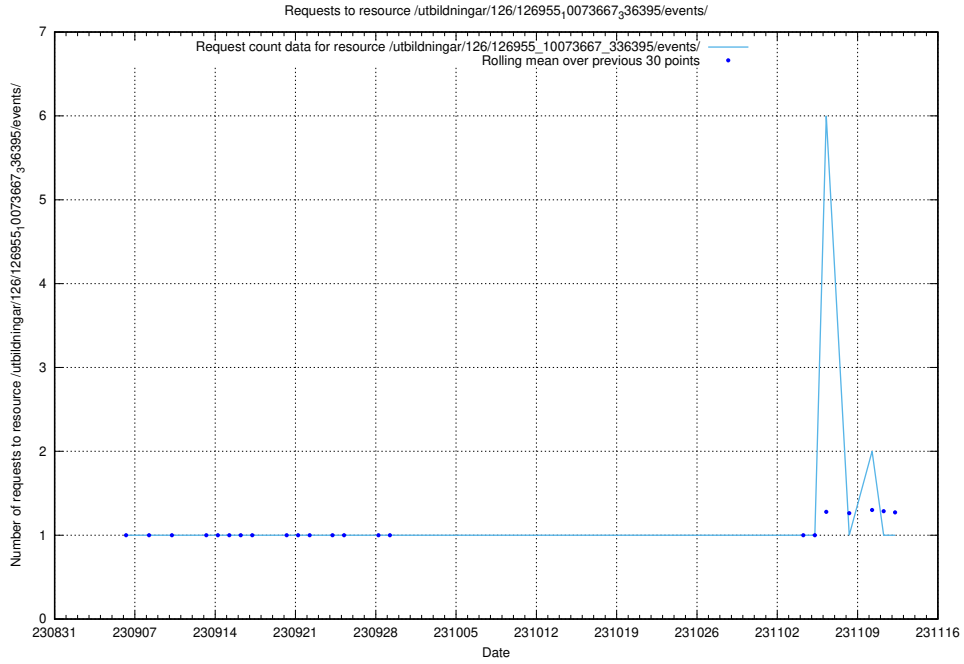

5.4712 Usage of /utbildningar/126/126955_10073667_336395/events/

Here, we count the number of requests to resource /utbildningar/126/126955_10073667_336395/events/