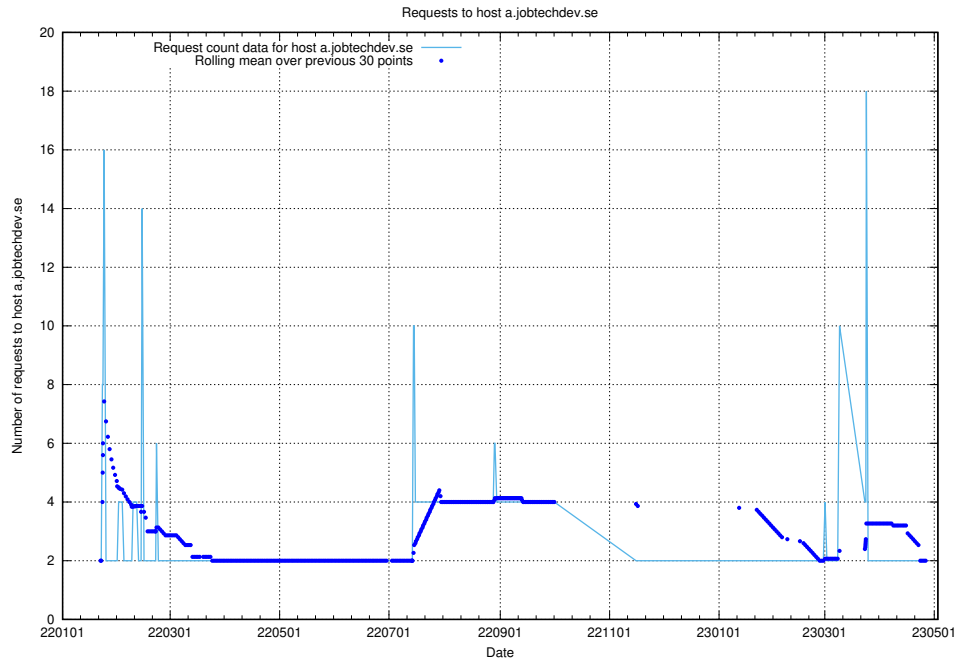

### 7.267 Usage of game.jobtechdev.se

Here, we count the number of requests to host game.jobtechdev.se.