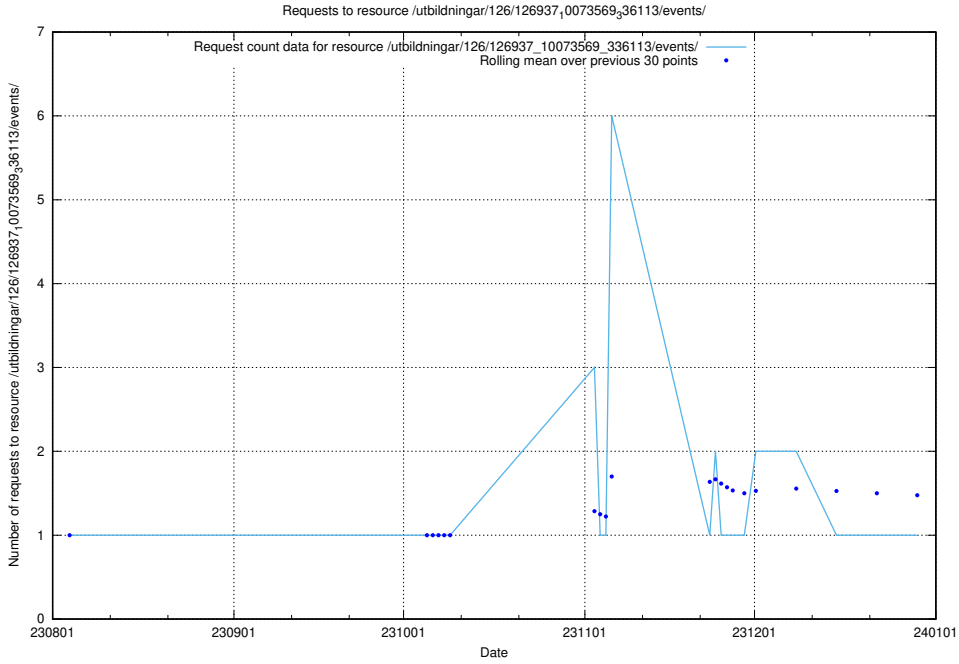

5.4920 Usage of /utbildningar/126/126937_10073569_336113/events/

Here, we count the number of requests to resource /utbildningar/126/126937_10073569_336113/events/