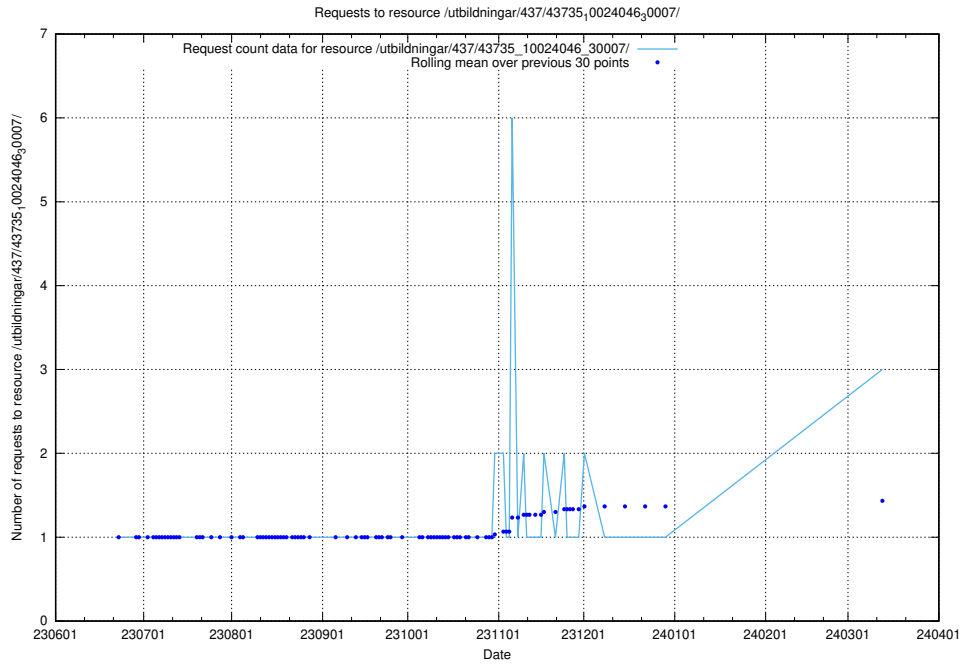

5.390 Usage of /utbildningar/437/43735_10024046_30007/

Here, we count the number of requests to resource /utbildningar/437/43735_10024046_30007/.