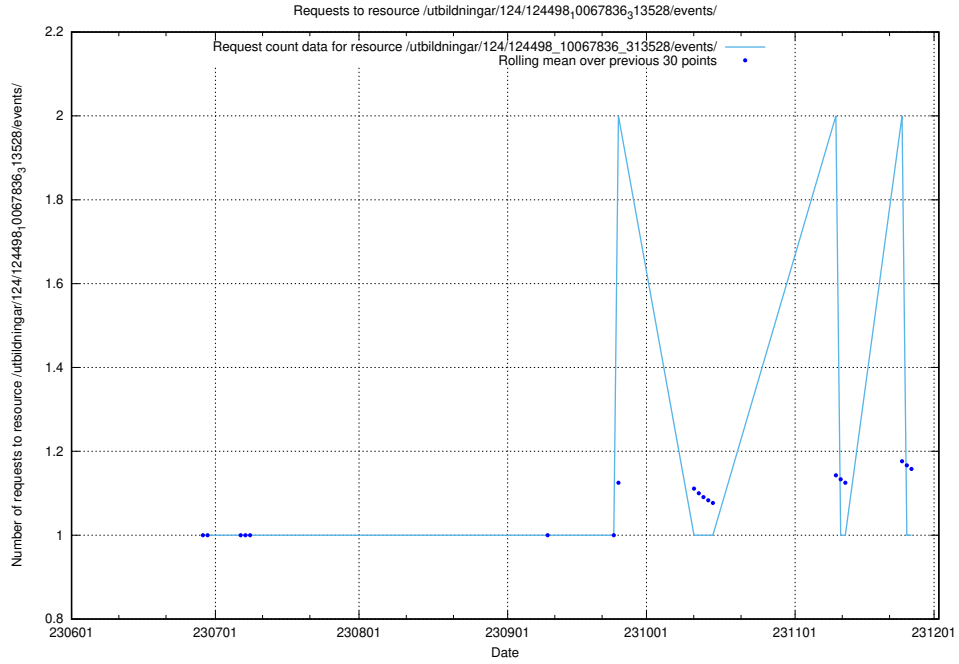

5.5569 Usage of /utbildningar/124/124498_10067836_313528/events/

Here, we count the number of requests to resource /utbildningar/124/124498_10067836_313528/events/