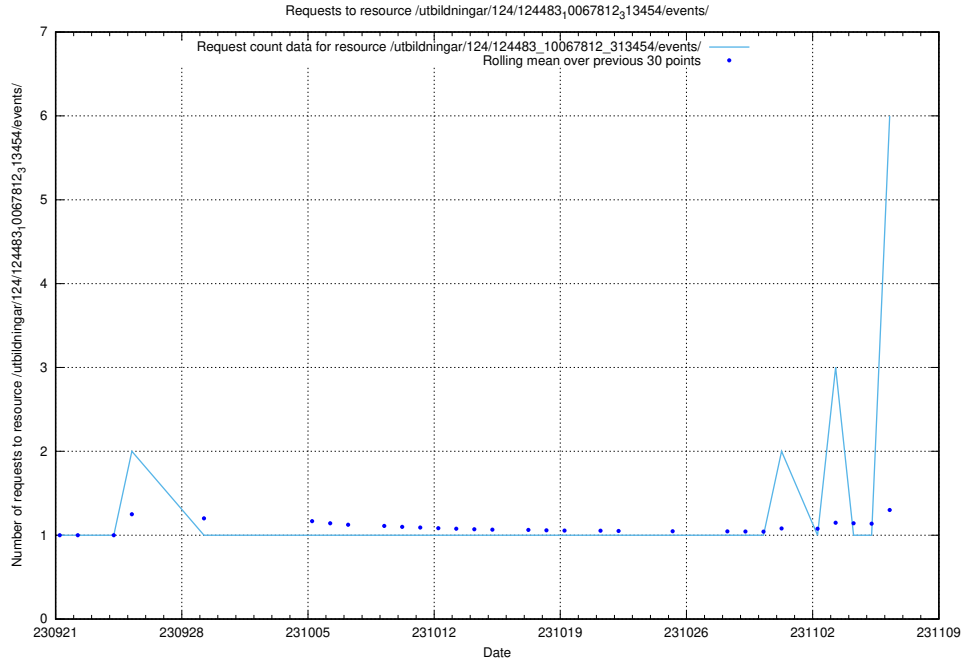

### 5.73 Usage of /utbildningar/124/124483\_10067812\_313454/events/

Here, we count the number of requests to resource /utbildningar/124/124483\_10067812\_313454/events/