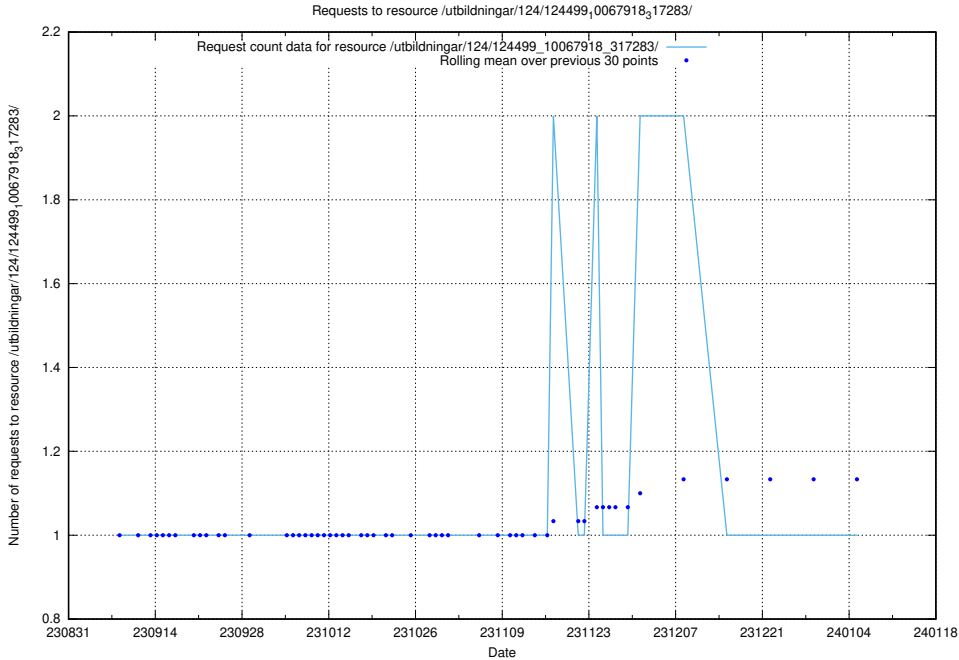

5.4698 Usage of /utbildningar/124/124499_10067918_317283/

Here, we count the number of requests to resource /utbildningar/124/124499_10067918_317283/.