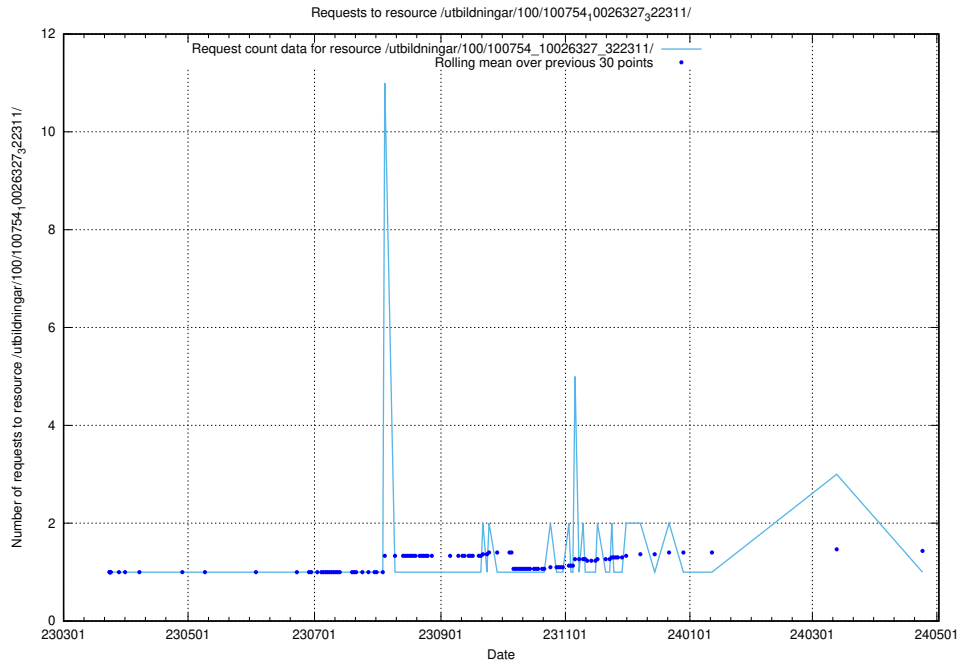

5.5641 Usage of /utbildningar/100/100754_10026327_322311/

Here, we count the number of requests to resource /utbildningar/100/100754_10026327_322311/.