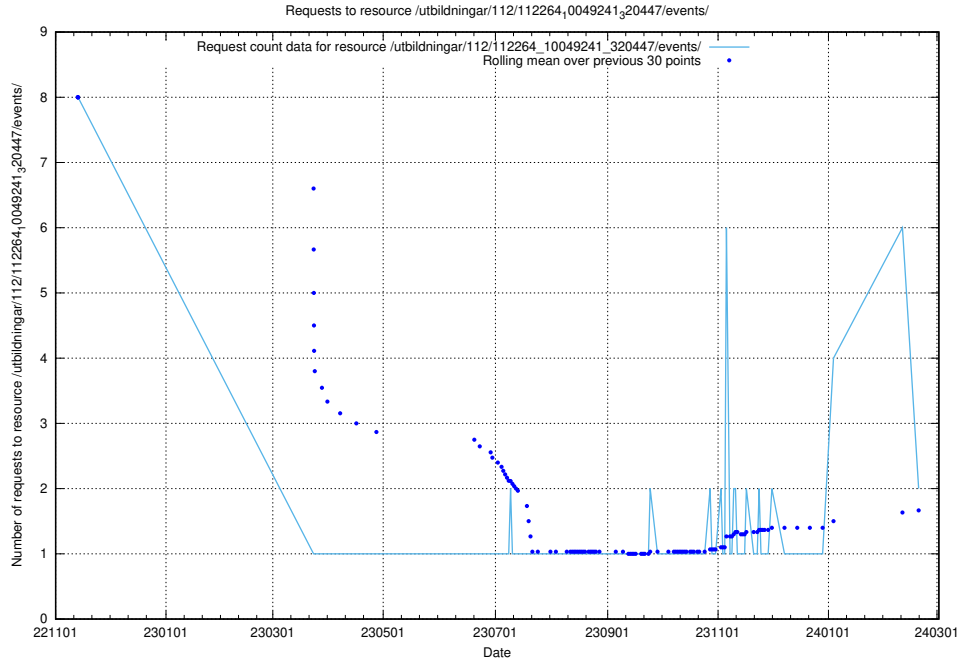

5.869 Usage of /utbildningar/112/112264_10049241_320447/events/

Here, we count the number of requests to resource /utbildningar/112/112264_10049241_320447/events/