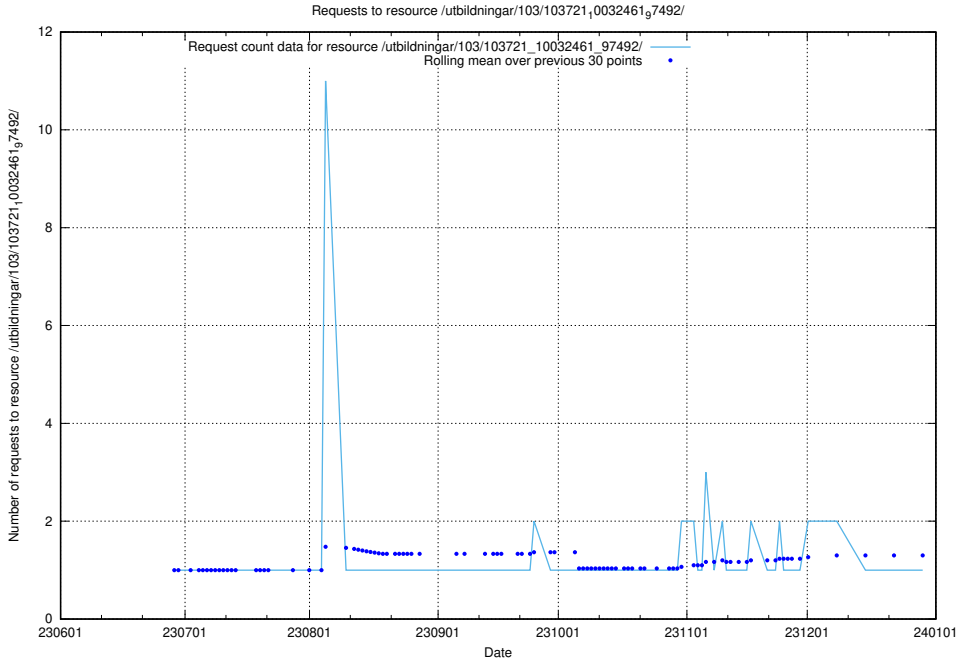

5.5592 Usage of /utbildningar/103/103721_10032461_97492/

Here, we count the number of requests to resource /utbildningar/103/103721_10032461_97492/.