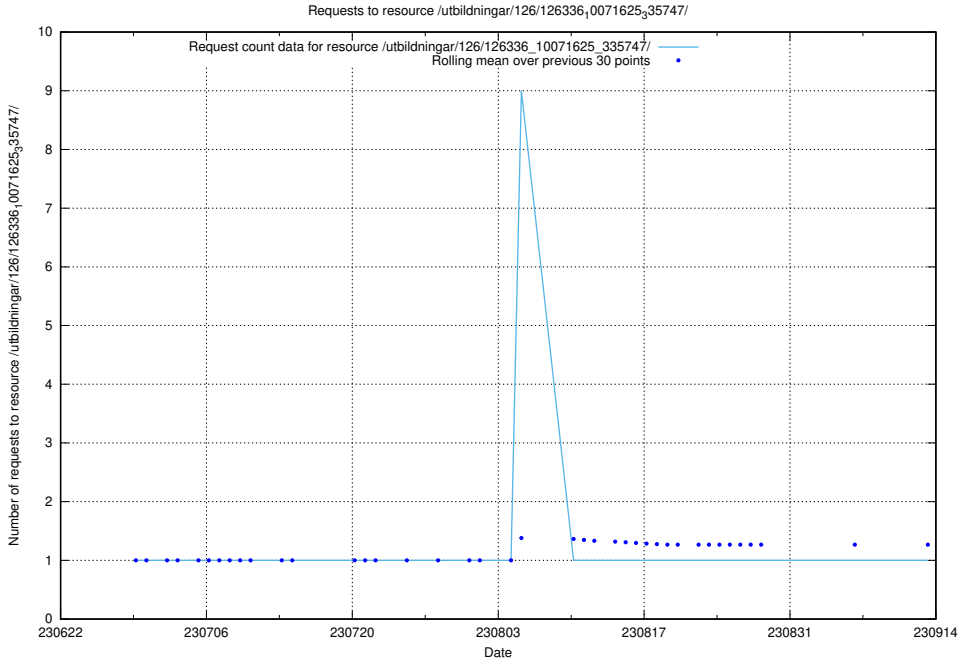

5.5514 Usage of /utbildningar/126/126336_10071625_335747/

Here, we count the number of requests to resource /utbildningar/126/126336_10071625_335747/.