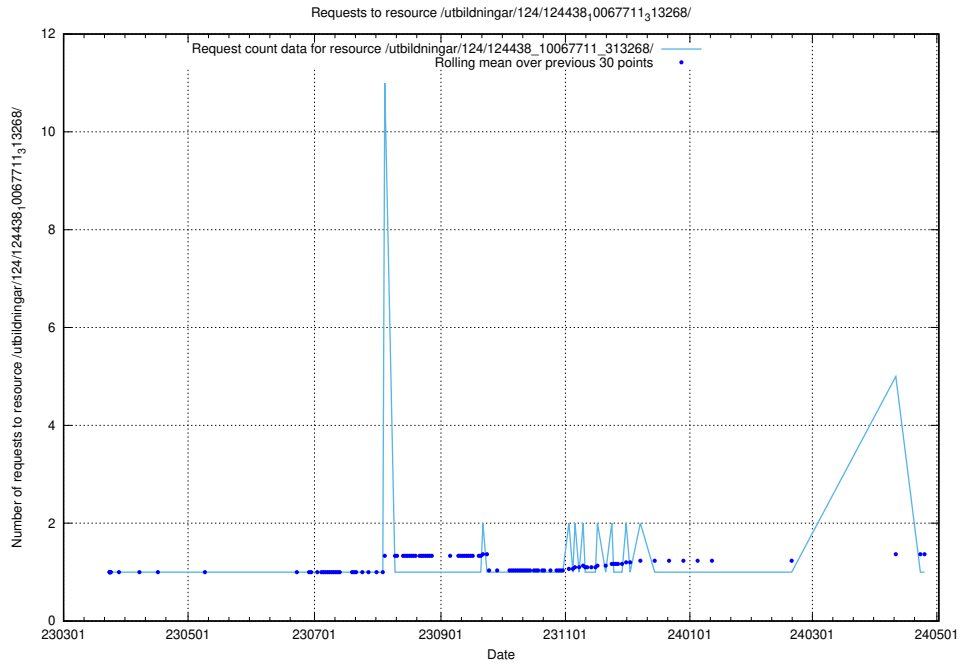

5.3778 Usage of /utbildningar/124/124438_10067711_313268/

Here, we count the number of requests to resource /utbildningar/124/124438_10067711_313268/.