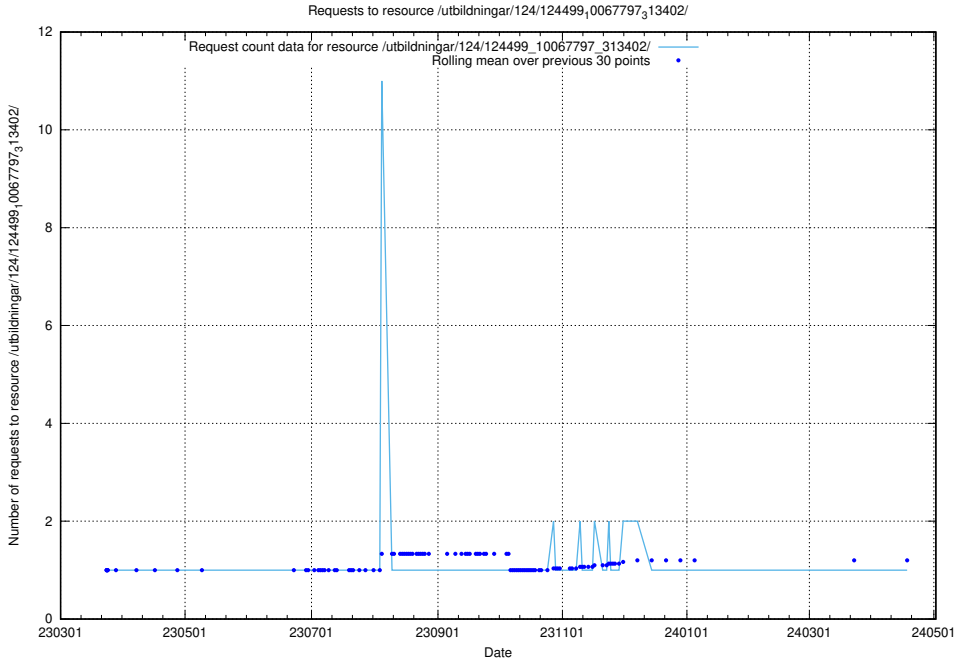

5.2548 Usage of /utbildningar/124/124499_10067797_313402/

Here, we count the number of requests to resource /utbildningar/124/124499_10067797_313402/.