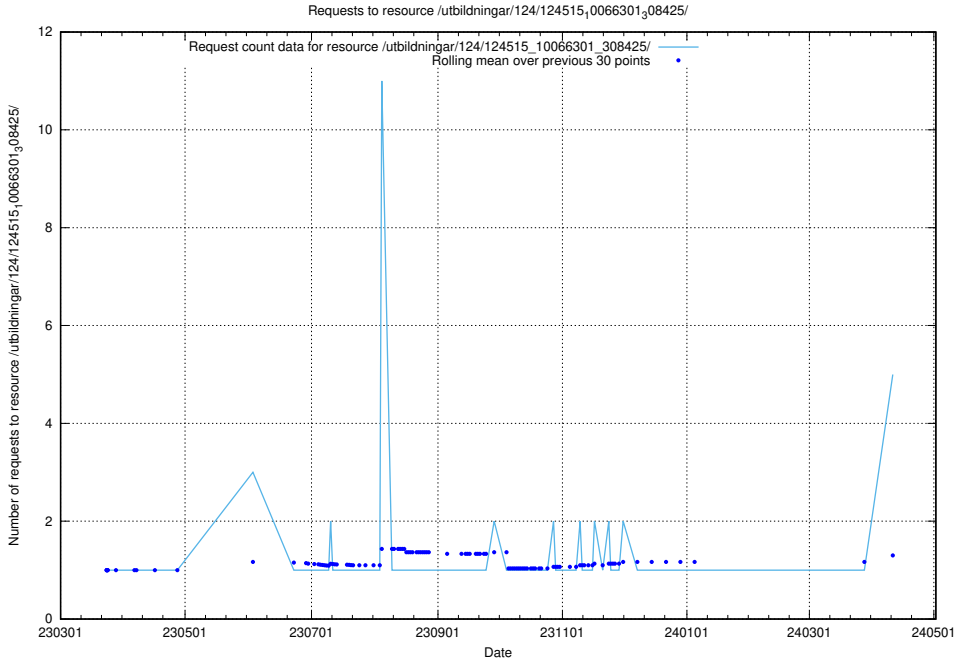

5.124 Usage of /utbildningar/124/124515_10066301_308425/

Here, we count the number of requests to resource /utbildningar/124/124515_10066301_308425/.