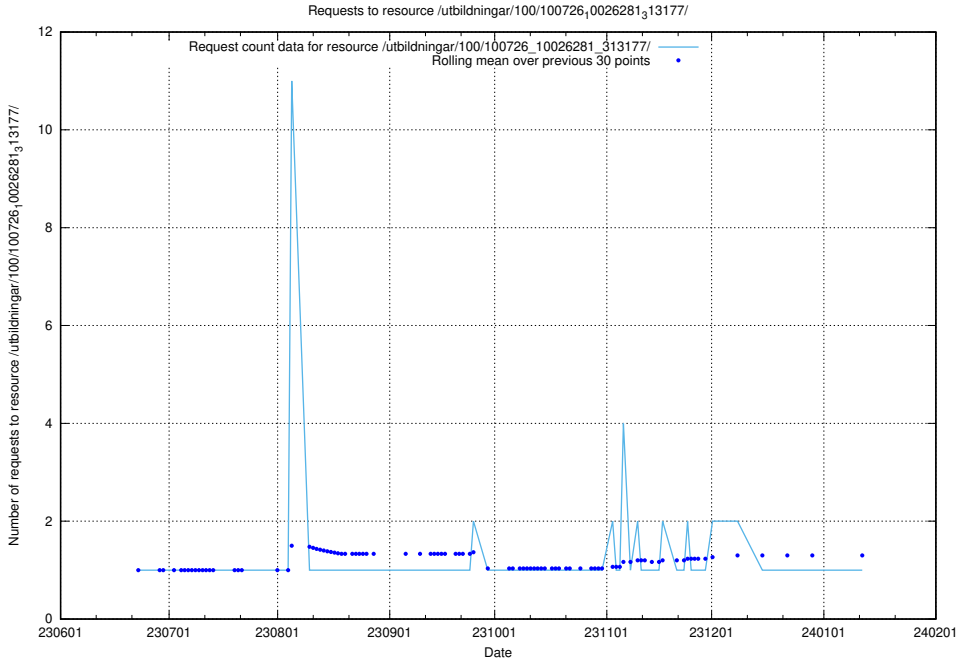

5.5898 Usage of /utbildningar/100/100726_10026281_313177/

Here, we count the number of requests to resource /utbildningar/100/100726_10026281_313177/.