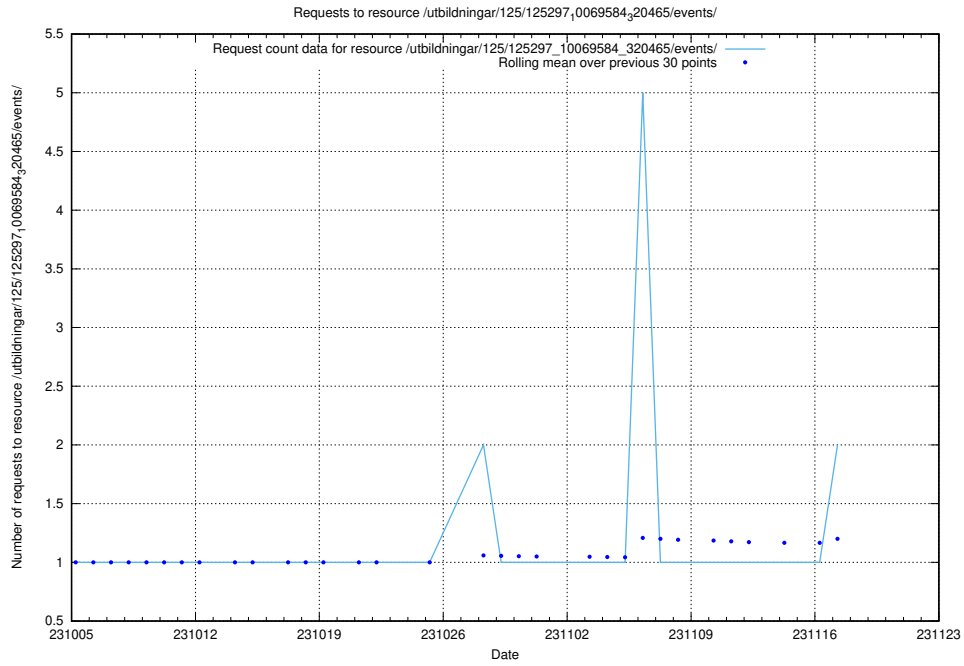

5.740 Usage of /utbildningar/125/125297_10069584_320465/events/

Here, we count the number of requests to resource /utbildningar/125/125297_10069584_320465/events/