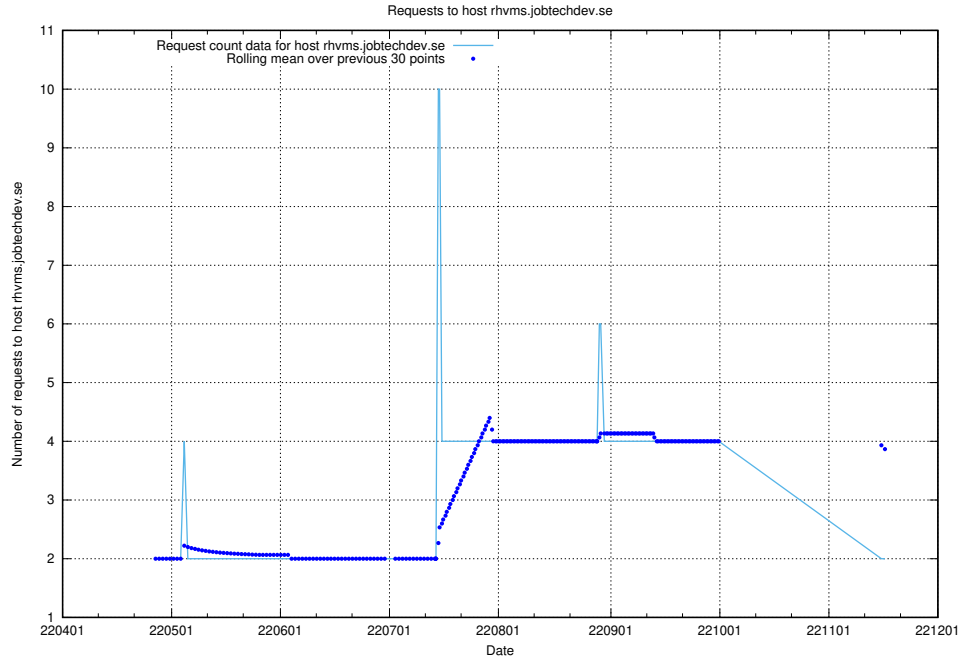

7.450 Usage of rhvms.jobtechdev.se

Here, we count the number of requests to host rhvms.jobtechdev.se.