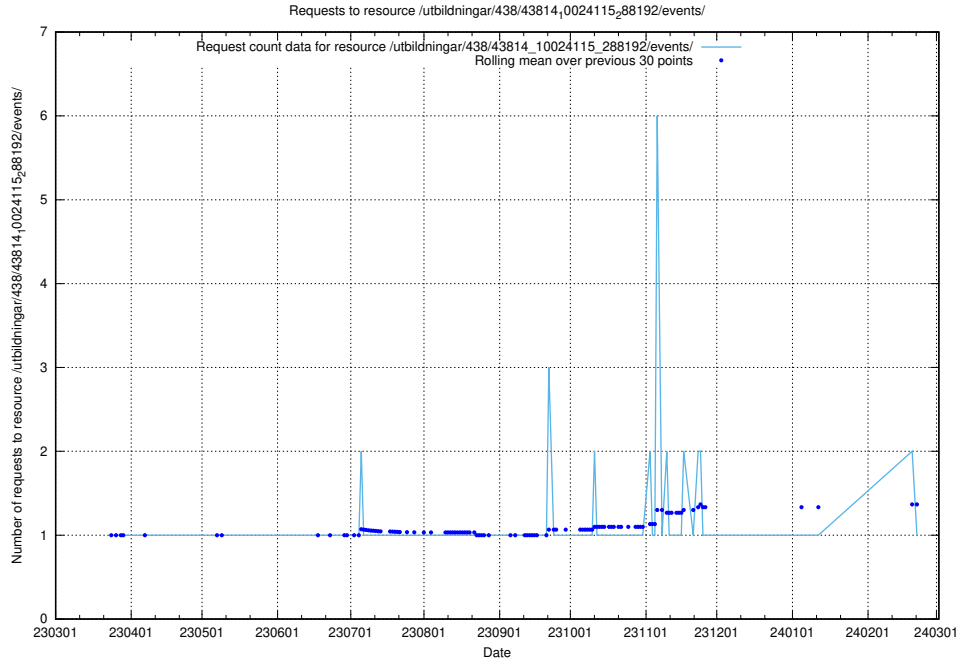

5.6199 Usage of /utbildningar/438/43814_10024115_288192/events/

Here, we count the number of requests to resource /utbildningar/438/43814_10024115_288192/events/.