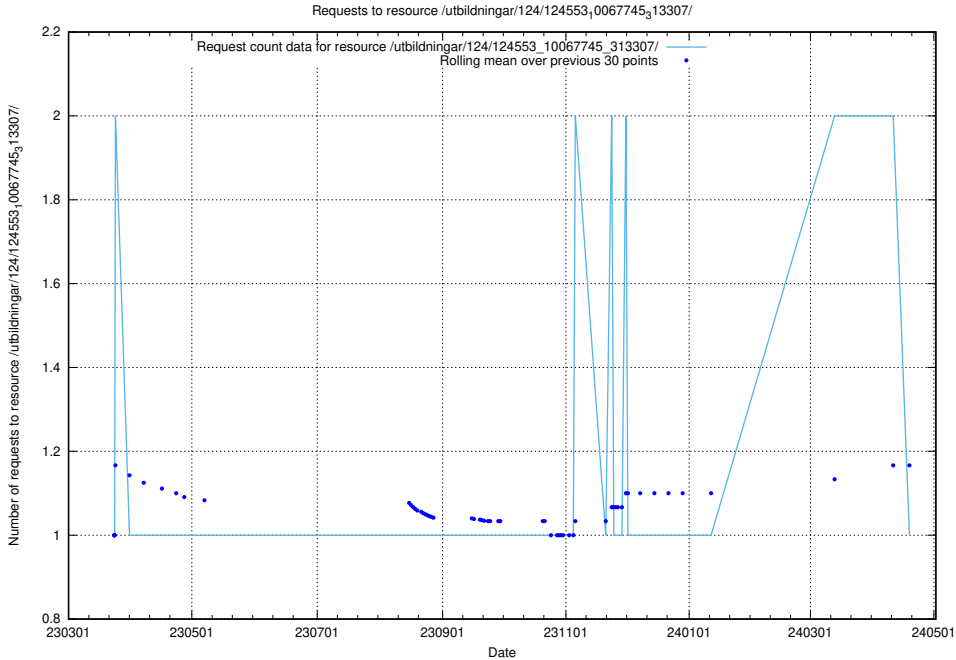

5.1235 Usage of /utbildningar/124/124553_10067745_313307/

Here, we count the number of requests to resource /utbildningar/124/124553_10067745_313307/.