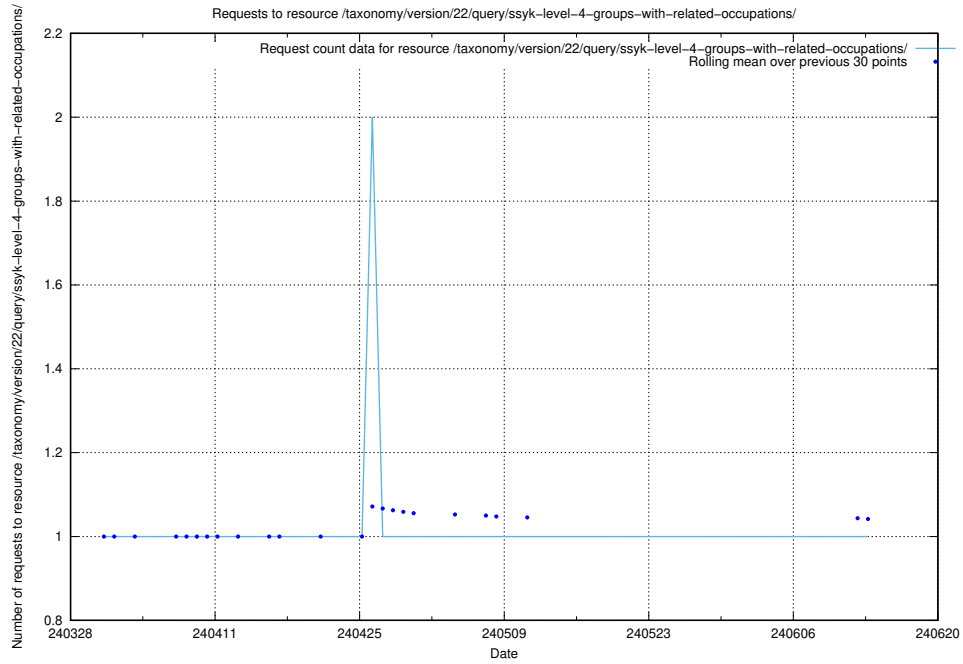

5.1652 Usage of /taxonomy/version/22/query/ssyk-level-4-groups-with-related-occupations/

Here, we count the number of requests to resource /taxonomy/version/22/query/ssyk-level-4-groups-with-related-occupations/.