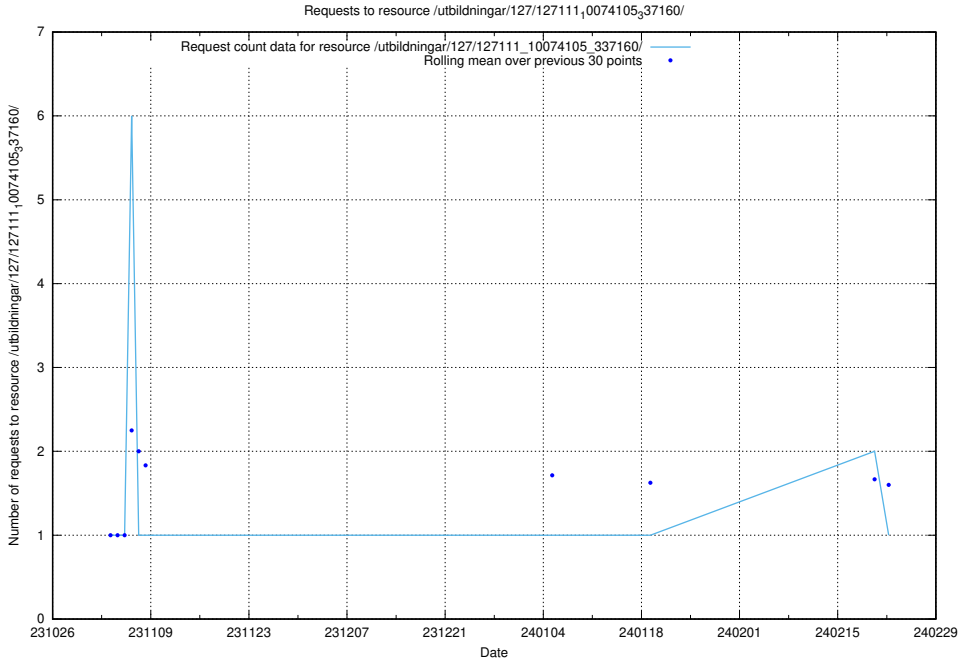

5.4217 Usage of /utbildningar/127/127111_10074105_337160/

Here, we count the number of requests to resource /utbildningar/127/127111_10074105_337160/.