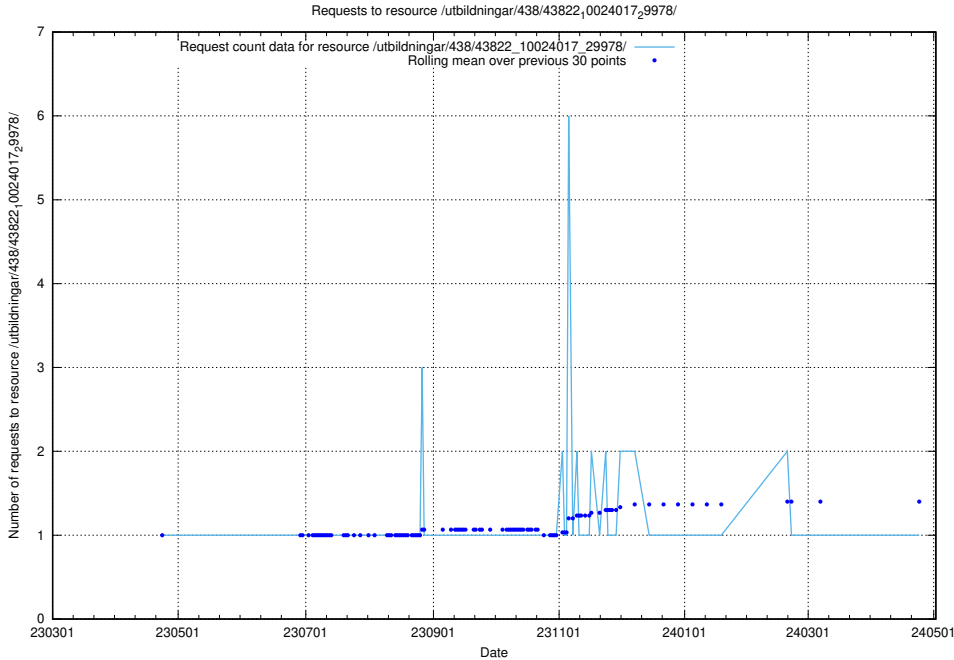

5.6076 Usage of /utbildningar/438/43822_10024017_29978/

Here, we count the number of requests to resource /utbildningar/438/43822_10024017_29978/.