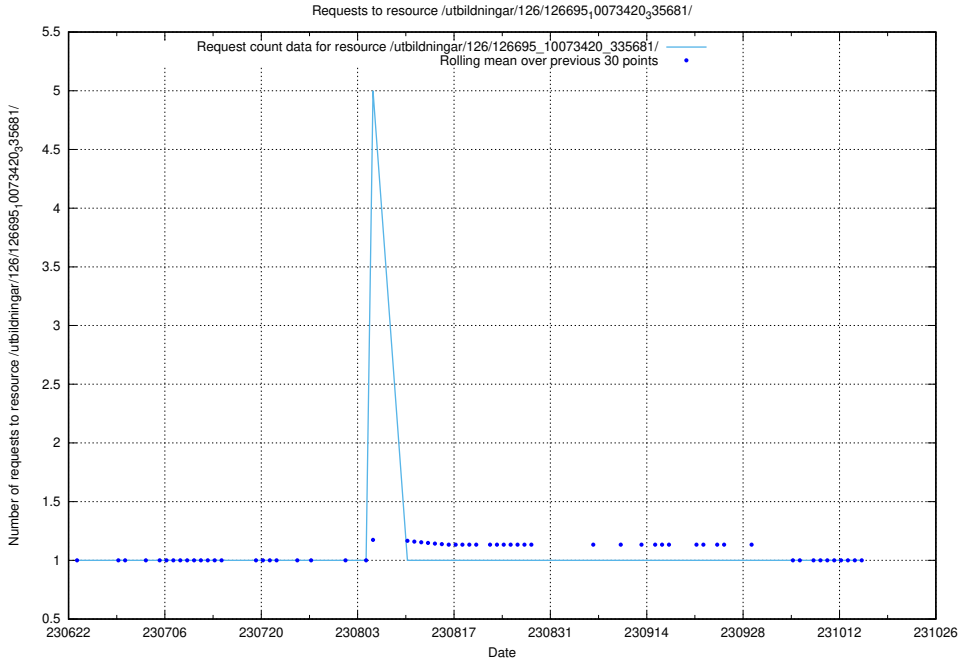

5.5685 Usage of /utbildningar/126/126695_10073420_335681/

Here, we count the number of requests to resource /utbildningar/126/126695_10073420_335681/.