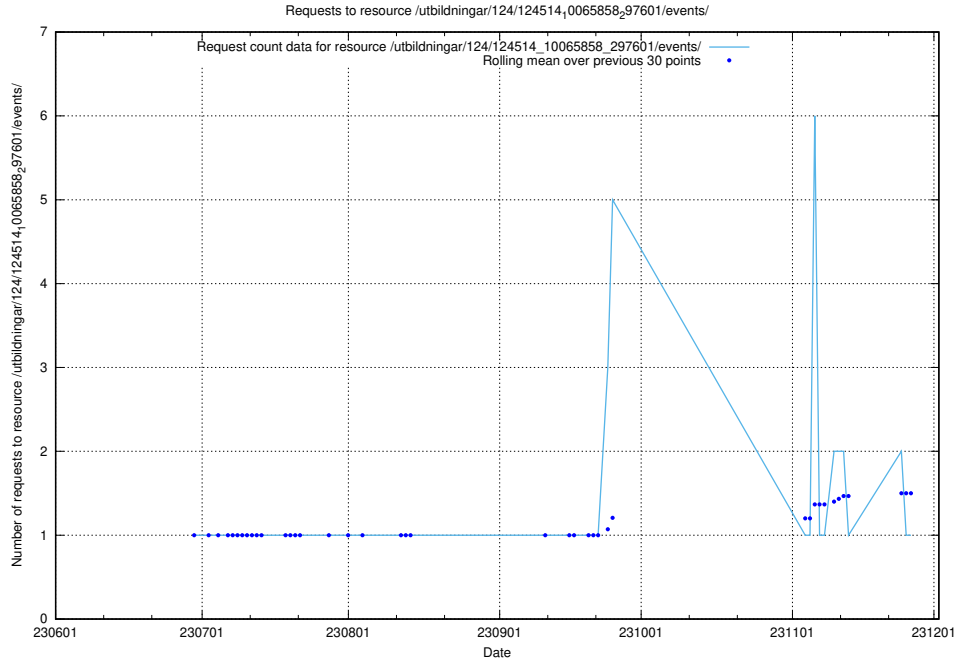

5.5452 Usage of /utbildningar/124/124514_10065858_297601/events/

Here, we count the number of requests to resource /utbildningar/124/124514_10065858_297601/events/