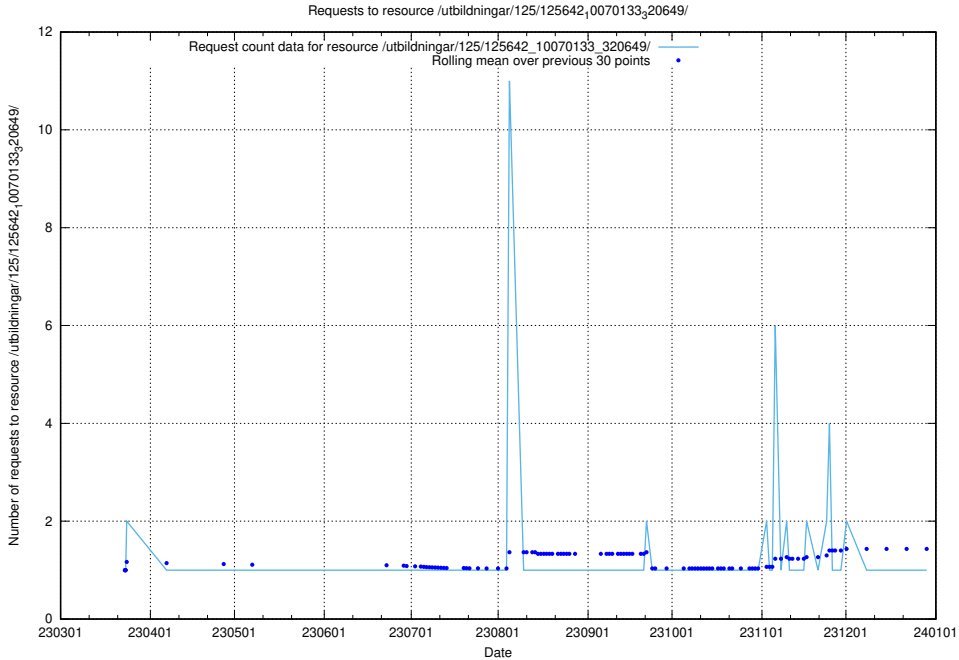

5.1071 Usage of /utbildningar/125/125642_10070133_320649/

Here, we count the number of requests to resource /utbildningar/125/125642_10070133_320649/.