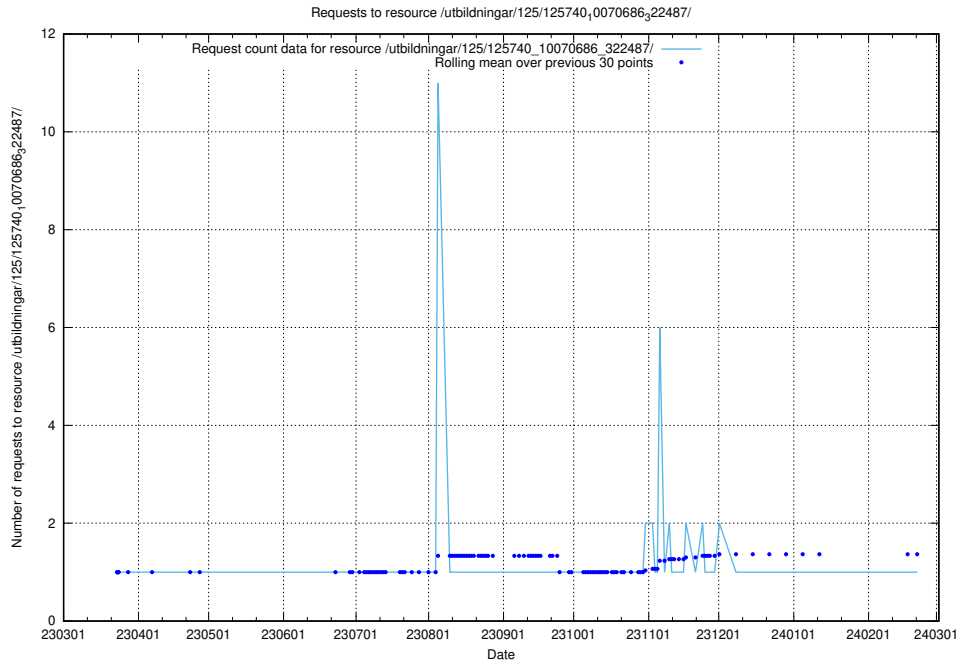

5.1004 Usage of /utbildningar/125/125740_10070686_322487/

Here, we count the number of requests to resource /utbildningar/125/125740_10070686_322487/.