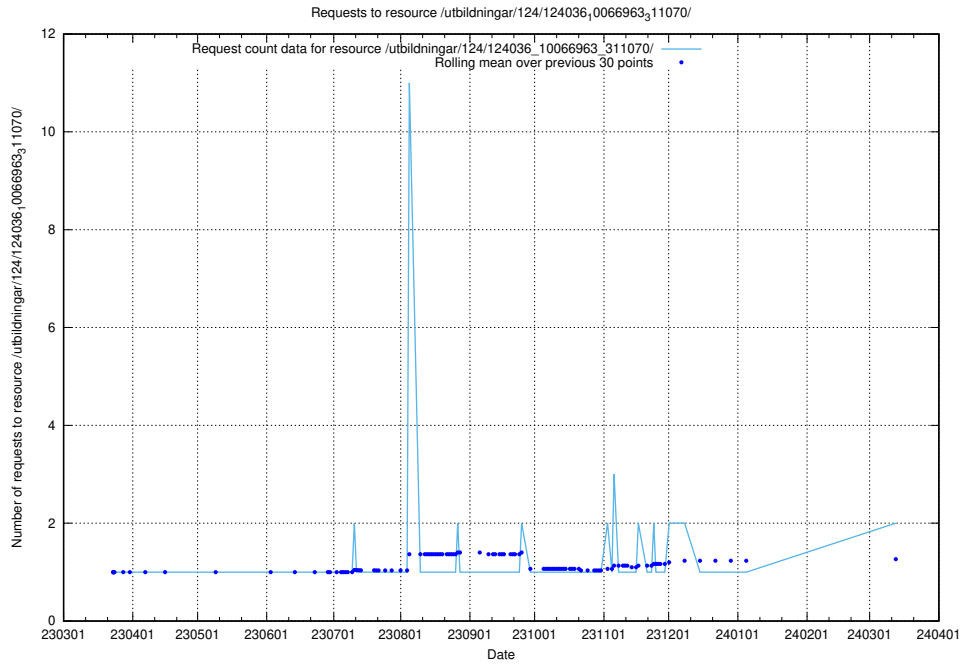

5.738 Usage of /utbildningar/124/124036_10066963_311070/

Here, we count the number of requests to resource /utbildningar/124/124036_10066963_311070/.