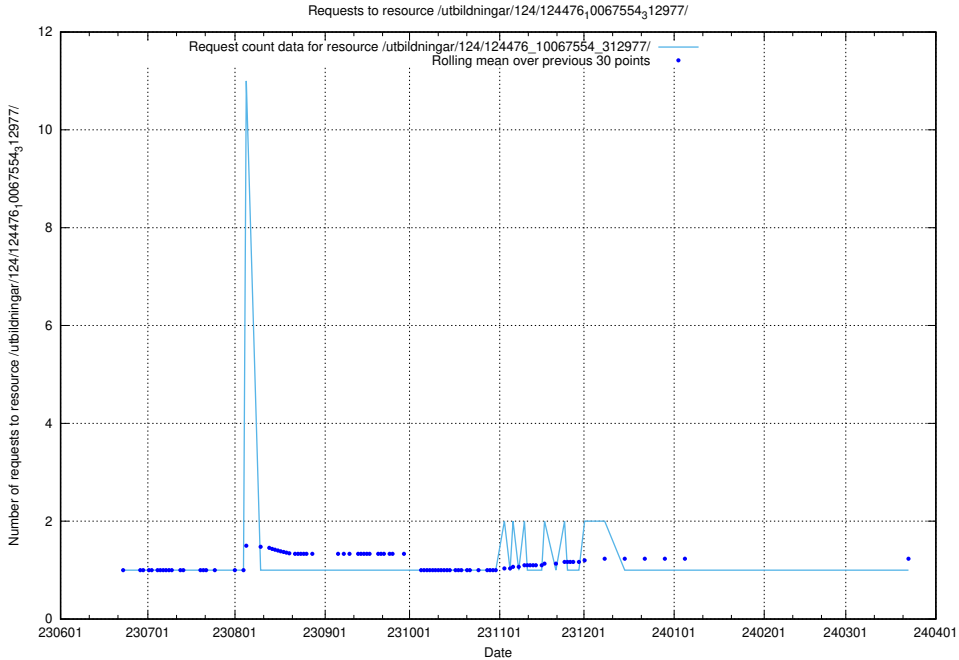

5.5855 Usage of /utbildningar/124/124476_10067554_312977/

Here, we count the number of requests to resource /utbildningar/124/124476_10067554_312977/.