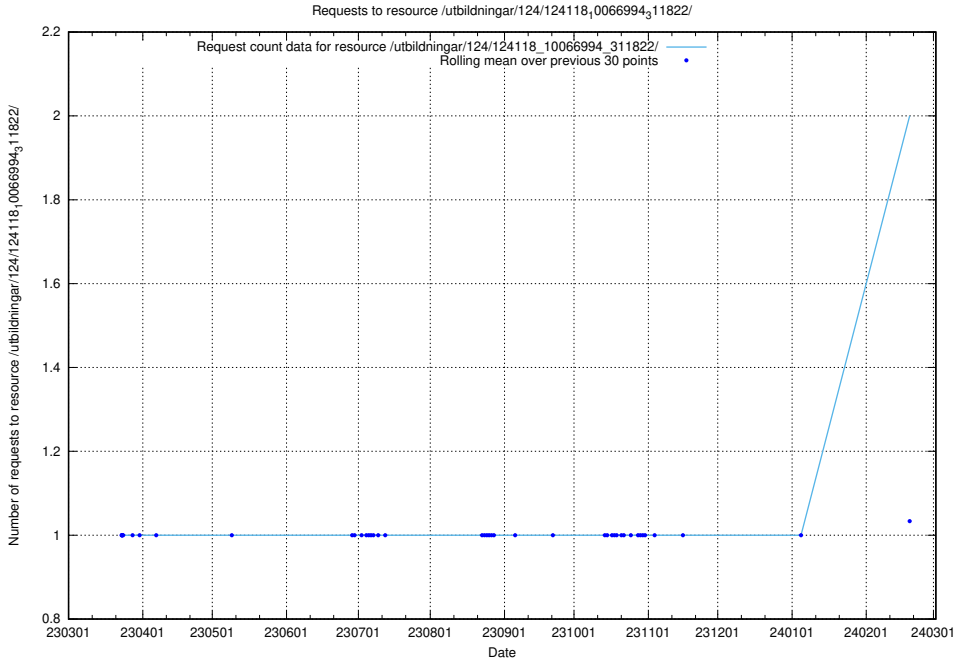

5.724 Usage of /utbildningar/124/124118_10066994_311822/

Here, we count the number of requests to resource /utbildningar/124/124118_10066994_311822/.