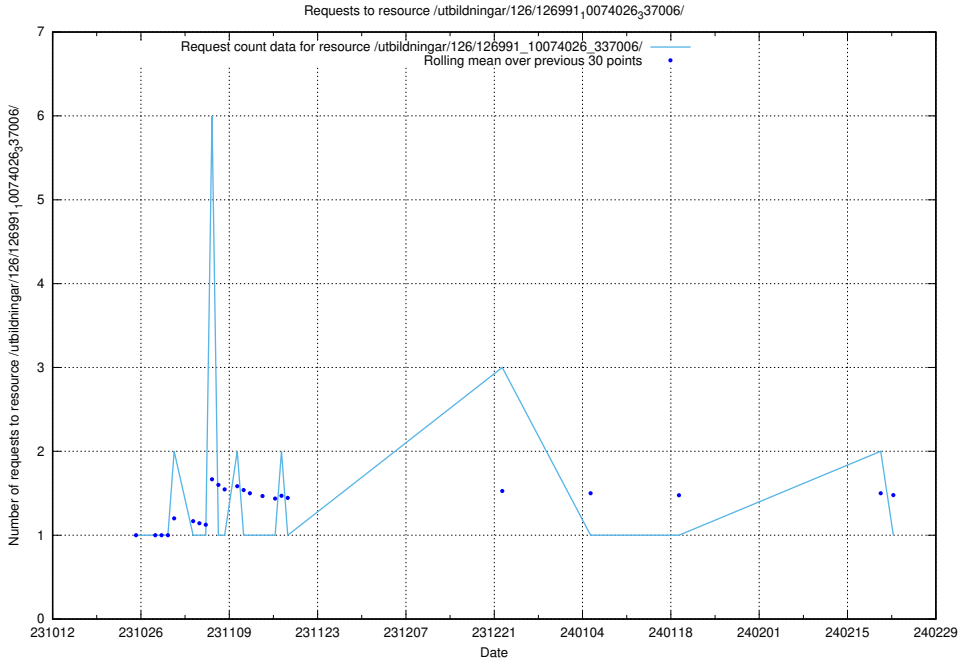

5.4283 Usage of /utbildningar/126/126991_10074026_337006/

Here, we count the number of requests to resource /utbildningar/126/126991_10074026_337006/.