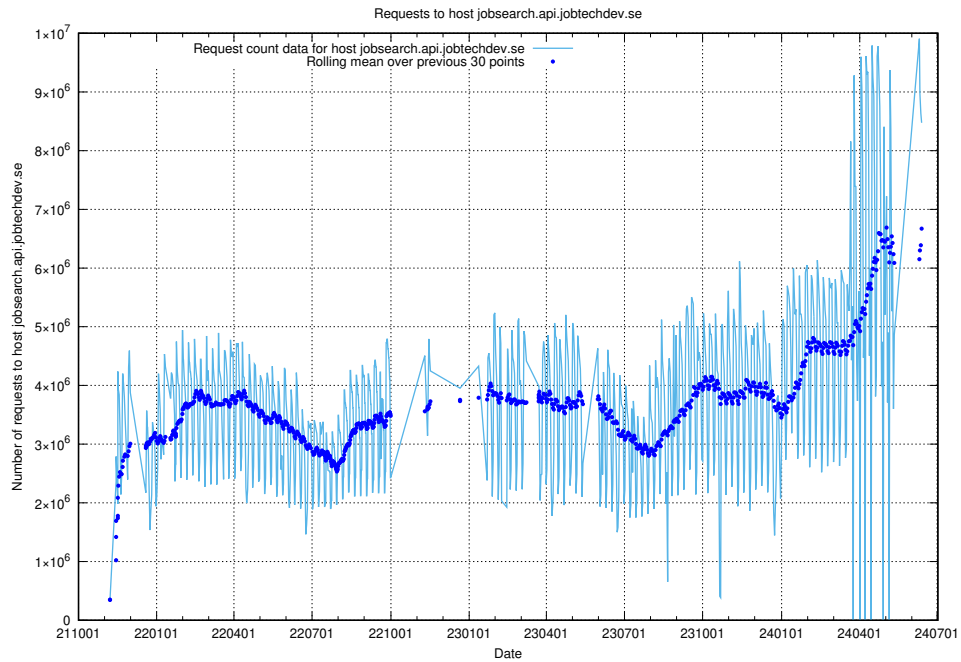

7 Log Stack

This section contains request statistics from [JobTech's log stack](#)⁸.

7.1 Usage of jobsearch.api.jobtechdev.se

Here, we count the number of requests to host jobsearch.api.jobtechdev.se.

---

⁸<https://elk.jobtechdev.se>