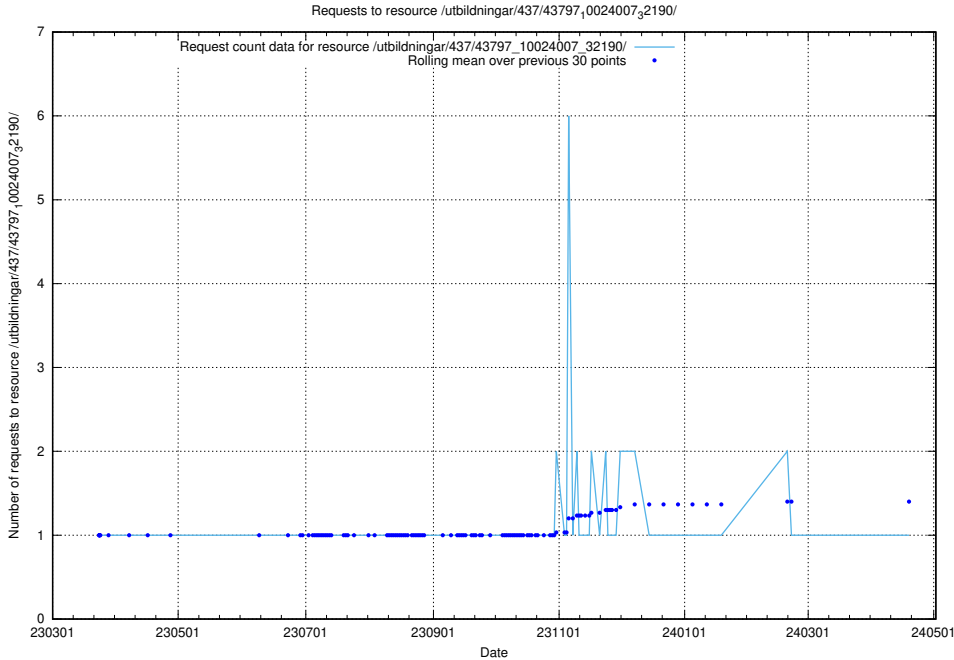

5.6382 Usage of /utbildningar/437/43797_10024007_32190/

Here, we count the number of requests to resource /utbildningar/437/43797_10024007_32190/.