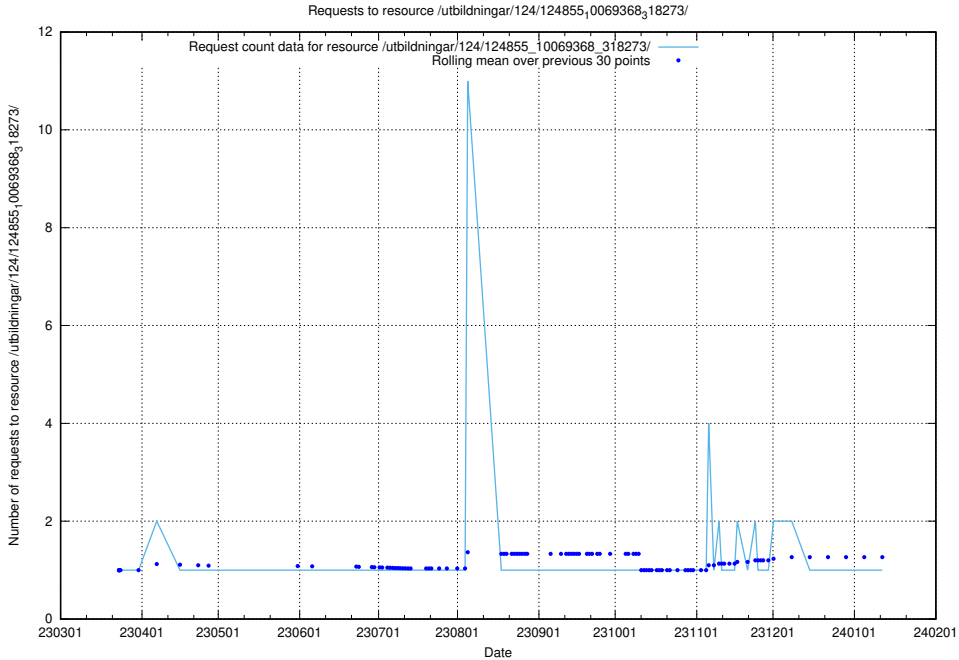

5.1215 Usage of /utbildningar/124/124855_10069368_318273/

Here, we count the number of requests to resource /utbildningar/124/124855_10069368_318273/.