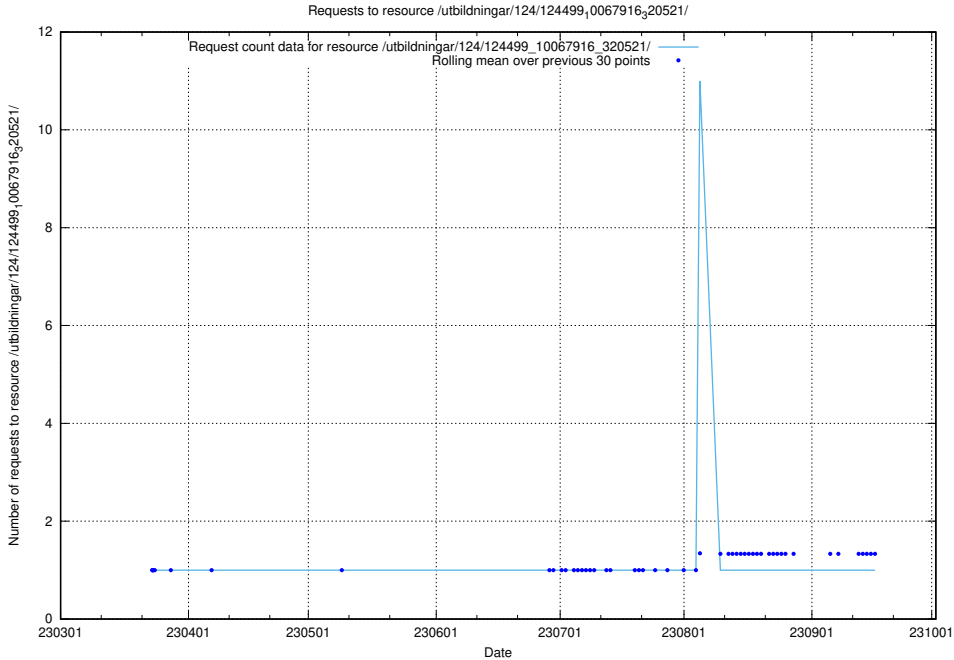

5.2397 Usage of /utbildningar/124/124499_10067916_320521/

Here, we count the number of requests to resource /utbildningar/124/124499_10067916_320521/.