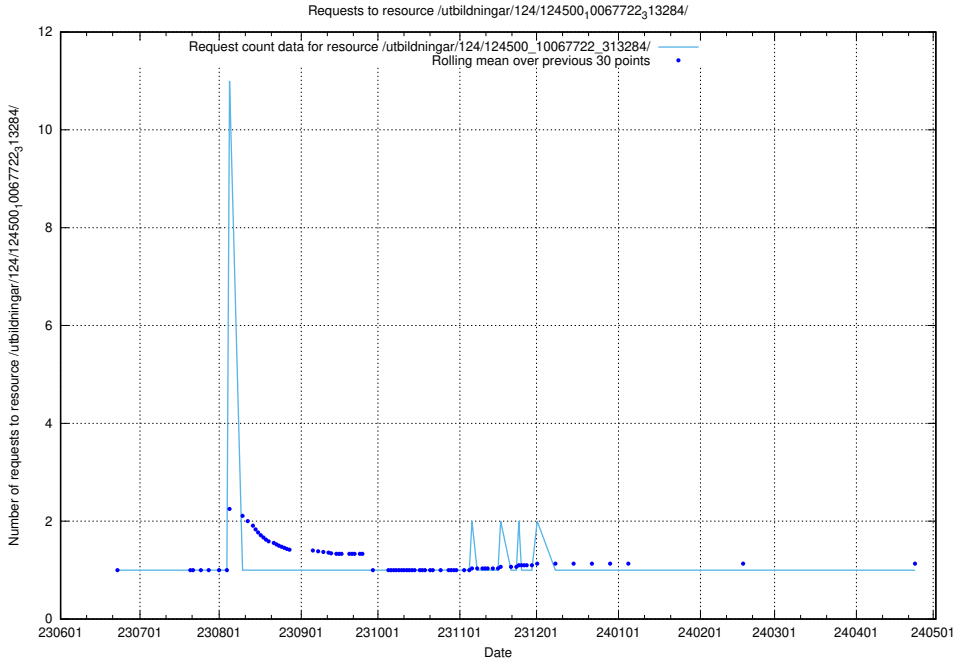

5.5836 Usage of /utbildningar/124/124500_10067722_313284/

Here, we count the number of requests to resource /utbildningar/124/124500_10067722_313284/.