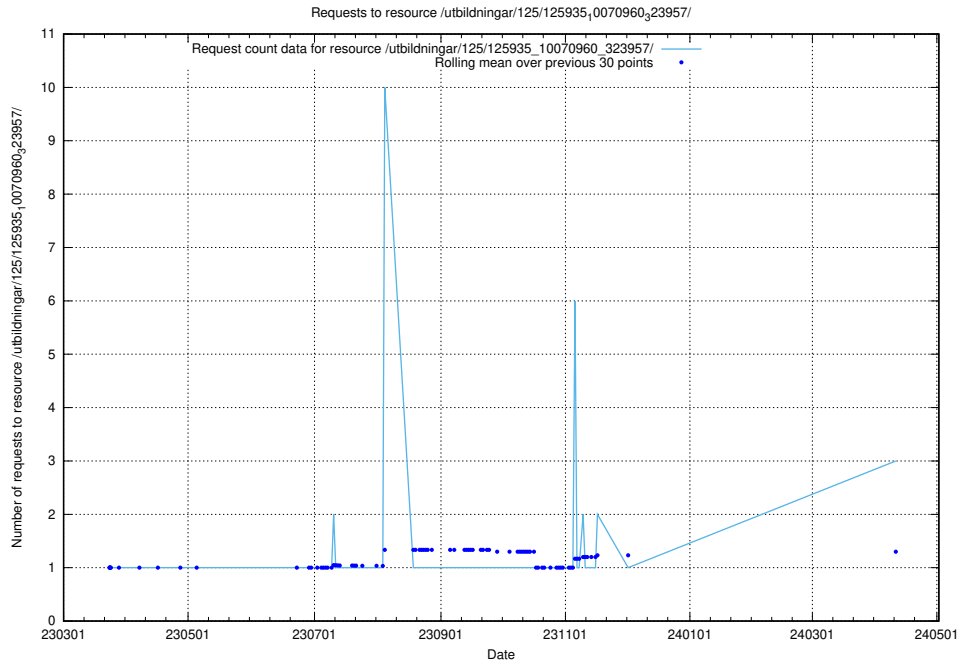

5.469 Usage of /utbildningar/125/125935_10070960_323957/

Here, we count the number of requests to resource /utbildningar/125/125935_10070960_323957/.