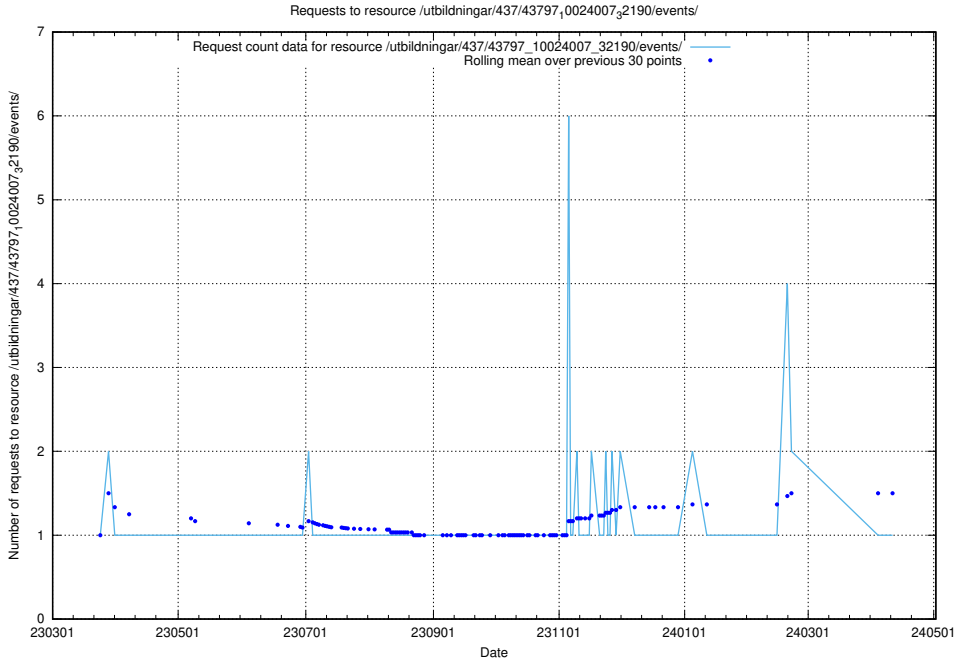

5.6206 Usage of /utbildningar/437/43797_10024007_32190/events/

Here, we count the number of requests to resource /utbildningar/437/43797_10024007_32190/events/.