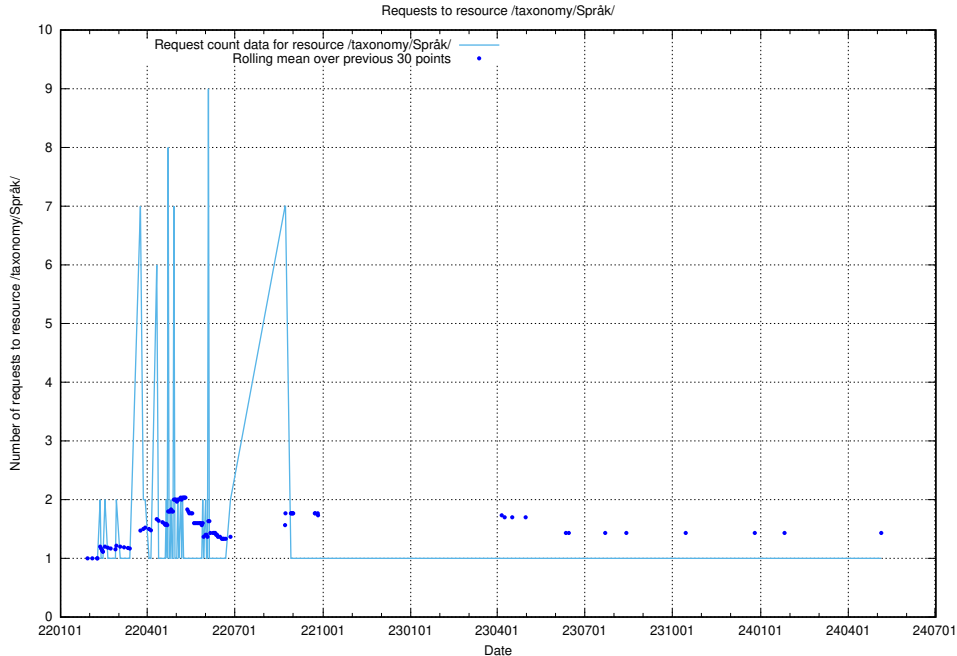

5.3917 Usage of /taxonomy/Språk/

Here, we count the number of requests to resource /taxonomy/Språk/.