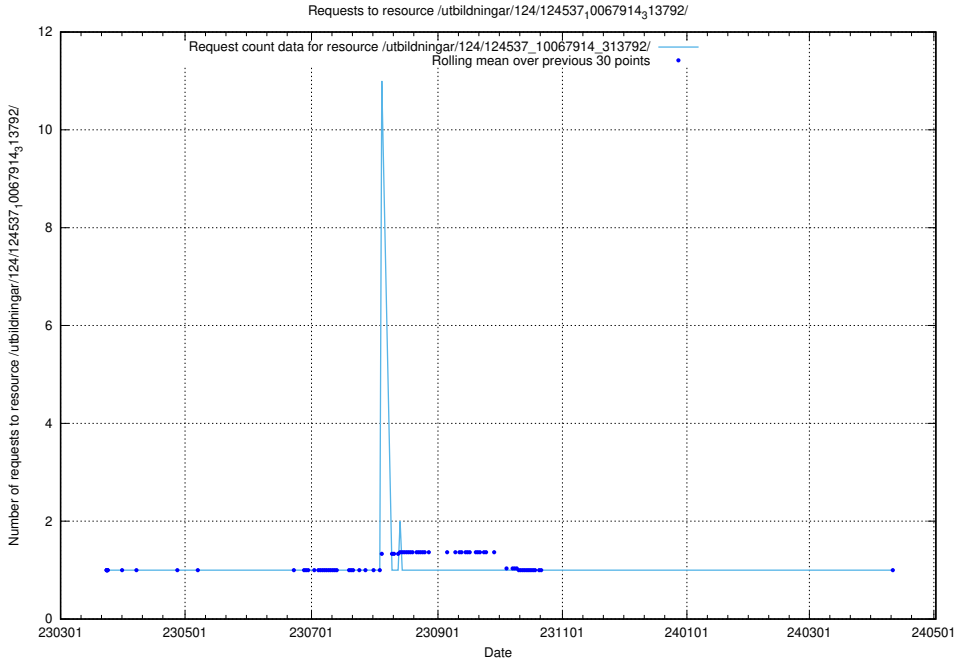

5.1239 Usage of /utbildningar/124/124537_10067914_313792/

Here, we count the number of requests to resource /utbildningar/124/124537_10067914_313792/.