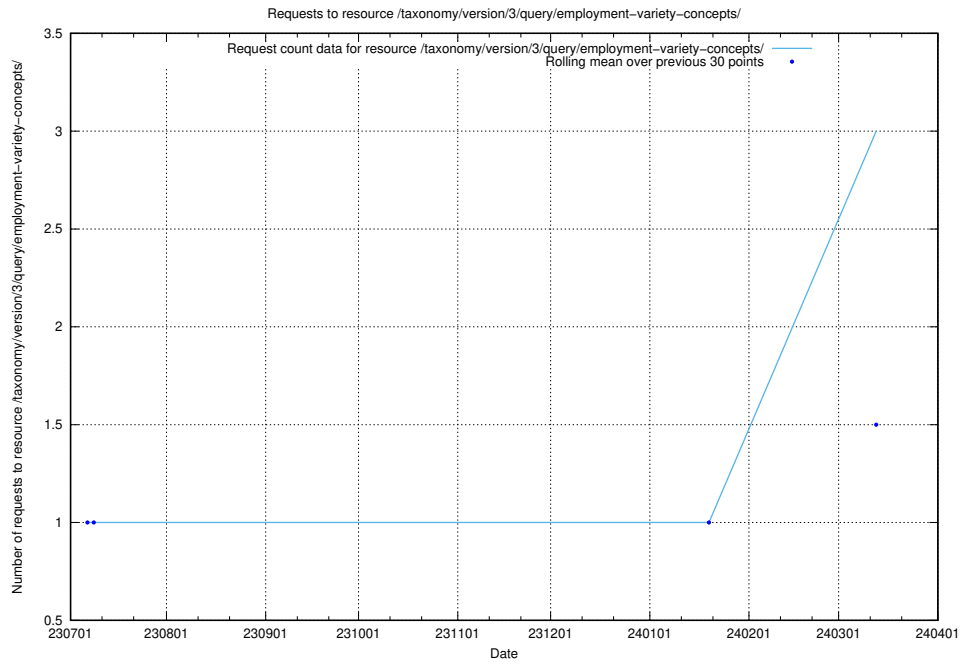

5.383 Usage of /taxonomy/version/3/query/employment-variety-concepts/

Here, we count the number of requests to resource /taxonomy/version/3/query/employment-variety-concepts/.