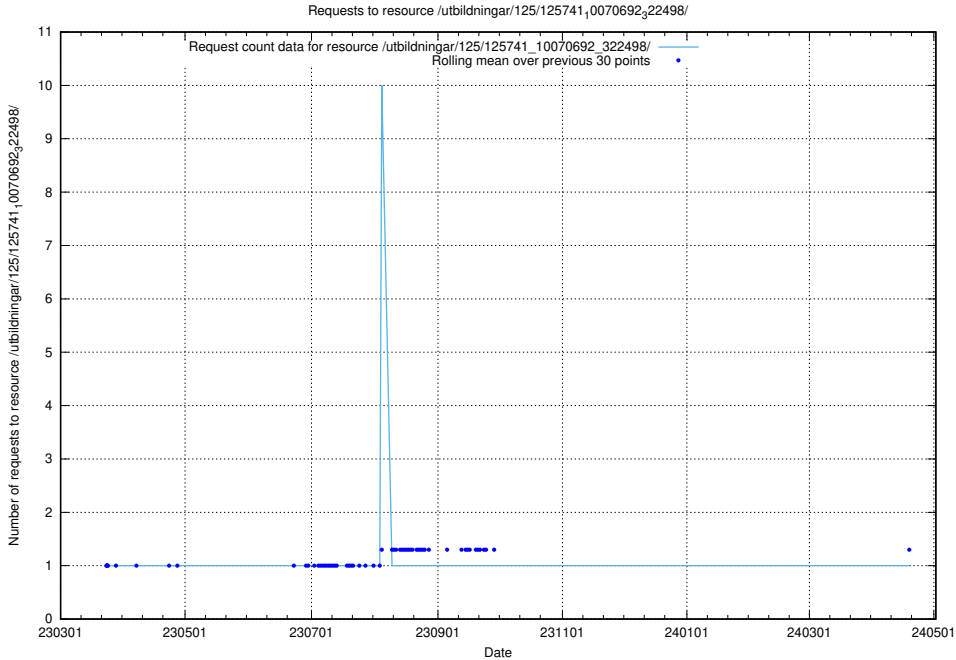

5.6499 Usage of /utbildningar/125/125741_10070692_322498/

Here, we count the number of requests to resource /utbildningar/125/125741_10070692_322498/.