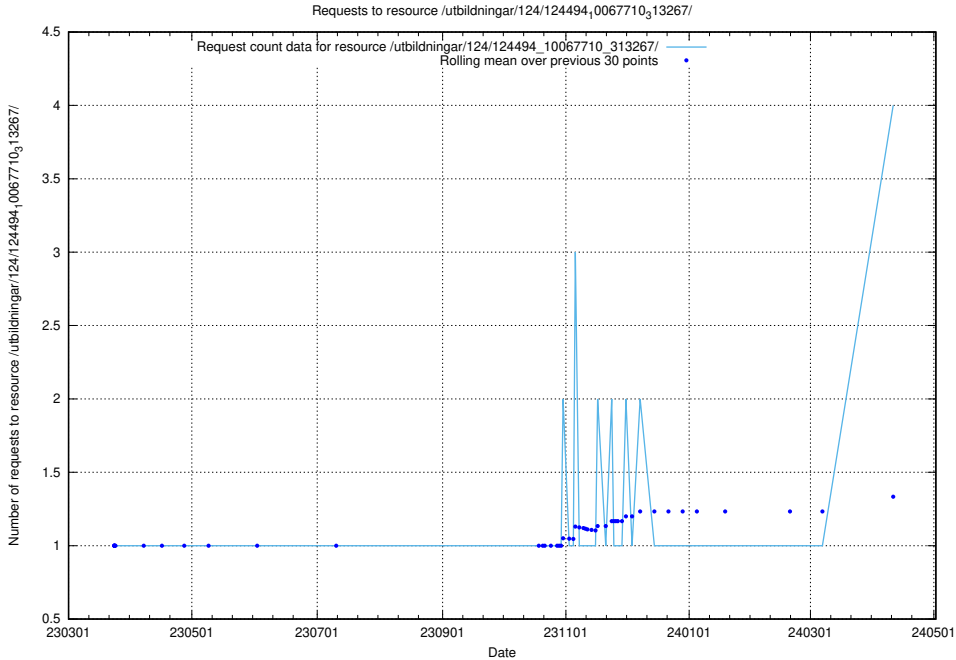

5.198 Usage of /utbildningar/124/124494_10067710_313267/

Here, we count the number of requests to resource /utbildningar/124/124494_10067710_313267/.