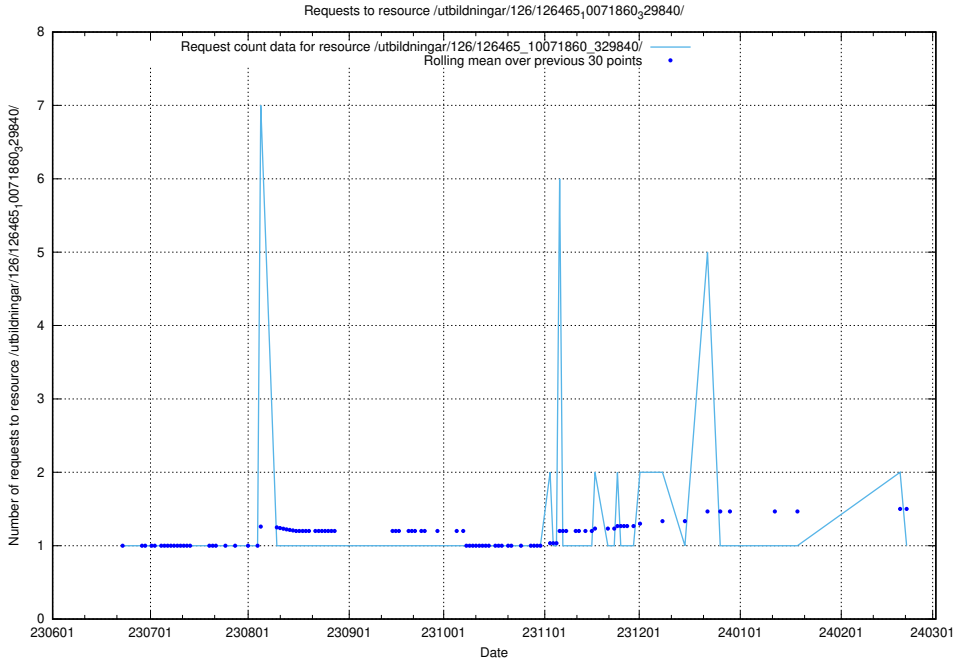

5.5712 Usage of /utbildningar/126/126465_10071860_329840/

Here, we count the number of requests to resource /utbildningar/126/126465_10071860_329840/.