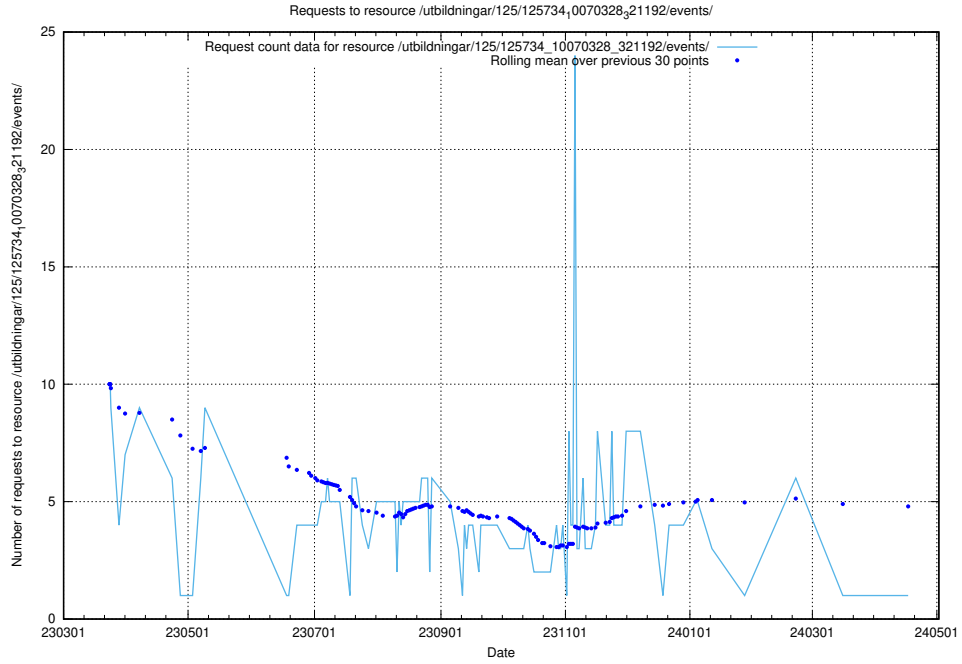

5.6280 Usage of /utbildningar/125/125734_10070328_321192/events/

Here, we count the number of requests to resource /utbildningar/125/125734_10070328_321192/events/