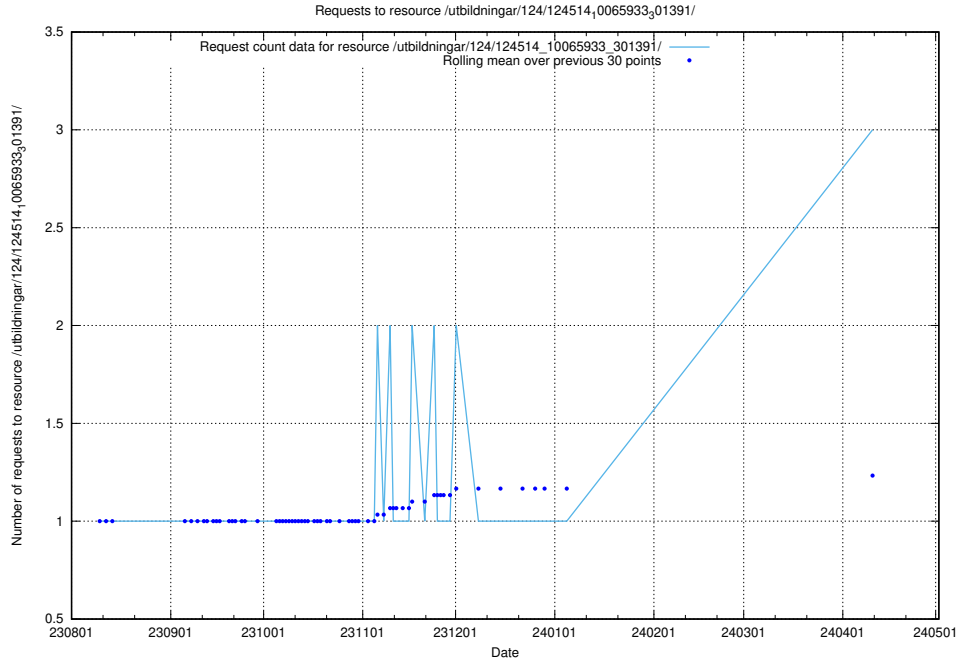

5.369 Usage of /utbildningar/124/124514_10065933_301391/

Here, we count the number of requests to resource /utbildningar/124/124514_10065933_301391/.