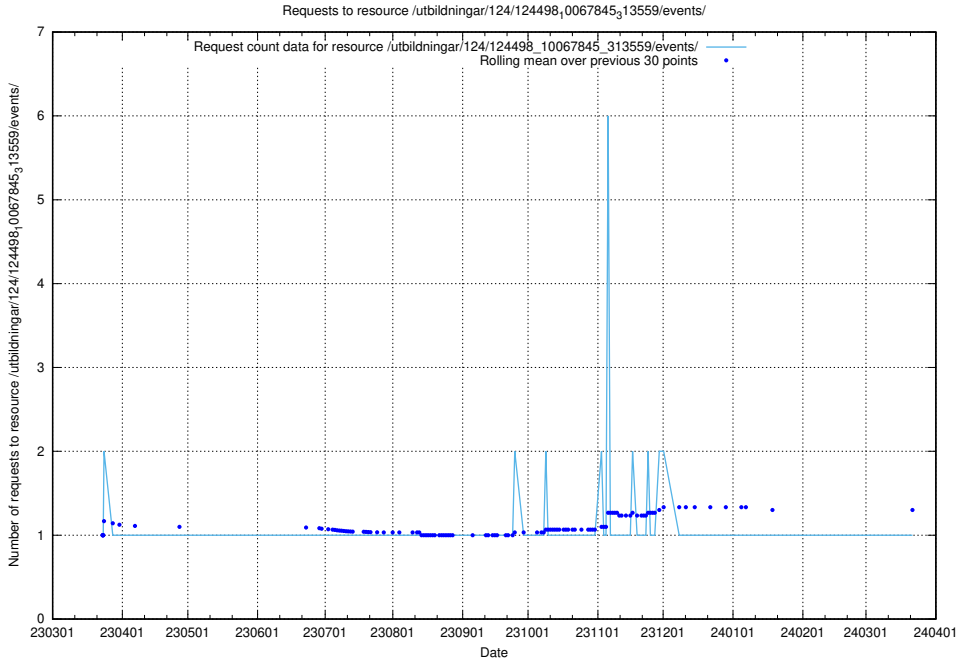

5.2736 Usage of /utbildningar/124/124498_10067845_313559/events/

Here, we count the number of requests to resource /utbildningar/124/124498_10067845_313559/events/