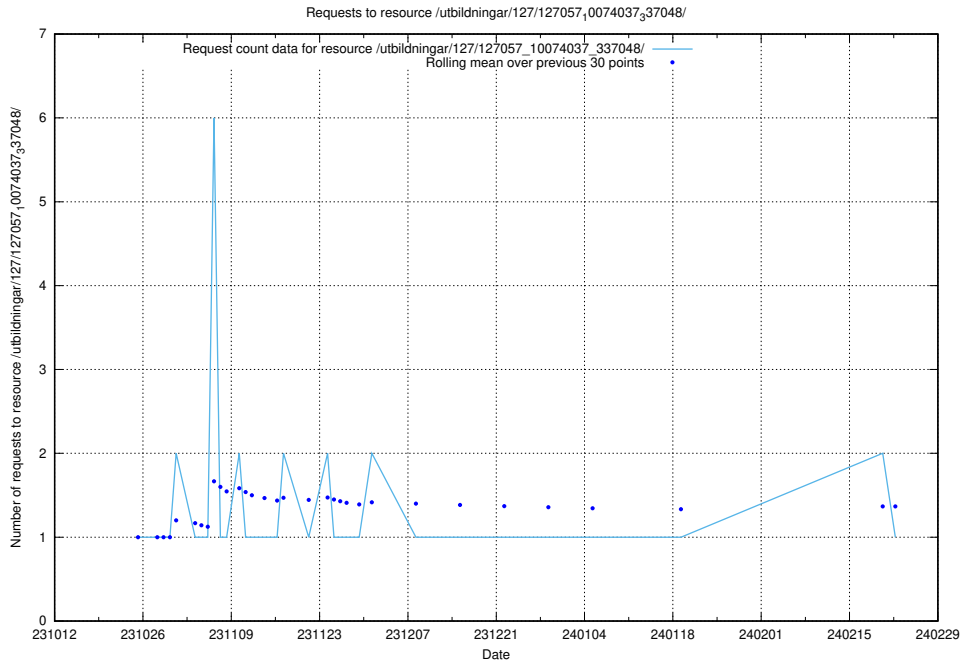

5.4275 Usage of /utbildningar/127/127057_10074037_337048/

Here, we count the number of requests to resource /utbildningar/127/127057_10074037_337048/.