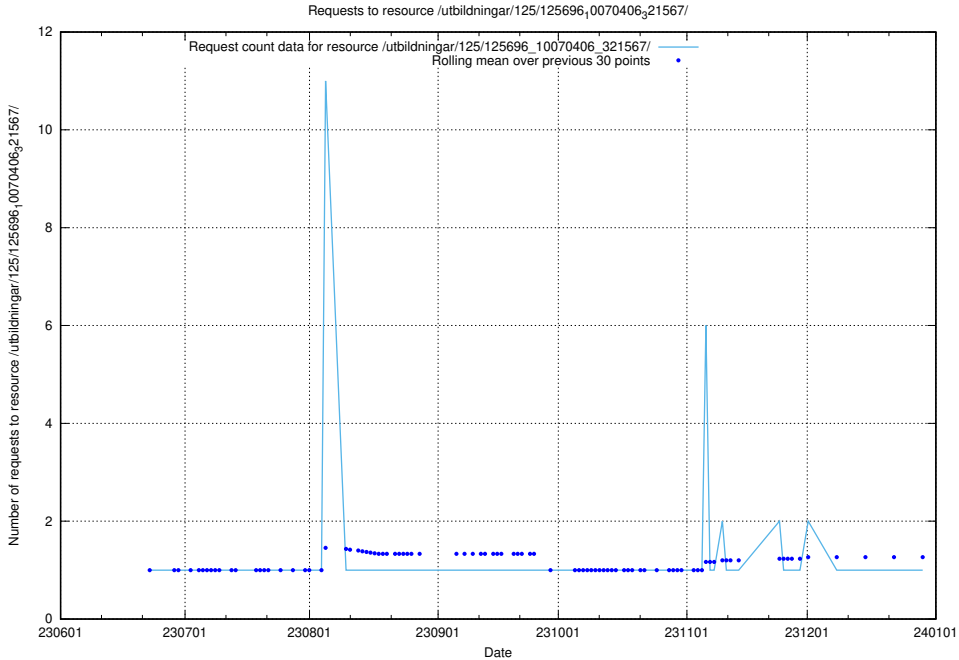

5.5774 Usage of /utbildningar/125/125696_10070406_321567/

Here, we count the number of requests to resource /utbildningar/125/125696_10070406_321567/.