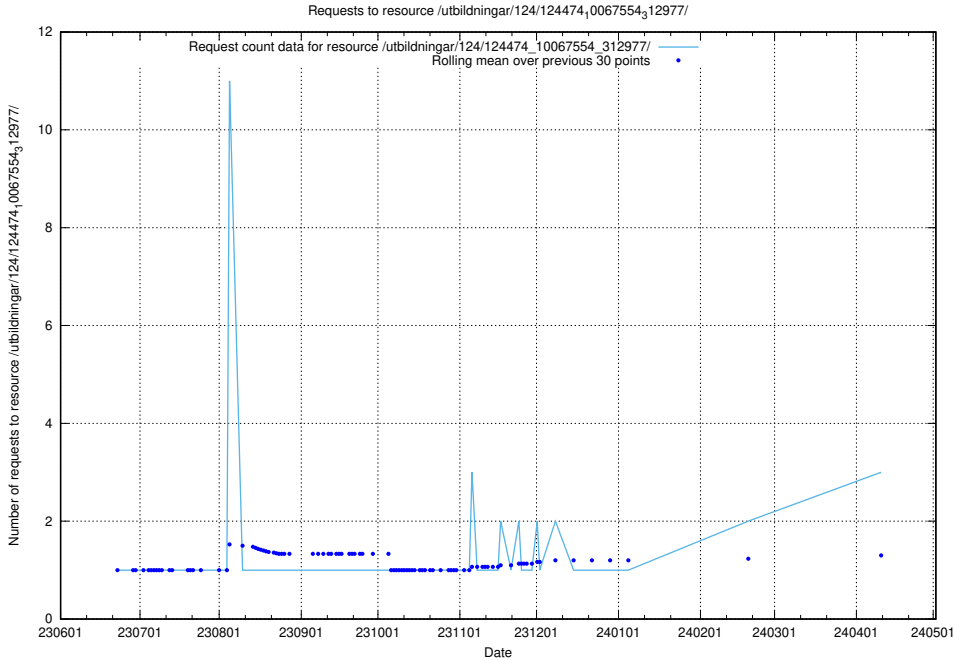

5.407 Usage of /utbildningar/124/124474_10067554_312977/

Here, we count the number of requests to resource /utbildningar/124/124474_10067554_312977/.