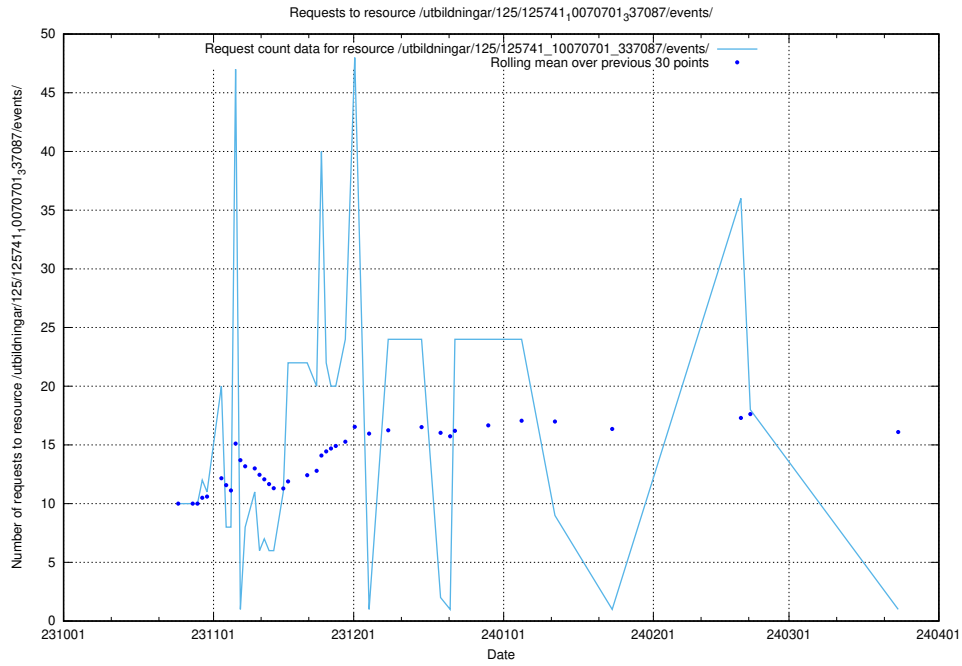

5.4268 Usage of /utbildningar/125/125741_10070701_337087/events/

Here, we count the number of requests to resource /utbildningar/125/125741_10070701_337087/events/