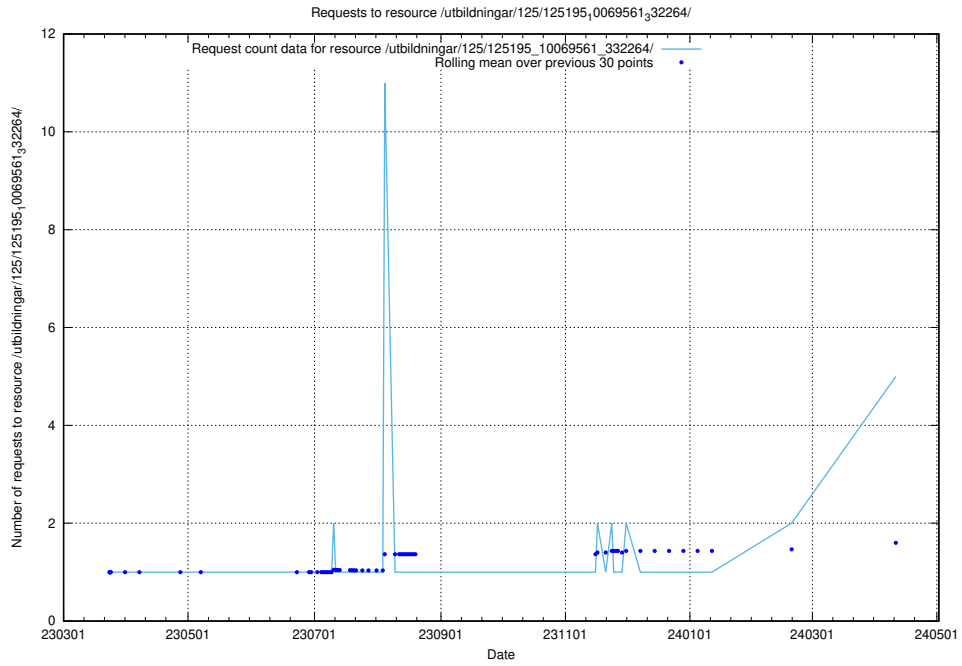

5.111 Usage of /utbildningar/125/125195_10069561_332264/

Here, we count the number of requests to resource /utbildningar/125/125195_10069561_332264/.