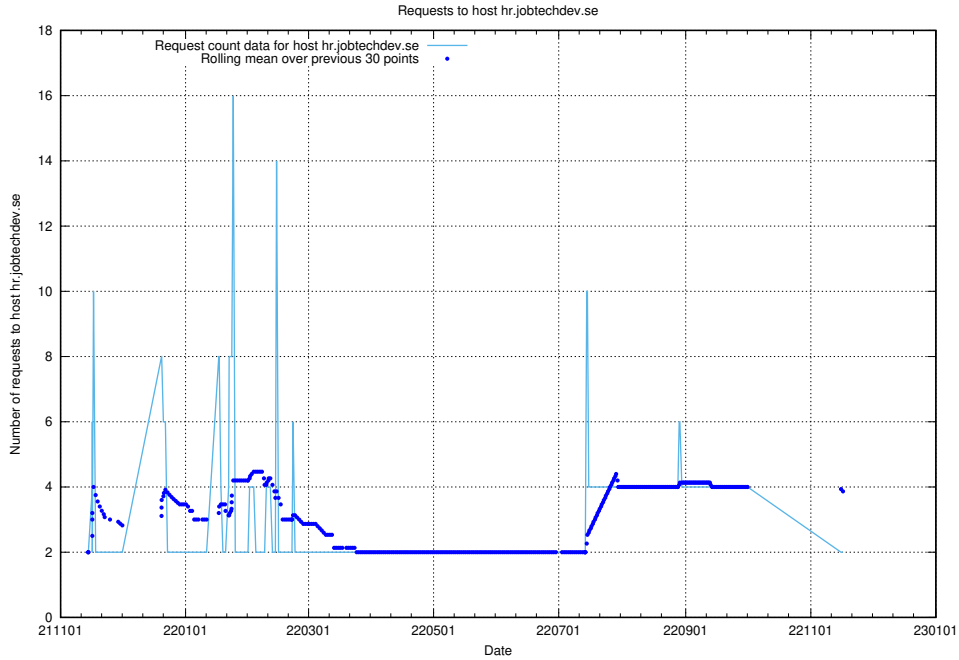

7.603 Usage of hr.jobtechdev.se

Here, we count the number of requests to host hr.jobtechdev.se.