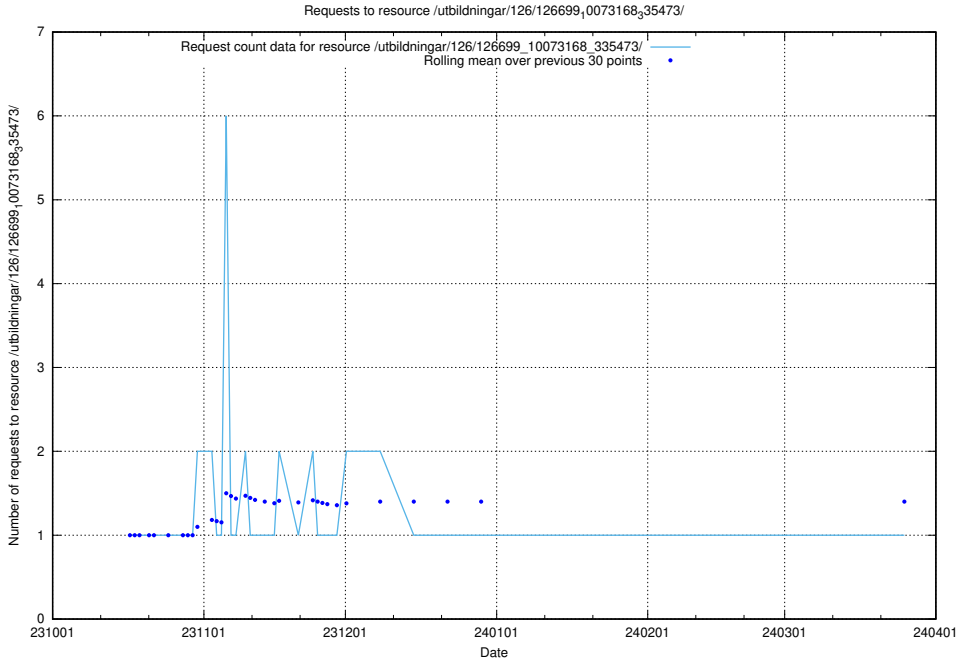

5.4359 Usage of /utbildningar/126/126699_10073168_335473/

Here, we count the number of requests to resource /utbildningar/126/126699_10073168_335473/.