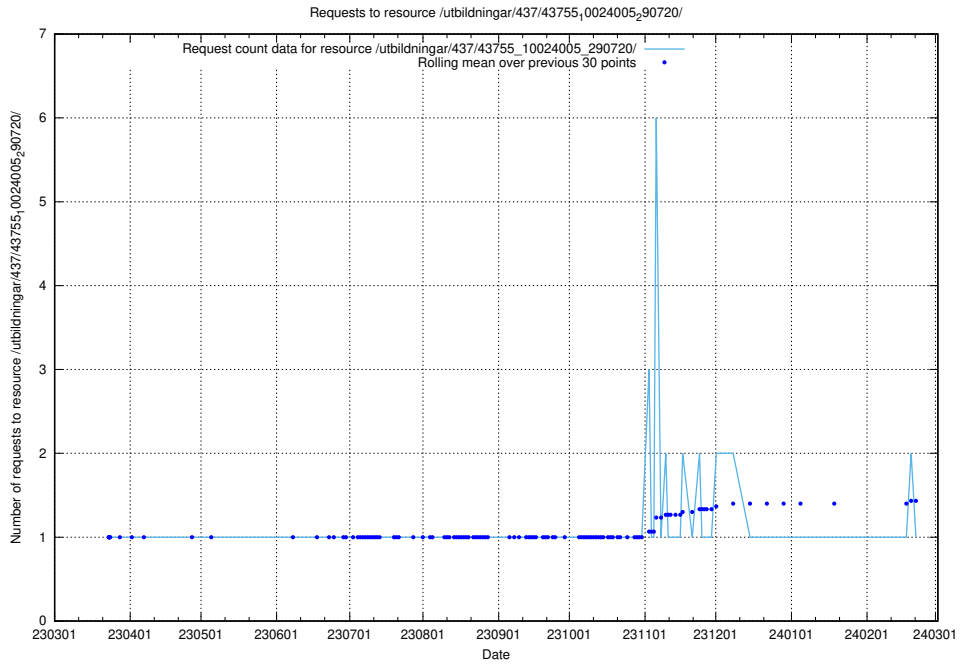

5.6405 Usage of /utbildningar/437/43755_10024005_290720/

Here, we count the number of requests to resource /utbildningar/437/43755_10024005_290720/.