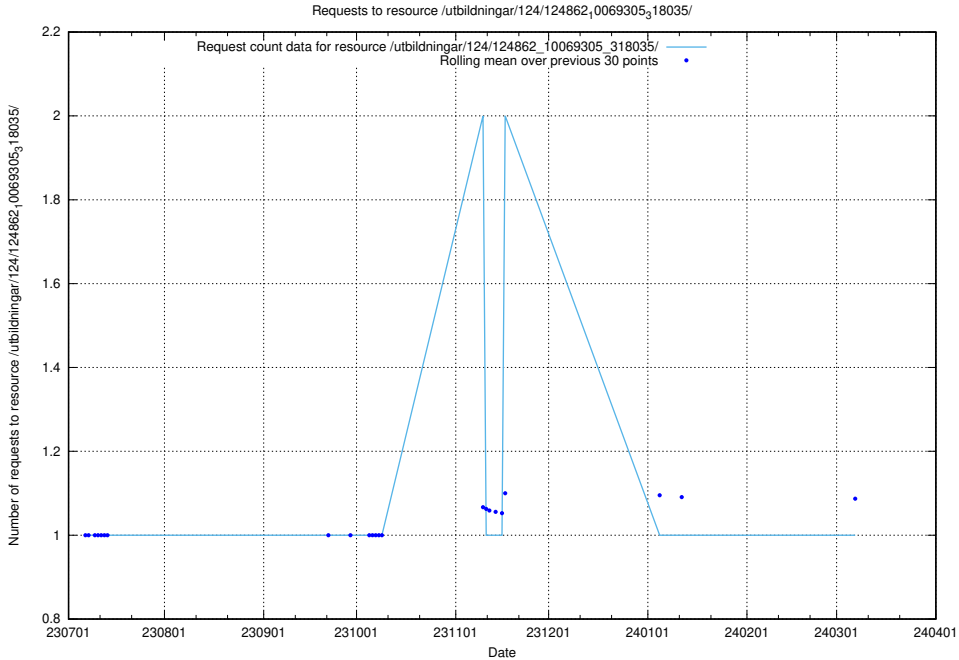

### 5.5369 Usage of /utbildningar/124/124861\_10071083\_324595/events/

Here, we count the number of requests to resource /utbildningar/124/124861\_10071083\_324595/events/