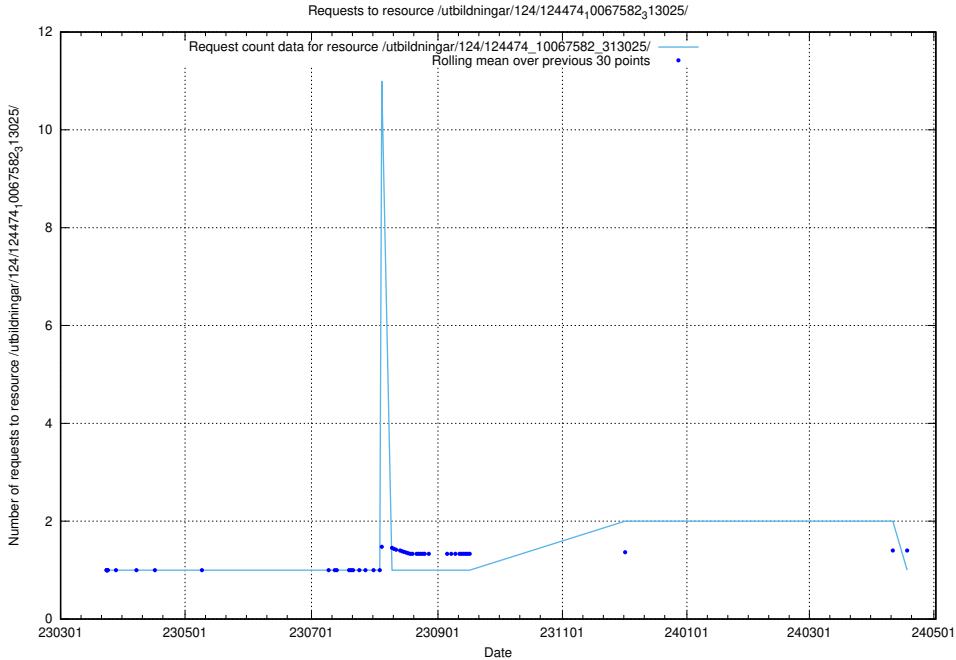

5.2955 Usage of /utbildningar/124/124474_10067582_313025/

Here, we count the number of requests to resource /utbildningar/124/124474_10067582_313025/.