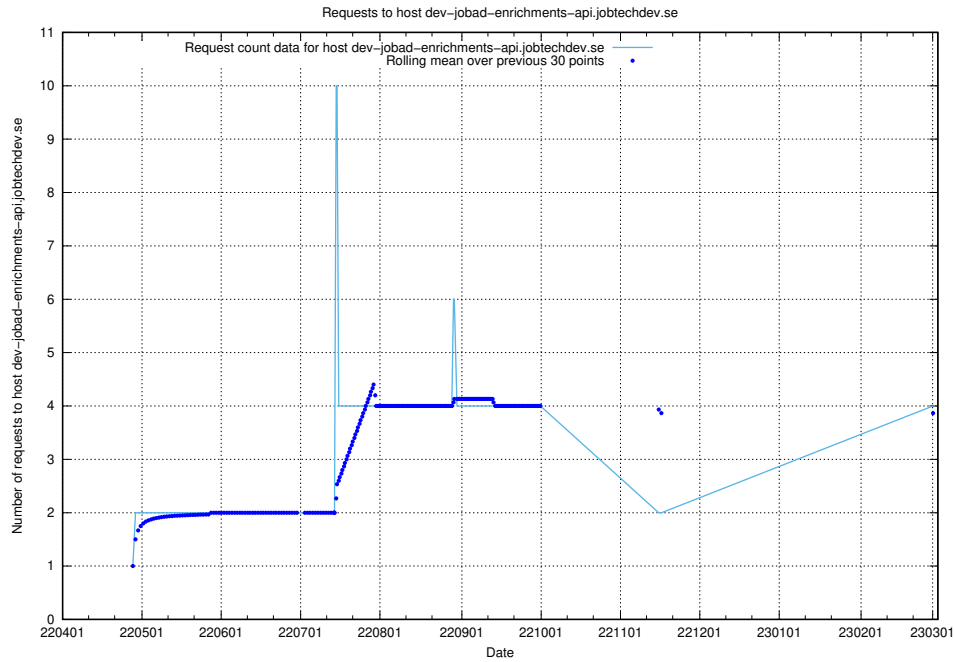

## 7.153 Usage of dev-jobad-enrichments-api.jobtechdev.se

Here, we count the number of requests to host dev-jobad-enrichments-api.jobtechdev.se.