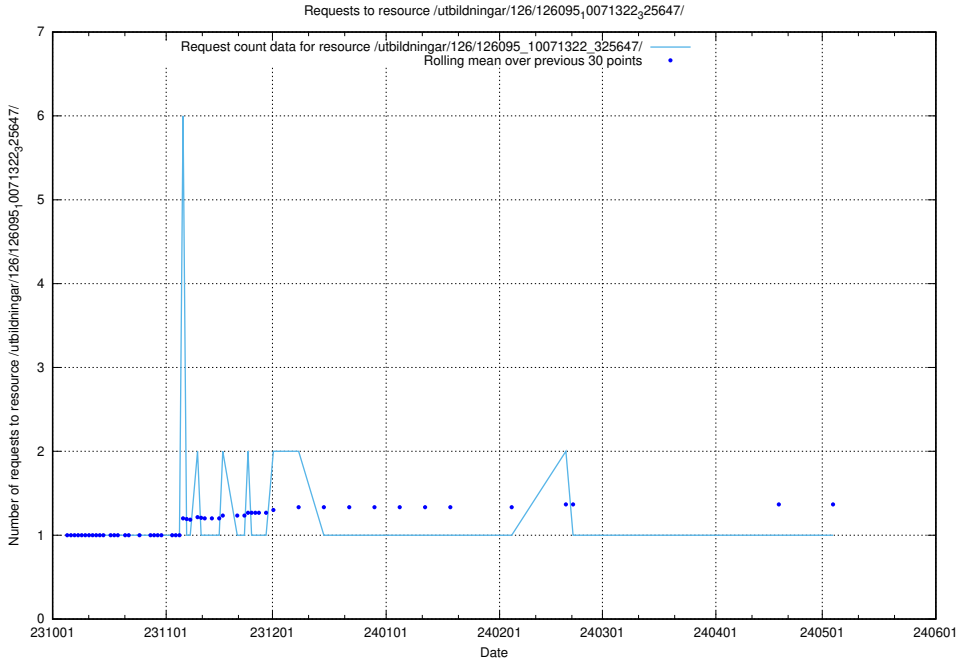

5.4469 Usage of /utbildningar/126/126095_10071322_325647/

Here, we count the number of requests to resource /utbildningar/126/126095_10071322_325647/.