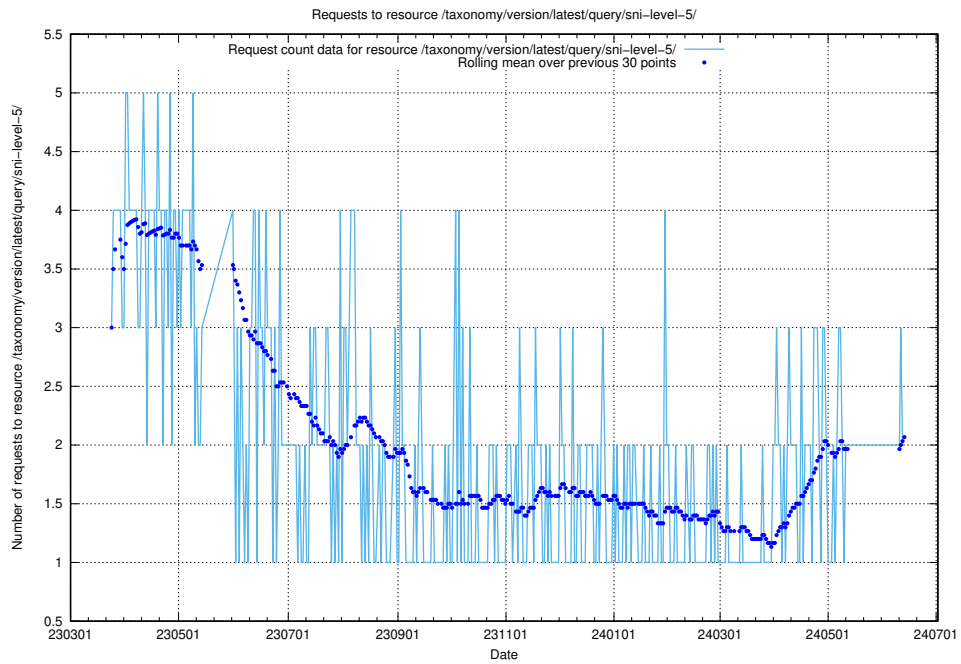

5.928 Usage of /taxonomy/version/latest/query/sni-level-5/

Here, we count the number of requests to resource /taxonomy/version/latest/query/sni-level-5/.