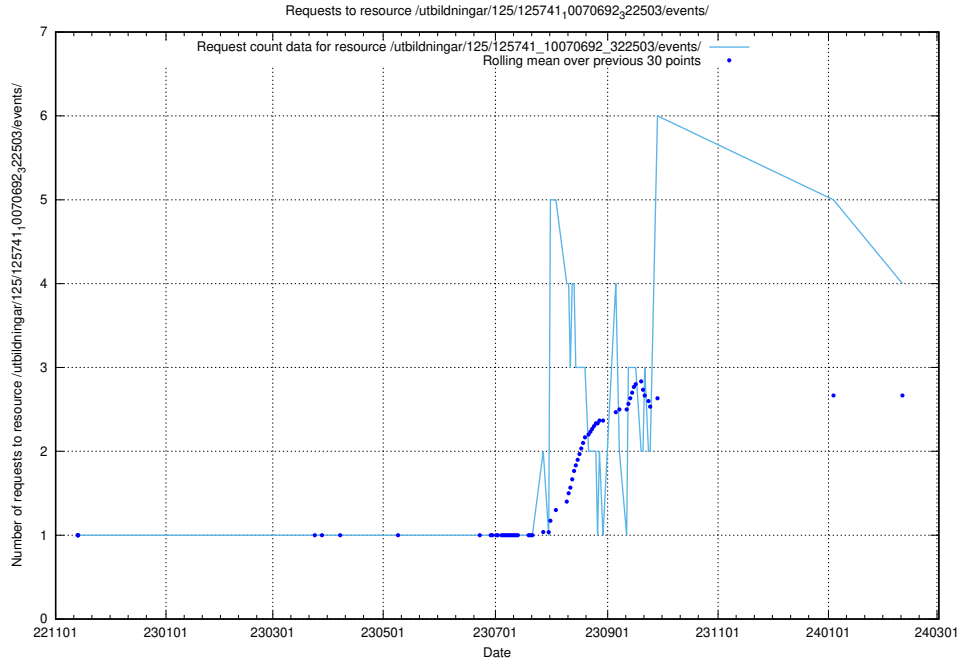

5.245 Usage of /utbildningar/125/125741_10070692_322503/events/

Here, we count the number of requests to resource /utbildningar/125/125741_10070692_322503/events/