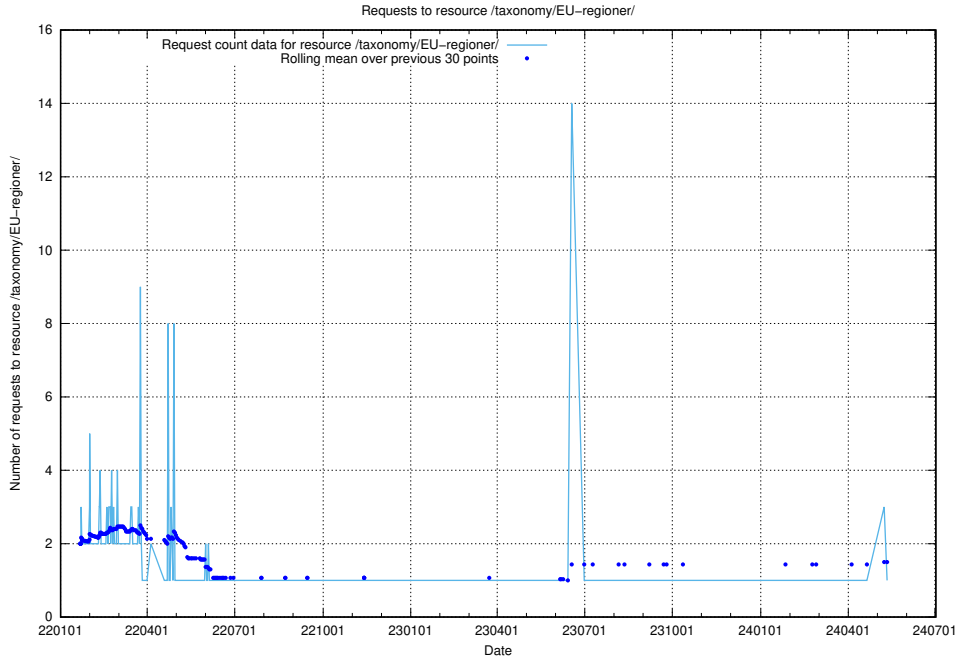

5.1153 Usage of /taxonomy/EU-regioner/

Here, we count the number of requests to resource /taxonomy/EU-regioner/.