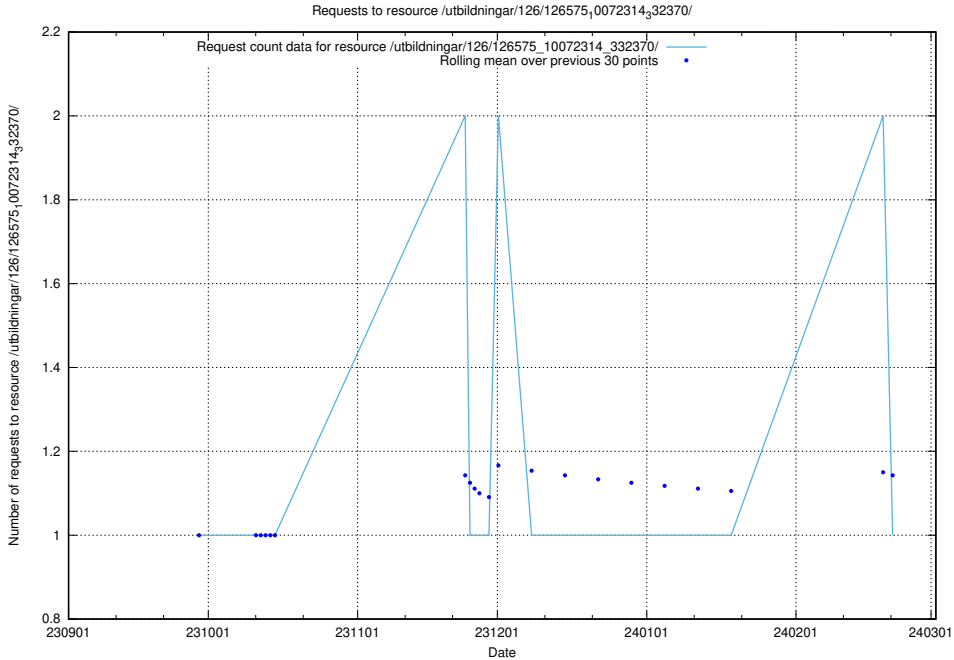

5.4513 Usage of /utbildningar/126/126575_10072314_332370/

Here, we count the number of requests to resource /utbildningar/126/126575_10072314_332370/.