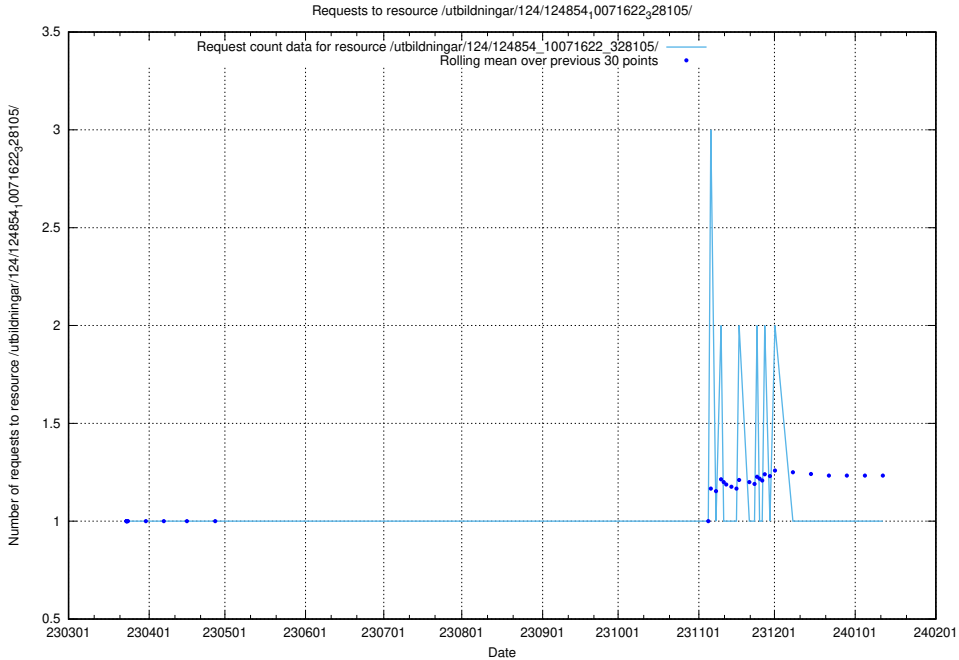

5.1219 Usage of /utbildningar/124/124854_10071622_328105/

Here, we count the number of requests to resource /utbildningar/124/124854_10071622_328105/.