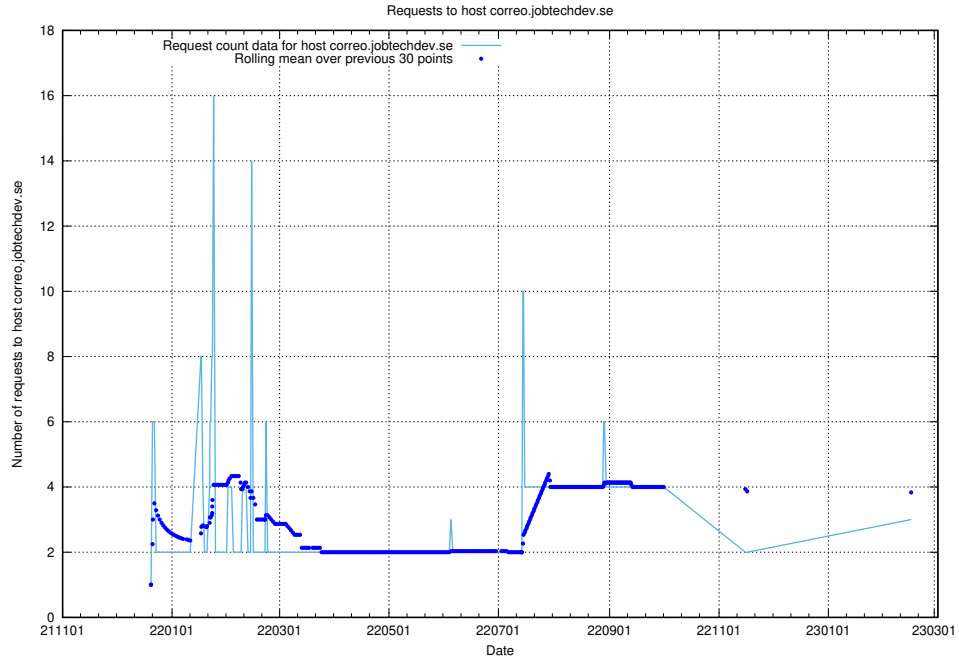

## 7.209 Usage of correo.jobtechdev.se

Here, we count the number of requests to host correo.jobtechdev.se.