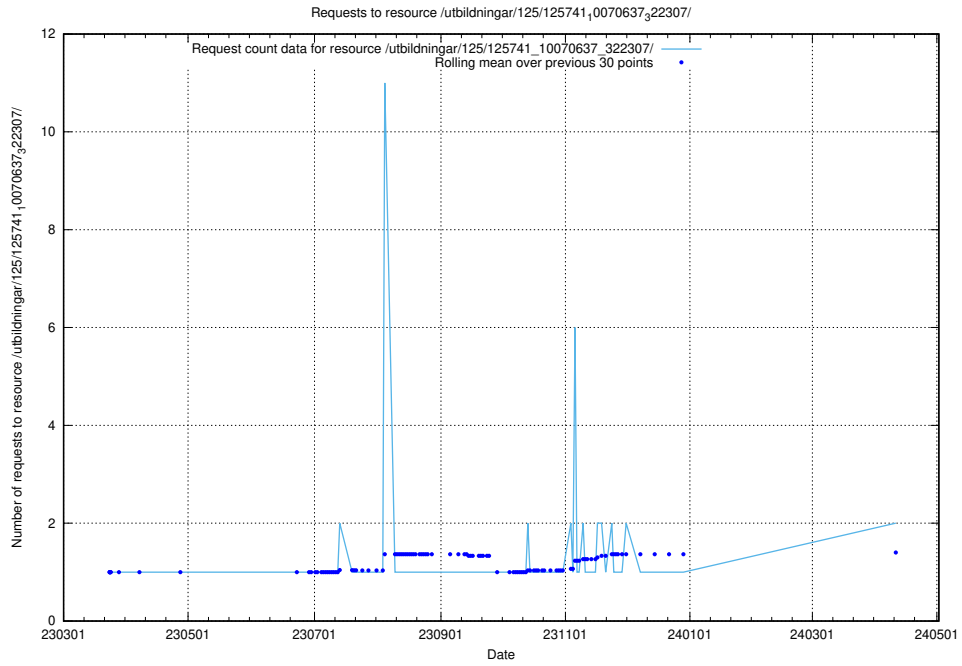

5.476 Usage of /utbildningar/125/125741_10070637_322307/

Here, we count the number of requests to resource /utbildningar/125/125741_10070637_322307/.