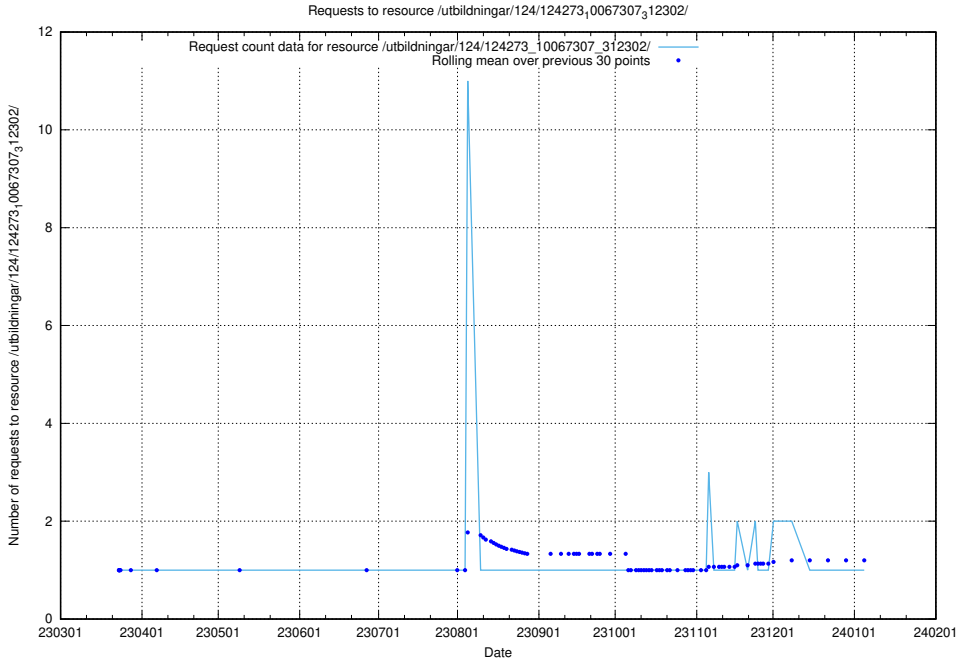

5.4058 Usage of /utbildningar/124/124273_10067307_312302/

Here, we count the number of requests to resource /utbildningar/124/124273_10067307_312302/.