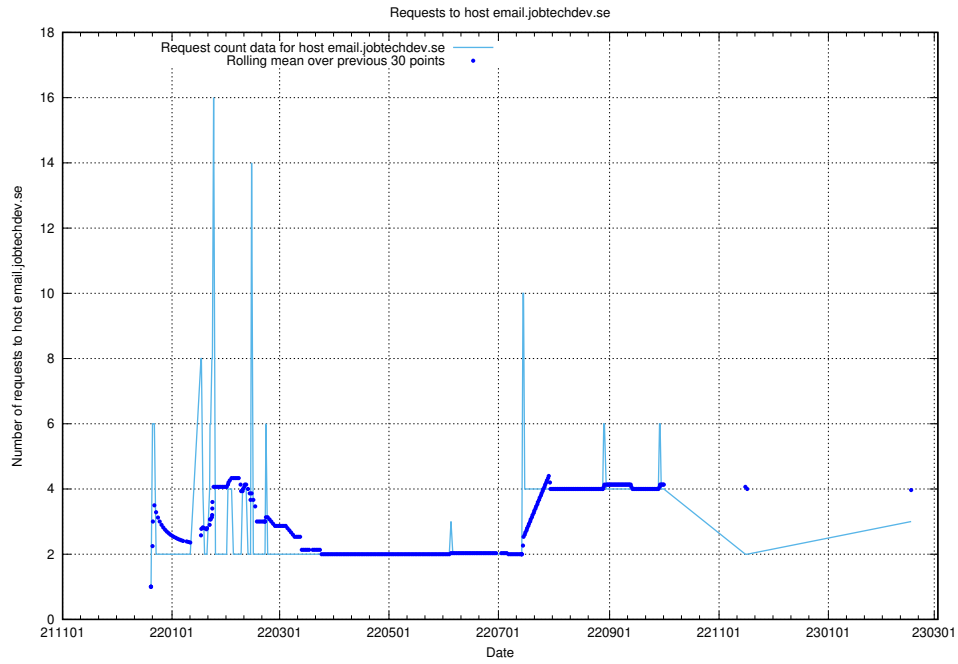

7.208 Usage of email.jobtechdev.se

Here, we count the number of requests to host email.jobtechdev.se.