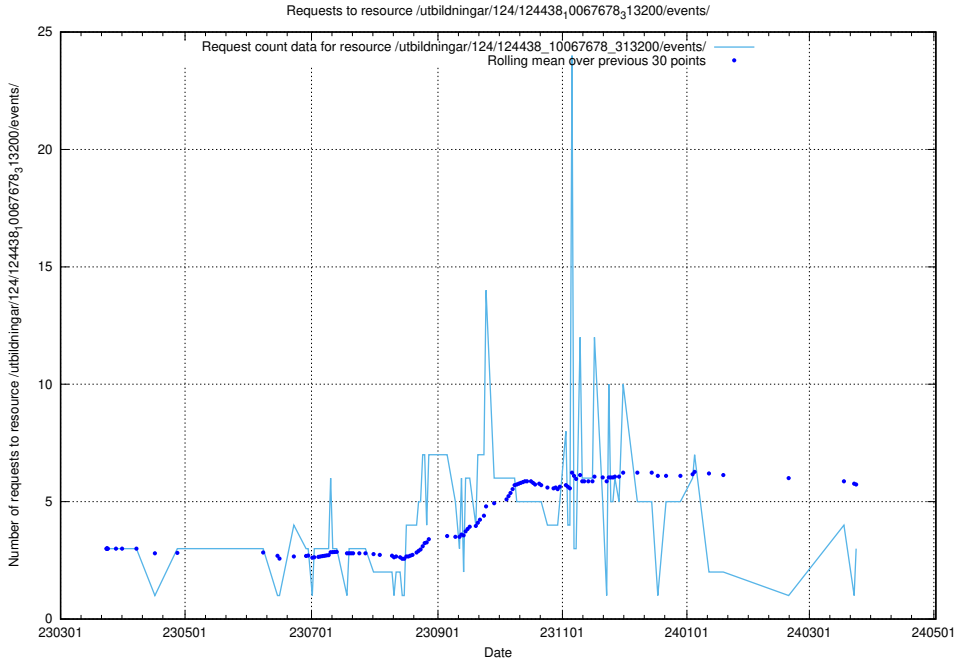

5.464 Usage of /utbildningar/124/124438_10067678_313200/events/

Here, we count the number of requests to resource /utbildningar/124/124438_10067678_313200/events/