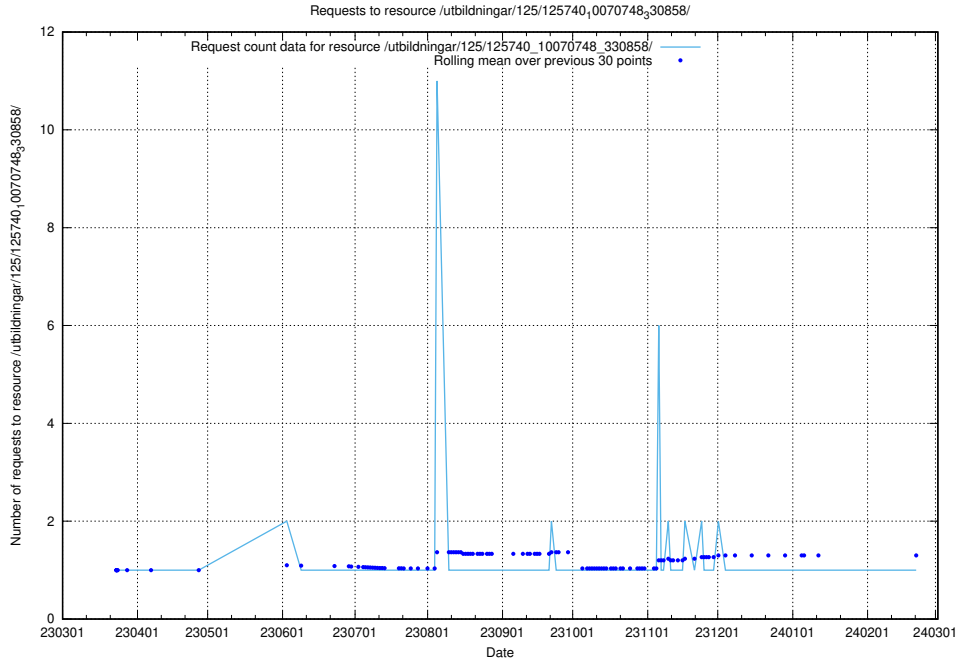

5.994 Usage of /utbildningar/125/125740_10070748_330858/

Here, we count the number of requests to resource /utbildningar/125/125740_10070748_330858/.