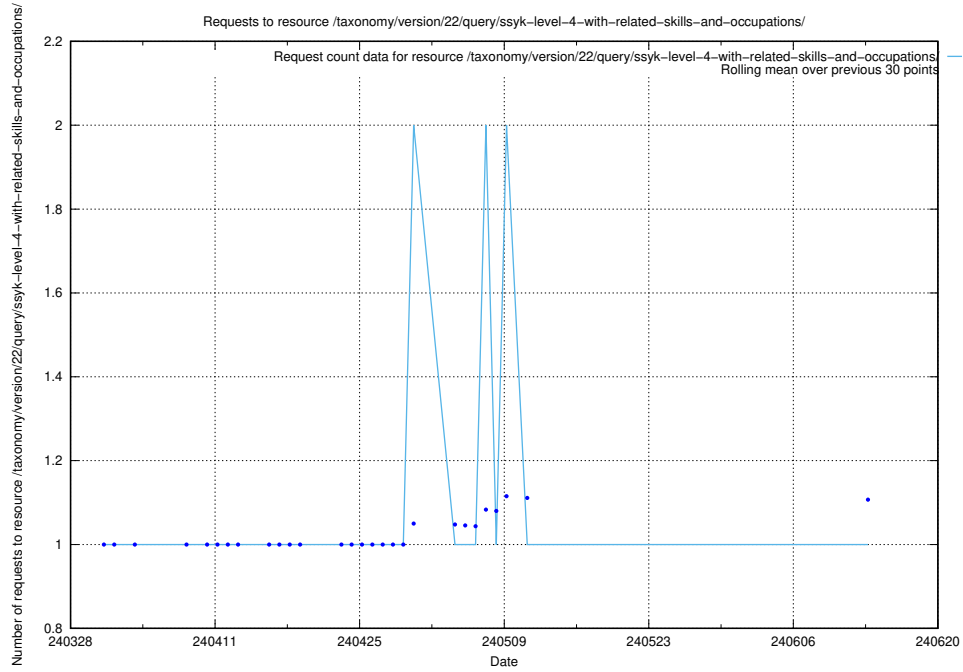

### 5.1649 Usage of /taxonomy/version/22/query/ssyk-level-4-with-related-isco-level-4-groups/

Here, we count the number of requests to resource /taxonomy/version/22/query/ssyk-level-4-with-related-isco-level-4-groups/.