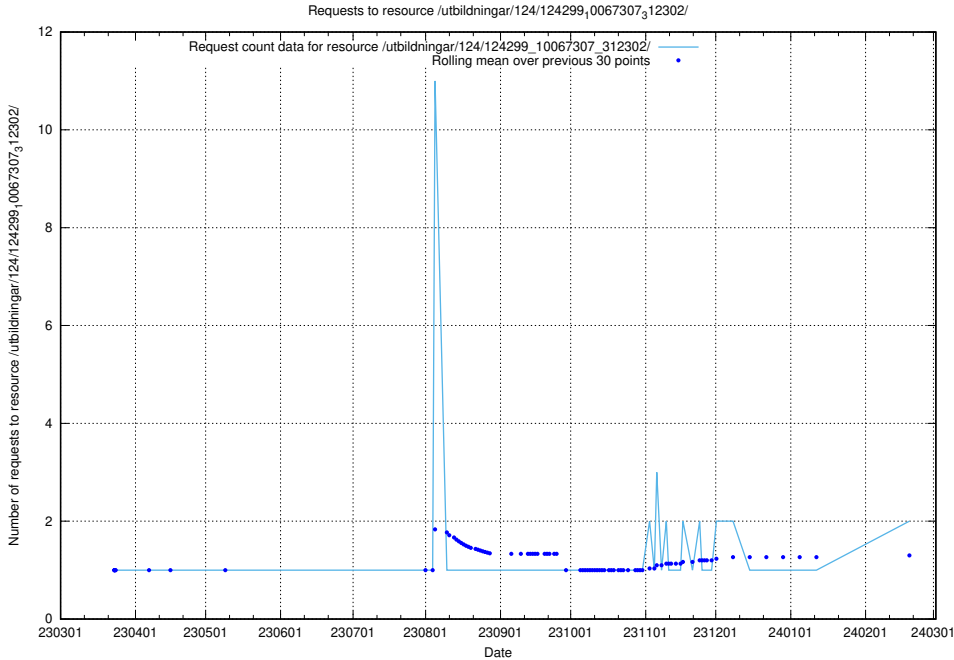

5.692 Usage of /utbildningar/124/124299_10067307_312302/

Here, we count the number of requests to resource /utbildningar/124/124299_10067307_312302/.