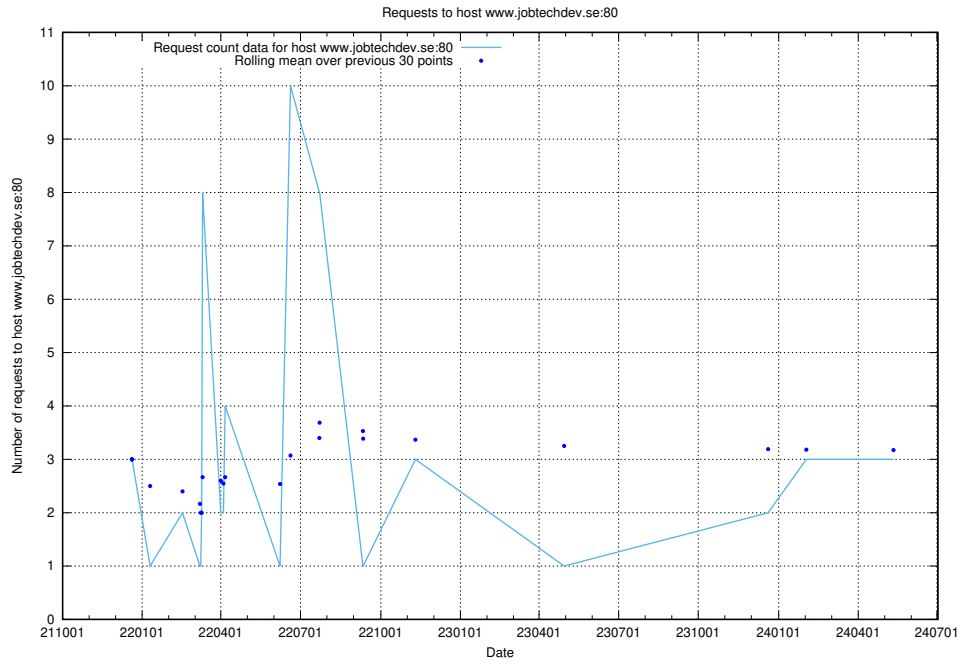

7.200 Usage of www.jobtechdev.se:80

Here, we count the number of requests to host www.jobtechdev.se:80.