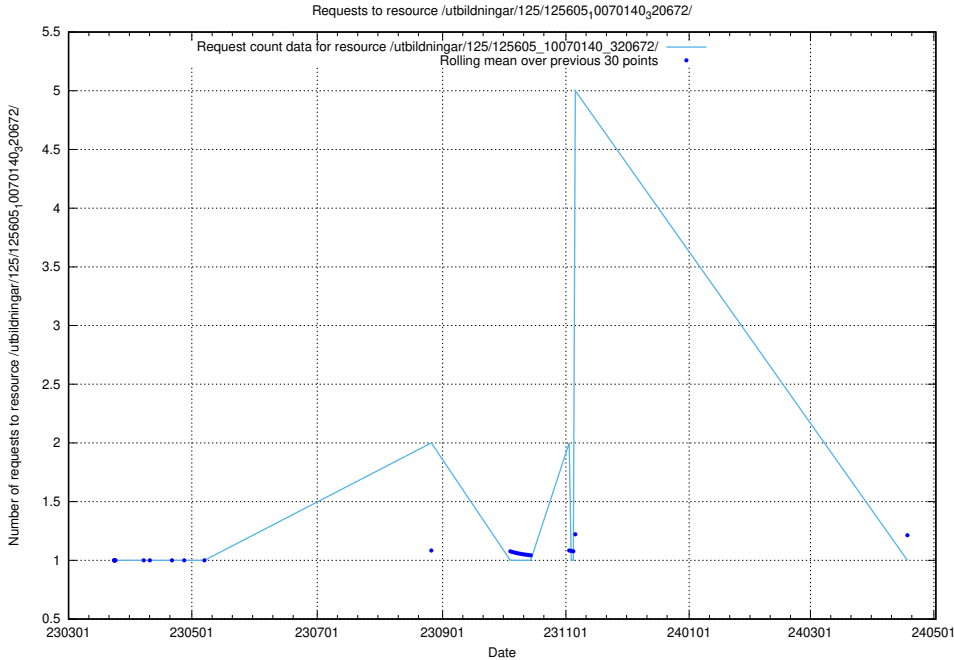

5.1097 Usage of /utbildningar/125/125605_10070140_320672/

Here, we count the number of requests to resource /utbildningar/125/125605_10070140_320672/.