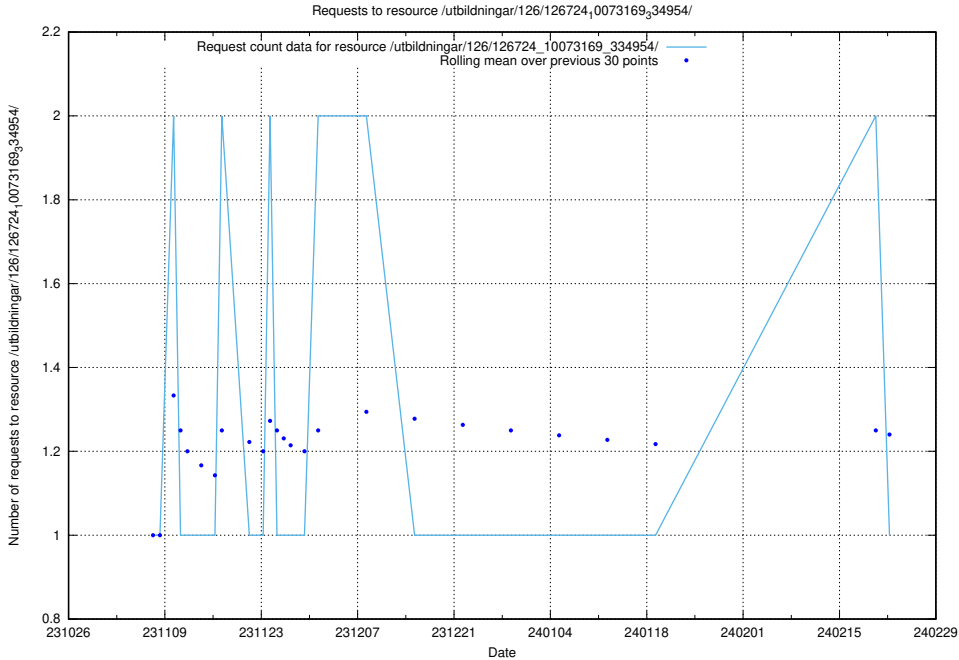

5.4187 Usage of /utbildningar/126/126724_10073169_334954/

Here, we count the number of requests to resource /utbildningar/126/126724_10073169_334954/.