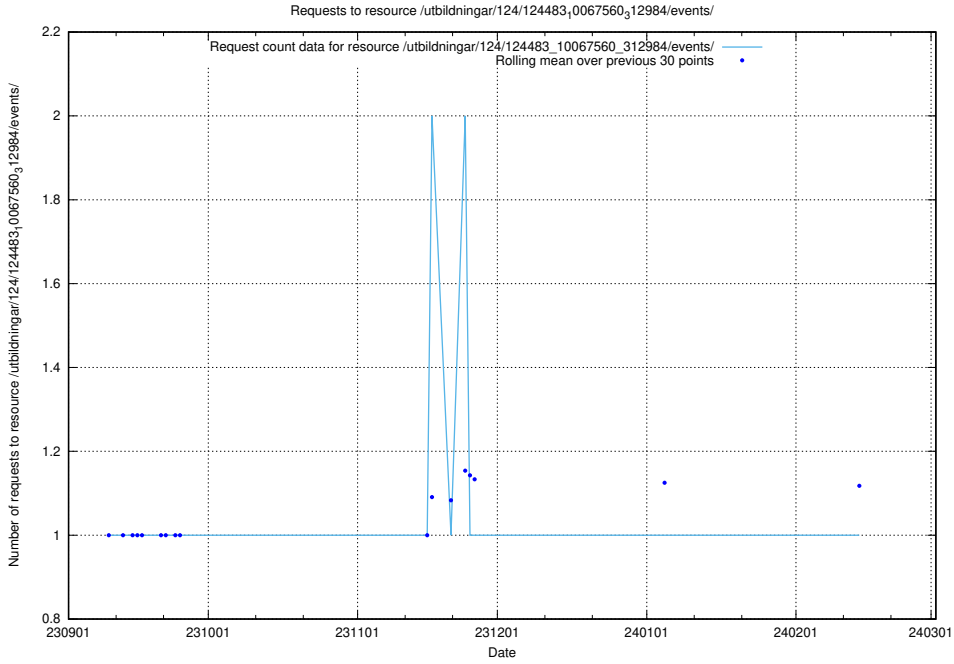

5.4678 Usage of /utbildningar/124/124483_10067560_312984/events/

Here, we count the number of requests to resource /utbildningar/124/124483_10067560_312984/events/