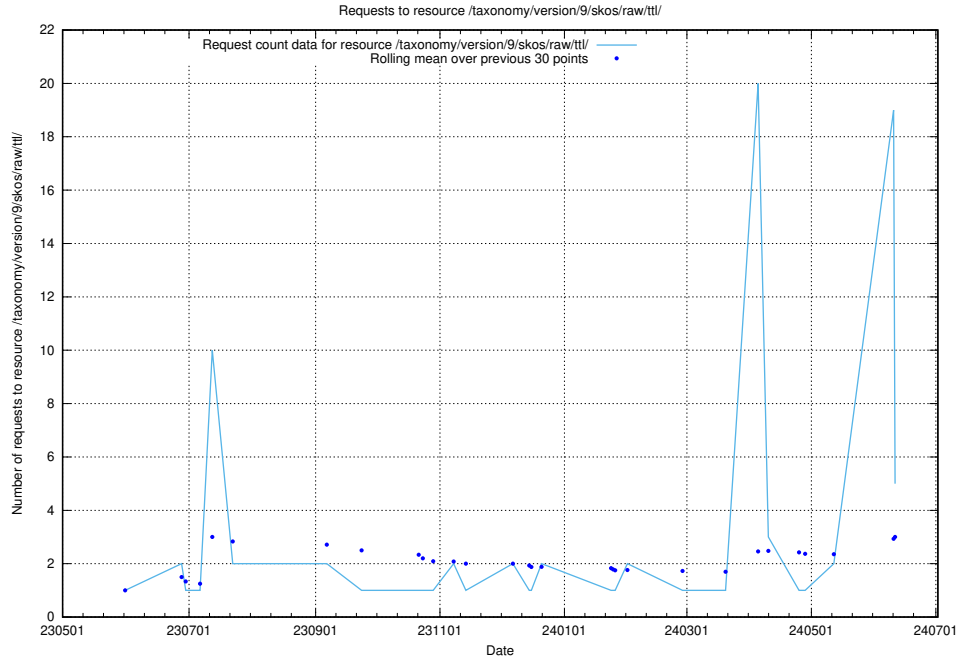

5.157 Usage of /taxonomy/version/9/skos/raw/ttl/

Here, we count the number of requests to resource /taxonomy/version/9/skos/raw/ttl/.