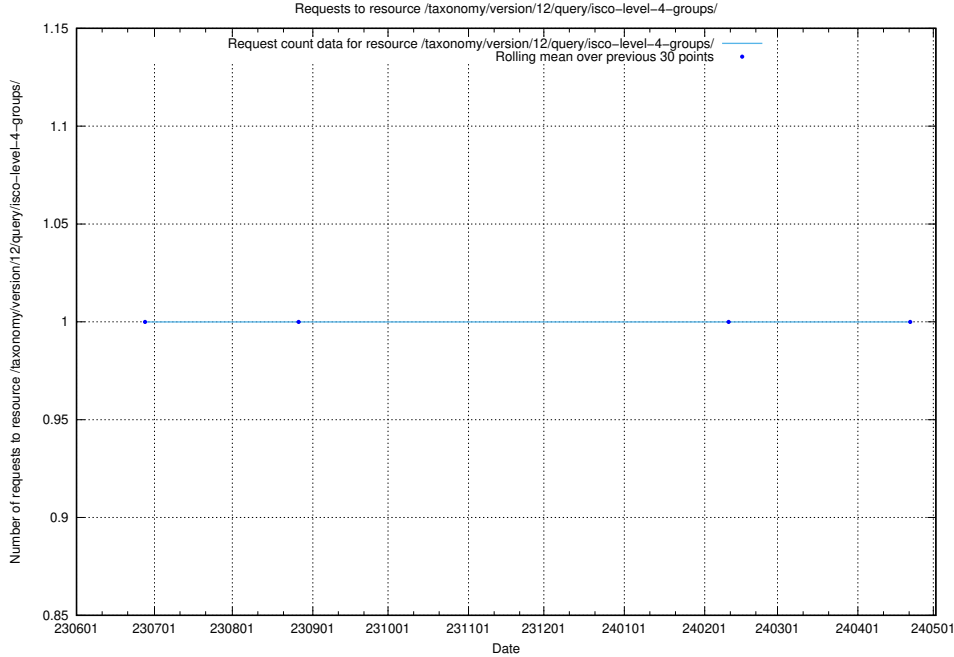

### 5.5608 Usage of /taxonomy/version/12/query/isco-level-4-groups/

Here, we count the number of requests to resource /taxonomy/version/12/query/isco-level-4-groups/.