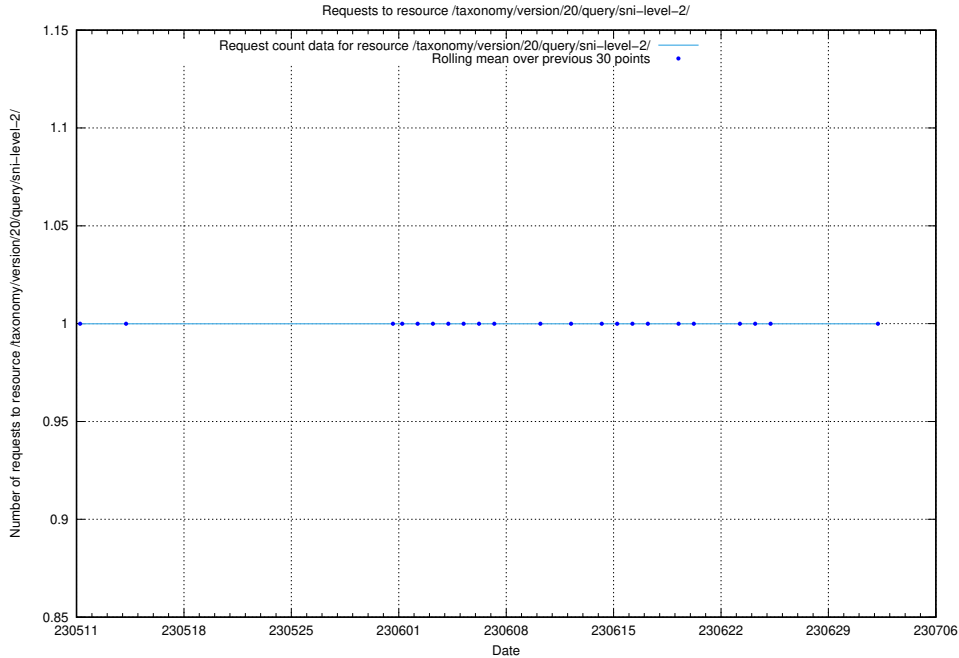

5.6019 Usage of /taxonomy/version/20/query/sni-level-2/

Here, we count the number of requests to resource /taxonomy/version/20/query/sni-level-2/.