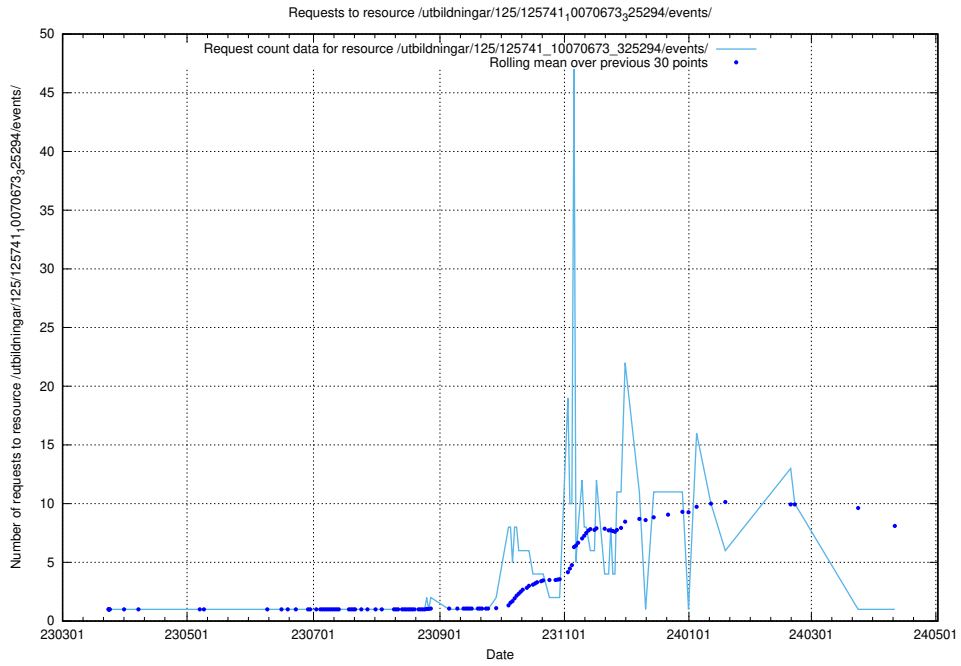

5.6515 Usage of /utbildningar/125/125741_10070673_325294/events/

Here, we count the number of requests to resource /utbildningar/125/125741_10070673_325294/events/