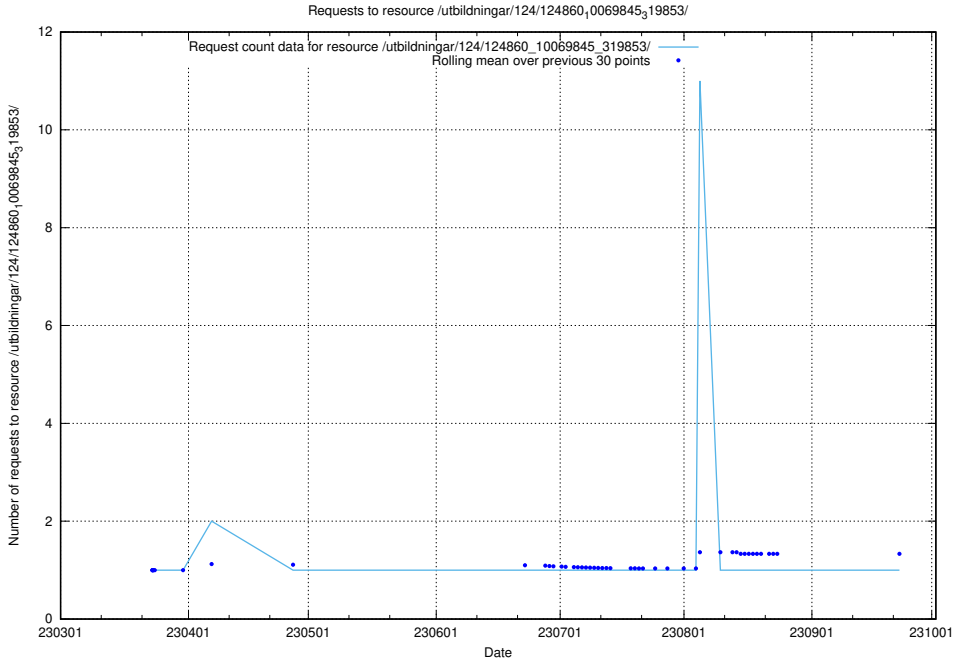

5.1190 Usage of /utbildningar/124/124860_10069845_319853/

Here, we count the number of requests to resource /utbildningar/124/124860_10069845_319853/.