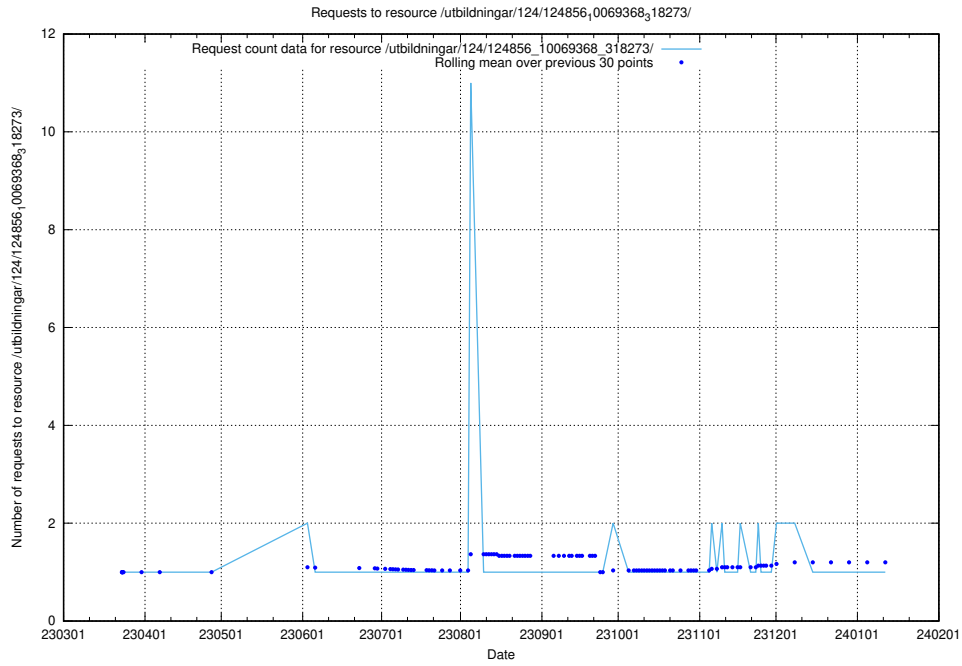

5.1205 Usage of /utbildningar/124/124856_10069368_318273/

Here, we count the number of requests to resource /utbildningar/124/124856_10069368_318273/.