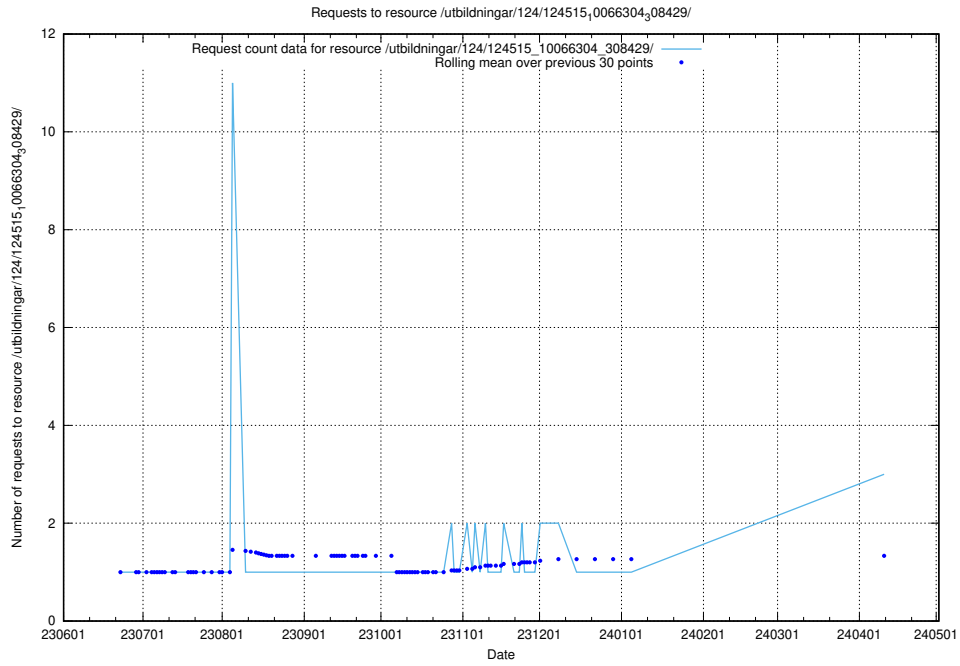

5.400 Usage of /utbildningar/124/124515_10066304_308429/

Here, we count the number of requests to resource /utbildningar/124/124515_10066304_308429/.