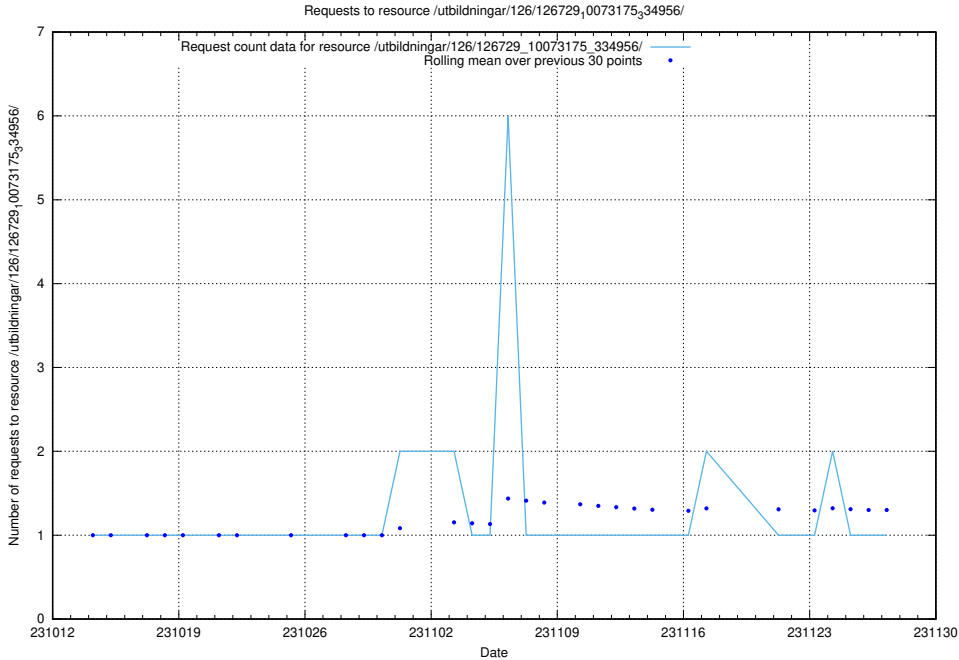

5.4393 Usage of /utbildningar/126/126729_10073175_334956/

Here, we count the number of requests to resource /utbildningar/126/126729_10073175_334956/.