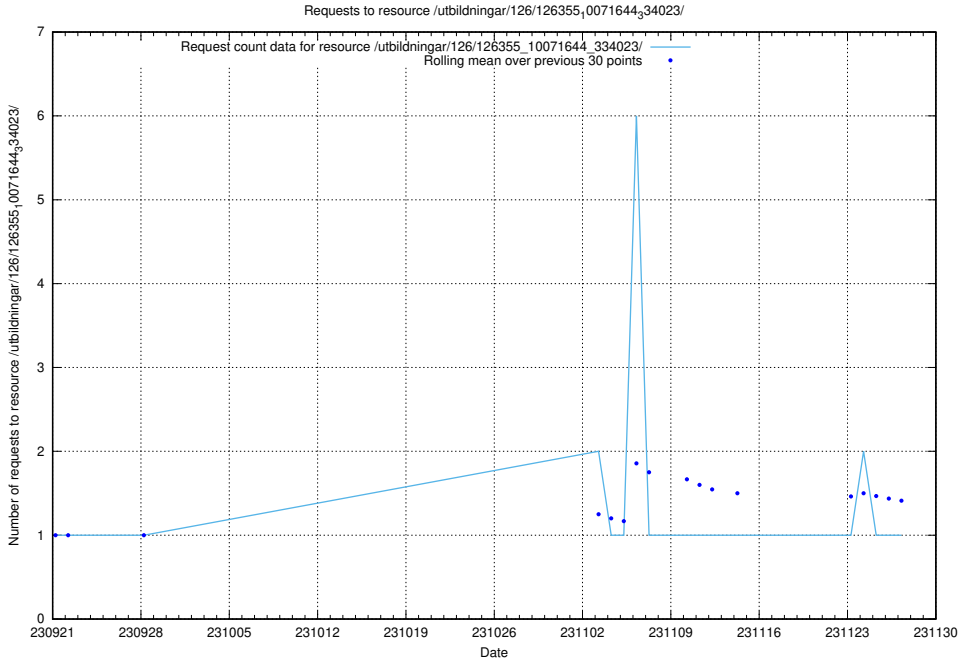

5.4583 Usage of /utbildningar/126/126355_10071644_334023/

Here, we count the number of requests to resource /utbildningar/126/126355_10071644_334023/.