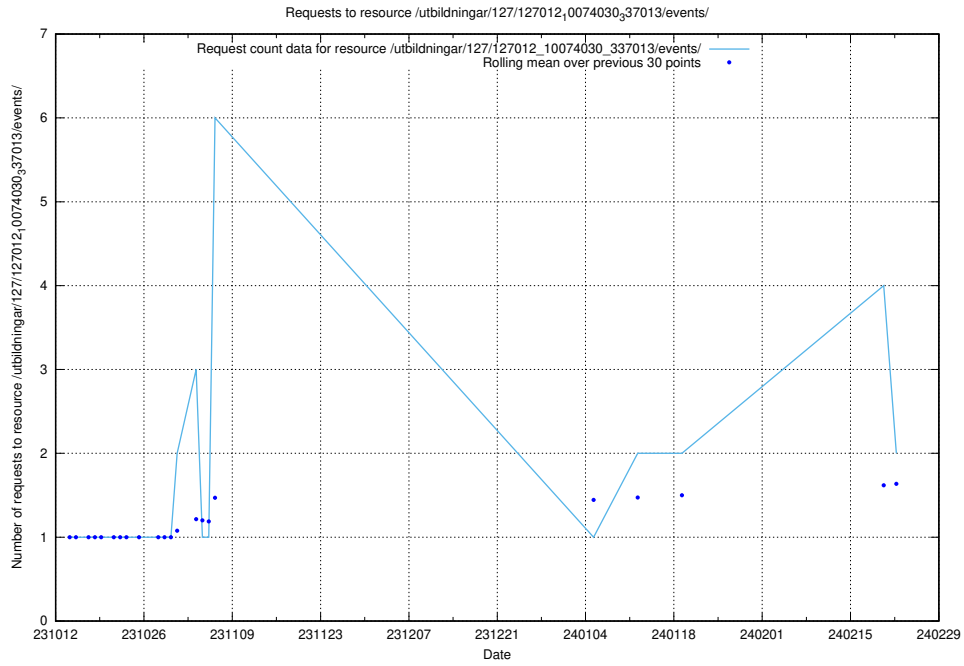

5.734 Usage of /utbildningar/127/127012_10074030_337013/events/

Here, we count the number of requests to resource /utbildningar/127/127012_10074030_337013/events/