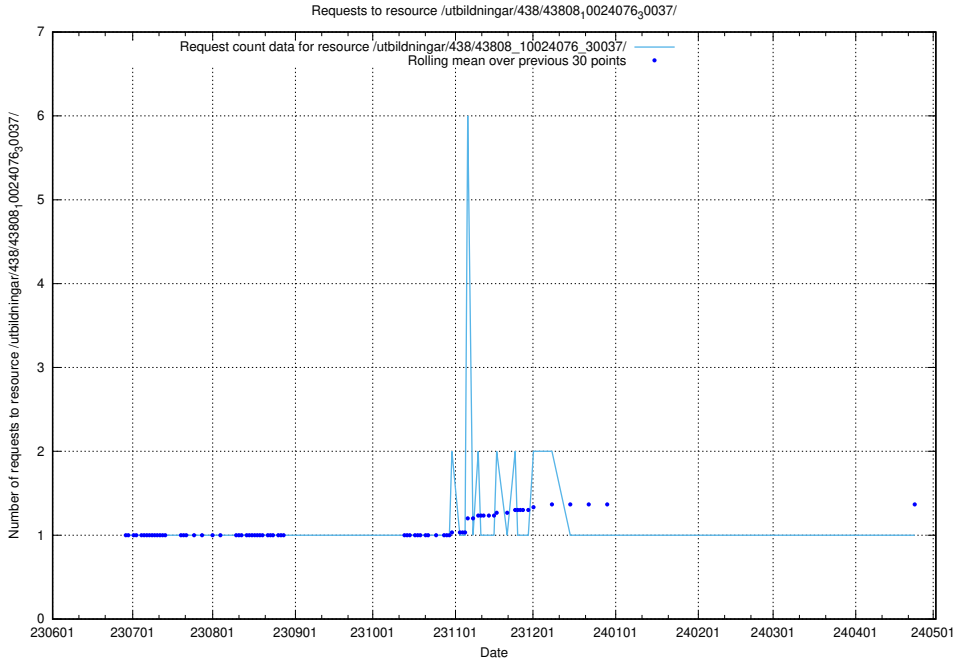

5.5486 Usage of /utbildningar/438/43808_10024076_30037/

Here, we count the number of requests to resource /utbildningar/438/43808_10024076_30037/.