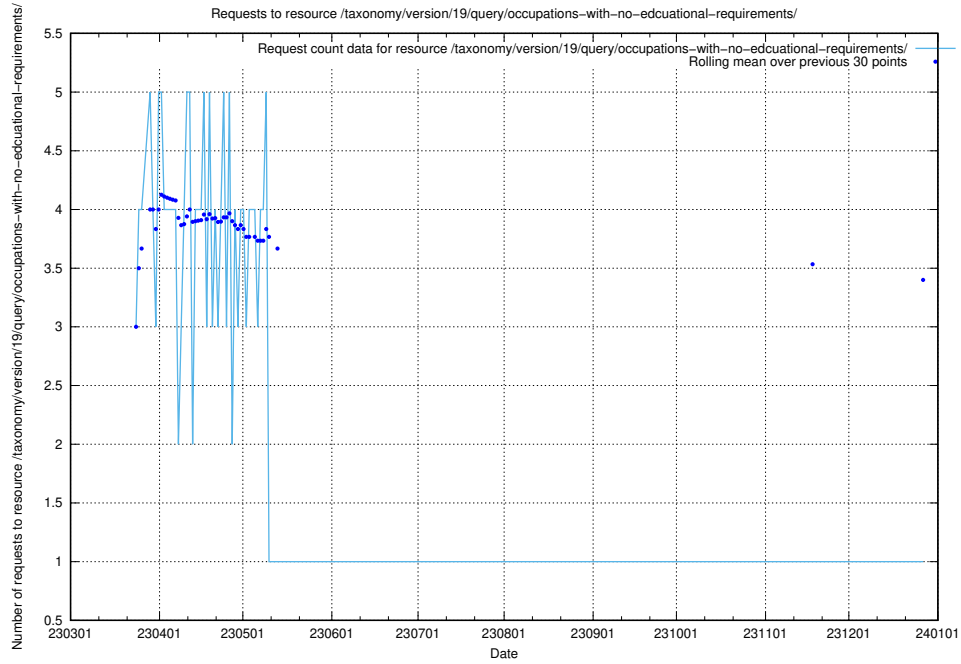

5.6166 Usage of /taxonomy/version/19/query/occupations-with-no-educational-requirements/

Here, we count the number of requests to resource /taxonomy/version/19/query/occupations-with-no-educational-requirements/.