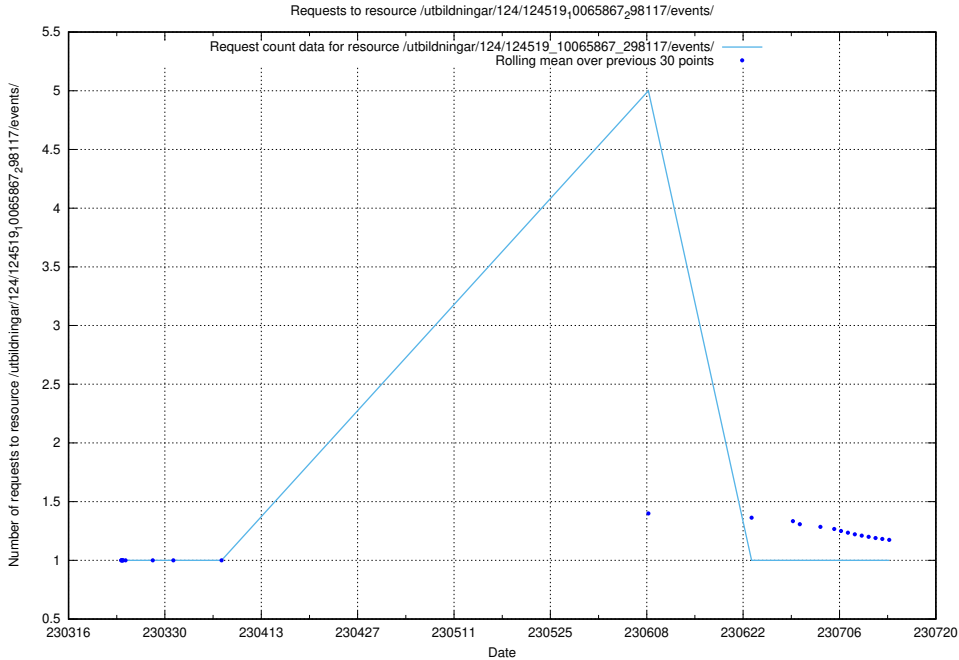

5.1373 Usage of /utbildningar/124/124519_10065867_298117/events/

Here, we count the number of requests to resource /utbildningar/124/124519_10065867_298117/events/