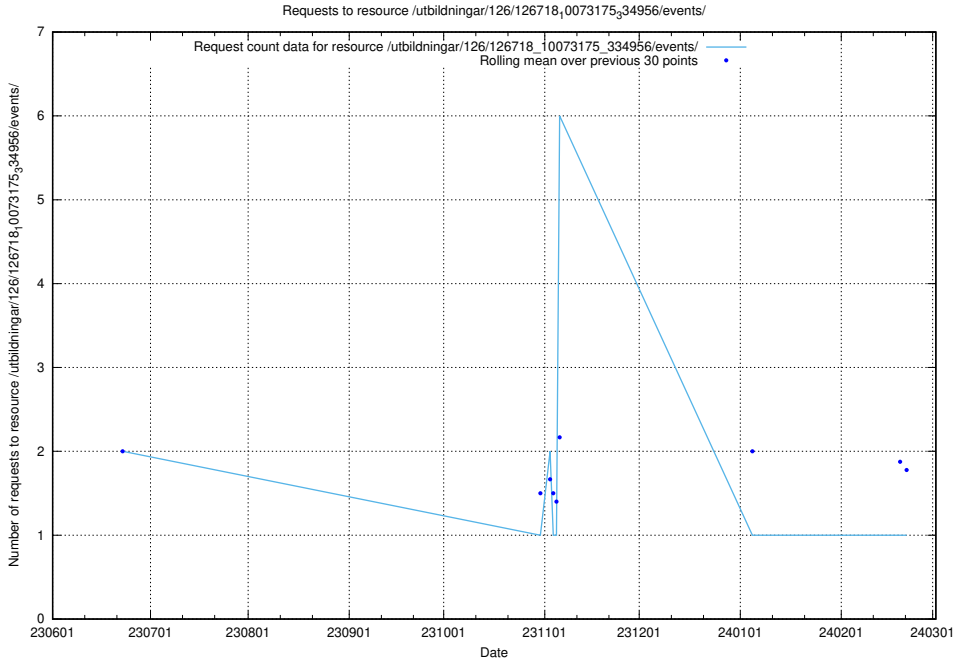

5.5619 Usage of /utbildningar/126/126718_10073175_334956/events/

Here, we count the number of requests to resource /utbildningar/126/126718_10073175_334956/events/