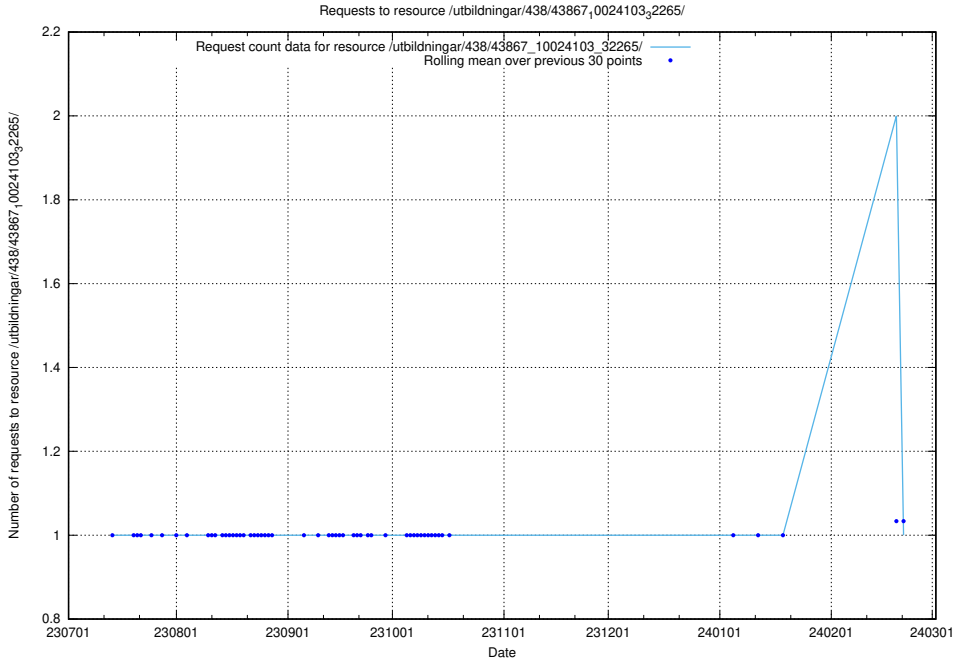

### 5.5125 Usage of /utbildningar/126/126728\_10073173\_334952/events/

Here, we count the number of requests to resource /utbildningar/126/126728\_10073173\_334952/events/