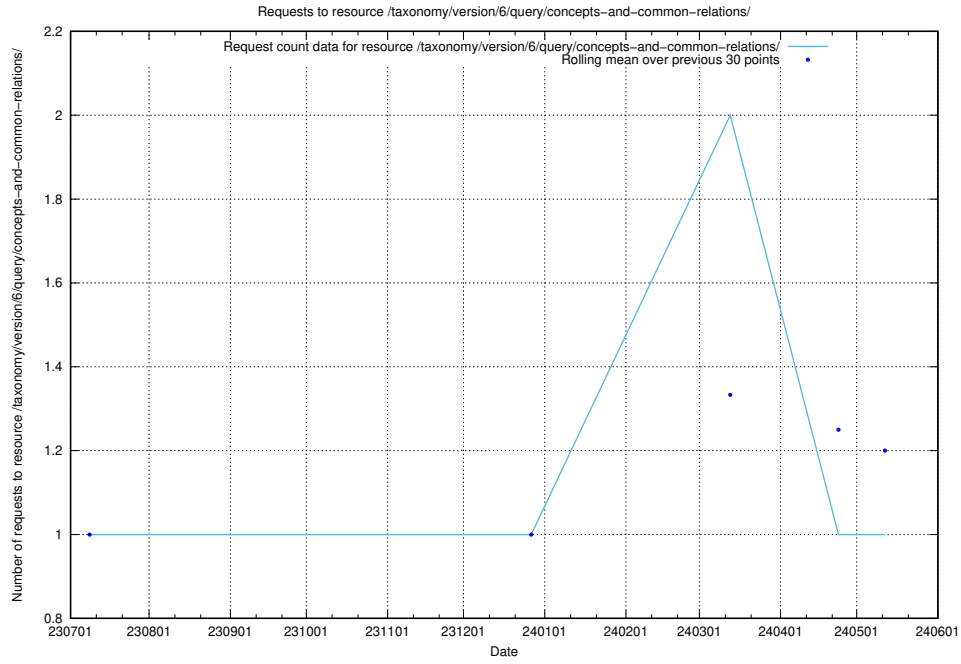

### 5.5312 Usage of /taxonomy/version/6/query/concept-types/

Here, we count the number of requests to resource /taxonomy/version/6/query/concept-types/.