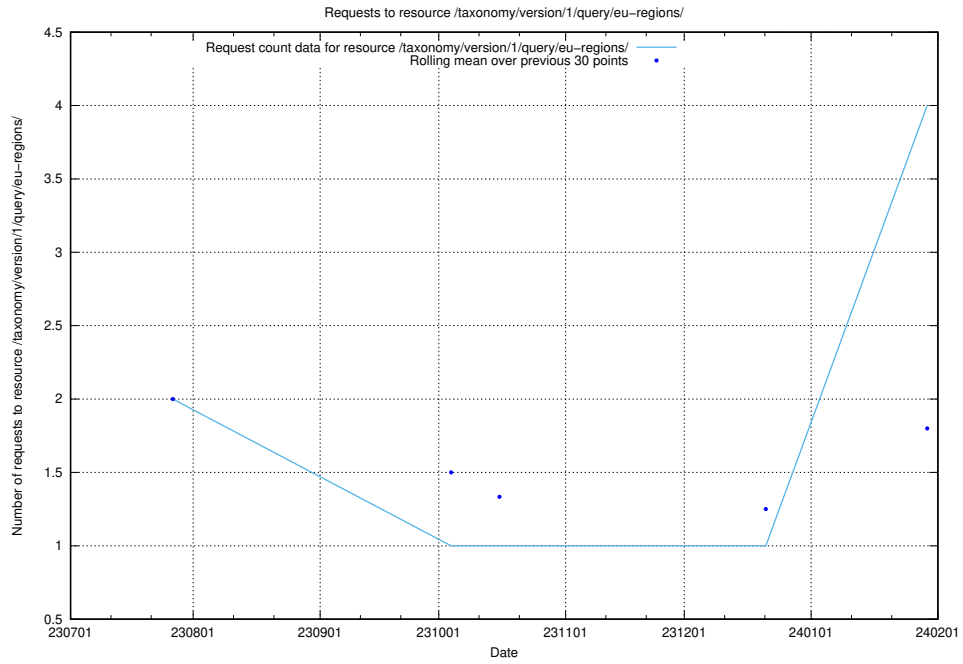

5.233 Usage of `/taxonomy/version/1/query/eu-regions/`

Here, we count the number of requests to resource `/taxonomy/version/1/query/eu-regions/`.