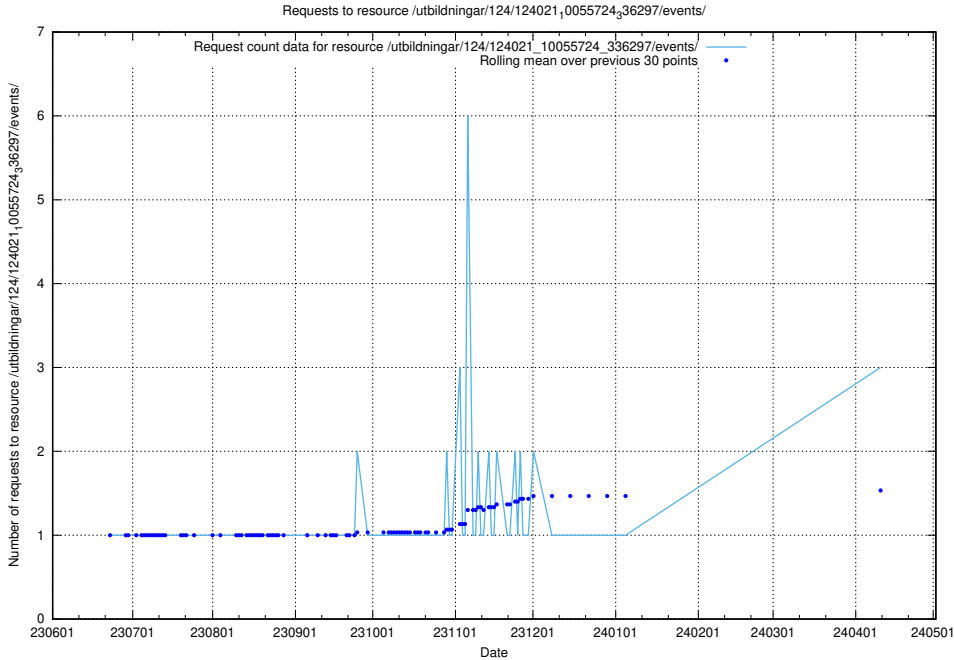

5.412 Usage of /utbildningar/124/124021_10055724_336297/events/

Here, we count the number of requests to resource /utbildningar/124/124021_10055724_336297/events/