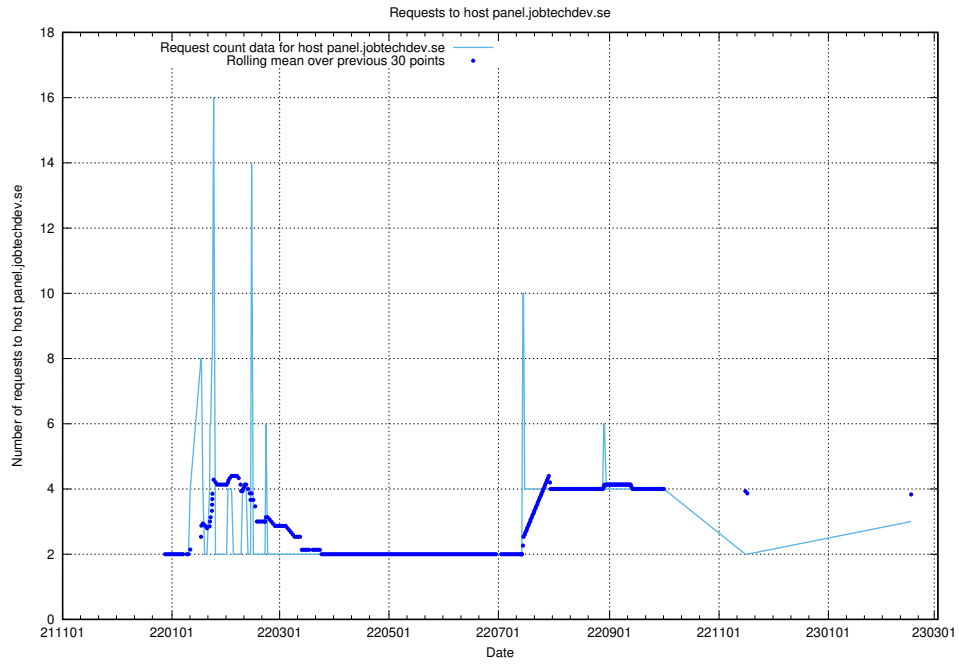

7.197 Usage of panel.jobtechdev.se

Here, we count the number of requests to host panel.jobtechdev.se.