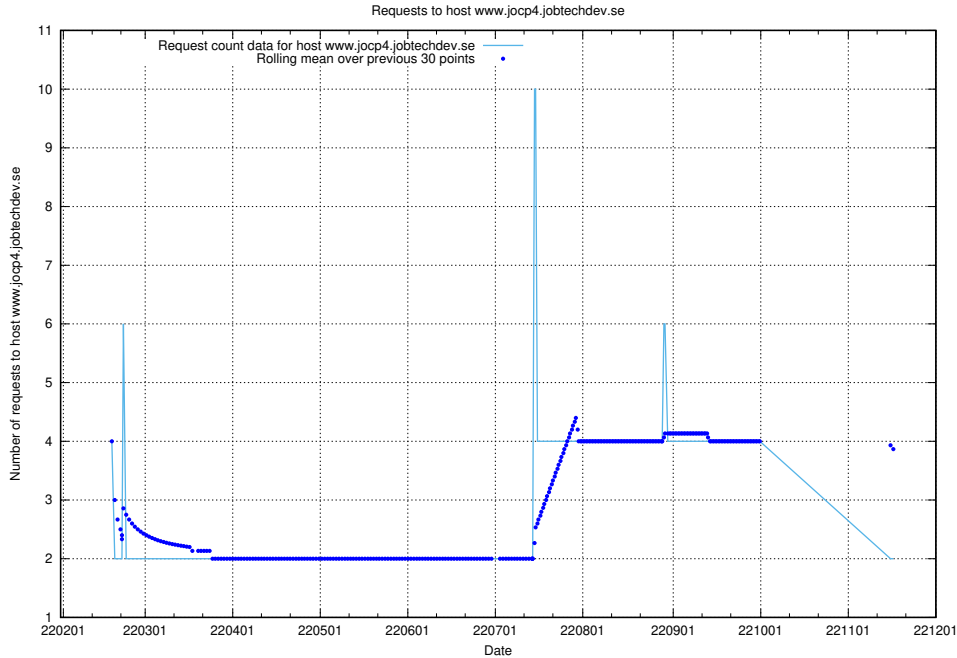

### 7.534 Usage of www.jocp4.jobtechdev.se

Here, we count the number of requests to host www.jocp4.jobtechdev.se.