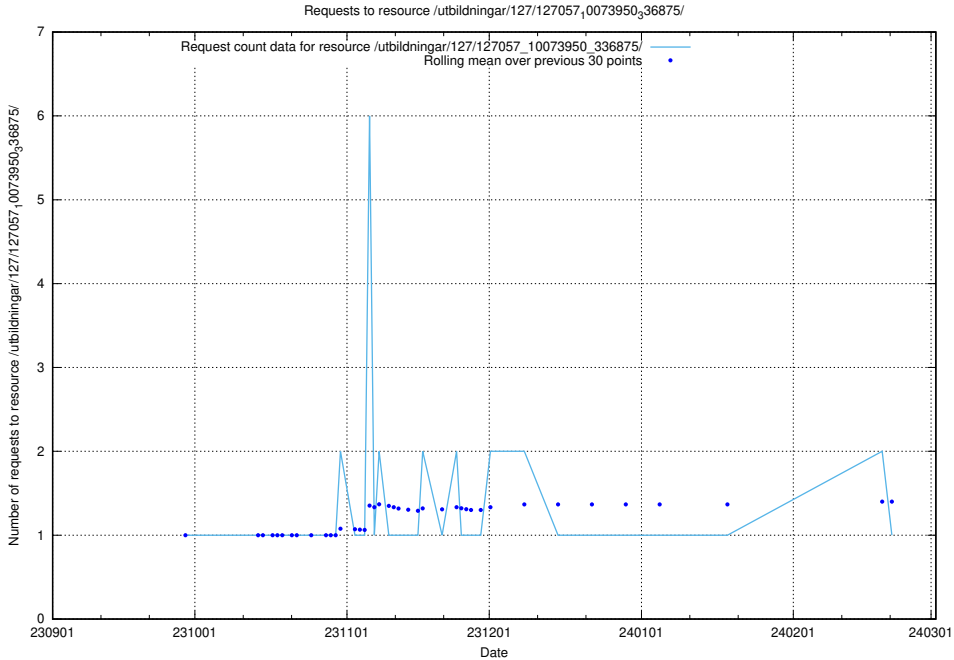

5.4508 Usage of /utbildningar/127/127057_10073950_336875/

Here, we count the number of requests to resource /utbildningar/127/127057_10073950_336875/.