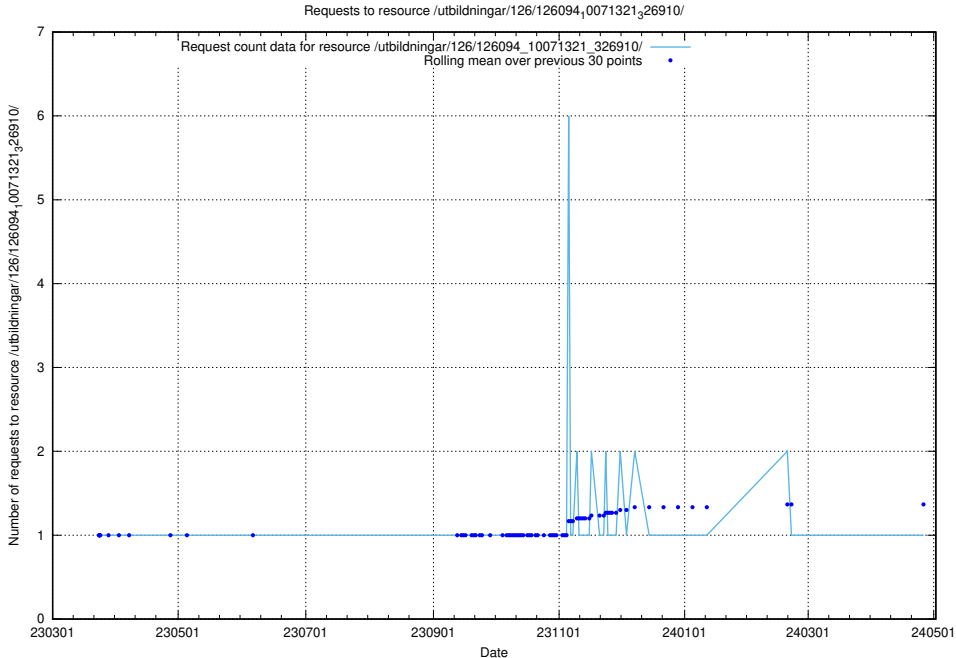

5.6466 Usage of /utbildningar/126/126094_10071321_326910/

Here, we count the number of requests to resource /utbildningar/126/126094_10071321_326910/.