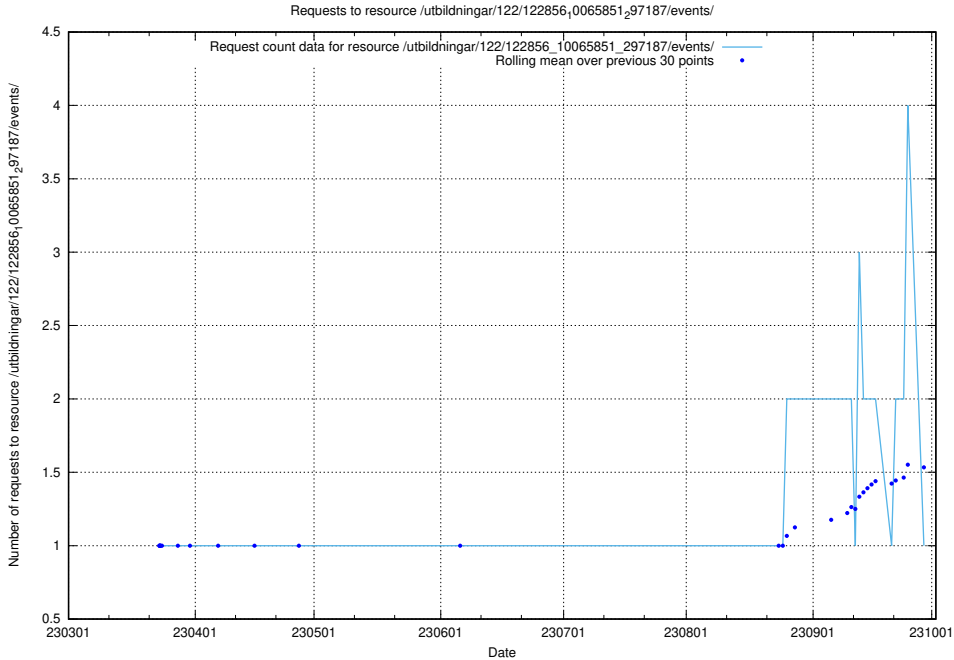

### 5.5216 Usage of /utbildningar/122/122856\_10065851\_297187/events/

Here, we count the number of requests to resource /utbildningar/122/122856\_10065851\_297187/events/