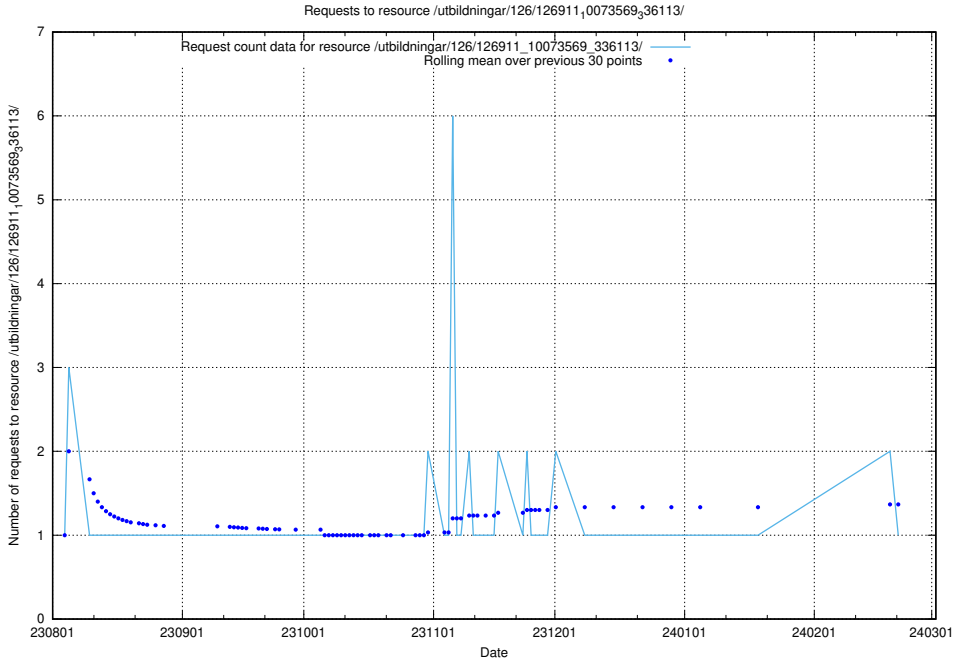

5.4923 Usage of /utbildningar/126/126911_10073569_336113/

Here, we count the number of requests to resource /utbildningar/126/126911_10073569_336113/.