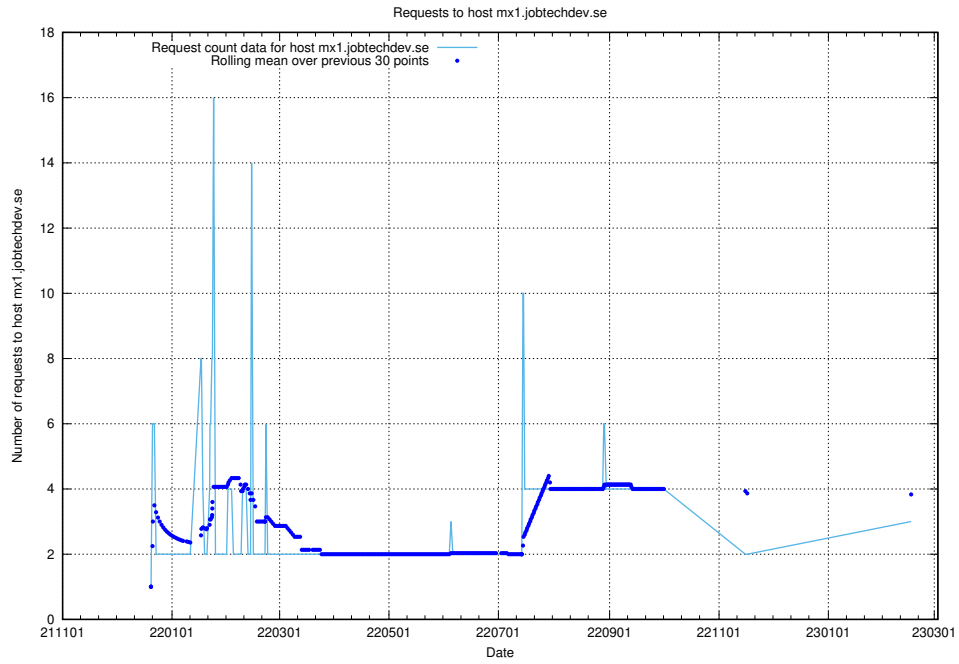

7.204 Usage of mx1.jobtechdev.se

Here, we count the number of requests to host mx1.jobtechdev.se.