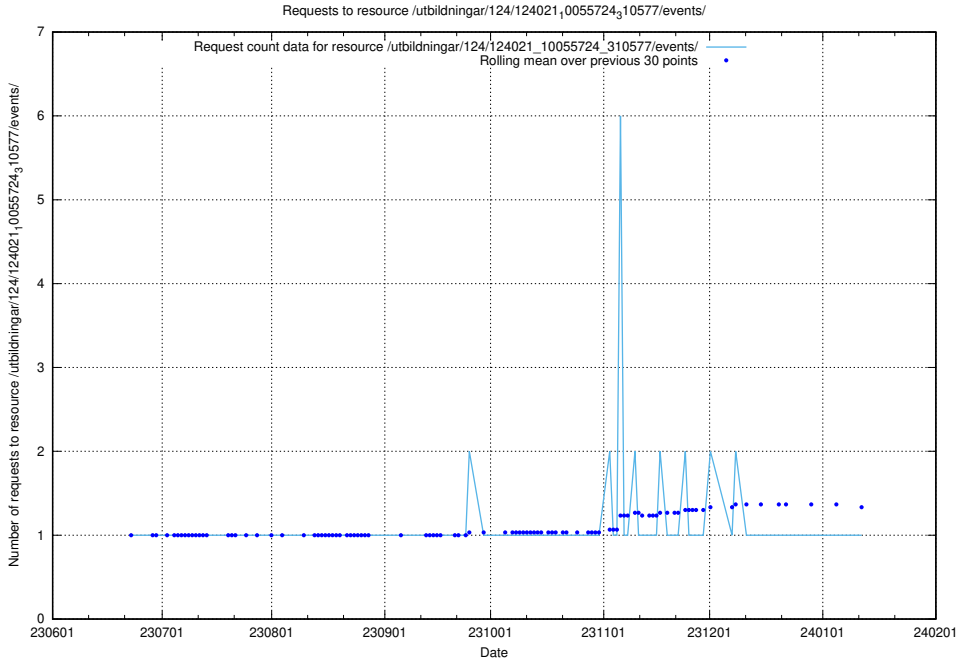

5.5879 Usage of /utbildningar/124/124021_10055724_310577/events/

Here, we count the number of requests to resource /utbildningar/124/124021_10055724_310577/events/