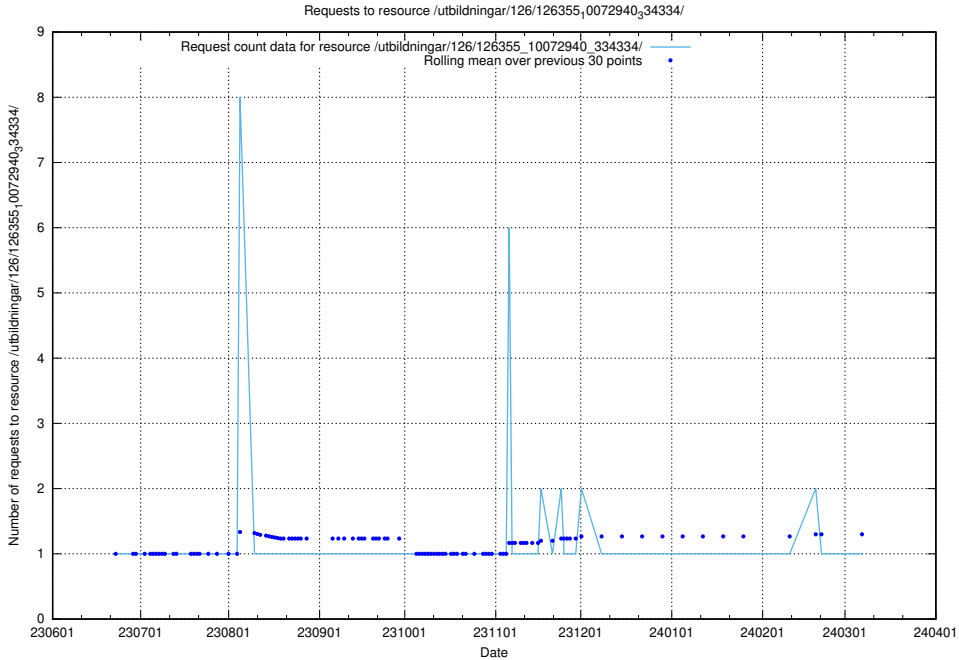

5.5713 Usage of /utbildningar/126/126355_10072940_334334/

Here, we count the number of requests to resource /utbildningar/126/126355_10072940_334334/.