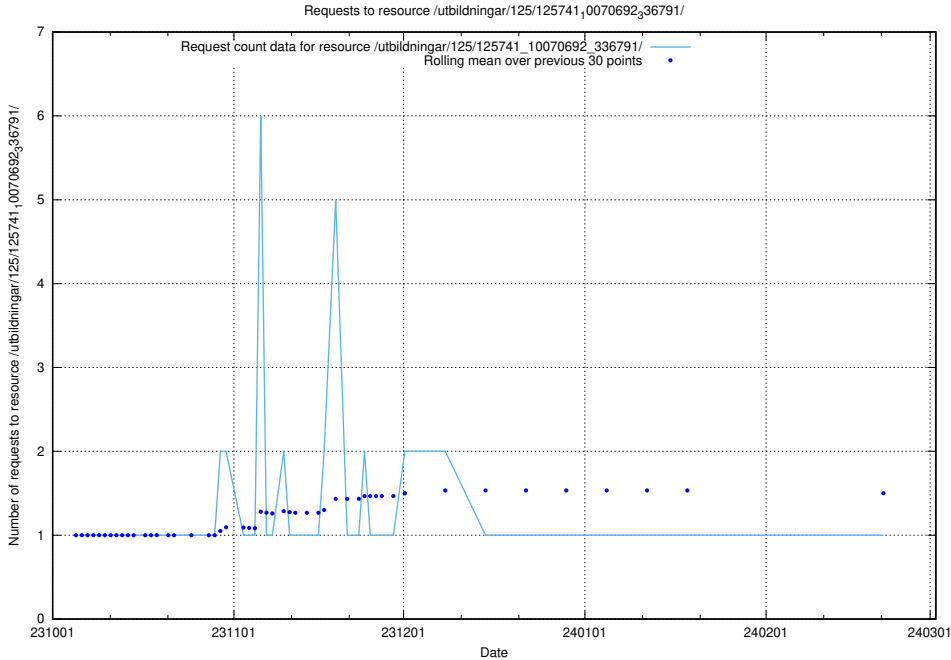

5.4470 Usage of /utbildningar/125/125741_10070692_336791/

Here, we count the number of requests to resource /utbildningar/125/125741_10070692_336791/.