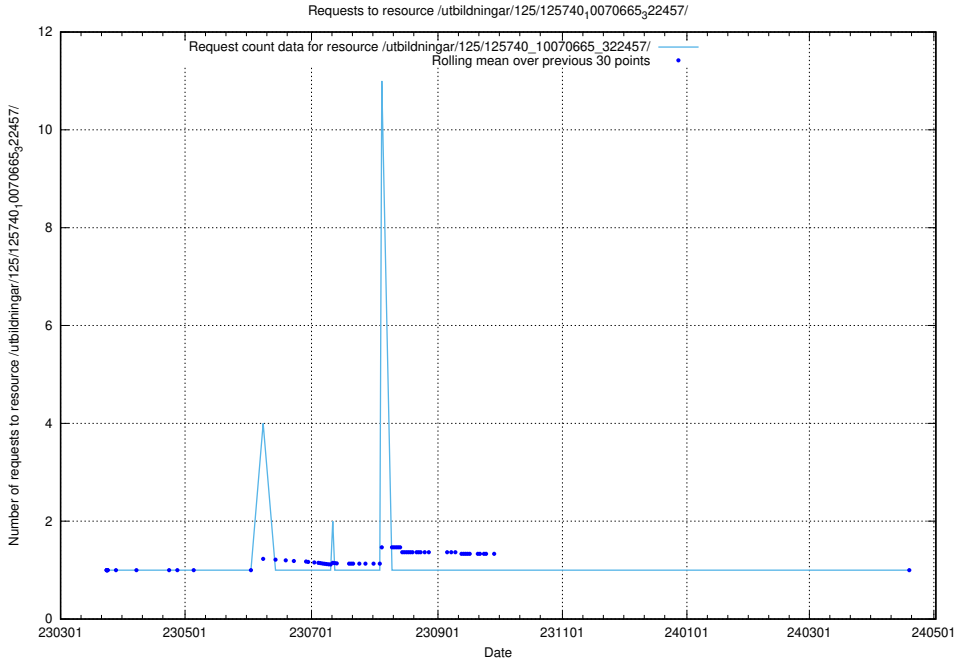

5.1028 Usage of /utbildningar/125/125740_10070665_322457/

Here, we count the number of requests to resource /utbildningar/125/125740_10070665_322457/.