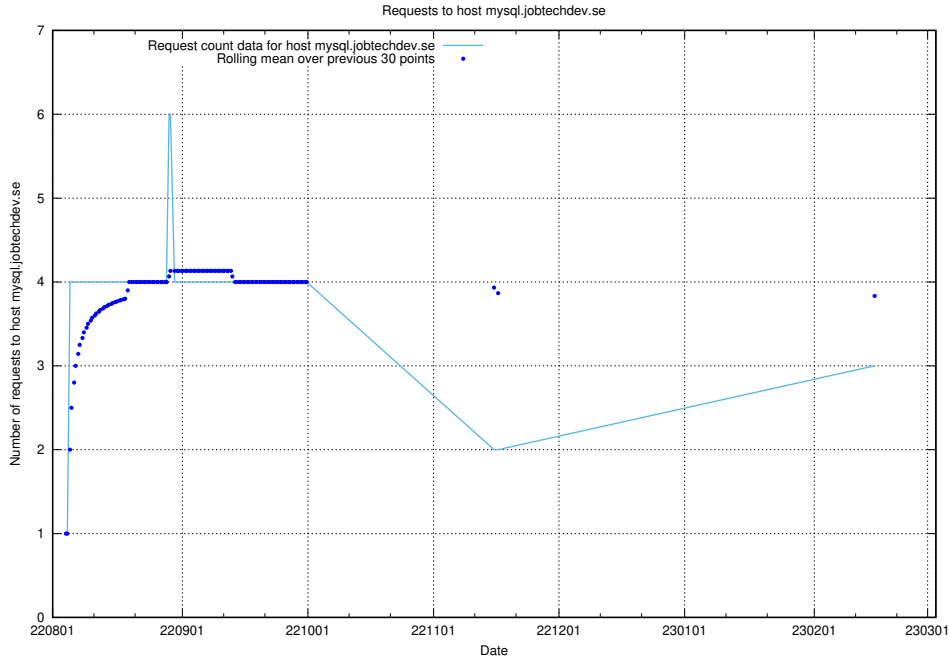

7.194 Usage of mysql.jobtechdev.se

Here, we count the number of requests to host mysql.jobtechdev.se.