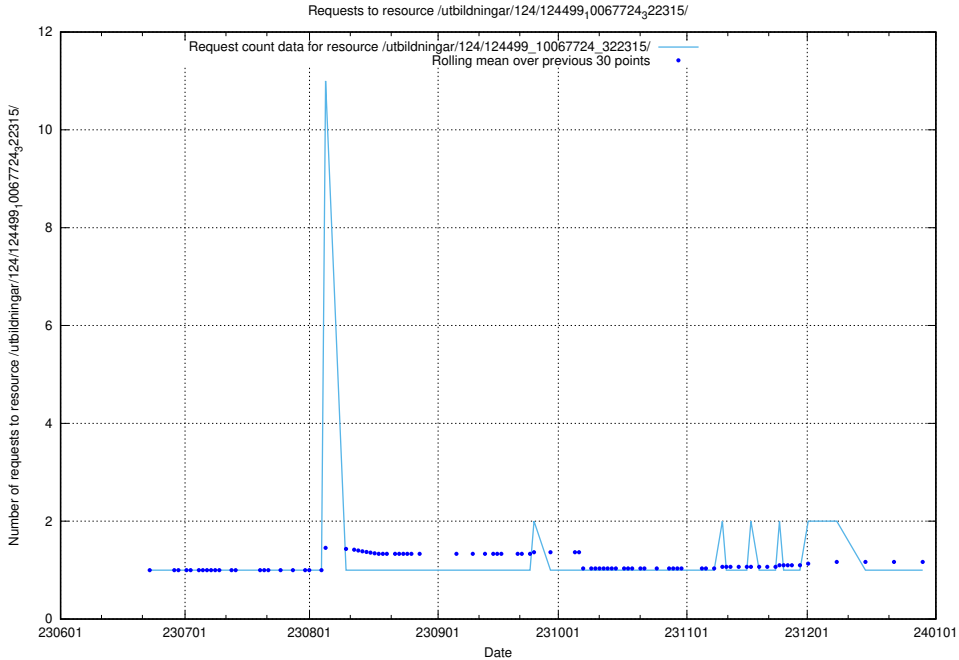

5.5841 Usage of /utbildningar/124/124499_10067724_322315/

Here, we count the number of requests to resource /utbildningar/124/124499_10067724_322315/.