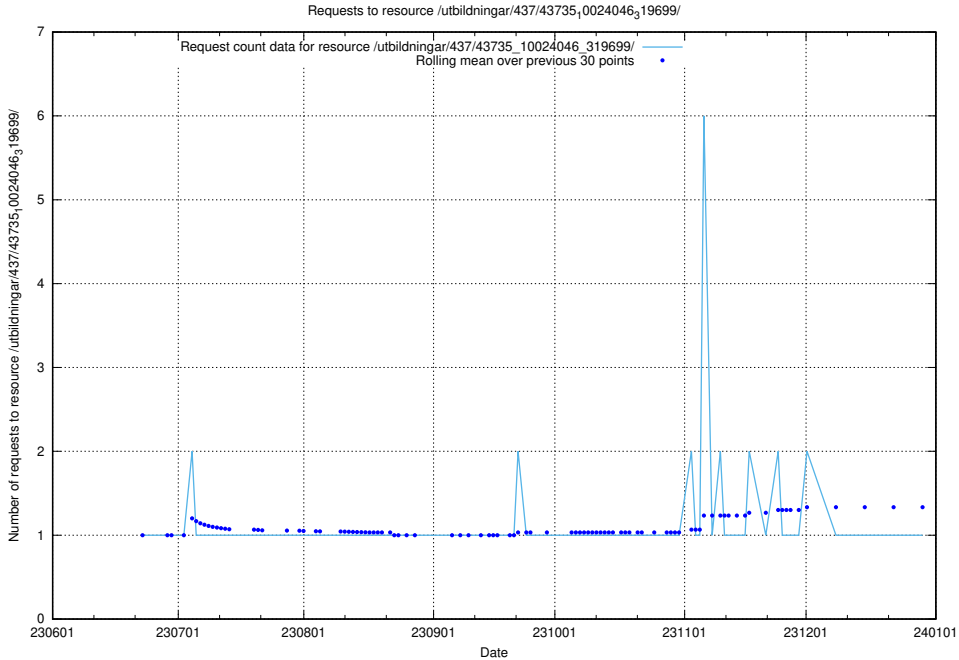

5.5633 Usage of /utbildningar/437/43735_10024046_319699/

Here, we count the number of requests to resource /utbildningar/437/43735_10024046_319699/.