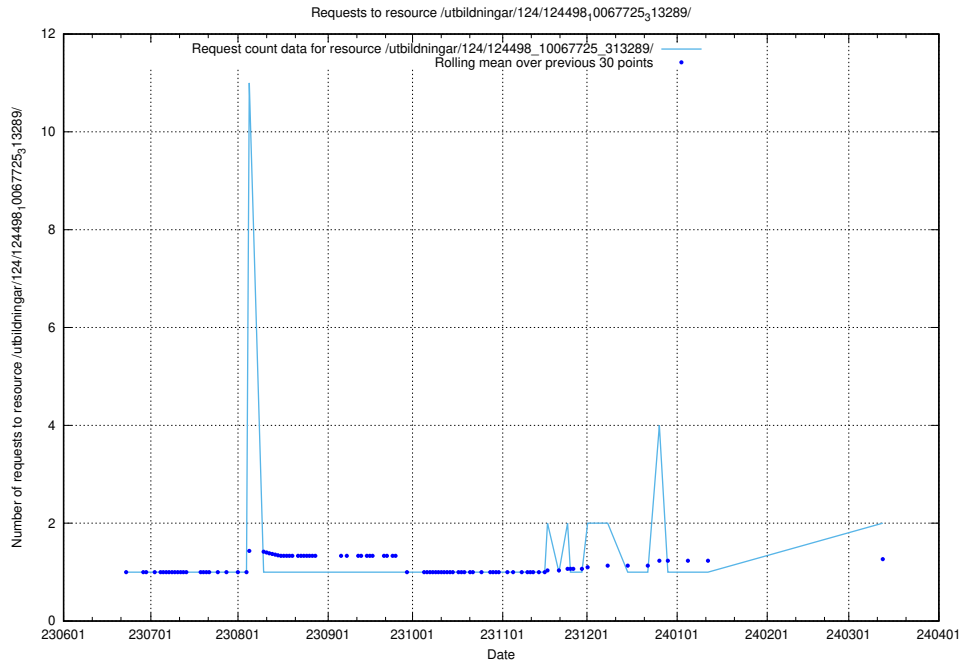

5.871 Usage of /utbildningar/124/124498_10067725_313289/

Here, we count the number of requests to resource /utbildningar/124/124498_10067725_313289/.