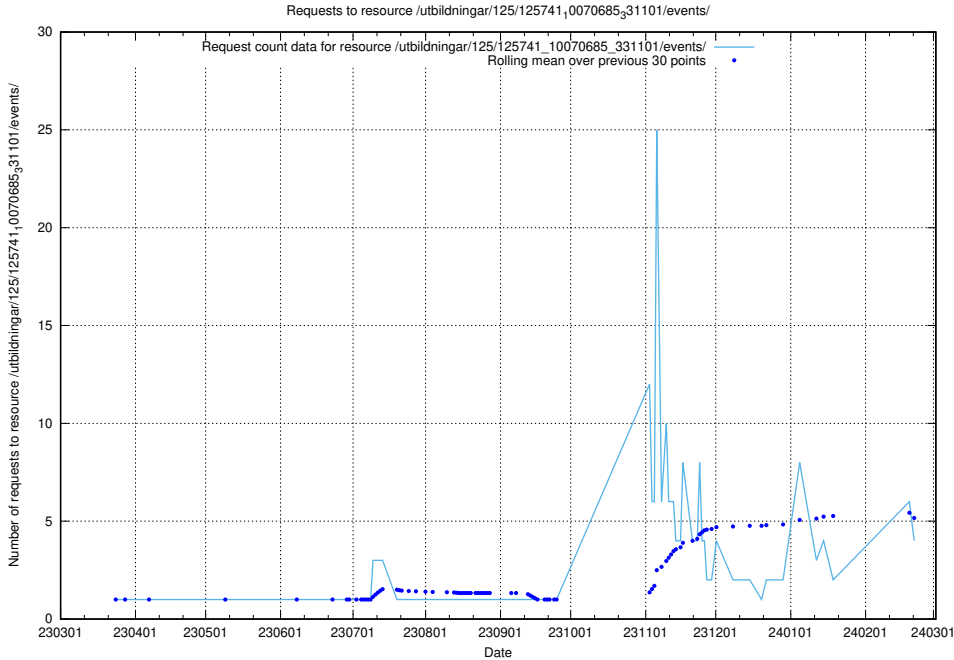

5.255 Usage of /utbildningar/125/125741_10070685_331101/events/

Here, we count the number of requests to resource /utbildningar/125/125741_10070685_331101/events/