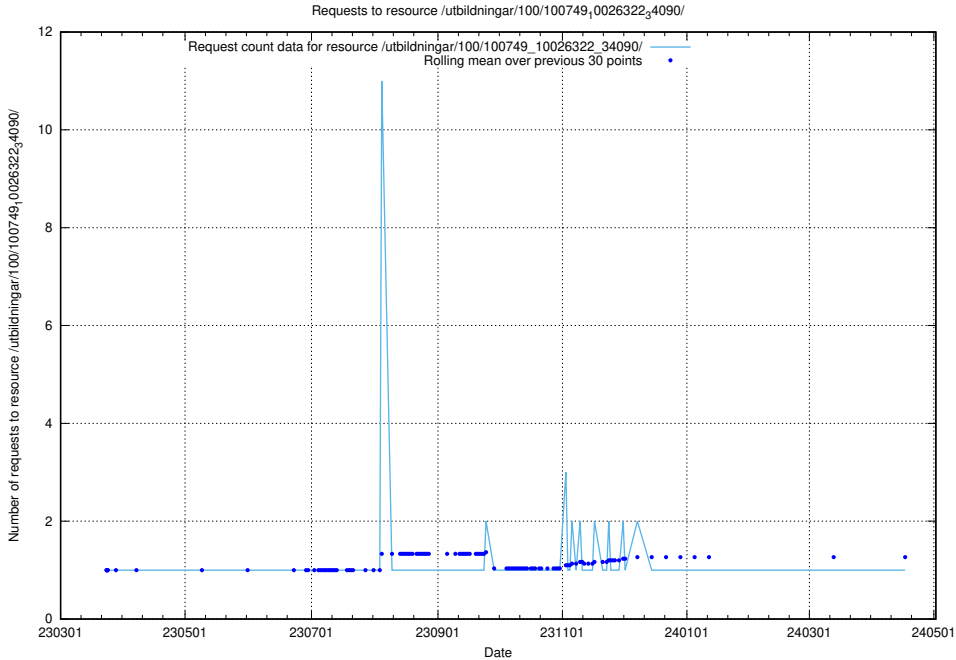

5.5683 Usage of /utbildningar/100/100749_10026322_34090/

Here, we count the number of requests to resource /utbildningar/100/100749_10026322_34090/.