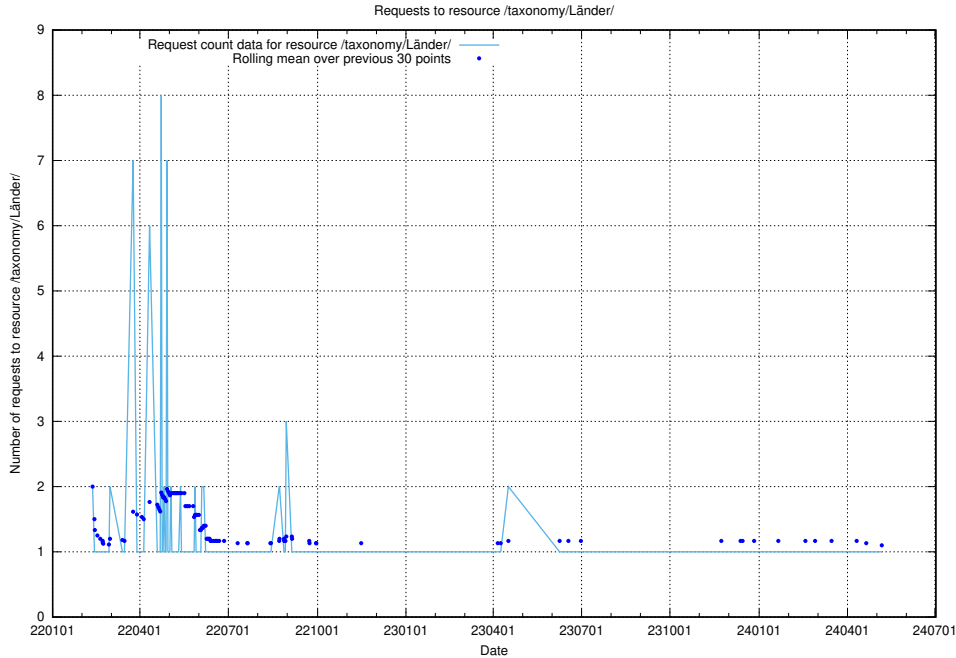

5.1686 Usage of /taxonomy/Länder/

Here, we count the number of requests to resource /taxonomy/Länder/.