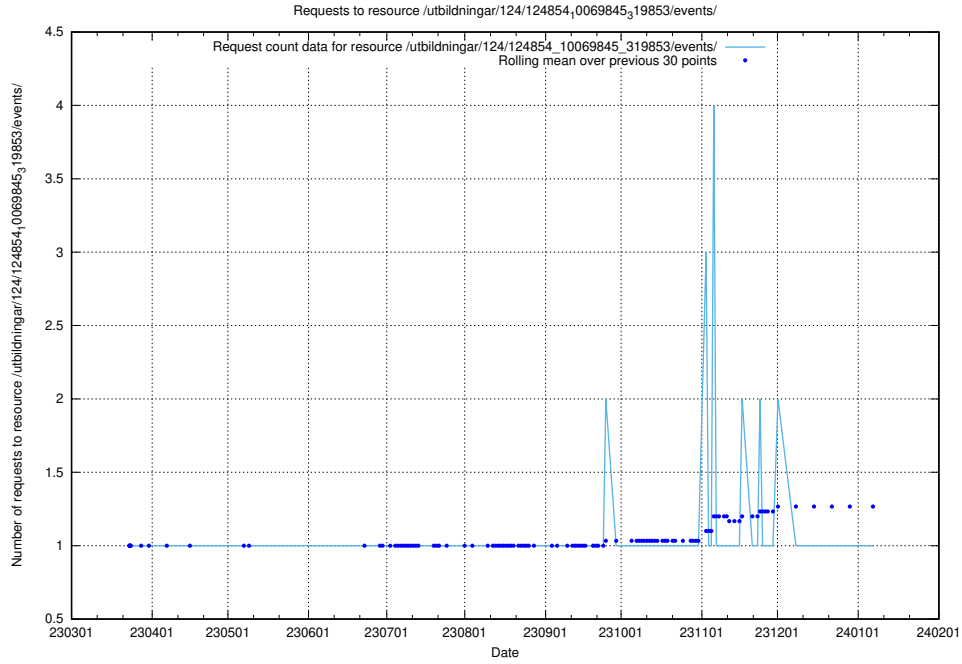

5.1222 Usage of /utbildningar/124/124854_10069845_319853/events/

Here, we count the number of requests to resource /utbildningar/124/124854_10069845_319853/events/