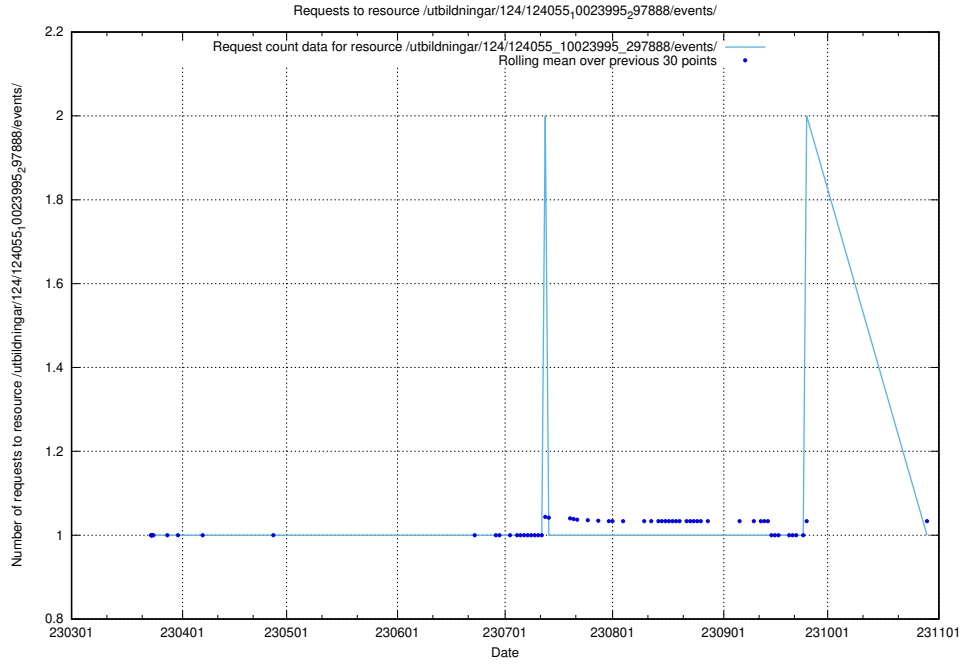

5.4388 Usage of /utbildningar/124/124055_10023995_297888/events/

Here, we count the number of requests to resource /utbildningar/124/124055_10023995_297888/events/