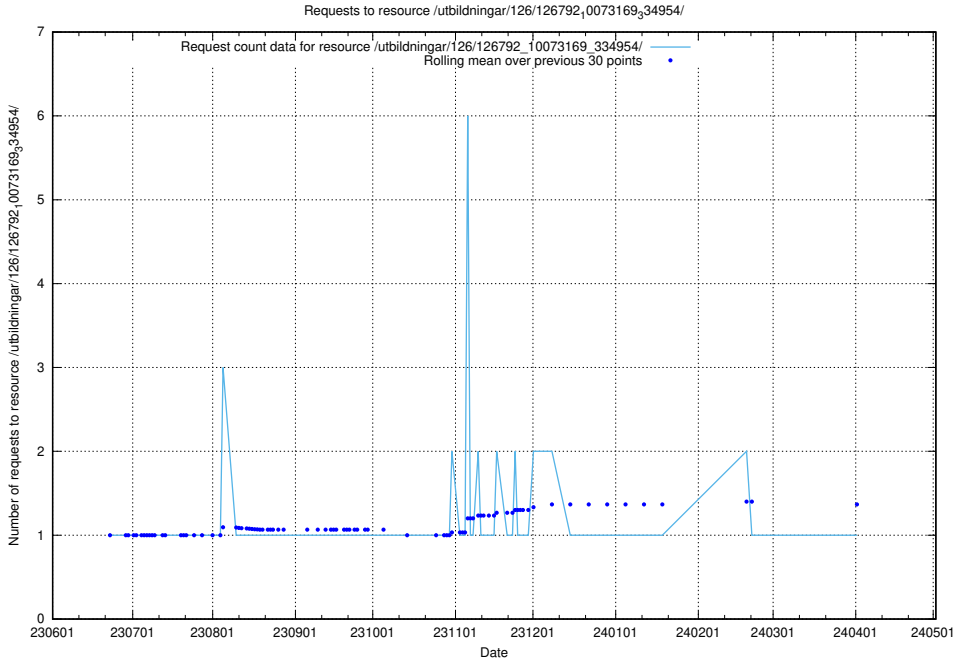

5.5650 Usage of /utbildningar/126/126792_10073169_334954/

Here, we count the number of requests to resource /utbildningar/126/126792_10073169_334954/.