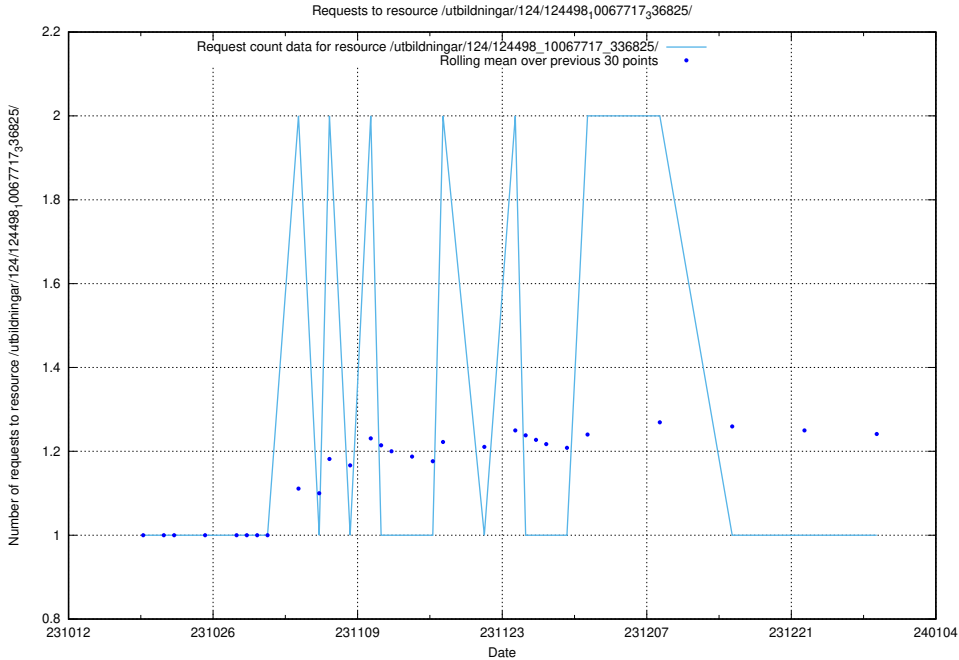

5.4335 Usage of /utbildningar/124/124498_10067717_336825/

Here, we count the number of requests to resource /utbildningar/124/124498_10067717_336825/.