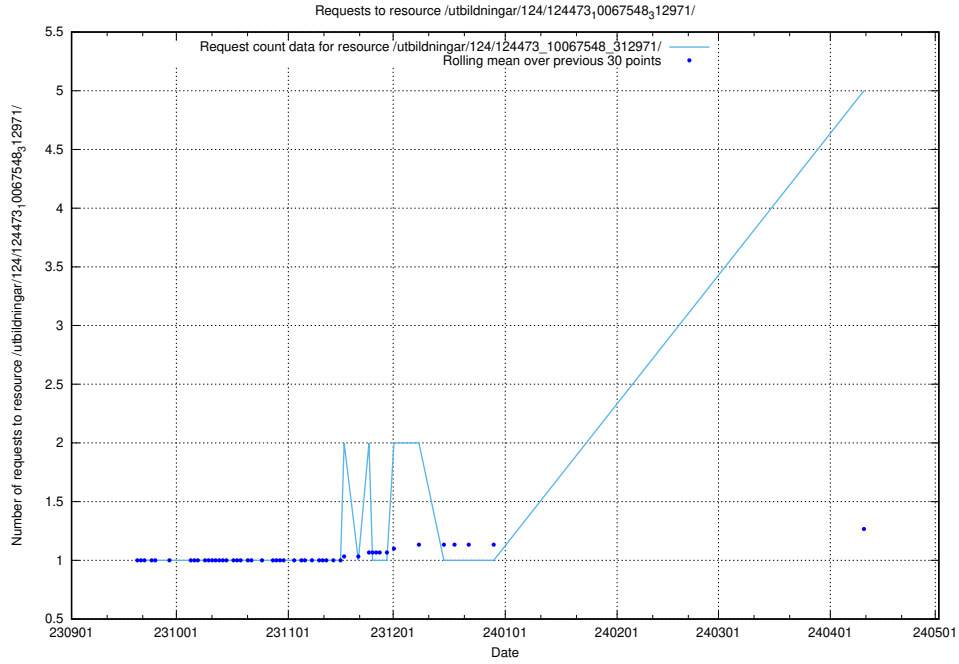

5.143 Usage of /utbildningar/124/124473_10067548_312971/

Here, we count the number of requests to resource /utbildningar/124/124473_10067548_312971/.