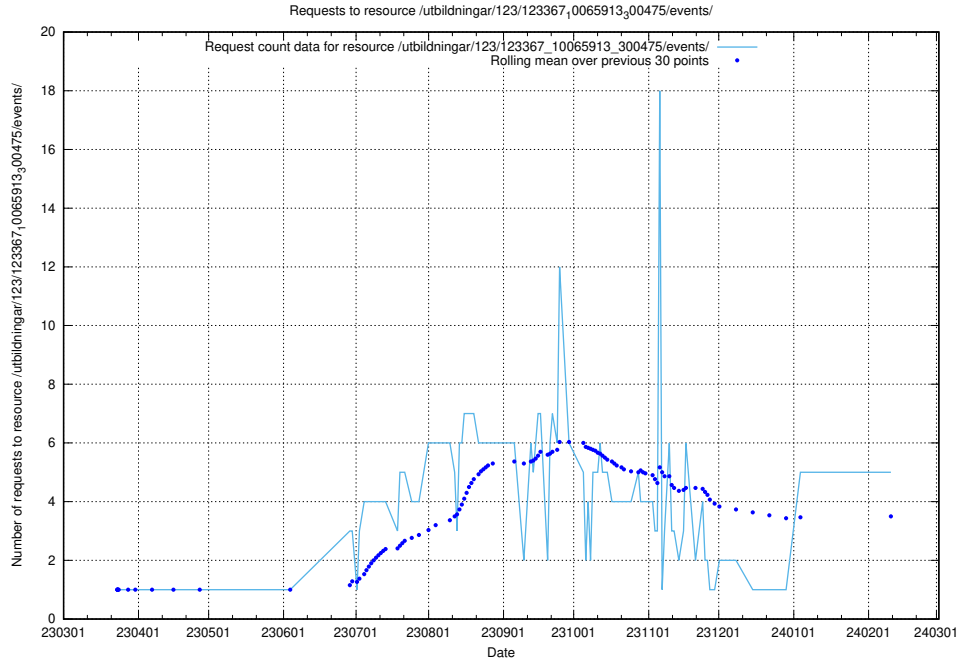

5.145 Usage of /utbildningar/123/123367_10065913_300475/events/

Here, we count the number of requests to resource /utbildningar/123/123367_10065913_300475/events/