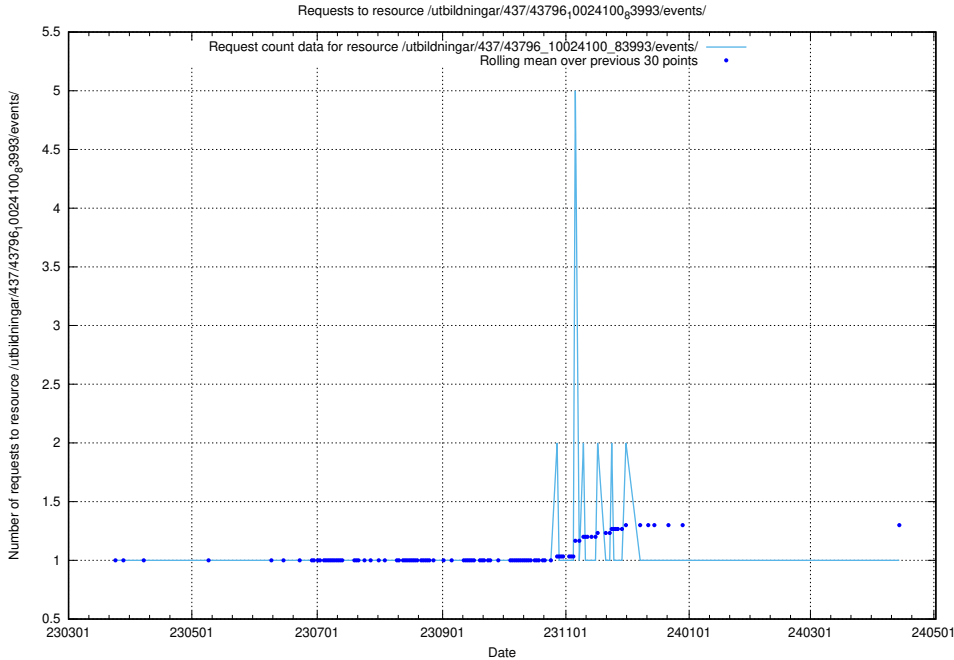

5.6207 Usage of /utbildningar/437/43796_10024100_83993/events/

Here, we count the number of requests to resource /utbildningar/437/43796_10024100_83993/events/.