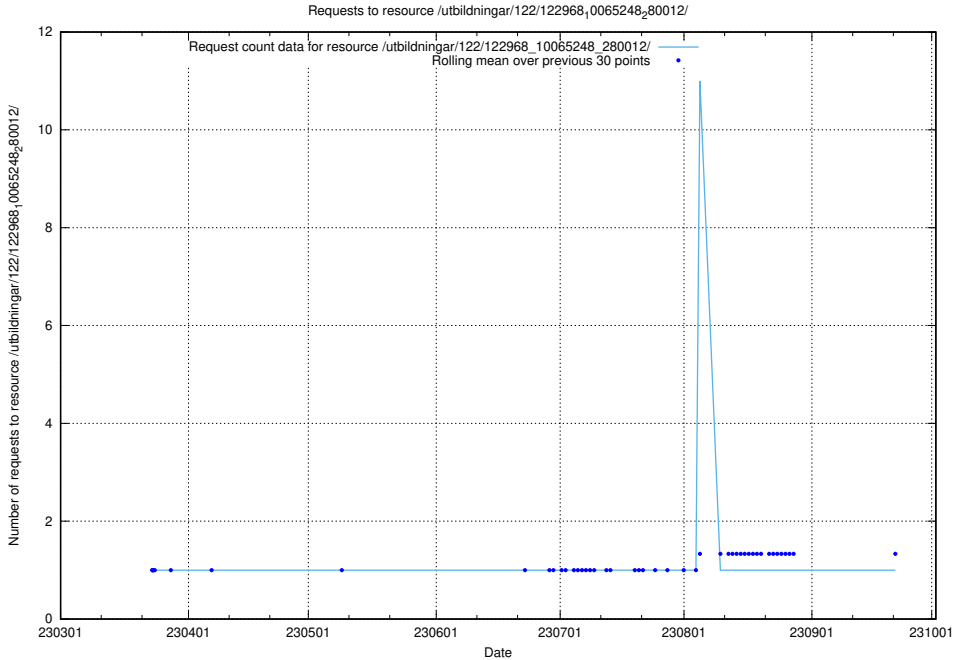

5.5072 Usage of /utbildningar/122/122968_10065248_280012/

Here, we count the number of requests to resource /utbildningar/122/122968_10065248_280012/.