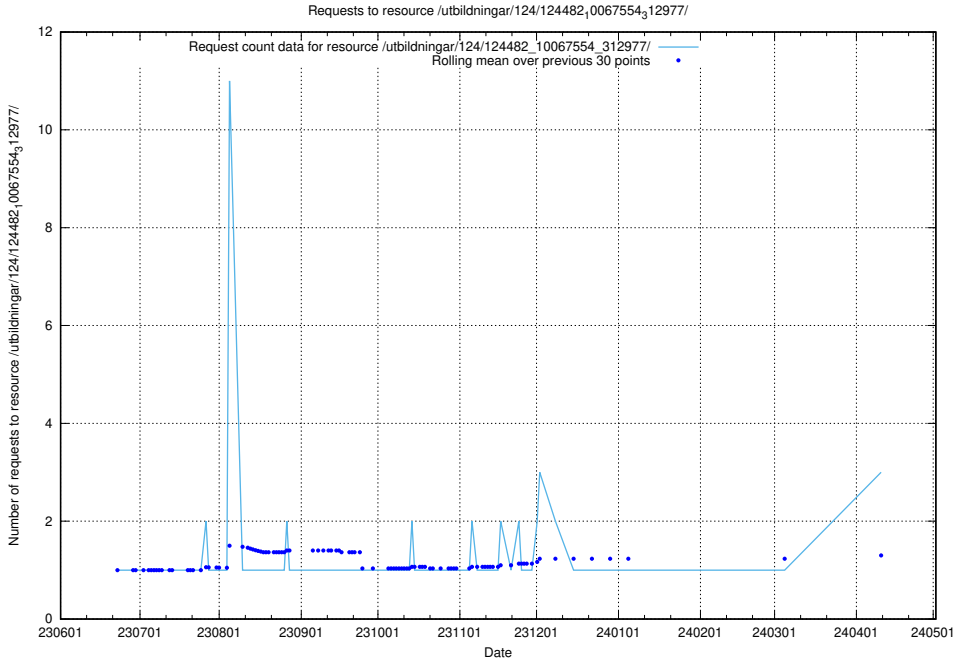

5.404 Usage of /utbildningar/124/124482_10067554_312977/

Here, we count the number of requests to resource /utbildningar/124/124482_10067554_312977/.