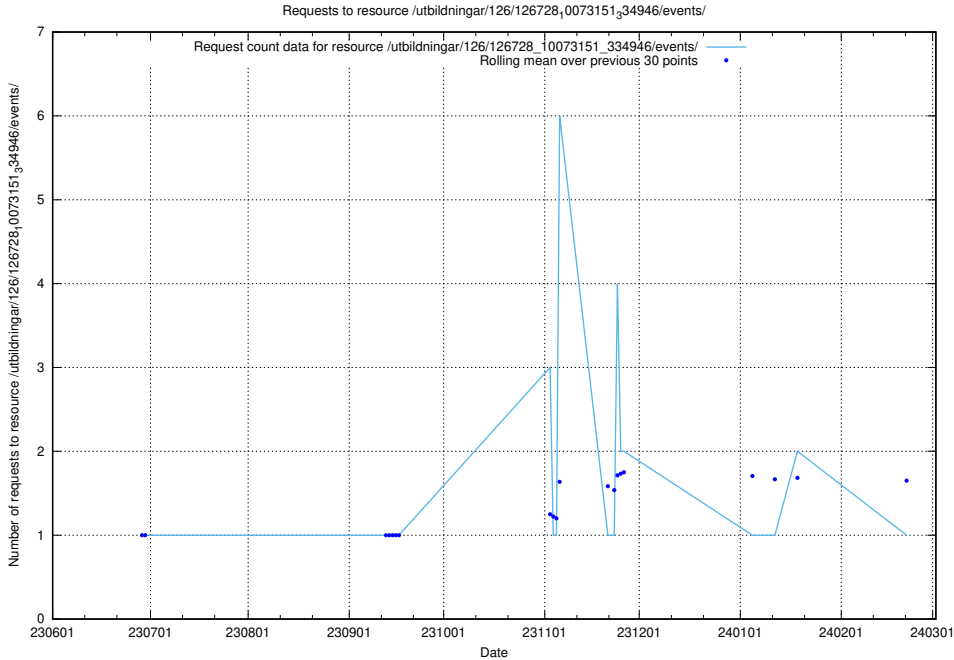

5.5508 Usage of /utbildningar/126/126728_10073151_334946/events/

Here, we count the number of requests to resource /utbildningar/126/126728_10073151_334946/events/