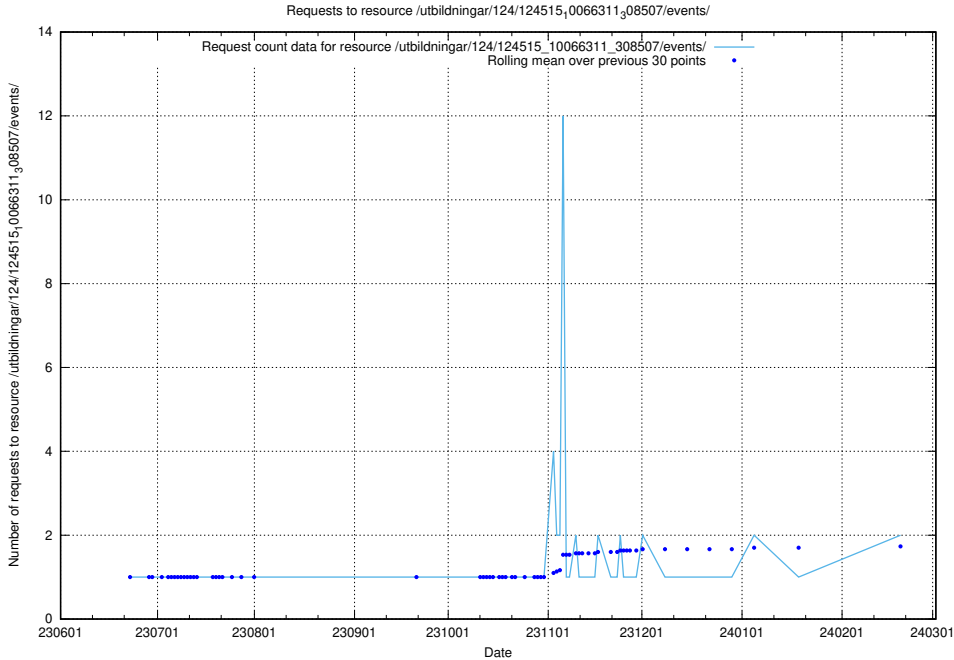

5.865 Usage of /utbildningar/124/124515_10066311_308507/events/

Here, we count the number of requests to resource /utbildningar/124/124515_10066311_308507/events/