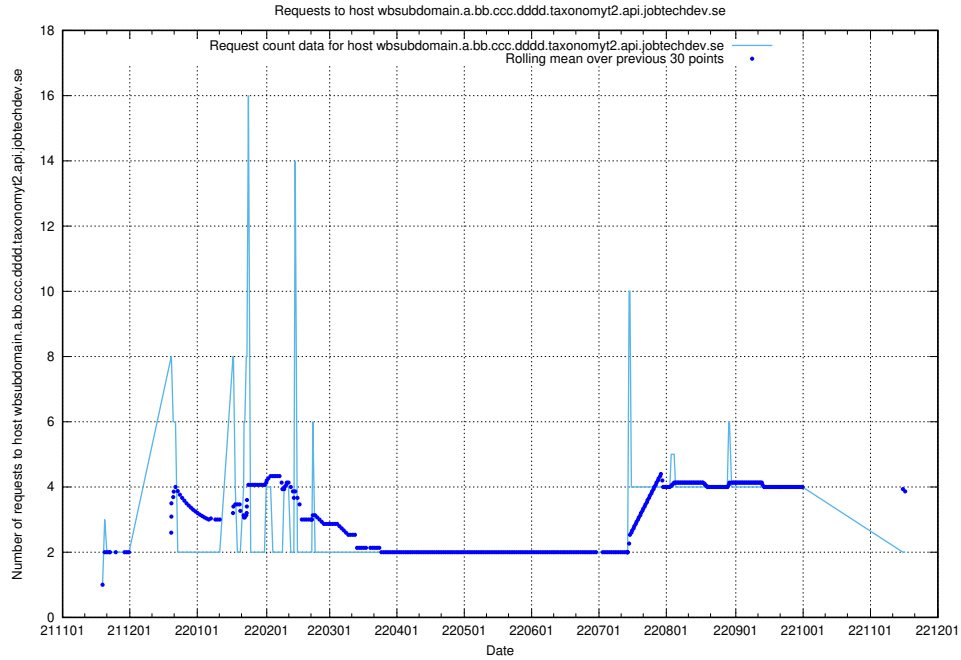

7.461 Usage of wbsubdomain.a.bb.ccc.dddd.taxonomyt2.api.jobtechdev.se

Here, we count the number of requests to host wbsubdomain.a.bb.ccc.dddd.taxonomyt2.api.jobtechdev.se