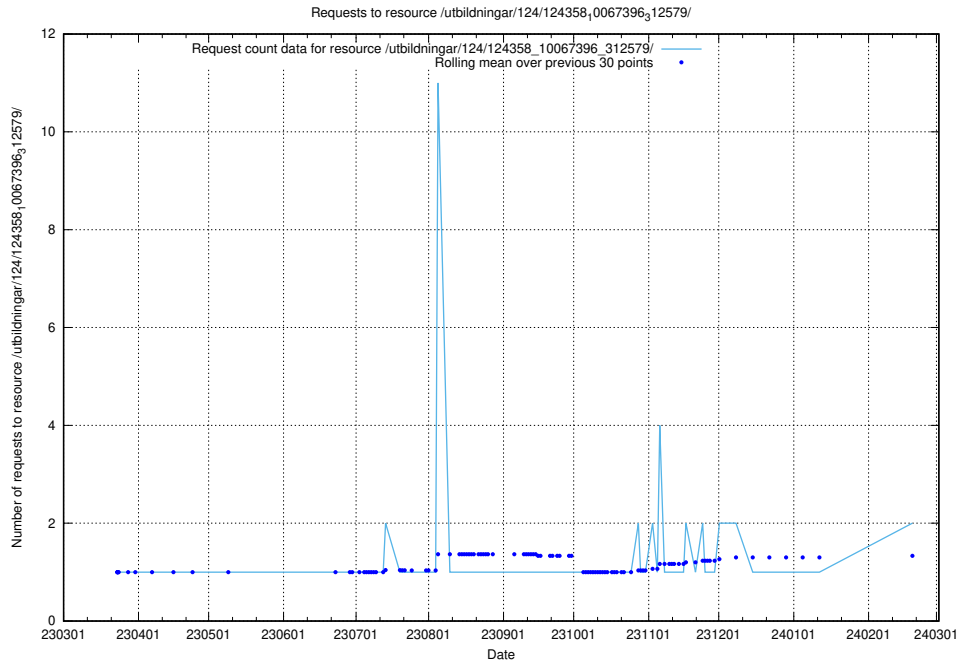

5.684 Usage of /utbildningar/124/124358_10067396_312579/

Here, we count the number of requests to resource /utbildningar/124/124358_10067396_312579/.