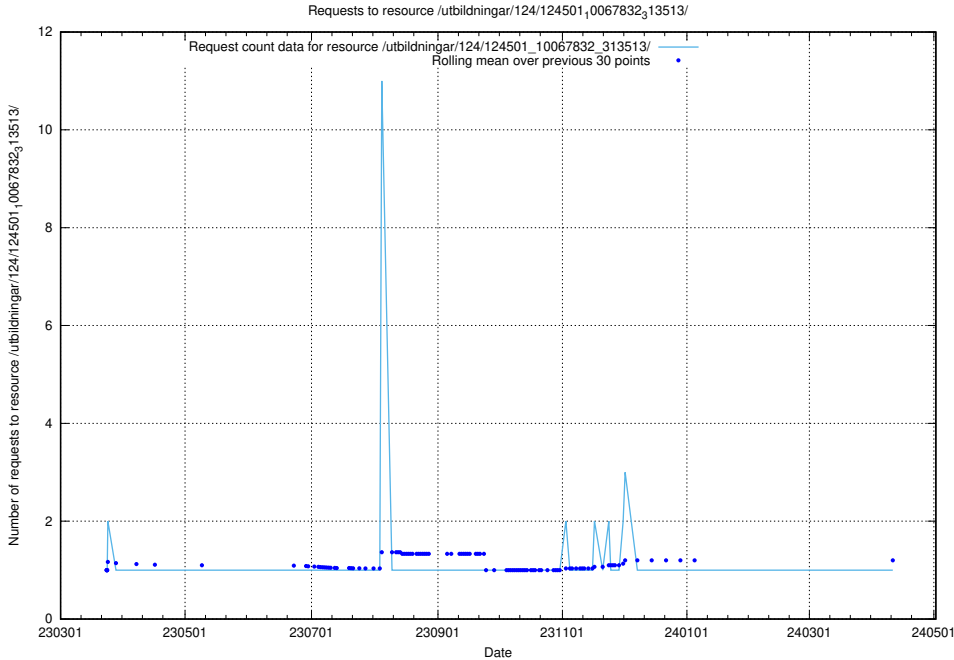

5.2294 Usage of /utbildningar/124/124501_10067832_313513/

Here, we count the number of requests to resource /utbildningar/124/124501_10067832_313513/.