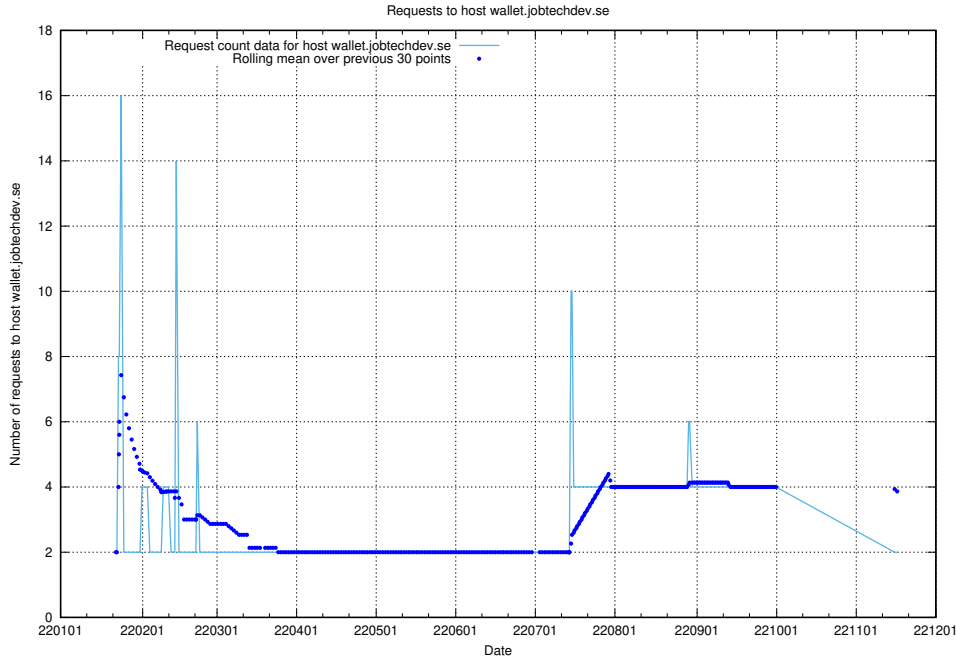

## 7.582 Usage of wallet.jobtechdev.se

Here, we count the number of requests to host wallet.jobtechdev.se.