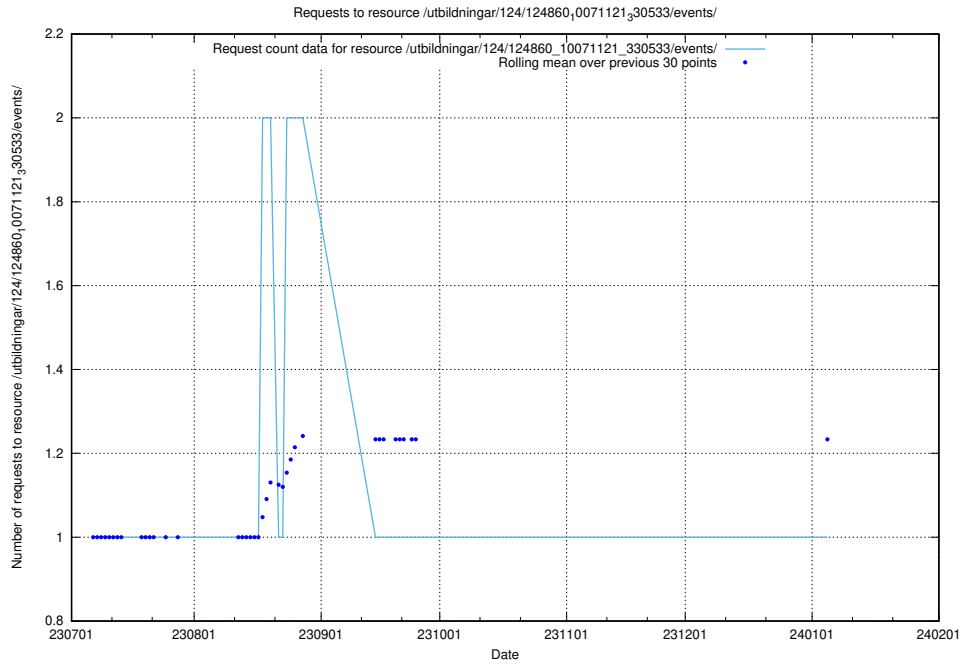

5.5371 Usage of /utbildningar/124/124860_10071121_330533/events/

Here, we count the number of requests to resource /utbildningar/124/124860_10071121_330533/events/