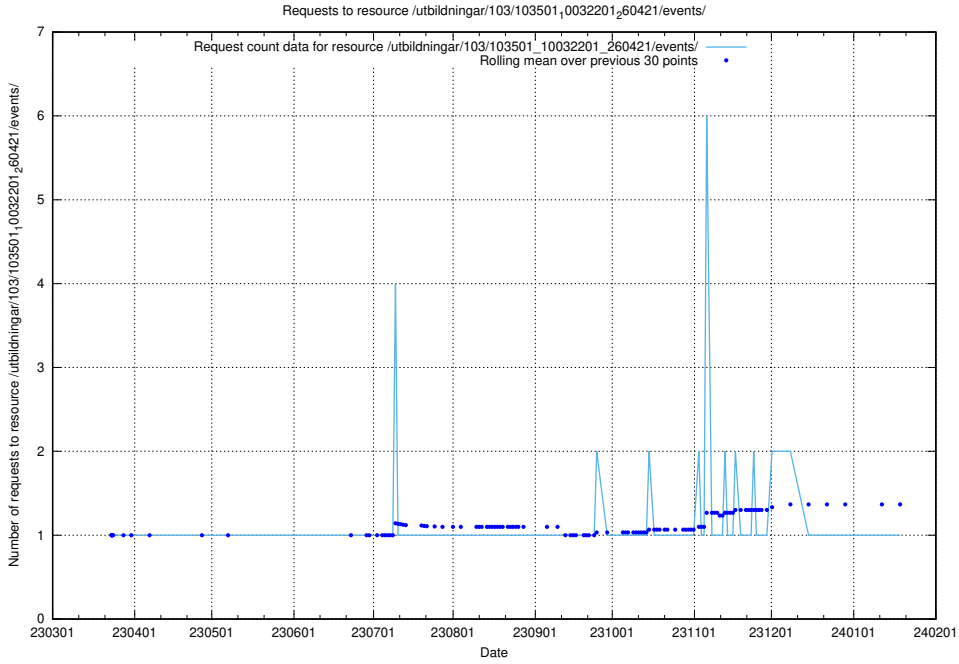

5.5524 Usage of /utbildningar/103/103501_10032201_260421/events/

Here, we count the number of requests to resource /utbildningar/103/103501_10032201_260421/events/