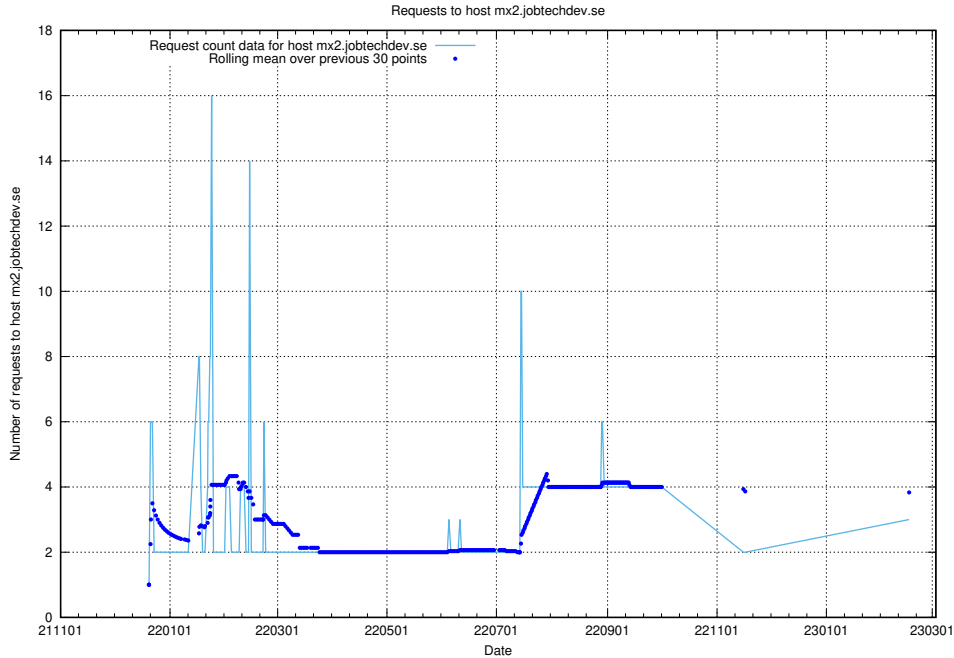

7.203 Usage of mx2.jobtechdev.se

Here, we count the number of requests to host mx2.jobtechdev.se.