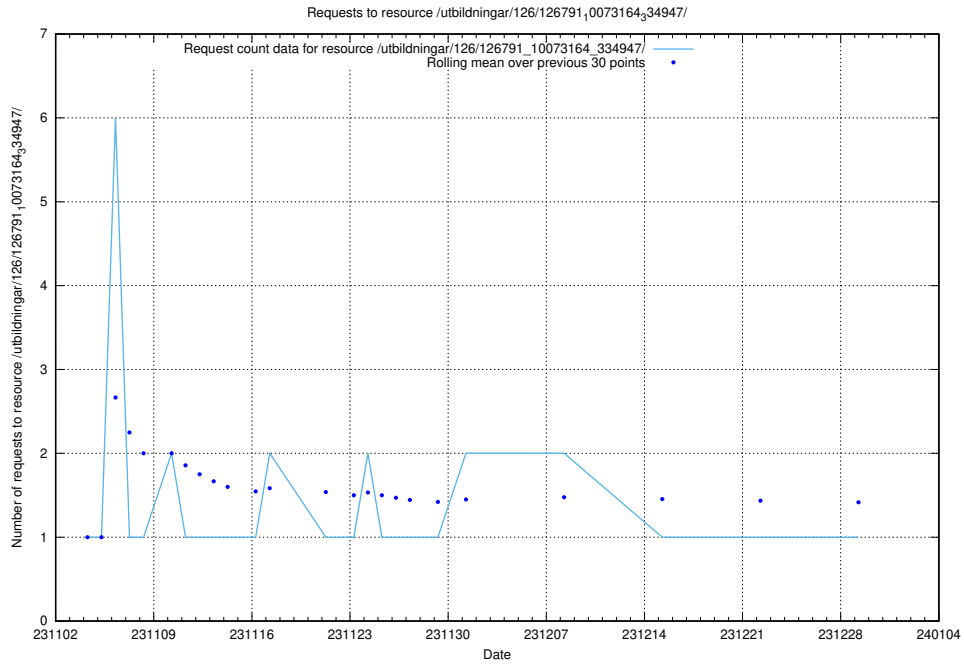

5.4199 Usage of /utbildningar/126/126791_10073164_334947/

Here, we count the number of requests to resource /utbildningar/126/126791_10073164_334947/.