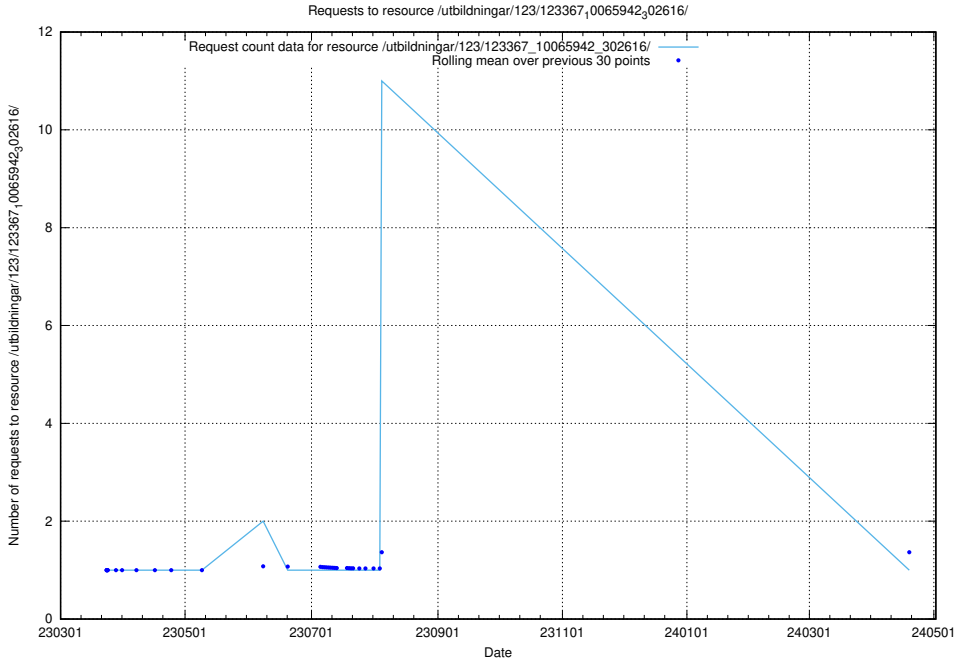

5.4633 Usage of /utbildningar/123/123367_10065942_302616/

Here, we count the number of requests to resource /utbildningar/123/123367_10065942_302616/.