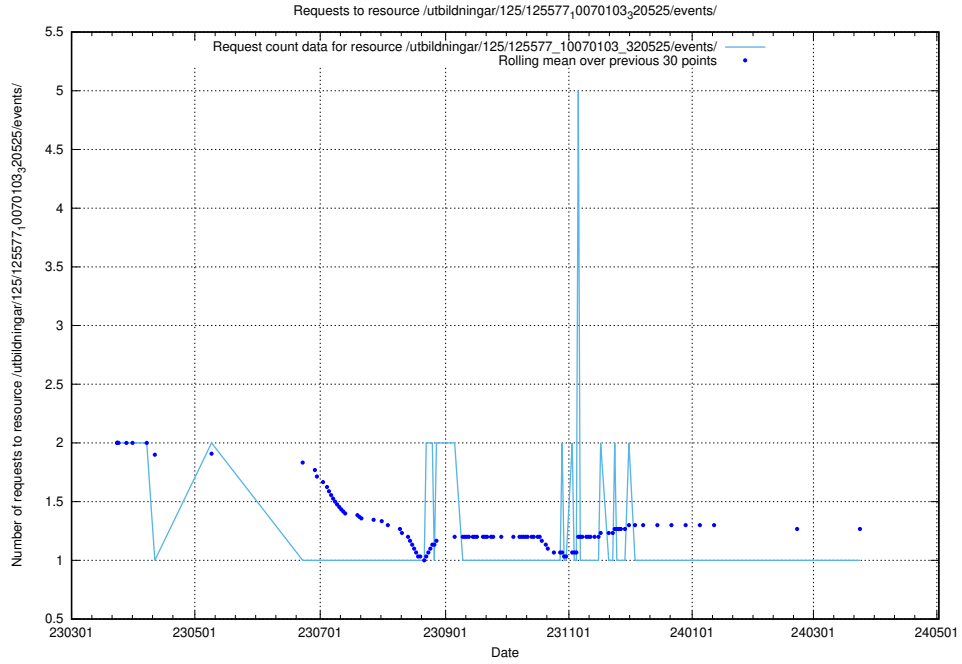

5.6315 Usage of /utbildningar/125/125577_10070103_320525/events/

Here, we count the number of requests to resource /utbildningar/125/125577_10070103_320525/events/