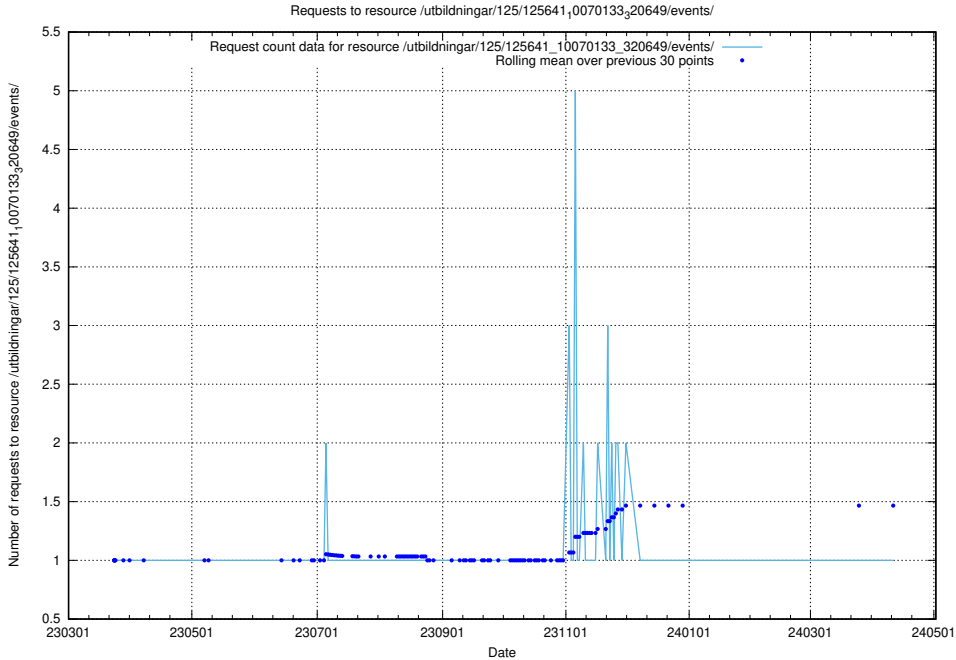

5.1073 Usage of /utbildningar/125/125641_10070133_320649/events/

Here, we count the number of requests to resource /utbildningar/125/125641_10070133_320649/events/