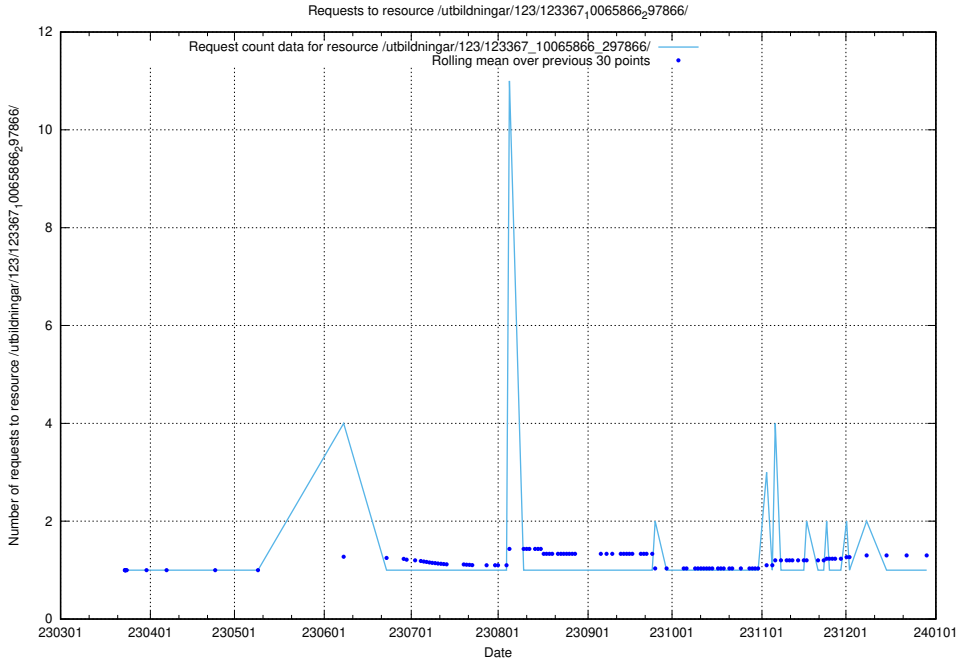

5.4836 Usage of /utbildningar/123/123367_10065866_297866/

Here, we count the number of requests to resource /utbildningar/123/123367_10065866_297866/.