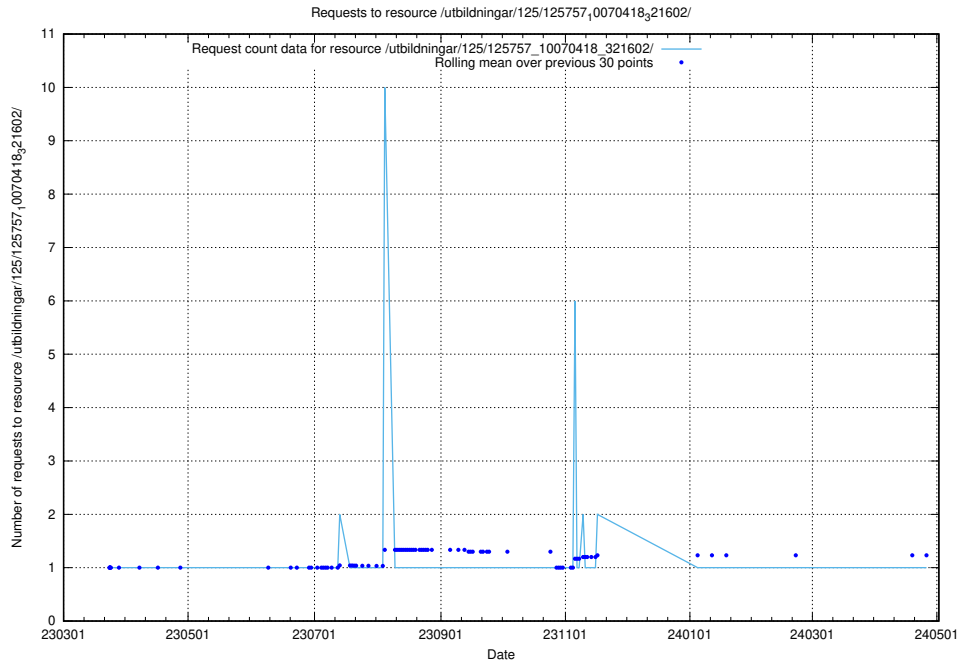

5.6478 Usage of /utbildningar/125/125757_10070418_321602/

Here, we count the number of requests to resource /utbildningar/125/125757_10070418_321602/.