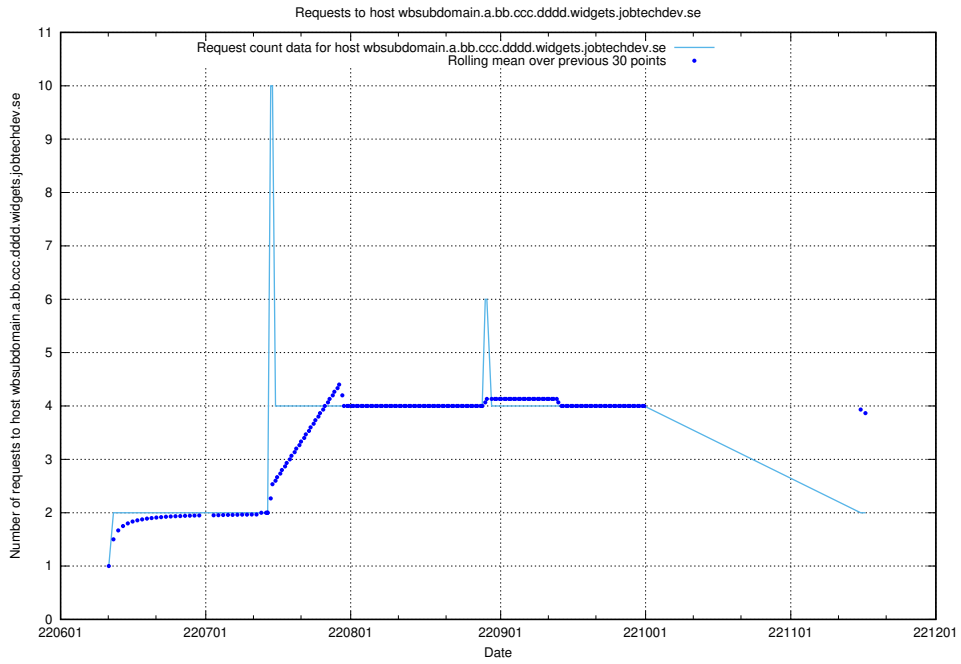

7.411 Usage of wbsubdomain.a.bb.ccc.dddd.widgets.jobtechdev.se

Here, we count the number of requests to host wbsubdomain.a.bb.ccc.dddd.widgets.jobtechdev.se.