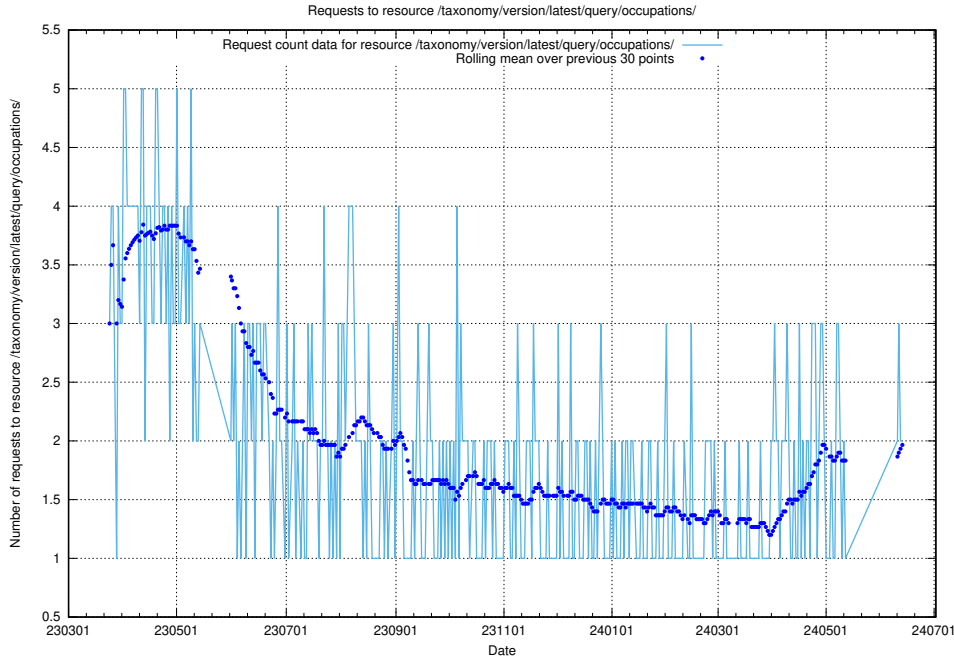

### 5.932 Usage of /taxonomy/version/latest/query/occupations/

Here, we count the number of requests to resource /taxonomy/version/latest/query/occupations/.