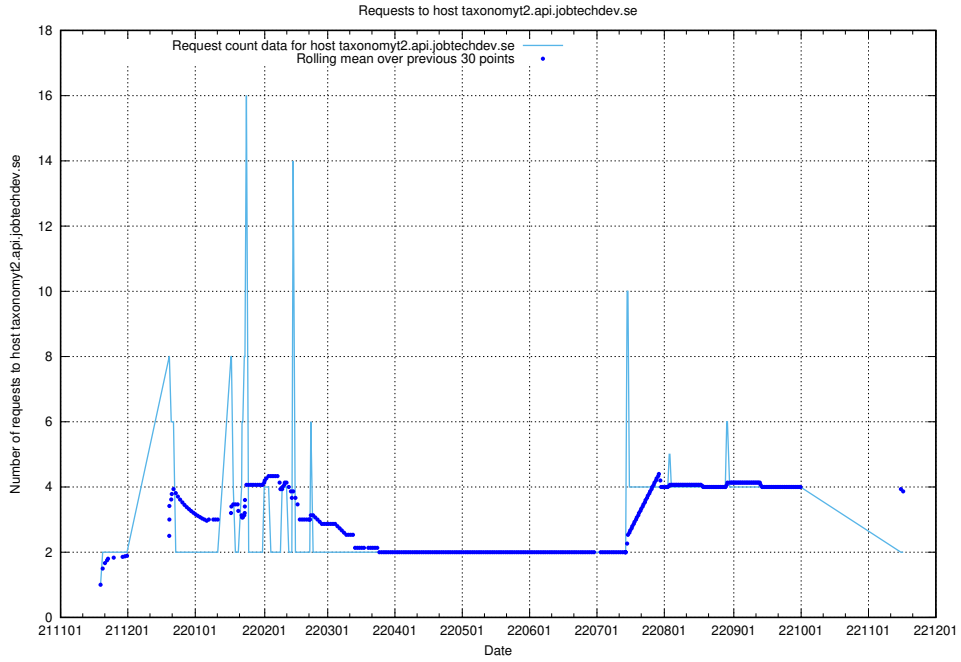

7.466 Usage of taxonomyt2.api.jobtechdev.se

Here, we count the number of requests to host taxonomyt2.api.jobtechdev.se.