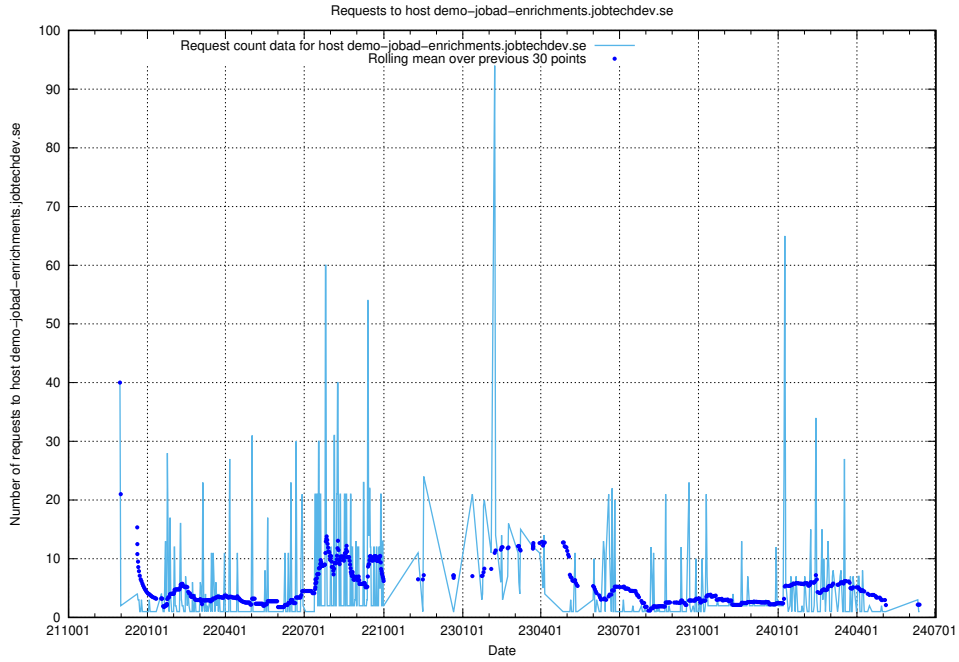

## 7.623 Usage of demo-jobad-enrichments.jobtechdev.se

Here, we count the number of requests to host demo-jobad-enrichments.jobtechdev.se.