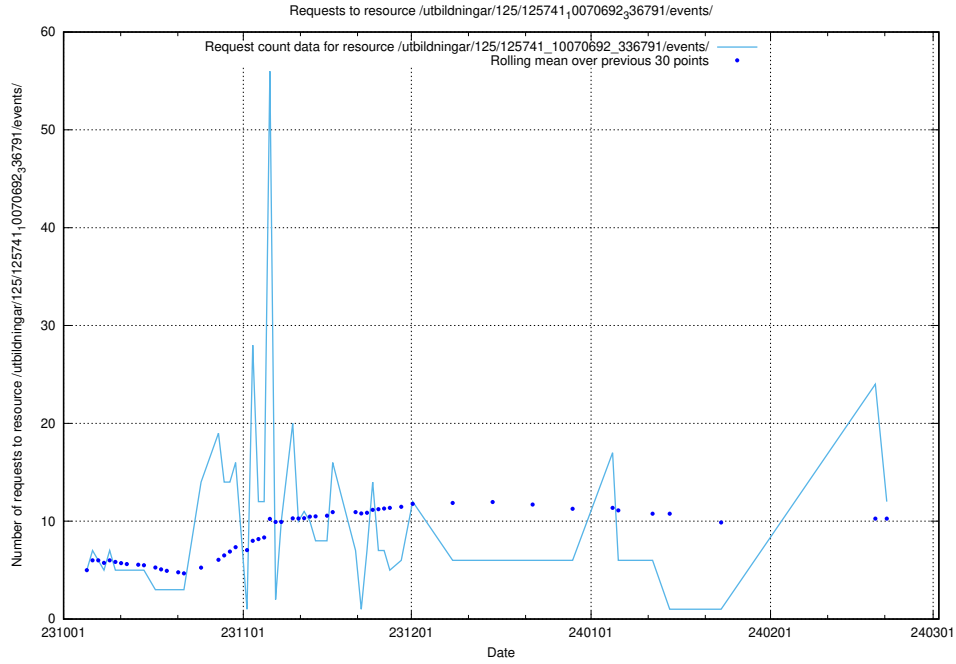

5.14 Usage of /utbildningar/125/125741_10070692_336791/events/

Here, we count the number of requests to resource /utbildningar/125/125741_10070692_336791/events/