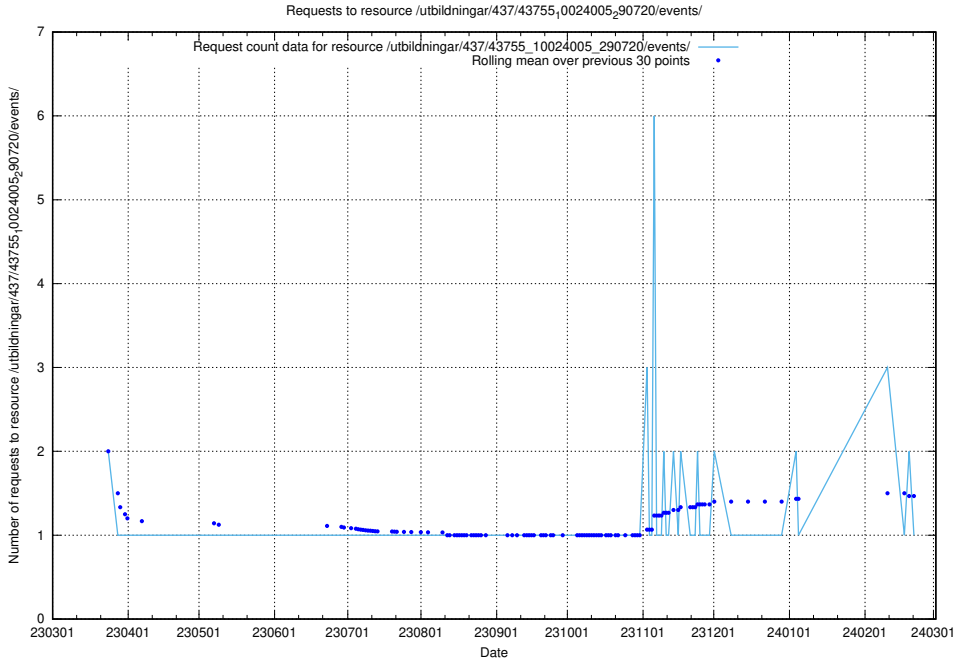

5.6182 Usage of /utbildningar/437/43755_10024005_290720/events/

Here, we count the number of requests to resource /utbildningar/437/43755_10024005_290720/events/.