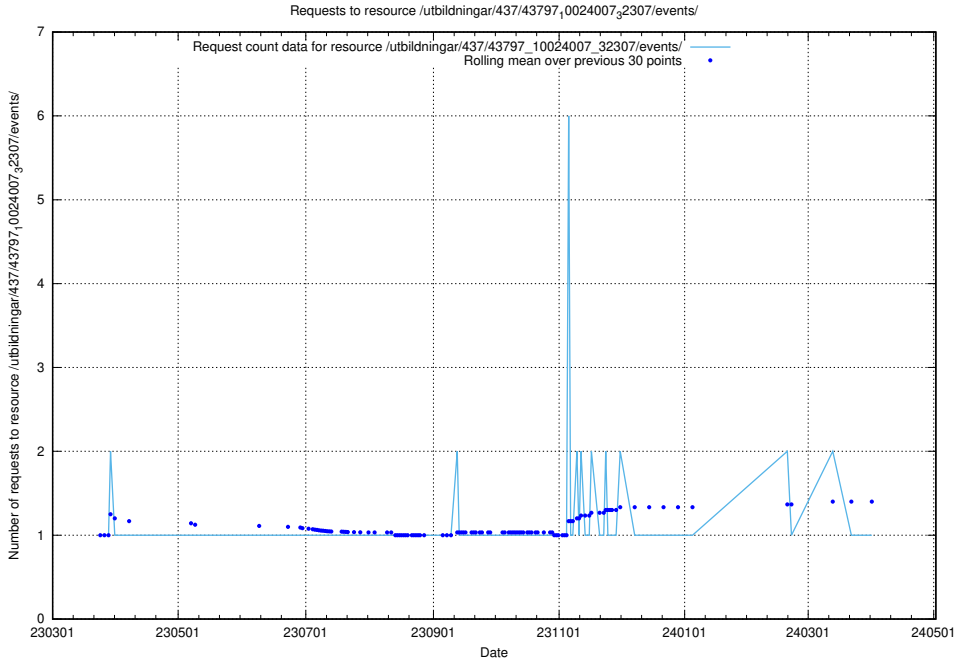

5.6205 Usage of /utbildningar/437/43797_10024007_32307/events/

Here, we count the number of requests to resource /utbildningar/437/43797_10024007_32307/events/.