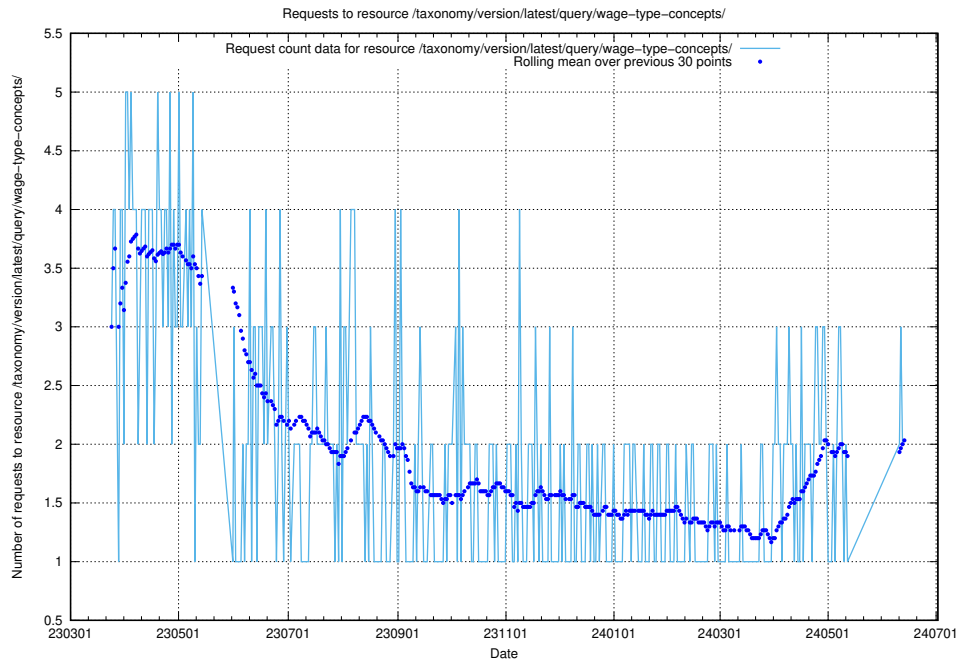

5.915 Usage of /taxonomy/version/latest/query/wage-type-concepts/

Here, we count the number of requests to resource /taxonomy/version/latest/query/wage-type-concepts/.