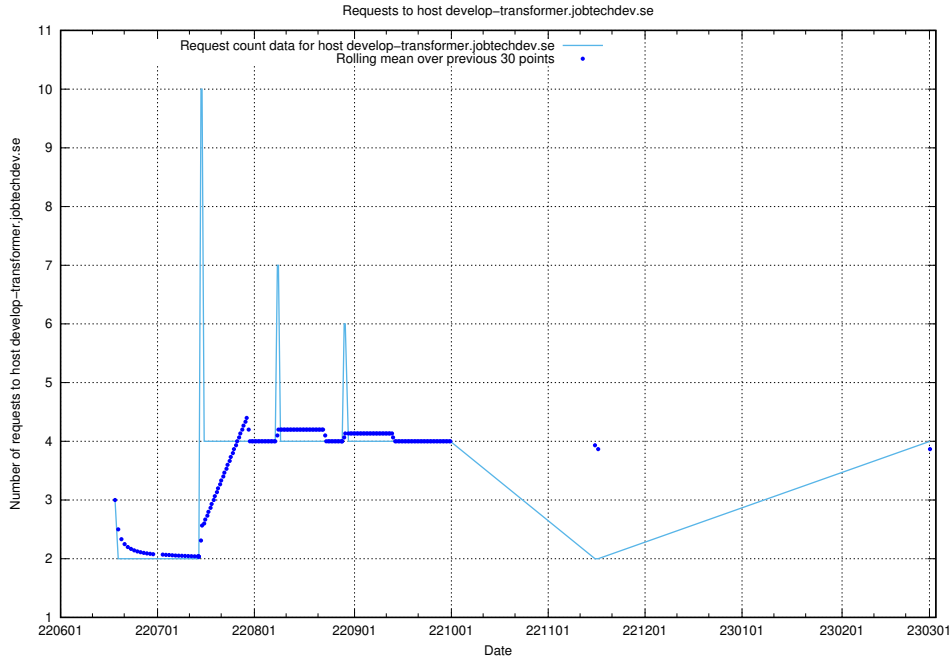

7.145 Usage of develop-transformer.jobtechdev.se

Here, we count the number of requests to host develop-transformer.jobtechdev.se.