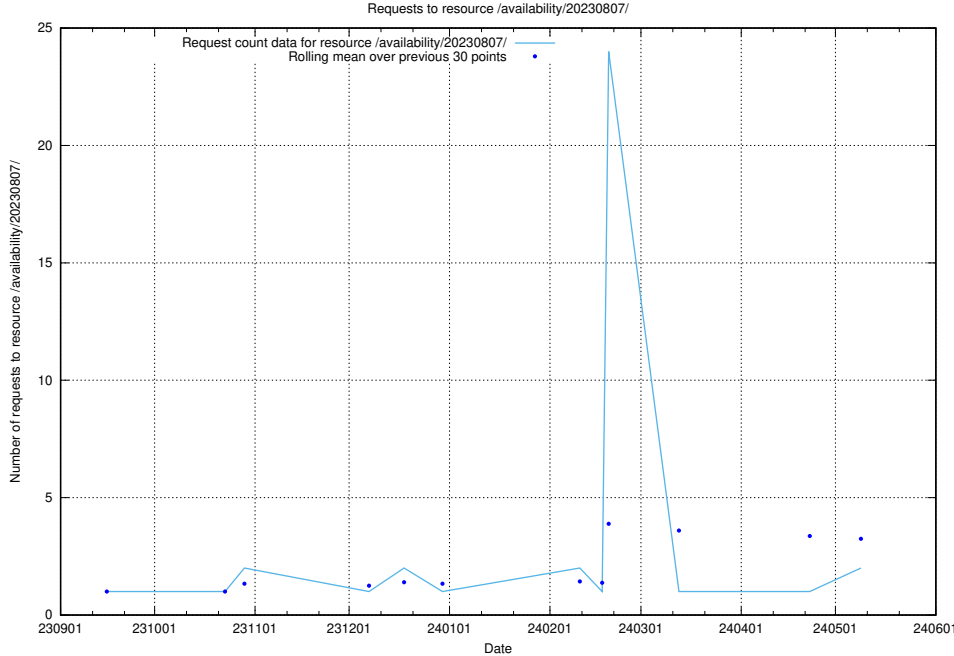

5.760 Usage of /availability/20230807/

Here, we count the number of requests to resource /availability/20230807/.