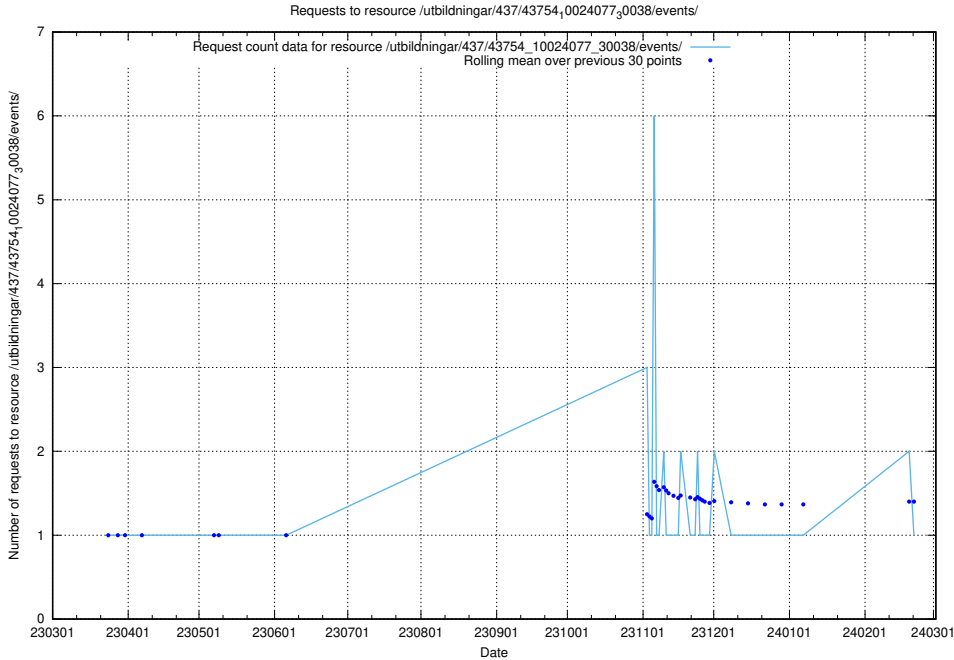

5.6222 Usage of /utbildningar/437/43754_10024077_30038/events/

Here, we count the number of requests to resource /utbildningar/437/43754_10024077_30038/events/.