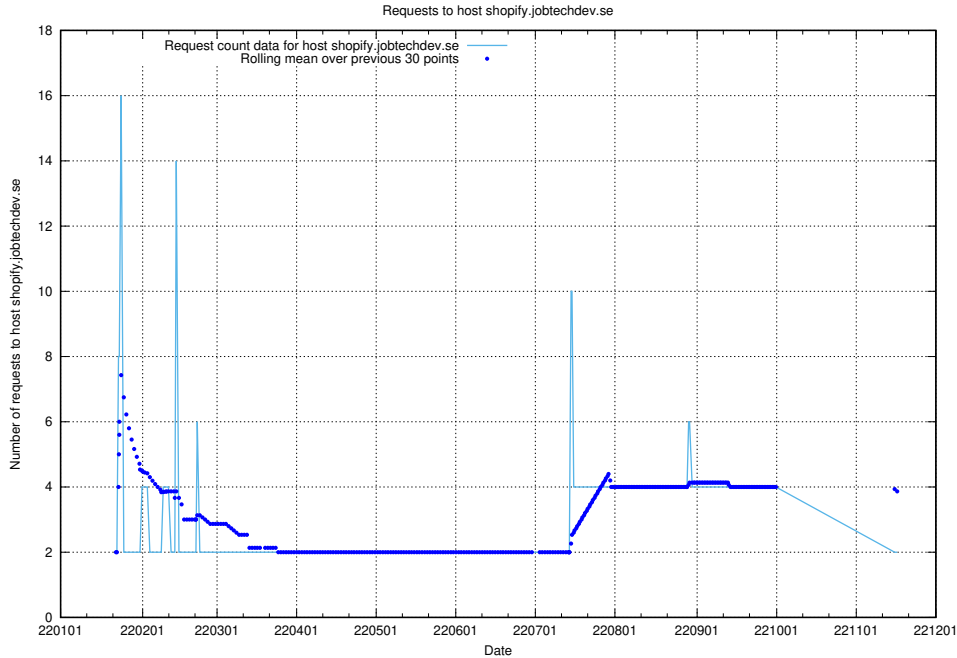

7.589 Usage of shopify.jobtechdev.se

Here, we count the number of requests to host shopify.jobtechdev.se.