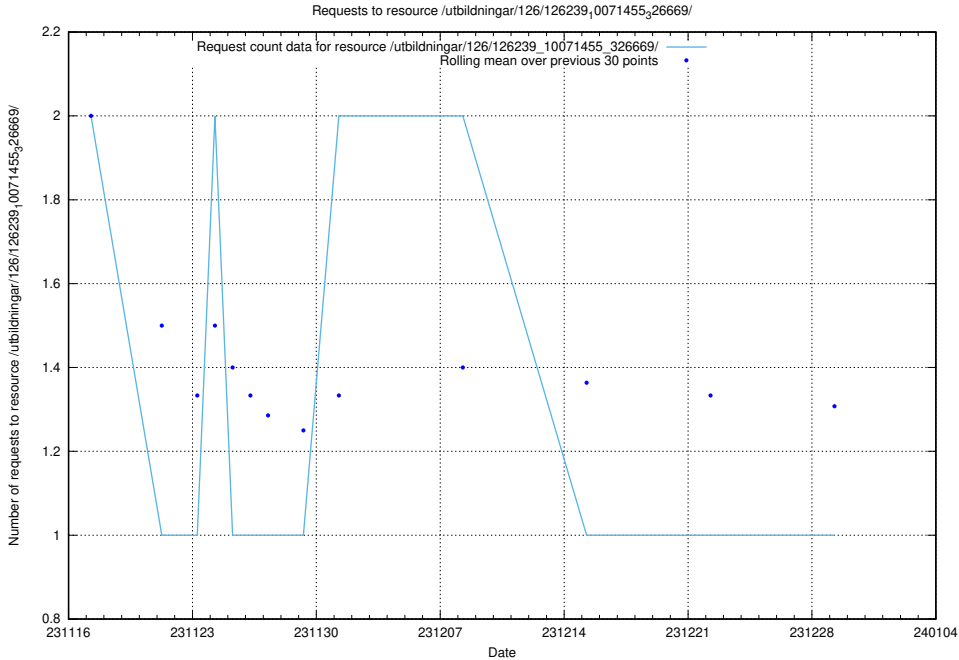

5.4143 Usage of /utbildningar/126/126239_10071455_326669/

Here, we count the number of requests to resource /utbildningar/126/126239_10071455_326669/.