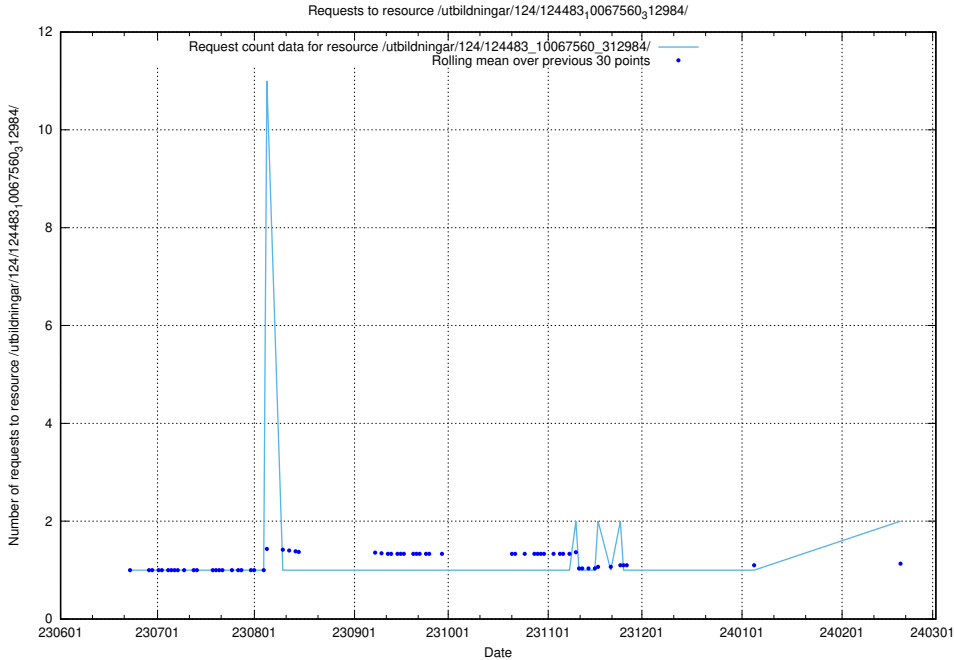

### 5.872 Usage of /utbildningar/124/124483\_10067560\_312984/

Here, we count the number of requests to resource /utbildningar/124/124483\_10067560\_312984/.