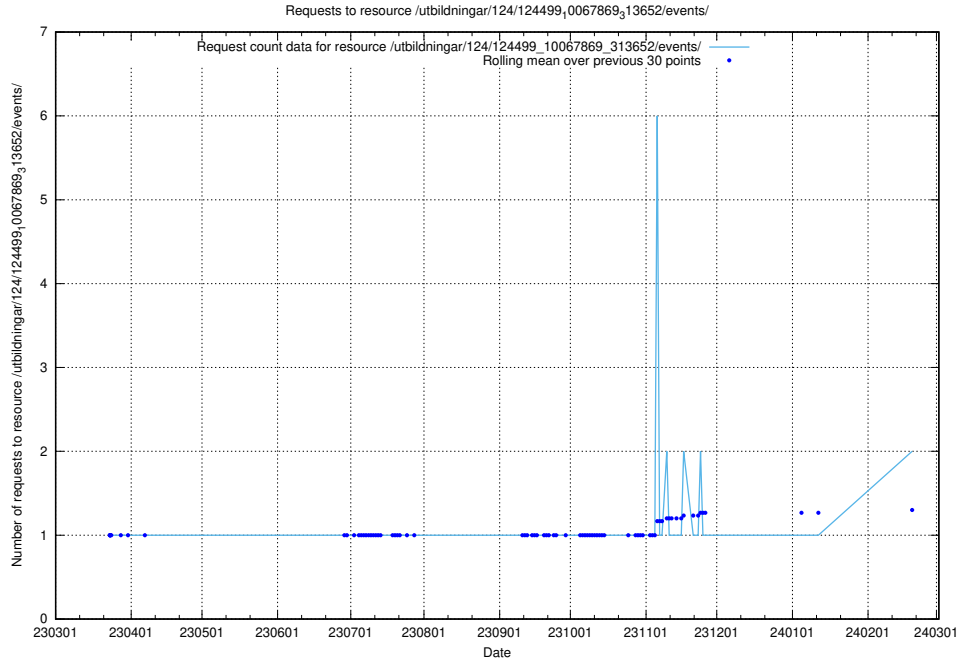

5.581 Usage of /utbildningar/124/124499_10067869_313652/events/

Here, we count the number of requests to resource /utbildningar/124/124499_10067869_313652/events/