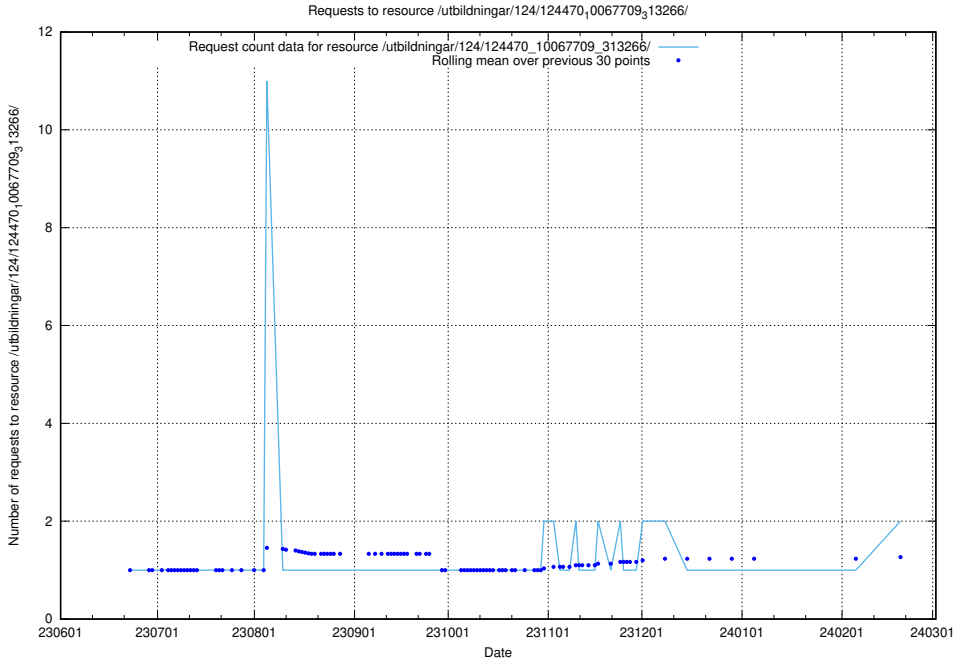

5.877 Usage of /utbildningar/124/124470_10067709_313266/

Here, we count the number of requests to resource /utbildningar/124/124470_10067709_313266/.