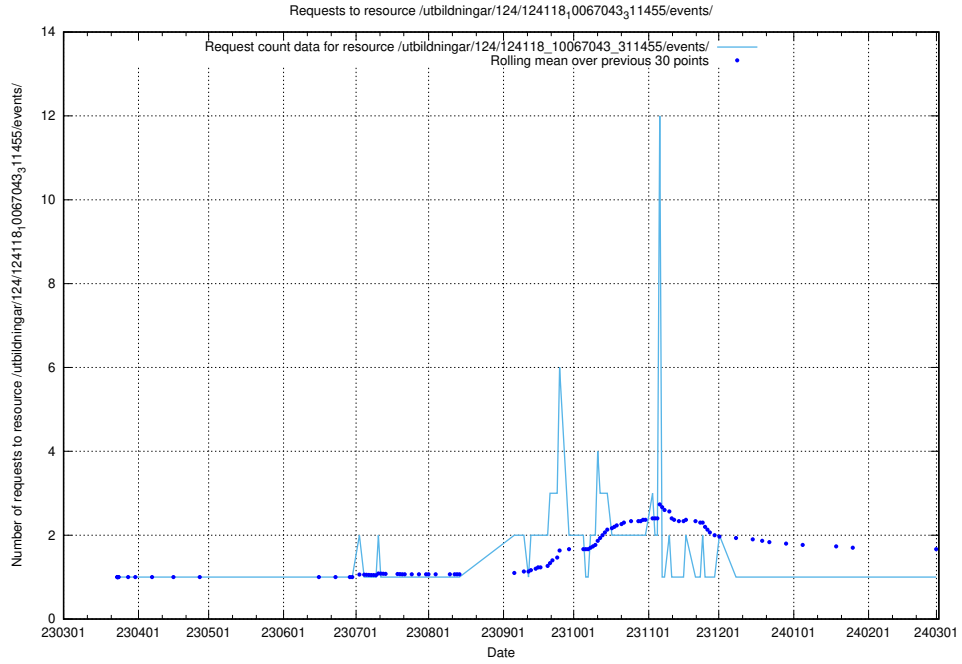

5.4238 Usage of /utbildningar/124/124118_10067043_311455/events/

Here, we count the number of requests to resource /utbildningar/124/124118_10067043_311455/events/