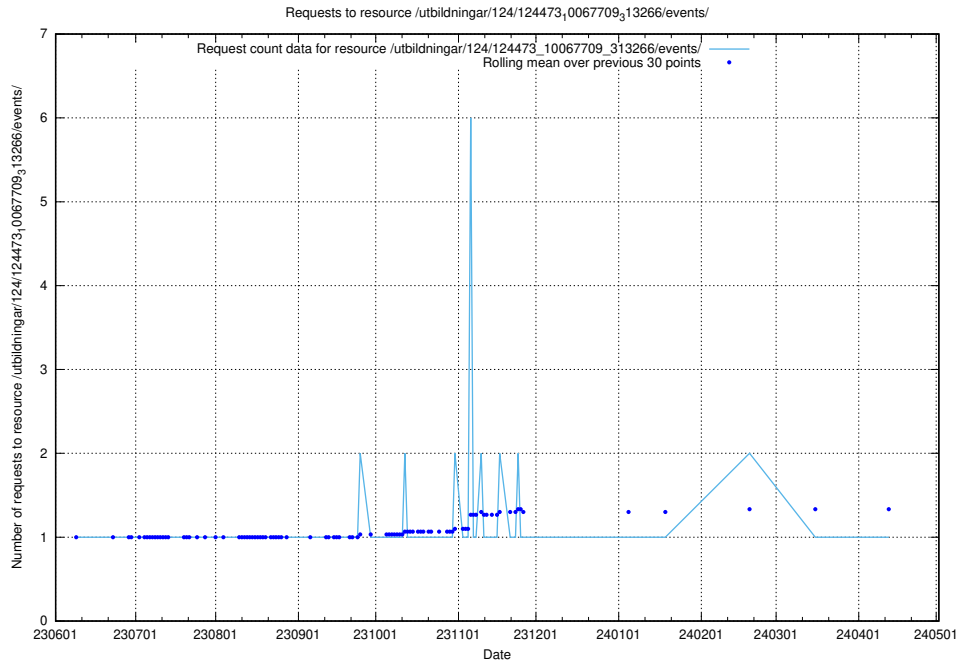

5.5954 Usage of /utbildningar/124/124473_10067709_313266/events/

Here, we count the number of requests to resource /utbildningar/124/124473_10067709_313266/events/