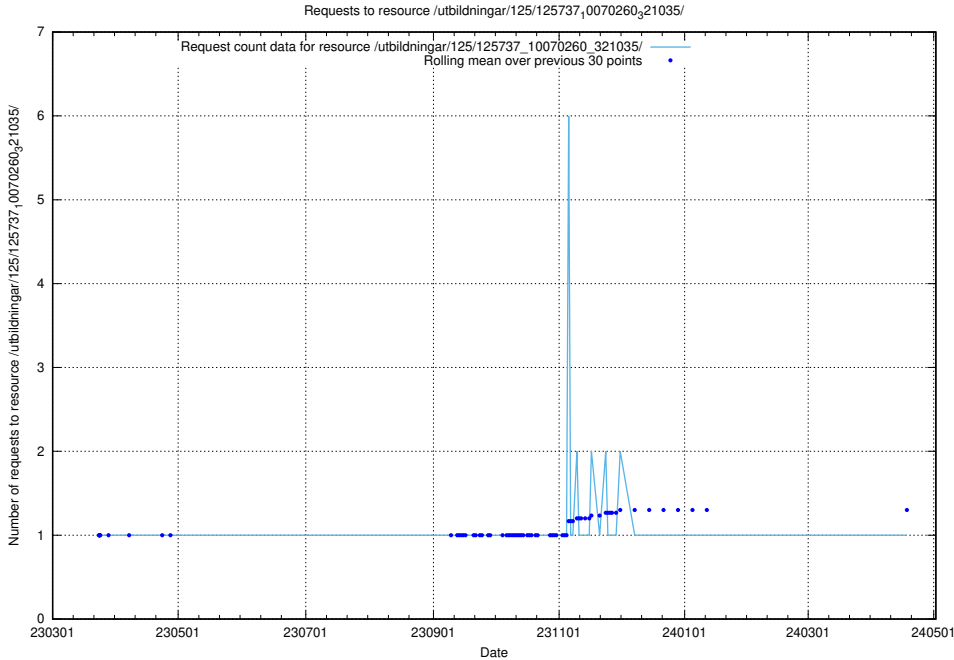

5.1034 Usage of /utbildningar/125/125737_10070260_321035/

Here, we count the number of requests to resource /utbildningar/125/125737_10070260_321035/.