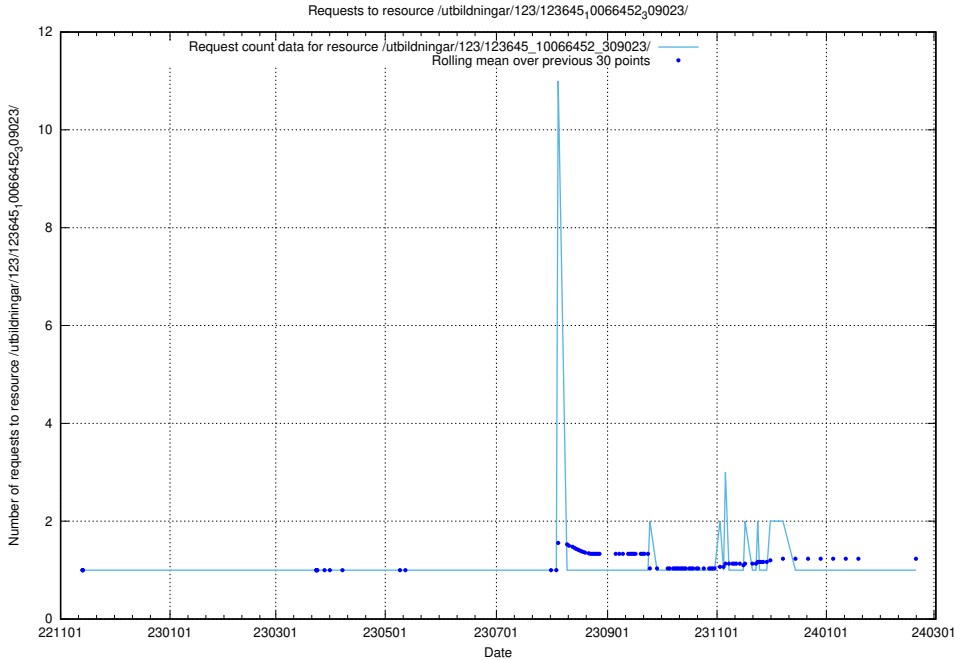

5.5987 Usage of /utbildningar/123/123645_10066452_309023/

Here, we count the number of requests to resource /utbildningar/123/123645_10066452_309023/.