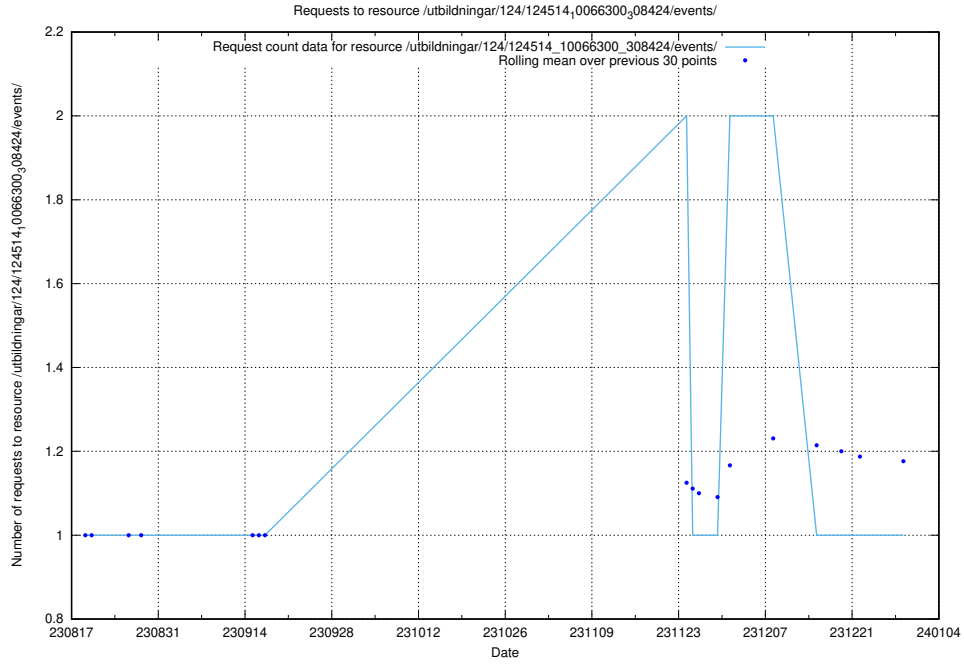

5.4824 Usage of /utbildningar/124/124514_10066300_308424/events/

Here, we count the number of requests to resource /utbildningar/124/124514_10066300_308424/events/