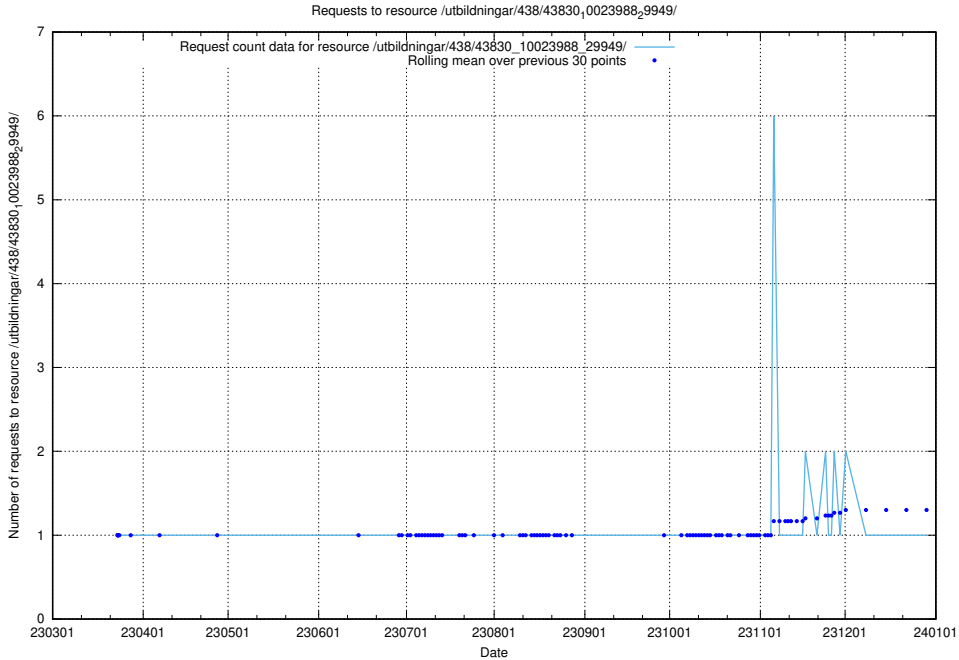

5.6366 Usage of /utbildningar/438/43830_10023988_29949/

Here, we count the number of requests to resource /utbildningar/438/43830_10023988_29949/.