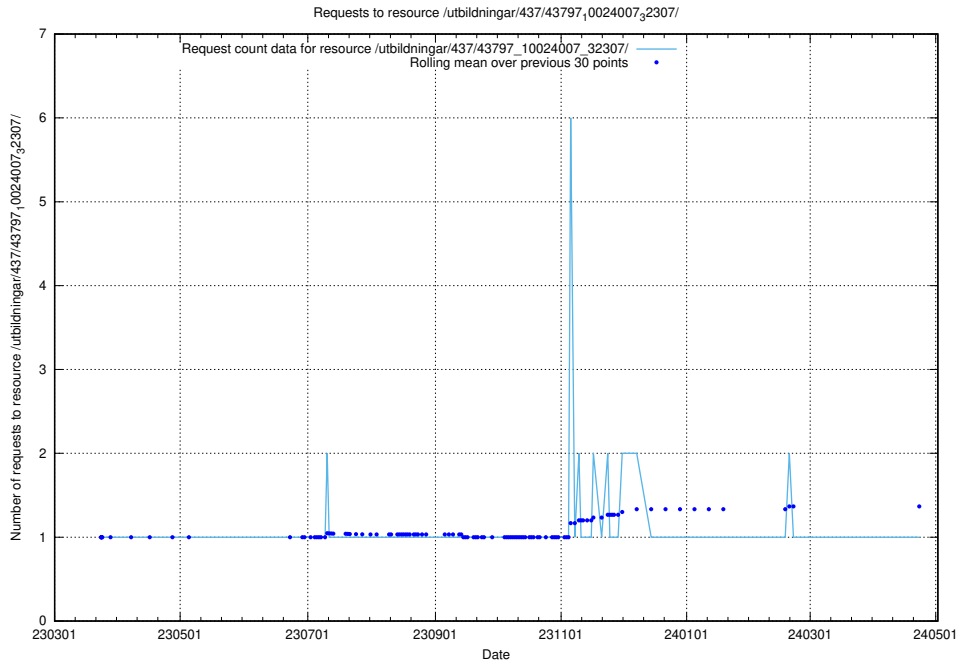

5.6381 Usage of /utbildningar/437/43797_10024007_32307/

Here, we count the number of requests to resource /utbildningar/437/43797_10024007_32307/.