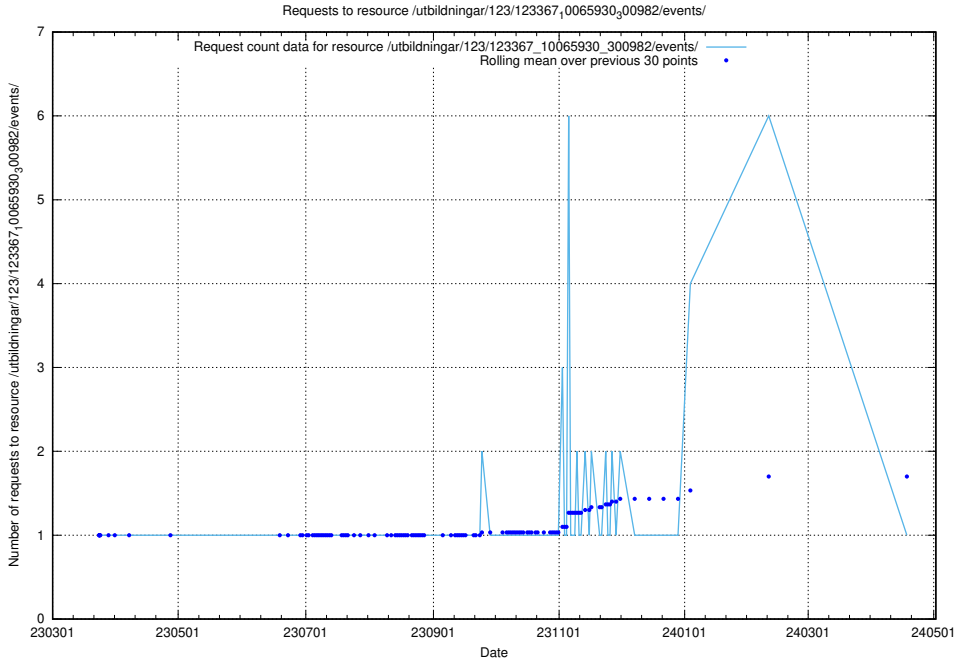

5.4681 Usage of /utbildningar/123/123367_10065930_300982/events/

Here, we count the number of requests to resource /utbildningar/123/123367_10065930_300982/events/