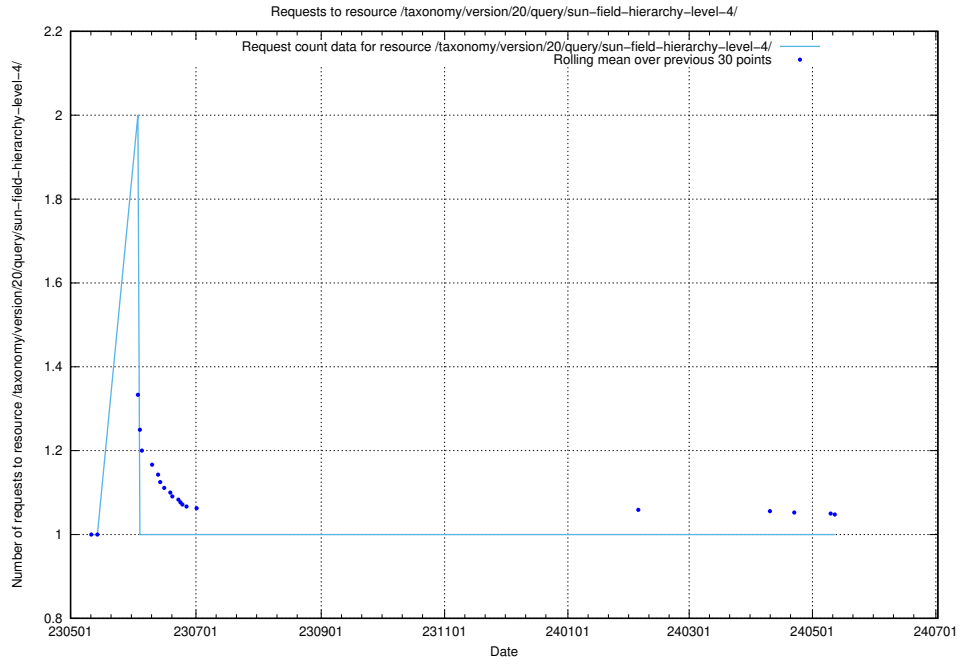

5.6004 Usage of /taxonomy/version/20/query/sun-field-hierarchy-level-4/

Here, we count the number of requests to resource /taxonomy/version/20/query/sun-field-hierarchy-level-4/.