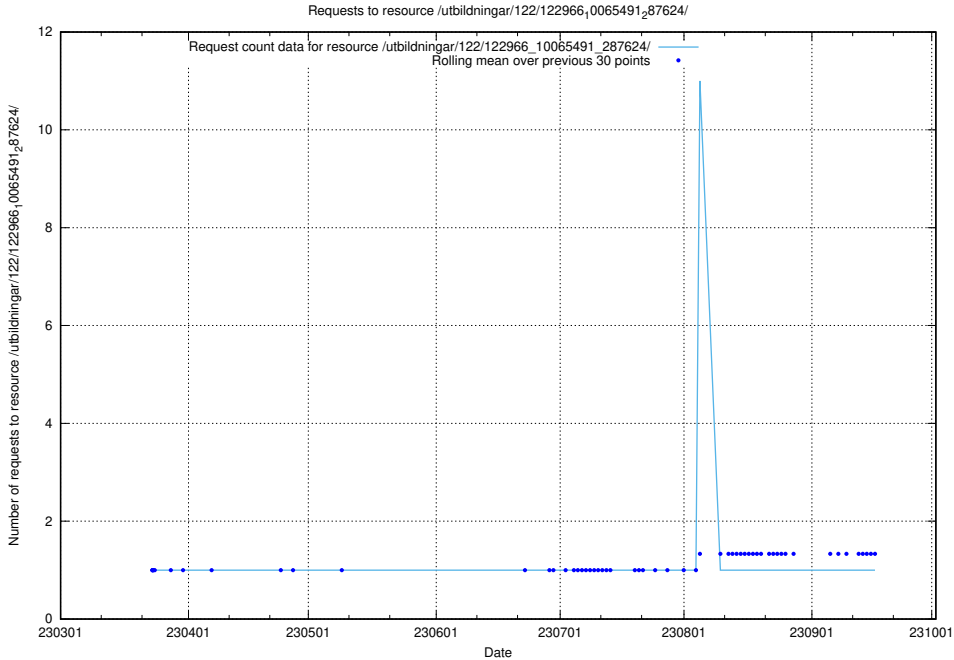

5.5138 Usage of /utbildningar/122/122966_10065491_287624/

Here, we count the number of requests to resource /utbildningar/122/122966_10065491_287624/.