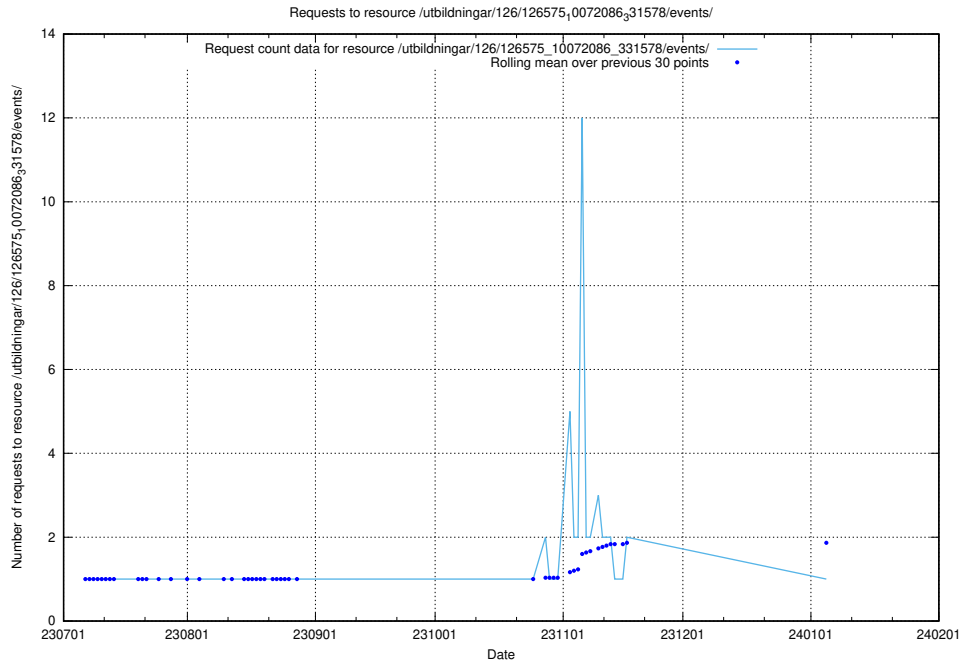

5.5356 Usage of /utbildningar/126/126575_10072086_331578/events/

Here, we count the number of requests to resource /utbildningar/126/126575_10072086_331578/events/