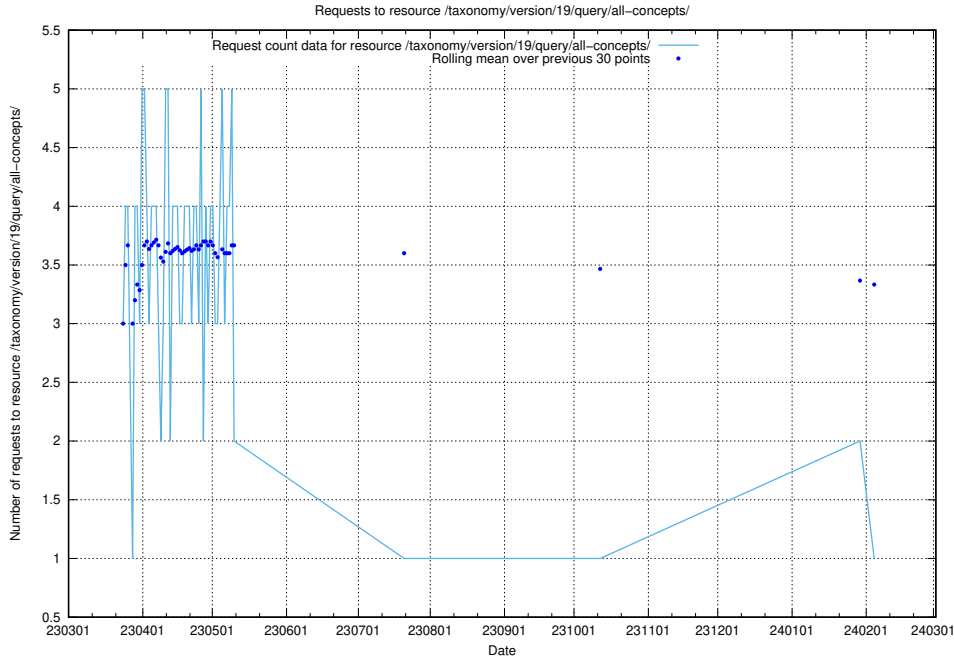

5.6181 Usage of /taxonomy/version/19/query/all-concepts/

Here, we count the number of requests to resource /taxonomy/version/19/query/all-concepts/.