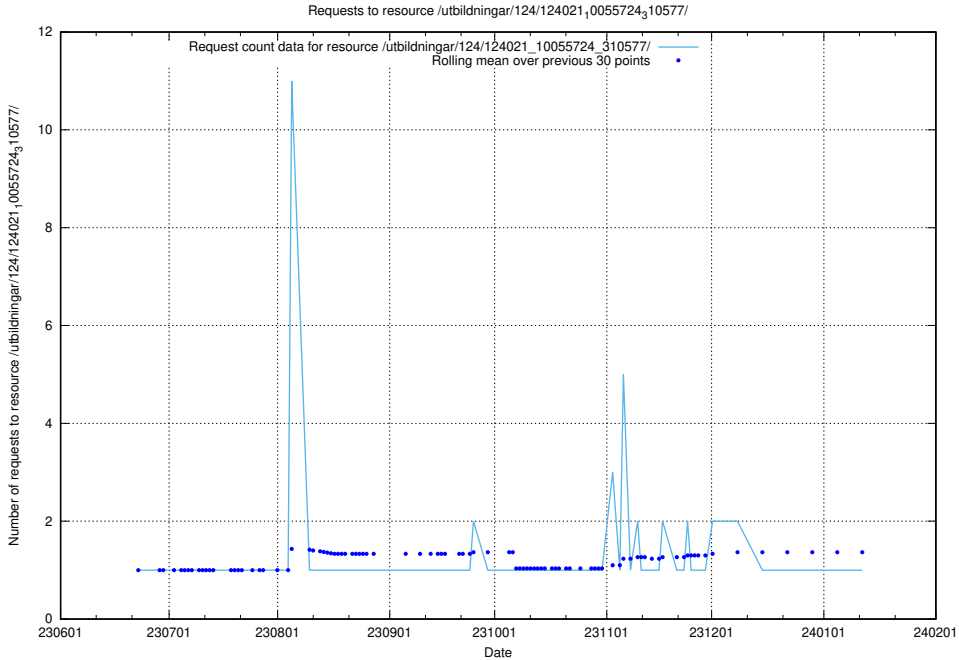

5.5880 Usage of /utbildningar/124/124021_10055724_310577/

Here, we count the number of requests to resource /utbildningar/124/124021_10055724_310577/.