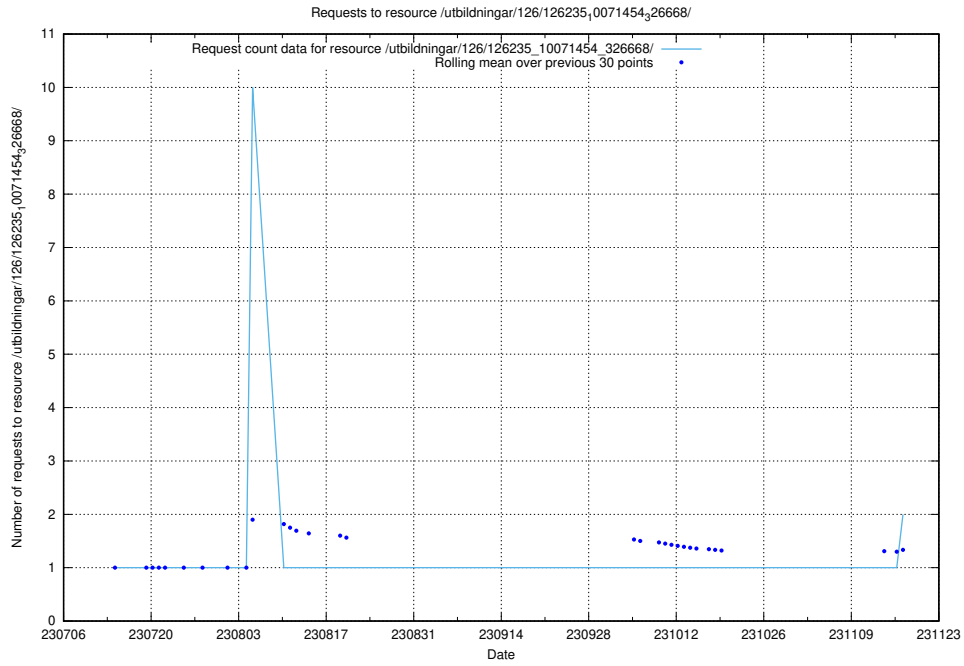

5.811 Usage of /utbildningar/126/126235_10071454_326668/

Here, we count the number of requests to resource /utbildningar/126/126235_10071454_326668/.