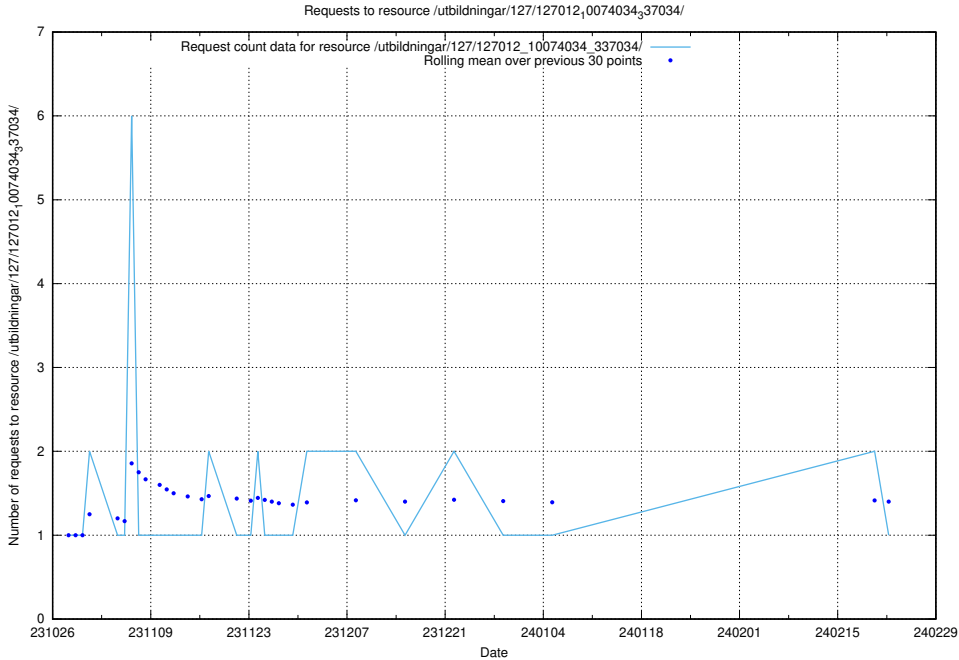

5.4254 Usage of /utbildningar/127/127012_10074034_337034/

Here, we count the number of requests to resource /utbildningar/127/127012_10074034_337034/.