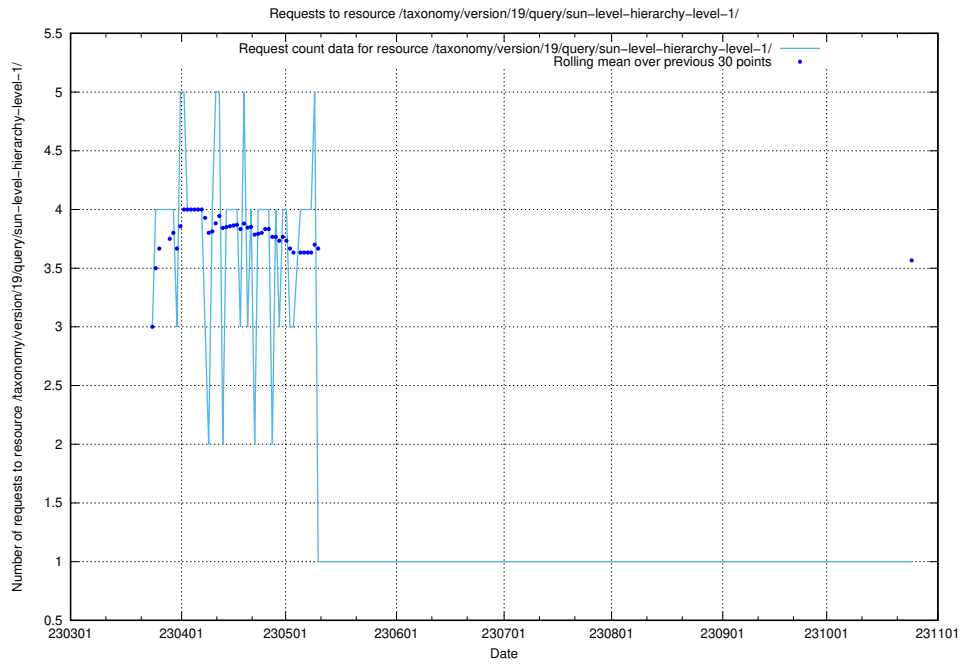

5.6144 Usage of /taxonomy/version/19/query/sun-level-hierarchy-level-1/

Here, we count the number of requests to resource /taxonomy/version/19/query/sun-level-hierarchy-level-1/.