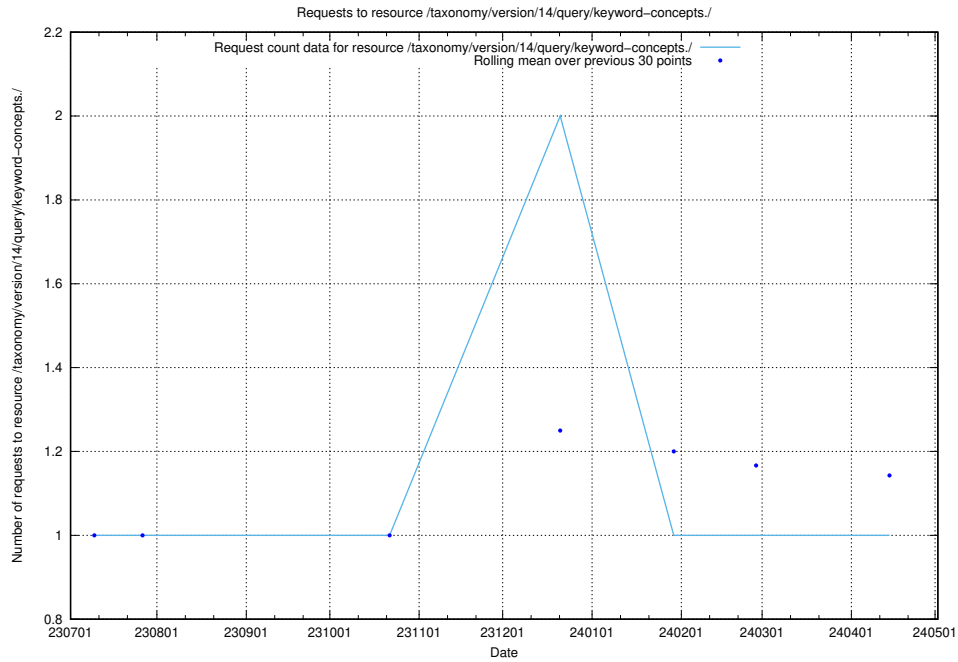

## 5.5192 Usage of /taxonomy/version/14/query/keyword-concepts./

Here, we count the number of requests to resource /taxonomy/version/14/query/keyword-concepts./.