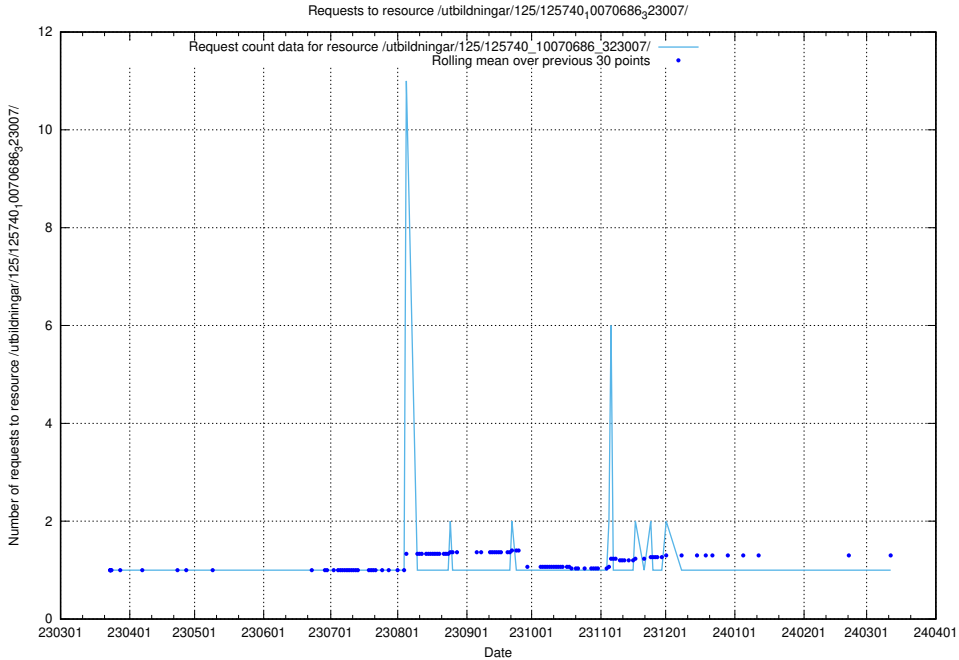

5.1002 Usage of /utbildningar/125/125740_10070686_323007/

Here, we count the number of requests to resource /utbildningar/125/125740_10070686_323007/.