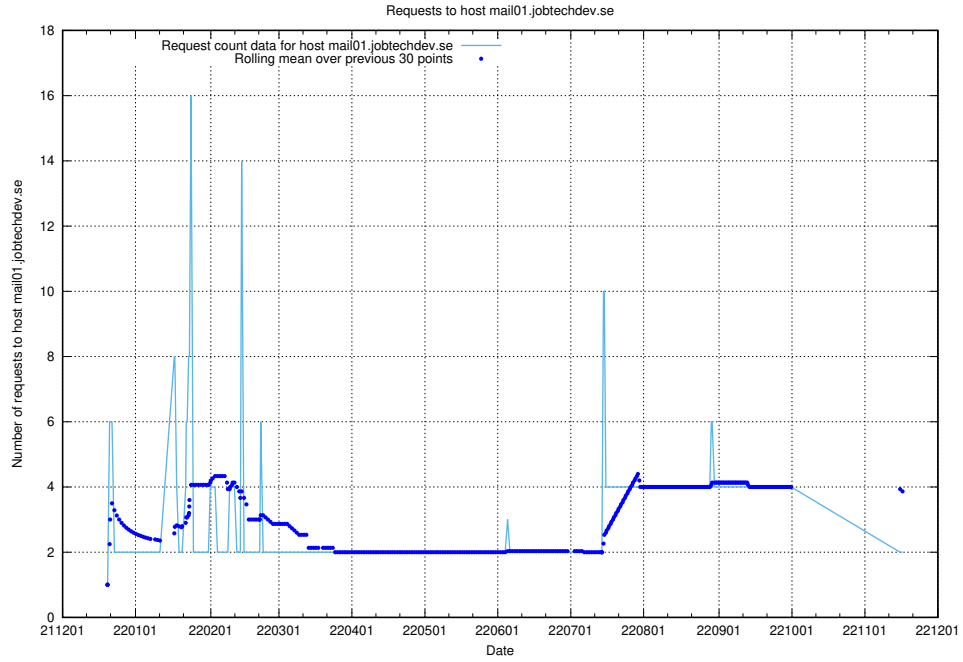

### 7.380 Usage of exchange.jobtechdev.se

Here, we count the number of requests to host exchange.jobtechdev.se.