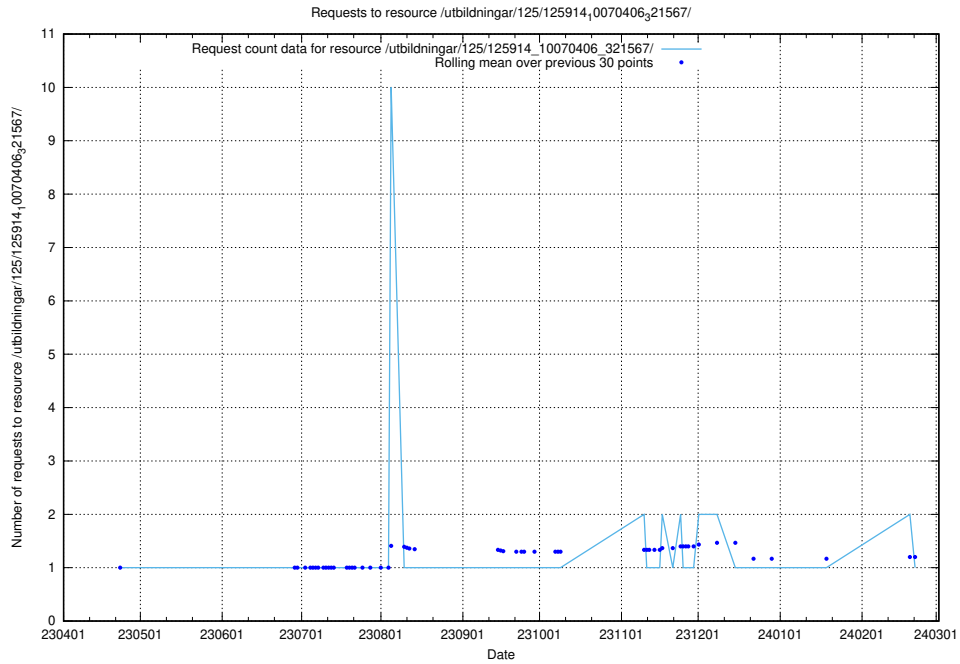

5.6077 Usage of /utbildningar/125/125914_10070406_321567/

Here, we count the number of requests to resource /utbildningar/125/125914_10070406_321567/.