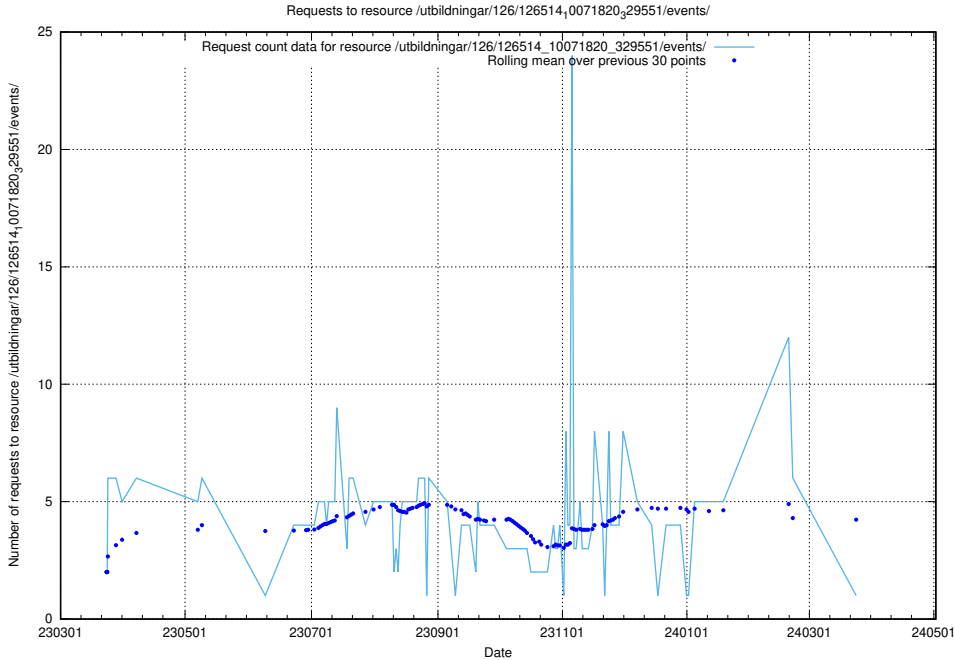

5.6299 Usage of /utbildningar/126/126514_10071820_329551/events/

Here, we count the number of requests to resource /utbildningar/126/126514_10071820_329551/events/