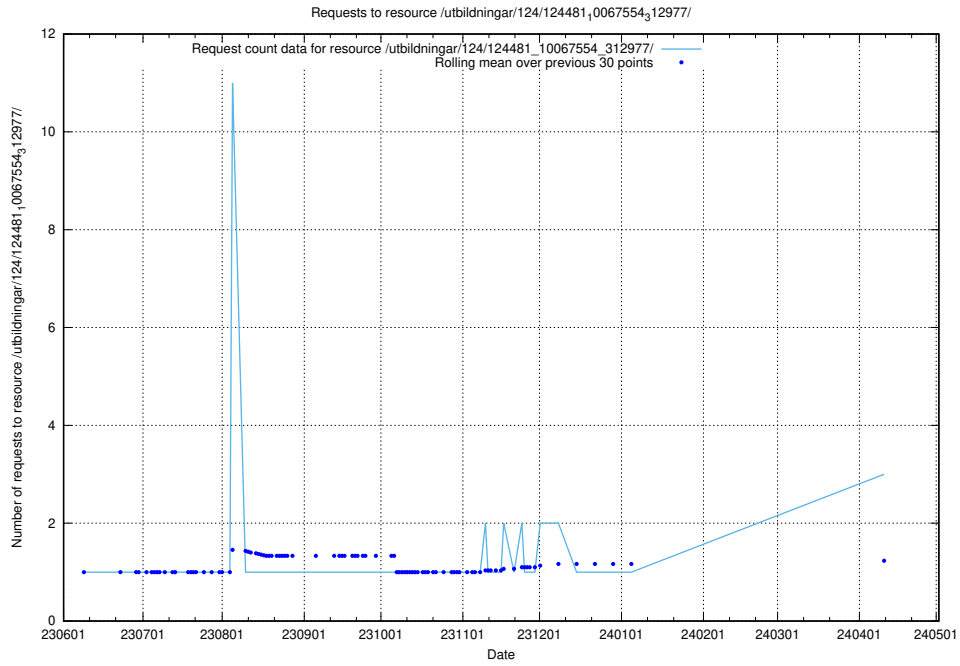

5.418 Usage of /utbildningar/124/124481_10067554_312977/

Here, we count the number of requests to resource /utbildningar/124/124481_10067554_312977/.