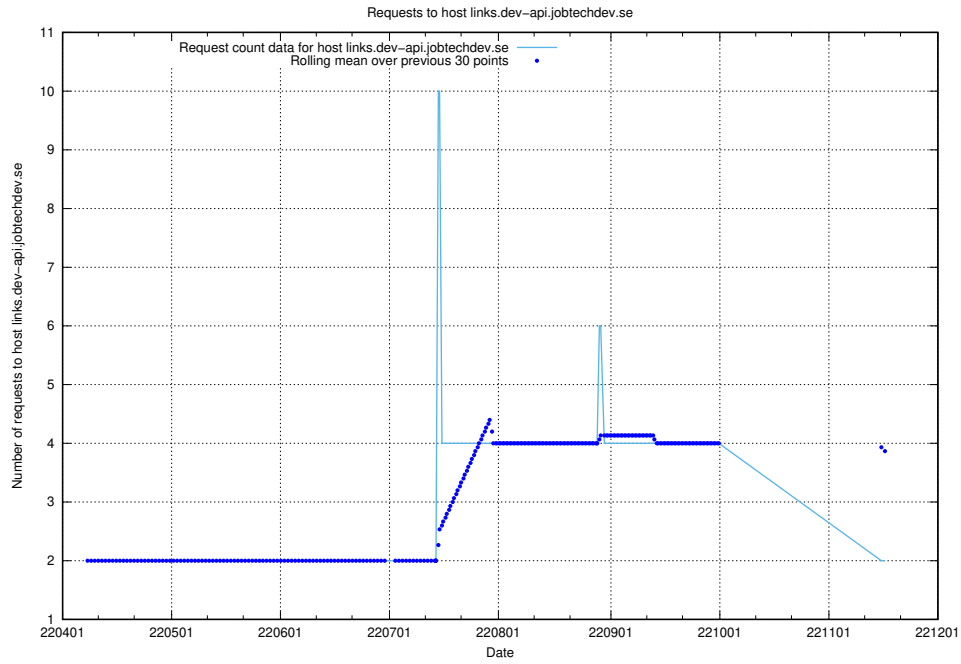

## 7.474 Usage of console-openshift-console.slottet.jobtechdev.se

Here, we count the number of requests to host console-openshift-console.slottet.jobtechdev.se.