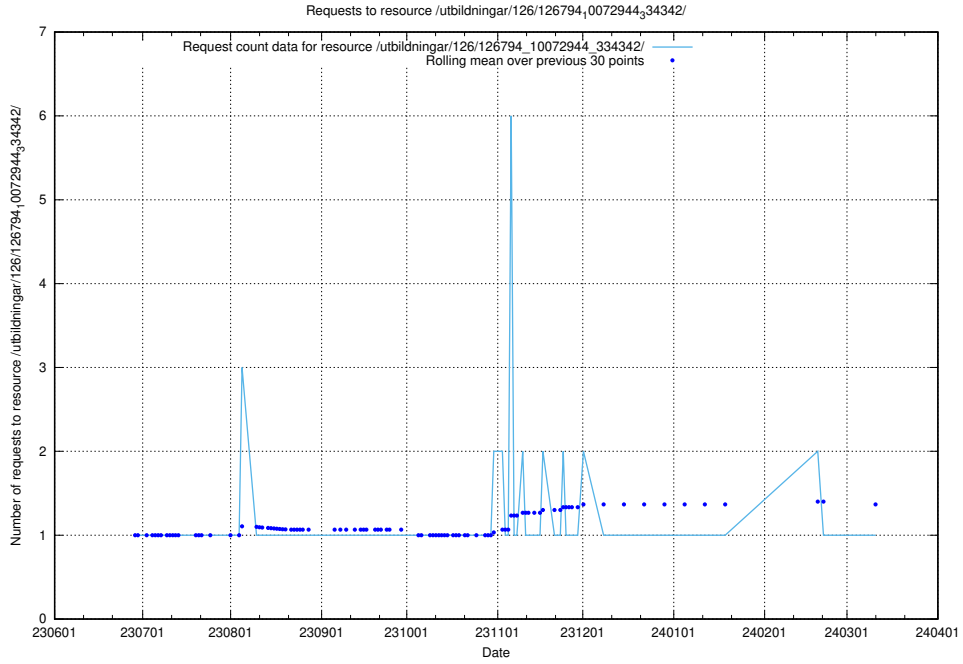

5.5501 Usage of /utbildningar/126/126794_10072944_334342/

Here, we count the number of requests to resource /utbildningar/126/126794_10072944_334342/.