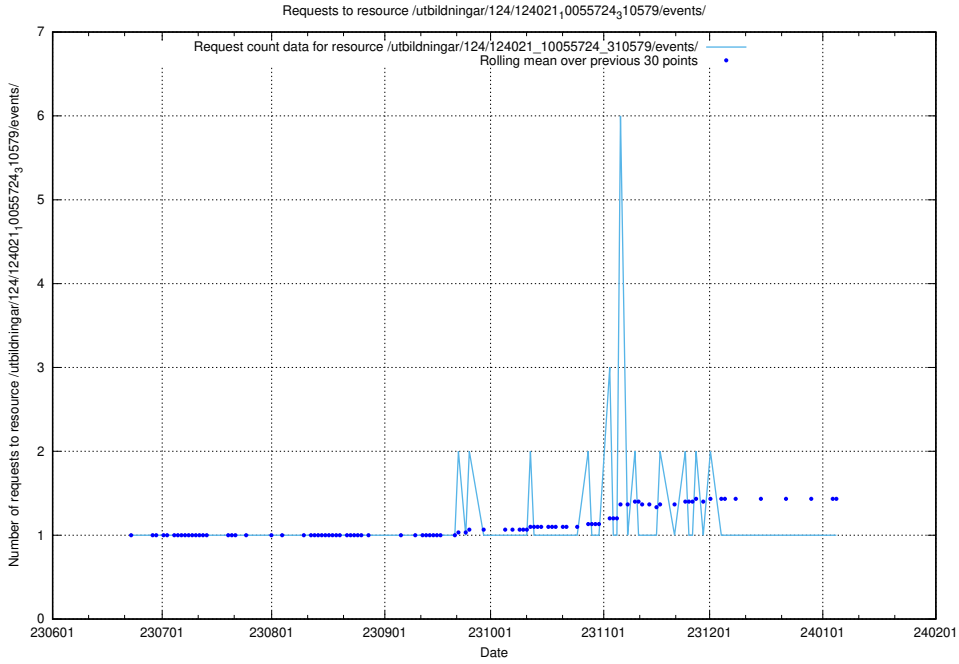

5.5876 Usage of /utbildningar/124/124021_10055724_310579/events/

Here, we count the number of requests to resource /utbildningar/124/124021_10055724_310579/events/