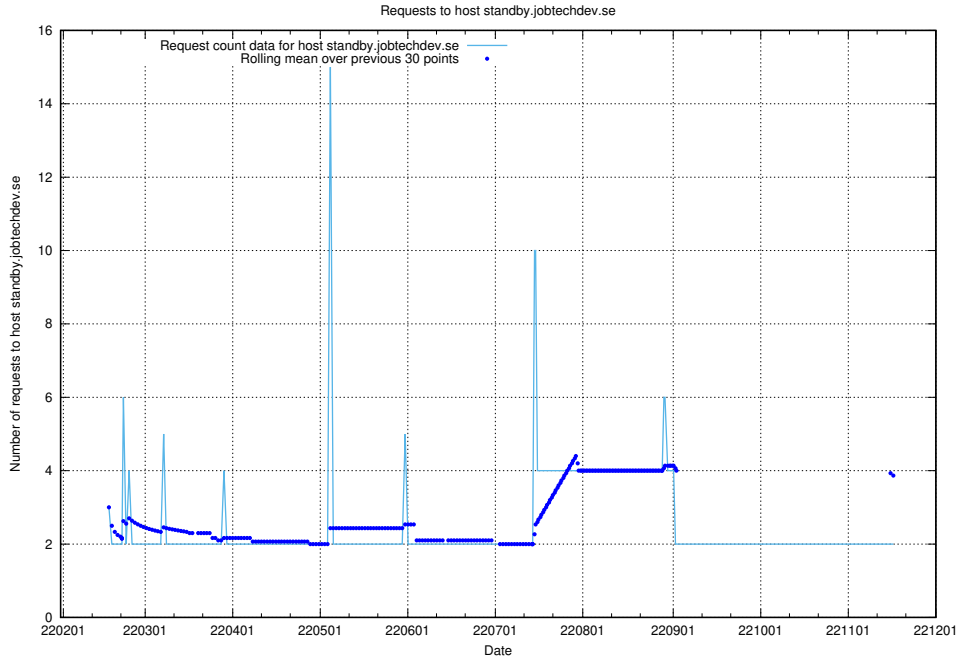

### 7.540 Usage of standby.jobtechdev.se

Here, we count the number of requests to host standby.jobtechdev.se.