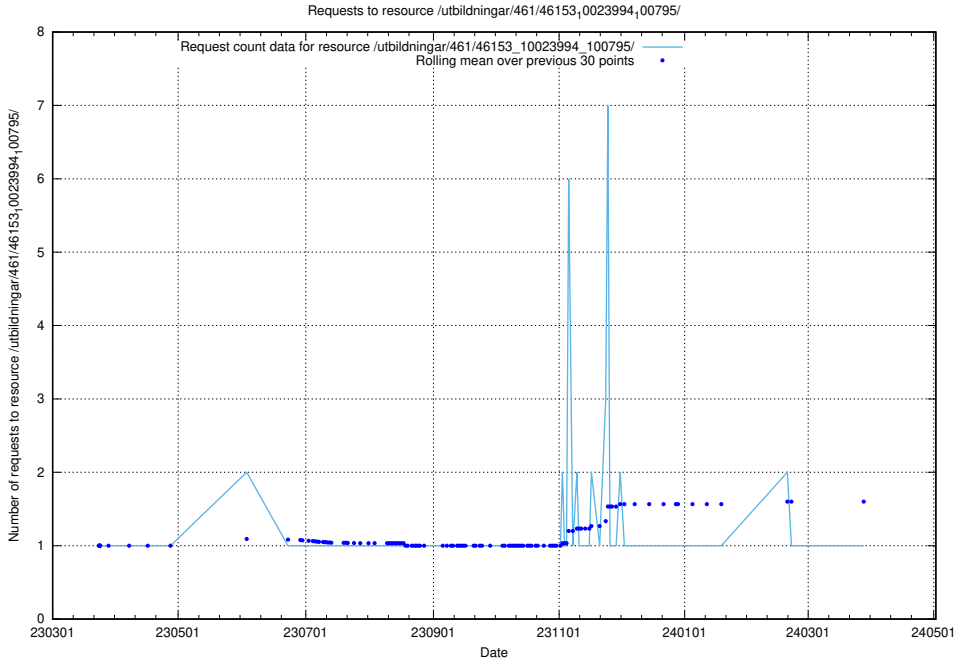

5.6347 Usage of /utbildningar/461/46153_10023994_100795/

Here, we count the number of requests to resource /utbildningar/461/46153_10023994_100795/.