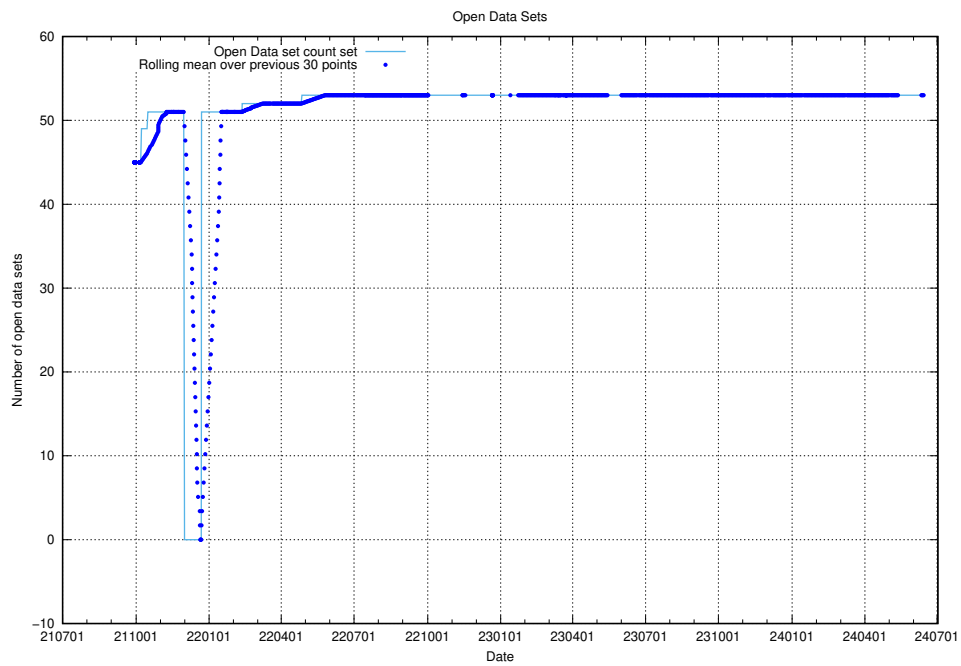

12 Open Data

This section contains statistics about JobTech's published open data in DIGG's [Sweden's data portal](https://www.dataportal.se)¹².

12.1 Number of open data sets

The tables shows the number of open data sets published by JobTech on DIGG's data portal.

¹²<https://www.dataportal.se>