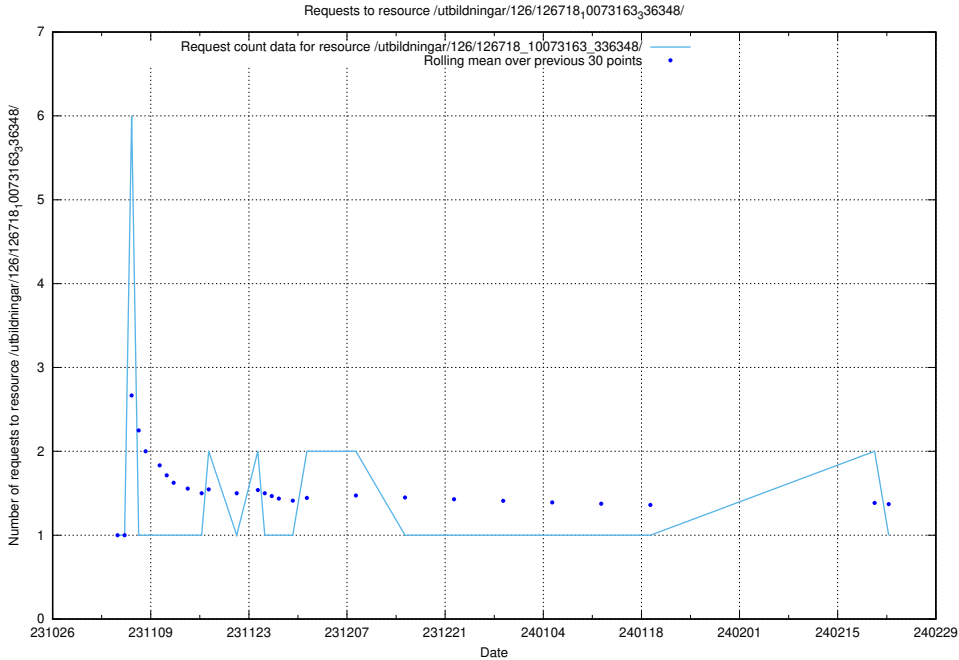

5.4200 Usage of /utbildningar/126/126718_10073163_336348/

Here, we count the number of requests to resource /utbildningar/126/126718_10073163_336348/.