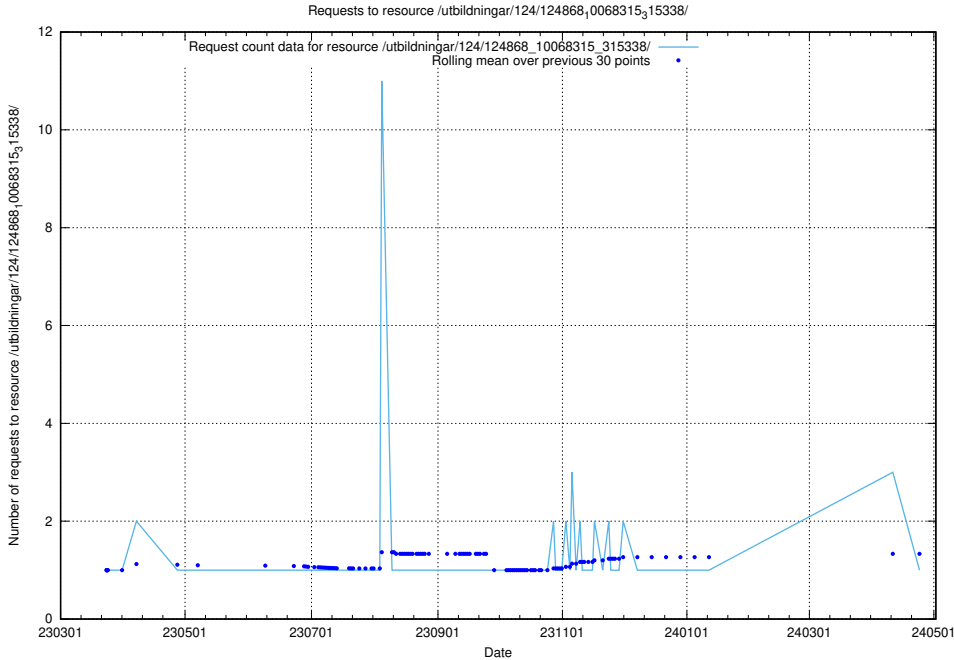

5.1178 Usage of /utbildningar/124/124868_10068315_315338/

Here, we count the number of requests to resource /utbildningar/124/124868_10068315_315338/.