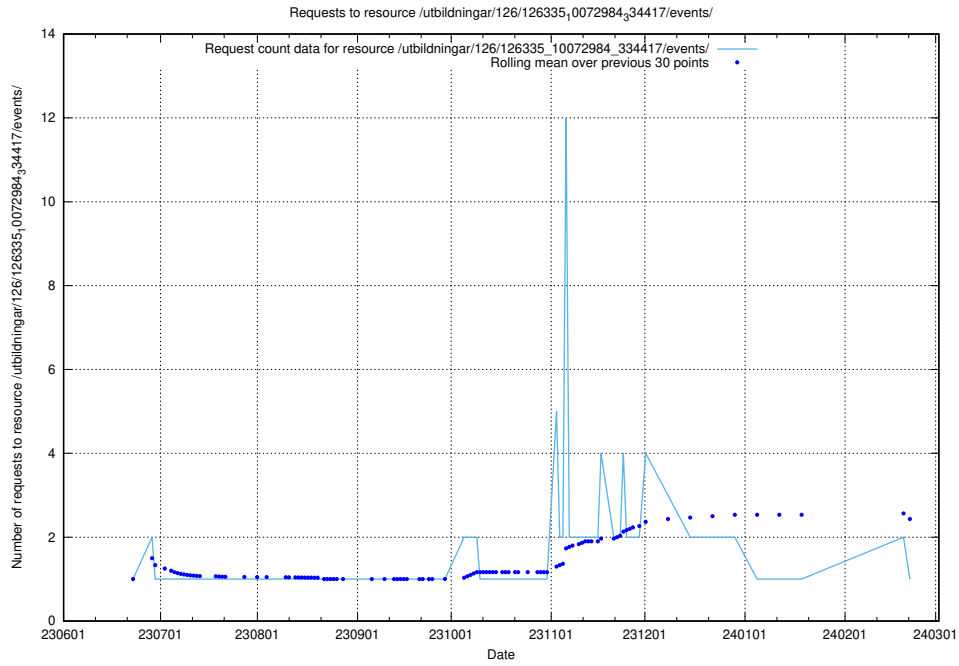

5.5727 Usage of /utbildningar/126/126335_10072984_334417/events/

Here, we count the number of requests to resource /utbildningar/126/126335_10072984_334417/events/