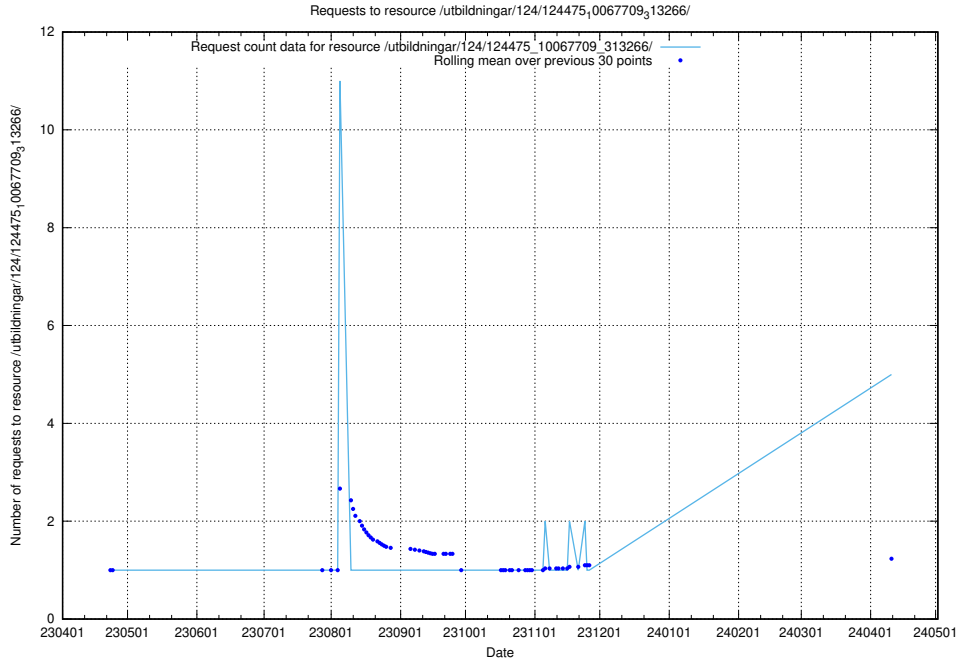

5.158 Usage of /utbildningar/124/124475_10067709_313266/

Here, we count the number of requests to resource /utbildningar/124/124475_10067709_313266/.