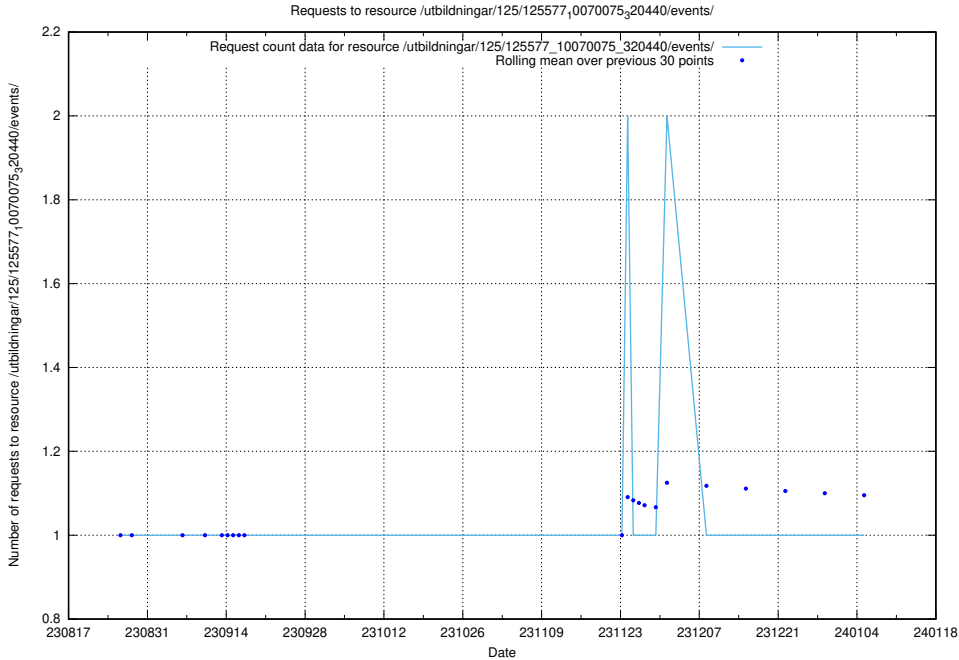

### 5.4768 Usage of /utbildningar/124/124860\_10071099\_324627/events/

Here, we count the number of requests to resource /utbildningar/124/124860\_10071099\_324627/events/