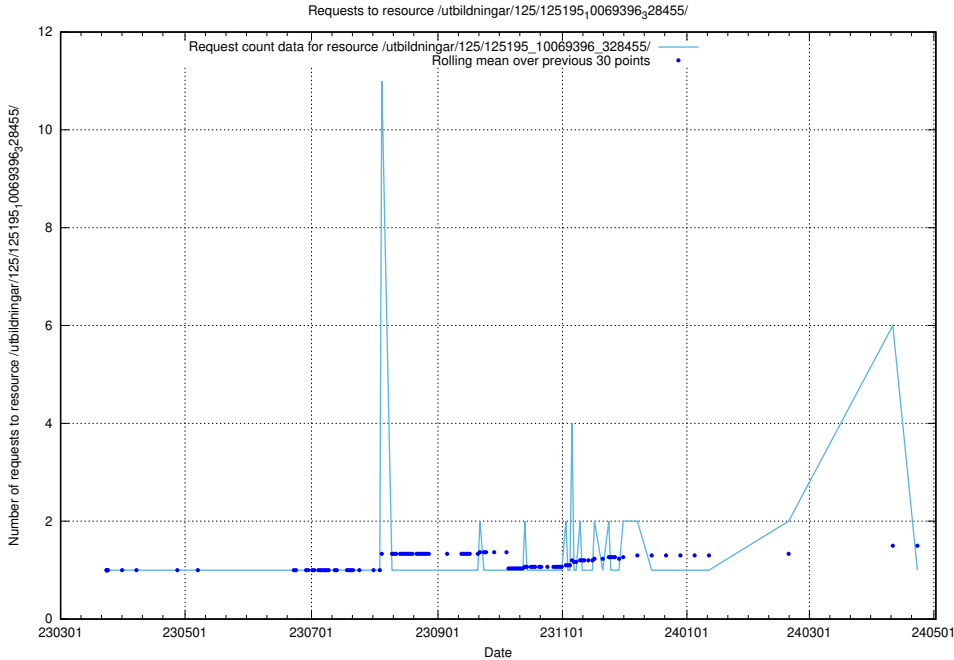

5.1149 Usage of /utbildningar/125/125195_10069396_328455/

Here, we count the number of requests to resource /utbildningar/125/125195_10069396_328455/.