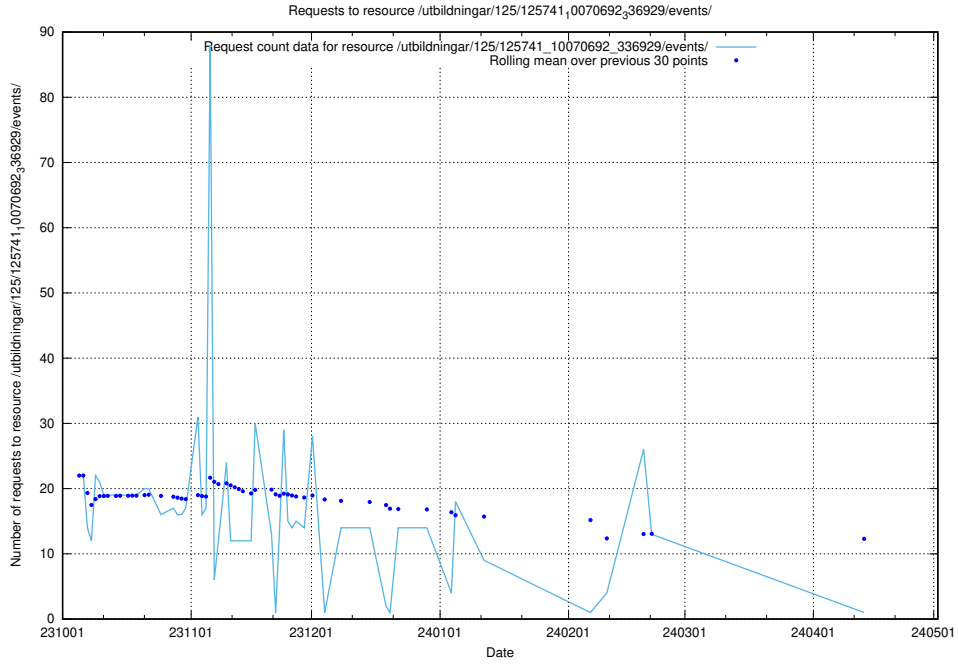

5.4463 Usage of /utbildningar/125/125741_10070692_336929/events/

Here, we count the number of requests to resource /utbildningar/125/125741_10070692_336929/events/