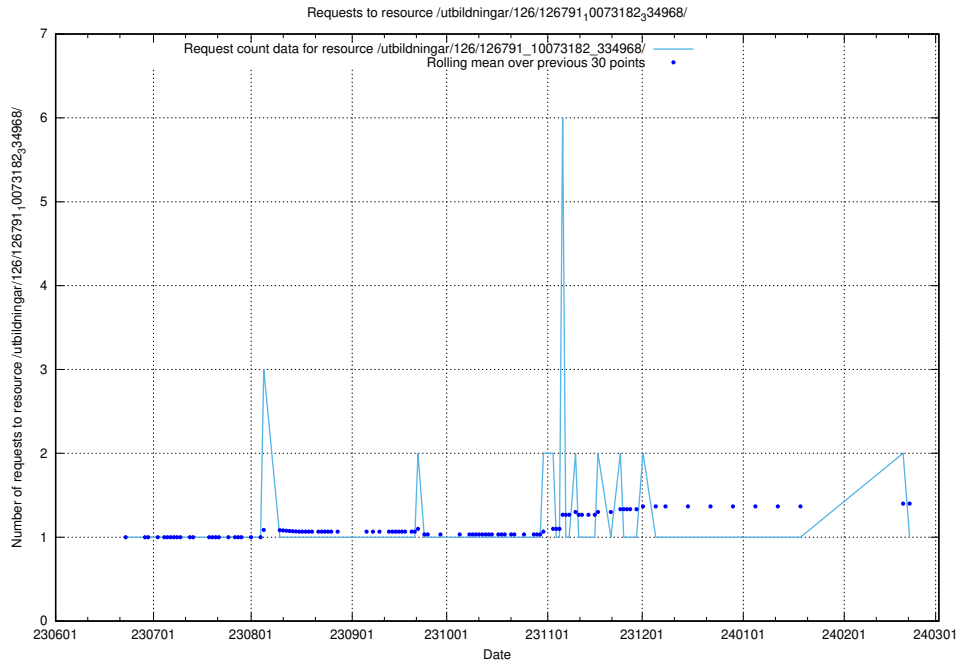

5.5651 Usage of /utbildningar/126/126791_10073182_334968/

Here, we count the number of requests to resource /utbildningar/126/126791_10073182_334968/.