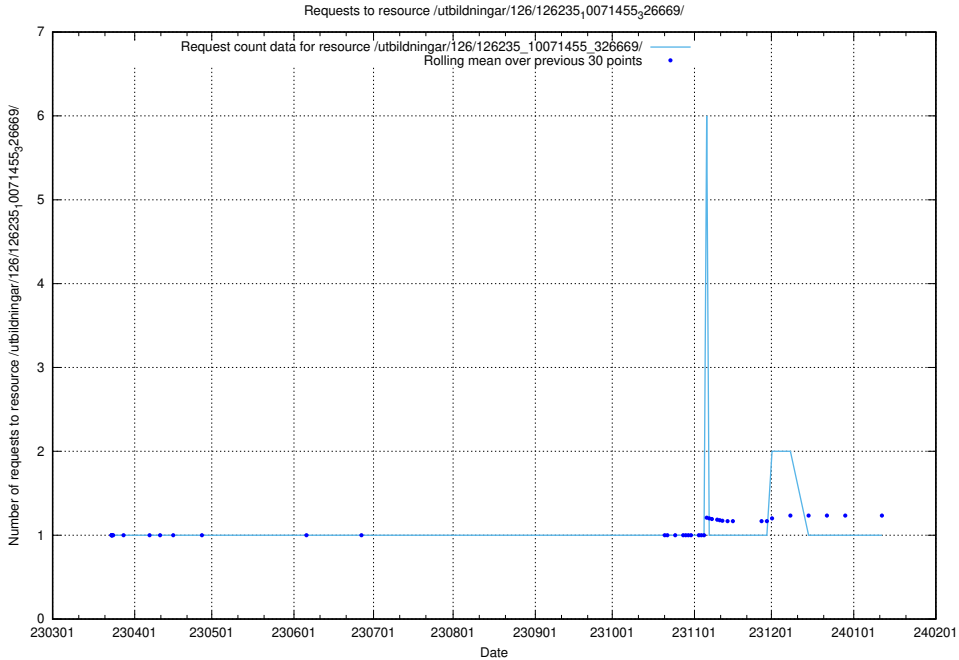

5.6454 Usage of /utbildningar/126/126235_10071455_326669/

Here, we count the number of requests to resource /utbildningar/126/126235_10071455_326669/.