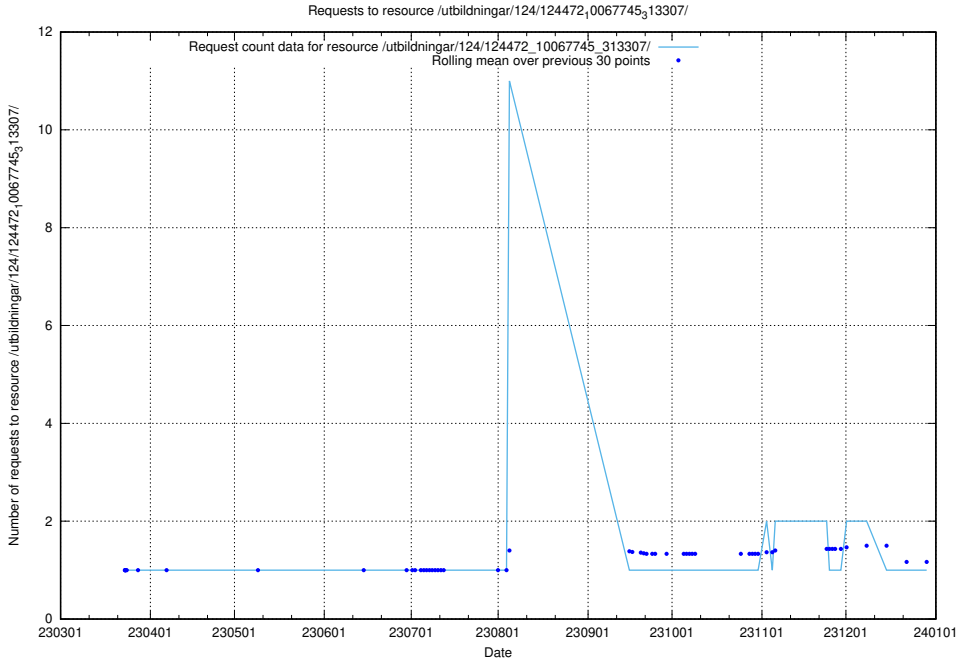

5.3080 Usage of /utbildningar/124/124472_10067745_313307/

Here, we count the number of requests to resource /utbildningar/124/124472_10067745_313307/.