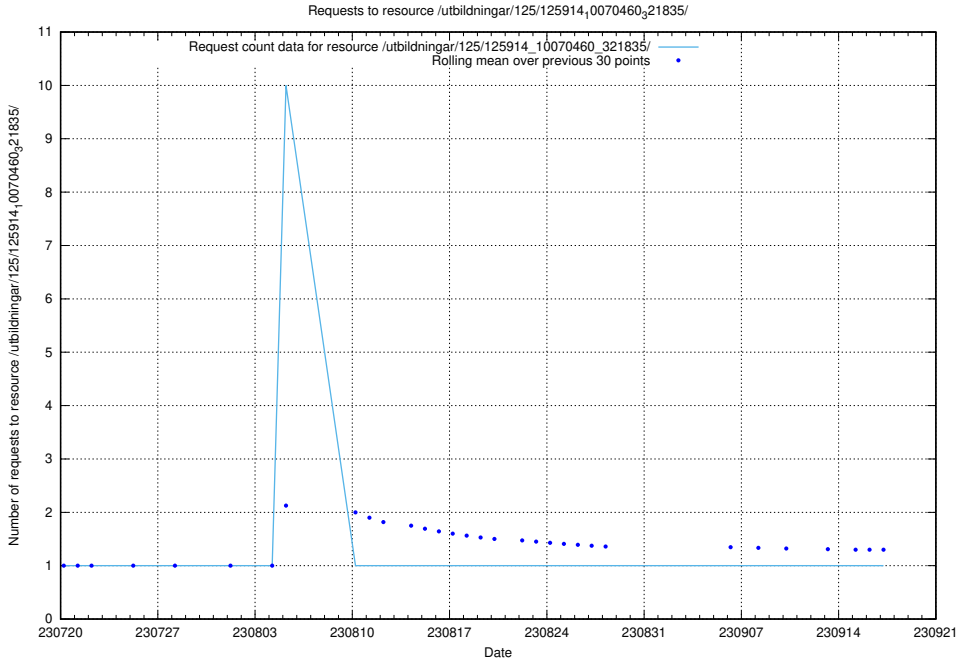

5.5047 Usage of /utbildningar/125/125914_10070460_321835/

Here, we count the number of requests to resource /utbildningar/125/125914_10070460_321835/.