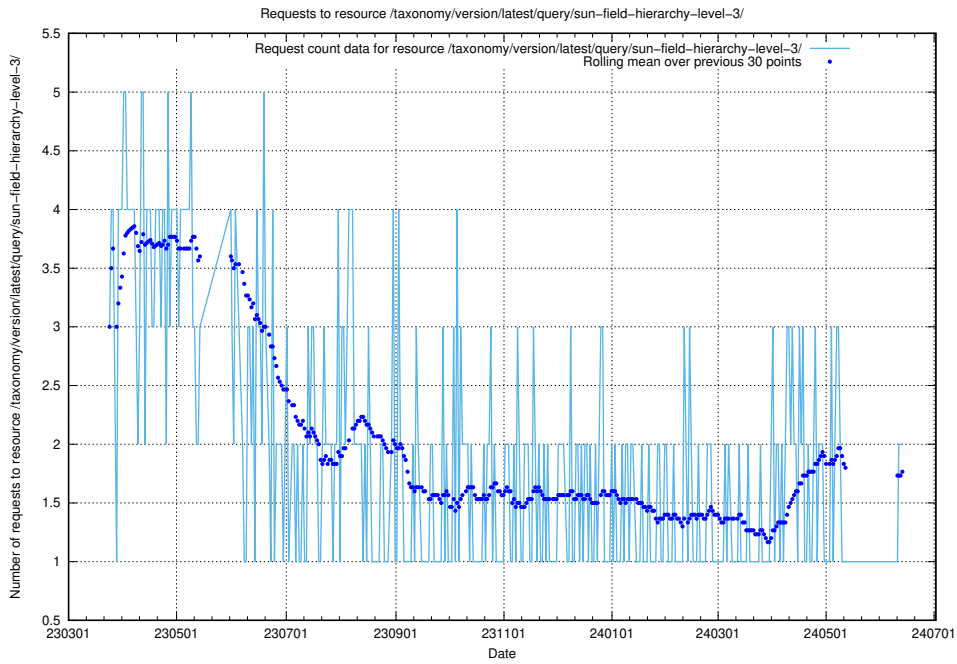

5.919 Usage of /taxonomy/version/latest/query/sun-field-hierarchy-level-3/

Here, we count the number of requests to resource /taxonomy/version/latest/query/sun-field-hierarchy-level-3/.