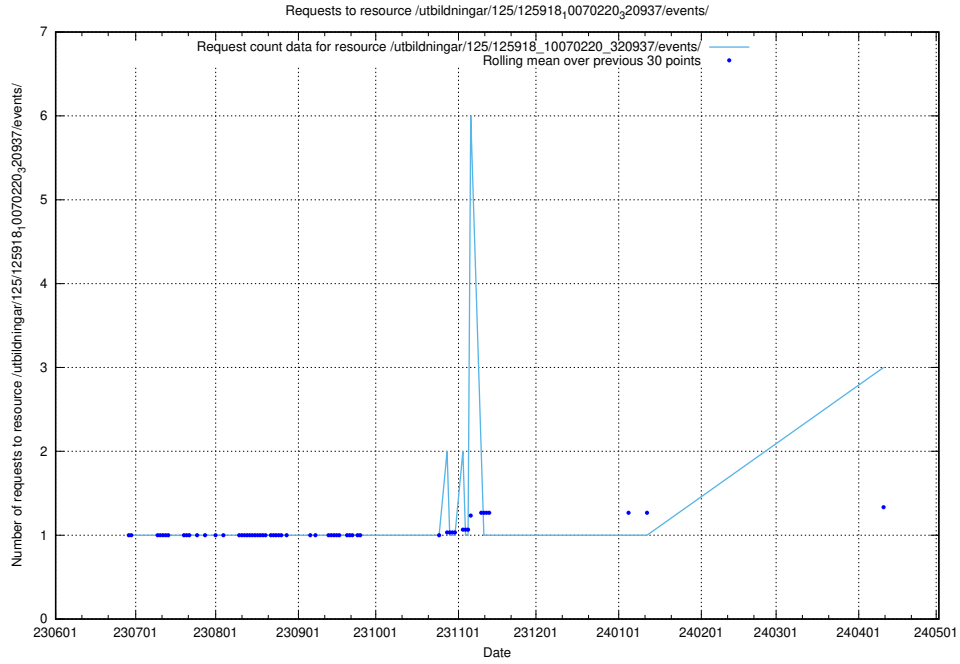

5.385 Usage of /utbildningar/125/125918_10070220_320937/events/

Here, we count the number of requests to resource /utbildningar/125/125918_10070220_320937/events/