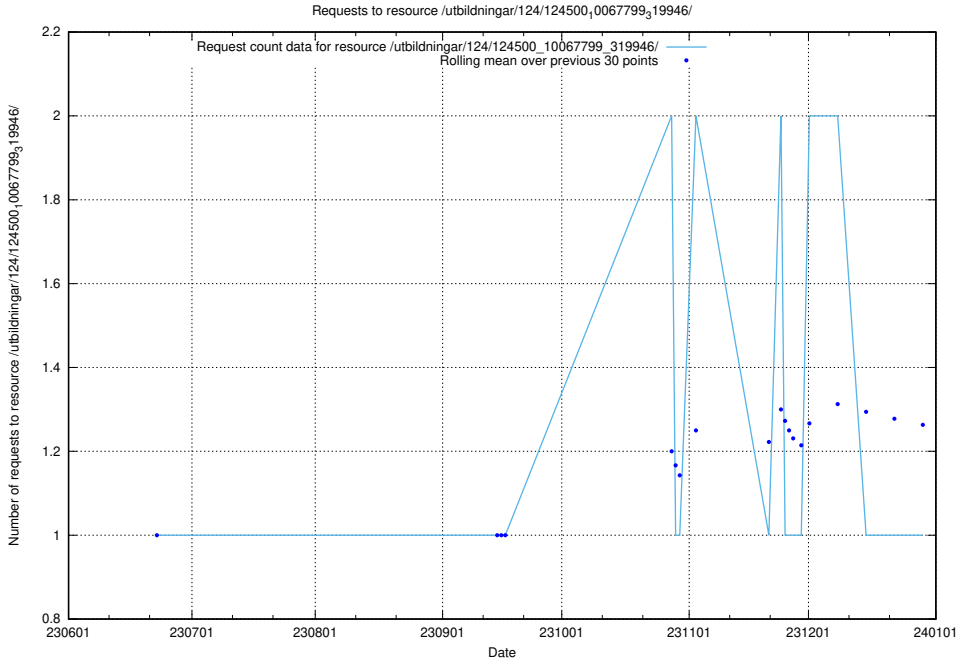

5.5835 Usage of /utbildningar/124/124500_10067799_319946/

Here, we count the number of requests to resource /utbildningar/124/124500_10067799_319946/.