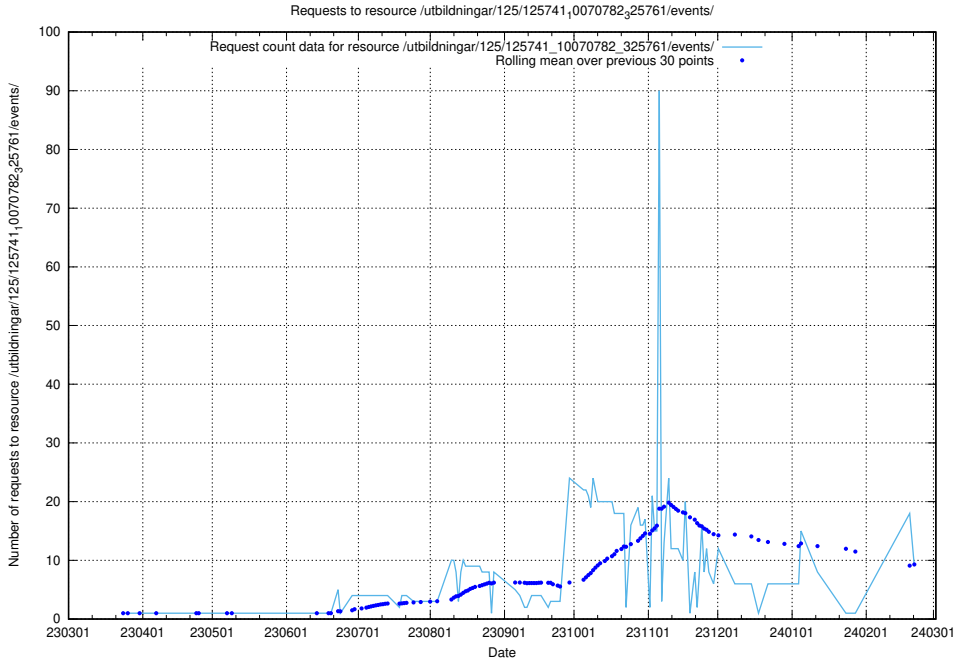

### 5.32 Usage of /utbildningar/125/125741\_10070782\_325761/events/

Here, we count the number of requests to resource /utbildningar/125/125741\_10070782\_325761/events/