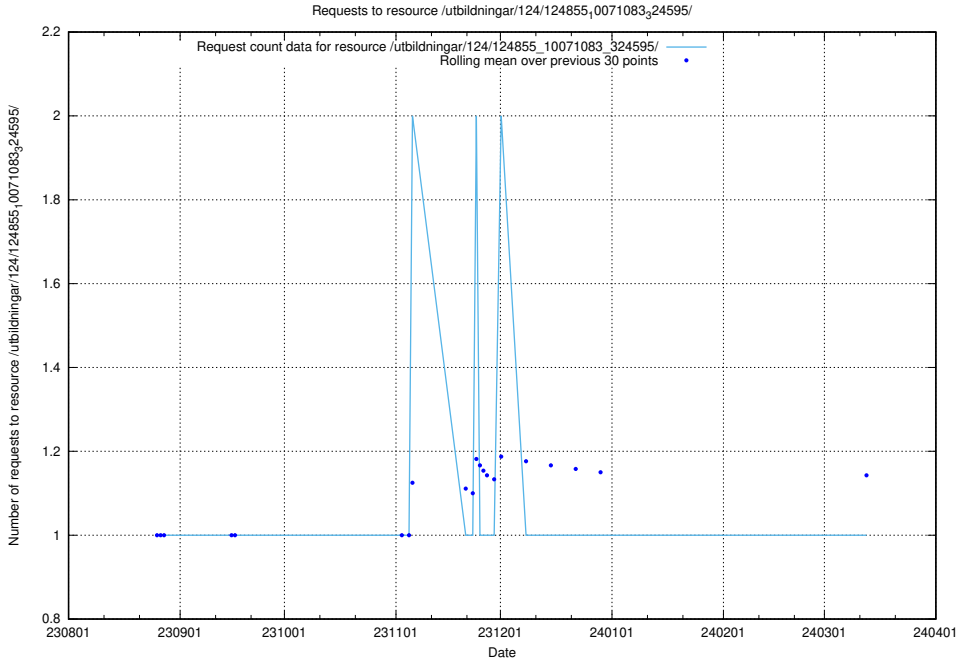

5.4770 Usage of /utbildningar/124/124855_10071083_324595/

Here, we count the number of requests to resource /utbildningar/124/124855_10071083_324595/.