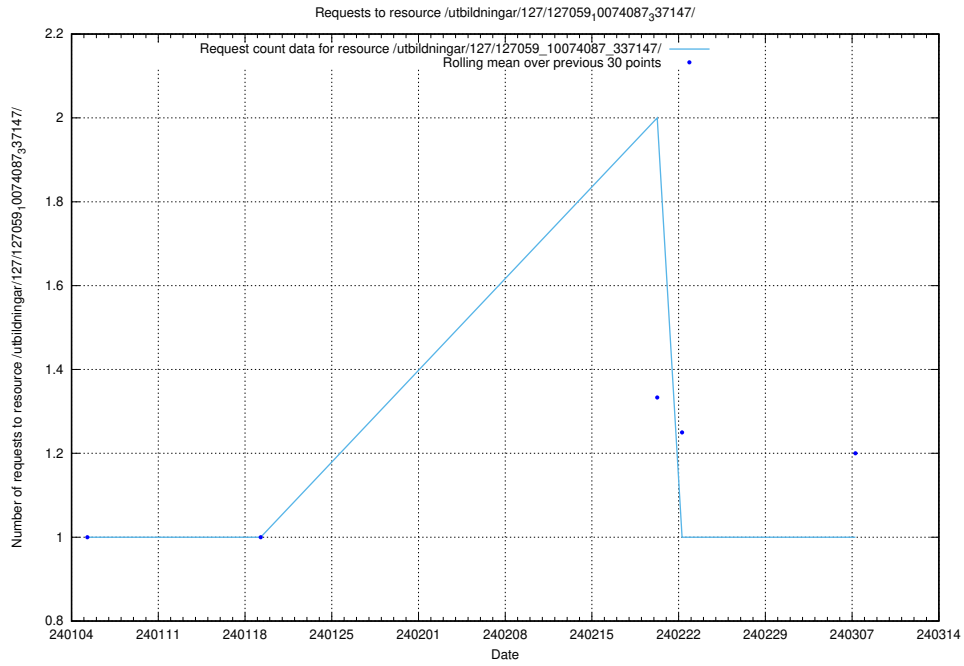

5.3919 Usage of /utbildningar/127/127059_10074087_337147/

Here, we count the number of requests to resource /utbildningar/127/127059_10074087_337147/.