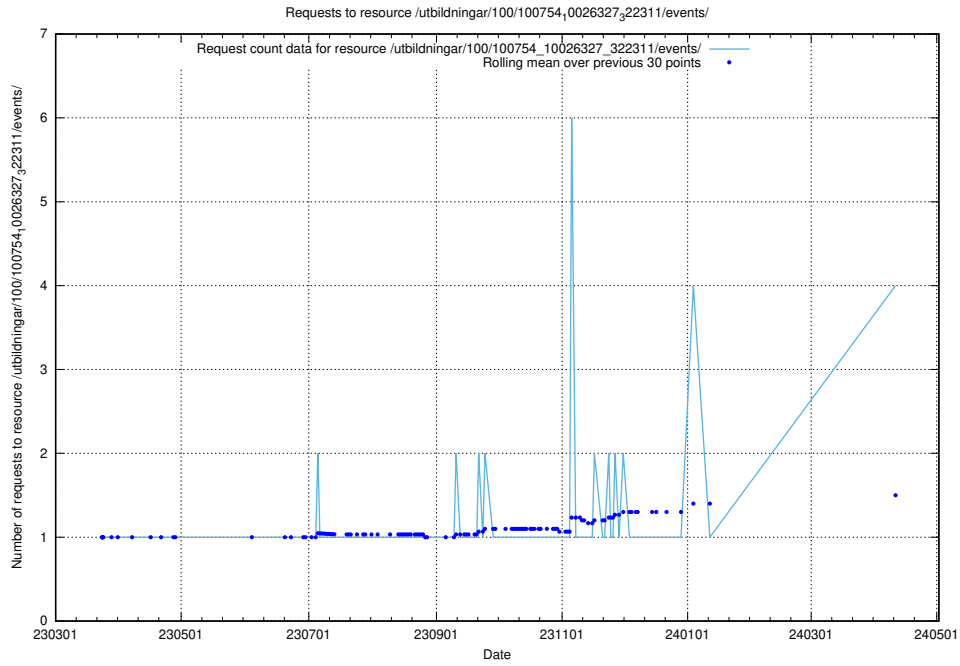

5.240 Usage of /utbildningar/100/100754_10026327_322311/events/

Here, we count the number of requests to resource /utbildningar/100/100754_10026327_322311/events/