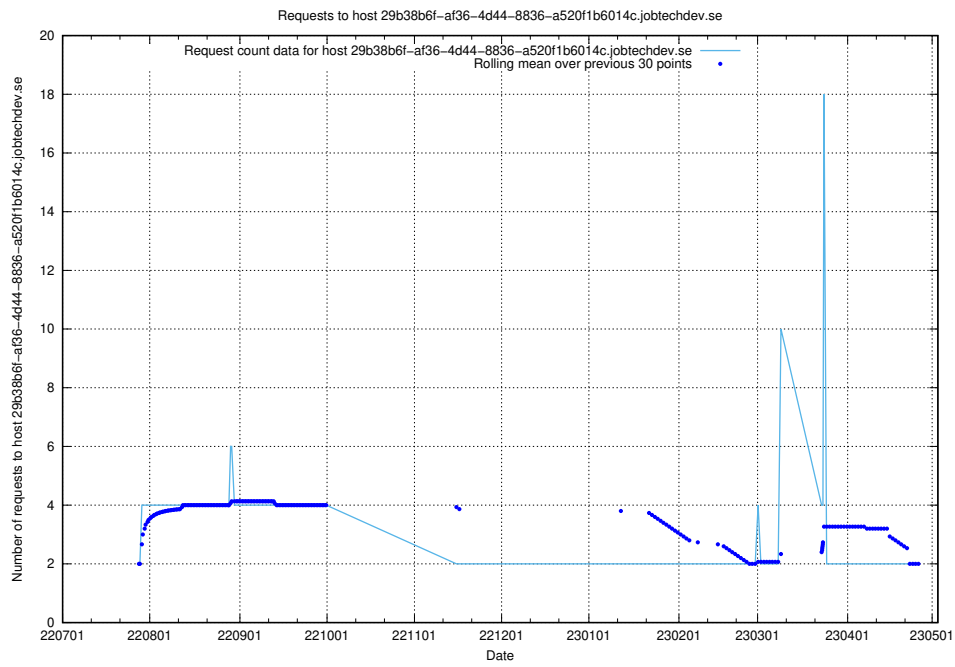

7.387 Usage of 29b38b6f-af36-4d44-8836-a520f1b6014c.jobtechdev.se

Here, we count the number of requests to host 29b38b6f-af36-4d44-8836-a520f1b6014c.jobtechdev.se.