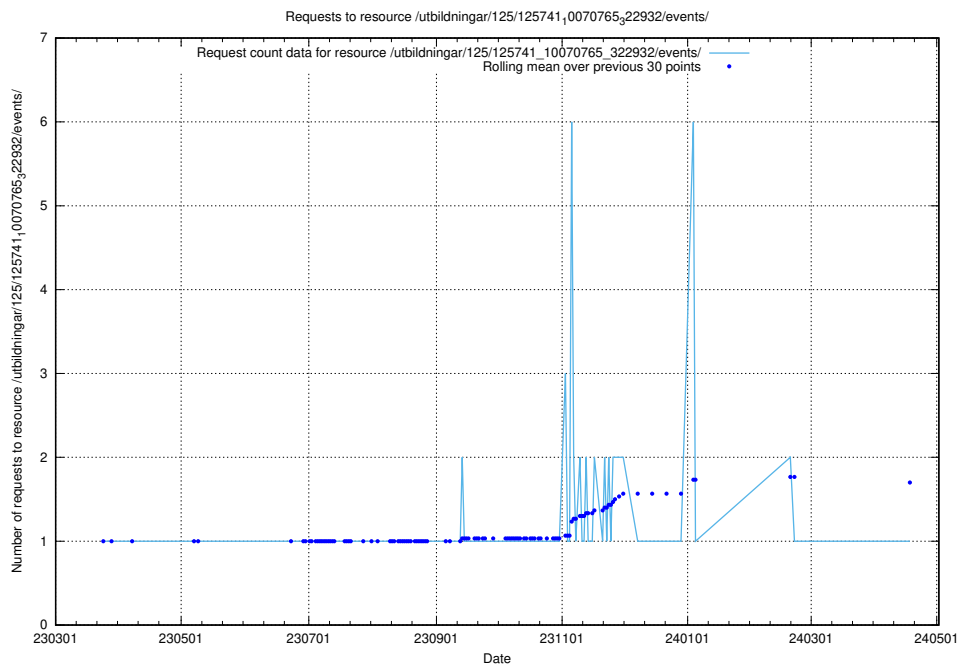

5.6254 Usage of /utbildningar/125/125741_10070765_322932/events/

Here, we count the number of requests to resource /utbildningar/125/125741_10070765_322932/events/