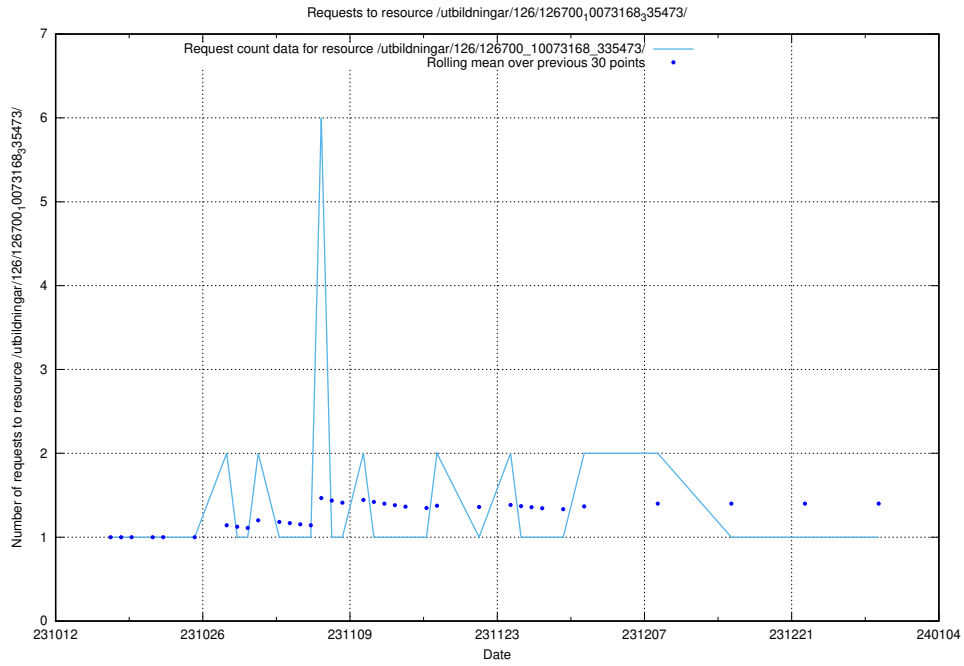

5.4358 Usage of /utbildningar/126/126700_10073168_335473/

Here, we count the number of requests to resource /utbildningar/126/126700_10073168_335473/.