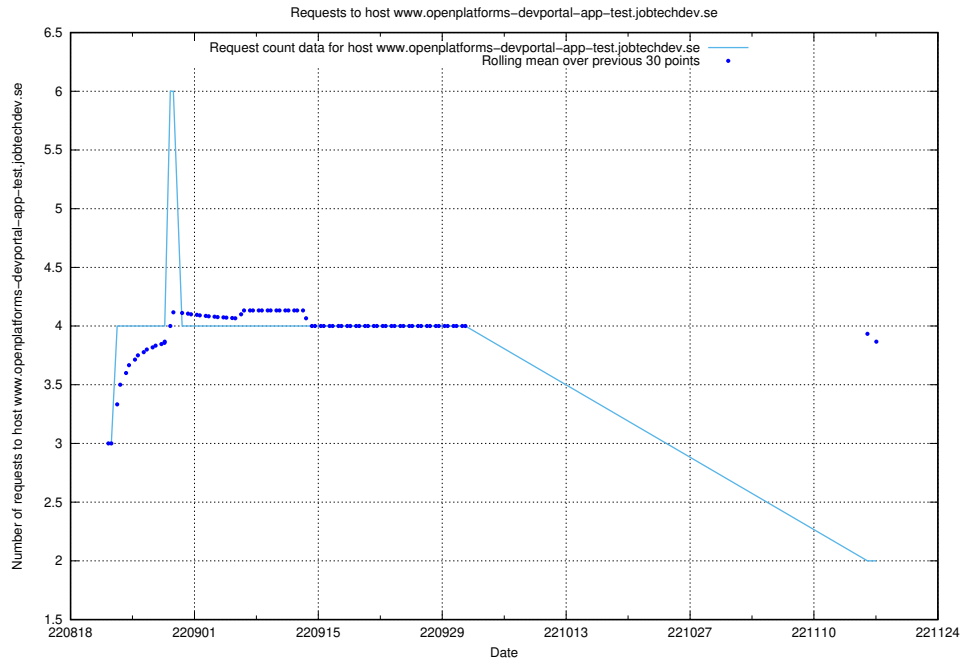

7.343 Usage of `www.openplatforms-devportal-app-test.jobtechdev.se`

Here, we count the number of requests to host `www.openplatforms-devportal-app-test.jobtechdev.se`.