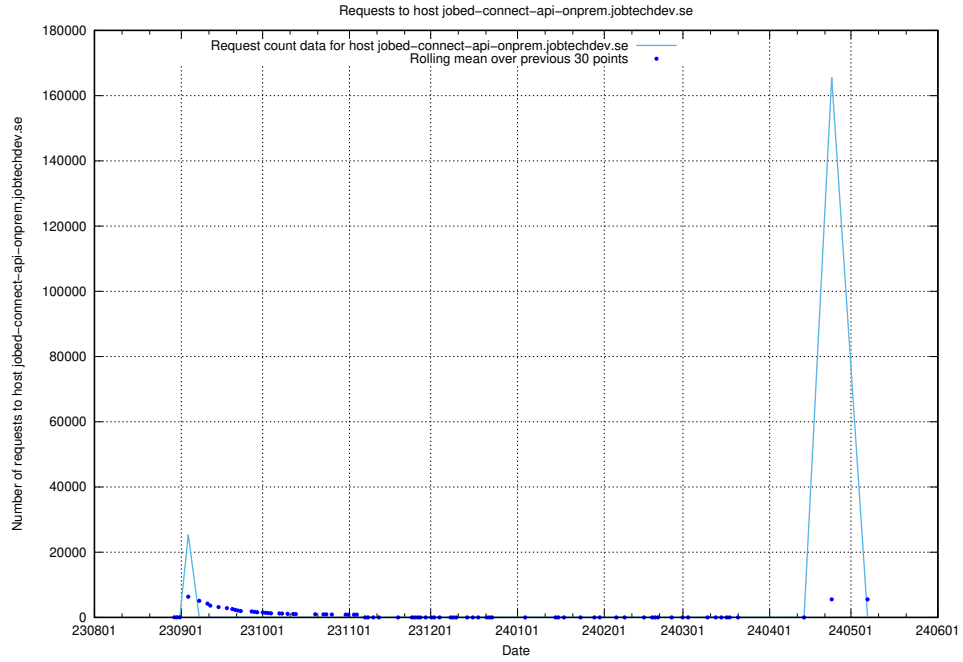

7.29 Usage of `jobed-connect-api-onprem.jobtechdev.se`

Here, we count the number of requests to host `jobed-connect-api-onprem.jobtechdev.se`.