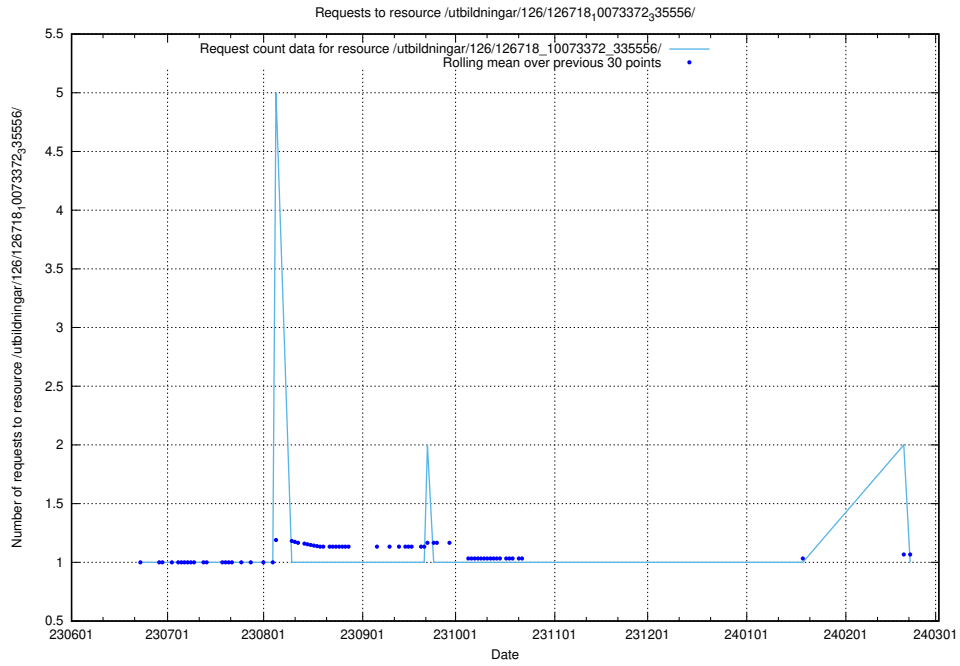

5.5670 Usage of /utbildningar/126/126718_10073372_335556/

Here, we count the number of requests to resource /utbildningar/126/126718_10073372_335556/.