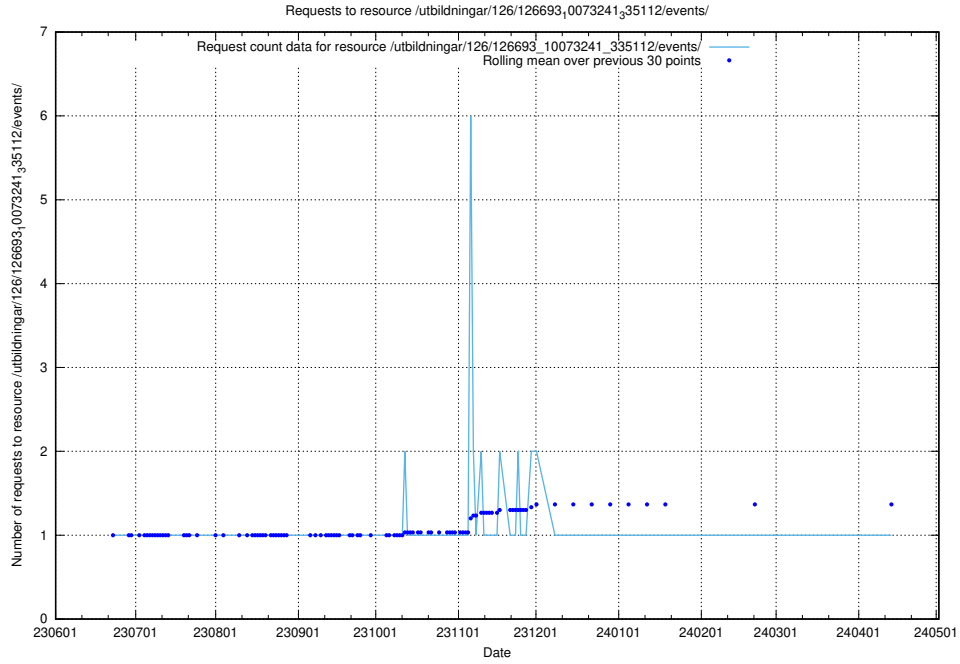

5.5699 Usage of /utbildningar/126/126693_10073241_335112/events/

Here, we count the number of requests to resource /utbildningar/126/126693_10073241_335112/events/