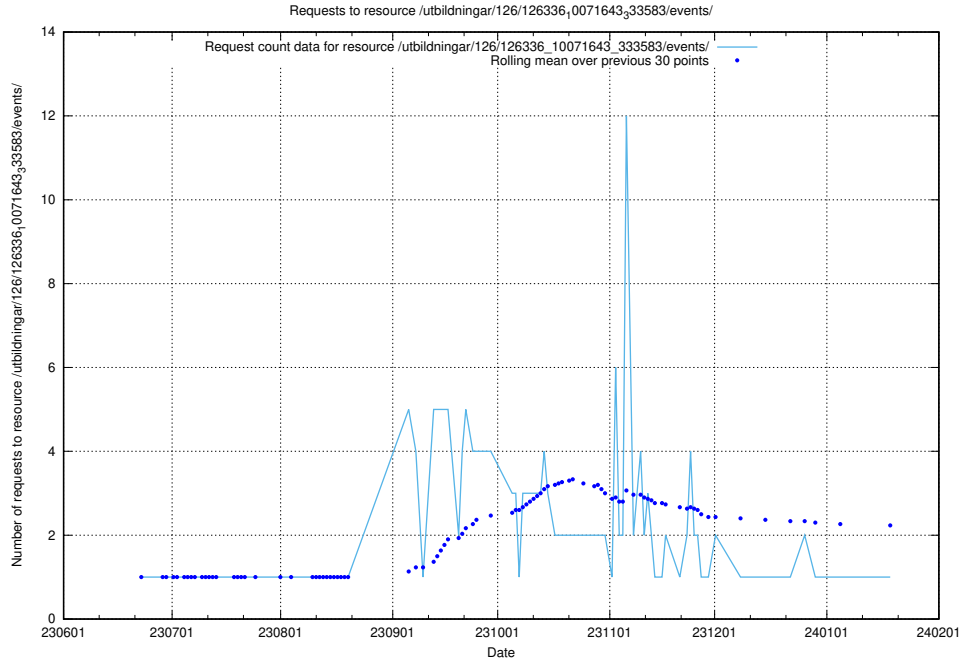

5.5725 Usage of /utbildningar/126/126336_10071643_333583/events/

Here, we count the number of requests to resource /utbildningar/126/126336_10071643_333583/events/