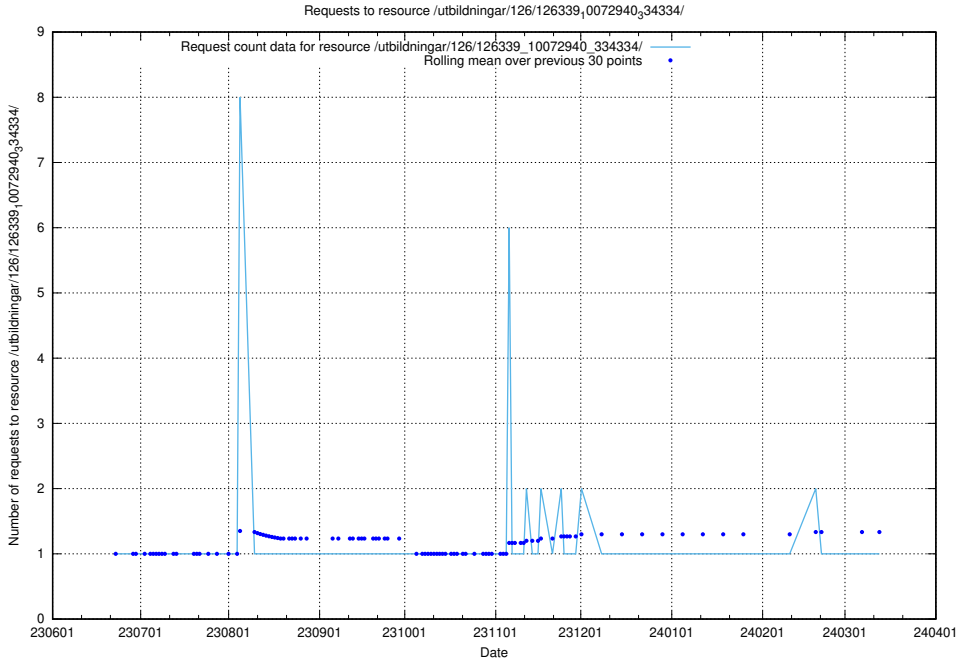

5.5717 Usage of /utbildningar/126/126339_10072940_334334/

Here, we count the number of requests to resource /utbildningar/126/126339_10072940_334334/.