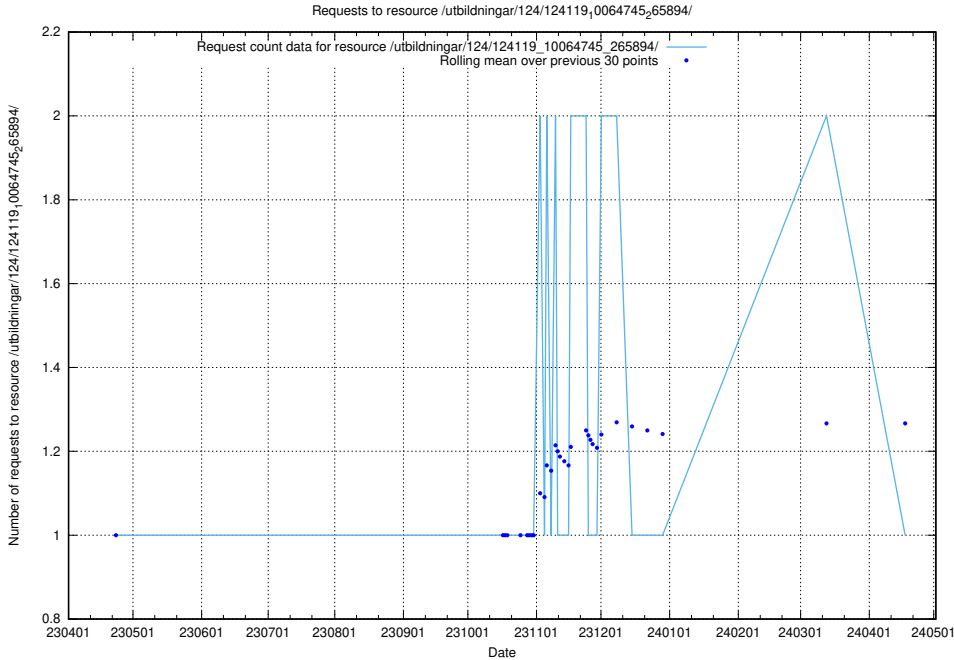

5.6089 Usage of /utbildningar/124/124119_10064745_265894/

Here, we count the number of requests to resource /utbildningar/124/124119_10064745_265894/.