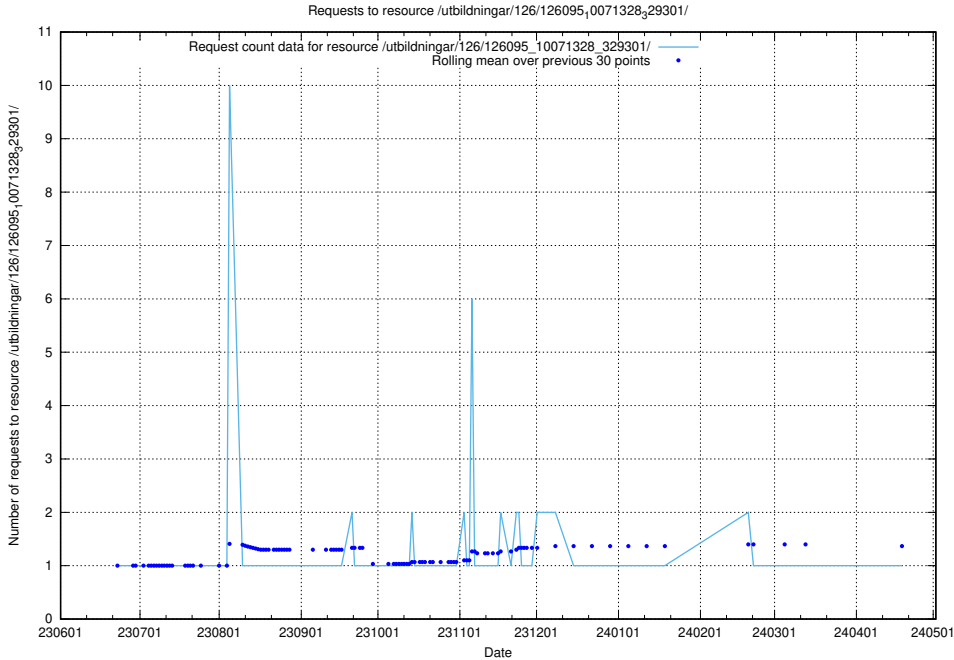

5.5737 Usage of /utbildningar/126/126095_10071328_329301/

Here, we count the number of requests to resource /utbildningar/126/126095_10071328_329301/.