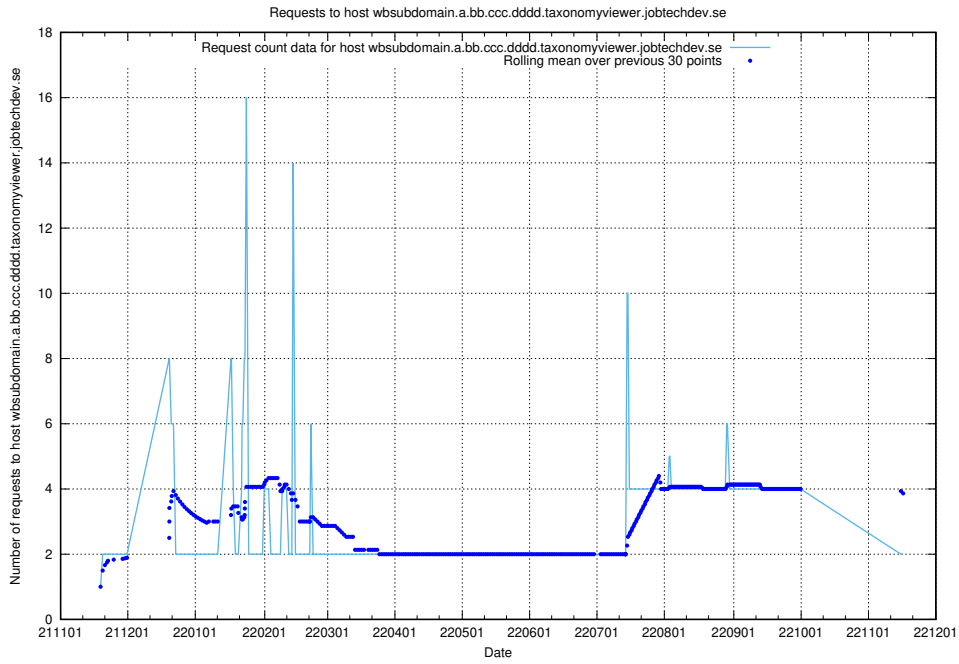

7.459 Usage of wbsubdomain.a.bb.ccc.dddd.taxonomyviewer.jobtechdev.se

Here, we count the number of requests to host wbsubdomain.a.bb.ccc.dddd.taxonomyviewer.jobtechdev.se