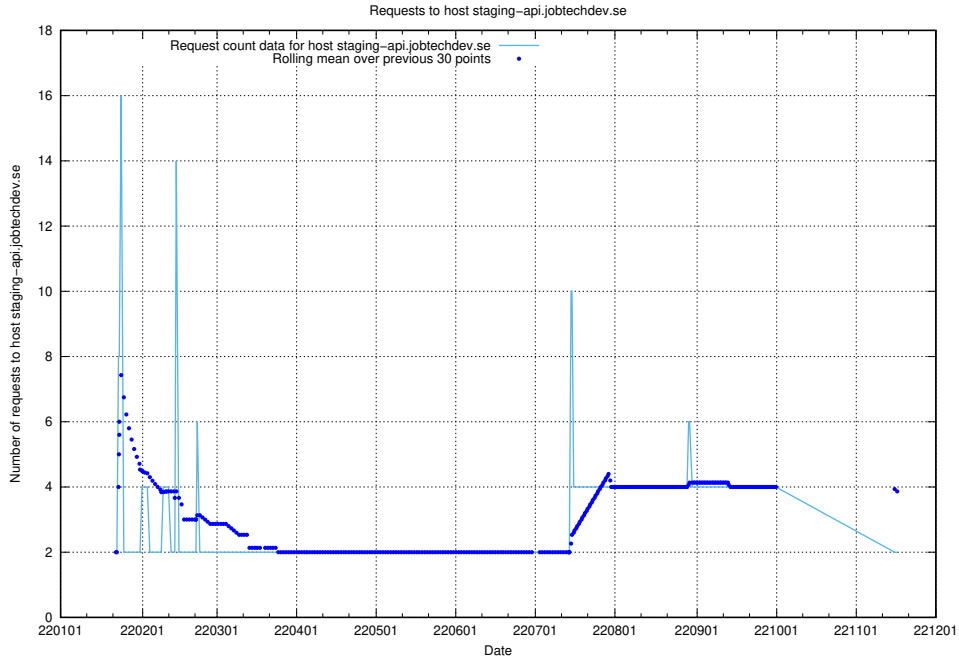

7.586 Usage of staging-api.jobtechdev.se

Here, we count the number of requests to host staging-api.jobtechdev.se.