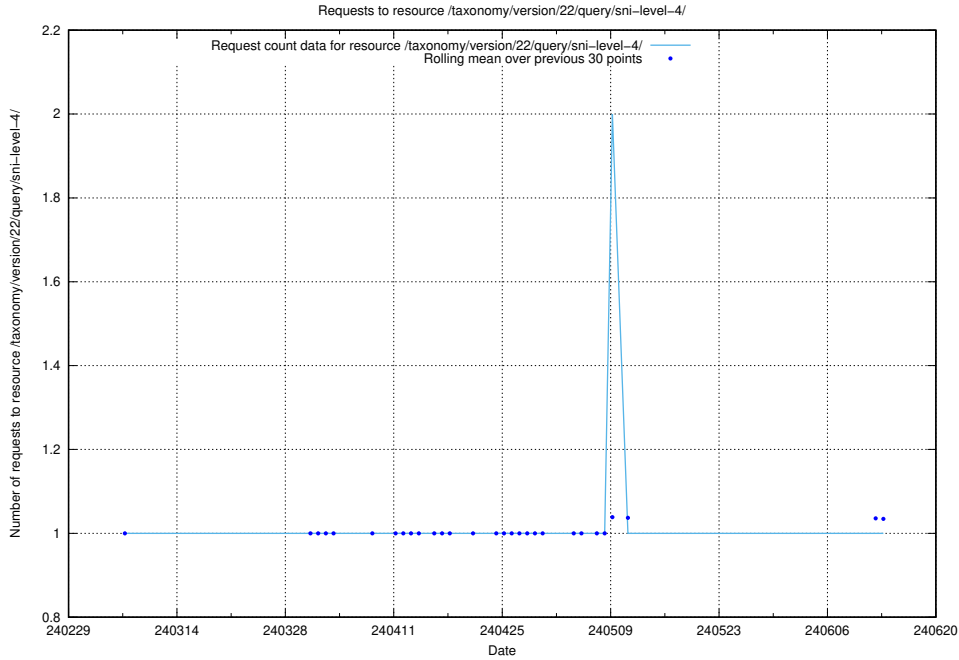

5.1950 Usage of /taxonomy/version/22/query/sni-level-4/

Here, we count the number of requests to resource /taxonomy/version/22/query/sni-level-4/.