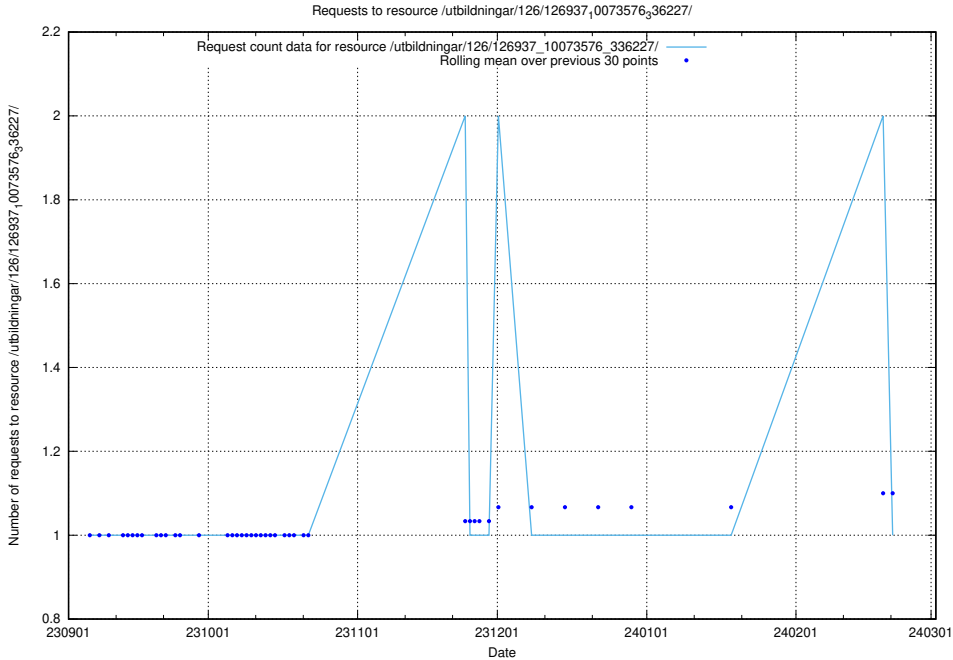

5.4716 Usage of /utbildningar/126/126937_10073576_336227/

Here, we count the number of requests to resource /utbildningar/126/126937_10073576_336227/.