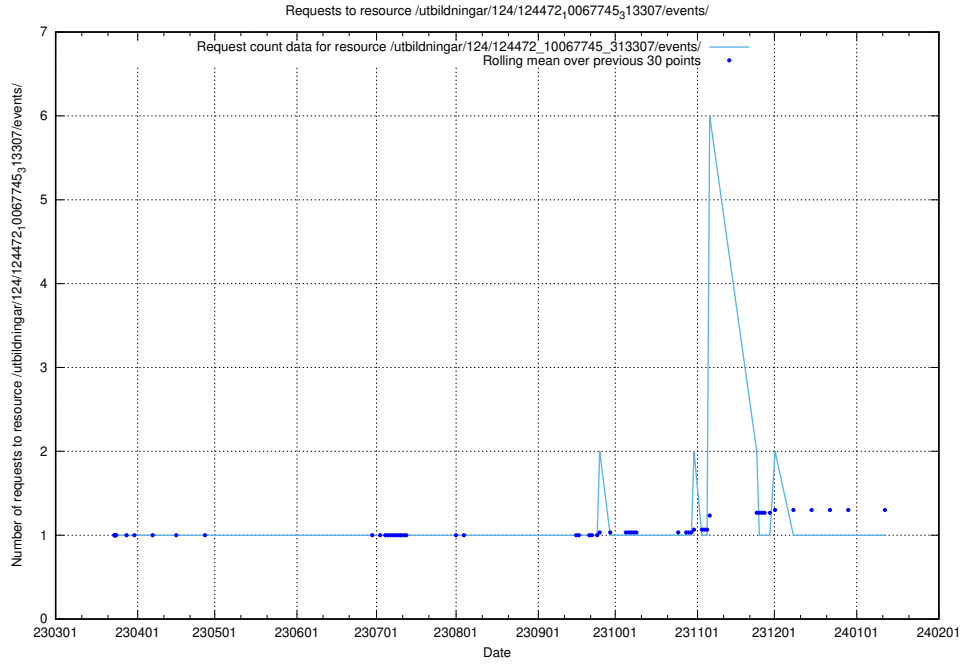

5.3069 Usage of /utbildningar/124/124472_10067745_313307/events/

Here, we count the number of requests to resource /utbildningar/124/124472_10067745_313307/events/