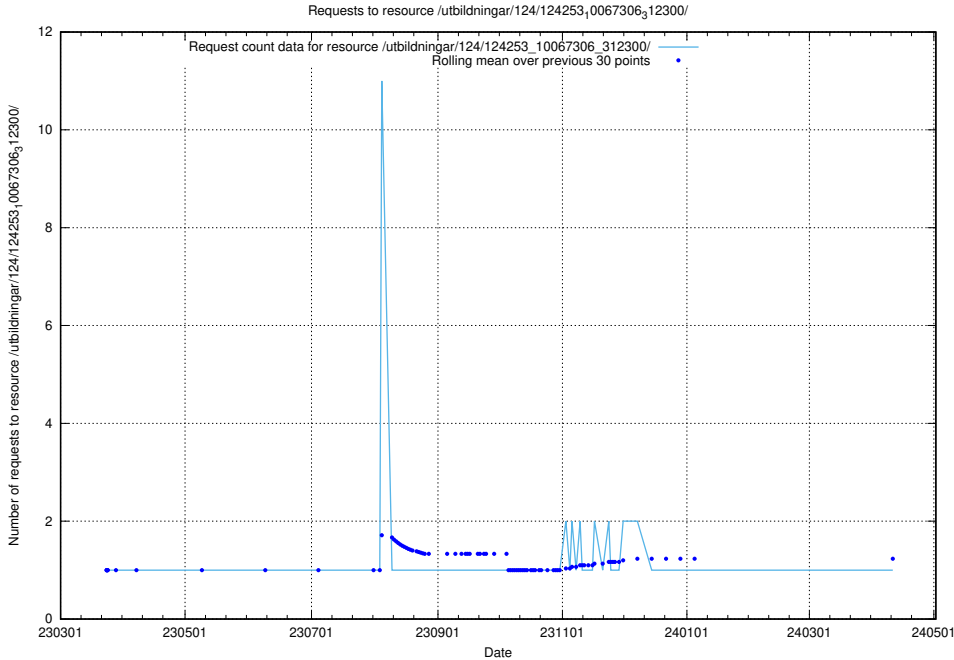

5.4069 Usage of /utbildningar/124/124253_10067306_312300/

Here, we count the number of requests to resource /utbildningar/124/124253_10067306_312300/.