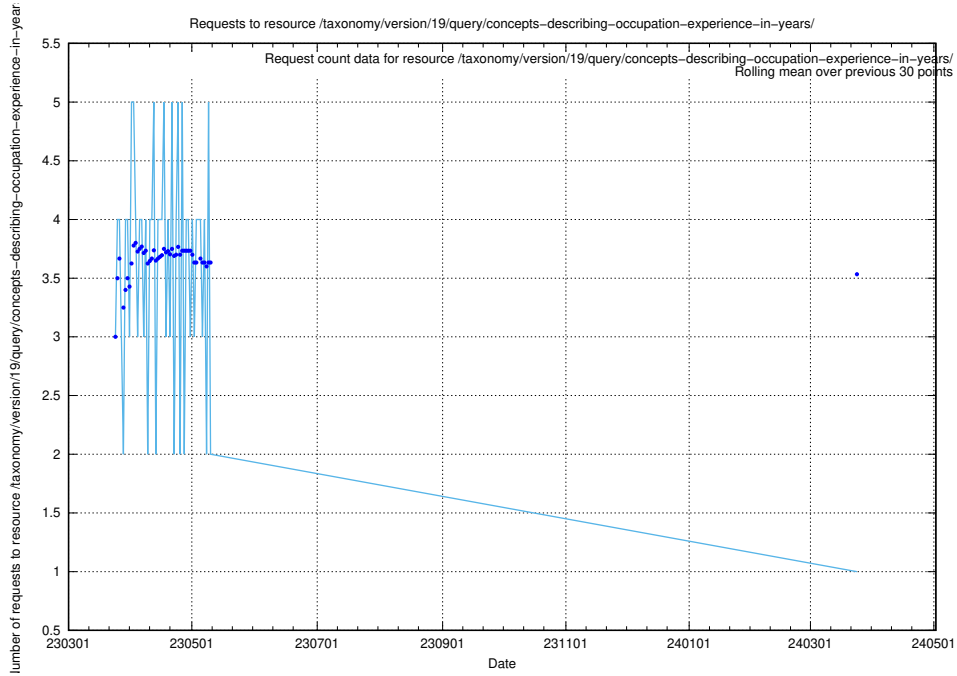

5.6178 Usage of /taxonomy/version/19/query/concepts-describing-occupation-experience-in-years/

Here, we count the number of requests to resource /taxonomy/version/19/query/concepts-describing-occupation-experience-in-years/.