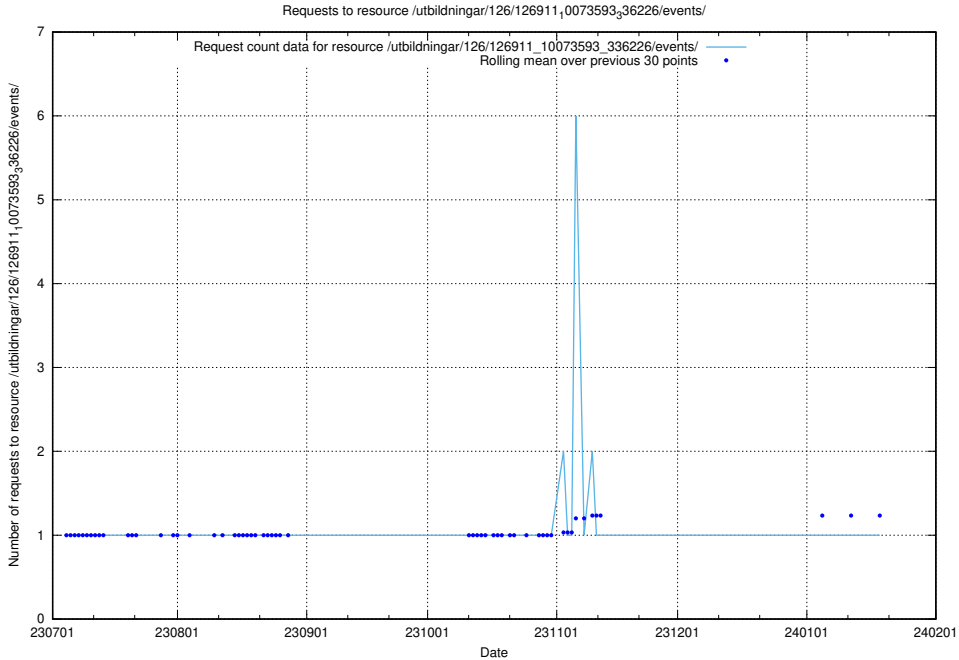

5.5401 Usage of /utbildningar/126/126911_10073593_336226/events/

Here, we count the number of requests to resource /utbildningar/126/126911_10073593_336226/events/