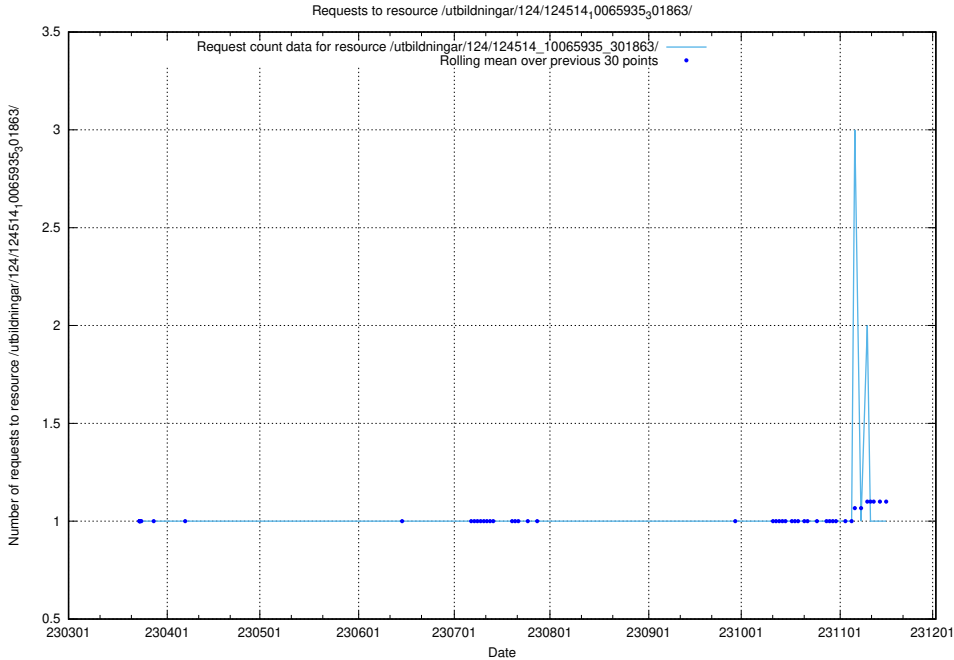

5.1951 Usage of /utbildningar/124/124514_10065935_301863/

Here, we count the number of requests to resource /utbildningar/124/124514_10065935_301863/.