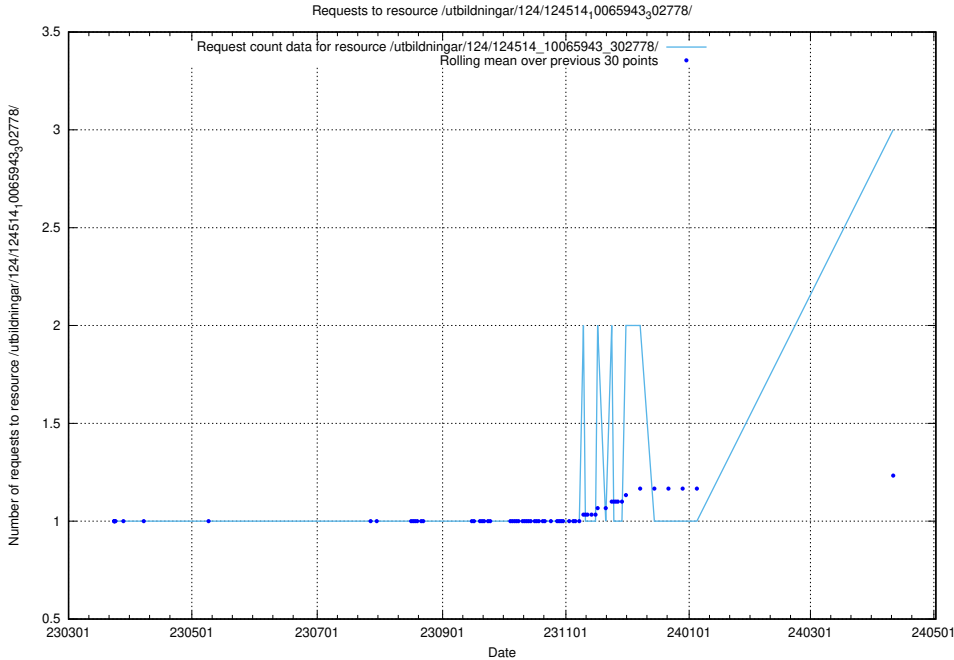

5.298 Usage of /utbildningar/124/124514_10065943_302778/

Here, we count the number of requests to resource /utbildningar/124/124514_10065943_302778/.