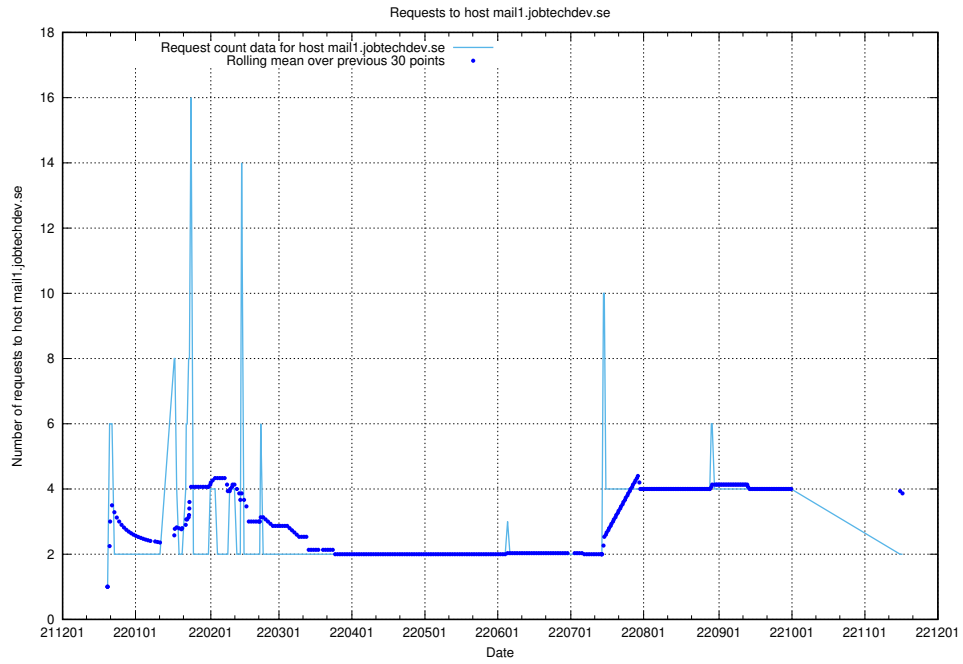

7.378 Usage of mail1.jobtechdev.se

Here, we count the number of requests to host mail1.jobtechdev.se.