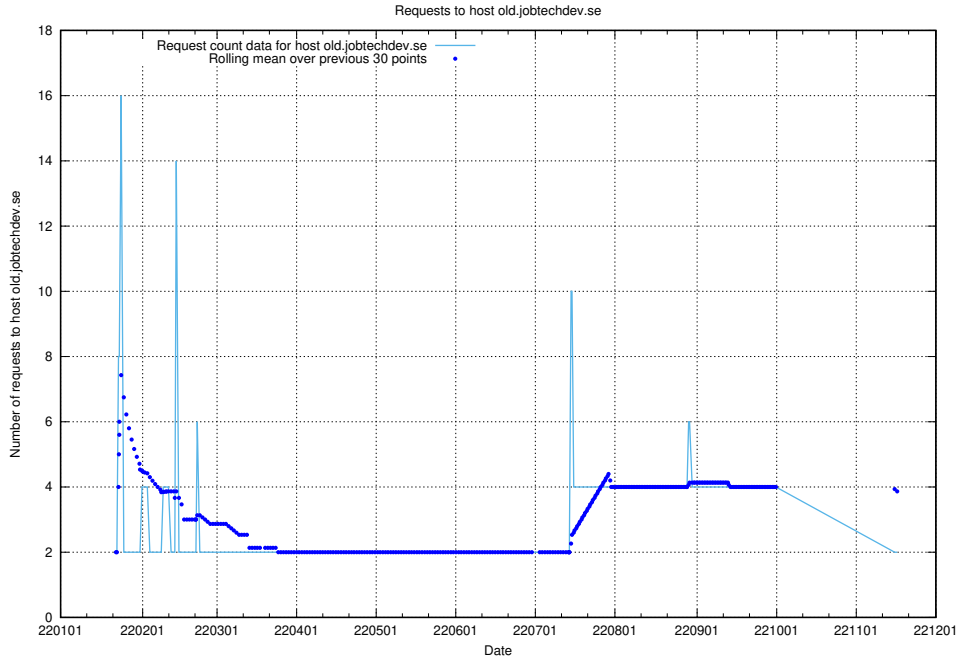

### 7.595 Usage of old.jobtechdev.se

Here, we count the number of requests to host old.jobtechdev.se.