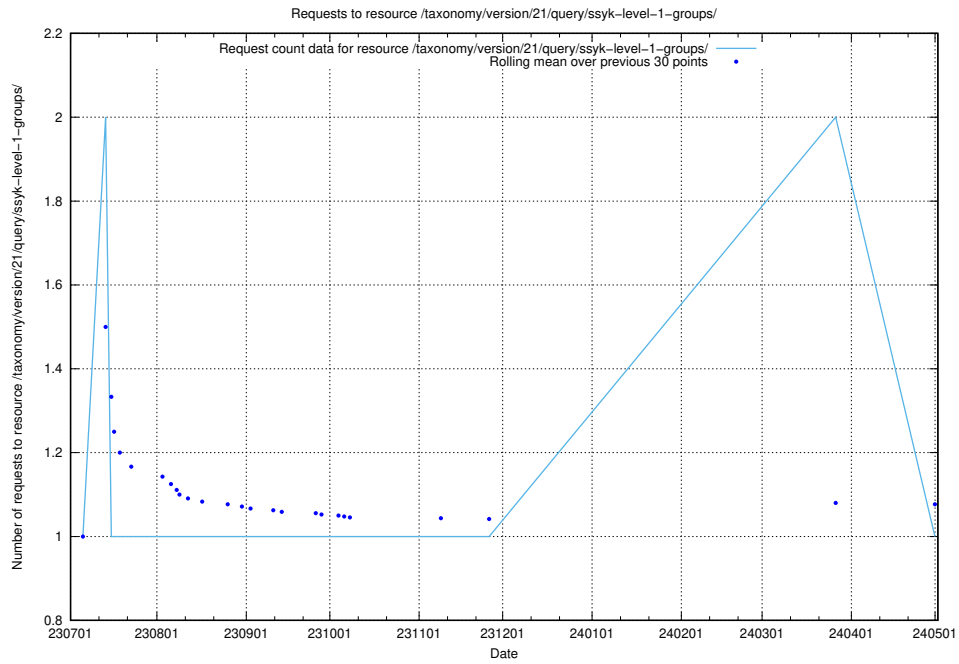

5.5394 Usage of /taxonomy/version/21/query/ssyk-level-1-groups/

Here, we count the number of requests to resource /taxonomy/version/21/query/ssyk-level-1-groups/.