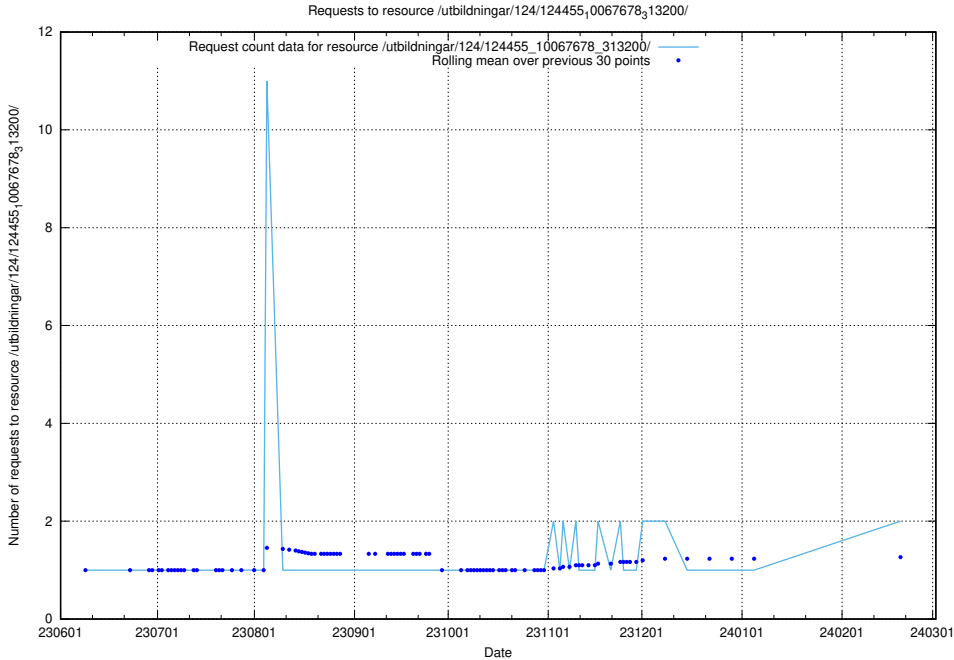

5.900 Usage of /utbildningar/124/124455_10067678_313200/

Here, we count the number of requests to resource /utbildningar/124/124455_10067678_313200/.