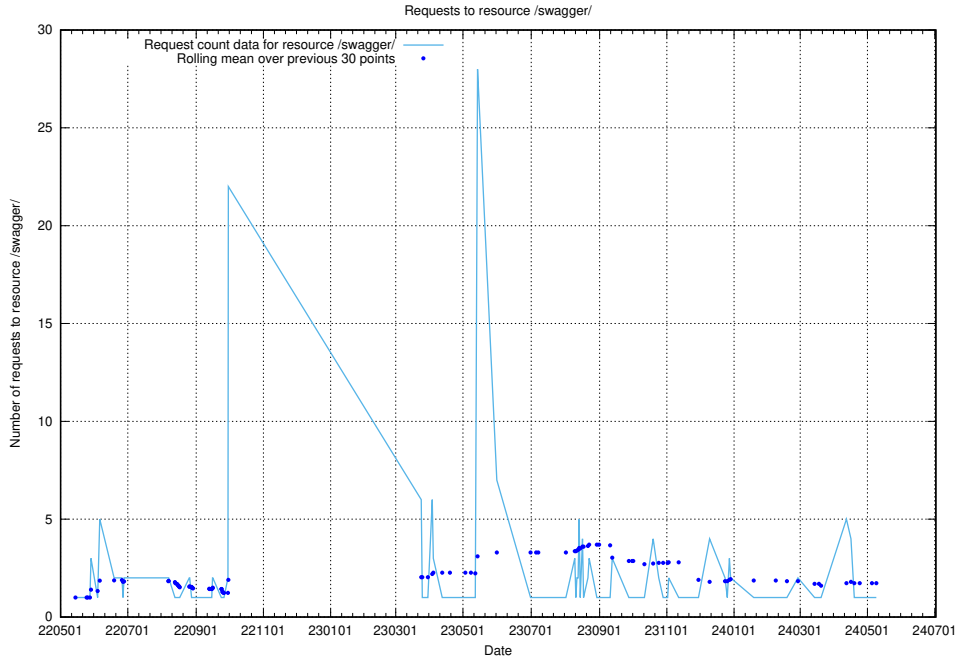

5.1091 Usage of /swagger/

Here, we count the number of requests to resource /swagger/.