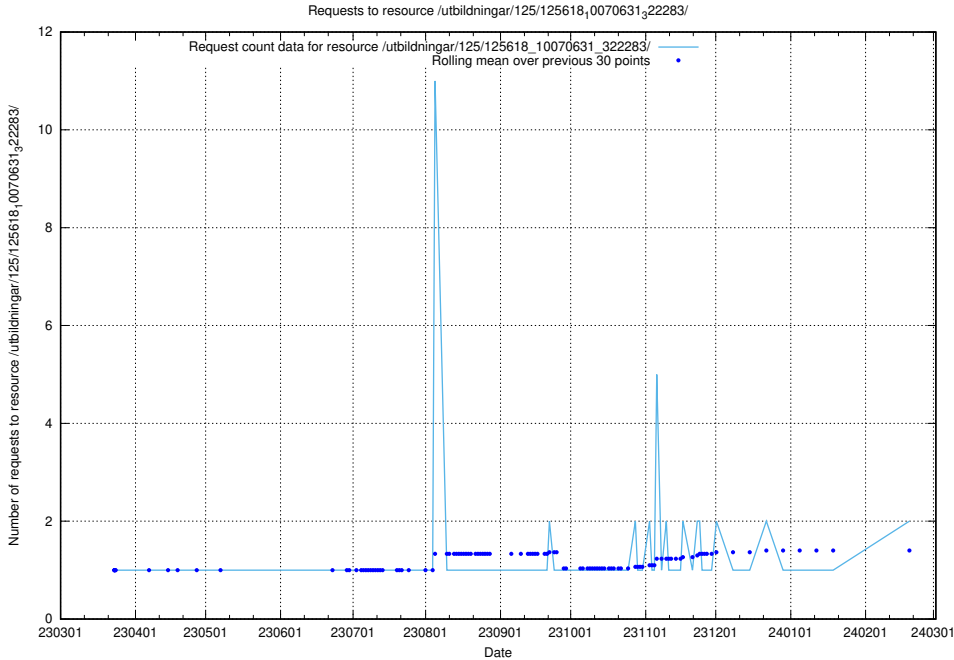

5.489 Usage of /utbildningar/125/125618_10070631_322283/

Here, we count the number of requests to resource /utbildningar/125/125618_10070631_322283/.