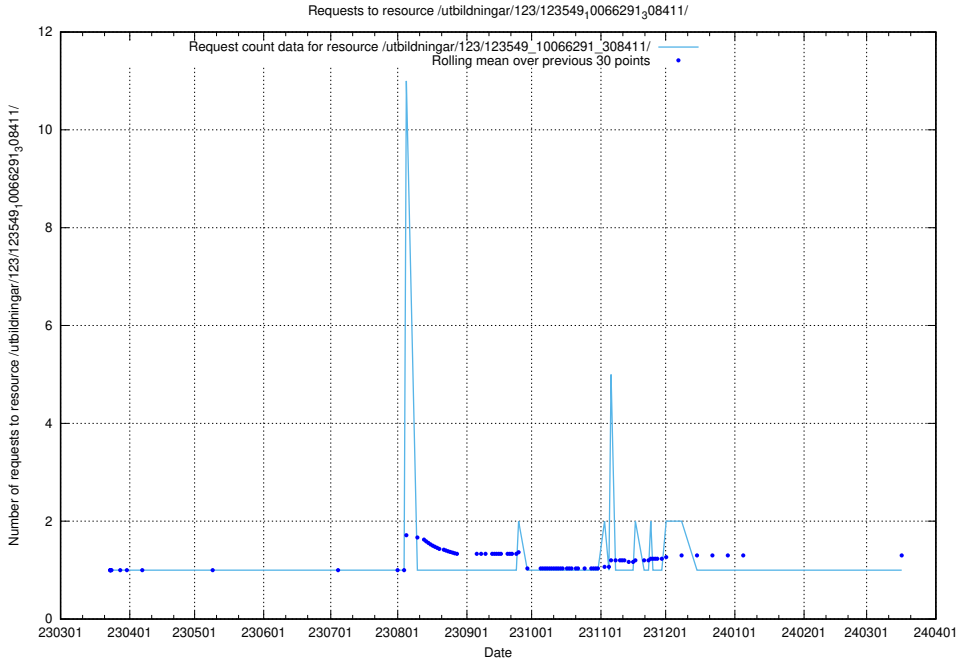

5.4573 Usage of /utbildningar/123/123549_10066291_308411/

Here, we count the number of requests to resource /utbildningar/123/123549_10066291_308411/.