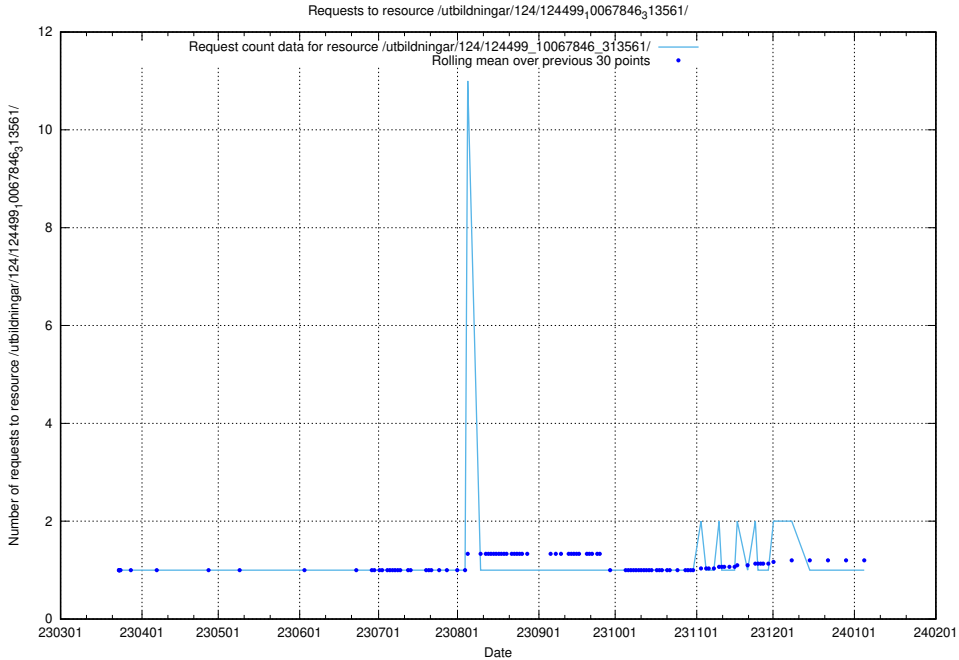

5.2471 Usage of /utbildningar/124/124499_10067846_313561/

Here, we count the number of requests to resource /utbildningar/124/124499_10067846_313561/.