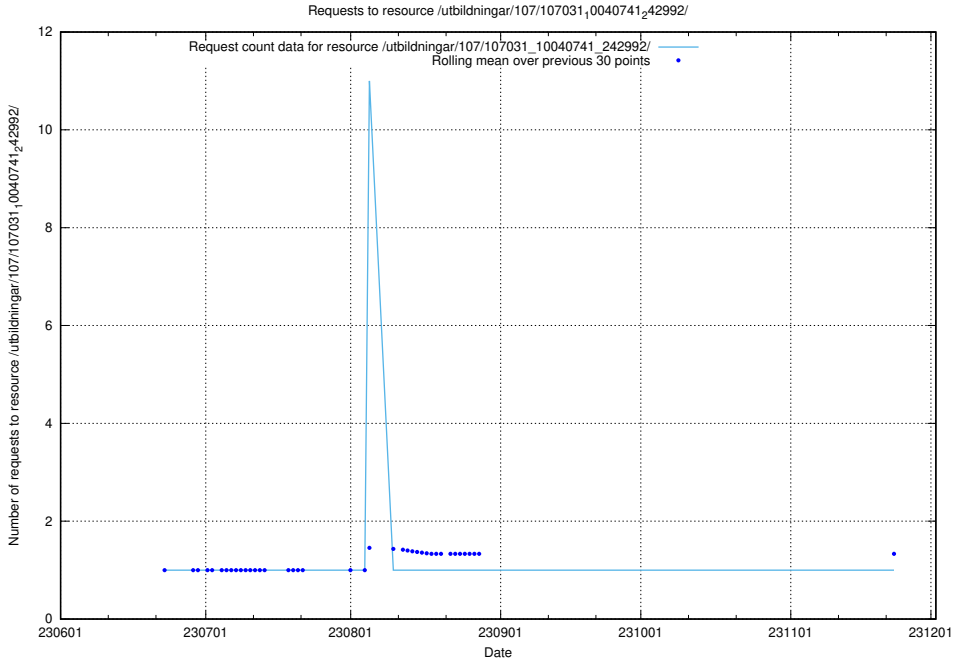

5.5897 Usage of /utbildningar/107/107031_10040741_242992/

Here, we count the number of requests to resource /utbildningar/107/107031_10040741_242992/.