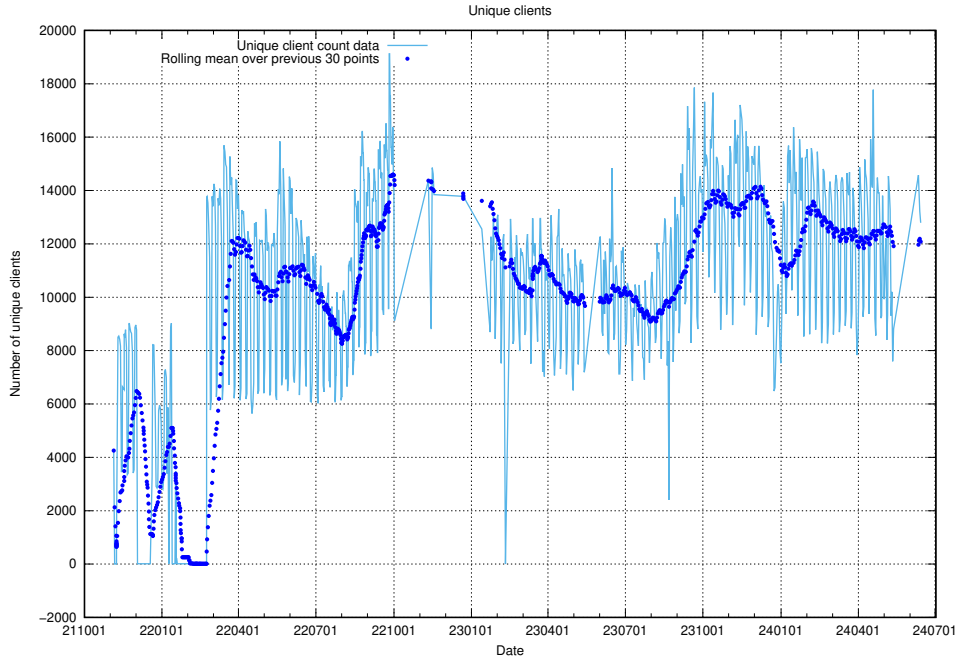

8.2 Number of unique clients

Here we extract the number of unique clients that have used our APIs.