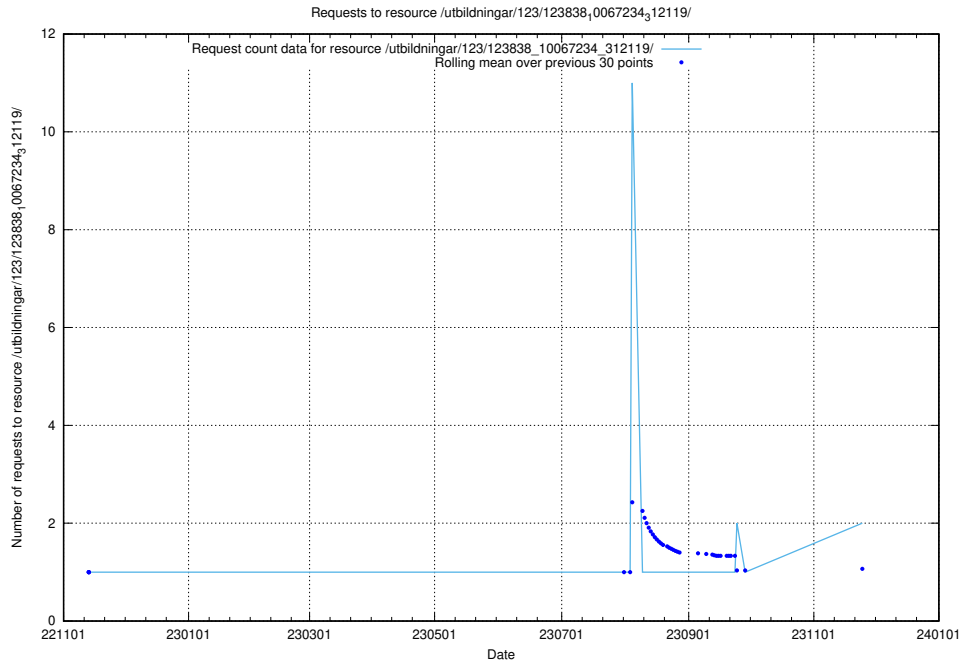

5.897 Usage of /utbildningar/123/123838_10067234_312119/

Here, we count the number of requests to resource /utbildningar/123/123838_10067234_312119/.