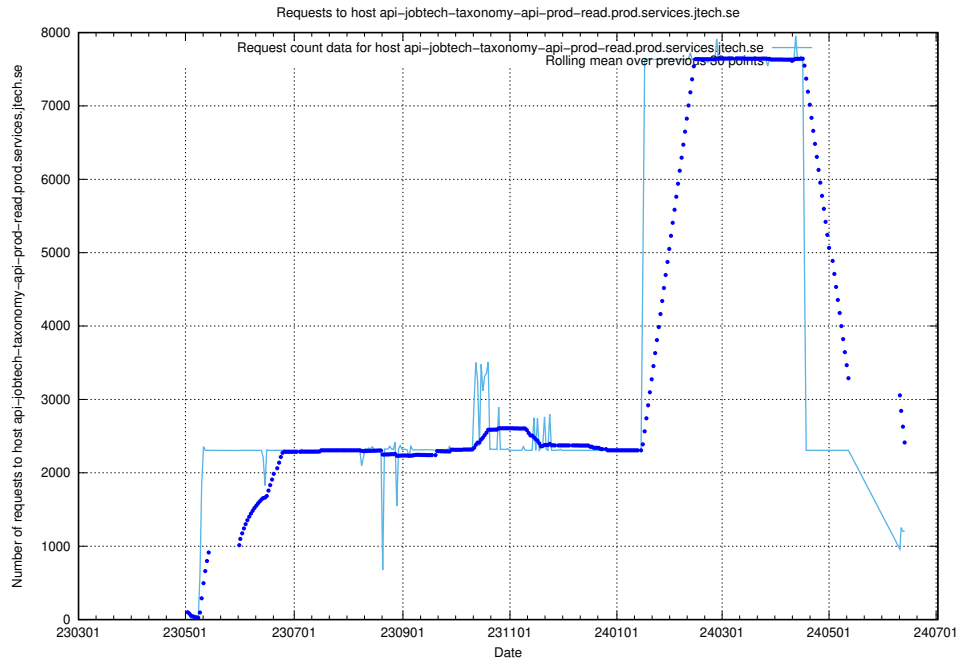

7.21 Usage of api-jobtech-taxonomy-api-prod-read.prod.services.jtech.se

Here, we count the number of requests to host api-jobtech-taxonomy-api-prod-read.prod.services.jtech.se.