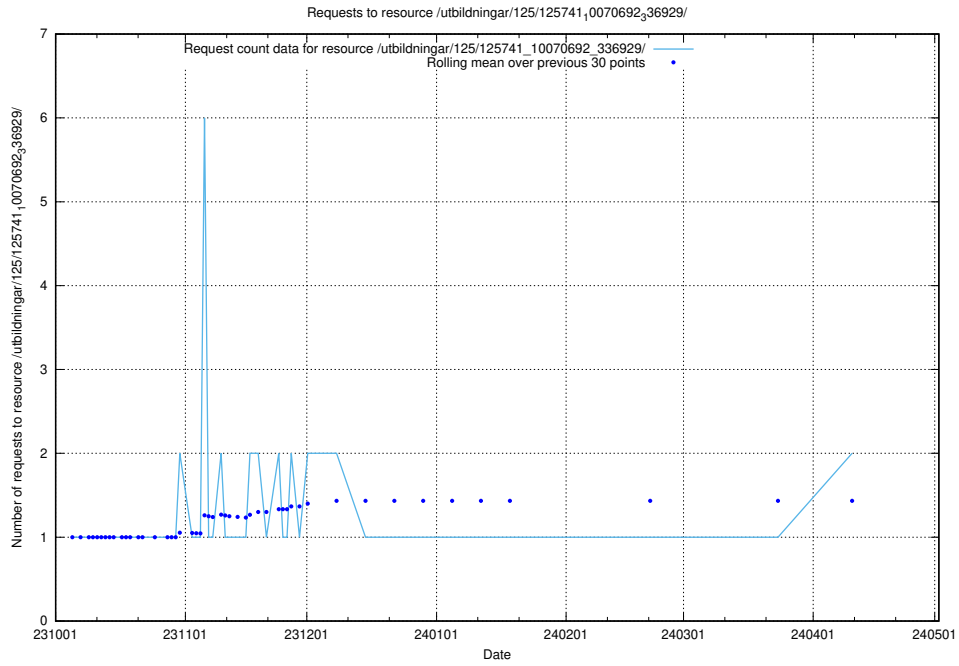

5.739 Usage of /utbildningar/125/125741_10070692_336929/

Here, we count the number of requests to resource /utbildningar/125/125741_10070692_336929/.