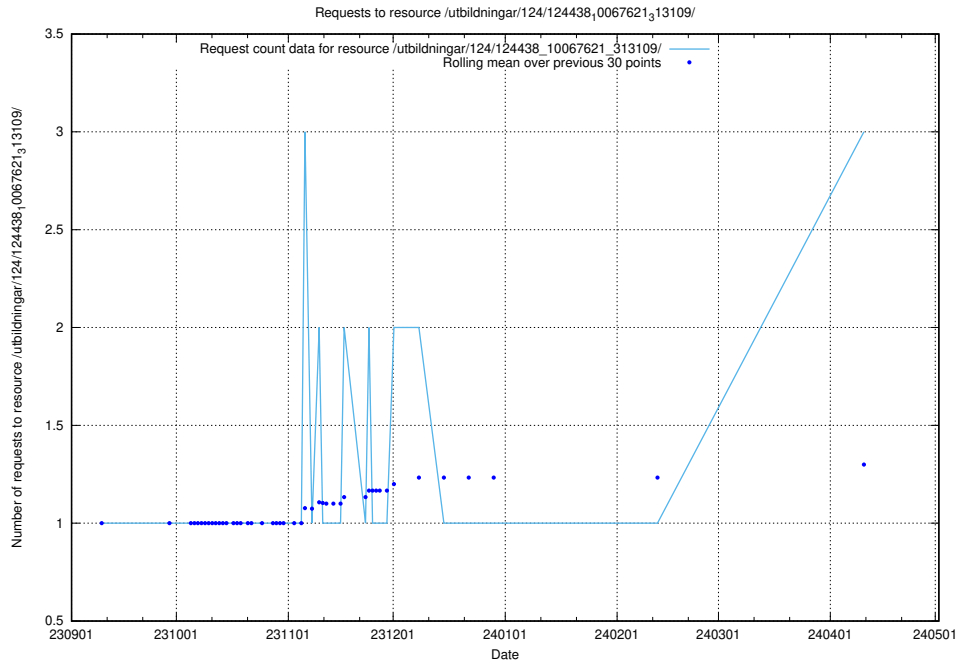

5.365 Usage of /utbildningar/124/124438_10067621_313109/

Here, we count the number of requests to resource /utbildningar/124/124438_10067621_313109/.