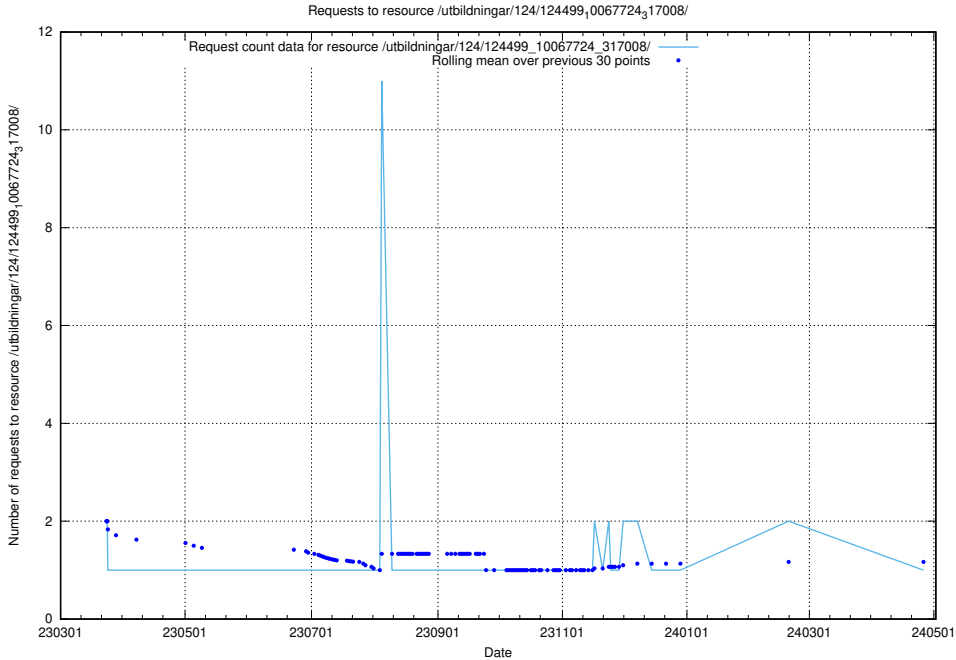

5.6327 Usage of /utbildningar/124/124499_10067724_317008/

Here, we count the number of requests to resource /utbildningar/124/124499_10067724_317008/.