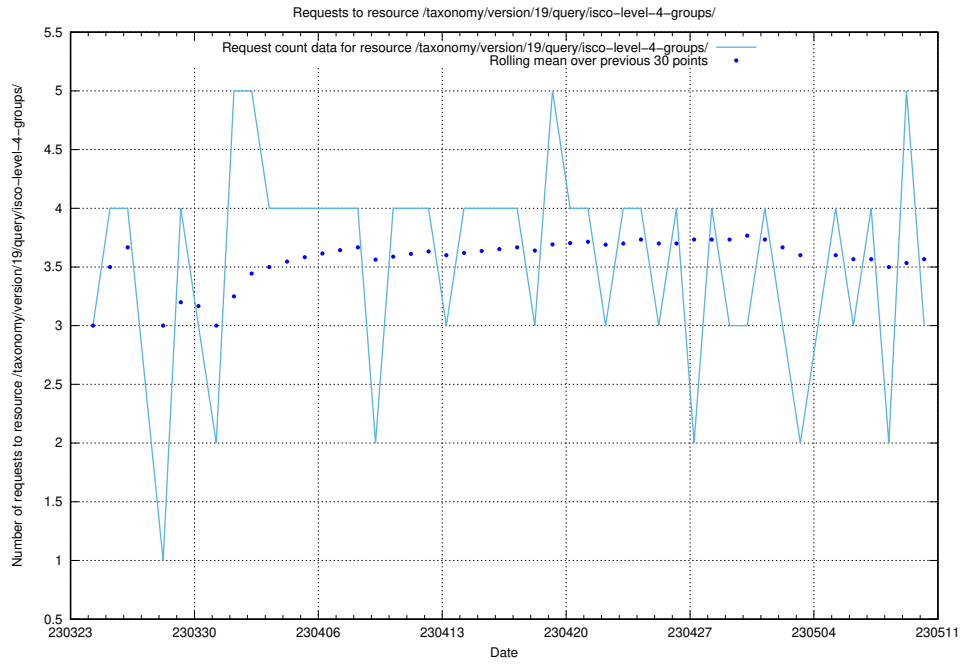

5.457 Usage of /taxonomy/version/19/query/isco-level-4-groups/

Here, we count the number of requests to resource /taxonomy/version/19/query/isco-level-4-groups/.