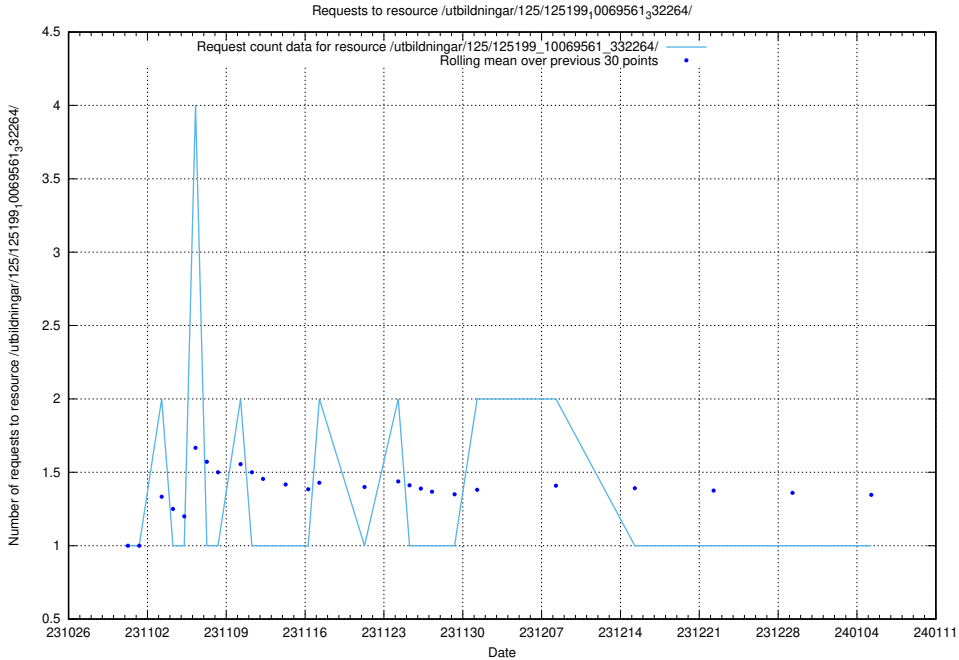

5.4233 Usage of /utbildningar/125/125199_10069561_332264/

Here, we count the number of requests to resource /utbildningar/125/125199_10069561_332264/.