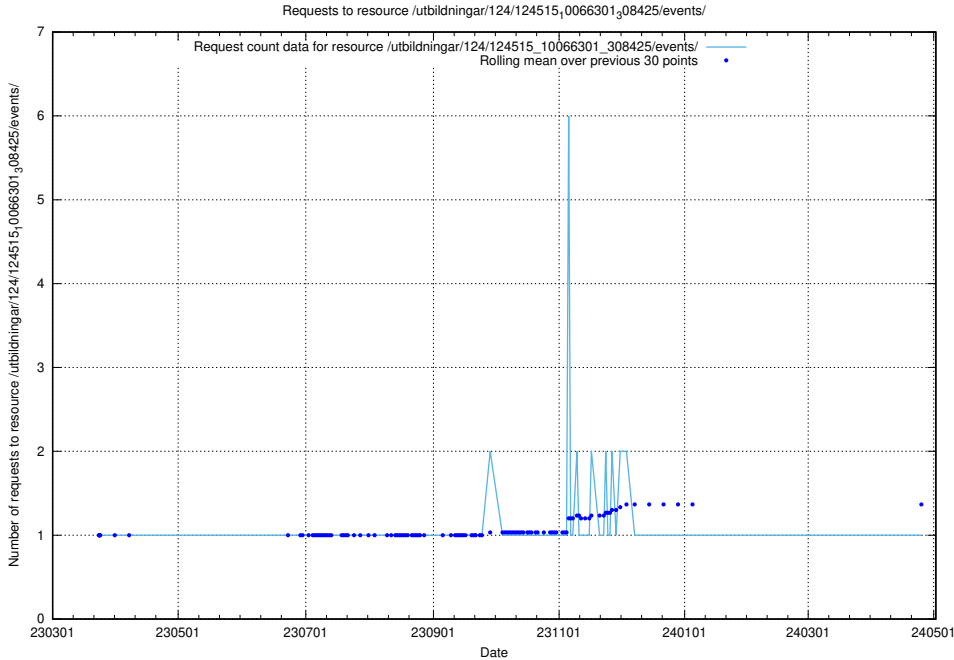

### 5.1564 Usage of /utbildningar/124/124515\_10066301\_308425/events/

Here, we count the number of requests to resource /utbildningar/124/124515\_10066301\_308425/events/