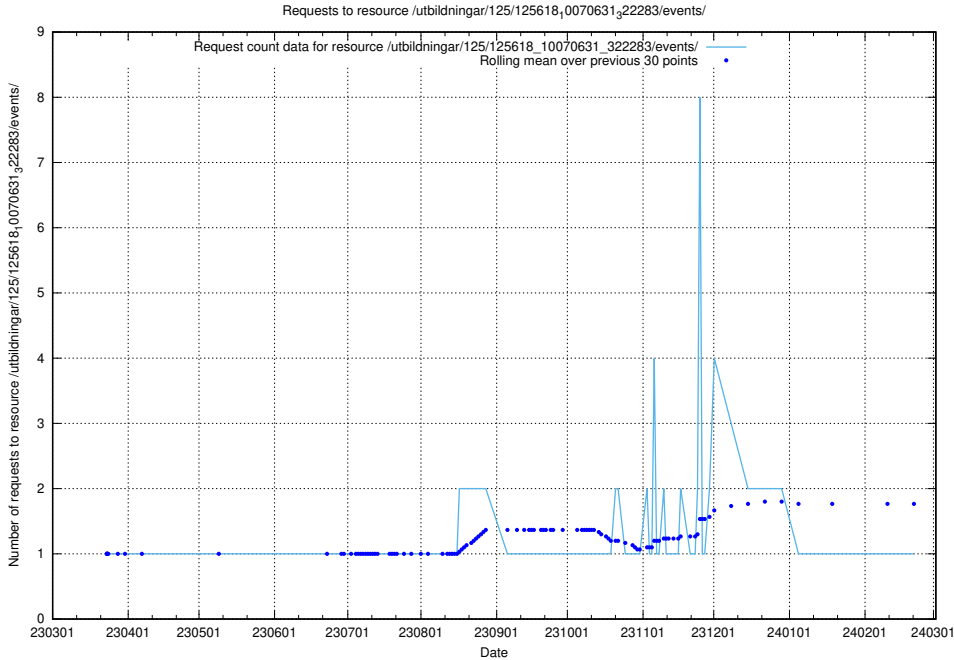

5.1090 Usage of /utbildningar/125/125618_10070631_322283/events/

Here, we count the number of requests to resource /utbildningar/125/125618_10070631_322283/events/