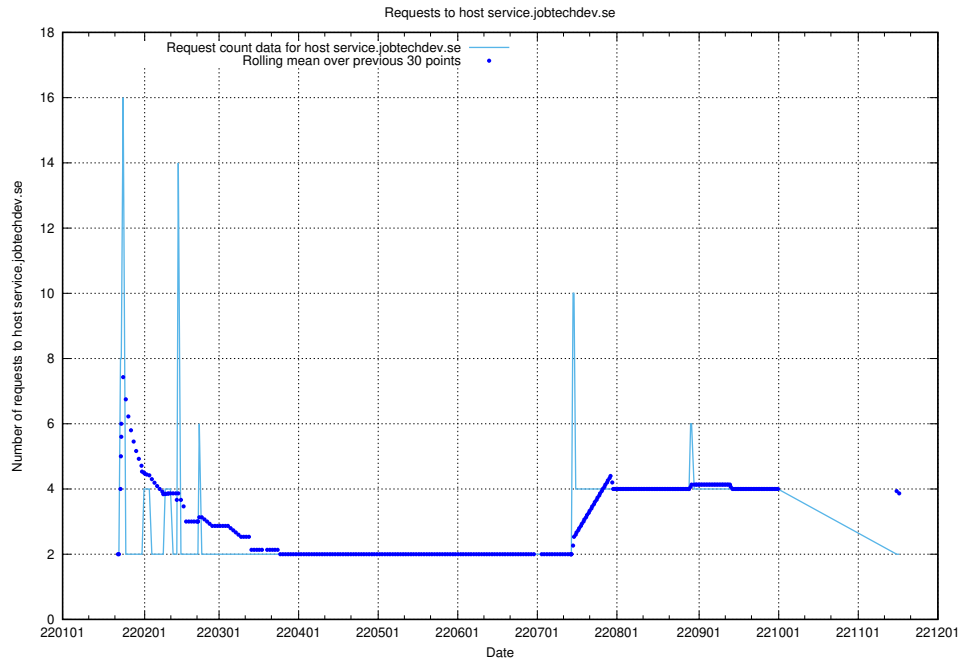

7.591 Usage of service.jobtechdev.se

Here, we count the number of requests to host service.jobtechdev.se.