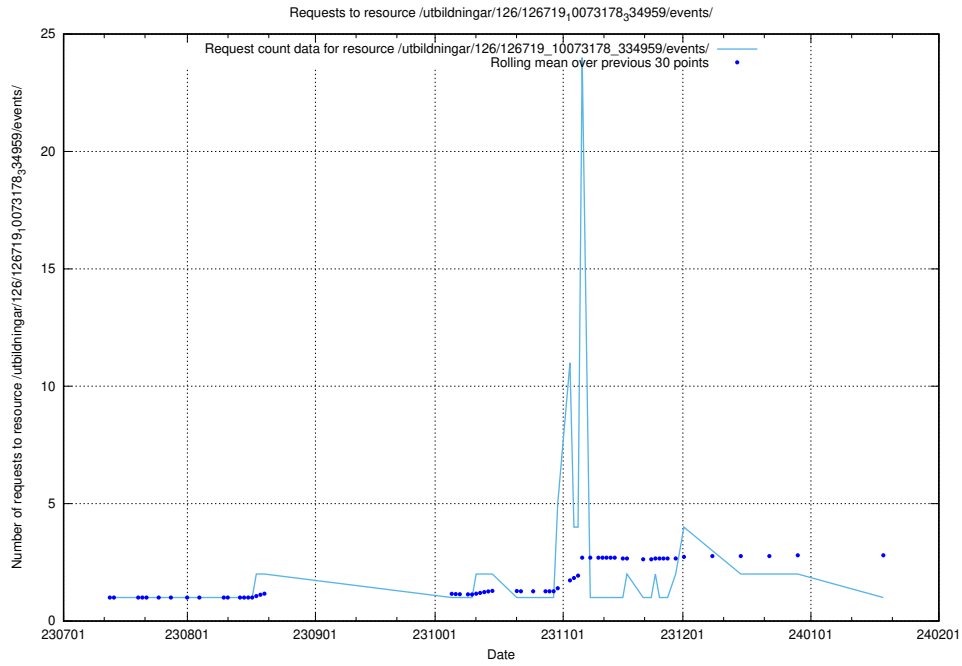

5.5162 Usage of /utbildningar/126/126719_10073178_334959/events/

Here, we count the number of requests to resource /utbildningar/126/126719_10073178_334959/events/