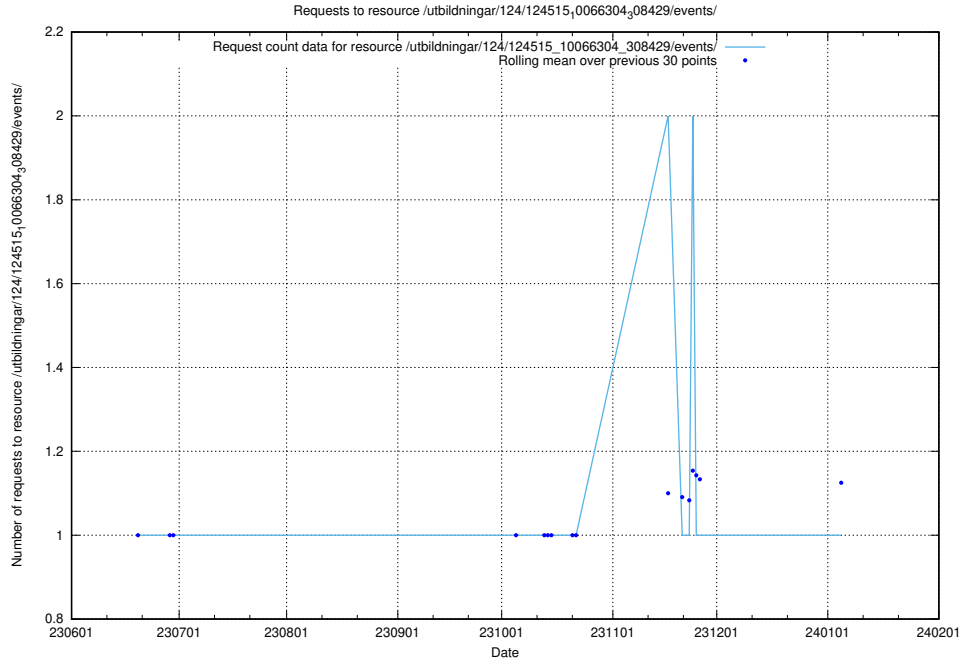

5.5903 Usage of /utbildningar/124/124515_10066304_308429/events/

Here, we count the number of requests to resource /utbildningar/124/124515_10066304_308429/events/