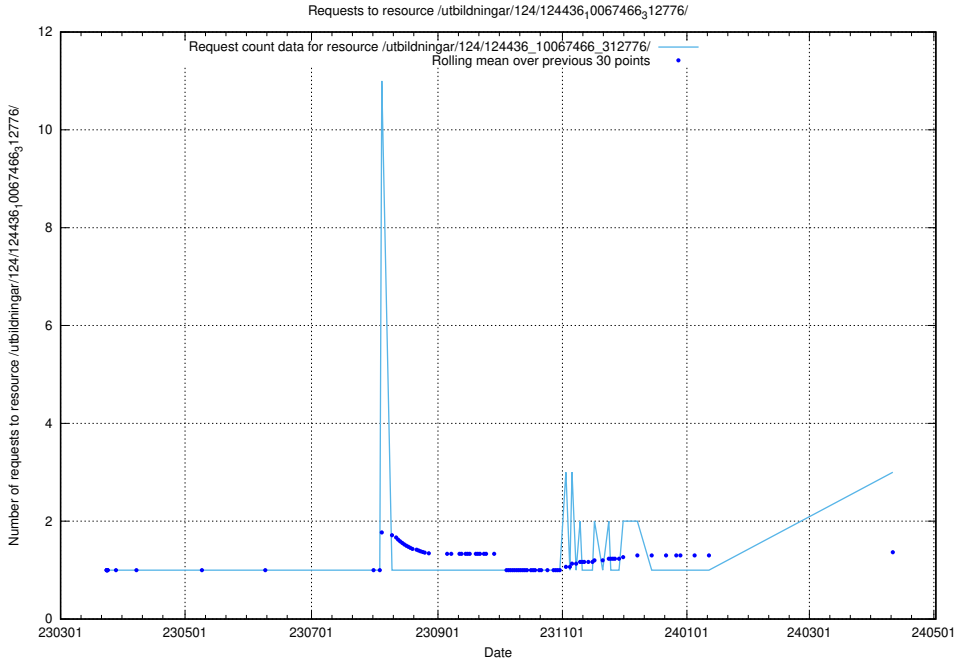

5.327 Usage of /utbildningar/124/124436_10067466_312776/

Here, we count the number of requests to resource /utbildningar/124/124436_10067466_312776/.