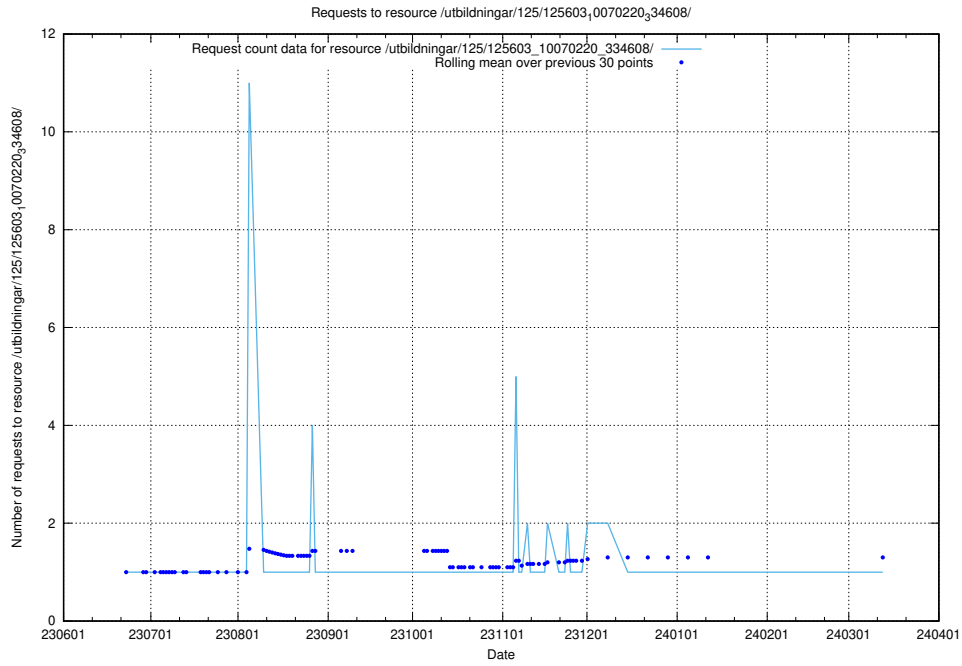

5.5778 Usage of /utbildningar/125/125603_10070220_334608/

Here, we count the number of requests to resource /utbildningar/125/125603_10070220_334608/.