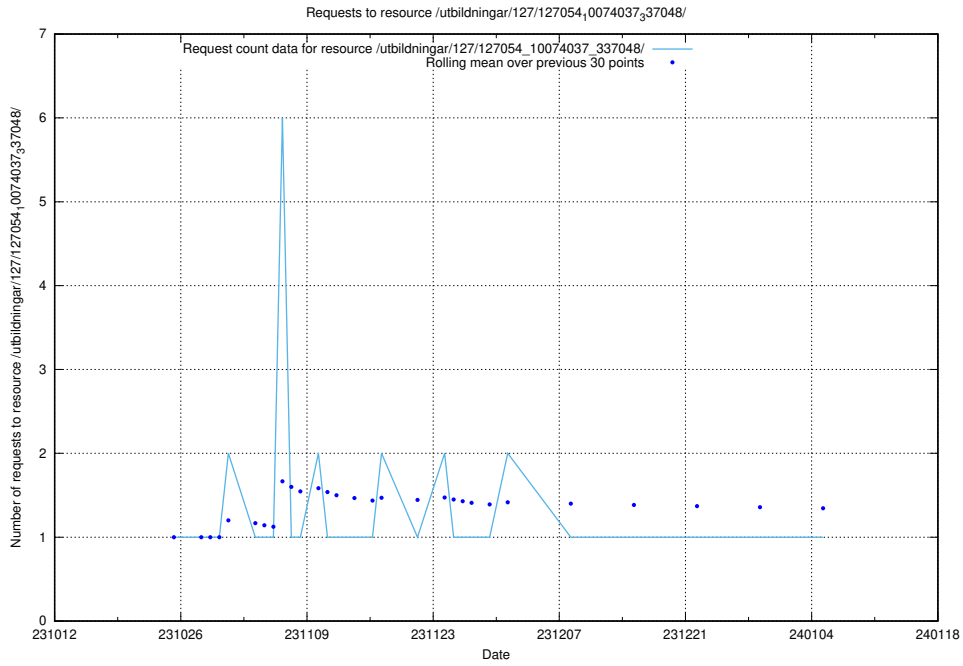

5.4282 Usage of /utbildningar/127/127054_10074037_337048/

Here, we count the number of requests to resource /utbildningar/127/127054_10074037_337048/.