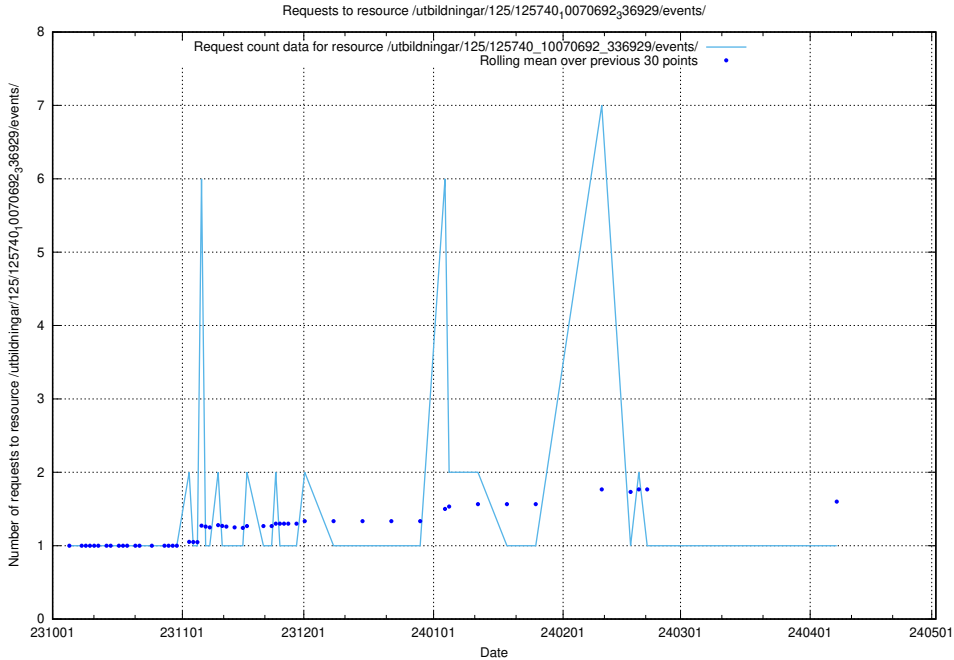

5.4471 Usage of /utbildningar/125/125740_10070692_336929/events/

Here, we count the number of requests to resource /utbildningar/125/125740_10070692_336929/events/