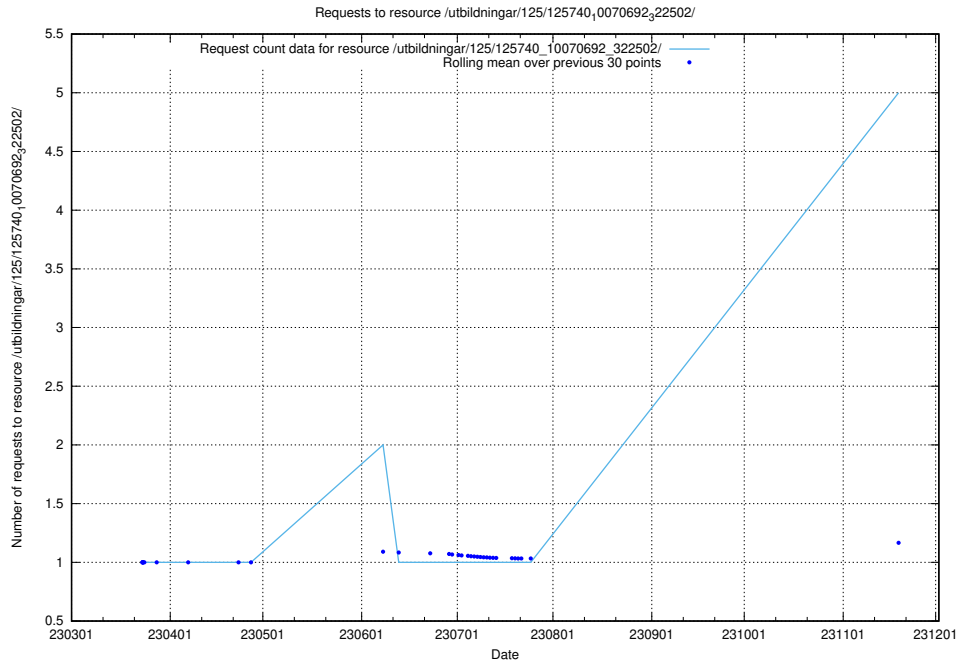

5.106 Usage of /utbildningar/125/125740_10070692_322502/

Here, we count the number of requests to resource /utbildningar/125/125740_10070692_322502/.