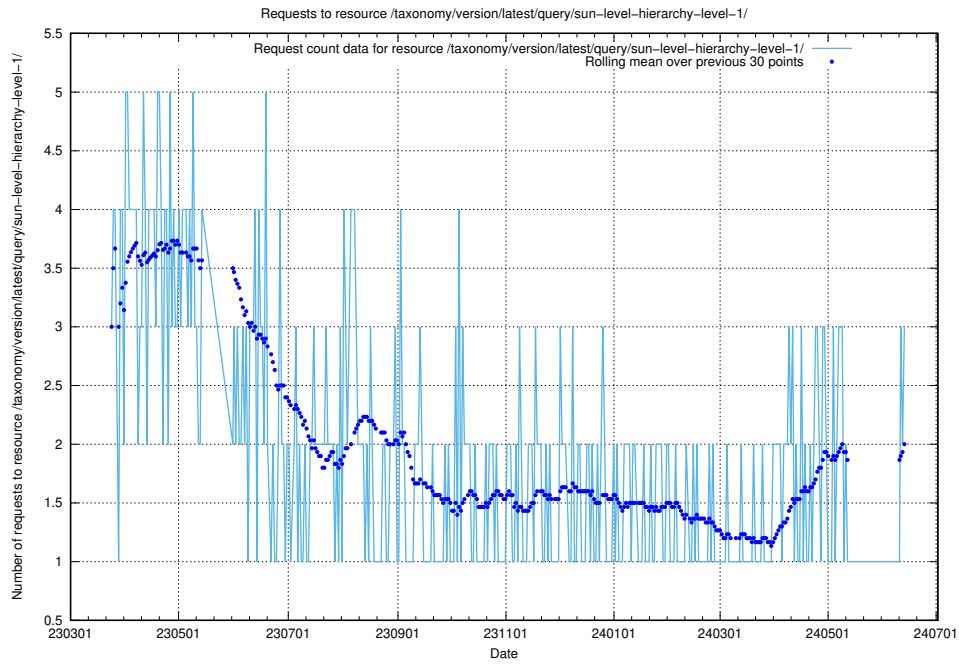

5.433 Usage of /taxonomy/version/latest/query/sun-level-hierarchy-level-1/

Here, we count the number of requests to resource /taxonomy/version/latest/query/sun-level-hierarchy-level-1/.