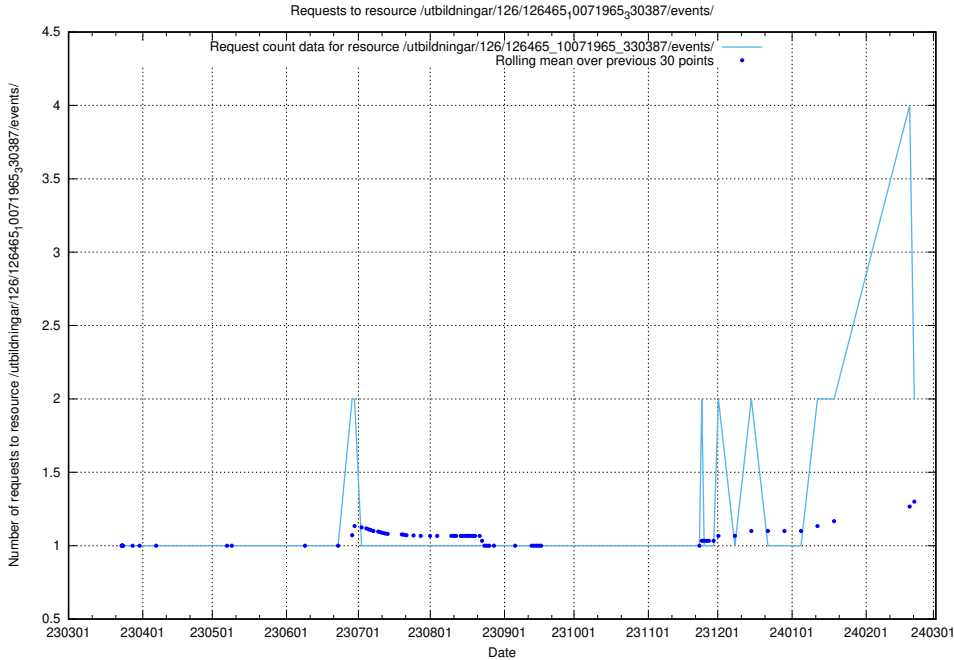

5.972 Usage of /utbildningar/126/126465_10071965_330387/events/

Here, we count the number of requests to resource /utbildningar/126/126465_10071965_330387/events/