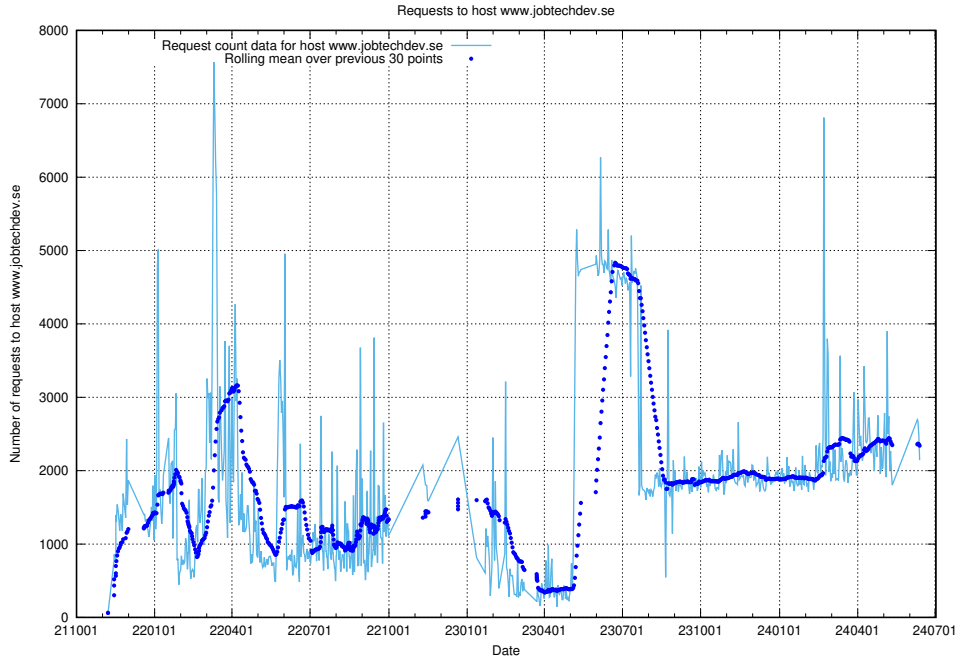

7.18 Usage of www.jobtechdev.se

Here, we count the number of requests to host www.jobtechdev.se.