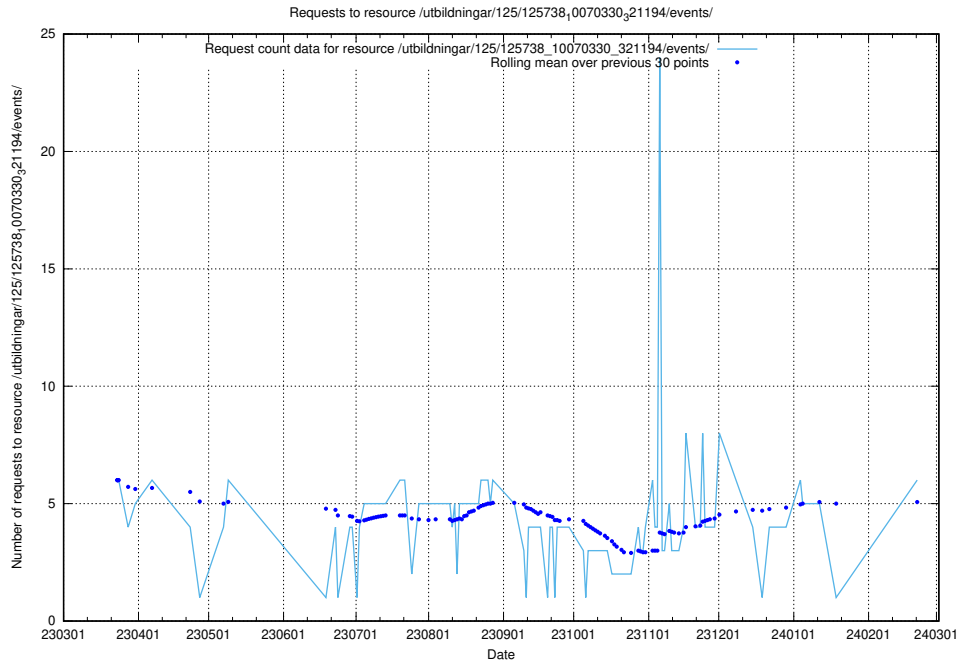

5.100 Usage of /utbildningar/125/125738_10070330_321194/events/

Here, we count the number of requests to resource /utbildningar/125/125738_10070330_321194/events/