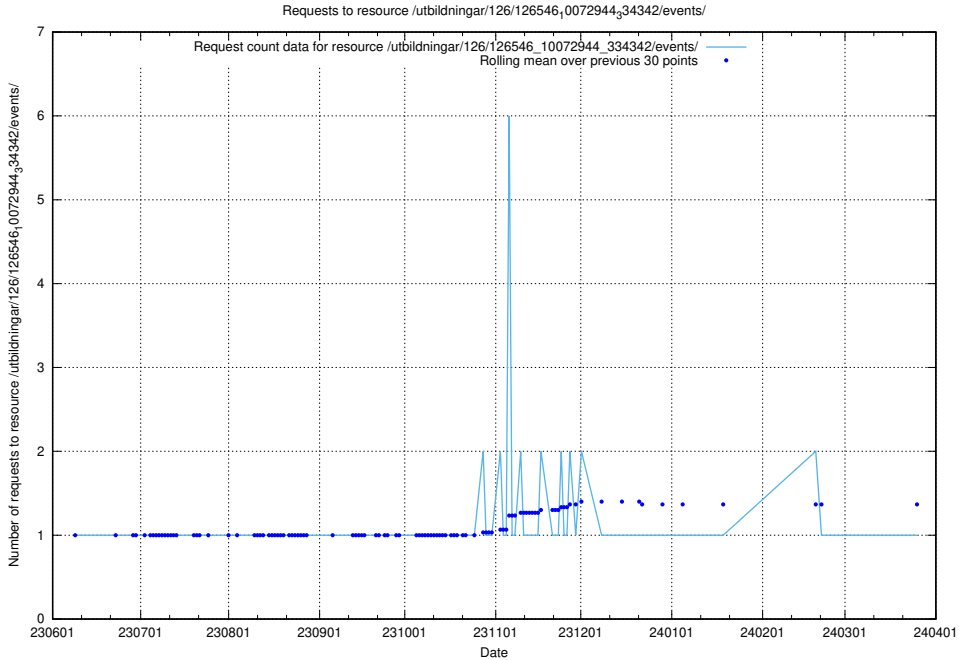

5.5946 Usage of /utbildningar/126/126546_10072944_334342/events/

Here, we count the number of requests to resource /utbildningar/126/126546_10072944_334342/events/