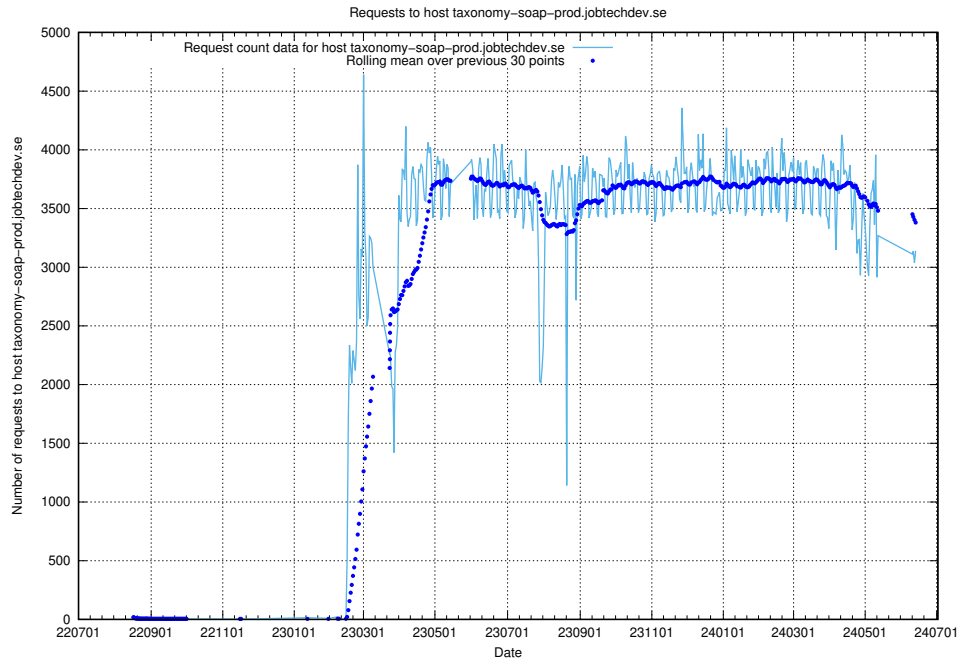

7.16 Usage of taxonomy-soap-prod.jobtechdev.se

Here, we count the number of requests to host taxonomy-soap-prod.jobtechdev.se.