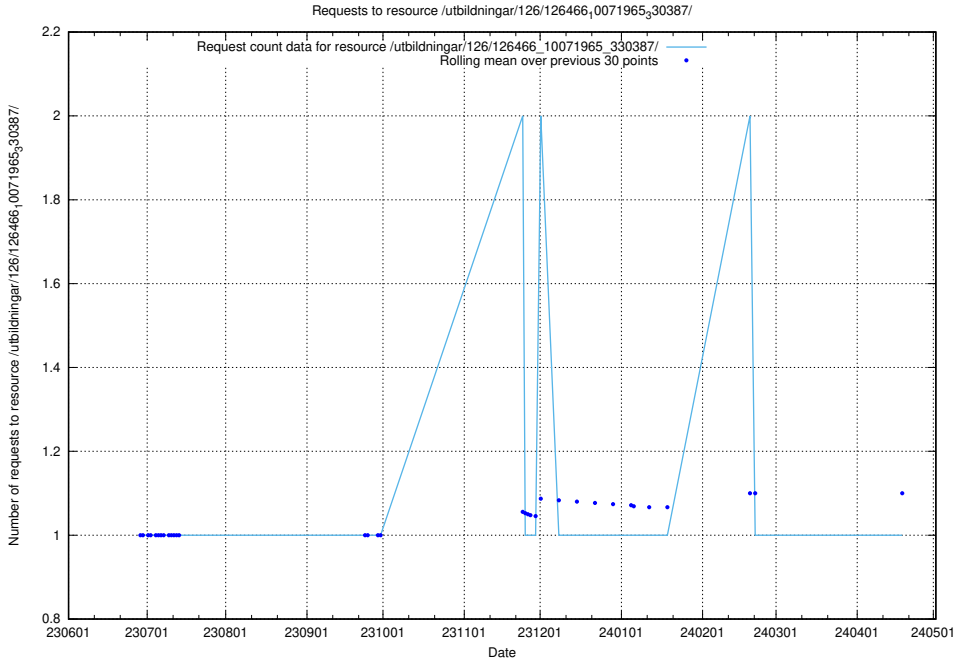

5.5513 Usage of /utbildningar/126/126466_10071965_330387/

Here, we count the number of requests to resource /utbildningar/126/126466_10071965_330387/.