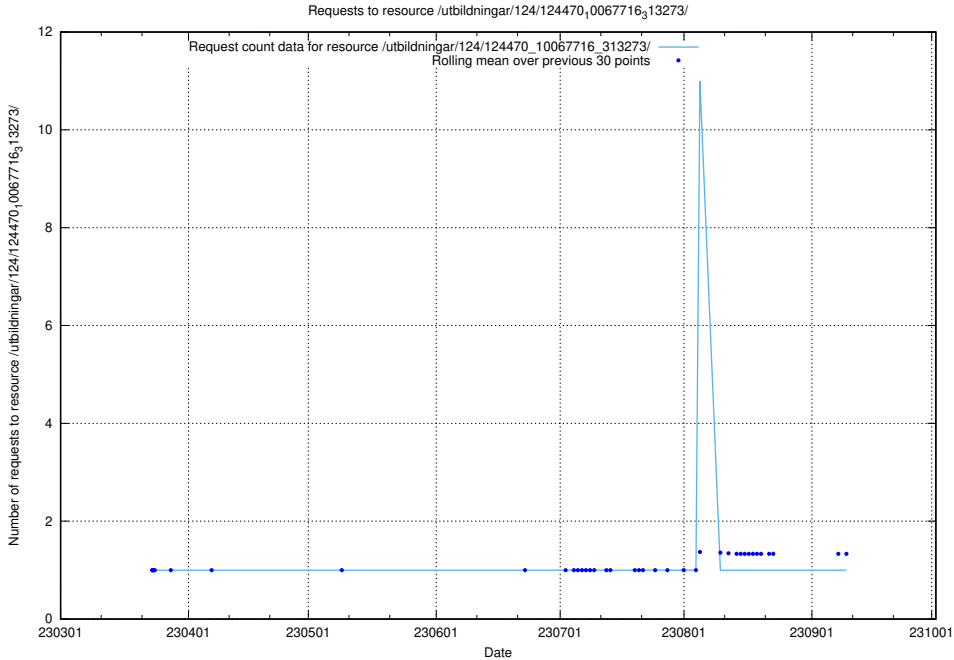

5.3236 Usage of /utbildningar/124/124470_10067716_313273/

Here, we count the number of requests to resource /utbildningar/124/124470_10067716_313273/.