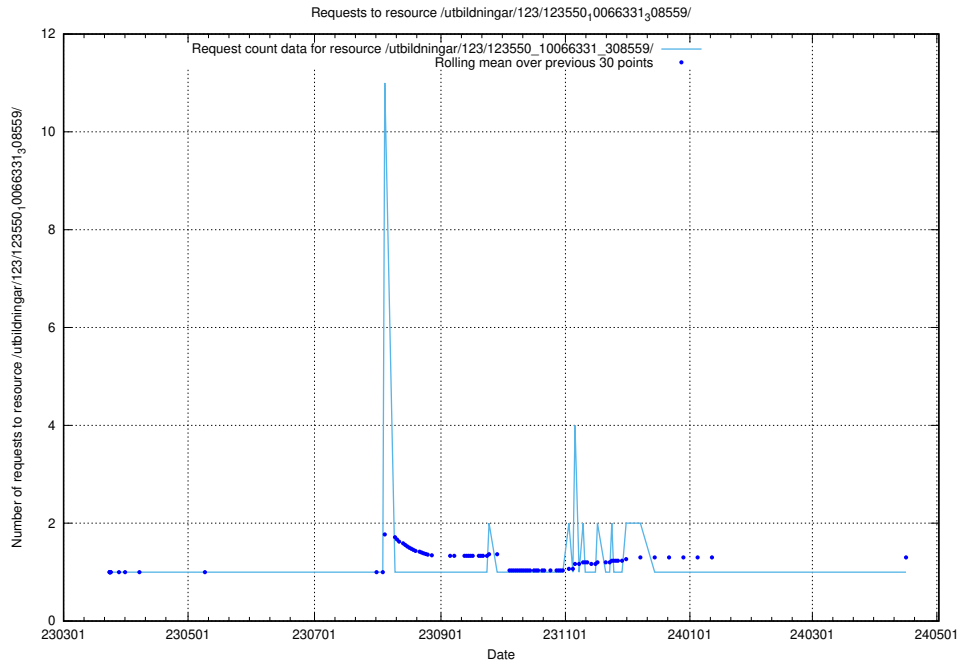

5.4563 Usage of /utbildningar/123/123550_10066331_308559/

Here, we count the number of requests to resource /utbildningar/123/123550_10066331_308559/.