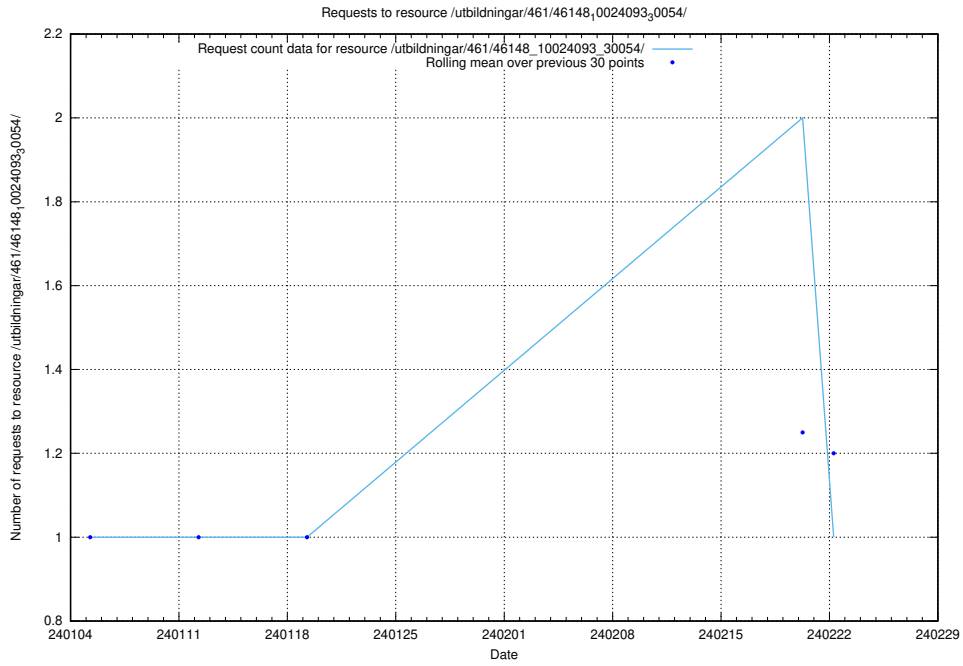

5.3905 Usage of /utbildningar/461/46148_10024093_30054/

Here, we count the number of requests to resource /utbildningar/461/46148_10024093_30054/.