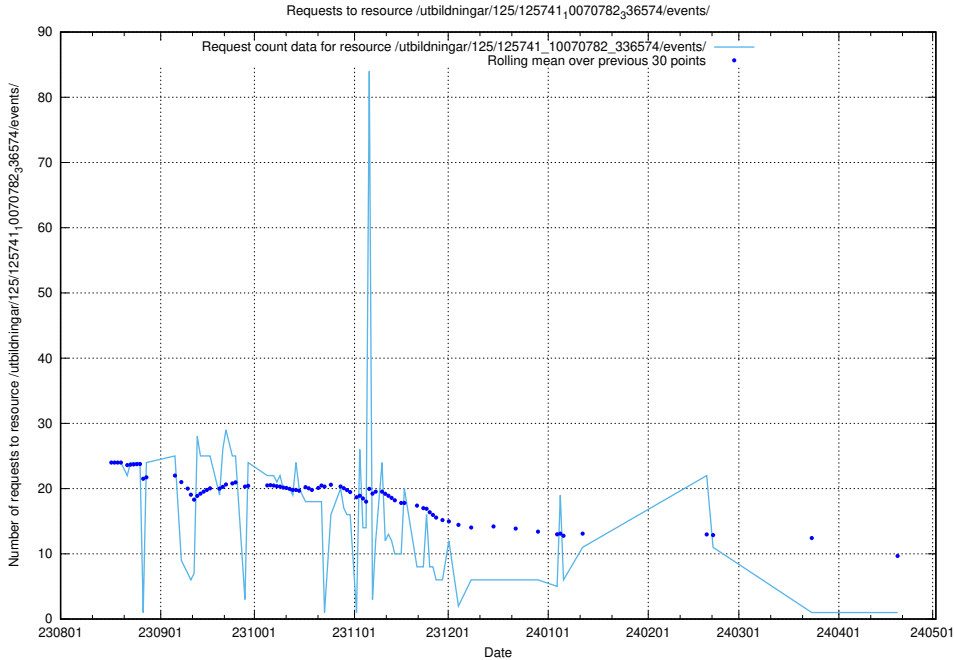

5.4835 Usage of /utbildningar/125/125741_10070782_336574/events/

Here, we count the number of requests to resource /utbildningar/125/125741_10070782_336574/events/