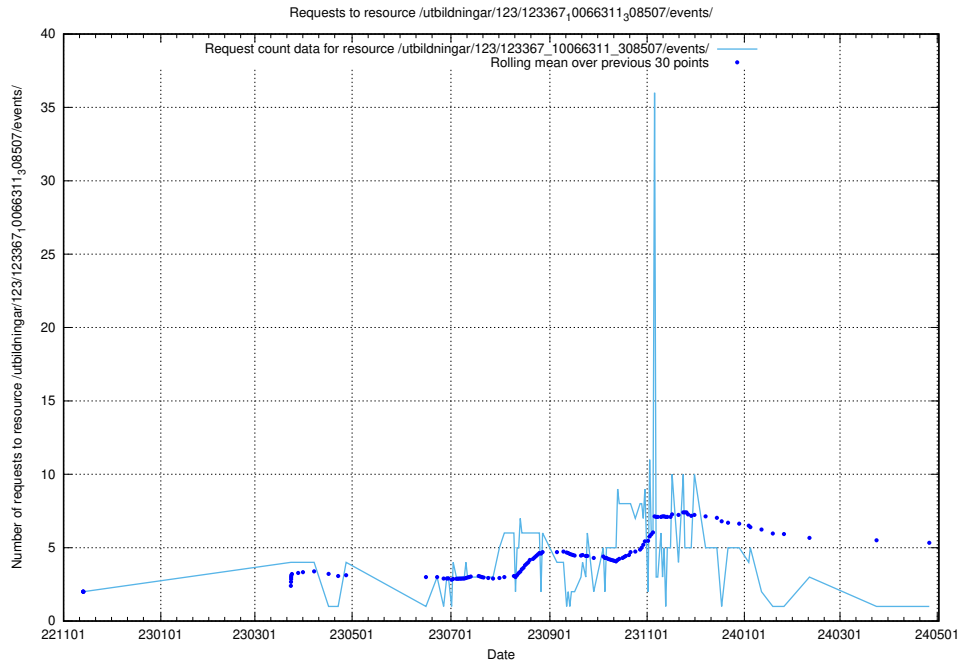

5.5877 Usage of /utbildningar/123/123367_10066311_308507/events/

Here, we count the number of requests to resource /utbildningar/123/123367_10066311_308507/events/