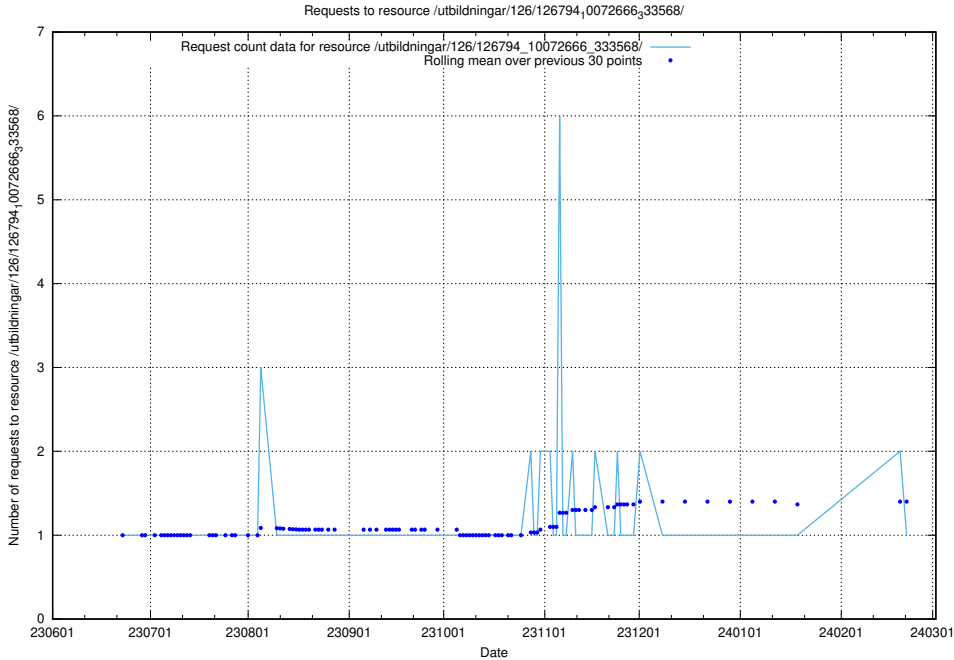

5.5646 Usage of /utbildningar/126/126794_10072666_333568/

Here, we count the number of requests to resource /utbildningar/126/126794_10072666_333568/.