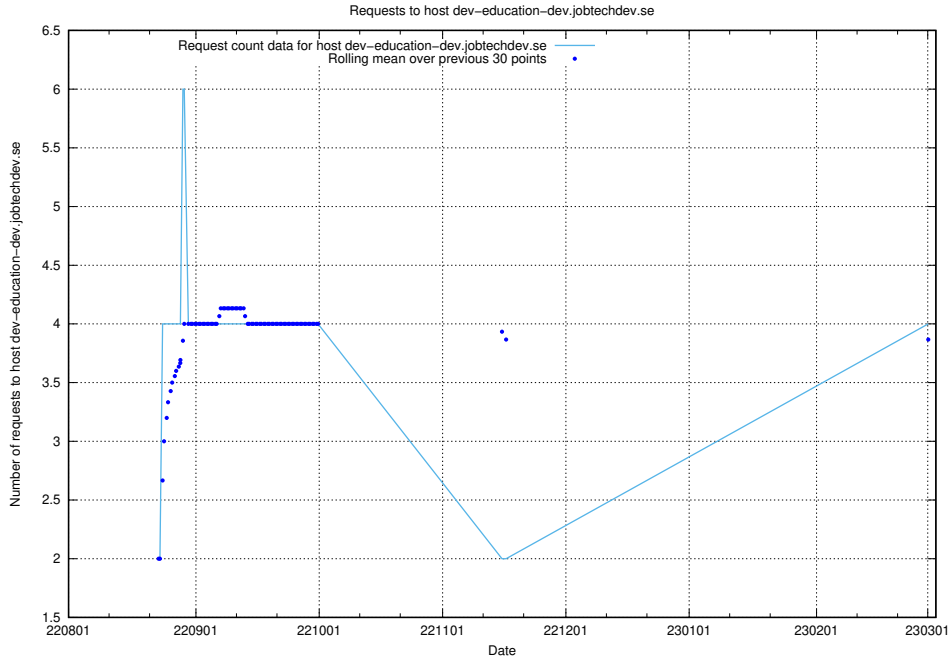

### 7.128 Usage of dev-education-dev.jobtechdev.se

Here, we count the number of requests to host dev-education-dev.jobtechdev.se.