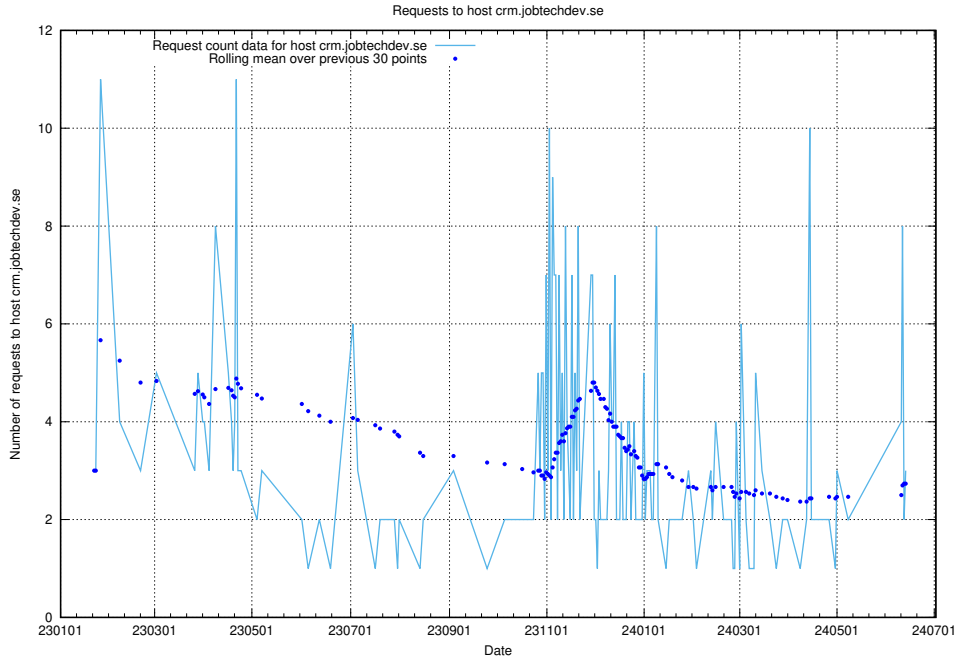

7.183 Usage of crm.jobtechdev.se

Here, we count the number of requests to host crm.jobtechdev.se.