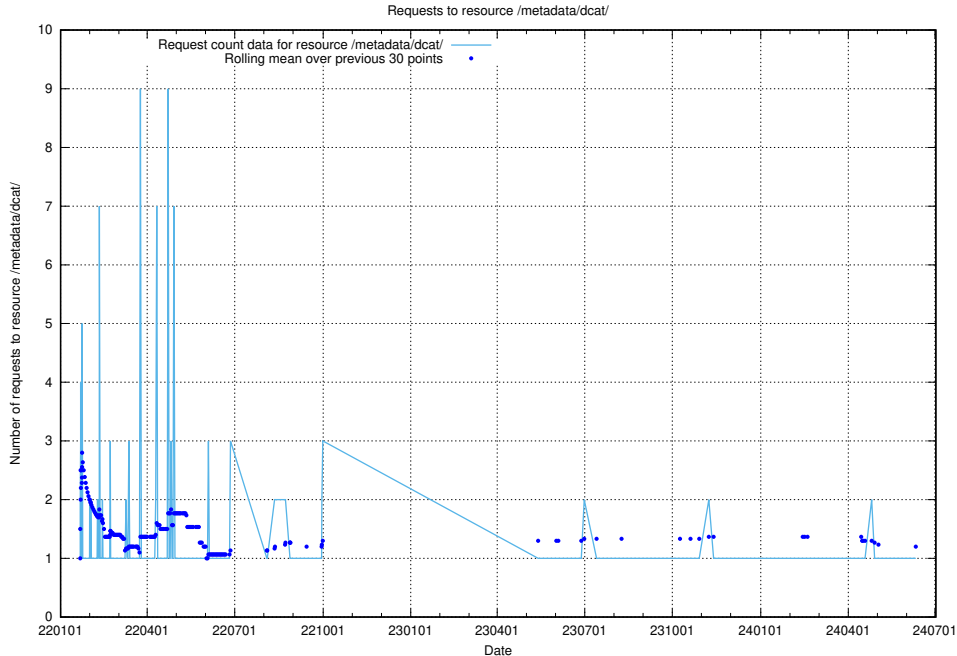

5.6525 Usage of /metadata/dcat/

Here, we count the number of requests to resource /metadata/dcat/.