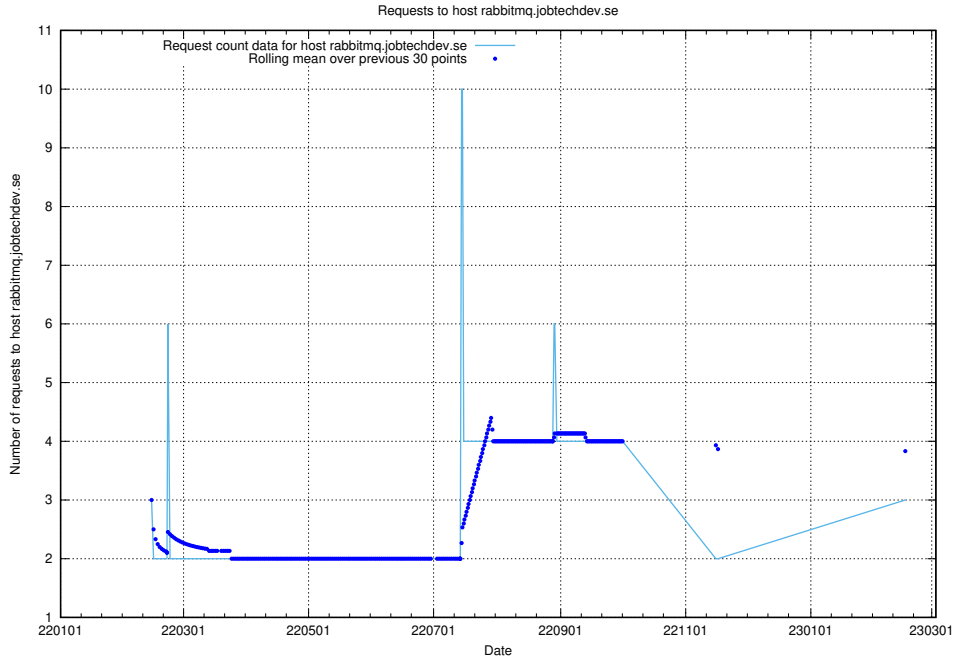

### 7.236 Usage of rabbitmq.jobtechdev.se

Here, we count the number of requests to host rabbitmq.jobtechdev.se.