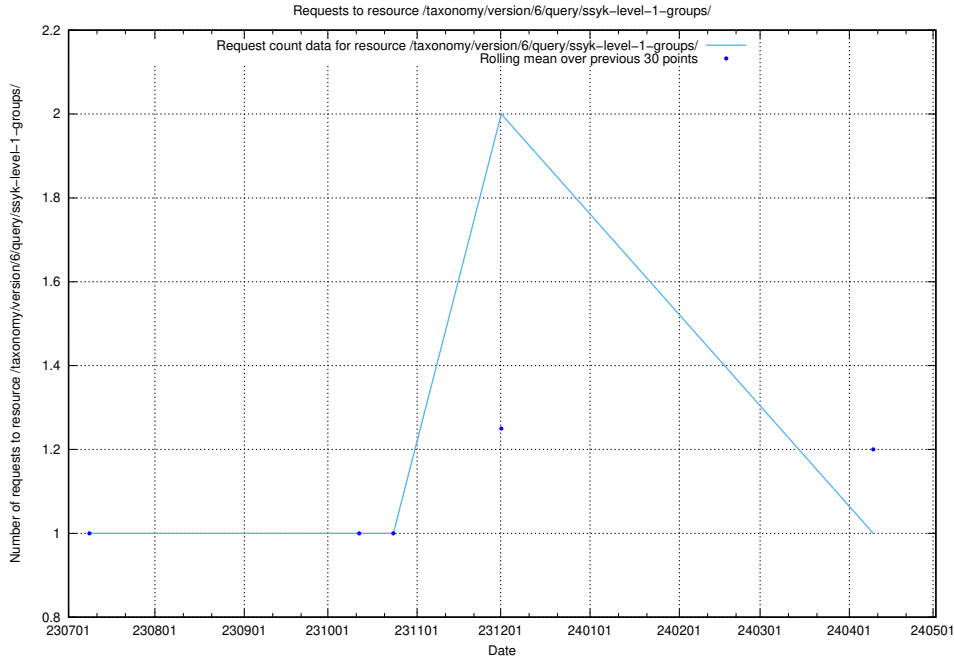

5.5287 Usage of /taxonomy/version/6/query/ssyk-level-1-groups/

Here, we count the number of requests to resource /taxonomy/version/6/query/ssyk-level-1-groups/.