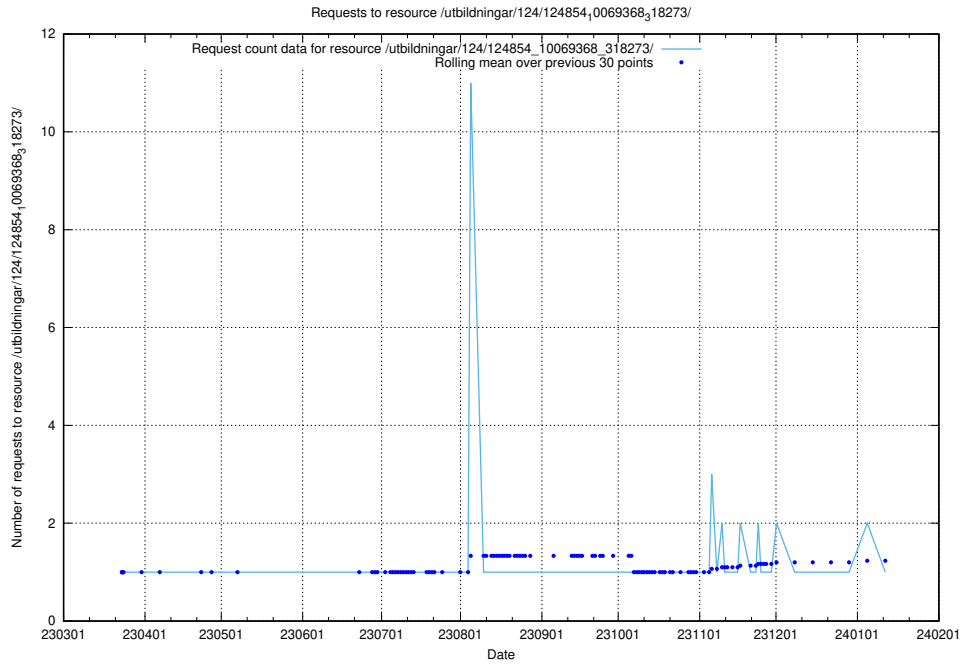

5.1225 Usage of /utbildningar/124/124854_10069368_318273/

Here, we count the number of requests to resource /utbildningar/124/124854_10069368_318273/.