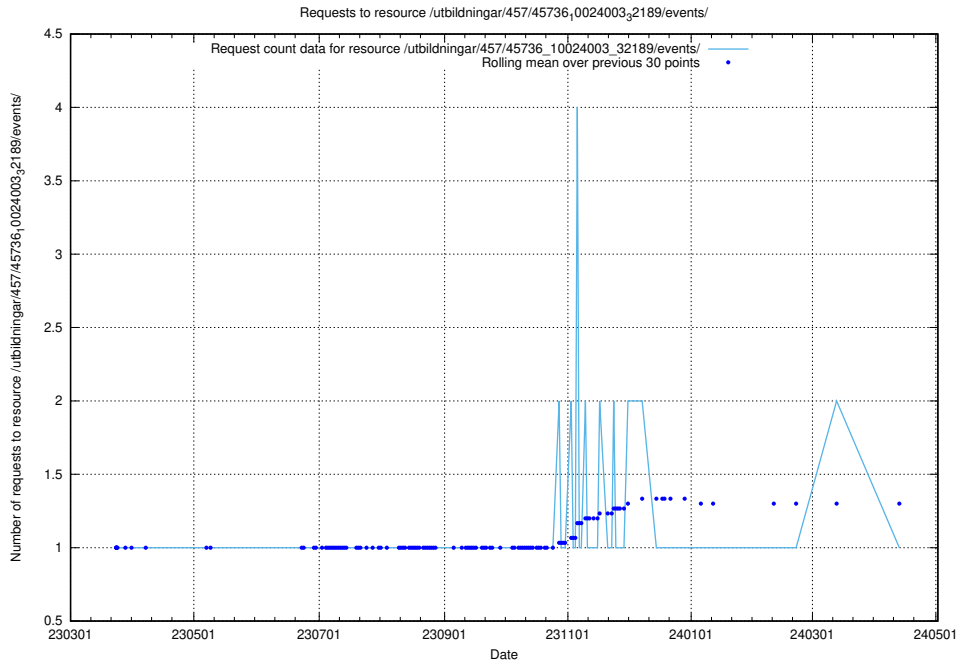

### 5.6349 Usage of /utbildningar/457/45736\_10024003\_32189/events/

Here, we count the number of requests to resource /utbildningar/457/45736\_10024003\_32189/events/.