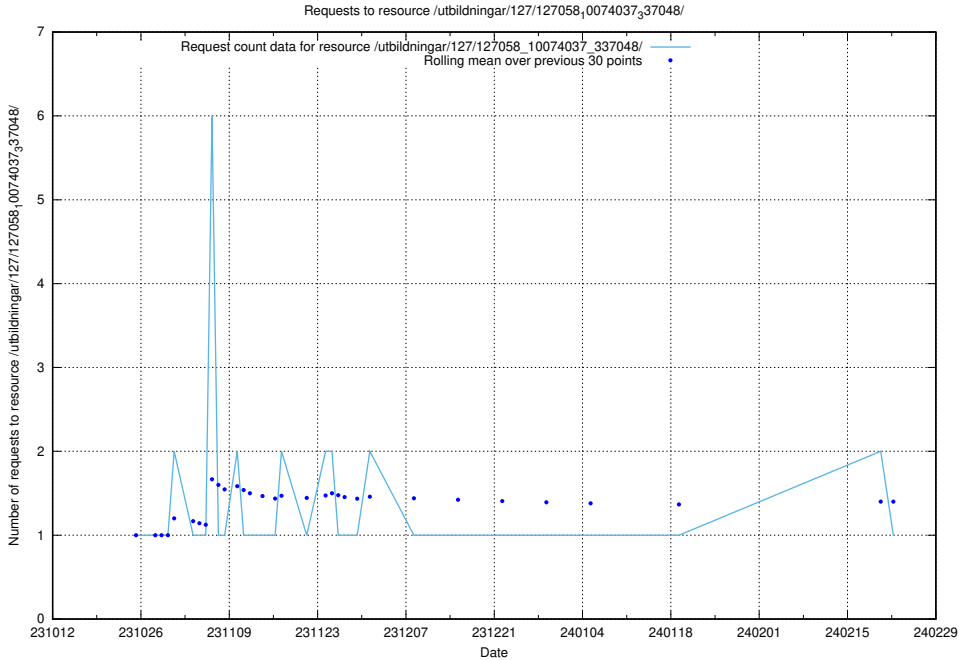

5.4273 Usage of /utbildningar/127/127058_10074037_337048/

Here, we count the number of requests to resource /utbildningar/127/127058_10074037_337048/.