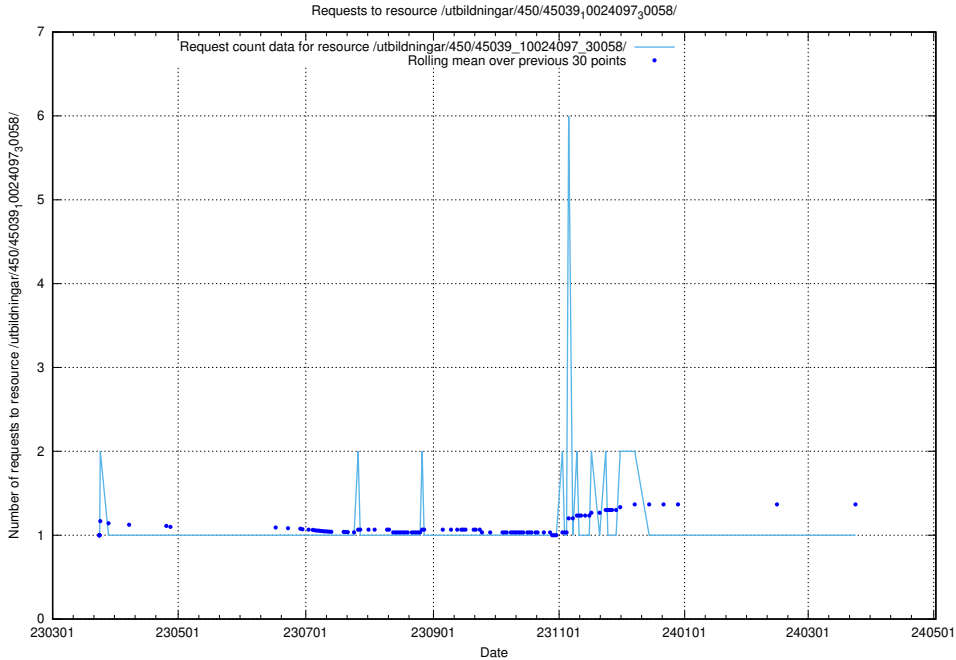

5.6352 Usage of /utbildningar/450/45039_10024097_30058/

Here, we count the number of requests to resource /utbildningar/450/45039_10024097_30058/.