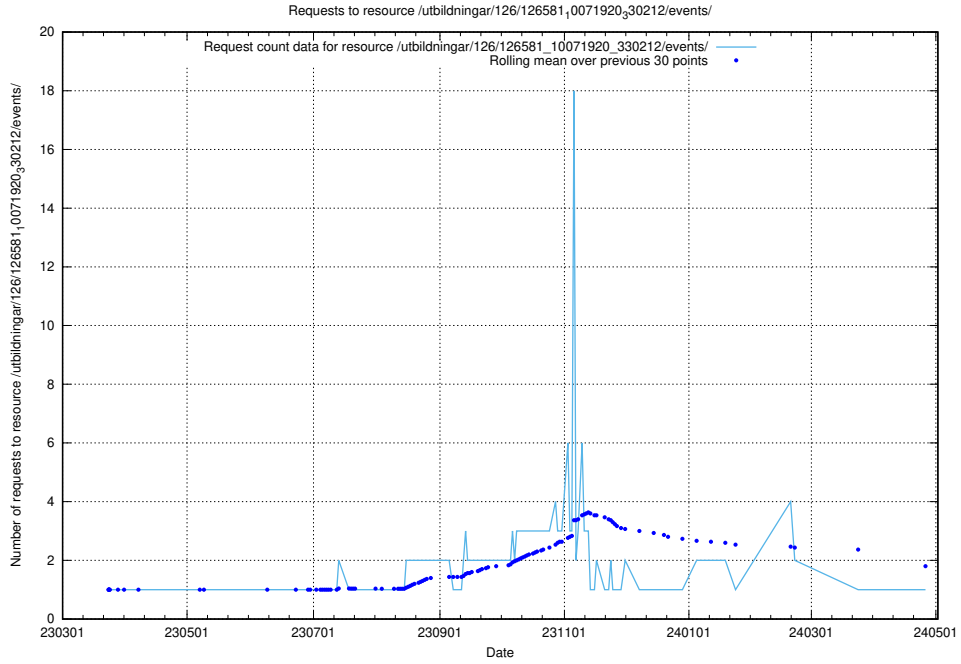

5.6429 Usage of /utbildningar/126/126581_10071920_330212/events/

Here, we count the number of requests to resource /utbildningar/126/126581_10071920_330212/events/