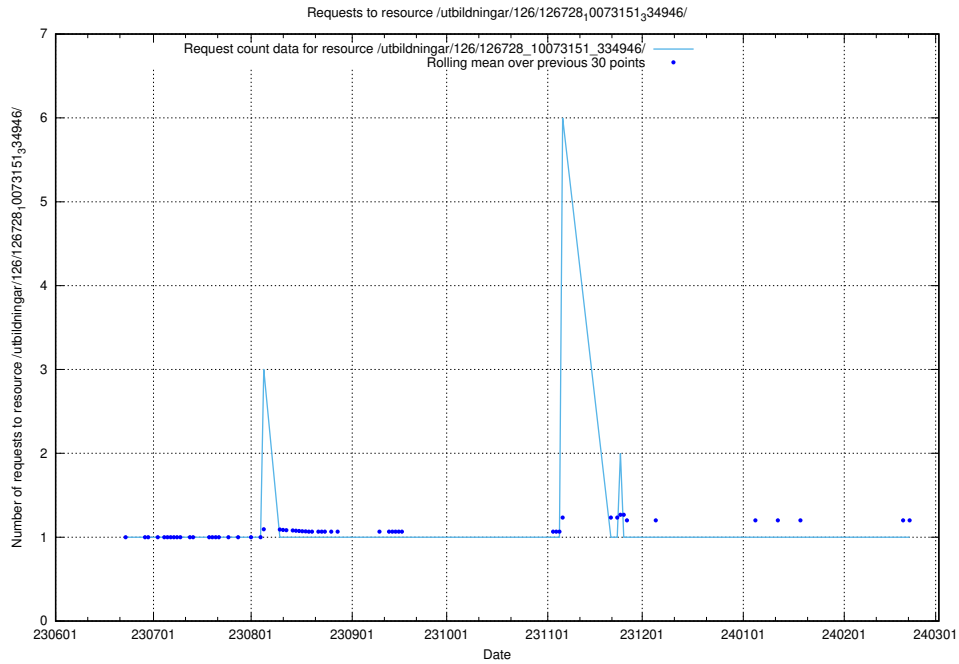

5.5657 Usage of /utbildningar/126/126728_10073151_334946/

Here, we count the number of requests to resource /utbildningar/126/126728_10073151_334946/.