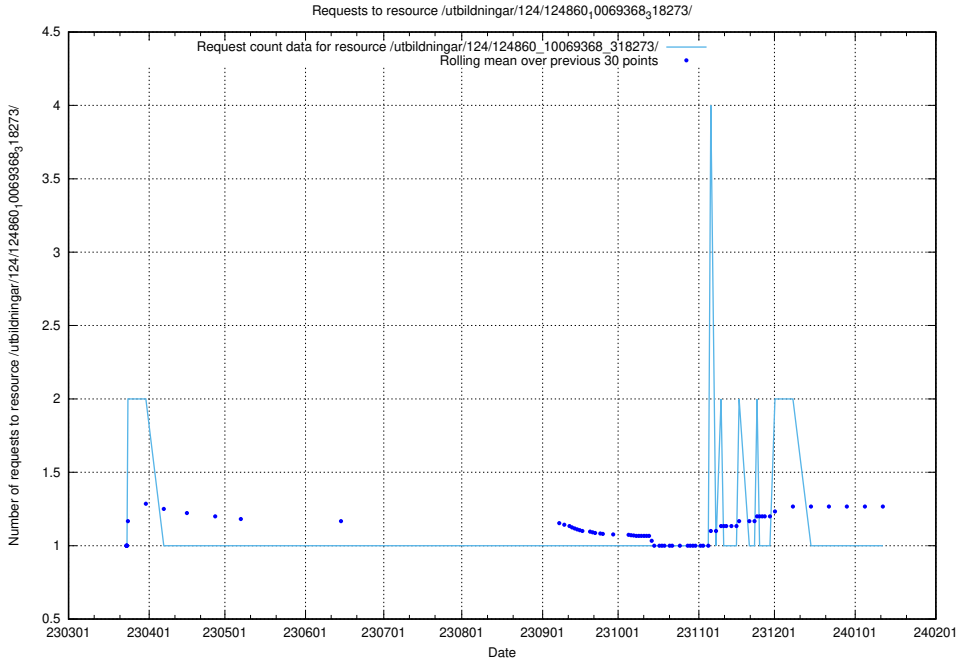

5.1192 Usage of /utbildningar/124/124860_10069368_318273/

Here, we count the number of requests to resource /utbildningar/124/124860_10069368_318273/.