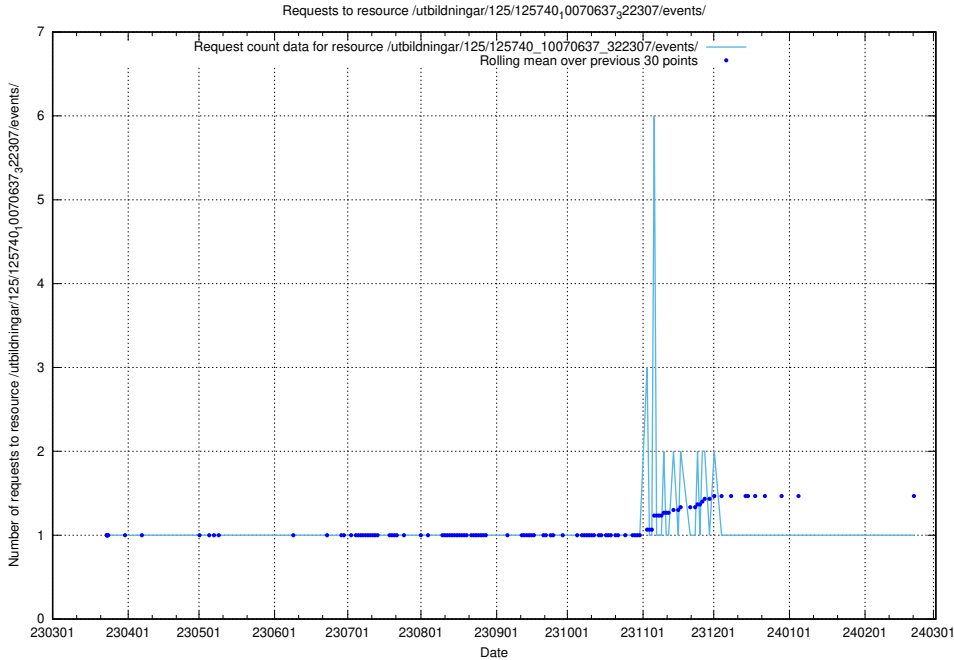

5.1024 Usage of /utbildningar/125/125740_10070637_322307/events/

Here, we count the number of requests to resource /utbildningar/125/125740_10070637_322307/events/