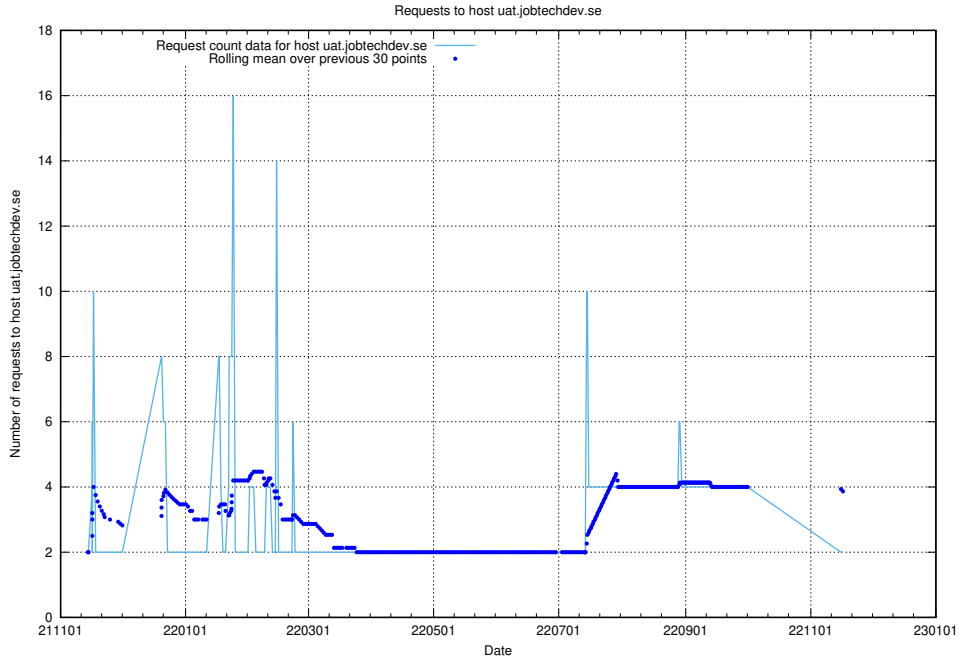

7.554 Usage of uat.jobtechdev.se

Here, we count the number of requests to host uat.jobtechdev.se.