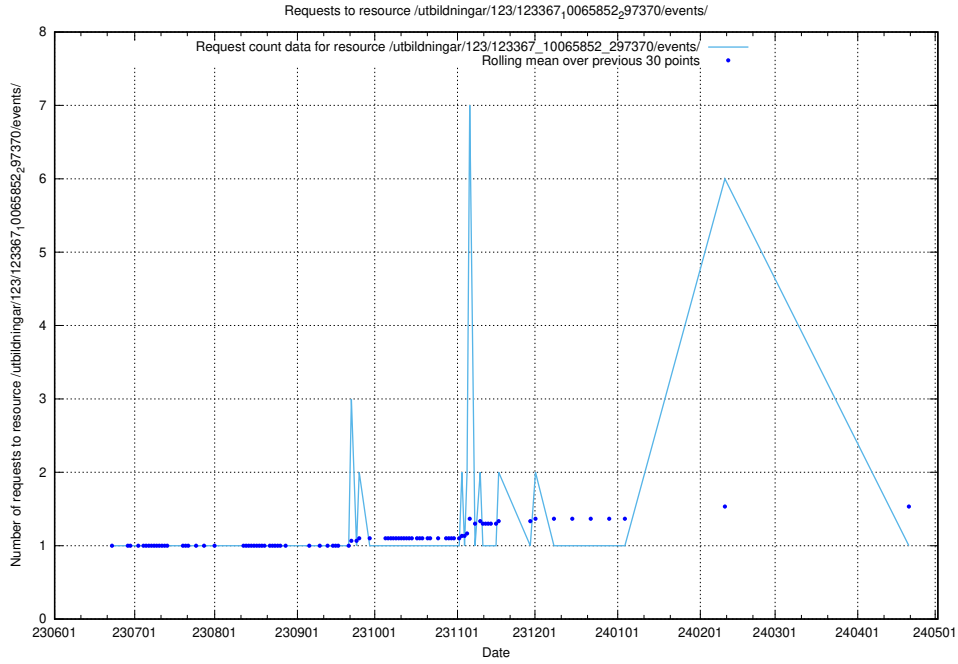

5.5858 Usage of /utbildningar/123/123367_10065852_297370/events/

Here, we count the number of requests to resource /utbildningar/123/123367_10065852_297370/events/