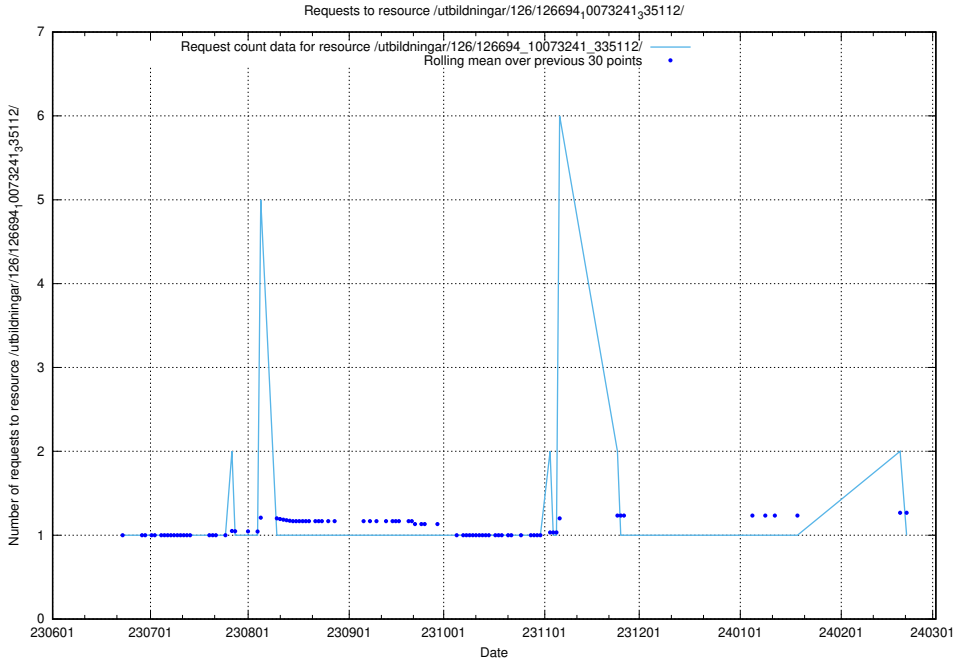

5.5664 Usage of /utbildningar/126/126694_10073241_335112/

Here, we count the number of requests to resource /utbildningar/126/126694_10073241_335112/.