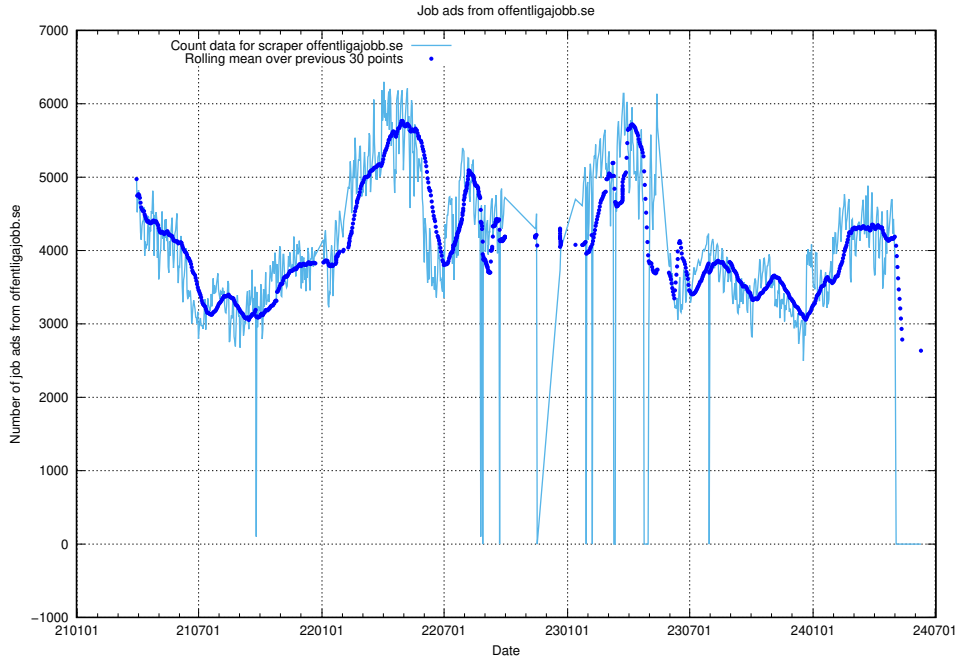

13.23 Number of ads by scraper offentligajobb.se

Here, we count the number of job ads scraped from offentligajobb.se.