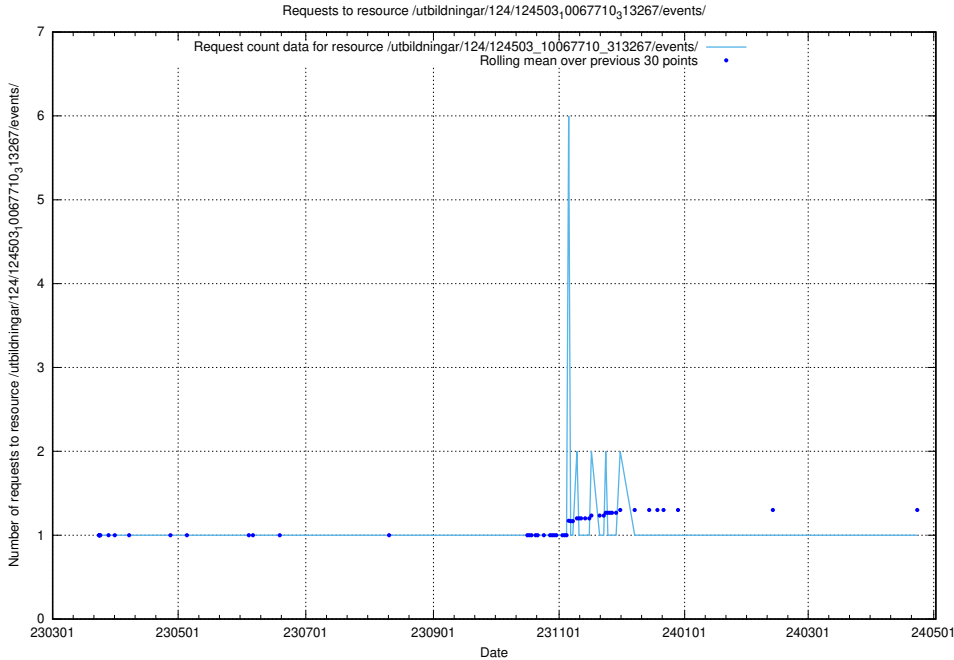

Here, we count the number of requests to resource /utbildningar/utb_emil/126/126696_10073420_337043/

5.2168 Usage of /utbildningar/124/124503_10067710_313267/events/

Here, we count the number of requests to resource /utbildningar/124/124503_10067710_313267/events/