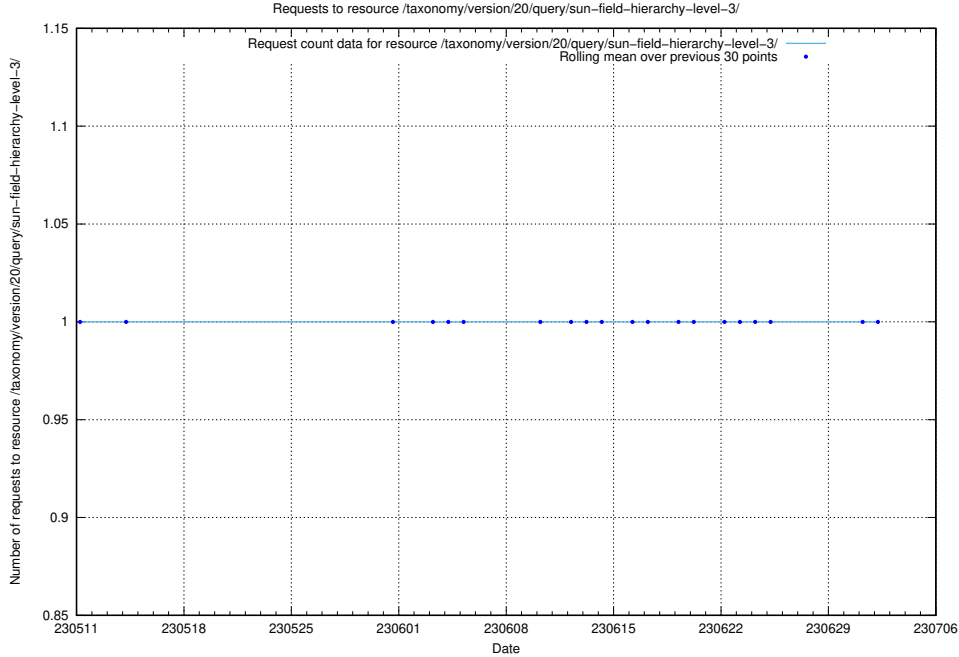

5.5987 Usage of /taxonomy/version/20/query/sun-field-hierarchy-level-3/

Here, we count the number of requests to resource /taxonomy/version/20/query/sun-field-hierarchy-level-3/.