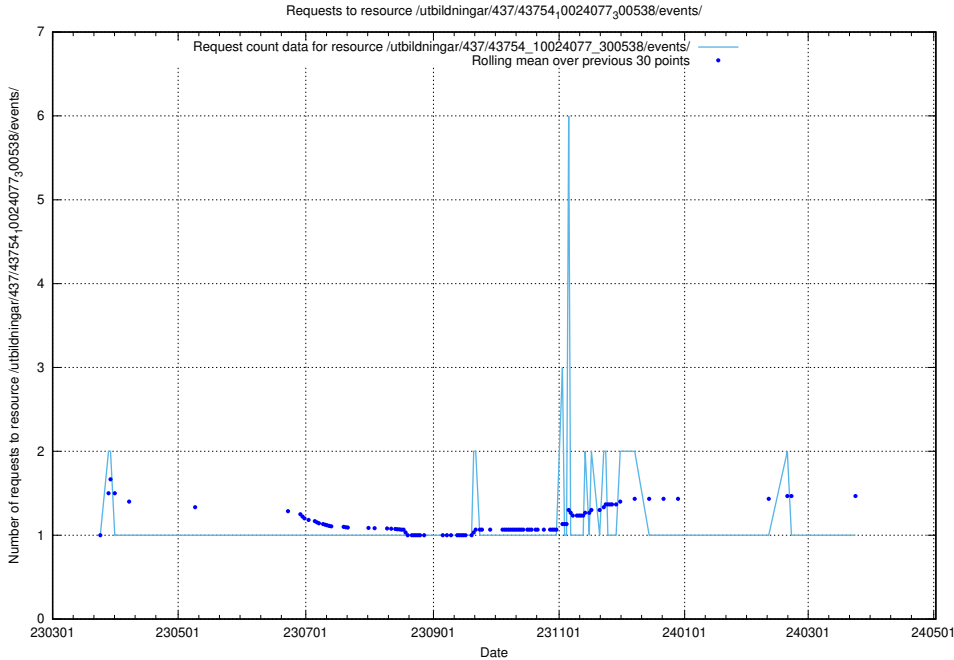

5.6203 Usage of /utbildningar/437/43754_10024077_300538/events/

Here, we count the number of requests to resource /utbildningar/437/43754_10024077_300538/events/.