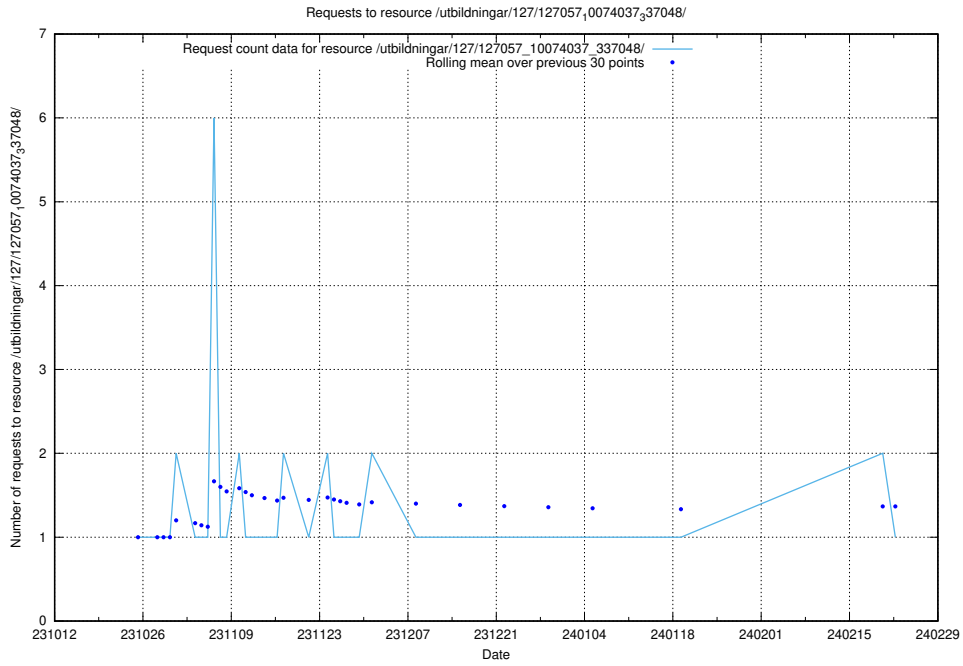

5.4246 Usage of /utbildningar/127/127057_10074037_337048/

Here, we count the number of requests to resource /utbildningar/127/127057_10074037_337048/.