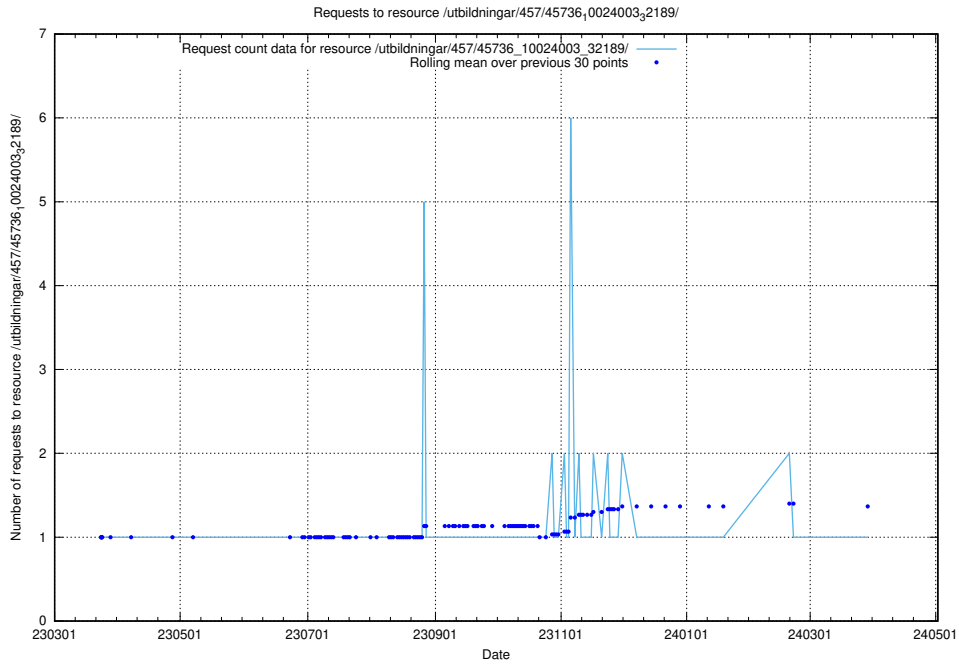

5.6333 Usage of /utbildningar/457/45736_10024003_32189/

Here, we count the number of requests to resource /utbildningar/457/45736_10024003_32189/.