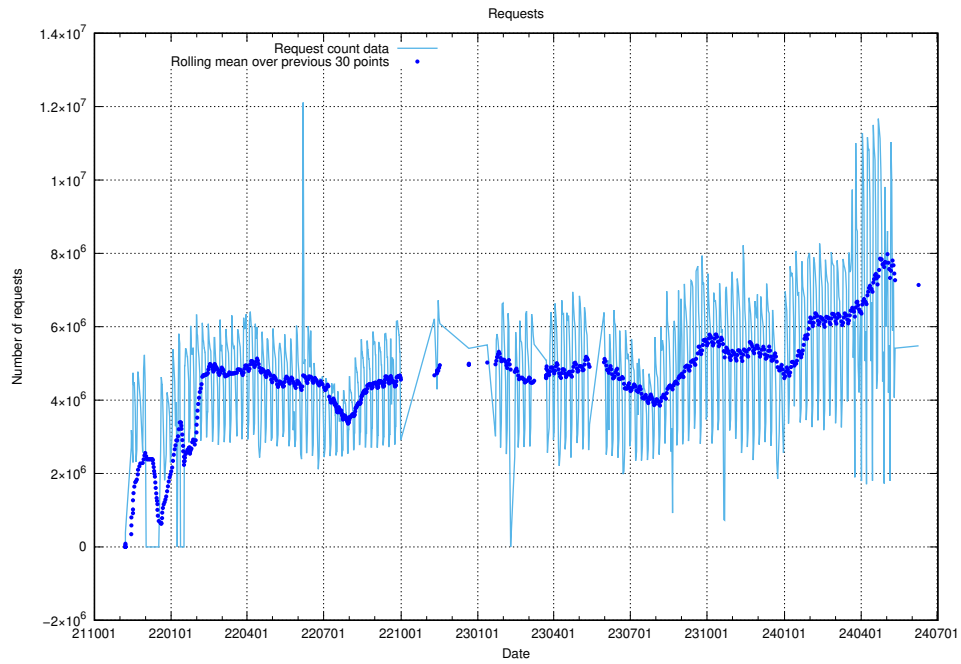

8 Log Stack - General Statistics

This section contains general statistics from [JobTech's log stack](#)⁸.

8.1 Total number of requests

Here, we count the total number of requests.