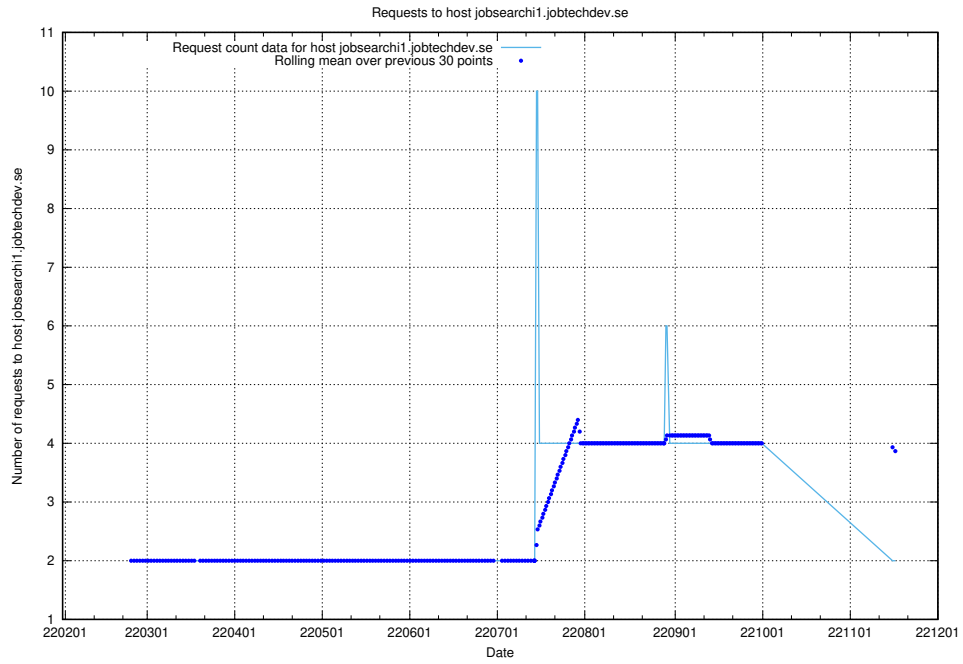

7.513 Usage of jobsearchi1.jobtechdev.se

Here, we count the number of requests to host jobsearchi1.jobtechdev.se.