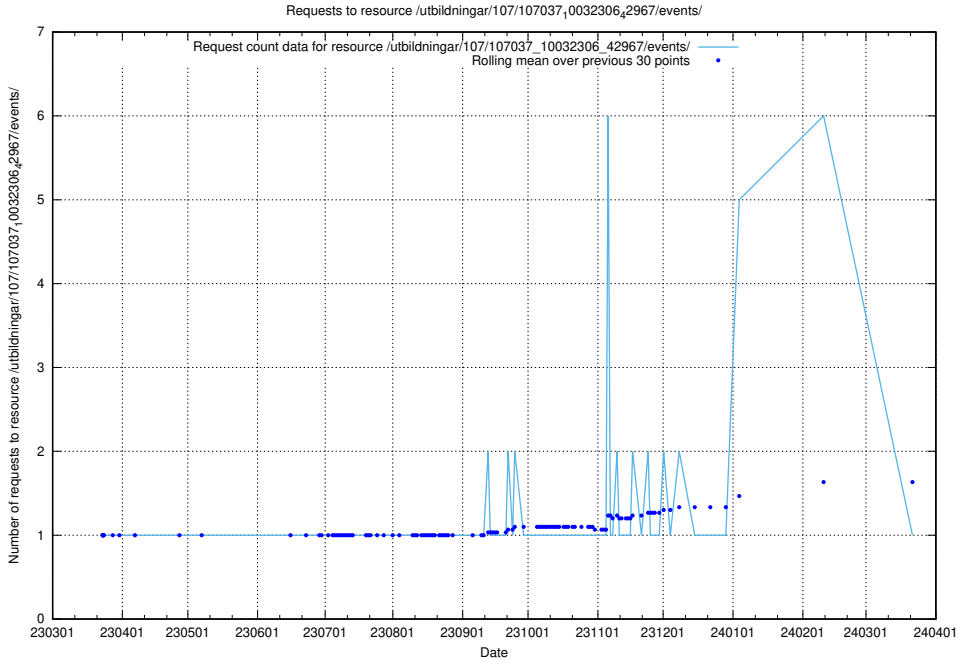

5.5399 Usage of /utbildningar/107/107037_10032306_42967/events/

Here, we count the number of requests to resource /utbildningar/107/107037_10032306_42967/events/.