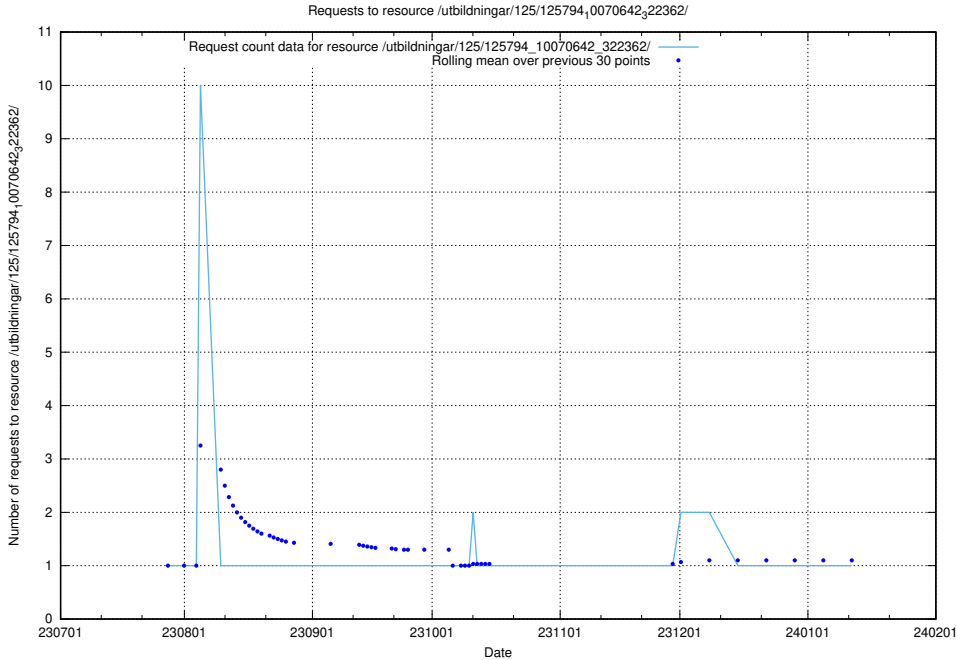

5.4930 Usage of /utbildningar/125/125794_10070642_322362/

Here, we count the number of requests to resource /utbildningar/125/125794_10070642_322362/.