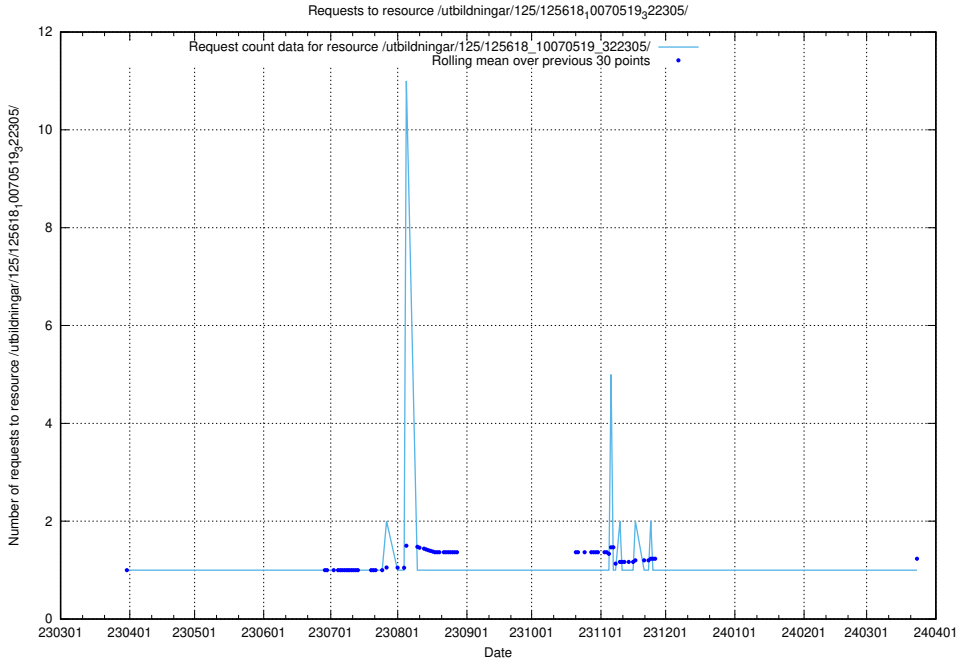

5.6093 Usage of /utbildningar/125/125618_10070519_322305/

Here, we count the number of requests to resource /utbildningar/125/125618_10070519_322305/.