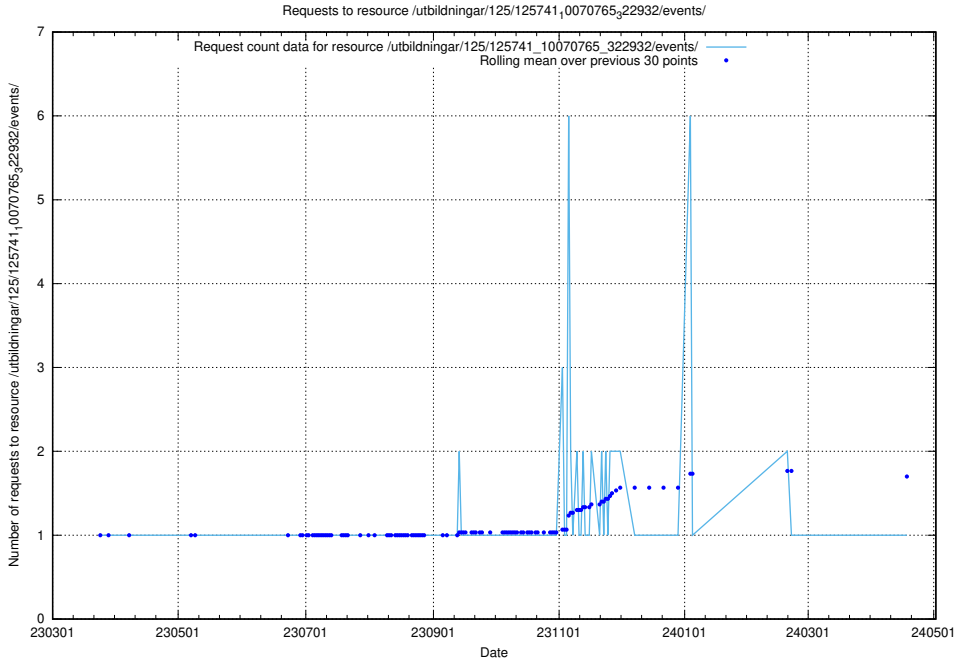

5.6236 Usage of /utbildningar/125/125741_10070765_322932/events/

Here, we count the number of requests to resource /utbildningar/125/125741_10070765_322932/events/