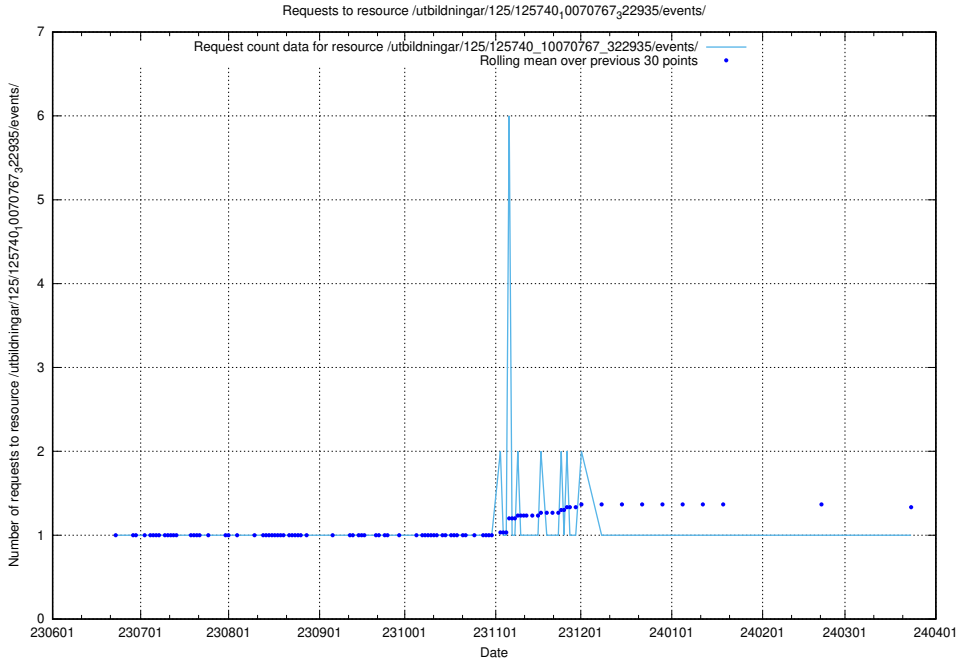

5.5728 Usage of /utbildningar/125/125740_10070767_322935/events/

Here, we count the number of requests to resource /utbildningar/125/125740_10070767_322935/events/

5.5729 Usage of /utbildningar/125/125740_10070767_322935/