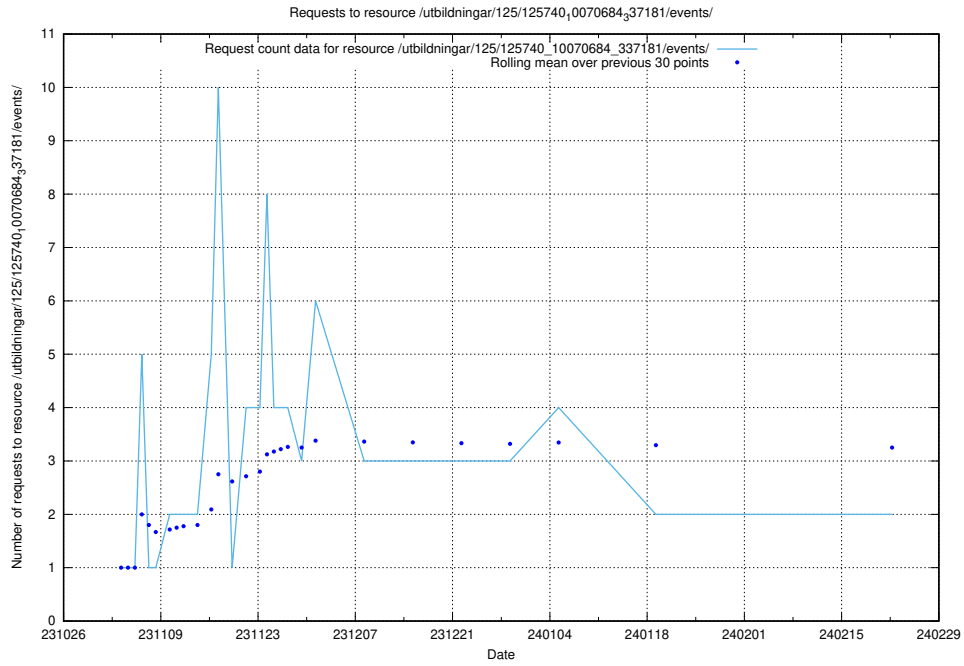

5.731 Usage of /utbildningar/125/125740_10070684_337181/events/

Here, we count the number of requests to resource /utbildningar/125/125740_10070684_337181/events/