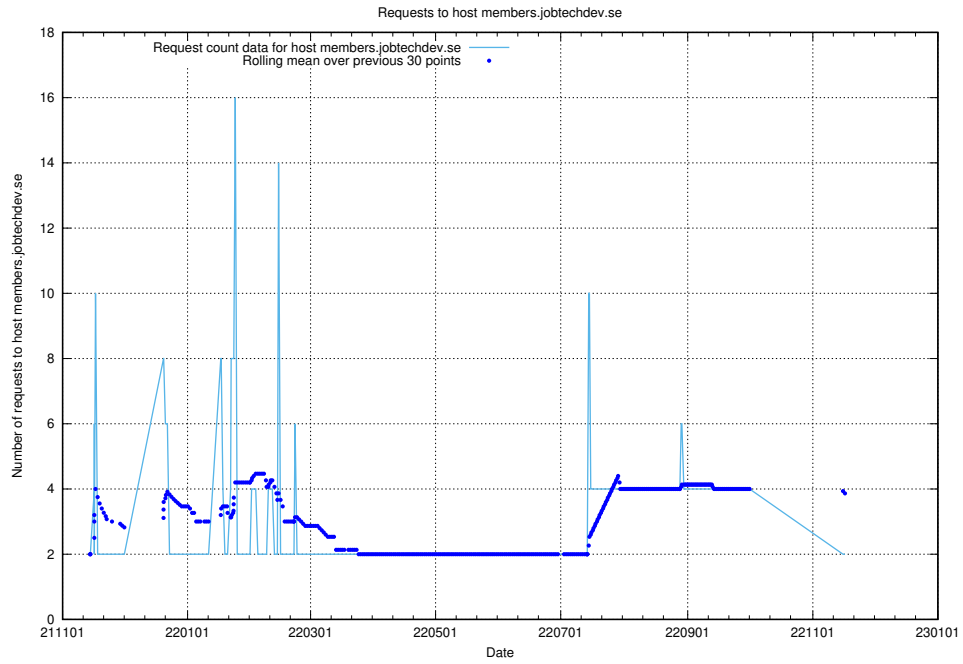

7.570 Usage of members.jobtechdev.se

Here, we count the number of requests to host members.jobtechdev.se.