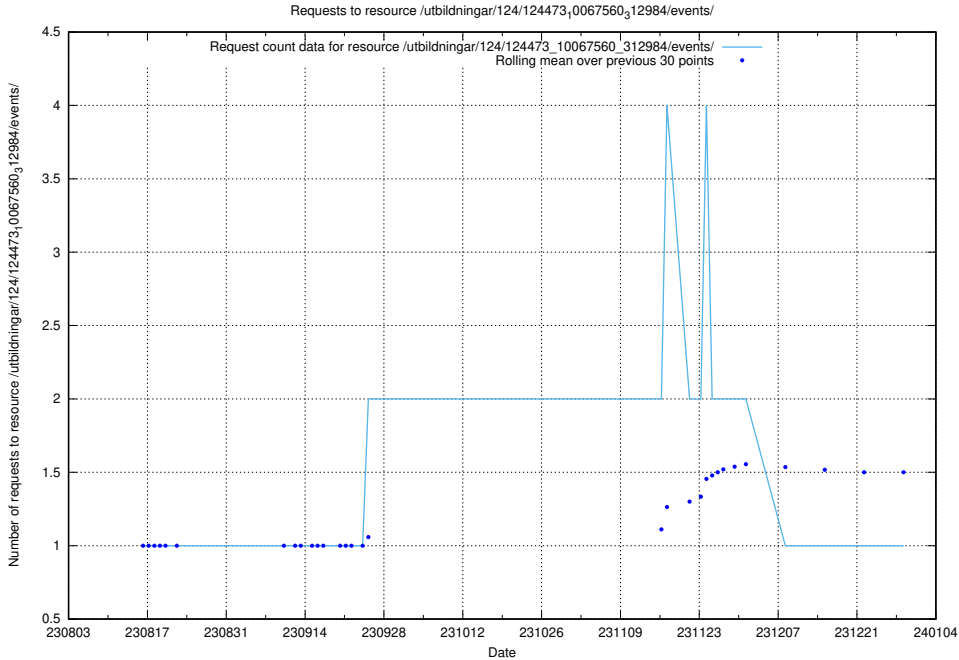

5.4824 Usage of /utbildningar/124/124473_10067560_312984/events/

Here, we count the number of requests to resource /utbildningar/124/124473_10067560_312984/events/