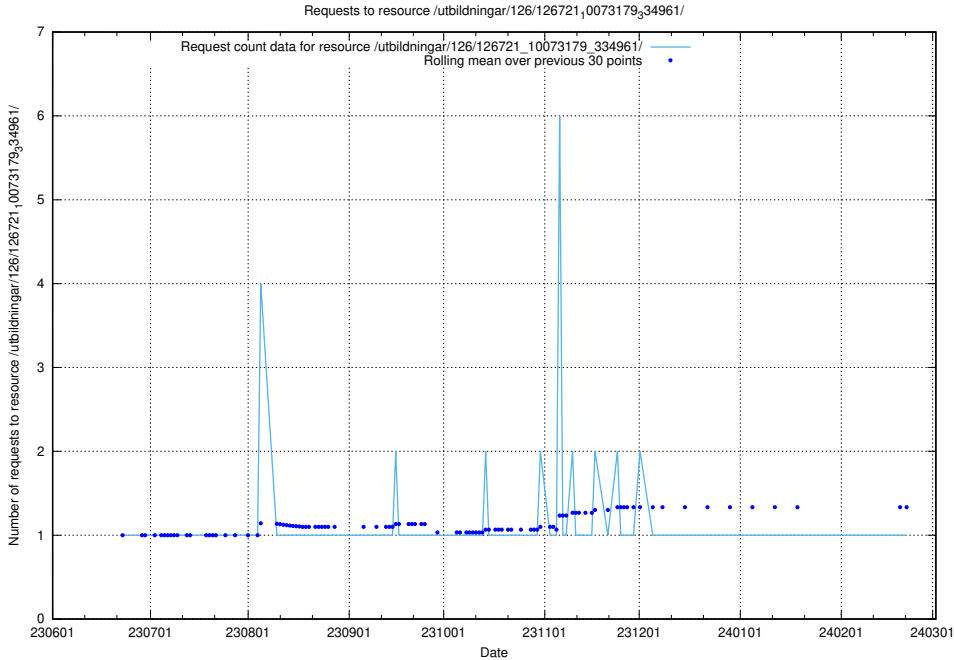

5.5637 Usage of /utbildningar/126/126721_10073179_334961/

Here, we count the number of requests to resource /utbildningar/126/126721_10073179_334961/.