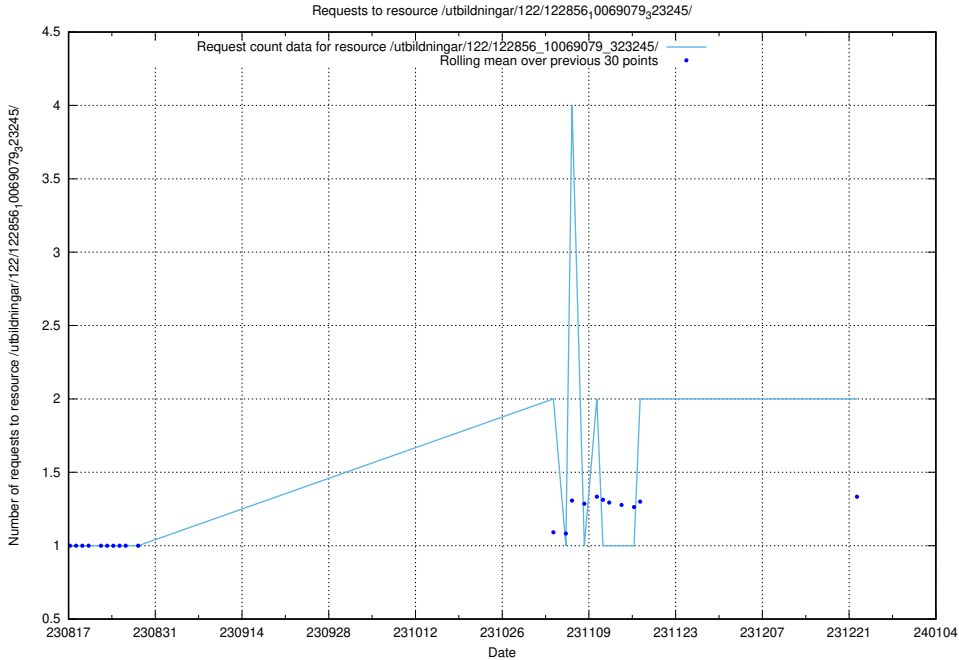

Here, we count the number of requests to resource /utbildningar/122/122856_10069079_323245/events/

5.791 Usage of /utbildningar/122/122856_10069079_323245/

Here, we count the number of requests to resource /utbildningar/122/122856_10069079_323245/.