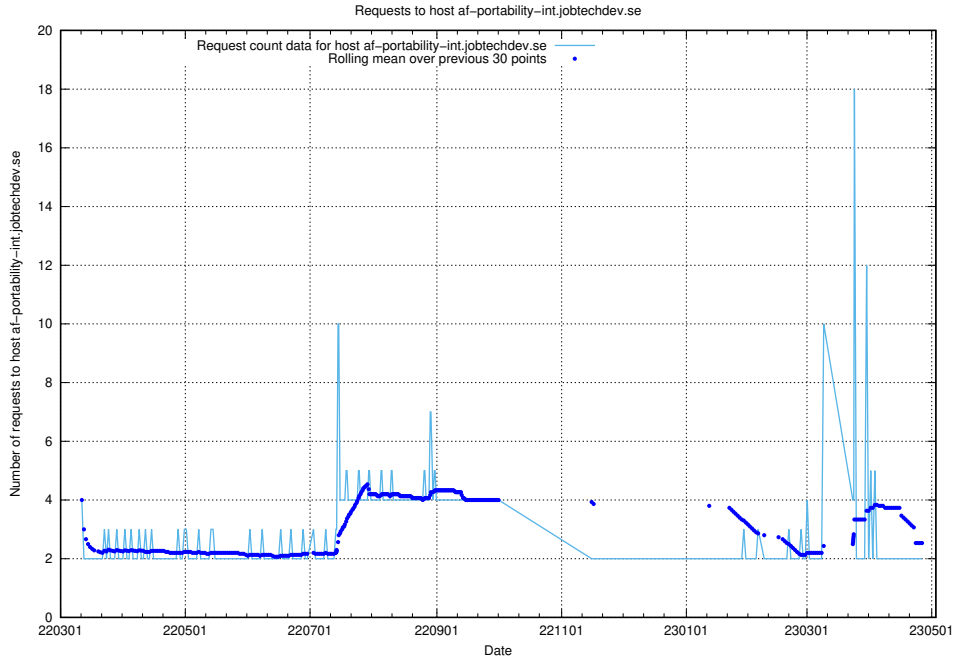

7.505 Usage of af-portability-int.jobtechdev.se

Here, we count the number of requests to host af-portability-int.jobtechdev.se.