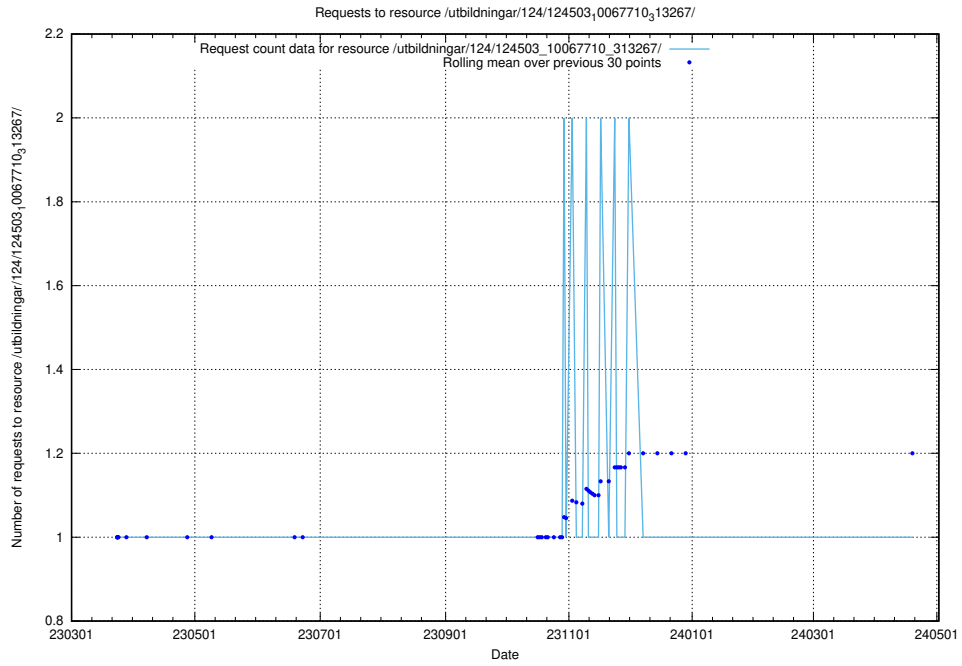

5.2179 Usage of /utbildningar/124/124503_10067710_313267/

Here, we count the number of requests to resource /utbildningar/124/124503_10067710_313267/.