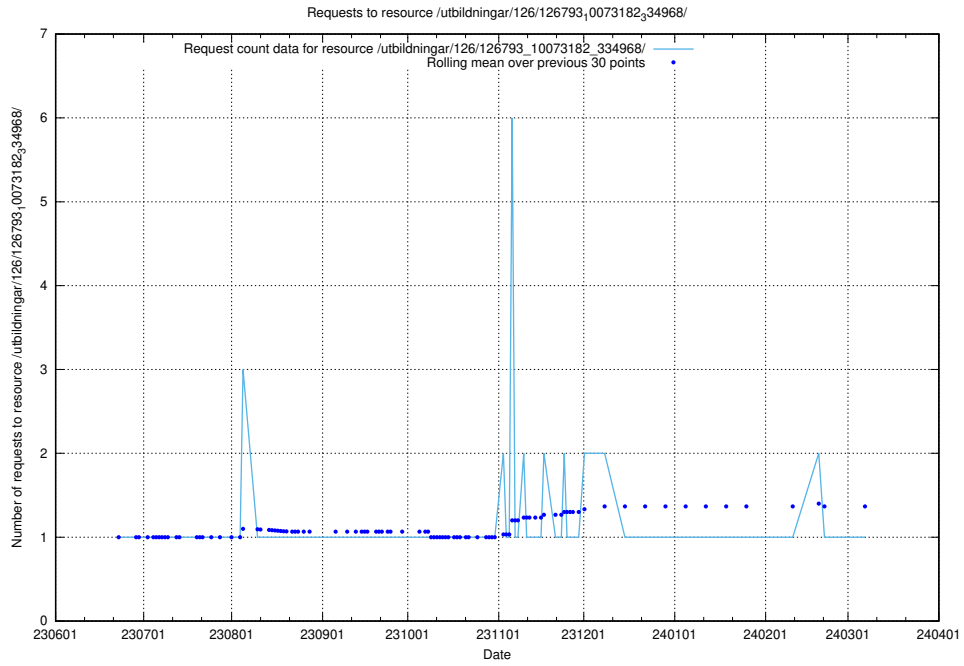

5.5620 Usage of /utbildningar/126/126793_10073182_334968/

Here, we count the number of requests to resource /utbildningar/126/126793_10073182_334968/.