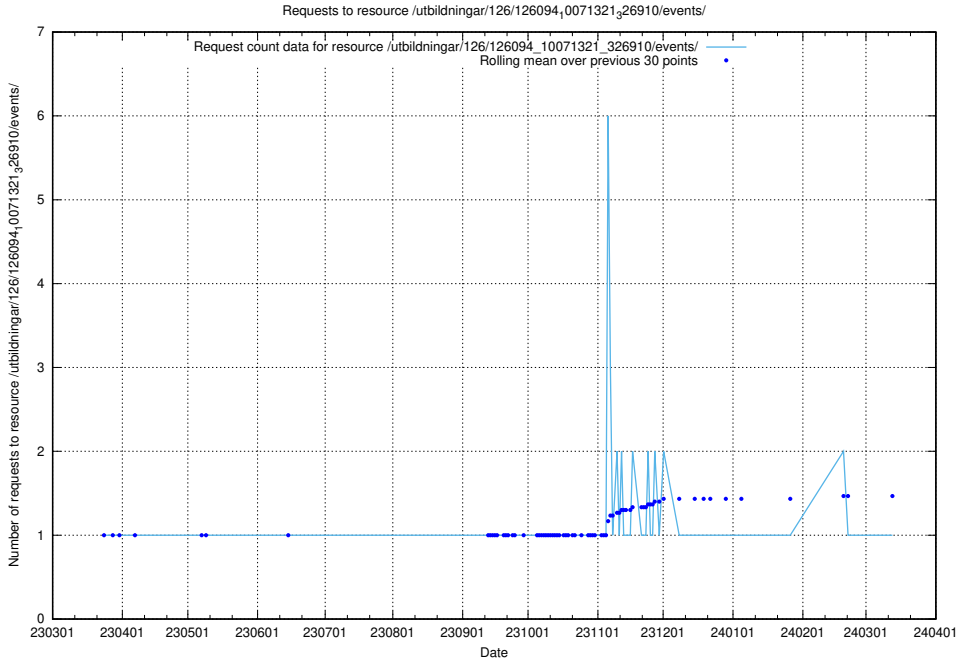

5.6220 Usage of /utbildningar/126/126094_10071321_326910/events/

Here, we count the number of requests to resource /utbildningar/126/126094_10071321_326910/events/