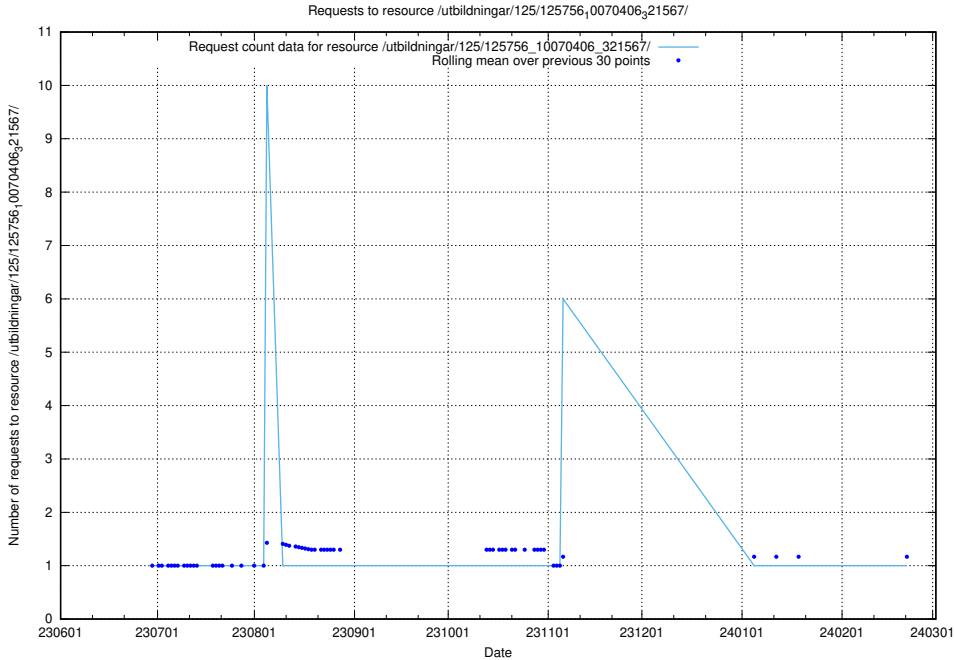

5.5413 Usage of /utbildningar/125/125756_10070406_321567/

Here, we count the number of requests to resource /utbildningar/125/125756_10070406_321567/.