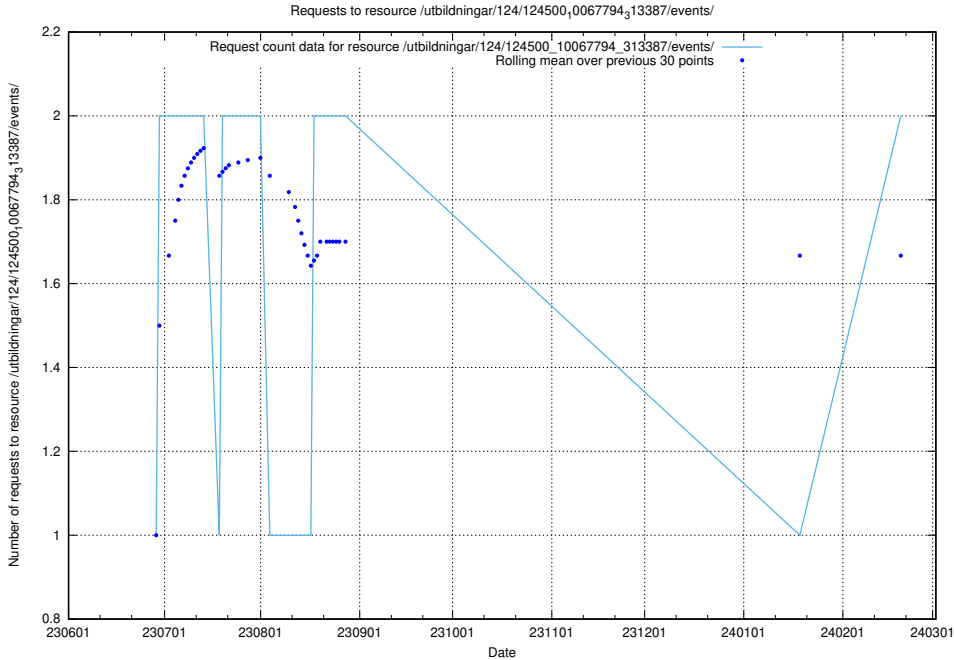

5.858 Usage of /utbildningar/124/124500_10067794_313387/events/

Here, we count the number of requests to resource /utbildningar/124/124500_10067794_313387/events/