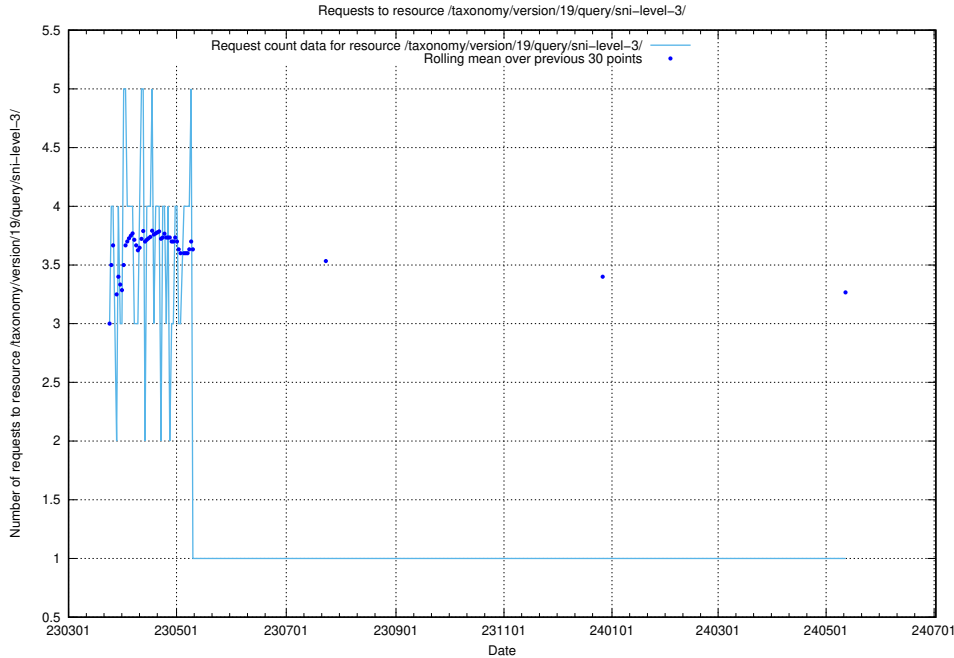

5.6142 Usage of /taxonomy/version/19/query/sni-level-3/

Here, we count the number of requests to resource /taxonomy/version/19/query/sni-level-3/.