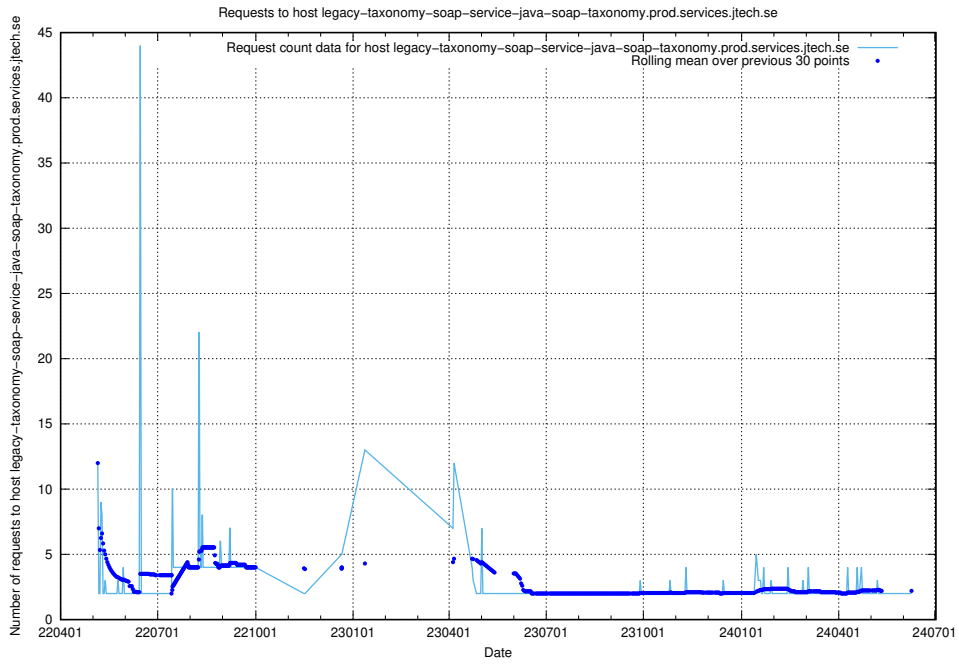

7.435 Usage of odoo-onprem.jobtechdev.se

Here, we count the number of requests to host odoo-onprem.jobtechdev.se.

7.436 Usage of legacy-taxonomy-soap-service-java-soap-taxonomy.prod.services.jtech.se

Here, we count the number of requests to host legacy-taxonomy-soap-service-java-soap-taxonomy.prod.services.jtech.se.