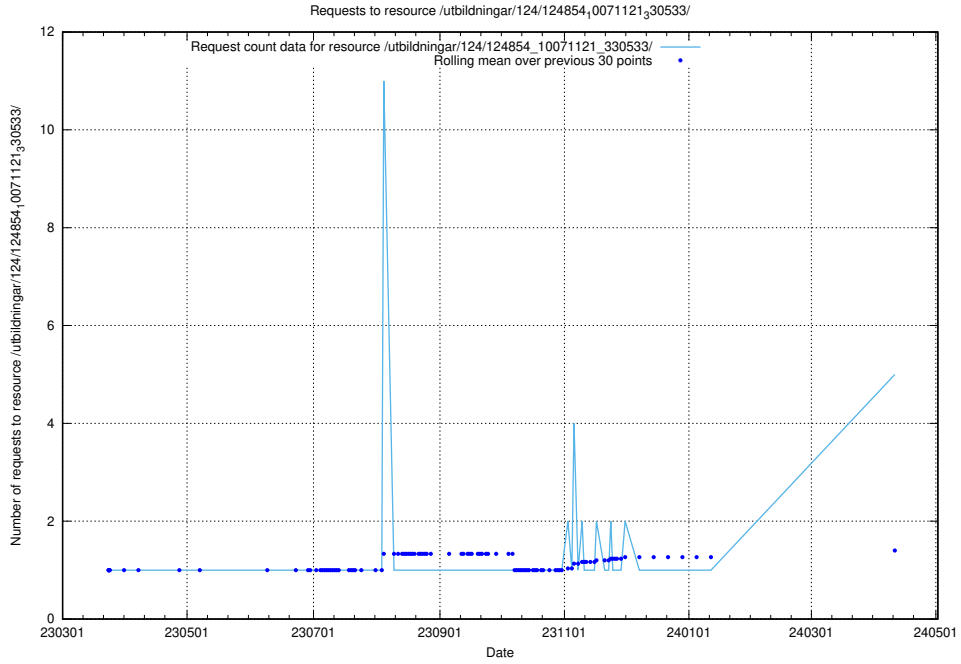

5.106 Usage of /utbildningar/124/124854_10071121_330533/

Here, we count the number of requests to resource /utbildningar/124/124854_10071121_330533/.