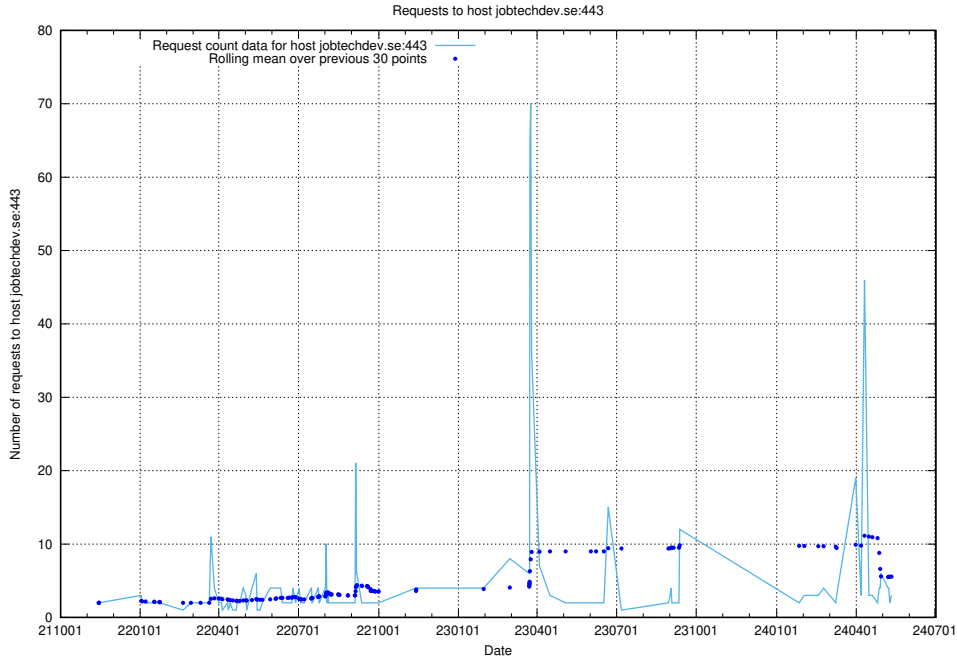

7.250 Usage of jobtechdev.se:443

Here, we count the number of requests to host jobtechdev.se:443.