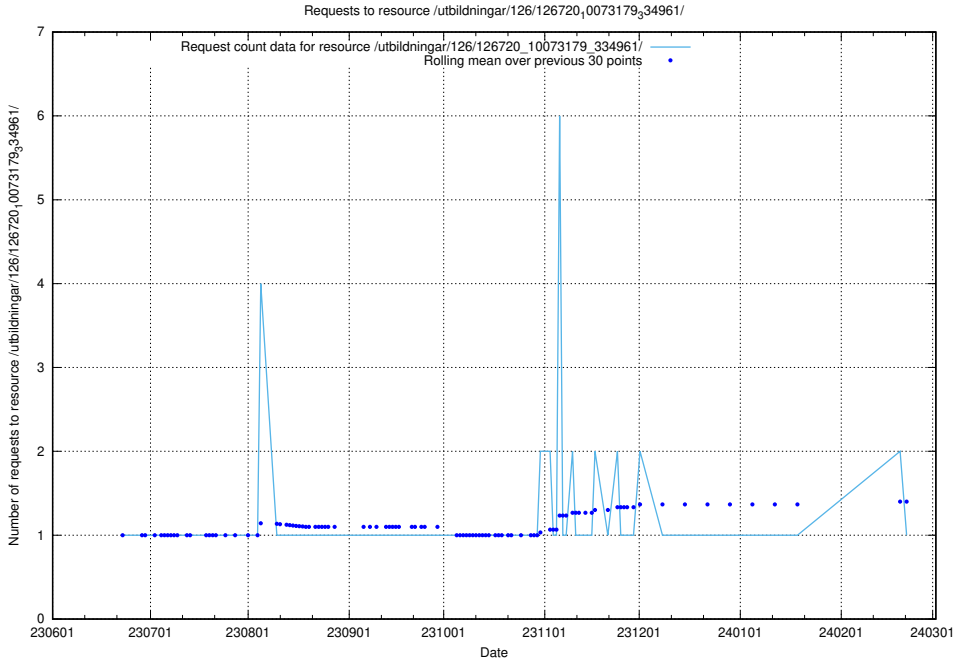

5.5638 Usage of /utbildningar/126/126720_10073179_334961/

Here, we count the number of requests to resource /utbildningar/126/126720_10073179_334961/.