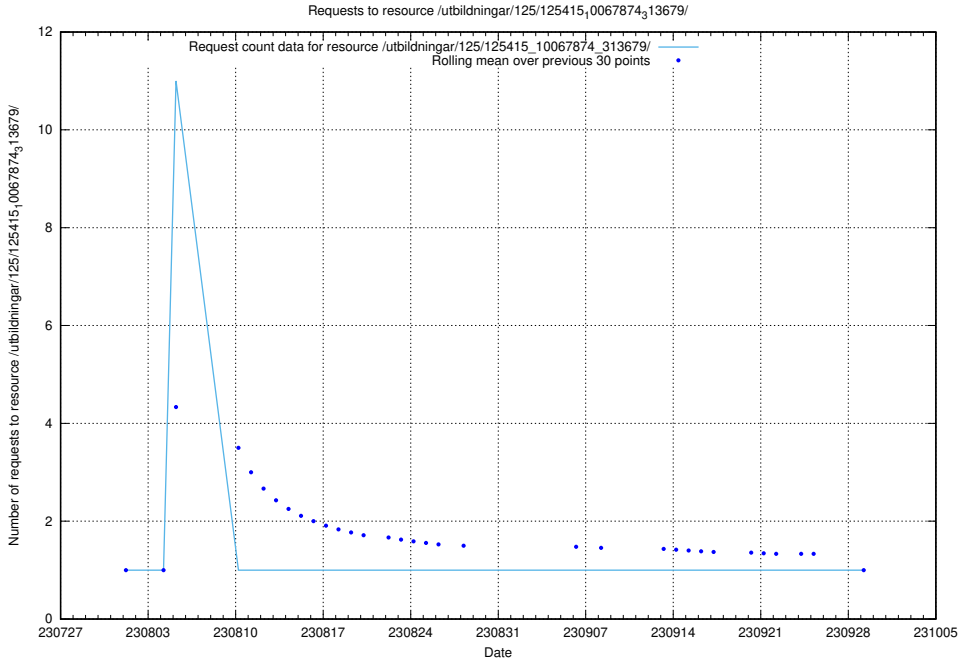

5.4922 Usage of /utbildningar/125/125415_10067874_313679/

Here, we count the number of requests to resource /utbildningar/125/125415_10067874_313679/.