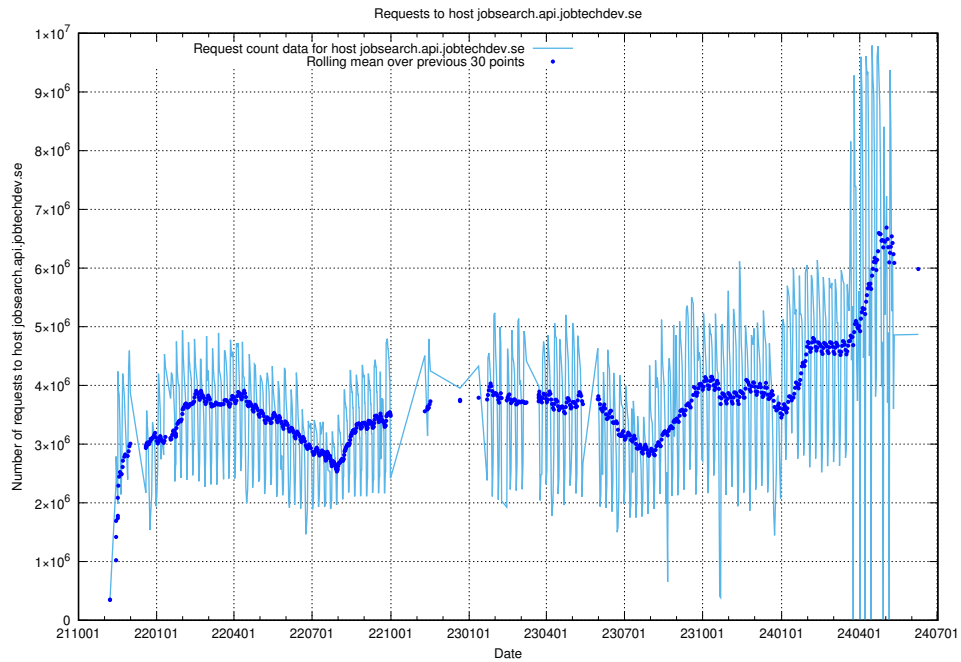

7 Log Stack

This section contains request statistics from [JobTech's log stack](#)⁸.

7.1 Usage of jobsearch.api.jobtechdev.se

Here, we count the number of requests to host jobsearch.api.jobtechdev.se.

---

⁸<https://elk.jobtechdev.se>