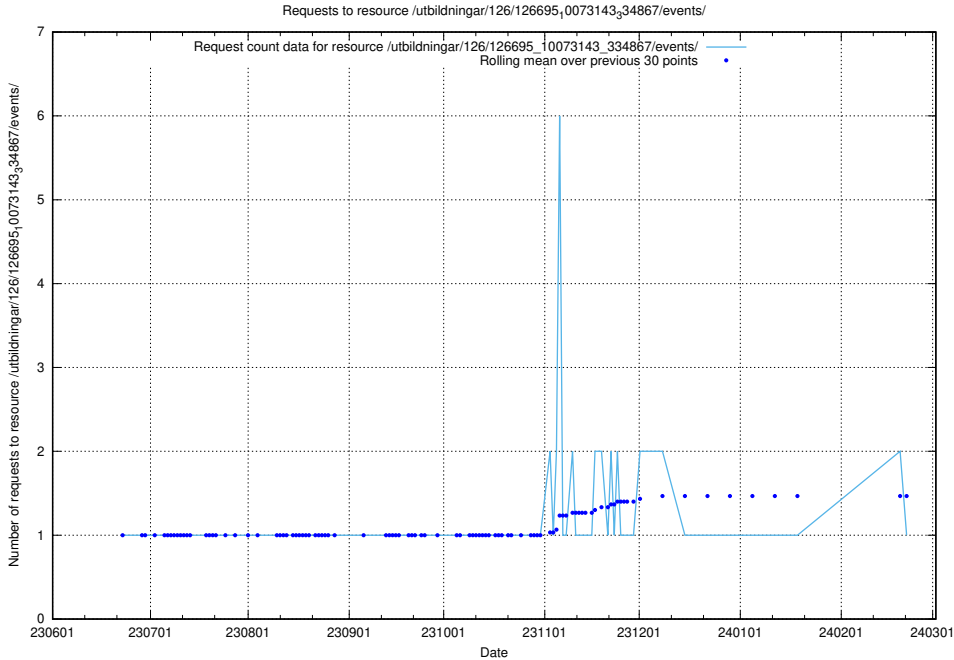

5.5659 Usage of /utbildningar/126/126695_10073143_334867/events/

Here, we count the number of requests to resource /utbildningar/126/126695_10073143_334867/events/

5.5660 Usage of /utbildningar/126/126695_10073143_334867/