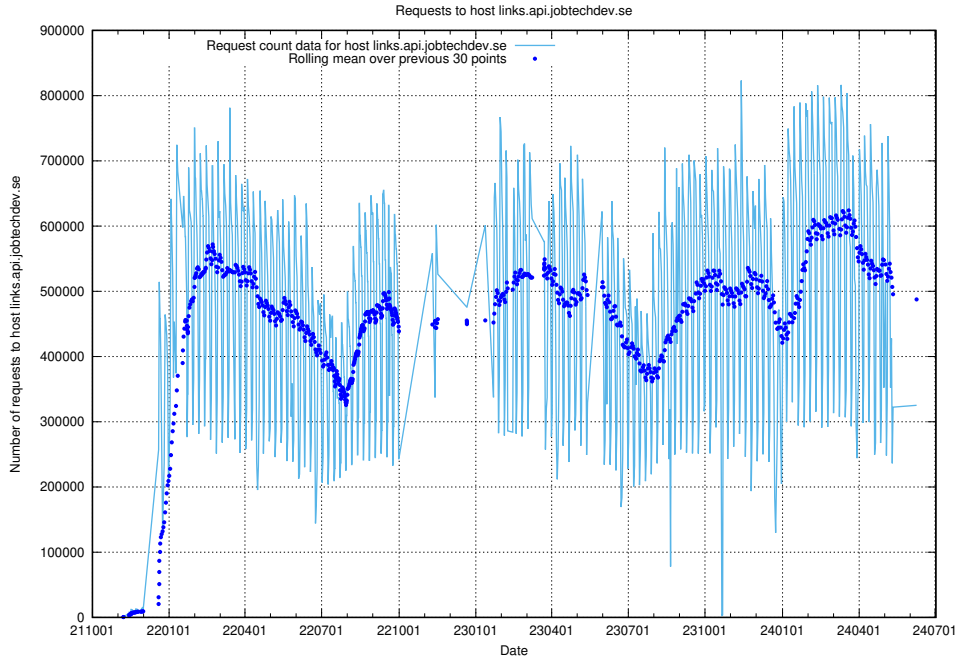

7.2 Usage of links.api.jobtechdev.se

Here, we count the number of requests to host links.api.jobtechdev.se.