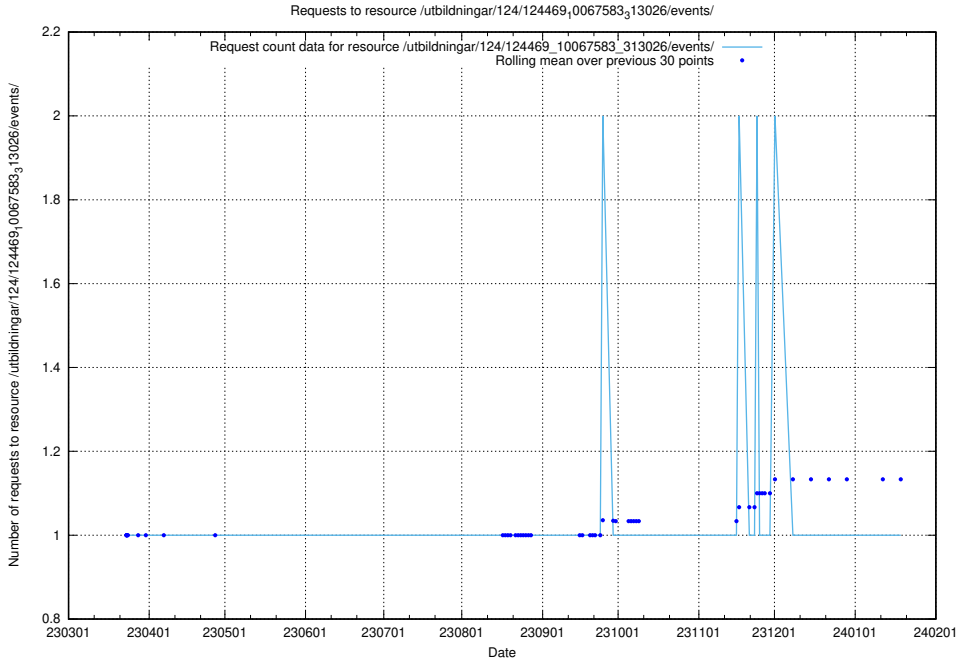

5.3321 Usage of /utbildningar/124/124469_10067583_313026/events/

Here, we count the number of requests to resource /utbildningar/124/124469_10067583_313026/events/