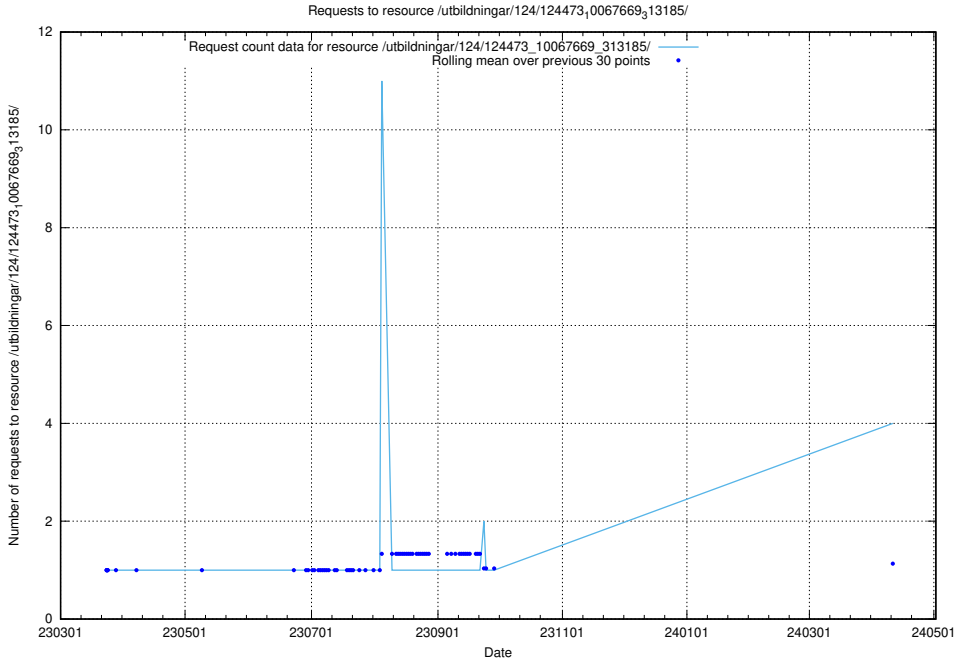

5.183 Usage of /utbildningar/124/124473_10067669_313185/

Here, we count the number of requests to resource /utbildningar/124/124473_10067669_313185/.