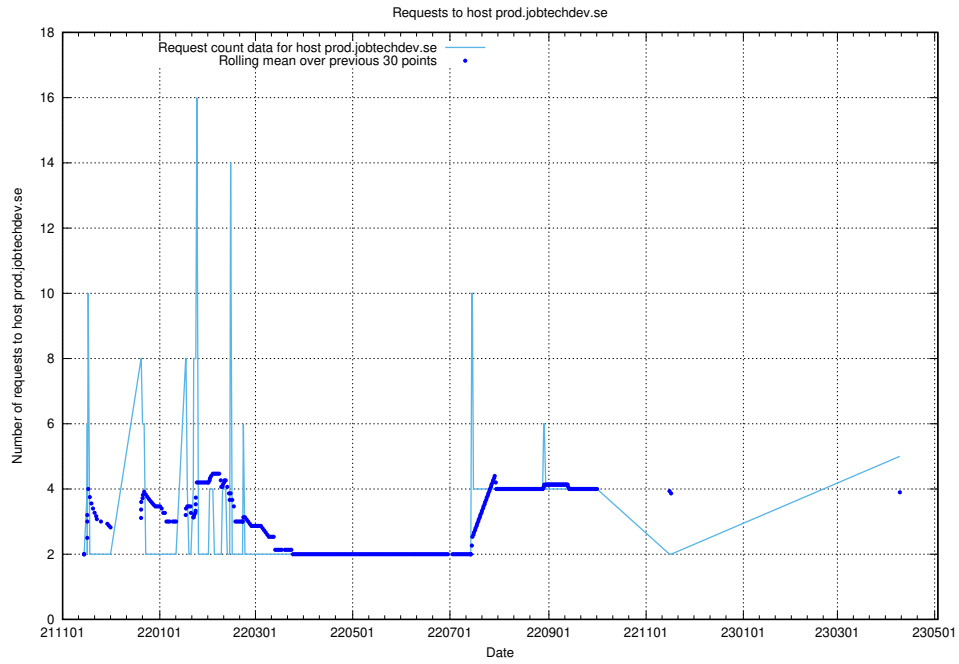

7.98 Usage of prod.jobtechdev.se

Here, we count the number of requests to host prod.jobtechdev.se.