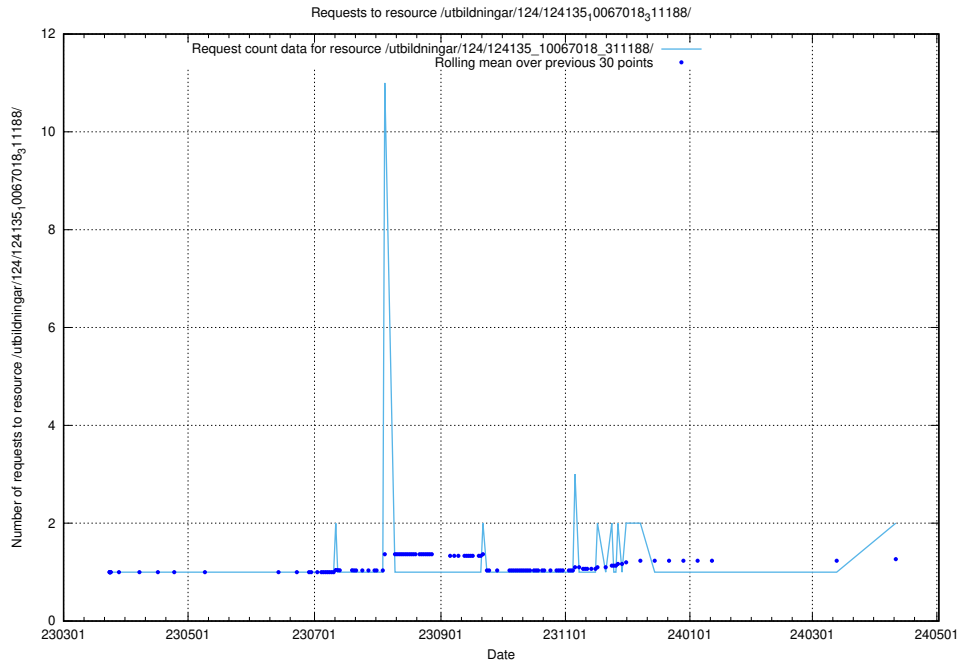

5.718 Usage of /utbildningar/124/124135_10067018_311188/

Here, we count the number of requests to resource /utbildningar/124/124135_10067018_311188/.