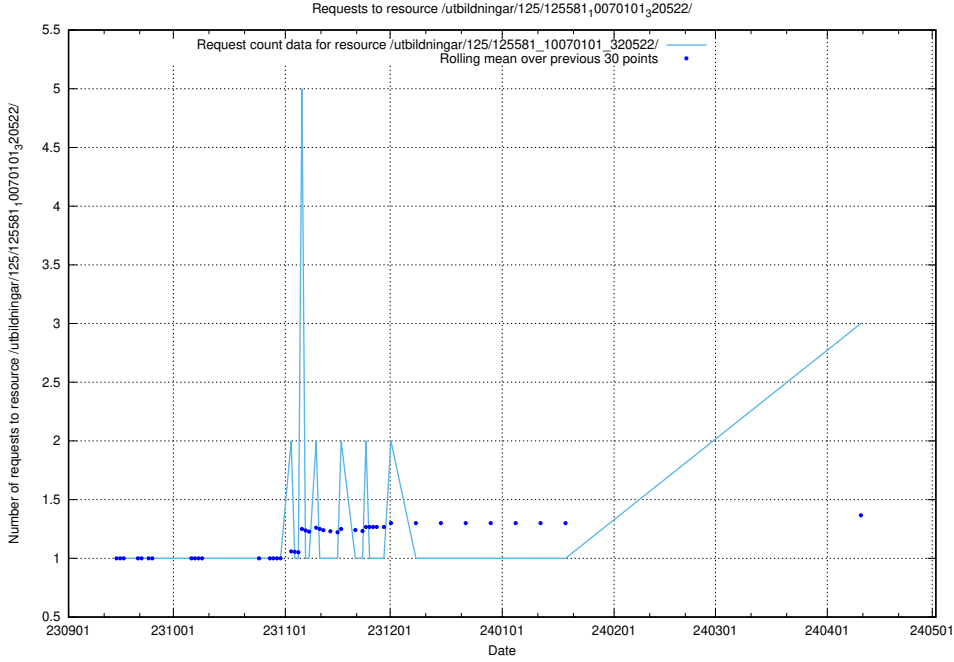

5.347 Usage of /utbildningar/125/125581_10070101_320522/

Here, we count the number of requests to resource /utbildningar/125/125581_10070101_320522/.