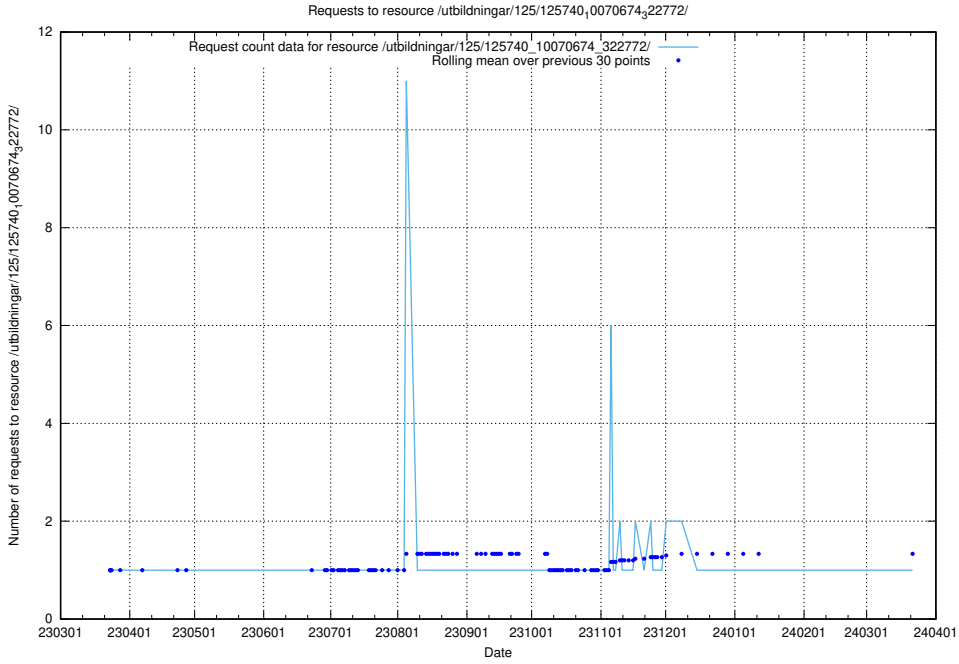

5.1011 Usage of /utbildningar/125/125740_10070674_322772/

Here, we count the number of requests to resource /utbildningar/125/125740_10070674_322772/.