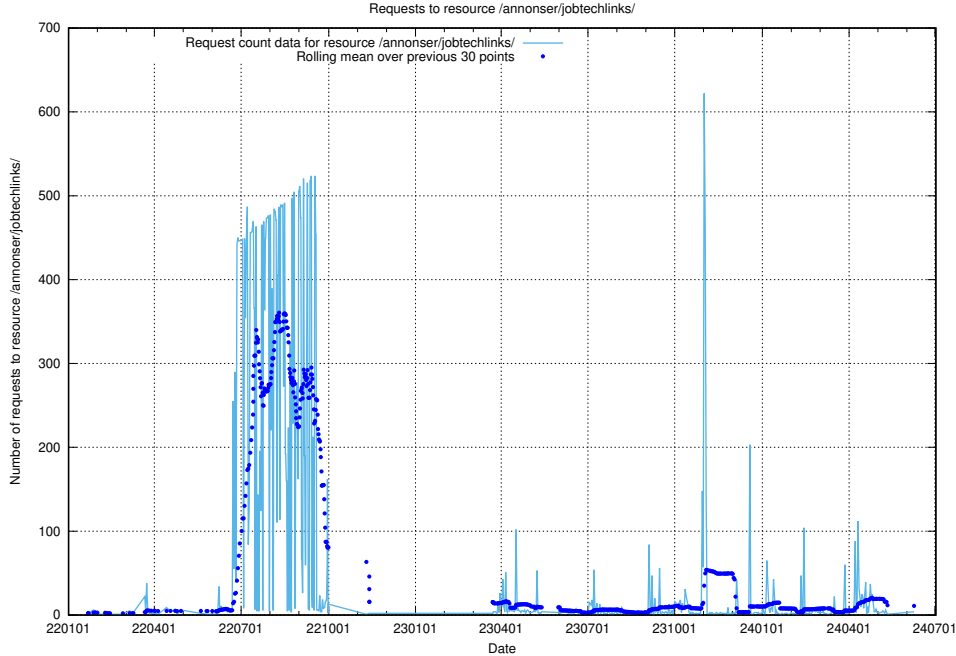

5.181 Usage of /annonser/jobtechlinks/

Here, we count the number of requests to resource /annonser/jobtechlinks/.