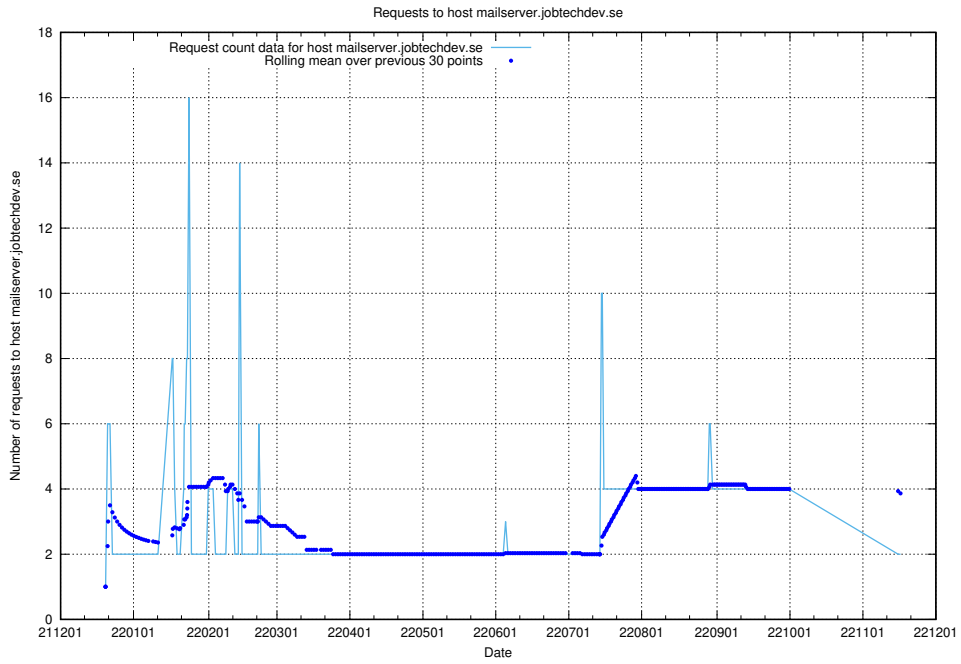

7.376 Usage of mailserver.jobtechdev.se

Here, we count the number of requests to host mailserver.jobtechdev.se.