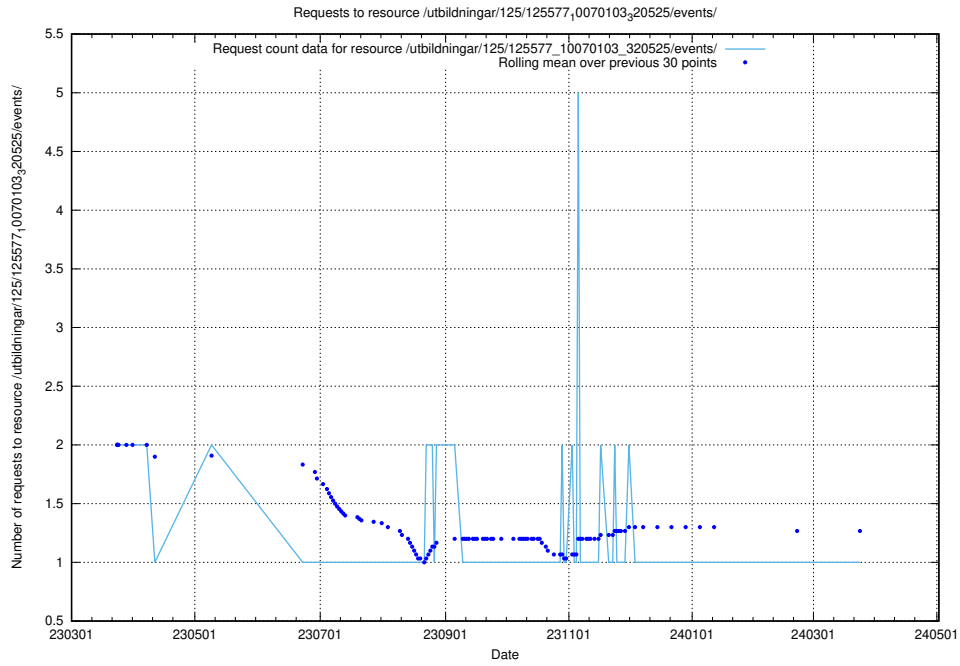

5.6297 Usage of /utbildningar/125/125577_10070103_320525/events/

Here, we count the number of requests to resource /utbildningar/125/125577_10070103_320525/events/