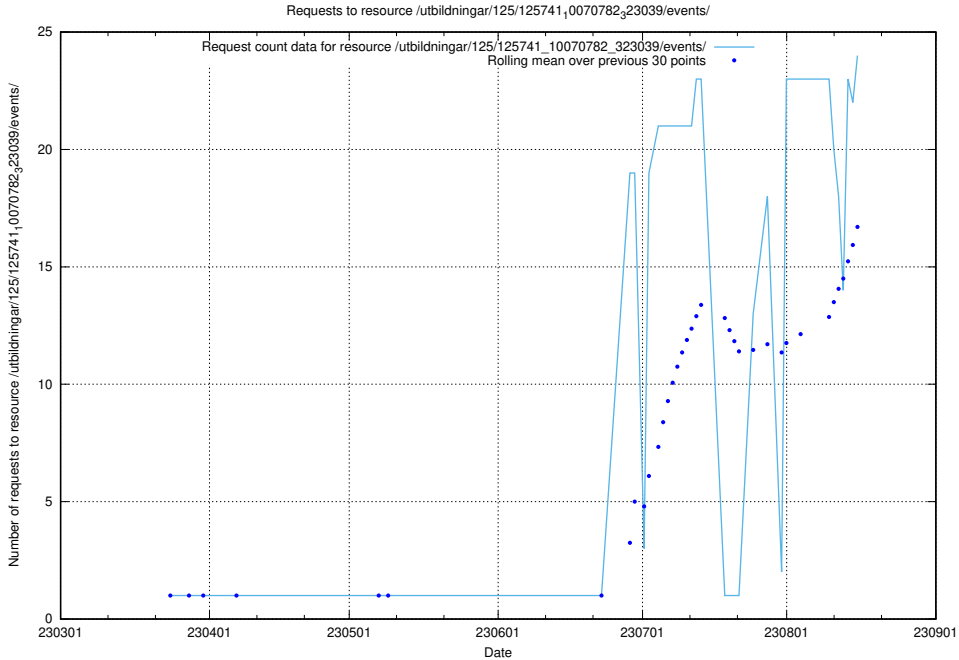

5.7 Usage of /utbildningar/125/125741_10070782_323039/events/

Here, we count the number of requests to resource /utbildningar/125/125741_10070782_323039/events/