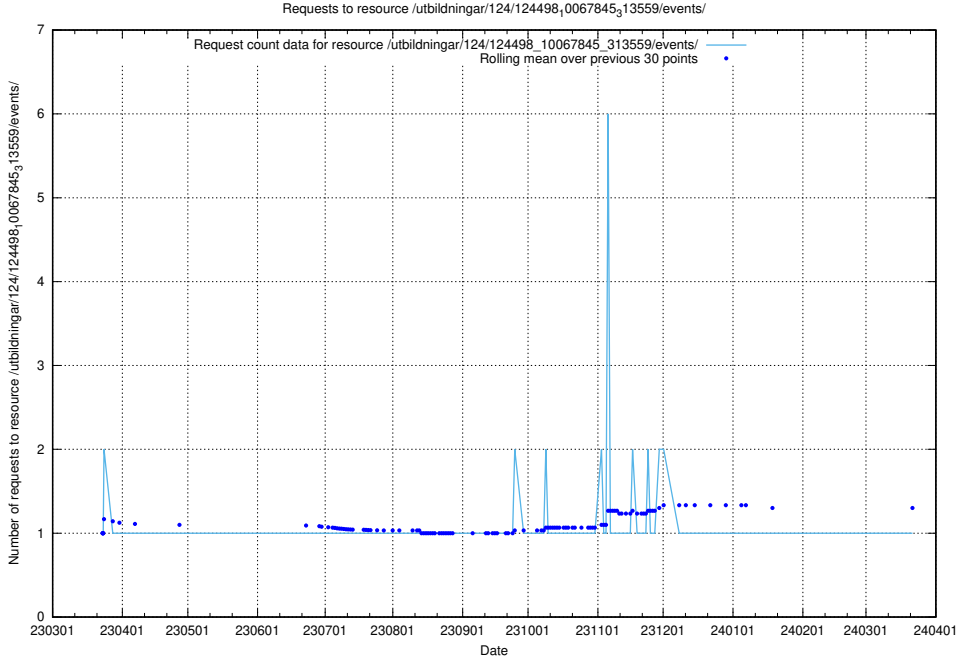

5.2709 Usage of /utbildningar/124/124498_10067845_313559/events/

Here, we count the number of requests to resource /utbildningar/124/124498_10067845_313559/events/