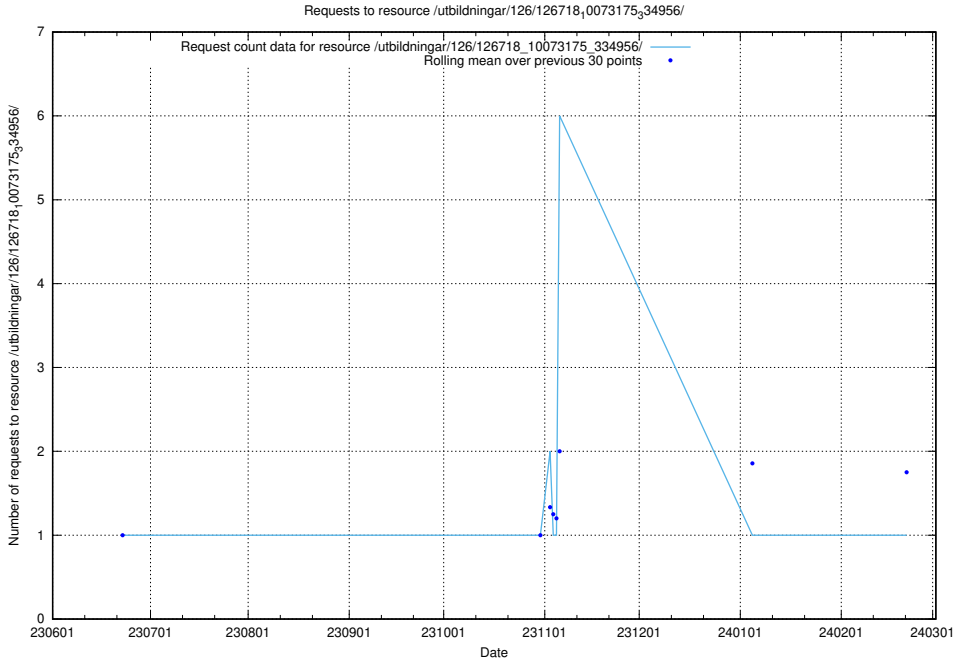

5.5645 Usage of /utbildningar/126/126718_10073175_334956/

Here, we count the number of requests to resource /utbildningar/126/126718_10073175_334956/.