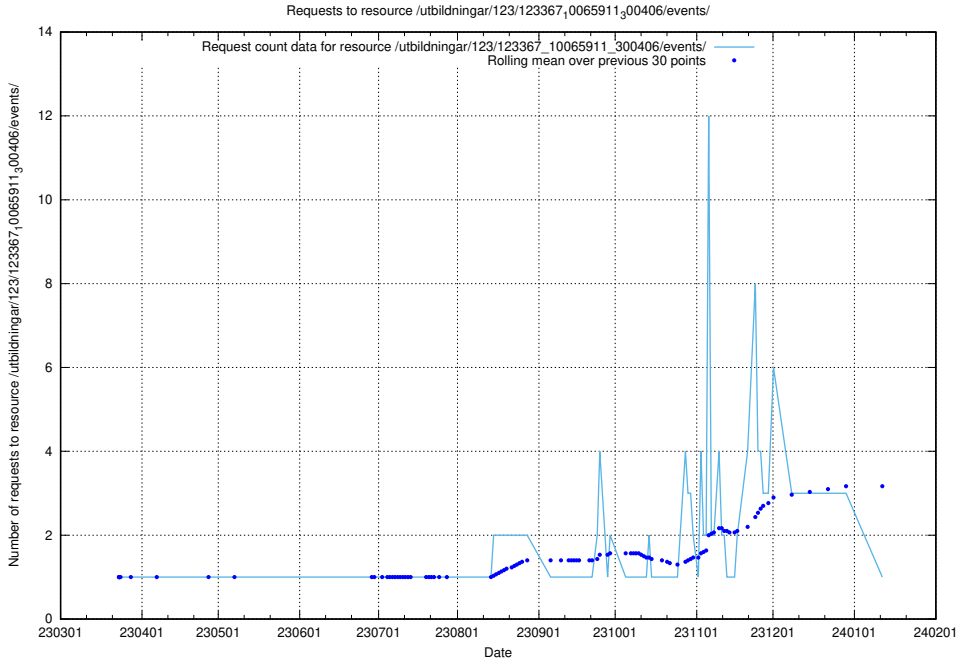

5.4744 Usage of /utbildningar/123/123367_10065911_300406/events/

Here, we count the number of requests to resource /utbildningar/123/123367_10065911_300406/events/