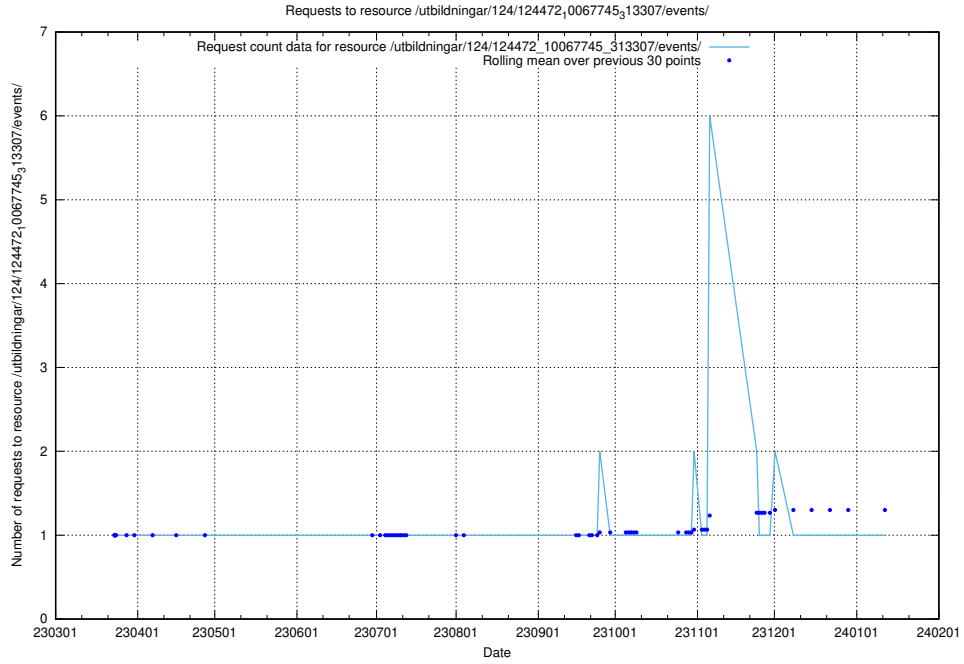

Here, we count the number of requests to resource /utbildningar/utb_emil/127/127057_10073950_336875/

5.3042 Usage of /utbildningar/124/124472_10067745_313307/events/

Here, we count the number of requests to resource /utbildningar/124/124472_10067745_313307/events/