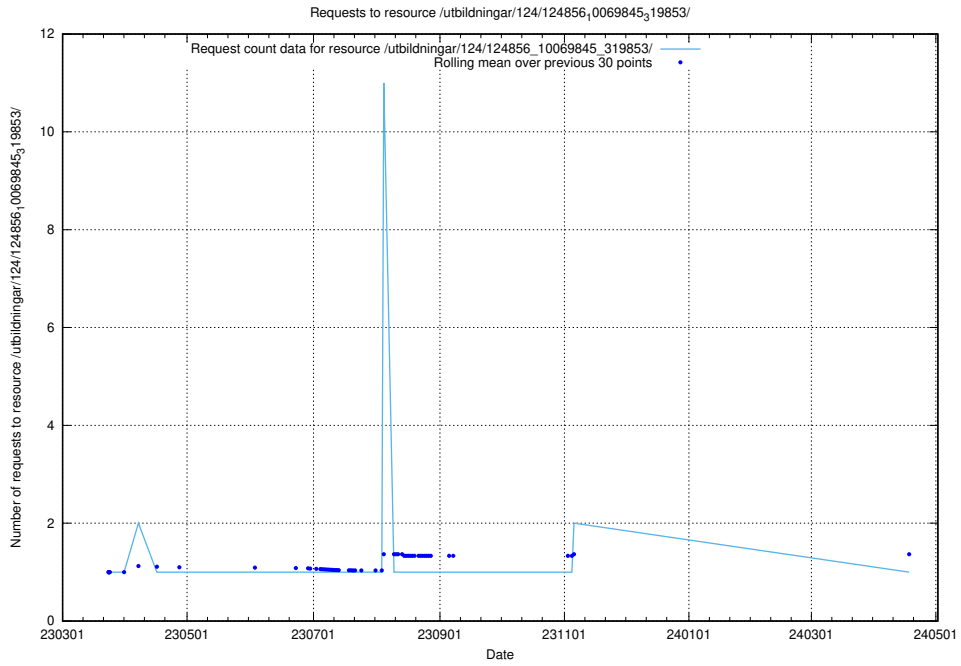

5.1195 Usage of /utbildningar/124/124856_10069845_319853/

Here, we count the number of requests to resource /utbildningar/124/124856_10069845_319853/.