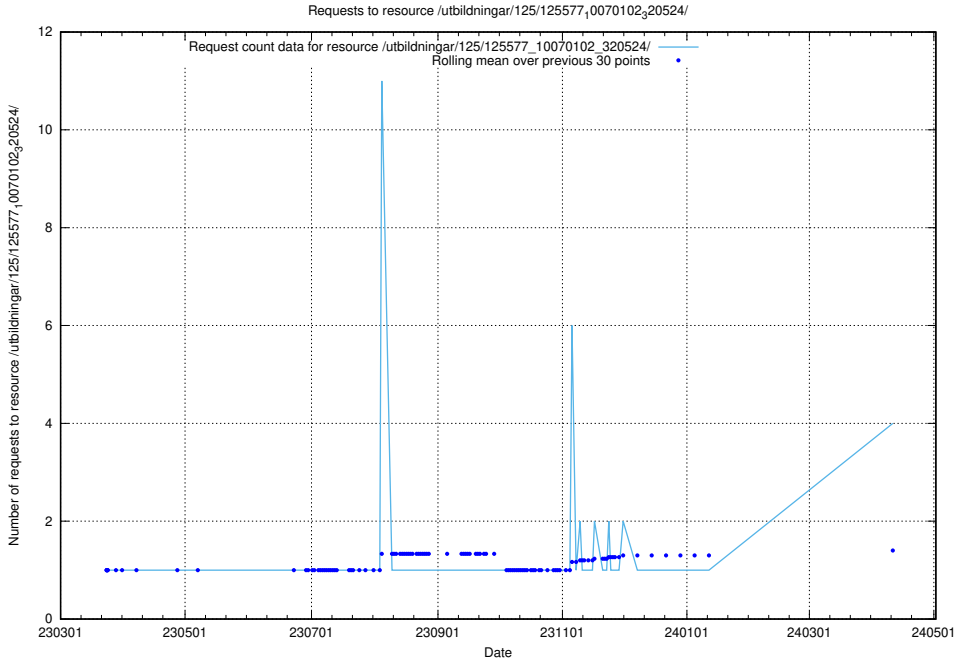

5.155 Usage of /utbildningar/125/125577_10070102_320524/

Here, we count the number of requests to resource /utbildningar/125/125577_10070102_320524/.