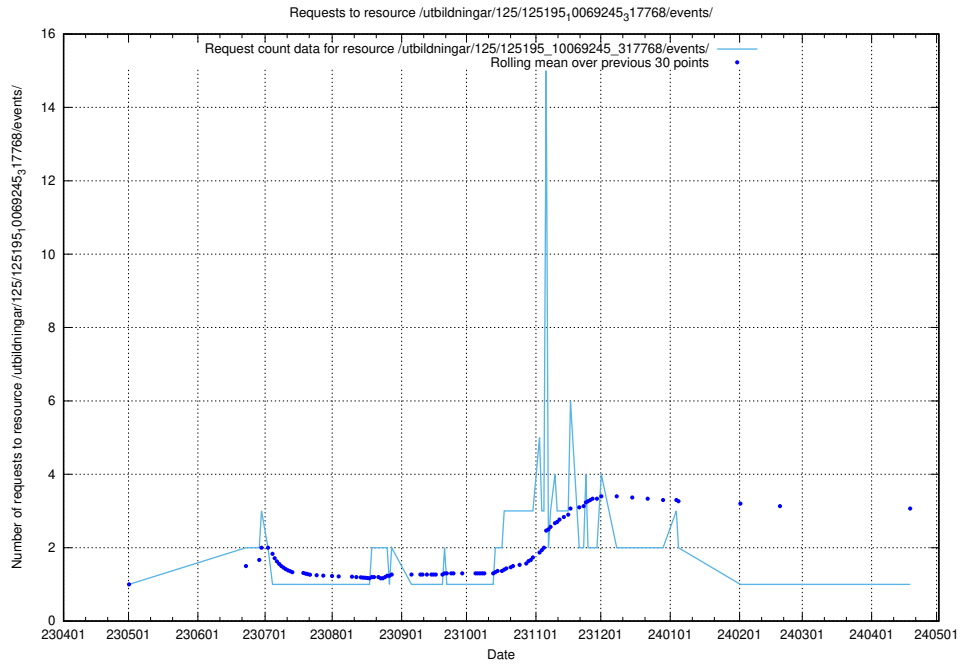

5.6029 Usage of /utbildningar/125/125195_10069245_317768/events/

Here, we count the number of requests to resource /utbildningar/125/125195_10069245_317768/events/