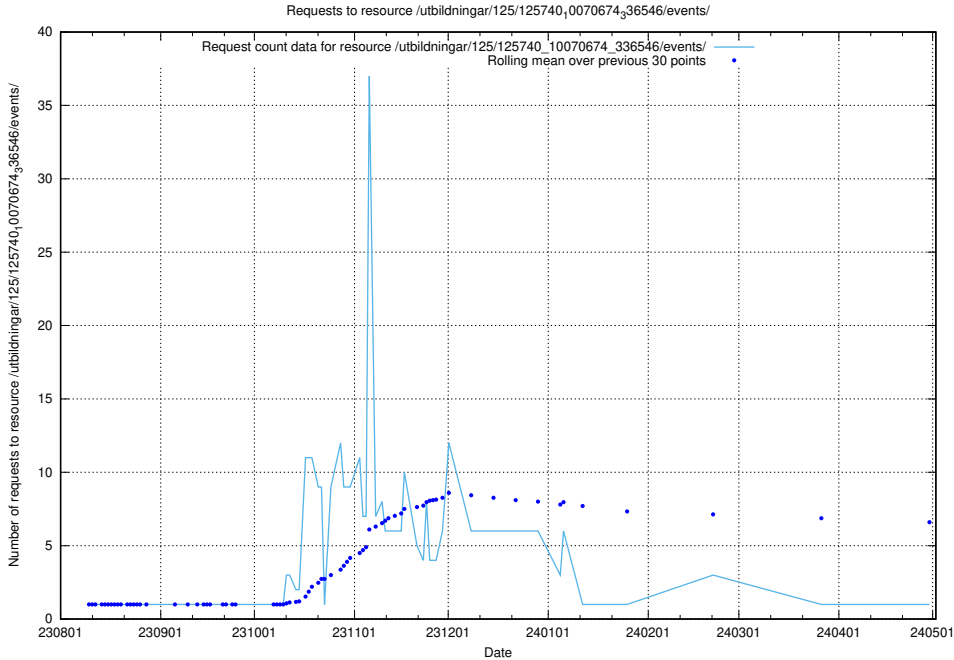

5.4861 Usage of /utbildningar/125/125740_10070674_336546/events/

Here, we count the number of requests to resource /utbildningar/125/125740_10070674_336546/events/