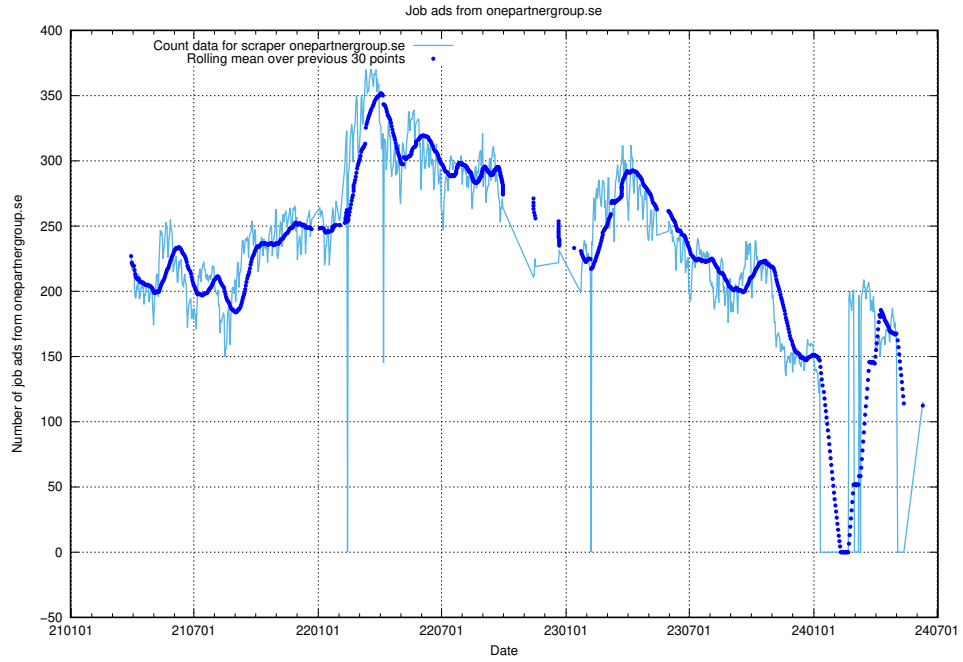

13.11 Number of ads by scraper onepartnergroup.se

Here, we count the number of job ads scraped from onepartnergroup.se.