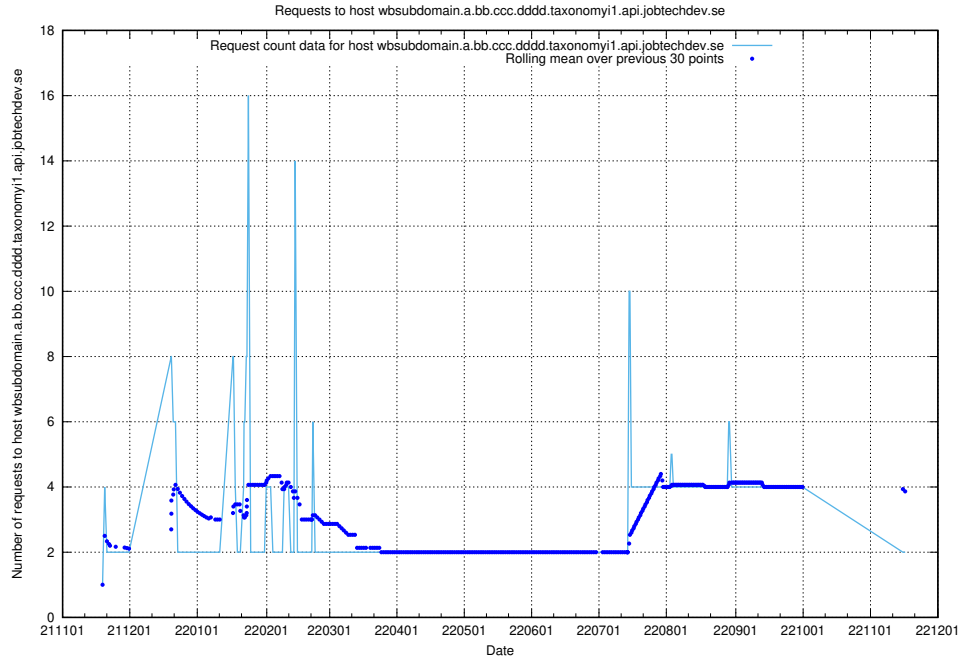

7.464 Usage of wbsubdomain.a.bb.ccc.dddd.taxonomy1.api.jobtechdev.se

Here, we count the number of requests to host wbsubdomain.a.bb.ccc.dddd.taxonomy1.api.jobtechdev.se