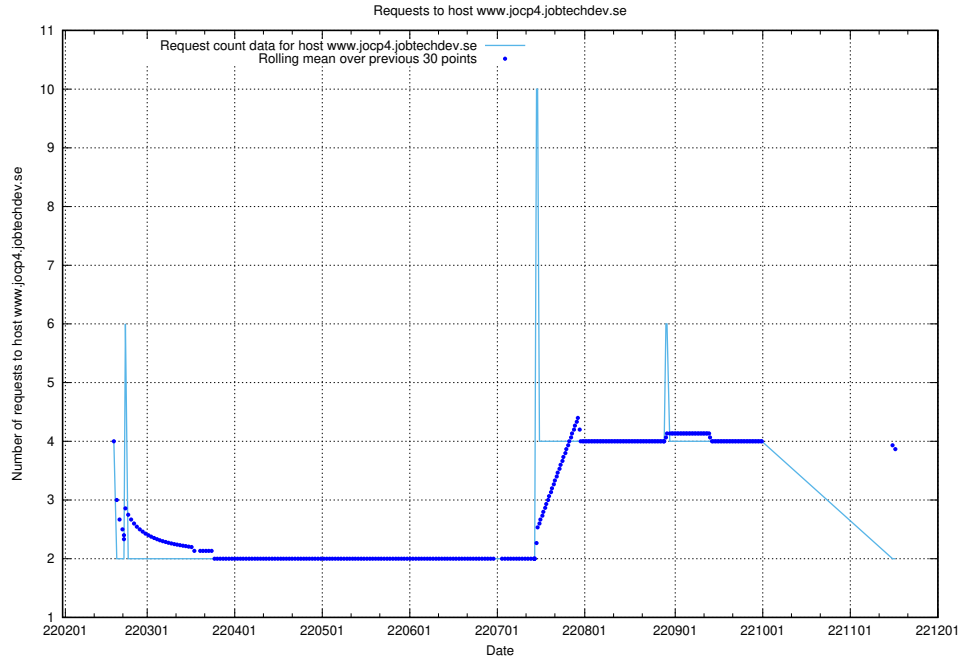

7.534 Usage of www.jocp4.jobtechdev.se

Here, we count the number of requests to host www.jocp4.jobtechdev.se.