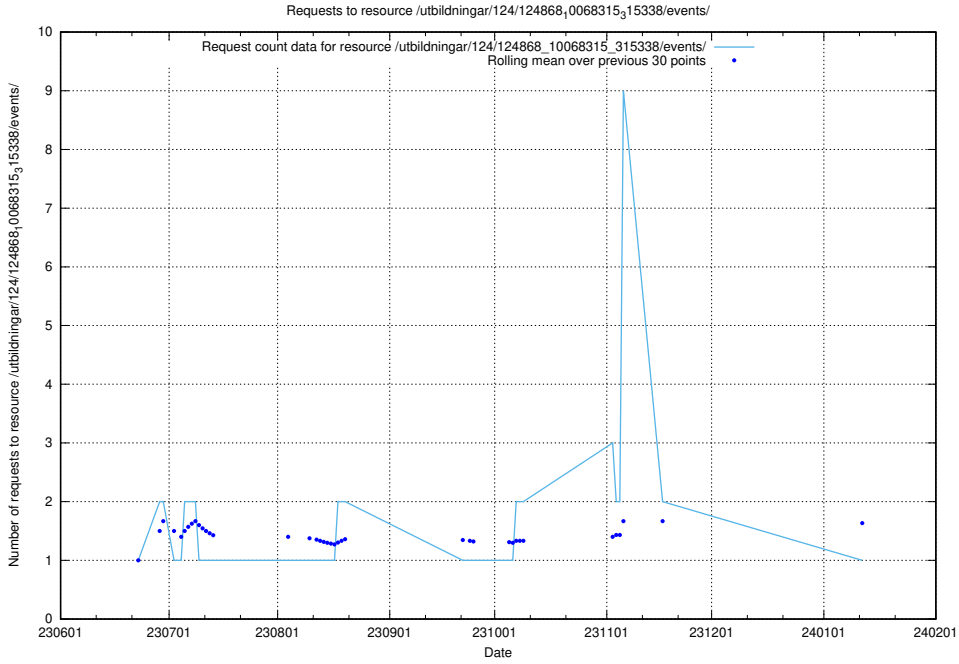

5.5767 Usage of /utbildningar/124/124868_10068315_315338/events/

Here, we count the number of requests to resource /utbildningar/124/124868_10068315_315338/events/