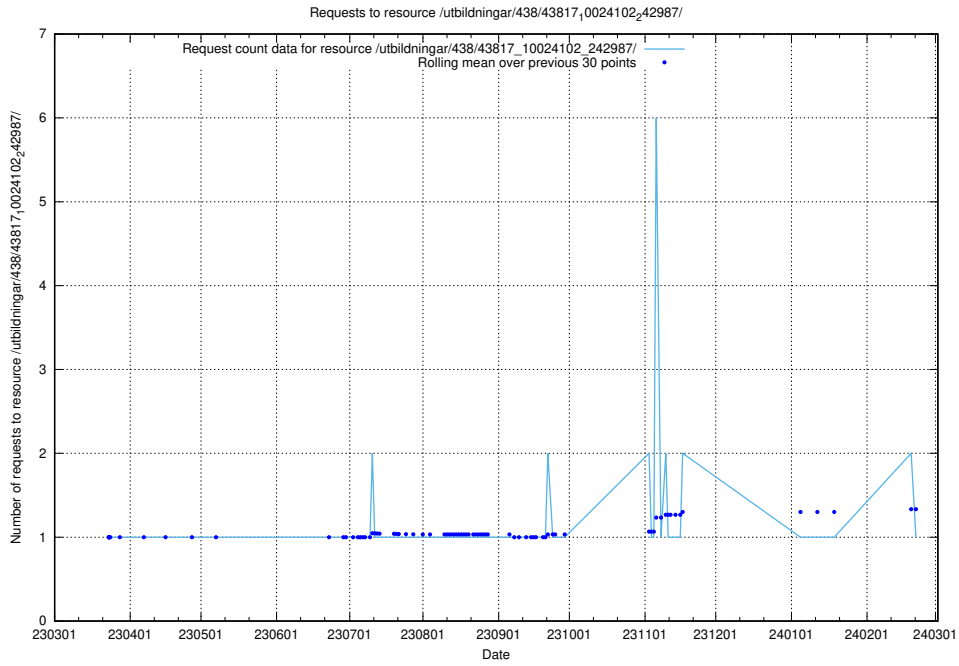

5.6357 Usage of /utbildningar/438/43817_10024102_242987/

Here, we count the number of requests to resource /utbildningar/438/43817_10024102_242987/.