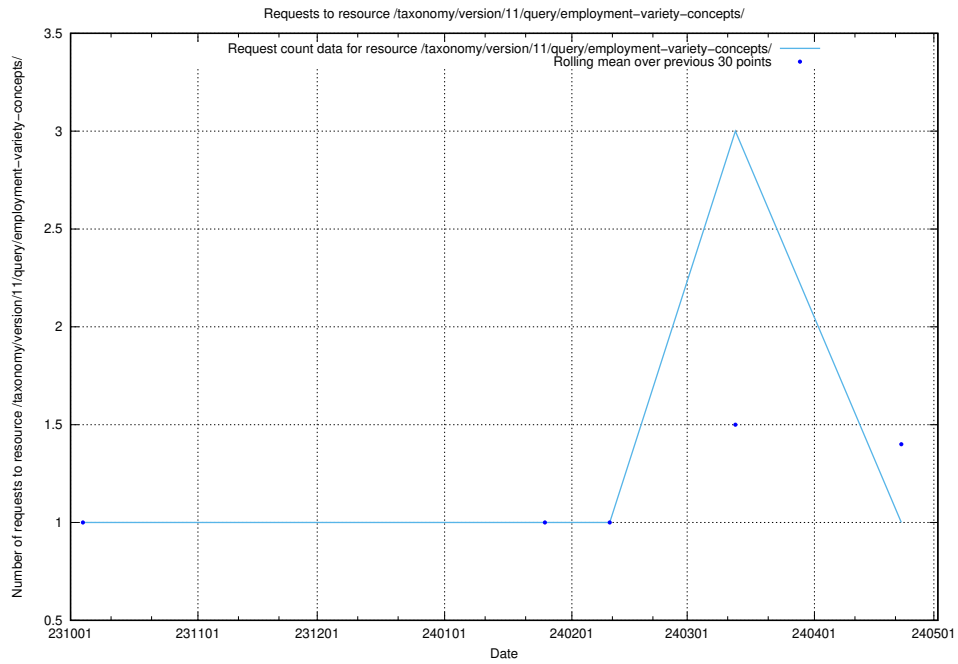

5.4470 Usage of /taxonomy/version/11/query/employment-variety-concepts/

Here, we count the number of requests to resource /taxonomy/version/11/query/employment-variety-concepts/.