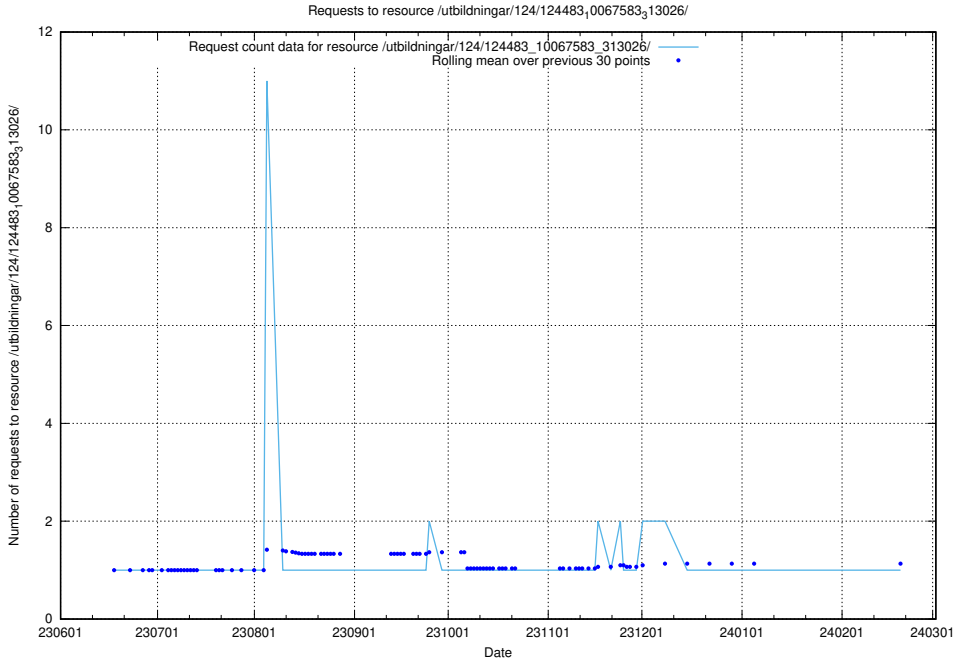

5.5890 Usage of /utbildningar/124/124483_10067583_313026/

Here, we count the number of requests to resource /utbildningar/124/124483_10067583_313026/.