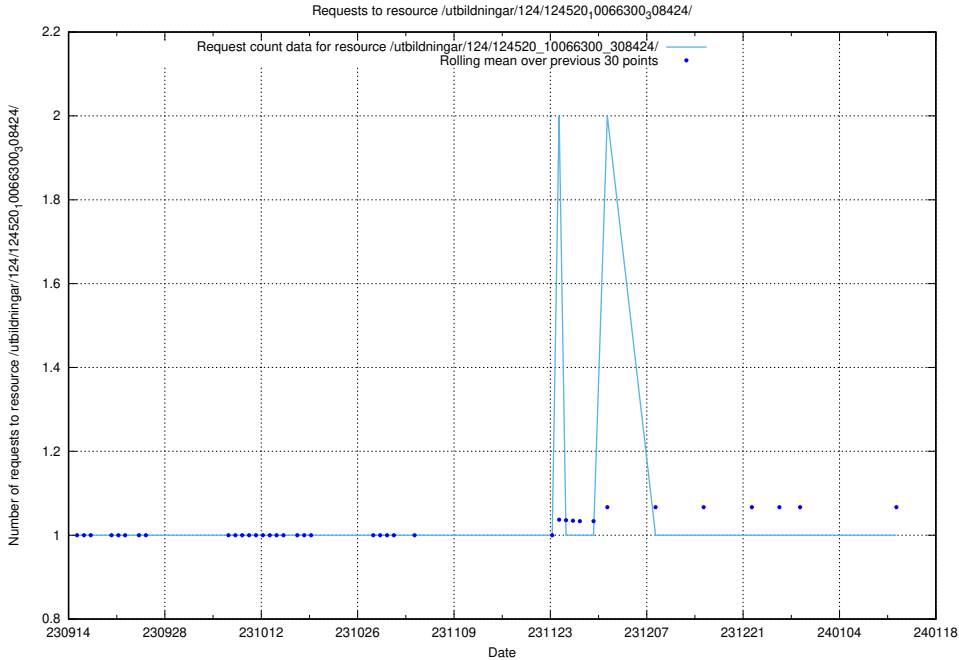

5.4606 Usage of /utbildningar/124/124520_10066300_308424/

Here, we count the number of requests to resource /utbildningar/124/124520_10066300_308424/.