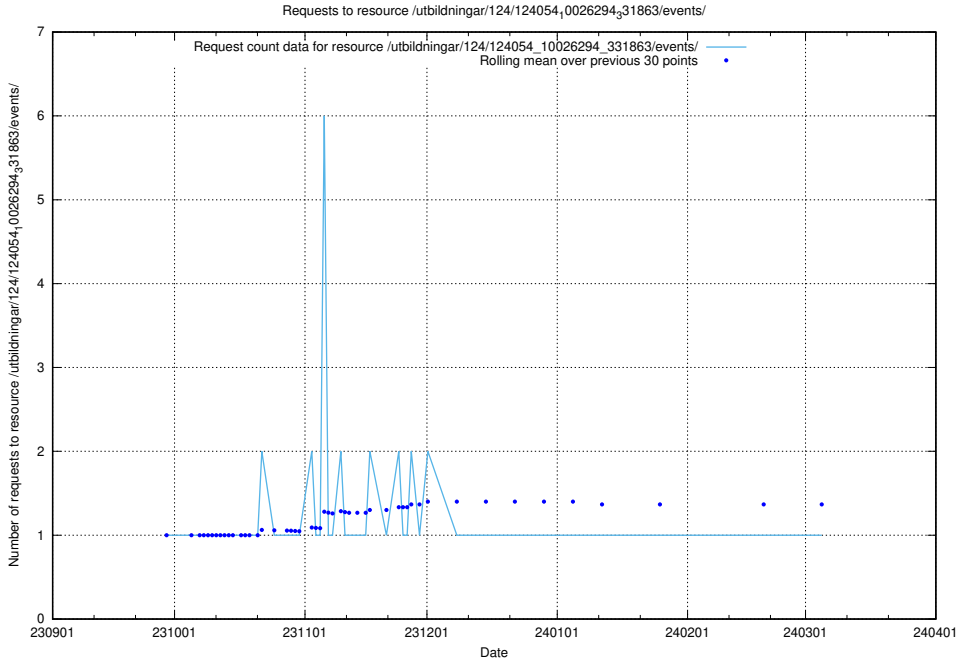

5.4503 Usage of /utbildningar/124/124054_10026294_331863/events/

Here, we count the number of requests to resource /utbildningar/124/124054_10026294_331863/events/