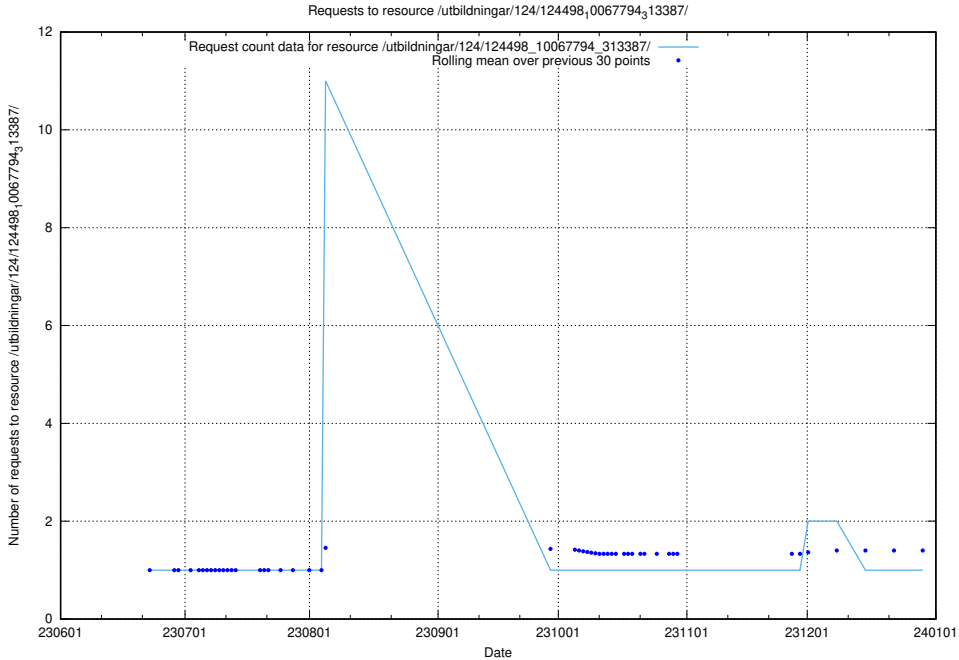

5.5821 Usage of /utbildningar/124/124498_10067794_313387/

Here, we count the number of requests to resource /utbildningar/124/124498_10067794_313387/.