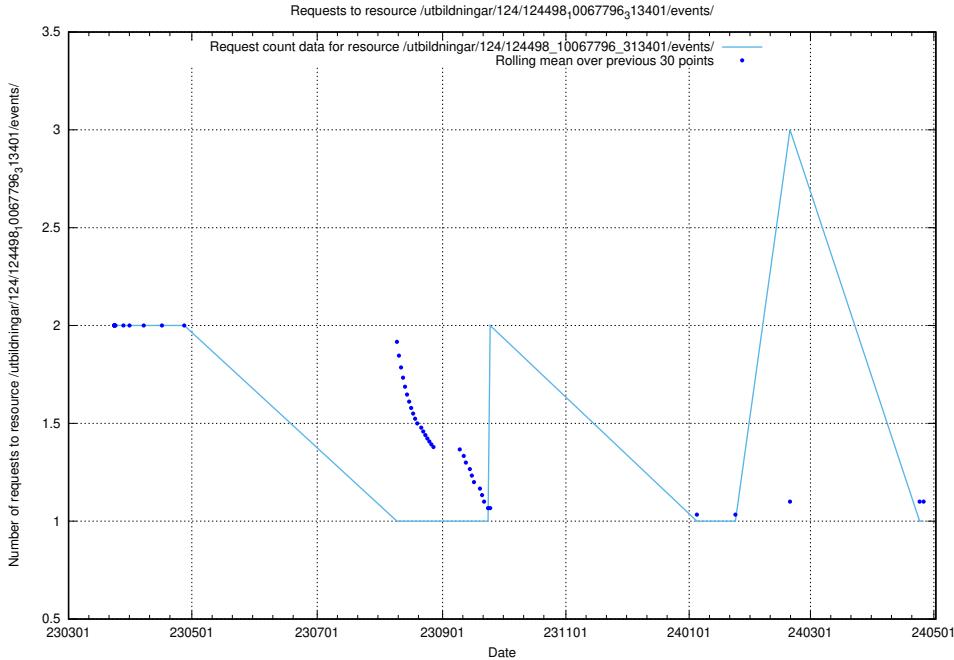

5.6310 Usage of /utbildningar/124/124498_10067796_313401/events/

Here, we count the number of requests to resource /utbildningar/124/124498_10067796_313401/events/