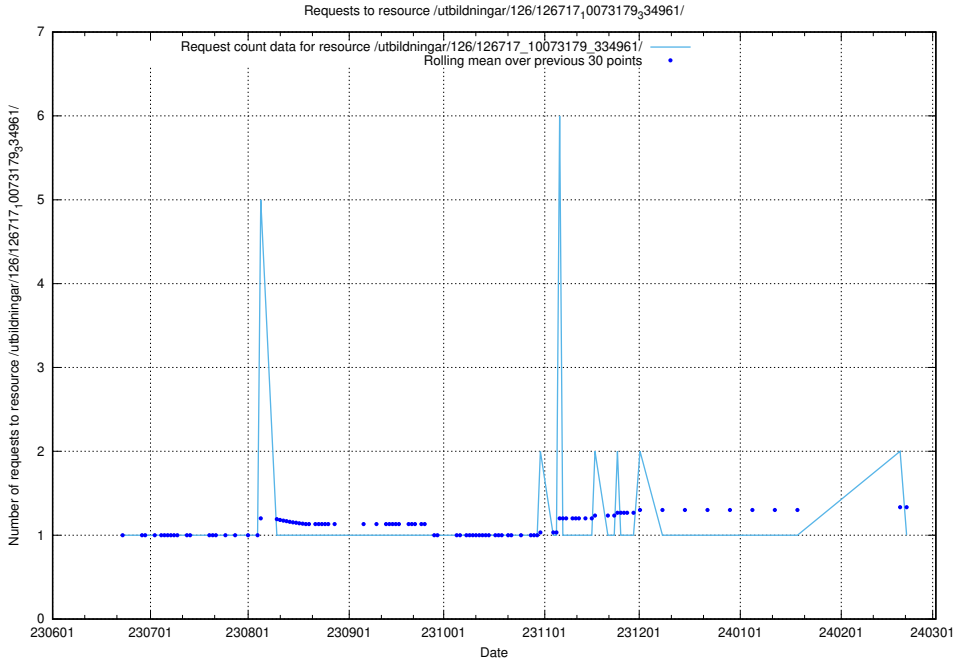

5.5647 Usage of /utbildningar/126/126717_10073179_334961/

Here, we count the number of requests to resource /utbildningar/126/126717_10073179_334961/.