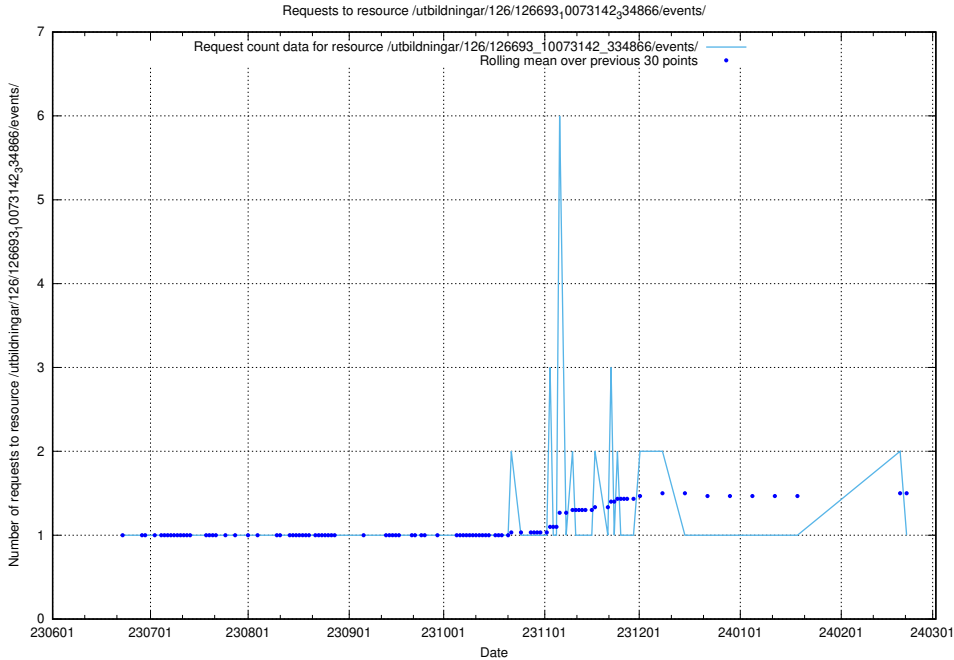

5.5675 Usage of /utbildningar/126/126693_10073142_334866/events/

Here, we count the number of requests to resource /utbildningar/126/126693_10073142_334866/events/