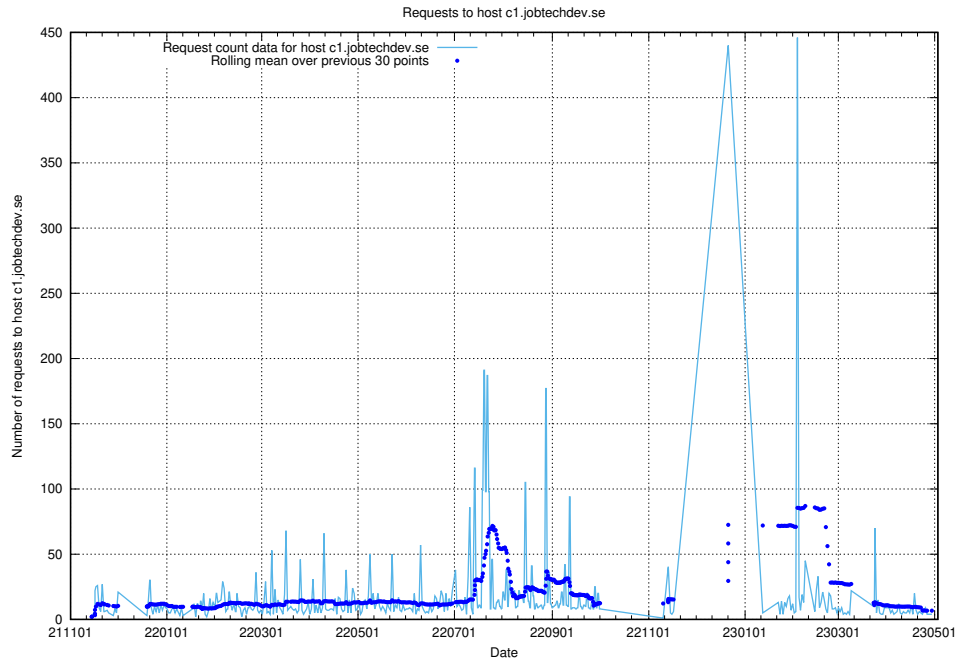

7.105 Usage of c1.jobtechdev.se

Here, we count the number of requests to host c1.jobtechdev.se.