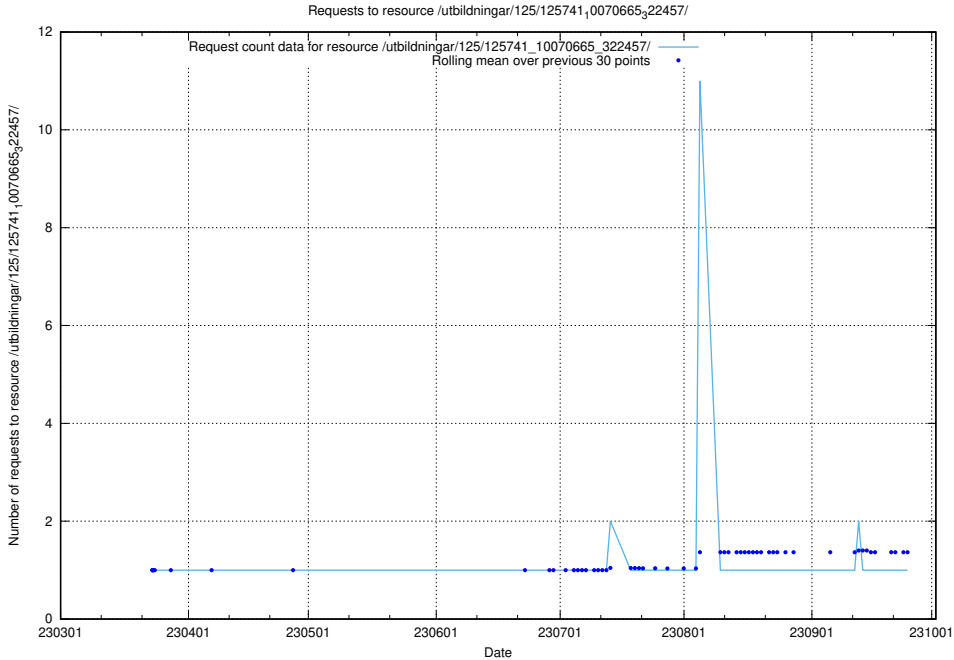

5.6502 Usage of /utbildningar/125/125741_10070665_322457/

Here, we count the number of requests to resource /utbildningar/125/125741_10070665_322457/.