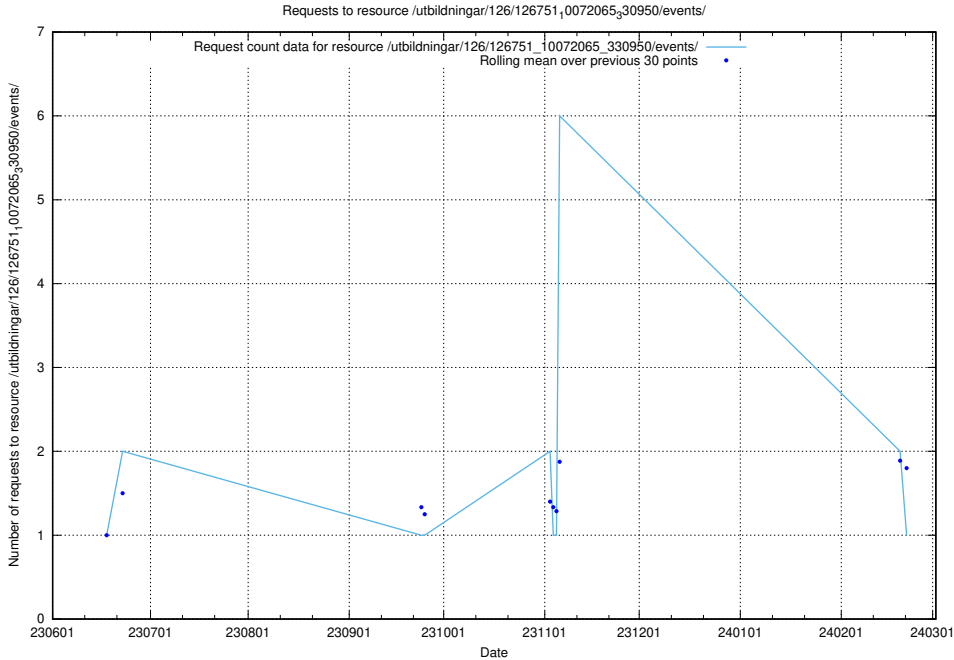

5.5883 Usage of /utbildningar/126/126751_10072065_330950/events/

Here, we count the number of requests to resource /utbildningar/126/126751_10072065_330950/events/