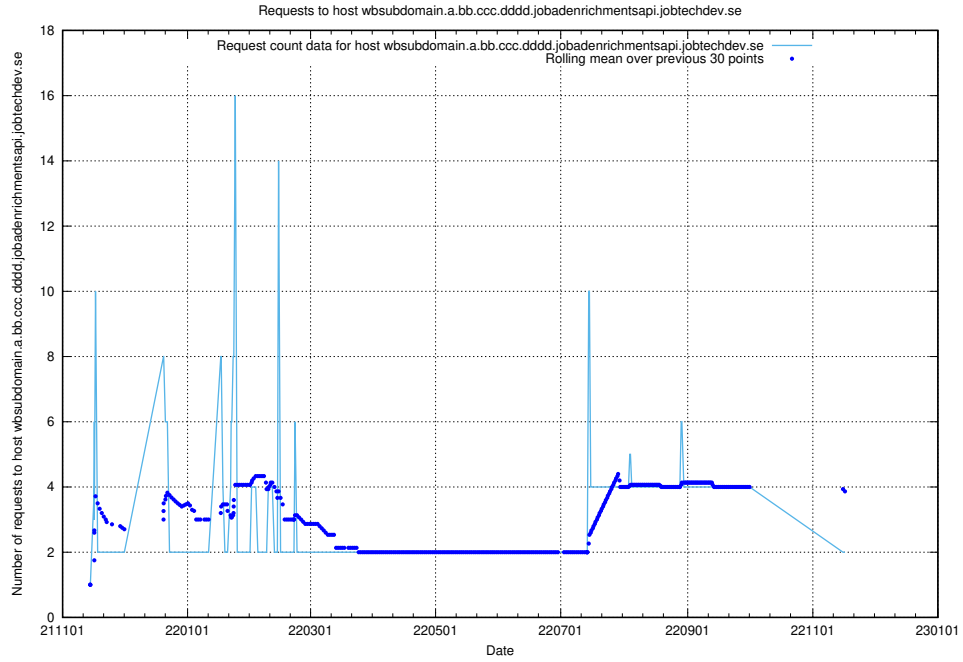

7.549 Usage of wbsubdomain.a.bb.ccc.dddd.jobadenrichmentsapi.jobtechdev.se

Here, we count the number of requests to host wbsubdomain.a.bb.ccc.dddd.jobadenrichmentsapi.jobtechdev.se