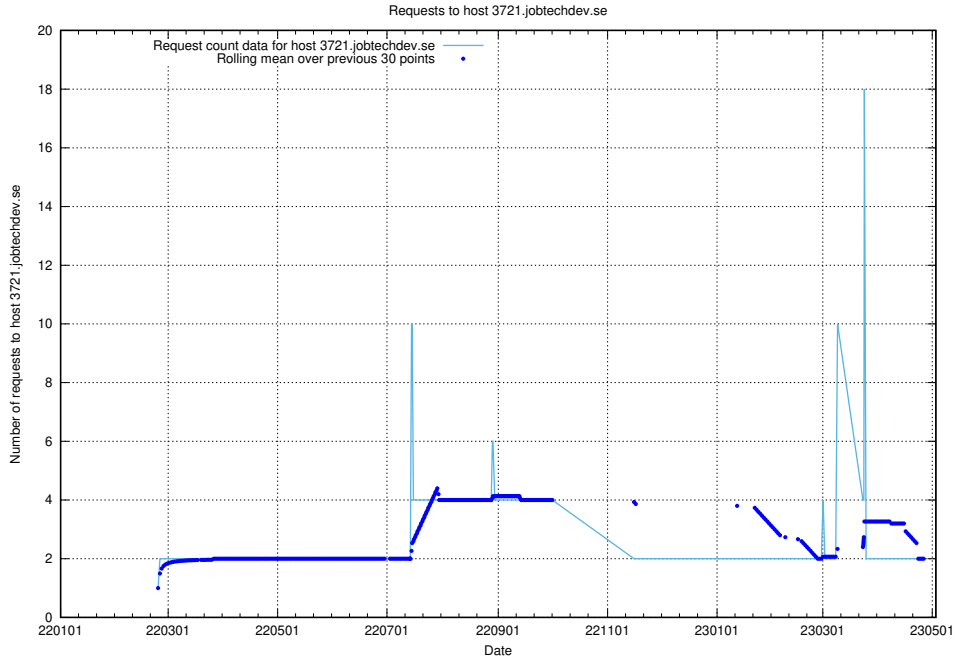

7.515 Usage of 3721.jobtechdev.se

Here, we count the number of requests to host 3721.jobtechdev.se.