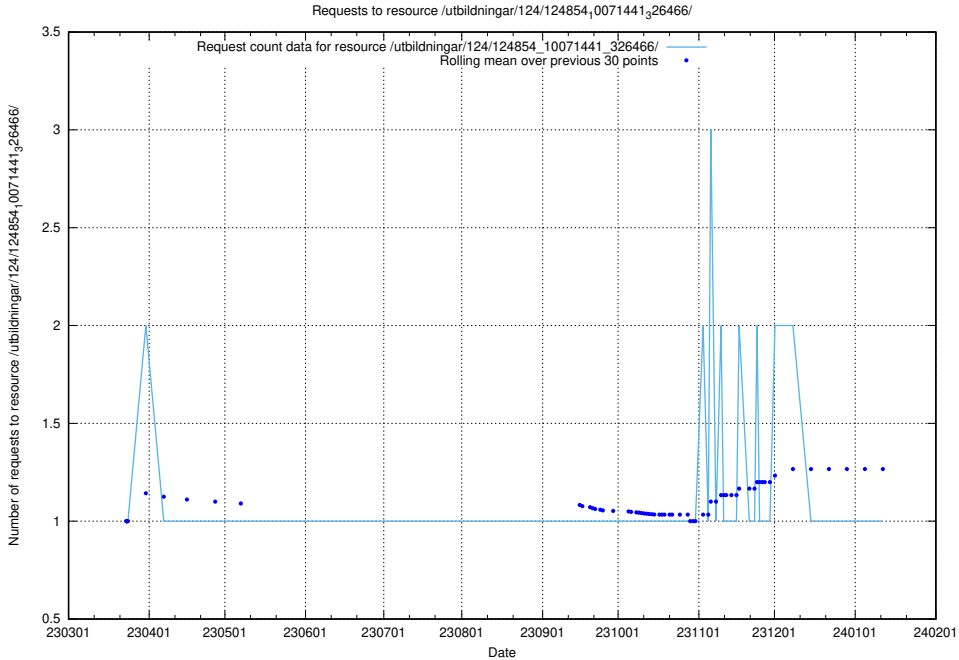

5.1212 Usage of /utbildningar/124/124854_10071441_326466/

Here, we count the number of requests to resource /utbildningar/124/124854_10071441_326466/.