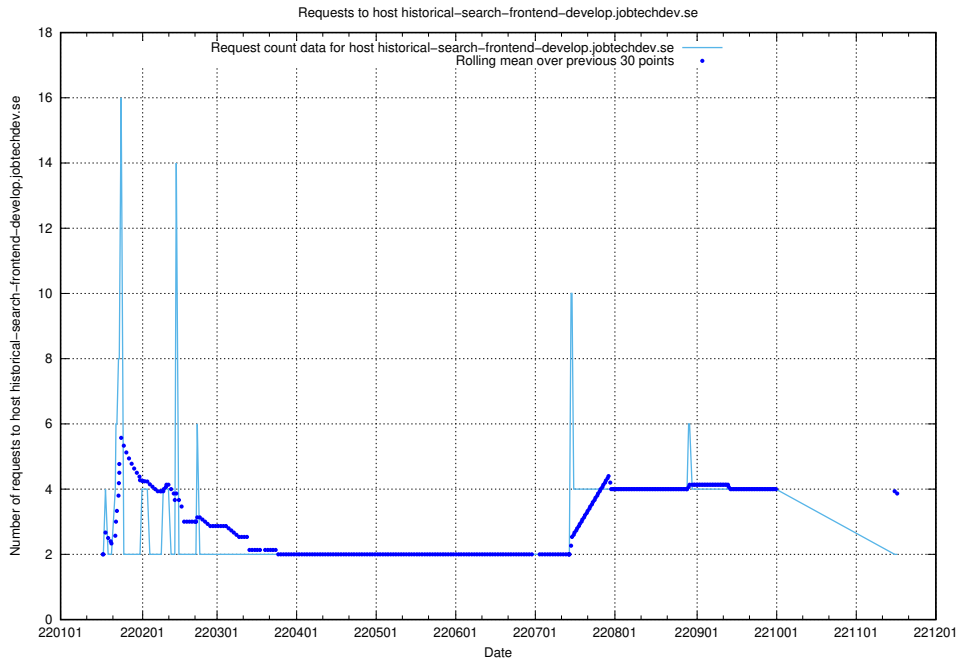

7.275 Usage of historical-search-frontend-develop.jobtechdev.se

Here, we count the number of requests to host historical-search-frontend-develop.jobtechdev.se.