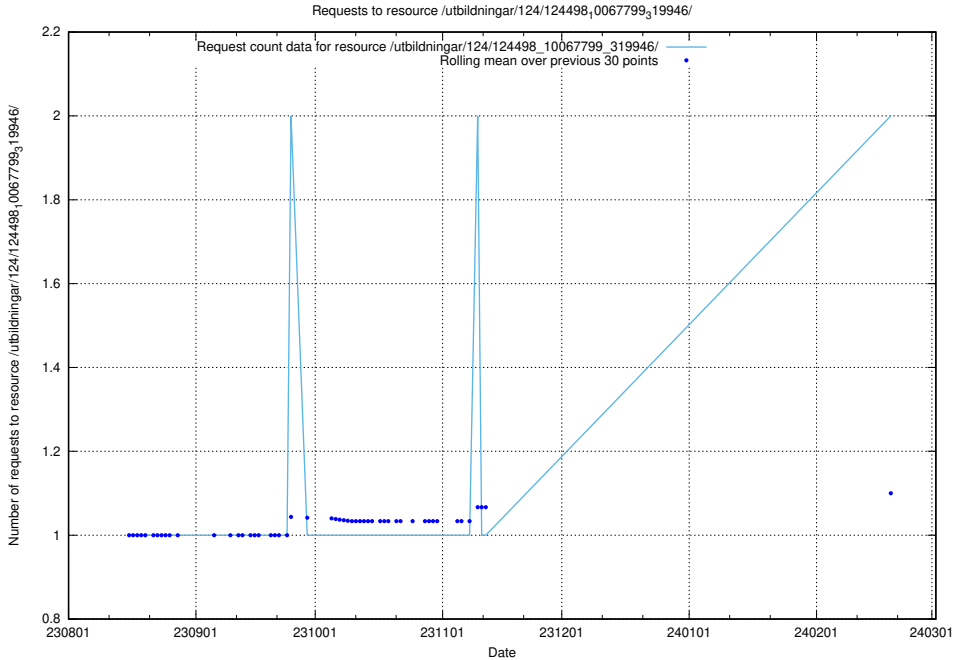

5.792 Usage of /utbildningar/124/124498_10067799_319946/

Here, we count the number of requests to resource /utbildningar/124/124498_10067799_319946/.