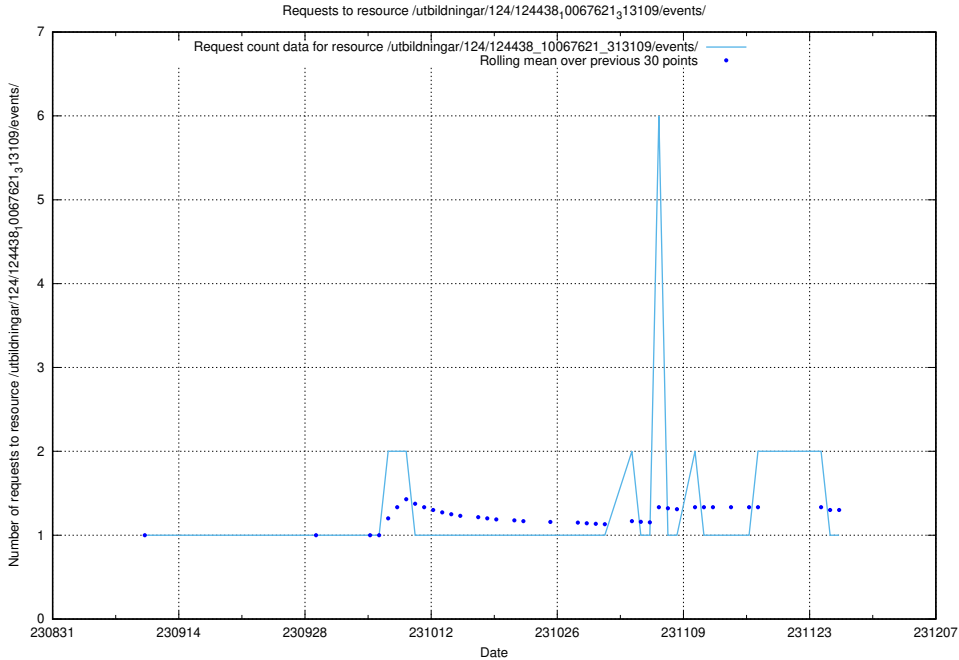

5.4653 Usage of /utbildningar/124/124438_10067621_313109/events/

Here, we count the number of requests to resource /utbildningar/124/124438_10067621_313109/events/