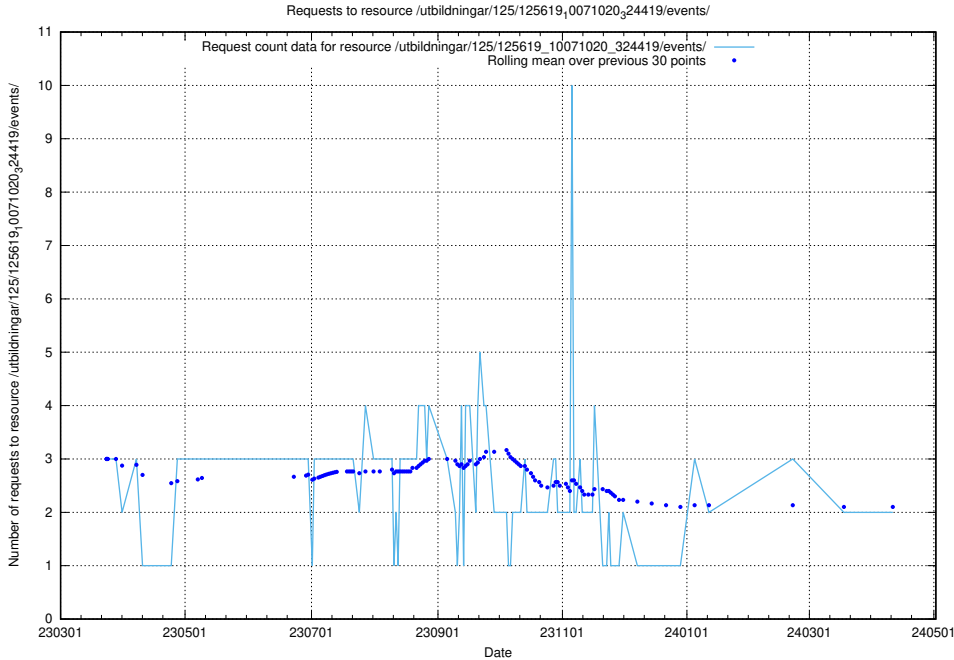

5.946 Usage of /utbildningar/125/125619_10071020_324419/events/

Here, we count the number of requests to resource /utbildningar/125/125619_10071020_324419/events/