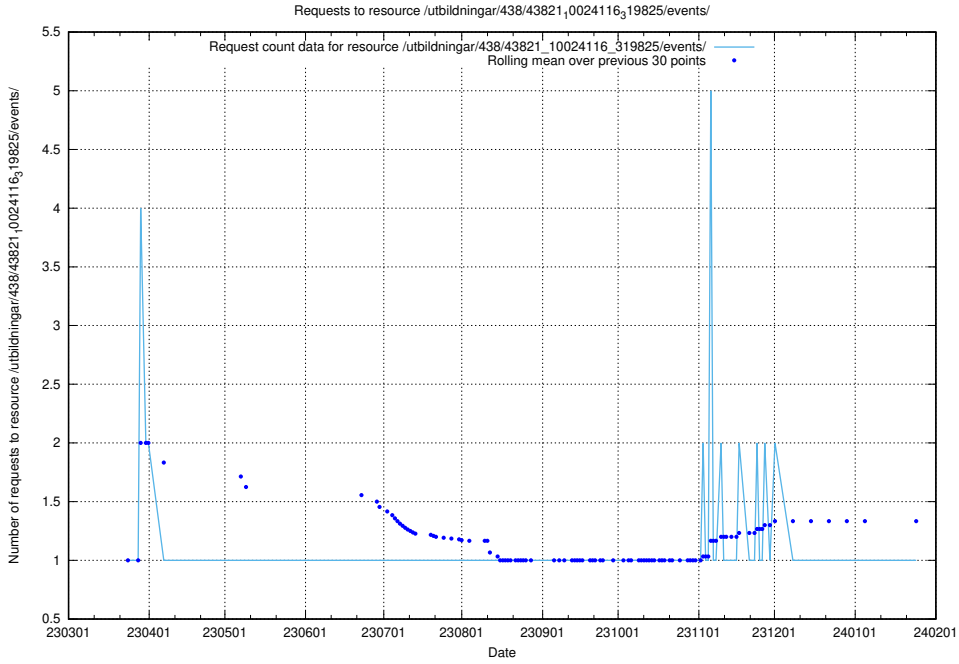

5.6179 Usage of /utbildningar/438/43821_10024116_319825/events/

Here, we count the number of requests to resource /utbildningar/438/43821_10024116_319825/events/.