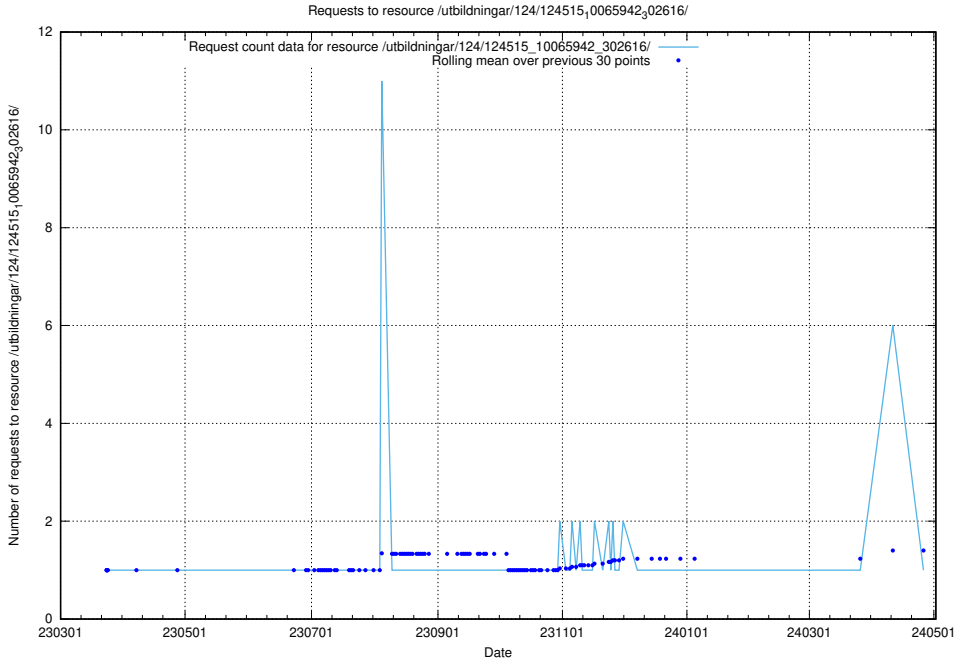

5.1603 Usage of /utbildningar/124/124515_10065942_302616/

Here, we count the number of requests to resource /utbildningar/124/124515_10065942_302616/.

5.1604 Usage of /availability/uptime/prod/20231009/