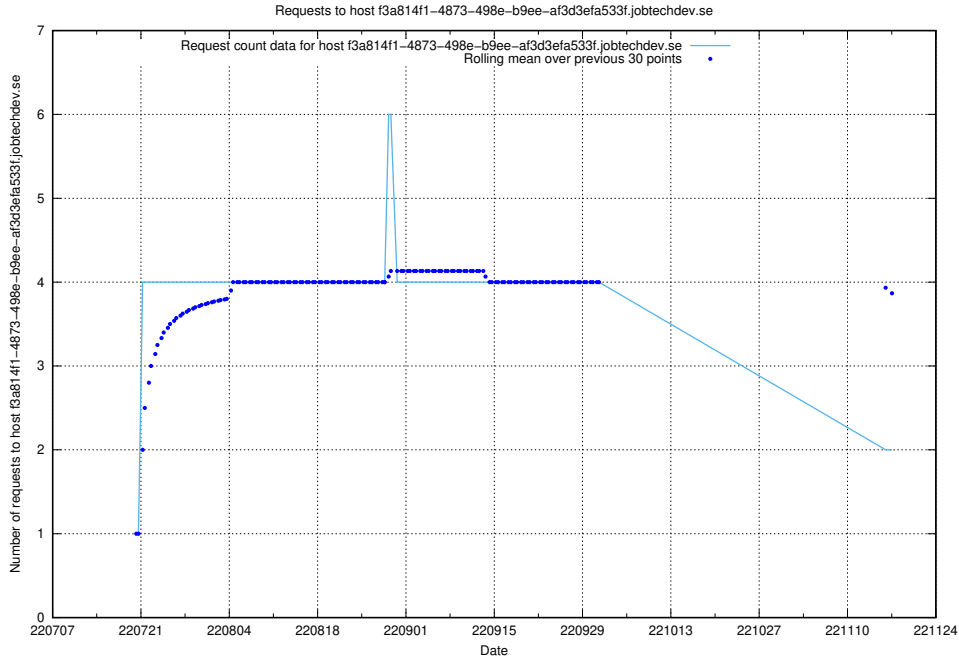

7.389 Usage of f3a814f1-4873-498e-b9ee-af3d3efa533f.jobtechdev.se

Here, we count the number of requests to host f3a814f1-4873-498e-b9ee-af3d3efa533f.jobtechdev.se.