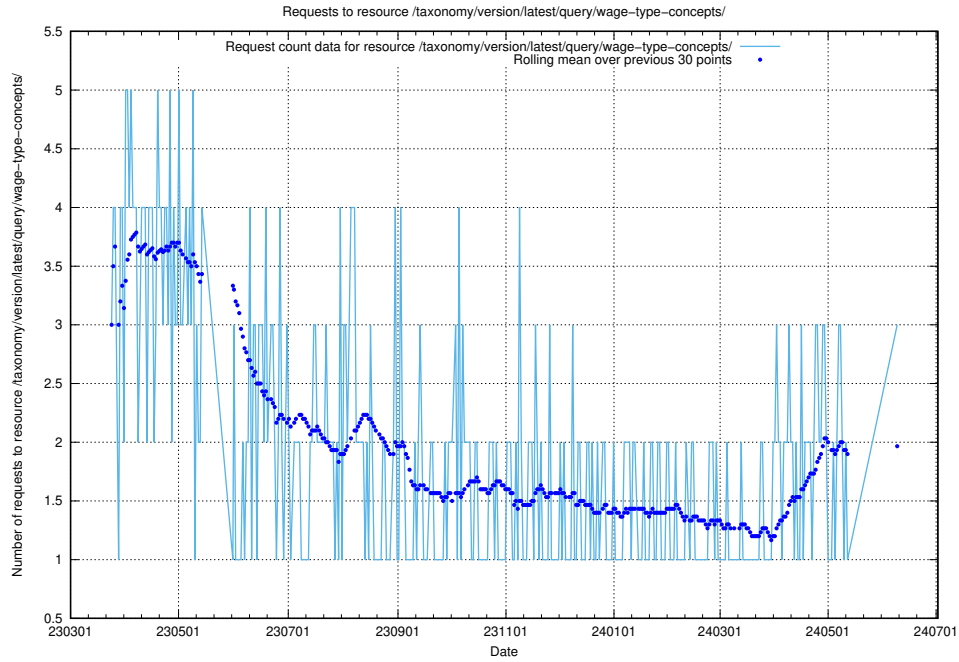

5.414 Usage of /taxonomy/version/latest/query/wage-type-concepts/

Here, we count the number of requests to resource /taxonomy/version/latest/query/wage-type-concepts/.