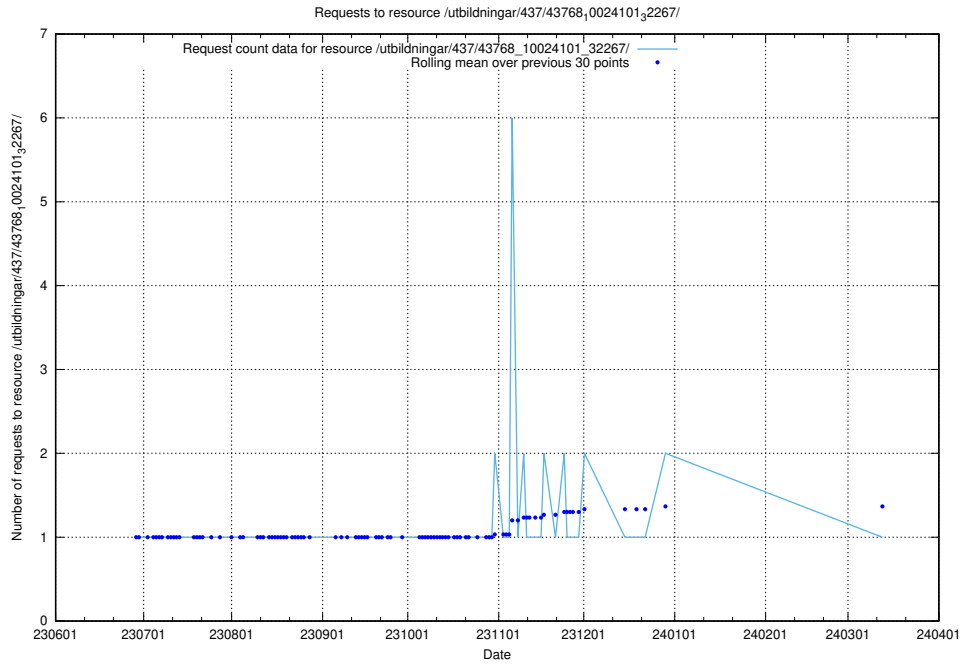

Here, we count the number of requests to resource /utbildningar/437/43768_10024101_32267/events/.

5.5460 Usage of /utbildningar/437/43768_10024101_32267/

Here, we count the number of requests to resource /utbildningar/437/43768_10024101_32267/.