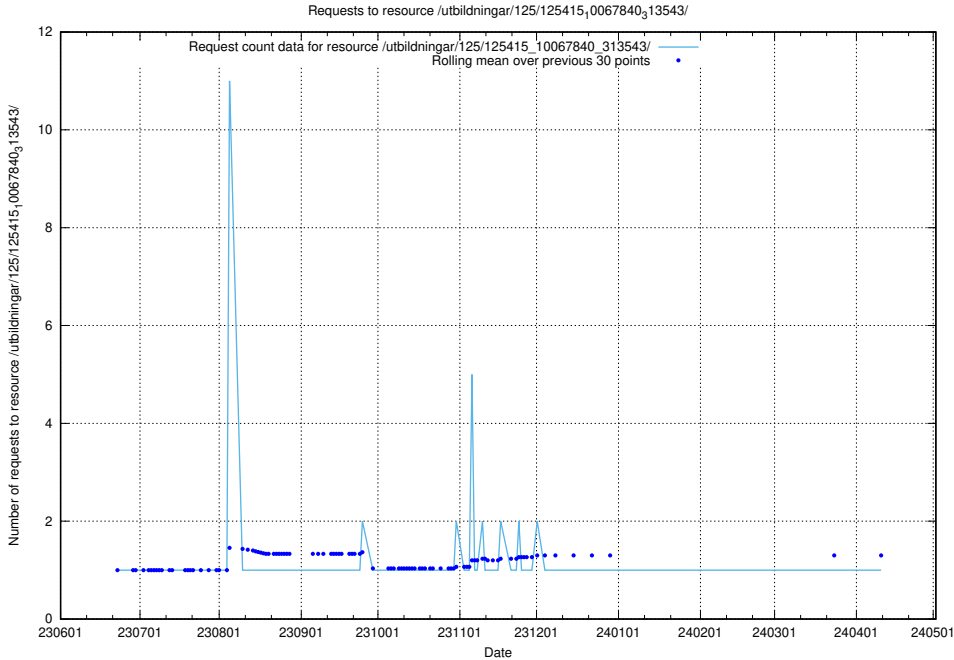

5.5755 Usage of /utbildningar/125/125415_10067840_313543/

Here, we count the number of requests to resource /utbildningar/125/125415_10067840_313543/.