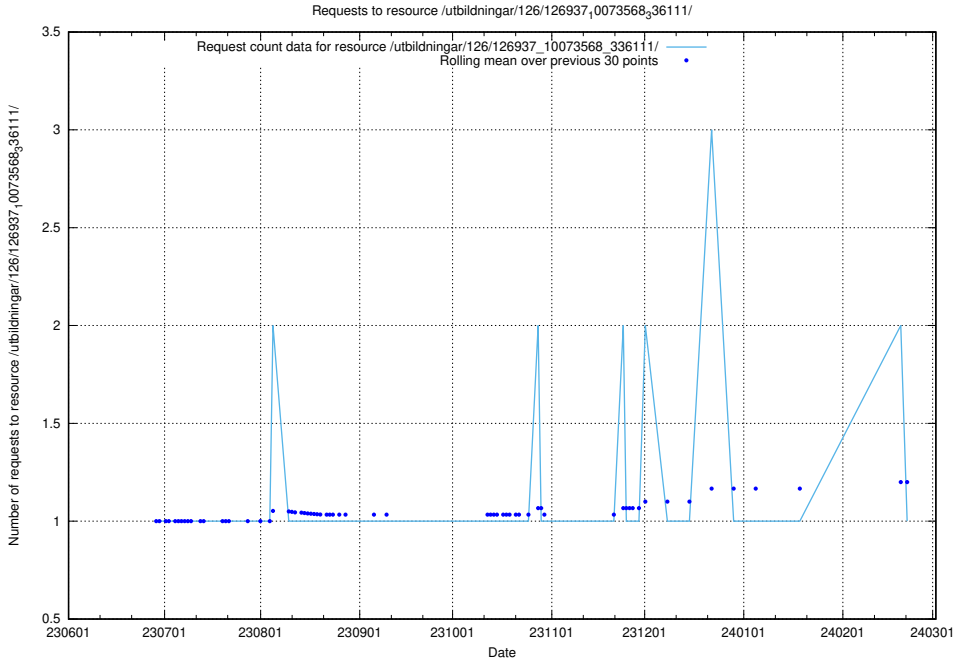

5.5468 Usage of /utbildningar/126/126937_10073568_336111/

Here, we count the number of requests to resource /utbildningar/126/126937_10073568_336111/.