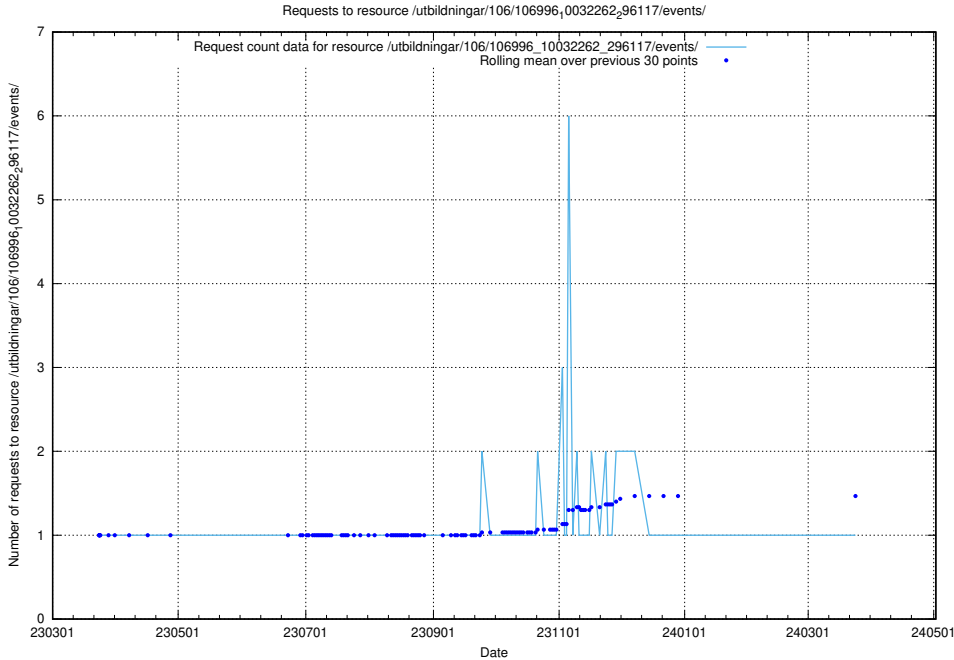

Here, we count the number of requests to resource /utbildningar/106/106996_10032262_296117/events/

5.5439 Usage of /taxonomy/version/3/query/concepts-and-common-relations/

Here, we count the number of requests to resource /taxonomy/version/3/query/concepts-and-common-relations/.