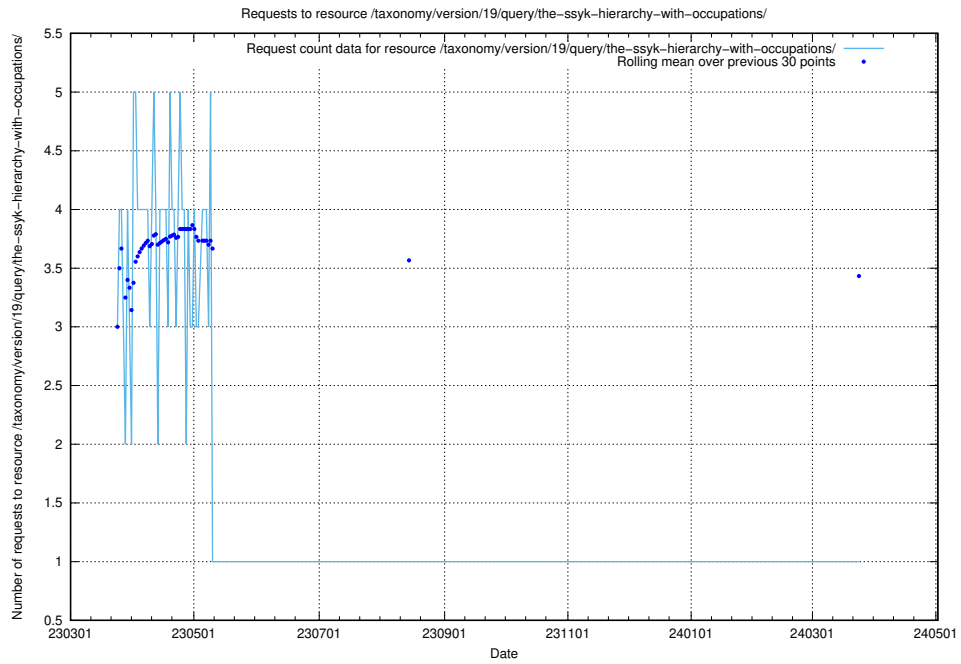

5.6122 Usage of /taxonomy/version/19/query/the-ssyk-hierarchy-with-occupations/

Here, we count the number of requests to resource /taxonomy/version/19/query/the-ssyk-hierarchy-with-occupations/.