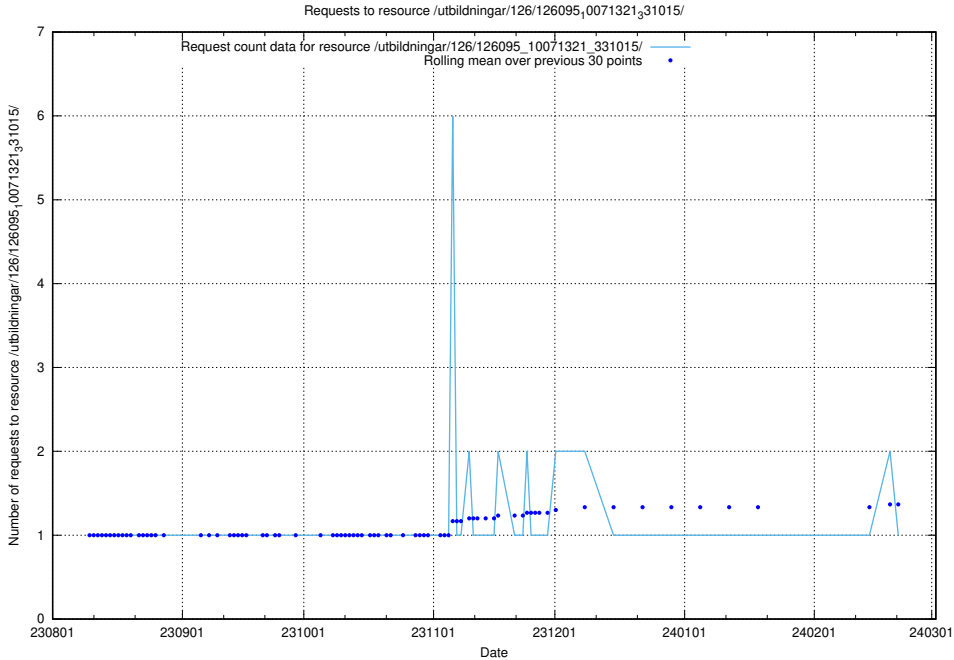

5.4859 Usage of /utbildningar/126/126095_10071321_331015/

Here, we count the number of requests to resource /utbildningar/126/126095_10071321_331015/.