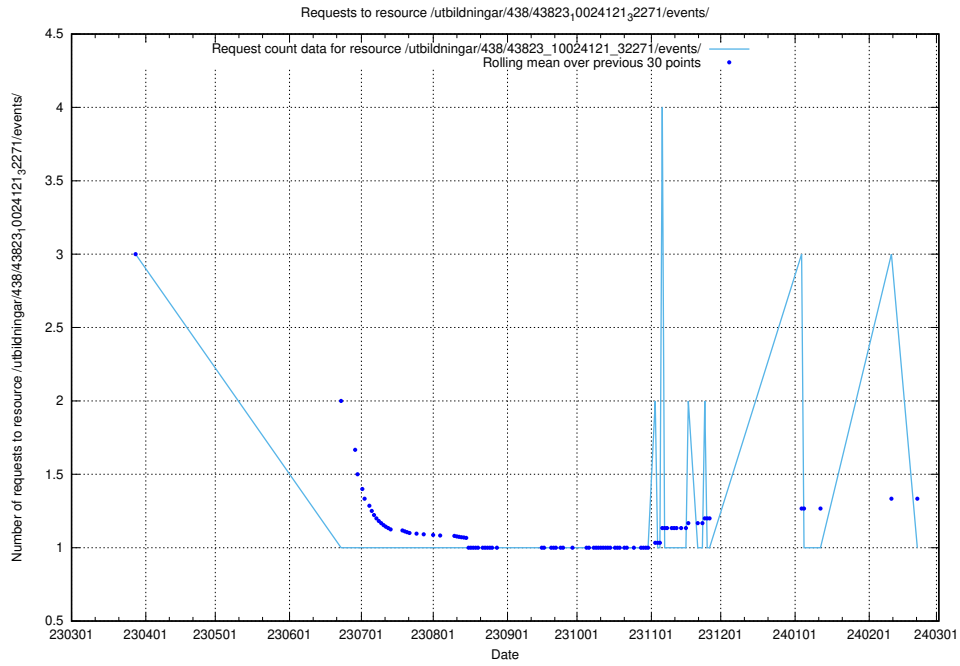

5.6101 Usage of /utbildningar/438/43823_10024121_32271/events/

Here, we count the number of requests to resource /utbildningar/438/43823_10024121_32271/events/.