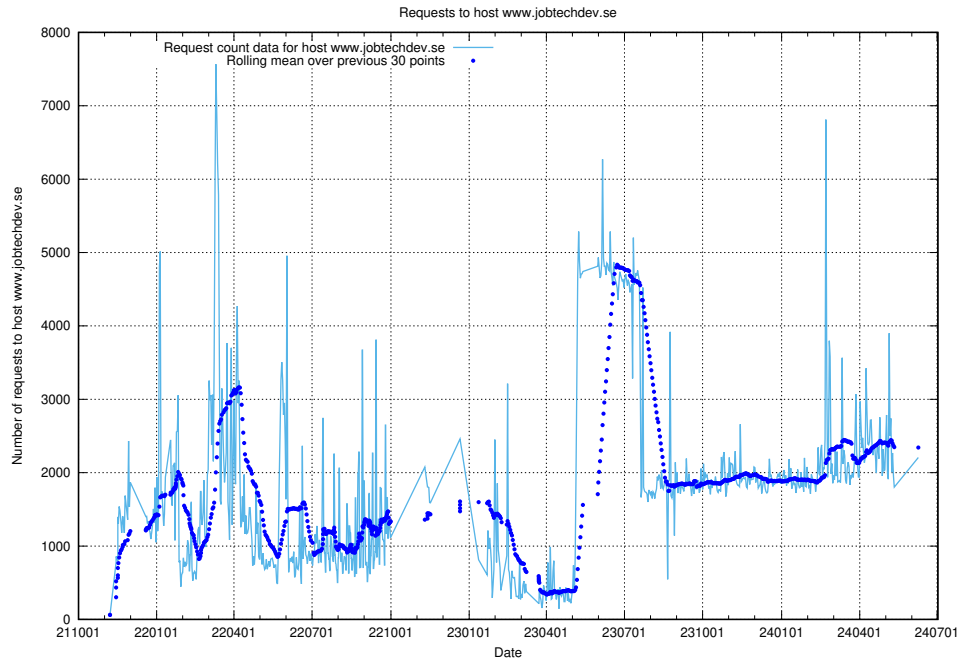

7.17 Usage of www.jobtechdev.se

Here, we count the number of requests to host www.jobtechdev.se.