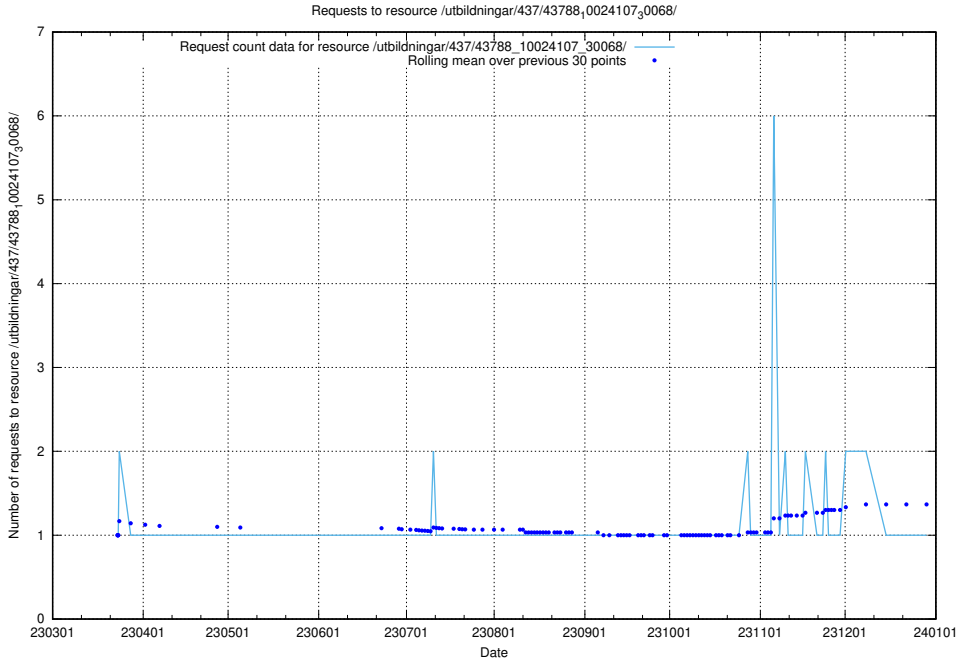

5.6374 Usage of /utbildningar/437/43788_10024107_30068/

Here, we count the number of requests to resource /utbildningar/437/43788_10024107_30068/.