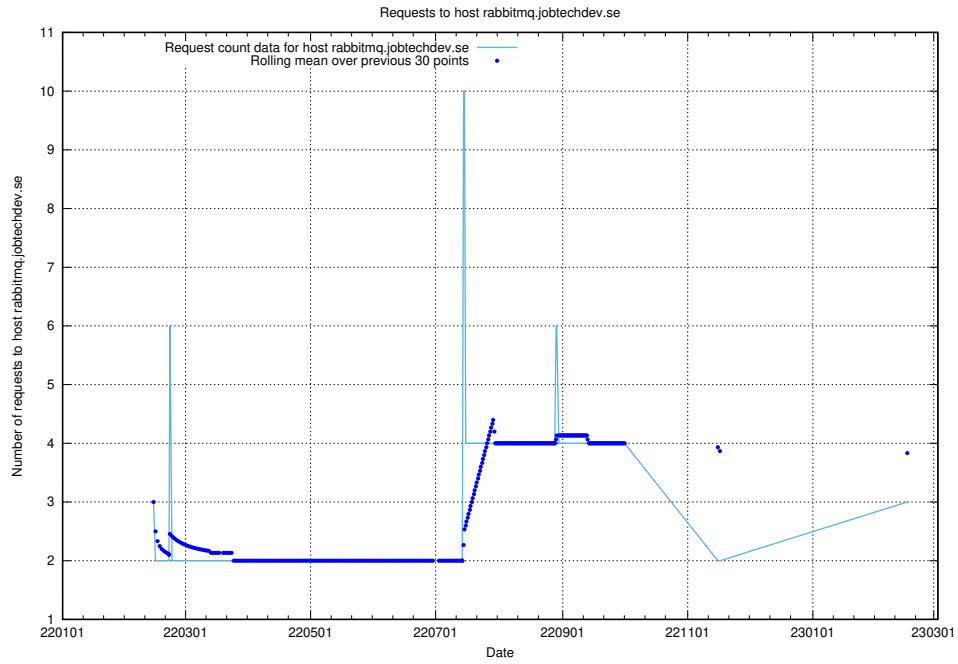

Here, we count the number of requests to host `www.dev-historical-api.jobtechdev.se`.

7.235 Usage of rabbitmq.jobtechdev.se

Here, we count the number of requests to host rabbitmq.jobtechdev.se.

7.236 Usage of kam-openshift-gitops.prod.services.jtech.se