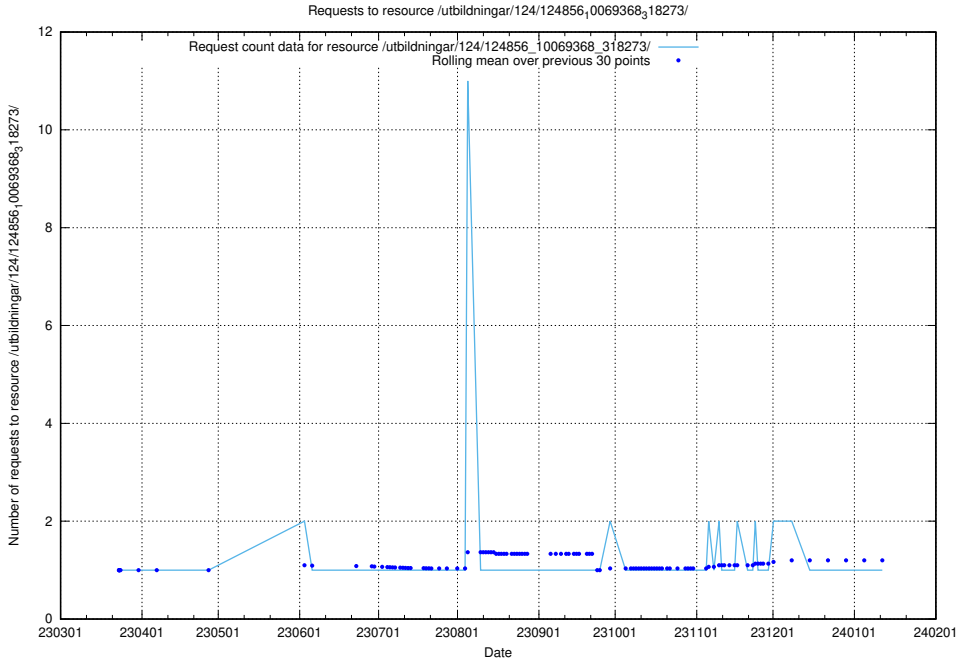

Here, we count the number of requests to resource /utbildningar/124/124856_10069368_318273/events/

5.1197 Usage of /utbildningar/124/124856_10069368_318273/

Here, we count the number of requests to resource /utbildningar/124/124856_10069368_318273/.