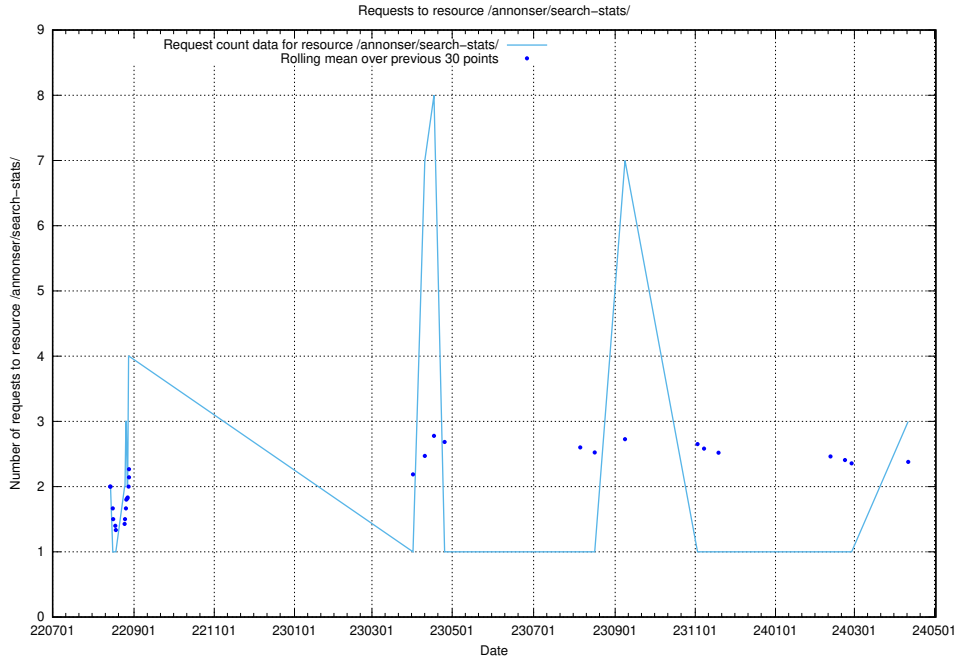

5.484 Usage of /annonser/search-stats/

Here, we count the number of requests to resource /annonser/search-stats/.