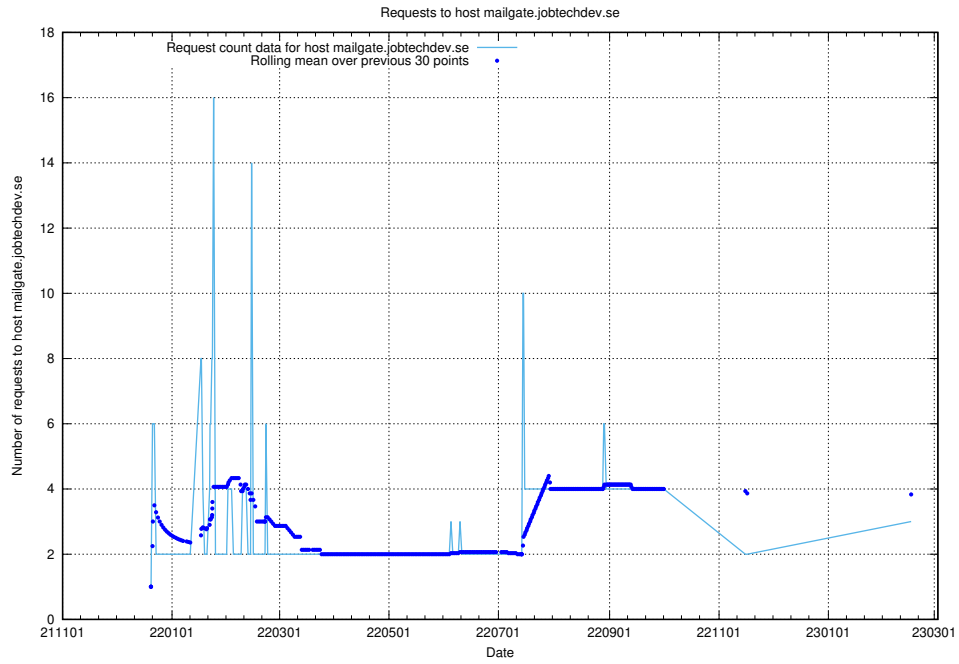

7.206 Usage of mailgate.jobtechdev.se

Here, we count the number of requests to host mailgate.jobtechdev.se.