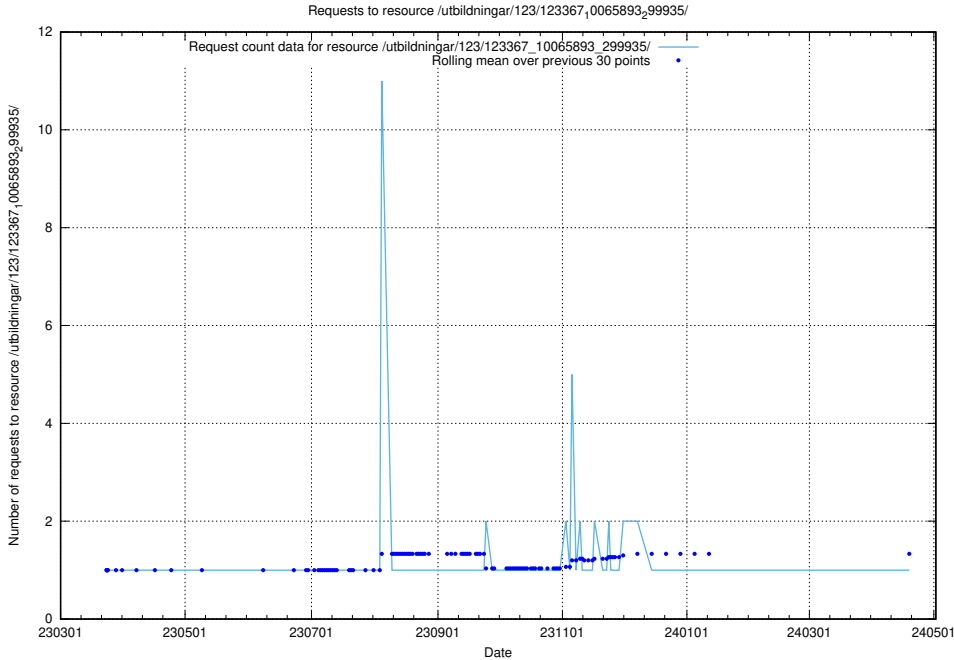

5.4776 Usage of /utbildningar/123/123367_10065893_299935/

Here, we count the number of requests to resource /utbildningar/123/123367_10065893_299935/.