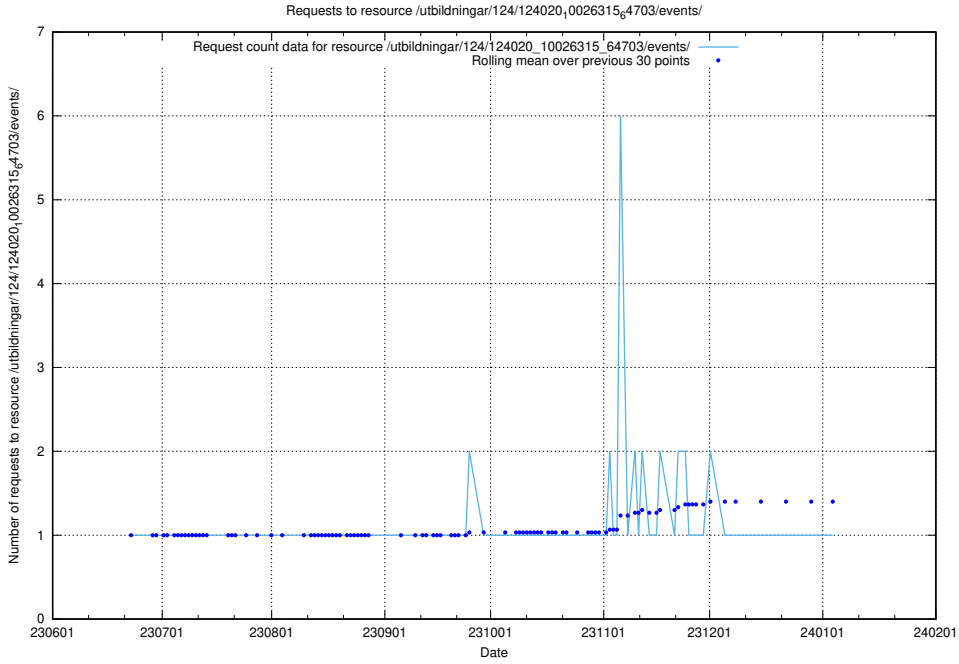

5.5854 Usage of /utbildningar/124/124020_10026315_64703/events/

Here, we count the number of requests to resource /utbildningar/124/124020_10026315_64703/events/.

5.5855 Usage of /utbildningar/124/124020_10026315_64703/