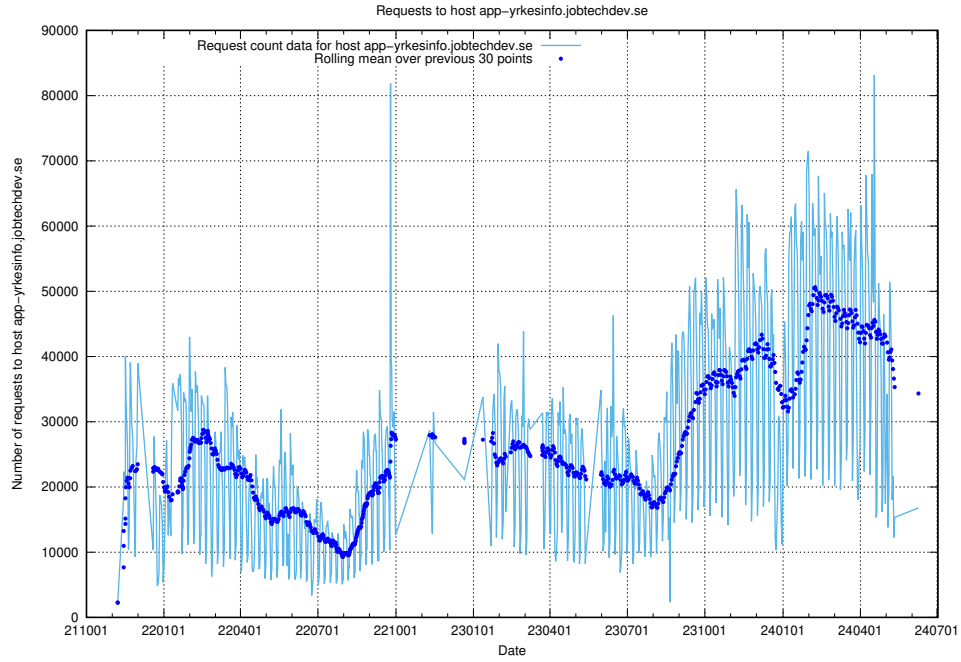

7.6 Usage of app-yrkesinfo.jobtechdev.se

Here, we count the number of requests to host app-yrkesinfo.jobtechdev.se.