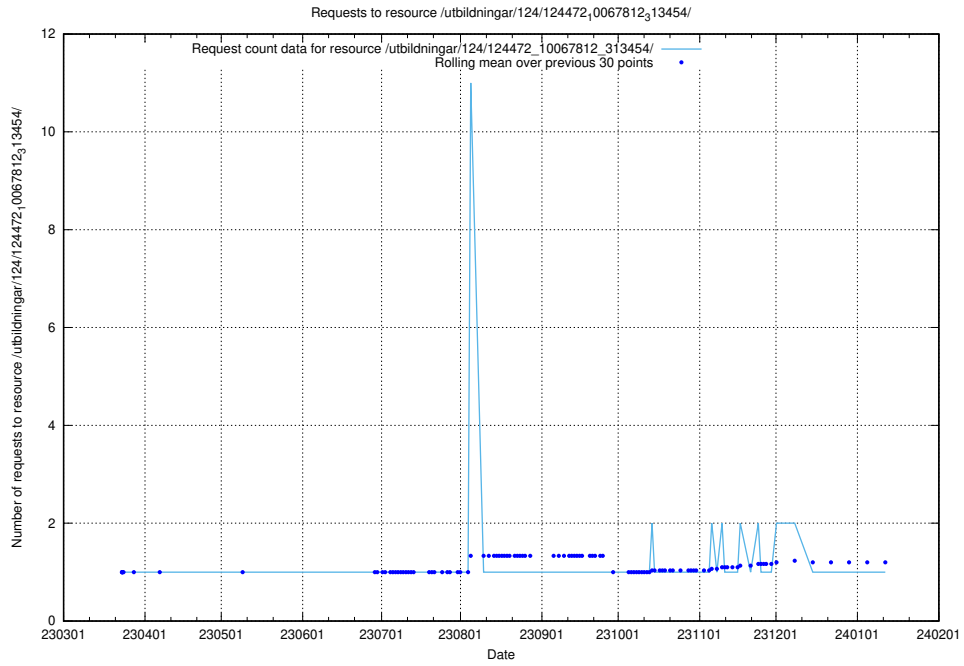

5.3031 Usage of /utbildningar/124/124472_10067812_313454/

Here, we count the number of requests to resource /utbildningar/124/124472_10067812_313454/.