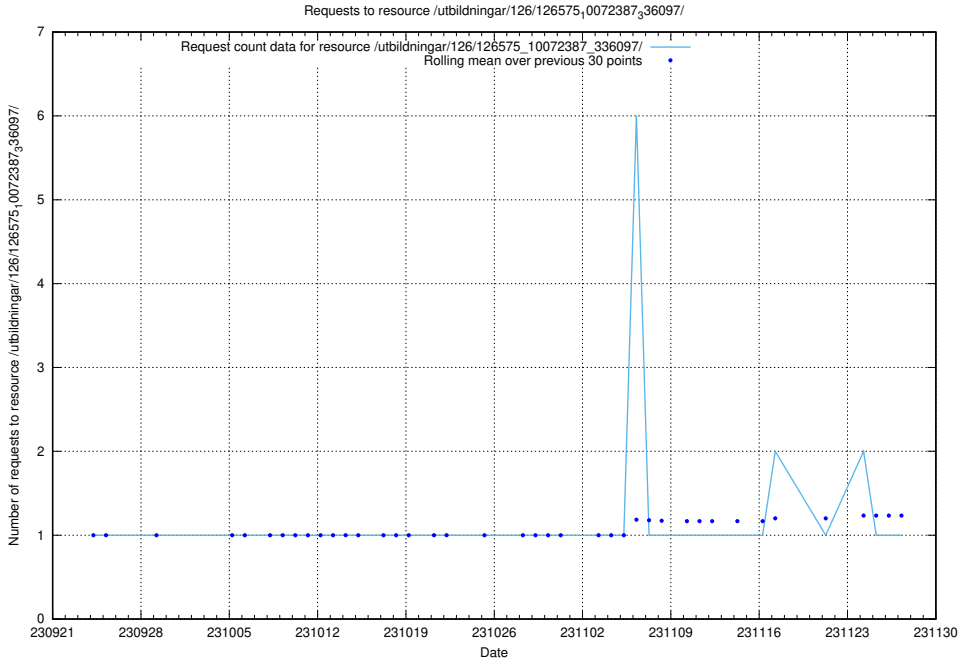

5.4511 Usage of /utbildningar/126/126575_10072387_336097/

Here, we count the number of requests to resource /utbildningar/126/126575_10072387_336097/.