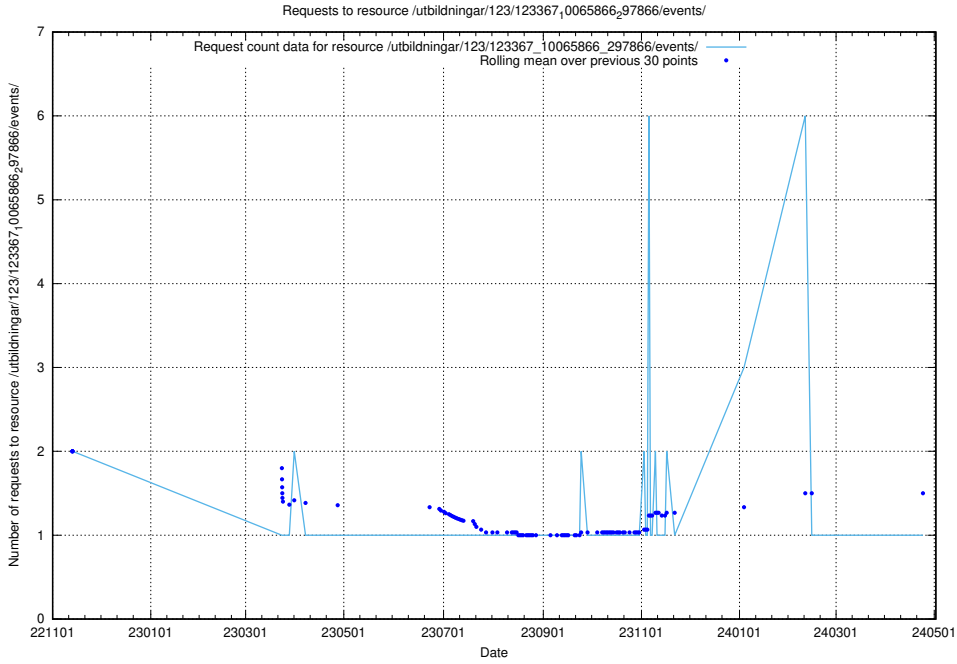

Here, we count the number of requests to resource /utbildningar/123/123367_10065852_297370/events/

5.5859 Usage of /utbildningar/123/123367_10065866_297866/events/

Here, we count the number of requests to resource /utbildningar/123/123367_10065866_297866/events/