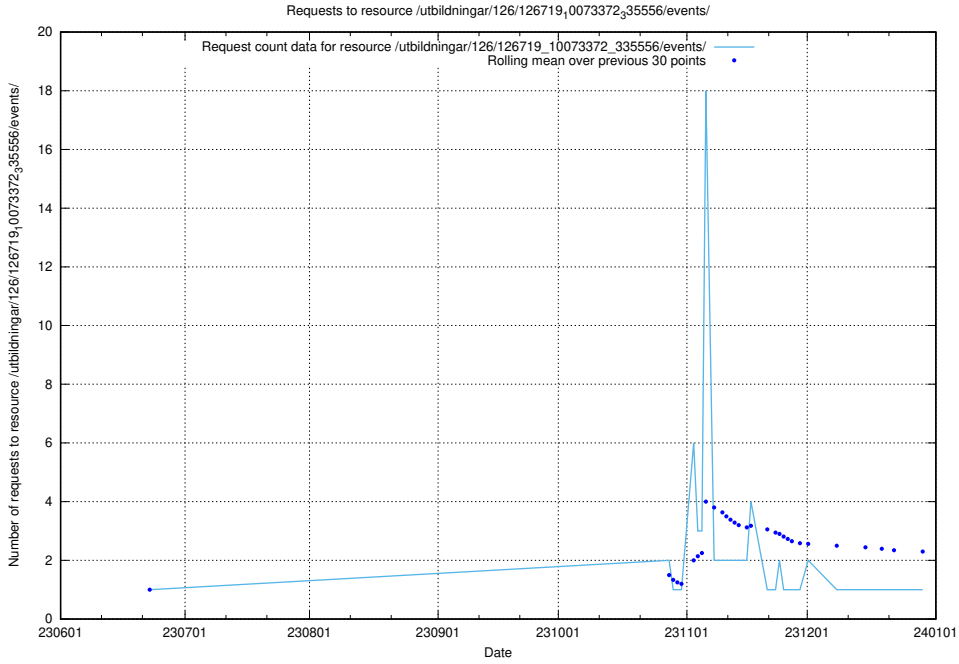

Here, we count the number of requests to resource /utbildningar/126/126720_10073179_334961/.

5.5639 Usage of /utbildningar/126/126719_10073372_335556/events/

Here, we count the number of requests to resource /utbildningar/126/126719_10073372_335556/events/