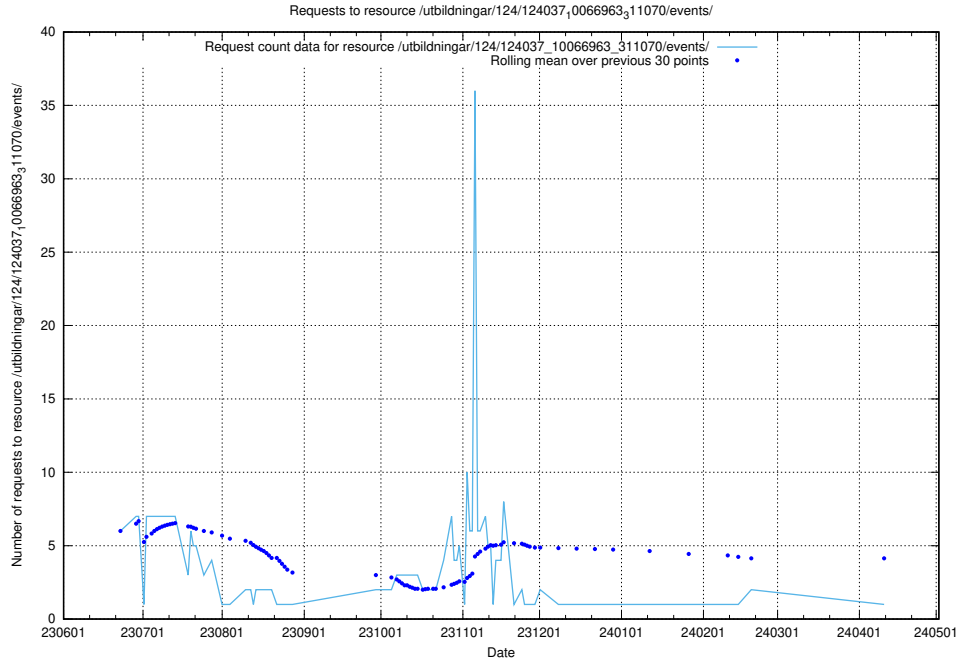

5.5590 Usage of /utbildningar/124/124037_10066963_311070/events/

Here, we count the number of requests to resource /utbildningar/124/124037_10066963_311070/events/