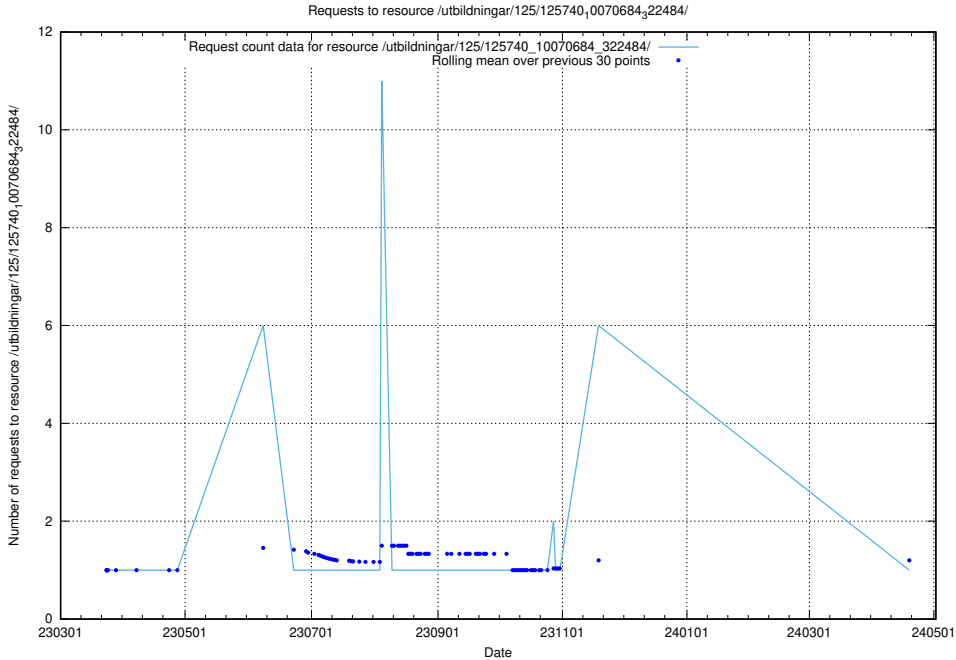

5.1001 Usage of /utbildningar/125/125740_10070684_322484/

Here, we count the number of requests to resource /utbildningar/125/125740_10070684_322484/.