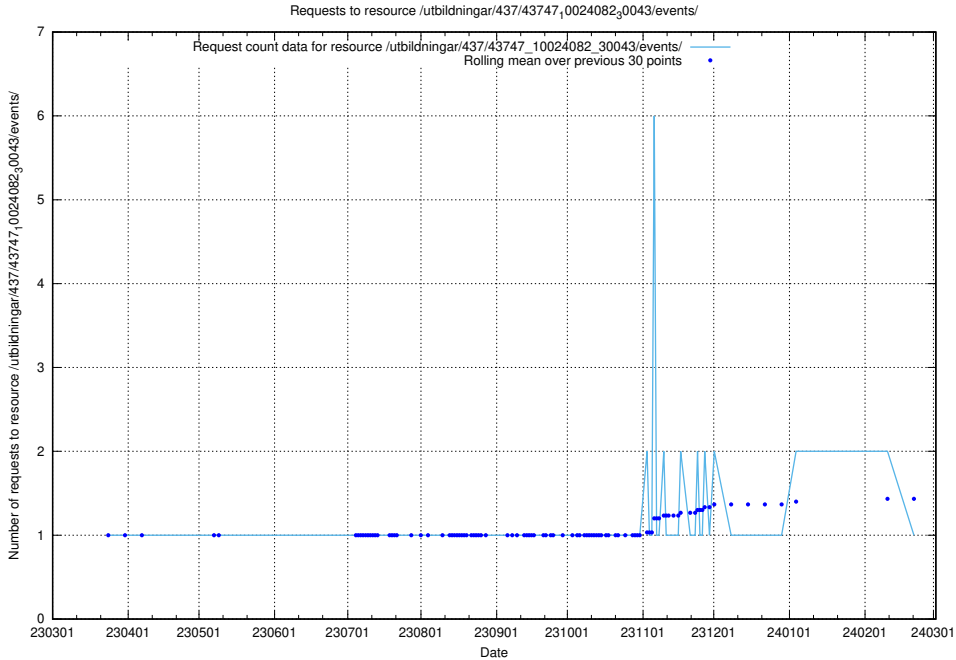

5.6208 Usage of /utbildningar/437/43747_10024082_30043/events/

Here, we count the number of requests to resource /utbildningar/437/43747_10024082_30043/events/.