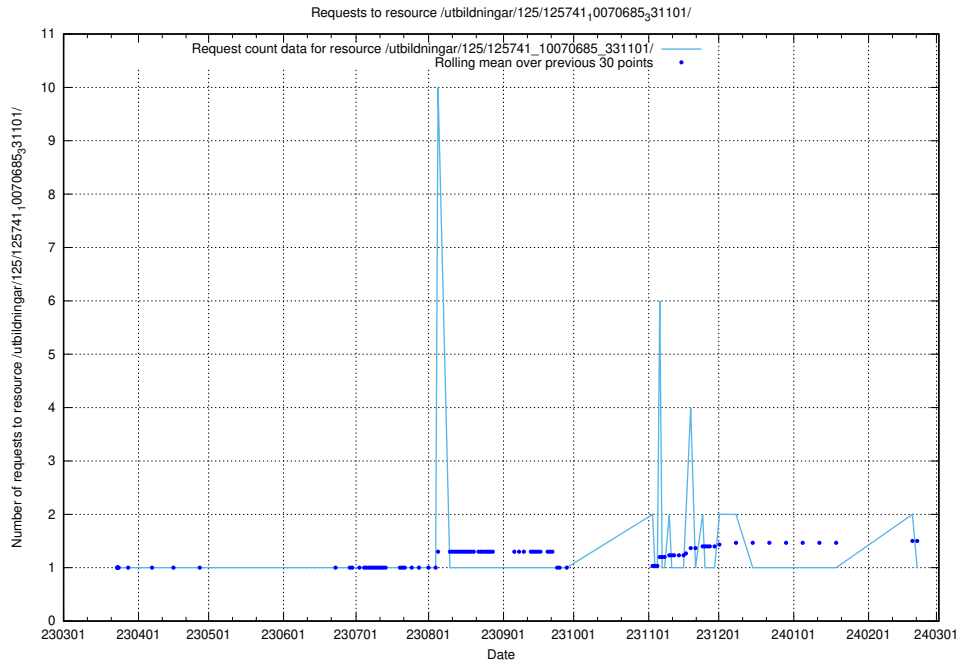

5.6485 Usage of /utbildningar/125/125741_10070685_331101/

Here, we count the number of requests to resource /utbildningar/125/125741_10070685_331101/.