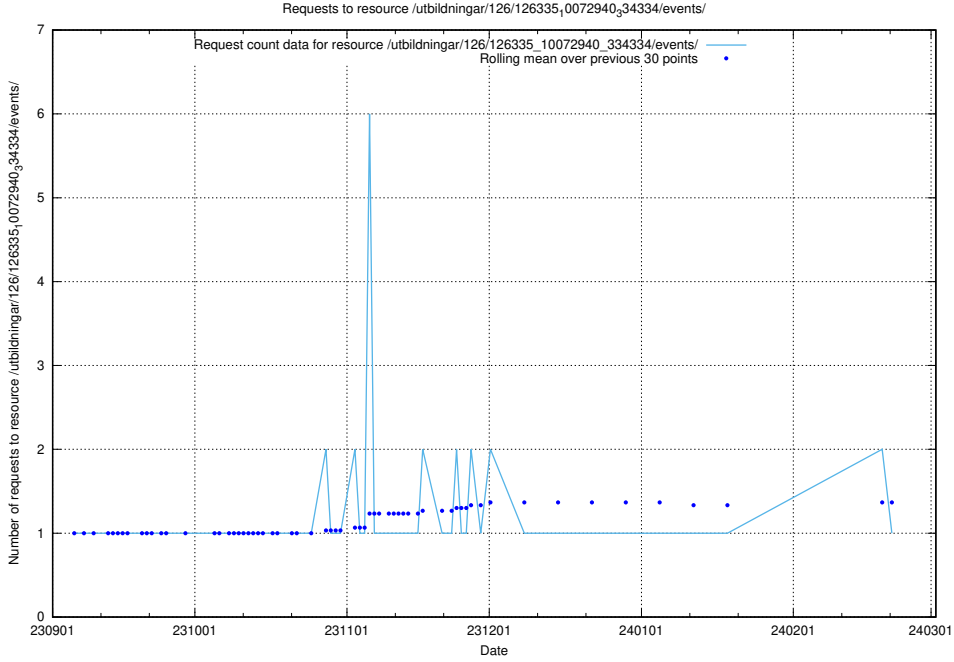

Here, we count the number of requests to resource /utbildningar/126/126651_10065249_314861/.

5.4694 Usage of /utbildningar/126/126335_10072940_334334/events/

Here, we count the number of requests to resource /utbildningar/126/126335_10072940_334334/events/