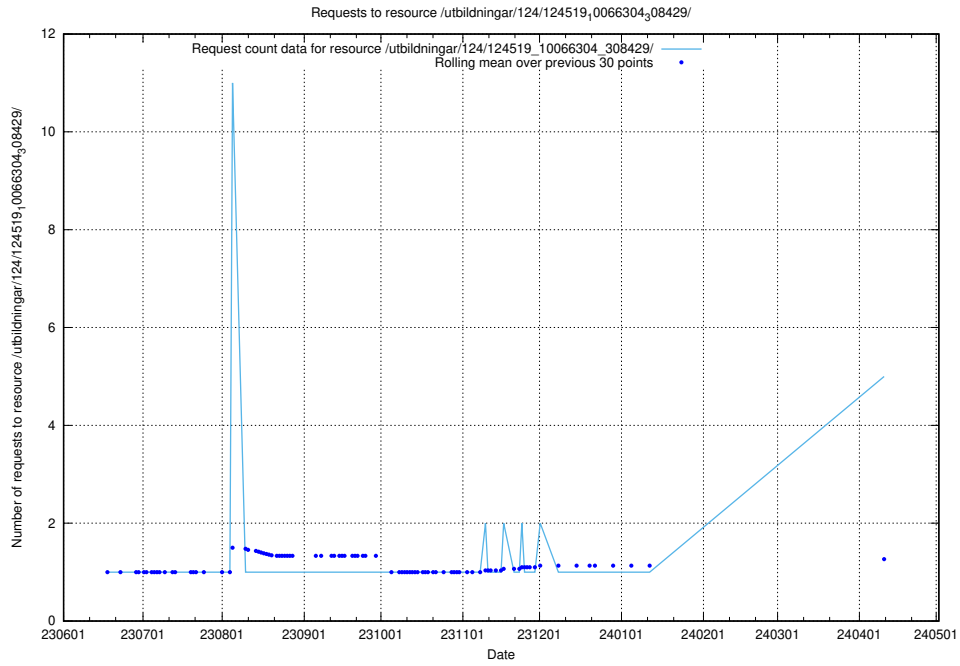

5.145 Usage of /utbildningar/124/124519_10066304_308429/

Here, we count the number of requests to resource /utbildningar/124/124519_10066304_308429/.