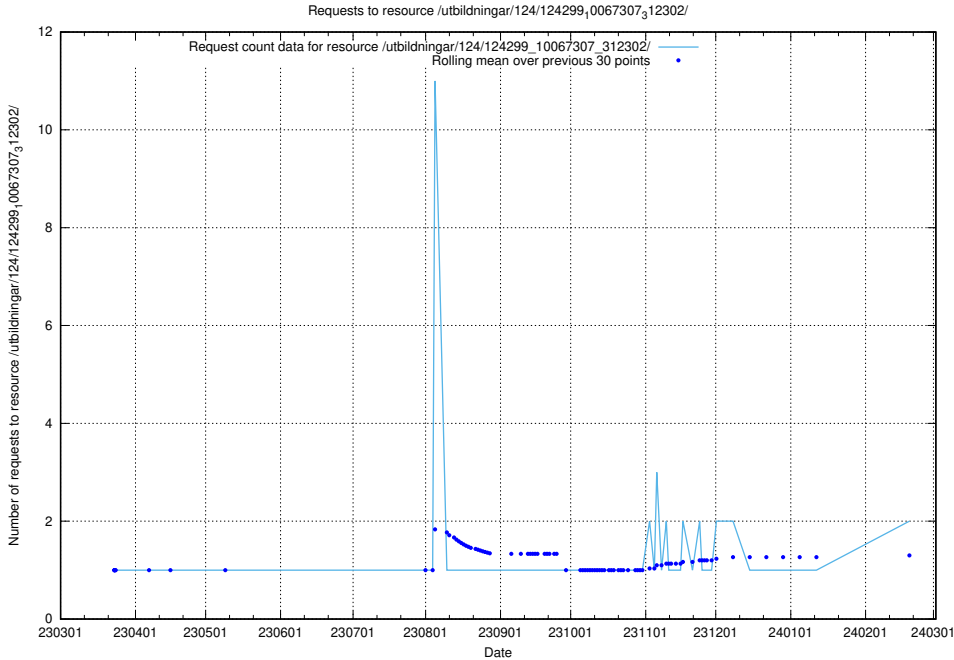

Here, we count the number of requests to resource /utbildningar/124/124499_10067794_316088/.

5.706 Usage of /utbildningar/124/124299_10067307_312302/

Here, we count the number of requests to resource /utbildningar/124/124299_10067307_312302/.