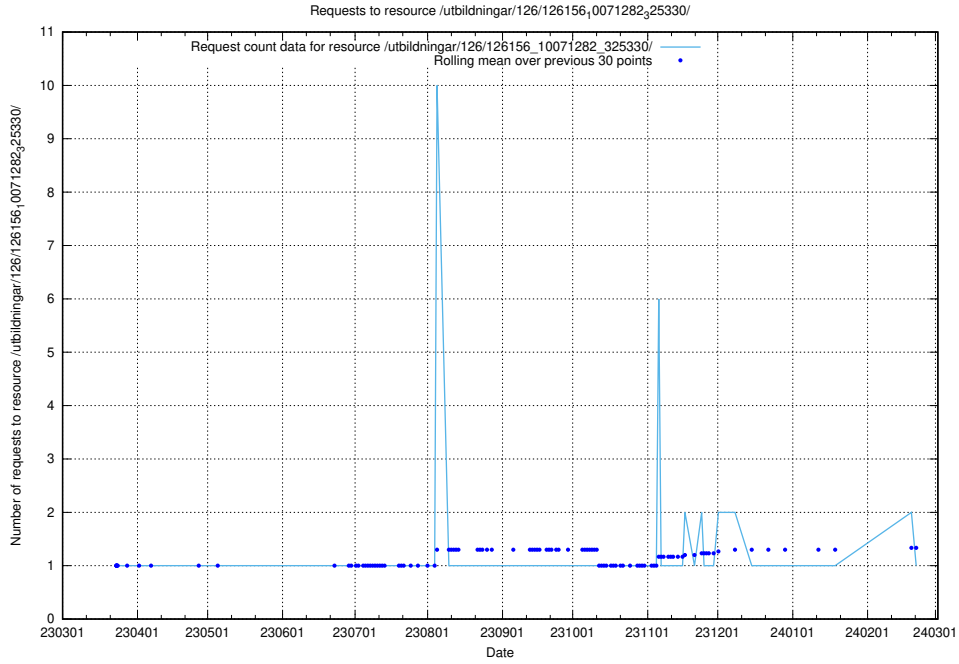

5.6441 Usage of /utbildningar/126/126156_10071282_325330/

Here, we count the number of requests to resource /utbildningar/126/126156_10071282_325330/.