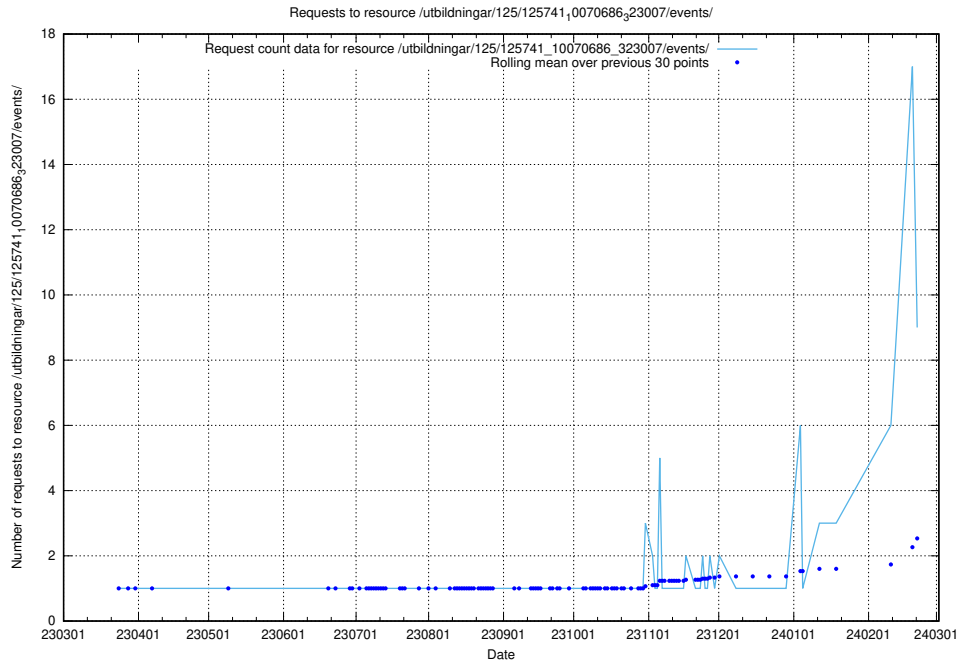

5.33 Usage of /utbildningar/125/125741_10070686_323007/events/

Here, we count the number of requests to resource /utbildningar/125/125741_10070686_323007/events/