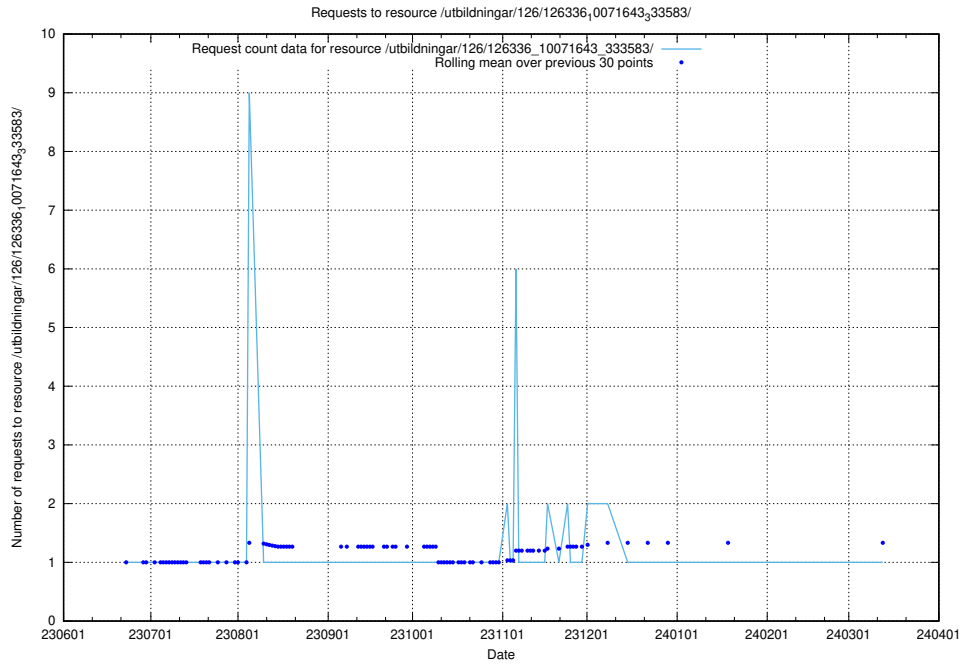

5.5699 Usage of /utbildningar/126/126336_10071643_333583/

Here, we count the number of requests to resource /utbildningar/126/126336_10071643_333583/.