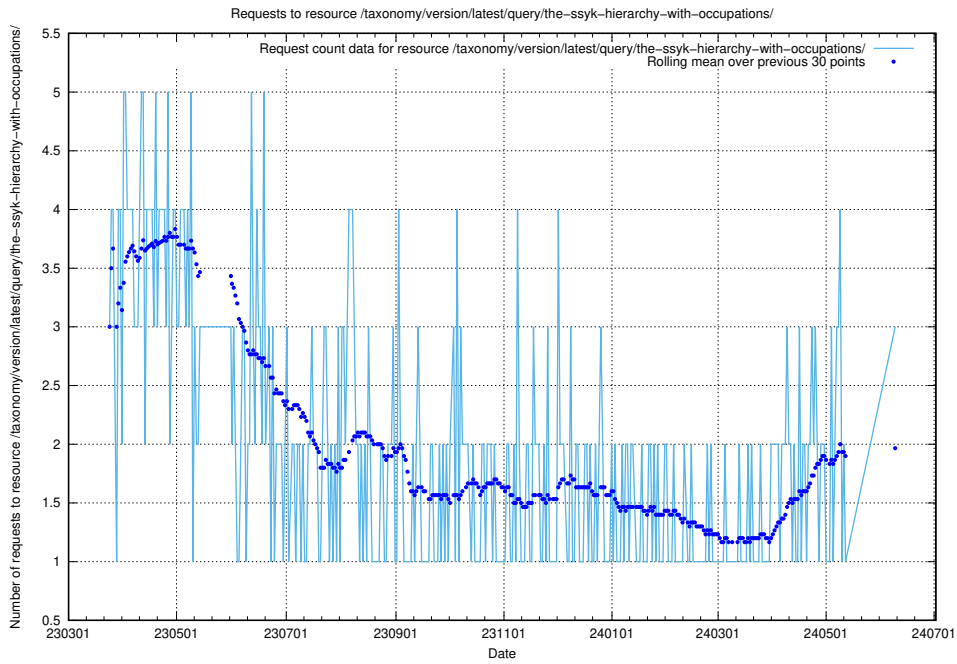

5.415 Usage of /taxonomy/version/latest/query/the-ssyk-hierarchy-with-occupations/

Here, we count the number of requests to resource /taxonomy/version/latest/query/the-ssyk-hierarchy-with-occupations/.