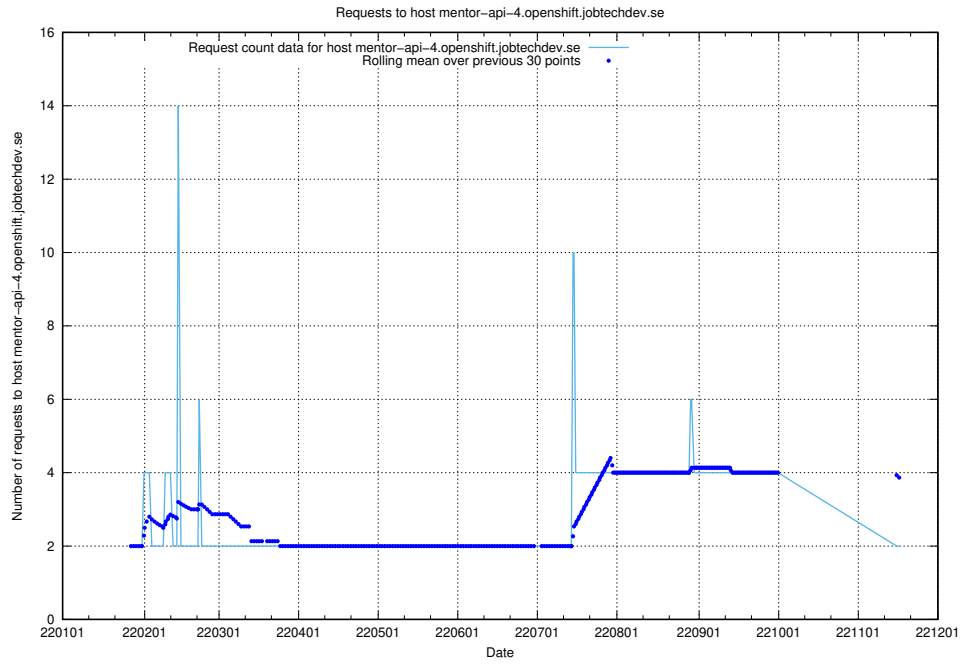

7.573 Usage of mentor-api.openshift.jobtechdev.se

Here, we count the number of requests to host mentor-api.openshift.jobtechdev.se.

7.574 Usage of mentor-api-4.openshift.jobtechdev.se

Here, we count the number of requests to host mentor-api-4.openshift.jobtechdev.se.