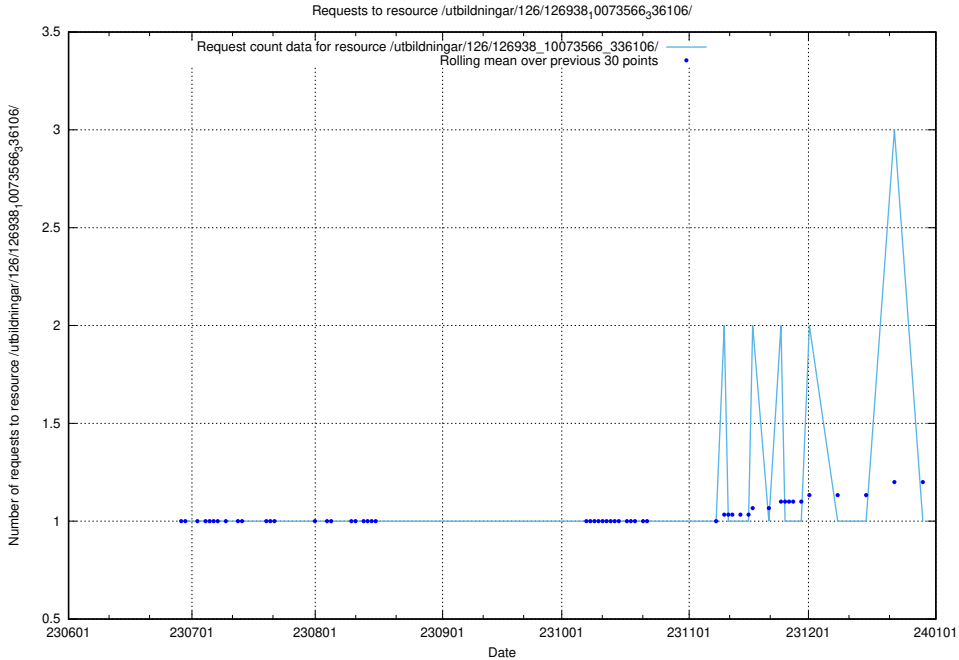

5.5465 Usage of /utbildningar/126/126938_10073566_336106/

Here, we count the number of requests to resource /utbildningar/126/126938_10073566_336106/.