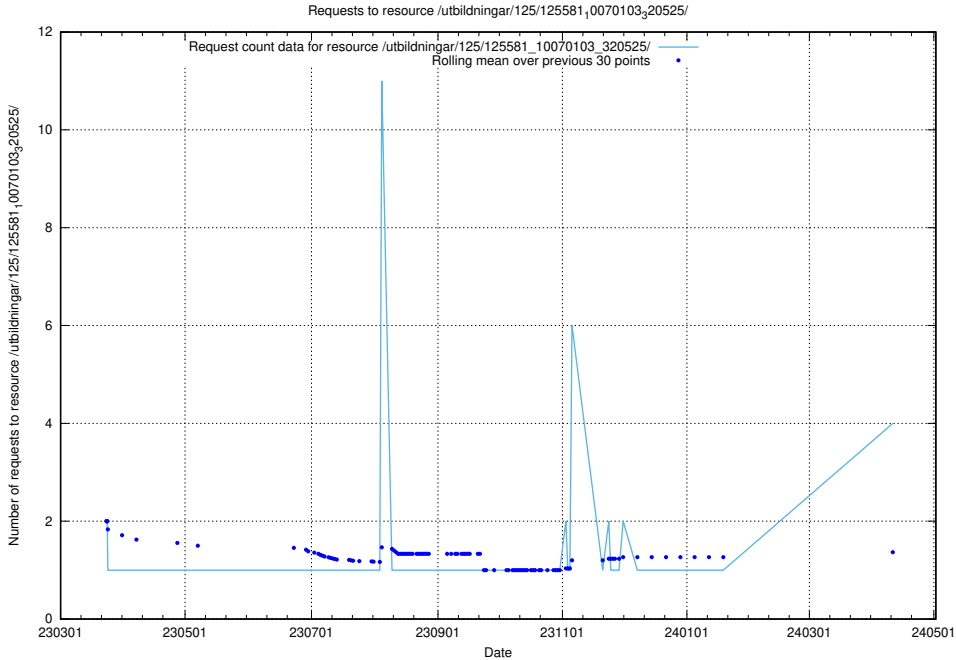

5.239 Usage of /utbildningar/125/125581_10070103_320525/

Here, we count the number of requests to resource /utbildningar/125/125581_10070103_320525/.