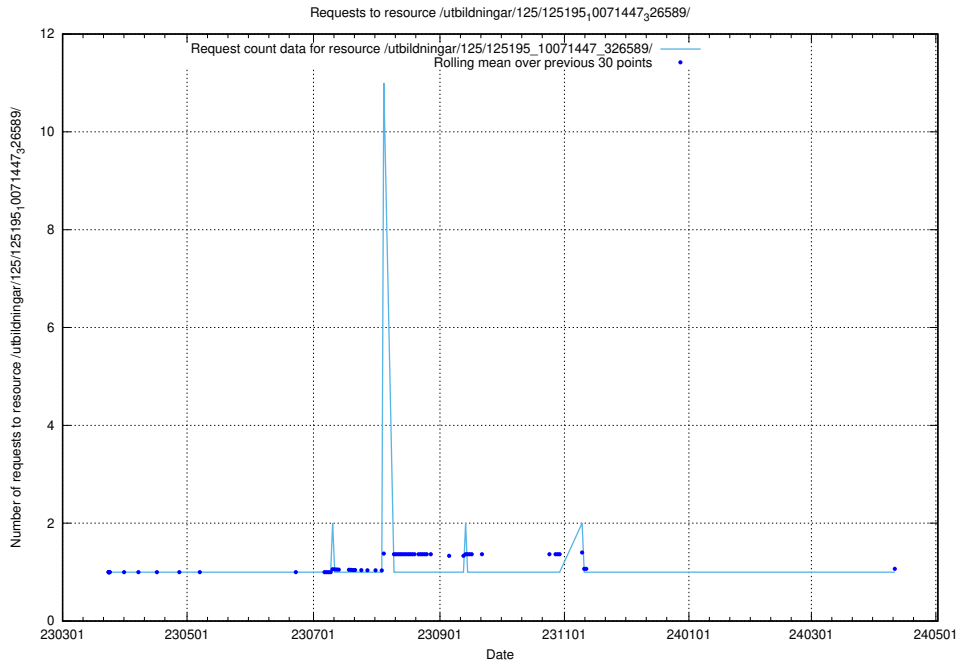

5.1136 Usage of /utbildningar/125/125195_10071447_326589/

Here, we count the number of requests to resource /utbildningar/125/125195_10071447_326589/.