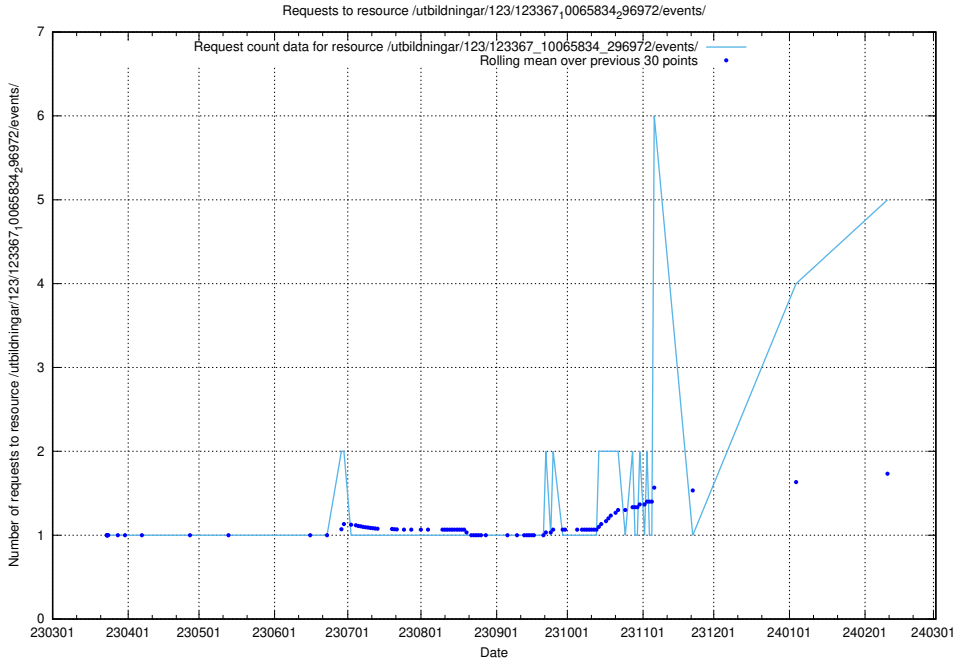

5.138 Usage of /utbildningar/123/123367_10065834_296972/events/

Here, we count the number of requests to resource /utbildningar/123/123367_10065834_296972/events/