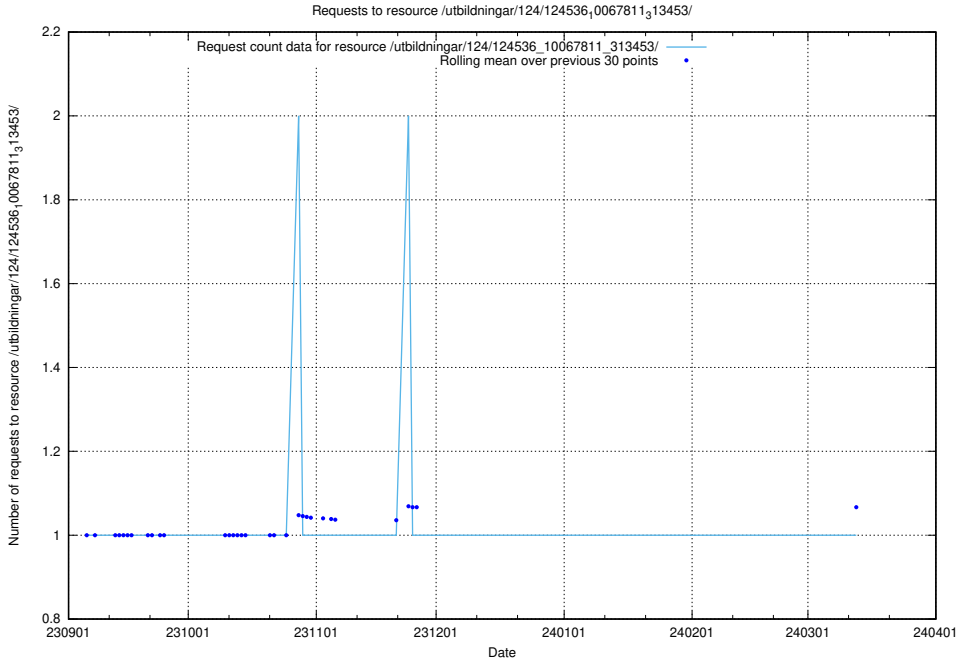

5.4715 Usage of /utbildningar/124/124536_10067811_313453/

Here, we count the number of requests to resource /utbildningar/124/124536_10067811_313453/.