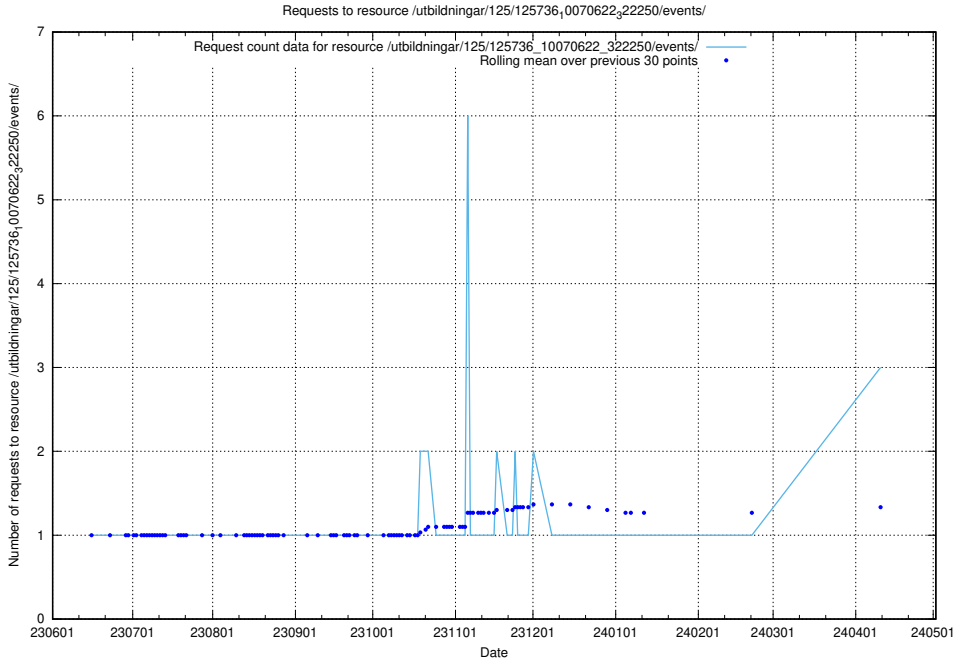

5.399 Usage of /utbildningar/125/125736_10070622_322250/events/

Here, we count the number of requests to resource /utbildningar/125/125736_10070622_322250/events/