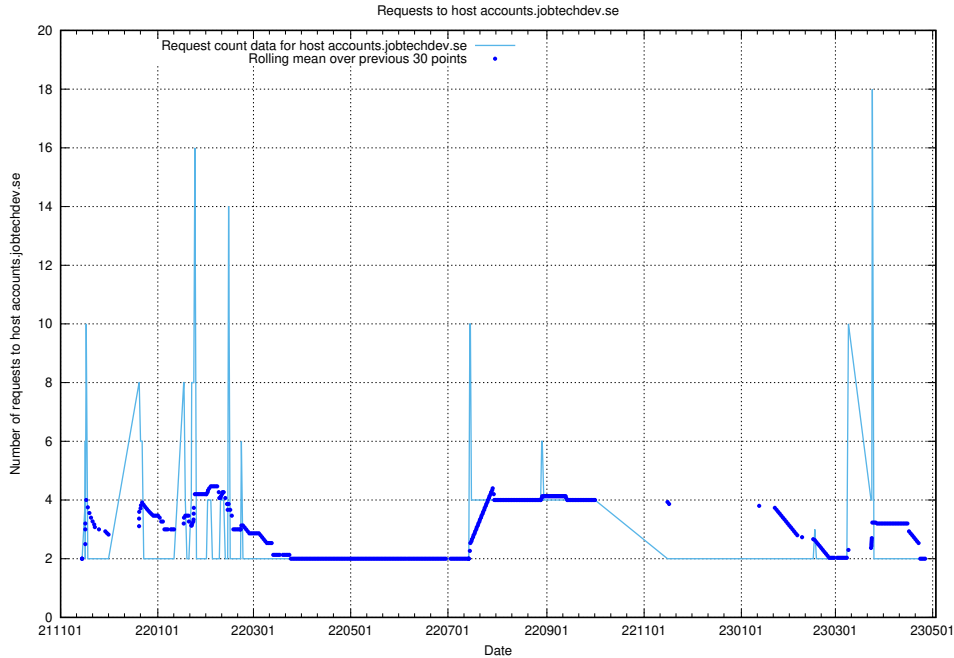

Here, we count the number of requests to host prod-historical-search.jobtechdev.se.

7.297 Usage of accounts.jobtechdev.se

Here, we count the number of requests to host accounts.jobtechdev.se.

7.298 Usage of auth.jitsitest.jobtechdev.se