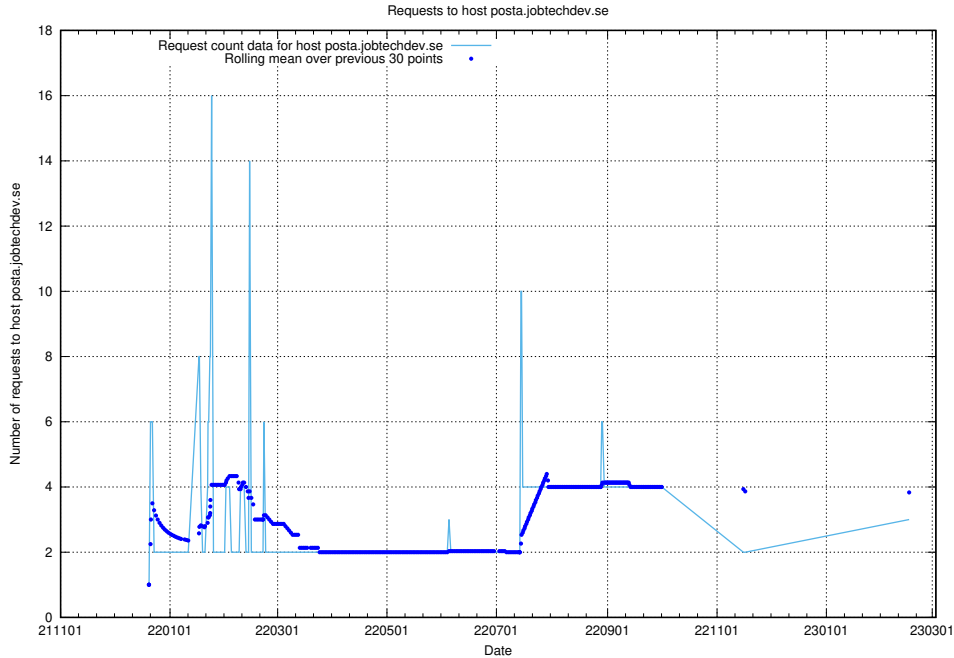

7.202 Usage of posta.jobtechdev.se

Here, we count the number of requests to host posta.jobtechdev.se.