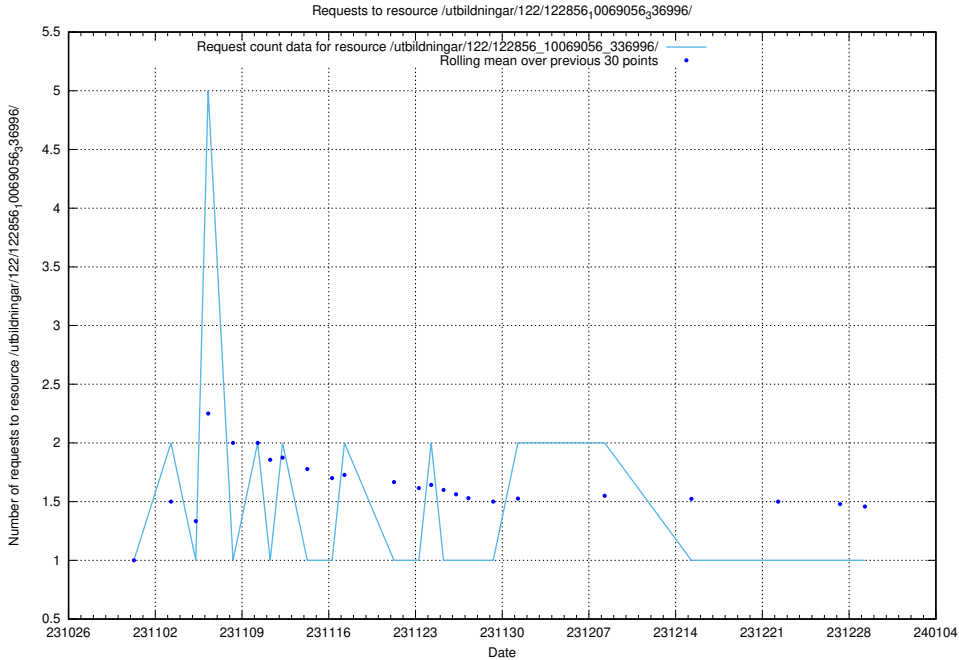

5.4205 Usage of /utbildningar/122/122856_10069056_336996/

Here, we count the number of requests to resource /utbildningar/122/122856_10069056_336996/.