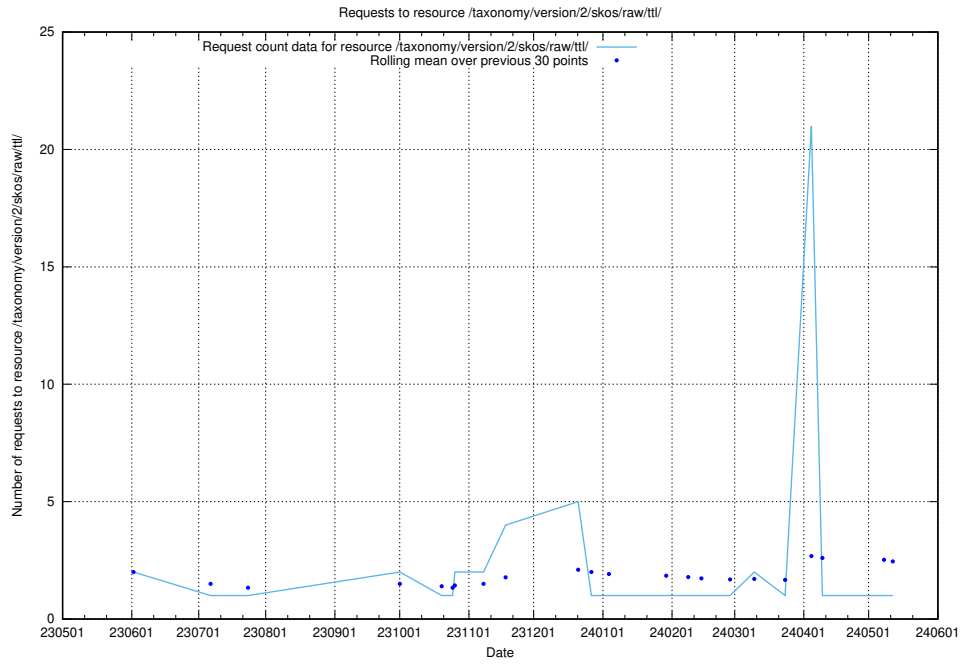

5.5948 Usage of /taxonomy/version/2/skos/raw/ttl/

Here, we count the number of requests to resource /taxonomy/version/2/skos/raw/ttl/.