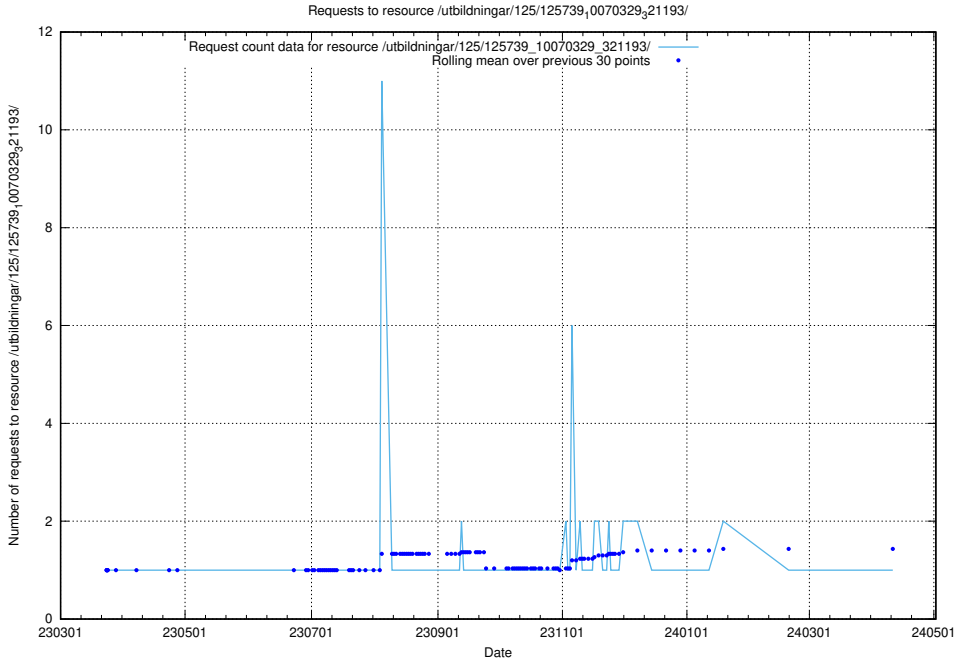

5.1025 Usage of /utbildningar/125/125739_10070329_321193/

Here, we count the number of requests to resource /utbildningar/125/125739_10070329_321193/.