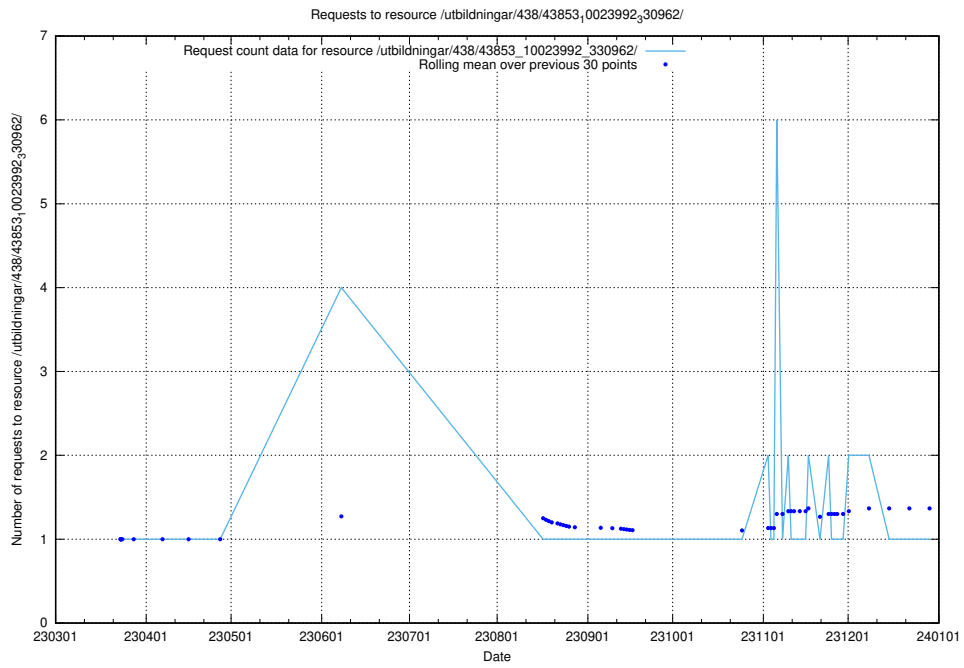

5.6340 Usage of /utbildningar/438/43853_10023992_330962/

Here, we count the number of requests to resource /utbildningar/438/43853_10023992_330962/.