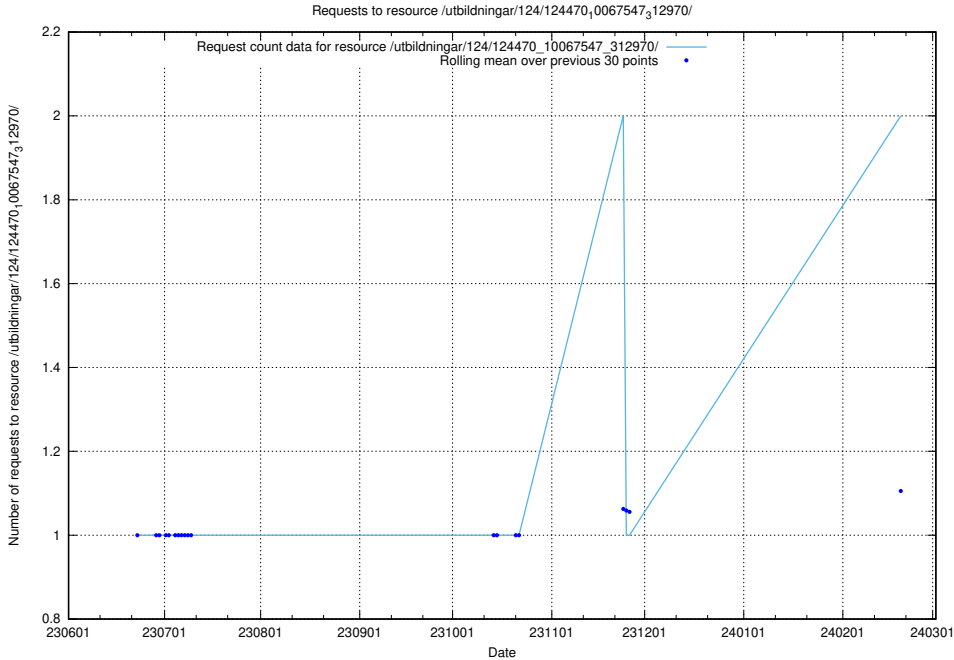

5.896 Usage of /utbildningar/124/124470_10067547_312970/

Here, we count the number of requests to resource /utbildningar/124/124470_10067547_312970/.