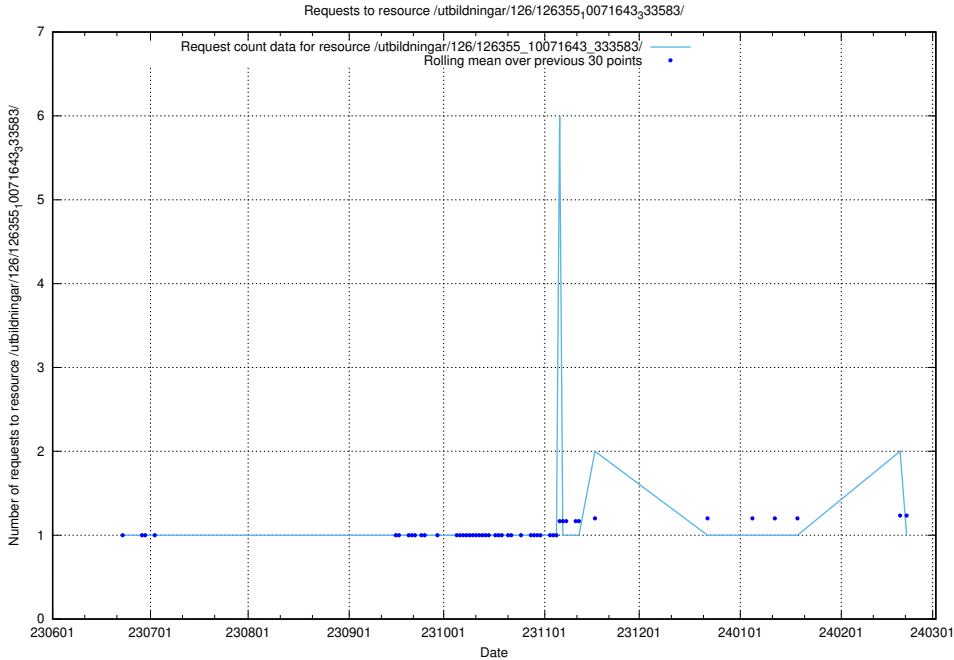

5.5687 Usage of /utbildningar/126/126355_10071643_333583/

Here, we count the number of requests to resource /utbildningar/126/126355_10071643_333583/.