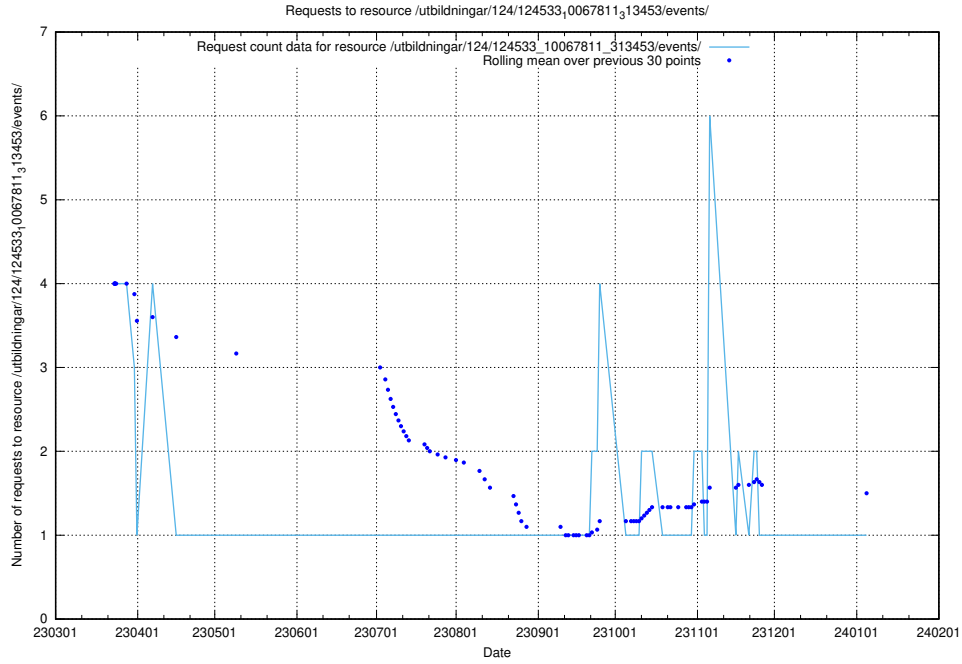

5.6266 Usage of /utbildningar/124/124533_10067811_313453/events/

Here, we count the number of requests to resource /utbildningar/124/124533_10067811_313453/events/