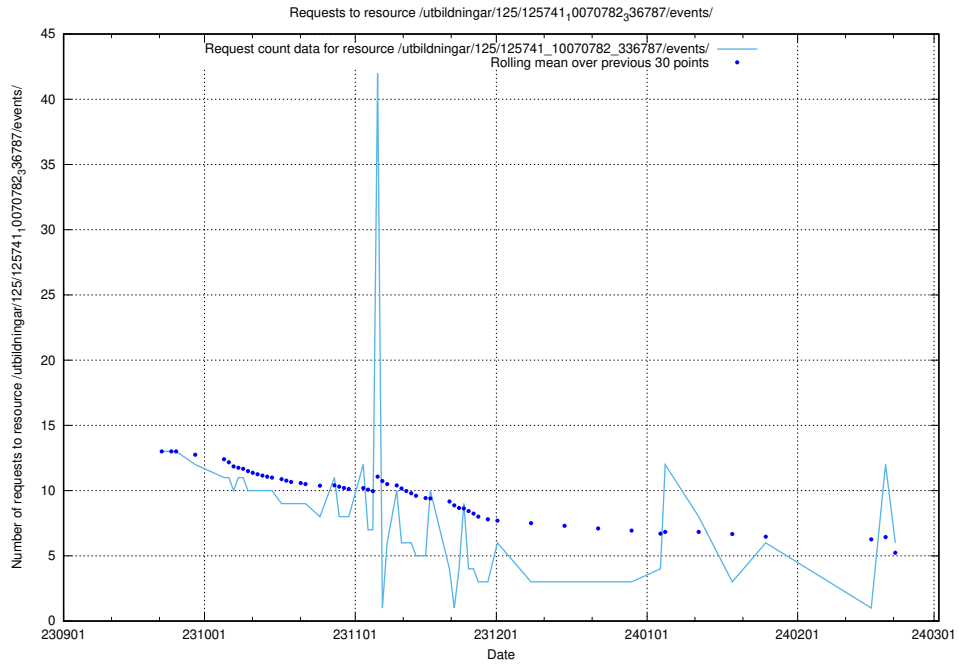

5.68 Usage of /utbildningar/125/125741_10070782_336787/events/

Here, we count the number of requests to resource /utbildningar/125/125741_10070782_336787/events/