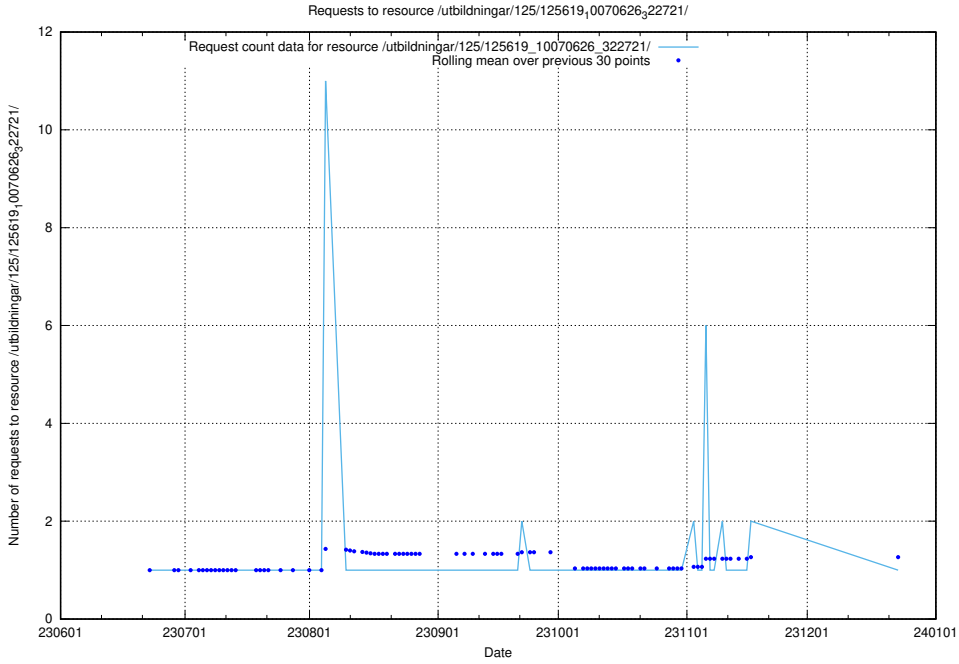

5.5750 Usage of /utbildningar/125/125619_10070626_322721/

Here, we count the number of requests to resource /utbildningar/125/125619_10070626_322721/.