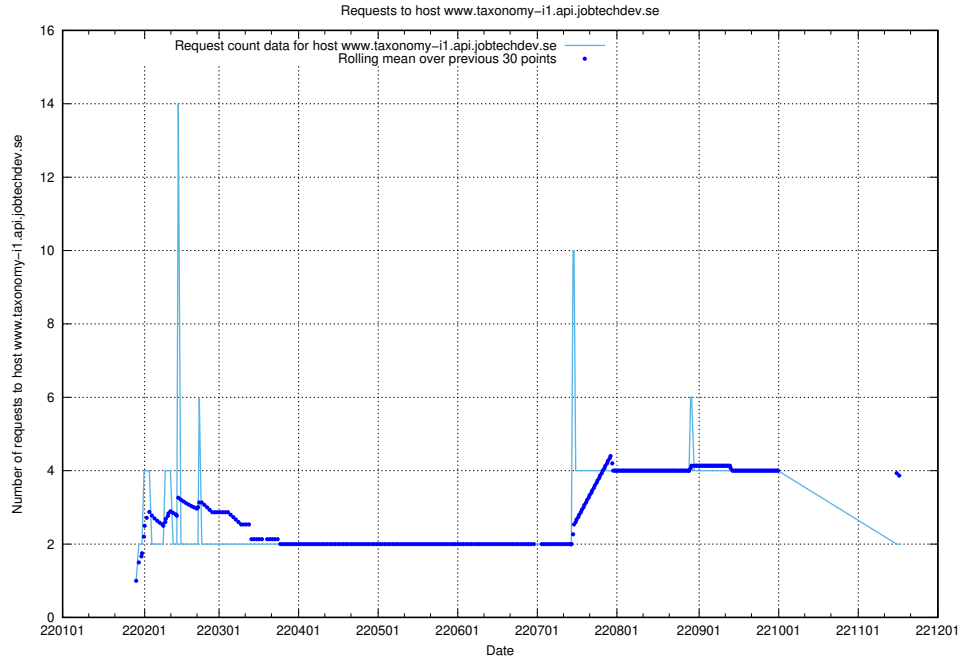

7.569 Usage of `www.taxonomy-i1.api.jobtechdev.se`

Here, we count the number of requests to host `www.taxonomy-i1.api.jobtechdev.se`.