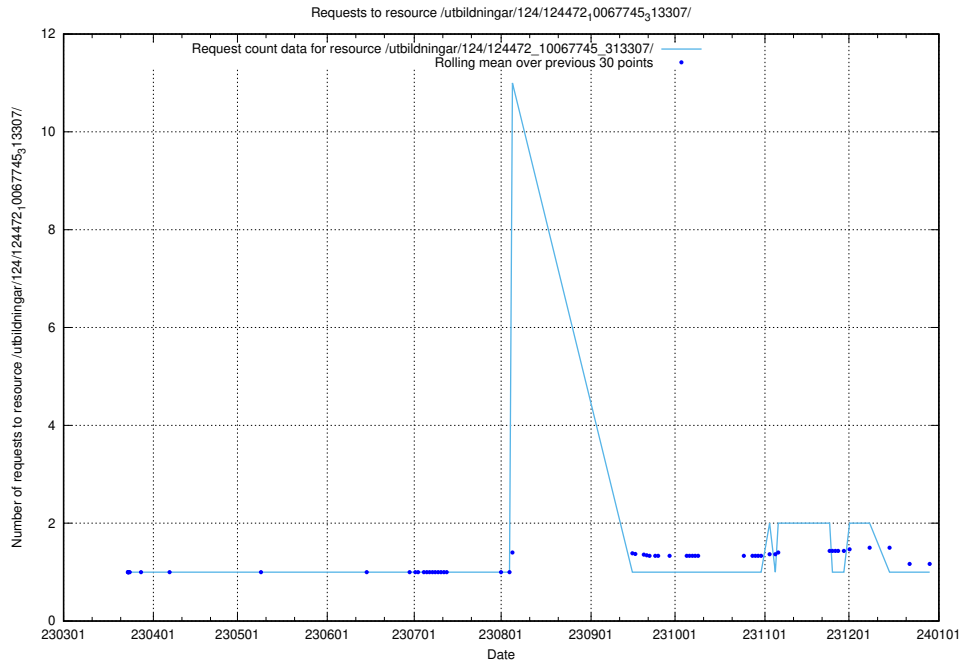

5.3053 Usage of /utbildningar/124/124472_10067745_313307/

Here, we count the number of requests to resource /utbildningar/124/124472_10067745_313307/.