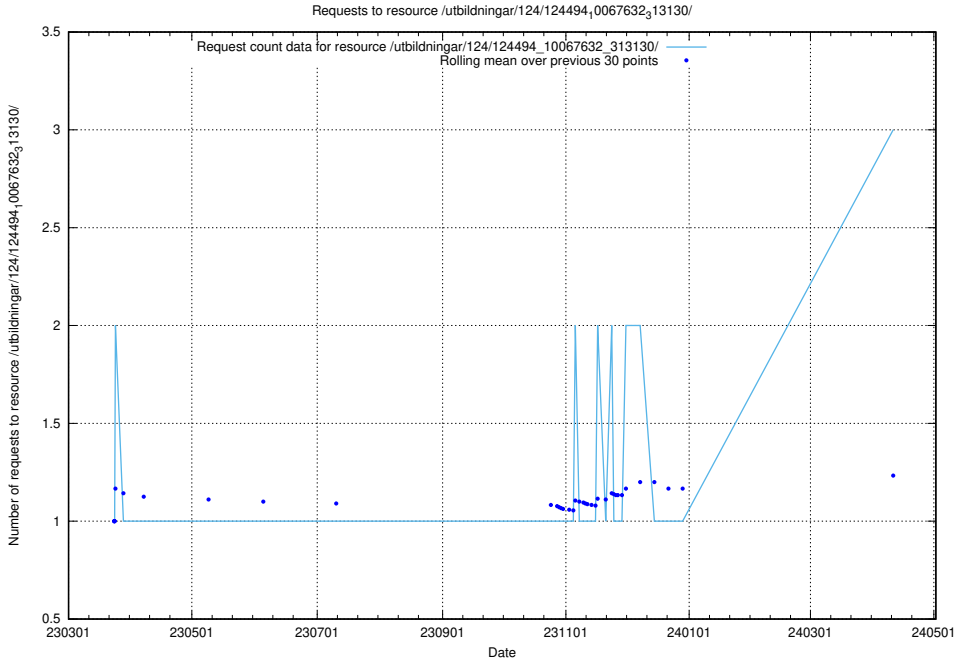

5.301 Usage of /utbildningar/124/124494_10067632_313130/

Here, we count the number of requests to resource /utbildningar/124/124494_10067632_313130/.