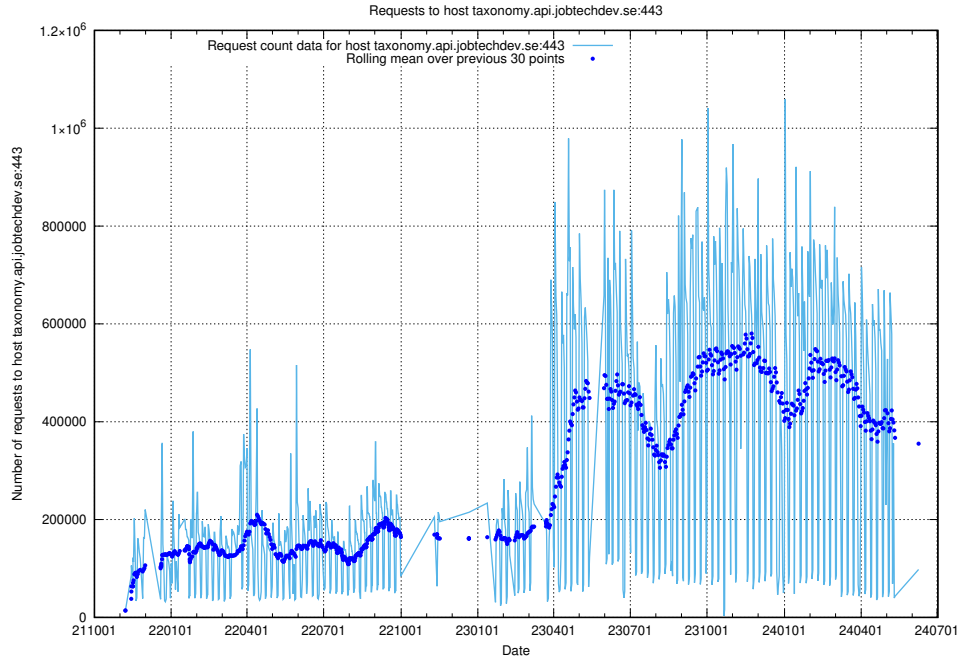

7.3 Usage of taxonomy.api.jobtechdev.se:443

Here, we count the number of requests to host taxonomy.api.jobtechdev.se:443.

7.4 Usage of data.jobtechdev.se

Here, we count the number of requests to host data.jobtechdev.se.