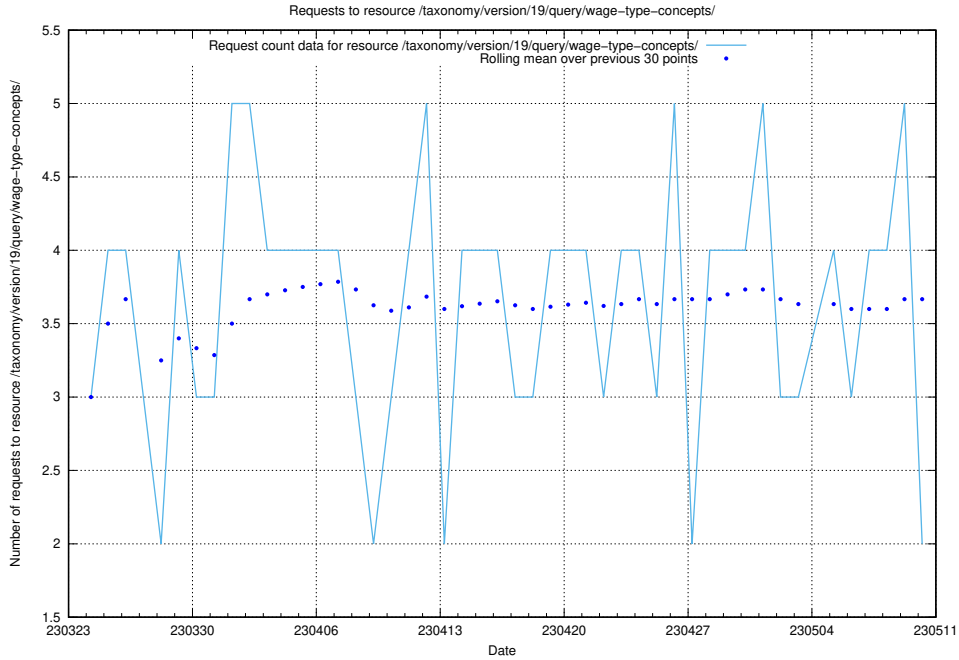

5.934 Usage of /taxonomy/version/19/query/wage-type-concepts/

Here, we count the number of requests to resource /taxonomy/version/19/query/wage-type-concepts/.