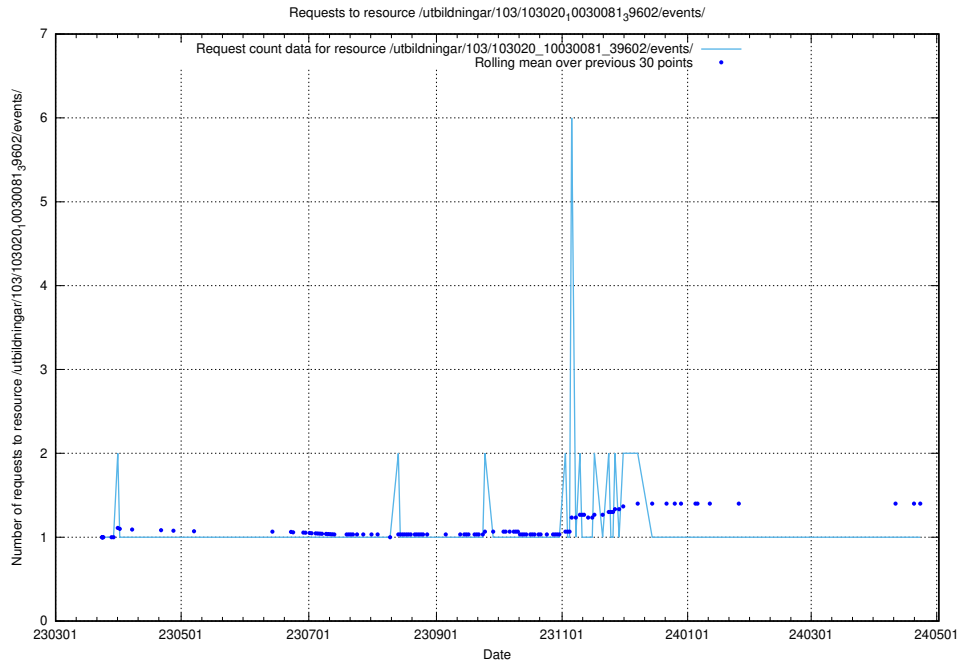

5.5534 Usage of /utbildningar/103/103020_10030081_39602/events/

Here, we count the number of requests to resource /utbildningar/103/103020_10030081_39602/events/.