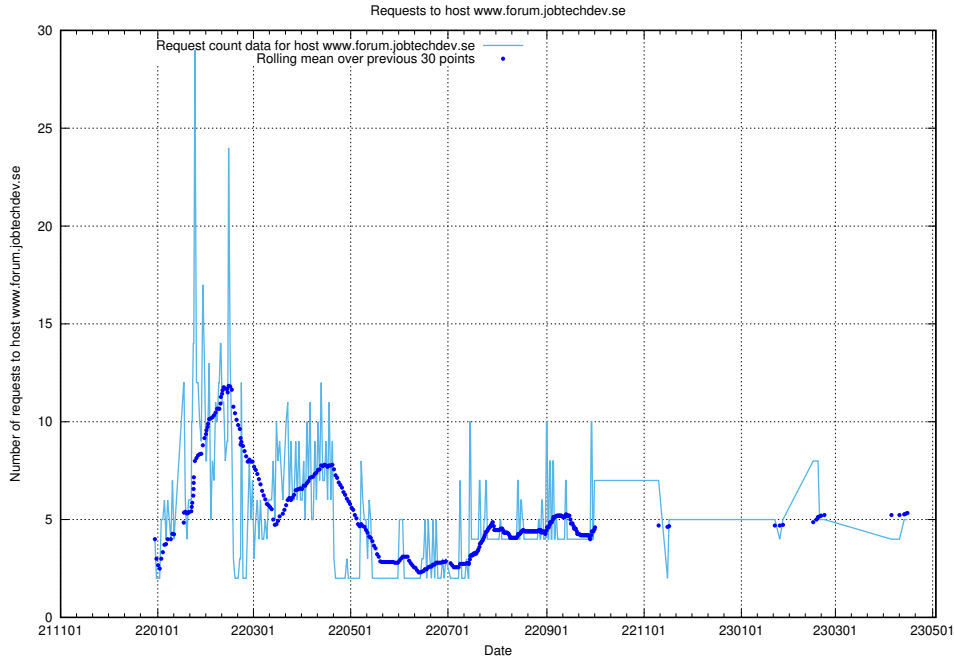

7.92 Usage of www.forum.jobtechdev.se

Here, we count the number of requests to host www.forum.jobtechdev.se.