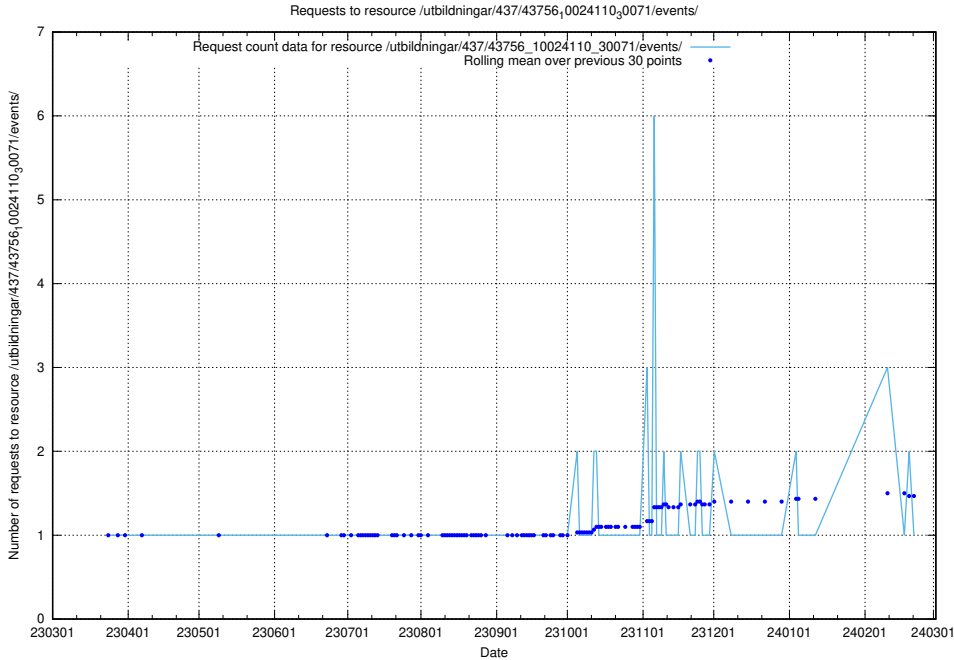

5.6201 Usage of /utbildningar/437/43756_10024110_30071/events/

Here, we count the number of requests to resource /utbildningar/437/43756_10024110_30071/events/.