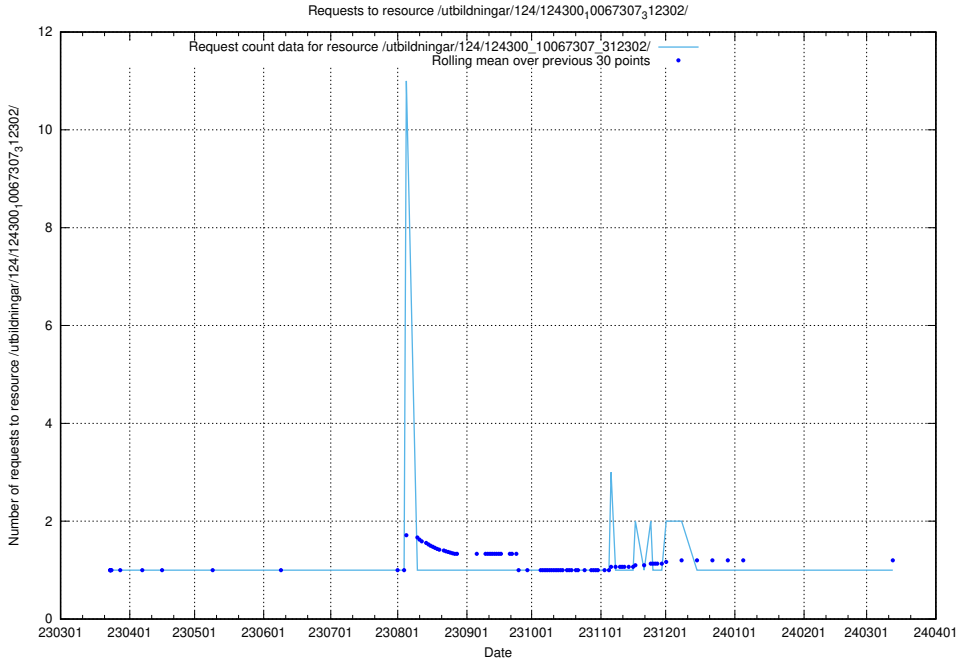

5.3992 Usage of /utbildningar/124/124300_10067307_312302/

Here, we count the number of requests to resource /utbildningar/124/124300_10067307_312302/.