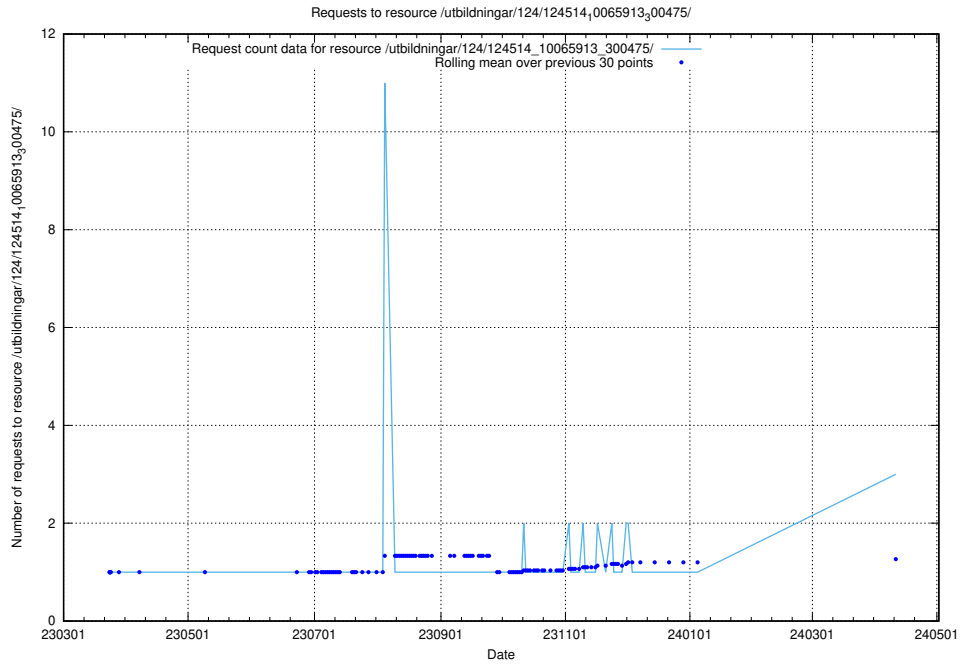

Here, we count the number of requests to resource /utbildningar/utb_emil/124/124499_10067796_313401/events/

5.287 Usage of /utbildningar/124/124514_10065913_300475/

Here, we count the number of requests to resource /utbildningar/124/124514_10065913_300475/.