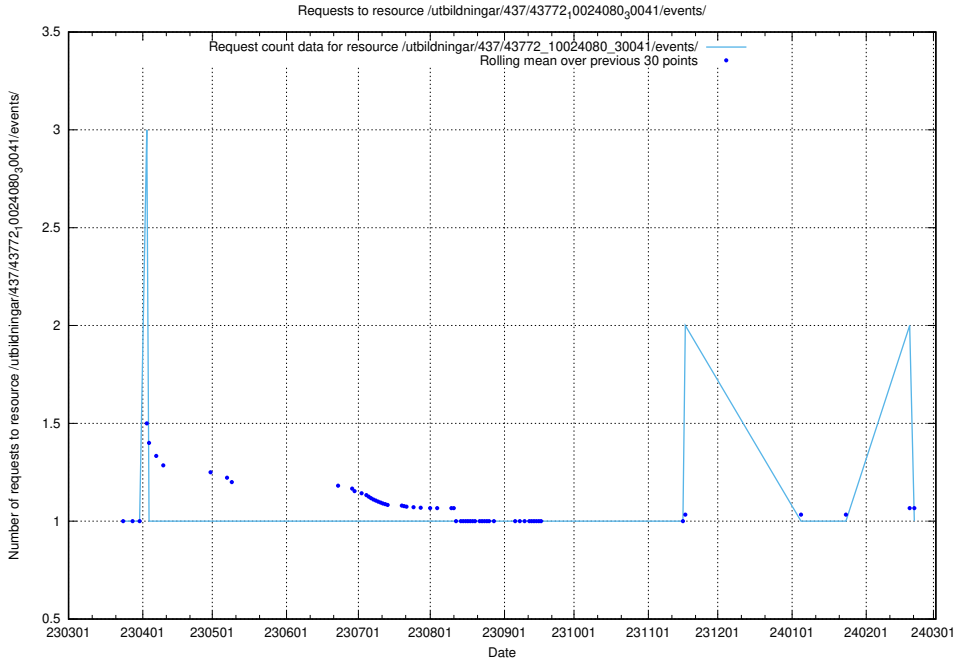

5.6196 Usage of /utbildningar/437/43772_10024080_30041/events/

Here, we count the number of requests to resource /utbildningar/437/43772_10024080_30041/events/.