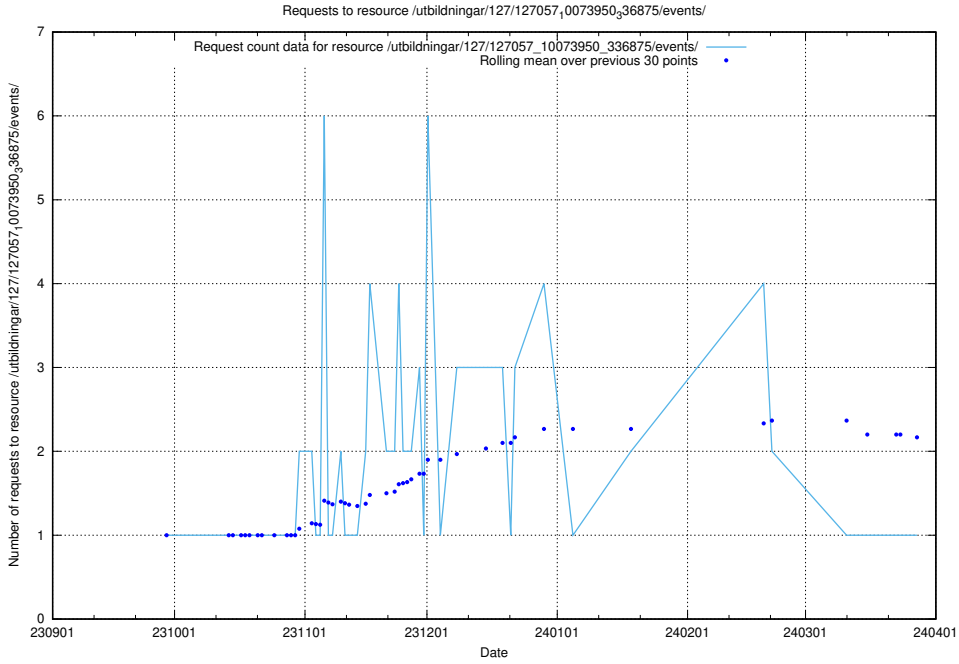

5.4478 Usage of /utbildningar/127/127057_10073950_336875/events/

Here, we count the number of requests to resource /utbildningar/127/127057_10073950_336875/events/