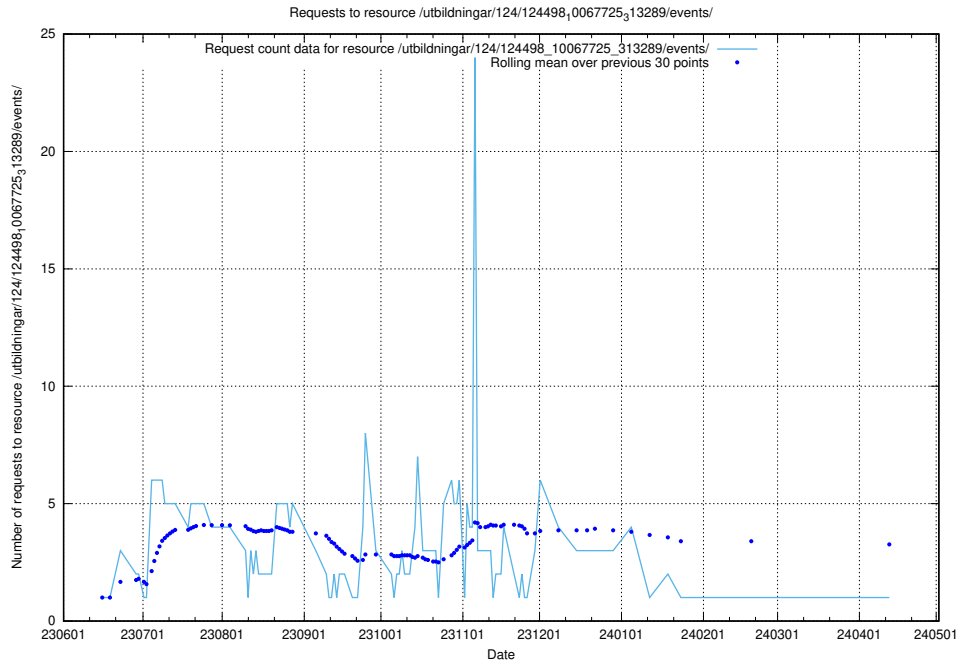

5.5909 Usage of /utbildningar/124/124498_10067725_313289/events/

Here, we count the number of requests to resource /utbildningar/124/124498_10067725_313289/events/