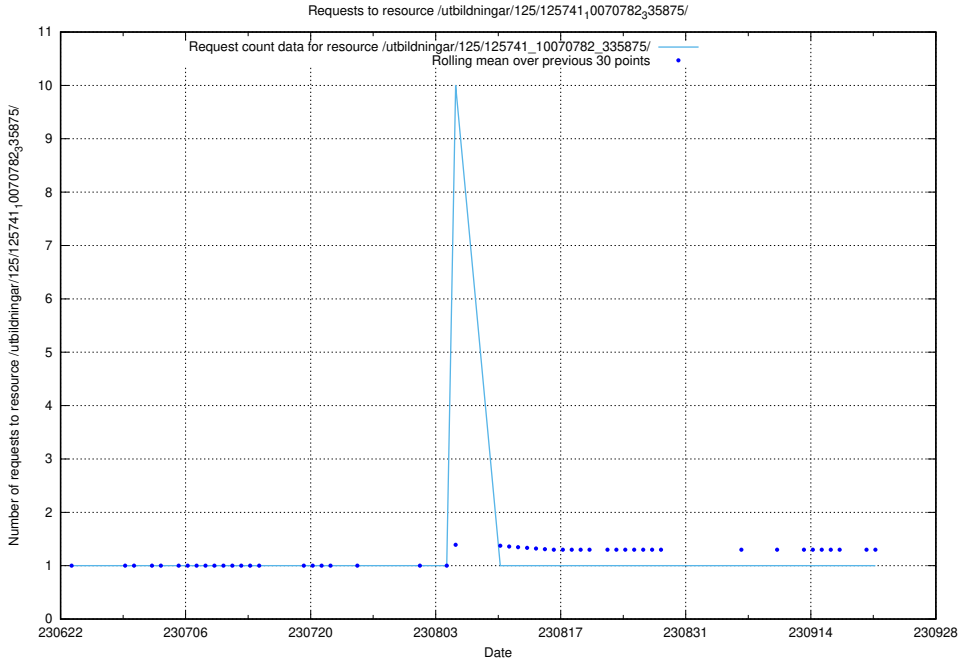

5.5723 Usage of /utbildningar/125/125741_10070782_335875/

Here, we count the number of requests to resource /utbildningar/125/125741_10070782_335875/.