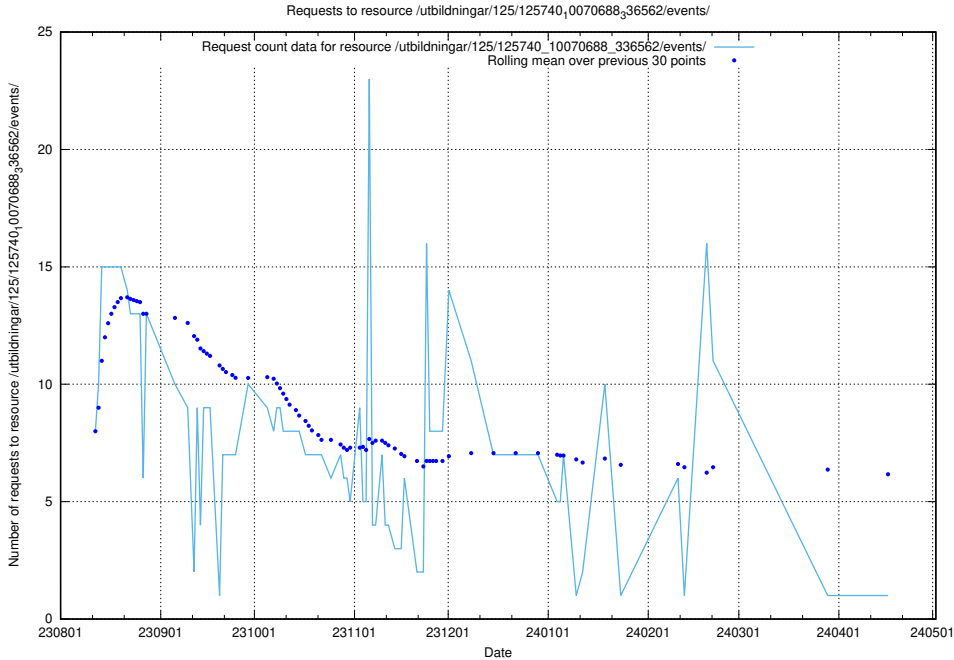

5.4832 Usage of /utbildningar/125/125740_10070688_336562/events/

Here, we count the number of requests to resource /utbildningar/125/125740_10070688_336562/events/