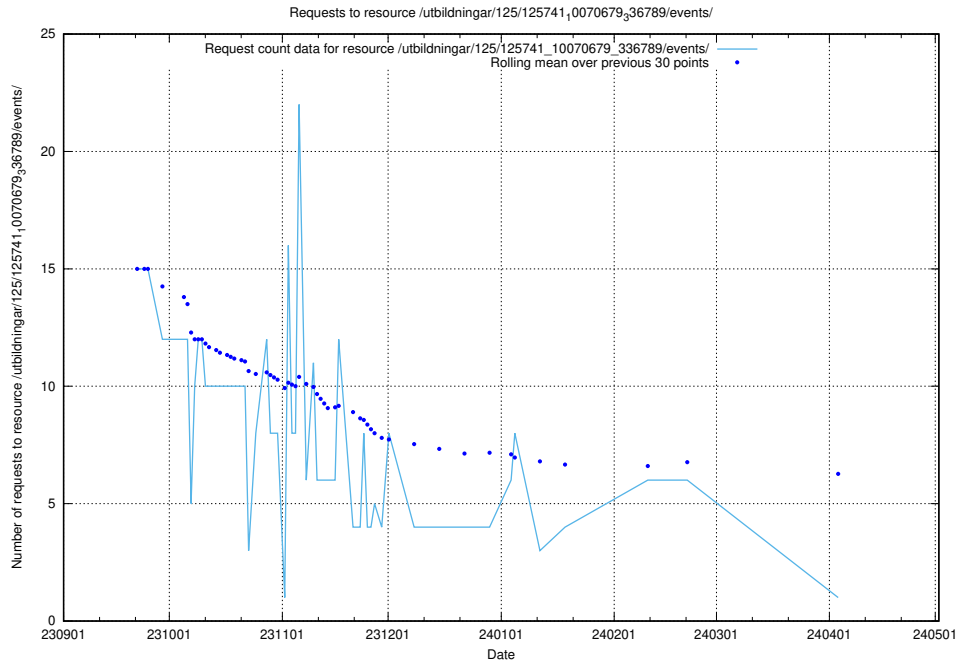

5.4528 Usage of /utbildningar/125/125741_10070679_336789/events/

Here, we count the number of requests to resource /utbildningar/125/125741_10070679_336789/events/