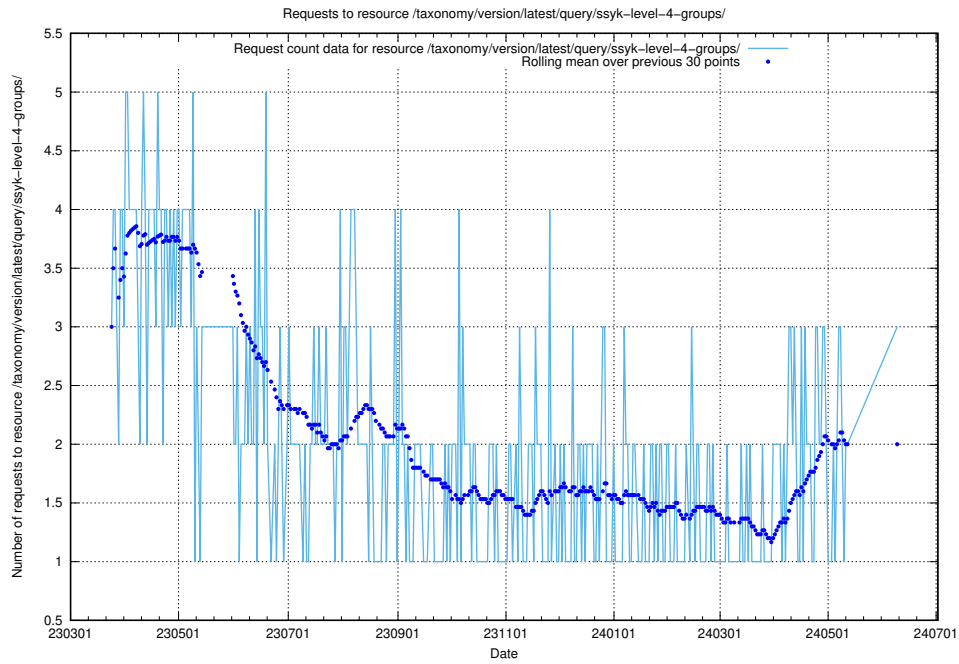

5.429 Usage of /taxonomy/version/latest/query/ssyk-level-4-groups/

Here, we count the number of requests to resource /taxonomy/version/latest/query/ssyk-level-4-groups/.