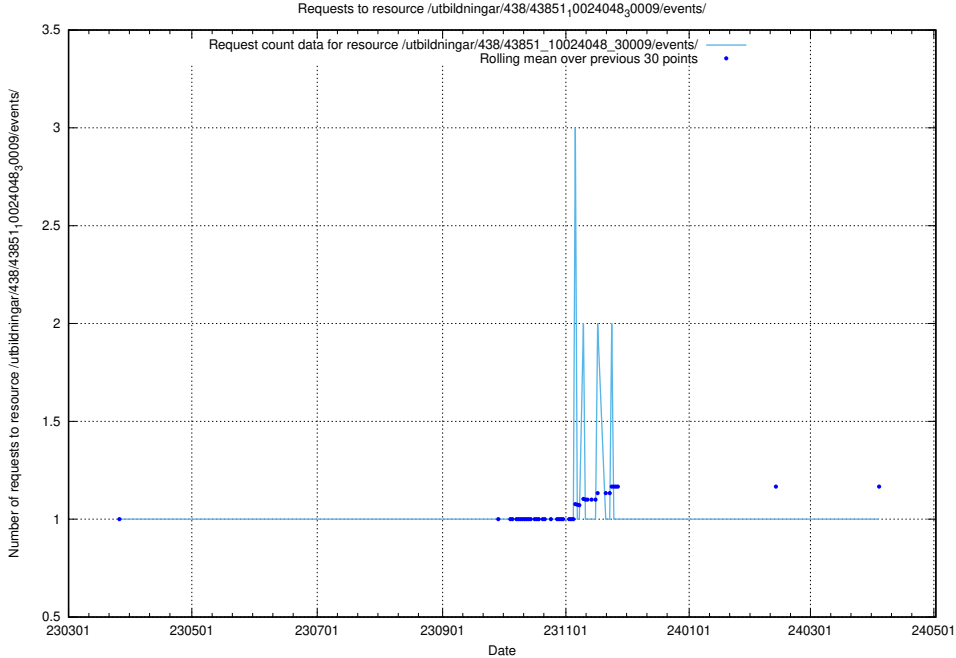

5.6103 Usage of /utbildningar/438/43851_10024048_30009/events/

Here, we count the number of requests to resource /utbildningar/438/43851_10024048_30009/events/.