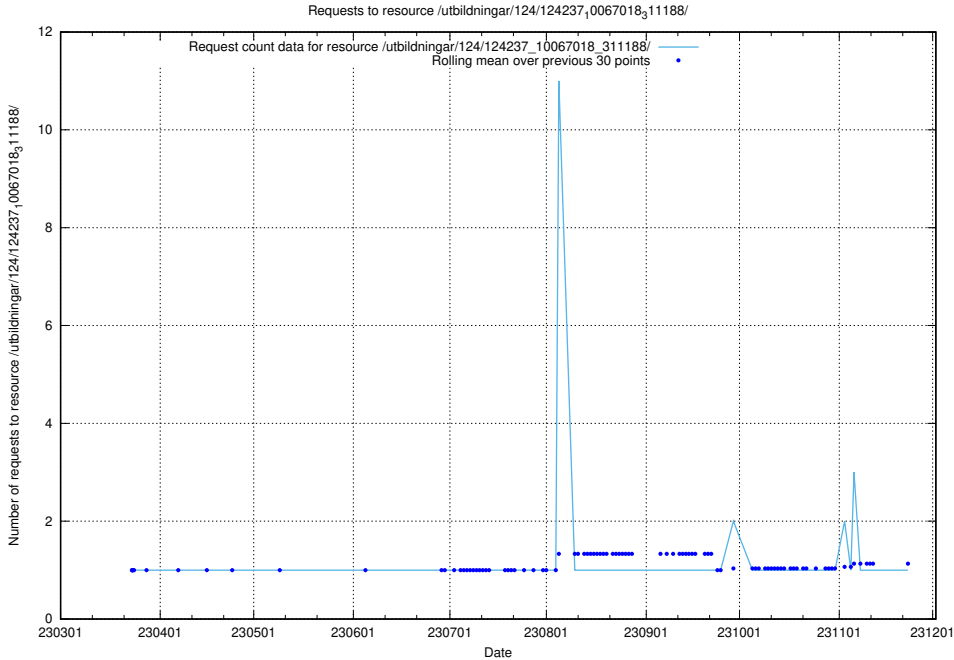

5.4057 Usage of /utbildningar/124/124237_10067018_311188/

Here, we count the number of requests to resource /utbildningar/124/124237_10067018_311188/.