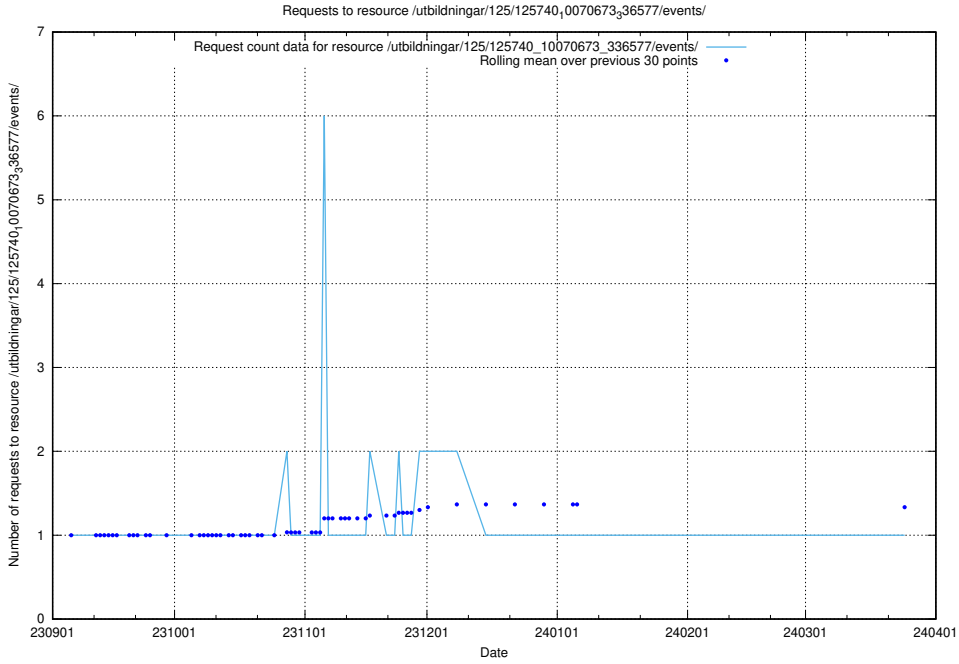

5.4701 Usage of /utbildningar/125/125740_10070673_336577/events/

Here, we count the number of requests to resource /utbildningar/125/125740_10070673_336577/events/