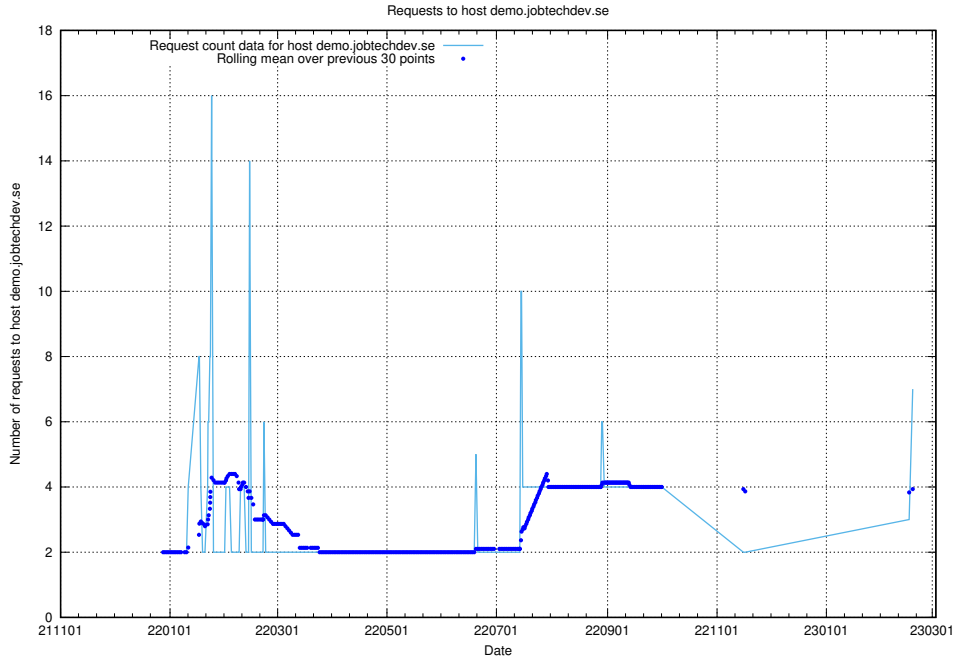

Here, we count the number of requests to host education-api.jobtechdev.se.

7.75 Usage of demo.jobtechdev.se

Here, we count the number of requests to host demo.jobtechdev.se.

7.76 Usage of www.jobtechdev.se:443