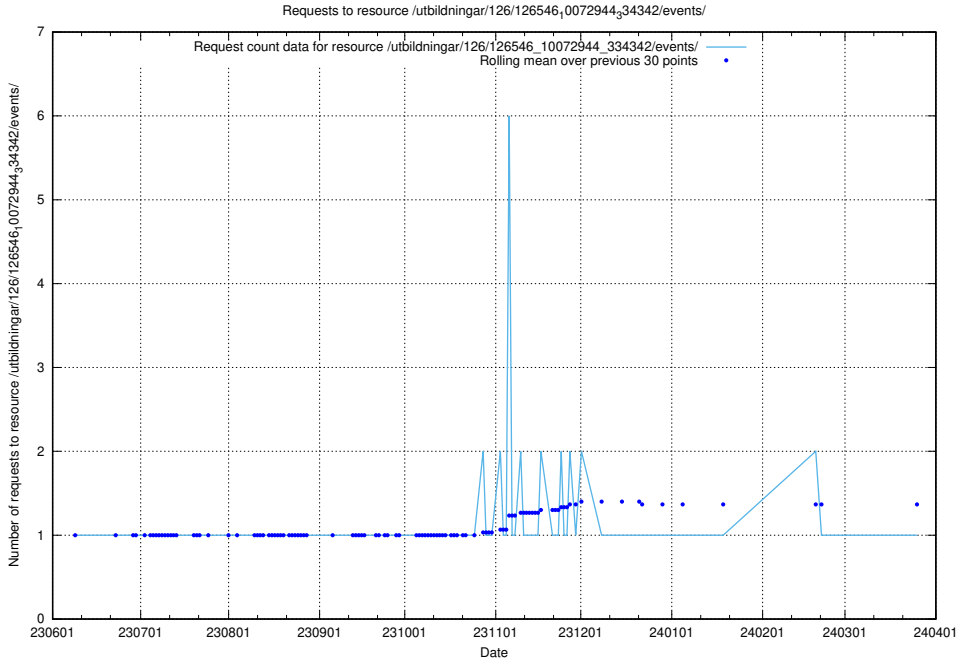

5.5919 Usage of /utbildningar/126/126546_10072944_334342/events/

Here, we count the number of requests to resource /utbildningar/126/126546_10072944_334342/events/