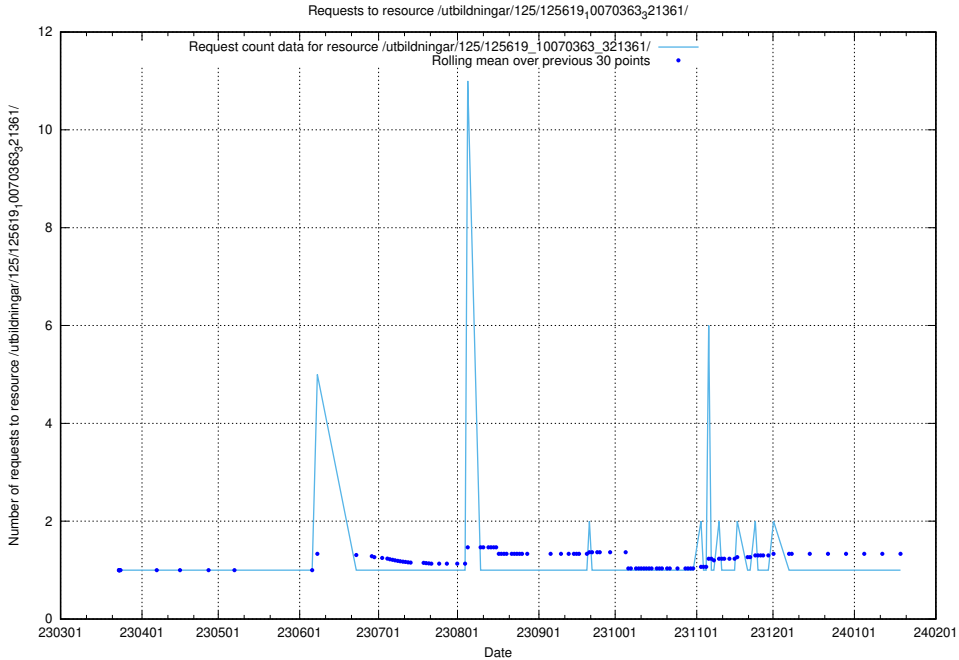

Here, we count the number of requests to resource /utbildningar/125/125619_10070363_321361/events/

5.1080 Usage of /utbildningar/125/125619_10070363_321361/

Here, we count the number of requests to resource /utbildningar/125/125619_10070363_321361/.