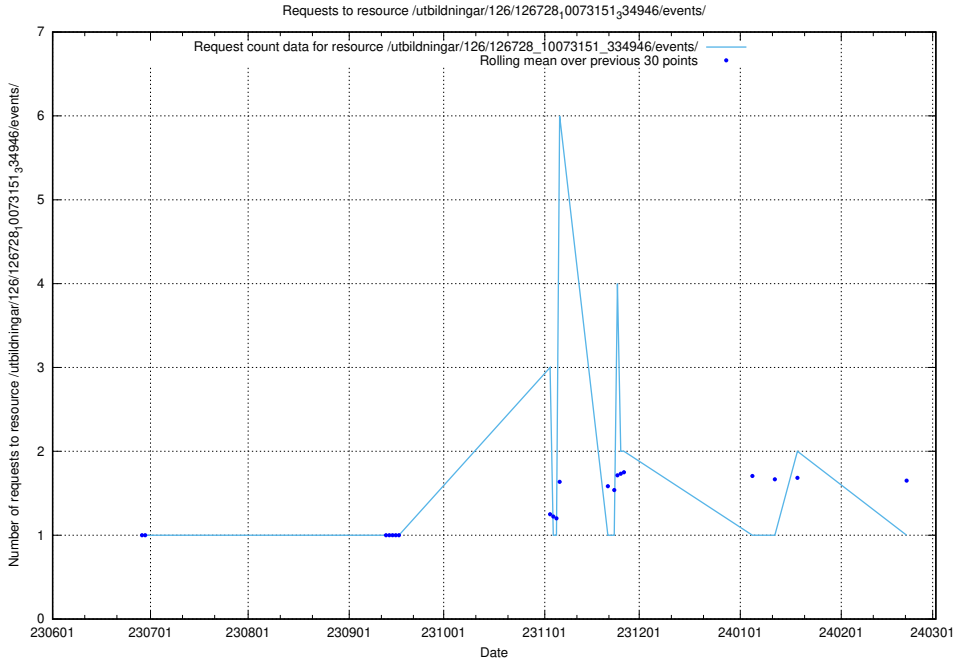

5.5480 Usage of /utbildningar/126/126728_10073151_334946/events/

Here, we count the number of requests to resource /utbildningar/126/126728_10073151_334946/events/