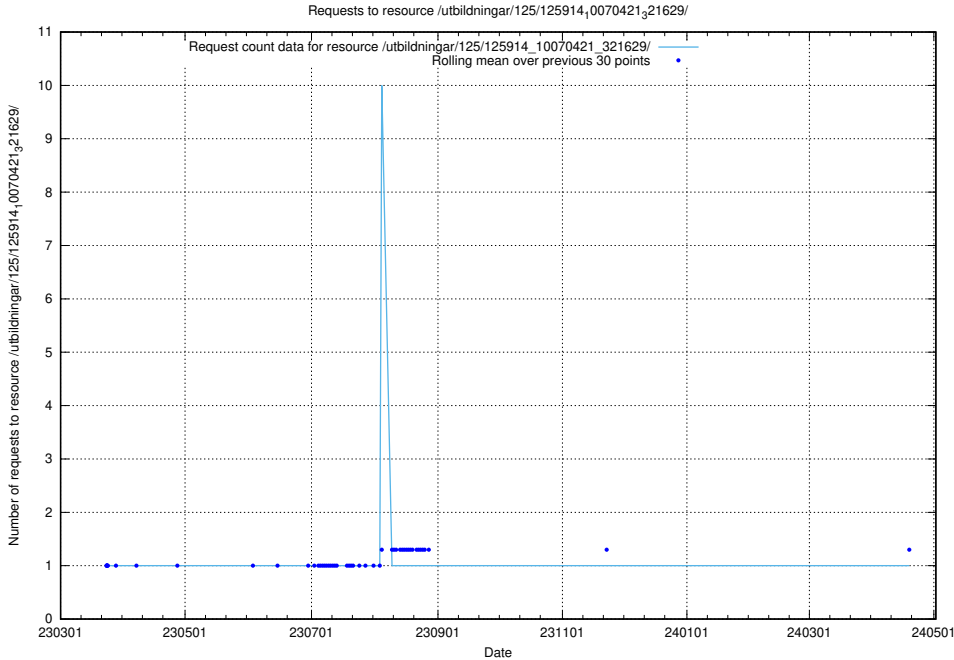

5.6457 Usage of /utbildningar/125/125914_10070421_321629/

Here, we count the number of requests to resource /utbildningar/125/125914_10070421_321629/.