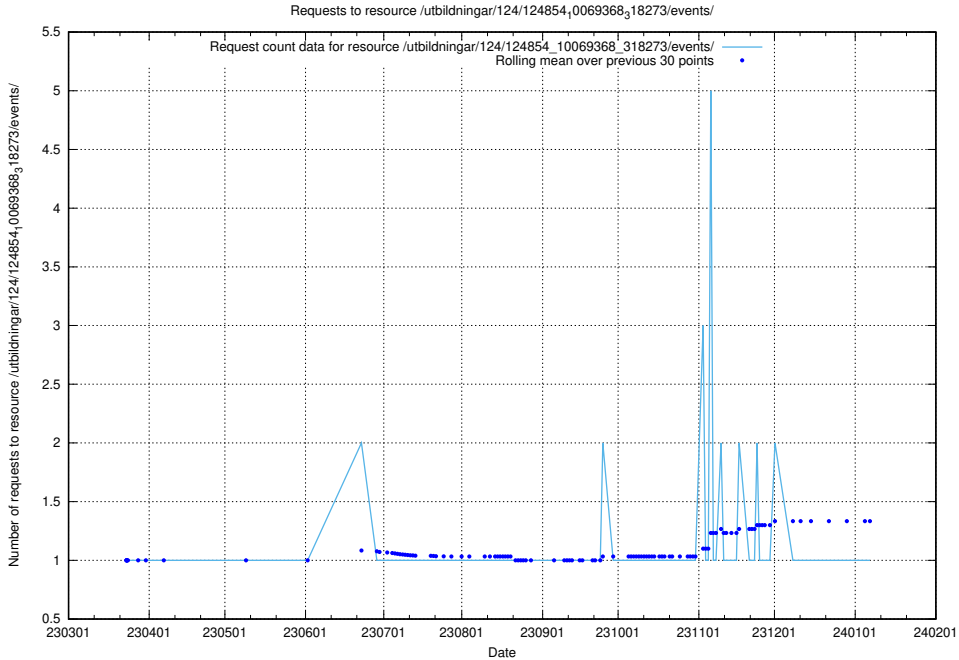

Here, we count the number of requests to resource /utbildningar/124/124854_10069845_319853/.

5.1216 Usage of /utbildningar/124/124854_10069368_318273/events/

Here, we count the number of requests to resource /utbildningar/124/124854_10069368_318273/events/