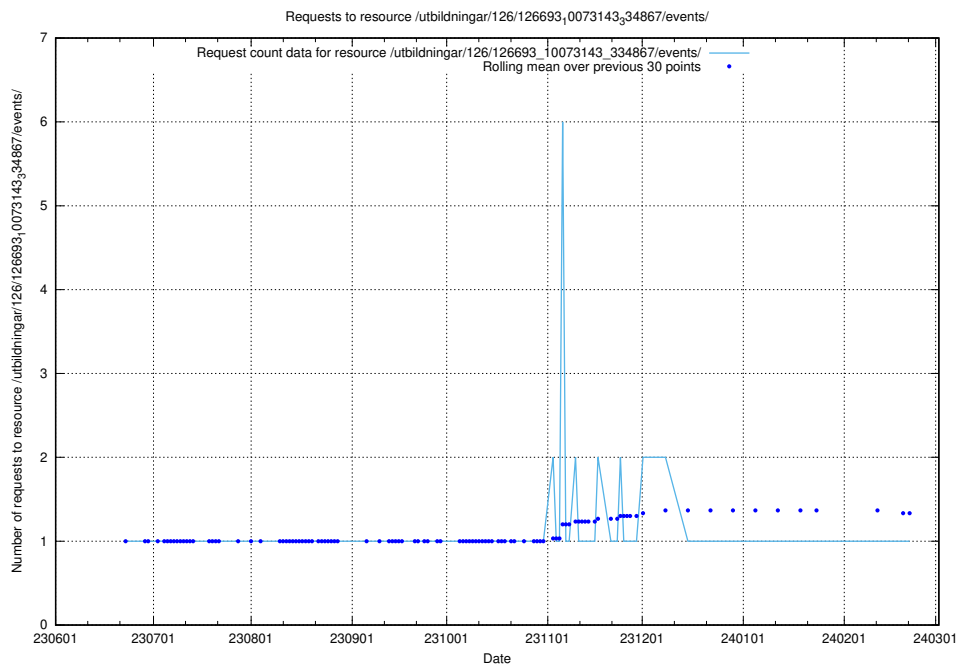

5.5673 Usage of /utbildningar/126/126693_10073143_334867/events/

Here, we count the number of requests to resource /utbildningar/126/126693_10073143_334867/events/