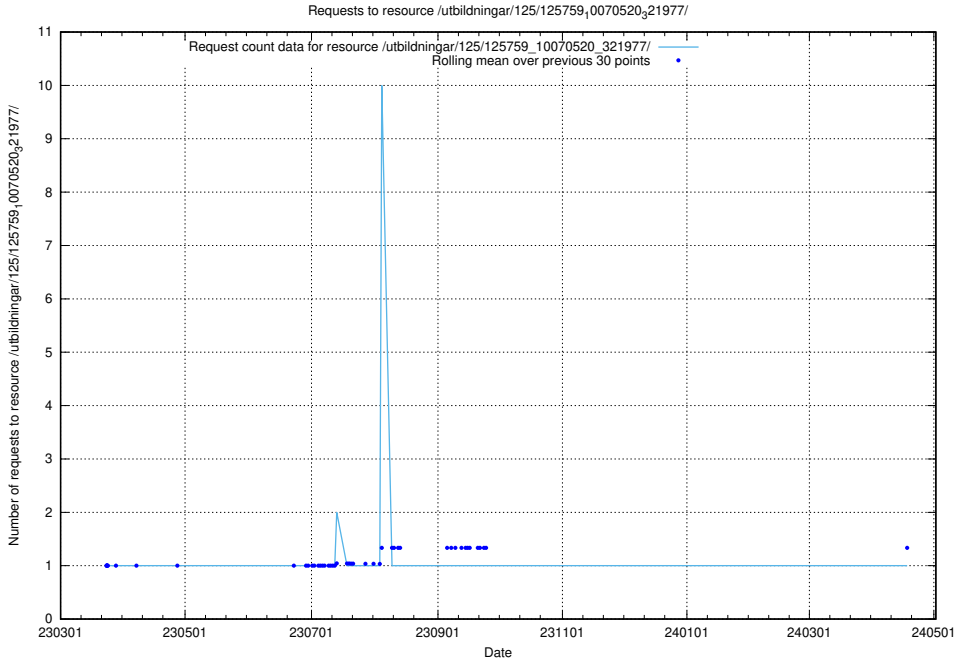

5.6460 Usage of /utbildningar/125/125759_10070520_321977/

Here, we count the number of requests to resource /utbildningar/125/125759_10070520_321977/.