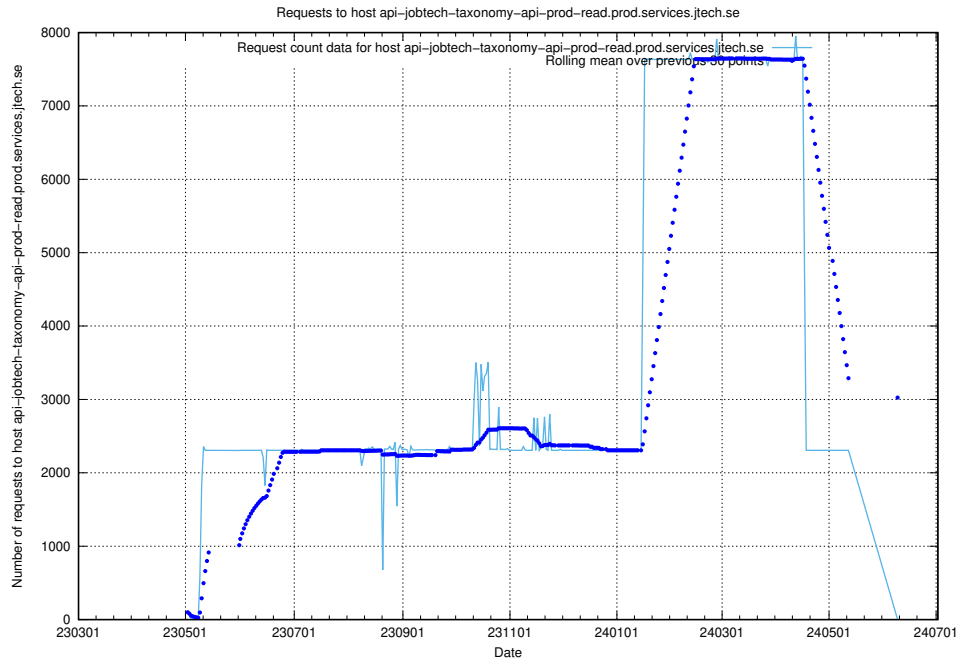

7.279 Usage of api-jobtech-taxonomy-api-prod-read.prod.services.jtech.se

Here, we count the number of requests to host api-jobtech-taxonomy-api-prod-read.prod.services.jtech.se.