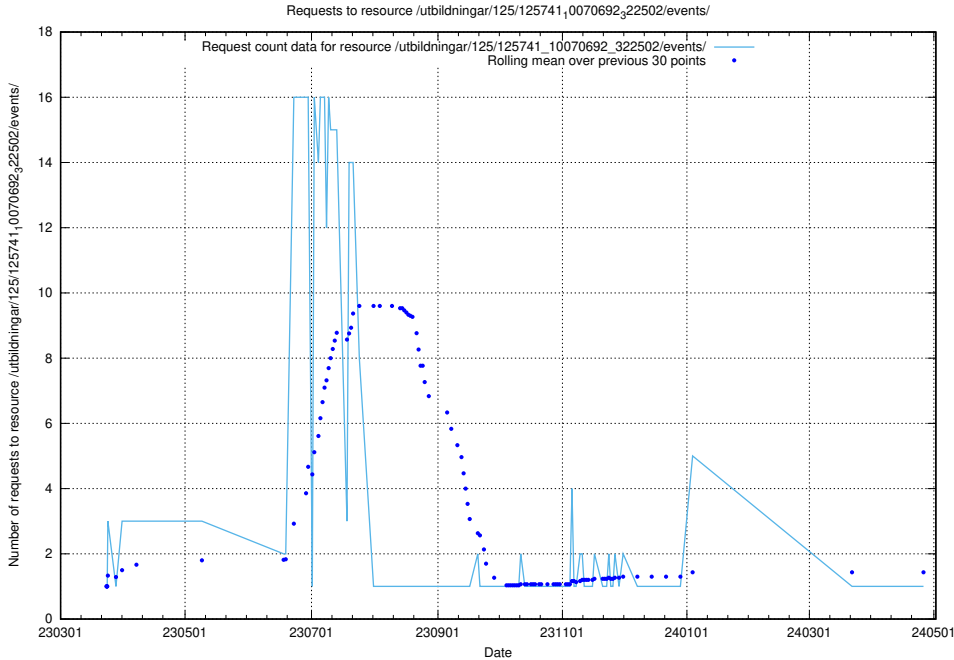

5.6479 Usage of /utbildningar/125/125741_10070692_322502/events/

Here, we count the number of requests to resource /utbildningar/125/125741_10070692_322502/events/