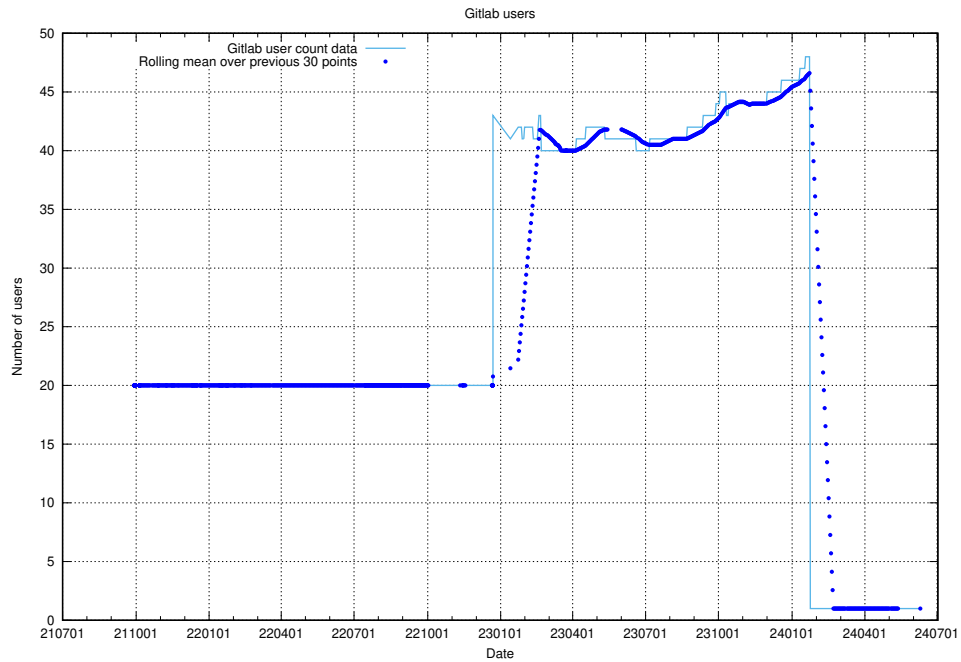

6 Gitlab

This section summarises the state of [JobTech's code repositories](https://gitlab.com/arbetsformedlingen)⁷.

6.1 User count

A graph of users in JobTech's official code repository.

⁷<https://gitlab.com/arbetsformedlingen>