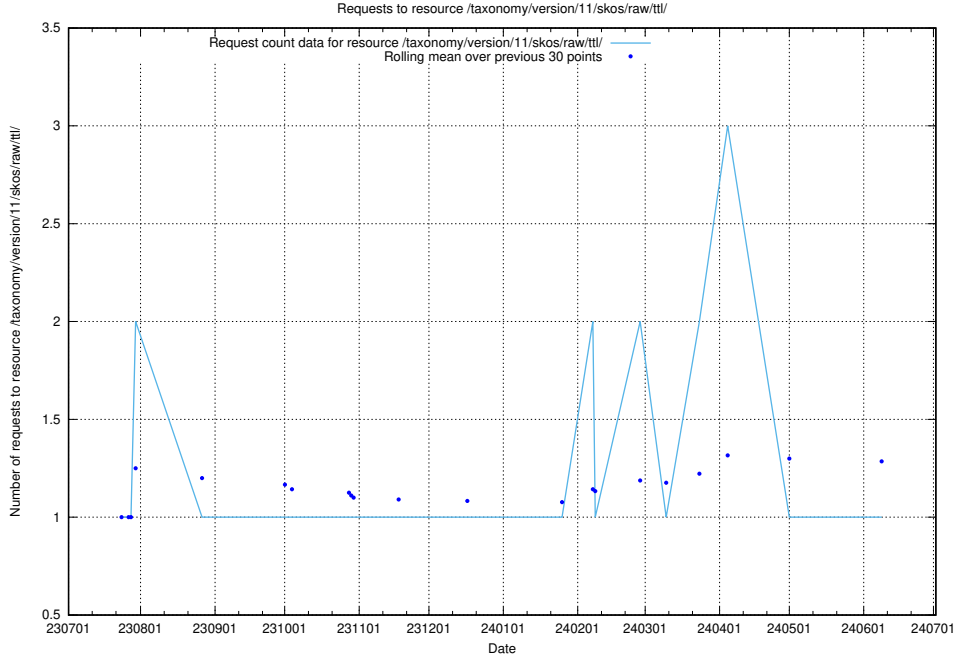

5.4987 Usage of /taxonomy/version/11/skos/raw/ttl/

Here, we count the number of requests to resource /taxonomy/version/11/skos/raw/ttl/.