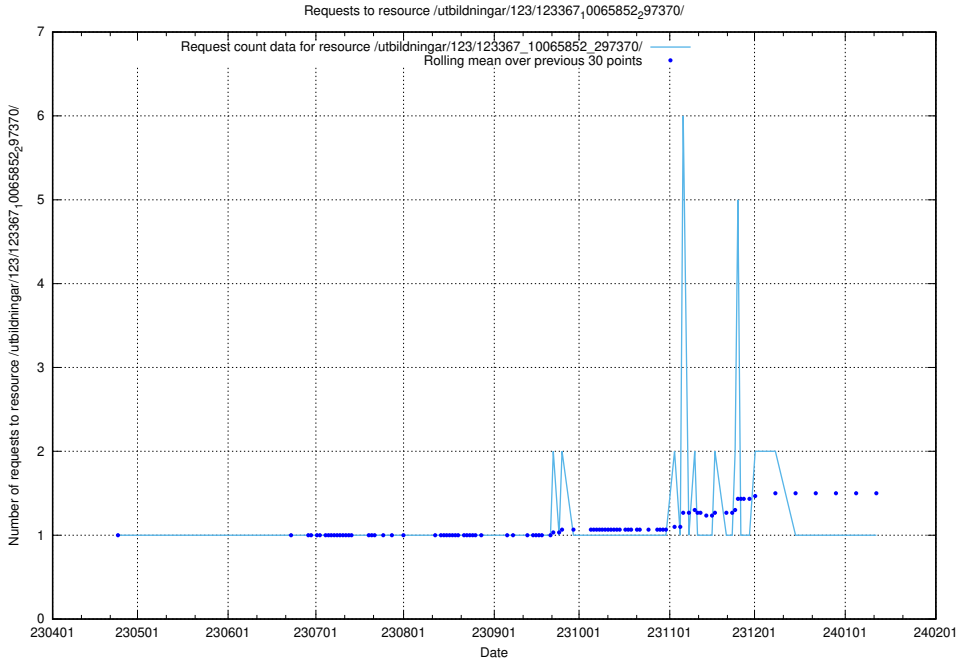

5.6042 Usage of /utbildningar/123/123367_10065852_297370/

Here, we count the number of requests to resource /utbildningar/123/123367_10065852_297370/.