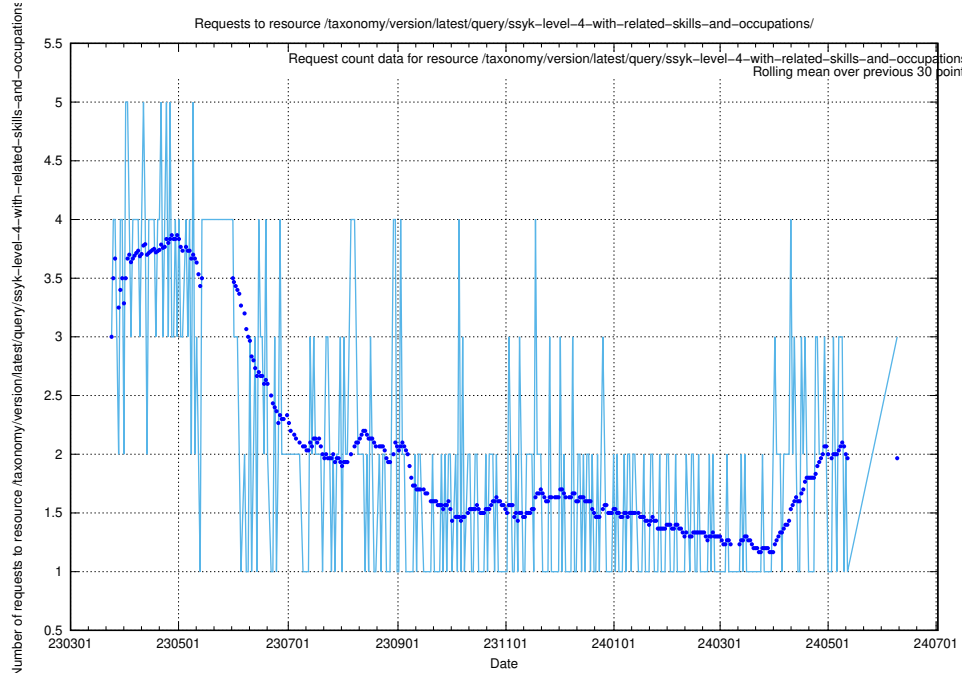

5.427 Usage of /taxonomy/version/latest/query/ssyk-level-4-with-related-skills-and-occupations/

Here, we count the number of requests to resource /taxonomy/version/latest/query/ssyk-level-4-with-related-skills-and-occupations/.