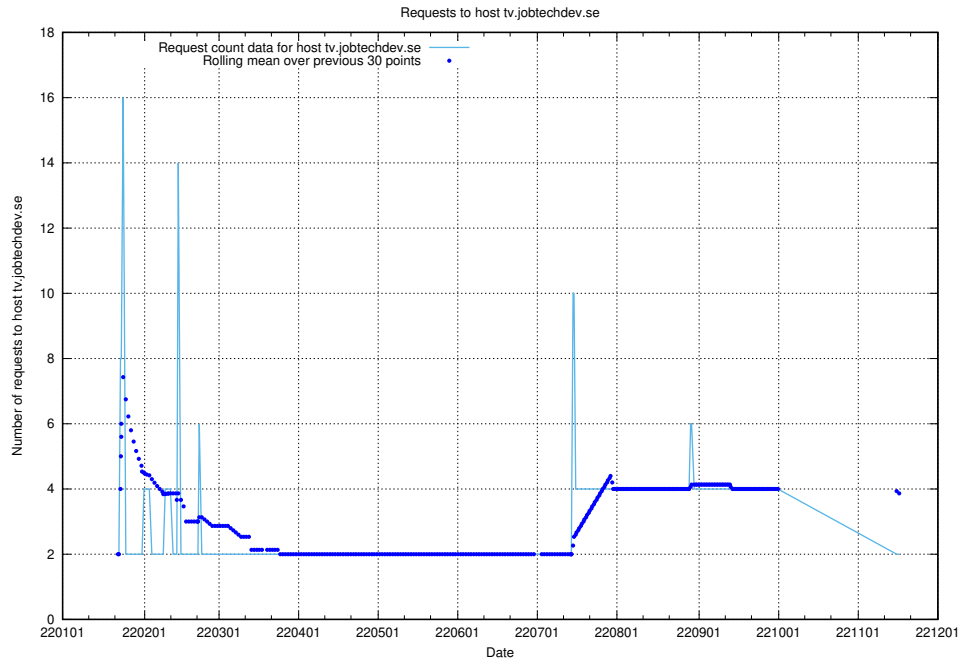

7.584 Usage of tv.jobtechdev.se

Here, we count the number of requests to host tv.jobtechdev.se.