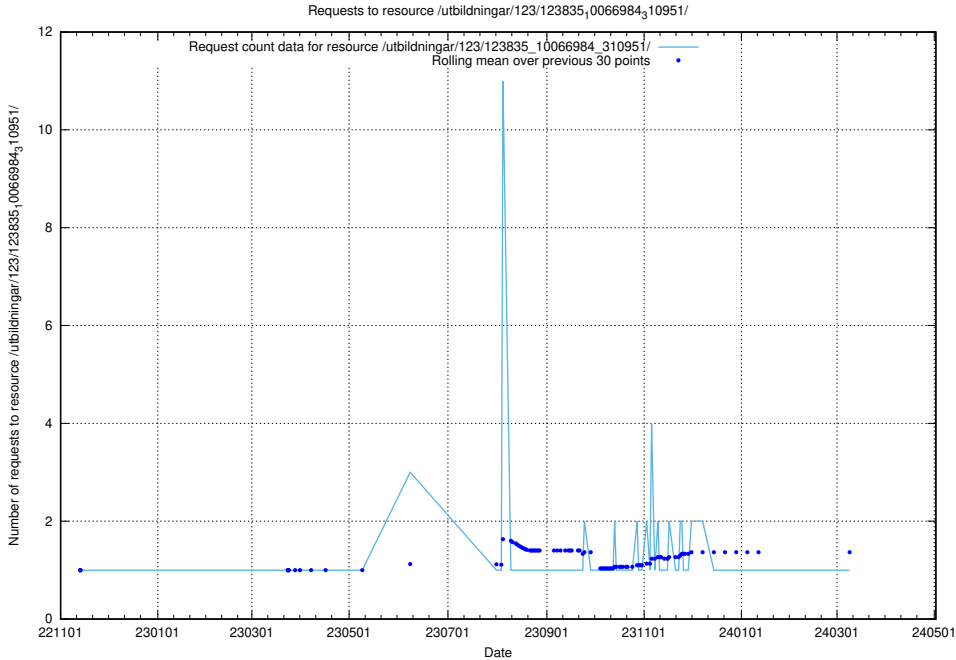

5.5931 Usage of /utbildningar/123/123835_10066984_310951/

Here, we count the number of requests to resource /utbildningar/123/123835_10066984_310951/.