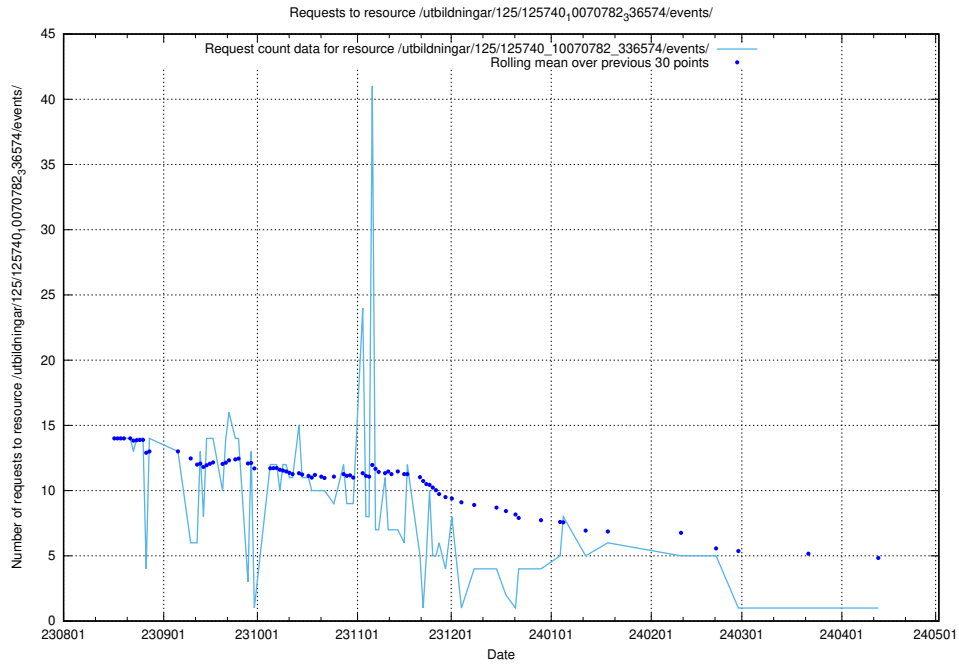

5.4808 Usage of /utbildningar/125/125740_10070782_336574/events/

Here, we count the number of requests to resource /utbildningar/125/125740_10070782_336574/events/