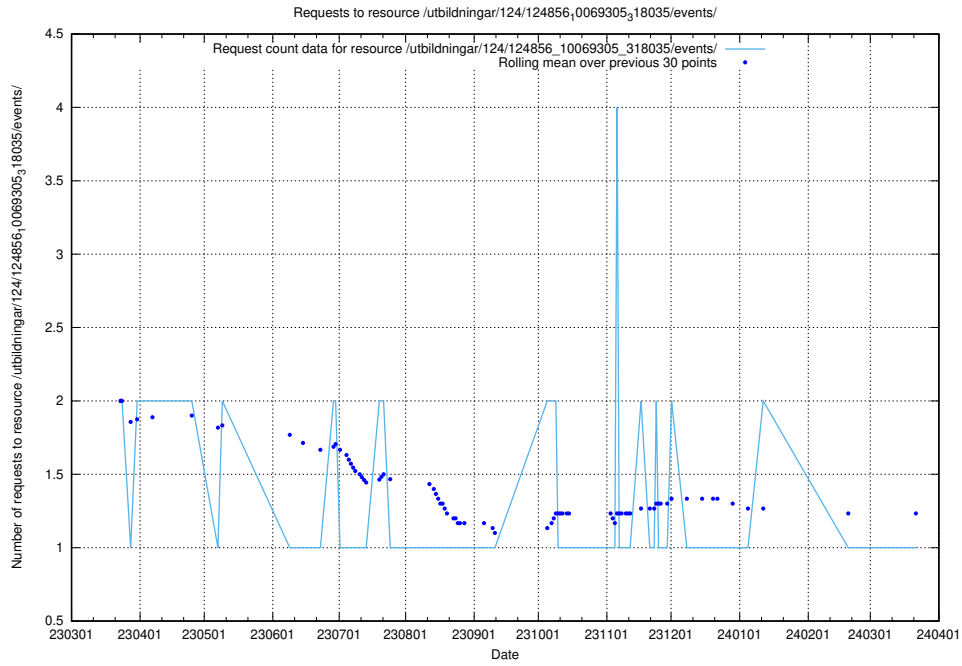

5.6300 Usage of /utbildningar/124/124856_10069305_318035/events/

Here, we count the number of requests to resource /utbildningar/124/124856_10069305_318035/events/