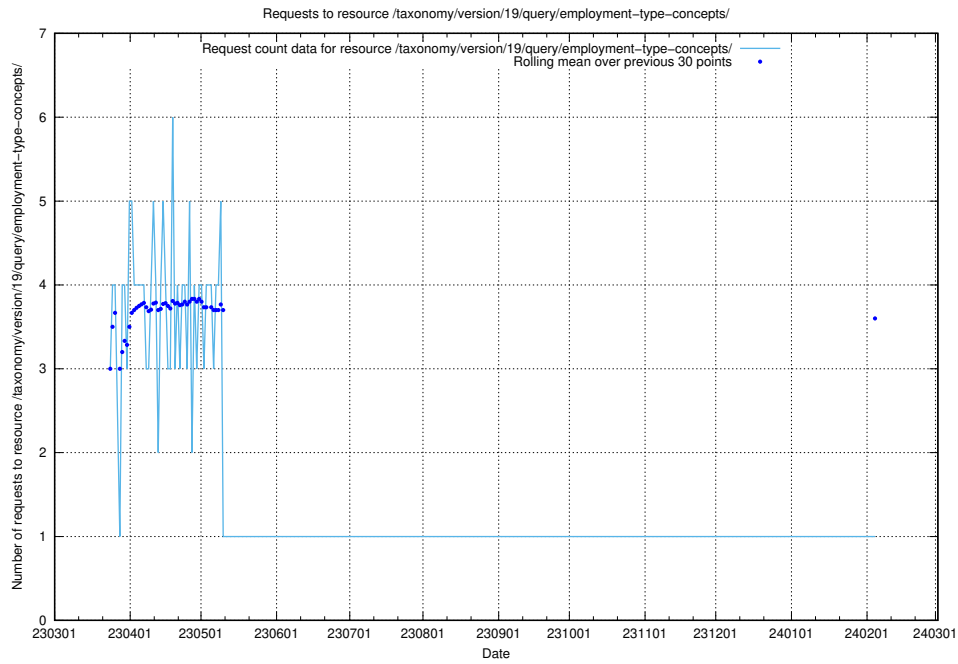

5.6156 Usage of /taxonomy/version/19/query/employment-type-concepts/

Here, we count the number of requests to resource /taxonomy/version/19/query/employment-type-concepts/.