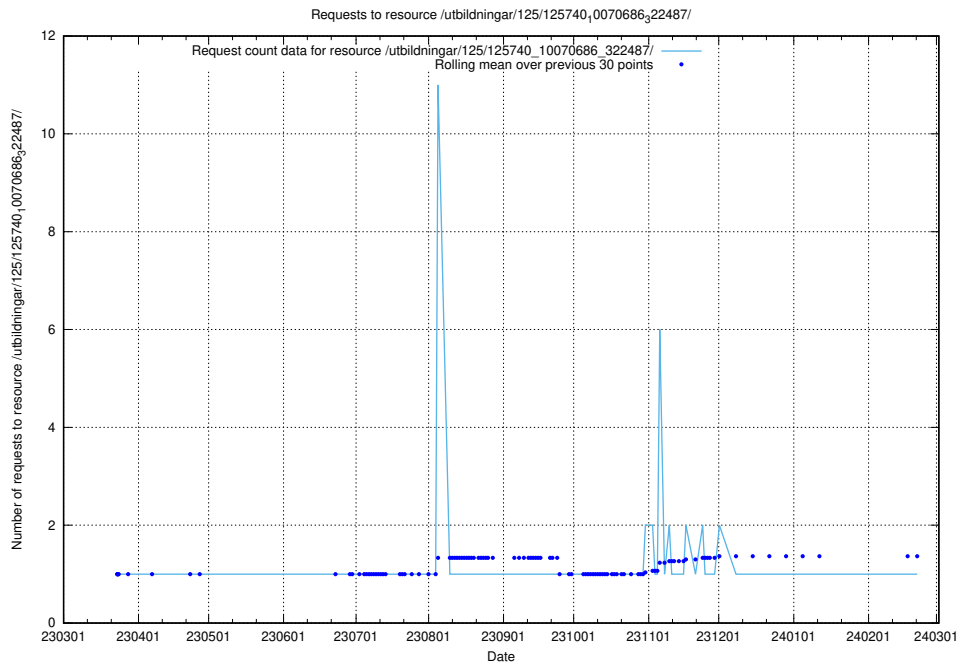

5.997 Usage of /utbildningar/125/125740_10070686_322487/

Here, we count the number of requests to resource /utbildningar/125/125740_10070686_322487/.