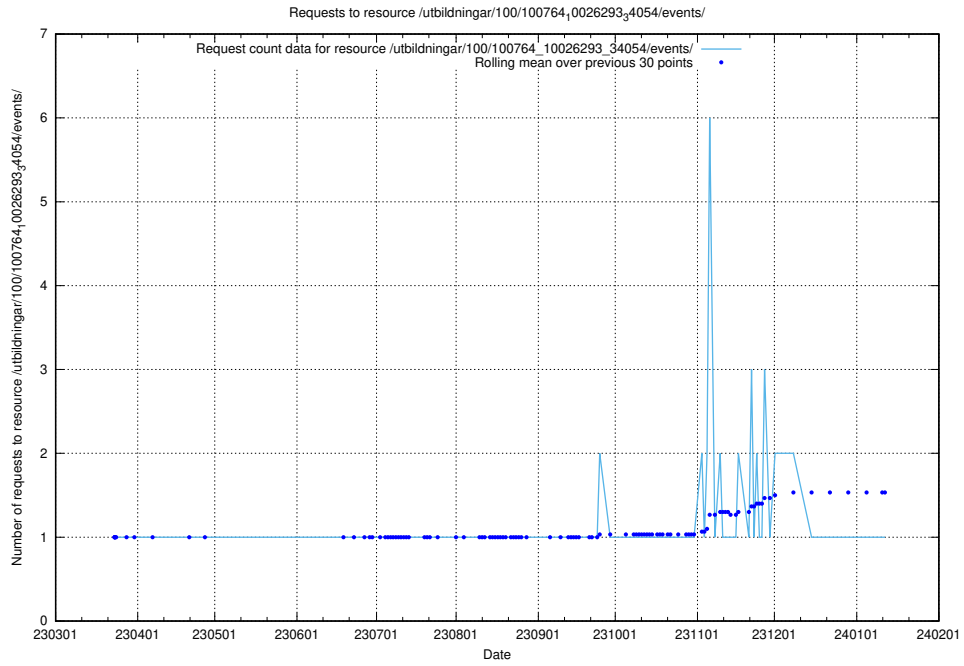

5.5565 Usage of /utbildningar/100/100764_10026293_34054/events/

Here, we count the number of requests to resource /utbildningar/100/100764_10026293_34054/events/.