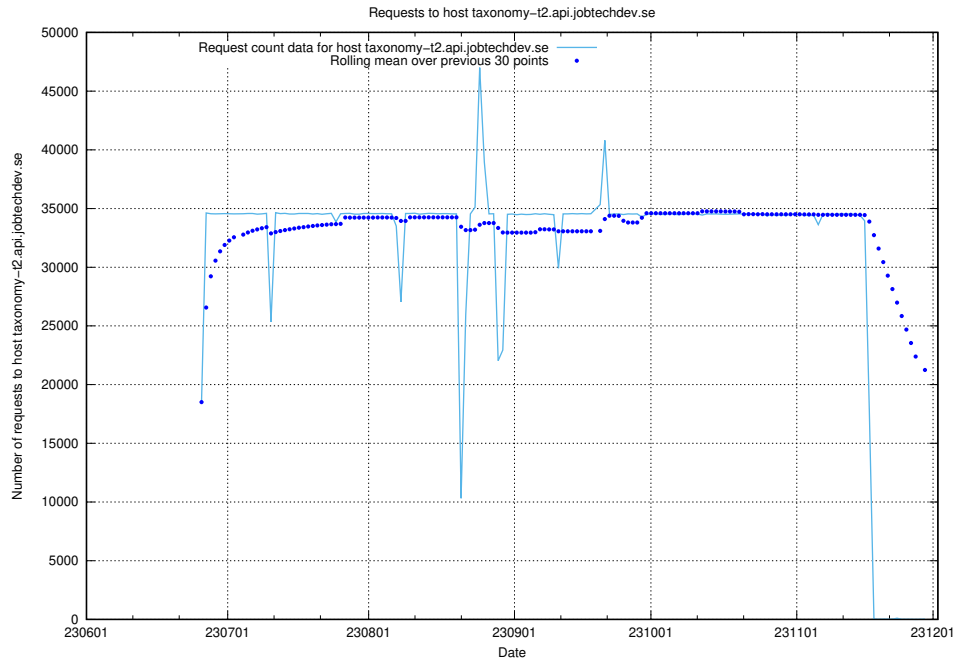

Here, we count the number of requests to host taxonomy-t2.api.jobtechdev.se.

7.38 Usage of taxonomy-i1.api.jobtechdev.se:443

Here, we count the number of requests to host taxonomy-i1.api.jobtechdev.se:443.