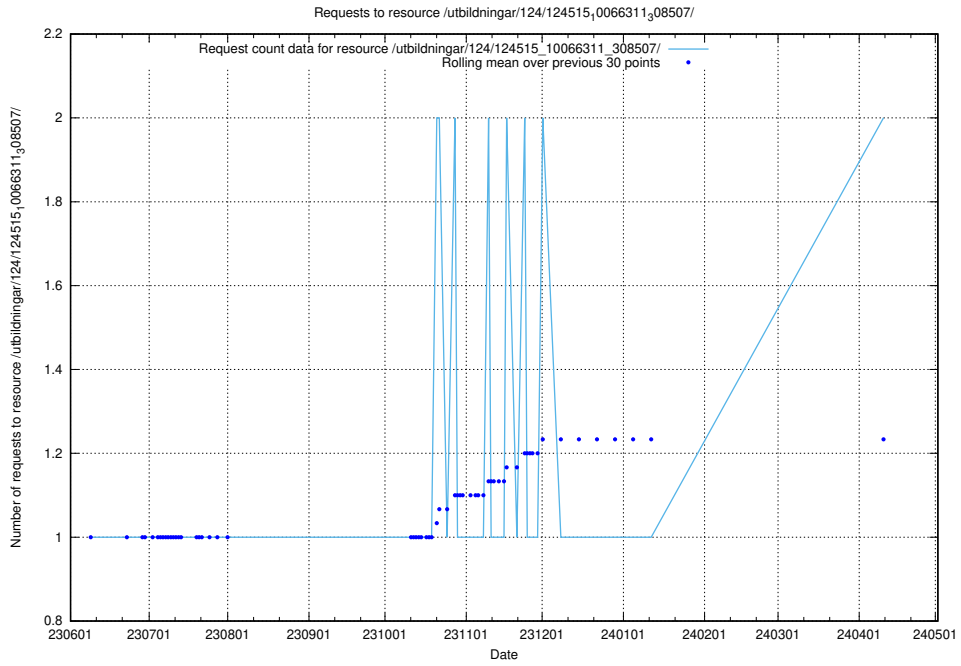

5.914 Usage of /utbildningar/124/124515_10066311_308507/

Here, we count the number of requests to resource /utbildningar/124/124515_10066311_308507/.