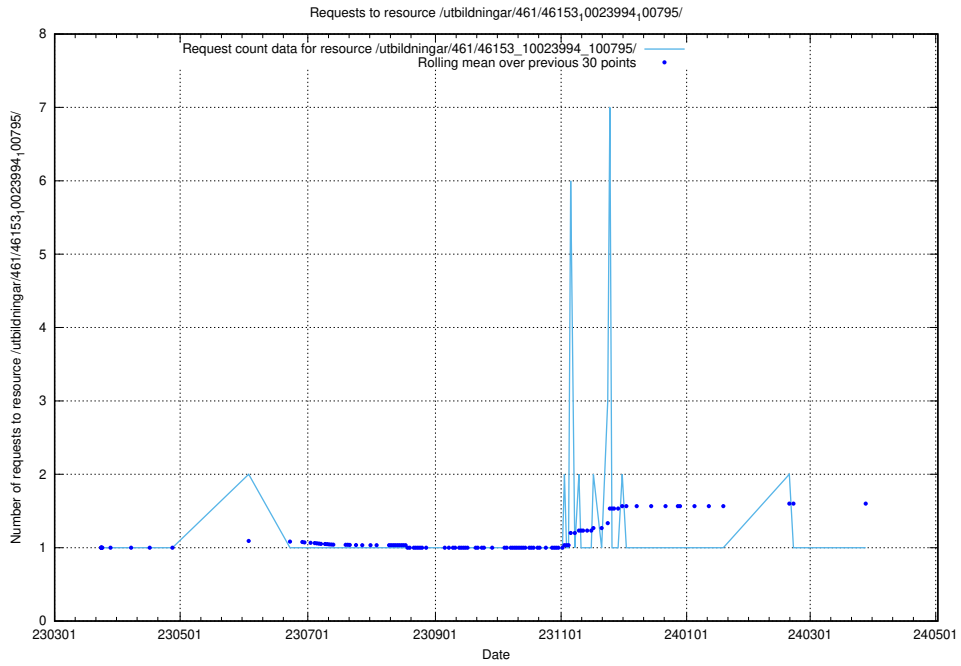

5.6329 Usage of /utbildningar/461/46153_10023994_100795/

Here, we count the number of requests to resource /utbildningar/461/46153_10023994_100795/.