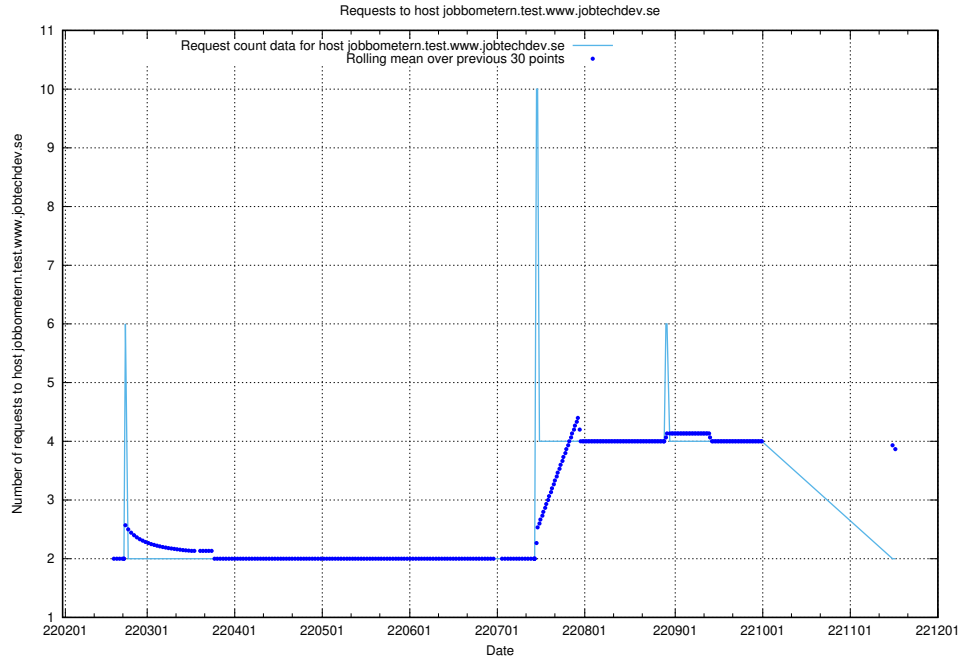

7.535 Usage of `jobbometern.test.www.jobtechdev.se`

Here, we count the number of requests to host `jobbometern.test.www.jobtechdev.se`.