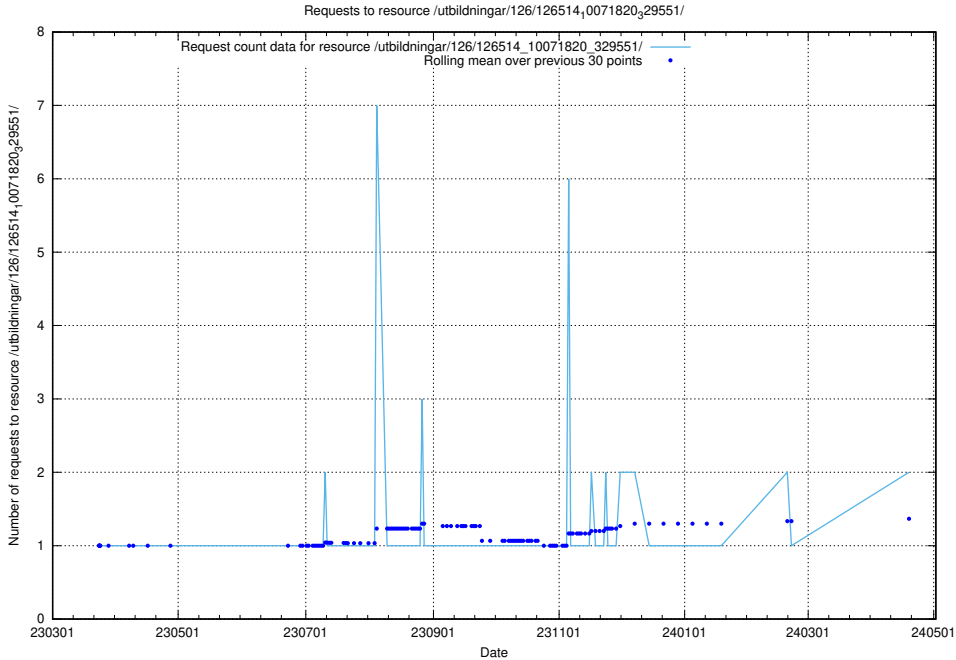

5.963 Usage of /utbildningar/126/126514_10071820_329551/

Here, we count the number of requests to resource /utbildningar/126/126514_10071820_329551/.