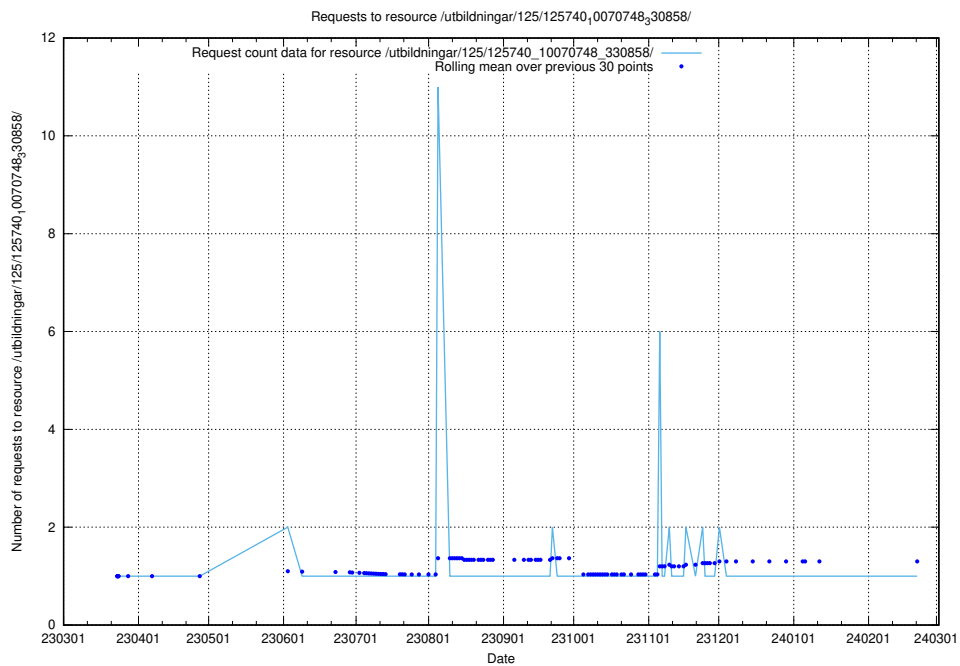

5.987 Usage of /utbildningar/125/125740_10070748_330858/

Here, we count the number of requests to resource /utbildningar/125/125740_10070748_330858/.