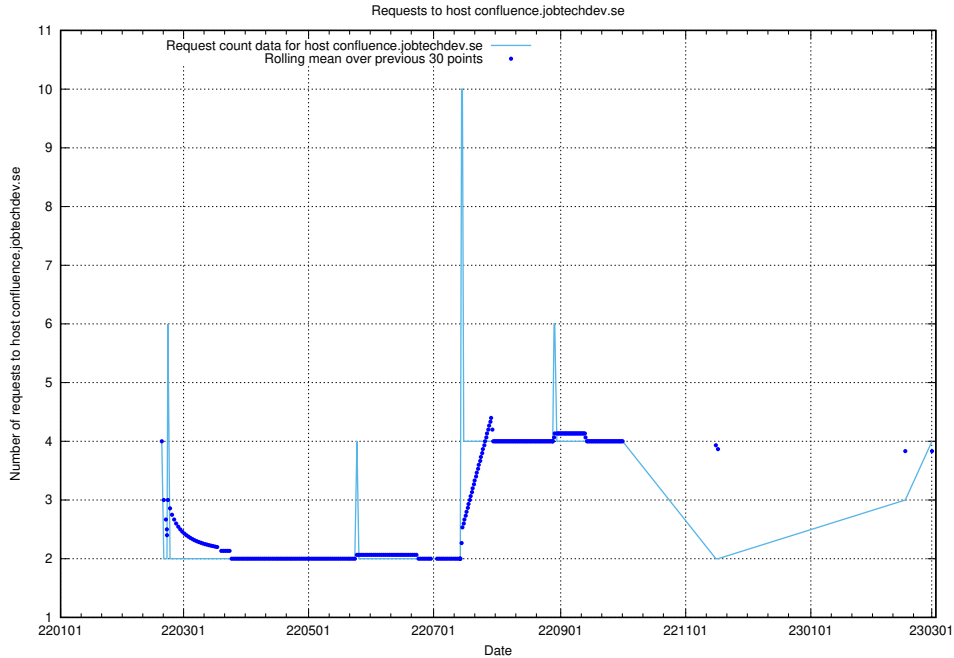

7.161 Usage of confluence.jobtechdev.se

Here, we count the number of requests to host confluence.jobtechdev.se.