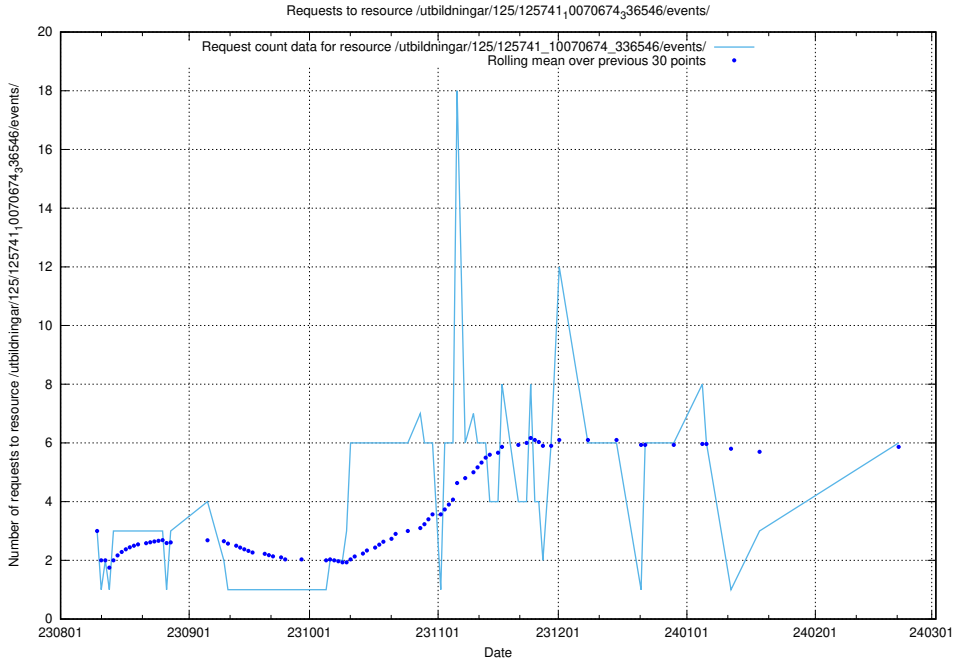

5.73 Usage of /utbildningar/125/125741_10070674_336546/events/

Here, we count the number of requests to resource /utbildningar/125/125741_10070674_336546/events/