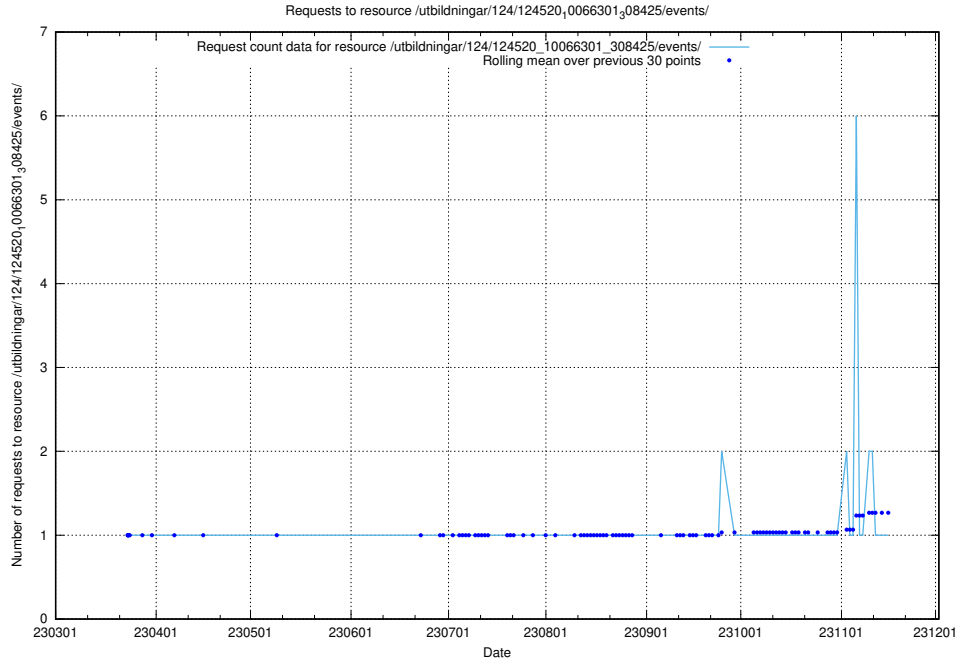

5.1263 Usage of /utbildningar/124/124520_10066301_308425/events/

Here, we count the number of requests to resource /utbildningar/124/124520_10066301_308425/events/