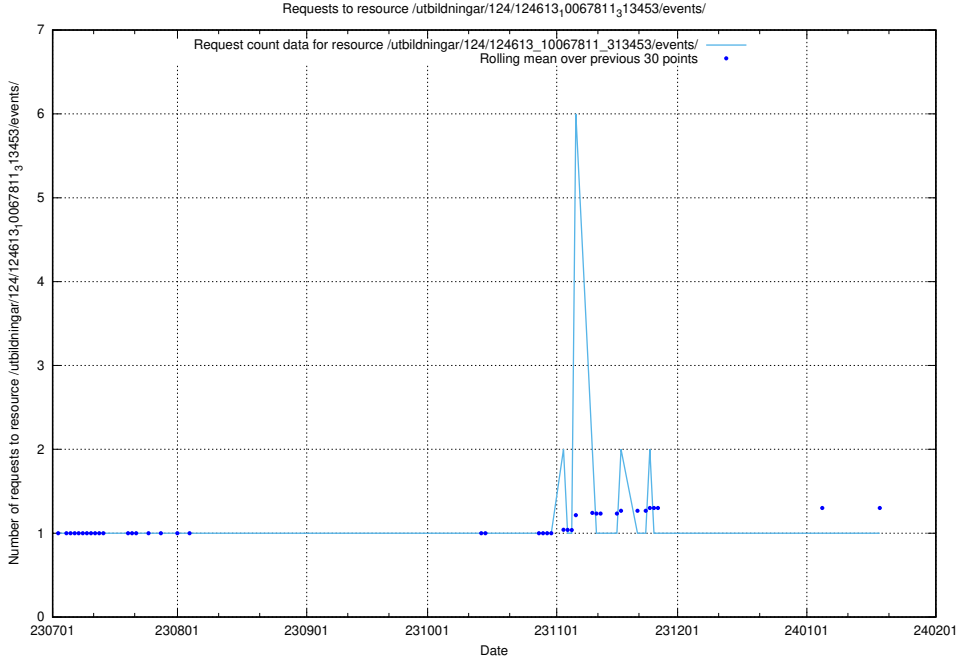

5.5400 Usage of /utbildningar/124/124613_10067811_313453/events/

Here, we count the number of requests to resource /utbildningar/124/124613_10067811_313453/events/