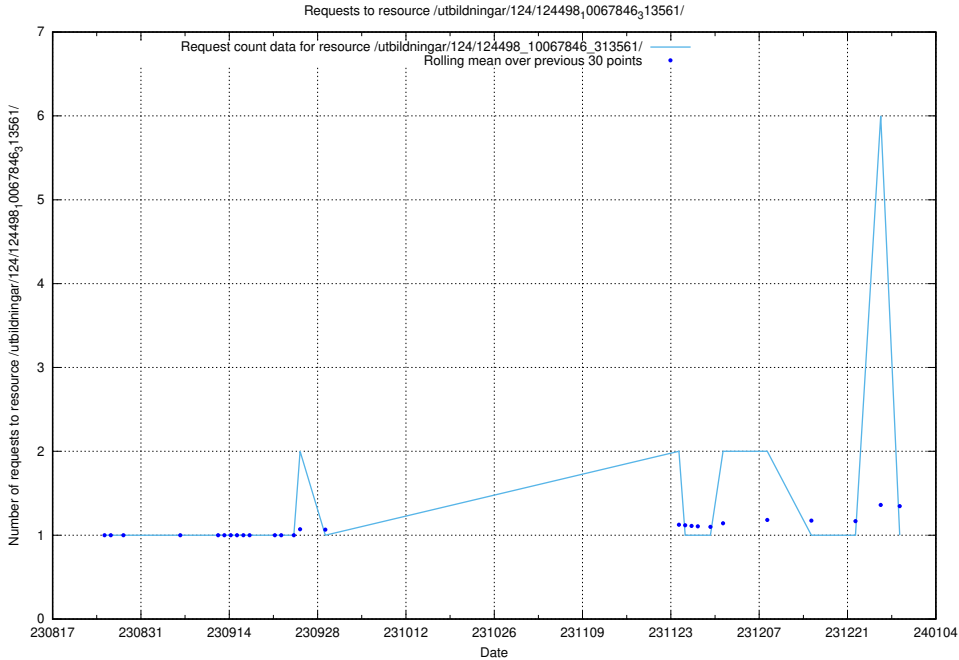

Here, we count the number of requests to resource /utbildningar/124/124498_10067846_313561/events/

5.4751 Usage of /utbildningar/124/124498_10067846_313561/

Here, we count the number of requests to resource /utbildningar/124/124498_10067846_313561/.