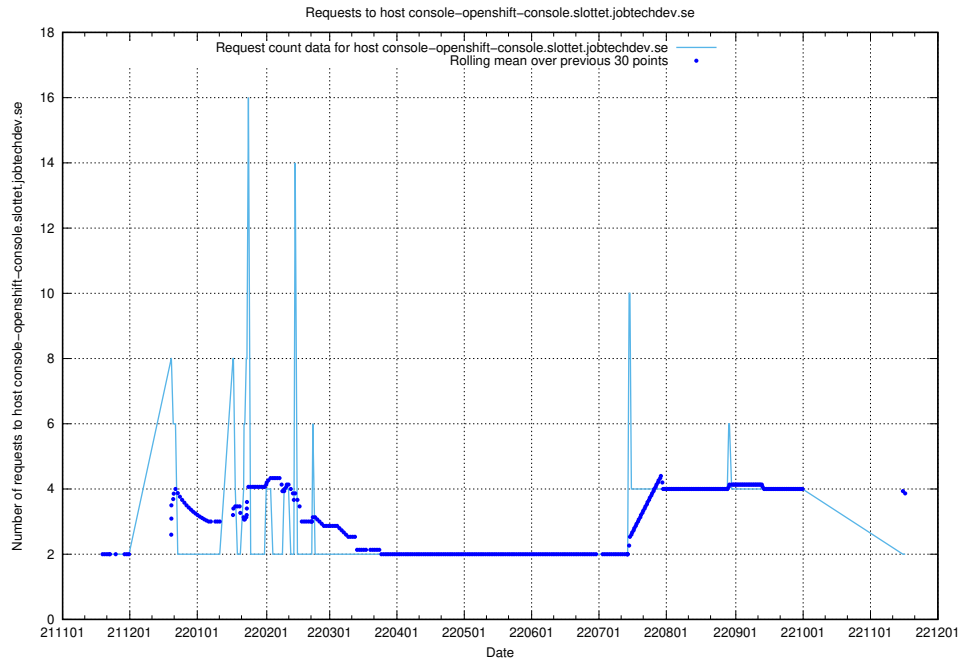

7.475 Usage of console-openshift-console.slottet.jobtechdev.se

Here, we count the number of requests to host console-openshift-console.slottet.jobtechdev.se.