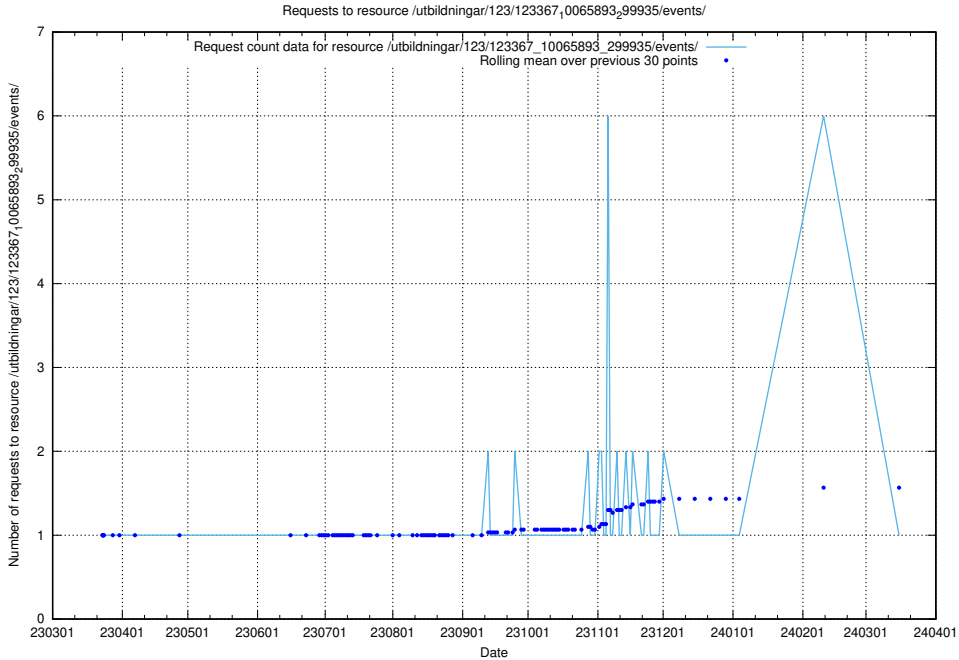

5.4766 Usage of /utbildningar/123/123367_10065893_299935/events/

Here, we count the number of requests to resource /utbildningar/123/123367_10065893_299935/events/