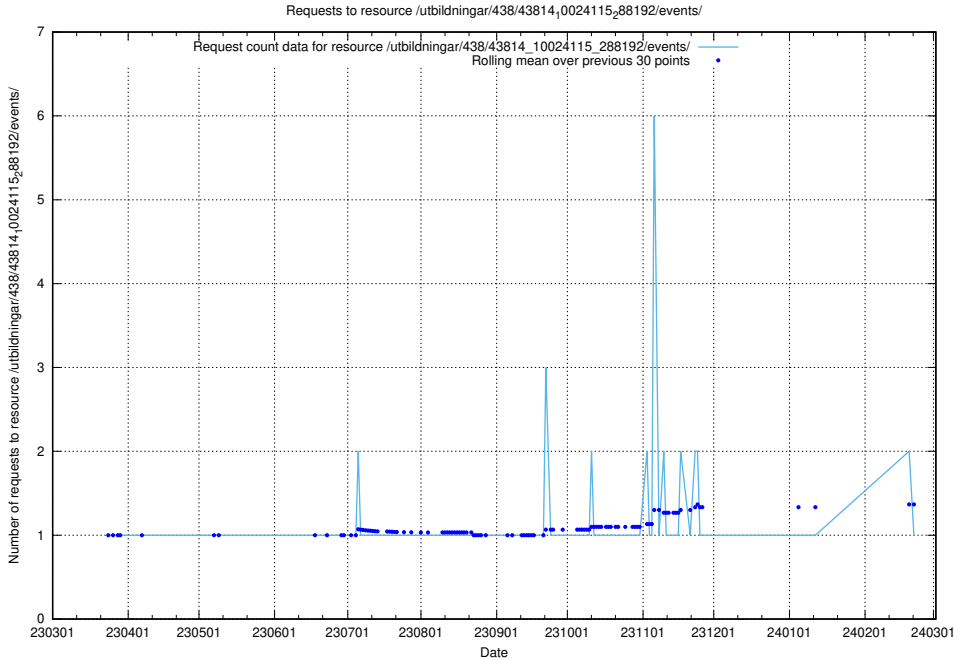

5.6181 Usage of /utbildningar/438/43814_10024115_288192/events/

Here, we count the number of requests to resource /utbildningar/438/43814_10024115_288192/events/.