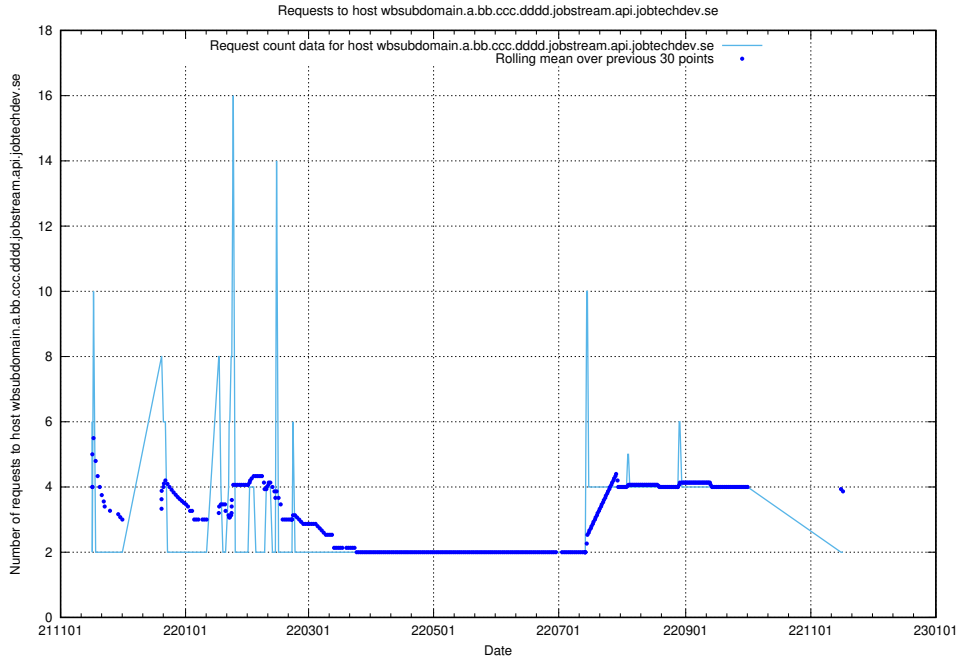

7.526 Usage of wbsubdomain.a.bb.ccc.dddd.jobstream.api.jobtechdev.se

Here, we count the number of requests to host wbsubdomain.a.bb.ccc.dddd.jobstream.api.jobtechdev.se.