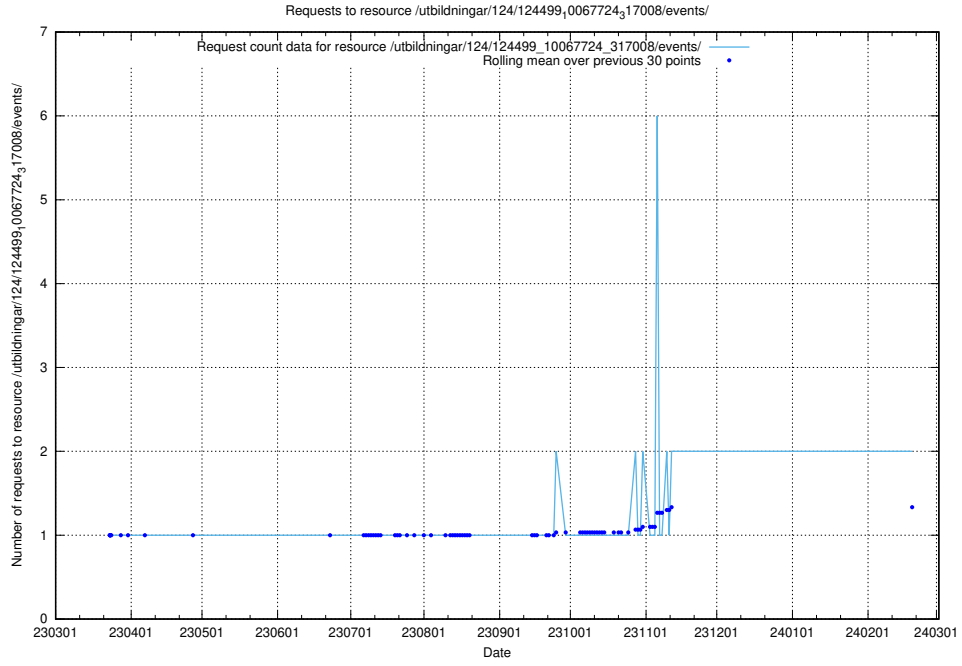

5.597 Usage of /utbildningar/124/124499_10067724_317008/events/

Here, we count the number of requests to resource /utbildningar/124/124499_10067724_317008/events/