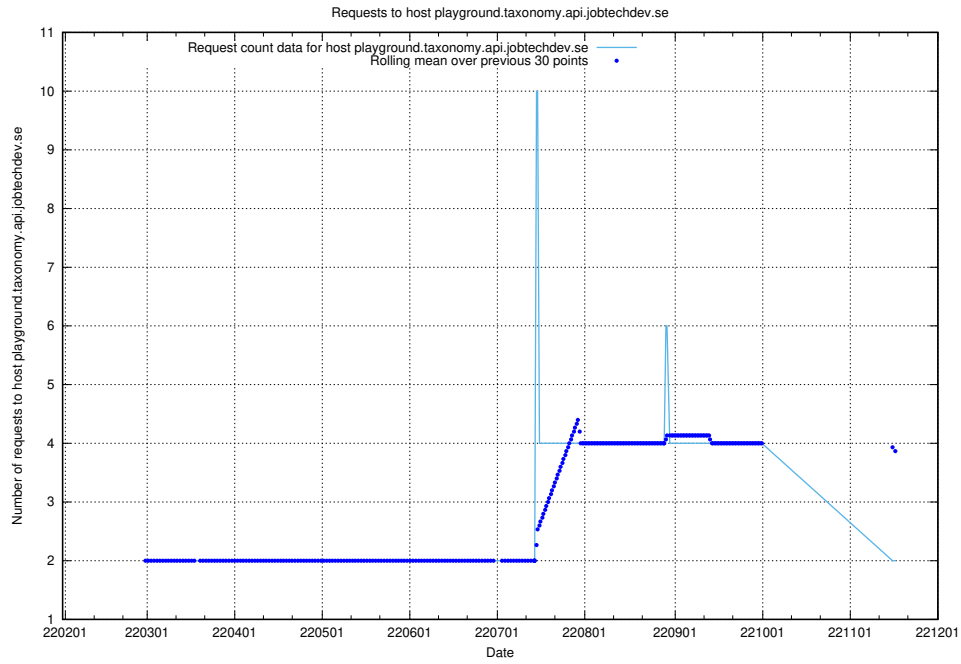

7.510 Usage of playground.taxonomy.api.jobtechdev.se

Here, we count the number of requests to host playground.taxonomy.api.jobtechdev.se.

7.511 Usage of jobscanner.jobtechdev.se:443

Here, we count the number of requests to host jobscanner.jobtechdev.se:443.