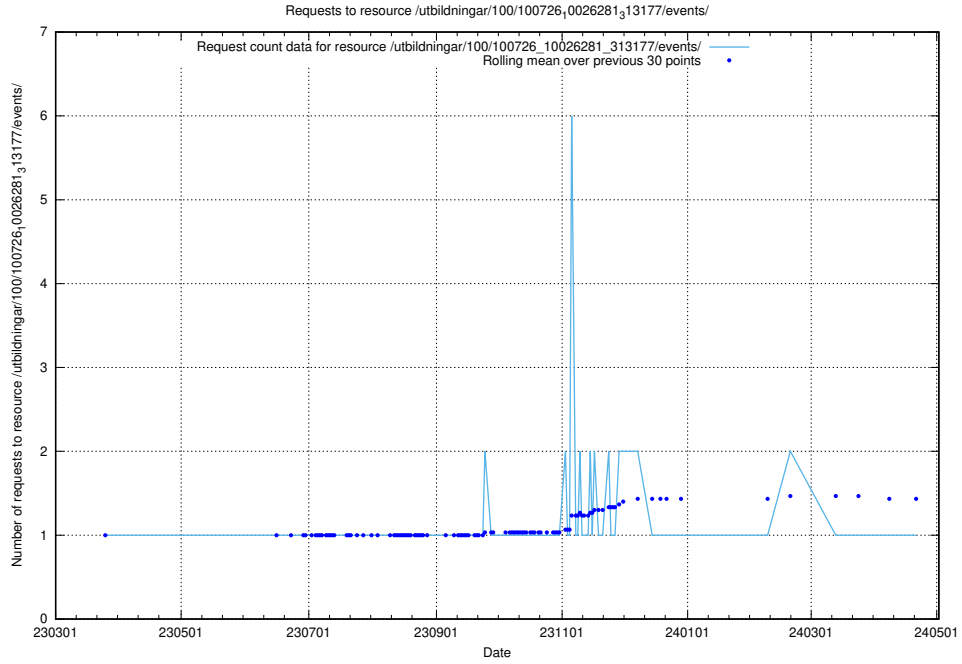

5.6110 Usage of /utbildningar/100/100726_10026281_313177/events/

Here, we count the number of requests to resource /utbildningar/100/100726_10026281_313177/events/