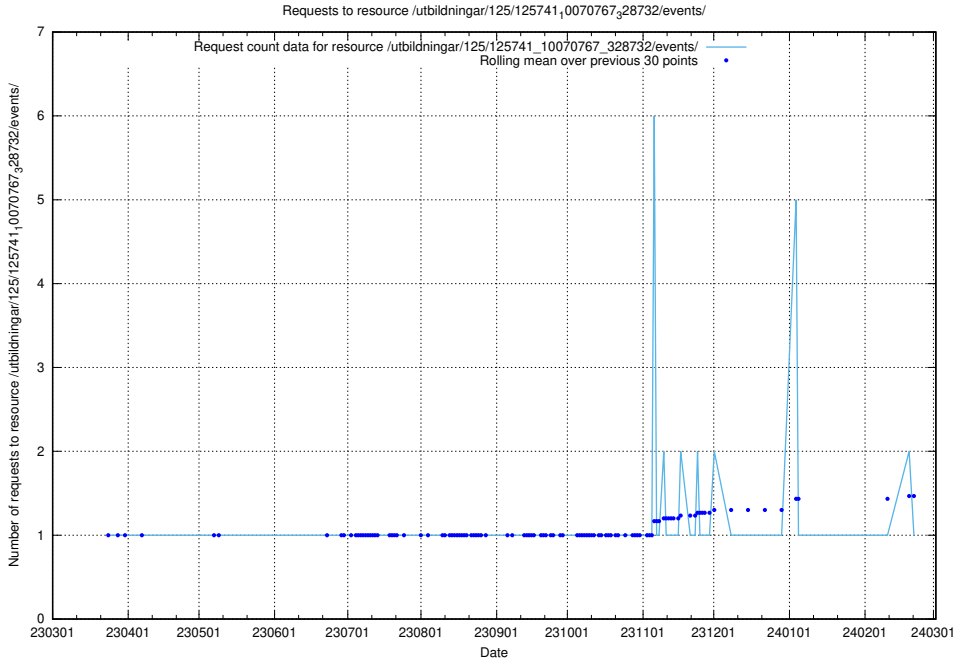

5.6234 Usage of /utbildningar/125/125741_10070767_328732/events/

Here, we count the number of requests to resource /utbildningar/125/125741_10070767_328732/events/