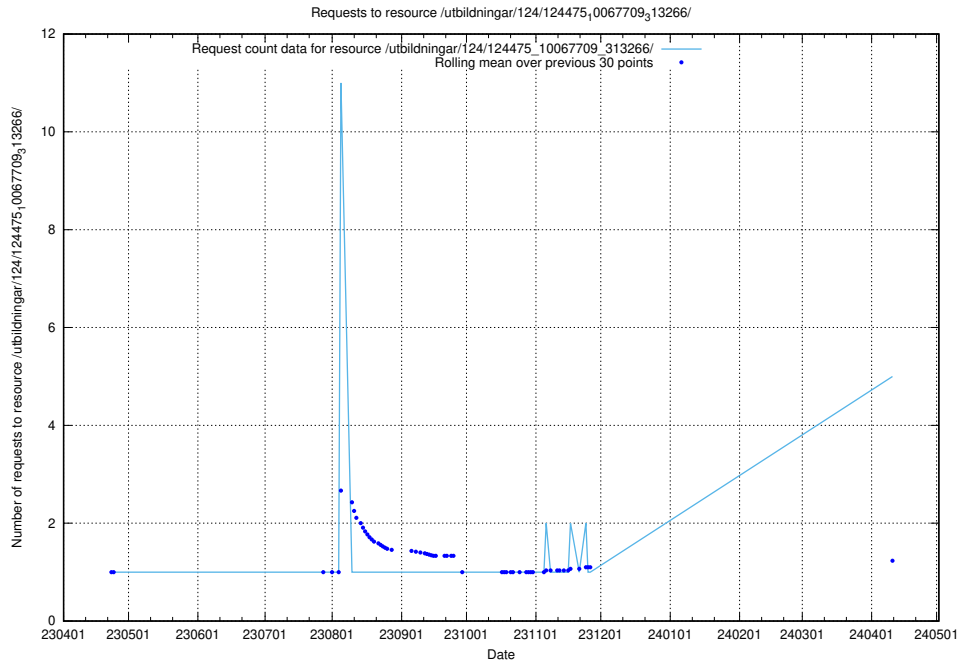

Here, we count the number of requests to resource /utbildningar/124/124475_10067709_313266/.

5.147 Usage of /utbildningar/437/43780_10024029_29990/events/

Here, we count the number of requests to resource /utbildningar/437/43780_10024029_29990/events/.