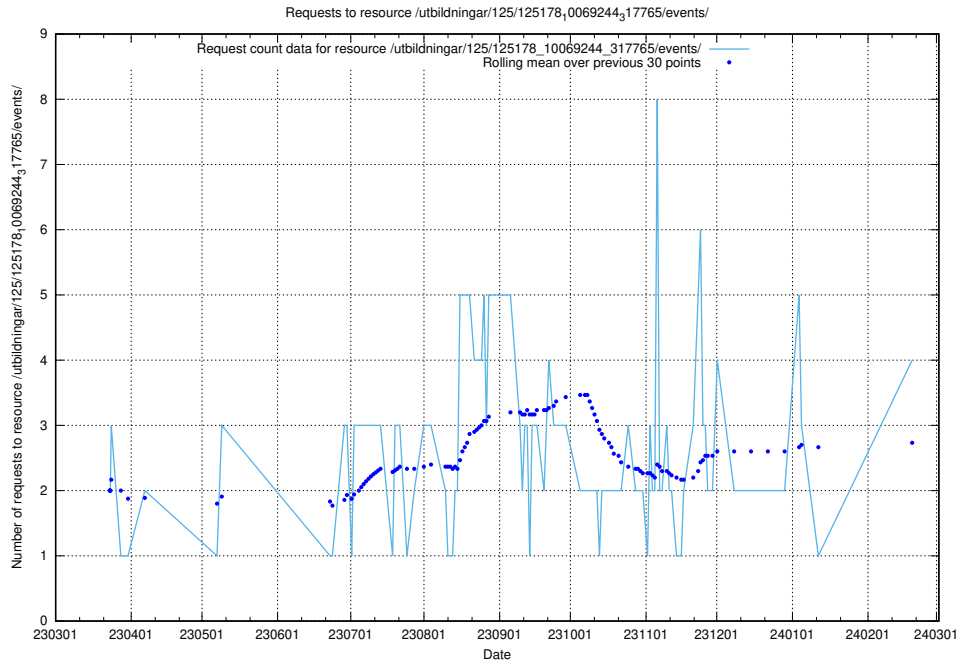

5.240 Usage of /utbildningar/125/125178_10069244_317765/events/

Here, we count the number of requests to resource /utbildningar/125/125178_10069244_317765/events/