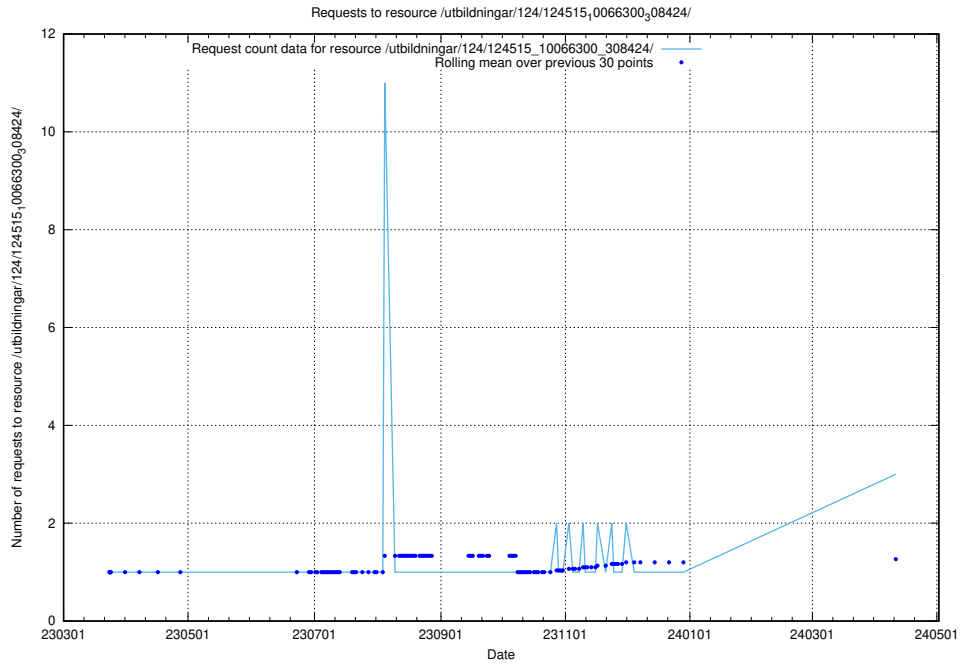

5.275 Usage of /utbildningar/124/124515_10066300_308424/

Here, we count the number of requests to resource /utbildningar/124/124515_10066300_308424/.