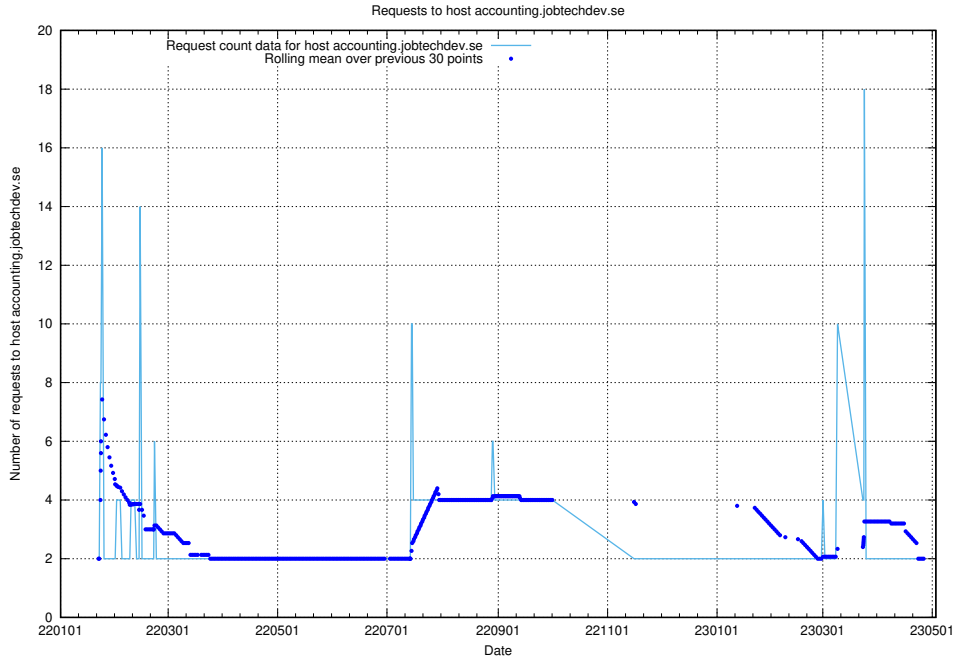

Here, we count the number of requests to host accounting.jobtechdev.se.

7.266 Usage of a.jobtechdev.se

Here, we count the number of requests to host a.jobtechdev.se.

7.267 Usage of game.jobtechdev.se

Here, we count the number of requests to host game.jobtechdev.se.