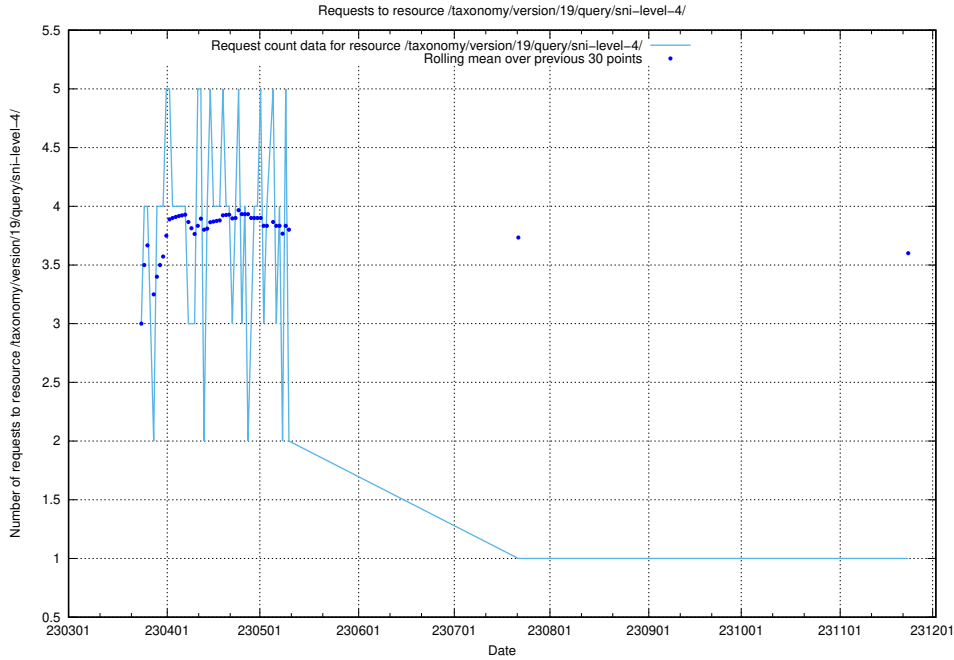

5.6141 Usage of /taxonomy/version/19/query/sni-level-4/

Here, we count the number of requests to resource /taxonomy/version/19/query/sni-level-4/.