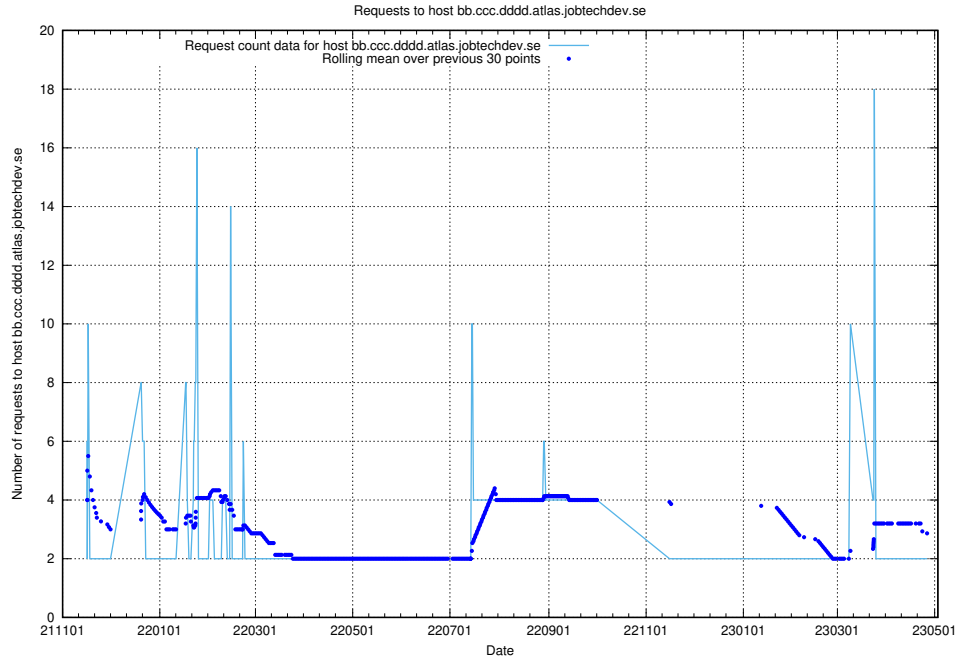

7.531 Usage of bb.ccc.dddd.atlas.jobtechdev.se

Here, we count the number of requests to host bb.ccc.dddd.atlas.jobtechdev.se.