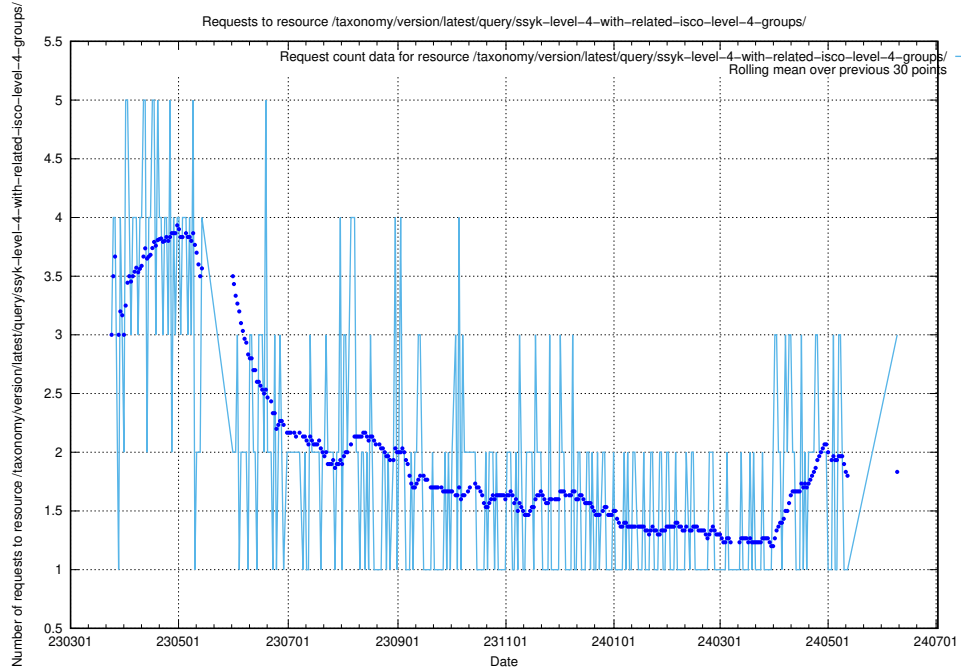

5.428 Usage of /taxonomy/version/latest/query/ssyk-level-4-with-related-isco-level-4-groups/

Here, we count the number of requests to resource /taxonomy/version/latest/query/ssyk-level-4-with-related-isco-level-4-groups/.