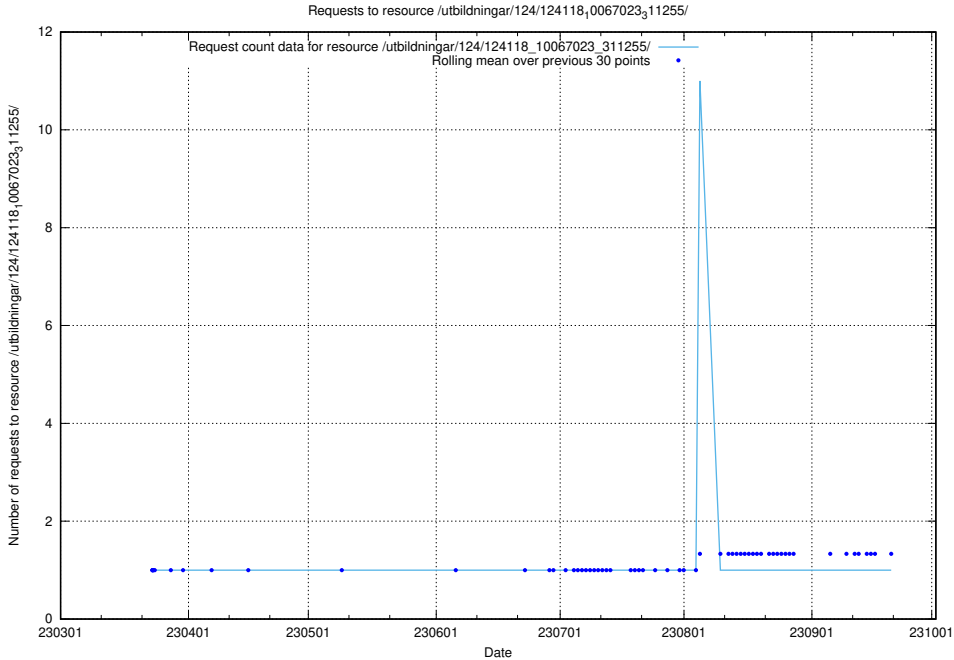

5.4236 Usage of /utbildningar/124/124118_10067023_311255/

Here, we count the number of requests to resource /utbildningar/124/124118_10067023_311255/.