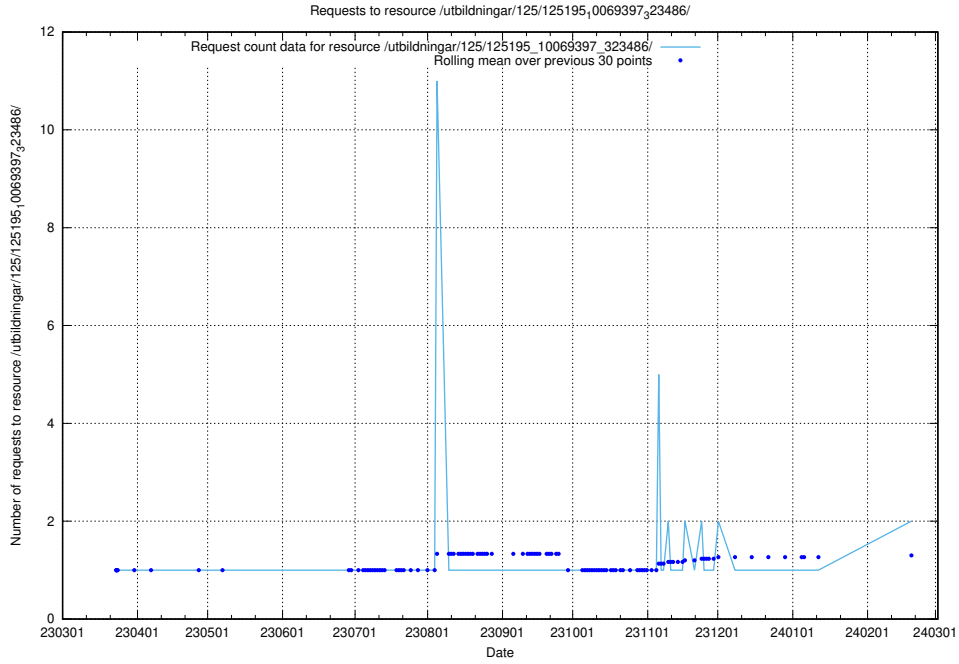

Here, we count the number of requests to resource /utbildningar/125/125415_10067720_313282/.

5.510 Usage of /utbildningar/125/125195_10069397_323486/

Here, we count the number of requests to resource /utbildningar/125/125195_10069397_323486/.