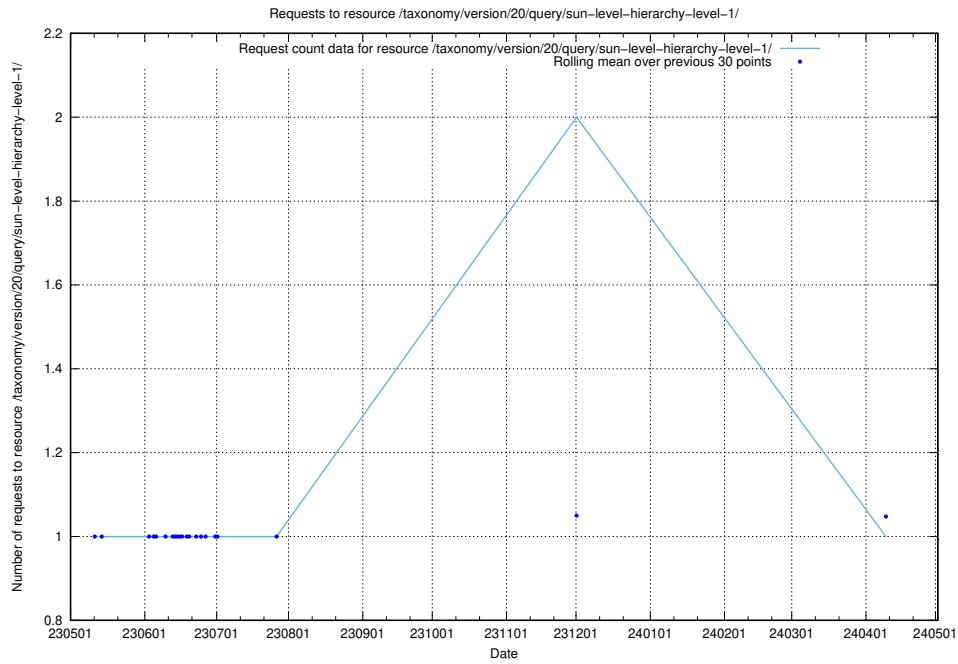

5.5984 Usage of /taxonomy/version/20/query/sun-level-hierarchy-level-1/

Here, we count the number of requests to resource /taxonomy/version/20/query/sun-level-hierarchy-level-1/.