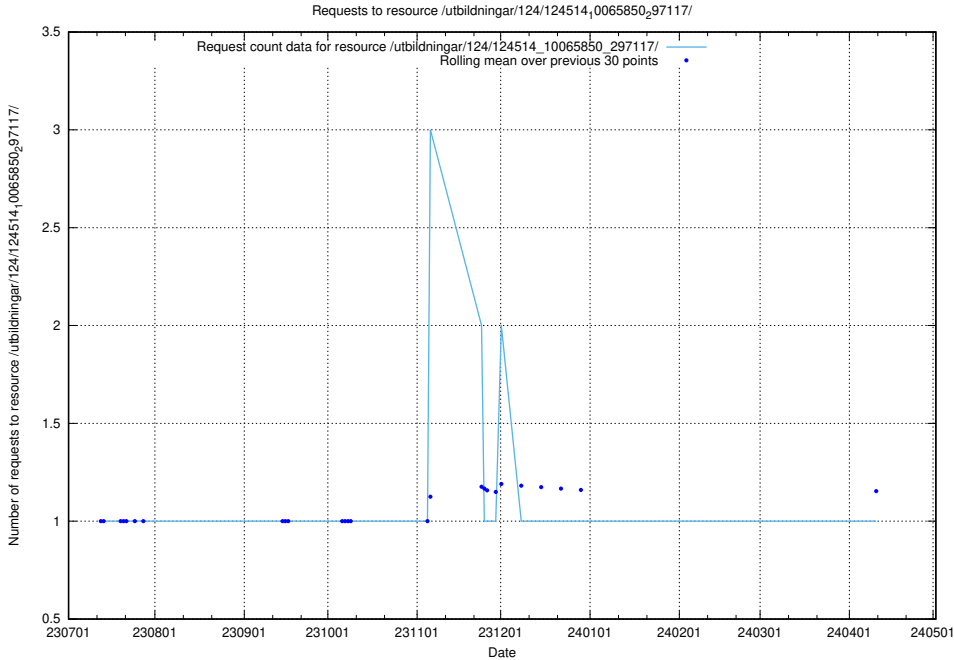

5.5138 Usage of /utbildningar/124/124514_10065850_297117/

Here, we count the number of requests to resource /utbildningar/124/124514_10065850_297117/.