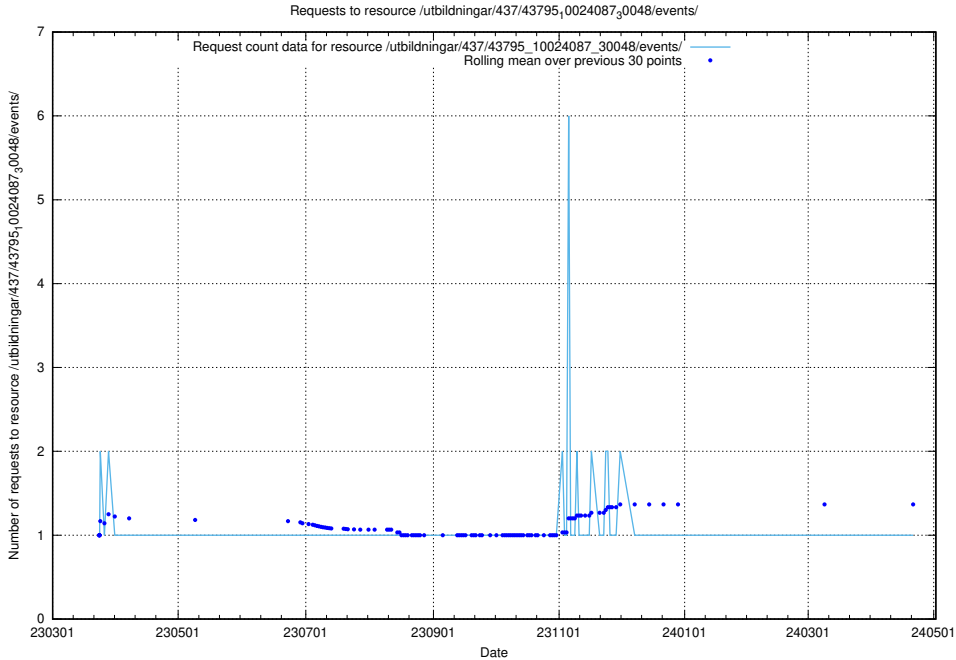

5.6371 Usage of /utbildningar/437/43795_10024087_30048/events/

Here, we count the number of requests to resource /utbildningar/437/43795_10024087_30048/events/.

5.6372 Usage of /utbildningar/437/43795_10024087_30048/