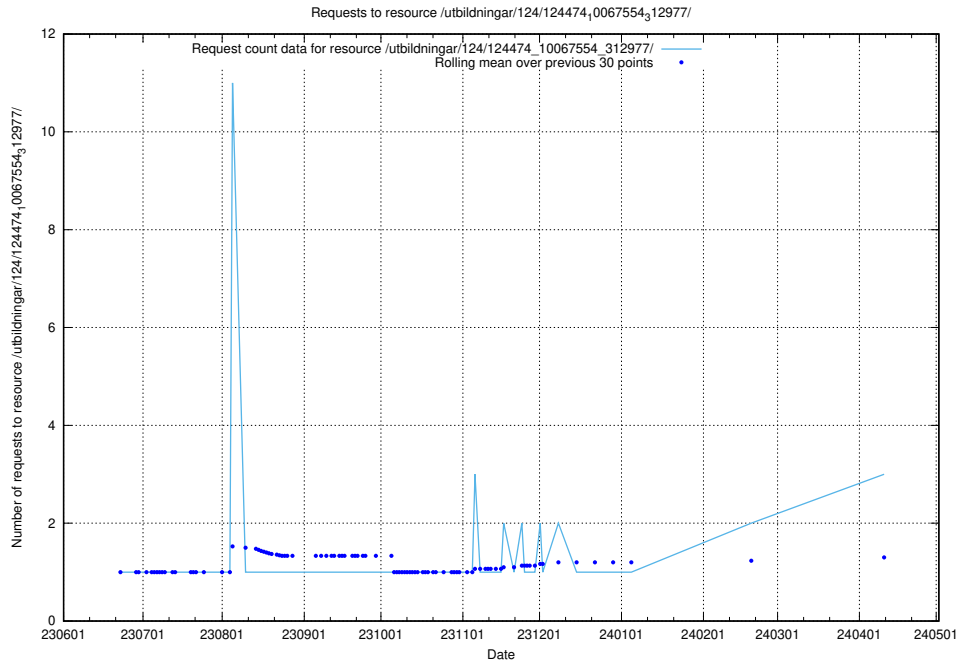

5.392 Usage of /utbildningar/124/124474_10067554_312977/

Here, we count the number of requests to resource /utbildningar/124/124474_10067554_312977/.