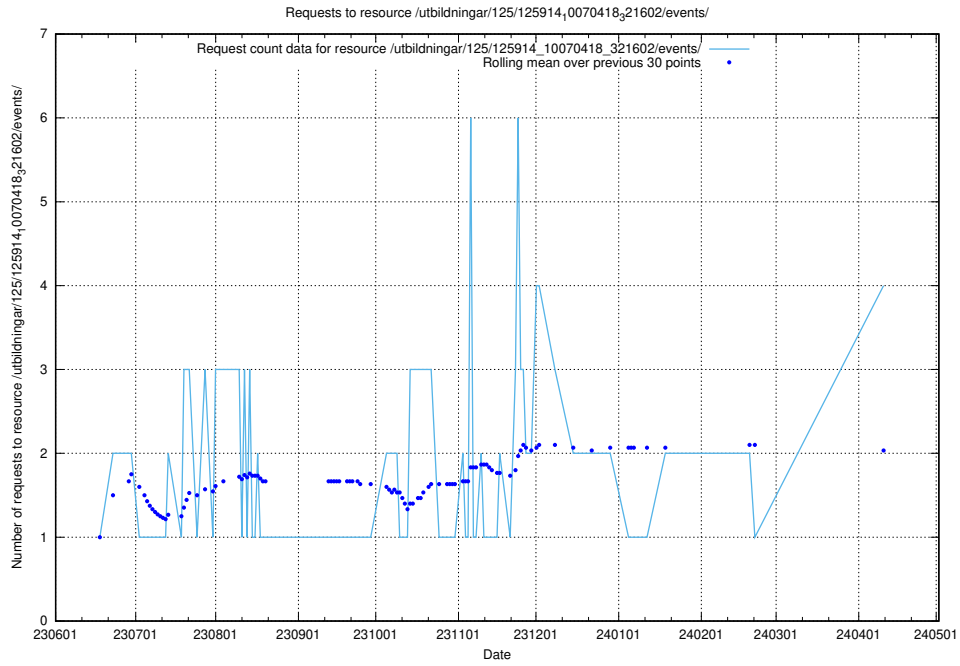

5.229 Usage of /utbildningar/125/125914_10070418_321602/events/

Here, we count the number of requests to resource /utbildningar/125/125914_10070418_321602/events/