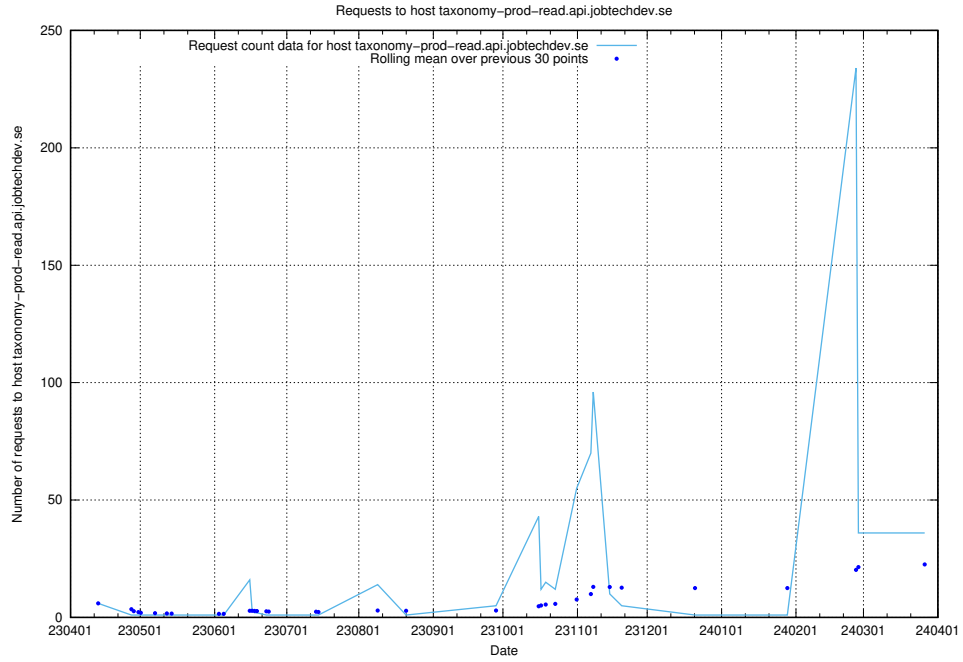

7.26 Usage of taxonomy-prod-read.api.jobtechdev.se

Here, we count the number of requests to host taxonomy-prod-read.api.jobtechdev.se.