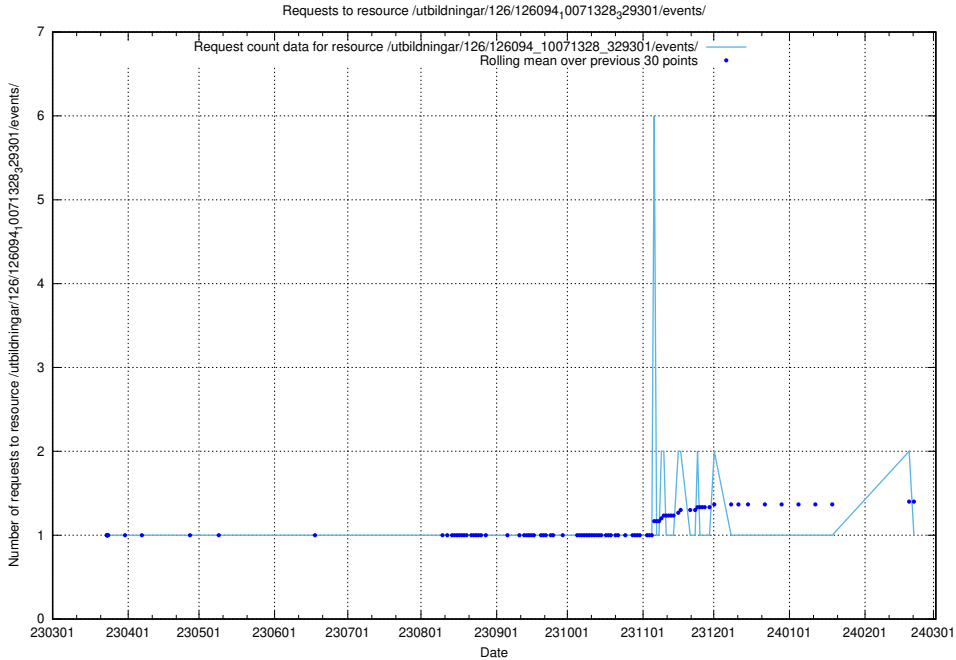

5.6443 Usage of /tst/

Here, we count the number of requests to resource /tst/.

5.6444 Usage of /utbildningar/126/126094_10071328_325707/events/

Here, we count the number of requests to resource /utbildningar/126/126094_10071328_325707/events/