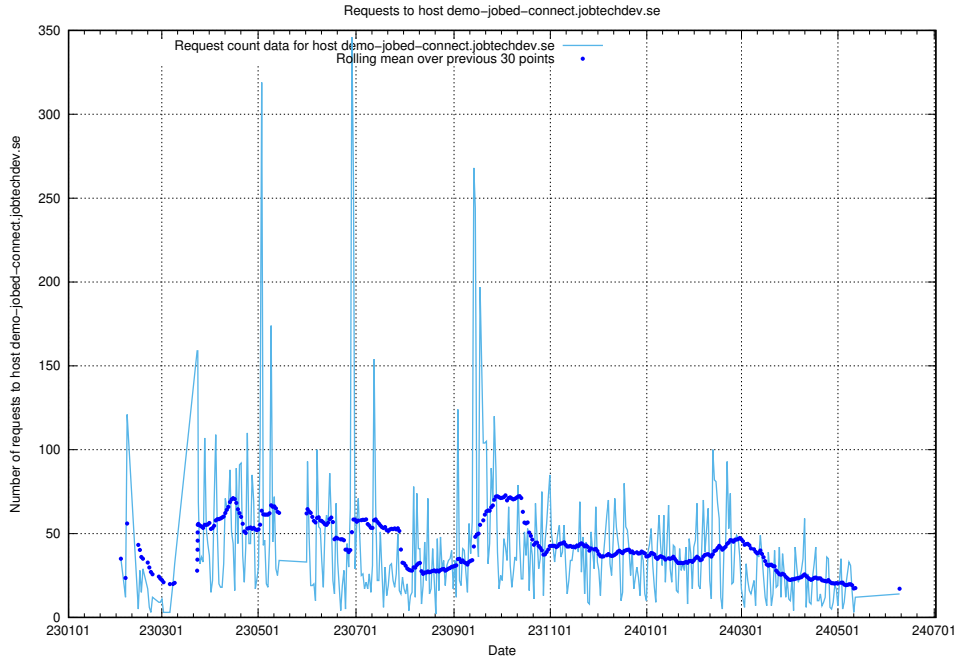

7.39 Usage of demo-jobed-connect.jobtechdev.se

Here, we count the number of requests to host demo-jobed-connect.jobtechdev.se.