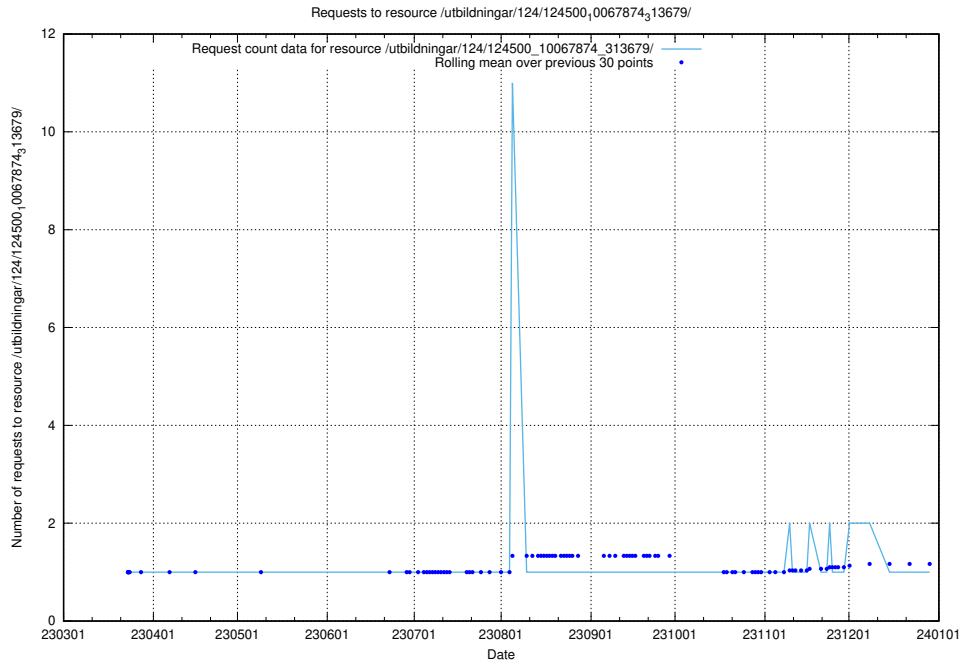

5.2333 Usage of /utbildningar/124/124500_10067874_313679/

Here, we count the number of requests to resource /utbildningar/124/124500_10067874_313679/.