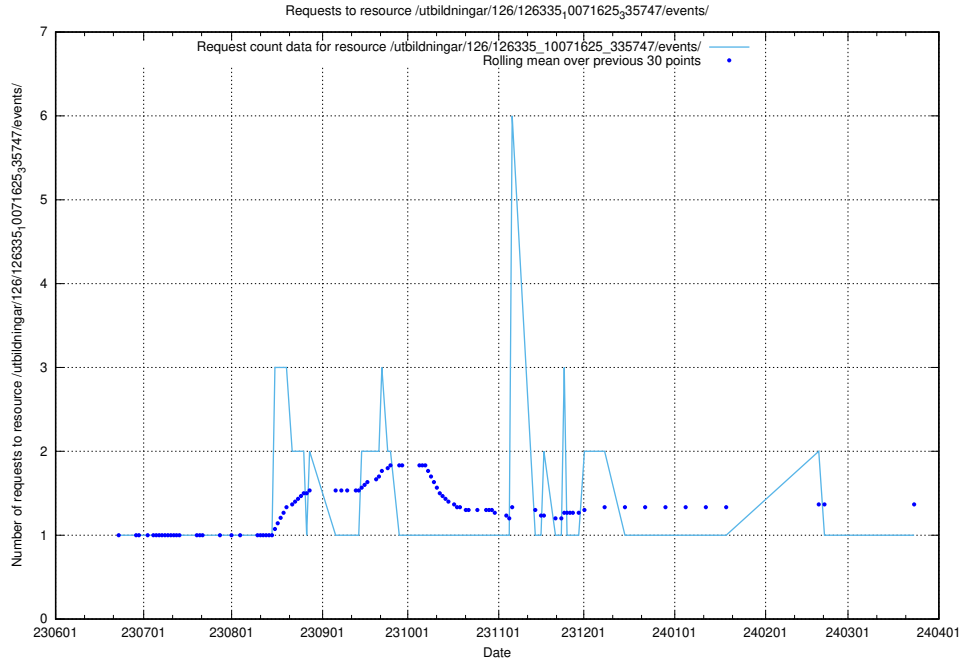

Here, we count the number of requests to resource /utbildningar/126/126335_10072940_334334/.

5.5703 Usage of /utbildningar/126/126335_10071625_335747/events/

Here, we count the number of requests to resource /utbildningar/126/126335_10071625_335747/events/