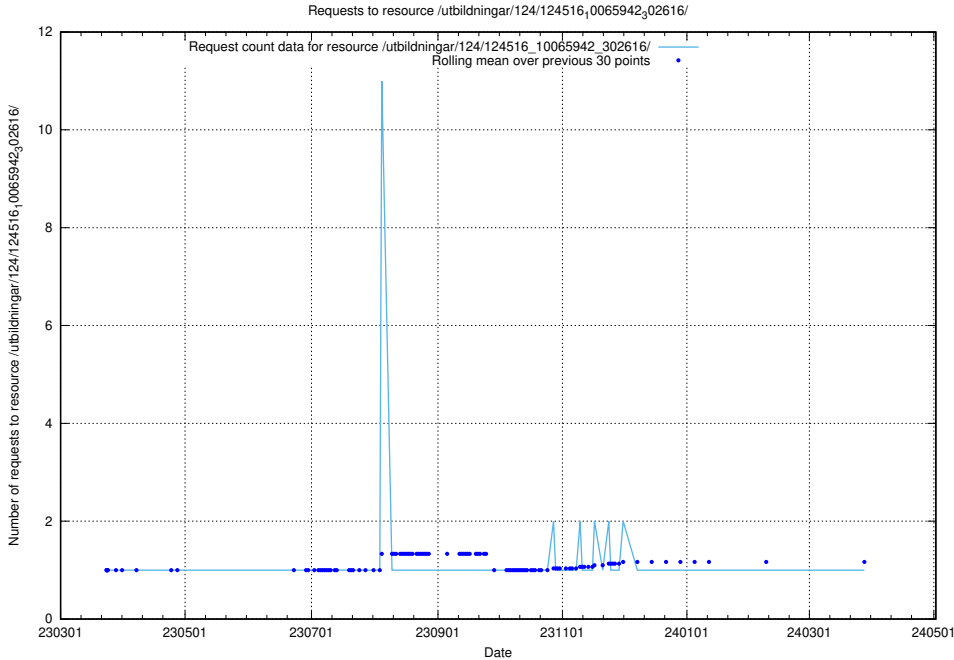

5.1520 Usage of /utbildningar/124/124516_10065942_302616/

Here, we count the number of requests to resource /utbildningar/124/124516_10065942_302616/.