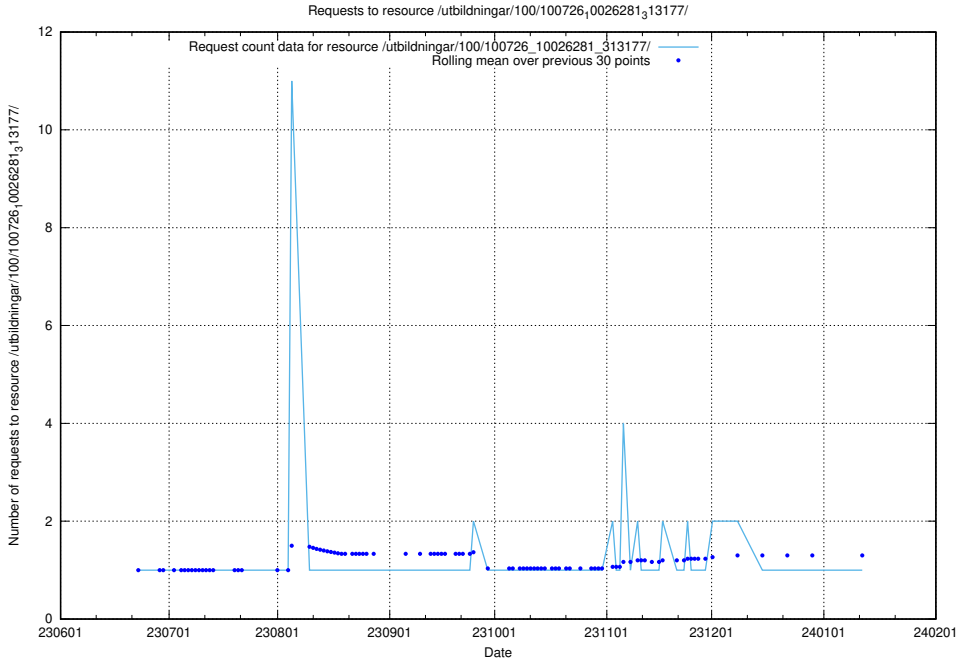

5.5871 Usage of /utbildningar/100/100726_10026281_313177/

Here, we count the number of requests to resource /utbildningar/100/100726_10026281_313177/.