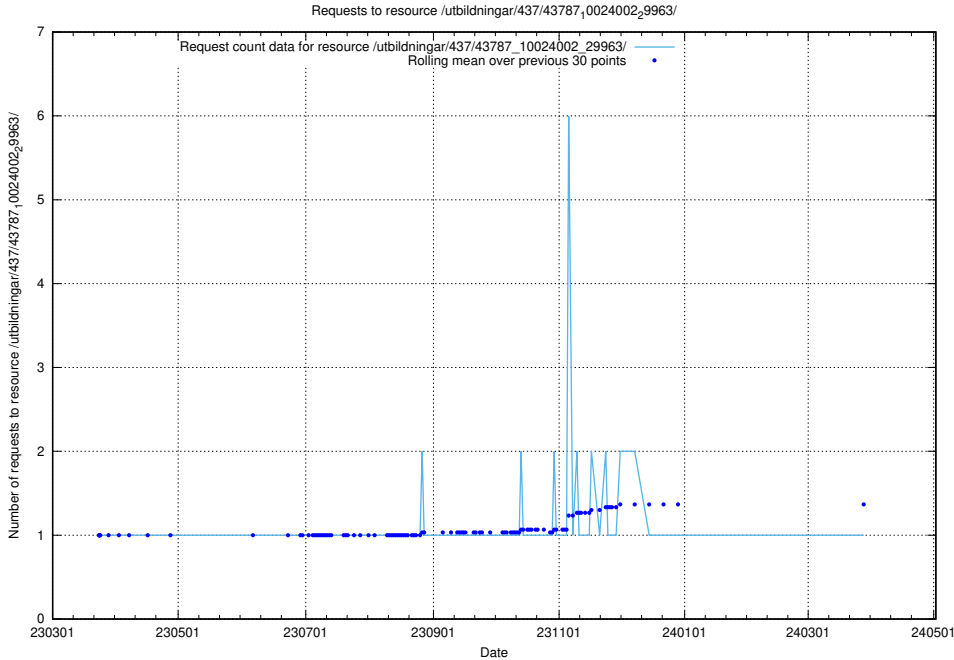

5.6375 Usage of /utbildningar/437/43787_10024002_29963/

Here, we count the number of requests to resource /utbildningar/437/43787_10024002_29963/.