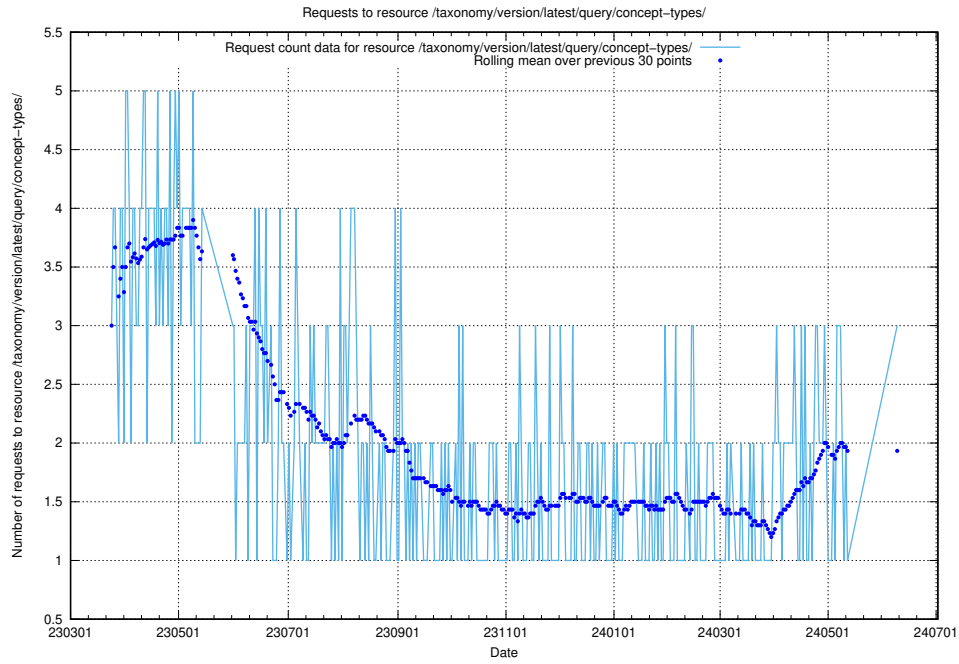

5.462 Usage of /taxonomy/version/latest/query/concept-types/

Here, we count the number of requests to resource /taxonomy/version/latest/query/concept-types/.