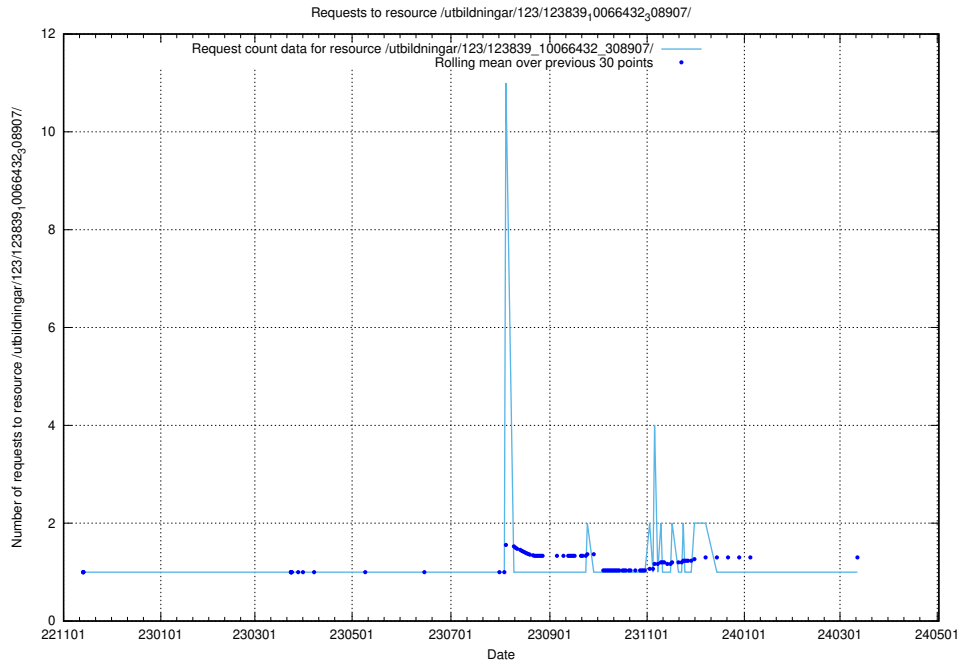

5.5910 Usage of /utbildningar/123/123839_10066432_308907/

Here, we count the number of requests to resource /utbildningar/123/123839_10066432_308907/.