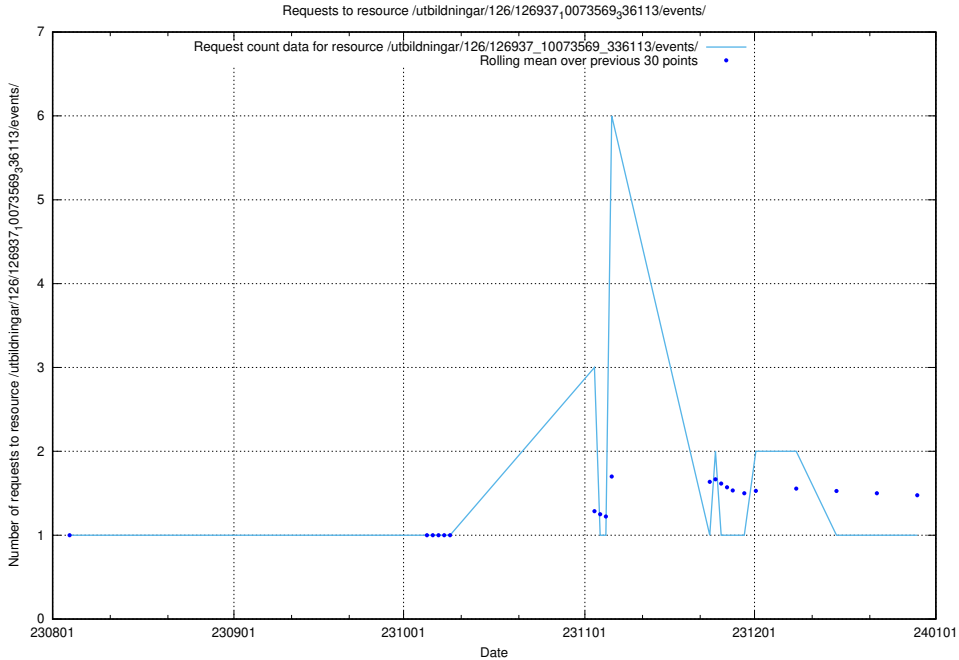

5.4891 Usage of /utbildningar/126/126937_10073569_336113/events/

Here, we count the number of requests to resource /utbildningar/126/126937_10073569_336113/events/