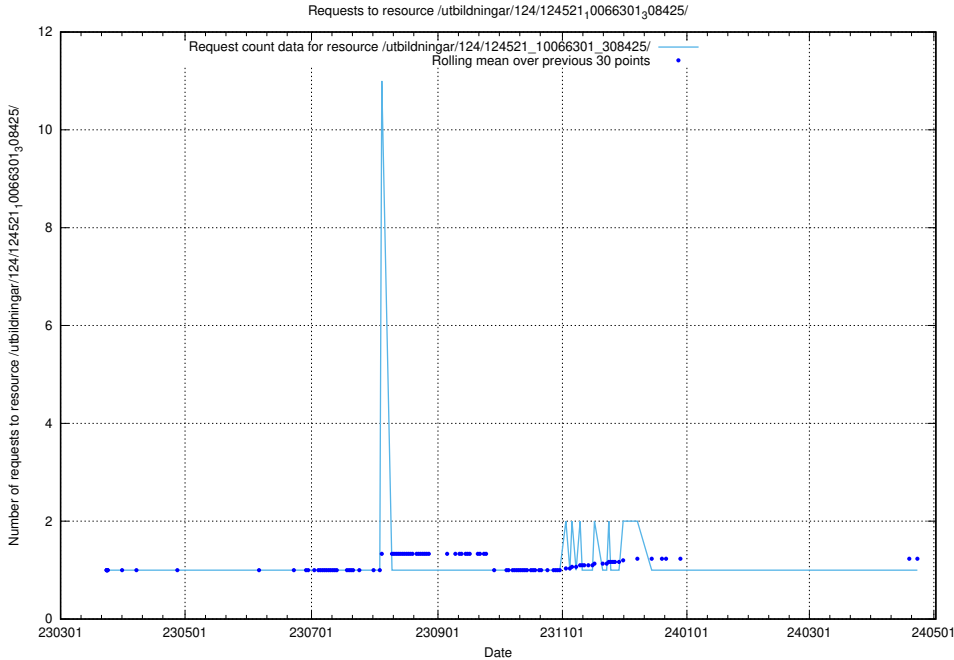

5.1241 Usage of /utbildningar/124/124521_10066301_308425/

Here, we count the number of requests to resource /utbildningar/124/124521_10066301_308425/.