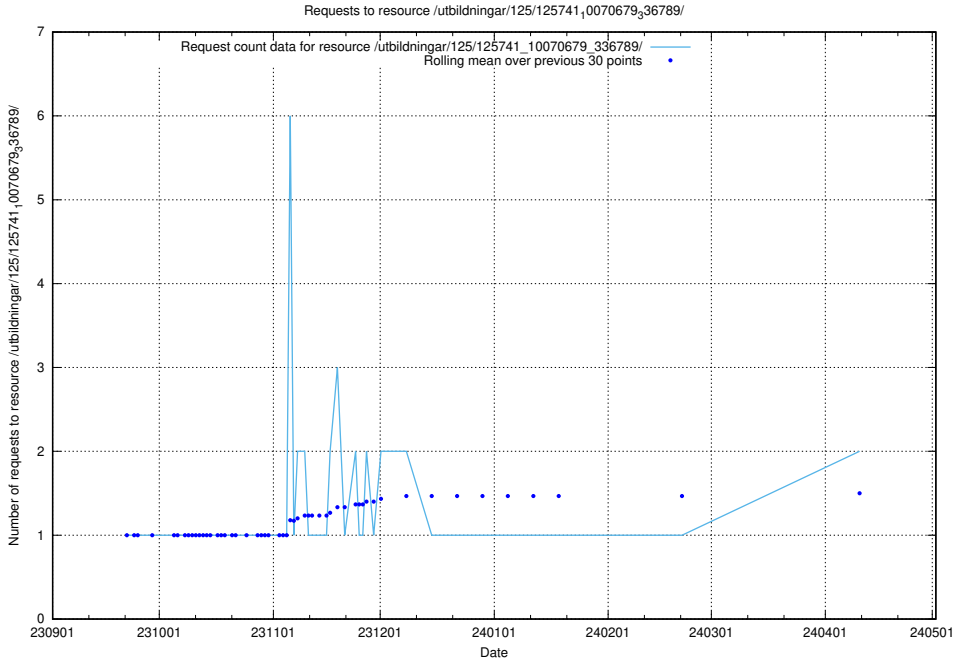

5.765 Usage of /utbildningar/125/125741_10070679_336789/

Here, we count the number of requests to resource /utbildningar/125/125741_10070679_336789/.