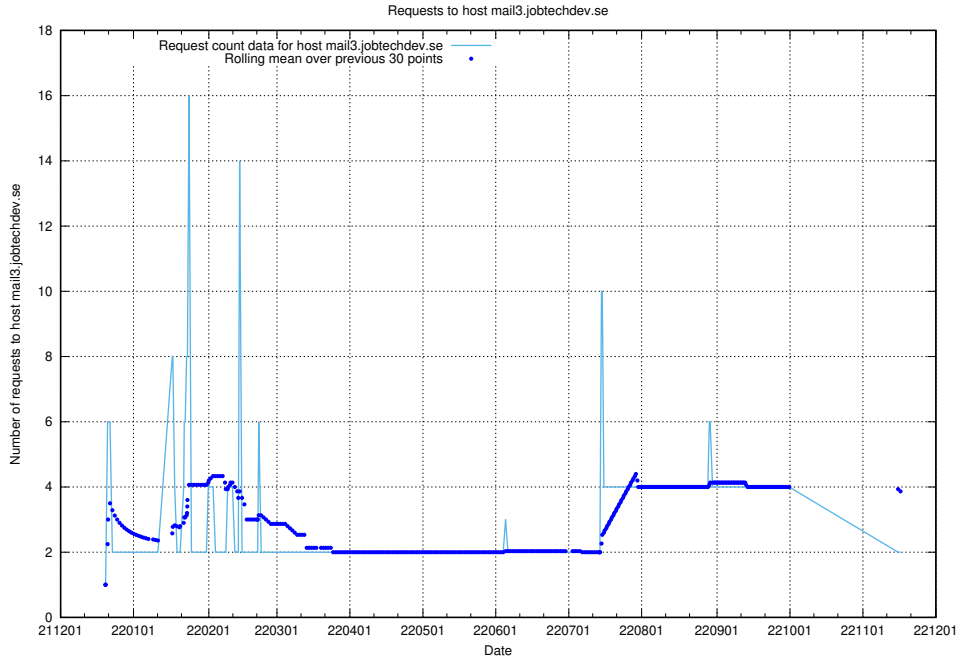

7.377 Usage of mail3.jobtechdev.se

Here, we count the number of requests to host mail3.jobtechdev.se.