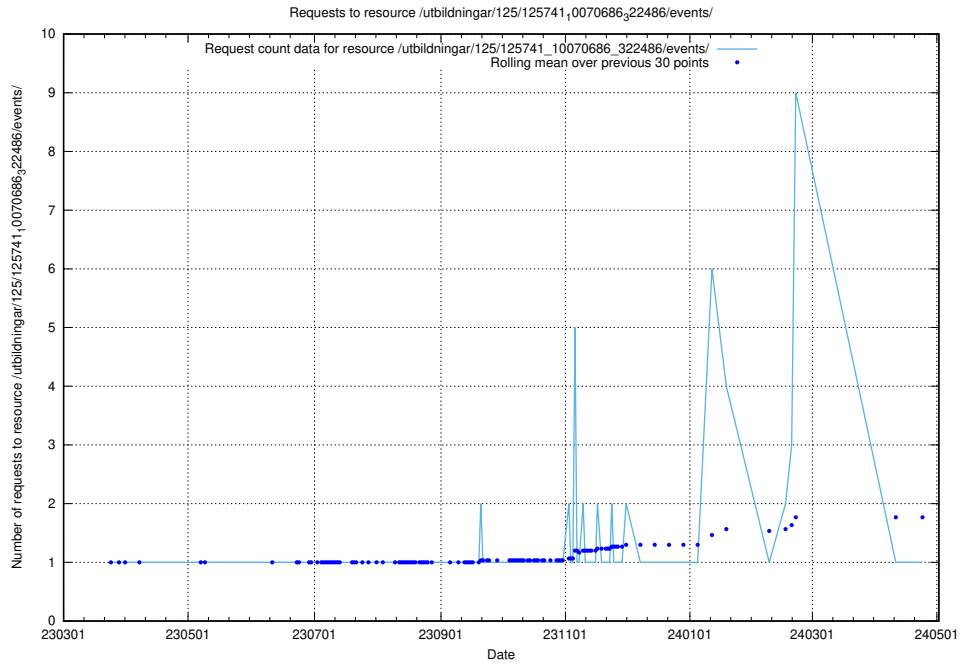

5.6240 Usage of /utbildningar/125/125741_10070686_322486/events/

Here, we count the number of requests to resource /utbildningar/125/125741_10070686_322486/events/