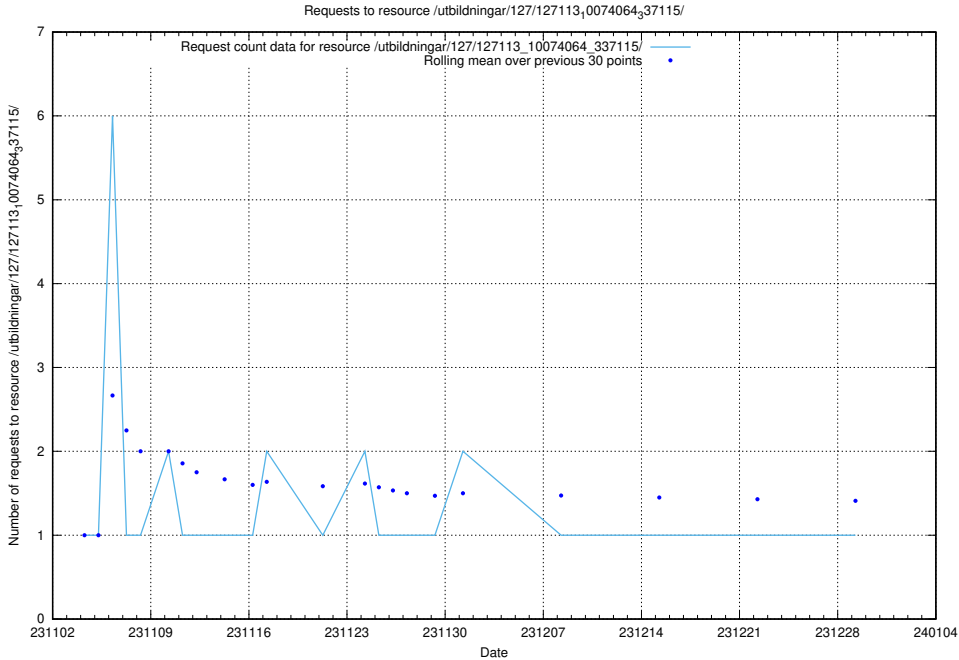

5.4163 Usage of /utbildningar/127/127113_10074064_337115/

Here, we count the number of requests to resource /utbildningar/127/127113_10074064_337115/.