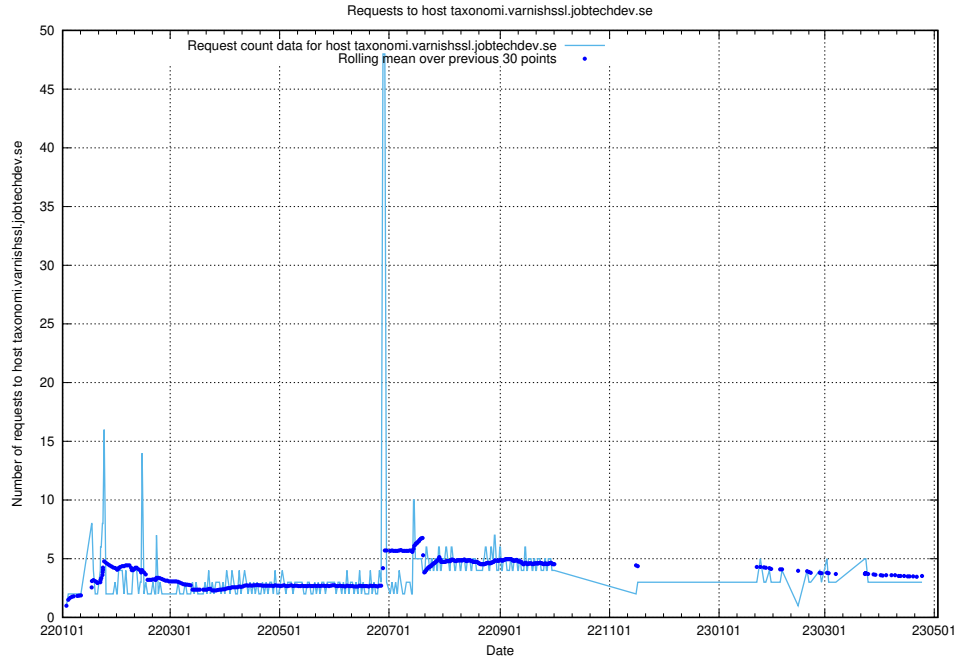

7.181 Usage of `taxonomi.varnishssl.jobtechdev.se`

Here, we count the number of requests to host `taxonomi.varnishssl.jobtechdev.se`.