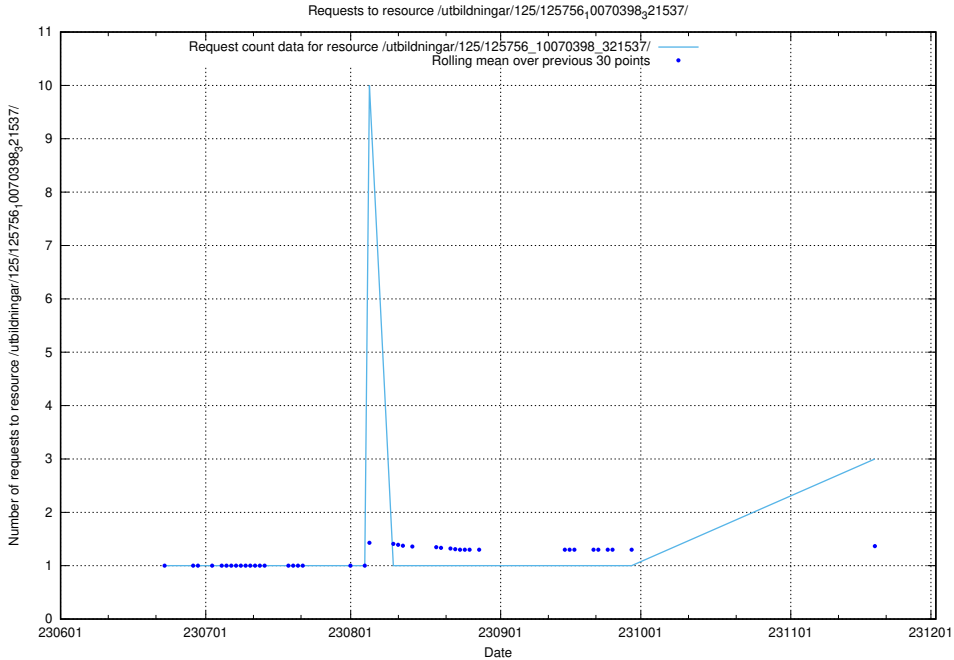

5.381 Usage of /utbildningar/125/125756_10070398_321537/

Here, we count the number of requests to resource /utbildningar/125/125756_10070398_321537/.