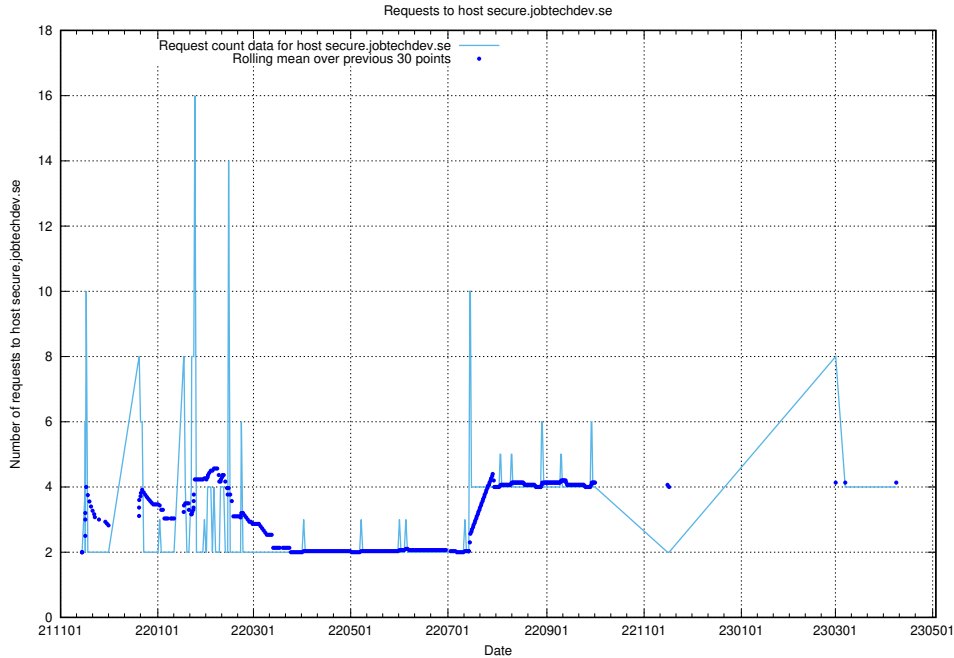

Here, we count the number of requests to host secure.jobtechdev.se.

7.164 Usage of dex-test.jobtechdev.se

Here, we count the number of requests to host dex-test.jobtechdev.se.

7.165 Usage of noc.jobtechdev.se