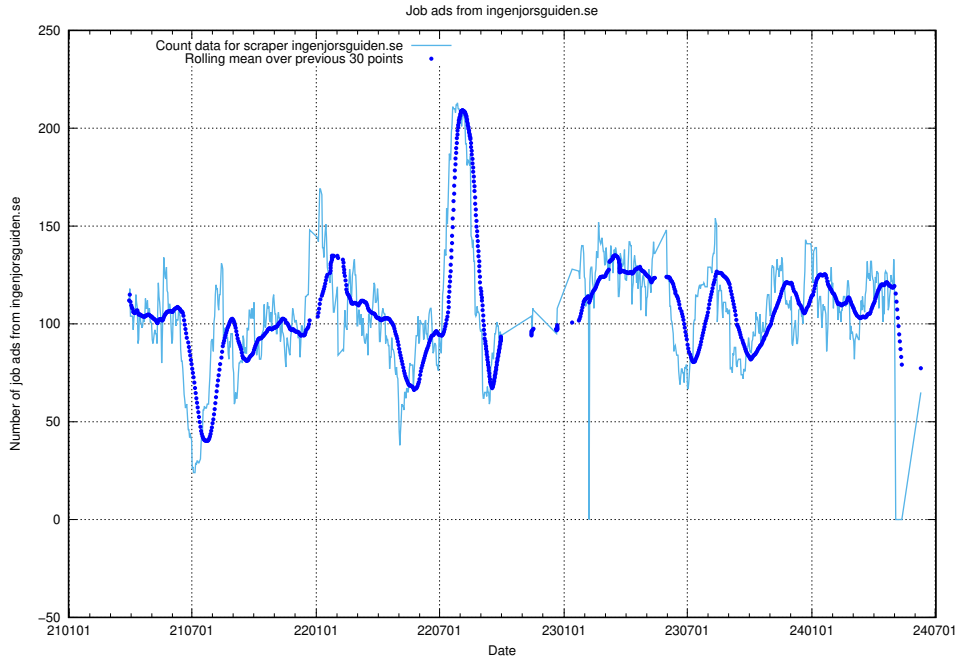

13.14 Number of ads by scraper ingenjorsguiden.se

Here, we count the number of job ads scraped from ingenjorsguiden.se.