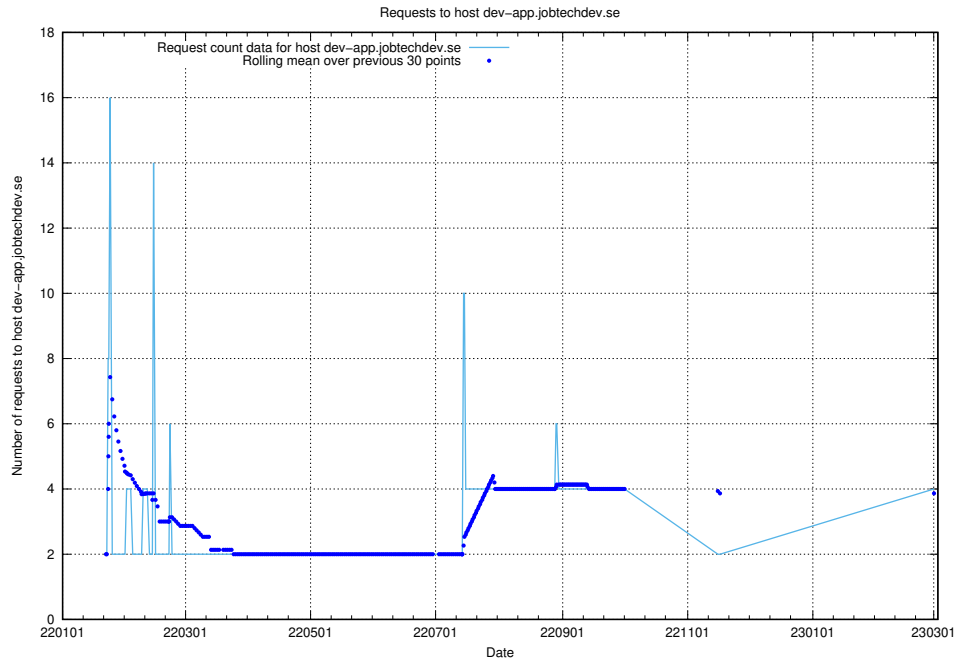

7.101 Usage of dev-app.jobtechdev.se

Here, we count the number of requests to host dev-app.jobtechdev.se.