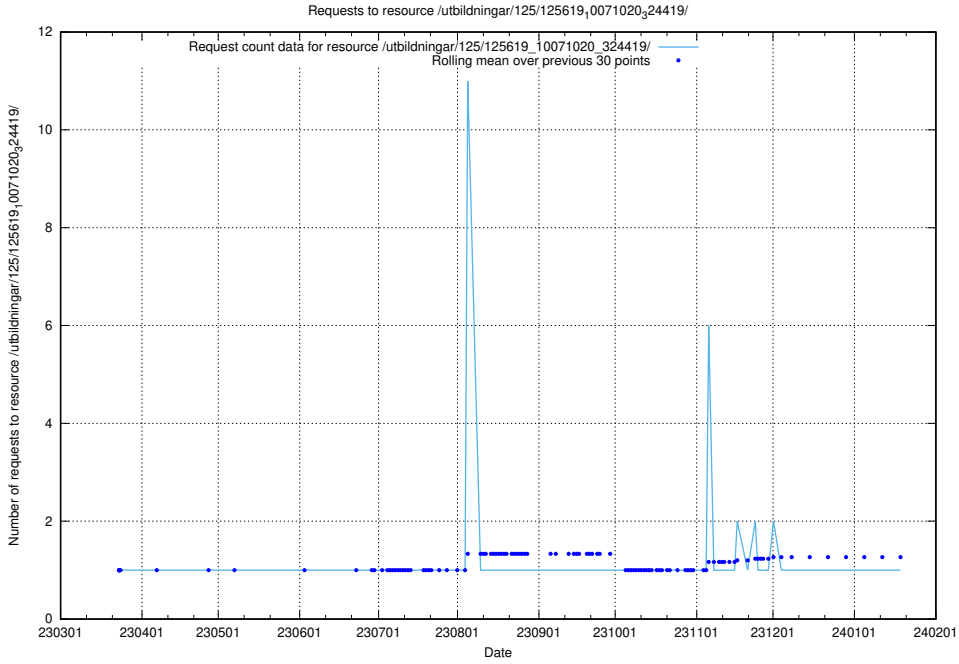

5.1076 Usage of /utbildningar/125/125619_10071020_324419/

Here, we count the number of requests to resource /utbildningar/125/125619_10071020_324419/.