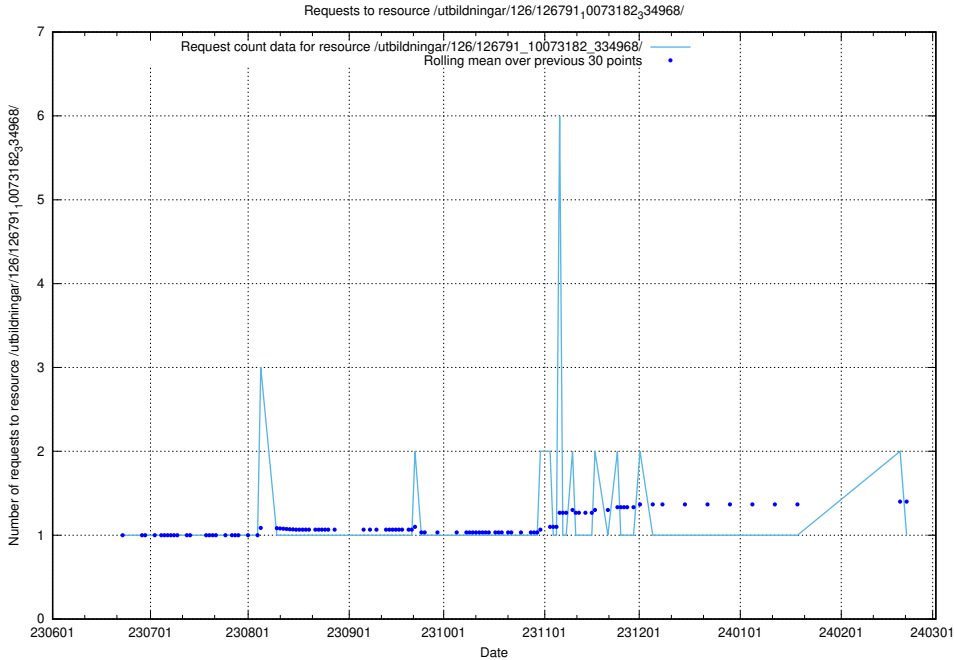

Here, we count the number of requests to resource /utbildningar/126/126792_10073169_334954/.

5.5624 Usage of /utbildningar/126/126791_10073182_334968/

Here, we count the number of requests to resource /utbildningar/126/126791_10073182_334968/.