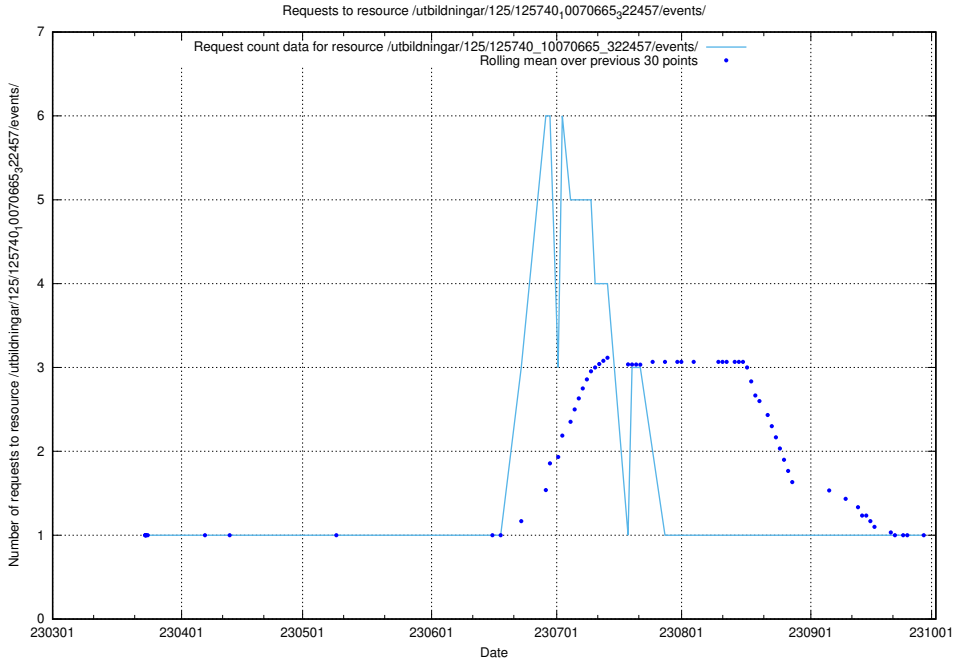

5.1020 Usage of /utbildningar/125/125740_10070665_322457/events/

Here, we count the number of requests to resource /utbildningar/125/125740_10070665_322457/events/