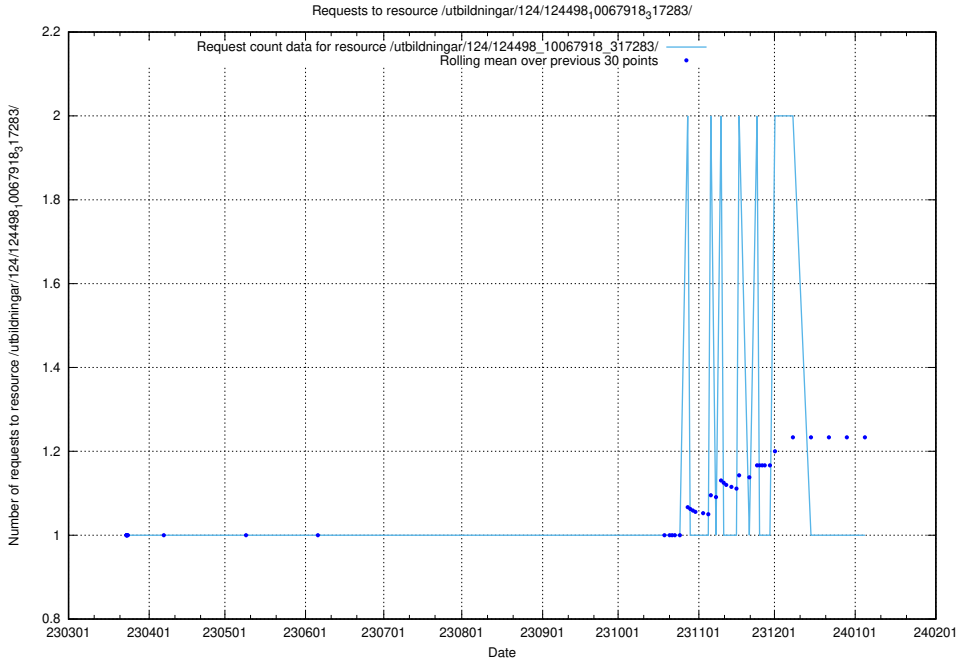

Here, we count the number of requests to resource /utbildningar/utb_emil/100/100754_10026327_321051/

5.2650 Usage of /utbildningar/124/124498_10067918_317283/

Here, we count the number of requests to resource /utbildningar/124/124498_10067918_317283/.