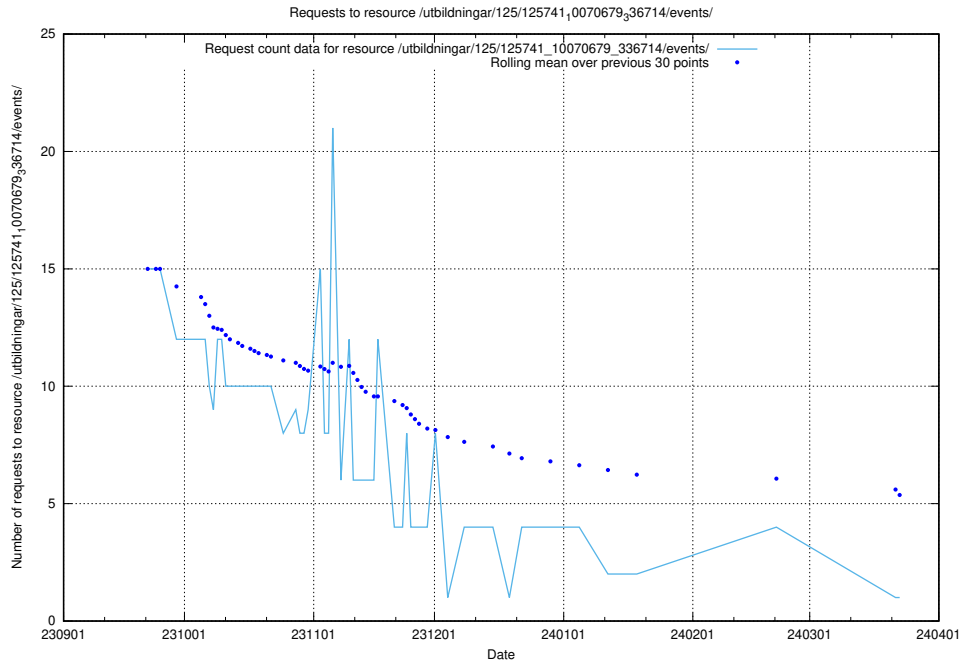

Here, we count the number of requests to resource /utbildningar/125/125741_10070679_336789/events/

5.4529 Usage of /utbildningar/125/125741_10070679_336714/events/

Here, we count the number of requests to resource /utbildningar/125/125741_10070679_336714/events/