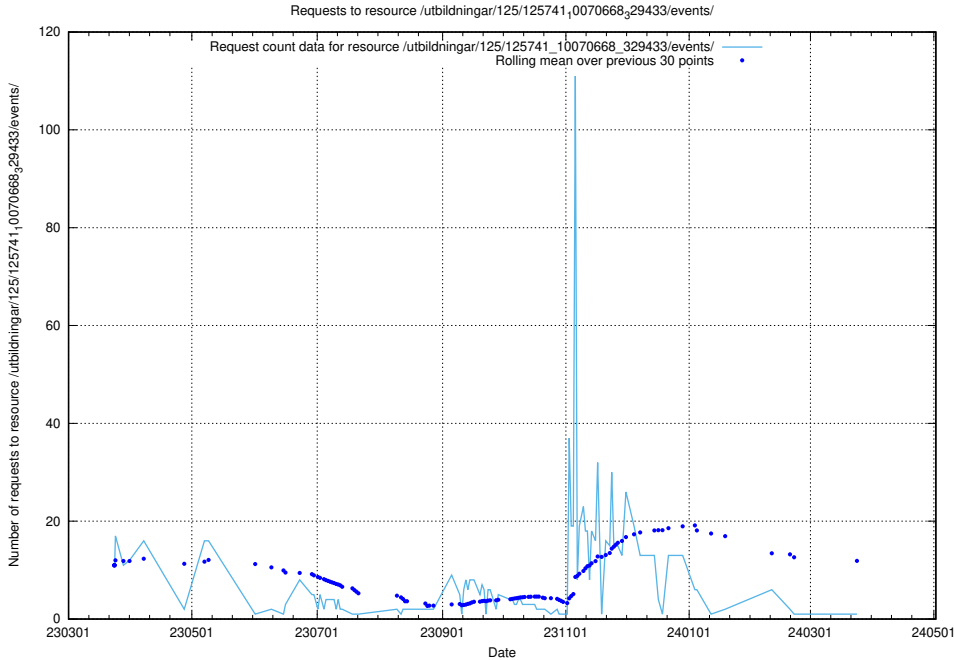

5.6261 Usage of /utbildningar/125/125741_10070668_329433/events/

Here, we count the number of requests to resource /utbildningar/125/125741_10070668_329433/events/