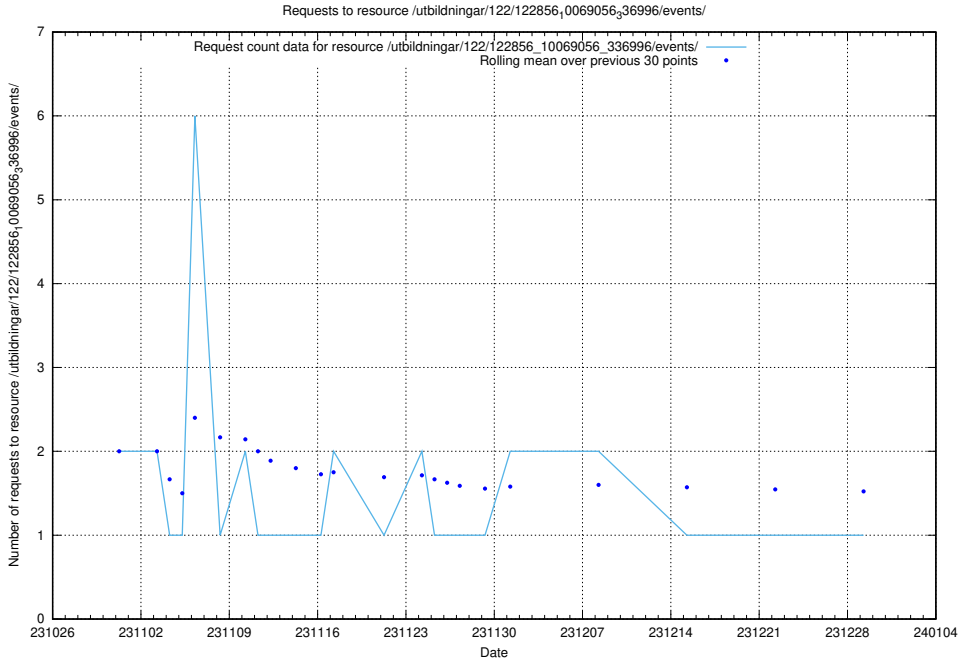

Here, we count the number of requests to resource /utbildningar/127/127012_10074034_337034/events/

5.4201 Usage of /utbildningar/122/122856_10069056_336996/events/

Here, we count the number of requests to resource /utbildningar/122/122856_10069056_336996/events/