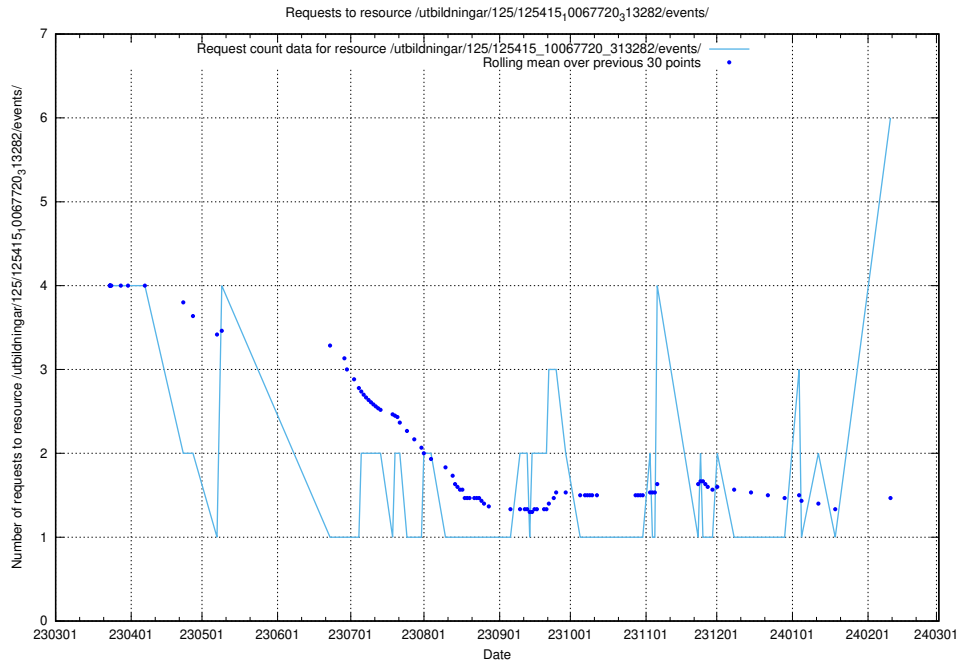

5.93 Usage of /utbildningar/125/125415_10067720_313282/events/

Here, we count the number of requests to resource /utbildningar/125/125415_10067720_313282/events/