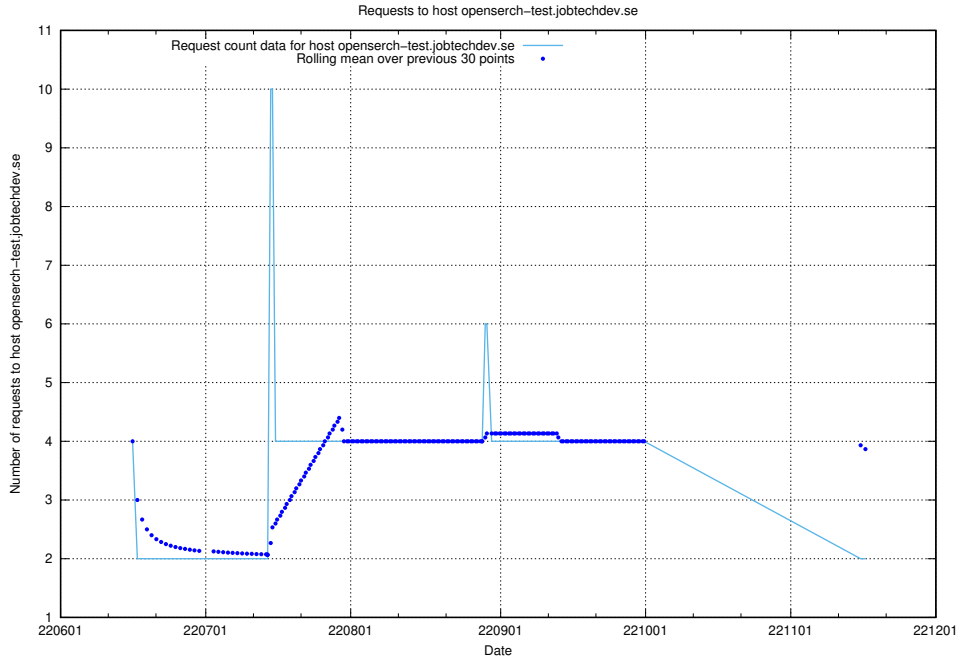

Here, we count the number of requests to host 2f0b40cd-39bc-429b-8f6c-c3d864c6fbd6.jobtechdev.se.

7.405 Usage of openserch-test.jobtechdev.se

Here, we count the number of requests to host openserch-test.jobtechdev.se.