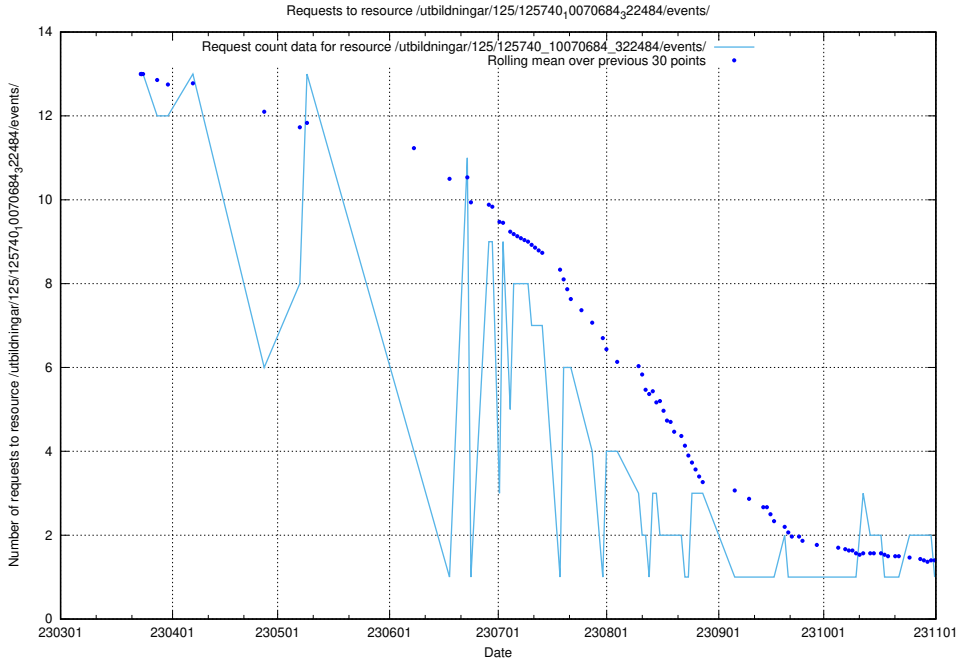

5.6257 Usage of /utbildningar/125/125740_10070684_322484/events/

Here, we count the number of requests to resource /utbildningar/125/125740_10070684_322484/events/