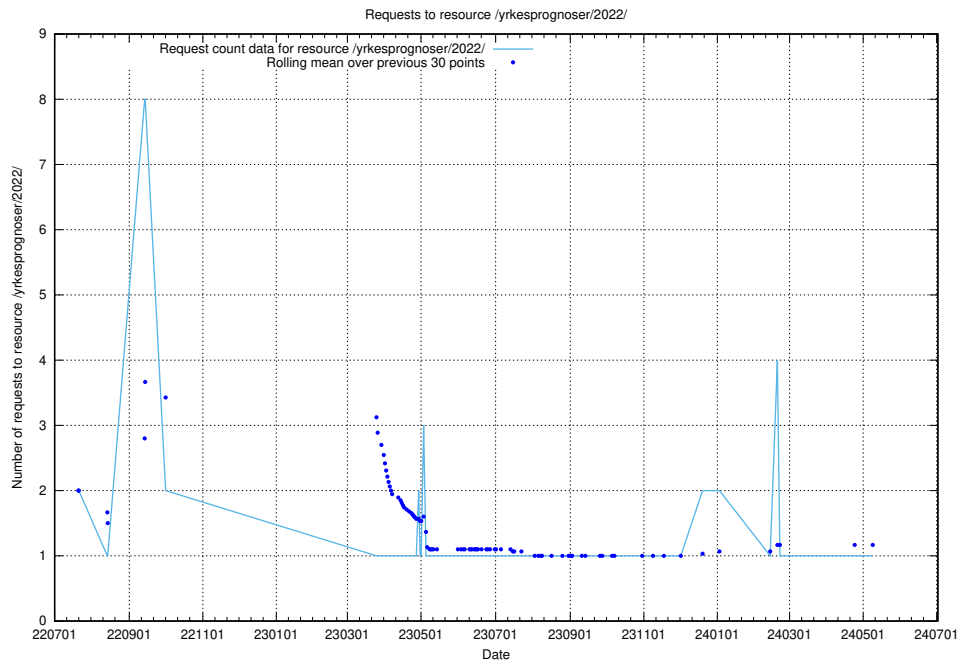

5.1002 Usage of /yrkesprognoser/2022/

Here, we count the number of requests to resource /yrkesprognoser/2022/.