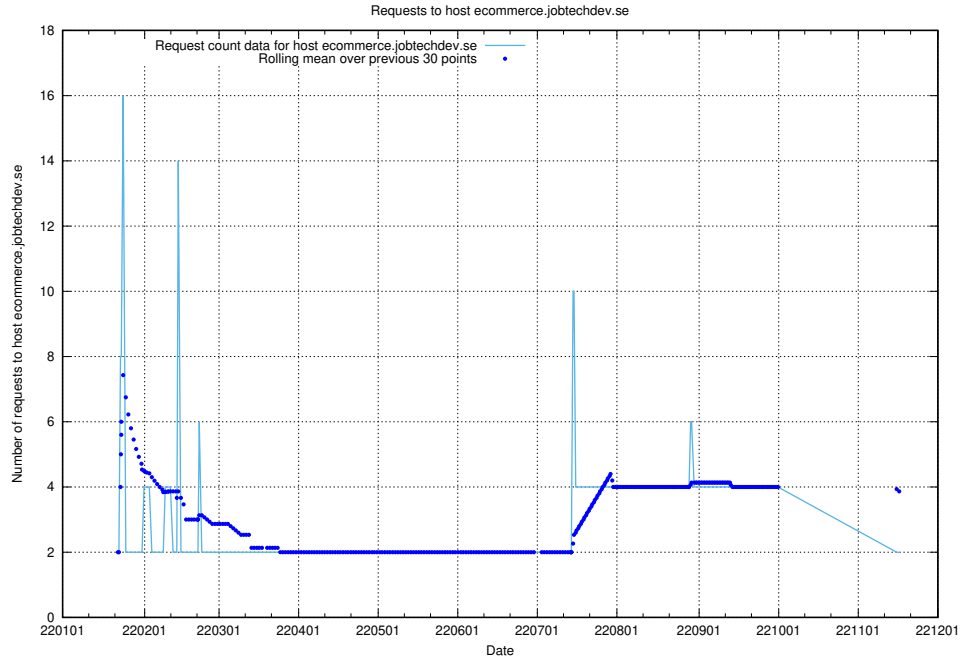

7.259 Usage of ecommerce.jobtechdev.se

Here, we count the number of requests to host ecommerce.jobtechdev.se.