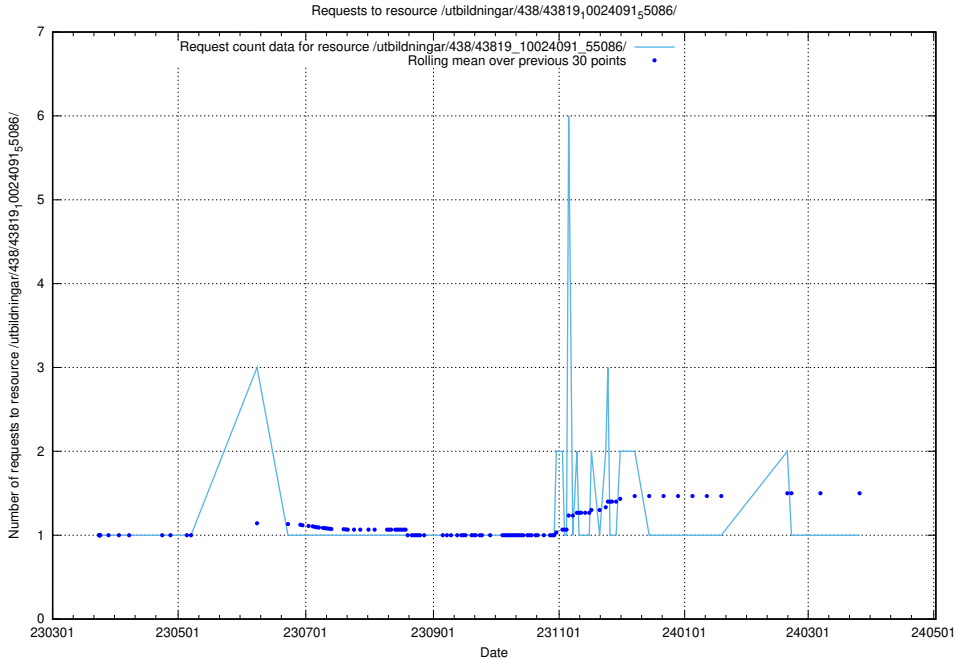

5.6354 Usage of /utbildningar/438/43819_10024091_55086/

Here, we count the number of requests to resource /utbildningar/438/43819_10024091_55086/.