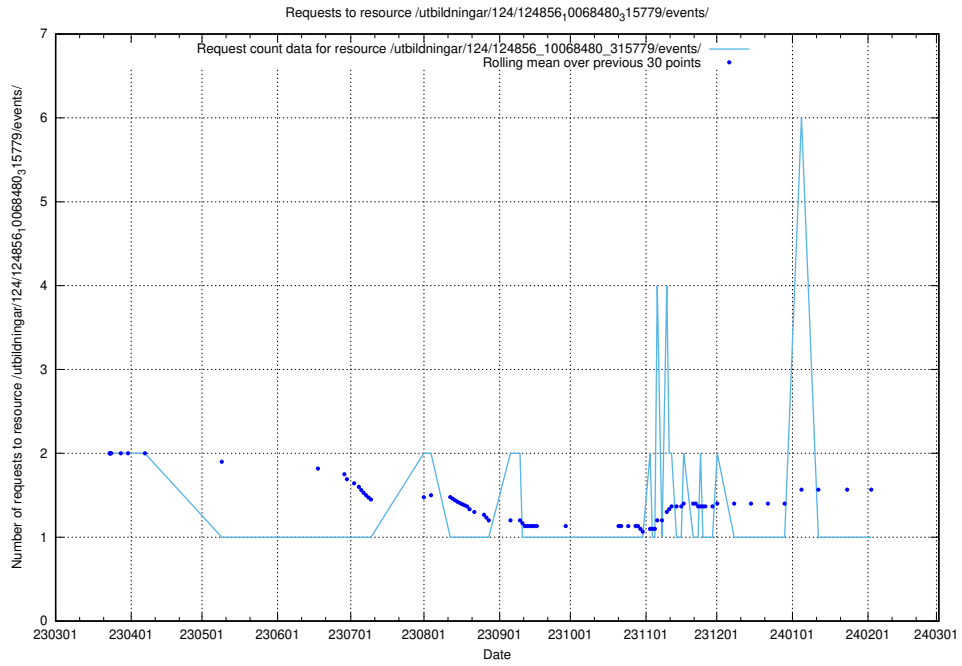

5.6301 Usage of /utbildningar/124/124856_10068480_315779/events/

Here, we count the number of requests to resource /utbildningar/124/124856_10068480_315779/events/