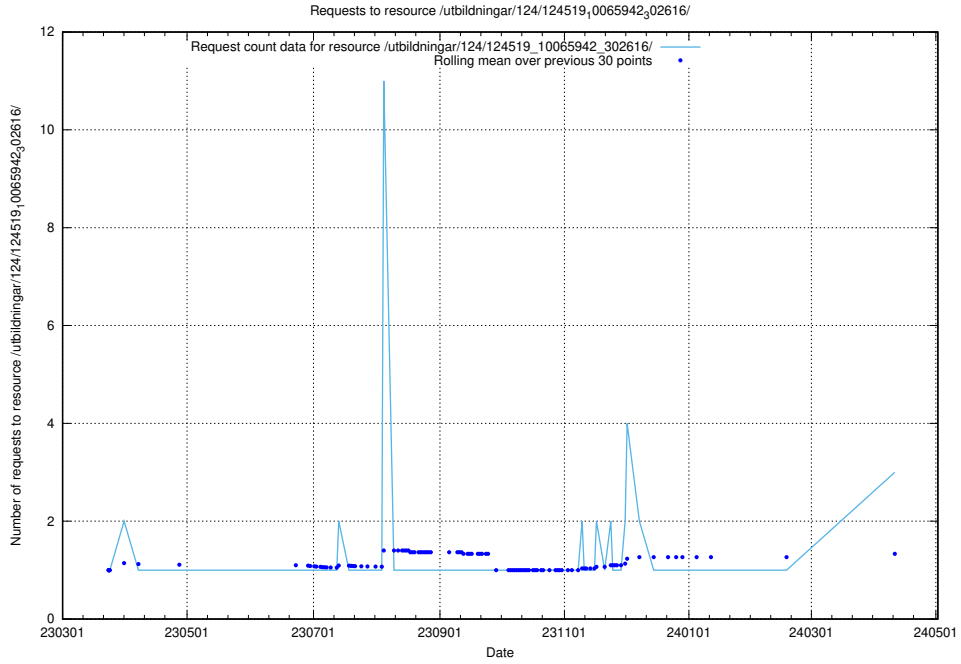

5.263 Usage of /utbildningar/124/124519_10065942_302616/

Here, we count the number of requests to resource /utbildningar/124/124519_10065942_302616/.