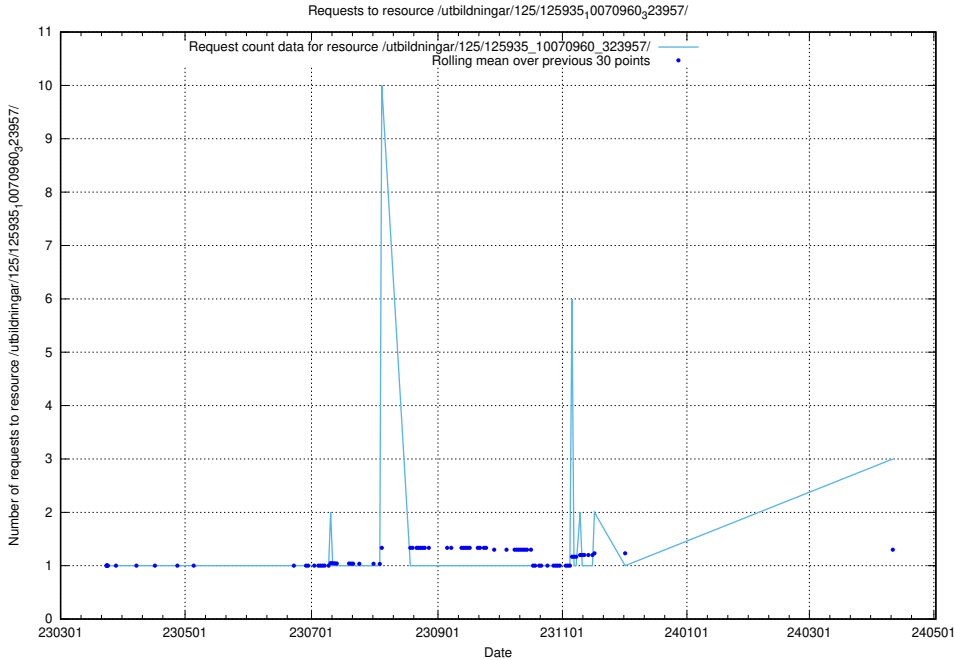

5.479 Usage of /utbildningar/125/125935_10070960_323957/

Here, we count the number of requests to resource /utbildningar/125/125935_10070960_323957/.