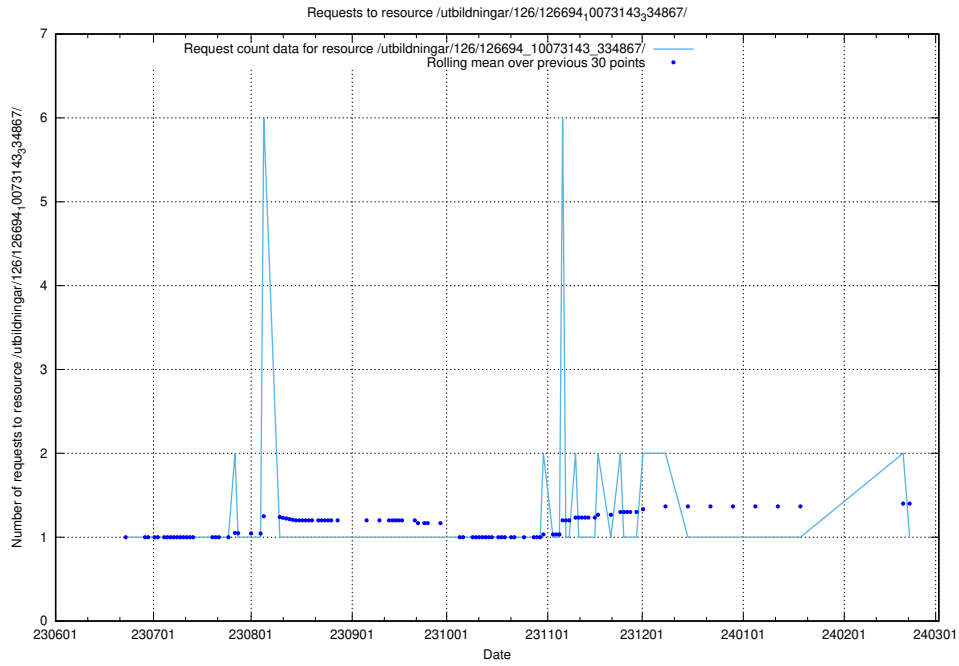

5.5666 Usage of /utbildningar/126/126694_10073143_334867/

Here, we count the number of requests to resource /utbildningar/126/126694_10073143_334867/.