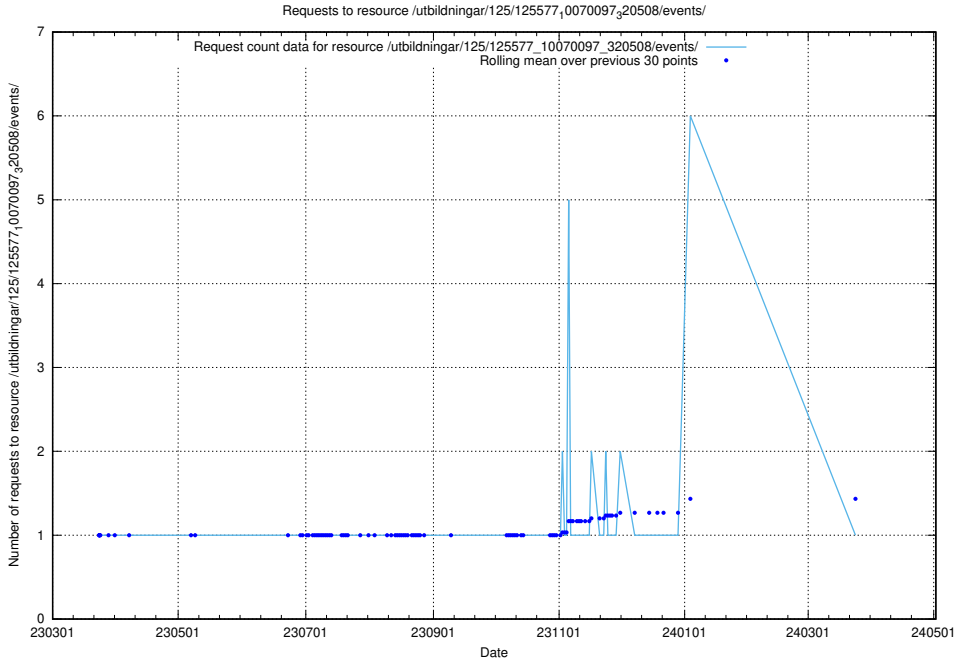

5.1114 Usage of /utbildningar/125/125577_10070097_320508/events/

Here, we count the number of requests to resource /utbildningar/125/125577_10070097_320508/events/