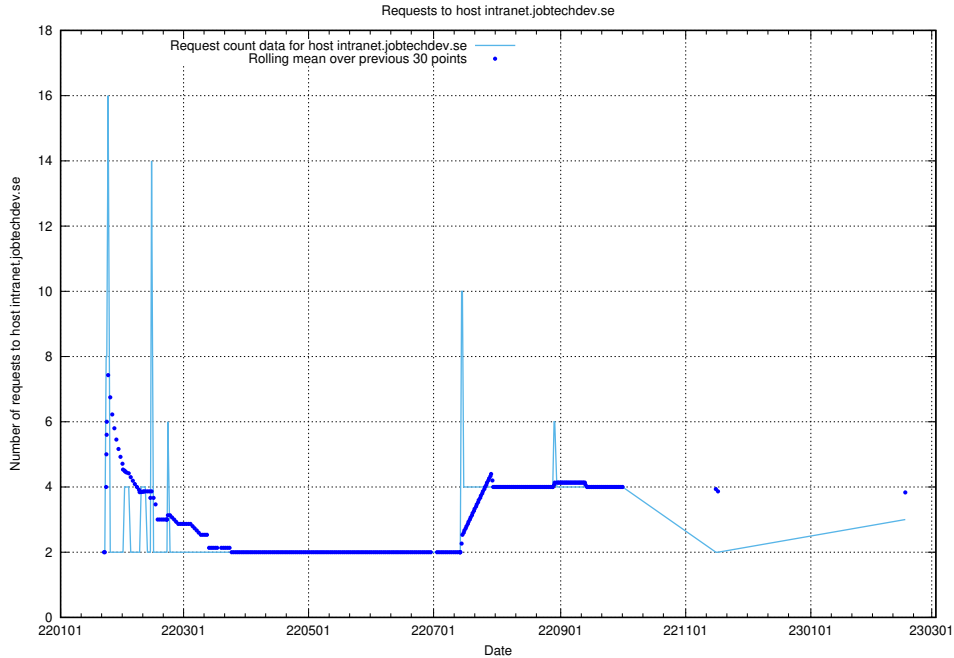

7.257 Usage of learning.jobtechdev.se

Here, we count the number of requests to host learning.jobtechdev.se.

7.258 Usage of intranet.jobtechdev.se

Here, we count the number of requests to host intranet.jobtechdev.se.