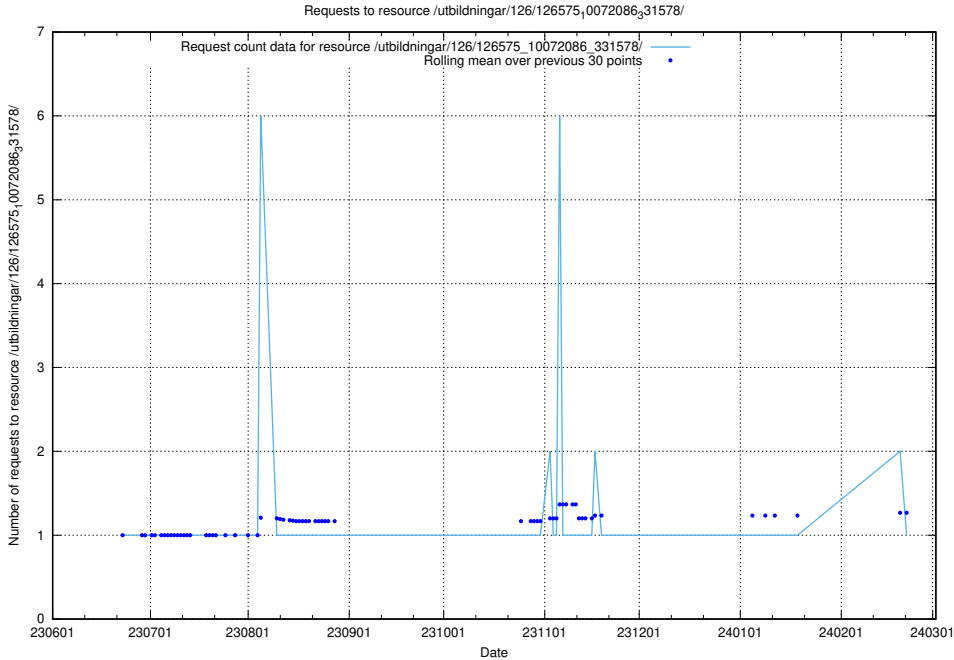

5.5677 Usage of /utbildningar/126/126575_10072086_331578/

Here, we count the number of requests to resource /utbildningar/126/126575_10072086_331578/.