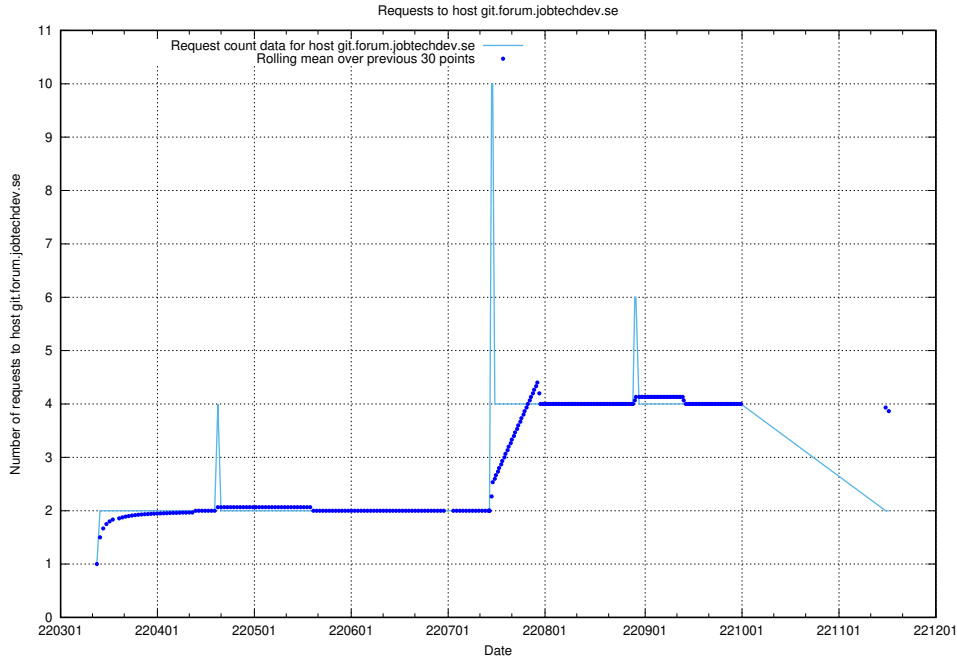

7.504 Usage of git.forum.jobtechdev.se

Here, we count the number of requests to host git.forum.jobtechdev.se.