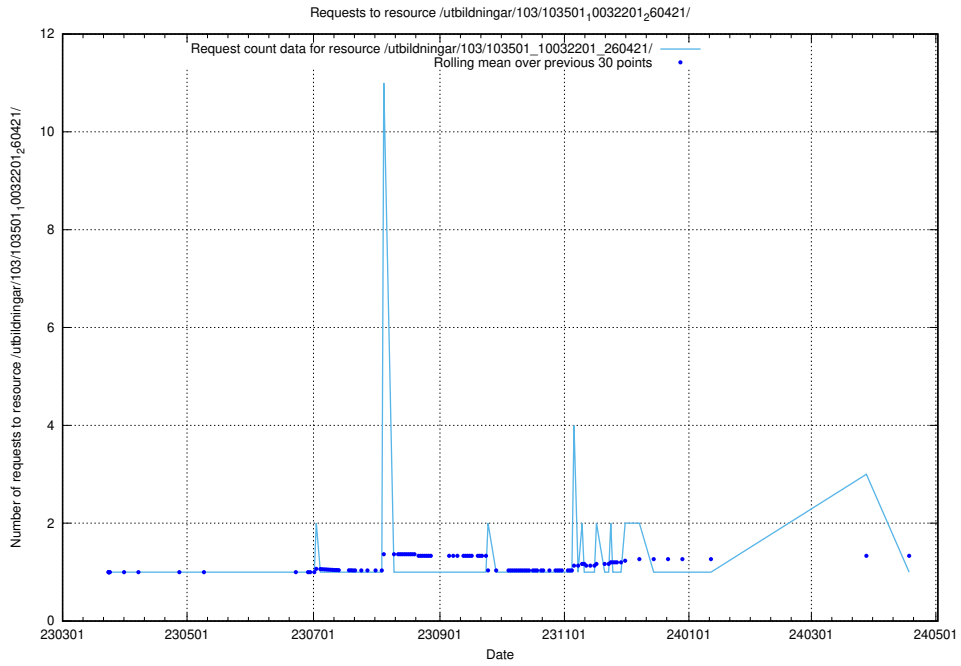

5.5504 Usage of /utbildningar/103/103501_10032201_260421/

Here, we count the number of requests to resource /utbildningar/103/103501_10032201_260421/.