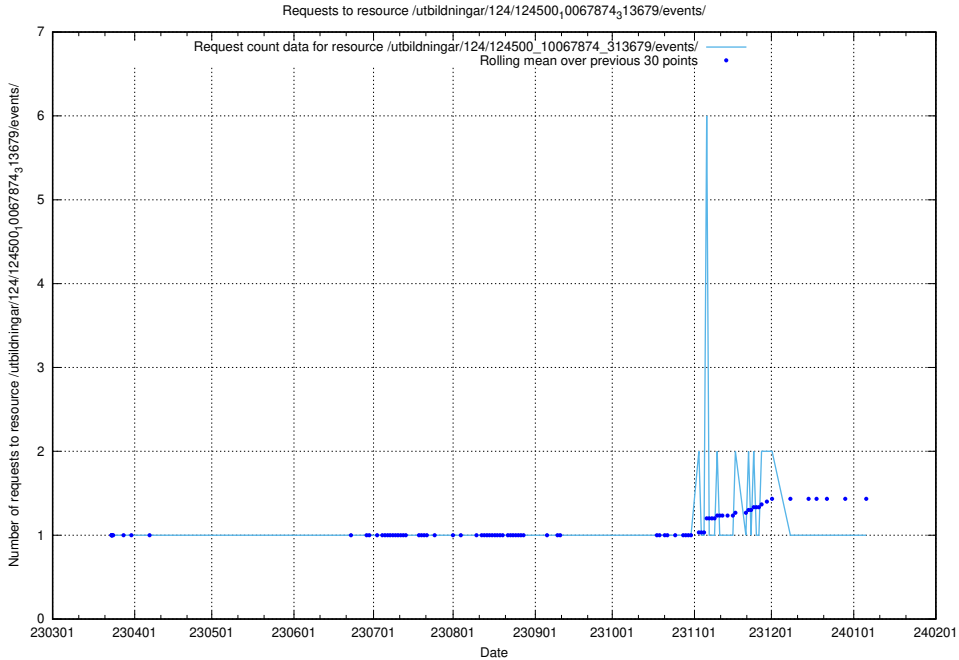

5.2322 Usage of /utbildningar/124/124500_10067874_313679/events/

Here, we count the number of requests to resource /utbildningar/124/124500_10067874_313679/events/

5.2323 Usage of /taxonomy/version/10/query/employment-length-concepts/