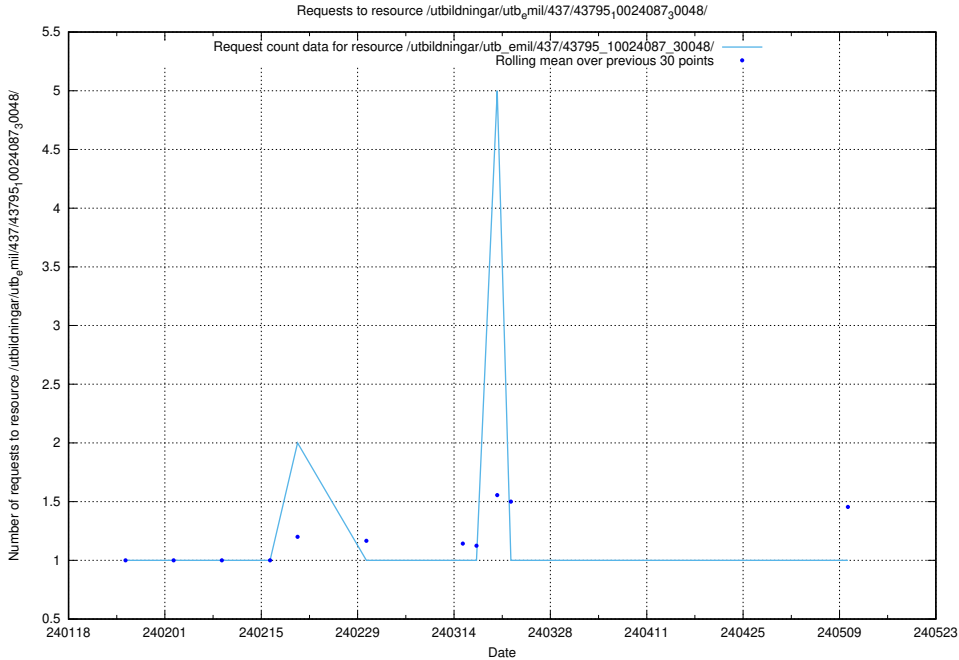

5.2843 Usage of /utbildningar/utb_emil/437/43795_10024087_30048/

Here, we count the number of requests to resource /utbildningar/utb_emil/437/43795_10024087_30048/