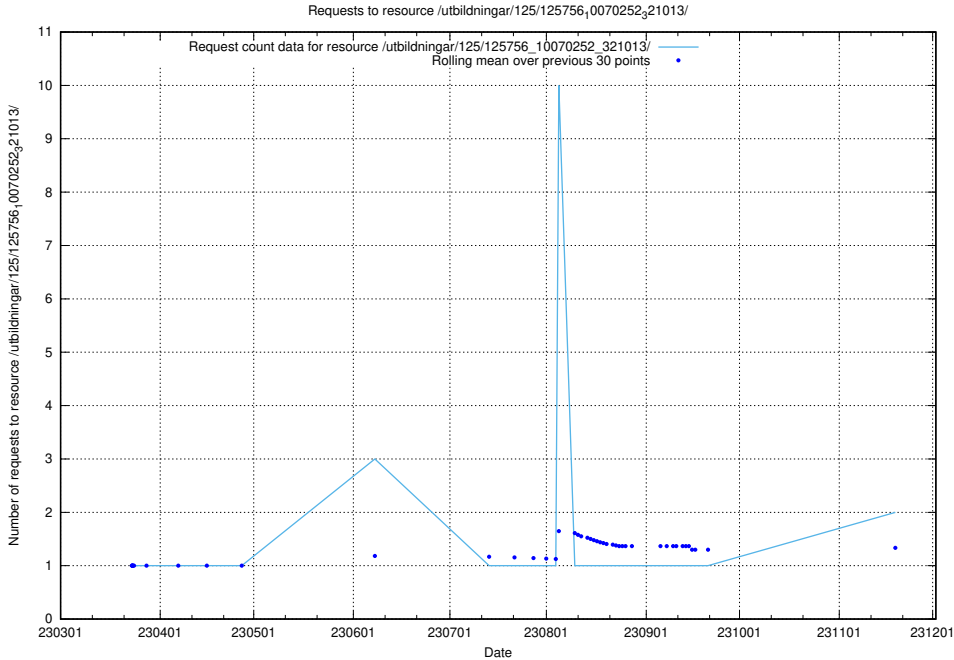

5.971 Usage of /utbildningar/125/125756_10070252_321013/

Here, we count the number of requests to resource /utbildningar/125/125756_10070252_321013/.