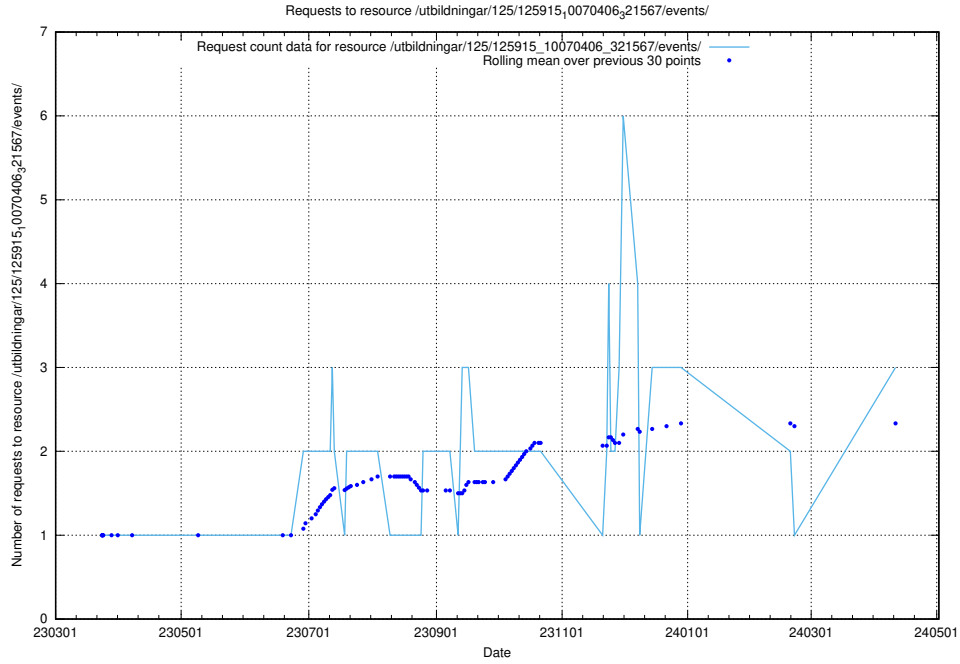

5.480 Usage of /utbildningar/125/125915_10070406_321567/events/

Here, we count the number of requests to resource /utbildningar/125/125915_10070406_321567/events/