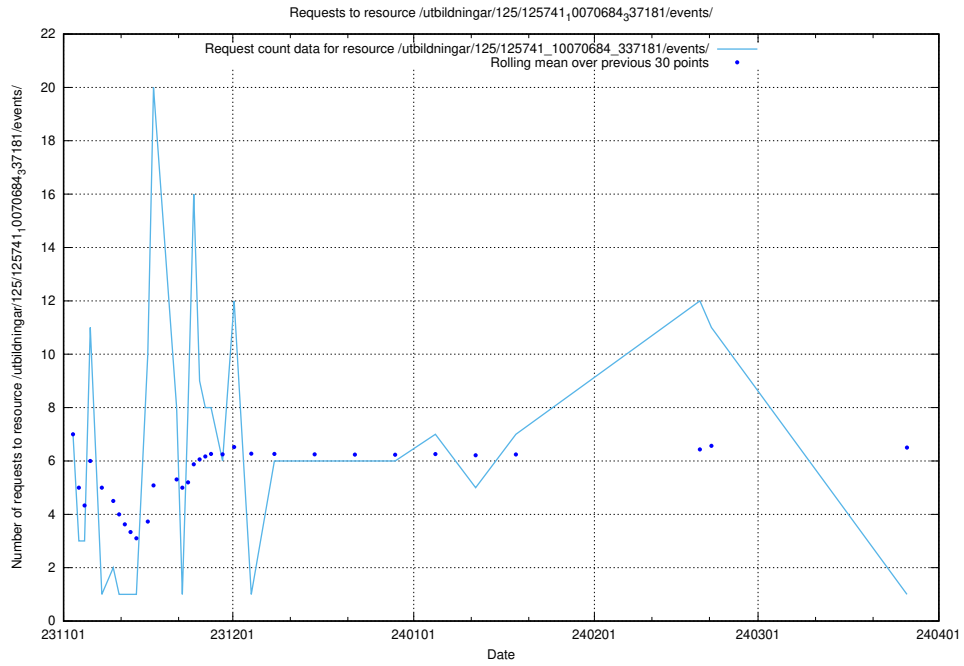

5.4174 Usage of /utbildningar/125/125741_10070684_337181/events/

Here, we count the number of requests to resource /utbildningar/125/125741_10070684_337181/events/

5.4175 Usage of /utbildningar/125/125740_10070669_336901/events/