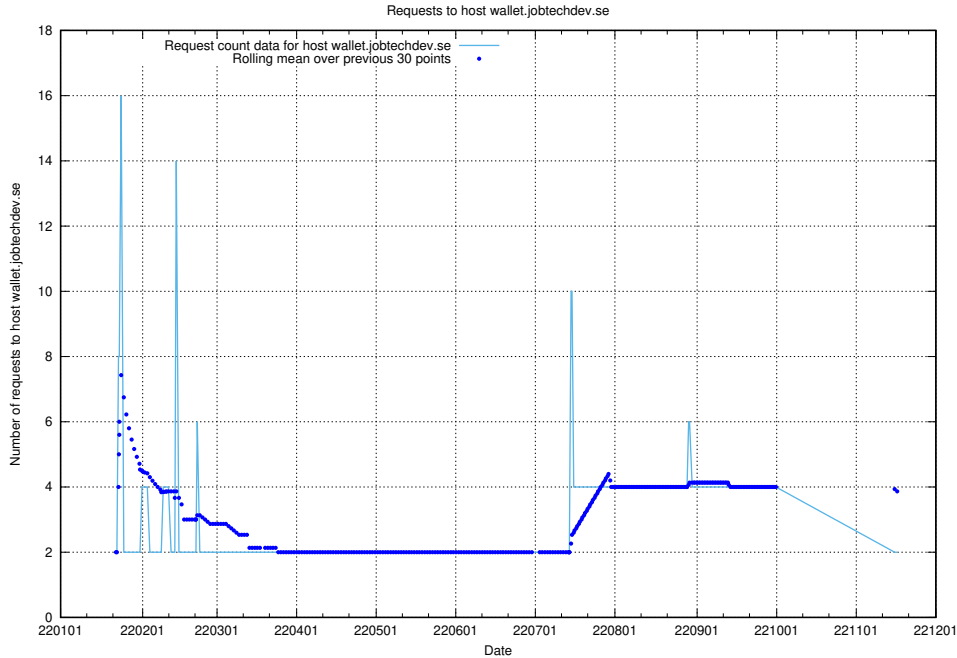

7.581 Usage of wallet.jobtechdev.se

Here, we count the number of requests to host wallet.jobtechdev.se.