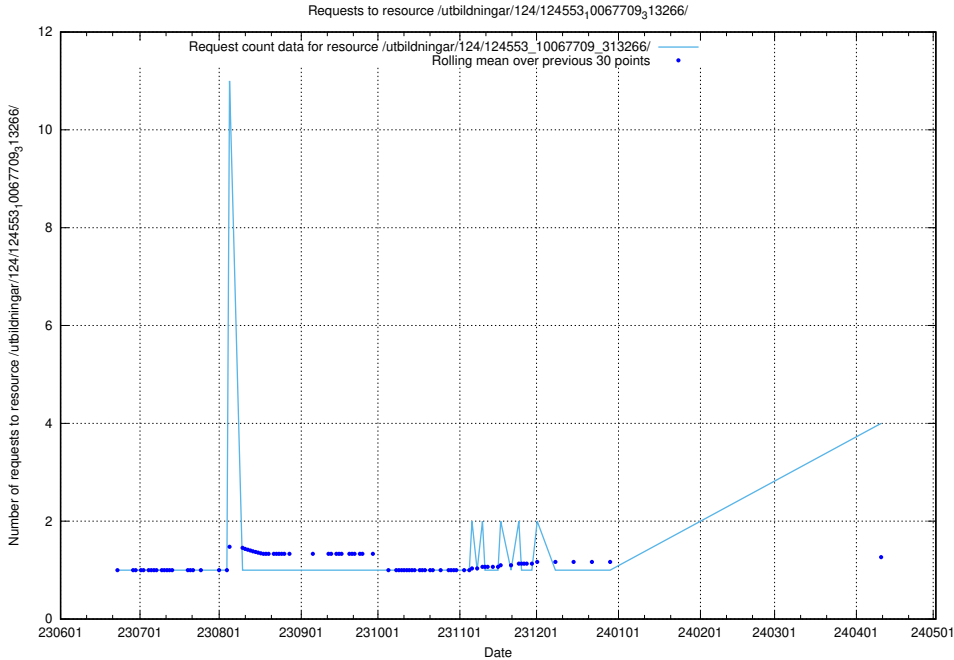

5.227 Usage of /utbildningar/124/124553_10067709_313266/

Here, we count the number of requests to resource /utbildningar/124/124553_10067709_313266/.