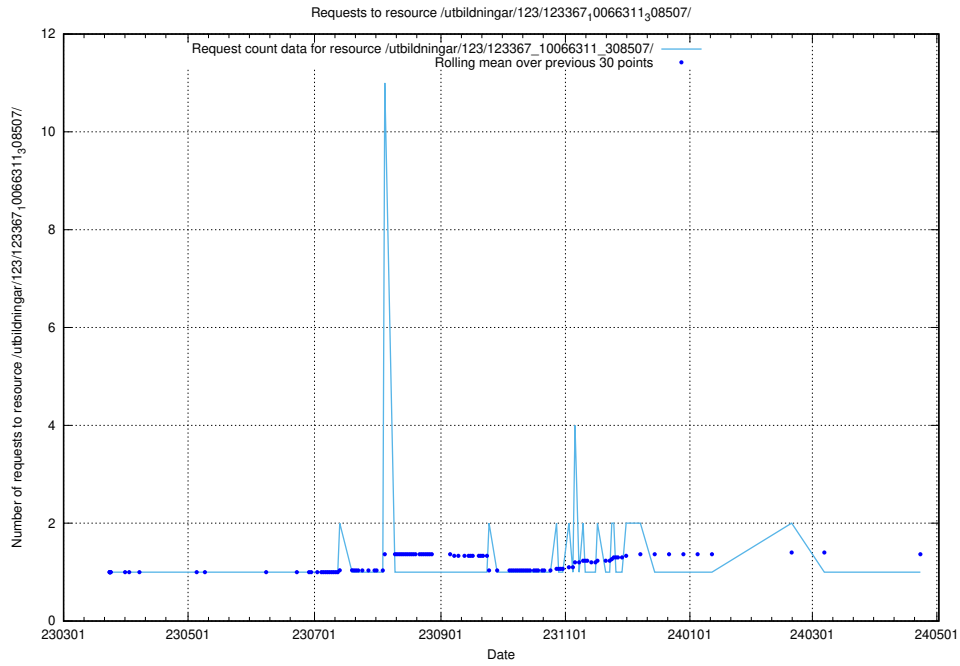

5.4551 Usage of /utbildningar/123/123367_10066311_308507/

Here, we count the number of requests to resource /utbildningar/123/123367_10066311_308507/.