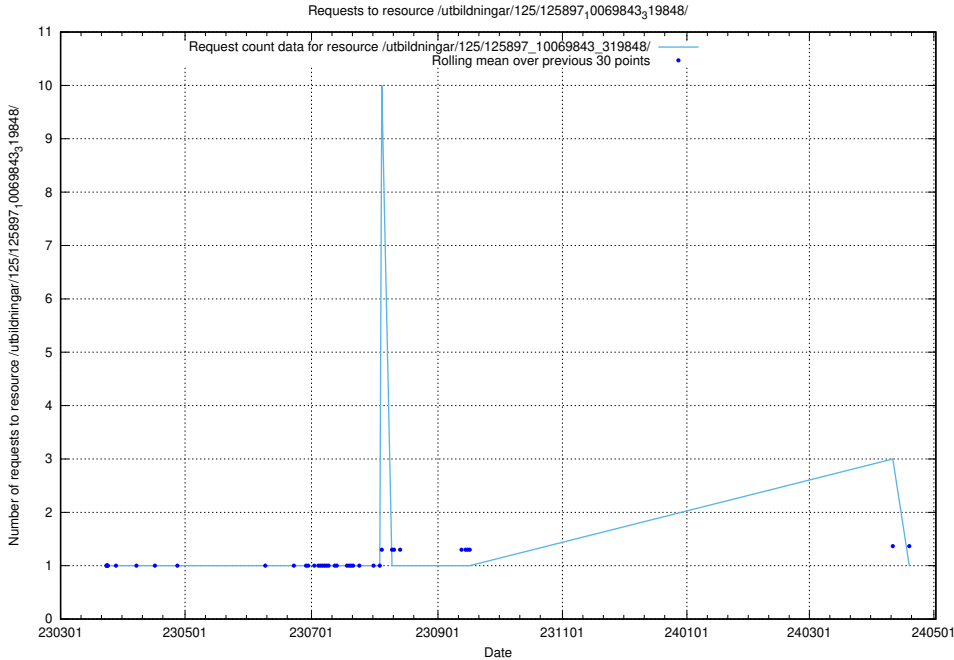

5.6459 Usage of /utbildningar/125/125897_10069843_319848/

Here, we count the number of requests to resource /utbildningar/125/125897_10069843_319848/.