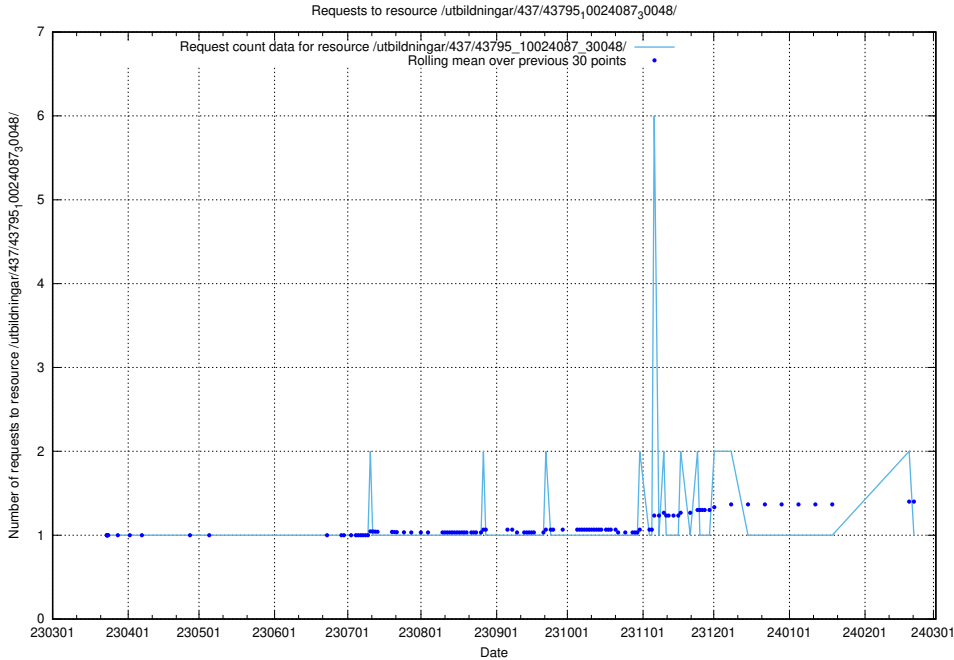

5.6372 Usage of /utbildningar/437/43795_10024087_30048/

Here, we count the number of requests to resource /utbildningar/437/43795_10024087_30048/.