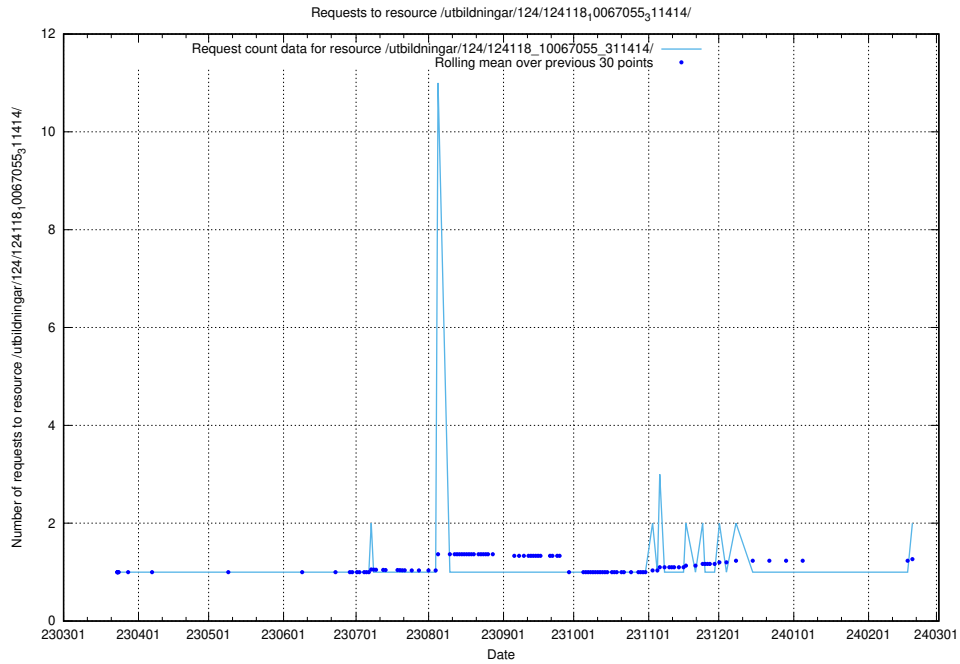

5.728 Usage of /utbildningar/124/124118_10067055_311414/

Here, we count the number of requests to resource /utbildningar/124/124118_10067055_311414/.