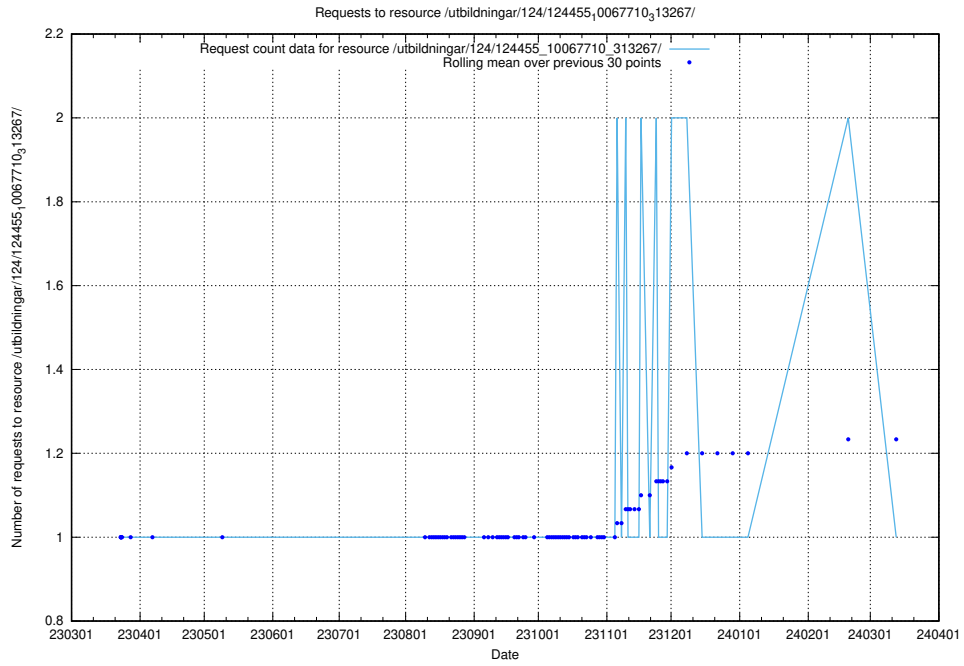

5.3489 Usage of /utbildningar/124/124455_10067710_313267/

Here, we count the number of requests to resource /utbildningar/124/124455_10067710_313267/.