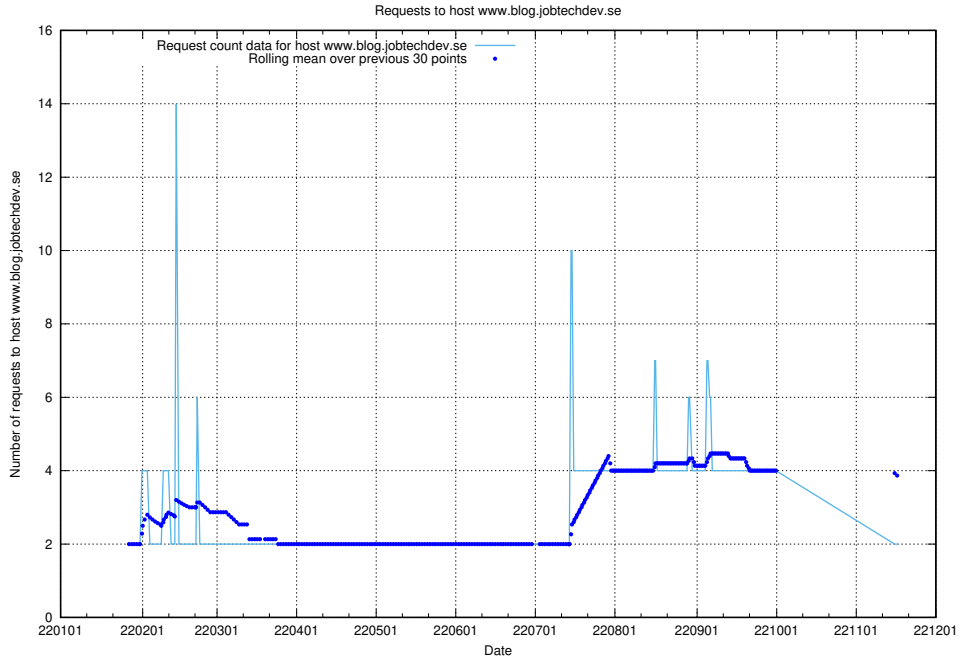

7.571 Usage of www.blog.jobtechdev.se

Here, we count the number of requests to host www.blog.jobtechdev.se.