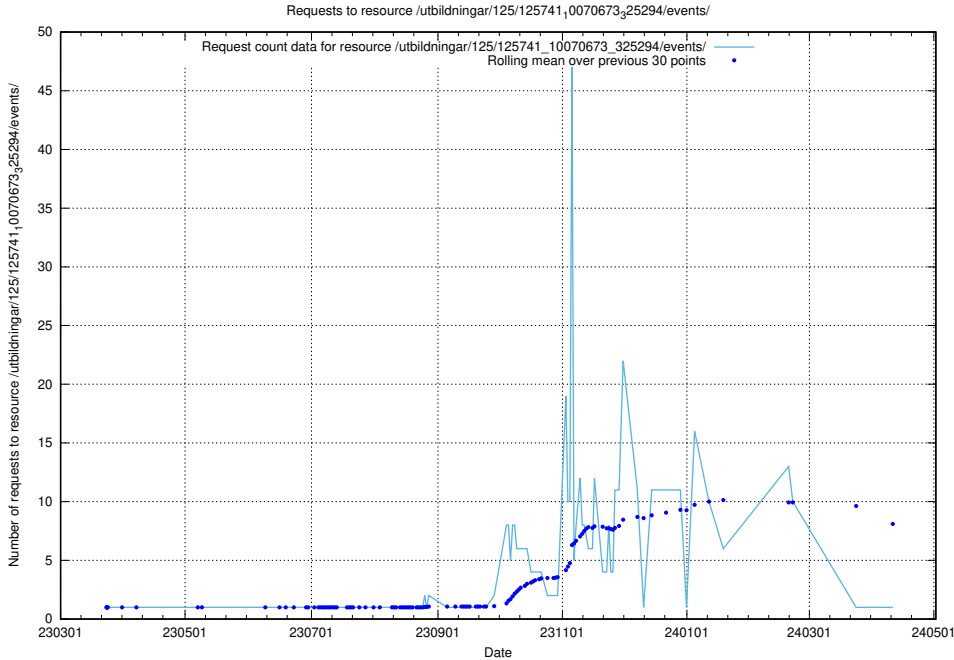

5.6497 Usage of /utbildningar/125/125741_10070673_325294/events/

Here, we count the number of requests to resource /utbildningar/125/125741_10070673_325294/events/