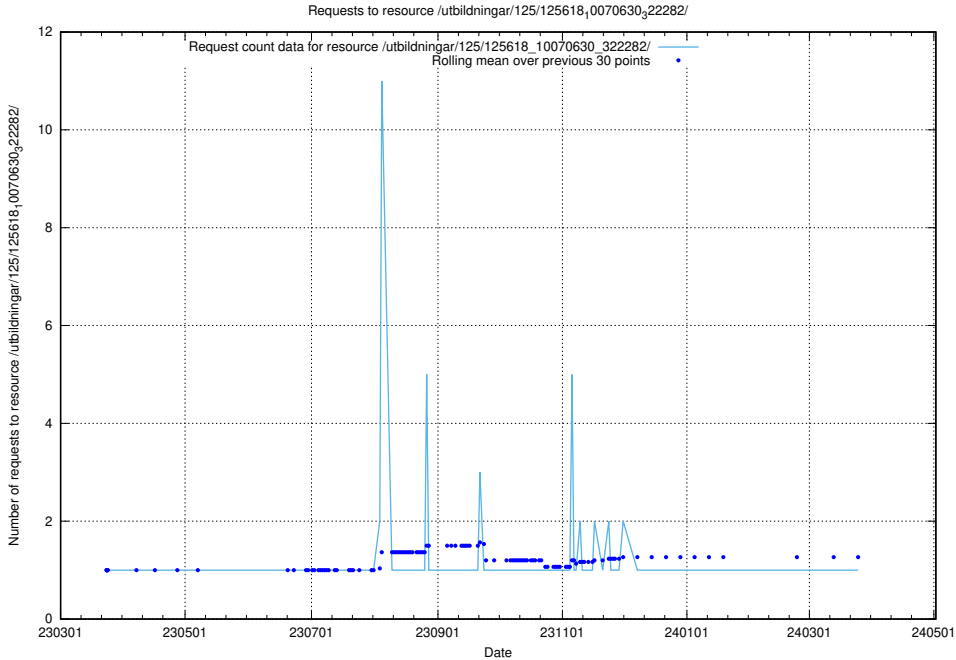

5.1085 Usage of /utbildningar/125/125618_10070630_322282/

Here, we count the number of requests to resource /utbildningar/125/125618_10070630_322282/.