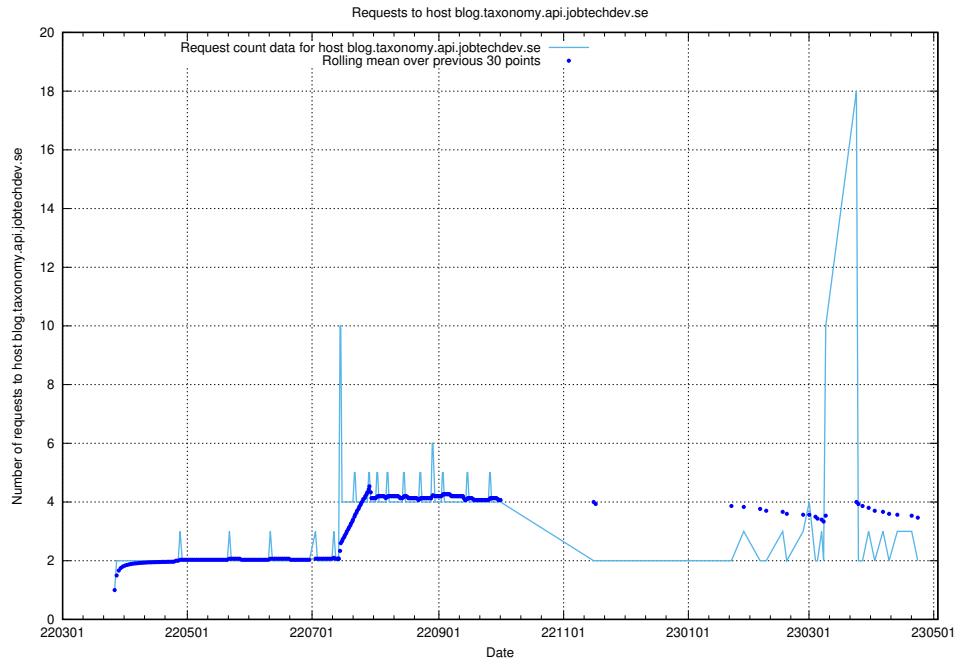

7.493 Usage of `blog.taxonomy.api.jobtechdev.se`

Here, we count the number of requests to host `blog.taxonomy.api.jobtechdev.se`.