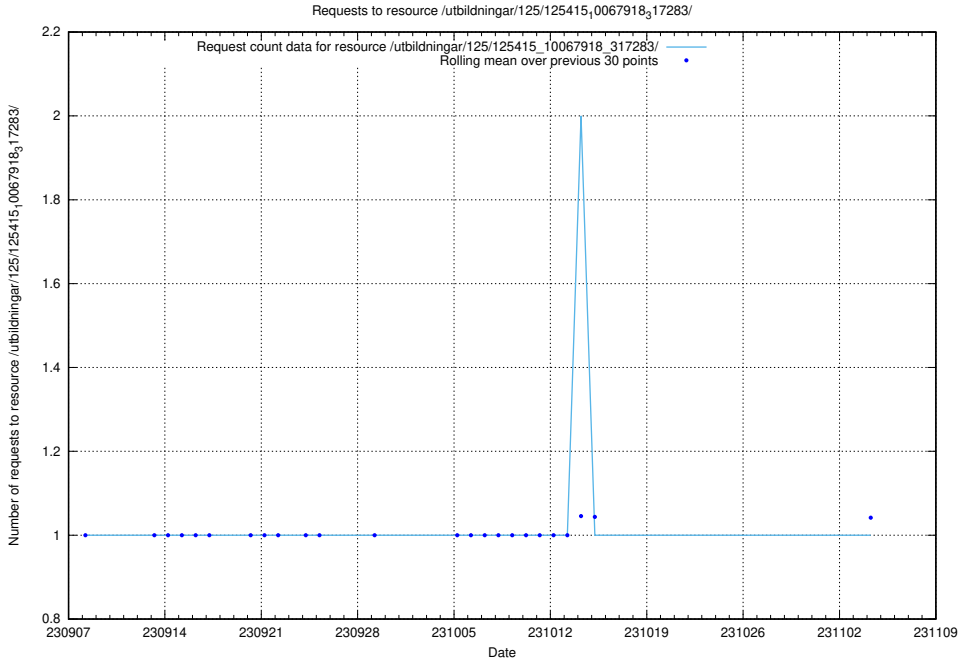

5.4666 Usage of /utbildningar/125/125415_10067918_317283/

Here, we count the number of requests to resource /utbildningar/125/125415_10067918_317283/.