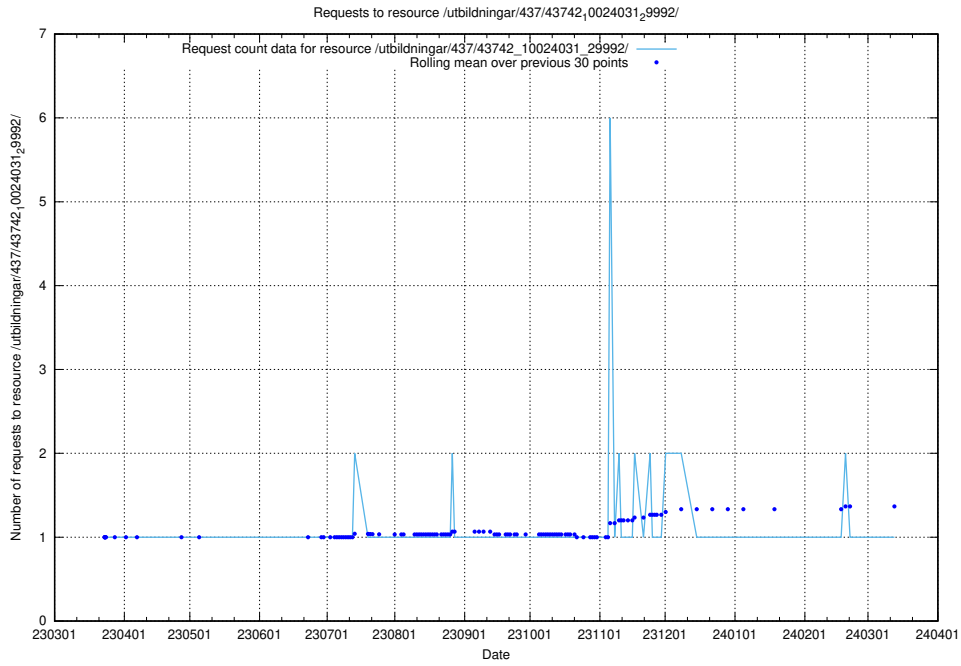

5.6402 Usage of /utbildningar/437/43742_10024031_29992/

Here, we count the number of requests to resource /utbildningar/437/43742_10024031_29992/.