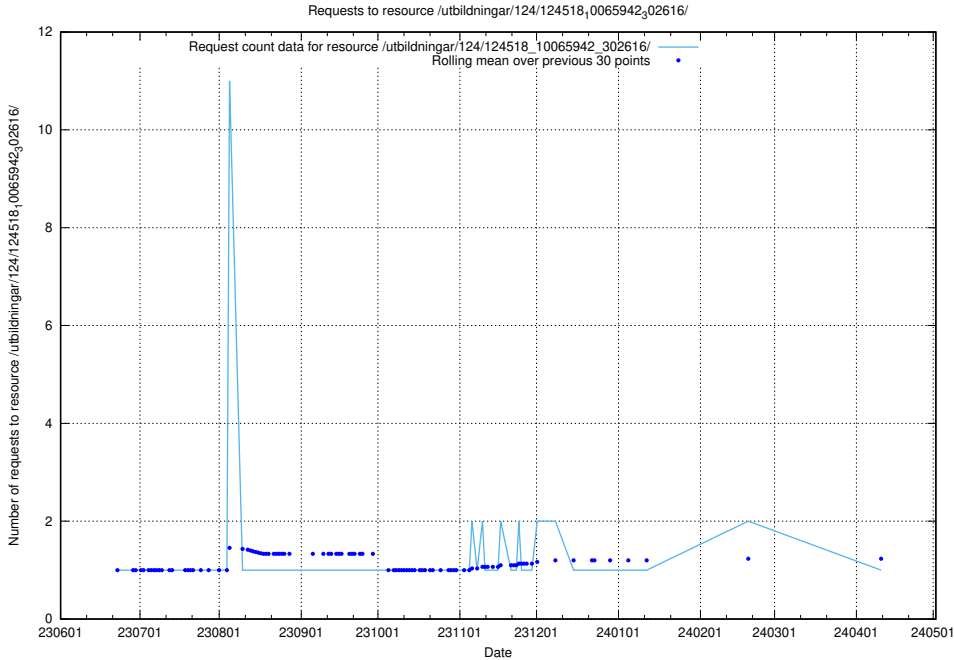

5.5795 Usage of /utbildningar/124/124518_10065942_302616/

Here, we count the number of requests to resource /utbildningar/124/124518_10065942_302616/.