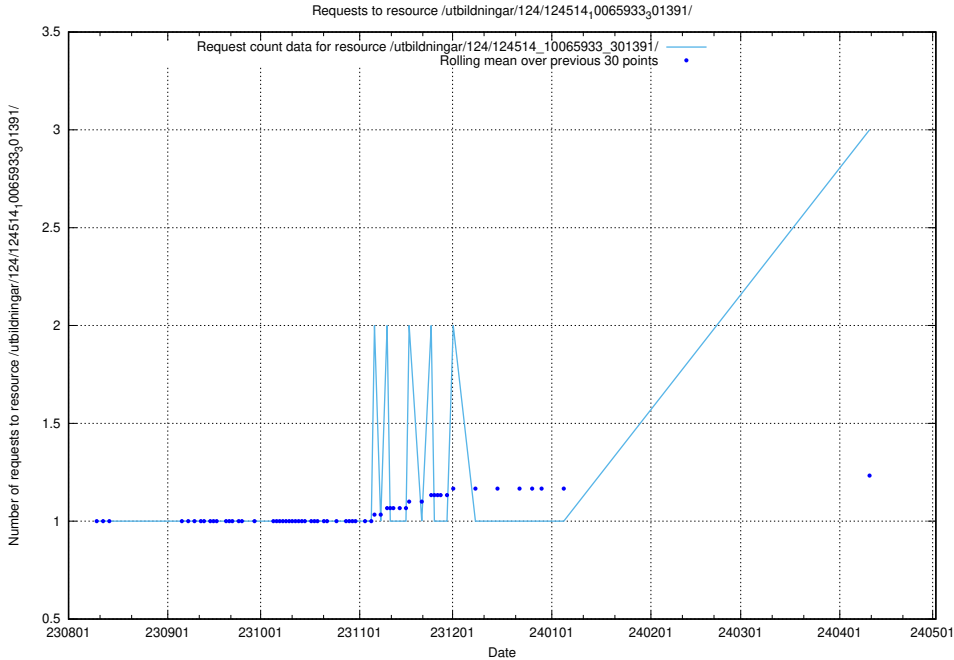

5.353 Usage of /utbildningar/124/124514_10065933_301391/

Here, we count the number of requests to resource /utbildningar/124/124514_10065933_301391/.