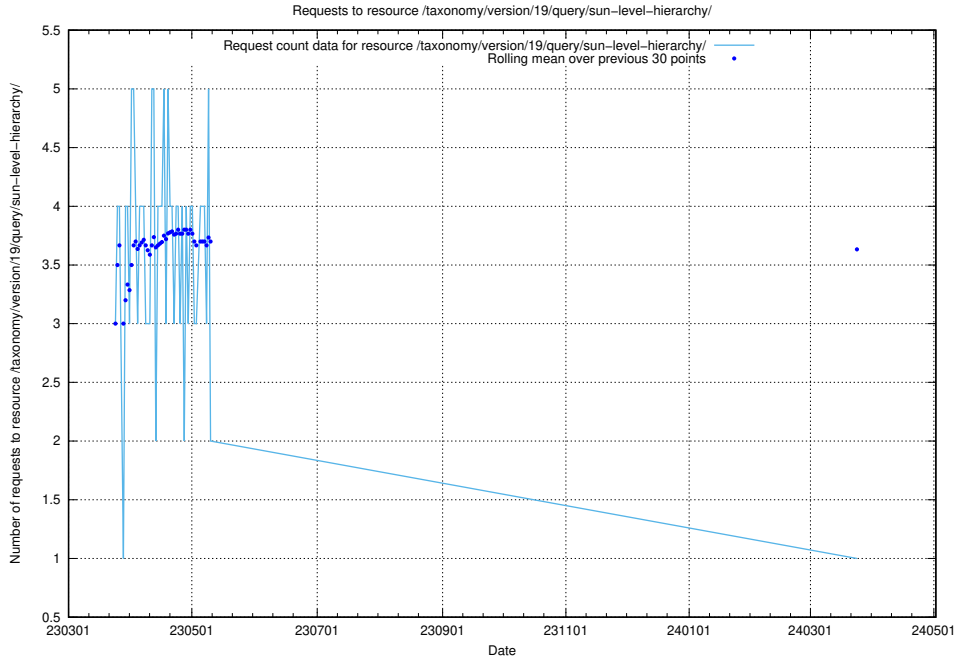

5.6124 Usage of /taxonomy/version/19/query/sun-level-hierarchy/

Here, we count the number of requests to resource /taxonomy/version/19/query/sun-level-hierarchy/.