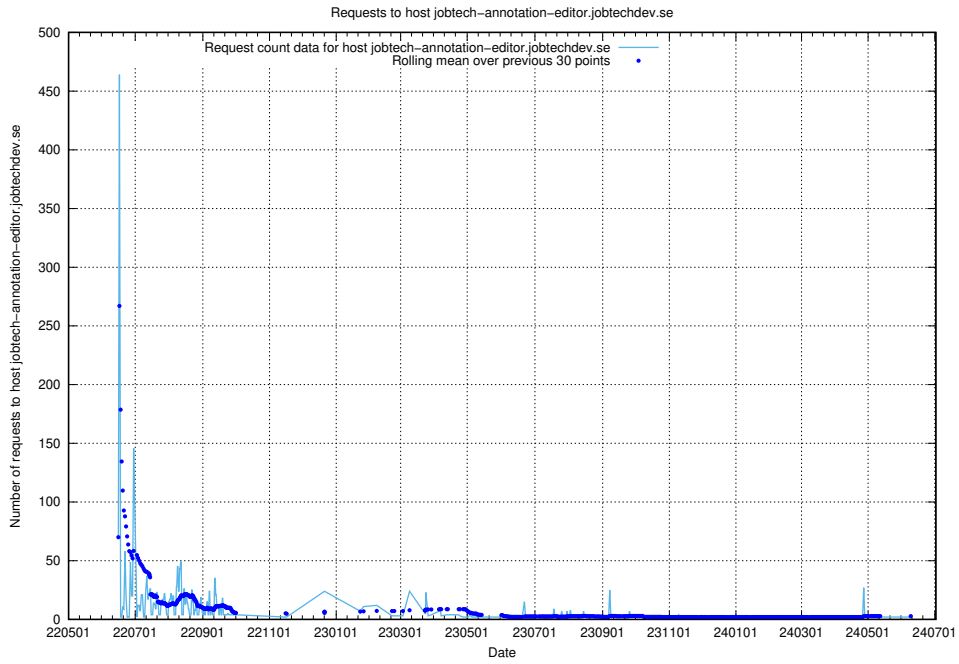

7.407 Usage of jobtech-annotation-editor.jobtechdev.se

Here, we count the number of requests to host jobtech-annotation-editor.jobtechdev.se.