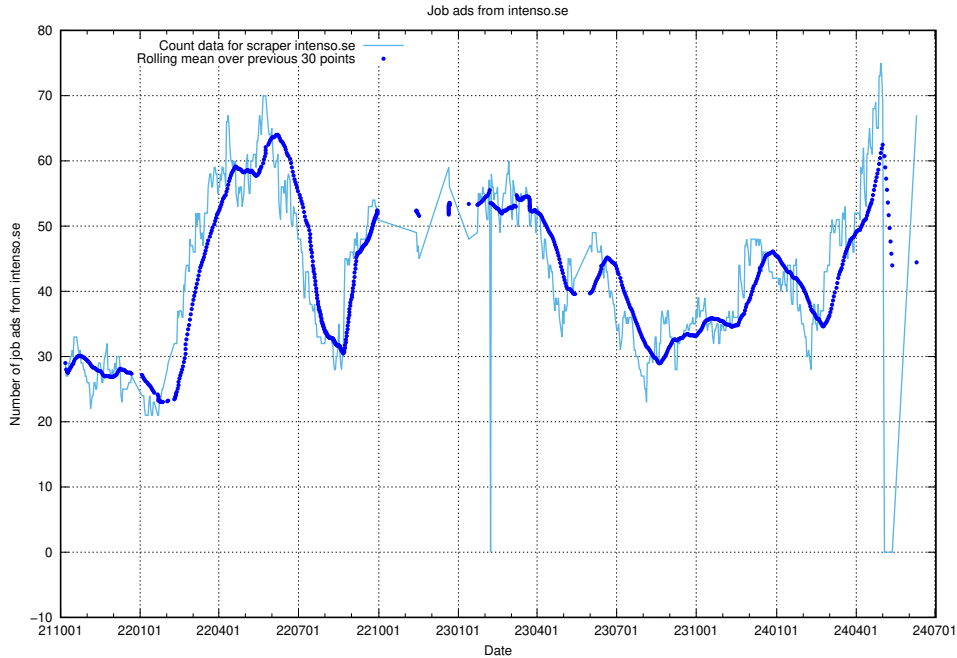

13.13 Number of ads by scraper intenso.se

Here, we count the number of job ads scraped from intenso.se.