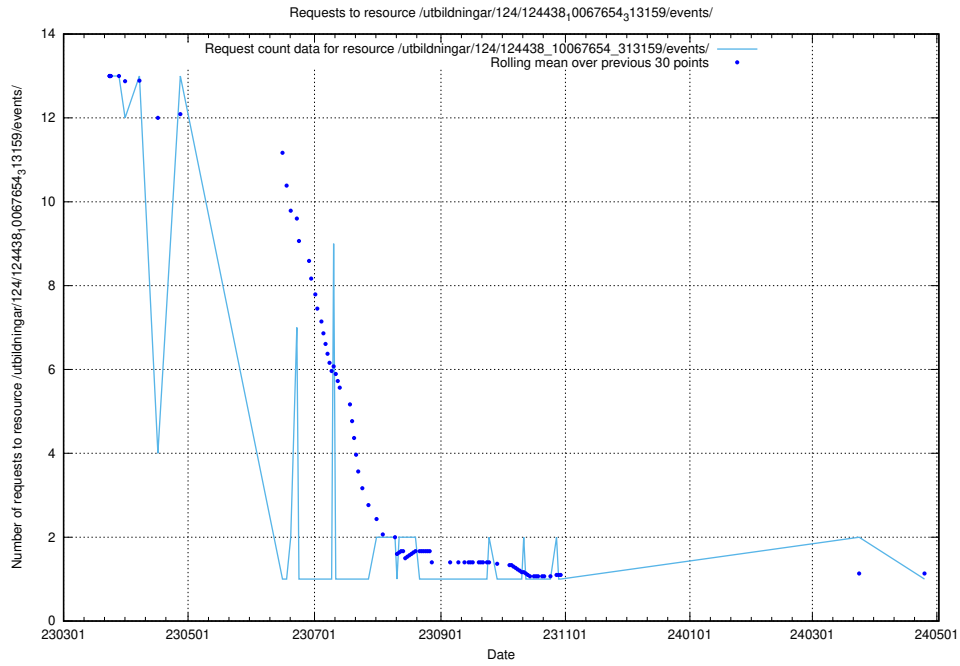

5.6258 Usage of /utbildningar/124/124438_10067654_313159/events/

Here, we count the number of requests to resource /utbildningar/124/124438_10067654_313159/events/