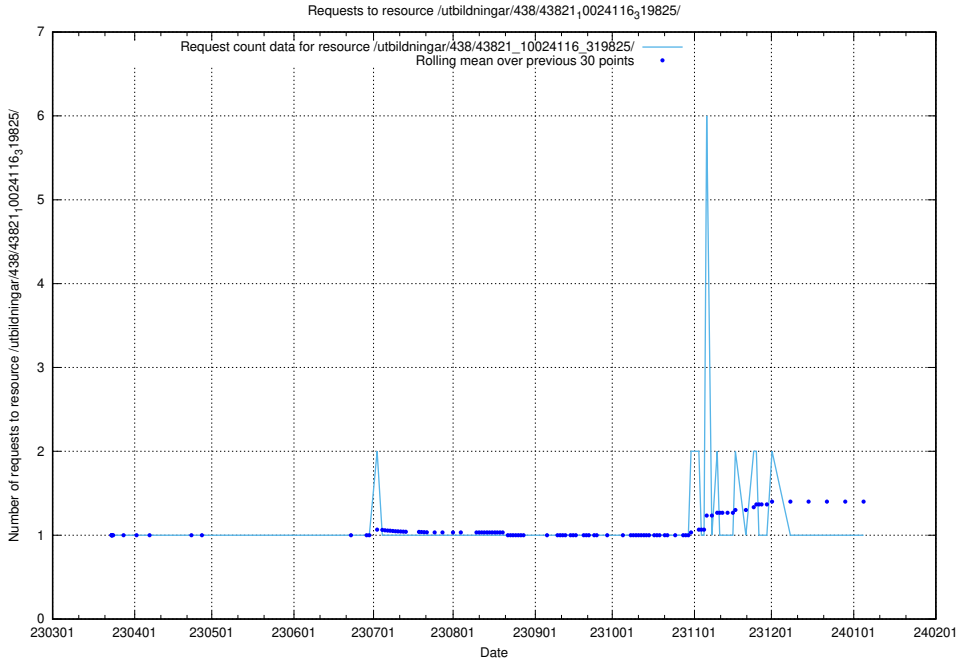

5.6350 Usage of /utbildningar/438/43821_10024116_319825/

Here, we count the number of requests to resource /utbildningar/438/43821_10024116_319825/.