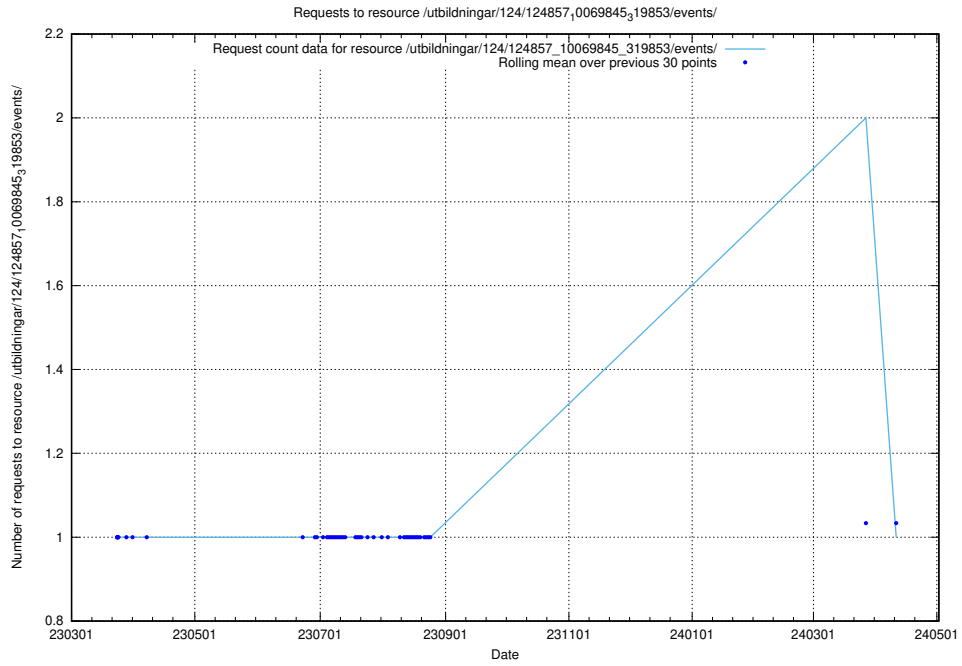

5.1192 Usage of /utbildningar/124/124857_10069845_319853/events/

Here, we count the number of requests to resource /utbildningar/124/124857_10069845_319853/events/