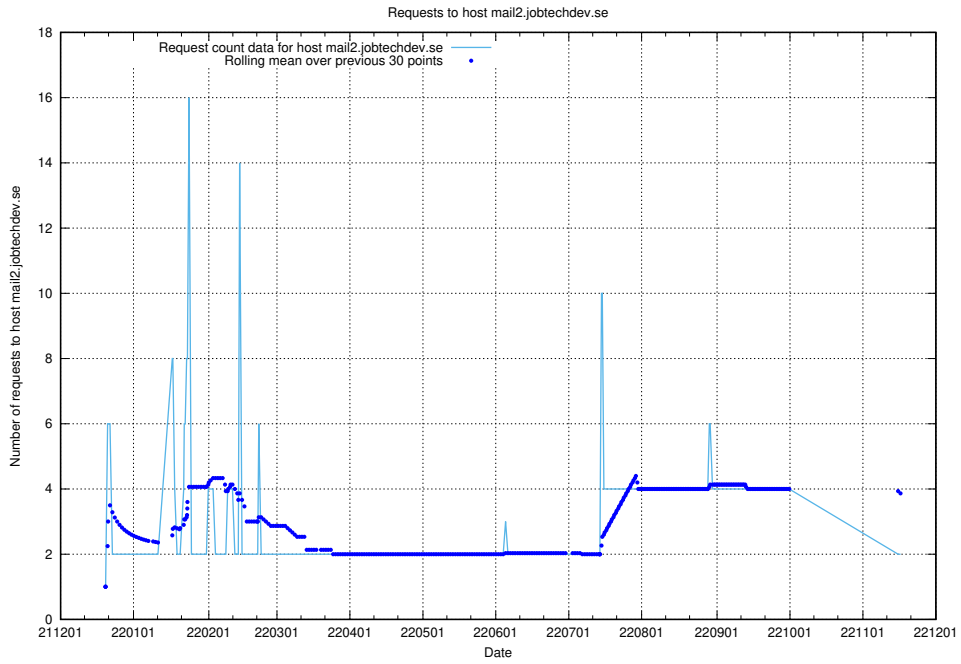

7.378 Usage of mail2.jobtechdev.se

Here, we count the number of requests to host mail2.jobtechdev.se.