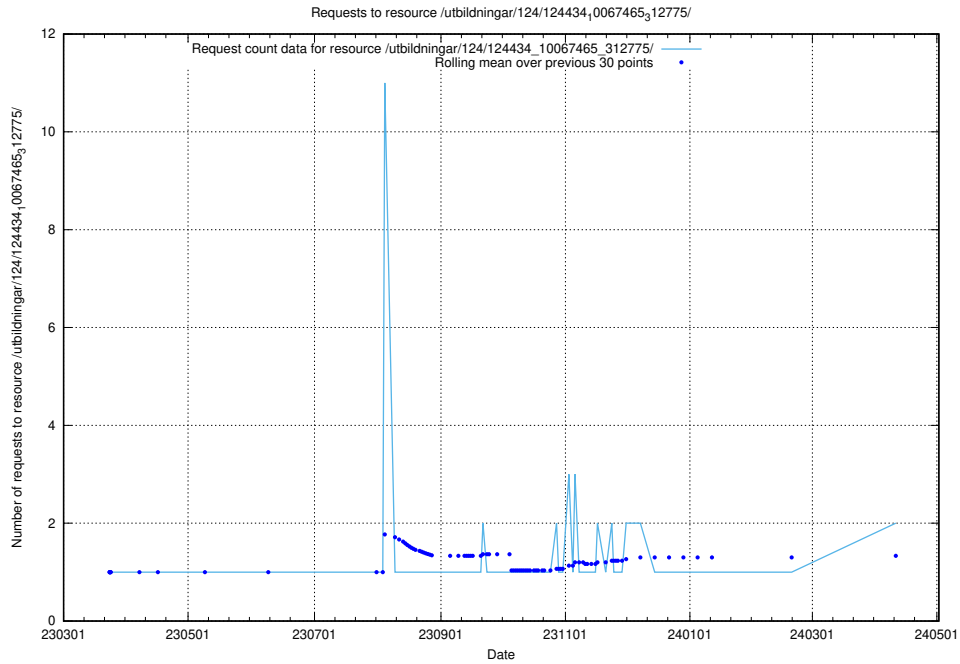

5.691 Usage of /utbildningar/124/124434_10067465_312775/

Here, we count the number of requests to resource /utbildningar/124/124434_10067465_312775/.