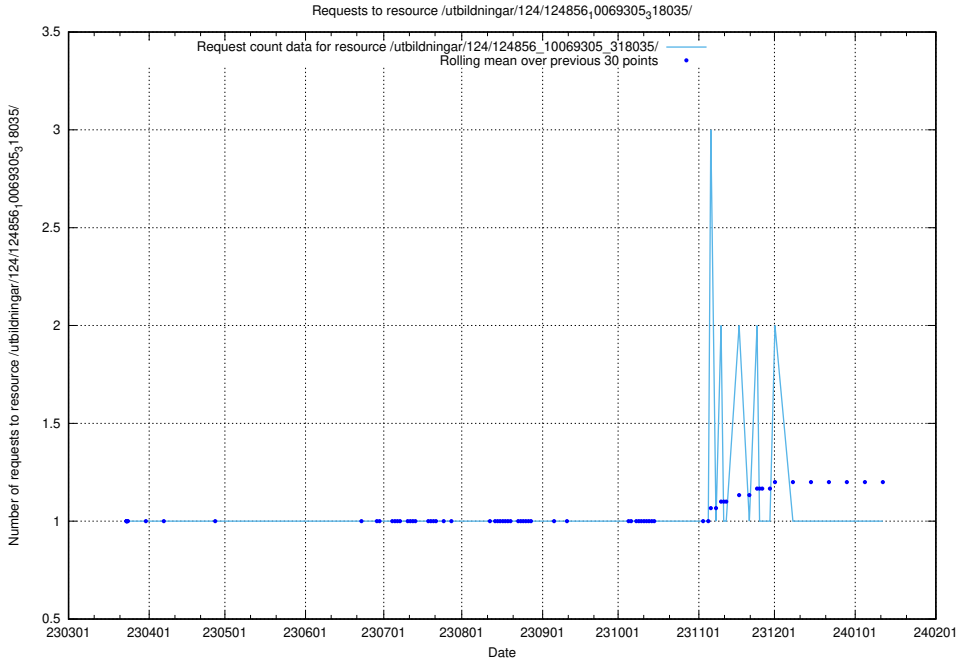

5.1198 Usage of /utbildningar/124/124856_10069305_318035/

Here, we count the number of requests to resource /utbildningar/124/124856_10069305_318035/.