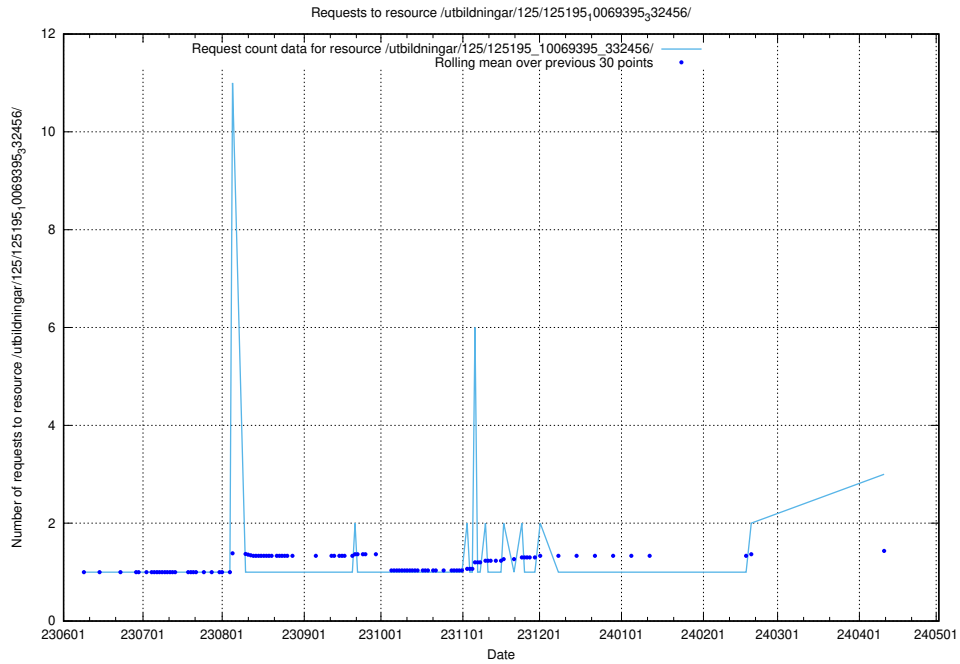

5.400 Usage of /utbildningar/125/125195_10069395_332456/

Here, we count the number of requests to resource /utbildningar/125/125195_10069395_332456/.