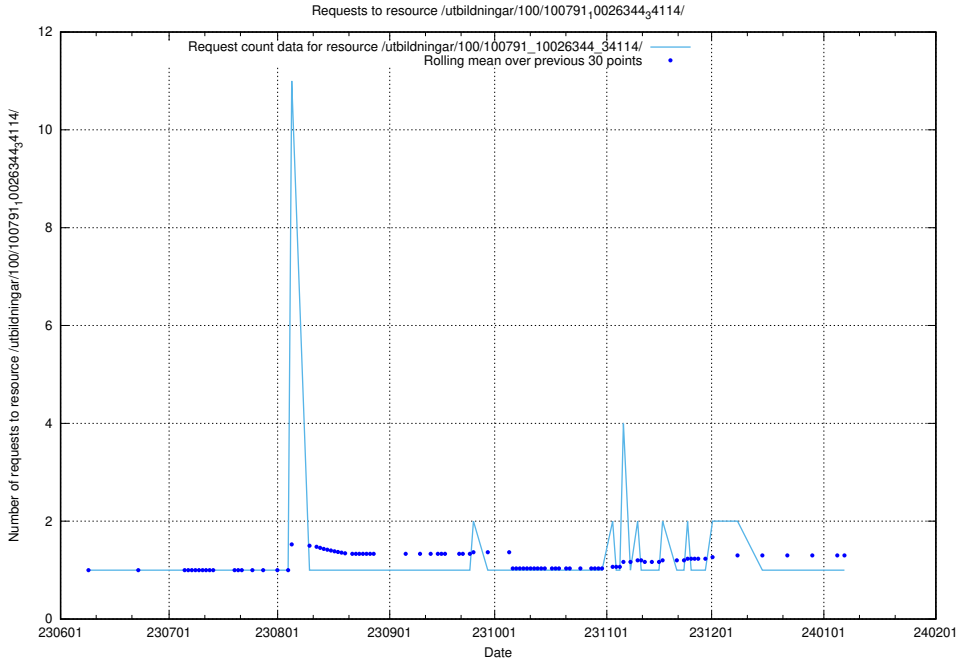

5.5933 Usage of /taxonomy/version/17/query/skills/

Here, we count the number of requests to resource /taxonomy/version/17/query/skills/.

5.5934 Usage of /sendgrid/

Here, we count the number of requests to resource /sendgrid/.