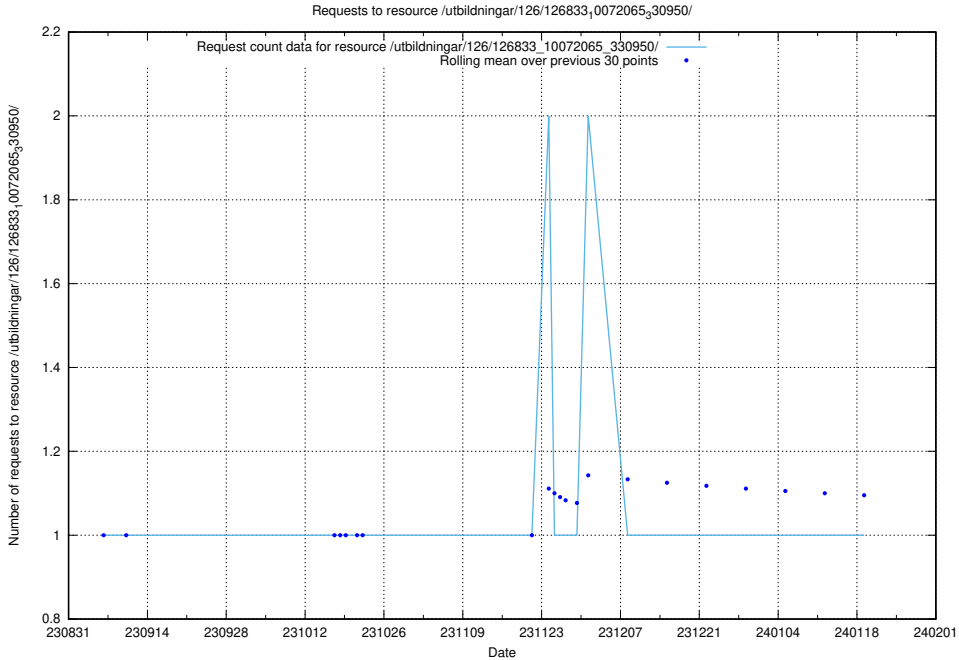

5.4692 Usage of /utbildningar/126/126833_10072065_330950/

Here, we count the number of requests to resource /utbildningar/126/126833_10072065_330950/.