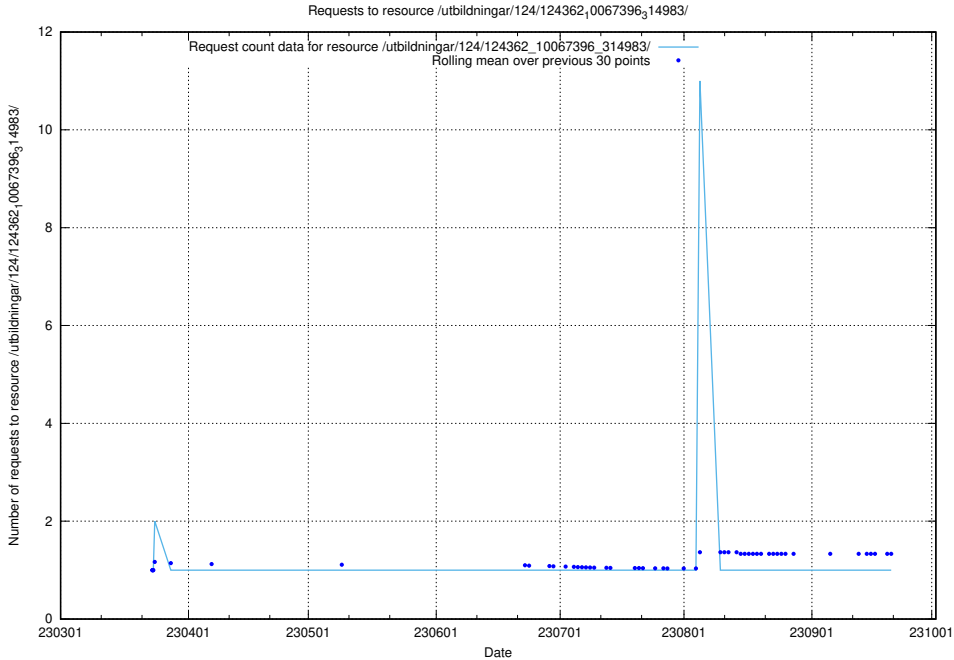

5.3819 Usage of /utbildningar/124/124362_10067396_314983/

Here, we count the number of requests to resource /utbildningar/124/124362_10067396_314983/.