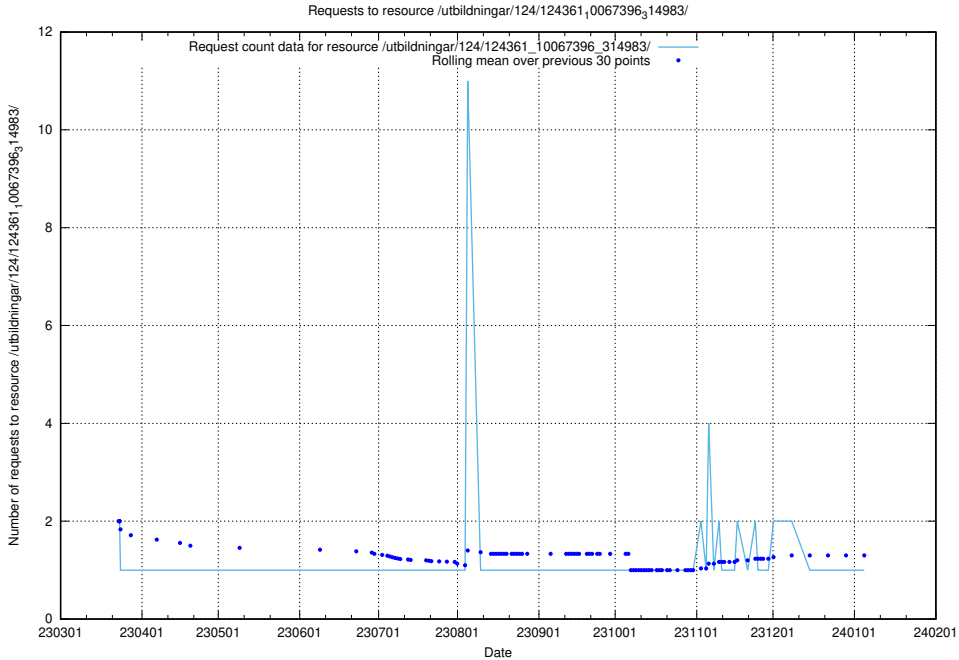

5.6315 Usage of /utbildningar/124/124361_10067396_314983/

Here, we count the number of requests to resource /utbildningar/124/124361_10067396_314983/.