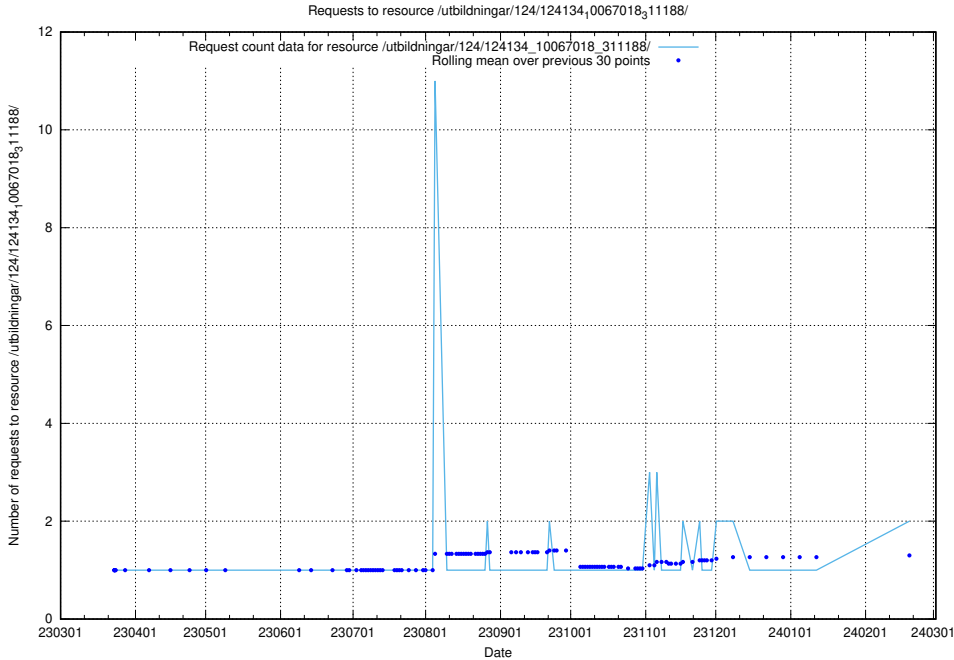

5.722 Usage of /utbildningar/124/124134_10067018_311188/

Here, we count the number of requests to resource /utbildningar/124/124134_10067018_311188/.