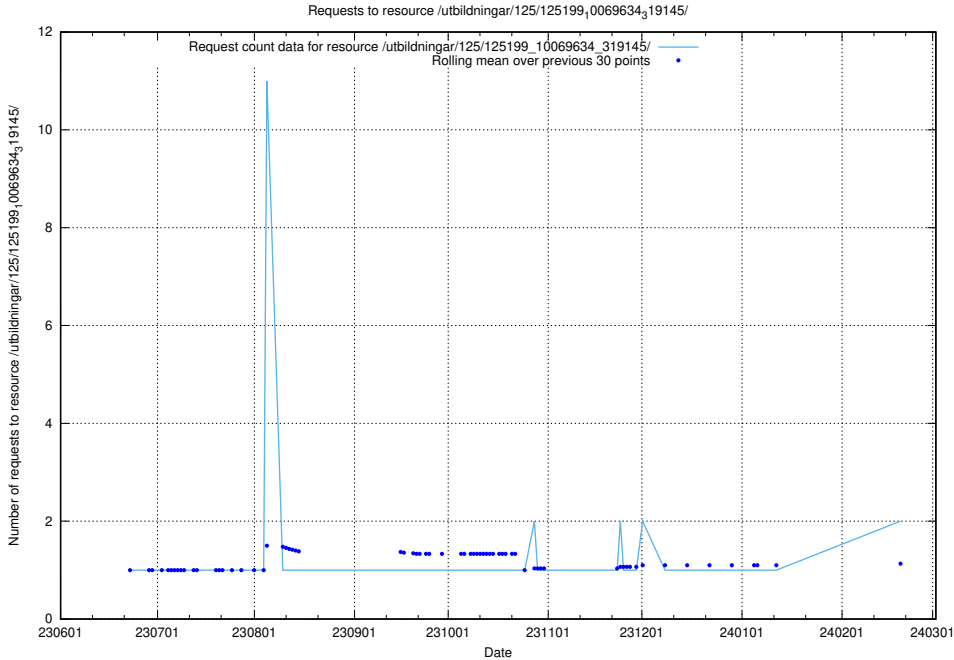

5.878 Usage of /utbildningar/125/125199_10069634_319145/

Here, we count the number of requests to resource /utbildningar/125/125199_10069634_319145/.