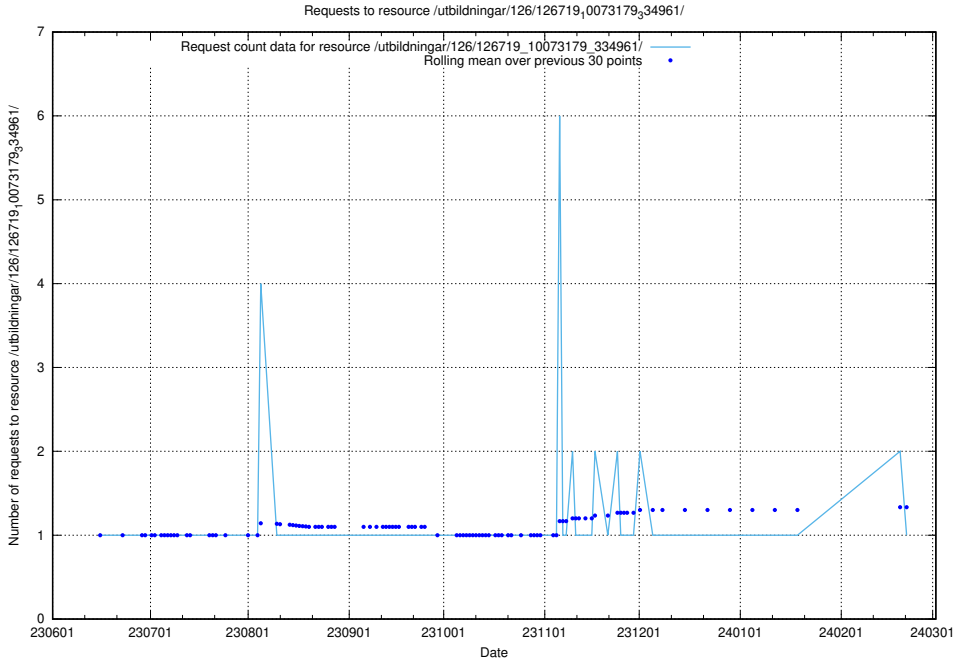

5.5900 Usage of /utbildningar/126/126719_10073179_334961/

Here, we count the number of requests to resource /utbildningar/126/126719_10073179_334961/.