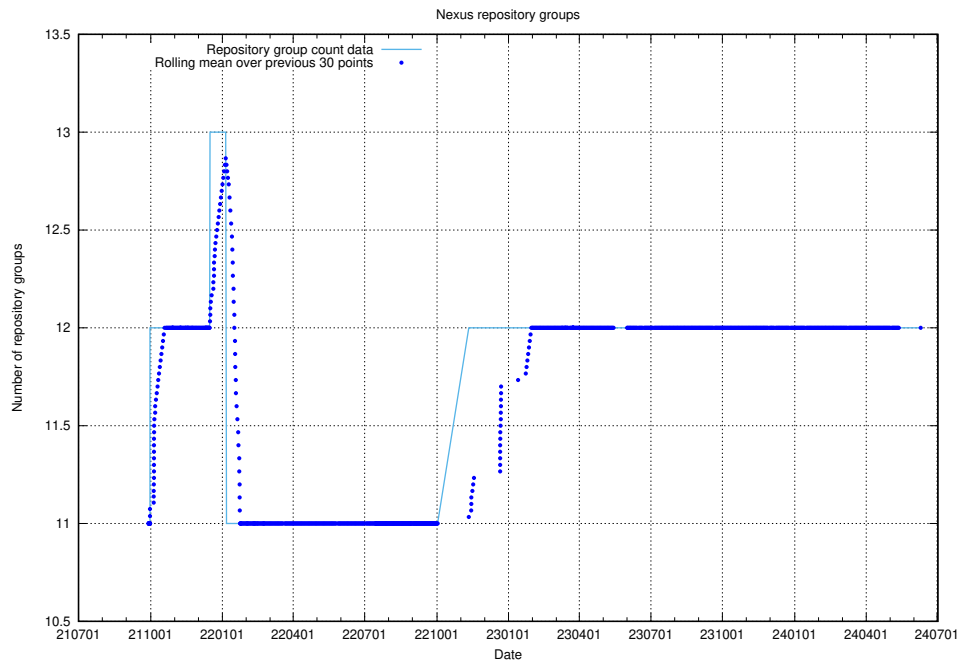

9 Nexus

This section contains statistics from the [image and package repositories](https://nexus.jobtechdev.se)⁹ of JobTech.

9.1 Number of repository groups in Nexus

A graph showing the number of repository groups.

⁹<https://nexus.jobtechdev.se>