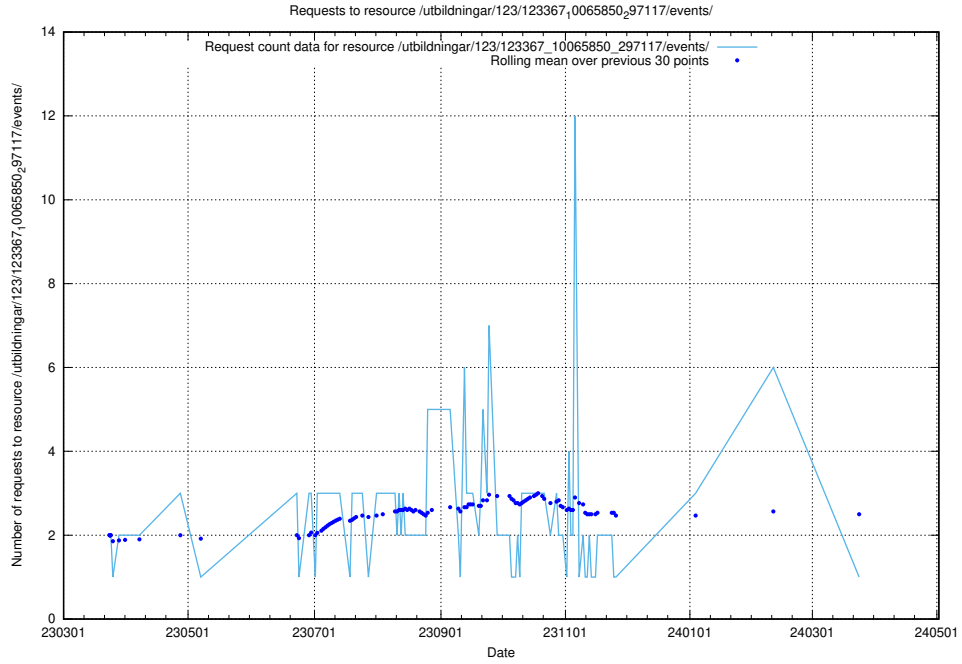

5.6323 Usage of /utbildningar/123/123367_10065850_297117/events/

Here, we count the number of requests to resource /utbildningar/123/123367_10065850_297117/events/

5.6324 Usage of /utbildningar/122/122966_10065491_287624/events/