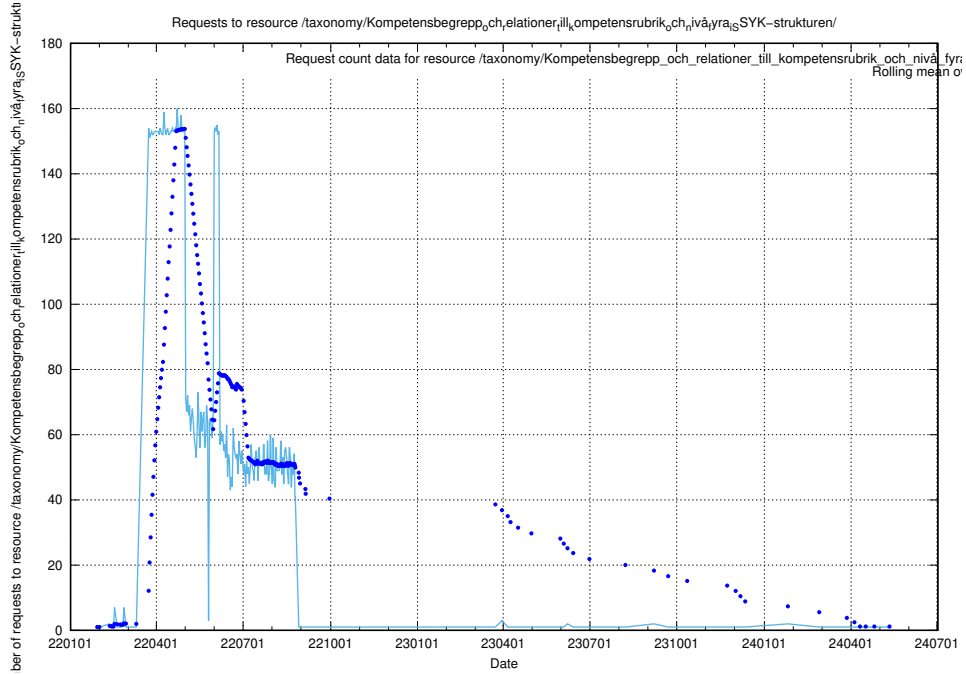

5.4074 Usage of /taxonomy/Kompetensbegrepp_och_relationer_till_kompetensstrukturen/

Here, we count the number of requests to resource /taxonomy/Kompetensbegrepp_och_relationer_till_kompetensstrukturen/.