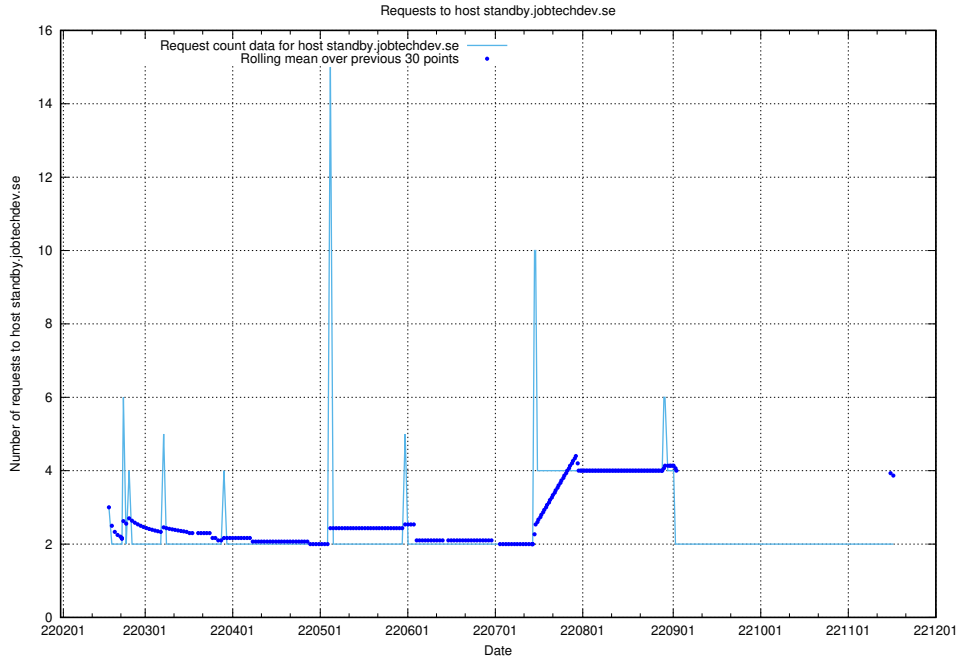

7.540 Usage of standby.jobtechdev.se

Here, we count the number of requests to host standby.jobtechdev.se.