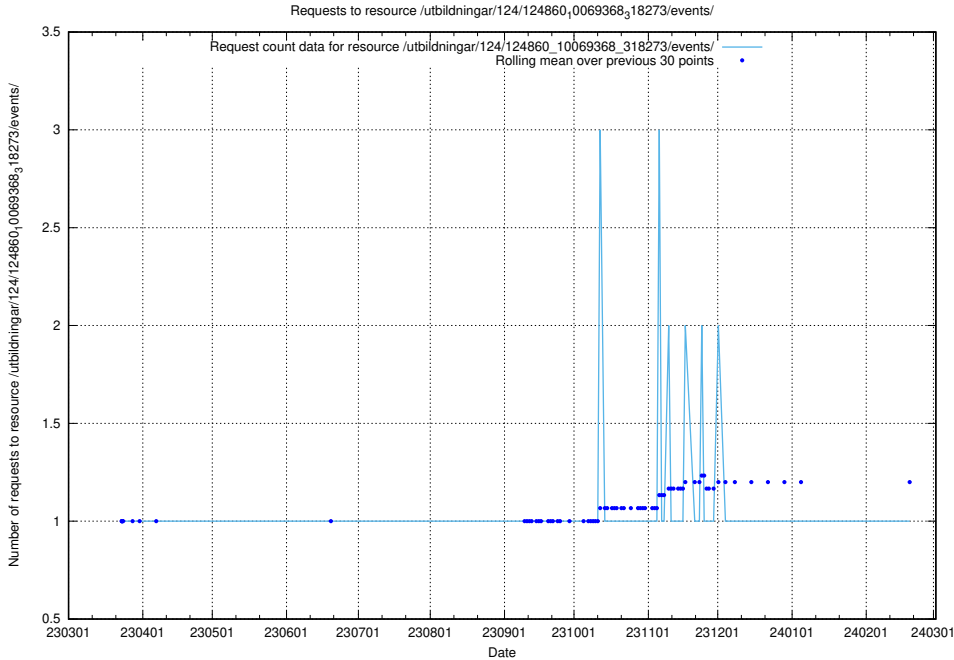

5.1183 Usage of /utbildningar/124/124860_10069368_318273/events/

Here, we count the number of requests to resource /utbildningar/124/124860_10069368_318273/events/