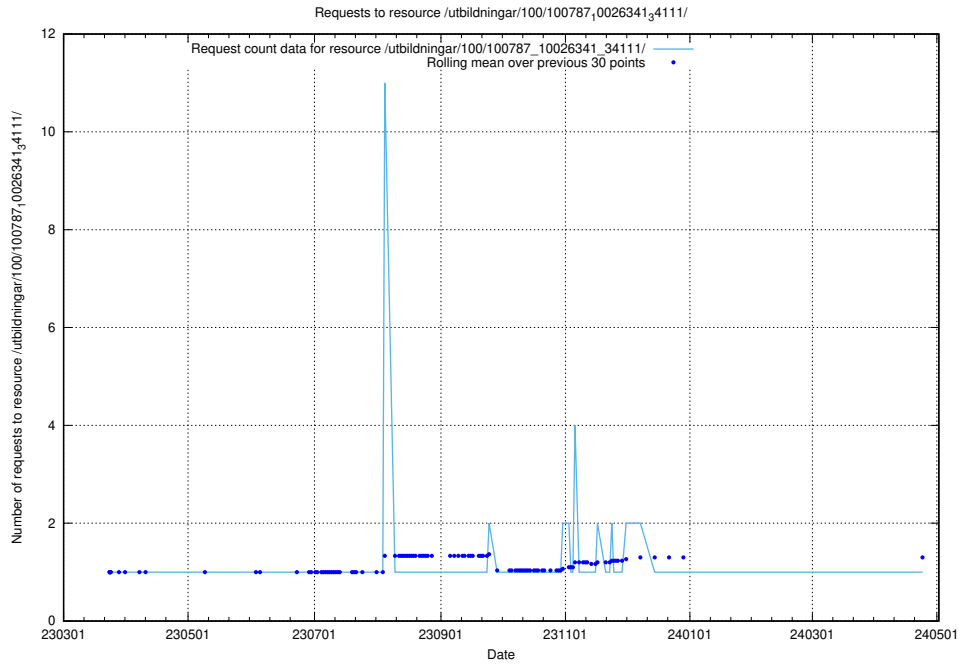

5.5557 Usage of /utbildningar/100/100787_10026341_34111/

Here, we count the number of requests to resource /utbildningar/100/100787_10026341_34111/.