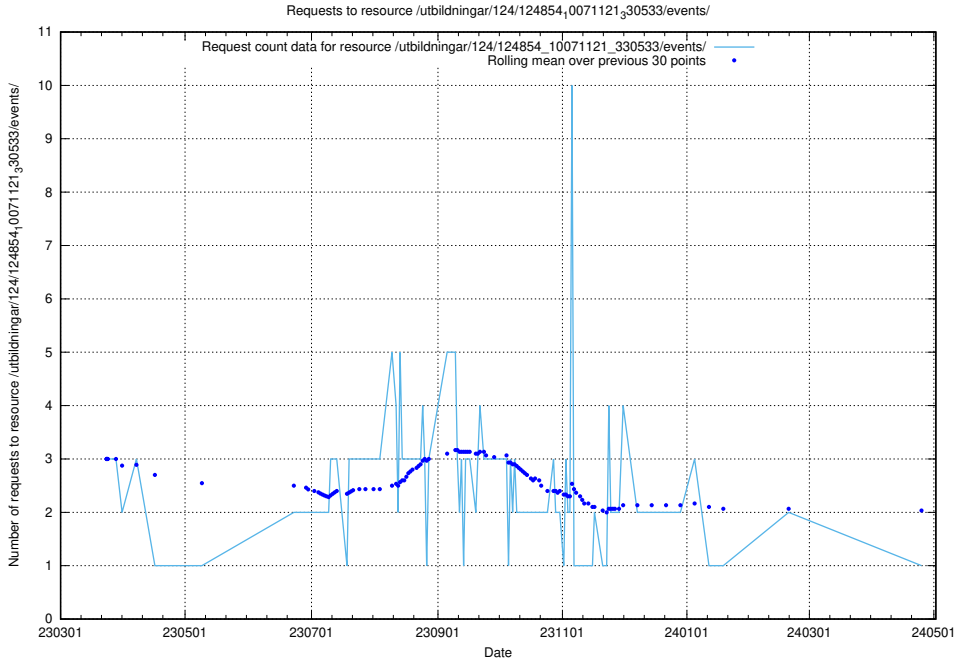

5.6273 Usage of /utbildningar/124/124854_10071121_330533/events/

Here, we count the number of requests to resource /utbildningar/124/124854_10071121_330533/events/