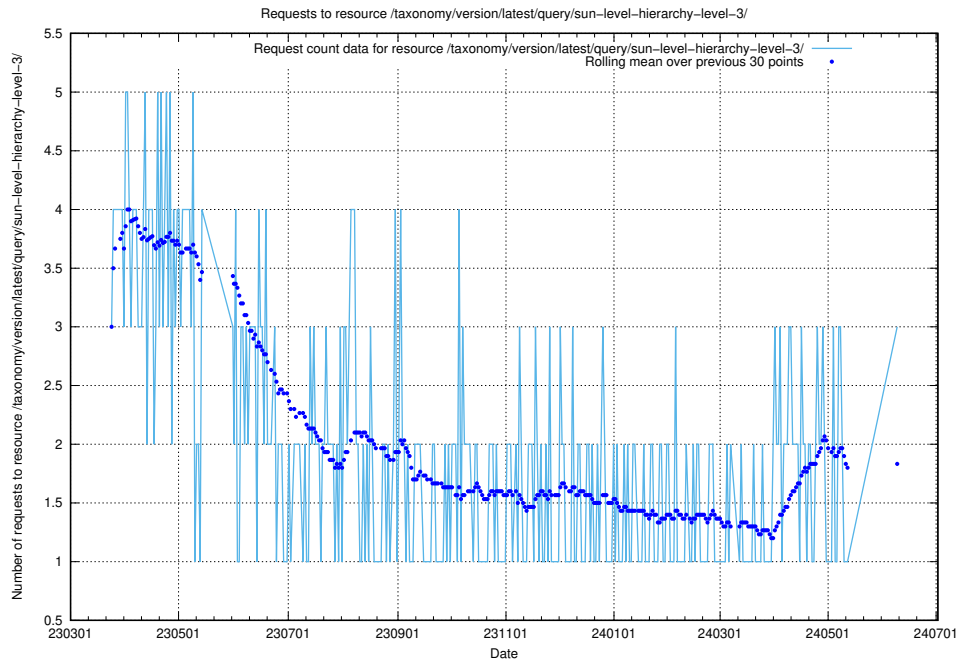

5.418 Usage of /taxonomy/version/latest/query/sun-level-hierarchy-level-3/

Here, we count the number of requests to resource /taxonomy/version/latest/query/sun-level-hierarchy-level-3/.