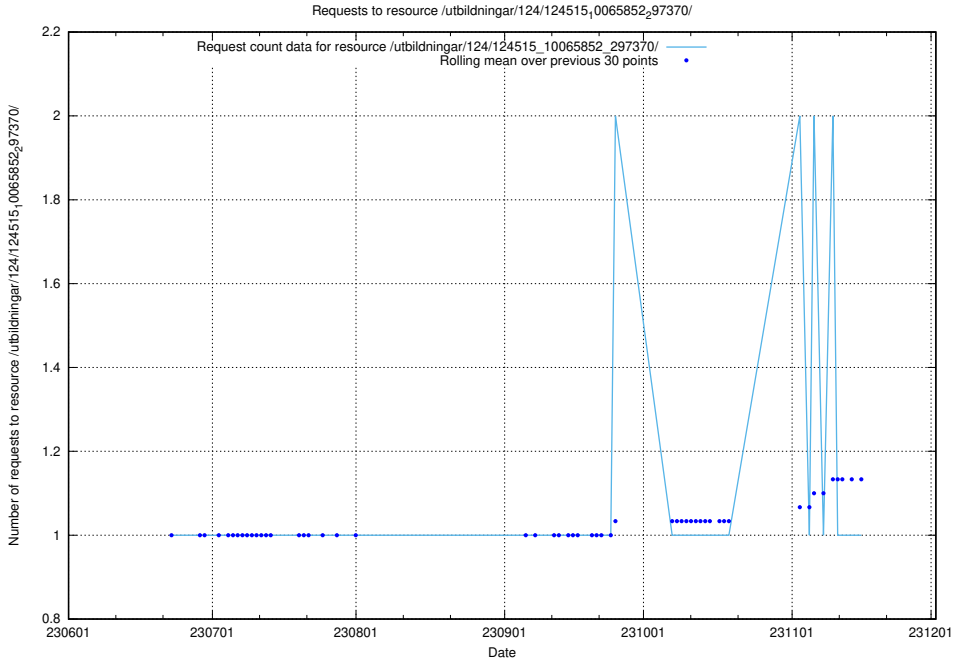

5.5800 Usage of /utbildningar/124/124515_10065852_297370/

Here, we count the number of requests to resource /utbildningar/124/124515_10065852_297370/.

5.5801 Usage of /utbildningar/124/124515_10065834_296972/events/