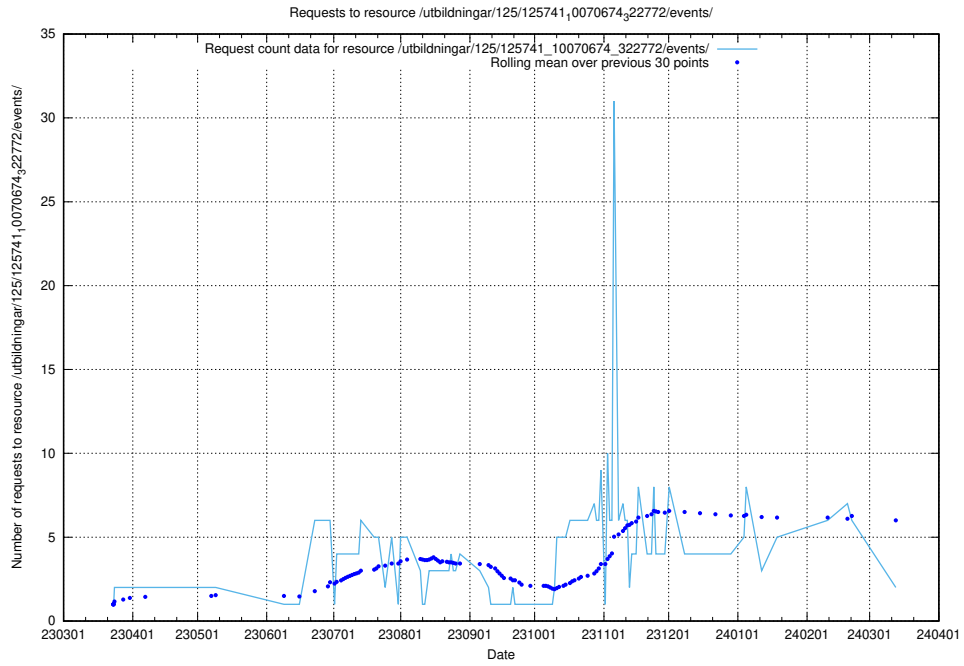

5.976 Usage of /utbildningar/125/125741_10070674_322772/events/

Here, we count the number of requests to resource /utbildningar/125/125741_10070674_322772/events/