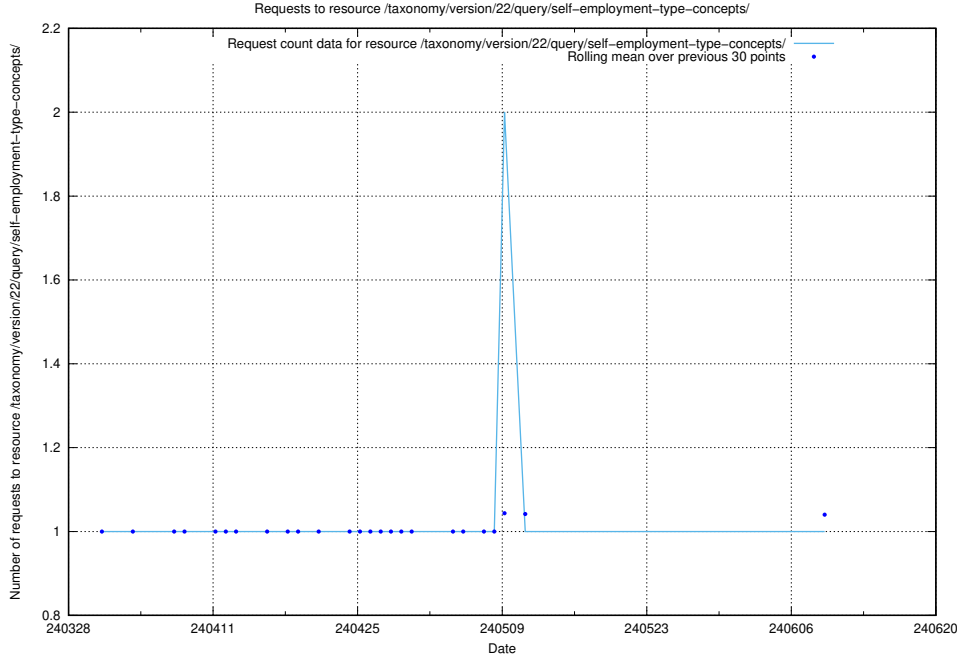

5.1641 Usage of /taxonomy/version/22/query/self-employment-type-concepts/

Here, we count the number of requests to resource /taxonomy/version/22/query/self-employment-type-concepts/.