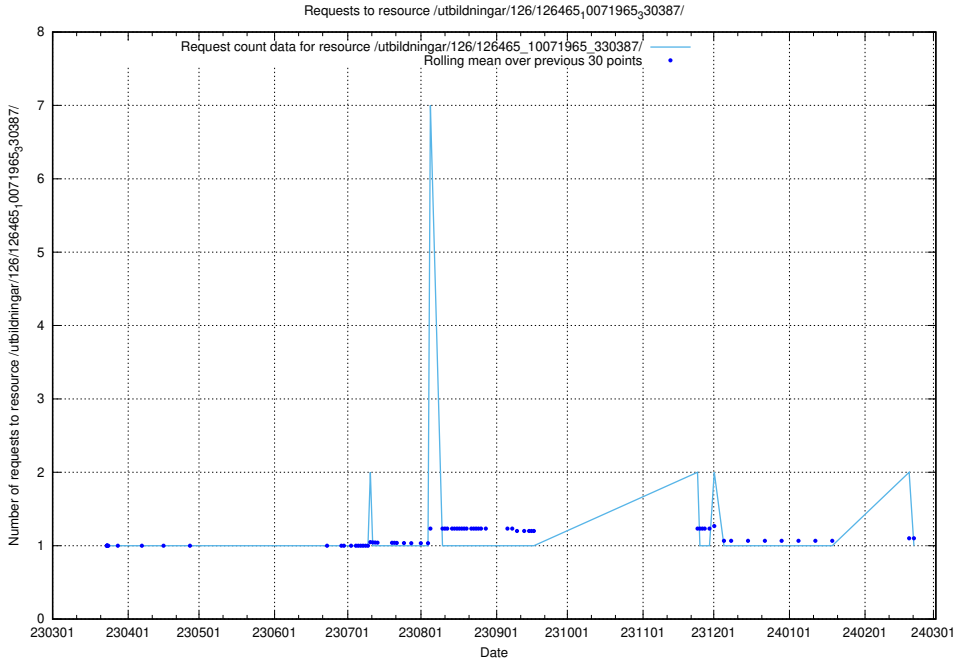

5.6428 Usage of /utbildningar/126/126465_10071965_330387/

Here, we count the number of requests to resource /utbildningar/126/126465_10071965_330387/.