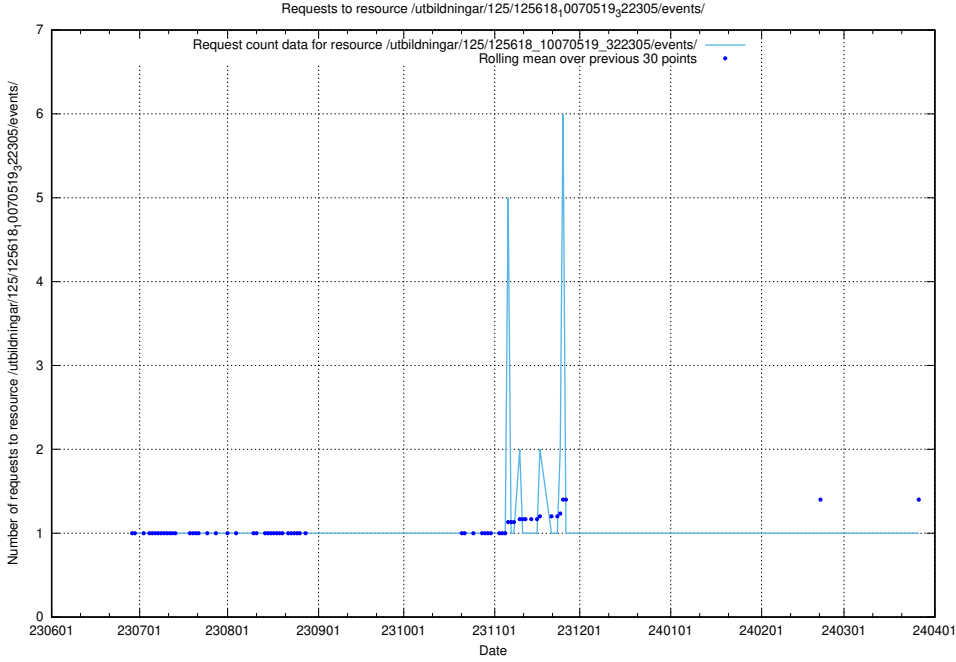

5.5502 Usage of /utbildningar/125/125618_10070519_322305/events/

Here, we count the number of requests to resource /utbildningar/125/125618_10070519_322305/events/