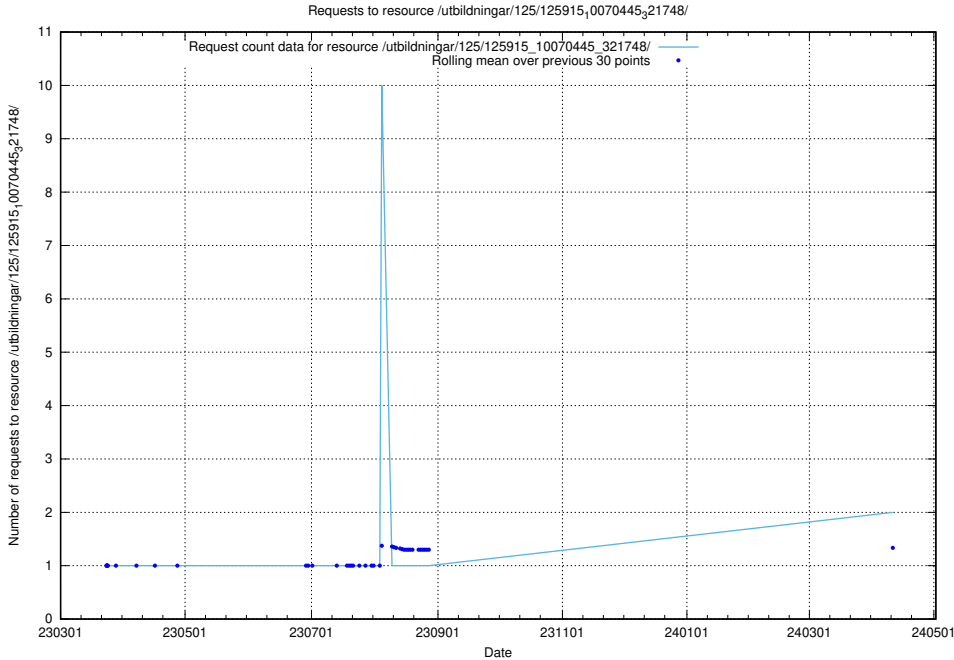

5.968 Usage of /utbildningar/125/125915_10070445_321748/

Here, we count the number of requests to resource /utbildningar/125/125915_10070445_321748/.