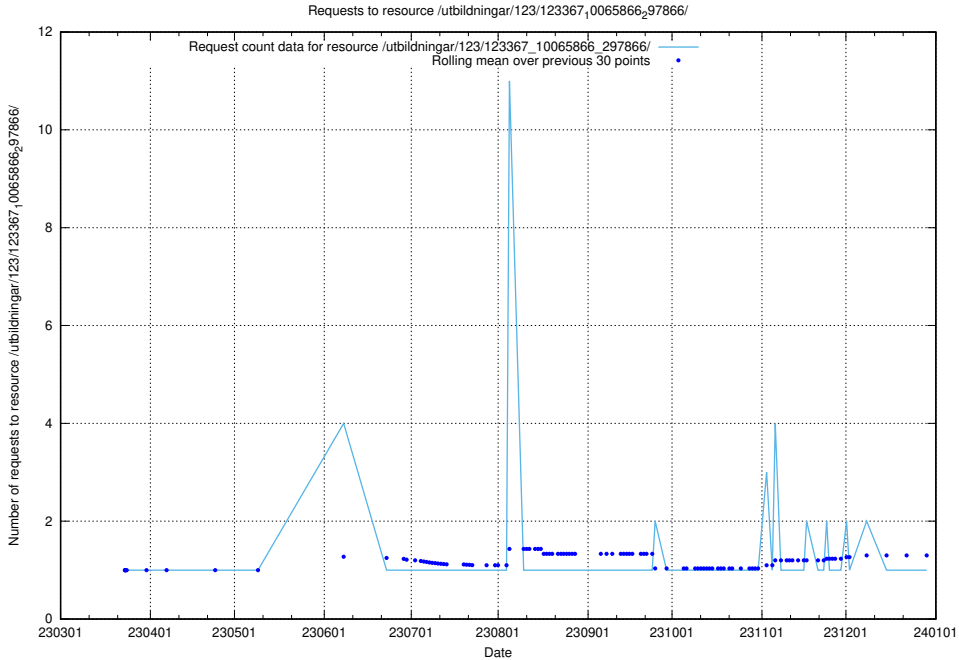

5.4807 Usage of /utbildningar/123/123367_10065866_297866/

Here, we count the number of requests to resource /utbildningar/123/123367_10065866_297866/.