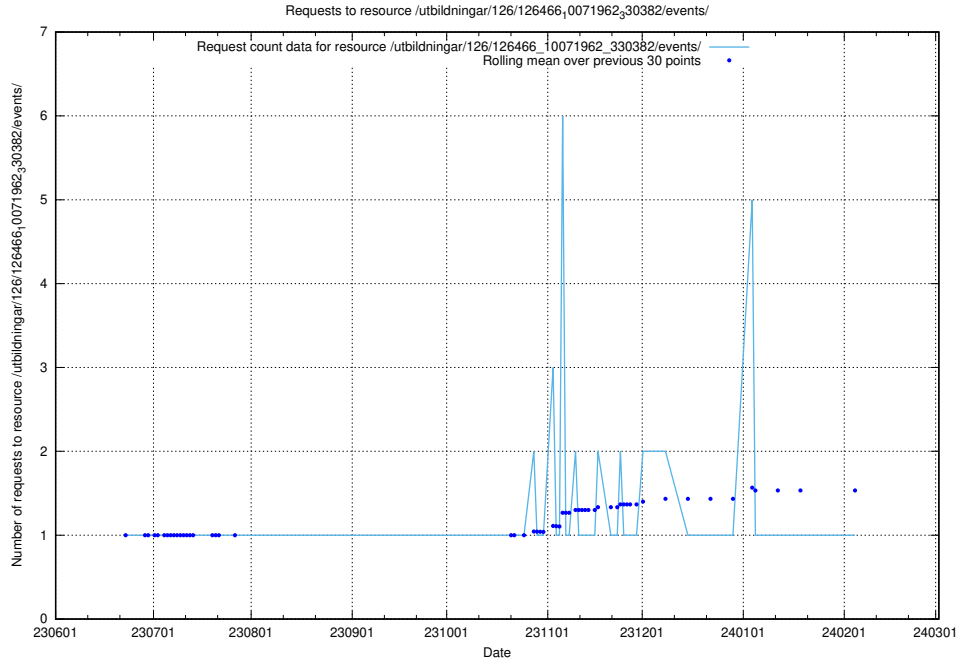

5.5683 Usage of /utbildningar/126/126466_10071962_330382/events/

Here, we count the number of requests to resource /utbildningar/126/126466_10071962_330382/events/

5.5684 Usage of /utbildningar/126/126465_10071860_329840/events/