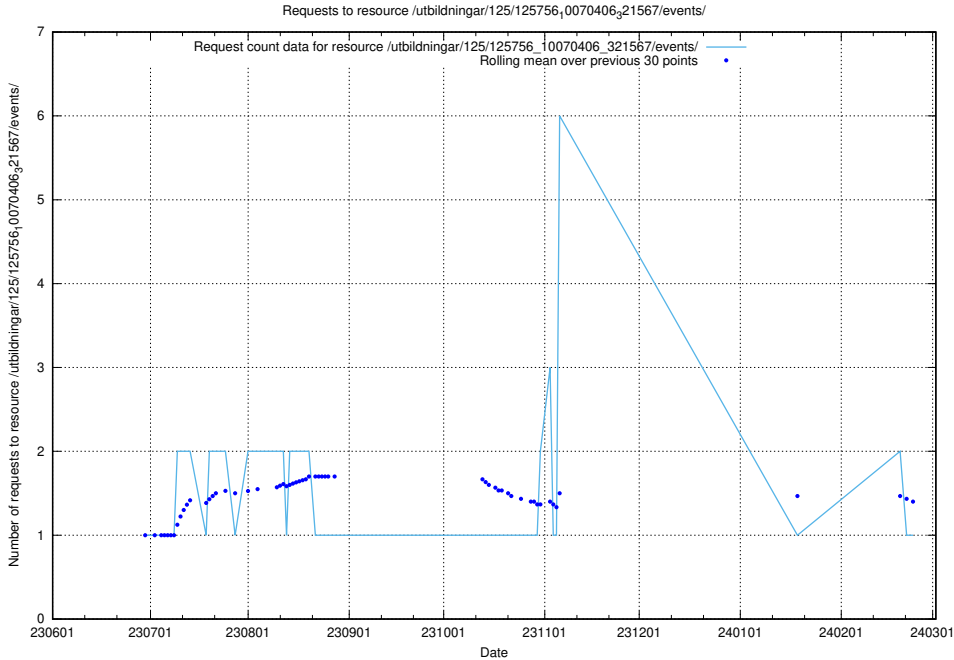

5.5412 Usage of /utbildningar/125/125756_10070406_321567/events/

Here, we count the number of requests to resource /utbildningar/125/125756_10070406_321567/events/