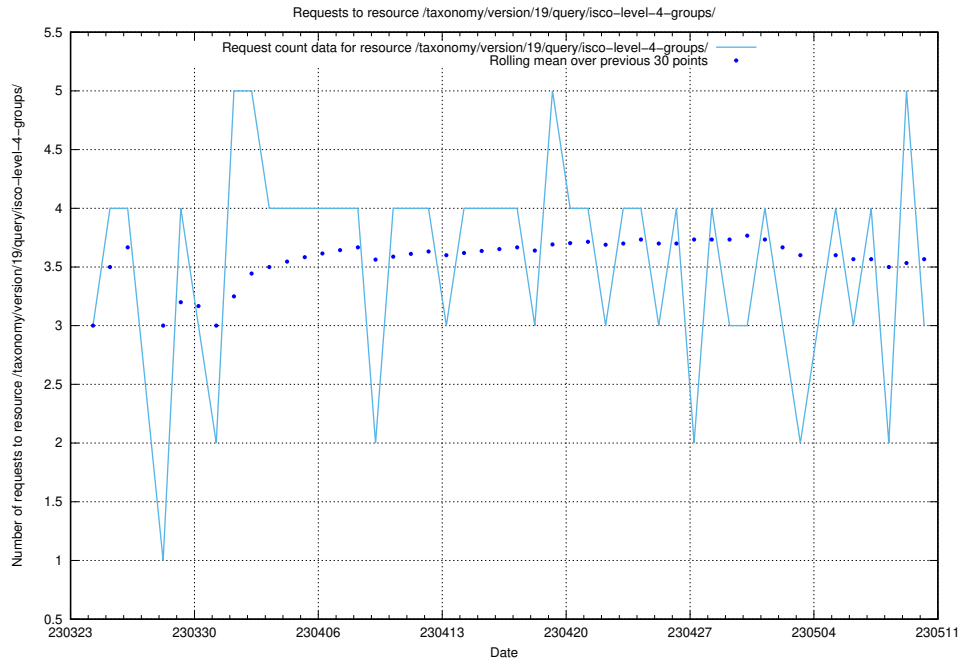

5.467 Usage of /taxonomy/version/19/query/isco-level-4-groups/

Here, we count the number of requests to resource /taxonomy/version/19/query/isco-level-4-groups/.