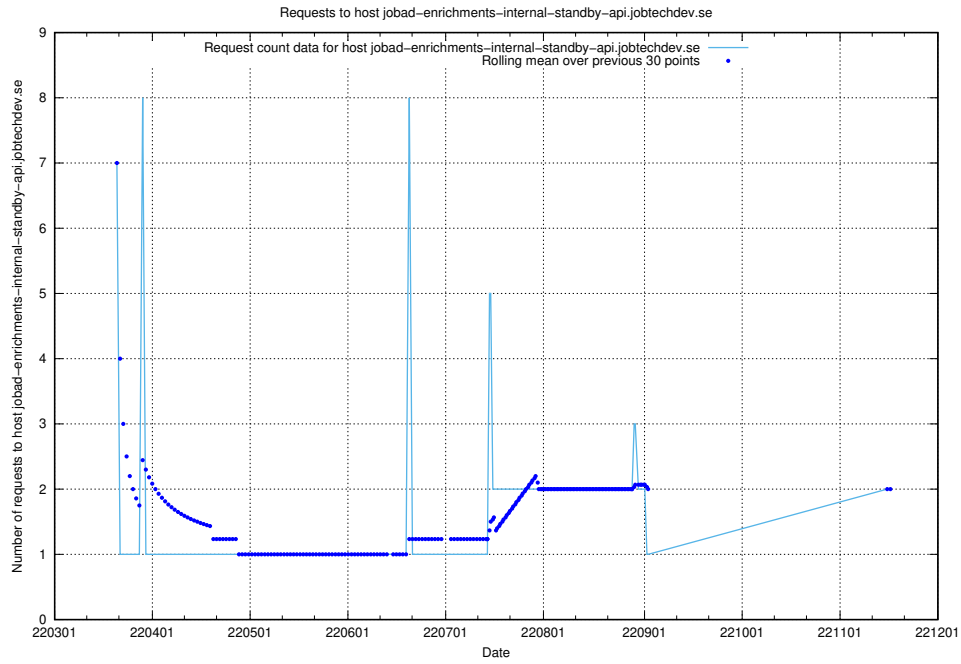

7.497 Usage of jobad-enrichments-internal-standby-api.jobtechdev.se

Here, we count the number of requests to host jobad-enrichments-internal-standby-api.jobtechdev.se.