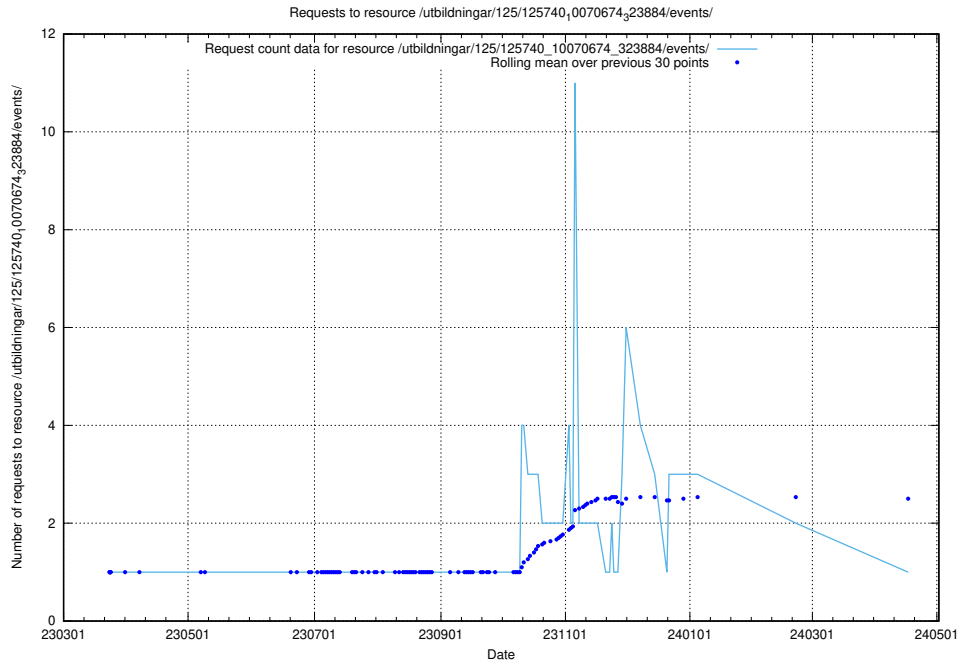

5.1009 Usage of /utbildningar/125/125740_10070674_323884/events/

Here, we count the number of requests to resource /utbildningar/125/125740_10070674_323884/events/