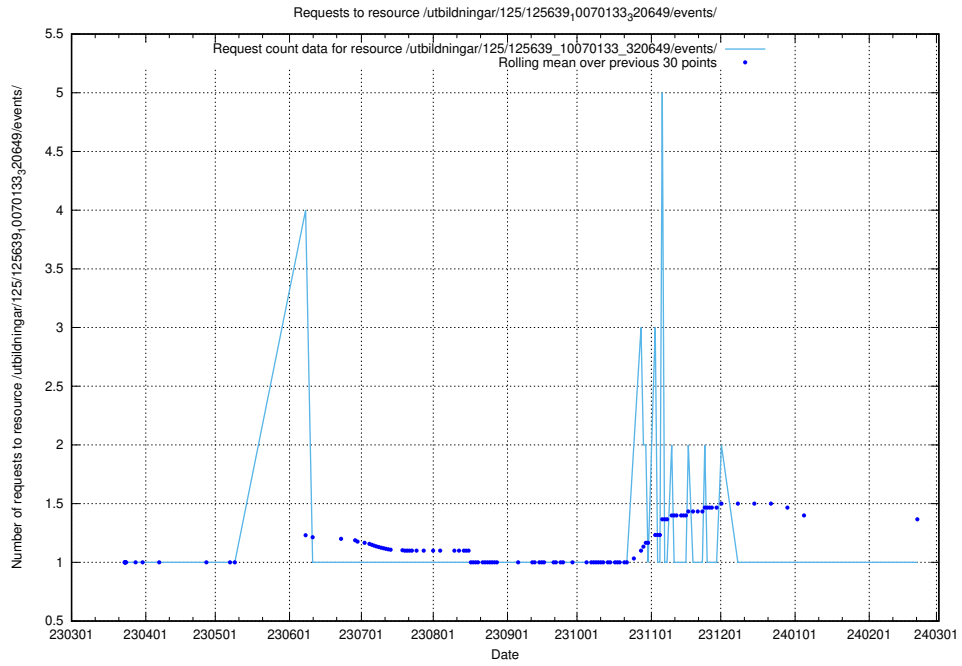

5.1070 Usage of /utbildningar/125/125639_10070133_320649/events/

Here, we count the number of requests to resource /utbildningar/125/125639_10070133_320649/events/