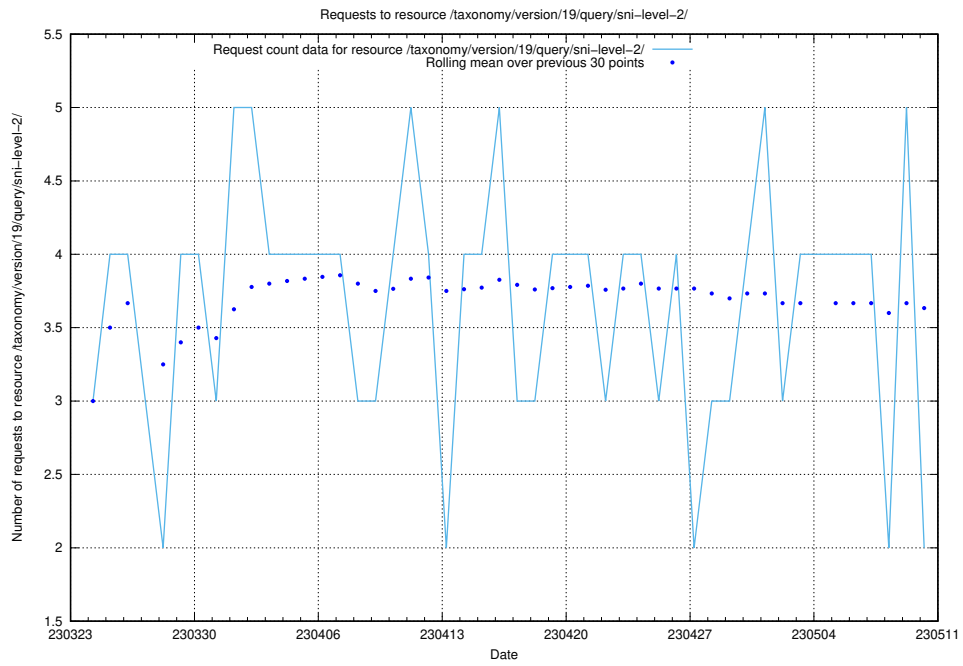

5.936 Usage of /taxonomy/version/19/query/sni-level-2/

Here, we count the number of requests to resource /taxonomy/version/19/query/sni-level-2/.