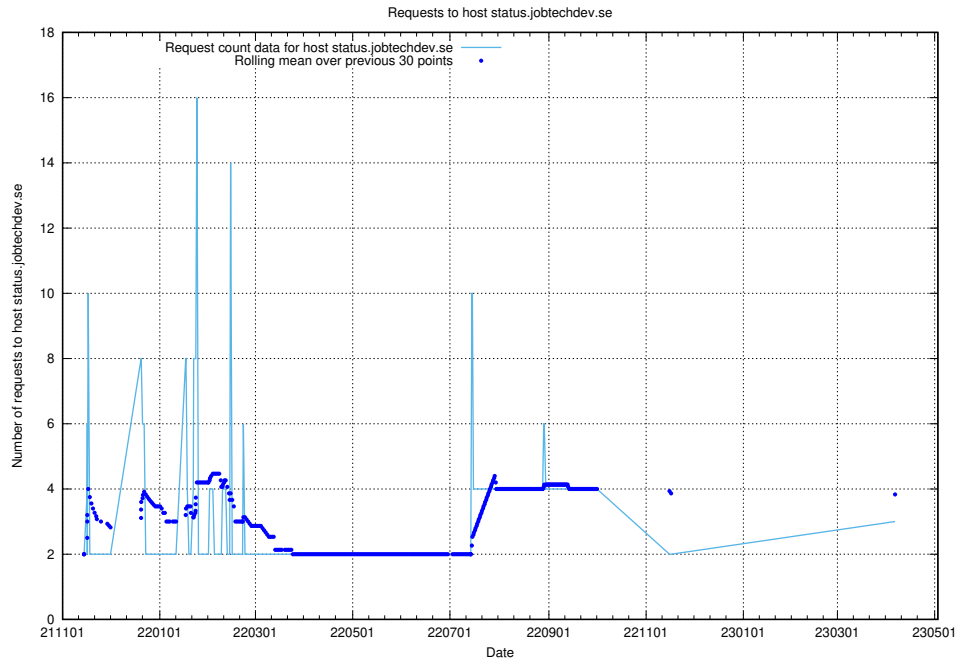

7.238 Usage of status.jobtechdev.se

Here, we count the number of requests to host status.jobtechdev.se.