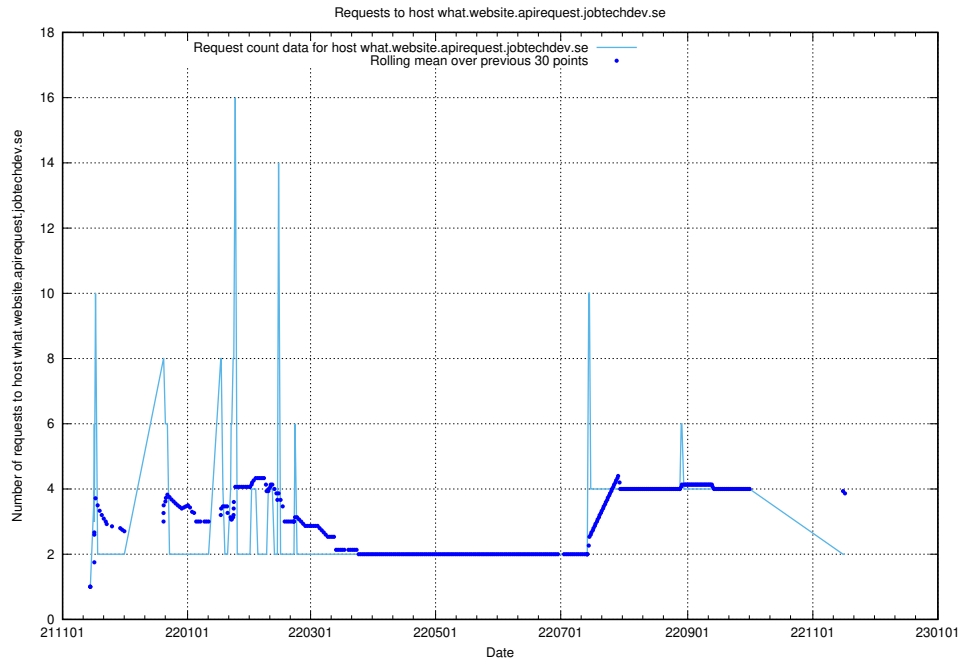

7.547 Usage of what.website.apirequest.jobtechdev.se

Here, we count the number of requests to host what.website.apirequest.jobtechdev.se.