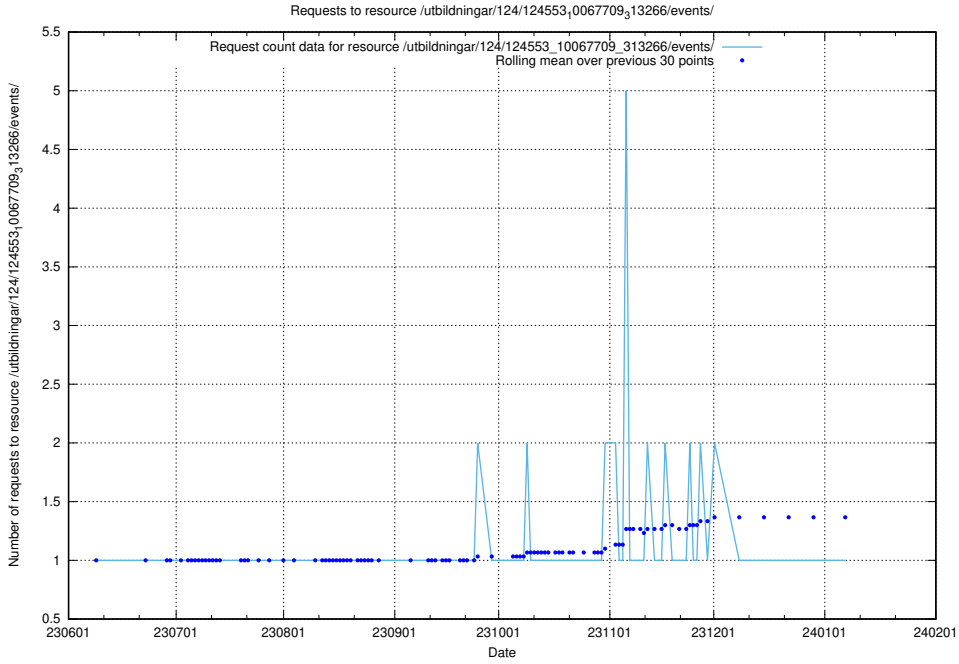

5.5921 Usage of /utbildningar/124/124553_10067709_313266/events/

Here, we count the number of requests to resource /utbildningar/124/124553_10067709_313266/events/