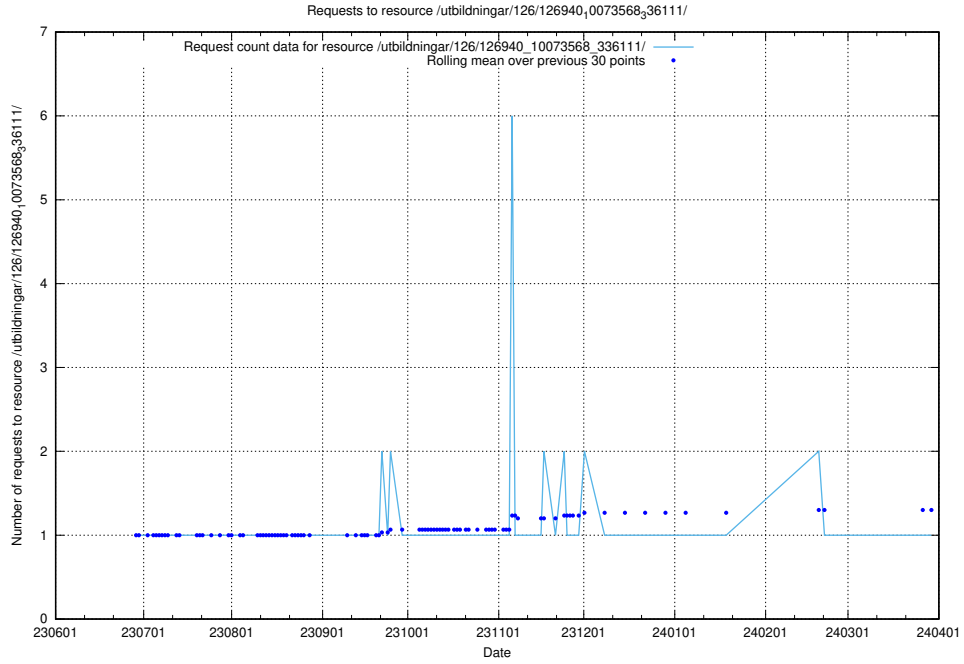

5.5461 Usage of /utbildningar/126/126940_10073568_336111/

Here, we count the number of requests to resource /utbildningar/126/126940_10073568_336111/.