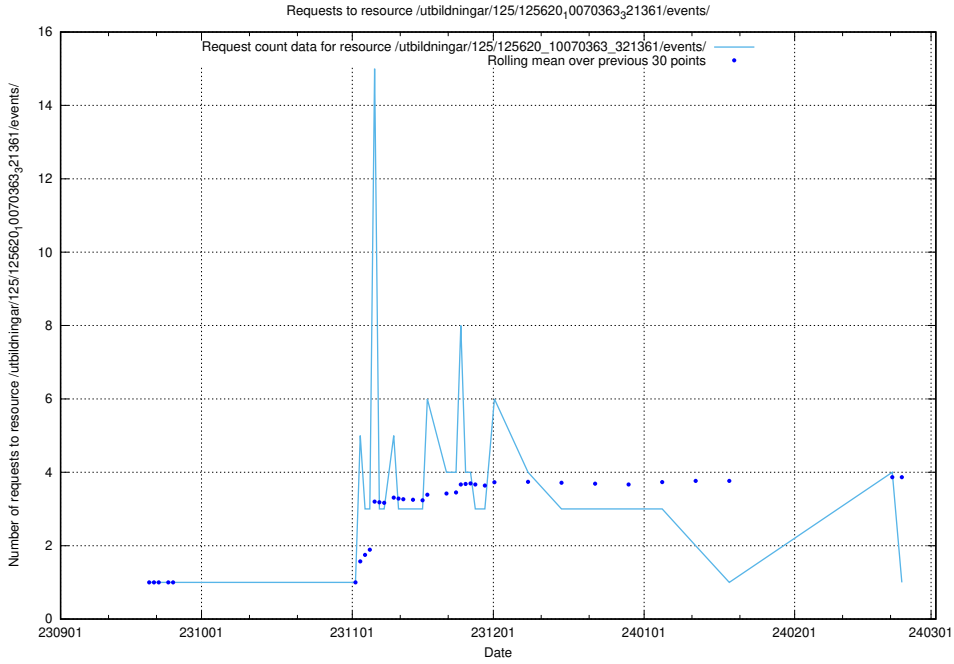

5.4564 Usage of /utbildningar/125/125620_10070363_321361/events/

Here, we count the number of requests to resource /utbildningar/125/125620_10070363_321361/events/