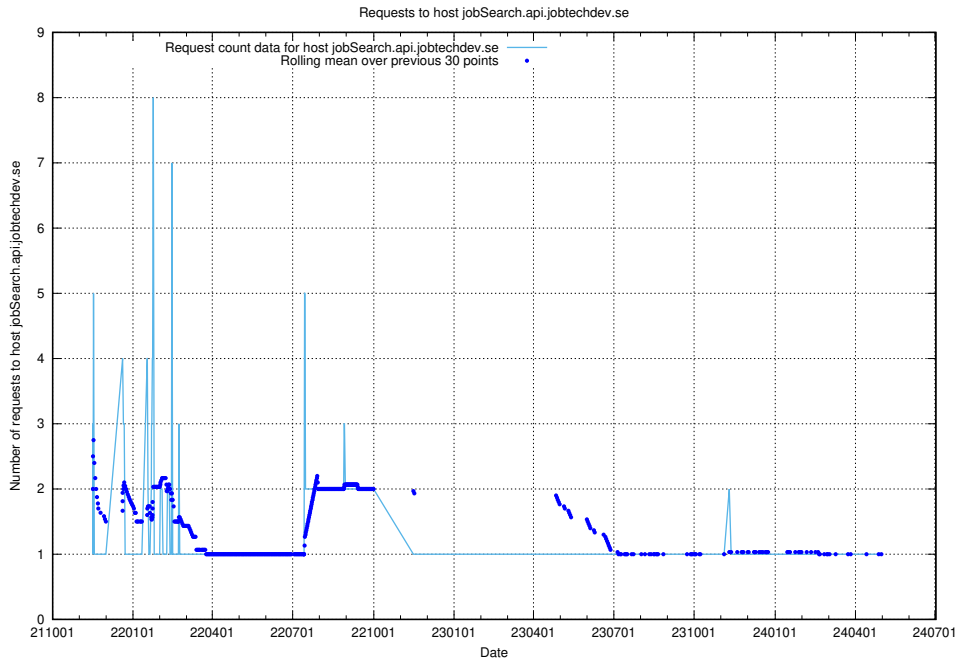

7.647 Usage of jobSearch.api.jobtechdev.se

Here, we count the number of requests to host jobSearch.api.jobtechdev.se.