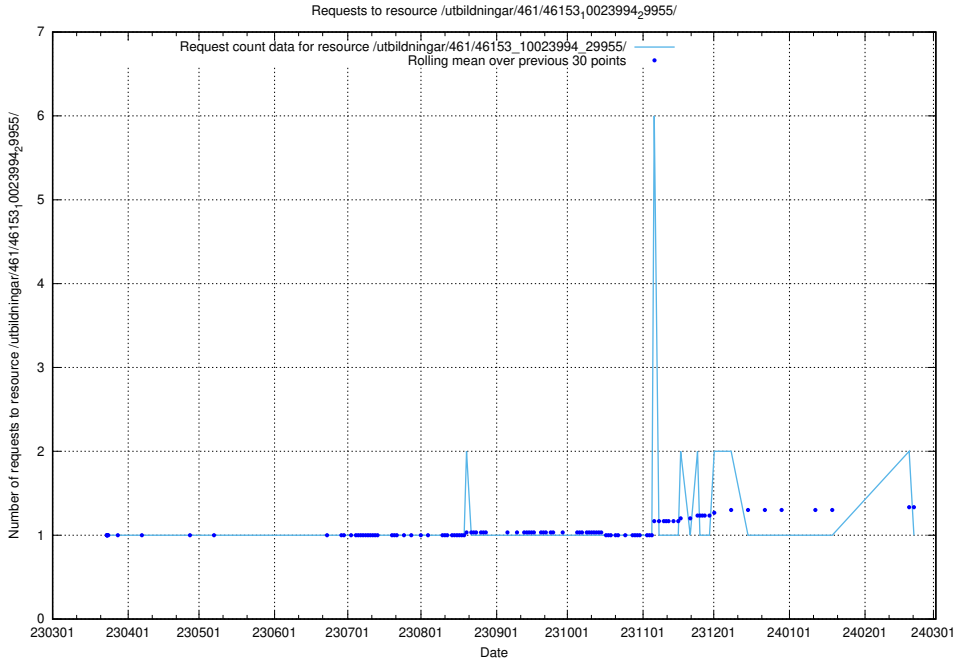

5.6328 Usage of /utbildningar/461/46153_10023994_29955/

Here, we count the number of requests to resource /utbildningar/461/46153_10023994_29955/.