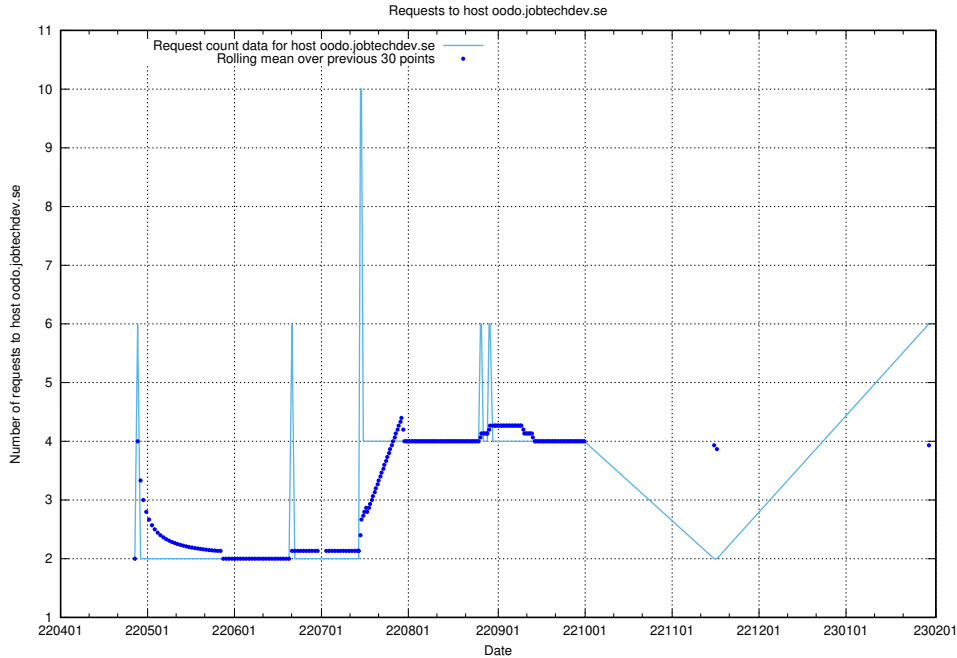

7.84 Usage of oodo.jobtechdev.se

Here, we count the number of requests to host oodo.jobtechdev.se.