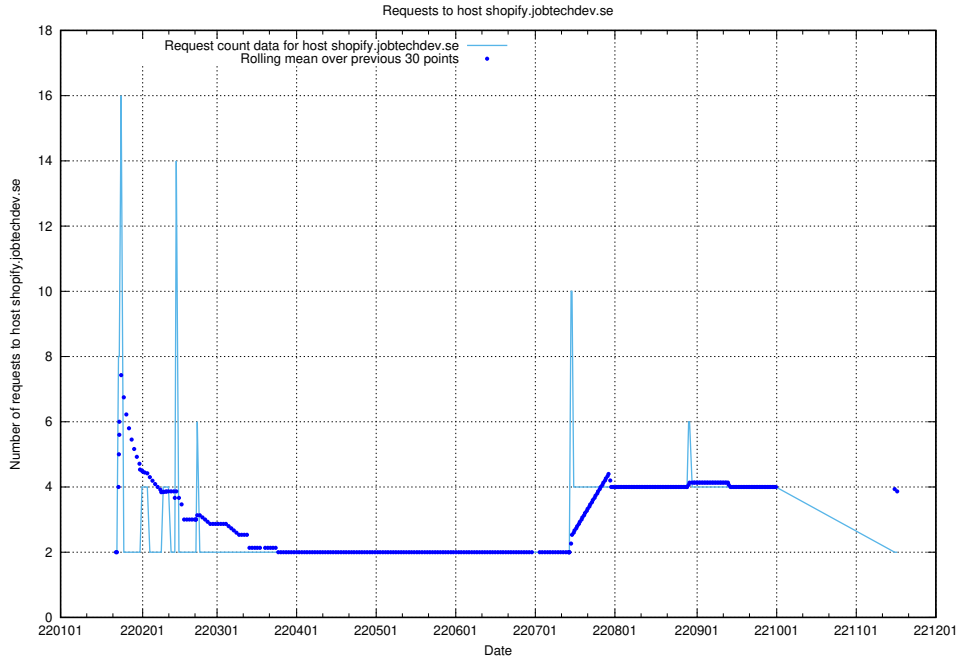

7.588 Usage of shopify.jobtechdev.se

Here, we count the number of requests to host shopify.jobtechdev.se.

7.589 Usage of jijitsi.jobtechdev.se

Here, we count the number of requests to host jijitsi.jobtechdev.se.