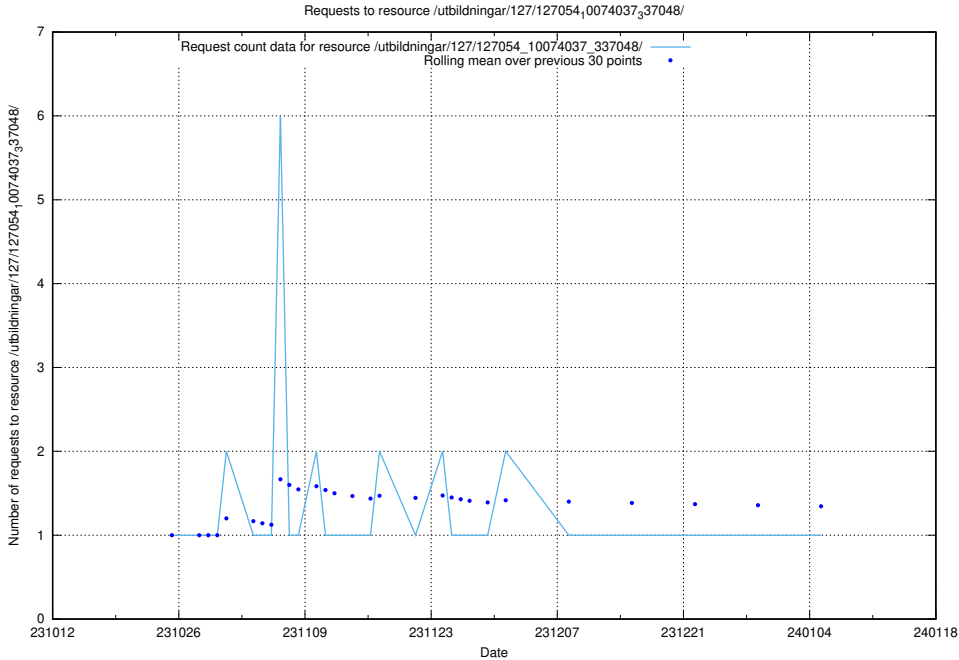

5.4253 Usage of /utbildningar/127/127054_10074037_337048/

Here, we count the number of requests to resource /utbildningar/127/127054_10074037_337048/.