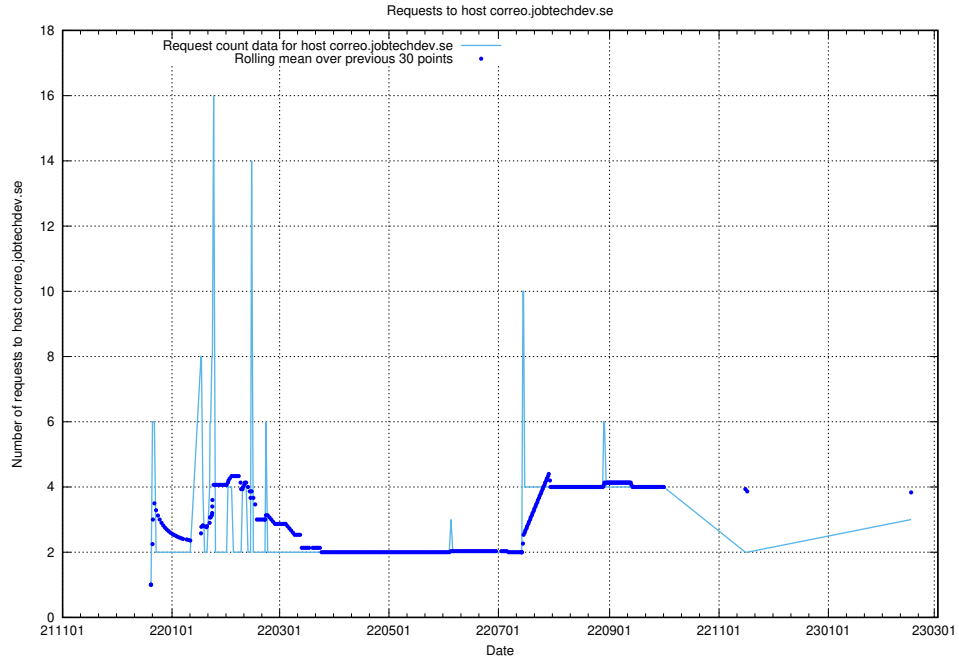

7.209 Usage of correo.jobtechdev.se

Here, we count the number of requests to host correo.jobtechdev.se.