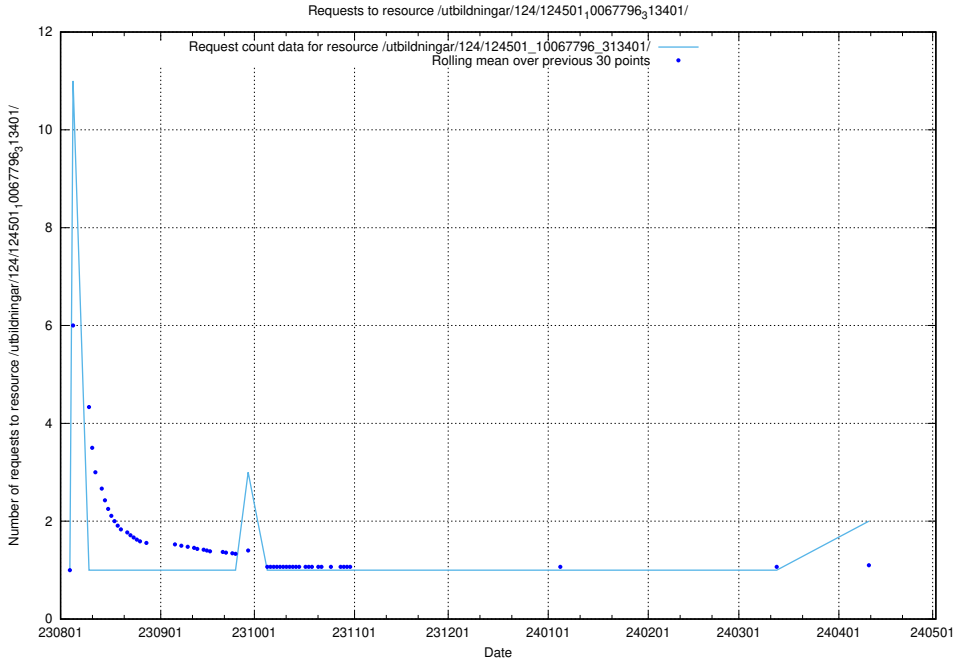

5.809 Usage of /utbildningar/124/124501_10067796_313401/

Here, we count the number of requests to resource /utbildningar/124/124501_10067796_313401/.