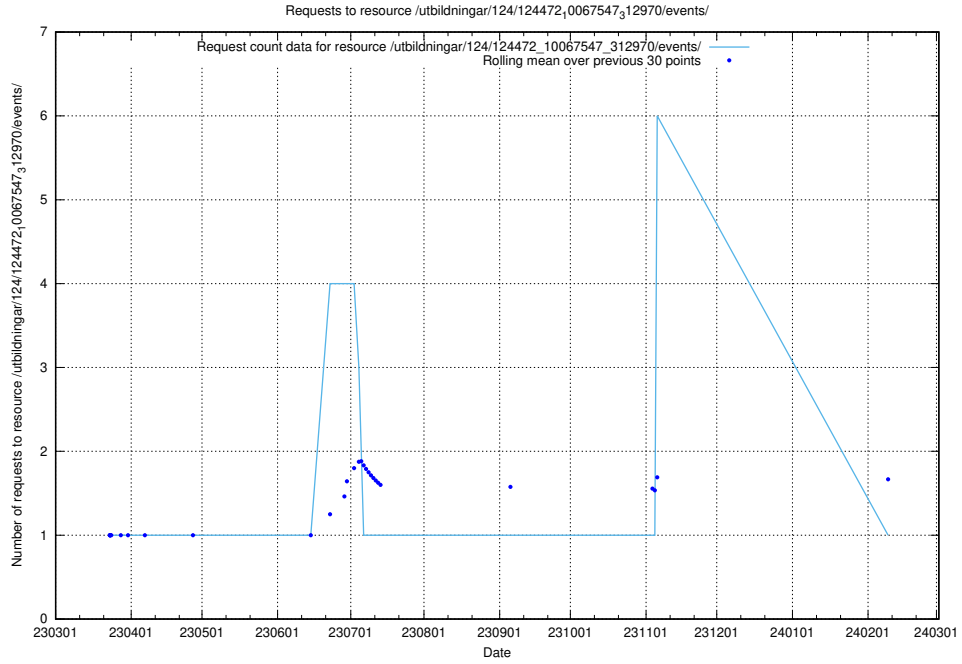

5.3167 Usage of /utbildningar/124/124472_10067547_312970/events/

Here, we count the number of requests to resource /utbildningar/124/124472_10067547_312970/events/