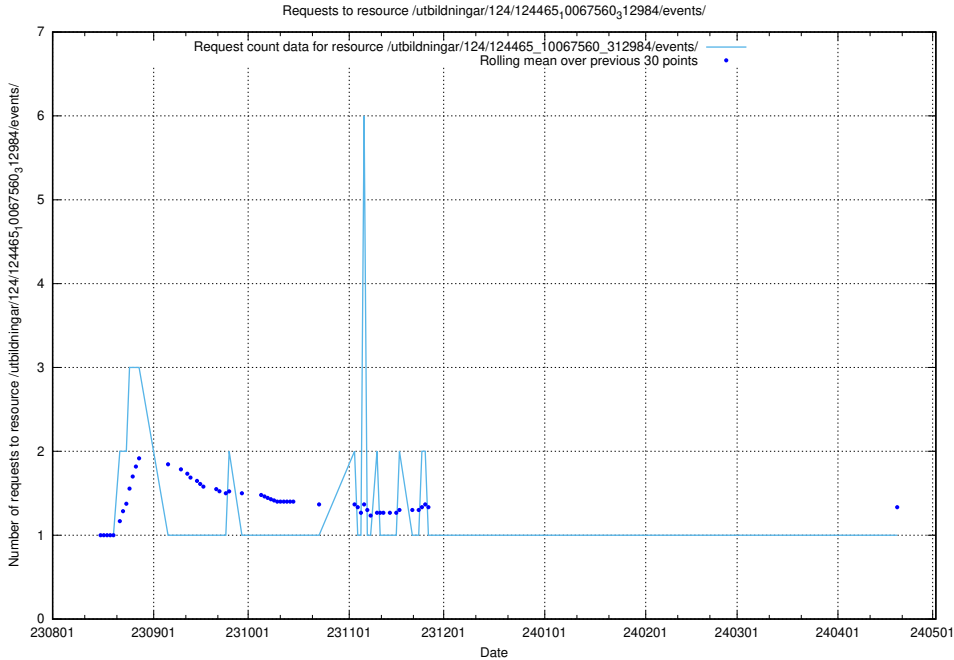

5.4825 Usage of /utbildningar/124/124465_10067560_312984/events/

Here, we count the number of requests to resource /utbildningar/124/124465_10067560_312984/events/