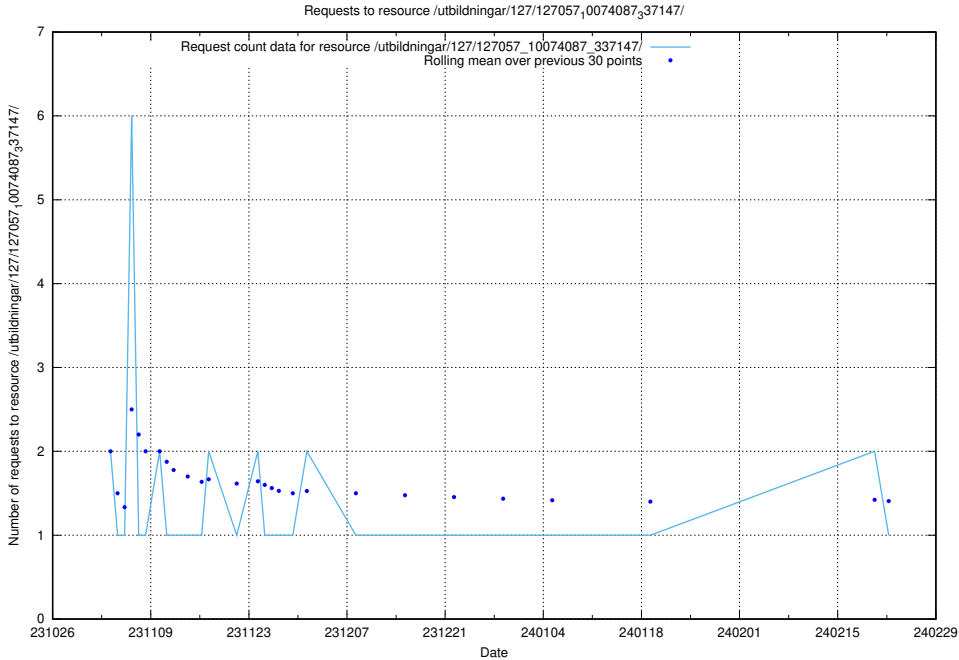

5.4180 Usage of /utbildningar/127/127057_10074087_337147/

Here, we count the number of requests to resource /utbildningar/127/127057_10074087_337147/.