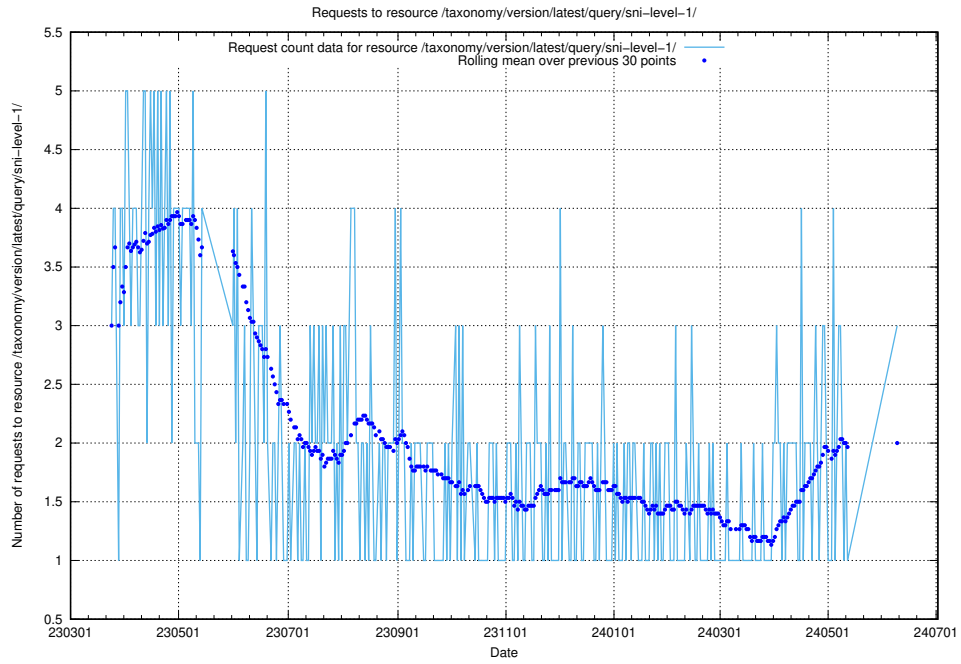

5.439 Usage of /taxonomy/version/latest/query/sni-level-1/

Here, we count the number of requests to resource /taxonomy/version/latest/query/sni-level-1/.