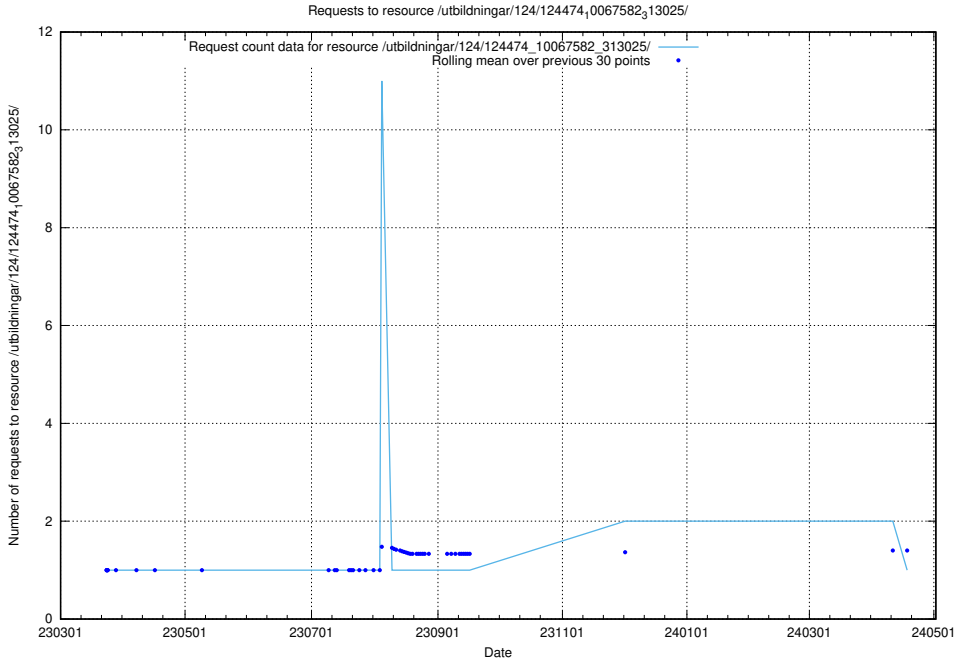

5.2928 Usage of /utbildningar/124/124474_10067582_313025/

Here, we count the number of requests to resource /utbildningar/124/124474_10067582_313025/.