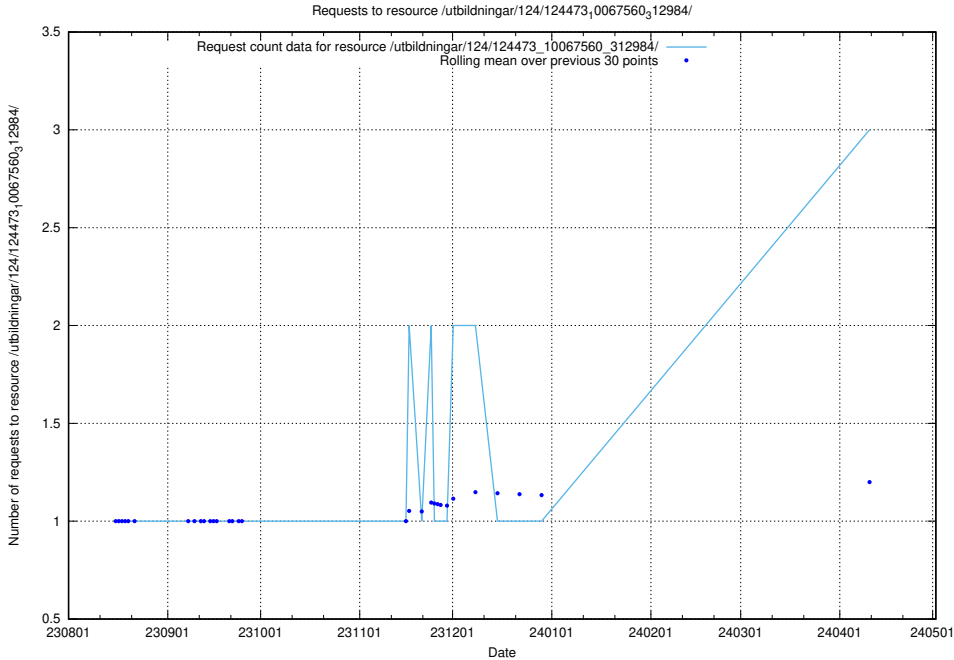

5.351 Usage of /utbildningar/124/124473_10067560_312984/

Here, we count the number of requests to resource /utbildningar/124/124473_10067560_312984/.