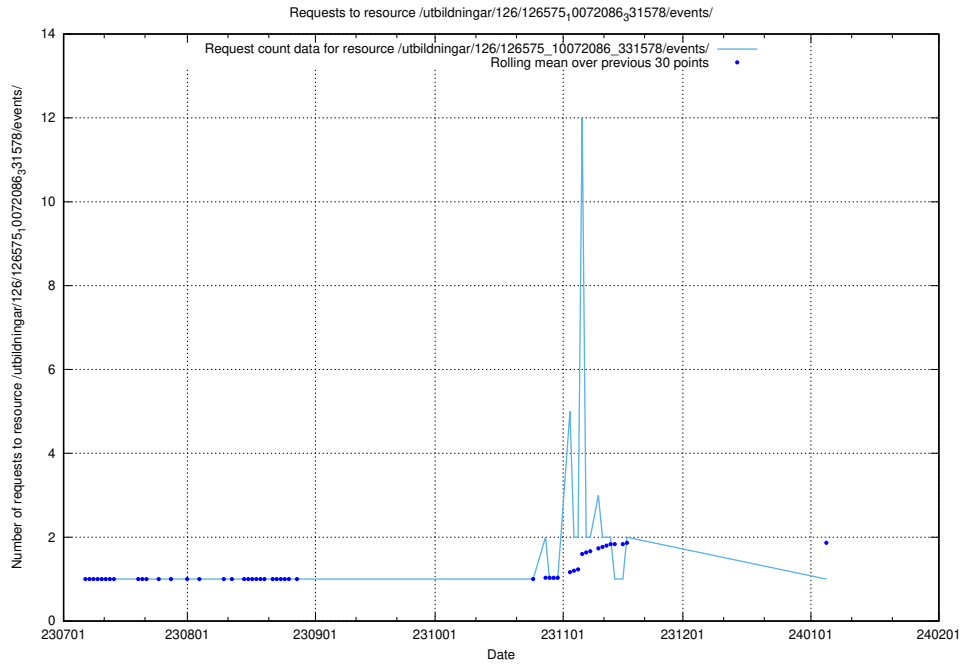

5.5326 Usage of /utbildningar/126/126575_10072086_331578/events/

Here, we count the number of requests to resource /utbildningar/126/126575_10072086_331578/events/