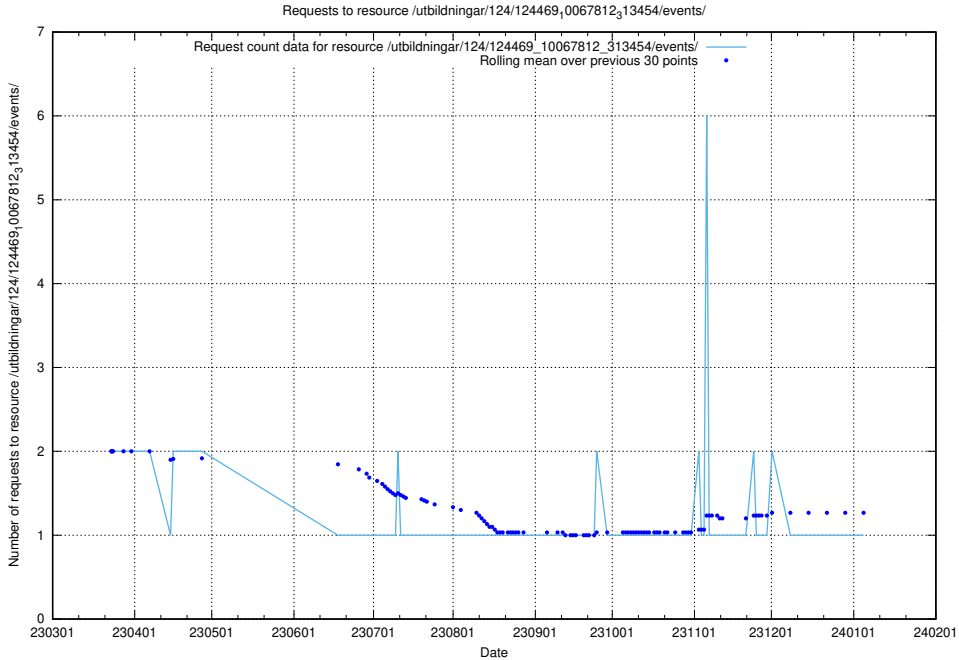

Here, we count the number of requests to resource /utbildningar/124/124472_10067812_313454/events/

5.6314 Usage of /utbildningar/124/124469_10067812_313454/events/

Here, we count the number of requests to resource /utbildningar/124/124469_10067812_313454/events/