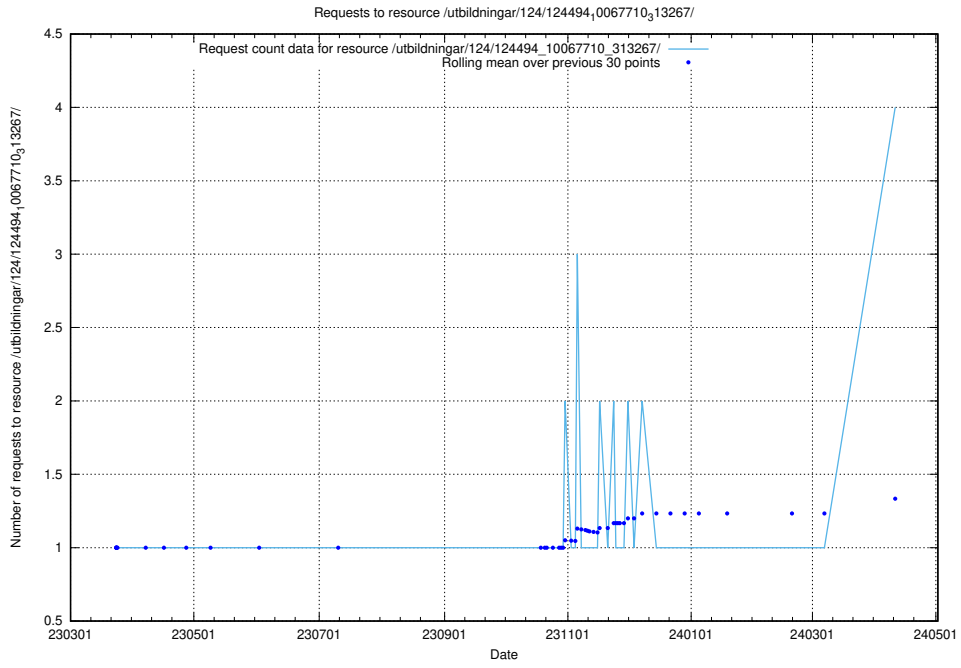

5.182 Usage of /utbildningar/124/124494_10067710_313267/

Here, we count the number of requests to resource /utbildningar/124/124494_10067710_313267/.