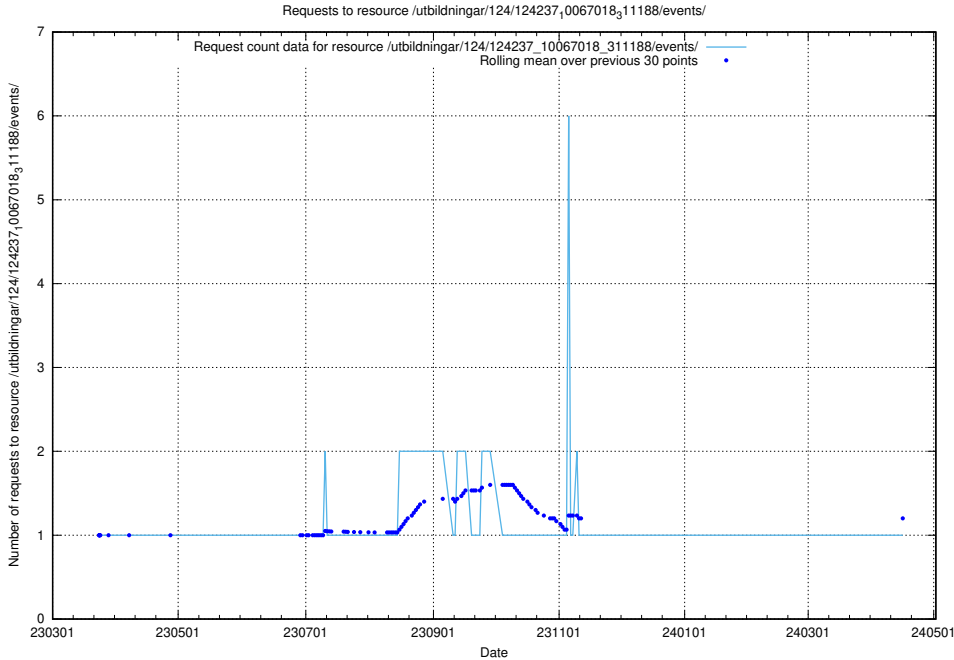

5.4048 Usage of /utbildningar/124/124237_10067018_311188/events/

Here, we count the number of requests to resource /utbildningar/124/124237_10067018_311188/events/