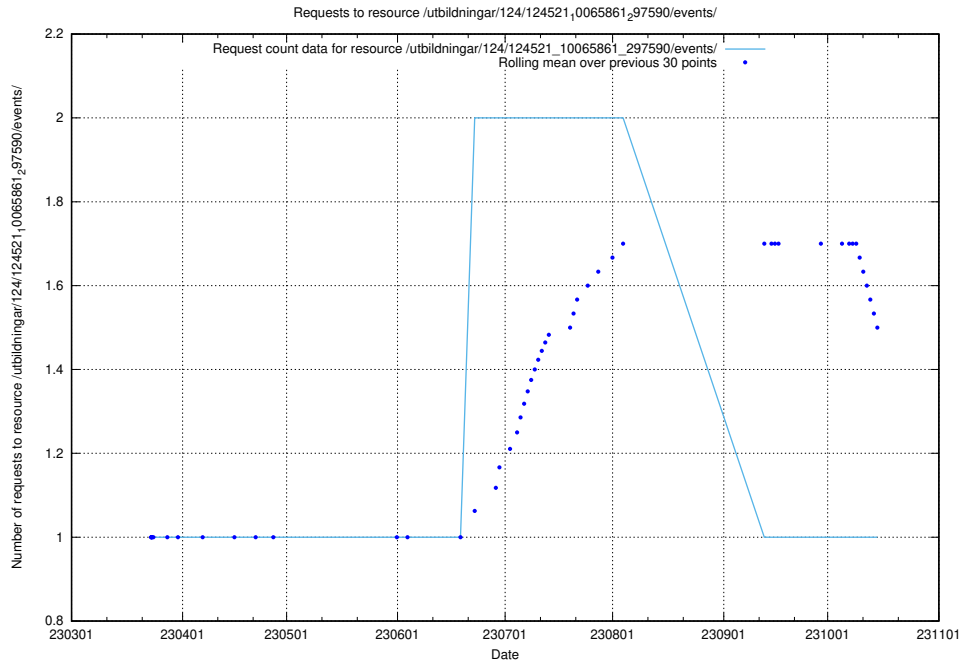

5.1254 Usage of /utbildningar/124/124521_10065861_297590/events/

Here, we count the number of requests to resource /utbildningar/124/124521_10065861_297590/events/