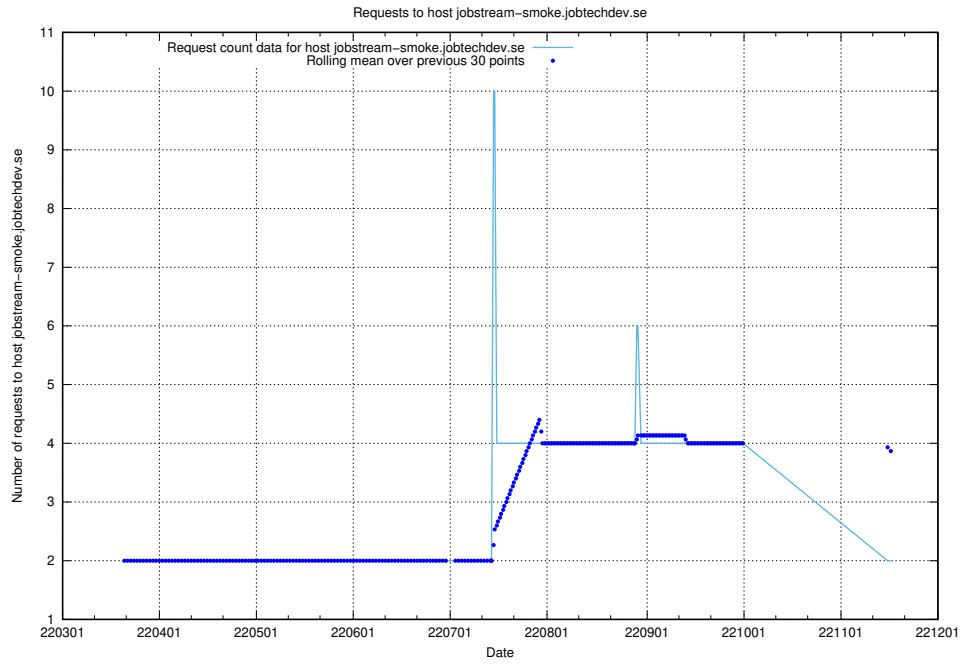

7.496 Usage of `jobstream-smoke.jobtechdev.se`

Here, we count the number of requests to host `jobstream-smoke.jobtechdev.se`.