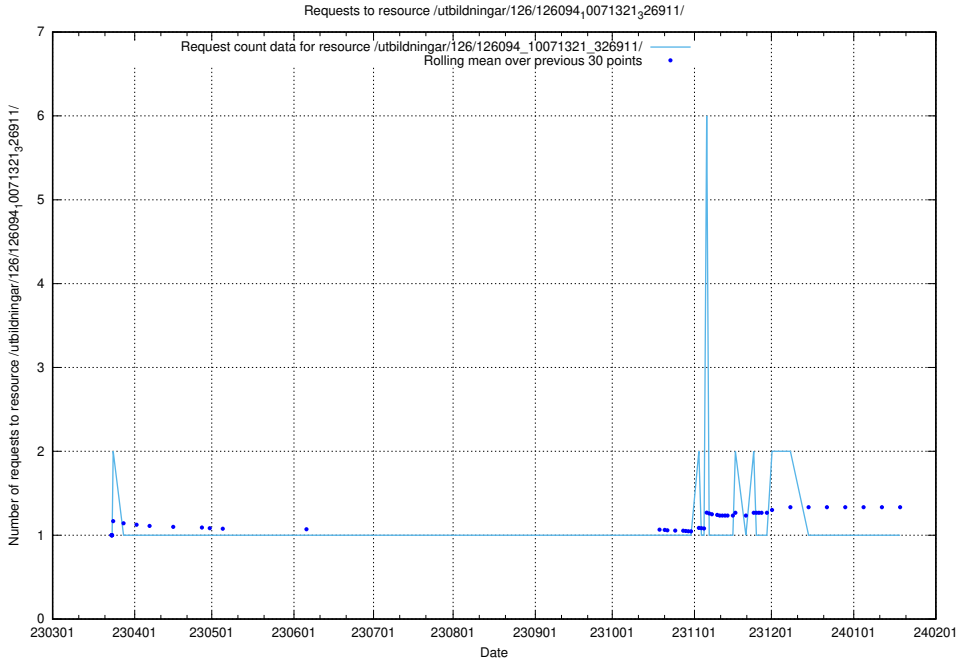

5.6448 Usage of /utbildningar/126/126094_10071321_326911/

Here, we count the number of requests to resource /utbildningar/126/126094_10071321_326911/.