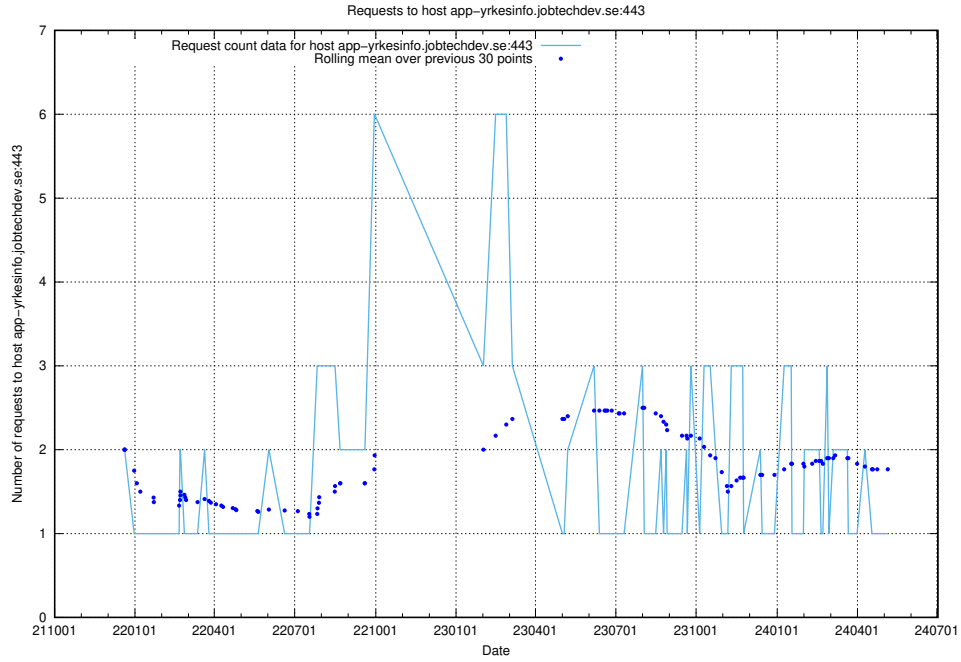

7.621 Usage of app-yrkesinfo.jobtechdev.se:443

Here, we count the number of requests to host app-yrkesinfo.jobtechdev.se:443.