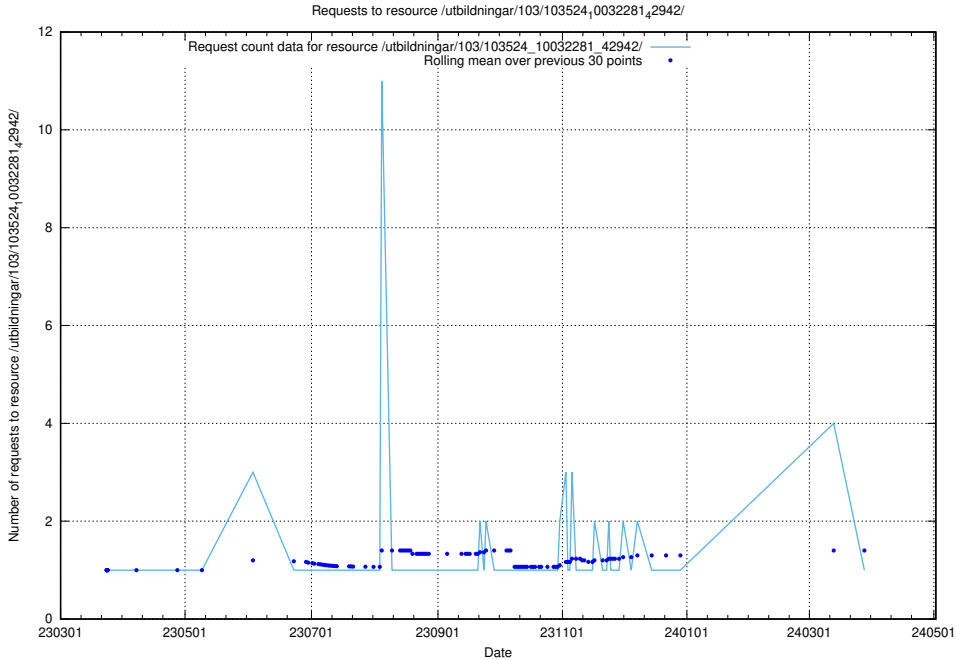

5.5488 Usage of /utbildningar/103/103524_10032281_42942/

Here, we count the number of requests to resource /utbildningar/103/103524_10032281_42942/.