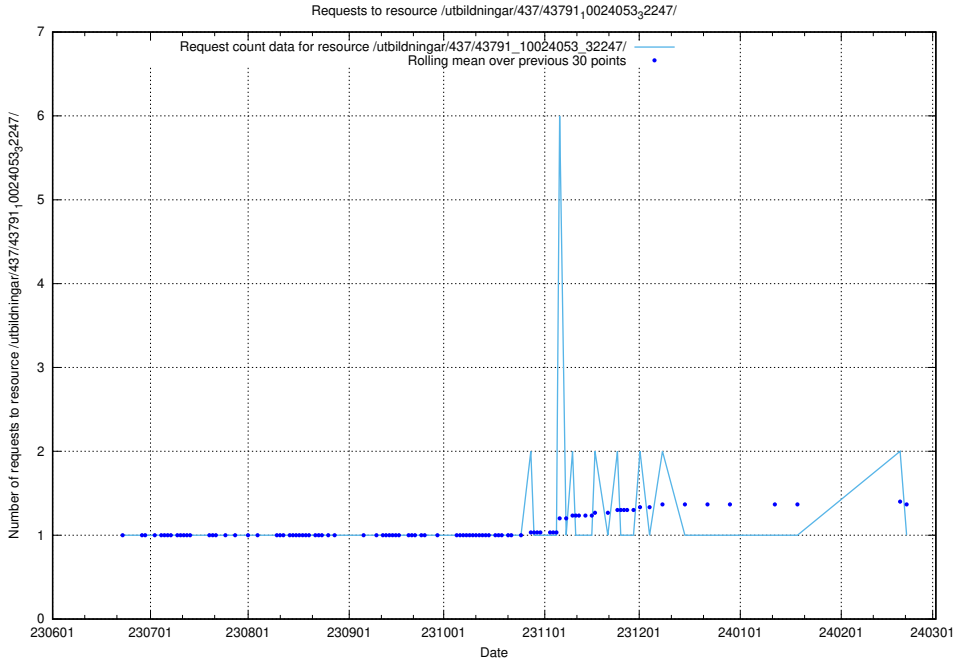

5.5603 Usage of /utbildningar/437/43791_10024053_32247/

Here, we count the number of requests to resource /utbildningar/437/43791_10024053_32247/.