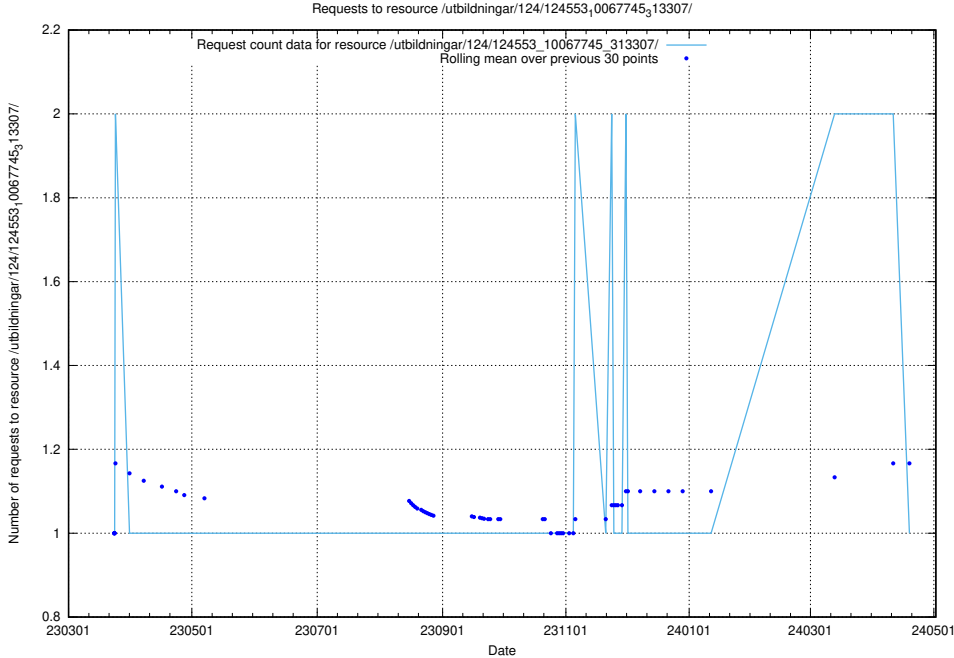

Here, we count the number of requests to resource /utbildningar/124/124553_10067745_313307/events/

5.1227 Usage of /utbildningar/124/124553_10067745_313307/

Here, we count the number of requests to resource /utbildningar/124/124553_10067745_313307/.