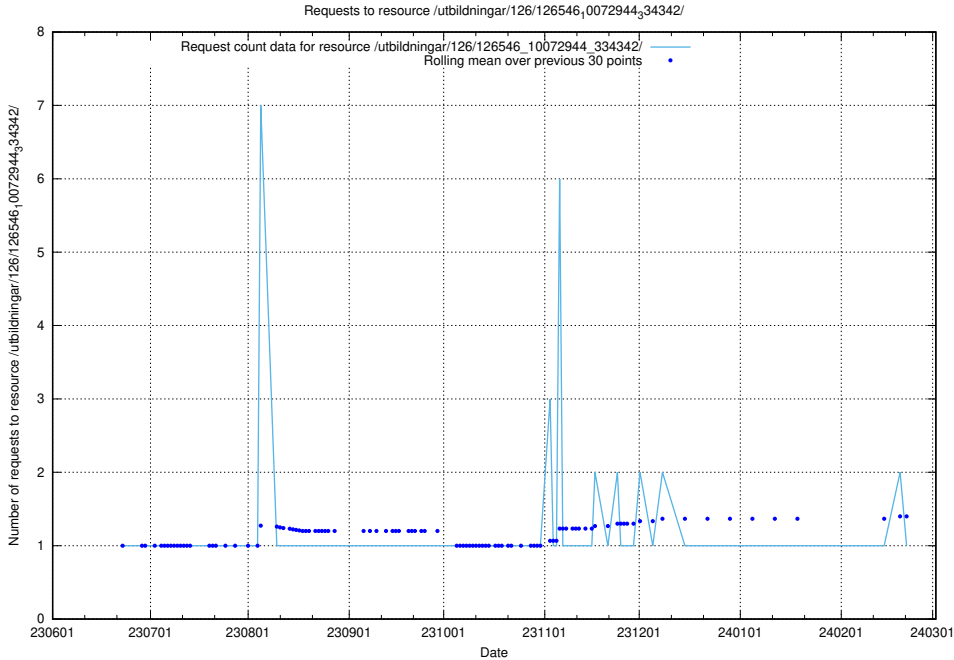

5.5678 Usage of /utbildningar/126/126546_10072944_334342/

Here, we count the number of requests to resource /utbildningar/126/126546_10072944_334342/.