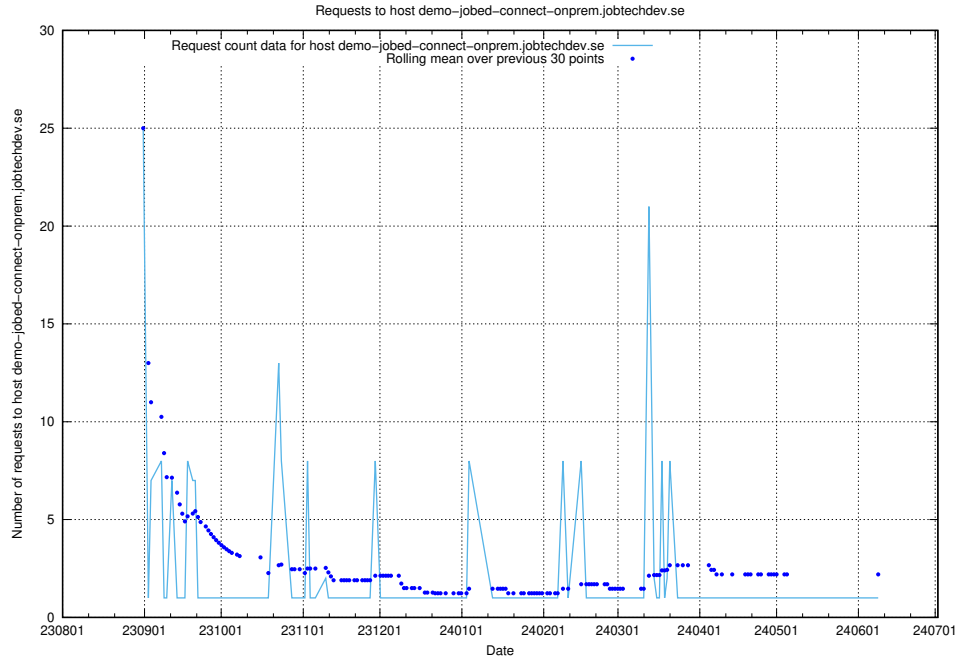

7.603 Usage of demo-jobed-connect-onprem.jobtechdev.se

Here, we count the number of requests to host demo-jobed-connect-onprem.jobtechdev.se.