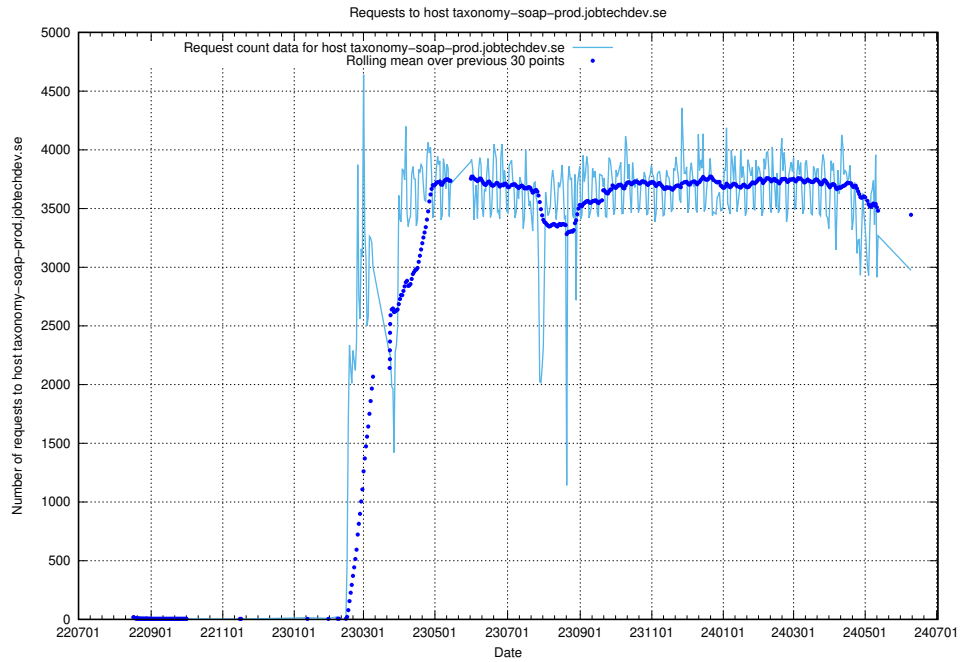

7.15 Usage of taxonomy-soap-prod.jobtechdev.se

Here, we count the number of requests to host taxonomy-soap-prod.jobtechdev.se.