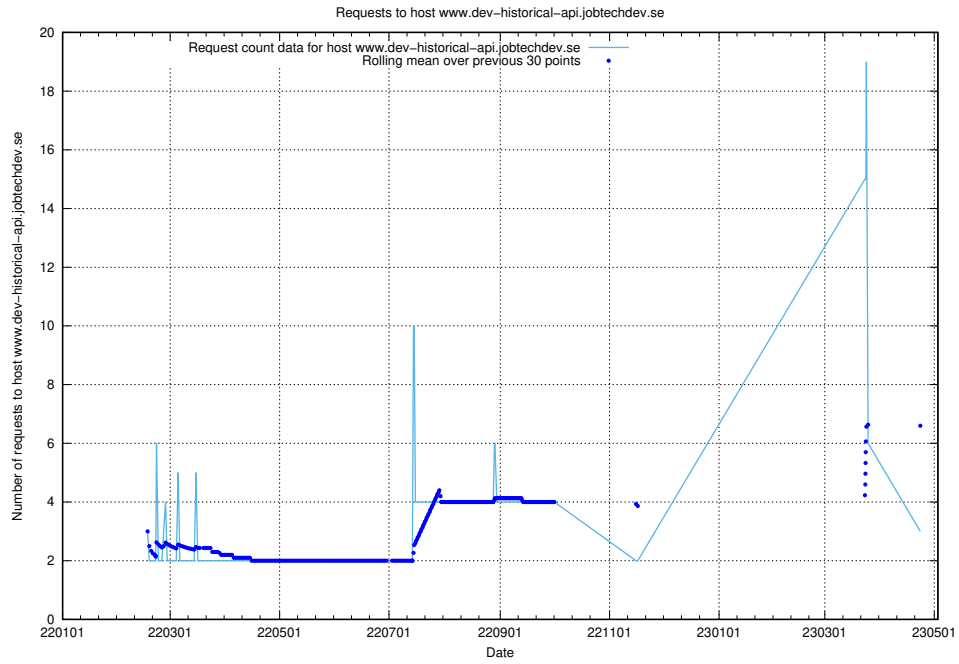

Here, we count the number of requests to host `www.dev-historical-api.jobtechdev.se`.

7.235 Usage of rabbitmq.jobtechdev.se

Here, we count the number of requests to host rabbitmq.jobtechdev.se.

7.236 Usage of kam-openshift-gitops.prod.services.jtech.se