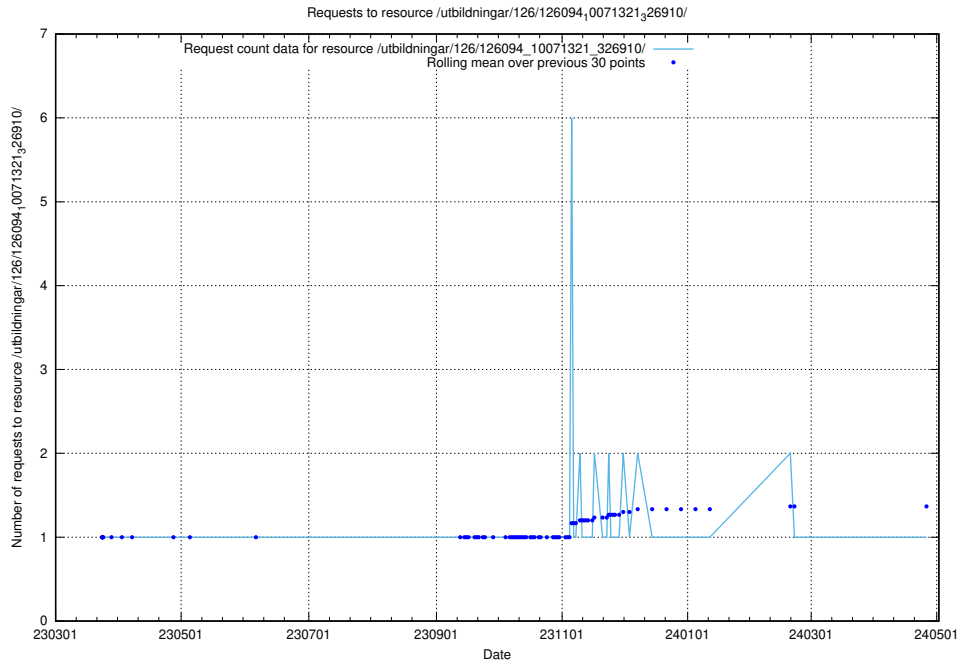

5.6449 Usage of /utbildningar/126/126094_10071321_326910/

Here, we count the number of requests to resource /utbildningar/126/126094_10071321_326910/.