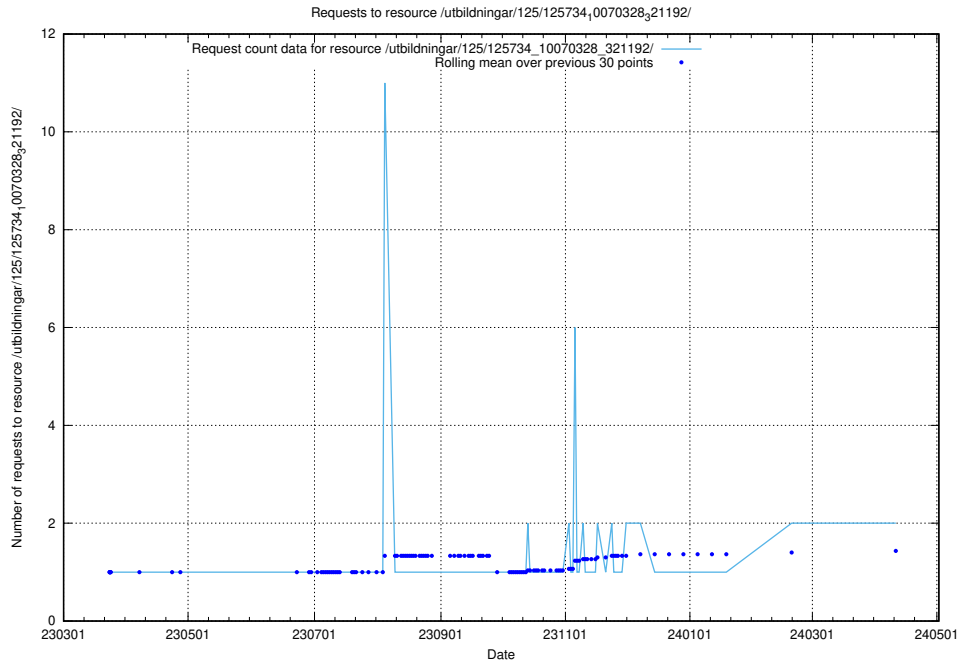

5.493 Usage of /utbildningar/125/125734_10070328_321192/

Here, we count the number of requests to resource /utbildningar/125/125734_10070328_321192/.