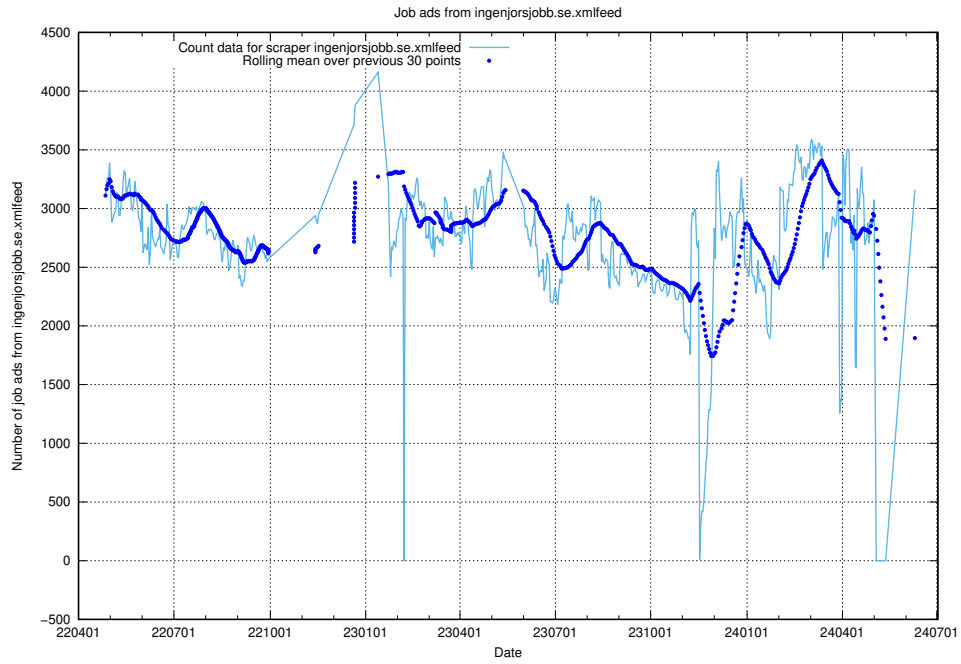

13.3 Number of ads by scraper ingenjorsjobb.se.xmlfeed

Here, we count the number of job ads scraped from ingenjorsjobb.se.xmlfeed.