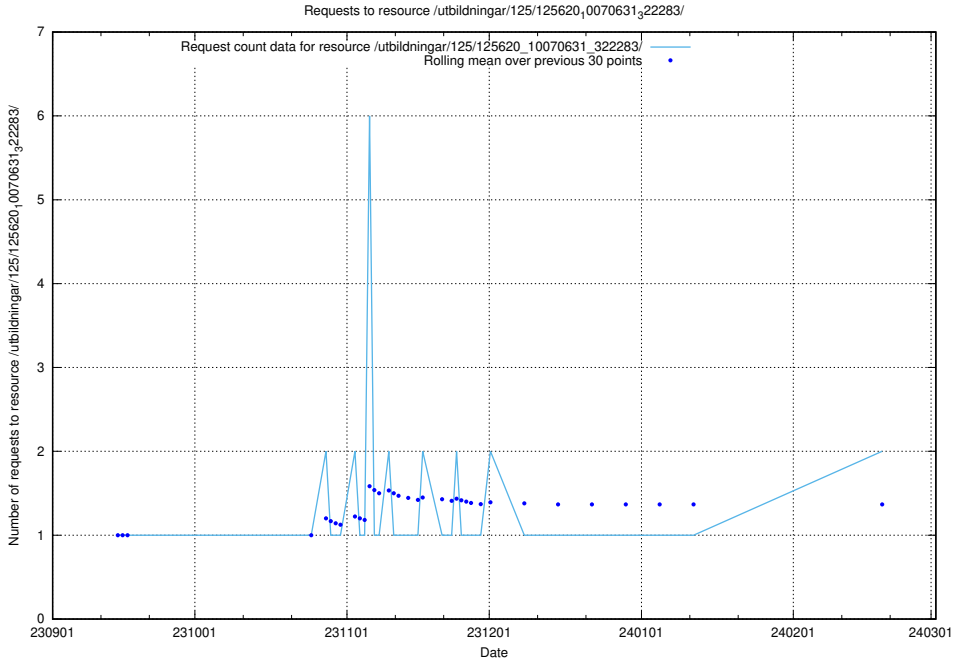

5.776 Usage of /utbildningar/125/125620_10070631_322283/

Here, we count the number of requests to resource /utbildningar/125/125620_10070631_322283/.