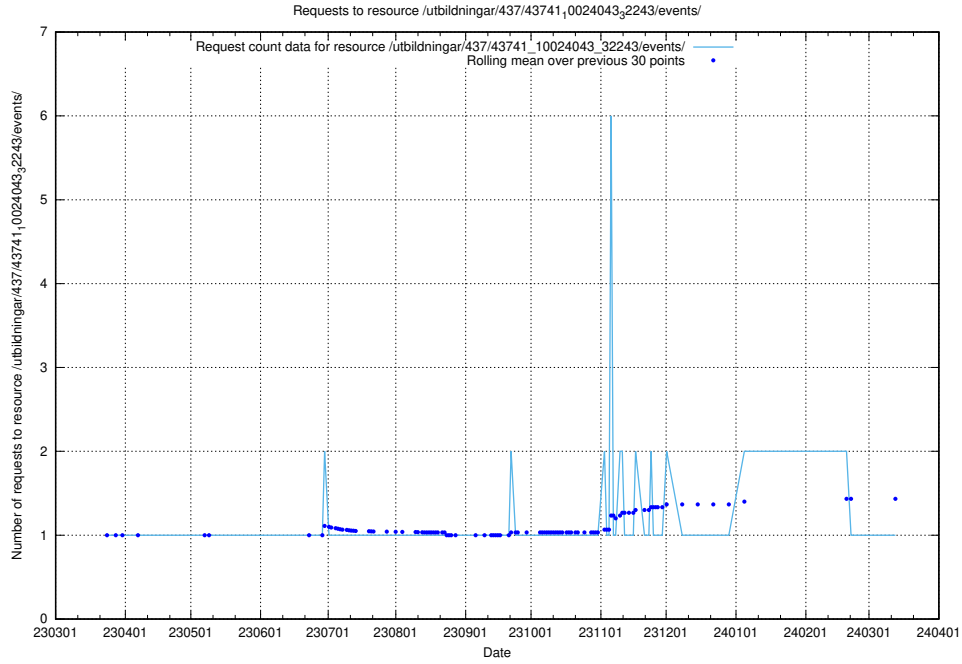

5.6211 Usage of /utbildningar/437/43741_10024043_32243/events/

Here, we count the number of requests to resource /utbildningar/437/43741_10024043_32243/events/.