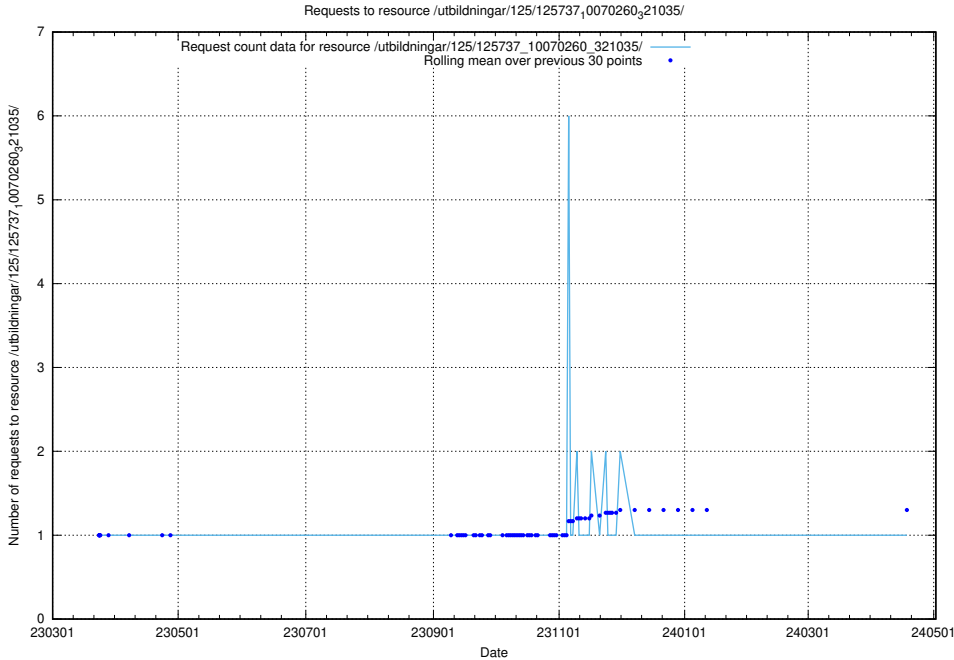

5.1027 Usage of /utbildningar/125/125737_10070260_321035/

Here, we count the number of requests to resource /utbildningar/125/125737_10070260_321035/.