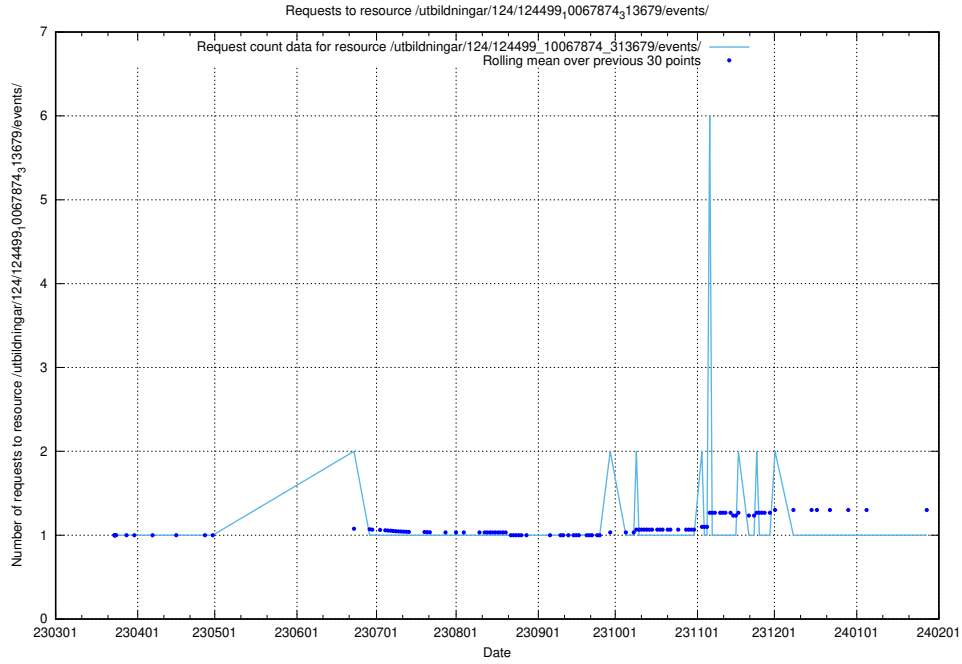

5.2385 Usage of /utbildningar/124/124499_10067874_313679/events/

Here, we count the number of requests to resource /utbildningar/124/124499_10067874_313679/events/