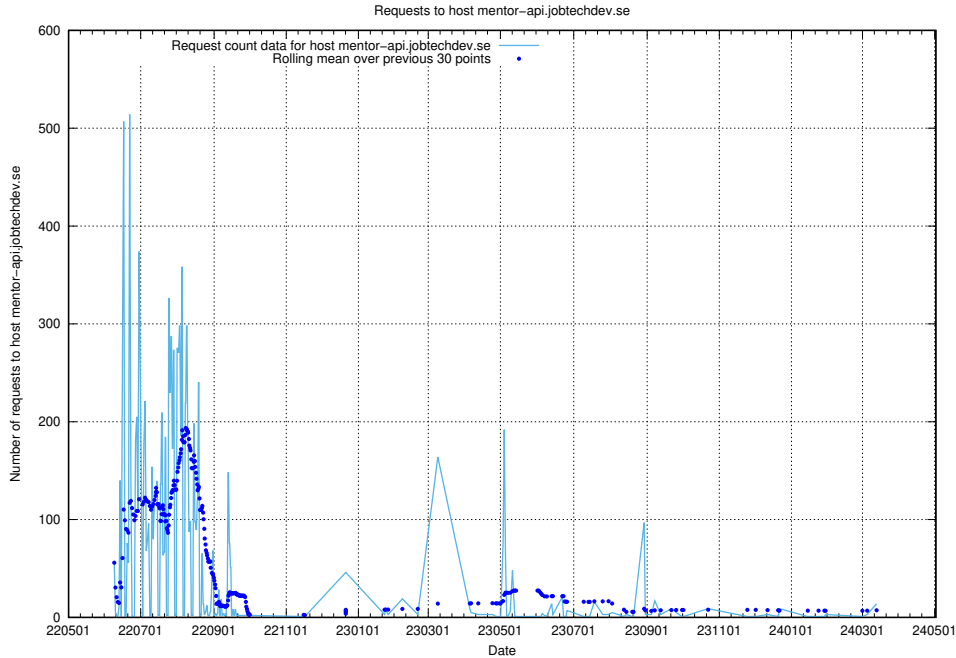

7.41 Usage of mentor-api.jobtechdev.se

Here, we count the number of requests to host mentor-api.jobtechdev.se.