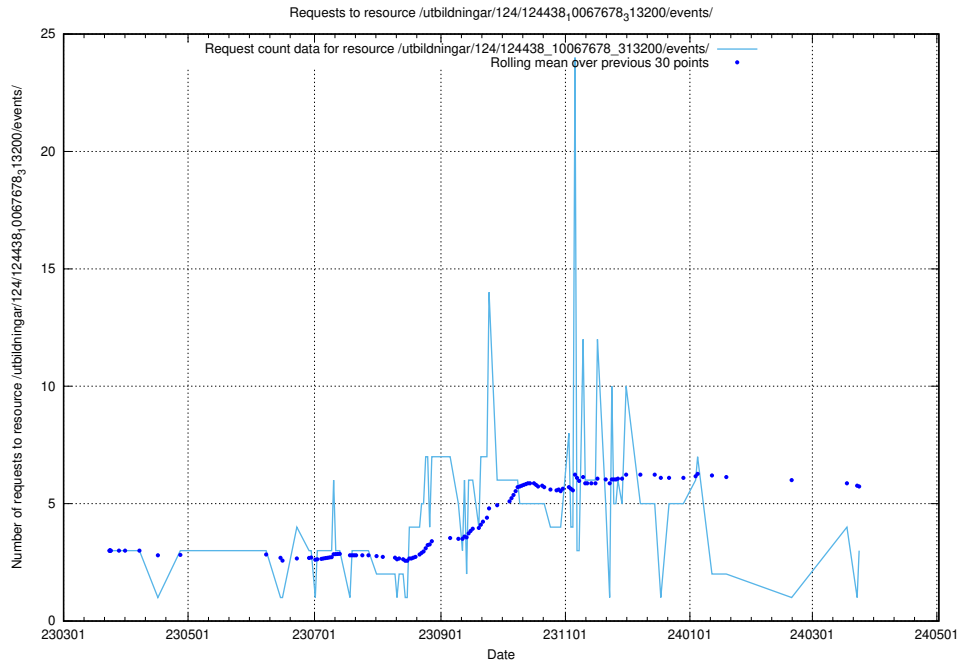

5.474 Usage of /utbildningar/124/124438_10067678_313200/events/

Here, we count the number of requests to resource /utbildningar/124/124438_10067678_313200/events/