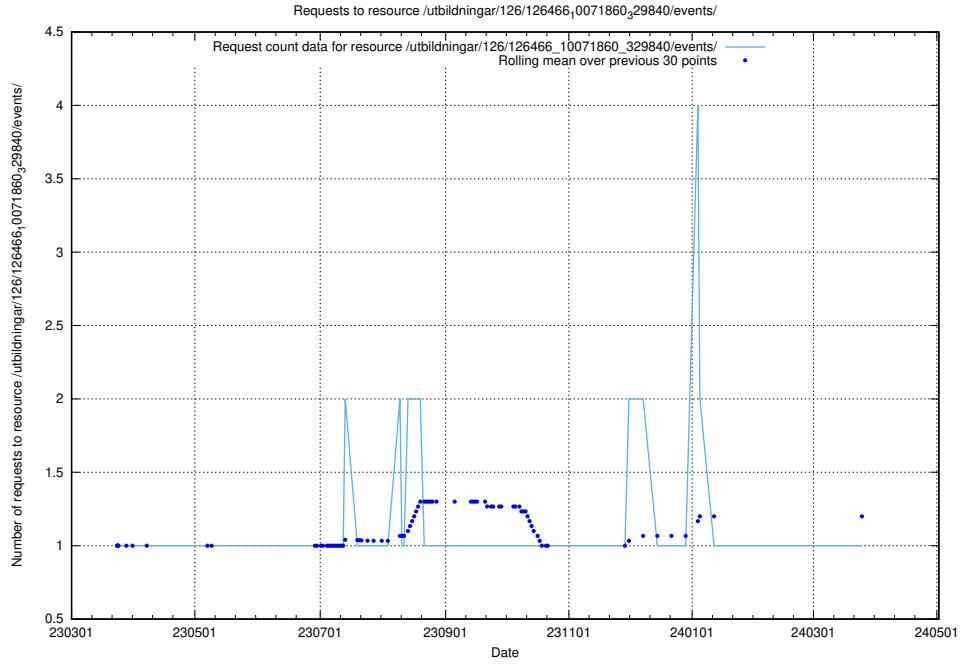

5.6424 Usage of /utbildningar/126/126466_10071860_329840/events/

Here, we count the number of requests to resource /utbildningar/126/126466_10071860_329840/events/