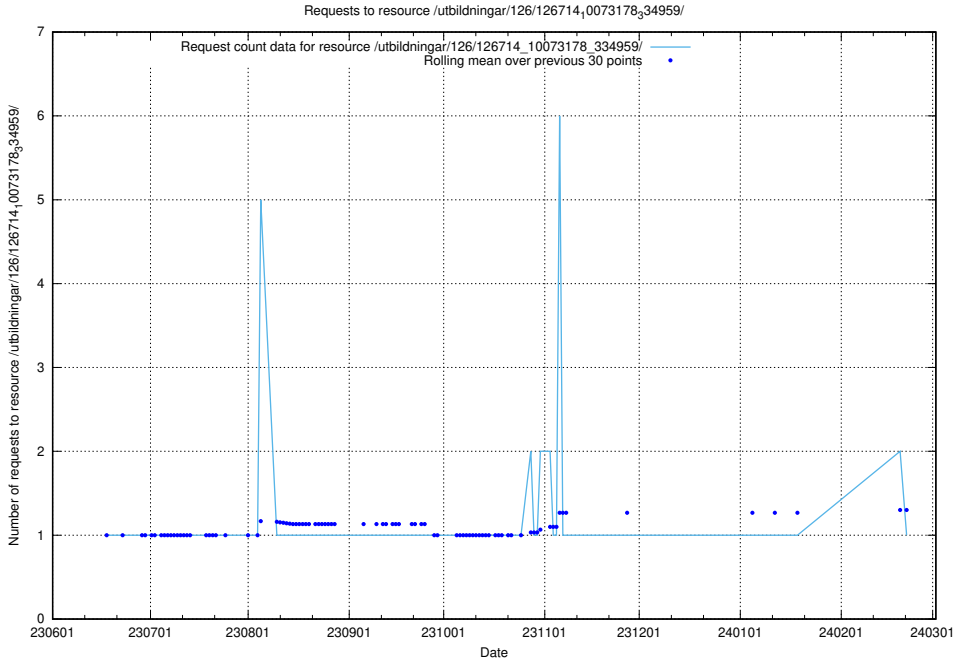

5.5885 Usage of /utbildningar/126/126714_10073178_334959/

Here, we count the number of requests to resource /utbildningar/126/126714_10073178_334959/.