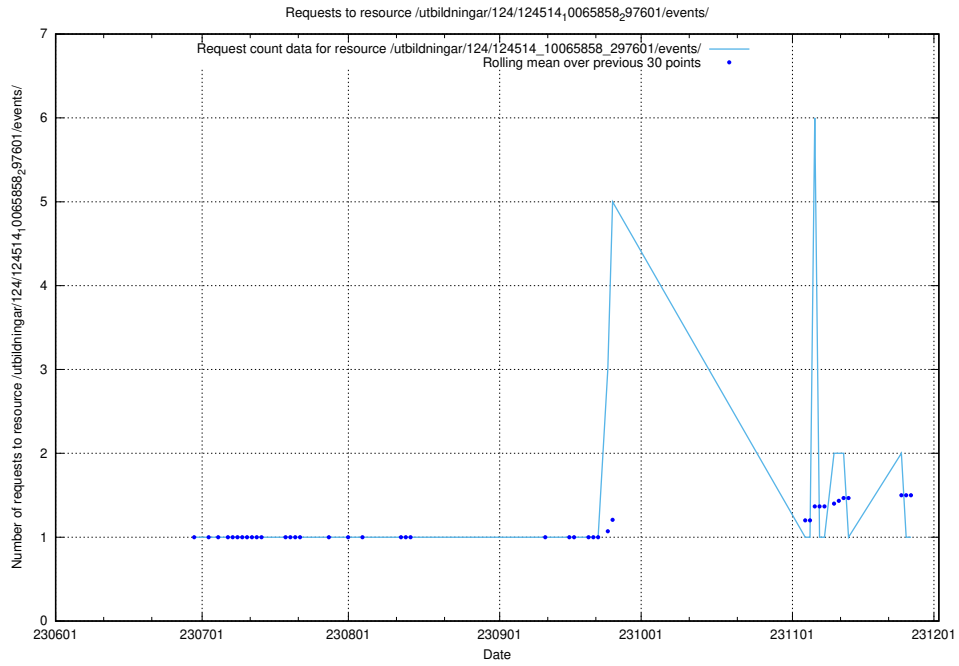

5.5424 Usage of /utbildningar/124/124514_10065858_297601/events/

Here, we count the number of requests to resource /utbildningar/124/124514_10065858_297601/events/