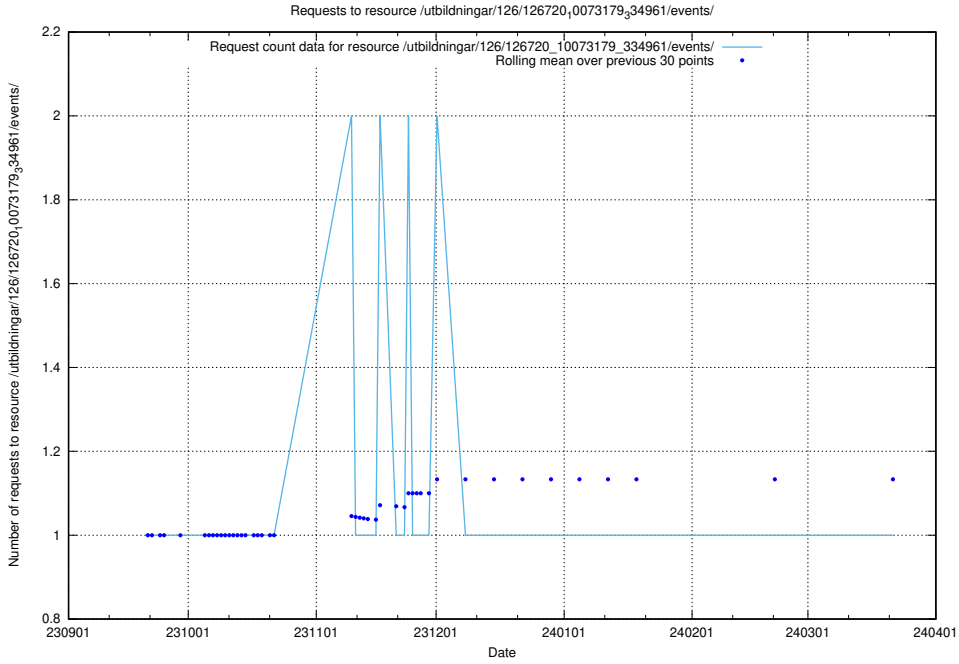

Here, we count the number of requests to resource /utbildningar/123/123367_10066311_308507/.

5.4552 Usage of /utbildningar/126/126720_10073179_334961/events/

Here, we count the number of requests to resource /utbildningar/126/126720_10073179_334961/events/