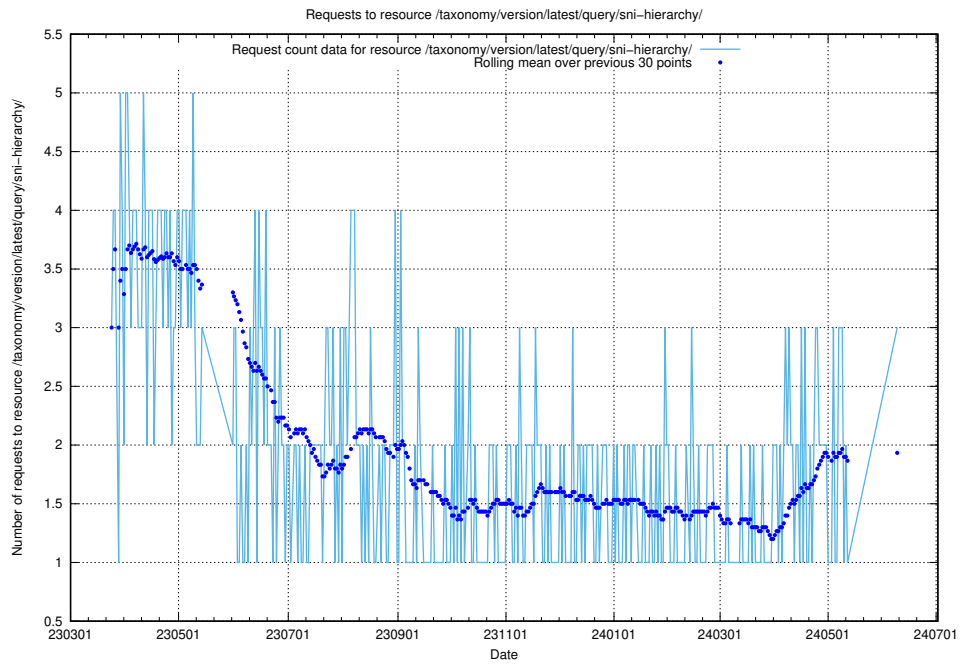

5.440 Usage of /taxonomy/version/latest/query/sni-hierarchy/

Here, we count the number of requests to resource /taxonomy/version/latest/query/sni-hierarchy/.