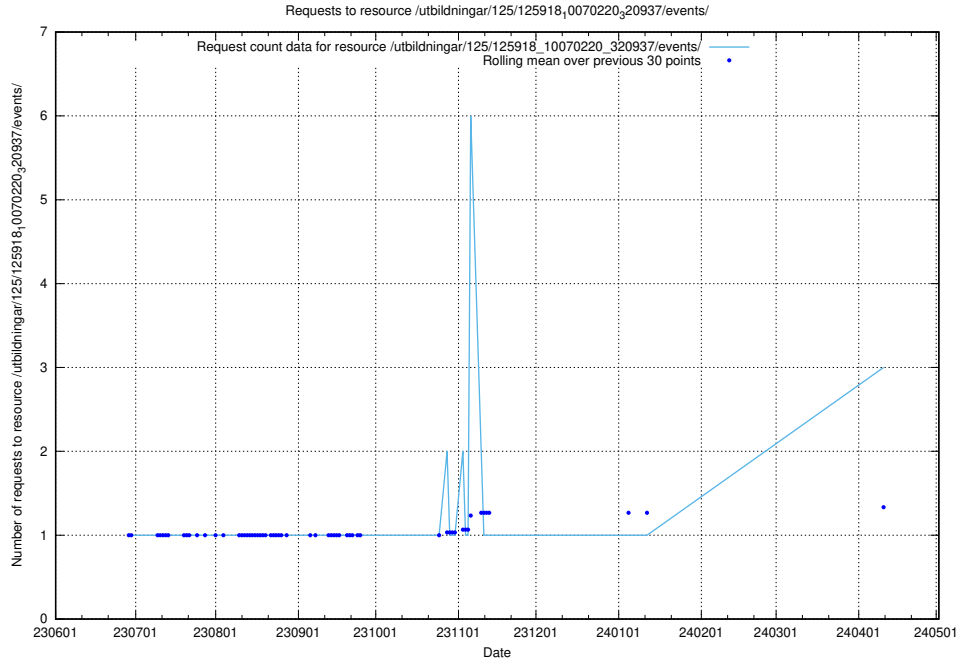

5.370 Usage of /utbildningar/125/125918_10070220_320937/events/

Here, we count the number of requests to resource /utbildningar/125/125918_10070220_320937/events/