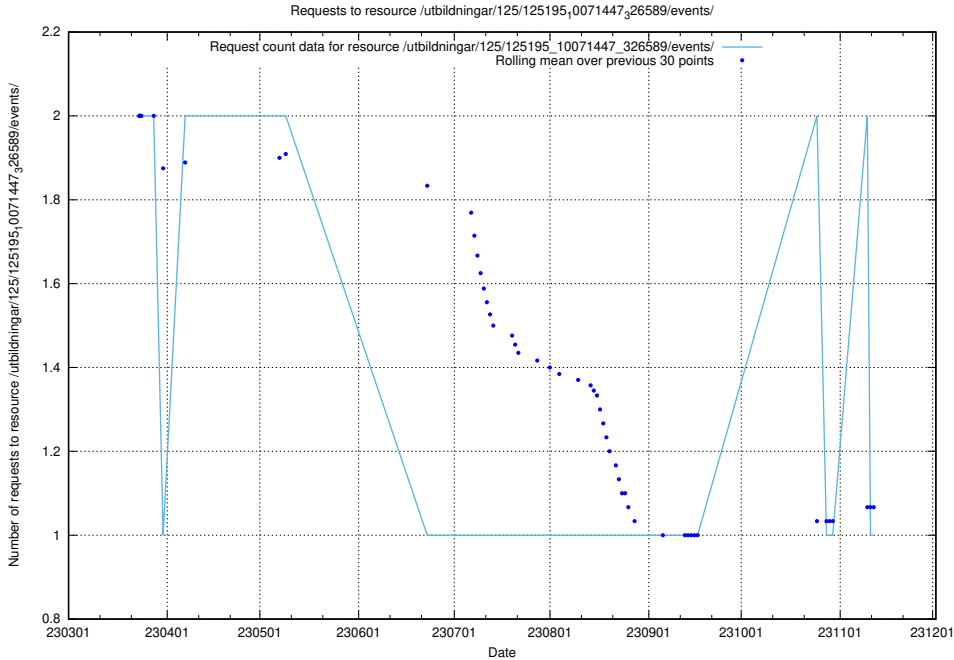

5.6298 Usage of /utbildningar/125/125195_10071447_326589/events/

Here, we count the number of requests to resource /utbildningar/125/125195_10071447_326589/events/