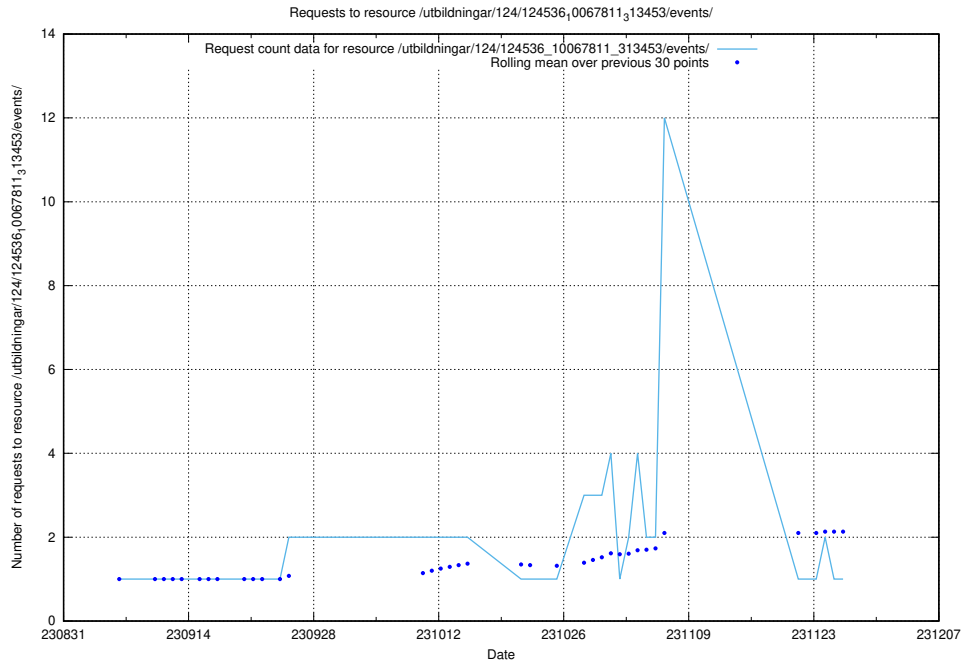

5.4714 Usage of /utbildningar/124/124536_10067811_313453/events/

Here, we count the number of requests to resource /utbildningar/124/124536_10067811_313453/events/