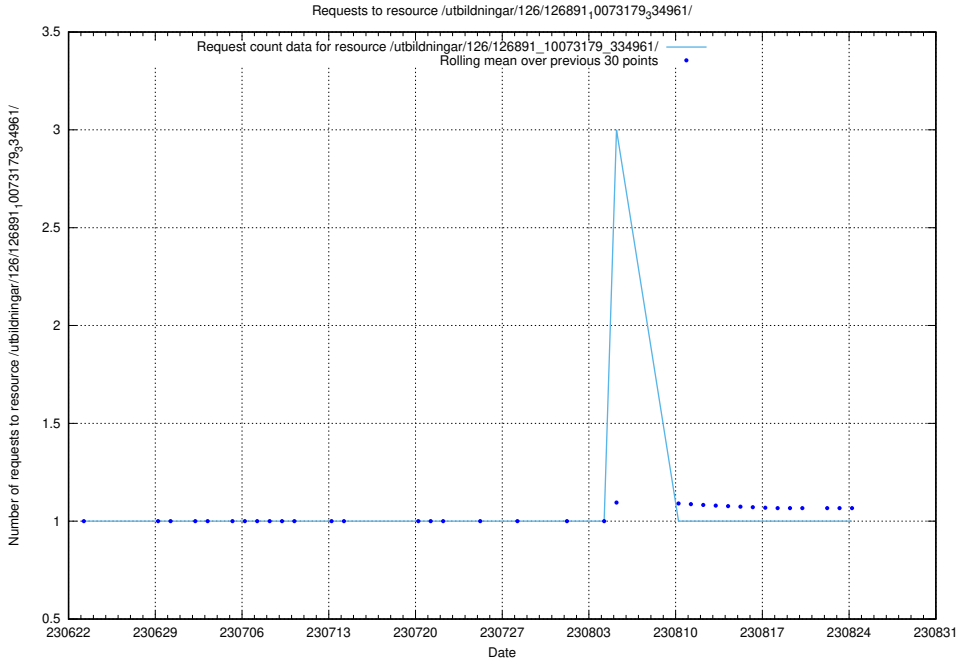

5.5612 Usage of /utbildningar/126/126891_10073179_334961/

Here, we count the number of requests to resource /utbildningar/126/126891_10073179_334961/.