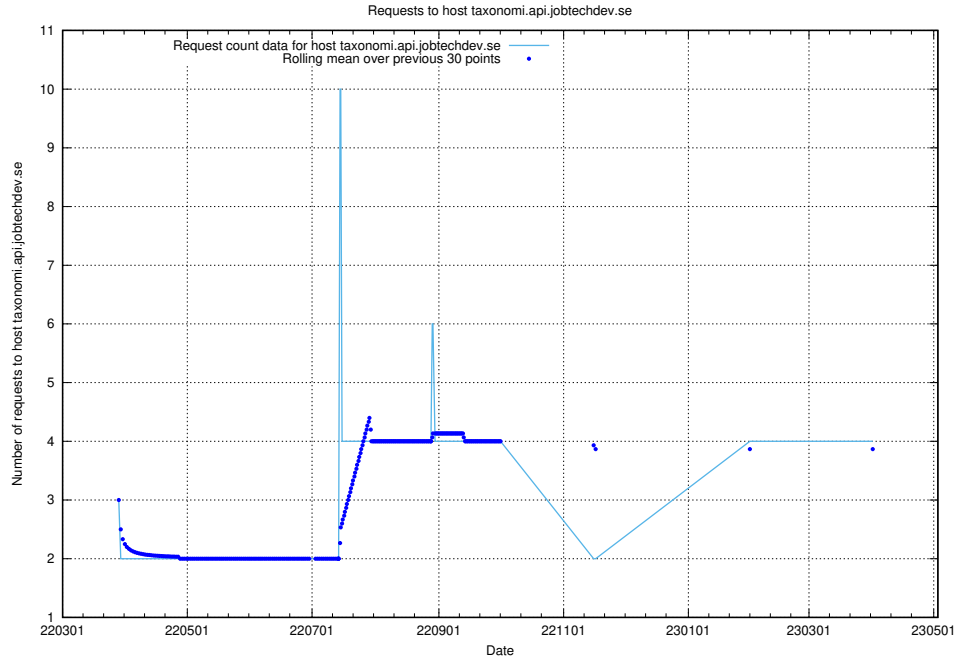

7.155 Usage of taxonomi.api.jobtechdev.se

Here, we count the number of requests to host taxonomi.api.jobtechdev.se.