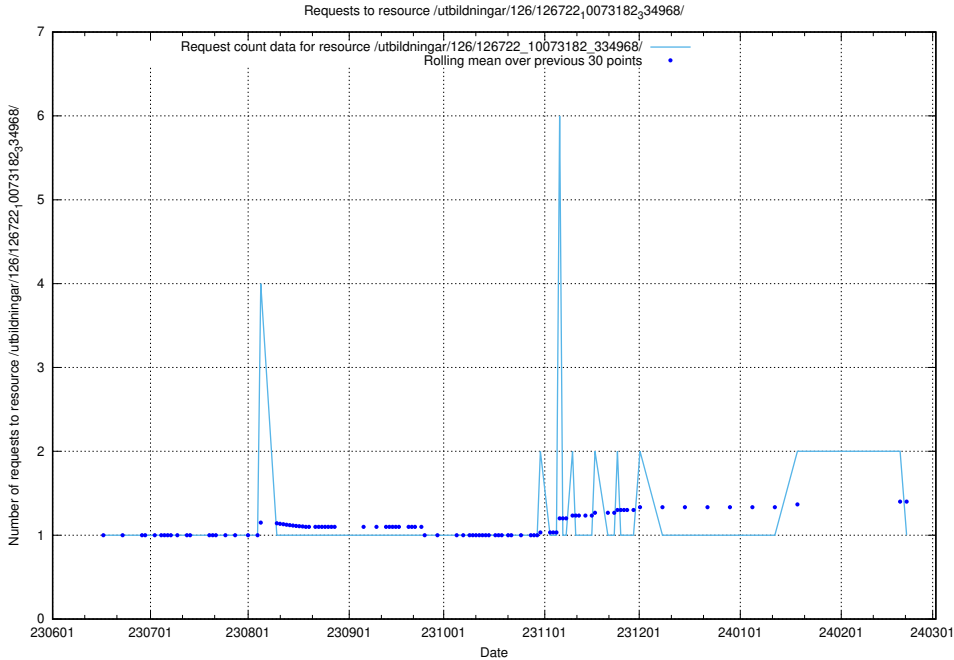

5.5893 Usage of /utbildningar/126/126722_10073182_334968/

Here, we count the number of requests to resource /utbildningar/126/126722_10073182_334968/.