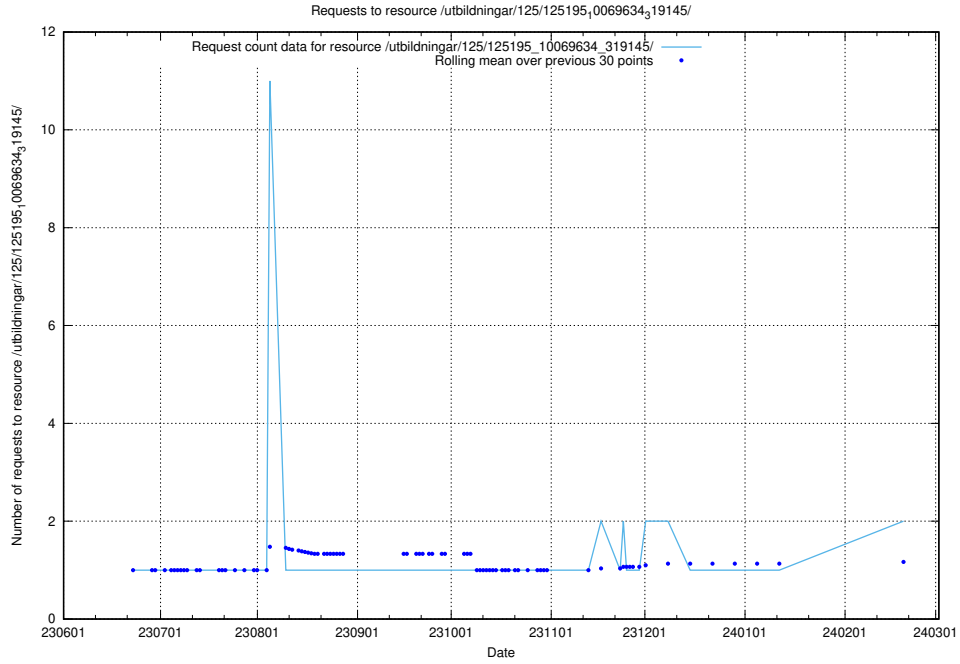

5.879 Usage of /utbildningar/125/125195_10069634_319145/

Here, we count the number of requests to resource /utbildningar/125/125195_10069634_319145/.