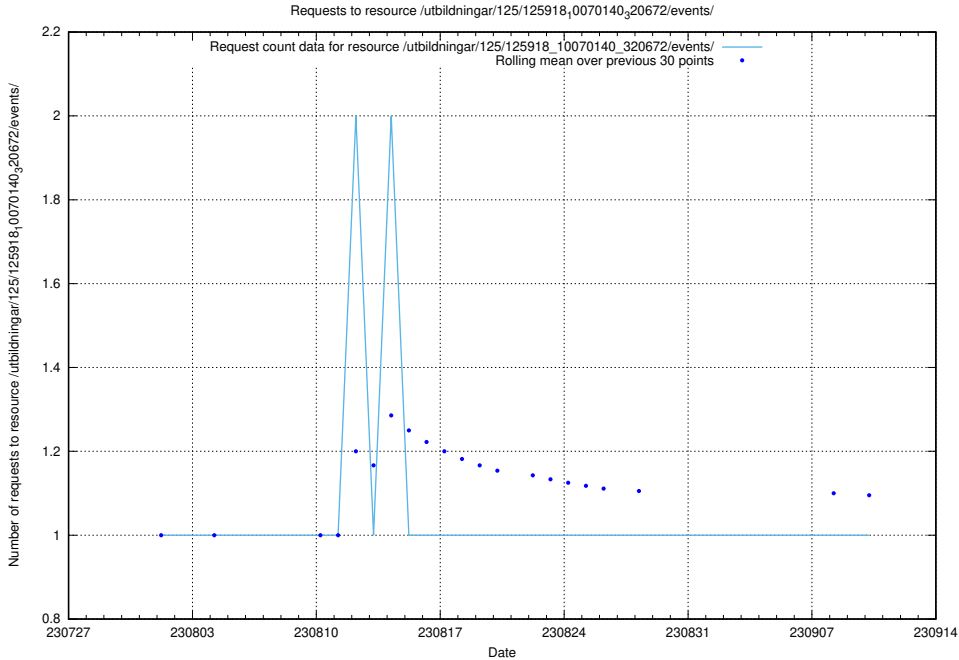

5.4919 Usage of /utbildningar/125/125918_10070140_320672/events/

Here, we count the number of requests to resource /utbildningar/125/125918_10070140_320672/events/