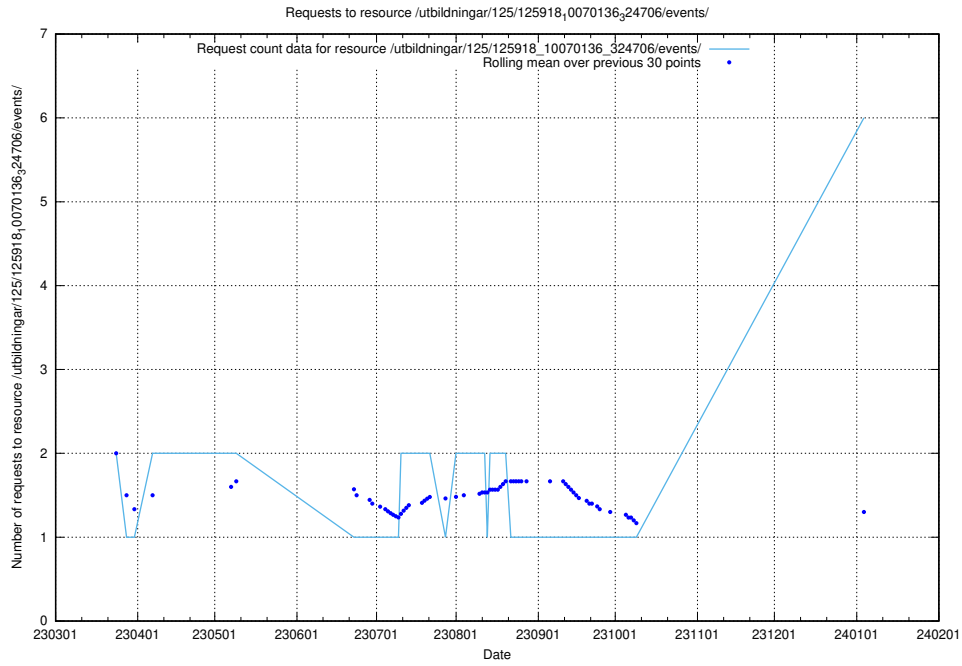

5.90 Usage of /utbildningar/125/125918_10070136_324706/events/

Here, we count the number of requests to resource /utbildningar/125/125918_10070136_324706/events/