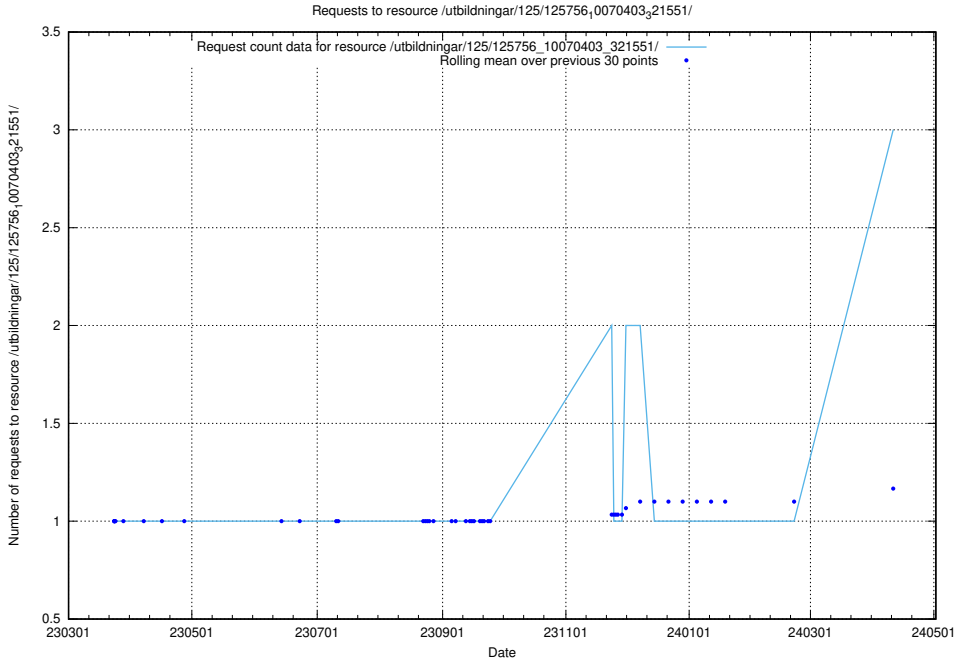

5.482 Usage of /utbildningar/125/125756_10070403_321551/

Here, we count the number of requests to resource /utbildningar/125/125756_10070403_321551/.