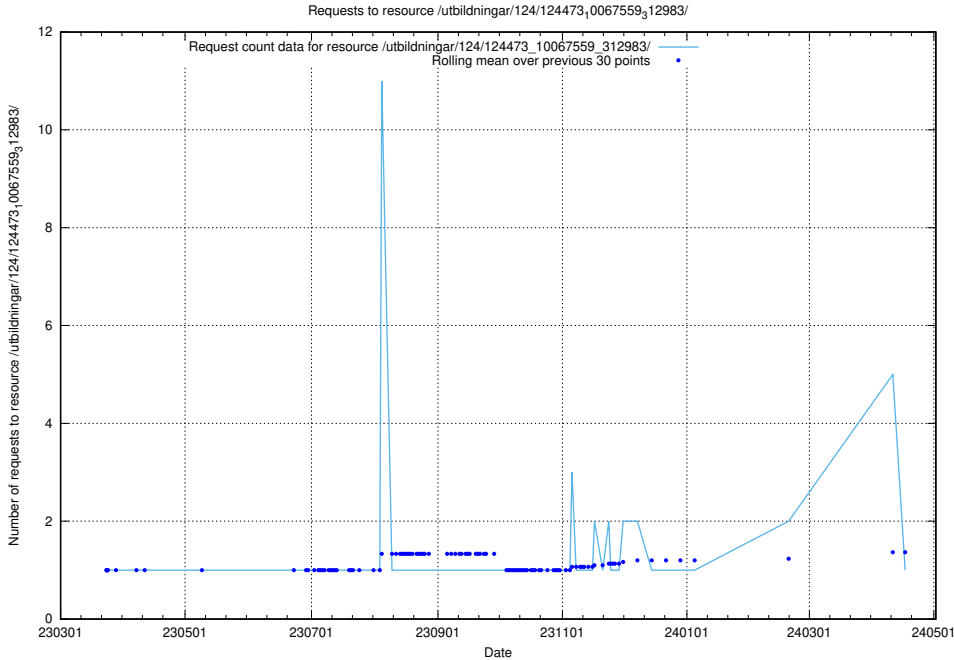

5.2981 Usage of /utbildningar/124/124473_10067559_312983/

Here, we count the number of requests to resource /utbildningar/124/124473_10067559_312983/.