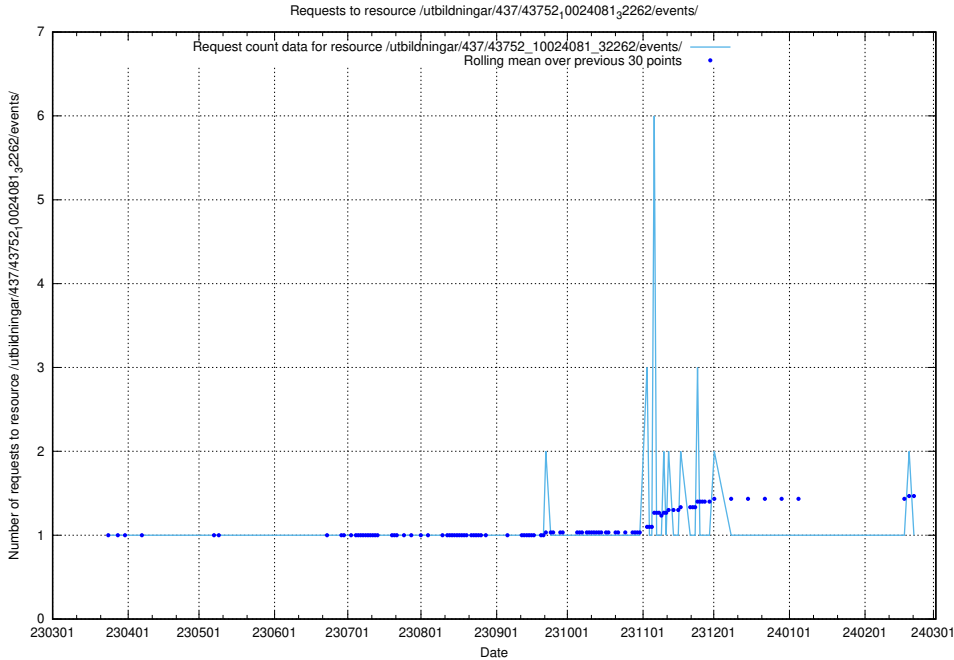

5.6205 Usage of /utbildningar/437/43752_10024081_32262/events/

Here, we count the number of requests to resource /utbildningar/437/43752_10024081_32262/events/.