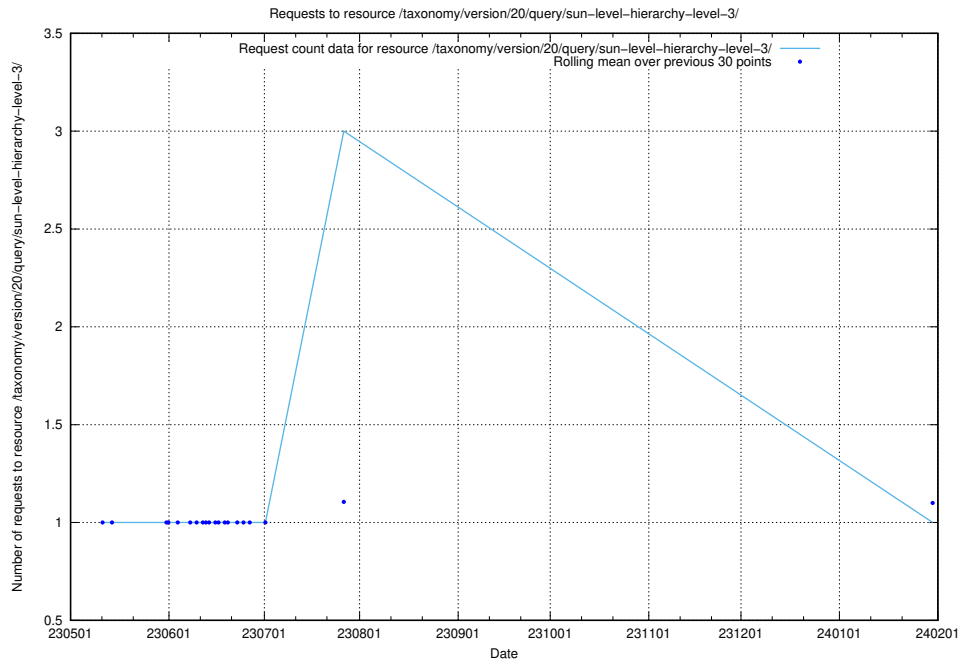

5.5982 Usage of /taxonomy/version/20/query/sun-level-hierarchy-level-3/

Here, we count the number of requests to resource /taxonomy/version/20/query/sun-level-hierarchy-level-3/.