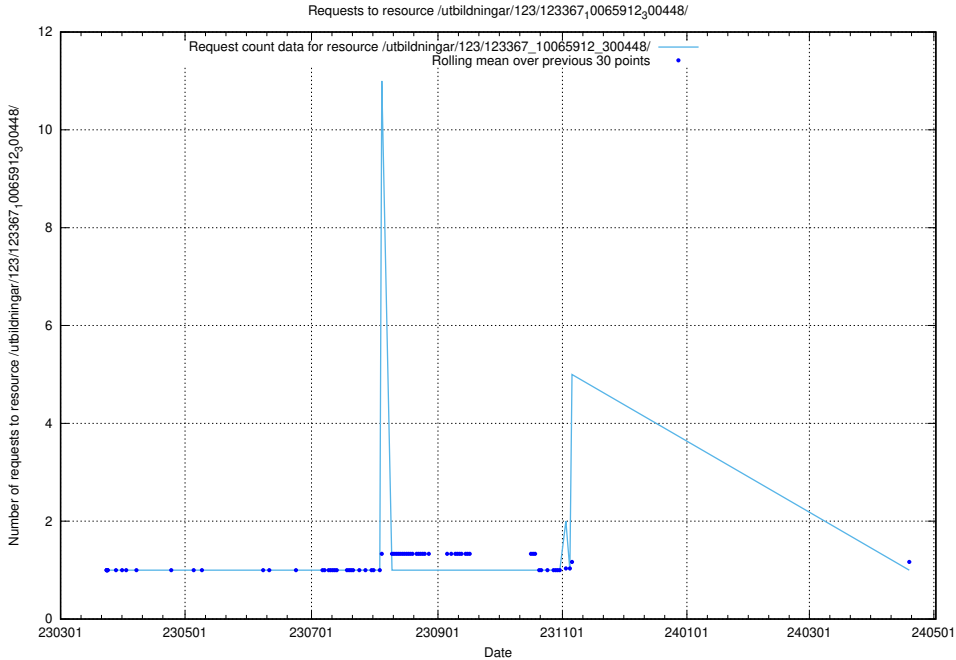

Here, we count the number of requests to resource /utbildningar/126/126237_10071454_326668/.

5.4733 Usage of /utbildningar/123/123367_10065912_300448/

Here, we count the number of requests to resource /utbildningar/123/123367_10065912_300448/.