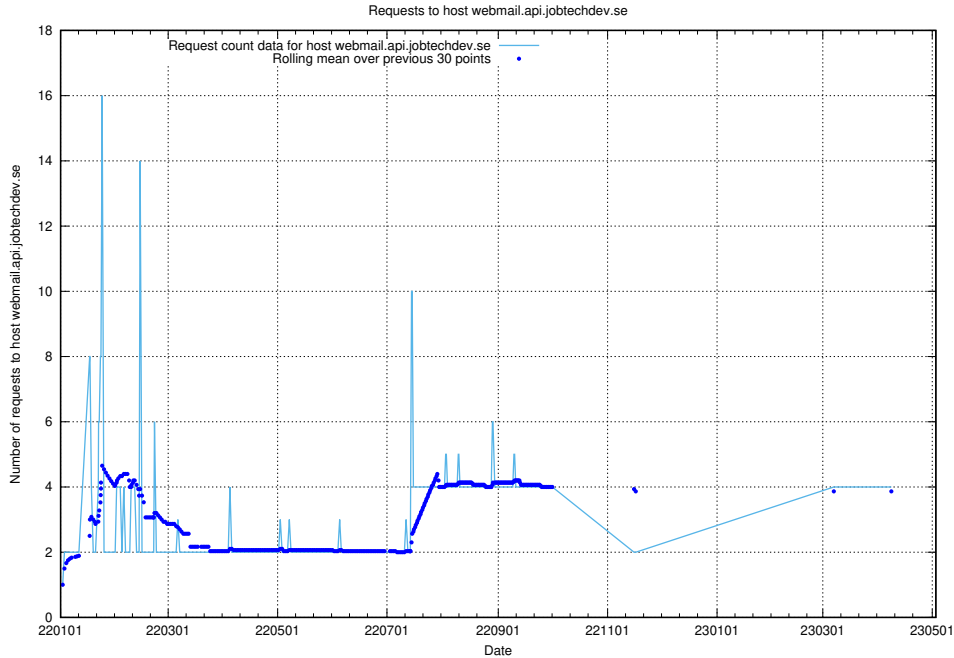

7.117 Usage of webmail.api.jobtechdev.se

Here, we count the number of requests to host webmail.api.jobtechdev.se.