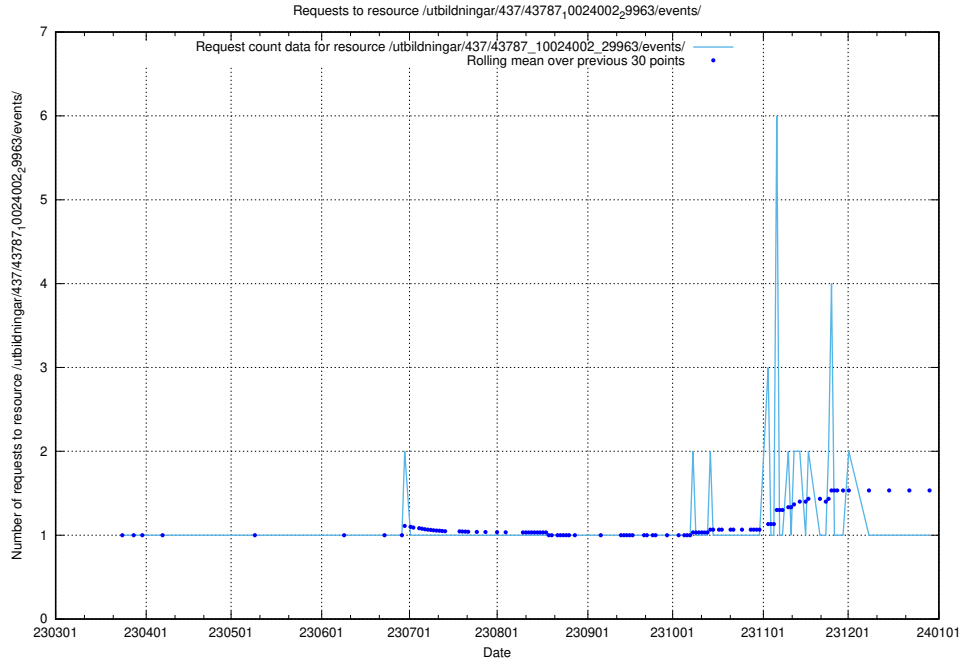

5.6192 Usage of /utbildningar/437/43787_10024002_29963/events/

Here, we count the number of requests to resource /utbildningar/437/43787_10024002_29963/events/.