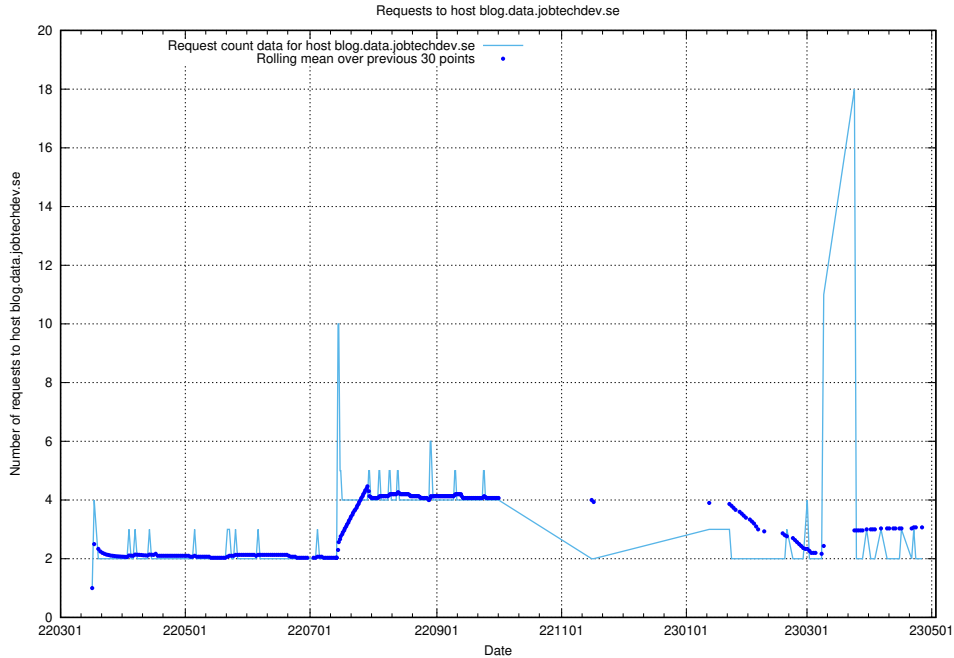

7.500 Usage of minioconsole.jobtechdev.se

Here, we count the number of requests to host minioconsole.jobtechdev.se.

7.501 Usage of minio-console.jobtechdev.se

Here, we count the number of requests to host minio-console.jobtechdev.se.