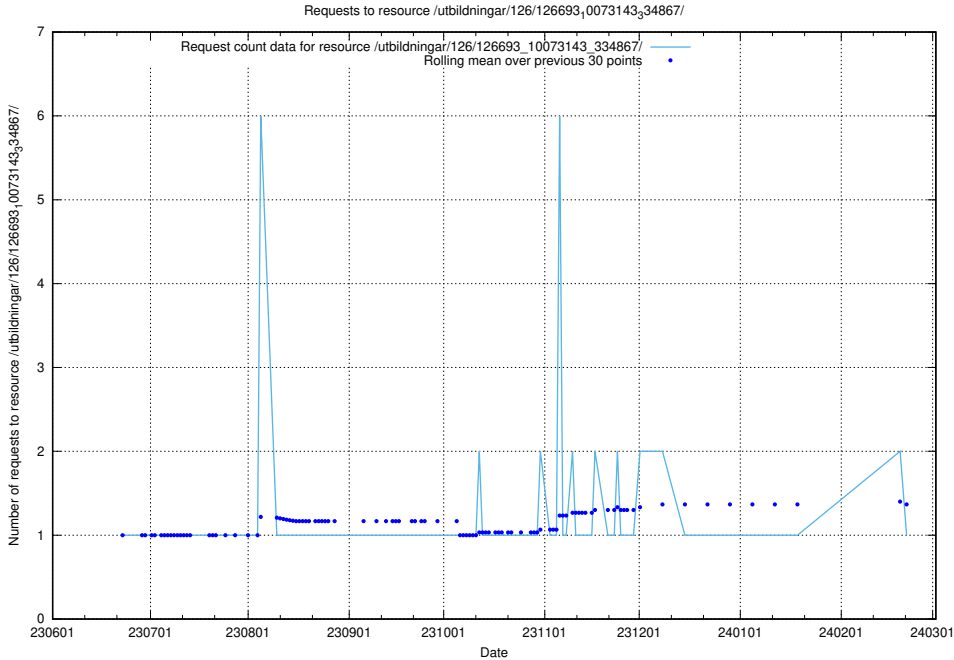

5.5674 Usage of /utbildningar/126/126693_10073143_334867/

Here, we count the number of requests to resource /utbildningar/126/126693_10073143_334867/.