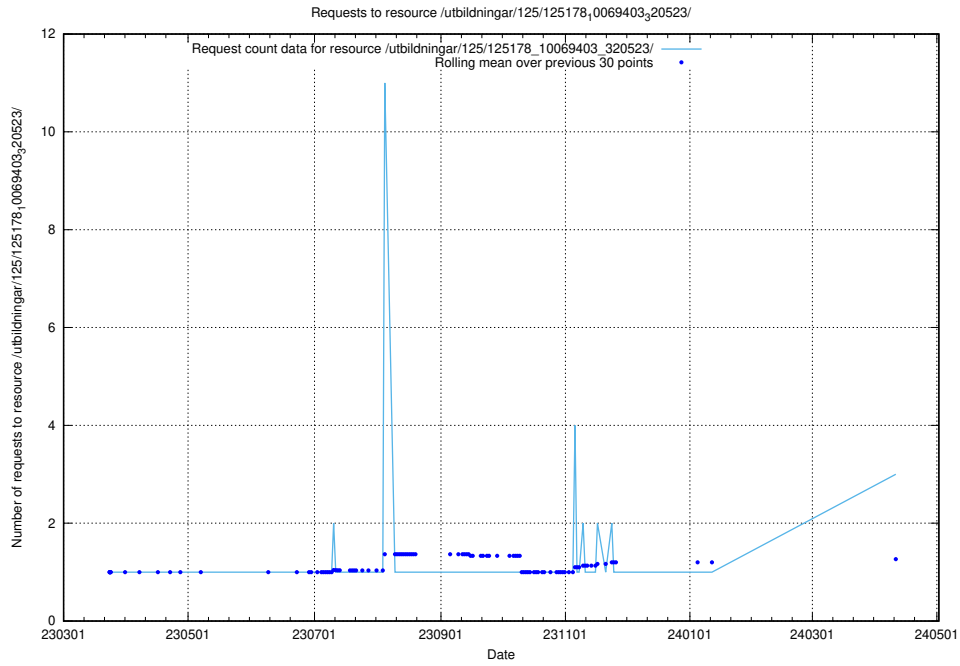

5.255 Usage of /utbildningar/125/125178_10069403_320523/

Here, we count the number of requests to resource /utbildningar/125/125178_10069403_320523/.