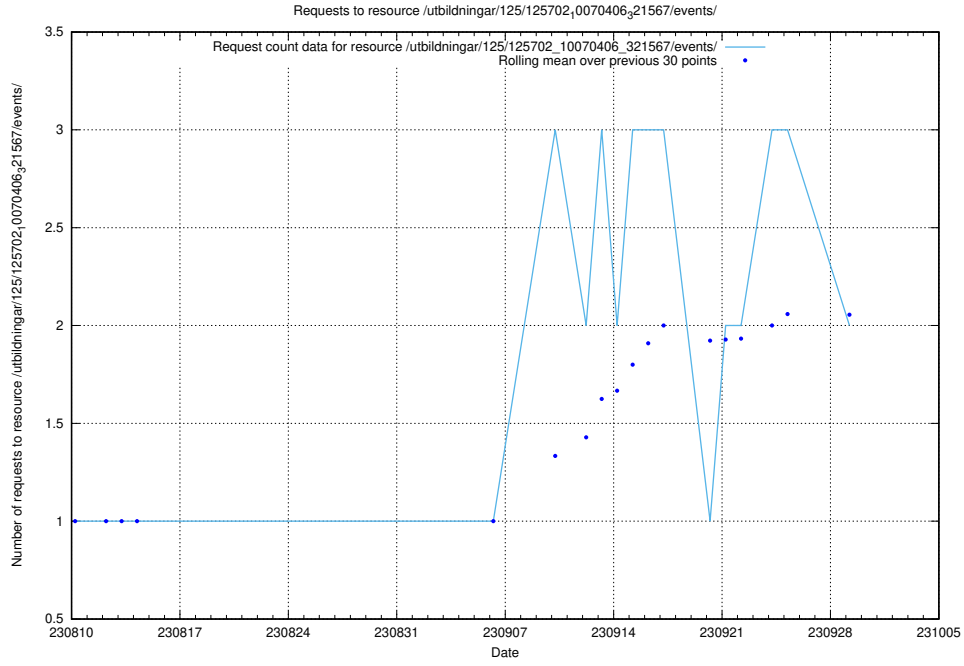

5.802 Usage of /utbildningar/125/125702_10070406_321567/events/

Here, we count the number of requests to resource /utbildningar/125/125702_10070406_321567/events/