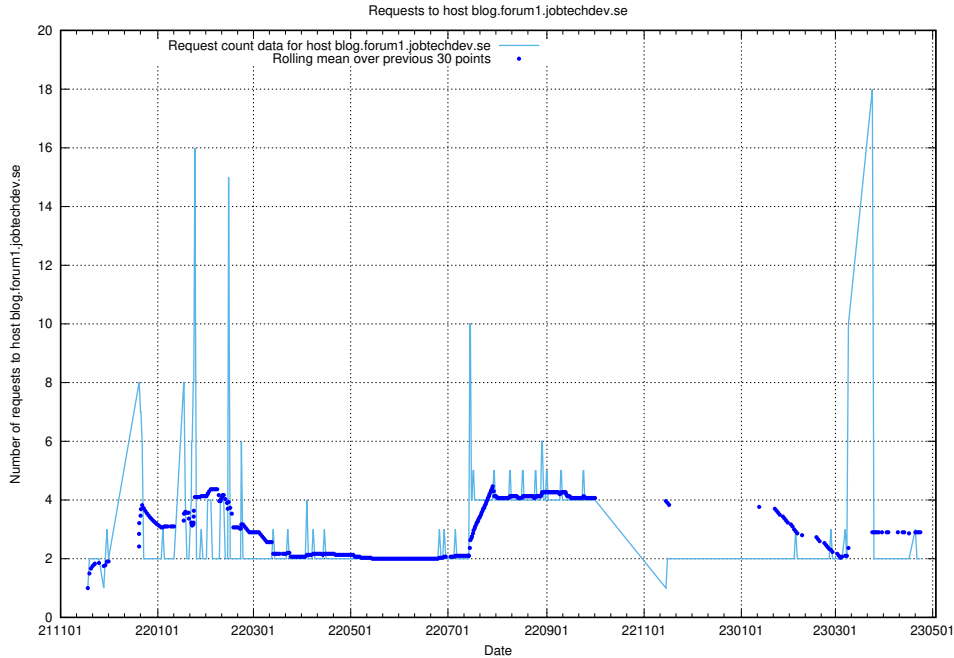

7.487 Usage of `blog.forum1.jobtechdev.se`

Here, we count the number of requests to host `blog.forum1.jobtechdev.se`.