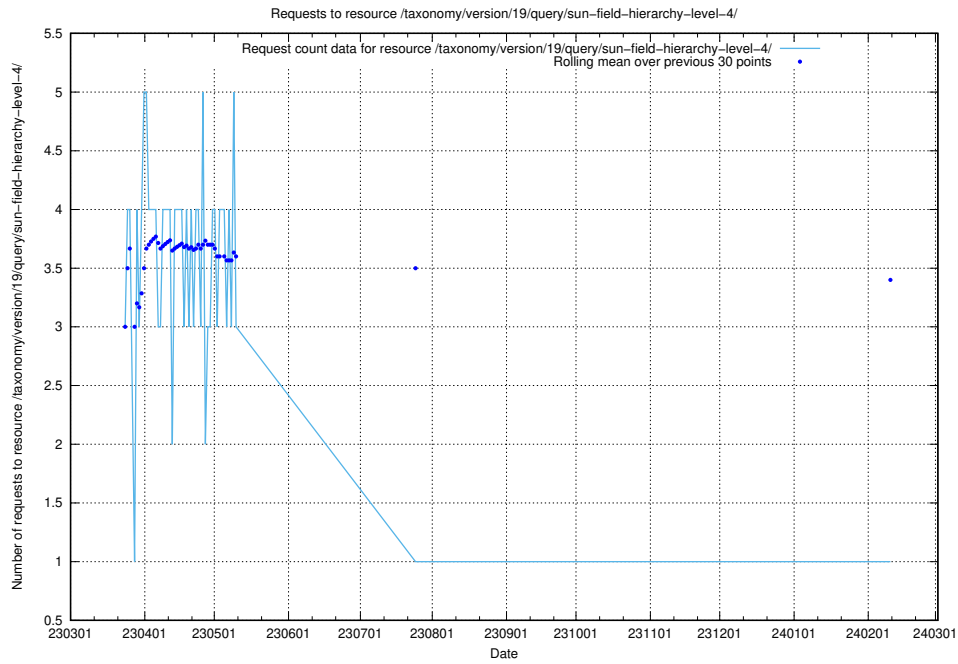

5.6127 Usage of /taxonomy/version/19/query/sun-field-hierarchy-level-4/

Here, we count the number of requests to resource /taxonomy/version/19/query/sun-field-hierarchy-level-4/.