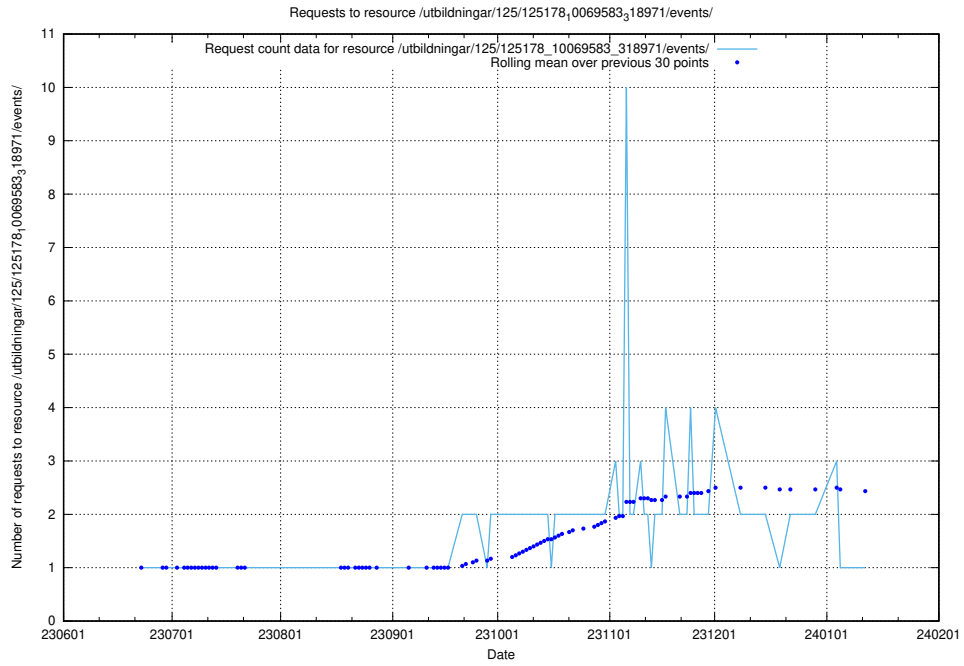

5.5761 Usage of /utbildningar/125/125178_10069583_318971/events/

Here, we count the number of requests to resource /utbildningar/125/125178_10069583_318971/events/