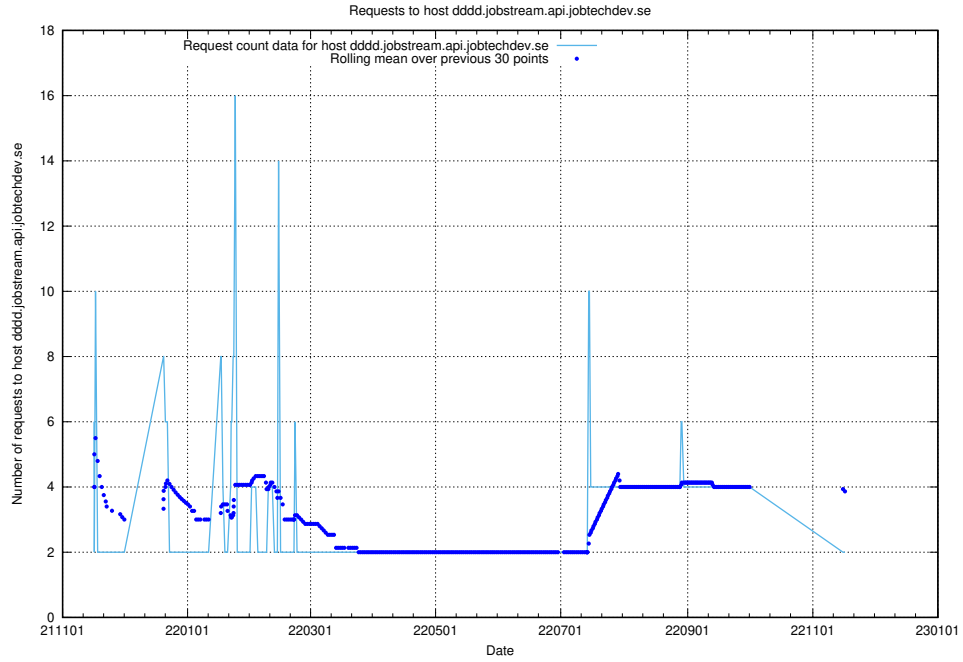

Here, we count the number of requests to host dddd.jobstream.api.jobtechdev.se.

7.530 Usage of doh.api.jobtechdev.se

Here, we count the number of requests to host doh.api.jobtechdev.se.

7.531 Usage of bb.ccc.dddd.atlas.jobtechdev.se