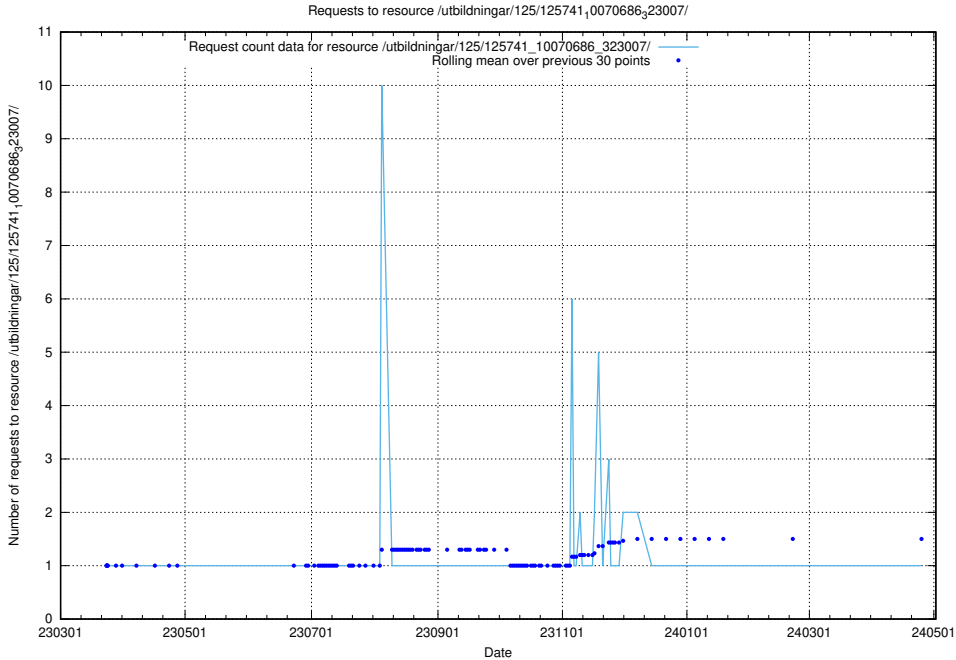

5.6483 Usage of /utbildningar/125/125741_10070686_323007/

Here, we count the number of requests to resource /utbildningar/125/125741_10070686_323007/.