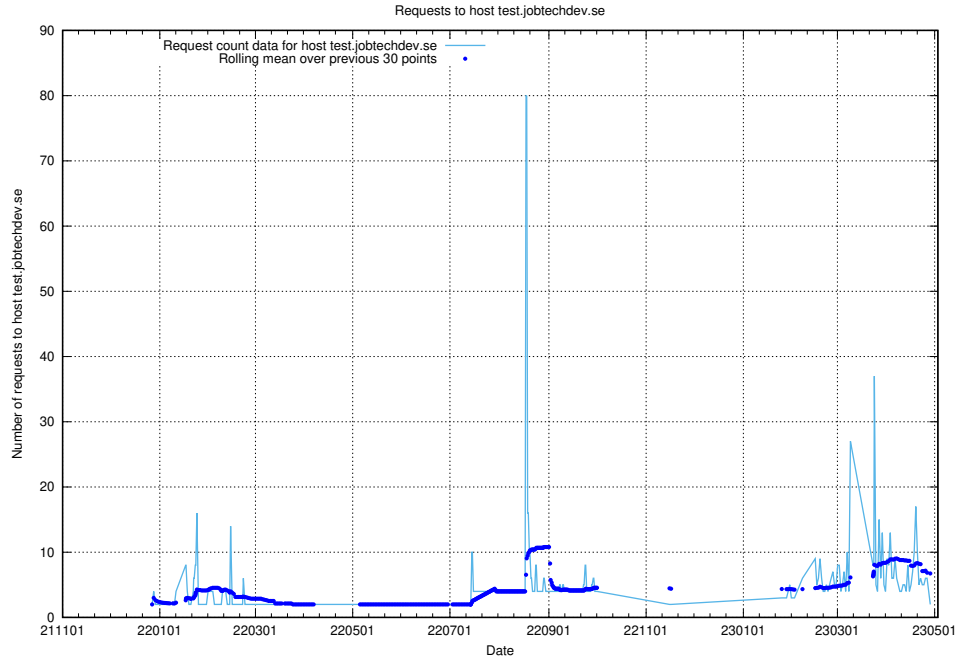

7.367 Usage of test.jobtechdev.se

Here, we count the number of requests to host test.jobtechdev.se.