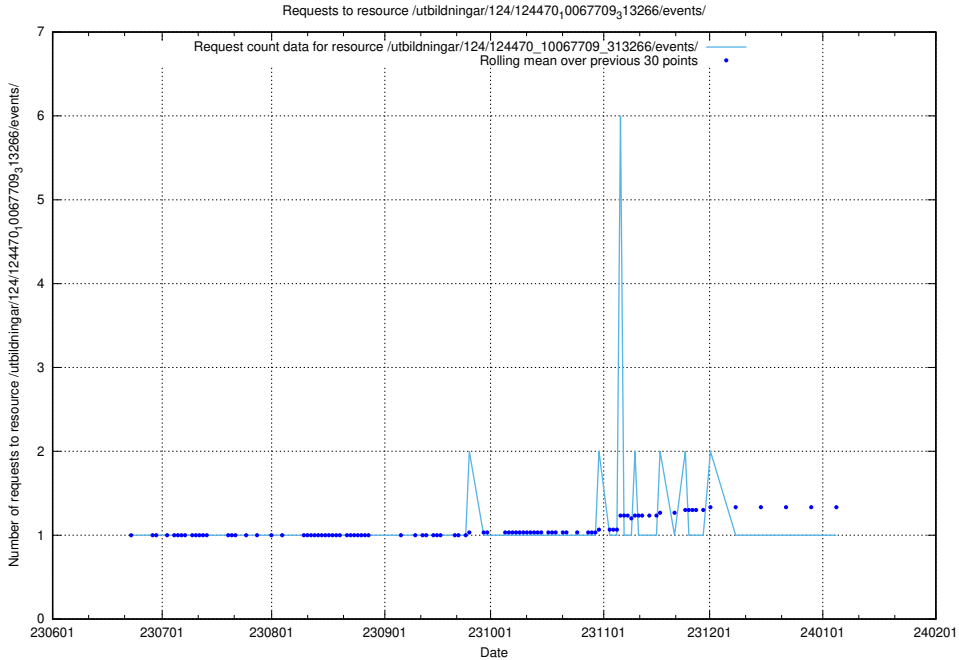

Here, we count the number of requests to resource /utbildningar/124/124472_10067554_312977/.

5.5833 Usage of /utbildningar/124/124470_10067709_313266/events/

Here, we count the number of requests to resource /utbildningar/124/124470_10067709_313266/events/