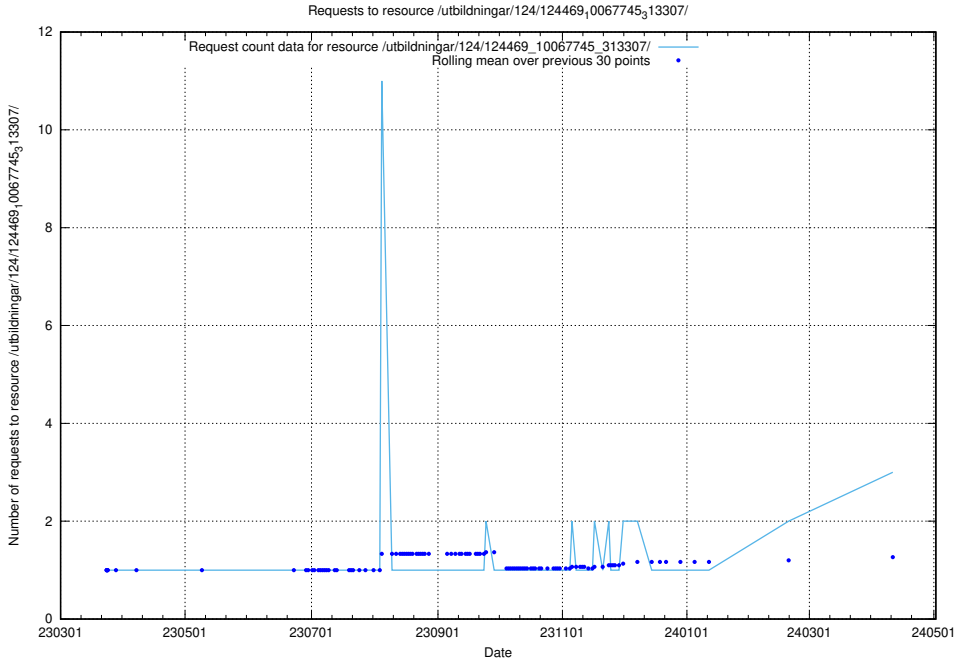

5.306 Usage of /utbildningar/124/124469_10067745_313307/

Here, we count the number of requests to resource /utbildningar/124/124469_10067745_313307/.