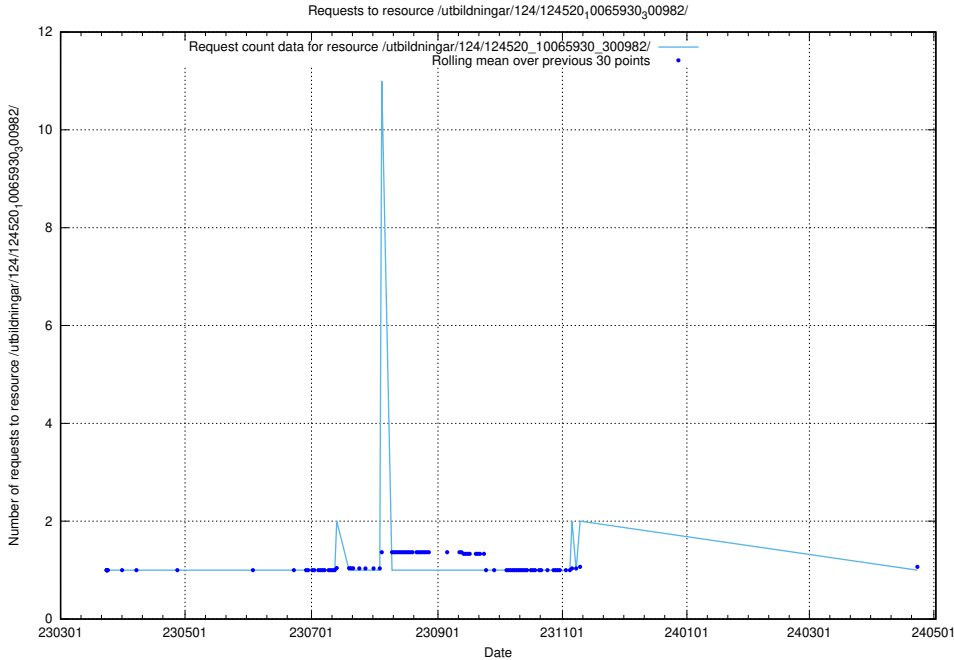

5.1267 Usage of /utbildningar/124/124520_10065930_300982/

Here, we count the number of requests to resource /utbildningar/124/124520_10065930_300982/.