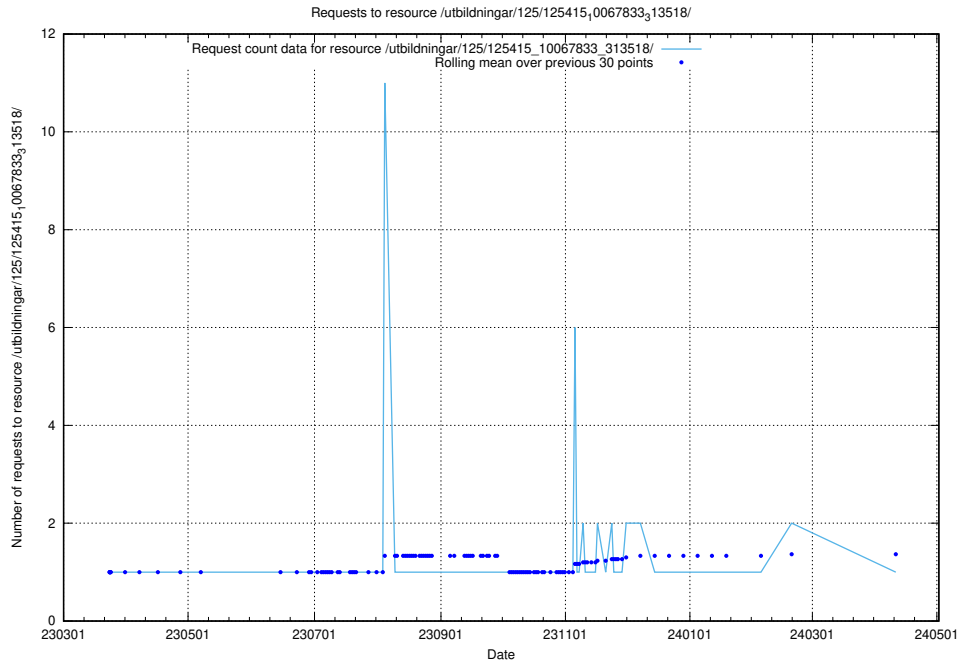

5.1120 Usage of /utbildningar/125/125415_10067833_313518/

Here, we count the number of requests to resource /utbildningar/125/125415_10067833_313518/.