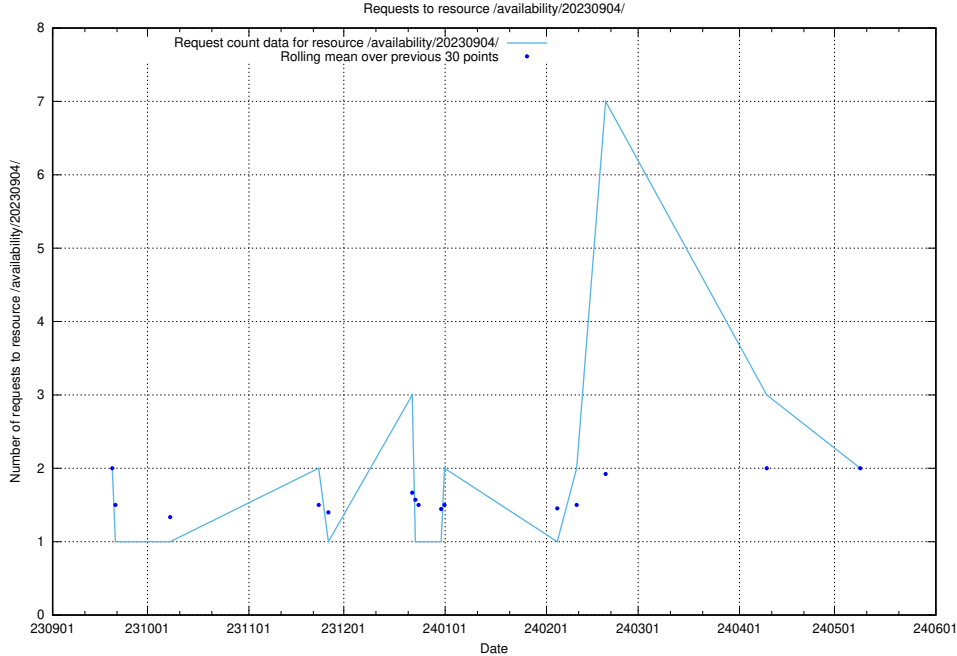

5.771 Usage of /availability/20230904/

Here, we count the number of requests to resource /availability/20230904/.