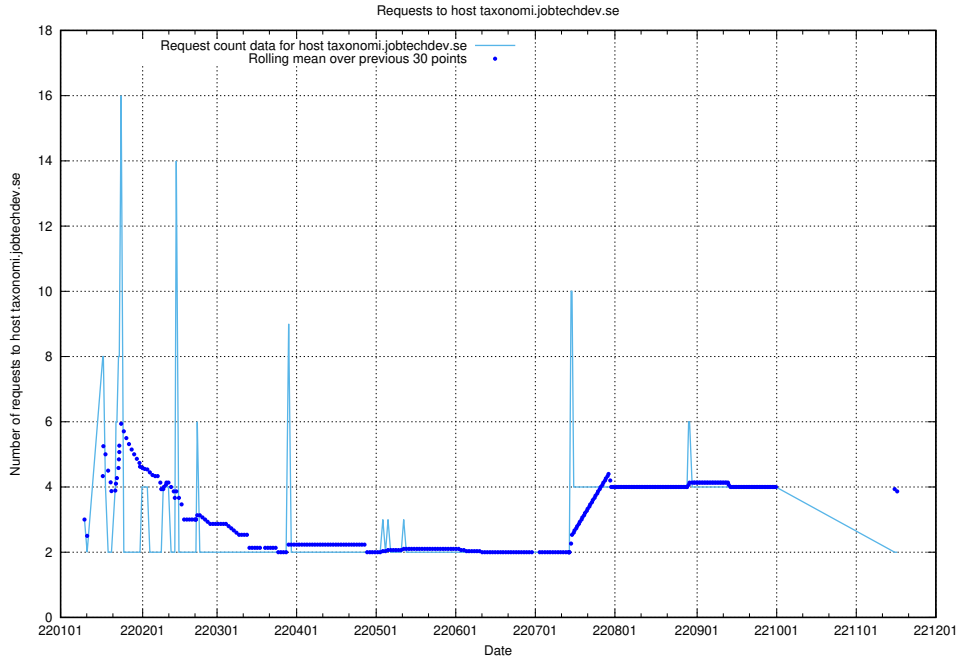

Here, we count the number of requests to host af-connect-demo.jobtechdev.se.

7.287 Usage of taxonomi.jobtechdev.se

Here, we count the number of requests to host taxonomi.jobtechdev.se.

7.288 Usage of jobad-enrichments-api.jobtechdev.se:80