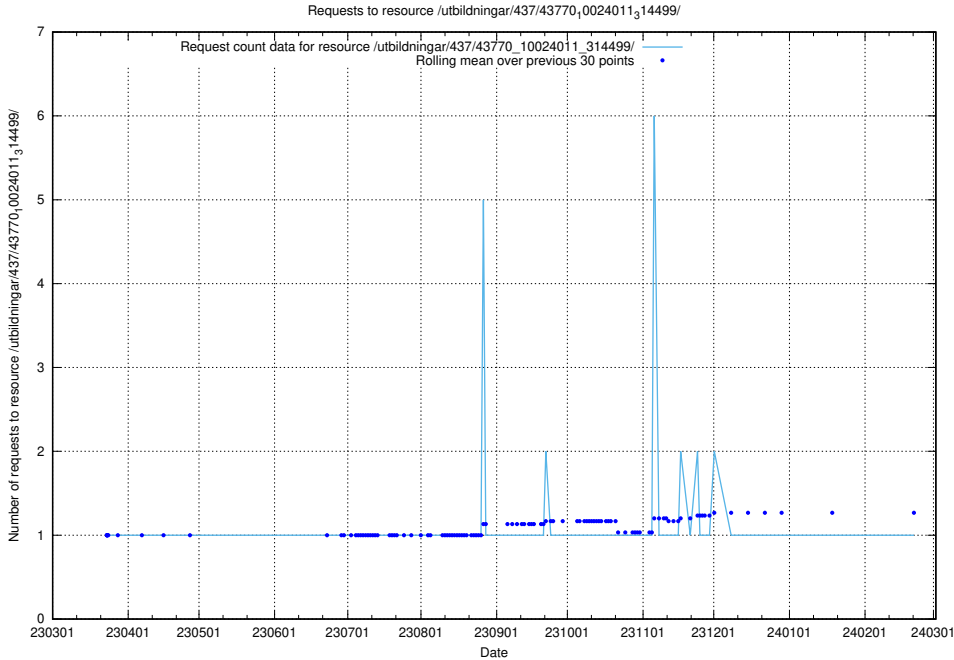

5.6381 Usage of /utbildningar/437/43770_10024011_314499/

Here, we count the number of requests to resource /utbildningar/437/43770_10024011_314499/.