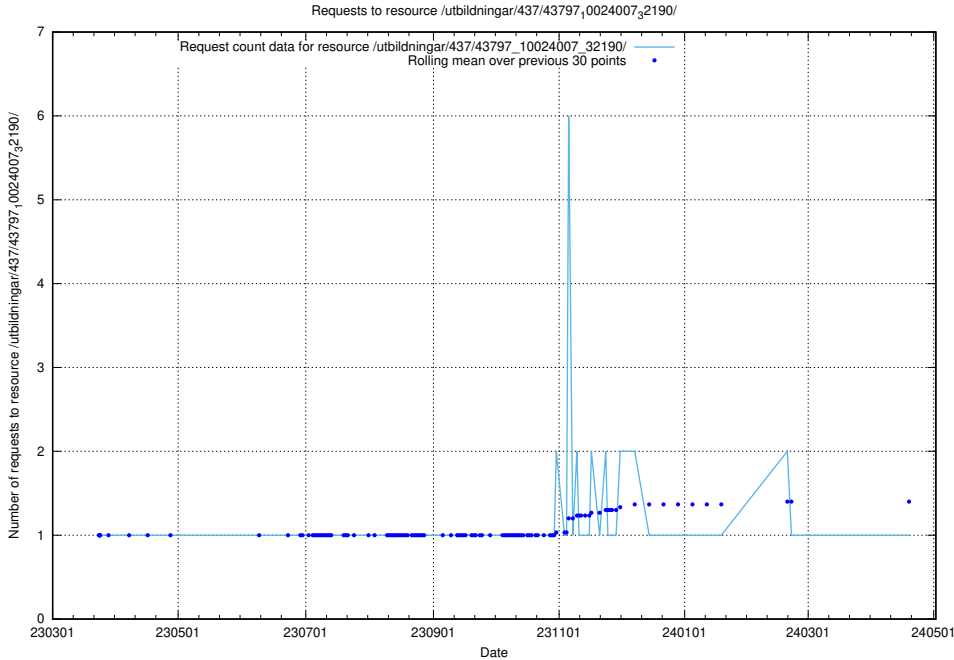

5.6364 Usage of /utbildningar/437/43797_10024007_32190/

Here, we count the number of requests to resource /utbildningar/437/43797_10024007_32190/.