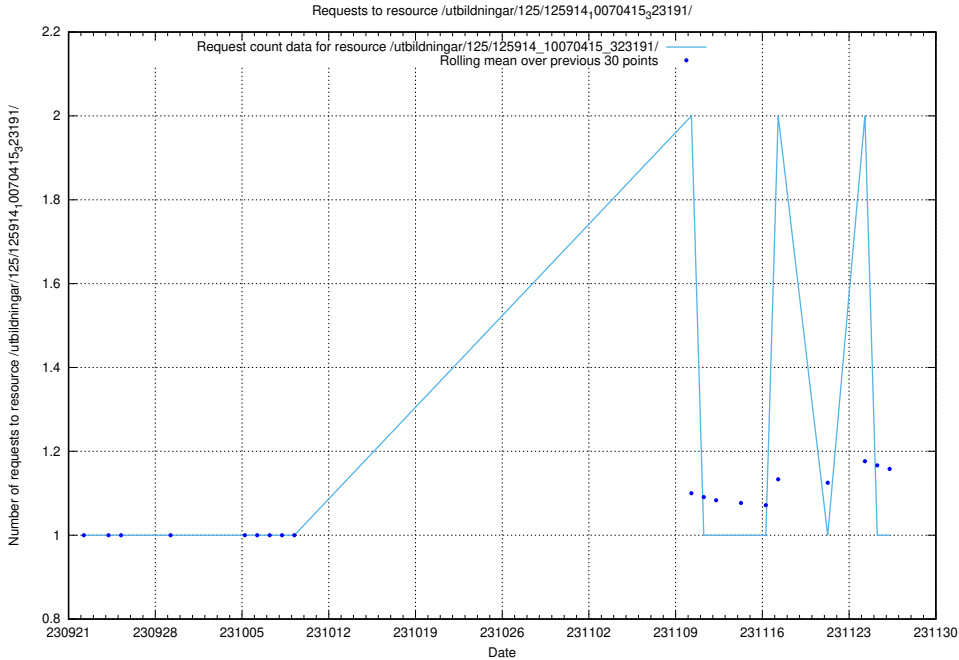

5.4538 Usage of /utbildningar/125/125914_10070415_323191/

Here, we count the number of requests to resource /utbildningar/125/125914_10070415_323191/.