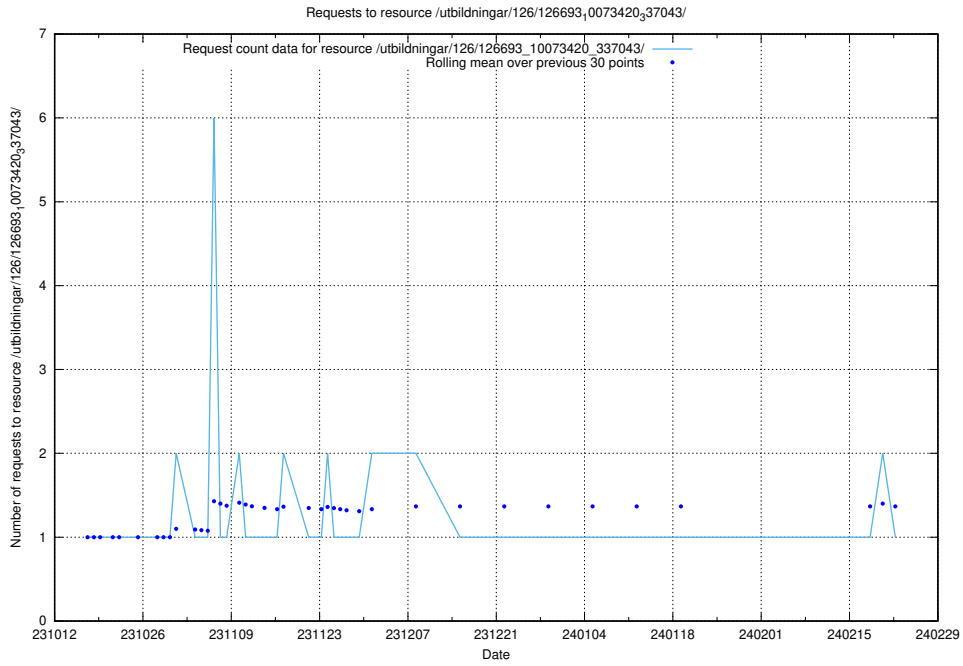

5.4341 Usage of /utbildningar/126/126693_10073420_337043/

Here, we count the number of requests to resource /utbildningar/126/126693_10073420_337043/.