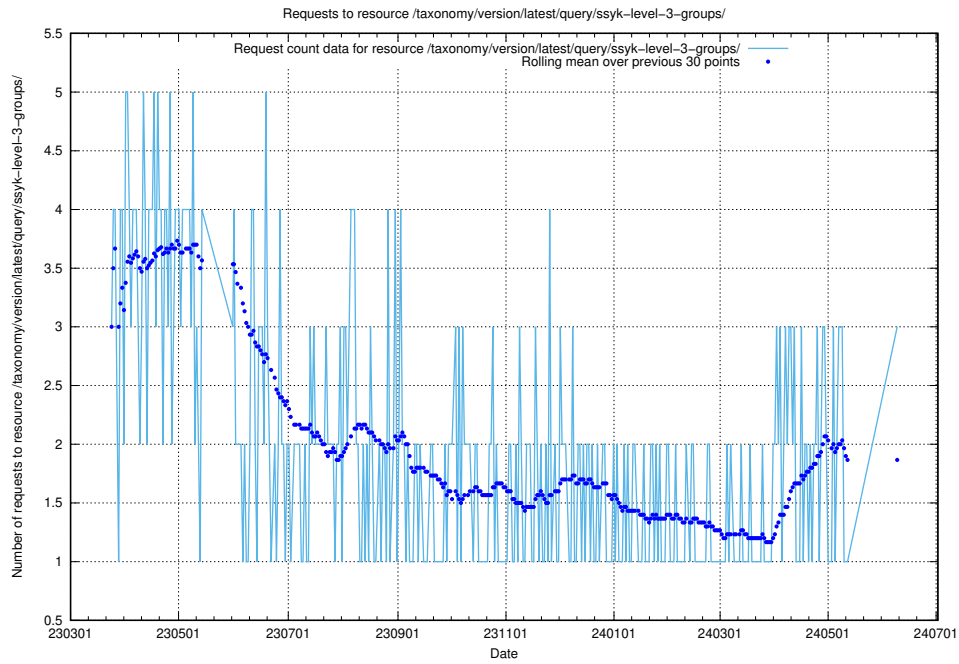

5.432 Usage of /taxonomy/version/latest/query/ssyk-level-3-groups/

Here, we count the number of requests to resource /taxonomy/version/latest/query/ssyk-level-3-groups/.