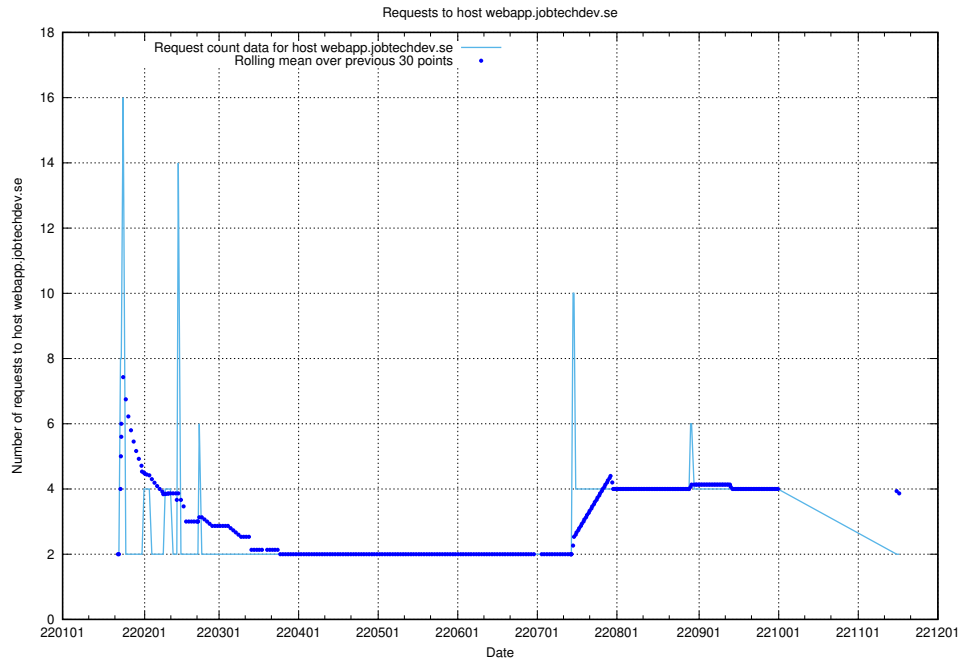

7.580 Usage of webapp.jobtechdev.se

Here, we count the number of requests to host webapp.jobtechdev.se.