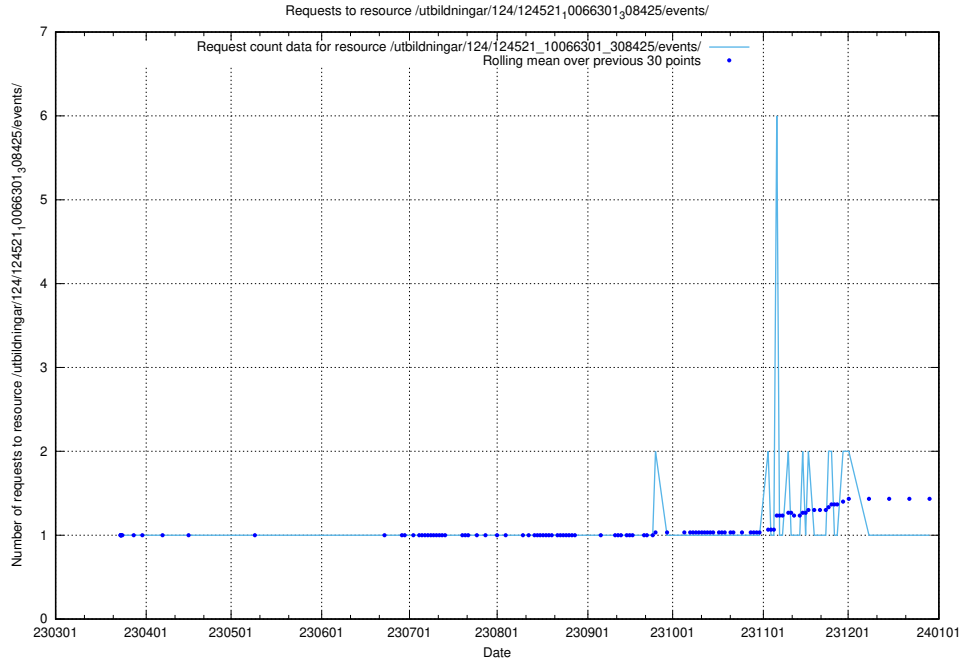

5.1240 Usage of /utbildningar/124/124521_10066301_308425/events/

Here, we count the number of requests to resource /utbildningar/124/124521_10066301_308425/events/