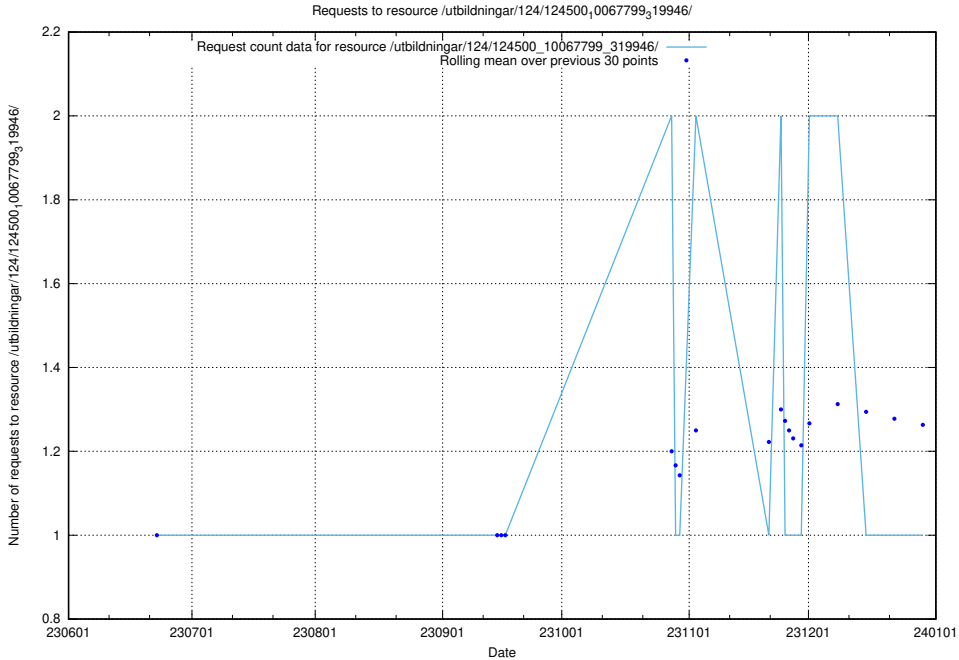

Here, we count the number of requests to resource /utbildningar/124/124500_10067840_313543/.

5.5808 Usage of /utbildningar/124/124500_10067799_319946/

Here, we count the number of requests to resource /utbildningar/124/124500_10067799_319946/.