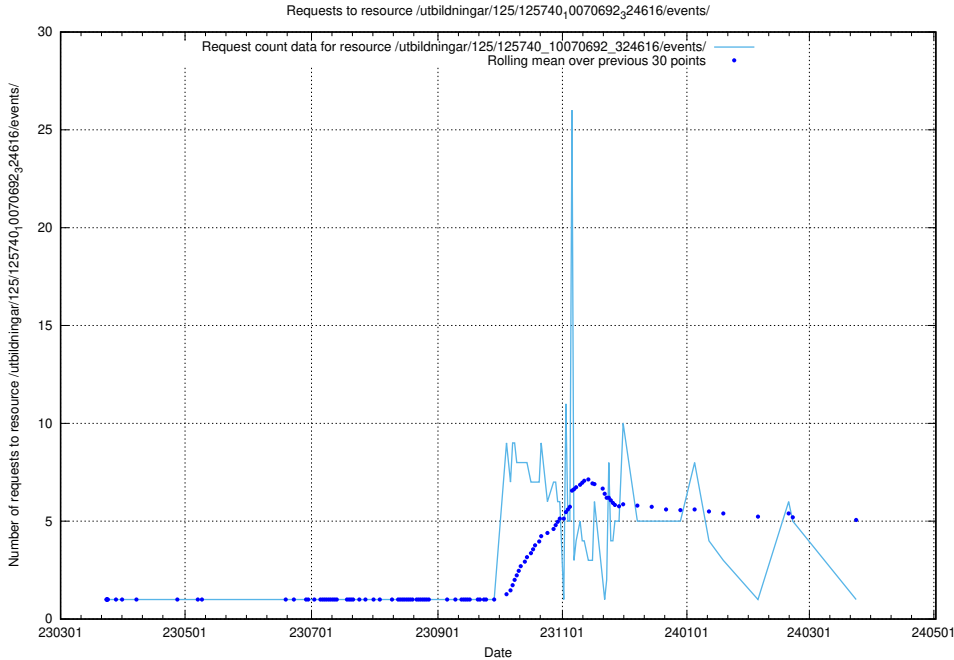

5.988 Usage of /utbildningar/125/125740_10070692_324616/events/

Here, we count the number of requests to resource /utbildningar/125/125740_10070692_324616/events/