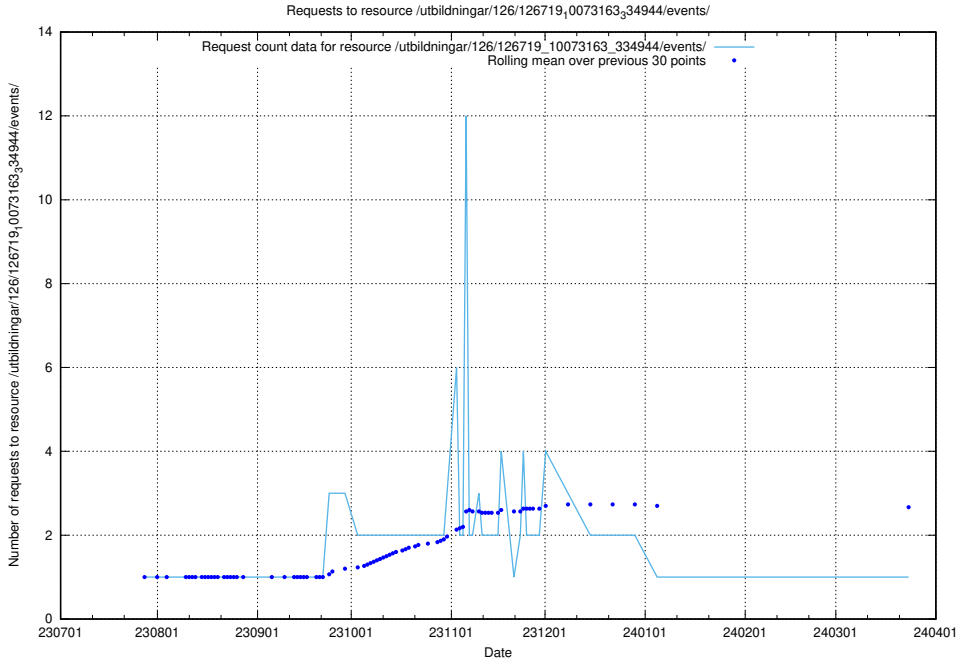

5.4929 Usage of /utbildningar/126/126719_10073163_334944/events/

Here, we count the number of requests to resource /utbildningar/126/126719_10073163_334944/events/