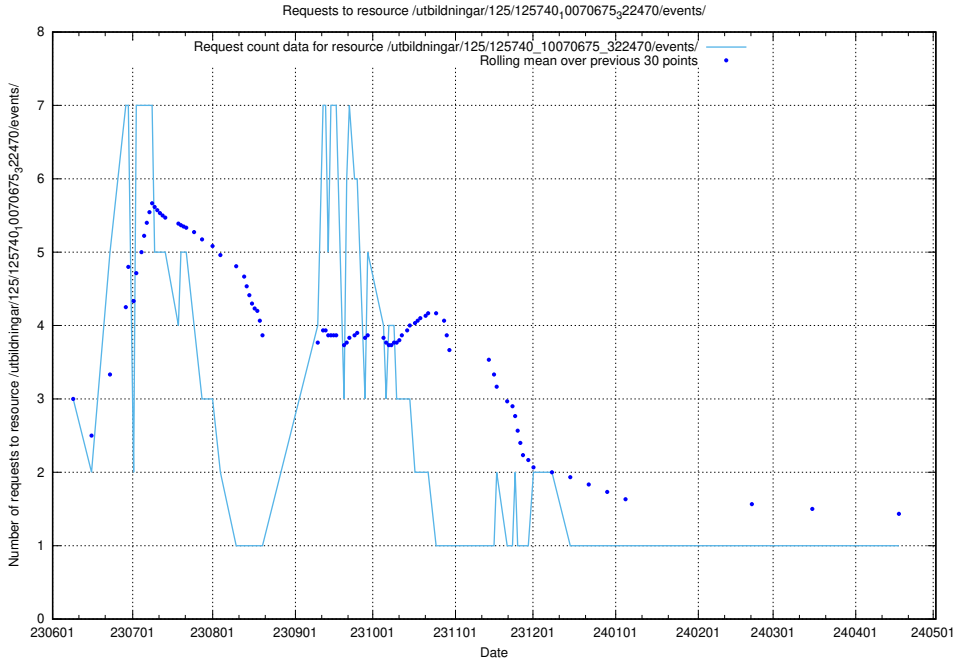

5.5916 Usage of /utbildningar/125/125740_10070675_322470/events/

Here, we count the number of requests to resource /utbildningar/125/125740_10070675_322470/events/