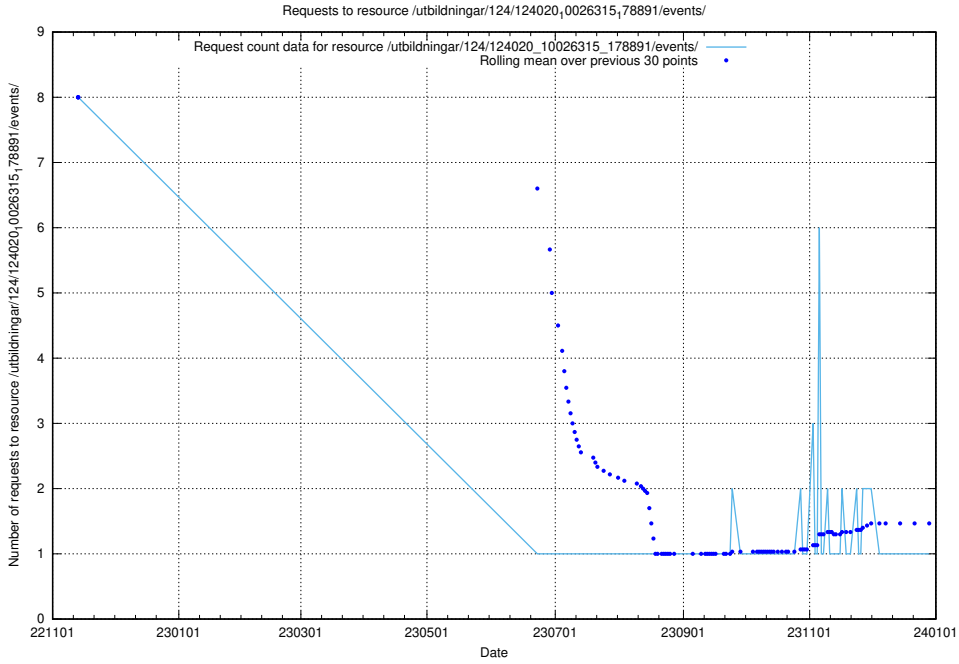

5.5804 Usage of /utbildningar/124/124020_10026315_178891/events/

Here, we count the number of requests to resource /utbildningar/124/124020_10026315_178891/events/