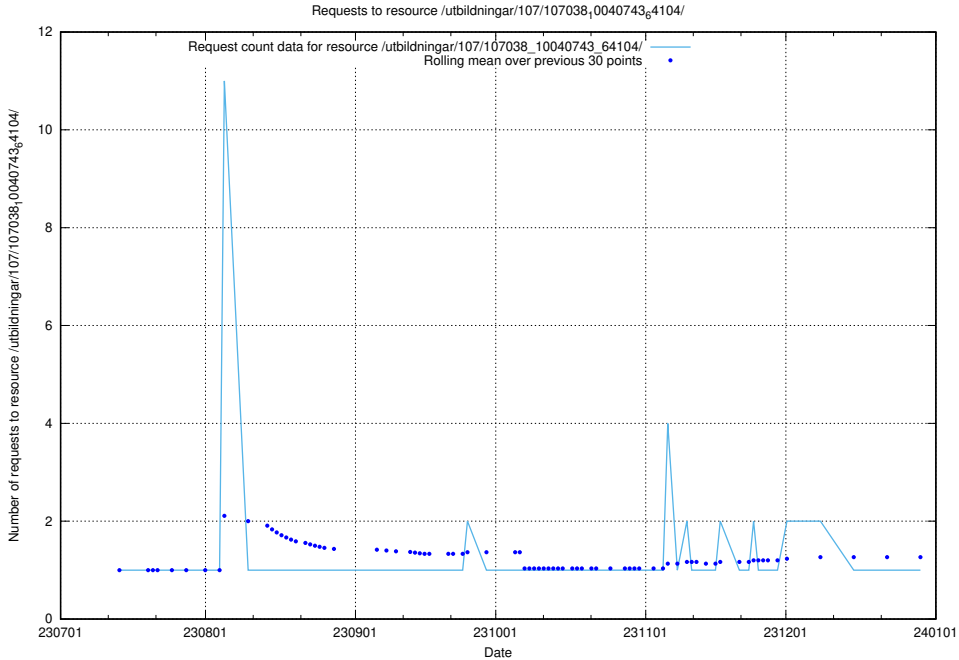

5.5104 Usage of /utbildningar/107/107038_10040743_64104/

Here, we count the number of requests to resource /utbildningar/107/107038_10040743_64104/.