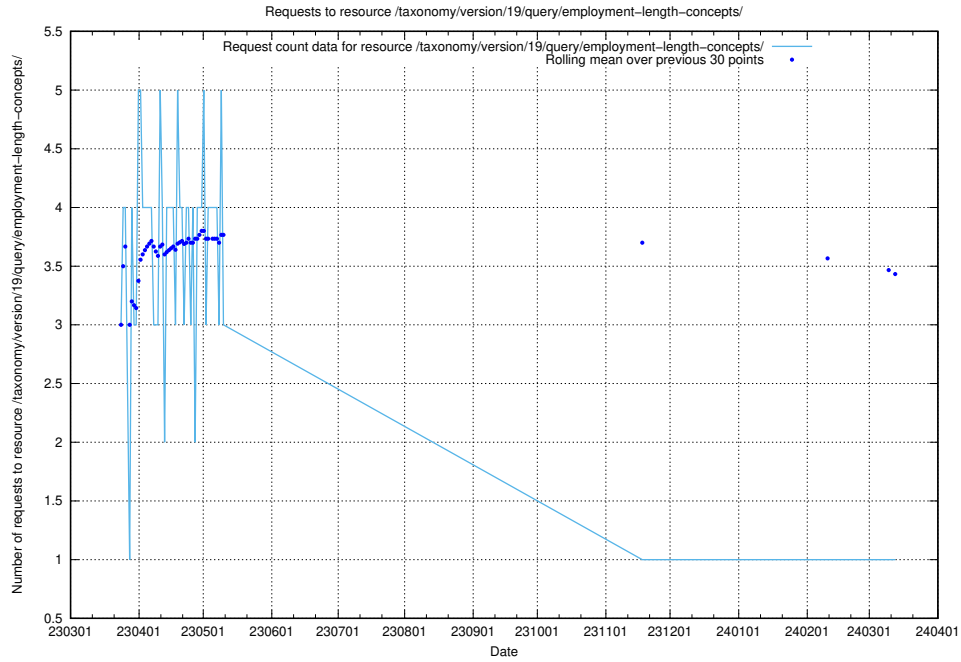

5.6157 Usage of /taxonomy/version/19/query/employment-length-concepts/

Here, we count the number of requests to resource /taxonomy/version/19/query/employment-length-concepts/.