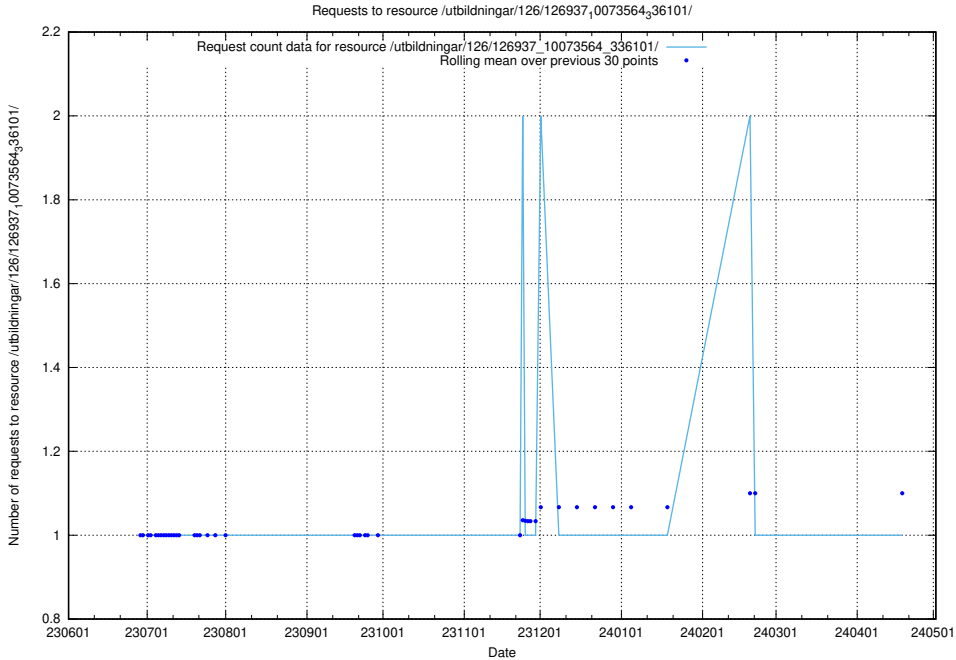

5.5471 Usage of /utbildningar/126/126937_10073564_336101/

Here, we count the number of requests to resource /utbildningar/126/126937_10073564_336101/.