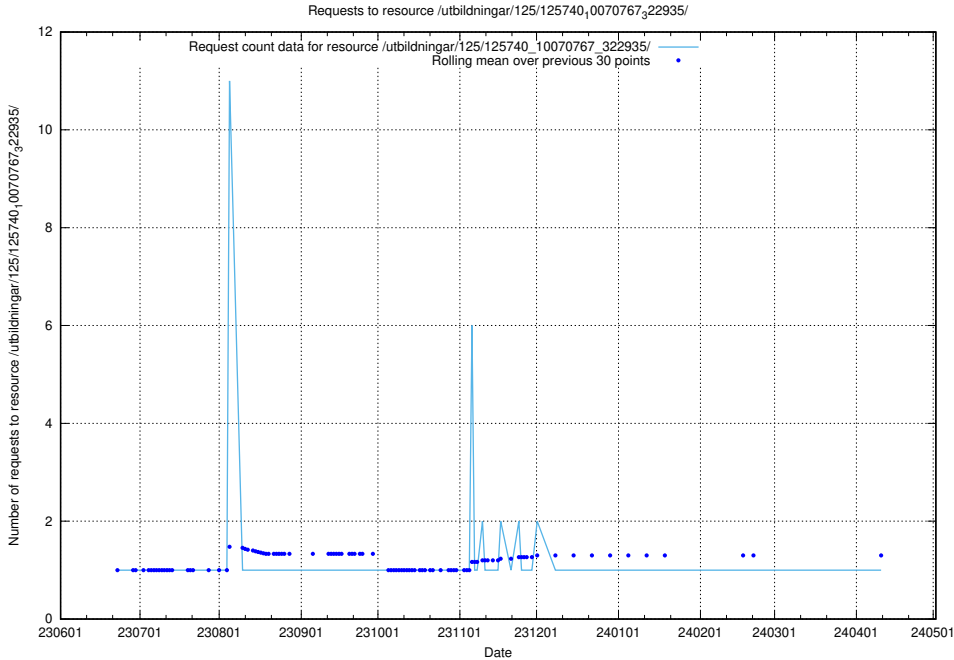

5.5729 Usage of /utbildningar/125/125740_10070767_322935/

Here, we count the number of requests to resource /utbildningar/125/125740_10070767_322935/.