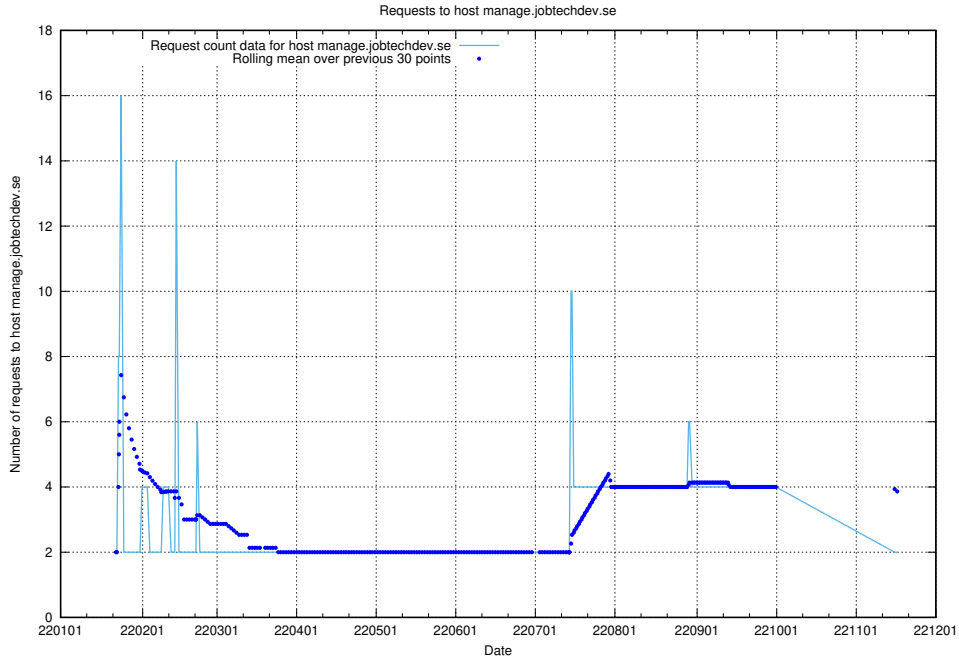

7.597 Usage of manage.jobtechdev.se

Here, we count the number of requests to host manage.jobtechdev.se.