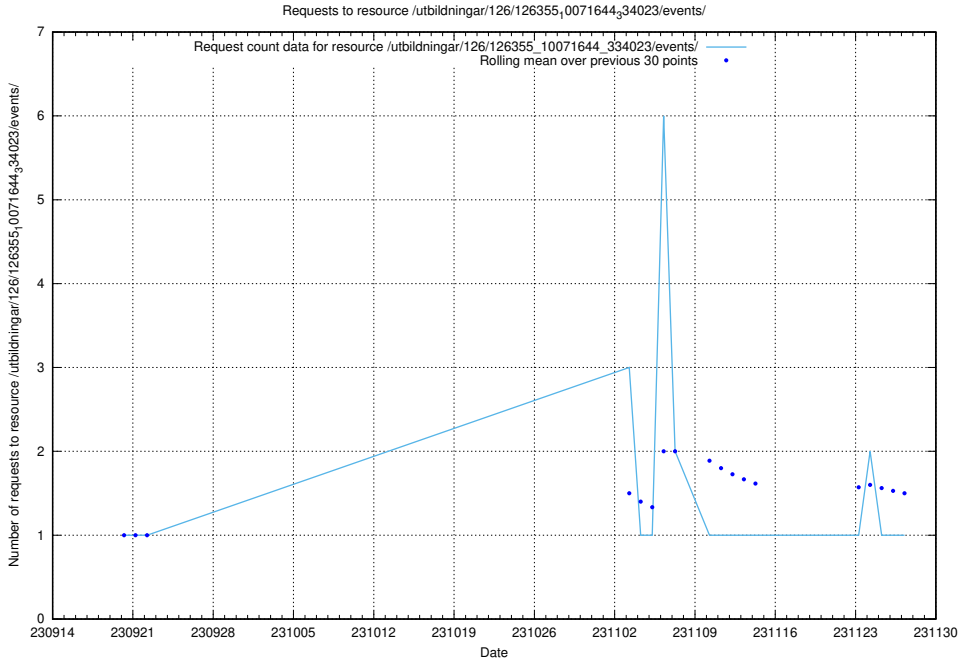

5.4561 Usage of /utbildningar/126/126355_10071644_334023/events/

Here, we count the number of requests to resource /utbildningar/126/126355_10071644_334023/events/