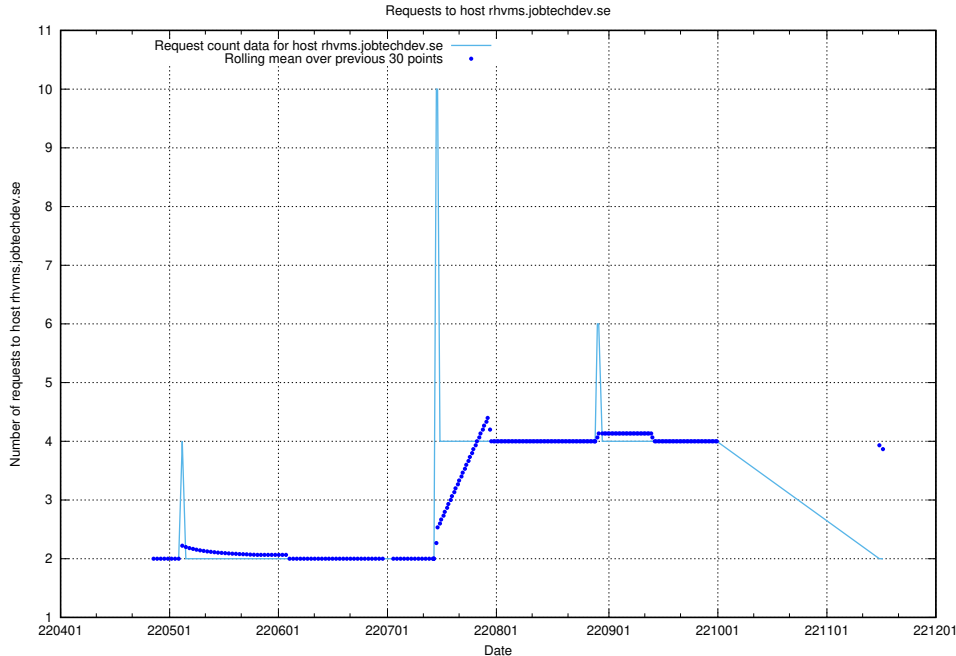

7.451 Usage of rhvms.jobtechdev.se

Here, we count the number of requests to host rhvms.jobtechdev.se.

7.452 Usage of arbetsformedlingen.se.apps.standby.services.jtech.se

Here, we count the number of requests to host arbetsformedlingen.se.apps.standby.services.jtech.se.