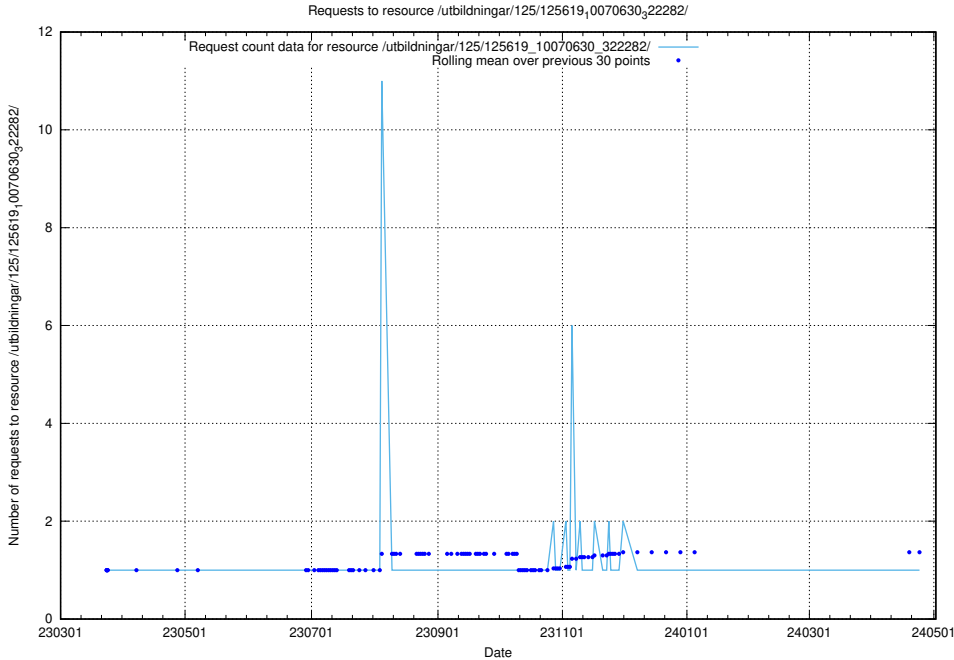

5.1078 Usage of /utbildningar/125/125619_10070630_322282/

Here, we count the number of requests to resource /utbildningar/125/125619_10070630_322282/.