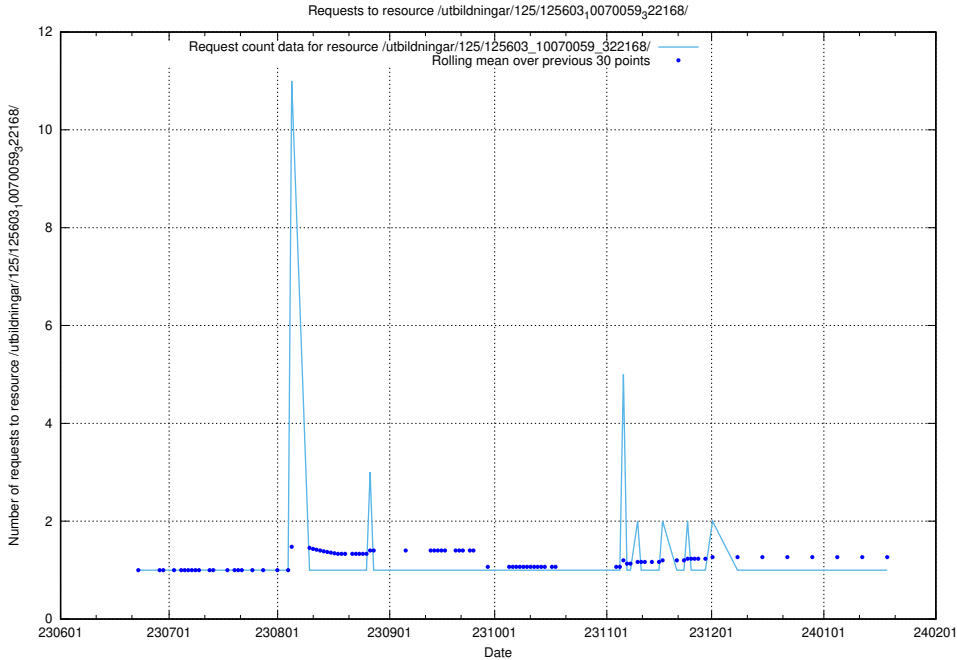

5.5752 Usage of /utbildningar/125/125603_10070059_322168/

Here, we count the number of requests to resource /utbildningar/125/125603_10070059_322168/.