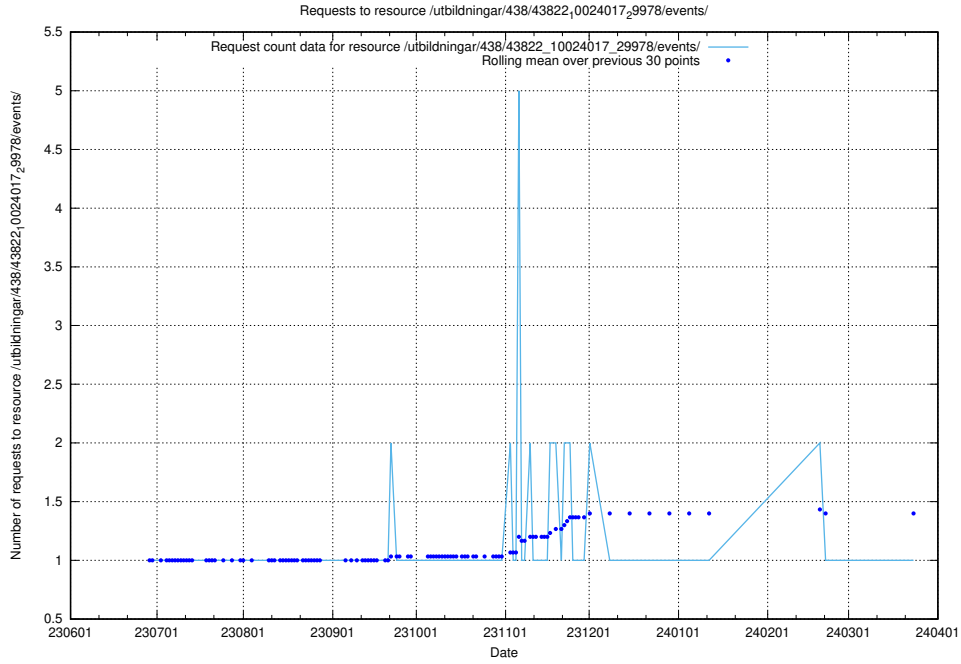

5.5457 Usage of /utbildningar/438/43822_10024017_29978/events/

Here, we count the number of requests to resource /utbildningar/438/43822_10024017_29978/events/.