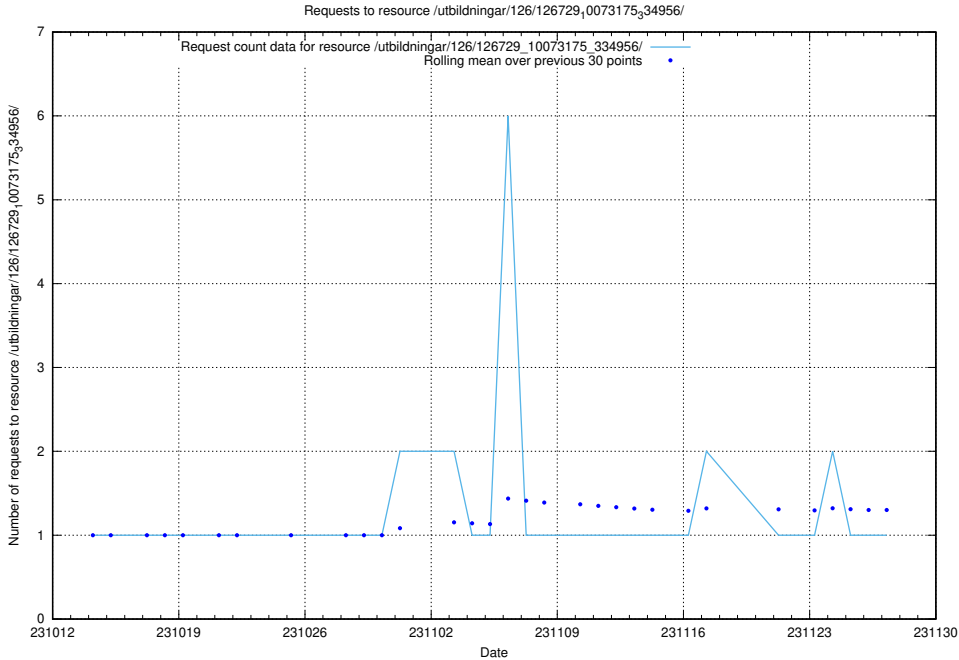

5.4364 Usage of /utbildningar/126/126729_10073175_334956/

Here, we count the number of requests to resource /utbildningar/126/126729_10073175_334956/.