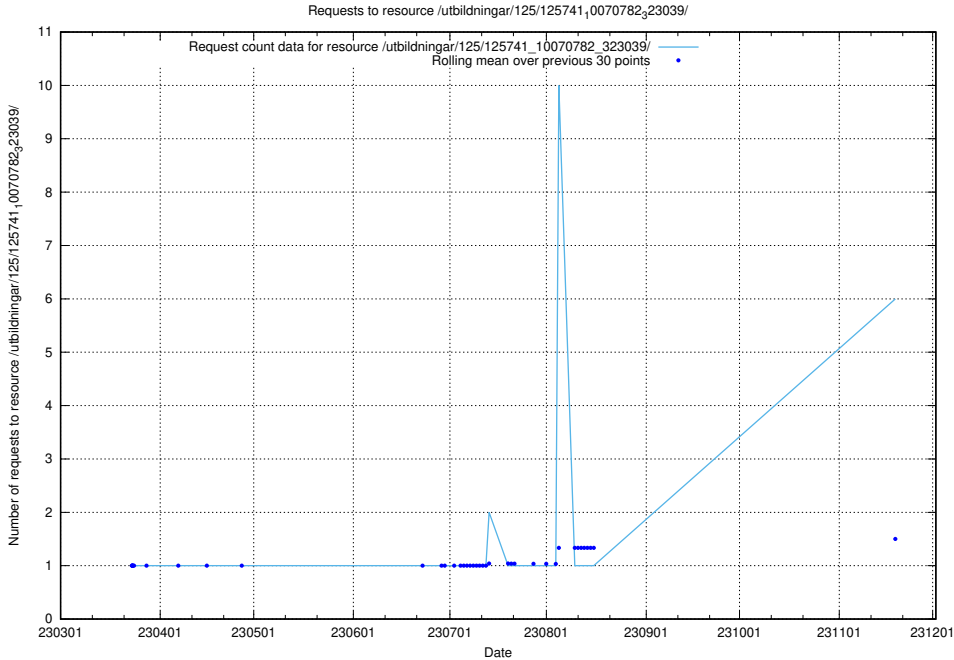

5.96 Usage of /utbildningar/125/125741_10070782_323039/

Here, we count the number of requests to resource /utbildningar/125/125741_10070782_323039/.