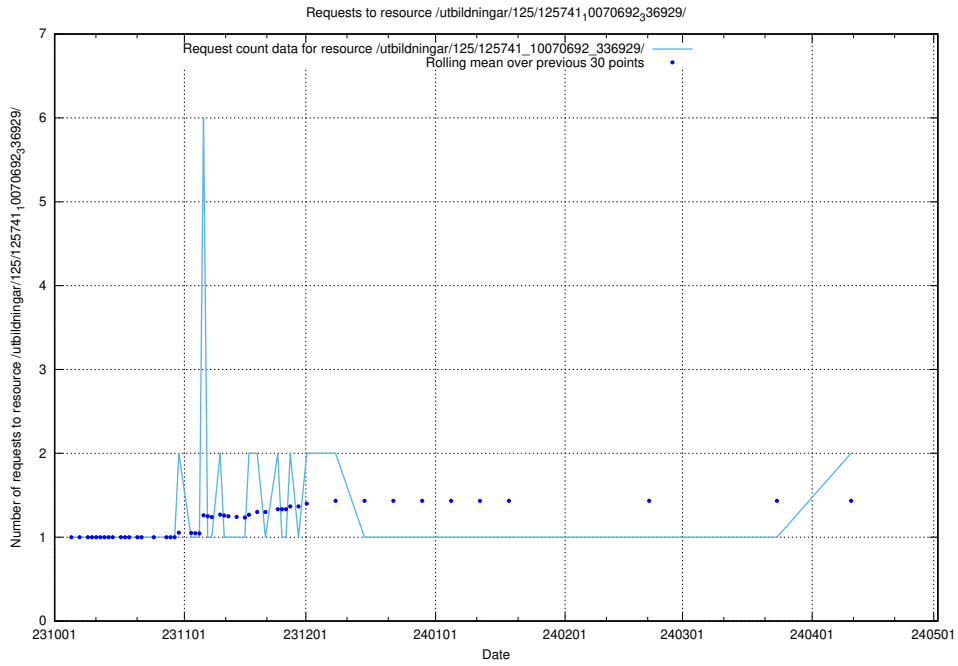

5.754 Usage of /utbildningar/125/125741_10070692_336929/

Here, we count the number of requests to resource /utbildningar/125/125741_10070692_336929/.