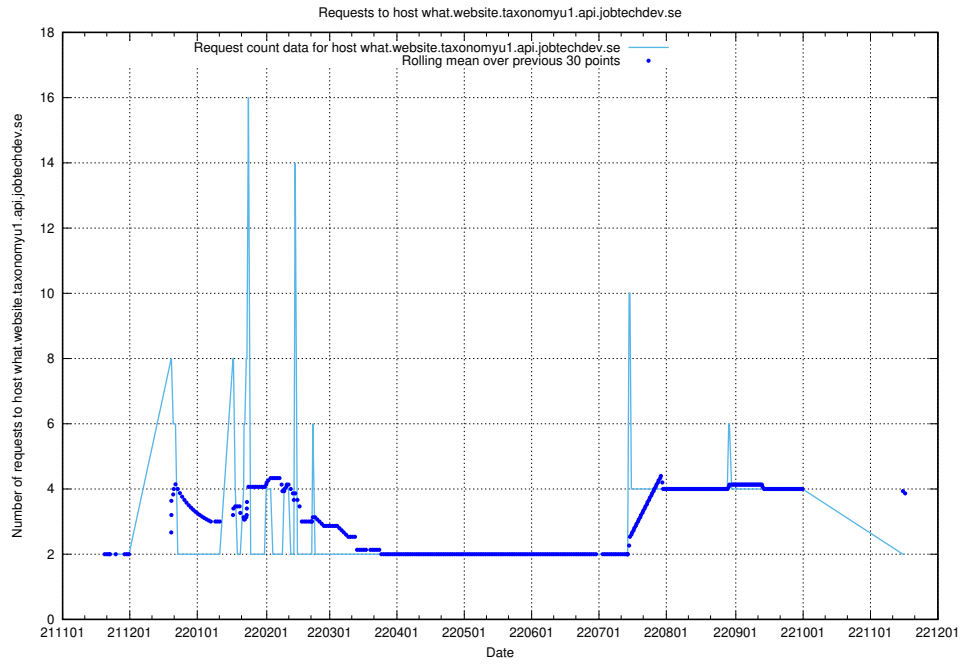

7.454 Usage of what.website.taxonomy1.api.jobtechdev.se

Here, we count the number of requests to host what.website.taxonomy1.api.jobtechdev.se.