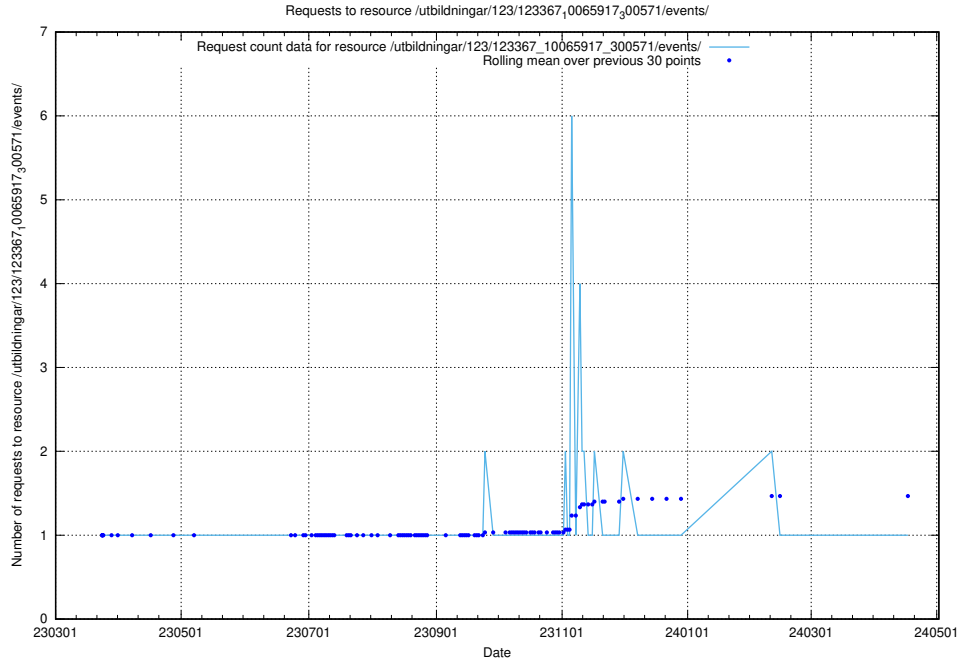

Here, we count the number of requests to resource /taxonomy/version/3/query/employment-type-concepts/.

5.4673 Usage of /utbildningar/123/123367_10065917_300571/events/

Here, we count the number of requests to resource /utbildningar/123/123367_10065917_300571/events/