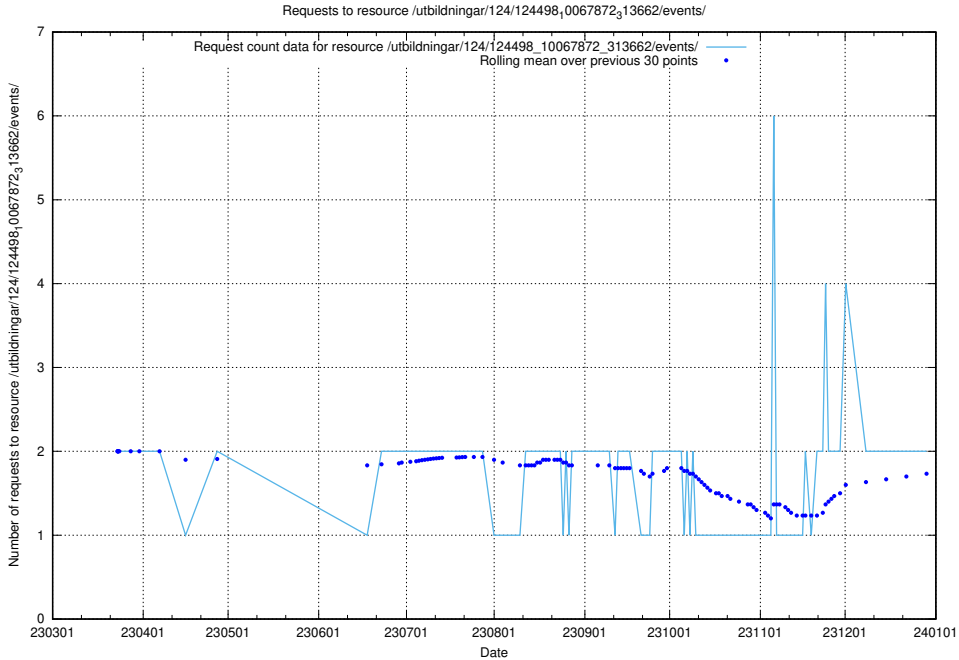

5.958 Usage of /utbildningar/124/124498_10067872_313662/events/

Here, we count the number of requests to resource /utbildningar/124/124498_10067872_313662/events/