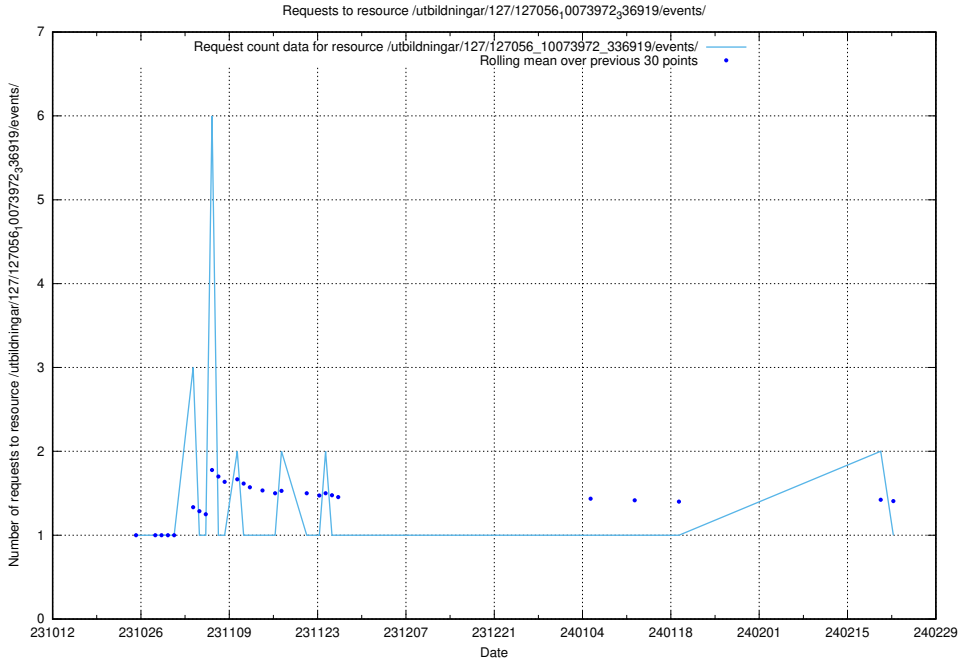

Here, we count the number of requests to resource /utbildningar/127/127056_10074024_337004/.

5.4250 Usage of /utbildningar/127/127056_10073972_336919/events/

Here, we count the number of requests to resource /utbildningar/127/127056_10073972_336919/events/