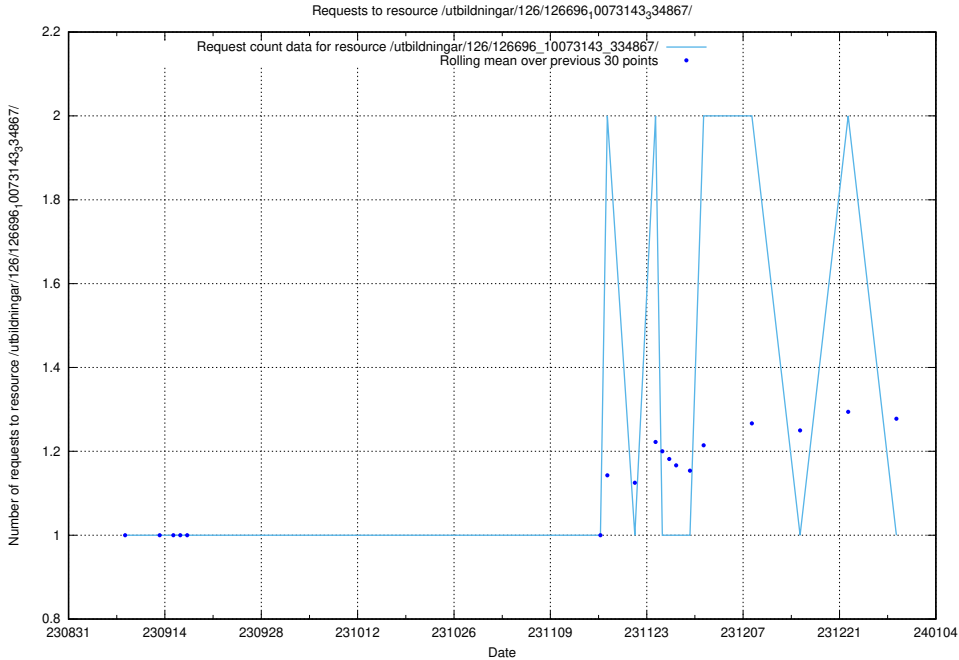

5.4663 Usage of /utbildningar/126/126696_10073143_334867/

Here, we count the number of requests to resource /utbildningar/126/126696_10073143_334867/.