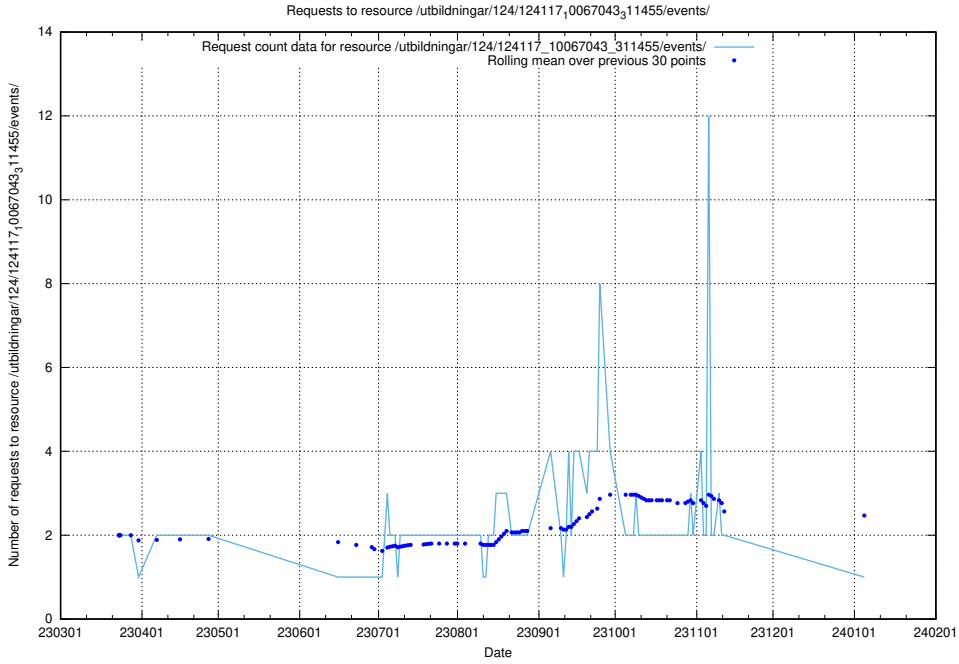

5.6319 Usage of /utbildningar/124/124117_10067043_311455/events/

Here, we count the number of requests to resource /utbildningar/124/124117_10067043_311455/events/