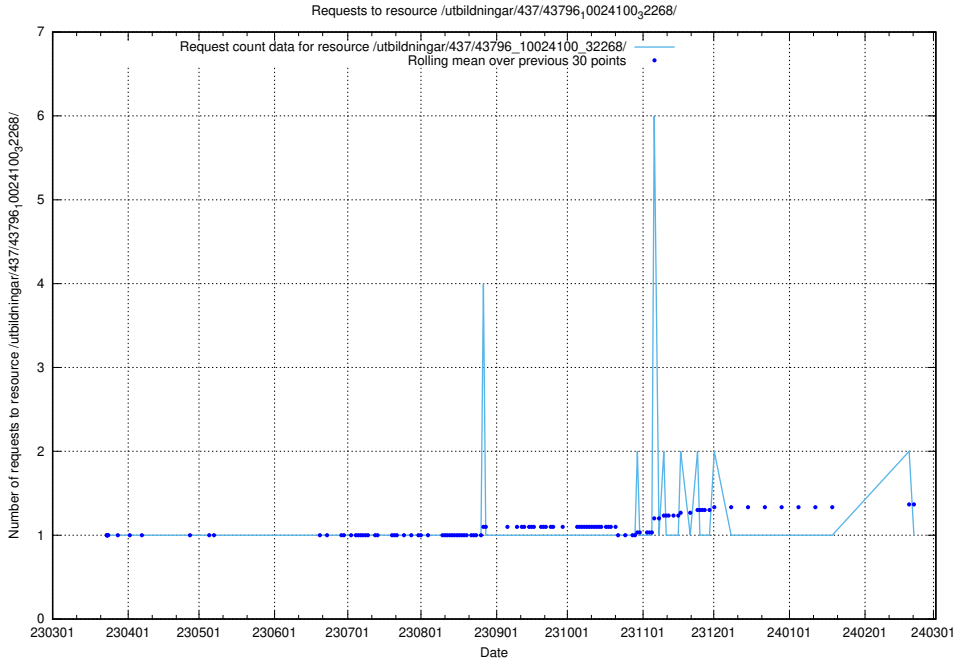

5.6366 Usage of /utbildningar/437/43796_10024100_32268/

Here, we count the number of requests to resource /utbildningar/437/43796_10024100_32268/.