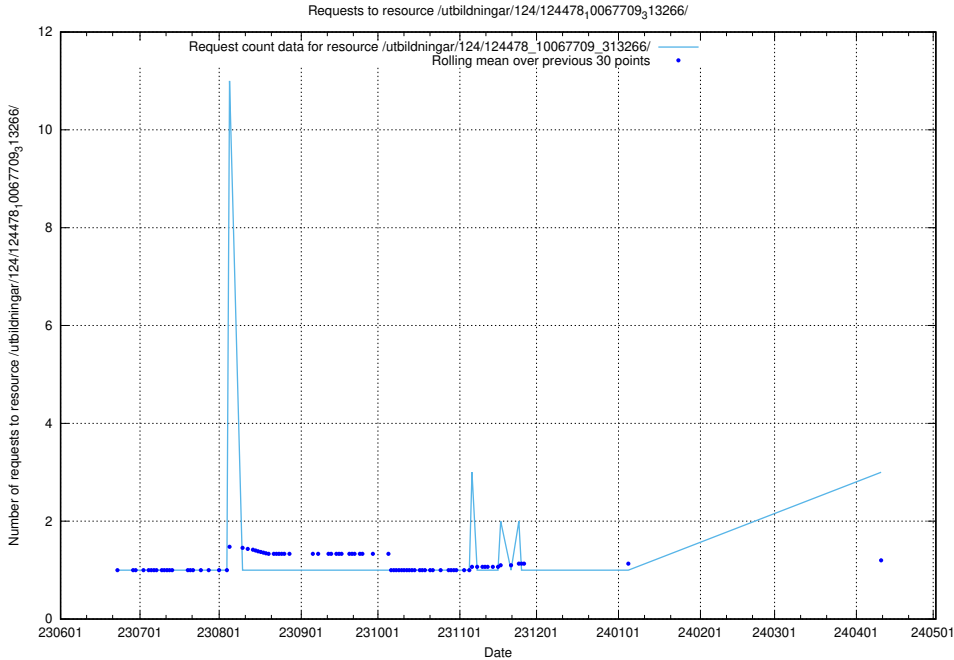

5.390 Usage of /utbildningar/124/124478_10067709_313266/

Here, we count the number of requests to resource /utbildningar/124/124478_10067709_313266/.