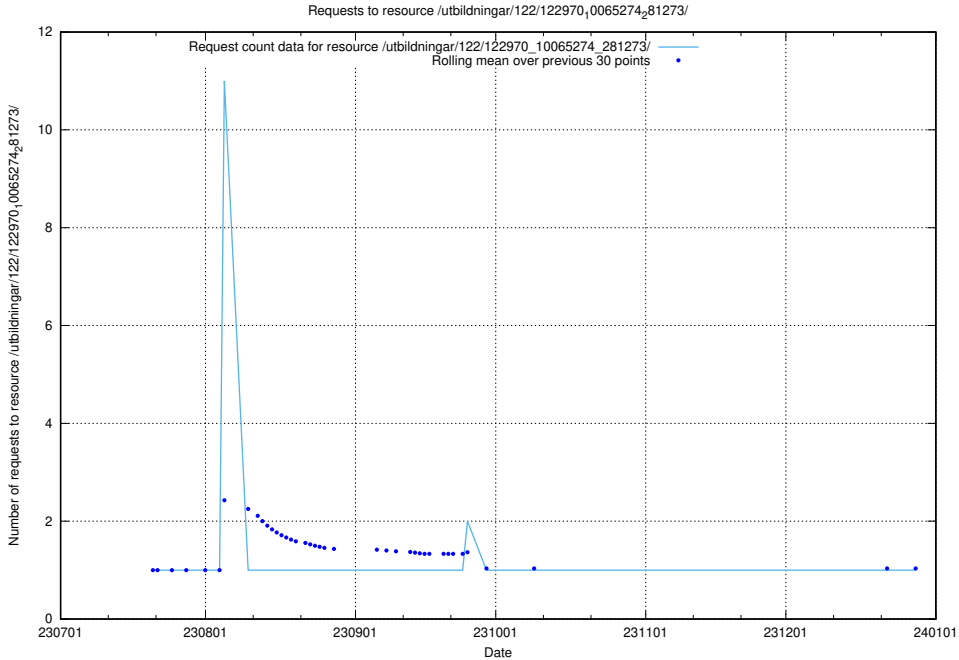

5.5009 Usage of /utbildningar/122/122970_10065274_281273/

Here, we count the number of requests to resource /utbildningar/122/122970_10065274_281273/.