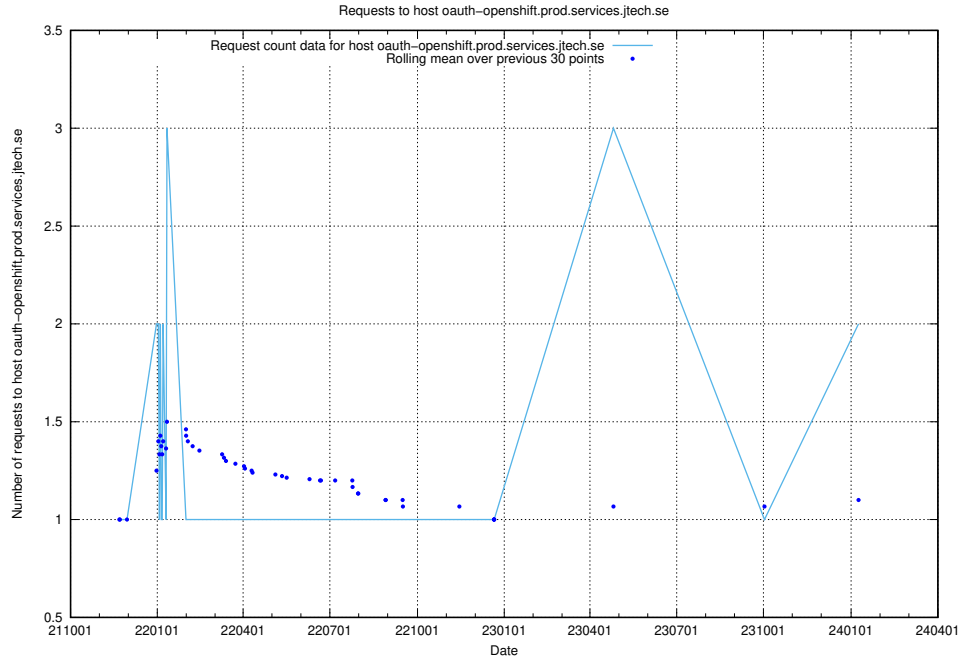

7.437 Usage of `oauth-openshift.prod.services.jtech.se`

Here, we count the number of requests to host `oauth-openshift.prod.services.jtech.se`.

7.438 Usage of taxonomy-i.api.jobtechdev.se

Here, we count the number of requests to host taxonomy-i.api.jobtechdev.se.