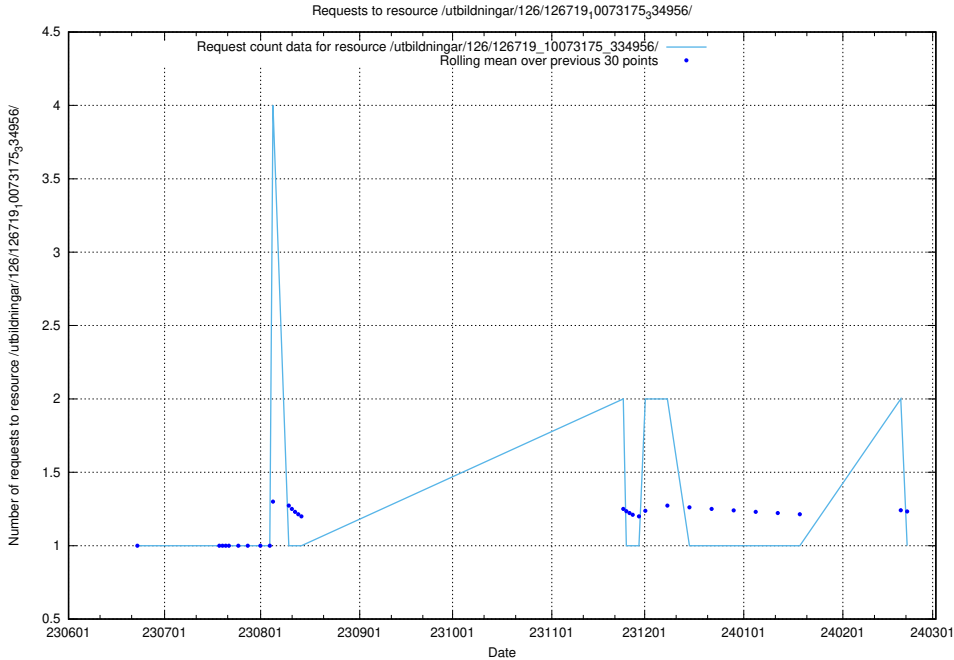

5.5642 Usage of /utbildningar/126/126719_10073175_334956/

Here, we count the number of requests to resource /utbildningar/126/126719_10073175_334956/.