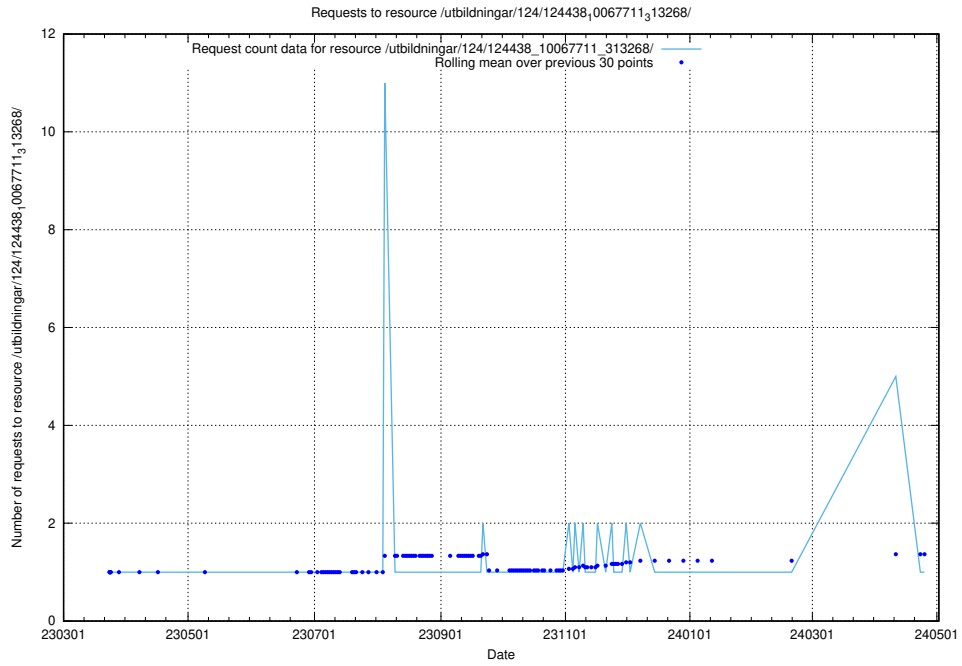

5.3751 Usage of /utbildningar/124/124438_10067711_313268/

Here, we count the number of requests to resource /utbildningar/124/124438_10067711_313268/.