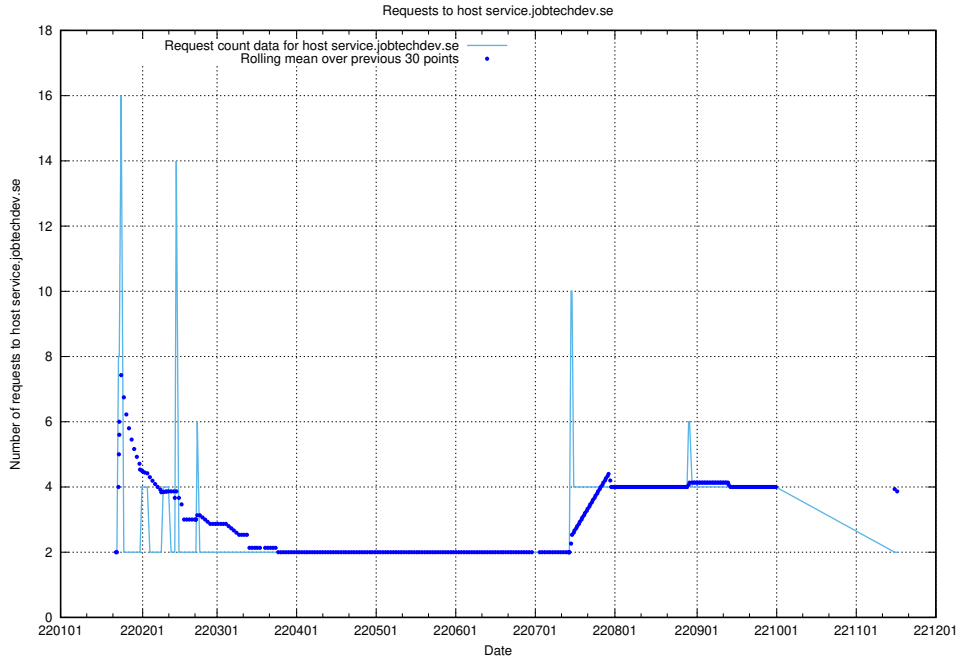

7.590 Usage of service.jobtechdev.se

Here, we count the number of requests to host service.jobtechdev.se.