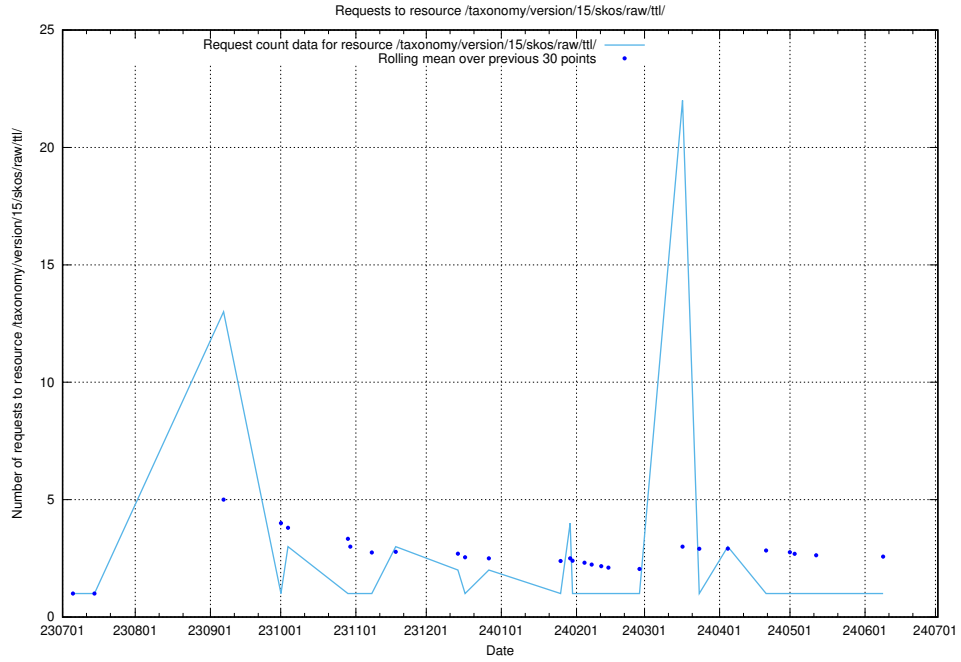

5.5371 Usage of /taxonomy/version/15/skos/raw/ttl/

Here, we count the number of requests to resource /taxonomy/version/15/skos/raw/ttl/.