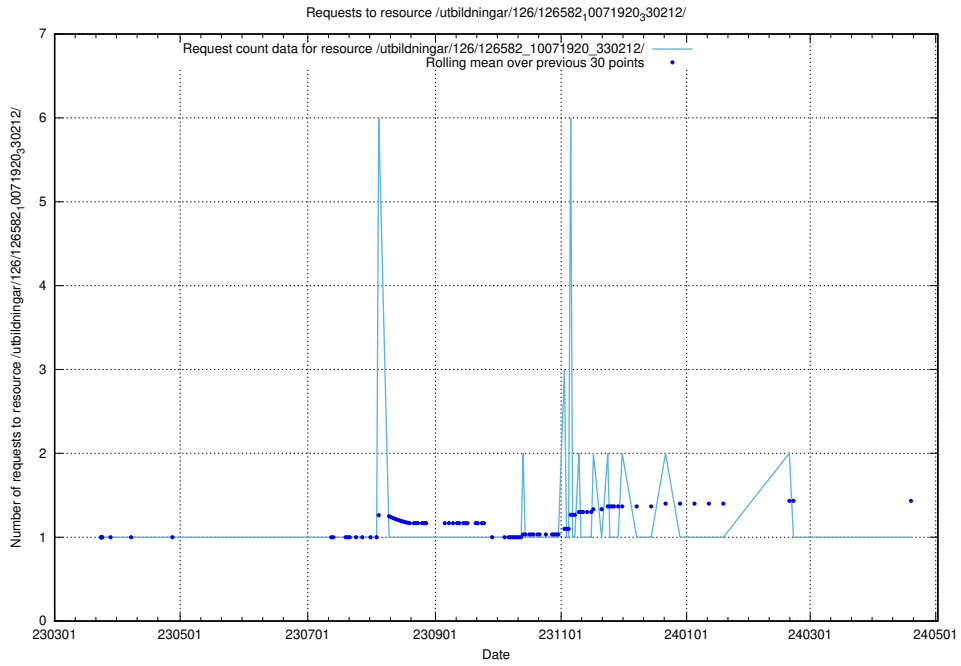

5.6410 Usage of /utbildningar/126/126582_10071920_330212/

Here, we count the number of requests to resource /utbildningar/126/126582_10071920_330212/.