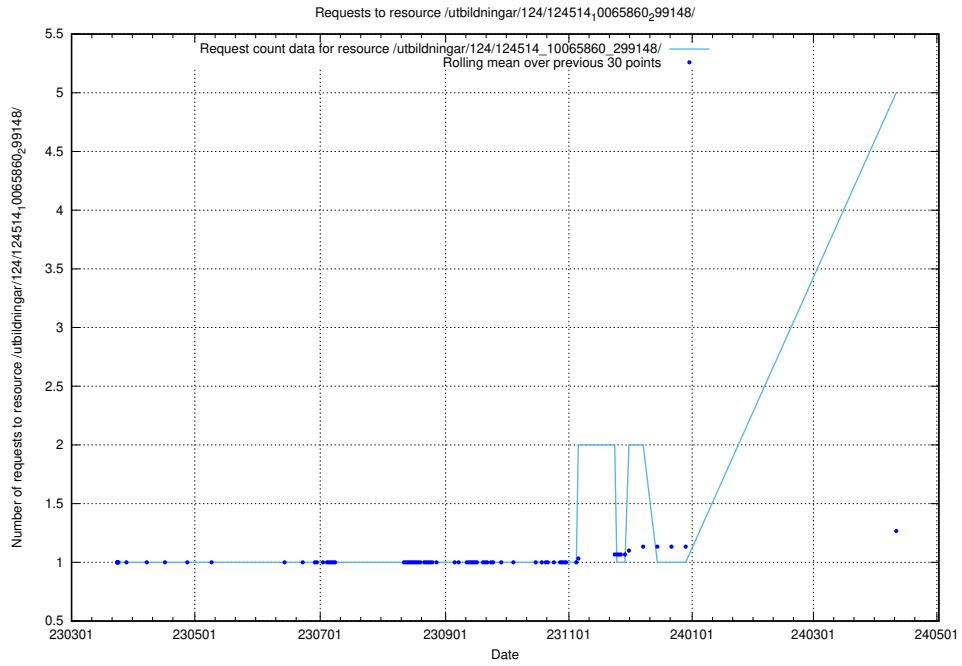

5.121 Usage of /utbildningar/124/124514_10065860_299148/

Here, we count the number of requests to resource /utbildningar/124/124514_10065860_299148/.