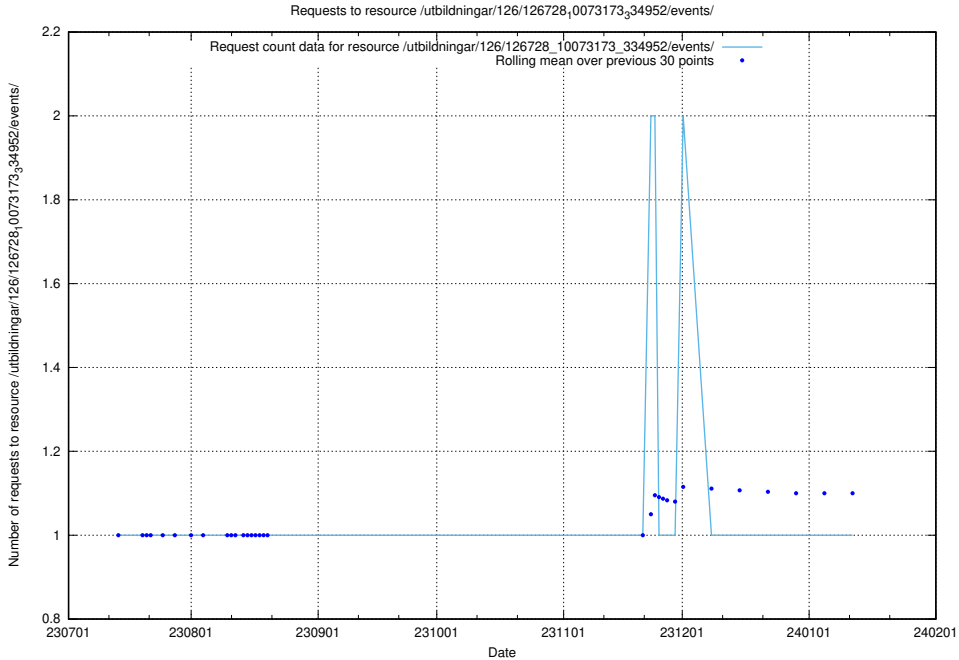

Here, we count the number of requests to resource /utbildningar/126/126728_10073173_334952/events/

5.5097 Usage of /utbildningar/126/126728_10073173_334952/

Here, we count the number of requests to resource /utbildningar/126/126728_10073173_334952/.