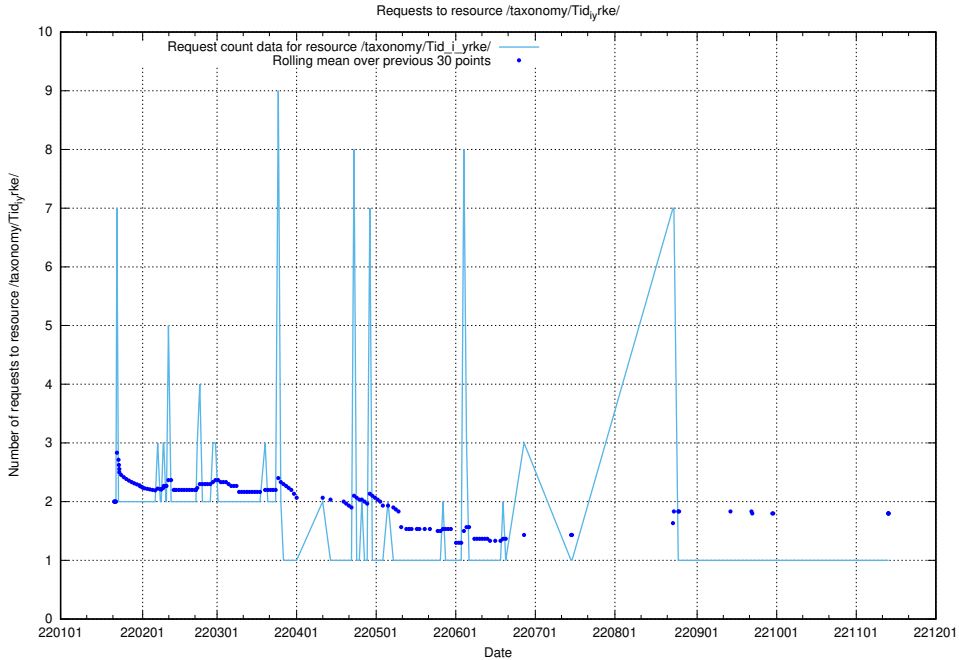

5.6322 Usage of /taxonomy/Tid_i_yrke/

Here, we count the number of requests to resource /taxonomy/Tid_i_yrke/.