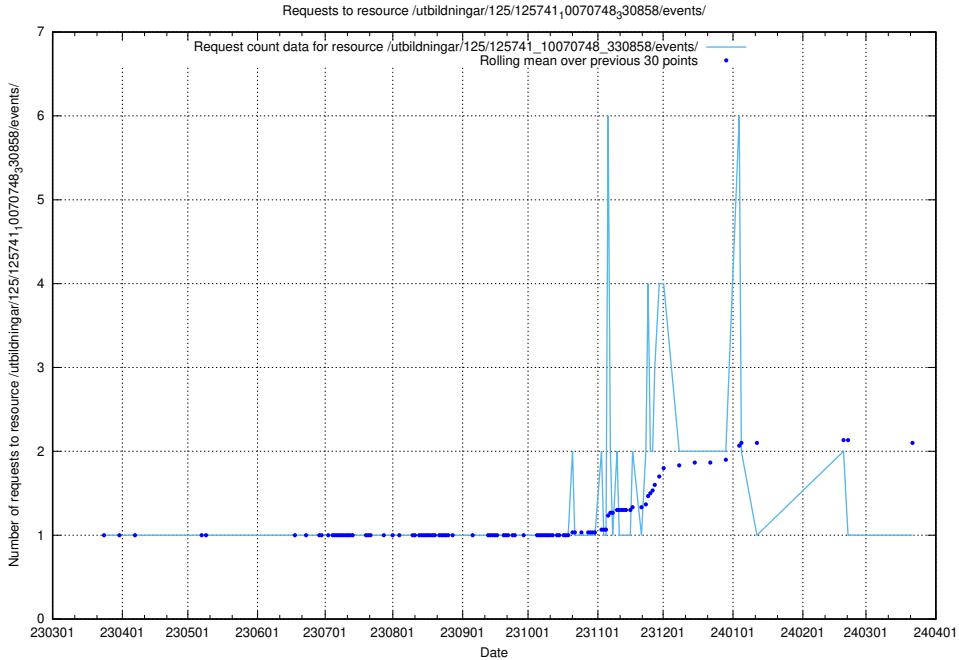

5.6237 Usage of /utbildningar/125/125741_10070748_330858/events/

Here, we count the number of requests to resource /utbildningar/125/125741_10070748_330858/events/