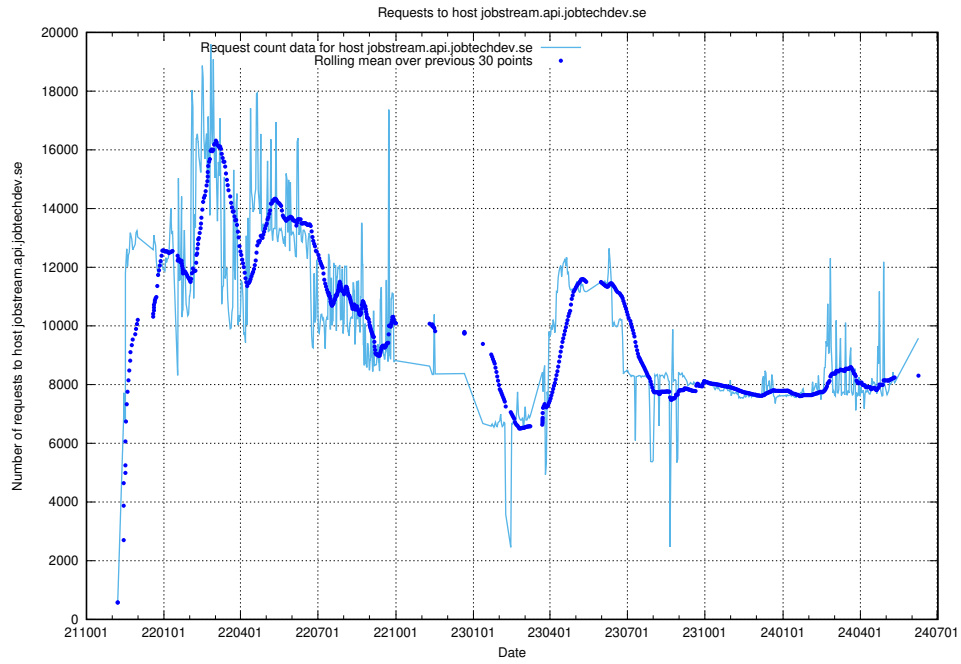

7.11 Usage of console-openshift-console.prod.services.jtech.se

Here, we count the number of requests to host console-openshift-console.prod.services.jtech.se.

7.12 Usage of console-openshift-console.apps.standby.services.jtech.se