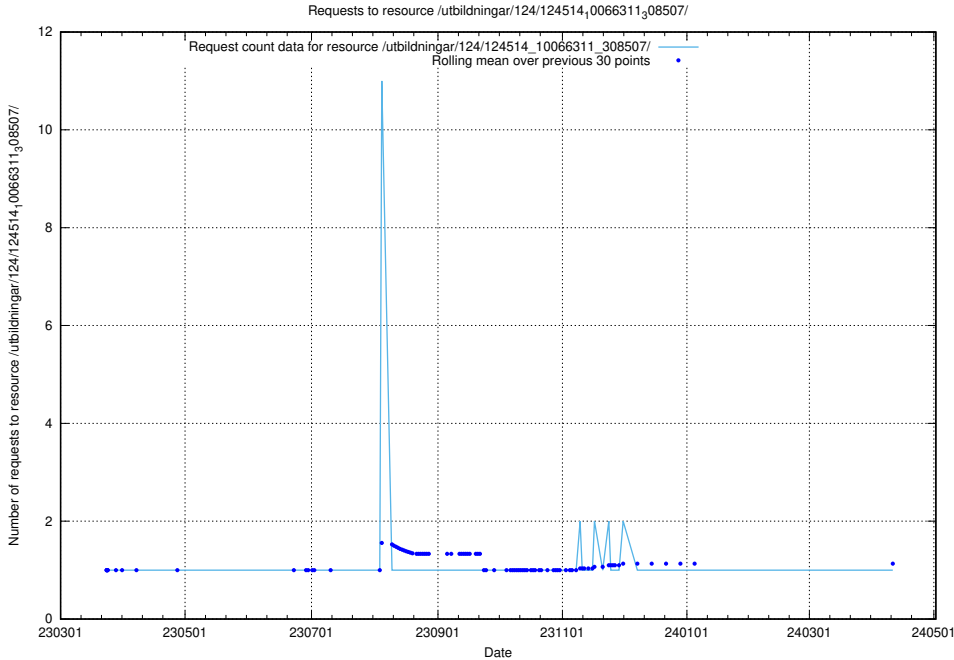

5.1840 Usage of /utbildningar/124/124514_10066311_308507/

Here, we count the number of requests to resource /utbildningar/124/124514_10066311_308507/.