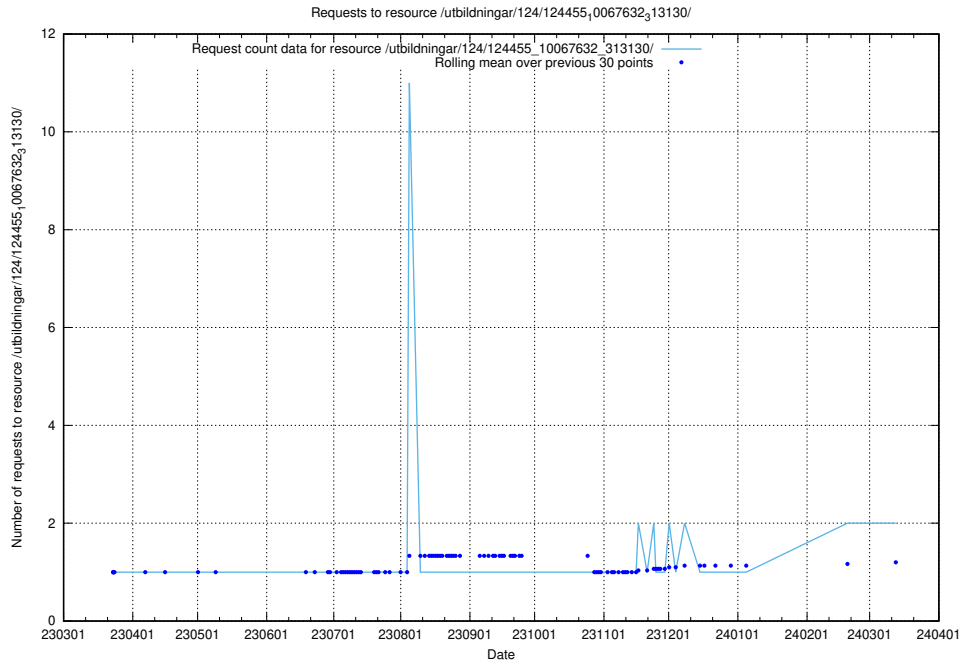

5.676 Usage of /utbildningar/124/124455_10067632_313130/

Here, we count the number of requests to resource /utbildningar/124/124455_10067632_313130/.