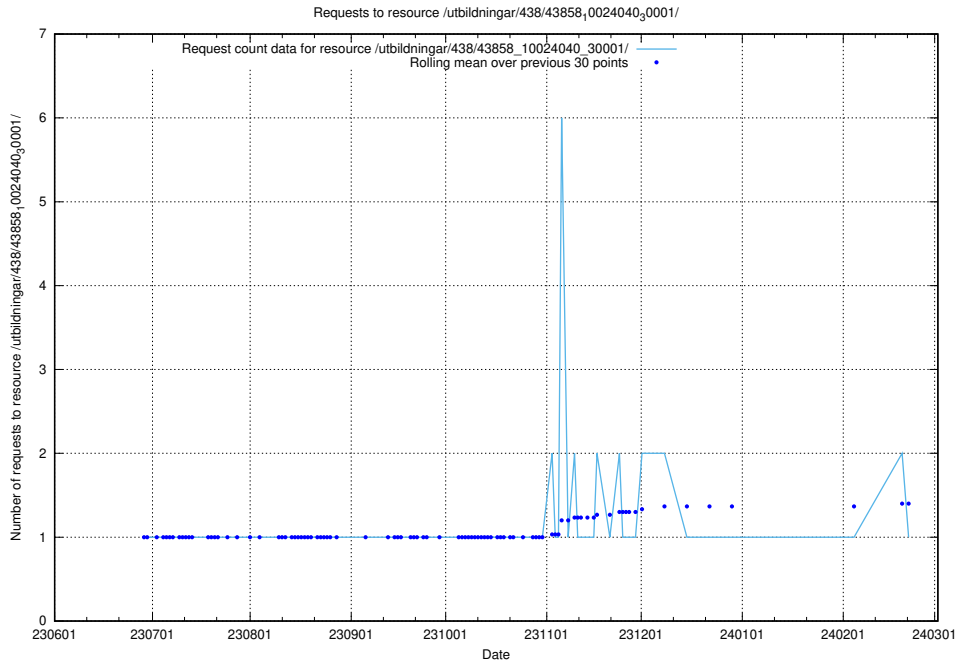

5.5452 Usage of /utbildningar/438/43858_10024040_30001/

Here, we count the number of requests to resource /utbildningar/438/43858_10024040_30001/.