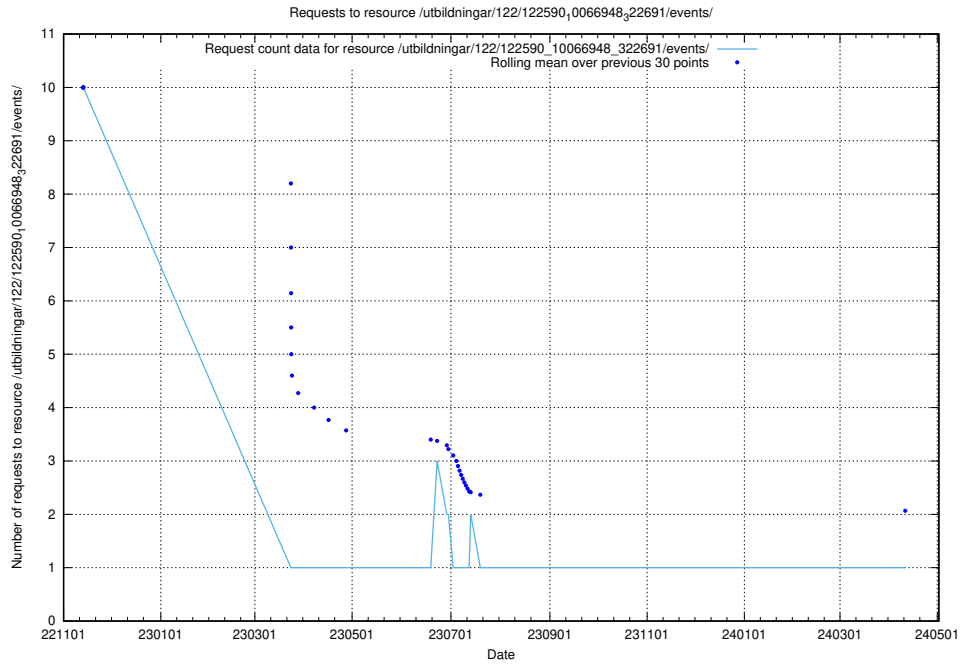

5.5780 Usage of /utbildningar/122/122590_10066948_322691/events/

Here, we count the number of requests to resource /utbildningar/122/122590_10066948_322691/events/