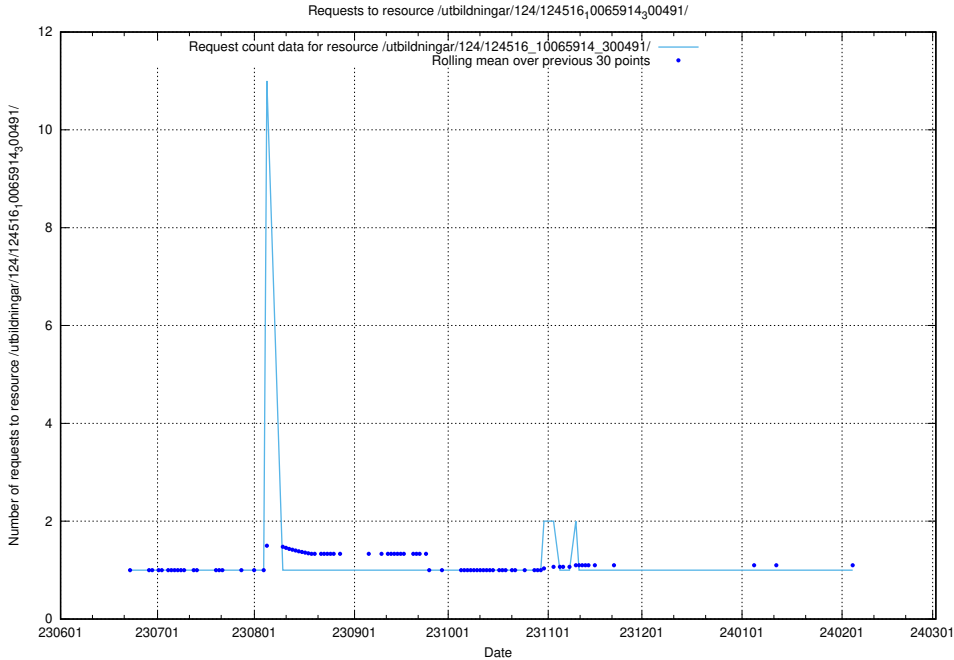

5.5798 Usage of /utbildningar/124/124516_10065914_300491/

Here, we count the number of requests to resource /utbildningar/124/124516_10065914_300491/.