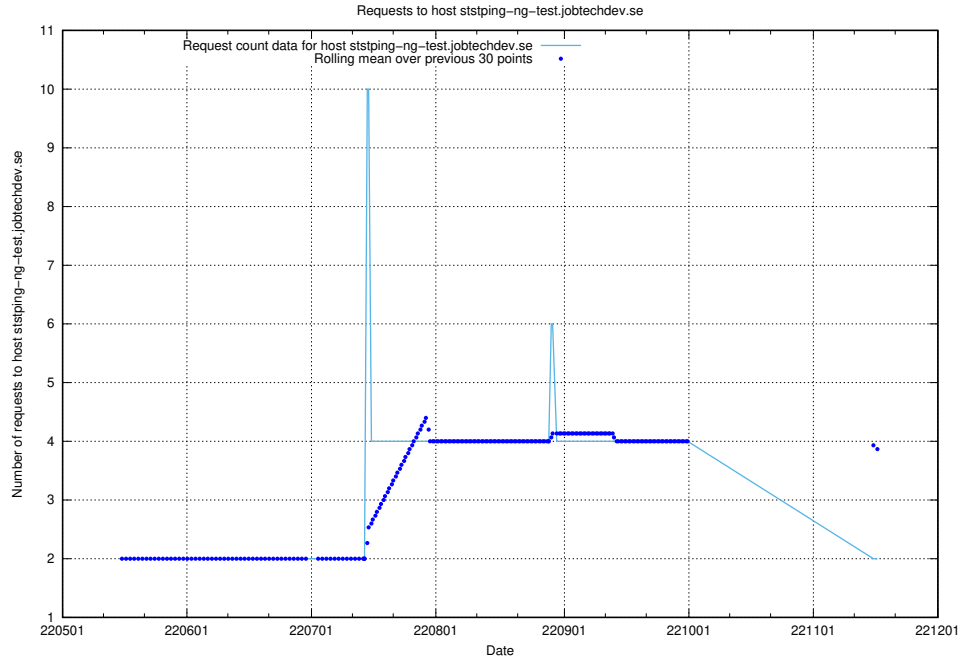

7.430 Usage of ststping-ng-test.jobtechdev.se

Here, we count the number of requests to host ststping-ng-test.jobtechdev.se.