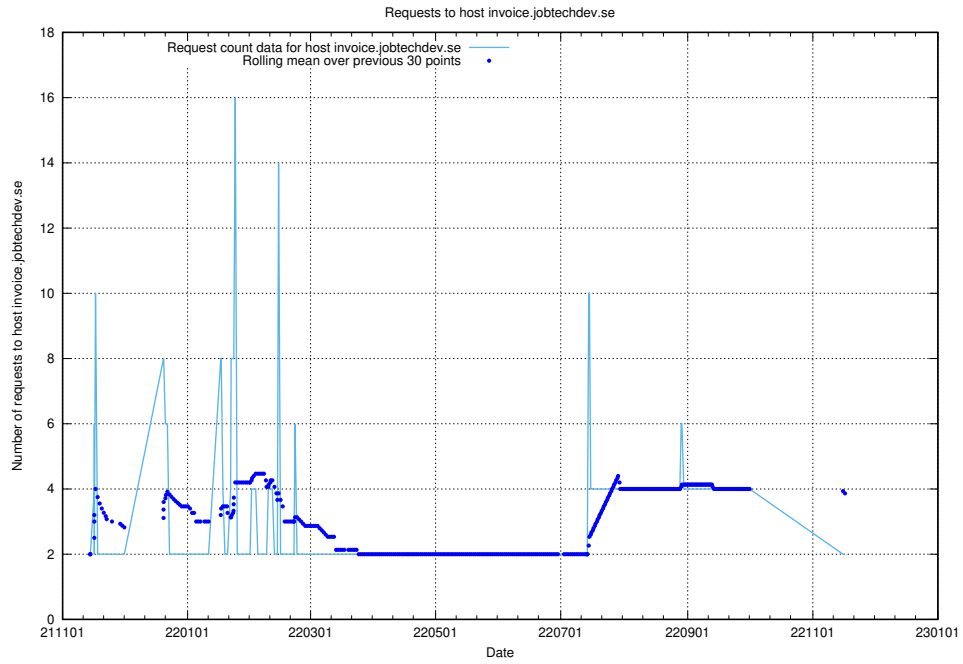

7.596 Usage of invoice.jobtechdev.se

Here, we count the number of requests to host invoice.jobtechdev.se.