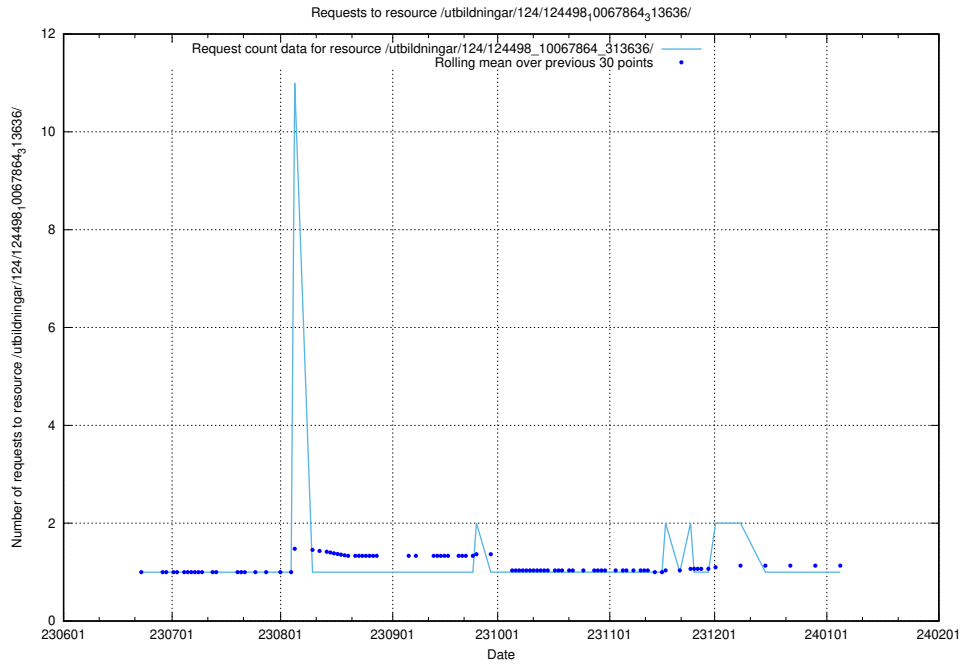

5.5817 Usage of /utbildningar/124/124498_10067864_313636/

Here, we count the number of requests to resource /utbildningar/124/124498_10067864_313636/.