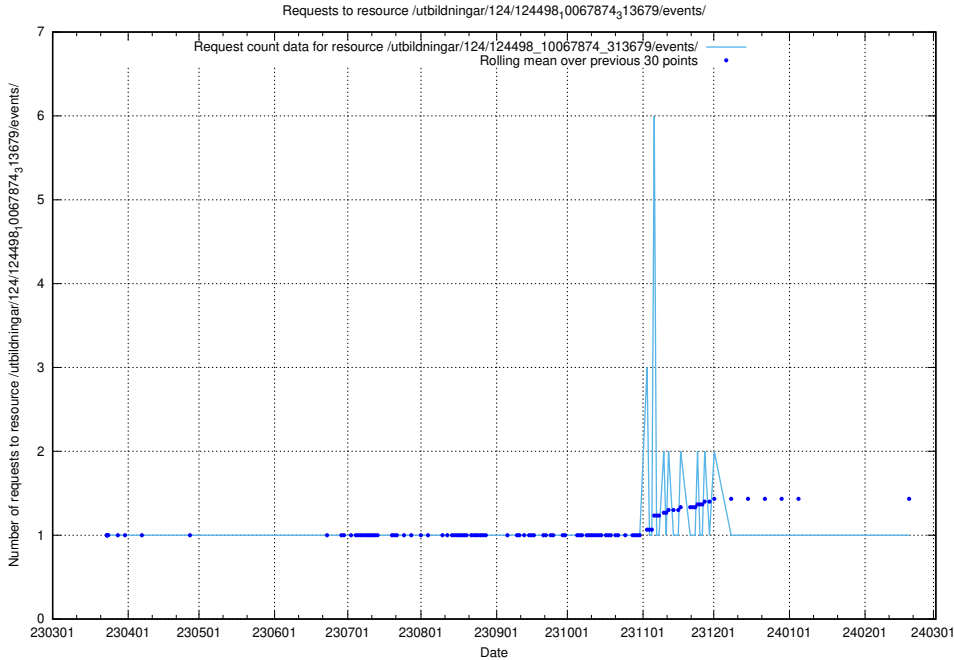

5.2669 Usage of /utbildningar/124/124498_10067874_313679/events/

Here, we count the number of requests to resource /utbildningar/124/124498_10067874_313679/events/

5.2670 Usage of /taxonomy/version/9/query/countries/