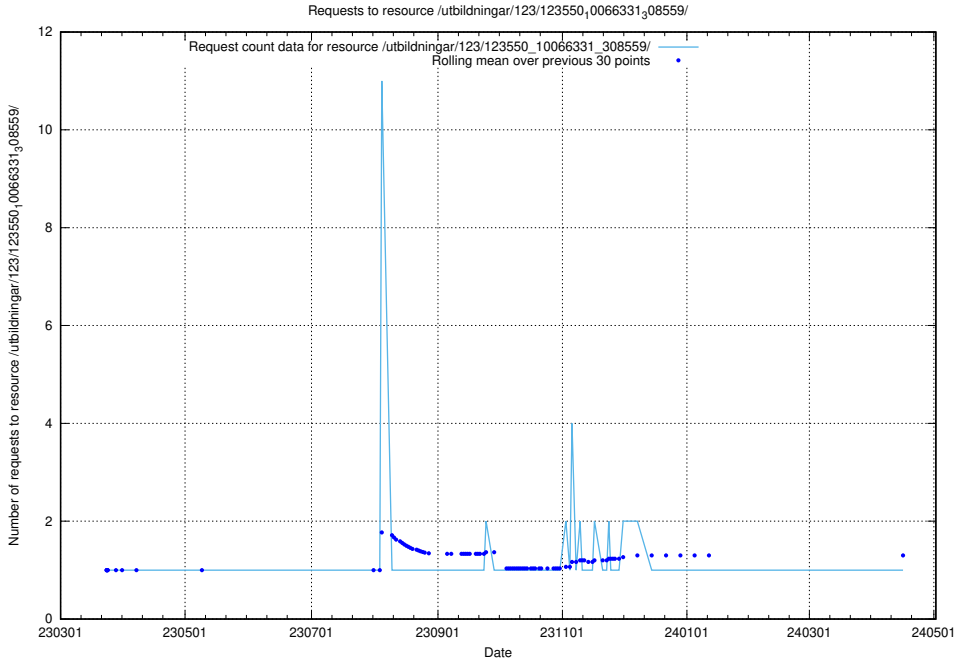

5.4534 Usage of /utbildningar/123/123550_10066331_308559/

Here, we count the number of requests to resource /utbildningar/123/123550_10066331_308559/.