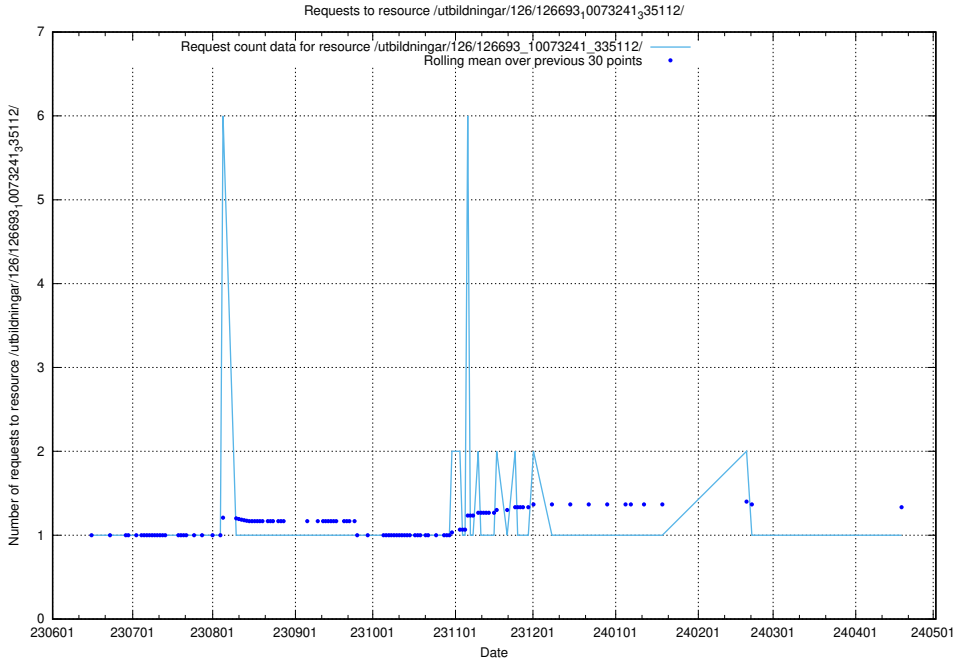

5.5902 Usage of /utbildningar/126/126693_10073241_335112/

Here, we count the number of requests to resource /utbildningar/126/126693_10073241_335112/.