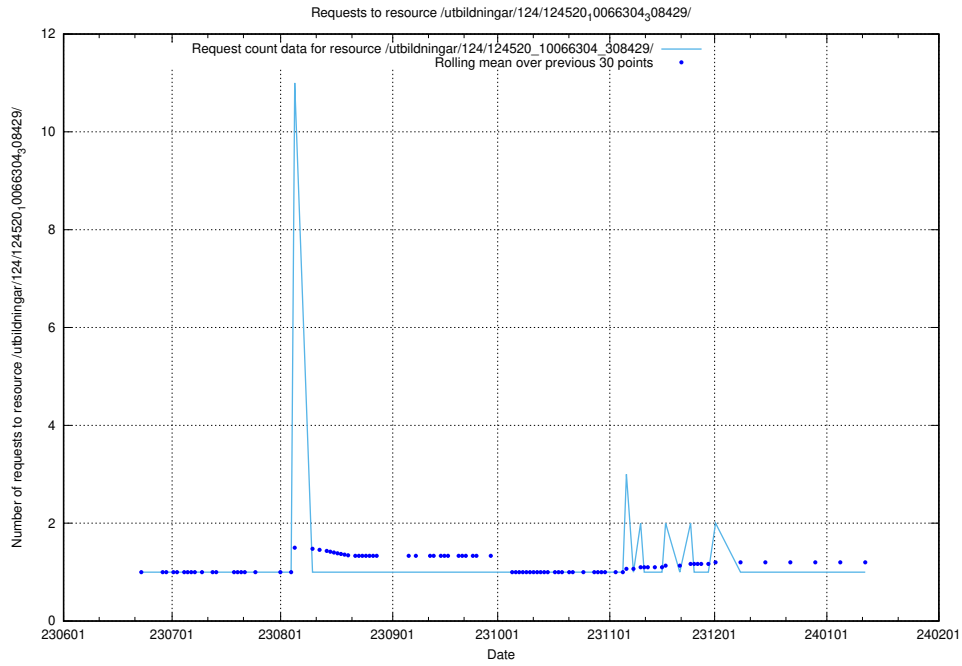

5.5787 Usage of /utbildningar/124/124520_10066304_308429/

Here, we count the number of requests to resource /utbildningar/124/124520_10066304_308429/.