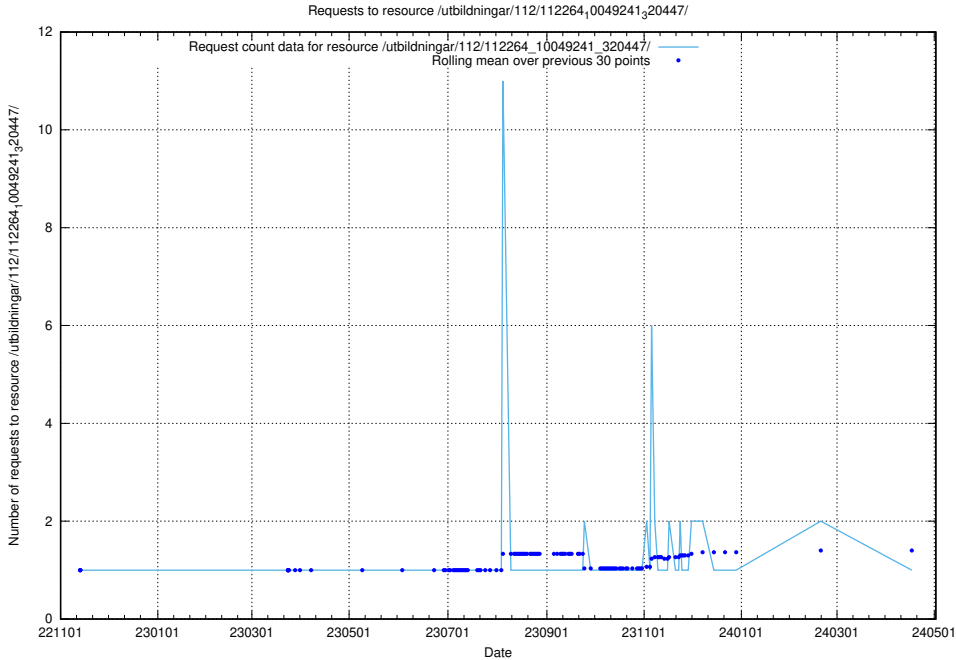

5.6193 Usage of /utbildningar/112/112264_10049241_320447/

Here, we count the number of requests to resource /utbildningar/112/112264_10049241_320447/.