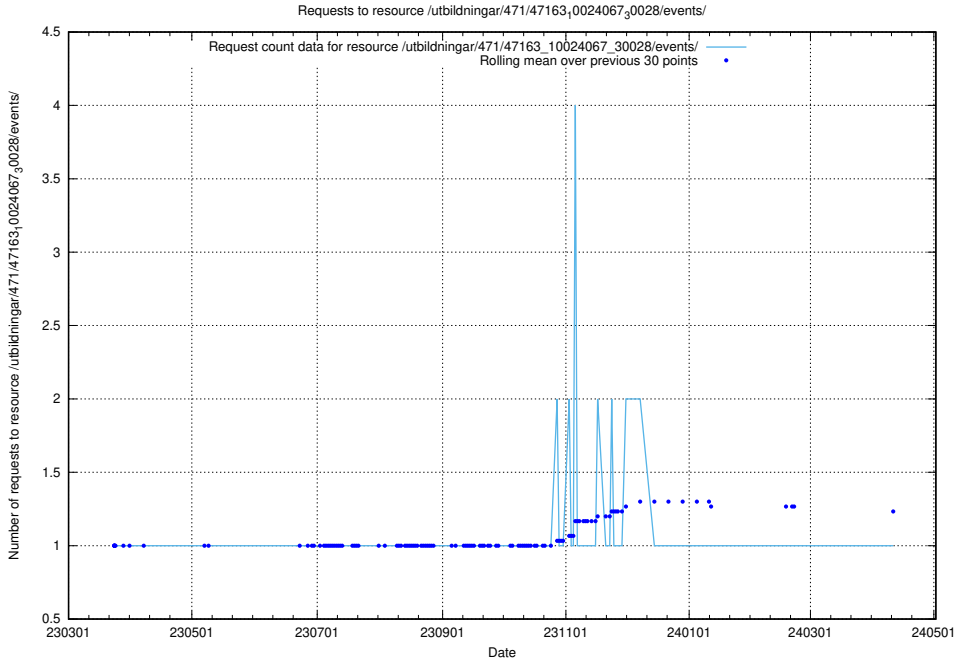

5.6325 Usage of /utbildningar/471/47163_10024067_30028/events/

Here, we count the number of requests to resource /utbildningar/471/47163_10024067_30028/events/.