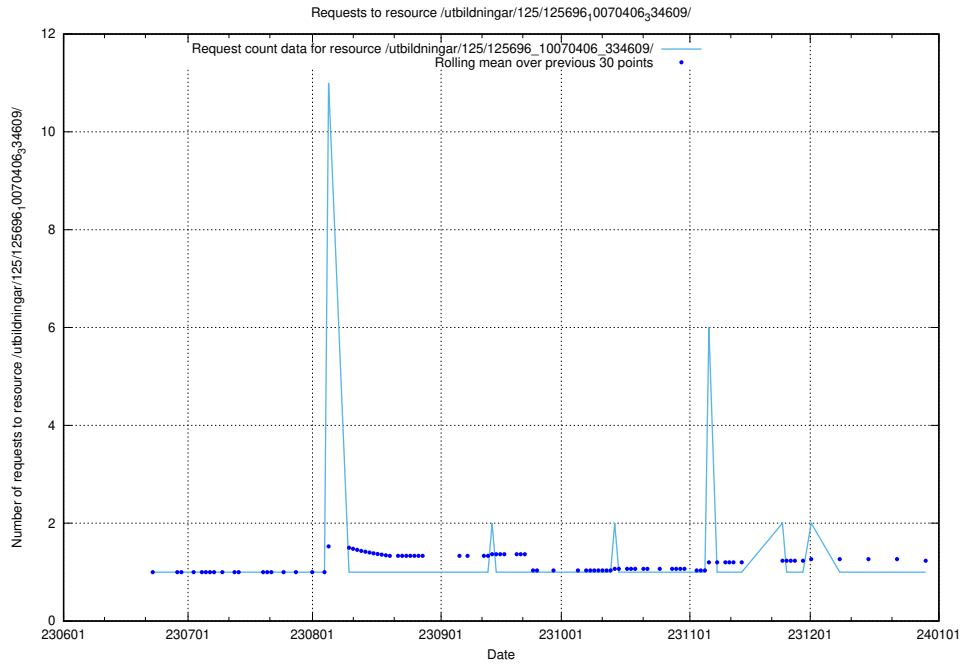

5.5746 Usage of /utbildningar/125/125696_10070406_334609/

Here, we count the number of requests to resource /utbildningar/125/125696_10070406_334609/.

5.5747 Usage of /utbildningar/125/125696_10070406_321567/