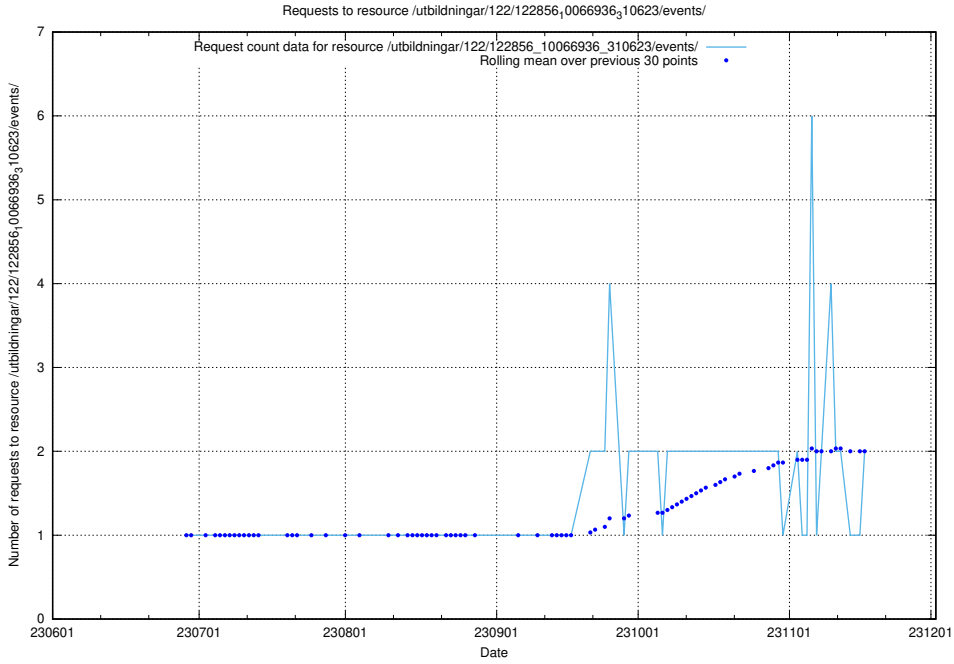

5.865 Usage of /utbildningar/122/122856_10066936_310623/events/

Here, we count the number of requests to resource /utbildningar/122/122856_10066936_310623/events/