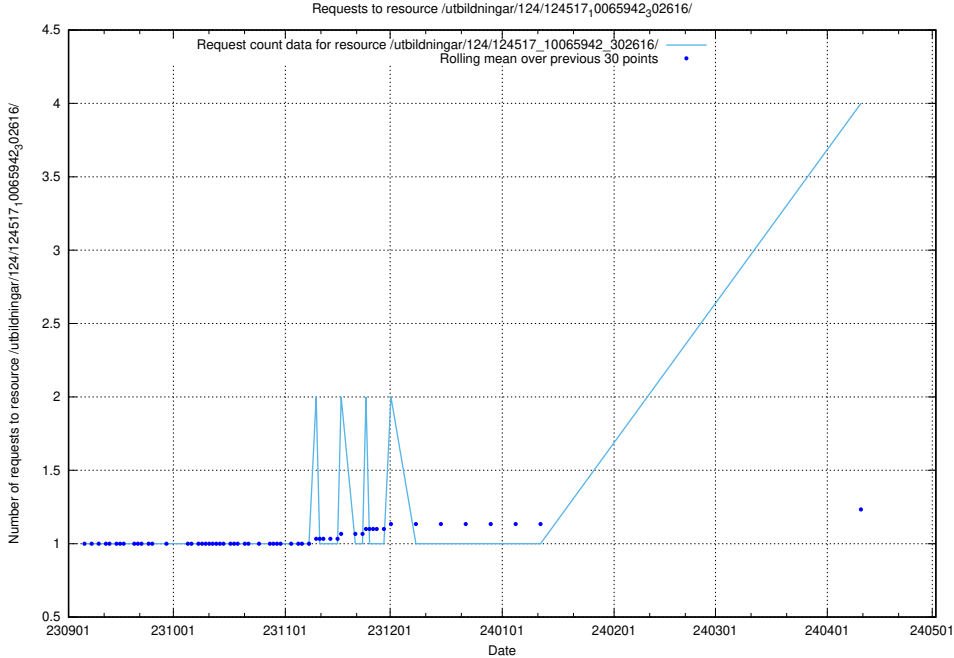

5.210 Usage of /utbildningar/124/124517_10065942_302616/

Here, we count the number of requests to resource /utbildningar/124/124517_10065942_302616/.