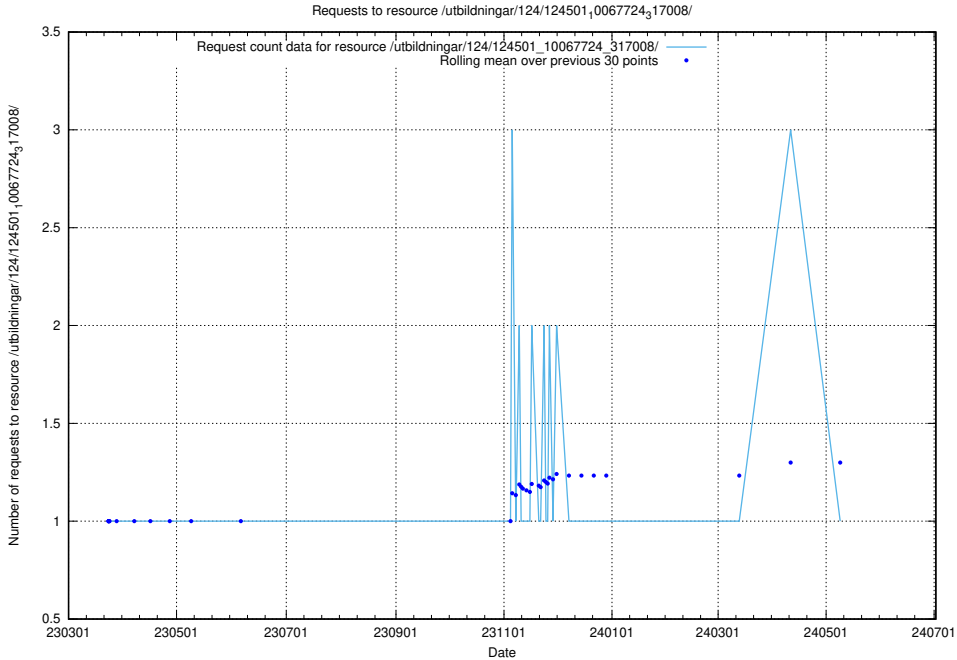

5.2313 Usage of /utbildningar/124/124501_10067724_317008/

Here, we count the number of requests to resource /utbildningar/124/124501_10067724_317008/.