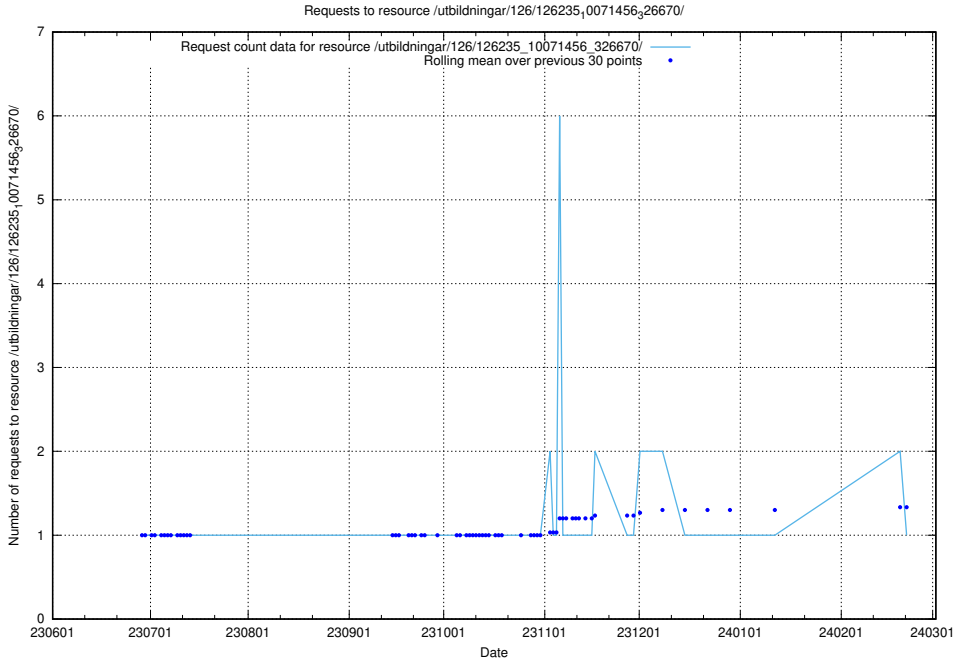

5.5491 Usage of /utbildningar/126/126235_10071456_326670/

Here, we count the number of requests to resource /utbildningar/126/126235_10071456_326670/.