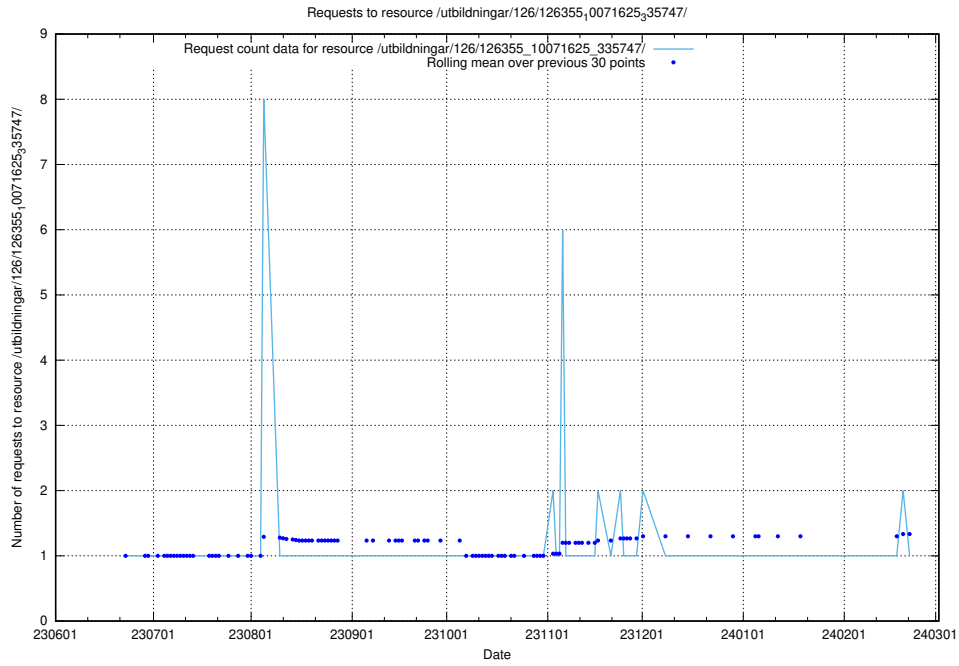

5.5689 Usage of /utbildningar/126/126355_10071625_335747/

Here, we count the number of requests to resource /utbildningar/126/126355_10071625_335747/.