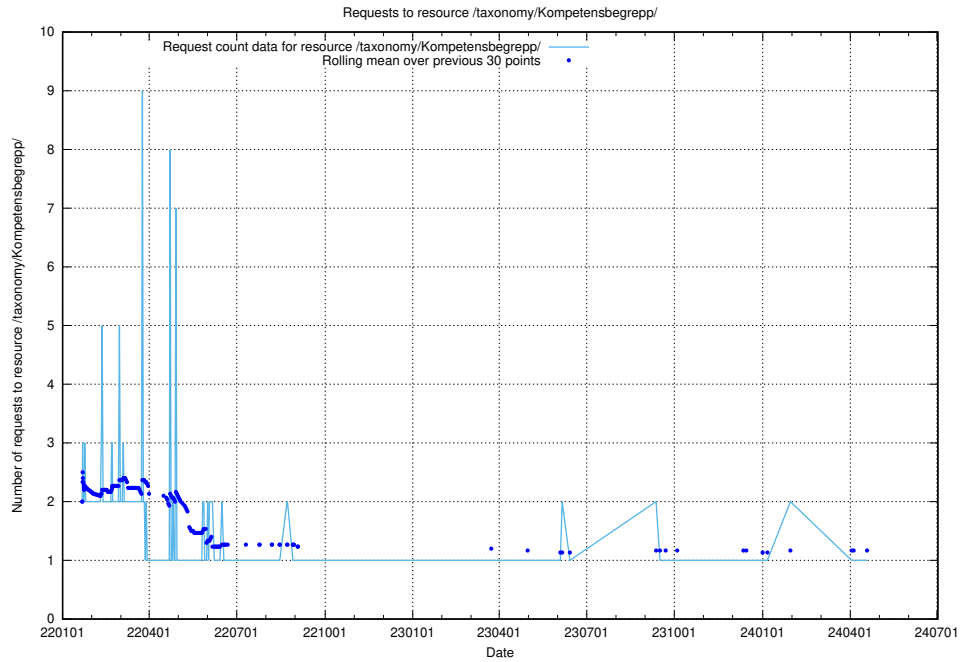

5.6422 Usage of /taxonomy/Kompetensbegrupp/

Here, we count the number of requests to resource /taxonomy/Kompetensbegrupp/.