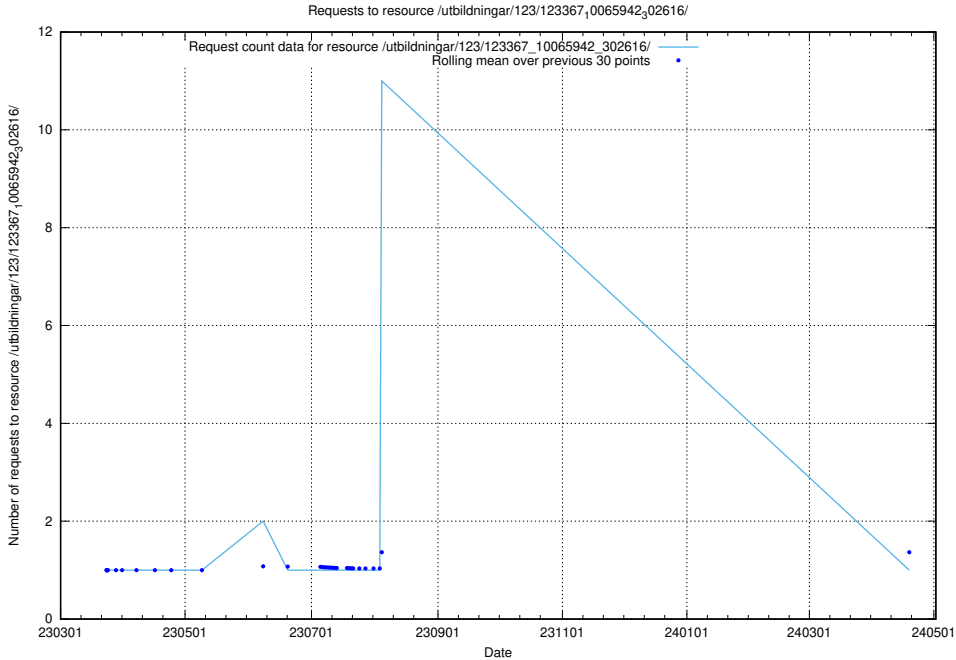

5.4604 Usage of /utbildningar/123/123367_10065942_302616/

Here, we count the number of requests to resource /utbildningar/123/123367_10065942_302616/.

5.4605 Usage of /utbildningar/124/124520_10066300_308424/events/