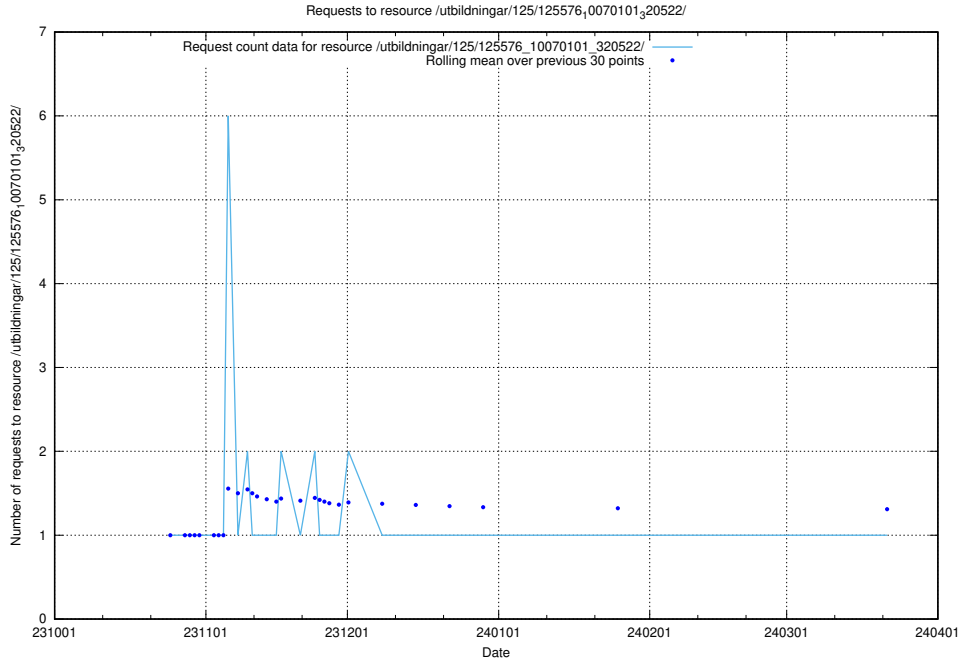

5.4258 Usage of /utbildningar/125/125576_10070101_320522/

Here, we count the number of requests to resource /utbildningar/125/125576_10070101_320522/.