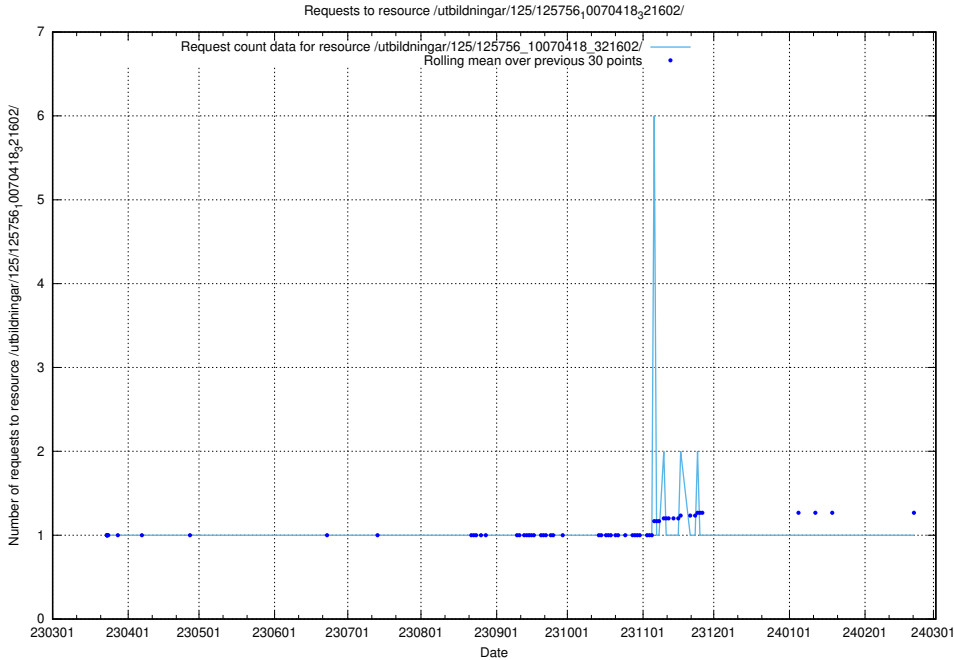

5.6464 Usage of /utbildningar/125/125756_10070418_321602/

Here, we count the number of requests to resource /utbildningar/125/125756_10070418_321602/.