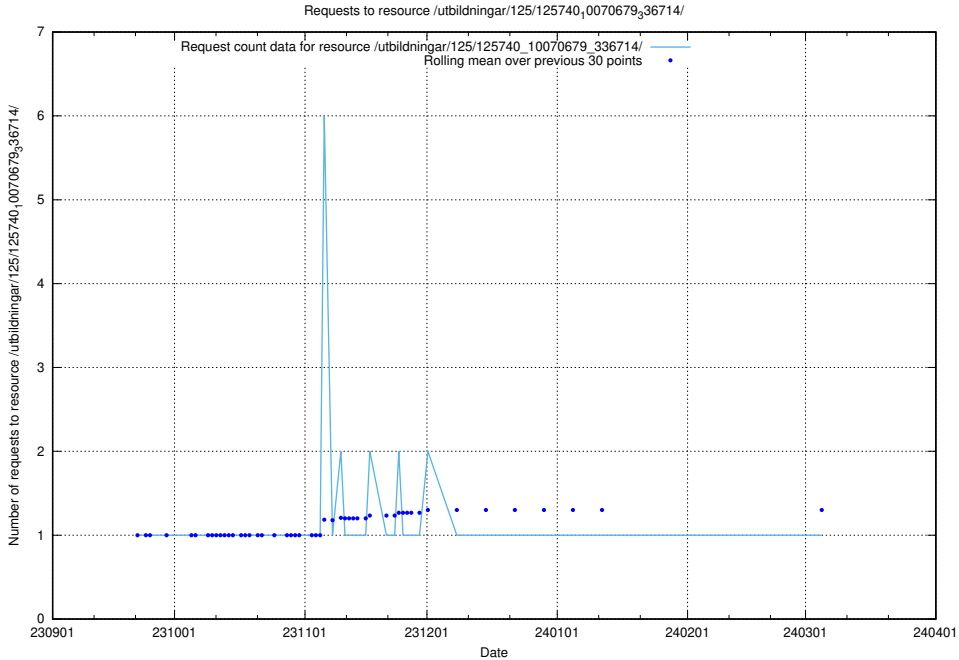

5.4543 Usage of /utbildningar/125/125740_10070679_336714/

Here, we count the number of requests to resource /utbildningar/125/125740_10070679_336714/.