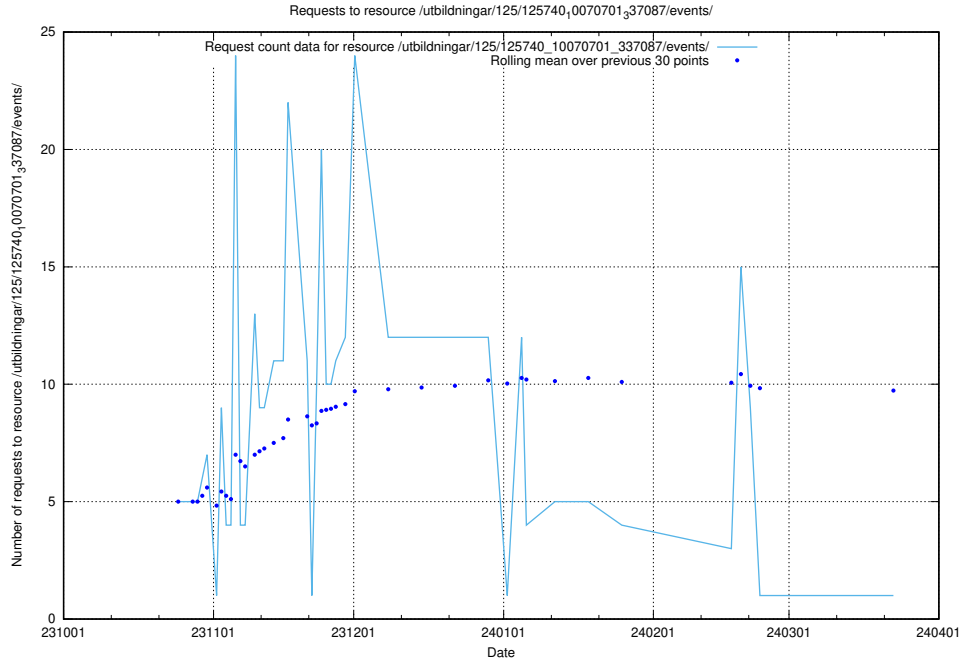

5.4240 Usage of /utbildningar/125/125740_10070701_337087/events/

Here, we count the number of requests to resource /utbildningar/125/125740_10070701_337087/events/