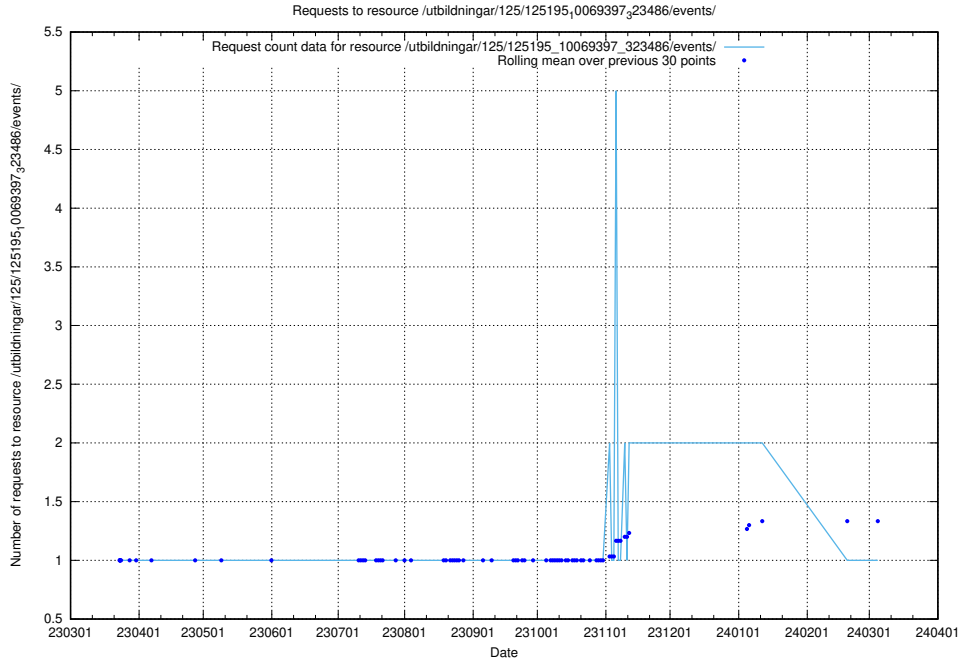

5.1140 Usage of /utbildningar/125/125195_10069397_323486/events/

Here, we count the number of requests to resource /utbildningar/125/125195_10069397_323486/events/