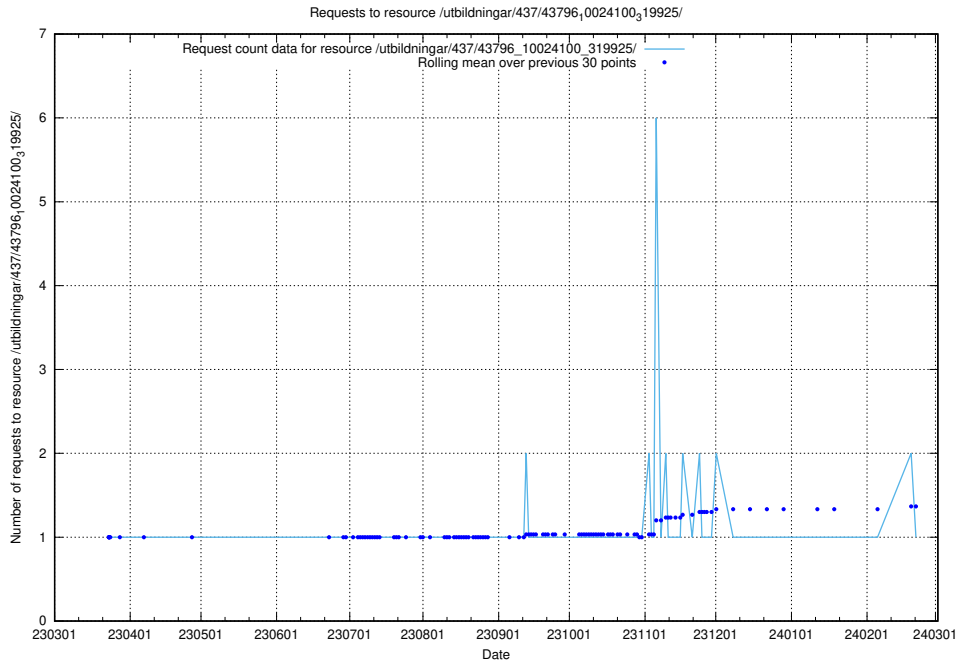

5.6368 Usage of /utbildningar/437/43796_10024100_319925/

Here, we count the number of requests to resource /utbildningar/437/43796_10024100_319925/.