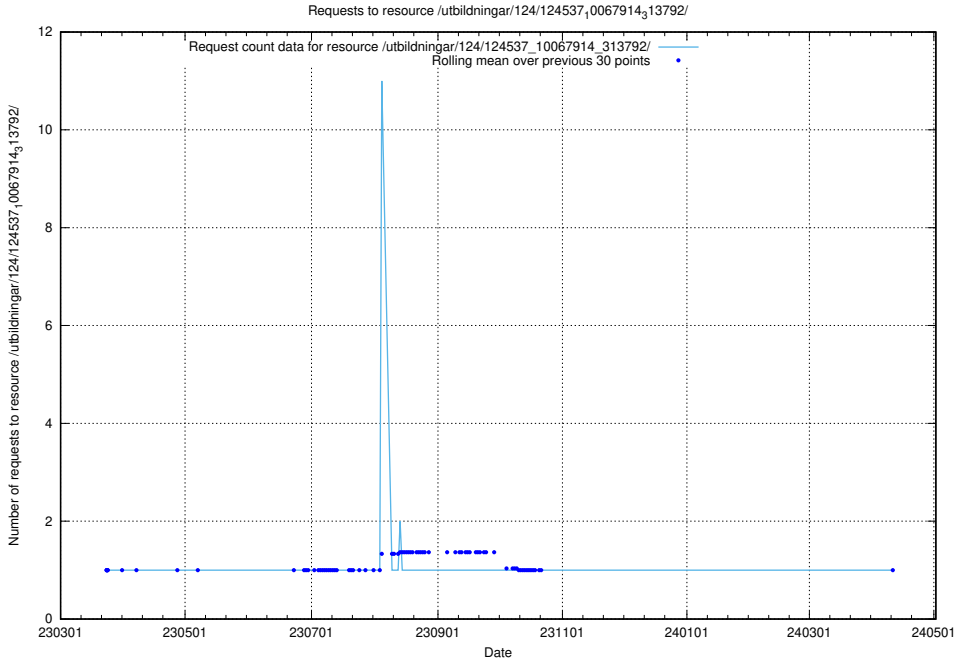

5.1231 Usage of /utbildningar/124/124537_10067914_313792/

Here, we count the number of requests to resource /utbildningar/124/124537_10067914_313792/.