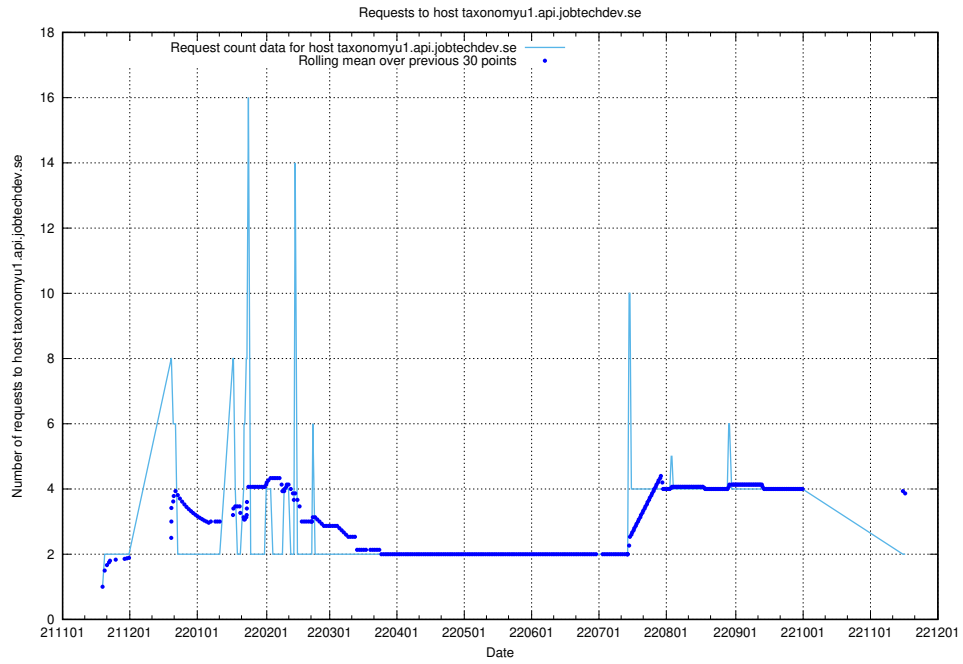

7.467 Usage of taxonomyt2.api.jobtechdev.se

Here, we count the number of requests to host taxonomyt2.api.jobtechdev.se.

7.468 Usage of widget.jobtechdev.se

Here, we count the number of requests to host widget.jobtechdev.se.