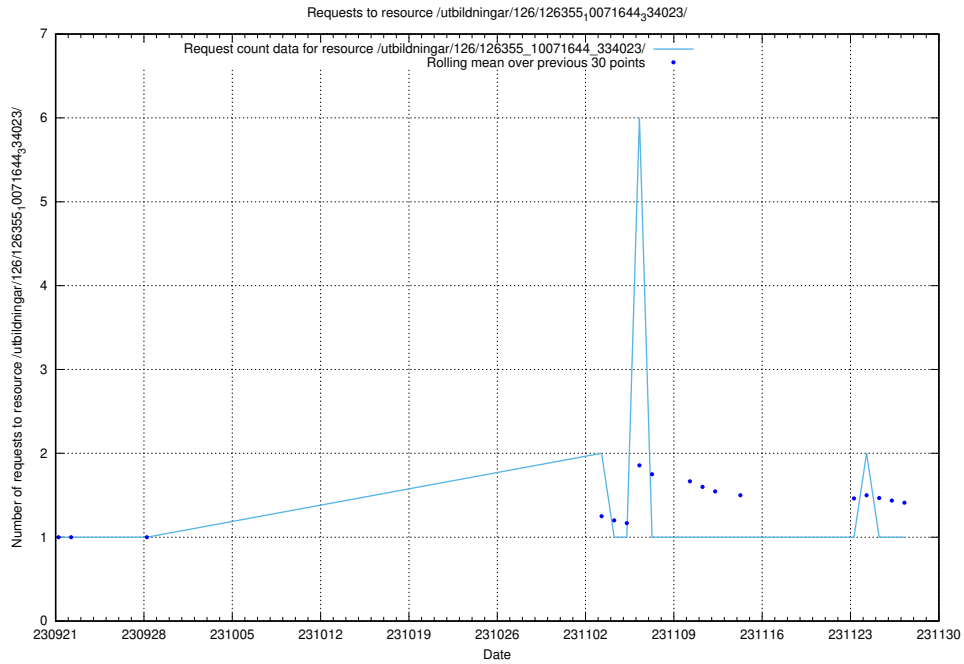

5.4554 Usage of /utbildningar/126/126355_10071644_334023/

Here, we count the number of requests to resource /utbildningar/126/126355_10071644_334023/.