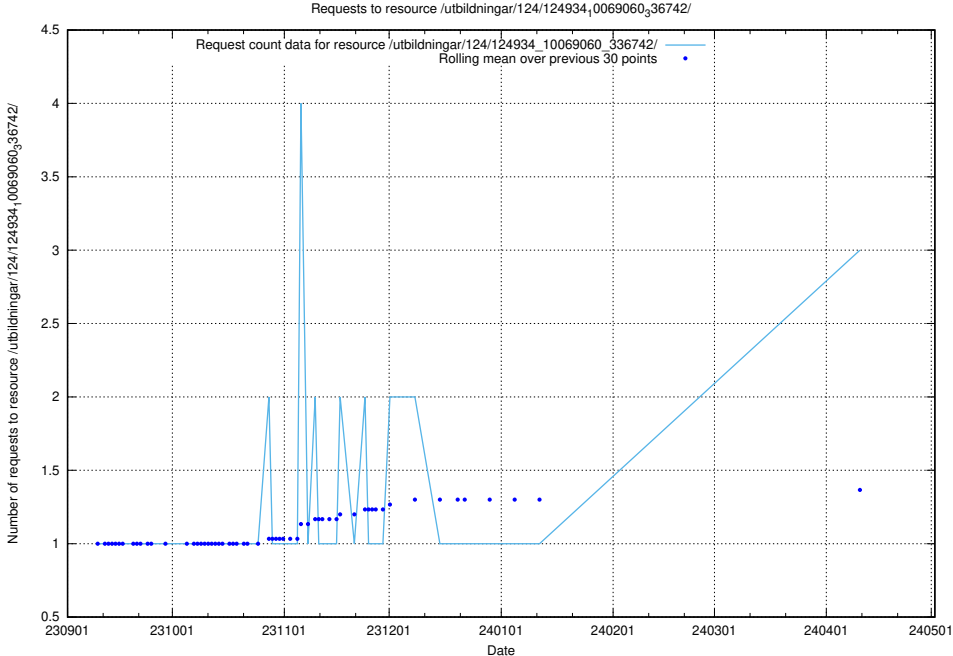

5.348 Usage of /utbildningar/124/124934_10069060_336742/

Here, we count the number of requests to resource /utbildningar/124/124934_10069060_336742/.