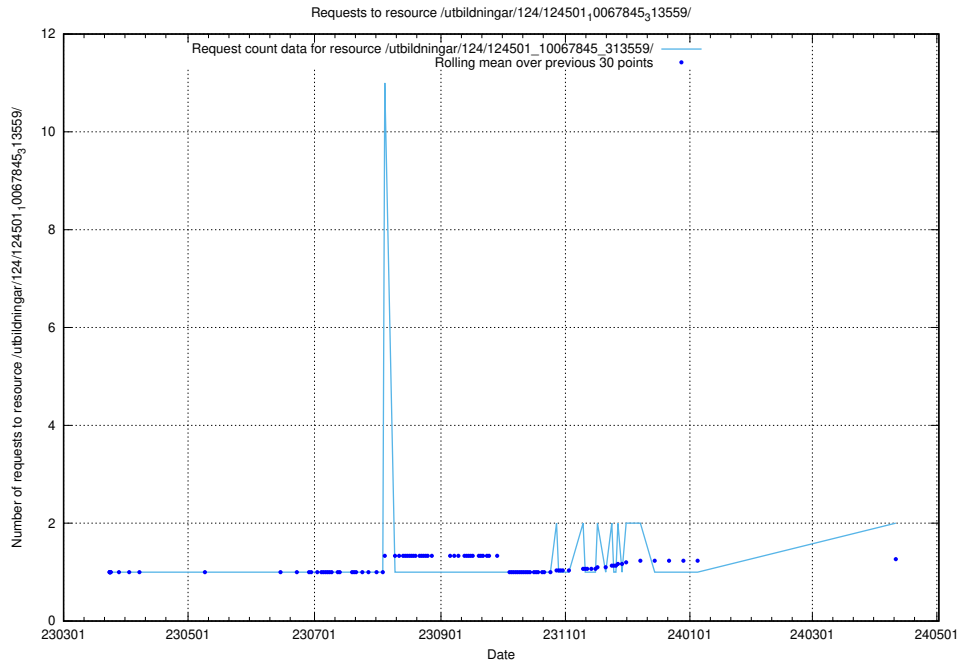

5.583 Usage of /utbildningar/124/124501_10067845_313559/

Here, we count the number of requests to resource /utbildningar/124/124501_10067845_313559/.