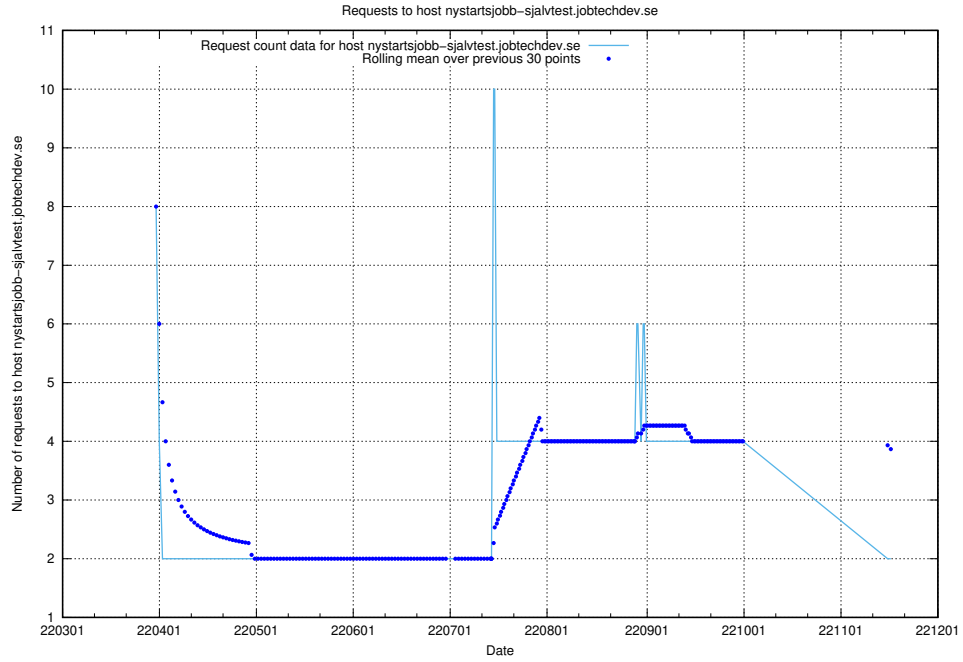

7.484 Usage of nystartsjobb-sjalvtest.jobtechdev.se

Here, we count the number of requests to host nystartsjobb-sjalvtest.jobtechdev.se.