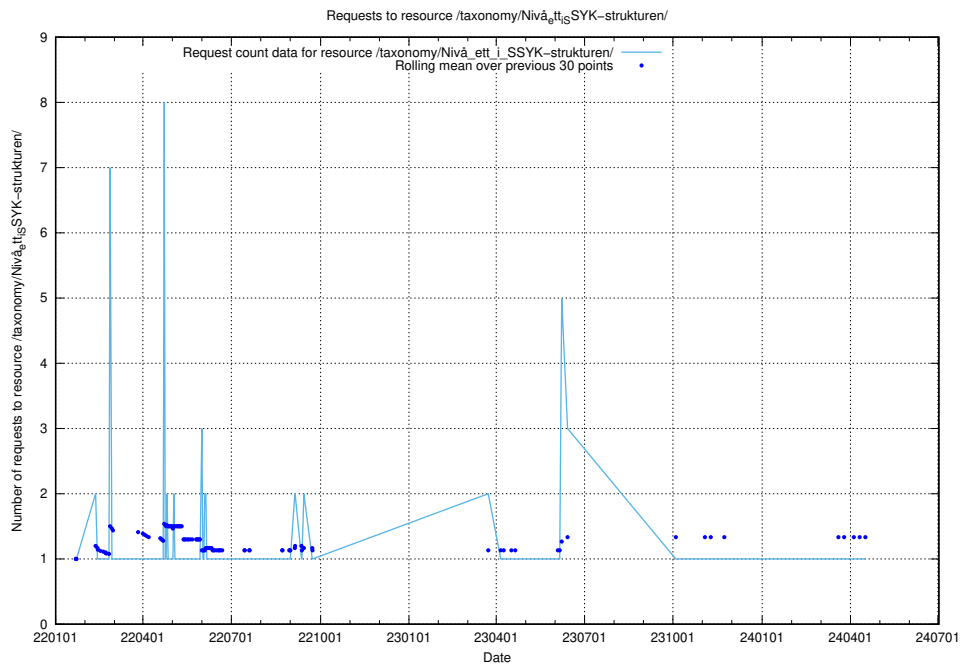

5.5668 Usage of /taxonomy/Nivå_ett_i_SSYK-strukturen/

Here, we count the number of requests to resource /taxonomy/Nivå_ett_i_SSYK-strukturen/.