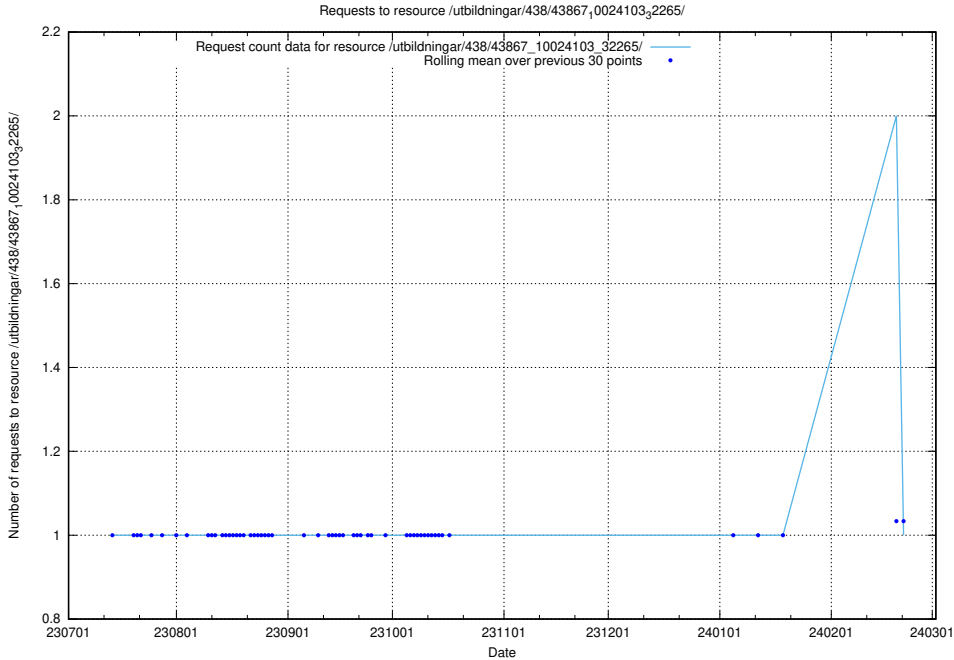

5.5095 Usage of /utbildningar/438/43867_10024103_32265/

Here, we count the number of requests to resource /utbildningar/438/43867_10024103_32265/.