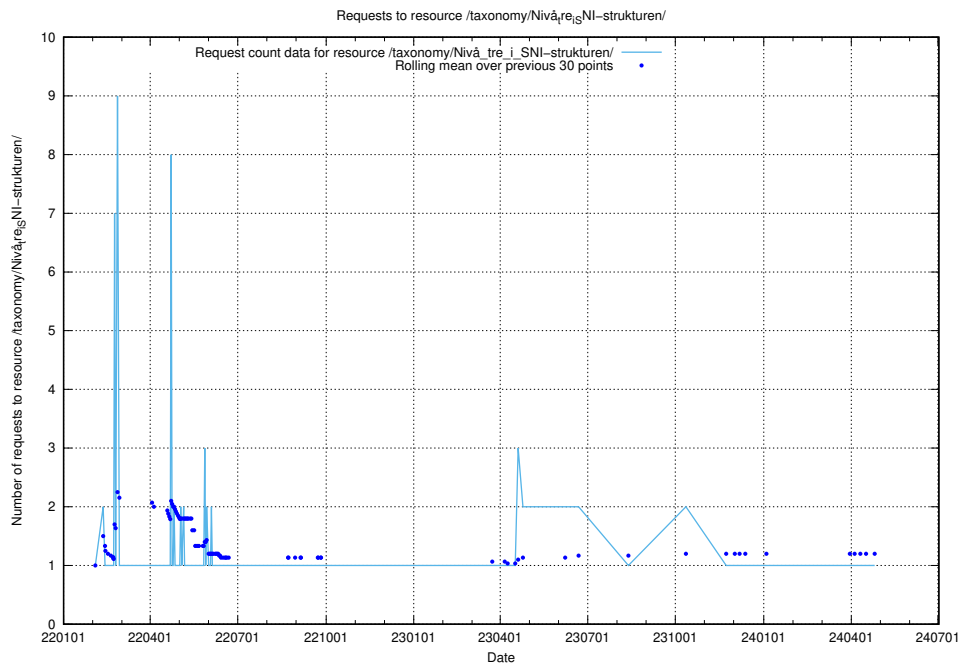

5.3062 Usage of /taxonomy/Nivå_tre_i_SNI-strukturen/

Here, we count the number of requests to resource /taxonomy/Nivå_tre_i_SNI-strukturen/.