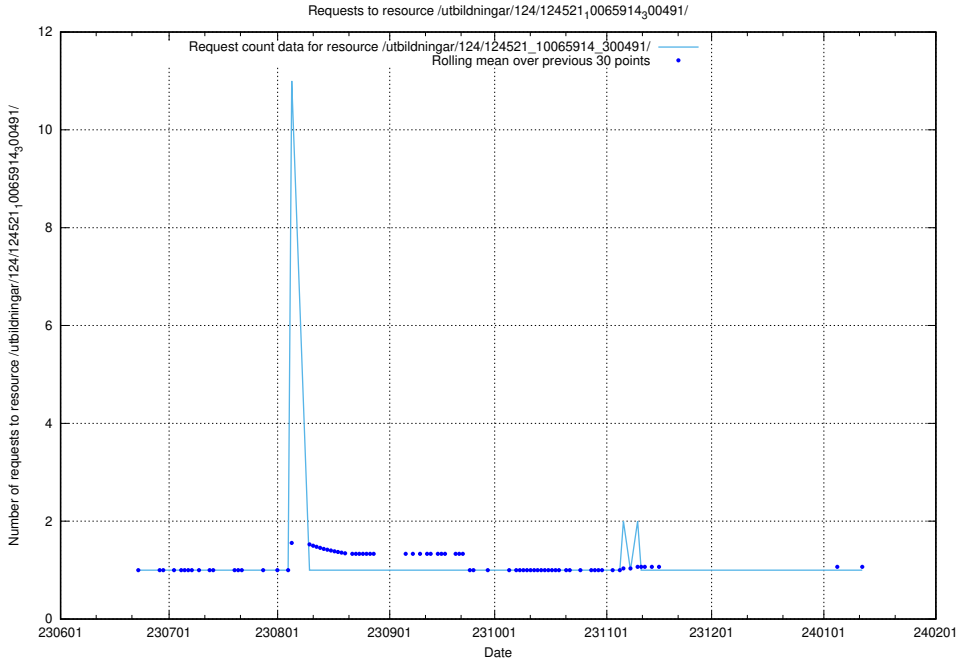

5.5782 Usage of /utbildningar/124/124521_10065914_300491/

Here, we count the number of requests to resource /utbildningar/124/124521_10065914_300491/.