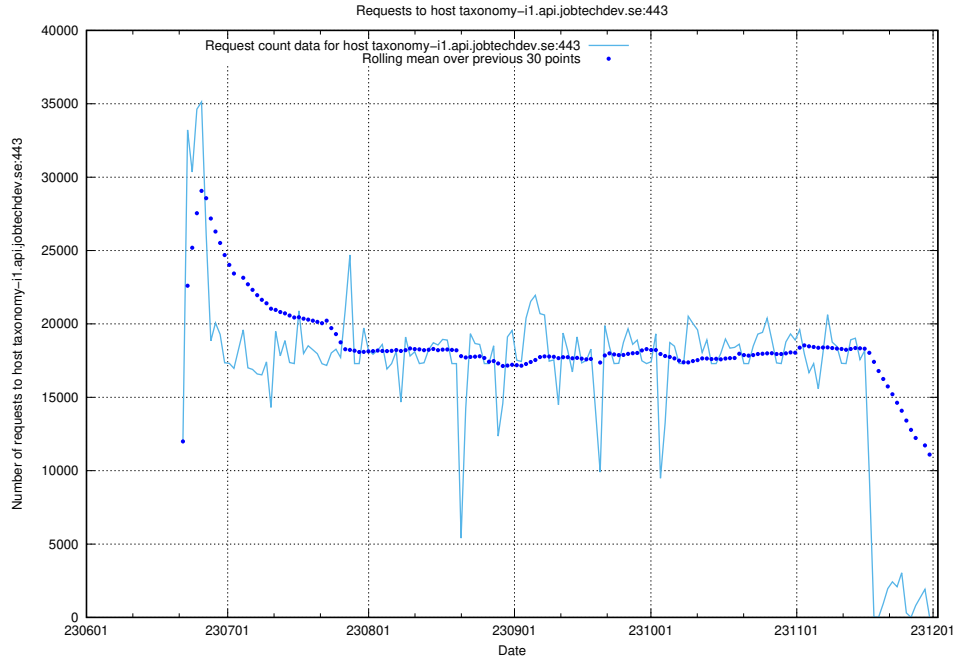

Here, we count the number of requests to host taxonomy-t2.api.jobtechdev.se.

7.38 Usage of taxonomy-i1.api.jobtechdev.se:443

Here, we count the number of requests to host taxonomy-i1.api.jobtechdev.se:443.