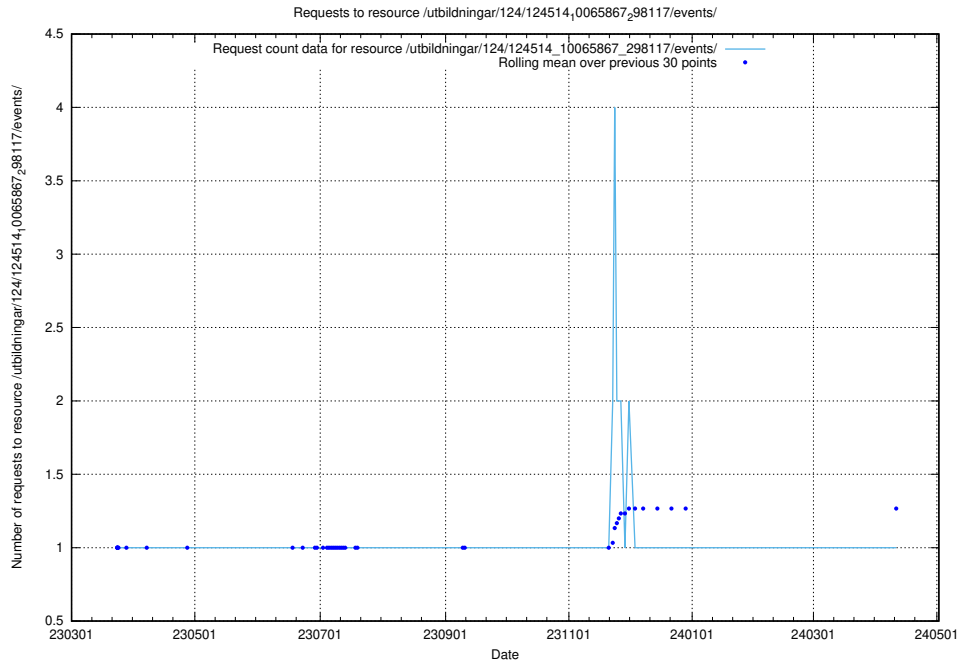

5.2021 Usage of /utbildningar/124/124514_10065867_298117/events/

Here, we count the number of requests to resource /utbildningar/124/124514_10065867_298117/events/