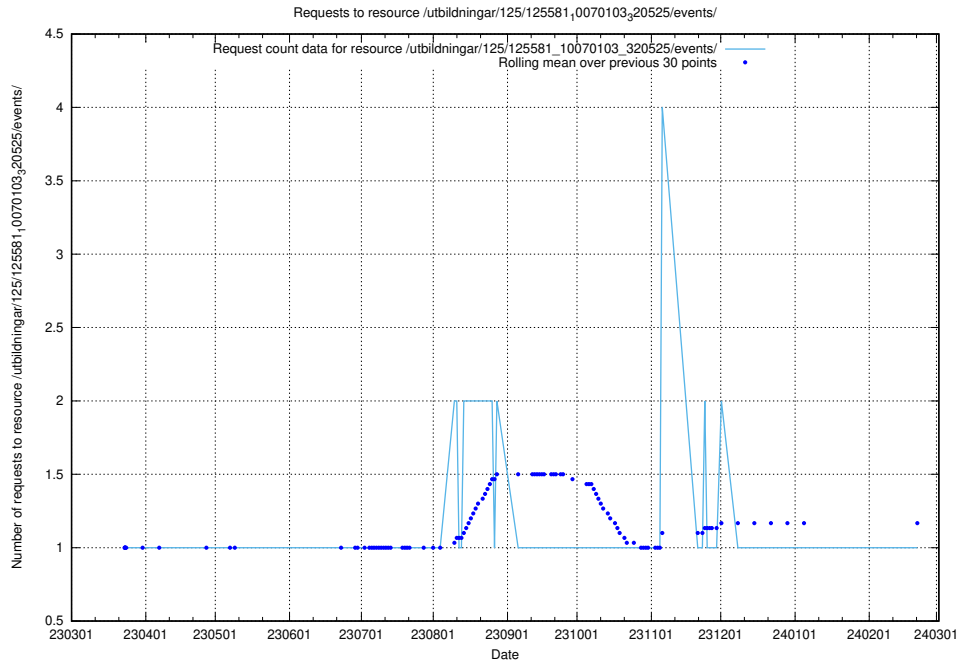

5.1108 Usage of /utbildningar/125/125581_10070103_320525/events/

Here, we count the number of requests to resource /utbildningar/125/125581_10070103_320525/events/