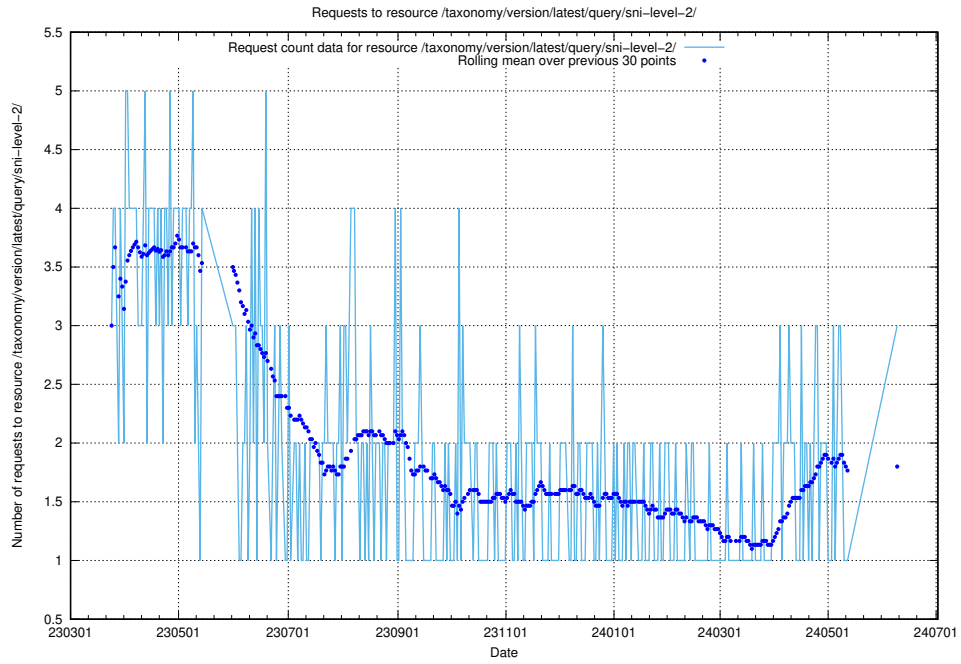

5.438 Usage of /taxonomy/version/latest/query/sni-level-2/

Here, we count the number of requests to resource /taxonomy/version/latest/query/sni-level-2/.