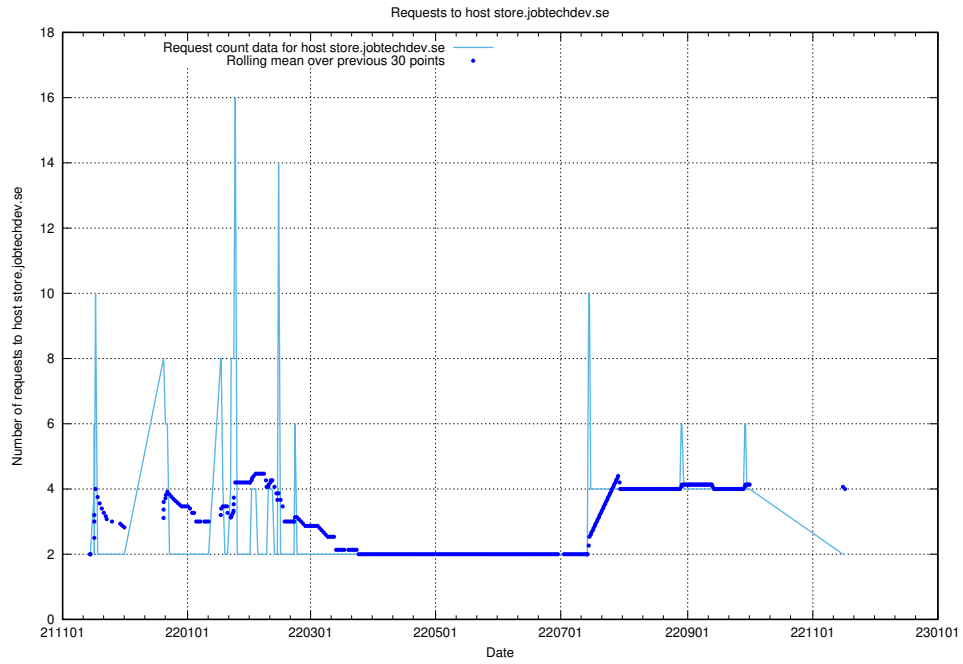

Here, we count the number of requests to host system.jobtechdev.se.

7.556 Usage of store.jobtechdev.se

Here, we count the number of requests to host store.jobtechdev.se.

7.557 Usage of jobtechlinks.api.jobtechdev.se