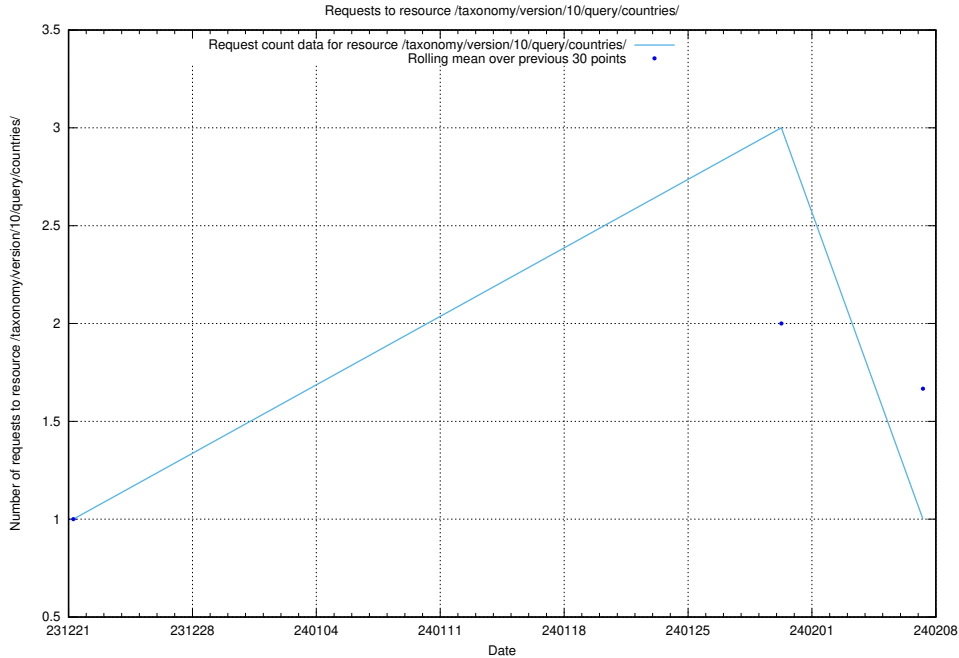

5.3951 Usage of /taxonomy/version/10/query/countries/

Here, we count the number of requests to resource /taxonomy/version/10/query/countries/.