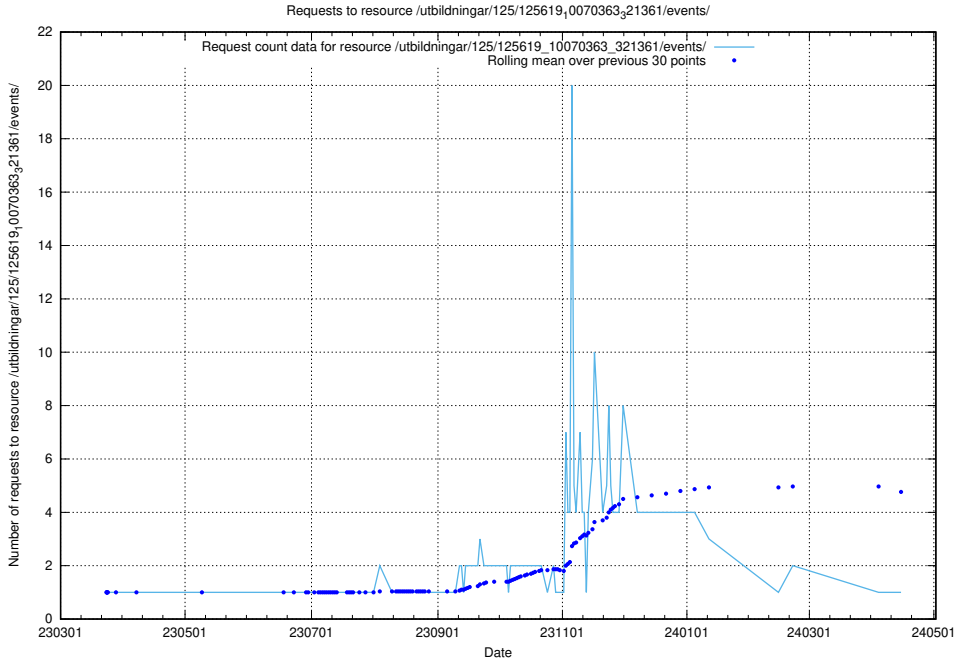

5.1079 Usage of /utbildningar/125/125619_10070363_321361/events/

Here, we count the number of requests to resource /utbildningar/125/125619_10070363_321361/events/