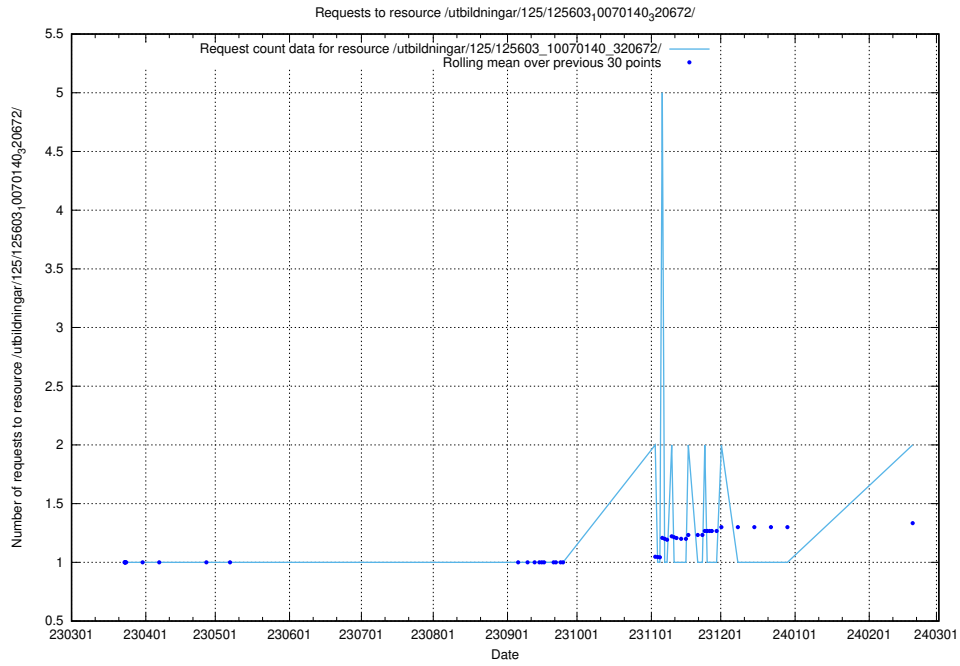

5.503 Usage of /utbildningar/125/125603_10070140_320672/

Here, we count the number of requests to resource /utbildningar/125/125603_10070140_320672/.