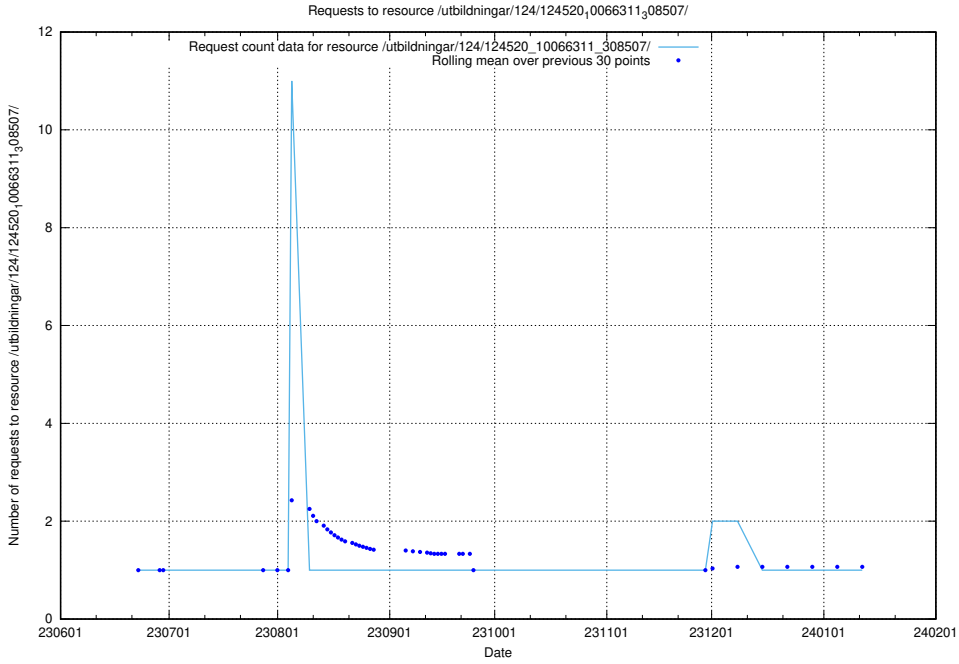

5.5786 Usage of /utbildningar/124/124520_10066311_308507/

Here, we count the number of requests to resource /utbildningar/124/124520_10066311_308507/.