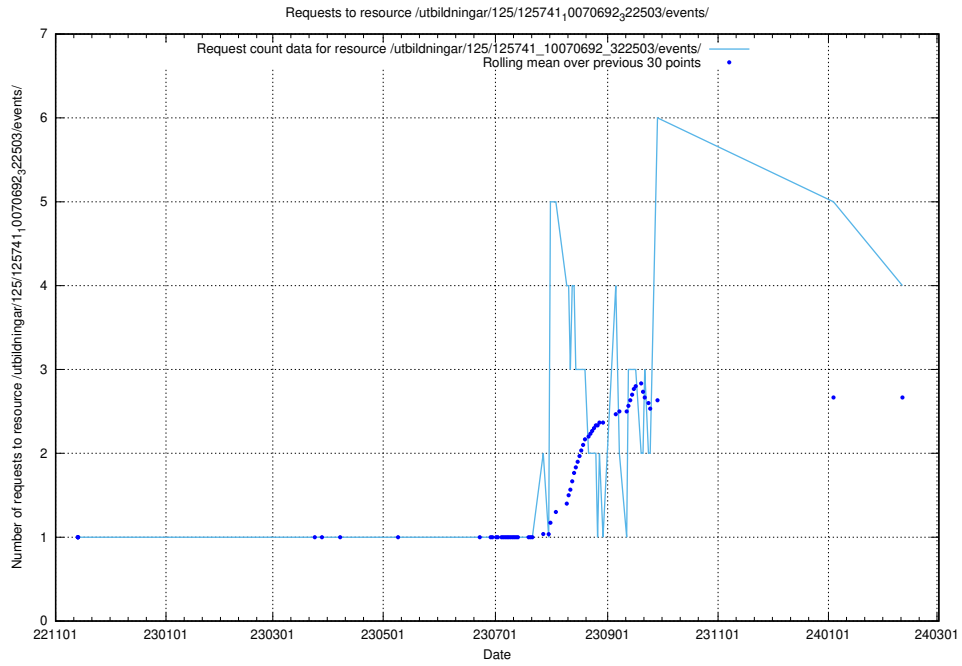

5.230 Usage of /utbildningar/125/125741_10070692_322503/events/

Here, we count the number of requests to resource /utbildningar/125/125741_10070692_322503/events/