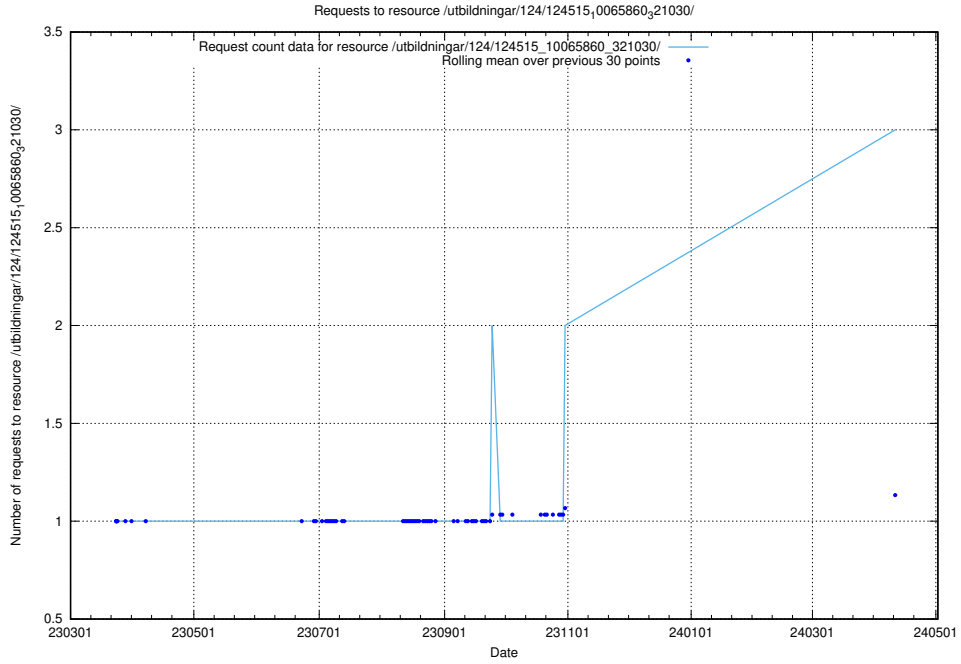

5.279 Usage of /utbildningar/124/124515_10065860_321030/

Here, we count the number of requests to resource /utbildningar/124/124515_10065860_321030/.