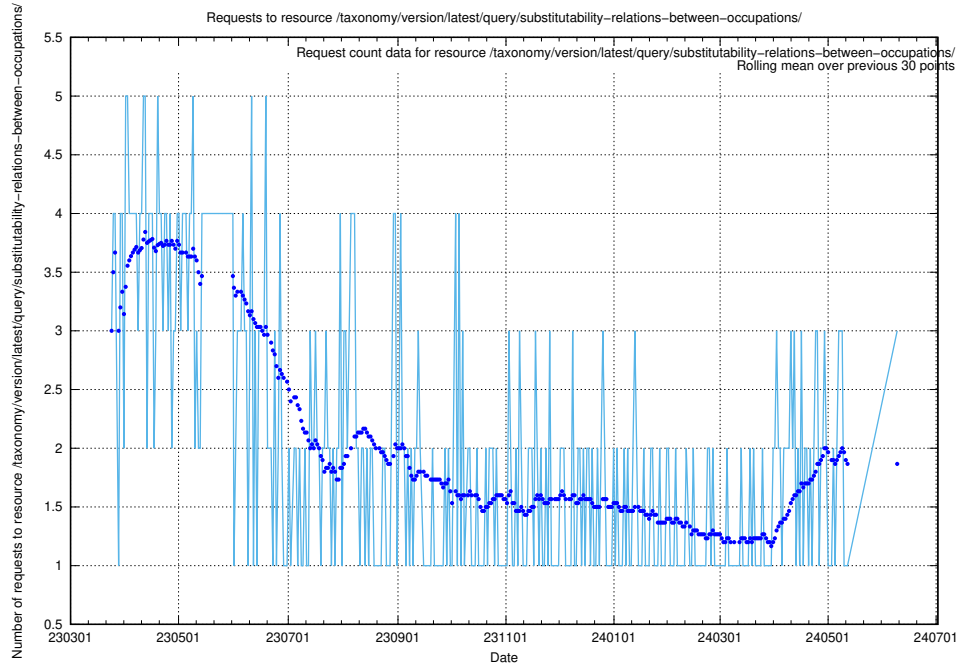

5.426 Usage of /taxonomy/version/latest/query/substitutability-relations-between-occupations/

Here, we count the number of requests to resource /taxonomy/version/latest/query/substitutability-relations-between-occupations/.