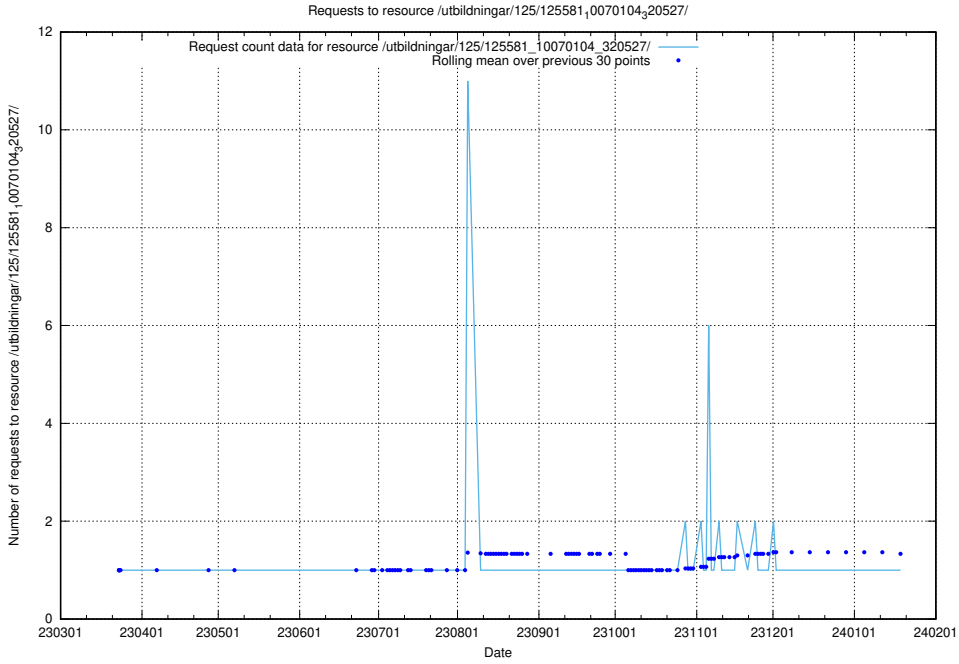

5.1107 Usage of /utbildningar/125/125581_10070104_320527/

Here, we count the number of requests to resource /utbildningar/125/125581_10070104_320527/.