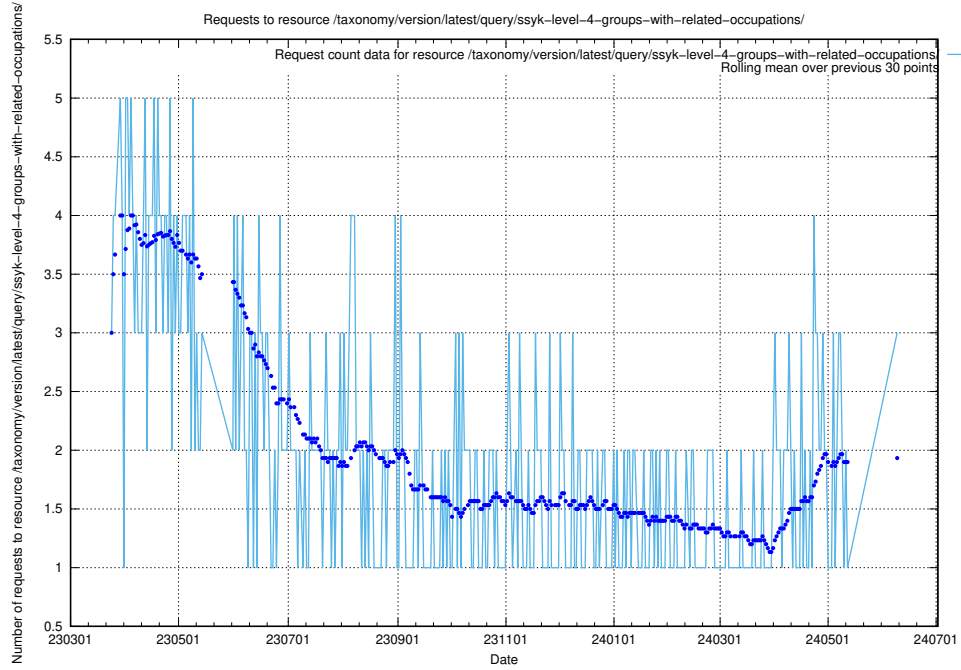

5.431 Usage of /taxonomy/version/latest/query/ssyk-level-4-groups-with-related-occupations/

Here, we count the number of requests to resource /taxonomy/version/latest/query/ssyk-level-4-groups-with-related-occupations/.