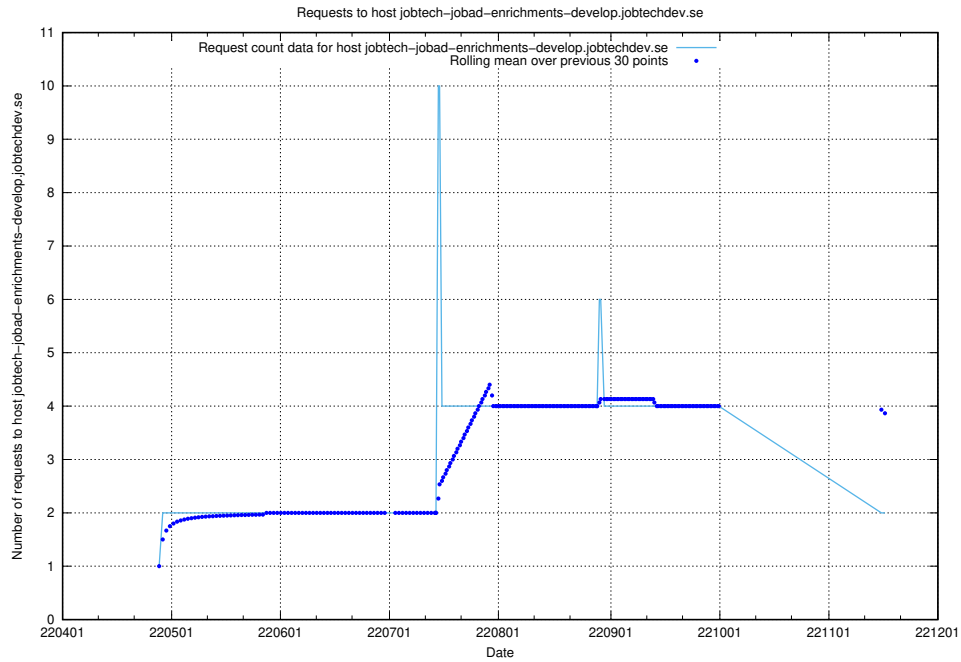

7.444 Usage of `jobtech-jobad-enrichments-develop.jobtechdev.se`

Here, we count the number of requests to host `jobtech-jobad-enrichments-develop.jobtechdev.se`.