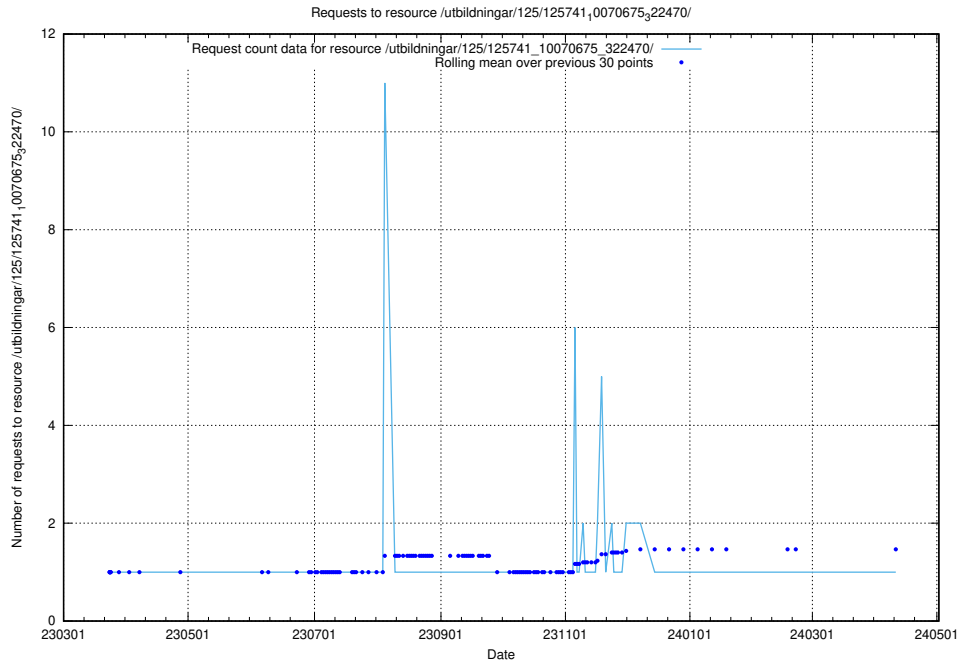

5.6492 Usage of /utbildningar/125/125741_10070675_322470/

Here, we count the number of requests to resource /utbildningar/125/125741_10070675_322470/.