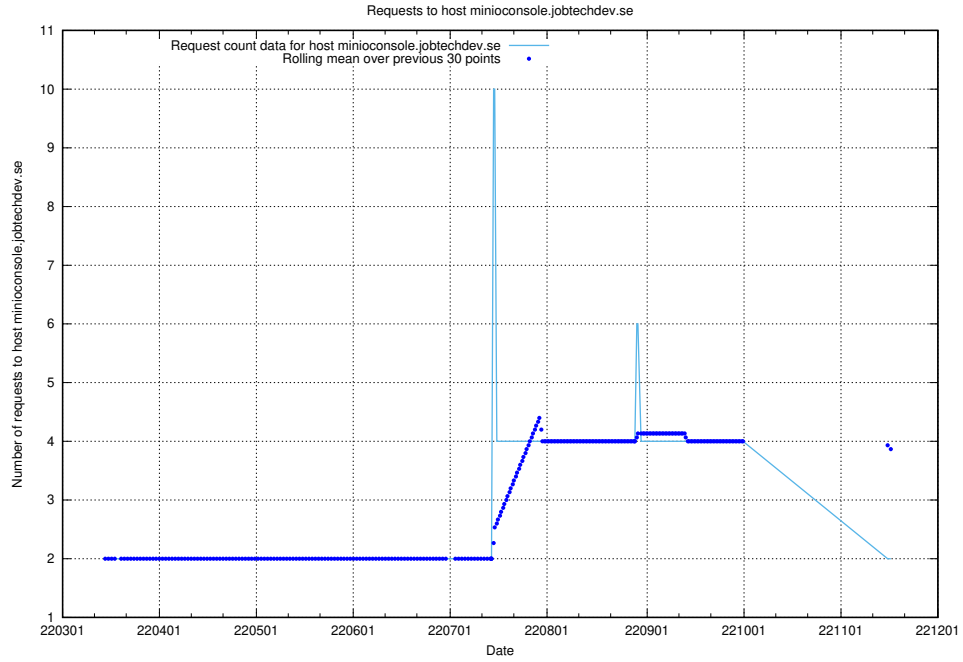

7.500 Usage of minioconsole.jobtechdev.se

Here, we count the number of requests to host minioconsole.jobtechdev.se.

7.501 Usage of minio-console.jobtechdev.se

Here, we count the number of requests to host minio-console.jobtechdev.se.