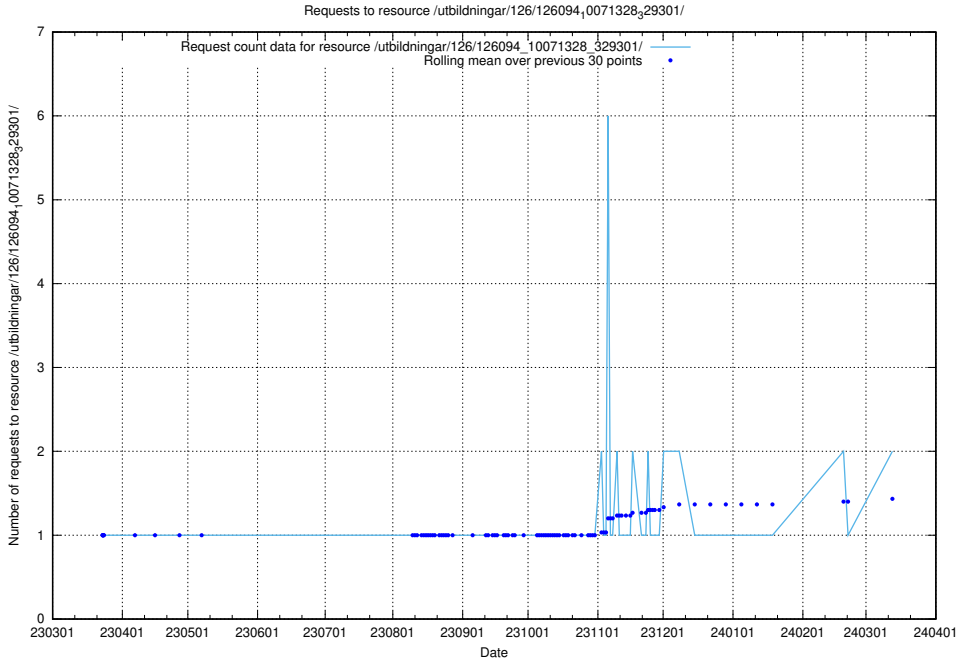

5.965 Usage of /utbildningar/126/126094_10071328_329301/

Here, we count the number of requests to resource /utbildningar/126/126094_10071328_329301/.