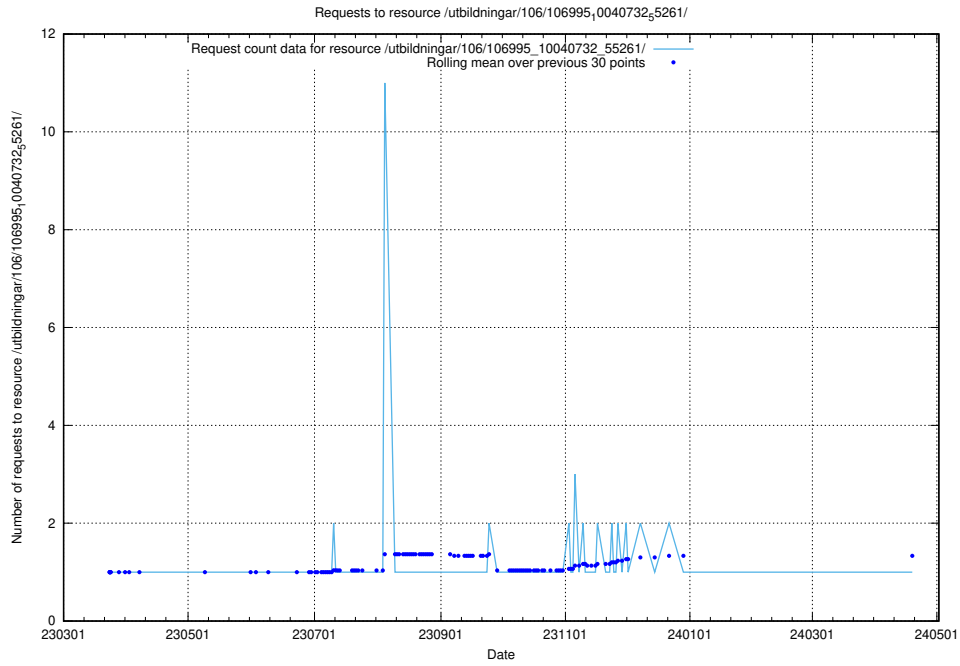

5.5466 Usage of /utbildningar/106/106995_10040732_55261/

Here, we count the number of requests to resource /utbildningar/106/106995_10040732_55261/.