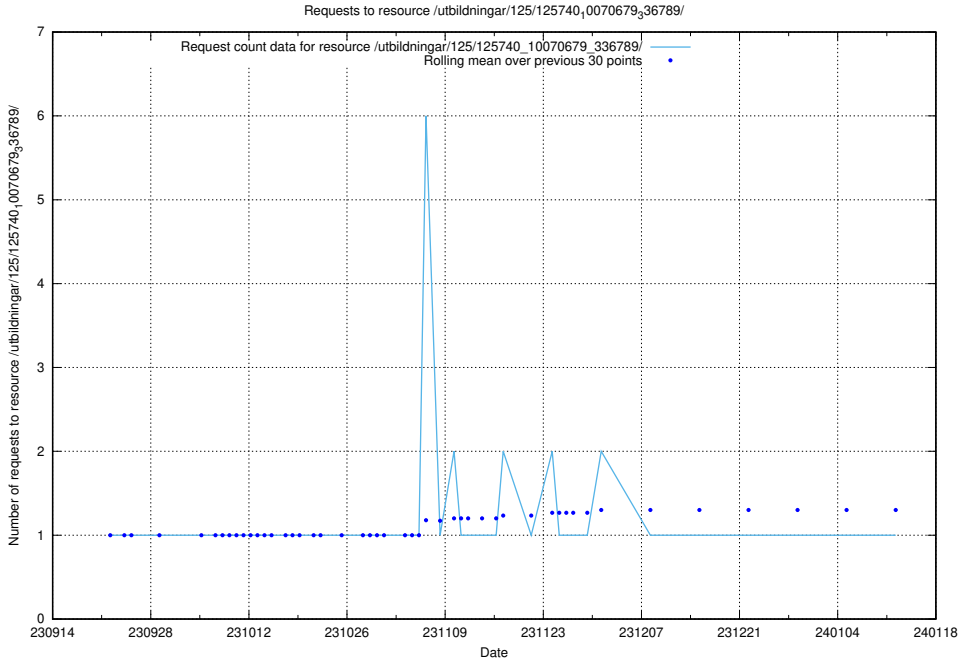

5.4542 Usage of /utbildningar/125/125740_10070679_336789/

Here, we count the number of requests to resource /utbildningar/125/125740_10070679_336789/.