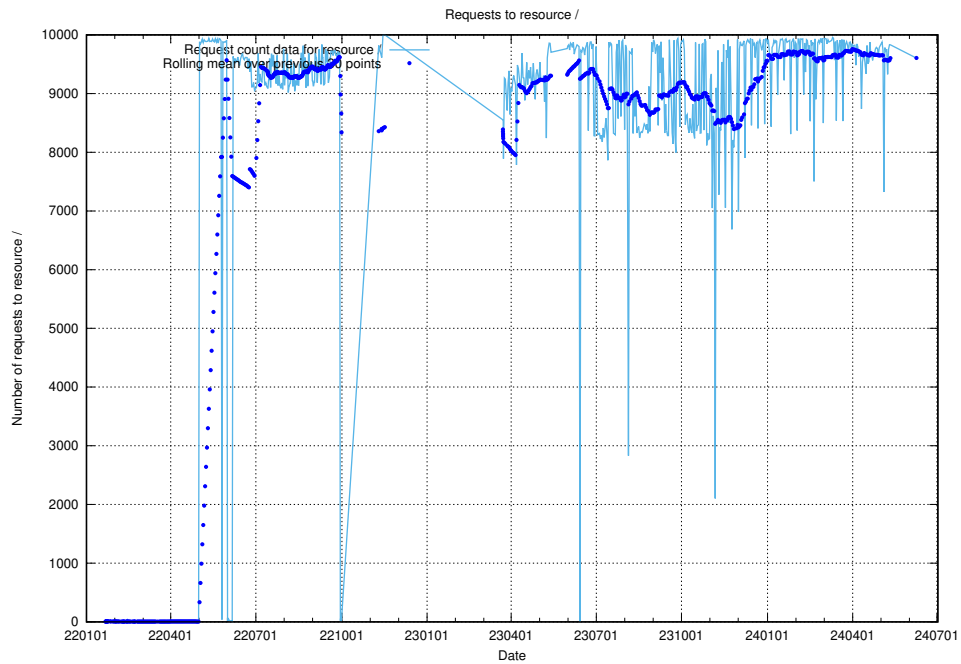

⁶<https://data.jobtechdev.se>

5.2 Disk space usage

A table showing the disk space usage on the data server.

5.4 Usage of /utbildningar/122/122546_10064499_255523/events/

Here, we count the number of requests to resource /utbildningar/122/122546_10064499_255523/events/