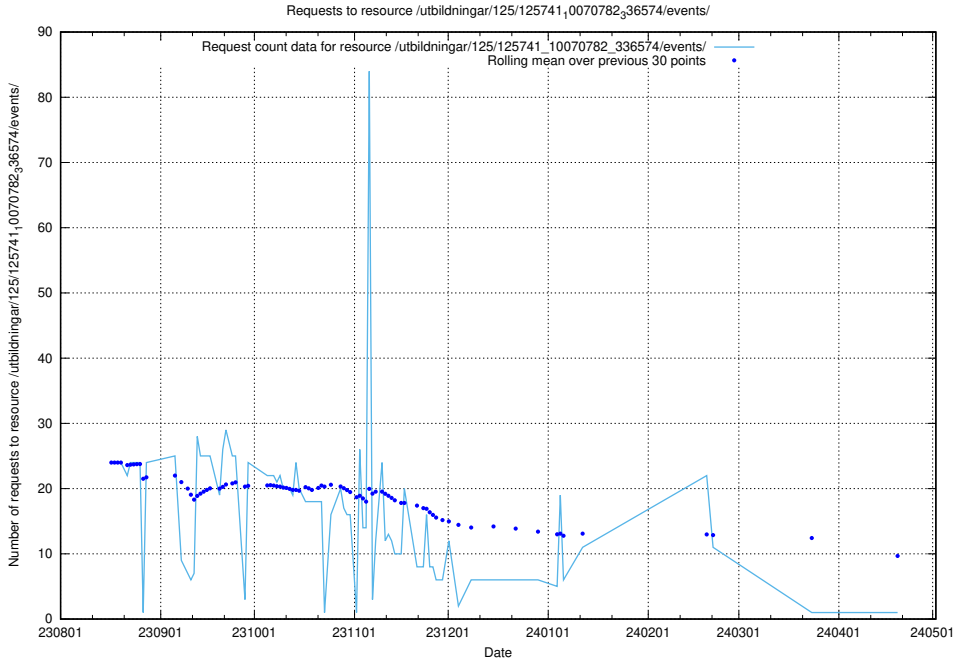

5.4806 Usage of /utbildningar/125/125741_10070782_336574/events/

Here, we count the number of requests to resource /utbildningar/125/125741_10070782_336574/events/