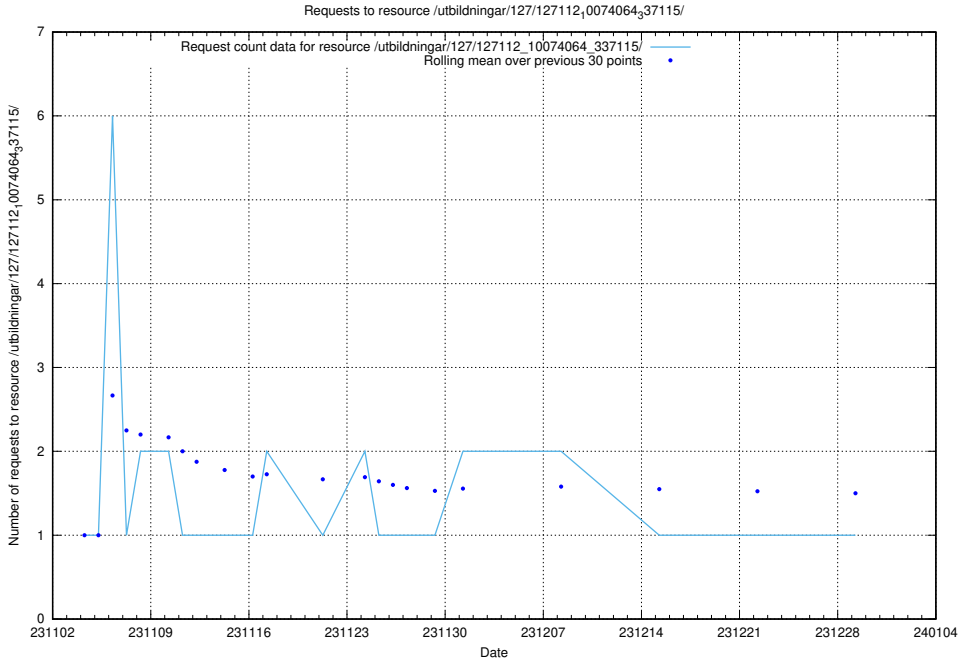

5.4168 Usage of /utbildningar/127/127112_10074064_337115/

Here, we count the number of requests to resource /utbildningar/127/127112_10074064_337115/.