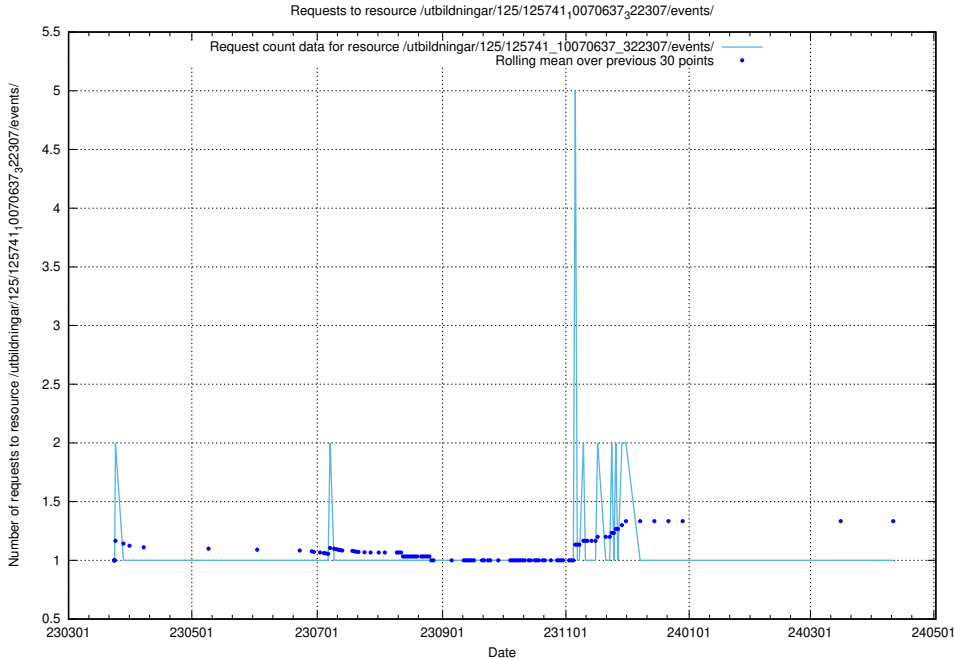

5.978 Usage of /utbildningar/125/125741_10070637_322307/events/

Here, we count the number of requests to resource /utbildningar/125/125741_10070637_322307/events/