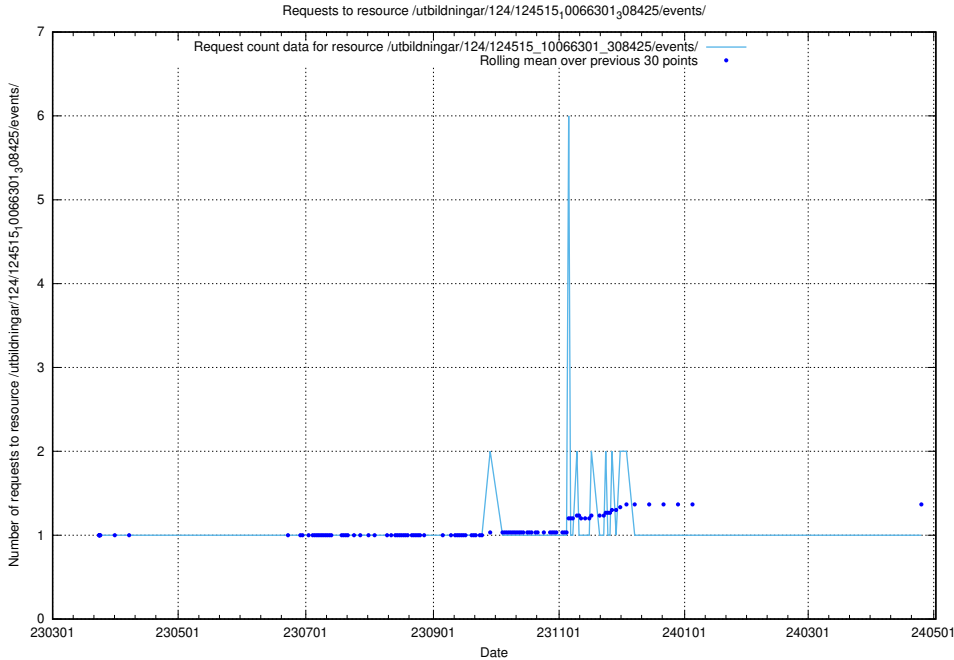

5.1542 Usage of /utbildningar/124/124515_10066301_308425/events/

Here, we count the number of requests to resource /utbildningar/124/124515_10066301_308425/events/