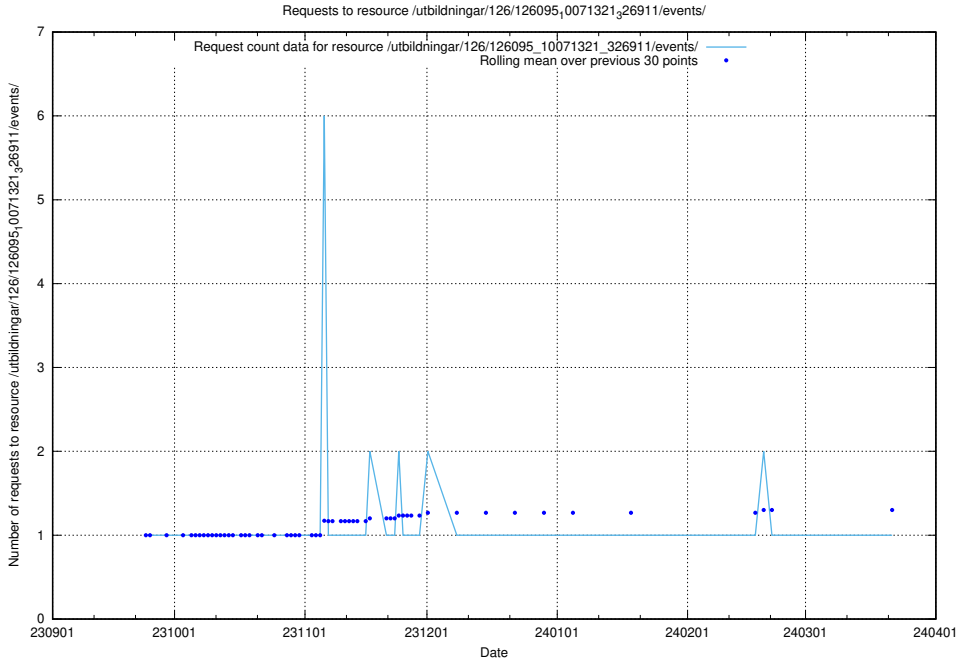

Here, we count the number of requests to resource /utbildningar/126/126535_10072068_330981/.

5.4514 Usage of /utbildningar/126/126095_10071321_326911/events/

Here, we count the number of requests to resource /utbildningar/126/126095_10071321_326911/events/