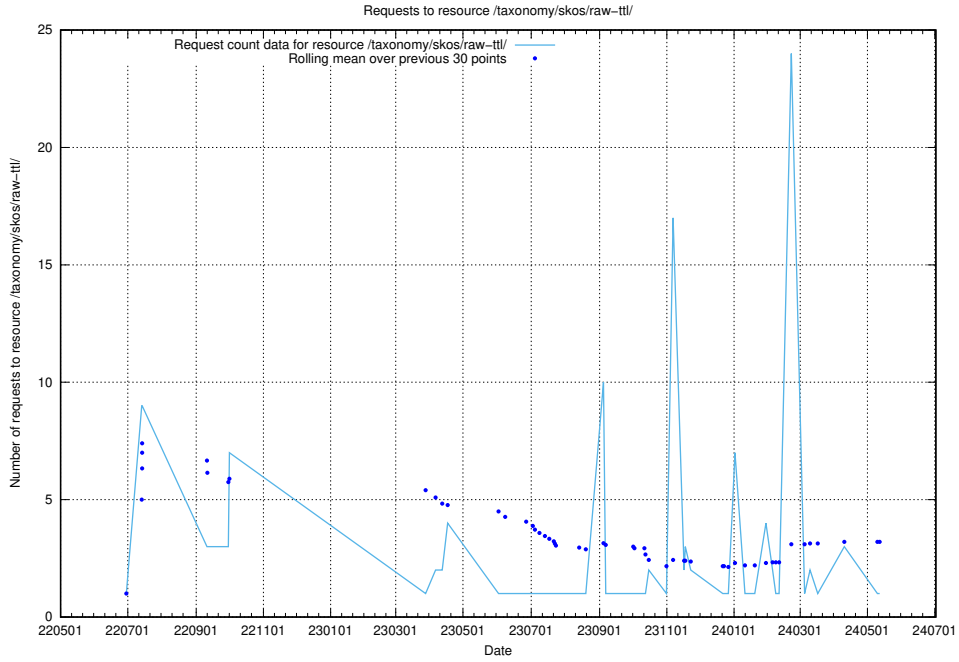

5.1019 Usage of /taxonomy/skos/raw-ttl/

Here, we count the number of requests to resource /taxonomy/skos/raw-ttl/.