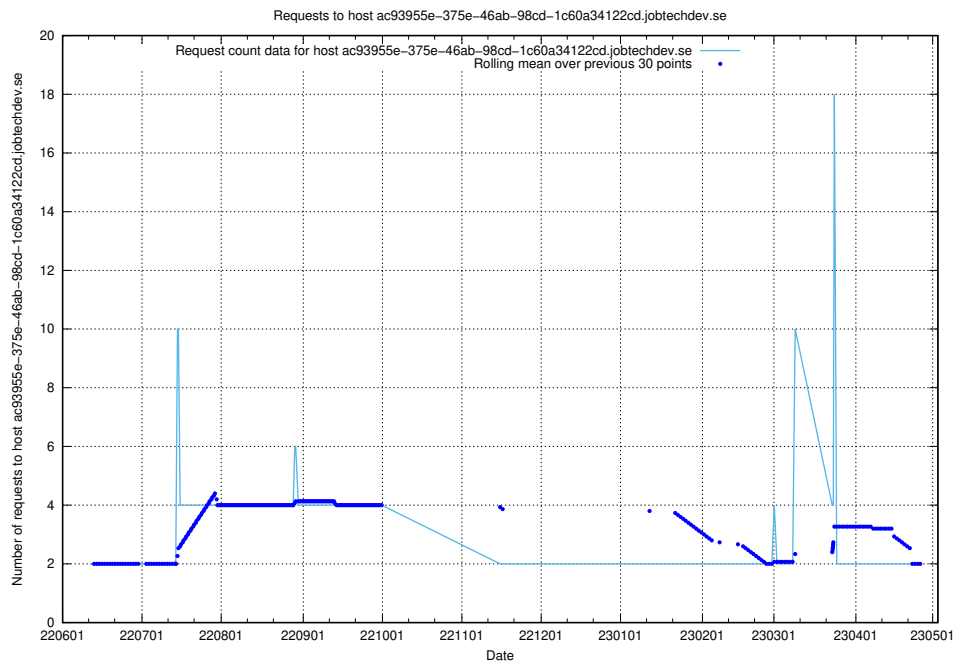

7.410 Usage of fourm.jobtechdev.se

Here, we count the number of requests to host fourm.jobtechdev.se.

7.411 Usage of ac93955e-375e-46ab-98cd-1c60a34122cd.jobtechdev.se

Here, we count the number of requests to host ac93955e-375e-46ab-98cd-1c60a34122cd.jobtechdev.se.