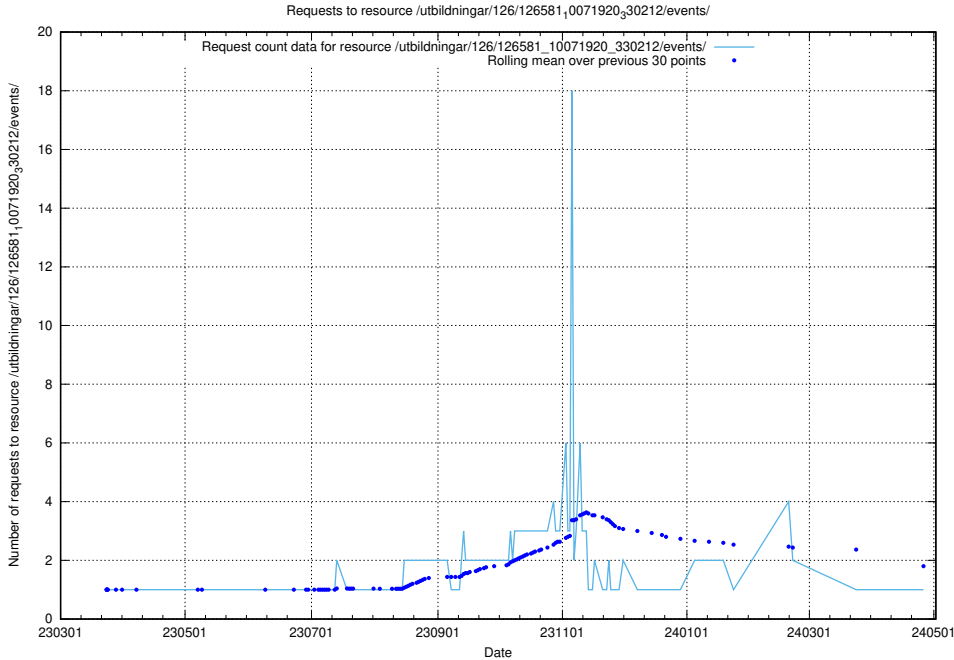

5.6411 Usage of /utbildningar/126/126581_10071920_330212/events/

Here, we count the number of requests to resource /utbildningar/126/126581_10071920_330212/events/