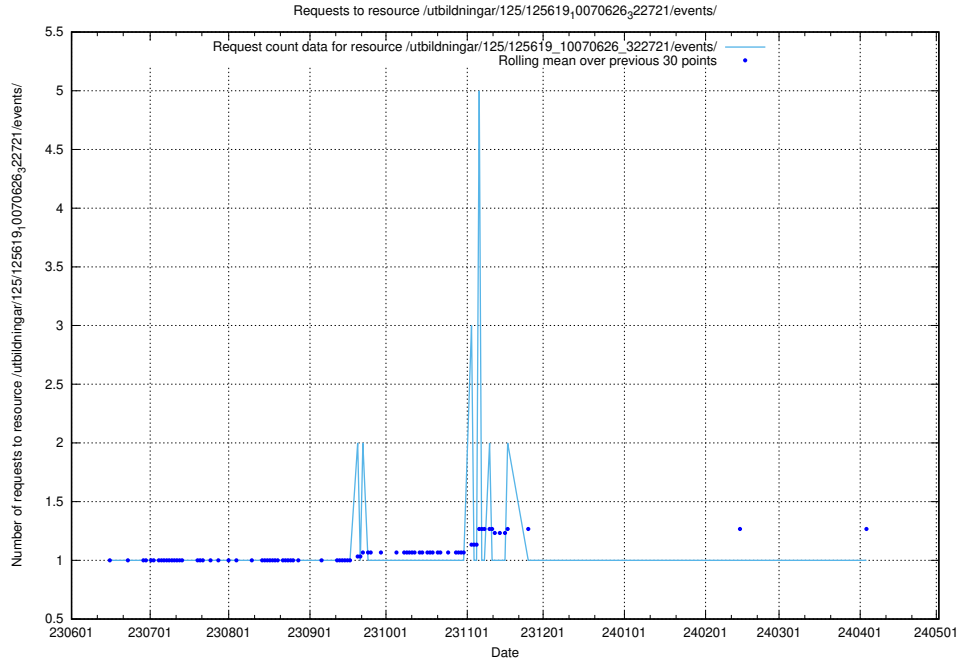

5.5904 Usage of /utbildningar/125/125619_10070626_322721/events/

Here, we count the number of requests to resource /utbildningar/125/125619_10070626_322721/events/