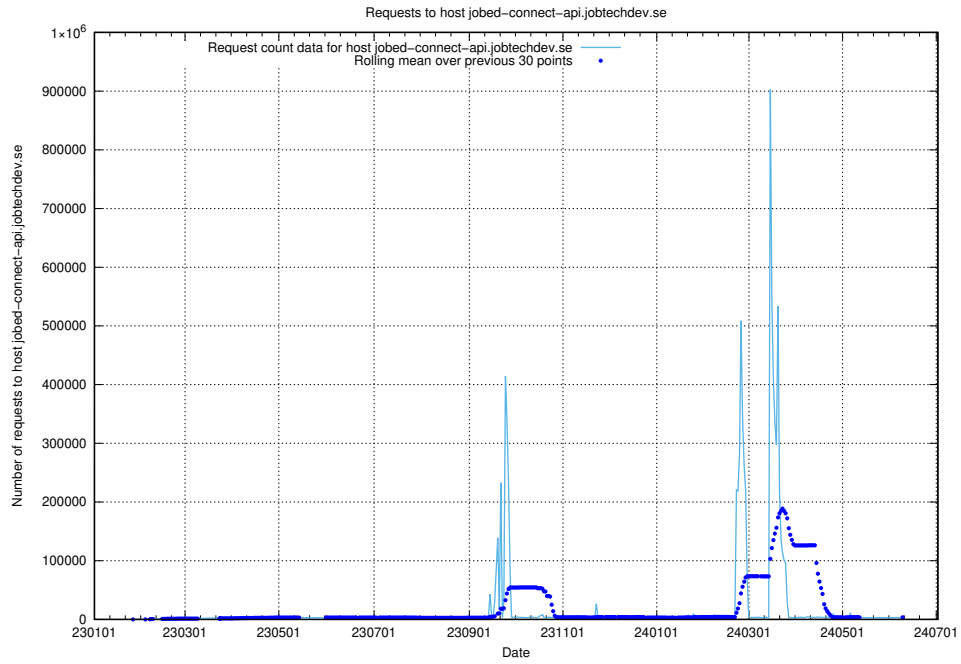

7.14 Usage of `jobed-connect-api.jobtechdev.se`

Here, we count the number of requests to host `jobed-connect-api.jobtechdev.se`.