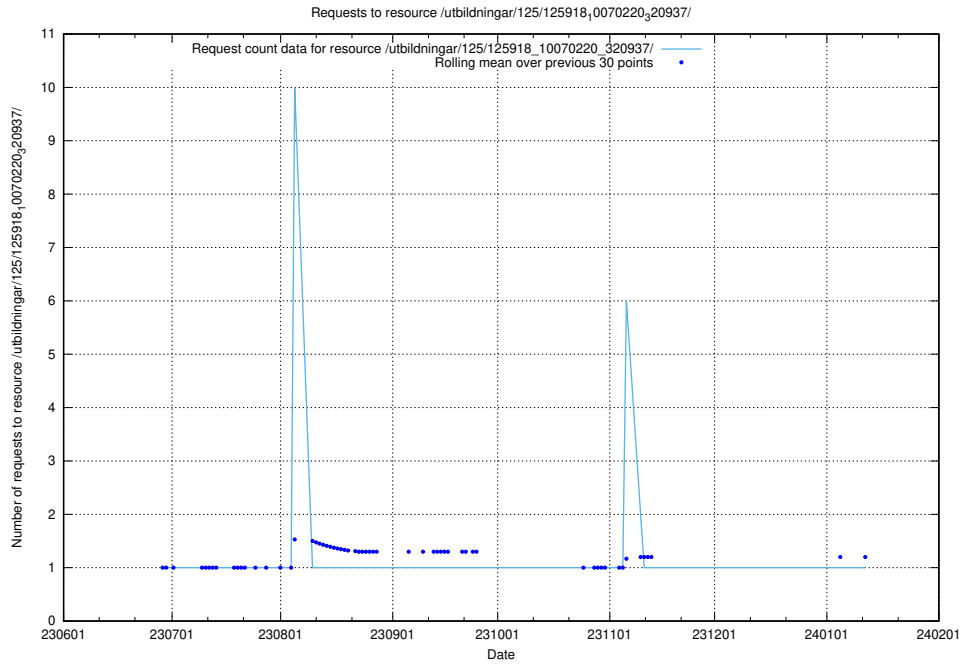

5.5494 Usage of /utbildningar/125/125918_10070220_320937/

Here, we count the number of requests to resource /utbildningar/125/125918_10070220_320937/.