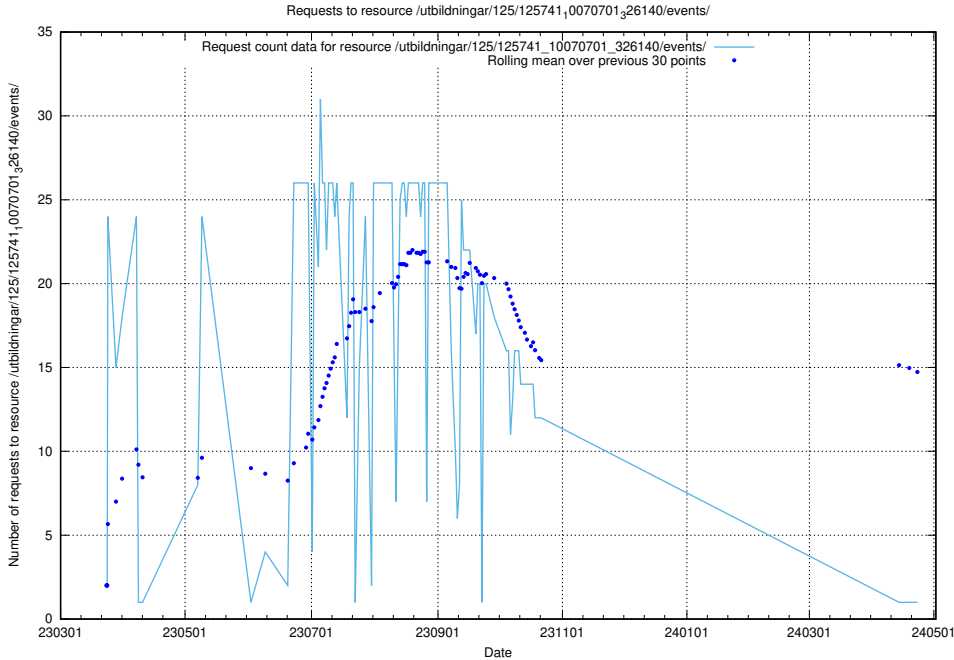

5.6286 Usage of /utbildningar/125/125741_10070701_326140/events/

Here, we count the number of requests to resource /utbildningar/125/125741_10070701_326140/events/