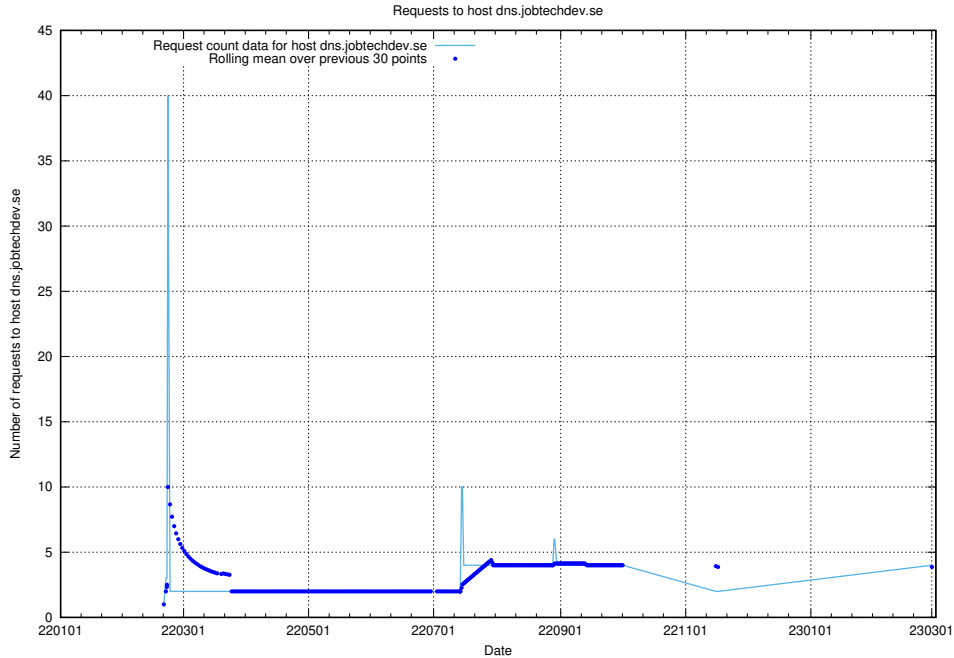

7.159 Usage of dns.jobtechdev.se

Here, we count the number of requests to host dns.jobtechdev.se.