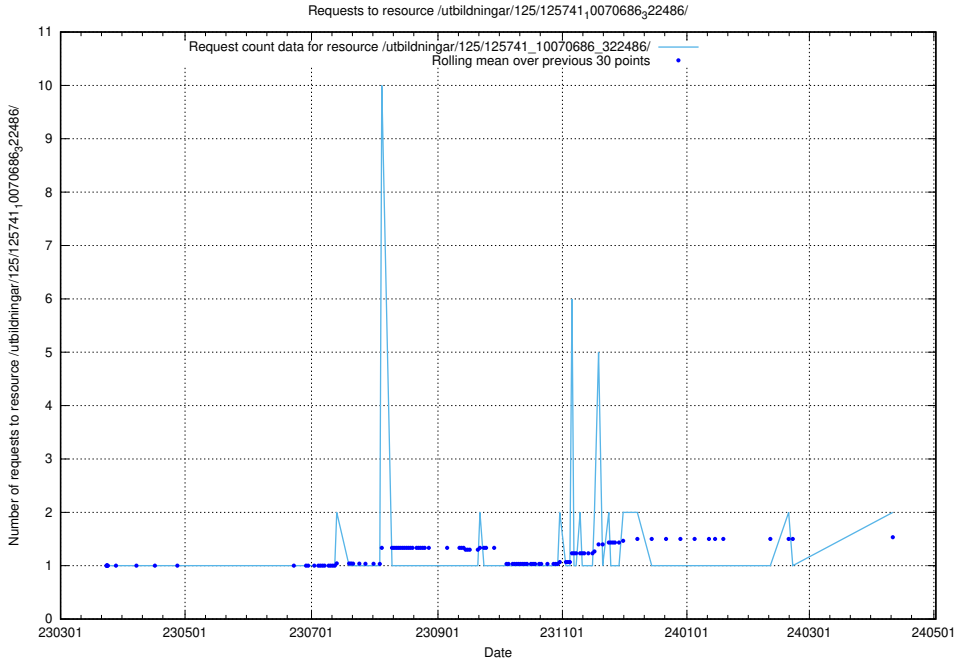

5.974 Usage of /utbildningar/125/125741_10070686_322486/

Here, we count the number of requests to resource /utbildningar/125/125741_10070686_322486/.