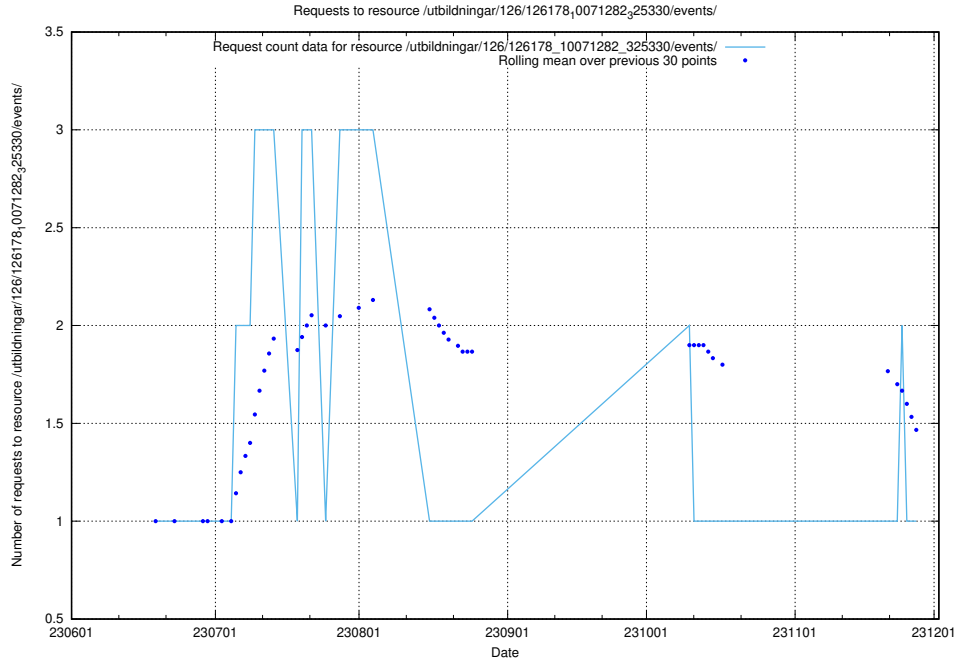

5.5879 Usage of /utbildningar/126/126178_10071282_325330/events/

Here, we count the number of requests to resource /utbildningar/126/126178_10071282_325330/events/