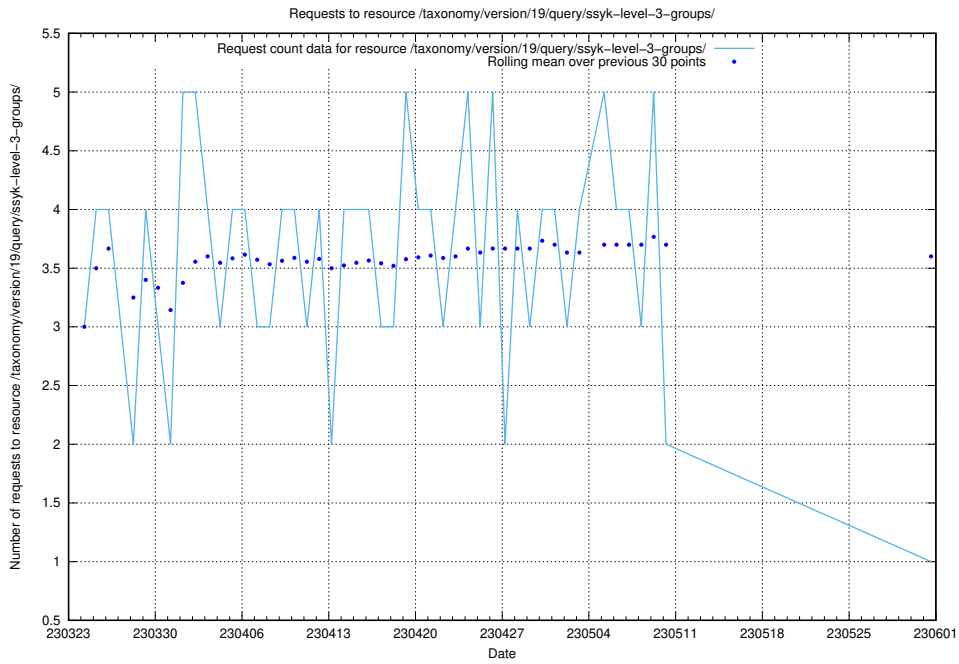

5.6136 Usage of /taxonomy/version/19/query/ssyk-level-3-groups/

Here, we count the number of requests to resource /taxonomy/version/19/query/ssyk-level-3-groups/.