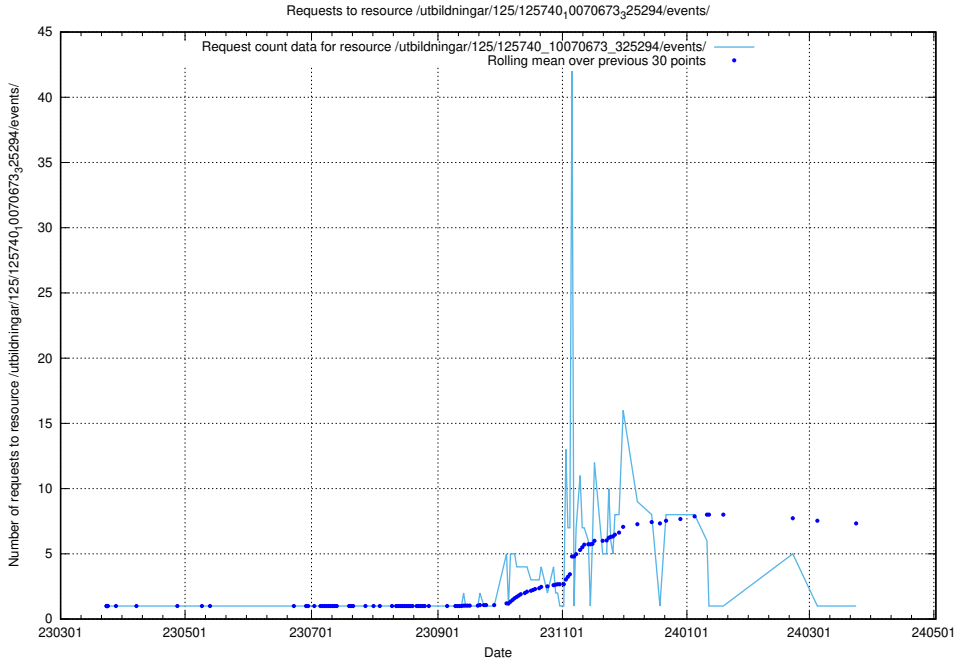

5.1013 Usage of /utbildningar/125/125740_10070673_325294/events/

Here, we count the number of requests to resource /utbildningar/125/125740_10070673_325294/events/