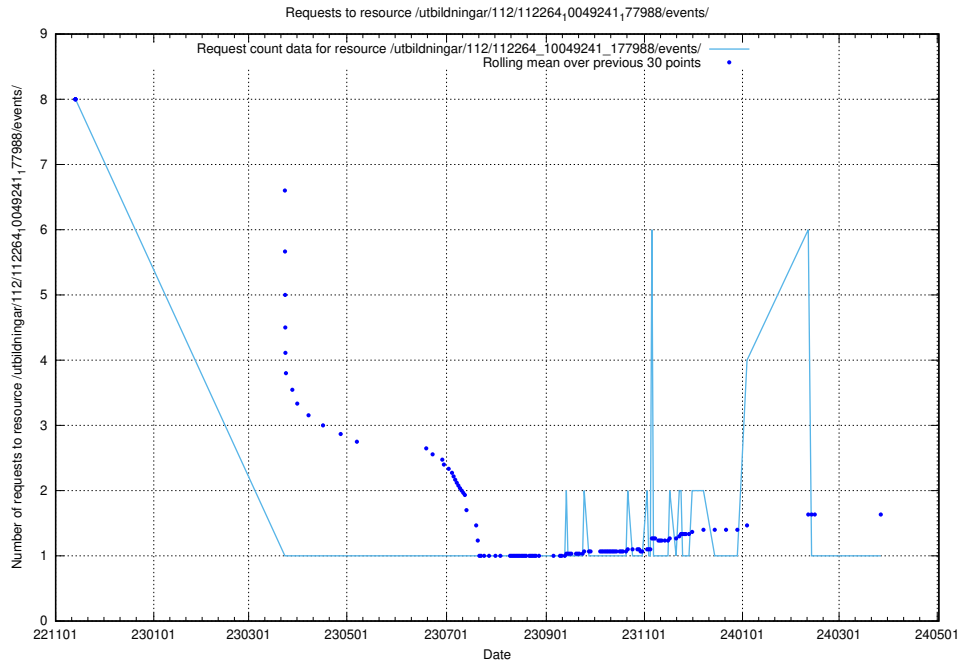

5.5819 Usage of /utbildningar/112/112264_10049241_177988/events/

Here, we count the number of requests to resource /utbildningar/112/112264_10049241_177988/events/