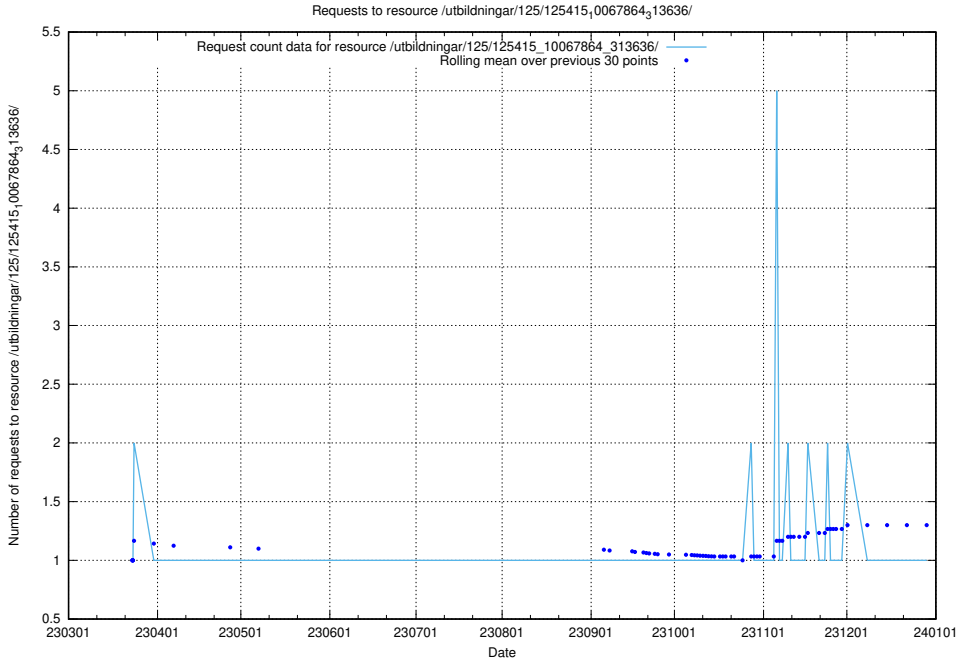

5.1119 Usage of /utbildningar/125/125415_10067864_313636/

Here, we count the number of requests to resource /utbildningar/125/125415_10067864_313636/.