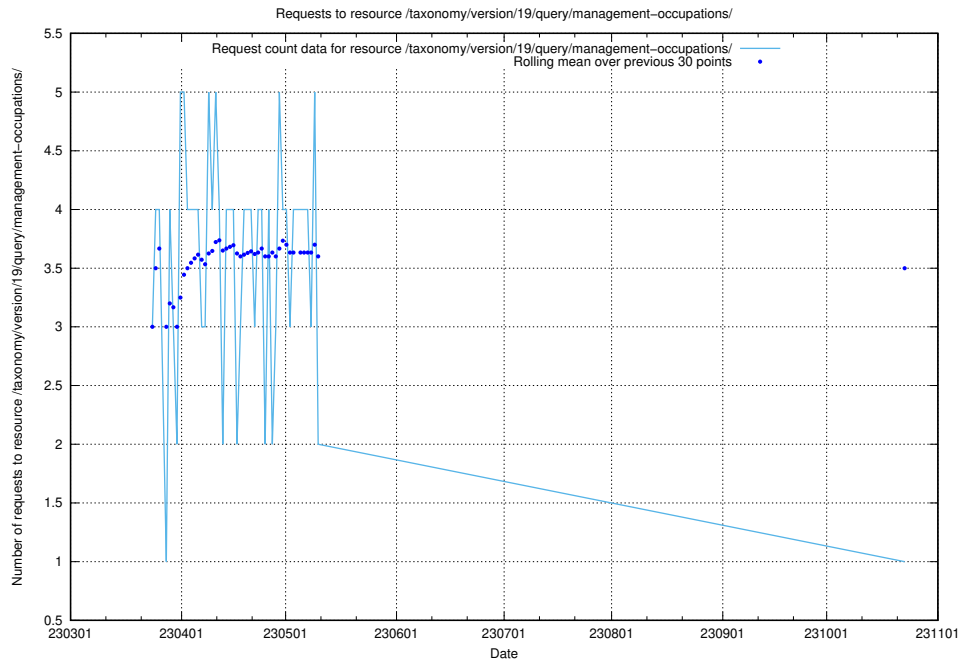

5.6150 Usage of /taxonomy/version/19/query/management-occupations/

Here, we count the number of requests to resource /taxonomy/version/19/query/management-occupations/.