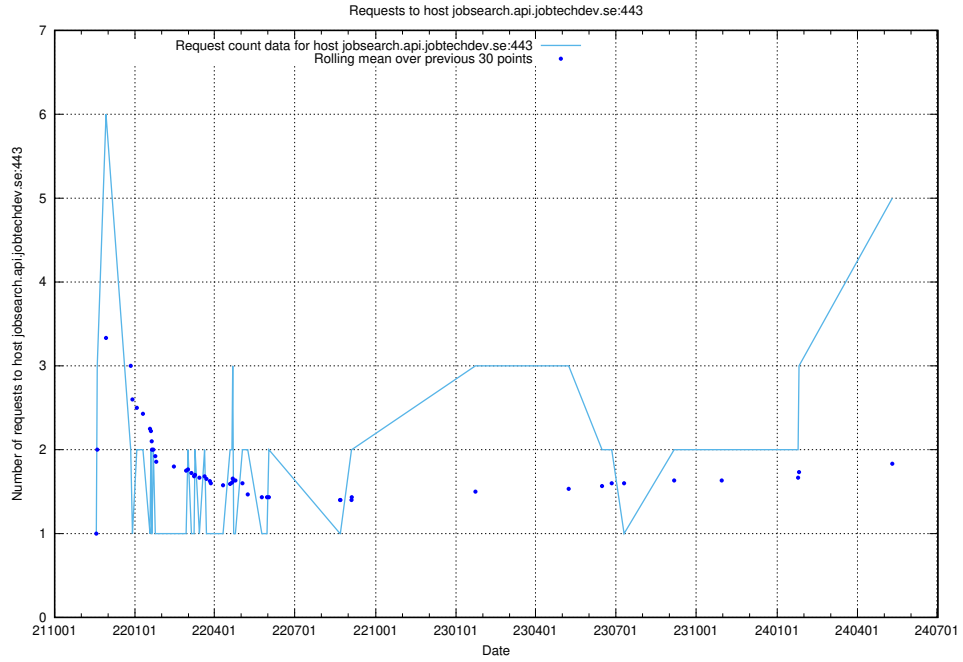

7.96 Usage of jobsearch.api.jobtechdev.se:443

Here, we count the number of requests to host jobsearch.api.jobtechdev.se:443.