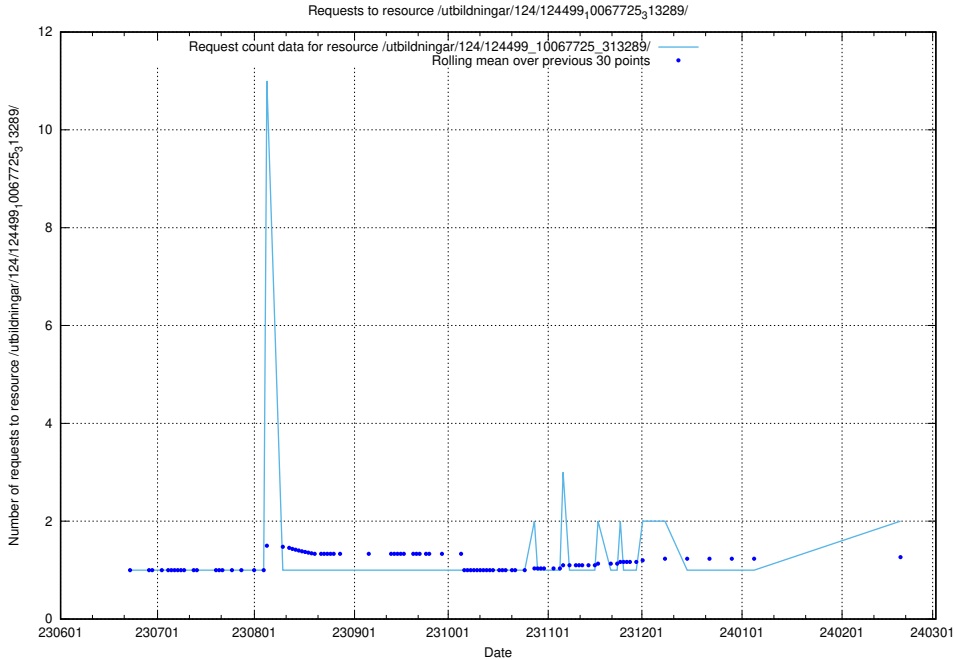

5.887 Usage of /utbildningar/124/124499_10067725_313289/

Here, we count the number of requests to resource /utbildningar/124/124499_10067725_313289/.