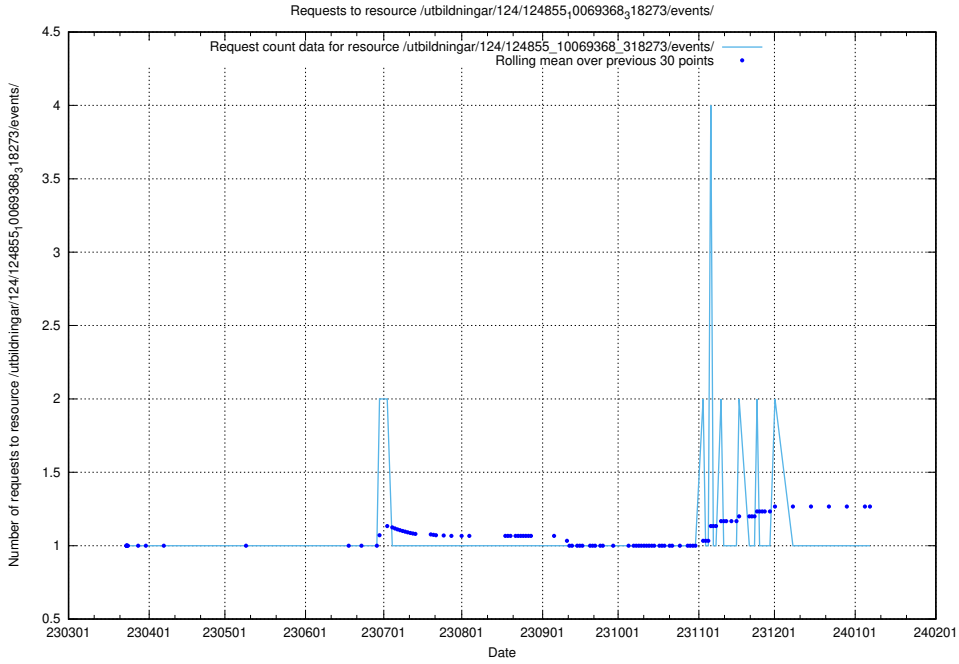

5.1206 Usage of /utbildningar/124/124855_10069368_318273/events/

Here, we count the number of requests to resource /utbildningar/124/124855_10069368_318273/events/