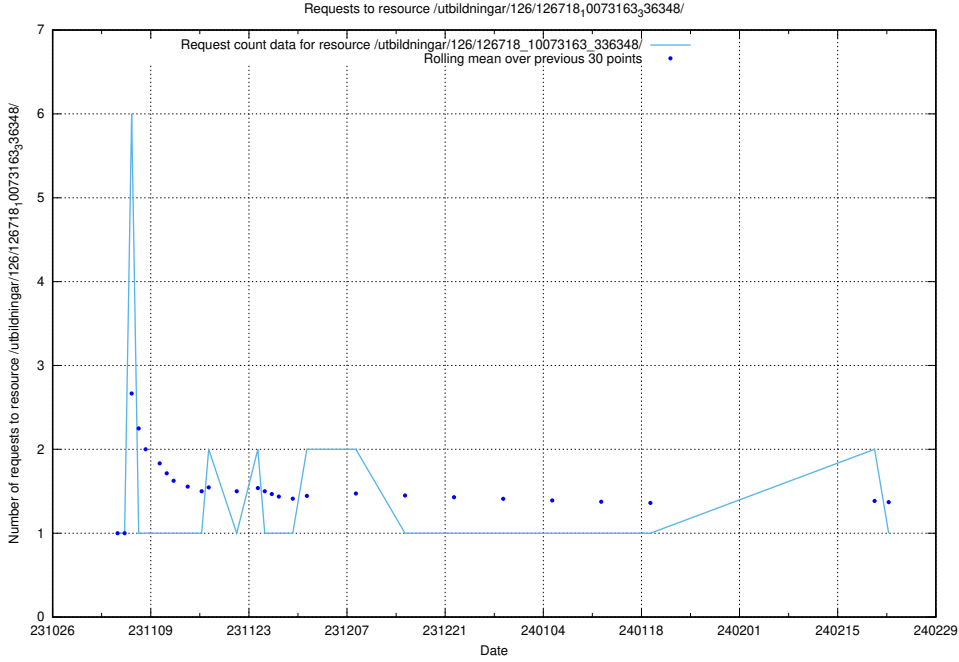

5.4171 Usage of /utbildningar/126/126718_10073163_336348/

Here, we count the number of requests to resource /utbildningar/126/126718_10073163_336348/.