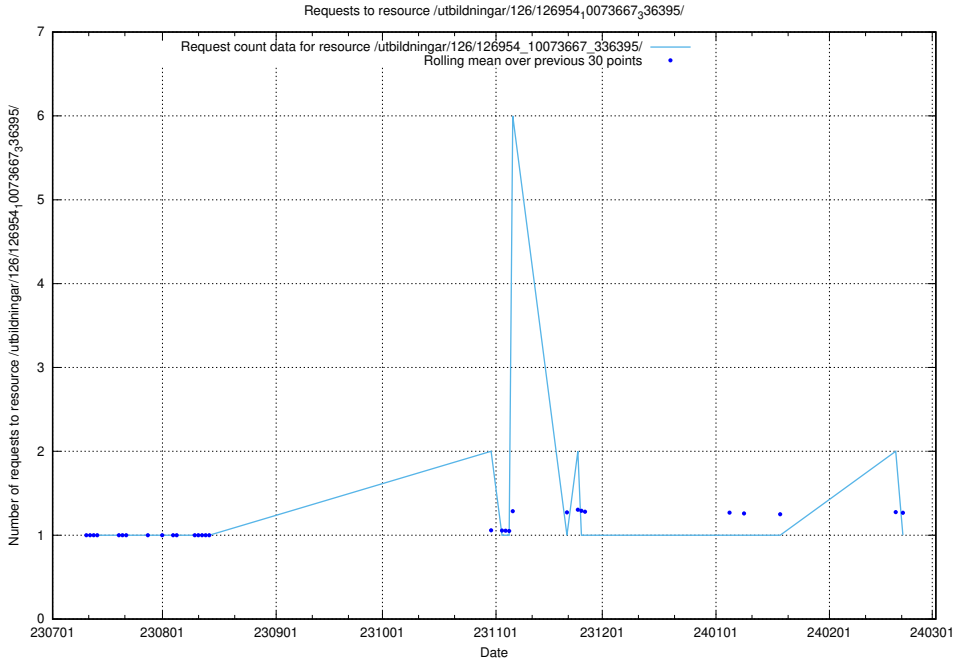

Here, we count the number of requests to resource /utbildningar/126/126954_10073667_336395/events/

5.5142 Usage of /utbildningar/126/126954_10073667_336395/

Here, we count the number of requests to resource /utbildningar/126/126954_10073667_336395/.