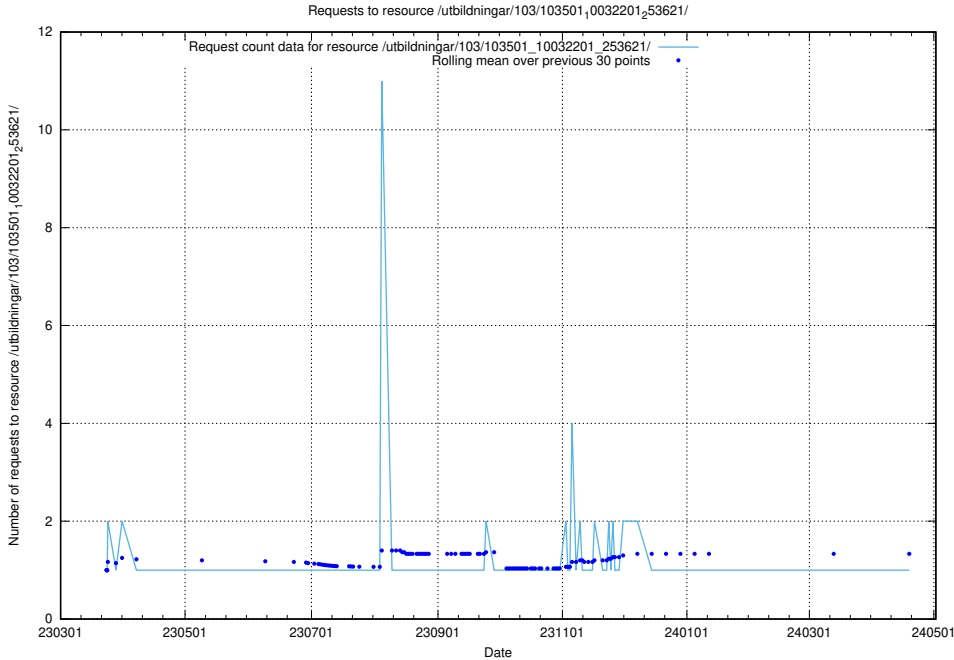

5.5523 Usage of /utbildningar/103/103501_10032201_253621/

Here, we count the number of requests to resource /utbildningar/103/103501_10032201_253621/.