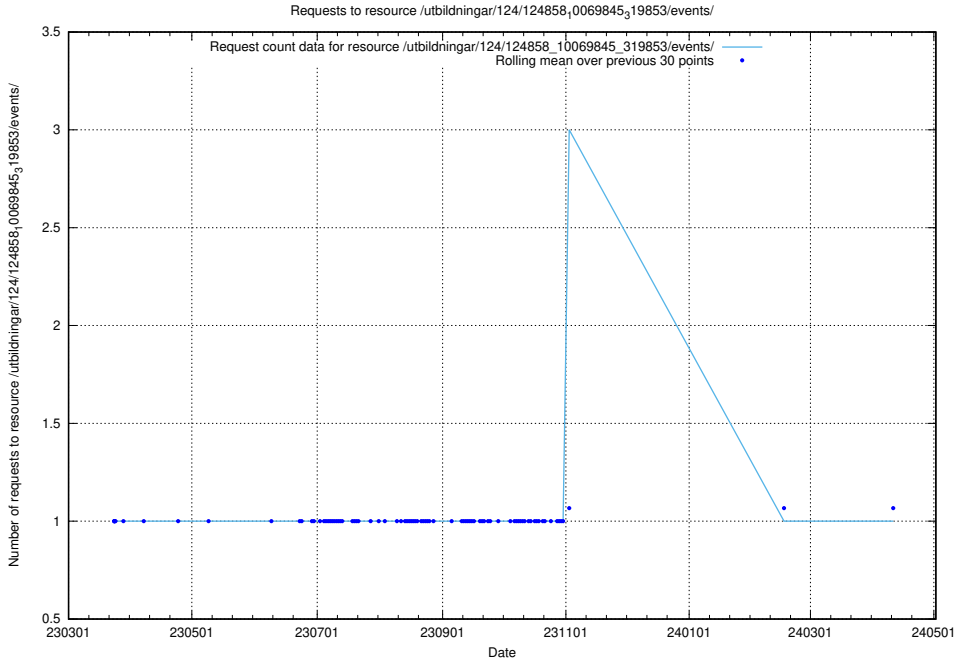

Here, we count the number of requests to resource /utbildningar/124/124858_10069845_319853/events/

5.1191 Usage of /utbildningar/124/124858_10069845_319853/

Here, we count the number of requests to resource /utbildningar/124/124858_10069845_319853/.