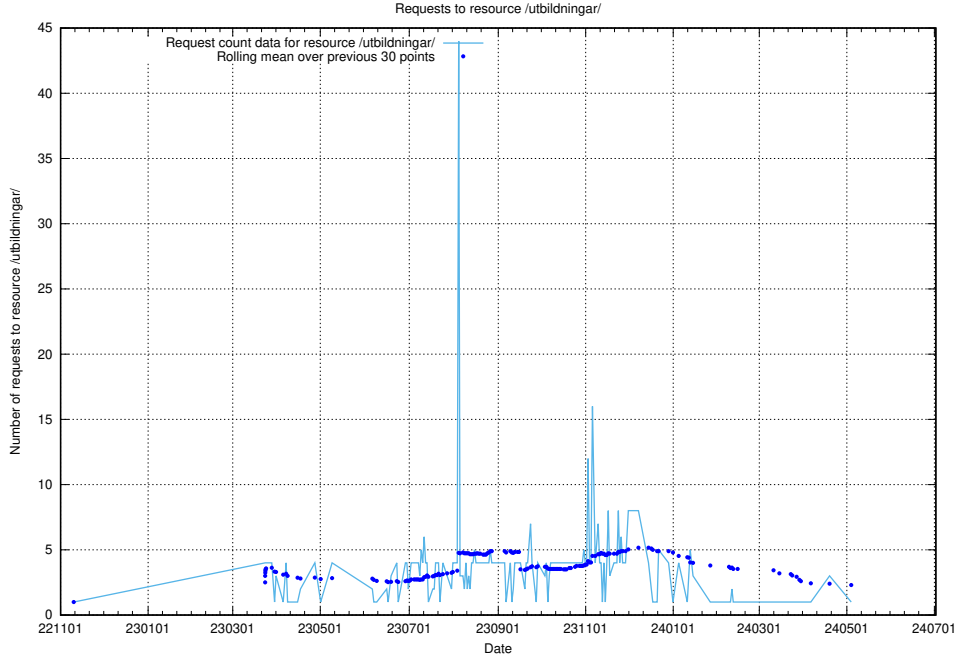

Here, we count the number of requests to resource /utbildningar/124/124854_10071622_328105/events/

5.6303 Usage of /utbildningar/

Here, we count the number of requests to resource /utbildningar/.

5.6304 Usage of /utbildningar/124/124854_10071441_326466/events/