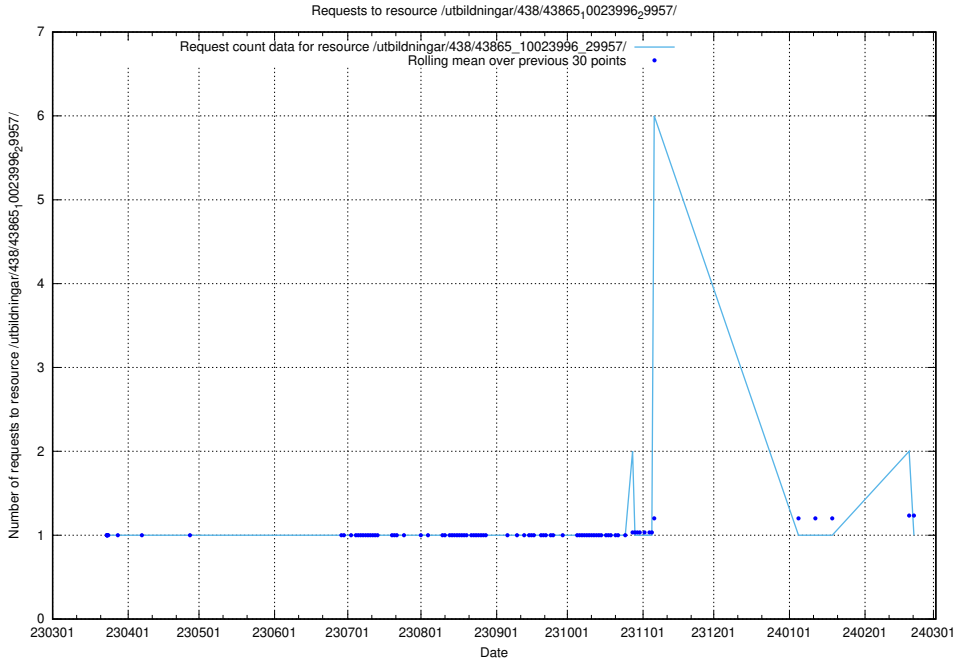

5.6335 Usage of /utbildningar/438/43865_10023996_29957/

Here, we count the number of requests to resource /utbildningar/438/43865_10023996_29957/.