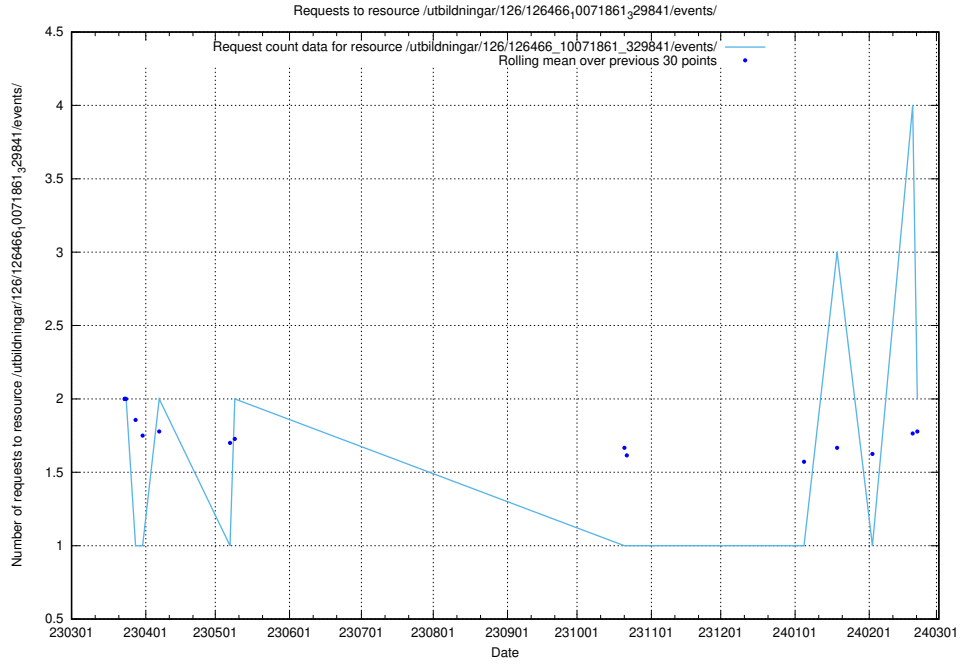

5.948 Usage of /utbildningar/126/126466_10071861_329841/events/

Here, we count the number of requests to resource /utbildningar/126/126466_10071861_329841/events/