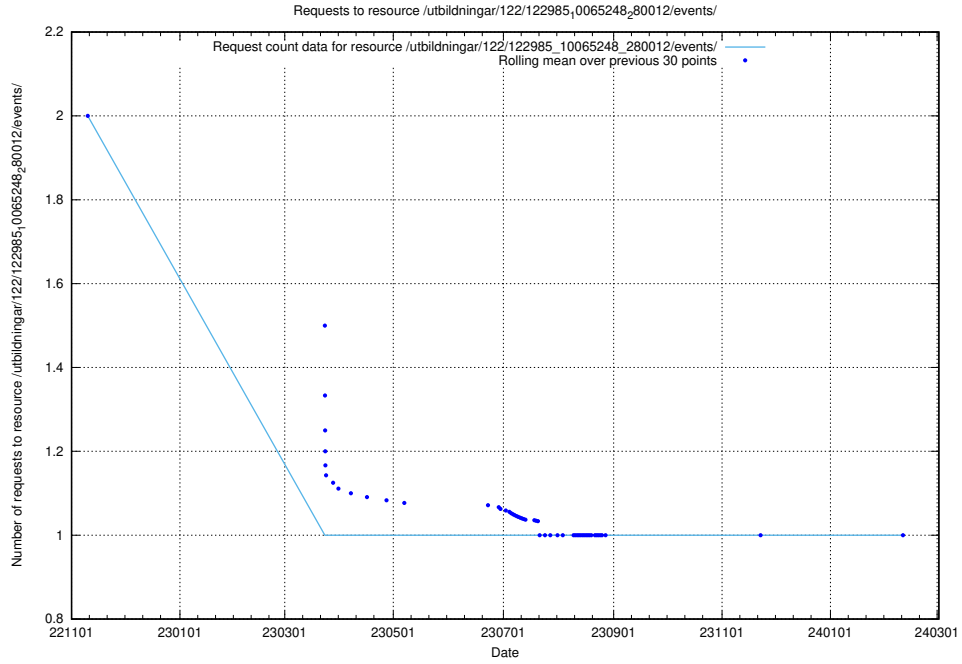

5.6283 Usage of /utbildningar/122/122985_10065248_280012/events/

Here, we count the number of requests to resource /utbildningar/122/122985_10065248_280012/events/