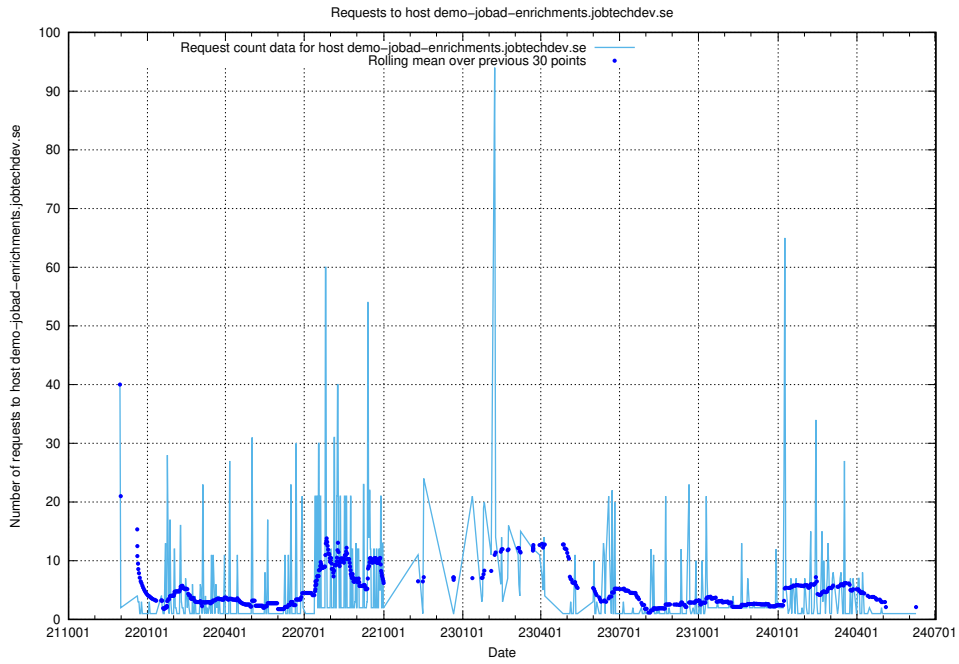

7.624 Usage of q.jobtechdev.se

Here, we count the number of requests to host q.jobtechdev.se.

7.625 Usage of mc.jobtechdev.se

Here, we count the number of requests to host mc.jobtechdev.se.

7.626 Usage of list.jobtechdev.se