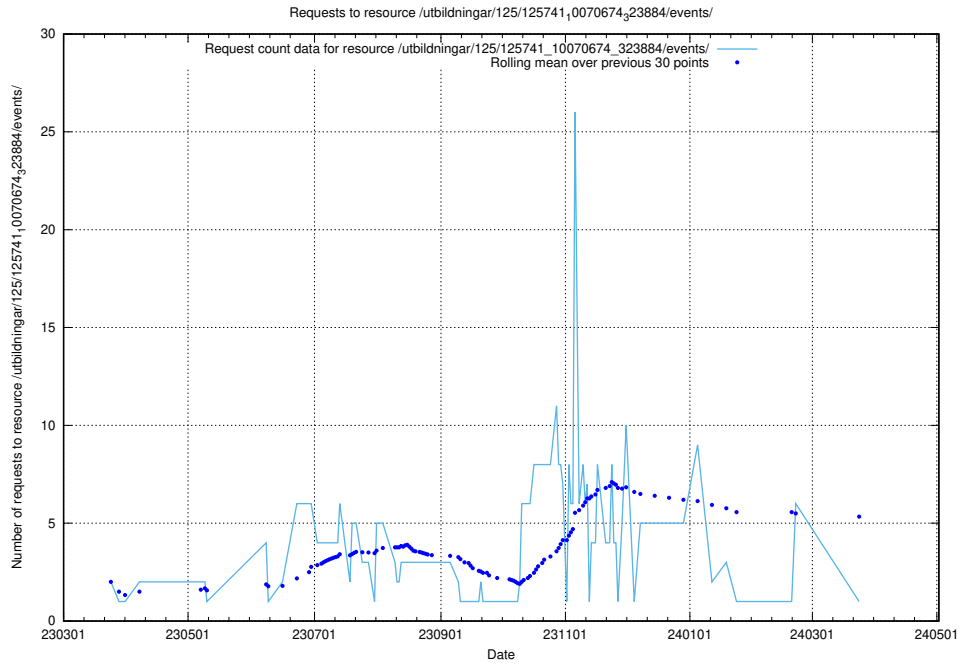

5.6169 Usage of /utbildningar/125/125741_10070674_323884/events/

Here, we count the number of requests to resource /utbildningar/125/125741_10070674_323884/events/