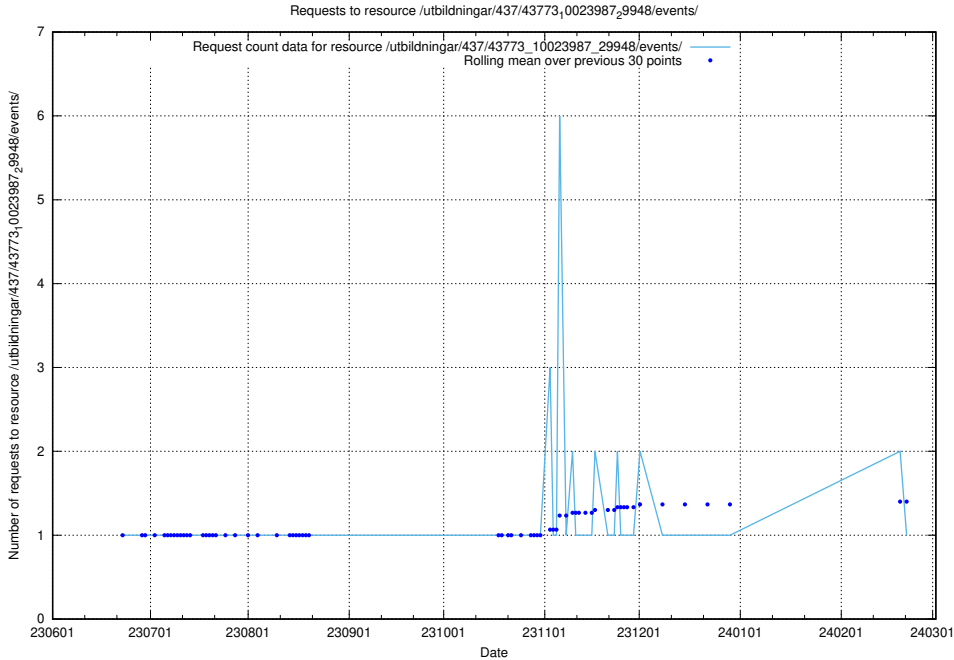

5.5604 Usage of /utbildningar/437/43773_10023987_29948/events/

Here, we count the number of requests to resource /utbildningar/437/43773_10023987_29948/events/.

5.5605 Usage of /utbildningar/437/43773_10023987_29948/