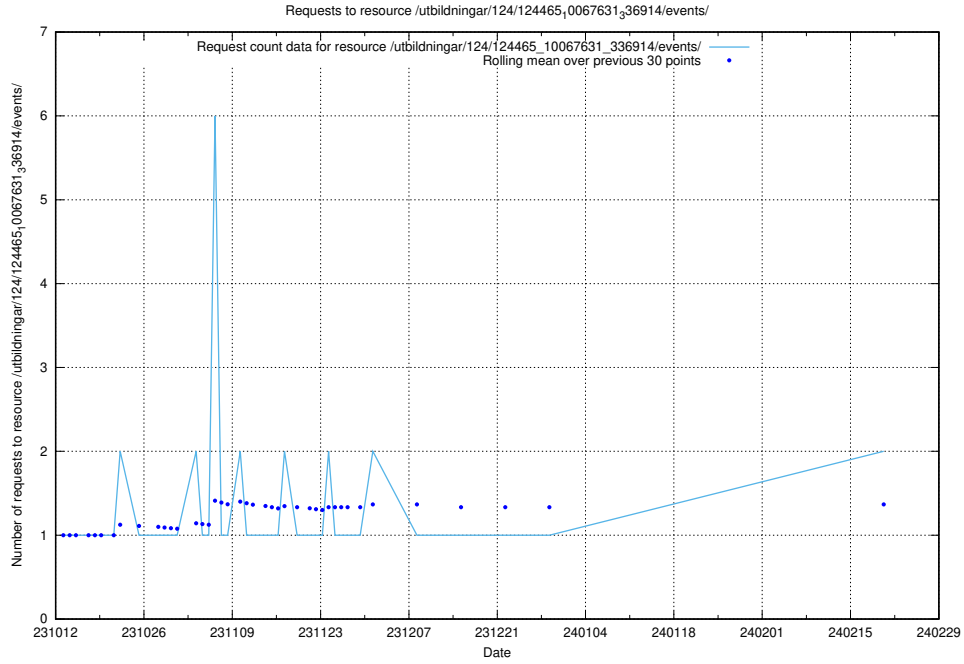

Here, we count the number of requests to resource /utbildningar/127/127012_10073991_336961/events/

5.751 Usage of /utbildningar/124/124465_10067631_336914/events/

Here, we count the number of requests to resource /utbildningar/124/124465_10067631_336914/events/