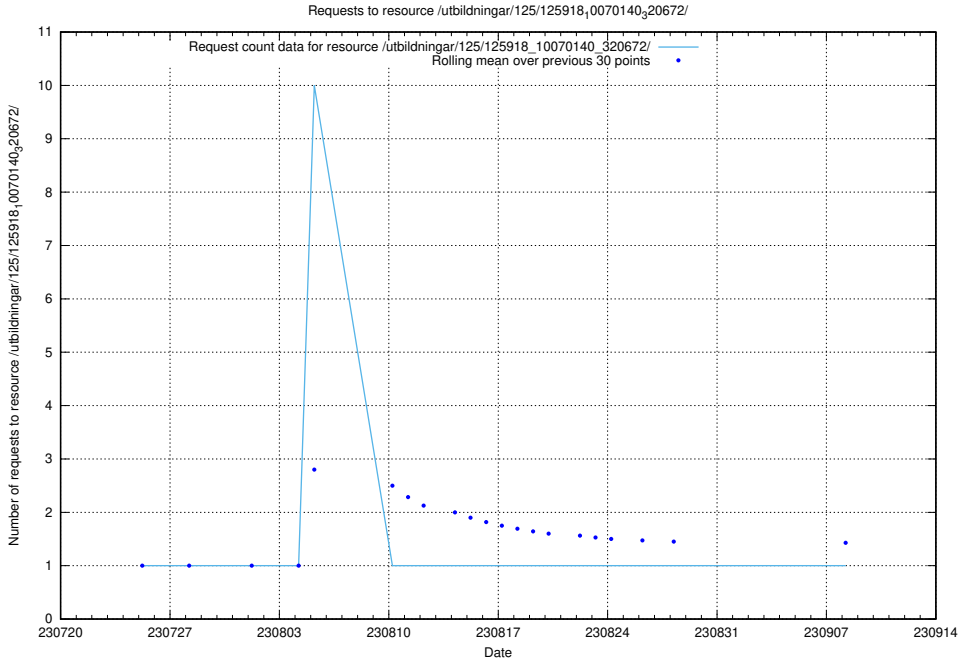

5.4976 Usage of /utbildningar/125/125918_10070140_320672/

Here, we count the number of requests to resource /utbildningar/125/125918_10070140_320672/.