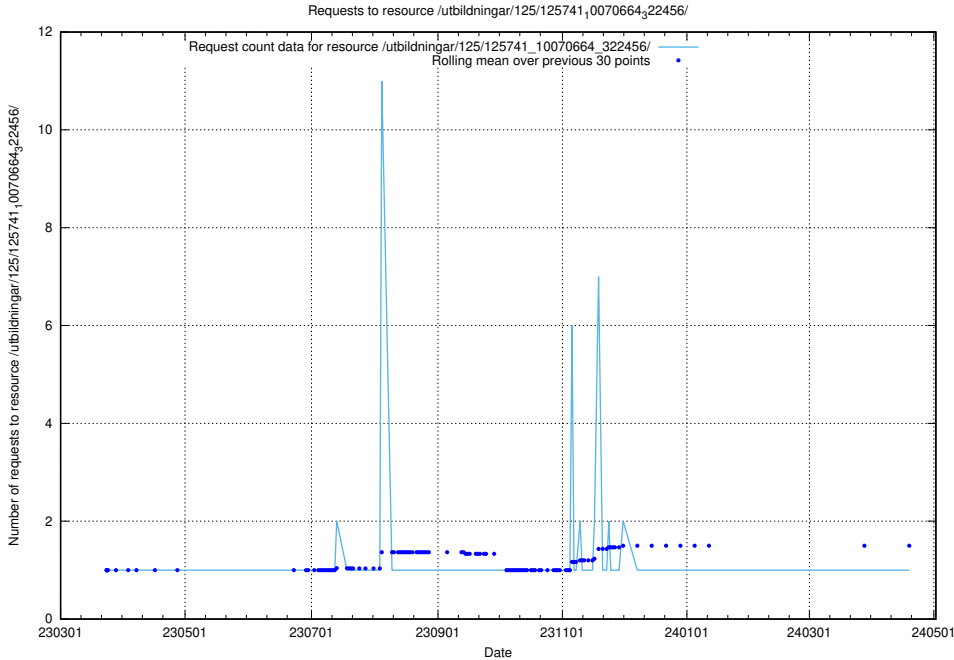

5.6503 Usage of /utbildningar/125/125741_10070664_322456/

Here, we count the number of requests to resource /utbildningar/125/125741_10070664_322456/.