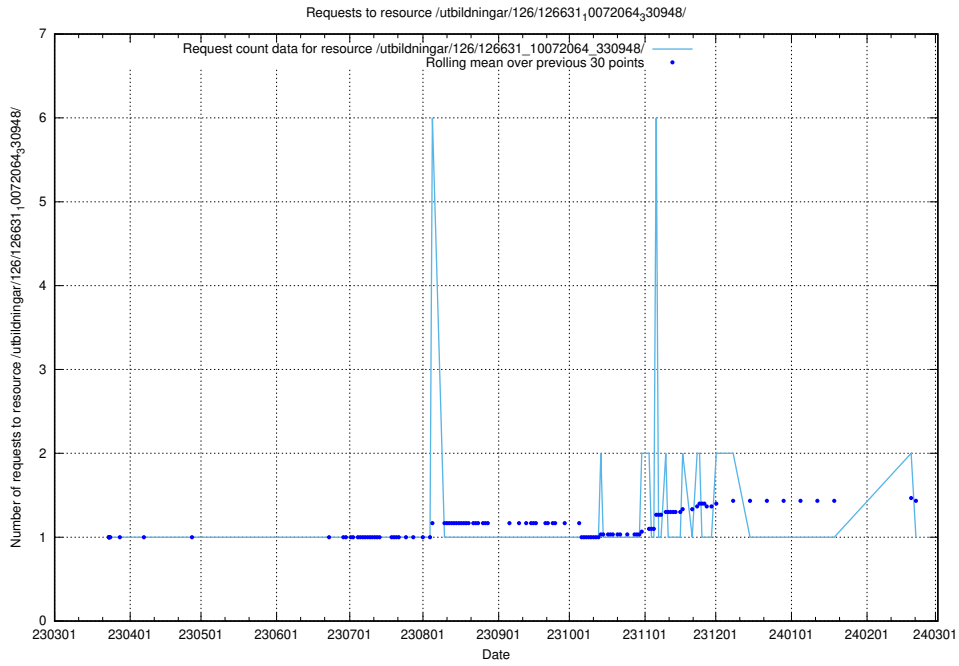

5.6408 Usage of /utbildningar/126/126631_10072064_330948/

Here, we count the number of requests to resource /utbildningar/126/126631_10072064_330948/.