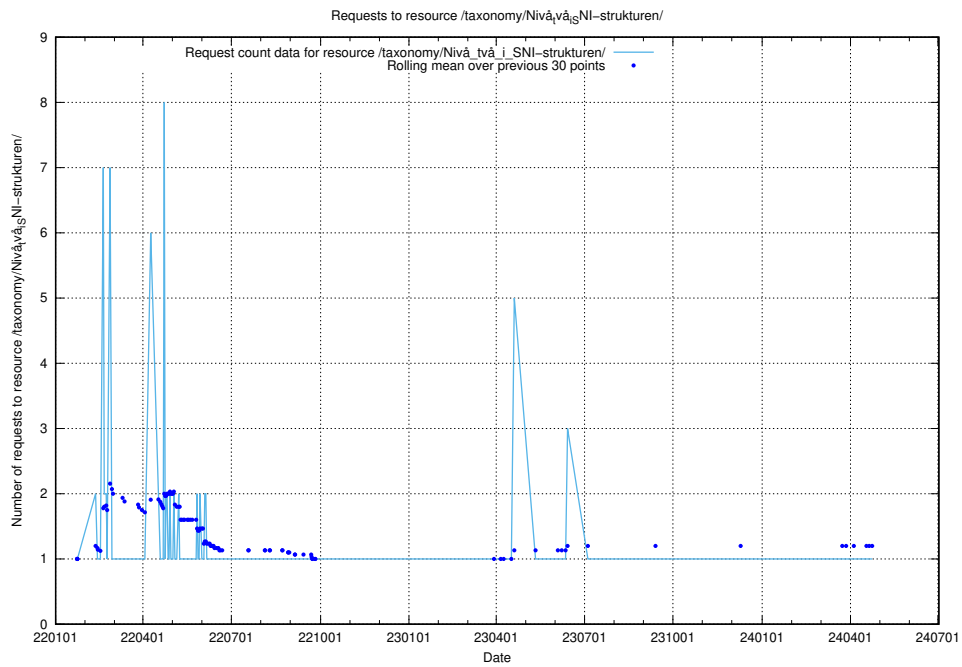

5.4255 Usage of /taxonomy/Nivå_två_i_SNI-strukturen/

Here, we count the number of requests to resource /taxonomy/Nivå_två_i_SNI-strukturen/.