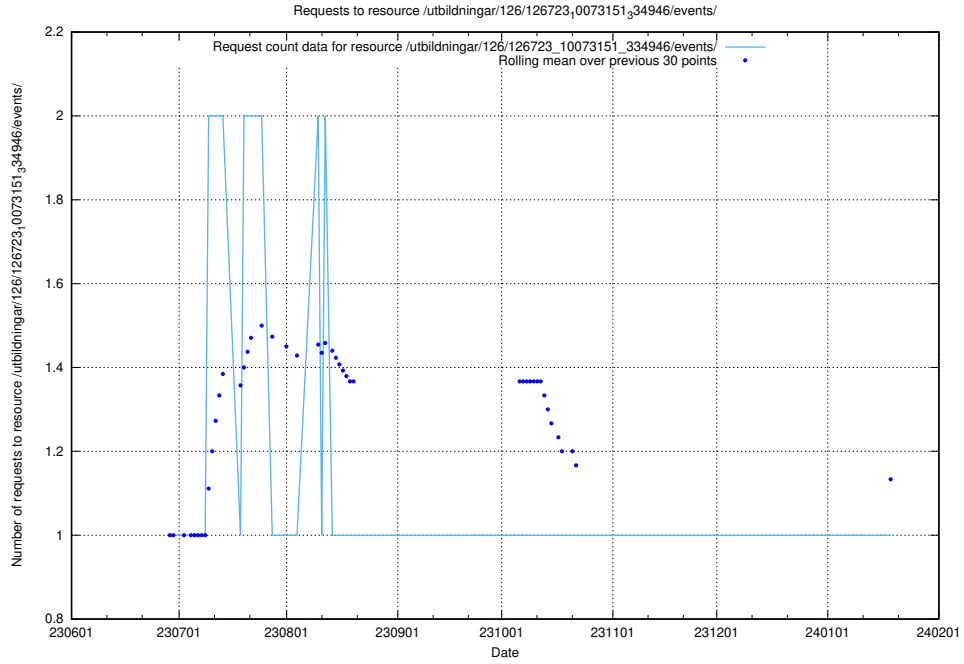

5.5481 Usage of /utbildningar/126/126723_10073151_334946/events/

Here, we count the number of requests to resource /utbildningar/126/126723_10073151_334946/events/