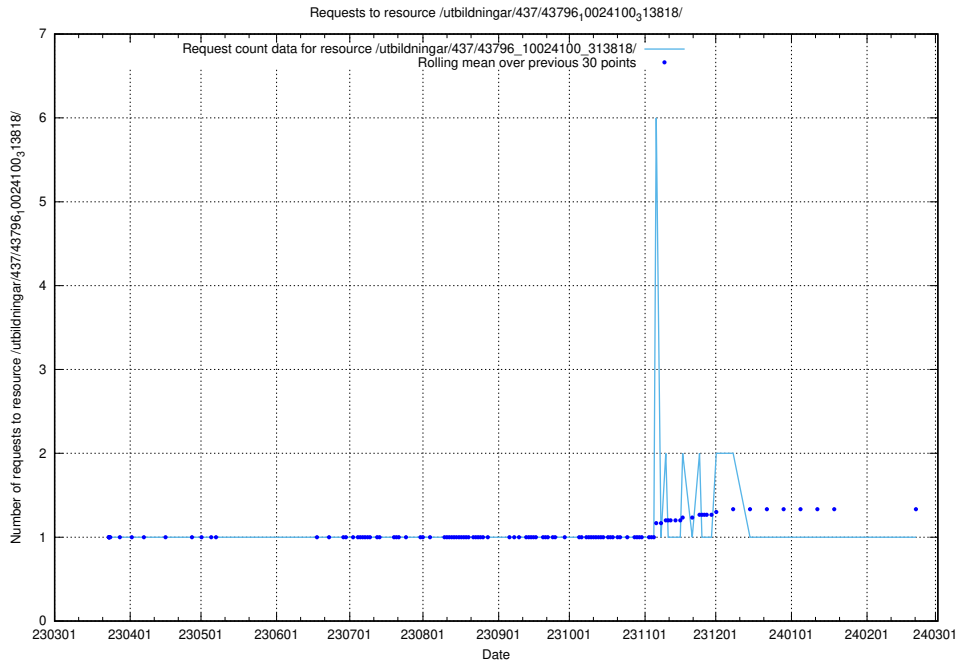

5.6371 Usage of /utbildningar/437/43795_10024087_30048/events/

Here, we count the number of requests to resource /utbildningar/437/43795_10024087_30048/events/.

5.6372 Usage of /utbildningar/437/43795_10024087_30048/