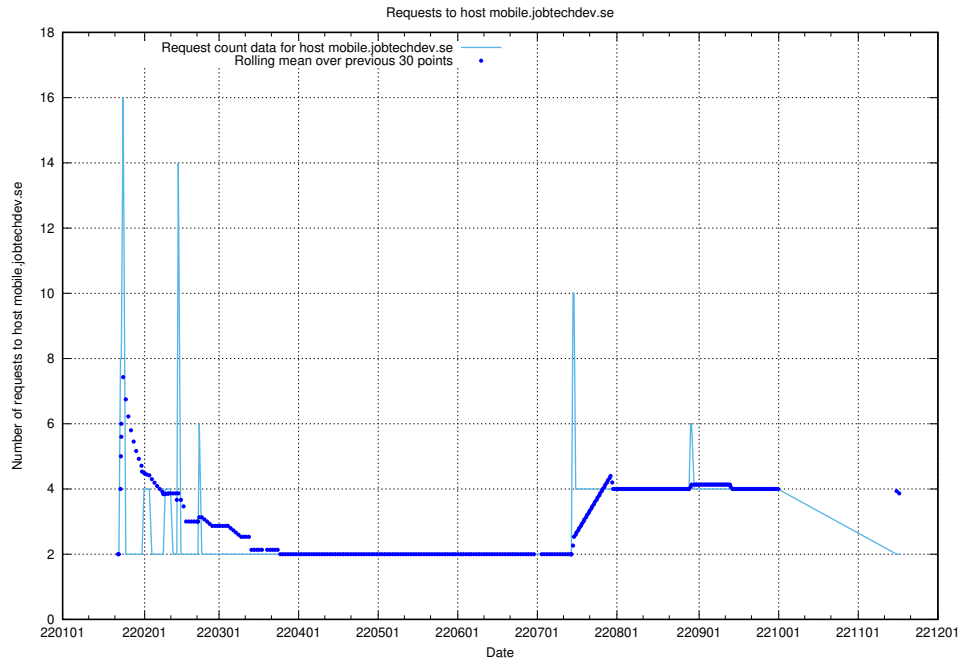

7.595 Usage of mobile.jobtechdev.se

Here, we count the number of requests to host mobile.jobtechdev.se.