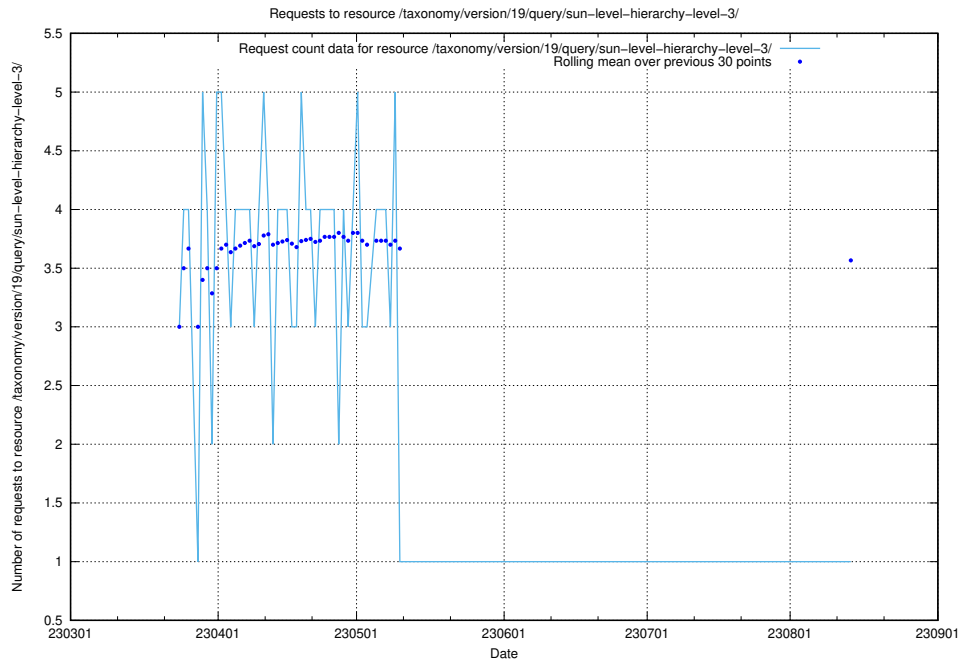

5.6125 Usage of /taxonomy/version/19/query/sun-level-hierarchy-level-3/

Here, we count the number of requests to resource /taxonomy/version/19/query/sun-level-hierarchy-level-3/.