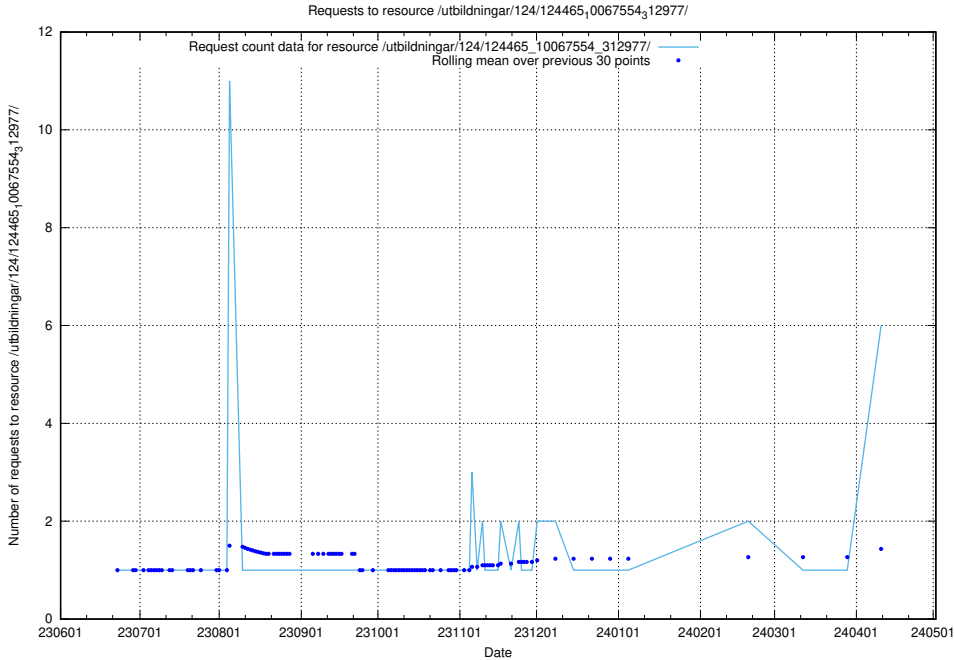

5.86 Usage of /utbildningar/124/124465_10067554_312977/

Here, we count the number of requests to resource /utbildningar/124/124465_10067554_312977/.