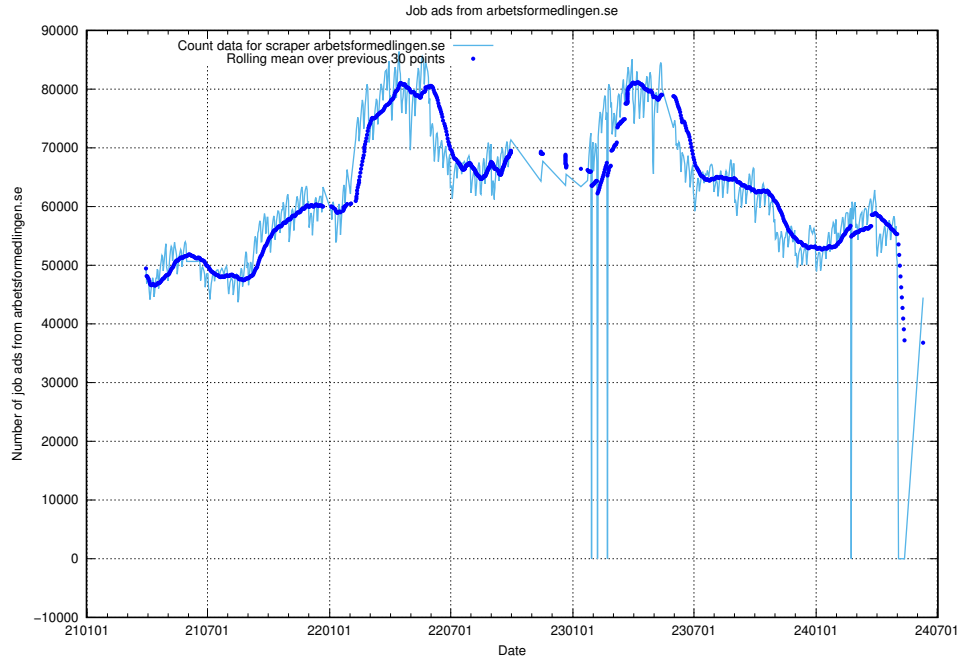

13.2 Number of ads by scraper arbetsformedlingen.se

Here, we count the number of job ads scraped from arbetsformedlingen.se.