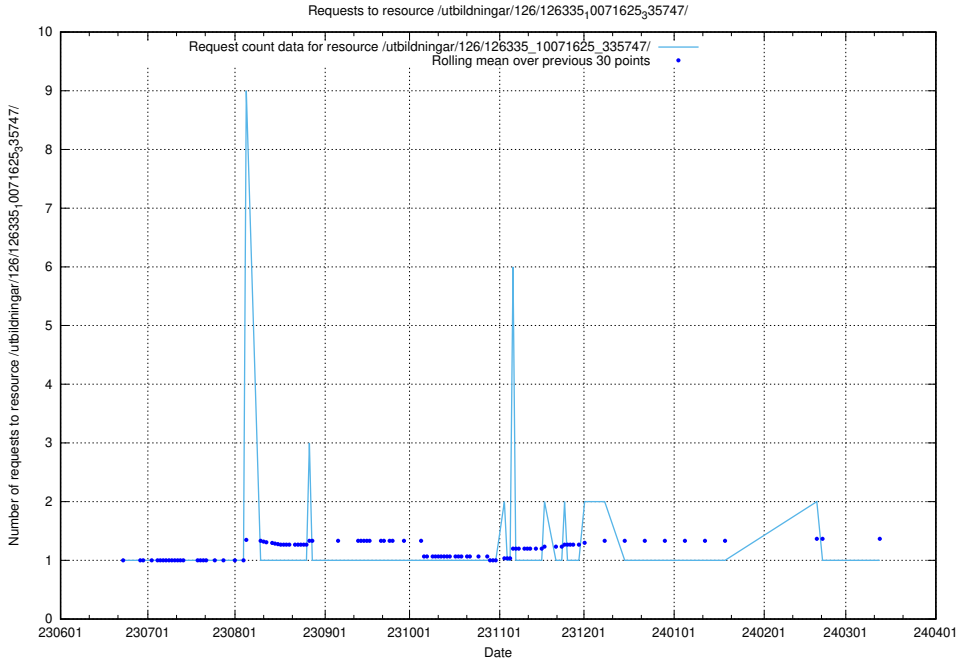

5.5704 Usage of /utbildningar/126/126335_10071625_335747/

Here, we count the number of requests to resource /utbildningar/126/126335_10071625_335747/.