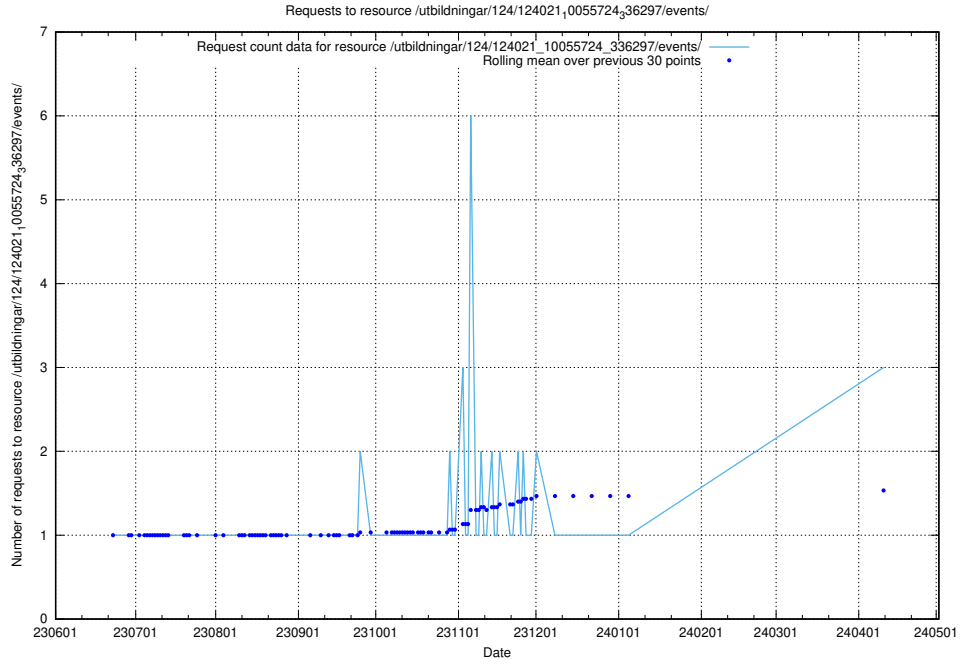

5.397 Usage of /utbildningar/124/124021_10055724_336297/events/

Here, we count the number of requests to resource /utbildningar/124/124021_10055724_336297/events/