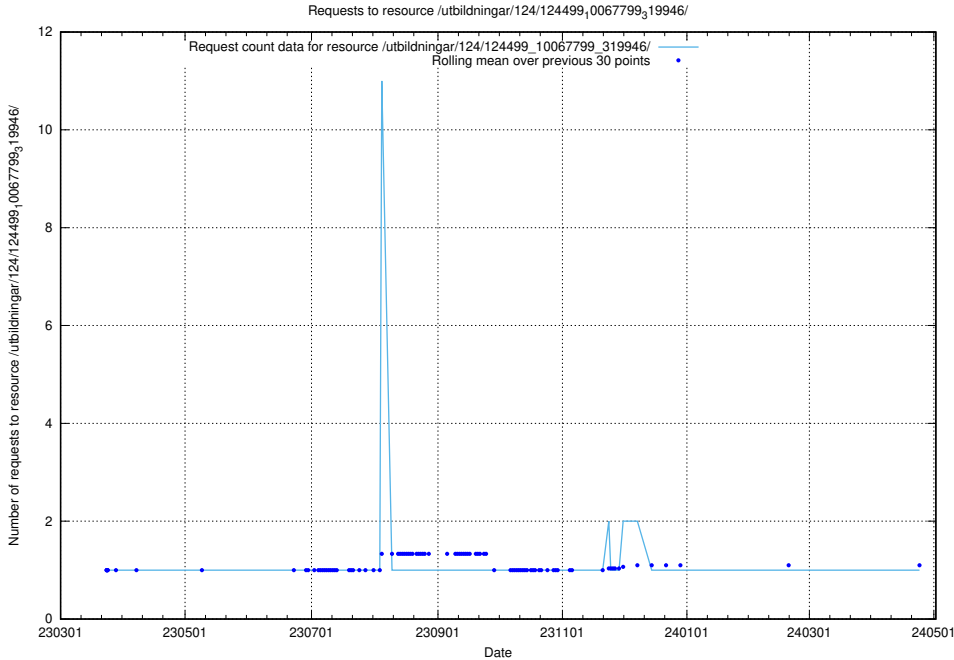

5.2512 Usage of /utbildningar/124/124499_10067799_319946/

Here, we count the number of requests to resource /utbildningar/124/124499_10067799_319946/.