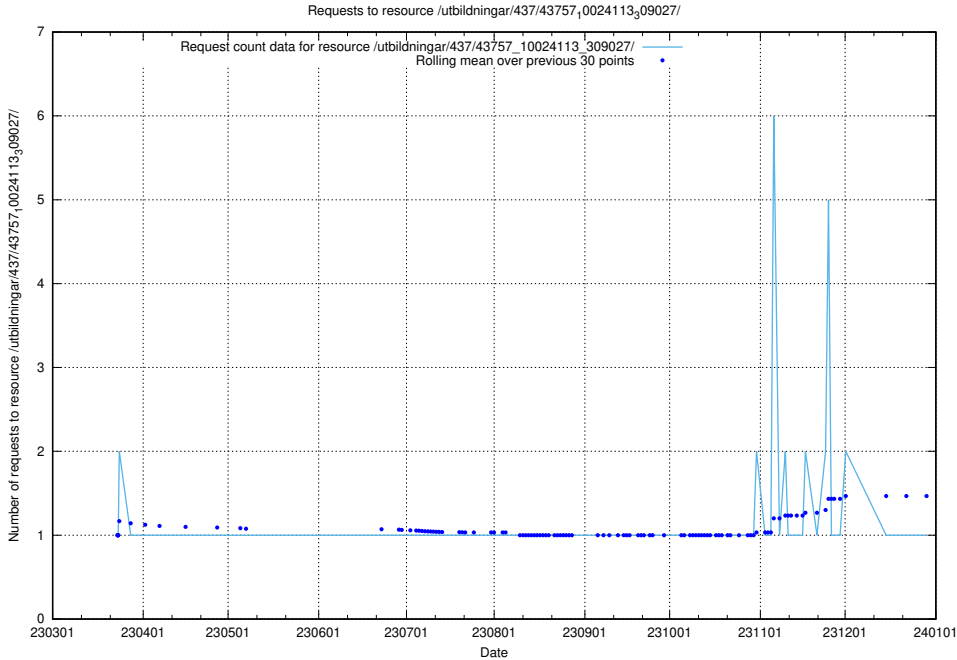

5.6385 Usage of /utbildningar/437/43757_10024113_309027/

Here, we count the number of requests to resource /utbildningar/437/43757_10024113_309027/.