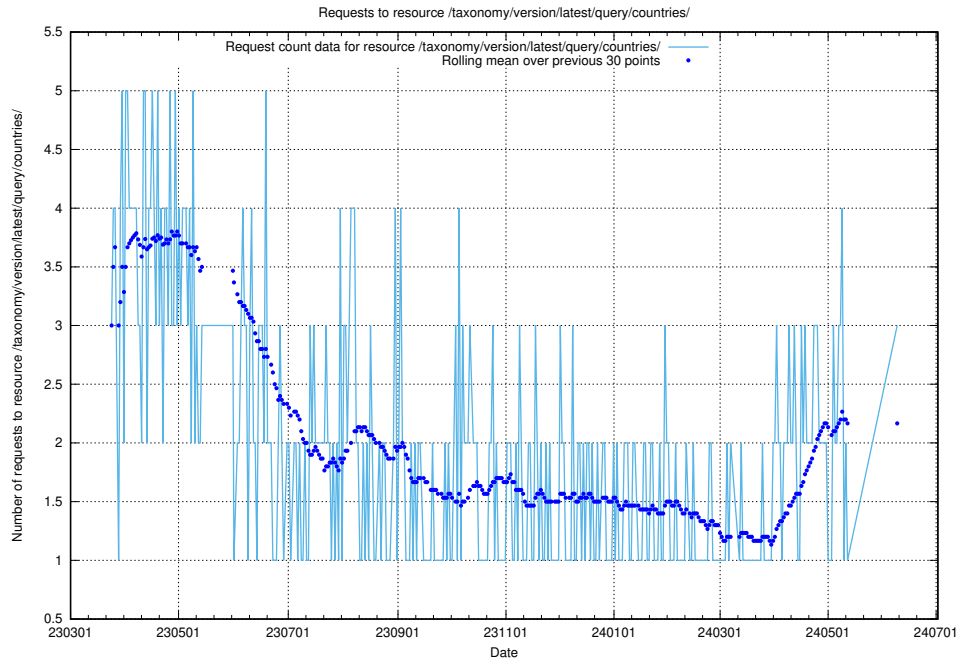

5.458 Usage of /taxonomy/version/latest/query/countries/

Here, we count the number of requests to resource /taxonomy/version/latest/query/countries/.