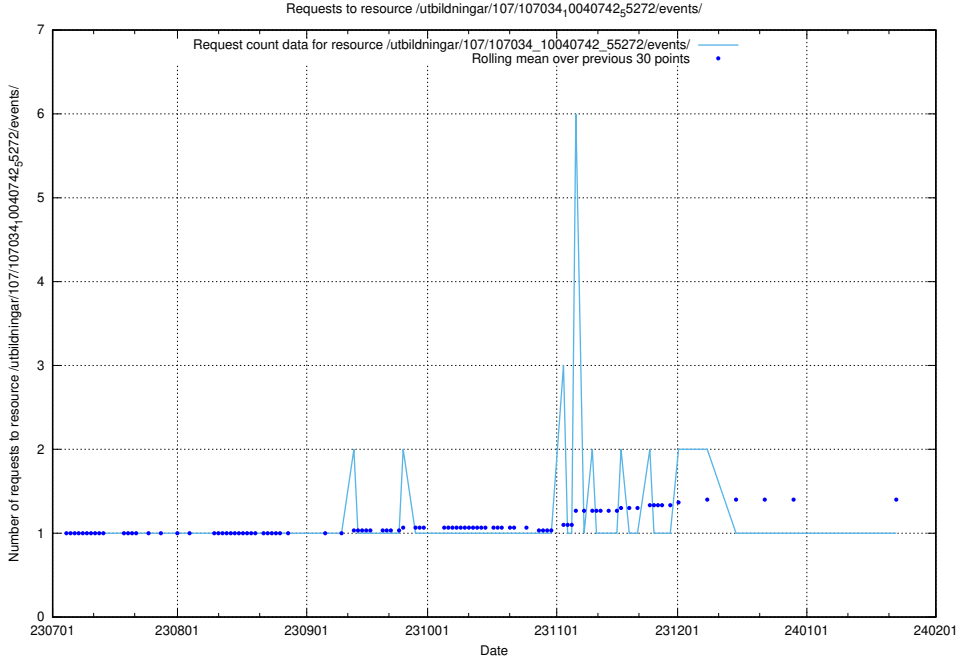

5.5388 Usage of /utbildningar/107/107034_10040742_55272/events/

Here, we count the number of requests to resource /utbildningar/107/107034_10040742_55272/events/.