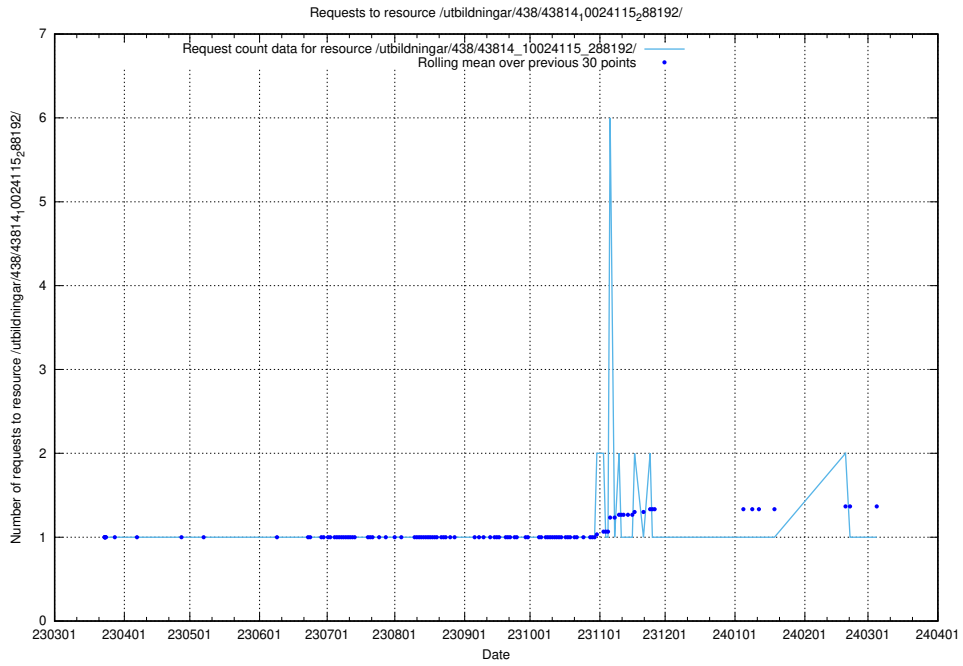

5.6358 Usage of /utbildningar/438/43814_10024115_288192/

Here, we count the number of requests to resource /utbildningar/438/43814_10024115_288192/.