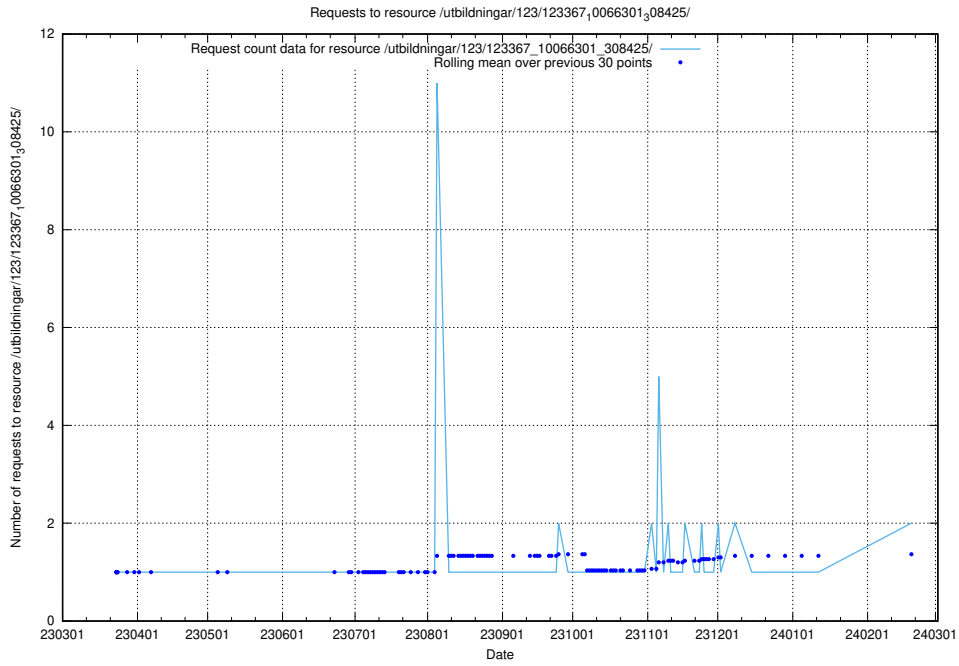

5.773 Usage of /utbildningar/123/123367_10066301_308425/

Here, we count the number of requests to resource /utbildningar/123/123367_10066301_308425/.