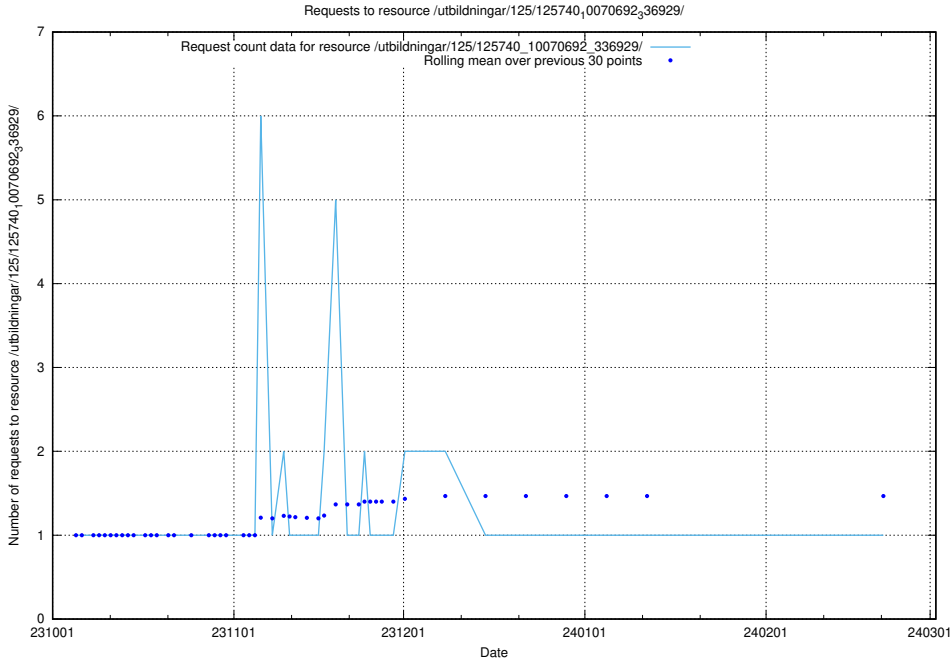

5.4443 Usage of /utbildningar/125/125740_10070692_336929/

Here, we count the number of requests to resource /utbildningar/125/125740_10070692_336929/.