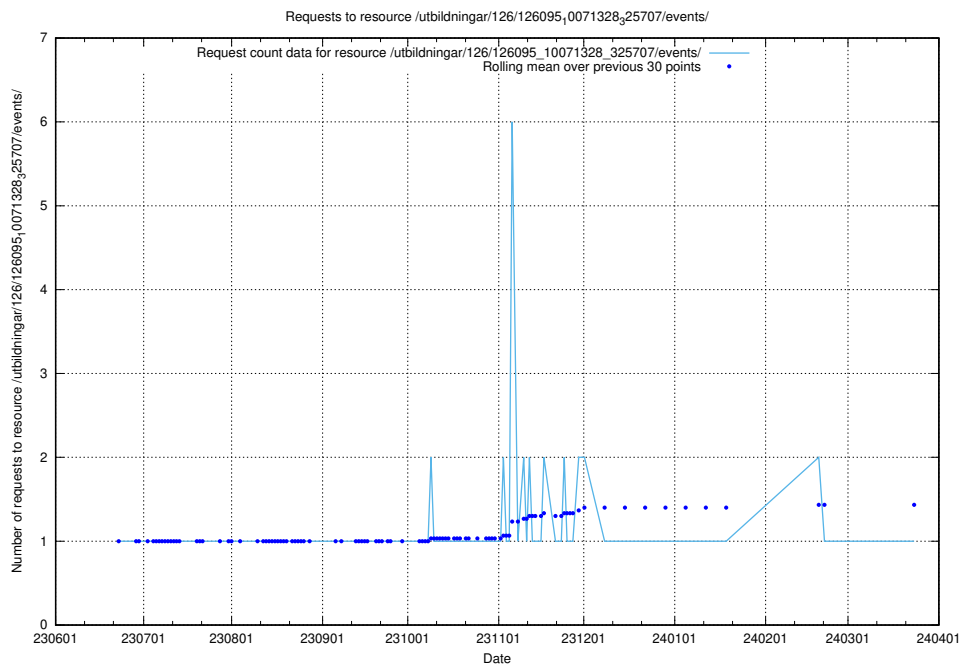

5.5711 Usage of /utbildningar/126/126095_10071328_325707/events/

Here, we count the number of requests to resource /utbildningar/126/126095_10071328_325707/events/