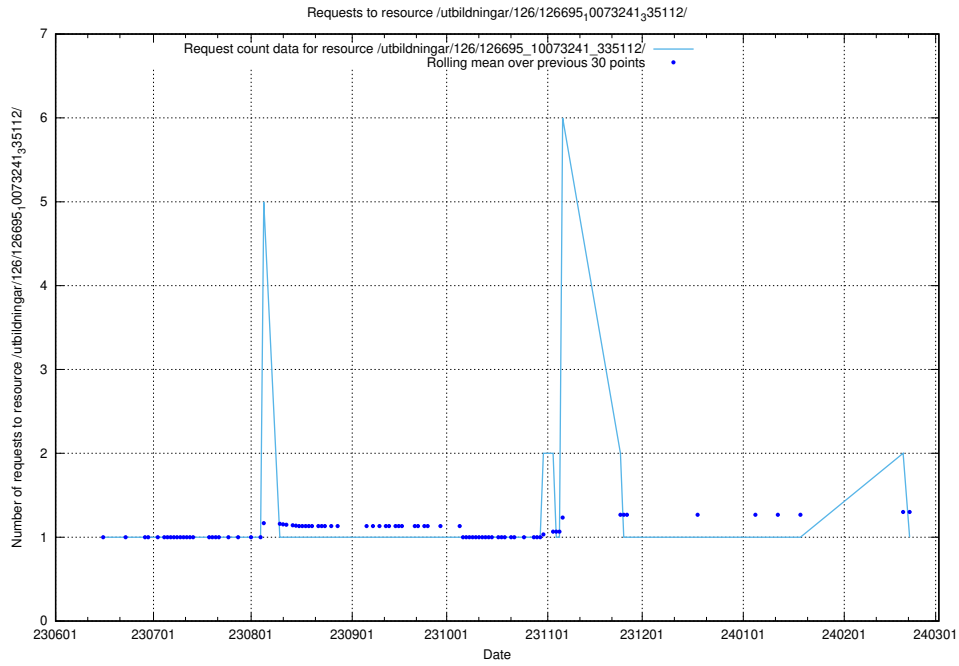

5.5901 Usage of /utbildningar/126/126695_10073241_335112/

Here, we count the number of requests to resource /utbildningar/126/126695_10073241_335112/.