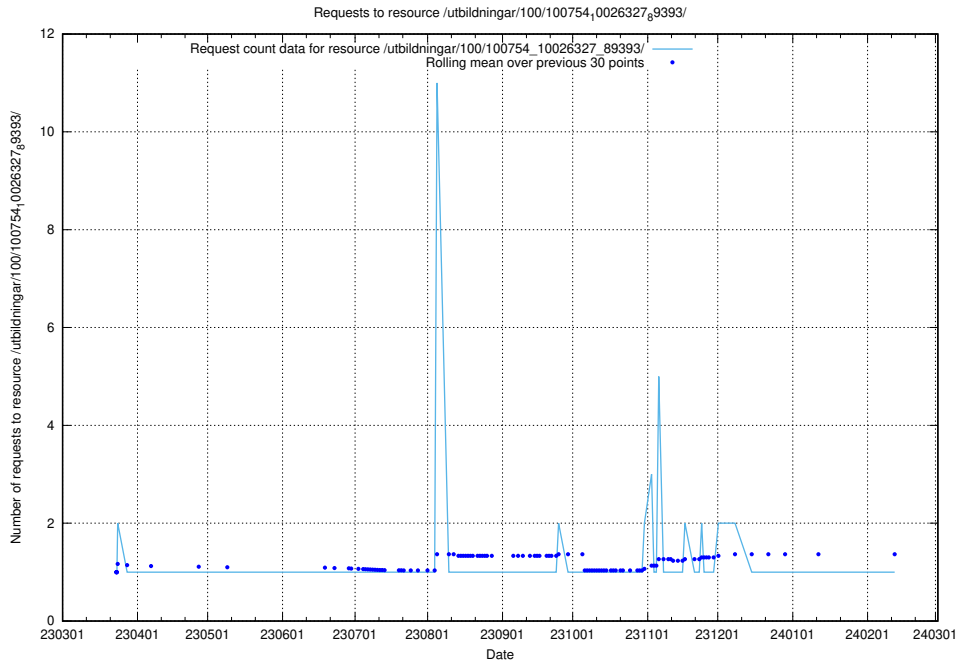

5.5596 Usage of /utbildningar/100/100754_10026327_89393/

Here, we count the number of requests to resource /utbildningar/100/100754_10026327_89393/.