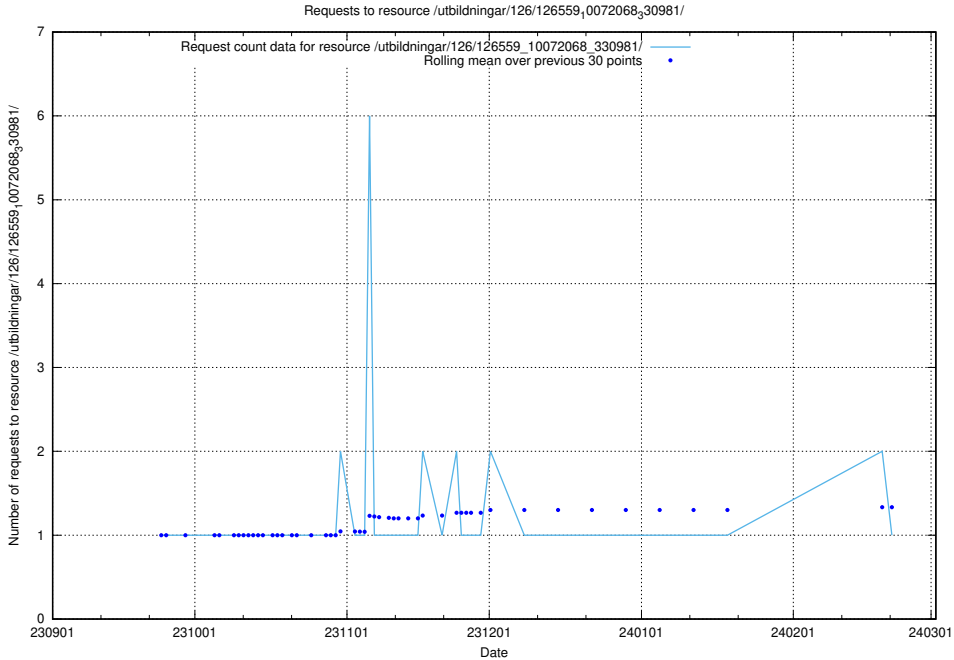

5.4512 Usage of /utbildningar/126/126559_10072068_330981/

Here, we count the number of requests to resource /utbildningar/126/126559_10072068_330981/.