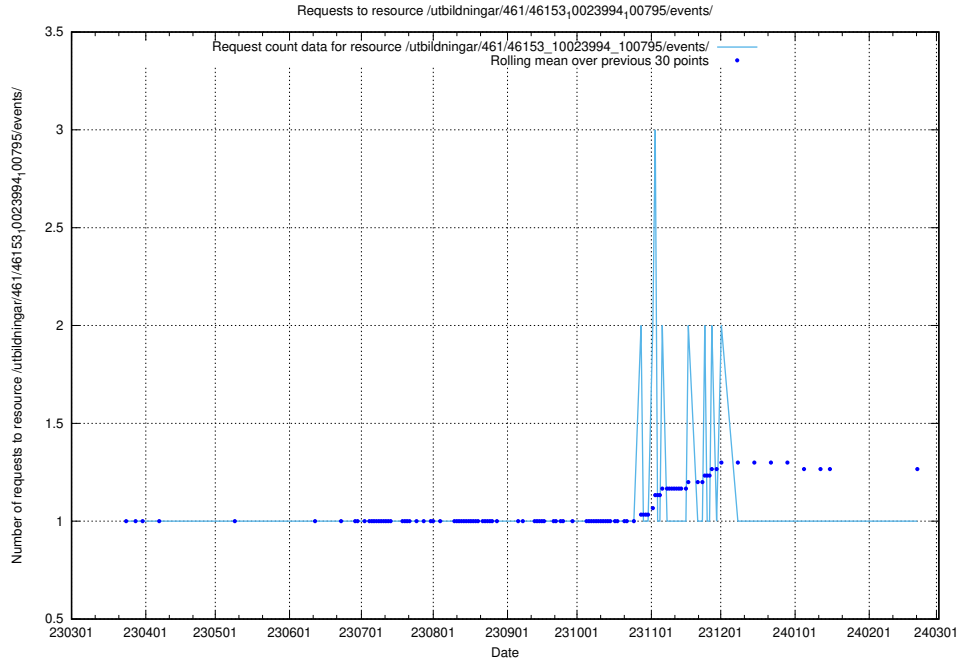

5.6171 Usage of /utbildningar/461/46153_10023994_100795/events/

Here, we count the number of requests to resource /utbildningar/461/46153_10023994_100795/events/.