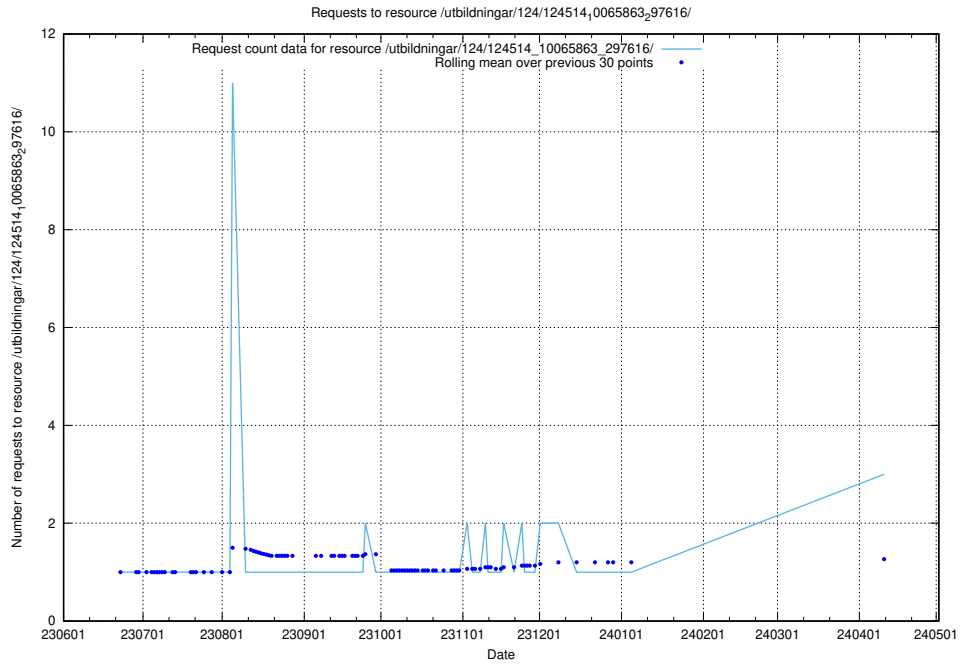

5.387 Usage of /utbildningar/124/124514_10065863_297616/

Here, we count the number of requests to resource /utbildningar/124/124514_10065863_297616/.