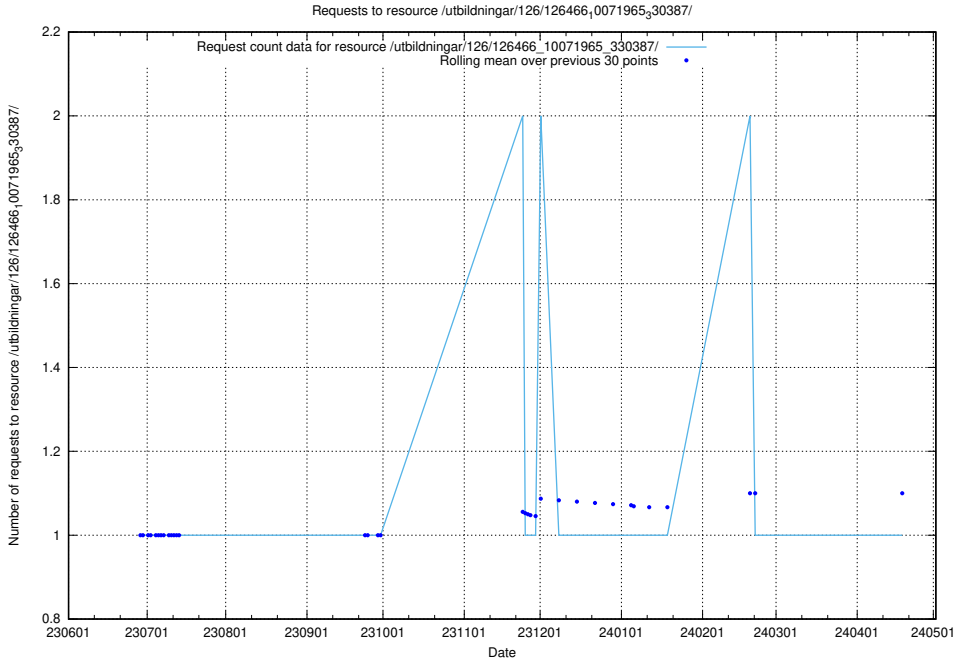

5.5485 Usage of /utbildningar/126/126466_10071965_330387/

Here, we count the number of requests to resource /utbildningar/126/126466_10071965_330387/.