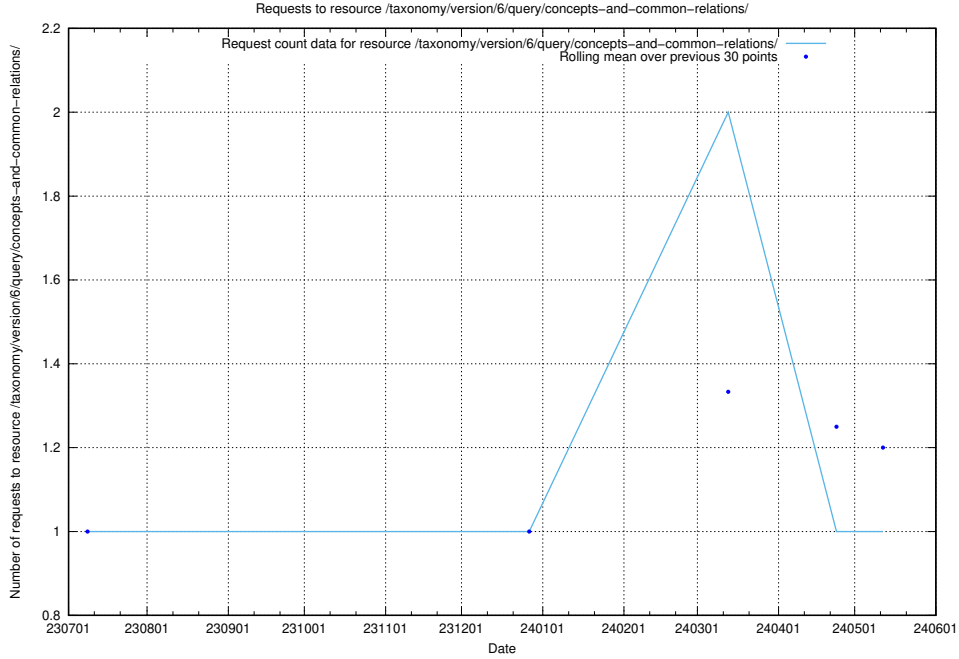

Here, we count the number of requests to resource /taxonomy/version/6/query/concepts-describing-working-hours/.

5.5281 Usage of /taxonomy/version/6/query/concepts-and-common-relations/

Here, we count the number of requests to resource /taxonomy/version/6/query/concepts-and-common-relations/.