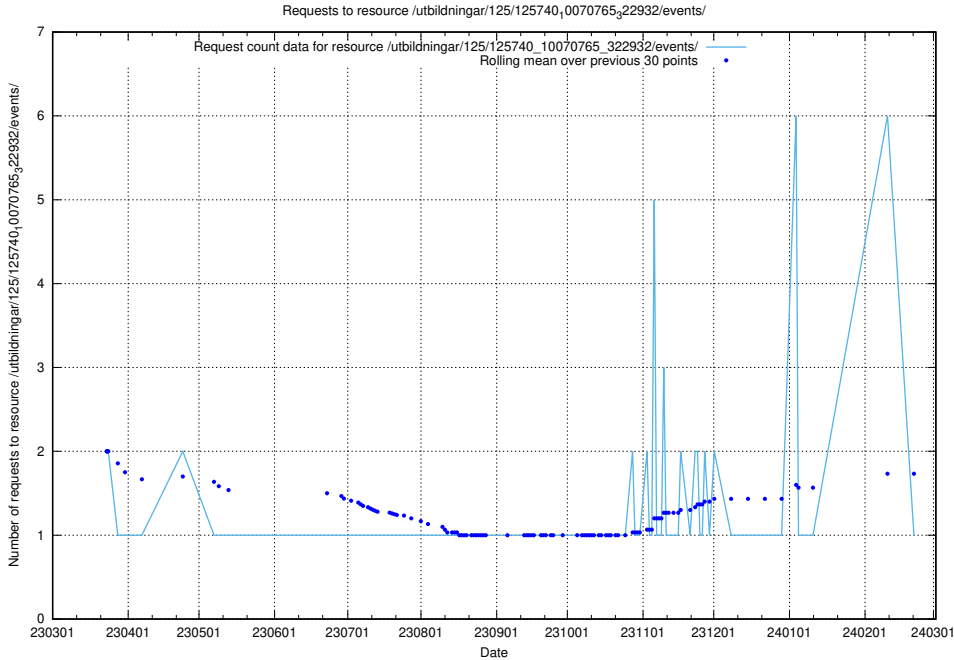

5.6289 Usage of /utbildningar/125/125740_10070765_322932/events/

Here, we count the number of requests to resource /utbildningar/125/125740_10070765_322932/events/