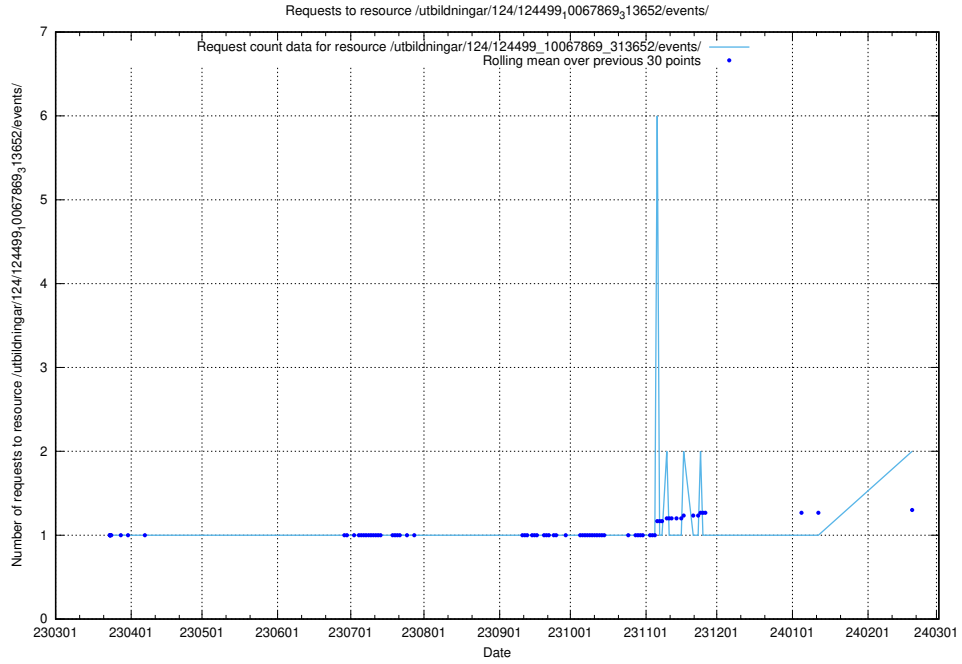

5.593 Usage of /utbildningar/124/124499_10067869_313652/events/

Here, we count the number of requests to resource /utbildningar/124/124499_10067869_313652/events/