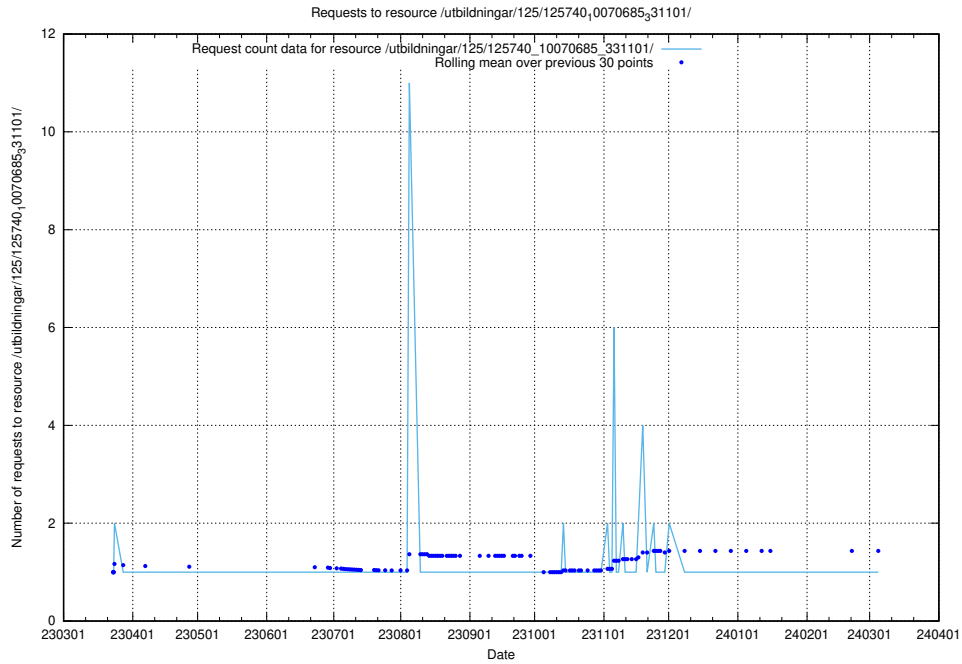

5.1000 Usage of /utbildningar/125/125740_10070685_331101/

Here, we count the number of requests to resource /utbildningar/125/125740_10070685_331101/.