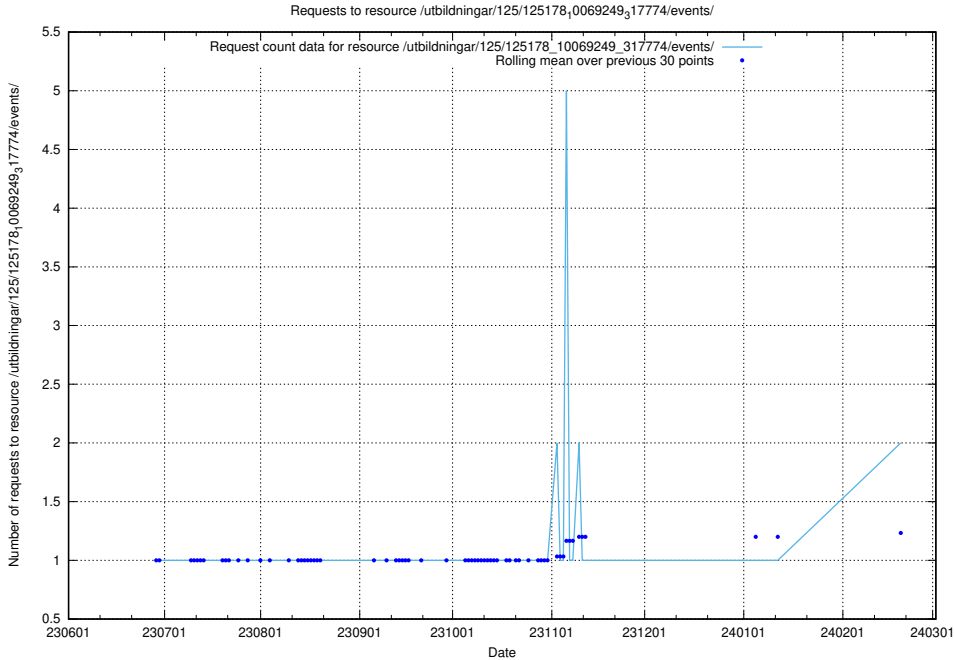

5.854 Usage of /utbildningar/125/125178_10069249_317774/events/

Here, we count the number of requests to resource /utbildningar/125/125178_10069249_317774/events/