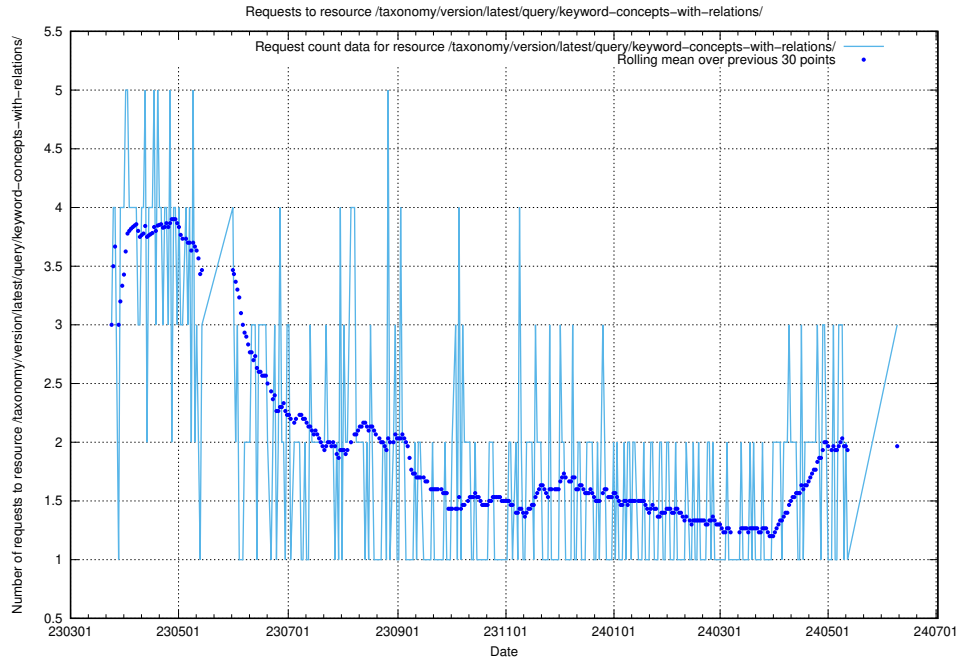

5.451 Usage of /taxonomy/version/latest/query/keyword-concepts-with-relations/

Here, we count the number of requests to resource /taxonomy/version/latest/query/keyword-concepts-with-relations/.