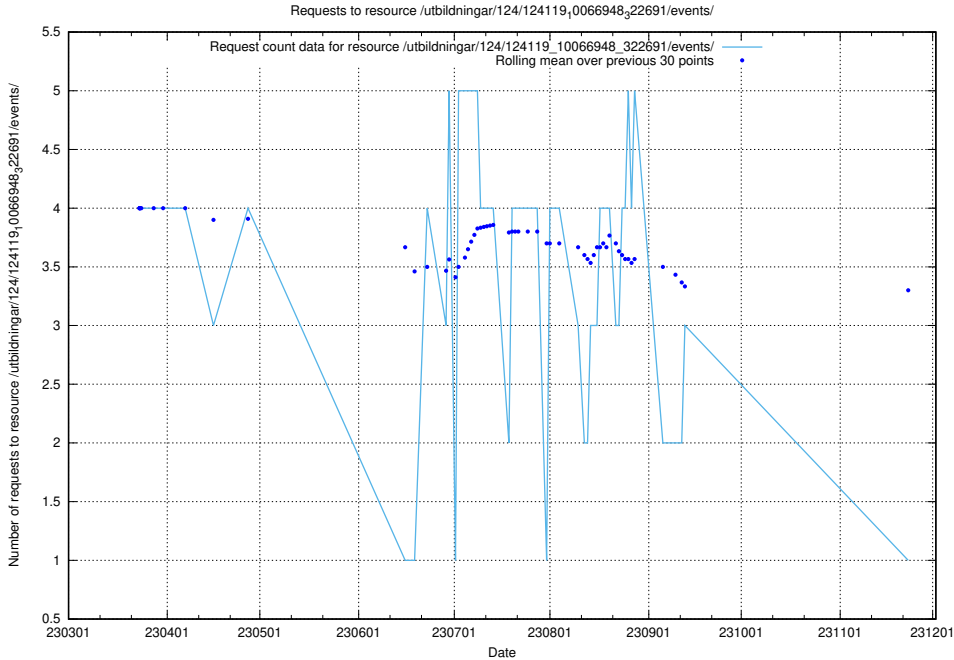

5.6270 Usage of /utbildningar/124/124119_10066948_322691/events/

Here, we count the number of requests to resource /utbildningar/124/124119_10066948_322691/events/