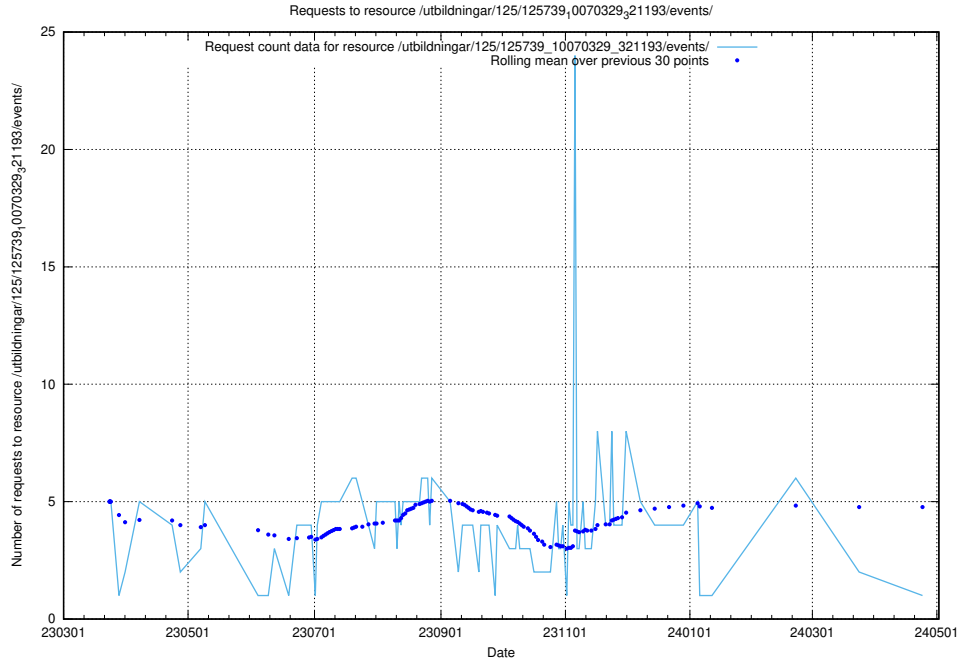

5.6263 Usage of /utbildningar/125/125739_10070329_321193/events/

Here, we count the number of requests to resource /utbildningar/125/125739_10070329_321193/events/