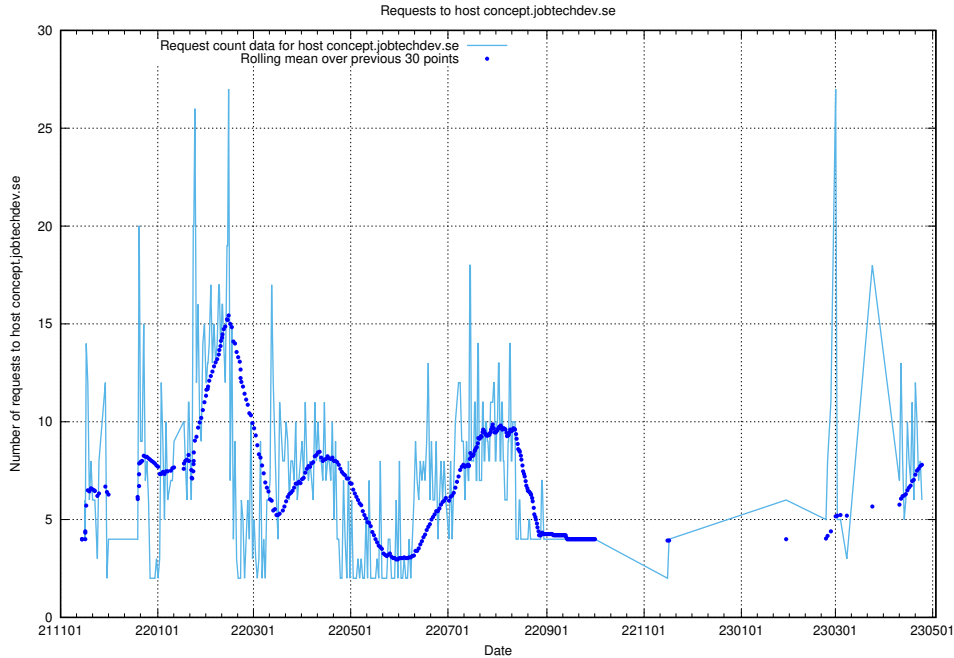

7.79 Usage of concept.jobtechdev.se

Here, we count the number of requests to host concept.jobtechdev.se.