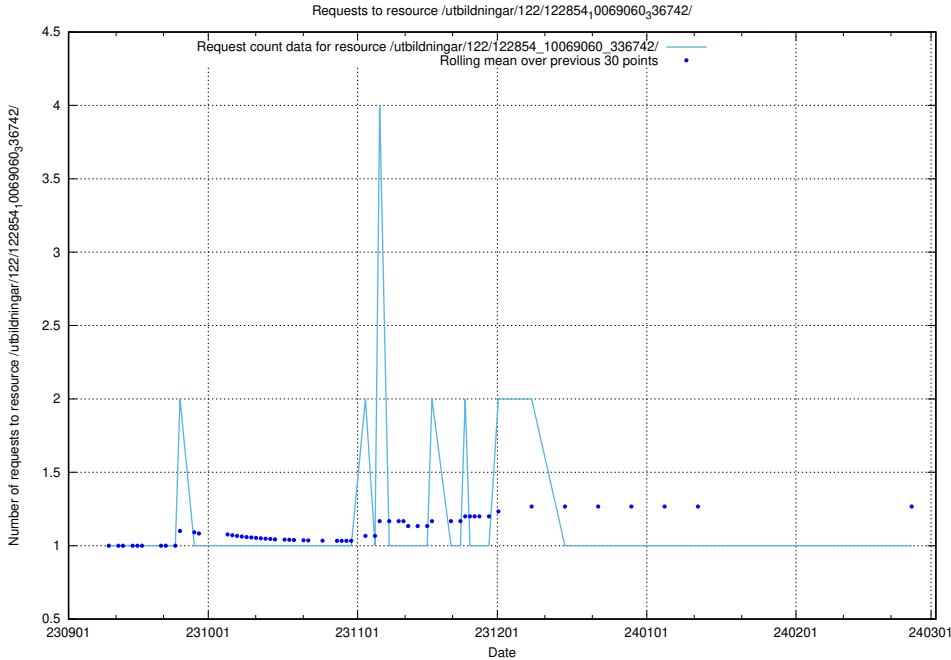

5.4659 Usage of /utbildningar/122/122854_10069060_336742/

Here, we count the number of requests to resource /utbildningar/122/122854_10069060_336742/.