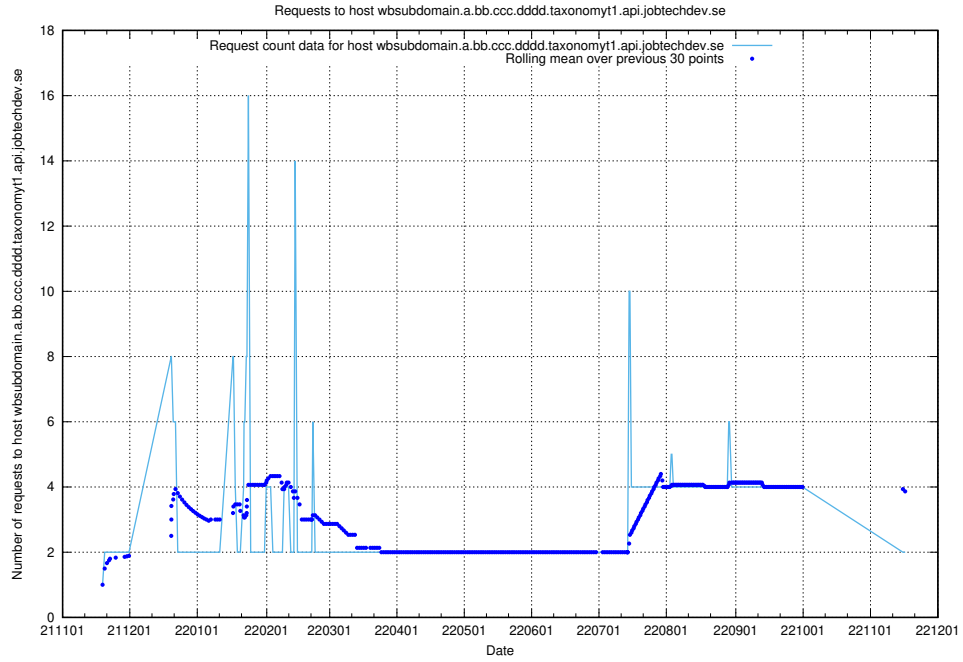

7.463 Usage of wbsubdomain.a.bb.ccc.dddd.taxonomyt1.api.jobtechdev.se

Here, we count the number of requests to host wbsubdomain.a.bb.ccc.dddd.taxonomyt1.api.jobtechdev.se