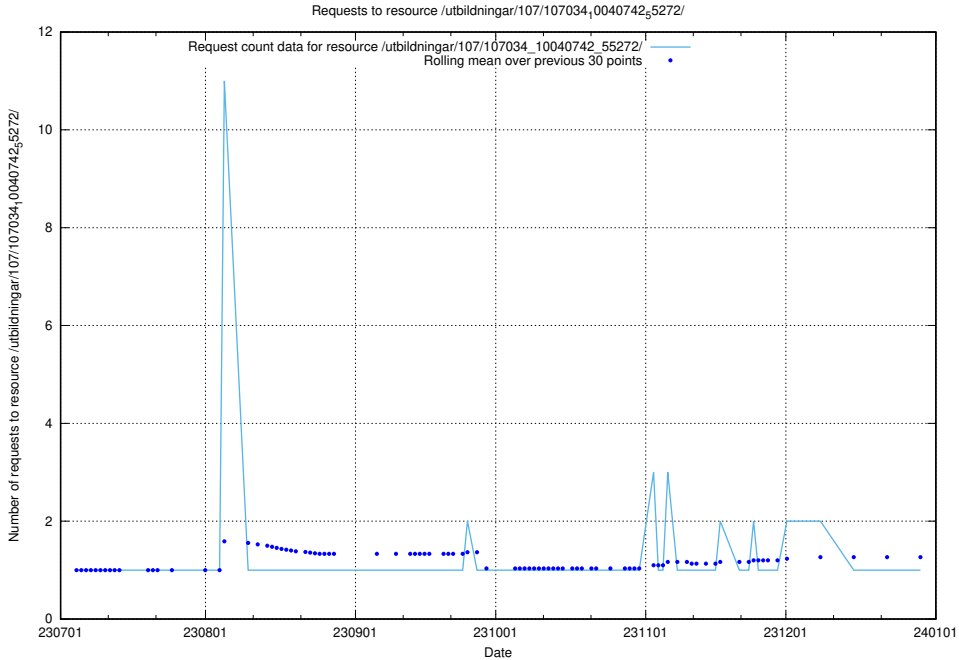

5.5390 Usage of /utbildningar/107/107034_10040742_55272/

Here, we count the number of requests to resource /utbildningar/107/107034_10040742_55272/.