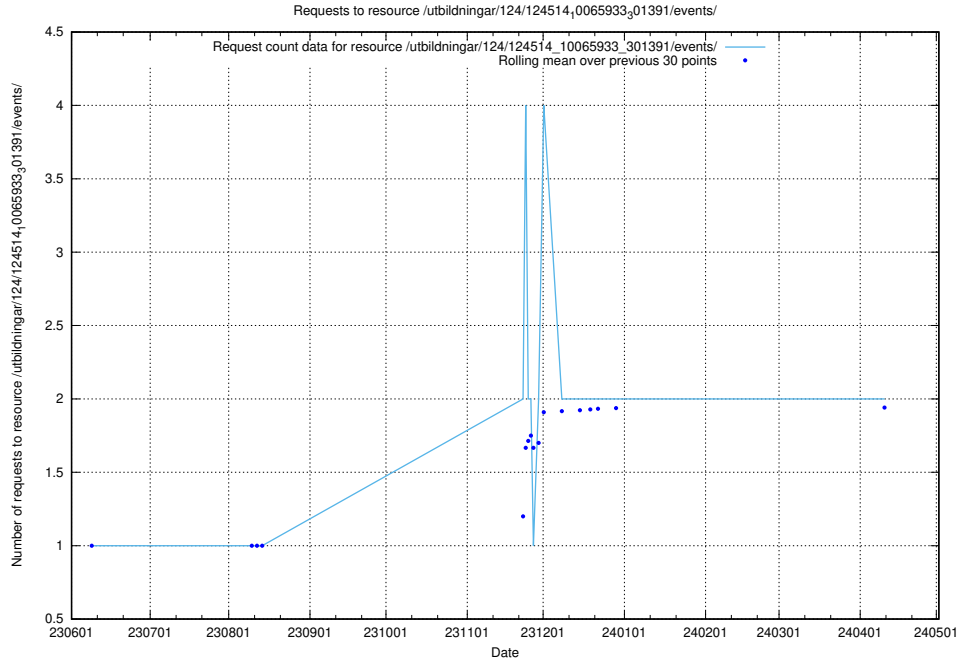

Here, we count the number of requests to resource /utbildningar/124/124515_10066311_308507/.

5.915 Usage of /utbildningar/124/124514_10065933_301391/events/

Here, we count the number of requests to resource /utbildningar/124/124514_10065933_301391/events/