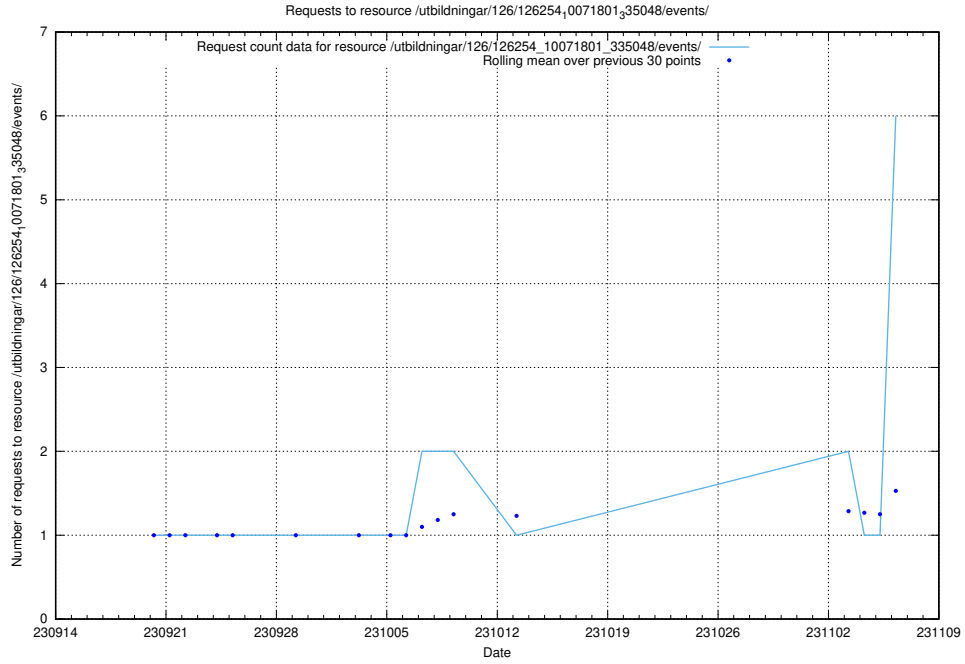

5.70 Usage of /utbildningar/126/126254_10071801_335048/events/

Here, we count the number of requests to resource /utbildningar/126/126254_10071801_335048/events/