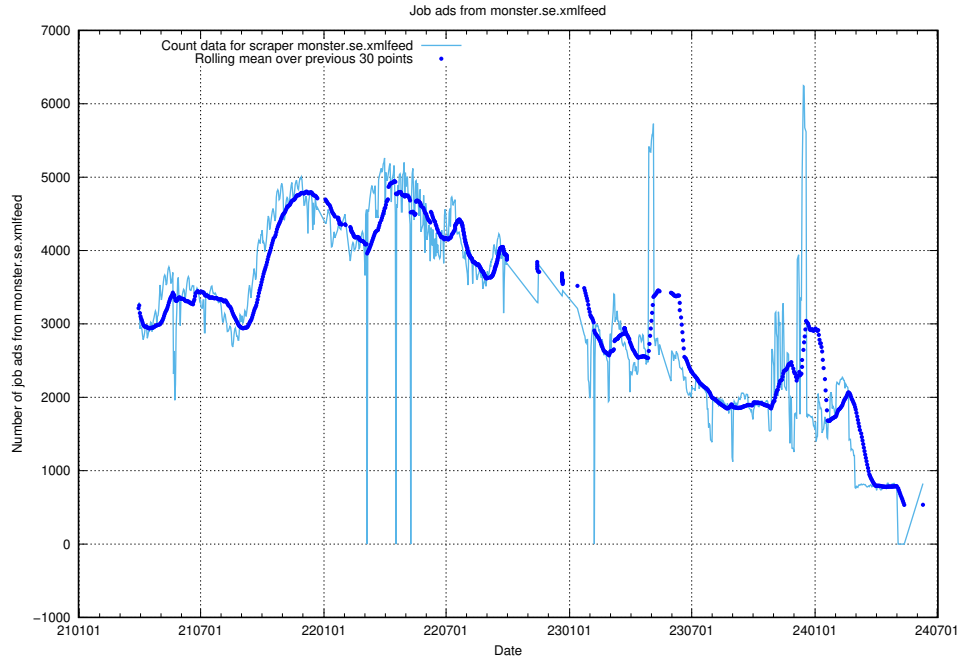

13.6 Number of ads by scraper monster.se.xmlfeed

Here, we count the number of job ads scraped from monster.se.xmlfeed.