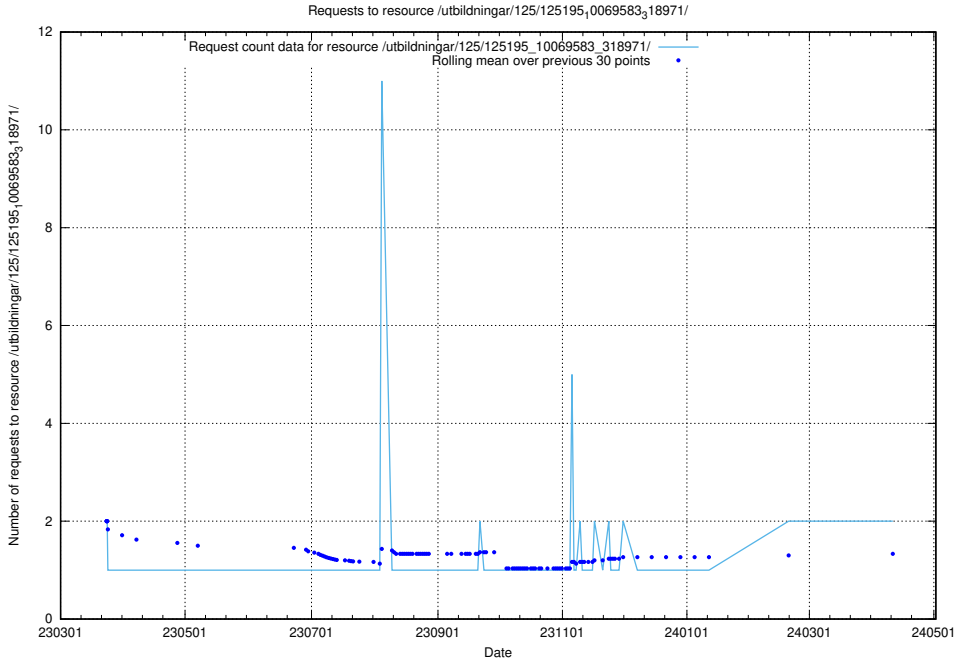

5.954 Usage of /utbildningar/125/125195_10069583_318971/

Here, we count the number of requests to resource /utbildningar/125/125195_10069583_318971/.