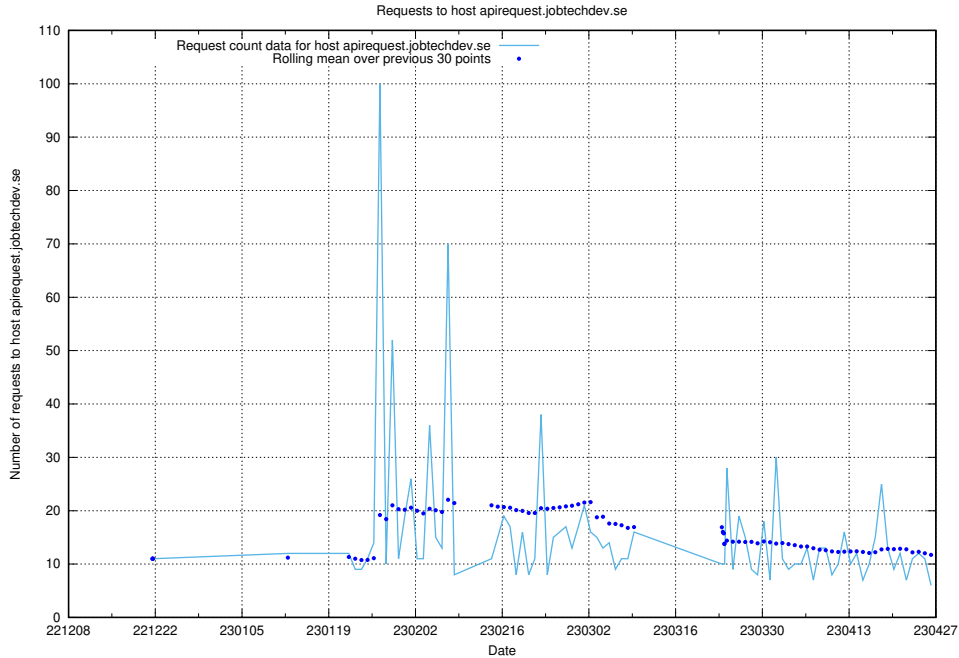

7.81 Usage of apirequest.jobtechdev.se

Here, we count the number of requests to host apirequest.jobtechdev.se.