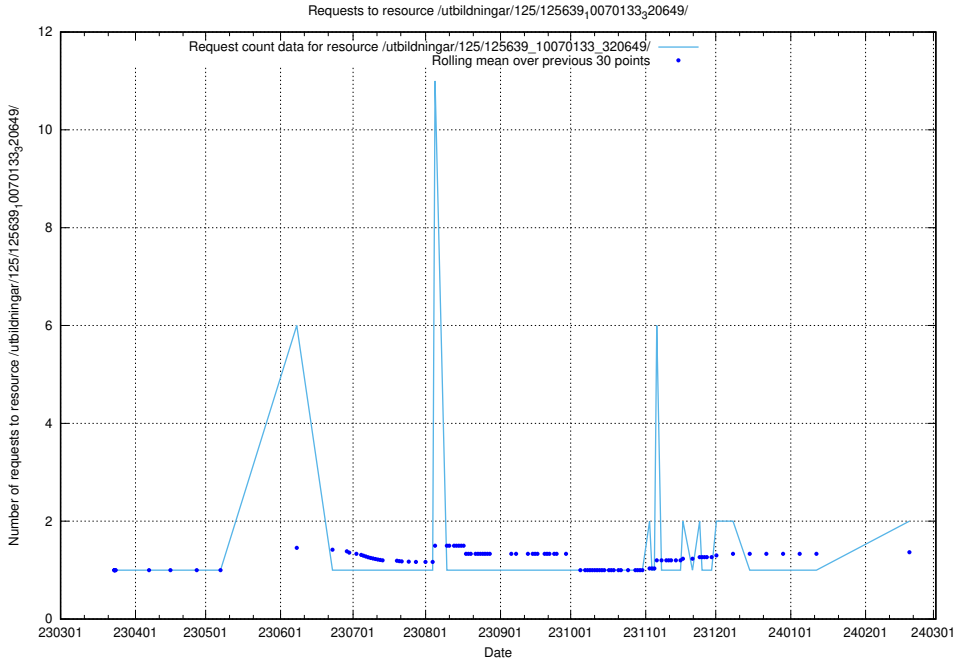

5.498 Usage of /utbildningar/125/125639_10070133_320649/

Here, we count the number of requests to resource /utbildningar/125/125639_10070133_320649/.