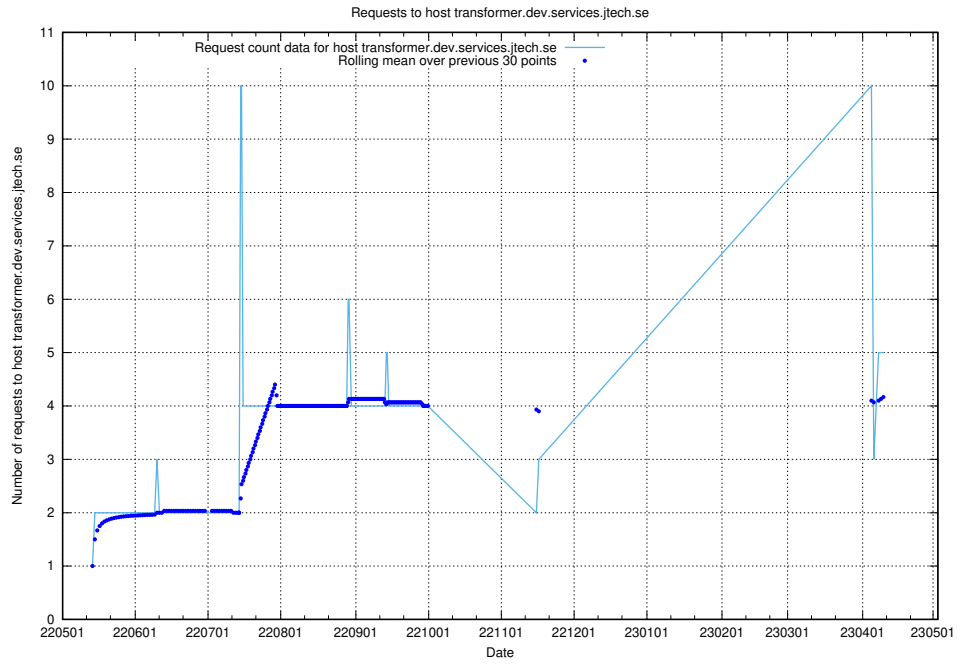

7.94 Usage of mentor-api-test.jobtechdev.se

Here, we count the number of requests to host mentor-api-test.jobtechdev.se.

7.95 Usage of transformer.dev.services.jtech.se

Here, we count the number of requests to host transformer.dev.services.jtech.se.