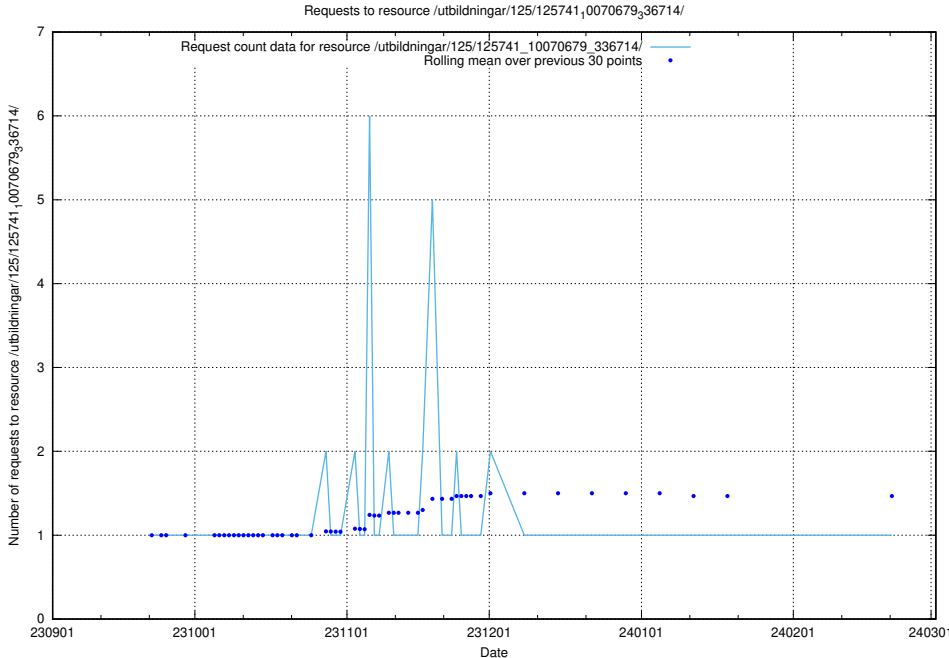

5.4540 Usage of /utbildningar/125/125741_10070679_336714/

Here, we count the number of requests to resource /utbildningar/125/125741_10070679_336714/.