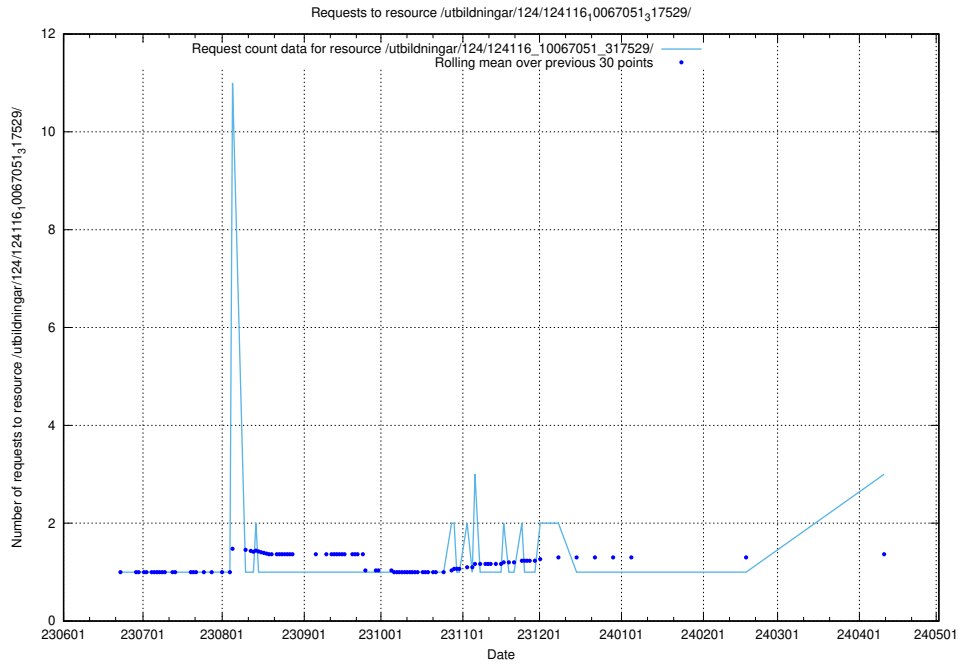

5.396 Usage of /utbildningar/124/124116_10067051_317529/

Here, we count the number of requests to resource /utbildningar/124/124116_10067051_317529/.