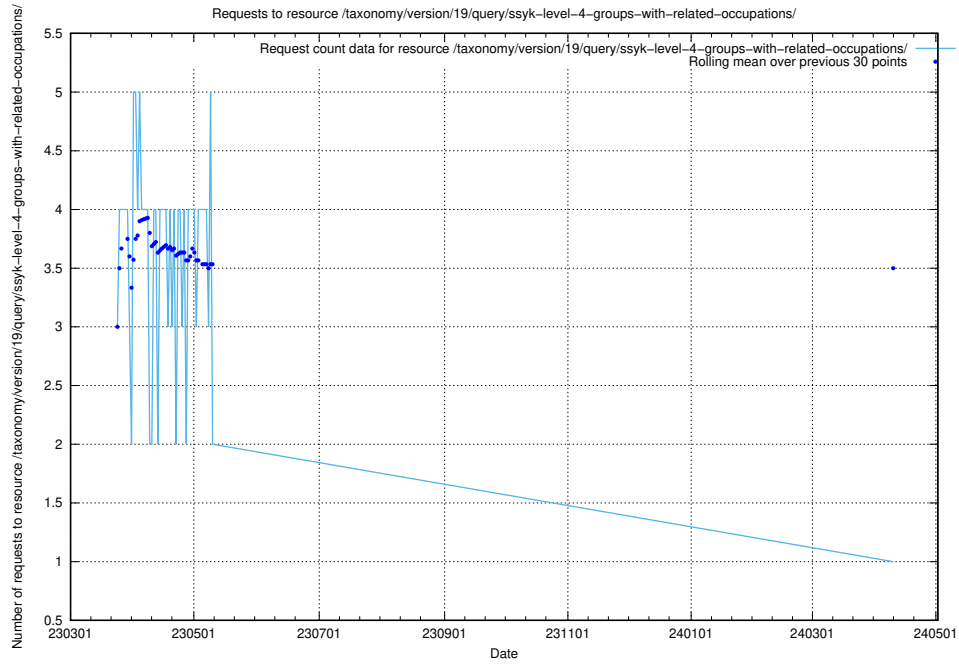

5.6135 Usage of /taxonomy/version/19/query/ssyk-level-4-groups-with-related-occupations/

Here, we count the number of requests to resource /taxonomy/version/19/query/ssyk-level-4-groups-with-related-occupations/.