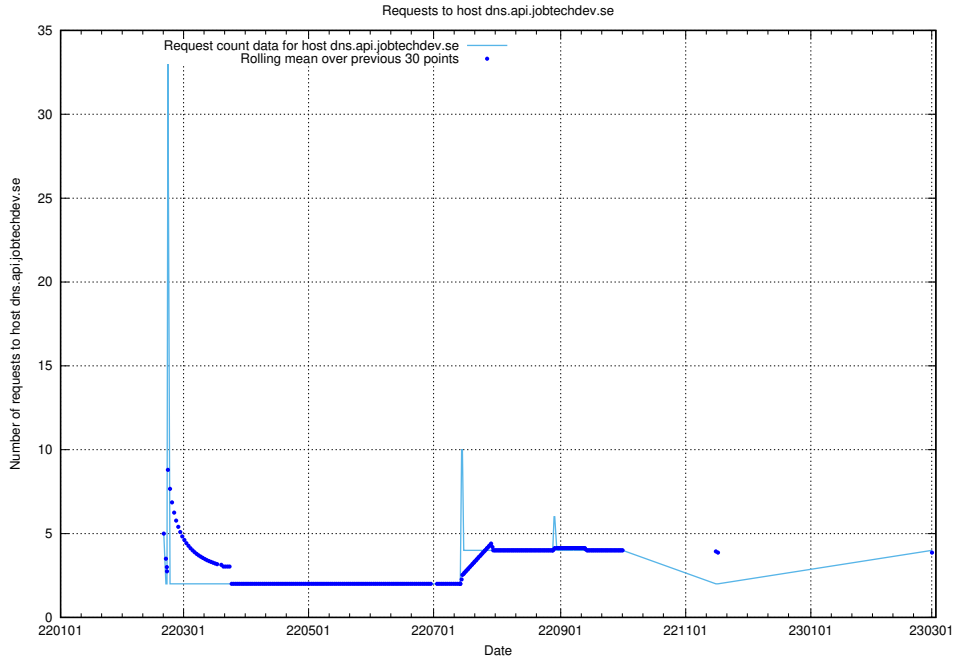

7.160 Usage of dns.api.jobtechdev.se

Here, we count the number of requests to host dns.api.jobtechdev.se.