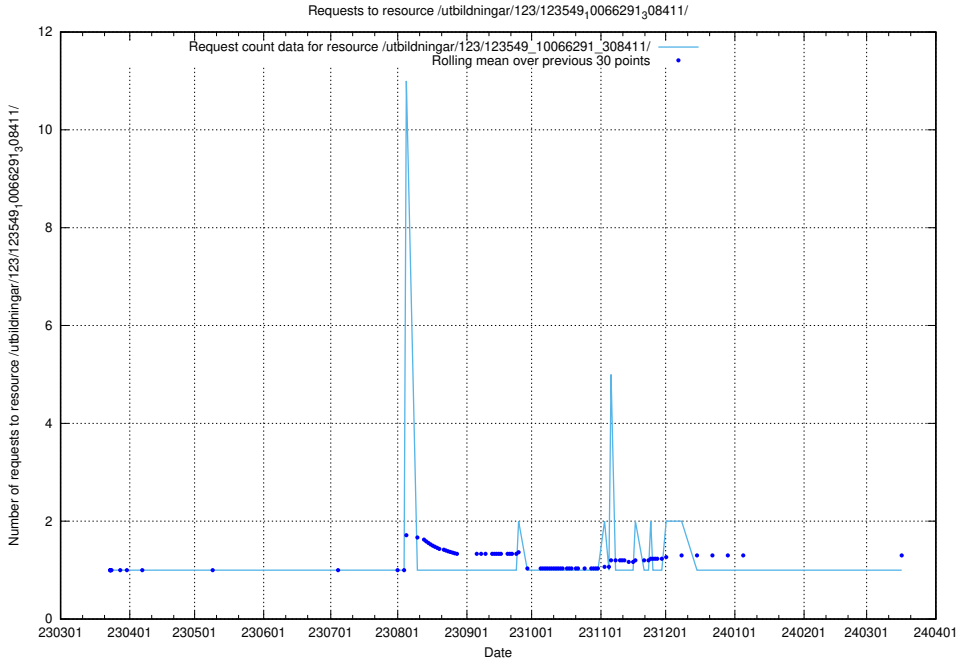

5.4544 Usage of /utbildningar/123/123549_10066291_308411/

Here, we count the number of requests to resource /utbildningar/123/123549_10066291_308411/.