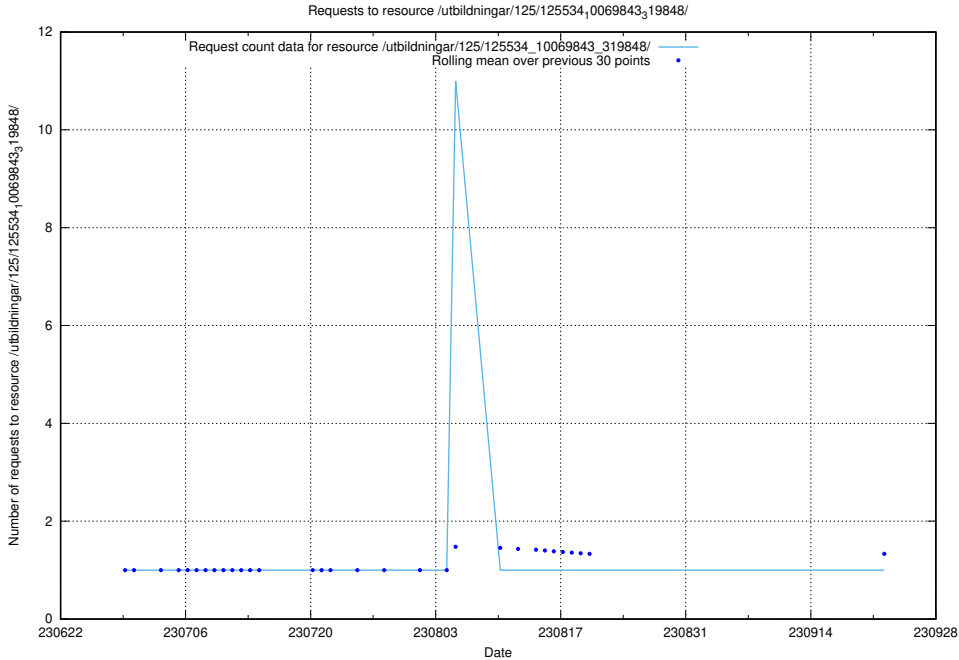

5.5507 Usage of /utbildningar/125/125534_10069843_319848/

Here, we count the number of requests to resource /utbildningar/125/125534_10069843_319848/.