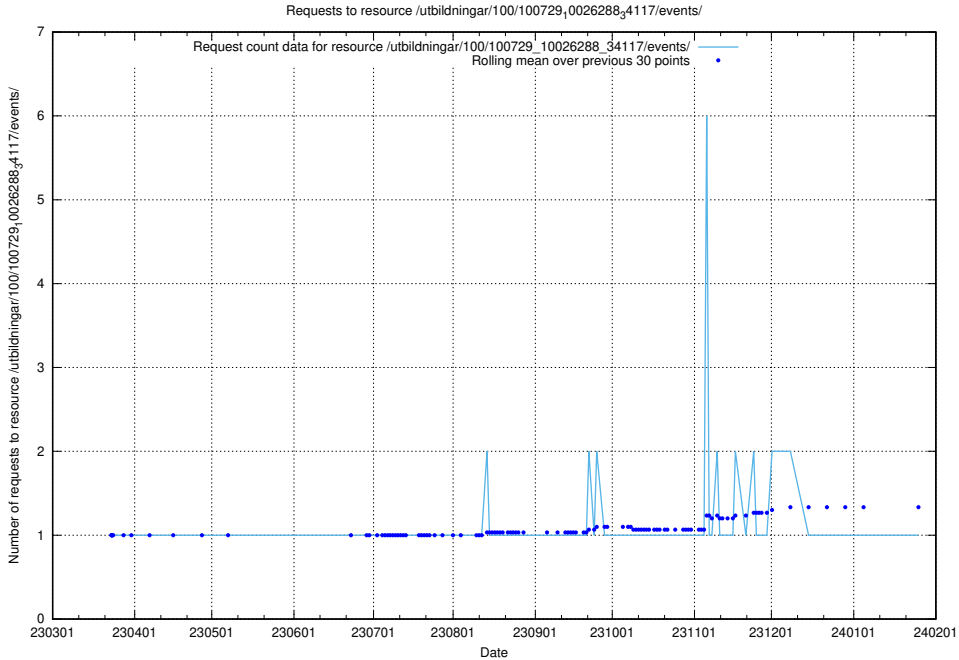

5.5705 Usage of /utbildningar/100/100729_10026288_34117/events/

Here, we count the number of requests to resource /utbildningar/100/100729_10026288_34117/events/.