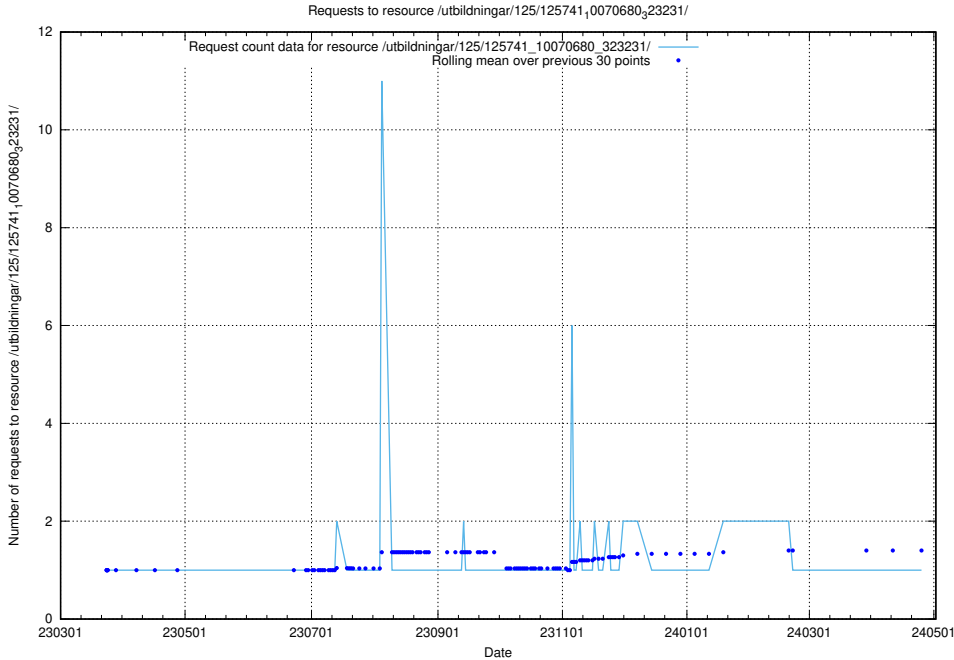

5.6486 Usage of /utbildningar/125/125741_10070680_323231/

Here, we count the number of requests to resource /utbildningar/125/125741_10070680_323231/.