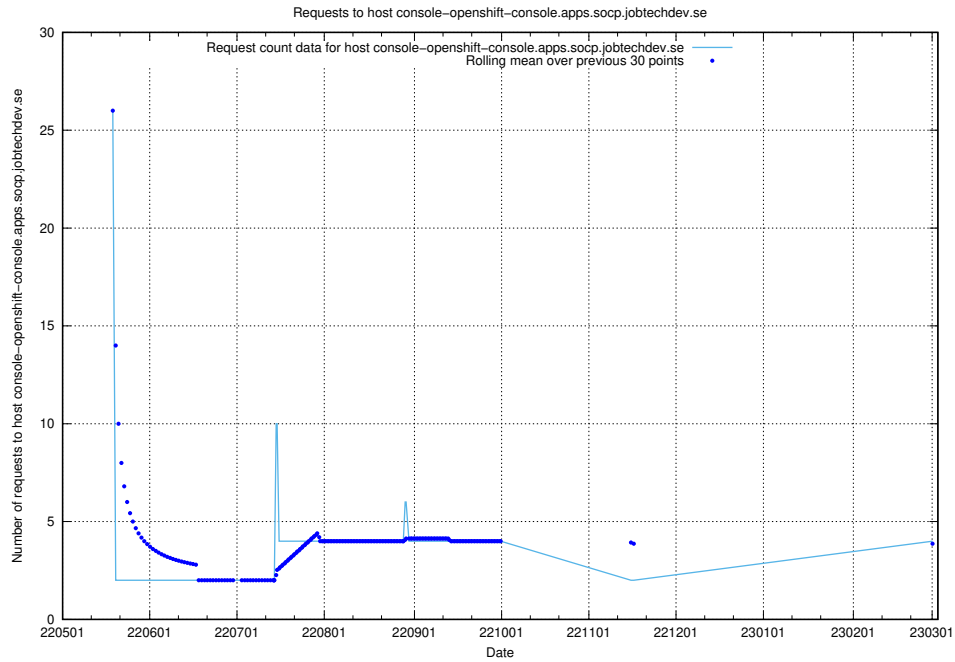

7.151 Usage of console-openshift-console.apps.socp.jobtechdev.se

Here, we count the number of requests to host console-openshift-console.apps.socp.jobtechdev.se.