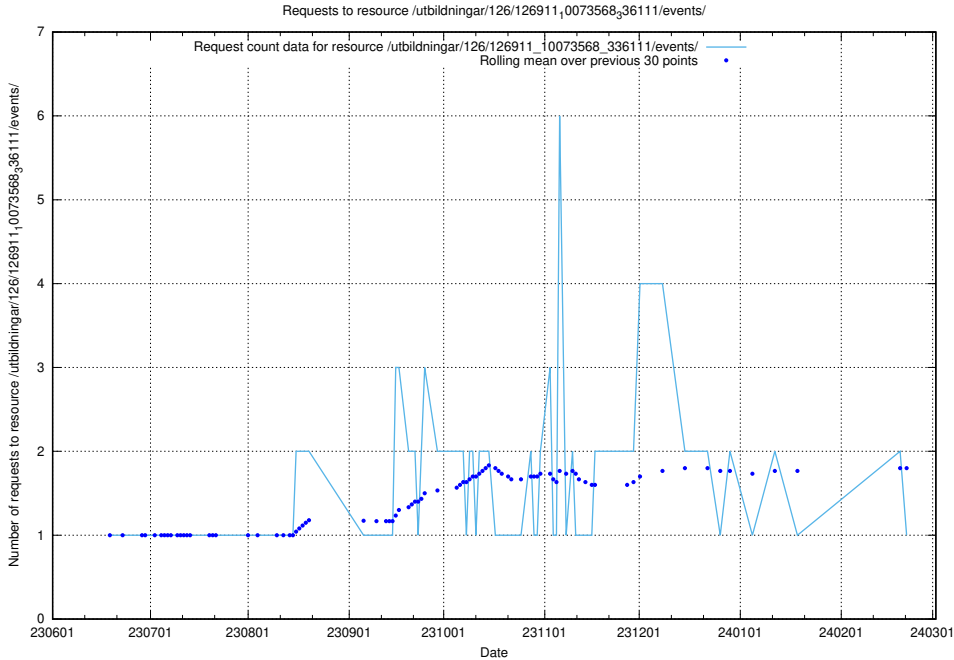

5.5877 Usage of /utbildningar/126/126911_10073568_336111/events/

Here, we count the number of requests to resource /utbildningar/126/126911_10073568_336111/events/