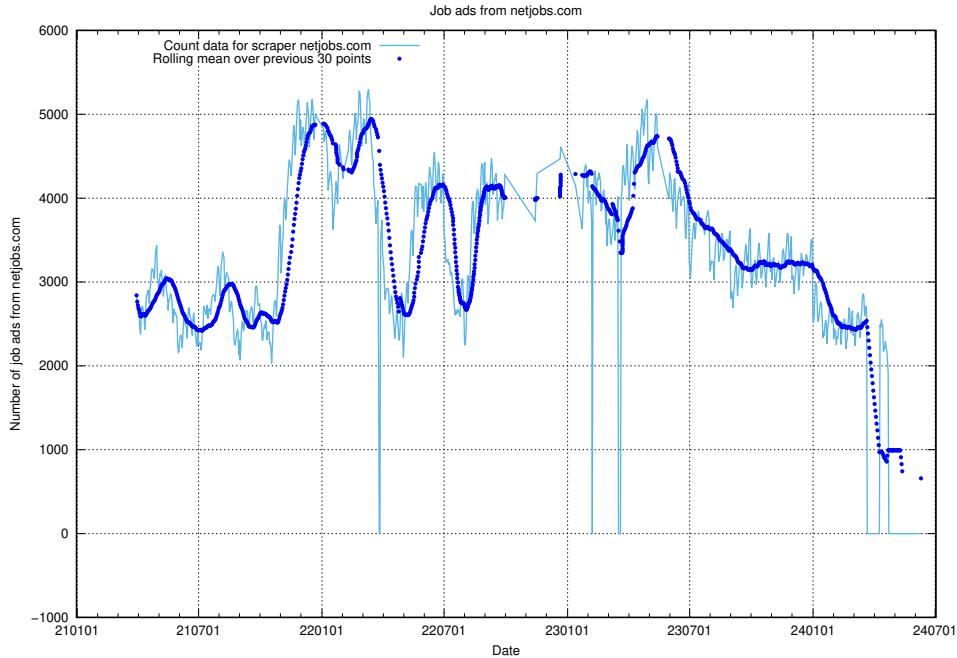

13.17 Number of ads by scraper netjobs.com

Here, we count the number of job ads scraped from netjobs.com.