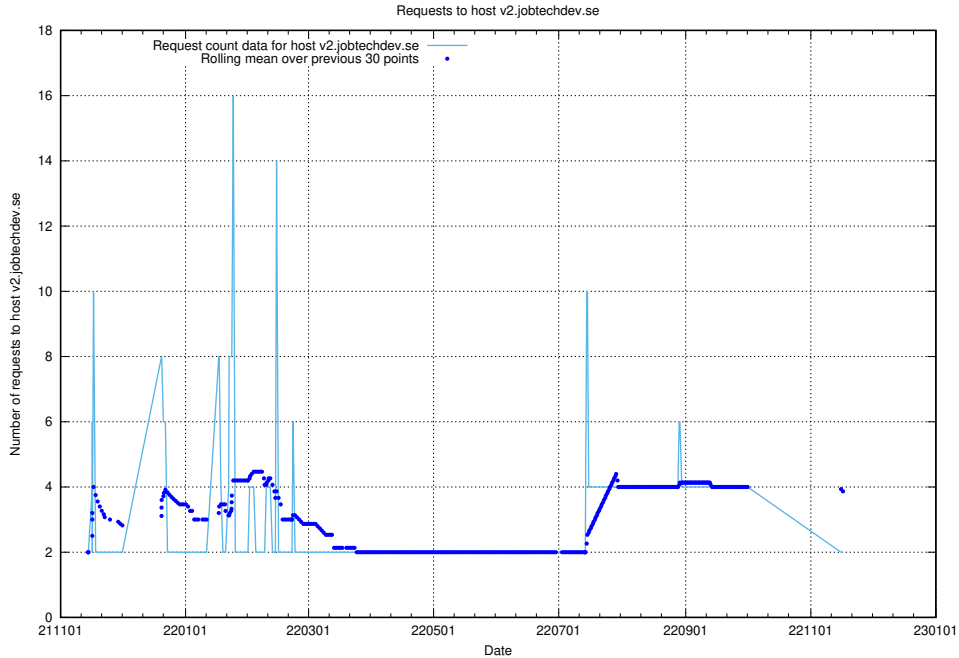

7.553 Usage of v2.jobtechdev.se

Here, we count the number of requests to host v2.jobtechdev.se.