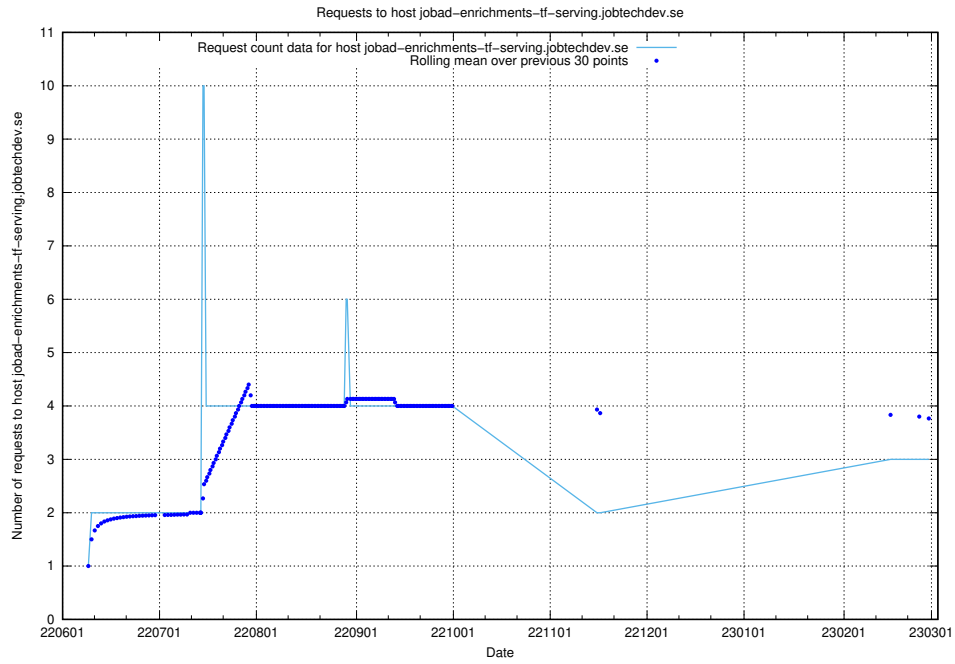

7.218 Usage of `jobad-enrichments-tf-serving.jobtechdev.se`

Here, we count the number of requests to host `jobad-enrichments-tf-serving.jobtechdev.se`.