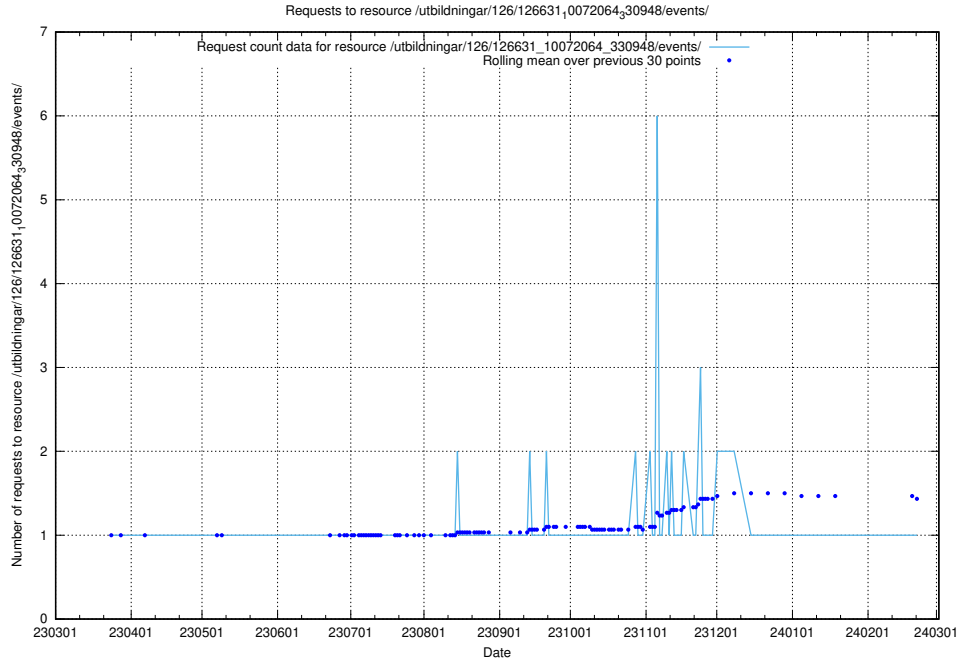

5.6212 Usage of /utbildningar/126/126631_10072064_330948/events/

Here, we count the number of requests to resource /utbildningar/126/126631_10072064_330948/events/