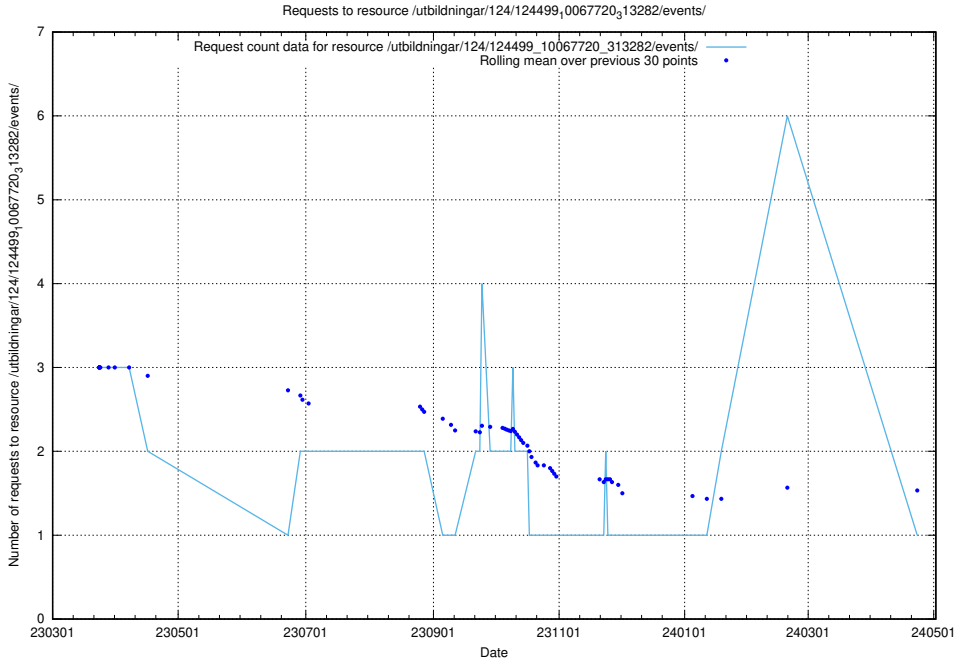

5.6276 Usage of /utbildningar/124/124499_10067720_313282/events/

Here, we count the number of requests to resource /utbildningar/124/124499_10067720_313282/events/