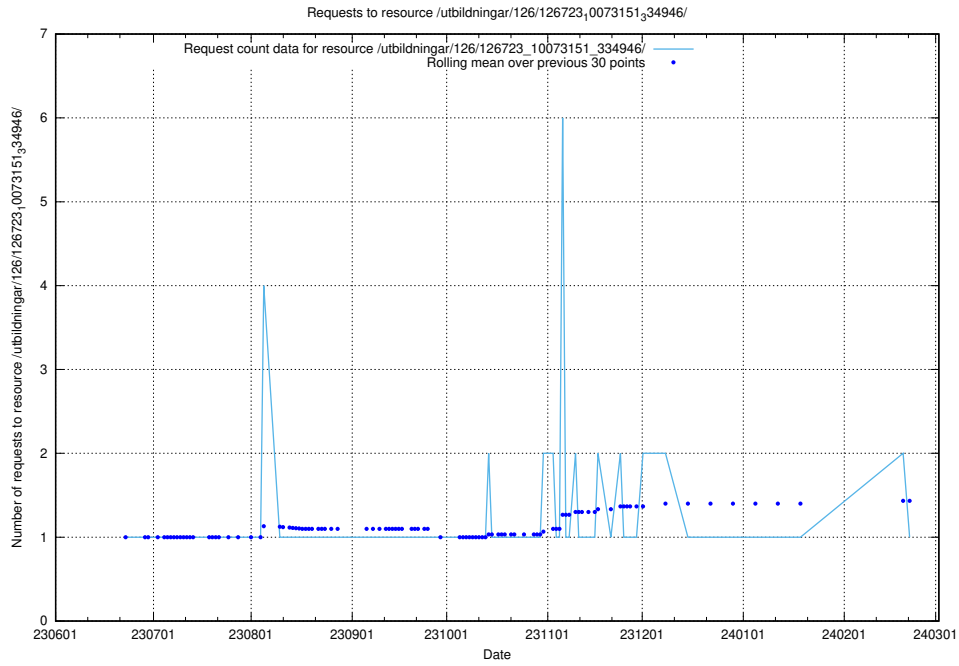

5.5635 Usage of /utbildningar/126/126723_10073151_334946/

Here, we count the number of requests to resource /utbildningar/126/126723_10073151_334946/.