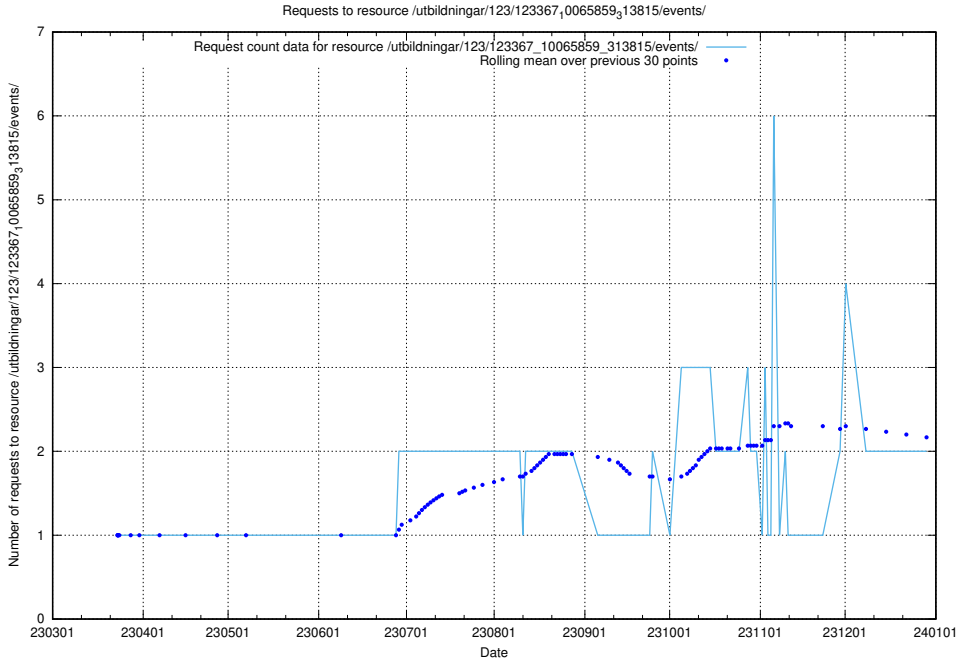

5.803 Usage of /utbildningar/123/123367_10065859_313815/events/

Here, we count the number of requests to resource /utbildningar/123/123367_10065859_313815/events/