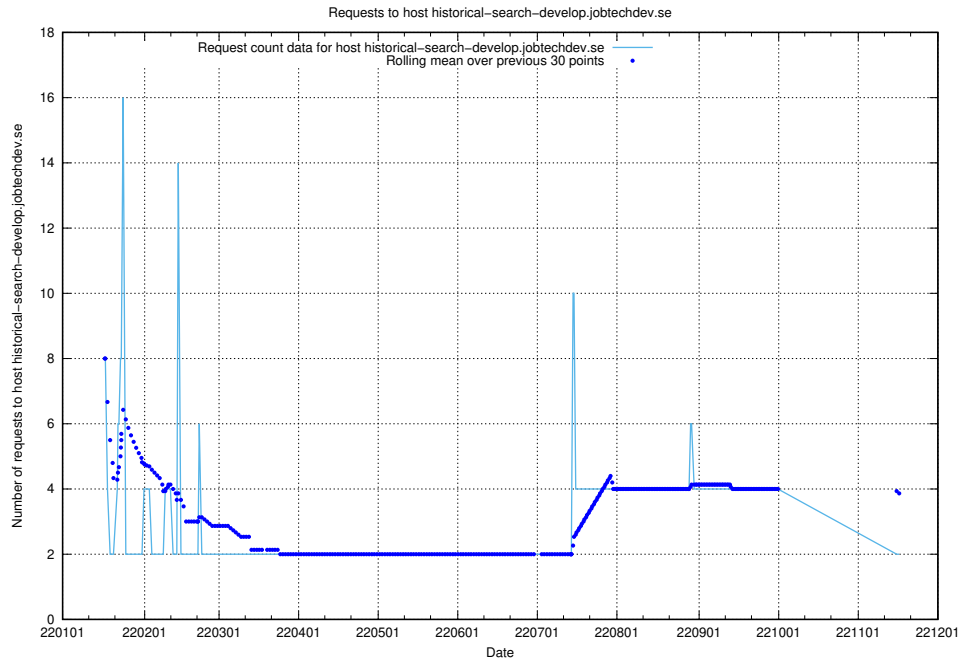

7.276 Usage of historical-search-develop.jobtechdev.se

Here, we count the number of requests to host historical-search-develop.jobtechdev.se.

7.277 Usage of jocp4.jobtechdev.se

Here, we count the number of requests to host jocp4.jobtechdev.se.