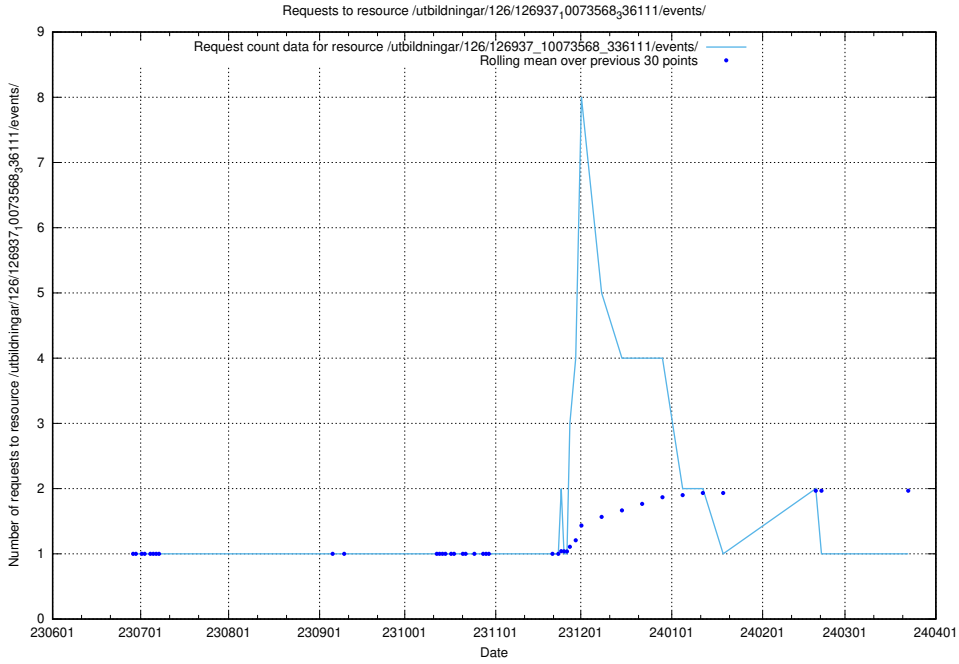

5.5467 Usage of /utbildningar/126/126937_10073568_336111/events/

Here, we count the number of requests to resource /utbildningar/126/126937_10073568_336111/events/