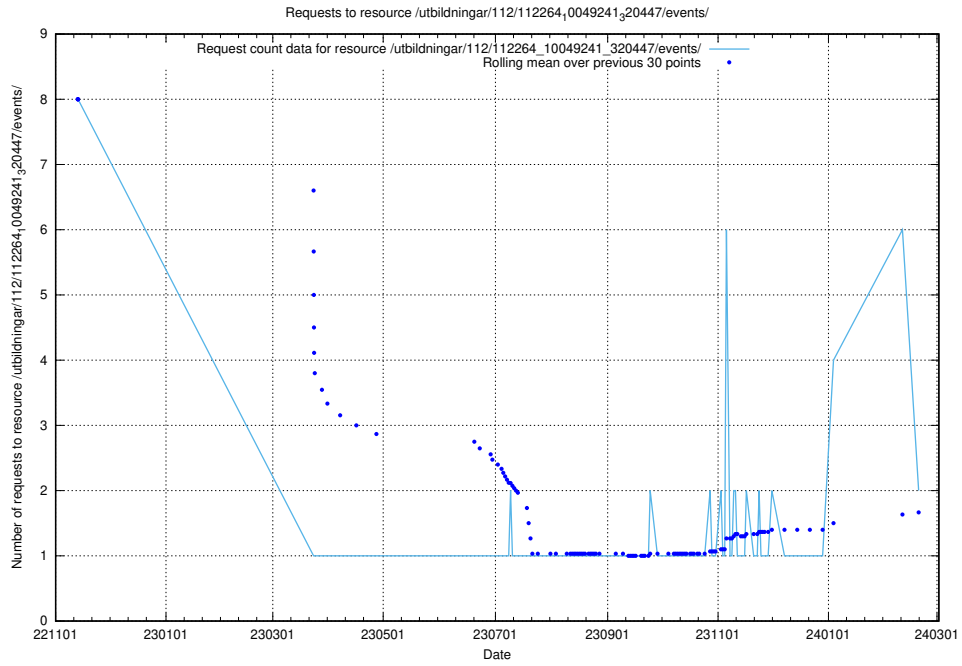

5.886 Usage of /utbildningar/112/112264_10049241_320447/events/

Here, we count the number of requests to resource /utbildningar/112/112264_10049241_320447/events/