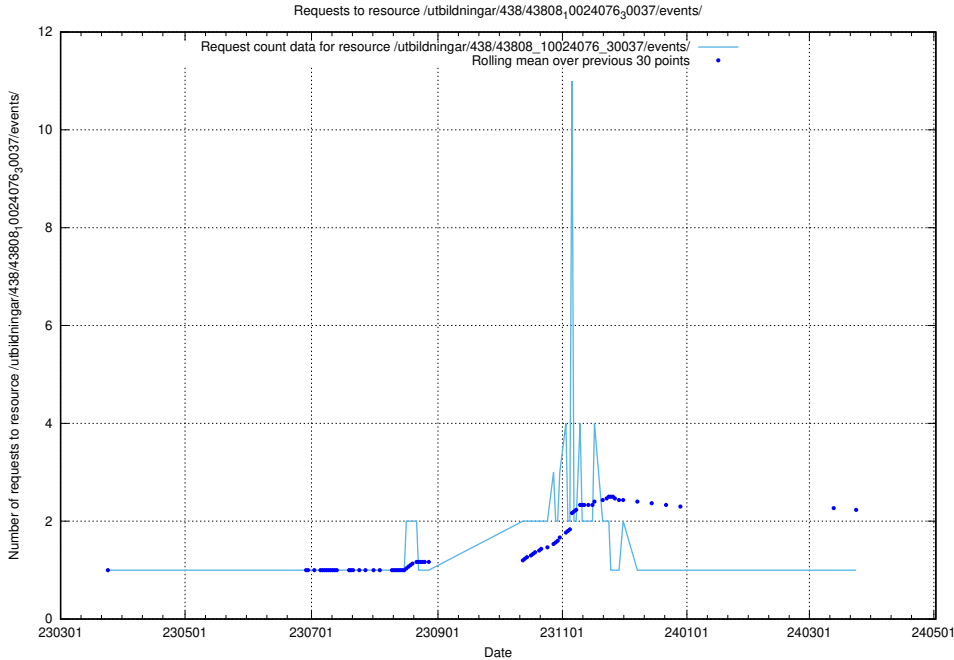

5.6184 Usage of /utbildningar/438/43808_10024076_30037/events/

Here, we count the number of requests to resource /utbildningar/438/43808_10024076_30037/events/.