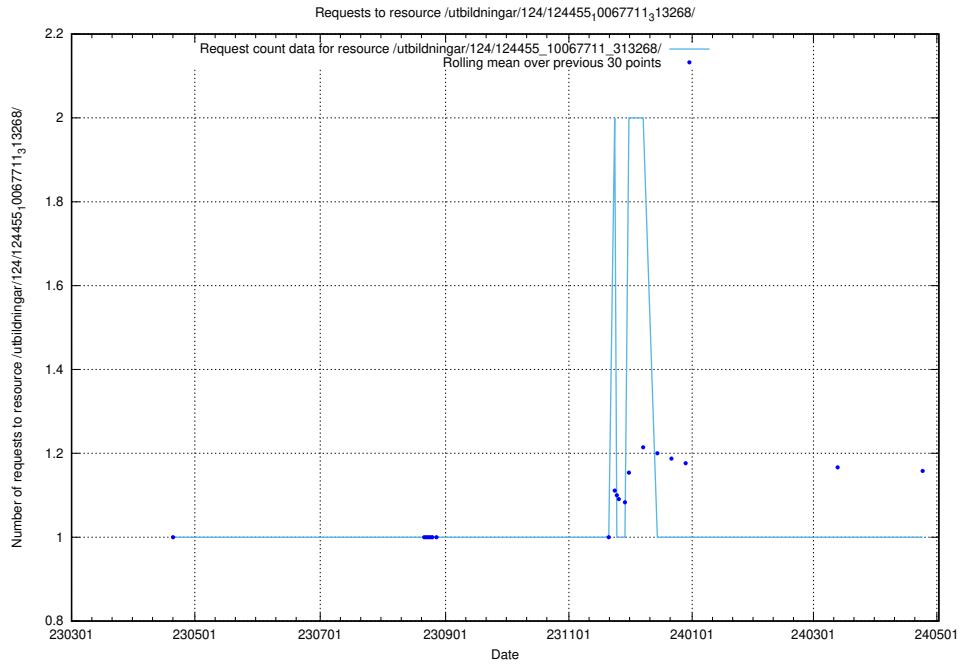

5.6081 Usage of /utbildningar/124/124455_10067711_313268/

Here, we count the number of requests to resource /utbildningar/124/124455_10067711_313268/.