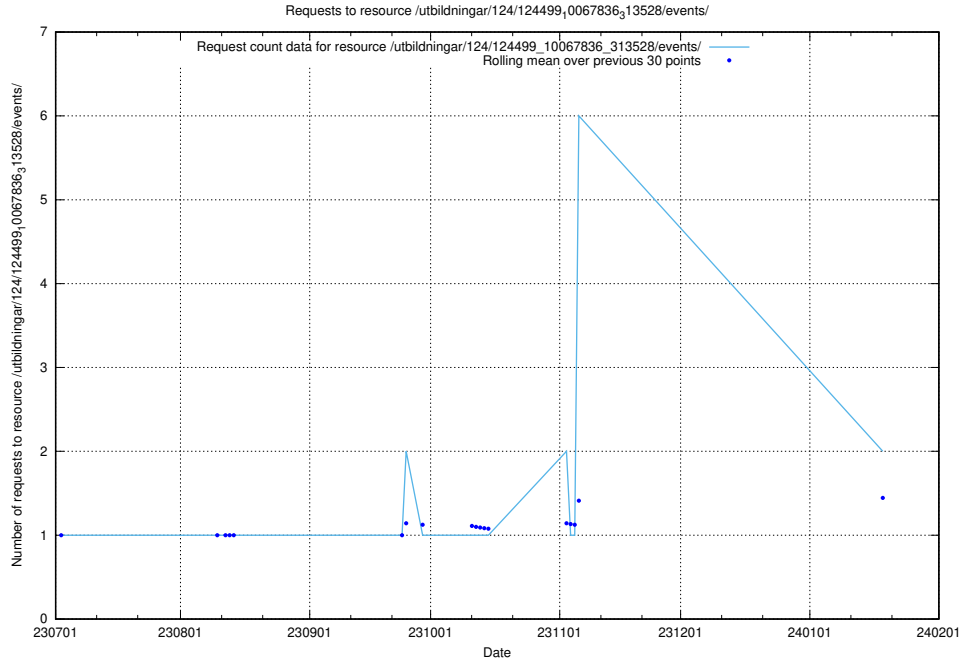

5.843 Usage of /utbildningar/124/124499_10067836_313528/events/

Here, we count the number of requests to resource /utbildningar/124/124499_10067836_313528/events/