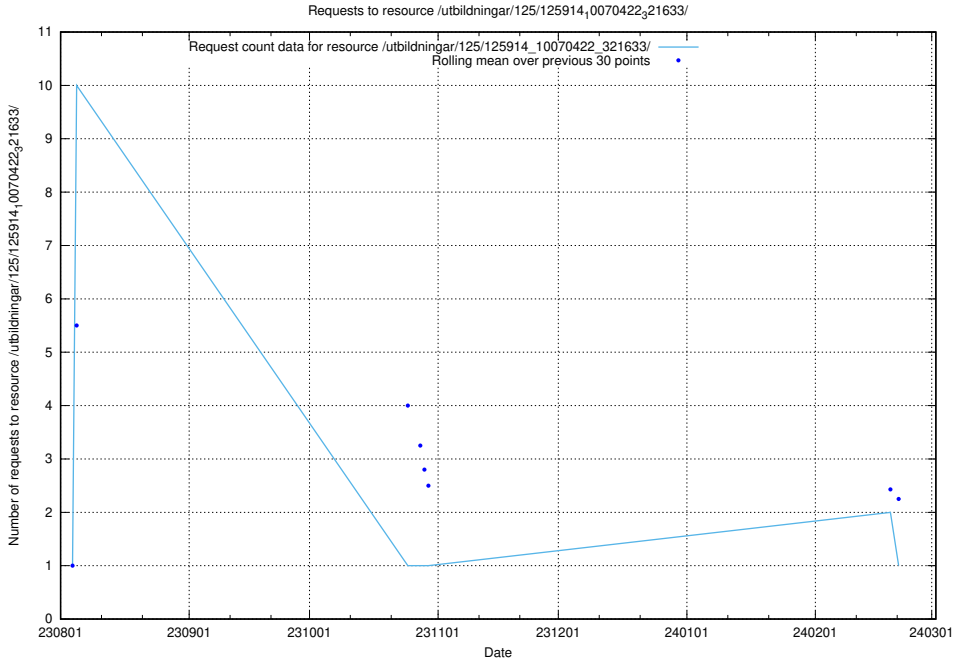

5.4903 Usage of /utbildningar/125/125914_10070422_321633/

Here, we count the number of requests to resource /utbildningar/125/125914_10070422_321633/.