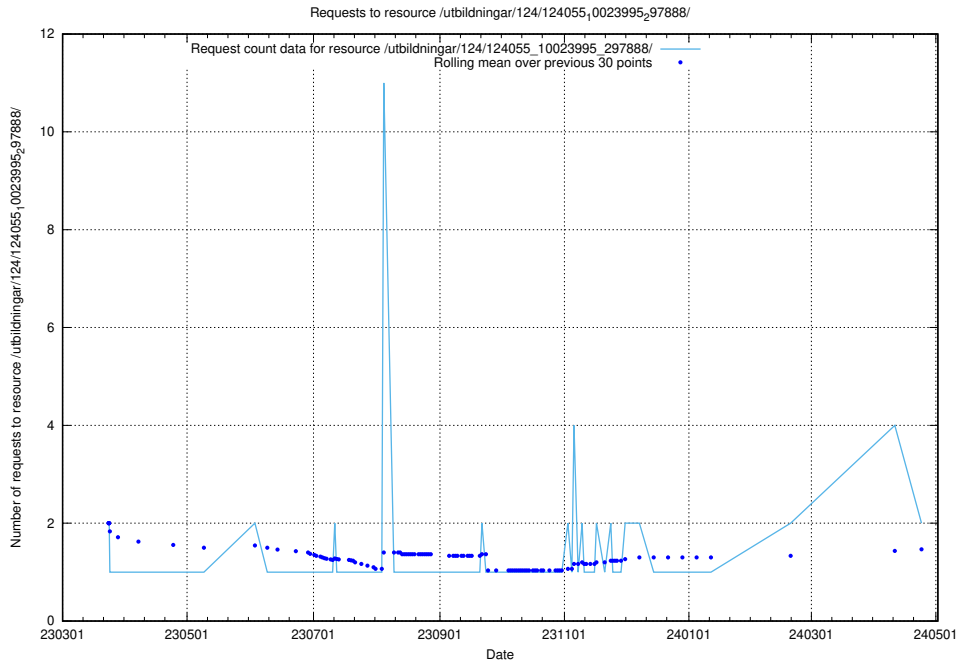

5.960 Usage of /utbildningar/124/124055_10023995_297888/

Here, we count the number of requests to resource /utbildningar/124/124055_10023995_297888/.