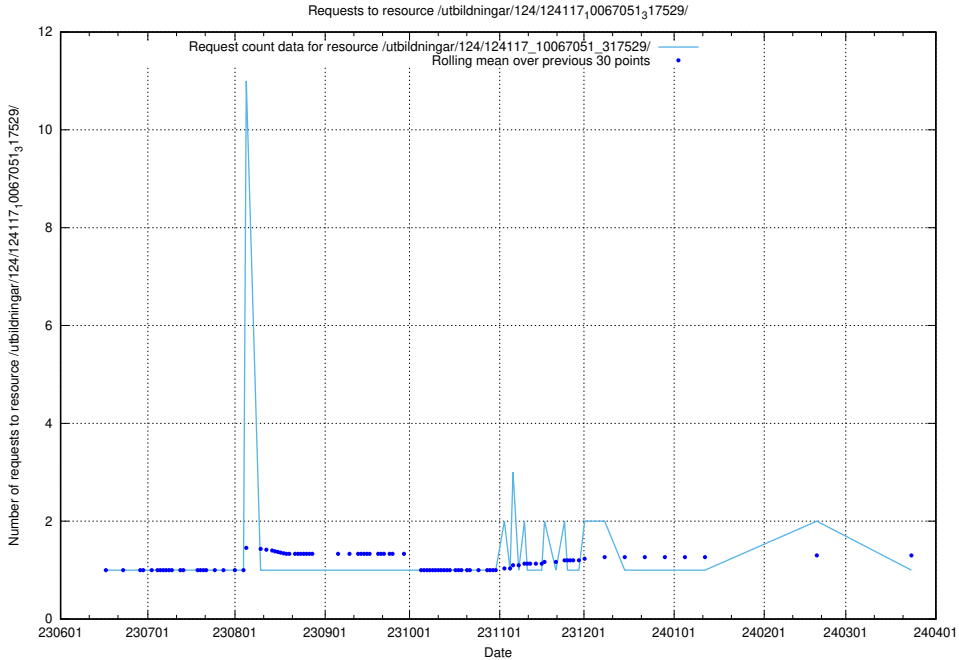

5.5898 Usage of /utbildningar/124/124117_10067051_317529/

Here, we count the number of requests to resource /utbildningar/124/124117_10067051_317529/.