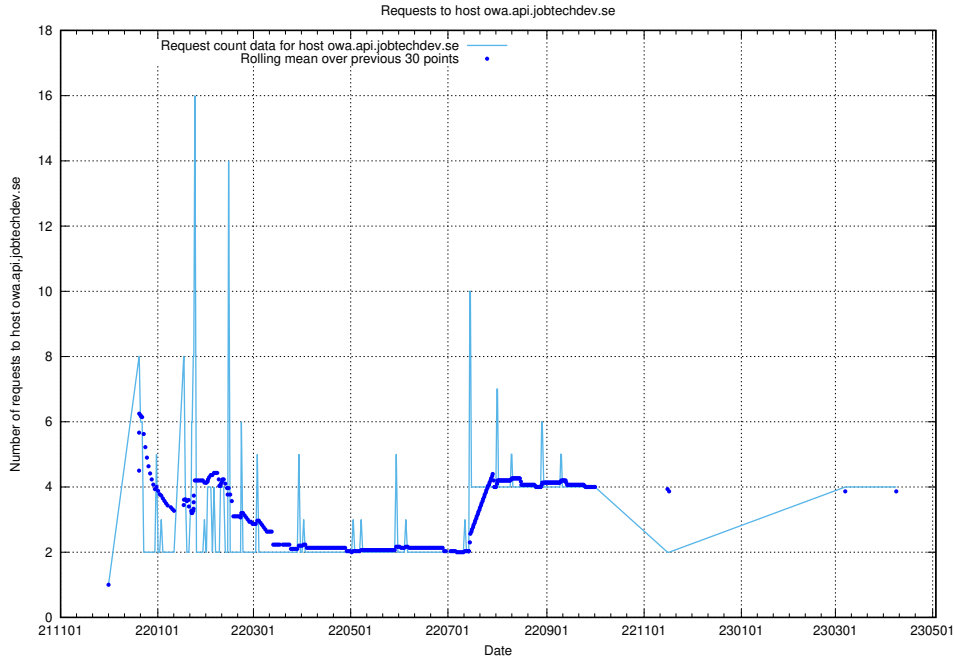

7.136 Usage of owa.jobtechdev.se

Here, we count the number of requests to host owa.jobtechdev.se.

7.137 Usage of owa.api.jobtechdev.se

Here, we count the number of requests to host owa.api.jobtechdev.se.