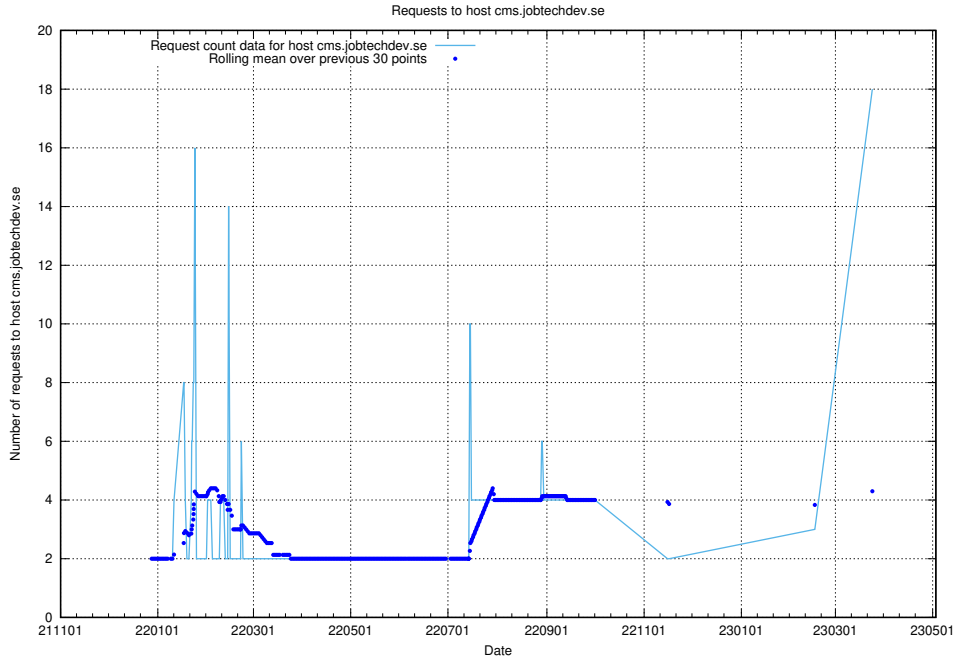

7.36 Usage of cms.jobtechdev.se

Here, we count the number of requests to host cms.jobtechdev.se.