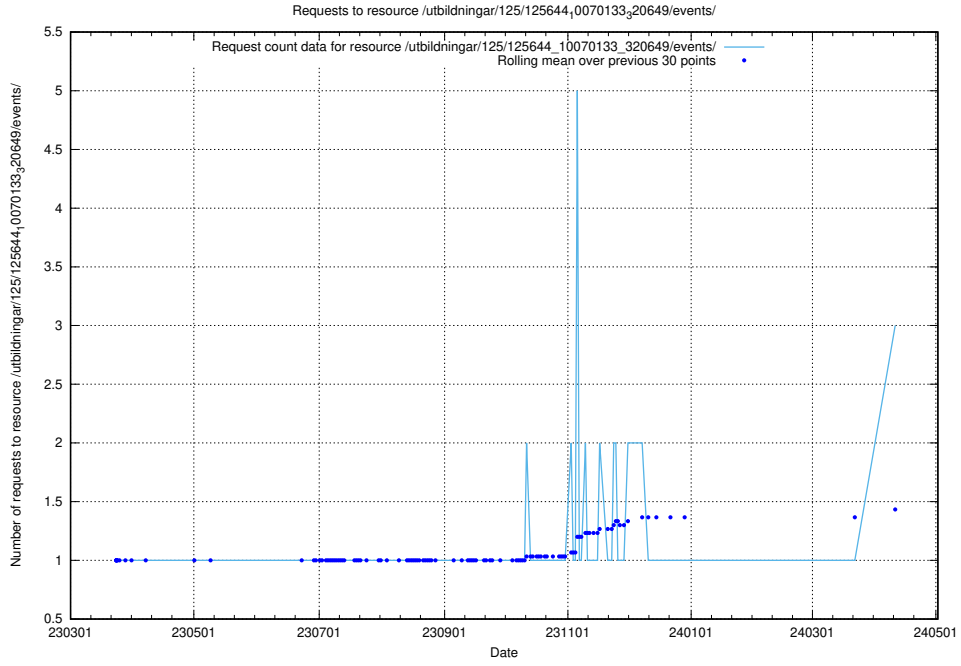

5.248 Usage of /utbildningar/125/125644_10070133_320649/events/

Here, we count the number of requests to resource /utbildningar/125/125644_10070133_320649/events/