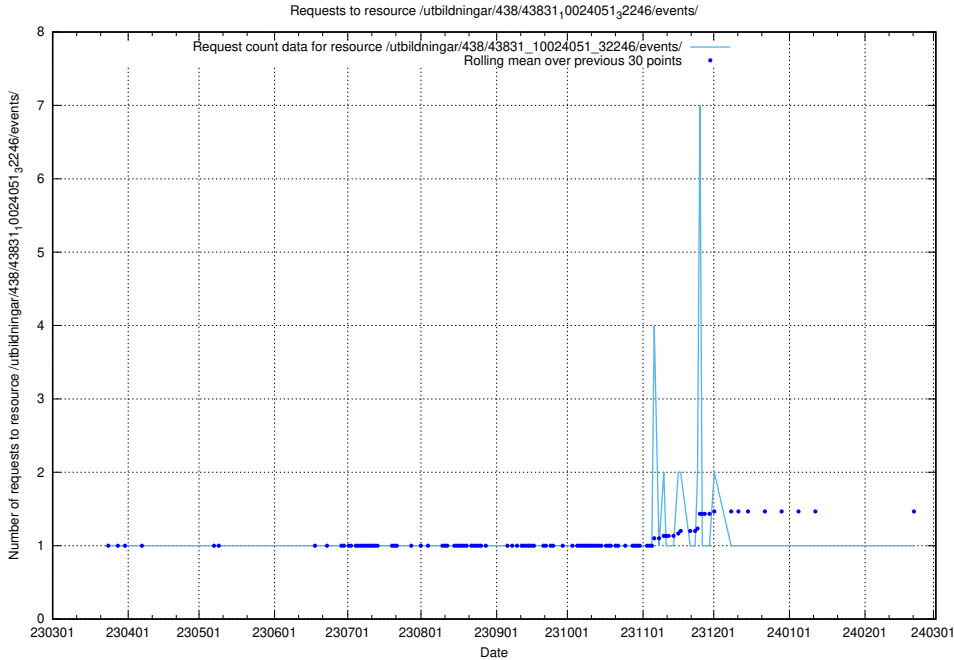

5.6178 Usage of /utbildningar/438/43831_10024051_32246/events/

Here, we count the number of requests to resource /utbildningar/438/43831_10024051_32246/events/.