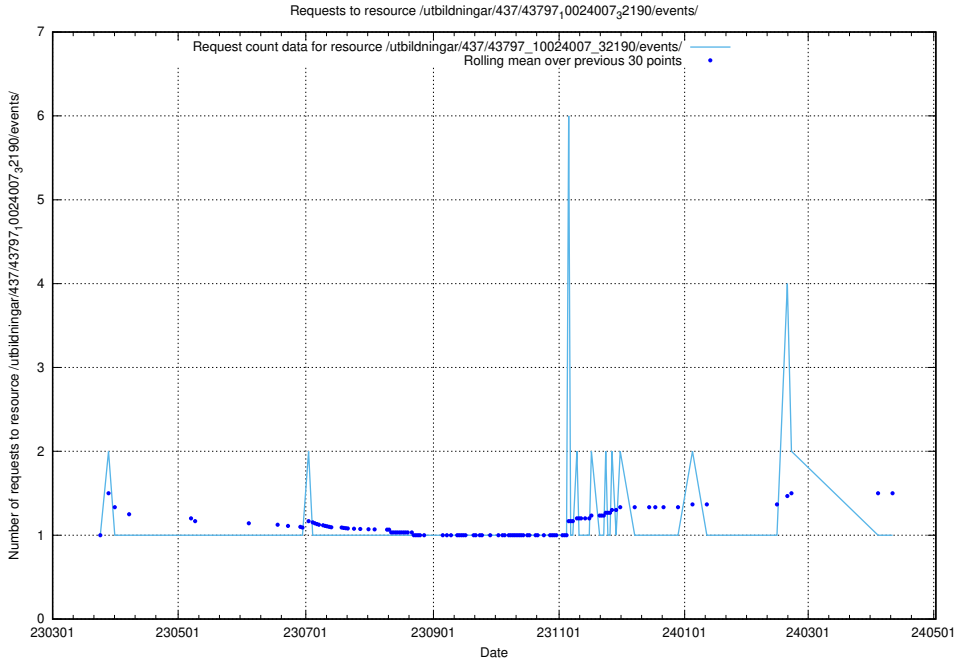

5.6188 Usage of /utbildningar/437/43797_10024007_32190/events/

Here, we count the number of requests to resource /utbildningar/437/43797_10024007_32190/events/.