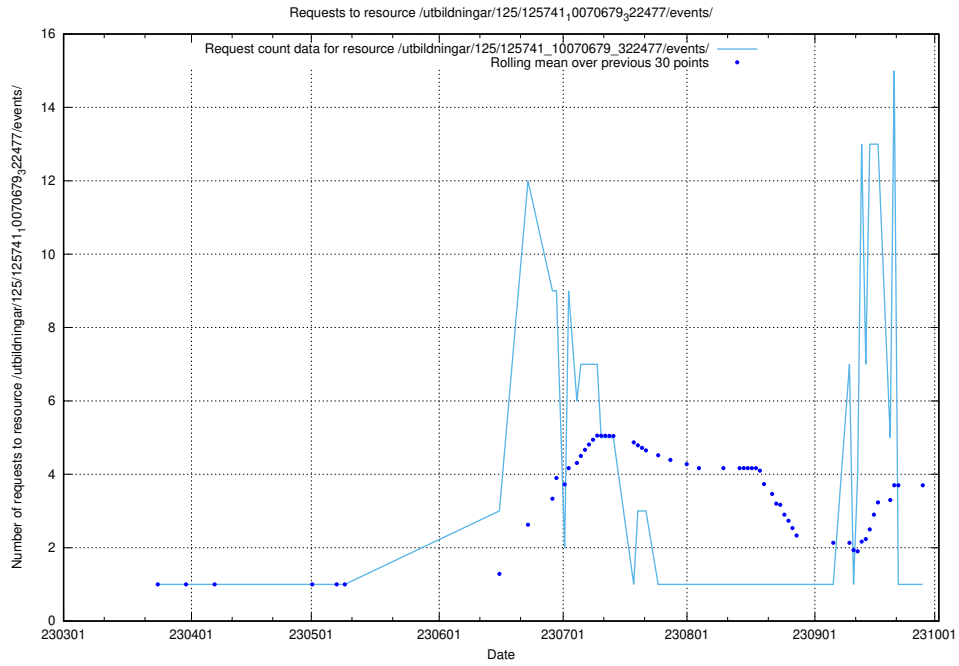

5.6242 Usage of /utbildningar/125/125741_10070679_322477/events/

Here, we count the number of requests to resource /utbildningar/125/125741_10070679_322477/events/