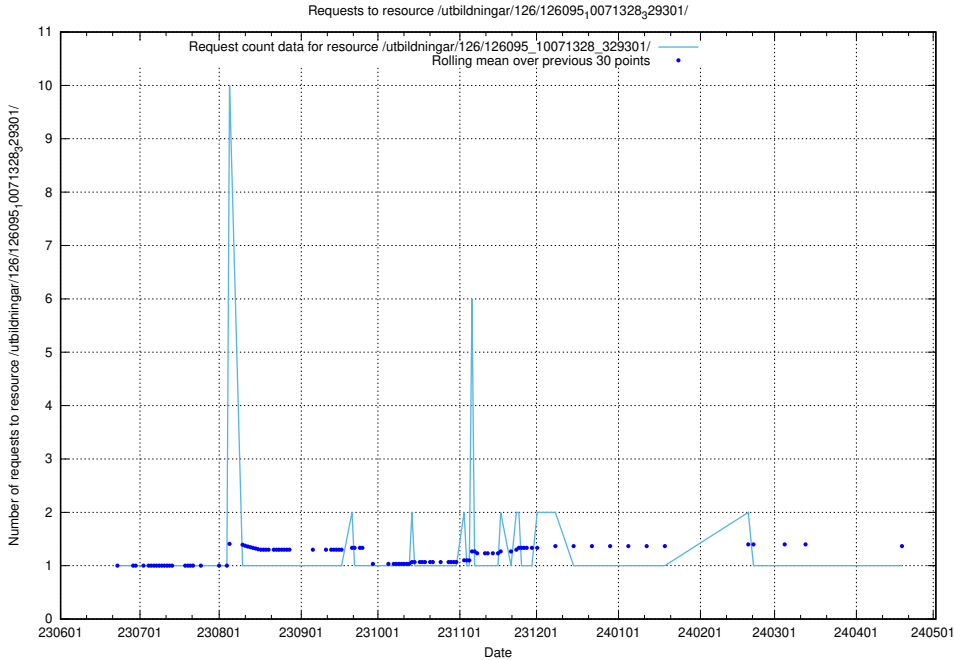

5.5710 Usage of /utbildningar/126/126095_10071328_329301/

Here, we count the number of requests to resource /utbildningar/126/126095_10071328_329301/.