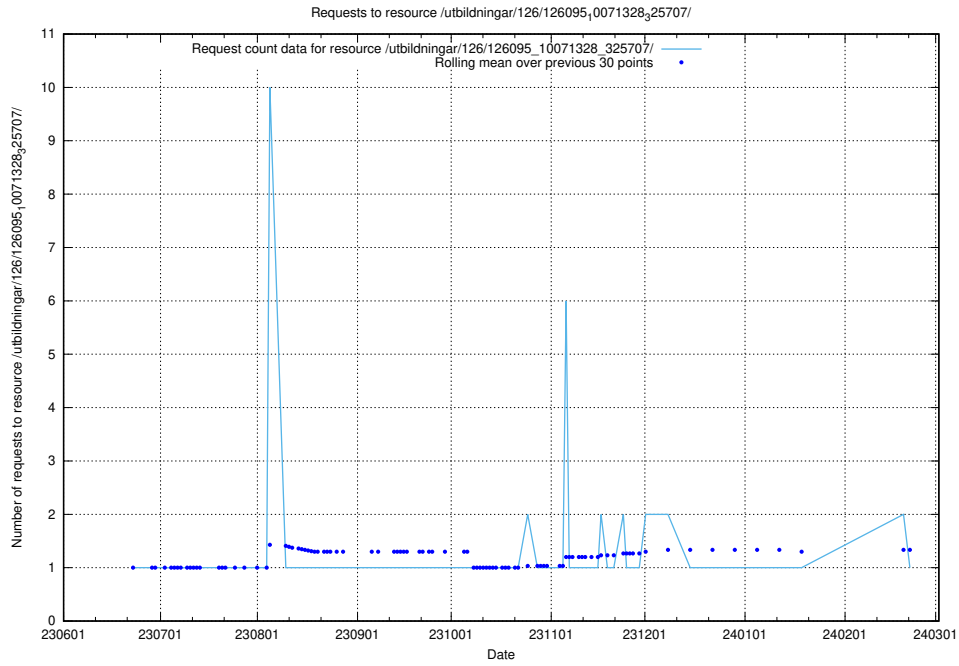

5.5712 Usage of /utbildningar/126/126095_10071328_325707/

Here, we count the number of requests to resource /utbildningar/126/126095_10071328_325707/.