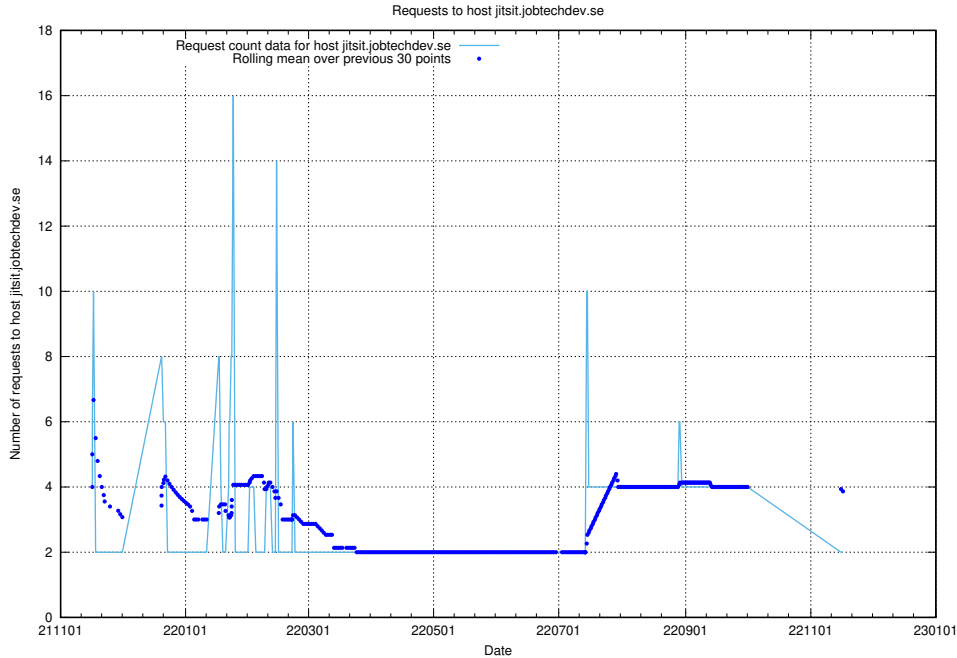

7.502 Usage of jitsit.jobtechdev.se

Here, we count the number of requests to host jitsit.jobtechdev.se.