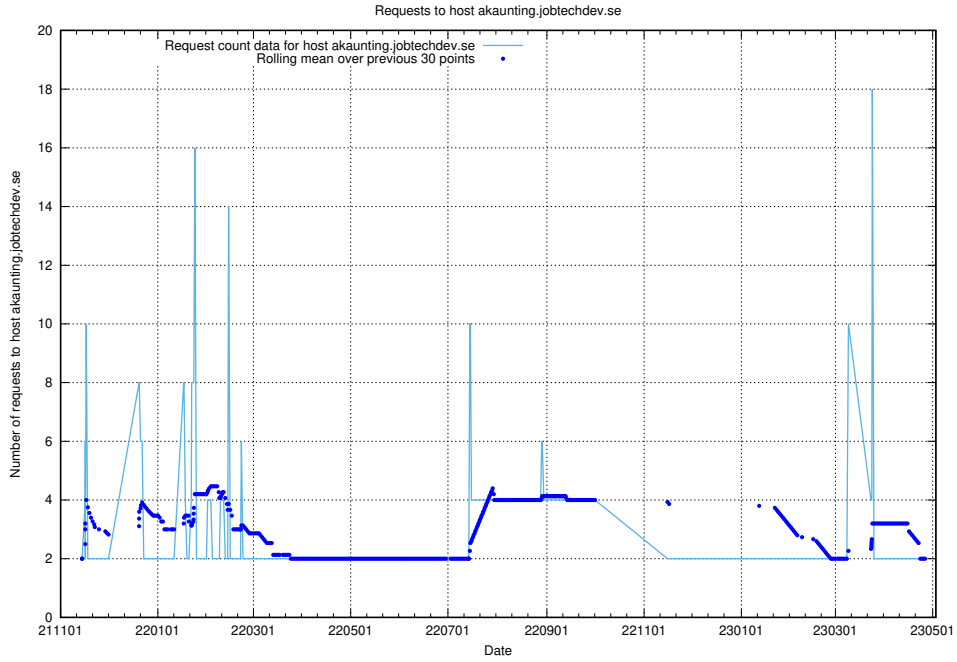

7.295 Usage of akaunting.jobtechdev.se

Here, we count the number of requests to host akaunting.jobtechdev.se.