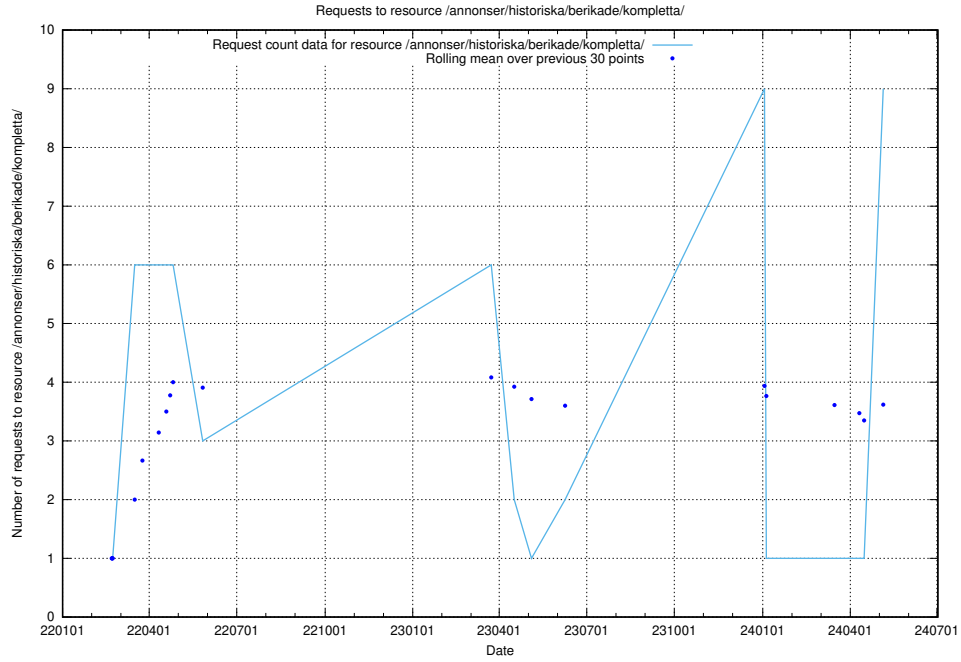

Here, we count the number of requests to resource /annonser/historiska/berikade/kompletta/.

5.25 Usage of /availability/kpi/20240504/

Here, we count the number of requests to resource /availability/kpi/20240504/.