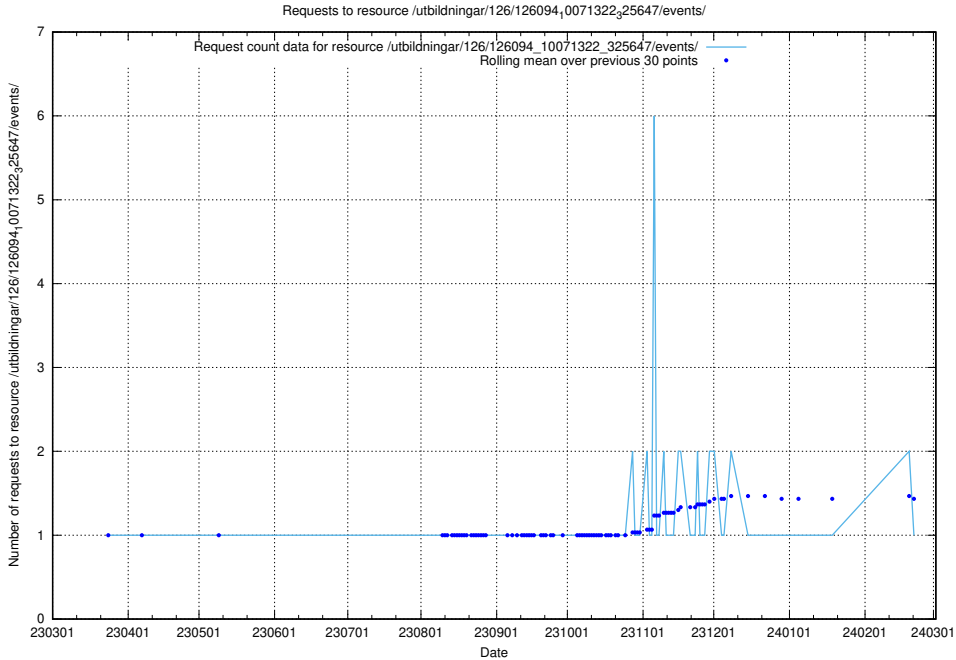

5.6218 Usage of /utbildningar/126/126094_10071322_325647/events/

Here, we count the number of requests to resource /utbildningar/126/126094_10071322_325647/events/