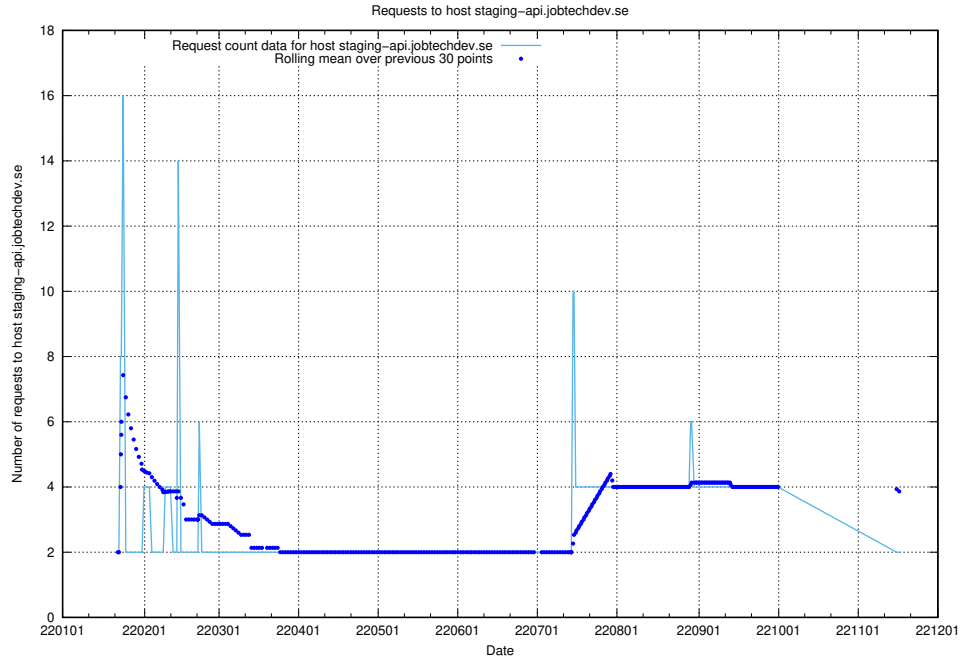

7.585 Usage of staging-api.jobtechdev.se

Here, we count the number of requests to host staging-api.jobtechdev.se.