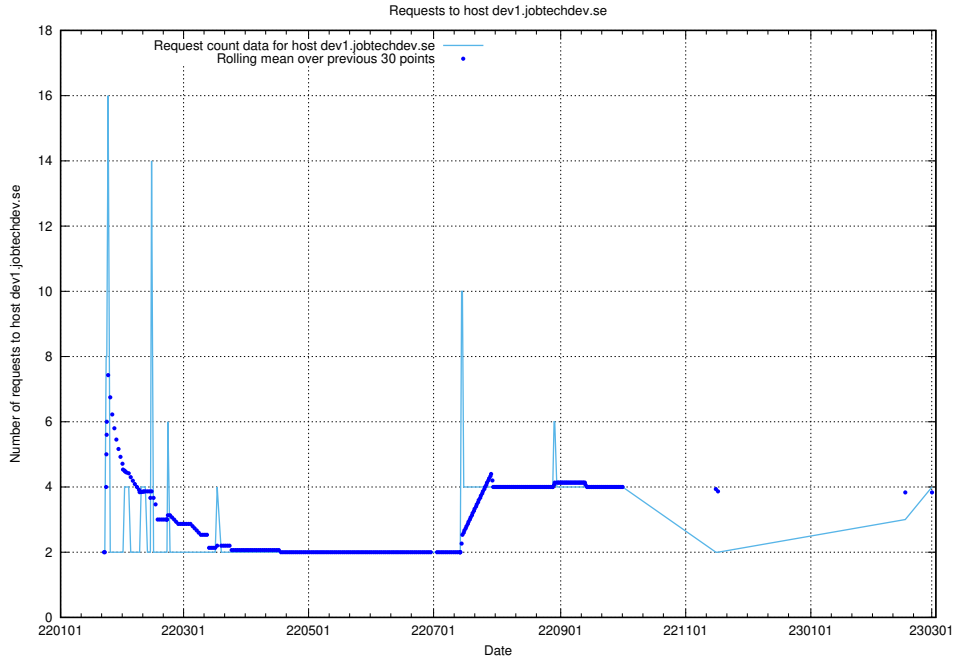

7.100 Usage of dev1.jobtechdev.se

Here, we count the number of requests to host dev1.jobtechdev.se.