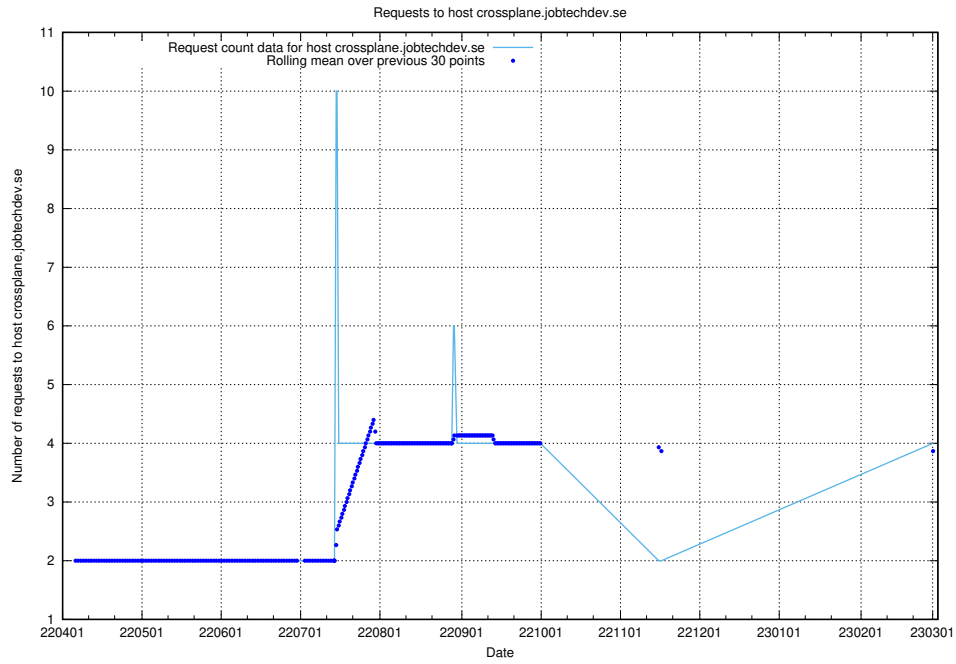

Here, we count the number of requests to host dev-jobad-enrichments-api.jobtechdev.se.

7.154 Usage of crossplane.jobtechdev.se

Here, we count the number of requests to host crossplane.jobtechdev.se.

7.155 Usage of taxonomi.api.jobtechdev.se