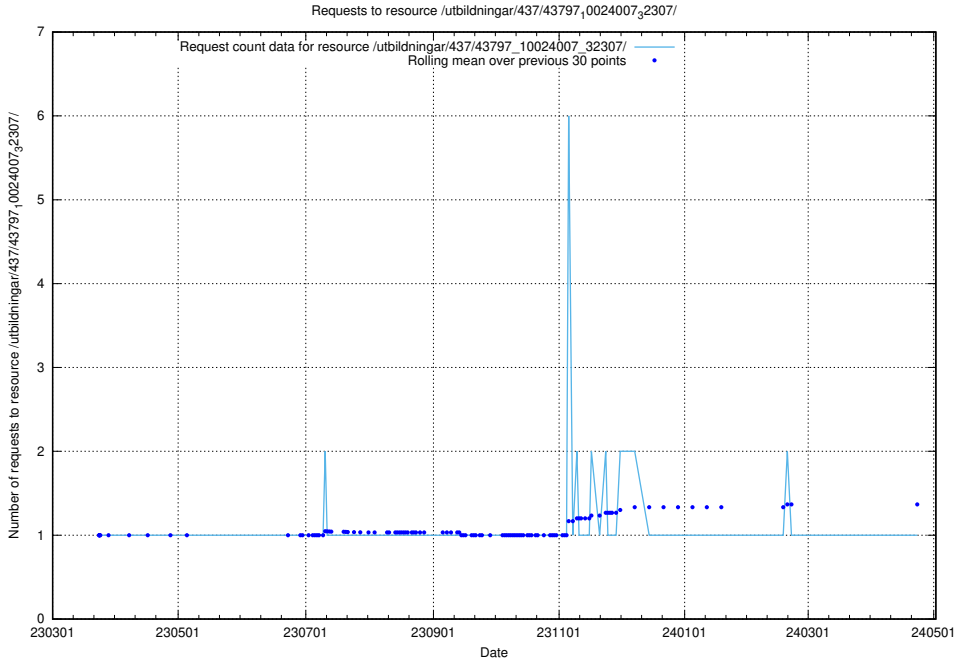

Here, we count the number of requests to resource /utbildningar/437/43799_10024013_29974/.

5.6363 Usage of /utbildningar/437/43797_10024007_32307/

Here, we count the number of requests to resource /utbildningar/437/43797_10024007_32307/.