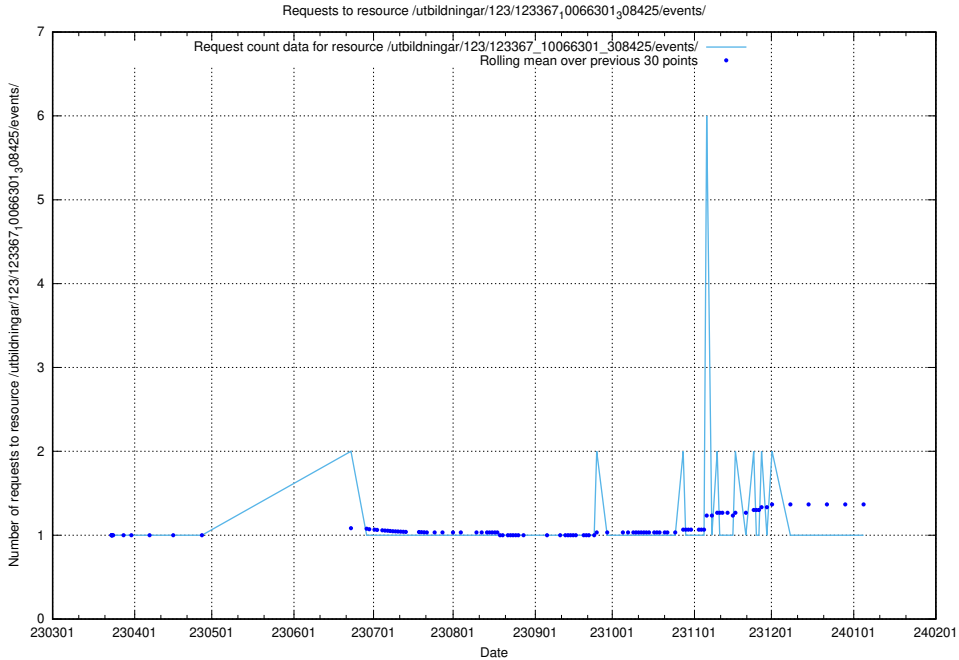

5.4576 Usage of /utbildningar/123/123367_10066301_308425/events/

Here, we count the number of requests to resource /utbildningar/123/123367_10066301_308425/events/