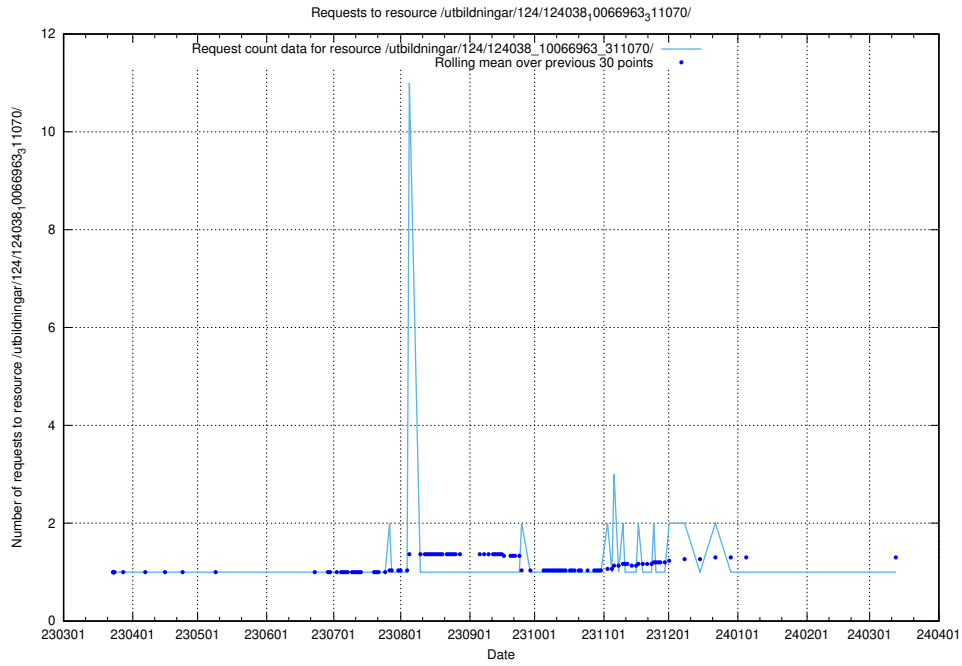

Here, we count the number of requests to resource /taxonomy/version/17/query/languages/.

5.4395 Usage of /utbildningar/124/124038_10066963_311070/

Here, we count the number of requests to resource /utbildningar/124/124038_10066963_311070/.