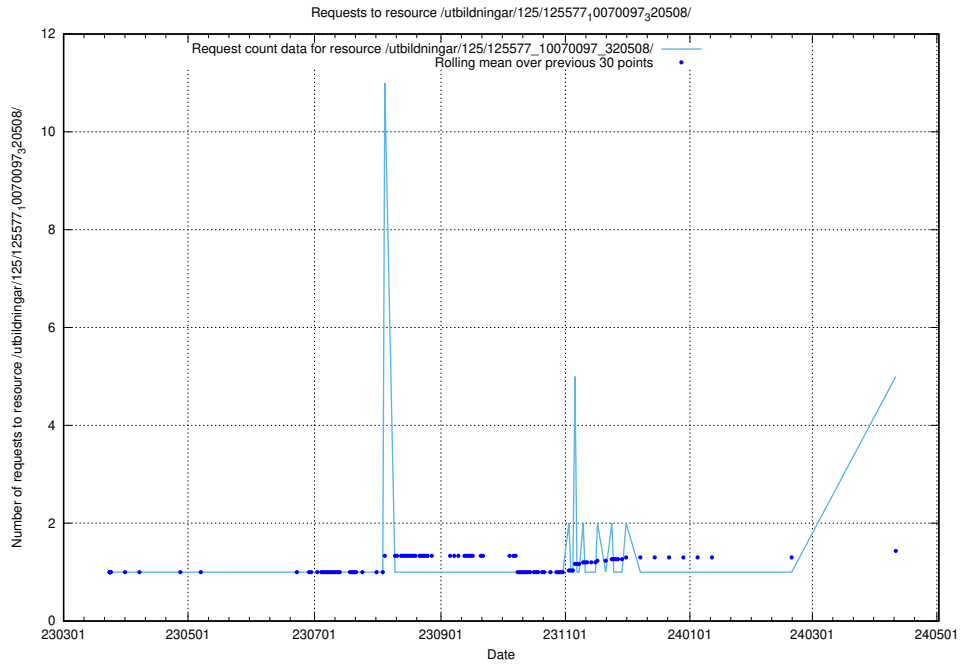

5.102 Usage of /utbildningar/125/125577_10070097_320508/

Here, we count the number of requests to resource /utbildningar/125/125577_10070097_320508/.