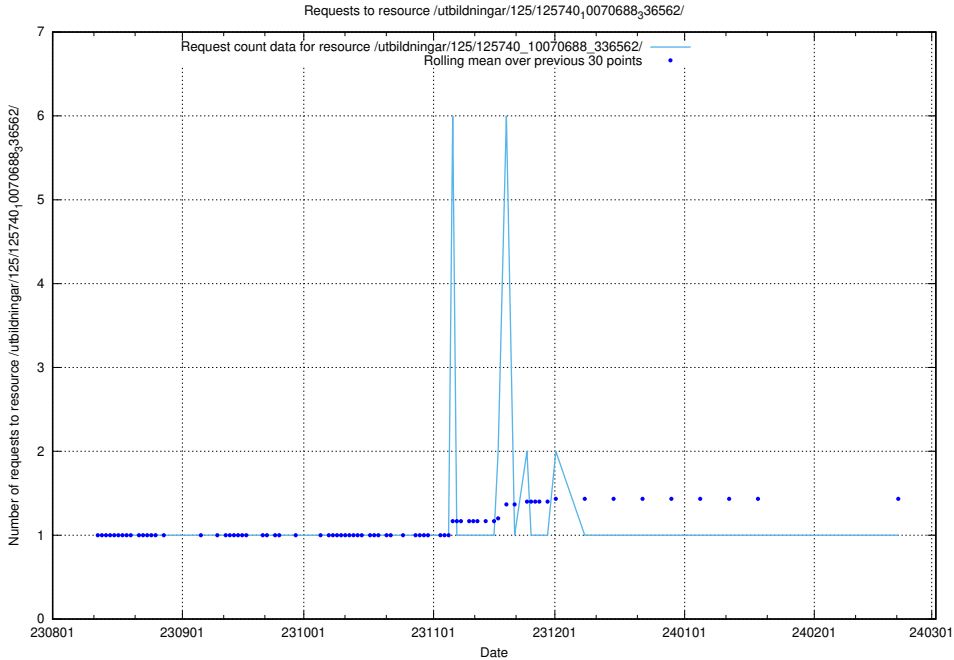

5.4838 Usage of /utbildningar/125/125740_10070688_336562/

Here, we count the number of requests to resource /utbildningar/125/125740_10070688_336562/.