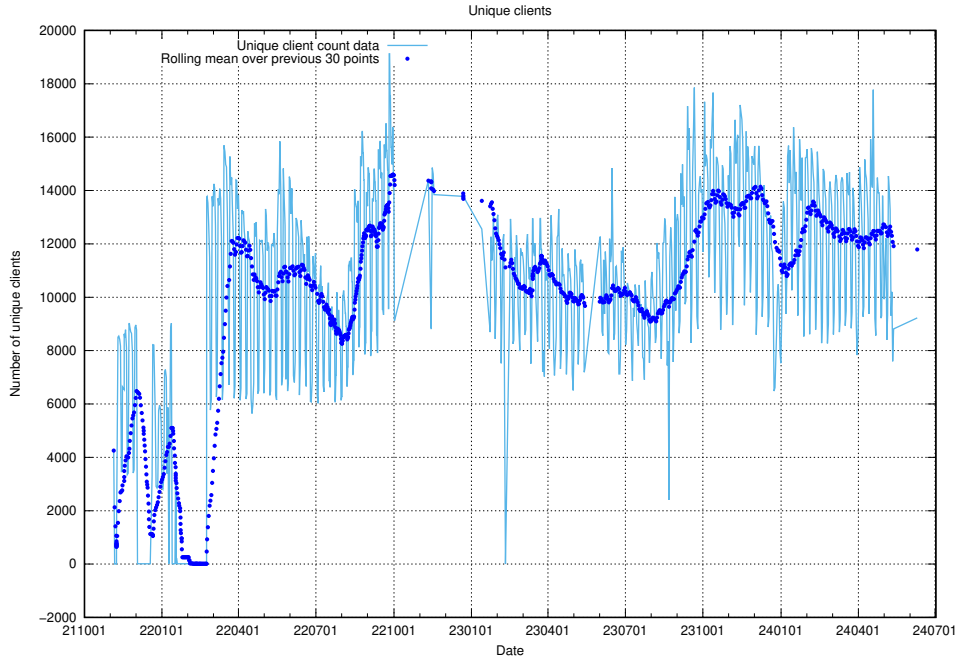

8.2 Number of unique clients

Here we extract the number of unique clients that have used our APIs.