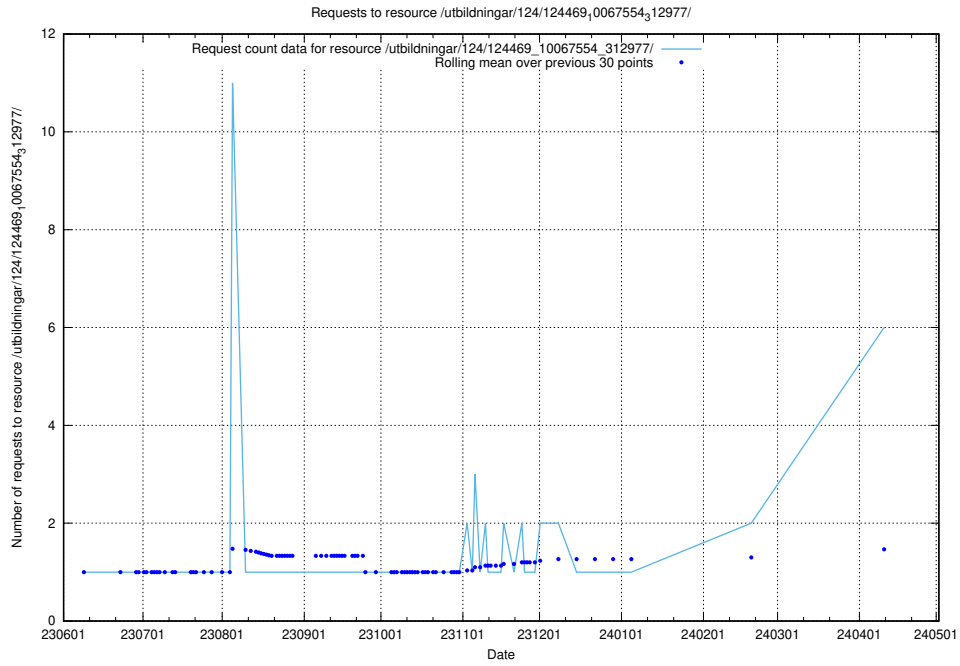

5.87 Usage of /utbildningar/124/124469_10067554_312977/

Here, we count the number of requests to resource /utbildningar/124/124469_10067554_312977/.