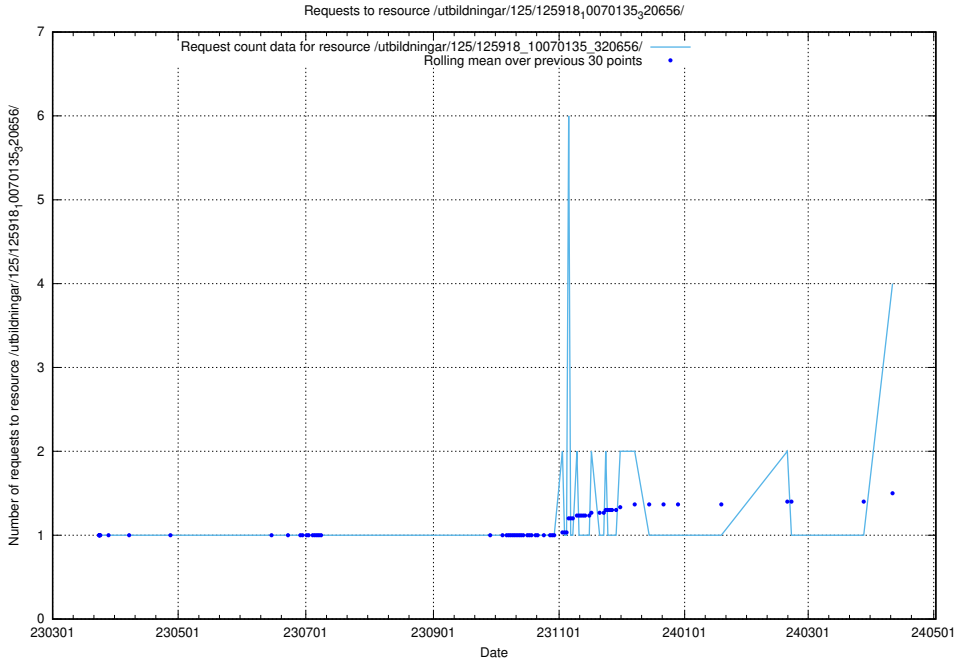

5.243 Usage of /utbildningar/125/125918_10070135_320656/

Here, we count the number of requests to resource /utbildningar/125/125918_10070135_320656/.