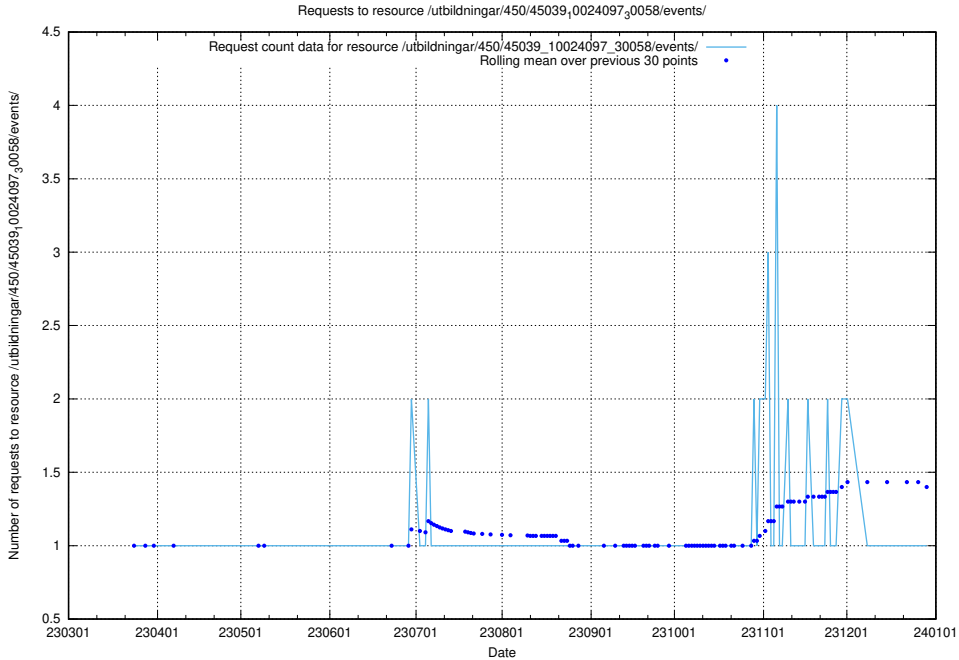

5.6173 Usage of /utbildningar/450/45039_10024097_30058/events/

Here, we count the number of requests to resource /utbildningar/450/45039_10024097_30058/events/.