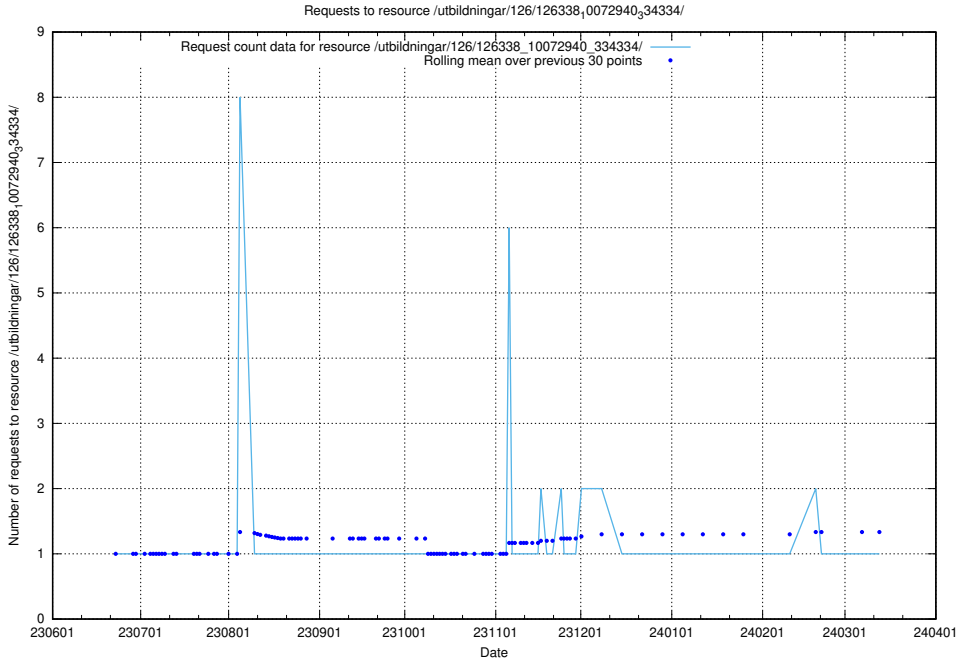

5.5692 Usage of /utbildningar/126/126338_10072940_334334/

Here, we count the number of requests to resource /utbildningar/126/126338_10072940_334334/.