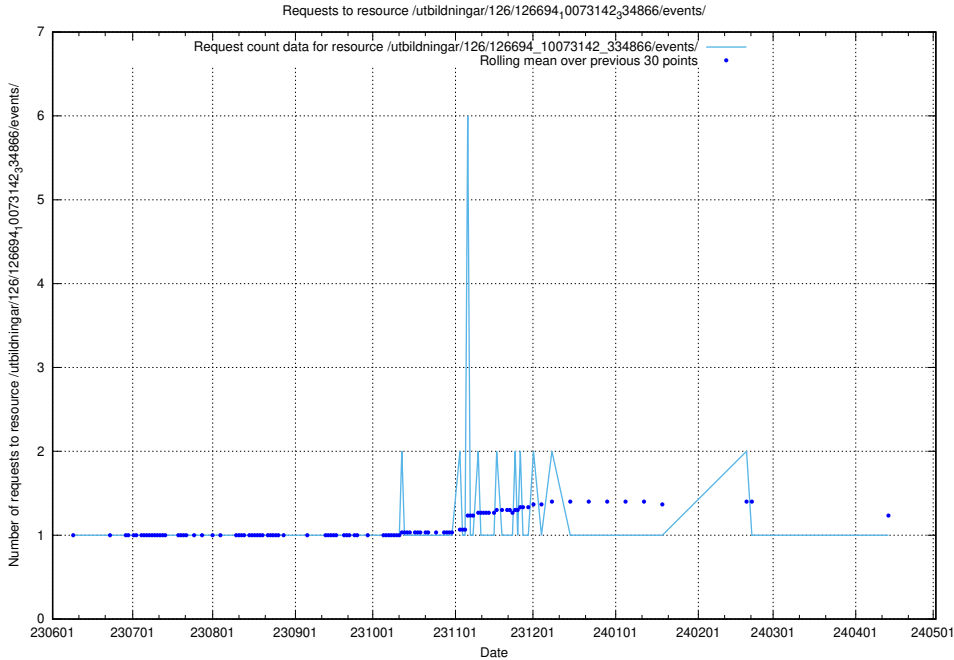

5.5917 Usage of /utbildningar/126/126694_10073142_334866/events/

Here, we count the number of requests to resource /utbildningar/126/126694_10073142_334866/events/