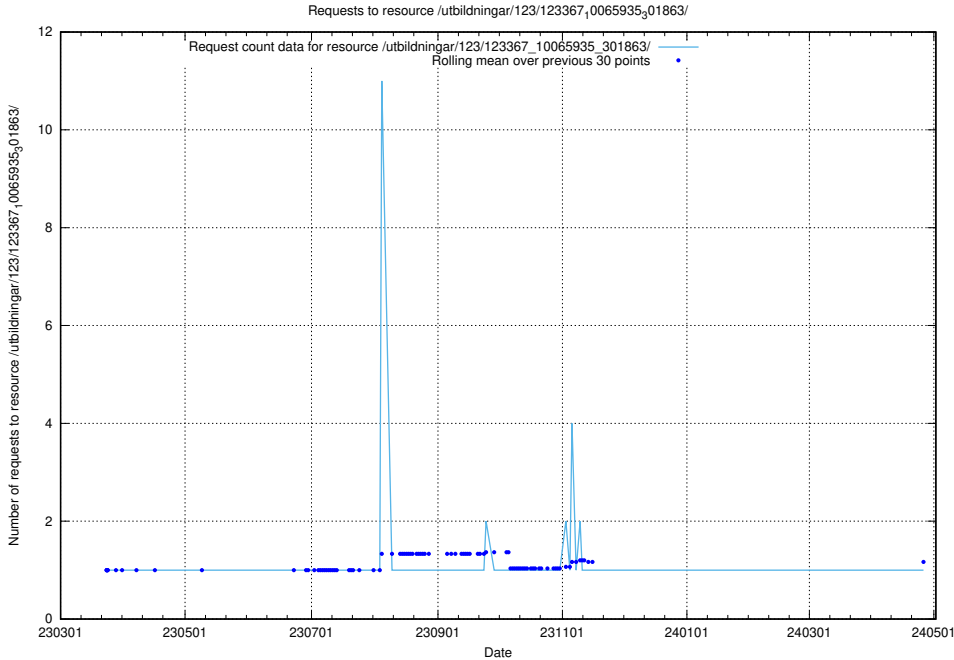

Here, we count the number of requests to resource /utbildningar/124/124855_10073707_336464/events/

5.4641 Usage of /utbildningar/123/123367_10065935_301863/

Here, we count the number of requests to resource /utbildningar/123/123367_10065935_301863/.