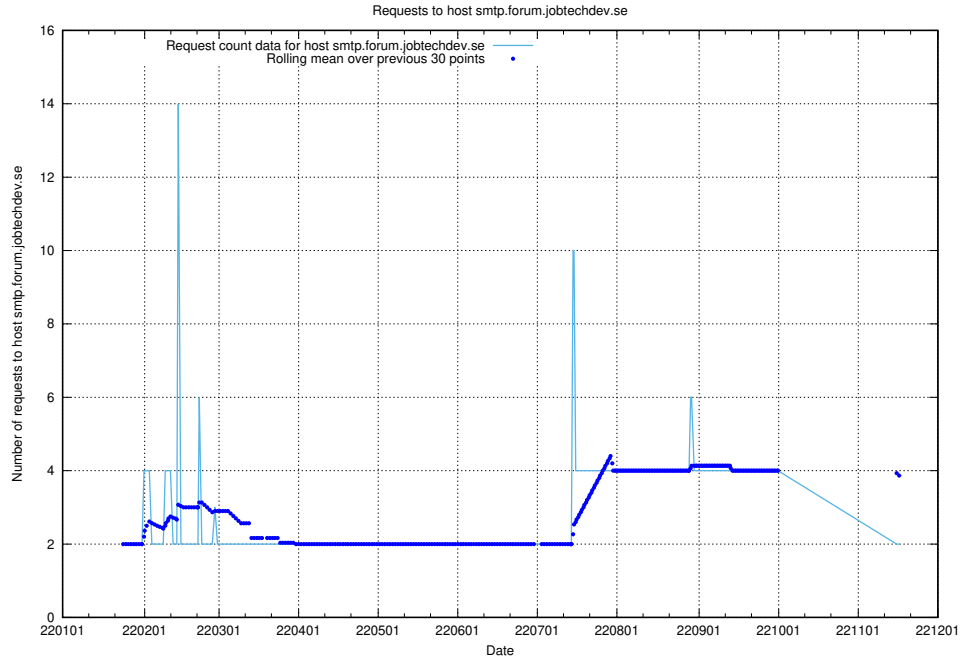

7.577 Usage of smtp.forum.jobtechdev.se

Here, we count the number of requests to host smtp.forum.jobtechdev.se.