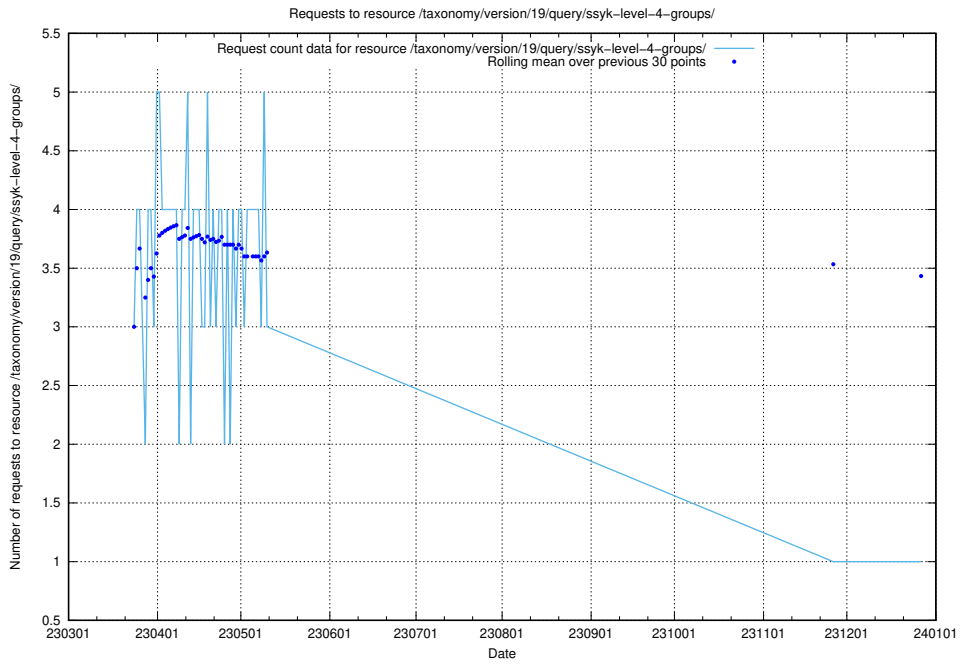

5.6134 Usage of /taxonomy/version/19/query/ssyk-level-4-groups/

Here, we count the number of requests to resource /taxonomy/version/19/query/ssyk-level-4-groups/.