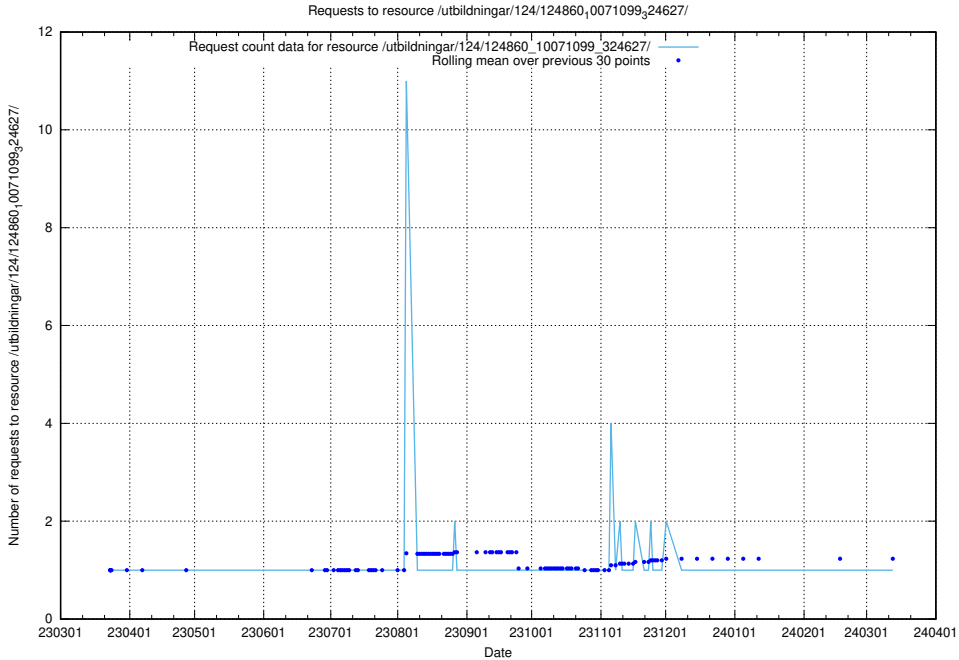

5.1180 Usage of /utbildningar/124/124860_10071099_324627/

Here, we count the number of requests to resource /utbildningar/124/124860_10071099_324627/.