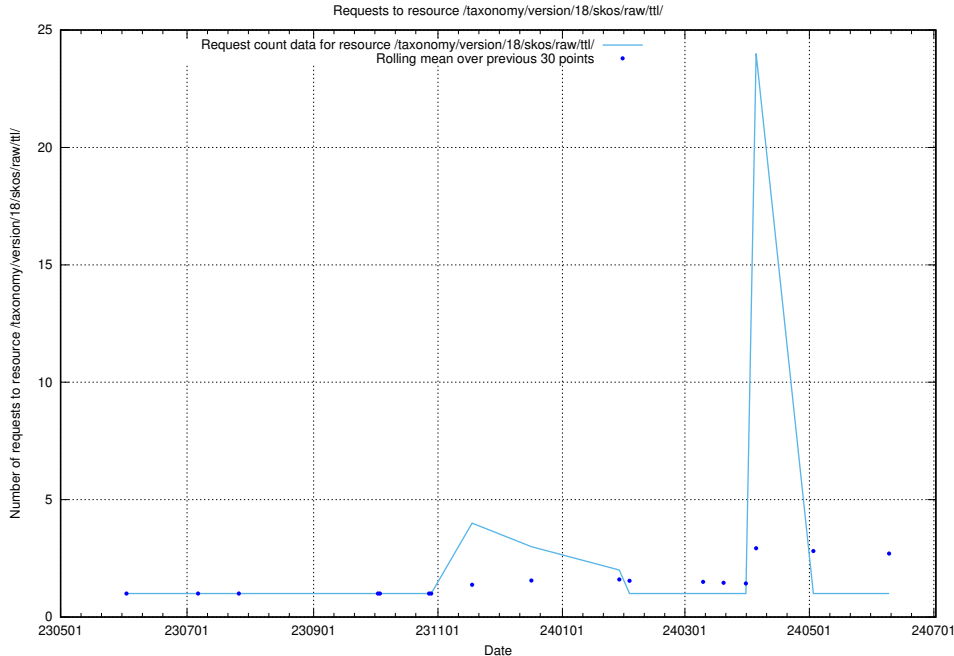

5.5954 Usage of /taxonomy/version/18/skos/raw/ttl/

Here, we count the number of requests to resource /taxonomy/version/18/skos/raw/ttl/.