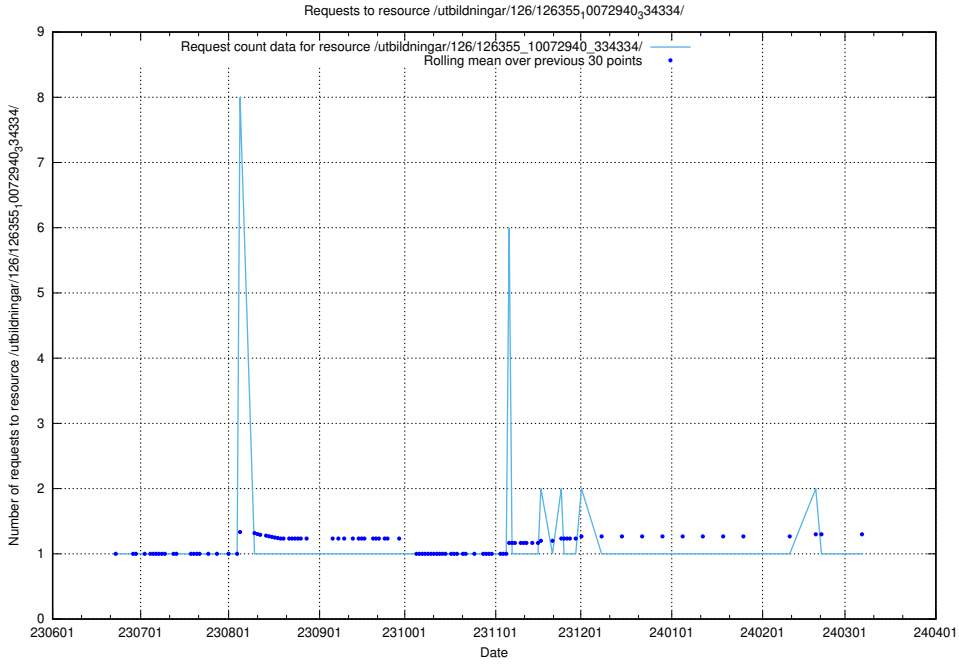

5.5686 Usage of /utbildningar/126/126355_10072940_334334/

Here, we count the number of requests to resource /utbildningar/126/126355_10072940_334334/.