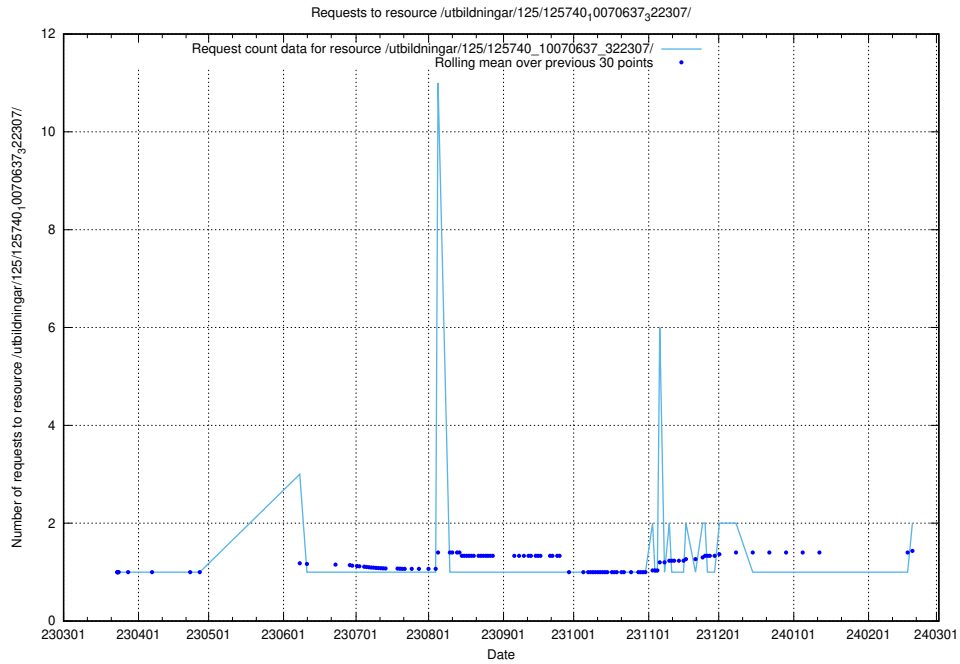

5.492 Usage of /utbildningar/125/125740_10070637_322307/

Here, we count the number of requests to resource /utbildningar/125/125740_10070637_322307/.