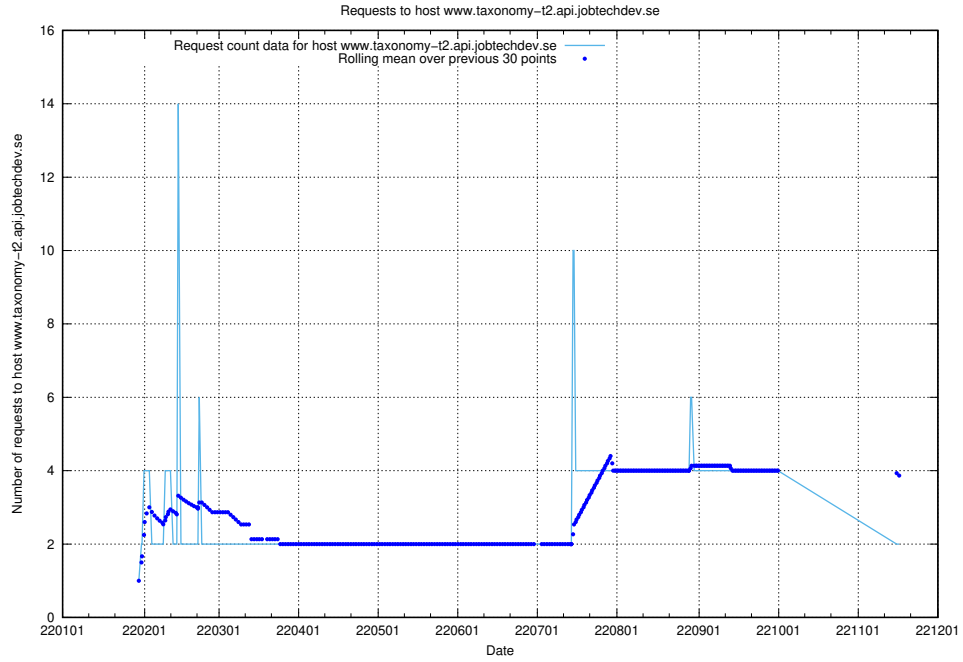

7.568 Usage of `www.taxonomy-t2.api.jobtechdev.se`

Here, we count the number of requests to host `www.taxonomy-t2.api.jobtechdev.se`.