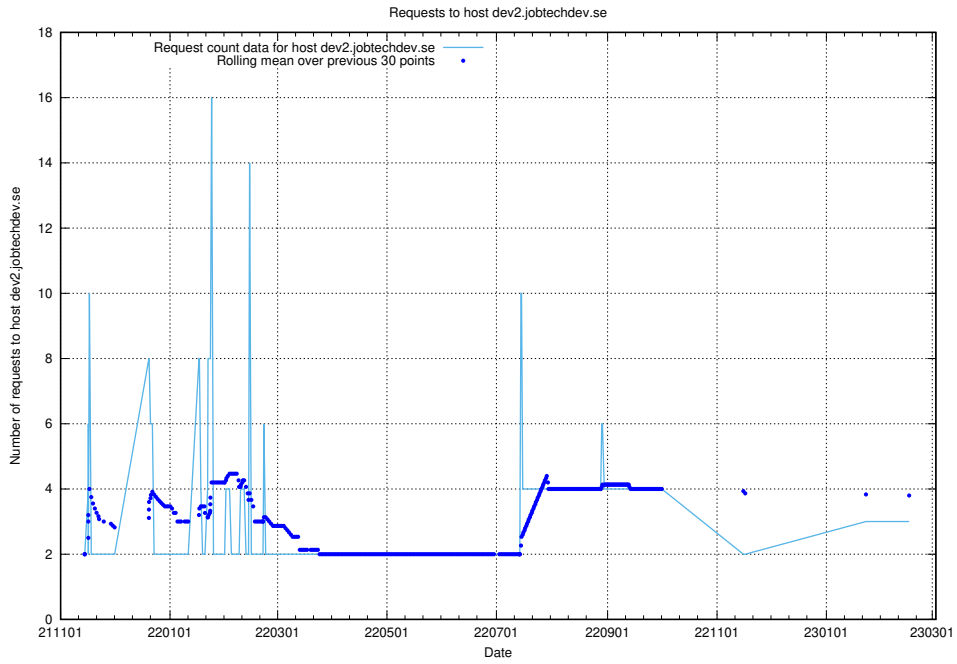

7.169 Usage of dev2.jobtechdev.se

Here, we count the number of requests to host dev2.jobtechdev.se.