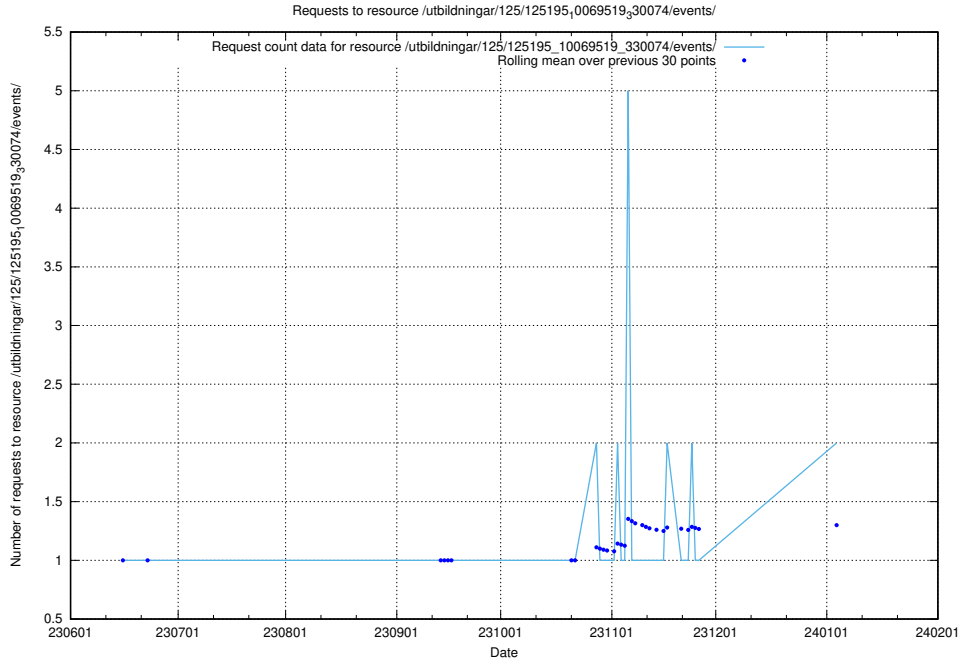

5.910 Usage of /utbildningar/125/125195_10069519_330074/events/

Here, we count the number of requests to resource /utbildningar/125/125195_10069519_330074/events/