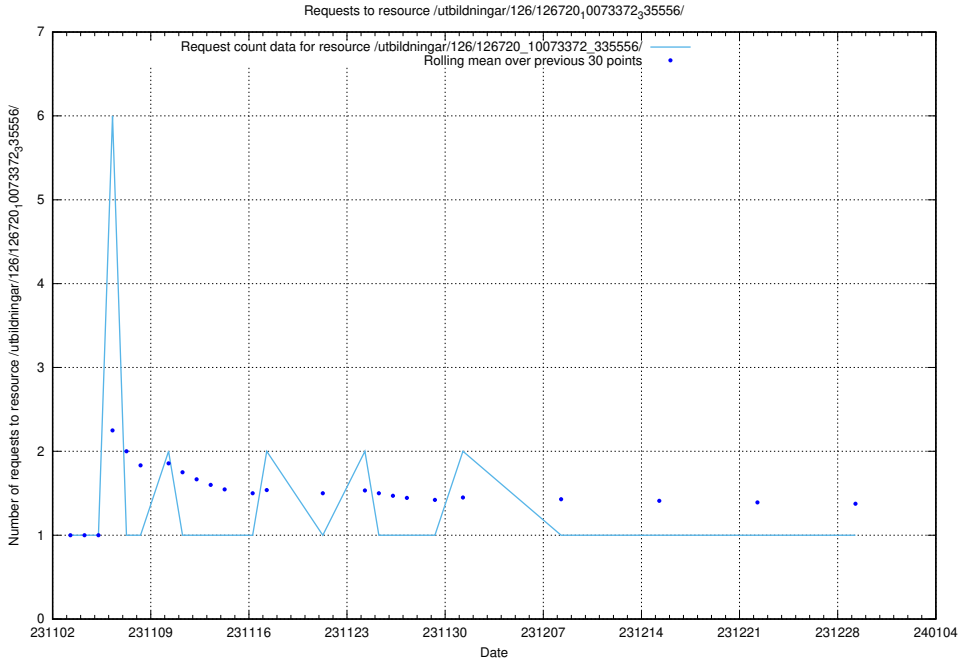

5.4190 Usage of /utbildningar/126/126720_10073372_335556/

Here, we count the number of requests to resource /utbildningar/126/126720_10073372_335556/.