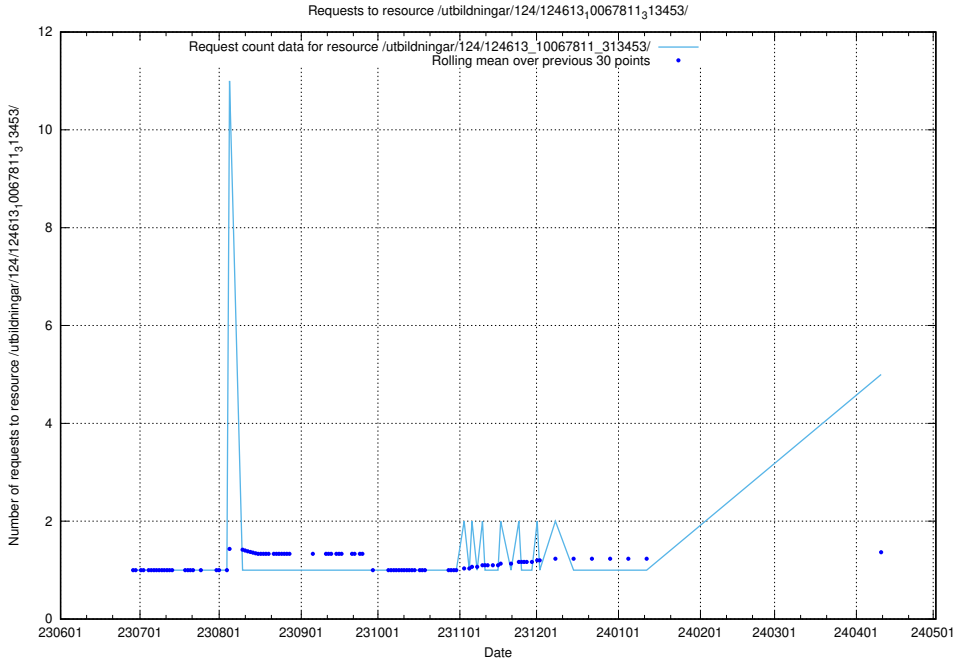

5.142 Usage of /utbildningar/124/124613_10067811_313453/

Here, we count the number of requests to resource /utbildningar/124/124613_10067811_313453/.