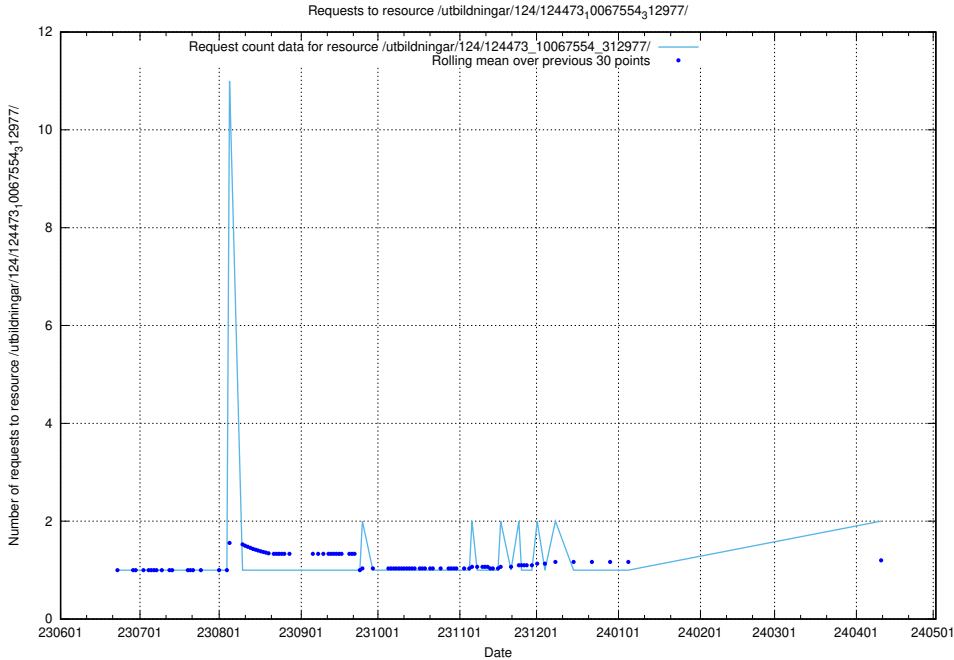

5.893 Usage of /utbildningar/124/124473_10067554_312977/

Here, we count the number of requests to resource /utbildningar/124/124473_10067554_312977/.