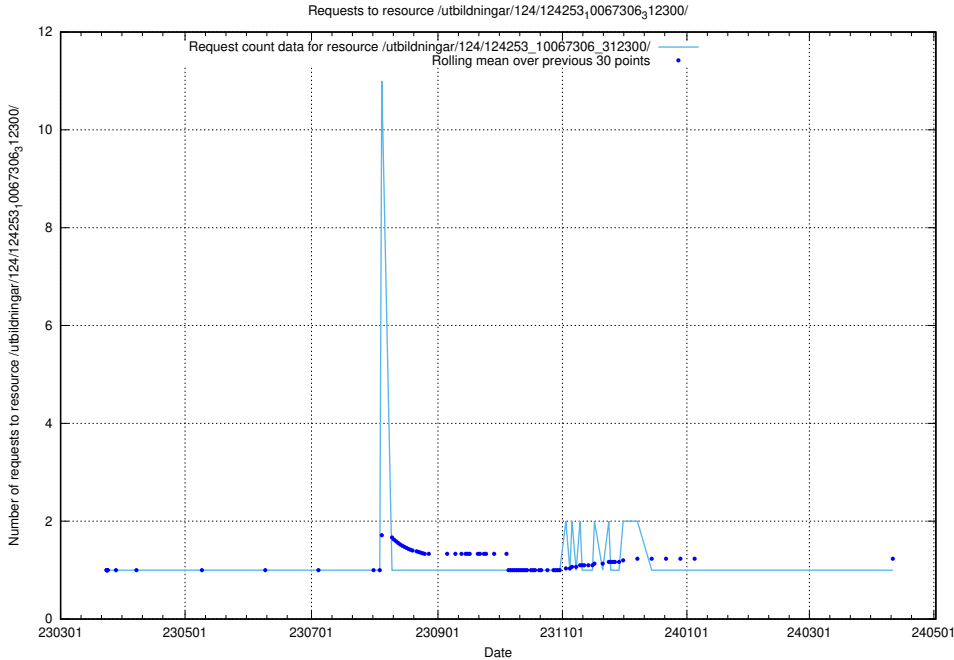

Here, we count the number of requests to resource /taxonomy/version/13/query/keyword-concepts-with-relations/.

5.4041 Usage of /utbildningar/124/124253_10067306_312300/

Here, we count the number of requests to resource /utbildningar/124/124253_10067306_312300/.