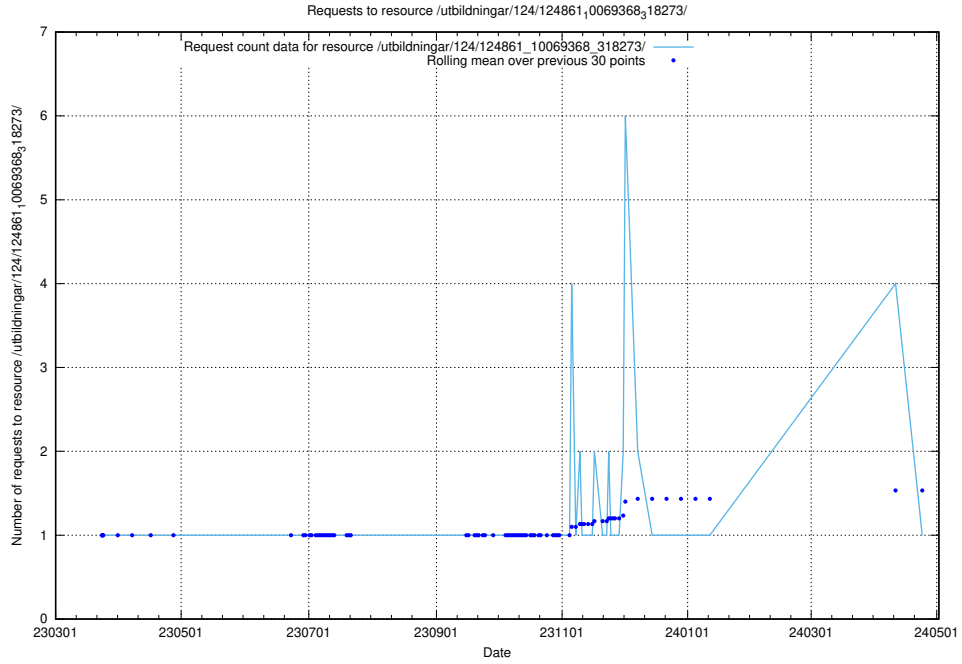

5.1176 Usage of /utbildningar/124/124861_10069368_318273/

Here, we count the number of requests to resource /utbildningar/124/124861_10069368_318273/.