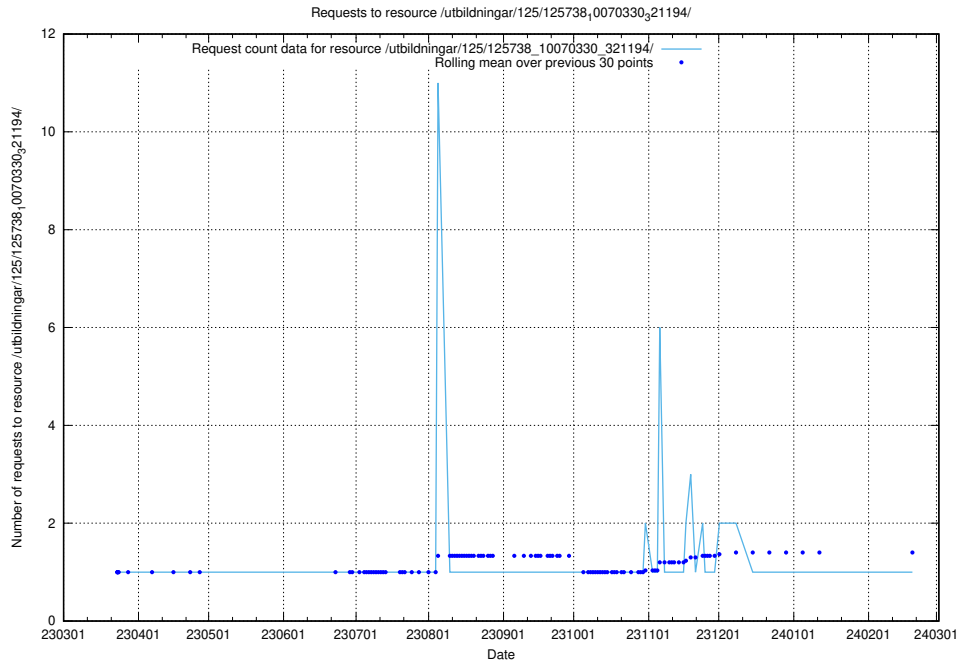

5.1026 Usage of /utbildningar/125/125738_10070330_321194/

Here, we count the number of requests to resource /utbildningar/125/125738_10070330_321194/.