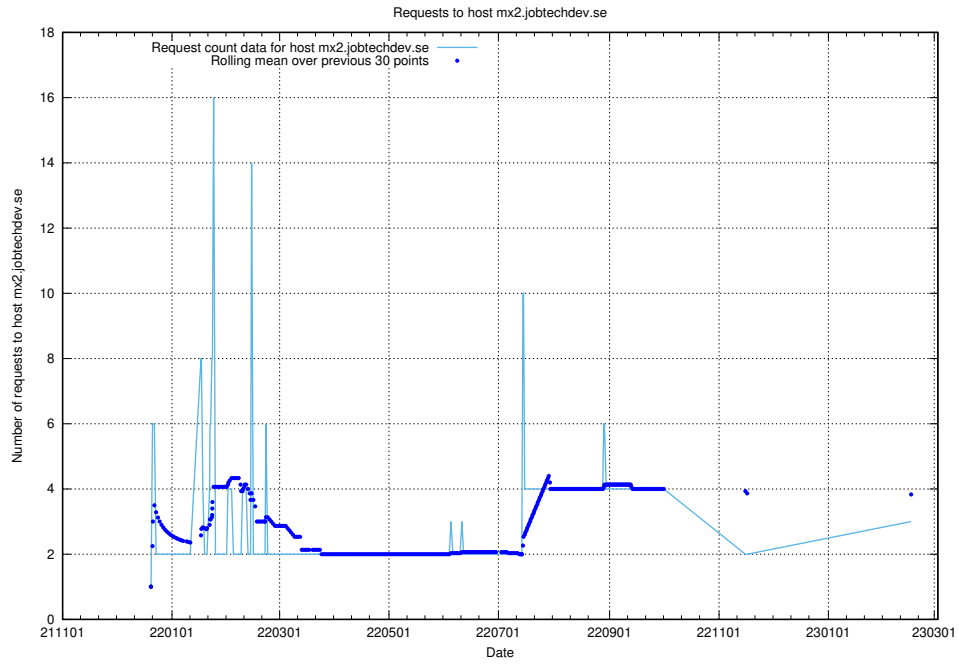

7.203 Usage of mx2.jobtechdev.se

Here, we count the number of requests to host mx2.jobtechdev.se.