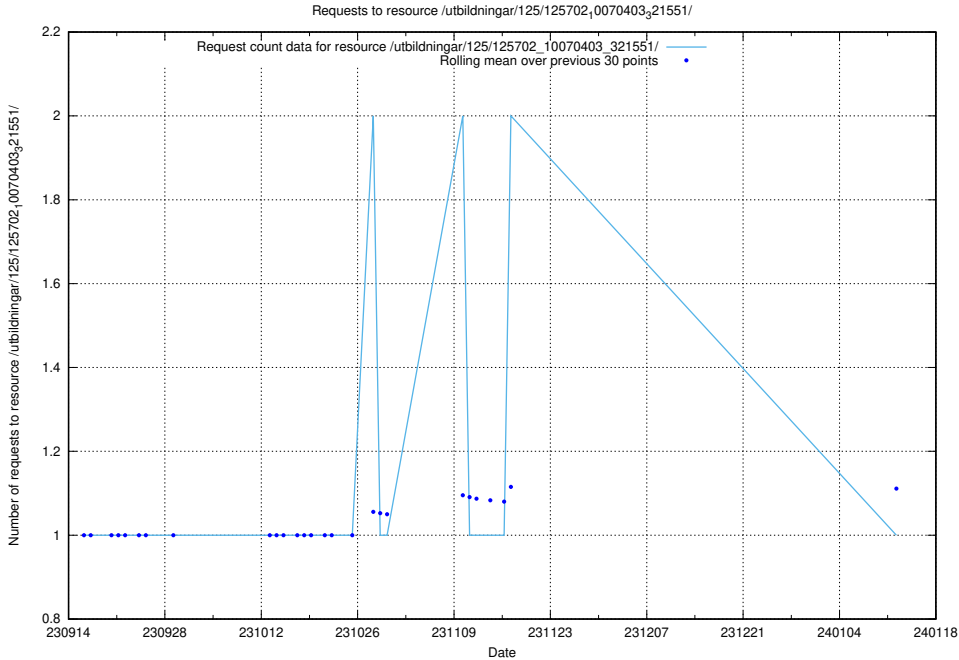

5.4585 Usage of /utbildningar/125/125702_10070403_321551/

Here, we count the number of requests to resource /utbildningar/125/125702_10070403_321551/.