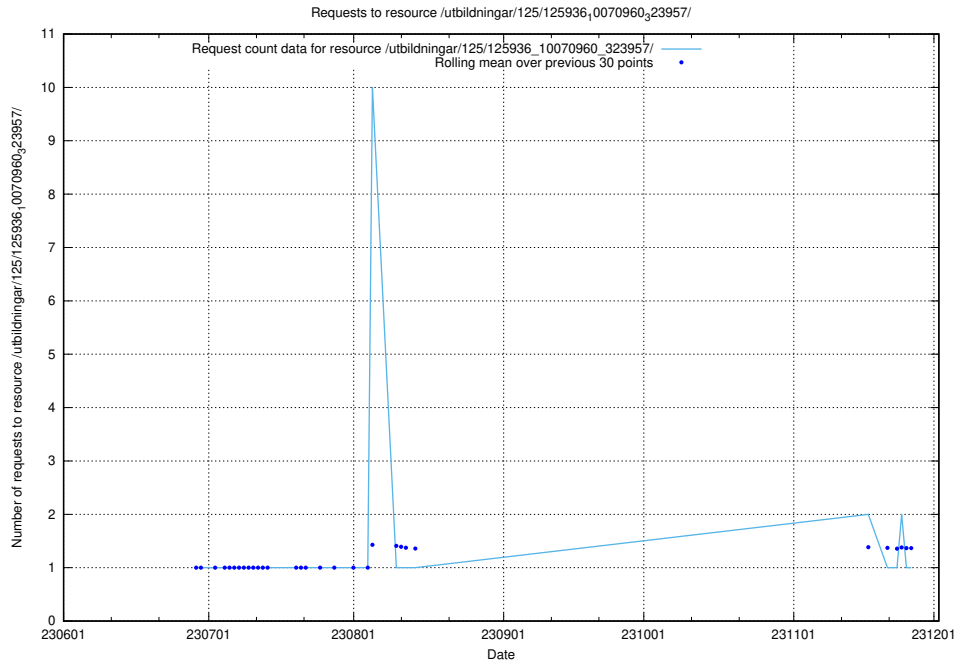

Here, we count the number of requests to resource /utbildningar/125/125936_10070960_323957/events/

5.5493 Usage of /utbildningar/125/125936_10070960_323957/

Here, we count the number of requests to resource /utbildningar/125/125936_10070960_323957/.