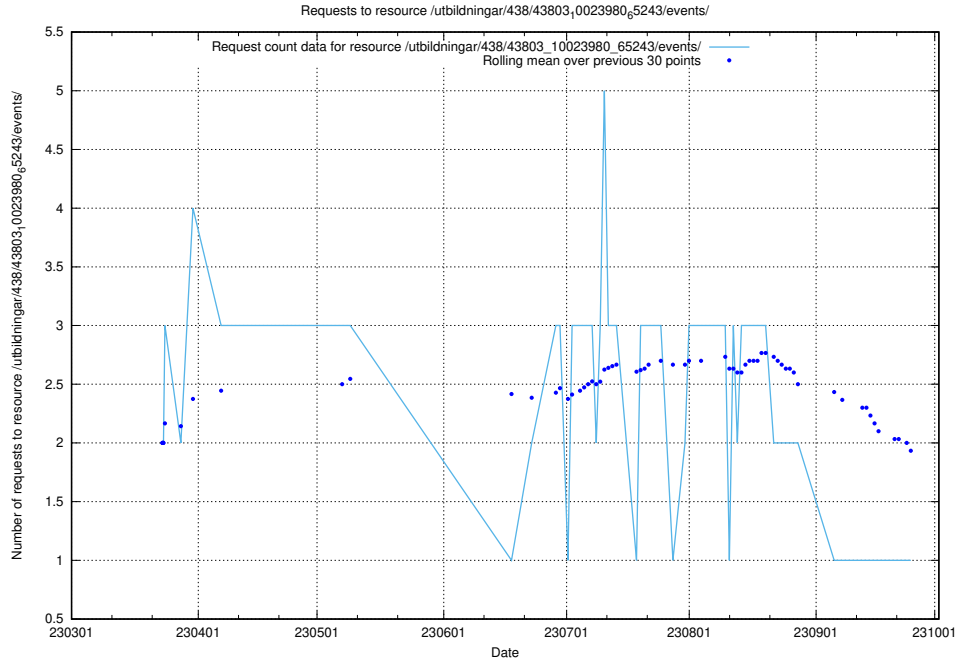

5.6279 Usage of /utbildningar/438/43803_10023980_65243/events/

Here, we count the number of requests to resource /utbildningar/438/43803_10023980_65243/events/.