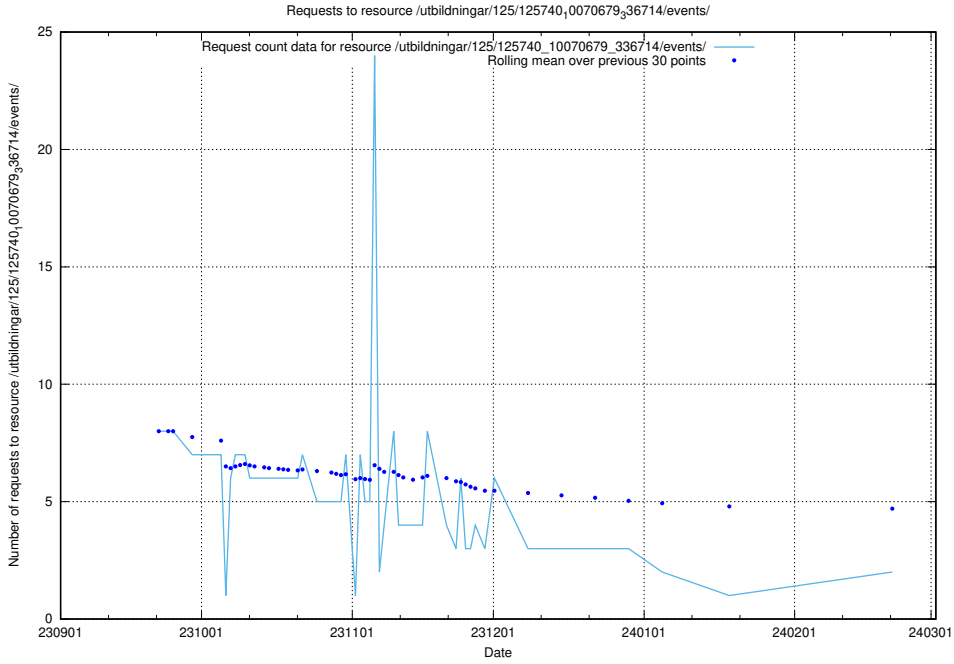

5.764 Usage of /utbildningar/125/125740_10070679_336714/events/

Here, we count the number of requests to resource /utbildningar/125/125740_10070679_336714/events/