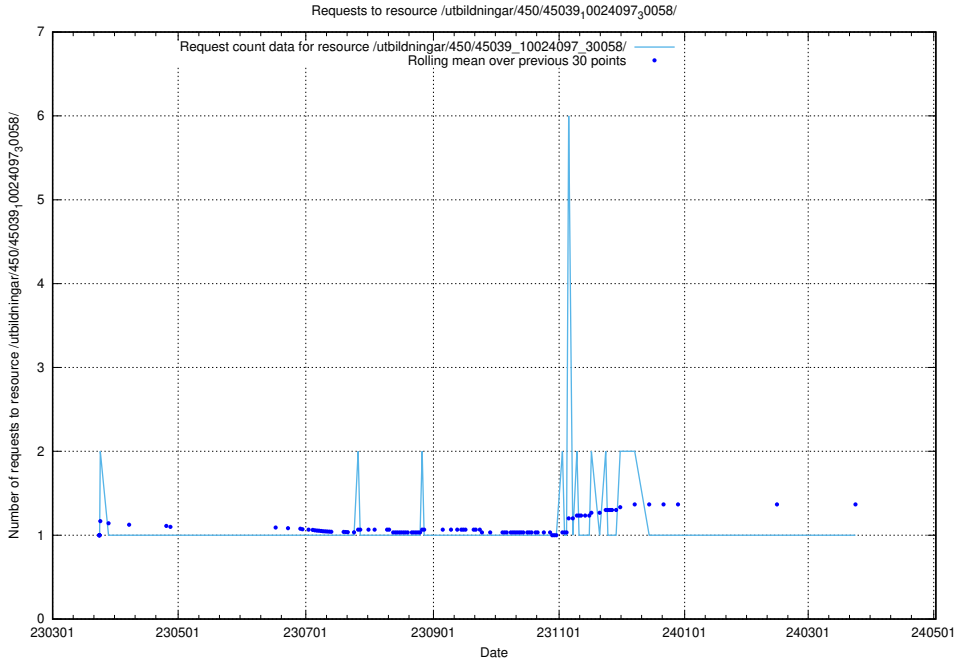

5.6334 Usage of /utbildningar/450/45039_10024097_30058/

Here, we count the number of requests to resource /utbildningar/450/45039_10024097_30058/.