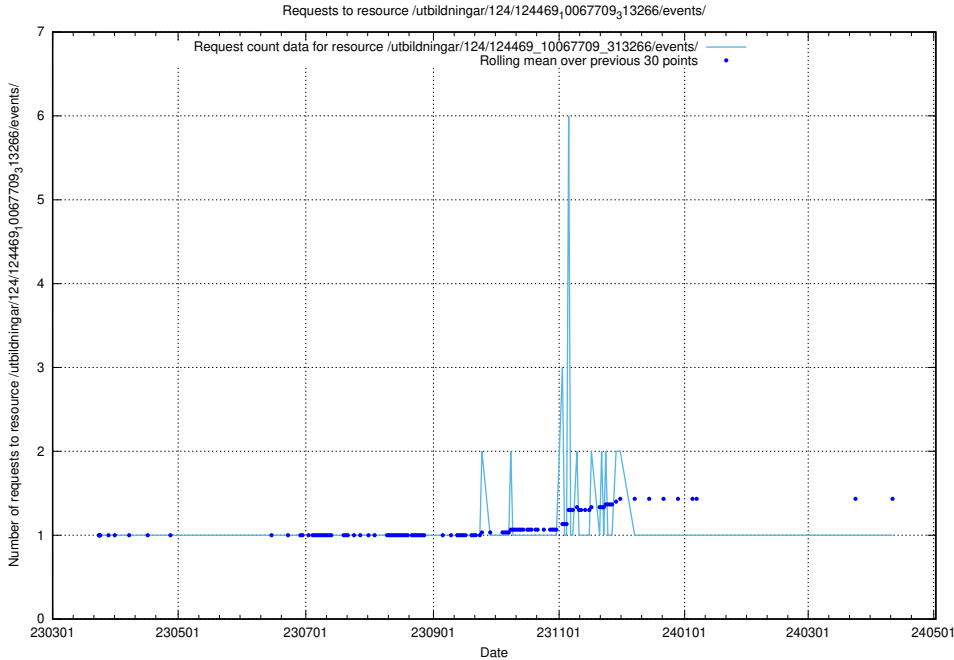

5.3279 Usage of /utbildningar/124/124469_10067709_313266/events/

Here, we count the number of requests to resource /utbildningar/124/124469_10067709_313266/events/