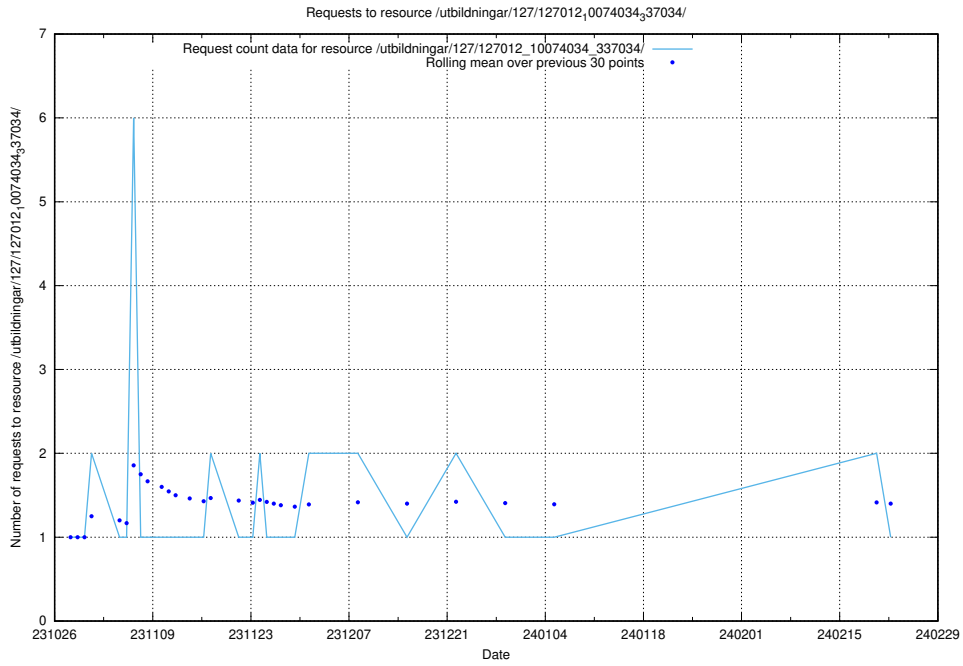

5.4225 Usage of `/utbildningar/127/127012_10074034_337034/`

Here, we count the number of requests to resource `/utbildningar/127/127012_10074034_337034/`.