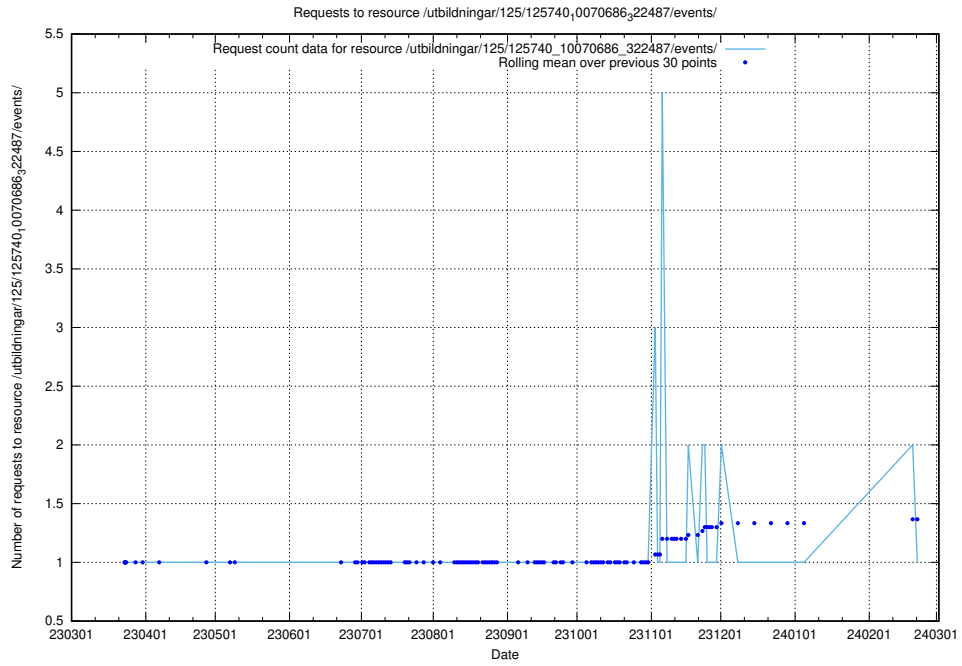

5.996 Usage of /utbildningar/125/125740_10070686_322487/events/

Here, we count the number of requests to resource /utbildningar/125/125740_10070686_322487/events/