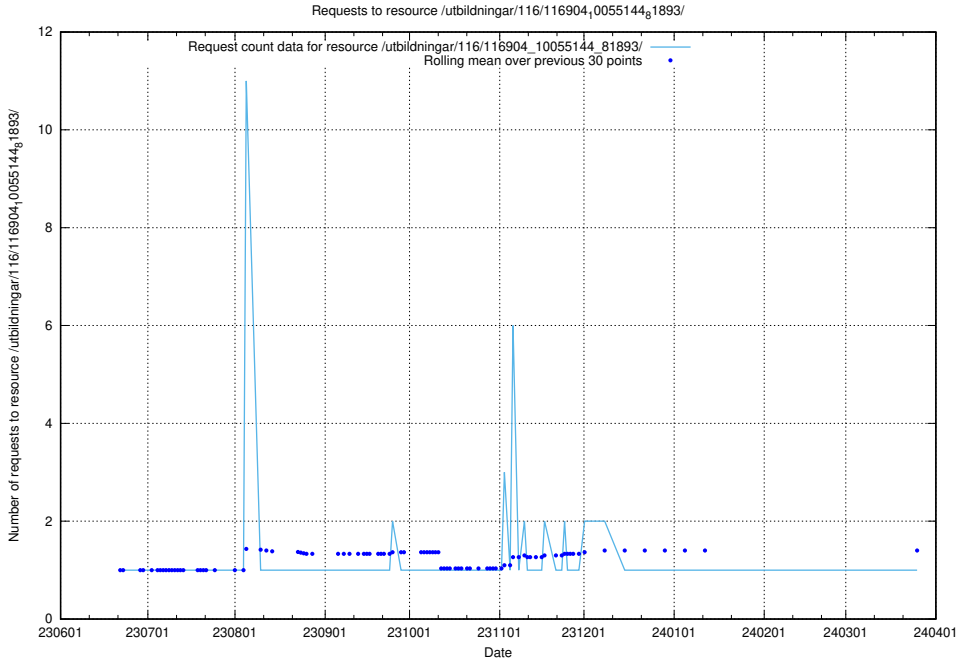

5.5873 Usage of /utbildningar/116/116904_10055144_81893/

Here, we count the number of requests to resource /utbildningar/116/116904_10055144_81893/.