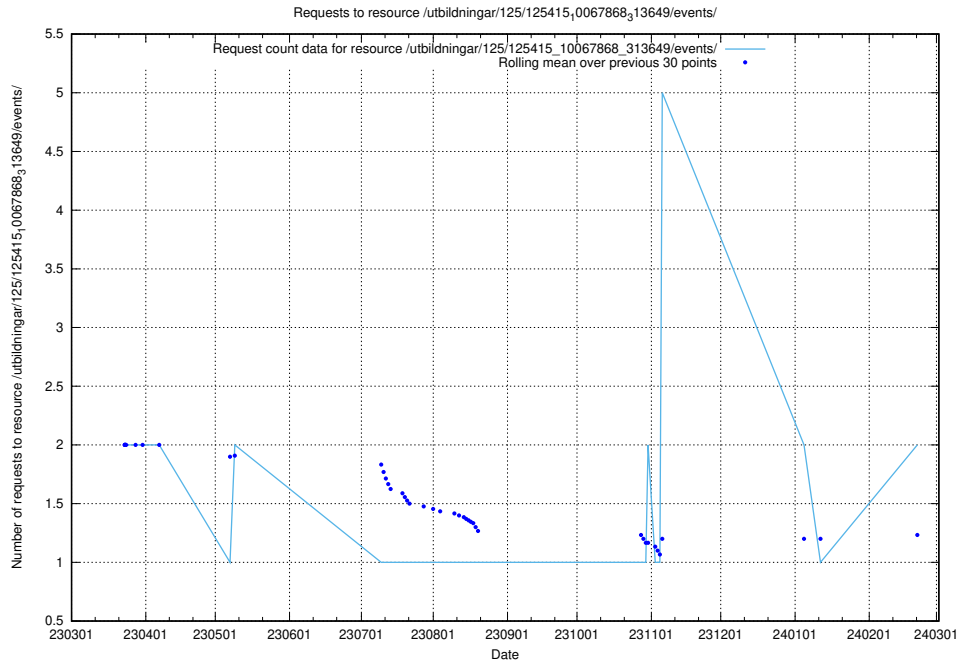

5.953 Usage of /utbildningar/125/125415_10067868_313649/events/

Here, we count the number of requests to resource /utbildningar/125/125415_10067868_313649/events/