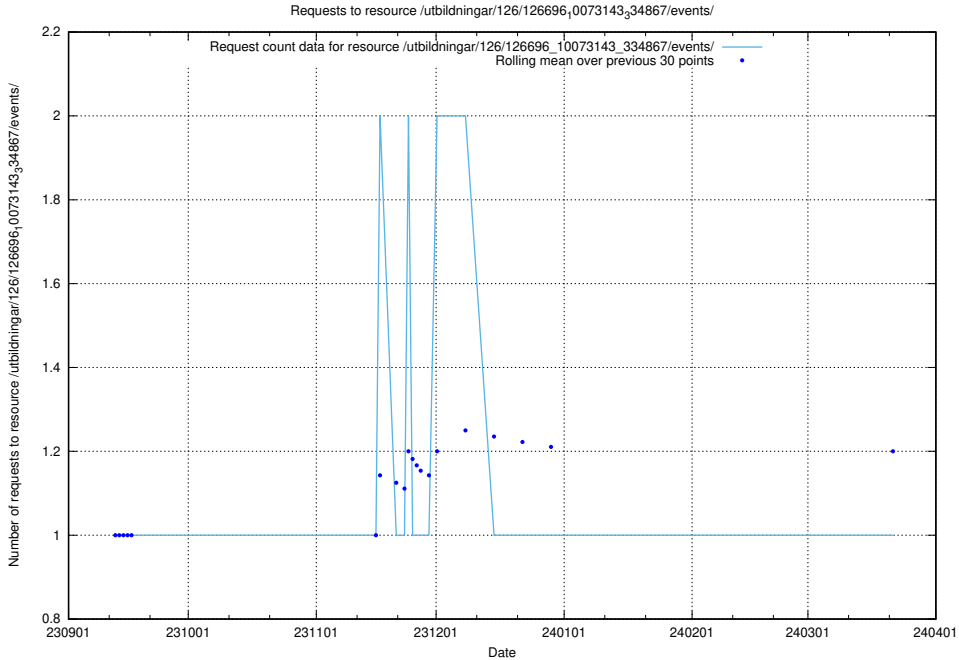

Here, we count the number of requests to resource /utbildningar/124/124519_10065852_297370/events/

5.4619 Usage of /utbildningar/126/126696_10073143_334867/events/

Here, we count the number of requests to resource /utbildningar/126/126696_10073143_334867/events/