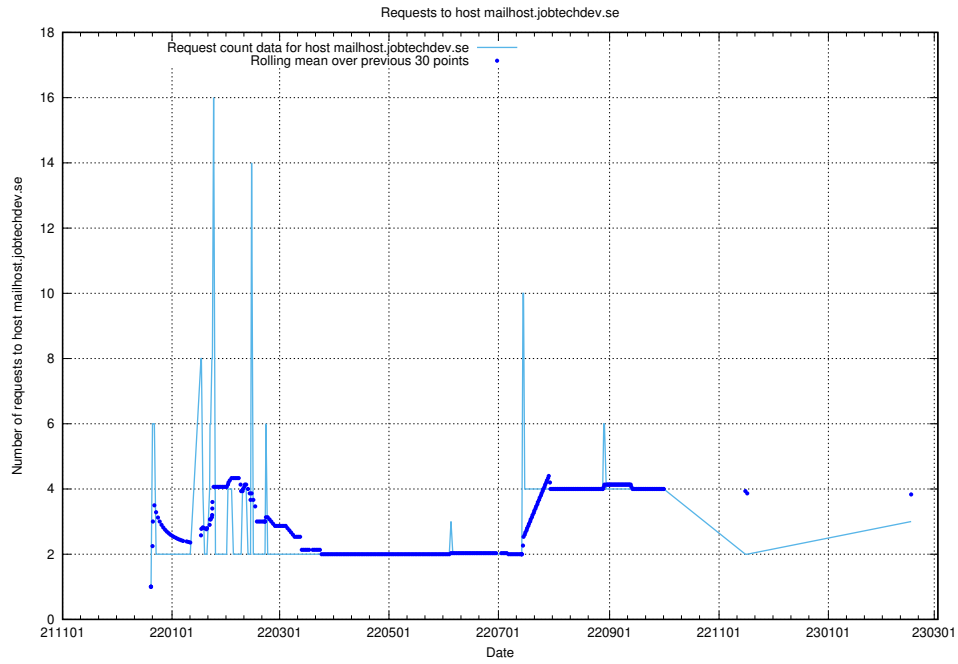

7.205 Usage of mailhost.jobtechdev.se

Here, we count the number of requests to host mailhost.jobtechdev.se.