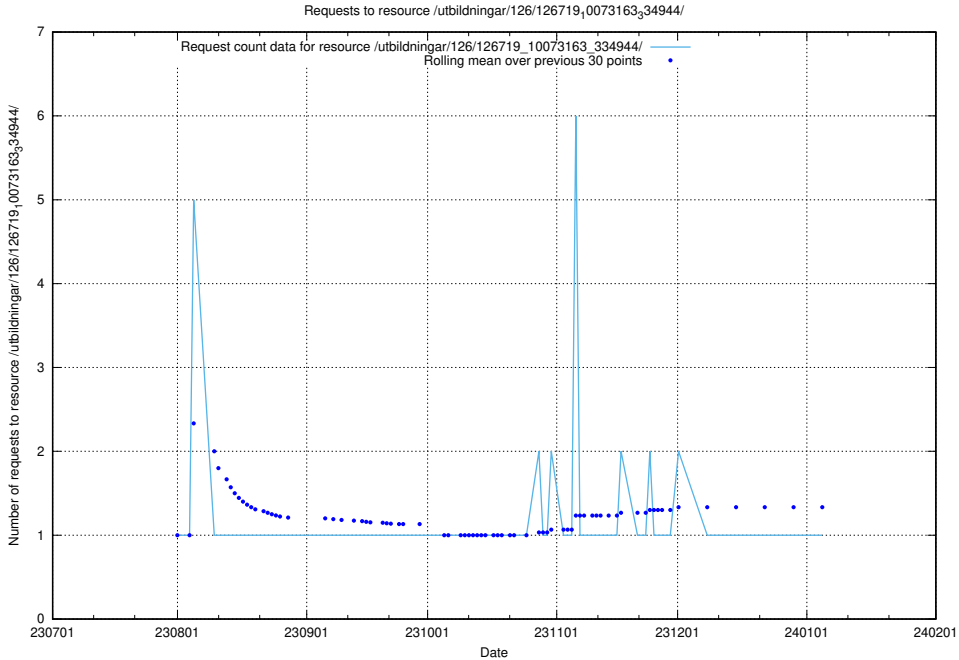

5.4918 Usage of /utbildningar/126/126719_10073163_334944/

Here, we count the number of requests to resource /utbildningar/126/126719_10073163_334944/.