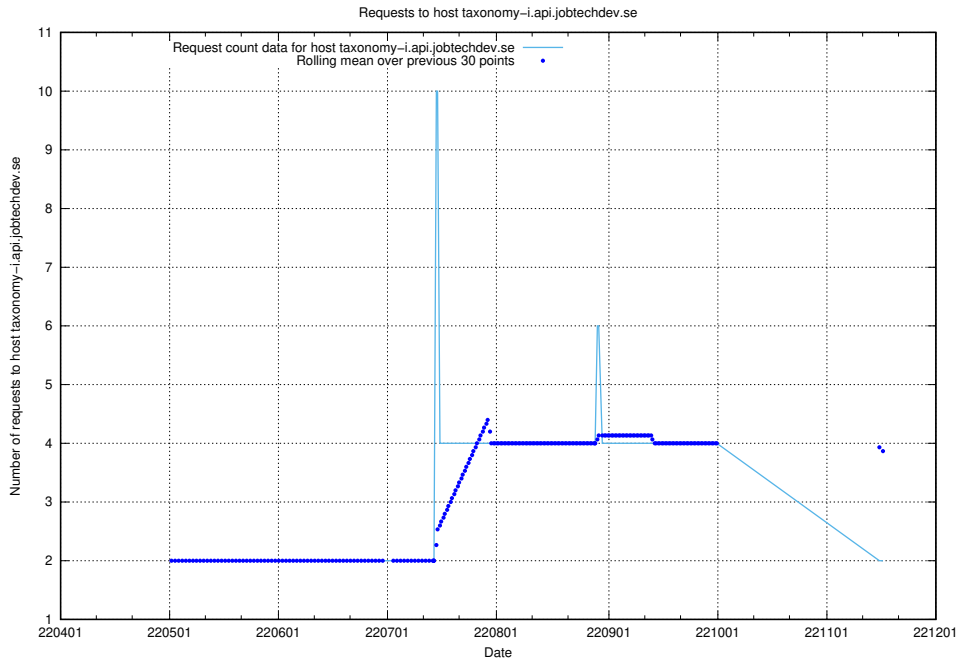

7.437 Usage of `oauth-openshift.prod.services.jtech.se`

Here, we count the number of requests to host `oauth-openshift.prod.services.jtech.se`.

7.438 Usage of taxonomy-i.api.jobtechdev.se

Here, we count the number of requests to host taxonomy-i.api.jobtechdev.se.