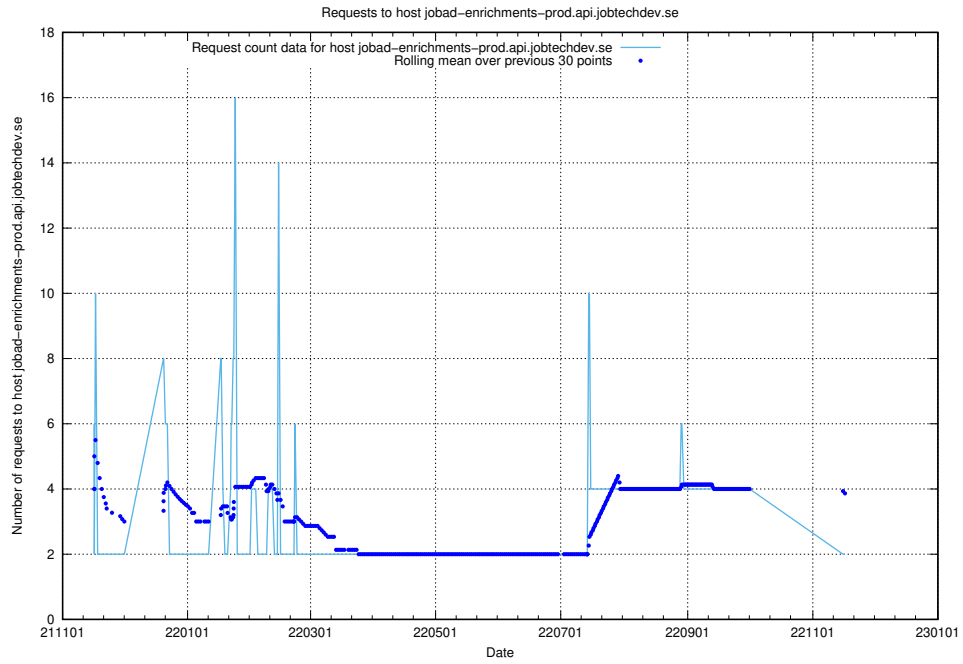

7.546 Usage of jobad-enrichments-prod.api.jobtechdev.se

Here, we count the number of requests to host jobad-enrichments-prod.api.jobtechdev.se.