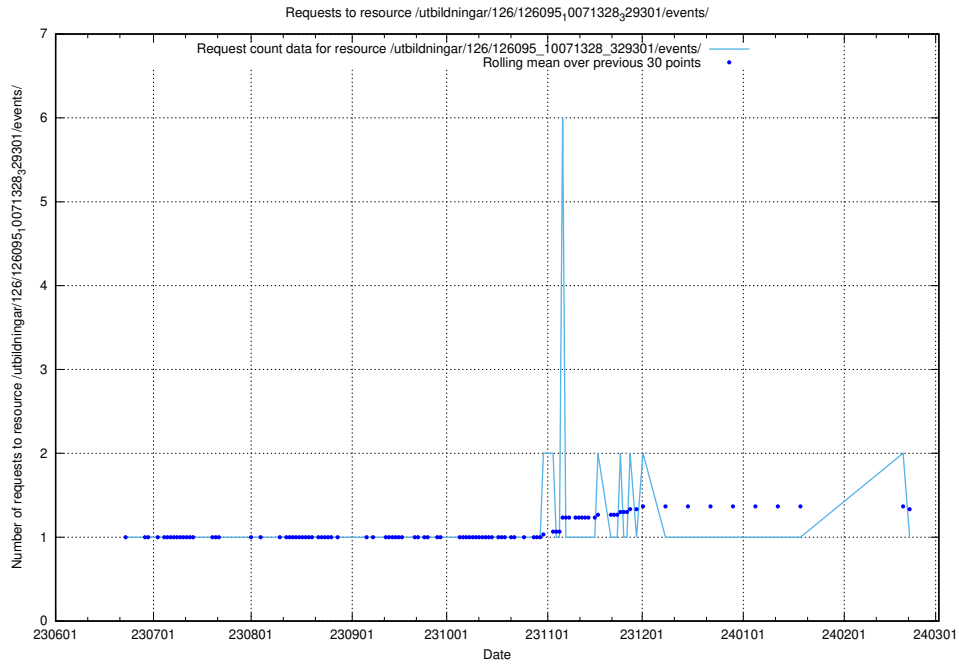

Here, we count the number of requests to resource /utbildningar/126/126176_10071340_325945/.

5.5709 Usage of /utbildningar/126/126095_10071328_329301/events/

Here, we count the number of requests to resource /utbildningar/126/126095_10071328_329301/events/