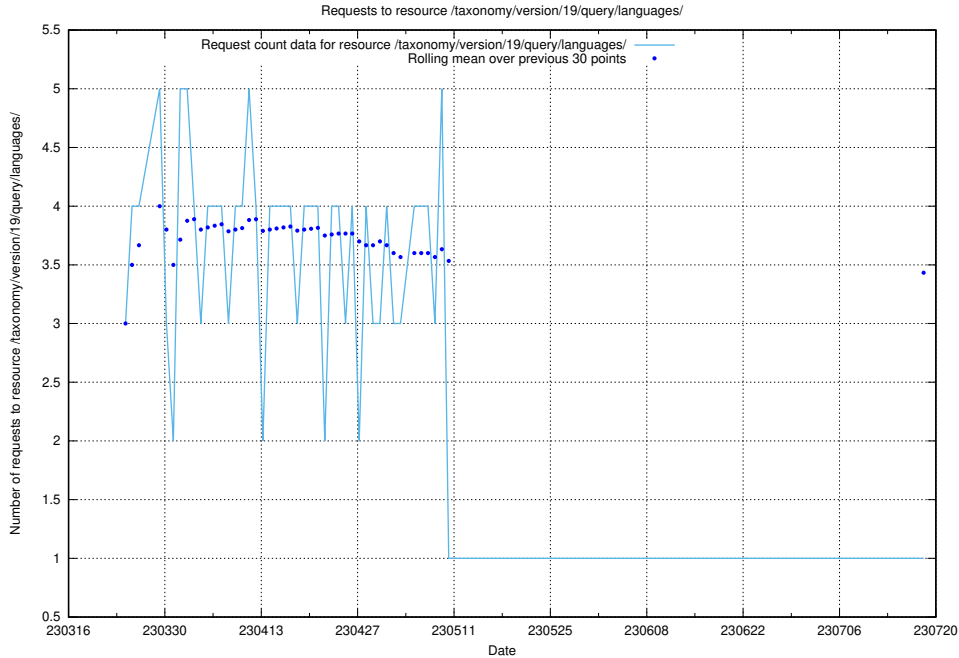

5.6151 Usage of /taxonomy/version/19/query/languages/

Here, we count the number of requests to resource /taxonomy/version/19/query/languages/.