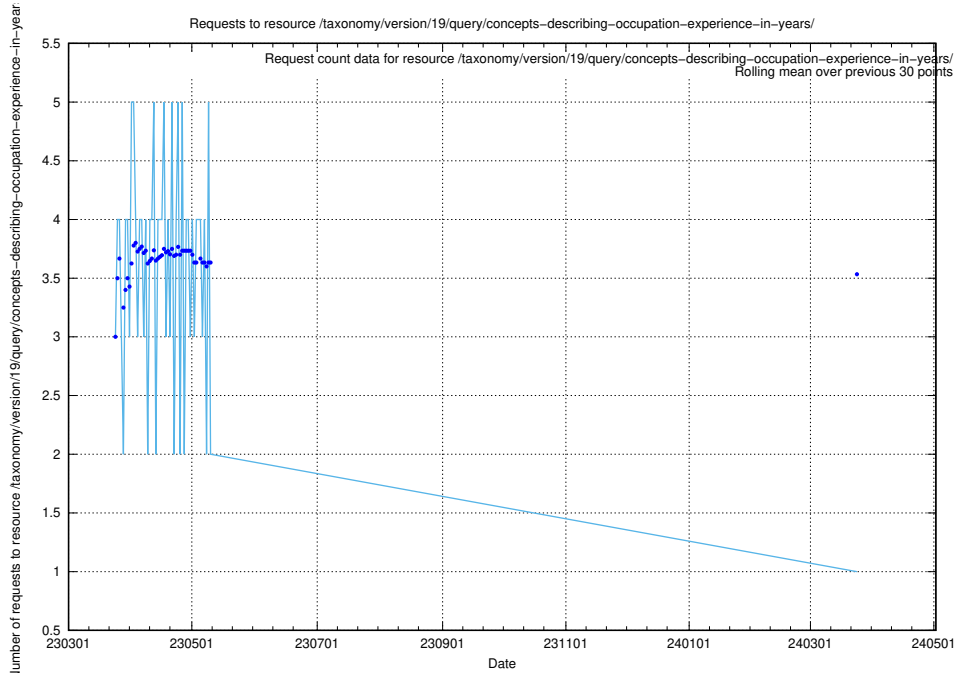

5.6160 Usage of /taxonomy/version/19/query/concepts-describing-occupation-experience-in-years/

Here, we count the number of requests to resource /taxonomy/version/19/query/concepts-describing-occupation-experience-in-years/.