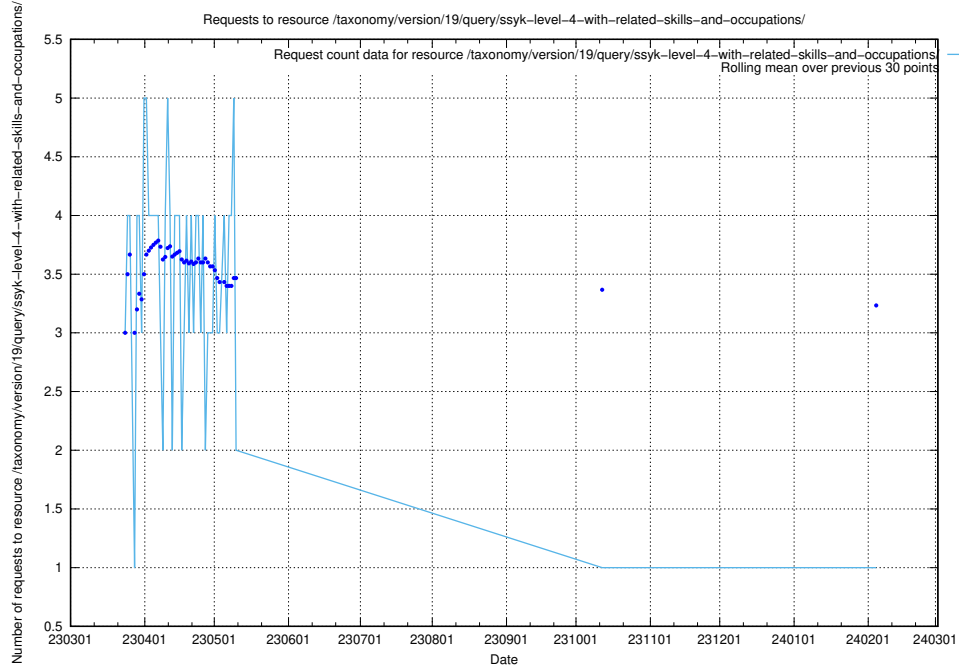

5.6133 Usage of /taxonomy/version/19/query/ssyk-level-4-with-related-isco-level-4-groups/

Here, we count the number of requests to resource /taxonomy/version/19/query/ssyk-level-4-with-related-isco-level-4-groups/.