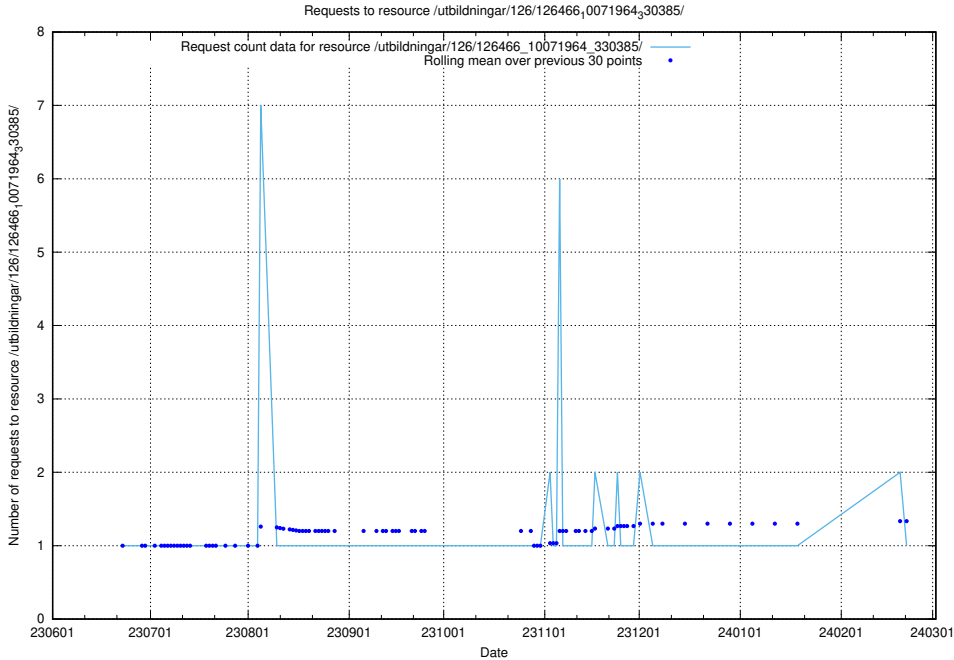

5.5682 Usage of /utbildningar/126/126466_10071964_330385/

Here, we count the number of requests to resource /utbildningar/126/126466_10071964_330385/.