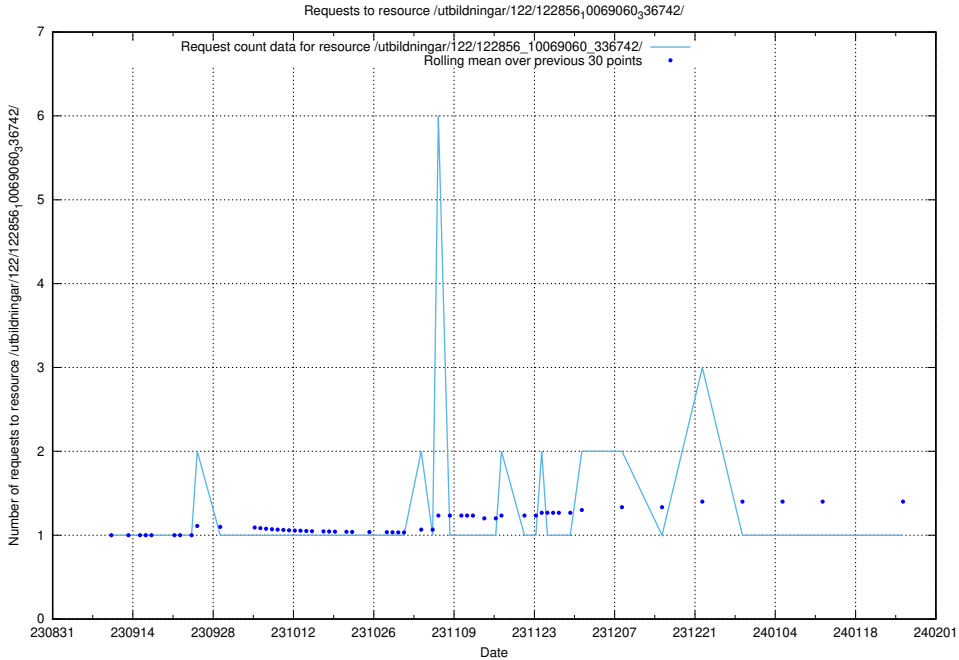

5.4658 Usage of /utbildningar/122/122856_10069060_336742/

Here, we count the number of requests to resource /utbildningar/122/122856_10069060_336742/.