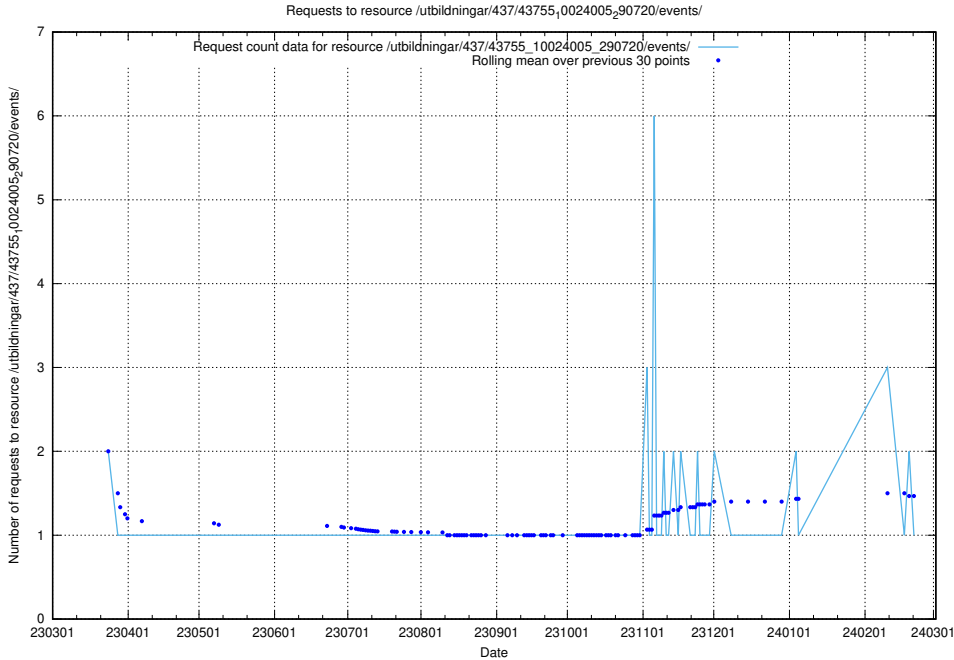

5.6164 Usage of /utbildningar/437/43755_10024005_290720/events/

Here, we count the number of requests to resource /utbildningar/437/43755_10024005_290720/events/.