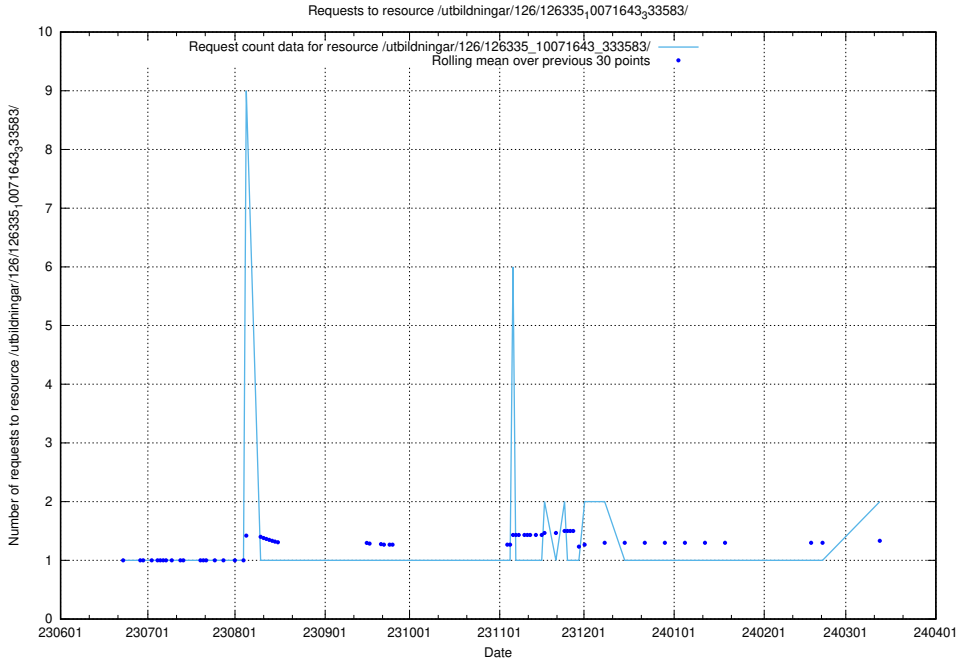

5.874 Usage of /utbildningar/126/126335_10071643_333583/

Here, we count the number of requests to resource /utbildningar/126/126335_10071643_333583/.