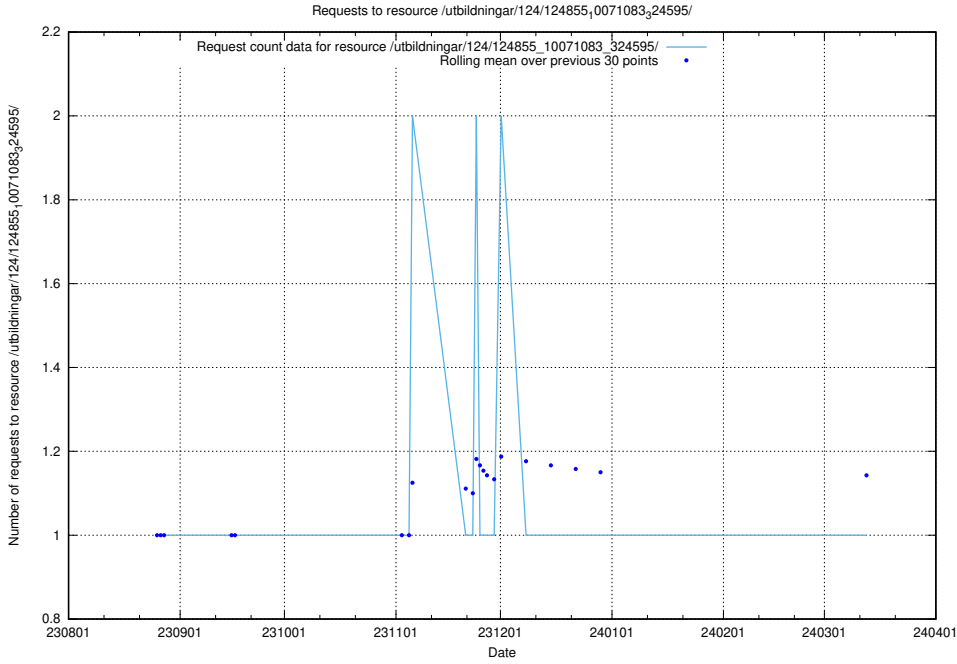

5.4741 Usage of /utbildningar/124/124855_10071083_324595/

Here, we count the number of requests to resource /utbildningar/124/124855_10071083_324595/.