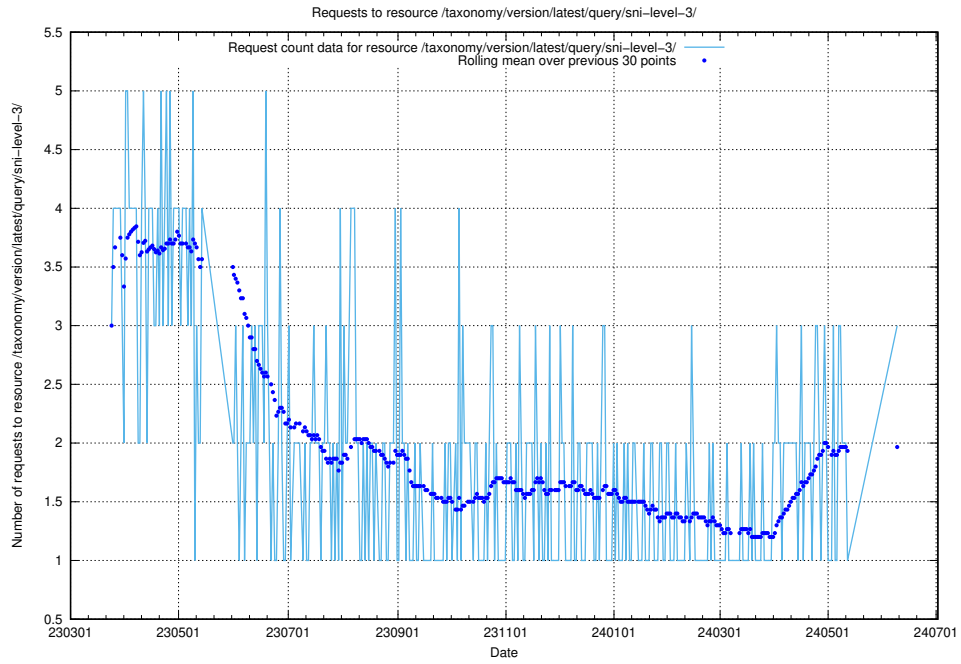

5.437 Usage of /taxonomy/version/latest/query/sni-level-3/

Here, we count the number of requests to resource /taxonomy/version/latest/query/sni-level-3/.