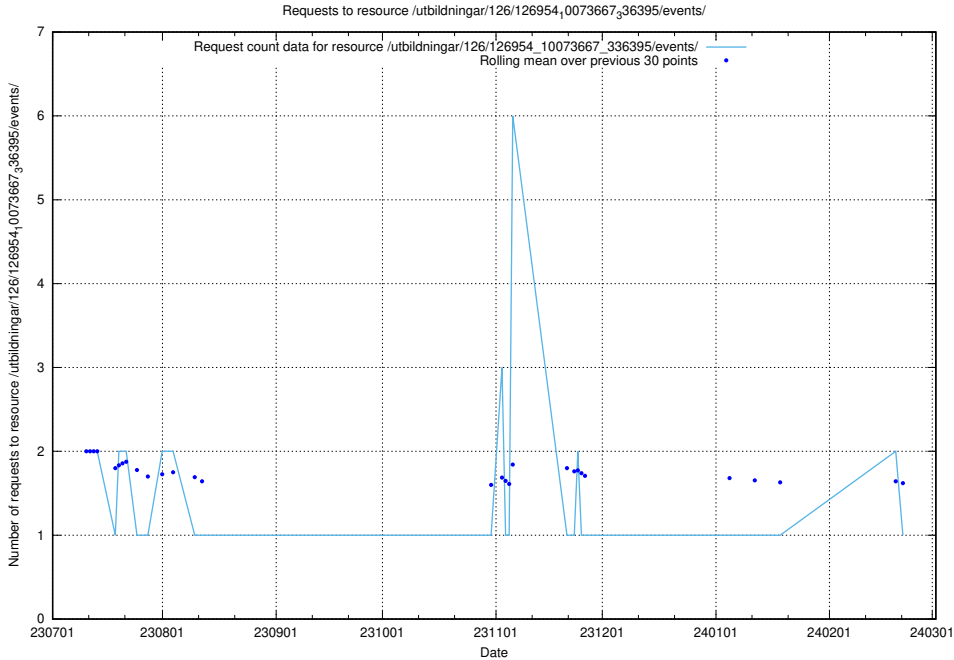

Here, we count the number of requests to resource /utbildningar/126/126954_10073667_336395/events/

5.5142 Usage of /utbildningar/126/126954_10073667_336395/

Here, we count the number of requests to resource /utbildningar/126/126954_10073667_336395/.