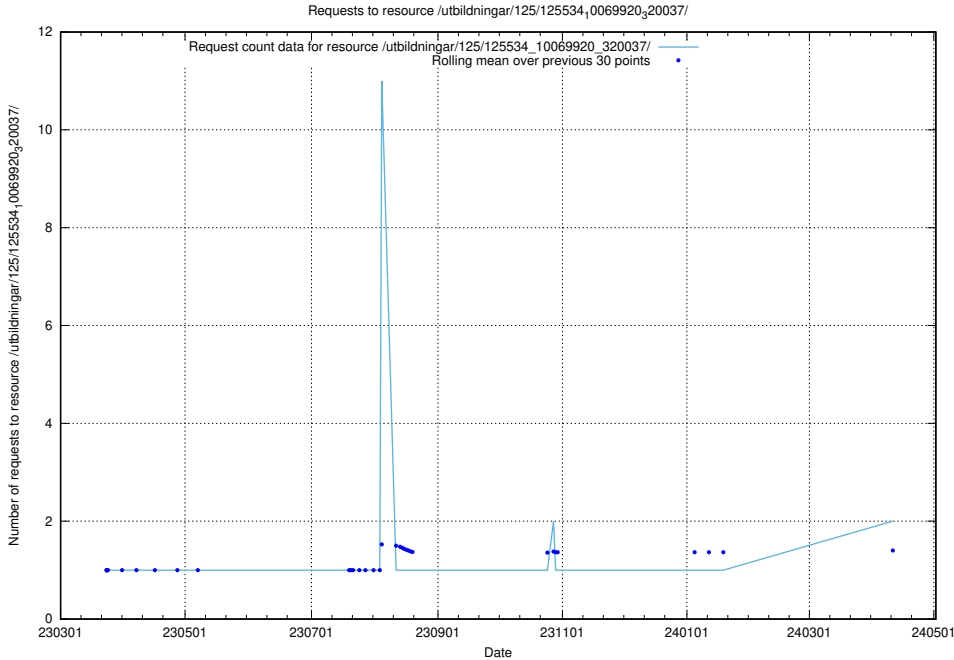

5.507 Usage of /utbildningar/125/125534_10069920_320037/

Here, we count the number of requests to resource /utbildningar/125/125534_10069920_320037/.