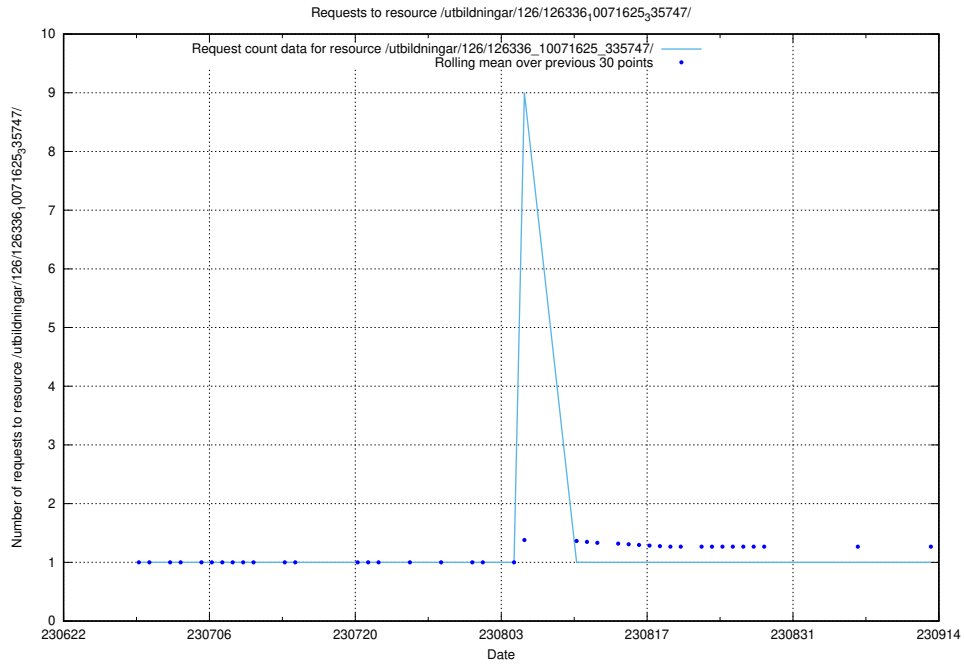

5.5486 Usage of /utbildningar/126/126336_10071625_335747/

Here, we count the number of requests to resource /utbildningar/126/126336_10071625_335747/.