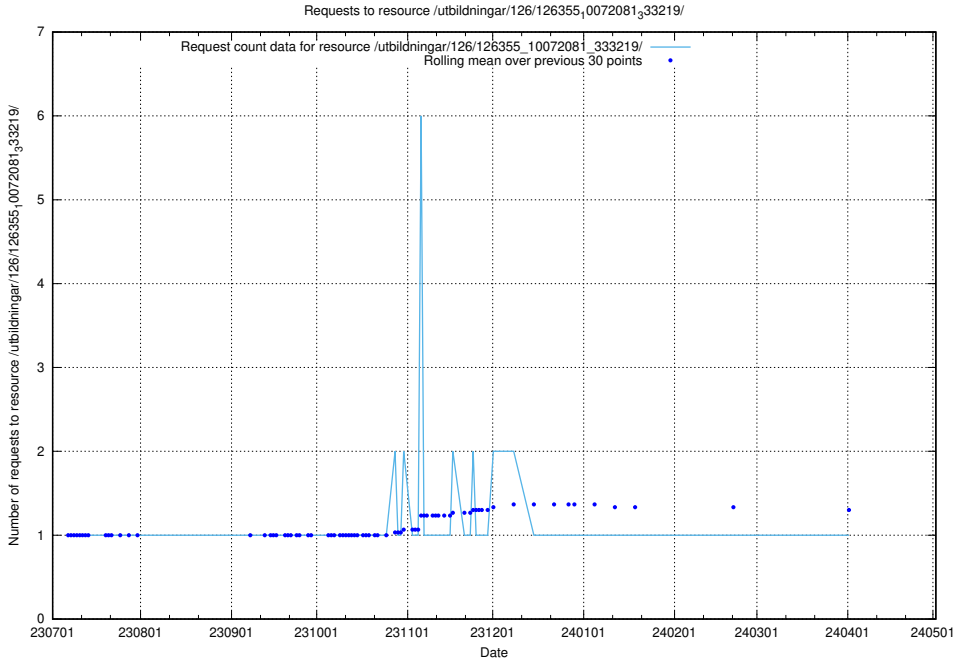

5.5332 Usage of /utbildningar/126/126355_10072081_333219/

Here, we count the number of requests to resource /utbildningar/126/126355_10072081_333219/.