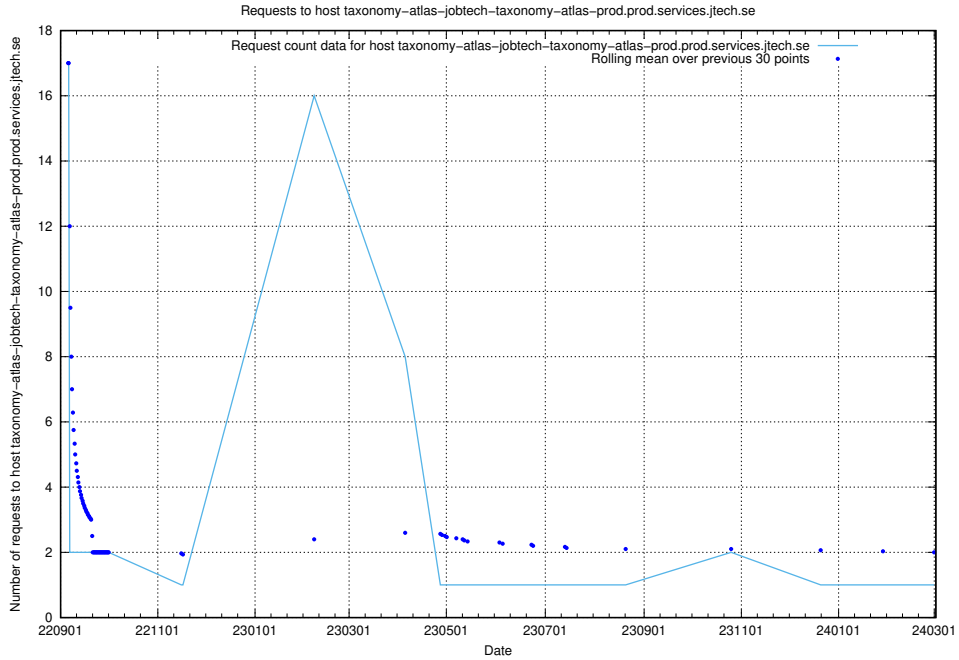

7.617 Usage of taxonomy-atlas-jobtech-taxonomy-atlas-prod.prod.services.jtech.se

Here, we count the number of requests to host taxonomy-atlas-jobtech-taxonomy-atlas-prod.prod.services.jtech.se.