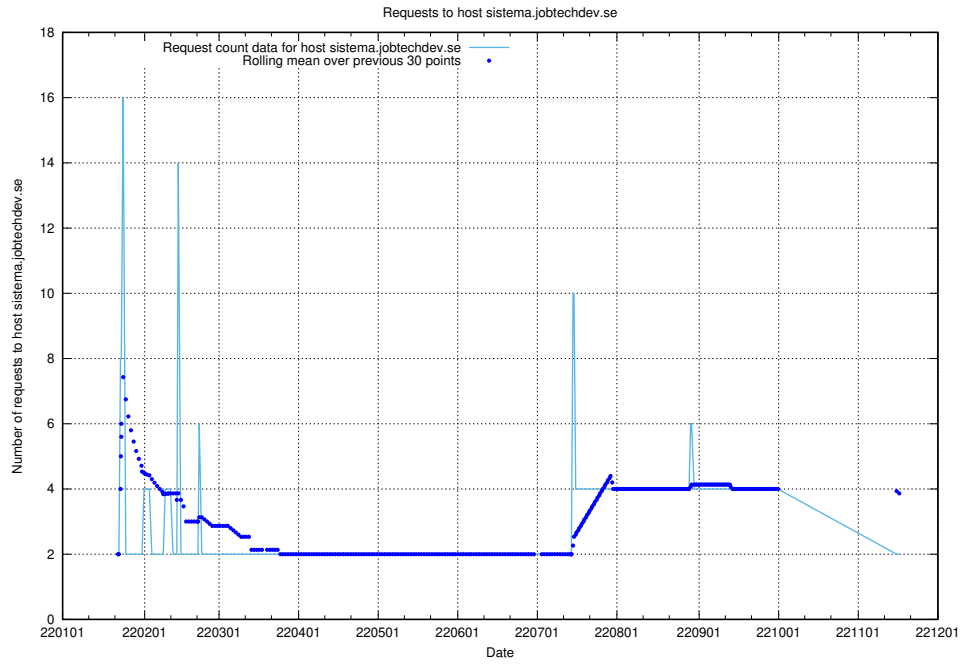

7.588 Usage of shopify.jobtechdev.se

Here, we count the number of requests to host shopify.jobtechdev.se.

7.589 Usage of jijitsi.jobtechdev.se

Here, we count the number of requests to host jijitsi.jobtechdev.se.