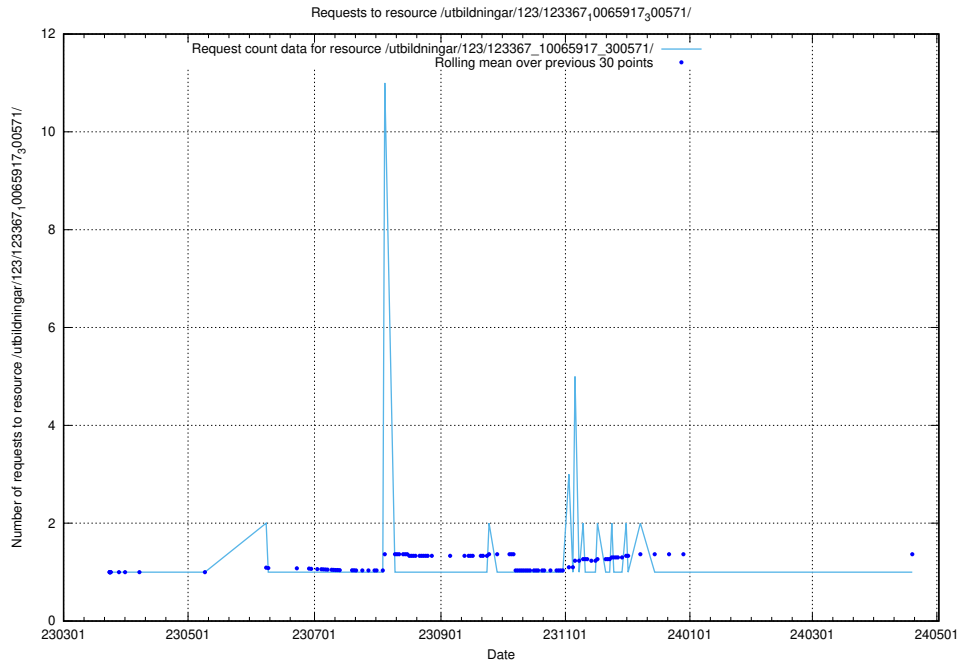

5.4681 Usage of /utbildningar/123/123367_10065917_300571/

Here, we count the number of requests to resource /utbildningar/123/123367_10065917_300571/.