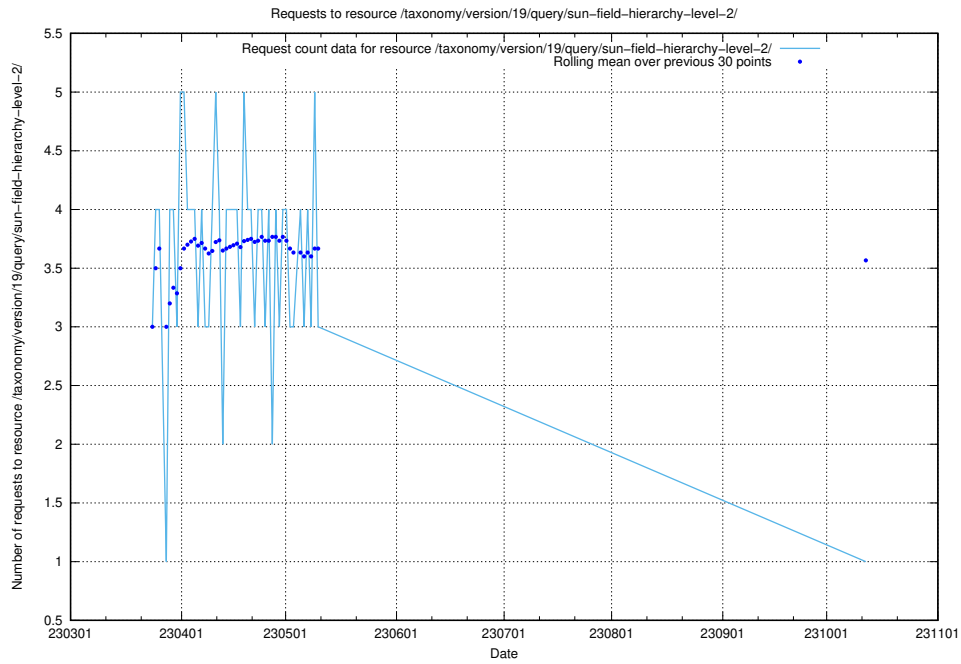

5.6129 Usage of /taxonomy/version/19/query/sun-field-hierarchy-level-2/

Here, we count the number of requests to resource /taxonomy/version/19/query/sun-field-hierarchy-level-2/.