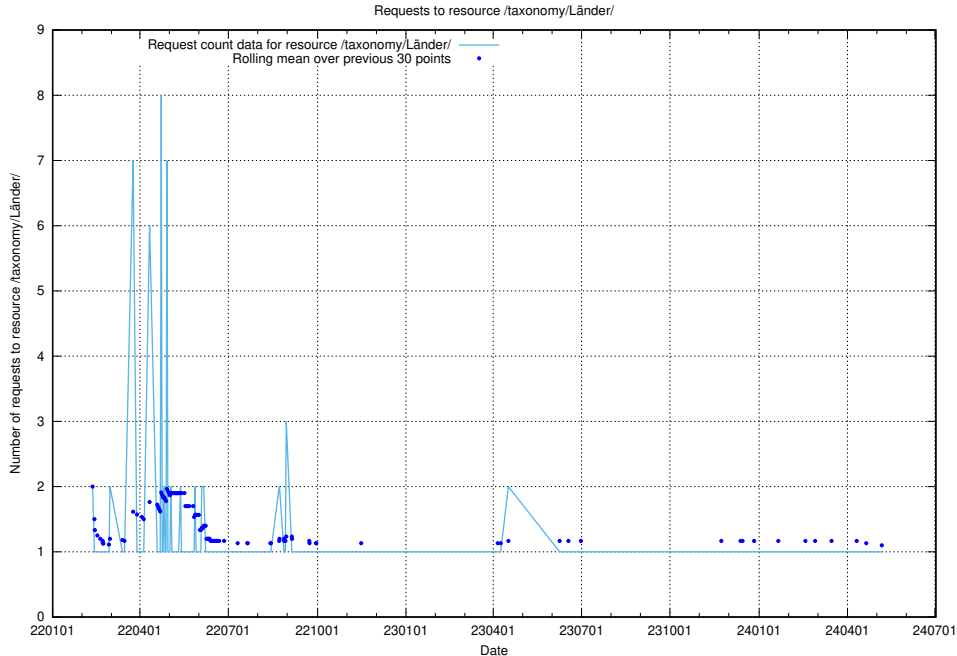

5.1665 Usage of /taxonomy/Länder/

Here, we count the number of requests to resource /taxonomy/Länder/.