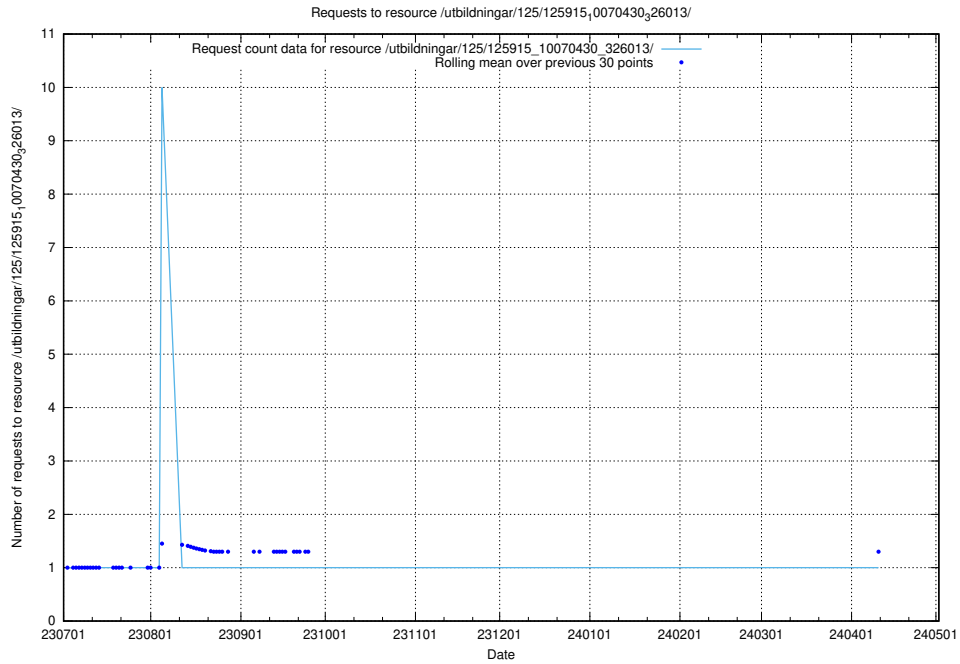

5.5396 Usage of /utbildningar/125/125915_10070430_326013/

Here, we count the number of requests to resource /utbildningar/125/125915_10070430_326013/.