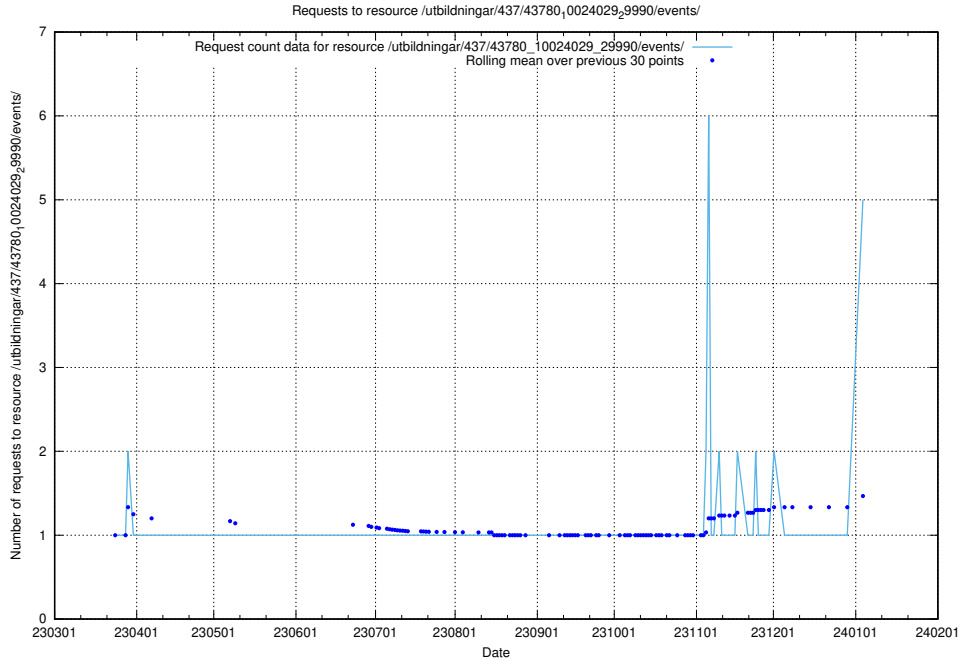

Here, we count the number of requests to resource /utbildningar/124/124475_10067709_313266/.

5.147 Usage of /utbildningar/437/43780_10024029_29990/events/

Here, we count the number of requests to resource /utbildningar/437/43780_10024029_29990/events/.