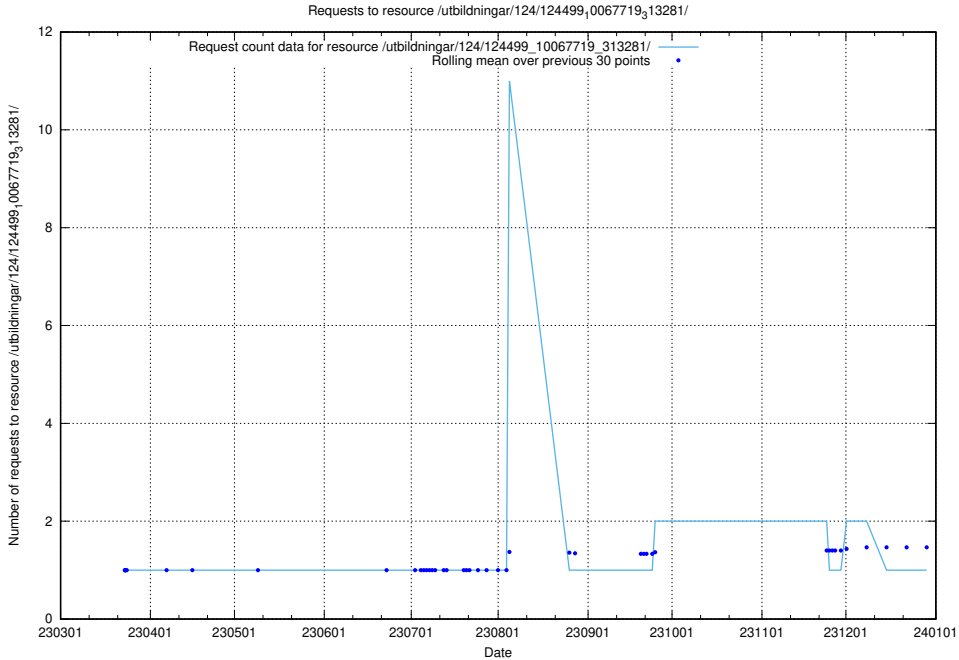

5.2586 Usage of /utbildningar/124/124499_10067719_313281/

Here, we count the number of requests to resource /utbildningar/124/124499_10067719_313281/.