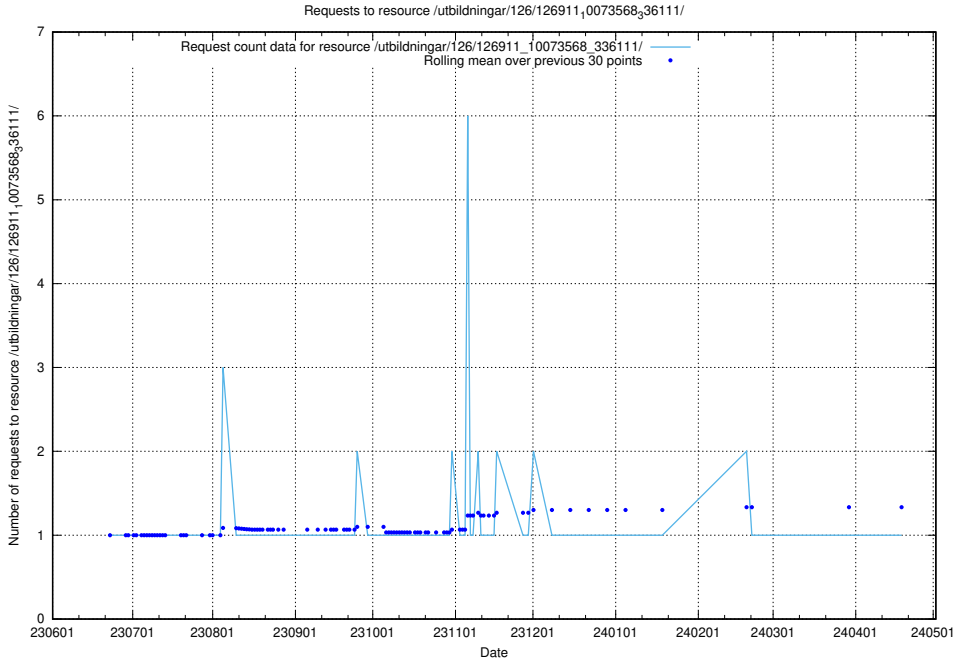

5.5609 Usage of /utbildningar/126/126911_10073568_336111/

Here, we count the number of requests to resource /utbildningar/126/126911_10073568_336111/.