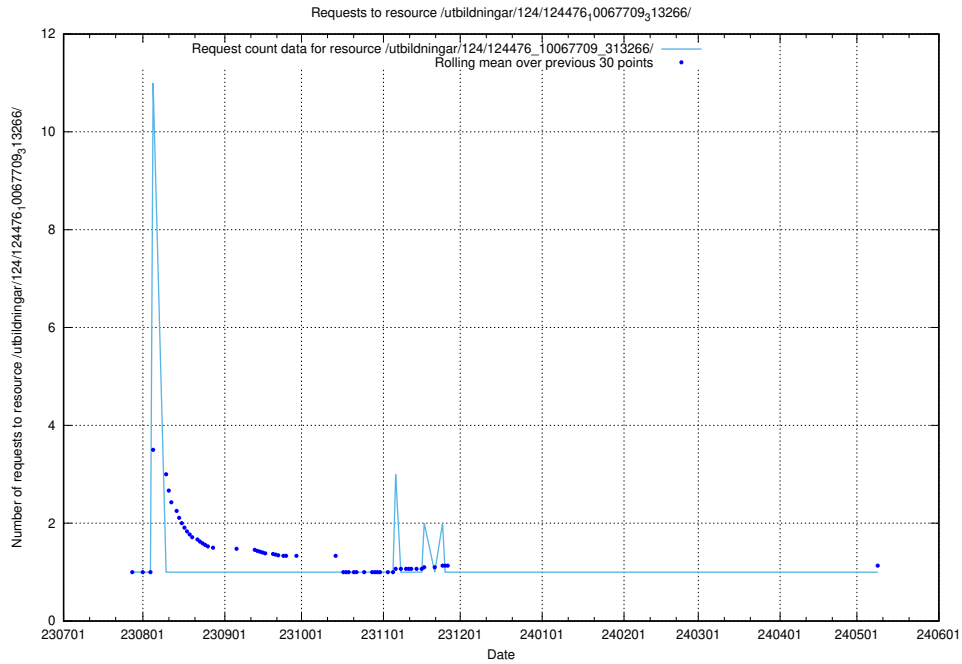

Here, we count the number of requests to resource /utbildningar/124/124501_10067874_313679/.

5.4935 Usage of /utbildningar/124/124476_10067709_313266/

Here, we count the number of requests to resource /utbildningar/124/124476_10067709_313266/.