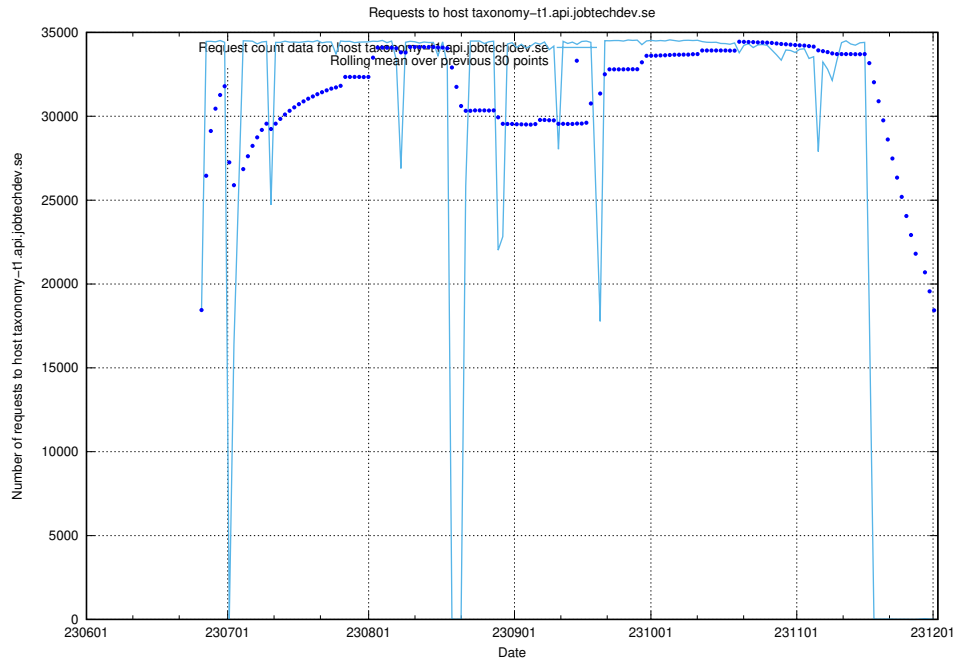

7.171 Usage of taxonomy-t1.api.jobtechdev.se

Here, we count the number of requests to host taxonomy-t1.api.jobtechdev.se.