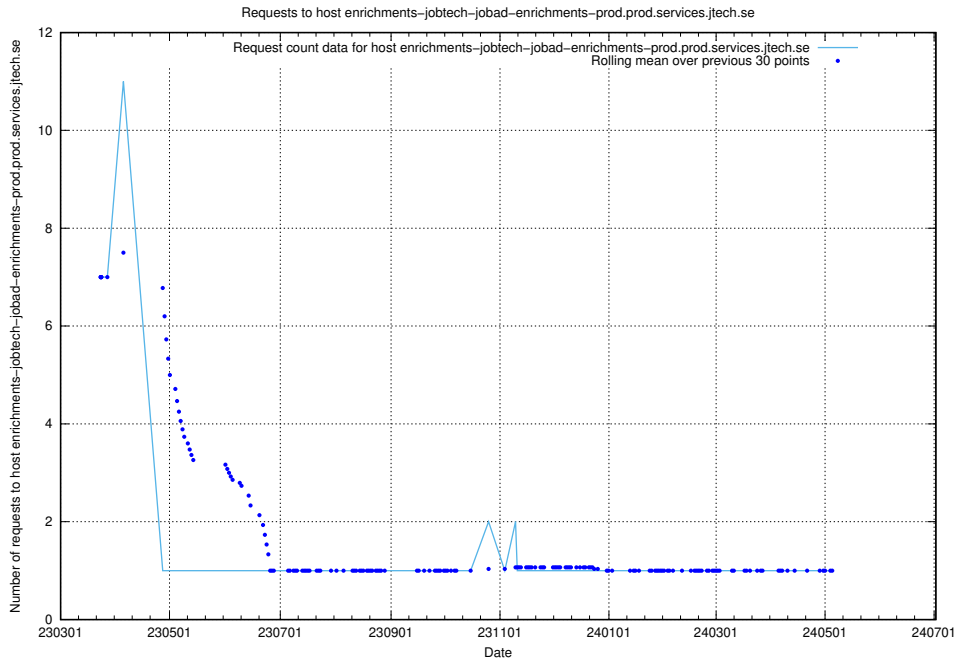

Here, we count the number of requests to host enrichments-jobtech-jobad-enrichments-prod.prod.services.jtech.se.

7.611 Usage of test.jobtechdev.se:443

Here, we count the number of requests to host test.jobtechdev.se:443.