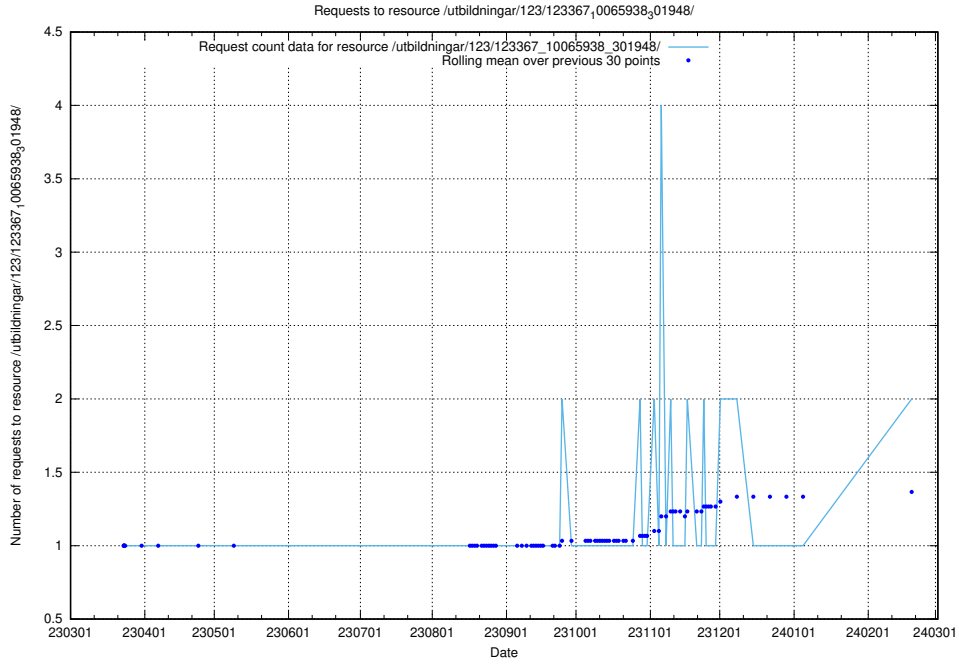

5.779 Usage of /utbildningar/123/123367_10065938_301948/

Here, we count the number of requests to resource /utbildningar/123/123367_10065938_301948/.