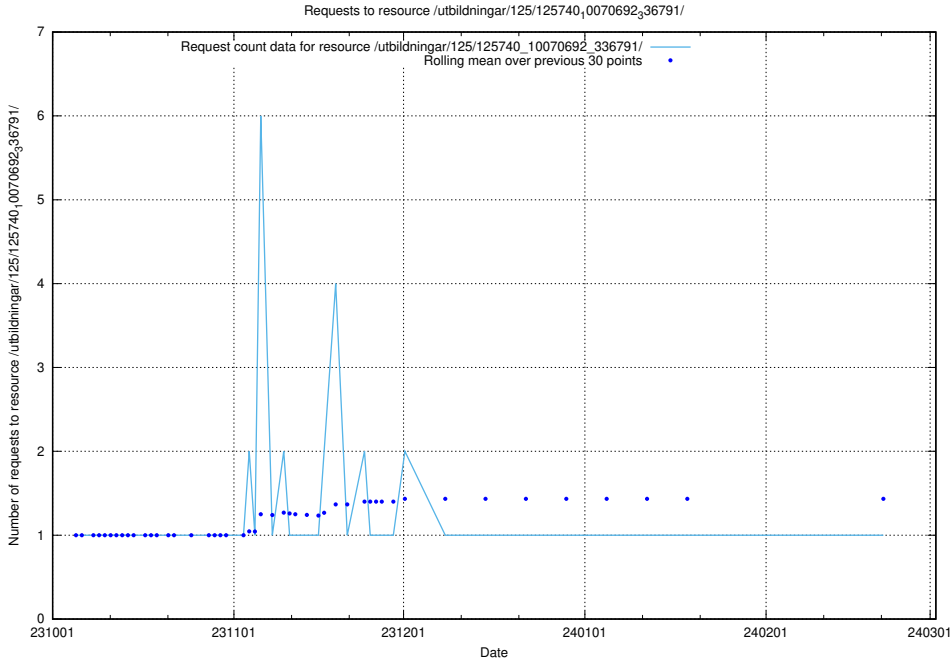

5.4444 Usage of /utbildningar/125/125740_10070692_336791/

Here, we count the number of requests to resource /utbildningar/125/125740_10070692_336791/.