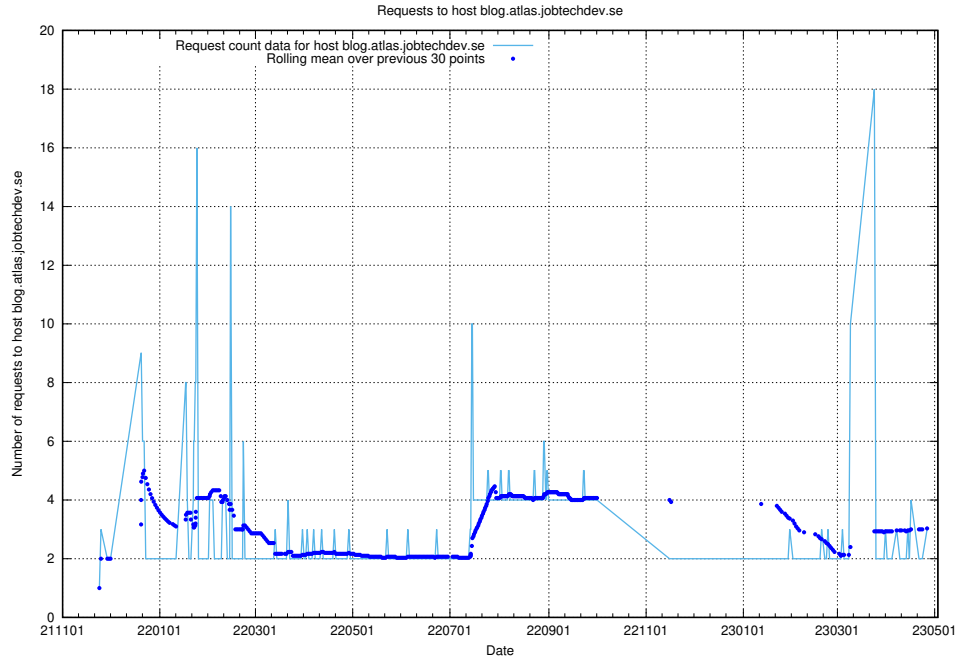

7.215 Usage of `blog.atlas.jobtechdev.se`

Here, we count the number of requests to host `blog.atlas.jobtechdev.se`.