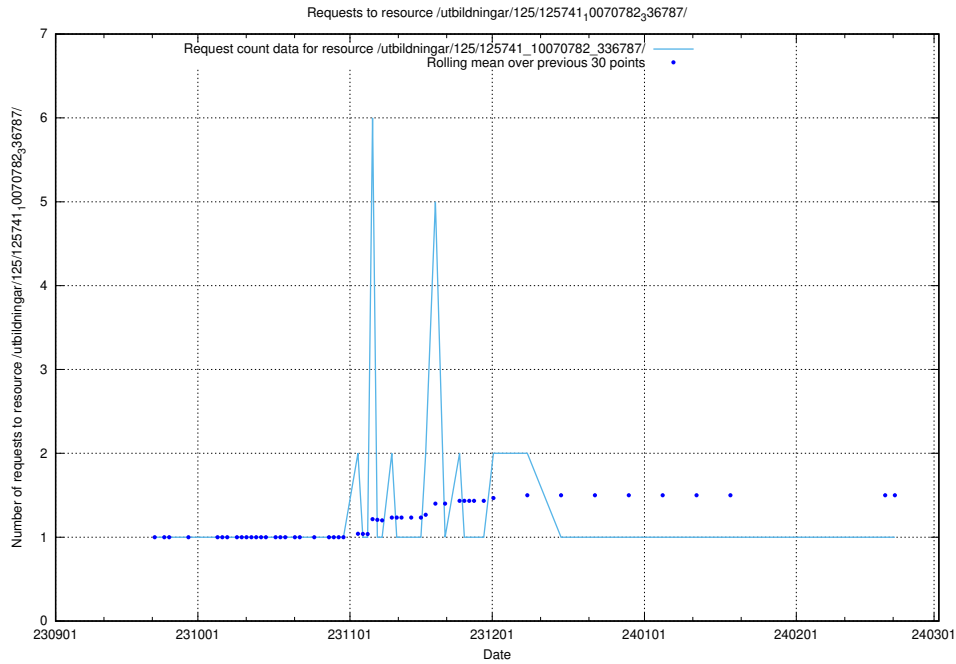

5.4539 Usage of /utbildningar/125/125741_10070782_336787/

Here, we count the number of requests to resource /utbildningar/125/125741_10070782_336787/.