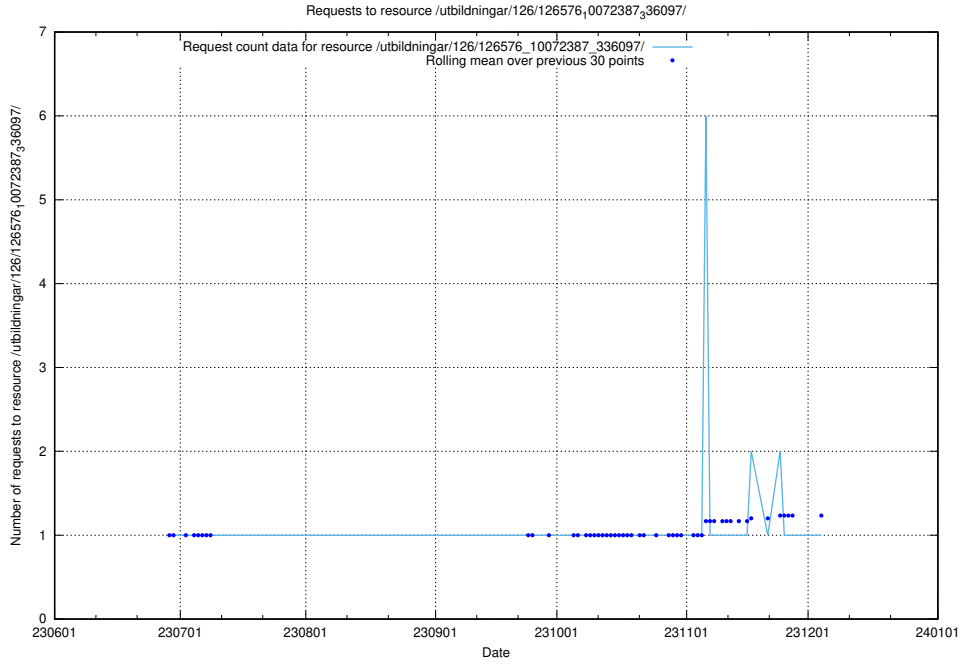

5.5483 Usage of /utbildningar/126/126576_10072387_336097/

Here, we count the number of requests to resource /utbildningar/126/126576_10072387_336097/.