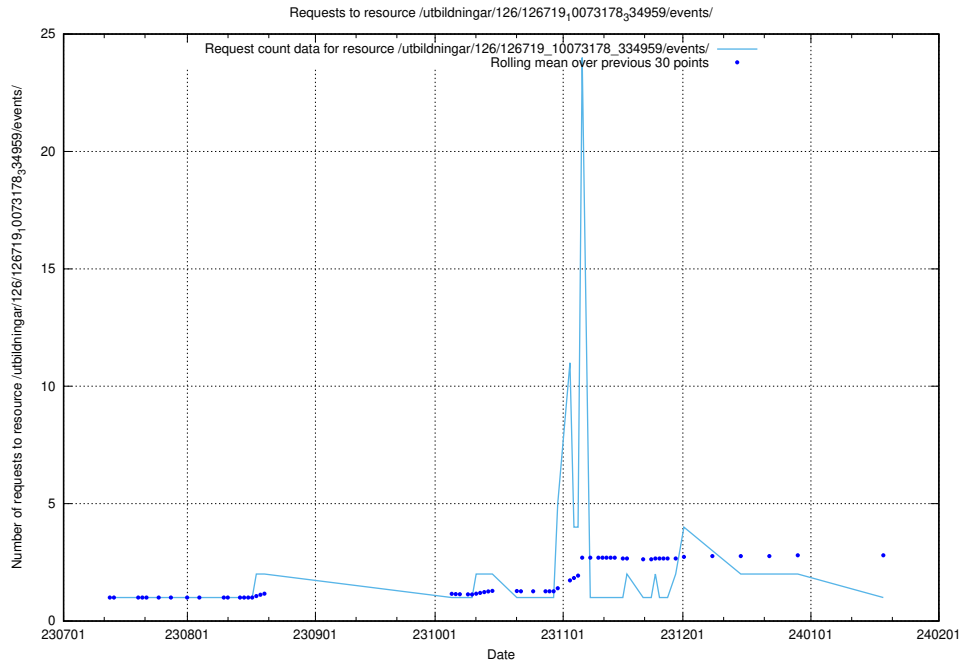

5.5133 Usage of /utbildningar/126/126719_10073178_334959/events/

Here, we count the number of requests to resource /utbildningar/126/126719_10073178_334959/events/