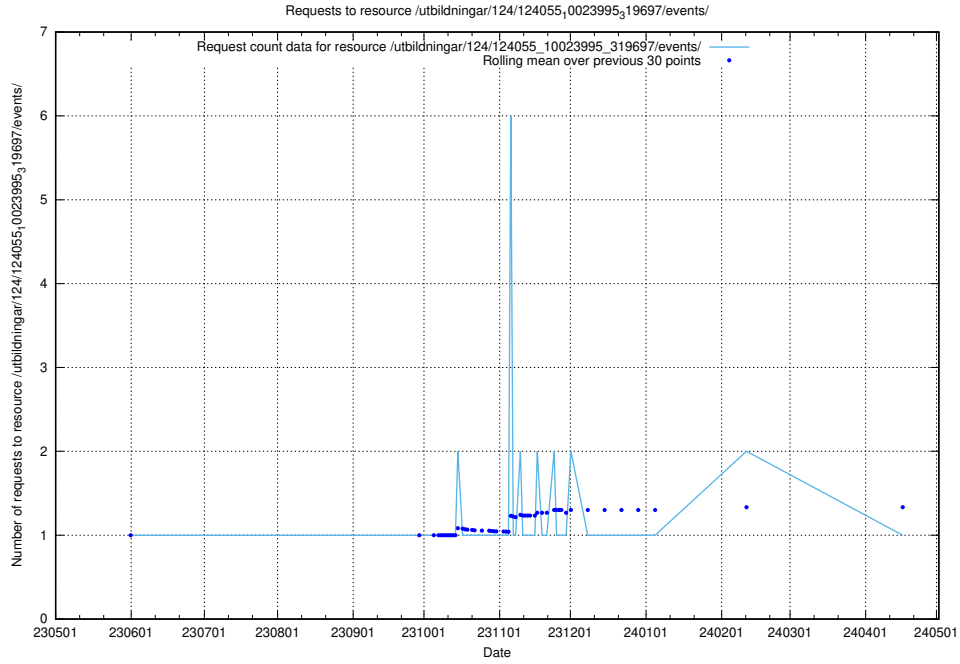

5.5958 Usage of /utbildningar/124/124055_10023995_319697/events/

Here, we count the number of requests to resource /utbildningar/124/124055_10023995_319697/events/