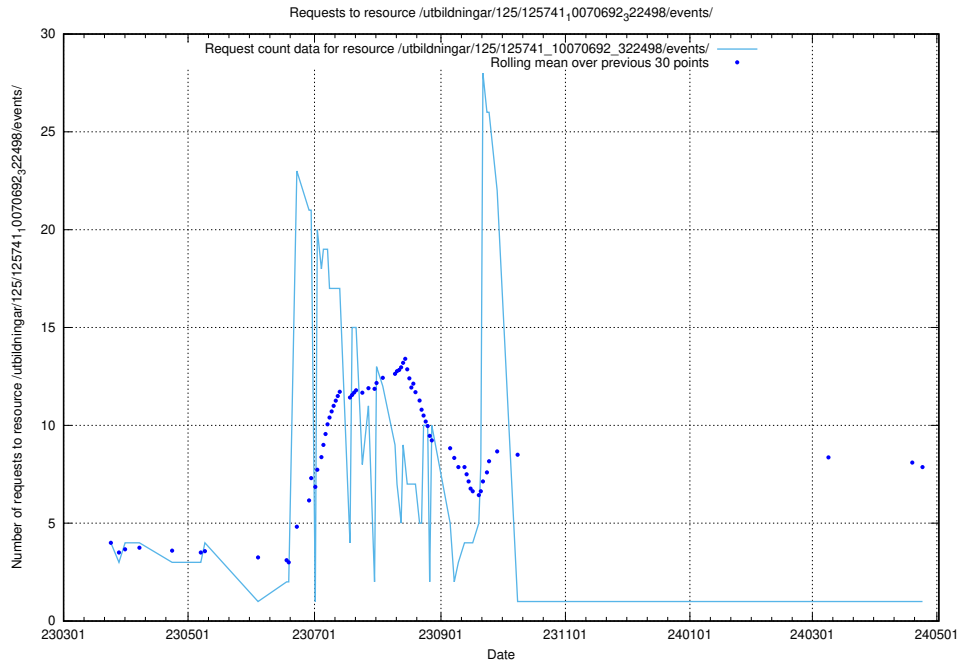

5.6114 Usage of /utbildningar/125/125741_10070692_322498/events/

Here, we count the number of requests to resource /utbildningar/125/125741_10070692_322498/events/