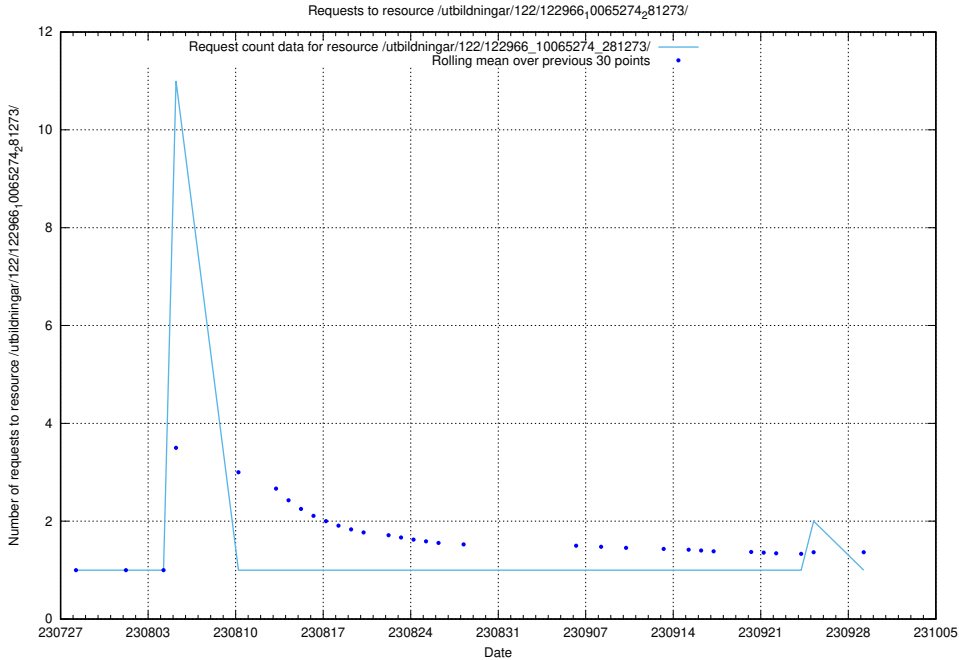

5.4939 Usage of /utbildningar/122/122966_10065274_281273/

Here, we count the number of requests to resource /utbildningar/122/122966_10065274_281273/.