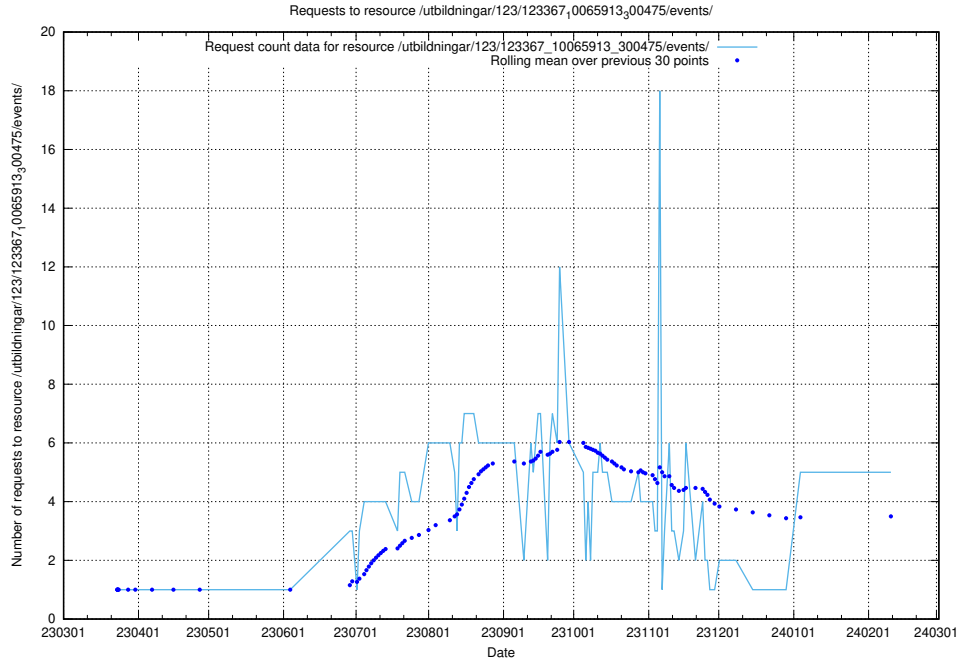

5.137 Usage of /utbildningar/123/123367_10065913_300475/events/

Here, we count the number of requests to resource /utbildningar/123/123367_10065913_300475/events/