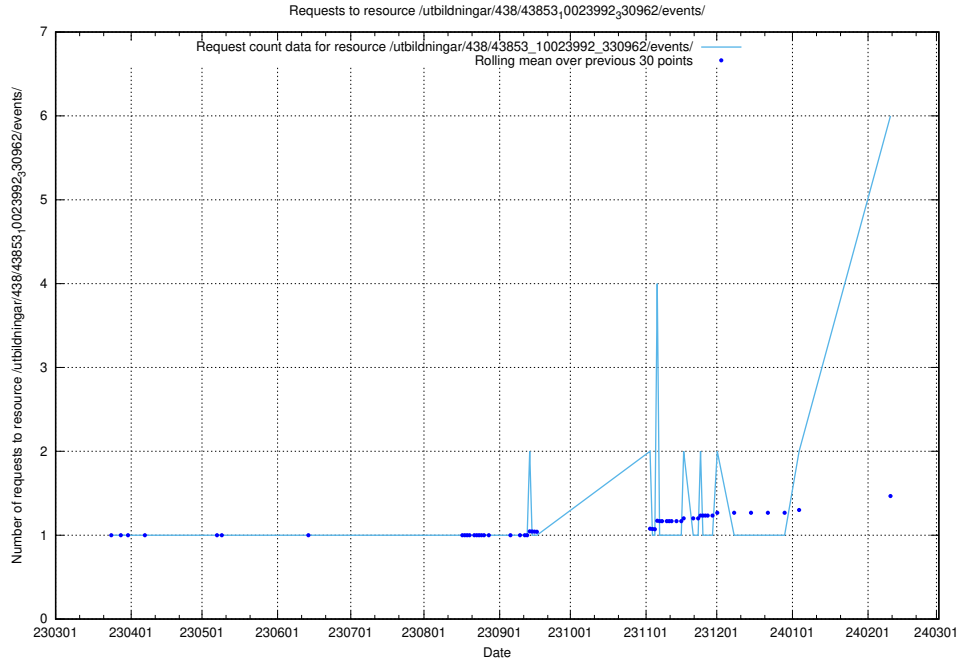

5.91 Usage of /utbildningar/438/43853_10023992_330962/events/

Here, we count the number of requests to resource /utbildningar/438/43853_10023992_330962/events/.