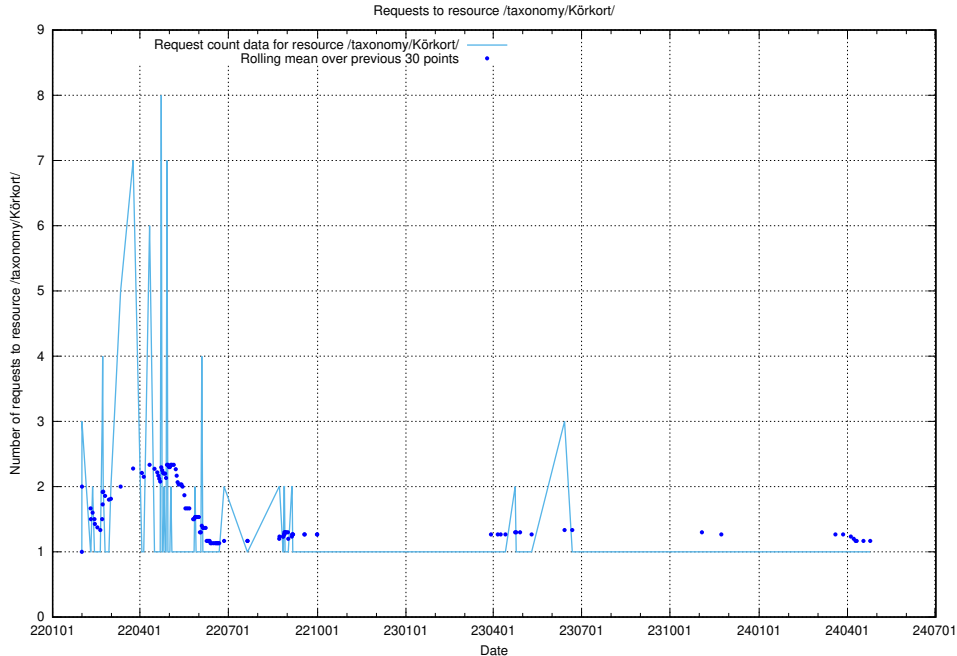

5.3478 Usage of /taxonomy/Körkort/

Here, we count the number of requests to resource /taxonomy/Körkort/.