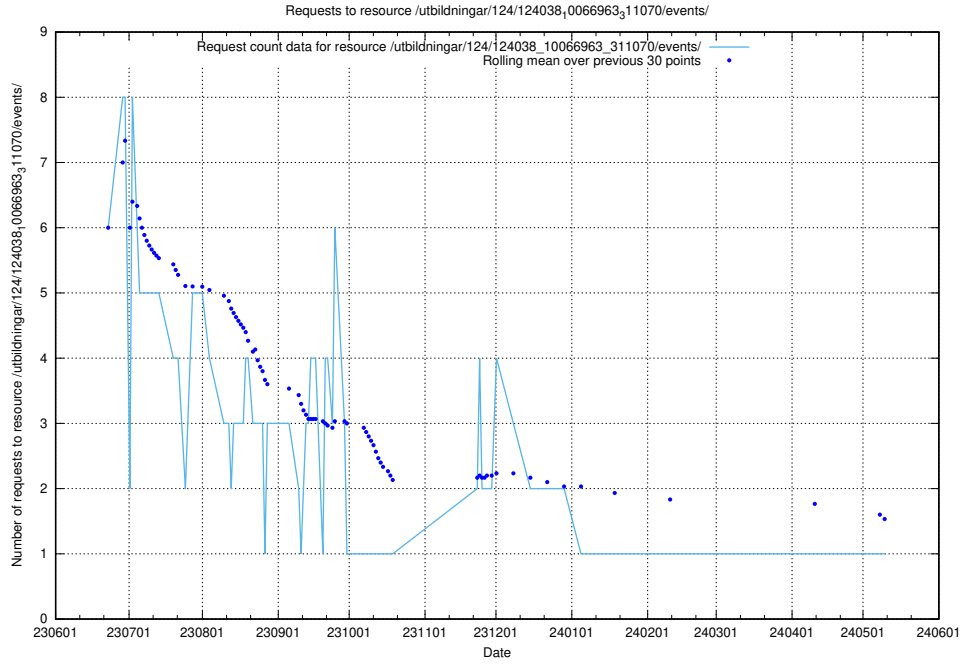

5.5589 Usage of /utbildningar/124/124038_10066963_311070/events/

Here, we count the number of requests to resource /utbildningar/124/124038_10066963_311070/events/

5.5590 Usage of /utbildningar/124/124037_10066963_311070/events/