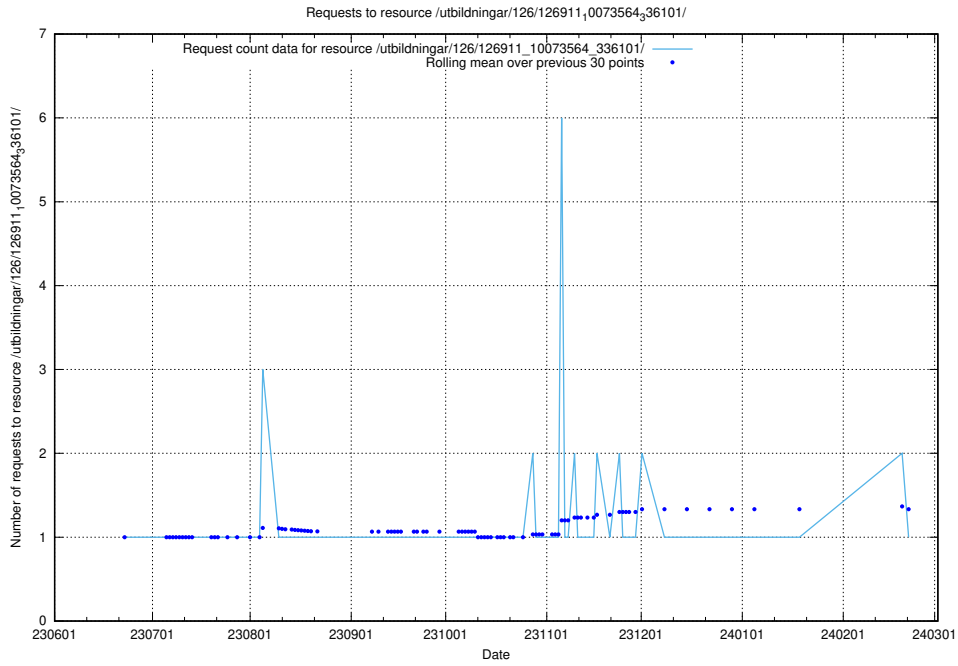

5.5611 Usage of /utbildningar/126/126911_10073564_336101/

Here, we count the number of requests to resource /utbildningar/126/126911_10073564_336101/.