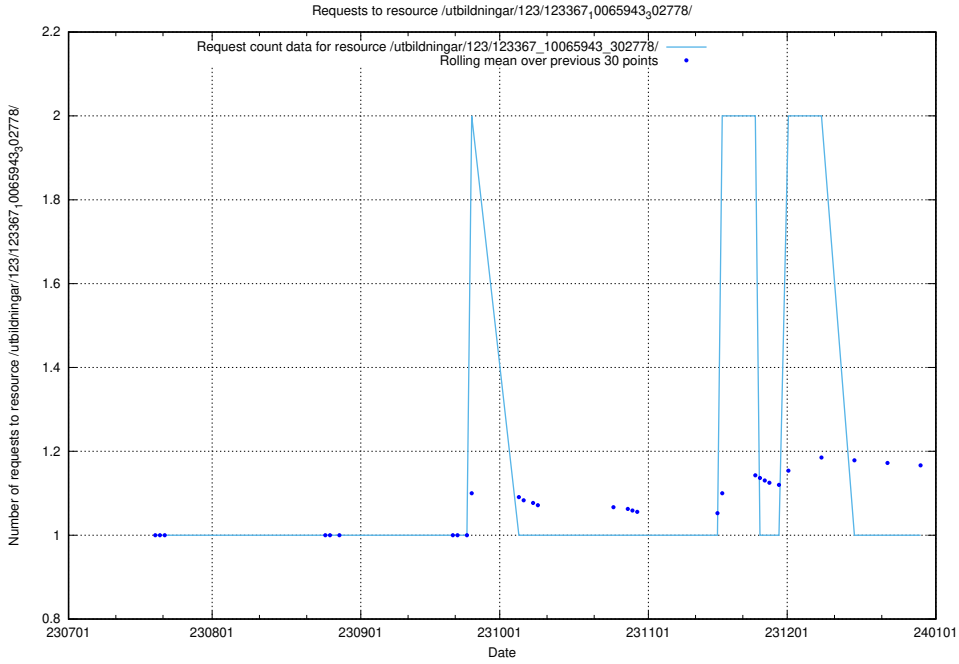

5.5030 Usage of /utbildningar/123/123367_10065943_302778/

Here, we count the number of requests to resource /utbildningar/123/123367_10065943_302778/.