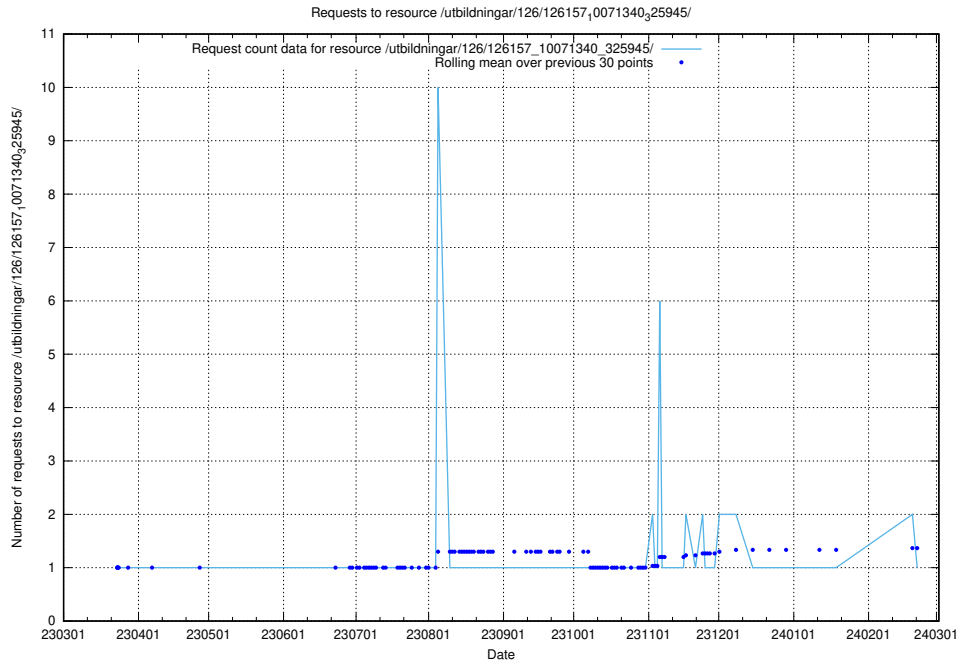

5.6440 Usage of /utbildningar/126/126157_10071340_325945/

Here, we count the number of requests to resource /utbildningar/126/126157_10071340_325945/.