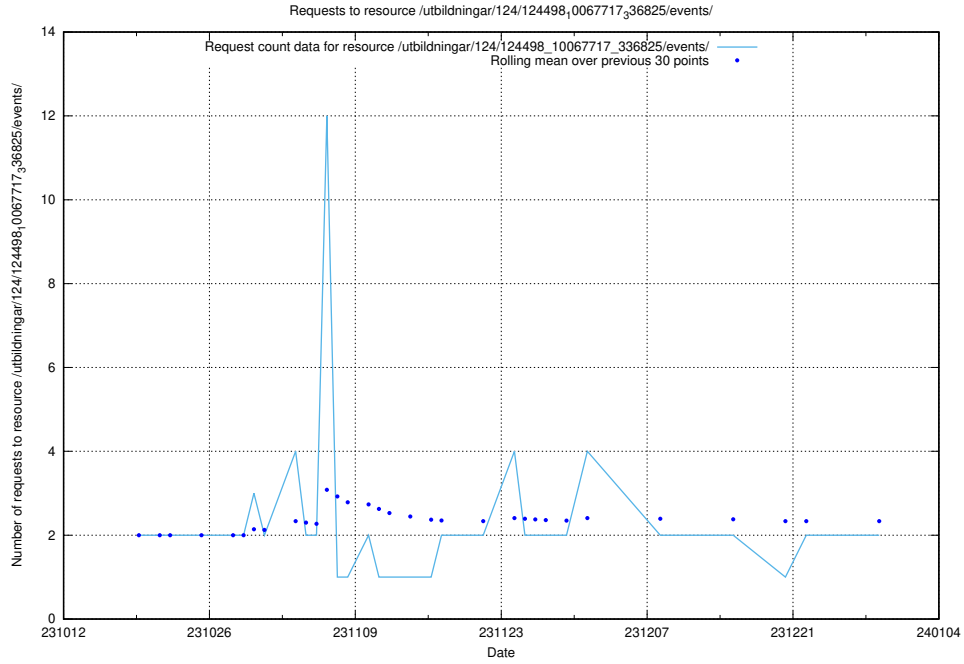

5.743 Usage of /utbildningar/124/124498_10067717_336825/events/

Here, we count the number of requests to resource /utbildningar/124/124498_10067717_336825/events/