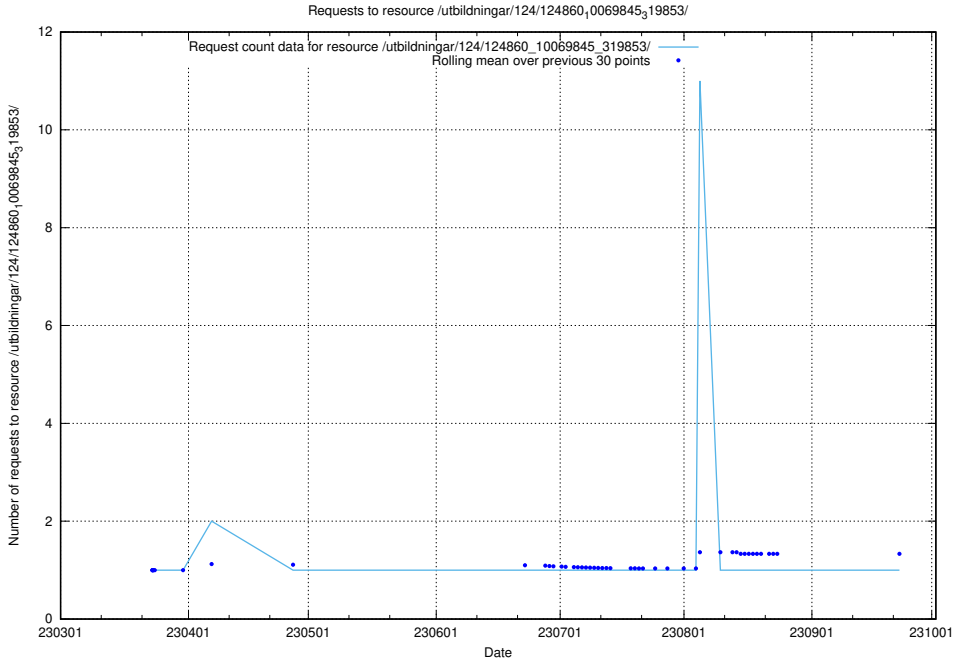

5.1182 Usage of /utbildningar/124/124860_10069845_319853/

Here, we count the number of requests to resource /utbildningar/124/124860_10069845_319853/.