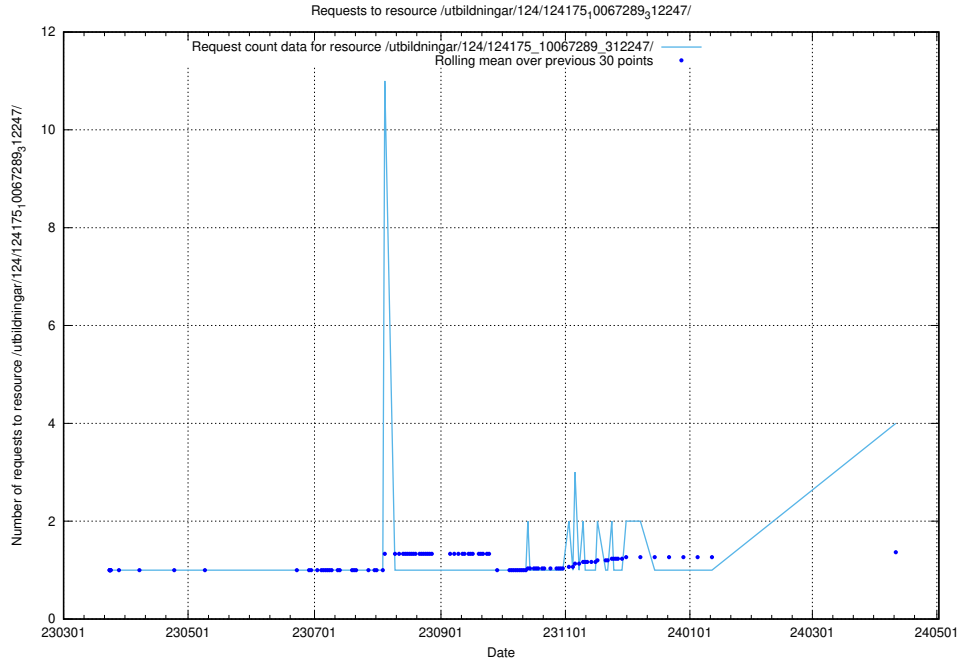

5.195 Usage of /utbildningar/124/124175_10067289_312247/

Here, we count the number of requests to resource /utbildningar/124/124175_10067289_312247/.