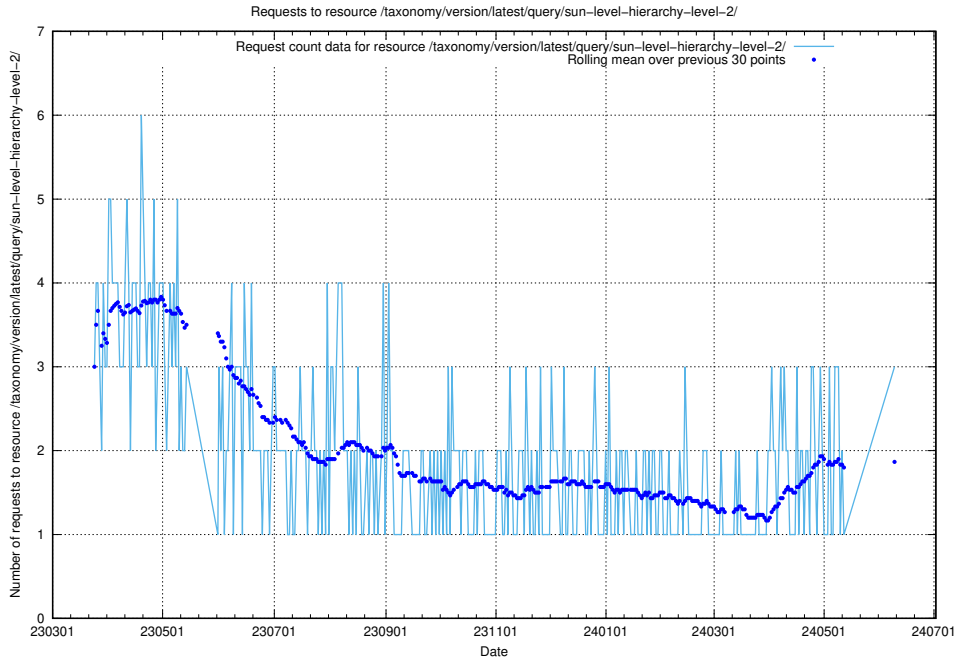

5.419 Usage of /taxonomy/version/latest/query/sun-level-hierarchy-level-2/

Here, we count the number of requests to resource /taxonomy/version/latest/query/sun-level-hierarchy-level-2/.