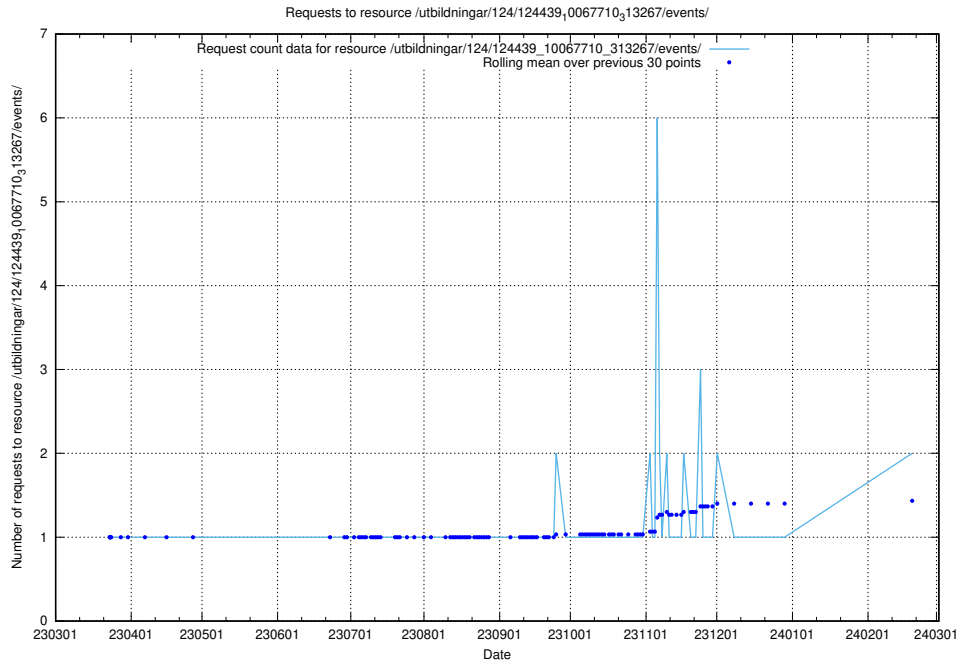

5.683 Usage of /utbildningar/124/124439_10067710_313267/events/

Here, we count the number of requests to resource /utbildningar/124/124439_10067710_313267/events/