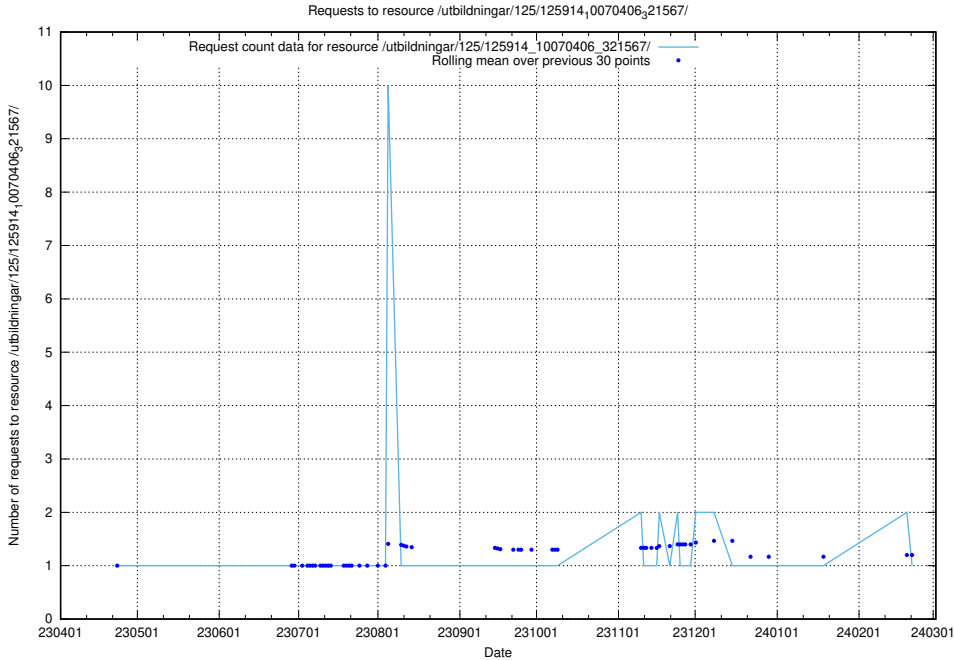

5.6059 Usage of /utbildningar/125/125914_10070406_321567/

Here, we count the number of requests to resource /utbildningar/125/125914_10070406_321567/.