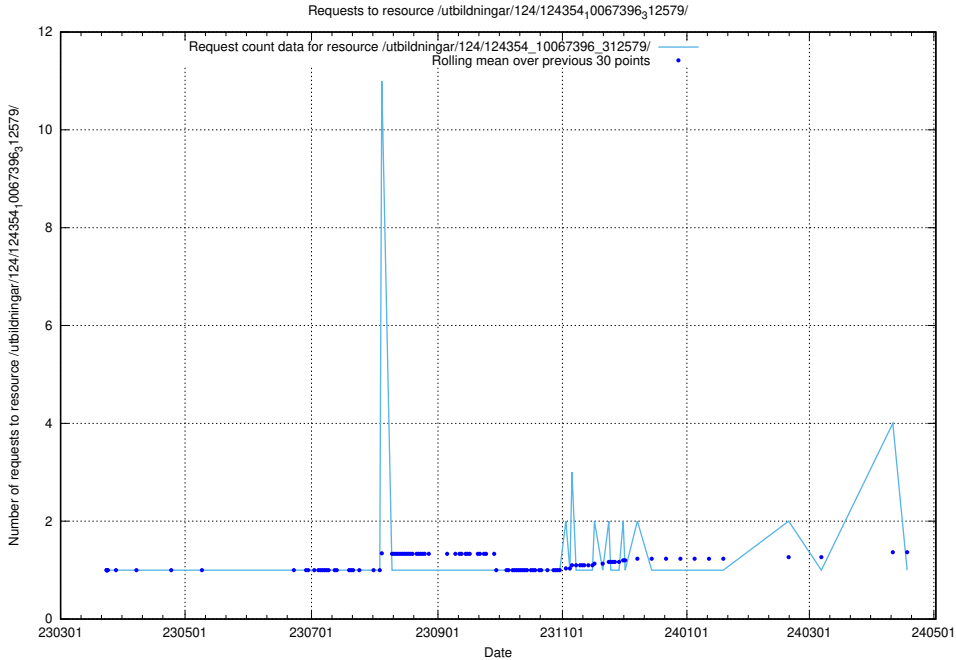

5.3956 Usage of /utbildningar/124/124354_10067396_312579/

Here, we count the number of requests to resource /utbildningar/124/124354_10067396_312579/.