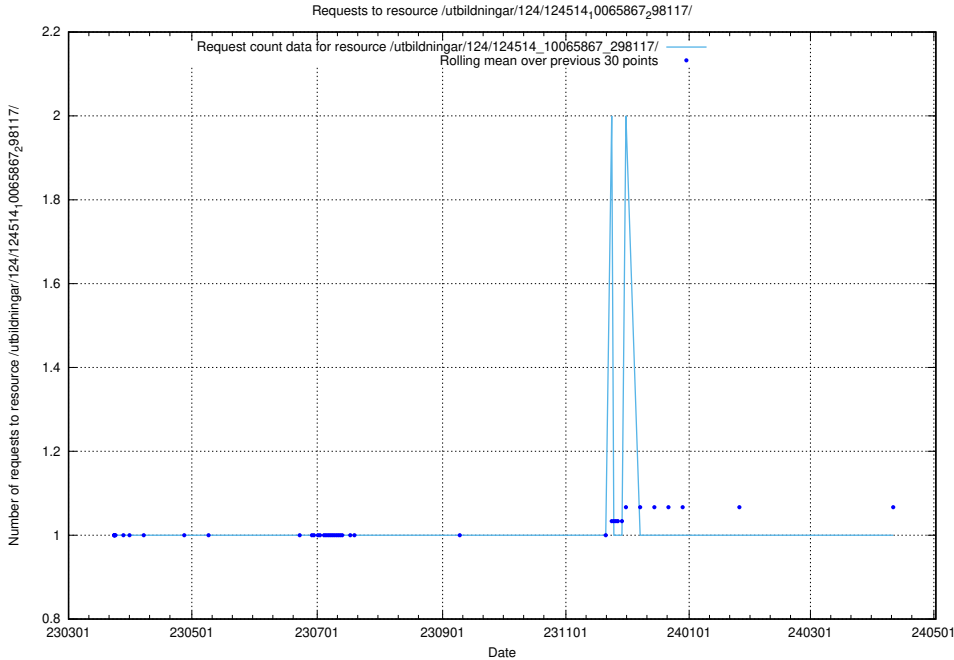

5.2032 Usage of /utbildningar/124/124514_10065867_298117/

Here, we count the number of requests to resource /utbildningar/124/124514_10065867_298117/.