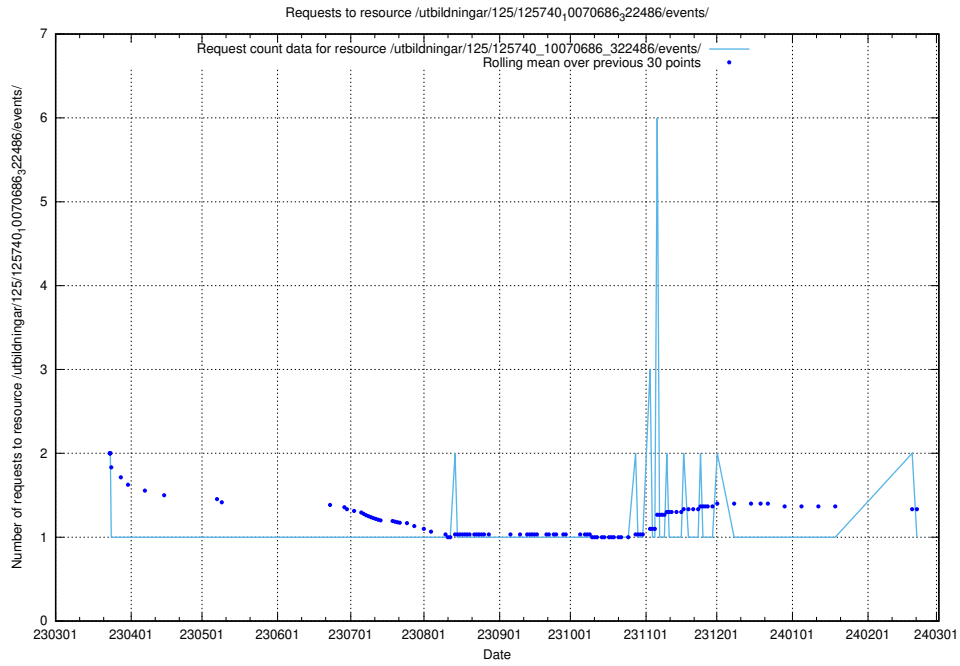

5.6291 Usage of /utbildningar/125/125740_10070686_322486/events/

Here, we count the number of requests to resource /utbildningar/125/125740_10070686_322486/events/