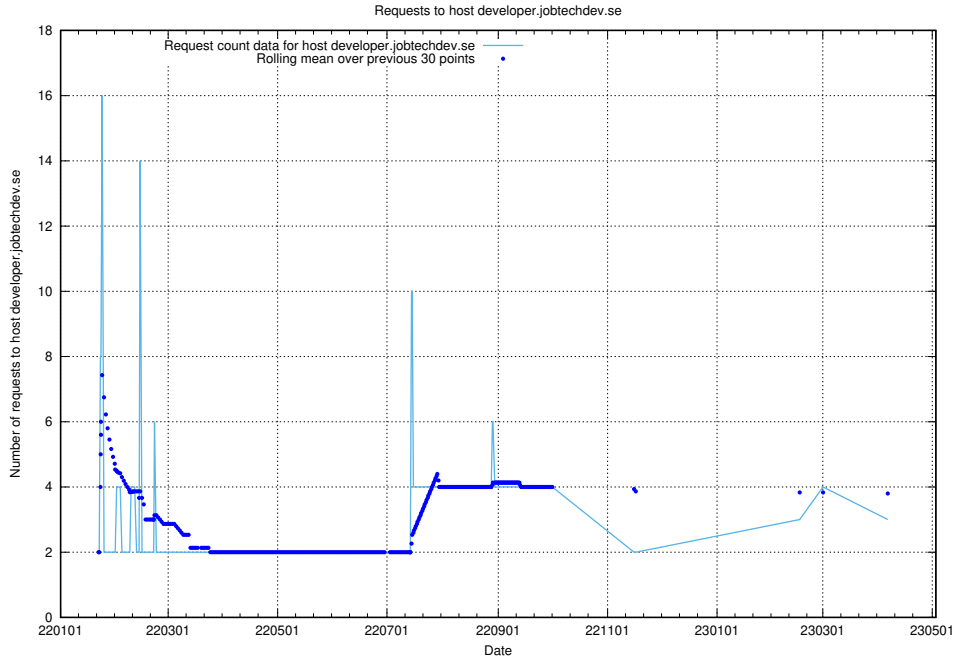

7.166 Usage of developer.jobtechdev.se

Here, we count the number of requests to host developer.jobtechdev.se.