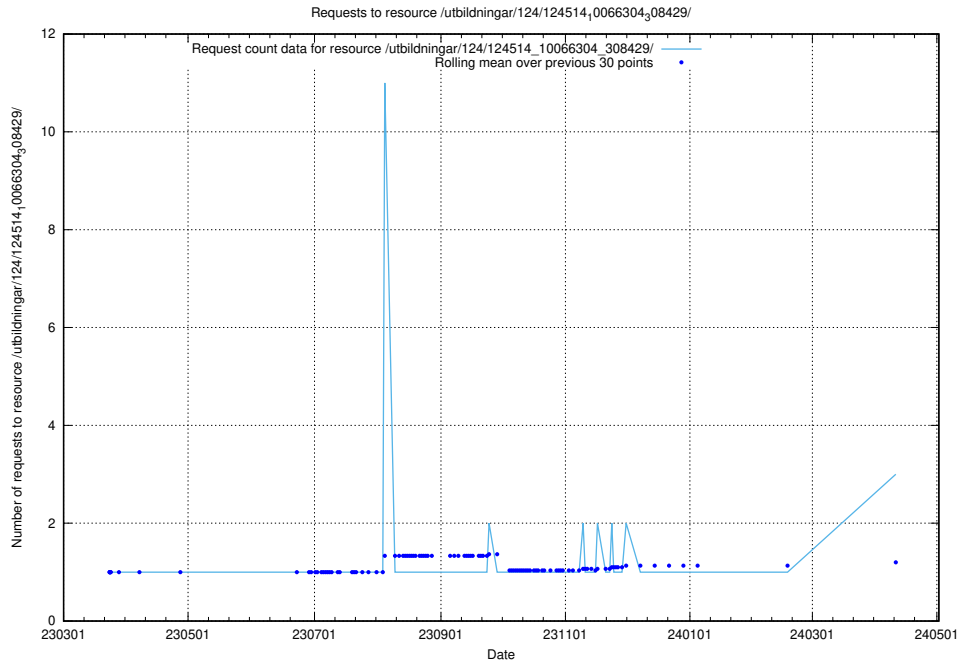

5.280 Usage of /utbildningar/124/124514_10066304_308429/

Here, we count the number of requests to resource /utbildningar/124/124514_10066304_308429/.