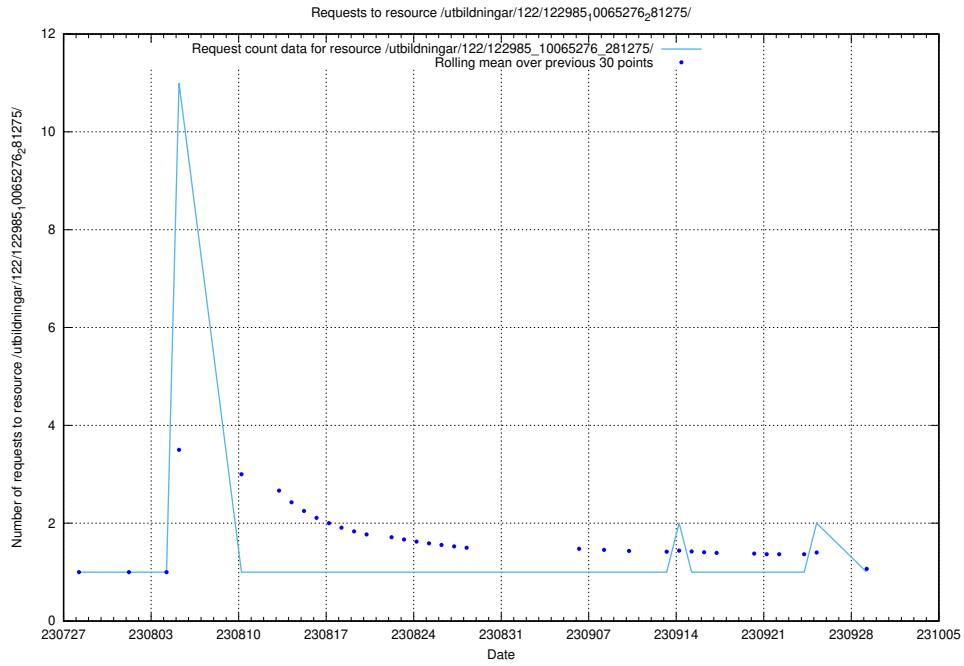

5.4938 Usage of /utbildningar/122/122985_10065276_281275/

Here, we count the number of requests to resource /utbildningar/122/122985_10065276_281275/.