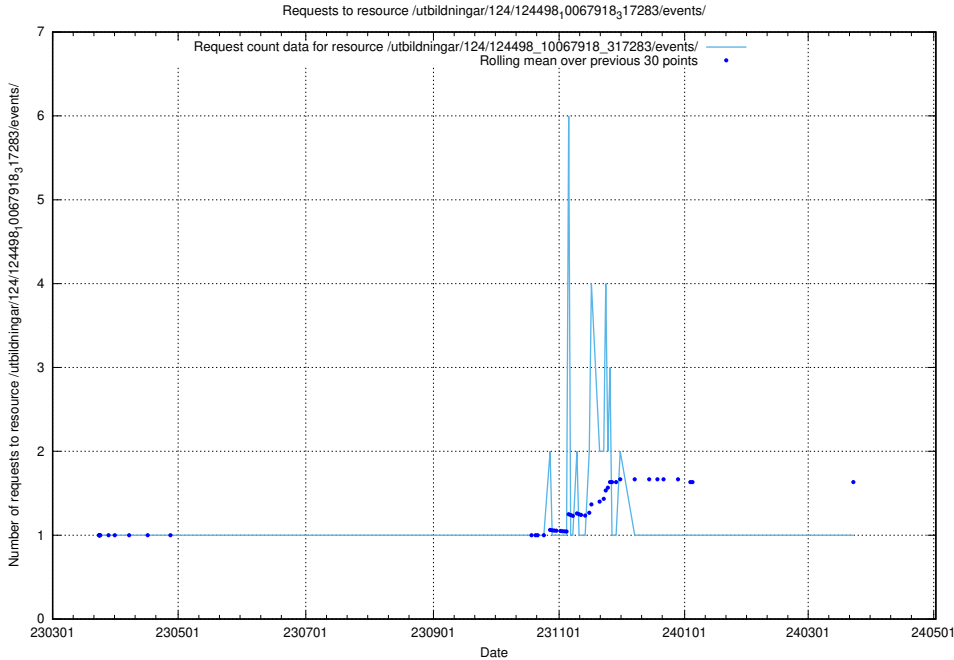

5.2639 Usage of /utbildningar/124/124498_10067918_317283/events/

Here, we count the number of requests to resource /utbildningar/124/124498_10067918_317283/events/