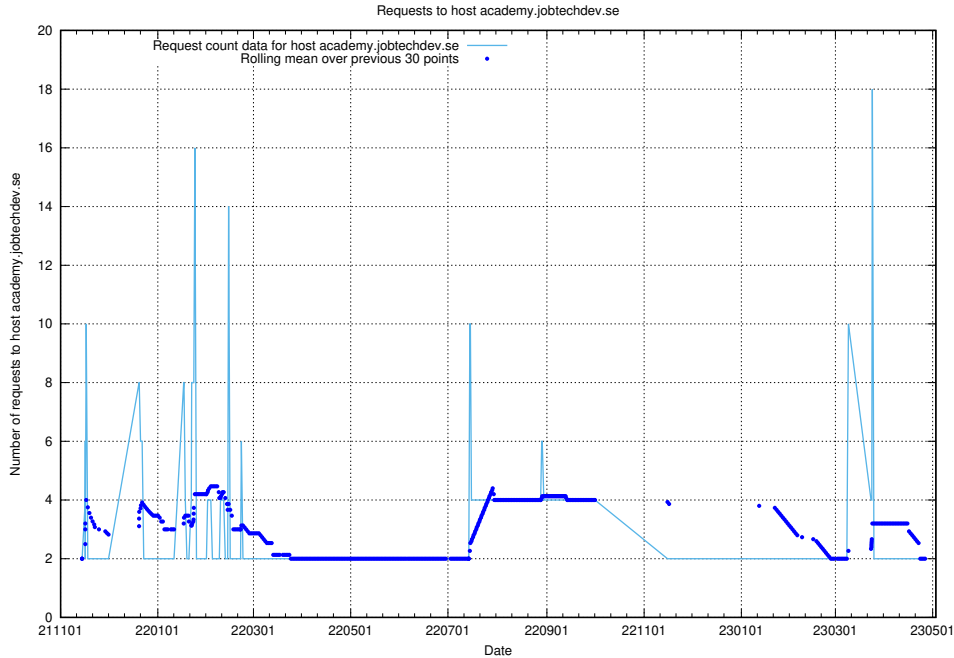

7.309 Usage of academy.jobtechdev.se

Here, we count the number of requests to host academy.jobtechdev.se.