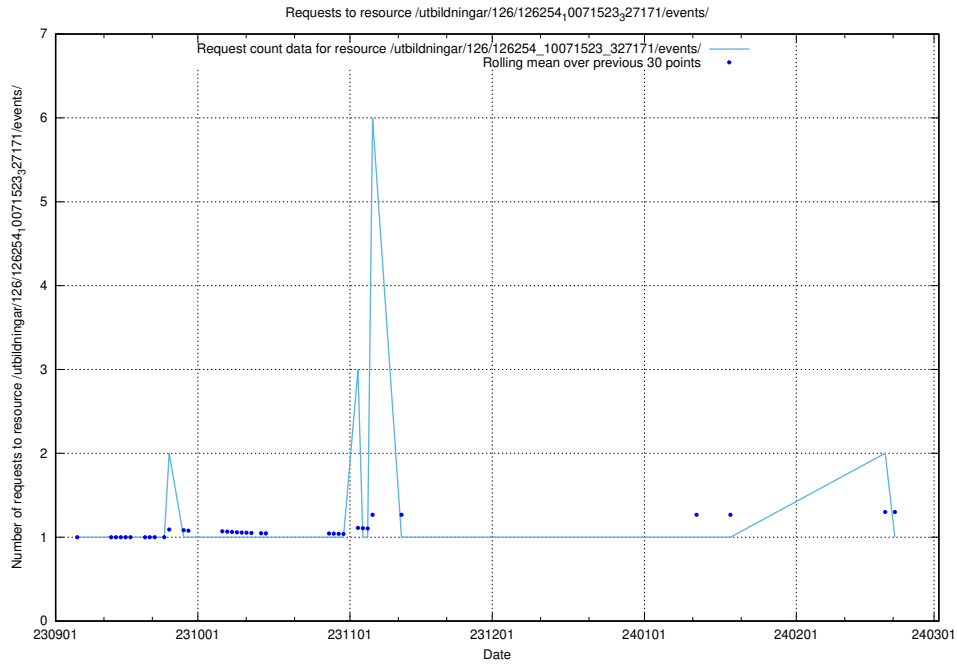

5.4695 Usage of /utbildningar/126/126254_10071523_327171/events/

Here, we count the number of requests to resource /utbildningar/126/126254_10071523_327171/events/