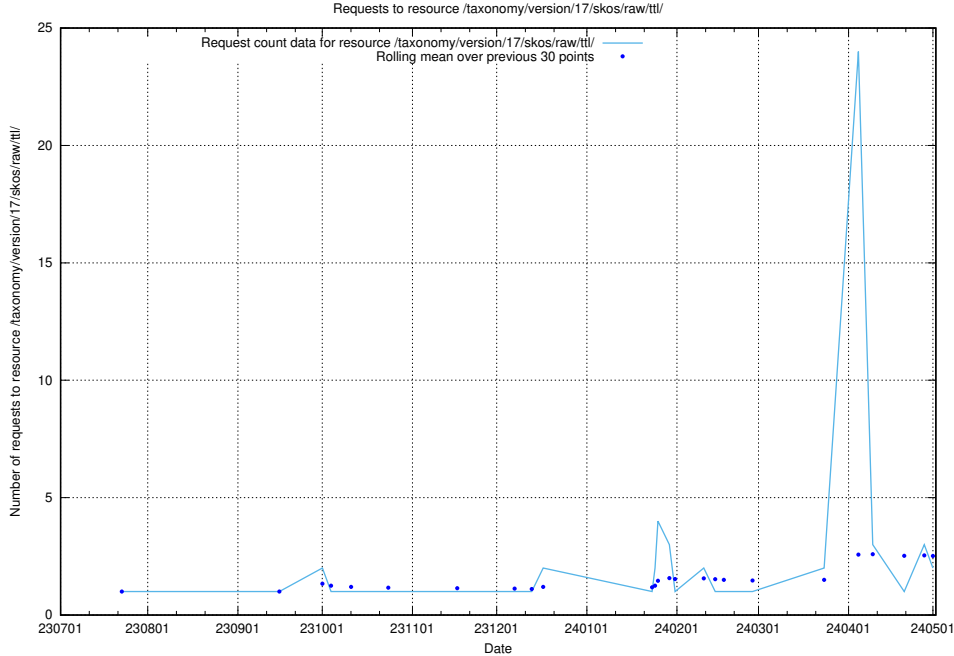

5.819 Usage of /taxonomy/version/17/skos/raw/ttl/

Here, we count the number of requests to resource /taxonomy/version/17/skos/raw/ttl/.