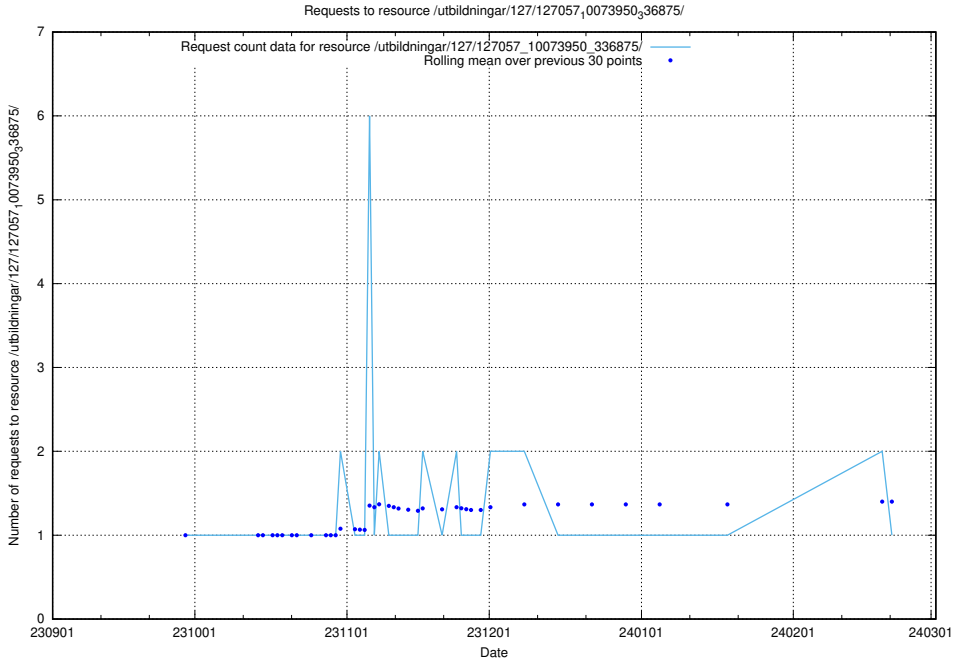

5.4479 Usage of /utbildningar/127/127057_10073950_336875/

Here, we count the number of requests to resource /utbildningar/127/127057_10073950_336875/.