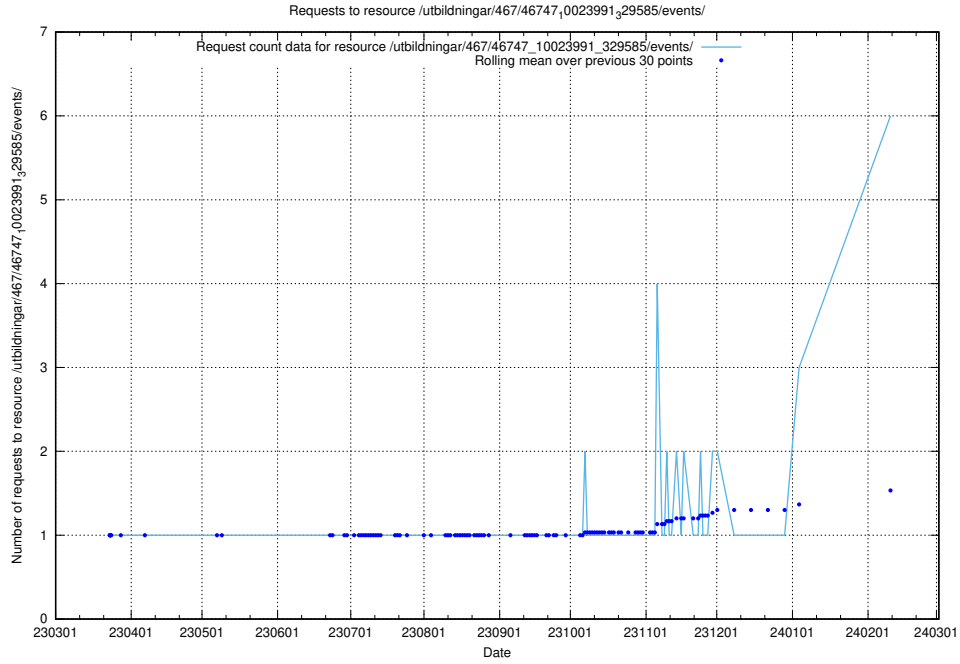

5.94 Usage of /utbildningar/467/46747_10023991_329585/events/

Here, we count the number of requests to resource /utbildningar/467/46747_10023991_329585/events/.