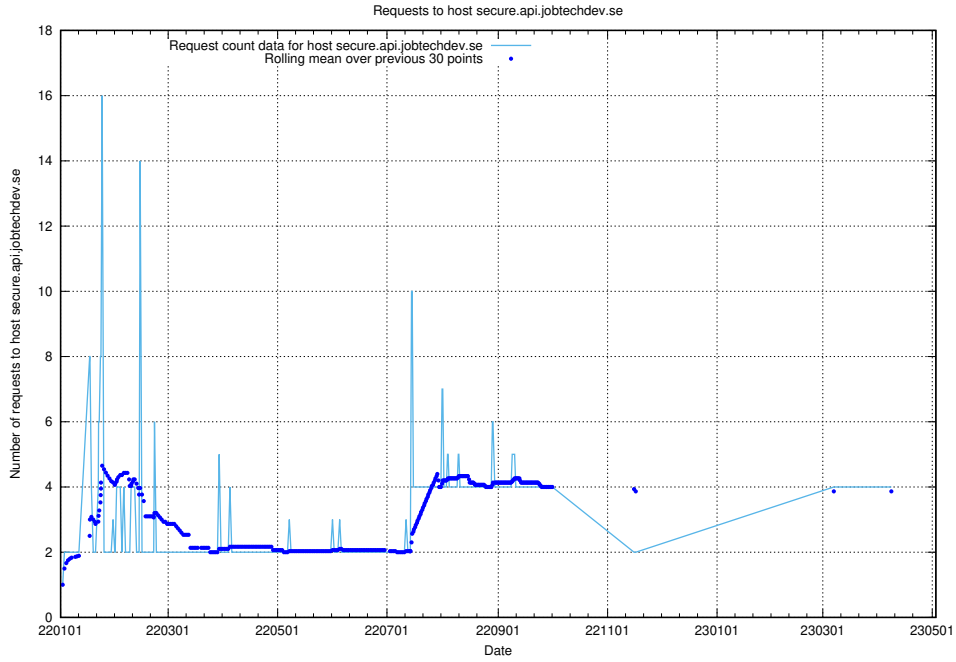

7.119 Usage of secure.api.jobtechdev.se

Here, we count the number of requests to host secure.api.jobtechdev.se.