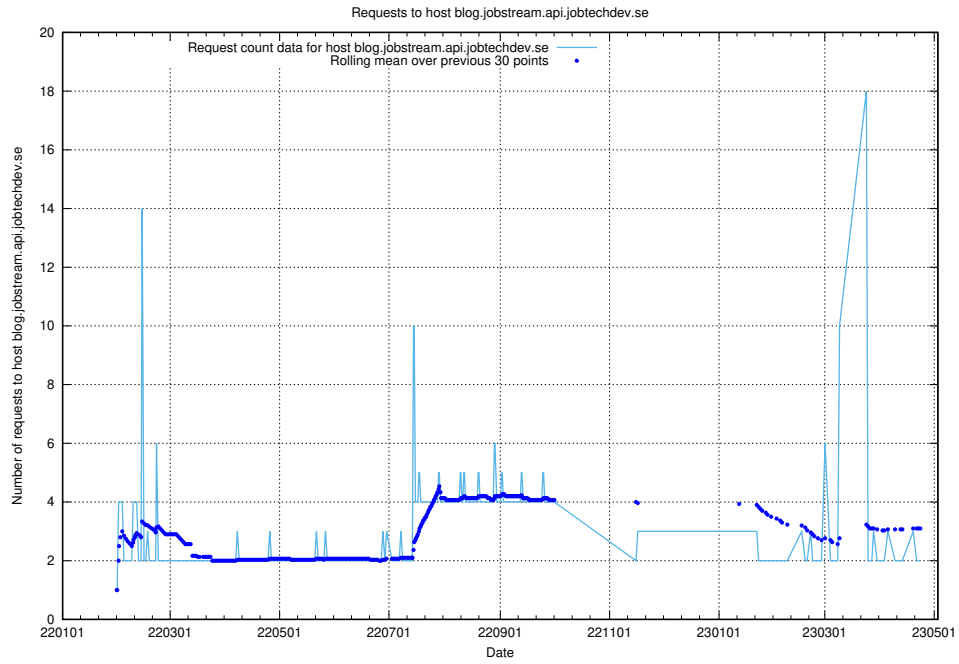

7.567 Usage of `blog.jobstream.api.jobtechdev.se`

Here, we count the number of requests to host `blog.jobstream.api.jobtechdev.se`.