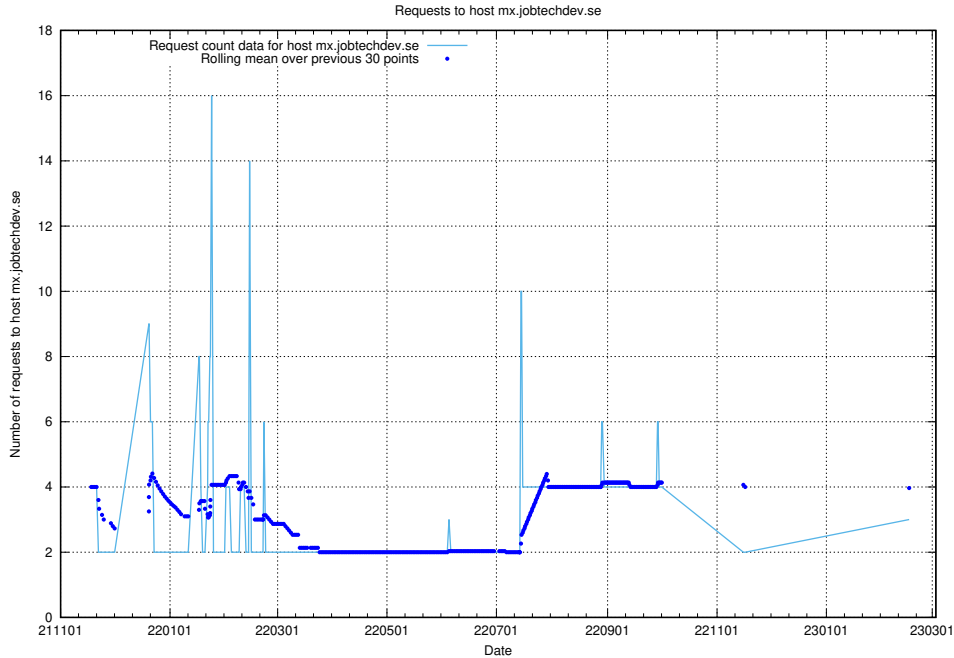

Here, we count the number of requests to host data.jobtechdev.se:80.

7.224 Usage of se.jobtechdev.se

Here, we count the number of requests to host se.jobtechdev.se.

7.225 Usage of mx.jobtechdev.se

Here, we count the number of requests to host mx.jobtechdev.se.