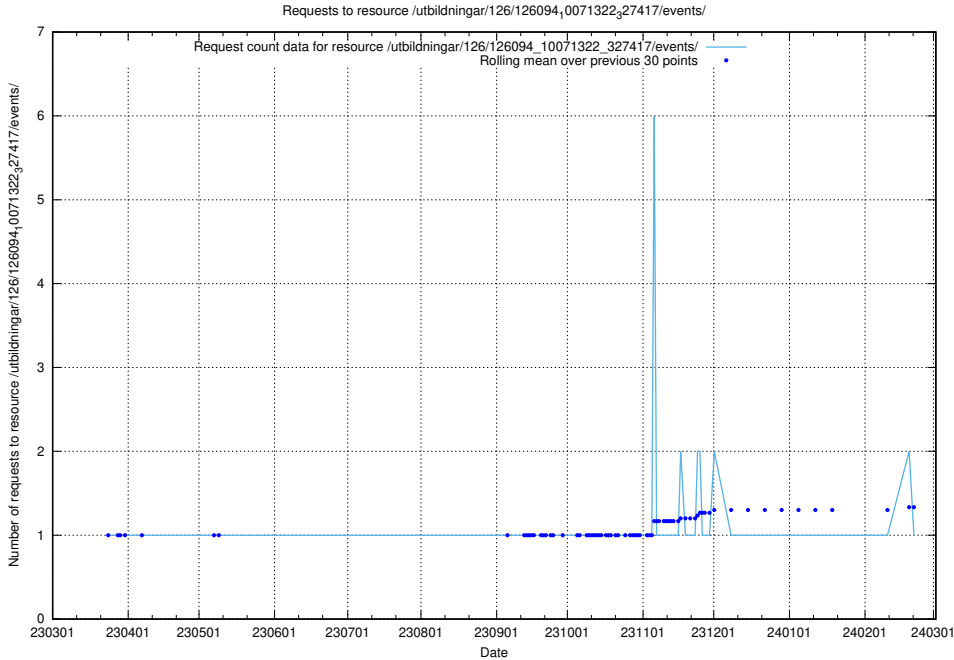

5.6217 Usage of /utbildningar/126/126094_10071322_327417/events/

Here, we count the number of requests to resource /utbildningar/126/126094_10071322_327417/events/