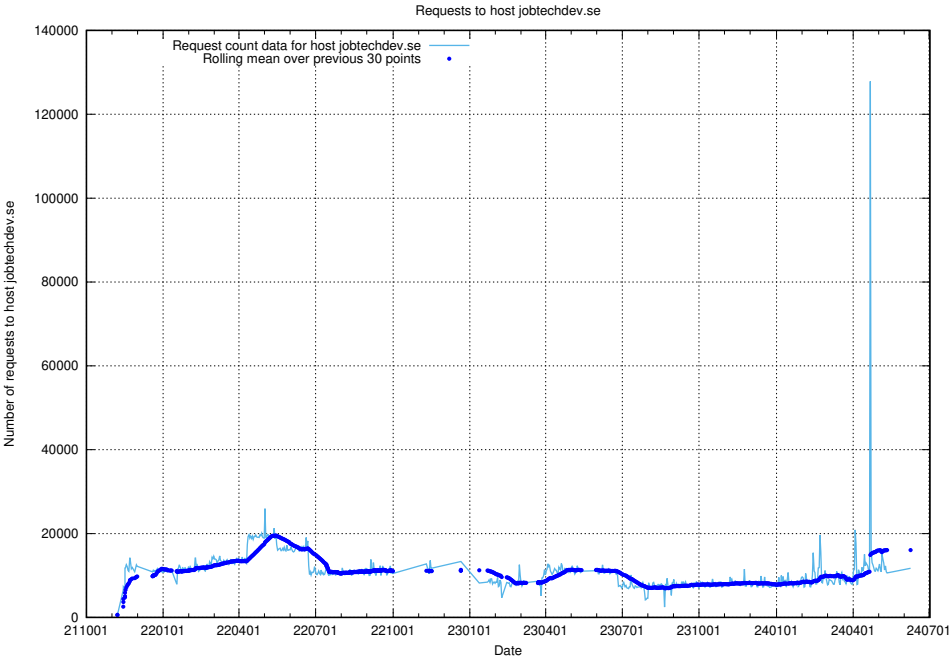

7.9 Usage of jobtechdev.se

Here, we count the number of requests to host jobtechdev.se.