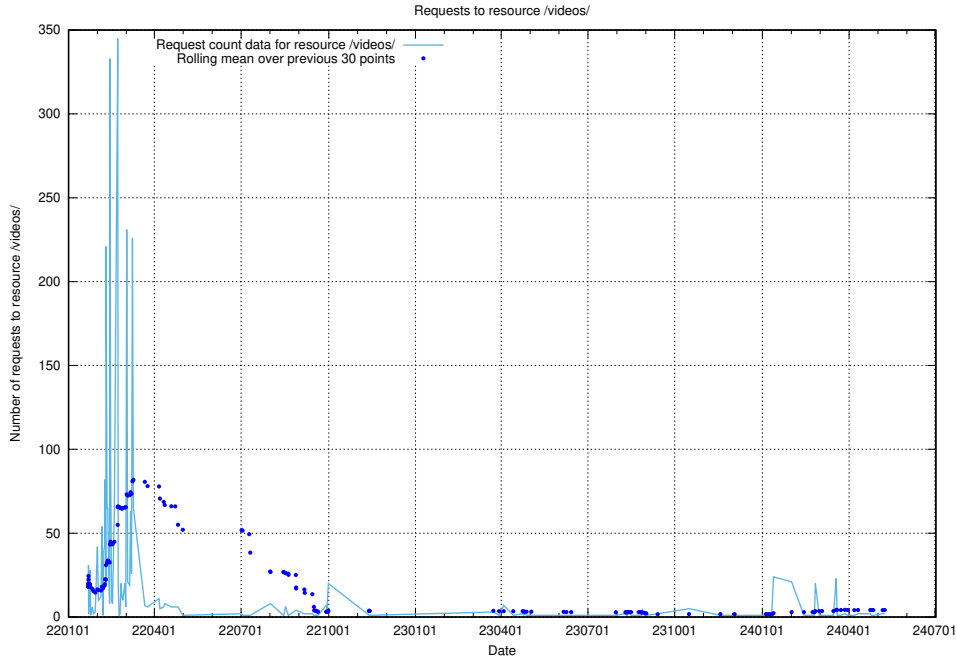

5.925 Usage of /videos/

Here, we count the number of requests to resource /videos/.