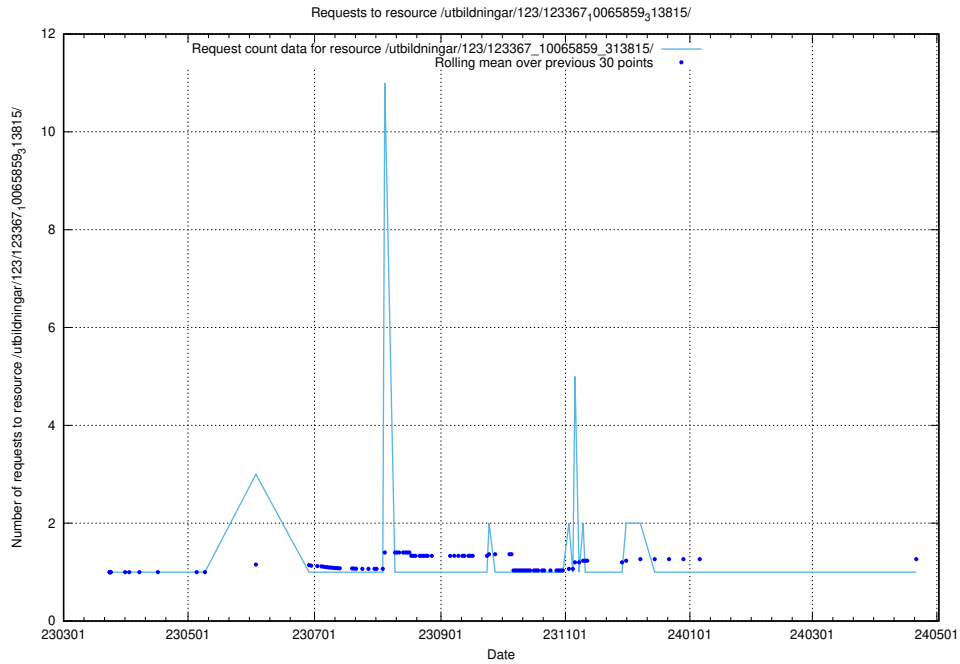

5.4871 Usage of /utbildningar/123/123367_10065859_313815/

Here, we count the number of requests to resource /utbildningar/123/123367_10065859_313815/.