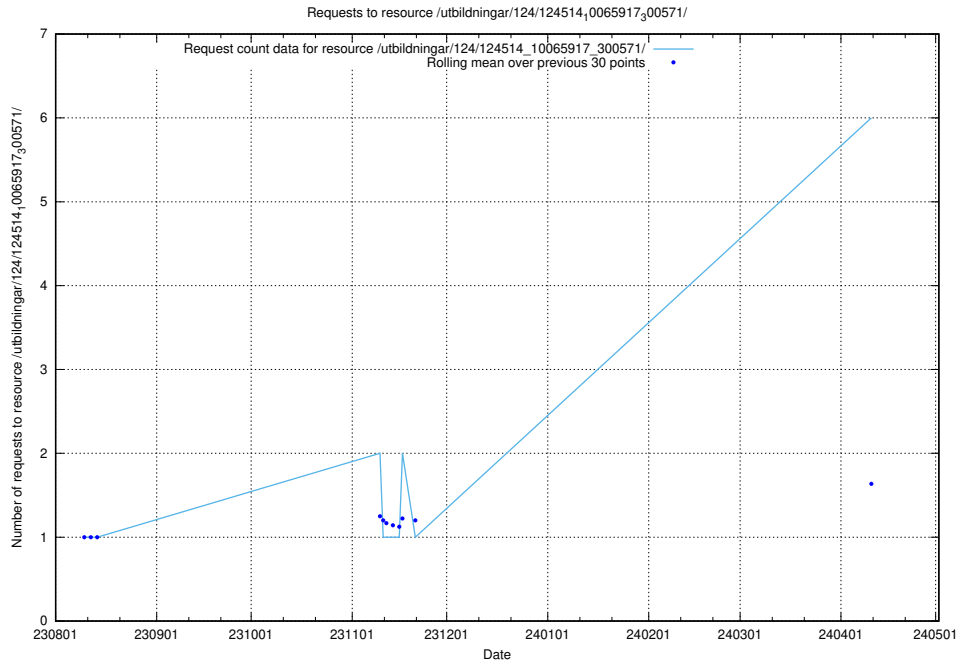

5.74 Usage of /utbildningar/124/124514_10065917_300571/

Here, we count the number of requests to resource /utbildningar/124/124514_10065917_300571/.