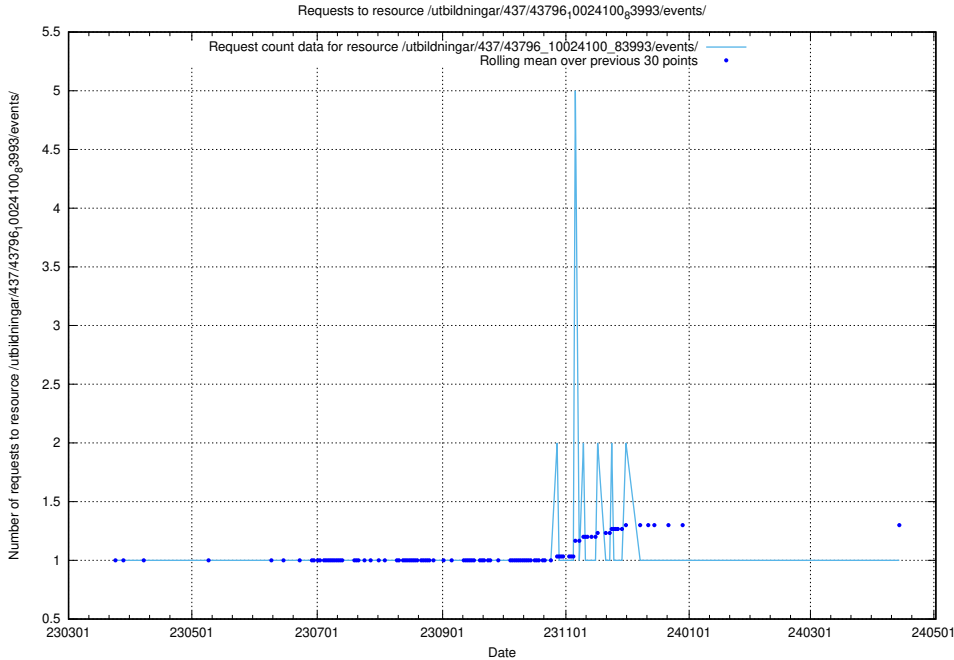

5.6189 Usage of /utbildningar/437/43796_10024100_83993/events/

Here, we count the number of requests to resource /utbildningar/437/43796_10024100_83993/events/.