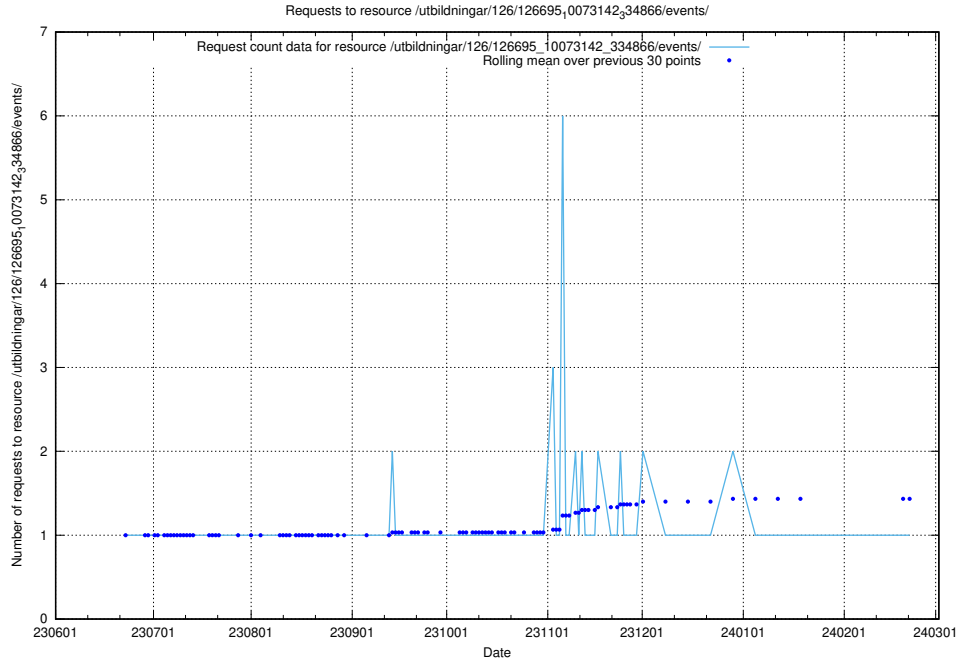

5.5661 Usage of /utbildningar/126/126695_10073142_334866/events/

Here, we count the number of requests to resource /utbildningar/126/126695_10073142_334866/events/