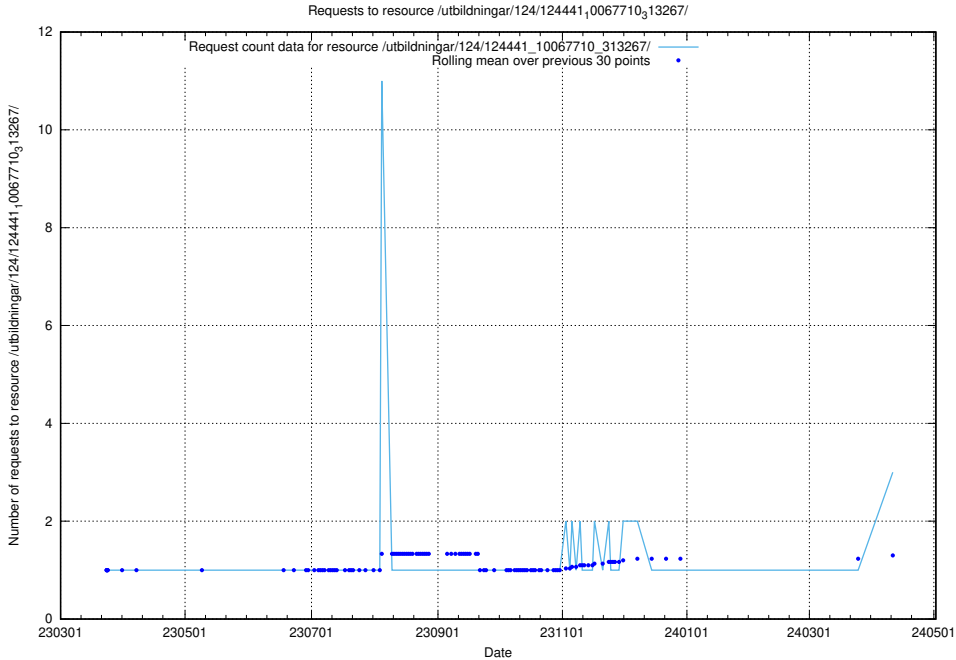

5.307 Usage of /utbildningar/124/124441_10067710_313267/

Here, we count the number of requests to resource /utbildningar/124/124441_10067710_313267/.