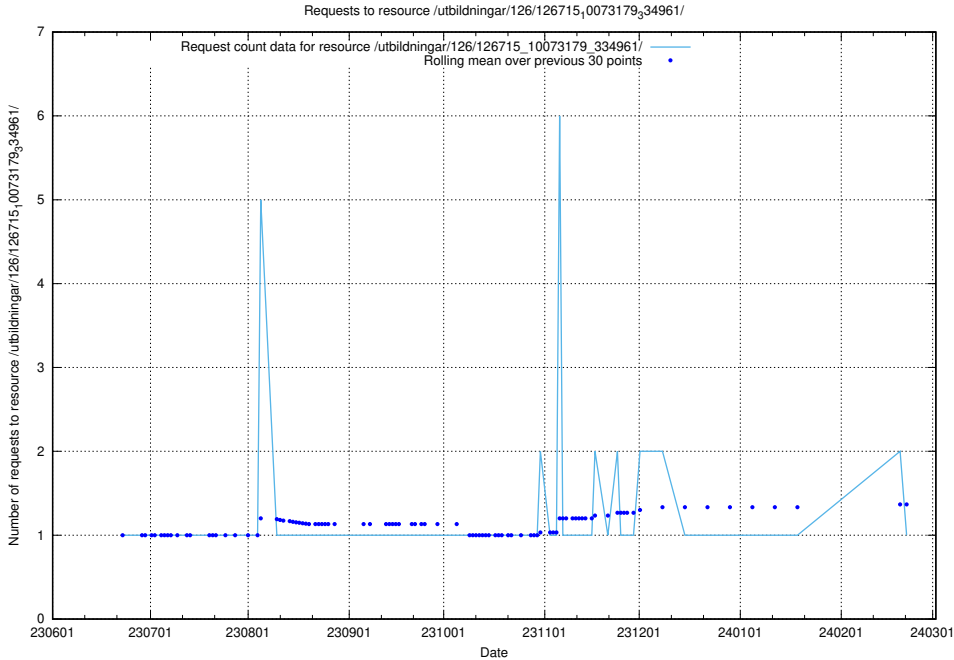

5.5649 Usage of /utbildningar/126/126715_10073179_334961/

Here, we count the number of requests to resource /utbildningar/126/126715_10073179_334961/.