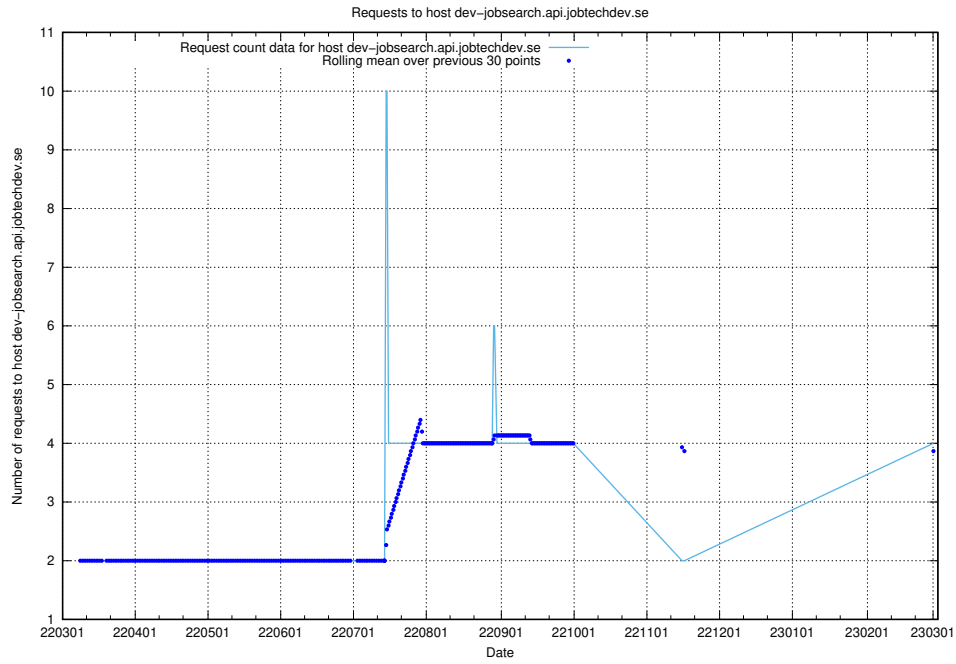

7.156 Usage of dev-jobsearch.api.jobtechdev.se

Here, we count the number of requests to host dev-jobsearch.api.jobtechdev.se.