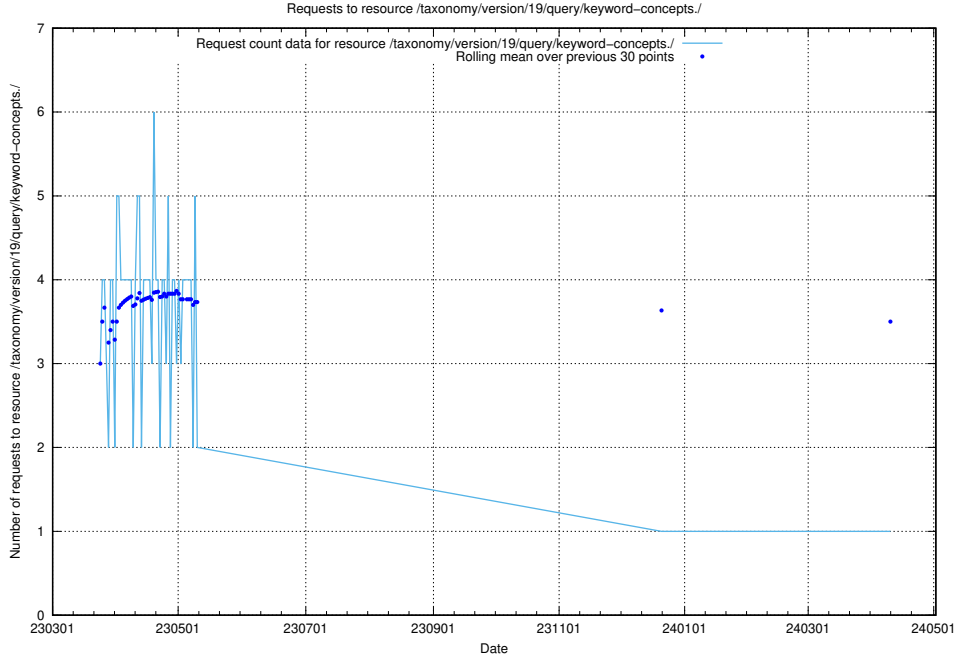

5.6153 Usage of /taxonomy/version/19/query/keyword-concepts-with-relations/

Here, we count the number of requests to resource /taxonomy/version/19/query/keyword-concepts-with-relations/.

5.6154 Usage of /taxonomy/version/19/query/eu-regions/