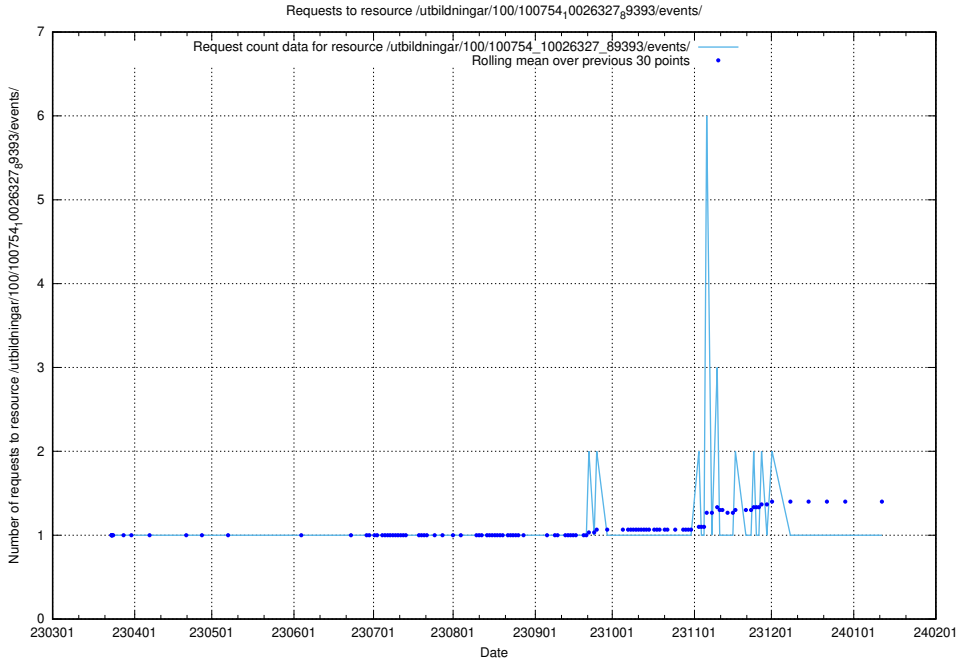

5.5586 Usage of /utbildningar/100/100754_10026327_89393/events/

Here, we count the number of requests to resource /utbildningar/100/100754_10026327_89393/events/.