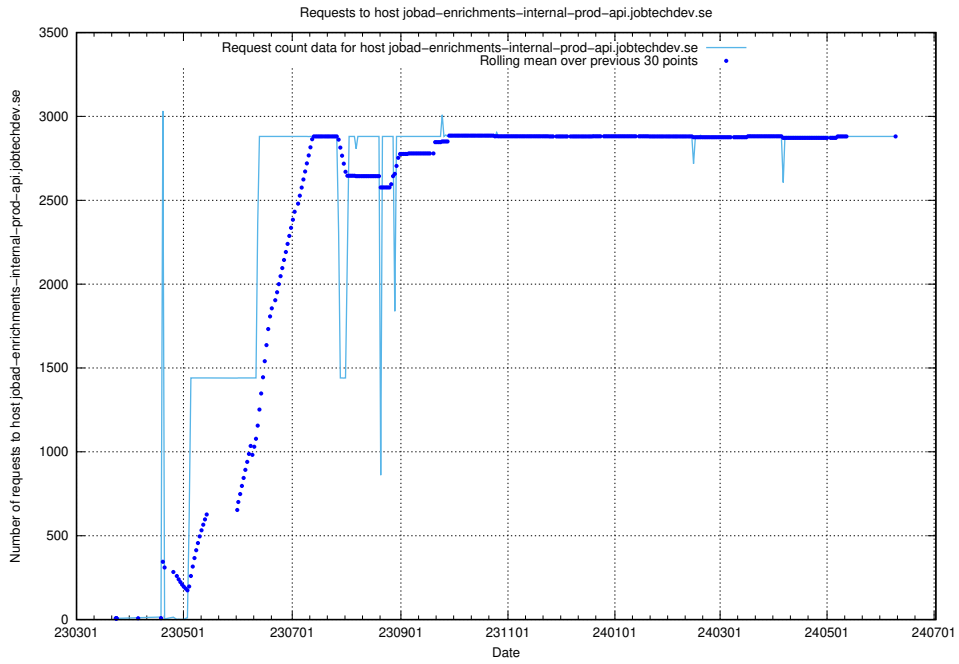

7.16 Usage of jobad-enrichments-internal-prod-api.jobtechdev.se

Here, we count the number of requests to host jobad-enrichments-internal-prod-api.jobtechdev.se.