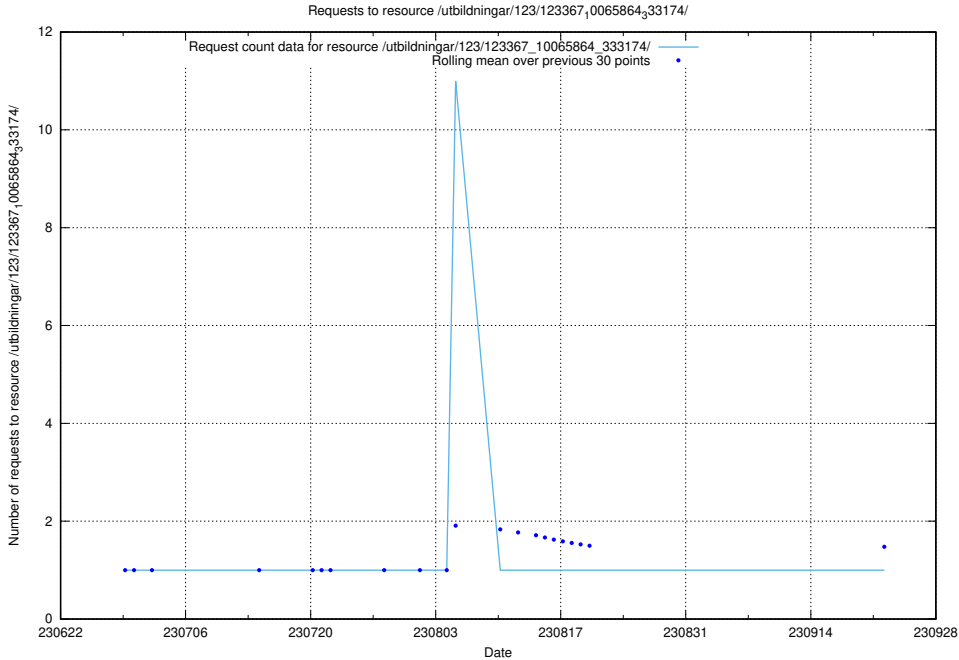

5.5562 Usage of /utbildningar/123/123367_10065864_333174/

Here, we count the number of requests to resource /utbildningar/123/123367_10065864_333174/.