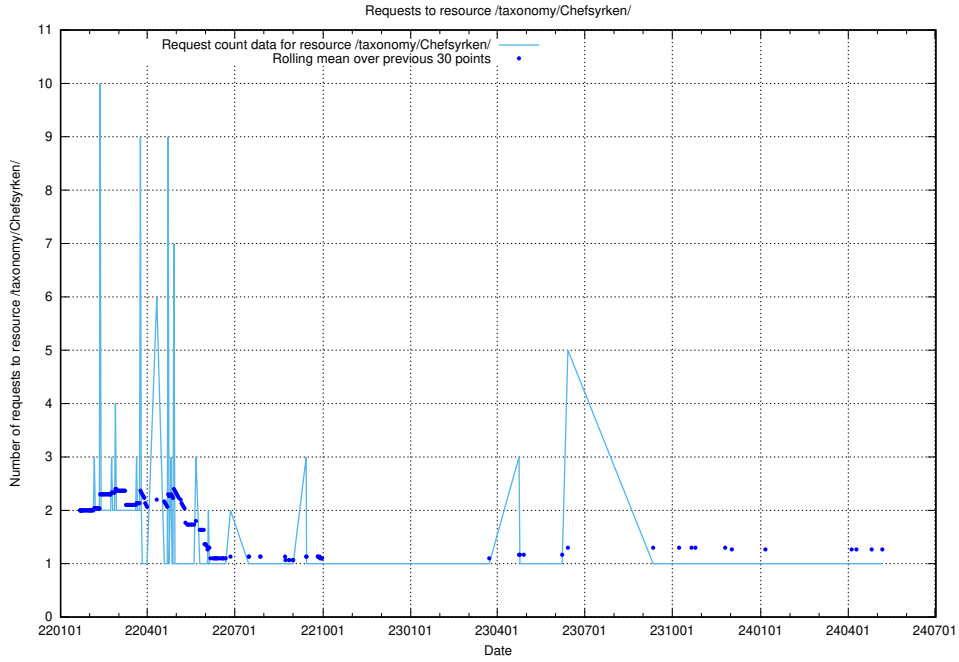

5.1239 Usage of /taxonomy/Chefsyrken/

Here, we count the number of requests to resource /taxonomy/Chefsyrken/.