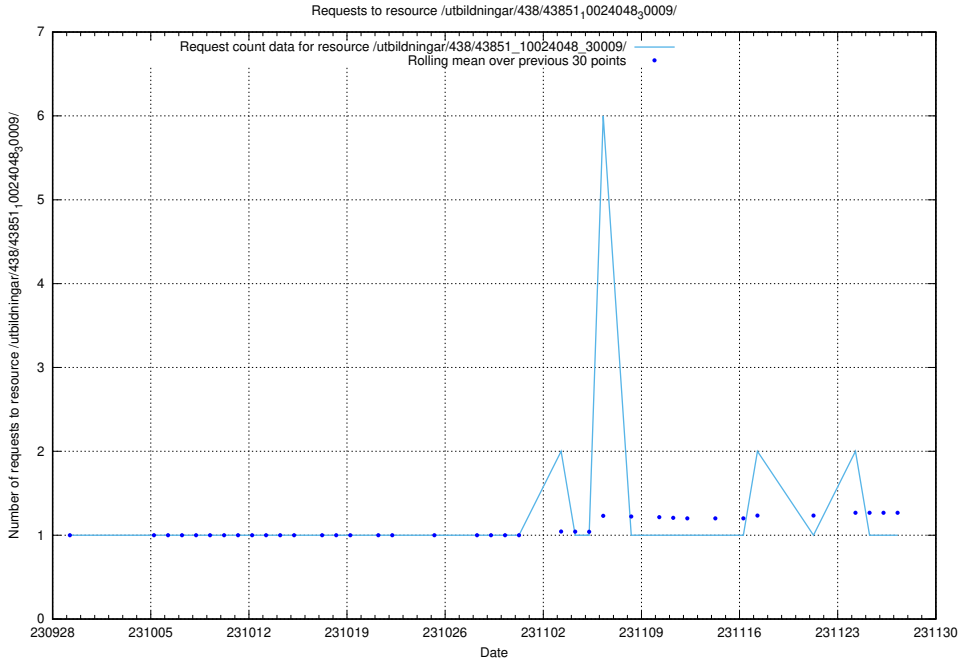

5.4475 Usage of /utbildningar/438/43851_10024048_30009/

Here, we count the number of requests to resource /utbildningar/438/43851_10024048_30009/.