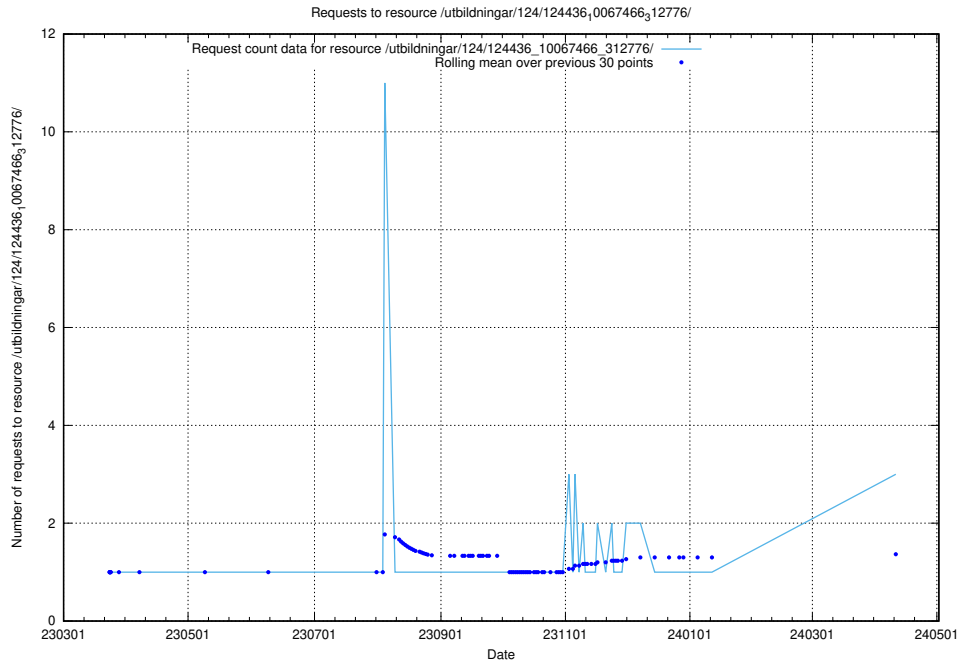

5.311 Usage of /utbildningar/124/124436_10067466_312776/

Here, we count the number of requests to resource /utbildningar/124/124436_10067466_312776/.