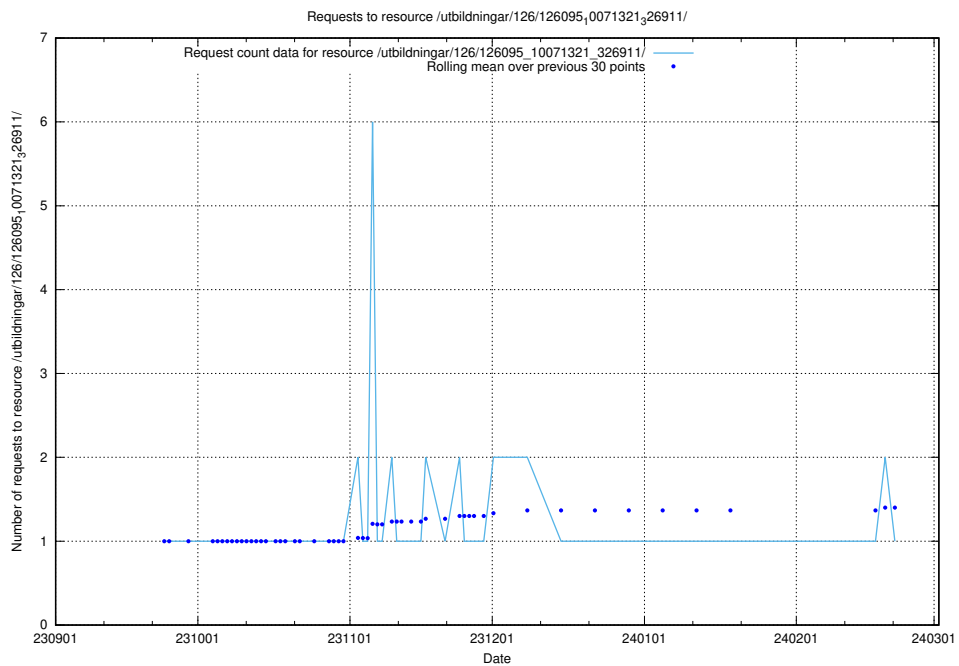

5.4515 Usage of /utbildningar/126/126095_10071321_326911/

Here, we count the number of requests to resource /utbildningar/126/126095_10071321_326911/.