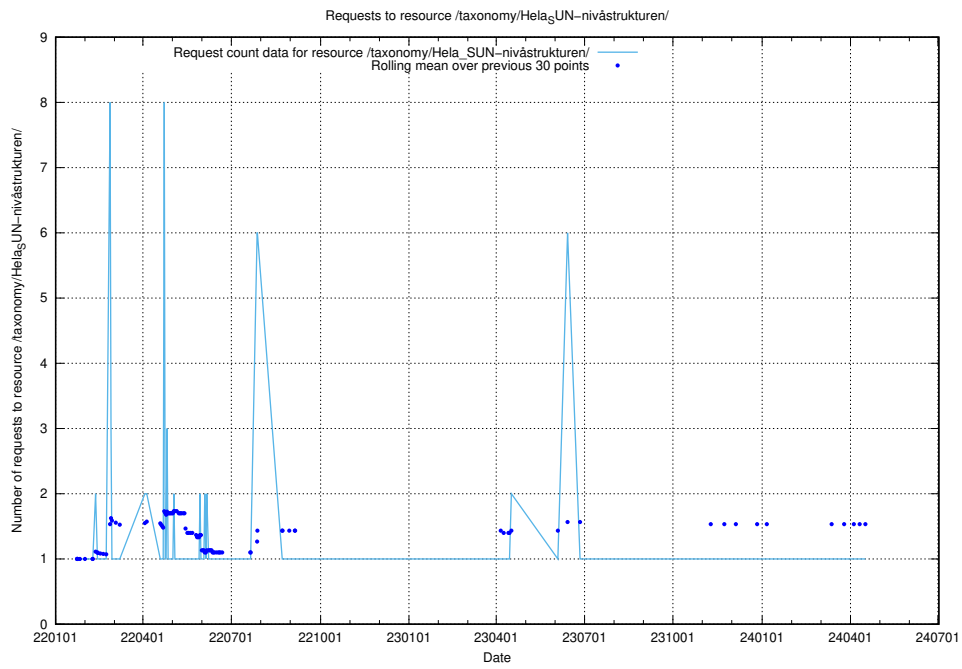

5.4339 Usage of /taxonomy/Hela_SUN-nivåstrukturen/

Here, we count the number of requests to resource /taxonomy/Hela_SUN-nivåstrukturen/.