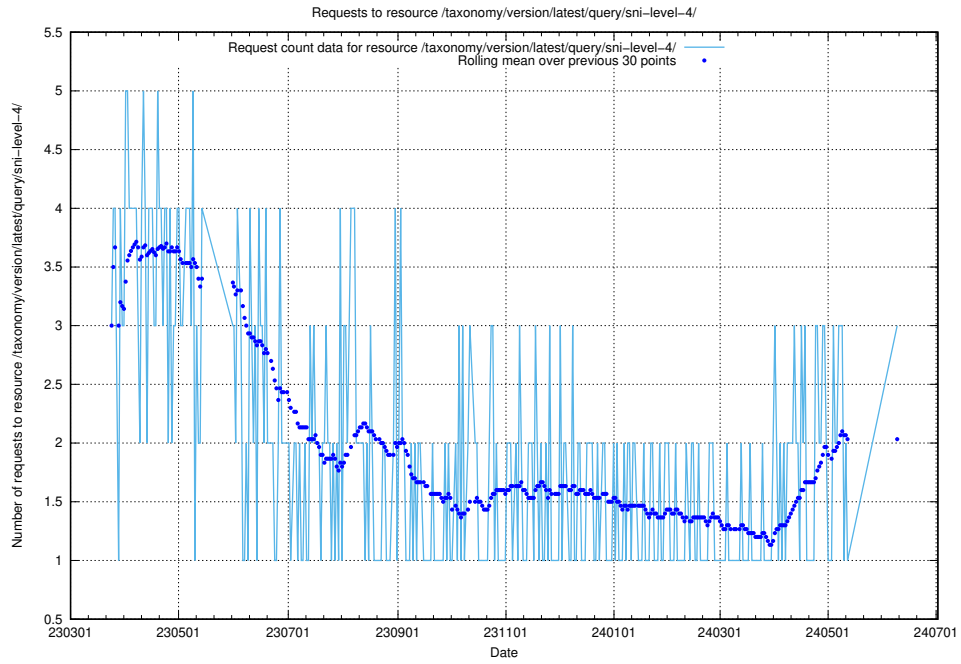

5.436 Usage of /taxonomy/version/latest/query/sni-level-4/

Here, we count the number of requests to resource /taxonomy/version/latest/query/sni-level-4/.