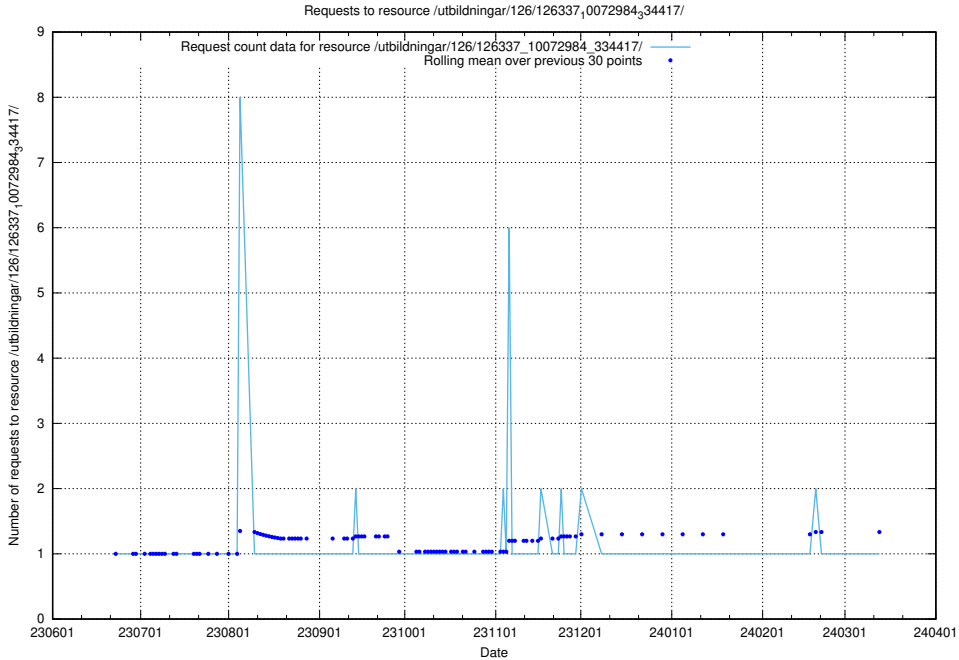

5.5694 Usage of /utbildningar/126/126337_10072984_334417/

Here, we count the number of requests to resource /utbildningar/126/126337_10072984_334417/.