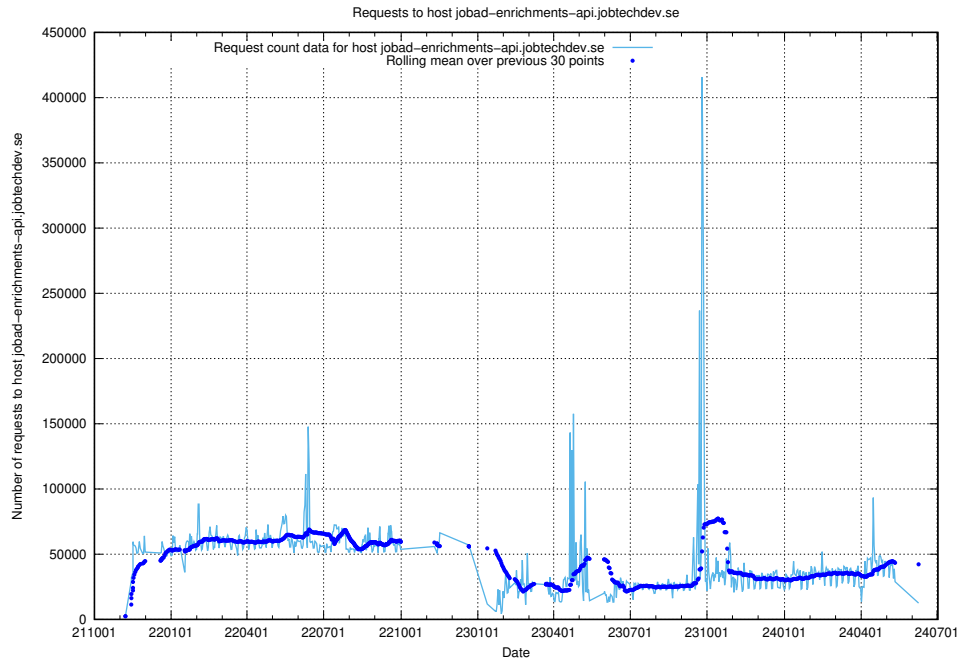

7.7 Usage of jobad-enrichments-api.jobtechdev.se

Here, we count the number of requests to host jobad-enrichments-api.jobtechdev.se.