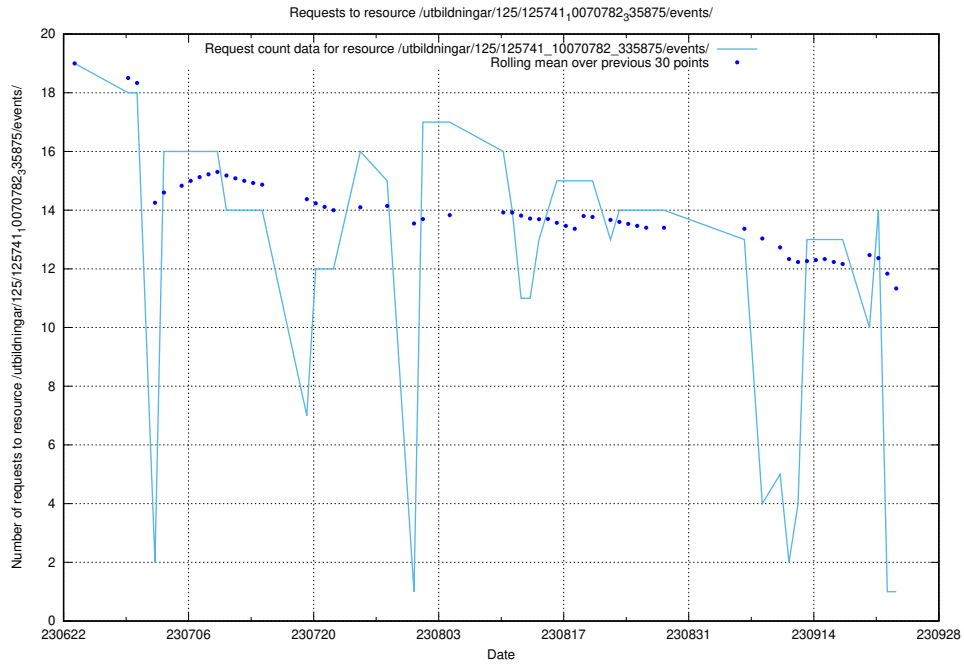

5.5589 Usage of /utbildningar/124/124038_10066963_311070/events/

Here, we count the number of requests to resource /utbildningar/124/124038_10066963_311070/events/

5.5590 Usage of /utbildningar/124/124037_10066963_311070/events/