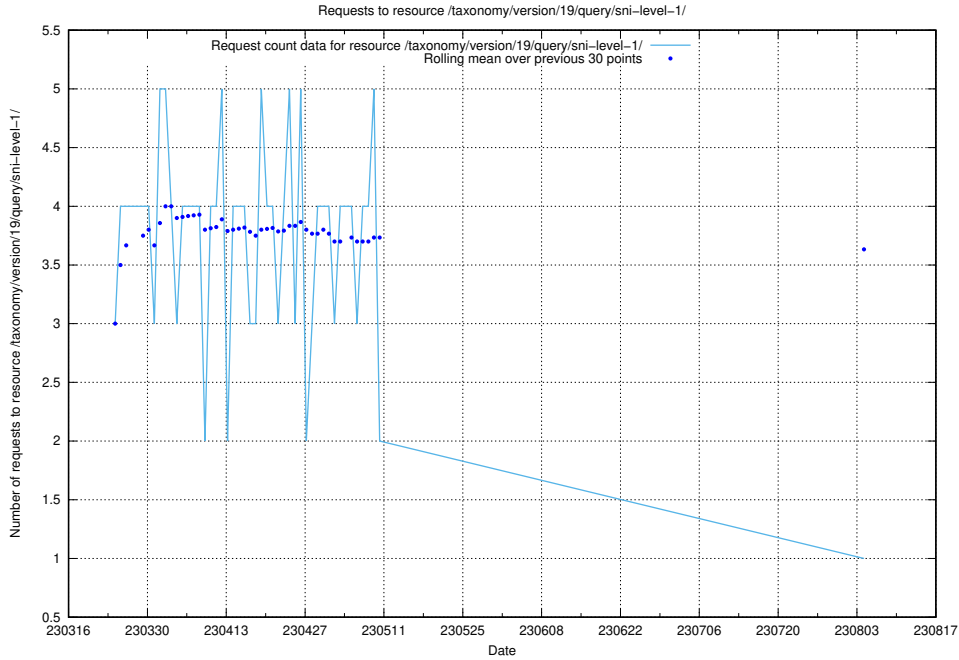

5.6143 Usage of /taxonomy/version/19/query/sni-level-1/

Here, we count the number of requests to resource /taxonomy/version/19/query/sni-level-1/.