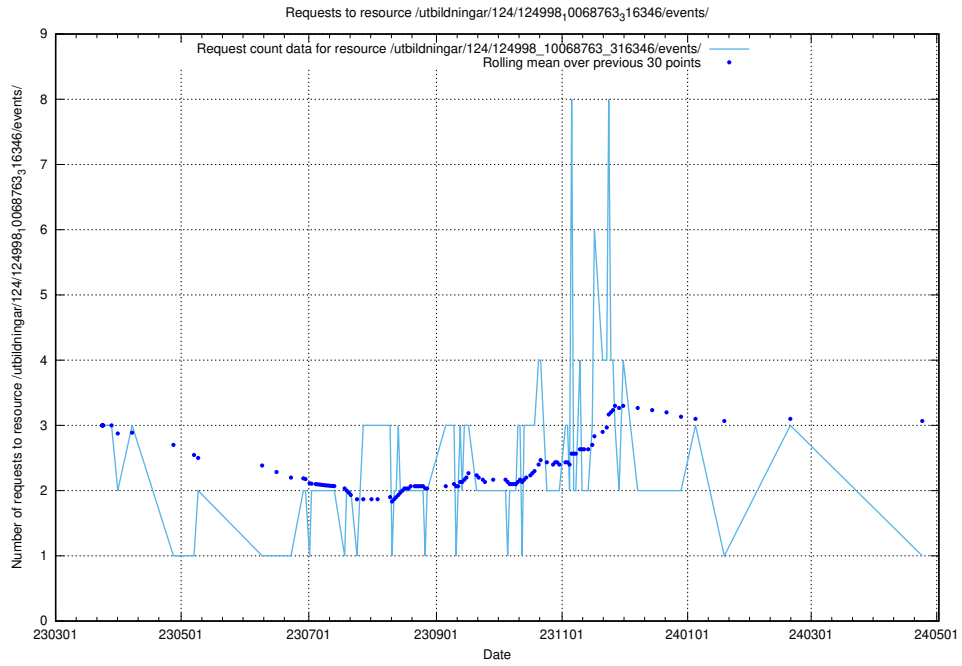

5.6272 Usage of /utbildningar/124/124998_10068763_316346/events/

Here, we count the number of requests to resource /utbildningar/124/124998_10068763_316346/events/