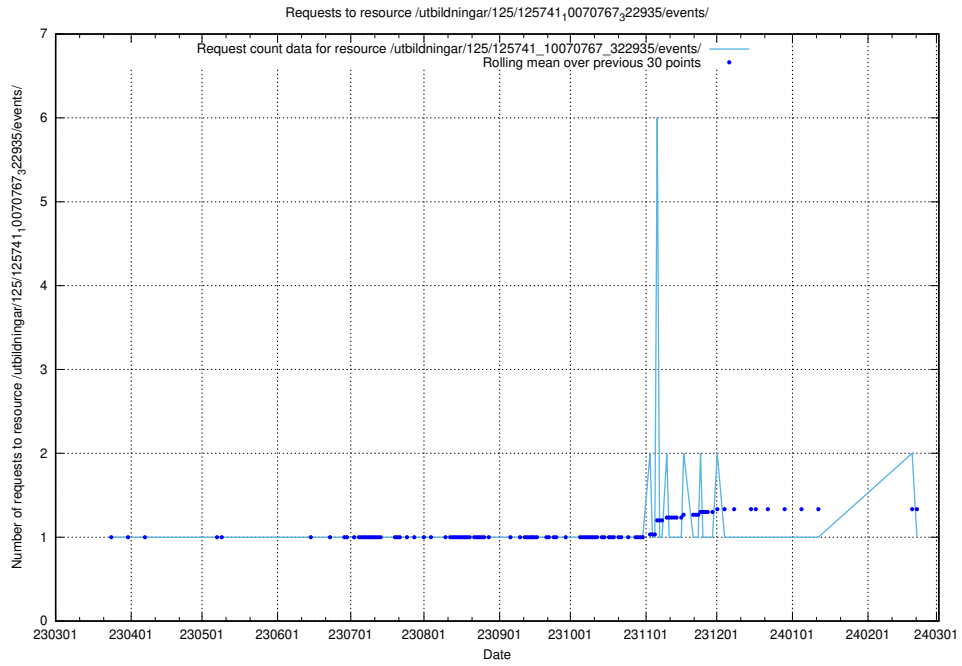

5.6235 Usage of /utbildningar/125/125741_10070767_322935/events/

Here, we count the number of requests to resource /utbildningar/125/125741_10070767_322935/events/