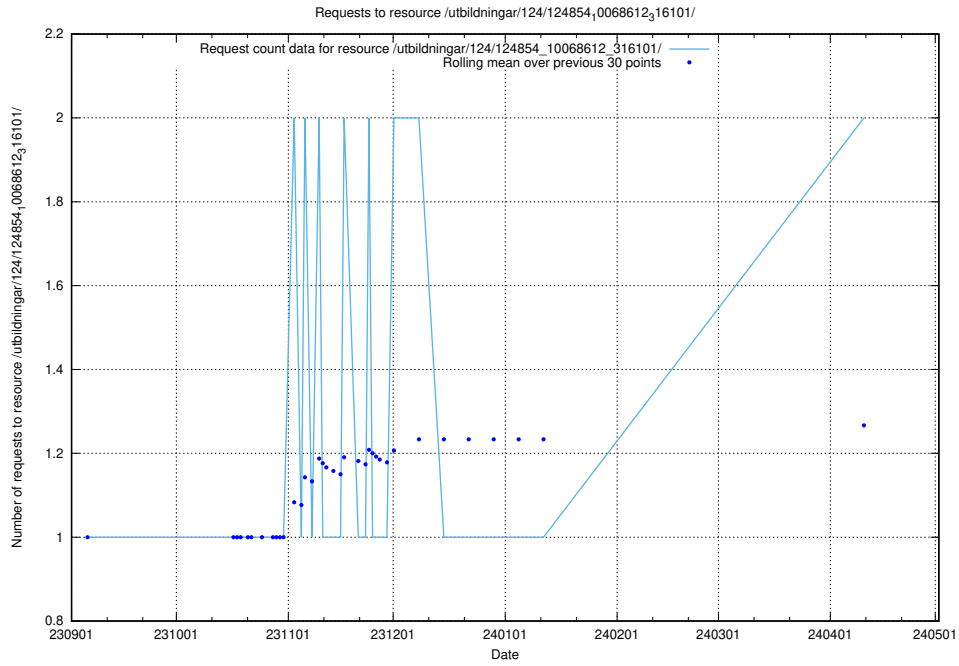

5.785 Usage of /utbildningar/124/124854_10068612_316101/

Here, we count the number of requests to resource /utbildningar/124/124854_10068612_316101/.