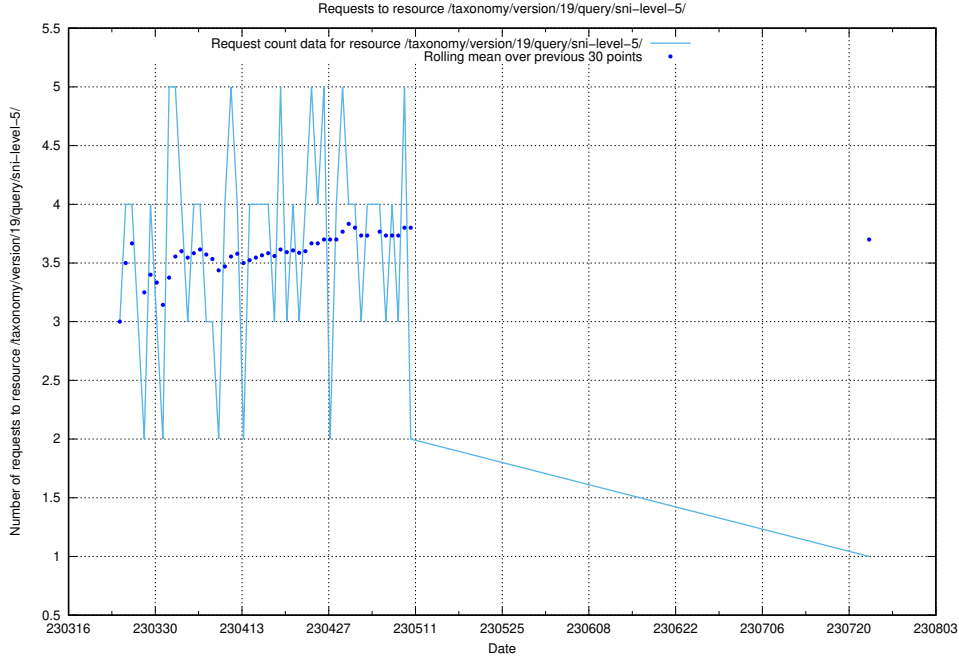

5.6140 Usage of /taxonomy/version/19/query/sni-level-5/

Here, we count the number of requests to resource /taxonomy/version/19/query/sni-level-5/.