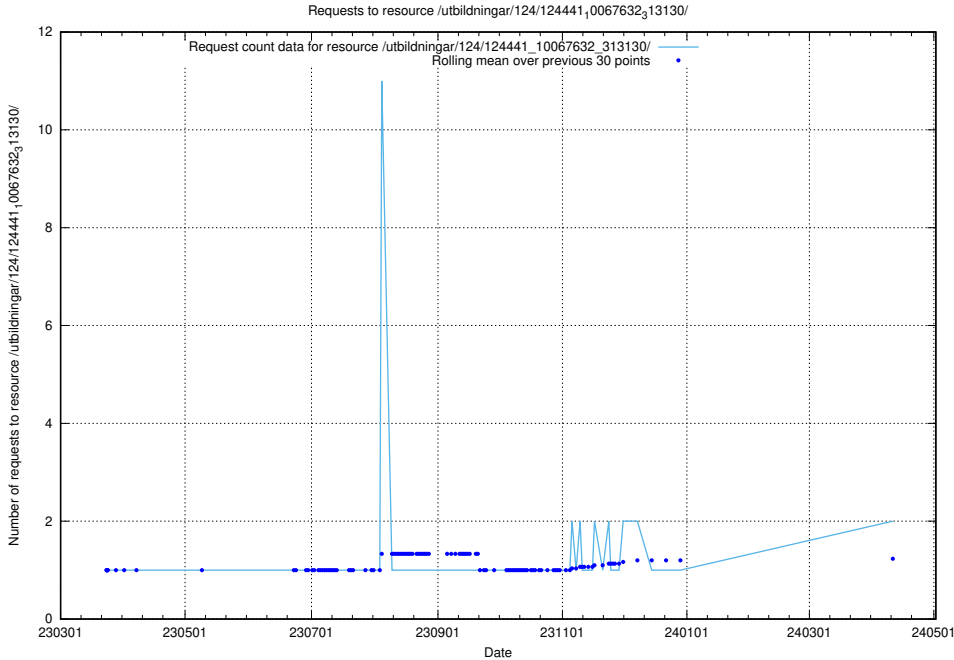

5.680 Usage of /utbildningar/124/124441_10067632_313130/

Here, we count the number of requests to resource /utbildningar/124/124441_10067632_313130/.