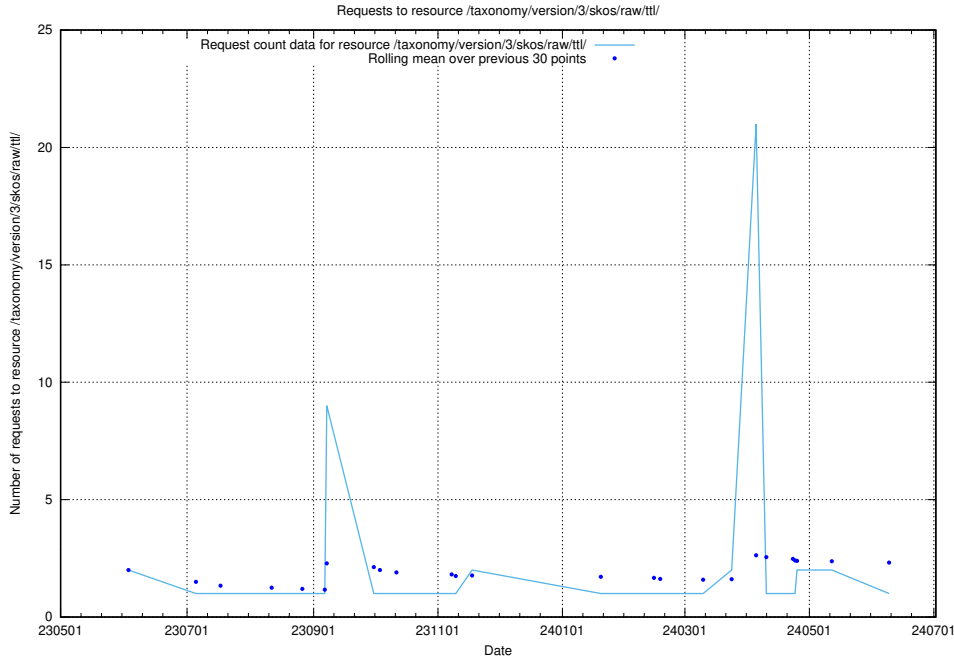

5.5946 Usage of /taxonomy/version/3/skos/raw/ttl/

Here, we count the number of requests to resource /taxonomy/version/3/skos/raw/ttl/.