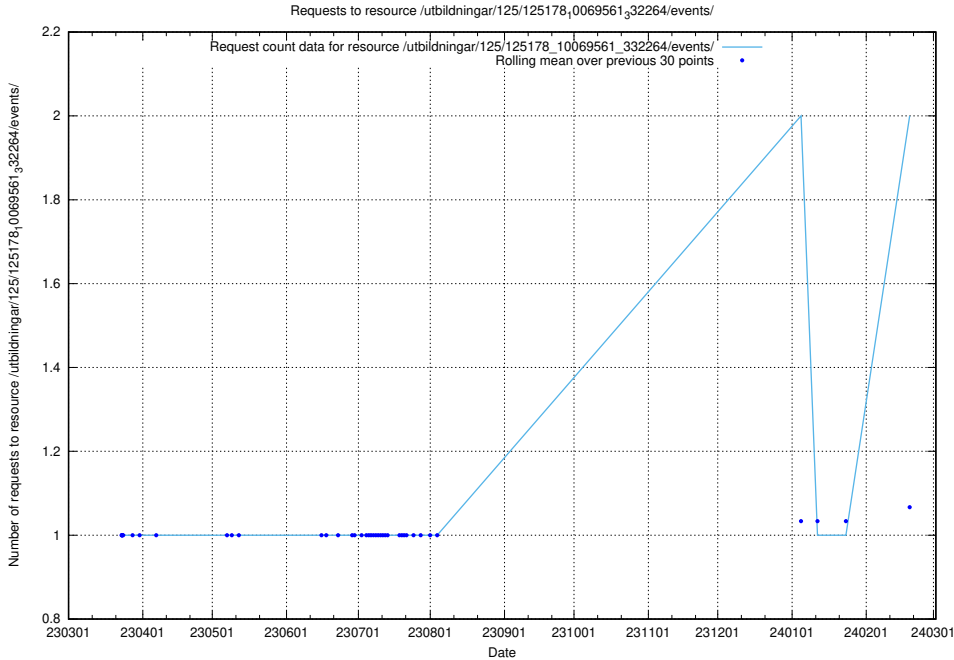

5.512 Usage of /utbildningar/125/125178_10069561_332264/events/

Here, we count the number of requests to resource /utbildningar/125/125178_10069561_332264/events/