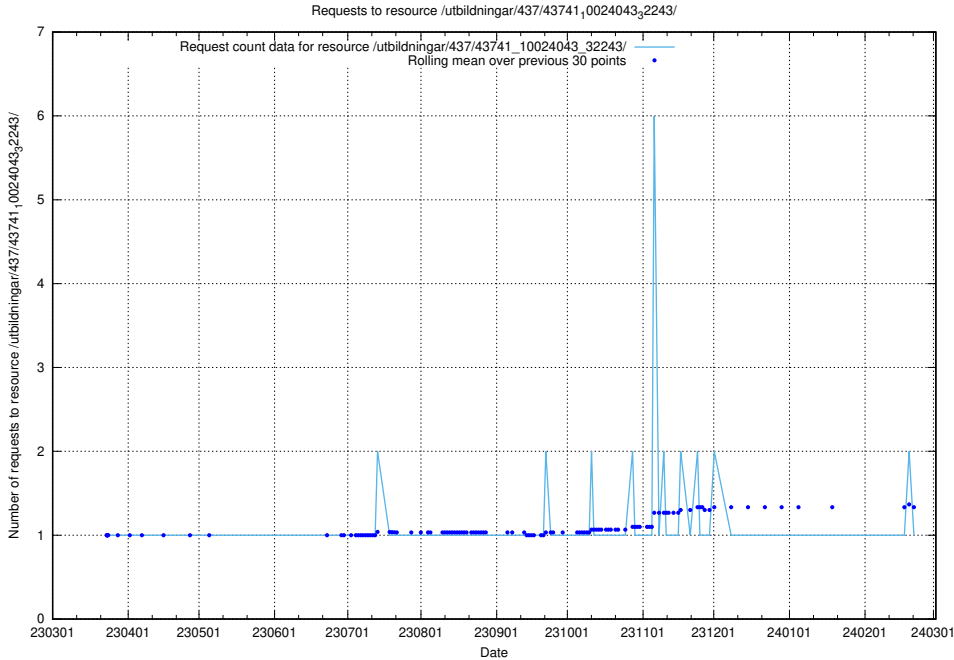

5.6403 Usage of /utbildningar/437/43741_10024043_32243/

Here, we count the number of requests to resource /utbildningar/437/43741_10024043_32243/.