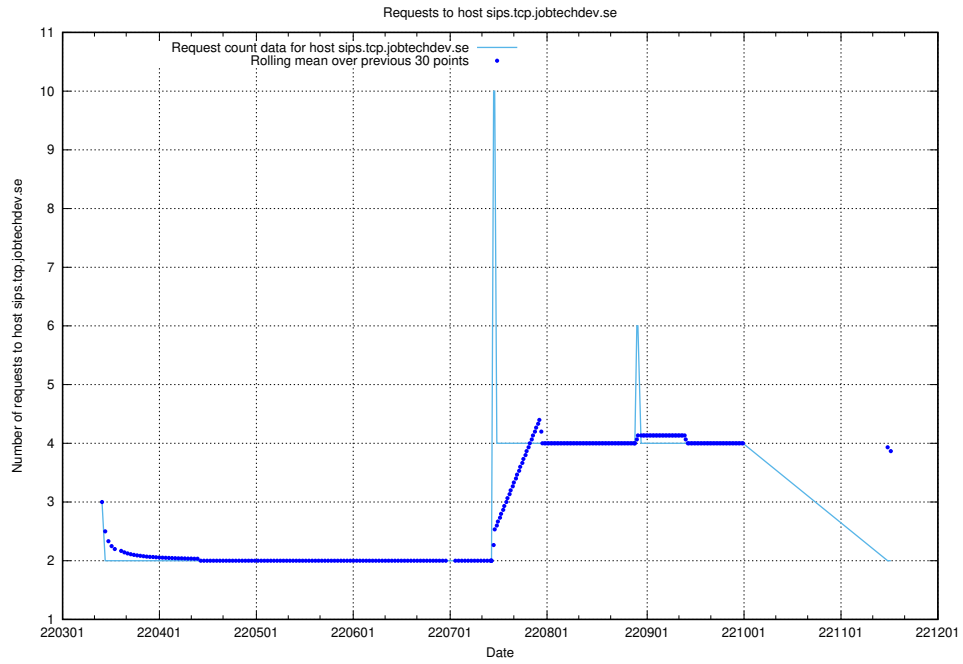

7.503 Usage of sips.tcp.jobtechdev.se

Here, we count the number of requests to host sips.tcp.jobtechdev.se.