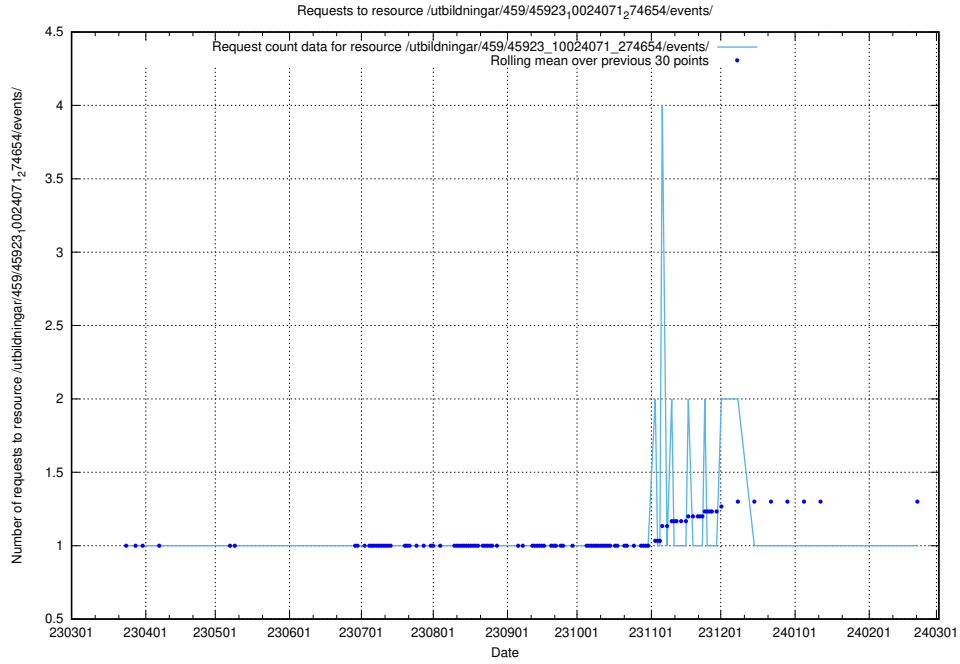

5.6172 Usage of /utbildningar/459/45923_10024071_274654/events/

Here, we count the number of requests to resource /utbildningar/459/45923_10024071_274654/events/.