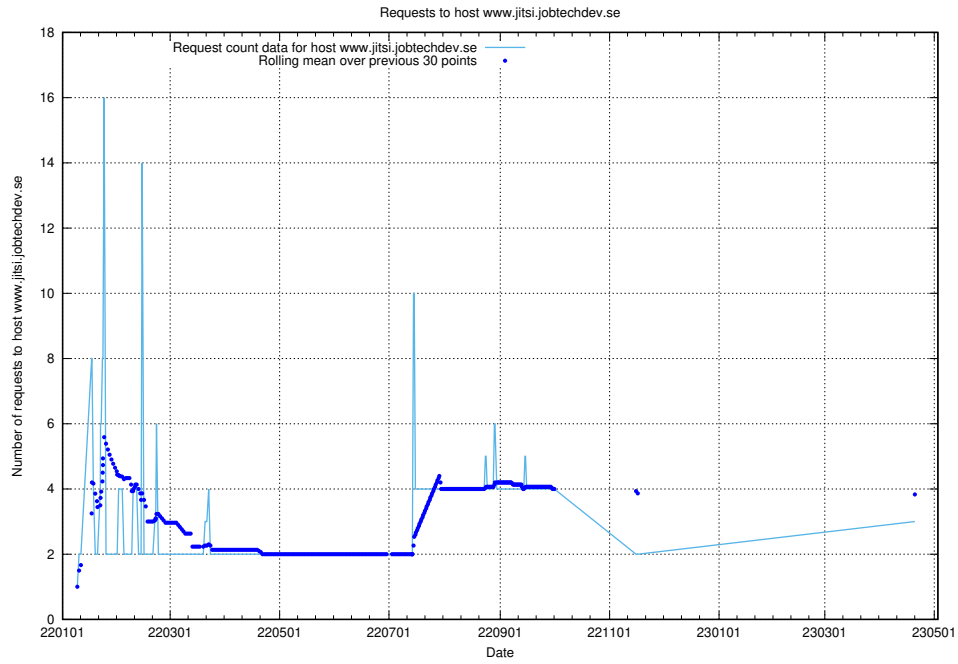

7.180 Usage of www.jitsi.jobtechdev.se

Here, we count the number of requests to host www.jitsi.jobtechdev.se.