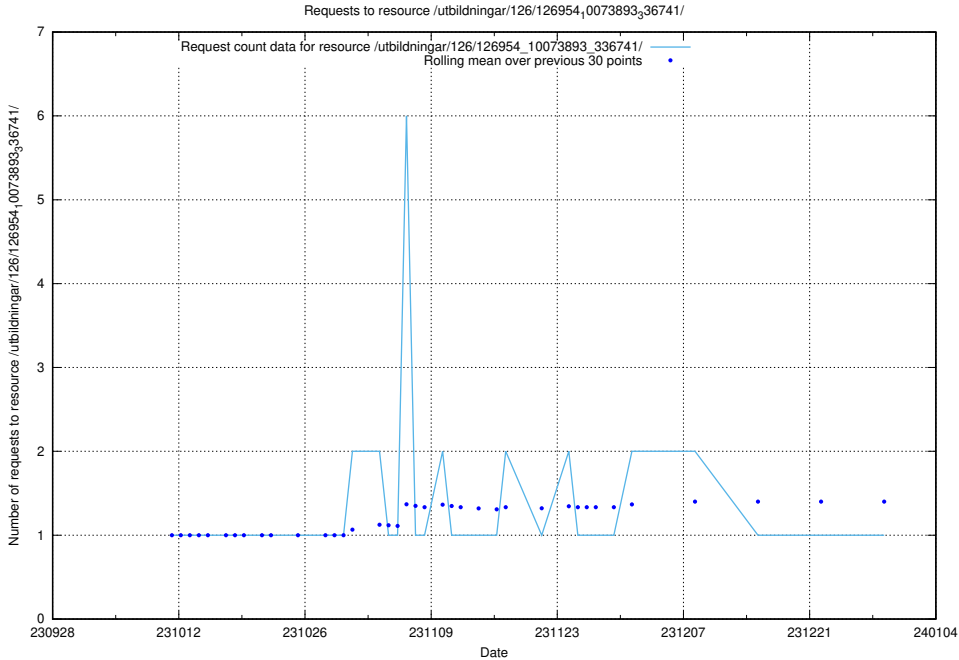

5.4400 Usage of /utbildningar/126/126954_10073893_336741/

Here, we count the number of requests to resource /utbildningar/126/126954_10073893_336741/.