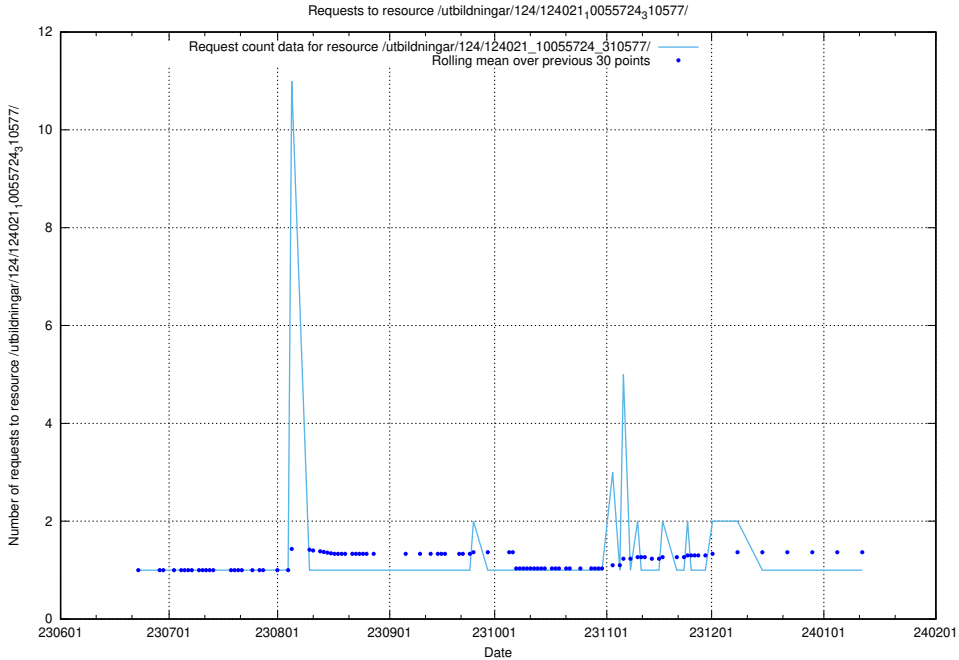

5.5853 Usage of /utbildningar/124/124021_10055724_310577/

Here, we count the number of requests to resource /utbildningar/124/124021_10055724_310577/.