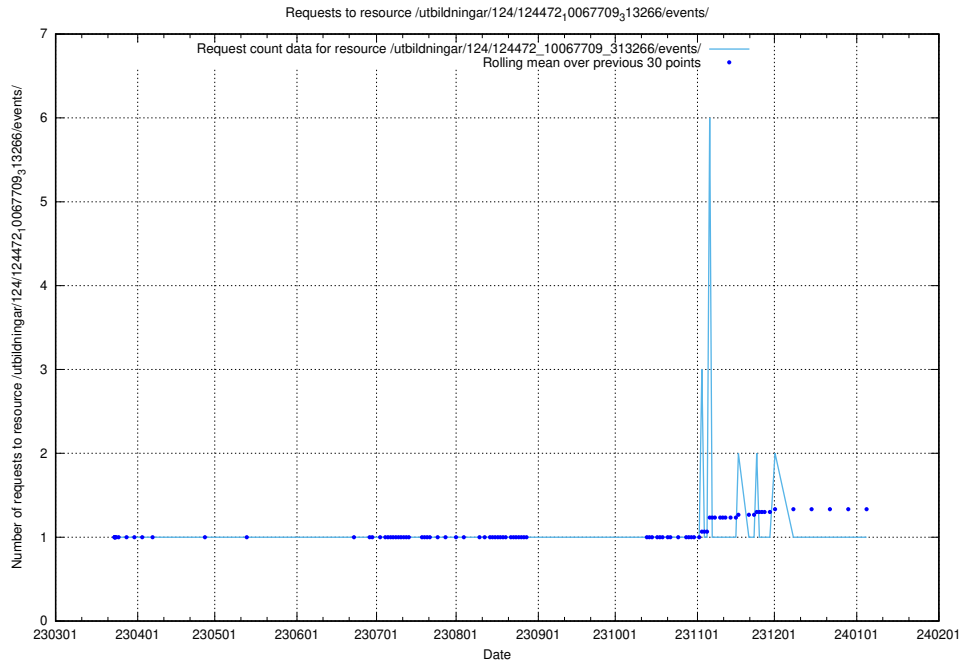

Here, we count the number of requests to resource /utbildningar/utb_emil/126/126911_10073569_336113/events/

5.3081 Usage of /utbildningar/124/124472_10067709_313266/events/

Here, we count the number of requests to resource /utbildningar/124/124472_10067709_313266/events/