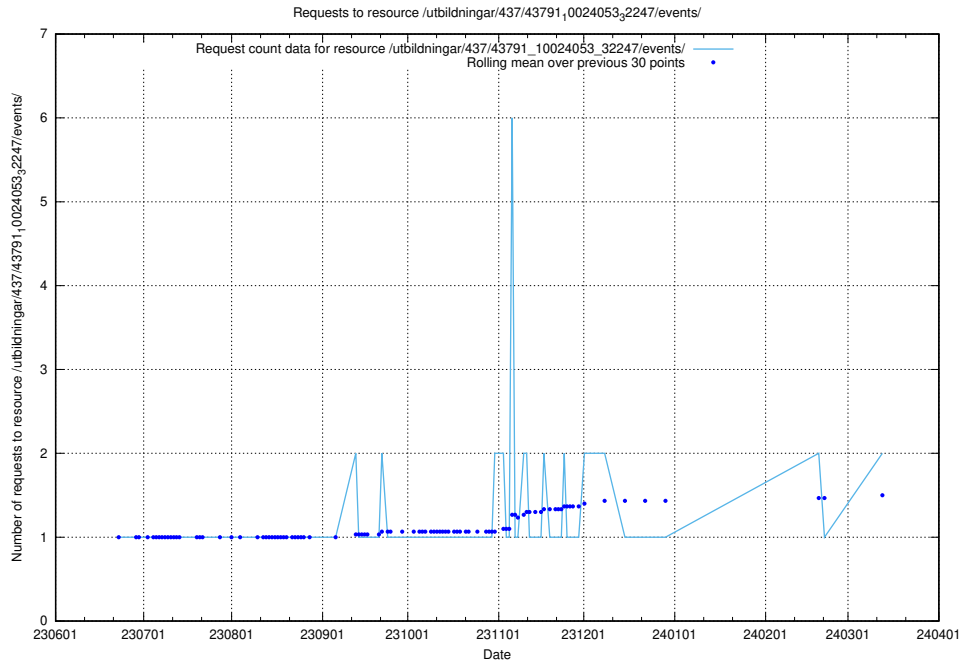

5.869 Usage of /utbildningar/437/43791_10024053_32247/events/

Here, we count the number of requests to resource /utbildningar/437/43791_10024053_32247/events/.