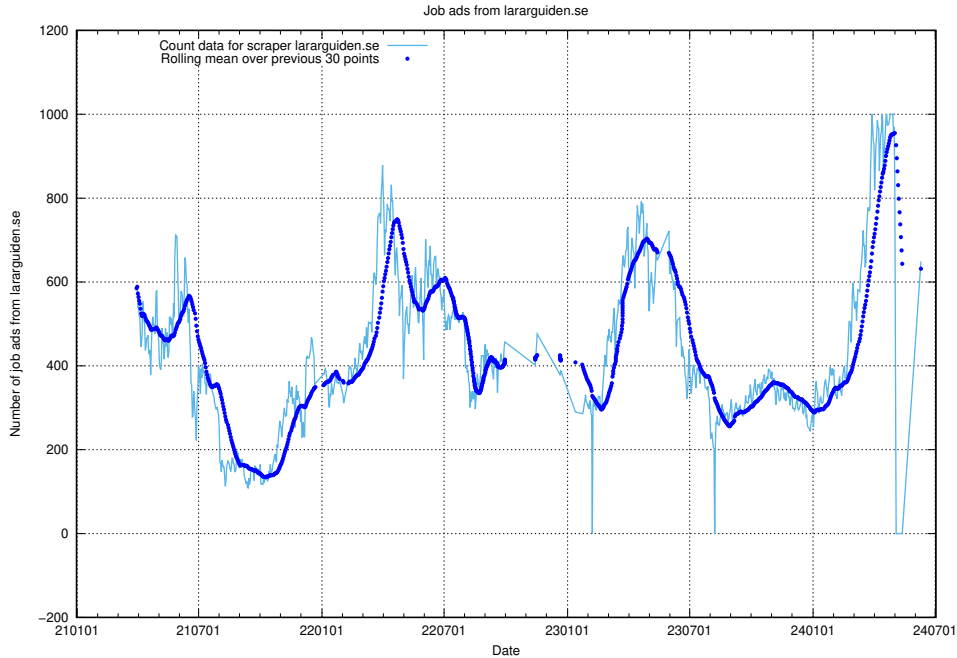

13.8 Number of ads by scraper ledigajobb.se

Here, we count the number of job ads scraped from ledigajobb.se.

13.9 Number of ads by scraper thehub.io

Here, we count the number of job ads scraped from thehub.io.