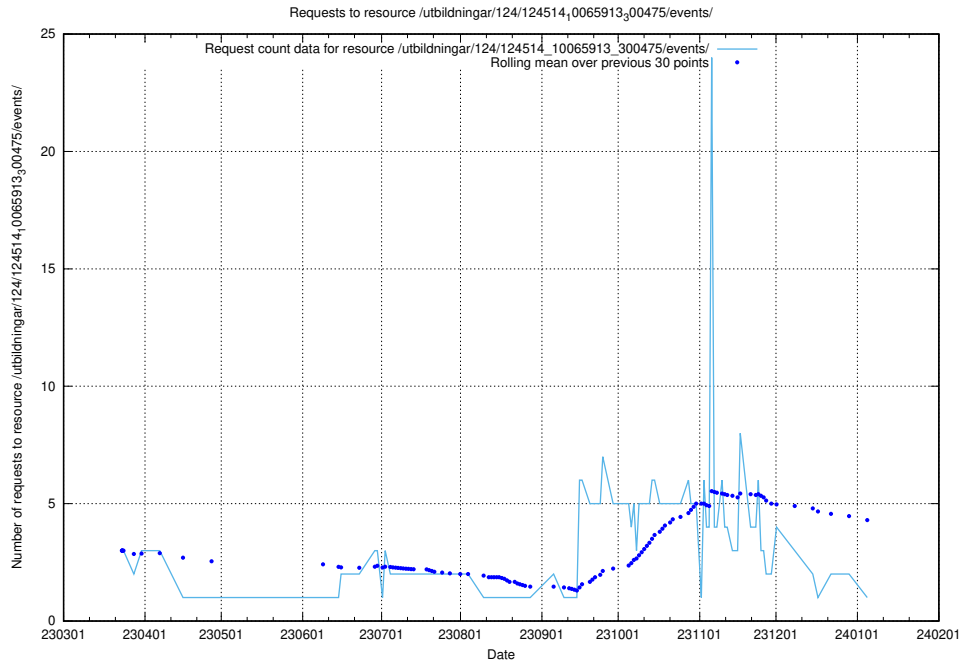

5.6274 Usage of /utbildningar/124/124514_10065913_300475/events/

Here, we count the number of requests to resource /utbildningar/124/124514_10065913_300475/events/