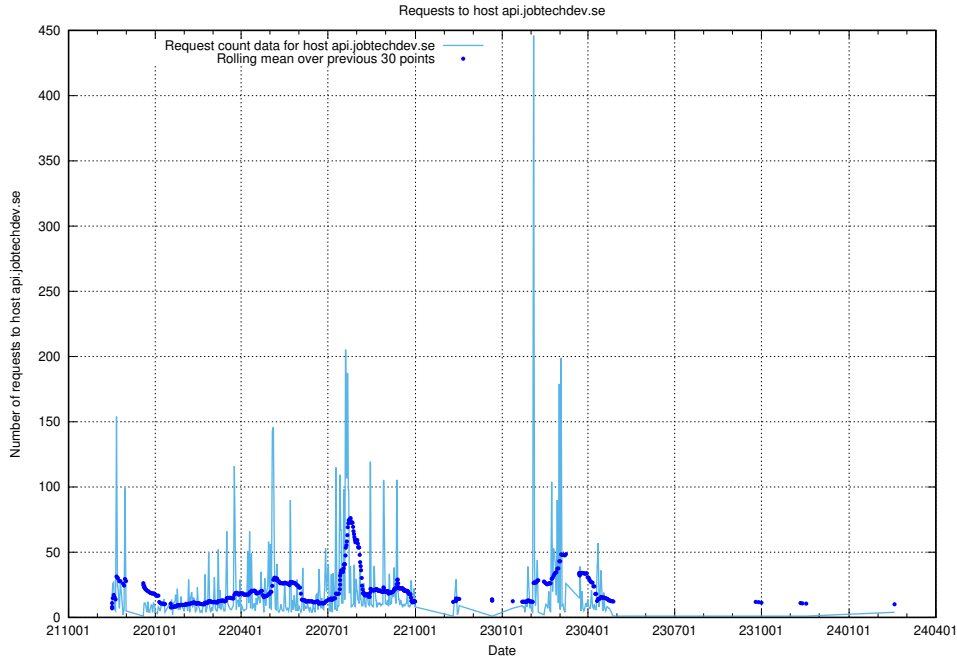

7.157 Usage of api.jobtechdev.se

Here, we count the number of requests to host api.jobtechdev.se.