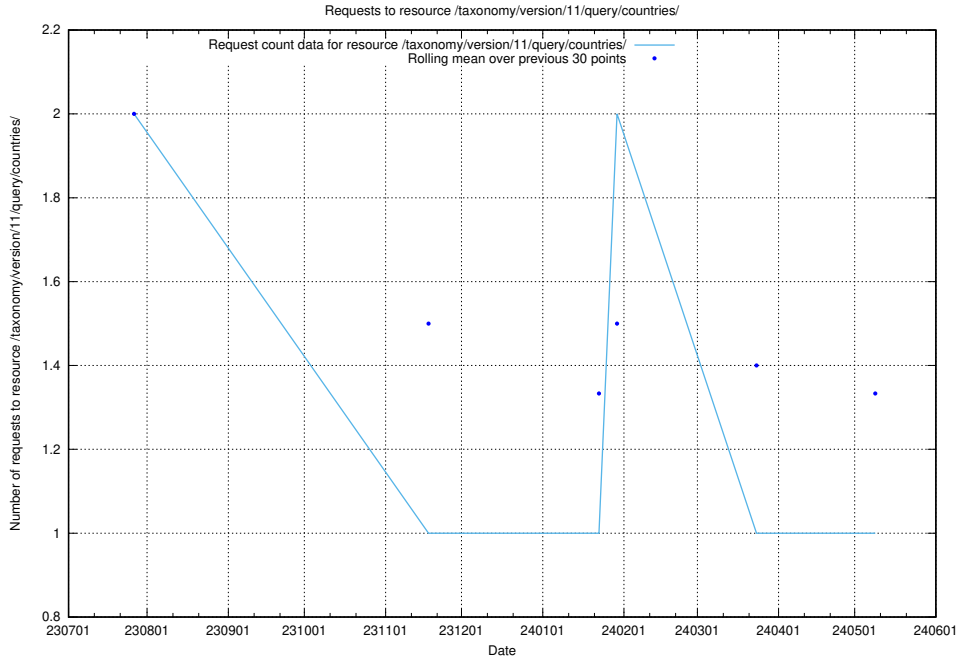

5.4953 Usage of /taxonomy/version/11/query/countries/

Here, we count the number of requests to resource /taxonomy/version/11/query/countries/.