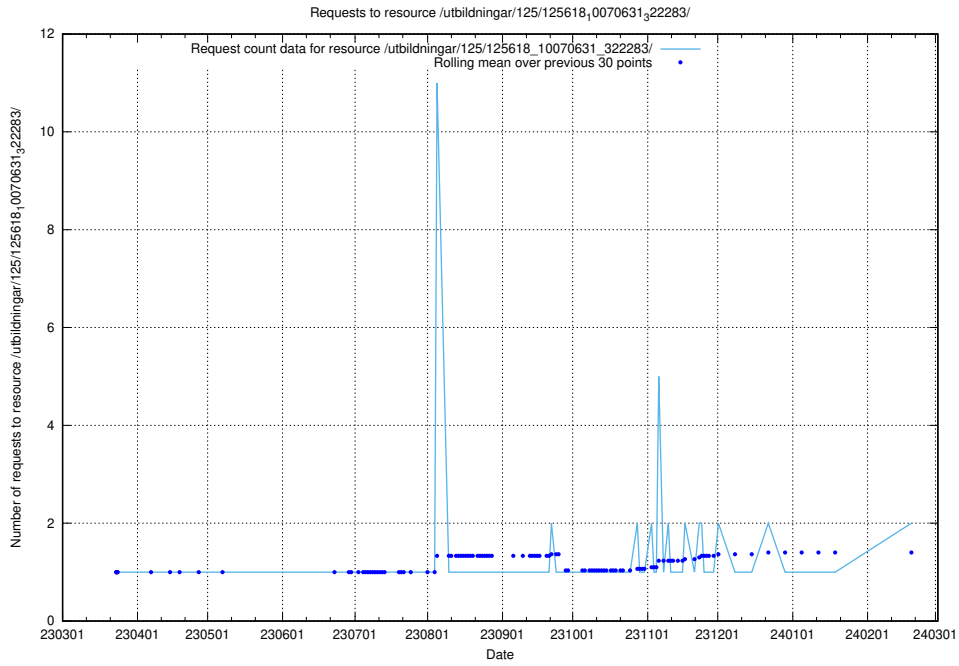

5.500 Usage of /utbildningar/125/125618_10070631_322283/

Here, we count the number of requests to resource /utbildningar/125/125618_10070631_322283/.