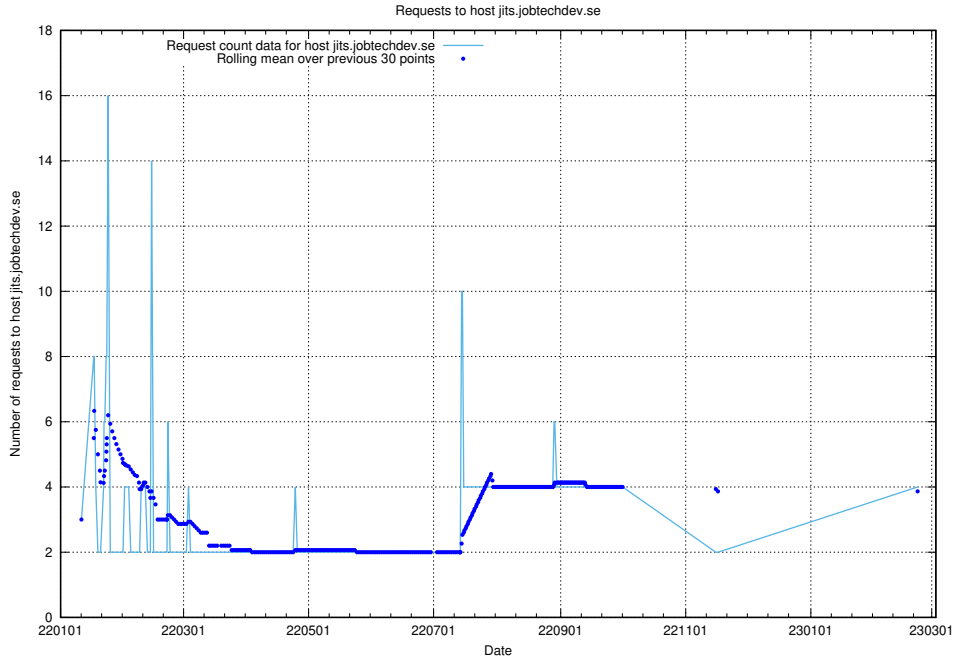

7.109 Usage of jits.jobtechdev.se

Here, we count the number of requests to host jits.jobtechdev.se.