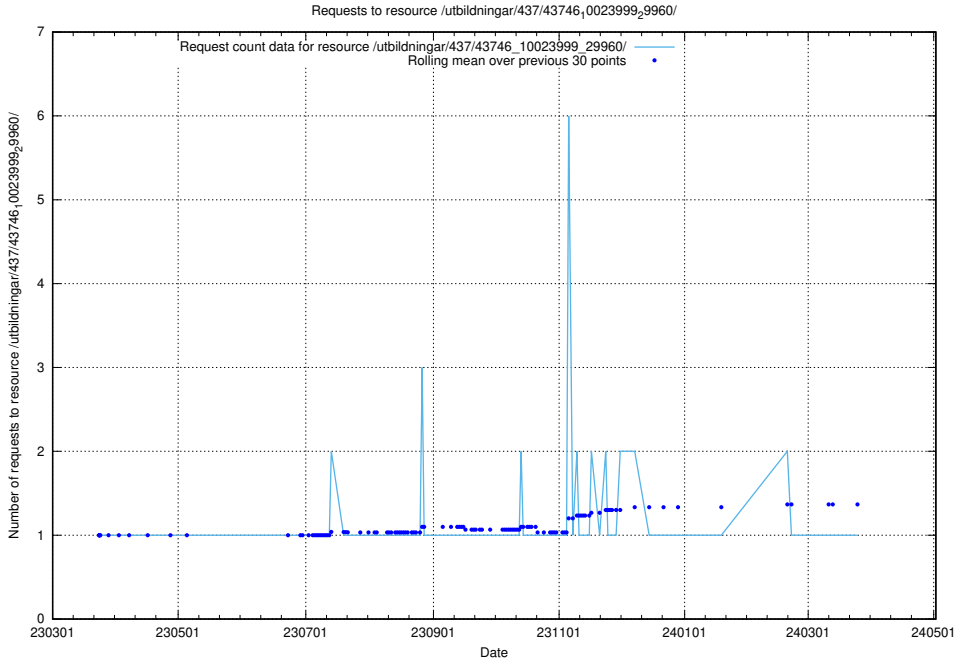

5.6397 Usage of /utbildningar/437/43746_10023999_29960/

Here, we count the number of requests to resource /utbildningar/437/43746_10023999_29960/.