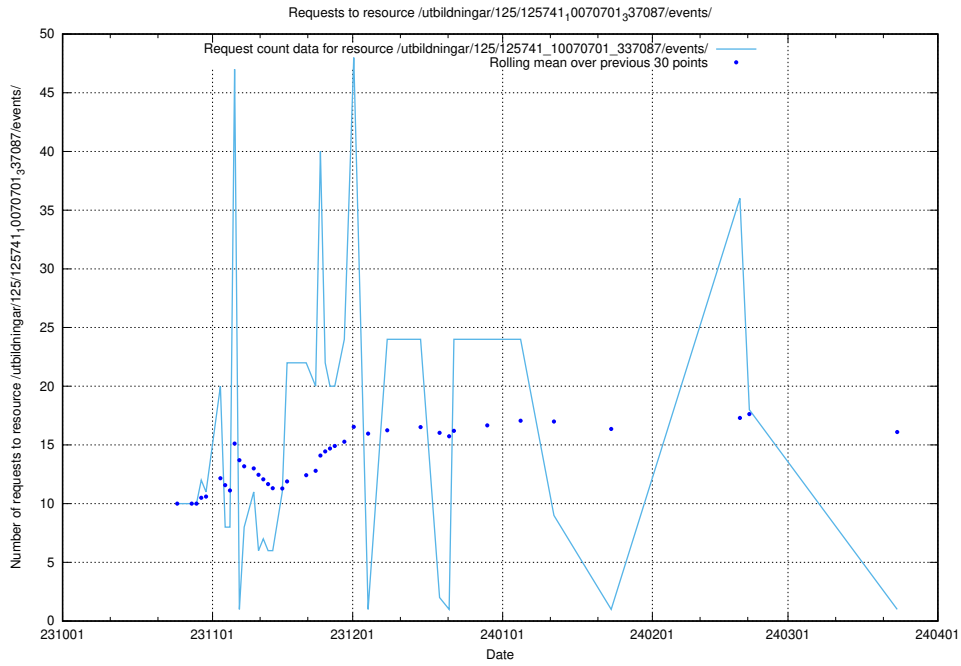

5.4239 Usage of /utbildningar/125/125741_10070701_337087/events/

Here, we count the number of requests to resource /utbildningar/125/125741_10070701_337087/events/