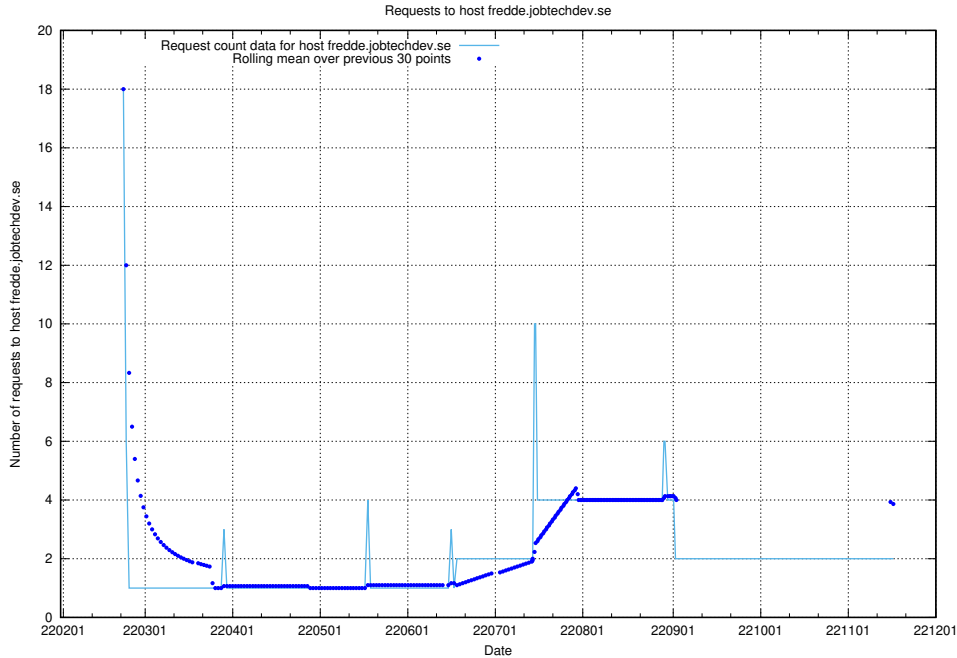

7.520 Usage of fredde.jobtechdev.se

Here, we count the number of requests to host fredde.jobtechdev.se.

7.521 Usage of fredde.api.jobtechdev.se

Here, we count the number of requests to host fredde.api.jobtechdev.se.