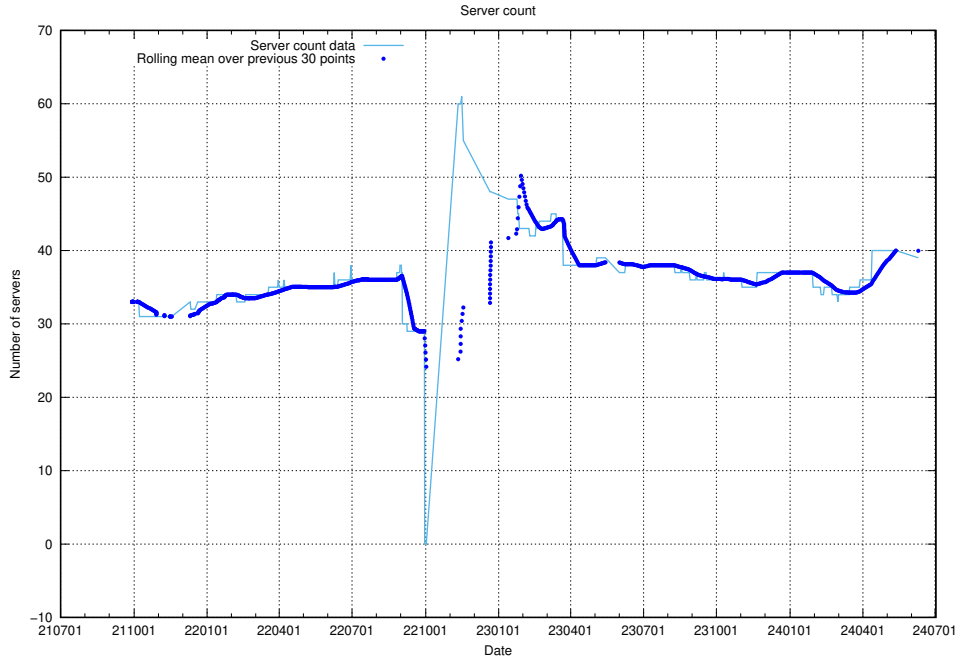

2.2 Number of servers in the JobTech production region

A graph of the servers in AWS region eu-north-1.