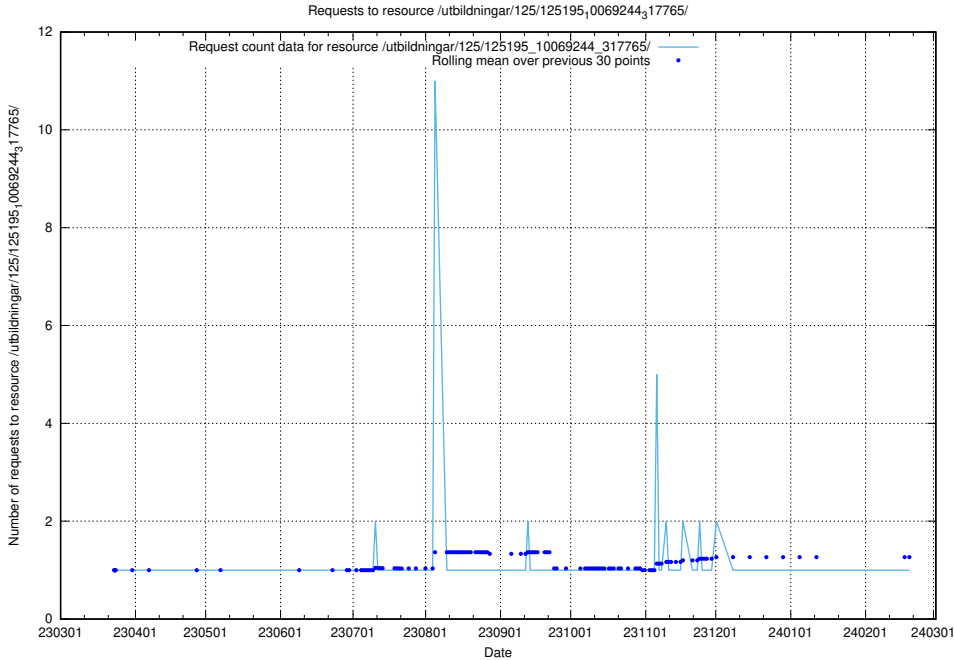

Here, we count the number of requests to resource /utbildningar/125/125195_10069249_317774/events/

5.1143 Usage of /utbildningar/125/125195_10069244_317765/

Here, we count the number of requests to resource /utbildningar/125/125195_10069244_317765/.