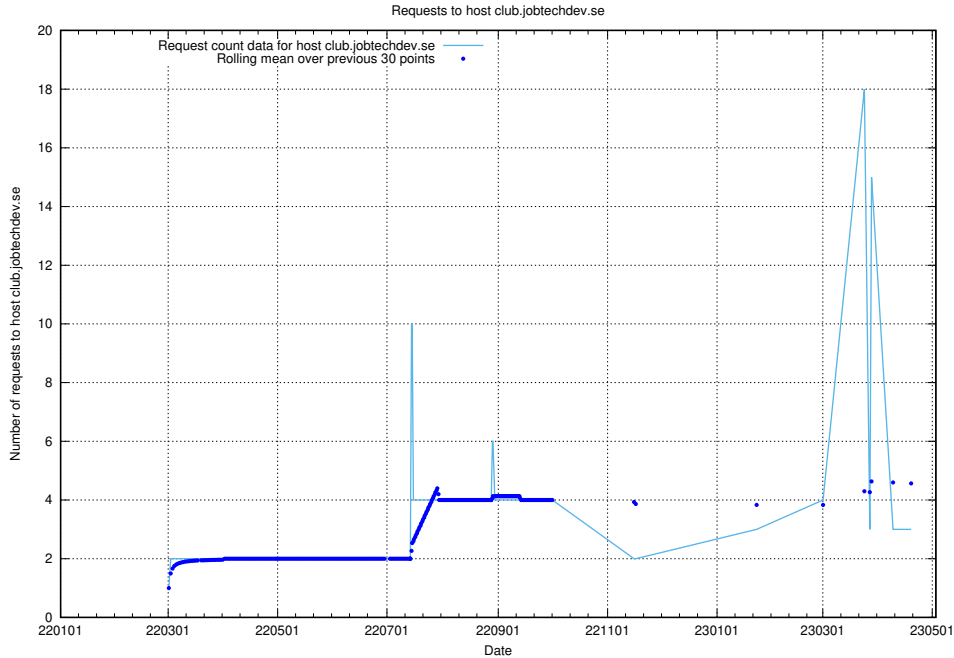

7.228 Usage of club.jobtechdev.se

Here, we count the number of requests to host club.jobtechdev.se.