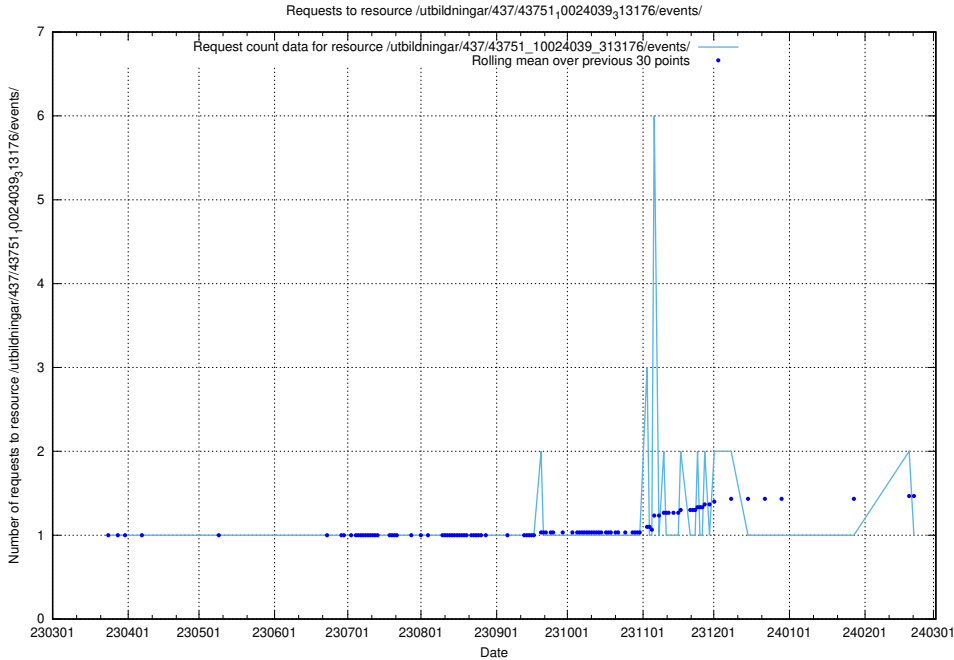

5.6206 Usage of /utbildningar/437/43751_10024039_313176/events/

Here, we count the number of requests to resource /utbildningar/437/43751_10024039_313176/events/.