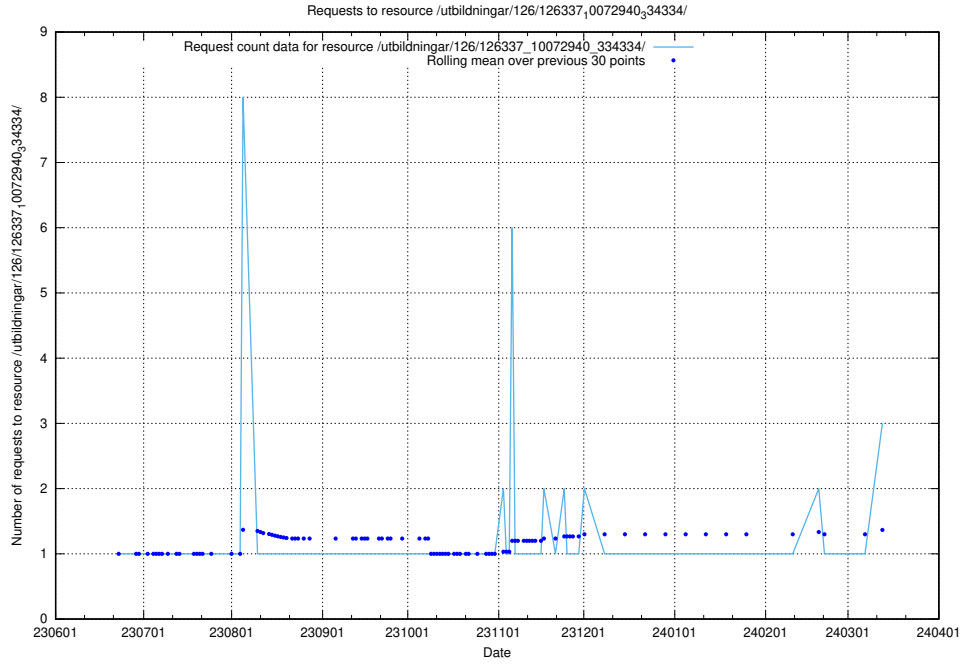

5.377 Usage of /utbildningar/126/126337_10072940_334334/

Here, we count the number of requests to resource /utbildningar/126/126337_10072940_334334/.