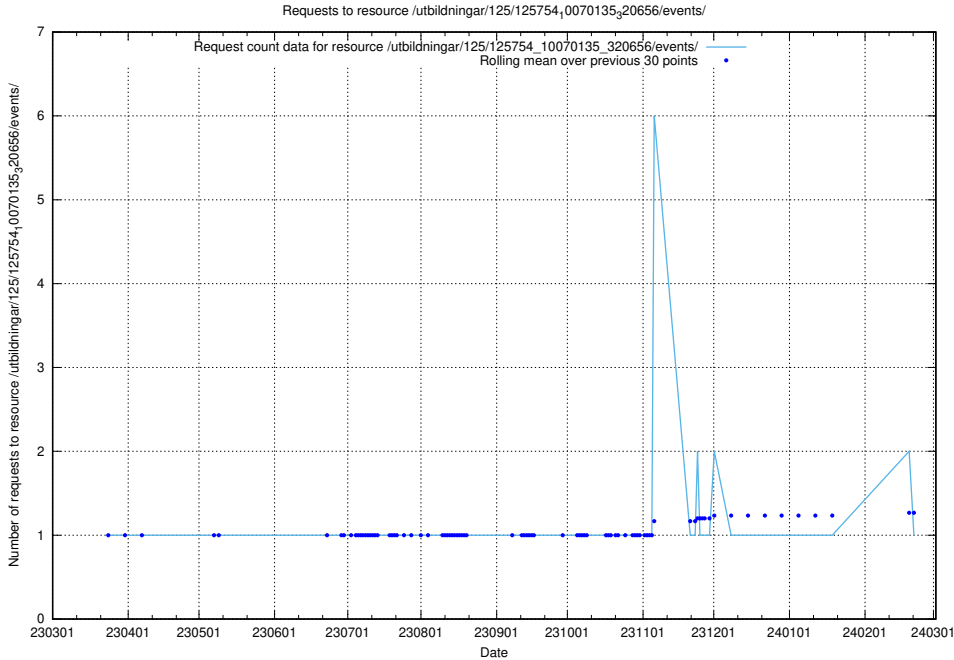

5.6233 Usage of /utbildningar/125/125754_10070135_320656/events/

Here, we count the number of requests to resource /utbildningar/125/125754_10070135_320656/events/