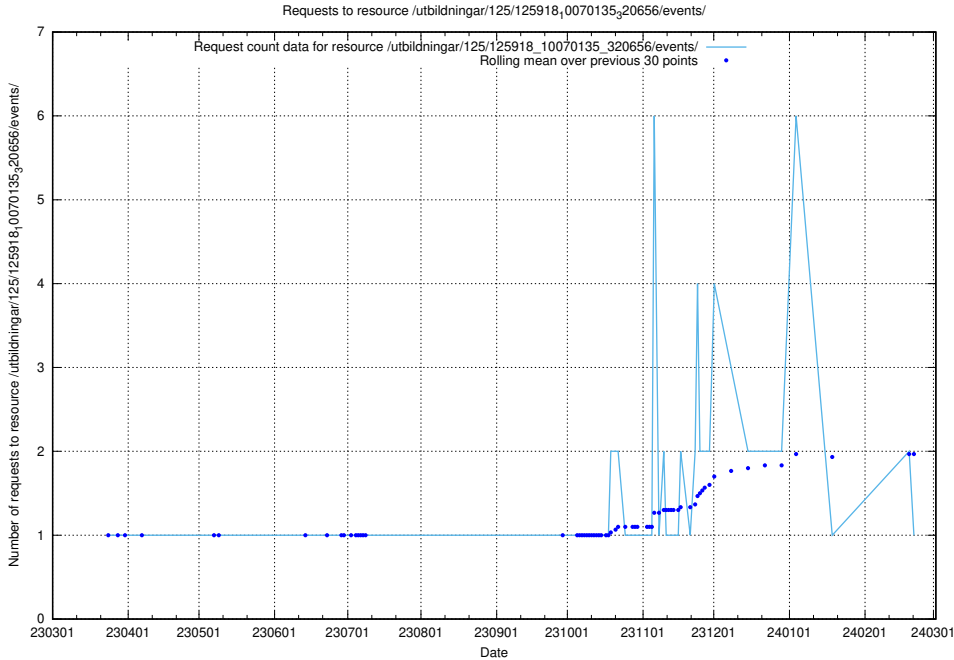

5.6221 Usage of /utbildningar/125/125918_10070135_320656/events/

Here, we count the number of requests to resource /utbildningar/125/125918_10070135_320656/events/