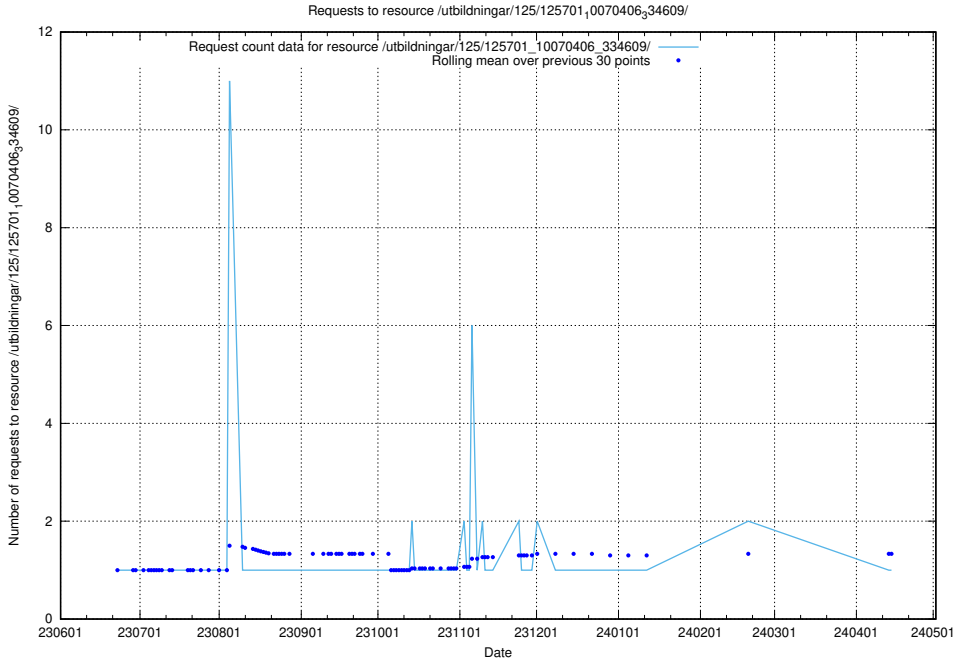

5.5736 Usage of /utbildningar/125/125701_10070406_334609/

Here, we count the number of requests to resource /utbildningar/125/125701_10070406_334609/.