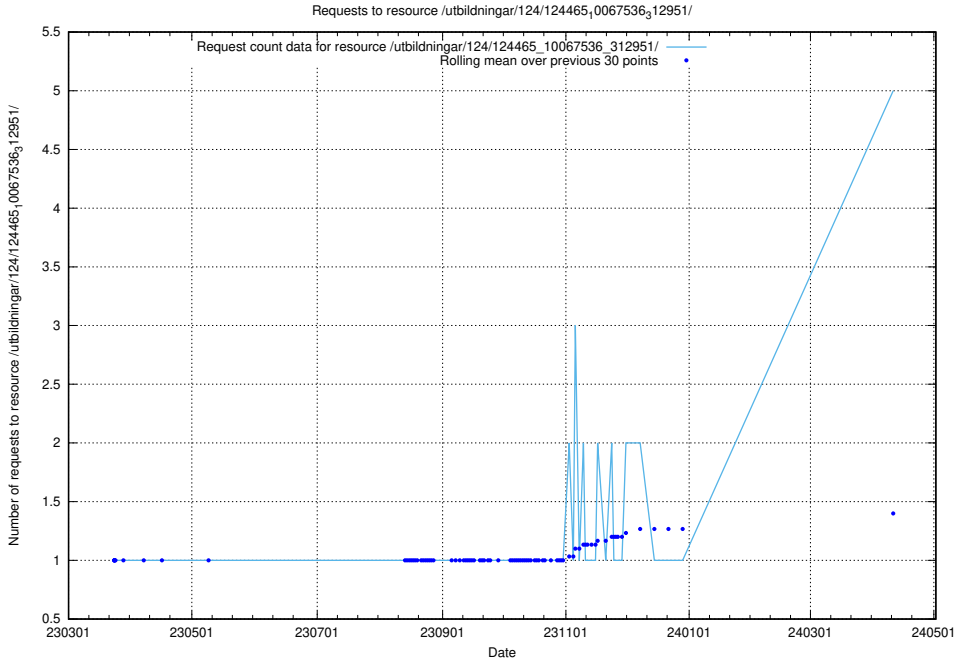

5.126 Usage of /utbildningar/124/124465_10067536_312951/

Here, we count the number of requests to resource /utbildningar/124/124465_10067536_312951/.