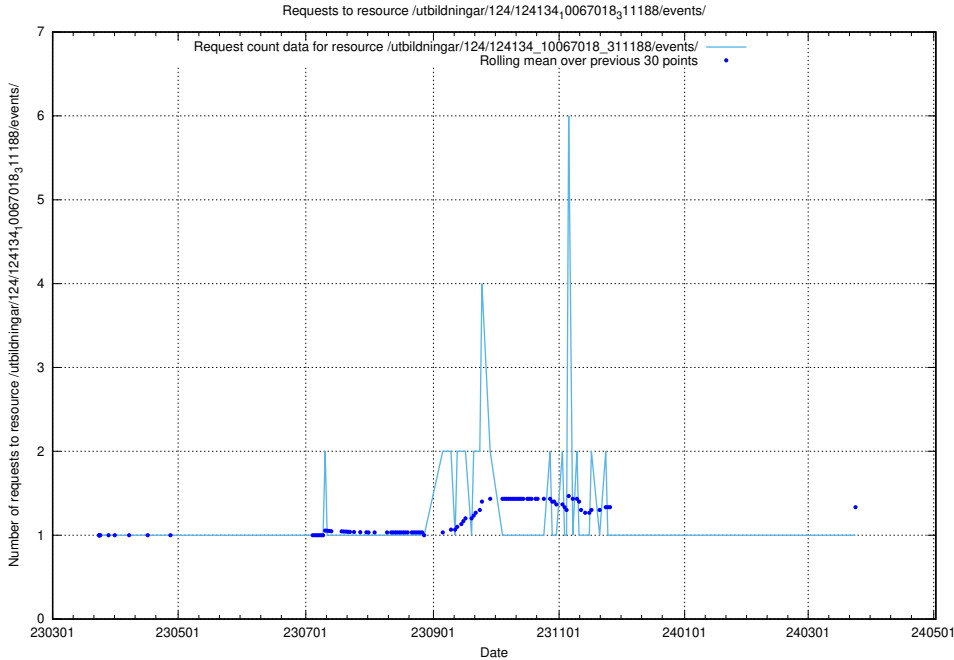

5.4120 Usage of /utbildningar/124/124134_10067018_311188/events/

Here, we count the number of requests to resource /utbildningar/124/124134_10067018_311188/events/