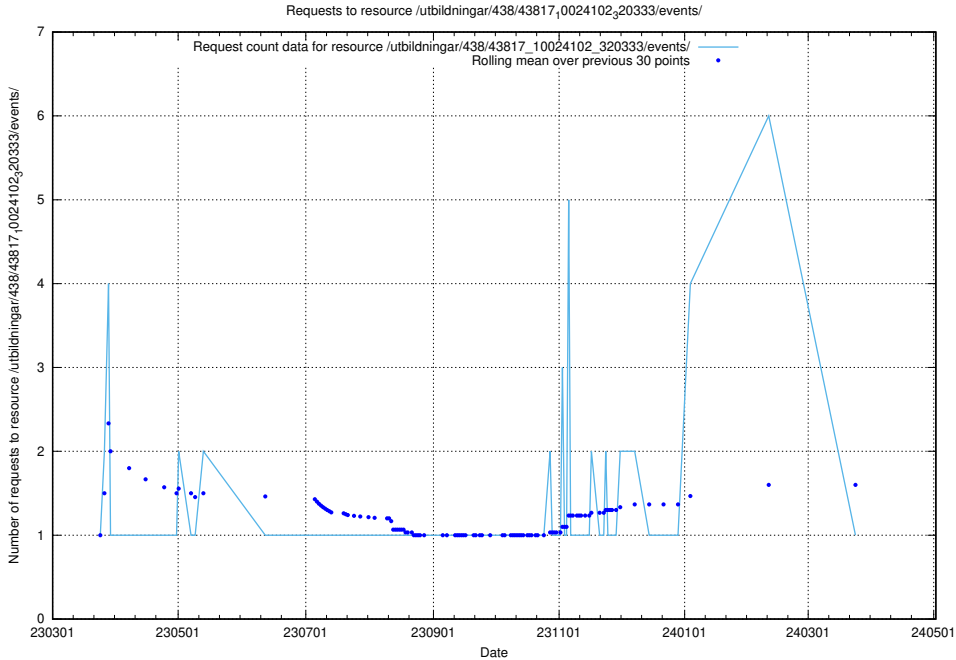

5.6180 Usage of /utbildningar/438/43817_10024102_320333/events/

Here, we count the number of requests to resource /utbildningar/438/43817_10024102_320333/events/.