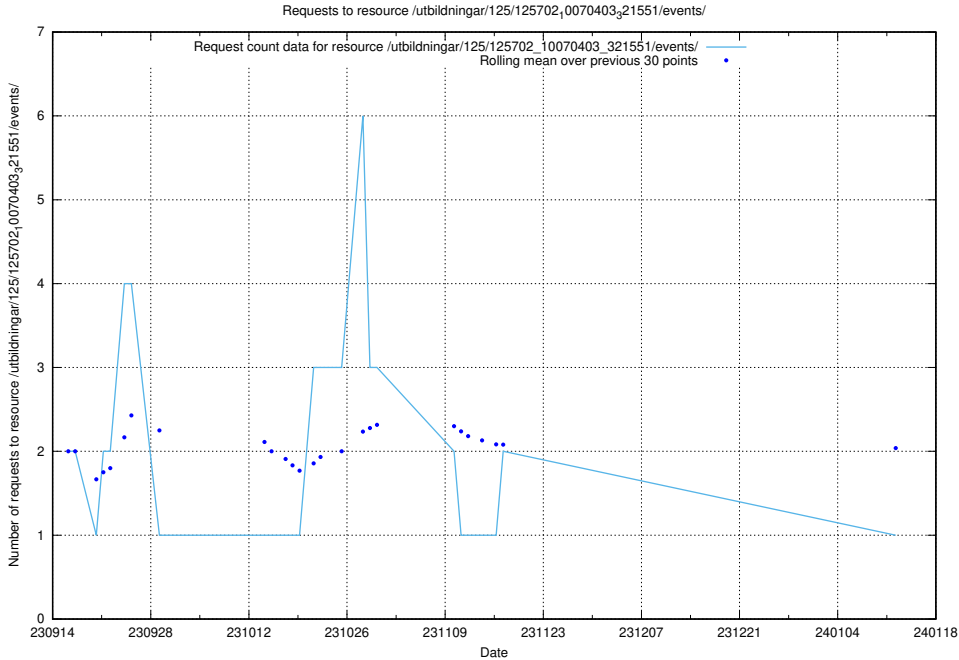

5.4570 Usage of /utbildningar/125/125702_10070403_321551/events/

Here, we count the number of requests to resource /utbildningar/125/125702_10070403_321551/events/