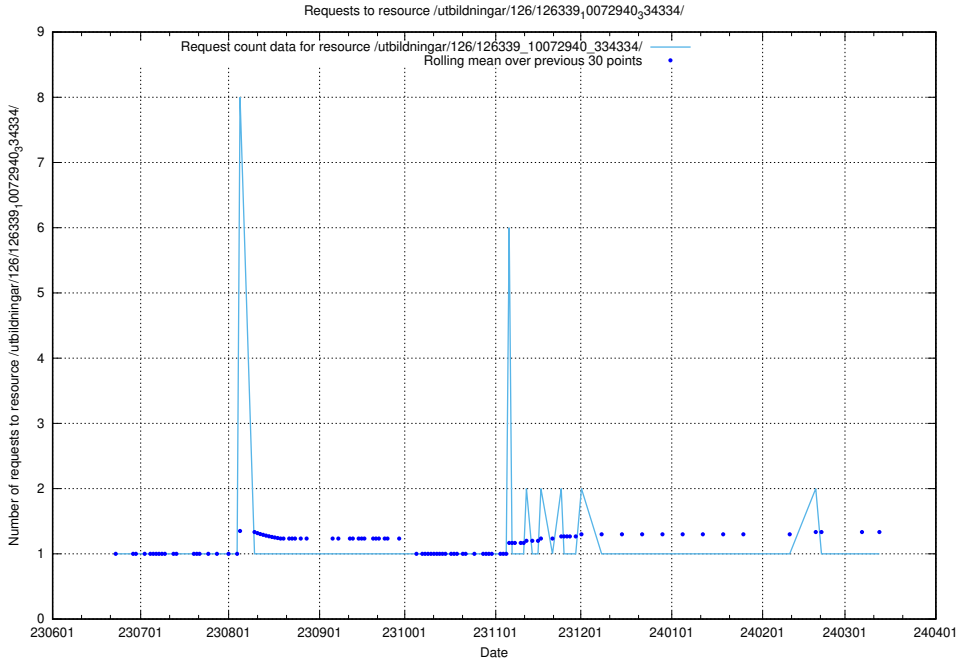

5.5690 Usage of /utbildningar/126/126339_10072940_334334/

Here, we count the number of requests to resource /utbildningar/126/126339_10072940_334334/.