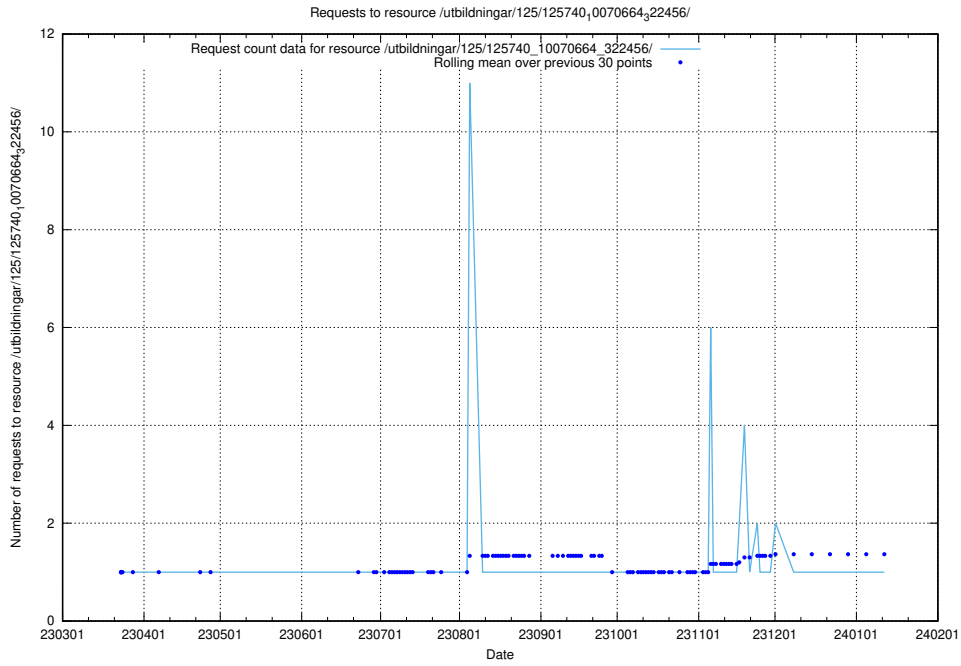

5.1022 Usage of /utbildningar/125/125740_10070664_322456/

Here, we count the number of requests to resource /utbildningar/125/125740_10070664_322456/.