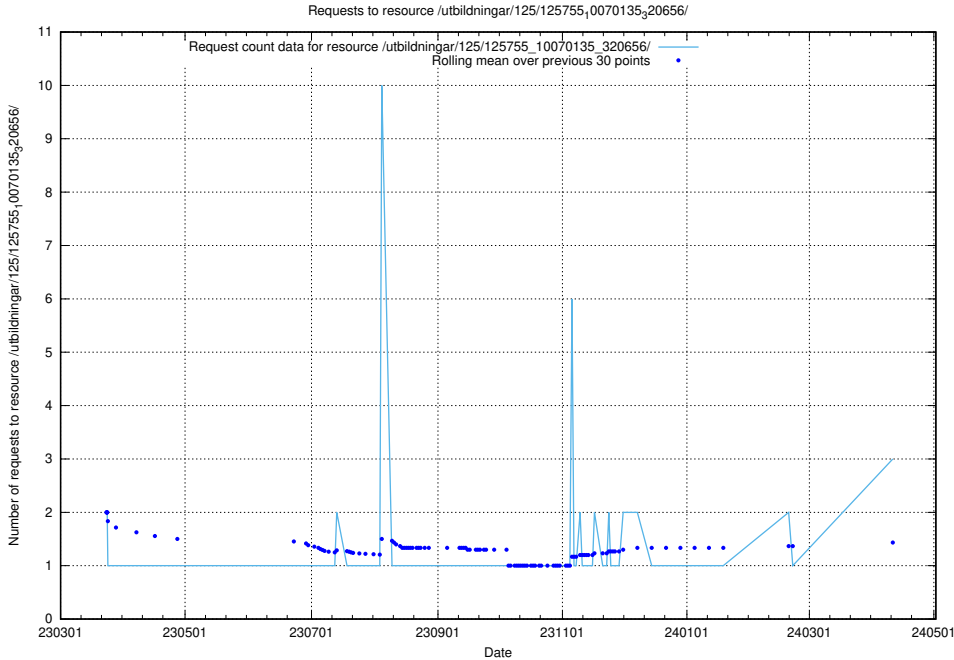

5.475 Usage of /utbildningar/125/125755_10070135_320656/

Here, we count the number of requests to resource /utbildningar/125/125755_10070135_320656/.