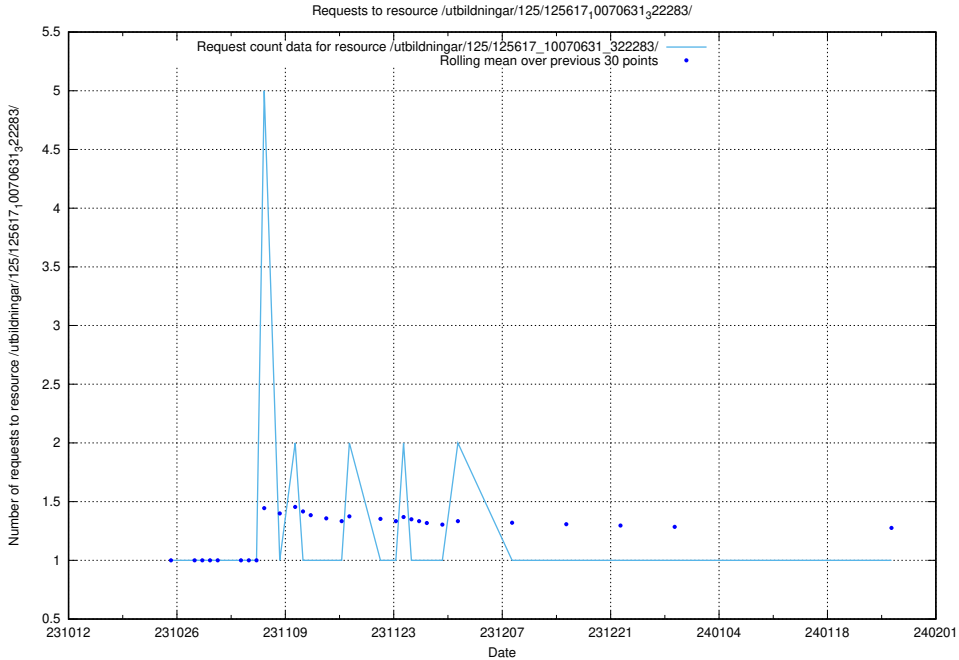

5.4257 Usage of /utbildningar/125/125617_10070631_322283/

Here, we count the number of requests to resource /utbildningar/125/125617_10070631_322283/.