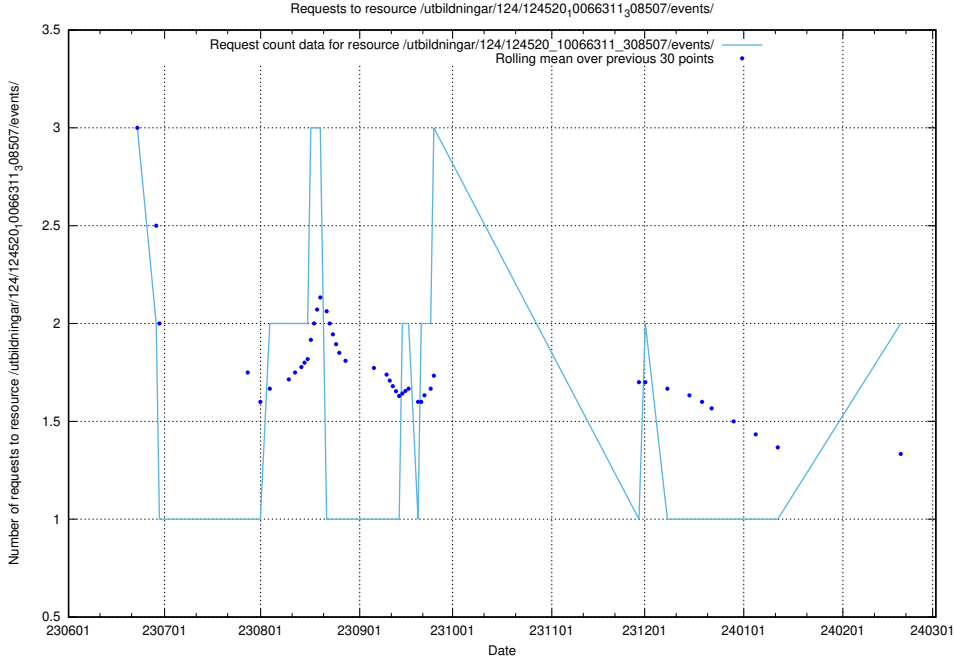

5.867 Usage of /utbildningar/124/124520_10066311_308507/events/

Here, we count the number of requests to resource /utbildningar/124/124520_10066311_308507/events/