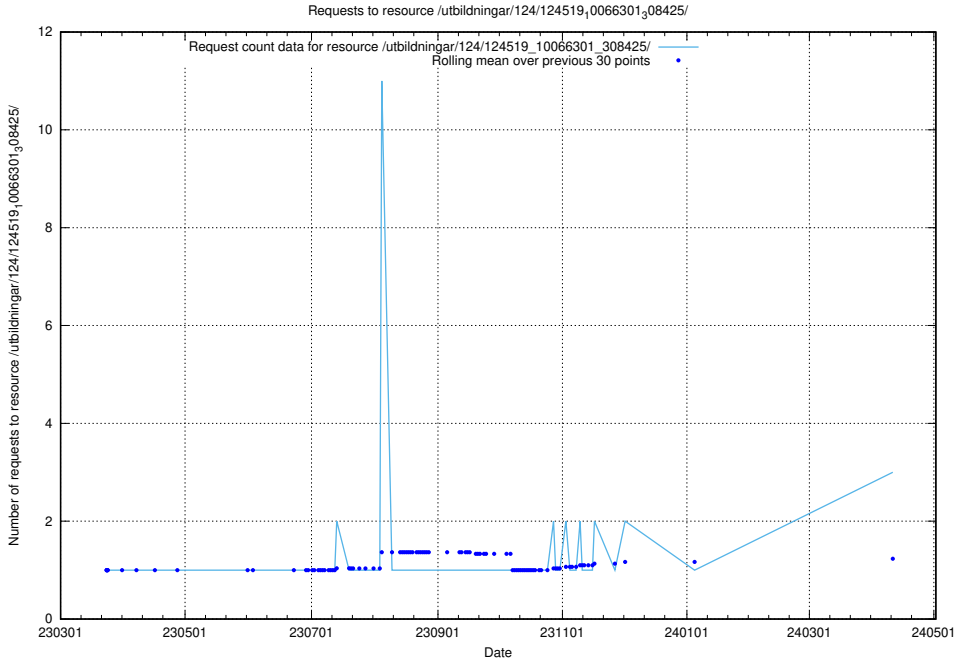

5.261 Usage of /taxonomy/version/11/query/

Here, we count the number of requests to resource /taxonomy/version/11/query/.

5.262 Usage of /utbildningar/124/124519_10066301_308425/

Here, we count the number of requests to resource /utbildningar/124/124519_10066301_308425/.