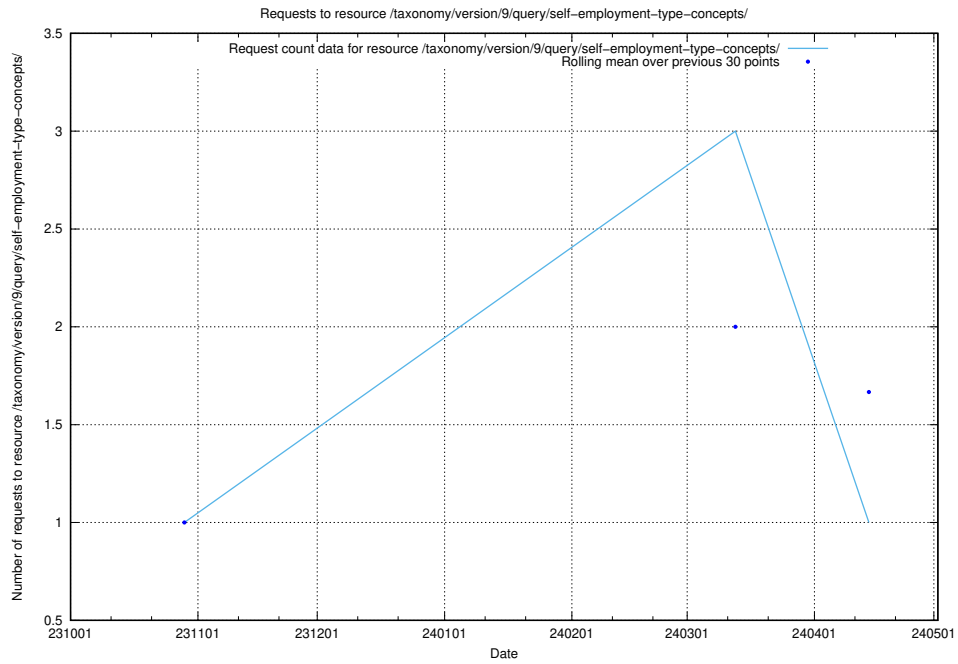

5.4208 Usage of /taxonomy/version/9/query/self-employment-type-concepts/

Here, we count the number of requests to resource /taxonomy/version/9/query/self-employment-type-concepts/.