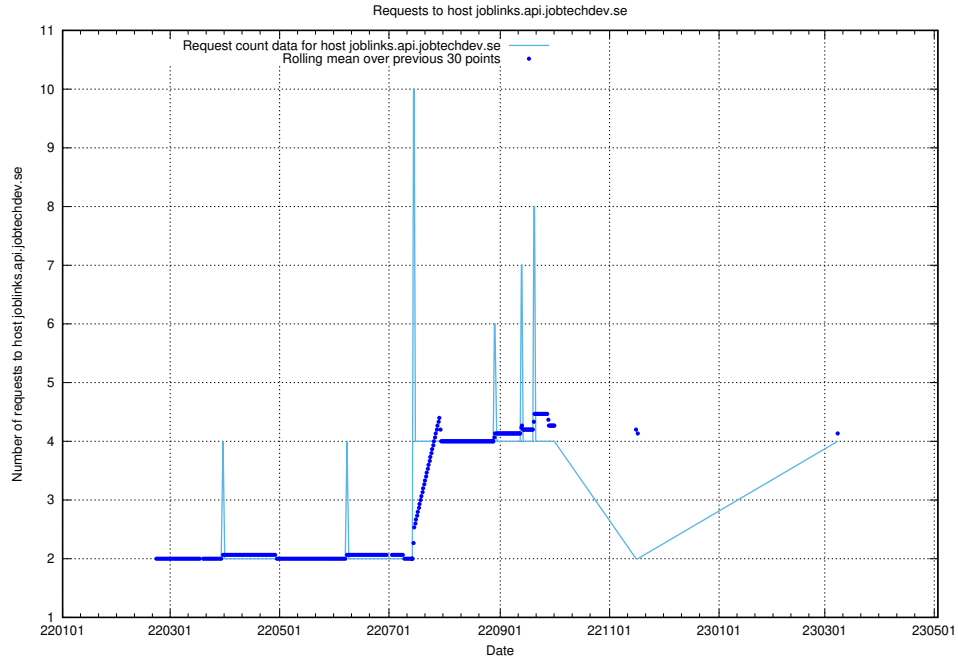

7.158 Usage of `joblinks.api.jobtechdev.se`

Here, we count the number of requests to host `joblinks.api.jobtechdev.se`.