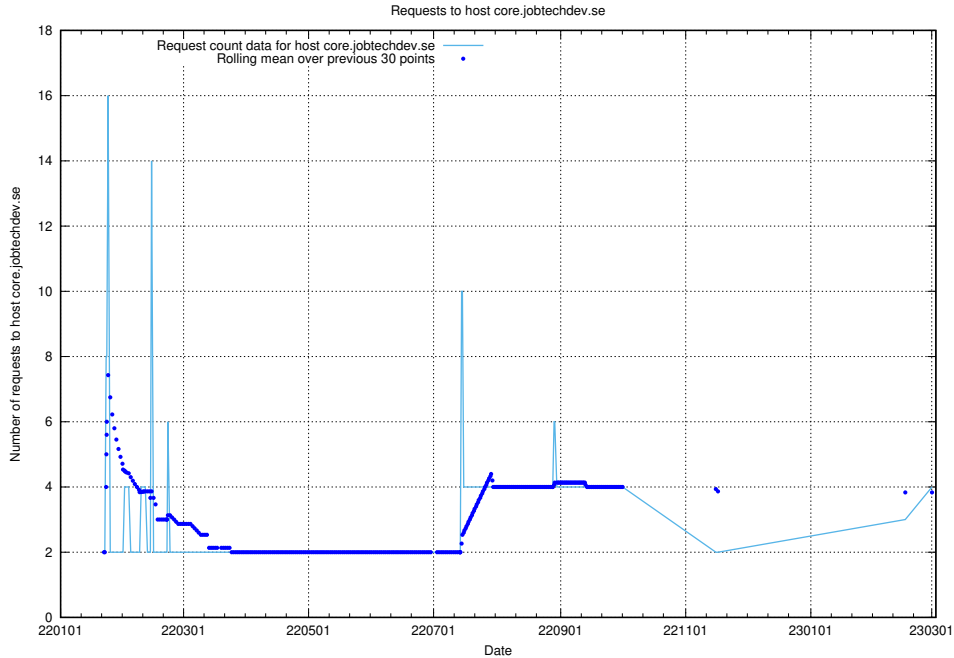

7.102 Usage of core.jobtechdev.se

Here, we count the number of requests to host core.jobtechdev.se.