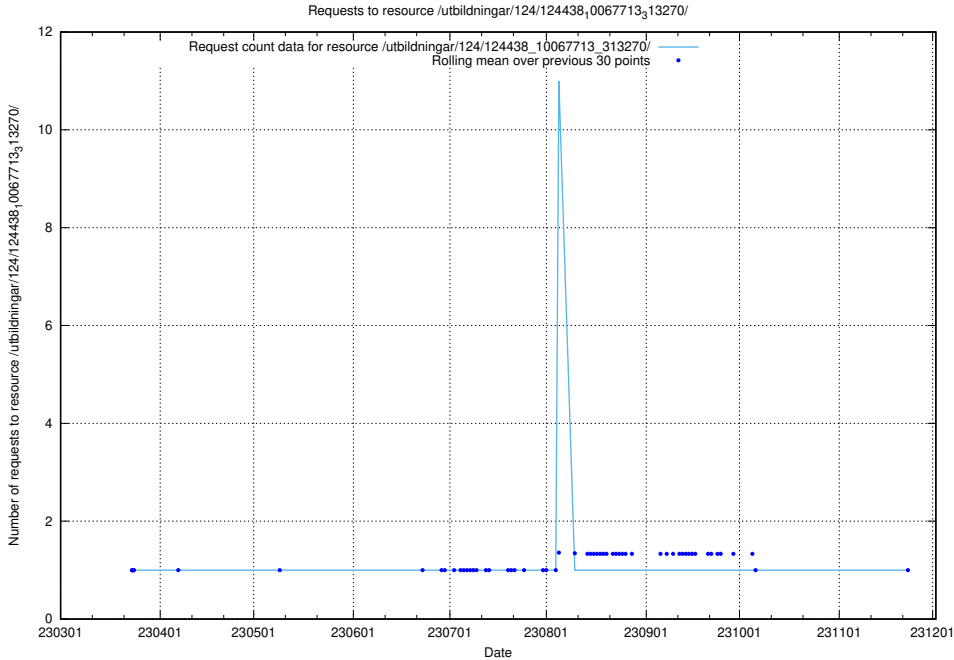

5.3730 Usage of /utbildningar/124/124438_10067713_313270/

Here, we count the number of requests to resource /utbildningar/124/124438_10067713_313270/.