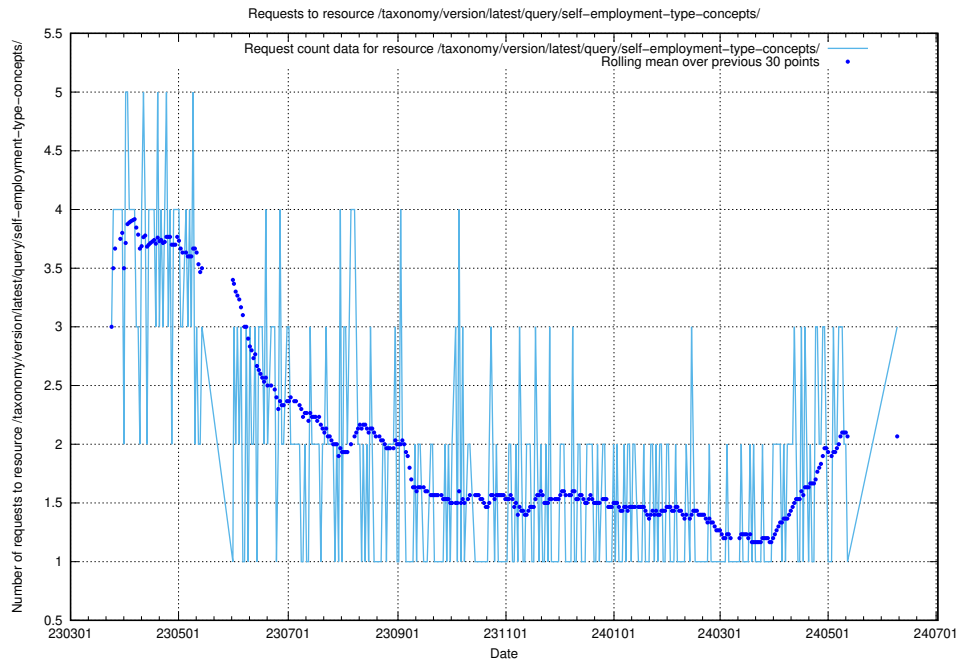

5.443 Usage of /taxonomy/version/latest/query/self-employment-type-concepts/

Here, we count the number of requests to resource /taxonomy/version/latest/query/self-employment-type-concepts/.