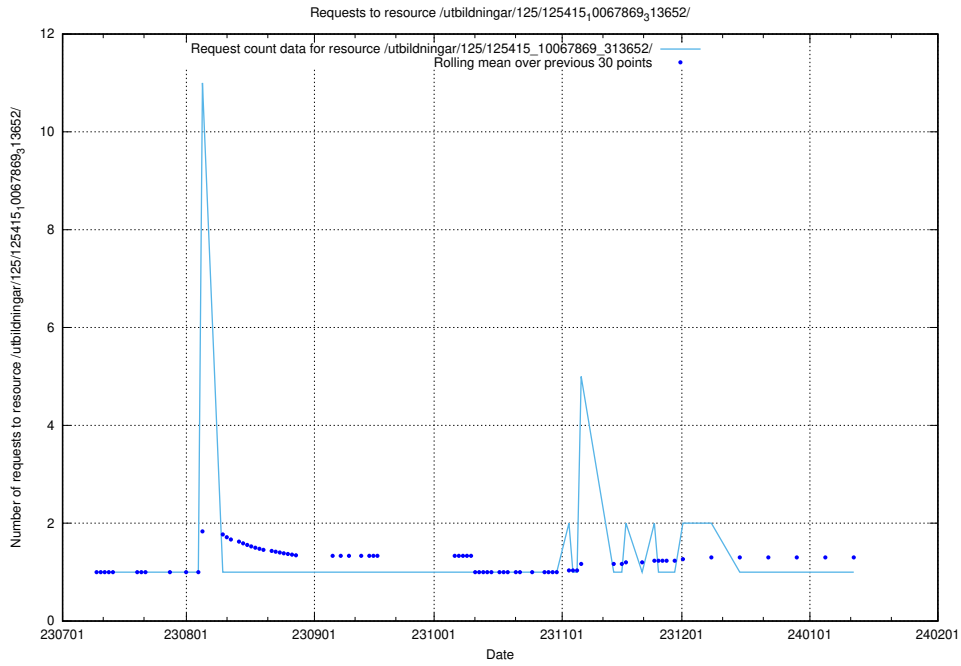

5.5149 Usage of /utbildningar/125/125415_10067869_313652/

Here, we count the number of requests to resource /utbildningar/125/125415_10067869_313652/.