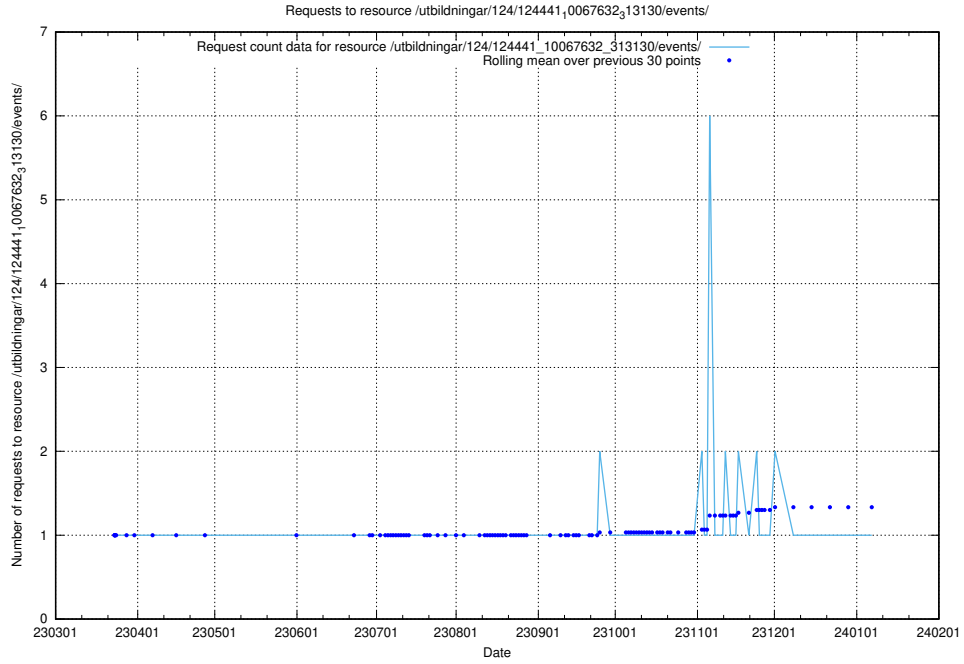

5.3594 Usage of /utbildningar/124/124441_10067632_313130/events/

Here, we count the number of requests to resource /utbildningar/124/124441_10067632_313130/events/