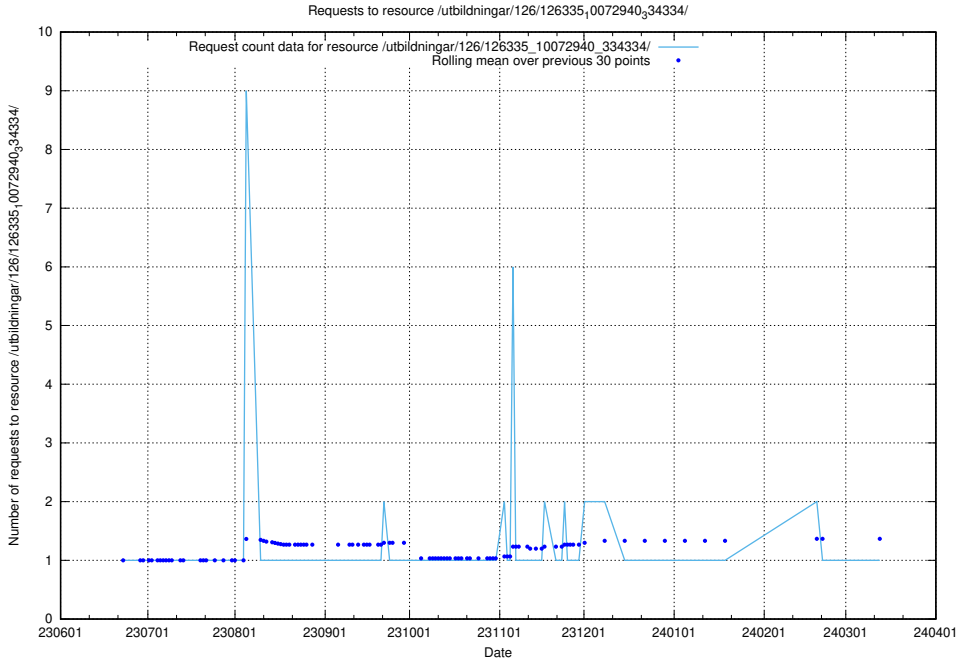

5.5702 Usage of /utbildningar/126/126335_10072940_334334/

Here, we count the number of requests to resource /utbildningar/126/126335_10072940_334334/.