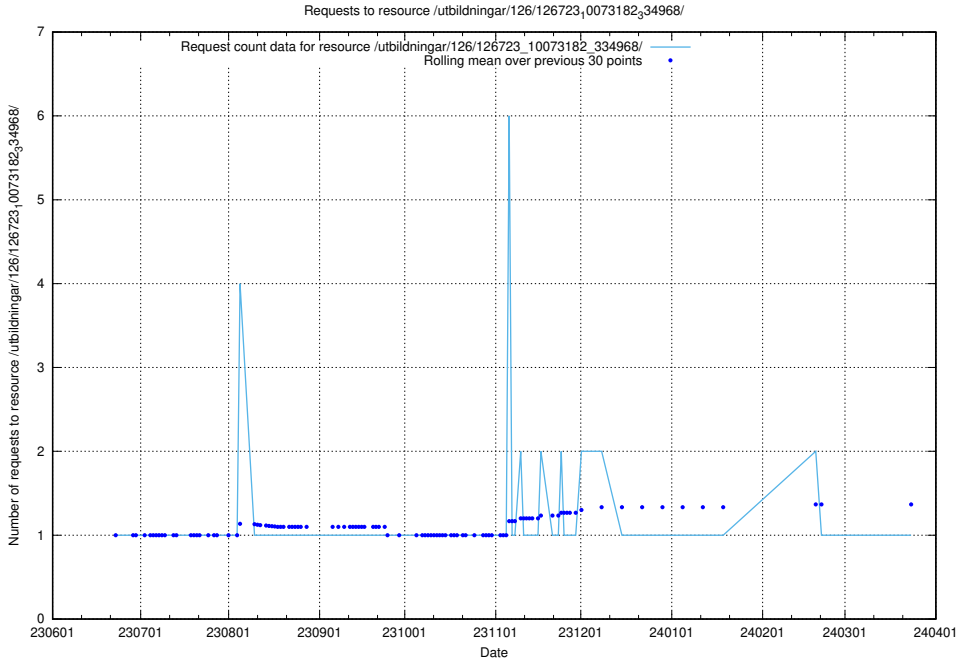

5.5633 Usage of /utbildningar/126/126723_10073182_334968/

Here, we count the number of requests to resource /utbildningar/126/126723_10073182_334968/.