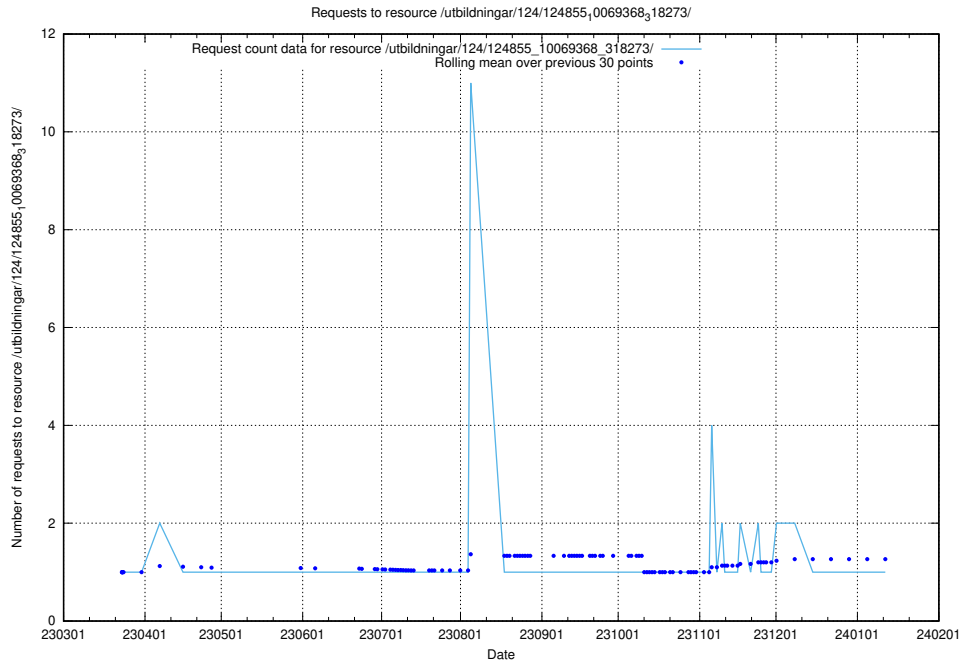

5.1207 Usage of /utbildningar/124/124855_10069368_318273/

Here, we count the number of requests to resource /utbildningar/124/124855_10069368_318273/.