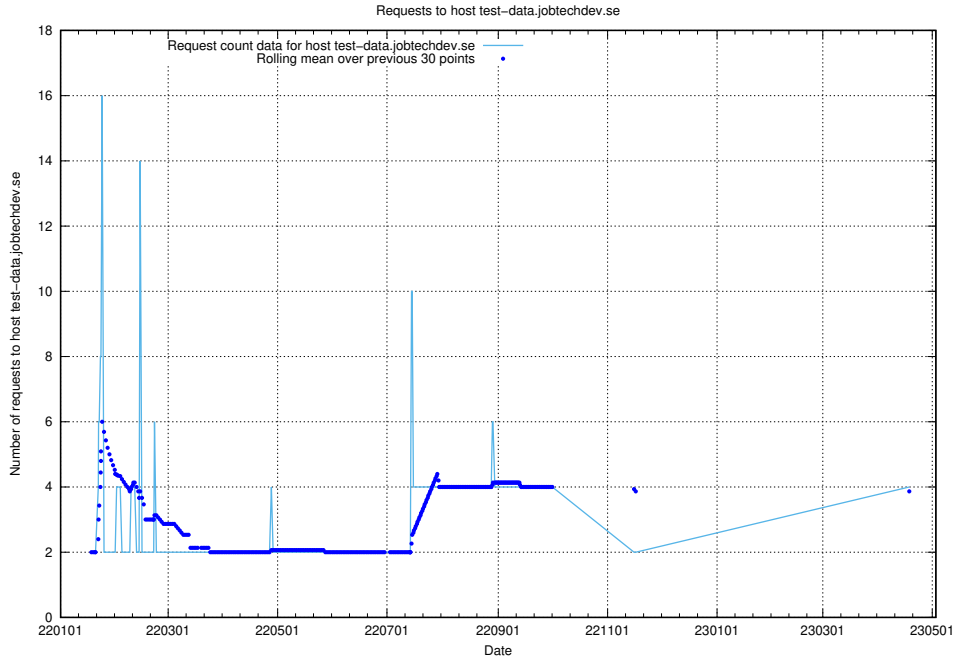

7.104 Usage of test-data.jobtechdev.se

Here, we count the number of requests to host test-data.jobtechdev.se.