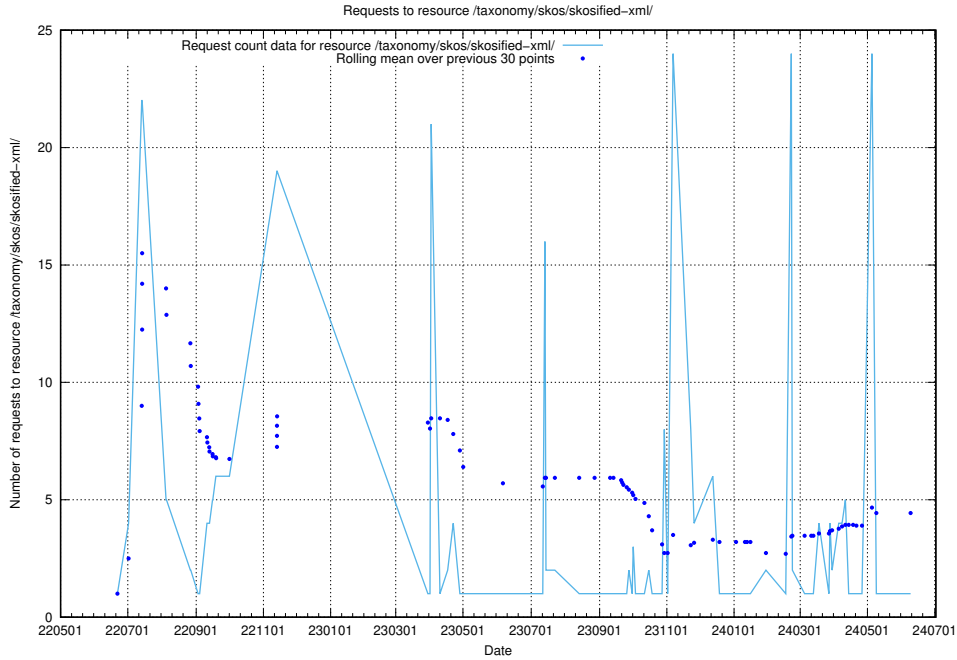

Here, we count the number of requests to resource /utbildningar/125/125696_10070500_321926/events/

5.1045 Usage of /taxonomy/skos/skosified-xml/

Here, we count the number of requests to resource /taxonomy/skos/skosified-xml/.