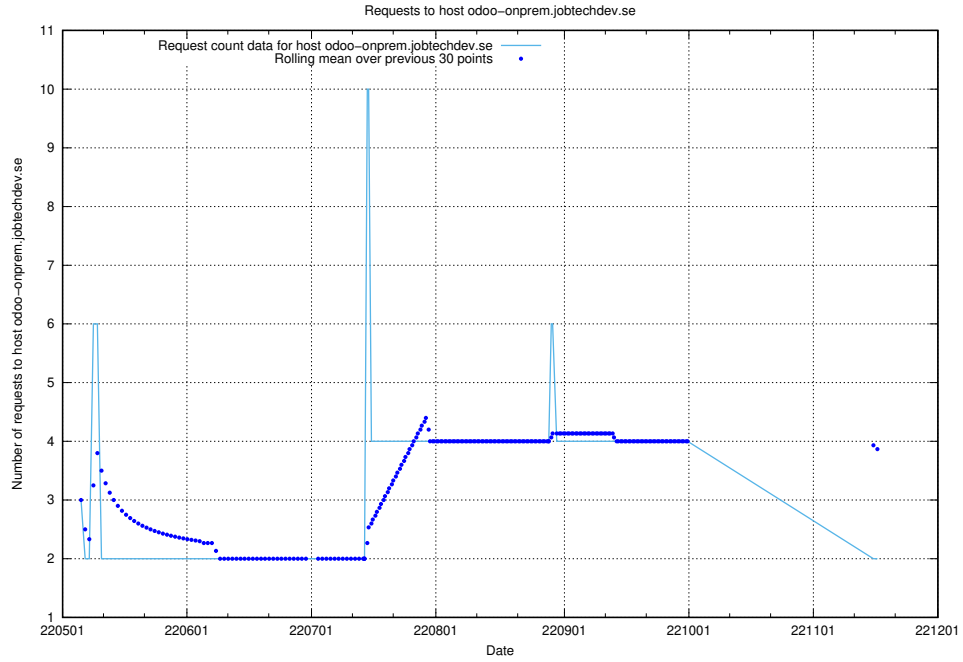

7.435 Usage of odoo-onprem.jobtechdev.se

Here, we count the number of requests to host odoo-onprem.jobtechdev.se.