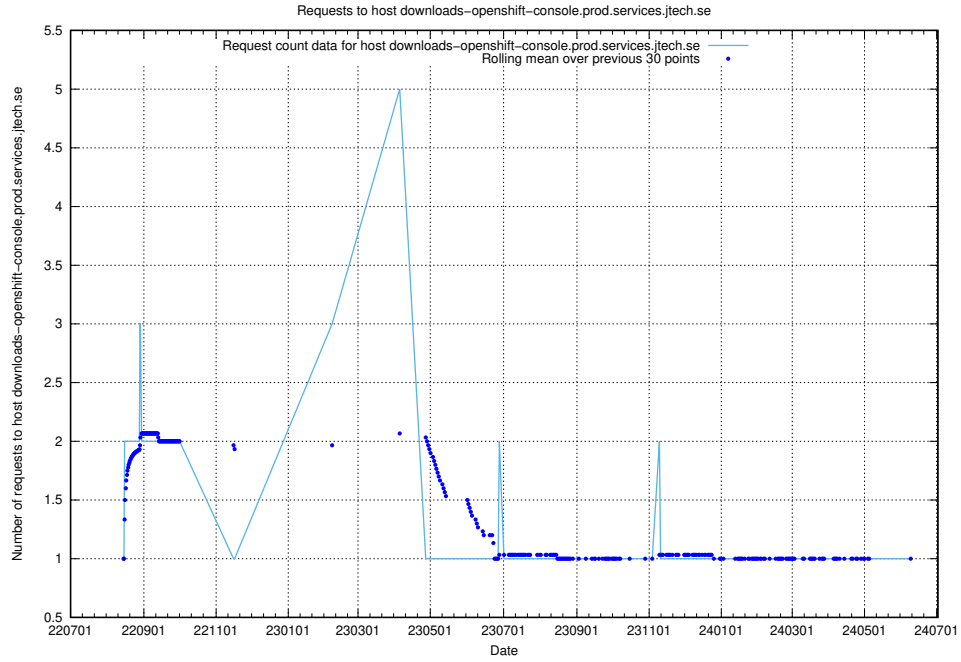

7.618 Usage of downloads-openshift-console.prod.services.jtech.se

Here, we count the number of requests to host downloads-openshift-console.prod.services.jtech.se.