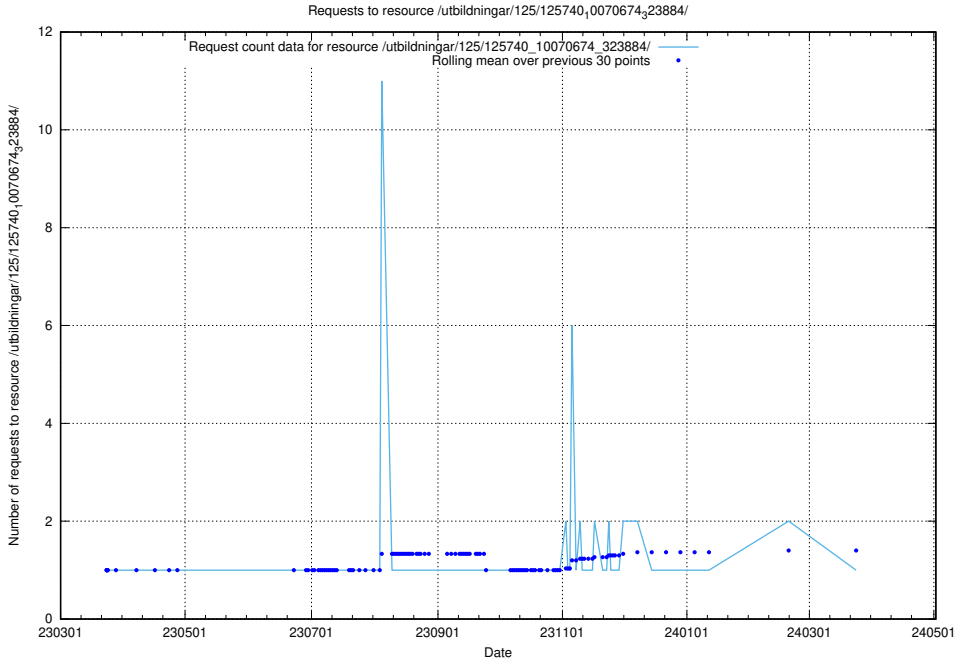

5.1010 Usage of /utbildningar/125/125740_10070674_323884/

Here, we count the number of requests to resource /utbildningar/125/125740_10070674_323884/.