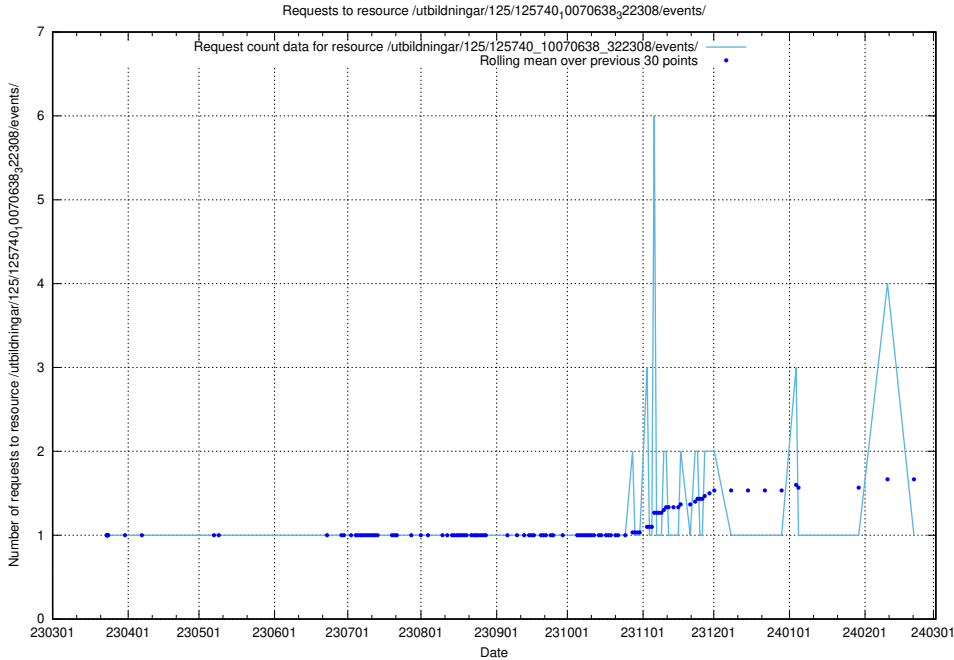

5.1023 Usage of /utbildningar/125/125740_10070638_322308/events/

Here, we count the number of requests to resource /utbildningar/125/125740_10070638_322308/events/