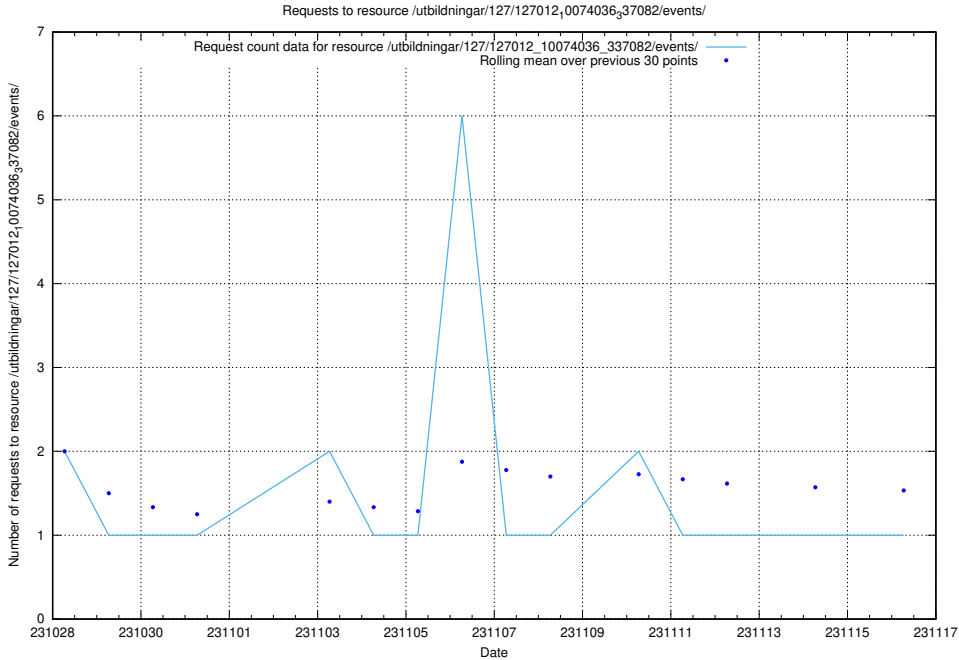

Here, we count the number of requests to resource /utbildningar/127/127012_10074036_337082/events/

5.4221 Usage of /utbildningar/126/126795_10073175_334956/events/

Here, we count the number of requests to resource /utbildningar/126/126795_10073175_334956/events/