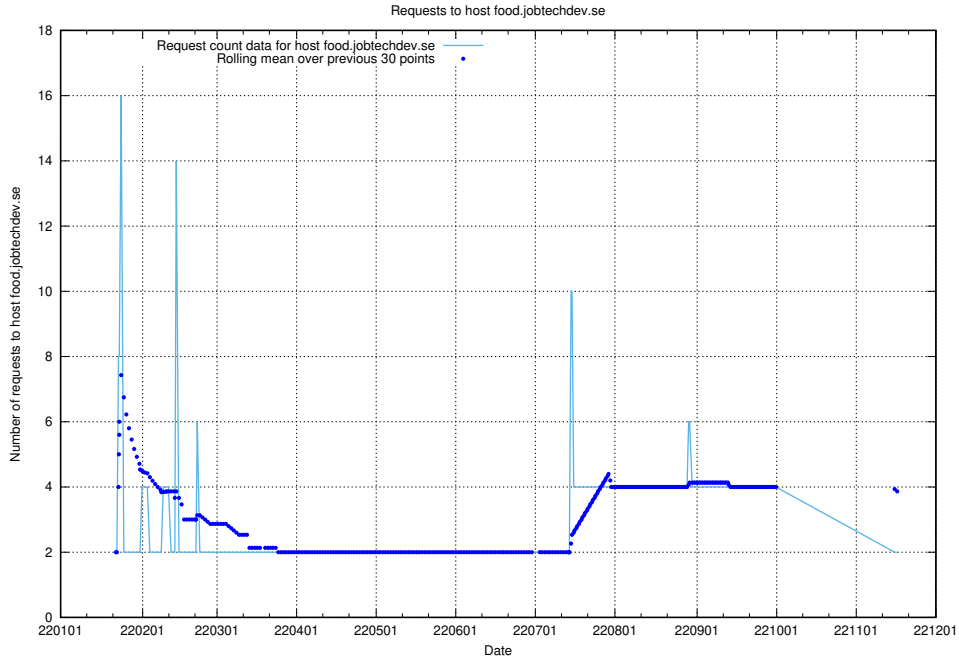

7.601 Usage of events.jobtechdev.se

Here, we count the number of requests to host events.jobtechdev.se.

7.602 Usage of hr.jobtechdev.se

Here, we count the number of requests to host hr.jobtechdev.se.

7.603 Usage of demo-jobed-connect-onprem.jobtechdev.se