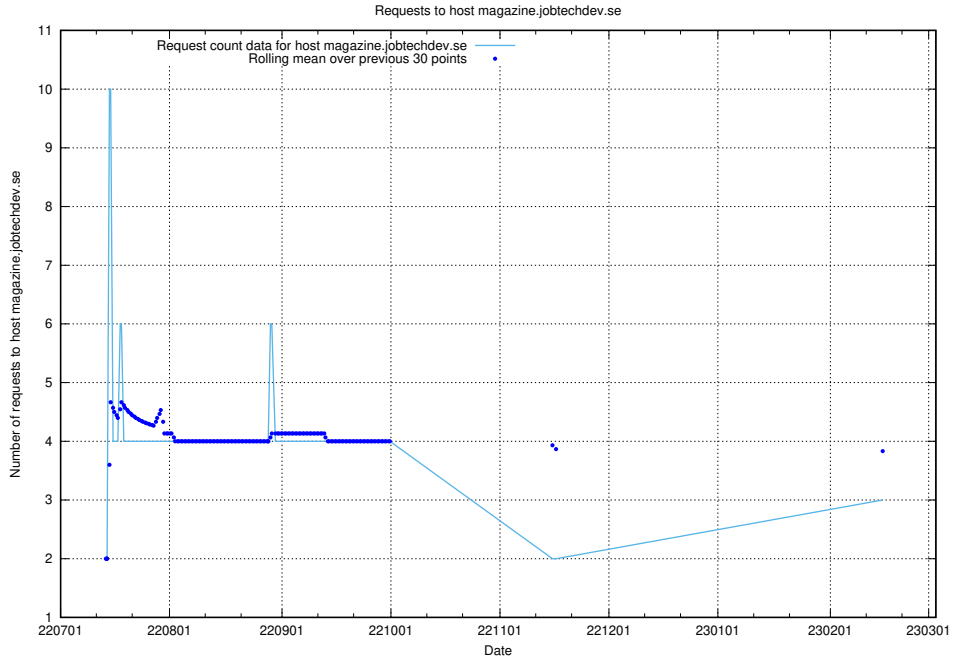

7.213 Usage of www.jobad-enrichments-api.jobtechdev.se

Here, we count the number of requests to host www.jobad-enrichments-api.jobtechdev.se.

7.214 Usage of magazine.jobtechdev.se

Here, we count the number of requests to host magazine.jobtechdev.se.