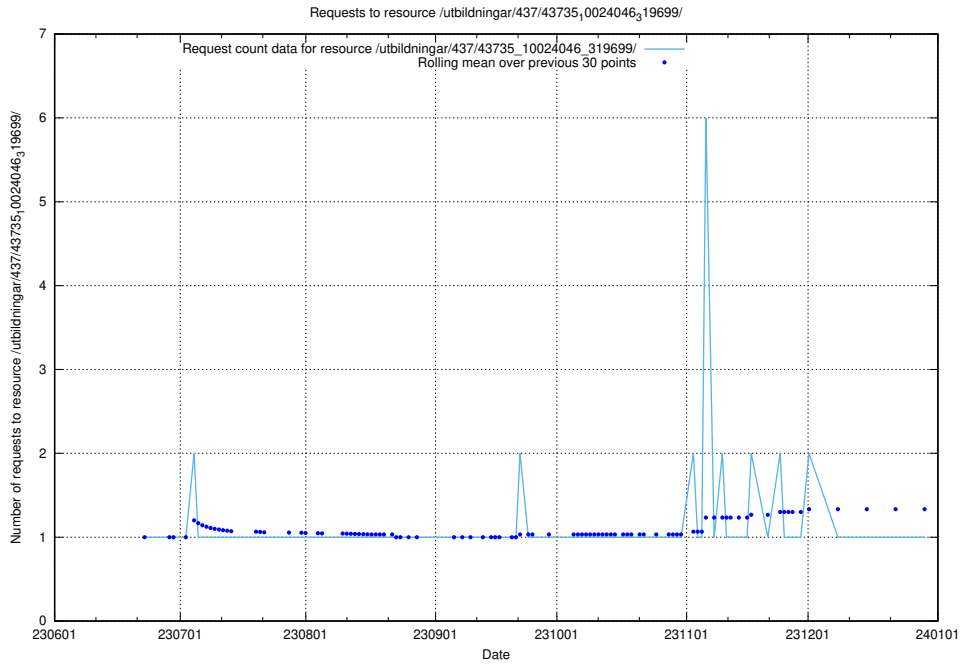

5.5606 Usage of /utbildningar/437/43735_10024046_319699/

Here, we count the number of requests to resource /utbildningar/437/43735_10024046_319699/.