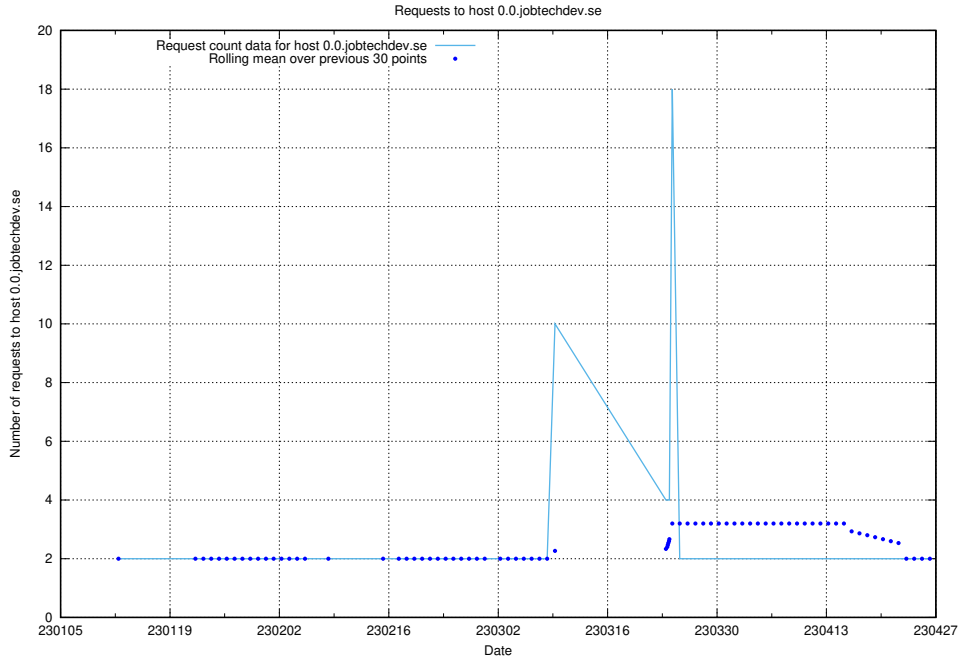

Here, we count the number of requests to host 0.0.jobtechdev.se.

7.307 Usage of idp-test.jobtechdev.se

Here, we count the number of requests to host idp-test.jobtechdev.se.

7.308 Usage of jobstore.jobtechdev.se