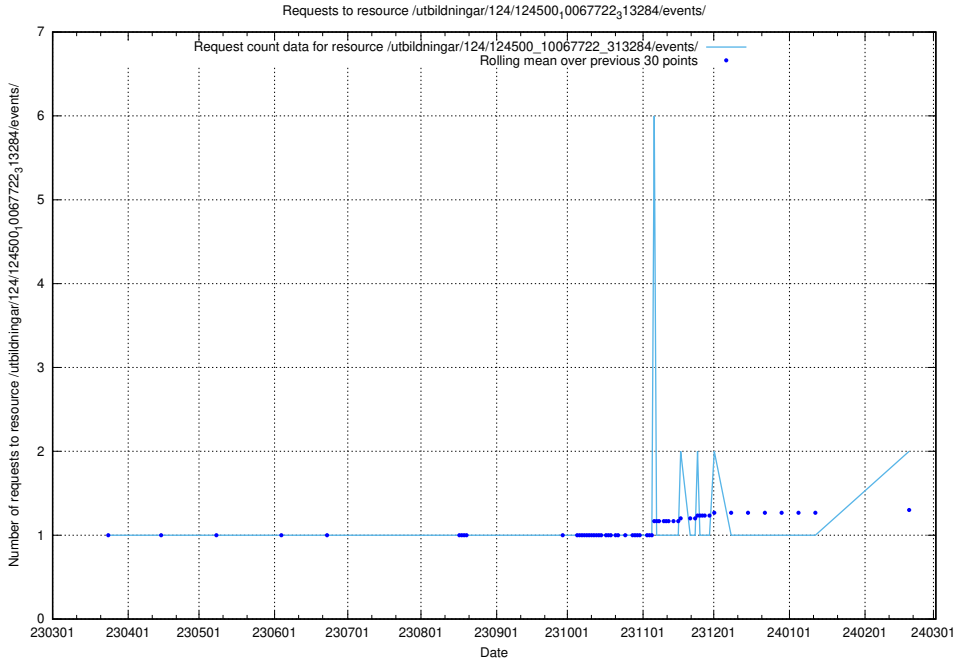

5.945 Usage of /utbildningar/124/124500_10067722_313284/events/

Here, we count the number of requests to resource /utbildningar/124/124500_10067722_313284/events/