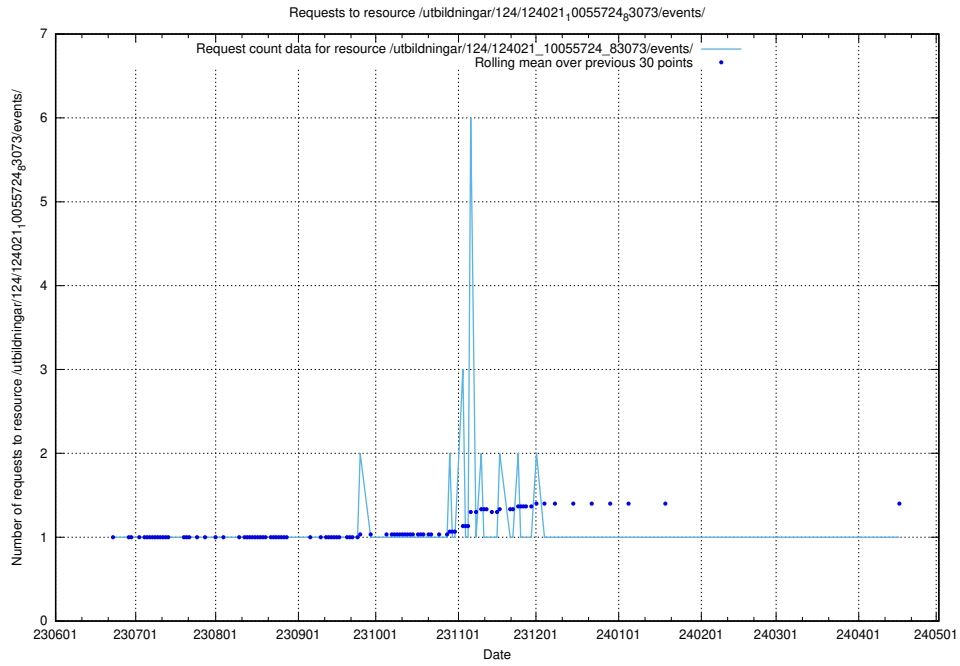

5.5847 Usage of /utbildningar/124/124021_10055724_83073/events/

Here, we count the number of requests to resource /utbildningar/124/124021_10055724_83073/events/.