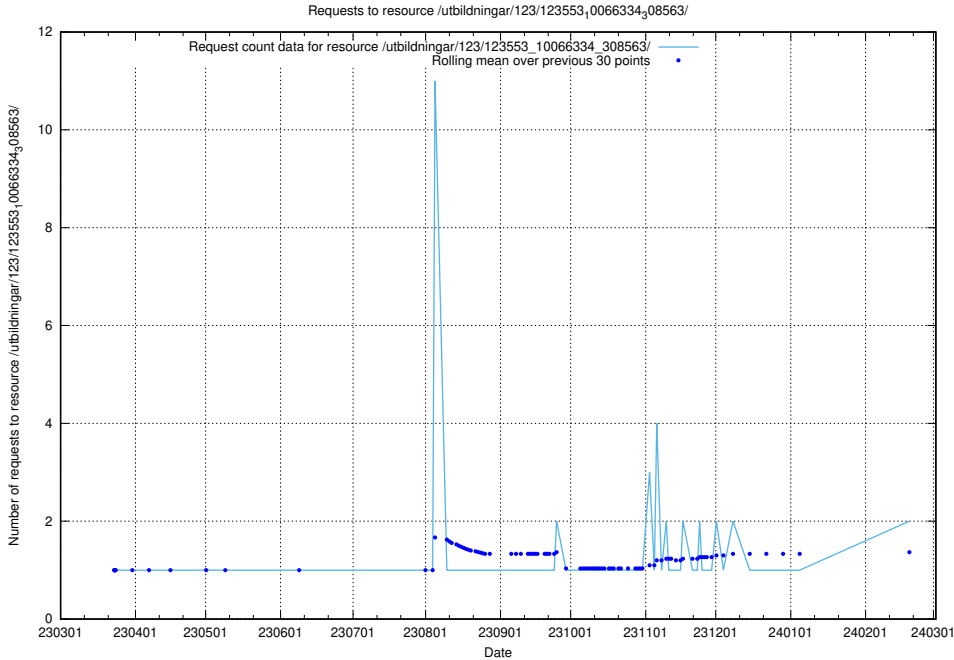

5.763 Usage of /utbildningar/123/123553_10066334_308563/

Here, we count the number of requests to resource /utbildningar/123/123553_10066334_308563/.