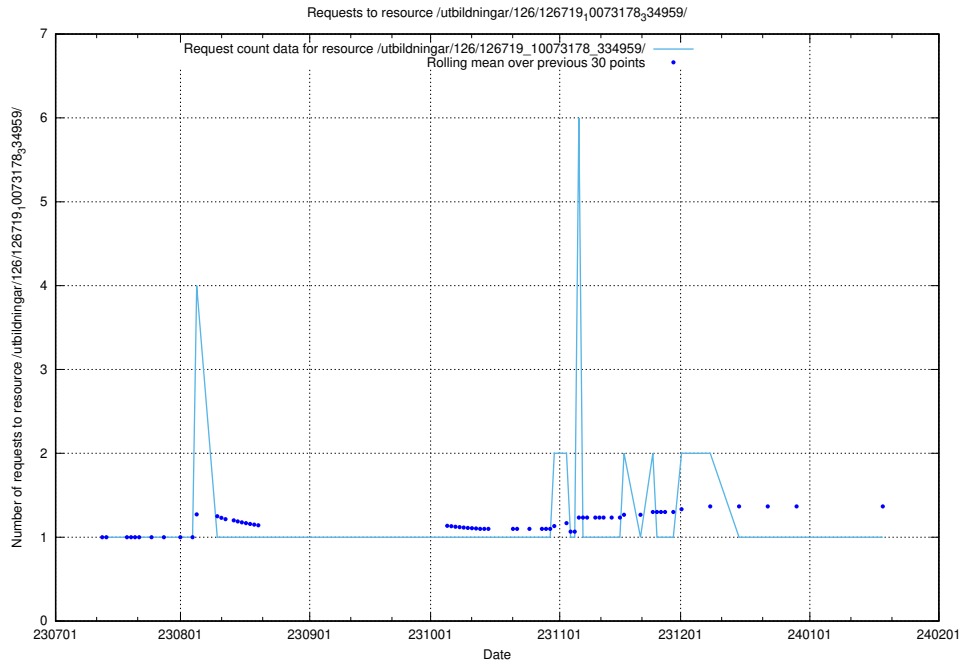

5.5134 Usage of /utbildningar/126/126719_10073178_334959/

Here, we count the number of requests to resource /utbildningar/126/126719_10073178_334959/.