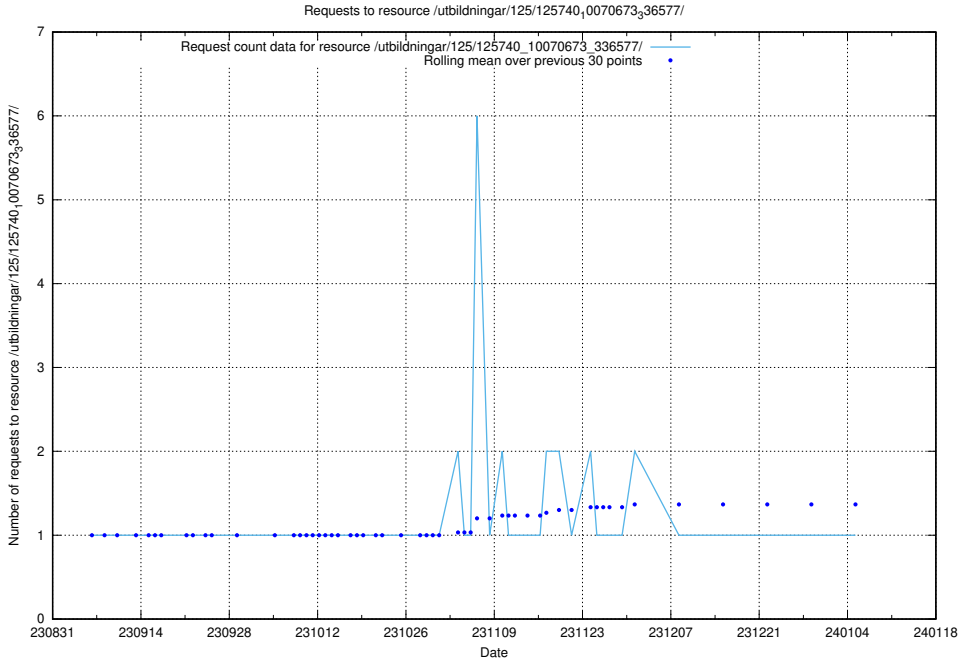

5.4703 Usage of /utbildningar/125/125740_10070673_336577/

Here, we count the number of requests to resource /utbildningar/125/125740_10070673_336577/.