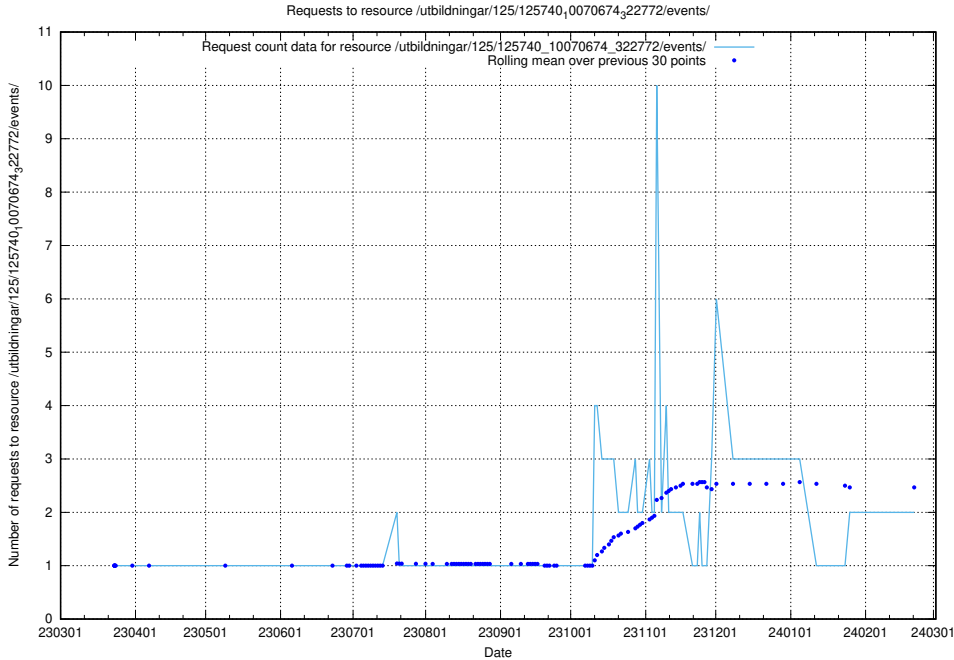

Here, we count the number of requests to resource /utbildningar/125/125740_10070688_331733/.

5.490 Usage of /utbildningar/125/125740_10070674_322772/events/

Here, we count the number of requests to resource /utbildningar/125/125740_10070674_322772/events/