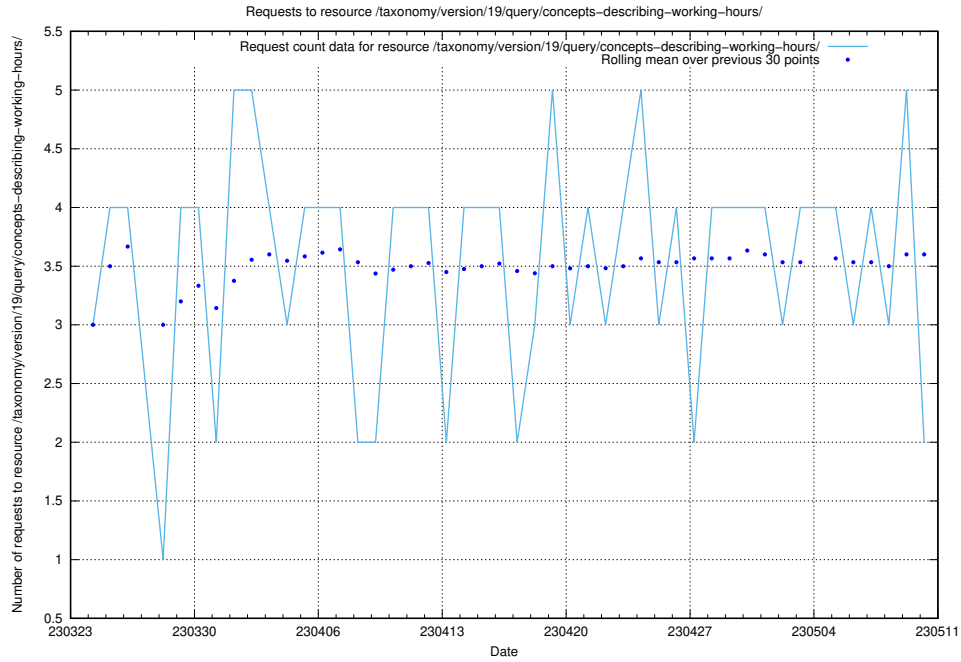

Here, we count the number of requests to resource /taxonomy/version/19/query/concepts-describing-working-hours/.

5.941 Usage of /utbildningar/438/43836_10024038_29999/events/

Here, we count the number of requests to resource /utbildningar/438/43836_10024038_29999/events/.