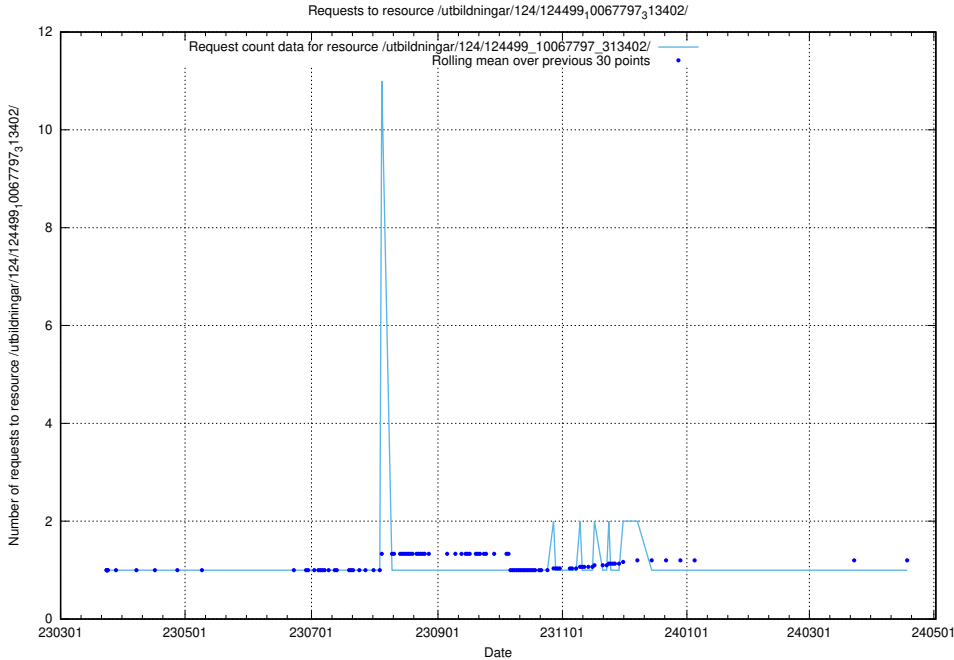

5.2523 Usage of /utbildningar/124/124499_10067797_313402/

Here, we count the number of requests to resource /utbildningar/124/124499_10067797_313402/.