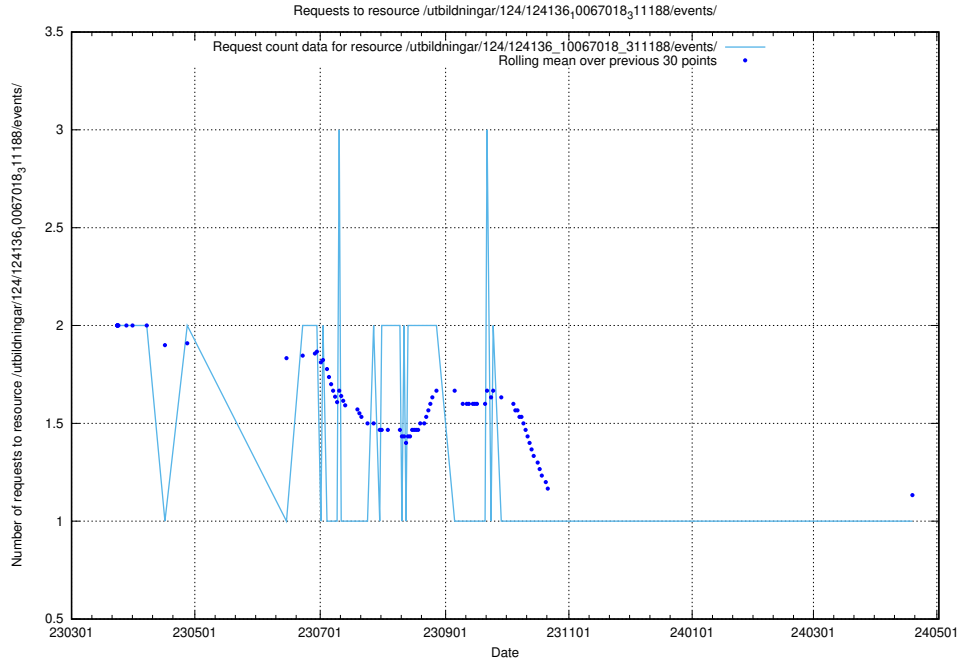

5.6316 Usage of /utbildningar/124/124136_10067018_311188/events/

Here, we count the number of requests to resource /utbildningar/124/124136_10067018_311188/events/