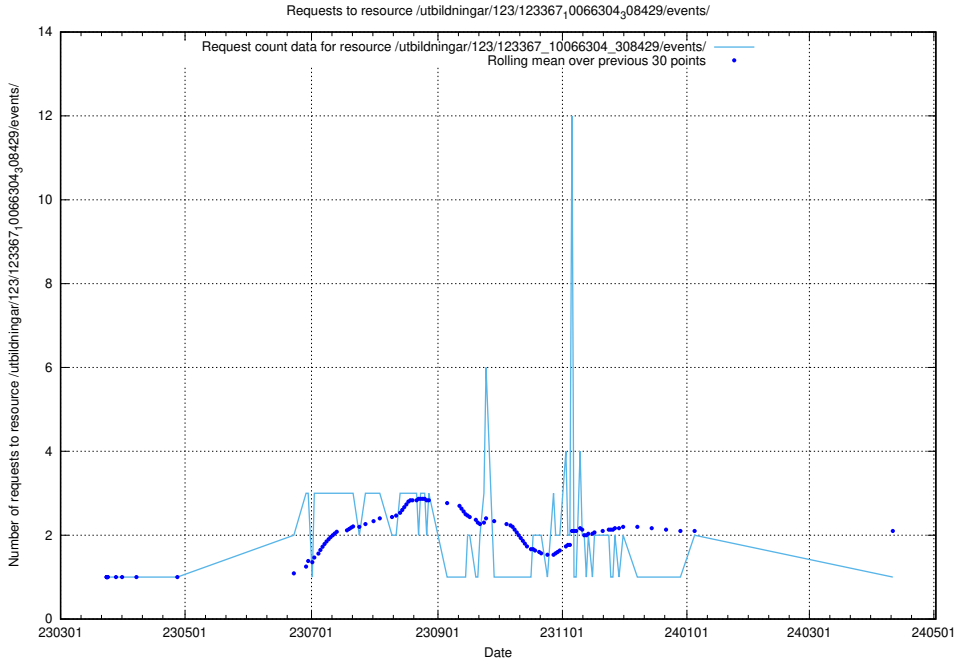

5.4559 Usage of /utbildningar/123/123367_10066304_308429/events/

Here, we count the number of requests to resource /utbildningar/123/123367_10066304_308429/events/