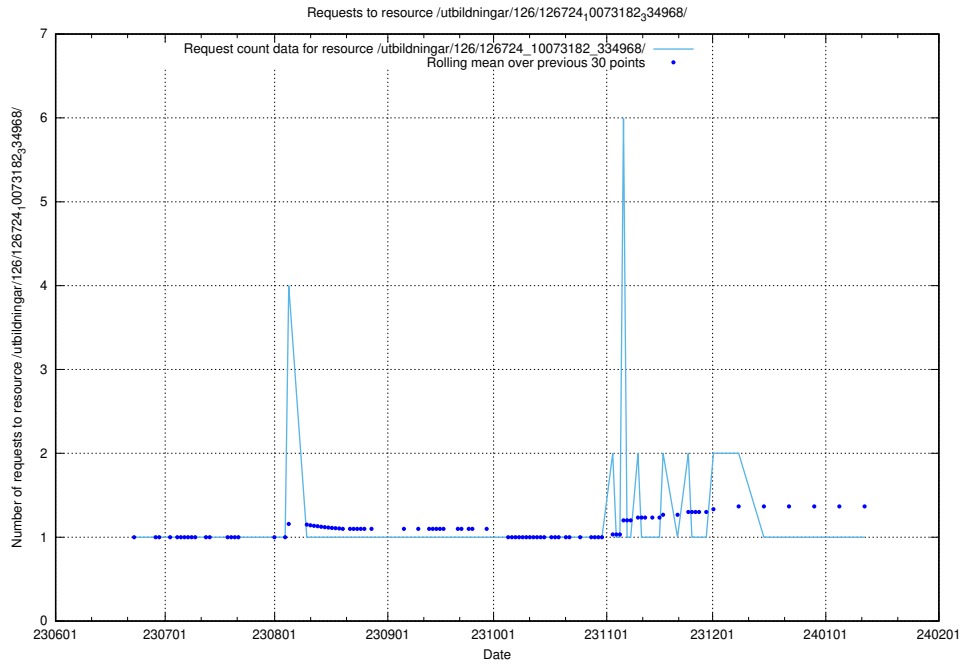

5.5632 Usage of /utbildningar/126/126724_10073182_334968/

Here, we count the number of requests to resource /utbildningar/126/126724_10073182_334968/.