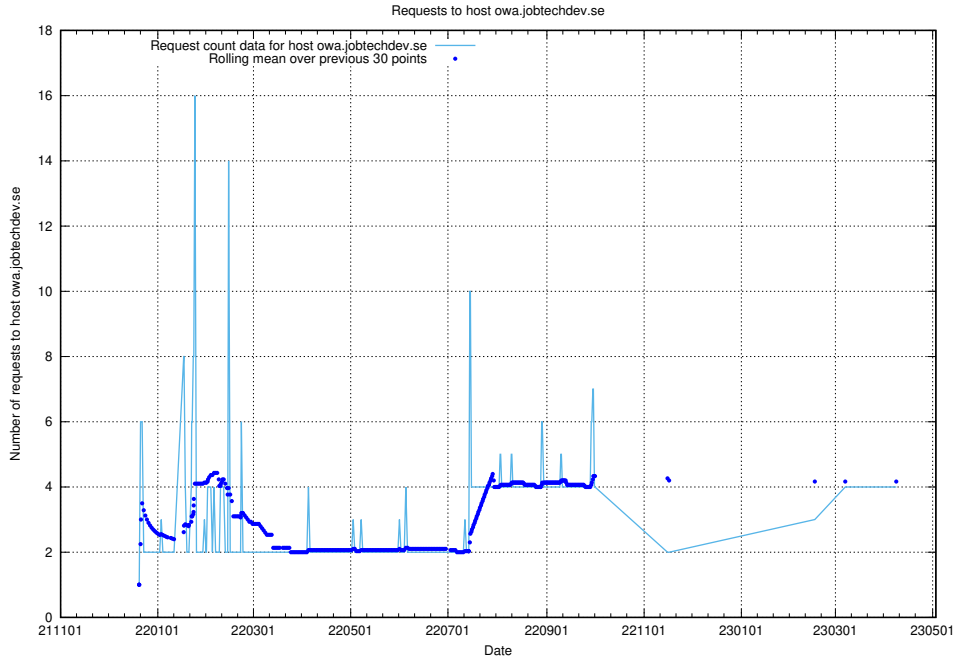

7.136 Usage of owa.jobtechdev.se

Here, we count the number of requests to host owa.jobtechdev.se.

7.137 Usage of owa.api.jobtechdev.se

Here, we count the number of requests to host owa.api.jobtechdev.se.