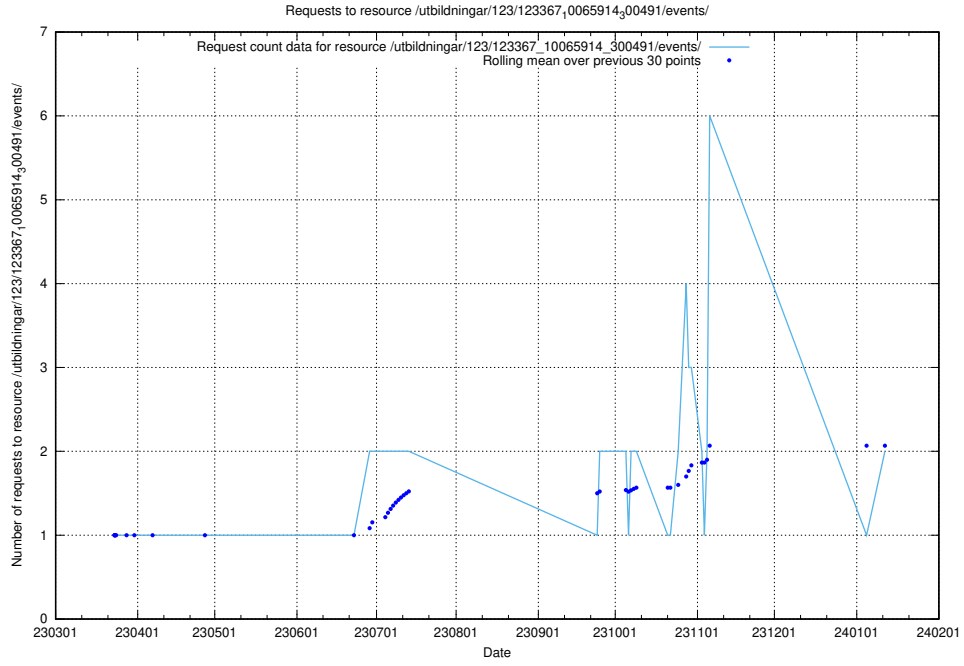

5.783 Usage of /availability/20230814/

Here, we count the number of requests to resource /availability/20230814/.

5.784 Usage of /utbildningar/123/123367_10065914_300491/events/

Here, we count the number of requests to resource /utbildningar/123/123367_10065914_300491/events/