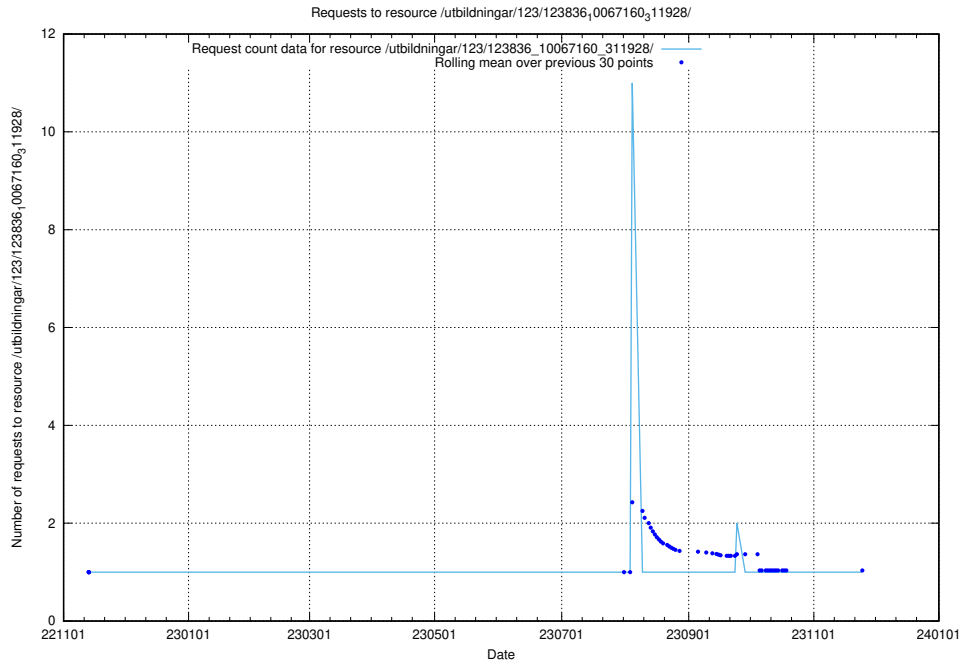

5.5925 Usage of /utbildningar/123/123836_10067160_311928/

Here, we count the number of requests to resource /utbildningar/123/123836_10067160_311928/.