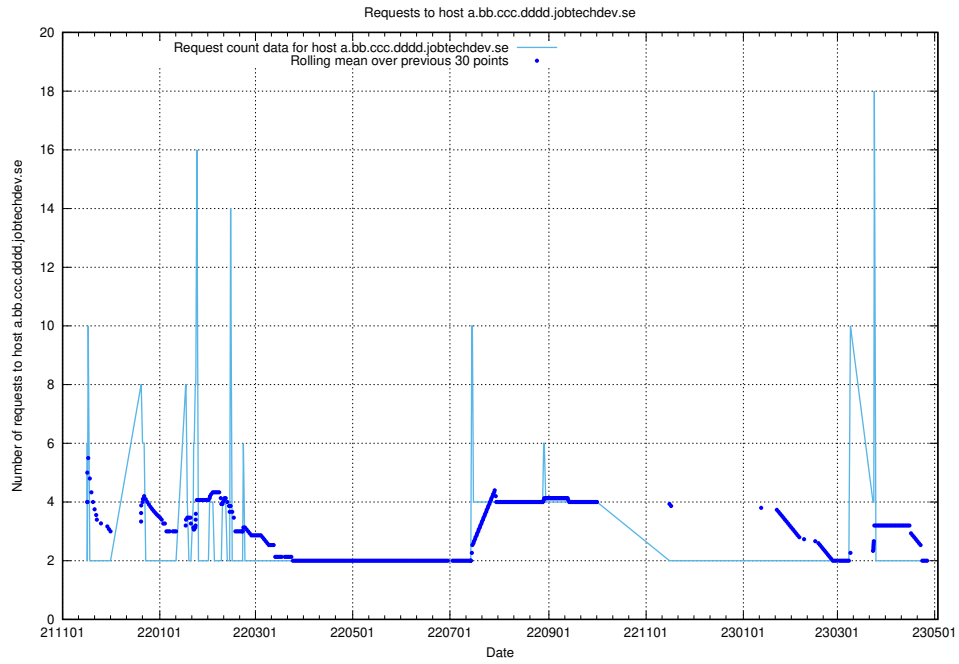

7.532 Usage of a.bb.ccc.dddd.jobtechdev.se

Here, we count the number of requests to host a.bb.ccc.dddd.jobtechdev.se.