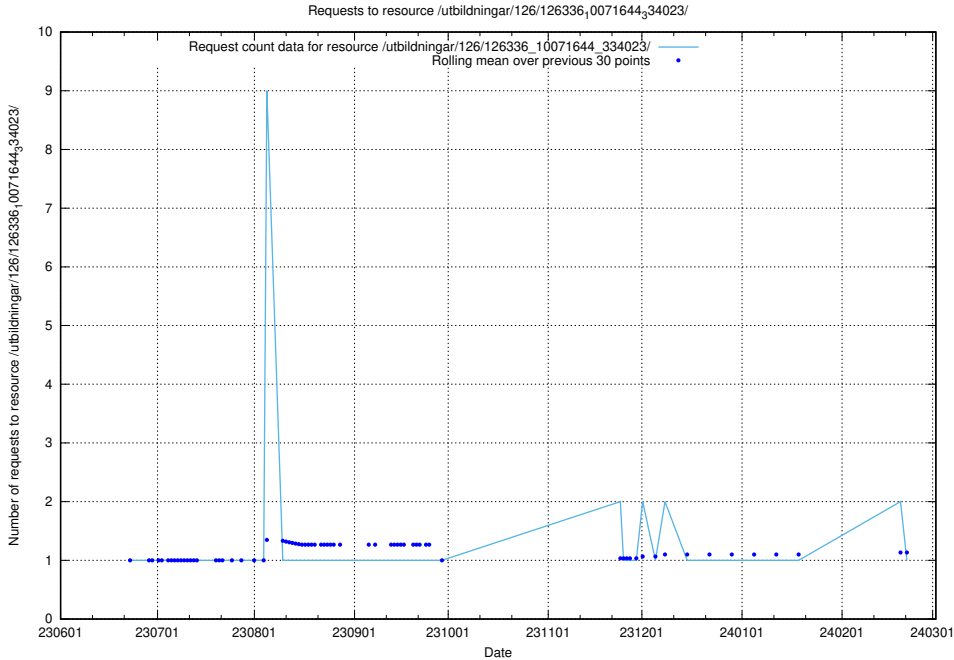

5.5697 Usage of /utbildningar/126/126336_10071644_334023/

Here, we count the number of requests to resource /utbildningar/126/126336_10071644_334023/.