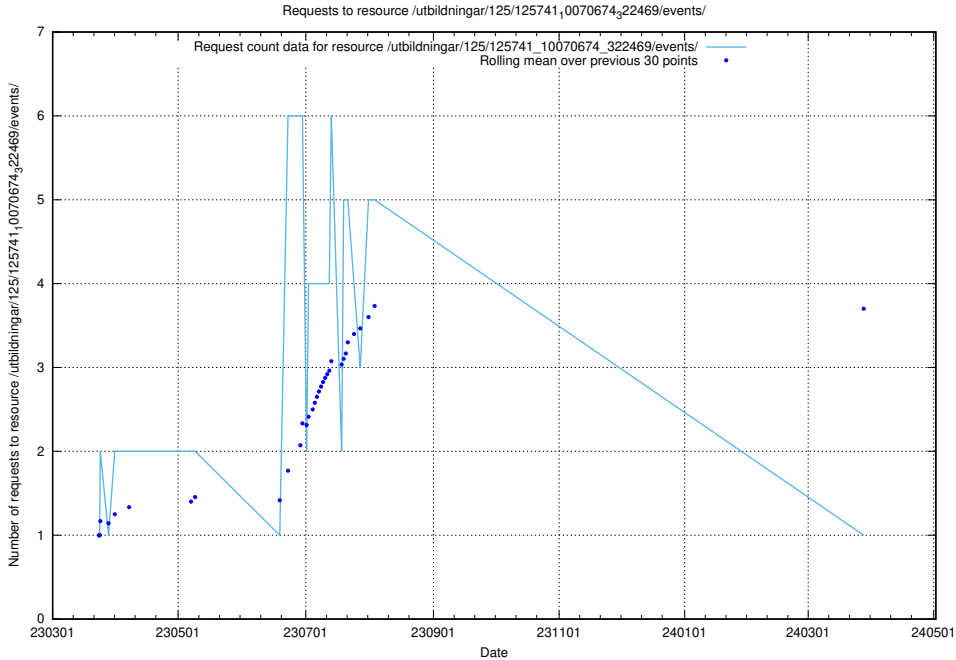

5.6495 Usage of /utbildningar/125/125741_10070674_322469/events/

Here, we count the number of requests to resource /utbildningar/125/125741_10070674_322469/events/