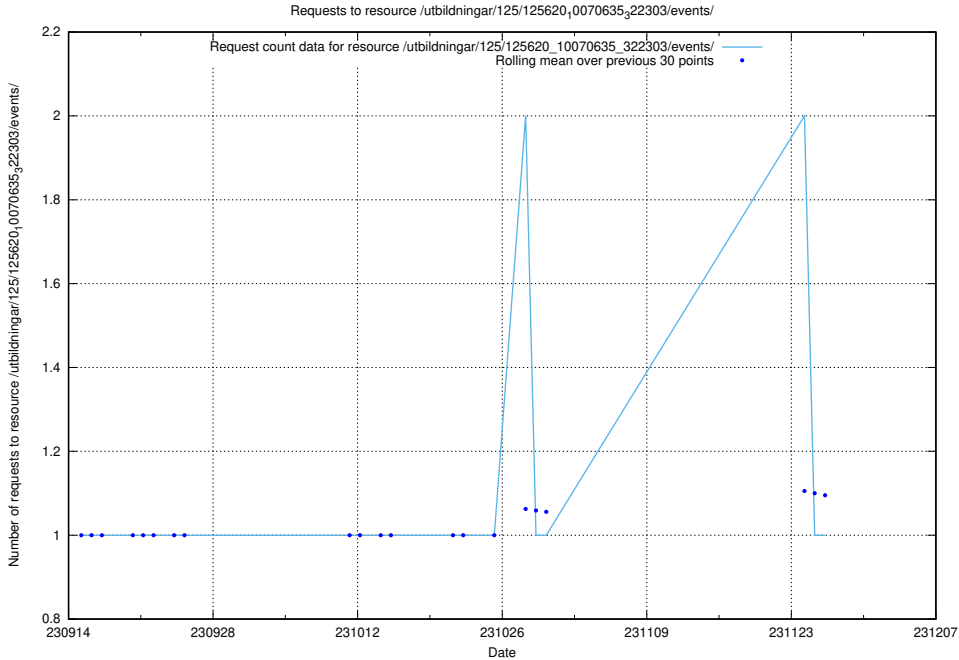

5.4602 Usage of /utbildningar/125/125620_10070635_322303/events/

Here, we count the number of requests to resource /utbildningar/125/125620_10070635_322303/events/