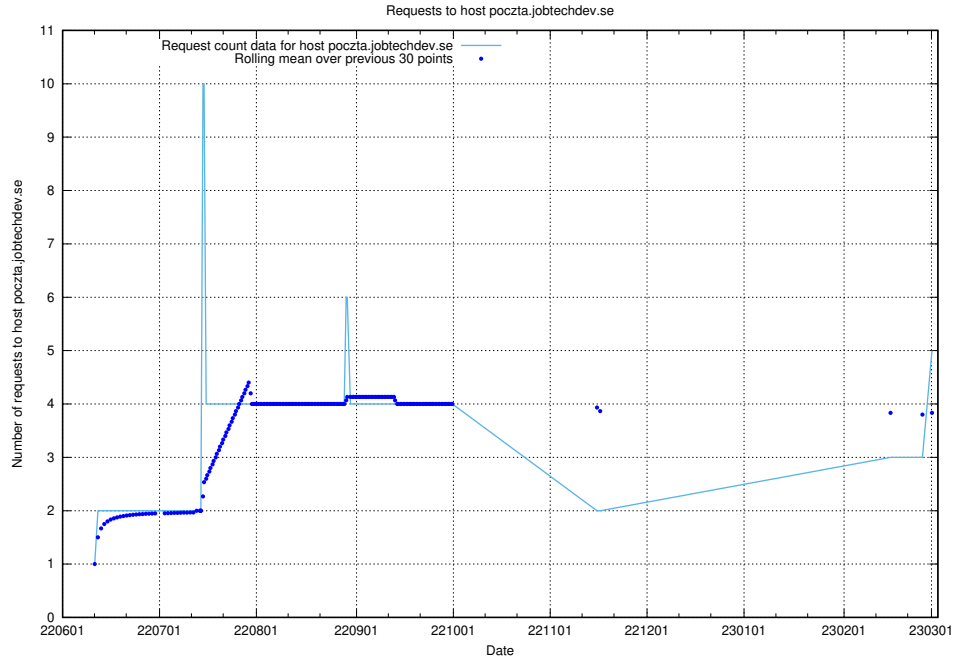

7.93 Usage of poczta.jobtechdev.se

Here, we count the number of requests to host poczta.jobtechdev.se.