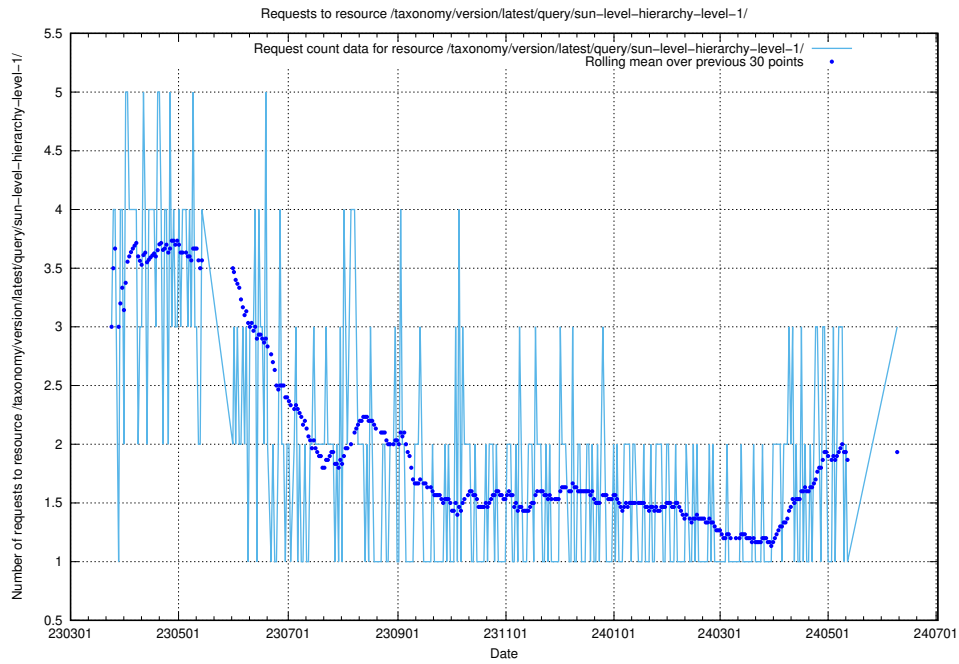

5.420 Usage of /taxonomy/version/latest/query/sun-level-hierarchy-level-1/

Here, we count the number of requests to resource /taxonomy/version/latest/query/sun-level-hierarchy-level-1/.