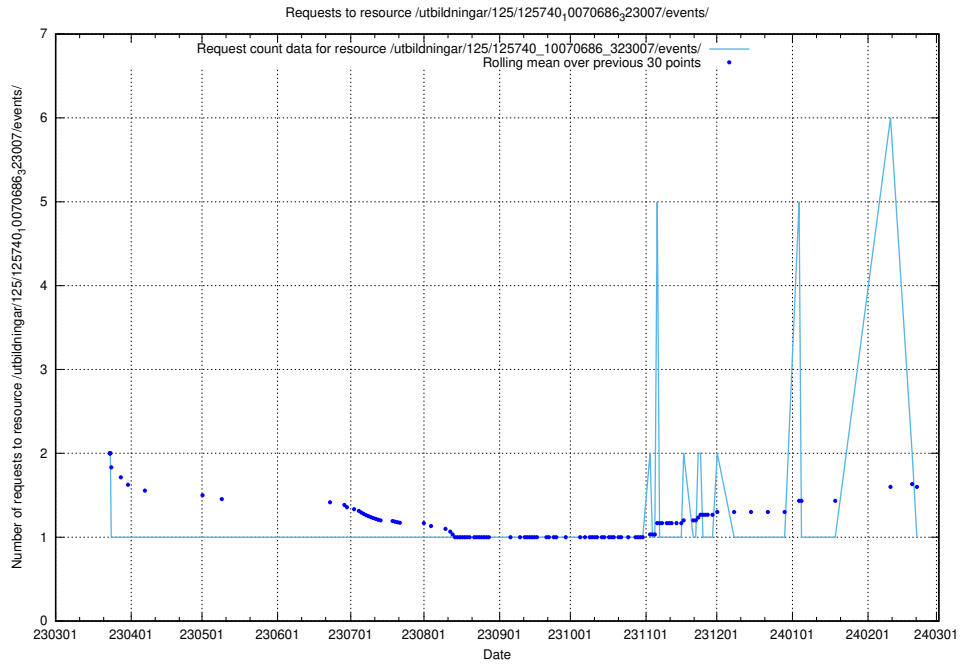

5.6290 Usage of /utbildningar/125/125740_10070686_323007/events/

Here, we count the number of requests to resource /utbildningar/125/125740_10070686_323007/events/