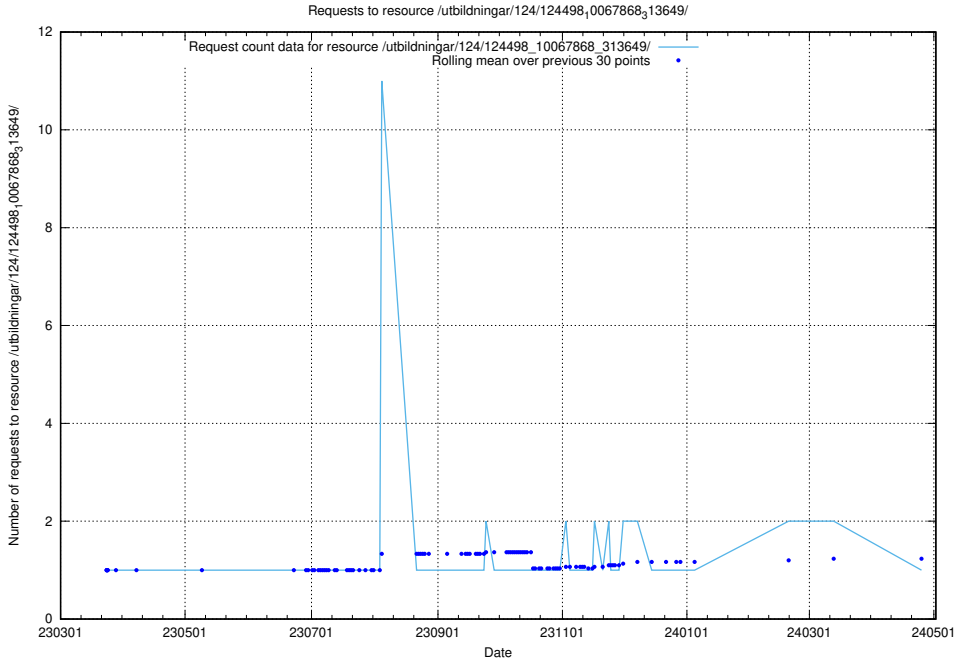

5.2704 Usage of /utbildningar/124/124498_10067868_313649/

Here, we count the number of requests to resource /utbildningar/124/124498_10067868_313649/.