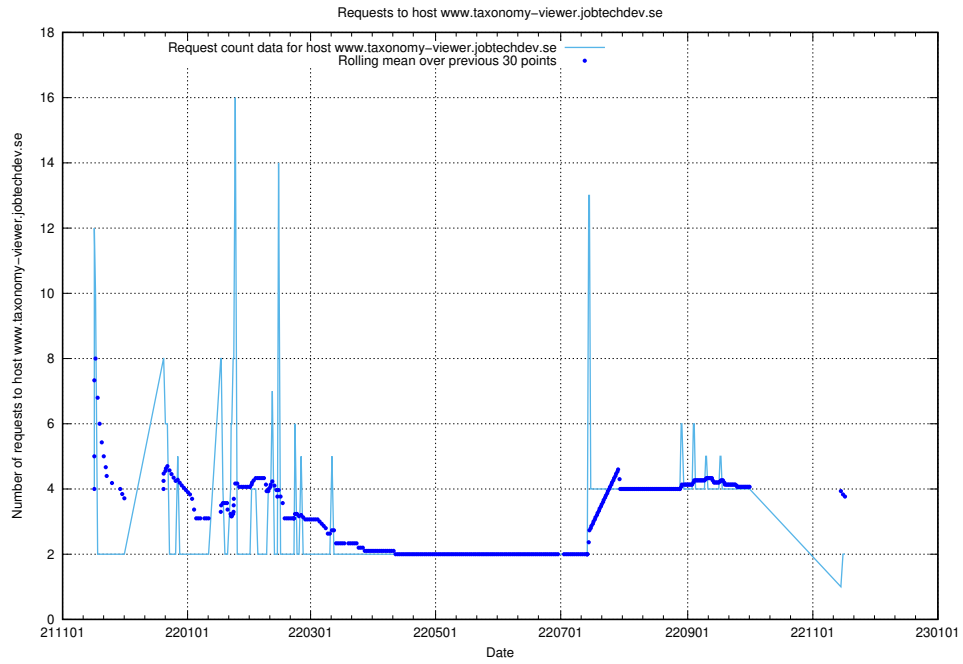

7.506 Usage of `www.taxonomy-viewer.jobtechdev.se`

Here, we count the number of requests to host `www.taxonomy-viewer.jobtechdev.se`.