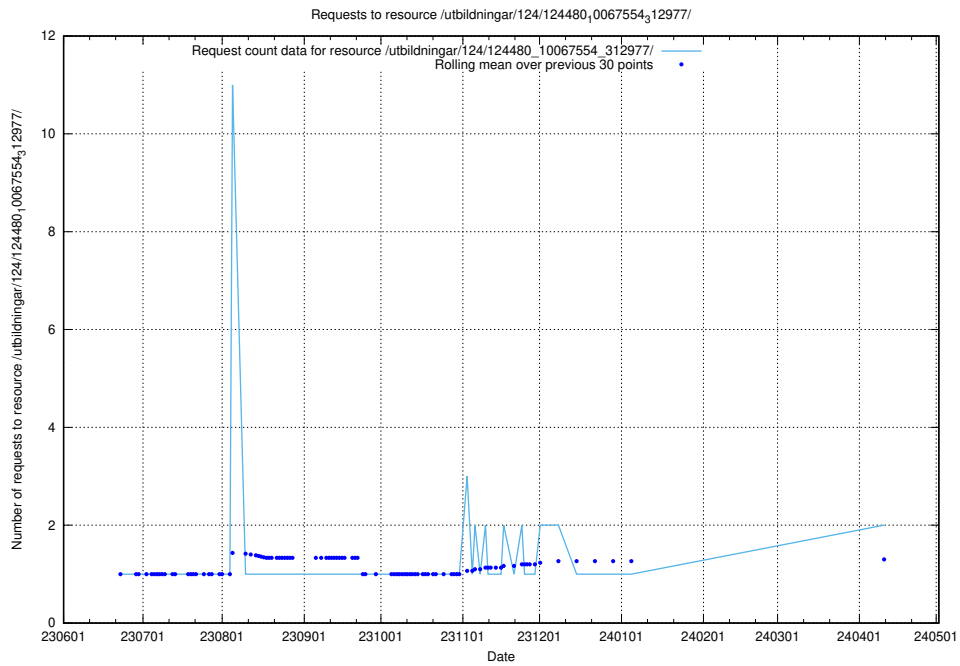

5.890 Usage of /utbildningar/124/124480_10067554_312977/

Here, we count the number of requests to resource /utbildningar/124/124480_10067554_312977/.