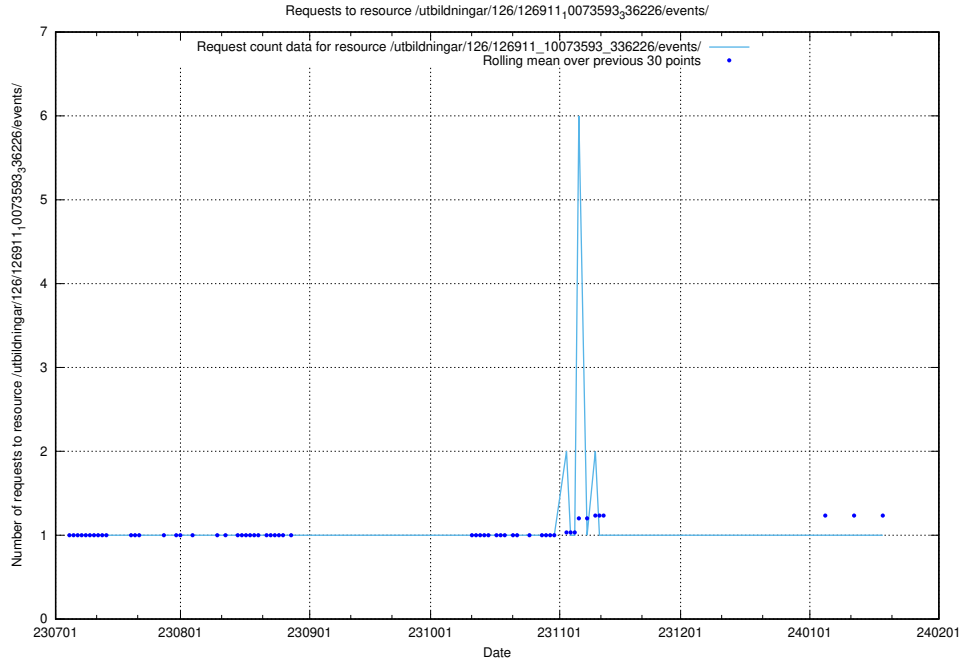

5.5373 Usage of /utbildningar/126/126911_10073593_336226/events/

Here, we count the number of requests to resource /utbildningar/126/126911_10073593_336226/events/

5.5374 Usage of /utbildningar/126/126911_10073593_336226/