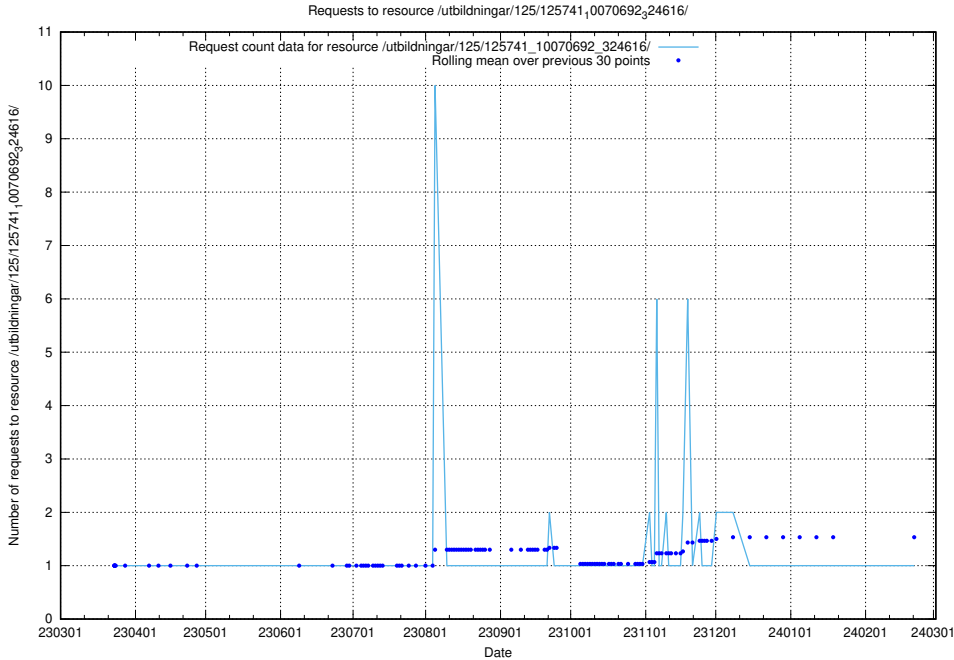

5.6478 Usage of /utbildningar/125/125741_10070692_324616/

Here, we count the number of requests to resource /utbildningar/125/125741_10070692_324616/.