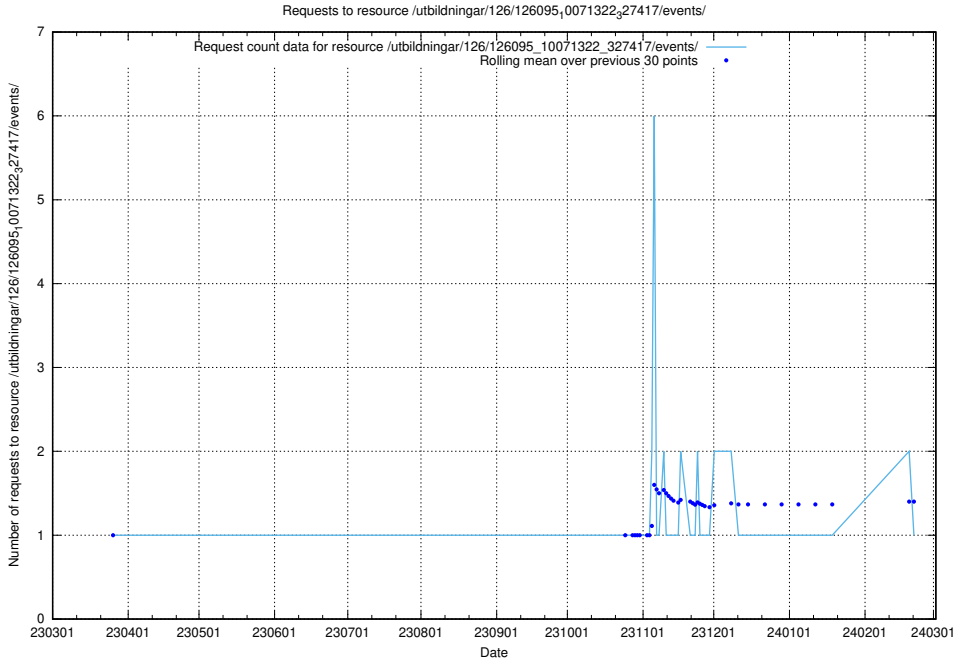

5.6109 Usage of /utbildningar/126/126095_10071322_327417/events/

Here, we count the number of requests to resource /utbildningar/126/126095_10071322_327417/events/