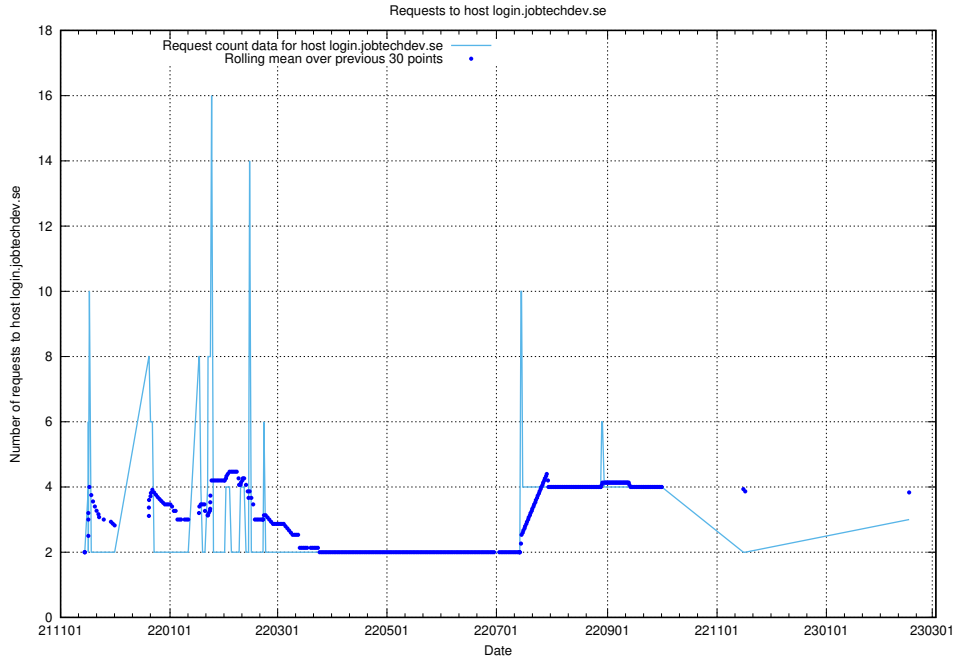

7.248 Usage of login.jobtechdev.se

Here, we count the number of requests to host login.jobtechdev.se.