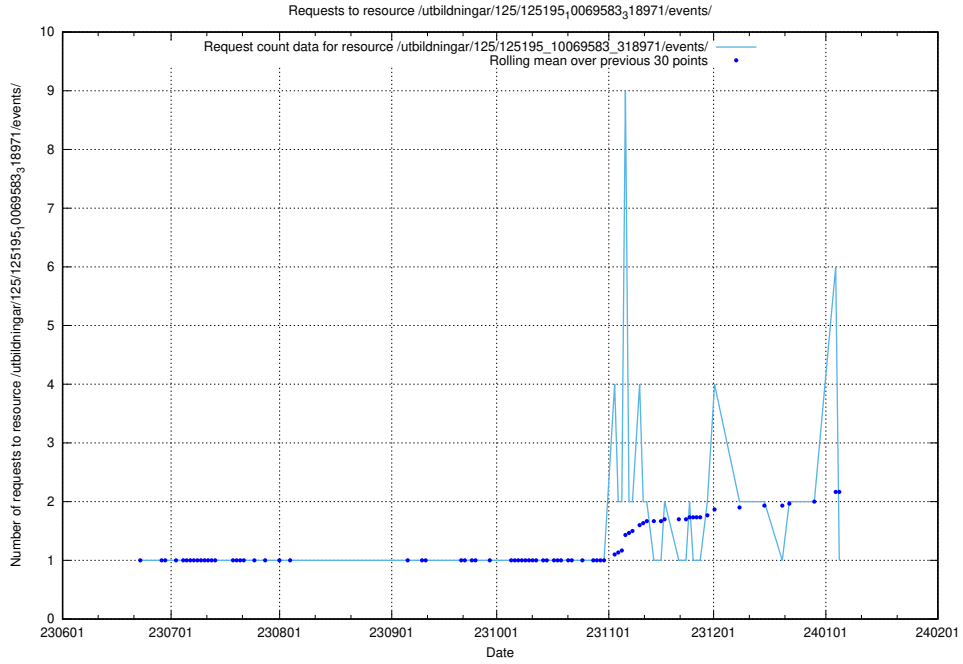

Here, we count the number of requests to resource /utbildningar/125/125197_10069634_319145/.

5.5760 Usage of /utbildningar/125/125195_10069583_318971/events/

Here, we count the number of requests to resource /utbildningar/125/125195_10069583_318971/events/