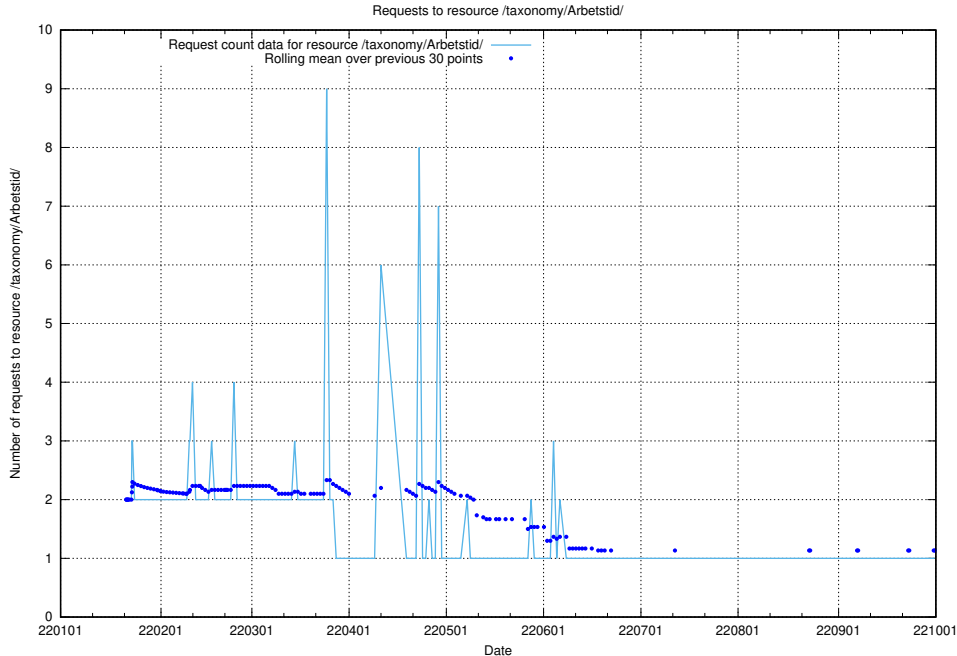

5.1771 Usage of /taxonomy/Arbetstid/

Here, we count the number of requests to resource /taxonomy/Arbetstid/.