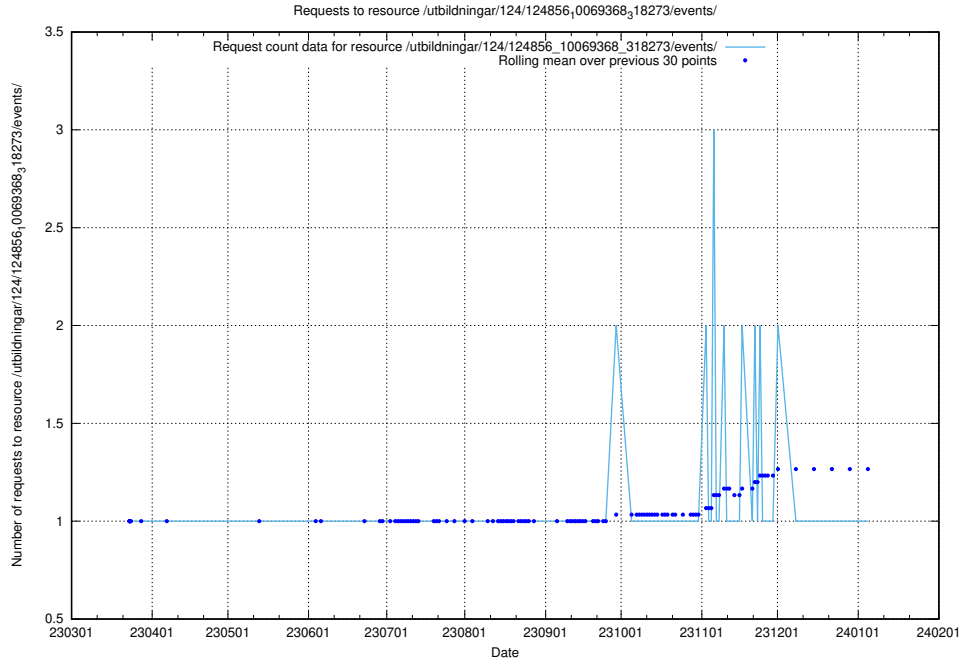

5.1196 Usage of /utbildningar/124/124856_10069368_318273/events/

Here, we count the number of requests to resource /utbildningar/124/124856_10069368_318273/events/