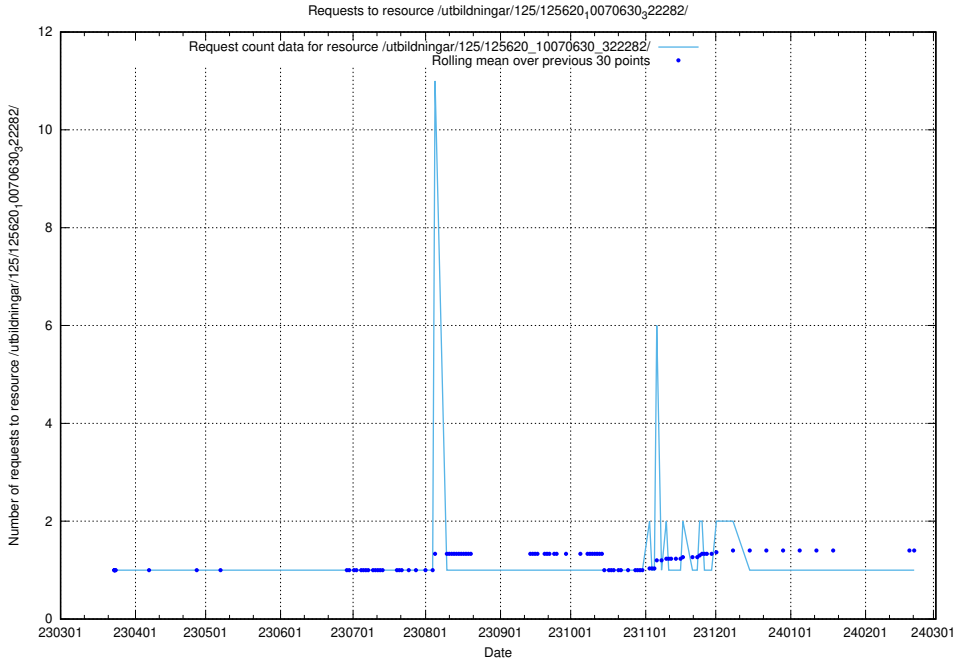

5.1074 Usage of /utbildningar/125/125620_10070630_322282/

Here, we count the number of requests to resource /utbildningar/125/125620_10070630_322282/.