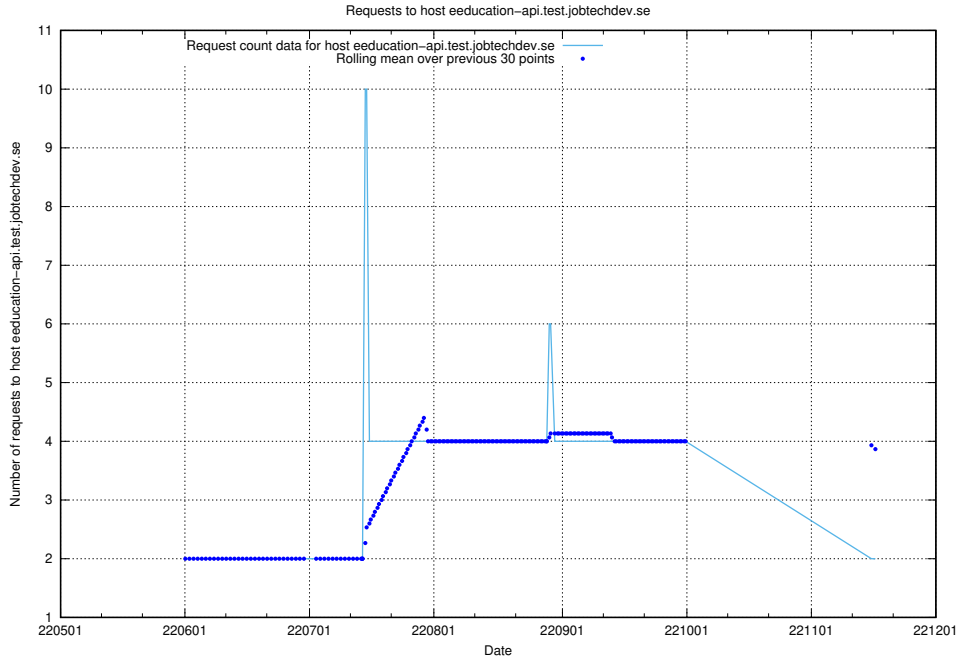

7.420 Usage of eeducation-api.test.jobtechdev.se

Here, we count the number of requests to host eeducation-api.test.jobtechdev.se.