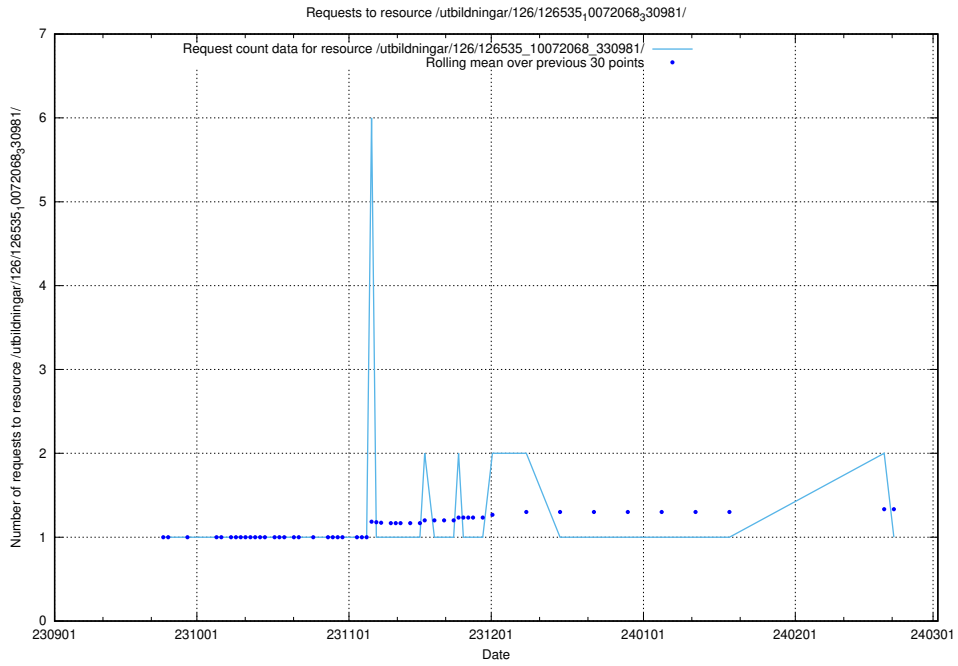

5.4513 Usage of /utbildningar/126/126535_10072068_330981/

Here, we count the number of requests to resource /utbildningar/126/126535_10072068_330981/.