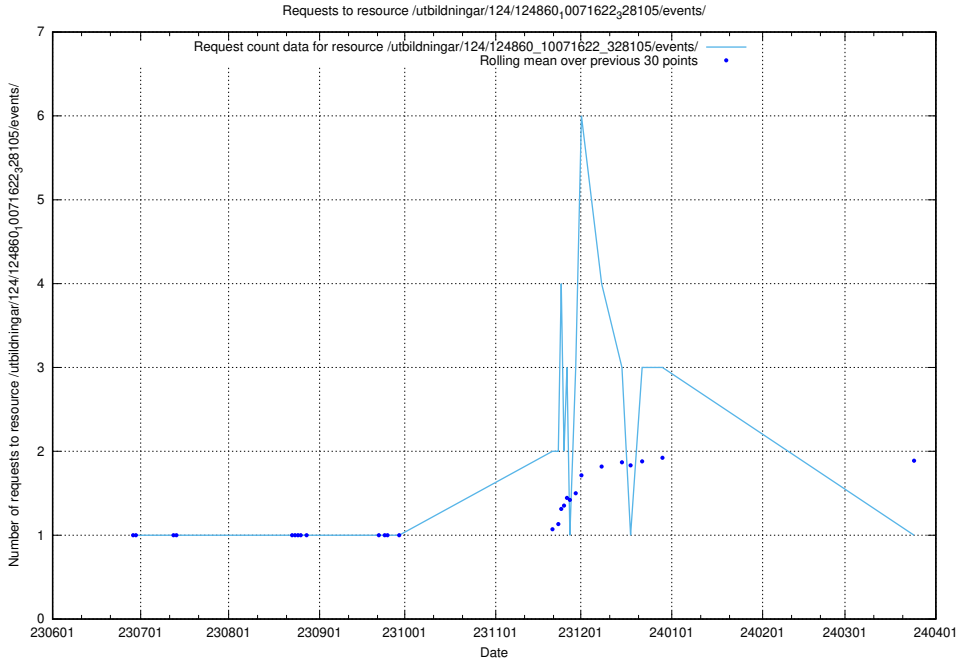

5.5515 Usage of /utbildningar/124/124860_10071622_328105/events/

Here, we count the number of requests to resource /utbildningar/124/124860_10071622_328105/events/