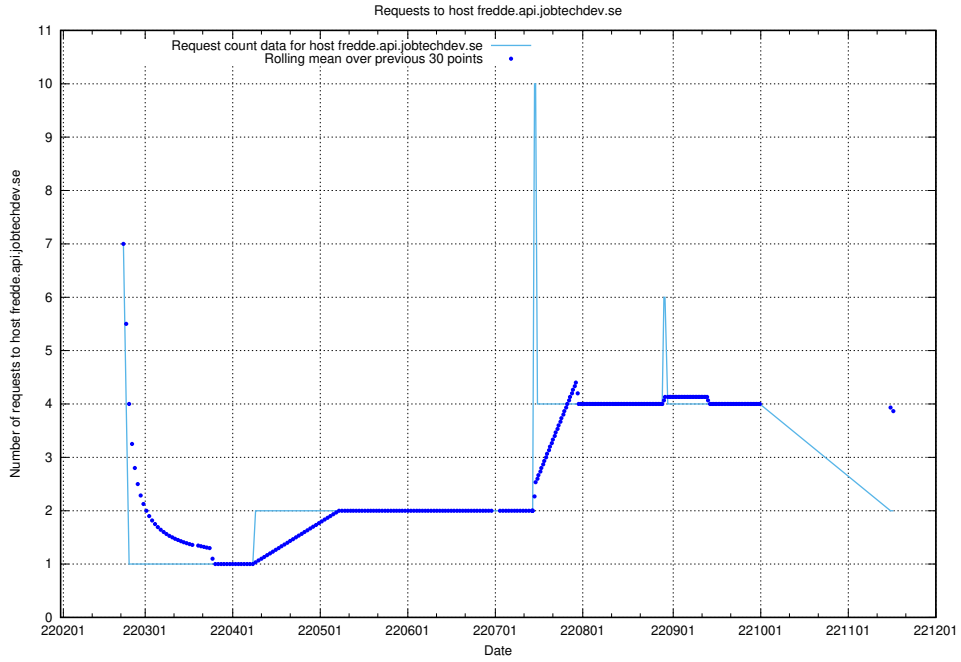

7.520 Usage of fredde.jobtechdev.se

Here, we count the number of requests to host fredde.jobtechdev.se.

7.521 Usage of fredde.api.jobtechdev.se

Here, we count the number of requests to host fredde.api.jobtechdev.se.