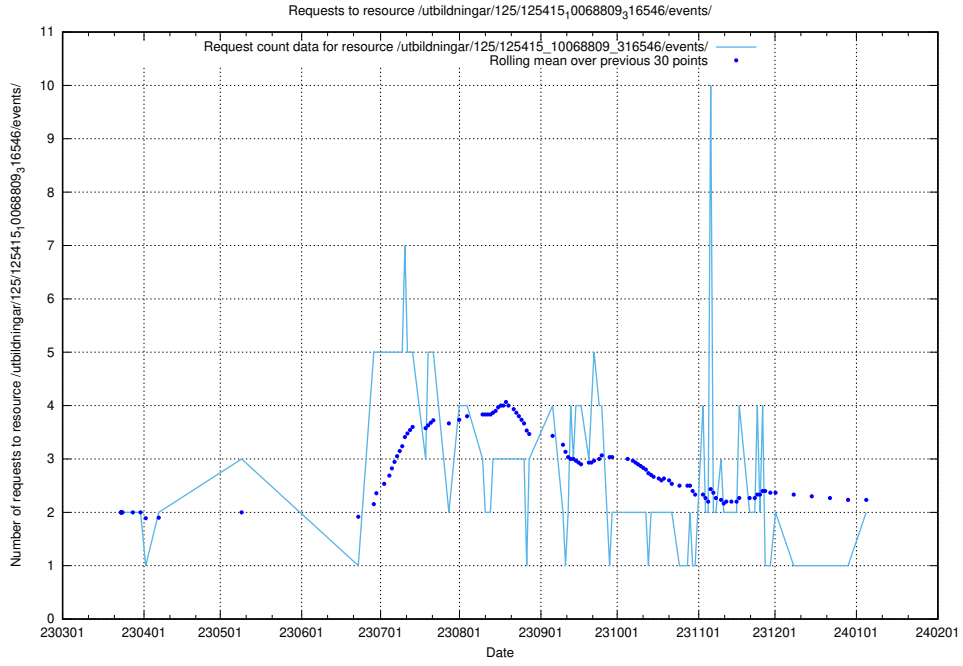

5.951 Usage of /utbildningar/125/125415_10068809_316546/events/

Here, we count the number of requests to resource /utbildningar/125/125415_10068809_316546/events/