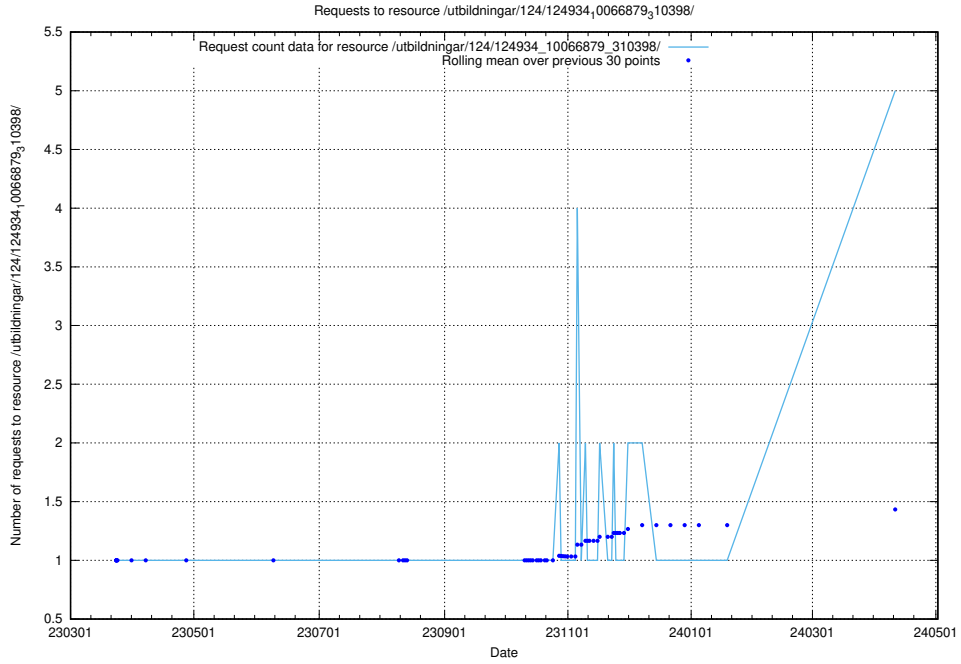

5.105 Usage of /utbildningar/124/124934_10066879_310398/

Here, we count the number of requests to resource /utbildningar/124/124934_10066879_310398/.