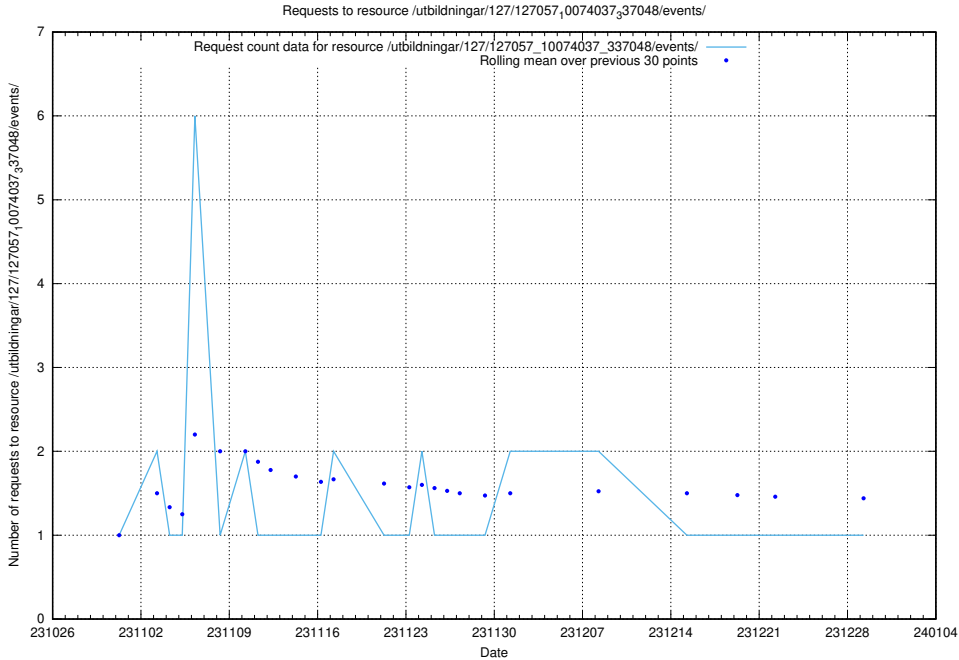

5.4202 Usage of /utbildningar/127/127057_10074037_337048/events/

Here, we count the number of requests to resource /utbildningar/127/127057_10074037_337048/events/