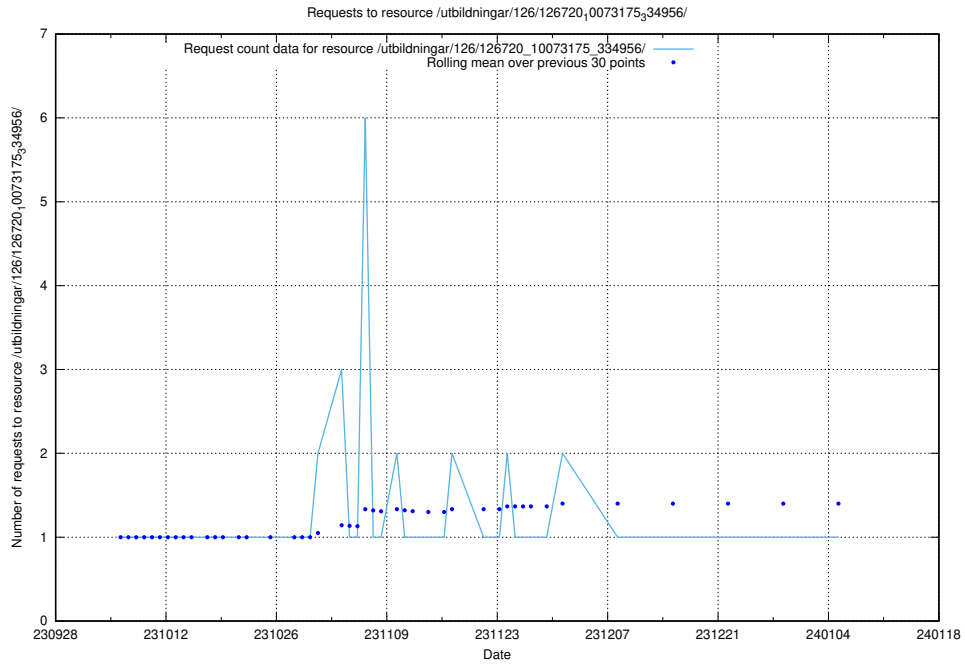

5.4430 Usage of /utbildningar/126/126720_10073175_334956/

Here, we count the number of requests to resource /utbildningar/126/126720_10073175_334956/.