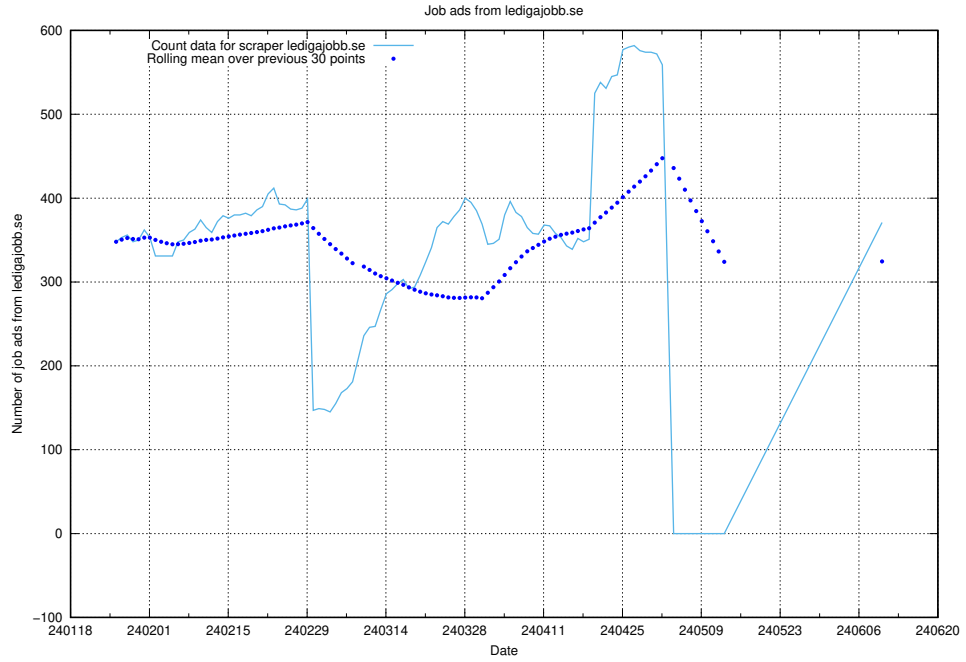

13.8 Number of ads by scraper ledigajobb.se

Here, we count the number of job ads scraped from ledigajobb.se.

13.9 Number of ads by scraper thehub.io

Here, we count the number of job ads scraped from thehub.io.