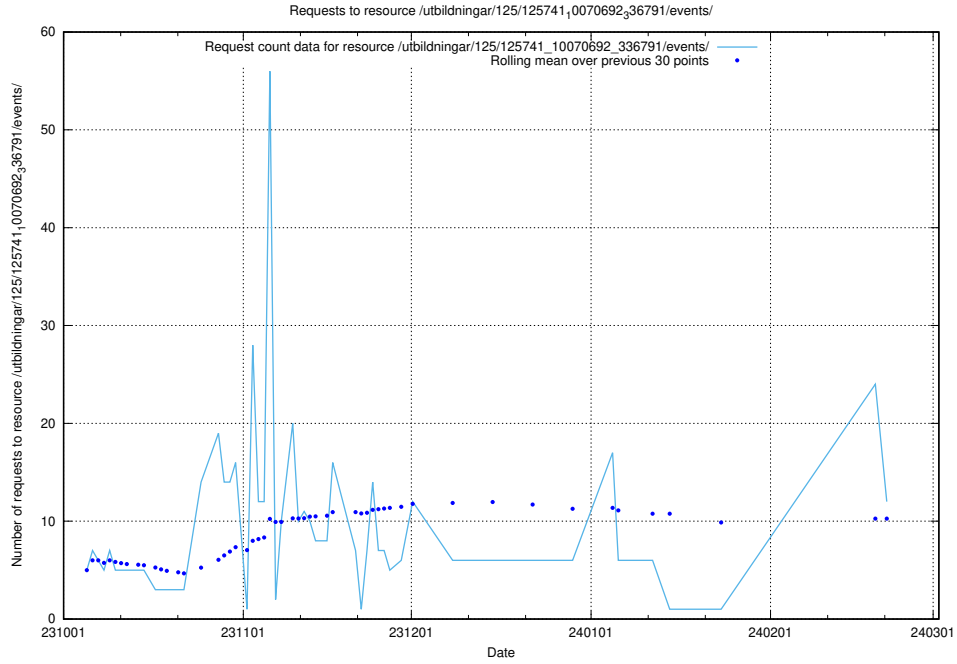

5.12 Usage of /availability/20240304/

Here, we count the number of requests to resource /availability/20240304/.

5.13 Usage of /utbildningar/125/125741_10070692_336791/events/

Here, we count the number of requests to resource /utbildningar/125/125741_10070692_336791/events/