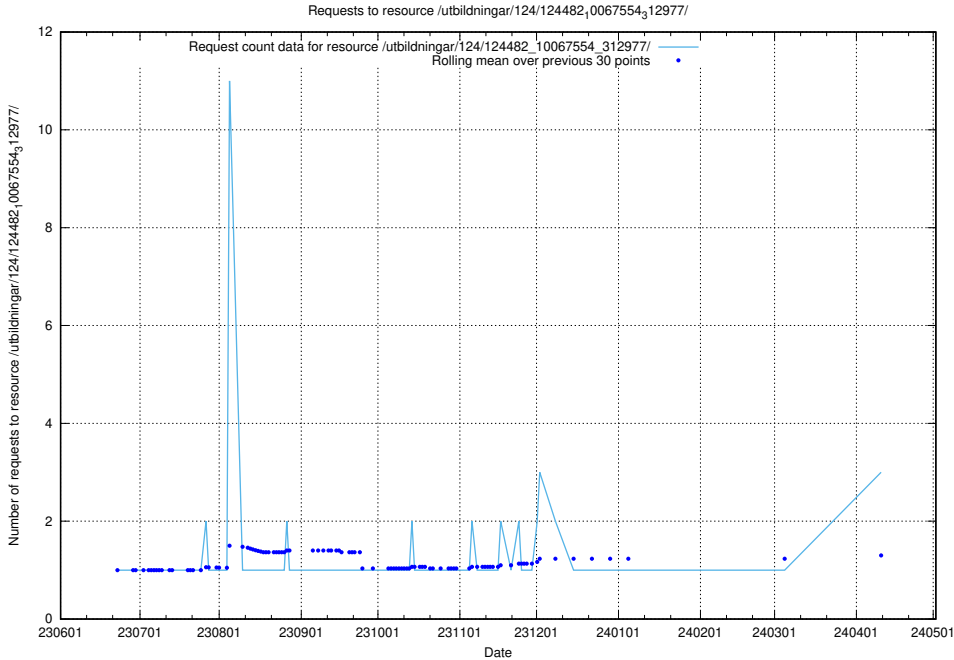

5.389 Usage of /utbildningar/124/124482_10067554_312977/

Here, we count the number of requests to resource /utbildningar/124/124482_10067554_312977/.