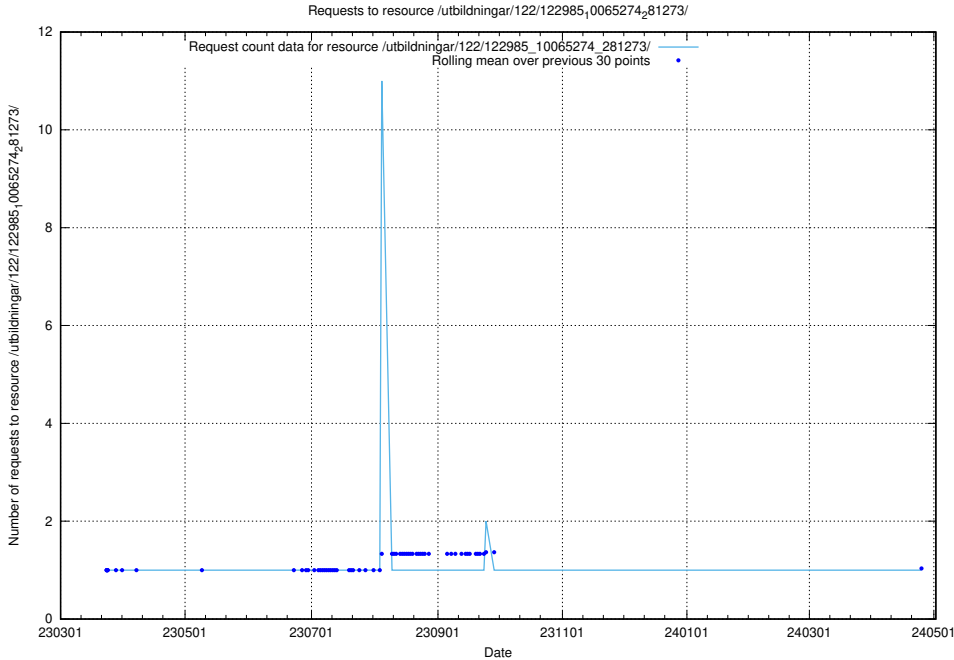

5.4948 Usage of /utbildningar/122/122985_10065274_281273/

Here, we count the number of requests to resource /utbildningar/122/122985_10065274_281273/.