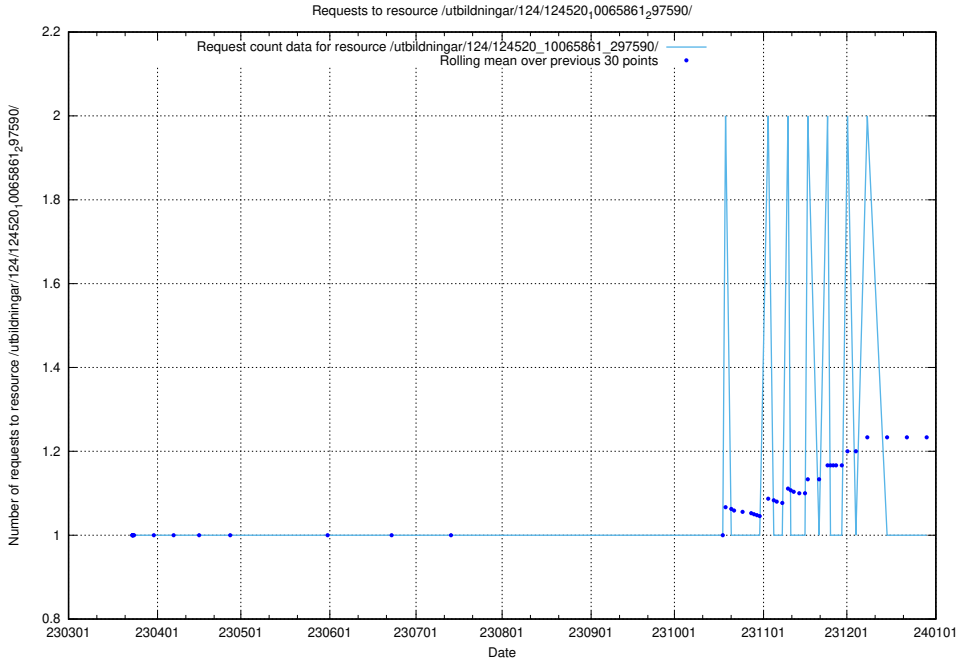

5.1281 Usage of /utbildningar/124/124520_10065861_297590/

Here, we count the number of requests to resource /utbildningar/124/124520_10065861_297590/.