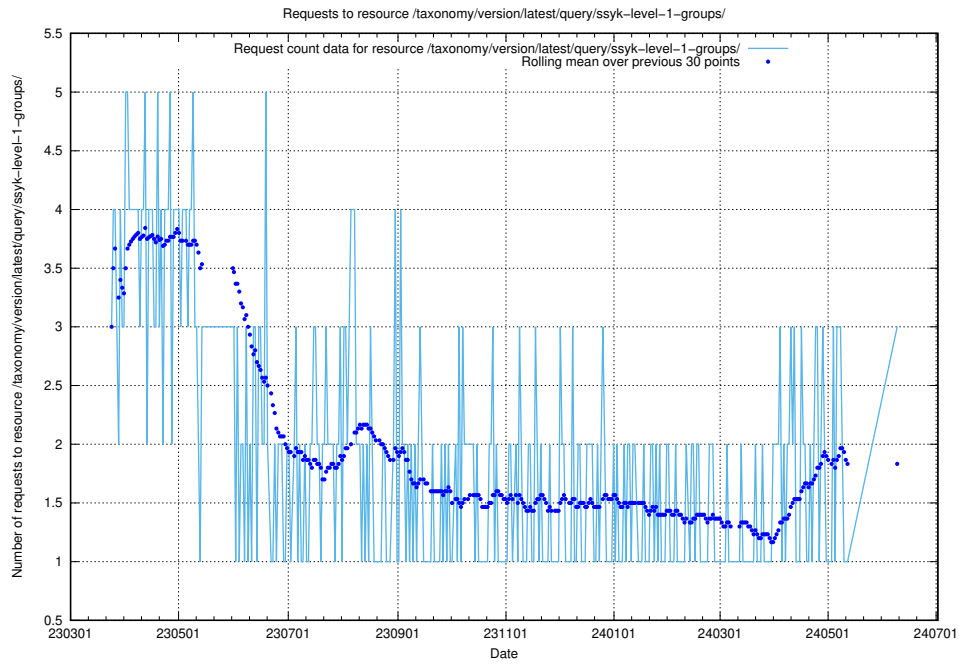

5.434 Usage of /taxonomy/version/latest/query/ssyk-level-1-groups/

Here, we count the number of requests to resource /taxonomy/version/latest/query/ssyk-level-1-groups/.