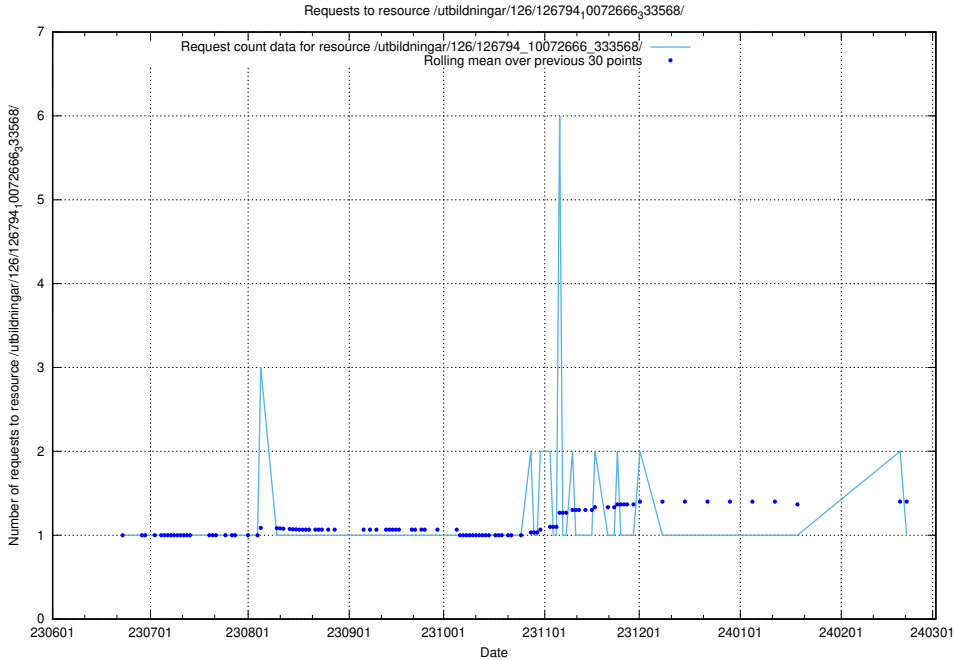

5.5619 Usage of /utbildningar/126/126794_10072666_333568/

Here, we count the number of requests to resource /utbildningar/126/126794_10072666_333568/.