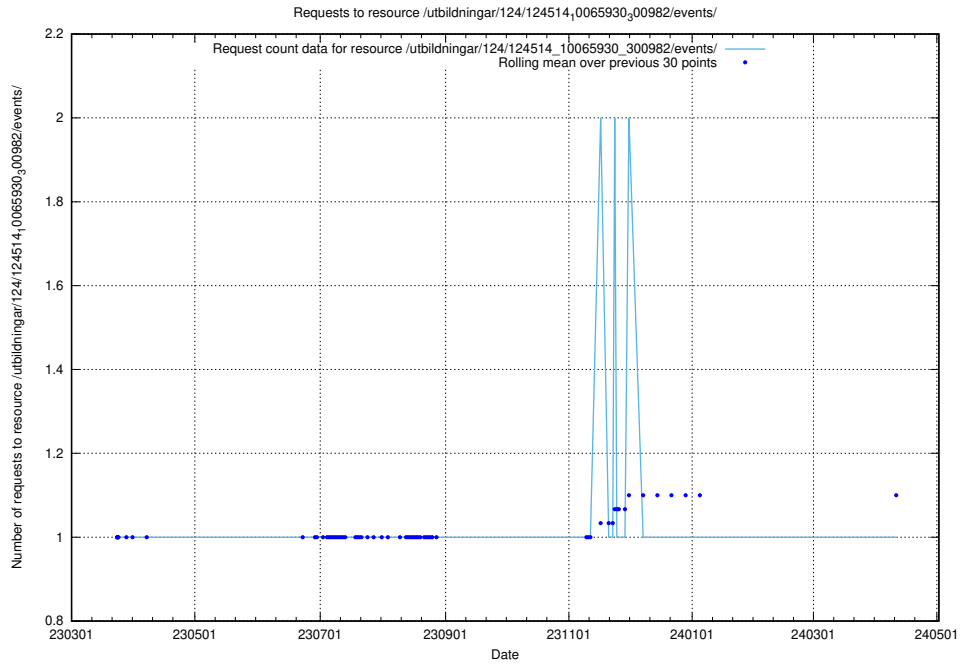

5.1937 Usage of /utbildningar/124/124514_10065930_300982/events/

Here, we count the number of requests to resource /utbildningar/124/124514_10065930_300982/events/