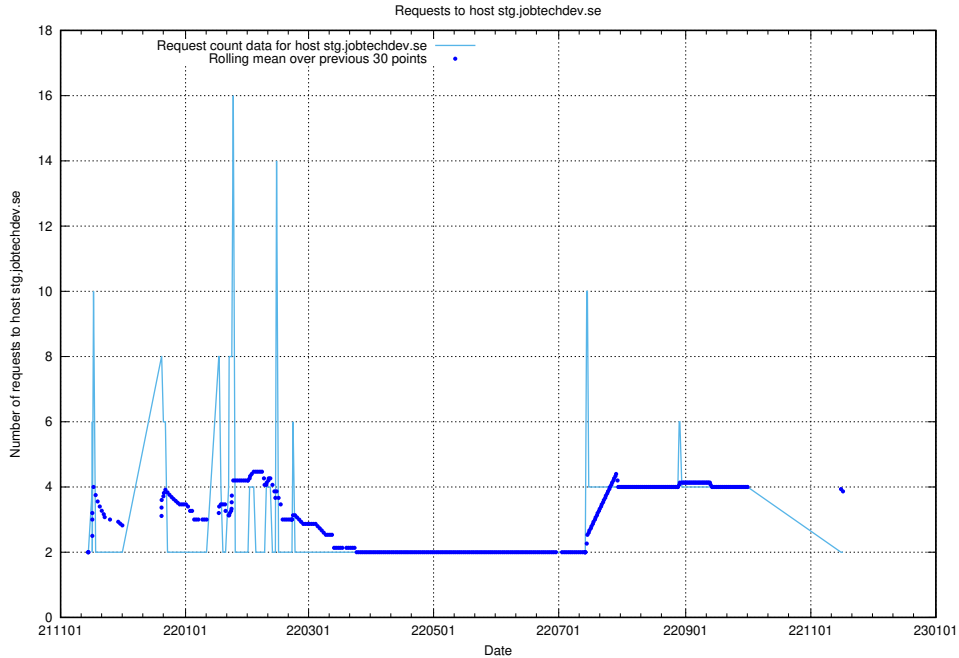

7.560 Usage of stg.jobtechdev.se

Here, we count the number of requests to host stg.jobtechdev.se.