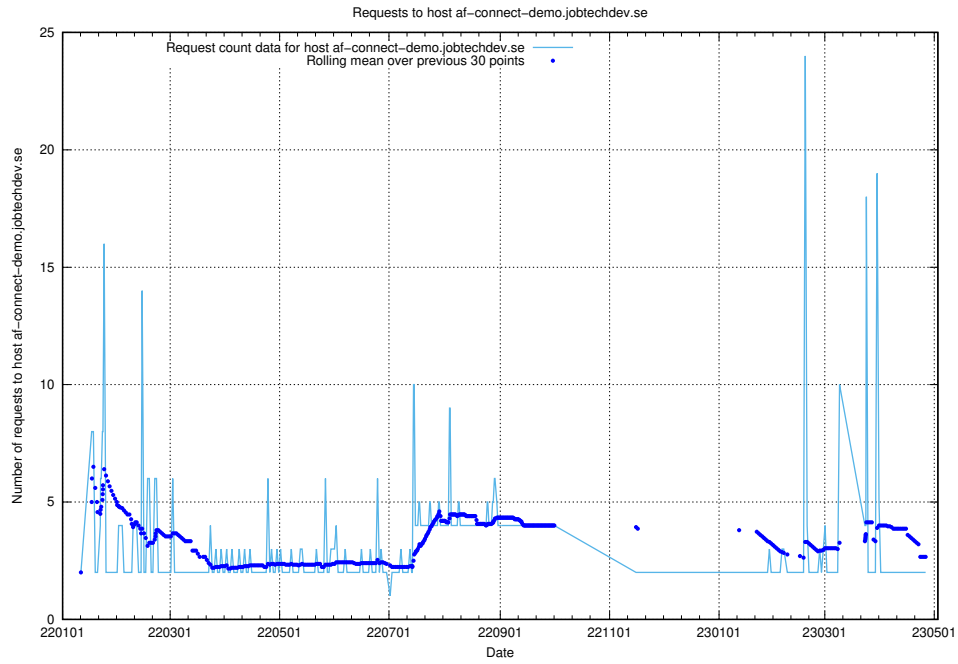

Here, we count the number of requests to host af-connect-demo.jobtechdev.se.

7.287 Usage of taxonomi.jobtechdev.se

Here, we count the number of requests to host taxonomi.jobtechdev.se.

7.288 Usage of jobad-enrichments-api.jobtechdev.se:80