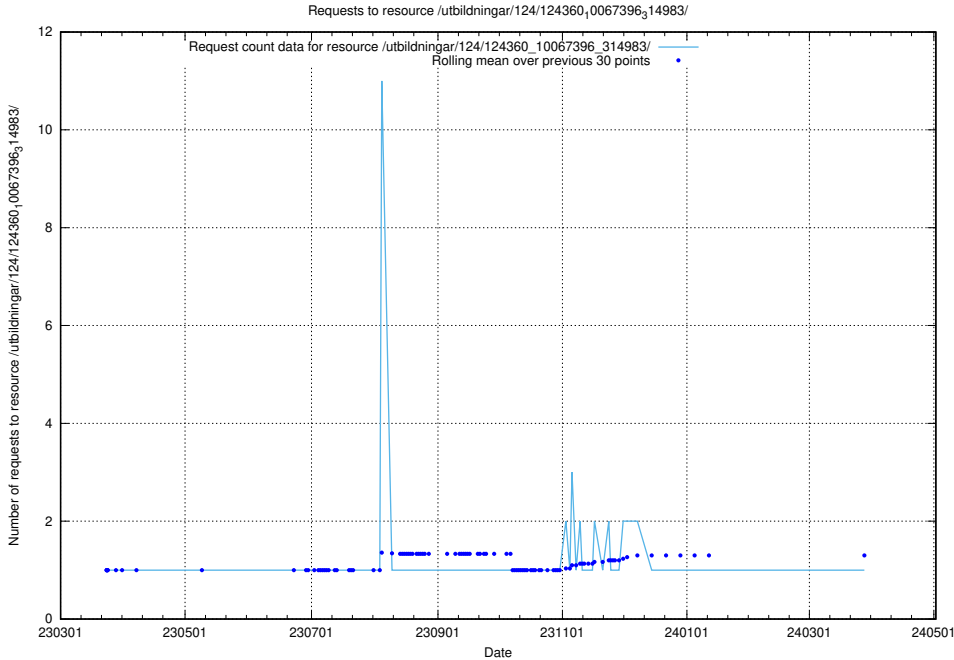

5.3828 Usage of /utbildningar/124/124360_10067396_314983/

Here, we count the number of requests to resource /utbildningar/124/124360_10067396_314983/.