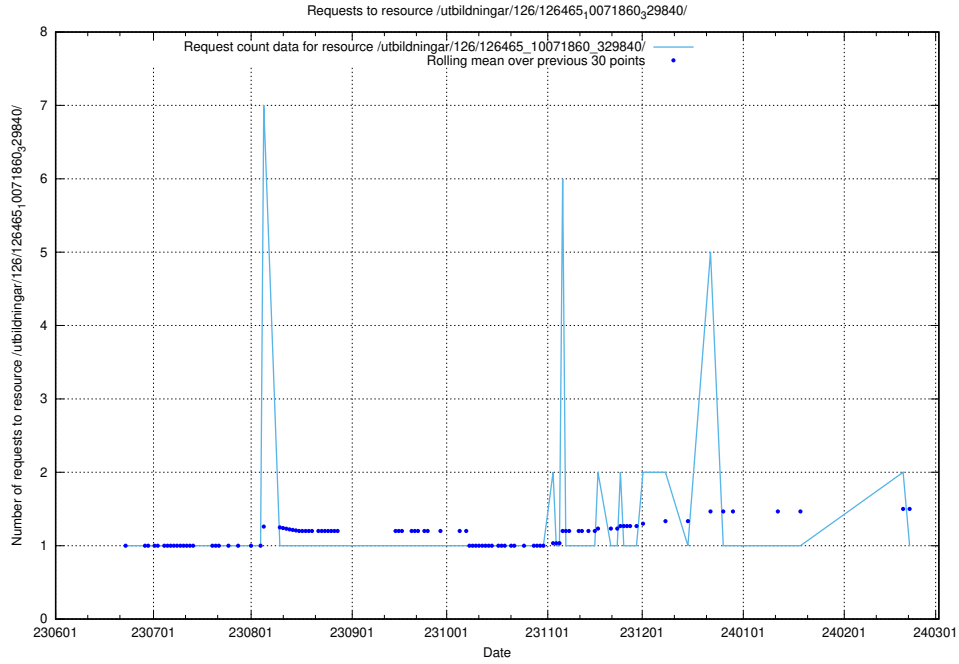

5.5685 Usage of /utbildningar/126/126465_10071860_329840/

Here, we count the number of requests to resource /utbildningar/126/126465_10071860_329840/.