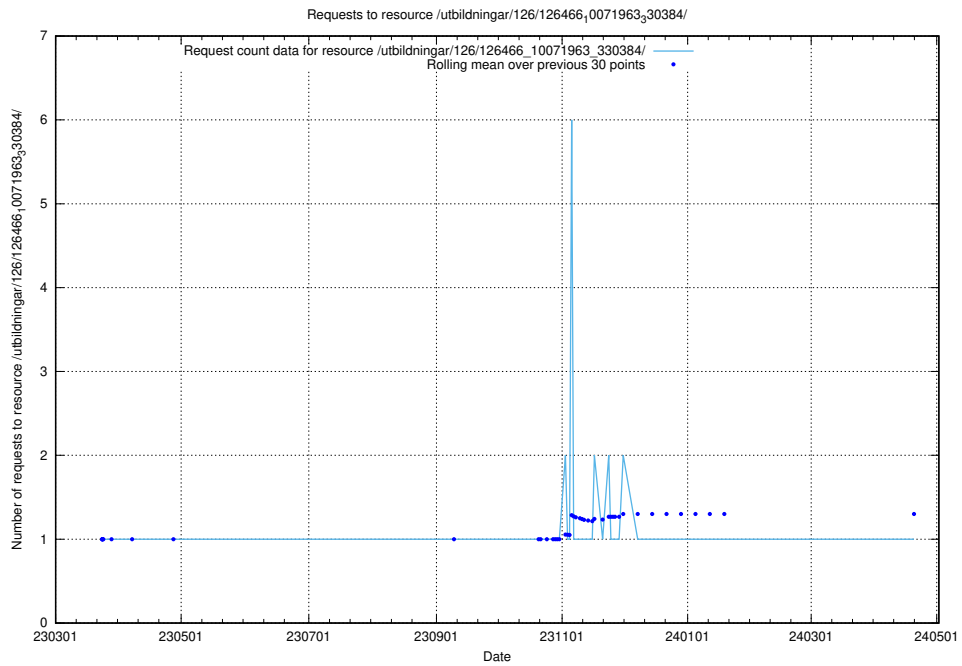

5.6423 Usage of /utbildningar/126/126466_10071963_330384/

Here, we count the number of requests to resource /utbildningar/126/126466_10071963_330384/.

5.6424 Usage of /utbildningar/126/126466_10071860_329840/events/