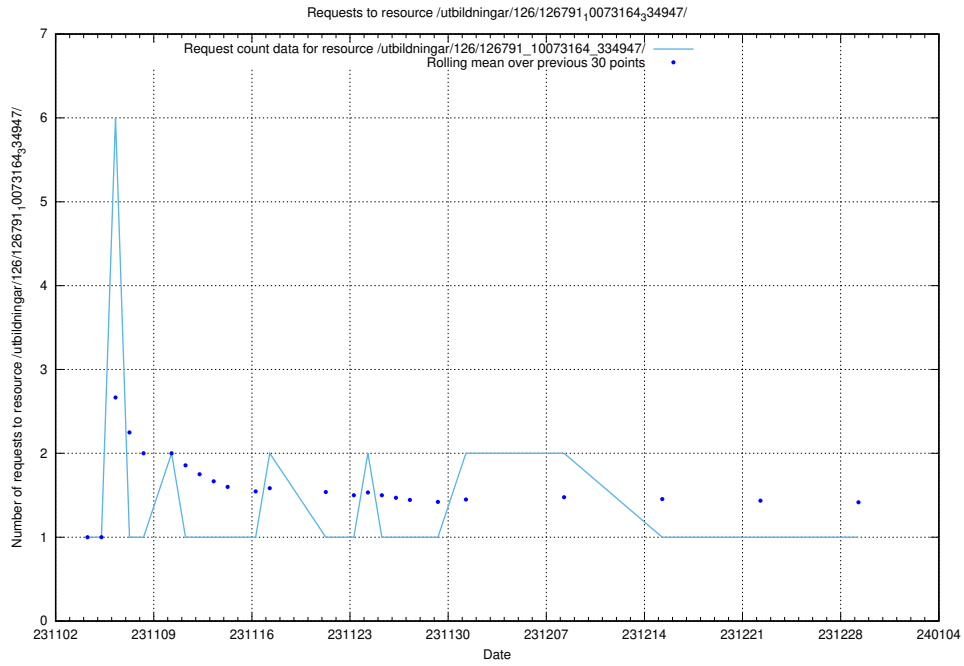

5.4170 Usage of /utbildningar/126/126791_10073164_334947/

Here, we count the number of requests to resource /utbildningar/126/126791_10073164_334947/.