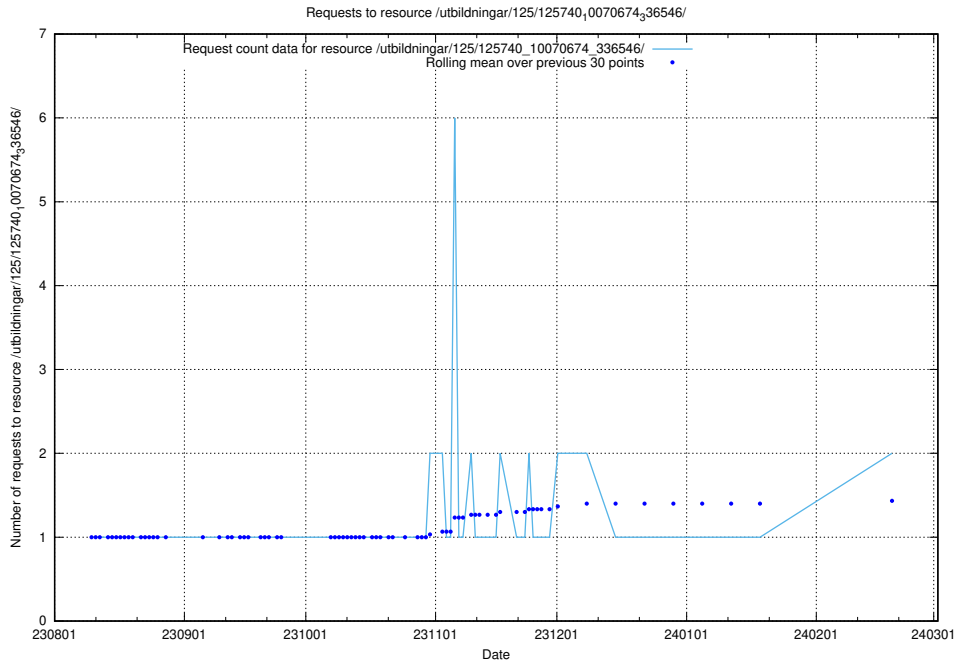

5.801 Usage of /utbildningar/125/125740_10070674_336546/

Here, we count the number of requests to resource /utbildningar/125/125740_10070674_336546/.