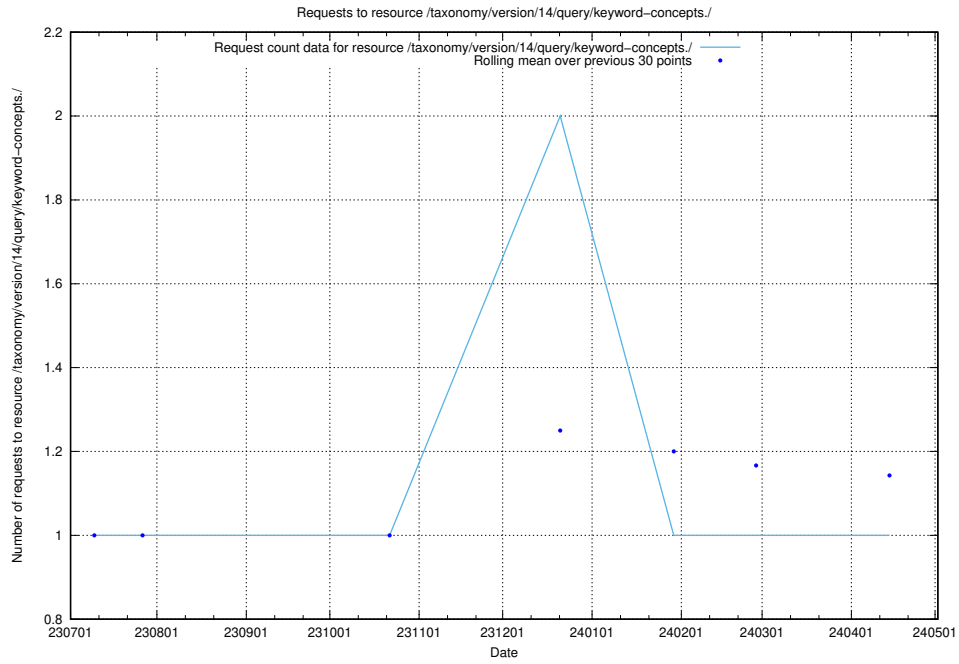

Here, we count the number of requests to resource /taxonomy/version/14/query/languages/.

5.5163 Usage of /taxonomy/version/14/query/keyword-concepts./

Here, we count the number of requests to resource /taxonomy/version/14/query/keyword-concepts./.