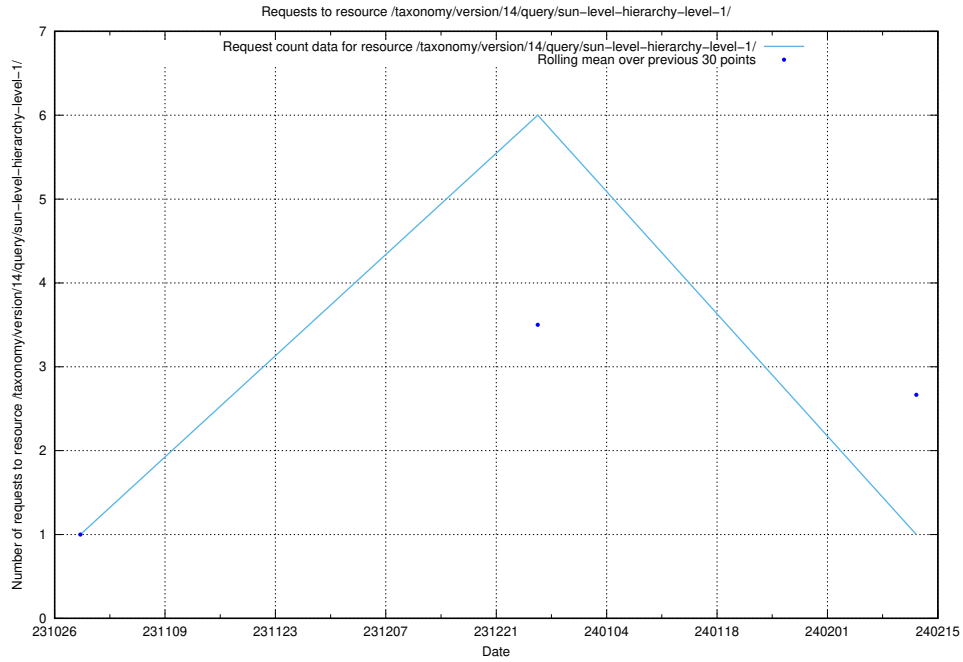

5.4217 Usage of /taxonomy/version/14/query/sun-level-hierarchy-level-1/

Here, we count the number of requests to resource /taxonomy/version/14/query/sun-level-hierarchy-level-1/.