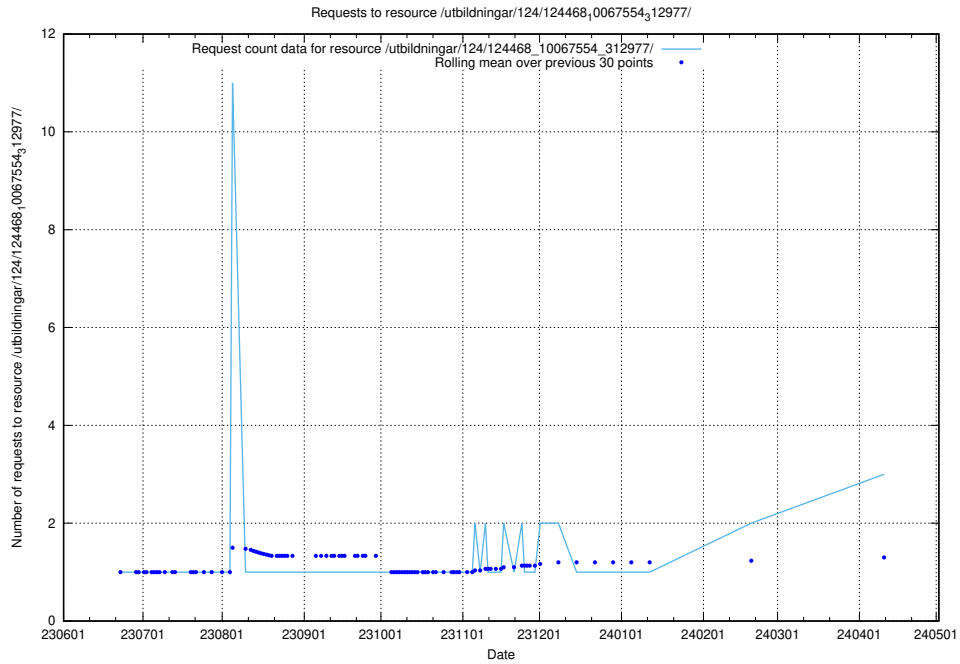

5.393 Usage of /utbildningar/124/124468_10067554_312977/

Here, we count the number of requests to resource /utbildningar/124/124468_10067554_312977/.