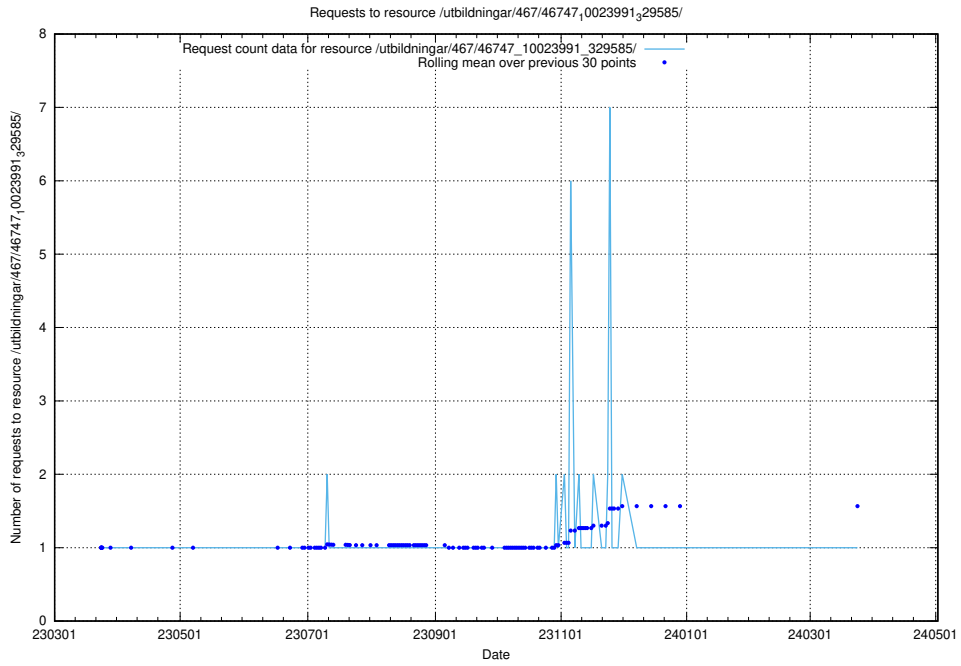

5.6327 Usage of /utbildningar/467/46747_10023991_329585/

Here, we count the number of requests to resource /utbildningar/467/46747_10023991_329585/.