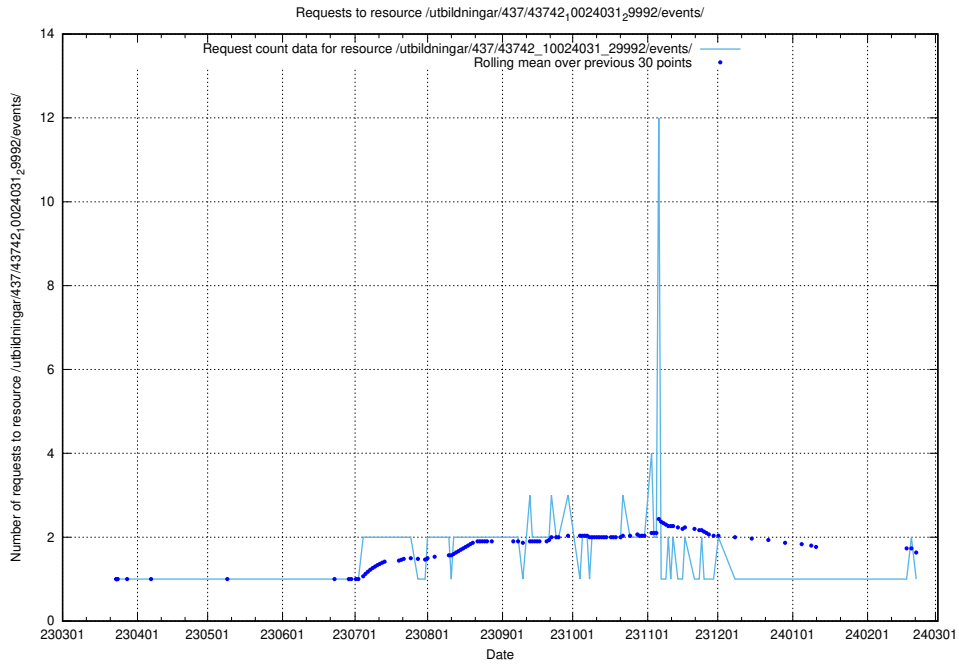

5.6401 Usage of /utbildningar/437/43742_10024031_29992/events/

Here, we count the number of requests to resource /utbildningar/437/43742_10024031_29992/events/.