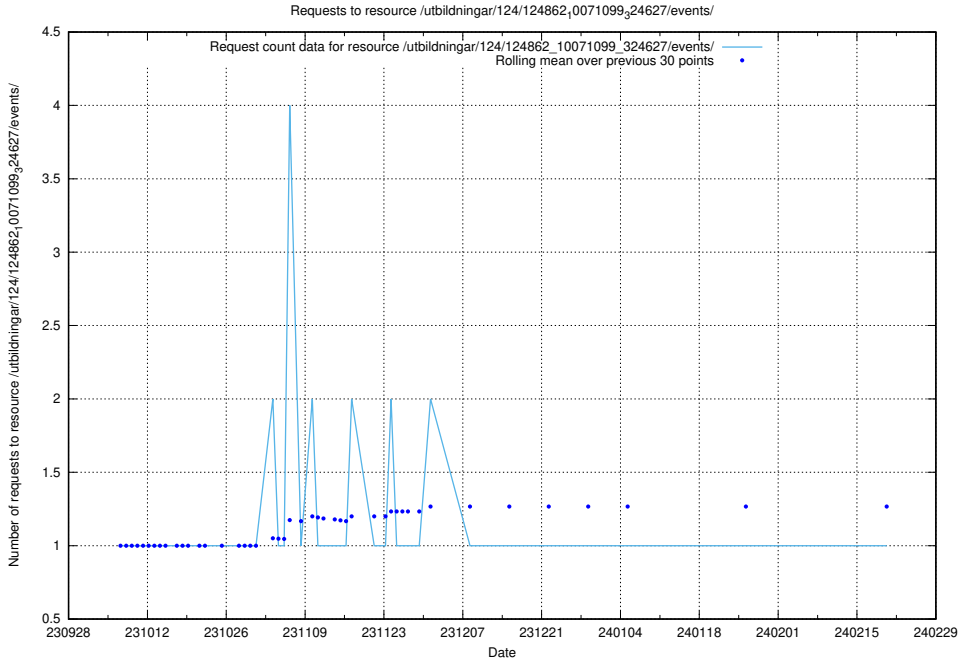

Here, we count the number of requests to resource /utbildningar/125/125415_10067799_319946/.

5.4426 Usage of /utbildningar/124/124862_10071099_324627/events/

Here, we count the number of requests to resource /utbildningar/124/124862_10071099_324627/events/