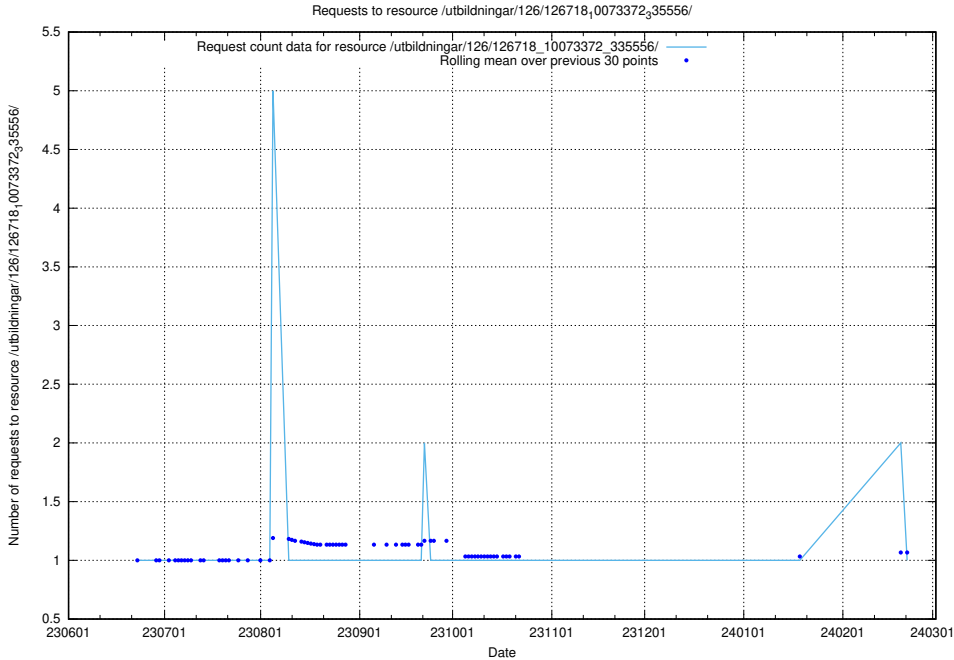

5.5643 Usage of /utbildningar/126/126718_10073372_335556/

Here, we count the number of requests to resource /utbildningar/126/126718_10073372_335556/.