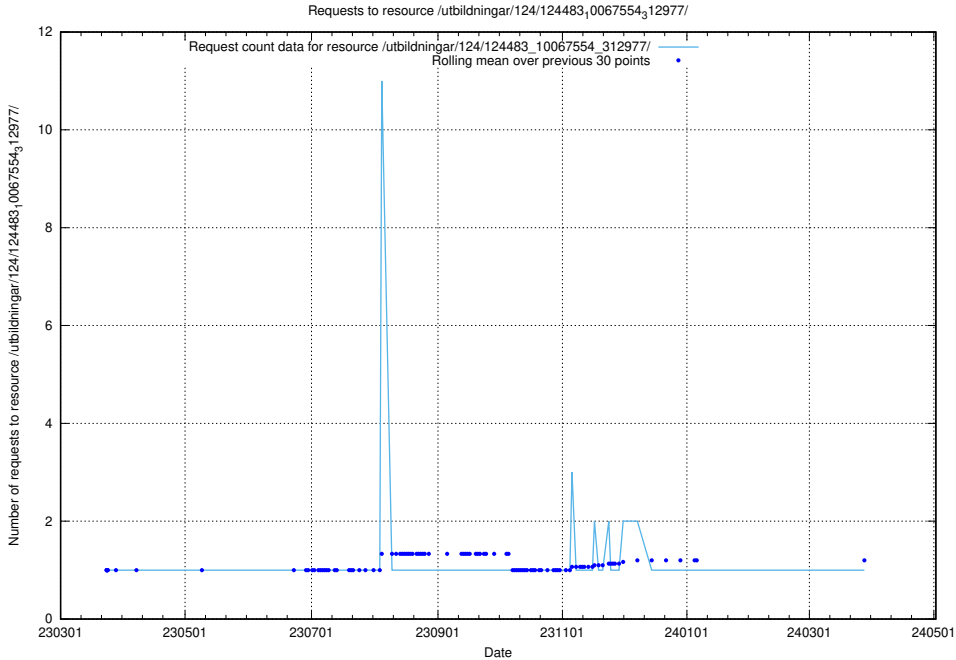

5.2834 Usage of /utbildningar/124/124483_10067554_312977/

Here, we count the number of requests to resource /utbildningar/124/124483_10067554_312977/.