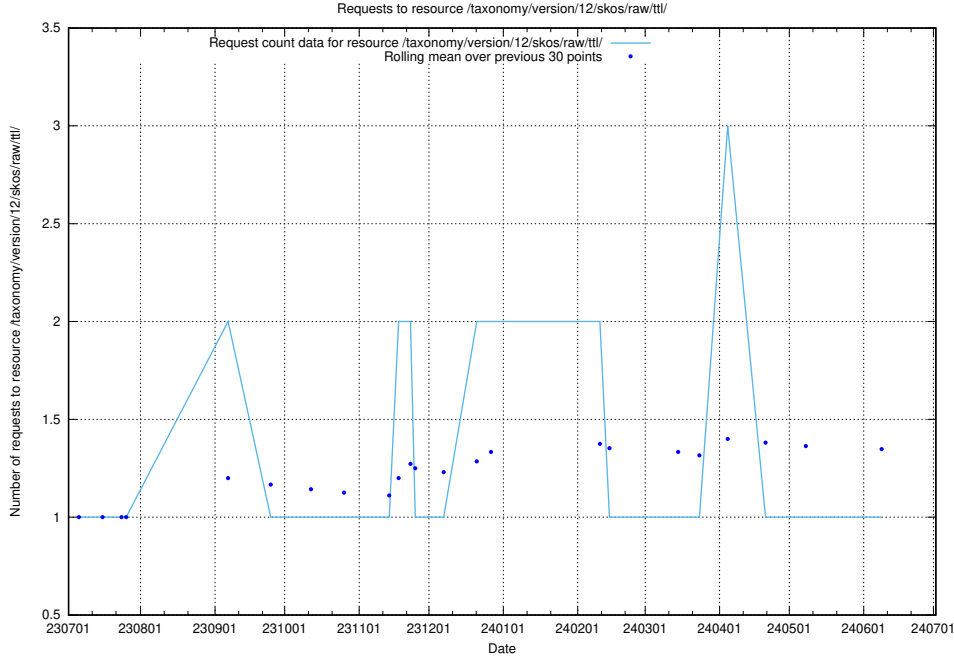

5.5372 Usage of /taxonomy/version/12/skos/raw/ttl/

Here, we count the number of requests to resource /taxonomy/version/12/skos/raw/ttl/.