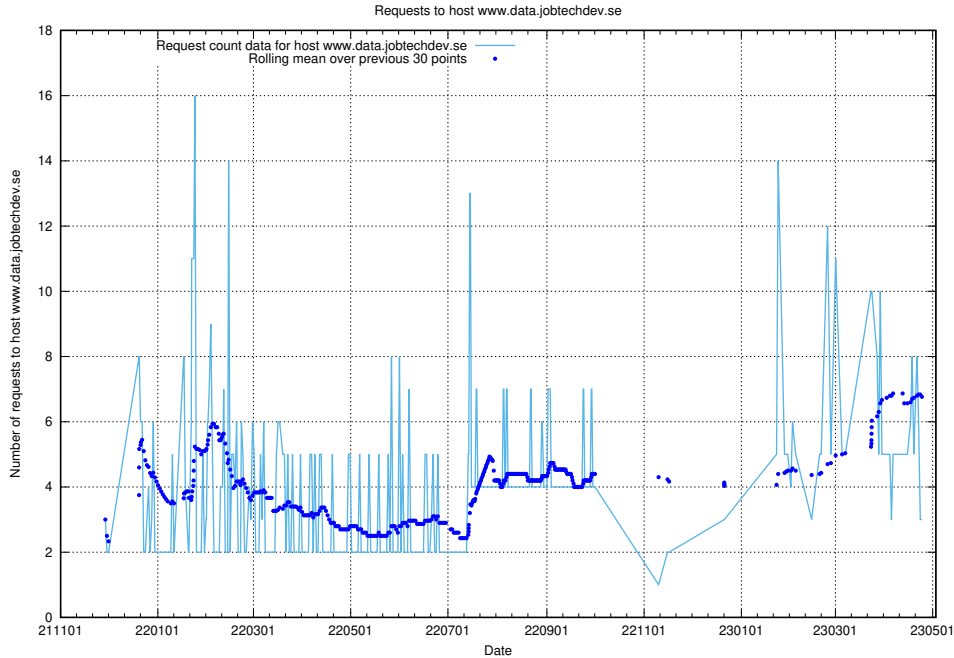

7.212 Usage of www.data.jobtechdev.se

Here, we count the number of requests to host www.data.jobtechdev.se.