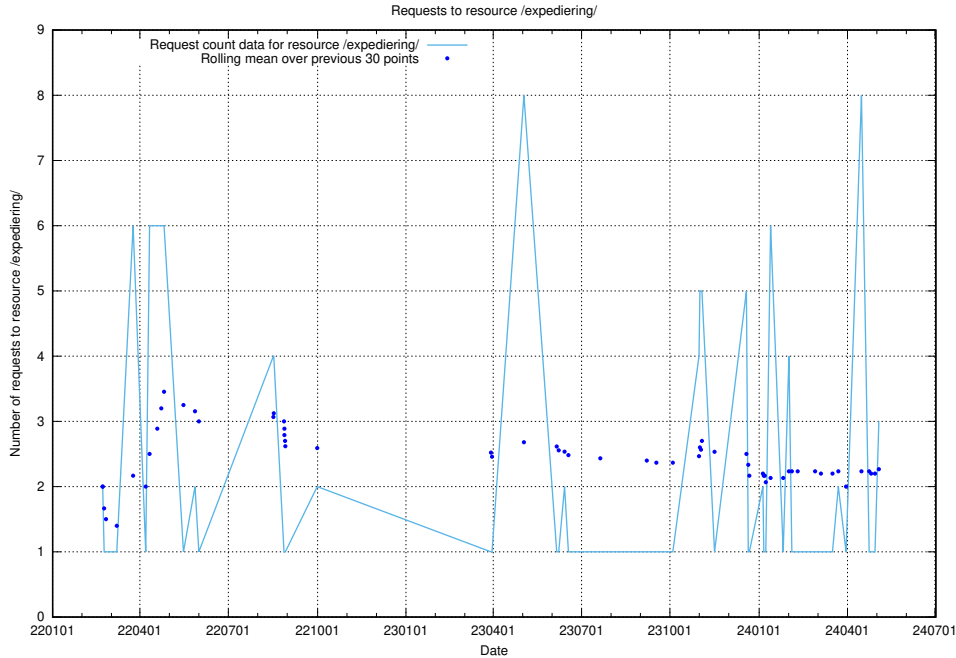

5.257 Usage of /expediering/

Here, we count the number of requests to resource /expediering/.