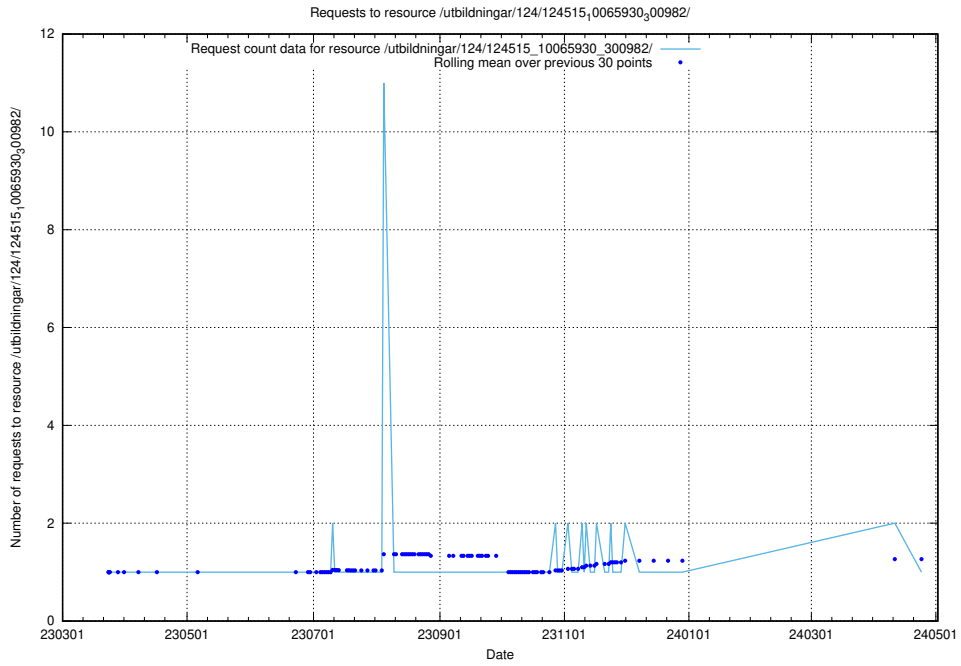

5.1632 Usage of /utbildningar/124/124515_10065930_300982/

Here, we count the number of requests to resource /utbildningar/124/124515_10065930_300982/.