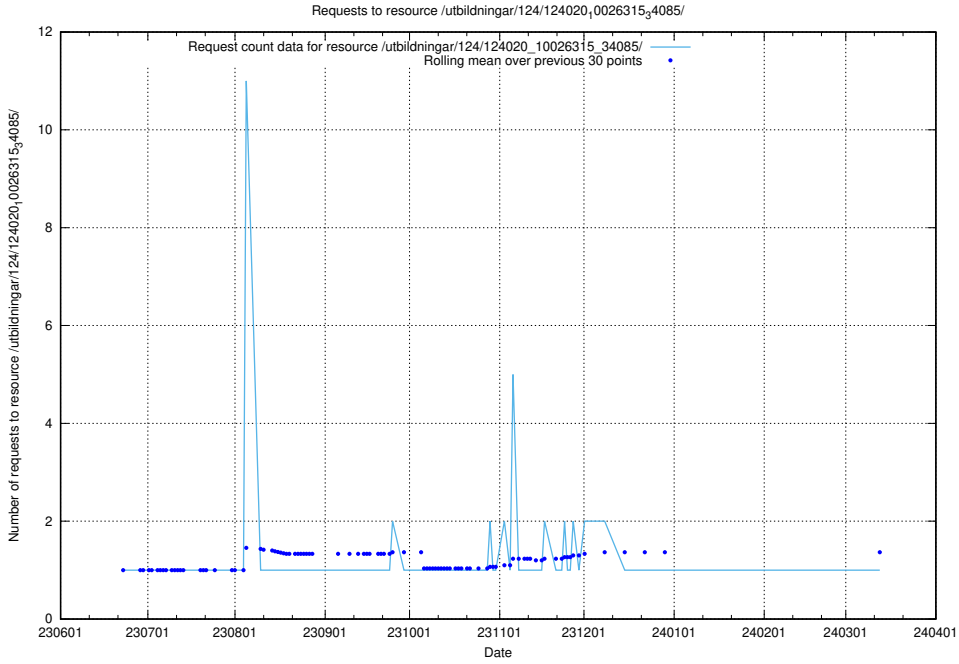

5.5857 Usage of /utbildningar/124/124020_10026315_34085/

Here, we count the number of requests to resource /utbildningar/124/124020_10026315_34085/.