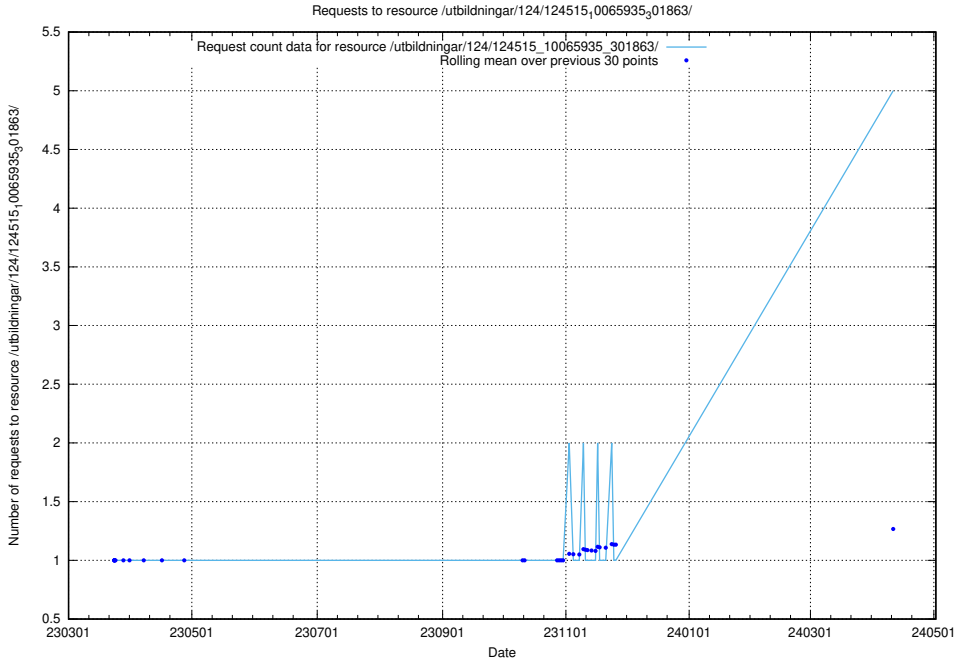

5.118 Usage of /utbildningar/124/124515_10065935_301863/

Here, we count the number of requests to resource /utbildningar/124/124515_10065935_301863/.