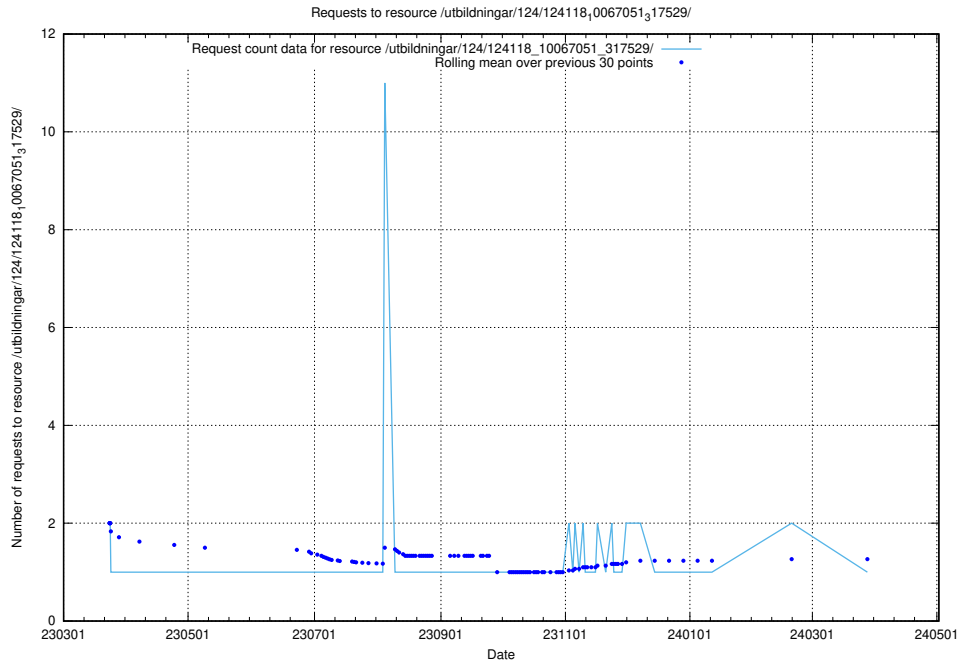

5.6318 Usage of /utbildningar/124/124118_10067051_317529/

Here, we count the number of requests to resource /utbildningar/124/124118_10067051_317529/.