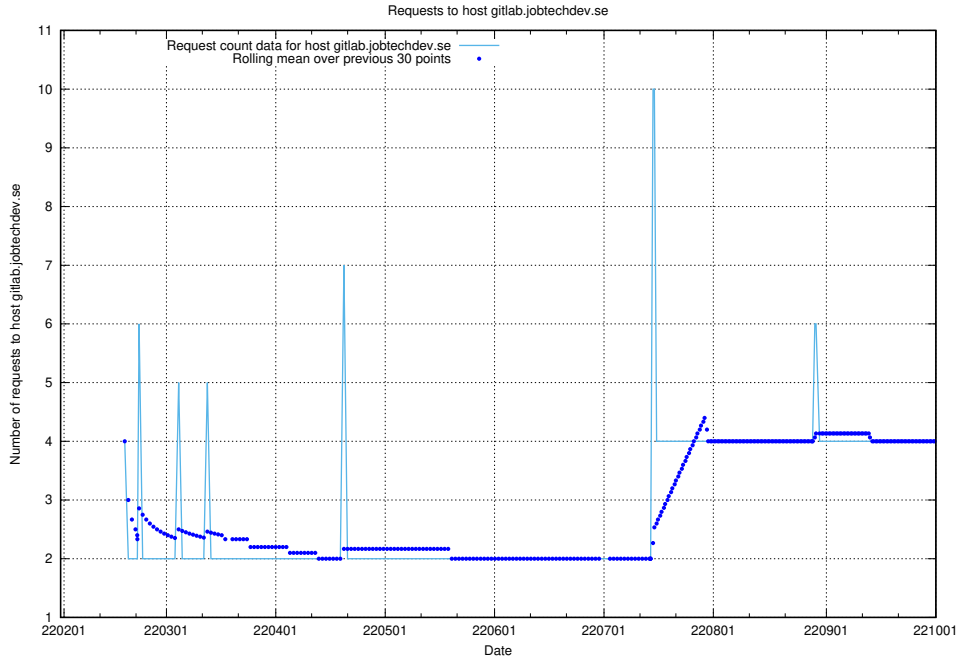

7.162 Usage of gitlab.jobtechdev.se

Here, we count the number of requests to host gitlab.jobtechdev.se.