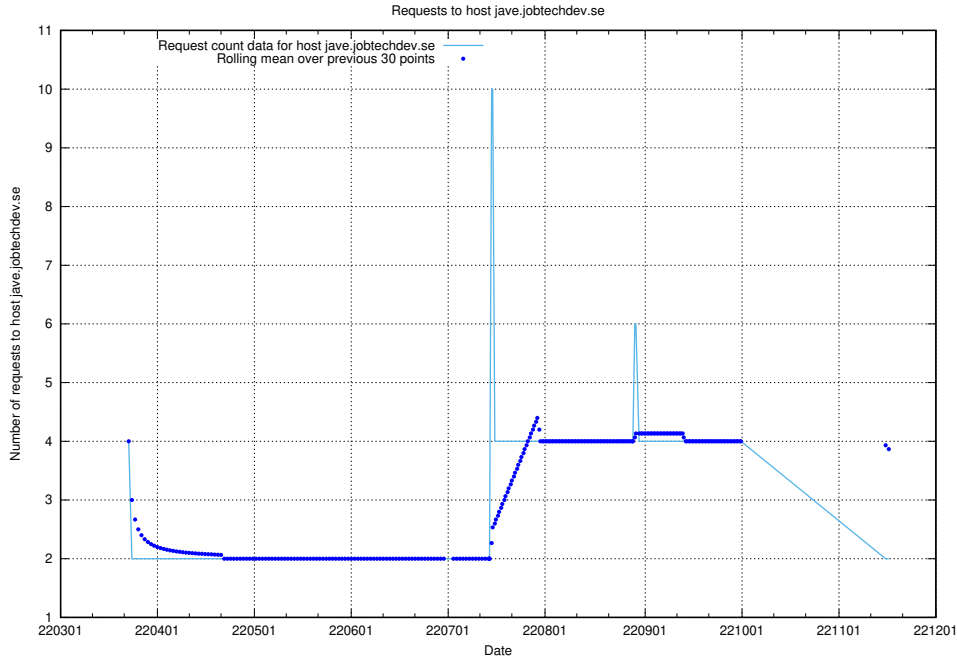

7.495 Usage of `jave.jobtechdev.se`

Here, we count the number of requests to host `jave.jobtechdev.se`.