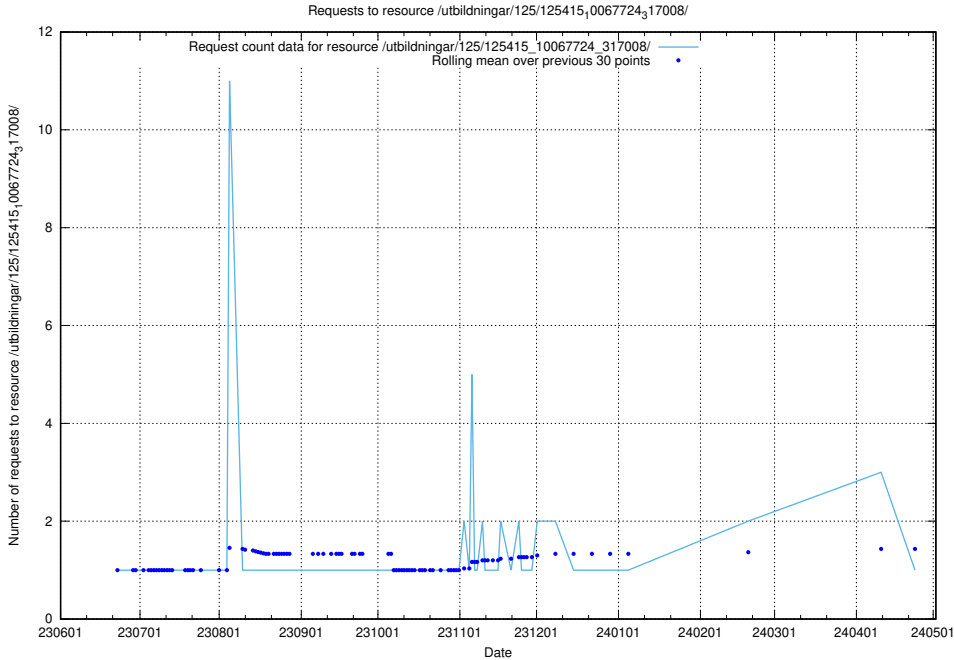

5.5757 Usage of /utbildningar/125/125415_10067724_317008/

Here, we count the number of requests to resource /utbildningar/125/125415_10067724_317008/.