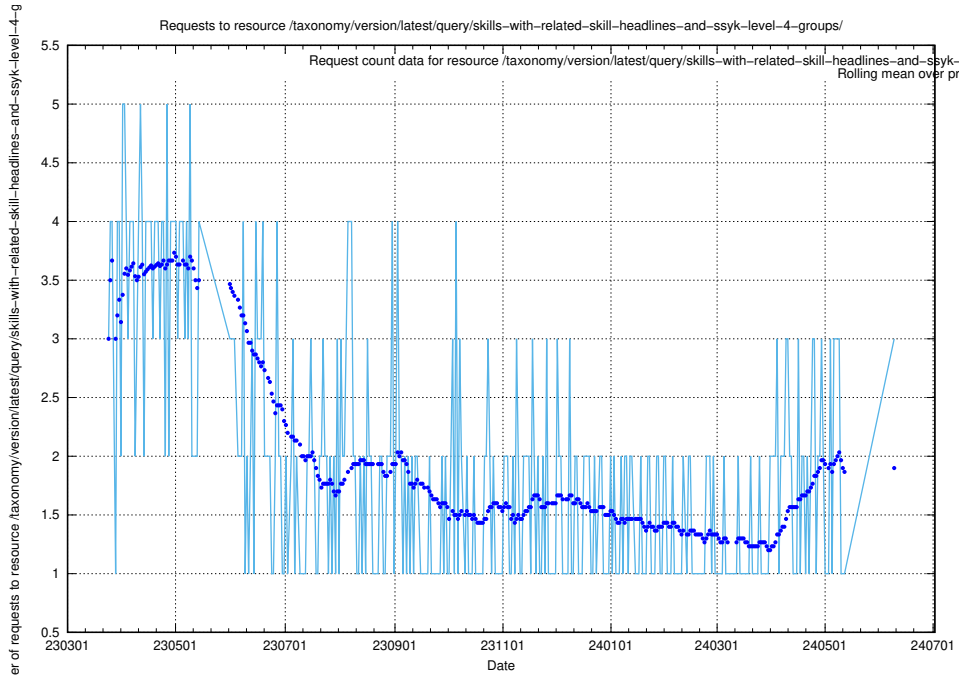

5.442 Usage of /taxonomy/version/latest/query/skills-with-related-skill-headlines-and-ssyk-level-4-groups/

Here, we count the number of requests to resource /taxonomy/version/latest/query/skills-with-related-skill-headlines-and-ssyk-level-4-groups/.