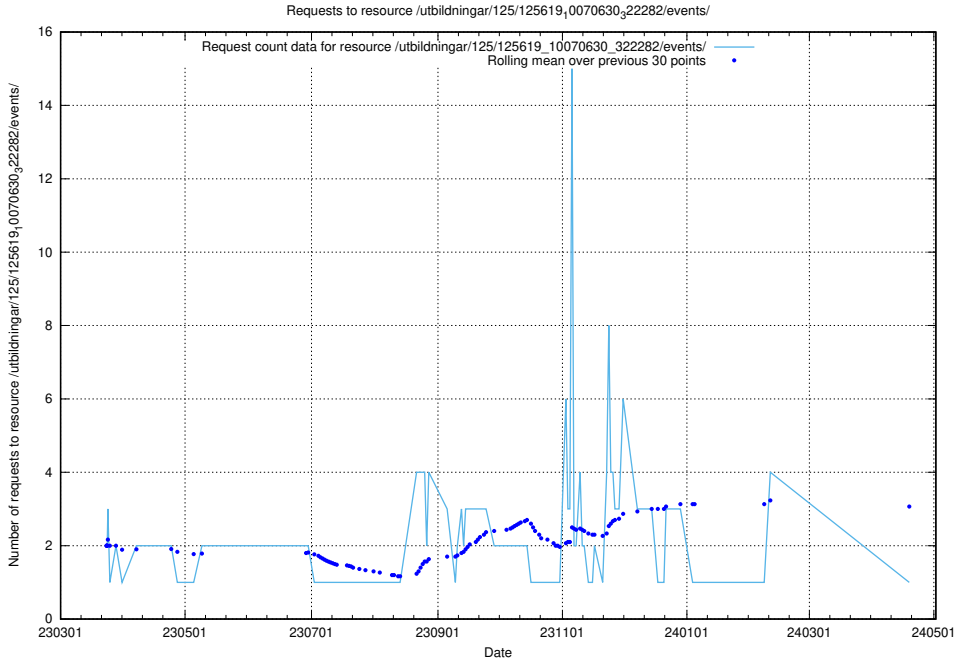

5.6296 Usage of /utbildningar/125/125619_10070630_322282/events/

Here, we count the number of requests to resource /utbildningar/125/125619_10070630_322282/events/