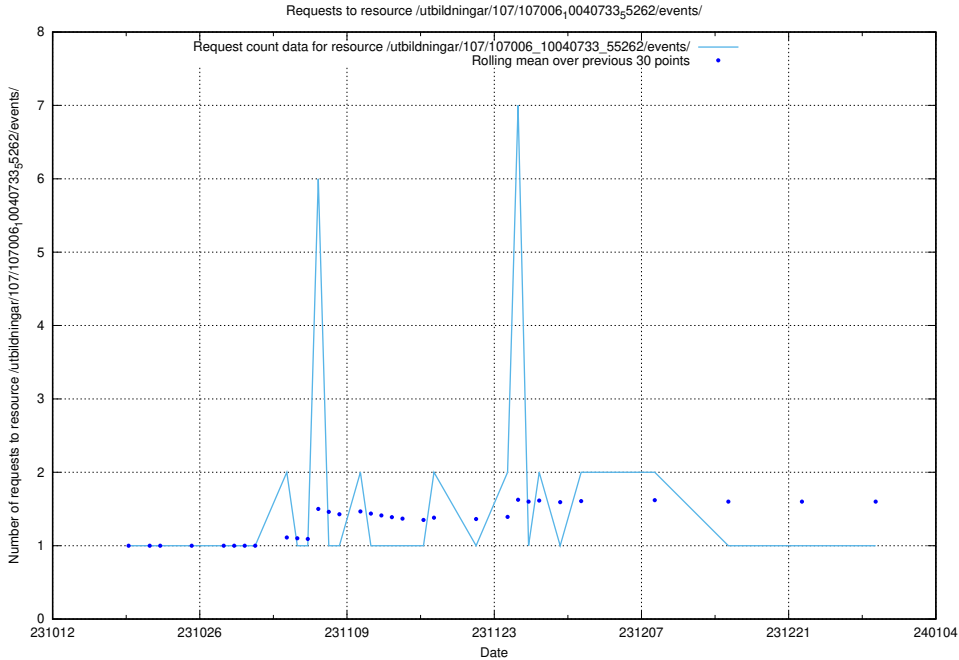

Here, we count the number of requests to resource /utbildningar/124/124498_10067717_336825/.

5.4307 Usage of /utbildningar/107/107006_10040733_55262/events/

Here, we count the number of requests to resource /utbildningar/107/107006_10040733_55262/events/.