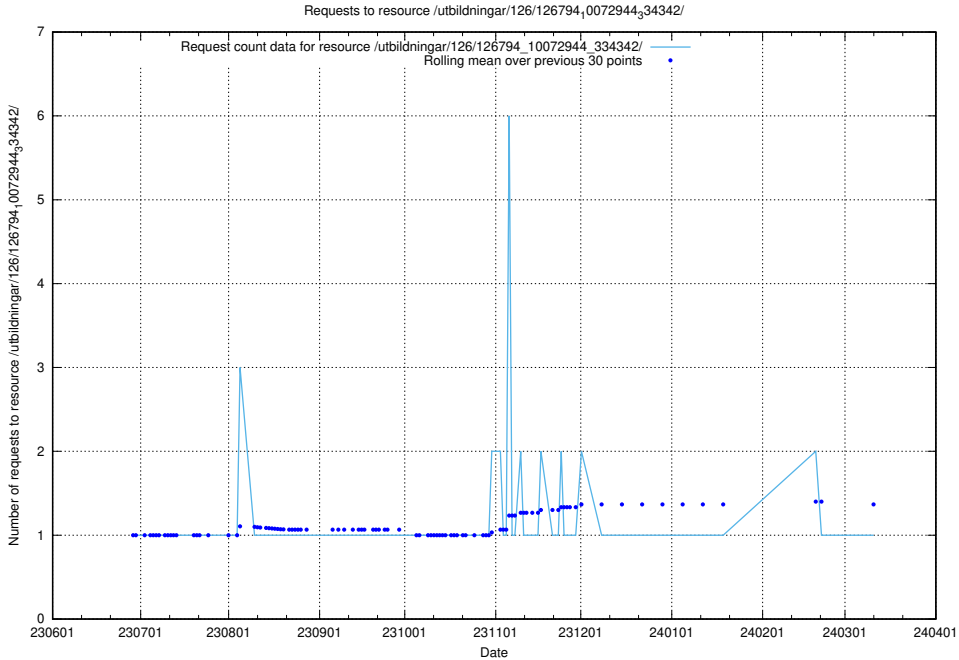

5.5473 Usage of /utbildningar/126/126794_10072944_334342/

Here, we count the number of requests to resource /utbildningar/126/126794_10072944_334342/.