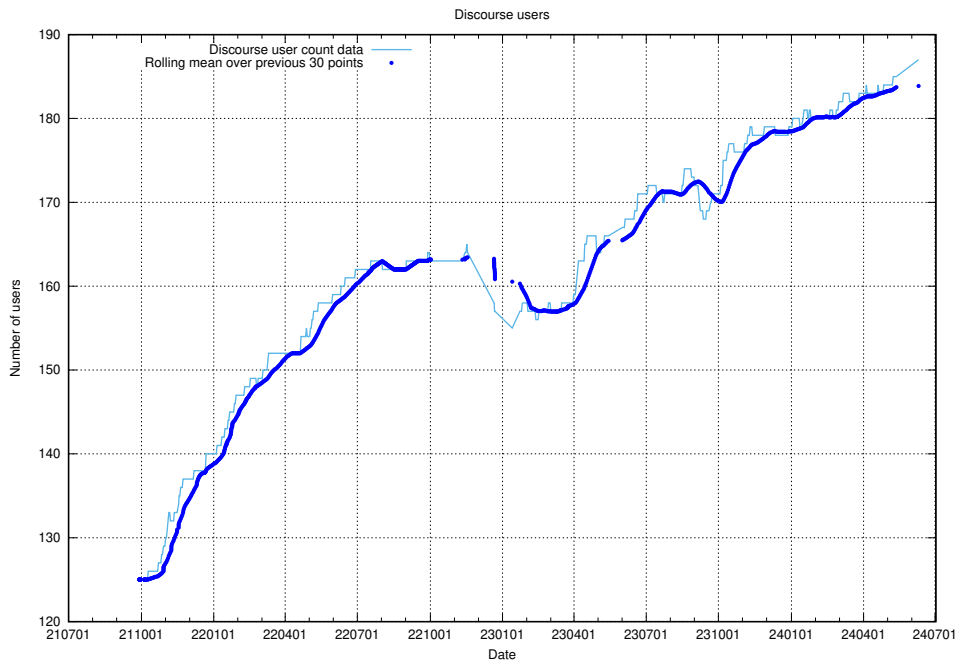

4 Discourse

This section summarises activities from the [JobTech Discourse Forum](https://forum.jobtechdev.se)⁵.

4.1 User count

A table of the number of users in Discourse.

---

⁵<https://forum.jobtechdev.se>