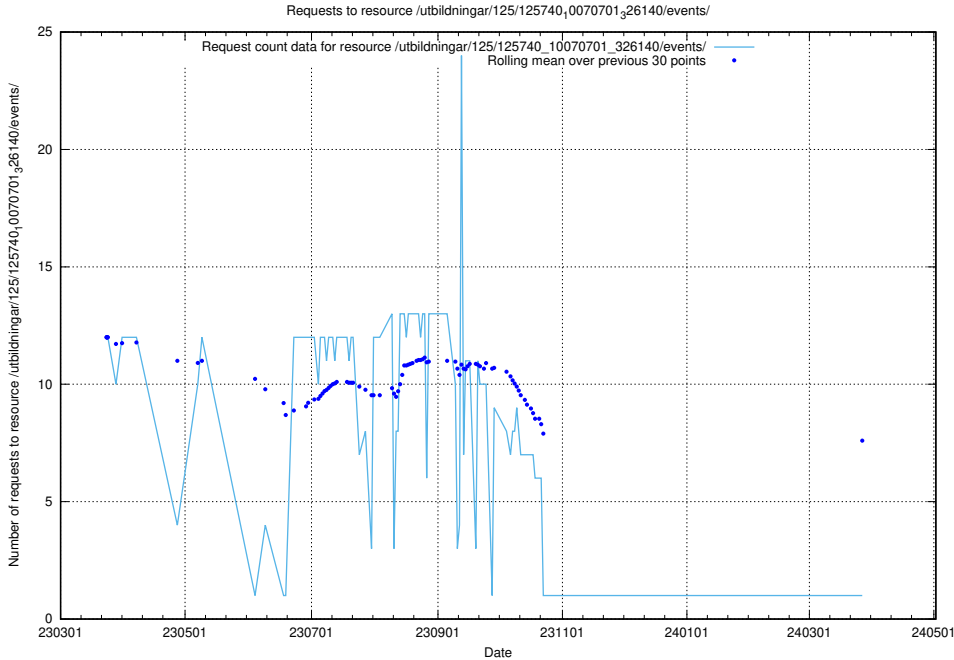

5.6260 Usage of /utbildningar/125/125740_10070701_326140/events/

Here, we count the number of requests to resource /utbildningar/125/125740_10070701_326140/events/