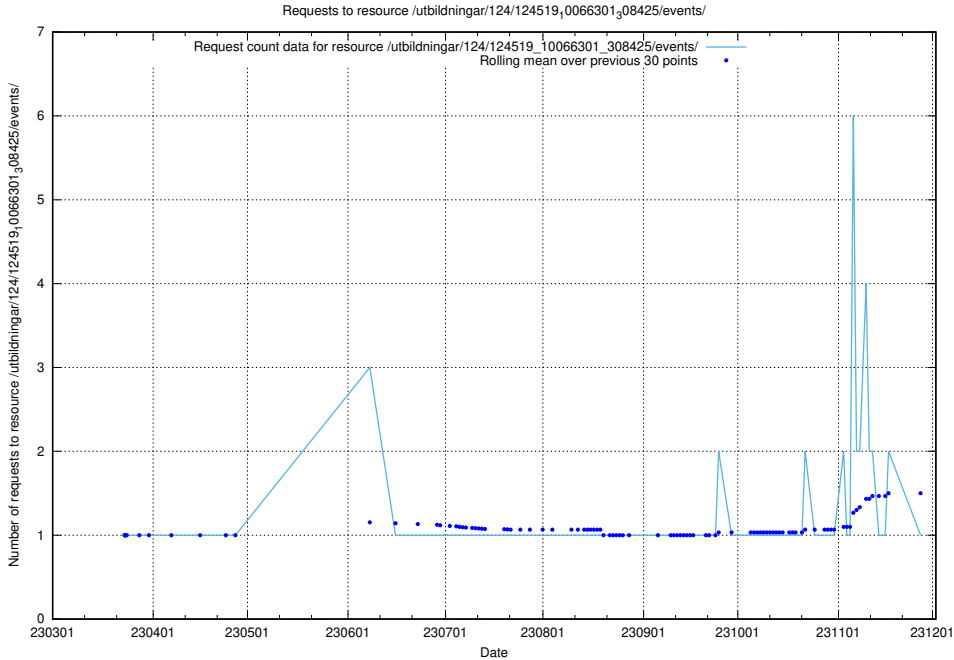

Here, we count the number of requests to resource /taxonomy/version/14/query/ssyk-level-4-with-related-isco-level-4-groups/.

5.1295 Usage of /utbildningar/124/124519_10066301_308425/events/

Here, we count the number of requests to resource /utbildningar/124/124519_10066301_308425/events/