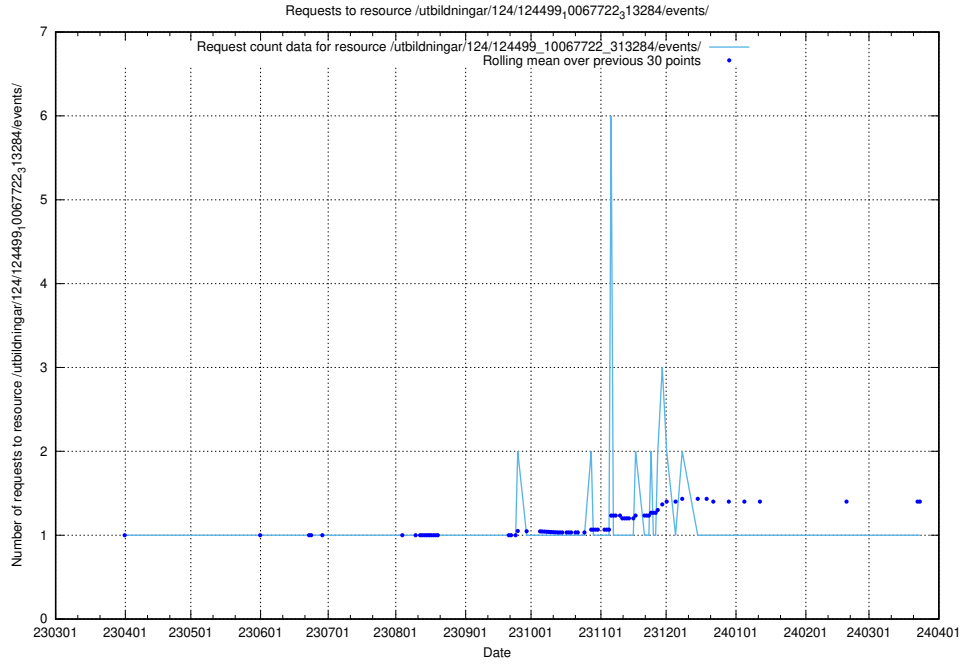

Here, we count the number of requests to resource /utbildningar/124/124516_10065866_297866/.

5.6091 Usage of /utbildningar/124/124499_10067722_313284/events/

Here, we count the number of requests to resource /utbildningar/124/124499_10067722_313284/events/