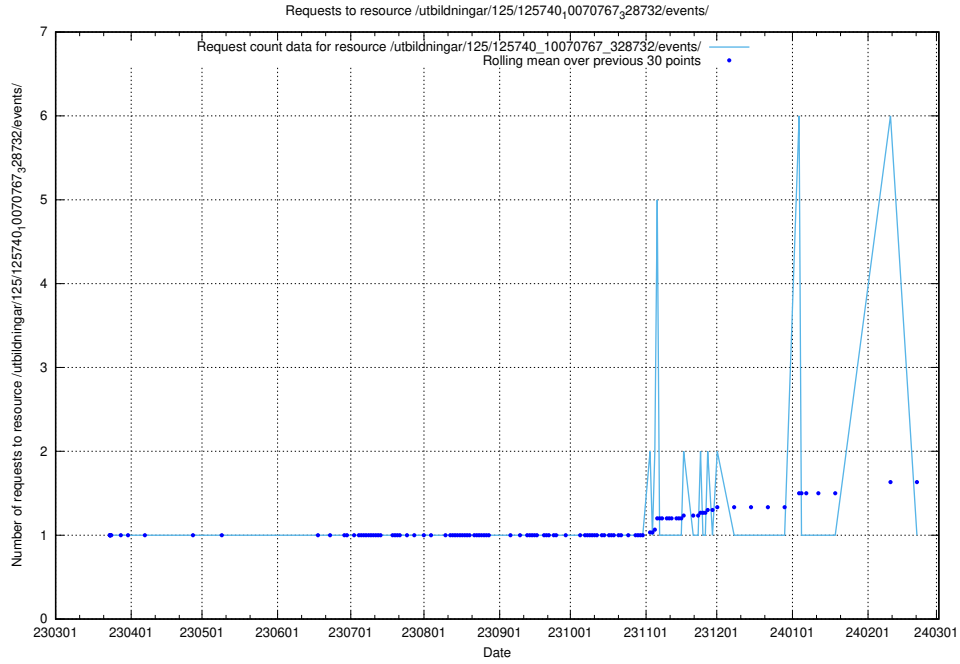

5.983 Usage of /utbildningar/125/125740_10070767_328732/events/

Here, we count the number of requests to resource /utbildningar/125/125740_10070767_328732/events/