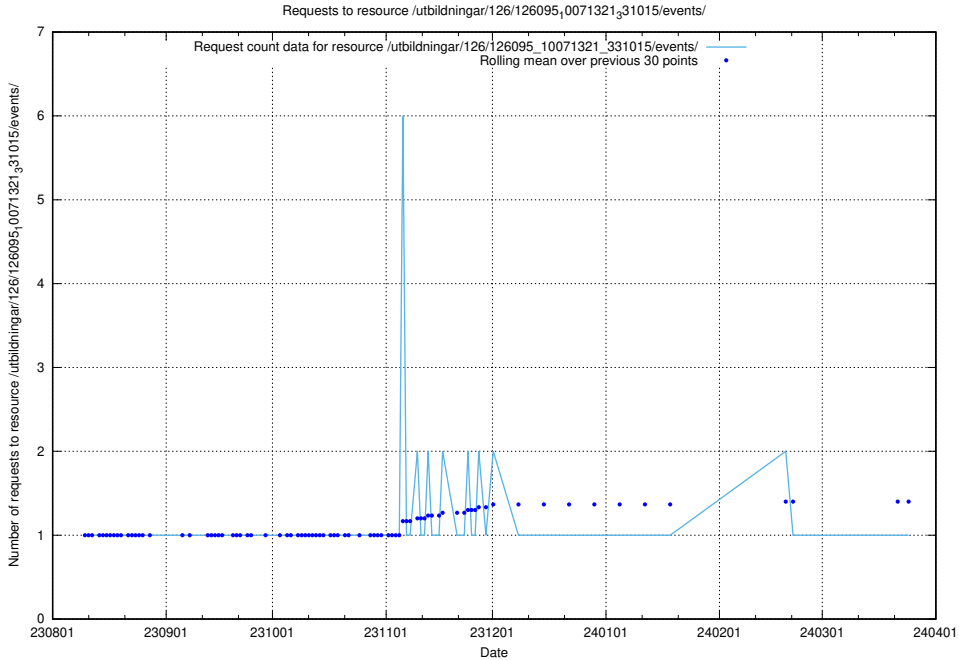

5.4858 Usage of /utbildningar/126/126095_10071321_331015/events/

Here, we count the number of requests to resource /utbildningar/126/126095_10071321_331015/events/