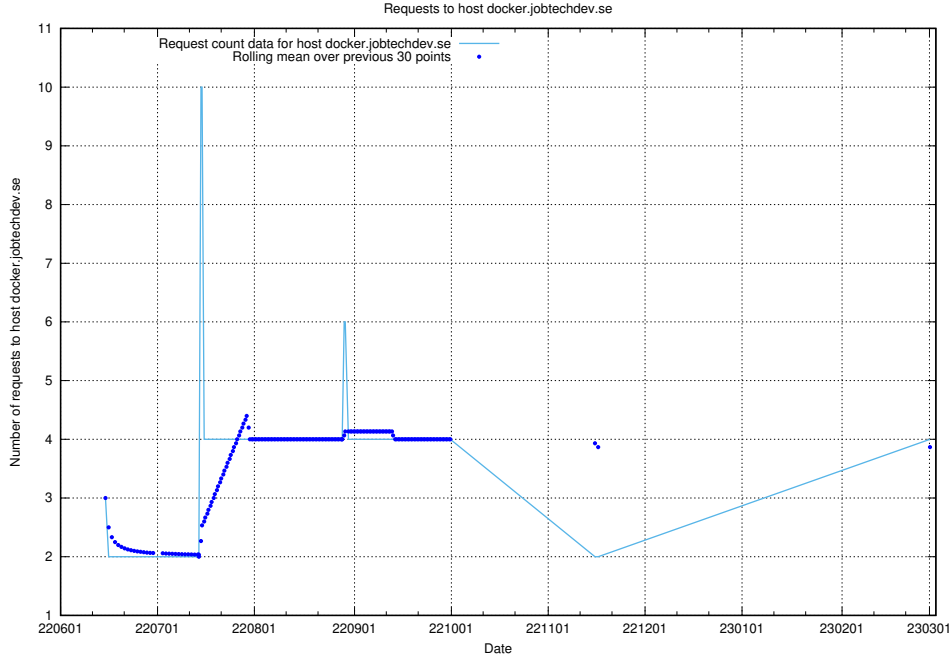

7.146 Usage of docker.jobtechdev.se

Here, we count the number of requests to host docker.jobtechdev.se.