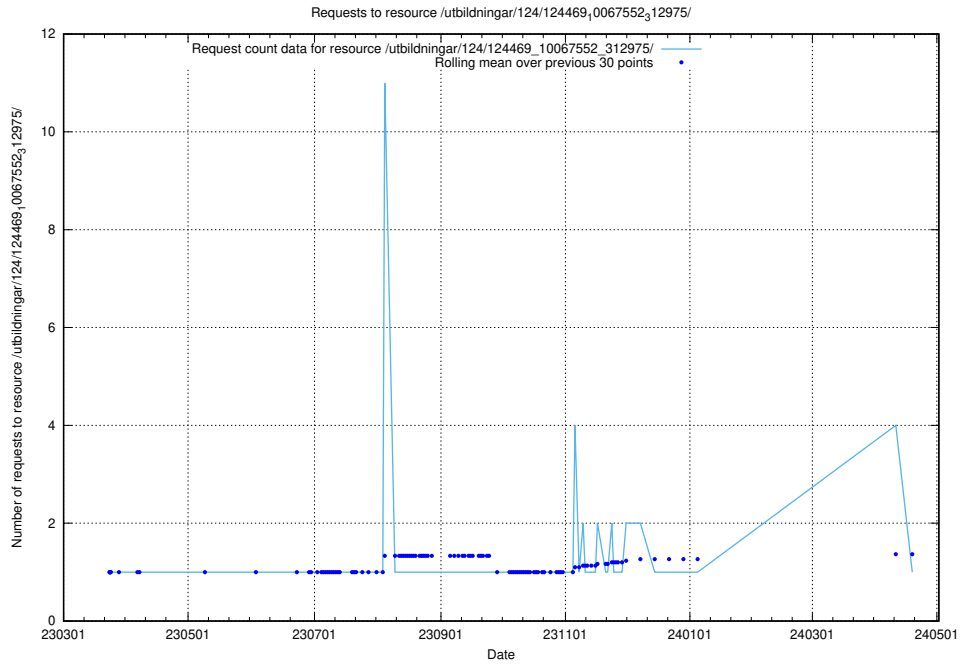

5.3372 Usage of /utbildningar/124/124469_10067552_312975/

Here, we count the number of requests to resource /utbildningar/124/124469_10067552_312975/.