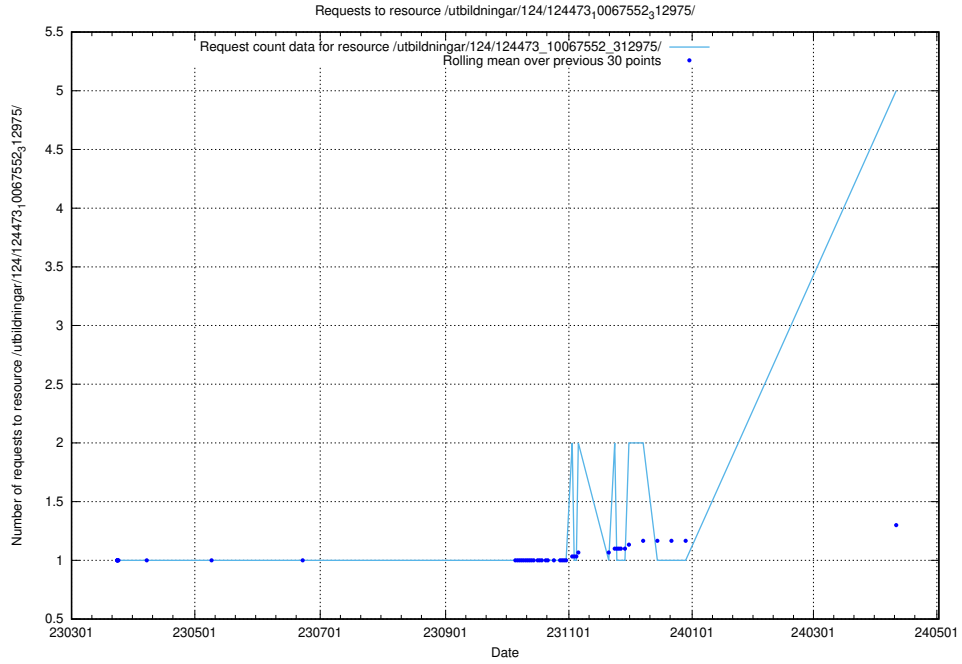

5.123 Usage of /utbildningar/124/124473_10067552_312975/

Here, we count the number of requests to resource /utbildningar/124/124473_10067552_312975/.