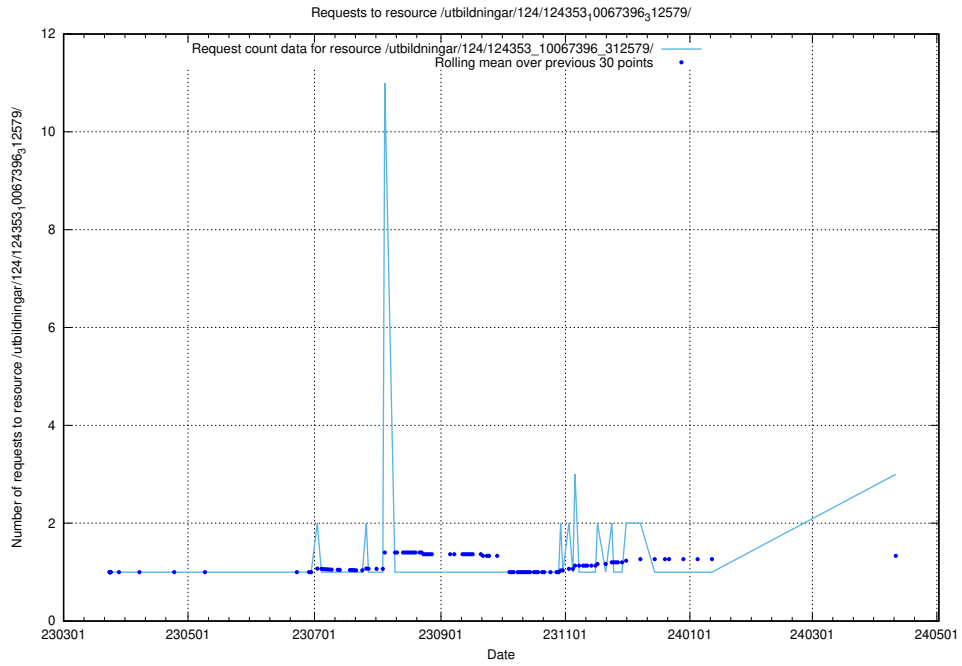

5.315 Usage of /utbildningar/124/124353_10067396_312579/

Here, we count the number of requests to resource /utbildningar/124/124353_10067396_312579/.