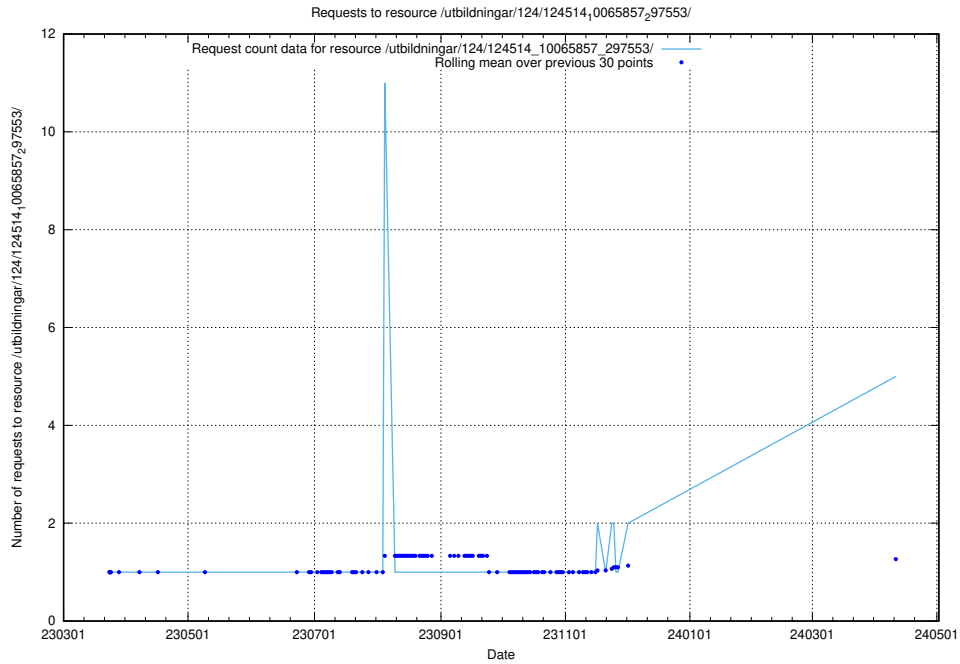

Here, we count the number of requests to resource /utbildningar/124/124514_10065860_299148/.

5.122 Usage of /utbildningar/124/124514_10065857_297553/

Here, we count the number of requests to resource /utbildningar/124/124514_10065857_297553/.