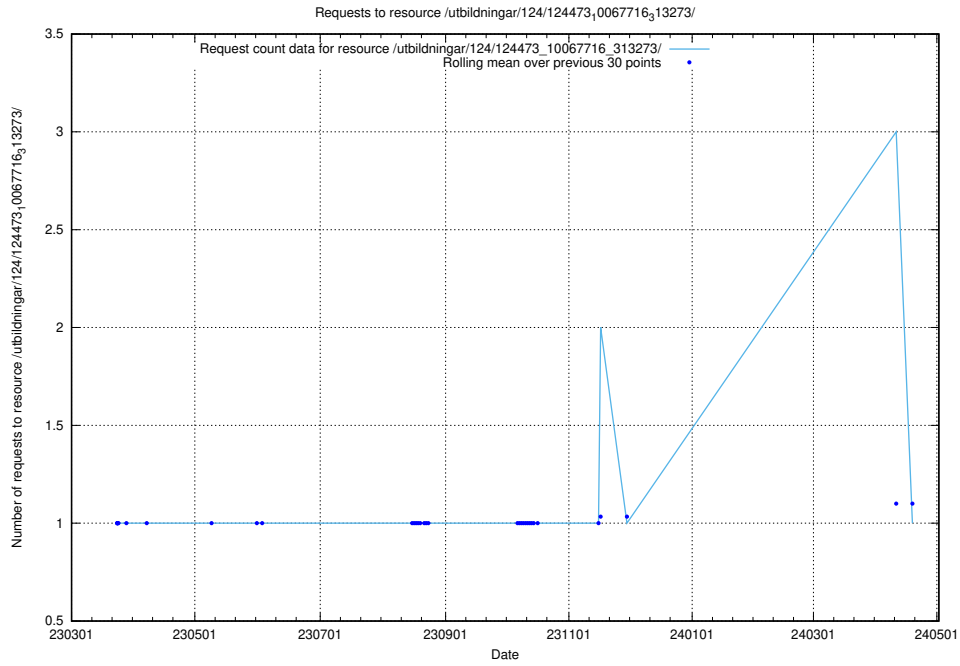

5.2960 Usage of /utbildningar/124/124473_10067716_313273/

Here, we count the number of requests to resource /utbildningar/124/124473_10067716_313273/.