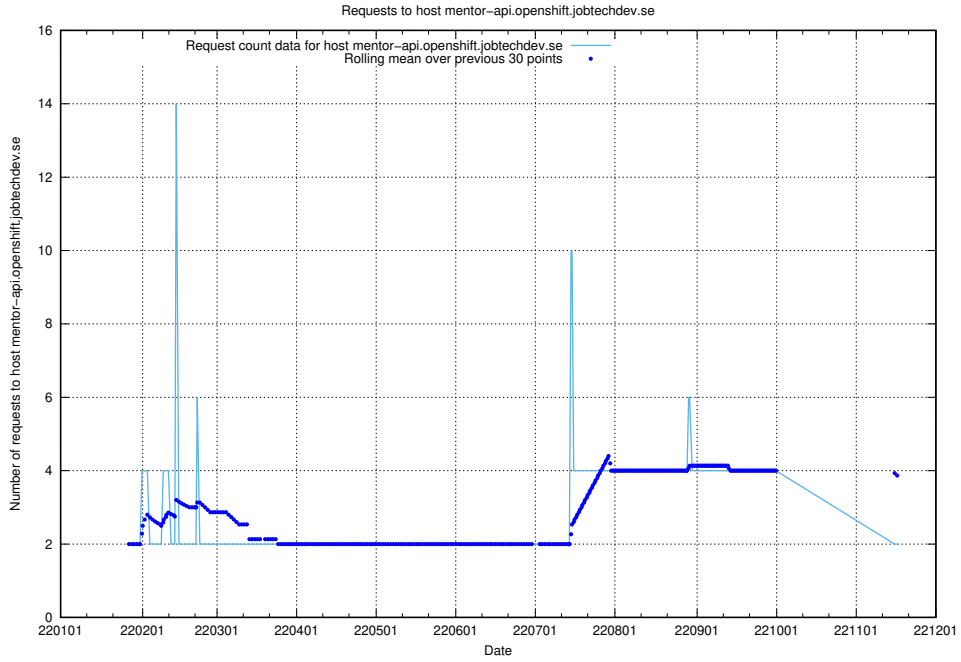

7.573 Usage of mentor-api.openshift.jobtechdev.se

Here, we count the number of requests to host mentor-api.openshift.jobtechdev.se.

7.574 Usage of mentor-api-4.openshift.jobtechdev.se

Here, we count the number of requests to host mentor-api-4.openshift.jobtechdev.se.