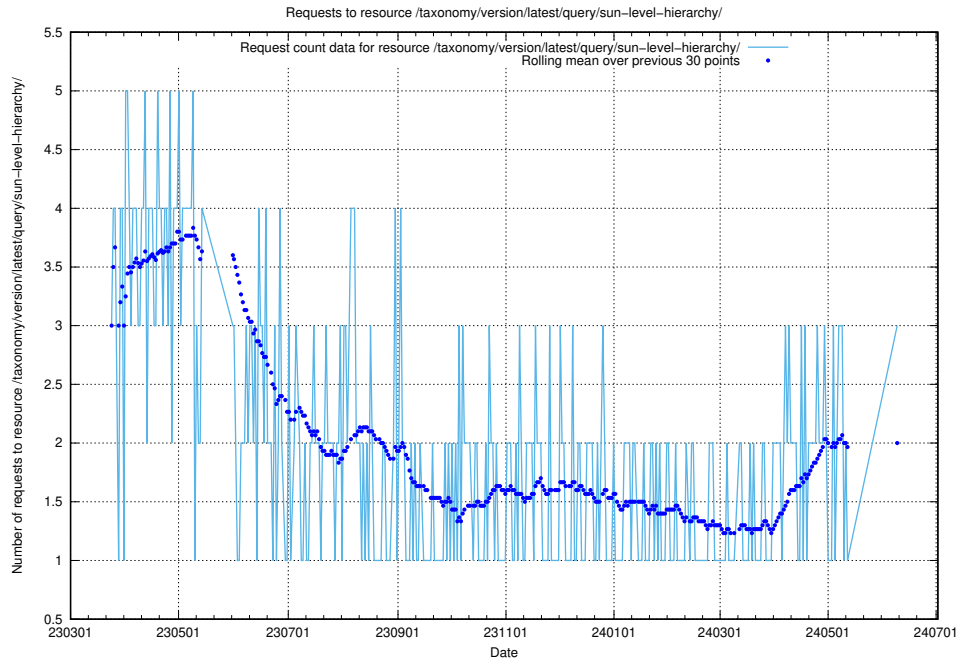

5.417 Usage of /taxonomy/version/latest/query/sun-level-hierarchy/

Here, we count the number of requests to resource /taxonomy/version/latest/query/sun-level-hierarchy/.