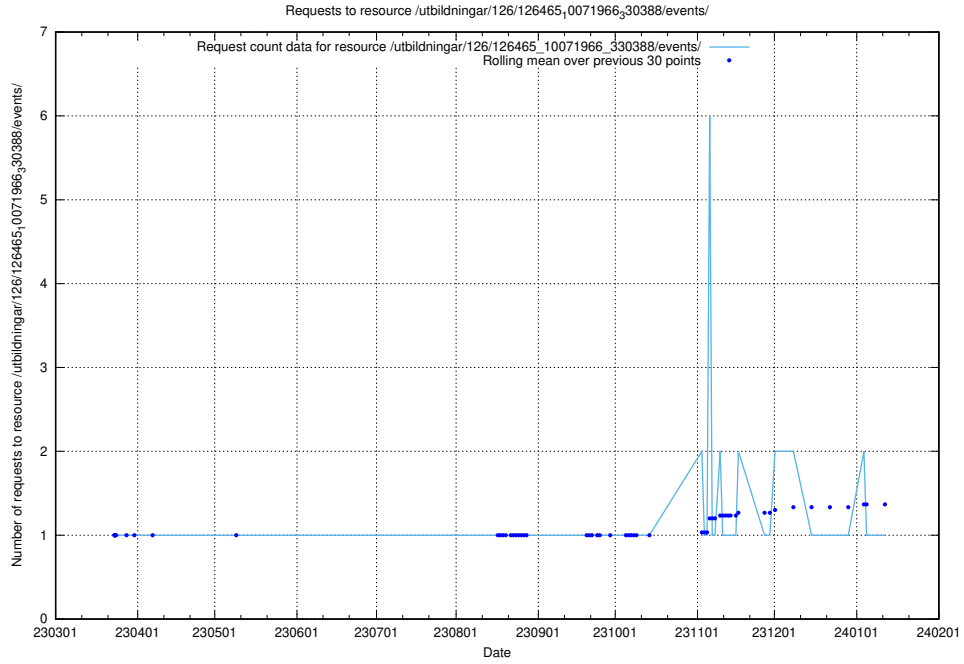

5.6426 Usage of /utbildningar/126/126465_10071966_330388/events/

Here, we count the number of requests to resource /utbildningar/126/126465_10071966_330388/events/