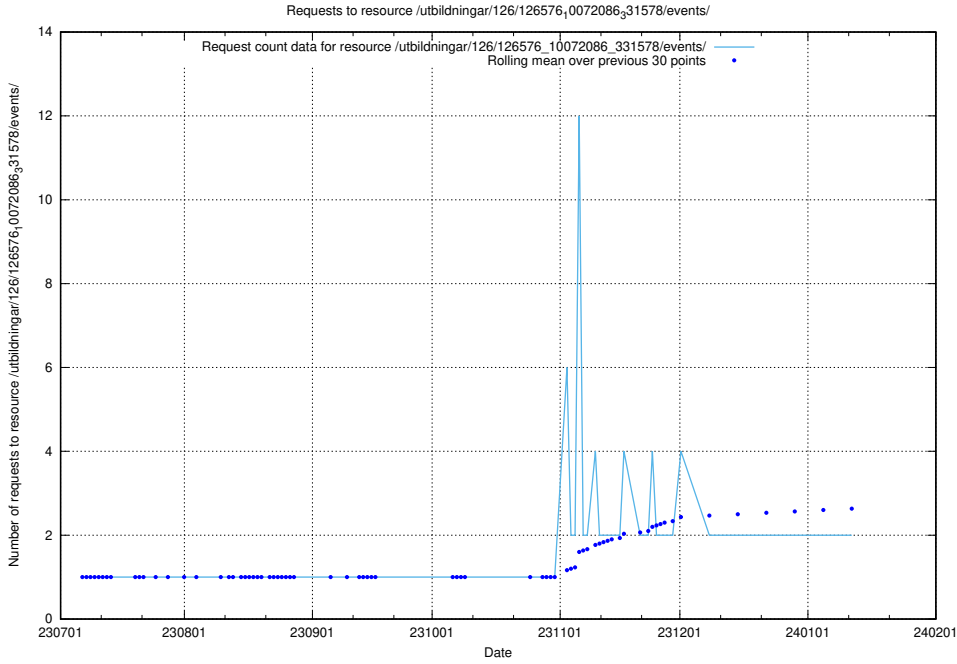

5.840 Usage of /utbildningar/126/126576_10072086_331578/events/

Here, we count the number of requests to resource /utbildningar/126/126576_10072086_331578/events/

5.841 Usage of /utbildningar/124/124862_10071083_324595/events/