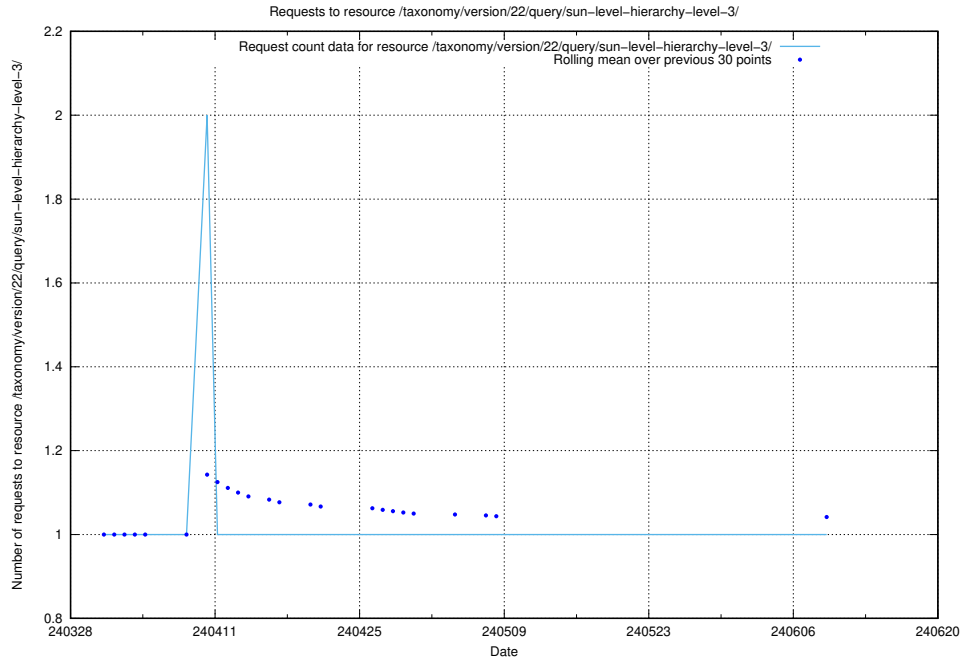

5.1618 Usage of /taxonomy/version/22/query/sun-level-hierarchy-level-3/

Here, we count the number of requests to resource /taxonomy/version/22/query/sun-level-hierarchy-level-3/.