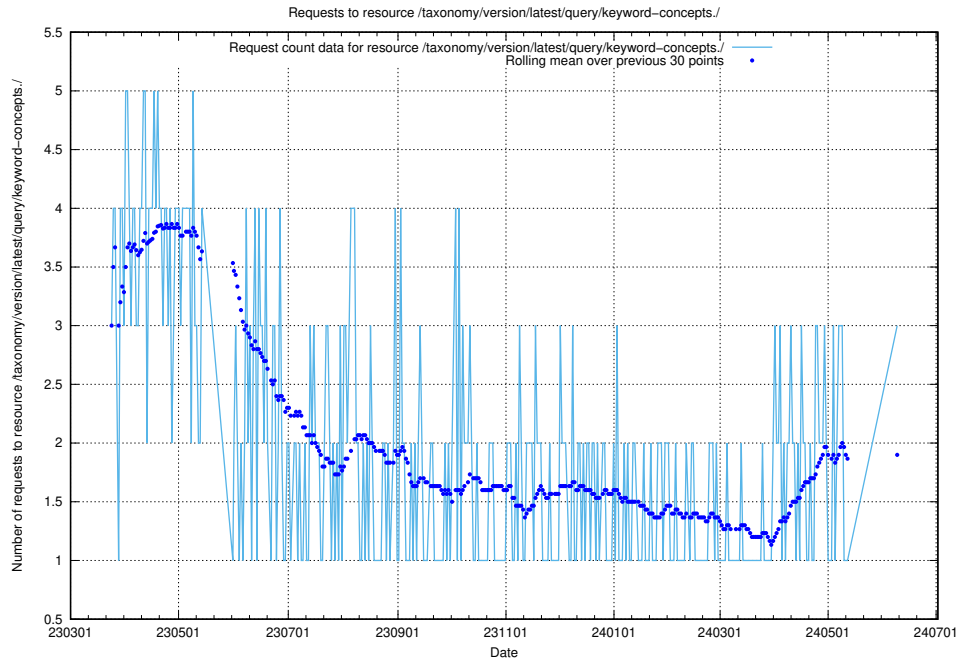

5.450 Usage of /taxonomy/version/latest/query/keyword-concepts./

Here, we count the number of requests to resource /taxonomy/version/latest/query/keyword-concepts./.