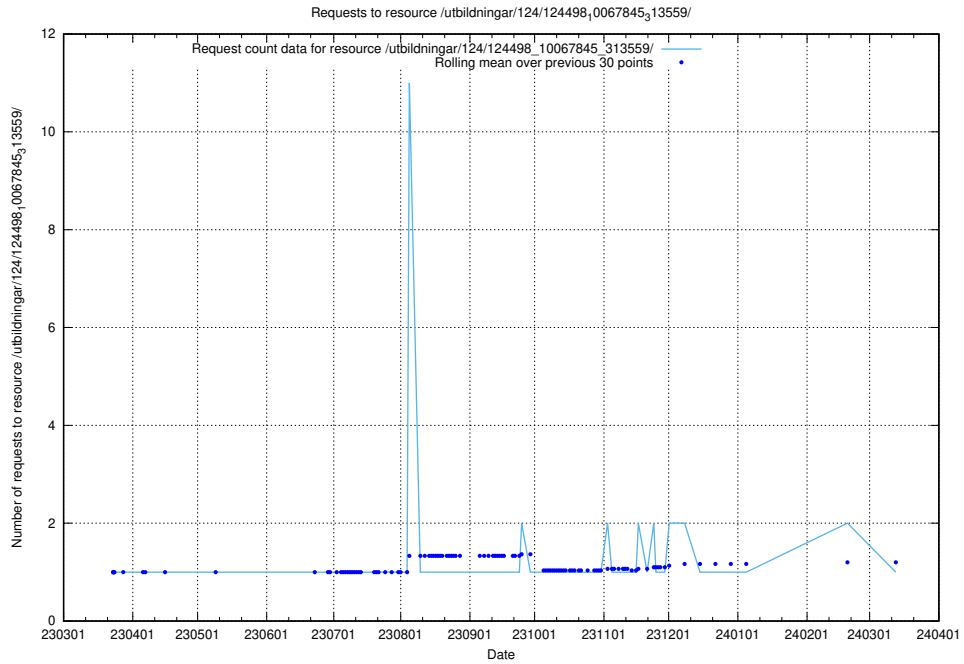

5.2719 Usage of /utbildningar/124/124498_10067845_313559/

Here, we count the number of requests to resource /utbildningar/124/124498_10067845_313559/.