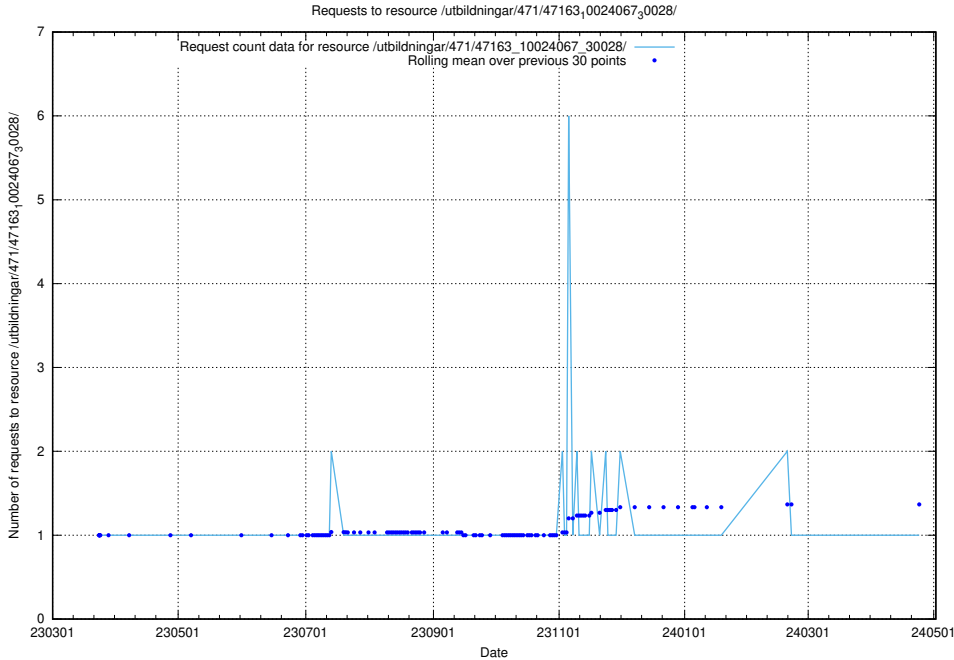

5.6326 Usage of /utbildningar/471/47163_10024067_30028/

Here, we count the number of requests to resource /utbildningar/471/47163_10024067_30028/.