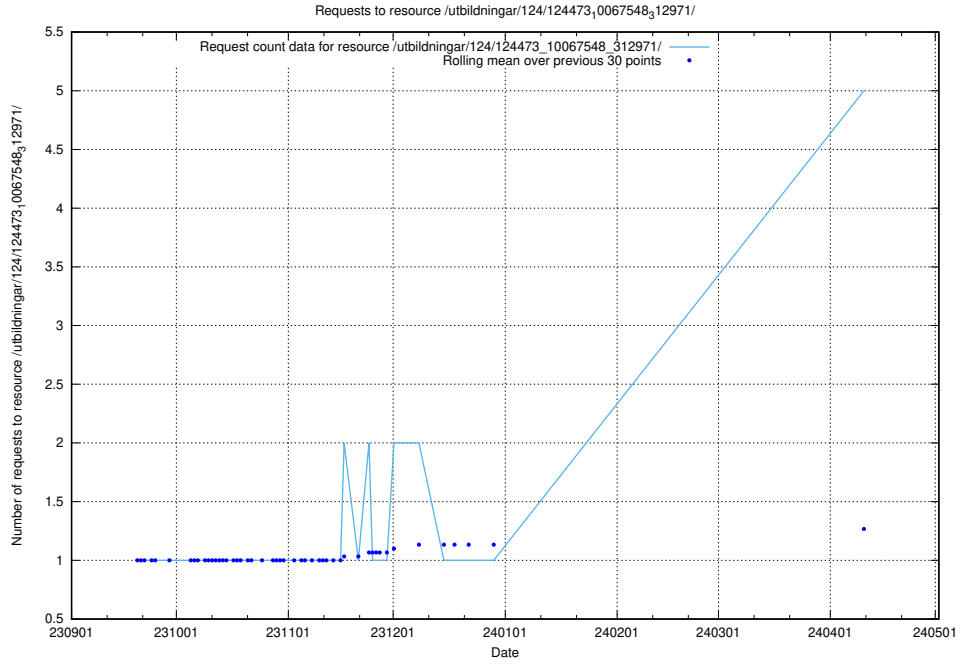

5.135 Usage of /utbildningar/124/124473_10067548_312971/

Here, we count the number of requests to resource /utbildningar/124/124473_10067548_312971/.