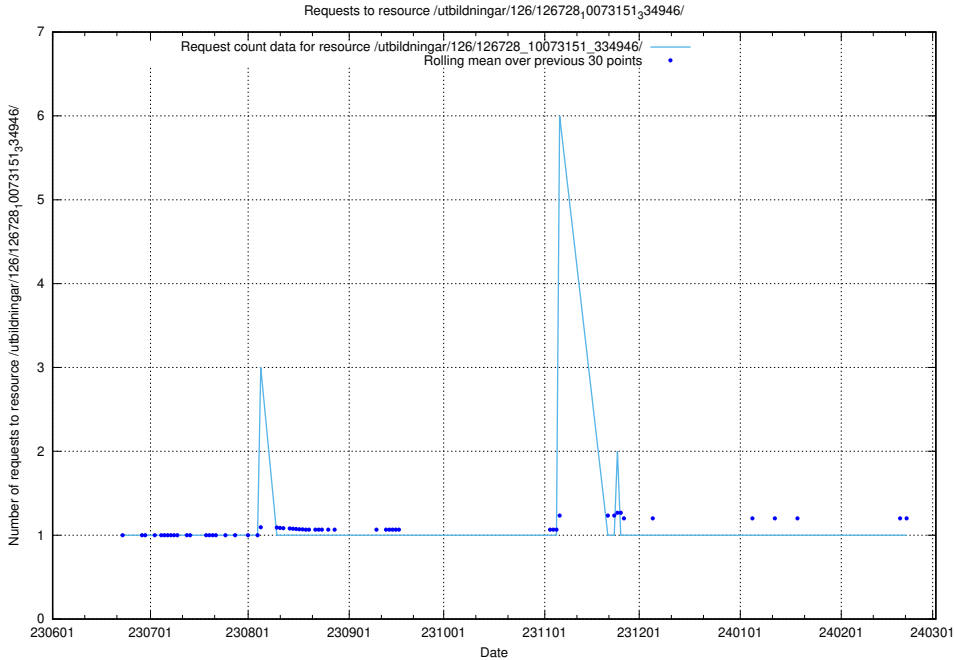

Here, we count the number of requests to resource /utbildningar/126/126728_10073182_334968/.

5.5630 Usage of /utbildningar/126/126728_10073151_334946/

Here, we count the number of requests to resource /utbildningar/126/126728_10073151_334946/.