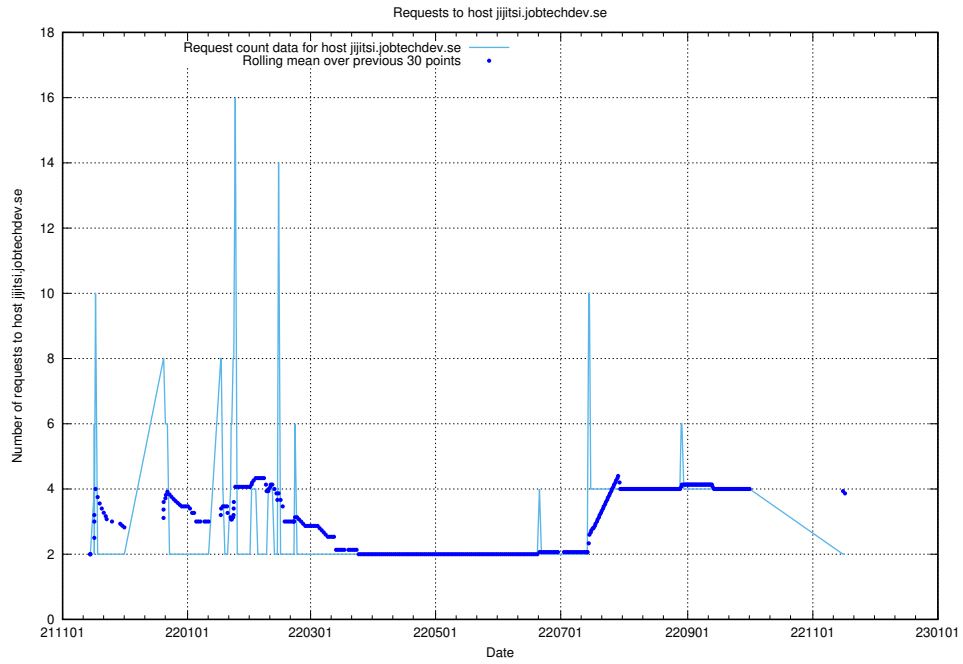

7.588 Usage of shopify.jobtechdev.se

Here, we count the number of requests to host shopify.jobtechdev.se.

7.589 Usage of jijitsi.jobtechdev.se

Here, we count the number of requests to host jijitsi.jobtechdev.se.