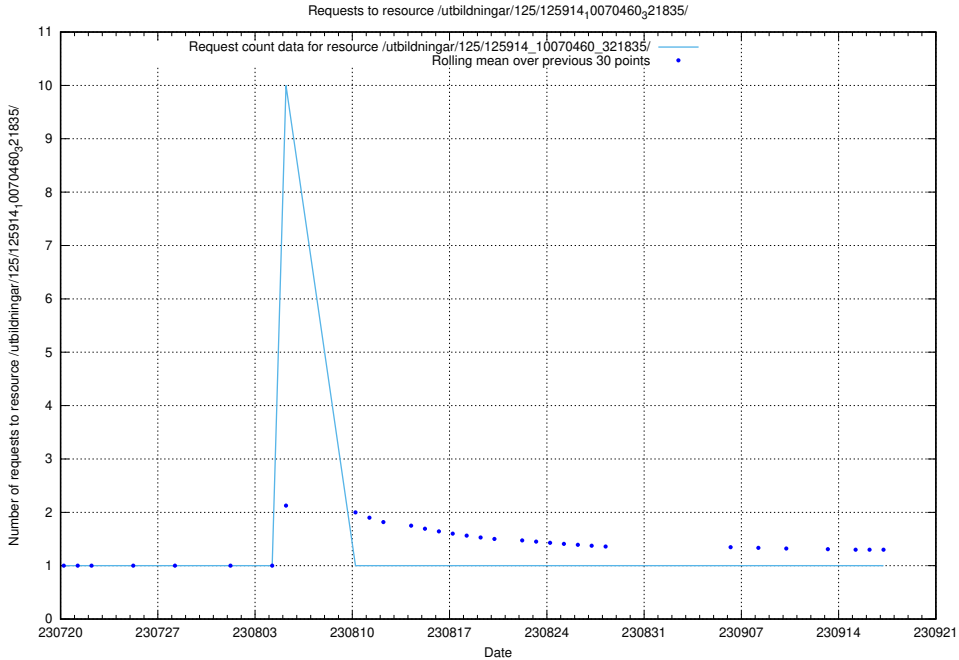

5.5018 Usage of /utbildningar/125/125914_10070460_321835/

Here, we count the number of requests to resource /utbildningar/125/125914_10070460_321835/.