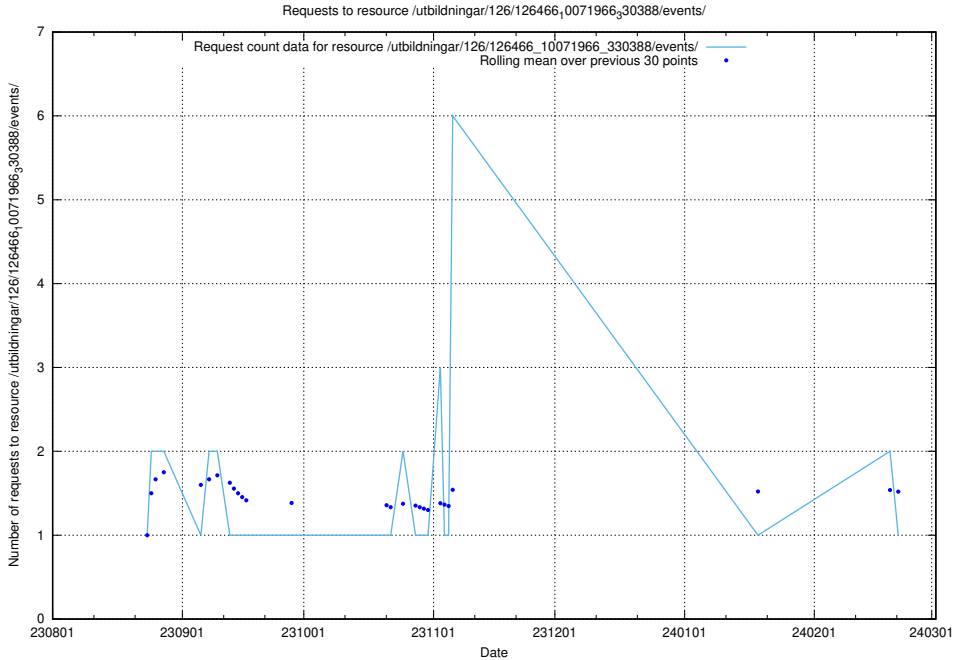

5.4754 Usage of /utbildningar/126/126466_10071966_330388/events/

Here, we count the number of requests to resource /utbildningar/126/126466_10071966_330388/events/