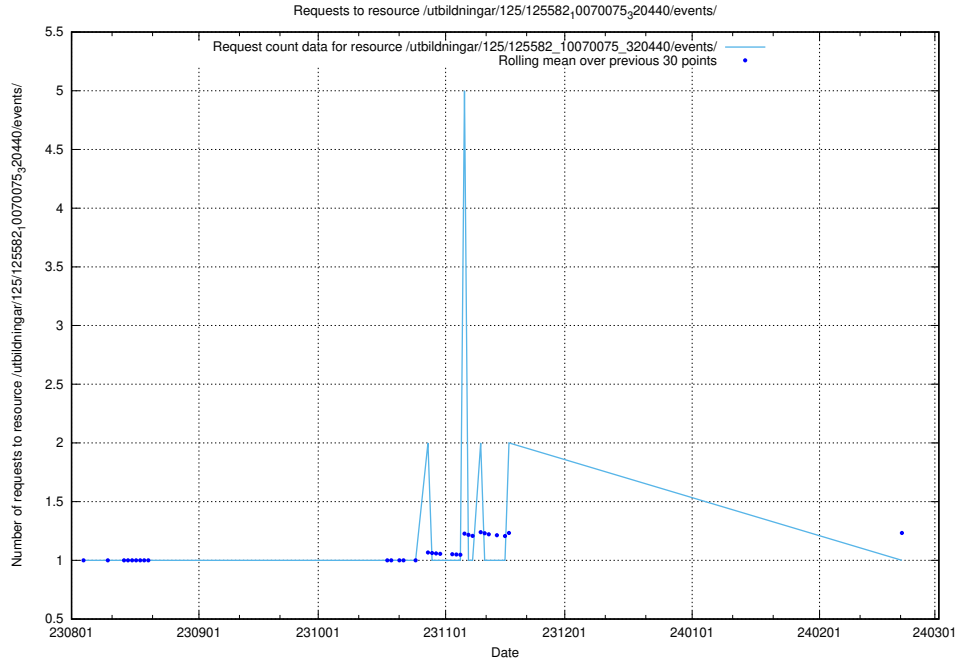

5.4904 Usage of /utbildningar/125/125582_10070075_320440/events/

Here, we count the number of requests to resource /utbildningar/125/125582_10070075_320440/events/