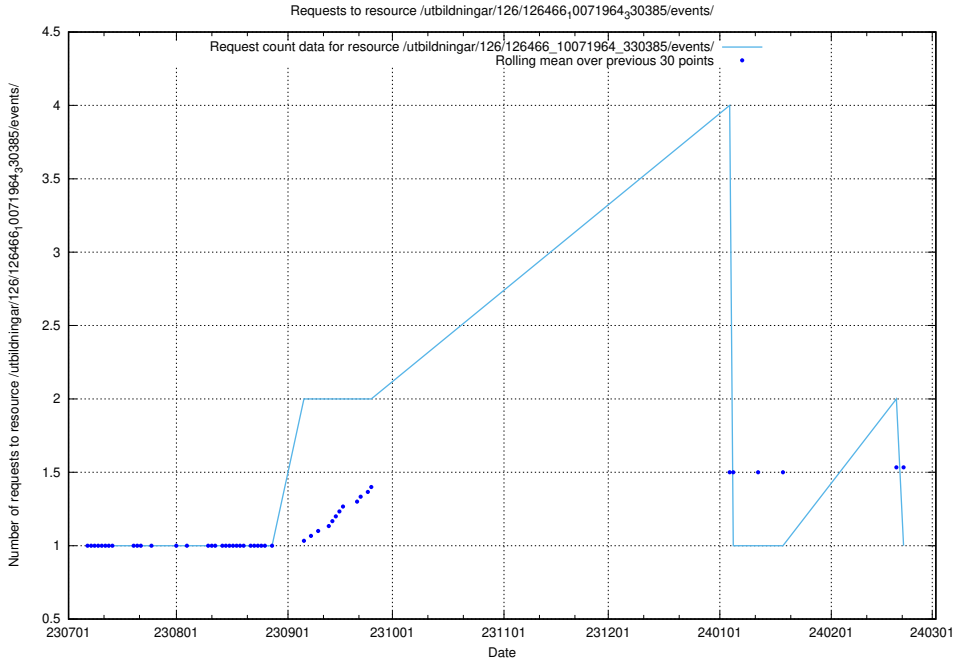

5.5327 Usage of /utbildningar/126/126466_10071964_330385/events/

Here, we count the number of requests to resource /utbildningar/126/126466_10071964_330385/events/