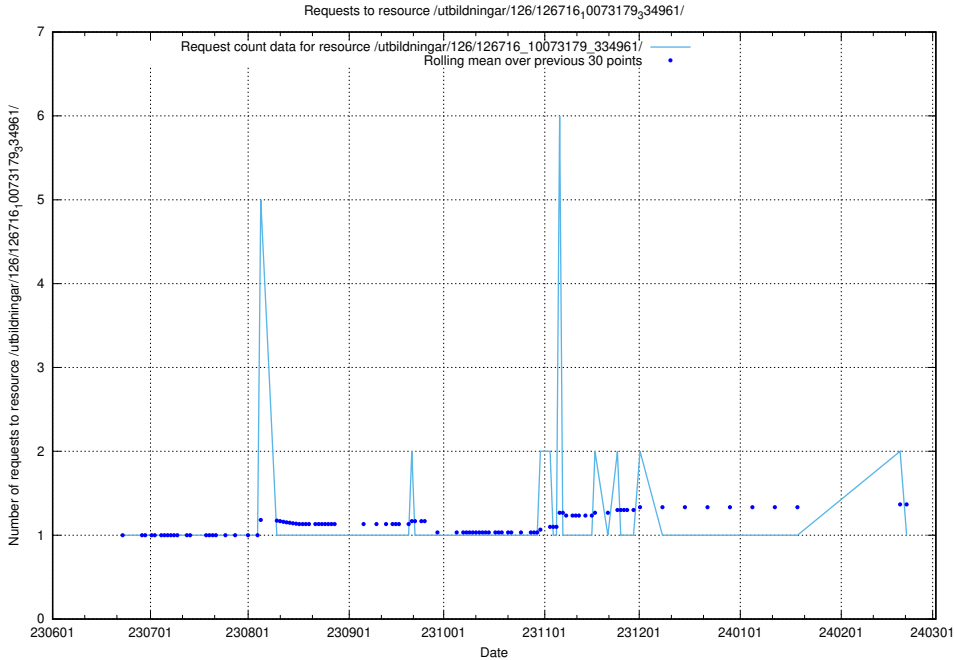

5.5648 Usage of /utbildningar/126/126716_10073179_334961/

Here, we count the number of requests to resource /utbildningar/126/126716_10073179_334961/.