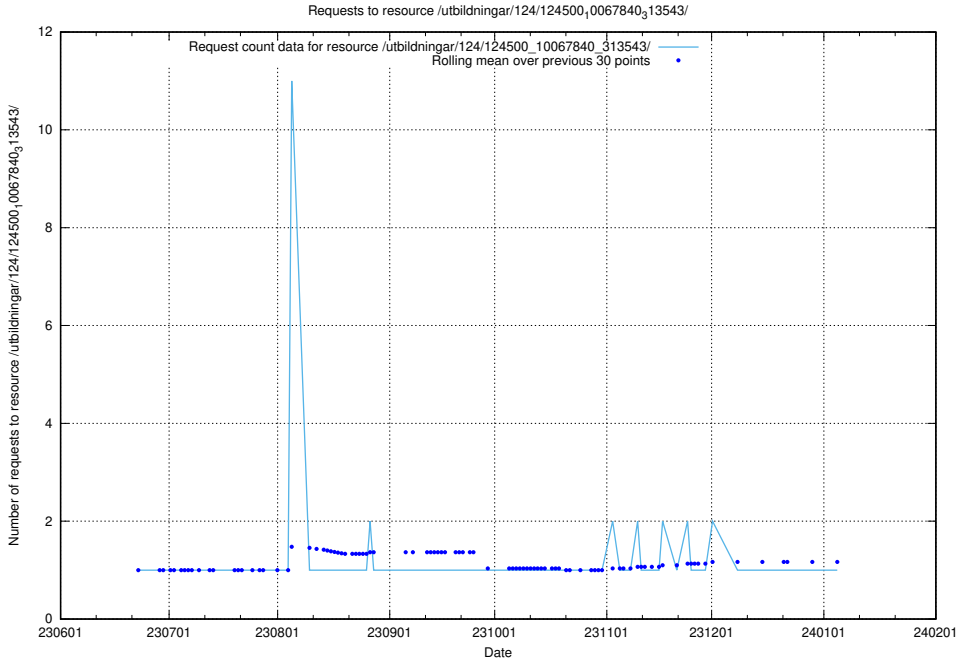

5.5807 Usage of /utbildningar/124/124500_10067840_313543/

Here, we count the number of requests to resource /utbildningar/124/124500_10067840_313543/.