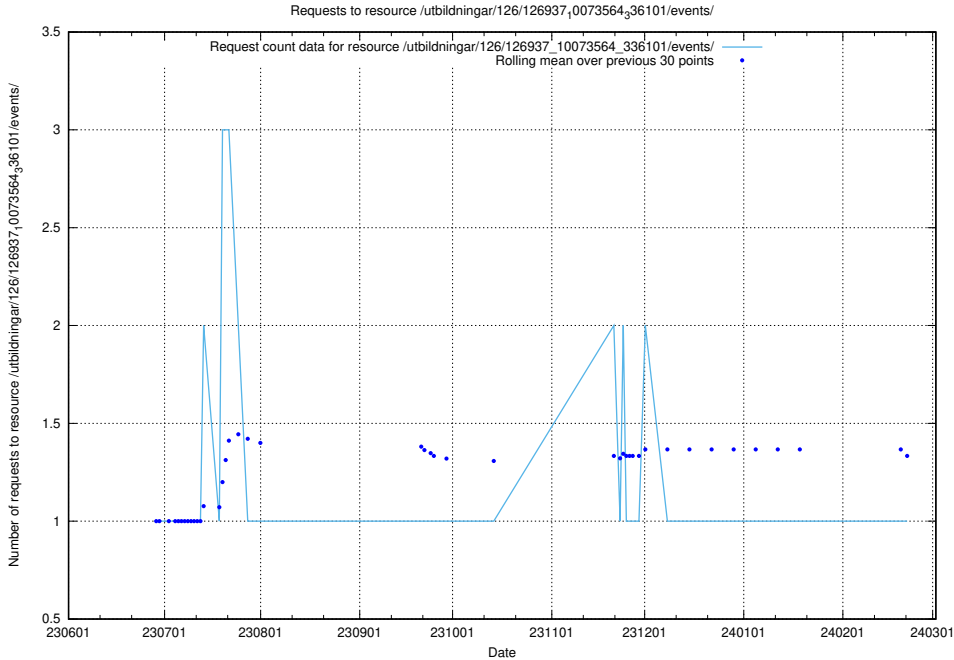

5.5470 Usage of /utbildningar/126/126937_10073564_336101/events/

Here, we count the number of requests to resource /utbildningar/126/126937_10073564_336101/events/