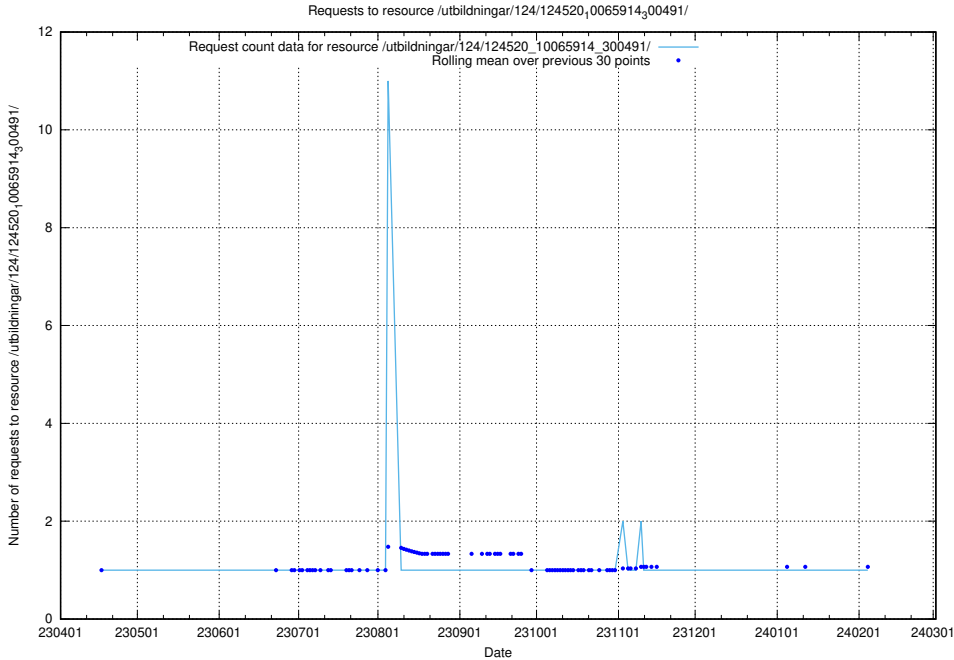

5.6082 Usage of /utbildningar/124/124520_10065914_300491/

Here, we count the number of requests to resource /utbildningar/124/124520_10065914_300491/.