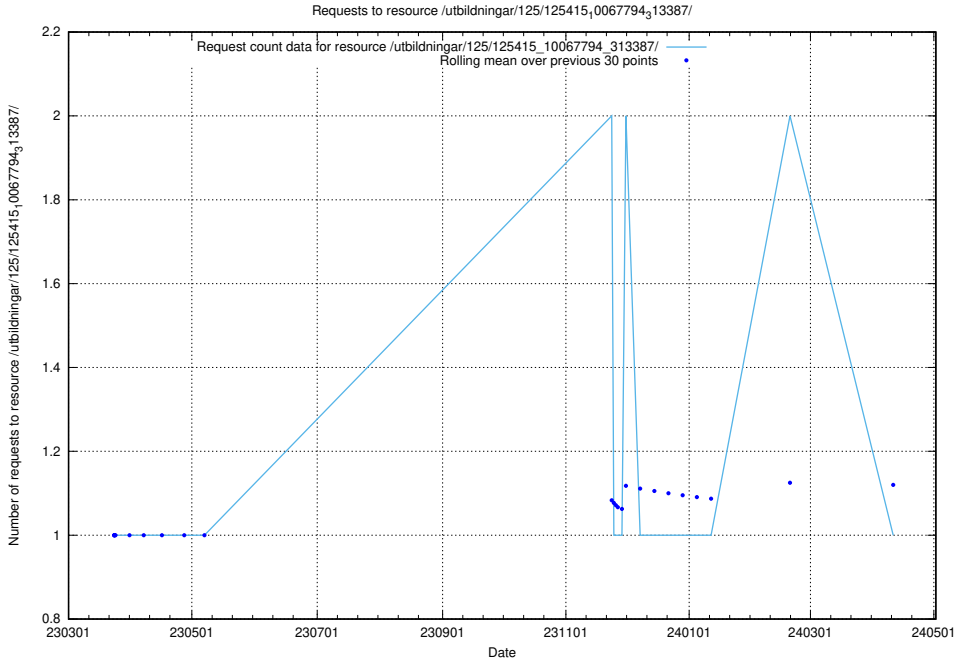

5.1121 Usage of /utbildningar/125/125415_10067794_313387/

Here, we count the number of requests to resource /utbildningar/125/125415_10067794_313387/.