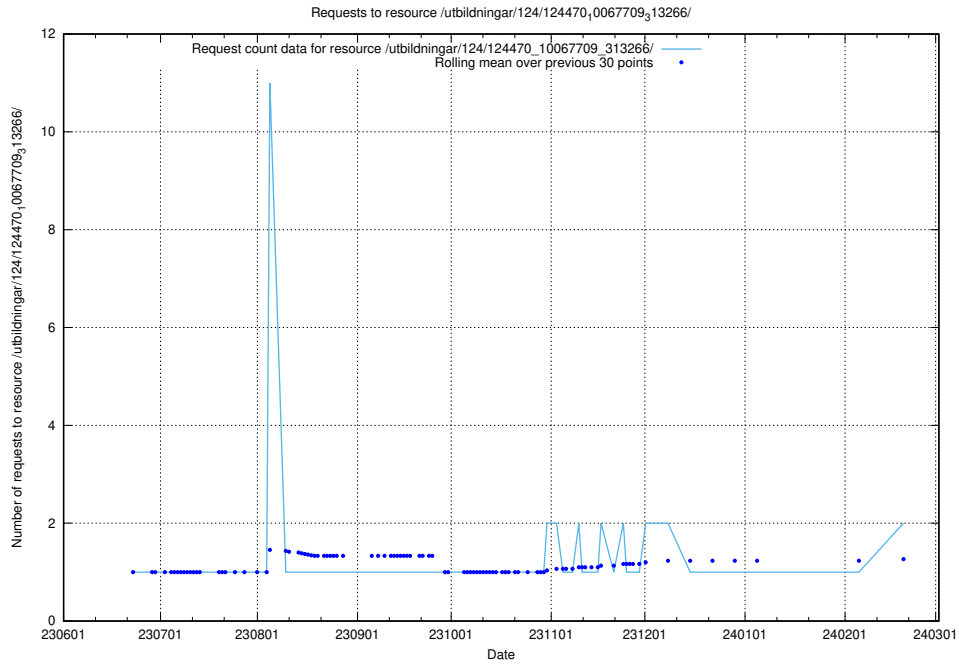

5.894 Usage of /utbildningar/124/124470_10067709_313266/

Here, we count the number of requests to resource /utbildningar/124/124470_10067709_313266/.