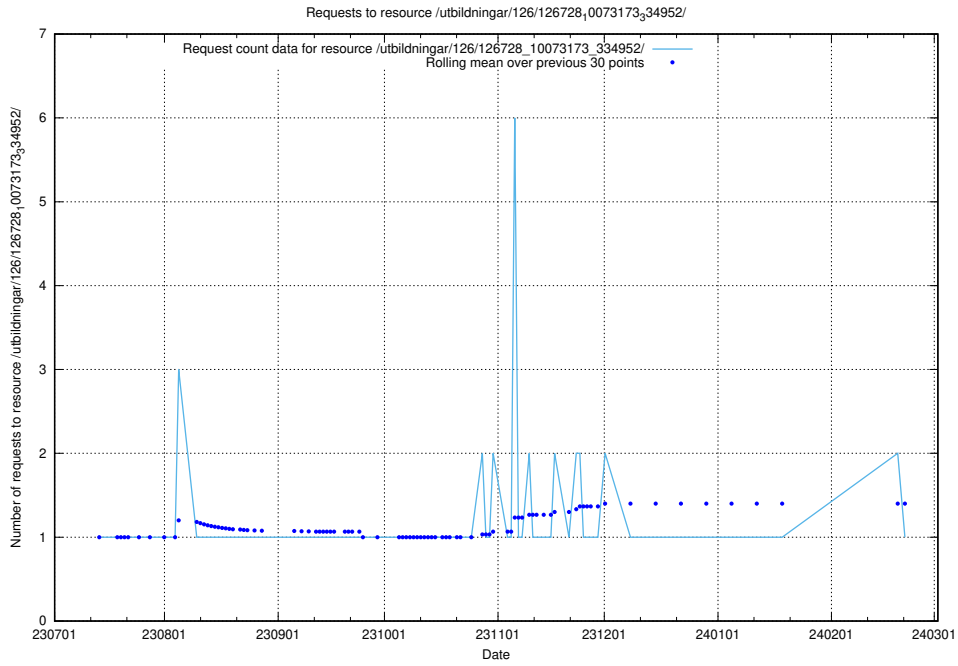

Here, we count the number of requests to resource /utbildningar/126/126728_10073173_334952/events/

5.5097 Usage of /utbildningar/126/126728_10073173_334952/

Here, we count the number of requests to resource /utbildningar/126/126728_10073173_334952/.