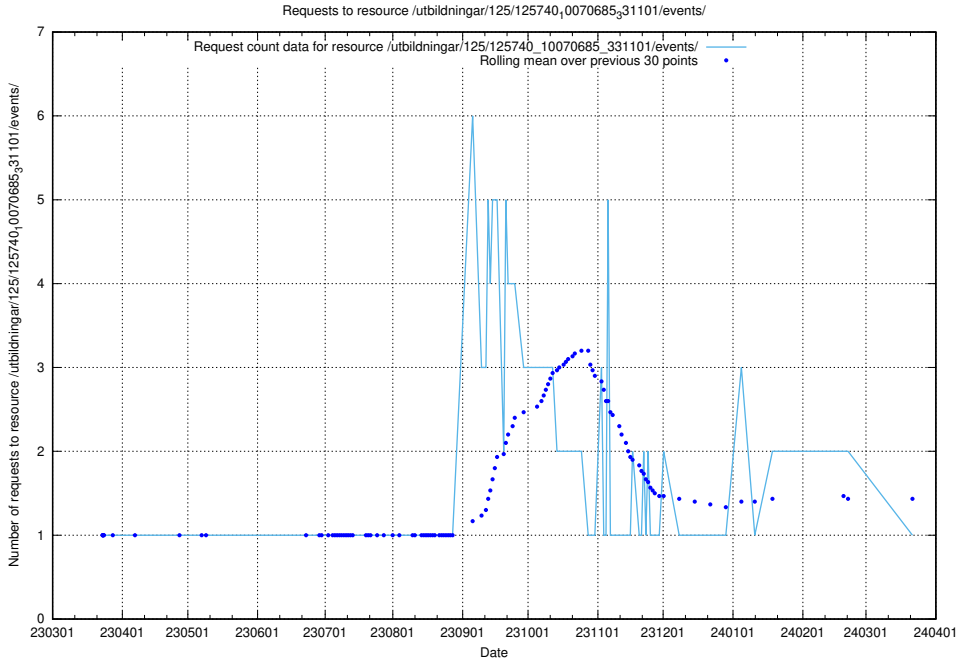

5.999 Usage of /utbildningar/125/125740_10070685_331101/events/

Here, we count the number of requests to resource /utbildningar/125/125740_10070685_331101/events/