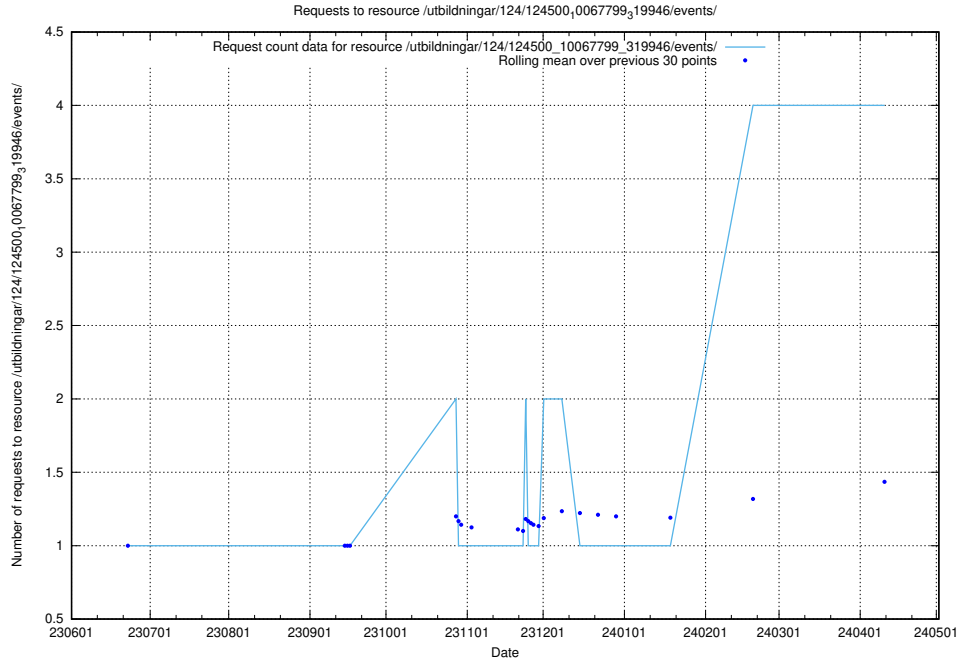

5.228 Usage of /utbildningar/124/124500_10067799_319946/events/

Here, we count the number of requests to resource /utbildningar/124/124500_10067799_319946/events/