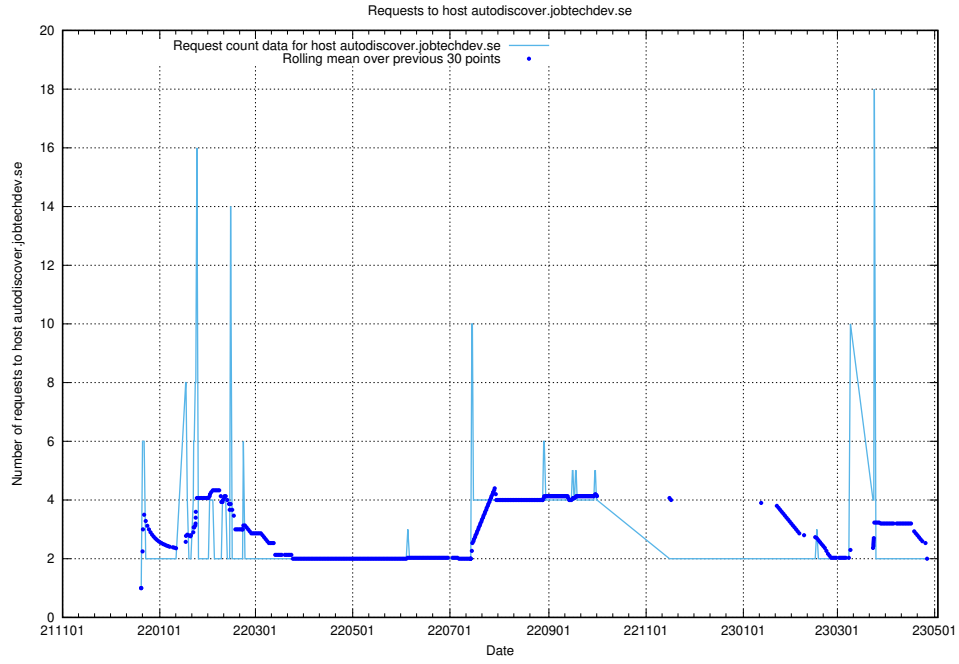

7.382 Usage of autodiscover.jobtechdev.se

Here, we count the number of requests to host autodiscover.jobtechdev.se.