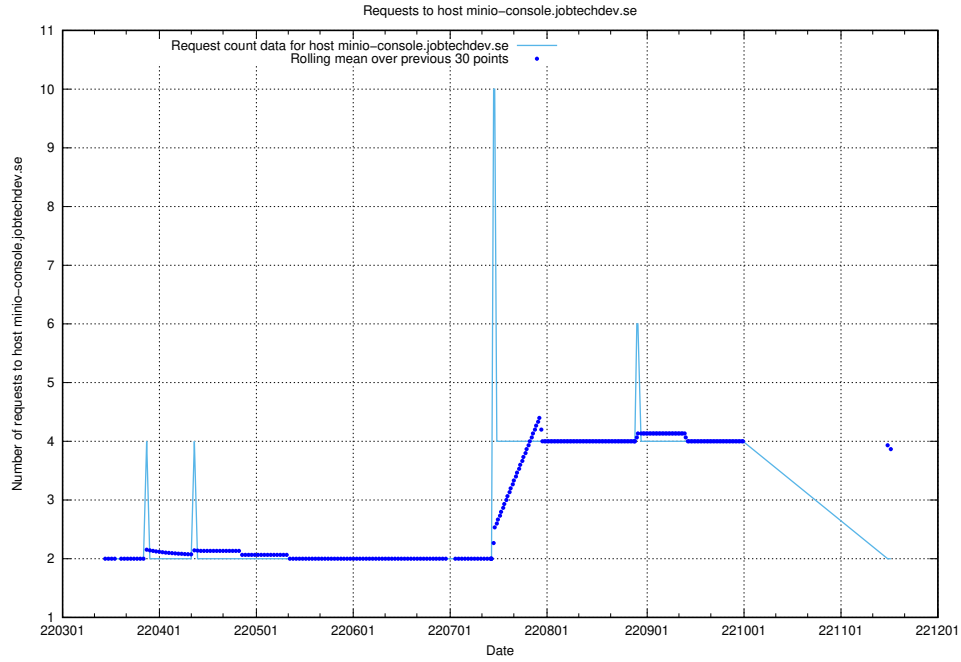

7.500 Usage of minioconsole.jobtechdev.se

Here, we count the number of requests to host minioconsole.jobtechdev.se.

7.501 Usage of minio-console.jobtechdev.se

Here, we count the number of requests to host minio-console.jobtechdev.se.