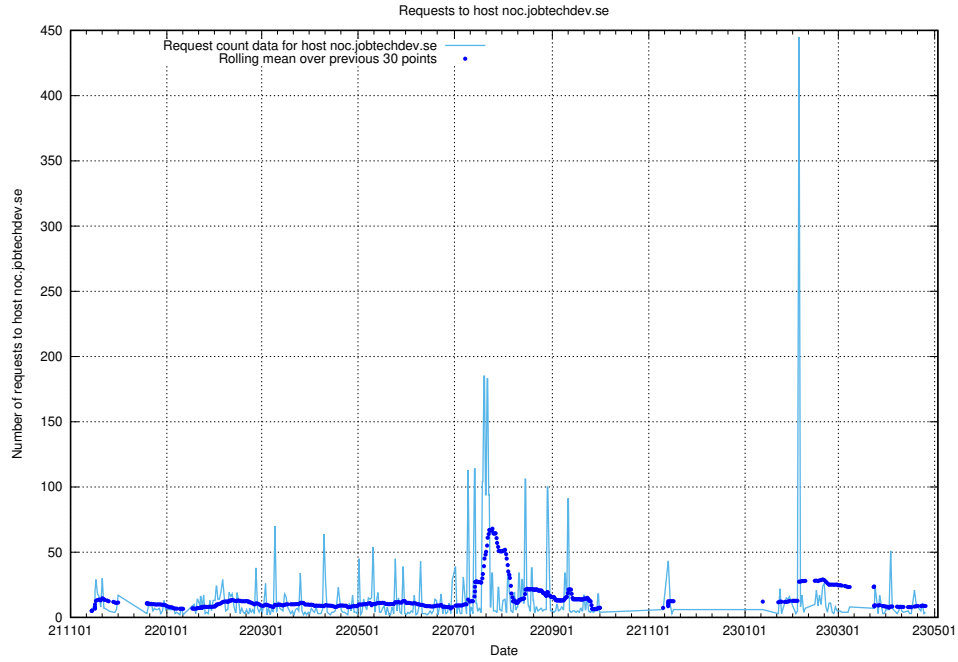

7.165 Usage of noc.jobtechdev.se

Here, we count the number of requests to host noc.jobtechdev.se.