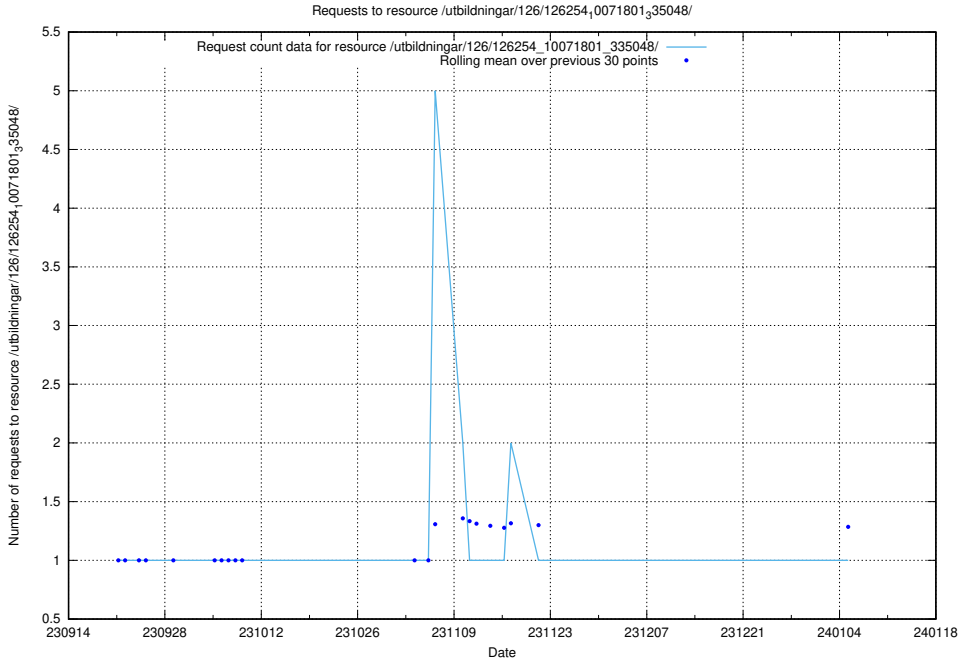

5.4555 Usage of /utbildningar/126/126254_10071801_335048/

Here, we count the number of requests to resource /utbildningar/126/126254_10071801_335048/.