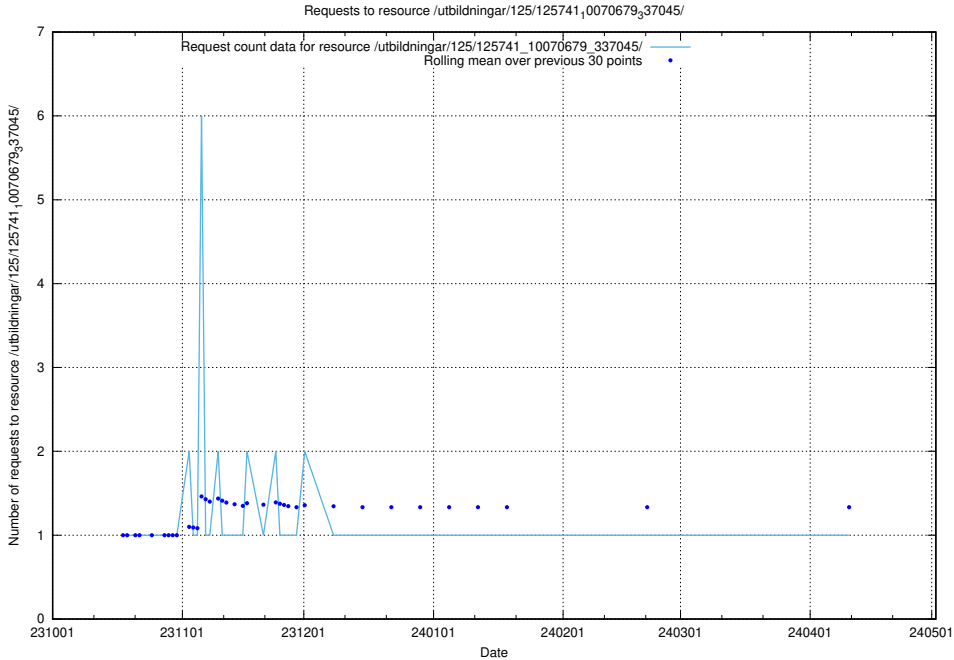

5.4320 Usage of /utbildningar/125/125741_10070679_337045/

Here, we count the number of requests to resource /utbildningar/125/125741_10070679_337045/.