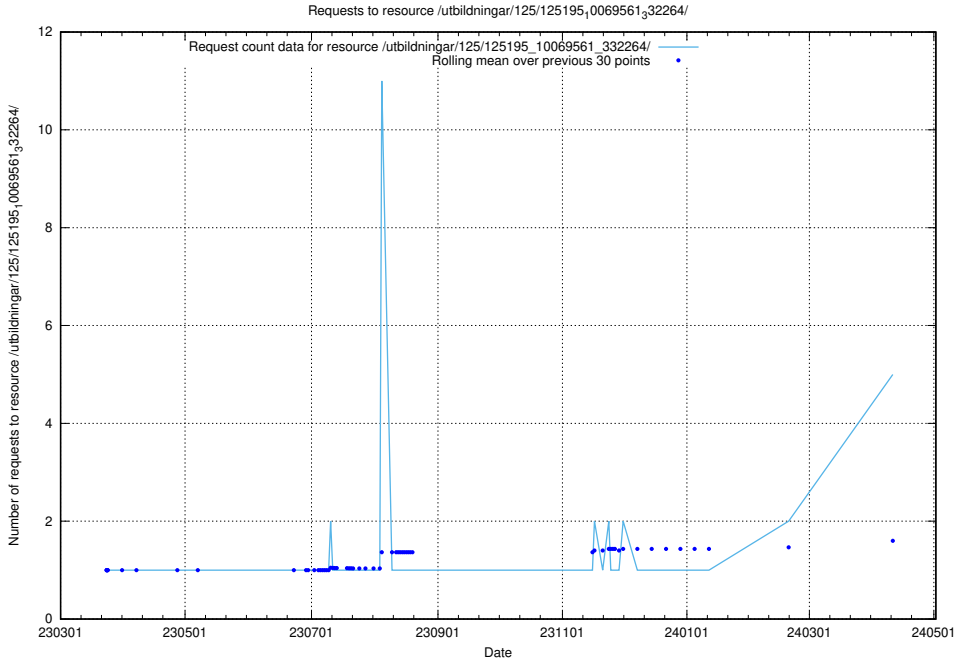

5.103 Usage of /utbildningar/125/125195_10069561_332264/

Here, we count the number of requests to resource /utbildningar/125/125195_10069561_332264/.