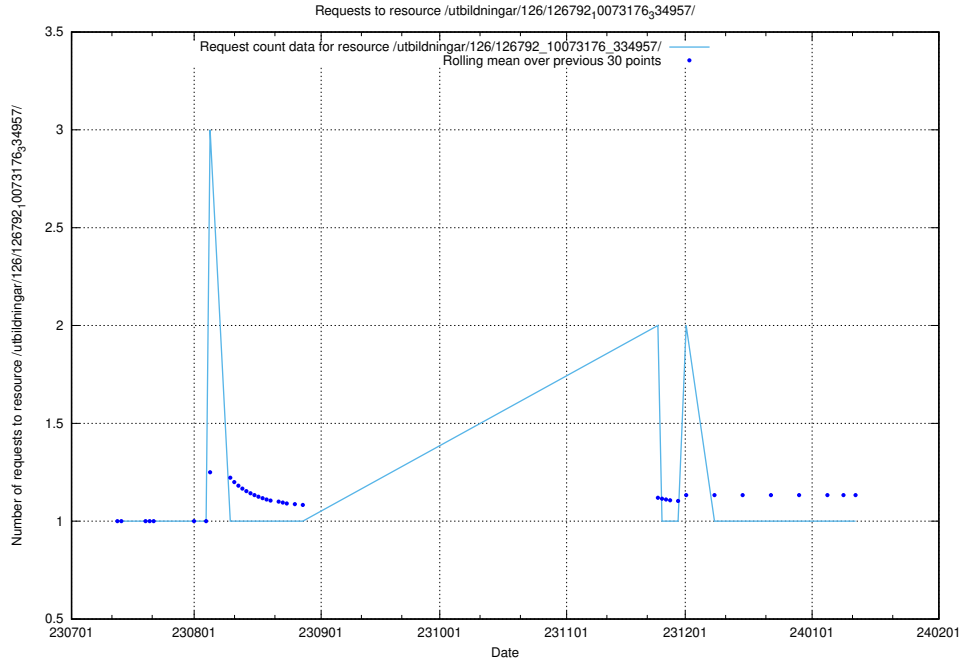

5.5132 Usage of /utbildningar/126/126792_10073176_334957/

Here, we count the number of requests to resource /utbildningar/126/126792_10073176_334957/.