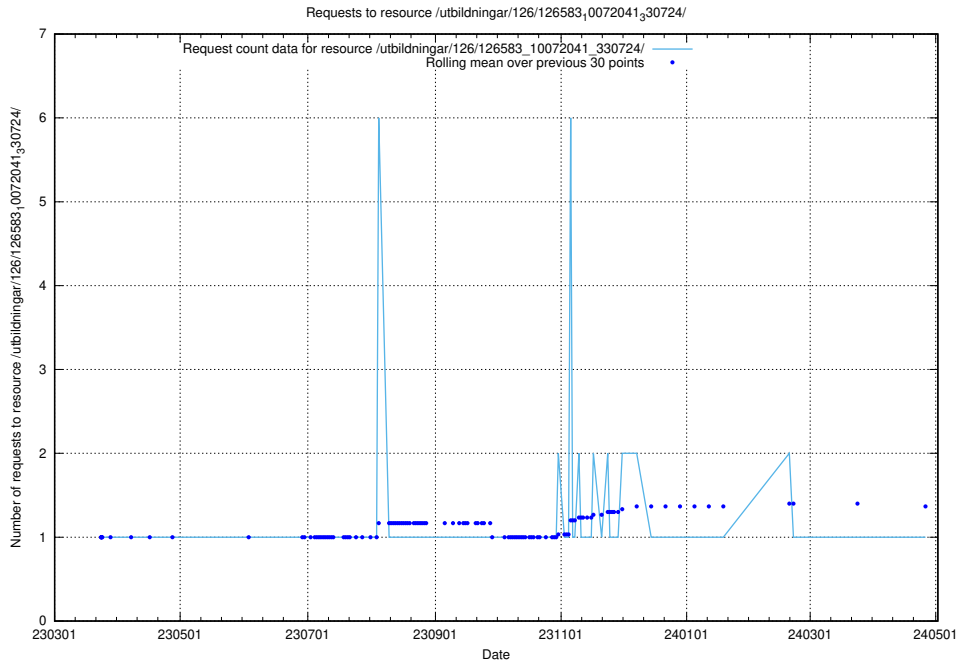

5.6409 Usage of /utbildningar/126/126583_10072041_330724/

Here, we count the number of requests to resource /utbildningar/126/126583_10072041_330724/.