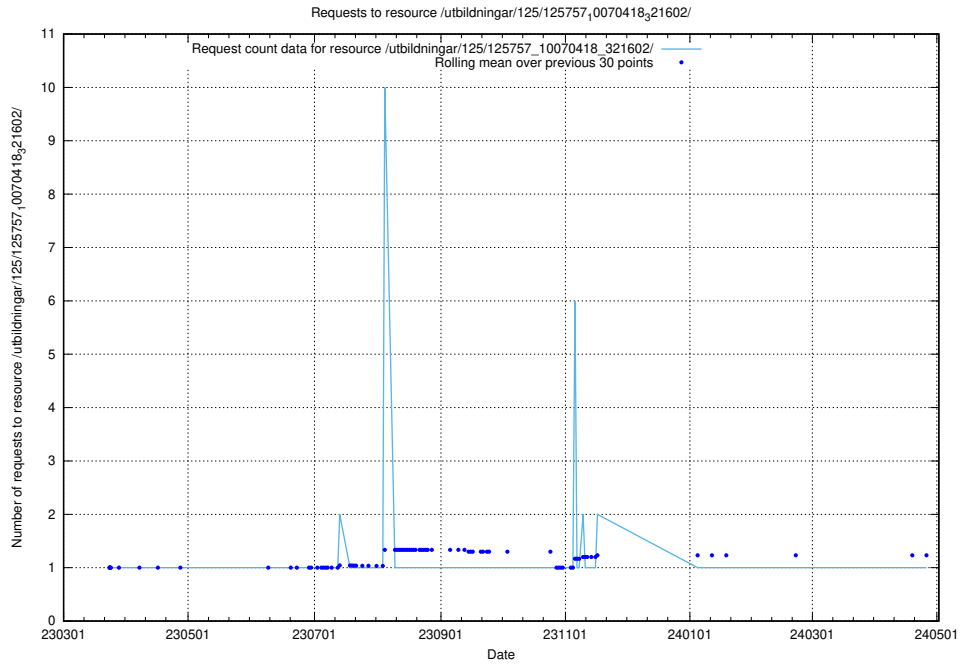

5.6461 Usage of /utbildningar/125/125757_10070418_321602/

Here, we count the number of requests to resource /utbildningar/125/125757_10070418_321602/.