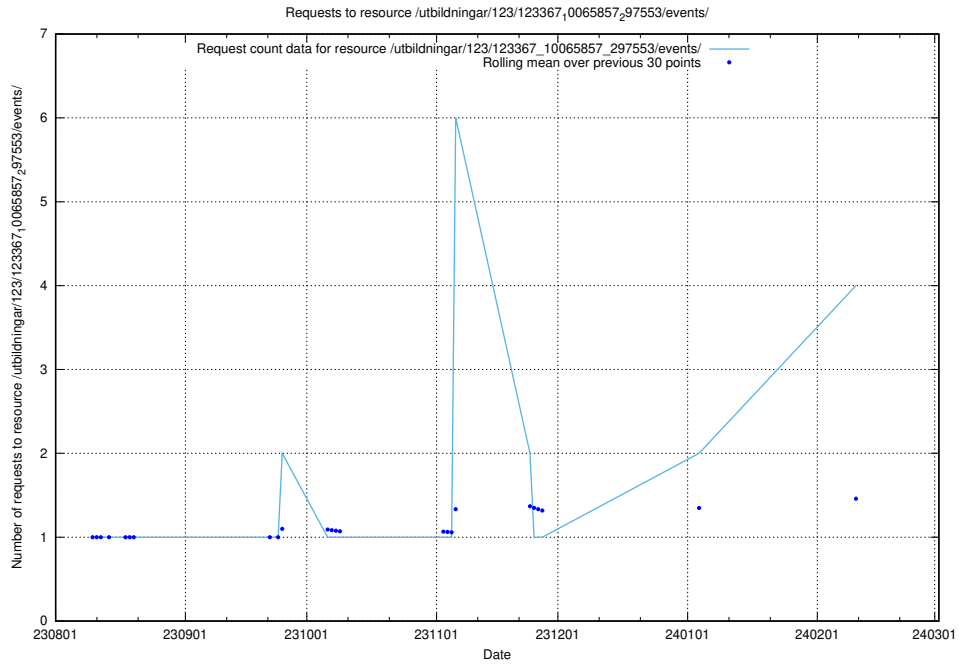

Here, we count the number of requests to resource /utbildningar/125/125741_10070674_336546/.

5.212 Usage of /utbildningar/123/123367_10065857_297553/events/

Here, we count the number of requests to resource /utbildningar/123/123367_10065857_297553/events/