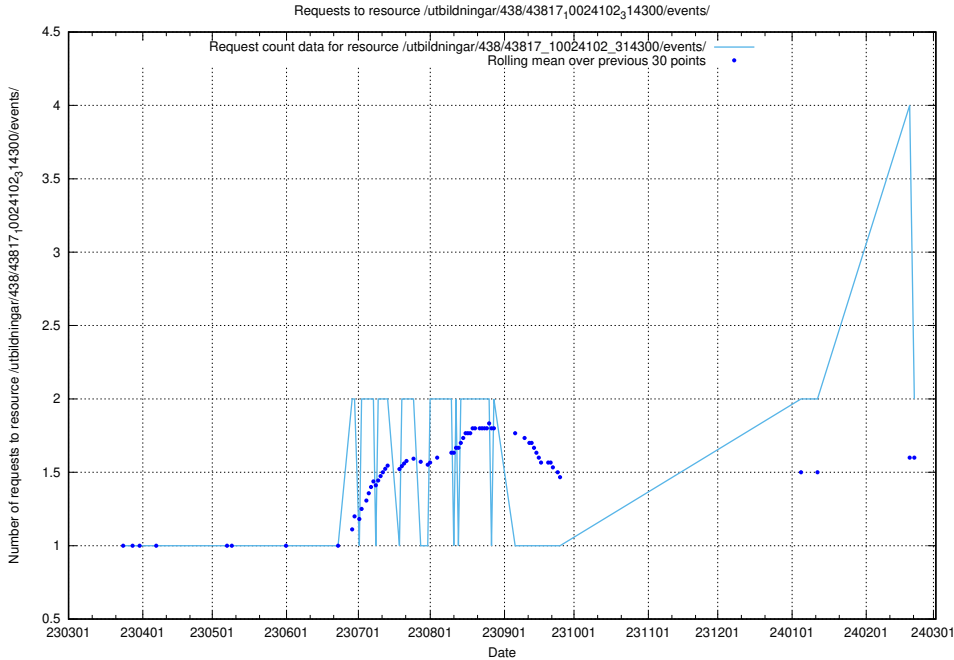

5.942 Usage of /utbildningar/438/43817_10024102_314300/events/

Here, we count the number of requests to resource /utbildningar/438/43817_10024102_314300/events/.