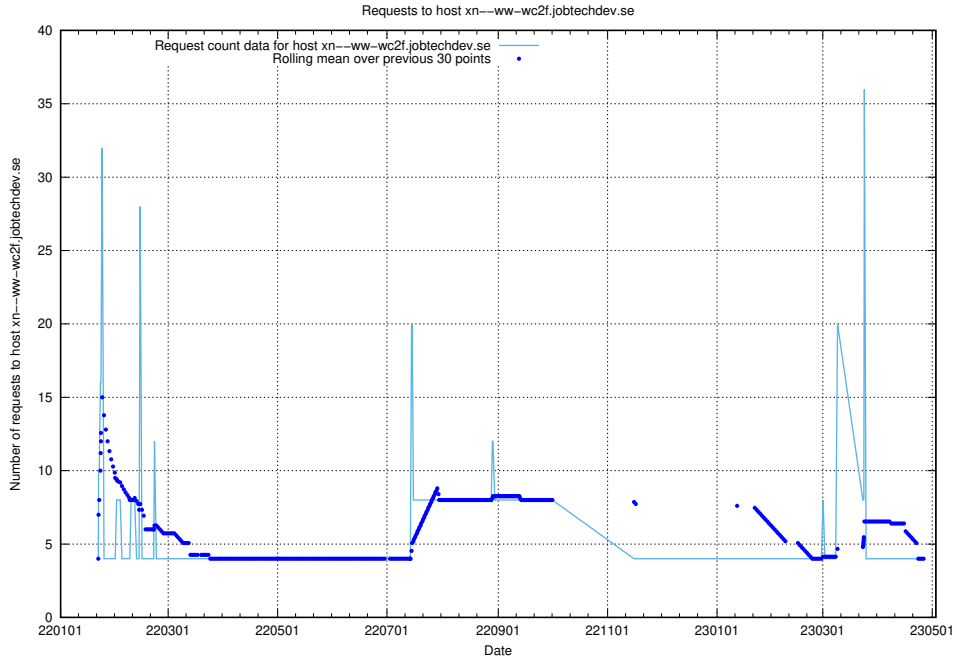

7.103 Usage of xn-ww-wc2f.jobtechdev.se

Here, we count the number of requests to host xn-ww-wc2f.jobtechdev.se.