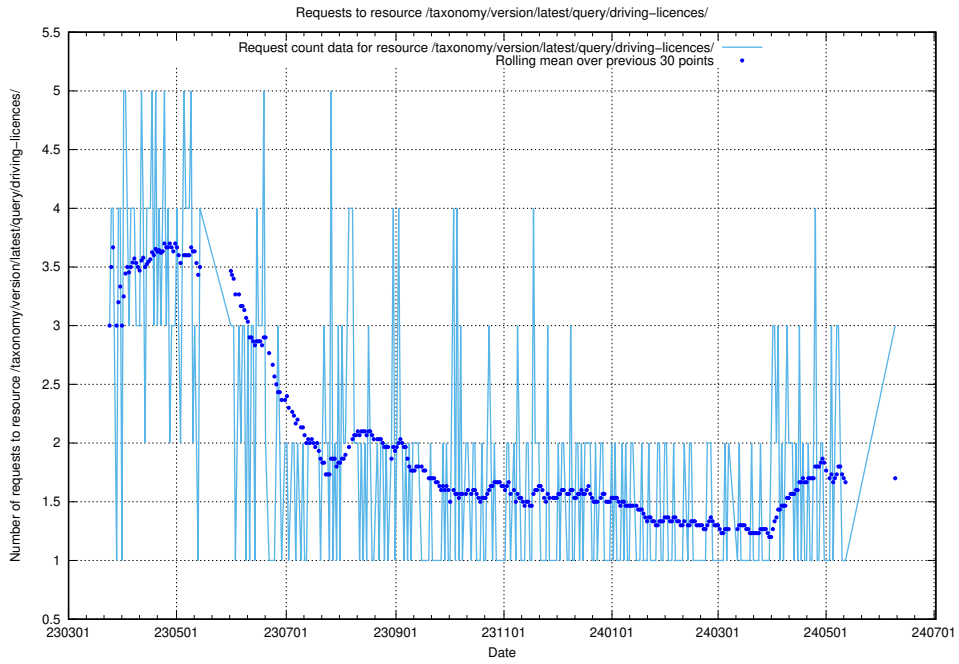

5.457 Usage of /taxonomy/version/latest/query/driving-licences/

Here, we count the number of requests to resource /taxonomy/version/latest/query/driving-licences/.