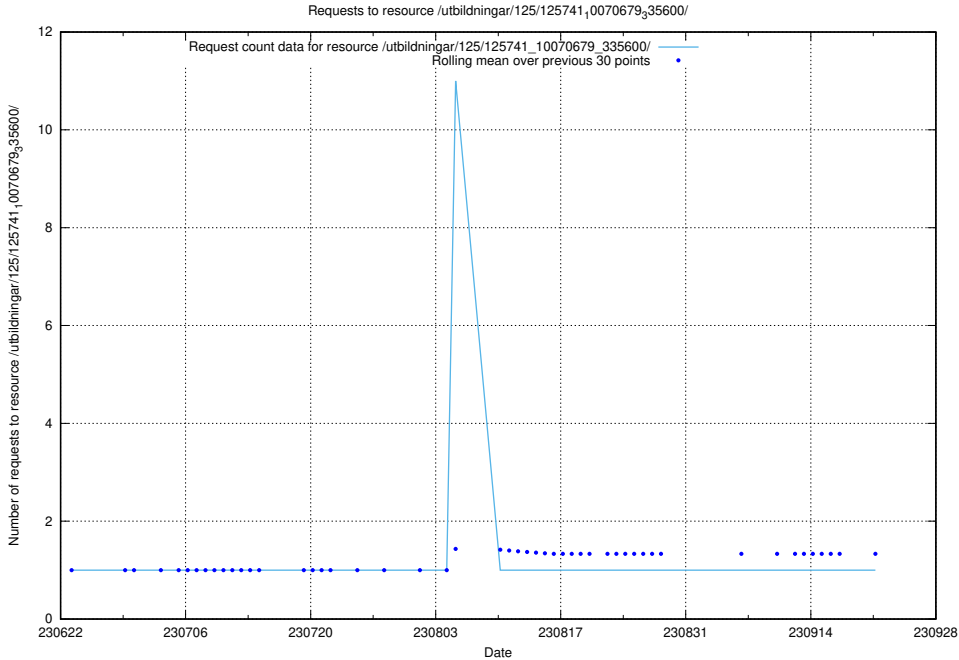

5.5726 Usage of /utbildningar/125/125741_10070679_335600/

Here, we count the number of requests to resource /utbildningar/125/125741_10070679_335600/.