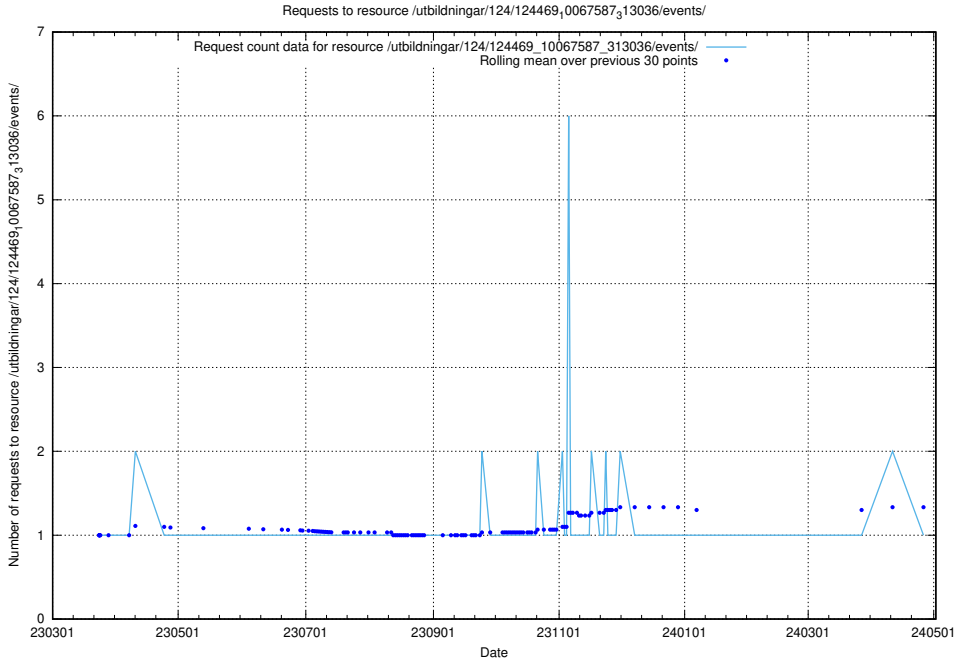

5.3300 Usage of /utbildningar/124/124469_10067587_313036/events/

Here, we count the number of requests to resource /utbildningar/124/124469_10067587_313036/events/