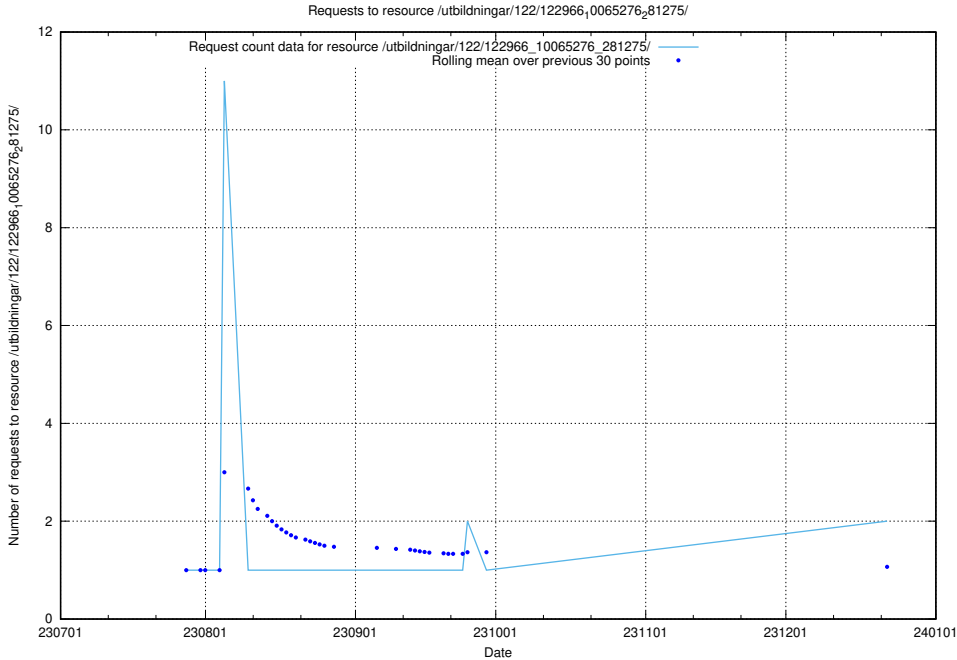

5.811 Usage of /utbildningar/122/122966_10065276_281275/

Here, we count the number of requests to resource /utbildningar/122/122966_10065276_281275/.