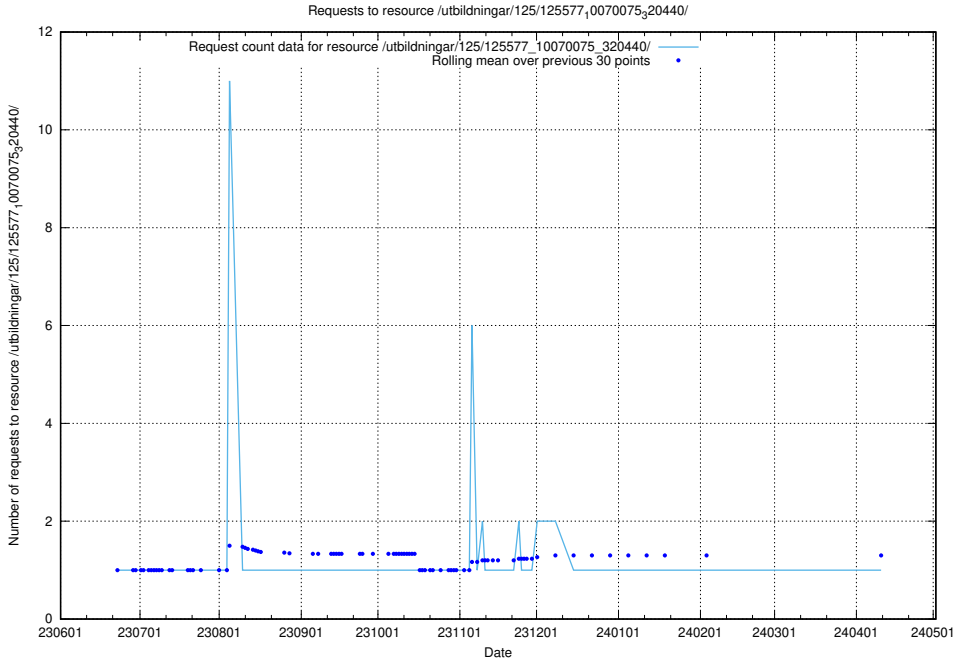

5.5754 Usage of /utbildningar/125/125577_10070075_320440/

Here, we count the number of requests to resource /utbildningar/125/125577_10070075_320440/.