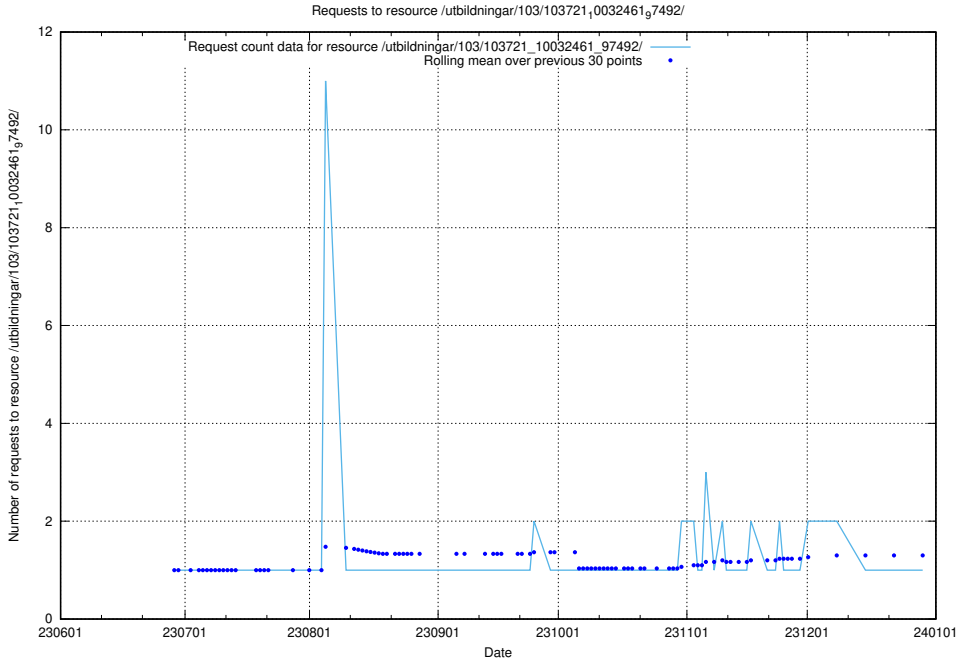

5.5564 Usage of /utbildningar/103/103721_10032461_97492/

Here, we count the number of requests to resource /utbildningar/103/103721_10032461_97492/.