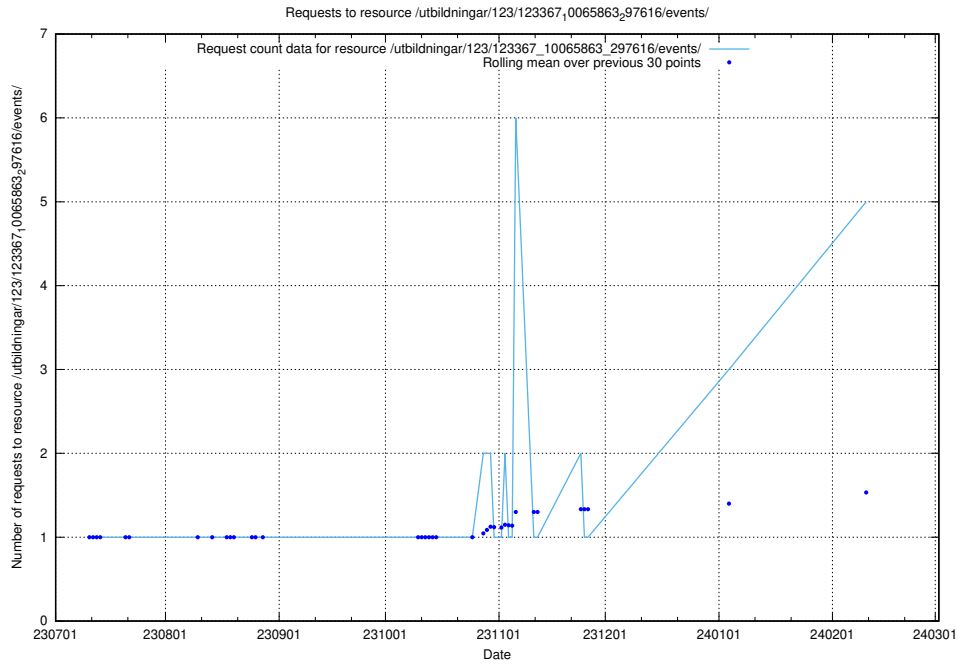

5.139 Usage of /utbildningar/123/123367_10065863_297616/events/

Here, we count the number of requests to resource /utbildningar/123/123367_10065863_297616/events/