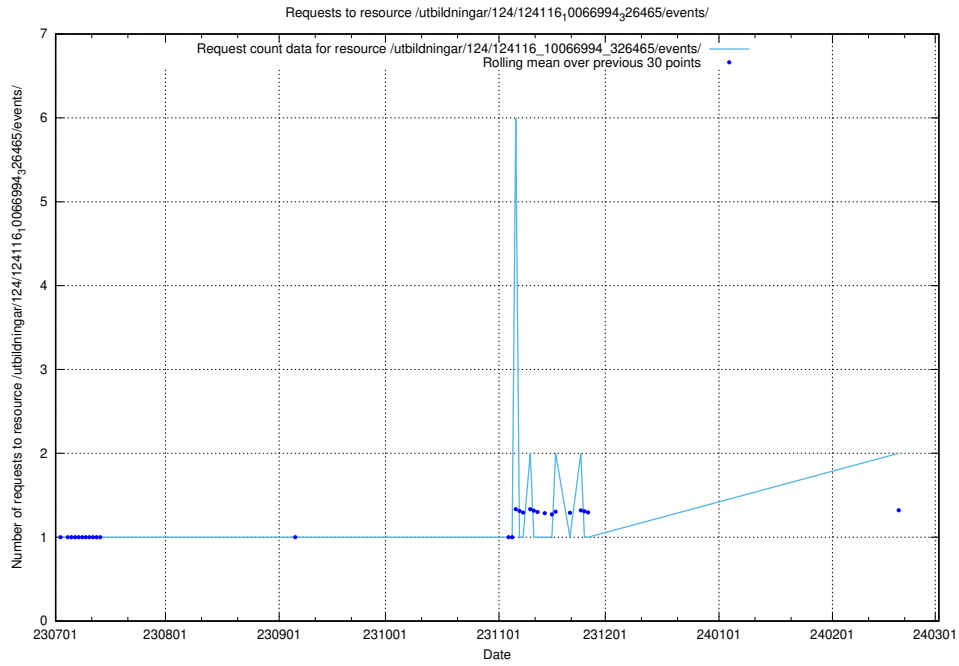

5.845 Usage of /utbildningar/124/124116_10066994_326465/events/

Here, we count the number of requests to resource /utbildningar/124/124116_10066994_326465/events/