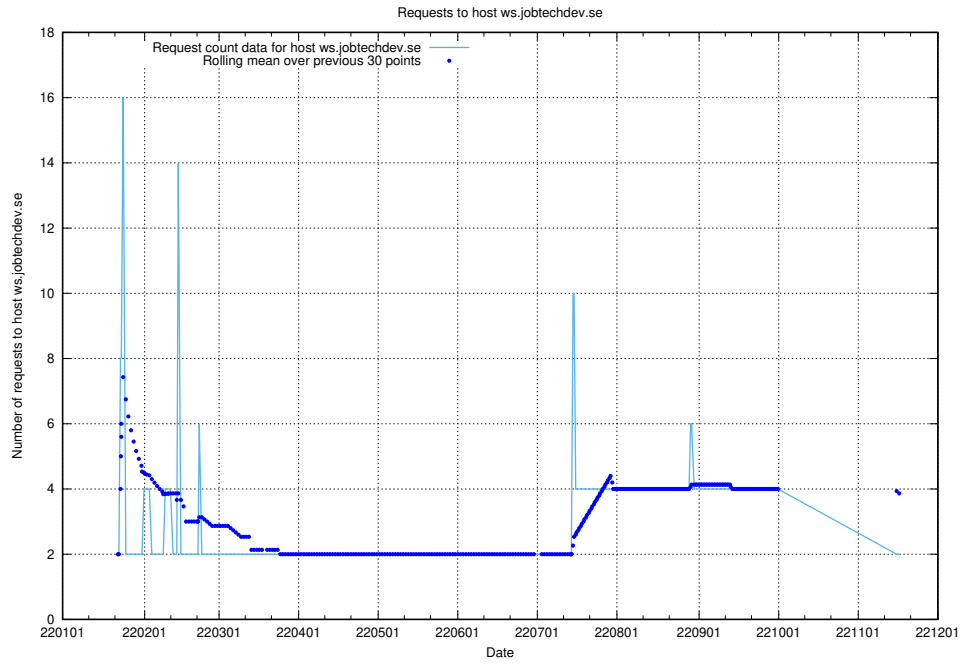

7.579 Usage of ws.jobtechdev.se

Here, we count the number of requests to host ws.jobtechdev.se.