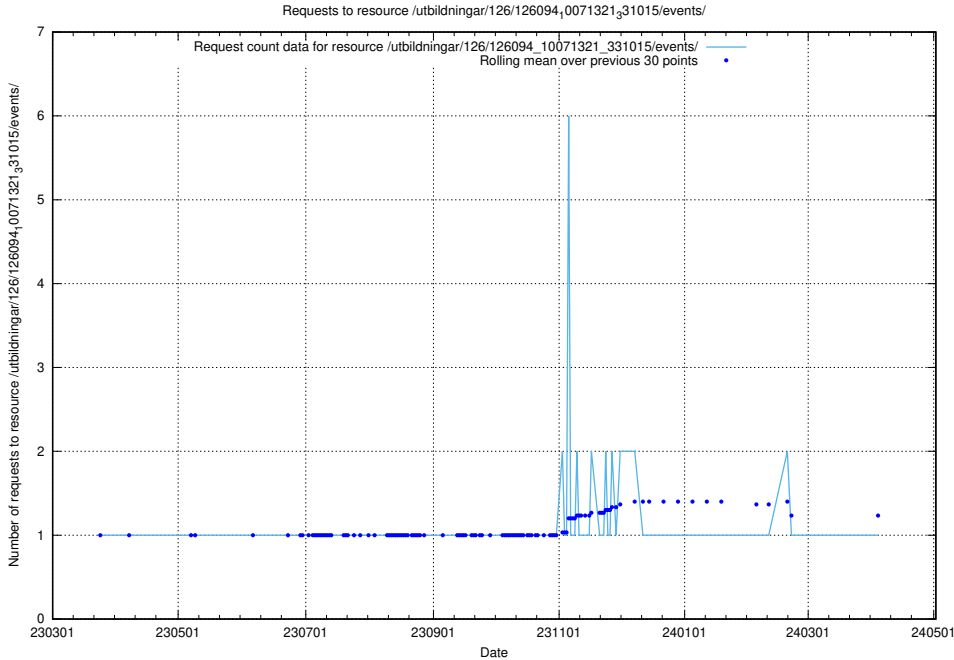

5.6219 Usage of /utbildningar/126/126094_10071321_331015/events/

Here, we count the number of requests to resource /utbildningar/126/126094_10071321_331015/events/