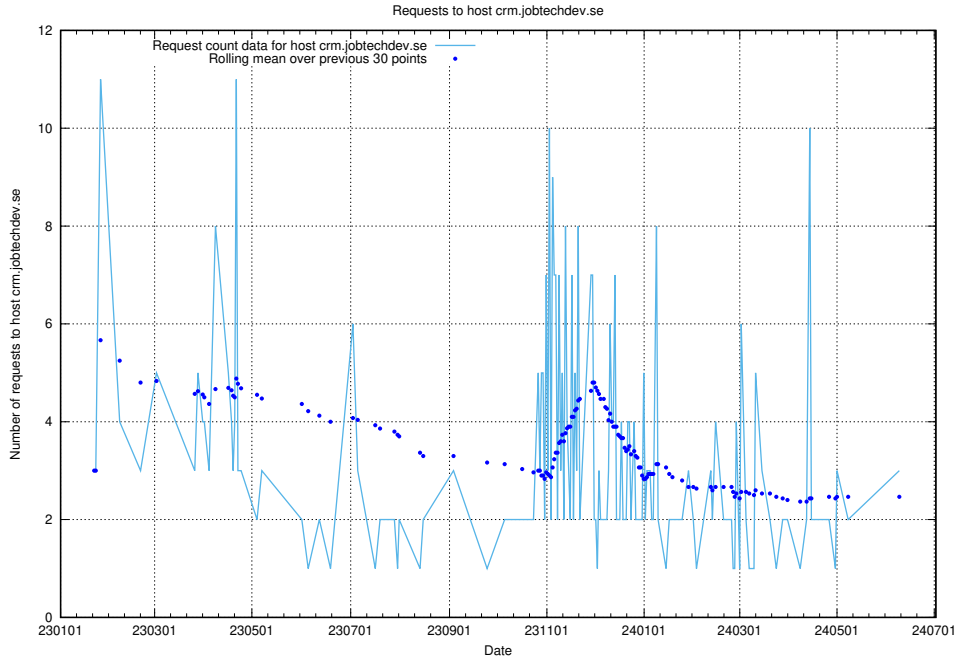

7.183 Usage of crm.jobtechdev.se

Here, we count the number of requests to host crm.jobtechdev.se.