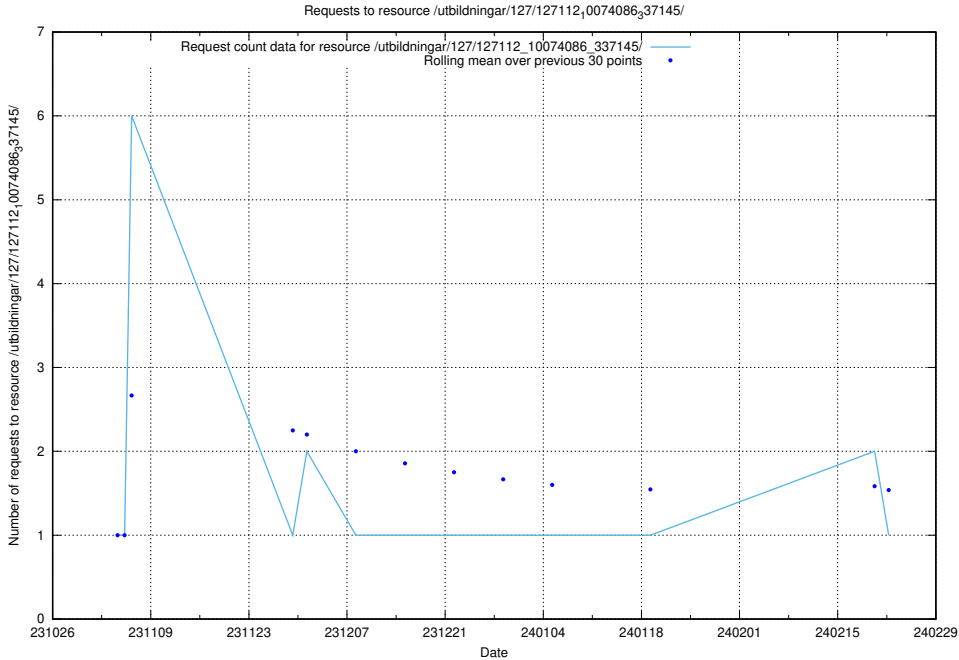

5.4166 Usage of /utbildningar/127/127112_10074086_337145/

Here, we count the number of requests to resource /utbildningar/127/127112_10074086_337145/.