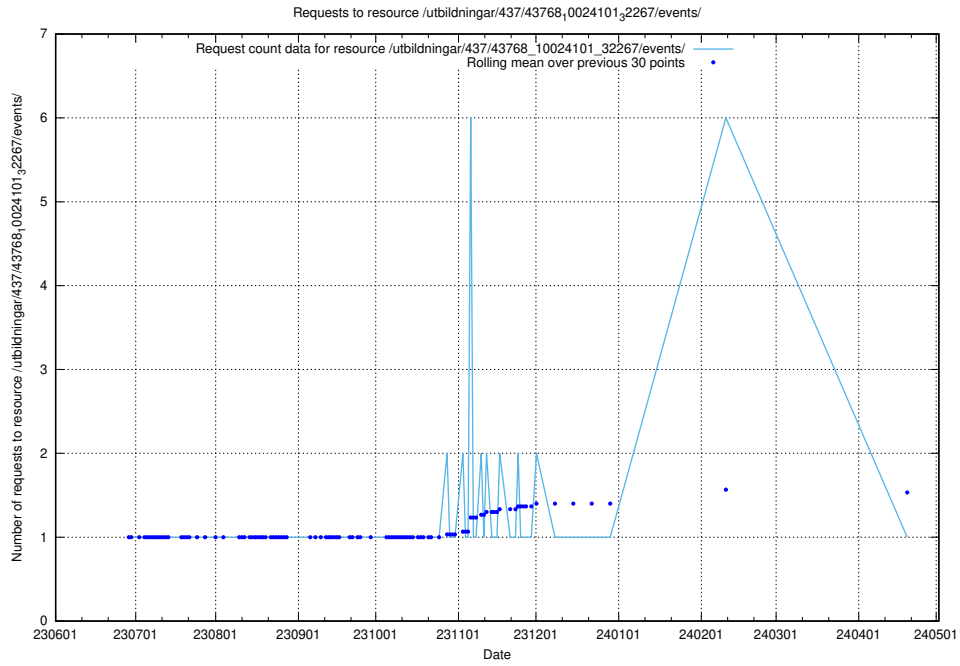

5.5459 Usage of /utbildningar/437/43768_10024101_32267/events/

Here, we count the number of requests to resource /utbildningar/437/43768_10024101_32267/events/.