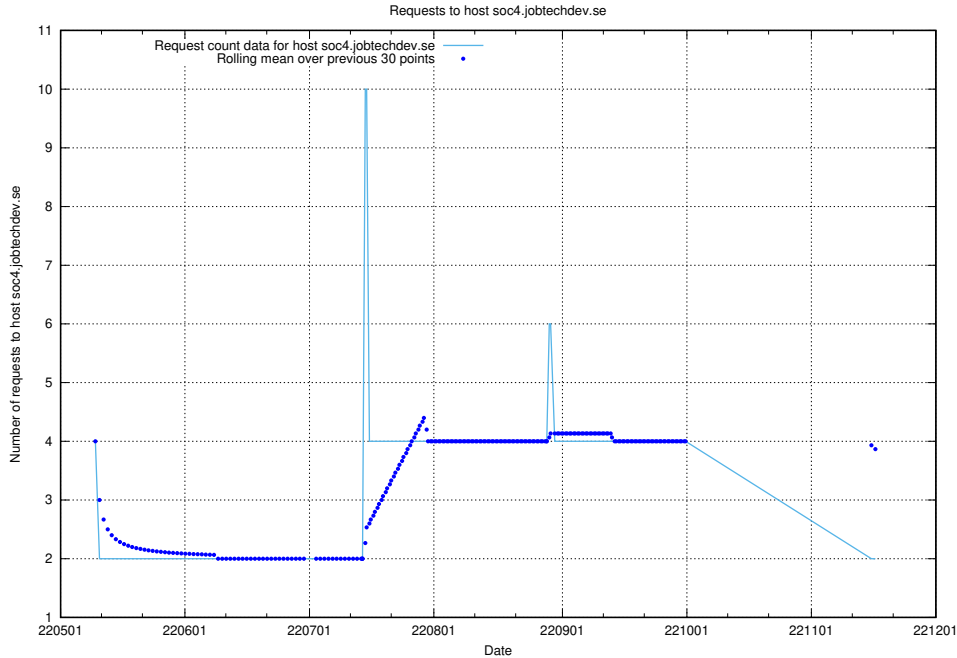

7.431 Usage of soc4.jobtechdev.se

Here, we count the number of requests to host soc4.jobtechdev.se.