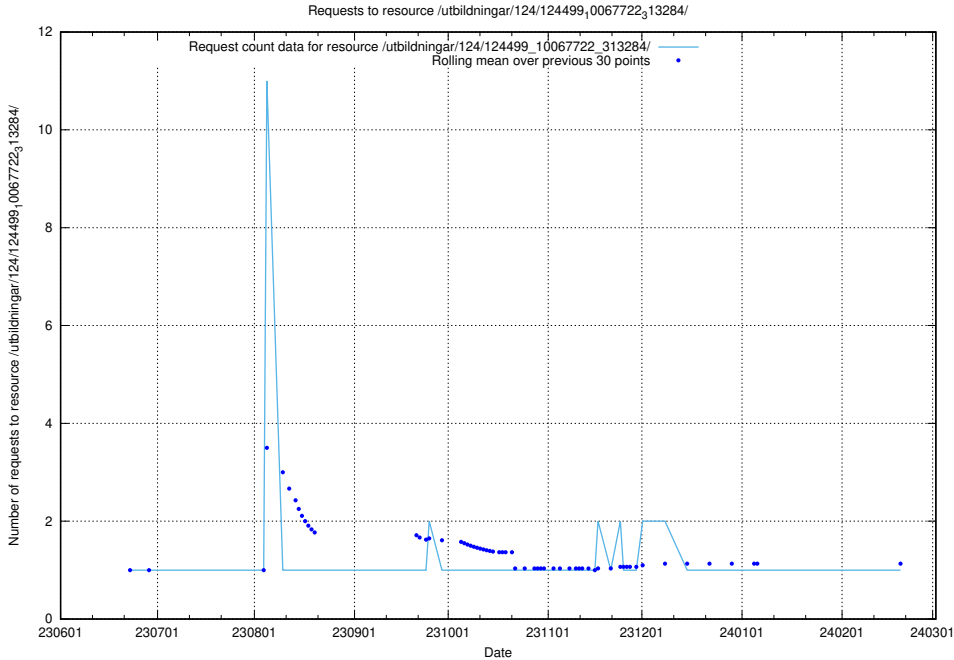

5.5815 Usage of /utbildningar/124/124499_10067722_313284/

Here, we count the number of requests to resource /utbildningar/124/124499_10067722_313284/.