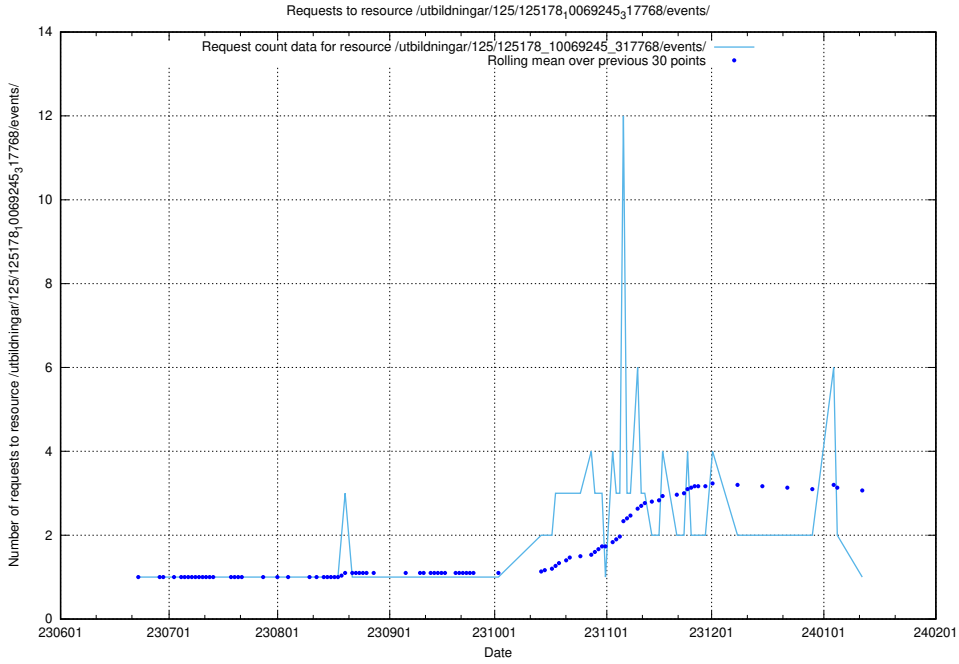

5.5764 Usage of /utbildningar/125/125178_10069245_317768/events/

Here, we count the number of requests to resource /utbildningar/125/125178_10069245_317768/events/