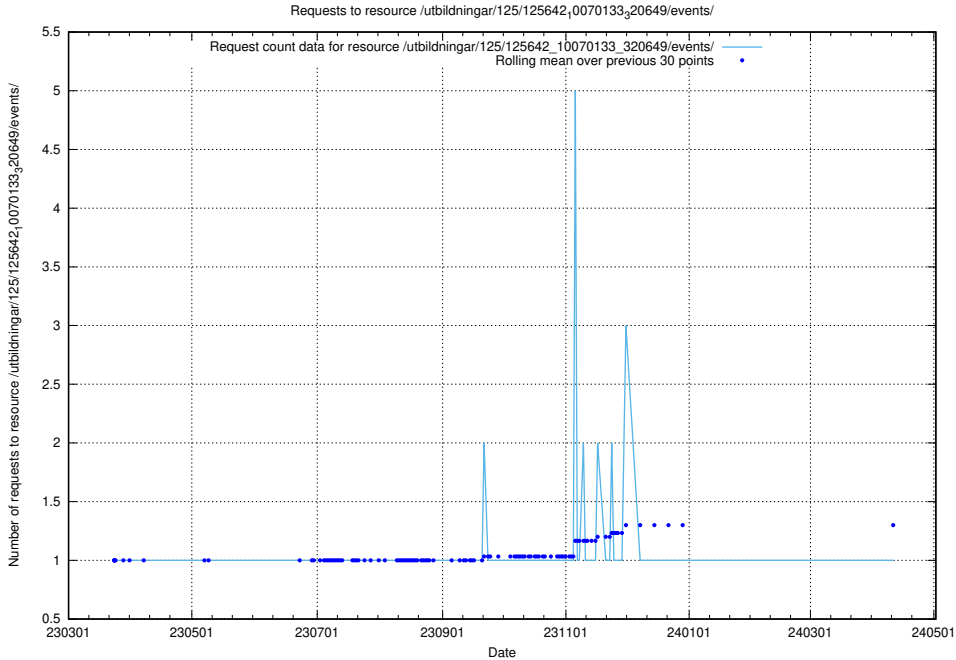

5.1063 Usage of /utbildningar/125/125642_10070133_320649/events/

Here, we count the number of requests to resource /utbildningar/125/125642_10070133_320649/events/