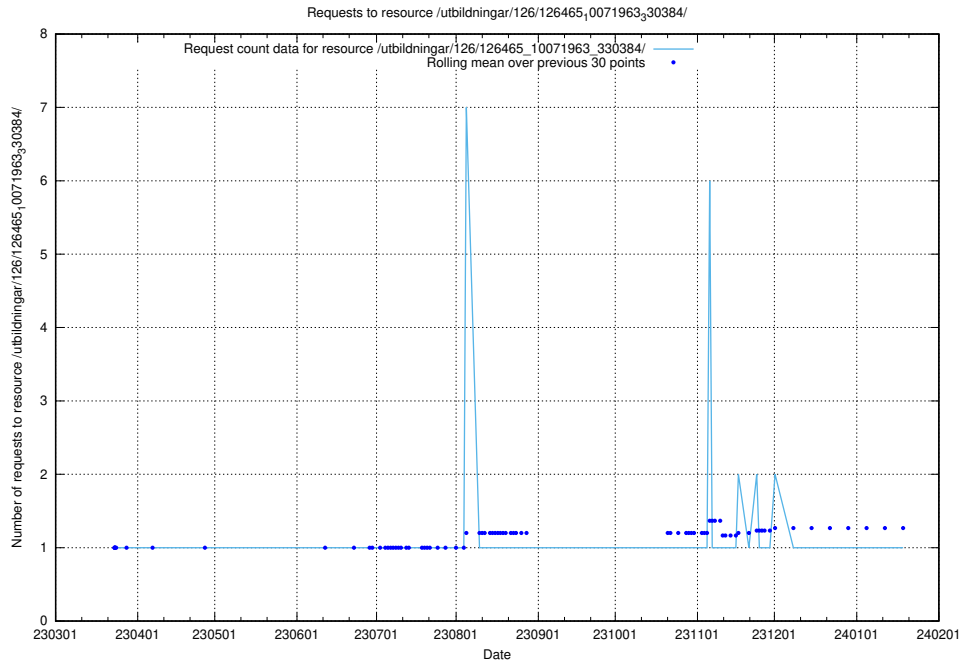

5.6429 Usage of /utbildningar/126/126465_10071963_330384/

Here, we count the number of requests to resource /utbildningar/126/126465_10071963_330384/.