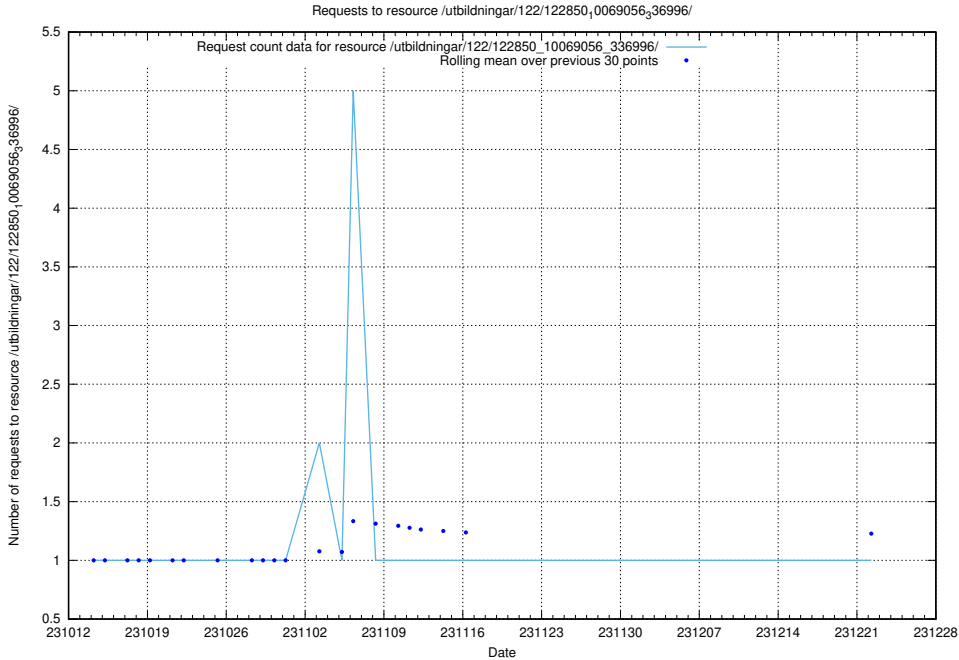

5.4376 Usage of /utbildningar/122/122850_10069056_336996/

Here, we count the number of requests to resource /utbildningar/122/122850_10069056_336996/.