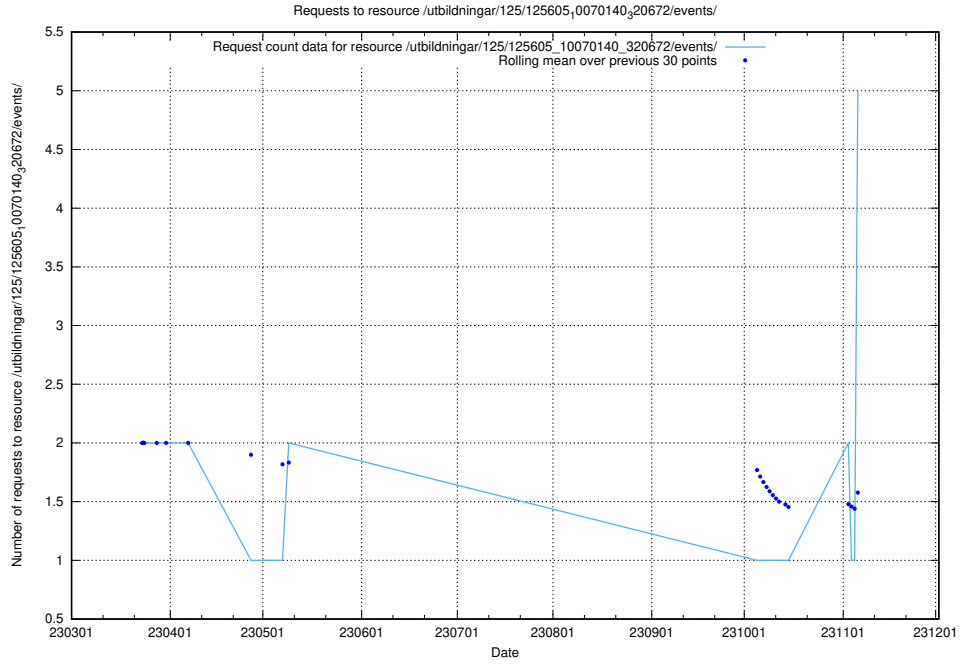

5.148 Usage of /utbildningar/125/125605_10070140_320672/events/

Here, we count the number of requests to resource /utbildningar/125/125605_10070140_320672/events/