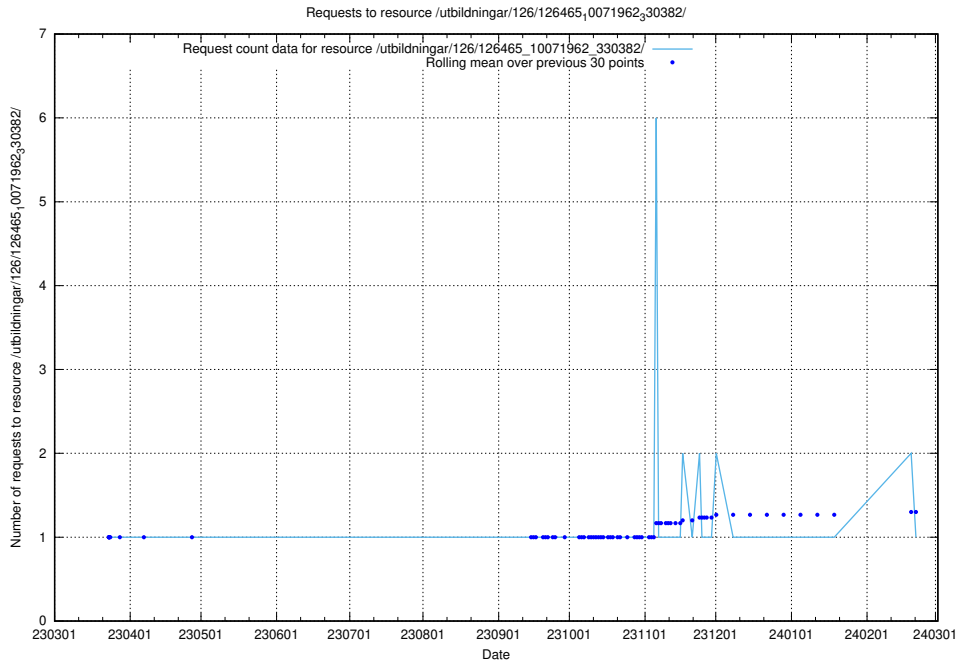

5.6430 Usage of /utbildningar/126/126465_10071962_330382/

Here, we count the number of requests to resource /utbildningar/126/126465_10071962_330382/.