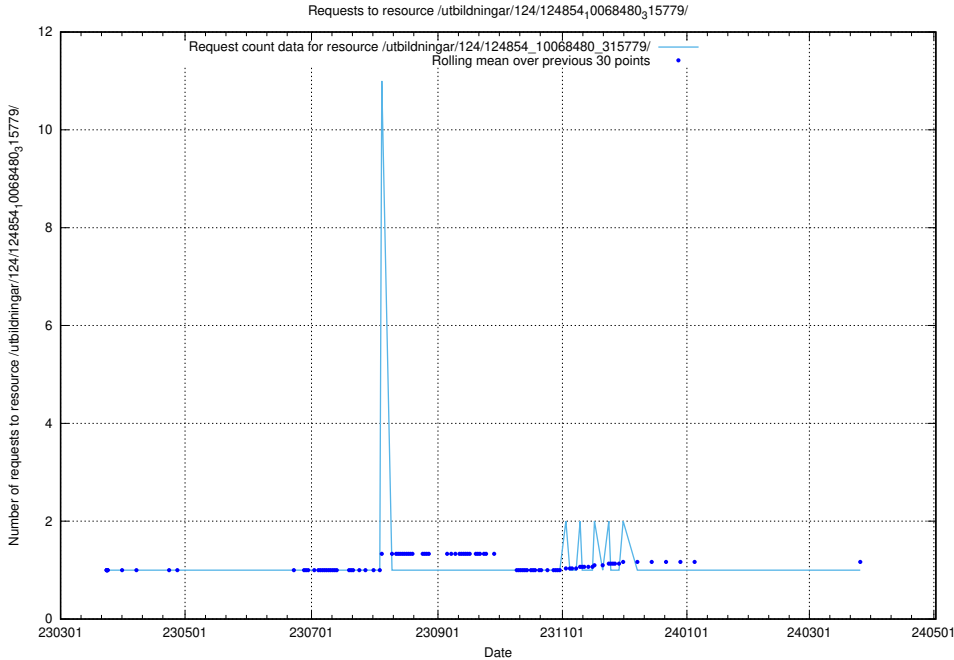

5.1224 Usage of /utbildningar/124/124854_10068480_315779/

Here, we count the number of requests to resource /utbildningar/124/124854_10068480_315779/.