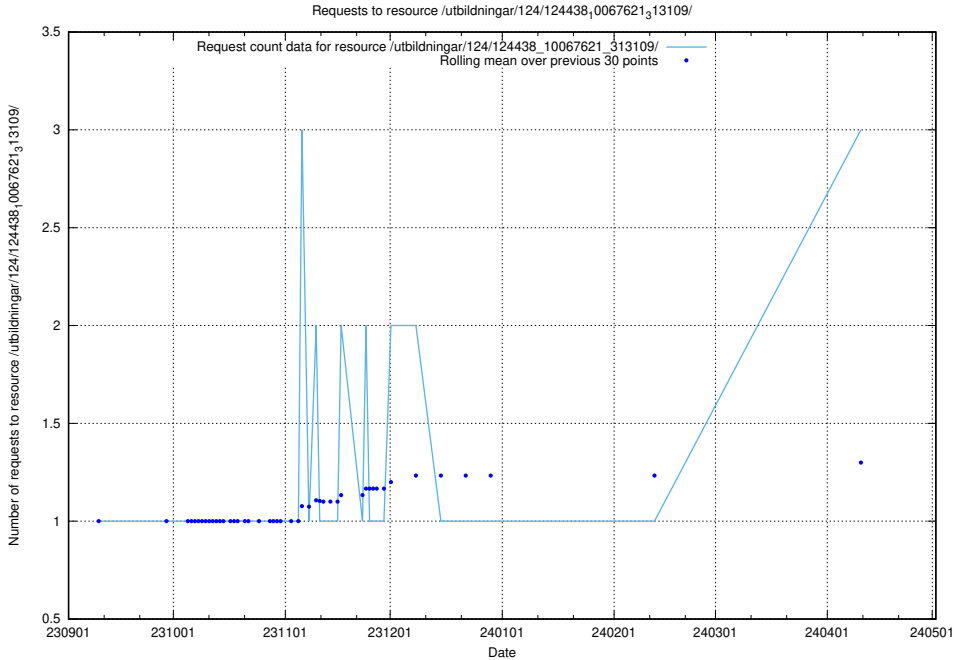

5.349 Usage of /utbildningar/124/124438_10067621_313109/

Here, we count the number of requests to resource /utbildningar/124/124438_10067621_313109/.