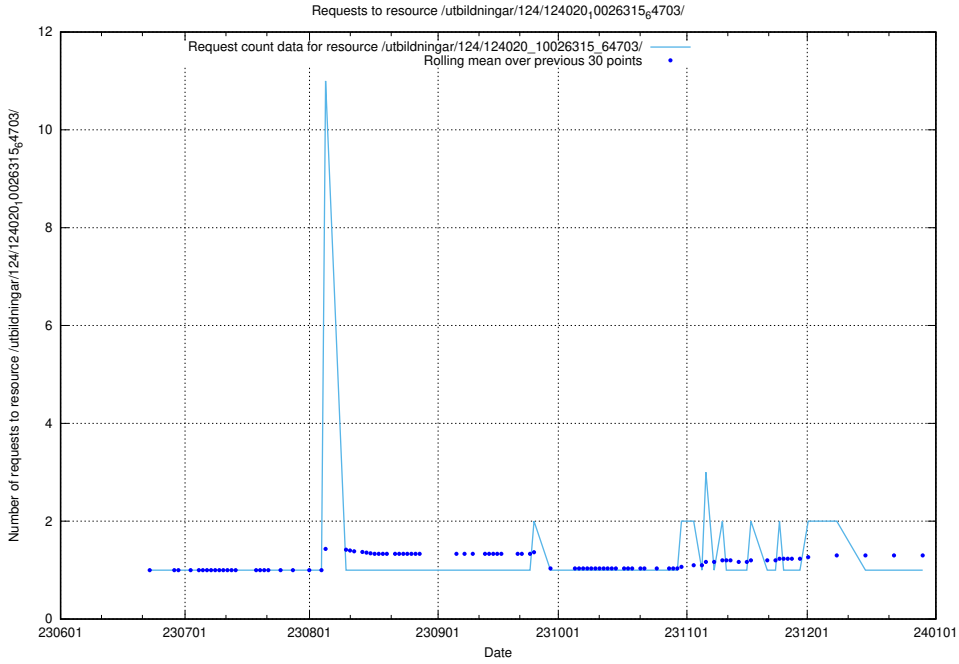

5.5855 Usage of /utbildningar/124/124020_10026315_64703/

Here, we count the number of requests to resource /utbildningar/124/124020_10026315_64703/.