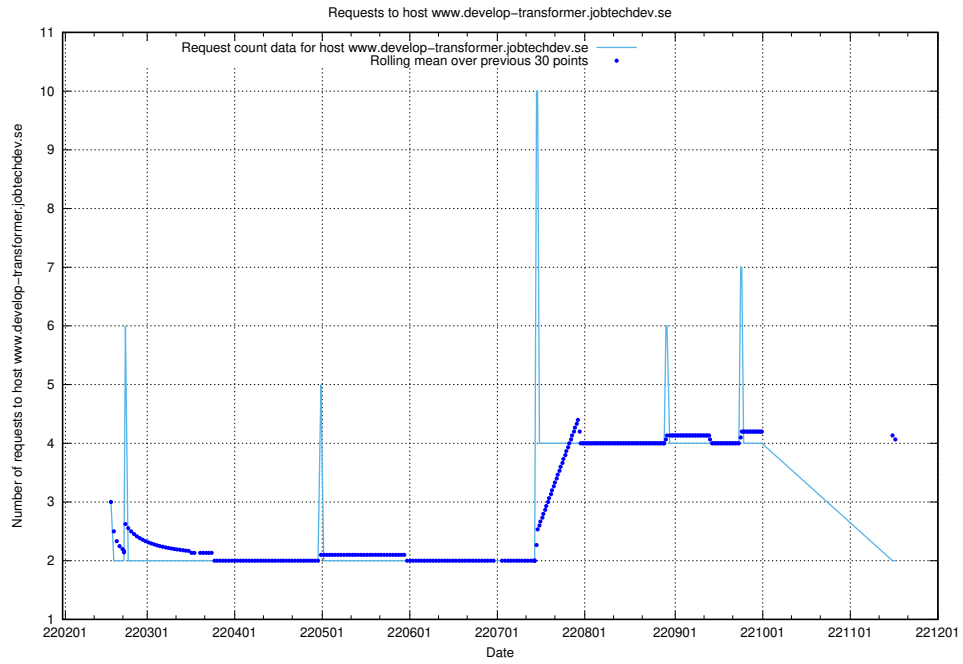

7.539 Usage of `www.develop-transformer.jobtechdev.se`

Here, we count the number of requests to host `www.develop-transformer.jobtechdev.se`.