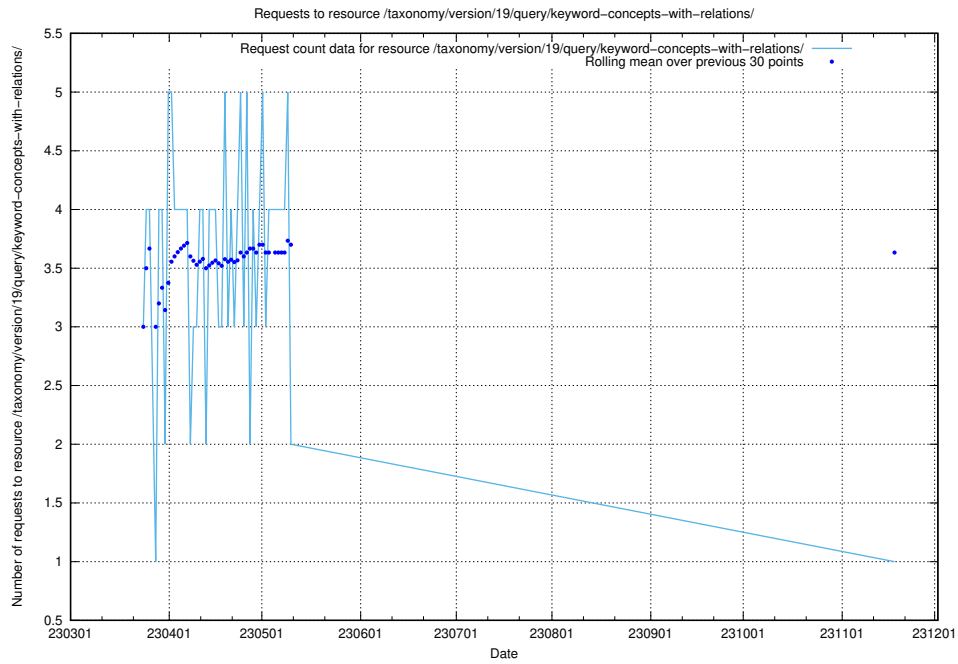

5.6153 Usage of /taxonomy/version/19/query/keyword-concepts-with-relations/

Here, we count the number of requests to resource /taxonomy/version/19/query/keyword-concepts-with-relations/.

5.6154 Usage of /taxonomy/version/19/query/eu-regions/