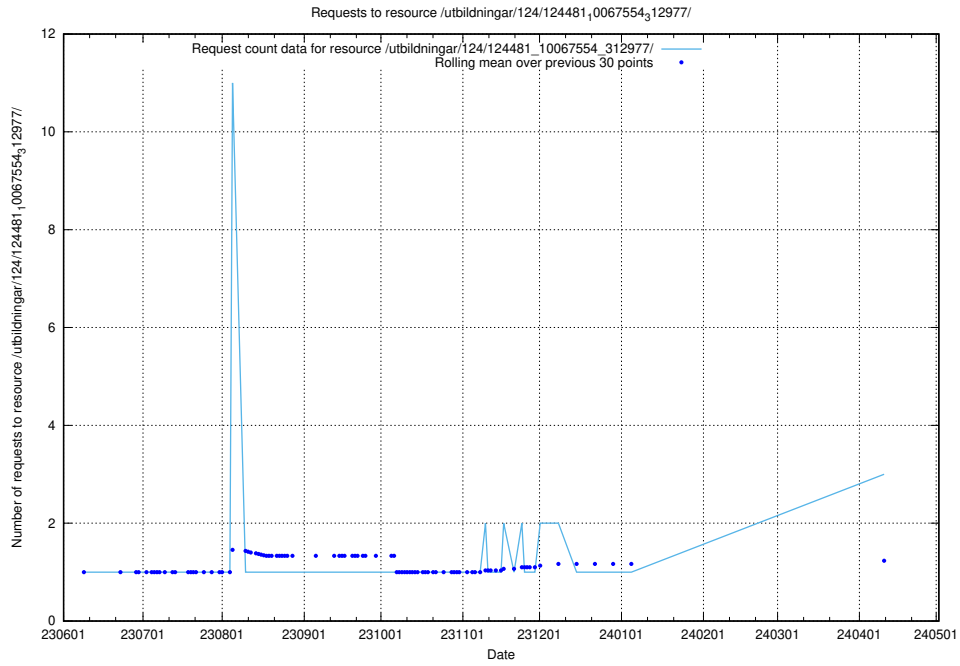

5.403 Usage of /utbildningar/124/124481_10067554_312977/

Here, we count the number of requests to resource /utbildningar/124/124481_10067554_312977/.