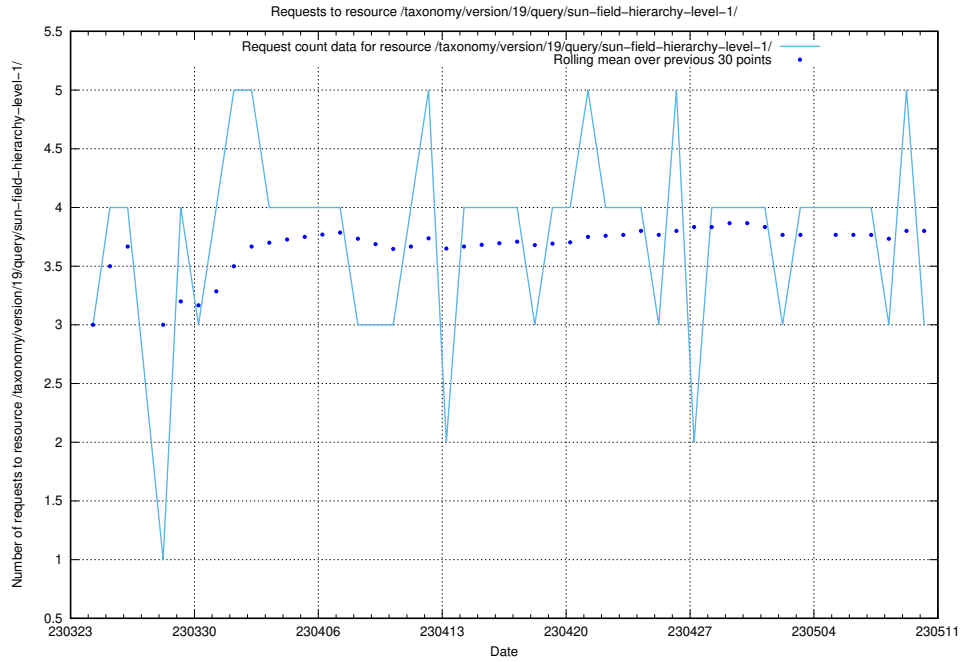

5.464 Usage of /taxonomy/version/19/query/sun-field-hierarchy-level-1/

Here, we count the number of requests to resource /taxonomy/version/19/query/sun-field-hierarchy-level-1/.