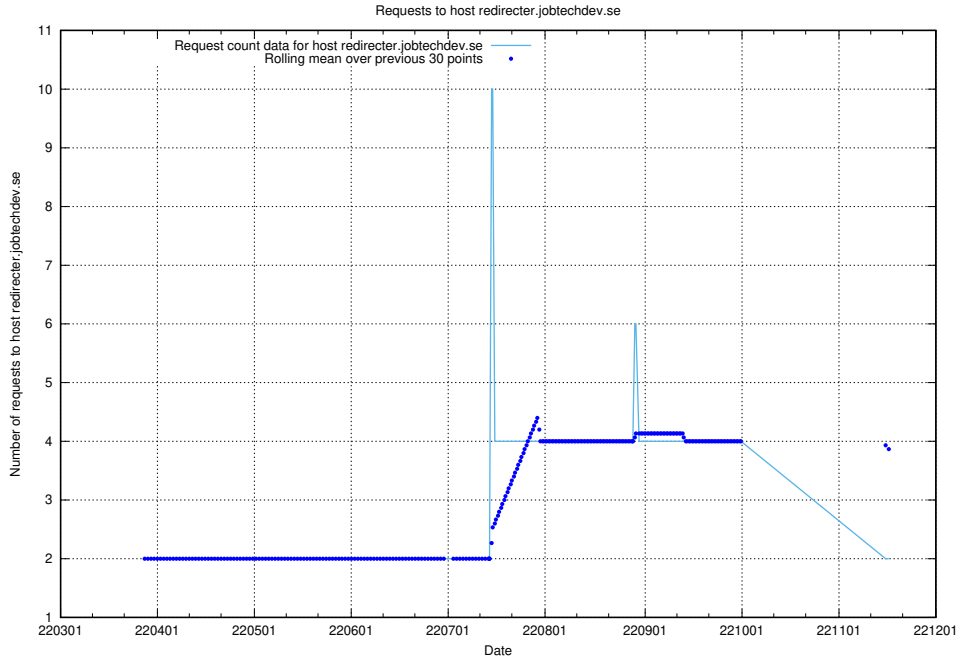

7.490 Usage of redirecter.jobtechdev.se

Here, we count the number of requests to host redirecter.jobtechdev.se.