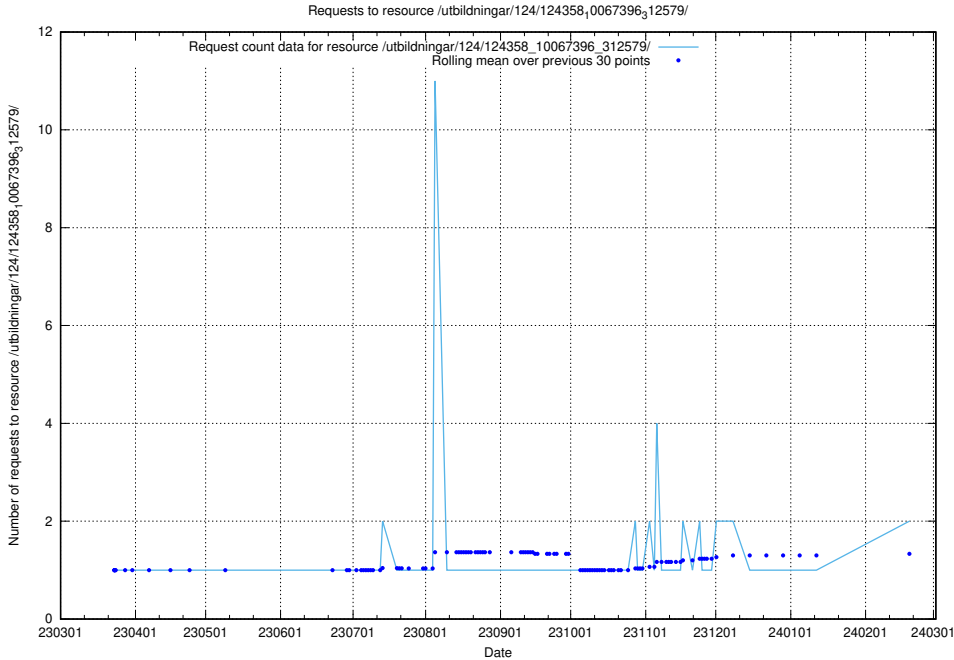

5.698 Usage of /utbildningar/124/124358_10067396_312579/

Here, we count the number of requests to resource /utbildningar/124/124358_10067396_312579/.