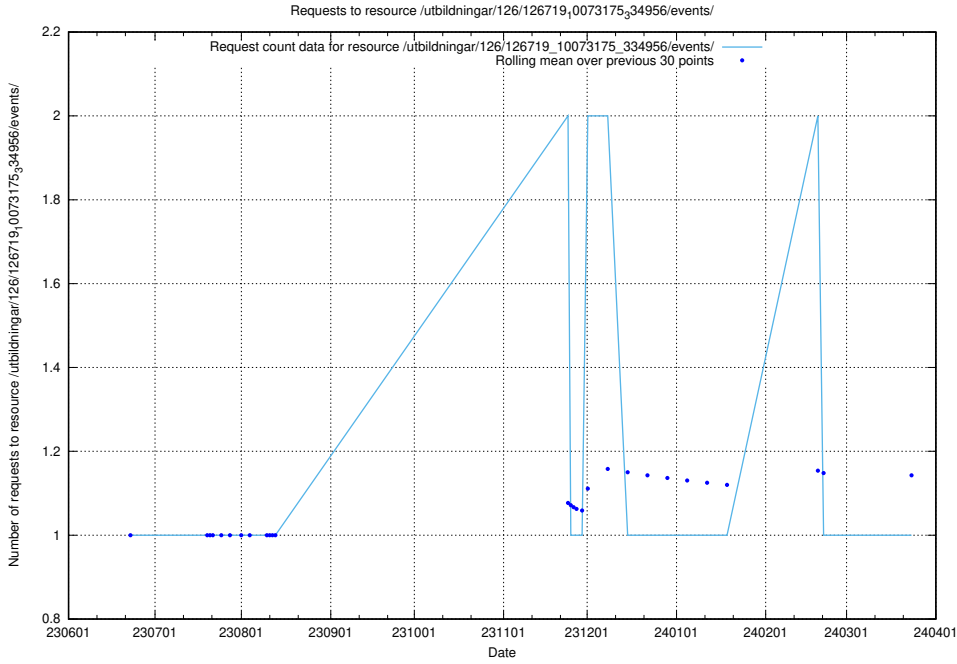

5.5641 Usage of /utbildningar/126/126719_10073175_334956/events/

Here, we count the number of requests to resource /utbildningar/126/126719_10073175_334956/events/