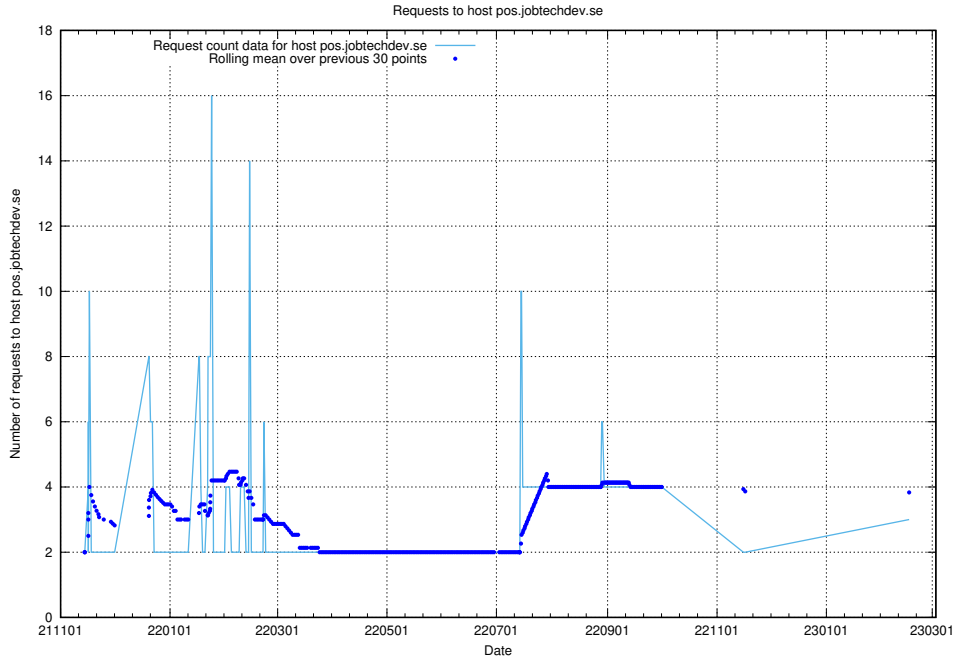

7.241 Usage of pos.jobtechdev.se

Here, we count the number of requests to host pos.jobtechdev.se.