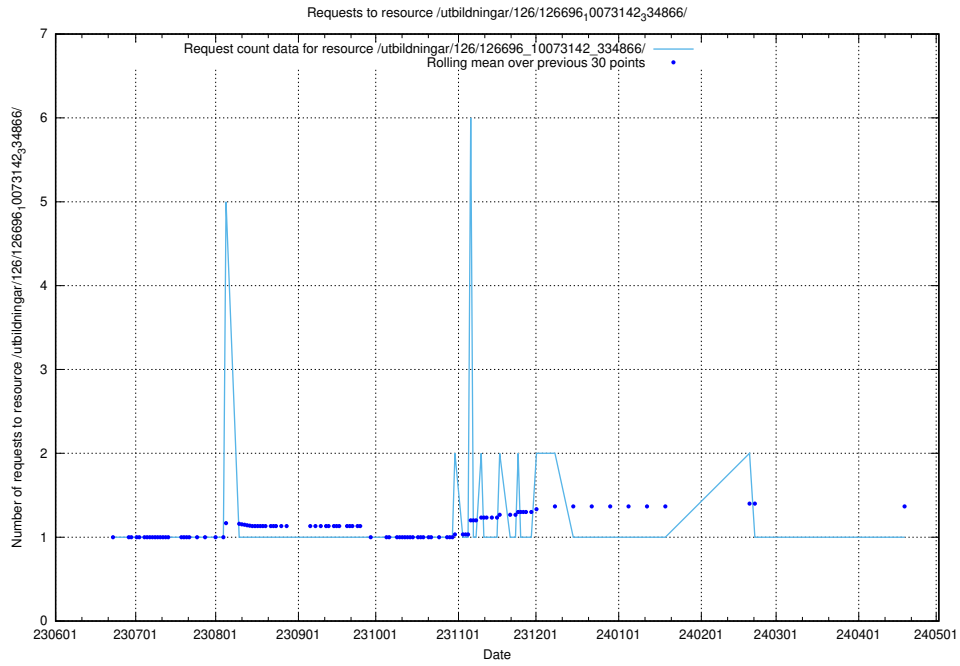

5.5655 Usage of /utbildningar/126/126696_10073142_334866/

Here, we count the number of requests to resource /utbildningar/126/126696_10073142_334866/.