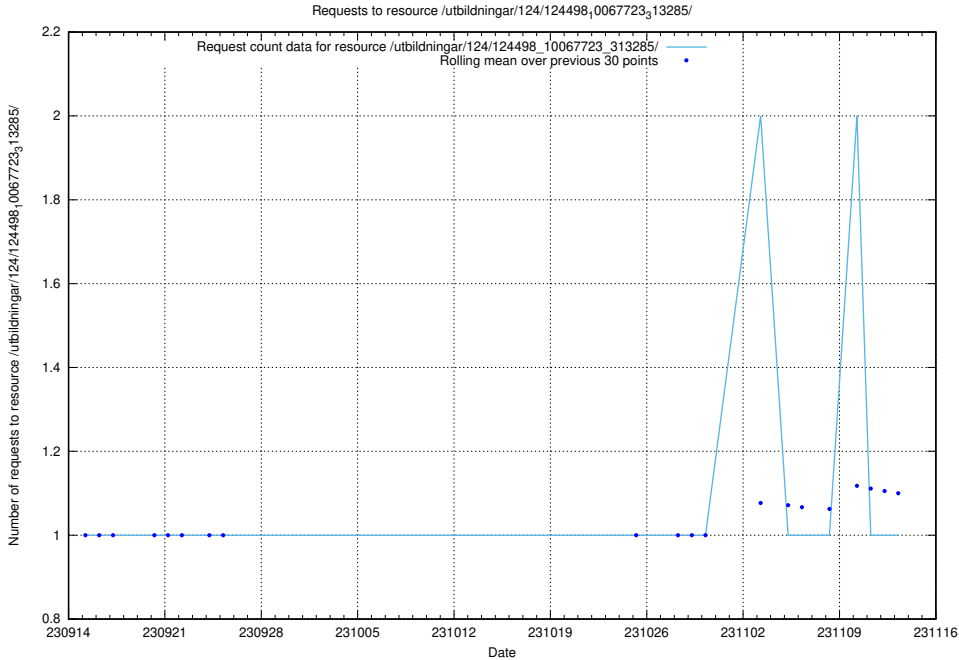

5.4611 Usage of /utbildningar/124/124498_10067723_313285/

Here, we count the number of requests to resource /utbildningar/124/124498_10067723_313285/.