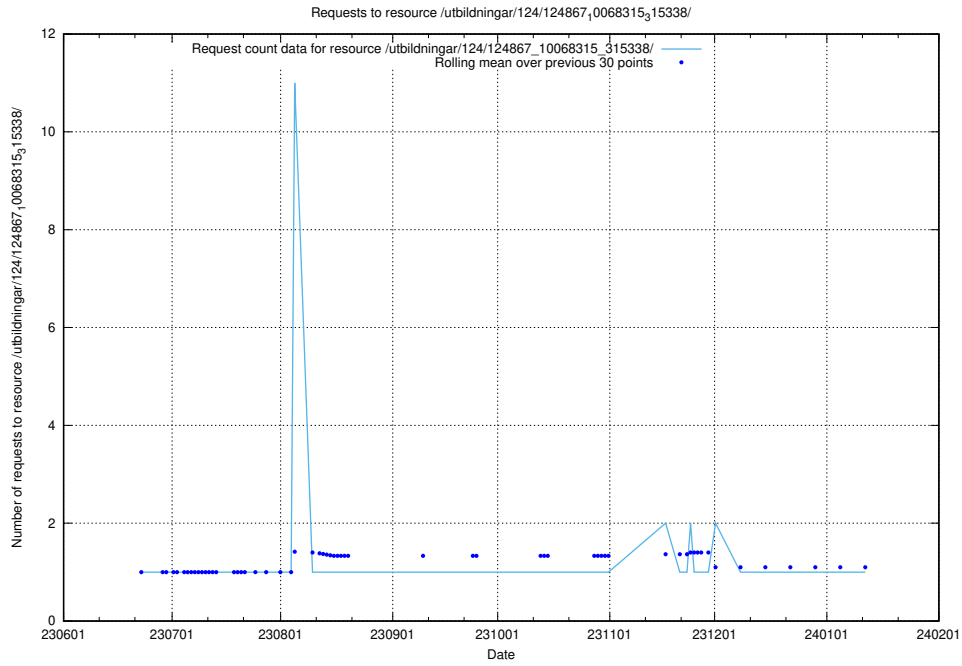

5.5769 Usage of /utbildningar/124/124867_10068315_315338/

Here, we count the number of requests to resource /utbildningar/124/124867_10068315_315338/.