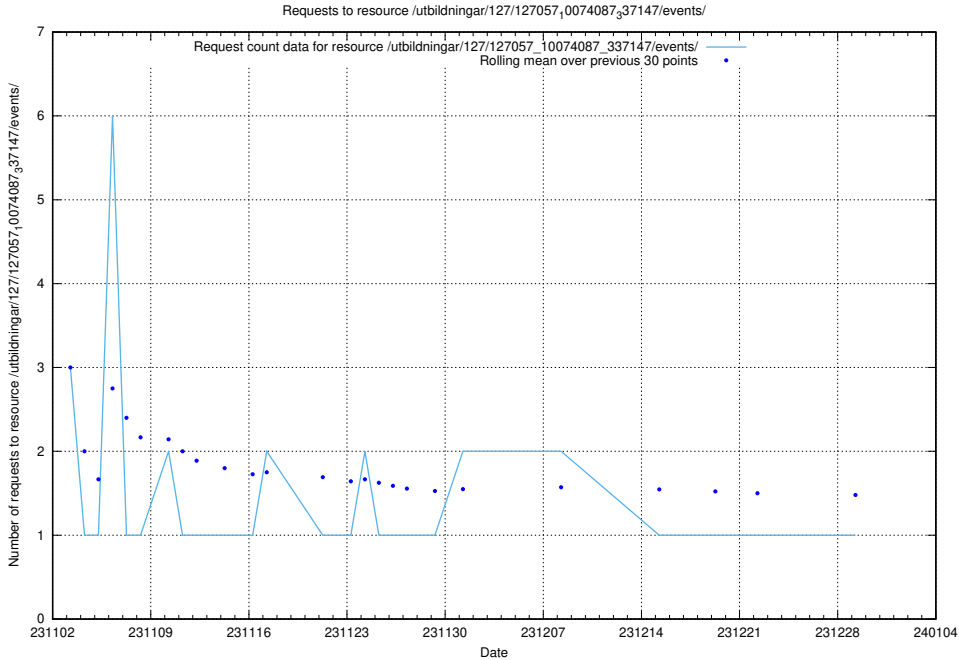

5.4177 Usage of /utbildningar/127/127057_10074087_337147/events/

Here, we count the number of requests to resource /utbildningar/127/127057_10074087_337147/events/