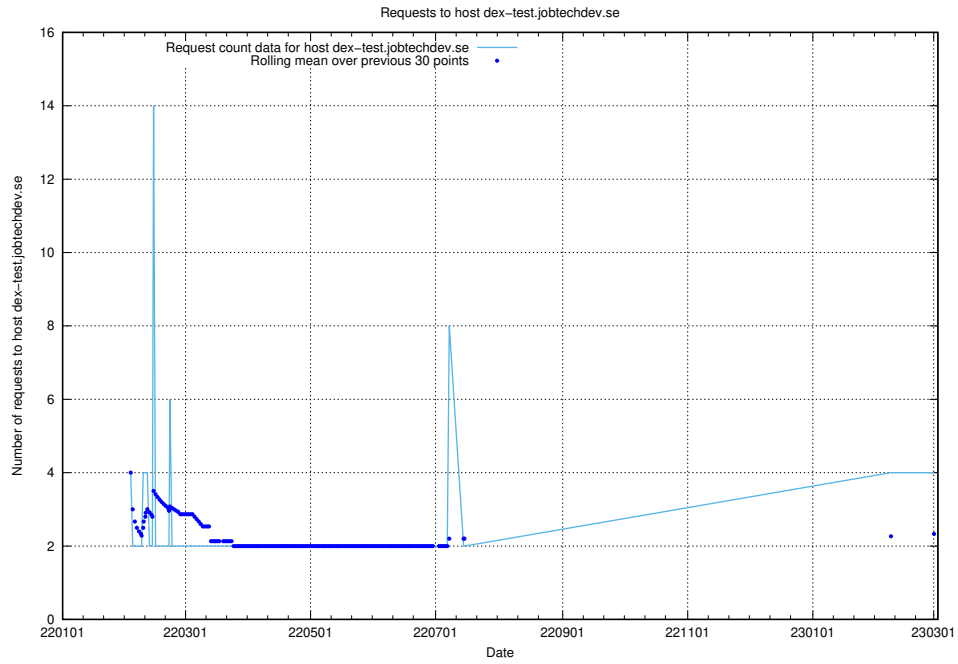

Here, we count the number of requests to host secure.jobtechdev.se.

7.164 Usage of dex-test.jobtechdev.se

Here, we count the number of requests to host dex-test.jobtechdev.se.

7.165 Usage of noc.jobtechdev.se