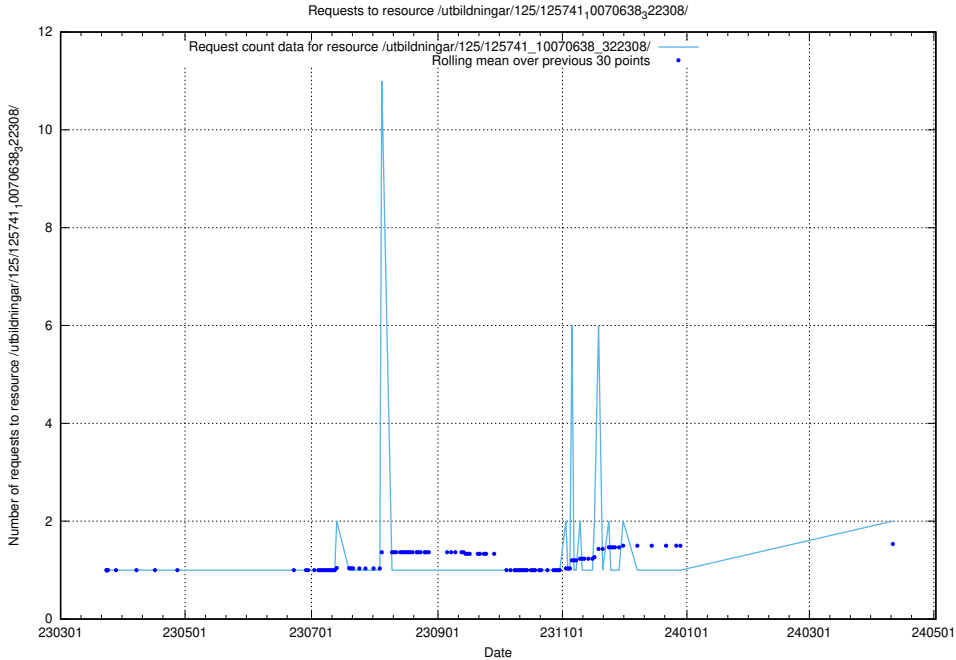

5.485 Usage of /utbildningar/125/125741_10070638_322308/

Here, we count the number of requests to resource /utbildningar/125/125741_10070638_322308/.