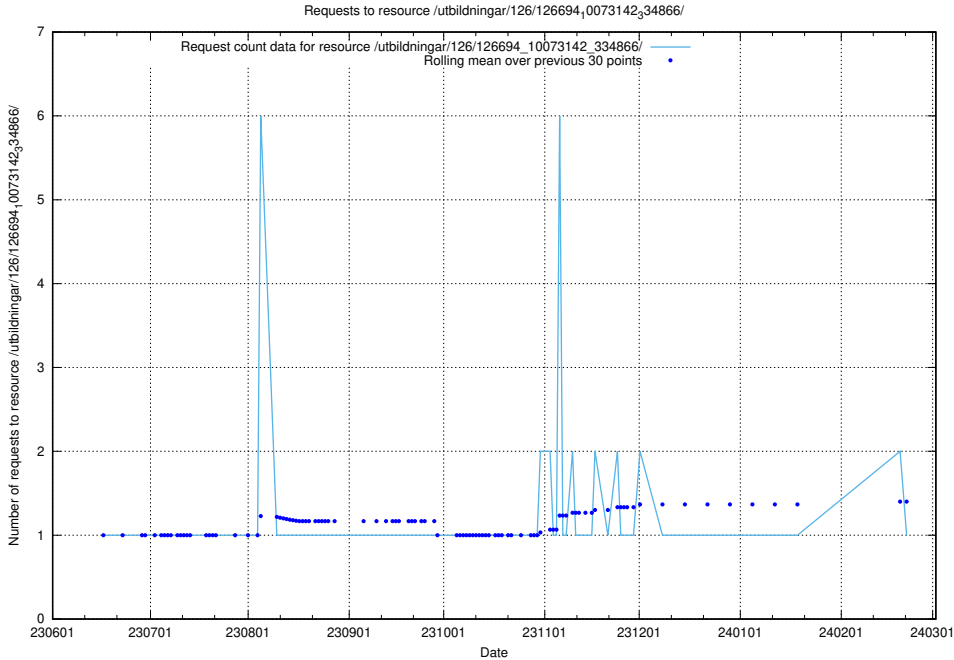

5.5894 Usage of /utbildningar/126/126694_10073142_334866/

Here, we count the number of requests to resource /utbildningar/126/126694_10073142_334866/.

5.5895 Usage of /utbildningar/126/126546_10072666_333568/