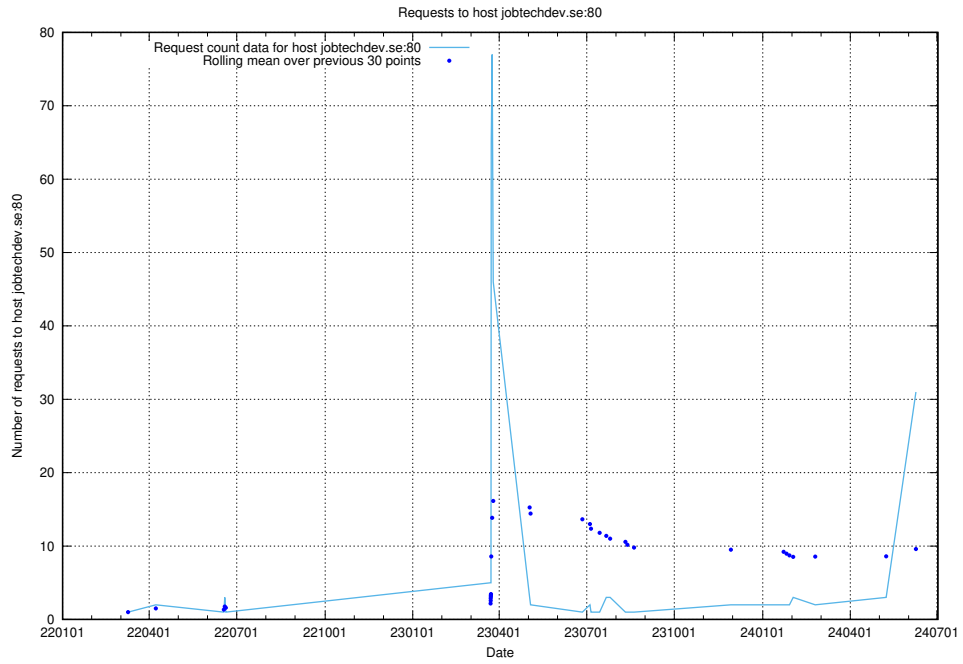

7.28 Usage of jobtechdev.se:80

Here, we count the number of requests to host jobtechdev.se:80.