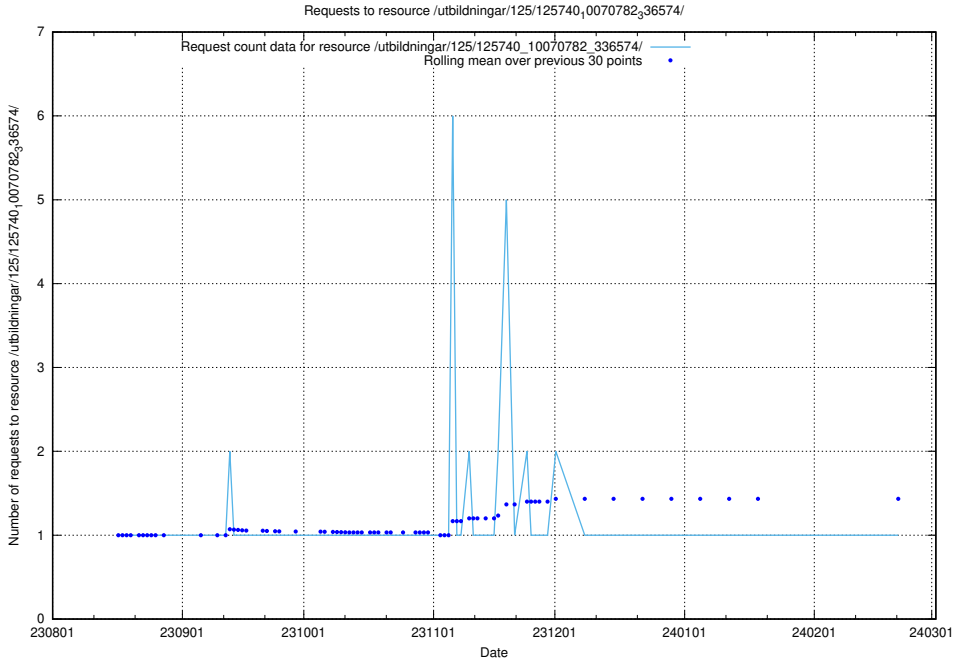

5.4815 Usage of /utbildningar/125/125740_10070782_336574/

Here, we count the number of requests to resource /utbildningar/125/125740_10070782_336574/.