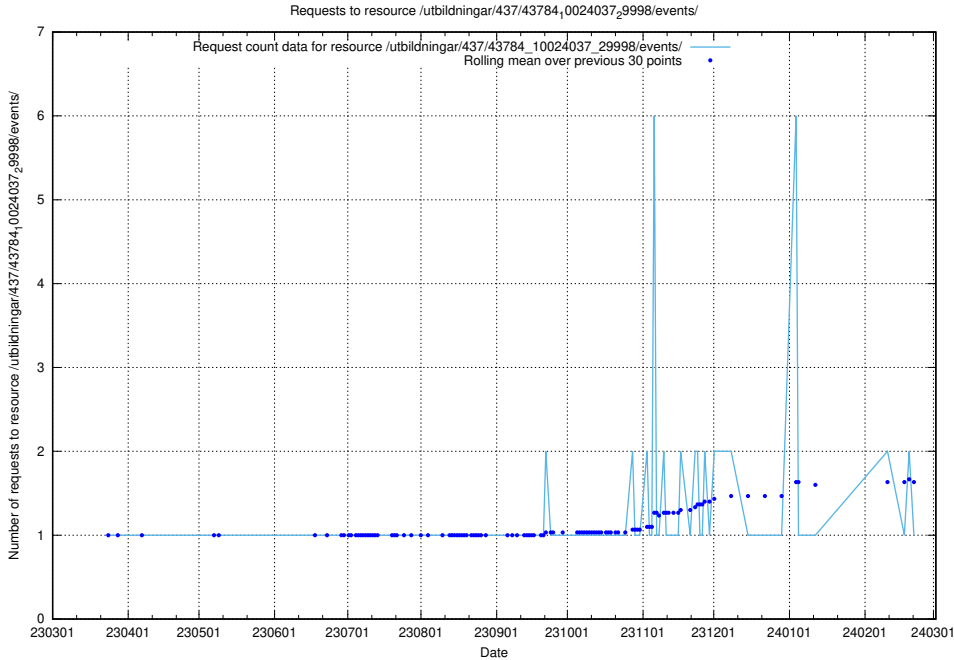

5.6195 Usage of /utbildningar/437/43784_10024037_29998/events/

Here, we count the number of requests to resource /utbildningar/437/43784_10024037_29998/events/.