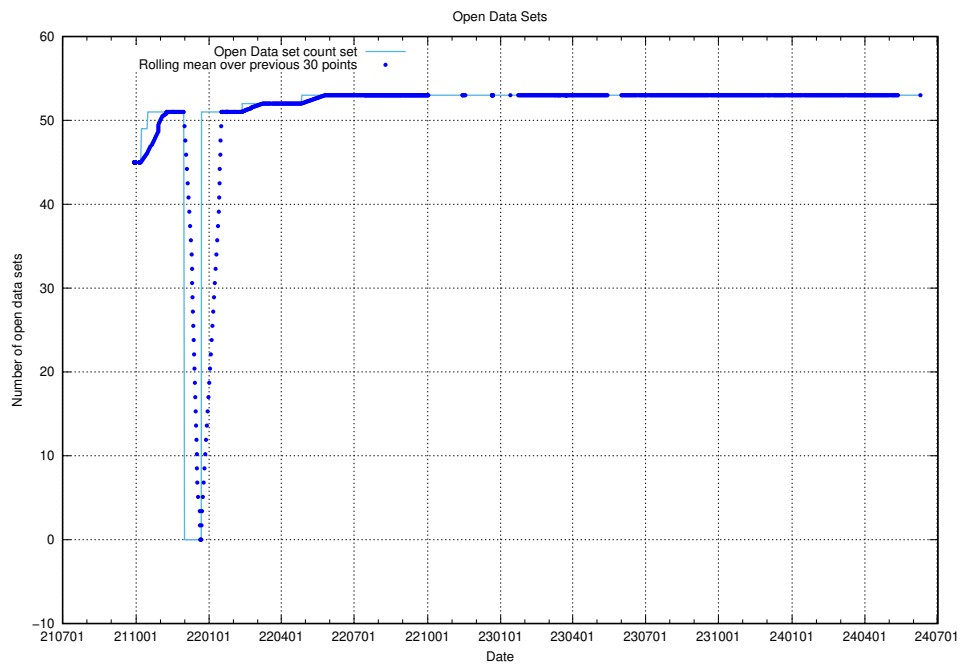

12 Open Data

This section contains statistics about JobTech's published open data in DIGG's [Sweden's data portal](https://www.dataportal.se)¹².

12.1 Number of open data sets

The tables shows the number of open data sets published by JobTech on DIGG's data portal.

¹²<https://www.dataportal.se>