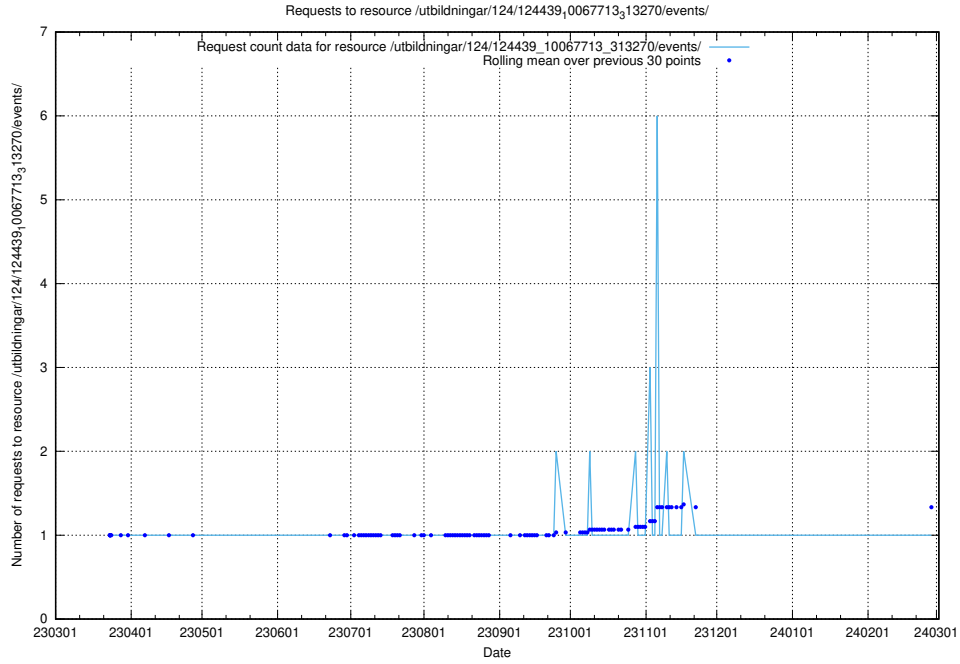

5.3615 Usage of /utbildningar/124/124439_10067713_313270/events/

Here, we count the number of requests to resource /utbildningar/124/124439_10067713_313270/events/