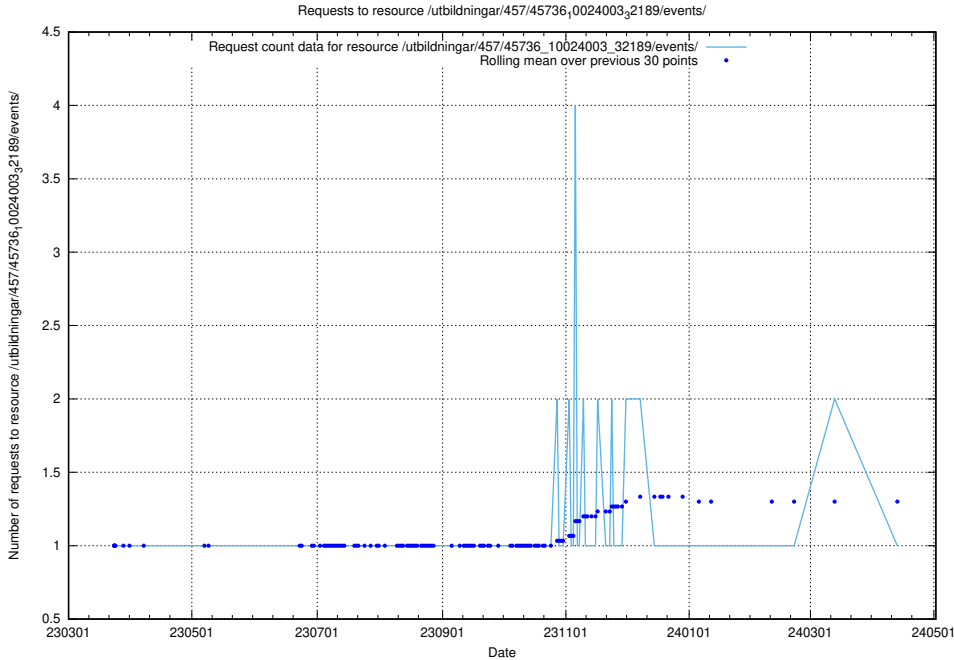

Here, we count the number of requests to resource /utbildningar/459/45923_10024071_274654/.

5.6331 Usage of /utbildningar/457/45736_10024003_32189/events/

Here, we count the number of requests to resource /utbildningar/457/45736_10024003_32189/events/.