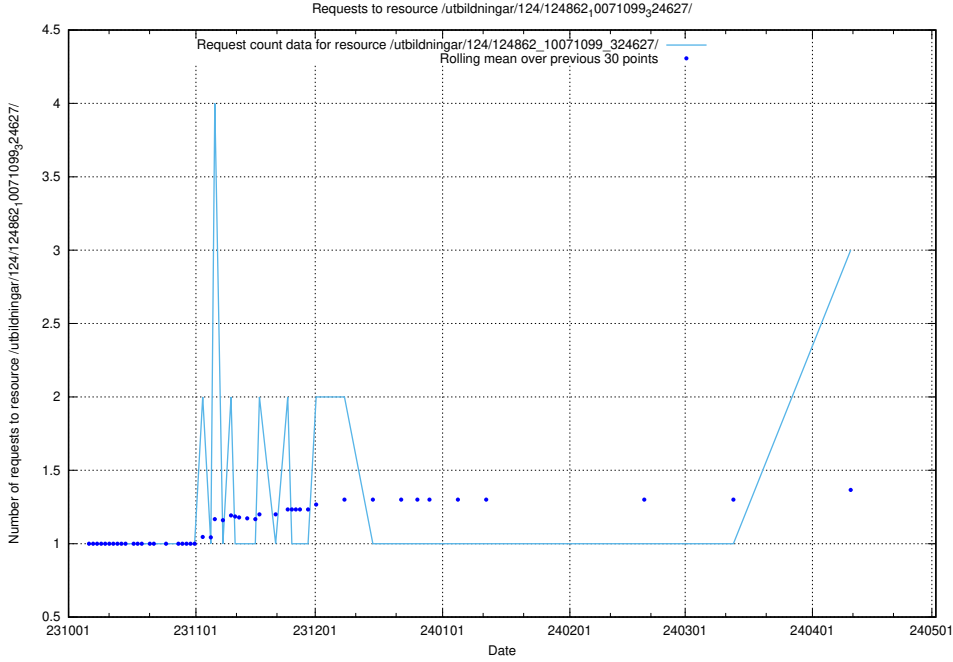

5.341 Usage of /utbildningar/124/124862_10071099_324627/

Here, we count the number of requests to resource /utbildningar/124/124862_10071099_324627/.

5.342 Usage of /utbildningar/124/124034_10066963_311070/events/