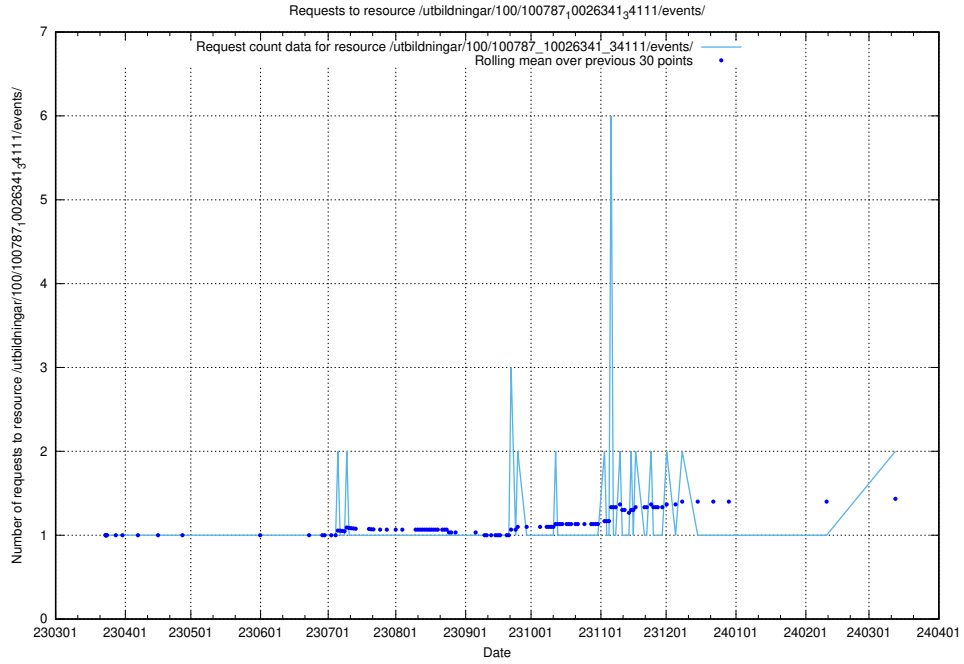

5.862 Usage of /utbildningar/100/100787_10026341_34111/events/

Here, we count the number of requests to resource /utbildningar/100/100787_10026341_34111/events/.