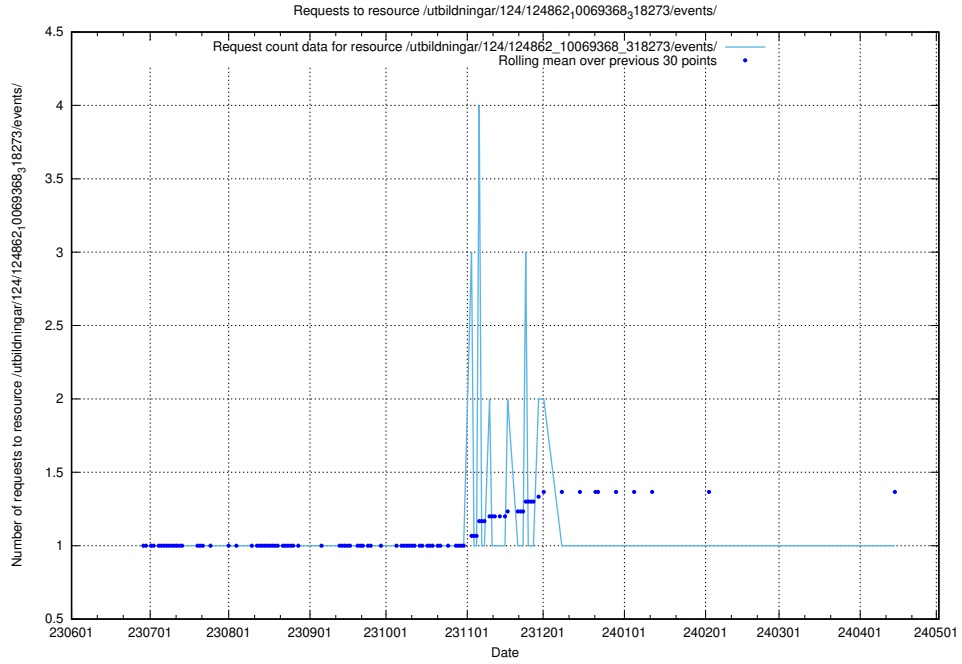

5.5509 Usage of /utbildningar/124/124862_10069368_318273/events/

Here, we count the number of requests to resource /utbildningar/124/124862_10069368_318273/events/