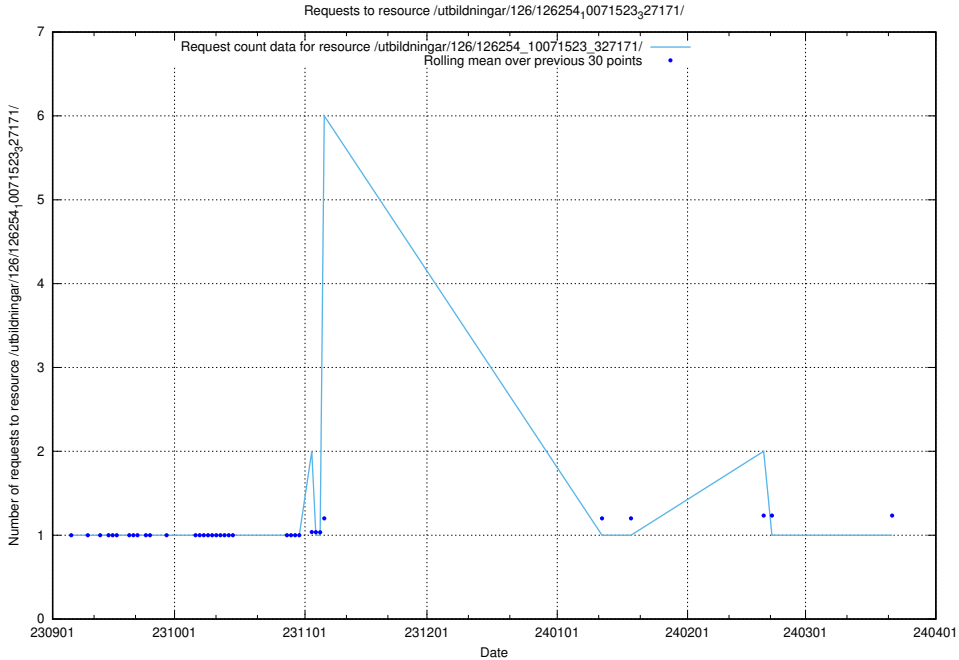

5.4696 Usage of /utbildningar/126/126254_10071523_327171/

Here, we count the number of requests to resource /utbildningar/126/126254_10071523_327171/.