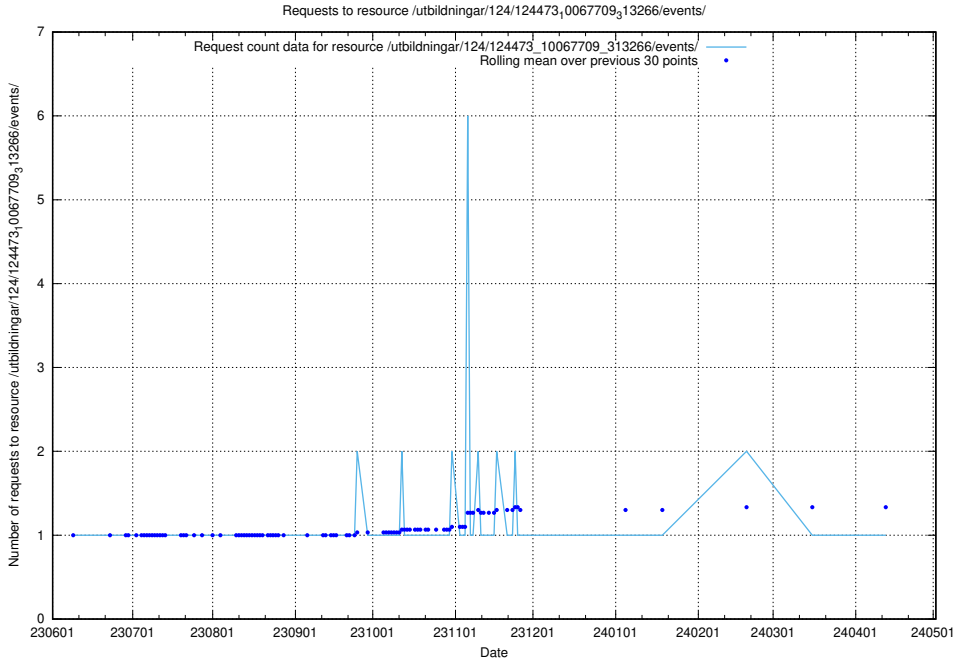

5.5927 Usage of /utbildningar/124/124473_10067709_313266/events/

Here, we count the number of requests to resource /utbildningar/124/124473_10067709_313266/events/