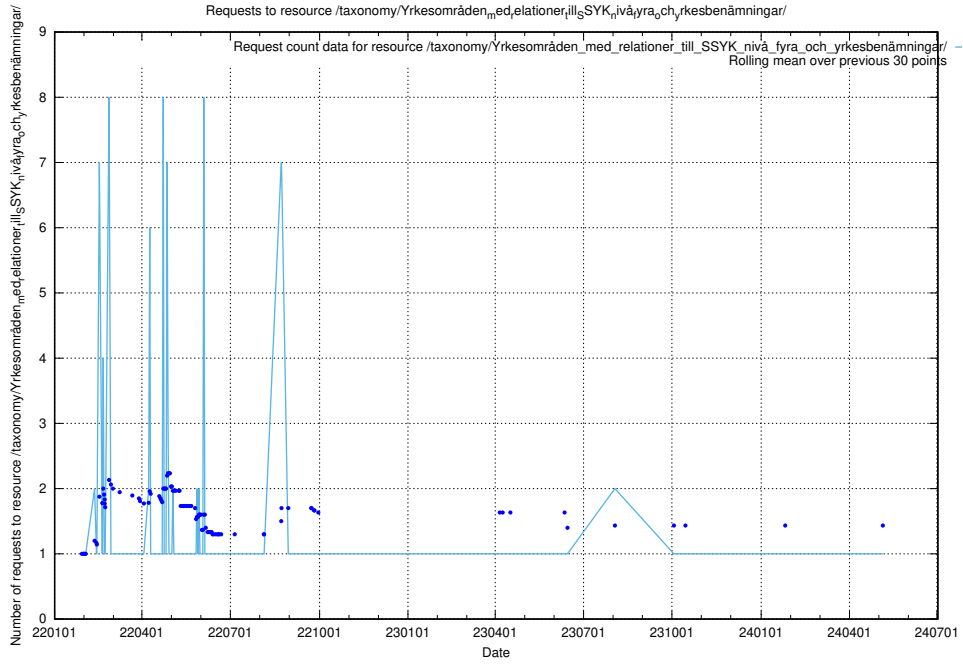

5.3788 Usage of /taxonomy/Yrkesområden_med_relationer_till_SSYK_nivå_fy

Here, we count the number of requests to resource /taxonomy/Yrkesområden_med_relationer_till_SSYK_nivå_fy