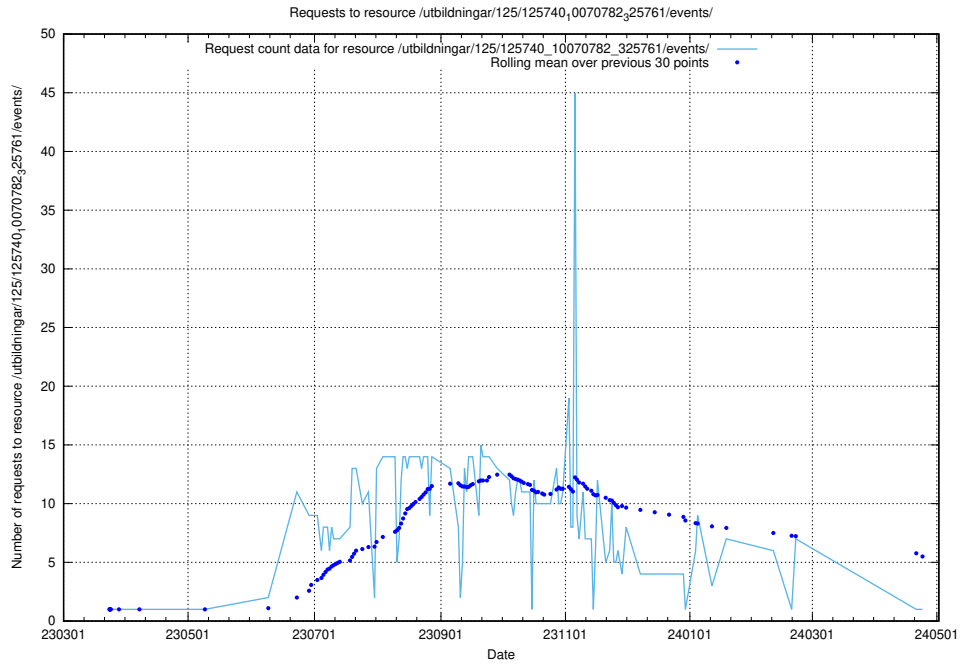

5.979 Usage of /utbildningar/125/125740_10070782_325761/events/

Here, we count the number of requests to resource /utbildningar/125/125740_10070782_325761/events/