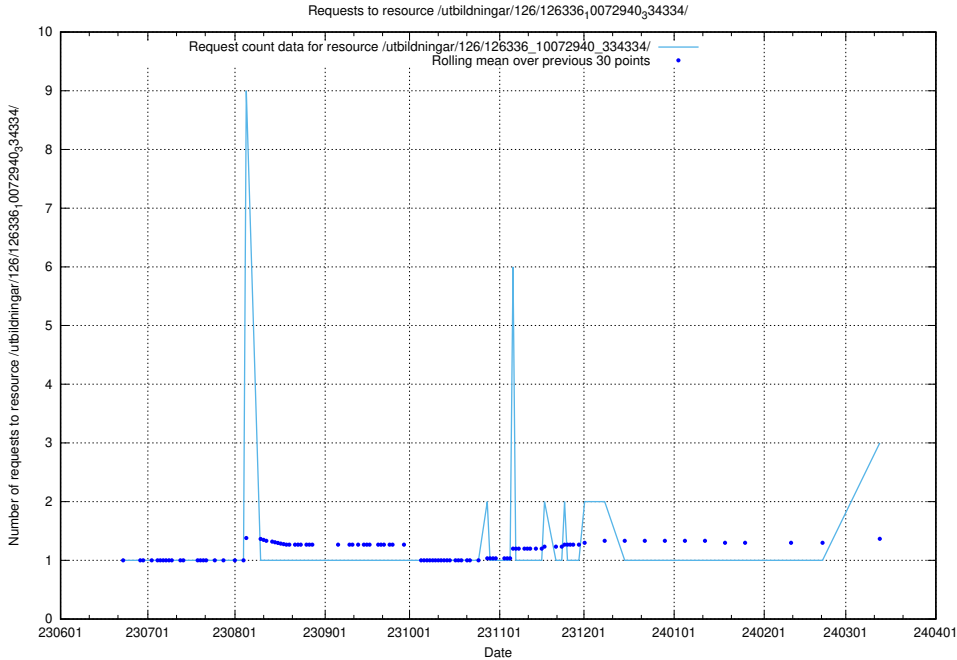

5.378 Usage of /utbildningar/126/126336_10072940_334334/

Here, we count the number of requests to resource /utbildningar/126/126336_10072940_334334/.