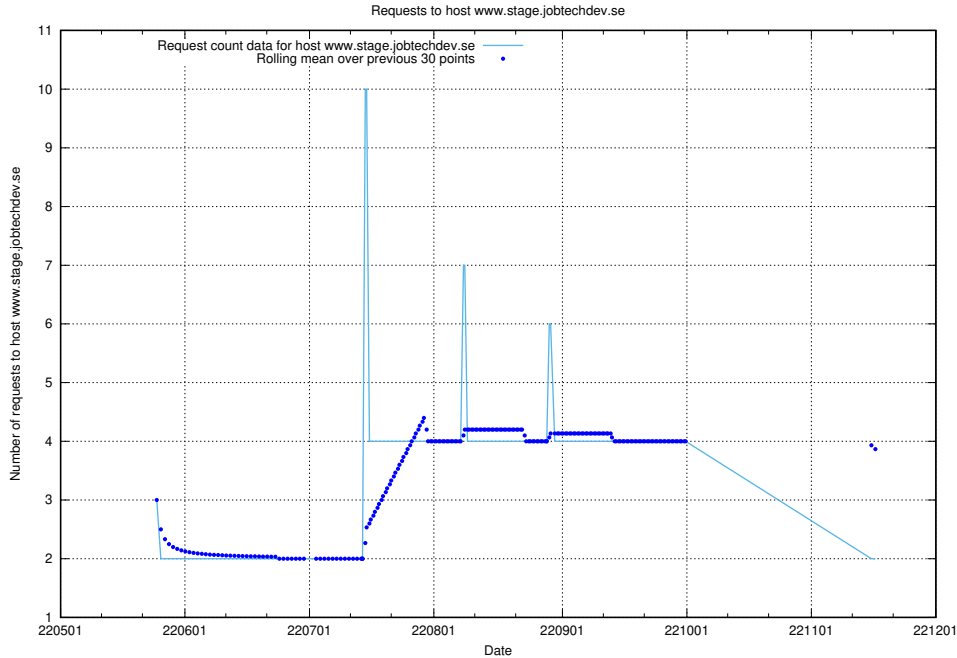

7.425 Usage of taxonomy.api.se.api.jobtechdev.se

Here, we count the number of requests to host taxonomy.api.se.api.jobtechdev.se.

7.426 Usage of education-dev-api.jobtechdev.se

Here, we count the number of requests to host education-dev-api.jobtechdev.se.