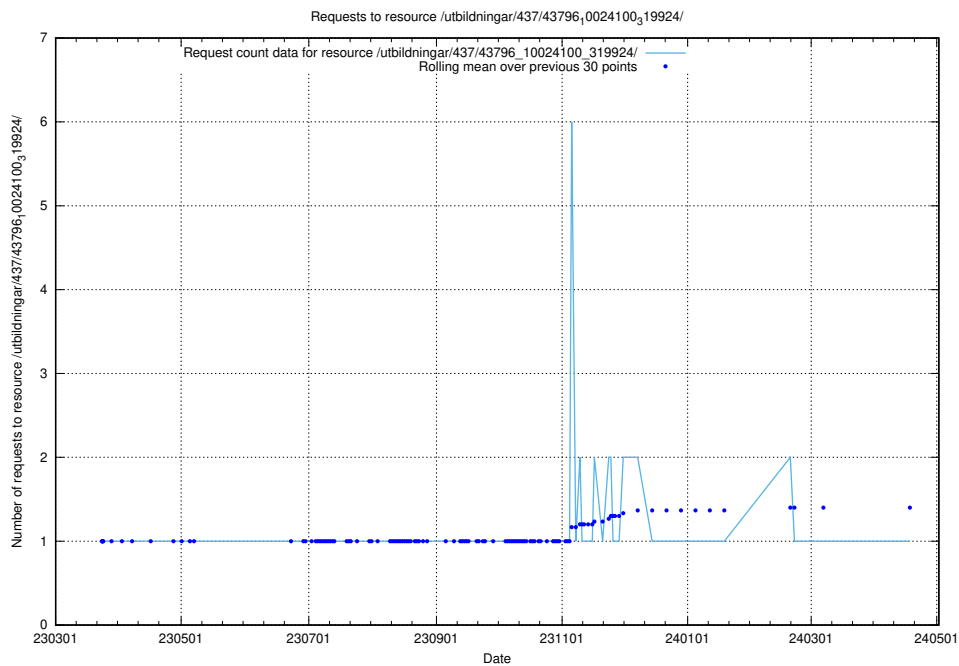

5.6369 Usage of /utbildningar/437/43796_10024100_319924/

Here, we count the number of requests to resource /utbildningar/437/43796_10024100_319924/.