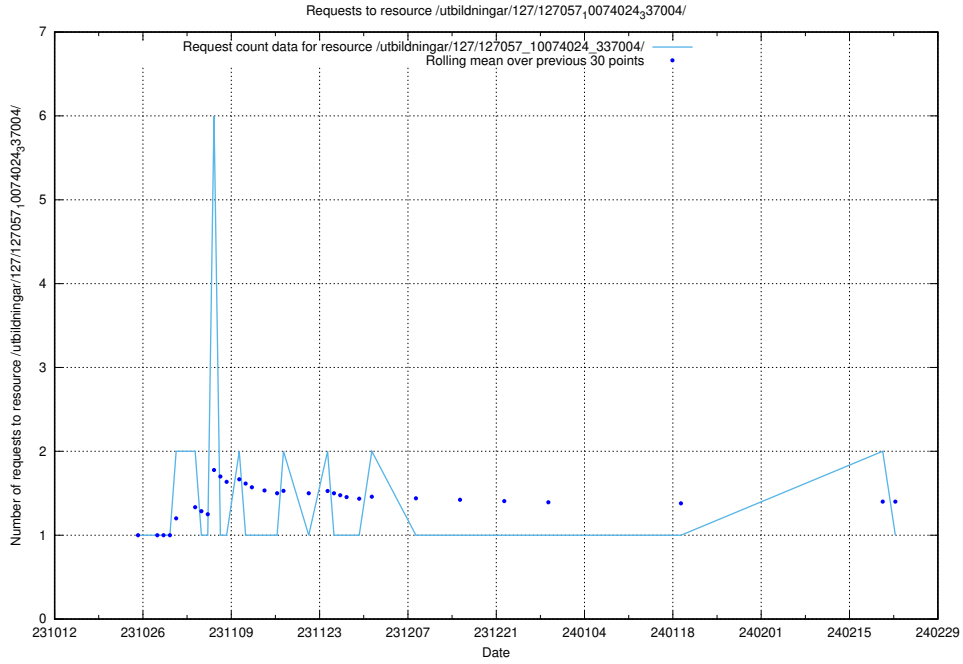

Here, we count the number of requests to resource /utbildningar/127/127057_10074037_337048/.

5.4247 Usage of /utbildningar/127/127057_10074024_337004/

Here, we count the number of requests to resource /utbildningar/127/127057_10074024_337004/.