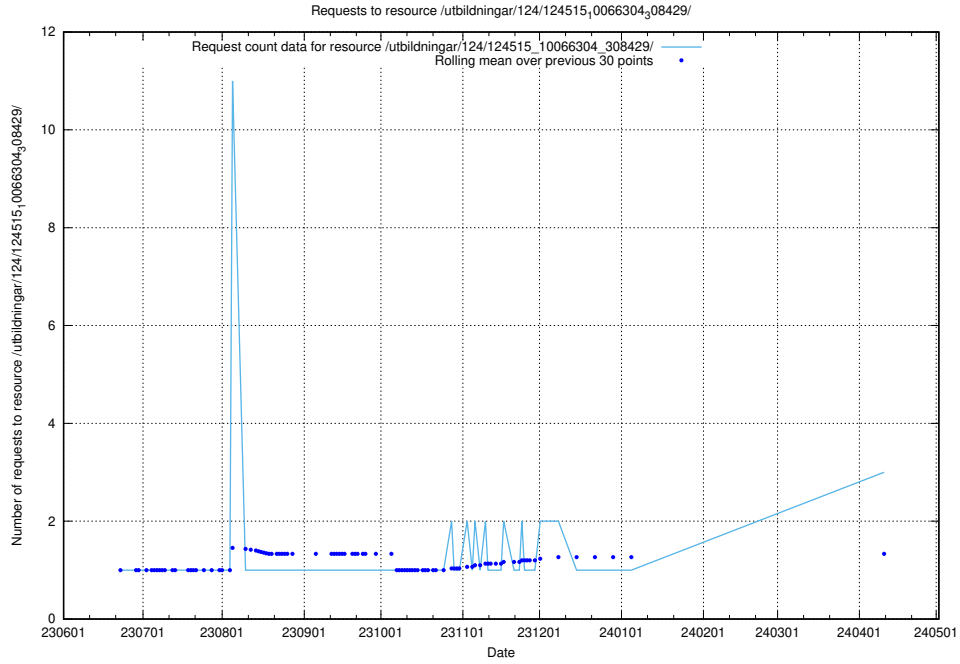

5.385 Usage of /utbildningar/124/124515_10066304_308429/

Here, we count the number of requests to resource /utbildningar/124/124515_10066304_308429/.