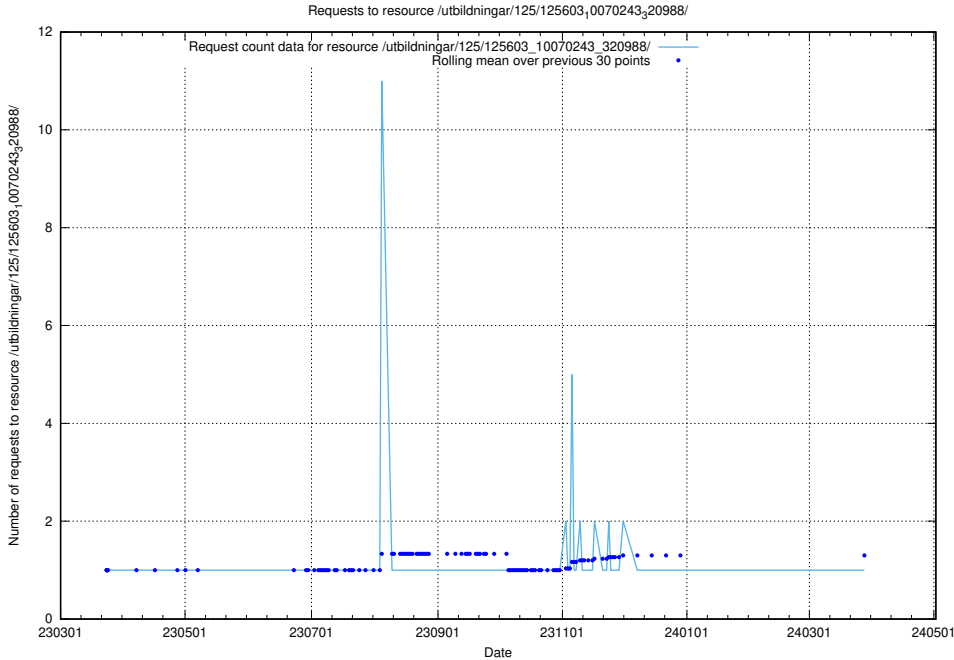

5.1093 Usage of /utbildningar/125/125603_10070243_320988/

Here, we count the number of requests to resource /utbildningar/125/125603_10070243_320988/.