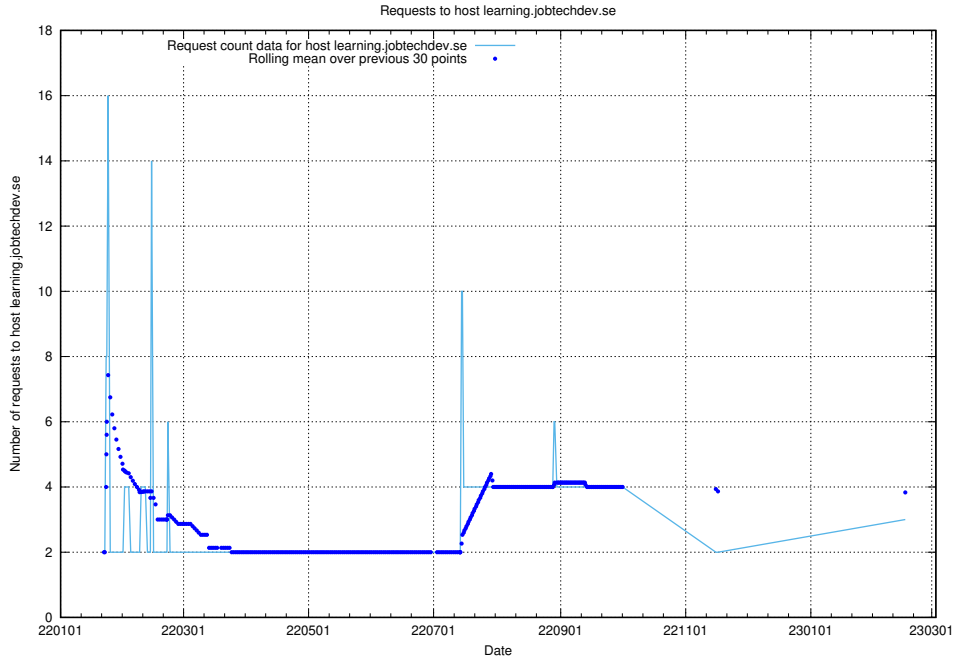

7.257 Usage of learning.jobtechdev.se

Here, we count the number of requests to host learning.jobtechdev.se.

7.258 Usage of intranet.jobtechdev.se

Here, we count the number of requests to host intranet.jobtechdev.se.