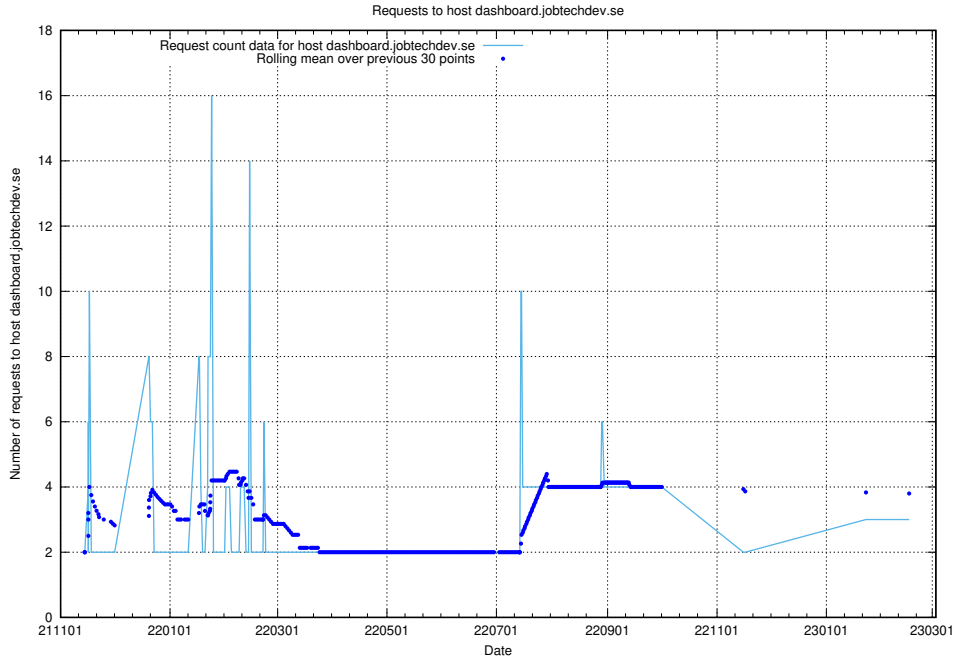

7.172 Usage of dashboard.jobtechdev.se

Here, we count the number of requests to host dashboard.jobtechdev.se.