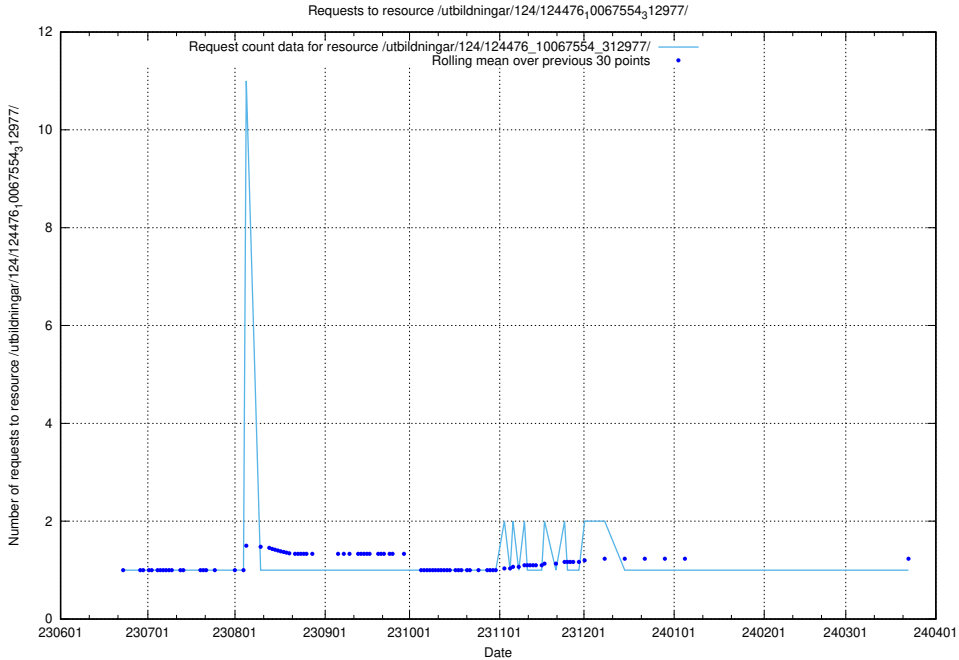

5.5828 Usage of /utbildningar/124/124476_10067554_312977/

Here, we count the number of requests to resource /utbildningar/124/124476_10067554_312977/.