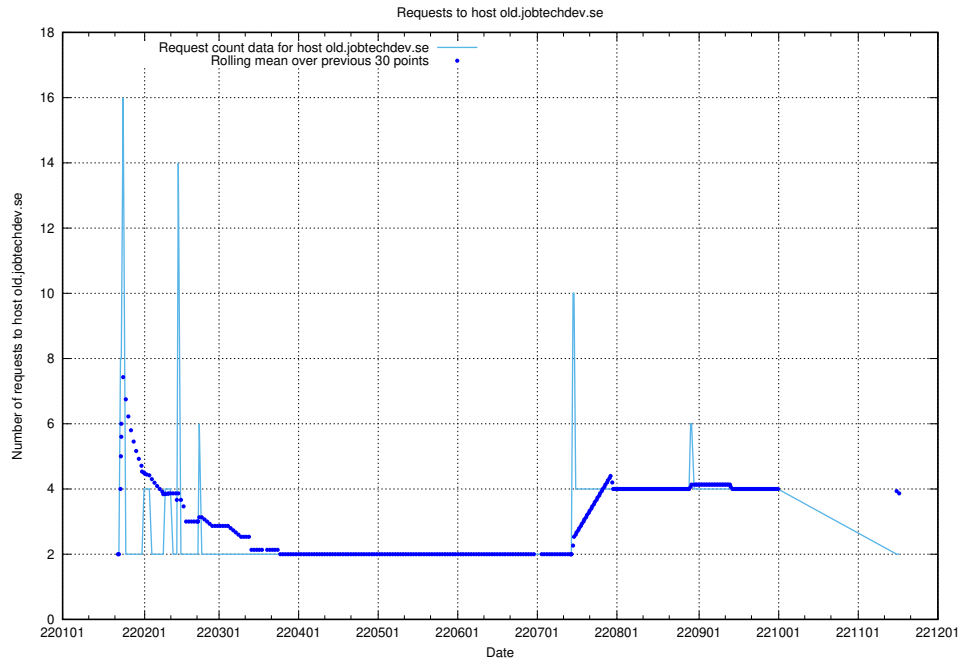

7.594 Usage of old.jobtechdev.se

Here, we count the number of requests to host old.jobtechdev.se.