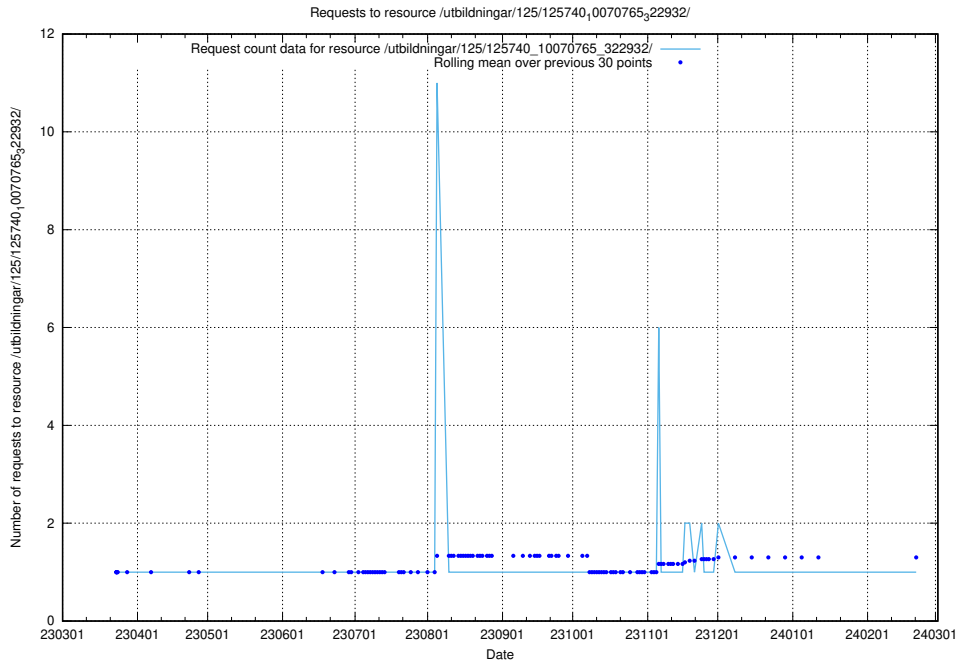

5.985 Usage of /utbildningar/125/125740_10070765_322932/

Here, we count the number of requests to resource /utbildningar/125/125740_10070765_322932/.