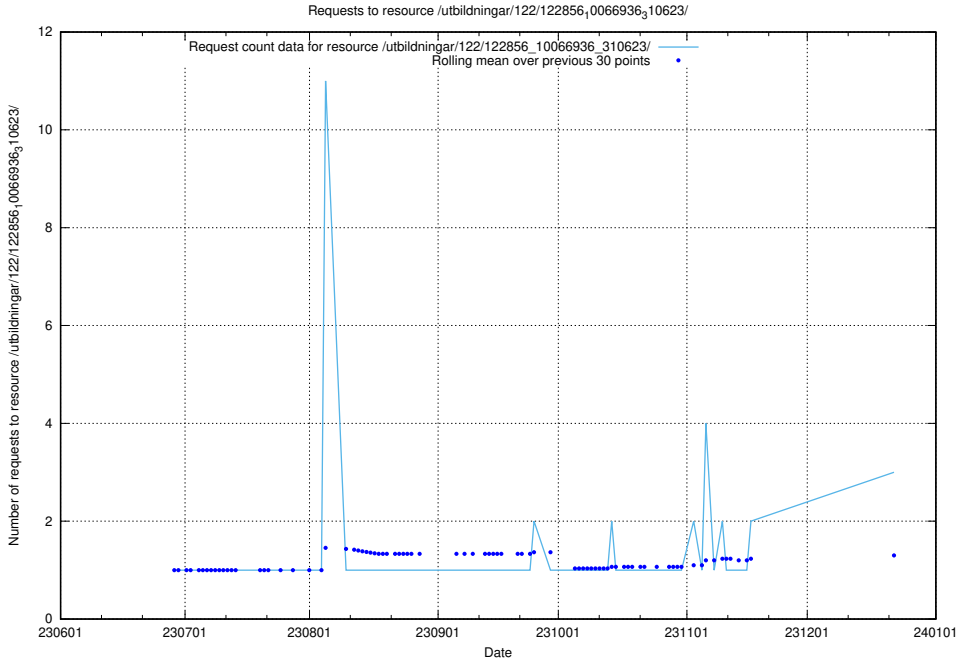

5.373 Usage of /utbildningar/122/122856_10066936_310623/

Here, we count the number of requests to resource /utbildningar/122/122856_10066936_310623/.