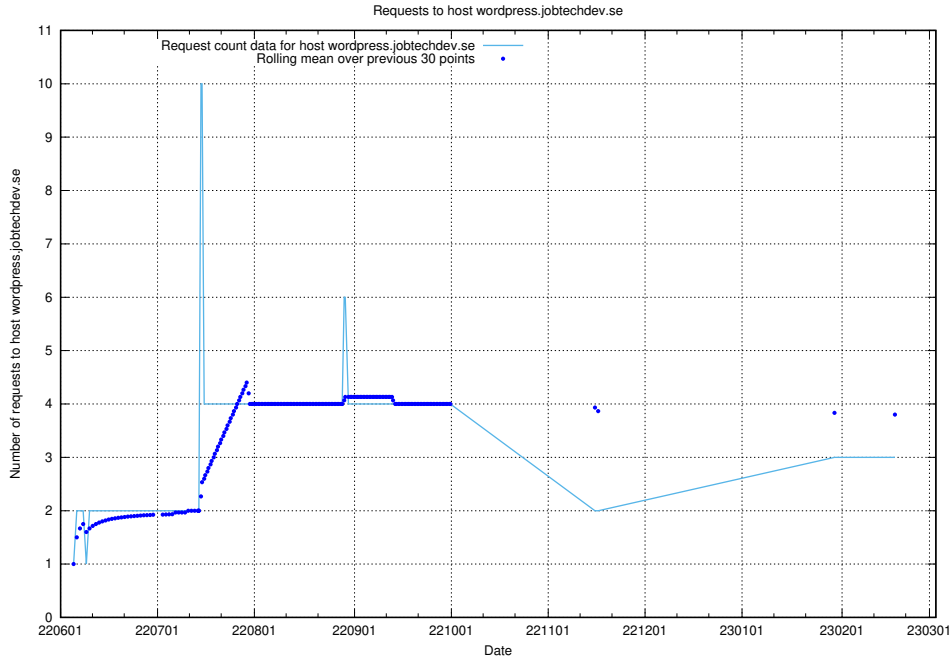

7.219 Usage of wordpress.jobtechdev.se

Here, we count the number of requests to host wordpress.jobtechdev.se.