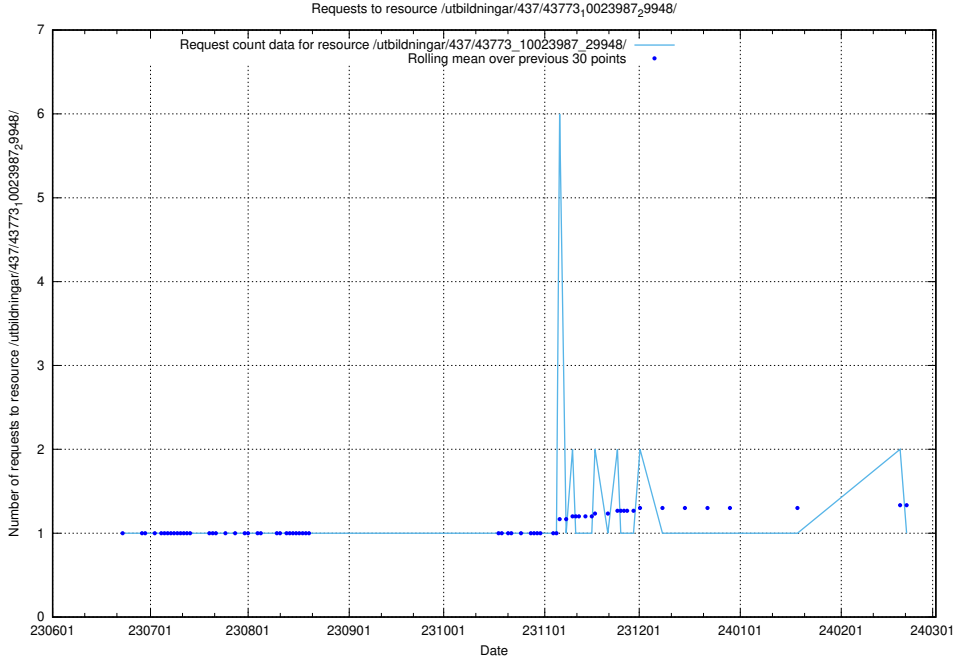

5.5605 Usage of /utbildningar/437/43773_10023987_29948/

Here, we count the number of requests to resource /utbildningar/437/43773_10023987_29948/.