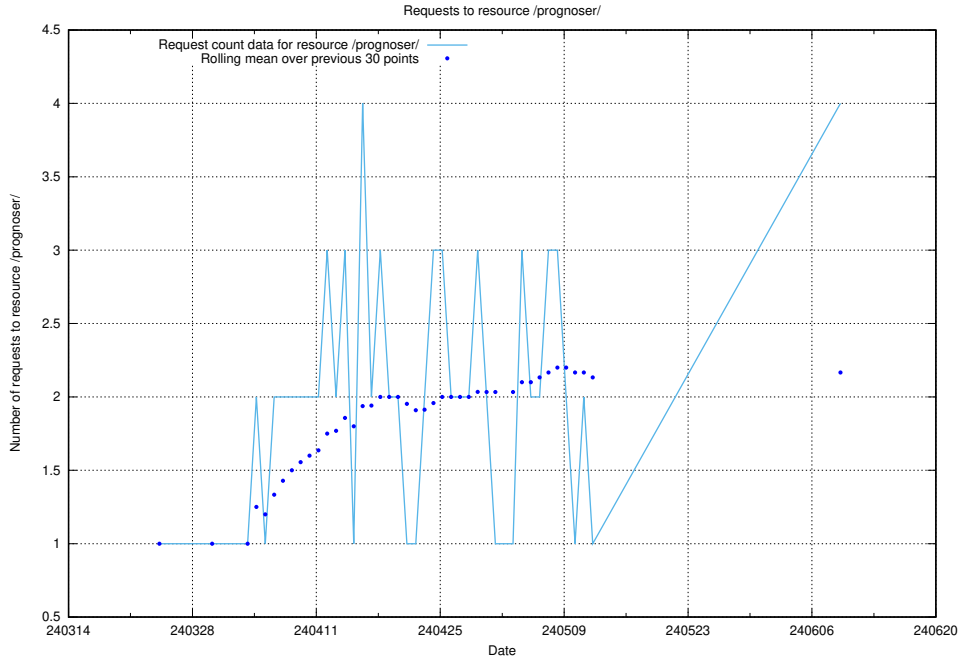

5.169 Usage of /prognoser/

Here, we count the number of requests to resource /prognoser/.