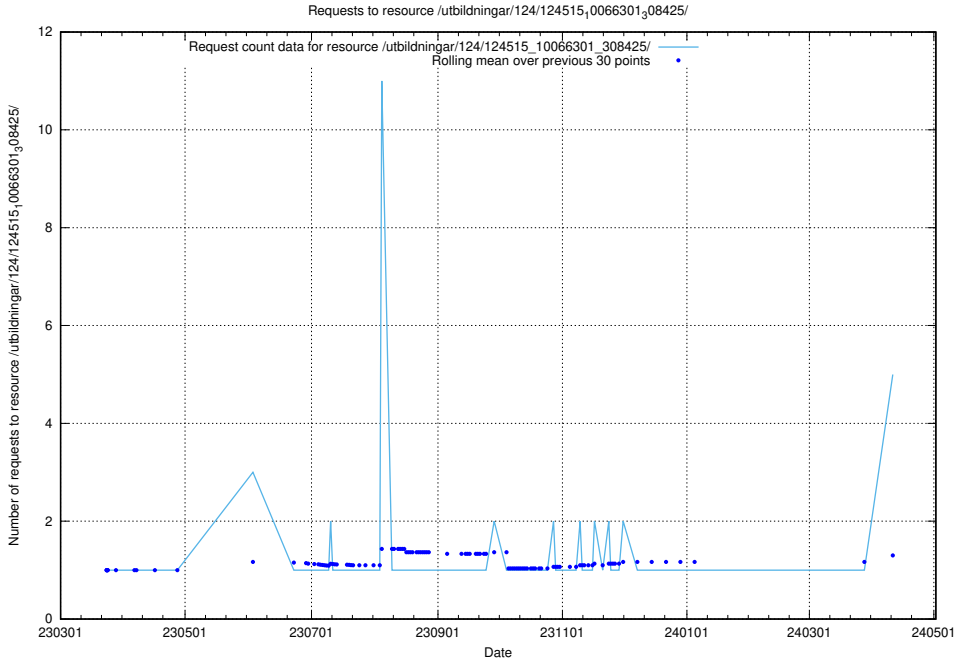

5.117 Usage of /utbildningar/124/124515_10066301_308425/

Here, we count the number of requests to resource /utbildningar/124/124515_10066301_308425/.