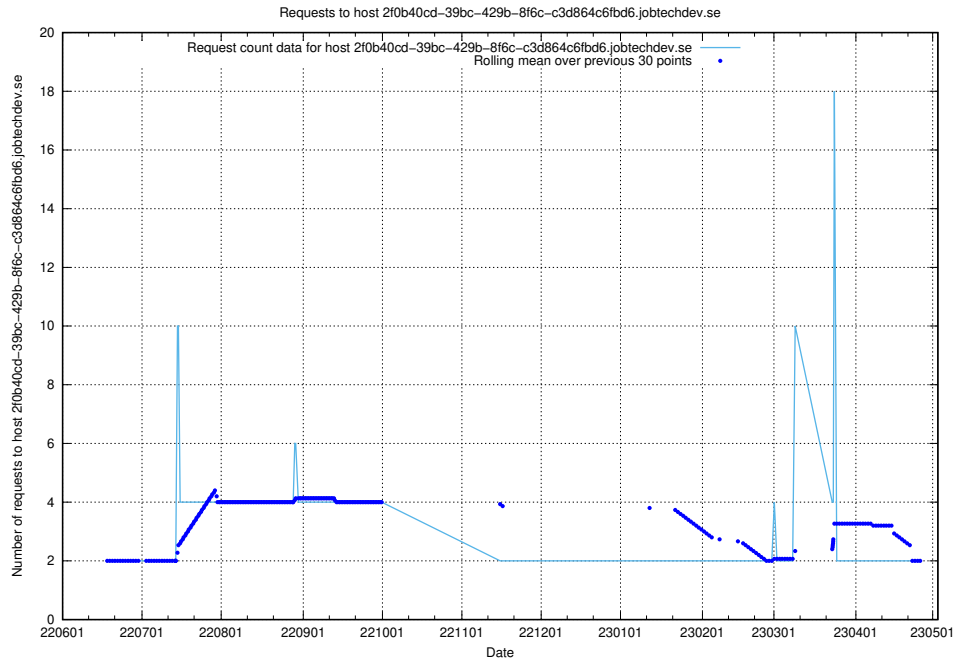

Here, we count the number of requests to host 2f0b40cd-39bc-429b-8f6c-c3d864c6fbd6.jobtechdev.se.

7.405 Usage of openserch-test.jobtechdev.se

Here, we count the number of requests to host openserch-test.jobtechdev.se.