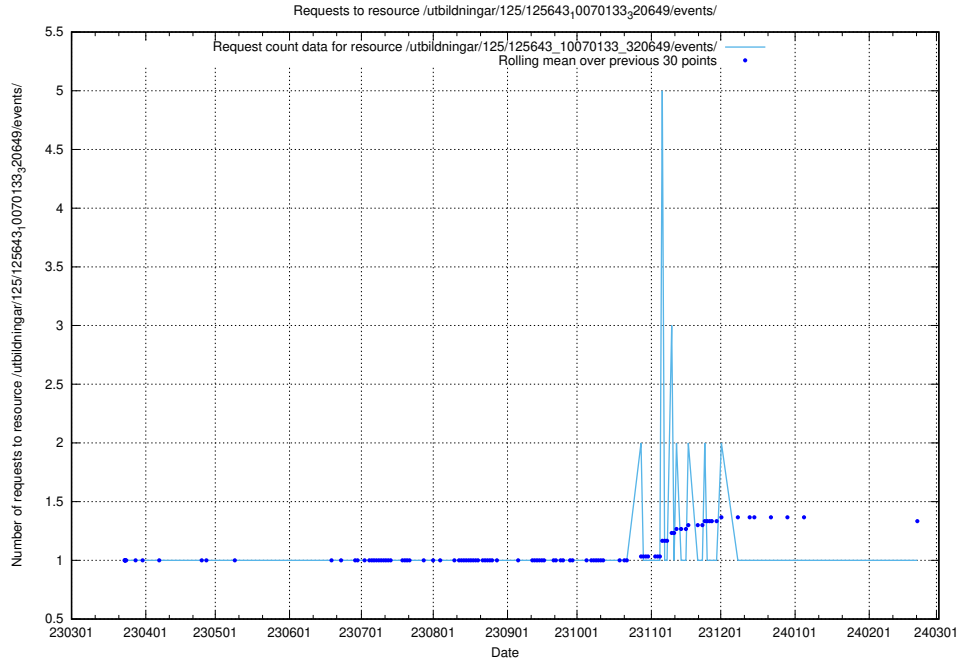

5.1061 Usage of /utbildningar/125/125643_10070133_320649/events/

Here, we count the number of requests to resource /utbildningar/125/125643_10070133_320649/events/

5.1062 Usage of /utbildningar/125/125643_10070133_320649/