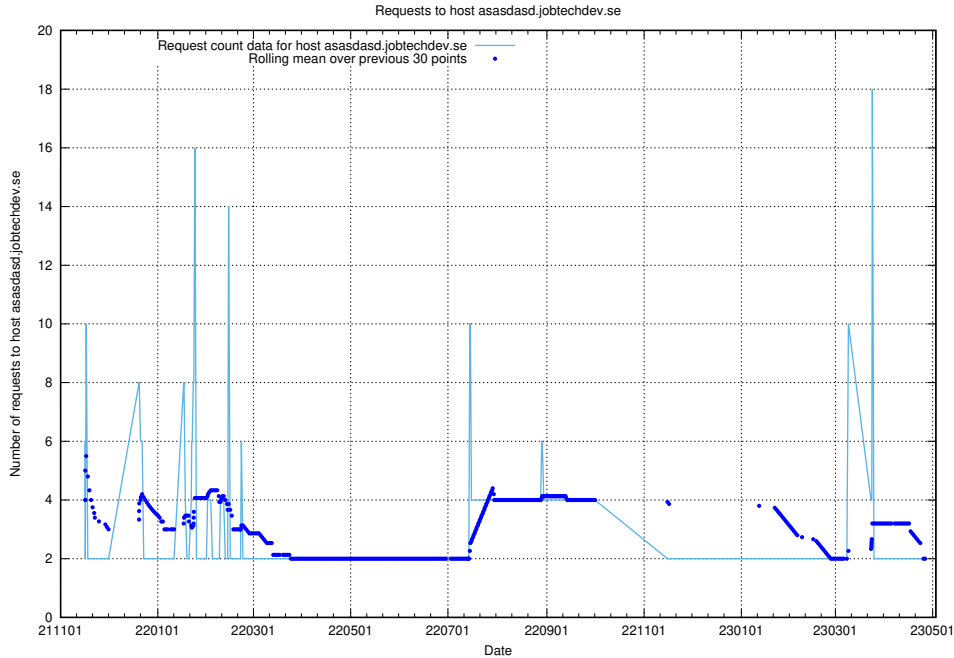

Here, we count the number of requests to host asasdask.jobtechdev.se.

7.542 Usage of nisse.jobtechdev.se

Here, we count the number of requests to host nisse.jobtechdev.se.

7.543 Usage of app-yrkesinfo.prod.services.jtech.se