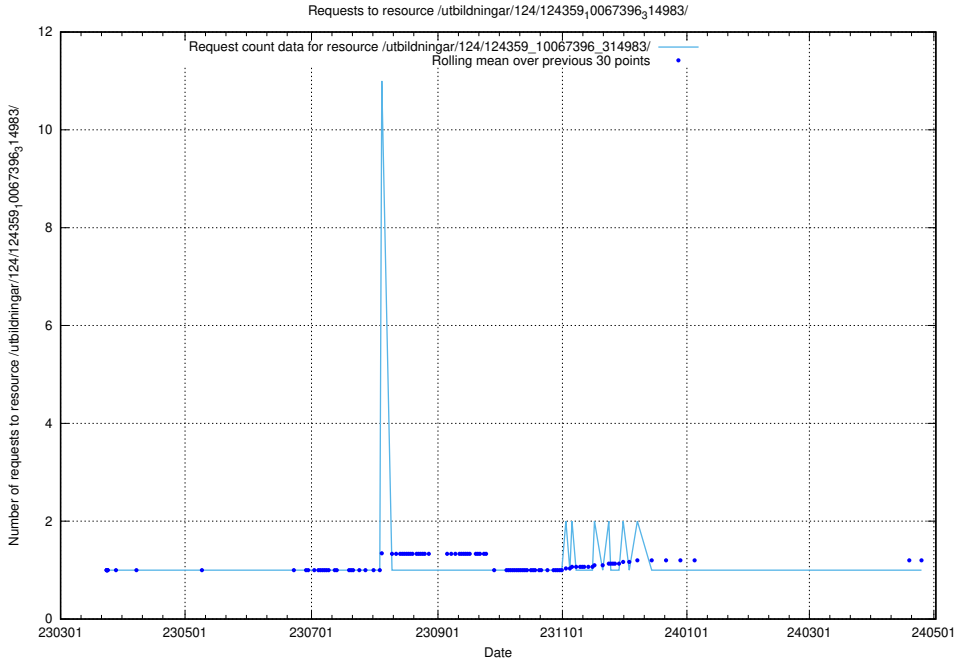

5.3850 Usage of /utbildningar/124/124359_10067396_314983/

Here, we count the number of requests to resource /utbildningar/124/124359_10067396_314983/.