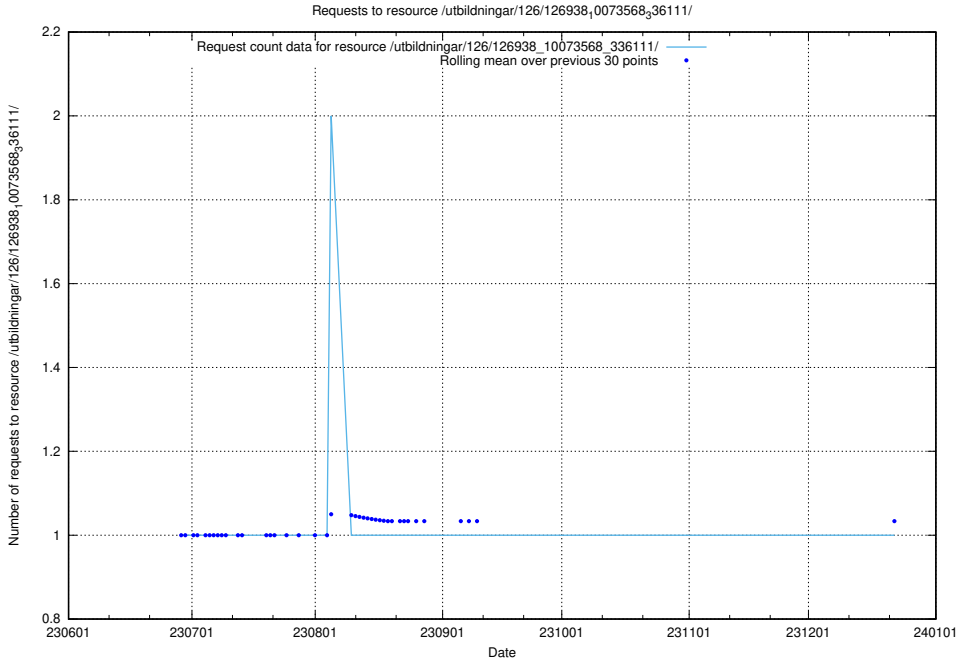

5.5464 Usage of /utbildningar/126/126938_10073568_336111/

Here, we count the number of requests to resource /utbildningar/126/126938_10073568_336111/.