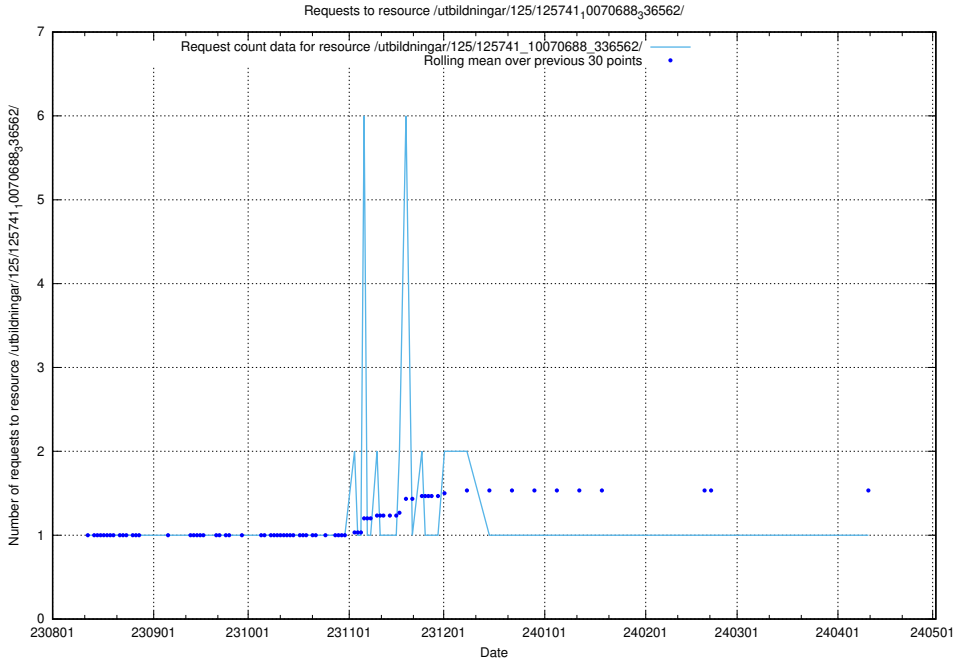

5.4837 Usage of /utbildningar/125/125741_10070688_336562/

Here, we count the number of requests to resource /utbildningar/125/125741_10070688_336562/.