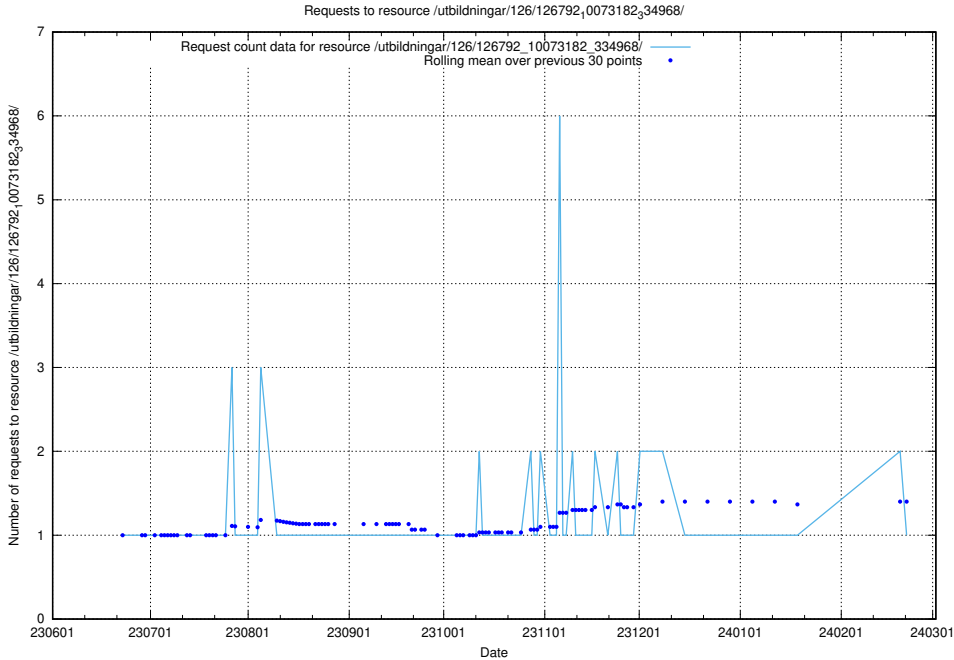

5.5622 Usage of /utbildningar/126/126792_10073182_334968/

Here, we count the number of requests to resource /utbildningar/126/126792_10073182_334968/.