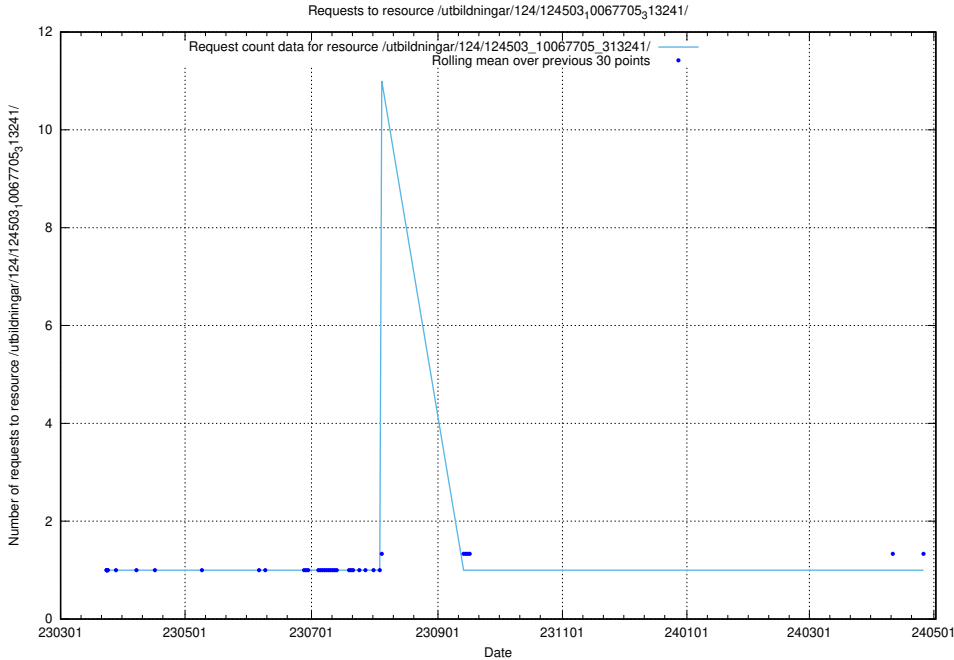

5.2190 Usage of /utbildningar/124/124503_10067705_313241/

Here, we count the number of requests to resource /utbildningar/124/124503_10067705_313241/.