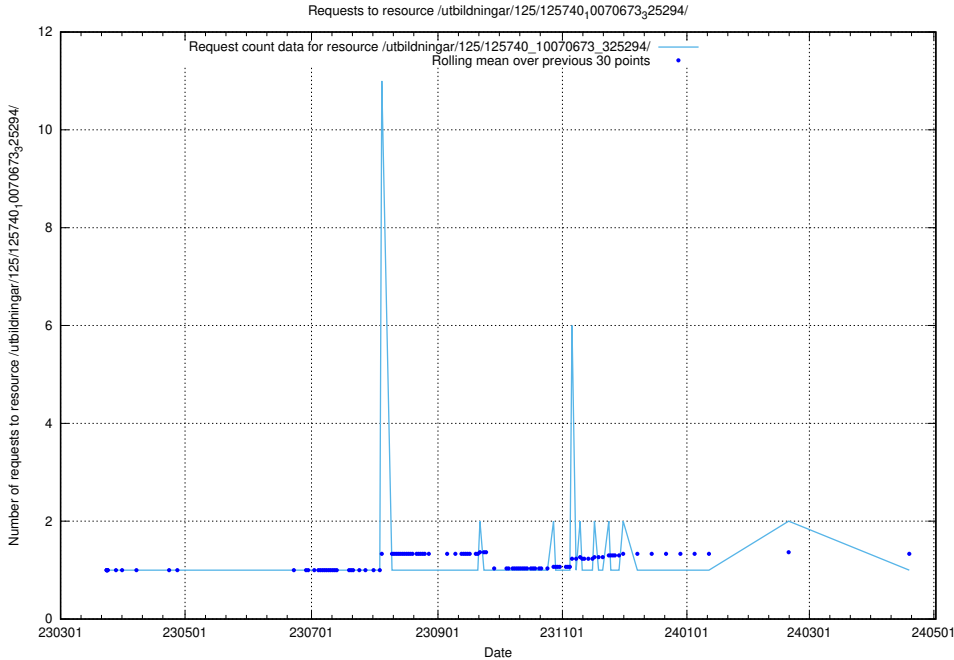

Here, we count the number of requests to resource /utbildningar/125/125740_10070673_325294/events/

5.1014 Usage of /utbildningar/125/125740_10070673_325294/

Here, we count the number of requests to resource /utbildningar/125/125740_10070673_325294/.