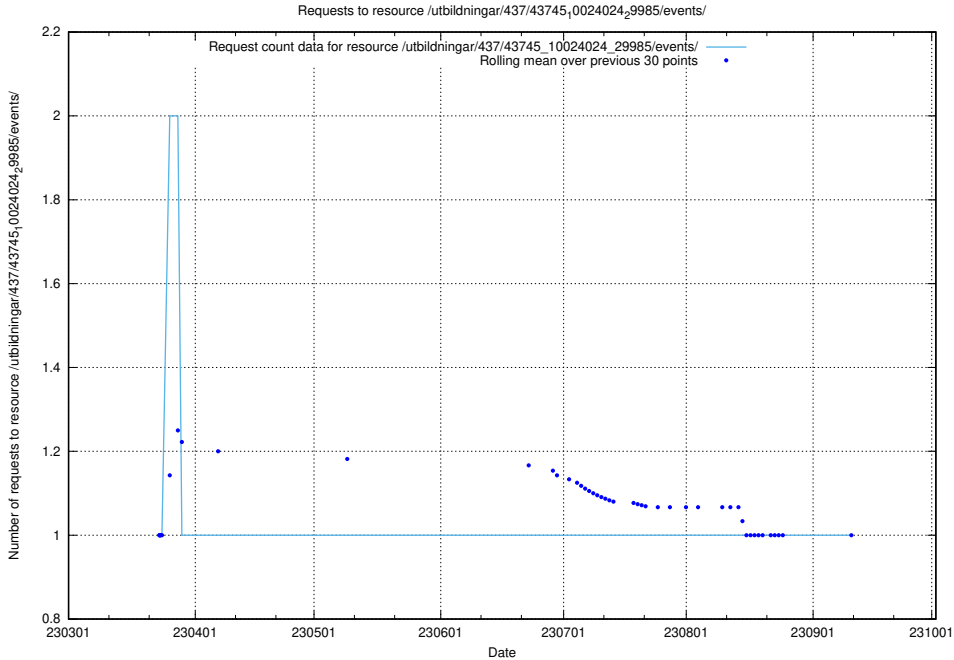

5.6399 Usage of /utbildningar/437/43745_10024024_29985/events/

Here, we count the number of requests to resource /utbildningar/437/43745_10024024_29985/events/.