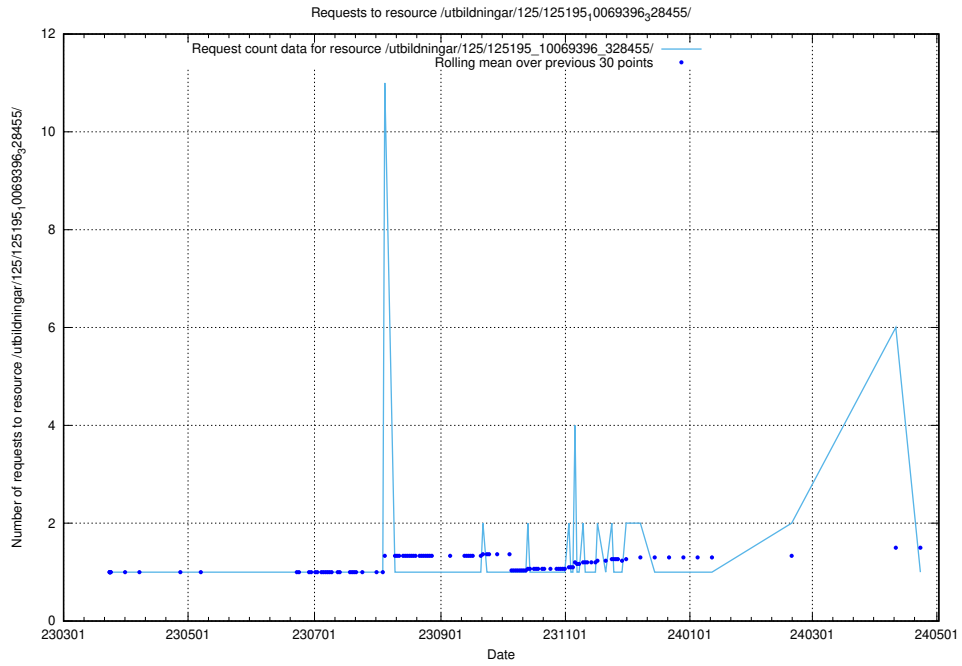

5.1141 Usage of /utbildningar/125/125195_10069396_328455/

Here, we count the number of requests to resource /utbildningar/125/125195_10069396_328455/.