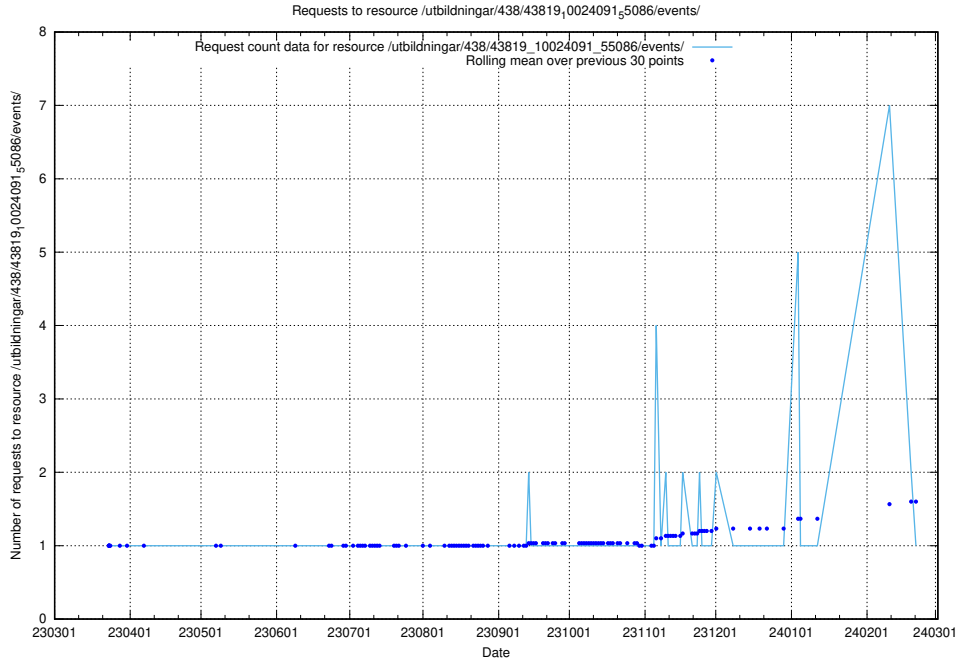

5.6353 Usage of /utbildningar/438/43819_10024091_55086/events/

Here, we count the number of requests to resource /utbildningar/438/43819_10024091_55086/events/.