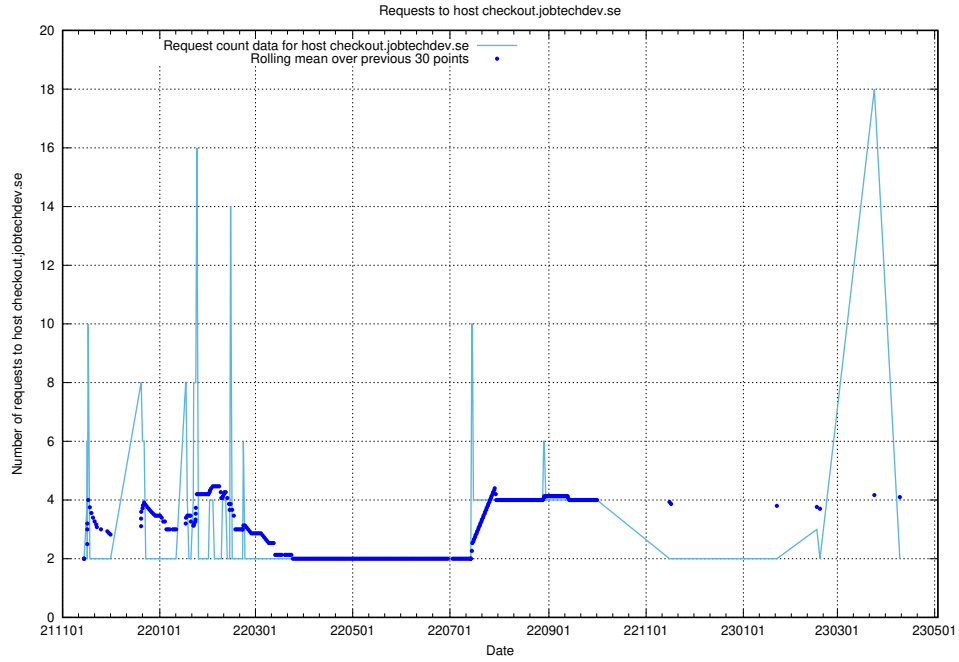

7.278 Usage of checkout.jobtechdev.se

Here, we count the number of requests to host checkout.jobtechdev.se.