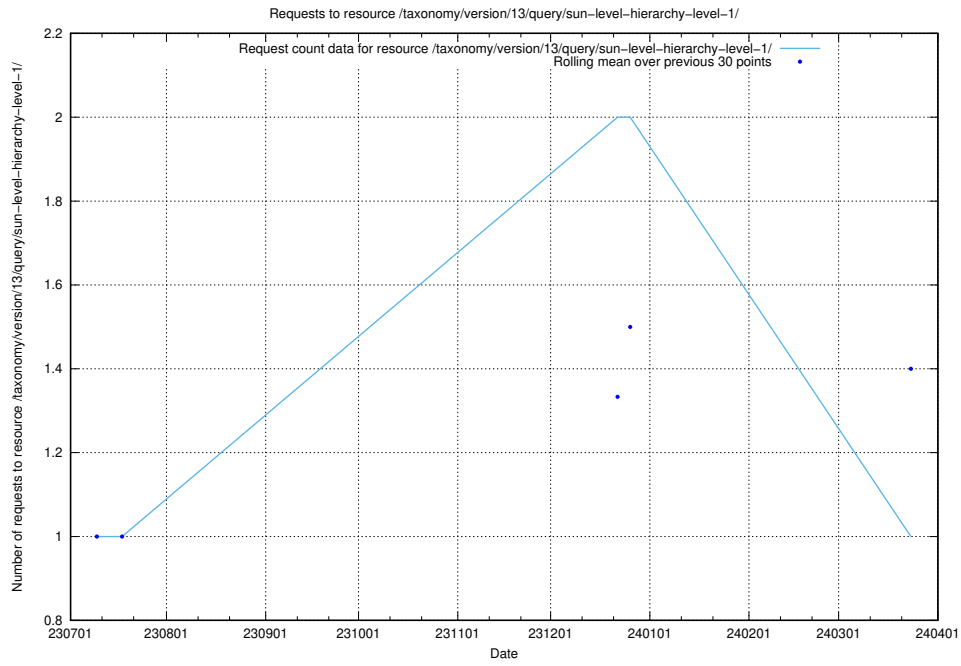

5.5183 Usage of /taxonomy/version/13/query/sun-level-hierarchy-level-1/

Here, we count the number of requests to resource /taxonomy/version/13/query/sun-level-hierarchy-level-1/.