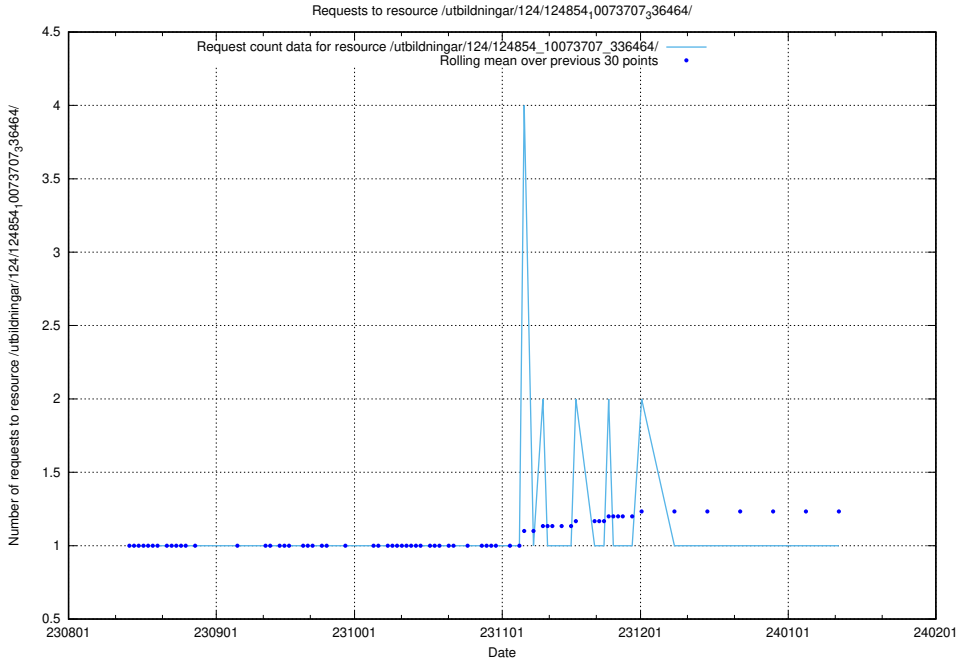

5.4829 Usage of /utbildningar/124/124854_10073707_336464/

Here, we count the number of requests to resource /utbildningar/124/124854_10073707_336464/.