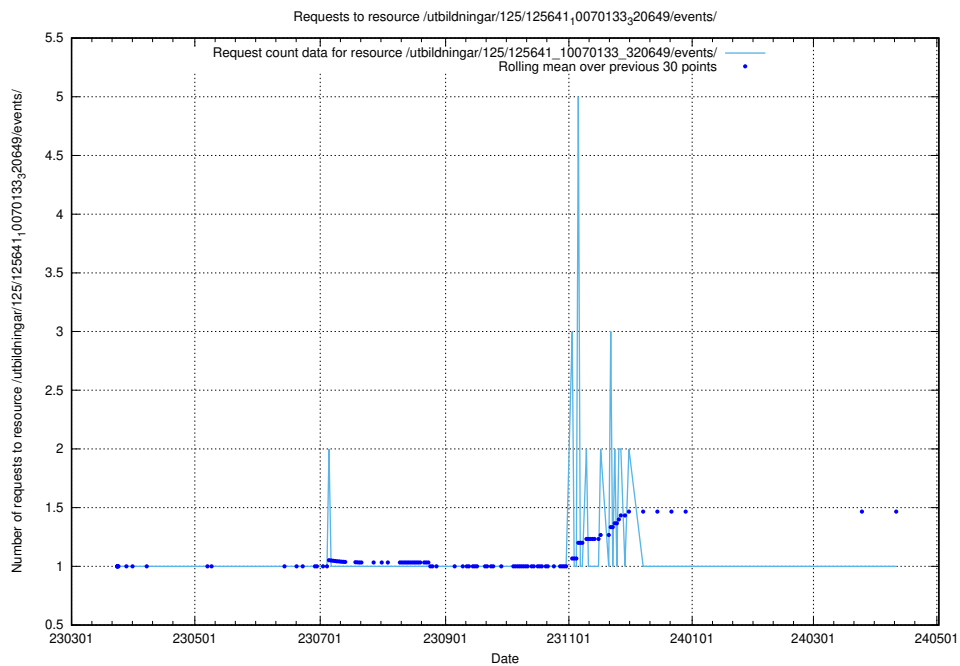

5.1066 Usage of /utbildningar/125/125641_10070133_320649/events/

Here, we count the number of requests to resource /utbildningar/125/125641_10070133_320649/events/