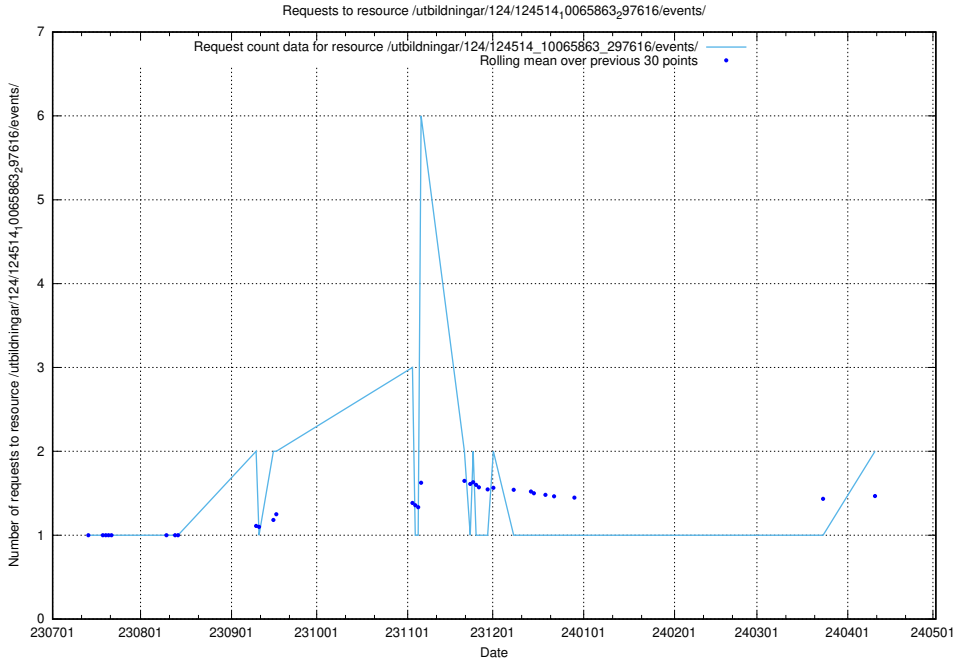

5.829 Usage of /utbildningar/124/124514_10065863_297616/events/

Here, we count the number of requests to resource /utbildningar/124/124514_10065863_297616/events/