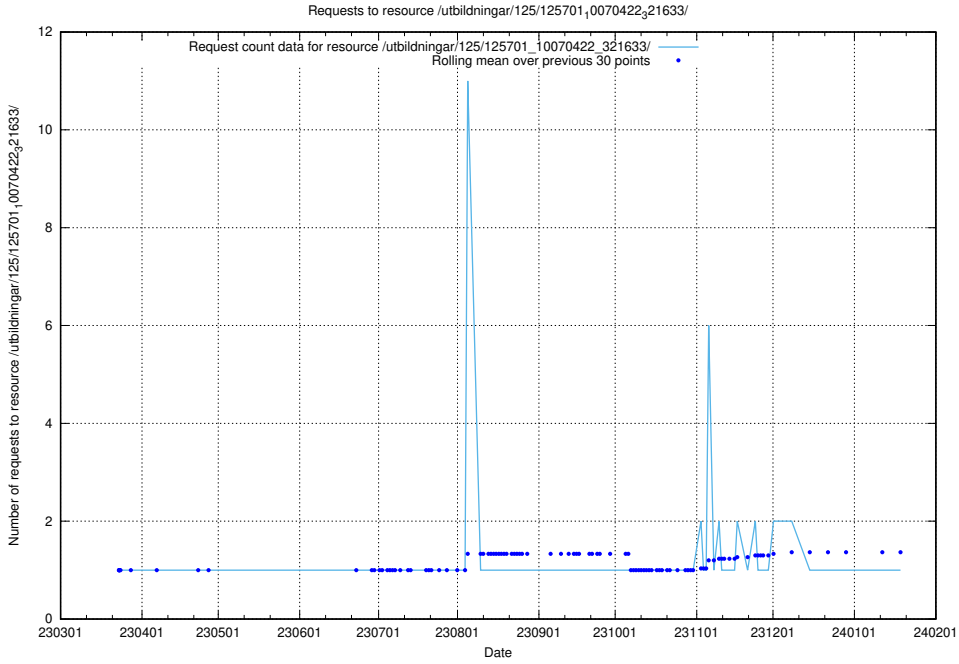

5.1039 Usage of /utbildningar/125/125701_10070422_321633/

Here, we count the number of requests to resource /utbildningar/125/125701_10070422_321633/.