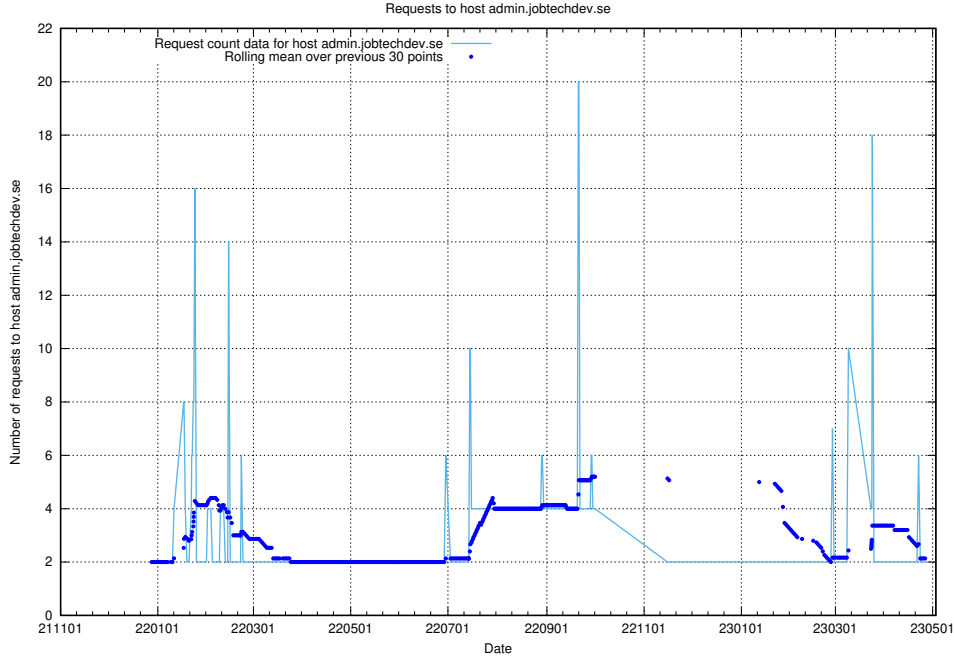

7.365 Usage of app.jobtechdev.se

Here, we count the number of requests to host app.jobtechdev.se.

7.366 Usage of admin.jobtechdev.se

Here, we count the number of requests to host admin.jobtechdev.se.

7.367 Usage of test.jobtechdev.se