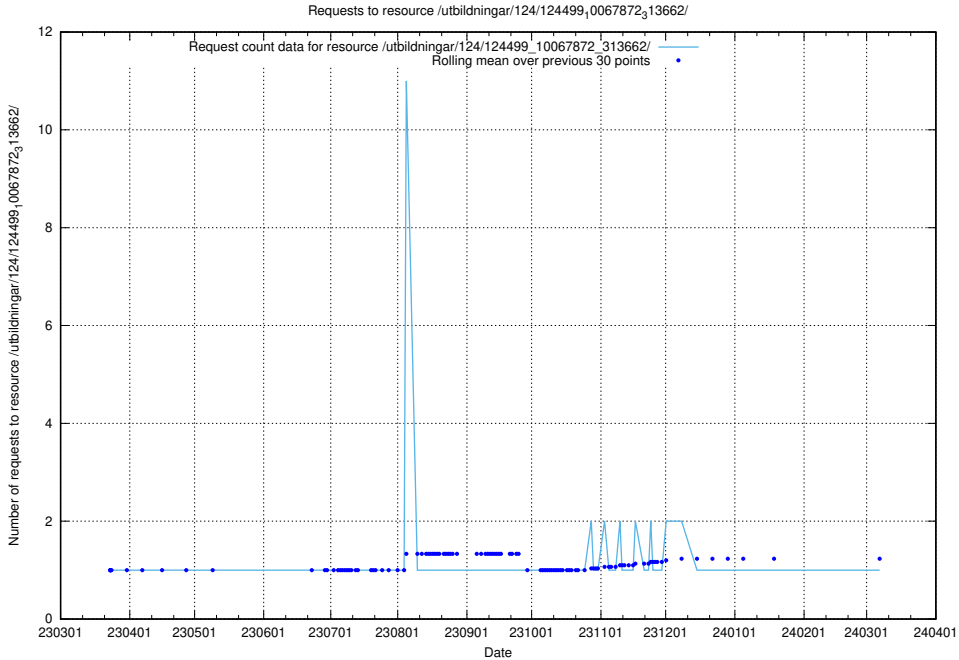

5.2406 Usage of /utbildningar/124/124499_10067872_313662/

Here, we count the number of requests to resource /utbildningar/124/124499_10067872_313662/.