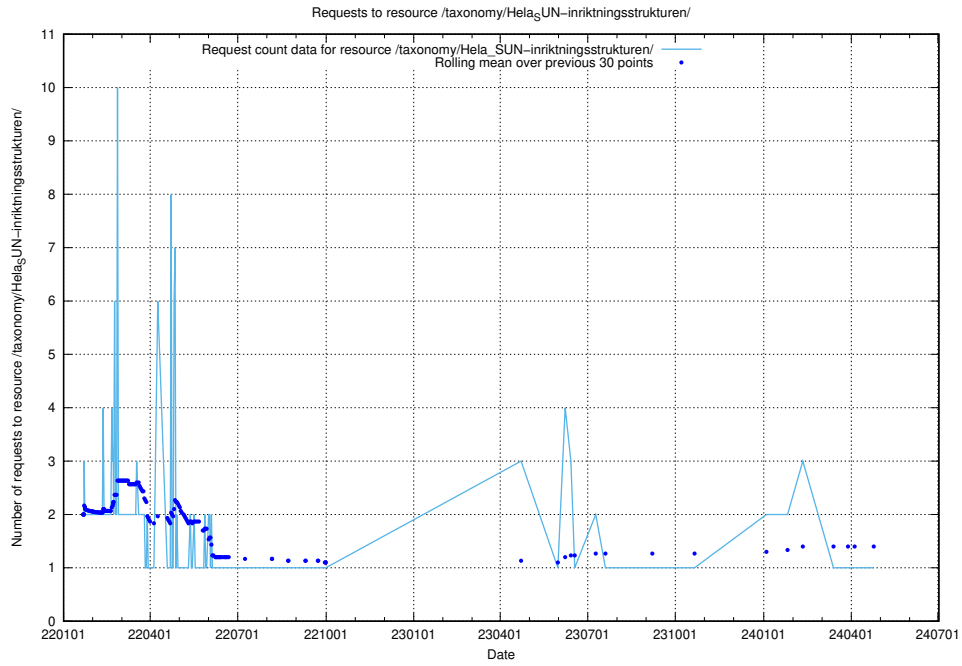

5.6506 Usage of /taxonomy/Hela_SUN-inriktningsstrukturen/

Here, we count the number of requests to resource /taxonomy/Hela_SUN-inriktningsstrukturen/.