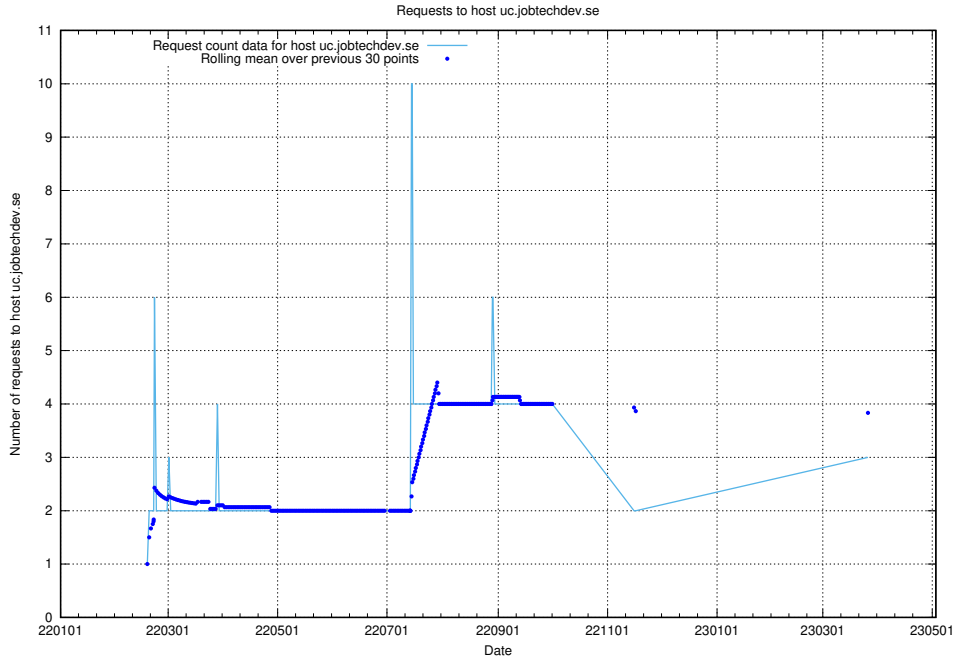

7.232 Usage of uc.jobtechdev.se

Here, we count the number of requests to host uc.jobtechdev.se.