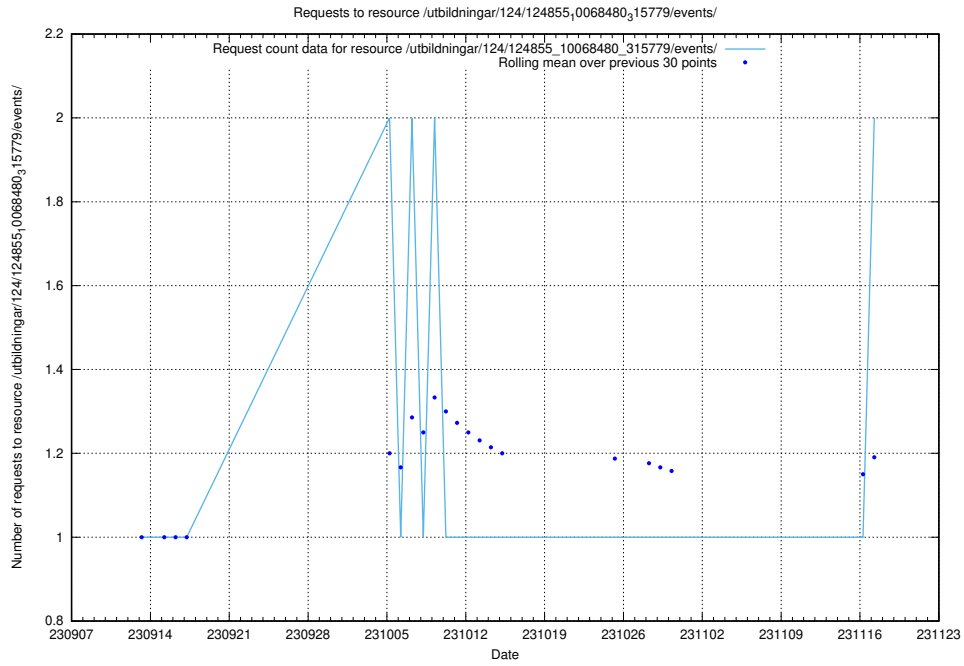

5.777 Usage of /utbildningar/124/124855_10068480_315779/events/

Here, we count the number of requests to resource /utbildningar/124/124855_10068480_315779/events/