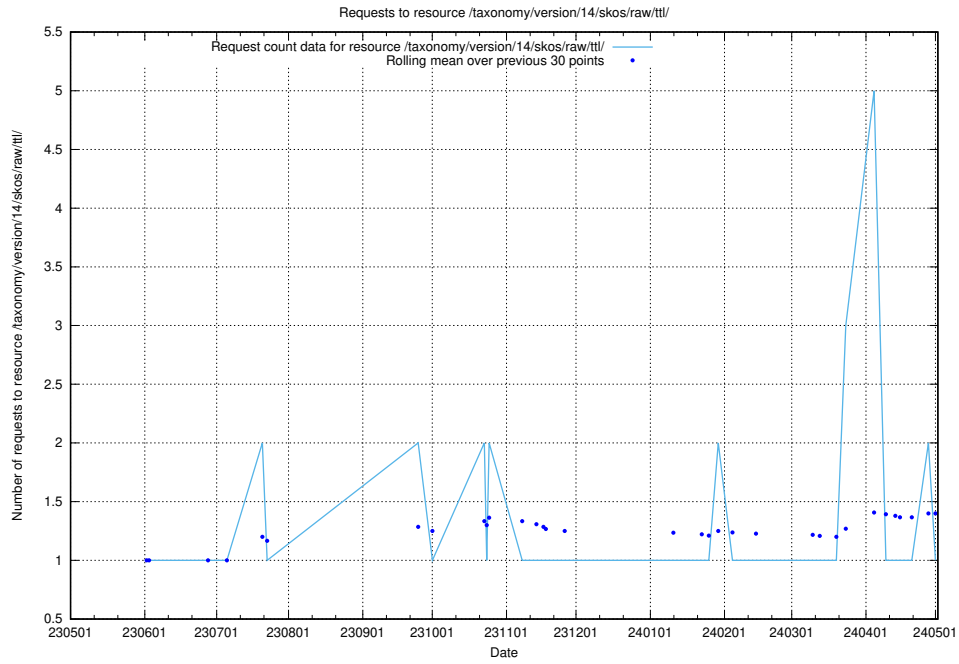

5.5956 Usage of `/taxonomy/version/14/skos/raw/ttl/`

Here, we count the number of requests to resource `/taxonomy/version/14/skos/raw/ttl/`.