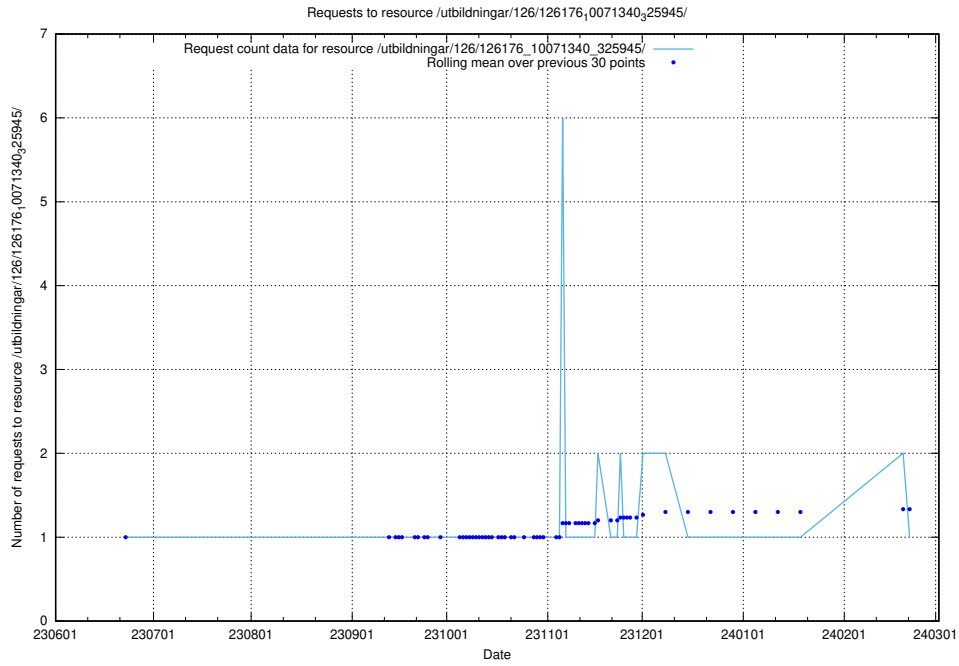

5.5708 Usage of /utbildningar/126/126176_10071340_325945/

Here, we count the number of requests to resource /utbildningar/126/126176_10071340_325945/.