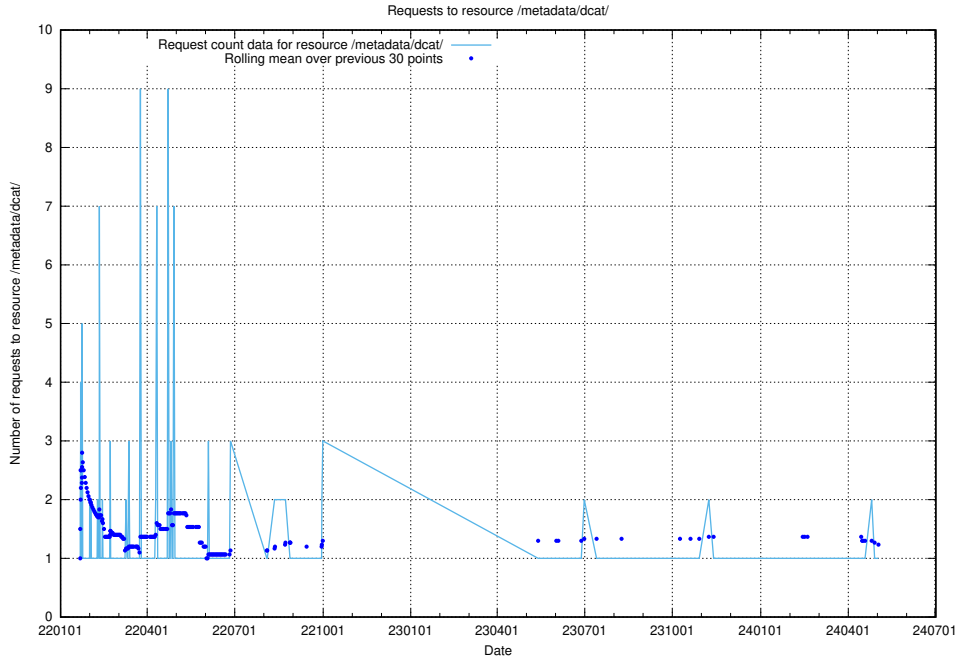

5.6507 Usage of /metadata/dcat/

Here, we count the number of requests to resource /metadata/dcat/.