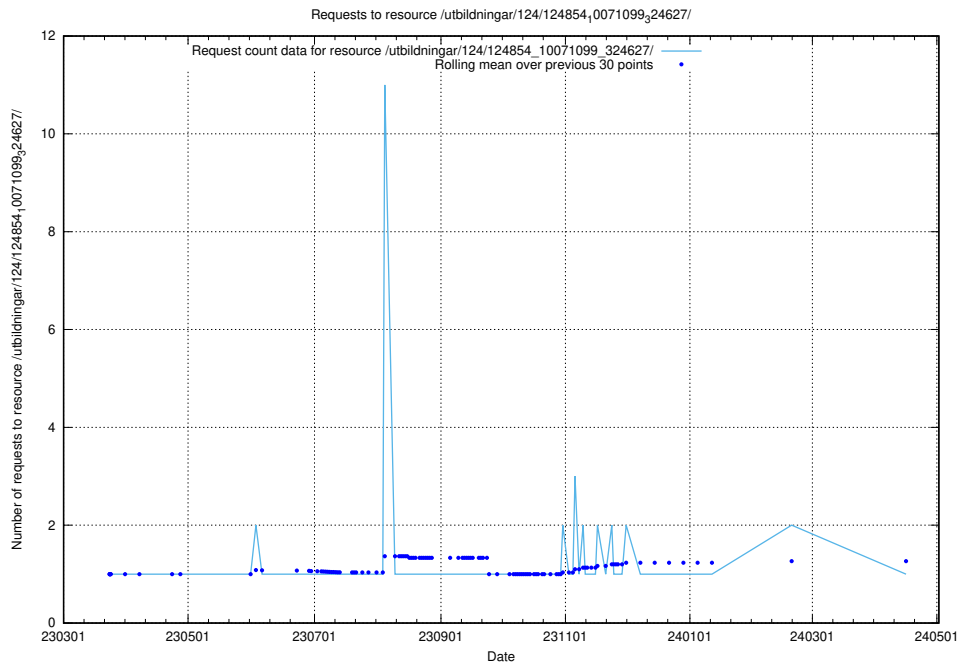

Here, we count the number of requests to resource /utbildningar/124/124854_10071441_326466/.

5.1213 Usage of /utbildningar/124/124854_10071099_324627/

Here, we count the number of requests to resource /utbildningar/124/124854_10071099_324627/.