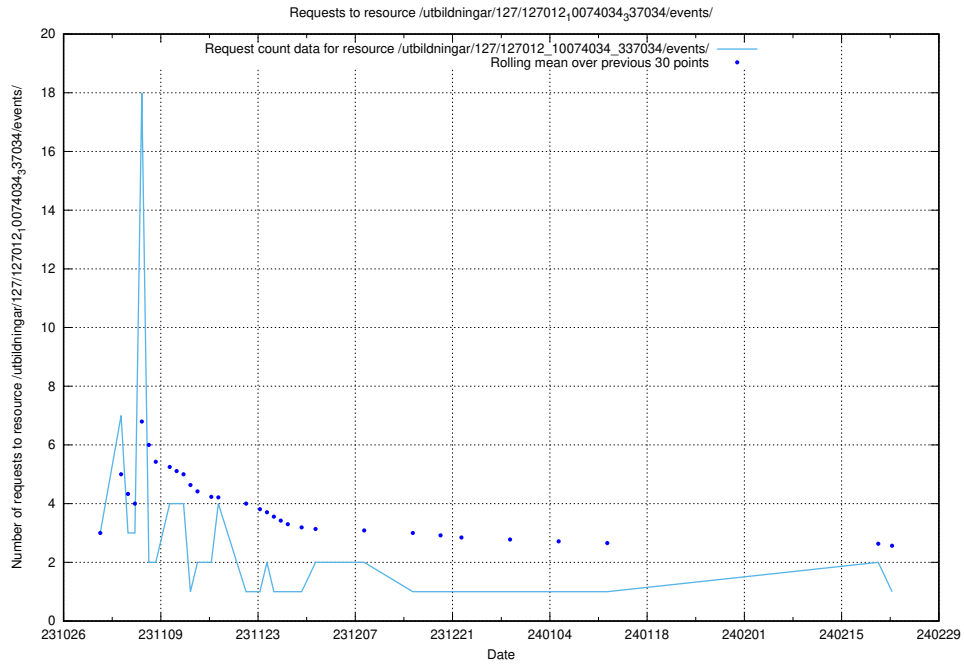

5.4200 Usage of /utbildningar/127/127012_10074034_337034/events/

Here, we count the number of requests to resource /utbildningar/127/127012_10074034_337034/events/