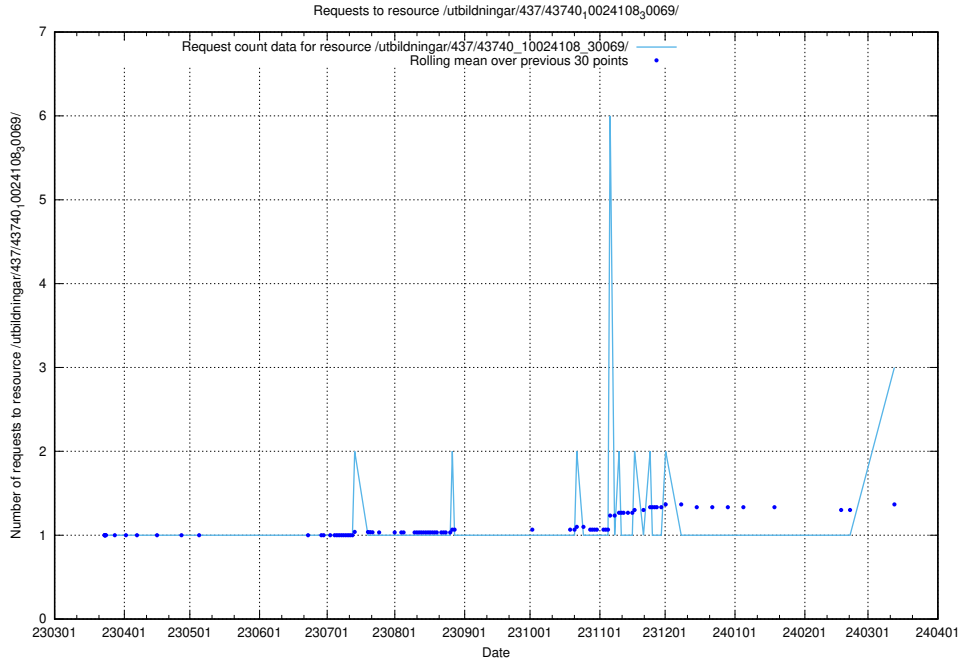

5.478 Usage of /utbildningar/437/43740_10024108_30069/

Here, we count the number of requests to resource /utbildningar/437/43740_10024108_30069/.