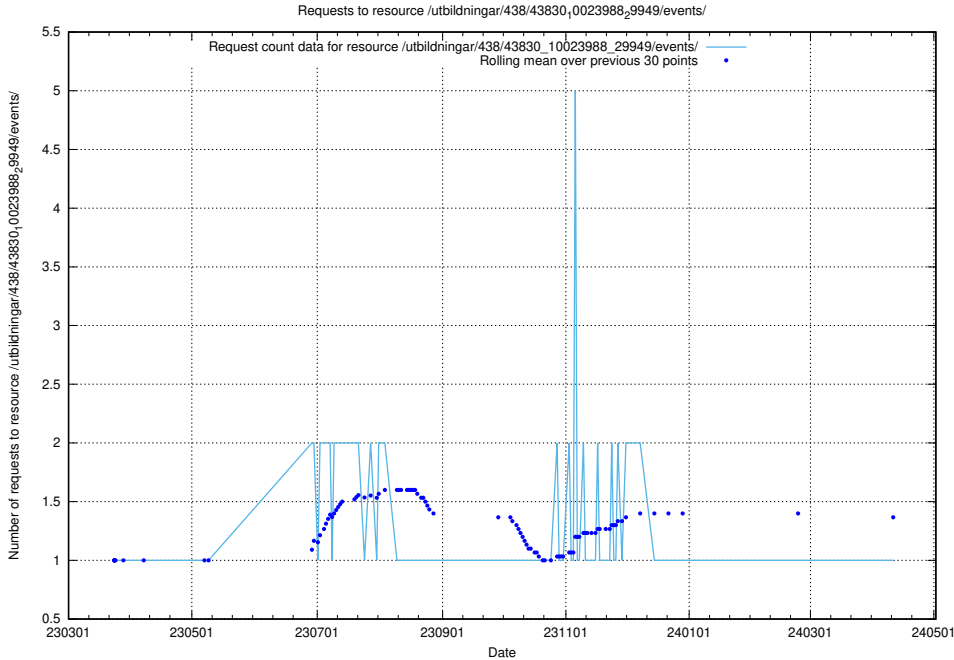

5.6347 Usage of /utbildningar/438/43830_10023988_29949/events/

Here, we count the number of requests to resource /utbildningar/438/43830_10023988_29949/events/.