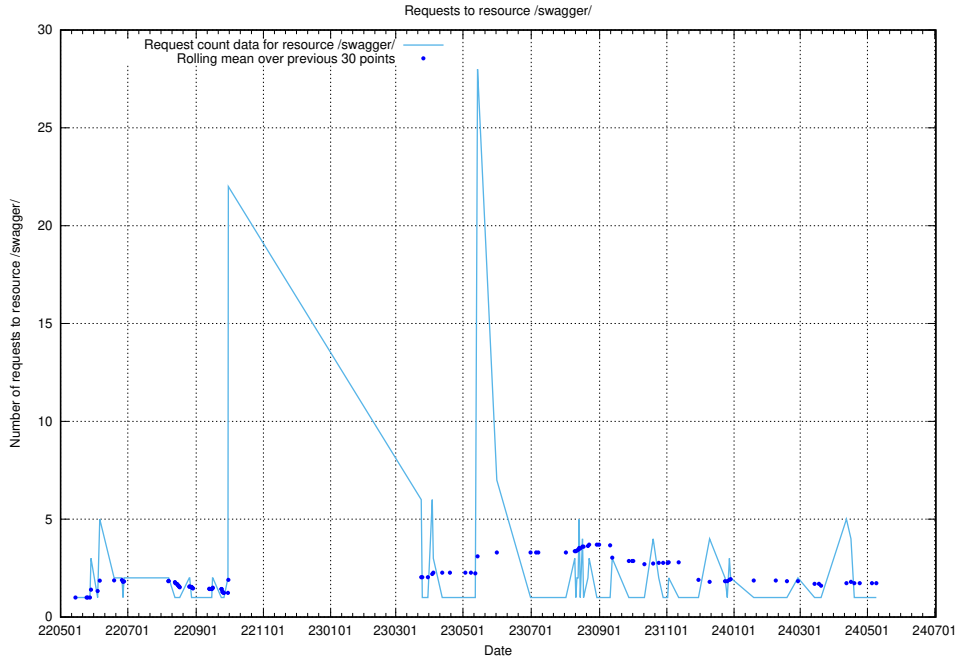

5.1084 Usage of /swagger/

Here, we count the number of requests to resource /swagger/.