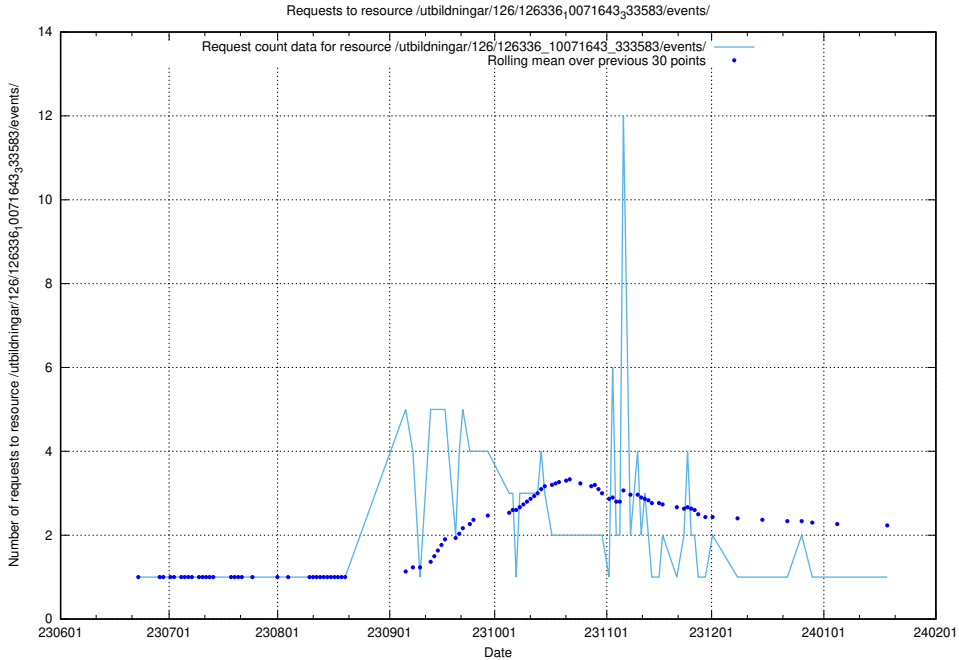

5.5698 Usage of /utbildningar/126/126336_10071643_333583/events/

Here, we count the number of requests to resource /utbildningar/126/126336_10071643_333583/events/