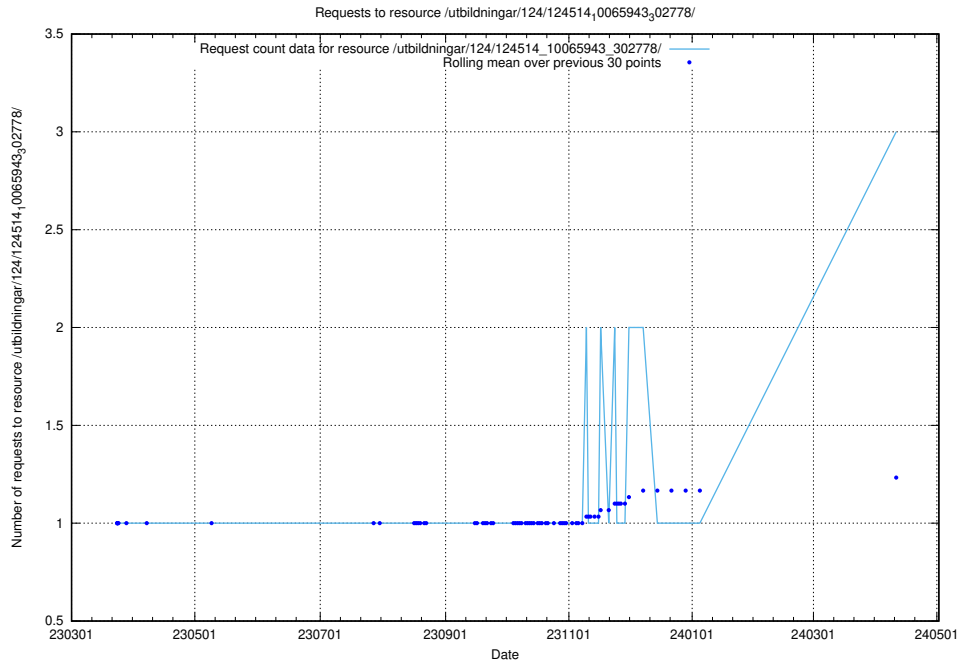

Here, we count the number of requests to resource /utbildningar/124/124514_10066304_308429/.

5.281 Usage of /utbildningar/124/124514_10065943_302778/

Here, we count the number of requests to resource /utbildningar/124/124514_10065943_302778/.