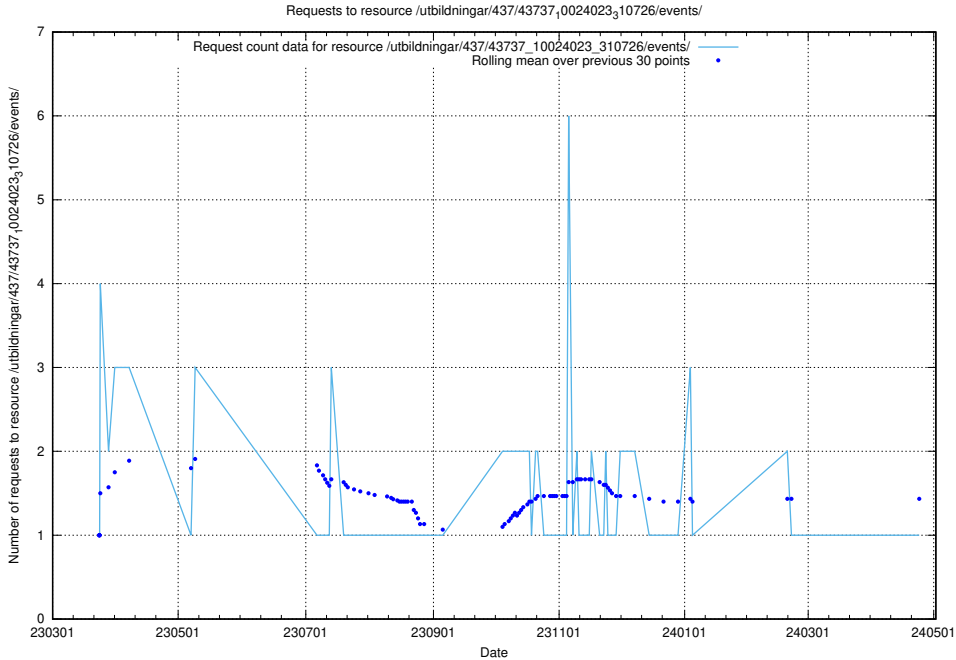

5.6407 Usage of /utbildningar/437/43737_10024023_310726/events/

Here, we count the number of requests to resource /utbildningar/437/43737_10024023_310726/events/.