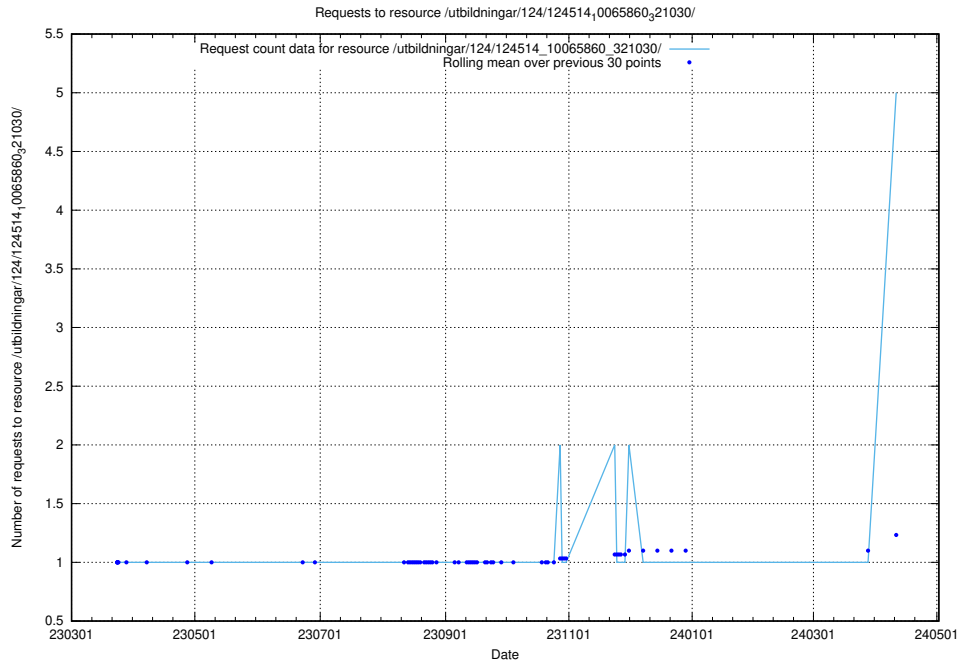

5.120 Usage of /utbildningar/124/124514_10065860_321030/

Here, we count the number of requests to resource /utbildningar/124/124514_10065860_321030/.