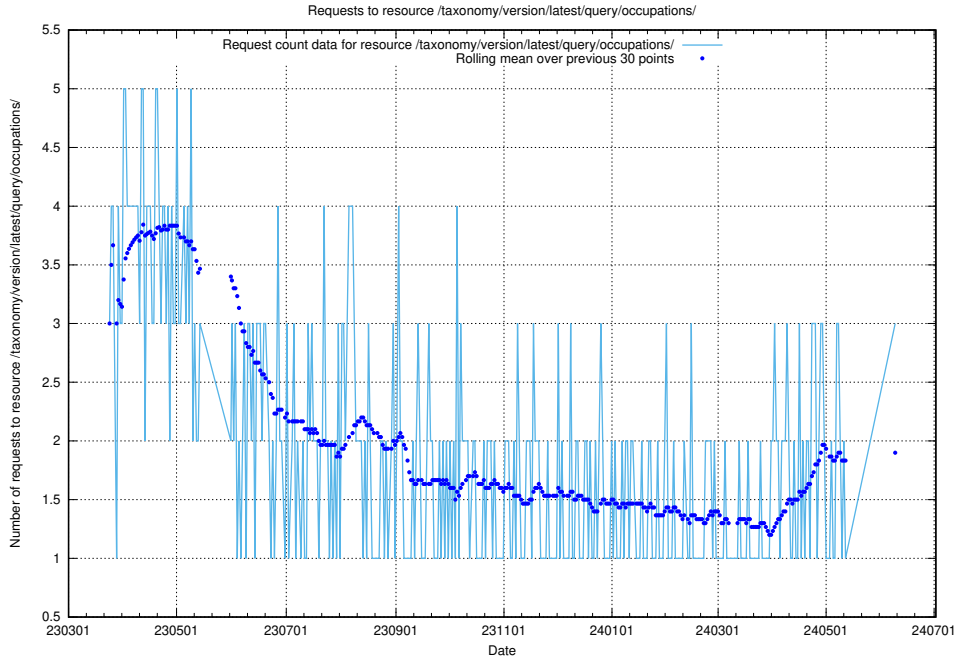

5.444 Usage of /taxonomy/version/latest/query/occupations/

Here, we count the number of requests to resource /taxonomy/version/latest/query/occupations/.