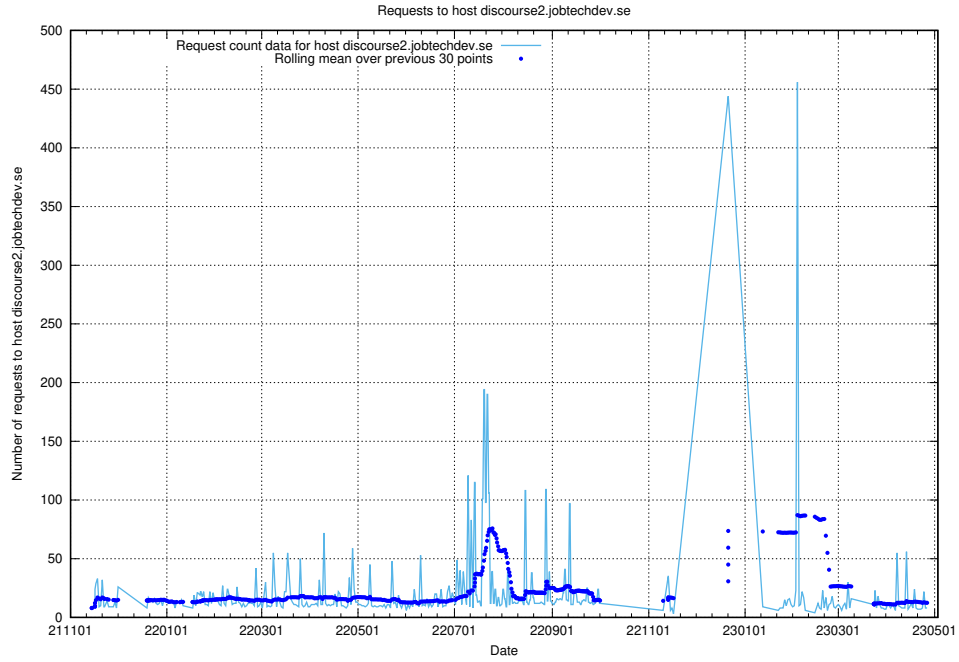

7.65 Usage of discourse2.jobtechdev.se

Here, we count the number of requests to host discourse2.jobtechdev.se.

7.66 Usage of taxonomy.jobtechdev.se

Here, we count the number of requests to host taxonomy.jobtechdev.se.