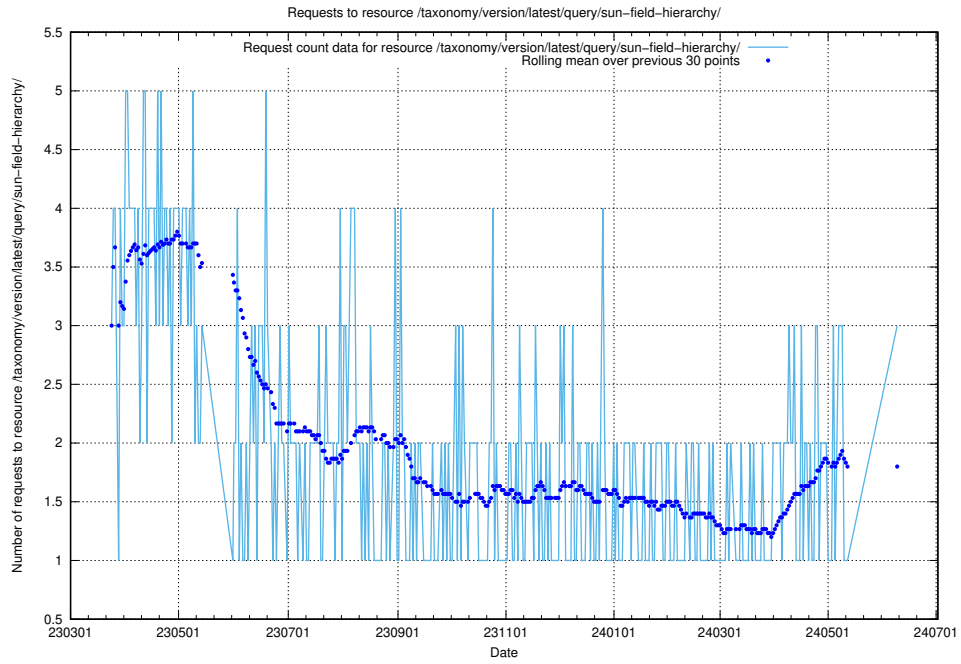

5.421 Usage of /taxonomy/version/latest/query/sun-field-hierarchy/

Here, we count the number of requests to resource /taxonomy/version/latest/query/sun-field-hierarchy/.