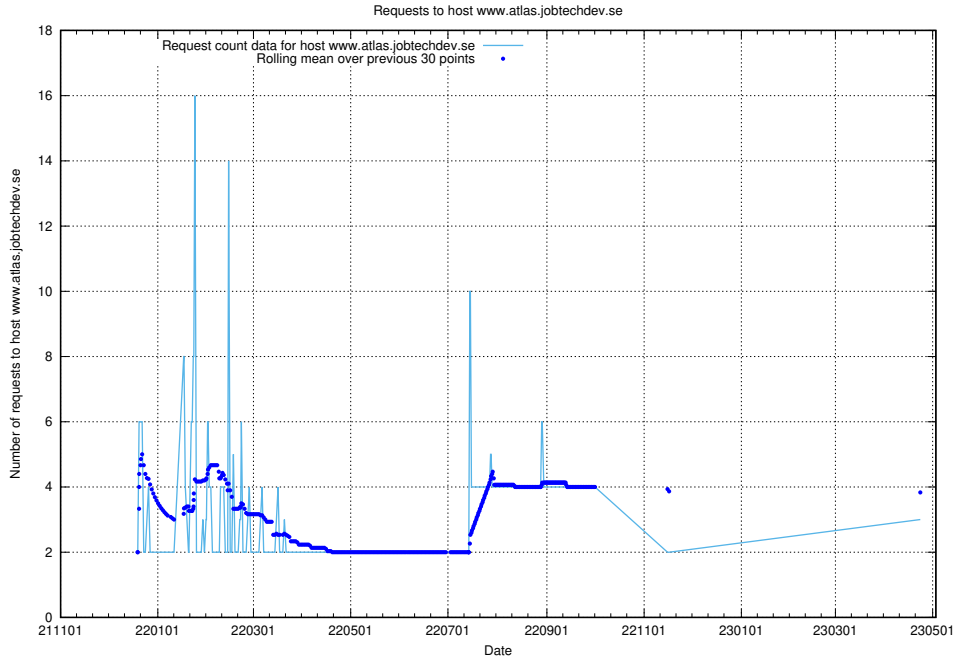

7.210 Usage of www.atlas.jobtechdev.se

Here, we count the number of requests to host www.atlas.jobtechdev.se.