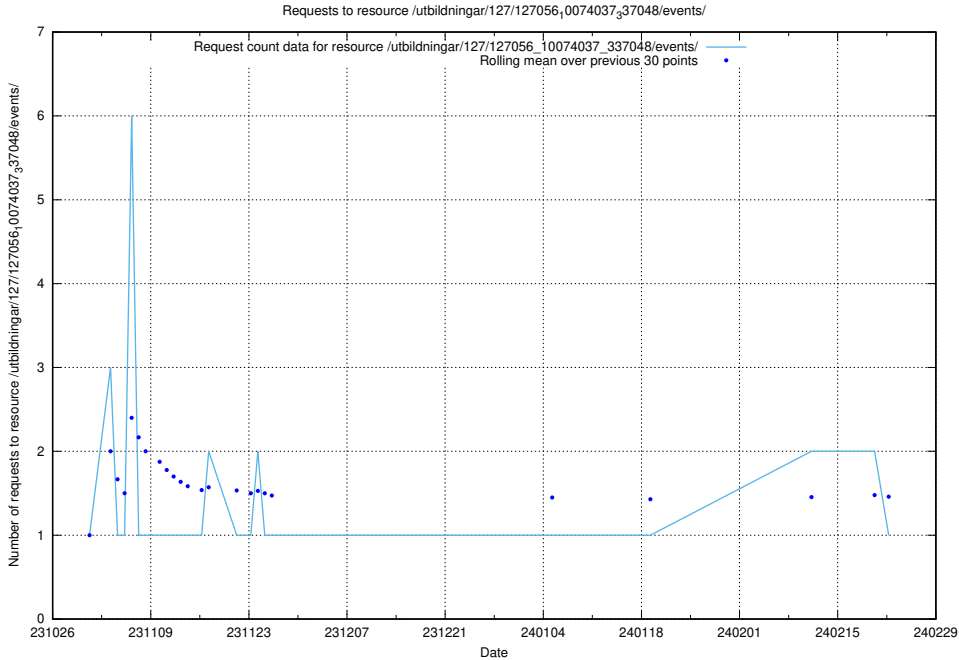

5.4203 Usage of /utbildningar/127/127056_10074037_337048/events/

Here, we count the number of requests to resource /utbildningar/127/127056_10074037_337048/events/