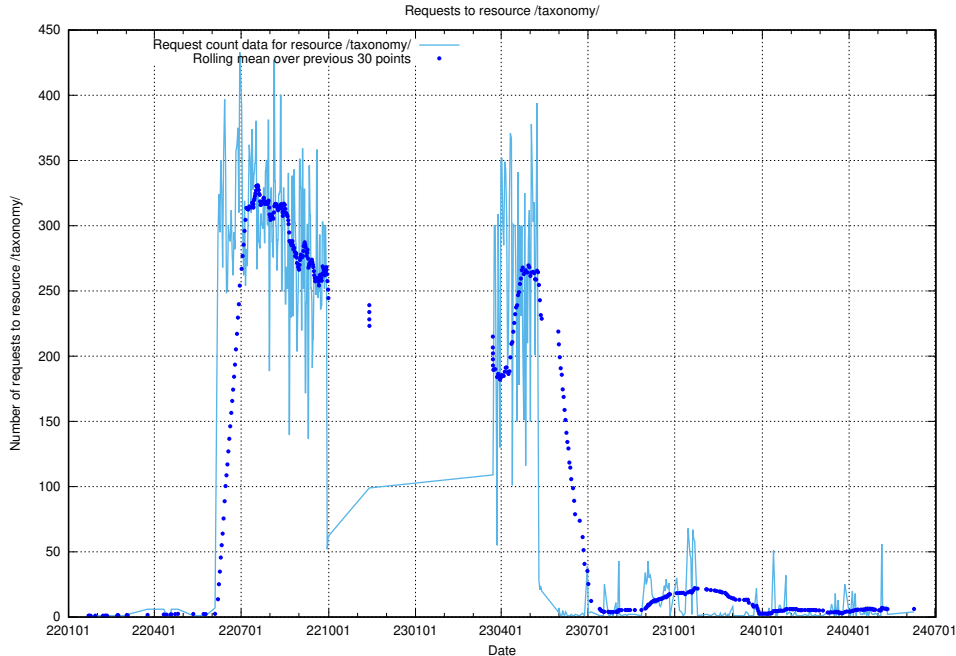

5.220 Usage of /taxonomy/

Here, we count the number of requests to resource /taxonomy/.