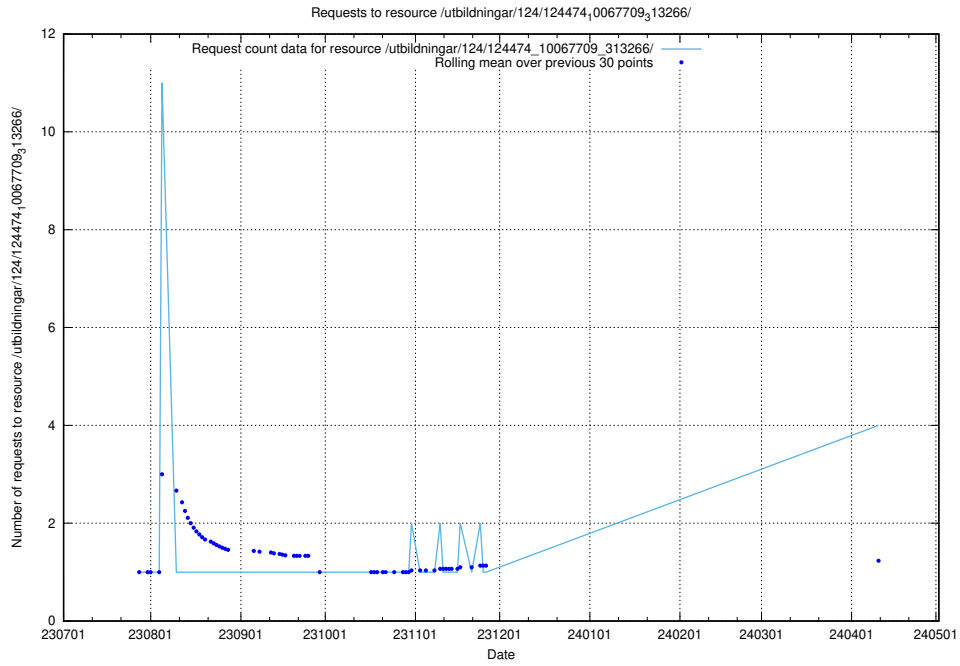

5.214 Usage of /utbildningar/124/124474_10067709_313266/

Here, we count the number of requests to resource /utbildningar/124/124474_10067709_313266/.