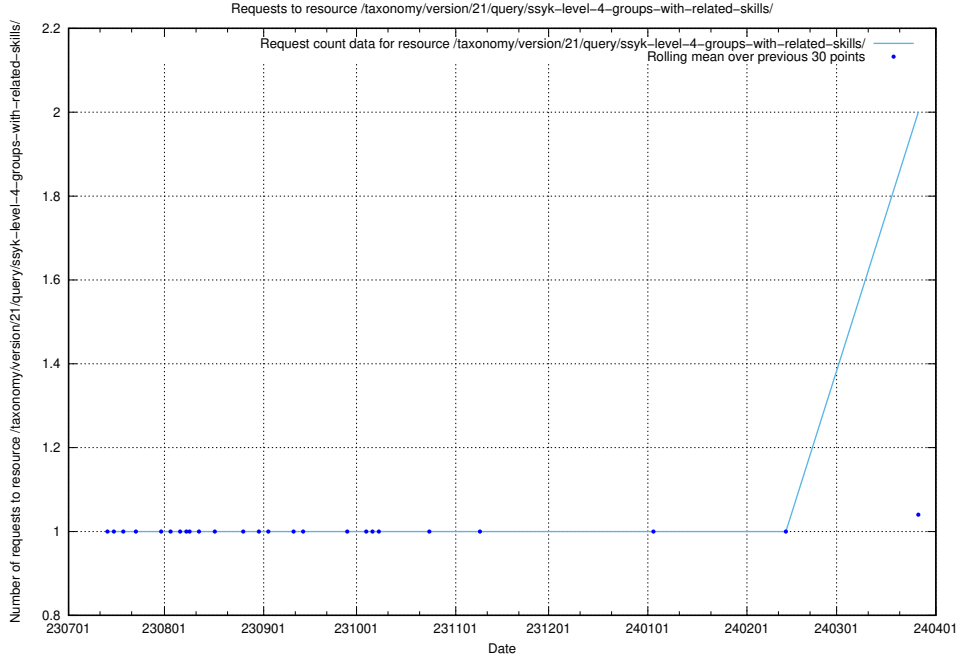

5.830 Usage of /taxonomy/version/21/query/ssyk-level-4-groups-with-related-skills/

Here, we count the number of requests to resource /taxonomy/version/21/query/ssyk-level-4-groups-with-related-skills/.