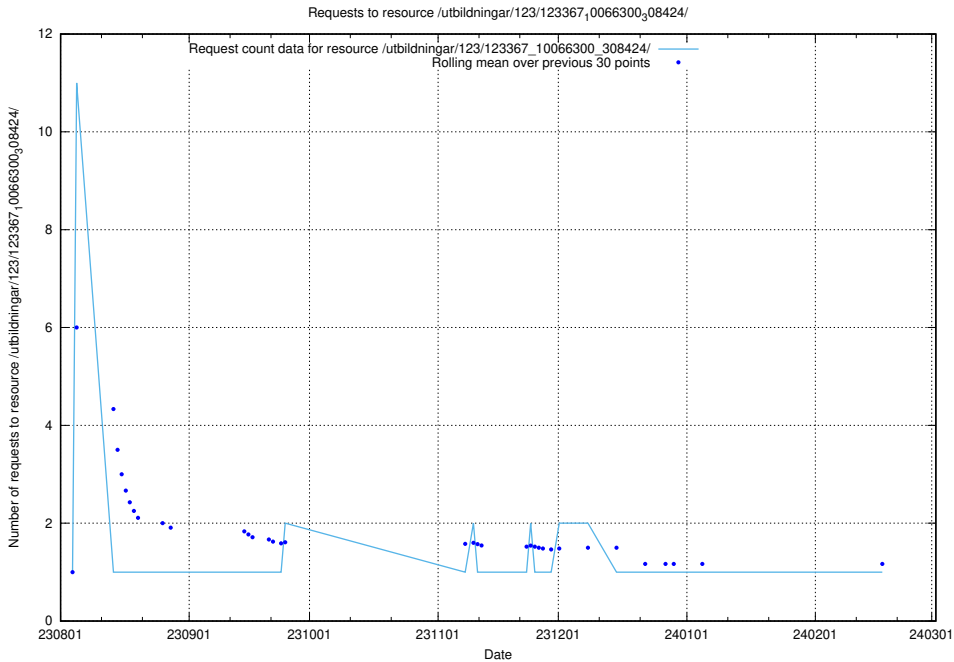

Here, we count the number of requests to resource /utbildningar/123/123367_10066300_308424/events/

5.4914 Usage of /utbildningar/123/123367_10066300_308424/

Here, we count the number of requests to resource /utbildningar/123/123367_10066300_308424/.