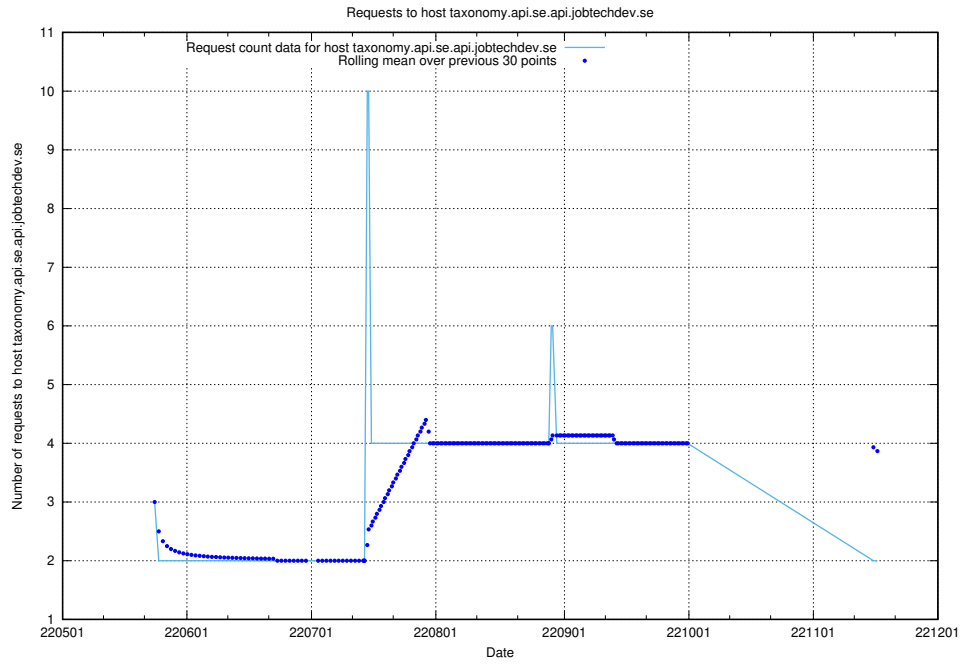

7.425 Usage of taxonomy.api.se.api.jobtechdev.se

Here, we count the number of requests to host taxonomy.api.se.api.jobtechdev.se.