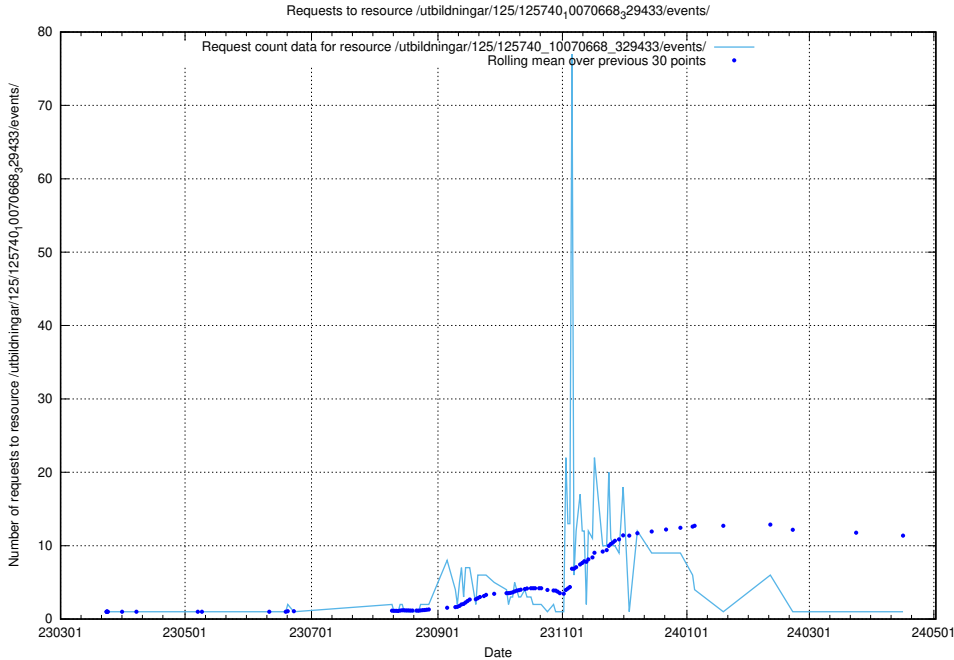

5.1017 Usage of /utbildningar/125/125740_10070668_329433/events/

Here, we count the number of requests to resource /utbildningar/125/125740_10070668_329433/events/