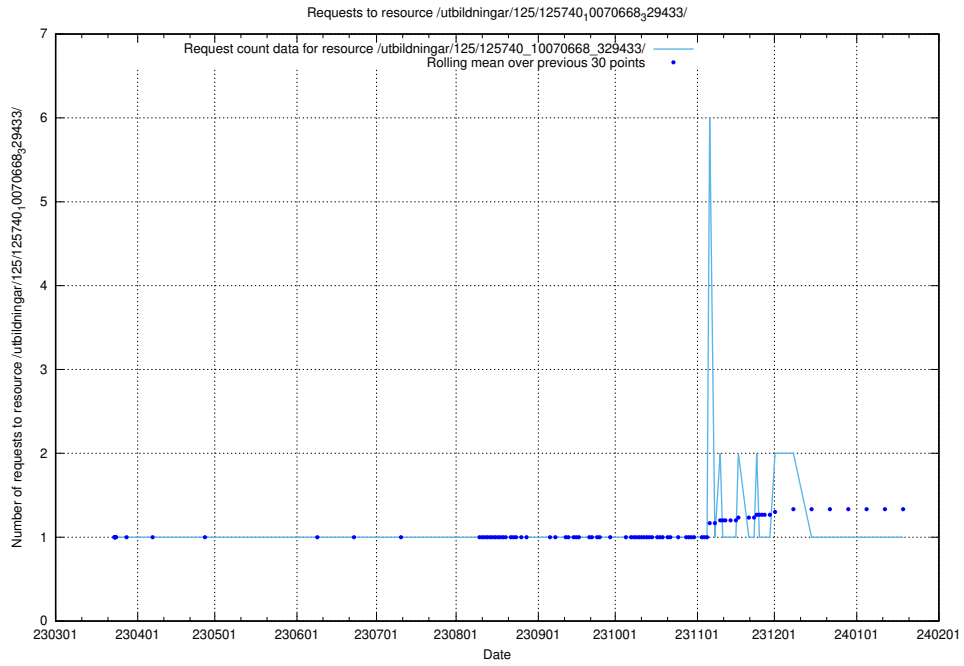

5.1018 Usage of /utbildningar/125/125740_10070668_329433/

Here, we count the number of requests to resource /utbildningar/125/125740_10070668_329433/.