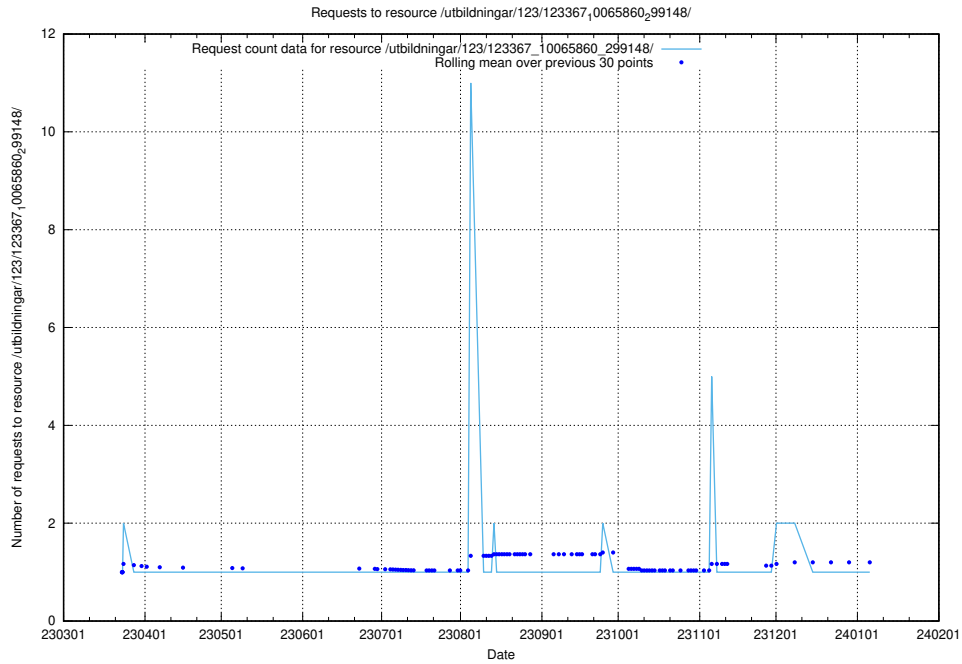

5.4857 Usage of /utbildningar/123/123367_10065860_299148/

Here, we count the number of requests to resource /utbildningar/123/123367_10065860_299148/.

5.4858 Usage of /utbildningar/126/126095_10071321_331015/events/