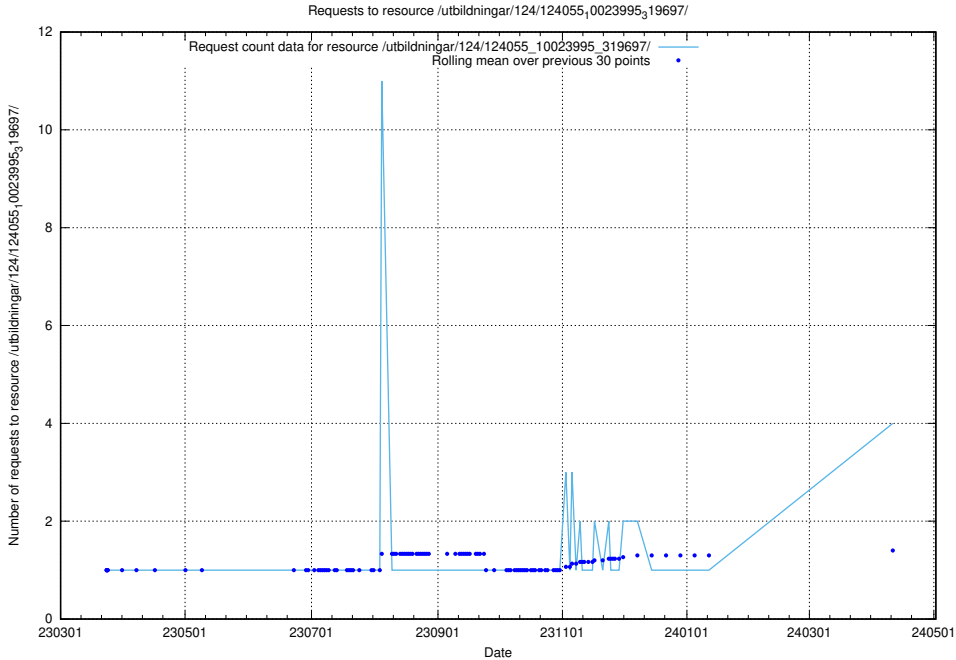

5.203 Usage of /utbildningar/124/124055_10023995_319697/

Here, we count the number of requests to resource /utbildningar/124/124055_10023995_319697/.