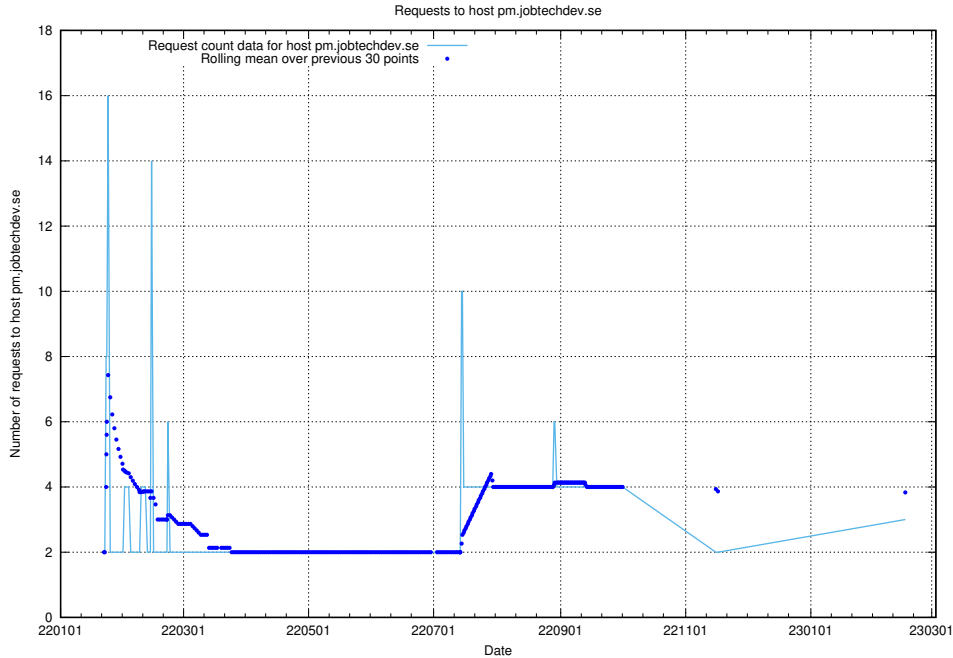

7.252 Usage of pm.jobtechdev.se

Here, we count the number of requests to host pm.jobtechdev.se.