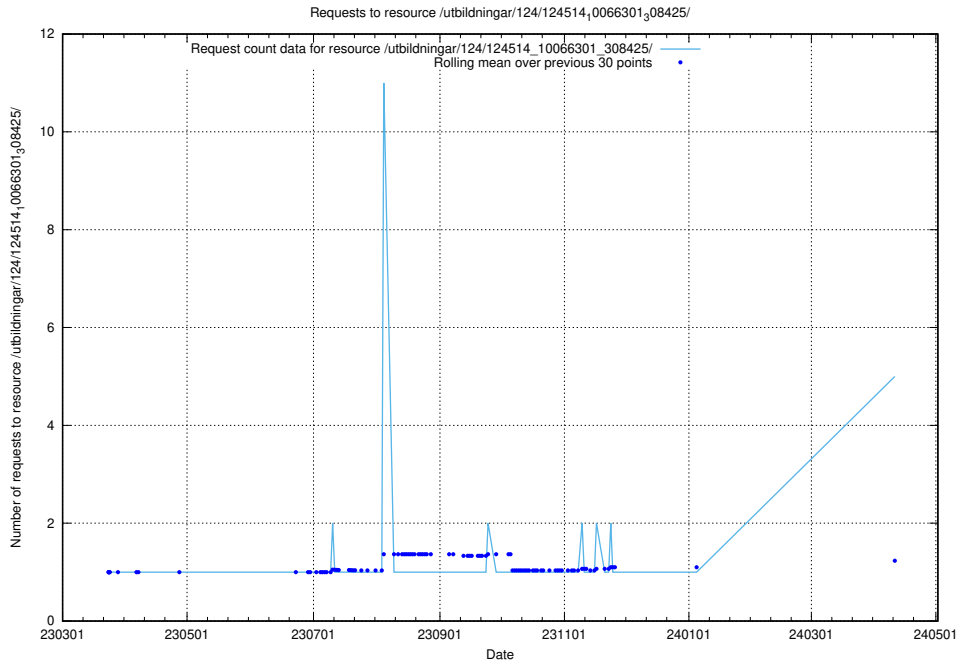

5.119 Usage of /utbildningar/124/124514_10066301_308425/

Here, we count the number of requests to resource /utbildningar/124/124514_10066301_308425/.