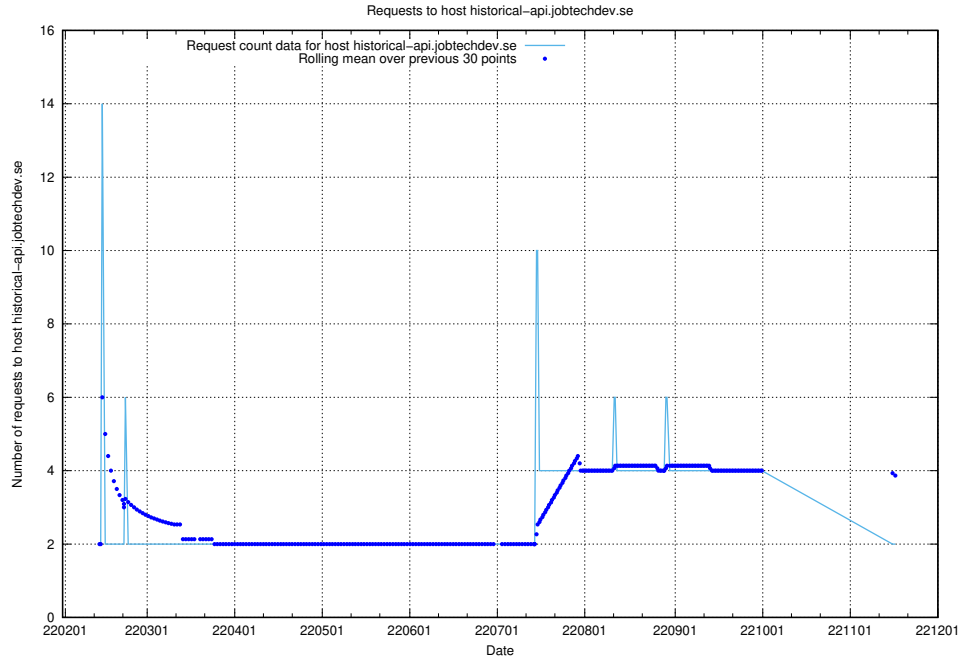

7.545 Usage of historical-api.jobtechdev.se

Here, we count the number of requests to host historical-api.jobtechdev.se.