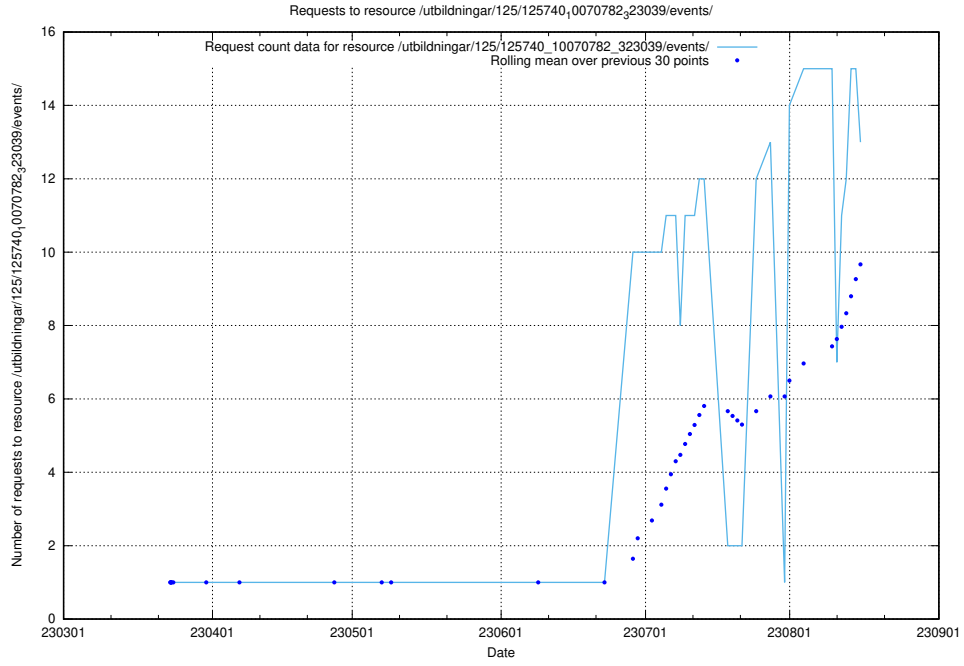

5.9 Usage of /utbildningar/125/125740_10070782_323039/events/

Here, we count the number of requests to resource /utbildningar/125/125740_10070782_323039/events/