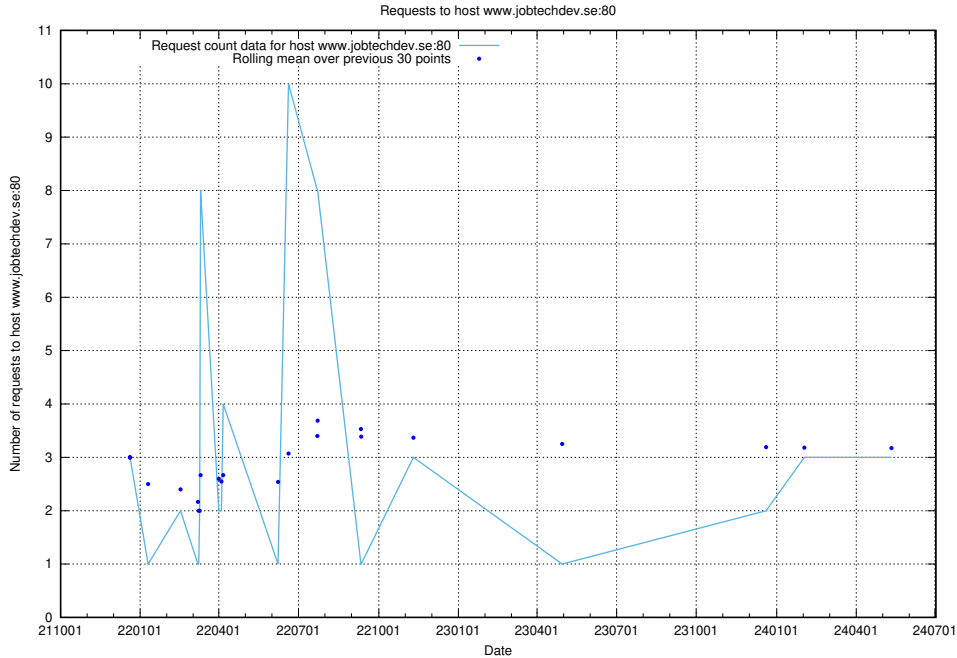

7.200 Usage of www.jobtechdev.se:80

Here, we count the number of requests to host www.jobtechdev.se:80.