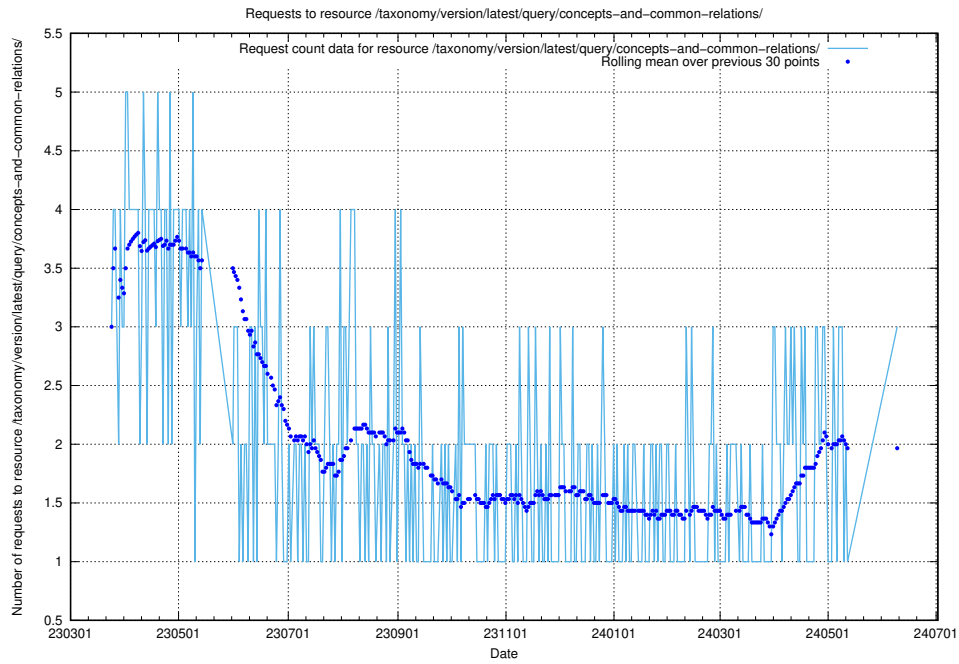

5.461 Usage of /taxonomy/version/latest/query/concepts-and-common-relations/

Here, we count the number of requests to resource /taxonomy/version/latest/query/concepts-and-common-relations/.