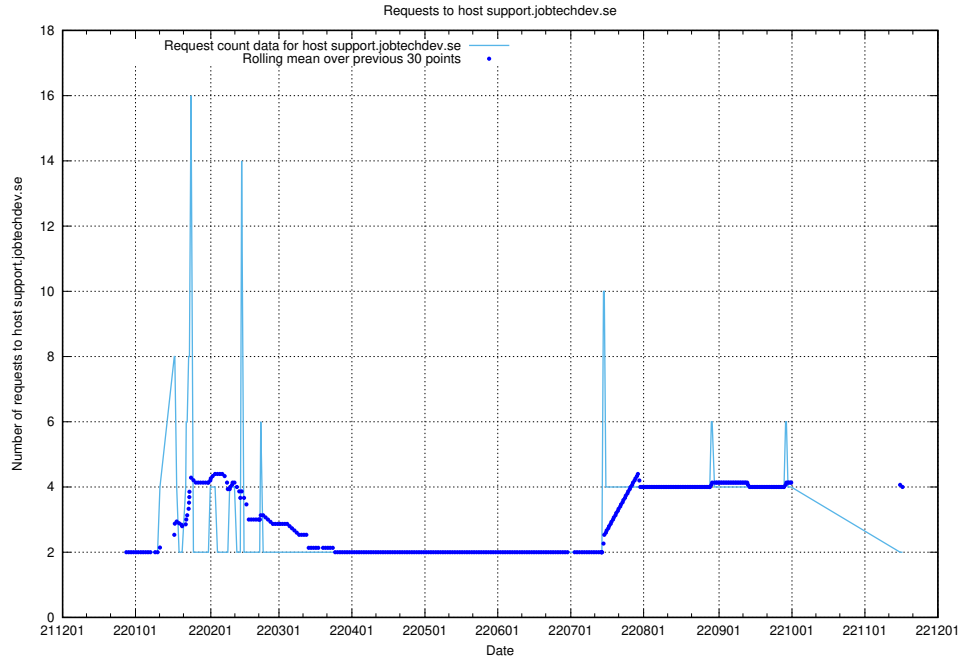

7.360 Usage of support.jobtechdev.se

Here, we count the number of requests to host support.jobtechdev.se.