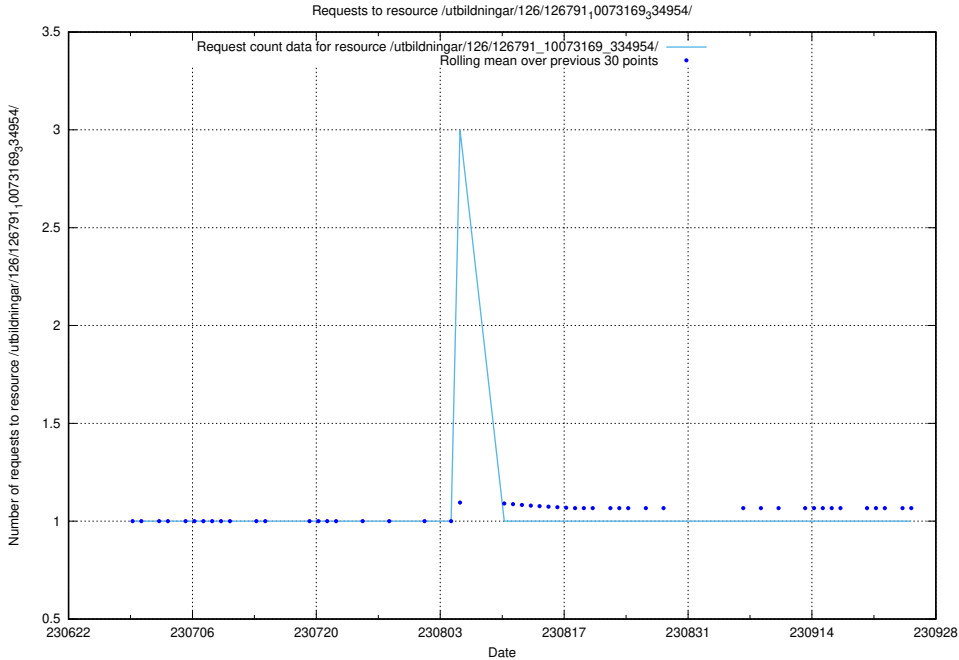

5.5476 Usage of /utbildningar/126/126791_10073169_334954/

Here, we count the number of requests to resource /utbildningar/126/126791_10073169_334954/.