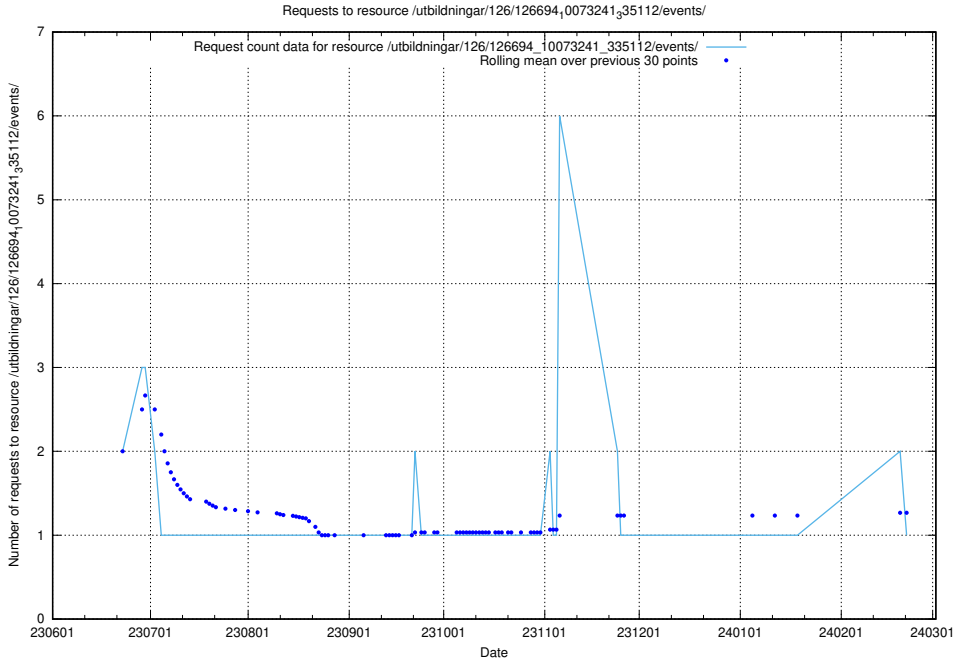

5.5594 Usage of /utbildningar/126/126694_10073241_335112/events/

Here, we count the number of requests to resource /utbildningar/126/126694_10073241_335112/events/