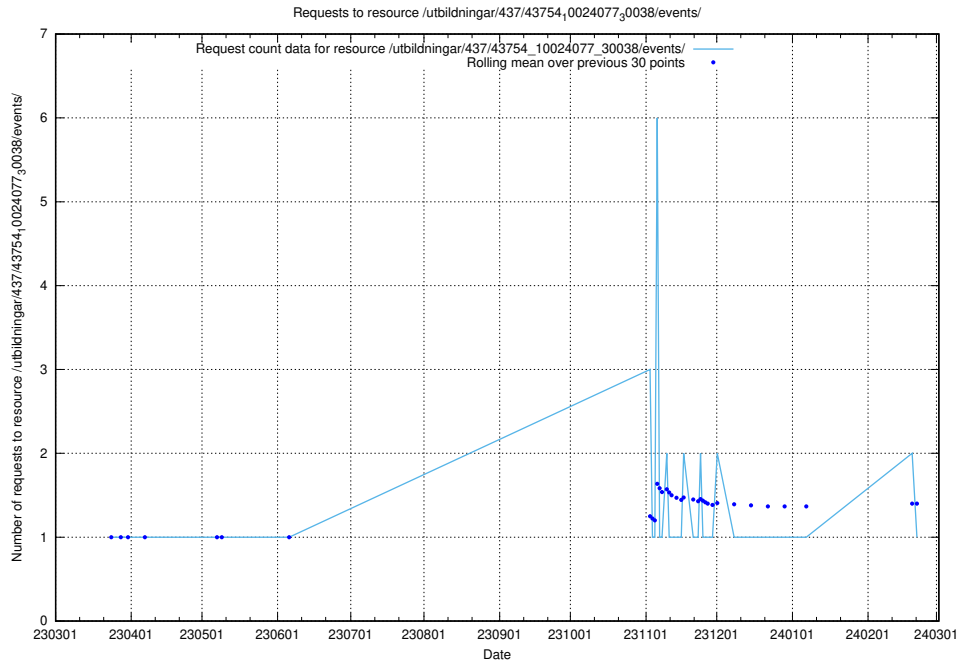

Here, we count the number of requests to resource /utbildningar/437/43754_10024077_300538/events/.

5.6204 Usage of /utbildningar/437/43754_10024077_30038/events/

Here, we count the number of requests to resource /utbildningar/437/43754_10024077_30038/events/.