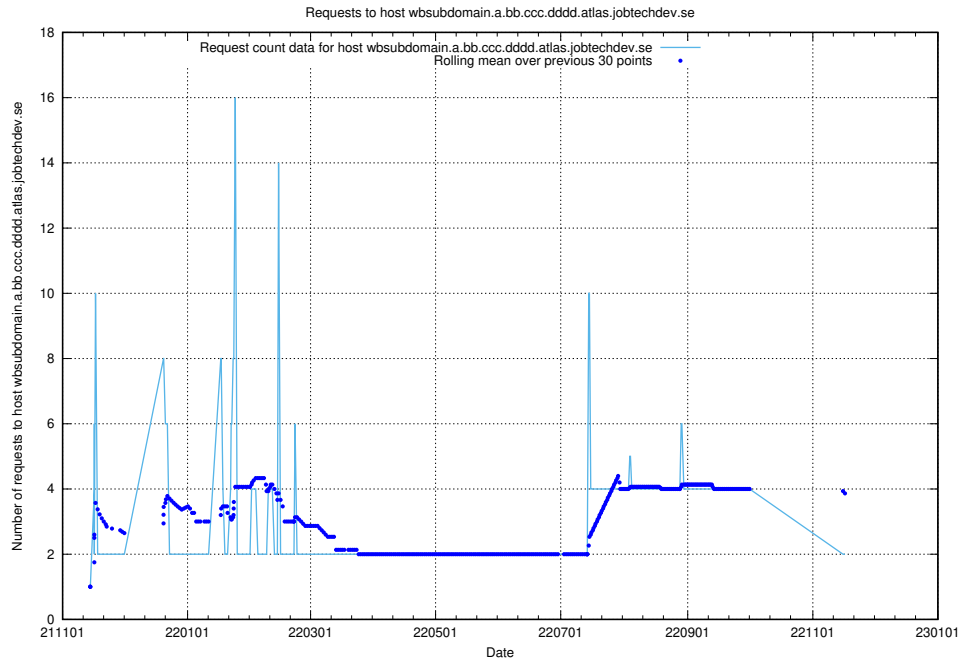

7.551 Usage of wbsubdomain.a.bb.ccc.dddd.atlas.jobtechdev.se

Here, we count the number of requests to host wbsubdomain.a.bb.ccc.dddd.atlas.jobtechdev.se.