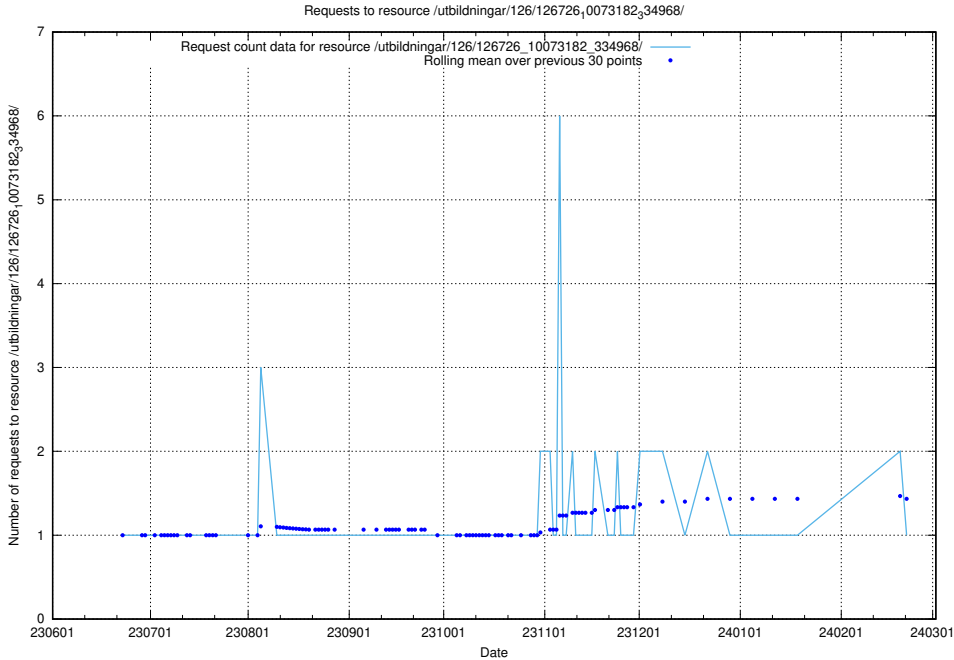

5.5631 Usage of /utbildningar/126/126726_10073182_334968/

Here, we count the number of requests to resource /utbildningar/126/126726_10073182_334968/.