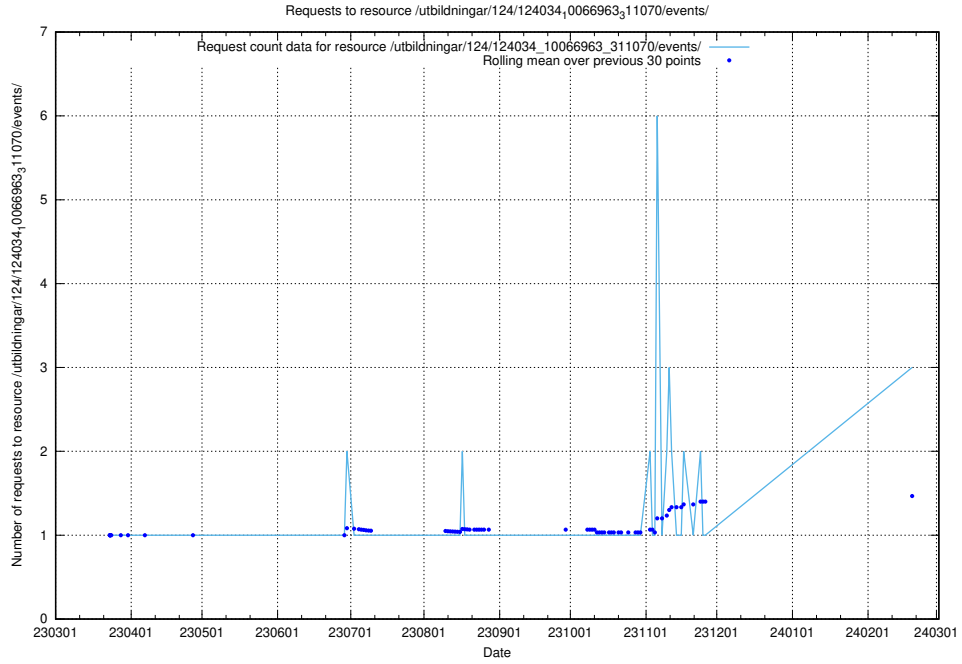

5.342 Usage of /utbildningar/124/124034_10066963_311070/events/

Here, we count the number of requests to resource /utbildningar/124/124034_10066963_311070/events/