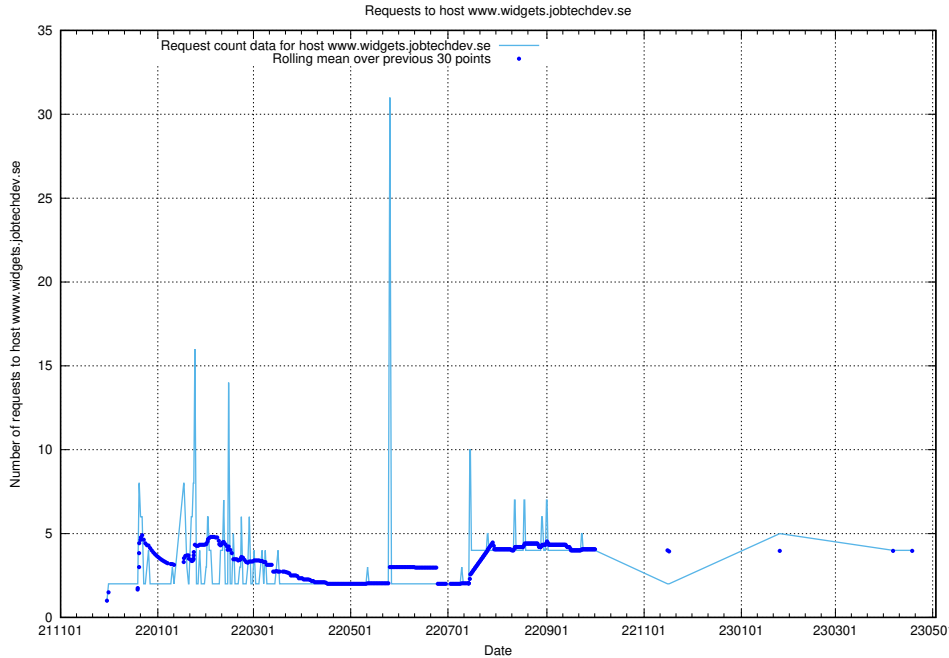

7.138 Usage of www.widgets.jobtechdev.se

Here, we count the number of requests to host www.widgets.jobtechdev.se.