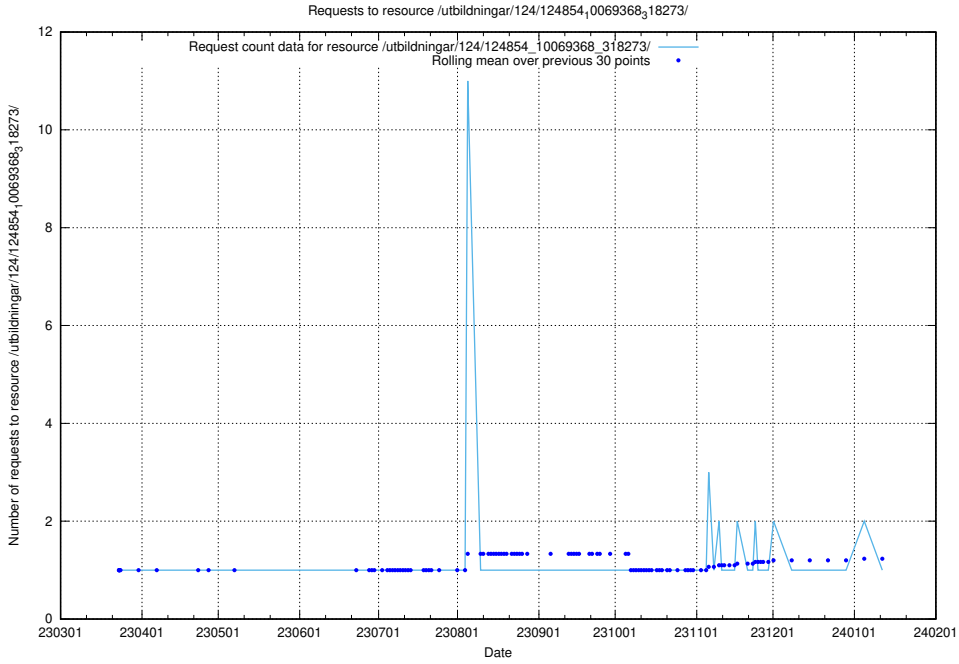

5.1217 Usage of /utbildningar/124/124854_10069368_318273/

Here, we count the number of requests to resource /utbildningar/124/124854_10069368_318273/.