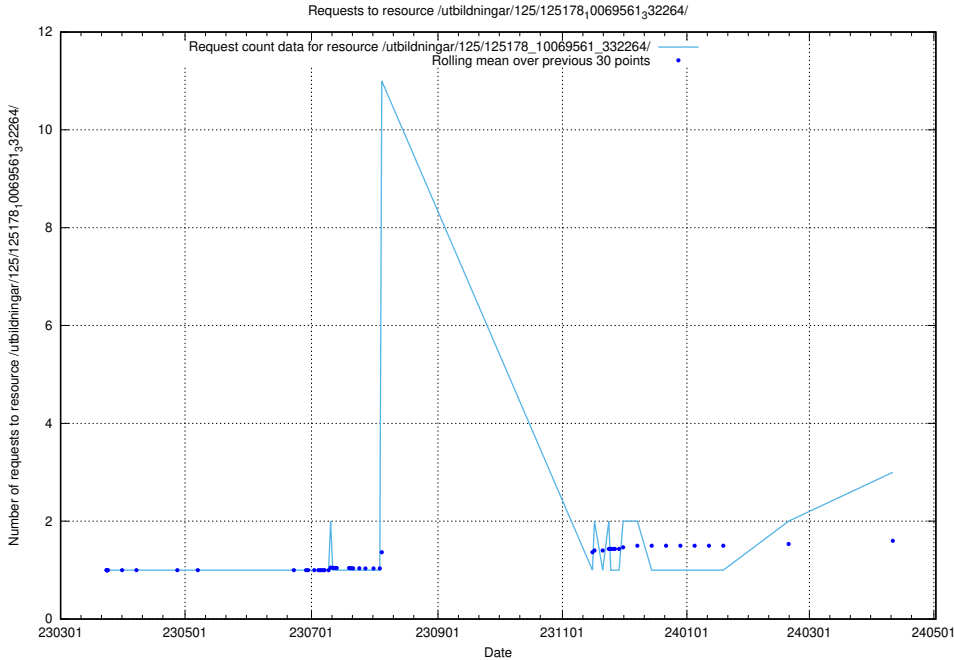

5.253 Usage of /utbildningar/125/125178_10069561_332264/

Here, we count the number of requests to resource /utbildningar/125/125178_10069561_332264/.