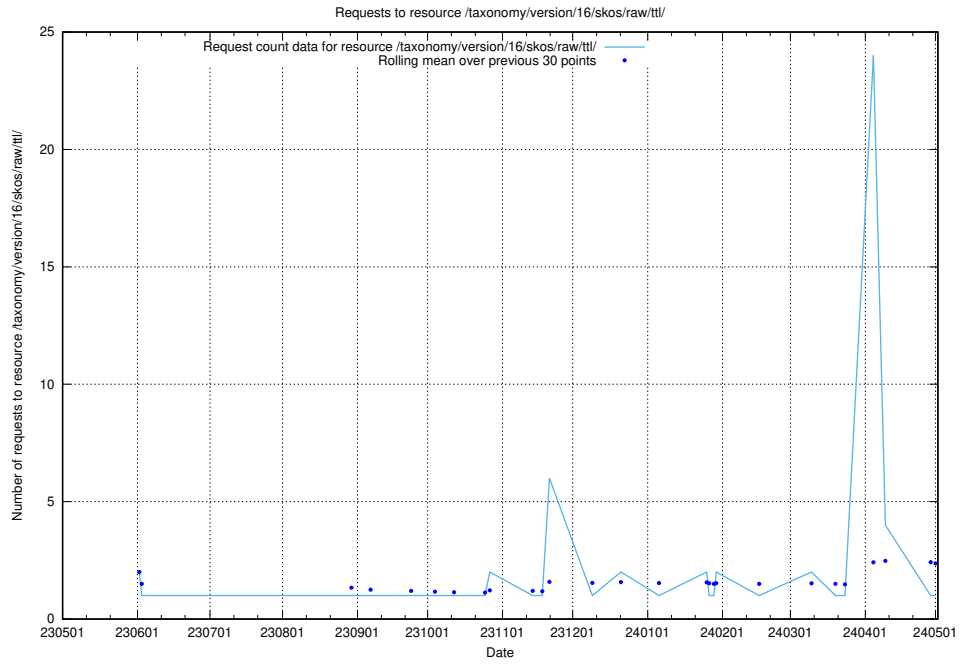

5.5949 Usage of /taxonomy/version/16/skos/raw/ttl/

Here, we count the number of requests to resource /taxonomy/version/16/skos/raw/ttl/.