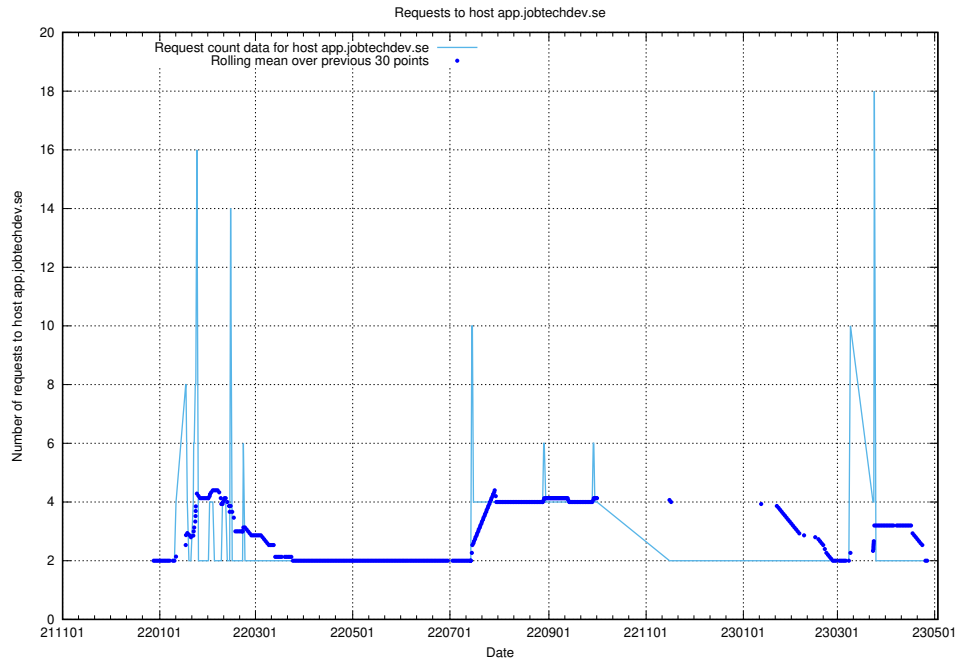

7.365 Usage of app.jobtechdev.se

Here, we count the number of requests to host app.jobtechdev.se.

7.366 Usage of admin.jobtechdev.se

Here, we count the number of requests to host admin.jobtechdev.se.

7.367 Usage of test.jobtechdev.se