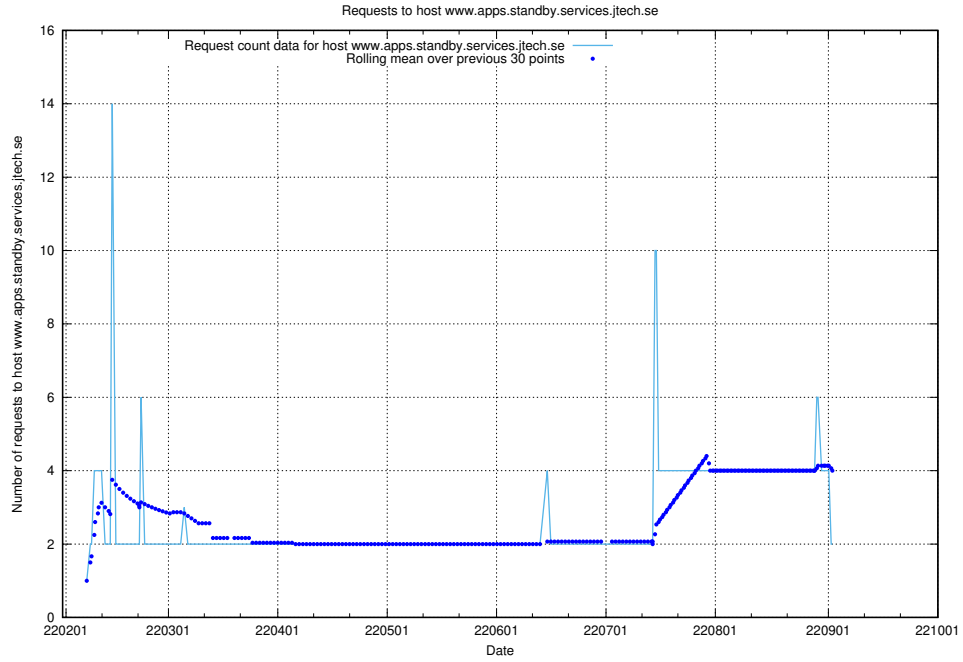

7.561 Usage of `www.apps.standby.services.jtech.se`

Here, we count the number of requests to host `www.apps.standby.services.jtech.se`.