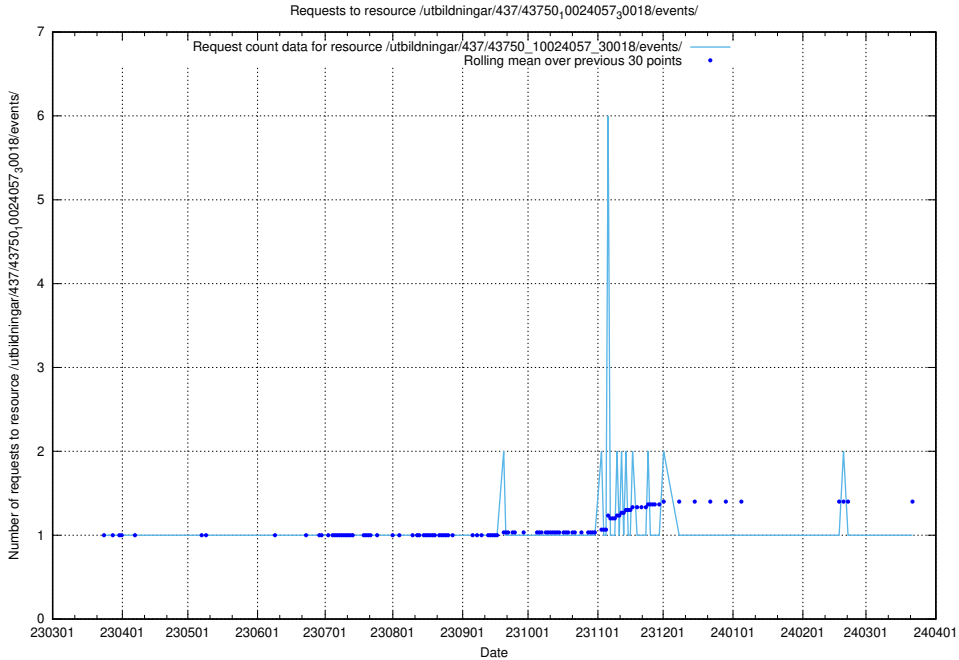

Here, we count the number of requests to resource /utbildningar/437/43751_10024039_313176/events/.

5.6207 Usage of /utbildningar/437/43750_10024057_30018/events/

Here, we count the number of requests to resource /utbildningar/437/43750_10024057_30018/events/.