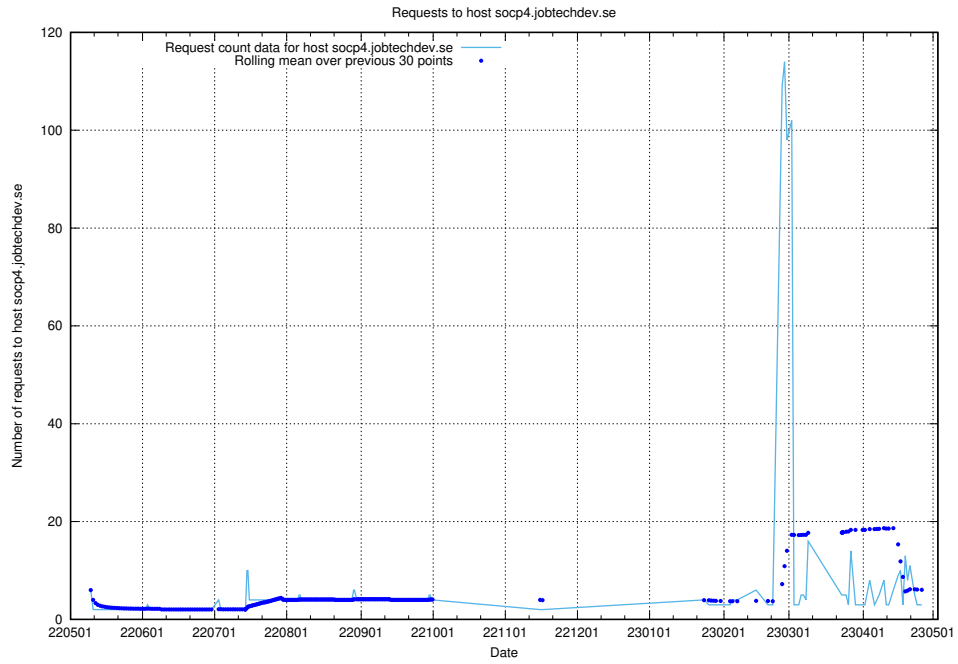

7.221 Usage of socp4.jobtechdev.se

Here, we count the number of requests to host socp4.jobtechdev.se.

7.222 Usage of oa.jobtechdev.se

Here, we count the number of requests to host oa.jobtechdev.se.

7.223 Usage of data.jobtechdev.se:80