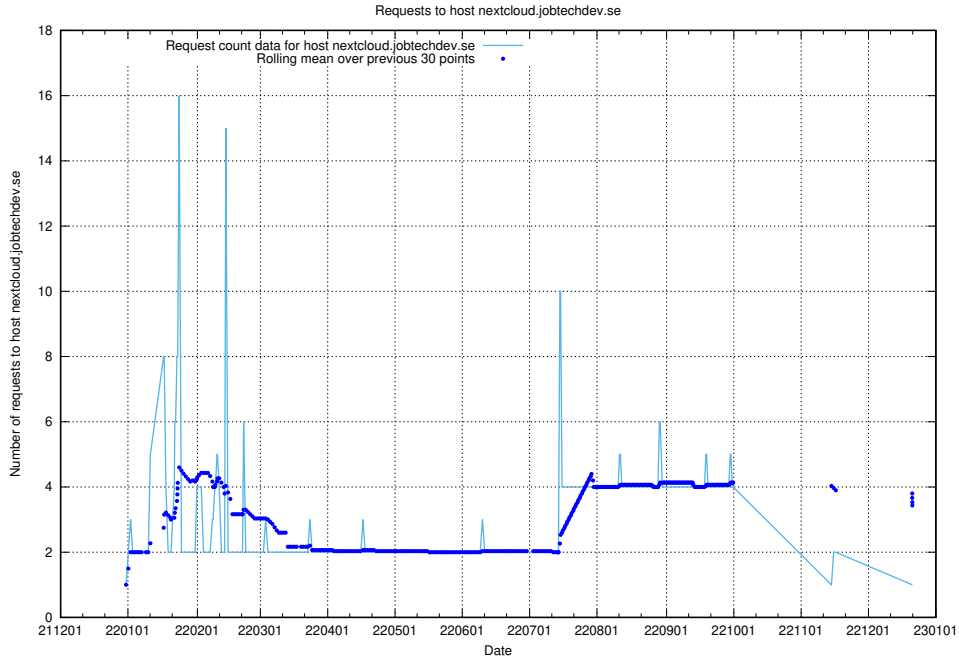

7.620 Usage of nextcloud.jobtechdev.se

Here, we count the number of requests to host nextcloud.jobtechdev.se.