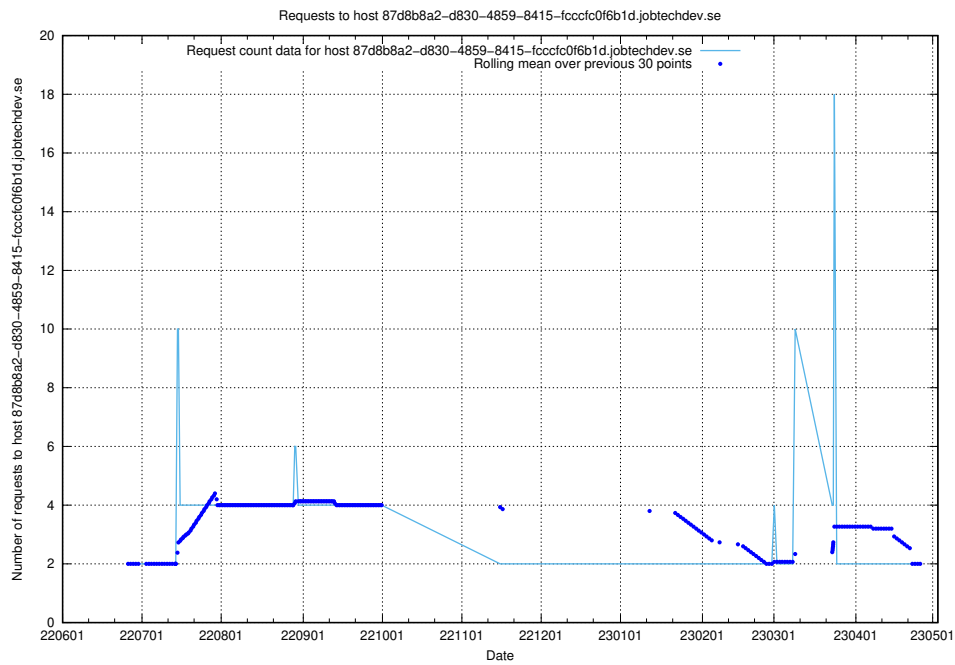

7.401 Usage of 87d8b8a2-d830-4859-8415-fccfc0f6b1d.jobtechdev.se

Here, we count the number of requests to host 87d8b8a2-d830-4859-8415-fccfc0f6b1d.jobtechdev.se.