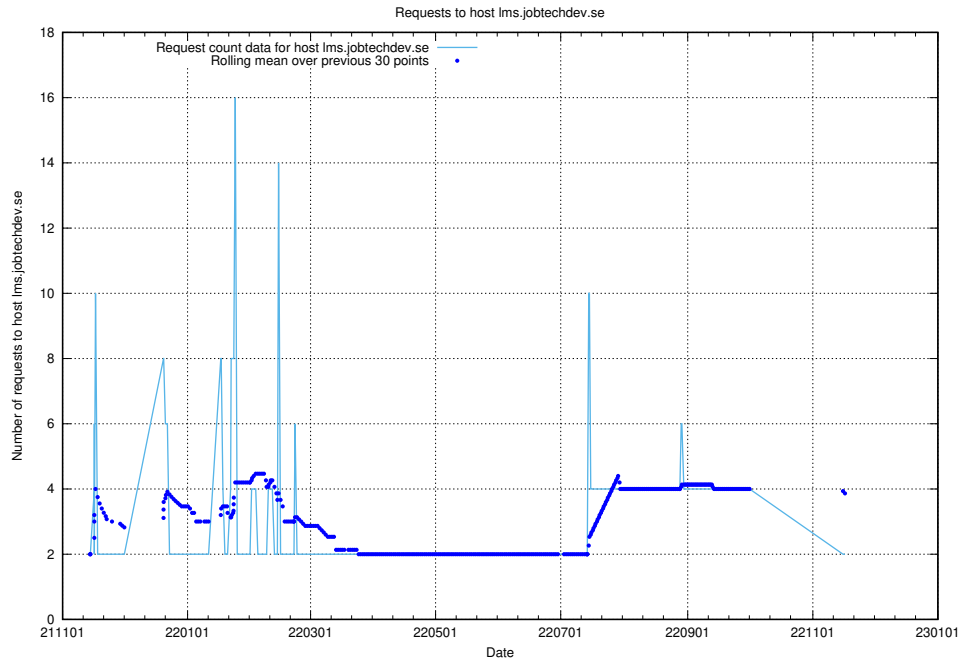

7.576 Usage of lms.jobtechdev.se

Here, we count the number of requests to host lms.jobtechdev.se.