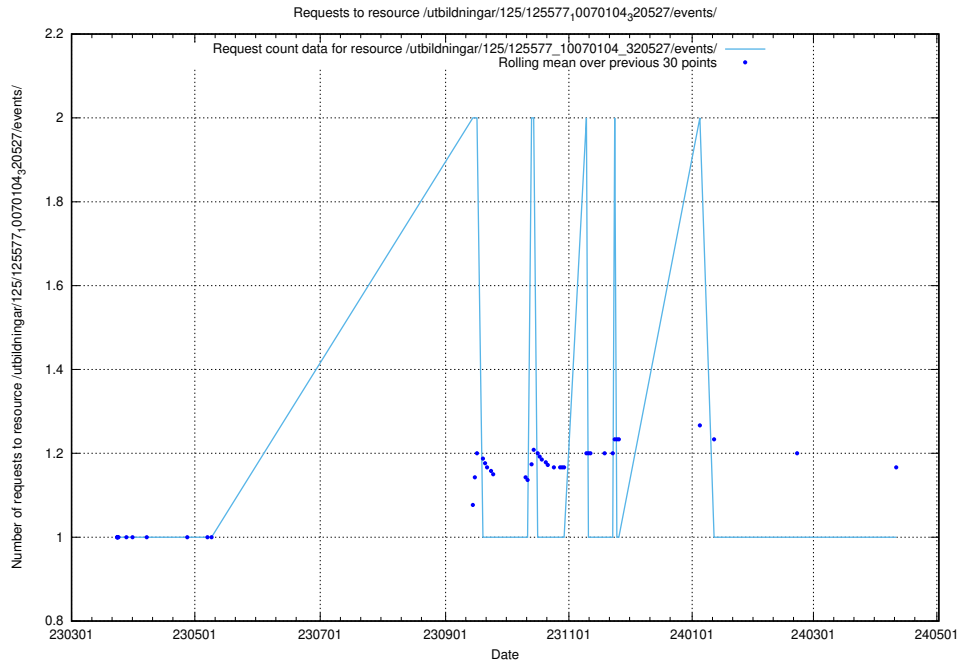

5.1111 Usage of /utbildningar/125/125577_10070104_320527/events/

Here, we count the number of requests to resource /utbildningar/125/125577_10070104_320527/events/