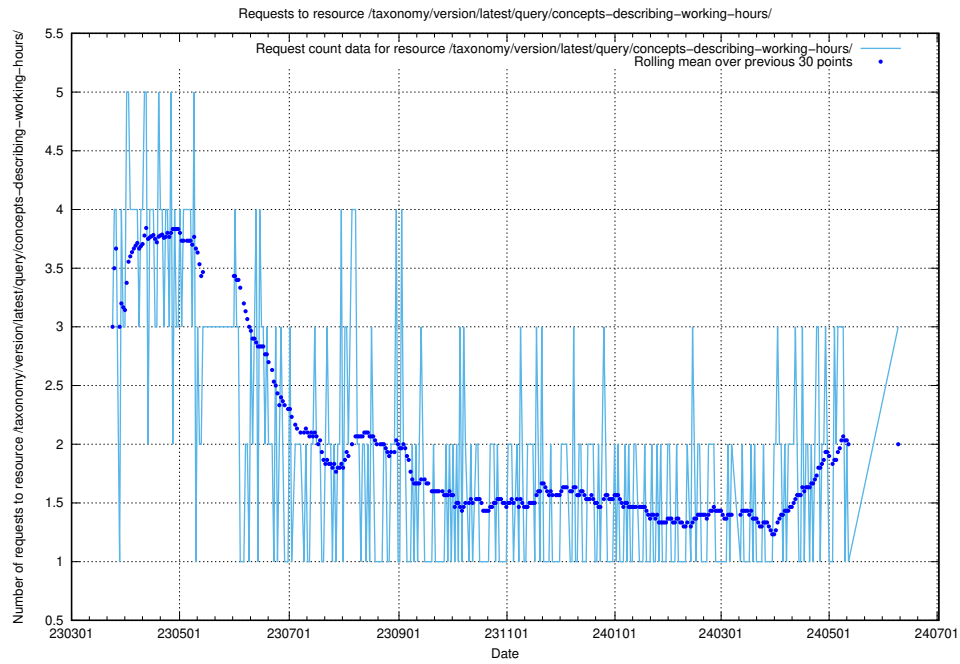

5.459 Usage of /taxonomy/version/latest/query/concepts-describing-working-hours/

Here, we count the number of requests to resource /taxonomy/version/latest/query/concepts-describing-working-hours/.