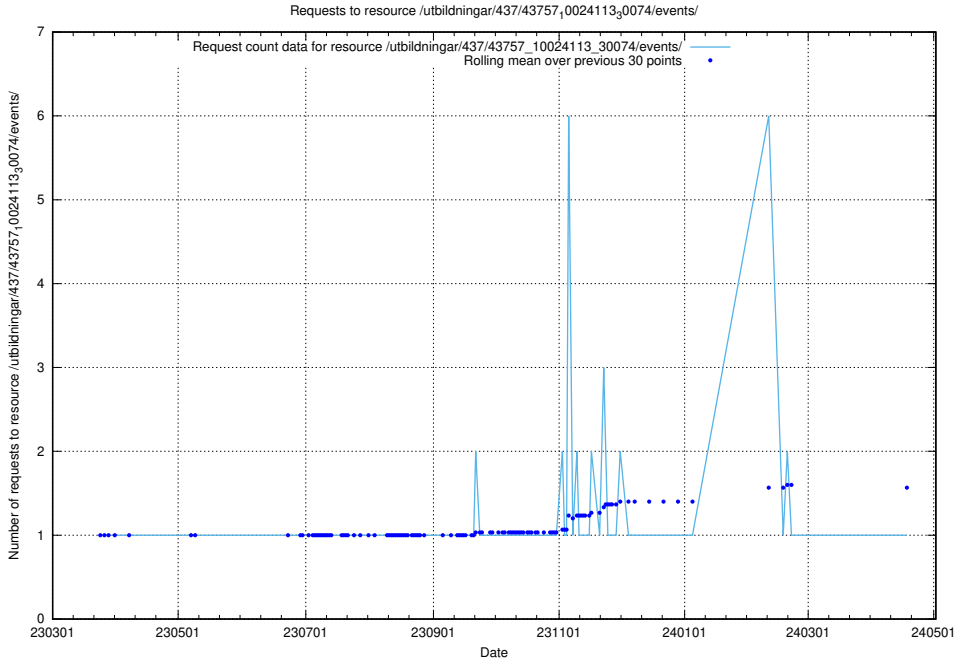

5.6200 Usage of /utbildningar/437/43757_10024113_30074/events/

Here, we count the number of requests to resource /utbildningar/437/43757_10024113_30074/events/.