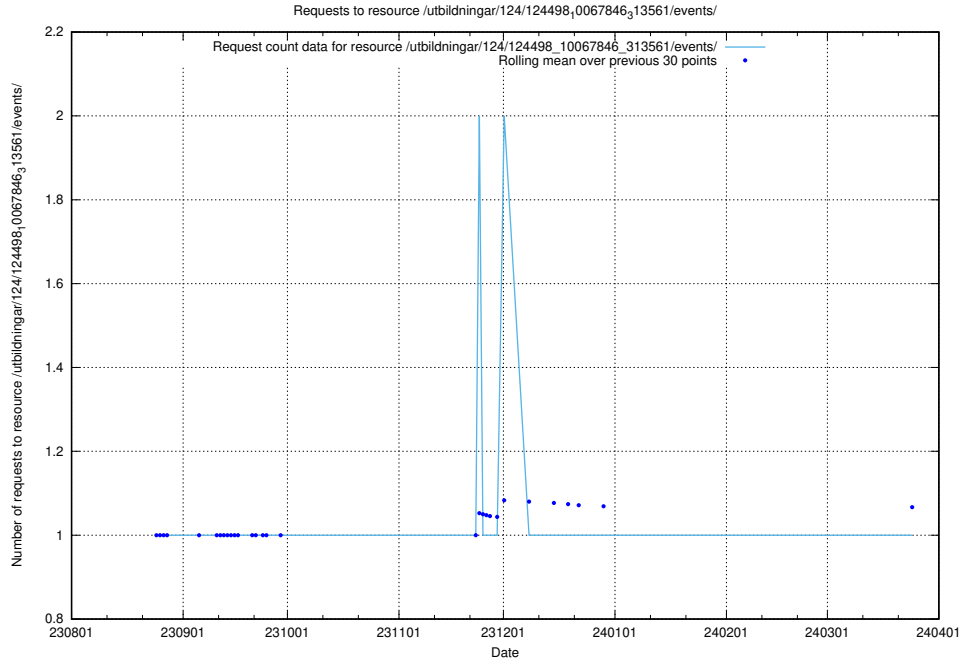

5.4750 Usage of /utbildningar/124/124498_10067846_313561/events/

Here, we count the number of requests to resource /utbildningar/124/124498_10067846_313561/events/