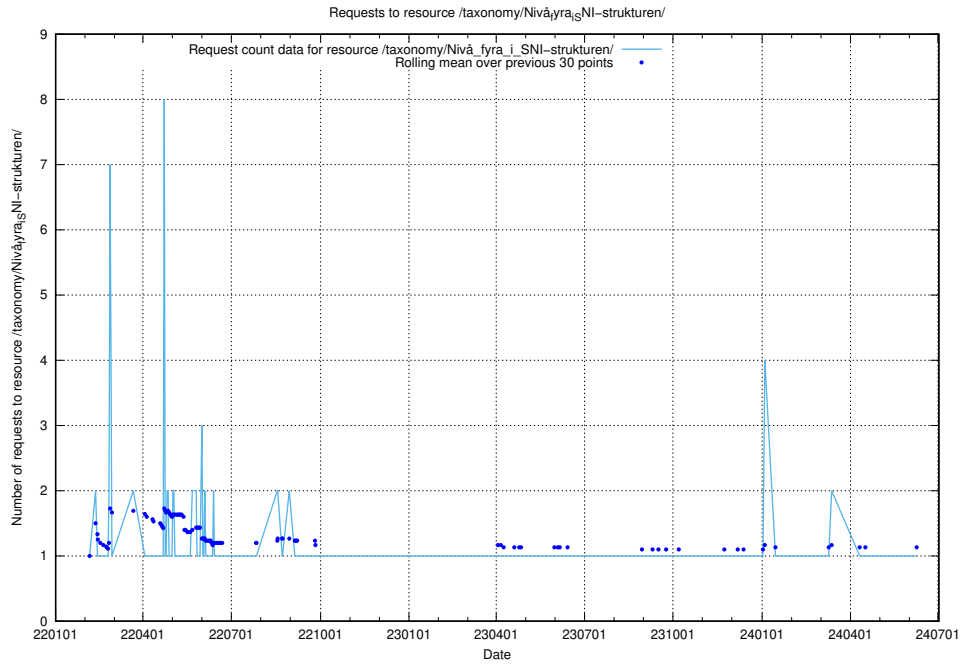

5.2480 Usage of /taxonomy/Nivå_fyra_i_SNI-strukturen/

Here, we count the number of requests to resource /taxonomy/Nivå_fyra_i_SNI-strukturen/.