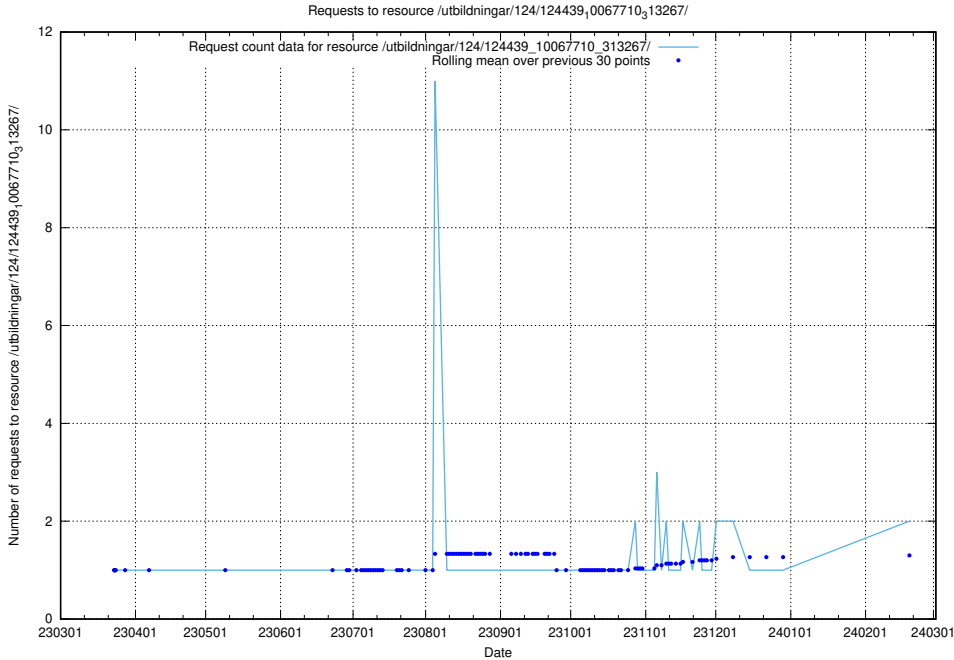

5.684 Usage of /utbildningar/124/124439_10067710_313267/

Here, we count the number of requests to resource /utbildningar/124/124439_10067710_313267/.