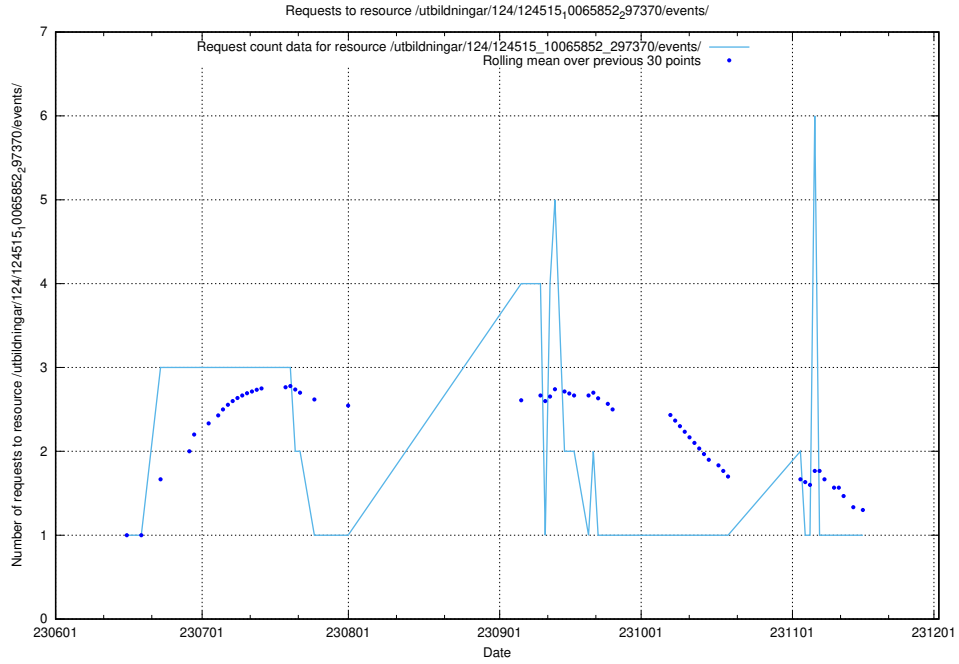

5.5906 Usage of /utbildningar/124/124515_10065852_297370/events/

Here, we count the number of requests to resource /utbildningar/124/124515_10065852_297370/events/