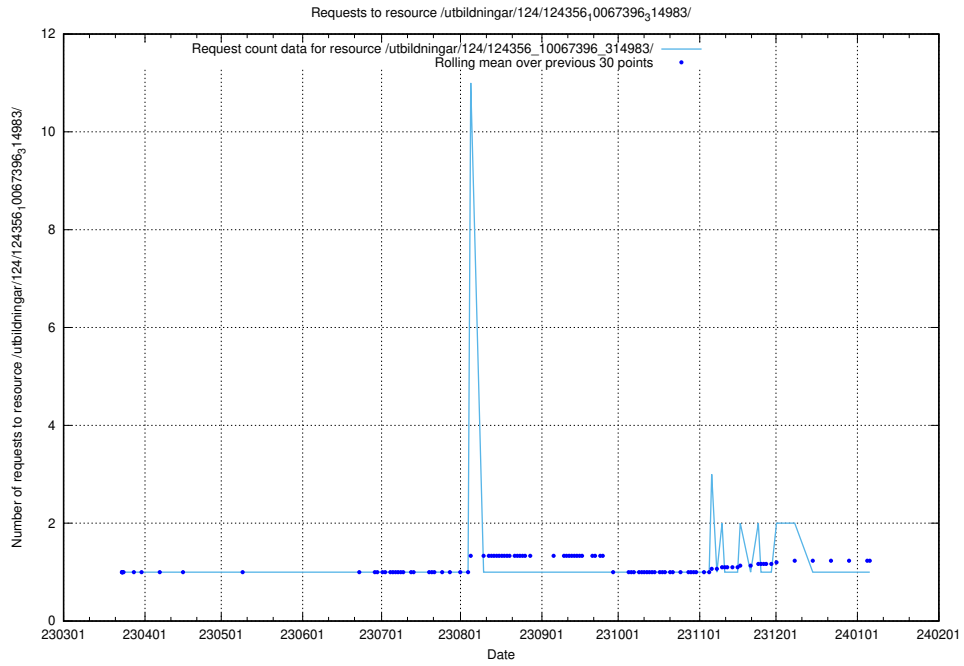

Here, we count the number of requests to resource /utbildningar/124/124934_10068007_314185/events/

5.3911 Usage of /utbildningar/124/124356_10067396_314983/

Here, we count the number of requests to resource /utbildningar/124/124356_10067396_314983/.