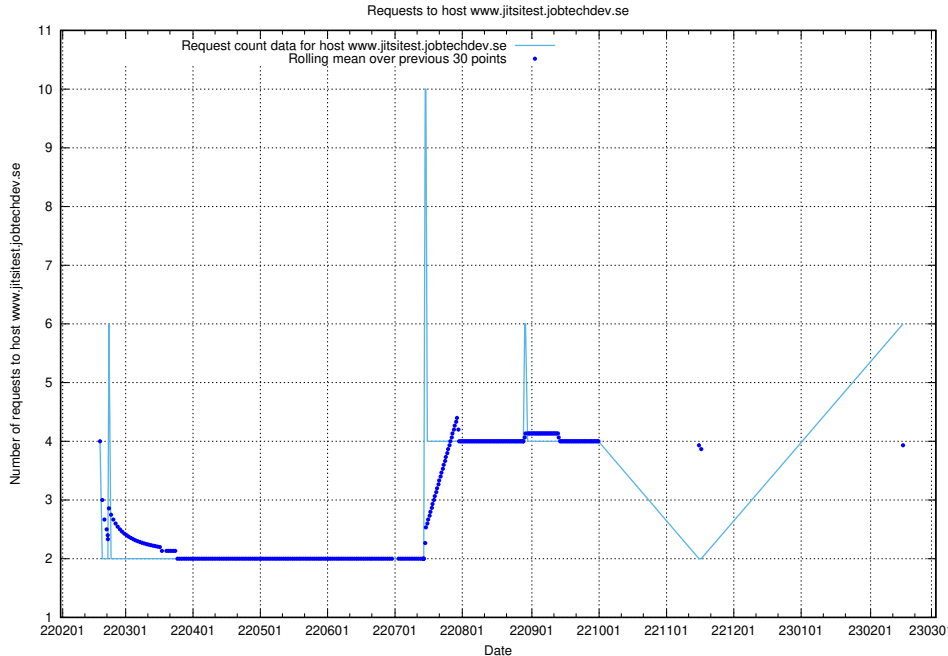

7.85 Usage of www.jitsitest.jobtechdev.se

Here, we count the number of requests to host www.jitsitest.jobtechdev.se.