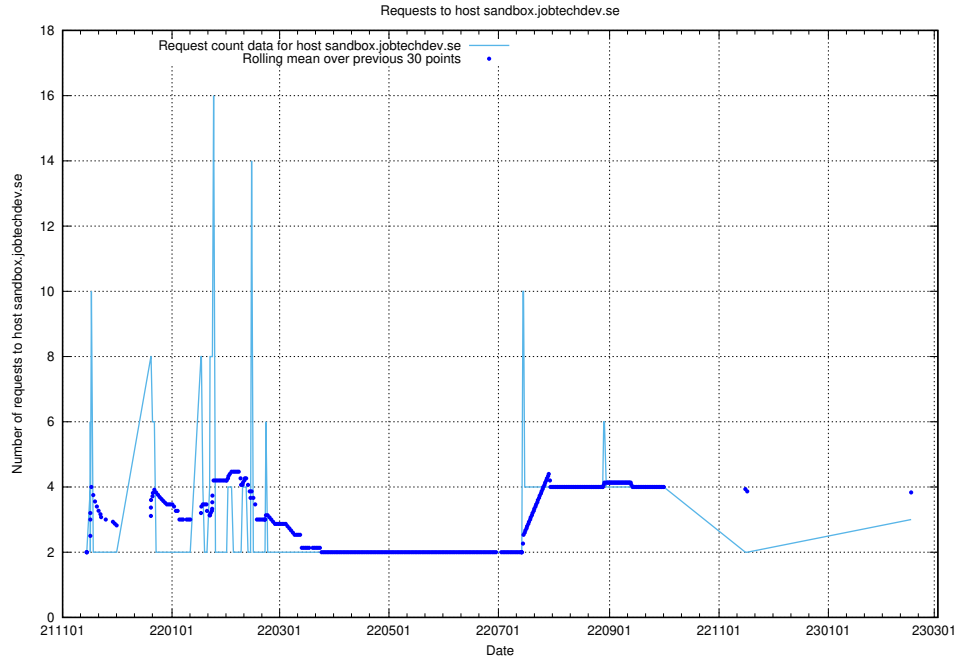

7.239 Usage of sandbox.jobtechdev.se

Here, we count the number of requests to host sandbox.jobtechdev.se.