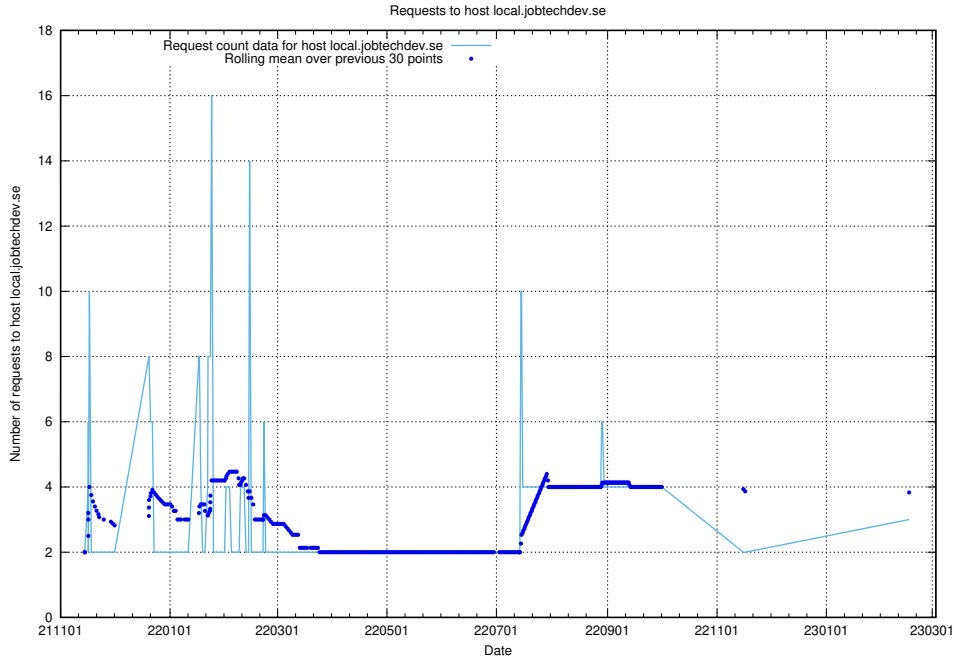

7.249 Usage of local.jobtechdev.se

Here, we count the number of requests to host local.jobtechdev.se.