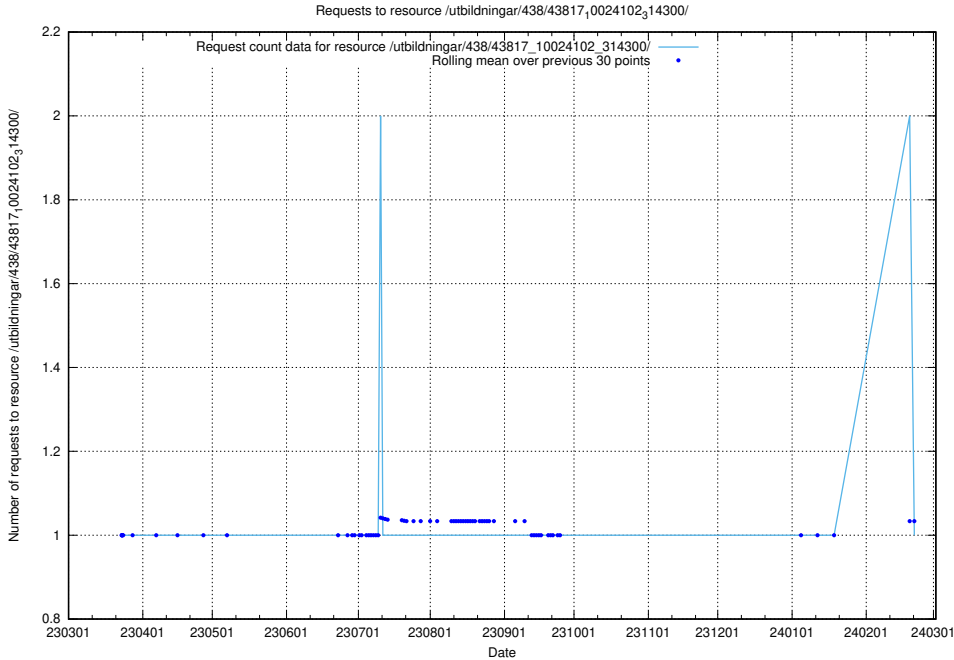

5.6356 Usage of /utbildningar/438/43817_10024102_314300/

Here, we count the number of requests to resource /utbildningar/438/43817_10024102_314300/.