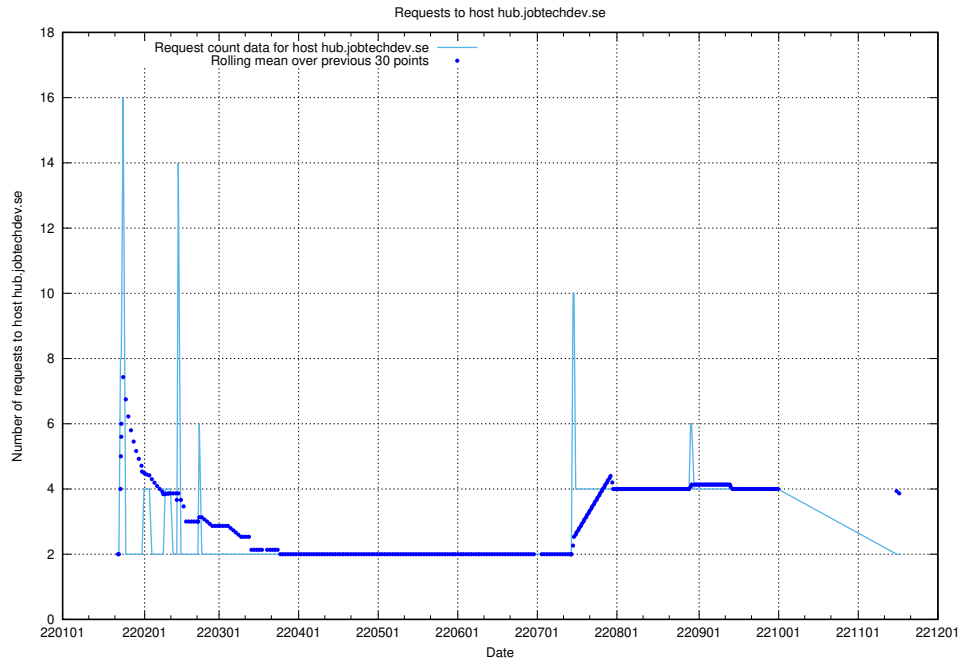

7.599 Usage of hub.jobtechdev.se

Here, we count the number of requests to host hub.jobtechdev.se.