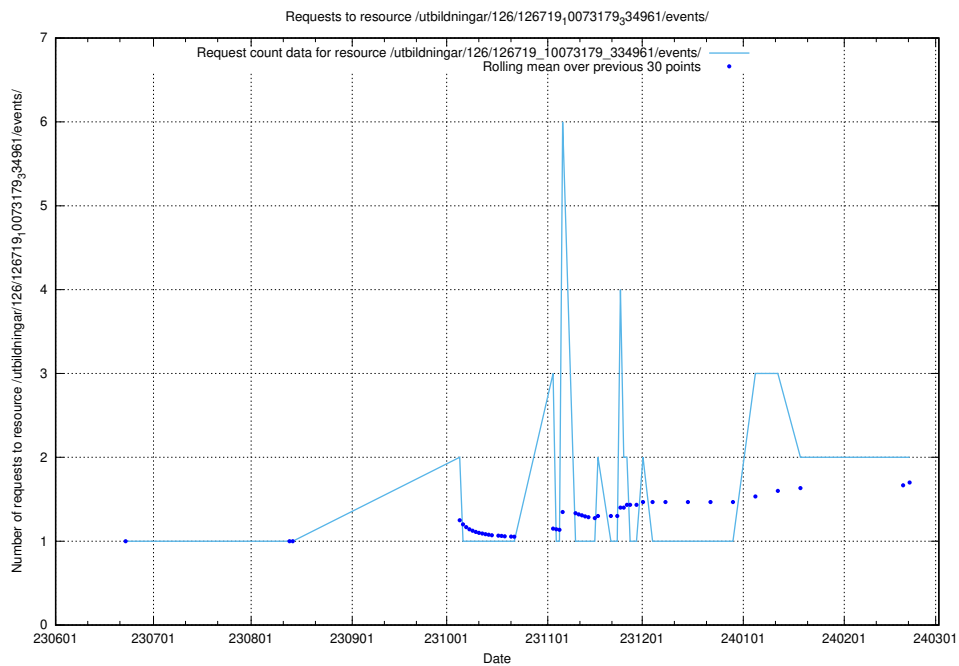

5.870 Usage of /utbildningar/126/126719_10073179_334961/events/

Here, we count the number of requests to resource /utbildningar/126/126719_10073179_334961/events/