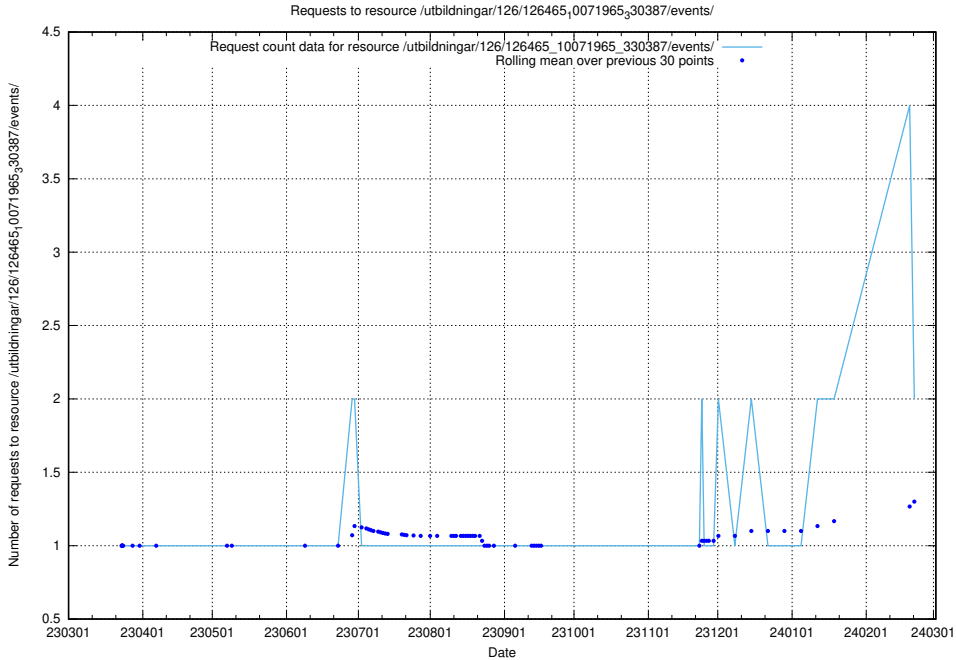

5.964 Usage of /utbildningar/126/126465_10071965_330387/events/

Here, we count the number of requests to resource /utbildningar/126/126465_10071965_330387/events/