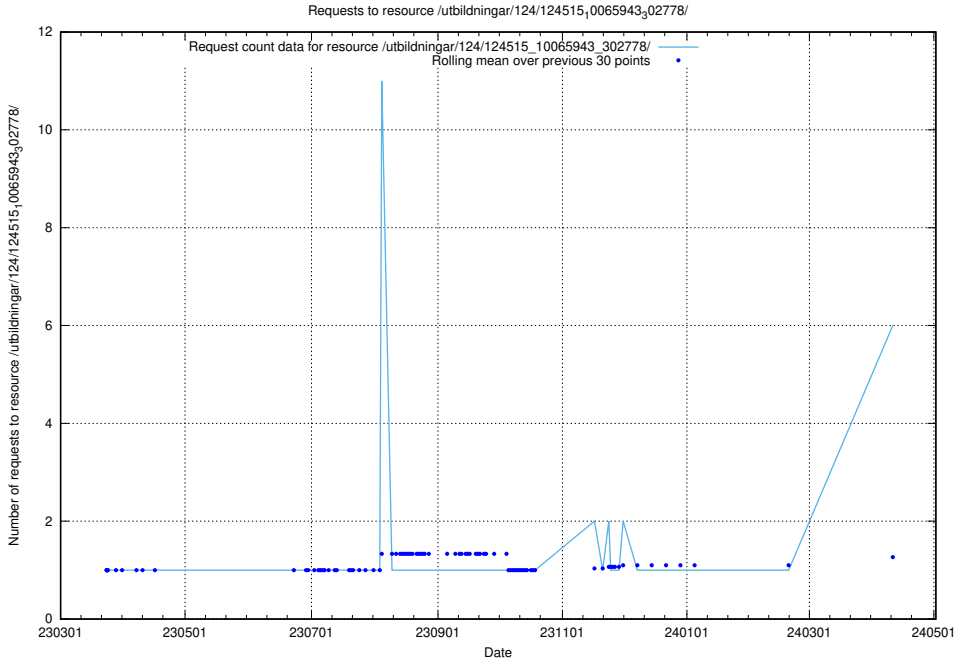

5.45 Usage of /utbildningar/124/124515_10065943_302778/

Here, we count the number of requests to resource /utbildningar/124/124515_10065943_302778/.