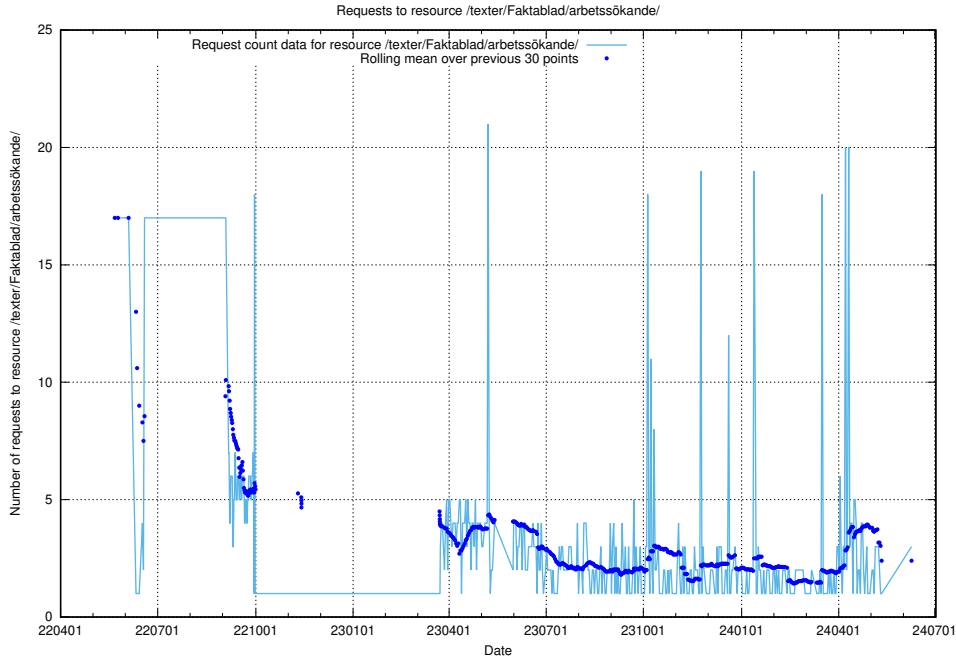

5.249 Usage of /texter/Faktablad/arbetssökande/

Here, we count the number of requests to resource /texter/Faktablad/arbetssökande/.