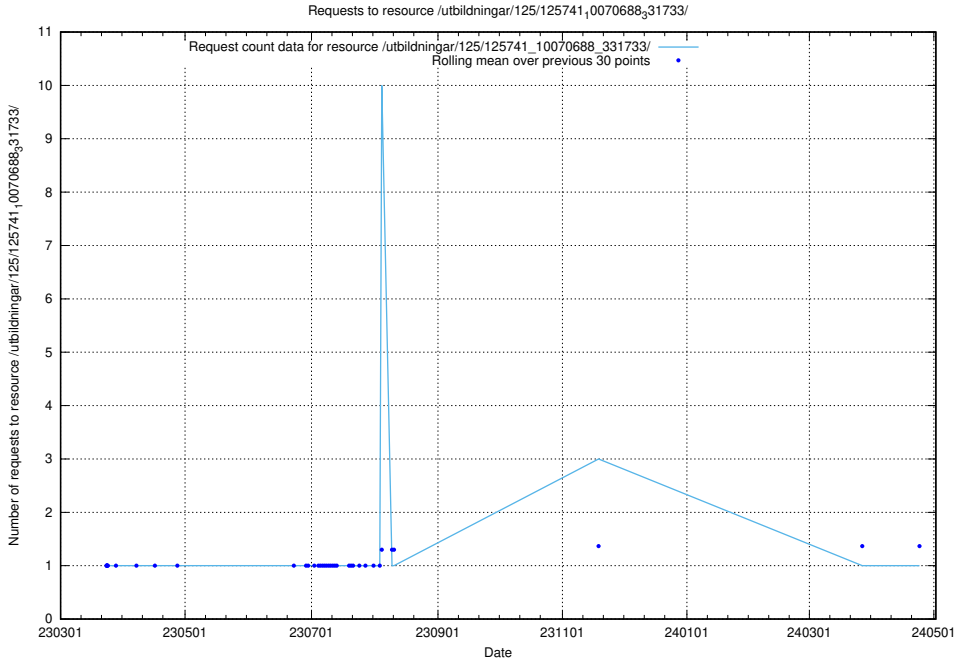

5.6482 Usage of /utbildningar/125/125741_10070688_331733/

Here, we count the number of requests to resource /utbildningar/125/125741_10070688_331733/.