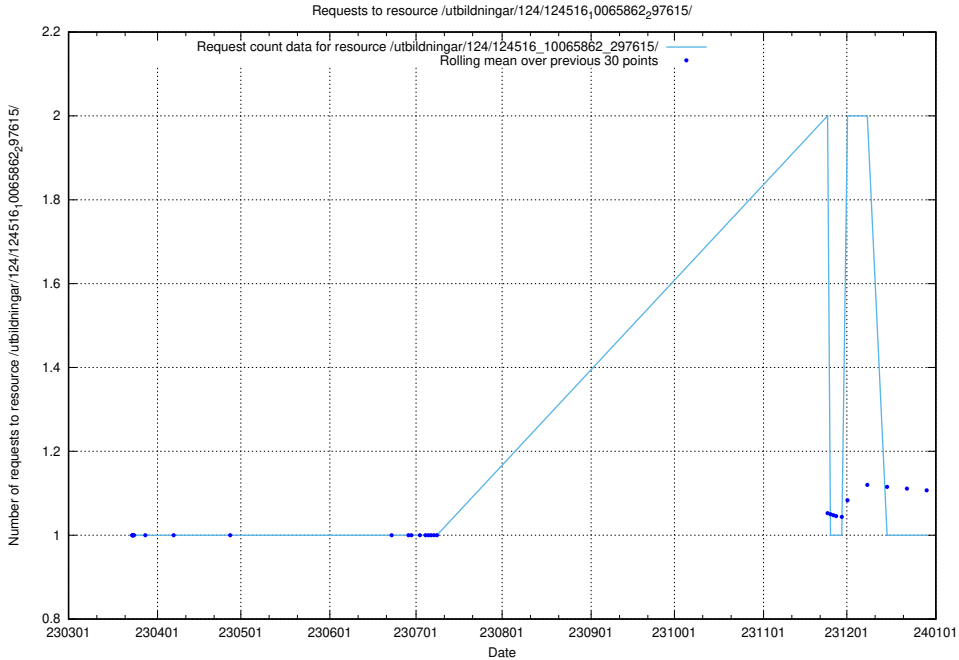

5.1528 Usage of /utbildningar/124/124516_10065862_297615/

Here, we count the number of requests to resource /utbildningar/124/124516_10065862_297615/.