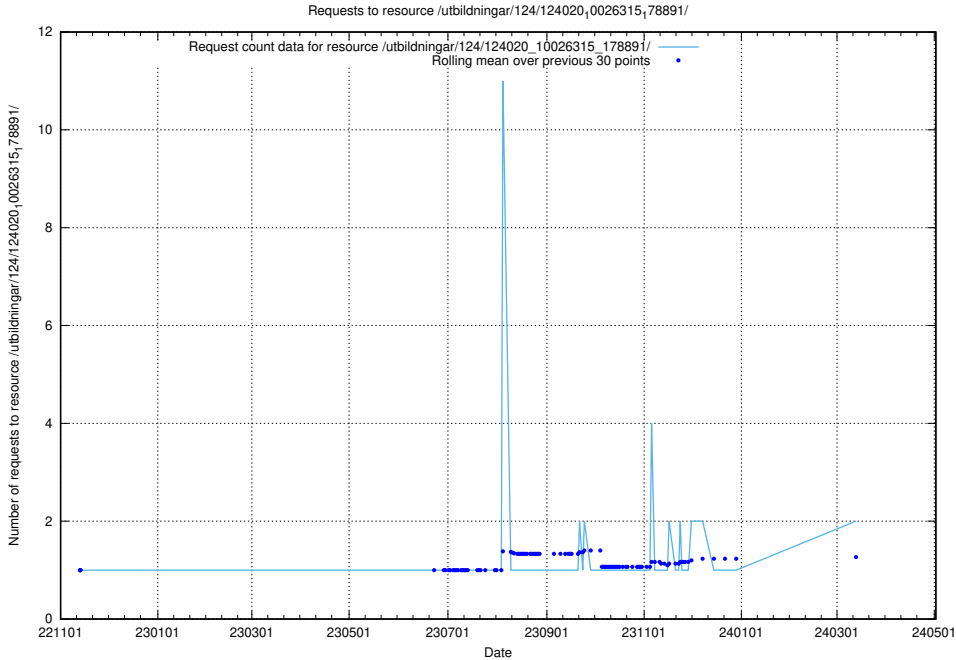

5.909 Usage of /utbildningar/124/124020_10026315_178891/

Here, we count the number of requests to resource /utbildningar/124/124020_10026315_178891/.