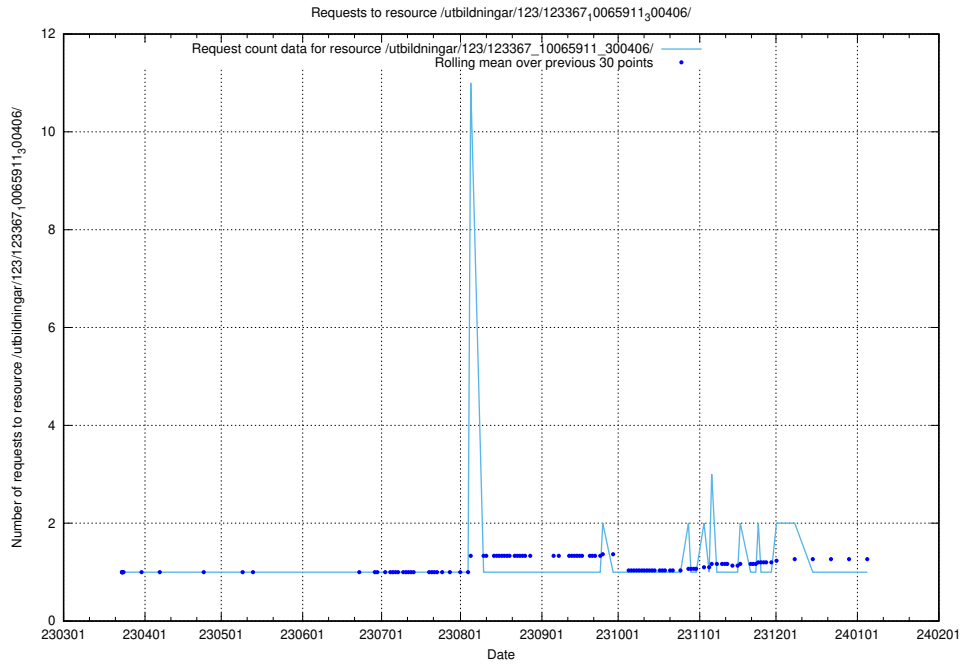

5.4755 Usage of /utbildningar/123/123367_10065911_300406/

Here, we count the number of requests to resource /utbildningar/123/123367_10065911_300406/.

5.4756 Usage of /utbildningar/126/126157_10071340_325945/events/