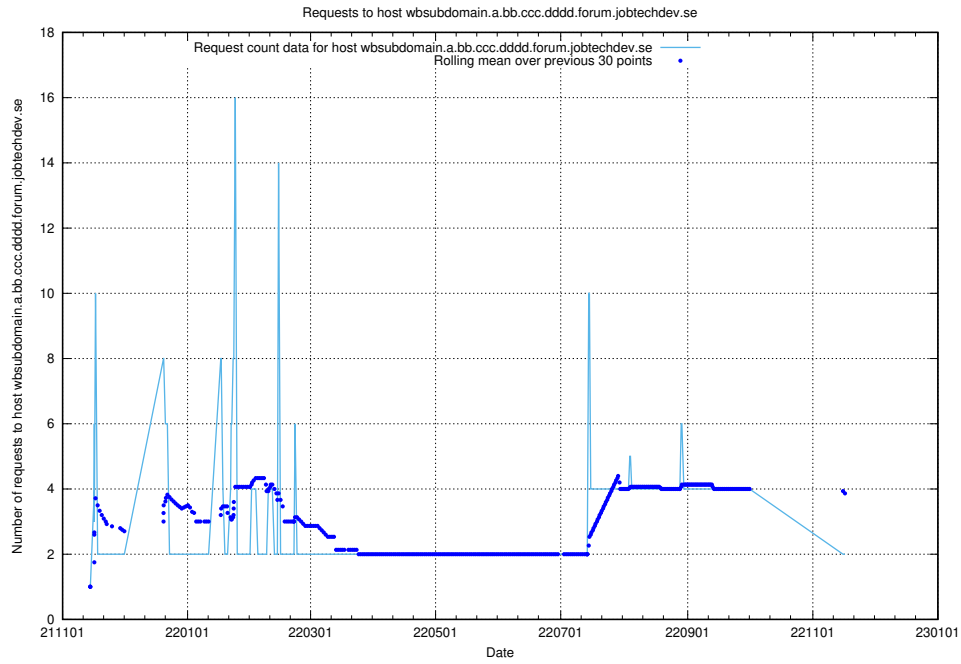

7.550 Usage of wbsubdomain.a.bb.ccc.dddd.forum.jobtechdev.se

Here, we count the number of requests to host wbsubdomain.a.bb.ccc.dddd.forum.jobtechdev.se.