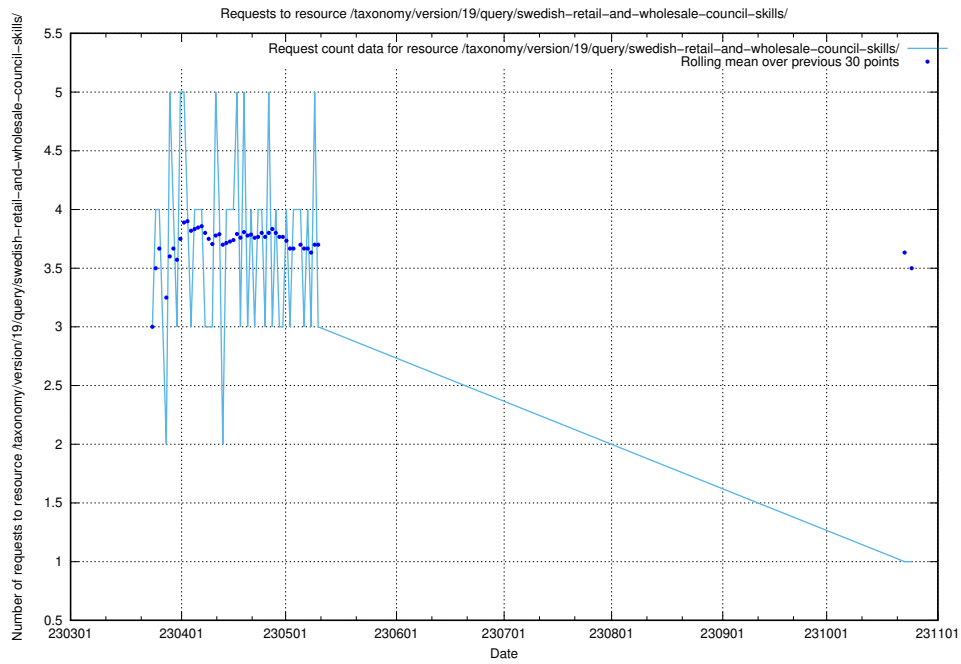

5.6123 Usage of /taxonomy/version/19/query/swedish-retail-and-wholesale-council-skills/

Here, we count the number of requests to resource /taxonomy/version/19/query/swedish-retail-and-wholesale-council-skills/.