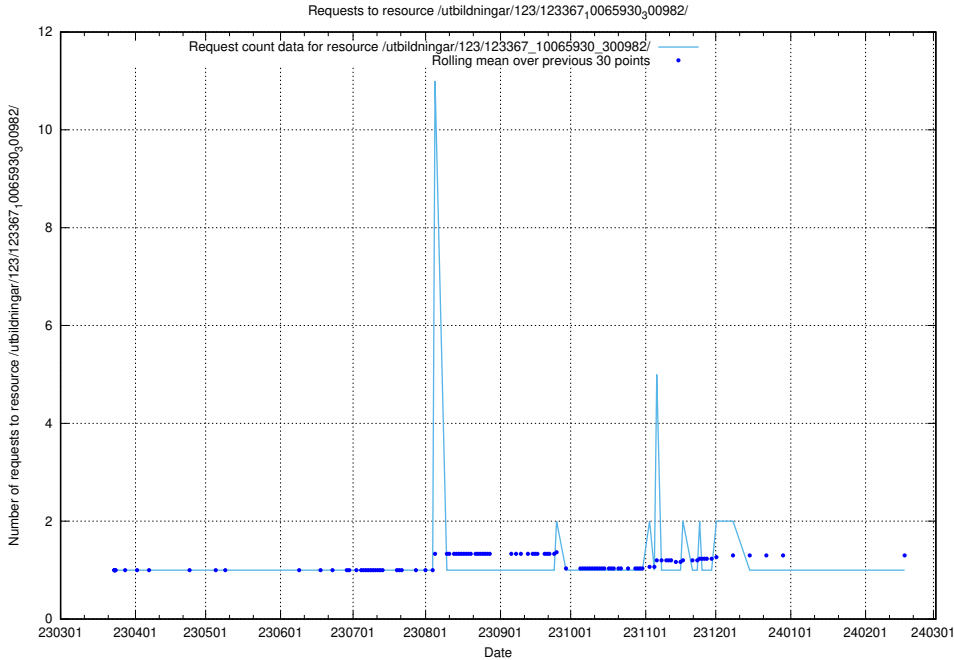

5.4662 Usage of /utbildningar/123/123367_10065930_300982/

Here, we count the number of requests to resource /utbildningar/123/123367_10065930_300982/.