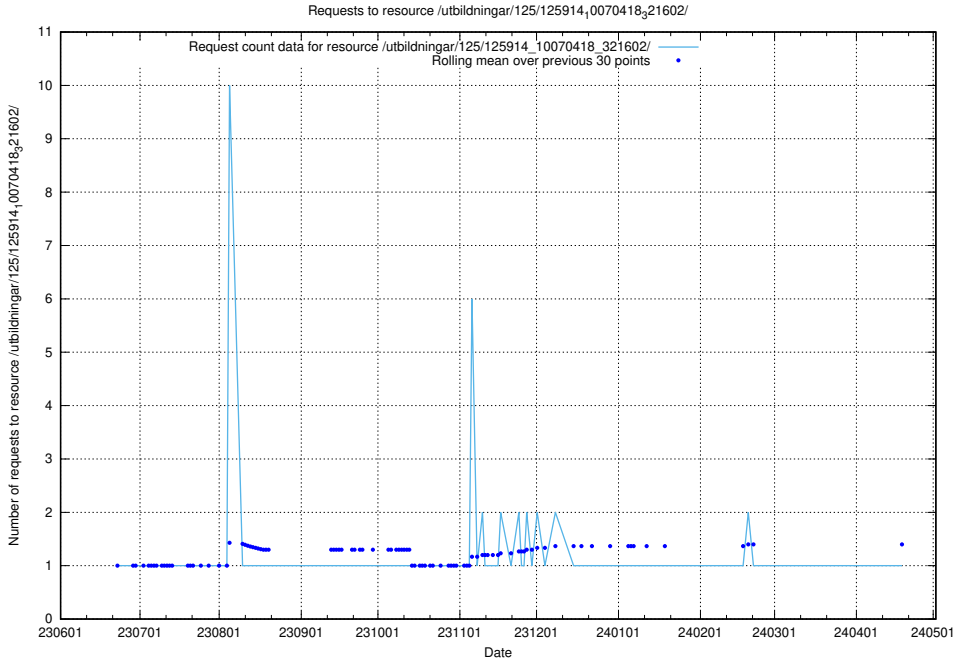

5.5719 Usage of /utbildningar/125/125914_10070418_321602/

Here, we count the number of requests to resource /utbildningar/125/125914_10070418_321602/.