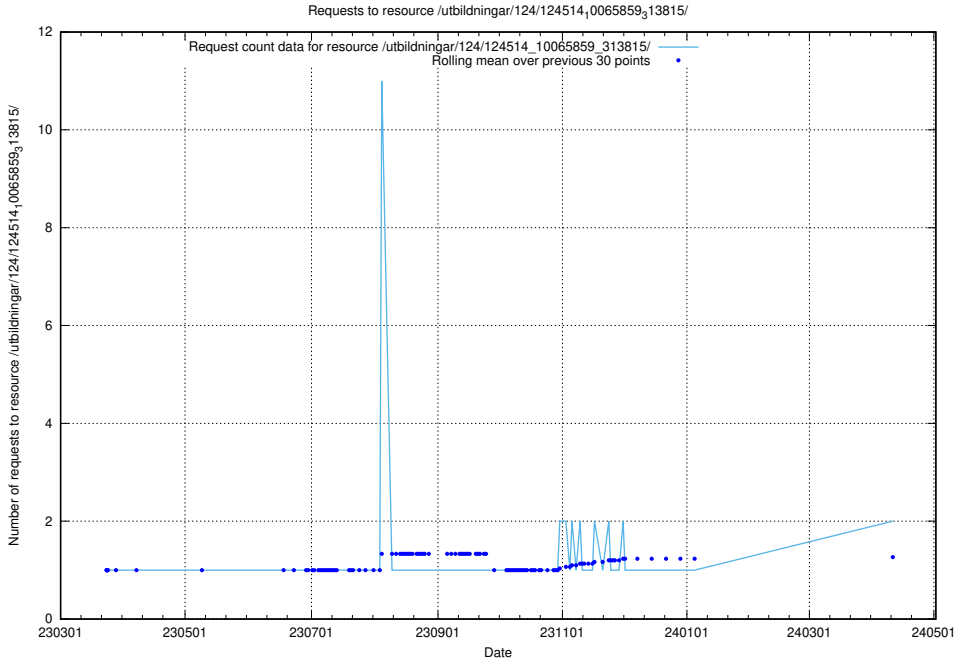

5.570 Usage of /utbildningar/124/124514_10065859_313815/

Here, we count the number of requests to resource /utbildningar/124/124514_10065859_313815/.