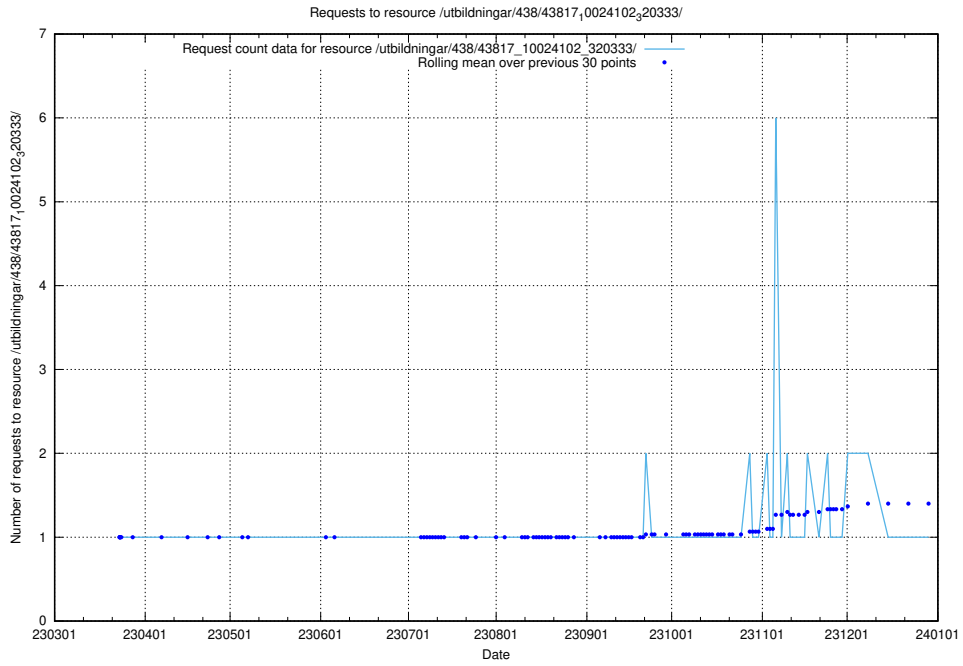

5.6355 Usage of /utbildningar/438/43817_10024102_320333/

Here, we count the number of requests to resource /utbildningar/438/43817_10024102_320333/.