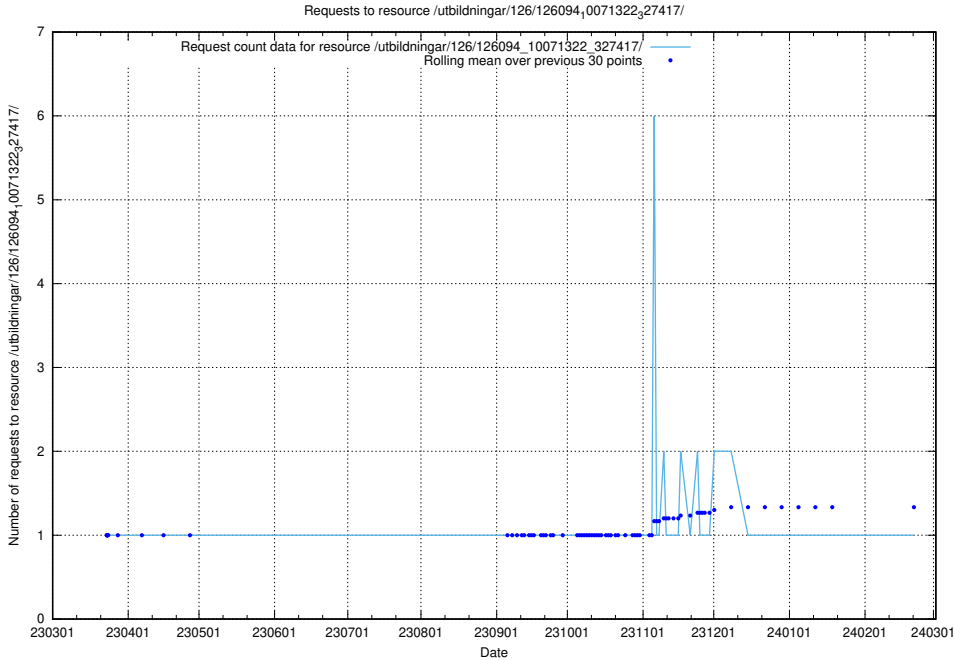

5.6445 Usage of /utbildningar/126/126094_10071322_327417/

Here, we count the number of requests to resource /utbildningar/126/126094_10071322_327417/.