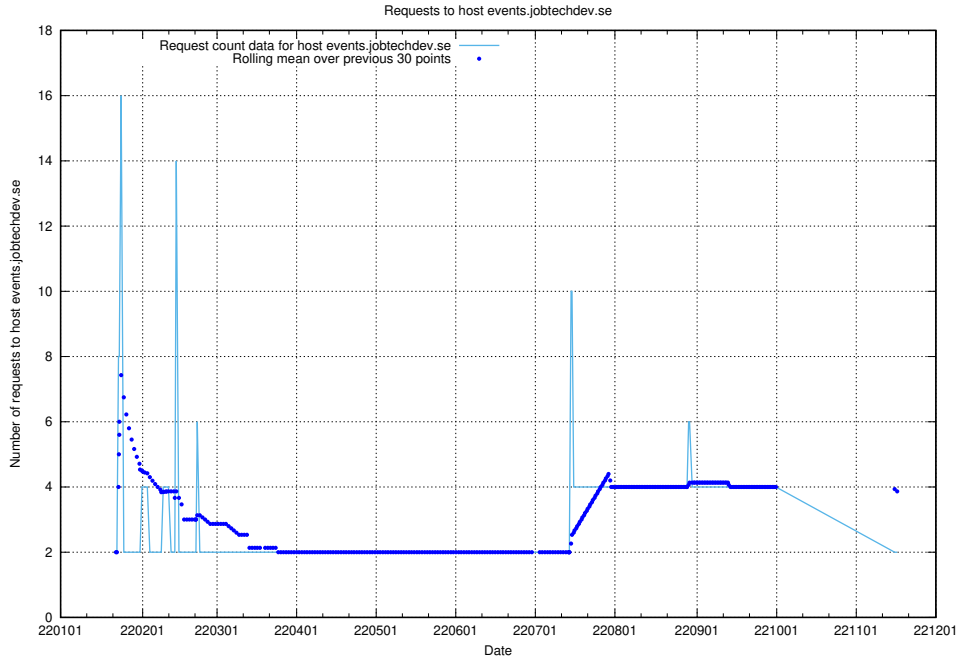

7.601 Usage of events.jobtechdev.se

Here, we count the number of requests to host events.jobtechdev.se.

7.602 Usage of hr.jobtechdev.se

Here, we count the number of requests to host hr.jobtechdev.se.

7.603 Usage of demo-jobed-connect-onprem.jobtechdev.se