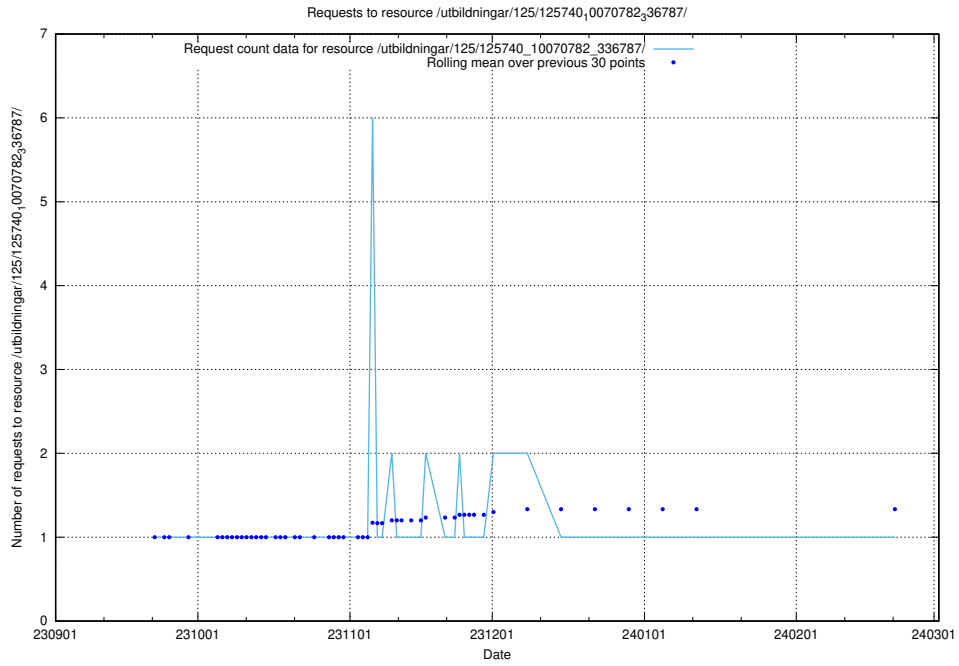

5.4541 Usage of /utbildningar/125/125740_10070782_336787/

Here, we count the number of requests to resource /utbildningar/125/125740_10070782_336787/.