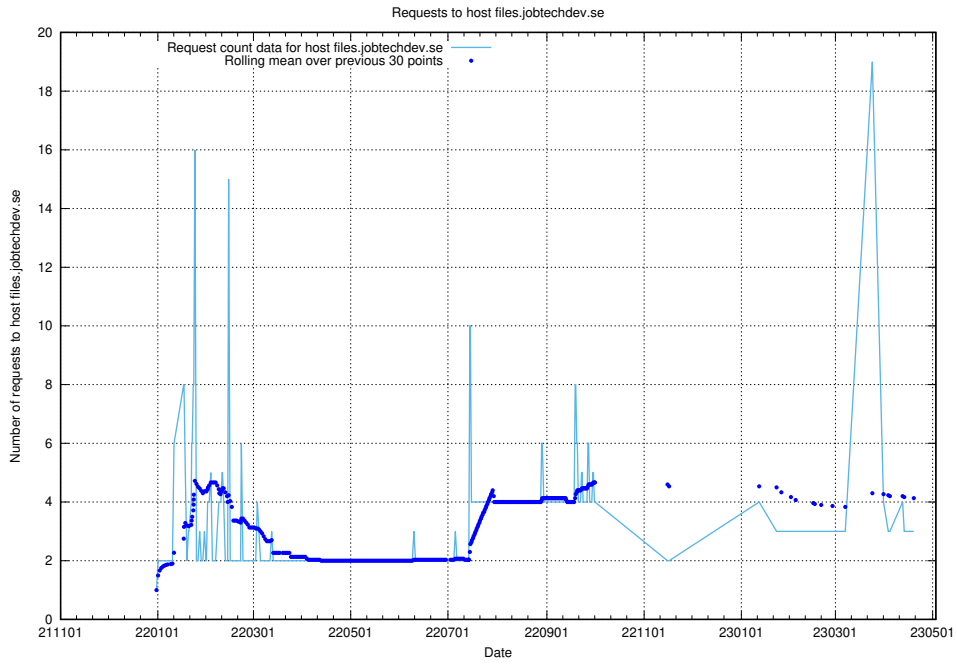

7.195 Usage of files.jobtechdev.se

Here, we count the number of requests to host files.jobtechdev.se.