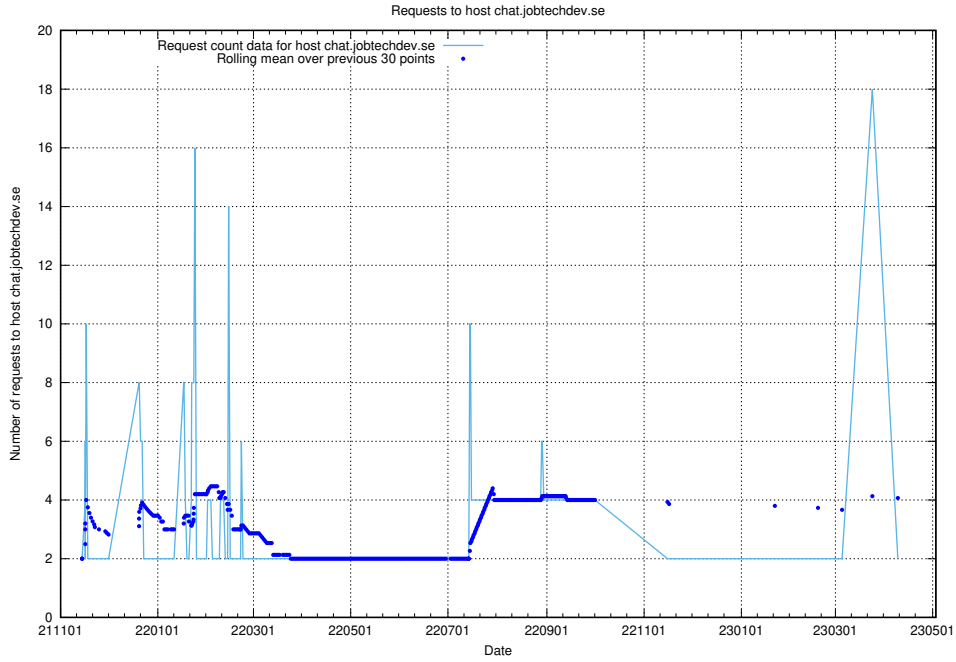

7.280 Usage of chat.jobtechdev.se

Here, we count the number of requests to host chat.jobtechdev.se.