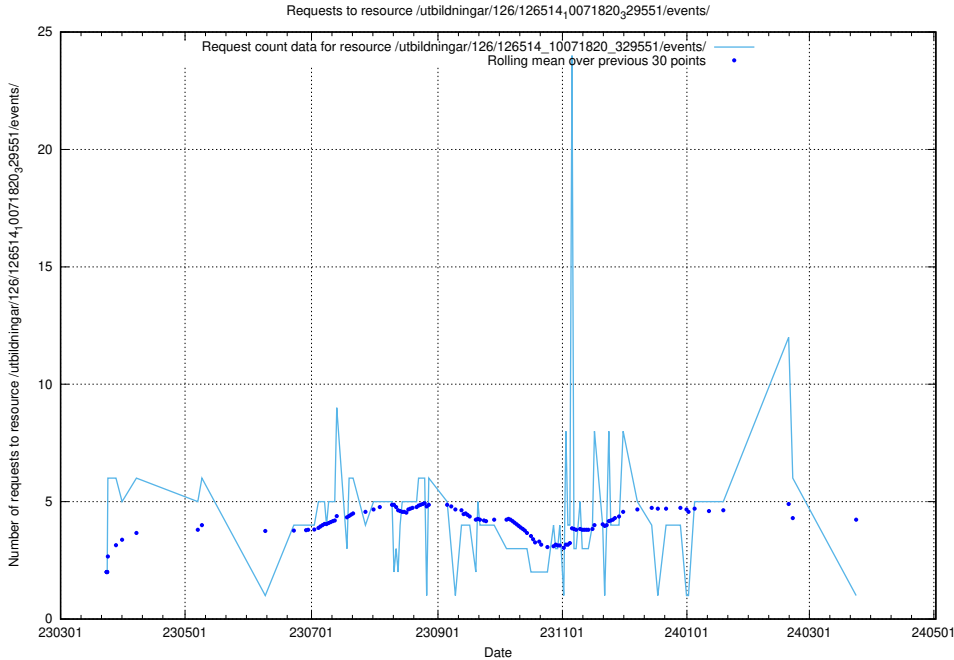

5.6281 Usage of /utbildningar/126/126514_10071820_329551/events/

Here, we count the number of requests to resource /utbildningar/126/126514_10071820_329551/events/