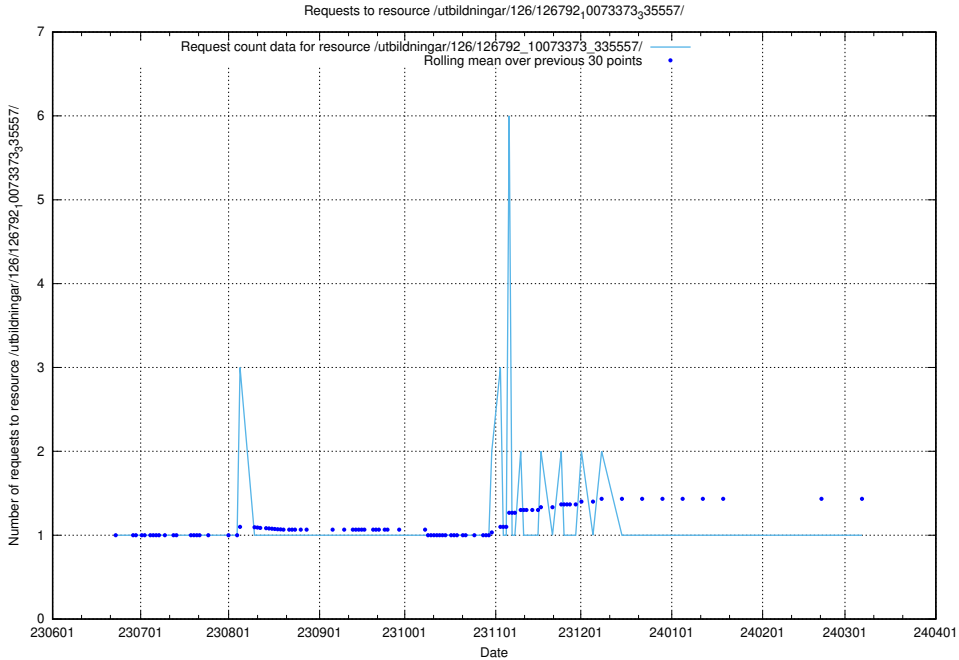

5.5621 Usage of /utbildningar/126/126792_10073373_335557/

Here, we count the number of requests to resource /utbildningar/126/126792_10073373_335557/.