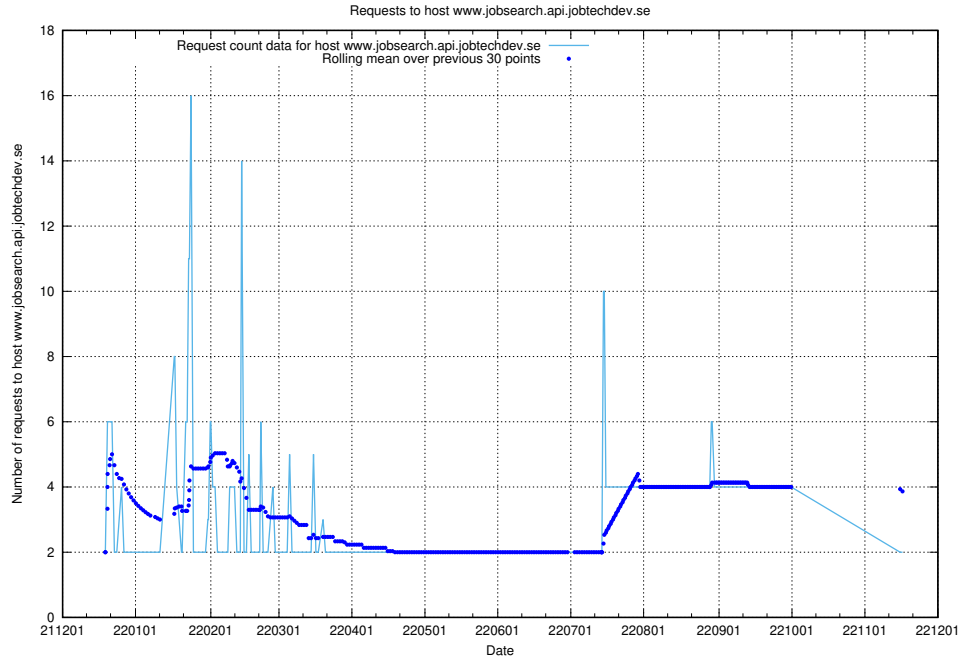

7.384 Usage of www.jobsearch.api.jobtechdev.se

Here, we count the number of requests to host www.jobsearch.api.jobtechdev.se.