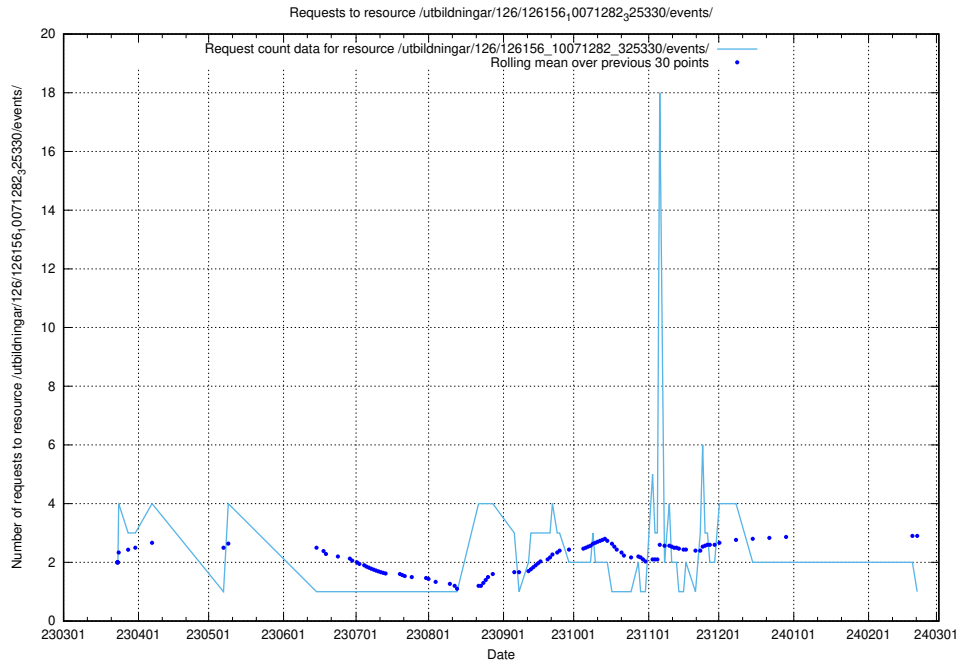

5.6284 Usage of /utbildningar/126/126156_10071282_325330/events/

Here, we count the number of requests to resource /utbildningar/126/126156_10071282_325330/events/