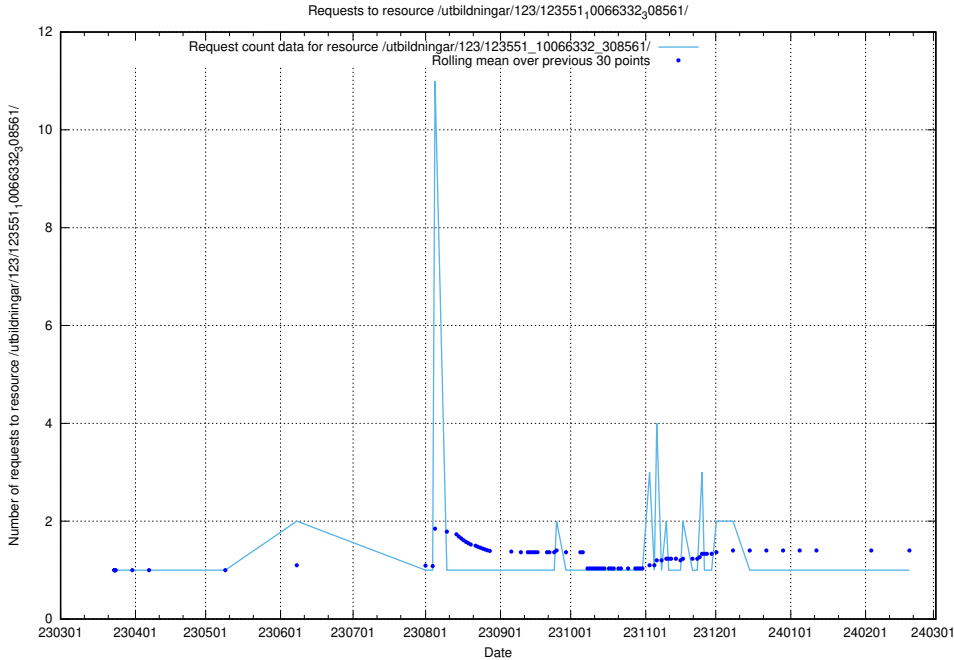

5.4524 Usage of /utbildningar/123/123551_10066332_308561/

Here, we count the number of requests to resource /utbildningar/123/123551_10066332_308561/.