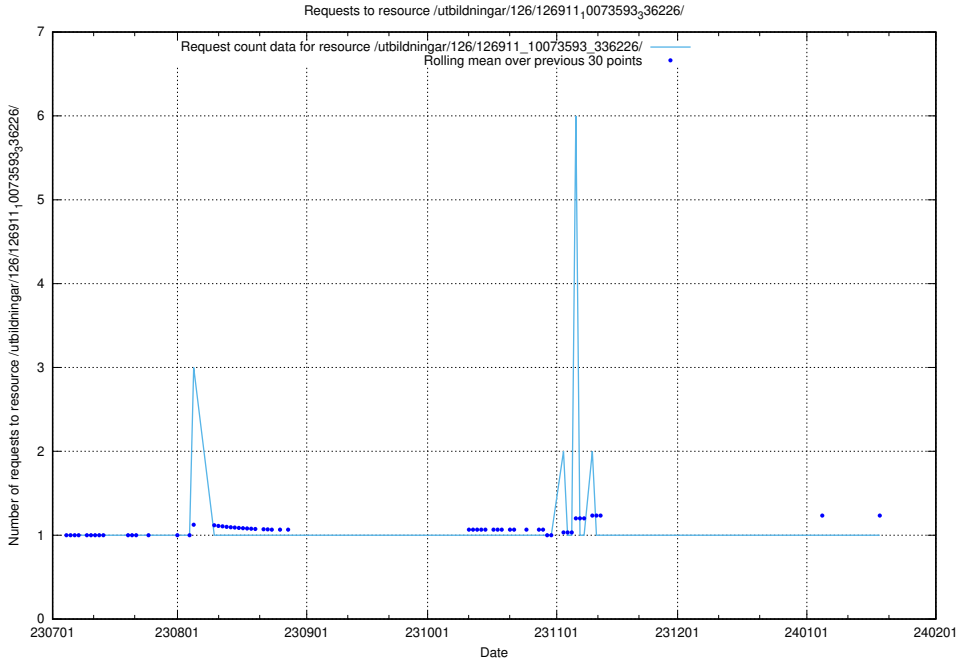

5.5374 Usage of /utbildningar/126/126911_10073593_336226/

Here, we count the number of requests to resource /utbildningar/126/126911_10073593_336226/.