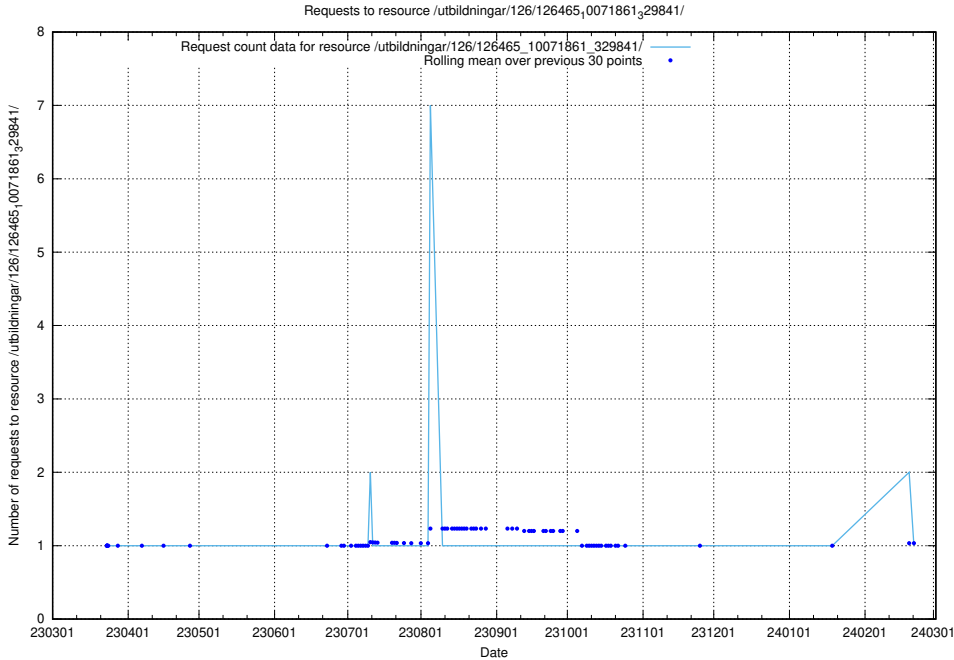

Here, we count the number of requests to resource /utbildningar/126/126465_10071962_330382/.

5.6431 Usage of /utbildningar/126/126465_10071861_329841/

Here, we count the number of requests to resource /utbildningar/126/126465_10071861_329841/.