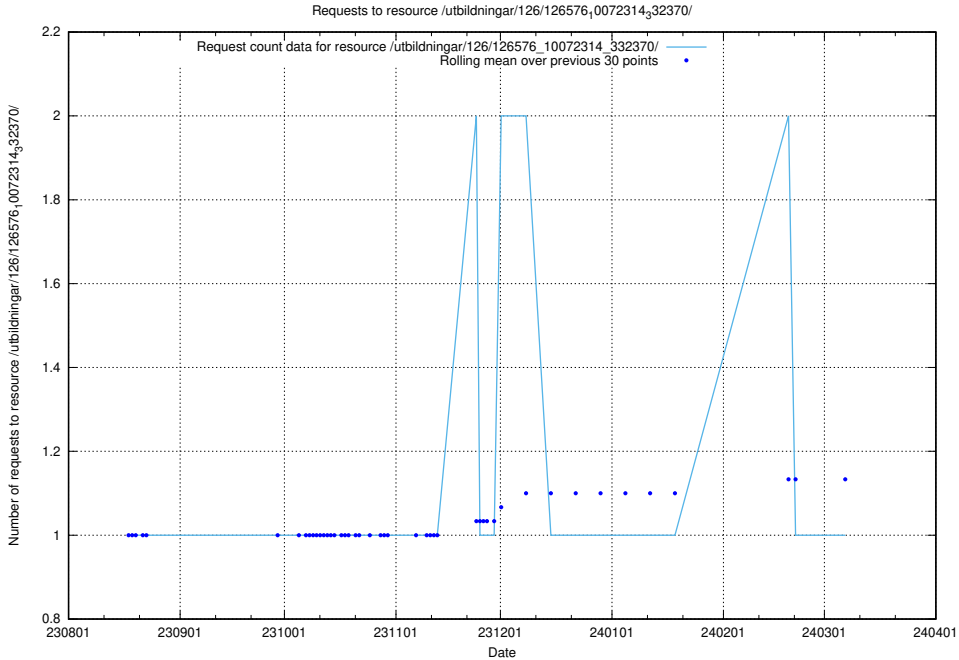

5.4800 Usage of /utbildningar/126/126576_10072314_332370/

Here, we count the number of requests to resource /utbildningar/126/126576_10072314_332370/.