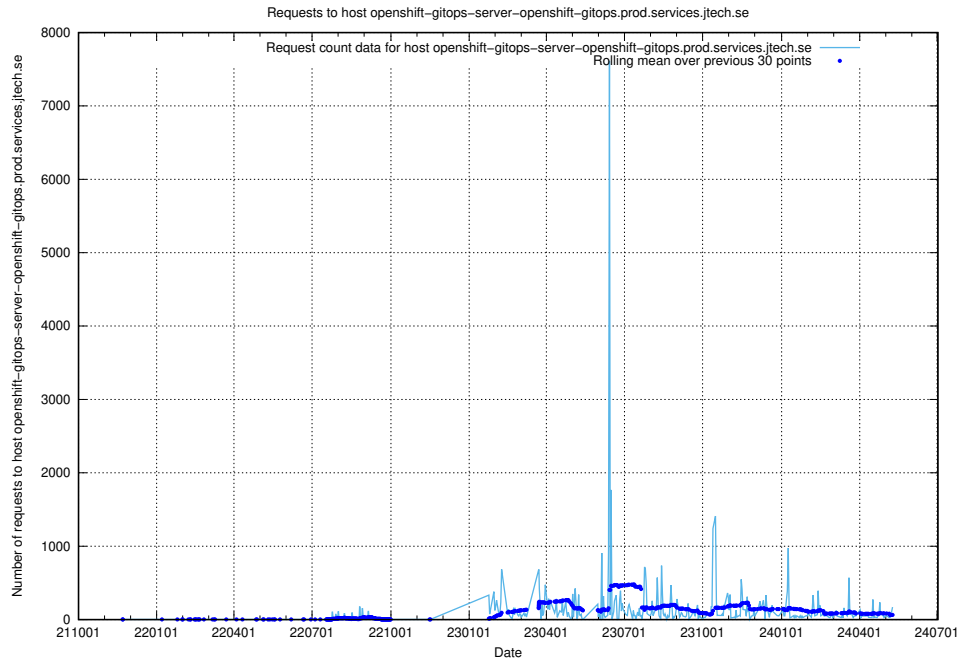

7.21 Usage of openshift-gitops-server-openshift-gitops.prod.services.jtech.se

Here, we count the number of requests to host openshift-gitops-server-openshift-gitops.prod.services.jtech.se.