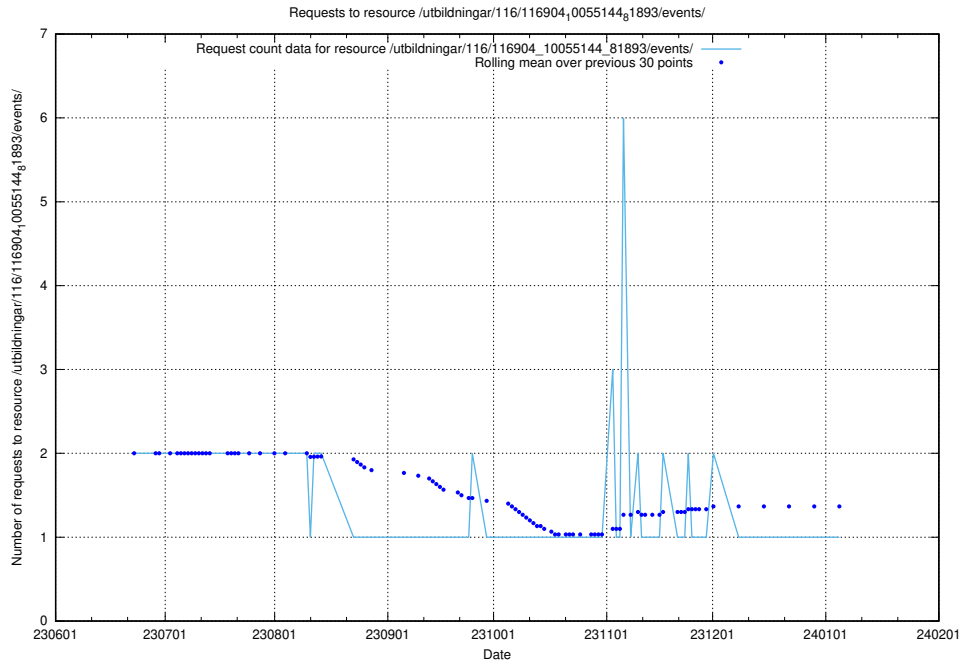

5.5600 Usage of /utbildningar/116/116904_10055144_81893/events/

Here, we count the number of requests to resource /utbildningar/116/116904_10055144_81893/events/.