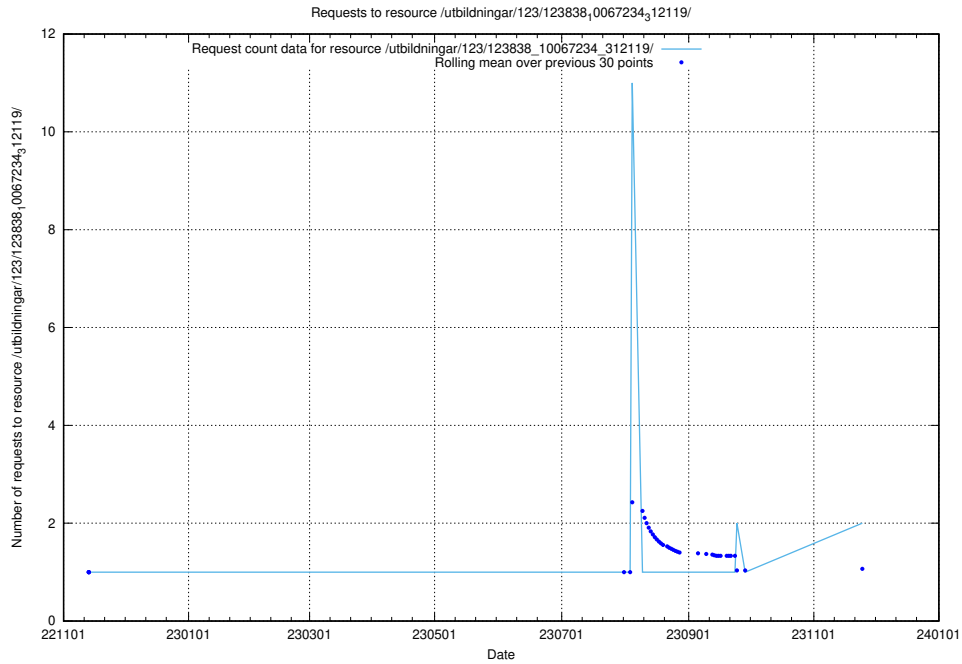

5.913 Usage of /utbildningar/123/123838_10067234_312119/

Here, we count the number of requests to resource /utbildningar/123/123838_10067234_312119/.