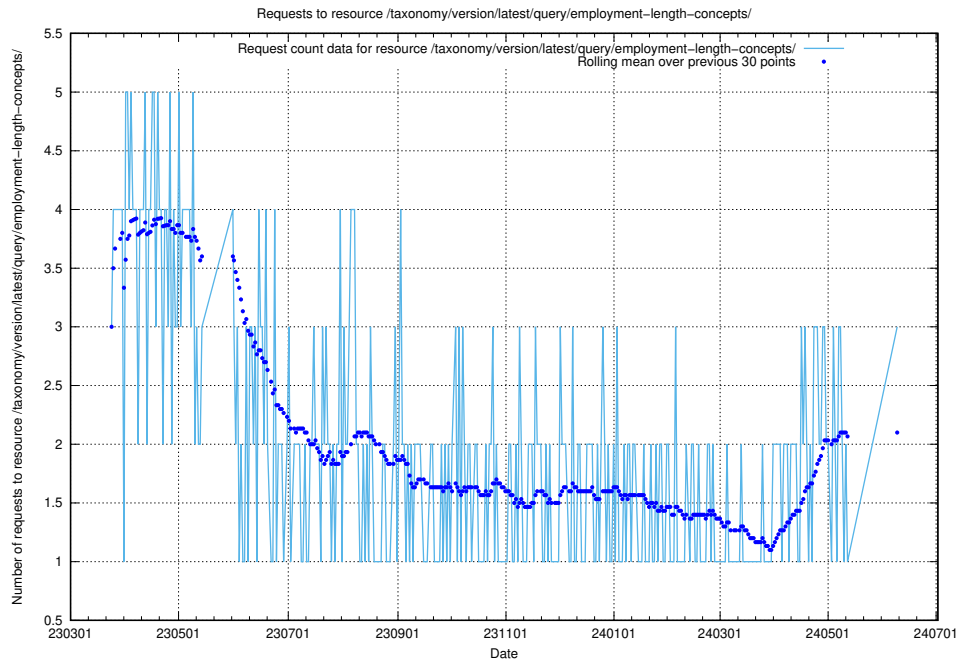

5.456 Usage of /taxonomy/version/latest/query/employment-length-concepts/

Here, we count the number of requests to resource /taxonomy/version/latest/query/employment-length-concepts/.