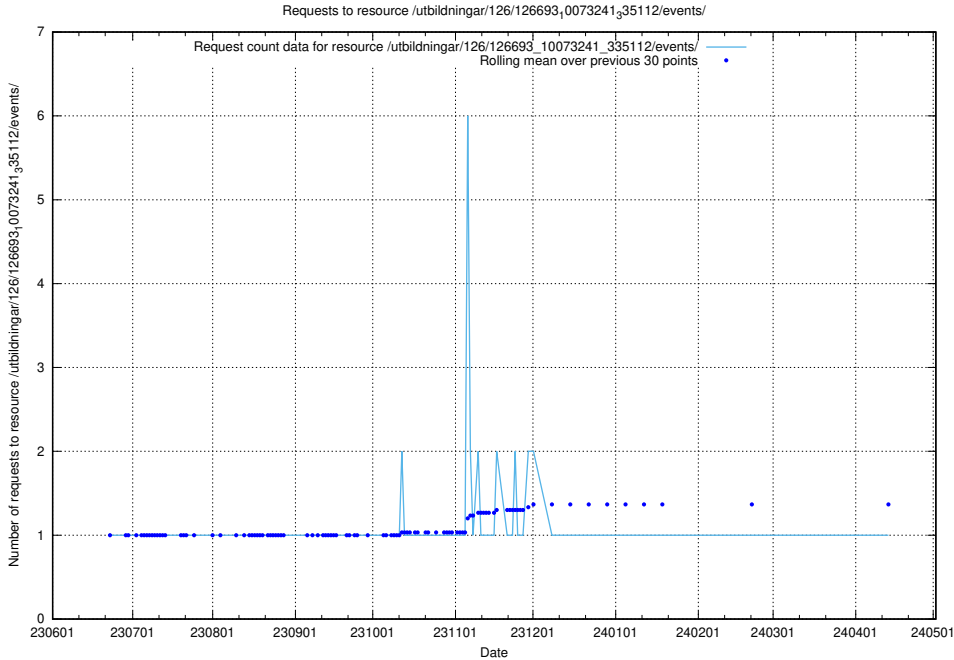

5.5672 Usage of /utbildningar/126/126693_10073241_335112/events/

Here, we count the number of requests to resource /utbildningar/126/126693_10073241_335112/events/