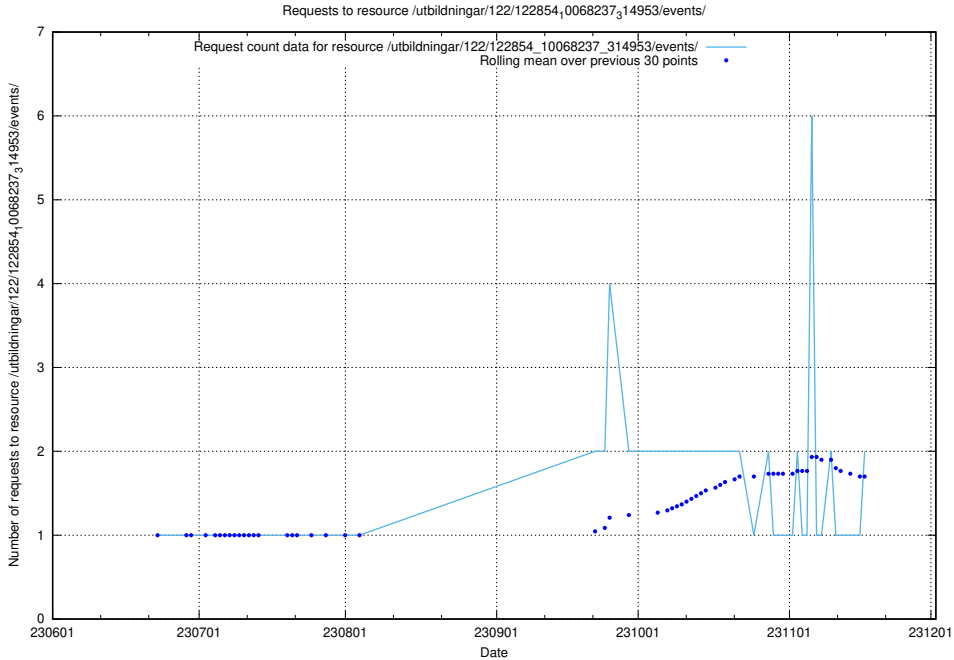

5.903 Usage of /utbildningar/122/122854_10068237_314953/events/

Here, we count the number of requests to resource /utbildningar/122/122854_10068237_314953/events/