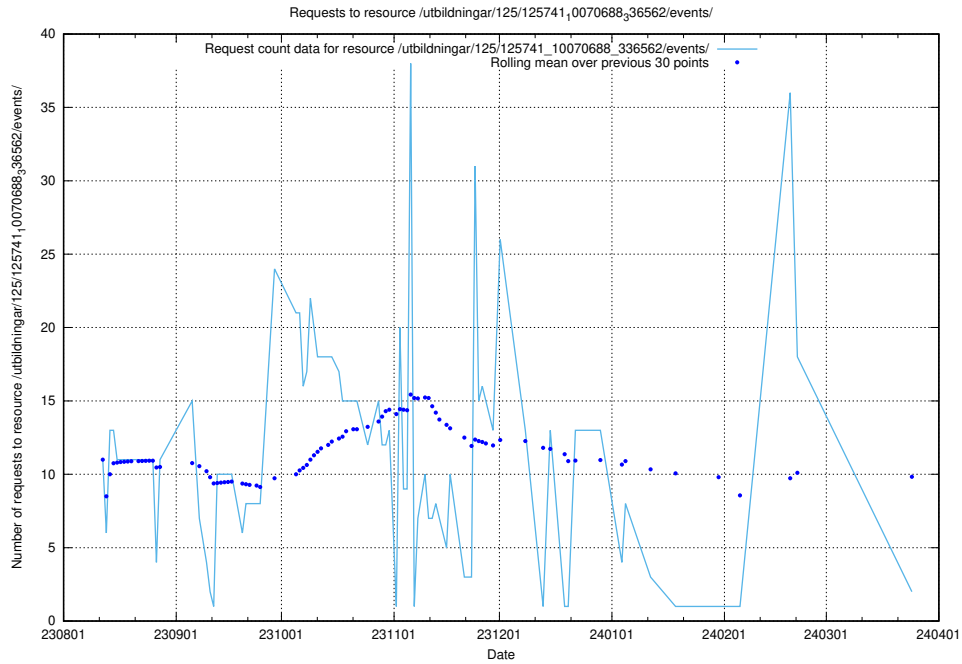

5.794 Usage of /utbildningar/125/125741_10070688_336562/events/

Here, we count the number of requests to resource /utbildningar/125/125741_10070688_336562/events/