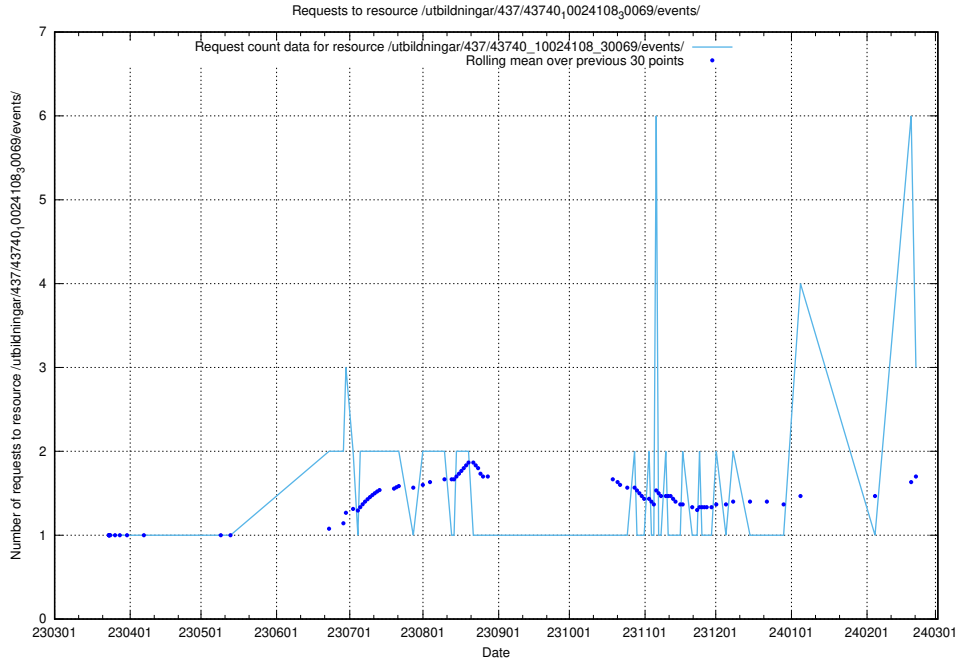

5.477 Usage of /utbildningar/437/43740_10024108_30069/events/

Here, we count the number of requests to resource /utbildningar/437/43740_10024108_30069/events/.