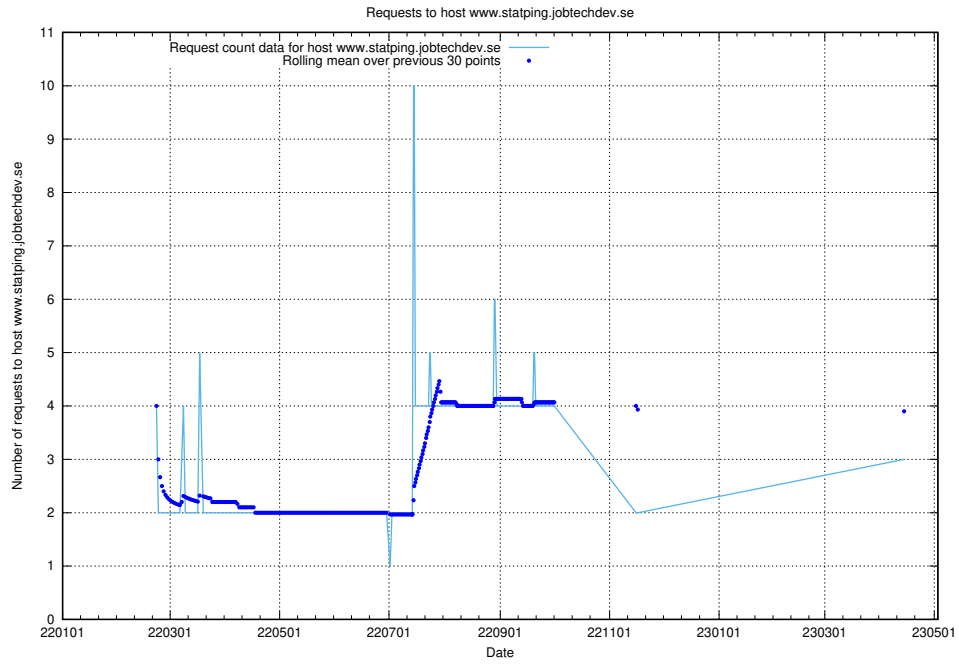

7.229 Usage of `www.statping.jobtechdev.se`

Here, we count the number of requests to host `www.statping.jobtechdev.se`.