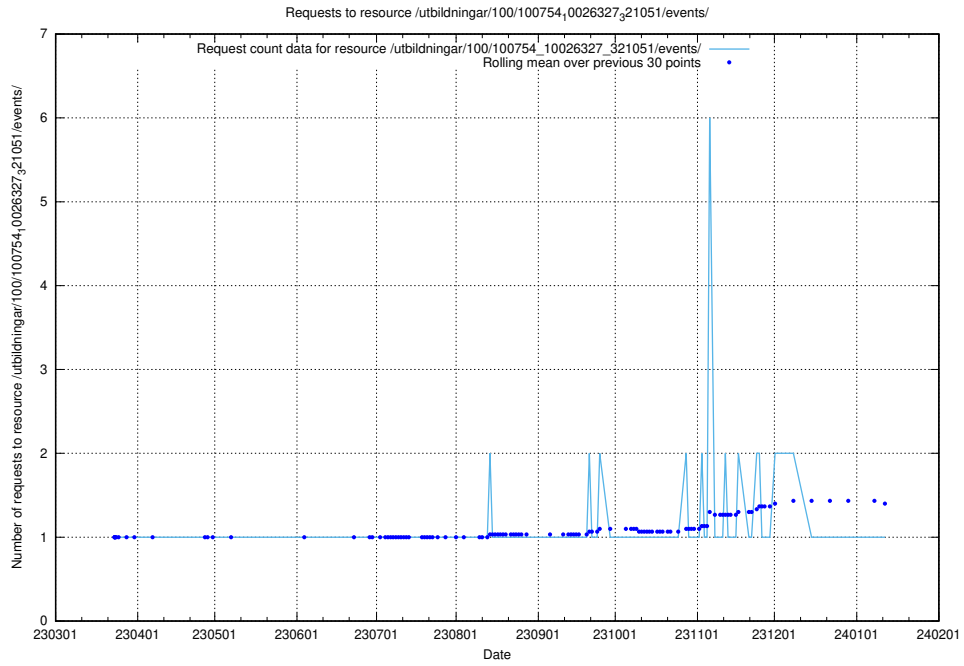

5.5625 Usage of /utbildningar/100/100754_10026327_321051/events/

Here, we count the number of requests to resource /utbildningar/100/100754_10026327_321051/events/