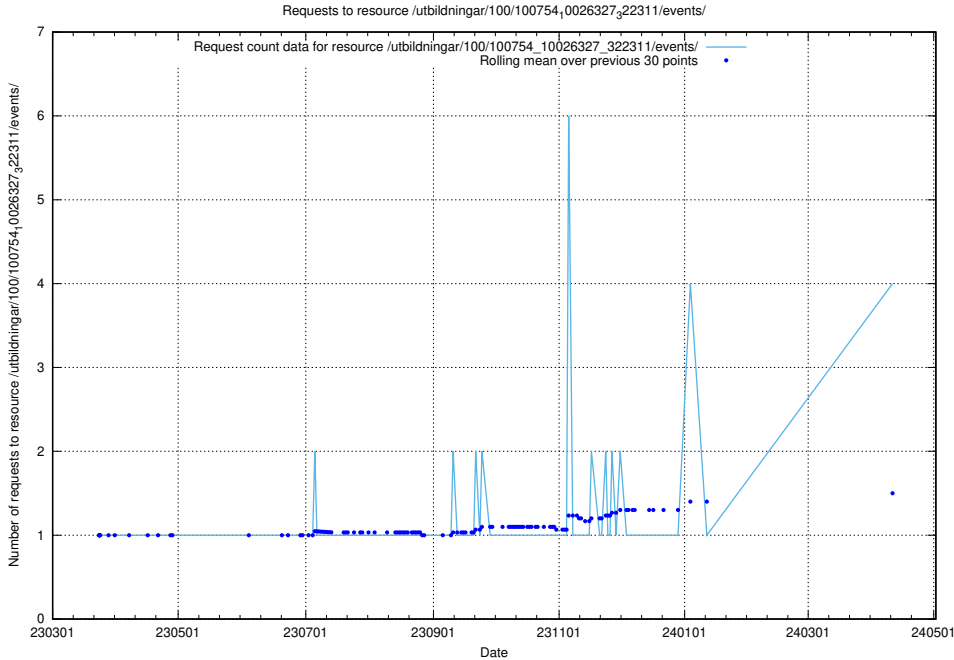

5.225 Usage of /utbildningar/100/100754_10026327_322311/events/

Here, we count the number of requests to resource /utbildningar/100/100754_10026327_322311/events/