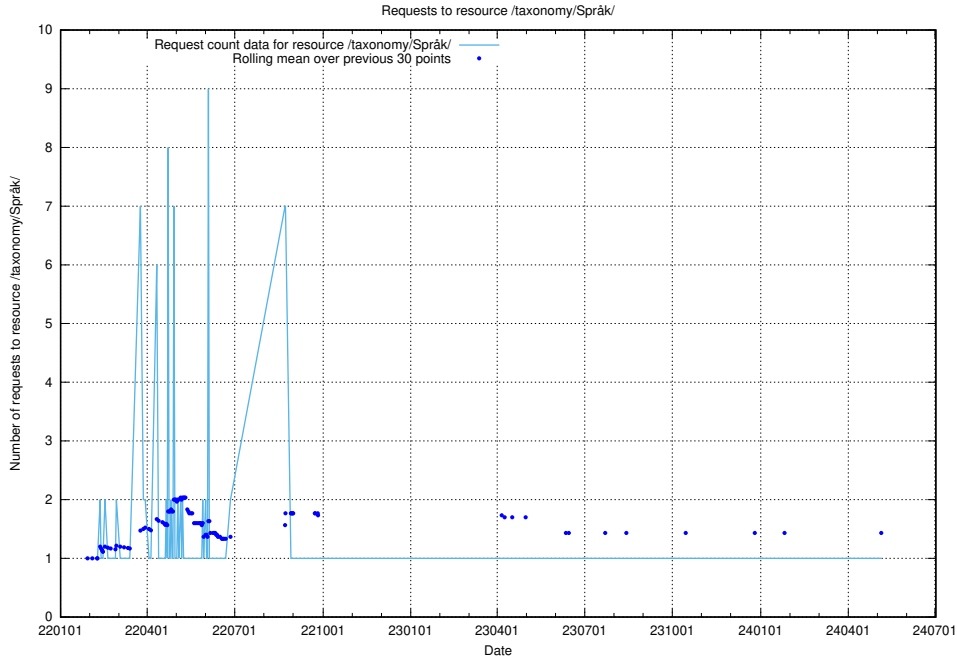

5.3889 Usage of /taxonomy/Språk/

Here, we count the number of requests to resource /taxonomy/Språk/.