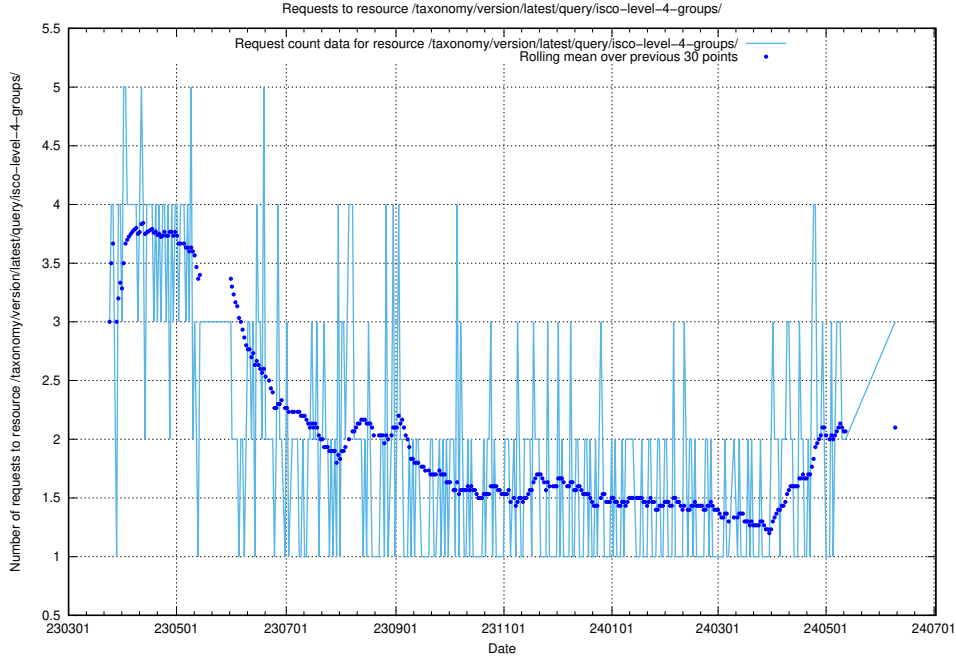

5.452 Usage of /taxonomy/version/latest/query/isco-level-4-groups/

Here, we count the number of requests to resource /taxonomy/version/latest/query/isco-level-4-groups/.