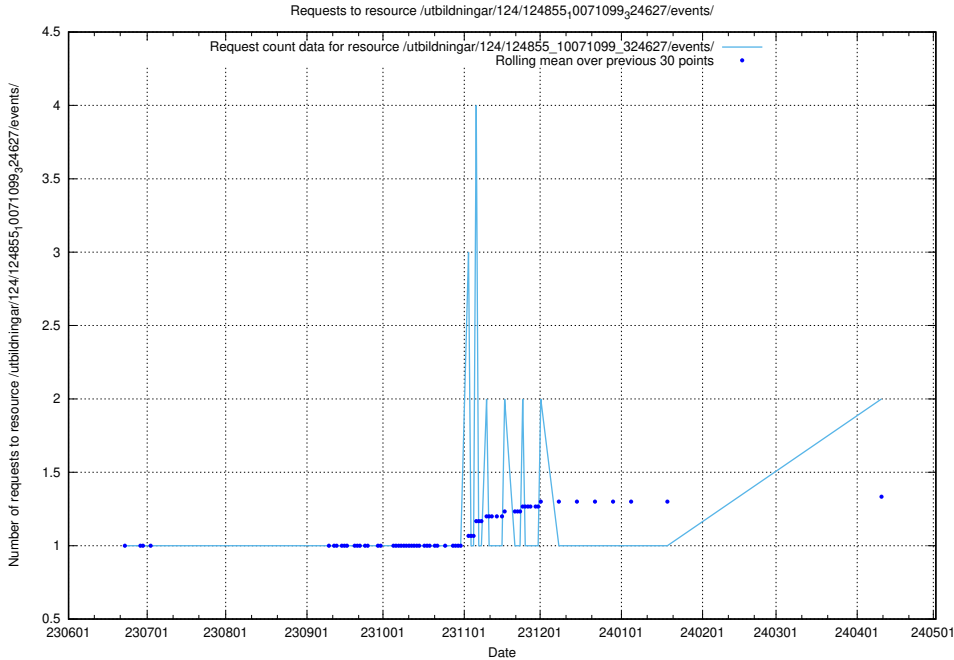

5.881 Usage of /utbildningar/124/124855_10071099_324627/events/

Here, we count the number of requests to resource /utbildningar/124/124855_10071099_324627/events/