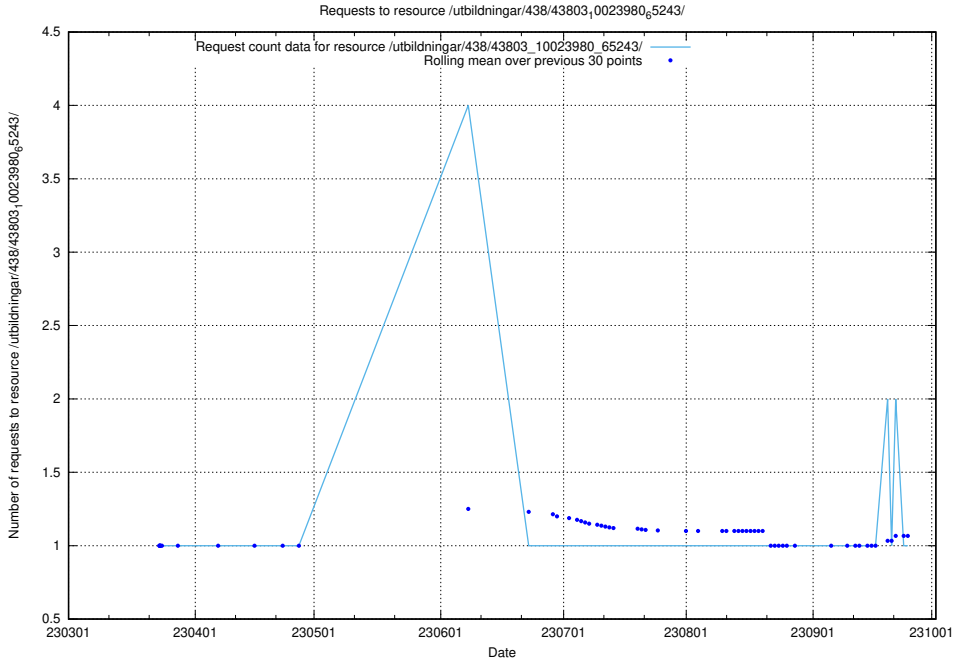

5.6360 Usage of /utbildningar/438/43803_10023980_65243/

Here, we count the number of requests to resource /utbildningar/438/43803_10023980_65243/.