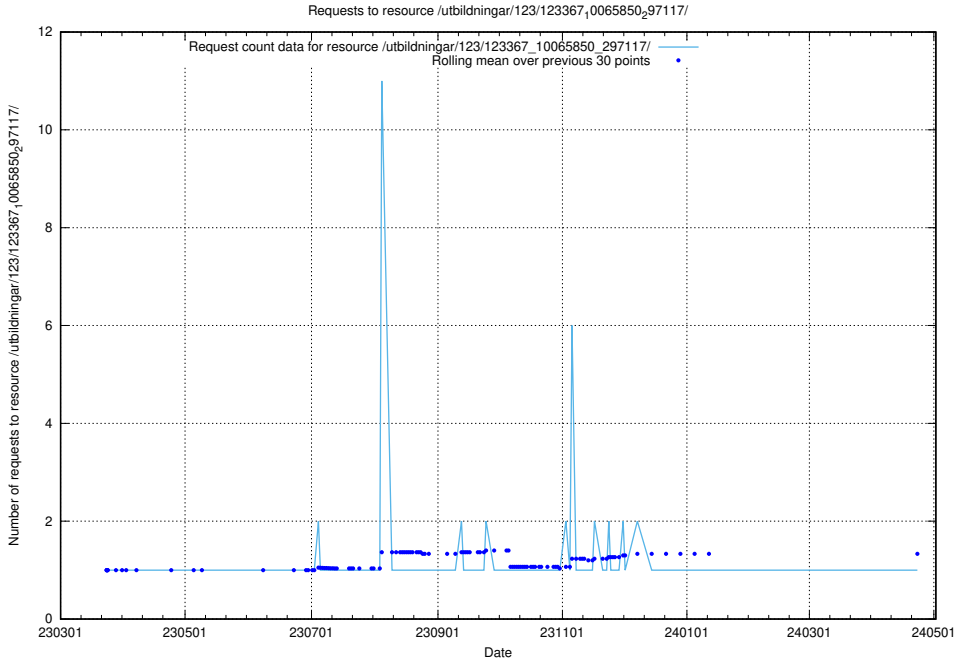

5.4879 Usage of /utbildningar/123/123367_10065850_297117/

Here, we count the number of requests to resource /utbildningar/123/123367_10065850_297117/.