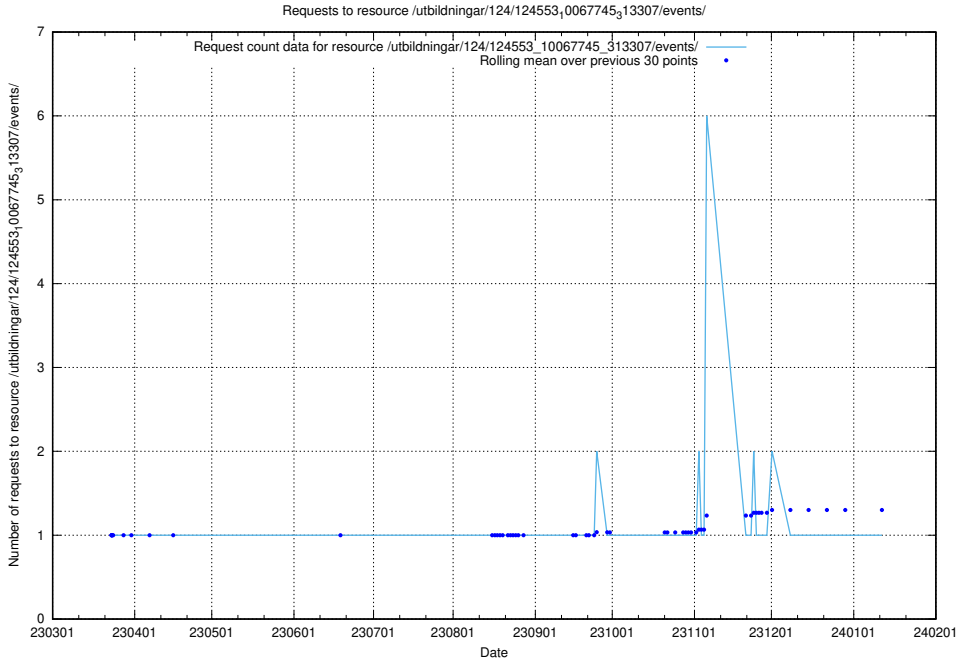

5.1226 Usage of /utbildningar/124/124553_10067745_313307/events/

Here, we count the number of requests to resource /utbildningar/124/124553_10067745_313307/events/