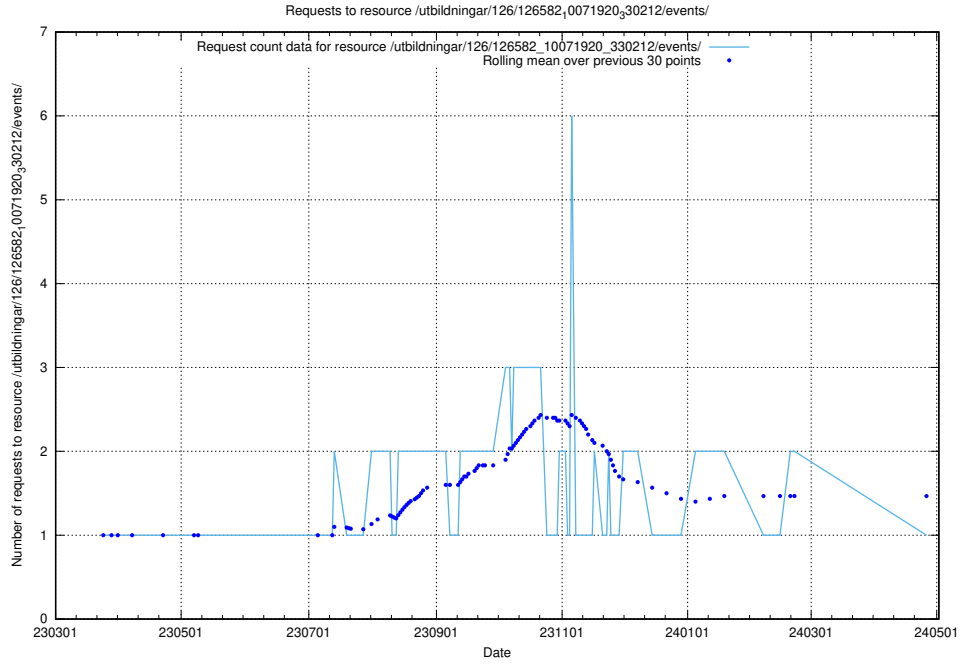

Here, we count the number of requests to resource /utbildningar/126/126631_10072064_330948/events/

5.6213 Usage of /utbildningar/126/126582_10071920_330212/events/

Here, we count the number of requests to resource /utbildningar/126/126582_10071920_330212/events/