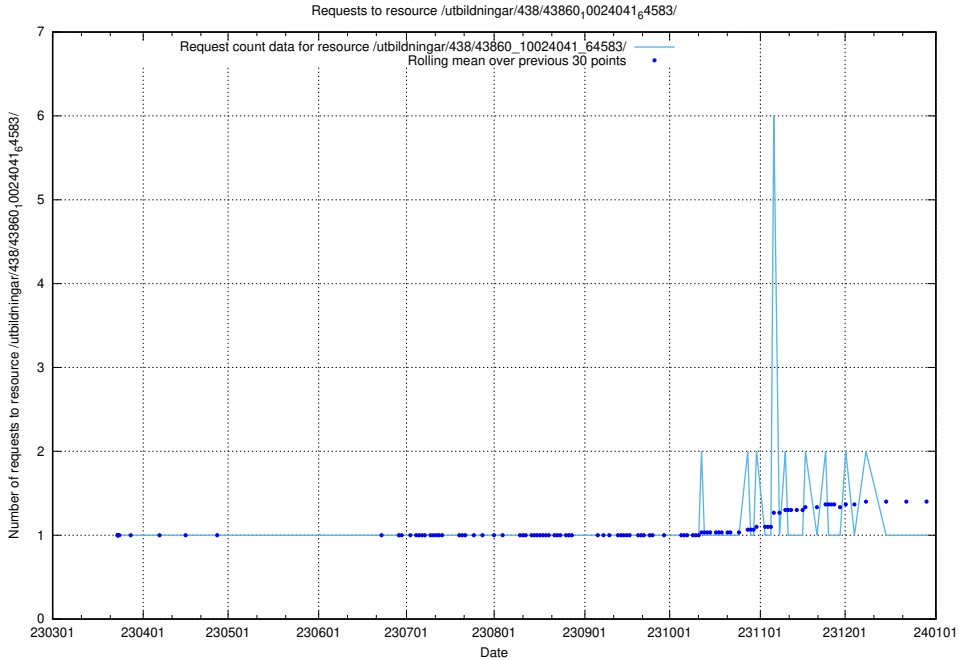

5.6337 Usage of /utbildningar/438/43860_10024041_64583/

Here, we count the number of requests to resource /utbildningar/438/43860_10024041_64583/.