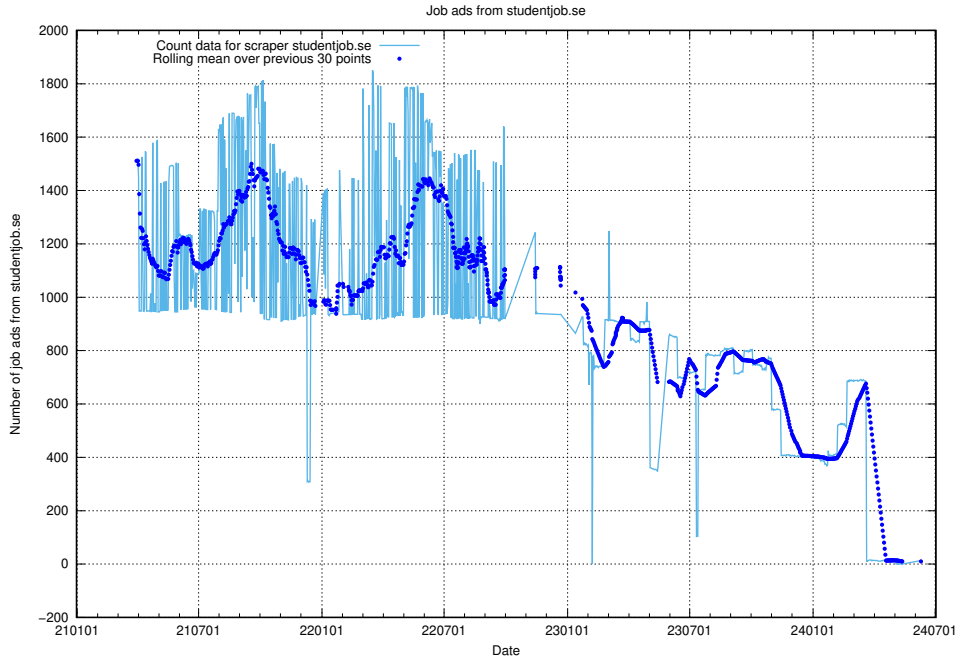

13.15 Number of ads by scraper studentjob.se

Here, we count the number of job ads scraped from studentjob.se.