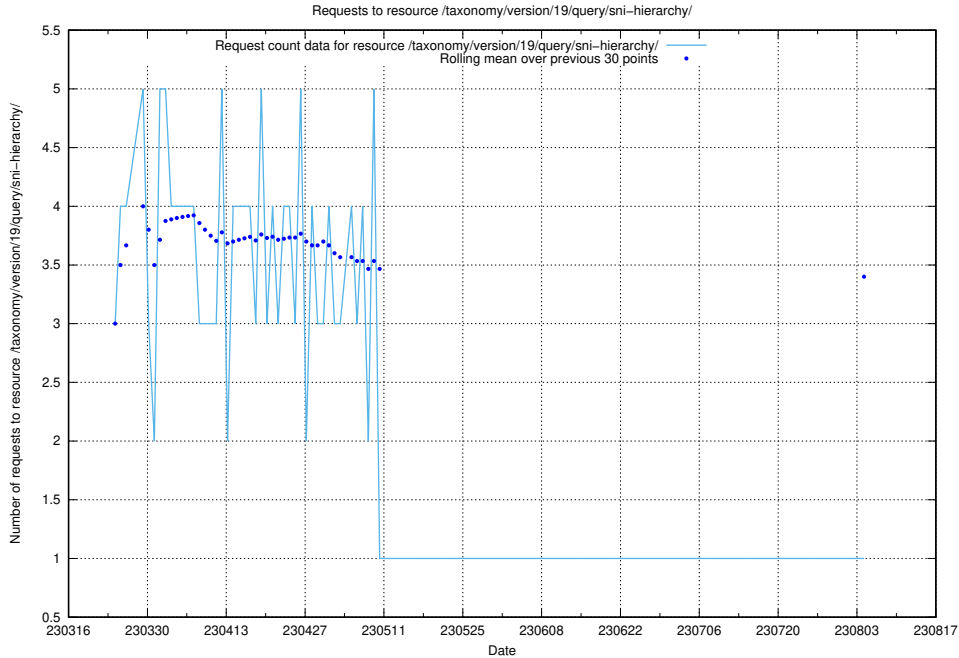

5.6144 Usage of /taxonomy/version/19/query/sni-hierarchy/

Here, we count the number of requests to resource /taxonomy/version/19/query/sni-hierarchy/.