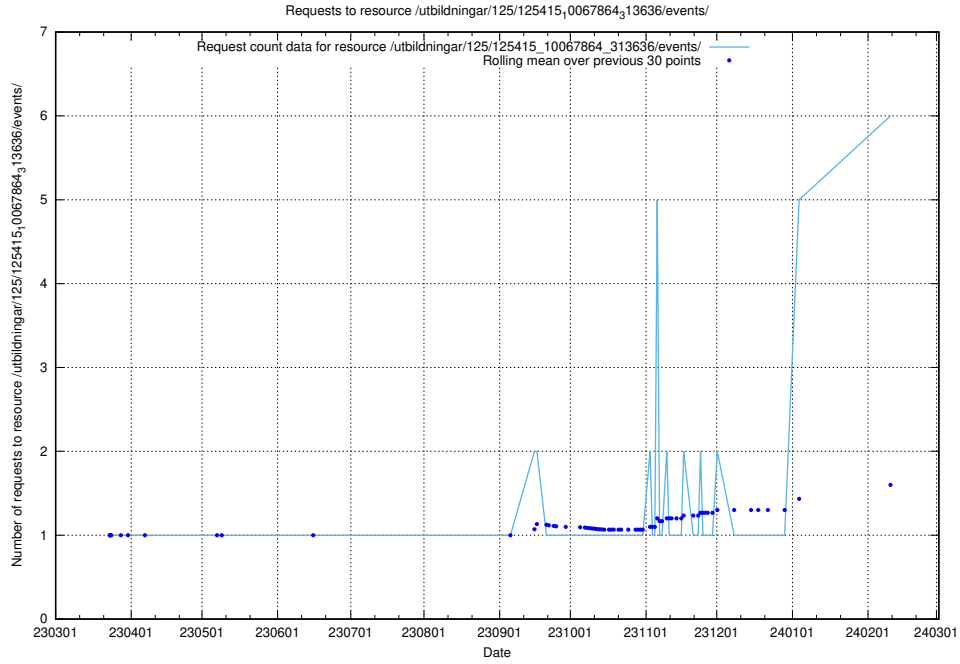

5.42 Usage of /utbildningar/125/125415_10067864_313636/events/

Here, we count the number of requests to resource /utbildningar/125/125415_10067864_313636/events/