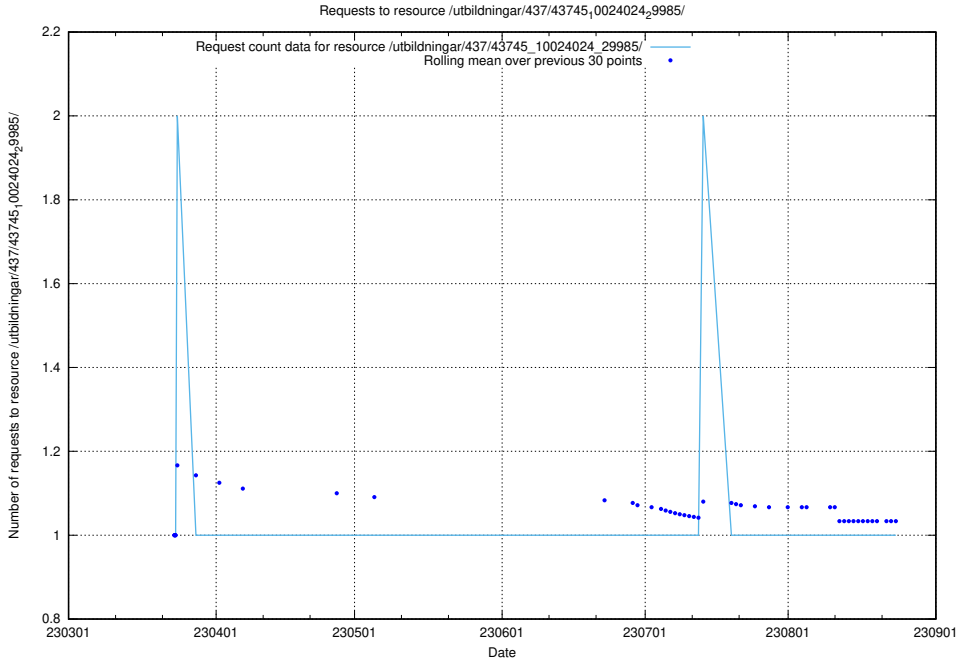

5.6400 Usage of /utbildningar/437/43745_10024024_29985/

Here, we count the number of requests to resource /utbildningar/437/43745_10024024_29985/.