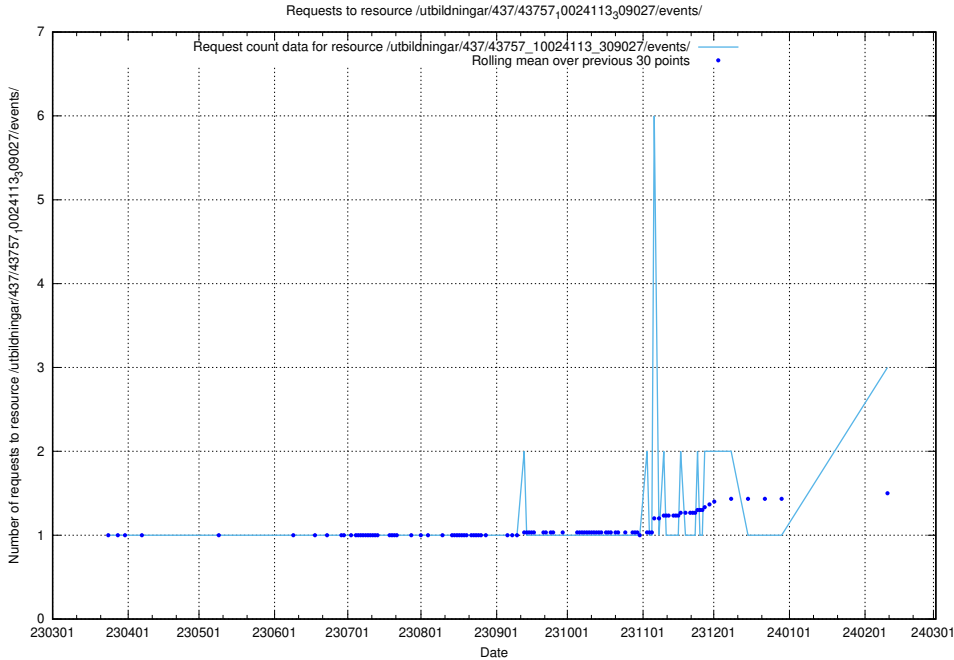

5.470 Usage of /utbildningar/437/43757_10024113_309027/events/

Here, we count the number of requests to resource /utbildningar/437/43757_10024113_309027/events/.