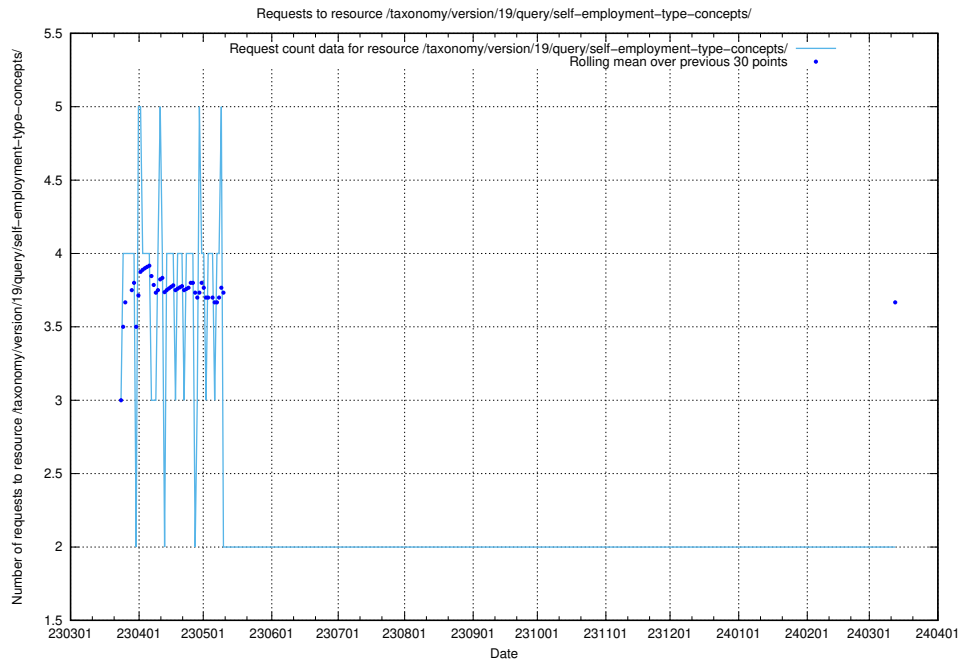

5.939 Usage of /taxonomy/version/19/query/self-employment-type-concepts/

Here, we count the number of requests to resource /taxonomy/version/19/query/self-employment-type-concepts/.