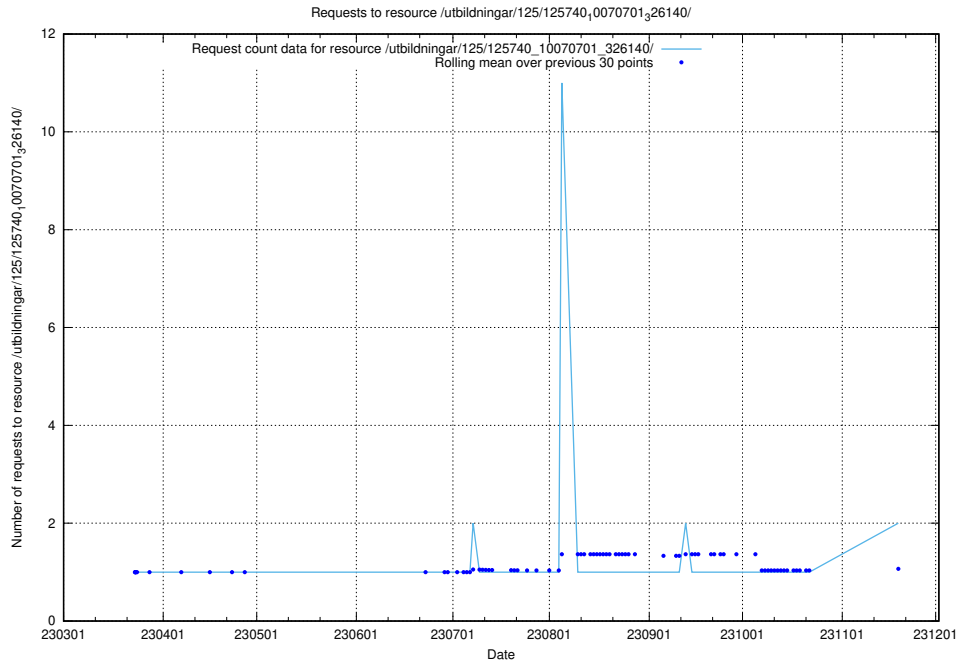

5.488 Usage of /utbildningar/125/125740_10070701_326140/

Here, we count the number of requests to resource /utbildningar/125/125740_10070701_326140/.