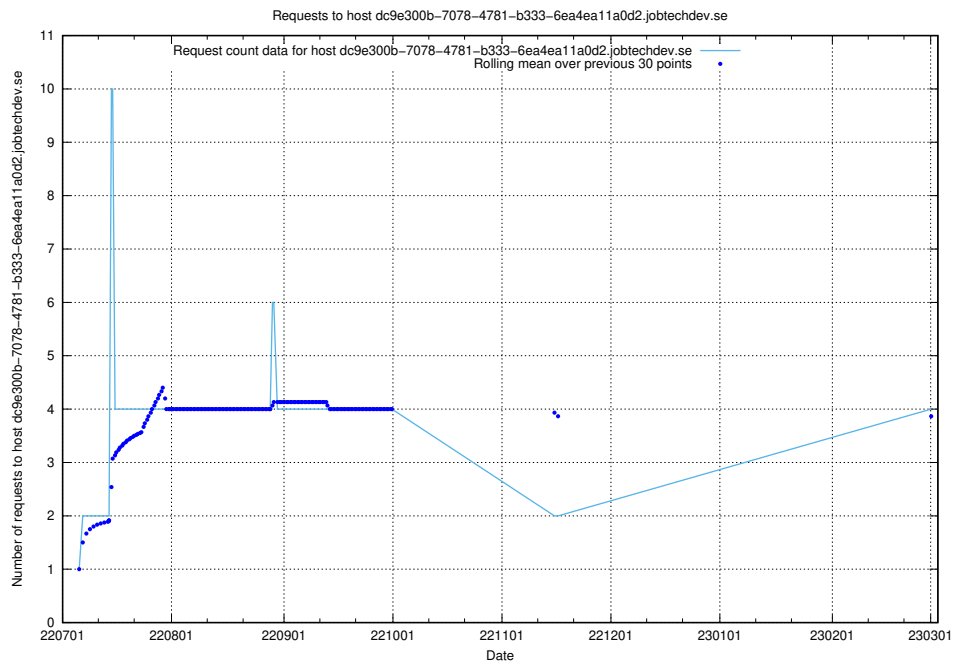

7.141 Usage of dc9e300b-7078-4781-b333-6ea4ea11a0d2.jobtechdev.se

Here, we count the number of requests to host dc9e300b-7078-4781-b333-6ea4ea11a0d2.jobtechdev.se.