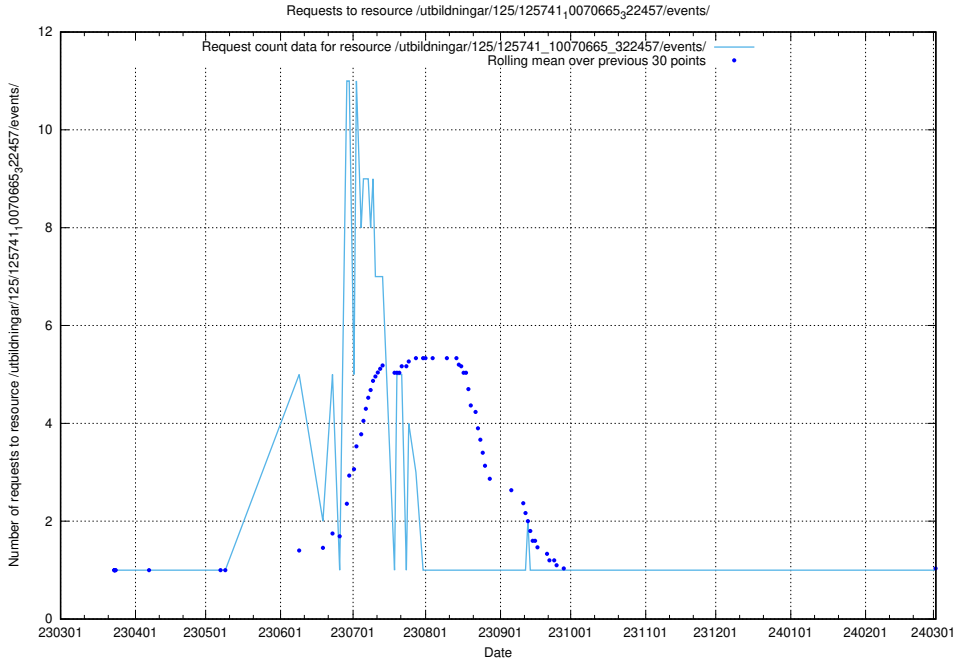

5.6501 Usage of /utbildningar/125/125741_10070665_322457/events/

Here, we count the number of requests to resource /utbildningar/125/125741_10070665_322457/events/