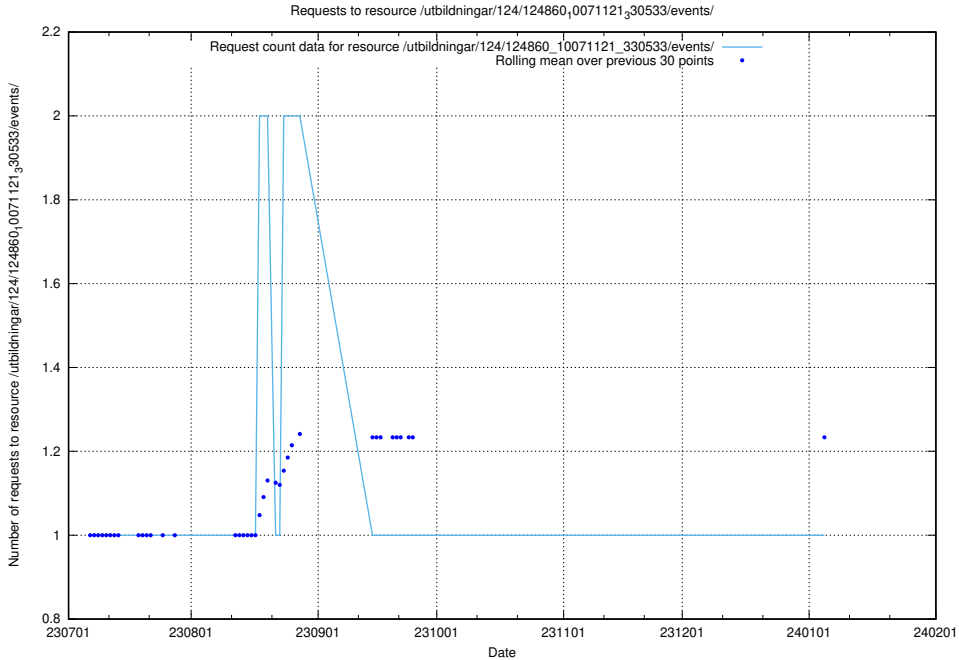

5.5341 Usage of /utbildningar/124/124860_10071121_330533/events/

Here, we count the number of requests to resource /utbildningar/124/124860_10071121_330533/events/