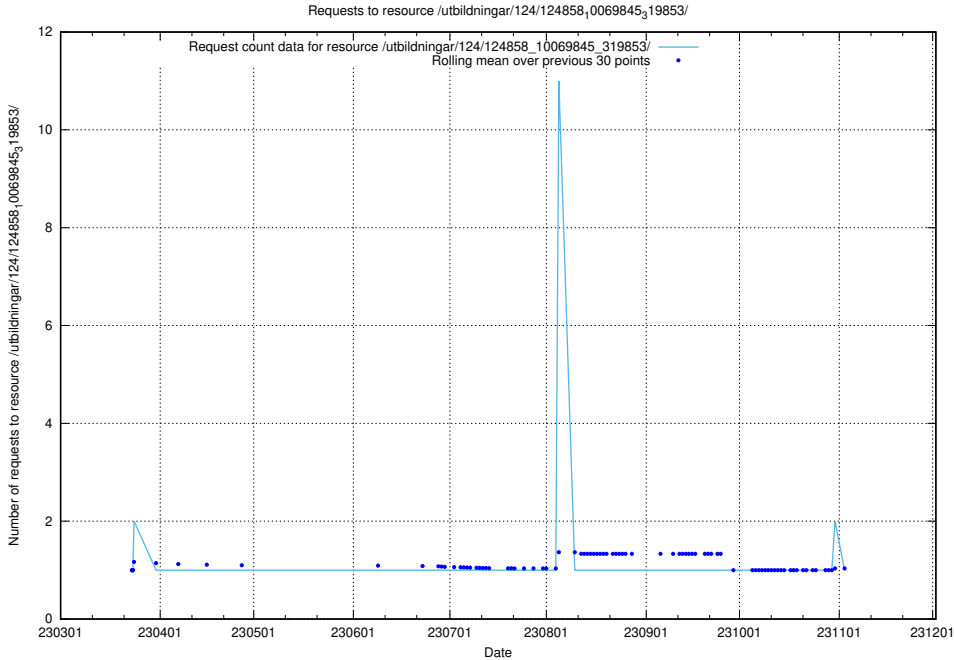

Here, we count the number of requests to resource /utbildningar/124/124858_10069845_319853/events/

5.1191 Usage of /utbildningar/124/124858_10069845_319853/

Here, we count the number of requests to resource /utbildningar/124/124858_10069845_319853/.