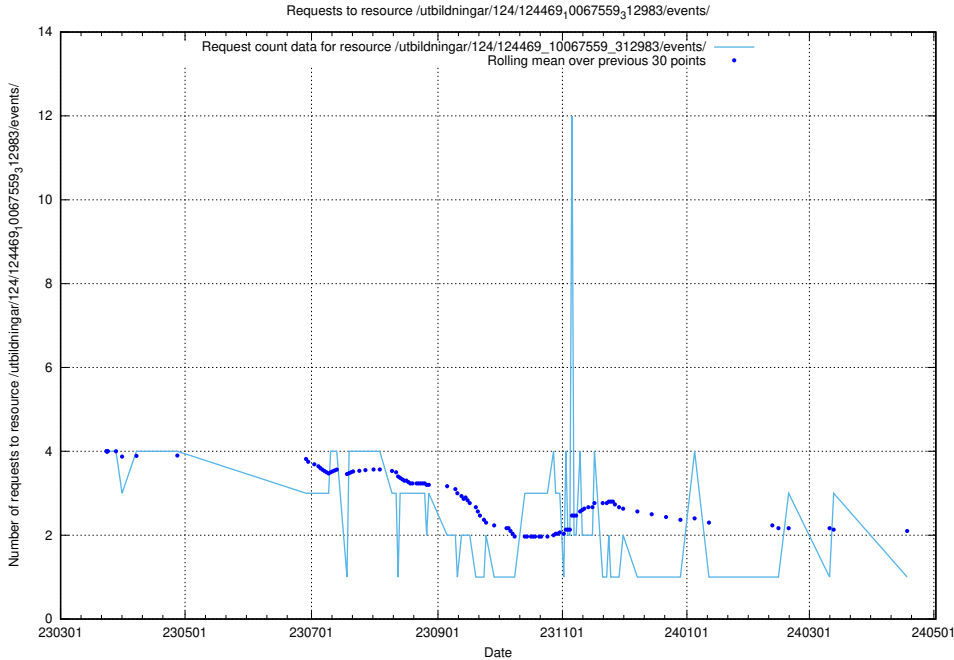

5.6268 Usage of /utbildningar/124/124469_10067559_312983/events/

Here, we count the number of requests to resource /utbildningar/124/124469_10067559_312983/events/