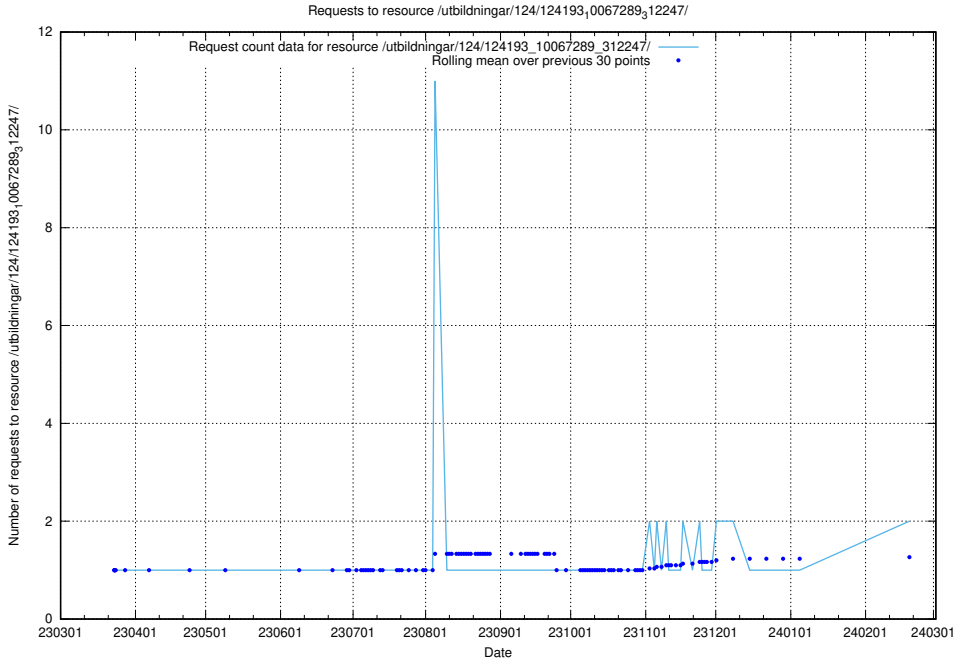

5.714 Usage of /utbildningar/124/124193_10067289_312247/

Here, we count the number of requests to resource /utbildningar/124/124193_10067289_312247/.