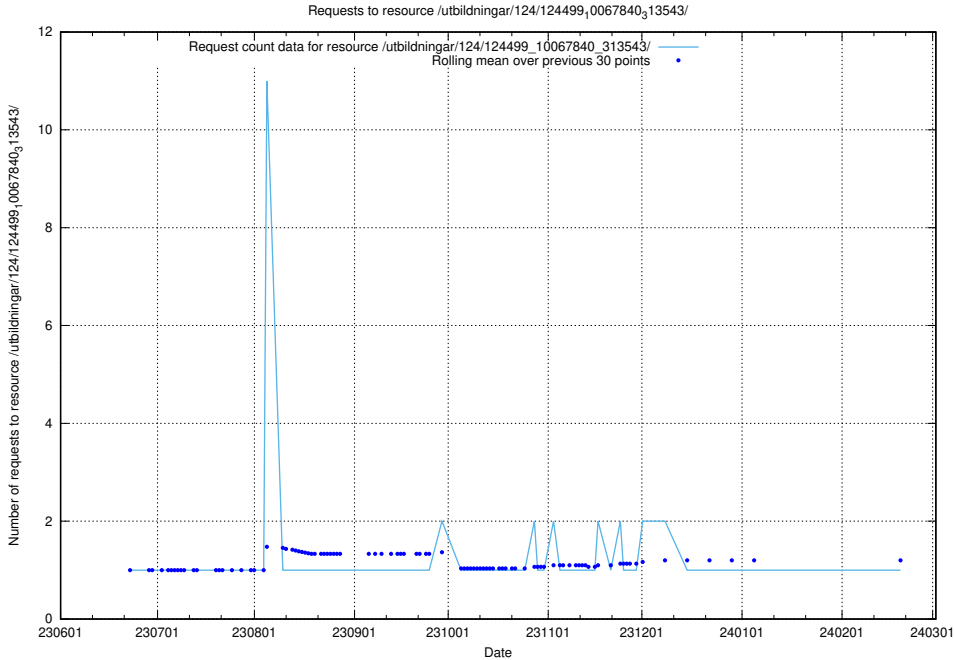

5.5811 Usage of /utbildningar/124/124499_10067840_313543/

Here, we count the number of requests to resource /utbildningar/124/124499_10067840_313543/.