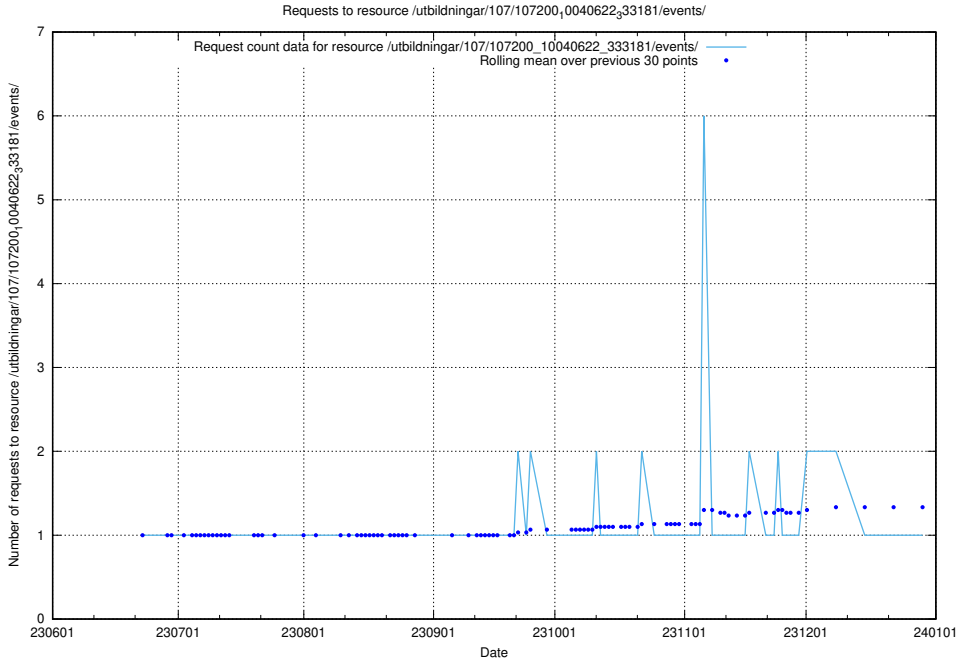

5.5868 Usage of /utbildningar/107/107200_10040622_333181/events/

Here, we count the number of requests to resource /utbildningar/107/107200_10040622_333181/events/