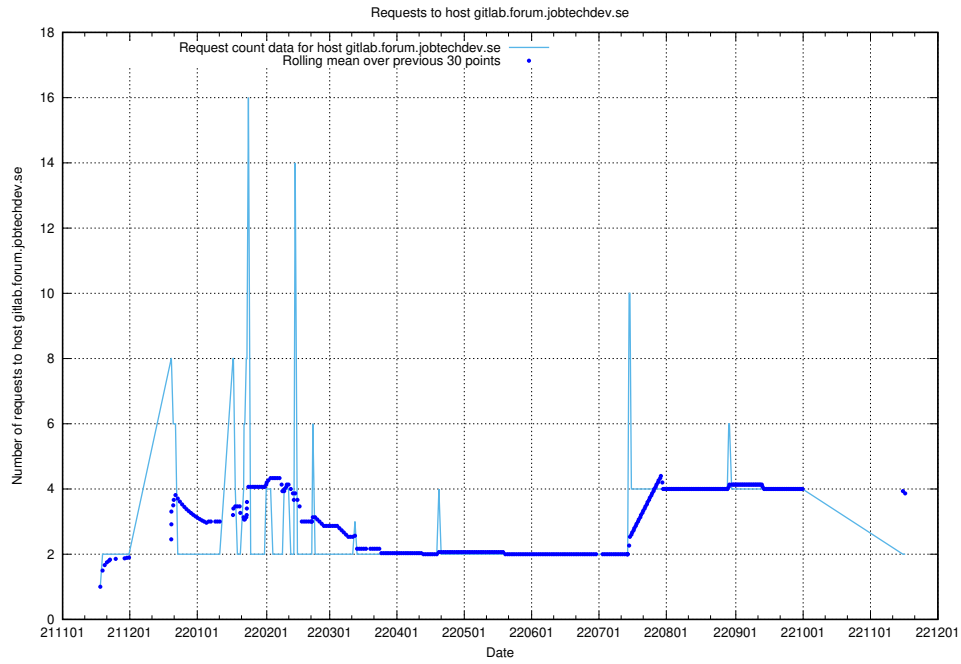

7.482 Usage of gitlab.forum.jobtechdev.se

Here, we count the number of requests to host gitlab.forum.jobtechdev.se.

7.483 Usage of opensearch.jobtechdev.se

Here, we count the number of requests to host opensearch.jobtechdev.se.