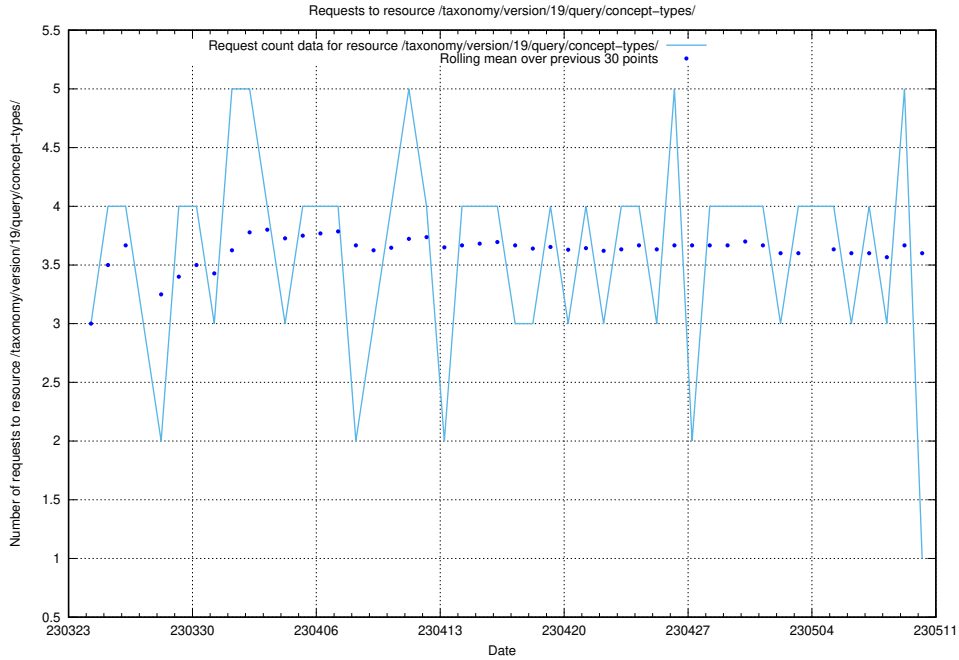

5.6163 Usage of /taxonomy/version/19/query/all-concepts/

Here, we count the number of requests to resource /taxonomy/version/19/query/all-concepts/.

5.6164 Usage of /utbildningar/437/43755_10024005_290720/events/