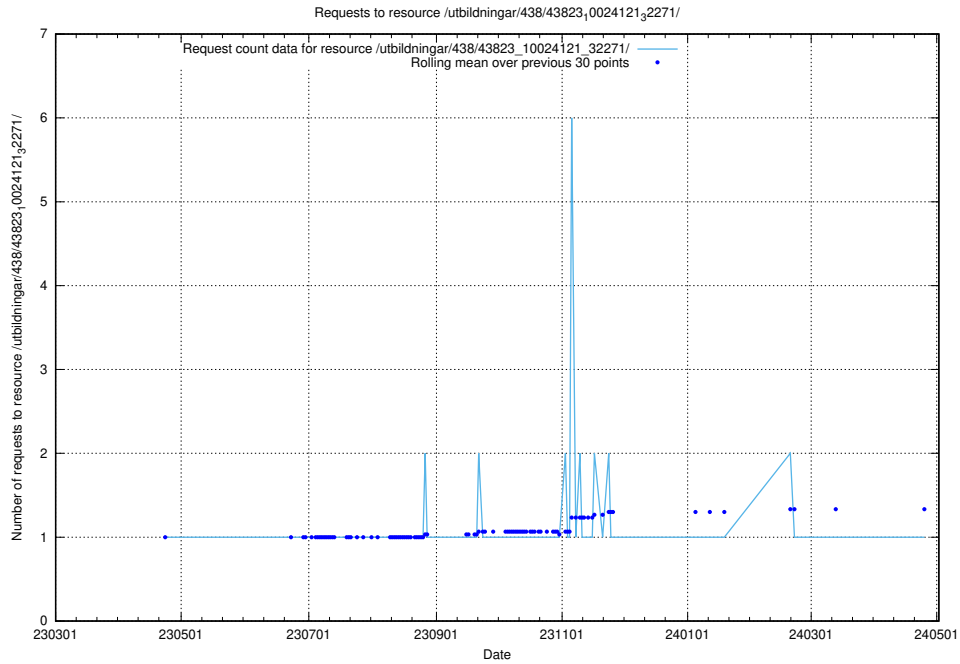

5.6057 Usage of /utbildningar/438/43823_10024121_32271/

Here, we count the number of requests to resource /utbildningar/438/43823_10024121_32271/.