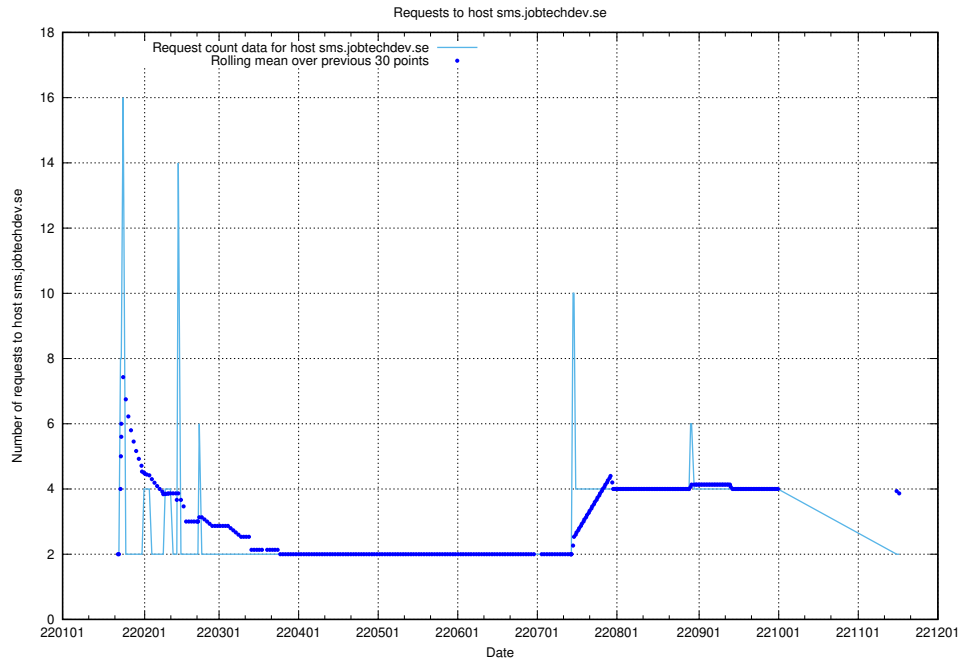

7.586 Usage of sms.jobtechdev.se

Here, we count the number of requests to host sms.jobtechdev.se.