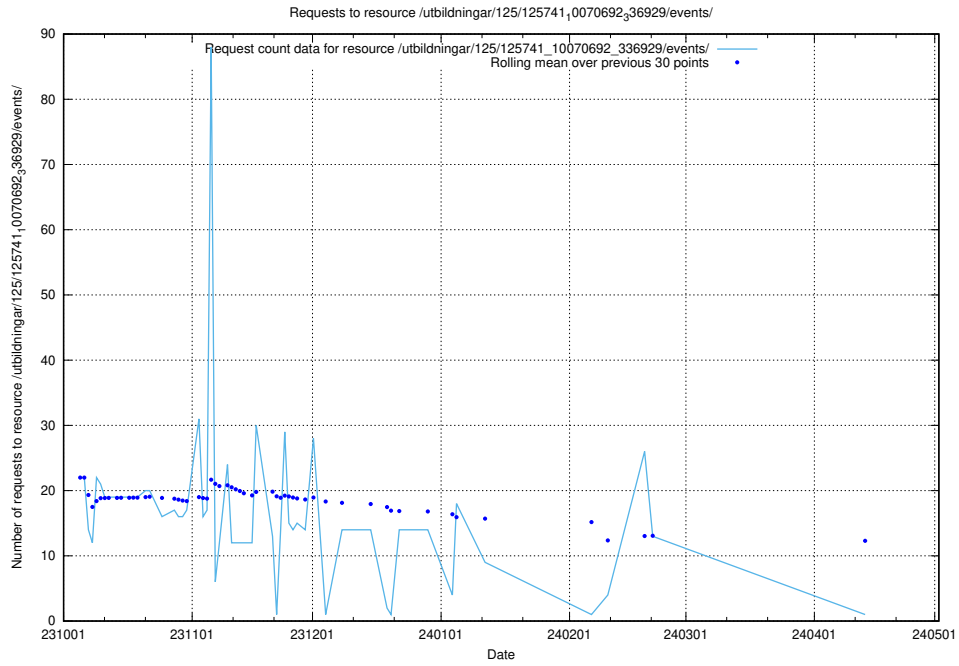

5.4434 Usage of /utbildningar/125/125741_10070692_336929/events/

Here, we count the number of requests to resource /utbildningar/125/125741_10070692_336929/events/