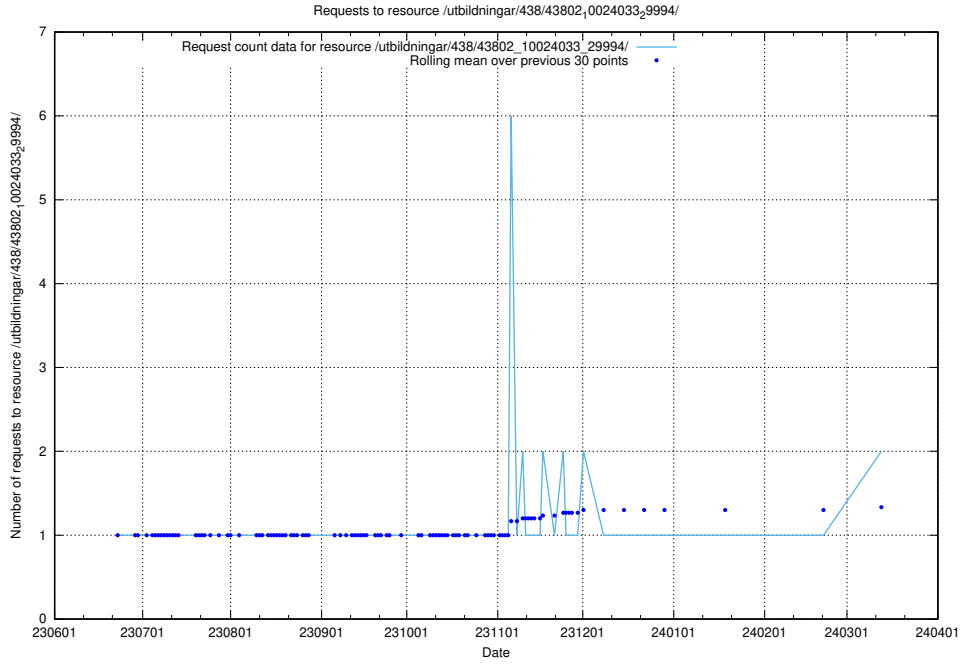

5.868 Usage of /utbildningar/438/43802_10024033_29994/

Here, we count the number of requests to resource /utbildningar/438/43802_10024033_29994/.