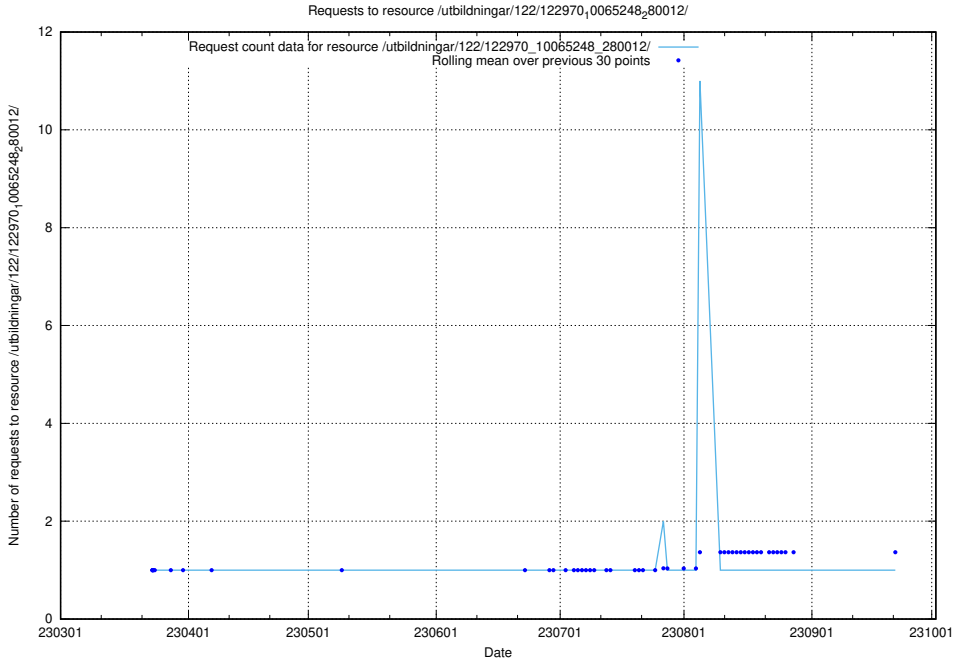

5.5003 Usage of /utbildningar/122/122970_10065248_280012/

Here, we count the number of requests to resource /utbildningar/122/122970_10065248_280012/.