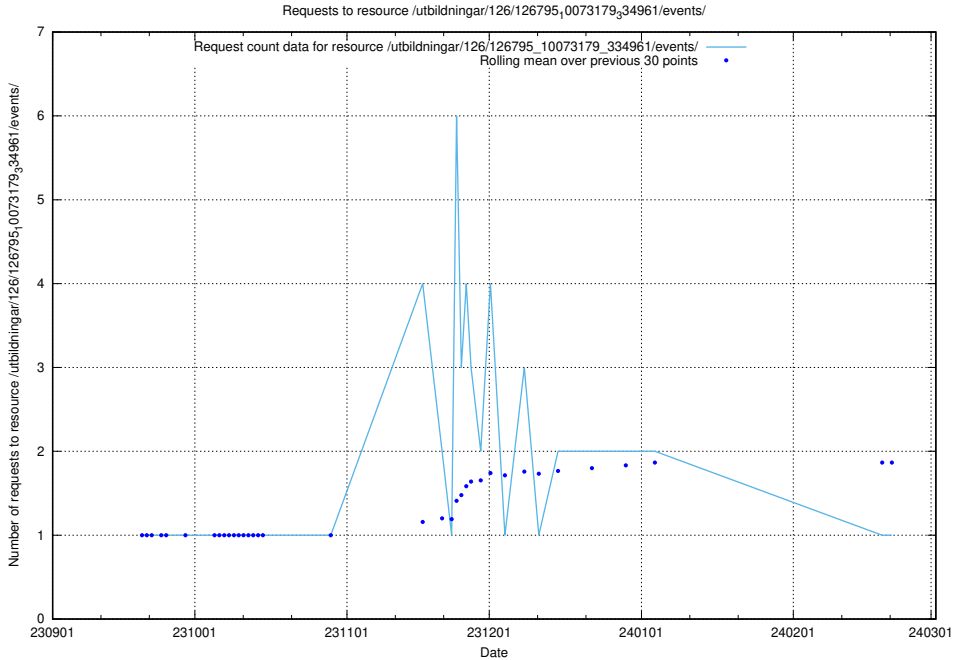

Here, we count the number of requests to resource /taxonomy/version/11/query/keyword-concepts-with-relations/.

5.4558 Usage of /utbildningar/126/126795_10073179_334961/events/

Here, we count the number of requests to resource /utbildningar/126/126795_10073179_334961/events/