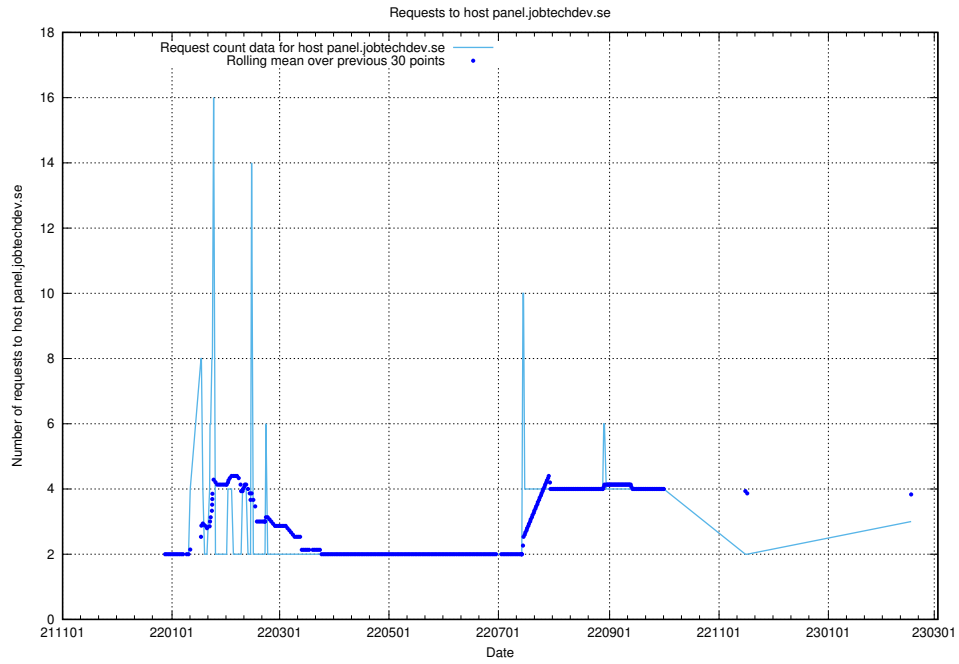

7.196 Usage of portal.jobtechdev.se

Here, we count the number of requests to host portal.jobtechdev.se.

7.197 Usage of panel.jobtechdev.se

Here, we count the number of requests to host panel.jobtechdev.se.