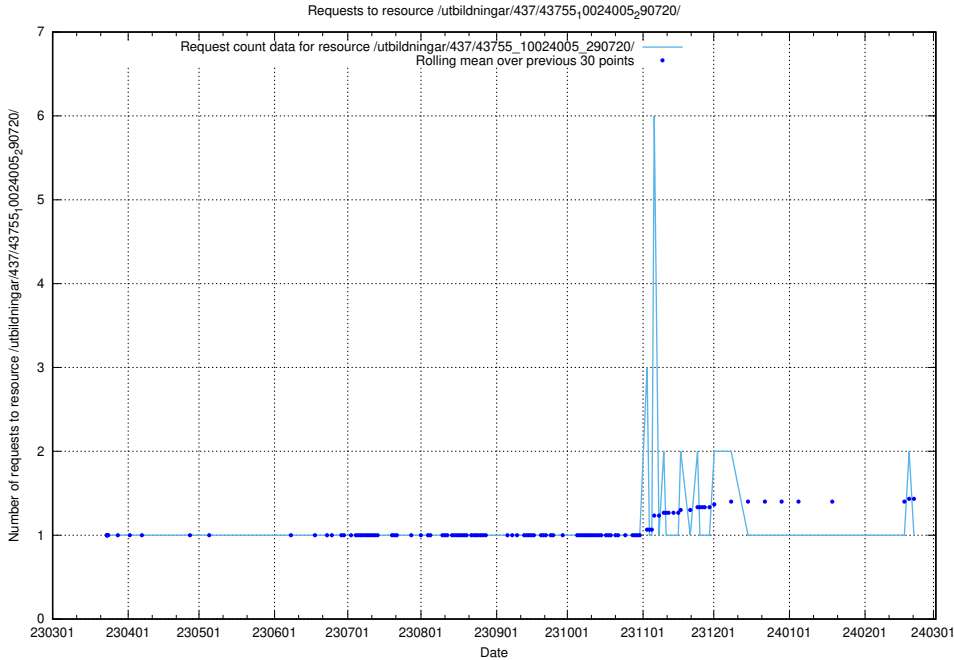

5.6387 Usage of /utbildningar/437/43755_10024005_290720/

Here, we count the number of requests to resource /utbildningar/437/43755_10024005_290720/.