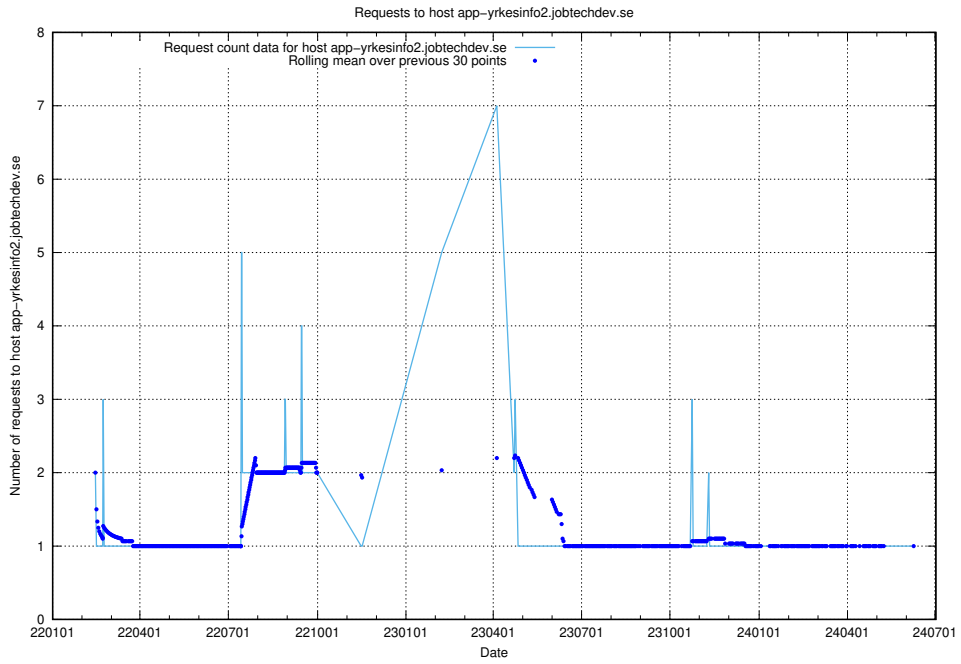

7.656 Usage of app-yrkesinfo2.jobtechdev.se

Here, we count the number of requests to host app-yrkesinfo2.jobtechdev.se.