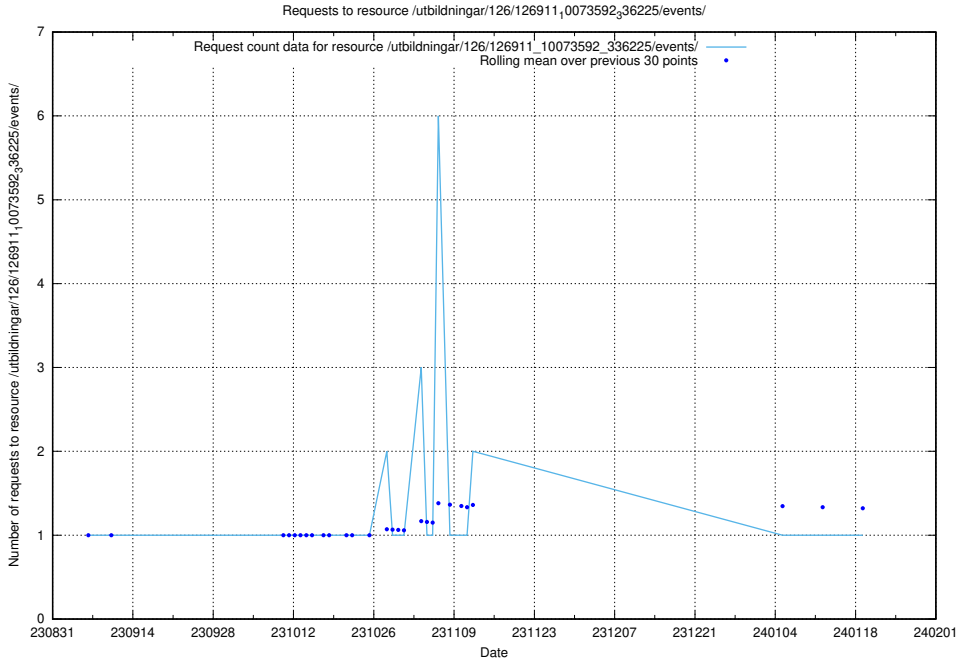

5.4688 Usage of /utbildningar/126/126911_10073592_336225/events/

Here, we count the number of requests to resource /utbildningar/126/126911_10073592_336225/events/