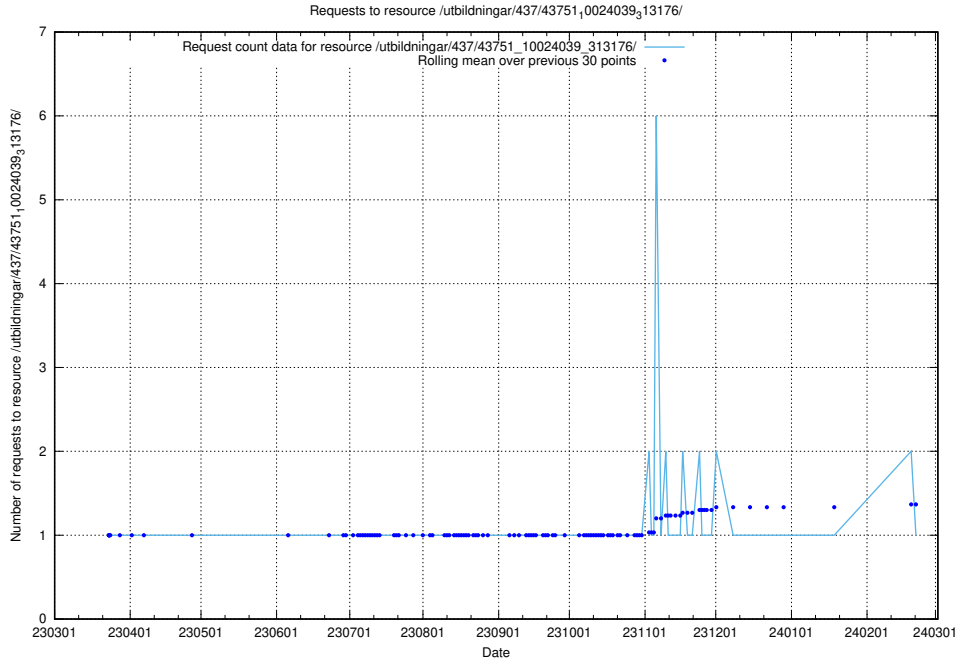

5.6391 Usage of /utbildningar/437/43751_10024039_313176/

Here, we count the number of requests to resource /utbildningar/437/43751_10024039_313176/.