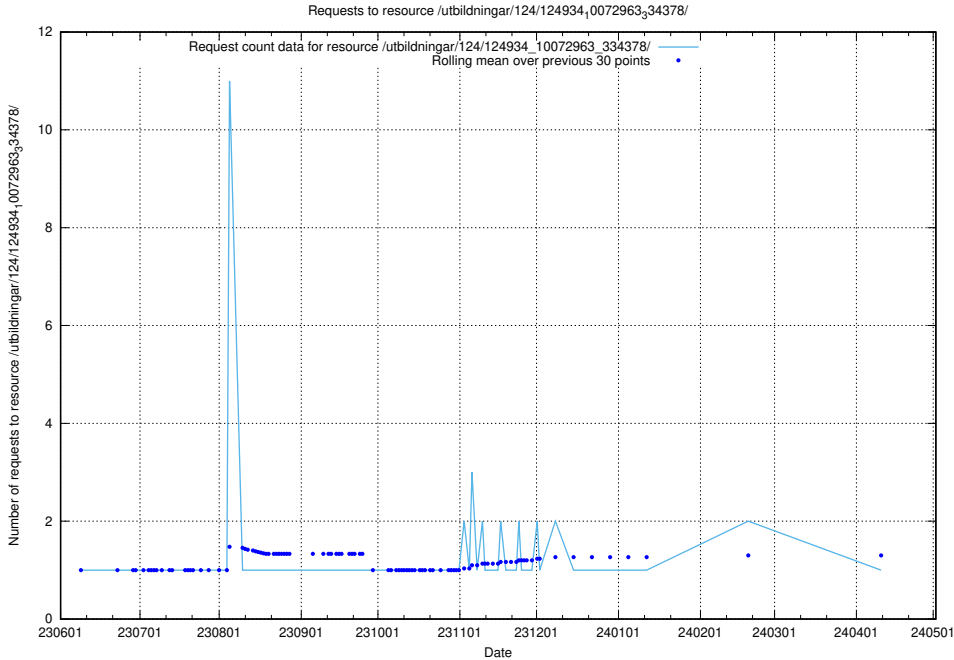

Here, we count the number of requests to resource /utbildningar/126/126546_10072944_334342/events/

5.5920 Usage of /utbildningar/124/124934_10072963_334378/

Here, we count the number of requests to resource /utbildningar/124/124934_10072963_334378/.