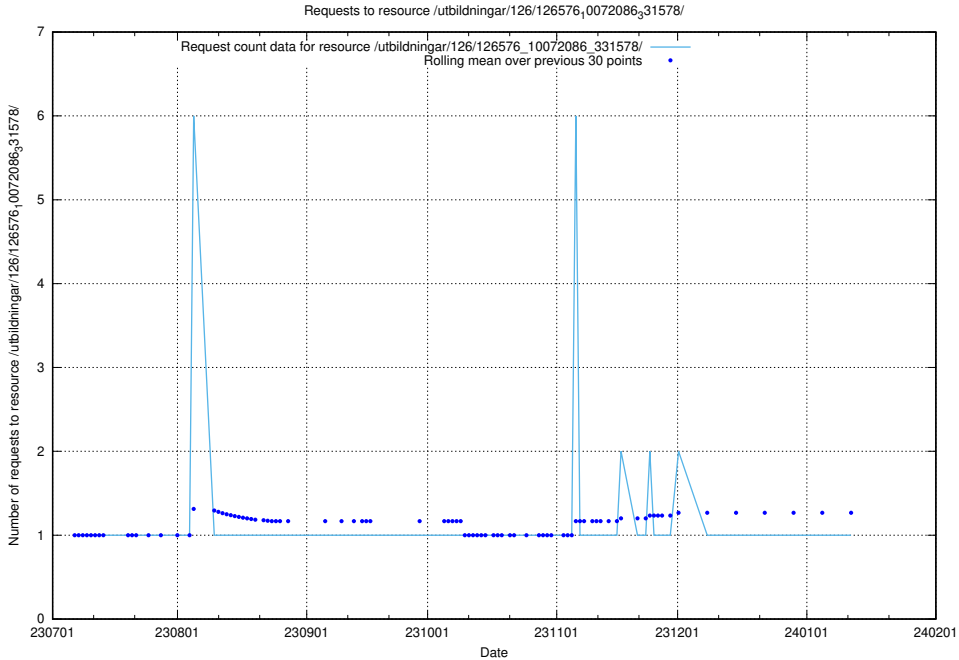

Here, we count the number of requests to resource /utbildningar/125/125600_10070136_324706/events/

5.5325 Usage of /utbildningar/126/126576_10072086_331578/

Here, we count the number of requests to resource /utbildningar/126/126576_10072086_331578/.