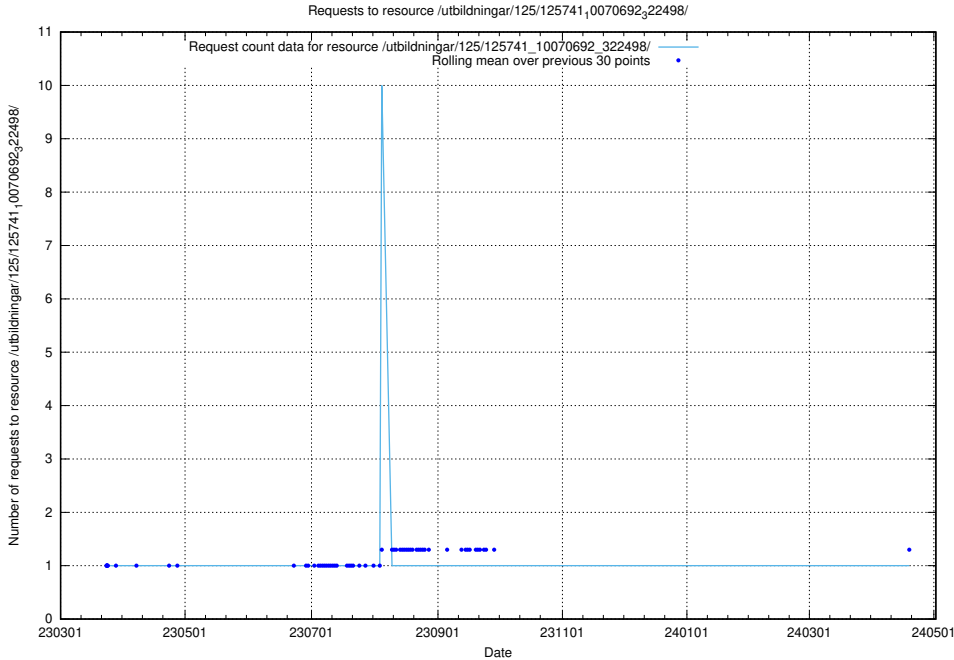

5.6481 Usage of /utbildningar/125/125741_10070692_322498/

Here, we count the number of requests to resource /utbildningar/125/125741_10070692_322498/.