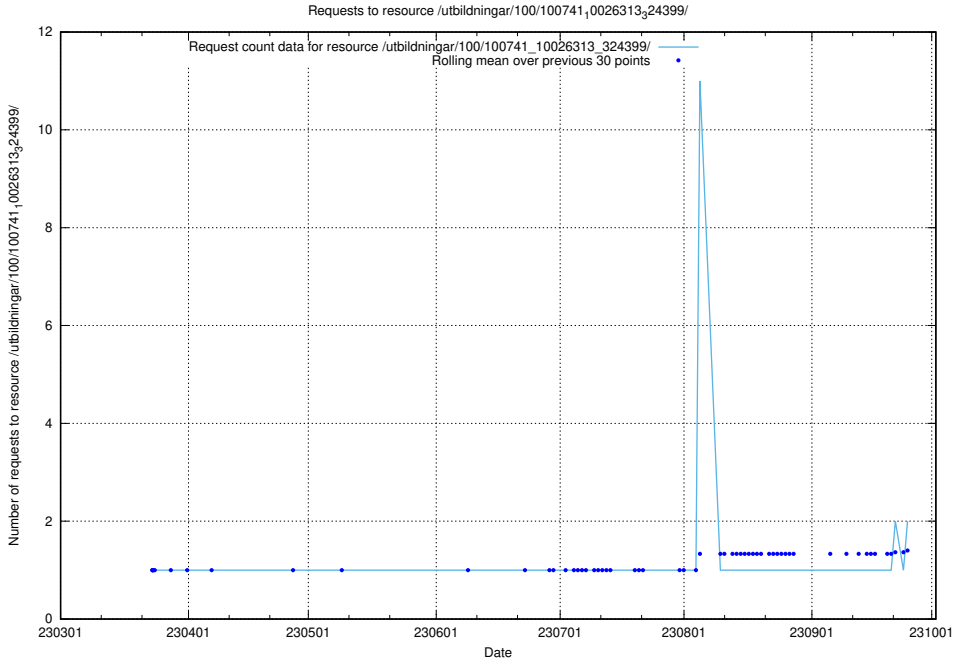

5.873 Usage of /utbildningar/100/100741_10026313_324399/

Here, we count the number of requests to resource /utbildningar/100/100741_10026313_324399/.