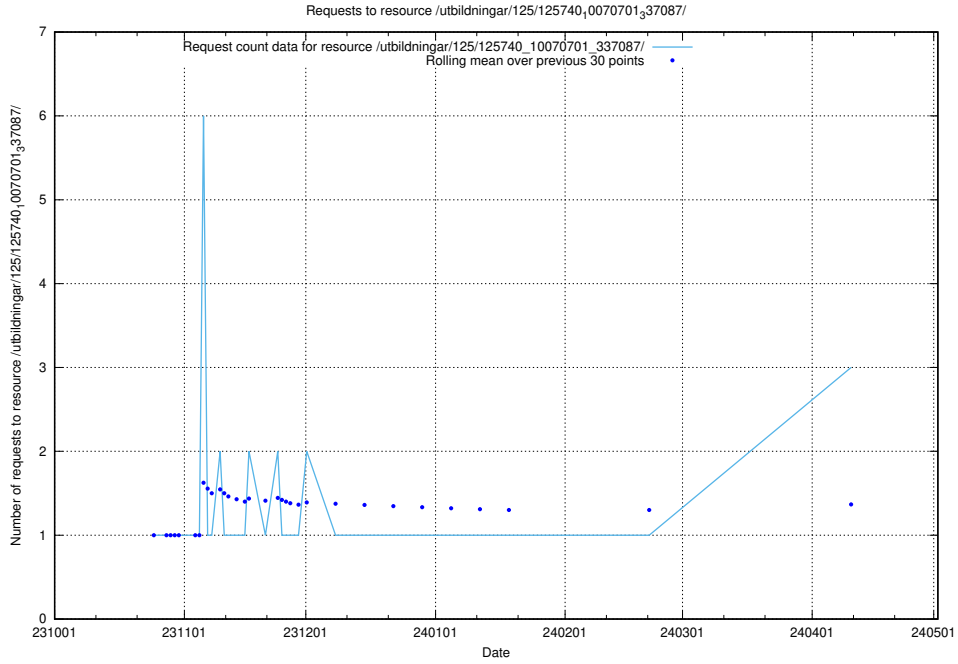

5.331 Usage of /utbildningar/125/125740_10070701_337087/

Here, we count the number of requests to resource /utbildningar/125/125740_10070701_337087/.