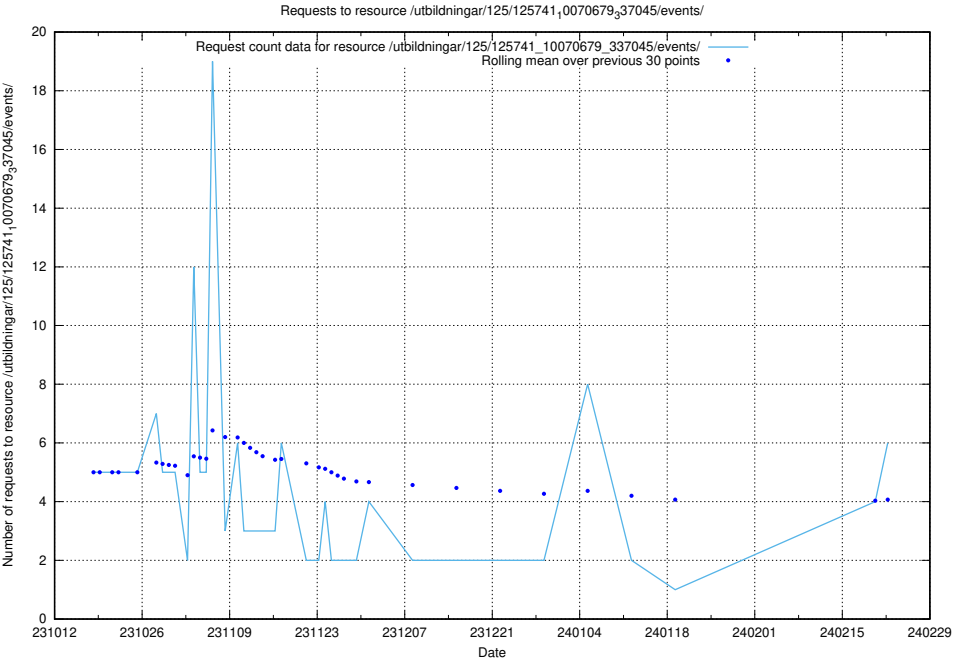

5.59 Usage of /utbildningar/125/125741_10070679_337045/events/

Here, we count the number of requests to resource /utbildningar/125/125741_10070679_337045/events/