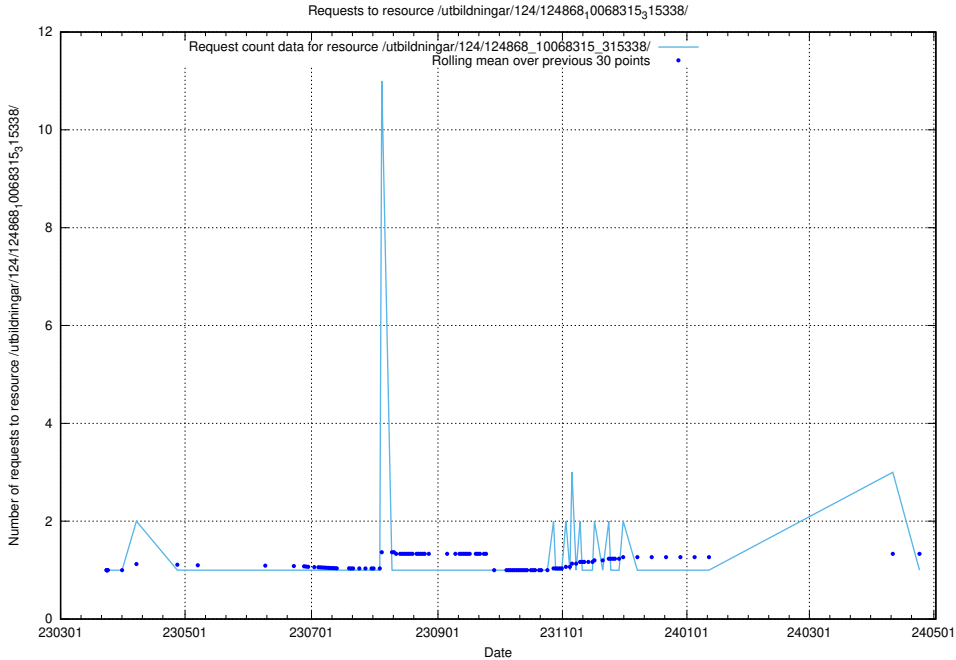

5.1170 Usage of /utbildningar/124/124868_10068315_315338/

Here, we count the number of requests to resource /utbildningar/124/124868_10068315_315338/.