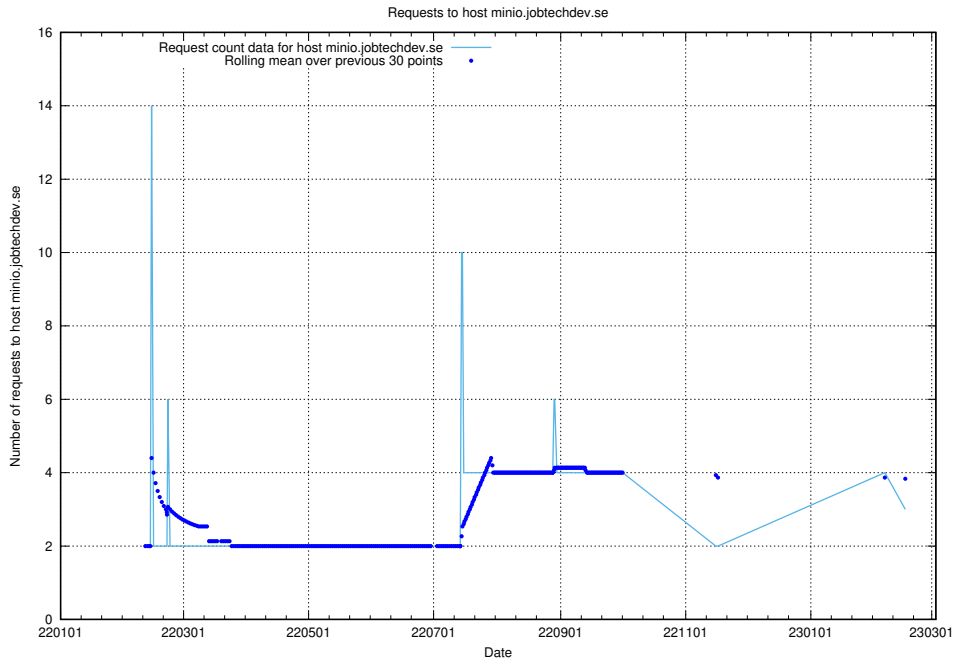

7.237 Usage of minio.jobtechdev.se

Here, we count the number of requests to host minio.jobtechdev.se.