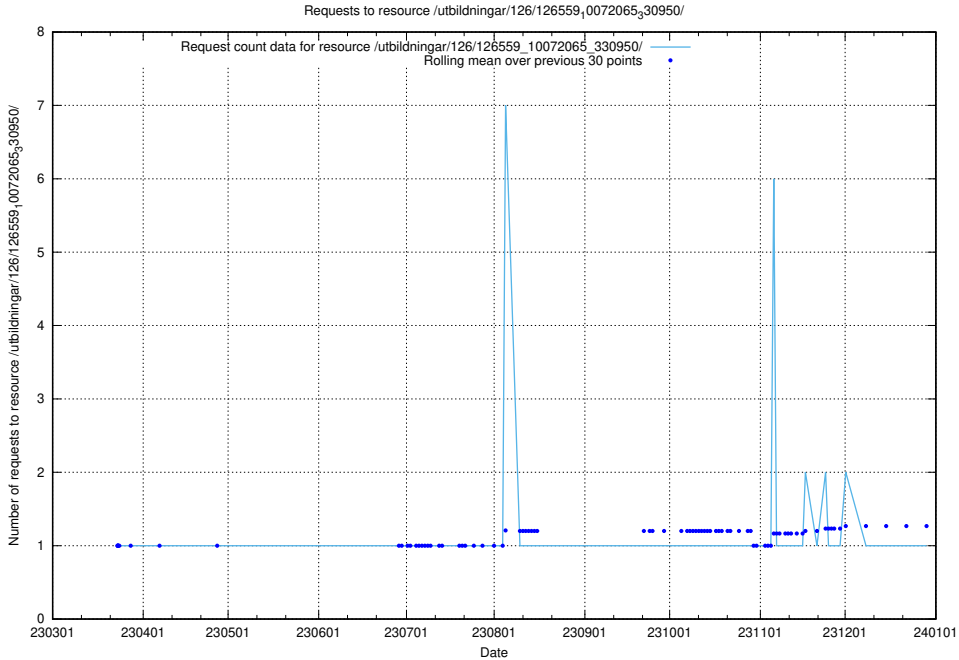

5.6414 Usage of /utbildningar/126/126559_10072065_330950/

Here, we count the number of requests to resource /utbildningar/126/126559_10072065_330950/.