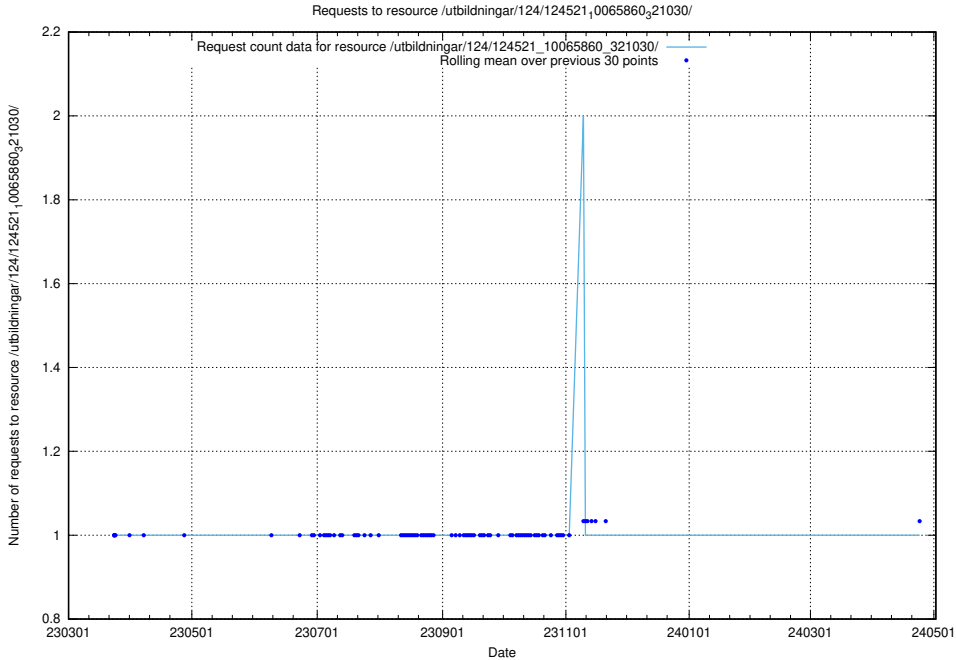

5.1256 Usage of /utbildningar/124/124521_10065860_321030/

Here, we count the number of requests to resource /utbildningar/124/124521_10065860_321030/.