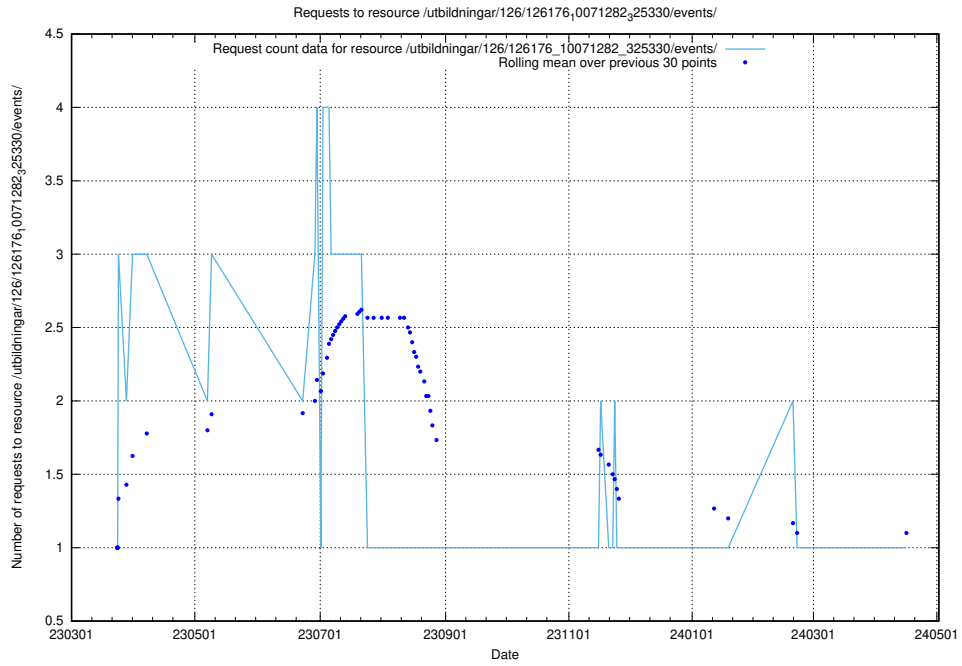

5.6438 Usage of /utbildningar/126/126176_10071282_325330/events/

Here, we count the number of requests to resource /utbildningar/126/126176_10071282_325330/events/