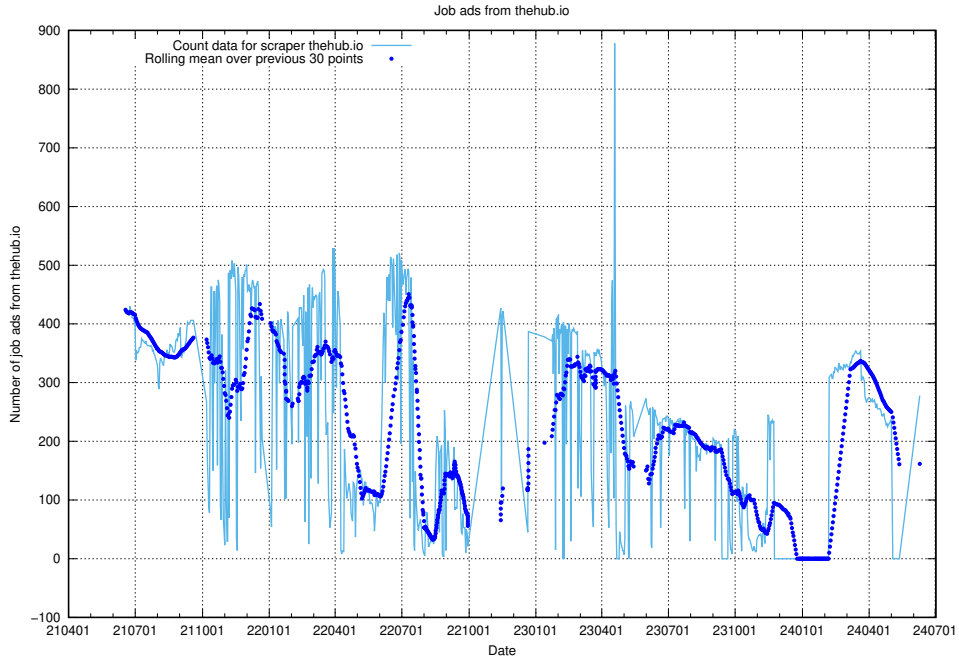

13.8 Number of ads by scraper ledigajobb.se

Here, we count the number of job ads scraped from ledigajobb.se.

13.9 Number of ads by scraper thehub.io

Here, we count the number of job ads scraped from thehub.io.