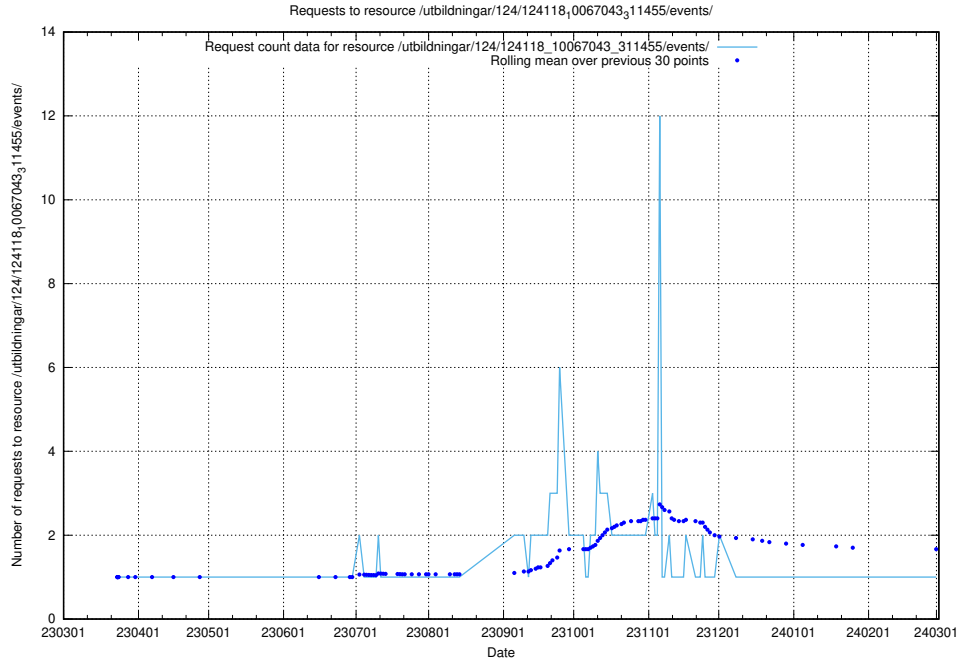

5.4209 Usage of /utbildningar/124/124118_10067043_311455/events/

Here, we count the number of requests to resource /utbildningar/124/124118_10067043_311455/events/