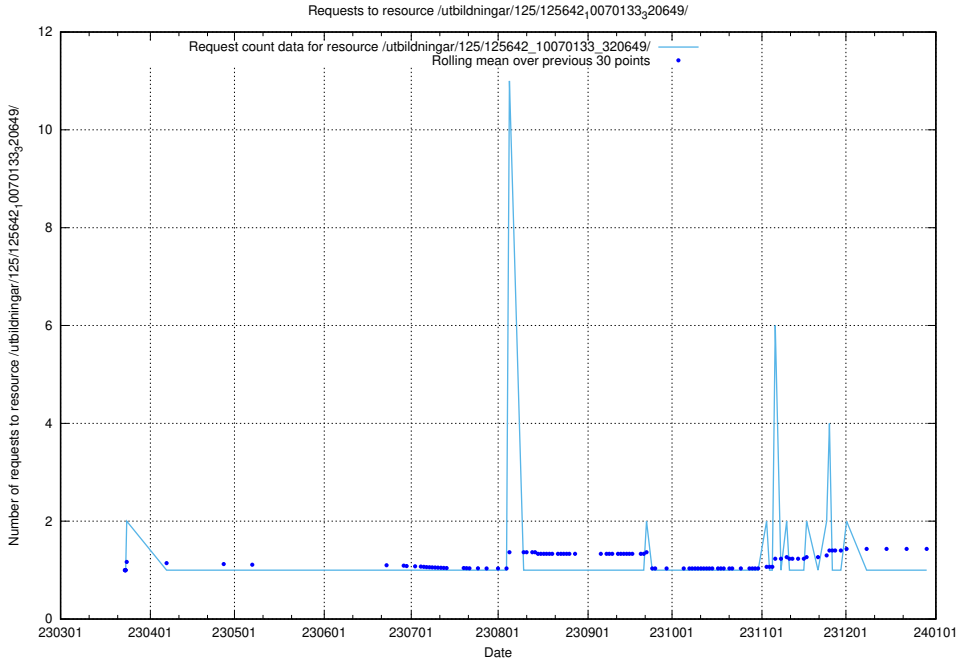

5.1064 Usage of /utbildningar/125/125642_10070133_320649/

Here, we count the number of requests to resource /utbildningar/125/125642_10070133_320649/.