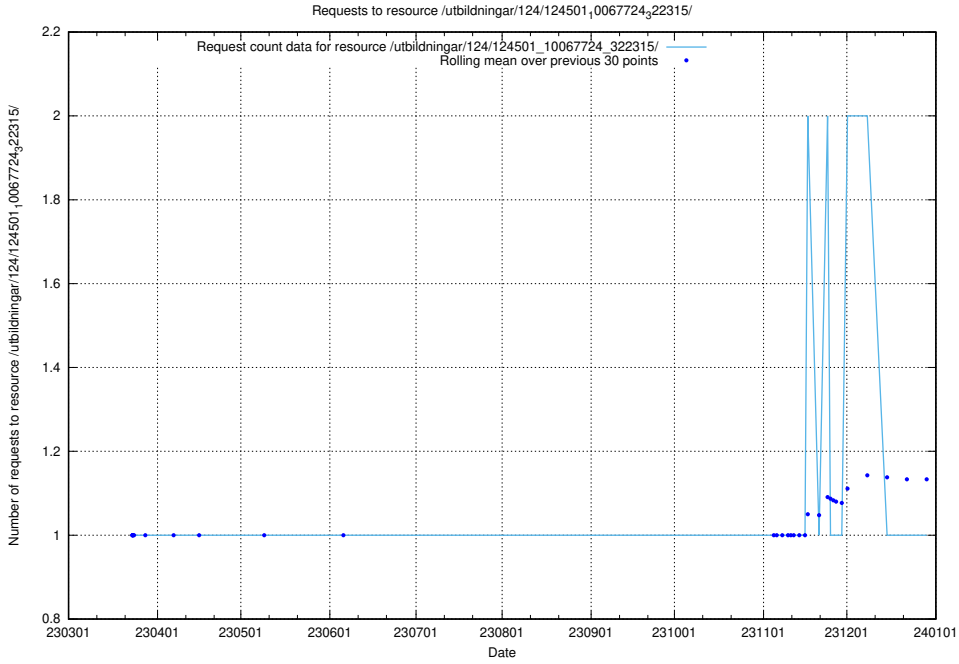

5.2302 Usage of /utbildningar/124/124501_10067724_322315/

Here, we count the number of requests to resource /utbildningar/124/124501_10067724_322315/.