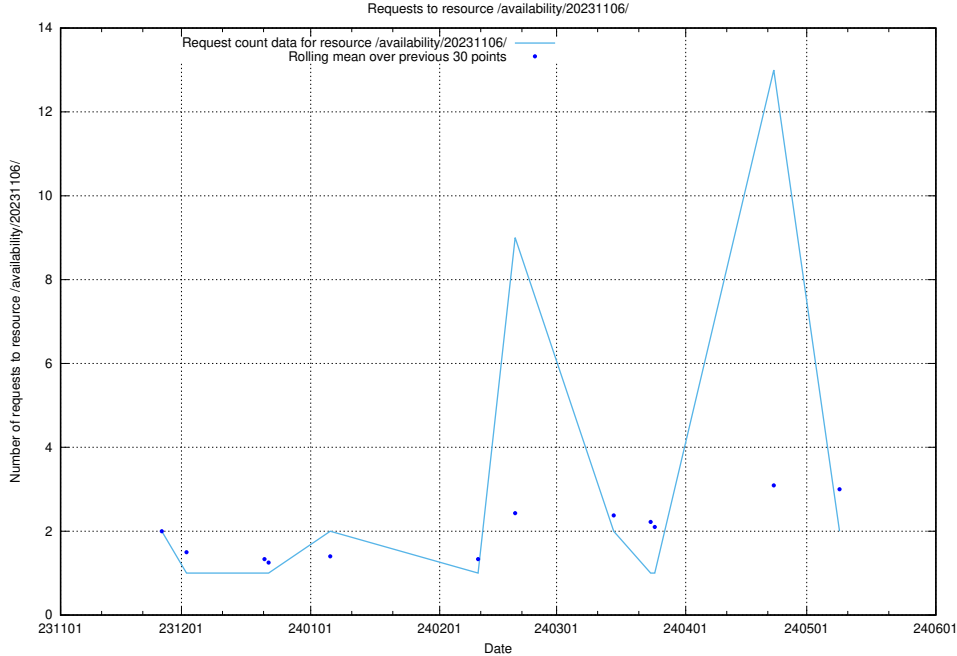

5.709 Usage of /availability/20231106/

Here, we count the number of requests to resource /availability/20231106/.