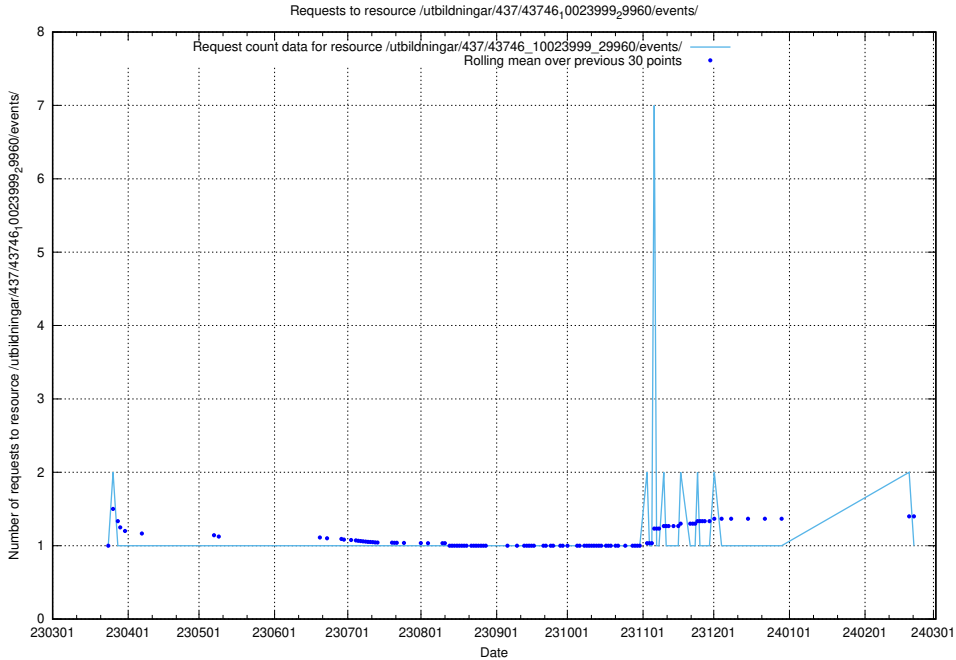

5.6209 Usage of /utbildningar/437/43746_10023999_29960/events/

Here, we count the number of requests to resource /utbildningar/437/43746_10023999_29960/events/.