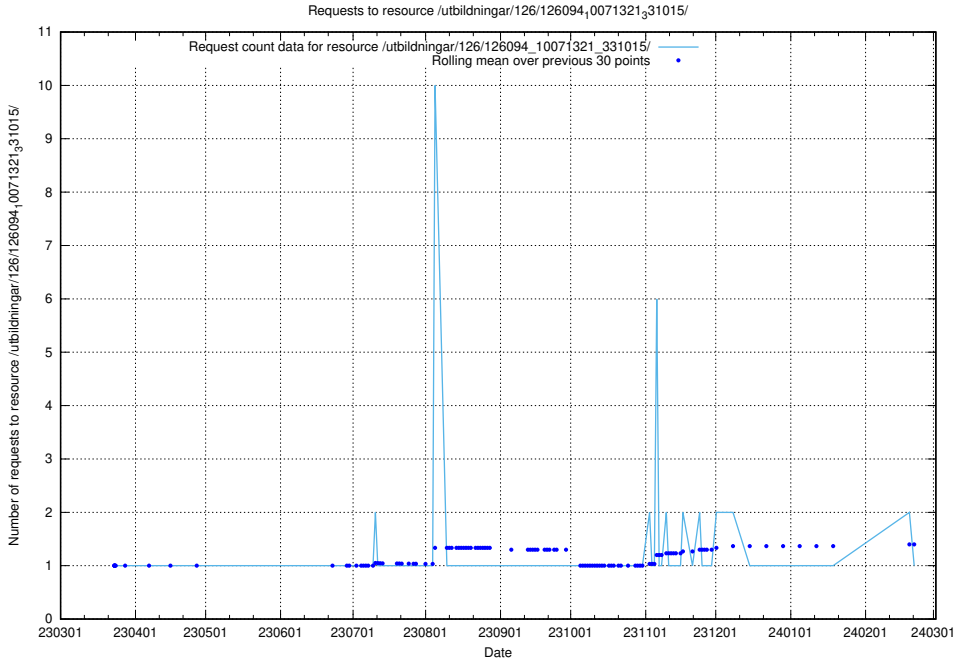

5.6447 Usage of /utbildningar/126/126094_10071321_331015/

Here, we count the number of requests to resource /utbildningar/126/126094_10071321_331015/.