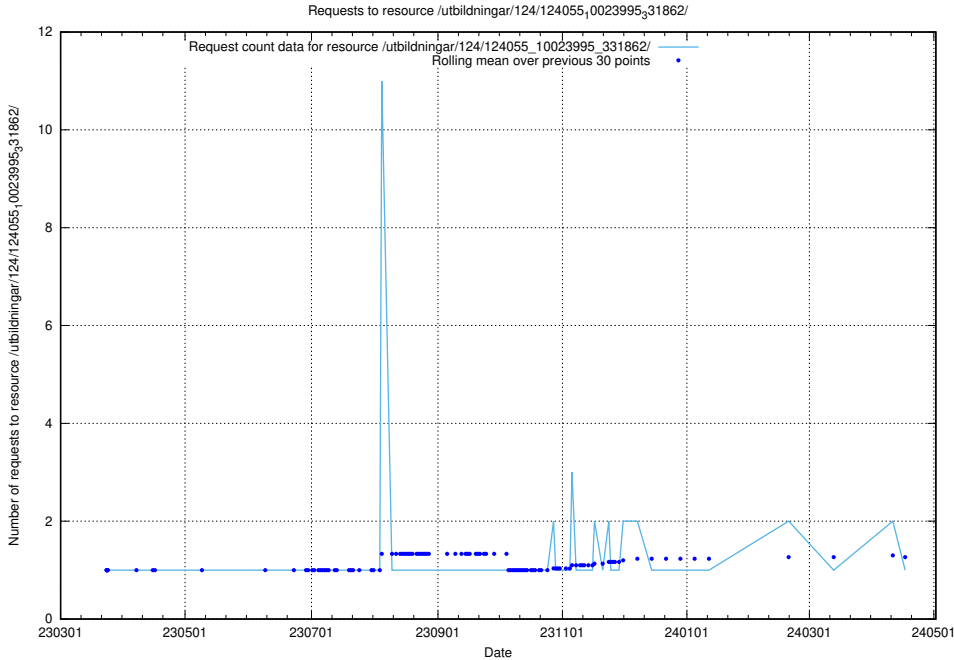

5.4327 Usage of /utbildningar/124/124055_10023995_331862/

Here, we count the number of requests to resource /utbildningar/124/124055_10023995_331862/.