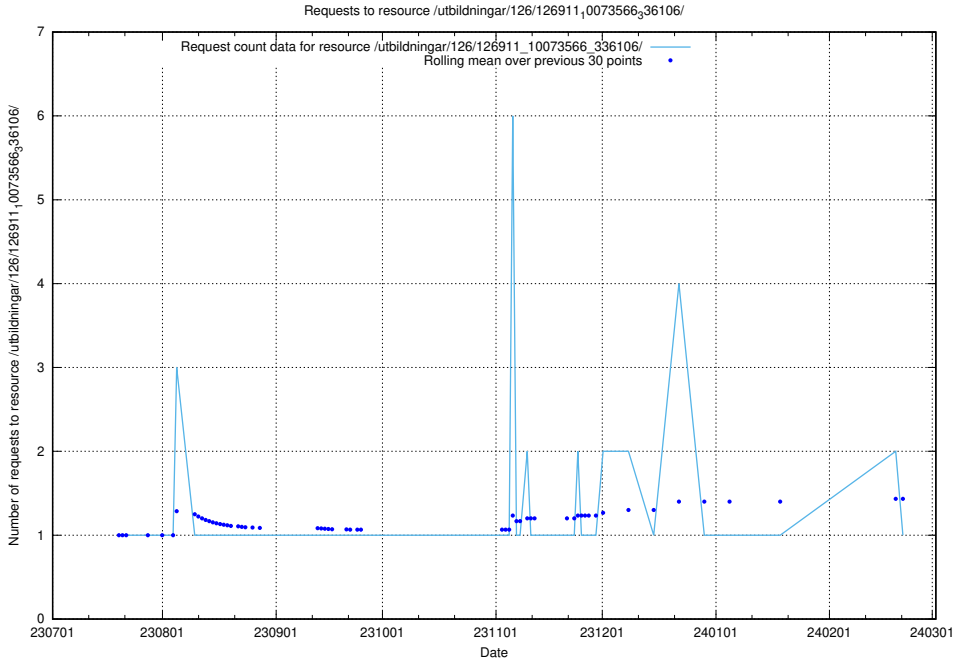

Here, we count the number of requests to resource /utbildningar/126/126911_10073566_336106/.

5.5017 Usage of /utbildningar/125/125914_10070460_321835/events/

Here, we count the number of requests to resource /utbildningar/125/125914_10070460_321835/events/