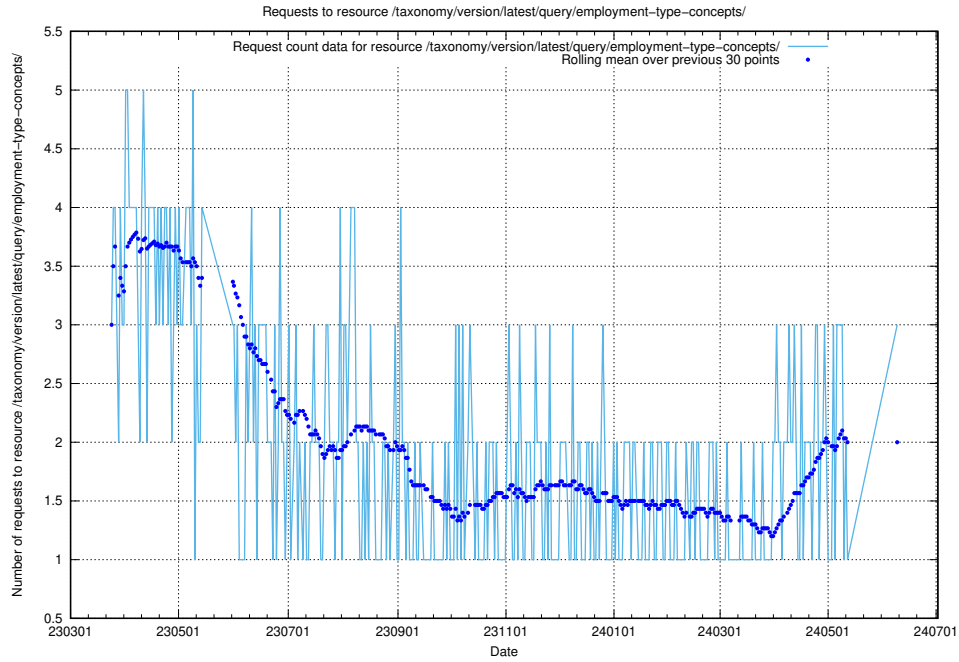

5.455 Usage of /taxonomy/version/latest/query/employment-type-concepts/

Here, we count the number of requests to resource /taxonomy/version/latest/query/employment-type-concepts/.