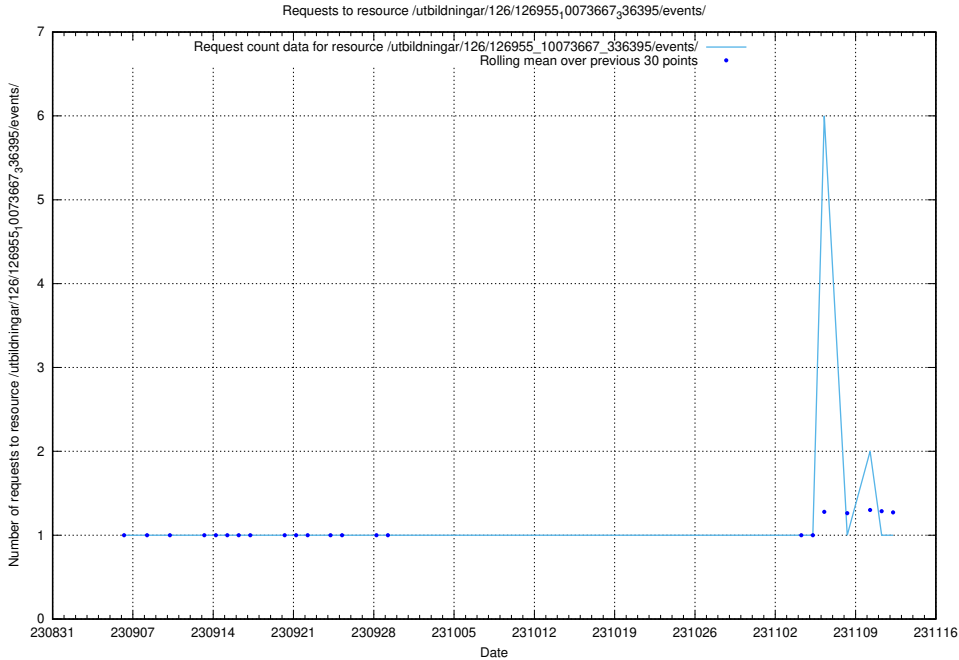

5.4683 Usage of /utbildningar/126/126955_10073667_336395/events/

Here, we count the number of requests to resource /utbildningar/126/126955_10073667_336395/events/

5.4684 Usage of /utbildningar/126/126955_10073667_336395/