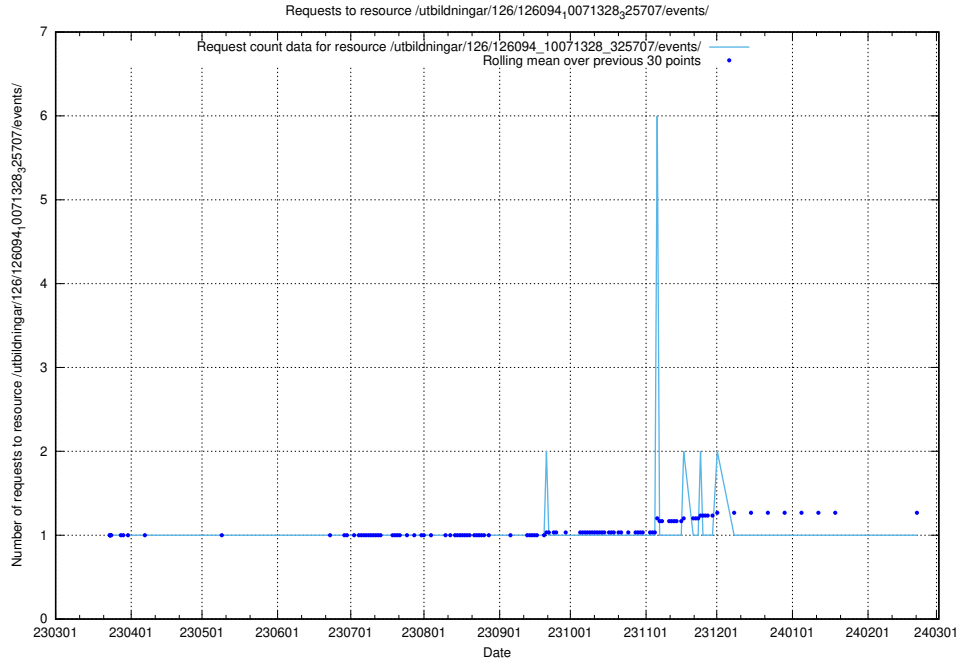

5.6443 Usage of /tst/

Here, we count the number of requests to resource /tst/.

5.6444 Usage of /utbildningar/126/126094_10071328_325707/events/

Here, we count the number of requests to resource /utbildningar/126/126094_10071328_325707/events/