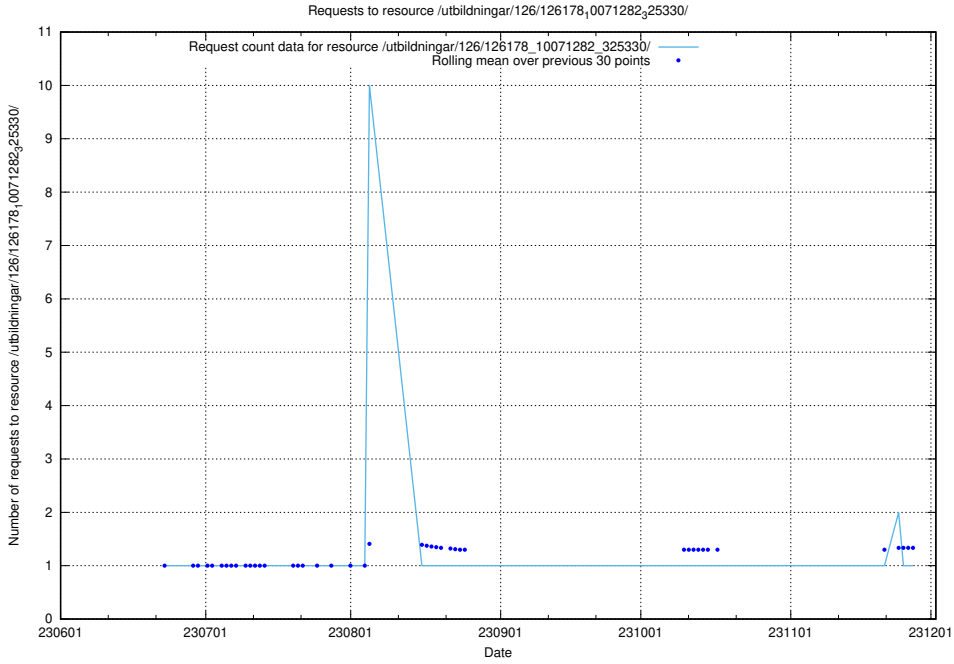

5.5707 Usage of /utbildningar/126/126178_10071282_325330/

Here, we count the number of requests to resource /utbildningar/126/126178_10071282_325330/.