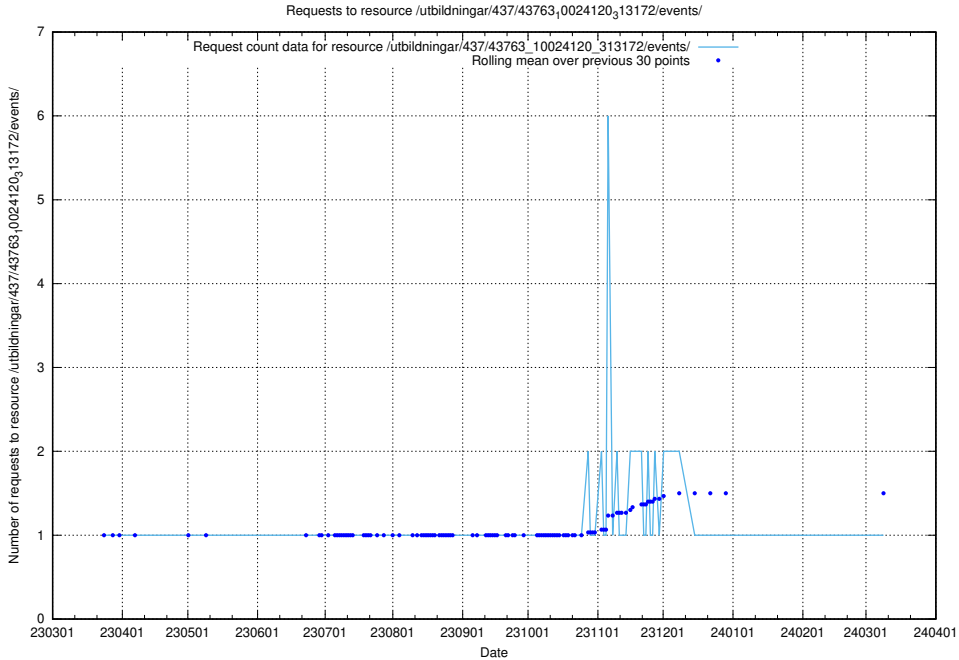

5.6198 Usage of /utbildningar/437/43763_10024120_313172/events/

Here, we count the number of requests to resource /utbildningar/437/43763_10024120_313172/events/.