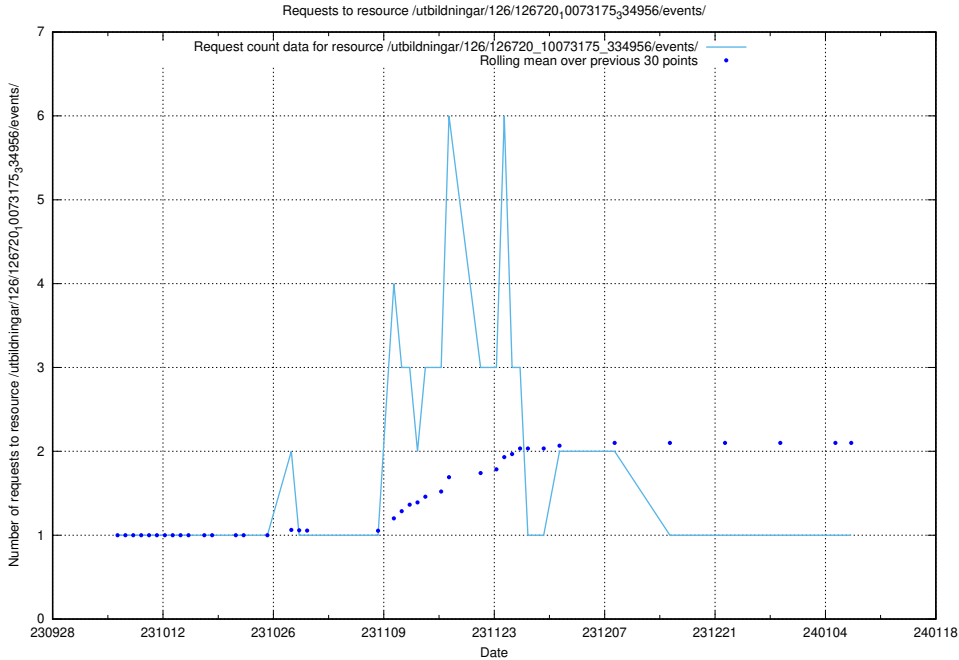

5.4429 Usage of /utbildningar/126/126720_10073175_334956/events/

Here, we count the number of requests to resource /utbildningar/126/126720_10073175_334956/events/