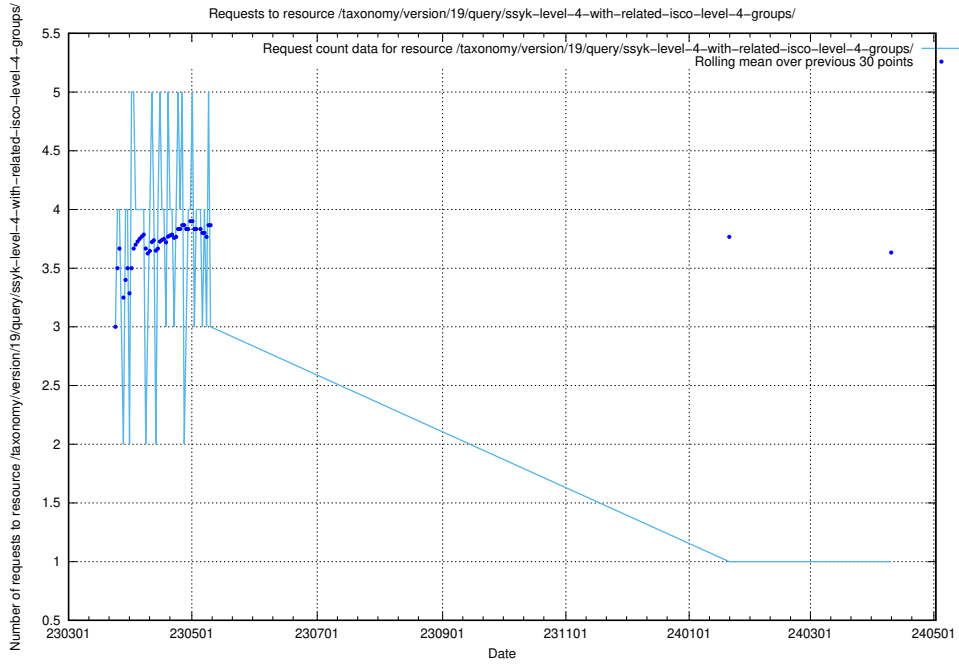

5.6133 Usage of /taxonomy/version/19/query/ssyk-level-4-with-related-isco-level-4-groups/

Here, we count the number of requests to resource /taxonomy/version/19/query/ssyk-level-4-with-related-isco-level-4-groups/.