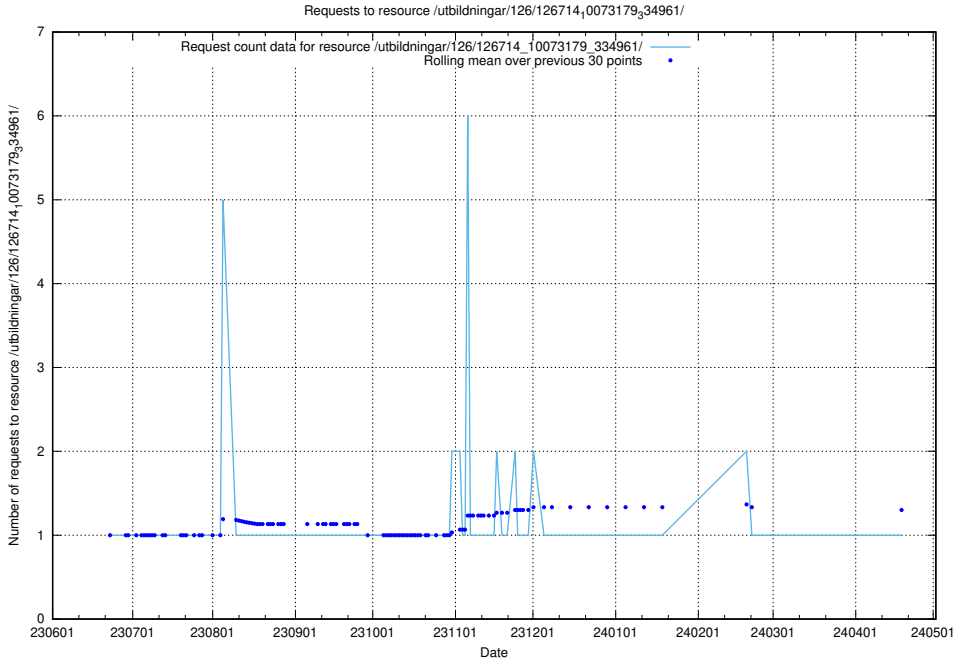

5.5650 Usage of /utbildningar/126/126714_10073179_334961/

Here, we count the number of requests to resource /utbildningar/126/126714_10073179_334961/.