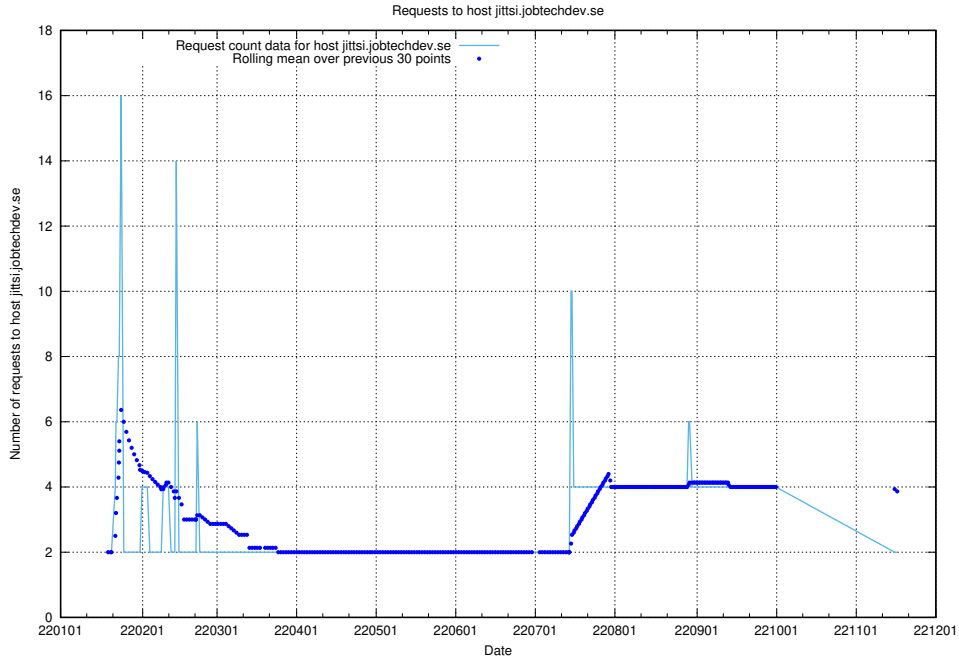

Here, we count the number of requests to host af-connect-mock.jobtechdev.se.

7.271 Usage of jittsi.jobtechdev.se

Here, we count the number of requests to host jittsi.jobtechdev.se.

7.272 Usage of api-jobtech-taxonomy-api-test-in-prod-read.prod.services.jtech.se