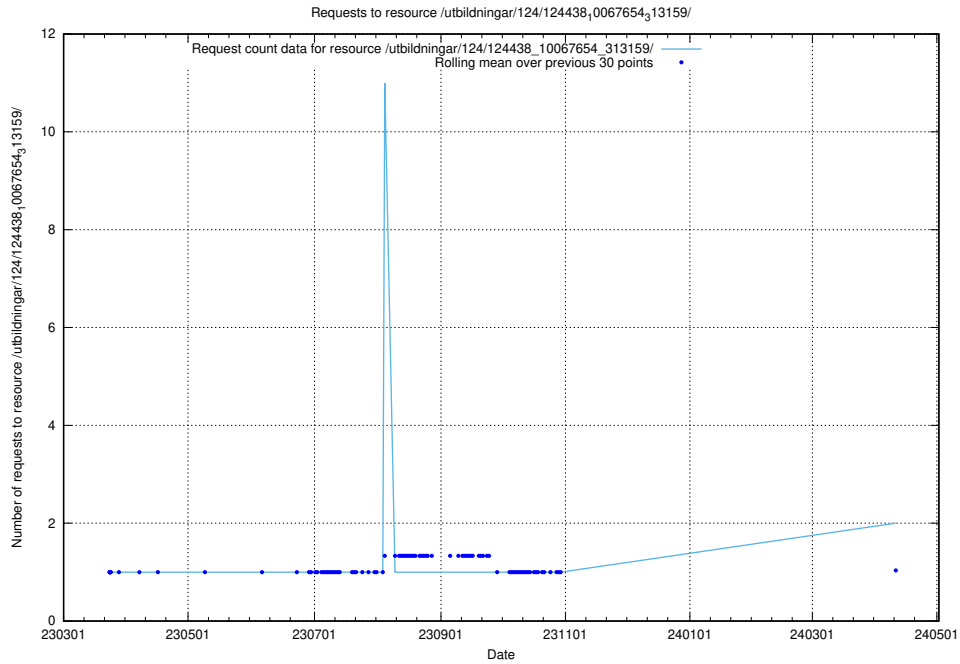

5.689 Usage of /utbildningar/124/124438_10067654_313159/

Here, we count the number of requests to resource /utbildningar/124/124438_10067654_313159/.