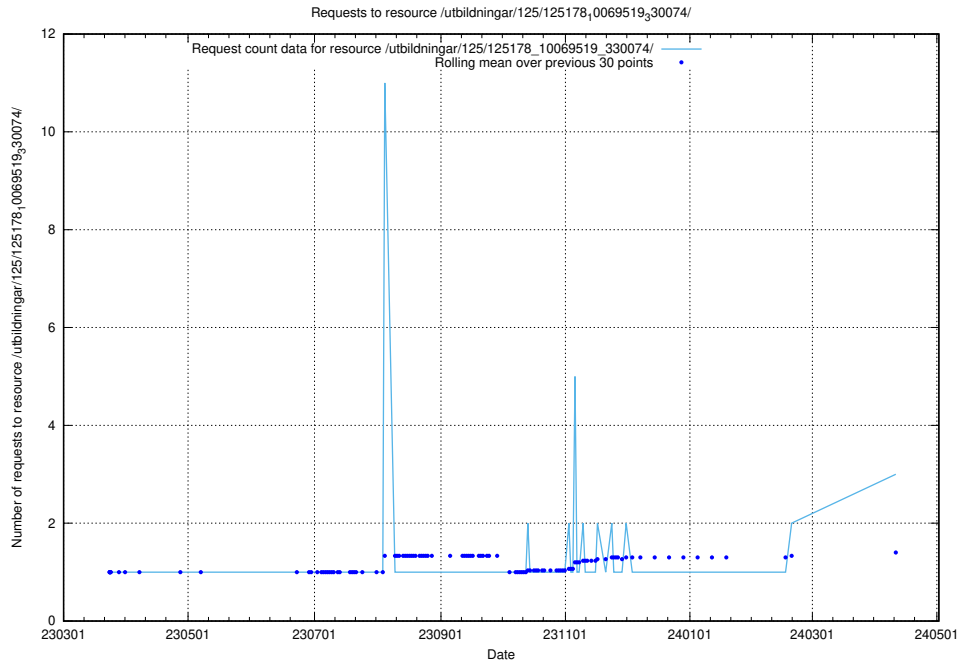

5.254 Usage of /utbildningar/125/125178_10069519_330074/

Here, we count the number of requests to resource /utbildningar/125/125178_10069519_330074/.