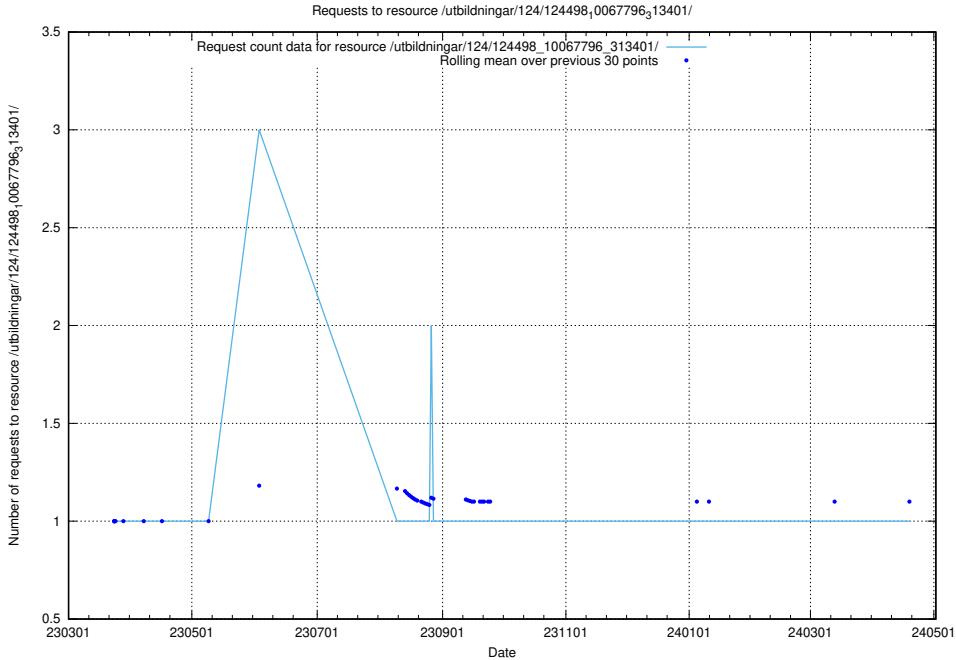

Here, we count the number of requests to resource /utbildningar/utb_emil/124/124998_10068763_316346/events/

5.2730 Usage of /utbildningar/124/124498_10067796_313401/

Here, we count the number of requests to resource /utbildningar/124/124498_10067796_313401/.