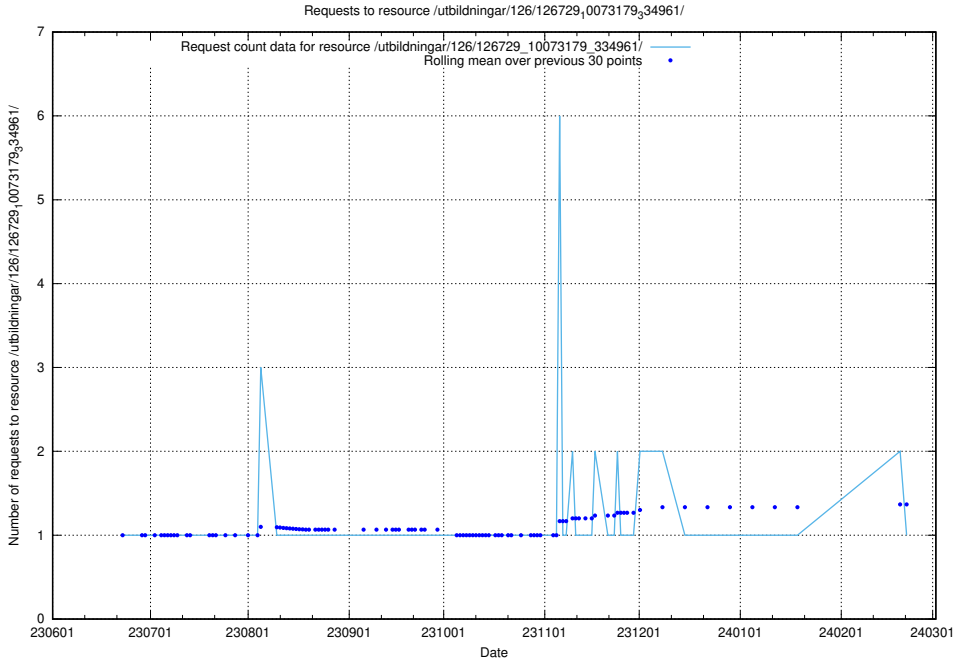

5.5627 Usage of /utbildningar/126/126729_10073179_334961/

Here, we count the number of requests to resource /utbildningar/126/126729_10073179_334961/.