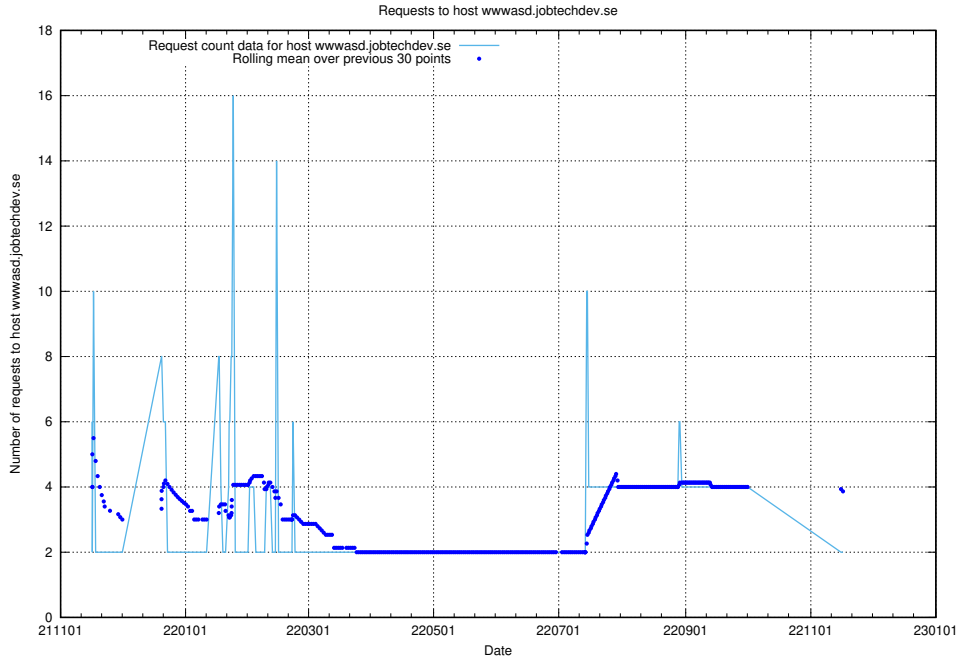

7.538 Usage of wwwasd.jobtechdev.se

Here, we count the number of requests to host wwwasd.jobtechdev.se.