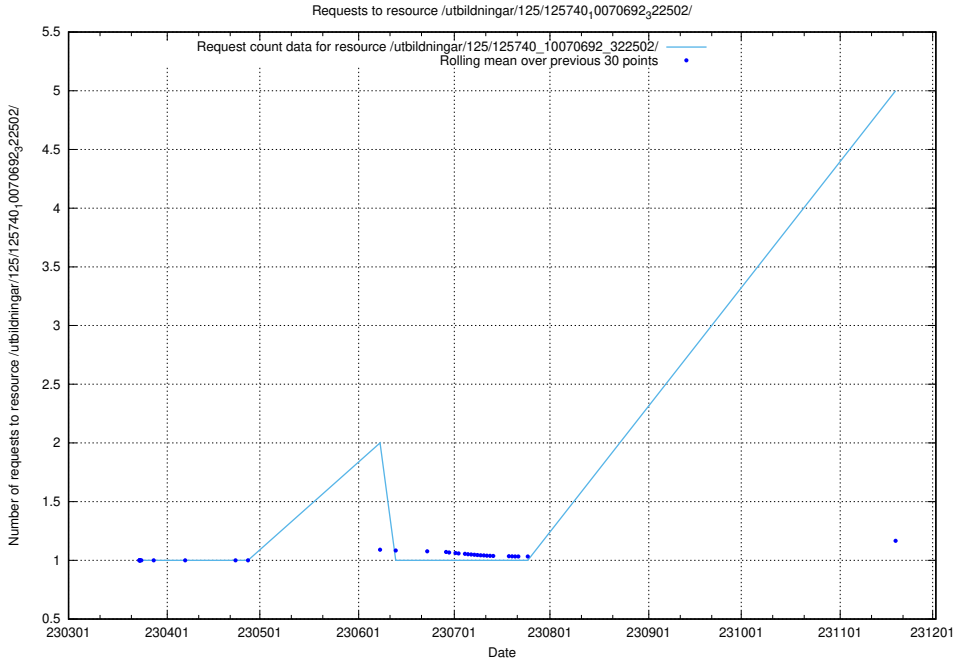

5.98 Usage of /utbildningar/125/125740_10070692_322502/

Here, we count the number of requests to resource /utbildningar/125/125740_10070692_322502/.