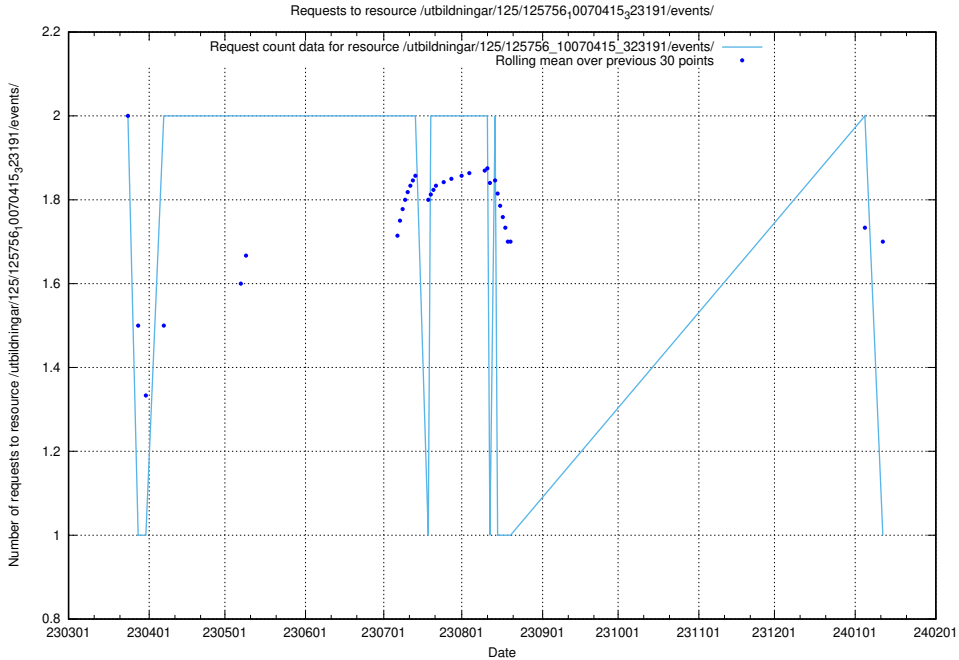

5.6167 Usage of /utbildningar/125/125756_10070415_323191/events/

Here, we count the number of requests to resource /utbildningar/125/125756_10070415_323191/events/