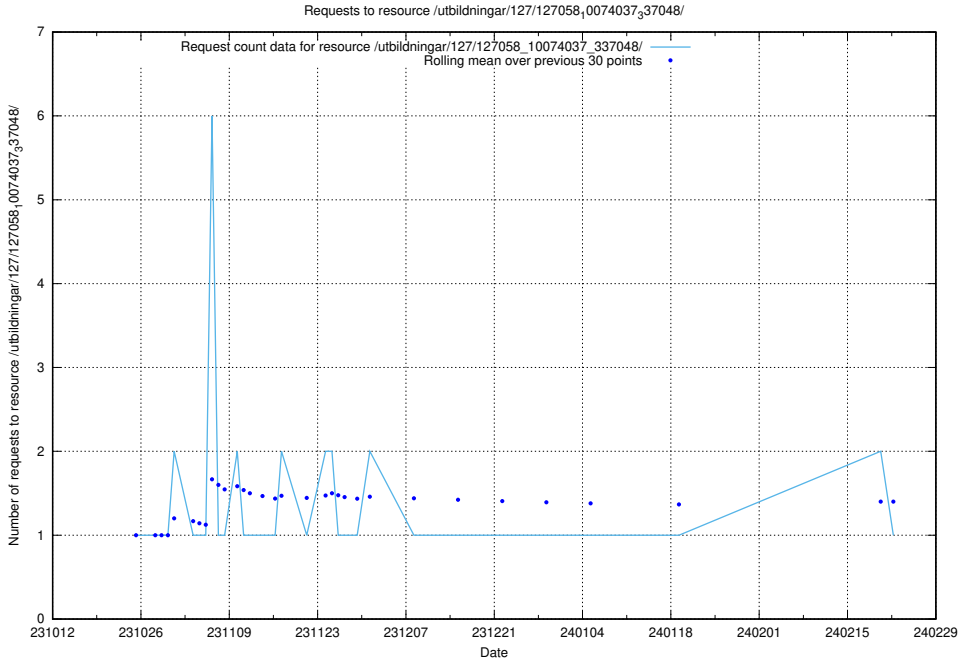

5.4244 Usage of /utbildningar/127/127058_10074037_337048/

Here, we count the number of requests to resource /utbildningar/127/127058_10074037_337048/.