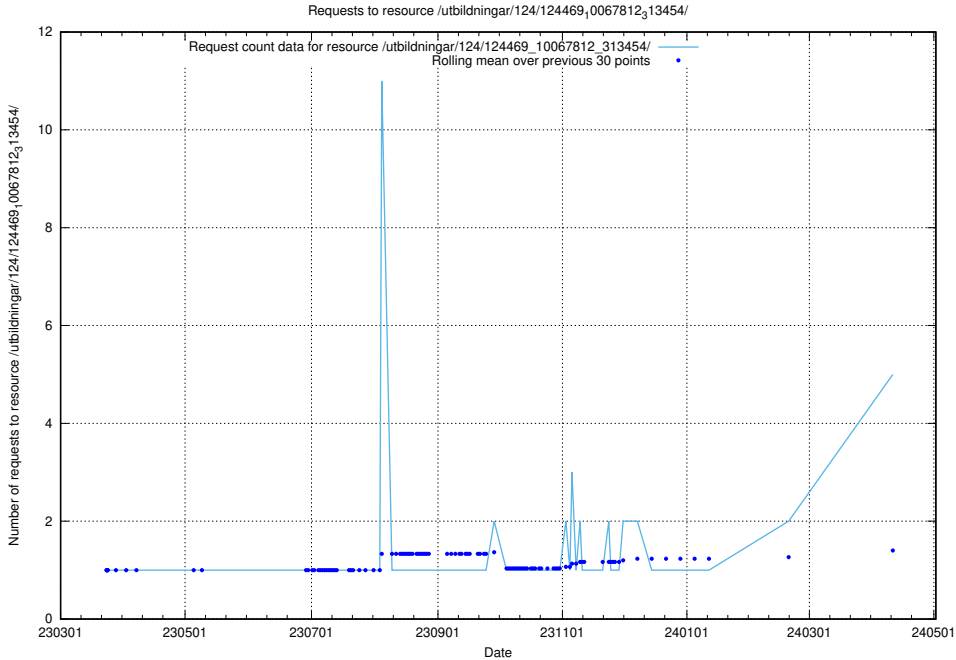

5.124 Usage of /utbildningar/124/124469_10067812_313454/

Here, we count the number of requests to resource /utbildningar/124/124469_10067812_313454/.