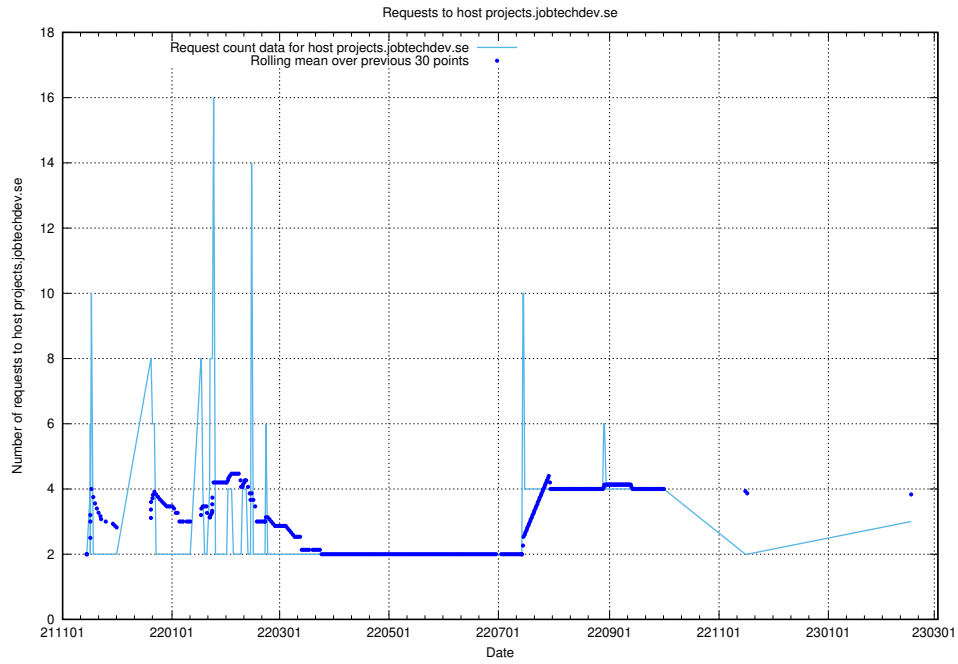

7.240 Usage of projects.jobtechdev.se

Here, we count the number of requests to host projects.jobtechdev.se.