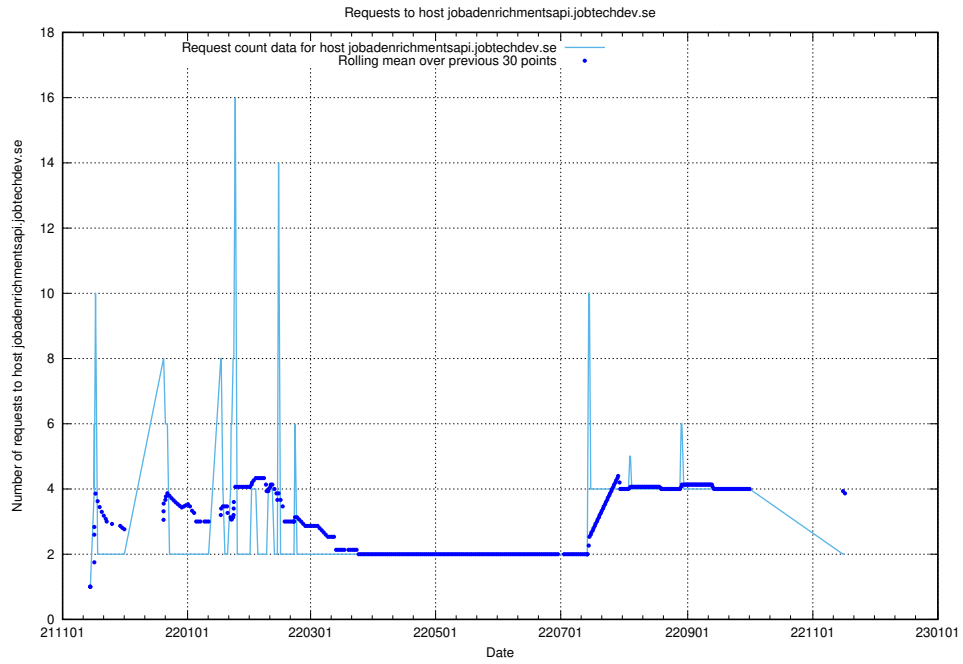

7.578 Usage of jobadenrichmentsapi.jobtechdev.se

Here, we count the number of requests to host jobadenrichmentsapi.jobtechdev.se.