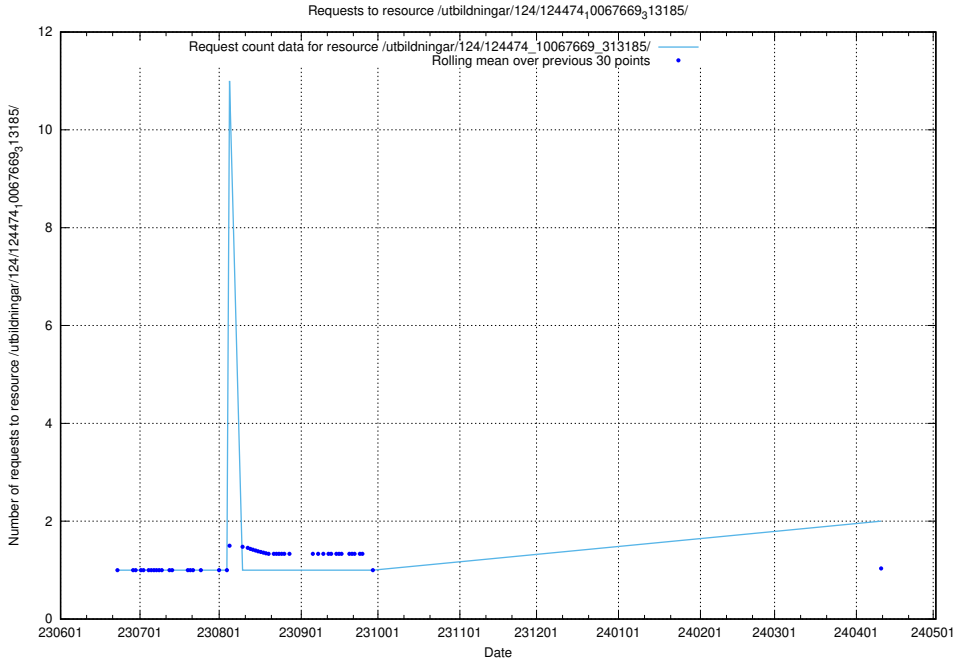

5.891 Usage of /utbildningar/124/124474_10067669_313185/

Here, we count the number of requests to resource /utbildningar/124/124474_10067669_313185/.