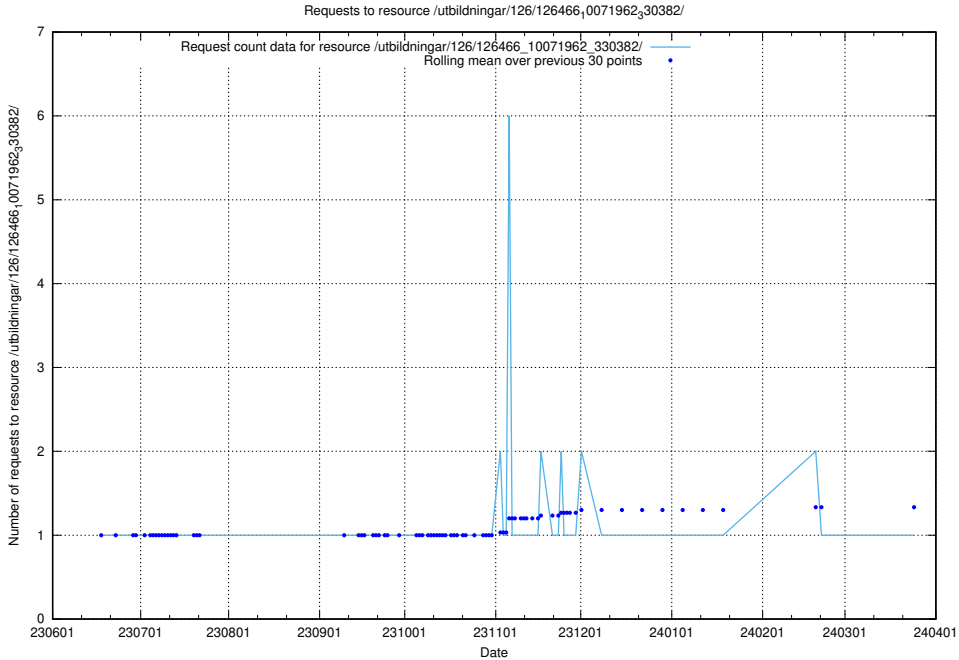

5.5887 Usage of /utbildningar/126/126466_10071962_330382/

Here, we count the number of requests to resource /utbildningar/126/126466_10071962_330382/.