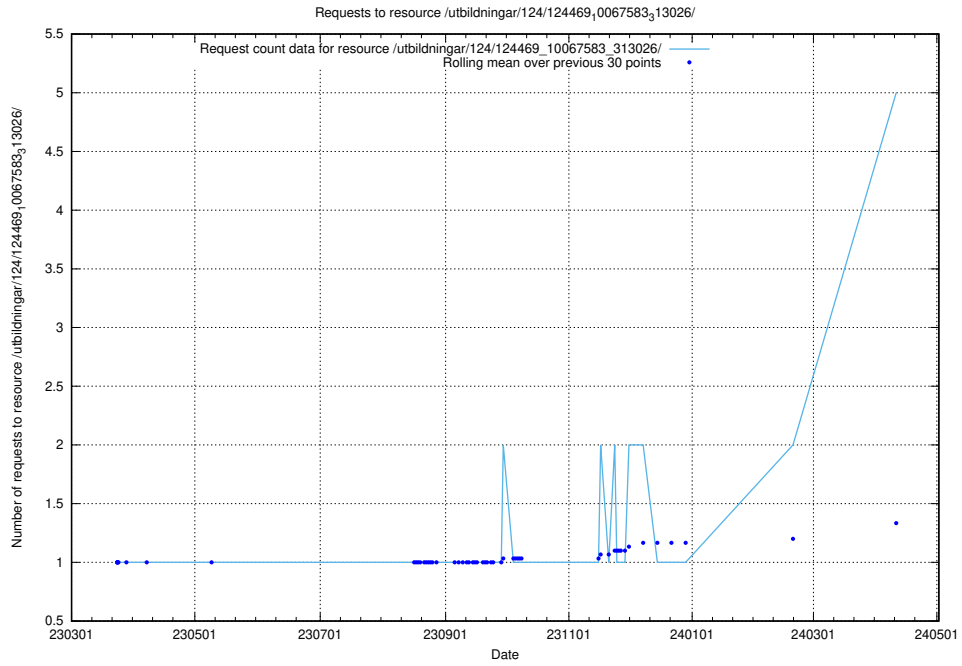

5.125 Usage of /utbildningar/124/124469_10067583_313026/

Here, we count the number of requests to resource /utbildningar/124/124469_10067583_313026/.