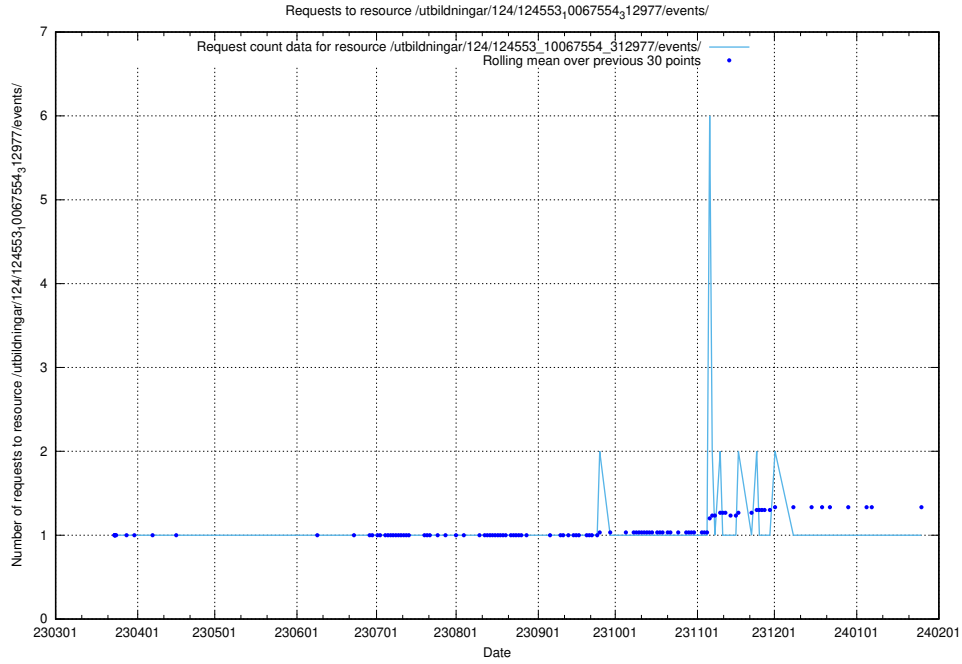

5.1228 Usage of /utbildningar/124/124553_10067554_312977/events/

Here, we count the number of requests to resource /utbildningar/124/124553_10067554_312977/events/