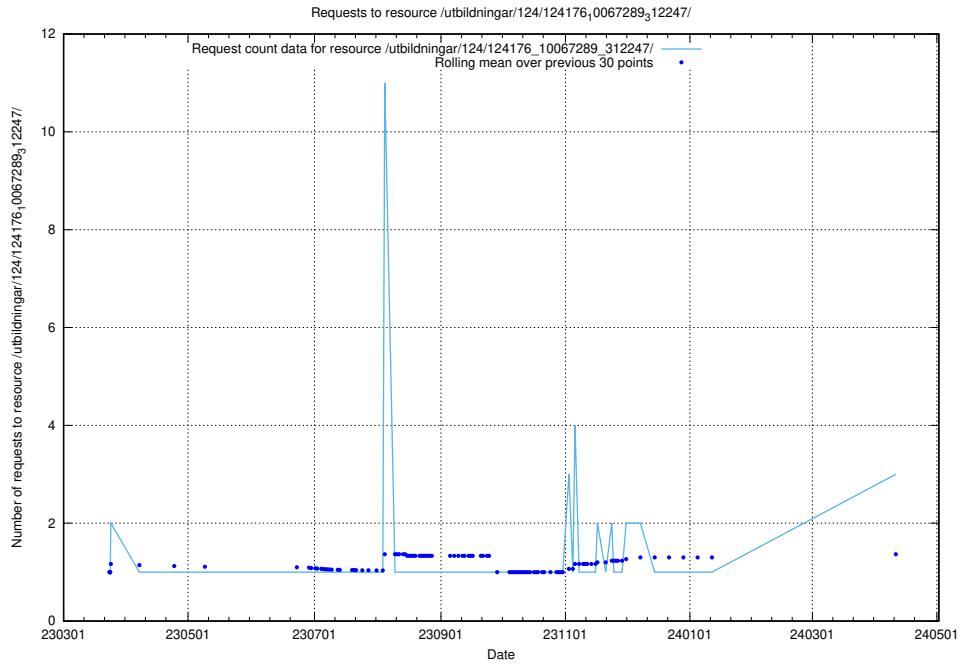

5.321 Usage of /utbildningar/124/124176_10067289_312247/

Here, we count the number of requests to resource /utbildningar/124/124176_10067289_312247/.