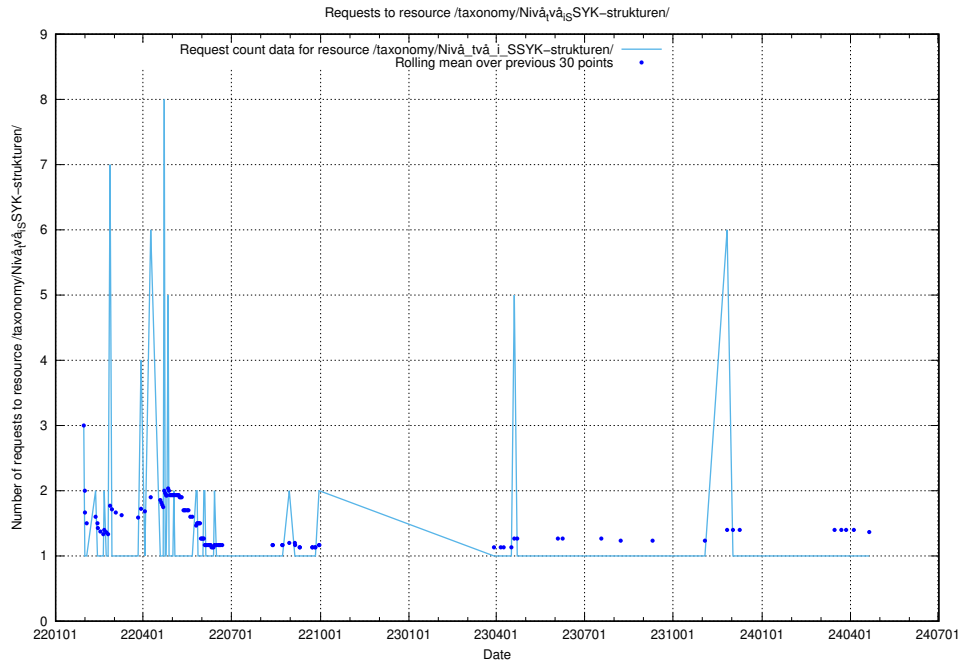

5.3584 Usage of /taxonomy/Nivå_två_i_SSYK-strukturen/

Here, we count the number of requests to resource /taxonomy/Nivå_två_i_SSYK-strukturen/.