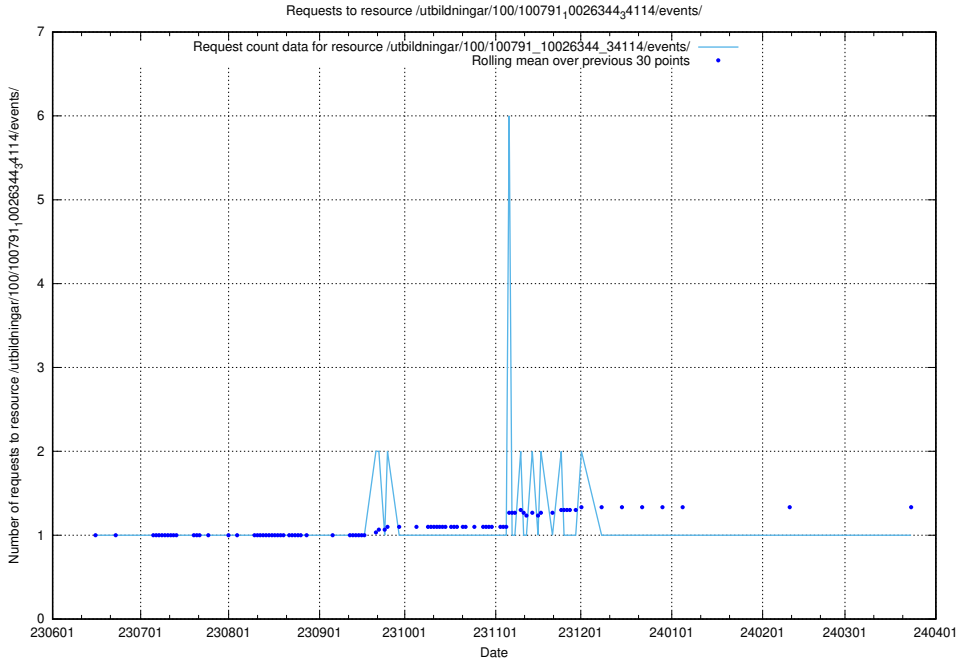

5.5914 Usage of /utbildningar/100/100791_10026344_34114/events/

Here, we count the number of requests to resource /utbildningar/100/100791_10026344_34114/events/.