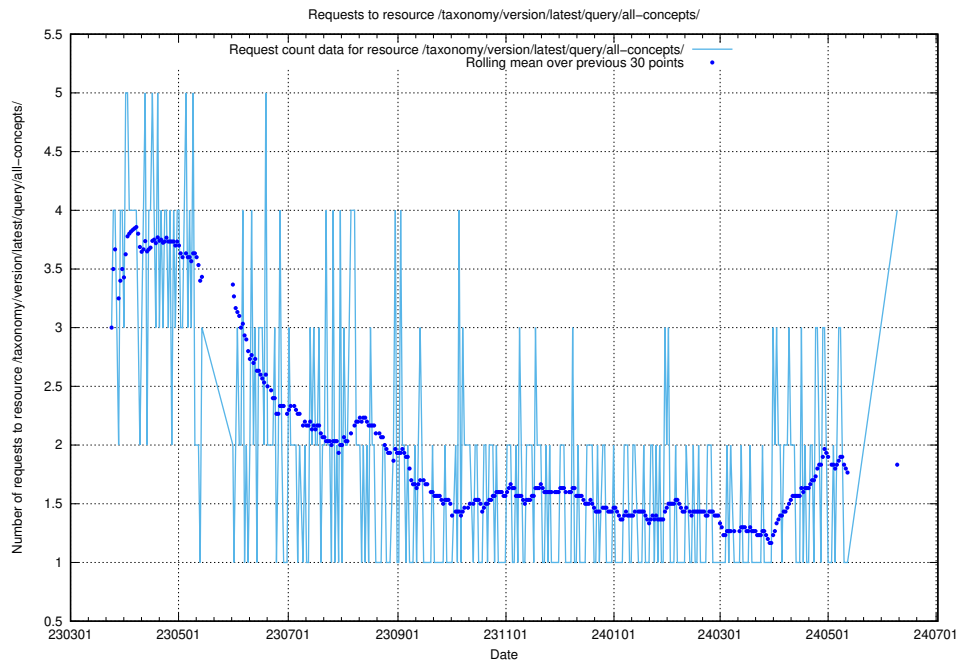

5.236 Usage of /taxonomy/version/latest/query/all-concepts/

Here, we count the number of requests to resource /taxonomy/version/latest/query/all-concepts/.