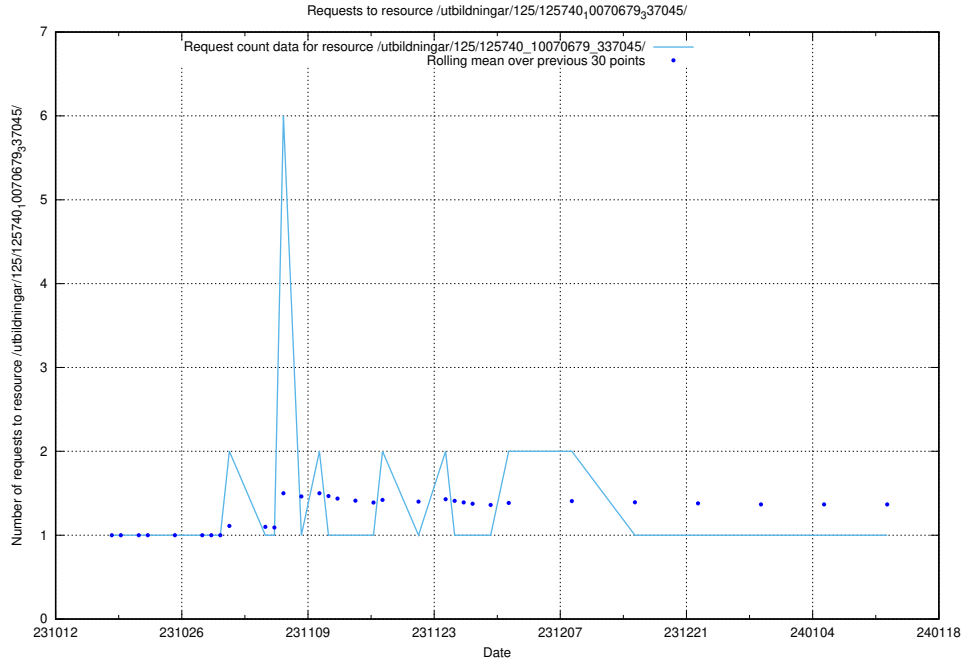

5.4321 Usage of /utbildningar/125/125740_10070679_337045/

Here, we count the number of requests to resource /utbildningar/125/125740_10070679_337045/.