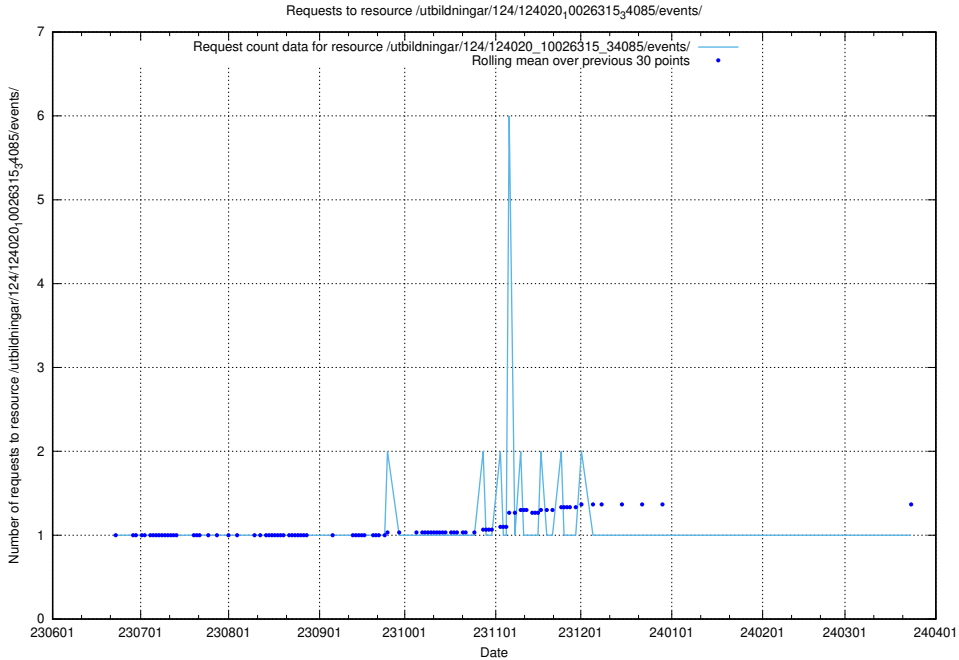

5.5856 Usage of /utbildningar/124/124020_10026315_34085/events/

Here, we count the number of requests to resource /utbildningar/124/124020_10026315_34085/events/.