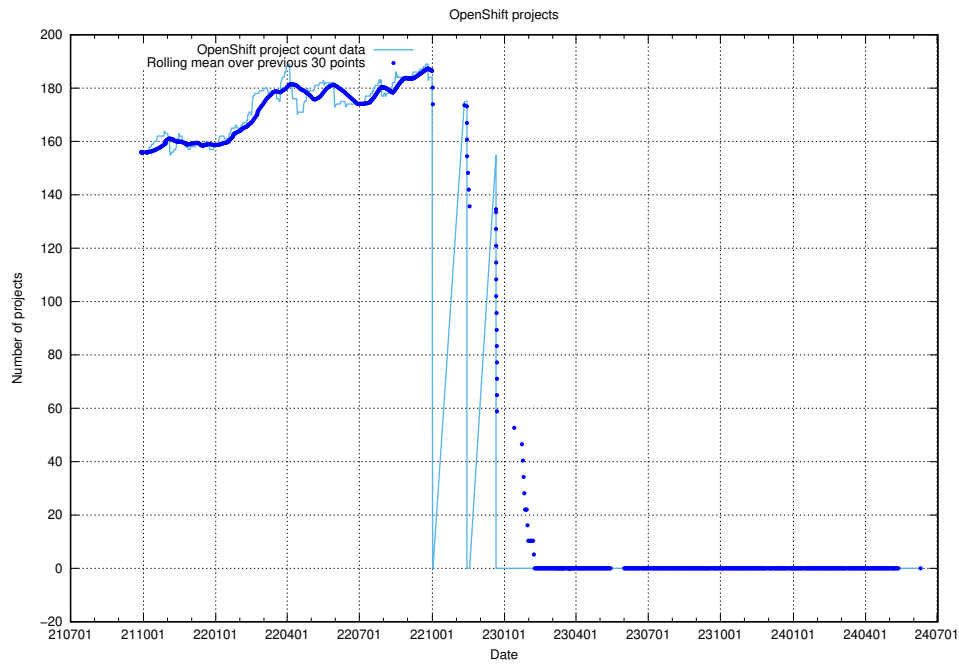

10.1 Number of projects in OpenShift

A graph of the number of projects in JobTech's production cluster of OpenShift.

¹⁰<https://console-openshift-console.prod.services.jtech.se>

11 Customer Relation Management