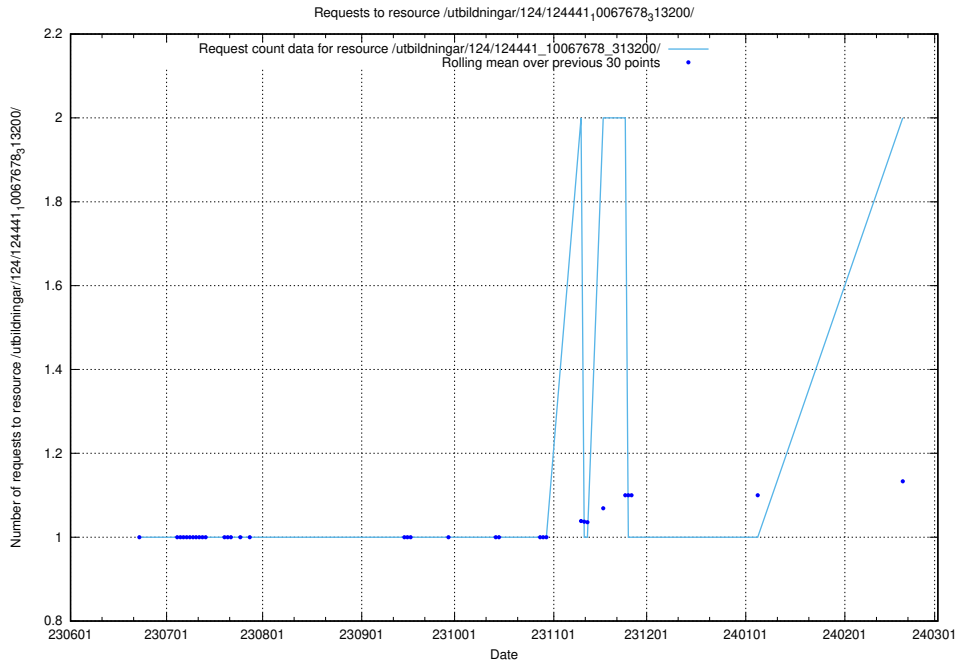

5.899 Usage of /utbildningar/124/124441_10067678_313200/

Here, we count the number of requests to resource /utbildningar/124/124441_10067678_313200/.