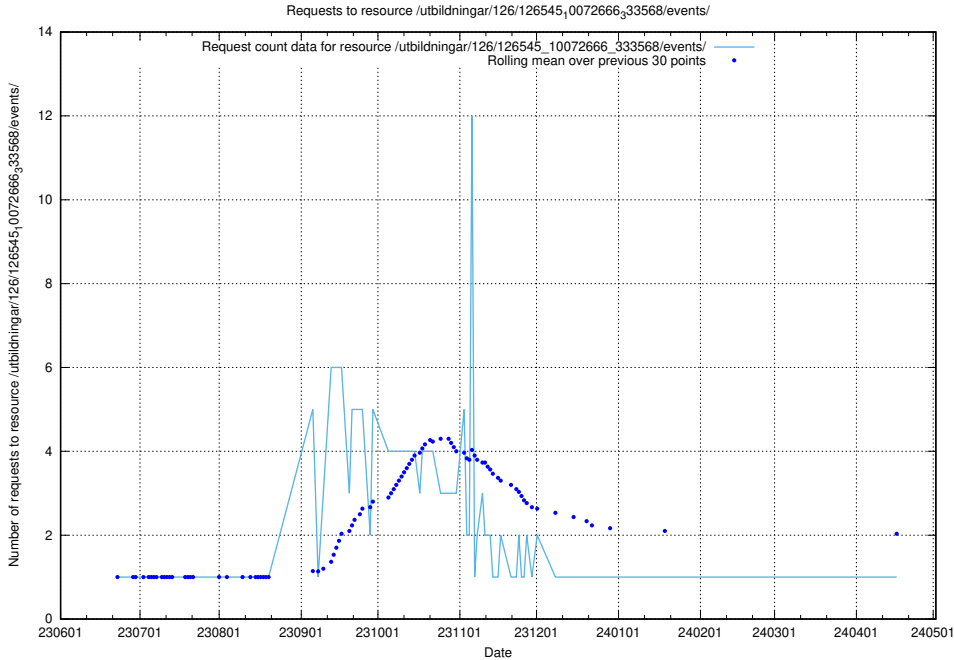

Here, we count the number of requests to resource /utbildningar/126/126546_10072944_334342/.

5.5679 Usage of /utbildningar/126/126545_10072666_333568/events/

Here, we count the number of requests to resource /utbildningar/126/126545_10072666_333568/events/