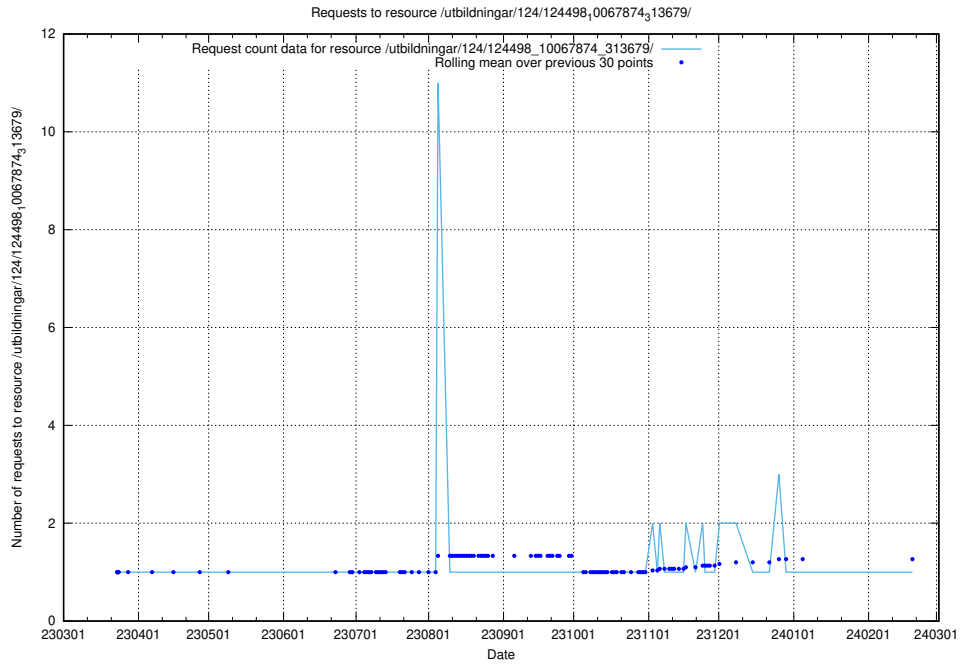

Here, we count the number of requests to resource /taxonomy/version/18/query/all-concepts/.

5.2680 Usage of /utbildningar/124/124498_10067874_313679/

Here, we count the number of requests to resource /utbildningar/124/124498_10067874_313679/.