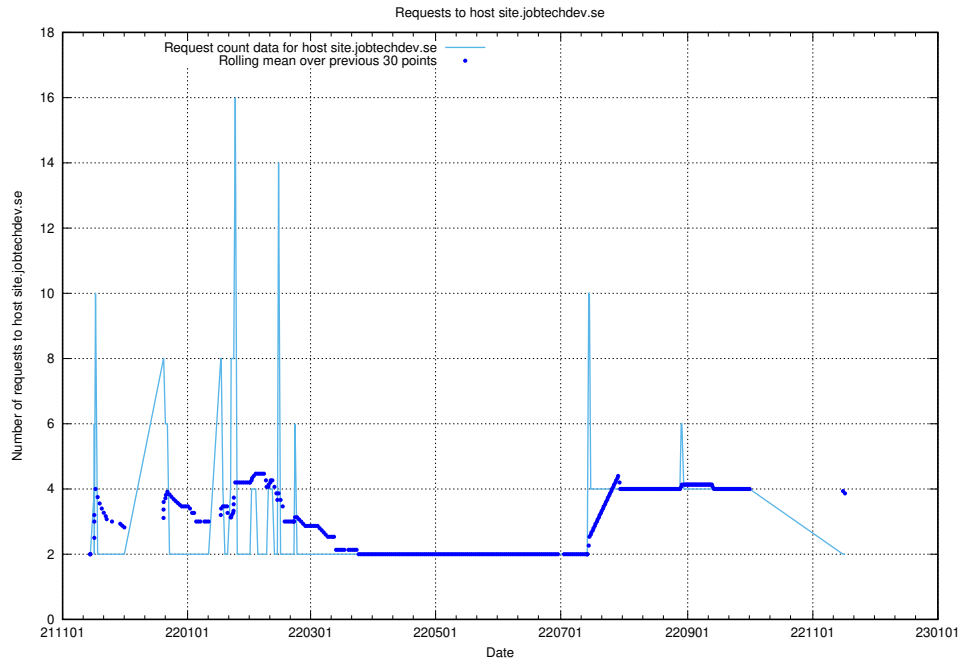

7.563 Usage of yrkeseditor.prod.services.jtech.se

Here, we count the number of requests to host yrkeseditor.prod.services.jtech.se.

7.564 Usage of shop.jobtechdev.se

Here, we count the number of requests to host shop.jobtechdev.se.