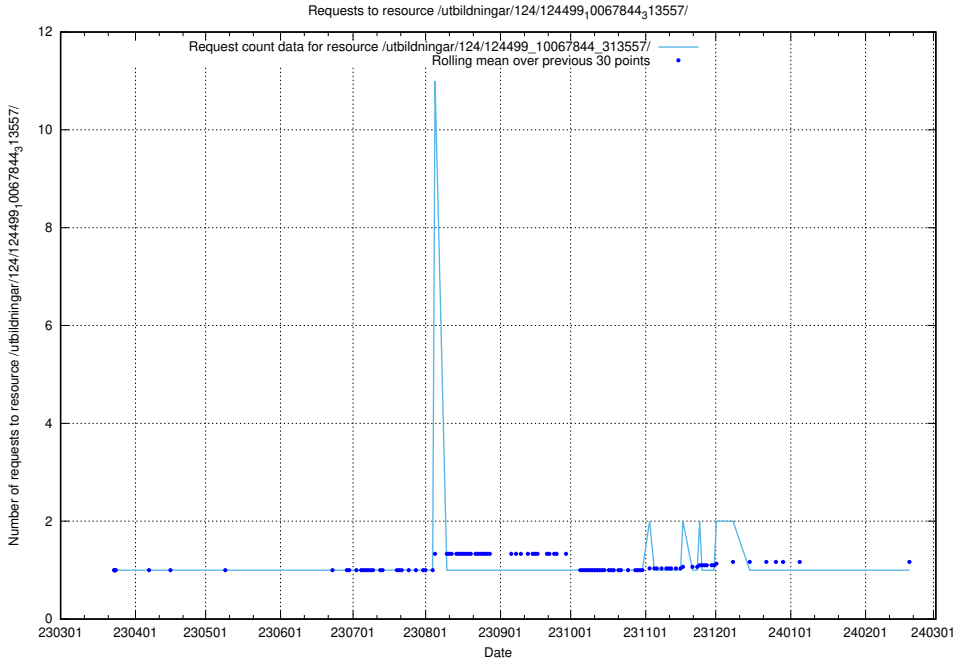

5.2468 Usage of /utbildningar/124/124499_10067844_313557/

Here, we count the number of requests to resource /utbildningar/124/124499_10067844_313557/.