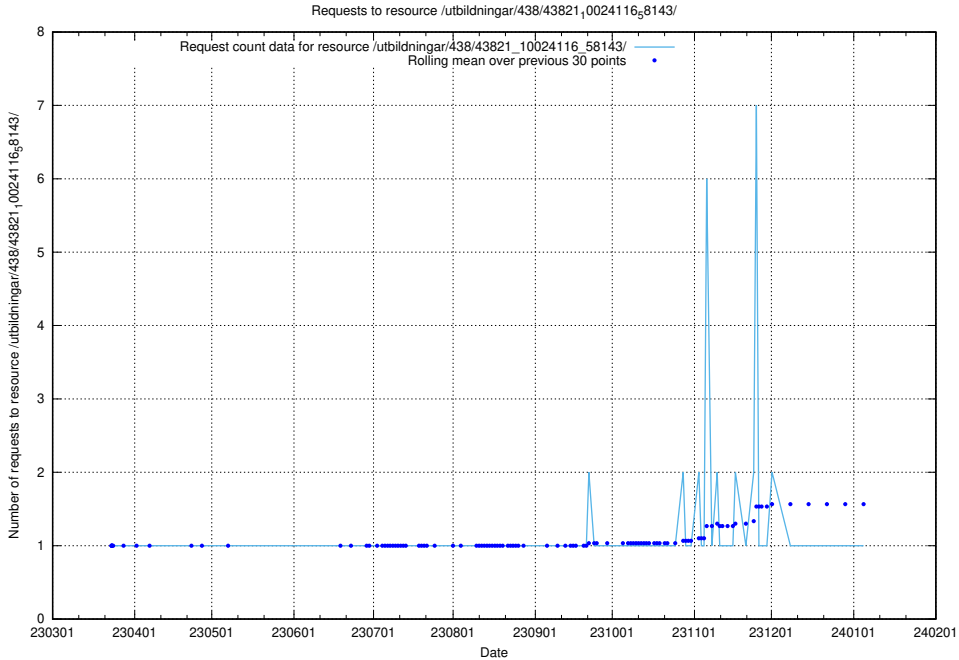

5.6349 Usage of /utbildningar/438/43821_10024116_58143/

Here, we count the number of requests to resource /utbildningar/438/43821_10024116_58143/.