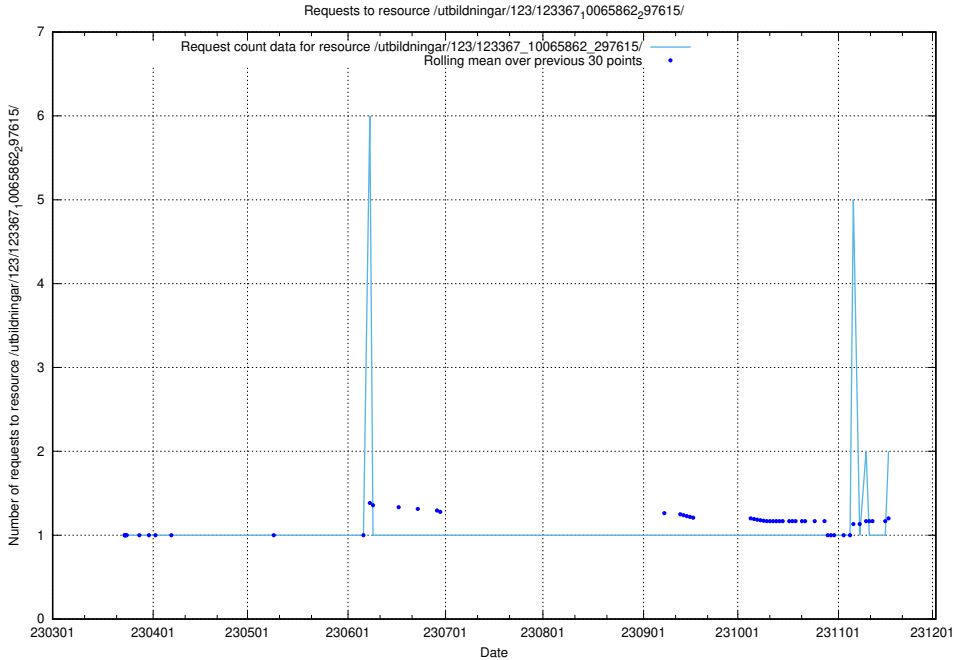

5.793 Usage of /utbildningar/123/123367_10065862_297615/

Here, we count the number of requests to resource /utbildningar/123/123367_10065862_297615/.