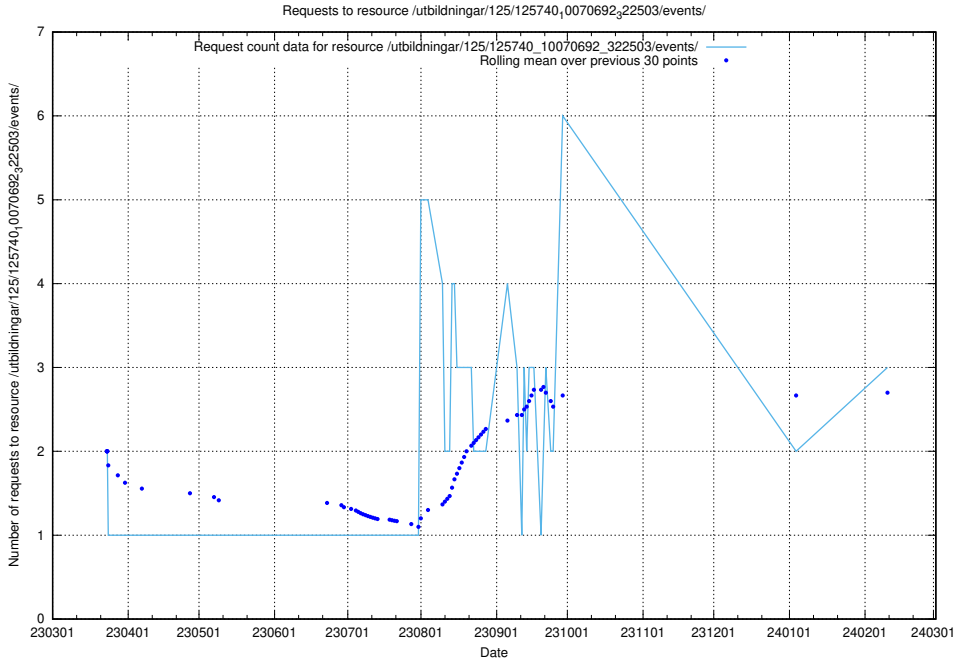

5.476 Usage of /utbildningar/125/125740_10070692_322503/events/

Here, we count the number of requests to resource /utbildningar/125/125740_10070692_322503/events/