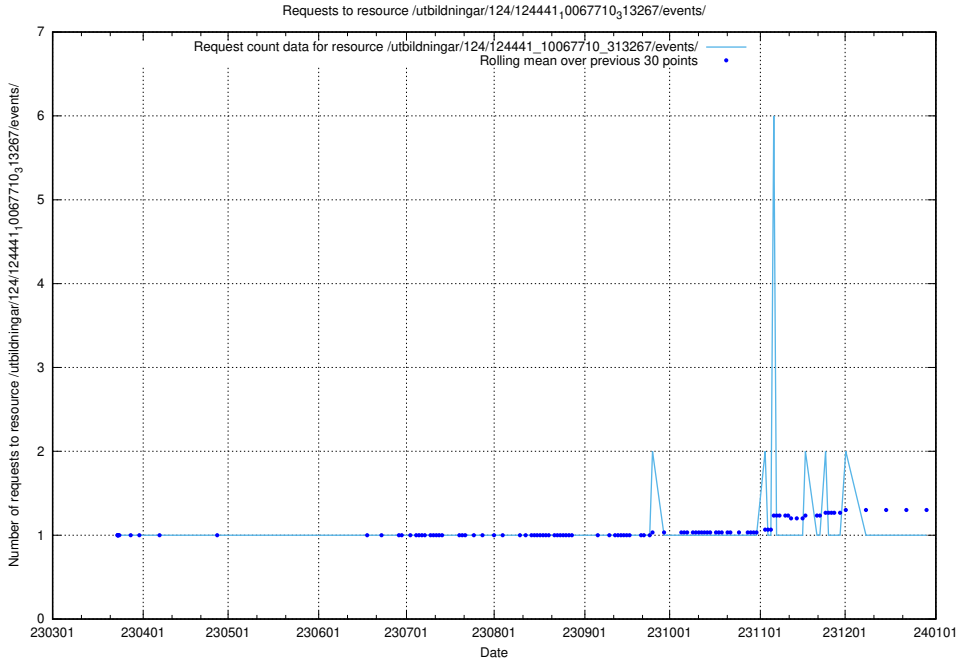

Here, we count the number of requests to resource /utbildningar/utb_emil/124/124854_10073707_336464/

5.3563 Usage of /utbildningar/124/124441_10067710_313267/events/

Here, we count the number of requests to resource /utbildningar/124/124441_10067710_313267/events/