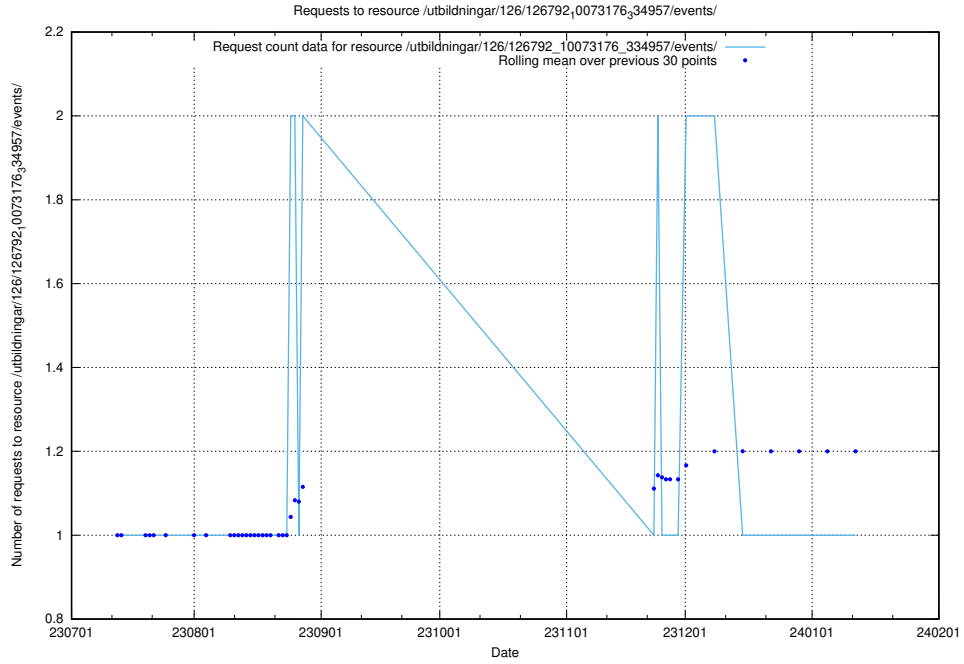

5.5131 Usage of /utbildningar/126/126792_10073176_334957/events/

Here, we count the number of requests to resource /utbildningar/126/126792_10073176_334957/events/