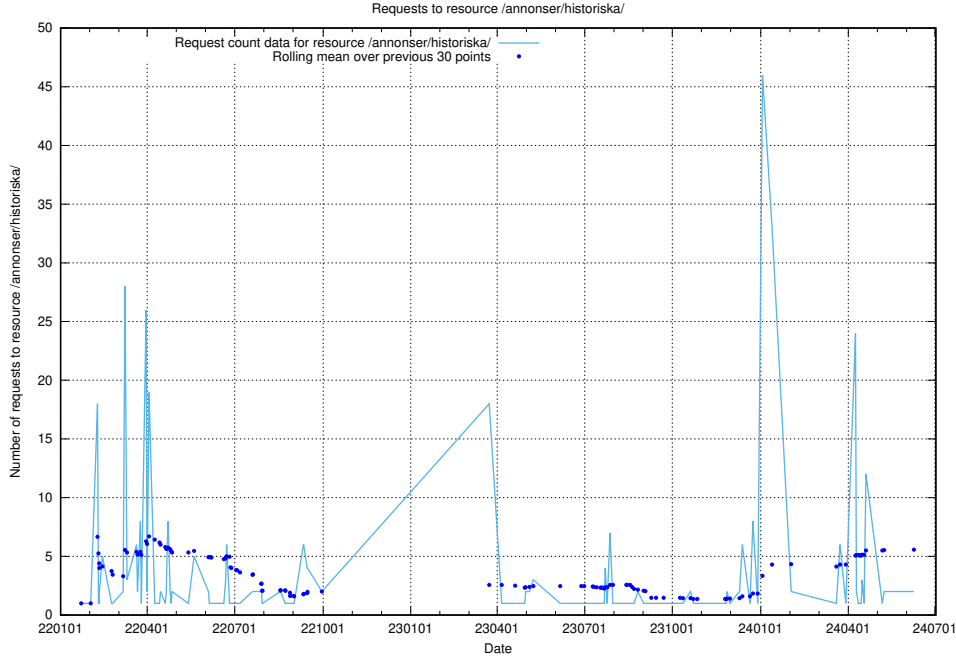

5.834 Usage of /annonser/historiska/

Here, we count the number of requests to resource /annonser/historiska/.