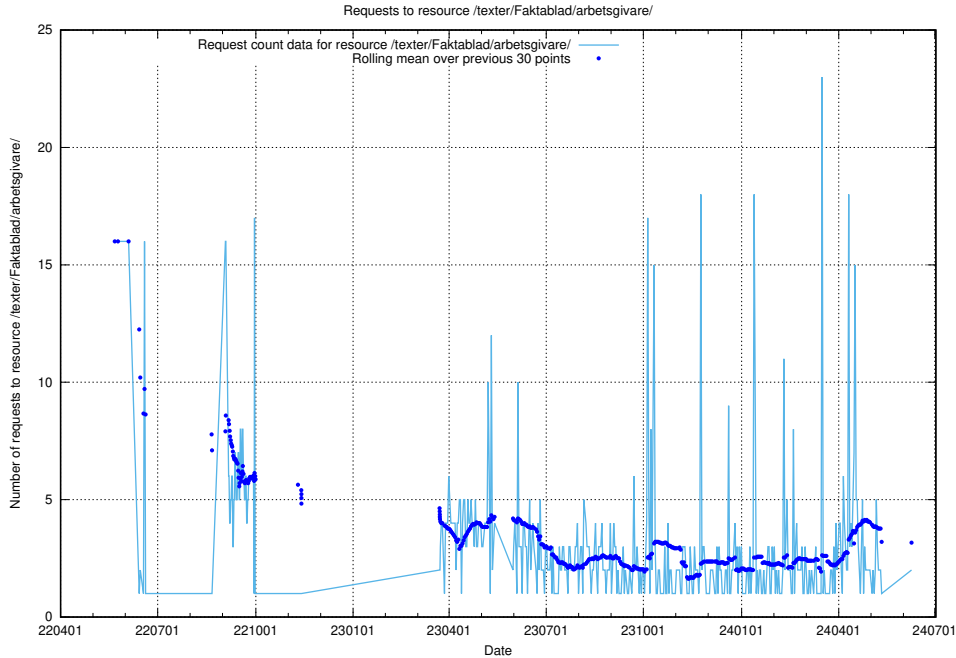

5.499 Usage of /texter/Faktablad/arbetsgivare/

Here, we count the number of requests to resource /texter/Faktablad/arbetsgivare/.