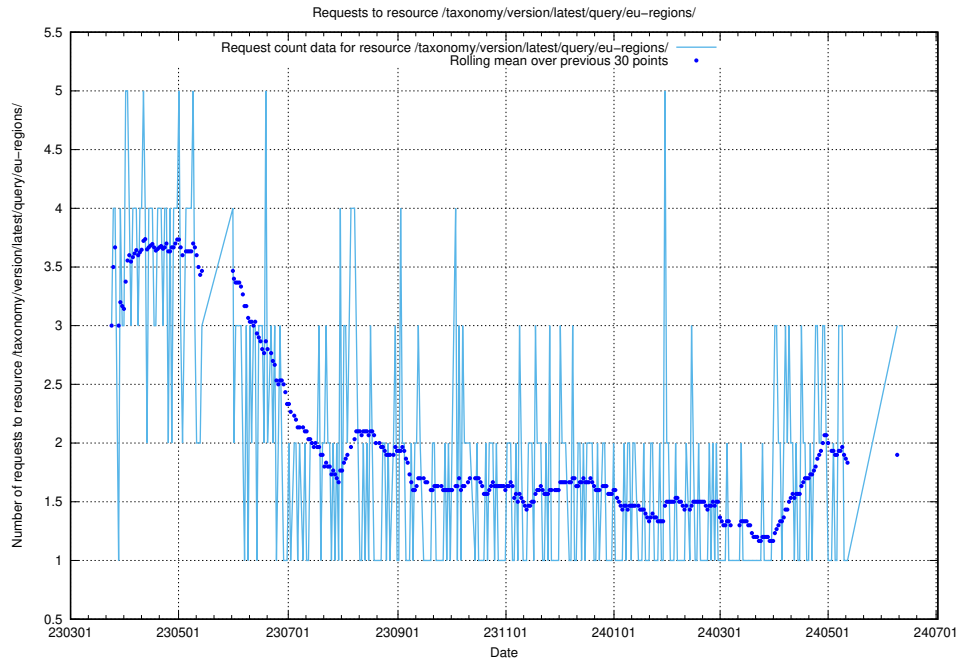

5.453 Usage of /taxonomy/version/latest/query/eu-regions/

Here, we count the number of requests to resource /taxonomy/version/latest/query/eu-regions/.