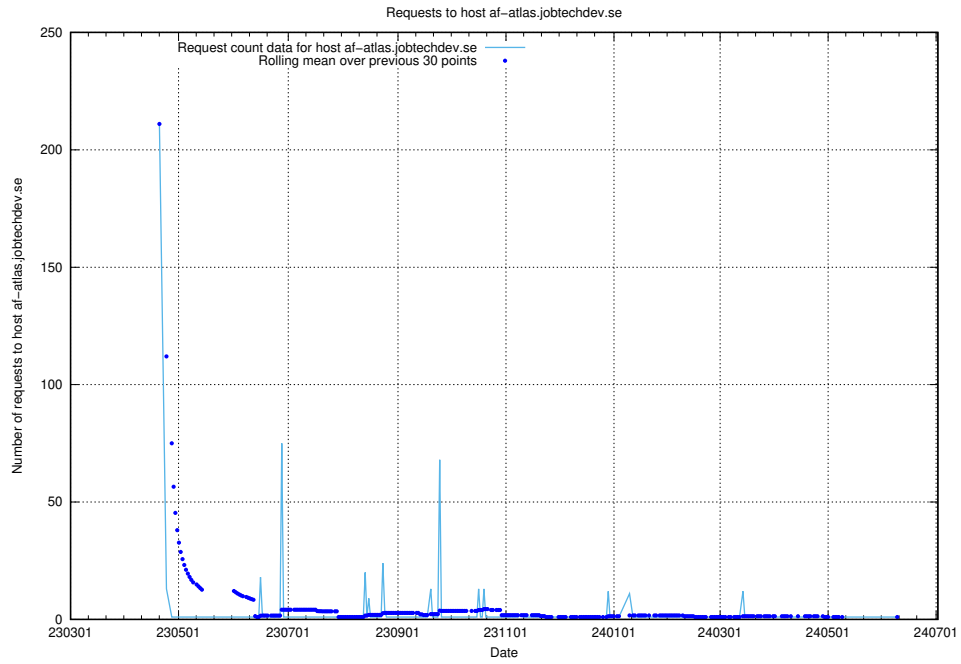

7.607 Usage of af-atlas.jobtechdev.se

Here, we count the number of requests to host af-atlas.jobtechdev.se.