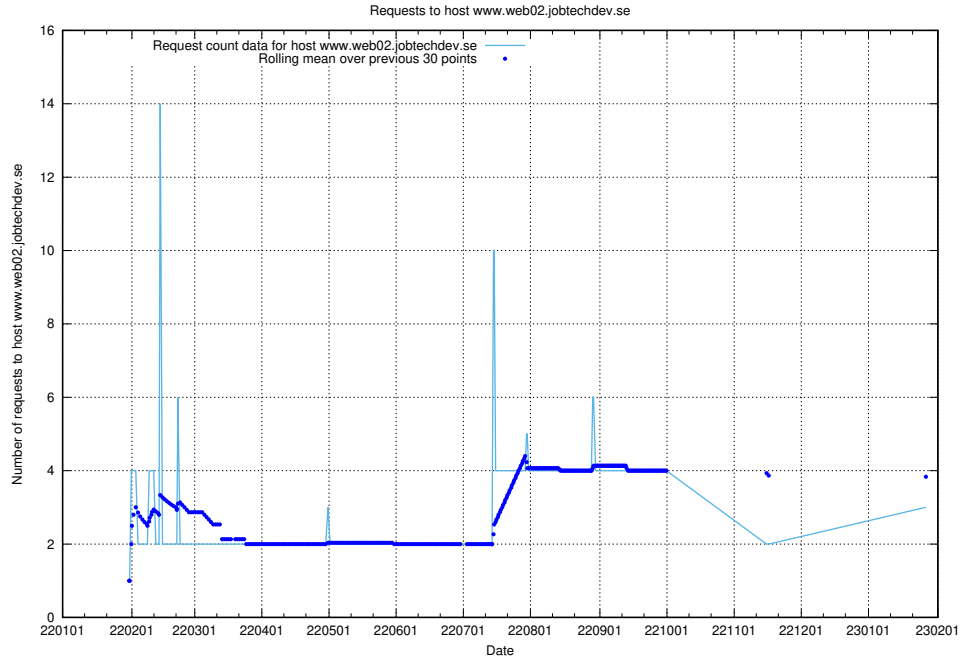

7.242 Usage of www.web02.jobtechdev.se

Here, we count the number of requests to host www.web02.jobtechdev.se.