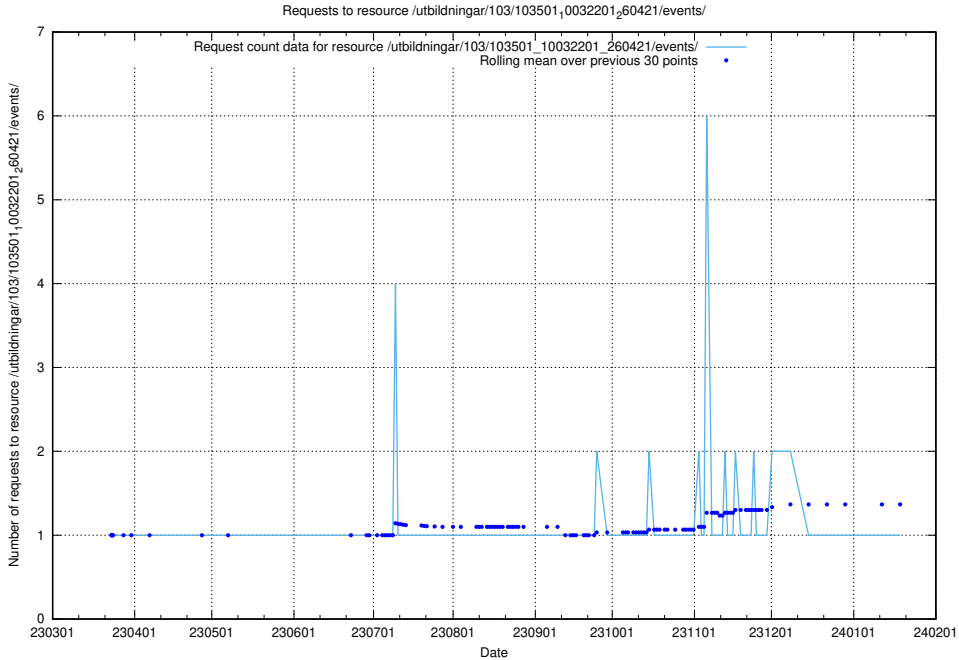

5.5496 Usage of /utbildningar/103/103501_10032201_260421/events/

Here, we count the number of requests to resource /utbildningar/103/103501_10032201_260421/events/