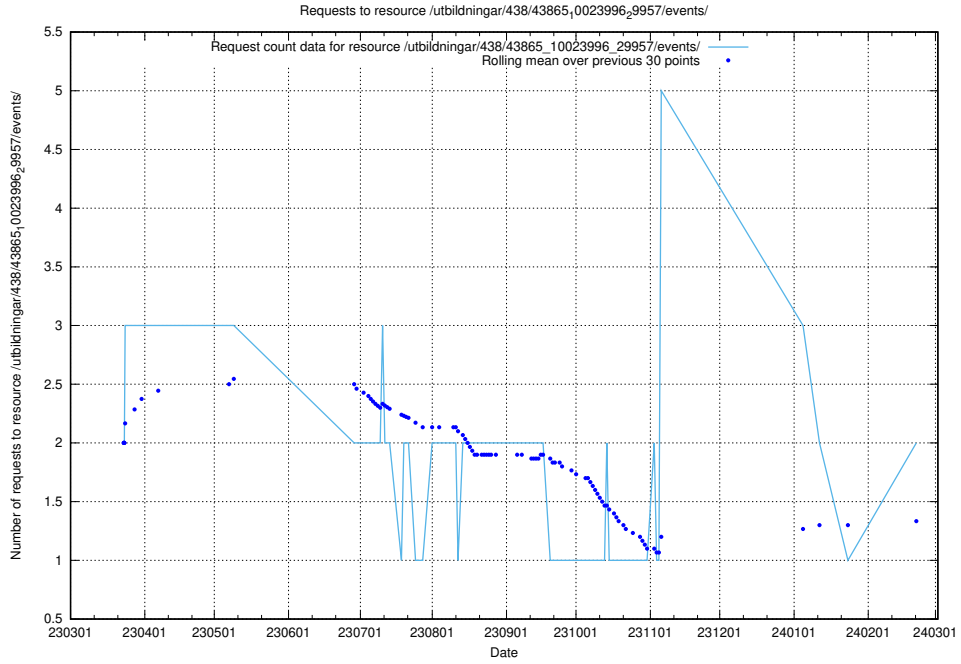

5.947 Usage of /utbildningar/438/43865_10023996_29957/events/

Here, we count the number of requests to resource /utbildningar/438/43865_10023996_29957/events/.