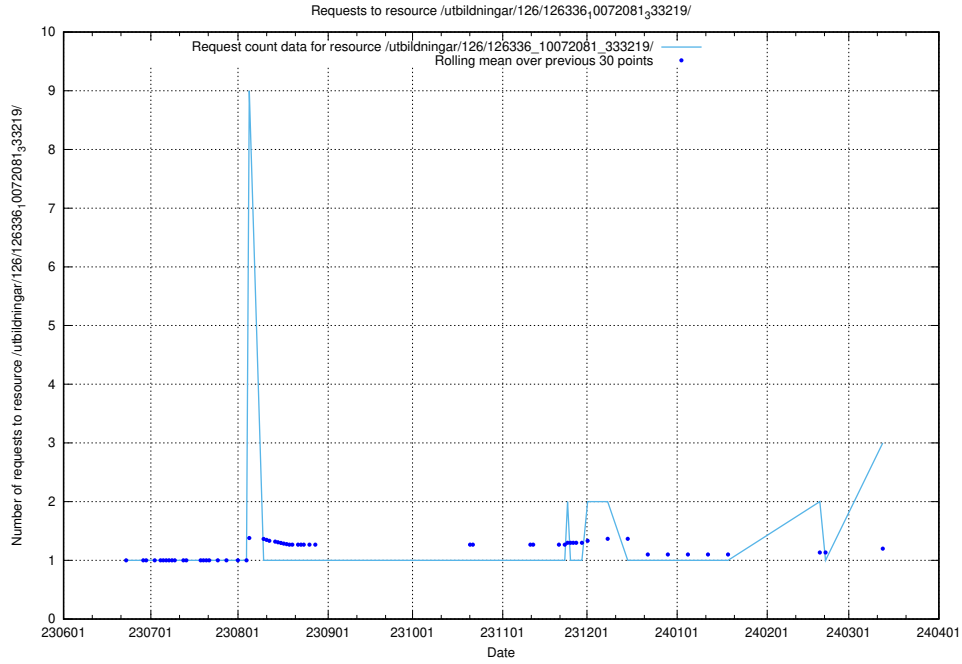

5.379 Usage of /utbildningar/126/126336_10072081_333219/

Here, we count the number of requests to resource /utbildningar/126/126336_10072081_333219/.