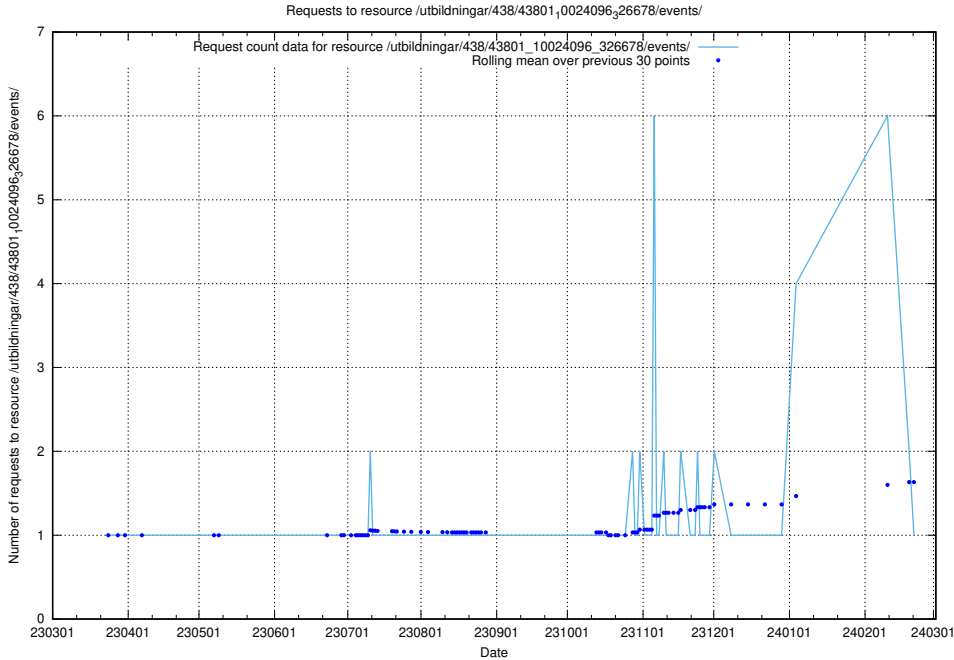

5.6185 Usage of /utbildningar/438/43801_10024096_326678/events/

Here, we count the number of requests to resource /utbildningar/438/43801_10024096_326678/events/.