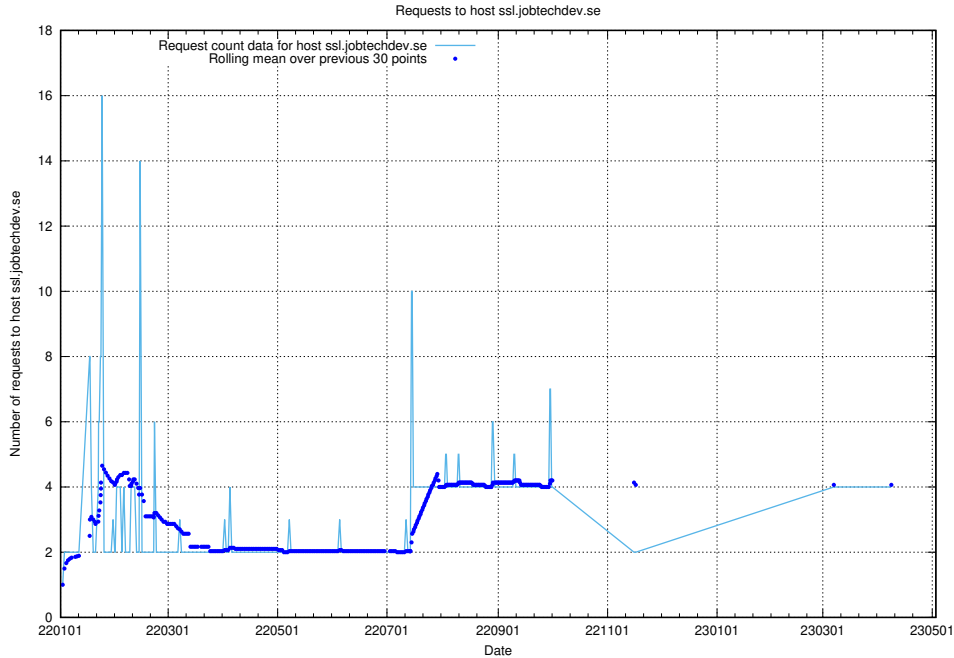

7.118 Usage of ssl.jobtechdev.se

Here, we count the number of requests to host ssl.jobtechdev.se.