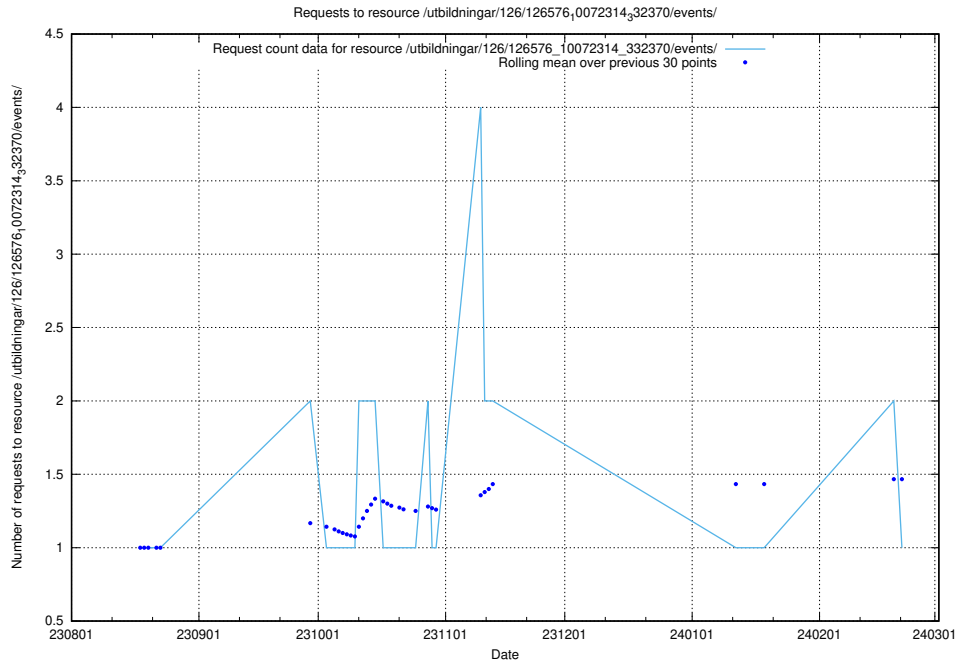

5.4799 Usage of /utbildningar/126/126576_10072314_332370/events/

Here, we count the number of requests to resource /utbildningar/126/126576_10072314_332370/events/