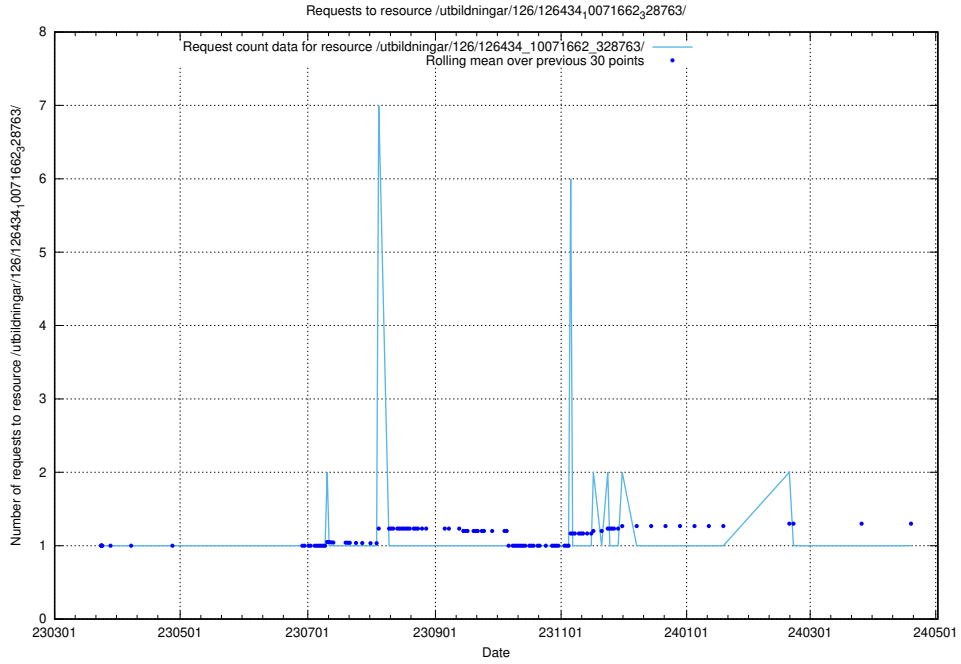

5.6433 Usage of /utbildningar/126/126434_10071662_328763/

Here, we count the number of requests to resource /utbildningar/126/126434_10071662_328763/.