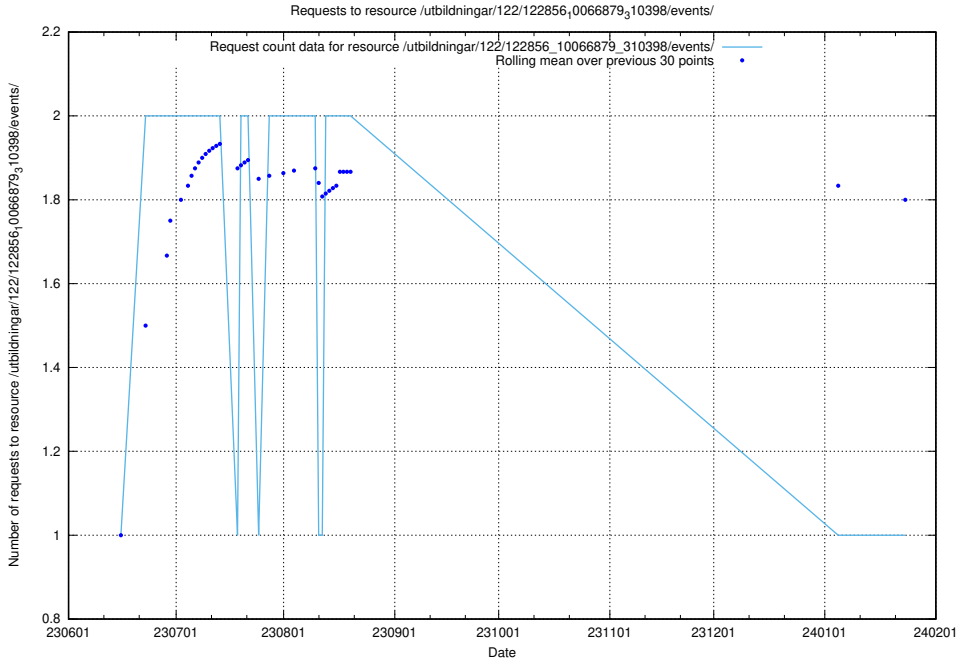

5.5913 Usage of /utbildningar/122/122856_10066879_310398/events/

Here, we count the number of requests to resource /utbildningar/122/122856_10066879_310398/events/