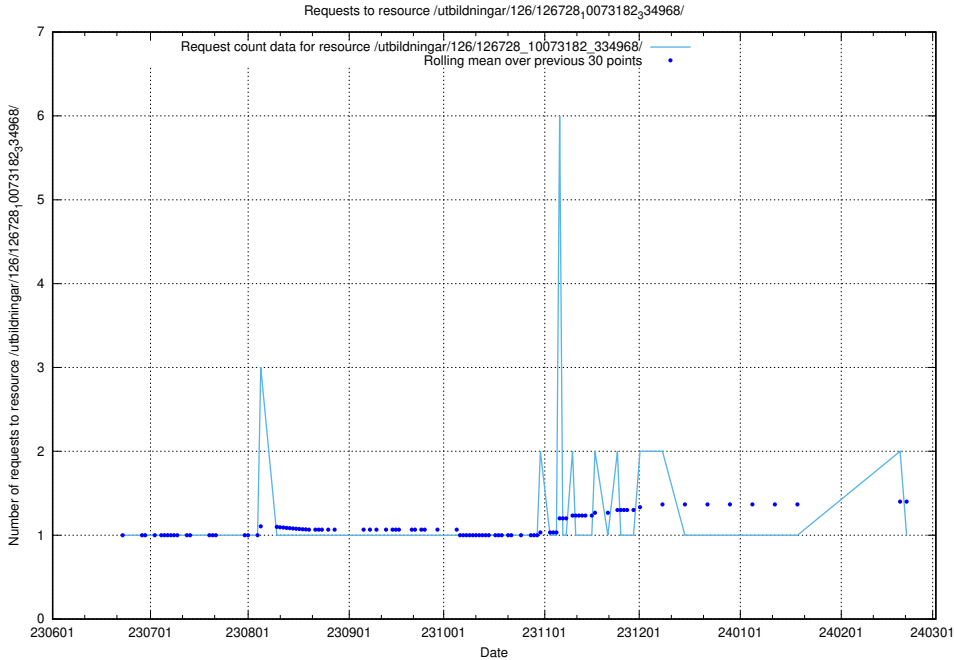

5.5629 Usage of /utbildningar/126/126728_10073182_334968/

Here, we count the number of requests to resource /utbildningar/126/126728_10073182_334968/.