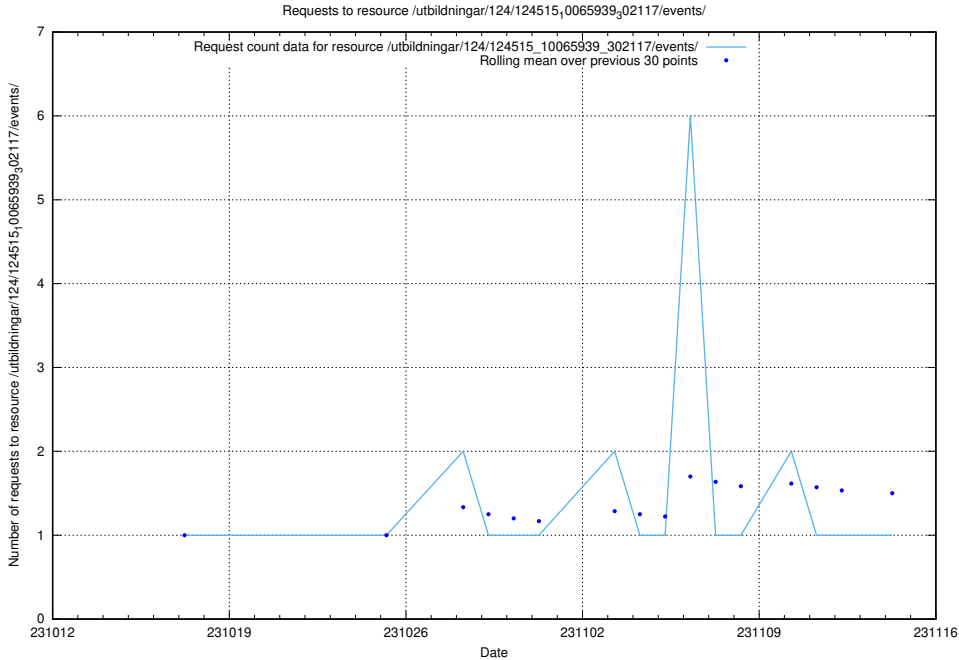

Here, we count the number of requests to resource /utbildningar/124/124894_10068682_316220/.

5.4343 Usage of /utbildningar/124/124515_10065939_302117/events/

Here, we count the number of requests to resource /utbildningar/124/124515_10065939_302117/events/