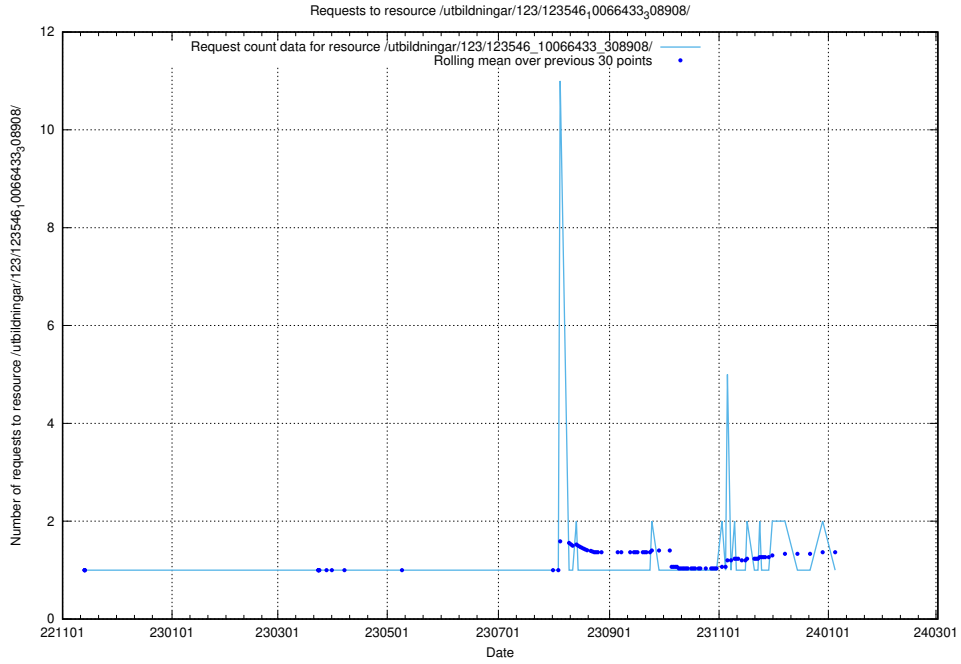

5.5978 Usage of /utbildningar/123/123546_10066433_308908/

Here, we count the number of requests to resource /utbildningar/123/123546_10066433_308908/.