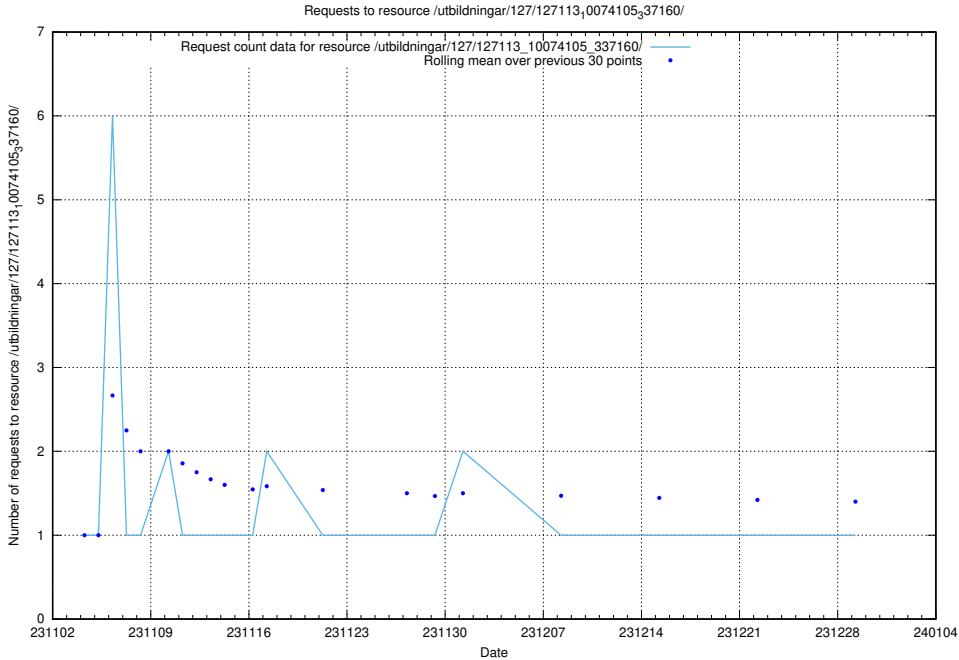

5.4161 Usage of /utbildningar/127/127113_10074105_337160/

Here, we count the number of requests to resource /utbildningar/127/127113_10074105_337160/.