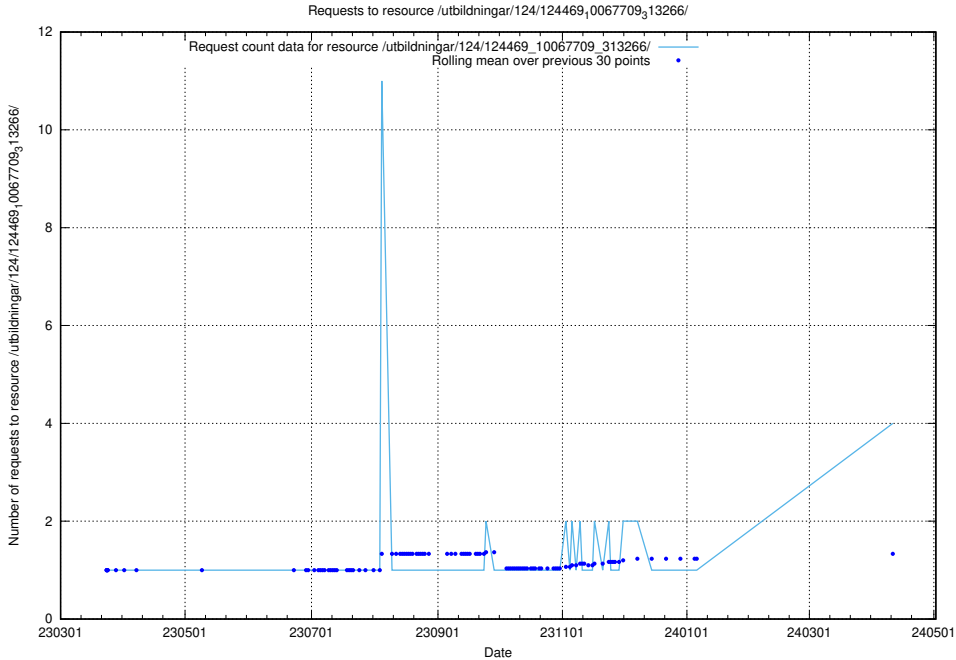

5.187 Usage of /utbildningar/124/124469_10067709_313266/

Here, we count the number of requests to resource /utbildningar/124/124469_10067709_313266/.