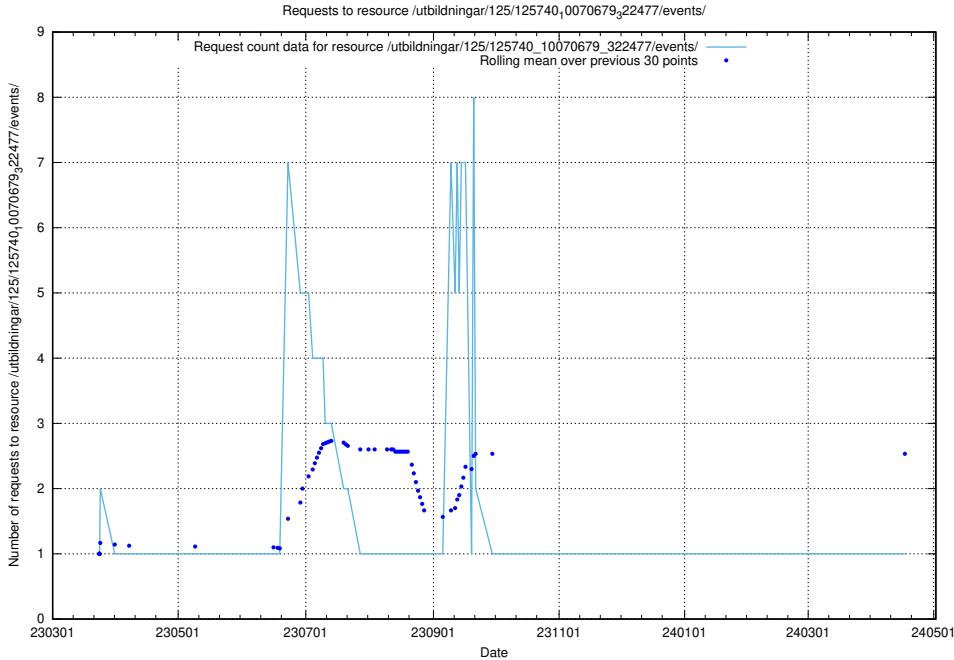

5.1005 Usage of /utbildningar/125/125740_10070679_322477/events/

Here, we count the number of requests to resource /utbildningar/125/125740_10070679_322477/events/