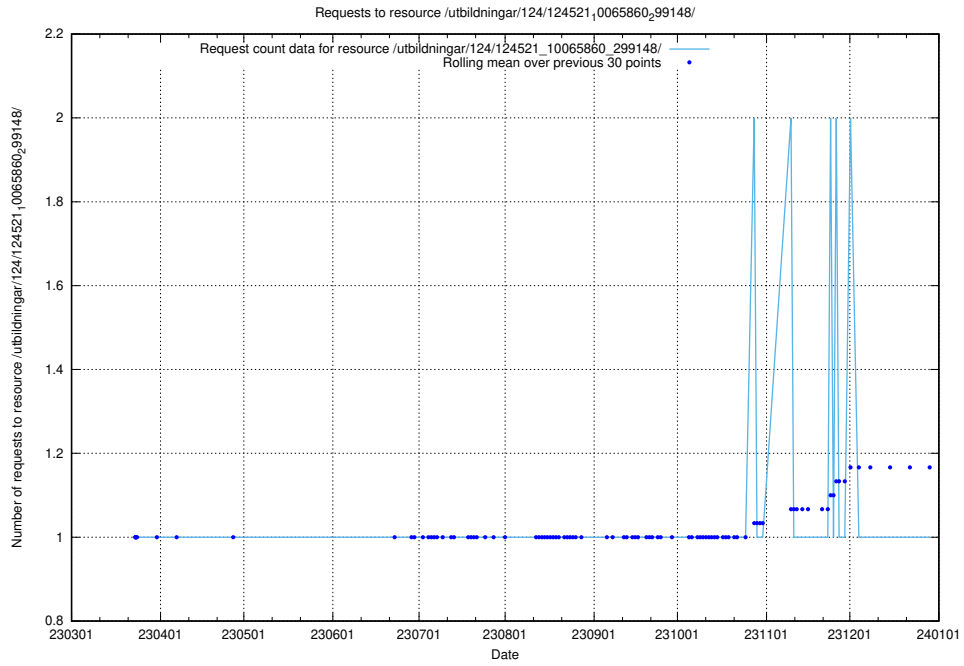

5.1257 Usage of /utbildningar/124/124521_10065860_299148/

Here, we count the number of requests to resource /utbildningar/124/124521_10065860_299148/.