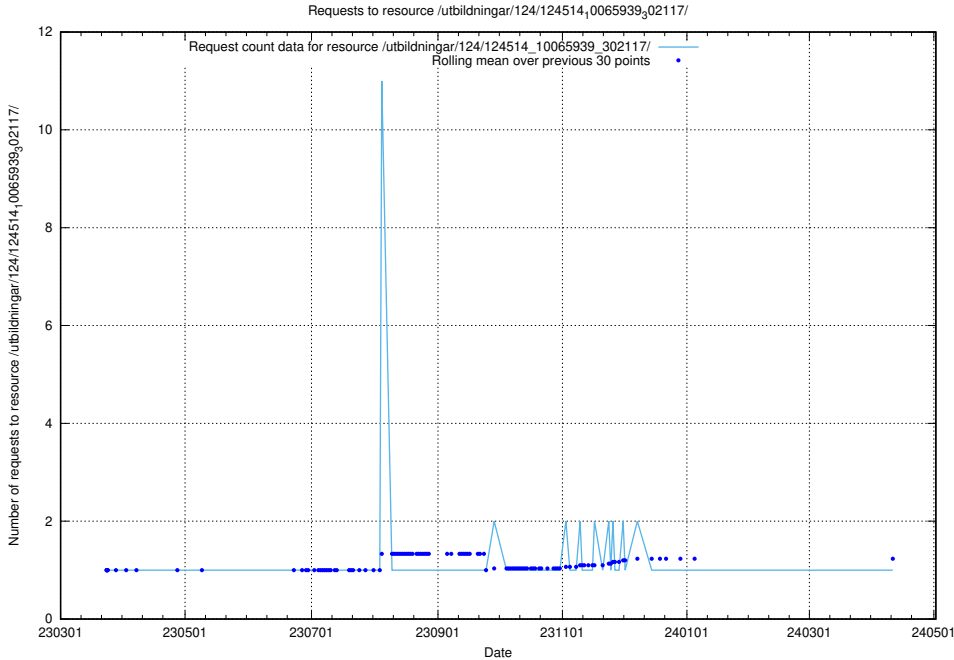

5.1919 Usage of /utbildningar/124/124514_10065939_302117/

Here, we count the number of requests to resource /utbildningar/124/124514_10065939_302117/.