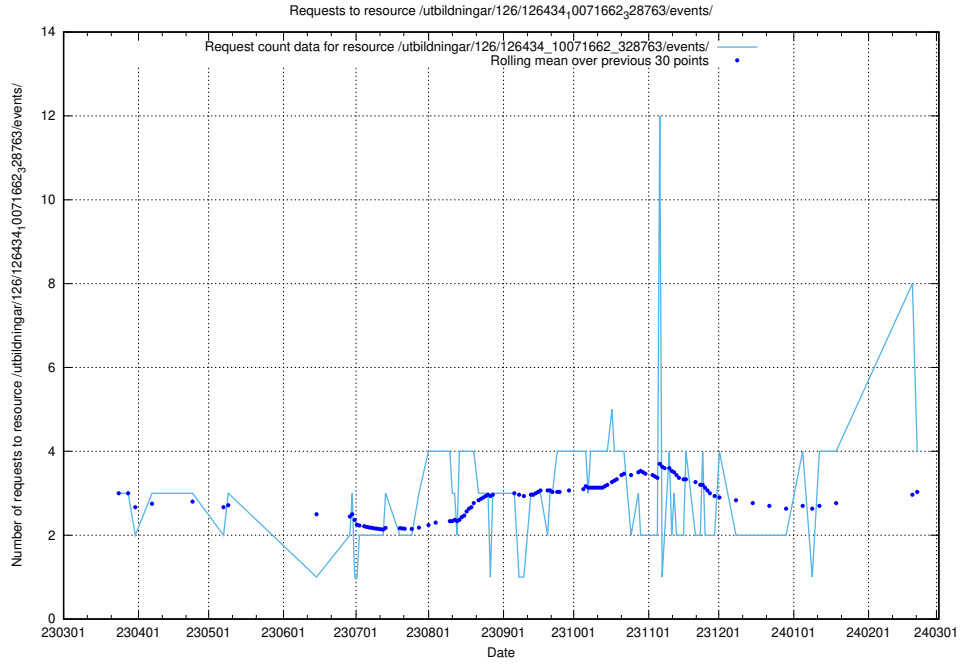

5.235 Usage of /utbildningar/126/126434_10071662_328763/events/

Here, we count the number of requests to resource /utbildningar/126/126434_10071662_328763/events/