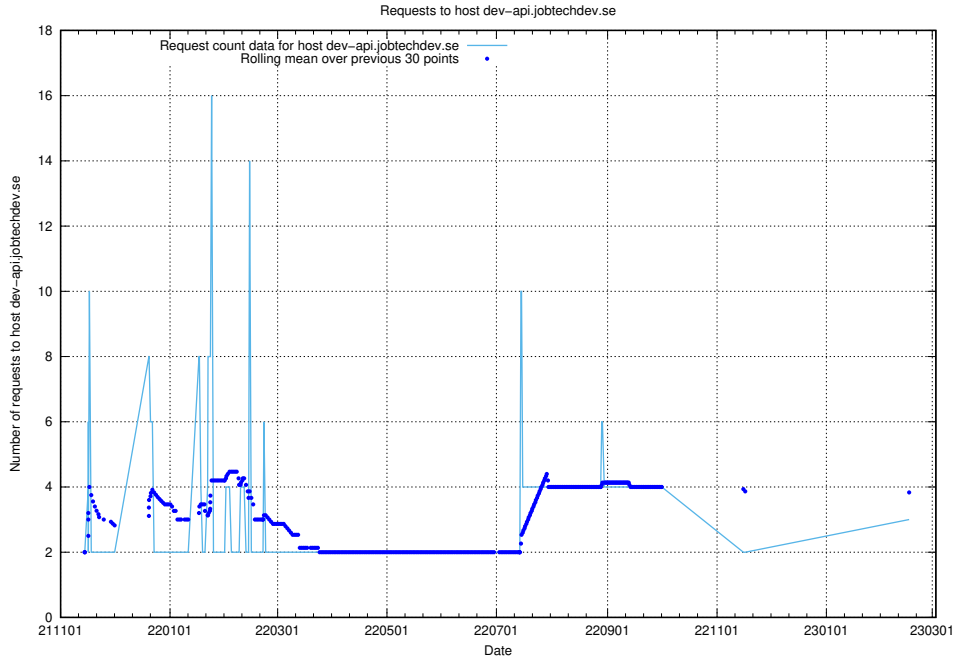

7.170 Usage of dev-api.jobtechdev.se

Here, we count the number of requests to host dev-api.jobtechdev.se.