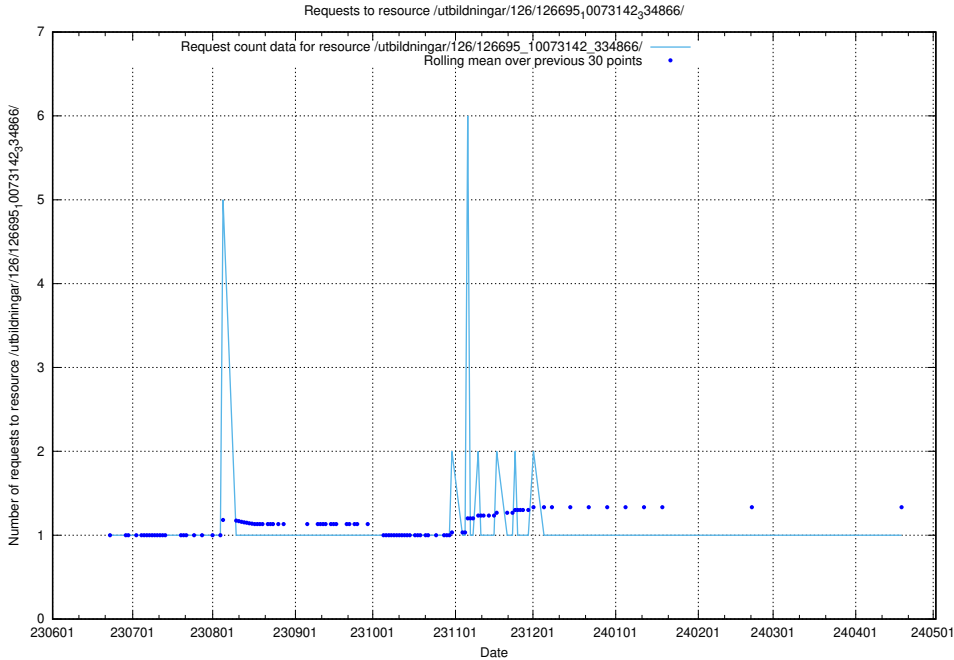

5.5662 Usage of /utbildningar/126/126695_10073142_334866/

Here, we count the number of requests to resource /utbildningar/126/126695_10073142_334866/.