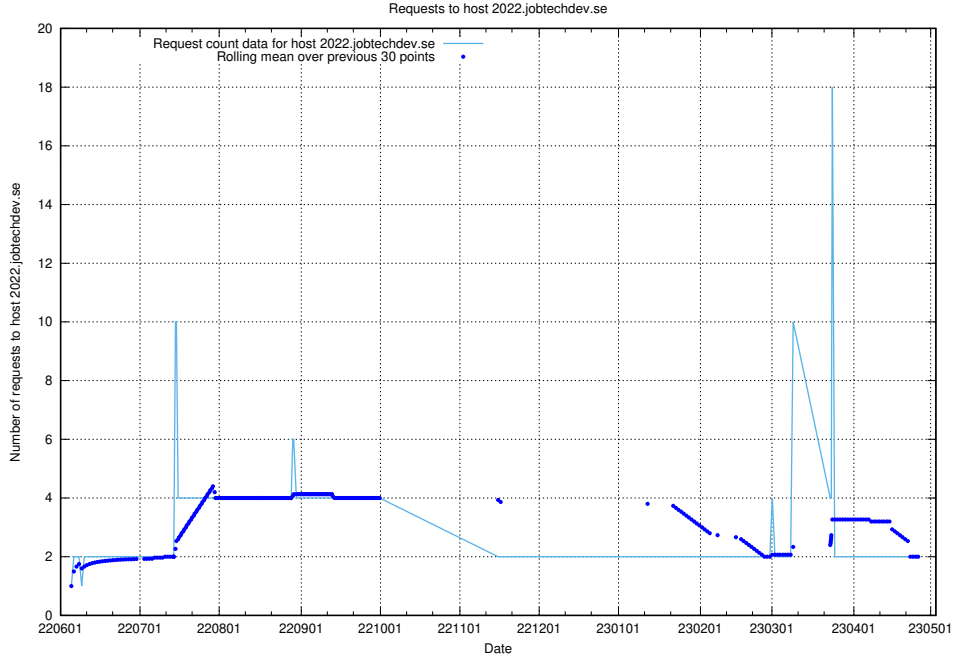

7.417 Usage of 2022.jobtechdev.se

Here, we count the number of requests to host 2022.jobtechdev.se.