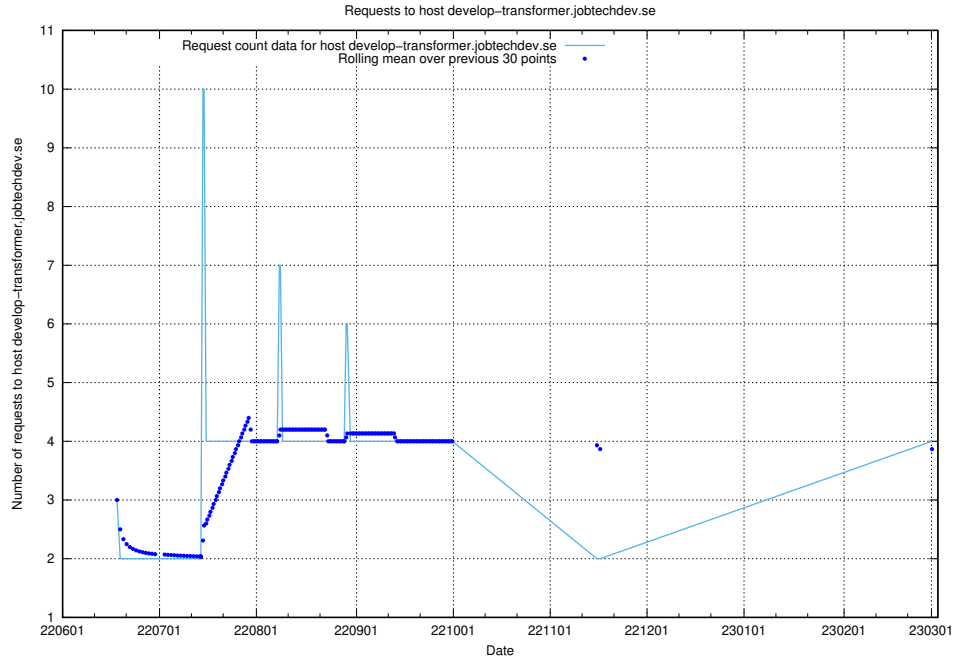

7.145 Usage of develop-transformer.jobtechdev.se

Here, we count the number of requests to host develop-transformer.jobtechdev.se.