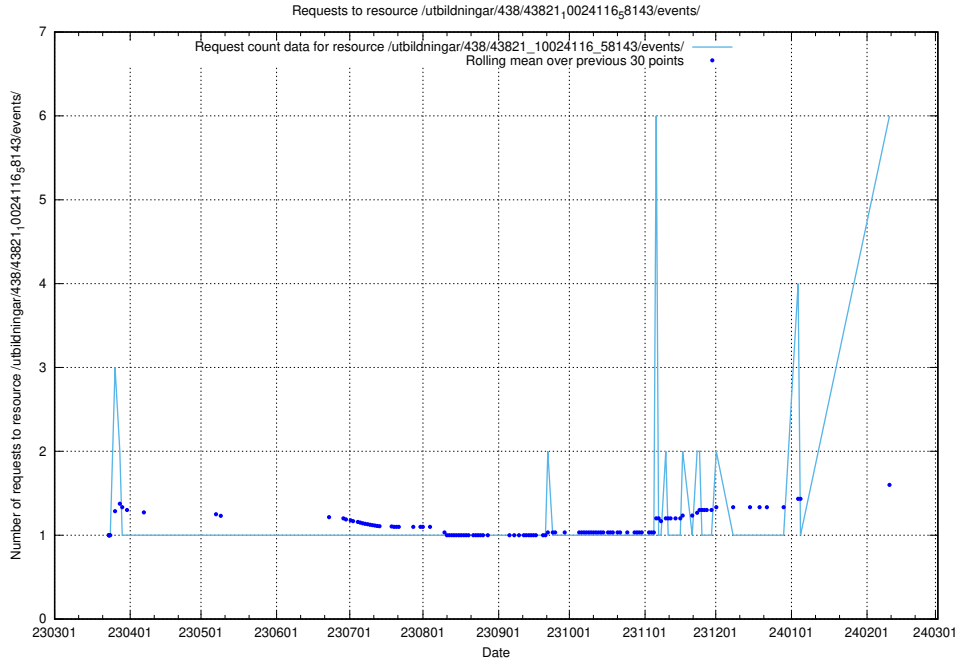

Here, we count the number of requests to resource /utbildningar/467/46747_10023991_329585/events/.

5.95 Usage of /utbildningar/438/43821_10024116_58143/events/

Here, we count the number of requests to resource /utbildningar/438/43821_10024116_58143/events/.