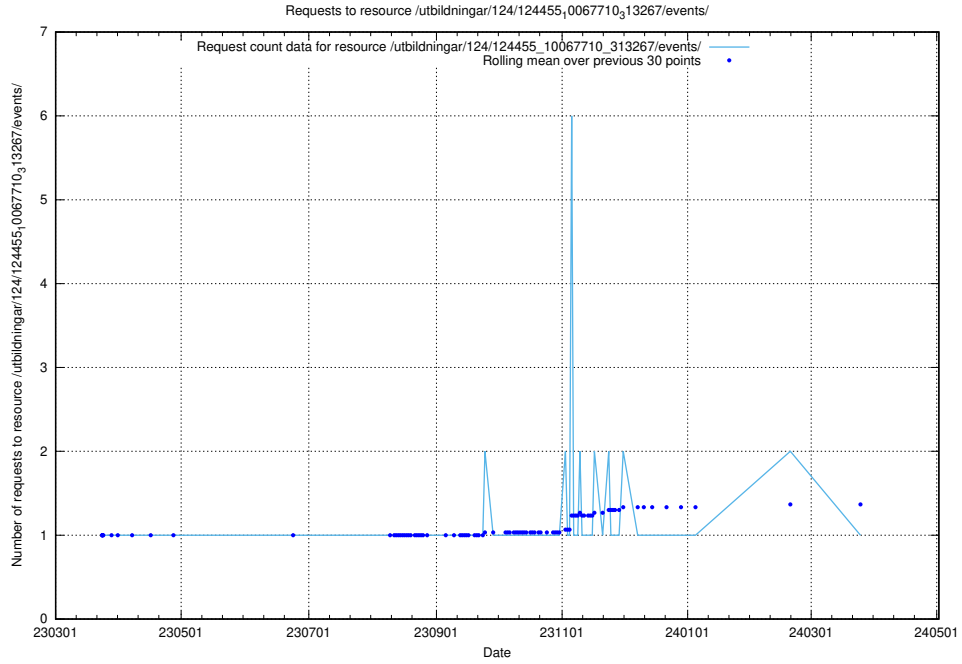

5.3477 Usage of /utbildningar/124/124455_10067710_313267/events/

Here, we count the number of requests to resource /utbildningar/124/124455_10067710_313267/events/