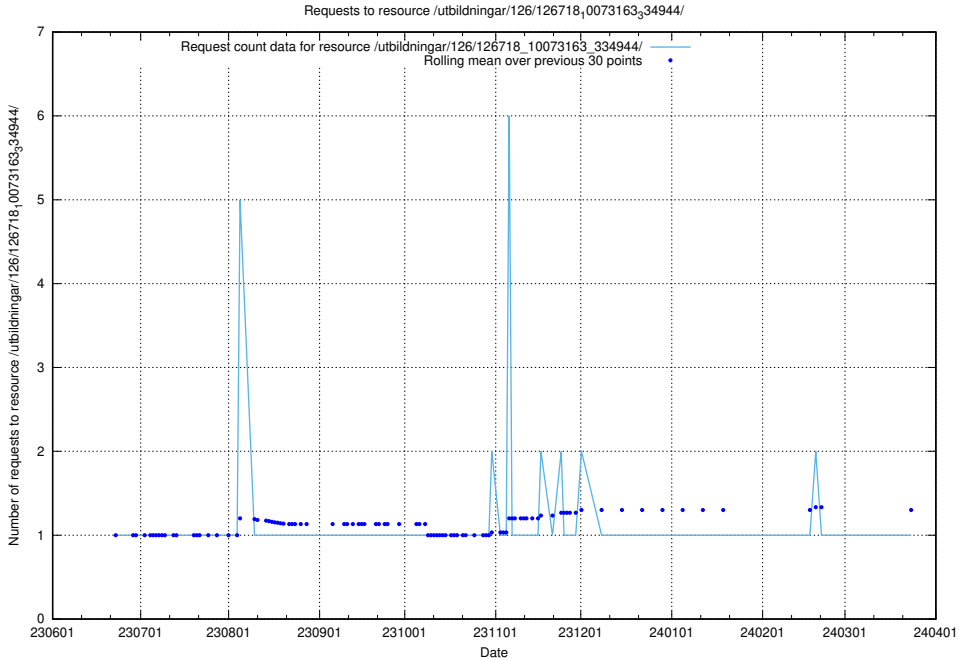

5.5646 Usage of /utbildningar/126/126718_10073163_334944/

Here, we count the number of requests to resource /utbildningar/126/126718_10073163_334944/.