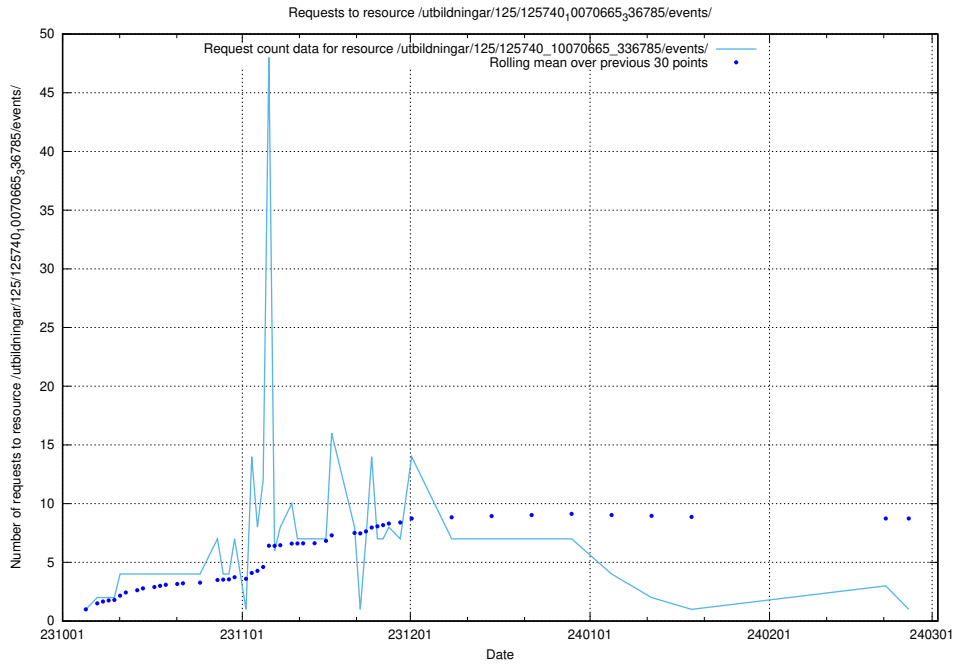

5.4445 Usage of /utbildningar/125/125740_10070665_336785/events/

Here, we count the number of requests to resource /utbildningar/125/125740_10070665_336785/events/