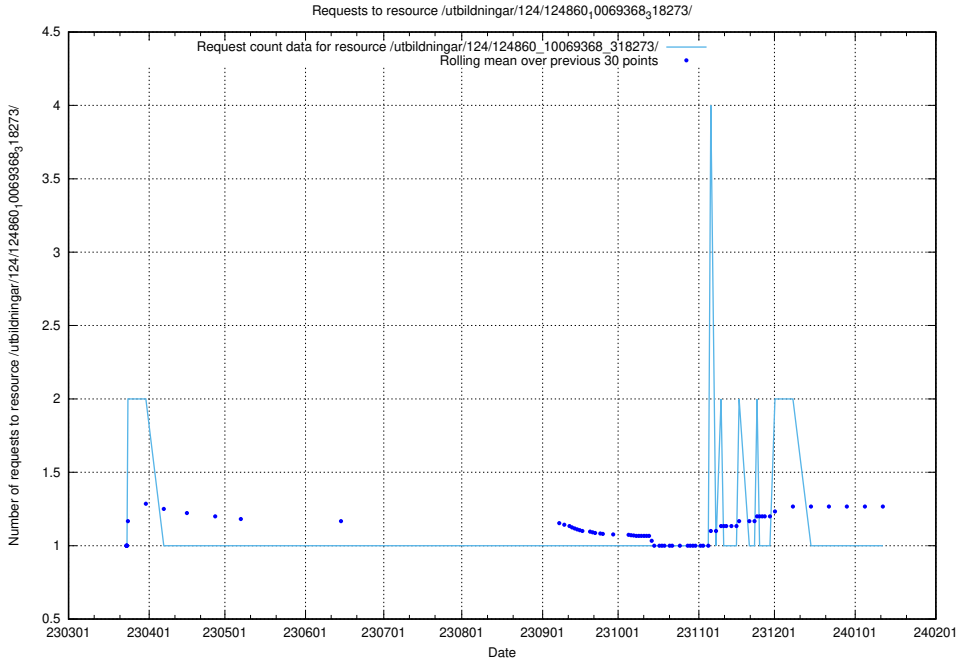

5.1184 Usage of /utbildningar/124/124860_10069368_318273/

Here, we count the number of requests to resource /utbildningar/124/124860_10069368_318273/.