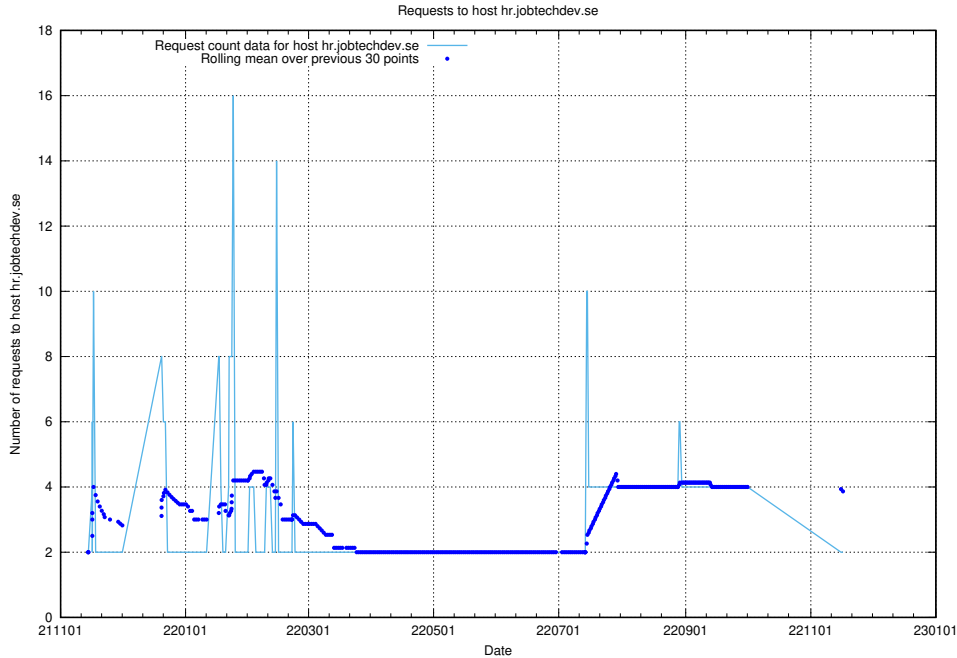

7.601 Usage of events.jobtechdev.se

Here, we count the number of requests to host events.jobtechdev.se.

7.602 Usage of hr.jobtechdev.se

Here, we count the number of requests to host hr.jobtechdev.se.

7.603 Usage of demo-jobed-connect-onprem.jobtechdev.se