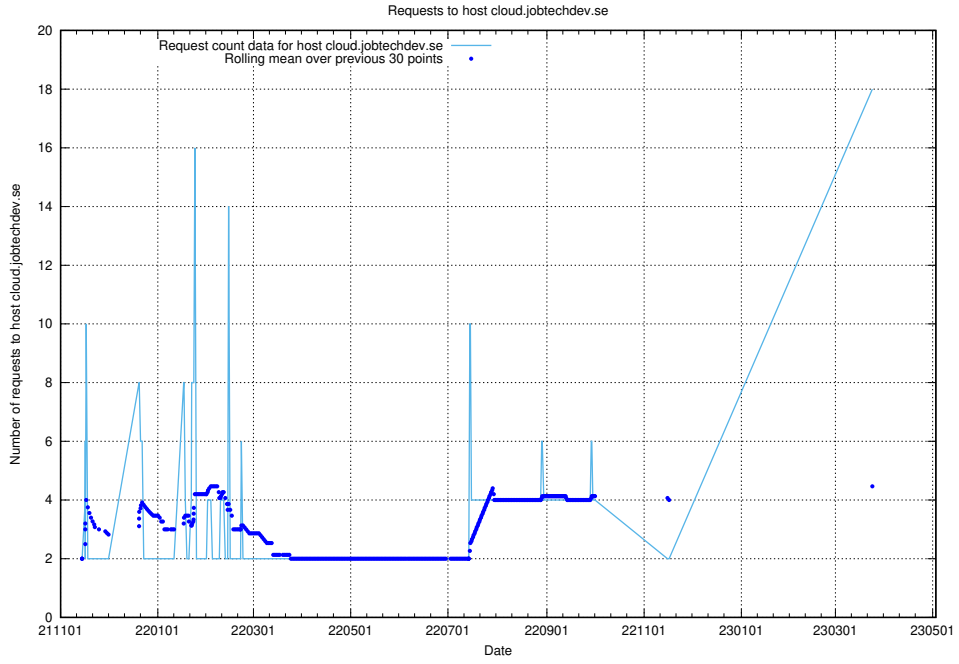

7.34 Usage of cloud.jobtechdev.se

Here, we count the number of requests to host cloud.jobtechdev.se.