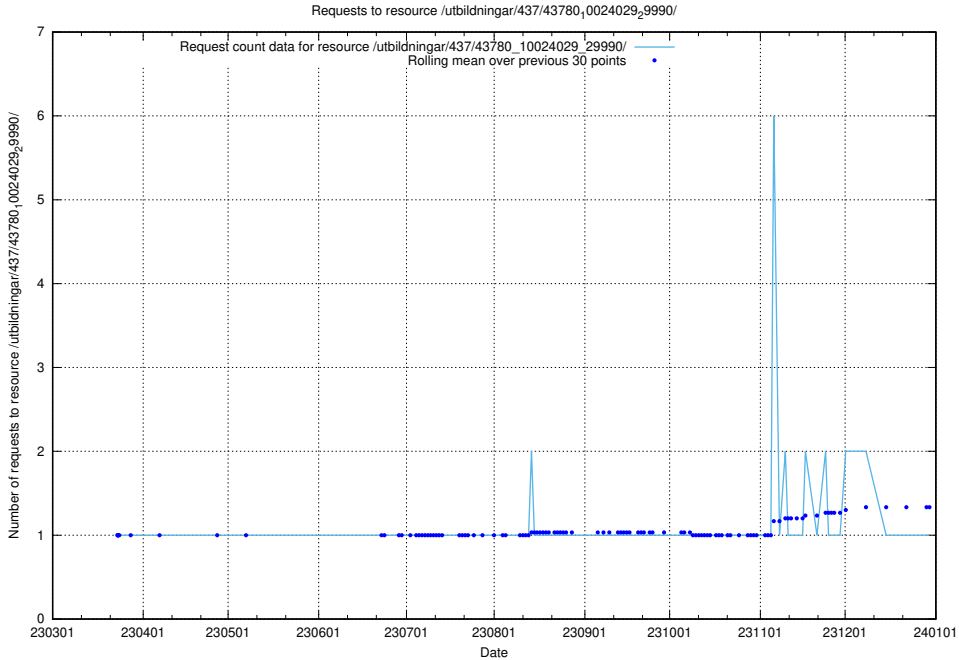

5.6380 Usage of /utbildningar/437/43780_10024029_29990/

Here, we count the number of requests to resource /utbildningar/437/43780_10024029_29990/.