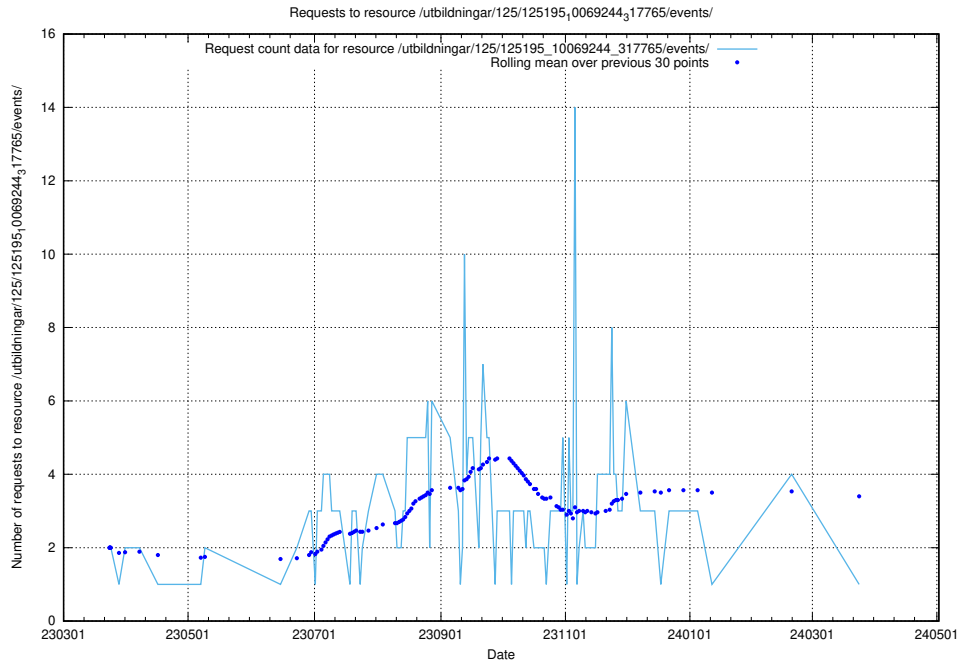

5.6299 Usage of /utbildningar/125/125195_10069244_317765/events/

Here, we count the number of requests to resource /utbildningar/125/125195_10069244_317765/events/