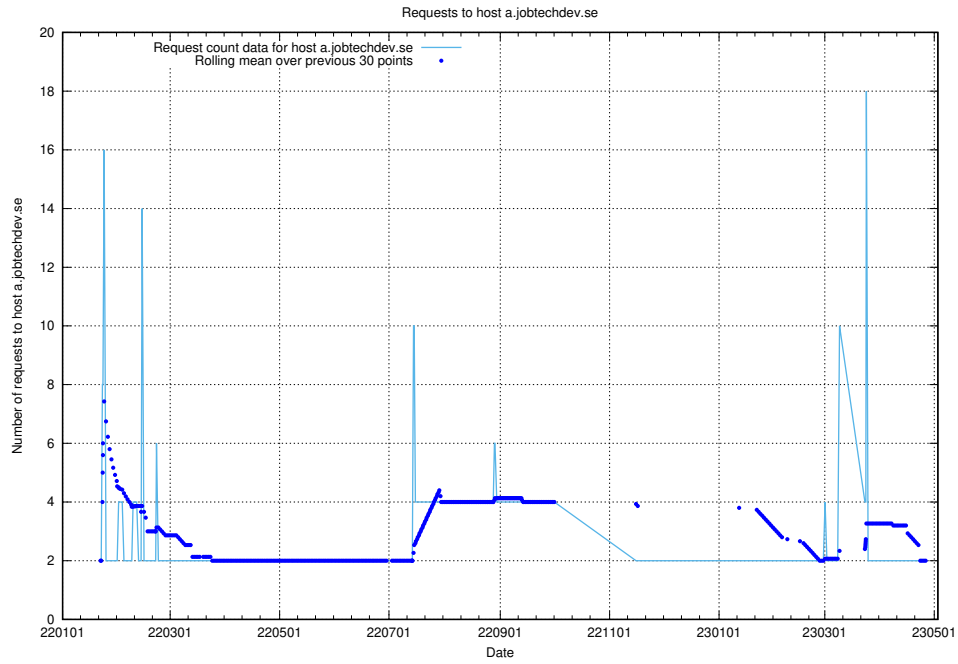

Here, we count the number of requests to host accounting.jobtechdev.se.

7.266 Usage of a.jobtechdev.se

Here, we count the number of requests to host a.jobtechdev.se.

7.267 Usage of game.jobtechdev.se

Here, we count the number of requests to host game.jobtechdev.se.