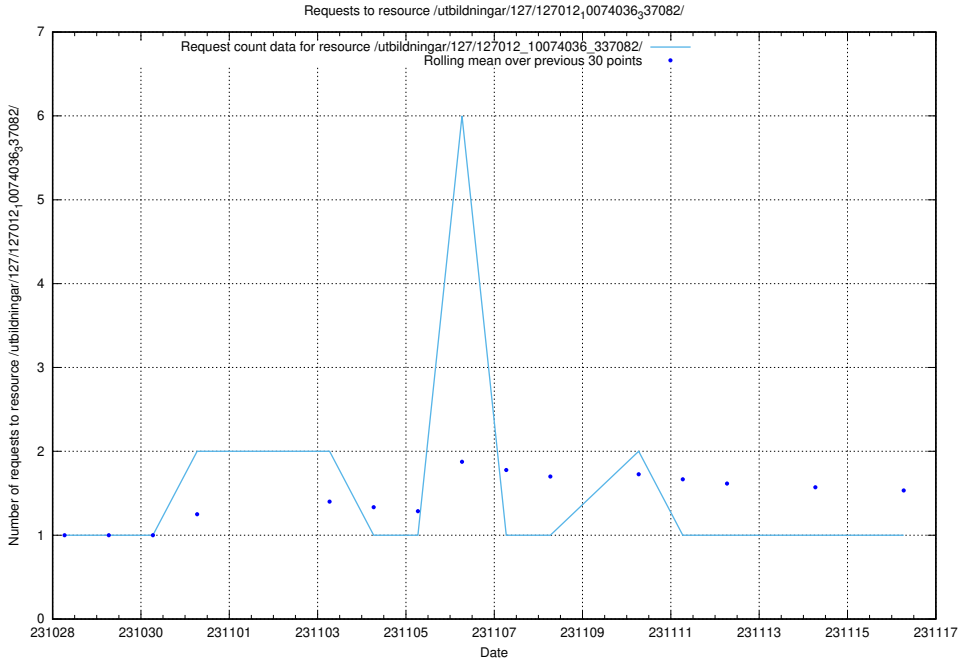

Here, we count the number of requests to resource /utbildningar/124/124494_10067678_313200/events/

5.4224 Usage of /utbildningar/127/127012_10074036_337082/

Here, we count the number of requests to resource /utbildningar/127/127012_10074036_337082/.