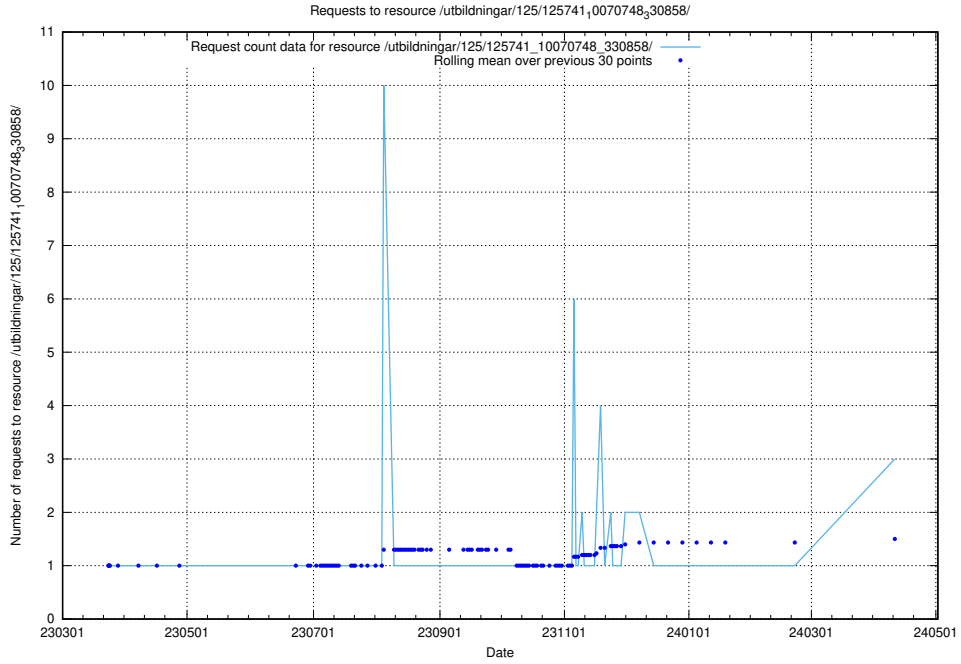

5.483 Usage of /utbildningar/125/125741_10070748_330858/

Here, we count the number of requests to resource /utbildningar/125/125741_10070748_330858/.