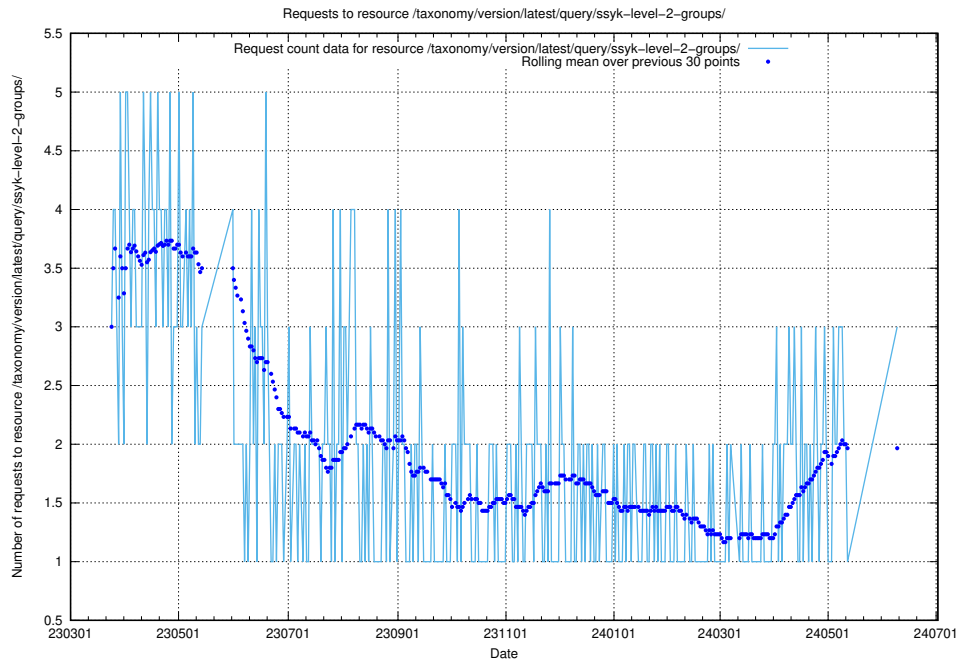

5.433 Usage of /taxonomy/version/latest/query/ssyk-level-2-groups/

Here, we count the number of requests to resource /taxonomy/version/latest/query/ssyk-level-2-groups/.