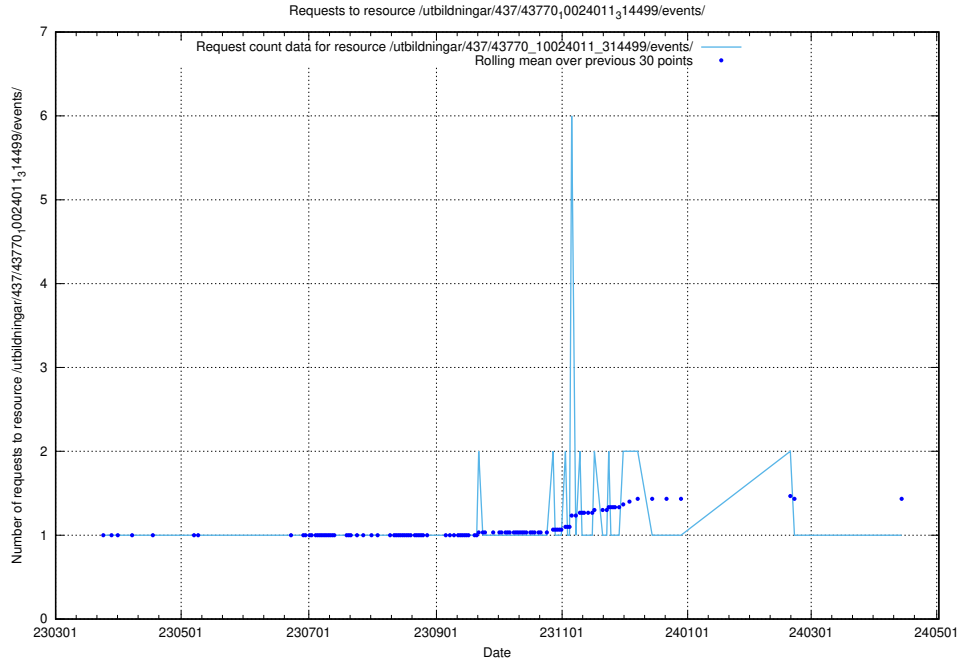

5.6197 Usage of /utbildningar/437/43770_10024011_314499/events/

Here, we count the number of requests to resource /utbildningar/437/43770_10024011_314499/events/.