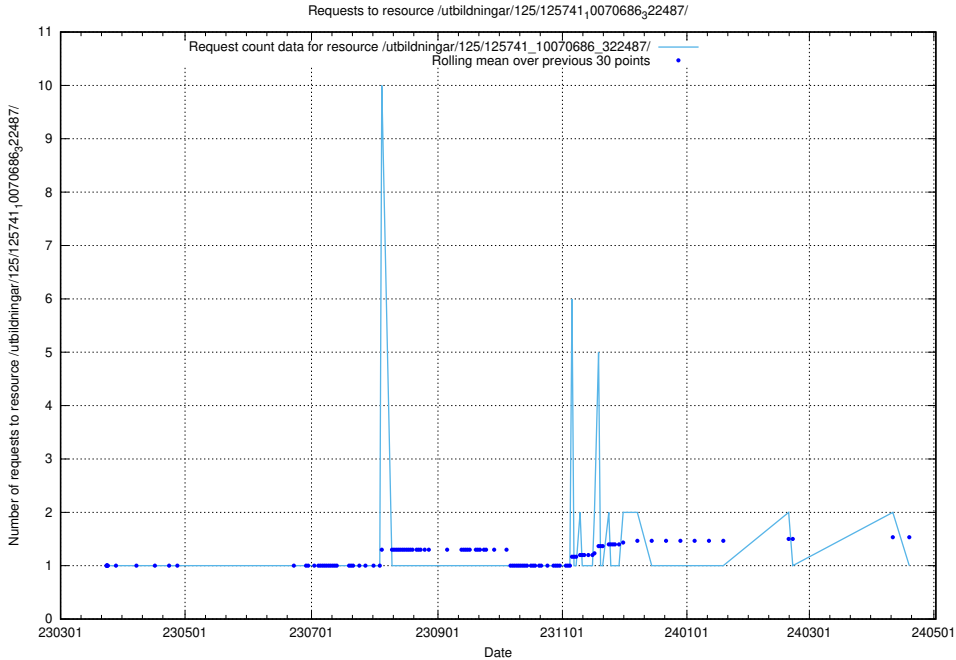

Here, we count the number of requests to resource /utbildningar/125/125741_10070686_323007/.

5.6484 Usage of /utbildningar/125/125741_10070686_322487/

Here, we count the number of requests to resource /utbildningar/125/125741_10070686_322487/.