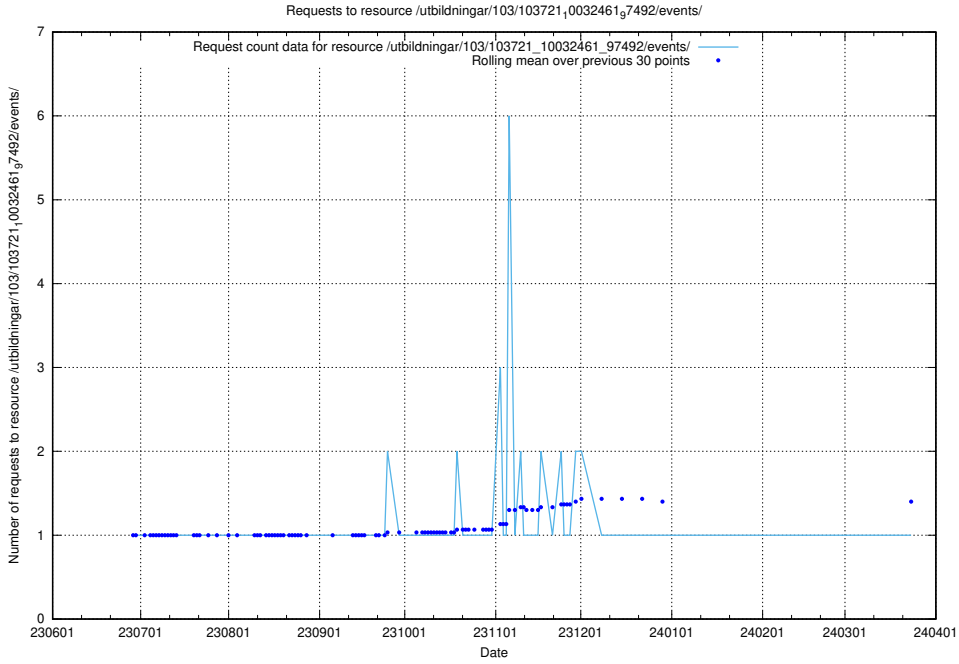

5.5563 Usage of /utbildningar/103/103721_10032461_97492/events/

Here, we count the number of requests to resource /utbildningar/103/103721_10032461_97492/events/.