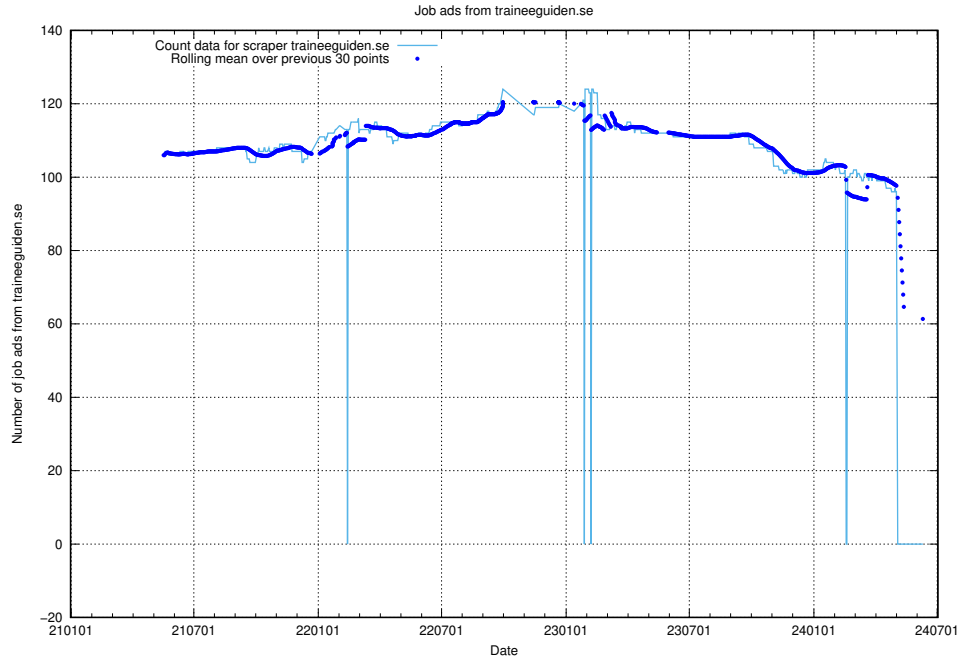

13.21 Number of ads by scraper traineeguiden.se

Here, we count the number of job ads scraped from traineeguiden.se.