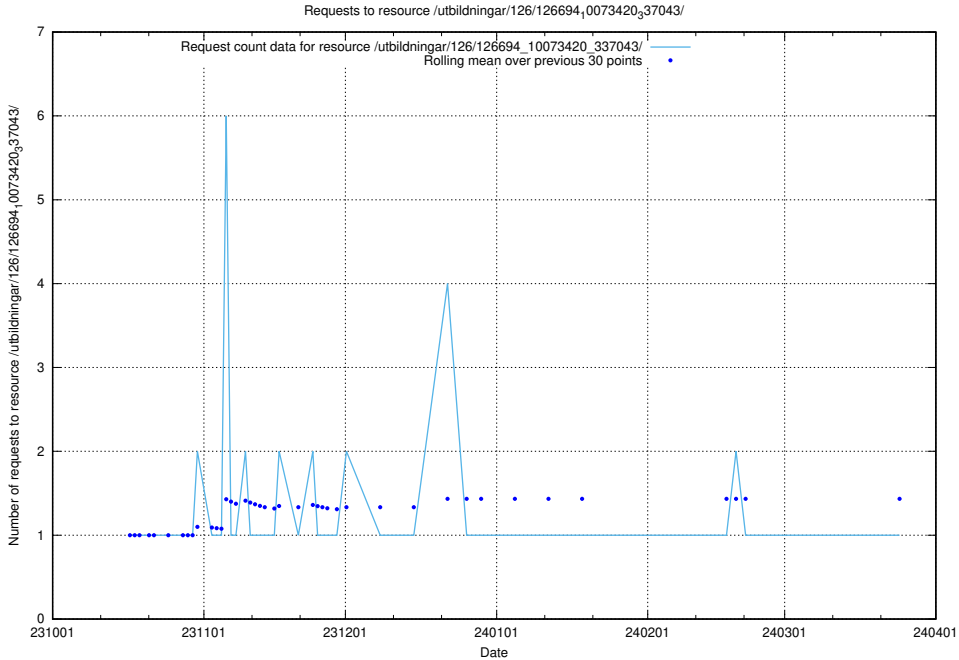

5.4337 Usage of /utbildningar/126/126694_10073420_337043/

Here, we count the number of requests to resource /utbildningar/126/126694_10073420_337043/.