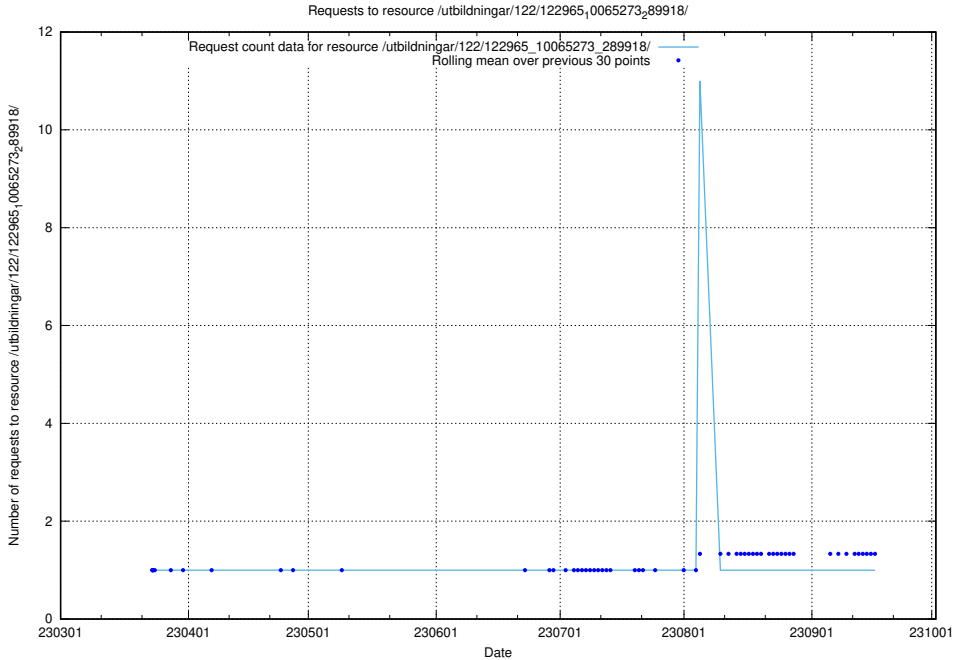

Here, we count the number of requests to resource /taxonomy/version/14/query/eu-regions/.

5.5166 Usage of /utbildningar/122/122965_10065273_289918/

Here, we count the number of requests to resource /utbildningar/122/122965_10065273_289918/.