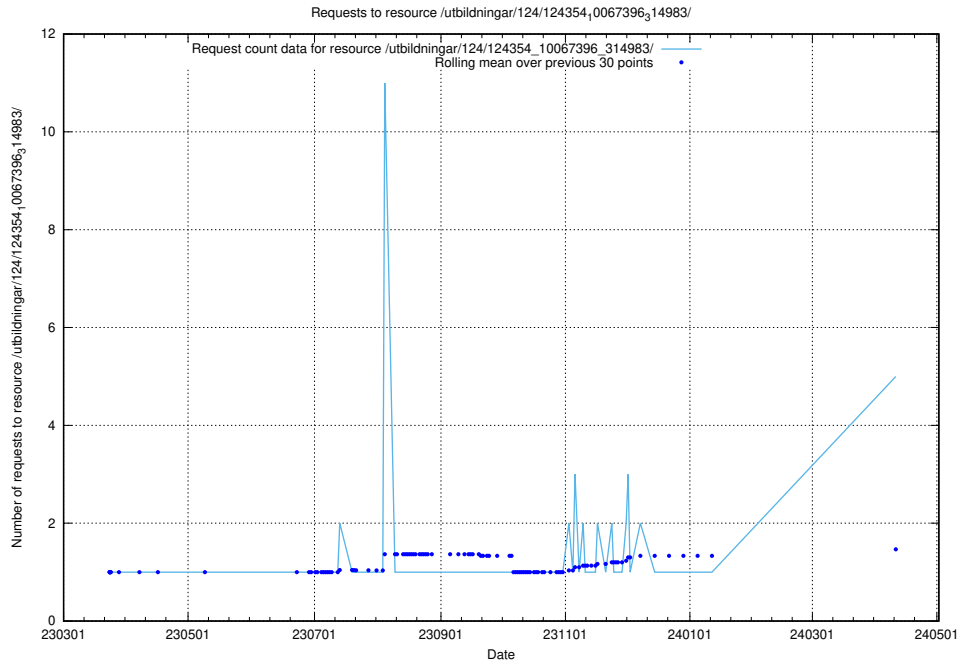

5.128 Usage of /utbildningar/124/124354_10067396_314983/

Here, we count the number of requests to resource /utbildningar/124/124354_10067396_314983/.