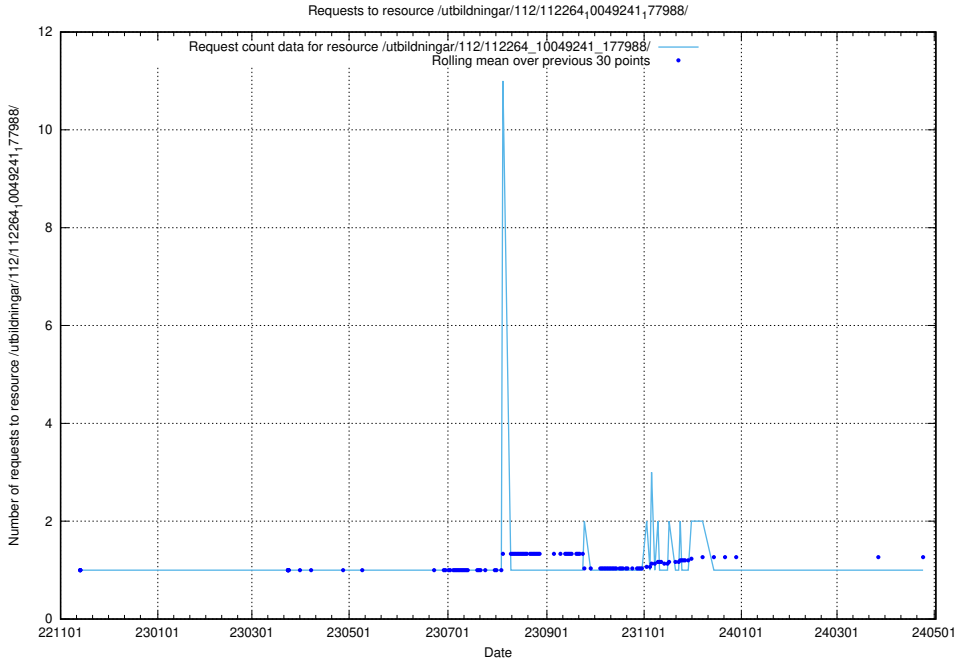

5.6202 Usage of /utbildningar/112/112264_10049241_177988/

Here, we count the number of requests to resource /utbildningar/112/112264_10049241_177988/.