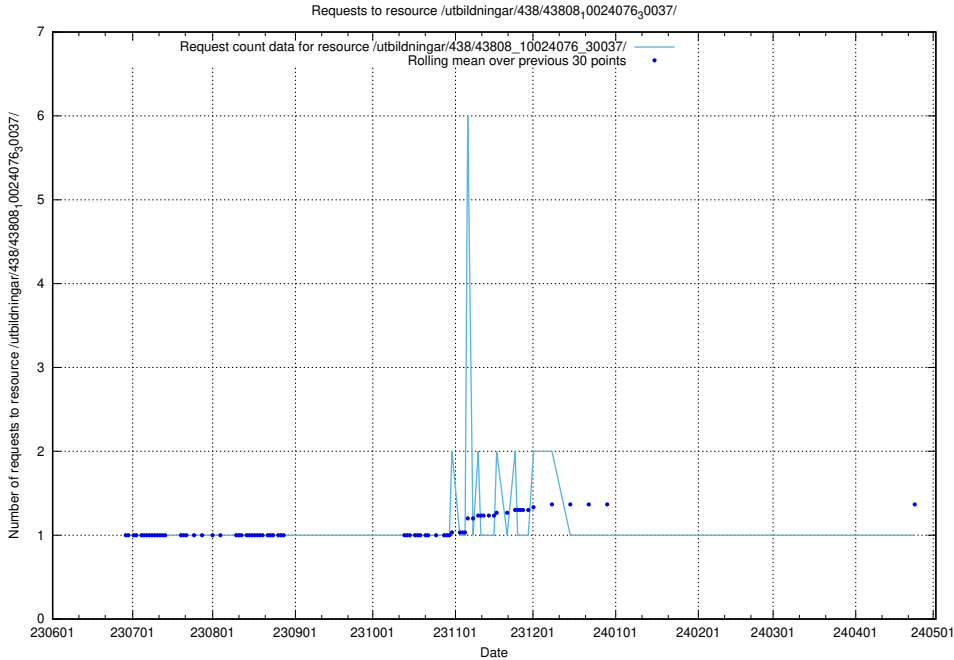

5.5458 Usage of /utbildningar/438/43808_10024076_30037/

Here, we count the number of requests to resource /utbildningar/438/43808_10024076_30037/.