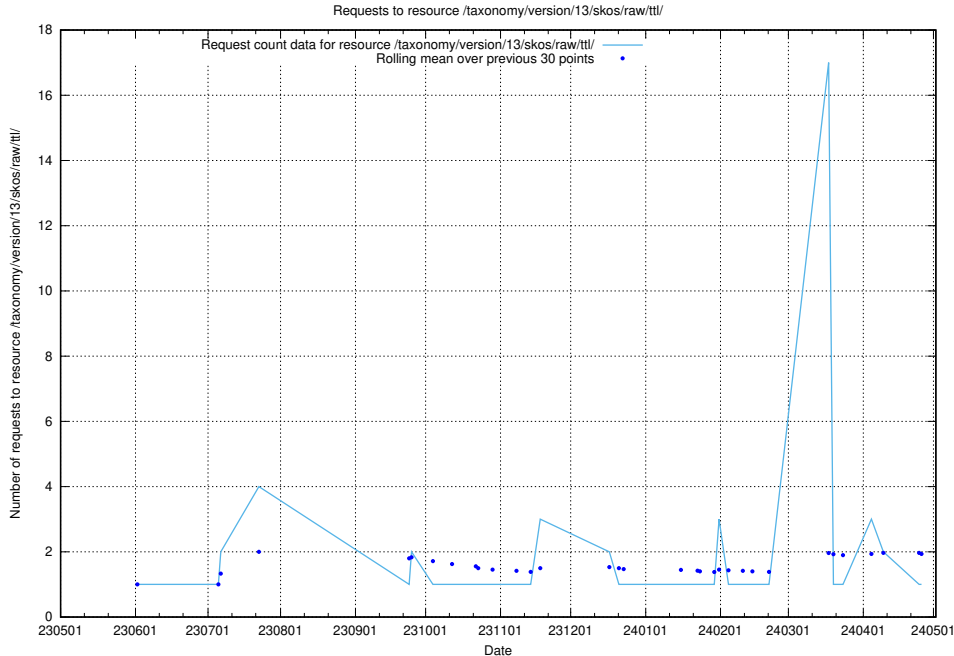

5.5957 Usage of /taxonomy/version/13/skos/raw/ttl/

Here, we count the number of requests to resource /taxonomy/version/13/skos/raw/ttl/.