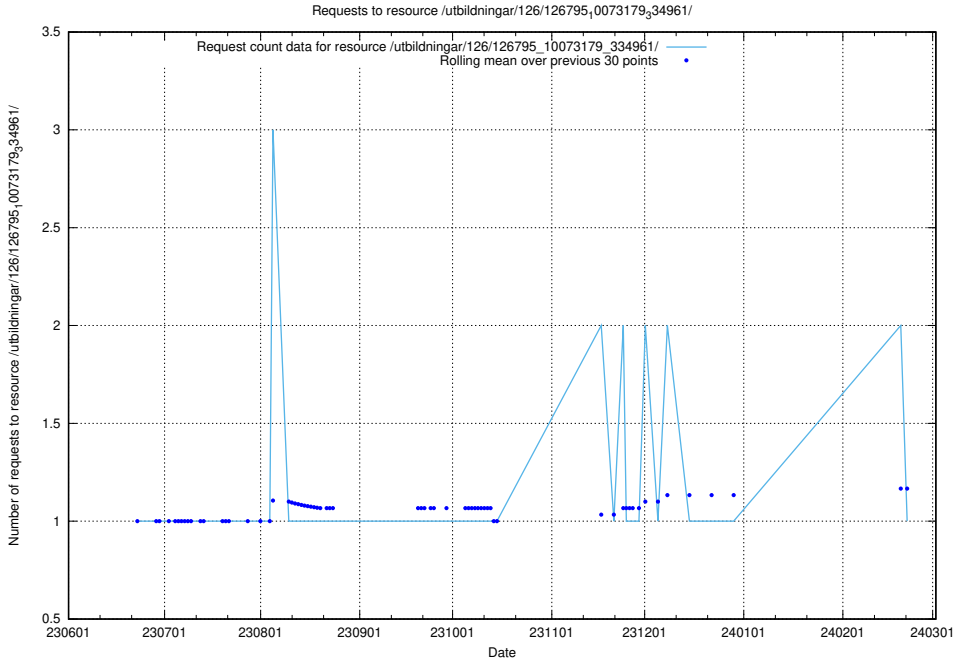

5.5616 Usage of /utbildningar/126/126795_10073163_334944/events/

Here, we count the number of requests to resource /utbildningar/126/126795_10073163_334944/events/

5.5617 Usage of /utbildningar/126/126795_10073163_334944/