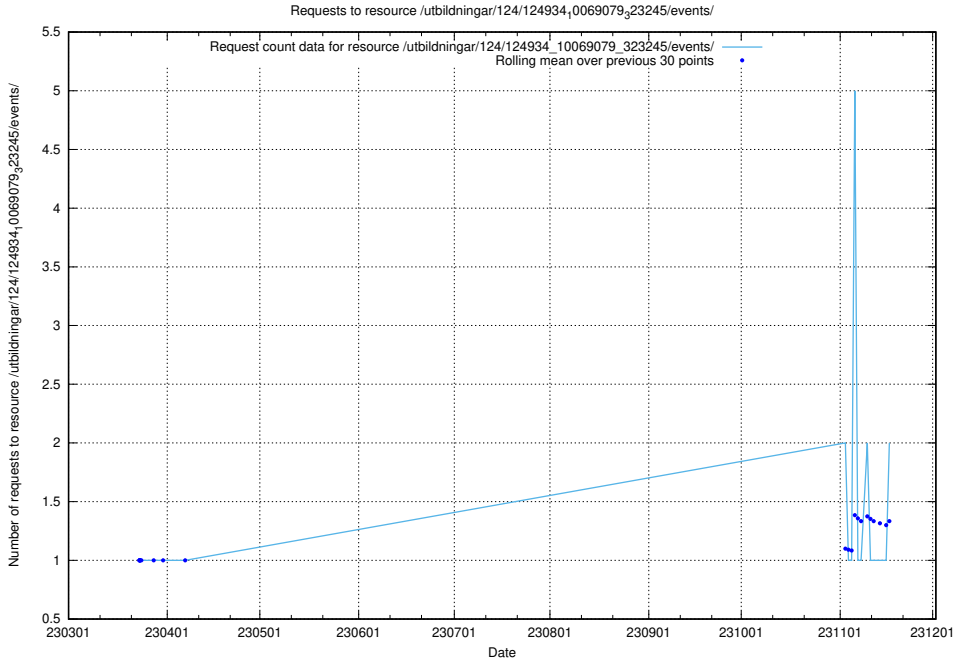

5.514 Usage of /utbildningar/124/124934_10069079_323245/events/

Here, we count the number of requests to resource /utbildningar/124/124934_10069079_323245/events/