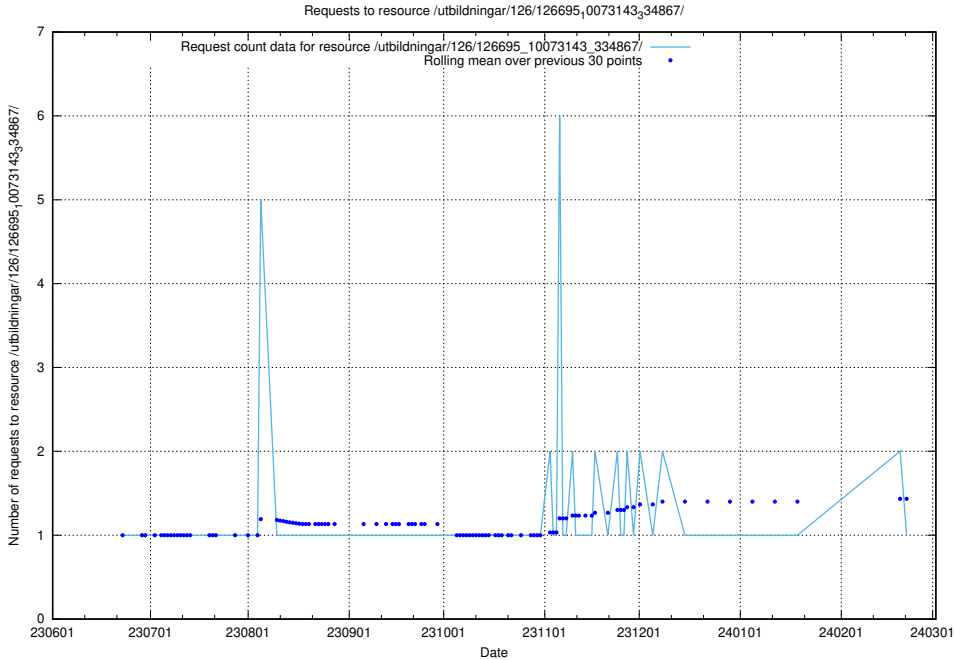

5.5660 Usage of /utbildningar/126/126695_10073143_334867/

Here, we count the number of requests to resource /utbildningar/126/126695_10073143_334867/.