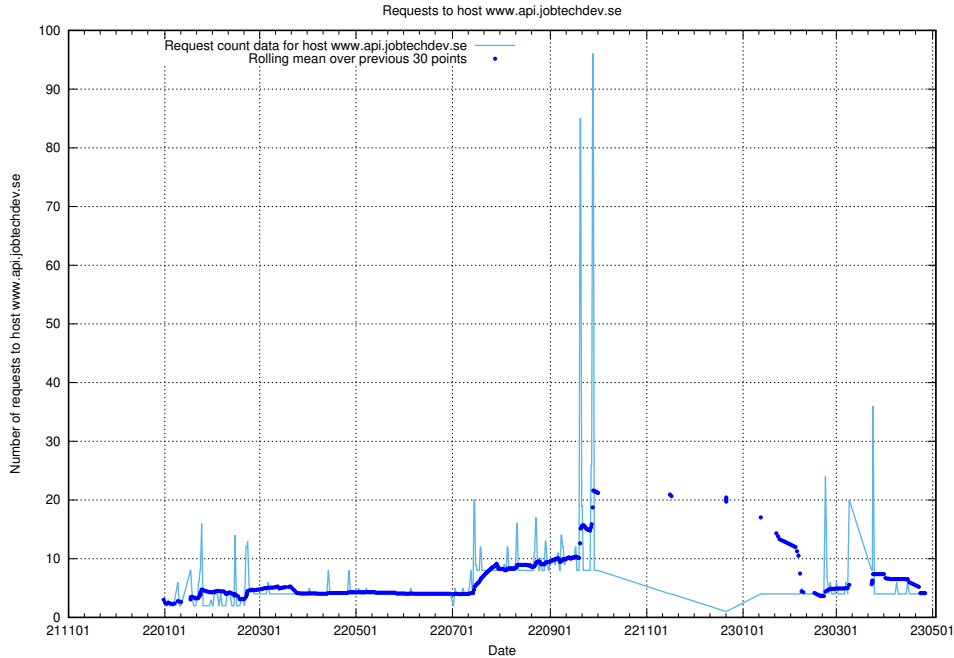

7.133 Usage of www.api.jobtechdev.se

Here, we count the number of requests to host www.api.jobtechdev.se.