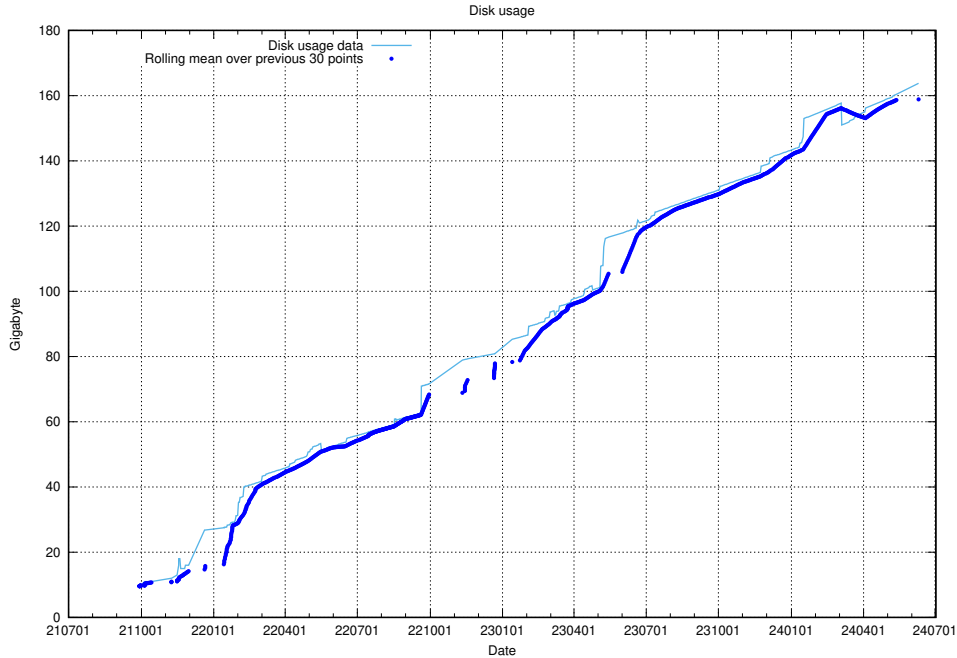

⁶<https://data.jobtechdev.se>

5.2 Disk space usage

A table showing the disk space usage on the data server.

5.4 Usage of /utbildningar/122/122546_10064499_255523/events/

Here, we count the number of requests to resource /utbildningar/122/122546_10064499_255523/events/