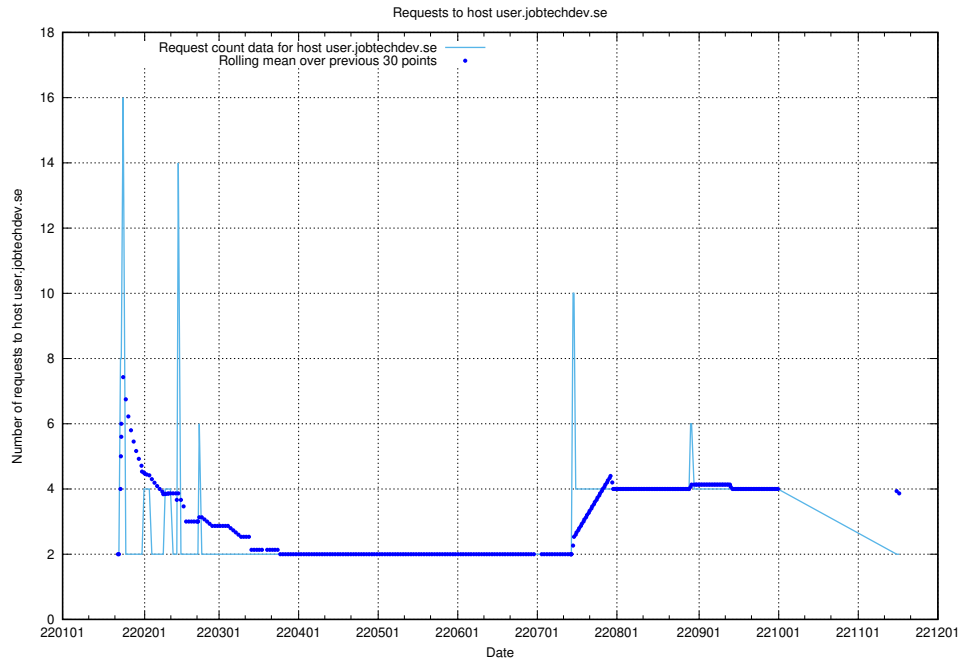

7.583 Usage of user.jobtechdev.se

Here, we count the number of requests to host user.jobtechdev.se.