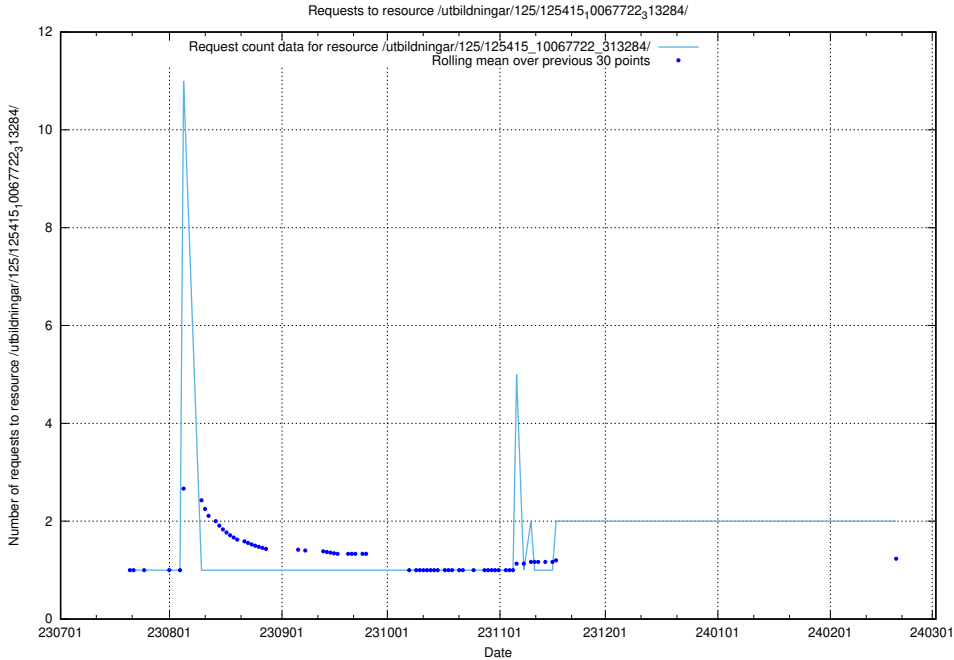

5.821 Usage of /utbildningar/125/125415_10067722_313284/

Here, we count the number of requests to resource /utbildningar/125/125415_10067722_313284/.