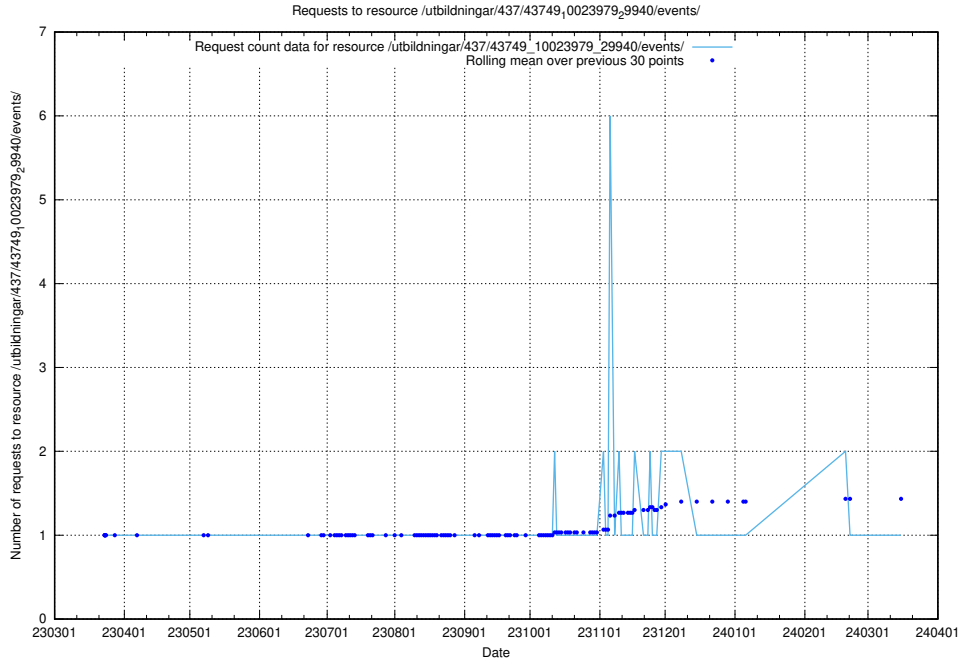

5.6393 Usage of /utbildningar/437/43749_10023979_29940/events/

Here, we count the number of requests to resource /utbildningar/437/43749_10023979_29940/events/.