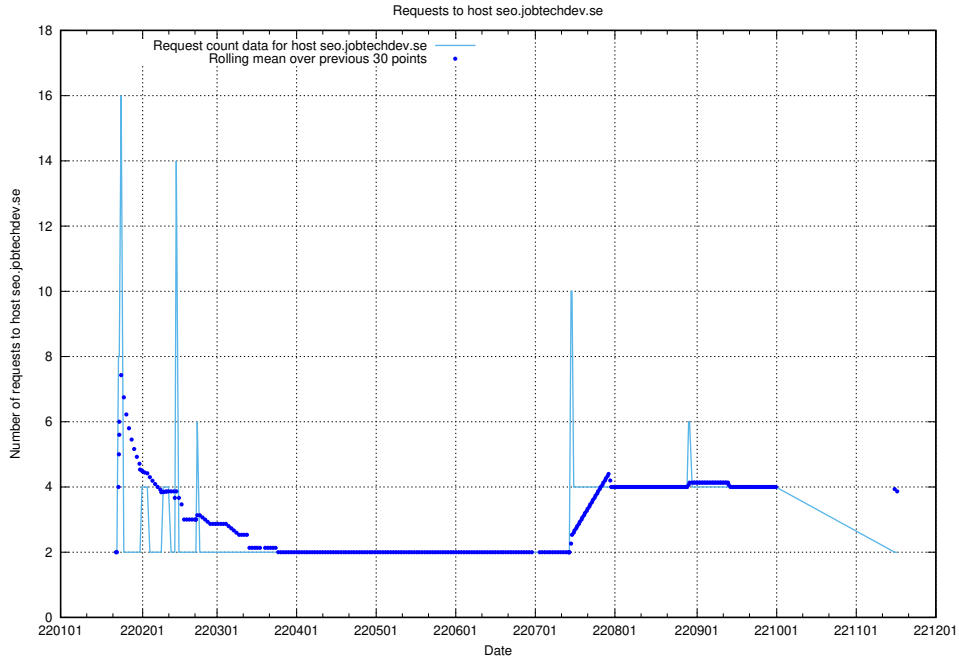

7.591 Usage of seo.jobtechdev.se

Here, we count the number of requests to host seo.jobtechdev.se.