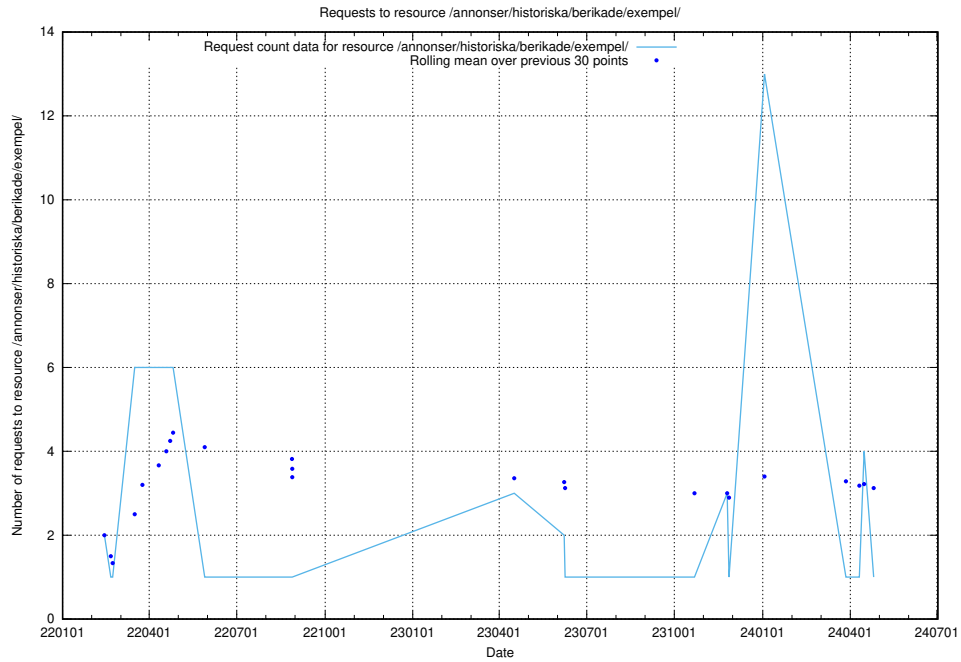

5.1296 Usage of /annonser/historiska/berikade/exempel/

Here, we count the number of requests to resource /annonser/historiska/berikade/exempel/.