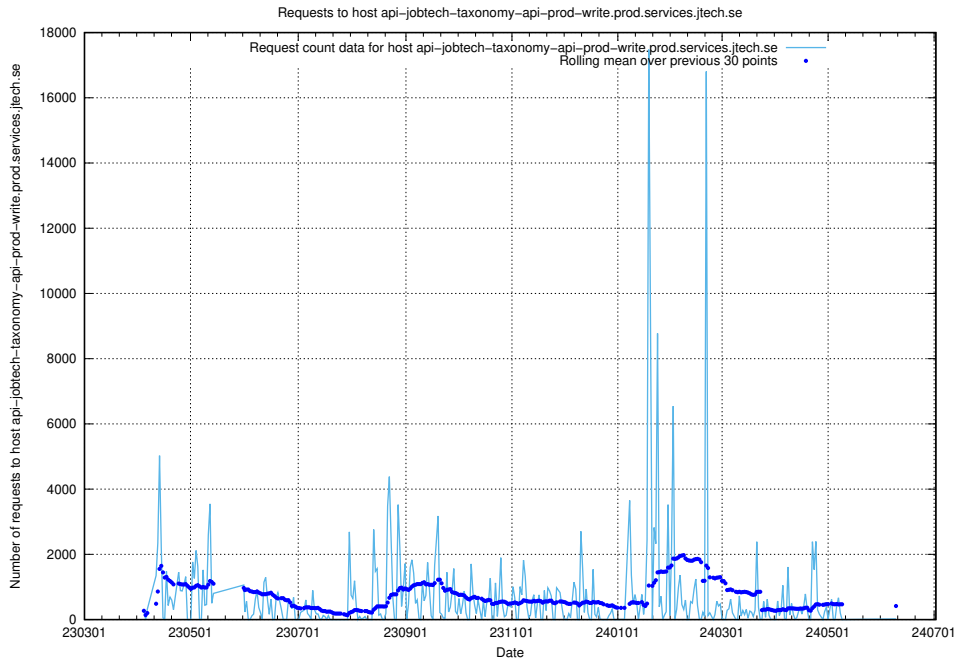

7.32 Usage of api-jobtech-taxonomy-api-prod-write.prod.services.jtech.se

Here, we count the number of requests to host api-jobtech-taxonomy-api-prod-write.prod.services.jtech.se.