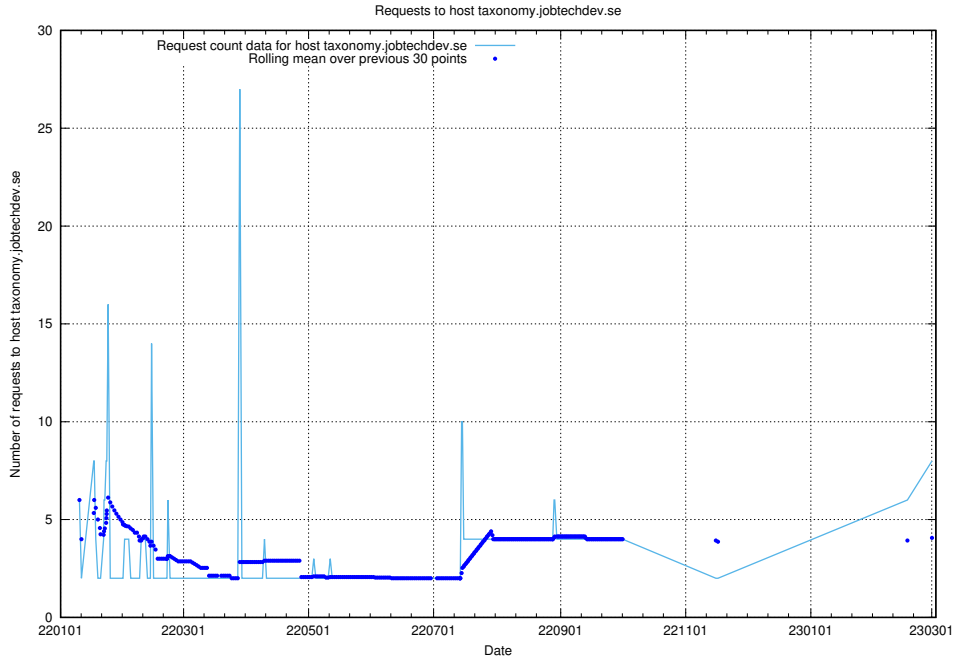

7.65 Usage of discourse2.jobtechdev.se

Here, we count the number of requests to host discourse2.jobtechdev.se.

7.66 Usage of taxonomy.jobtechdev.se

Here, we count the number of requests to host taxonomy.jobtechdev.se.