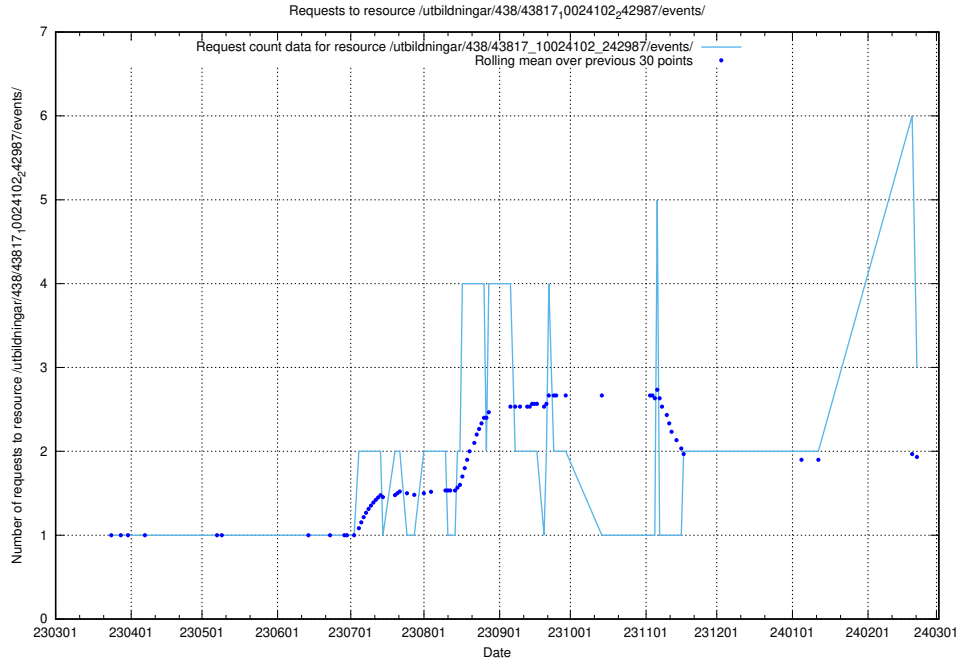

5.469 Usage of /utbildningar/438/43817_10024102_242987/events/

Here, we count the number of requests to resource /utbildningar/438/43817_10024102_242987/events/.