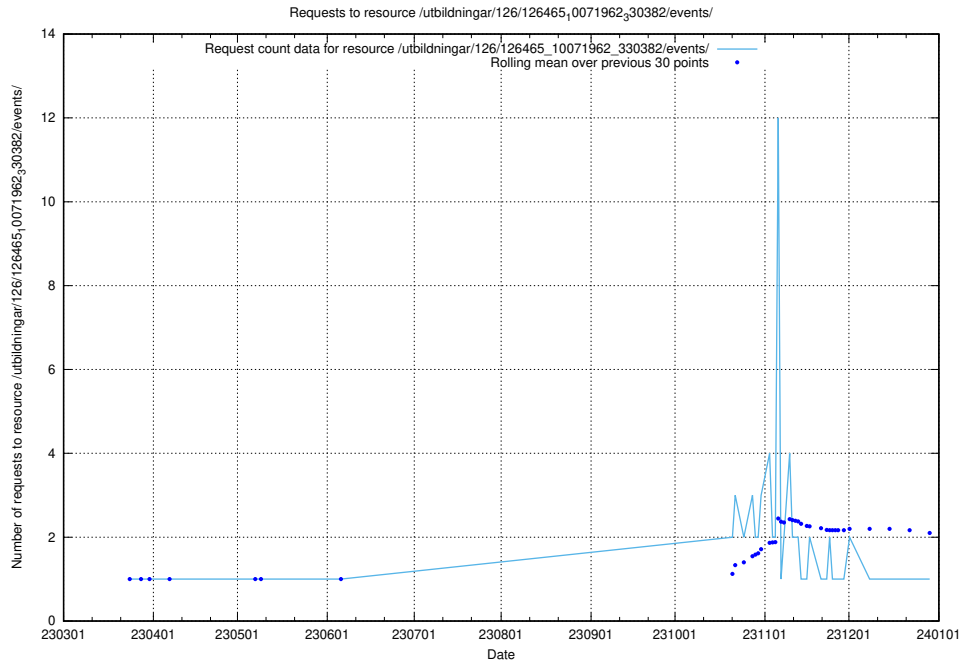

5.6214 Usage of /utbildningar/126/126465_10071962_330382/events/

Here, we count the number of requests to resource /utbildningar/126/126465_10071962_330382/events/