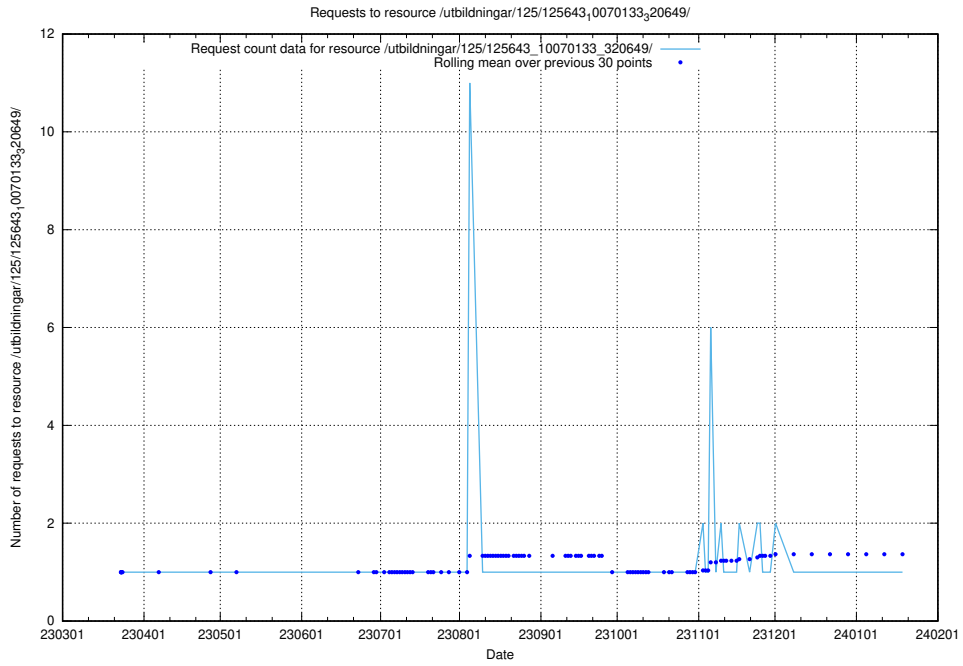

5.1062 Usage of /utbildningar/125/125643_10070133_320649/

Here, we count the number of requests to resource /utbildningar/125/125643_10070133_320649/.