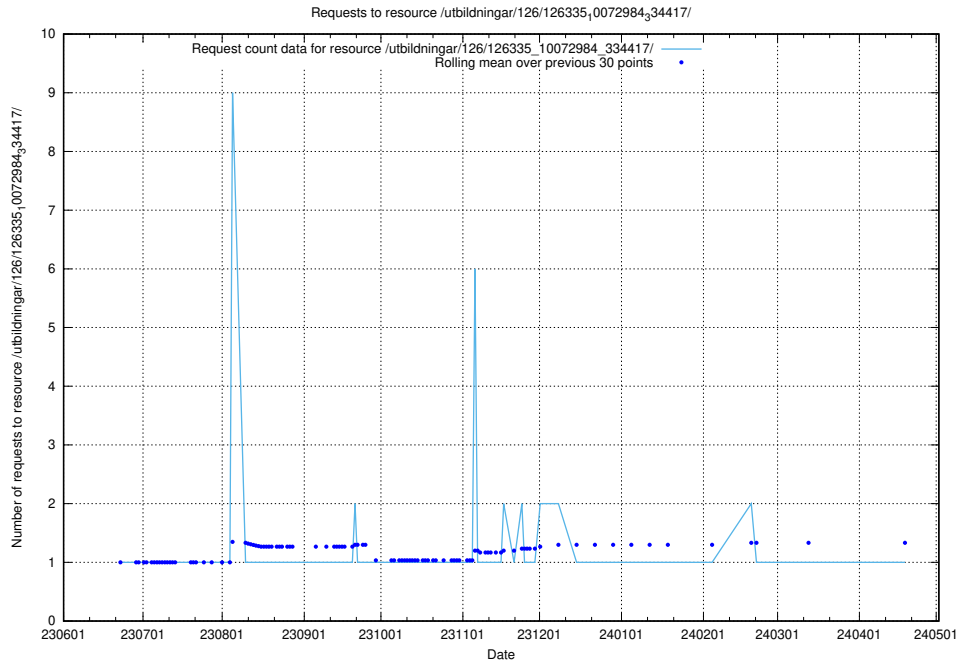

5.5701 Usage of /utbildningar/126/126335_10072984_334417/

Here, we count the number of requests to resource /utbildningar/126/126335_10072984_334417/.