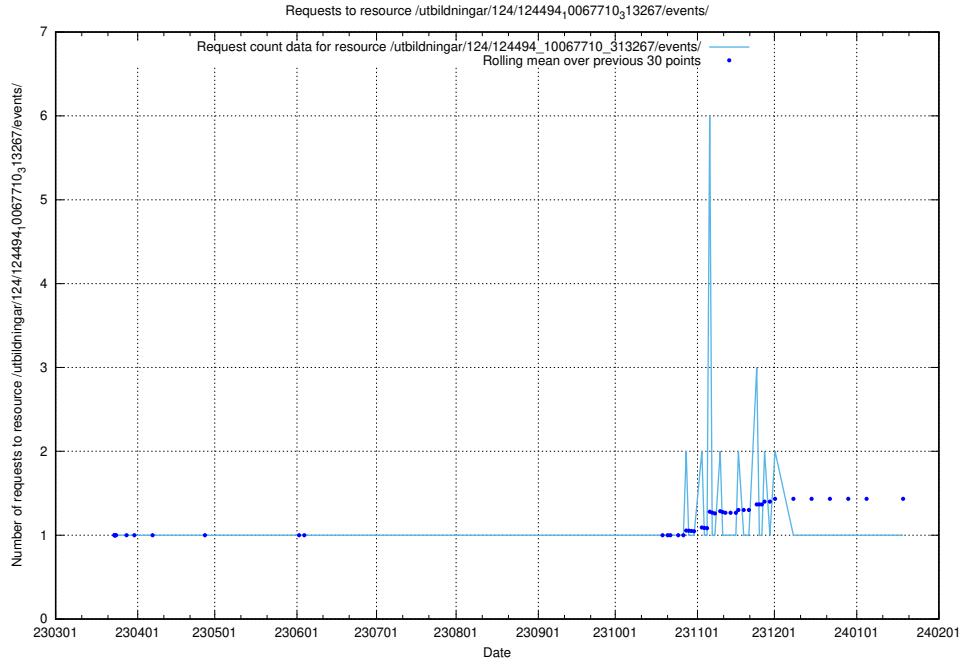

5.2776 Usage of /utbildningar/124/124494_10067710_313267/events/

Here, we count the number of requests to resource /utbildningar/124/124494_10067710_313267/events/