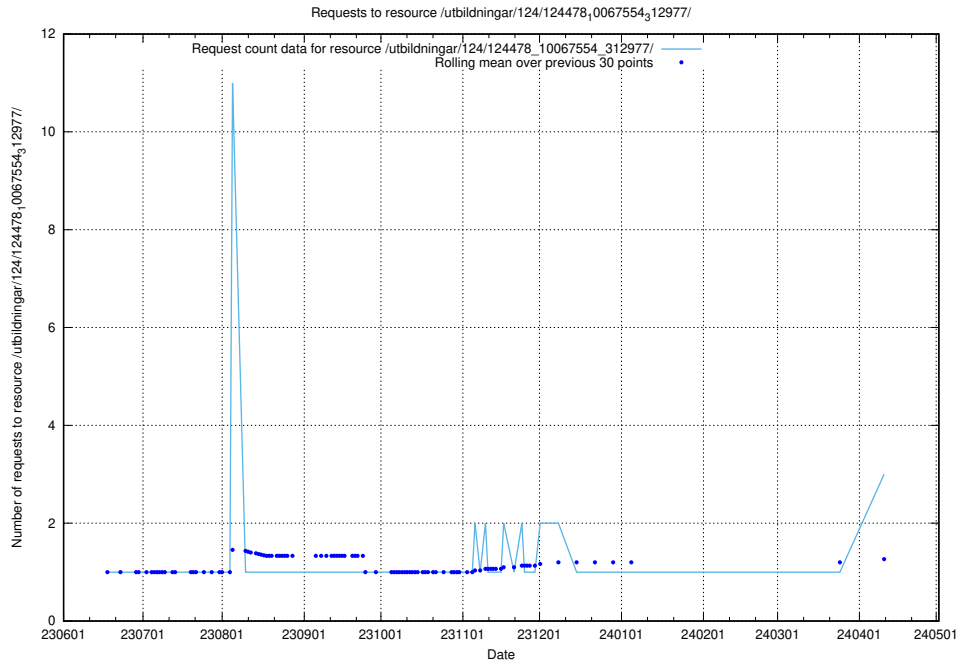

5.398 Usage of /utbildningar/124/124478_10067554_312977/

Here, we count the number of requests to resource /utbildningar/124/124478_10067554_312977/.