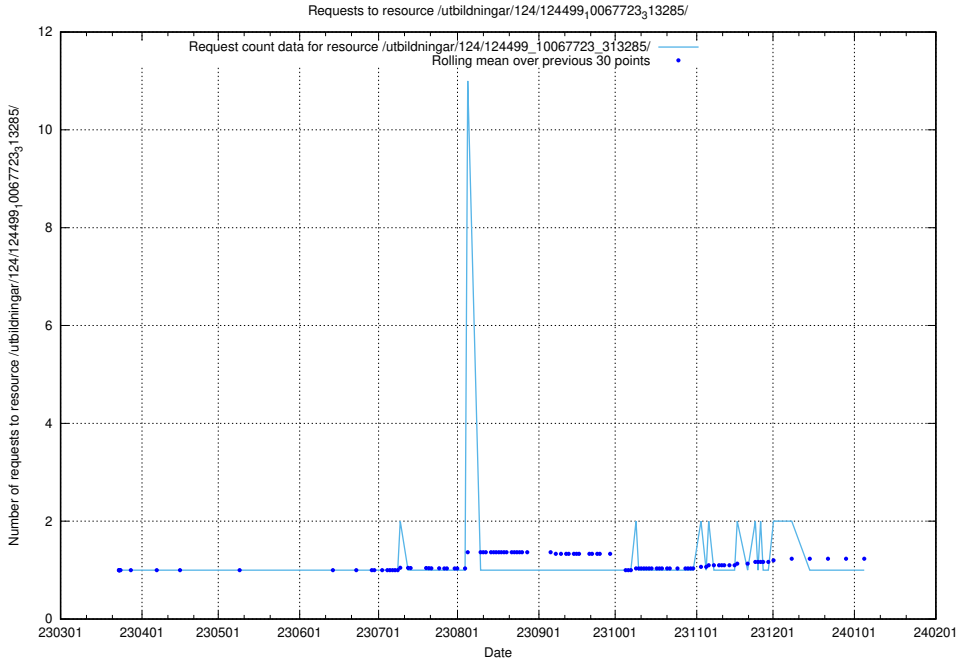

5.2565 Usage of /utbildningar/124/124499_10067723_313285/

Here, we count the number of requests to resource /utbildningar/124/124499_10067723_313285/.