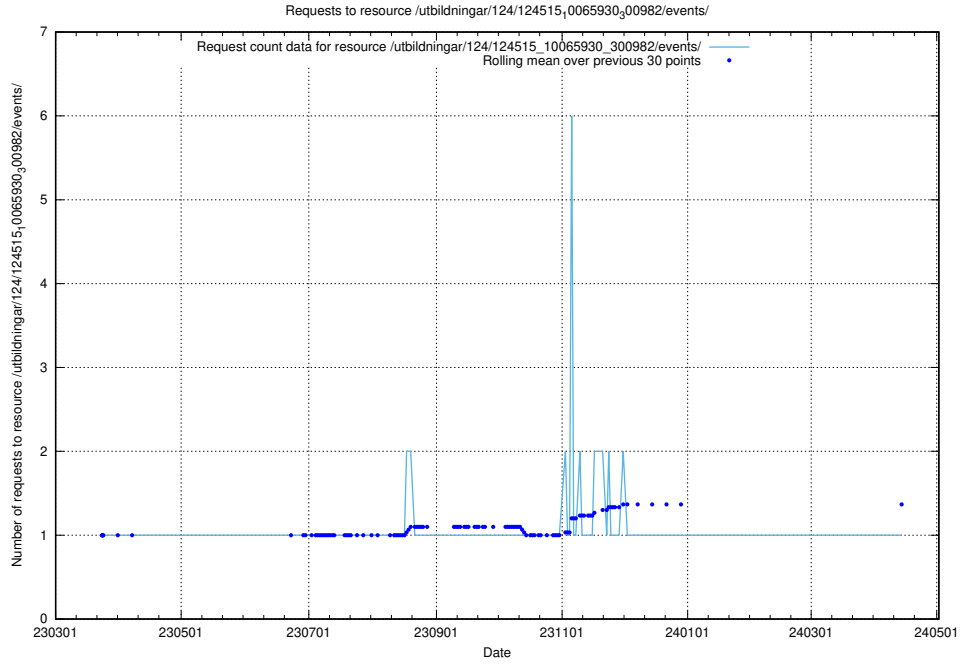

5.1621 Usage of /utbildningar/124/124515_10065930_300982/events/

Here, we count the number of requests to resource /utbildningar/124/124515_10065930_300982/events/