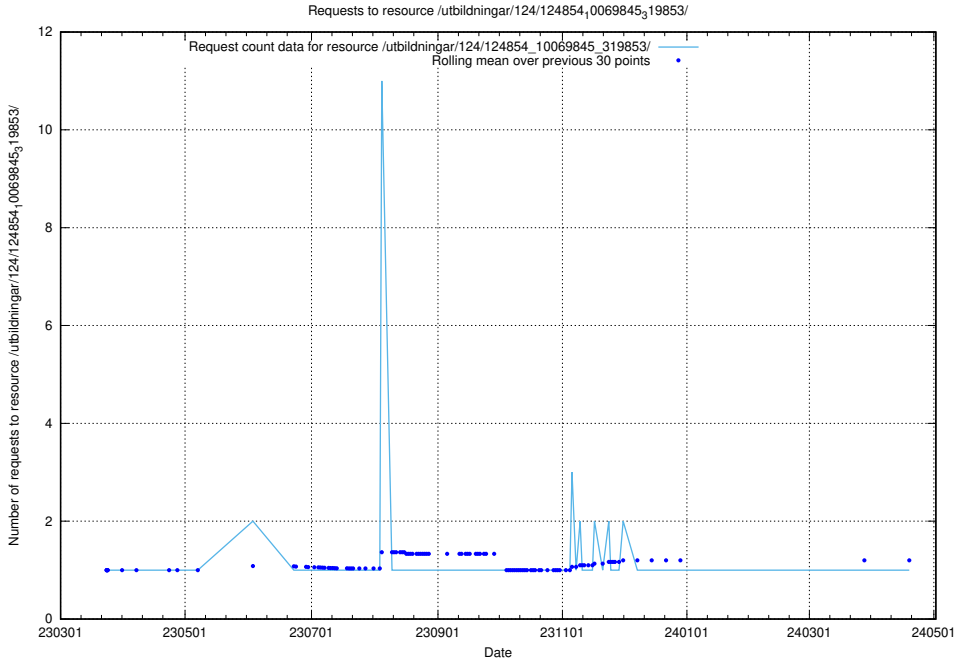

5.1215 Usage of /utbildningar/124/124854_10069845_319853/

Here, we count the number of requests to resource /utbildningar/124/124854_10069845_319853/.