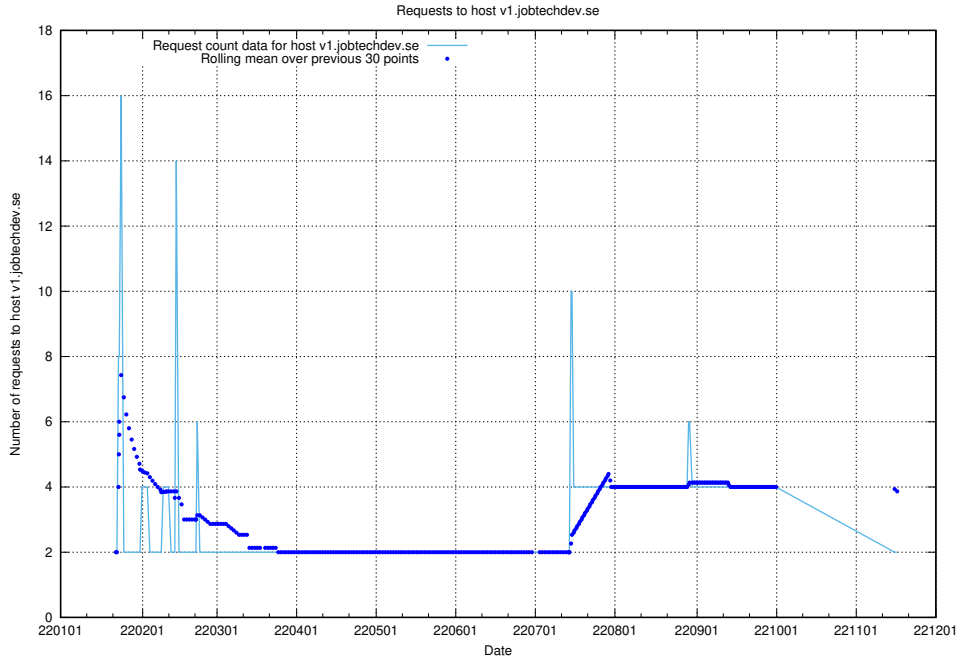

7.582 Usage of v1.jobtechdev.se

Here, we count the number of requests to host v1.jobtechdev.se.