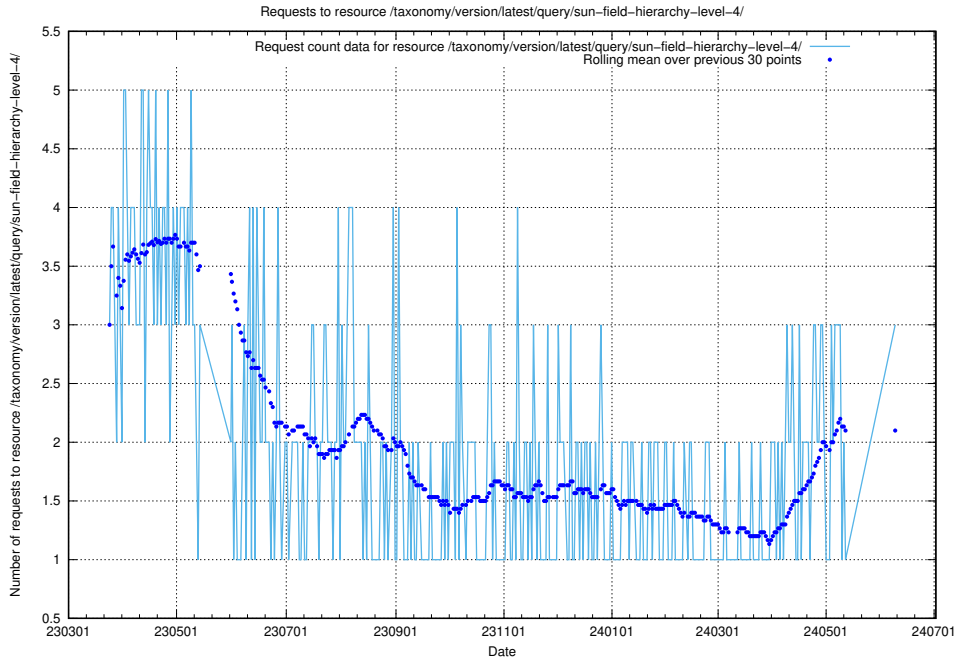

5.422 Usage of /taxonomy/version/latest/query/sun-field-hierarchy-level-4/

Here, we count the number of requests to resource /taxonomy/version/latest/query/sun-field-hierarchy-level-4/.