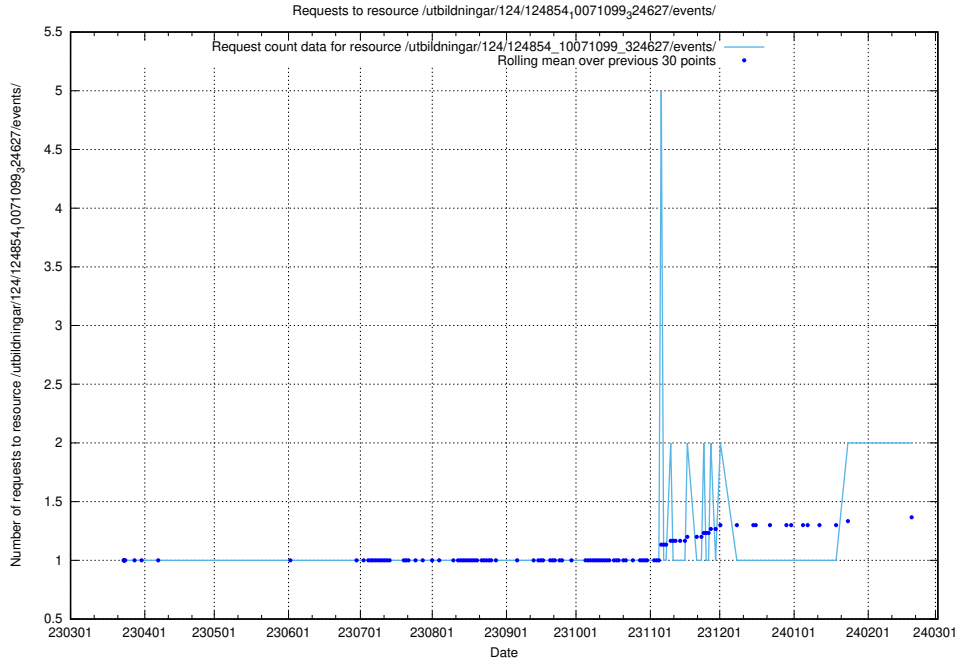

5.516 Usage of /utbildningar/124/124854_10071099_324627/events/

Here, we count the number of requests to resource /utbildningar/124/124854_10071099_324627/events/