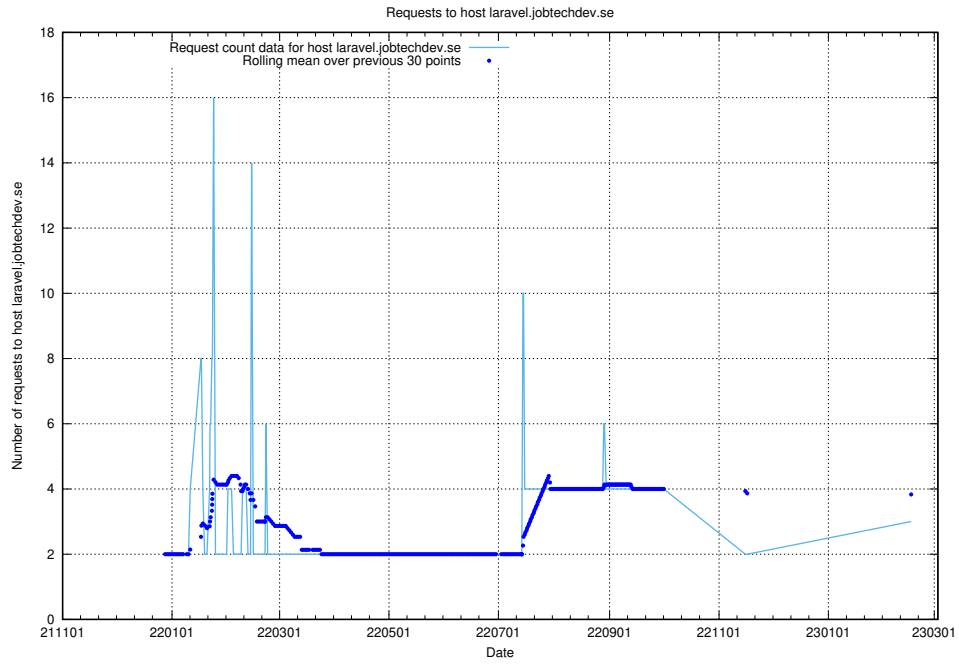

7.199 Usage of laravel.jobtechdev.se

Here, we count the number of requests to host laravel.jobtechdev.se.