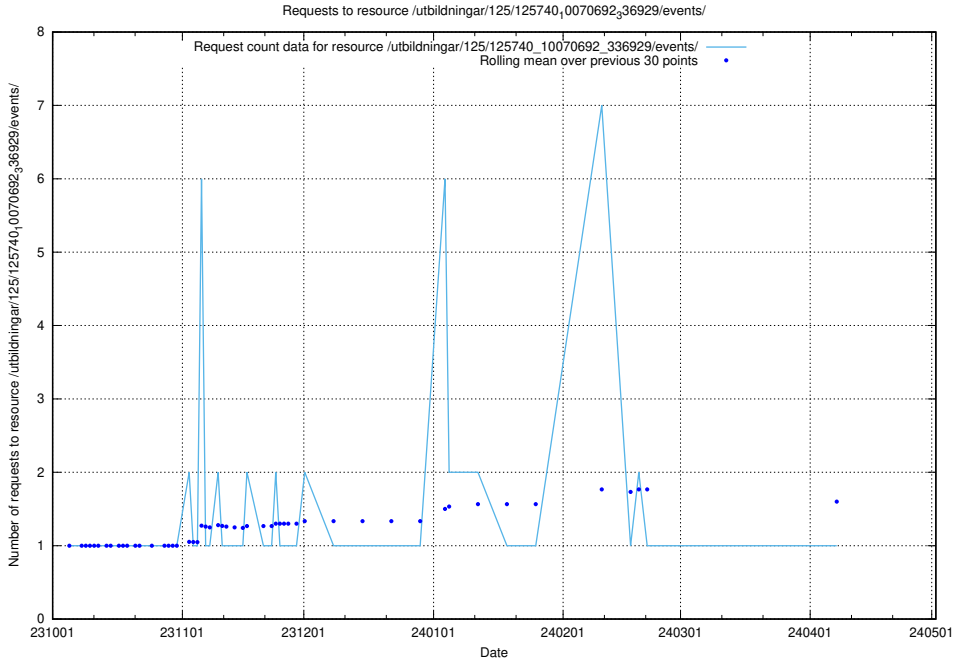

5.4442 Usage of /utbildningar/125/125740_10070692_336929/events/

Here, we count the number of requests to resource /utbildningar/125/125740_10070692_336929/events/