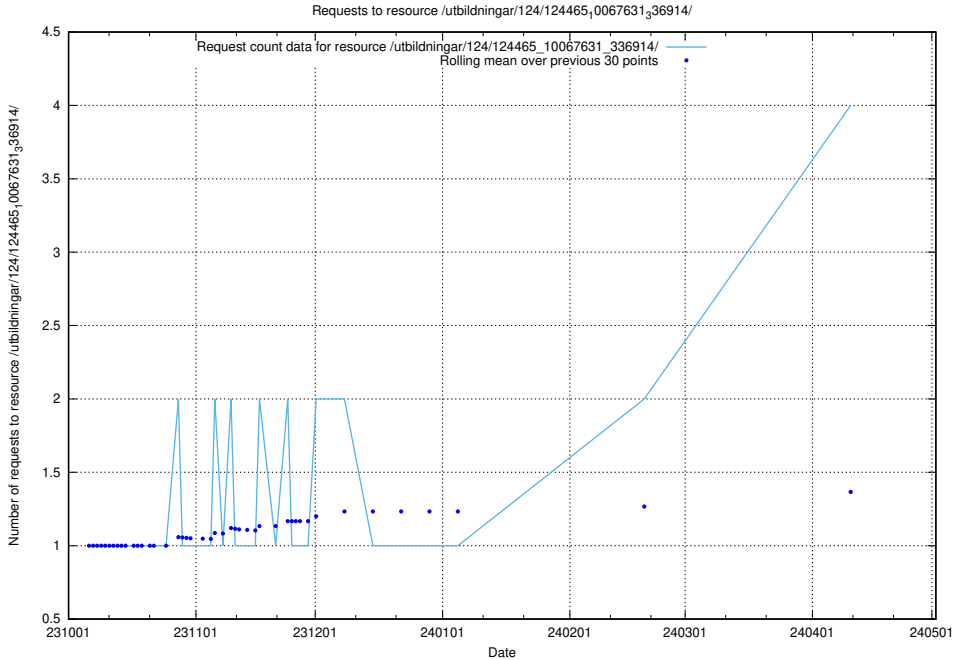

Here, we count the number of requests to resource /utbildningar/124/124501_10067722_313284/.

5.206 Usage of /utbildningar/124/124465_10067631_336914/

Here, we count the number of requests to resource /utbildningar/124/124465_10067631_336914/.