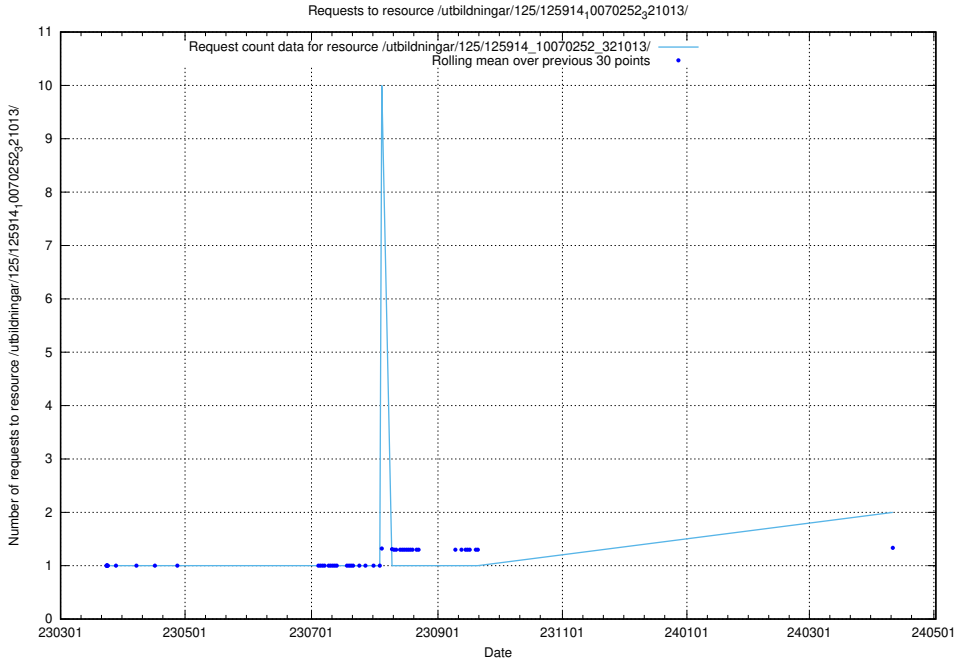

5.970 Usage of /utbildningar/125/125914_10070252_321013/

Here, we count the number of requests to resource /utbildningar/125/125914_10070252_321013/.