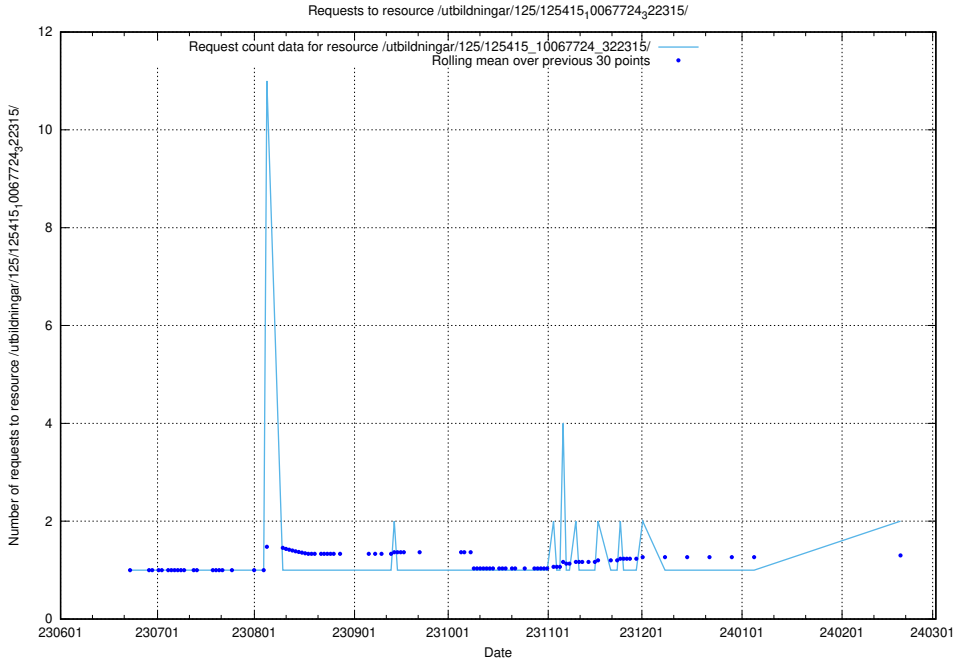

5.877 Usage of /utbildningar/125/125415_10067724_322315/

Here, we count the number of requests to resource /utbildningar/125/125415_10067724_322315/.