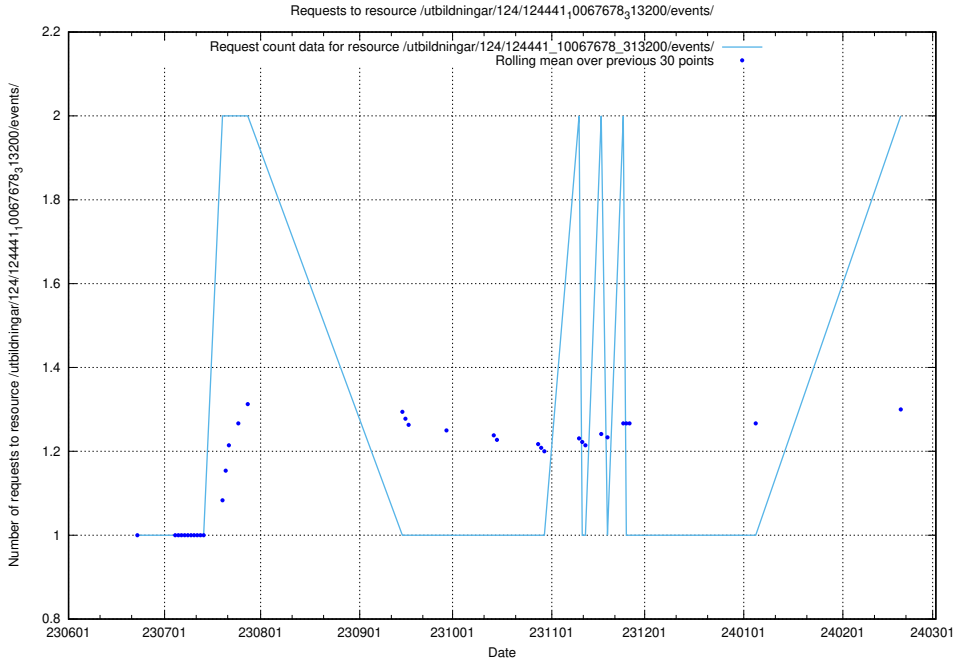

5.898 Usage of /utbildningar/124/124441_10067678_313200/events/

Here, we count the number of requests to resource /utbildningar/124/124441_10067678_313200/events/