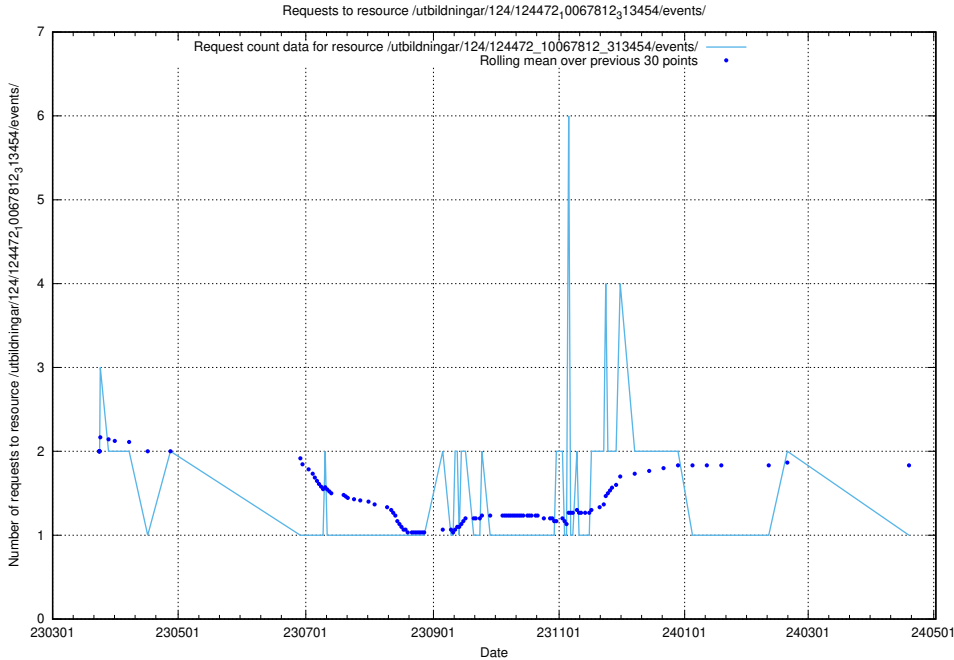

5.6313 Usage of /utbildningar/124/124472_10067812_313454/events/

Here, we count the number of requests to resource /utbildningar/124/124472_10067812_313454/events/