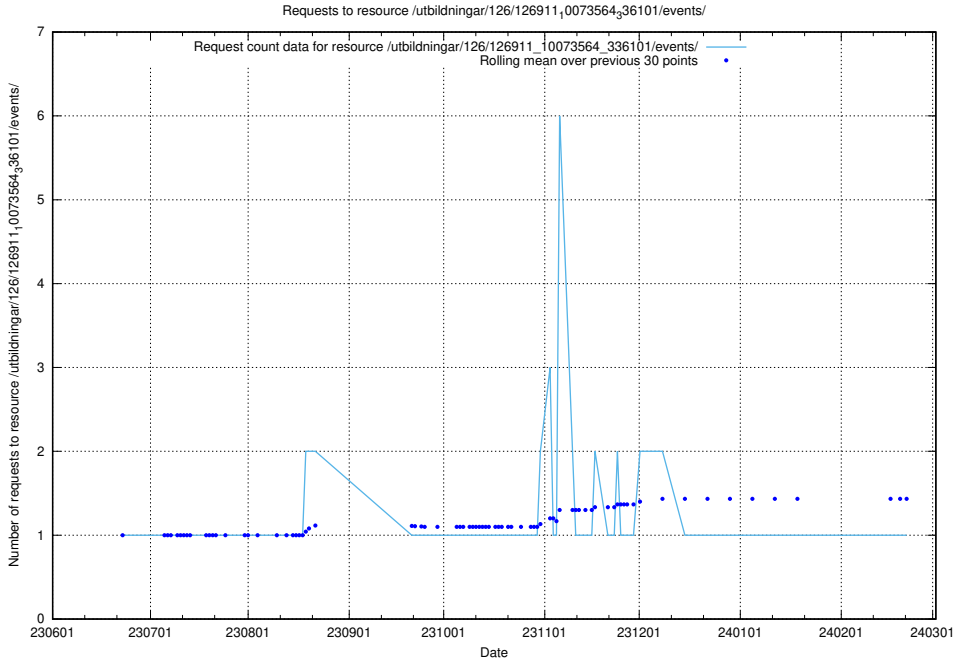

5.5610 Usage of /utbildningar/126/126911_10073564_336101/events/

Here, we count the number of requests to resource /utbildningar/126/126911_10073564_336101/events/