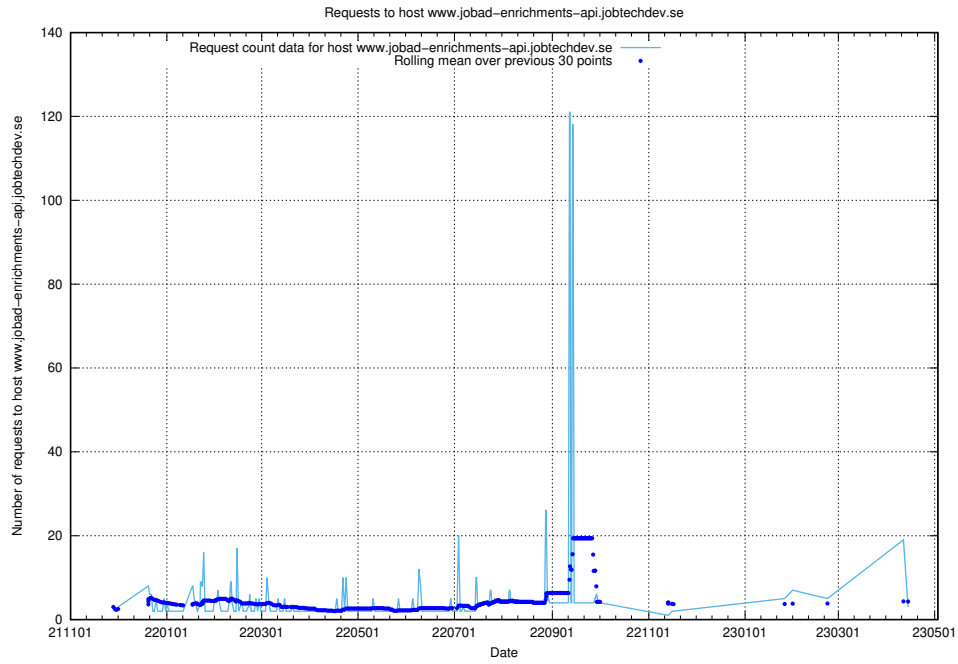

7.213 Usage of www.jobad-enrichments-api.jobtechdev.se

Here, we count the number of requests to host www.jobad-enrichments-api.jobtechdev.se.

7.214 Usage of magazine.jobtechdev.se

Here, we count the number of requests to host magazine.jobtechdev.se.