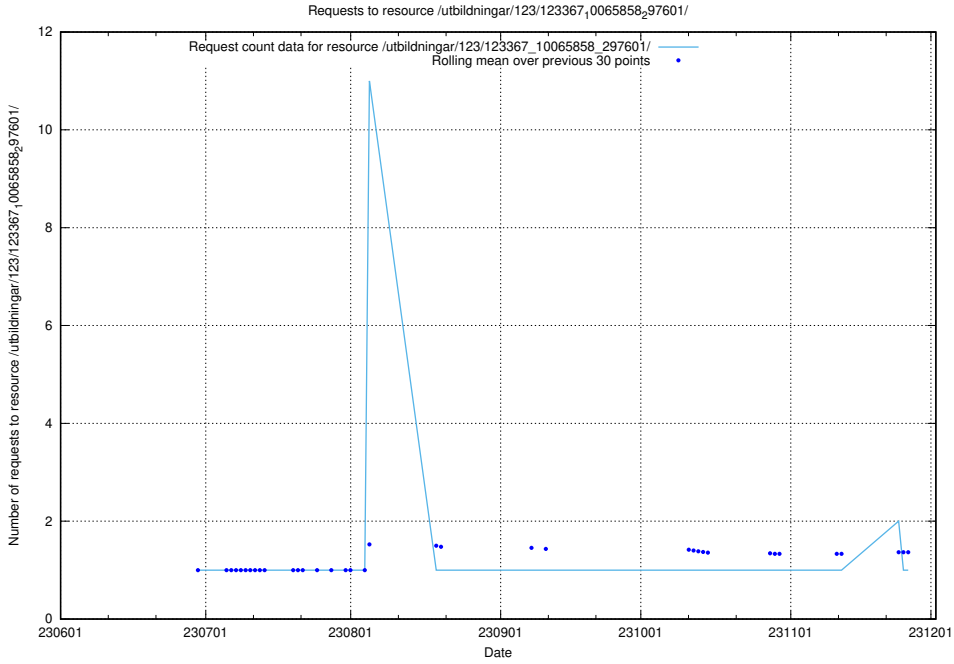

5.5431 Usage of /utbildningar/123/123367_10065858_297601/

Here, we count the number of requests to resource /utbildningar/123/123367_10065858_297601/.