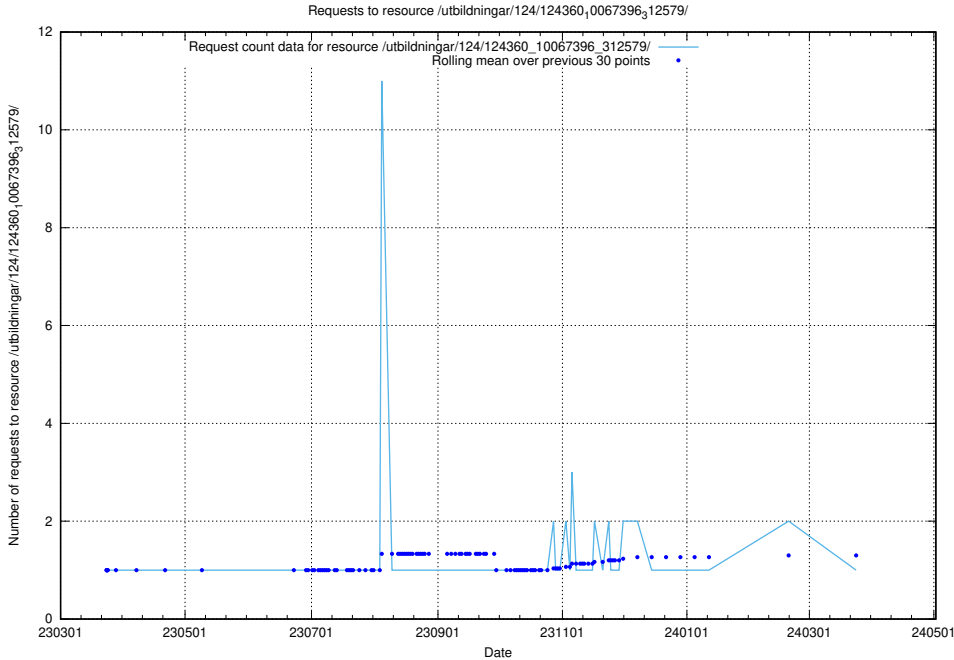

5.3839 Usage of /utbildningar/124/124360_10067396_312579/

Here, we count the number of requests to resource /utbildningar/124/124360_10067396_312579/.