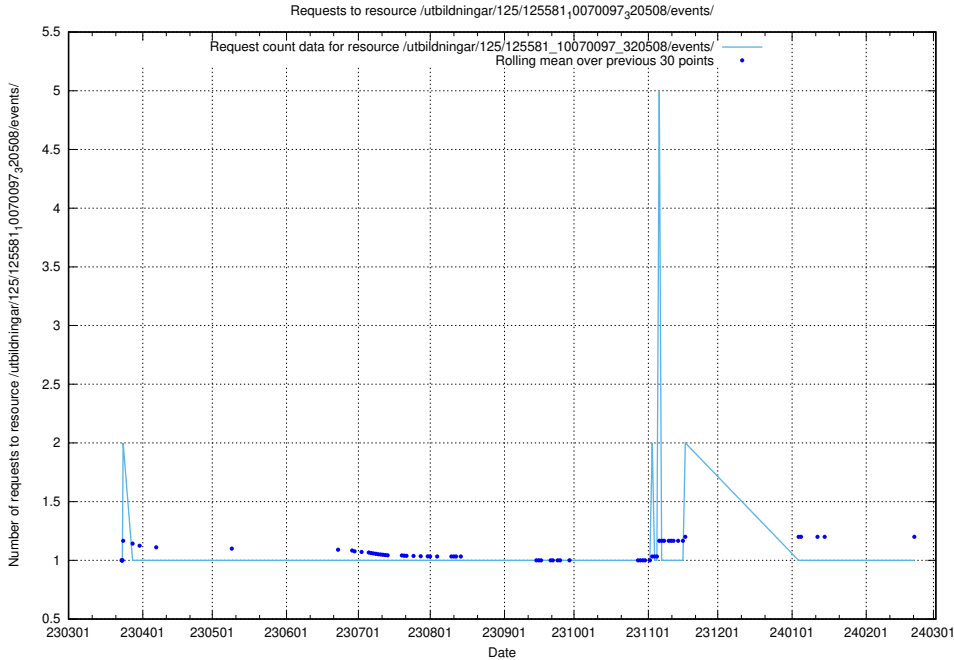

5.1110 Usage of /utbildningar/125/125581_10070097_320508/events/

Here, we count the number of requests to resource /utbildningar/125/125581_10070097_320508/events/