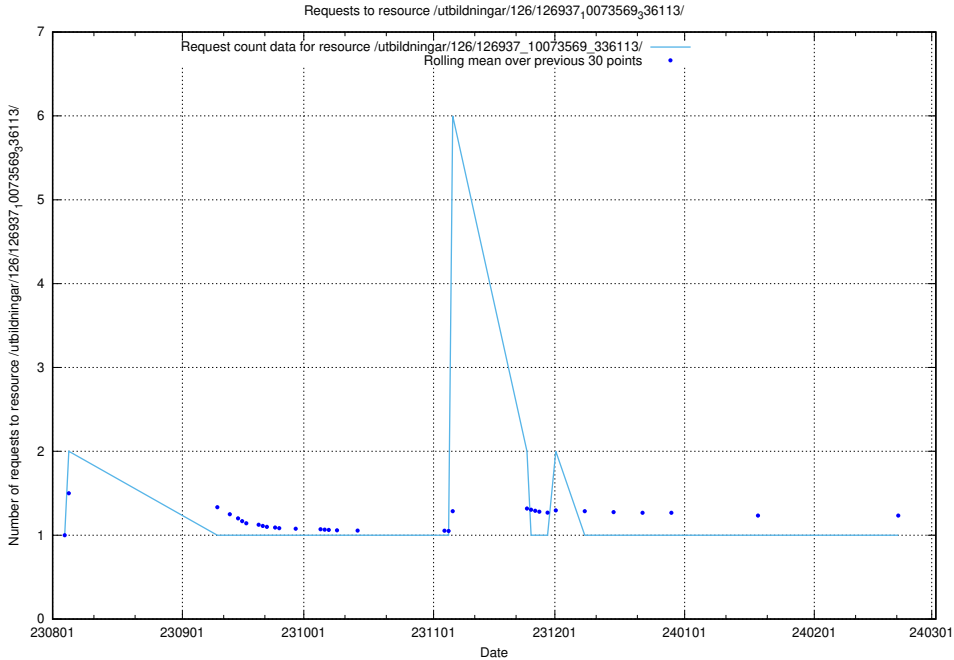

5.4892 Usage of /utbildningar/126/126937_10073569_336113/

Here, we count the number of requests to resource /utbildningar/126/126937_10073569_336113/.