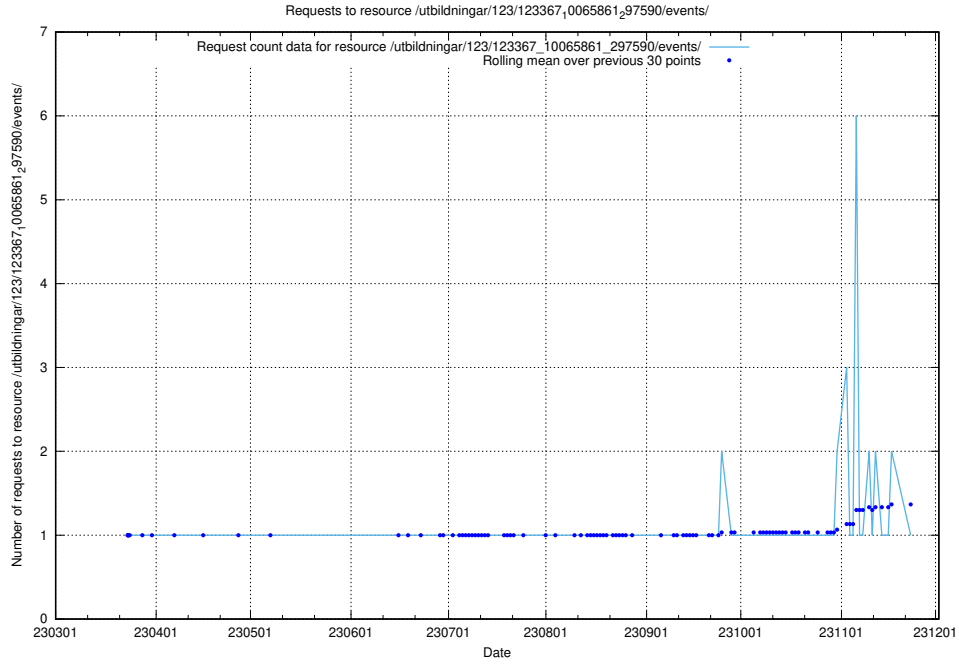

5.4833 Usage of /utbildningar/123/123367_10065861_297590/events/

Here, we count the number of requests to resource /utbildningar/123/123367_10065861_297590/events/

5.4834 Usage of /utbildningar/124/124519_10065858_297601/events/