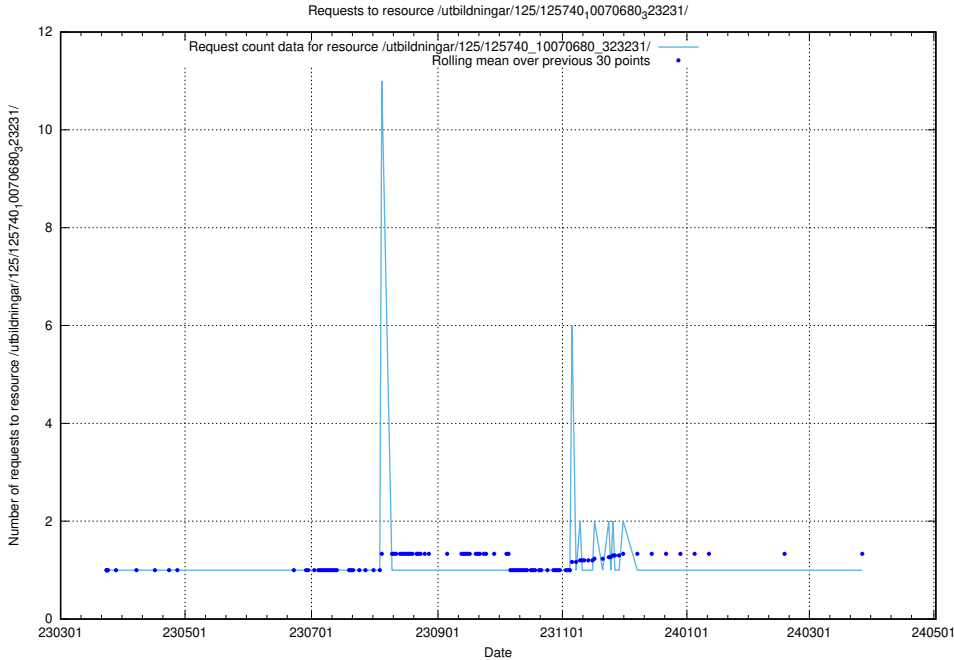

5.1004 Usage of /utbildningar/125/125740_10070680_323231/

Here, we count the number of requests to resource /utbildningar/125/125740_10070680_323231/.