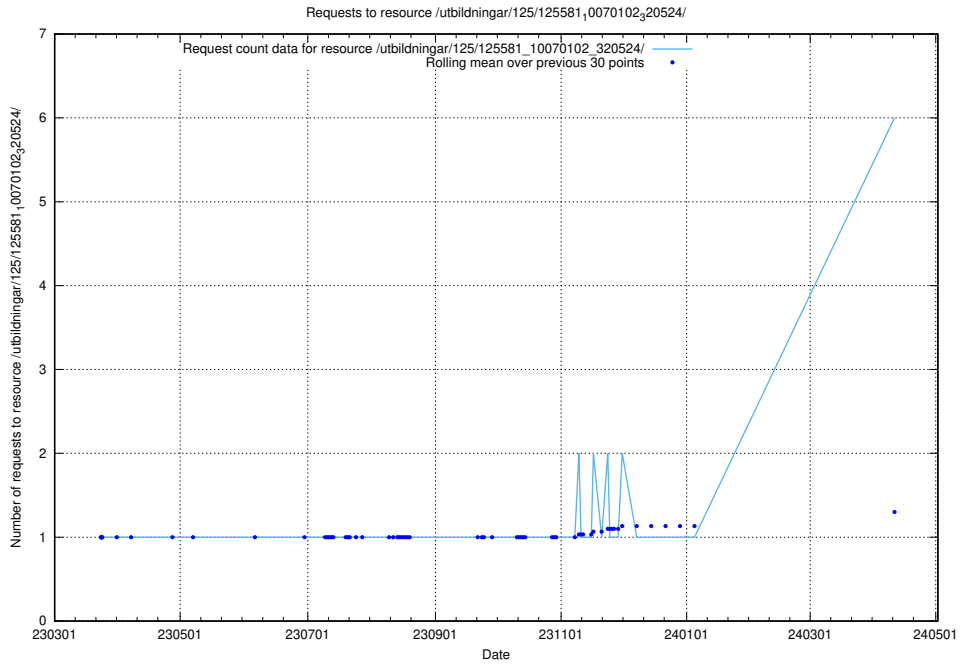

5.41 Usage of /utbildningar/125/125581_10070102_320524/

Here, we count the number of requests to resource /utbildningar/125/125581_10070102_320524/.