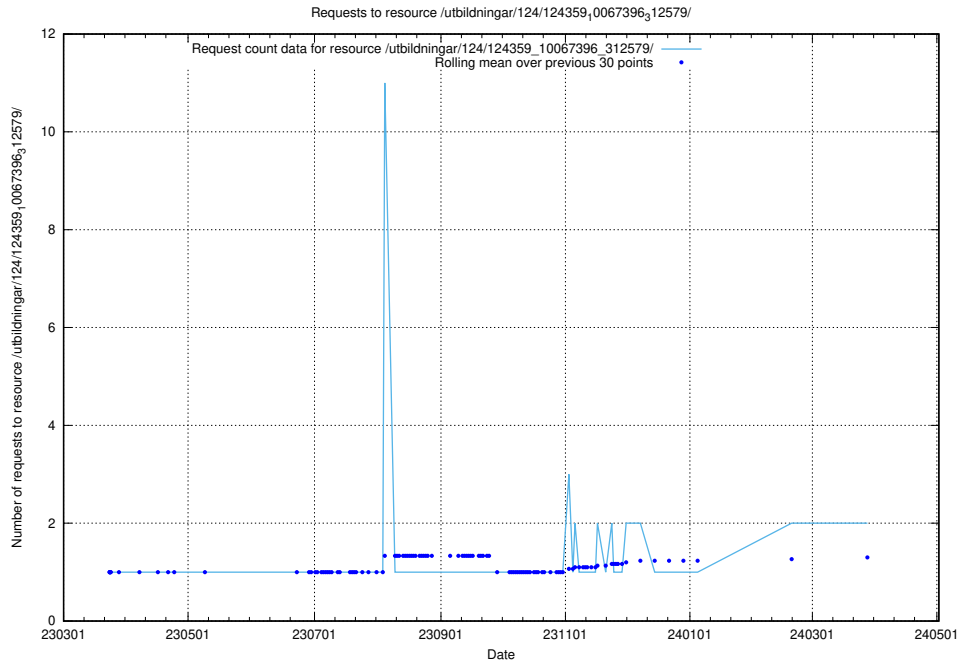

5.694 Usage of /utbildningar/124/124359_10067396_312579/

Here, we count the number of requests to resource /utbildningar/124/124359_10067396_312579/.