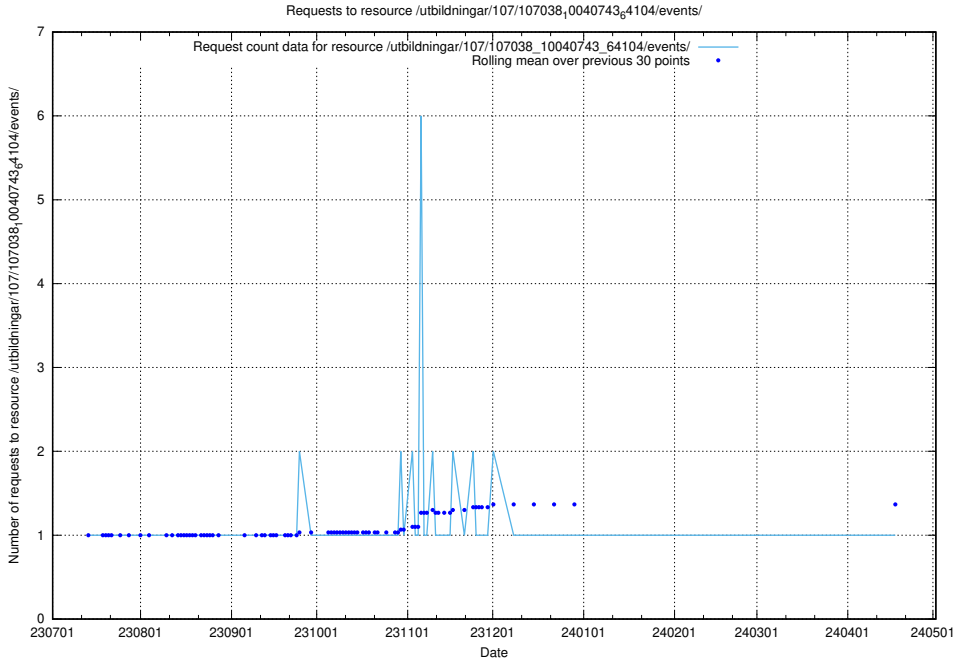

Here, we count the number of requests to resource /utbildningar/124/124514_10065864_333174/events/

5.5103 Usage of /utbildningar/107/107038_10040743_64104/events/

Here, we count the number of requests to resource /utbildningar/107/107038_10040743_64104/events/.