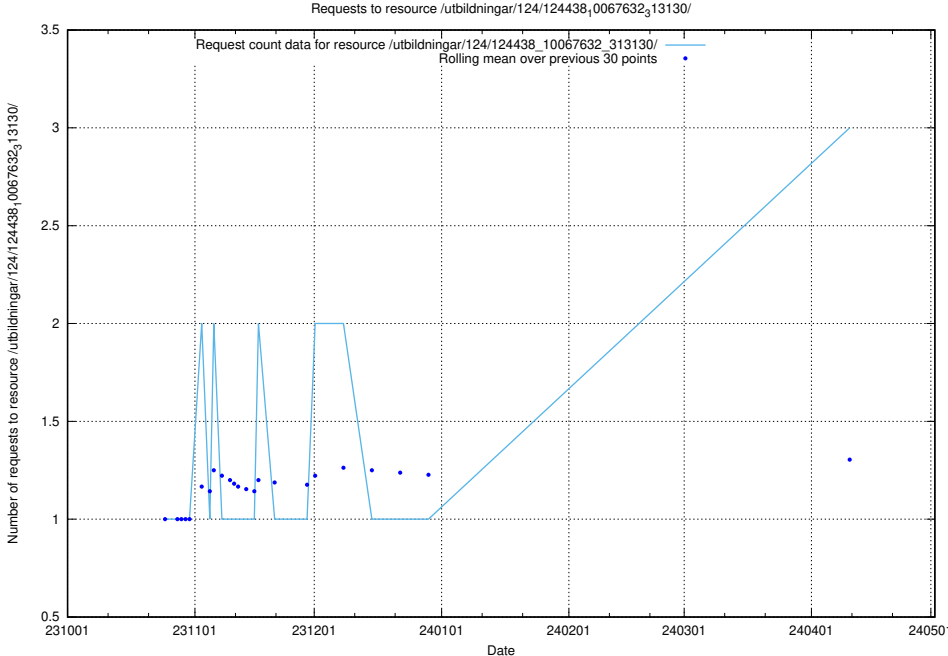

5.332 Usage of /utbildningar/124/124438_10067632_313130/

Here, we count the number of requests to resource /utbildningar/124/124438_10067632_313130/.