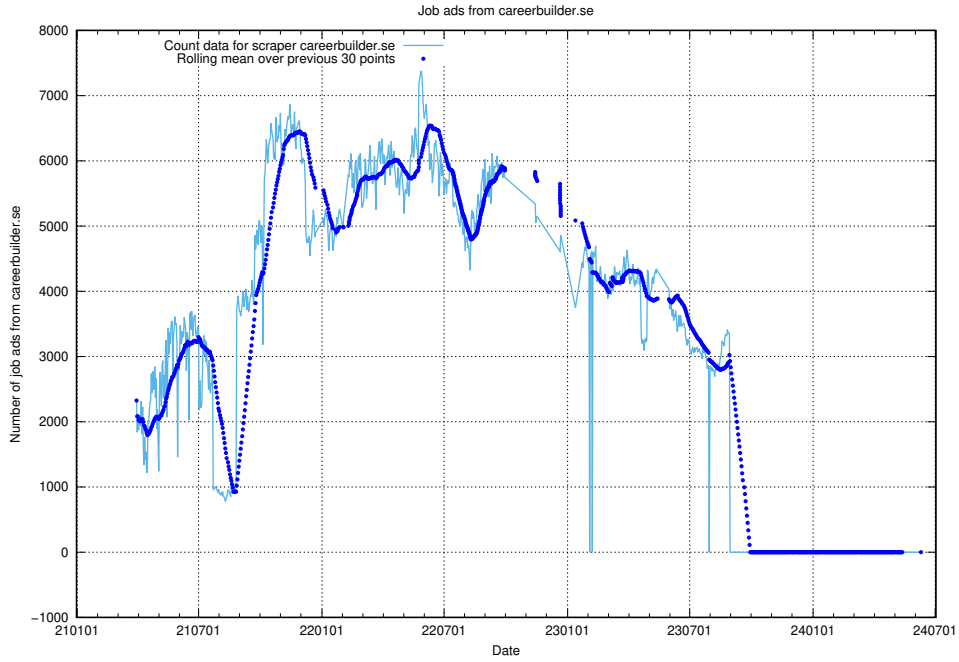

13.18 Number of ads by scraper careerbuilder.se

Here, we count the number of job ads scraped from careerbuilder.se.