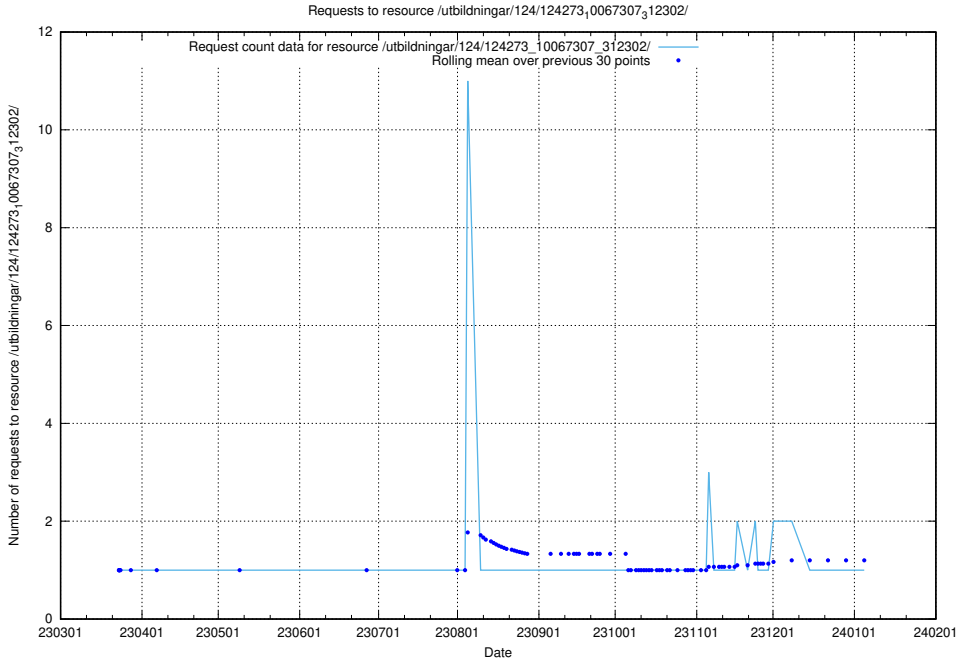

5.4030 Usage of /utbildningar/124/124273_10067307_312302/

Here, we count the number of requests to resource /utbildningar/124/124273_10067307_312302/.

5.4031 Usage of /taxonomy/version/18/query/concepts-describing-working-hours/