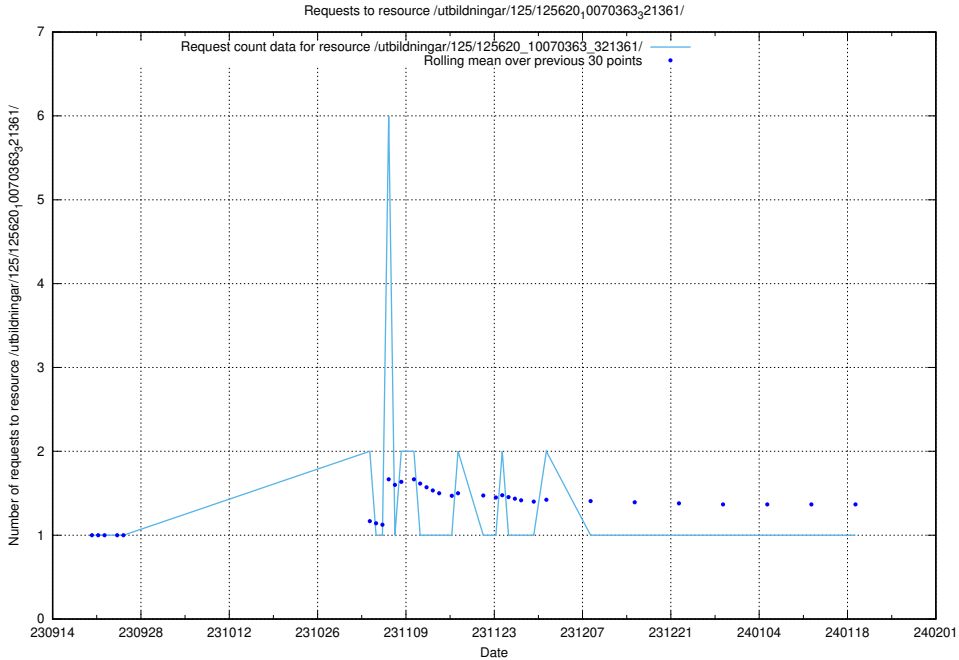

5.4565 Usage of /utbildningar/125/125620_10070363_321361/

Here, we count the number of requests to resource /utbildningar/125/125620_10070363_321361/.