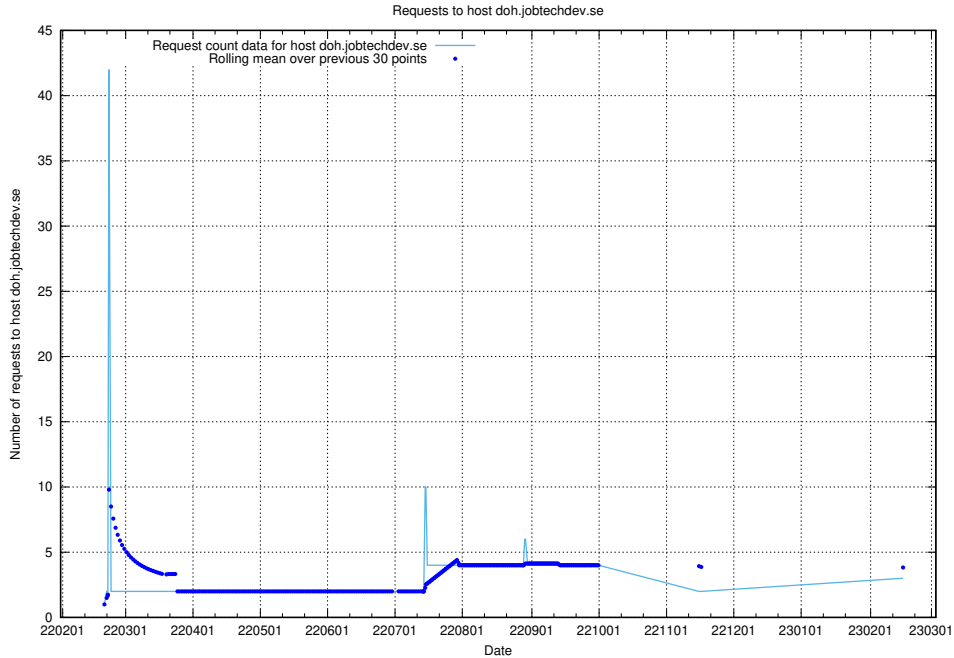

7.230 Usage of doh.jobtechdev.se

Here, we count the number of requests to host doh.jobtechdev.se.