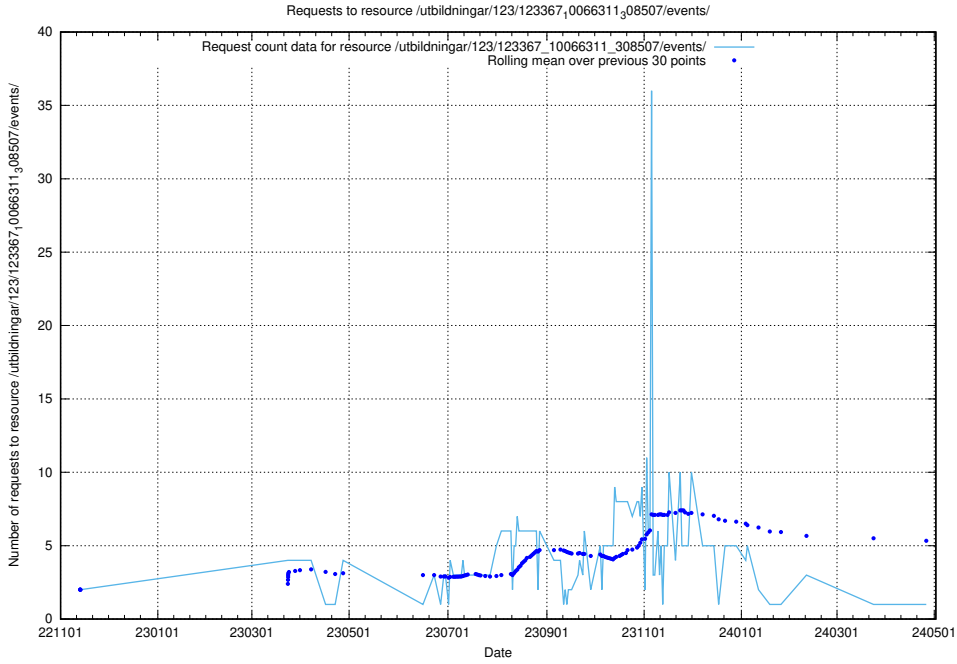

5.5850 Usage of /utbildningar/123/123367_10066311_308507/events/

Here, we count the number of requests to resource /utbildningar/123/123367_10066311_308507/events/