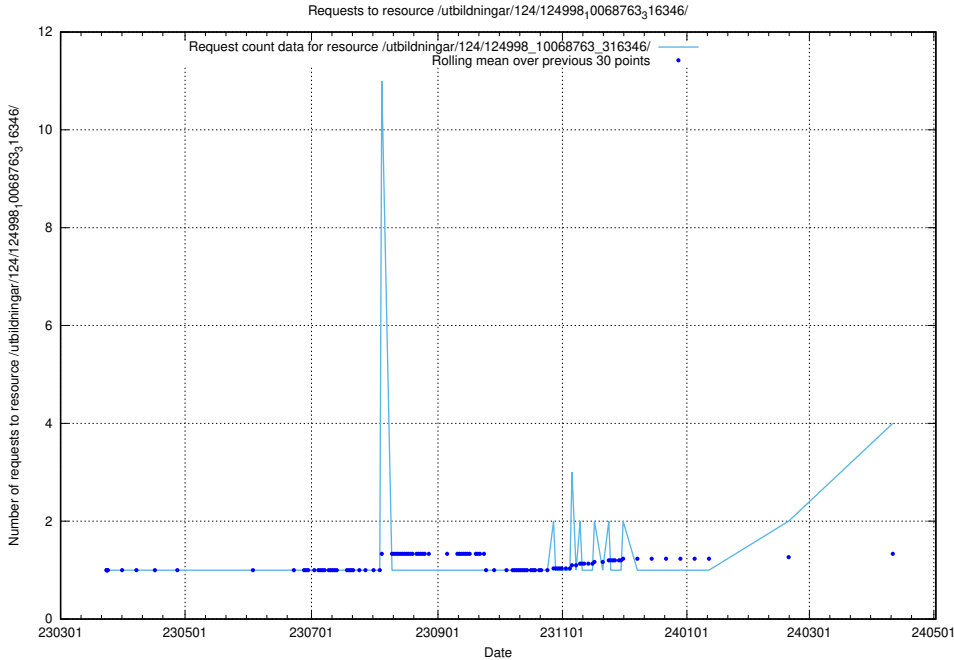

Here, we count the number of requests to resource /utbildningar/125/125000_10068810_316550/.

5.160 Usage of /utbildningar/124/124998_10068763_316346/

Here, we count the number of requests to resource /utbildningar/124/124998_10068763_316346/.