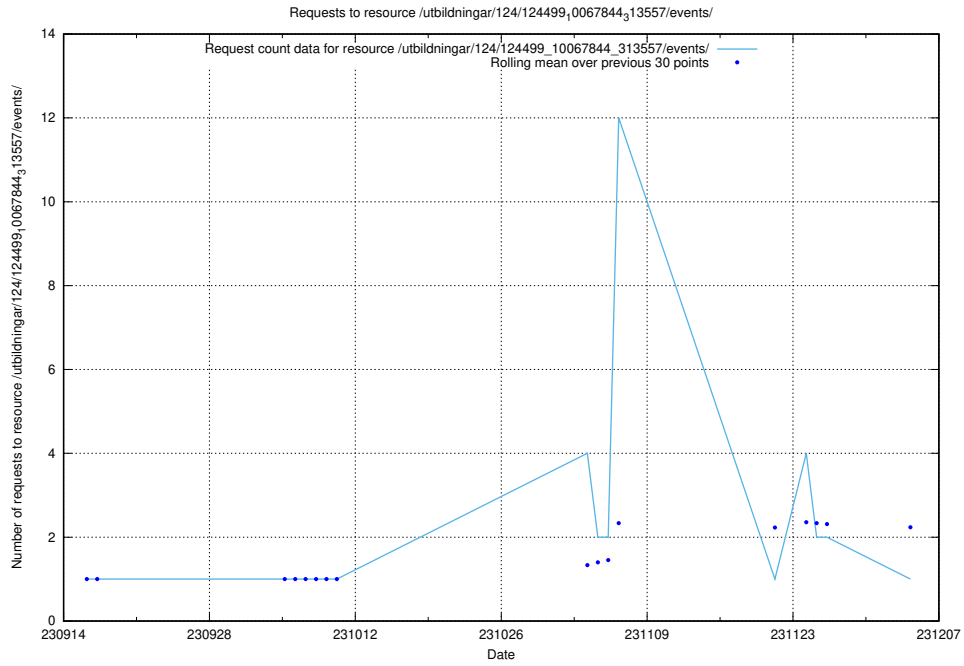

5.4587 Usage of /utbildningar/124/124499_10067844_313557/events/

Here, we count the number of requests to resource /utbildningar/124/124499_10067844_313557/events/