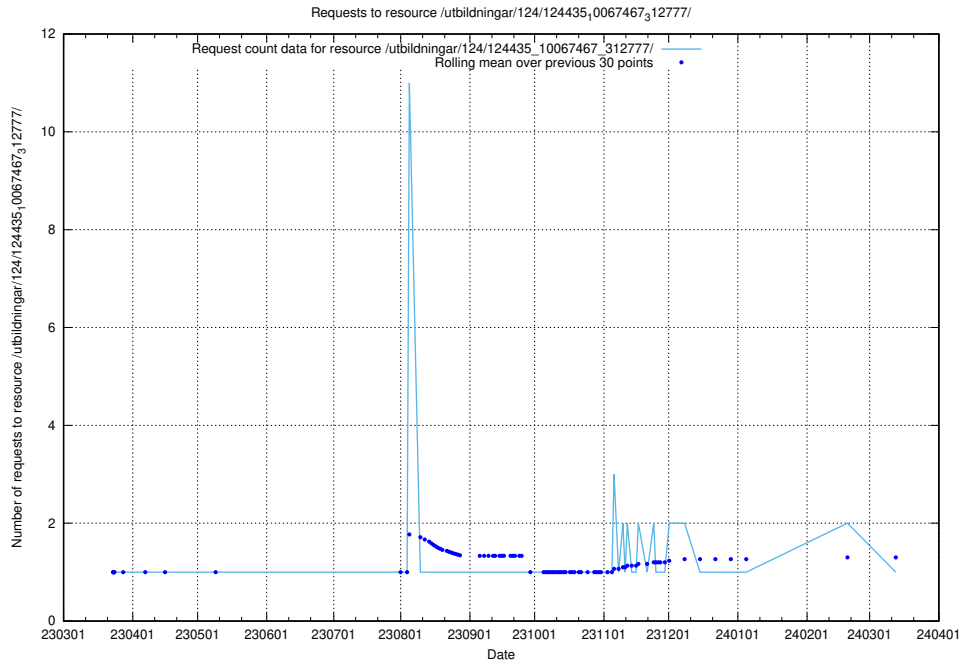

5.3800 Usage of /utbildningar/124/124435_10067467_312777/

Here, we count the number of requests to resource /utbildningar/124/124435_10067467_312777/.