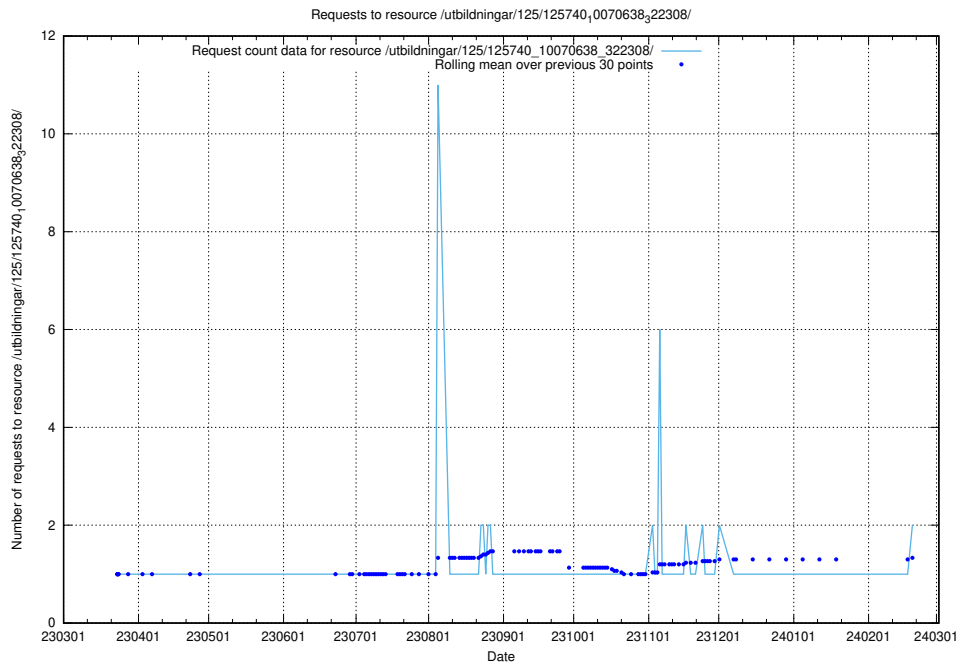

5.491 Usage of /utbildningar/125/125740_10070638_322308/

Here, we count the number of requests to resource /utbildningar/125/125740_10070638_322308/.