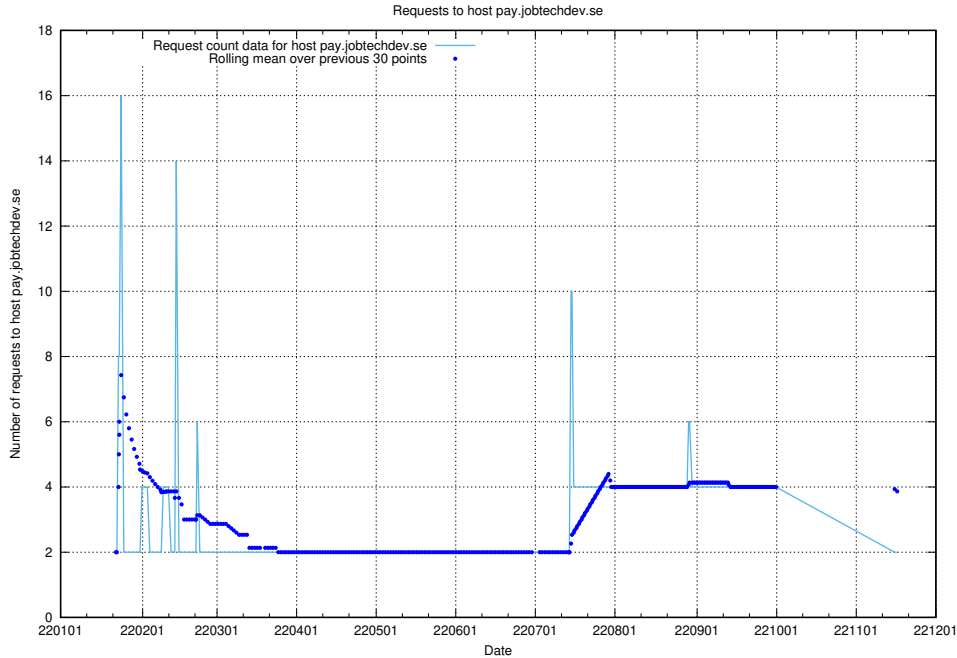

7.593 Usage of pay.jobtechdev.se

Here, we count the number of requests to host pay.jobtechdev.se.