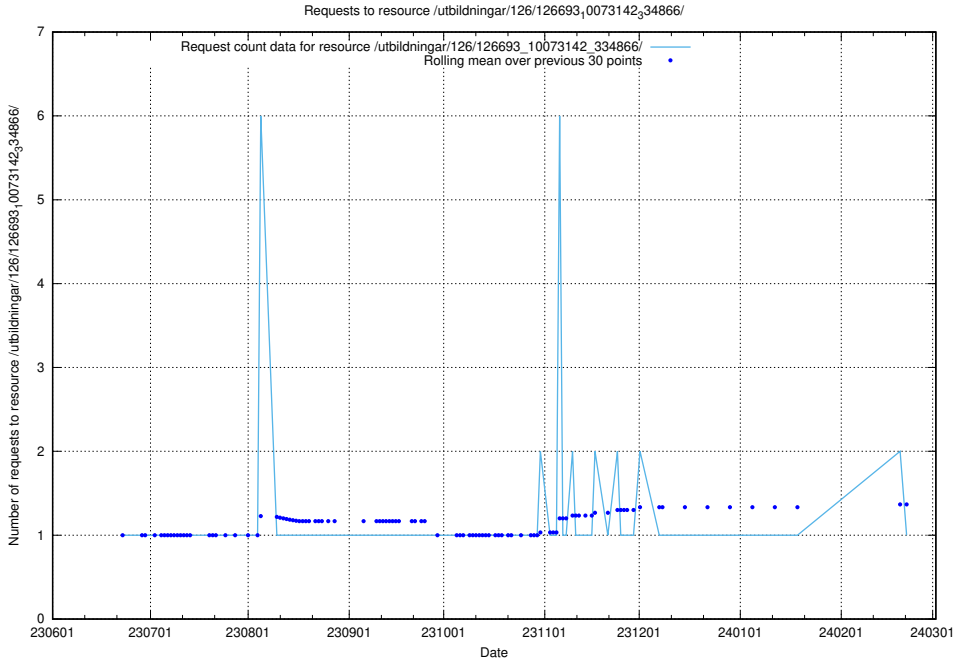

5.5676 Usage of /utbildningar/126/126693_10073142_334866/

Here, we count the number of requests to resource /utbildningar/126/126693_10073142_334866/.