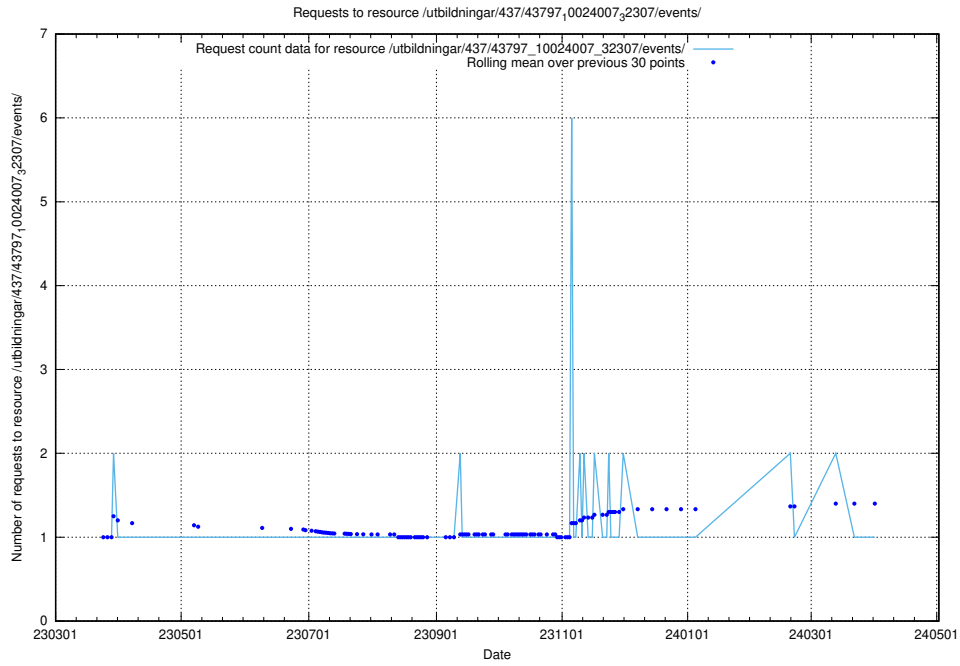

5.6187 Usage of /utbildningar/437/43797_10024007_32307/events/

Here, we count the number of requests to resource /utbildningar/437/43797_10024007_32307/events/.