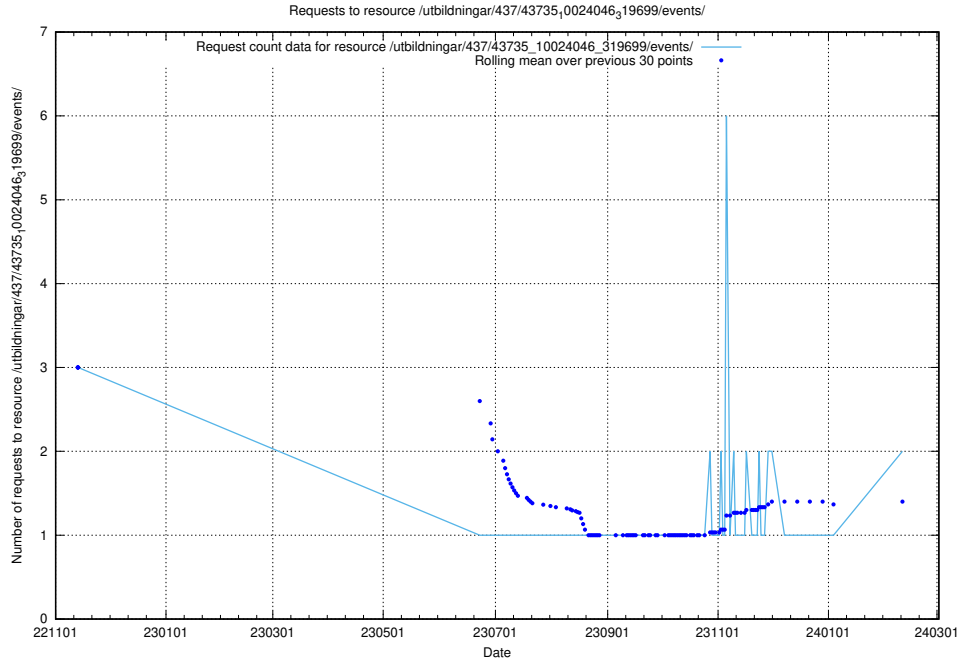

5.897 Usage of /utbildningar/437/43735_10024046_319699/events/

Here, we count the number of requests to resource /utbildningar/437/43735_10024046_319699/events/.