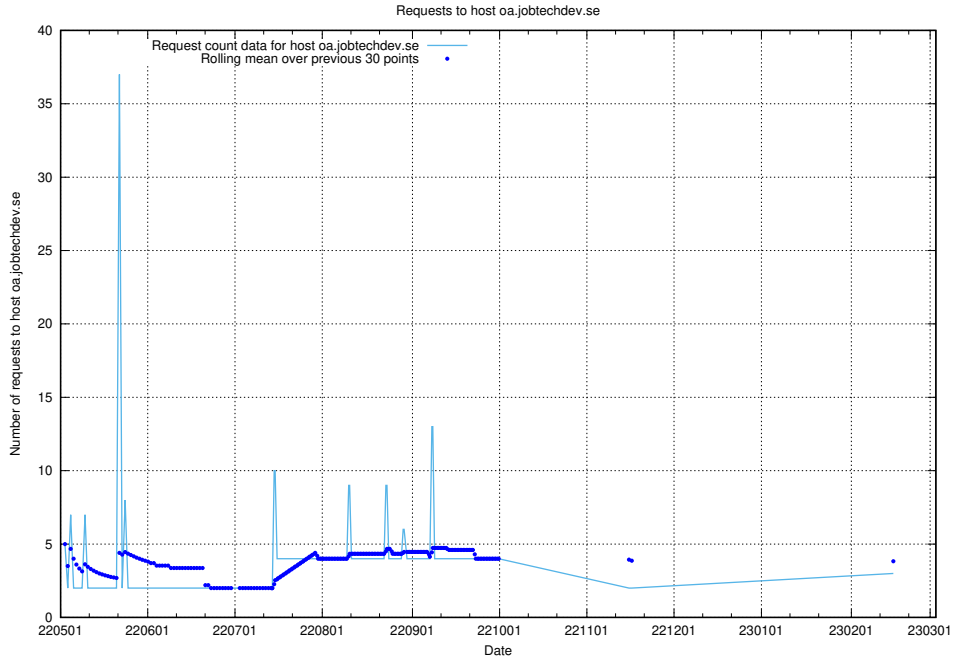

7.221 Usage of socp4.jobtechdev.se

Here, we count the number of requests to host socp4.jobtechdev.se.

7.222 Usage of oa.jobtechdev.se

Here, we count the number of requests to host oa.jobtechdev.se.

7.223 Usage of data.jobtechdev.se:80