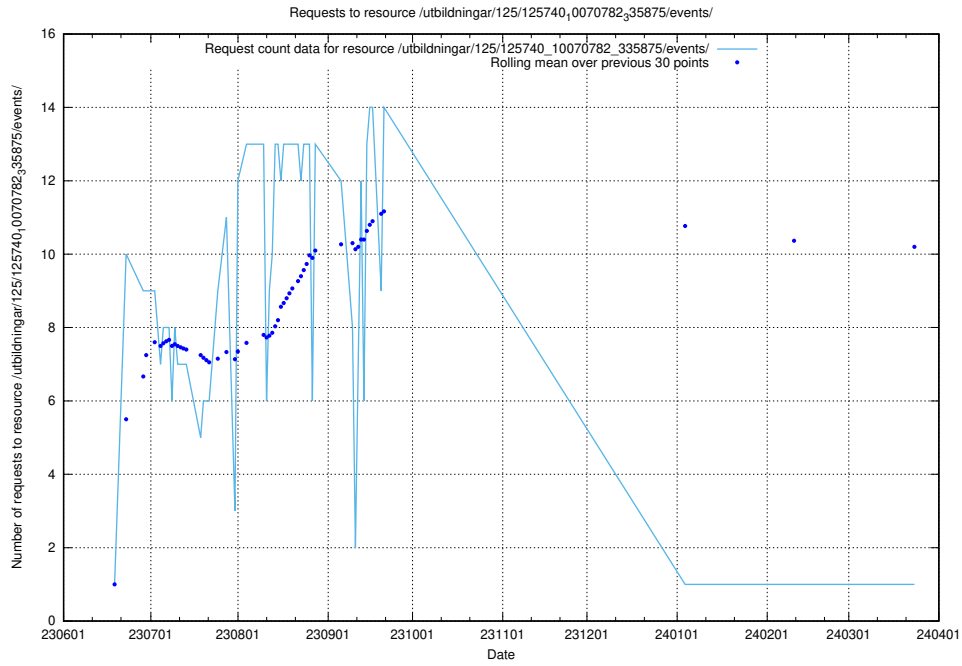

5.5880 Usage of /utbildningar/125/125740_10070782_335875/events/

Here, we count the number of requests to resource /utbildningar/125/125740_10070782_335875/events/