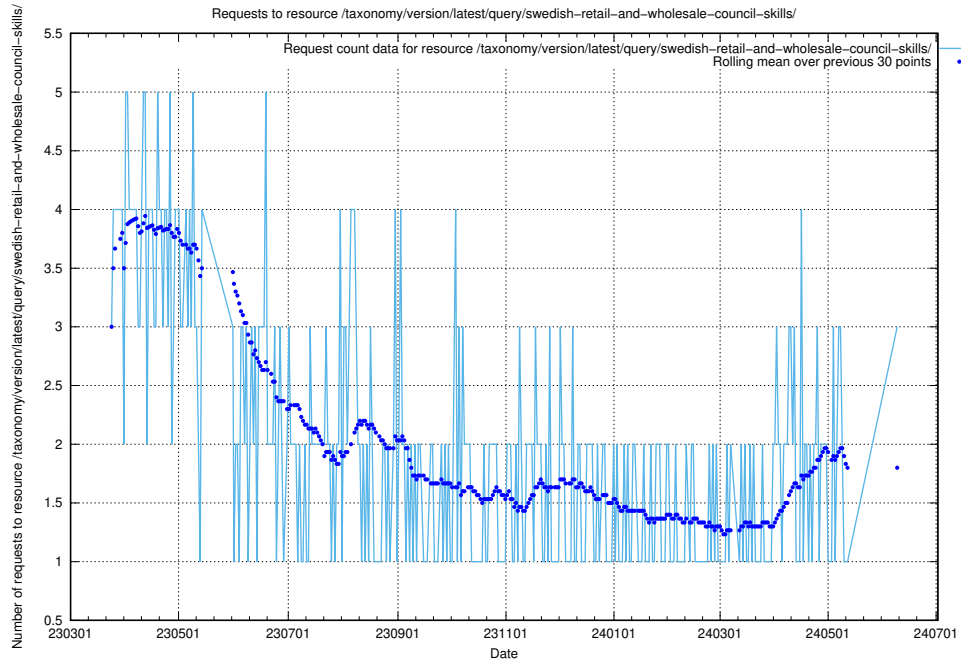

5.416 Usage of /taxonomy/version/latest/query/swedish-retail-and-wholesale-council-skills/

Here, we count the number of requests to resource /taxonomy/version/latest/query/swedish-retail-and-wholesale-council-skills/.