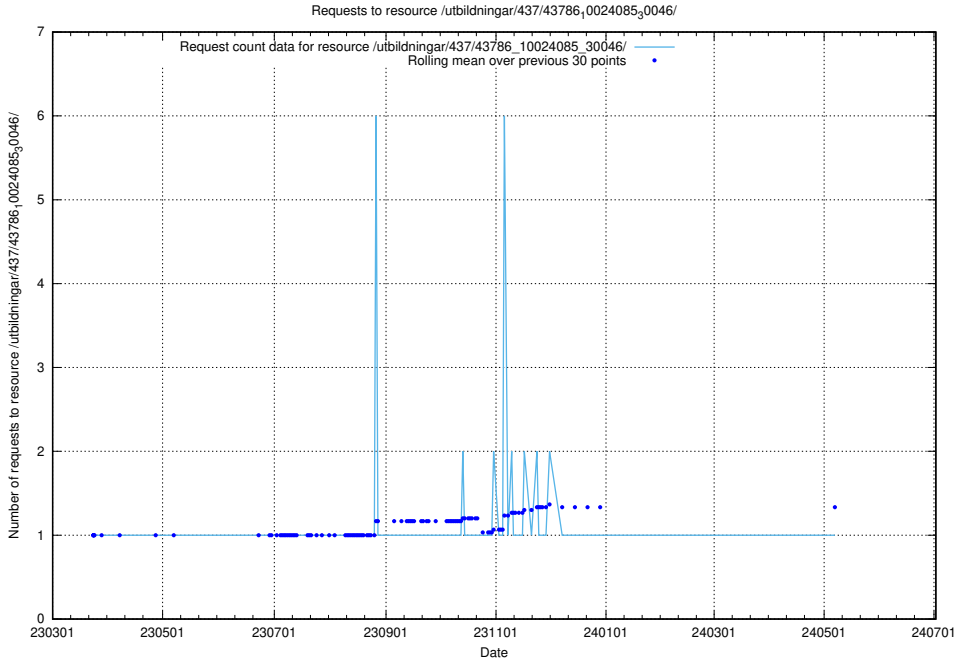

5.6376 Usage of /utbildningar/437/43786_10024085_30046/

Here, we count the number of requests to resource /utbildningar/437/43786_10024085_30046/.