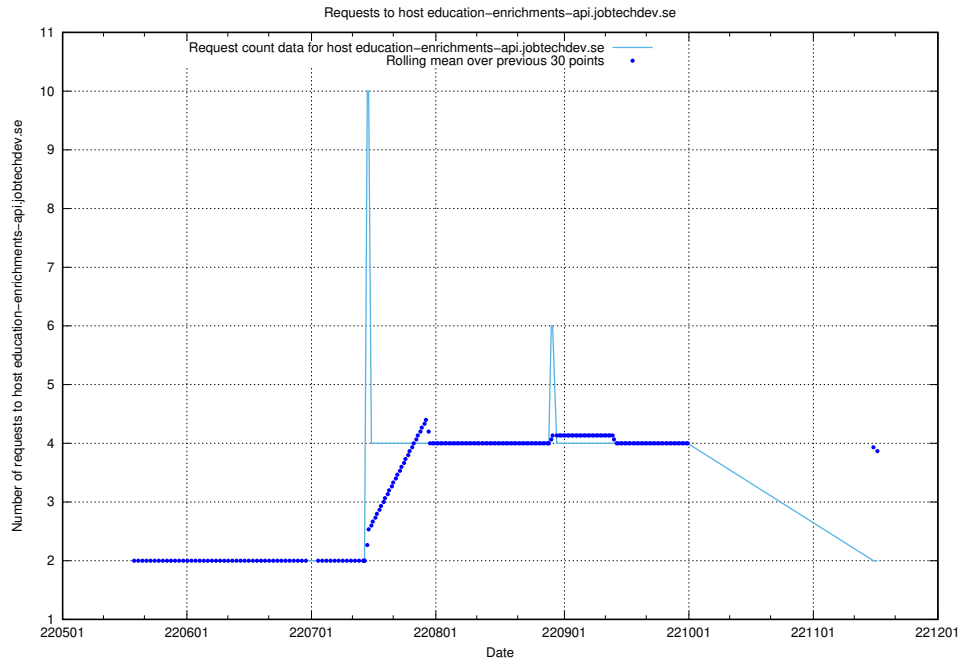

7.428 Usage of education-enrichments-api.jobtechdev.se

Here, we count the number of requests to host education-enrichments-api.jobtechdev.se.