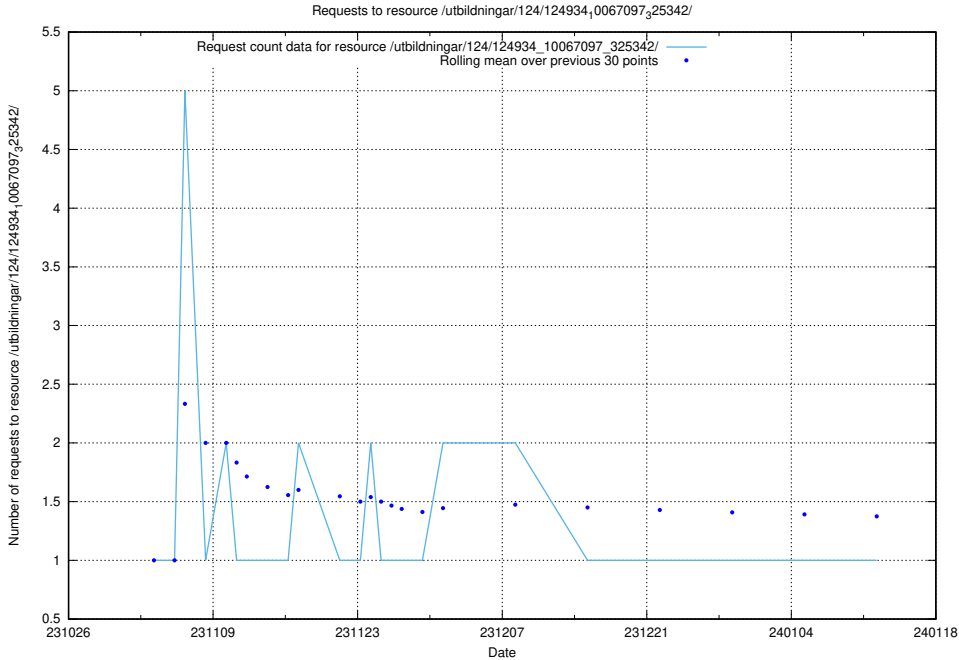

5.4195 Usage of /utbildningar/124/124934_10067097_325342/

Here, we count the number of requests to resource /utbildningar/124/124934_10067097_325342/.