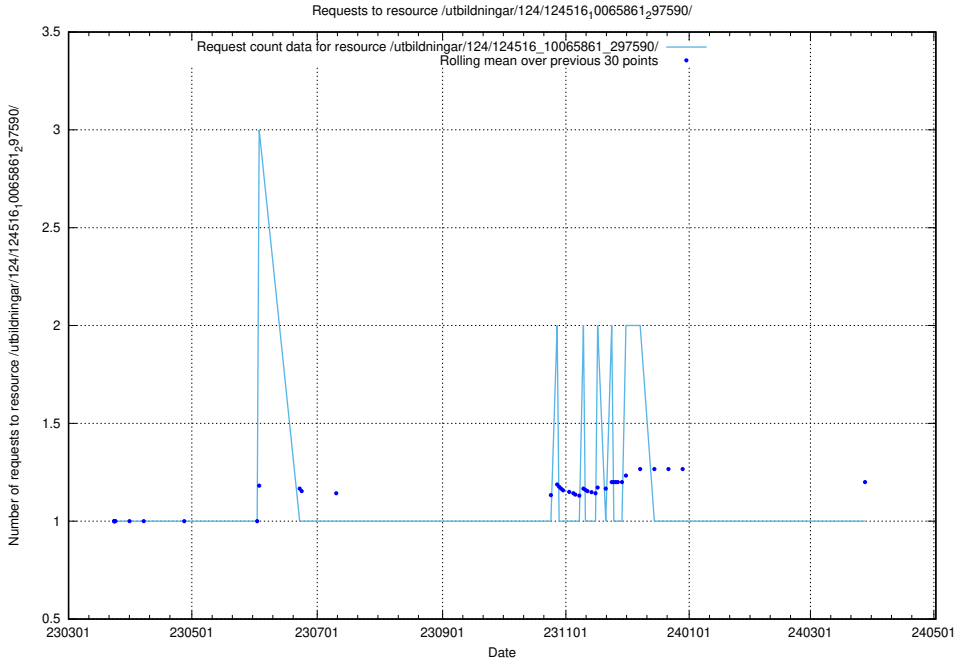

5.1532 Usage of /utbildningar/124/124516_10065861_297590/

Here, we count the number of requests to resource /utbildningar/124/124516_10065861_297590/.

5.1533 Usage of /availability/uptime/20240129/

Here, we count the number of requests to resource /availability/uptime/20240129/.