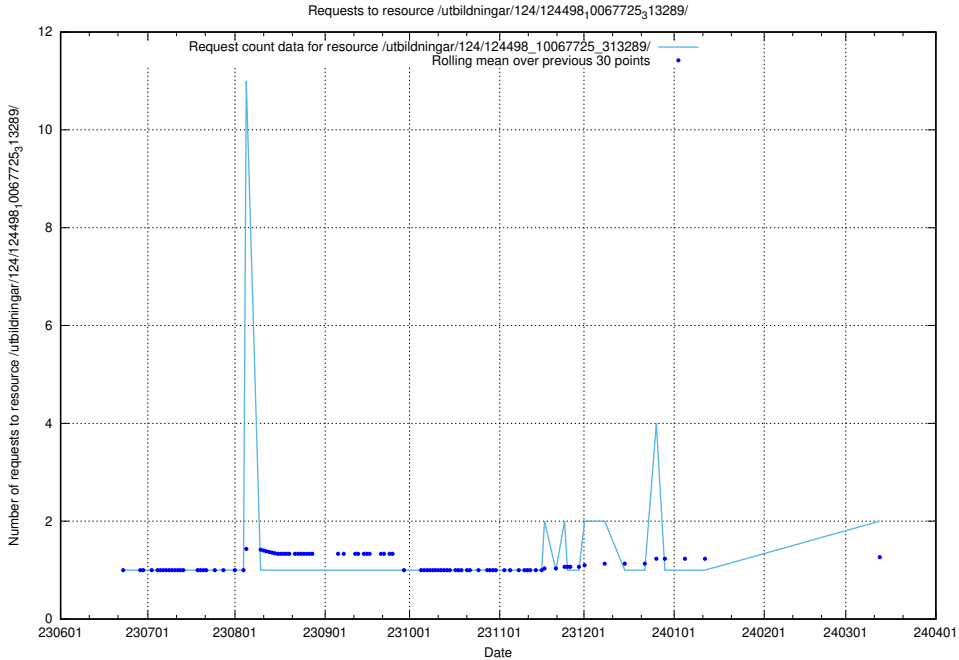

5.888 Usage of /utbildningar/124/124498_10067725_313289/

Here, we count the number of requests to resource /utbildningar/124/124498_10067725_313289/.