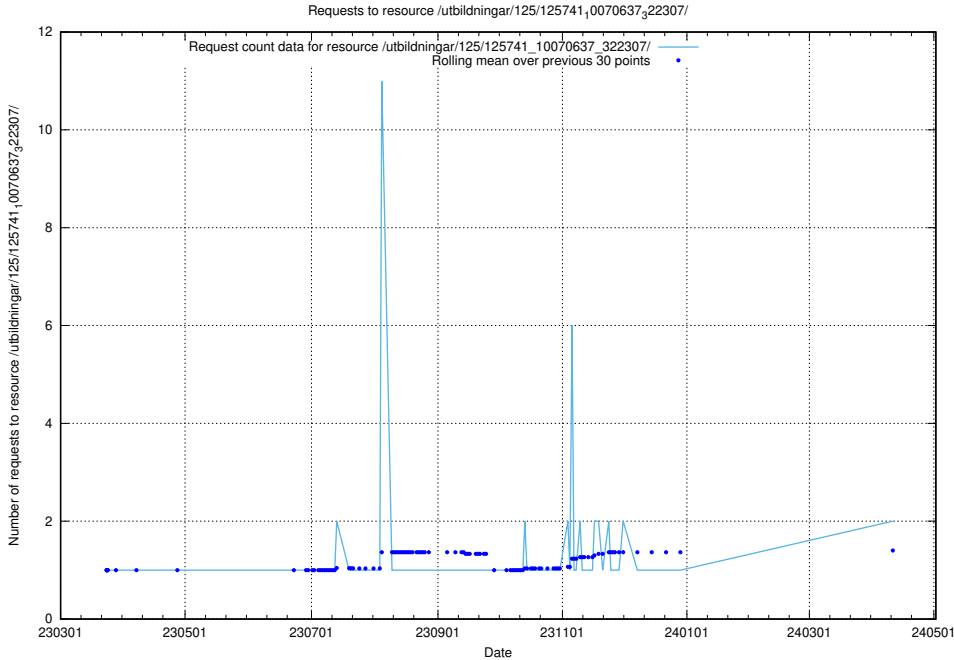

5.486 Usage of /utbildningar/125/125741_10070637_322307/

Here, we count the number of requests to resource /utbildningar/125/125741_10070637_322307/.