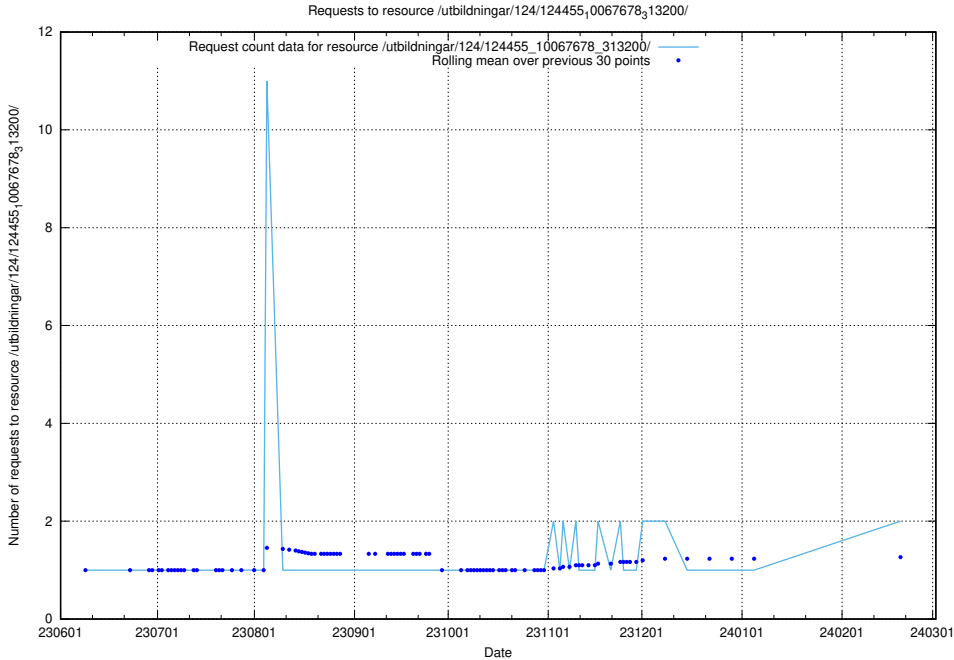

5.916 Usage of /utbildningar/124/124455_10067678_313200/

Here, we count the number of requests to resource /utbildningar/124/124455_10067678_313200/.