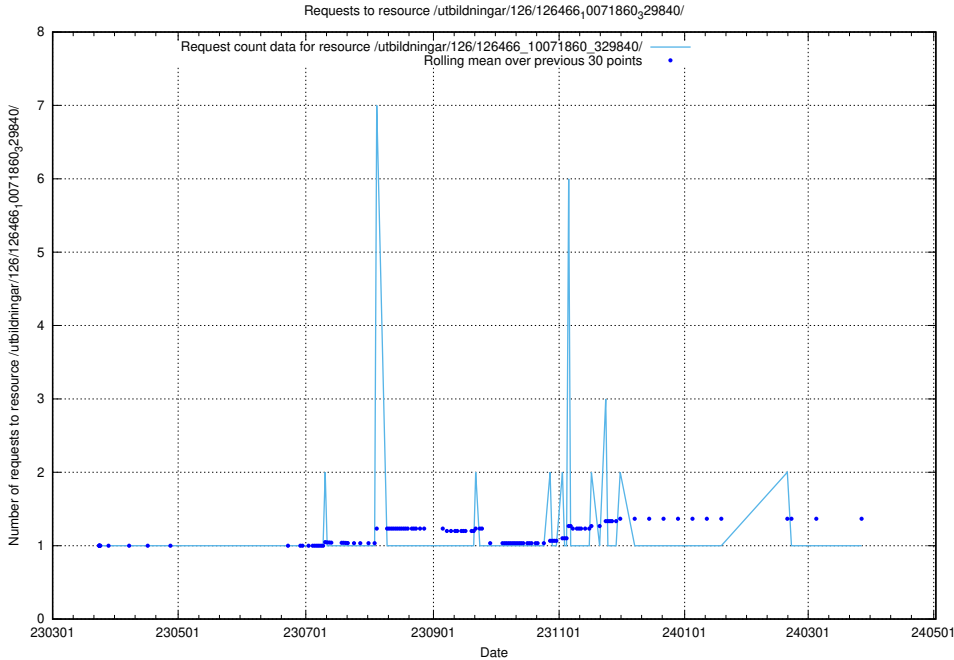

5.6425 Usage of /utbildningar/126/126466_10071860_329840/

Here, we count the number of requests to resource /utbildningar/126/126466_10071860_329840/.