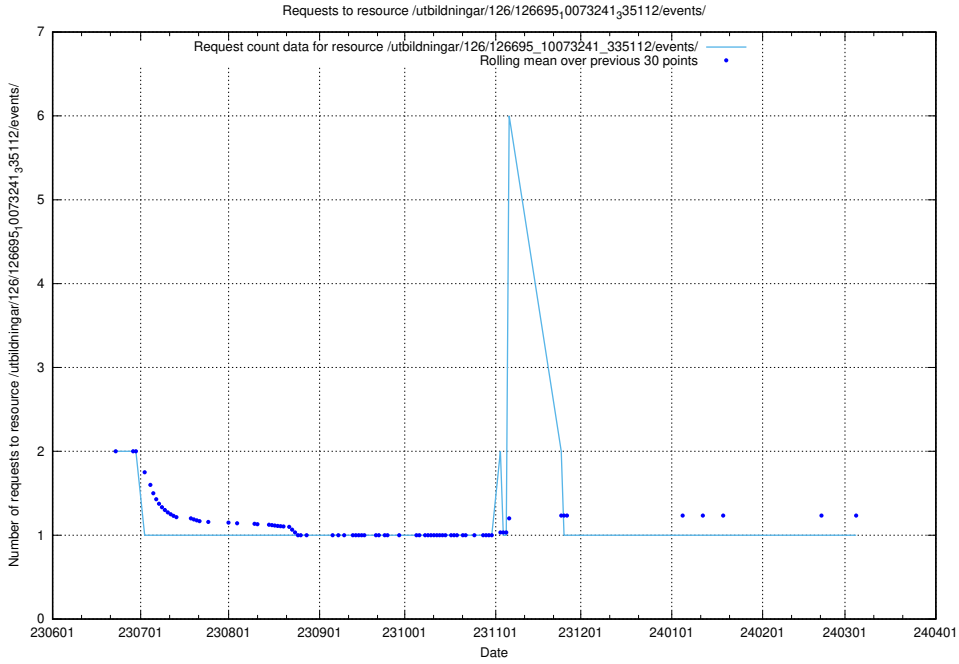

5.5593 Usage of /utbildningar/126/126695_10073241_335112/events/

Here, we count the number of requests to resource /utbildningar/126/126695_10073241_335112/events/