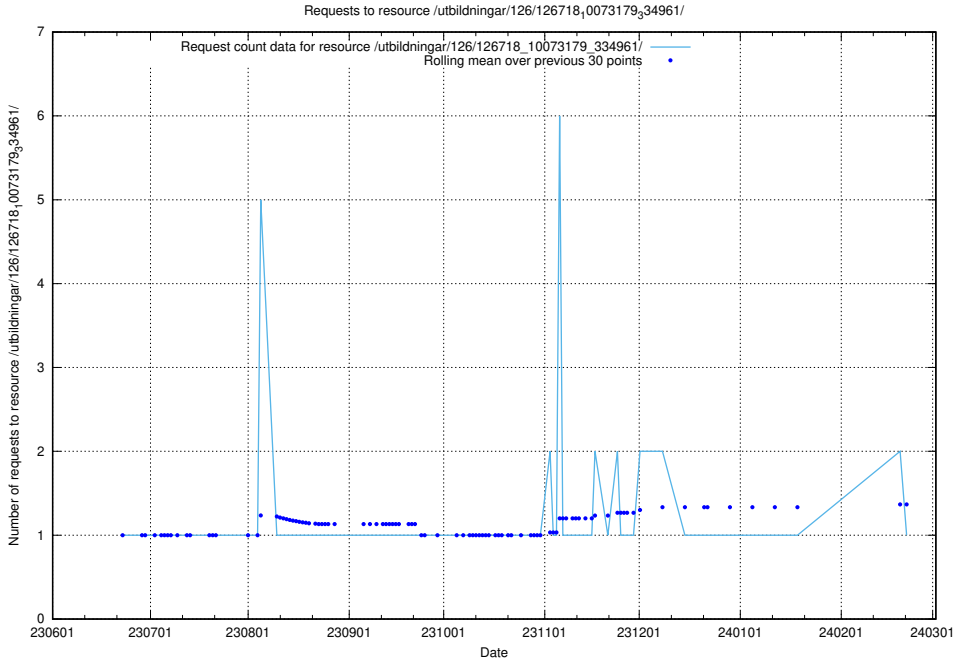

5.5644 Usage of /utbildningar/126/126718_10073179_334961/

Here, we count the number of requests to resource /utbildningar/126/126718_10073179_334961/.