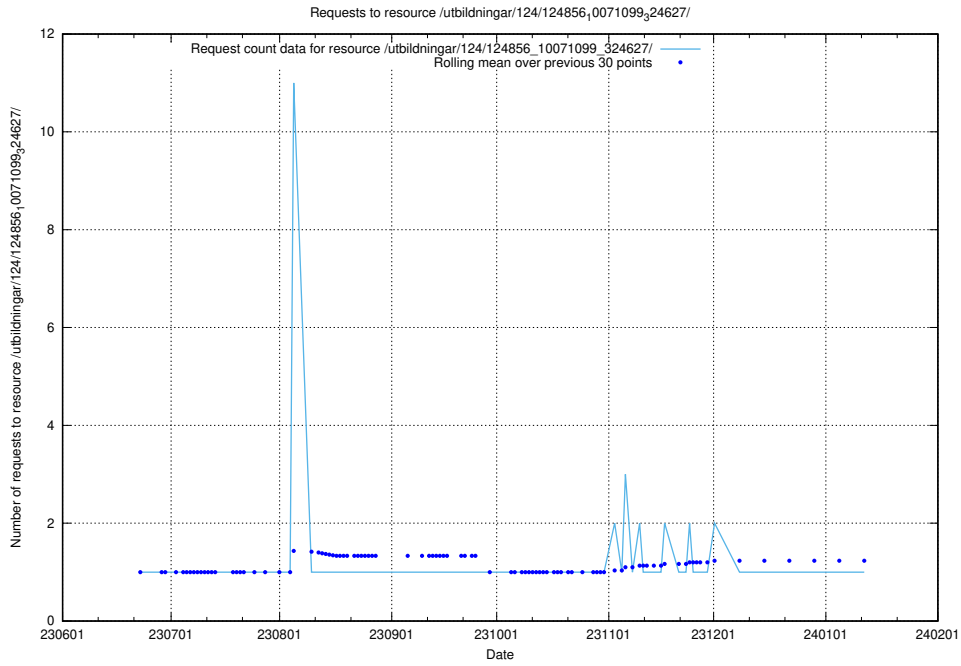

5.5775 Usage of /utbildningar/124/124856_10071099_324627/

Here, we count the number of requests to resource /utbildningar/124/124856_10071099_324627/.