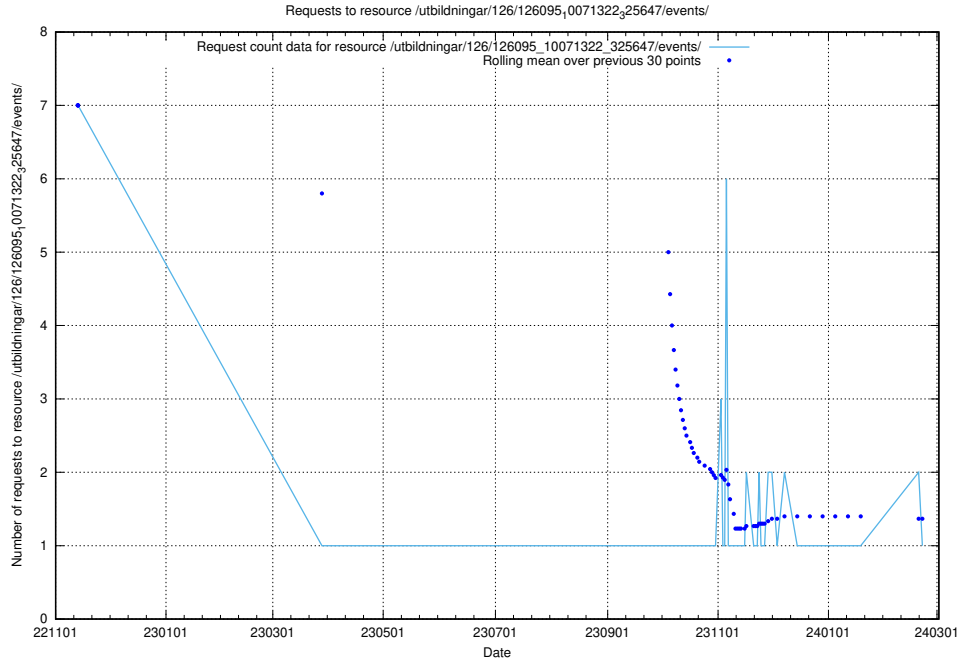

5.5831 Usage of /utbildningar/126/126095_10071322_325647/events/

Here, we count the number of requests to resource /utbildningar/126/126095_10071322_325647/events/