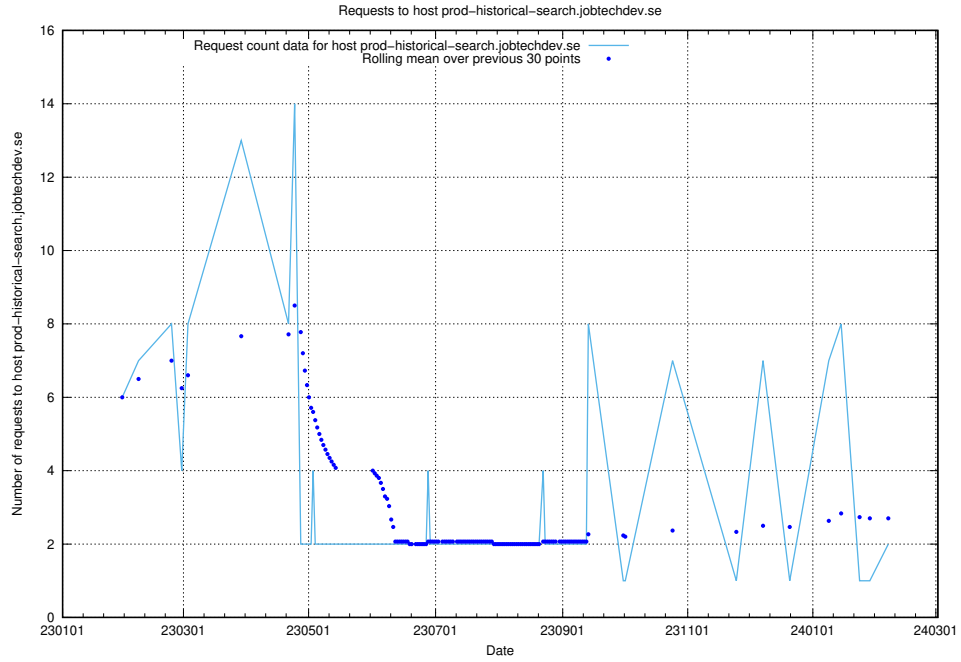

Here, we count the number of requests to host prod-historical-search.jobtechdev.se.

7.297 Usage of accounts.jobtechdev.se

Here, we count the number of requests to host accounts.jobtechdev.se.

7.298 Usage of auth.jitsitest.jobtechdev.se