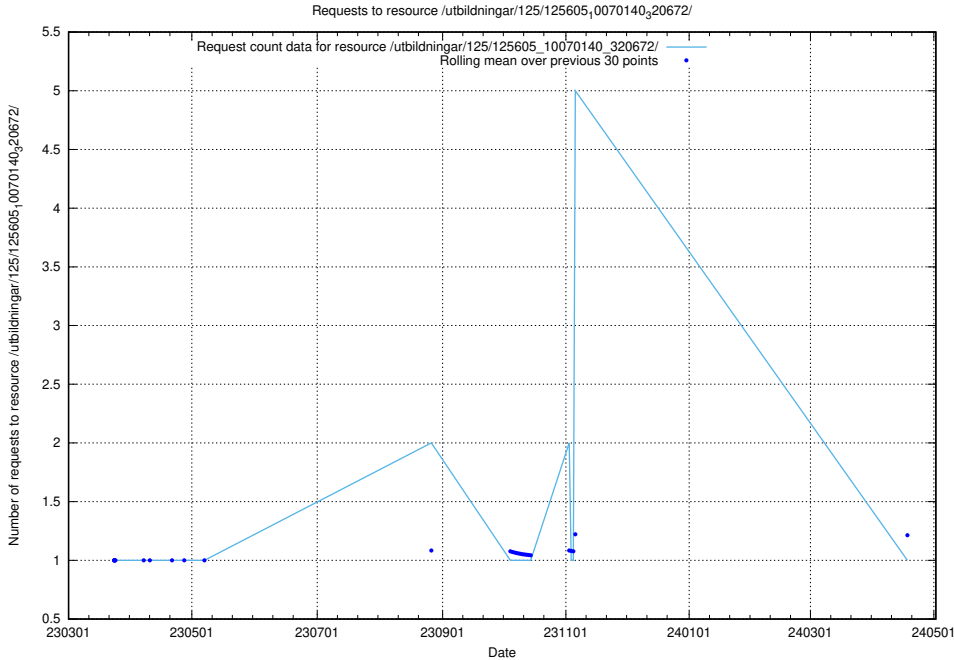

5.1090 Usage of /utbildningar/125/125605_10070140_320672/

Here, we count the number of requests to resource /utbildningar/125/125605_10070140_320672/.