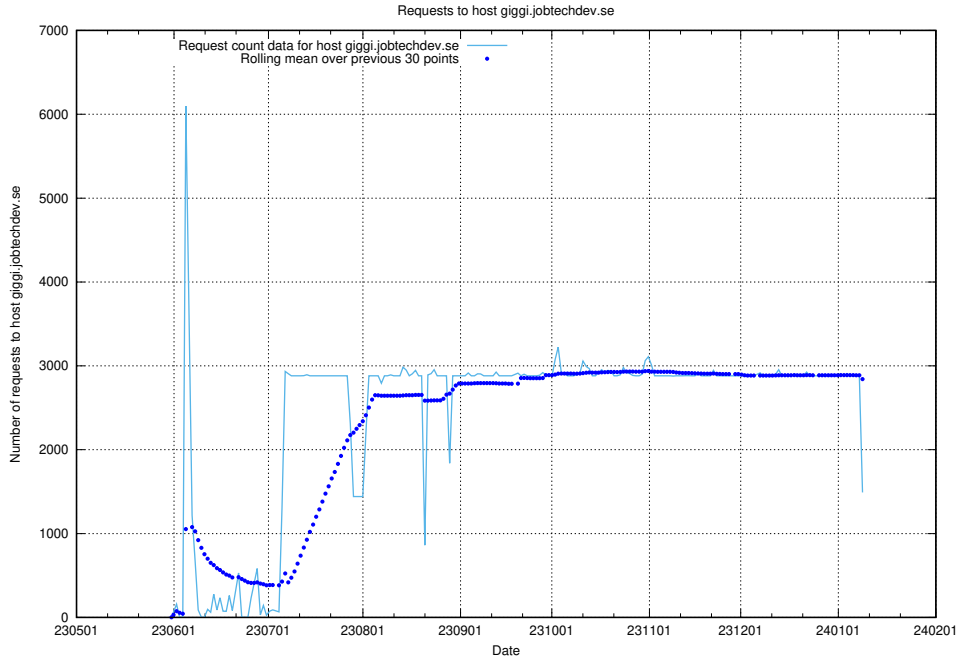

7.18 Usage of giggi.jobtechdev.se

Here, we count the number of requests to host giggi.jobtechdev.se.