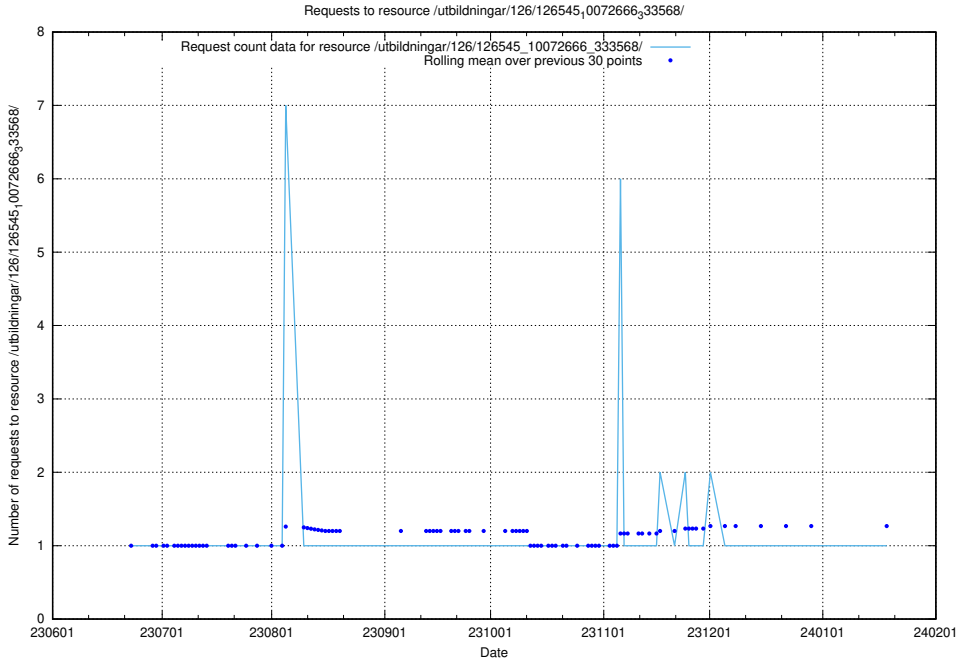

5.5681 Usage of /utbildningar/126/126545_10072666_333568/

Here, we count the number of requests to resource /utbildningar/126/126545_10072666_333568/.