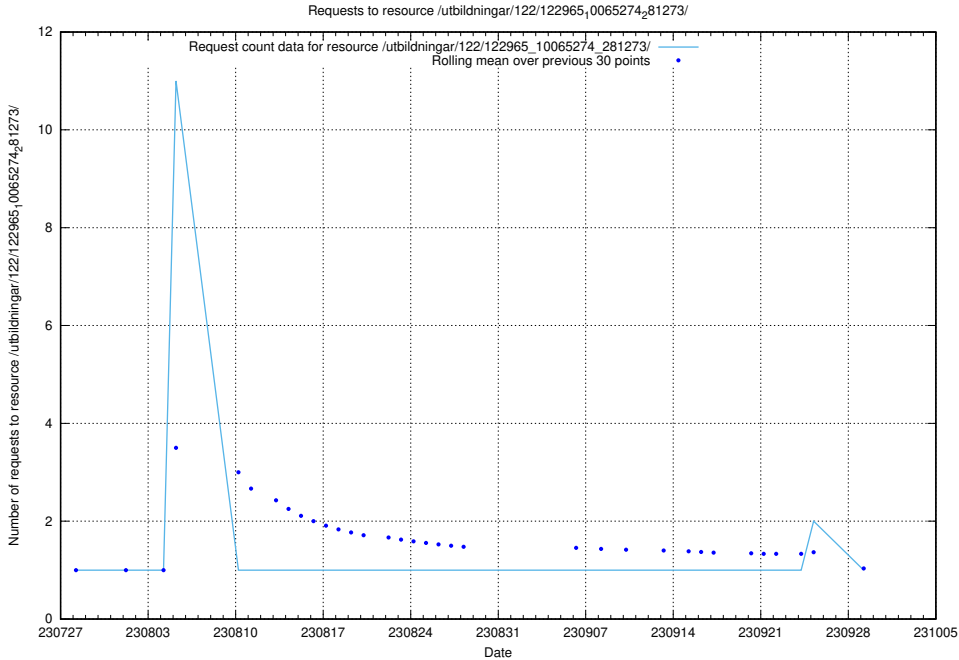

5.4940 Usage of /utbildningar/122/122965_10065274_281273/

Here, we count the number of requests to resource /utbildningar/122/122965_10065274_281273/.