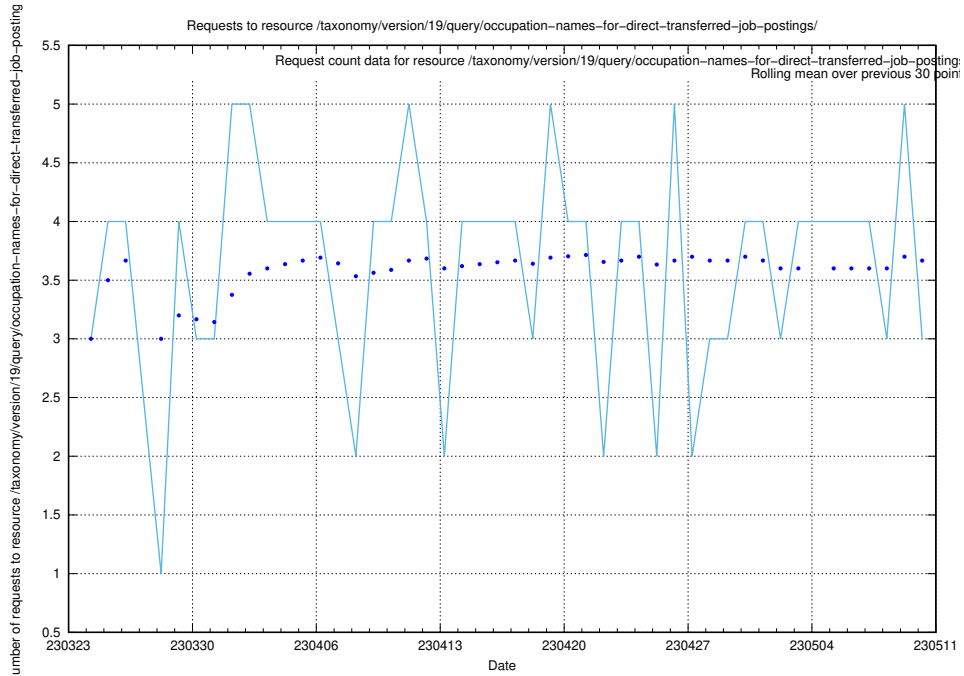

5.466 Usage of /taxonomy/version/19/query/occupation-names-for-direct-transferred-job-postings/

Here, we count the number of requests to resource /taxonomy/version/19/query/occupation-names-for-direct-transferred-job-postings/.