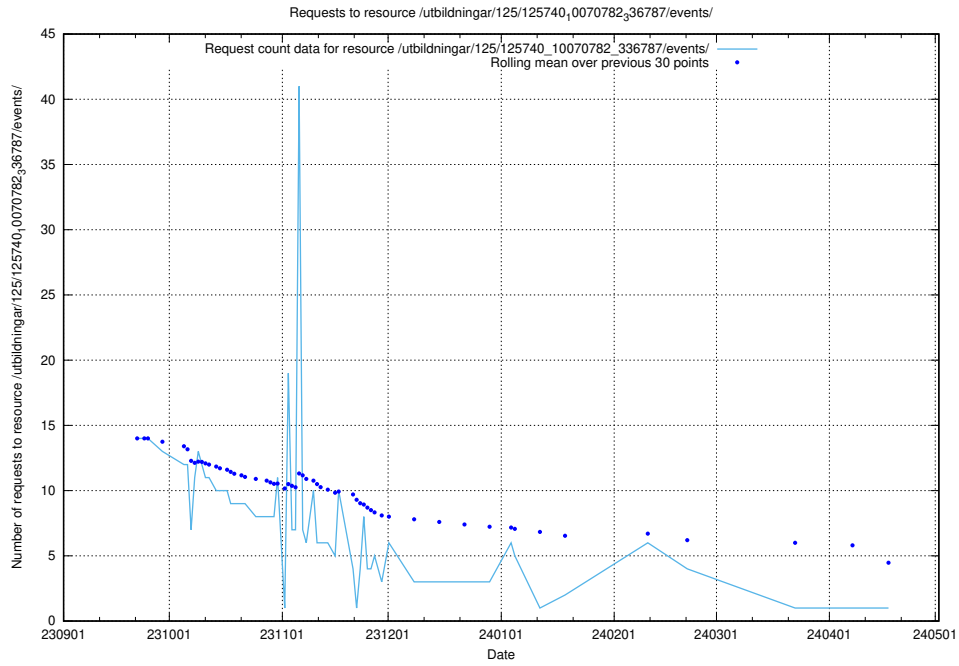

5.4530 Usage of /utbildningar/125/125740_10070782_336787/events/

Here, we count the number of requests to resource /utbildningar/125/125740_10070782_336787/events/