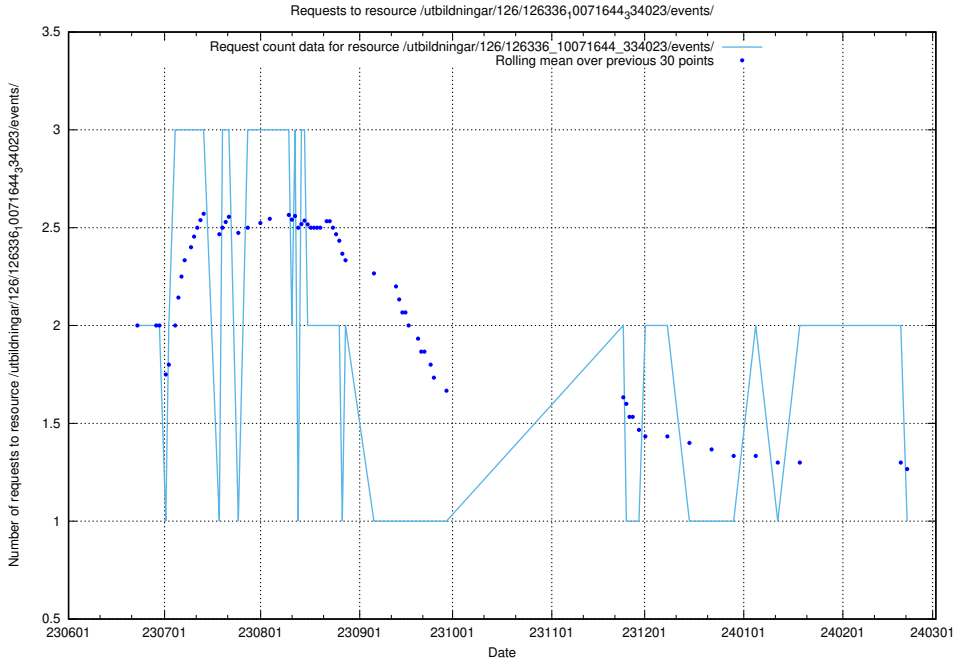

5.5595 Usage of /utbildningar/126/126336_10071644_334023/events/

Here, we count the number of requests to resource /utbildningar/126/126336_10071644_334023/events/