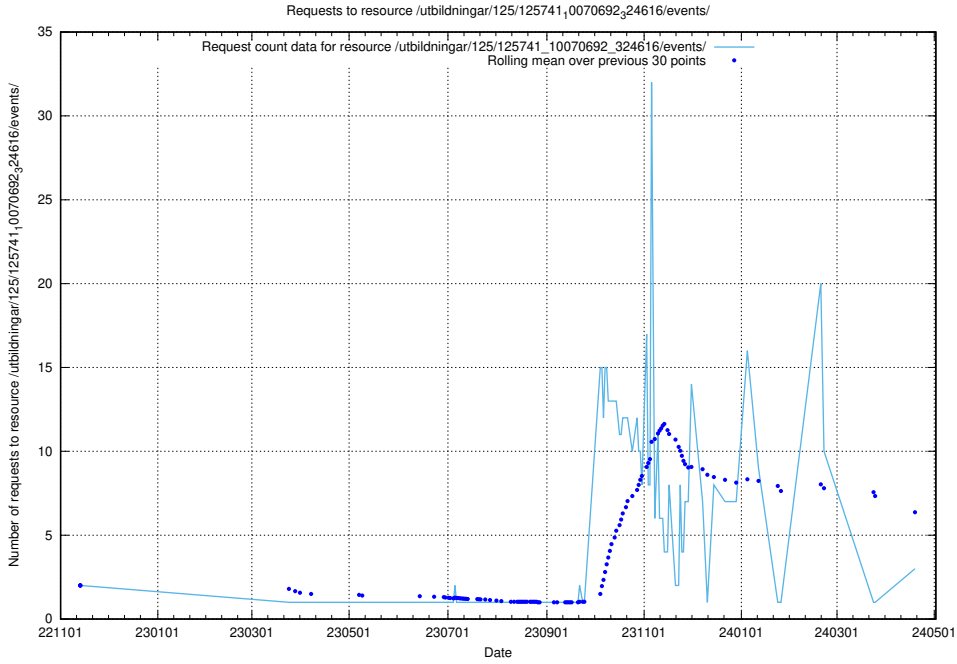

5.395 Usage of /utbildningar/125/125741_10070692_324616/events/

Here, we count the number of requests to resource /utbildningar/125/125741_10070692_324616/events/