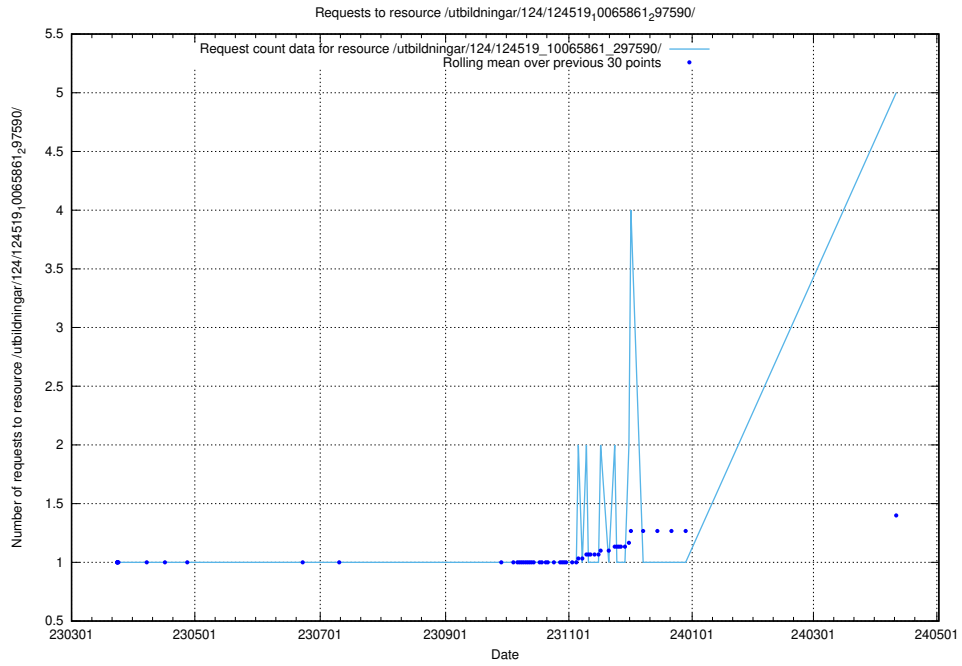

5.114 Usage of /utbildningar/124/124519_10065861_297590/

Here, we count the number of requests to resource /utbildningar/124/124519_10065861_297590/.