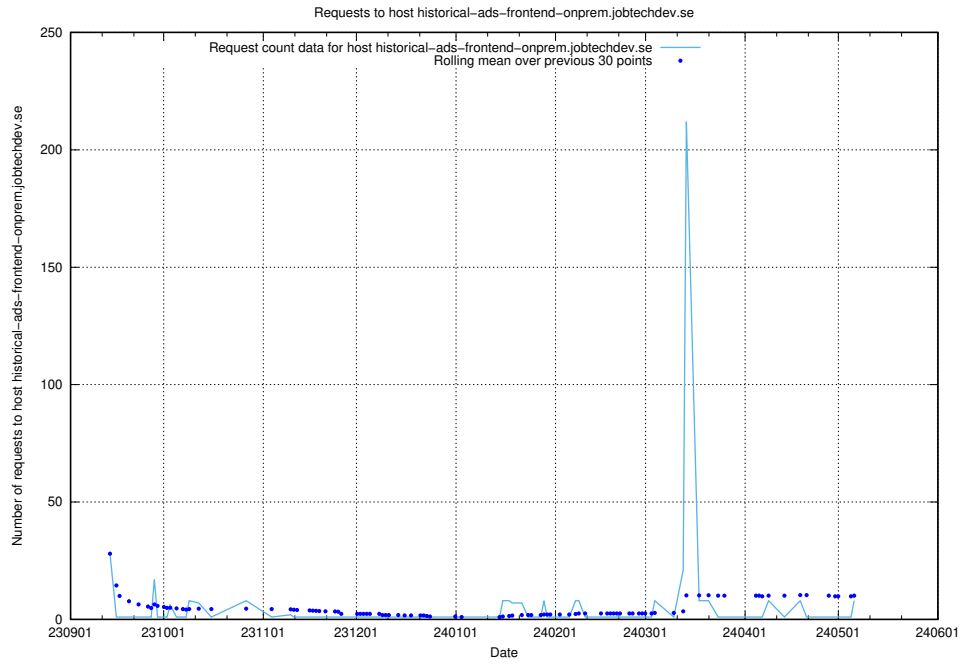

7.64 Usage of historical-ads-frontend-onprem.jobtechdev.se

Here, we count the number of requests to host historical-ads-frontend-onprem.jobtechdev.se.