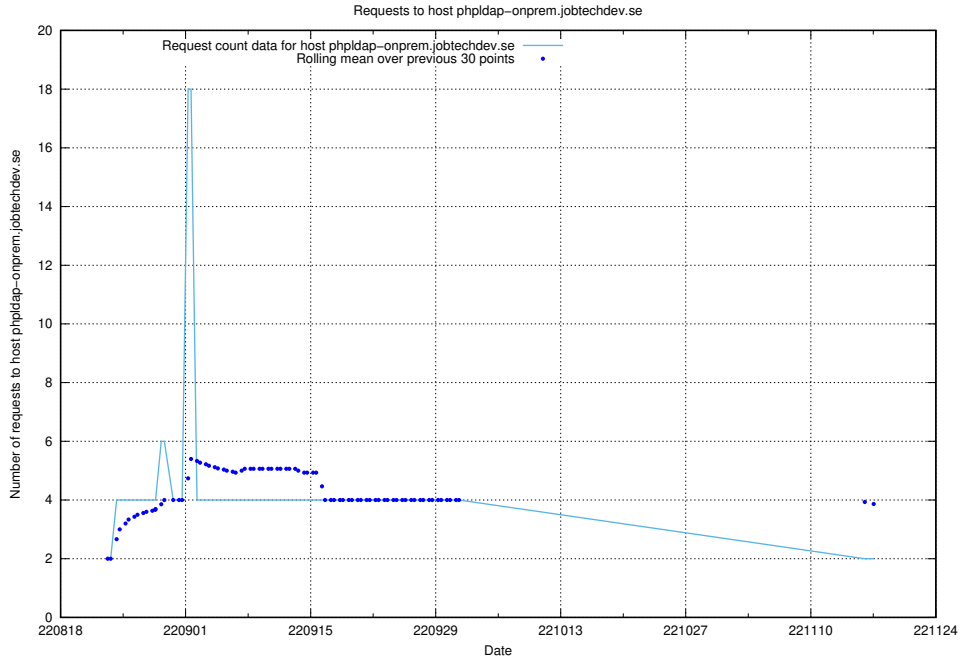

7.342 Usage of phpldap-onprem.jobtechdev.se

Here, we count the number of requests to host phpldap-onprem.jobtechdev.se.