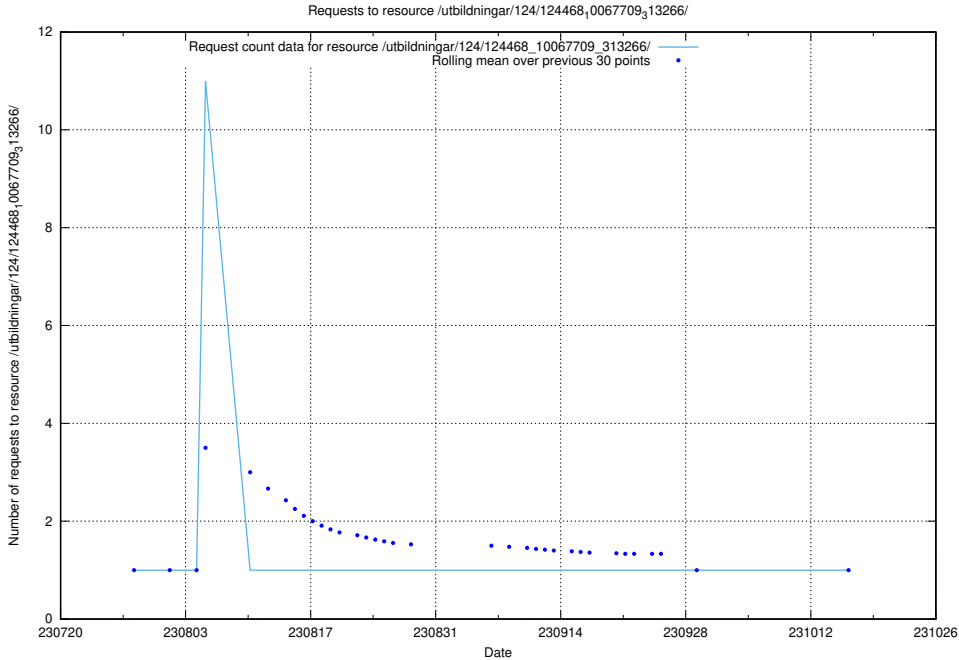

5.4937 Usage of /utbildningar/124/124468_10067709_313266/

Here, we count the number of requests to resource /utbildningar/124/124468_10067709_313266/.