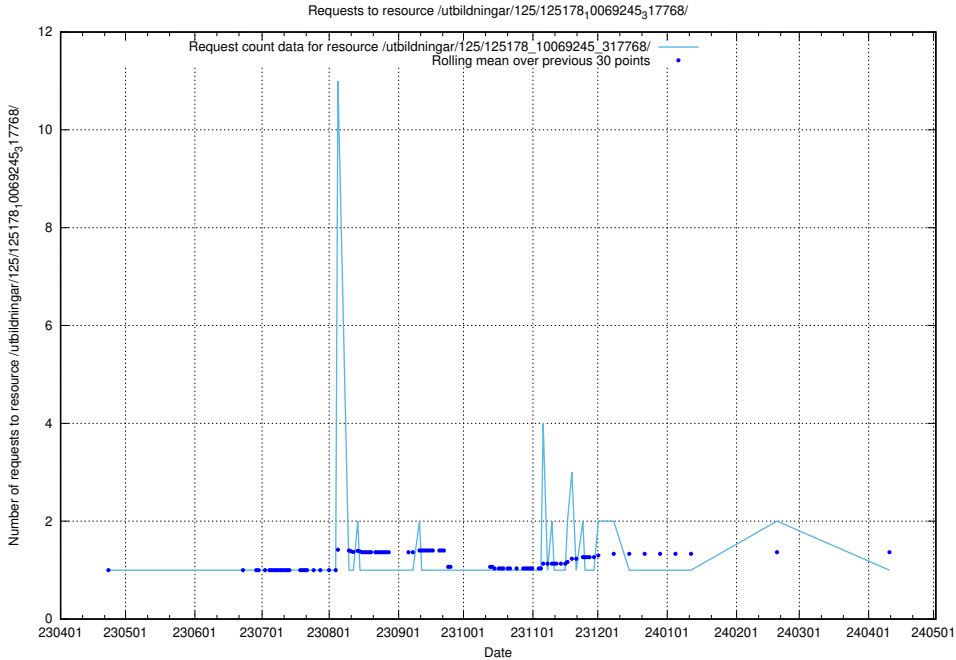

5.6069 Usage of /utbildningar/125/125178_10069245_317768/

Here, we count the number of requests to resource /utbildningar/125/125178_10069245_317768/.