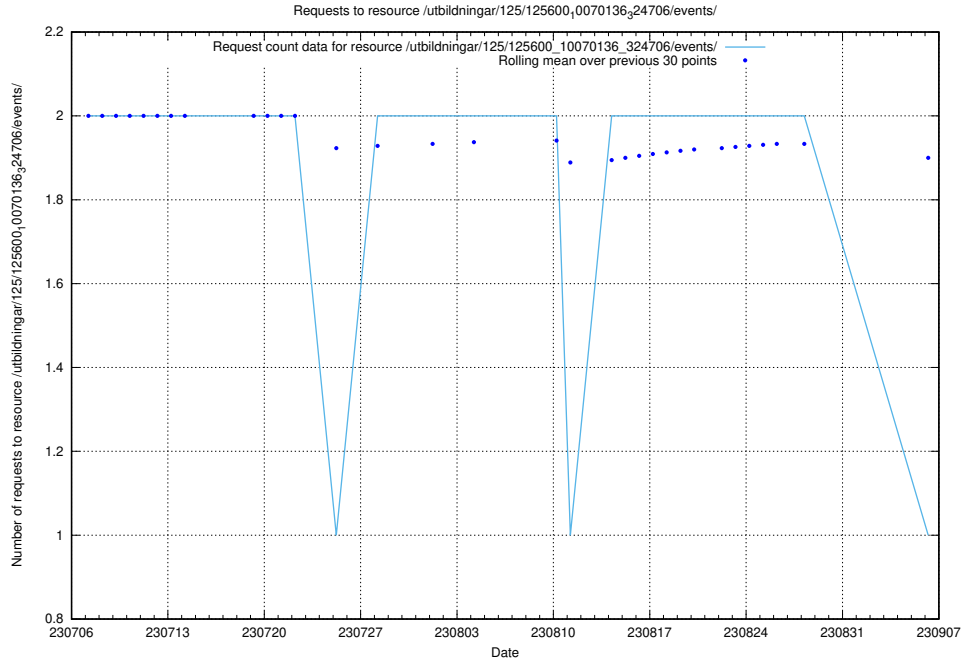

Here, we count the number of requests to resource /utbildningar/125/125600_10070136_324706/events/

5.5325 Usage of /utbildningar/126/126576_10072086_331578/

Here, we count the number of requests to resource /utbildningar/126/126576_10072086_331578/.