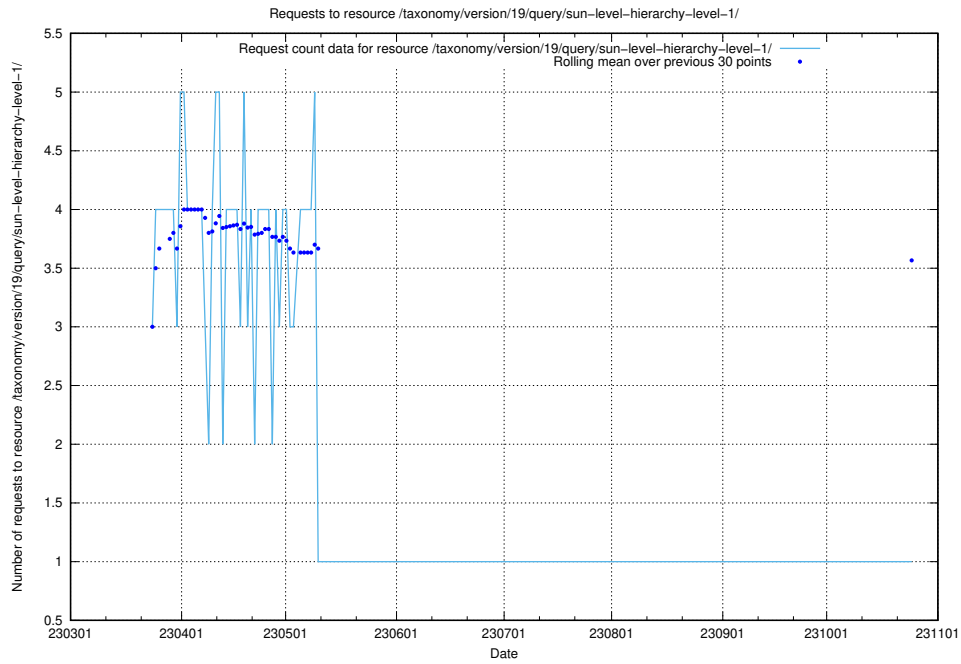

5.6126 Usage of /taxonomy/version/19/query/sun-level-hierarchy-level-1/

Here, we count the number of requests to resource /taxonomy/version/19/query/sun-level-hierarchy-level-1/.