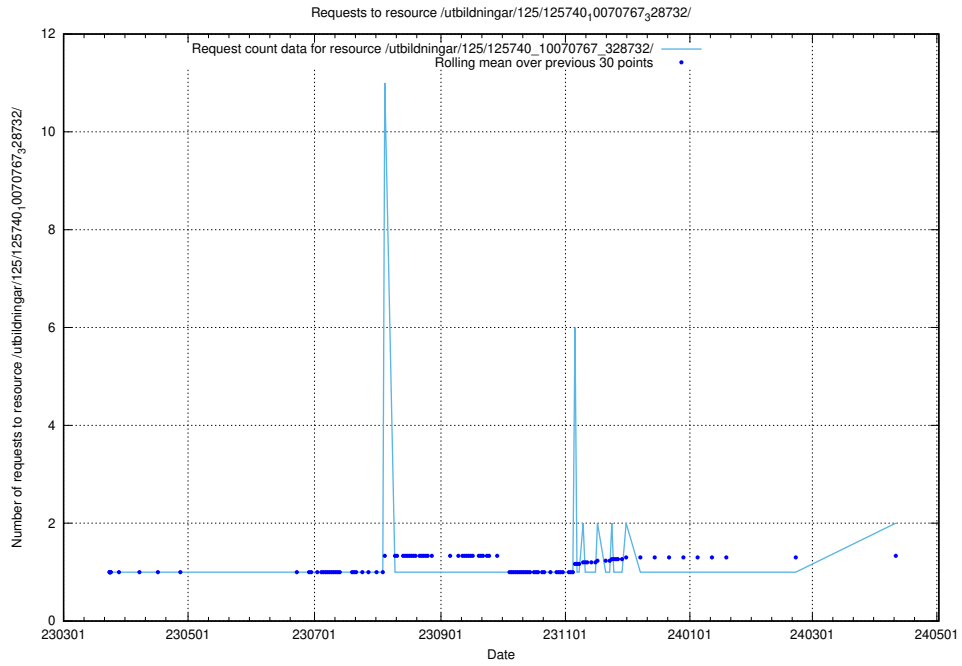

5.487 Usage of /utbildningar/125/125740_10070767_328732/

Here, we count the number of requests to resource /utbildningar/125/125740_10070767_328732/.