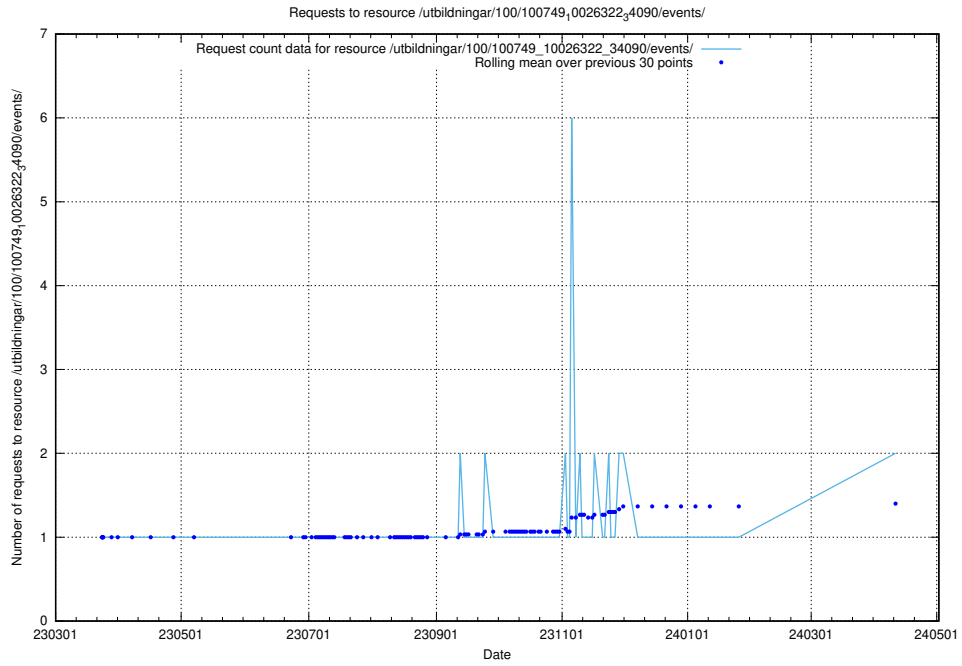

5.871 Usage of /utbildningar/100/100749_10026322_34090/events/

Here, we count the number of requests to resource /utbildningar/100/100749_10026322_34090/events/.