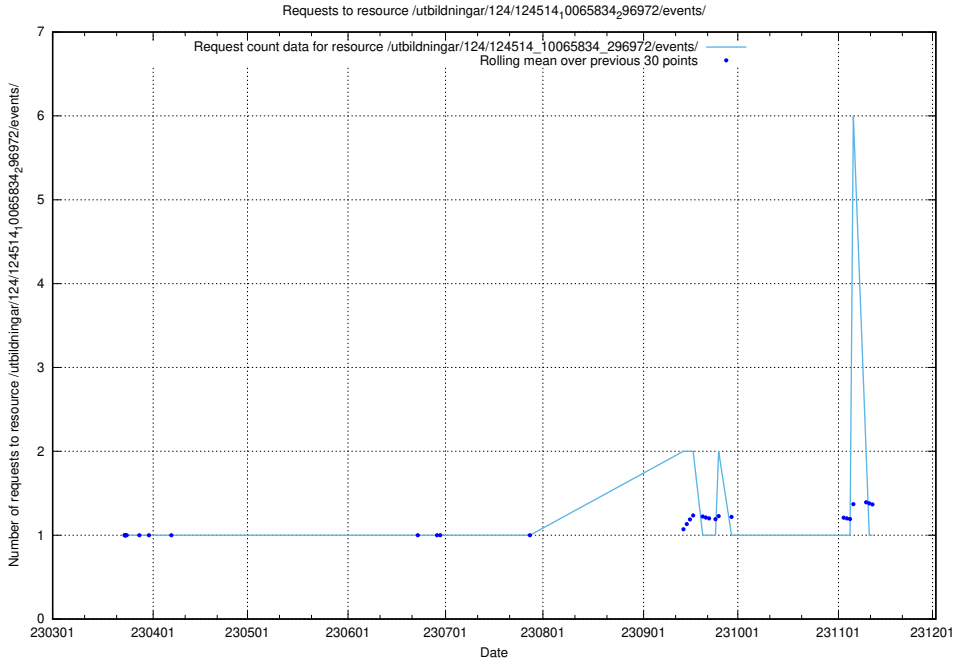

5.2139 Usage of /utbildningar/124/124514_10065834_296972/events/

Here, we count the number of requests to resource /utbildningar/124/124514_10065834_296972/events/