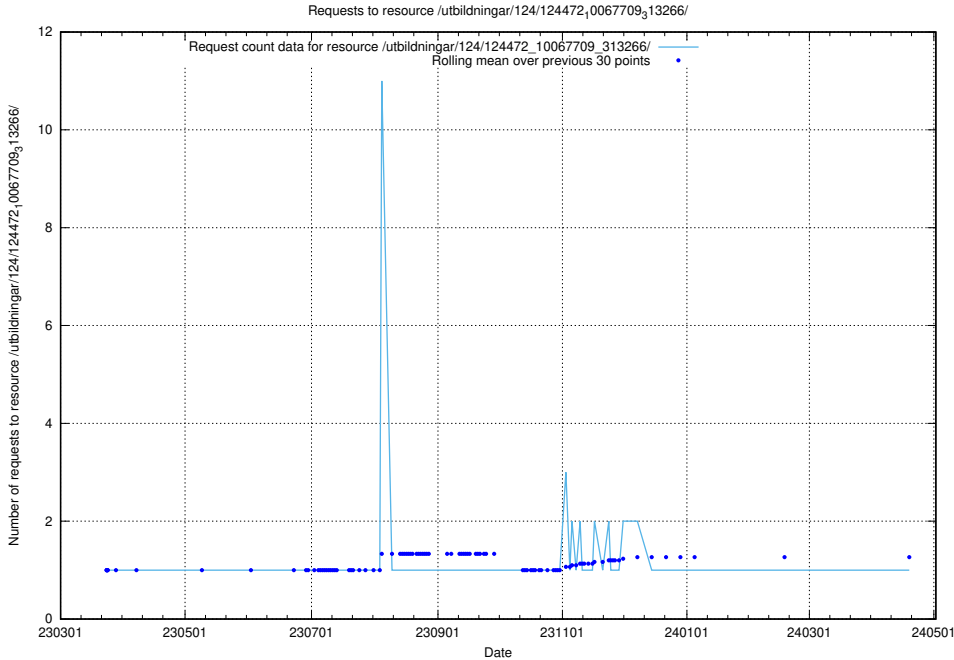

5.3091 Usage of /utbildningar/124/124472_10067709_313266/

Here, we count the number of requests to resource /utbildningar/124/124472_10067709_313266/.