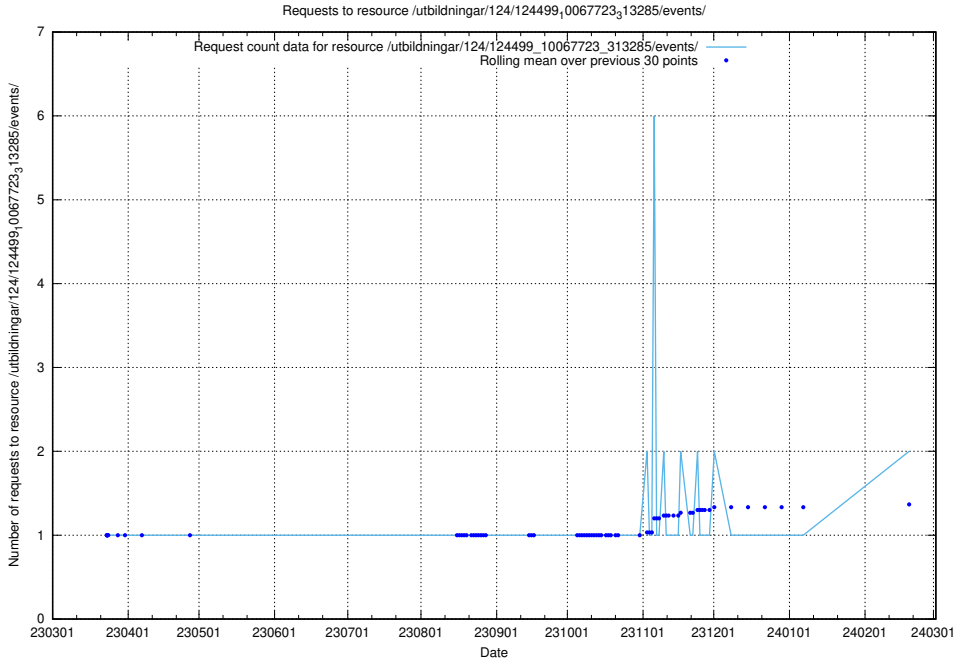

5.598 Usage of /utbildningar/124/124499_10067723_313285/events/

Here, we count the number of requests to resource /utbildningar/124/124499_10067723_313285/events/