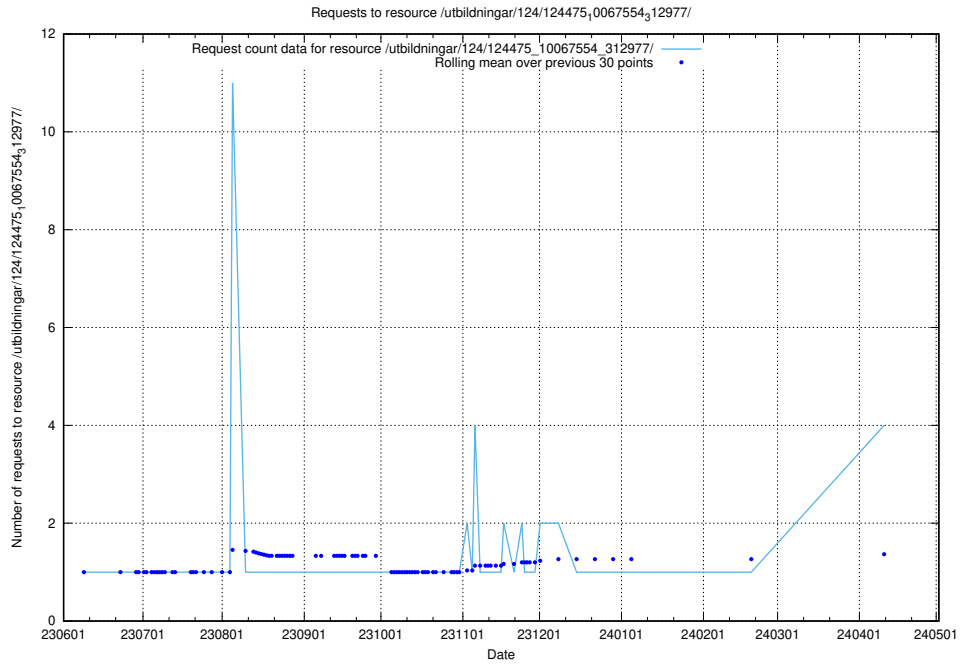

5.232 Usage of /utbildningar/124/124475_10067554_312977/

Here, we count the number of requests to resource /utbildningar/124/124475_10067554_312977/.