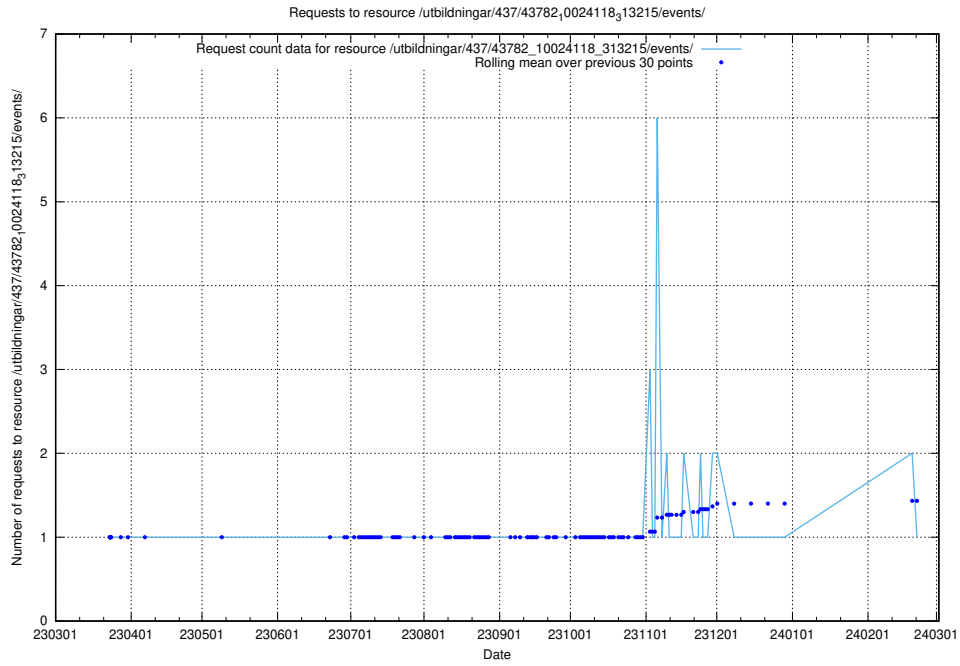

5.6378 Usage of /utbildningar/437/43782_10024118_313215/events/

Here, we count the number of requests to resource /utbildningar/437/43782_10024118_313215/events/.