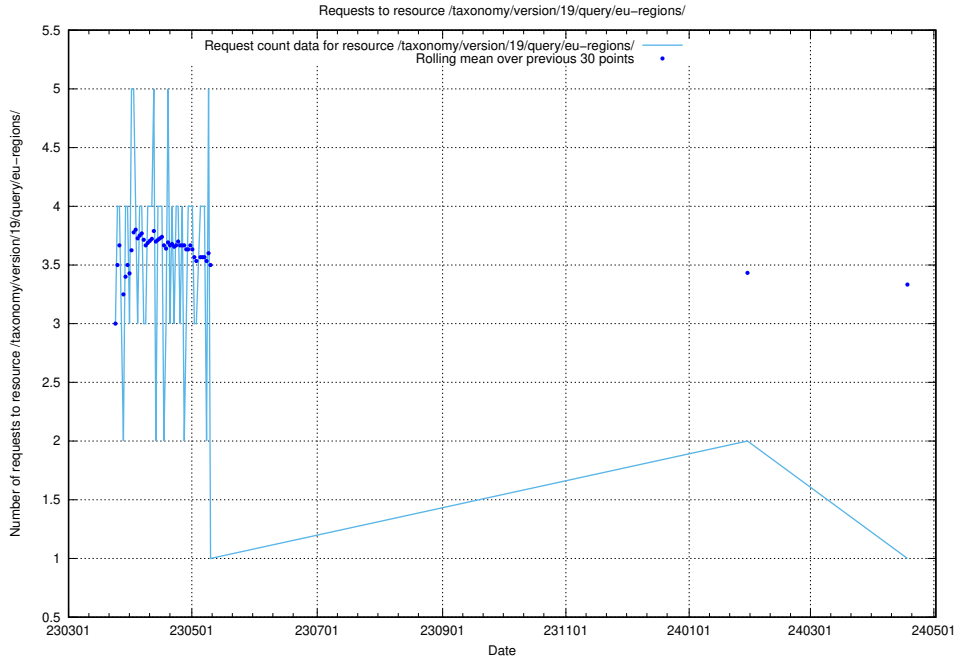

5.6154 Usage of /taxonomy/version/19/query/eu-regions/

Here, we count the number of requests to resource /taxonomy/version/19/query/eu-regions/.