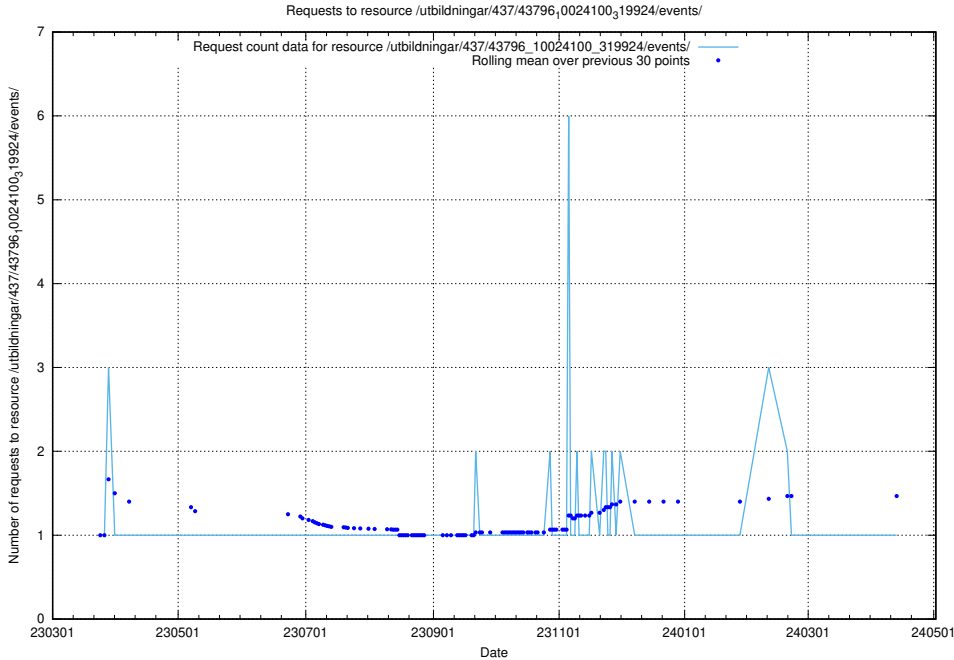

5.6190 Usage of /utbildningar/437/43796_10024100_319924/events/

Here, we count the number of requests to resource /utbildningar/437/43796_10024100_319924/events/.