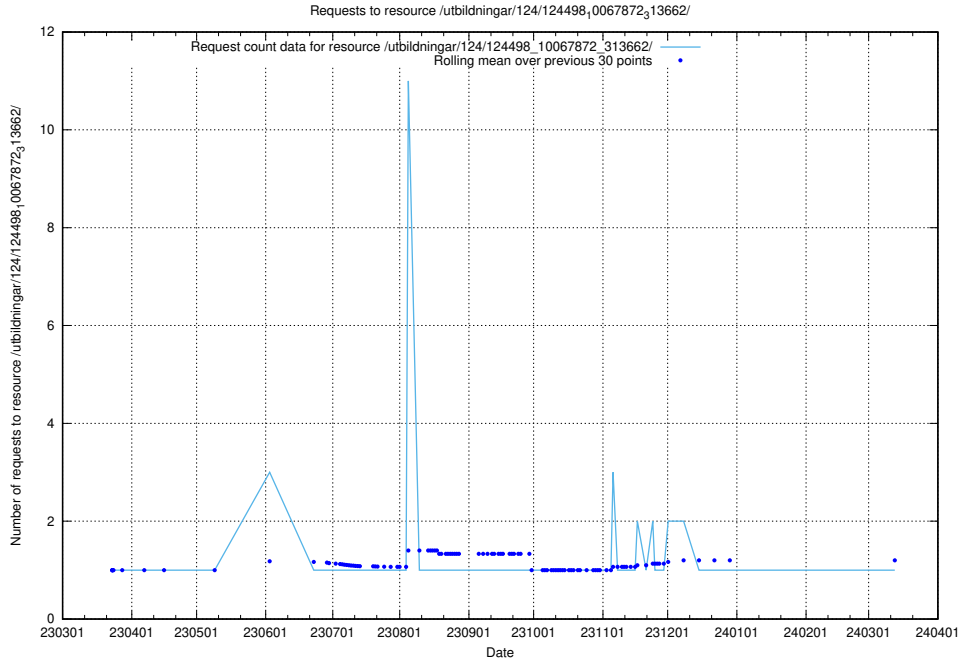

5.2691 Usage of /utbildningar/124/124498_10067872_313662/

Here, we count the number of requests to resource /utbildningar/124/124498_10067872_313662/.