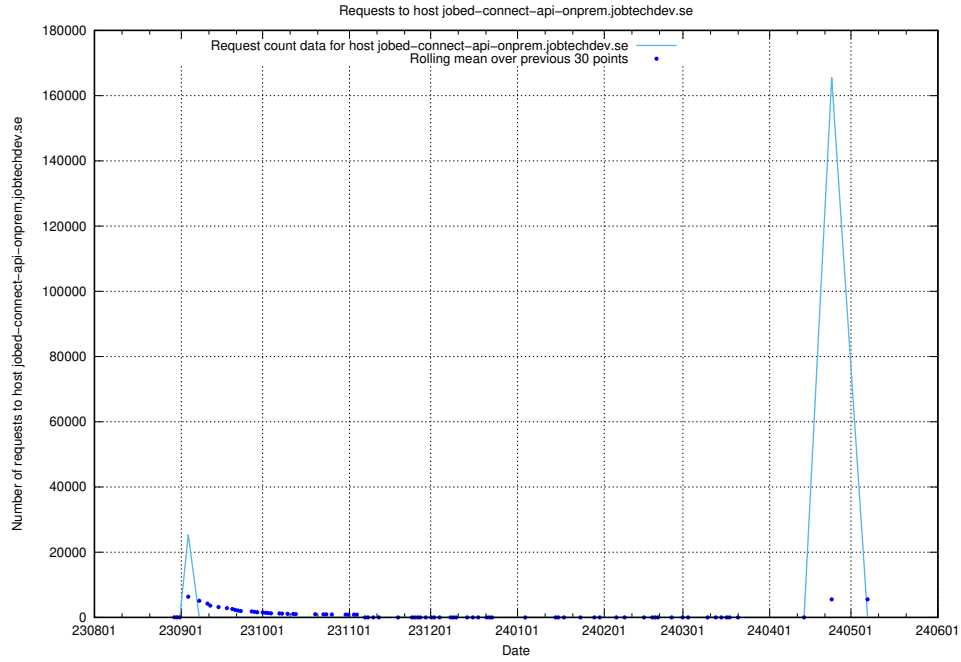

7.25 Usage of `jobed-connect-api-onprem.jobtechdev.se`

Here, we count the number of requests to host `jobed-connect-api-onprem.jobtechdev.se`.