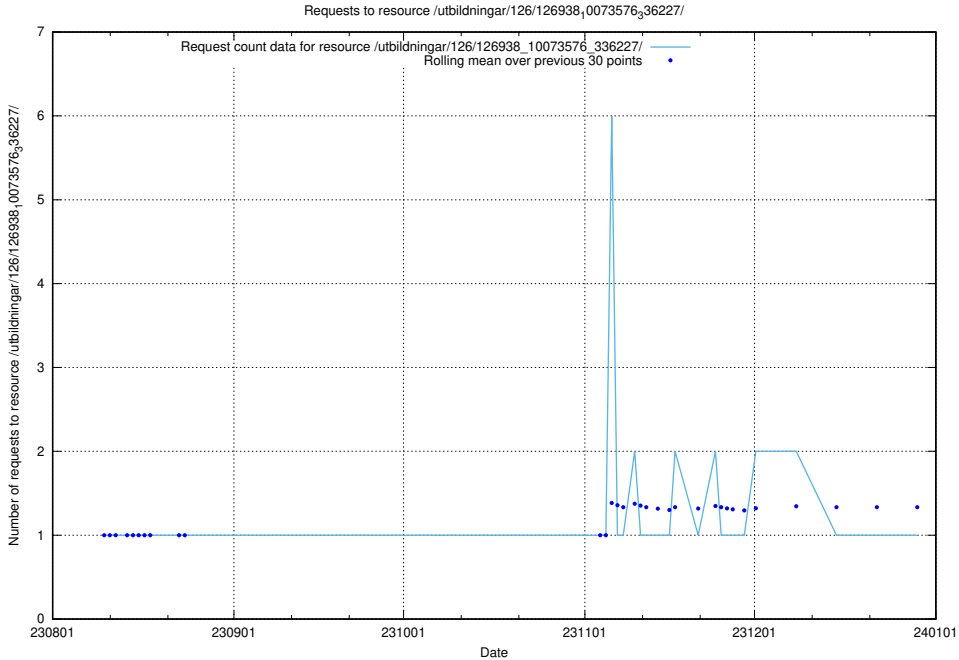

5.4848 Usage of /utbildningar/126/126938_10073576_336227/

Here, we count the number of requests to resource /utbildningar/126/126938_10073576_336227/.