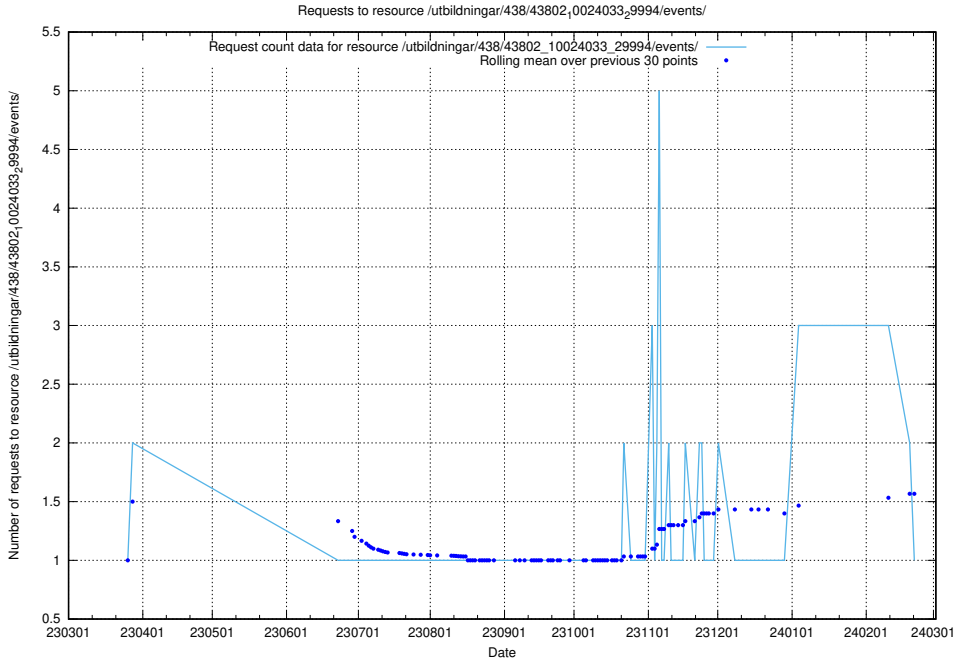

5.6105 Usage of /utbildningar/438/43802_10024033_29994/events/

Here, we count the number of requests to resource /utbildningar/438/43802_10024033_29994/events/.