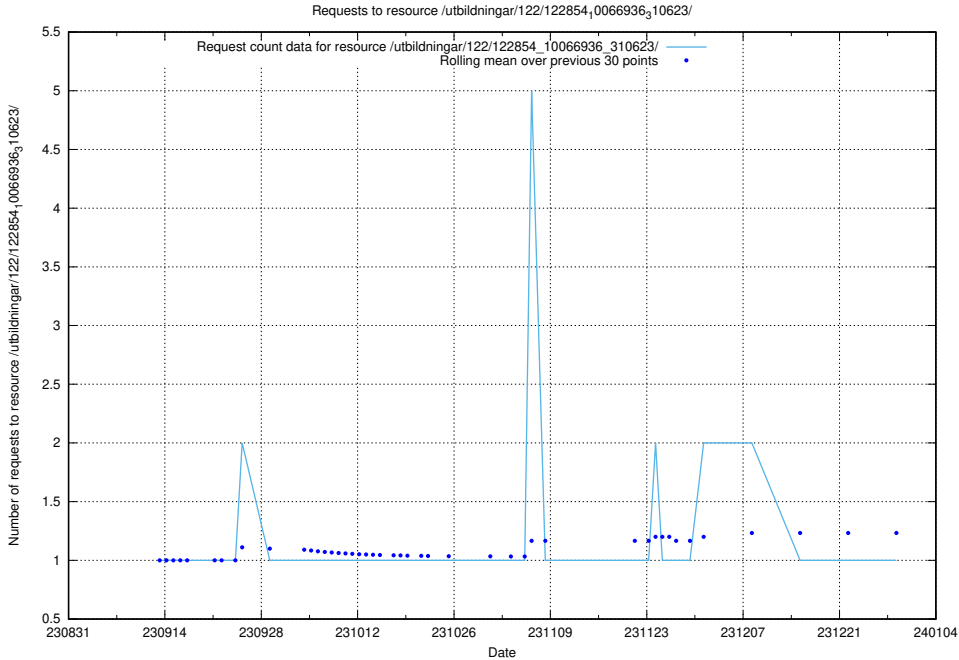

5.4625 Usage of /utbildningar/122/122854_10066936_310623/

Here, we count the number of requests to resource /utbildningar/122/122854_10066936_310623/.