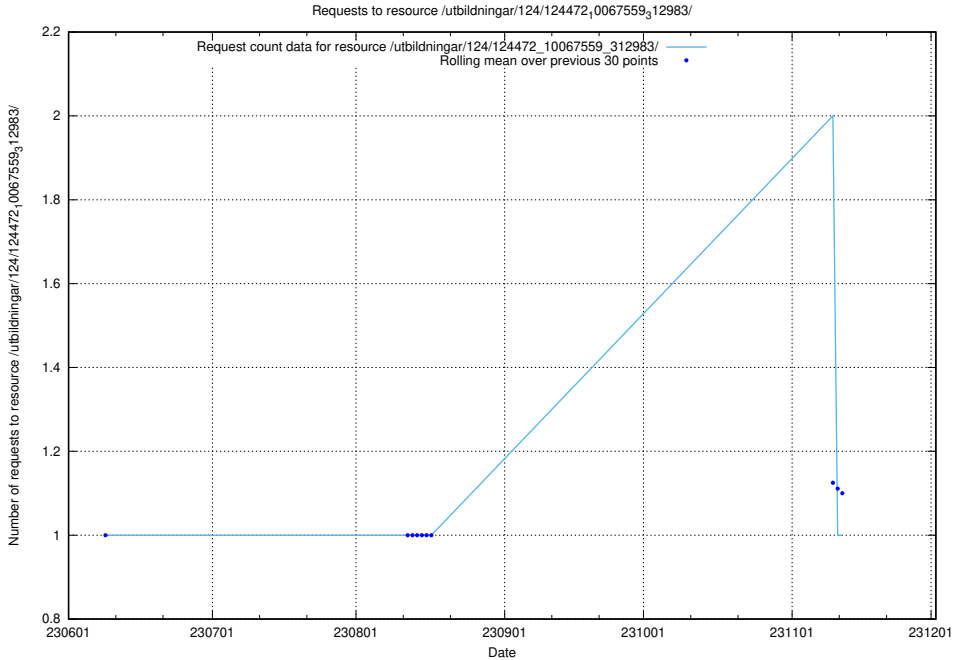

5.5928 Usage of /utbildningar/124/124472_10067559_312983/

Here, we count the number of requests to resource /utbildningar/124/124472_10067559_312983/.