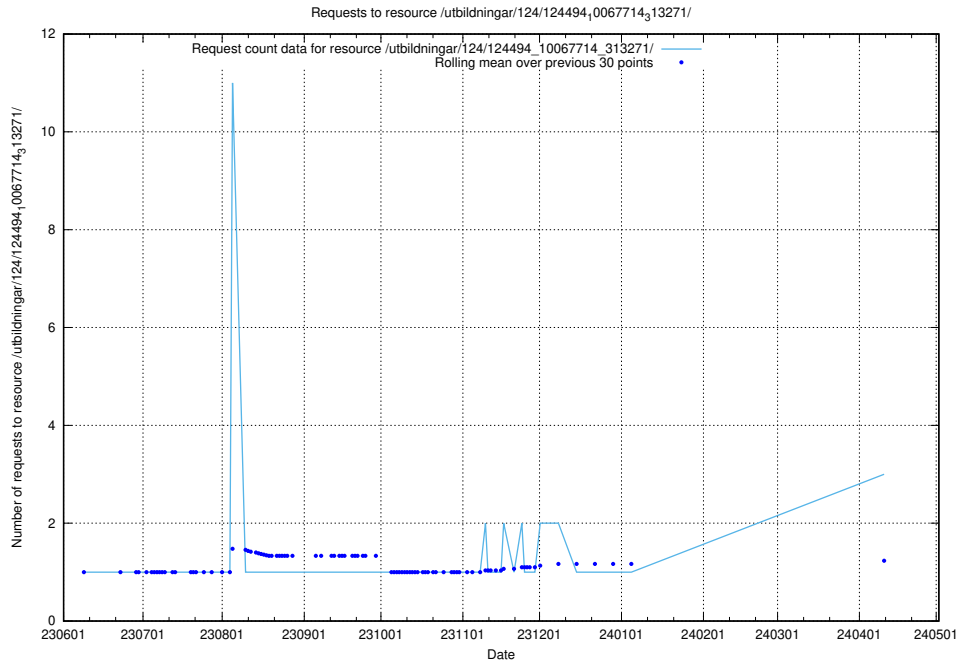

5.402 Usage of /utbildningar/124/124494_10067714_313271/

Here, we count the number of requests to resource /utbildningar/124/124494_10067714_313271/.