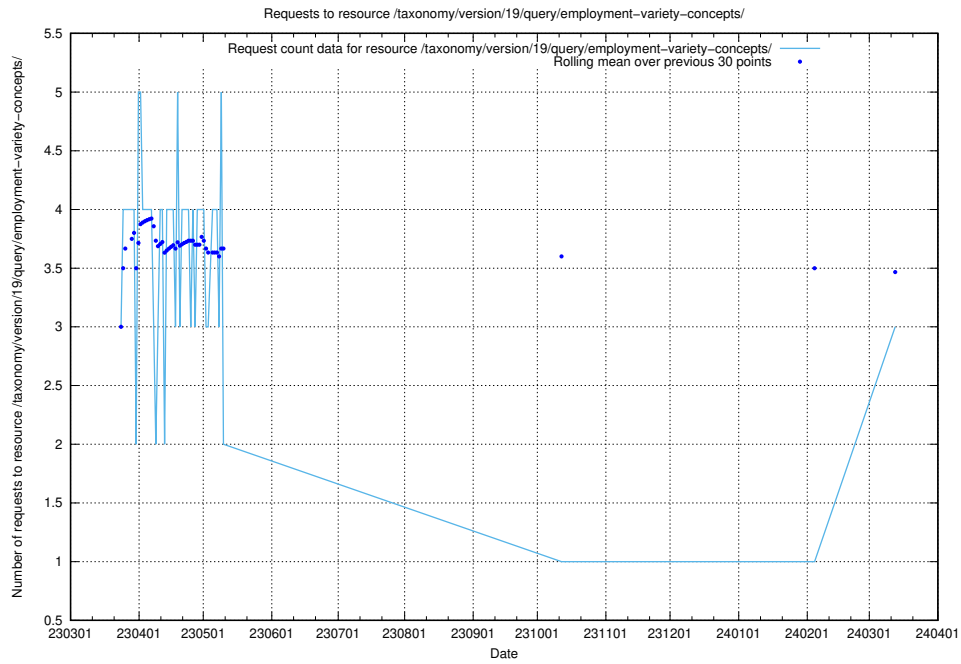

5.468 Usage of /taxonomy/version/19/query/employment-variety-concepts/

Here, we count the number of requests to resource /taxonomy/version/19/query/employment-variety-concepts/.

5.469 Usage of /utbildningar/438/43817_10024102_242987/events/