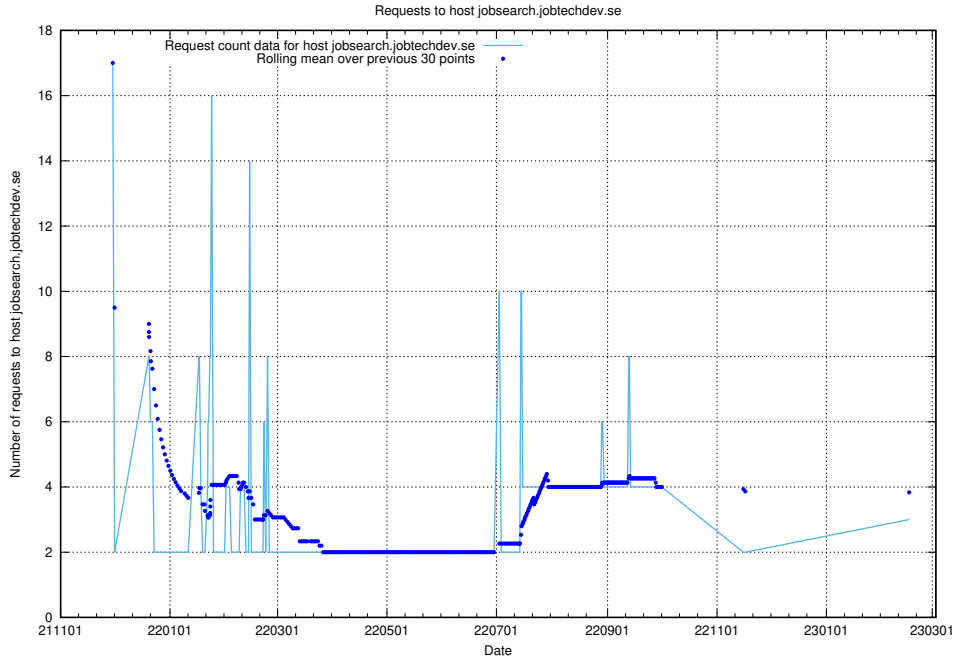

7.211 Usage of jobsearch.jobtechdev.se

Here, we count the number of requests to host jobsearch.jobtechdev.se.