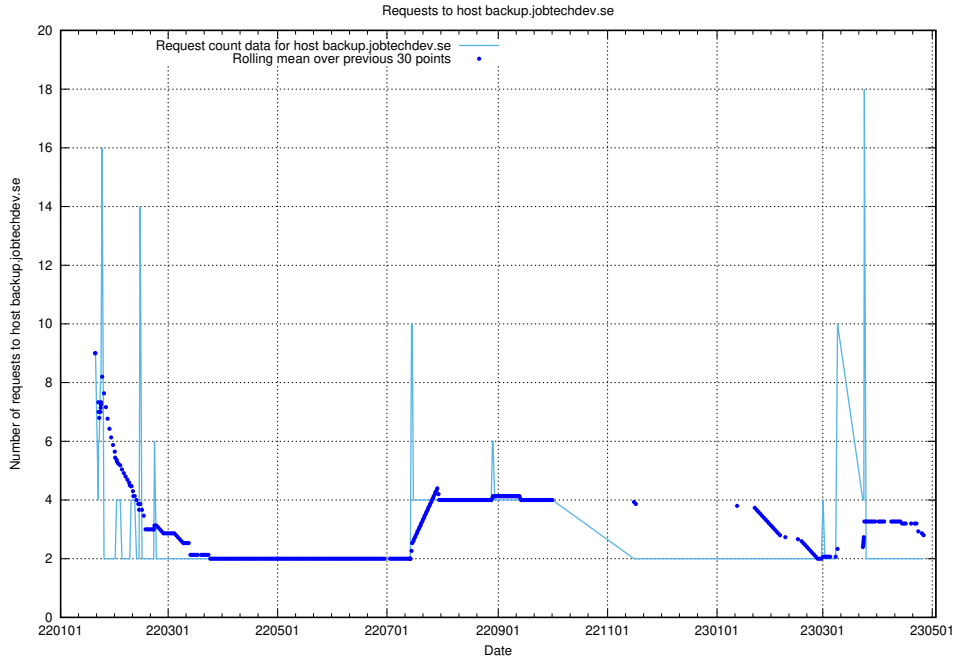

7.269 Usage of backup.jobtechdev.se

Here, we count the number of requests to host backup.jobtechdev.se.