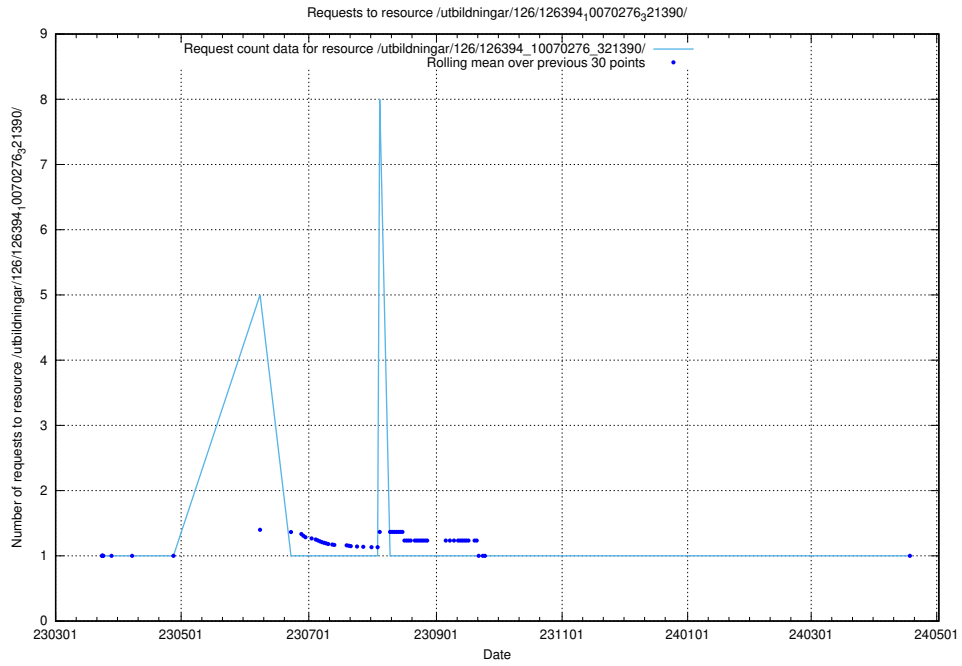

5.6434 Usage of /utbildningar/126/126394_10070276_321390/

Here, we count the number of requests to resource /utbildningar/126/126394_10070276_321390/.