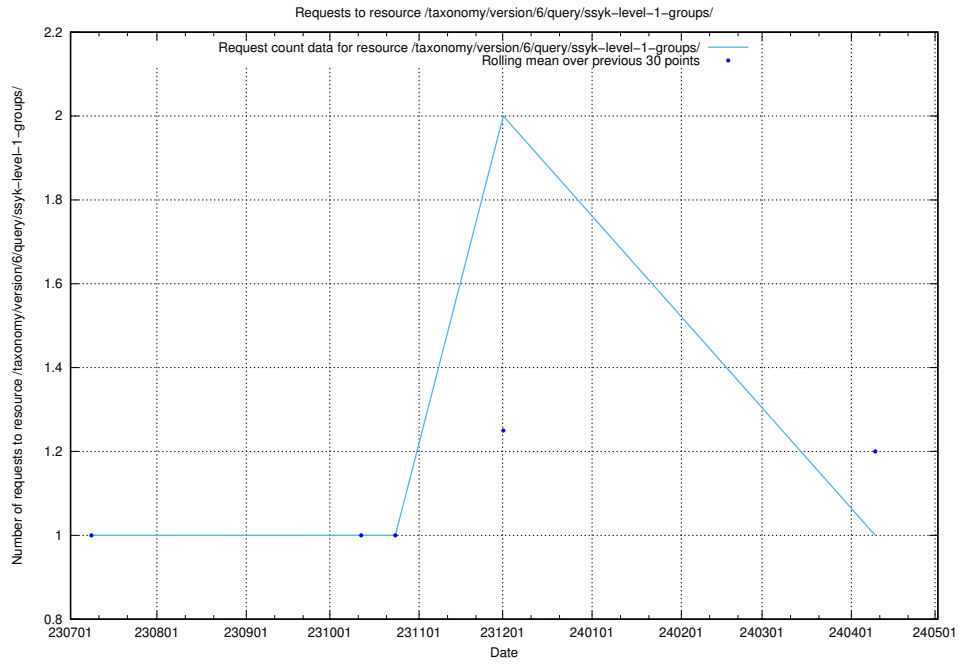

5.5257 Usage of /taxonomy/version/6/query/ssyk-level-1-groups/

Here, we count the number of requests to resource /taxonomy/version/6/query/ssyk-level-1-groups/.