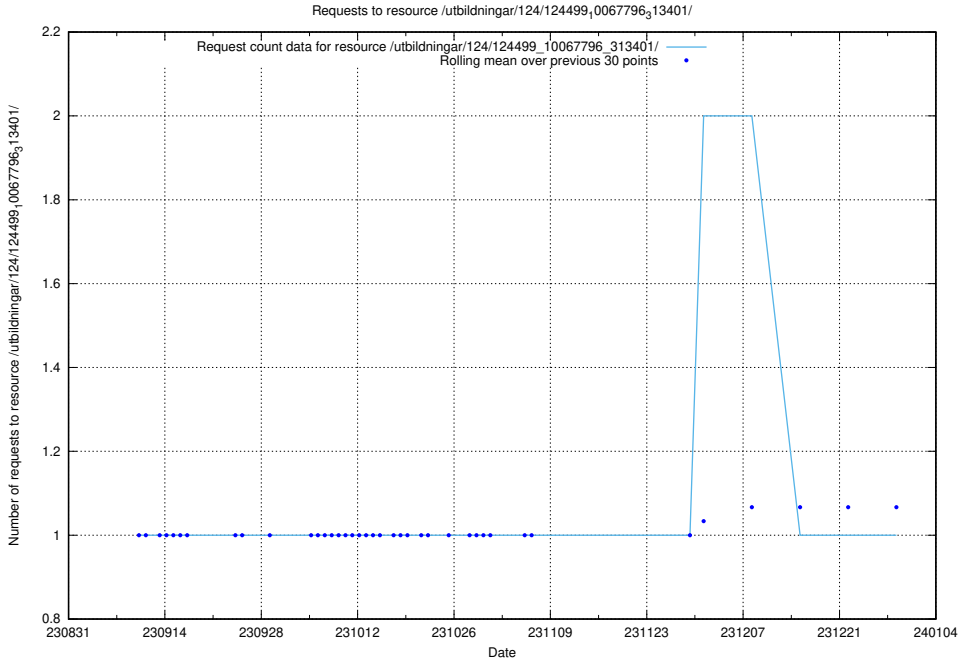

5.4646 Usage of /utbildningar/124/124499_10067796_313401/

Here, we count the number of requests to resource /utbildningar/124/124499_10067796_313401/.