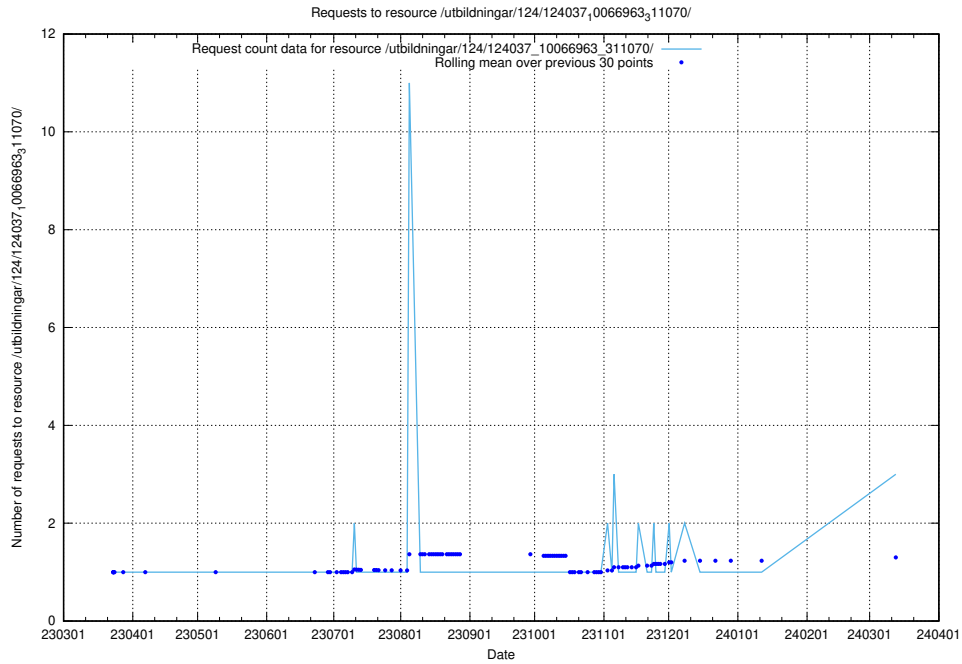

5.341 Usage of /utbildningar/124/124862_10071099_324627/

Here, we count the number of requests to resource /utbildningar/124/124862_10071099_324627/.

5.342 Usage of /utbildningar/124/124034_10066963_311070/events/