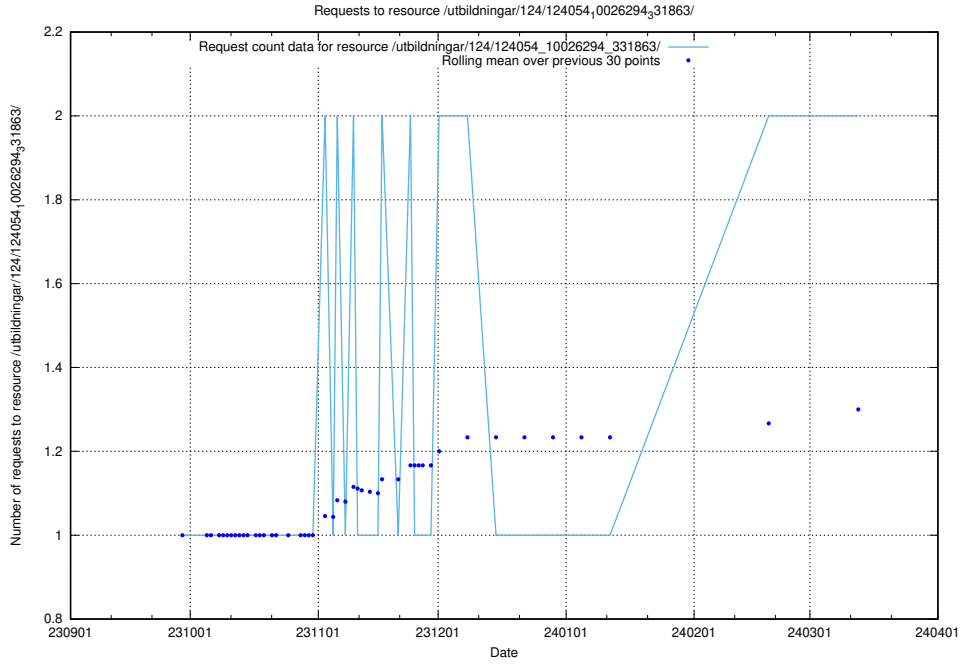

Here, we count the number of requests to resource /utbildningar/124/124118_10067051_317529/events/

5.761 Usage of /utbildningar/124/124054_10026294_331863/

Here, we count the number of requests to resource /utbildningar/124/124054_10026294_331863/.