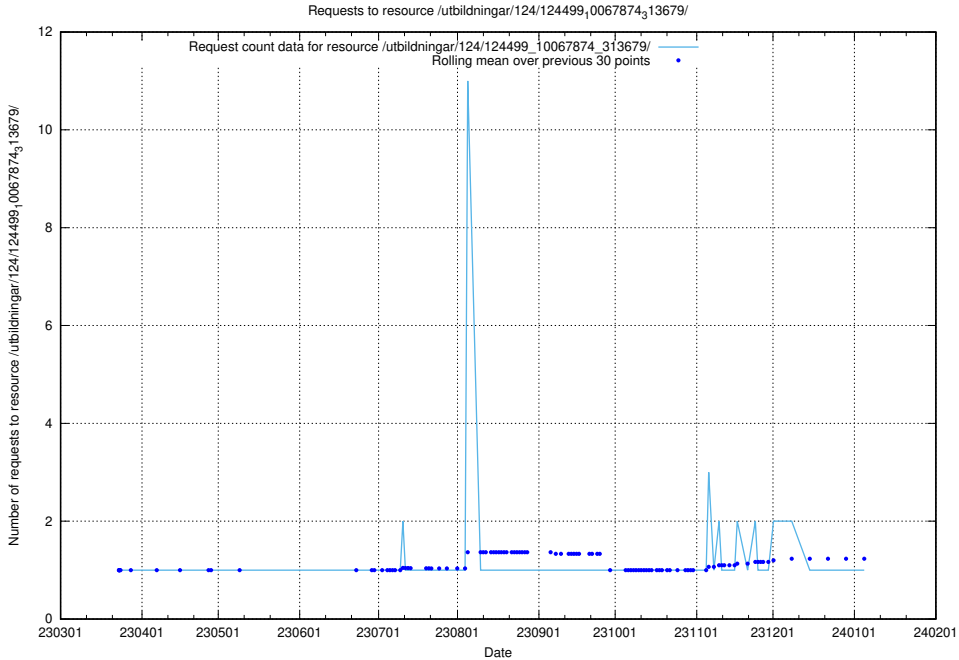

5.2395 Usage of /utbildningar/124/124499_10067874_313679/

Here, we count the number of requests to resource /utbildningar/124/124499_10067874_313679/.