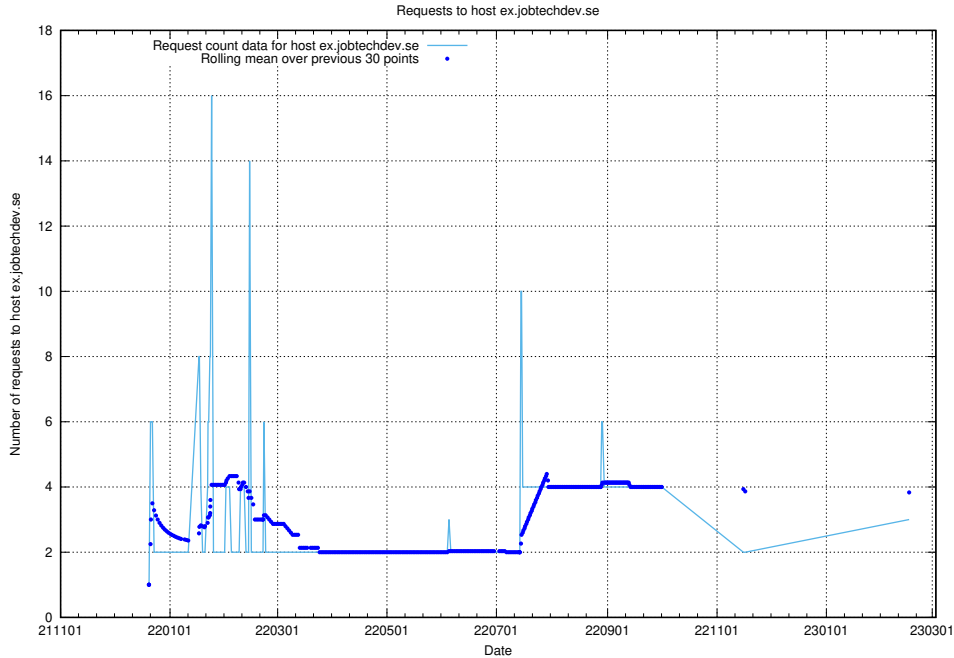

7.207 Usage of ex.jobtechdev.se

Here, we count the number of requests to host ex.jobtechdev.se.