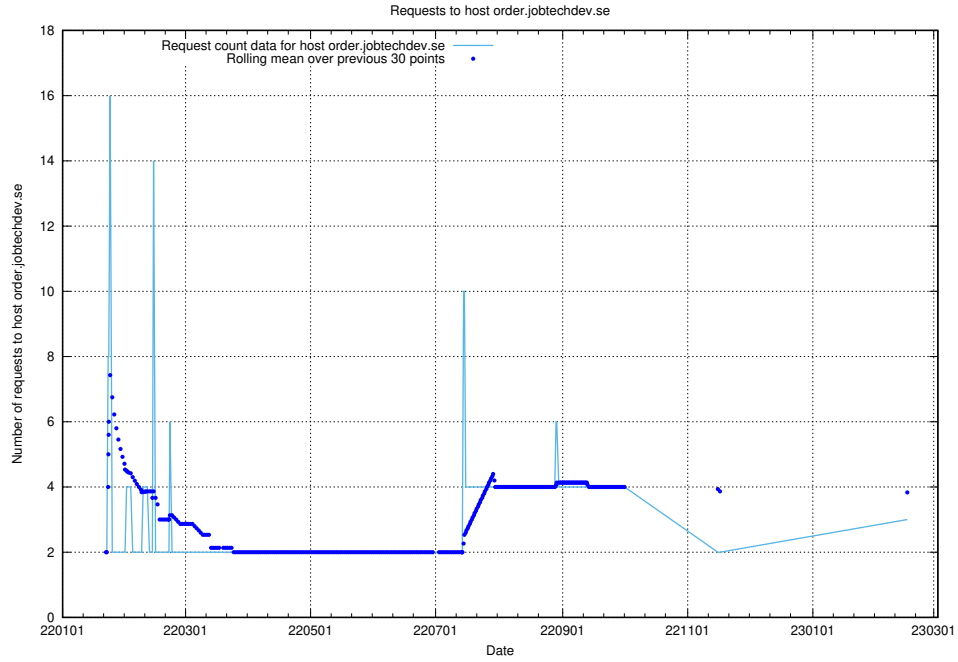

7.253 Usage of order.jobtechdev.se

Here, we count the number of requests to host order.jobtechdev.se.