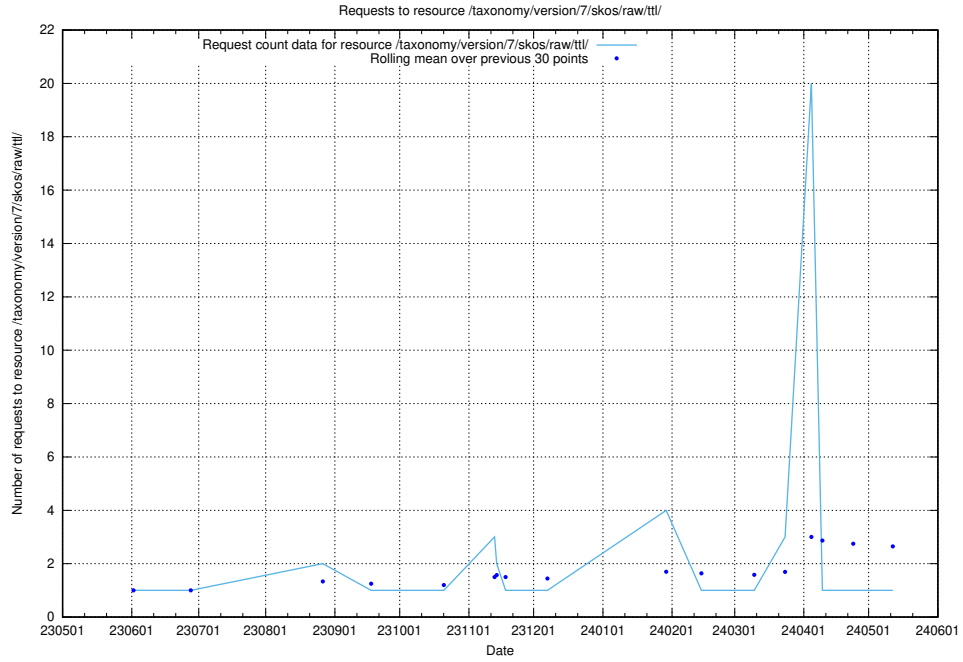

5.5952 Usage of /taxonomy/version/7/skos/raw/ttl/

Here, we count the number of requests to resource /taxonomy/version/7/skos/raw/ttl/.