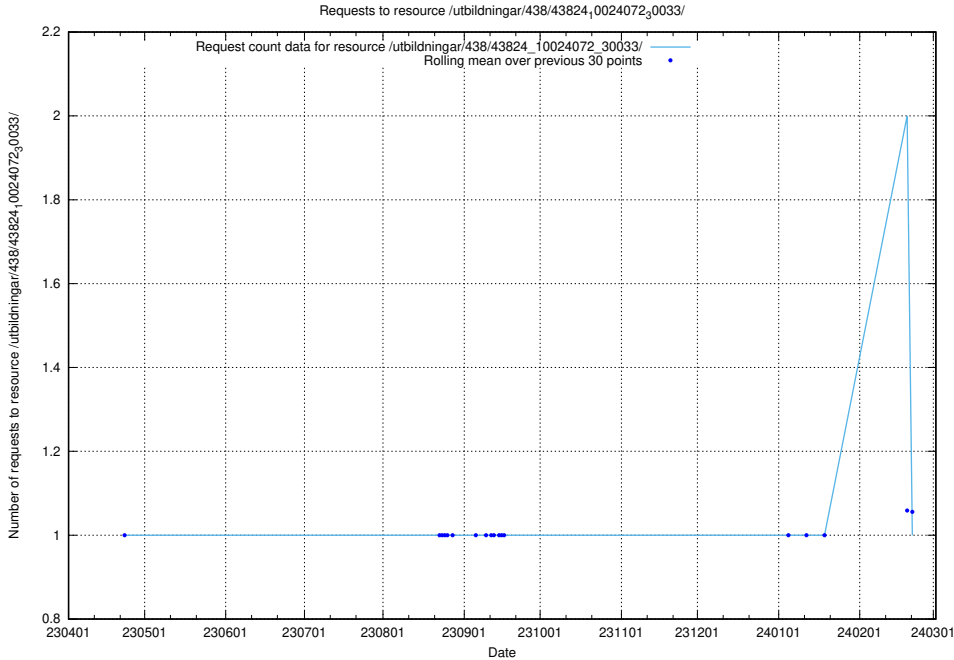

5.6056 Usage of /utbildningar/438/43824_10024072_30033/

Here, we count the number of requests to resource /utbildningar/438/43824_10024072_30033/.