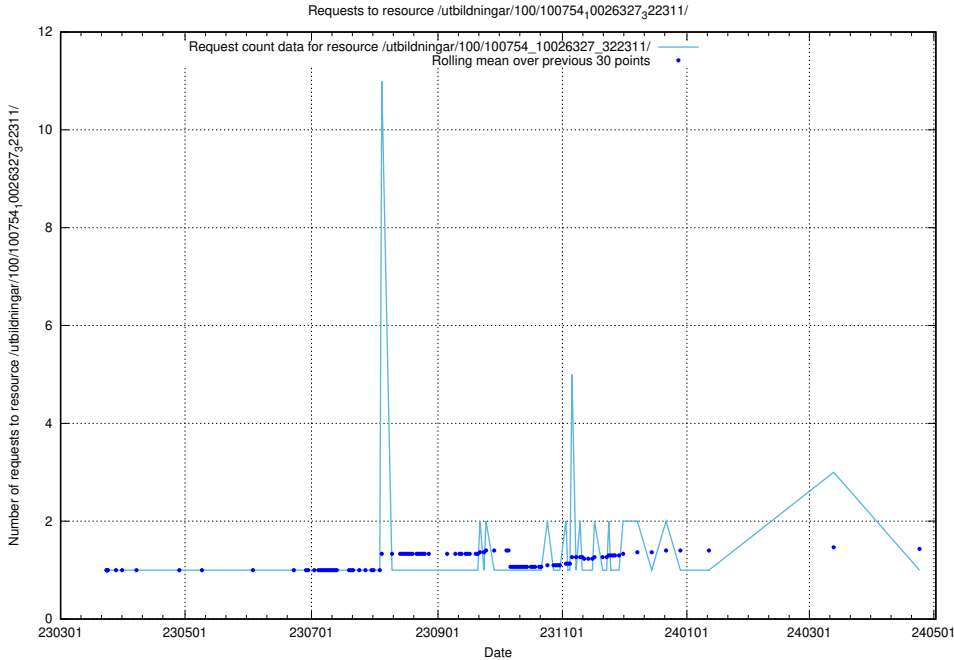

5.5614 Usage of /utbildningar/100/100754_10026327_322311/

Here, we count the number of requests to resource /utbildningar/100/100754_10026327_322311/.