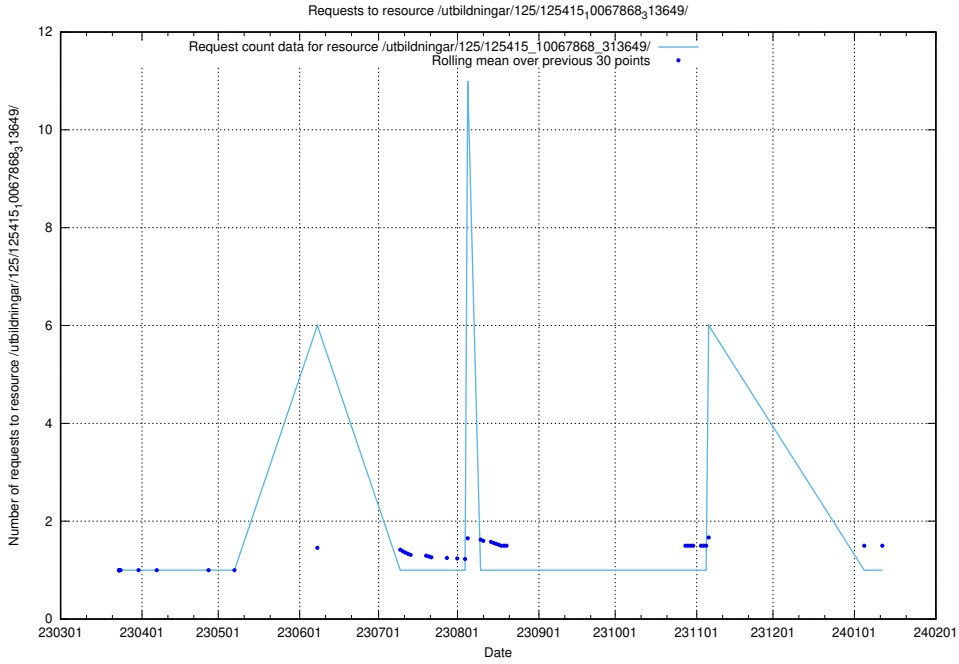

5.1118 Usage of /utbildningar/125/125415_10067868_313649/

Here, we count the number of requests to resource /utbildningar/125/125415_10067868_313649/.