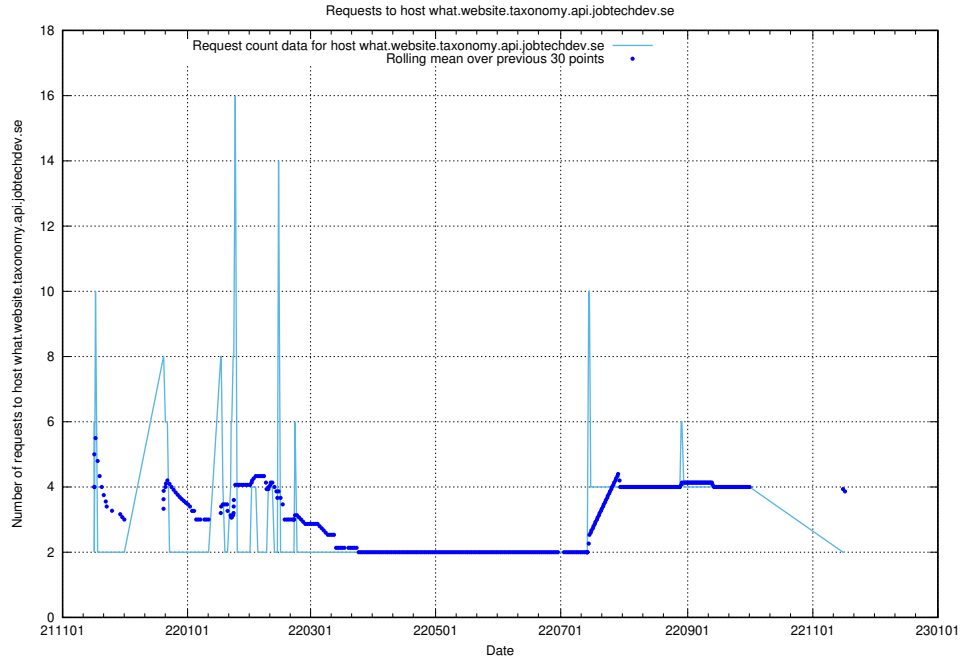

7.522 Usage of what.website.taxonomy.api.jobtechdev.se

Here, we count the number of requests to host what.website.taxonomy.api.jobtechdev.se.