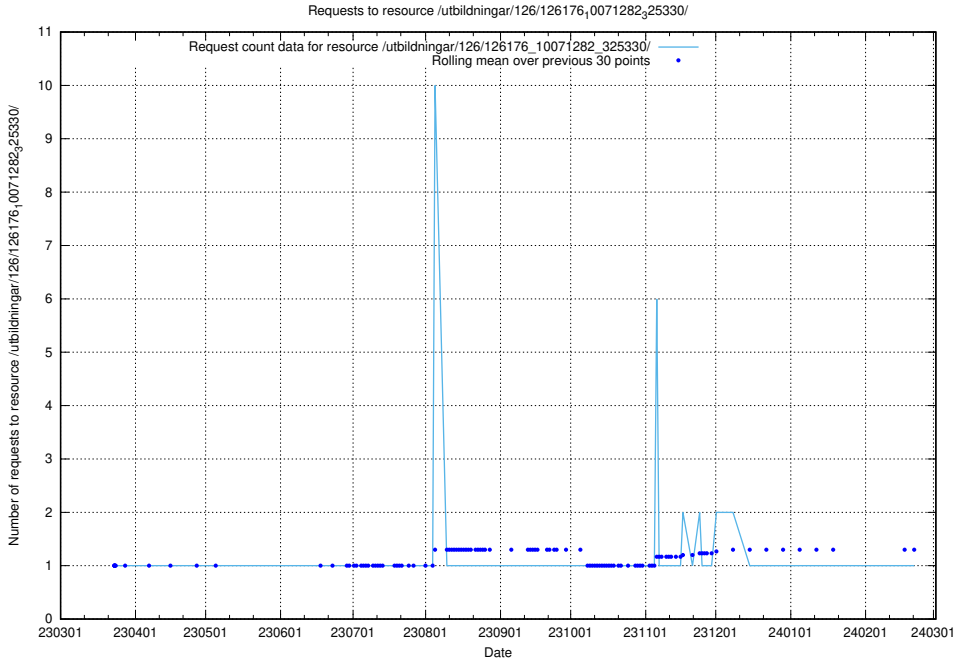

5.6439 Usage of /utbildningar/126/126176_10071282_325330/

Here, we count the number of requests to resource /utbildningar/126/126176_10071282_325330/.