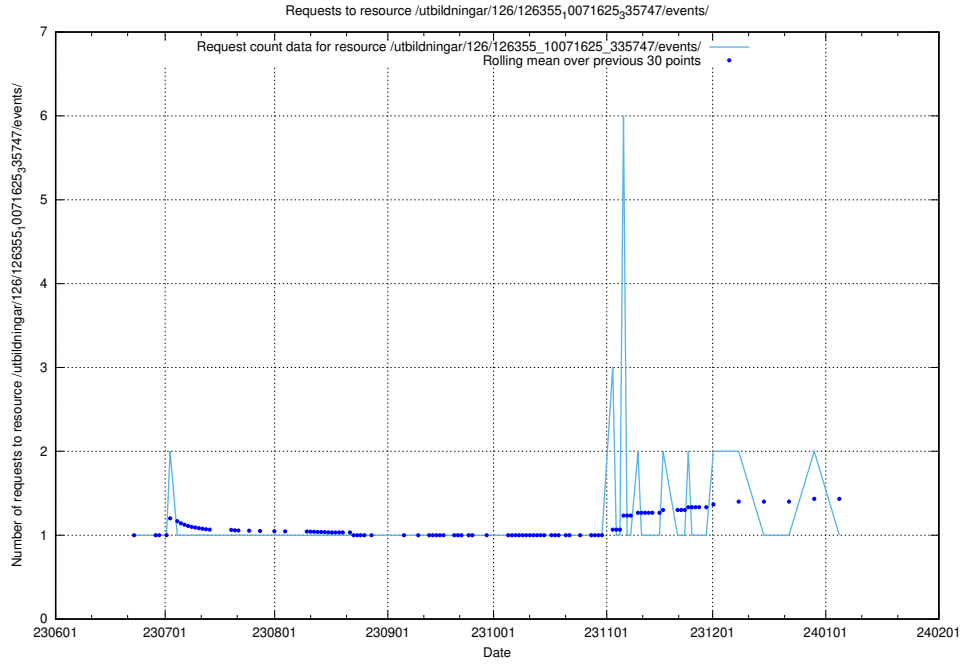

5.5688 Usage of /utbildningar/126/126355_10071625_335747/events/

Here, we count the number of requests to resource /utbildningar/126/126355_10071625_335747/events/