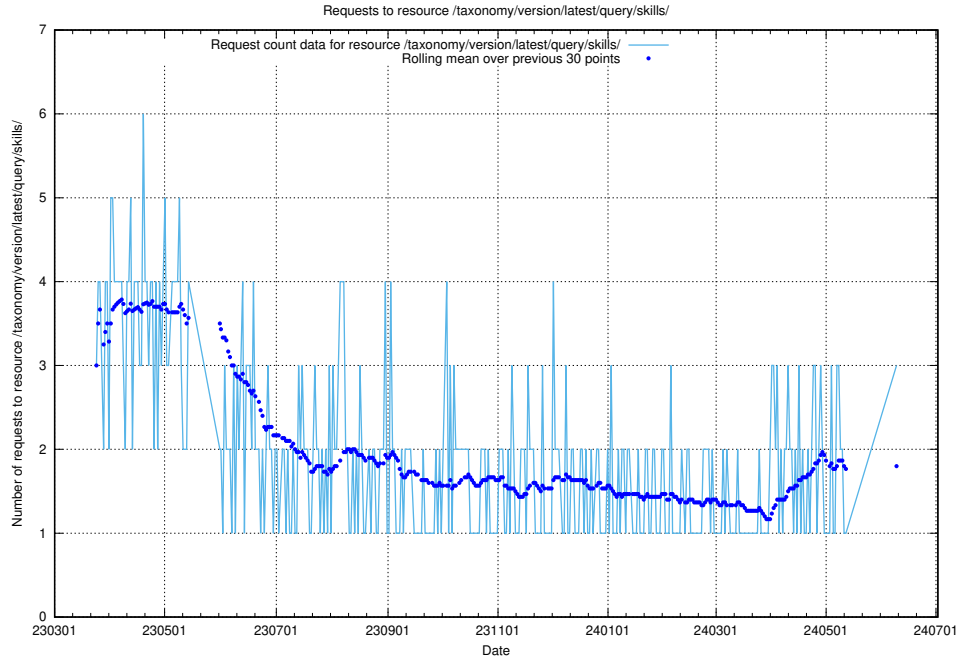

5.441 Usage of /taxonomy/version/latest/query/skills/

Here, we count the number of requests to resource /taxonomy/version/latest/query/skills/.