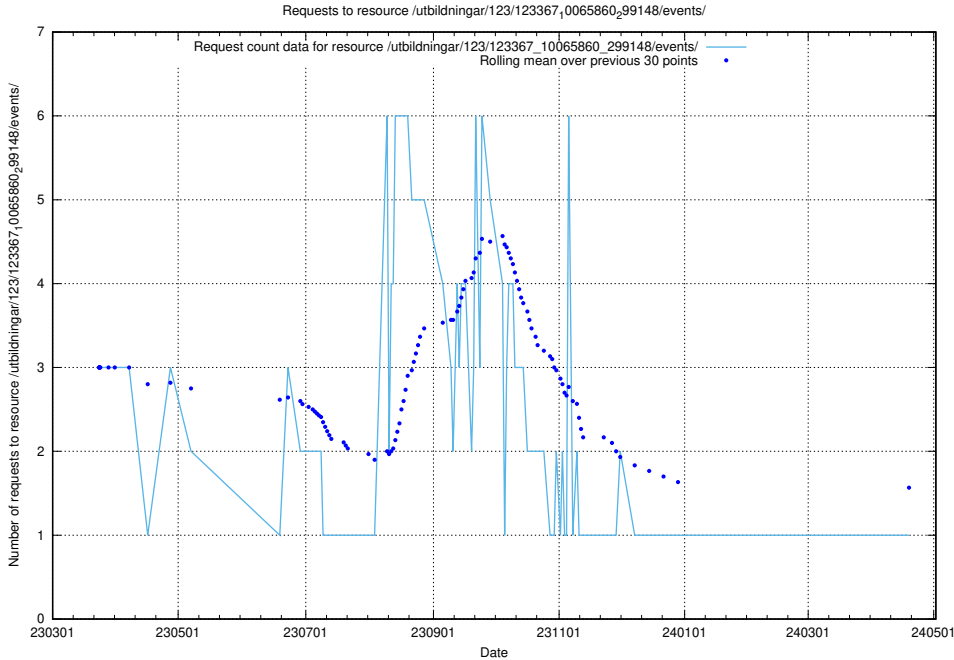

Here, we count the number of requests to resource /utbildningar/124/124036_10066963_311070/events/

5.6278 Usage of /utbildningar/123/123367_10065860_299148/events/

Here, we count the number of requests to resource /utbildningar/123/123367_10065860_299148/events/