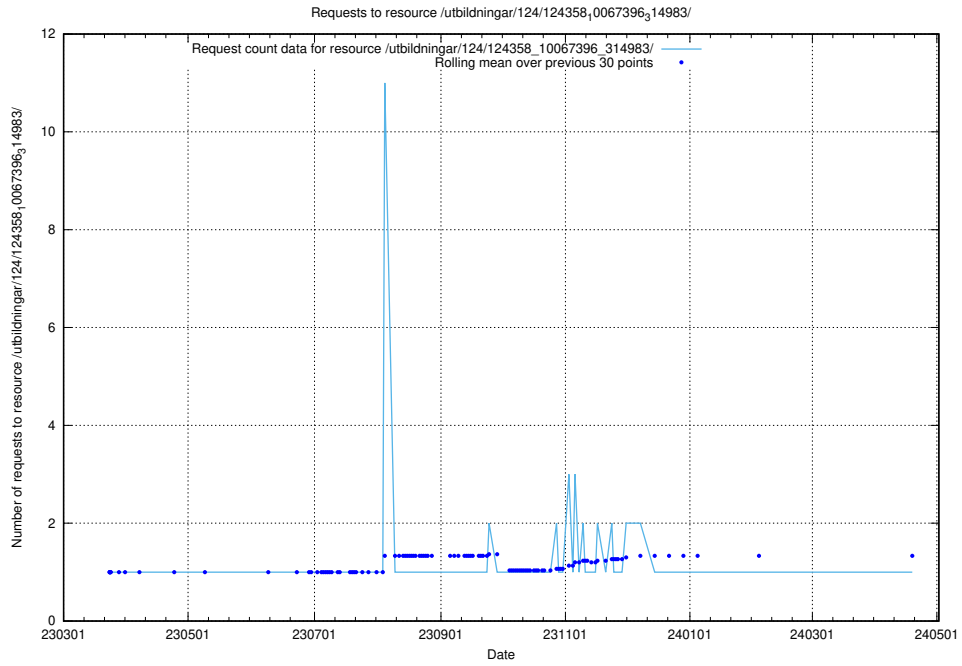

Here, we count the number of requests to resource /utbildningar/126/126576_10072387_337149/events/

5.3870 Usage of /utbildningar/124/124358_10067396_314983/

Here, we count the number of requests to resource /utbildningar/124/124358_10067396_314983/.