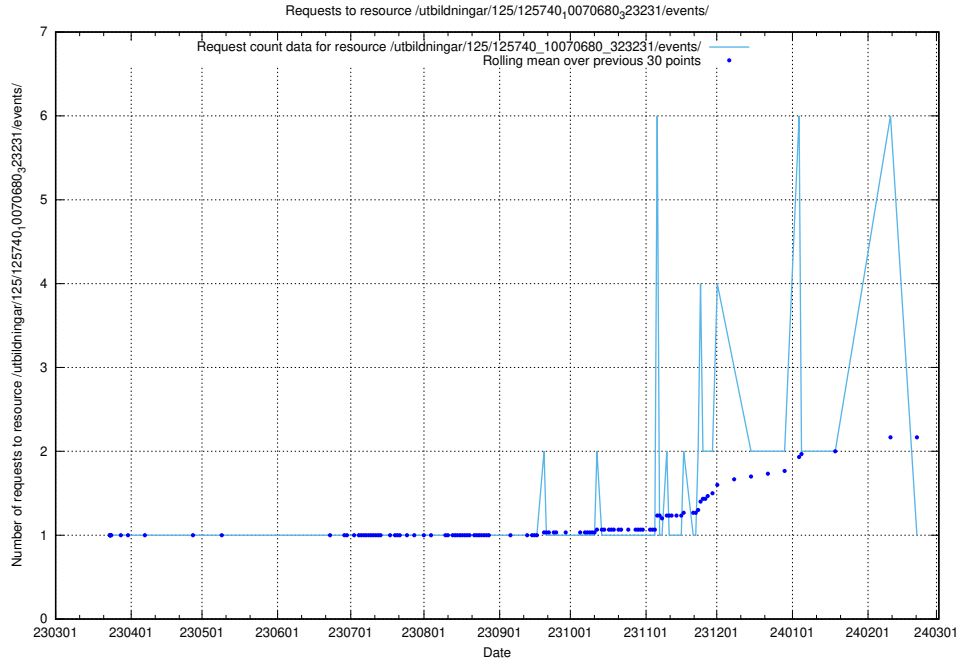

5.1003 Usage of /utbildningar/125/125740_10070680_323231/events/

Here, we count the number of requests to resource /utbildningar/125/125740_10070680_323231/events/