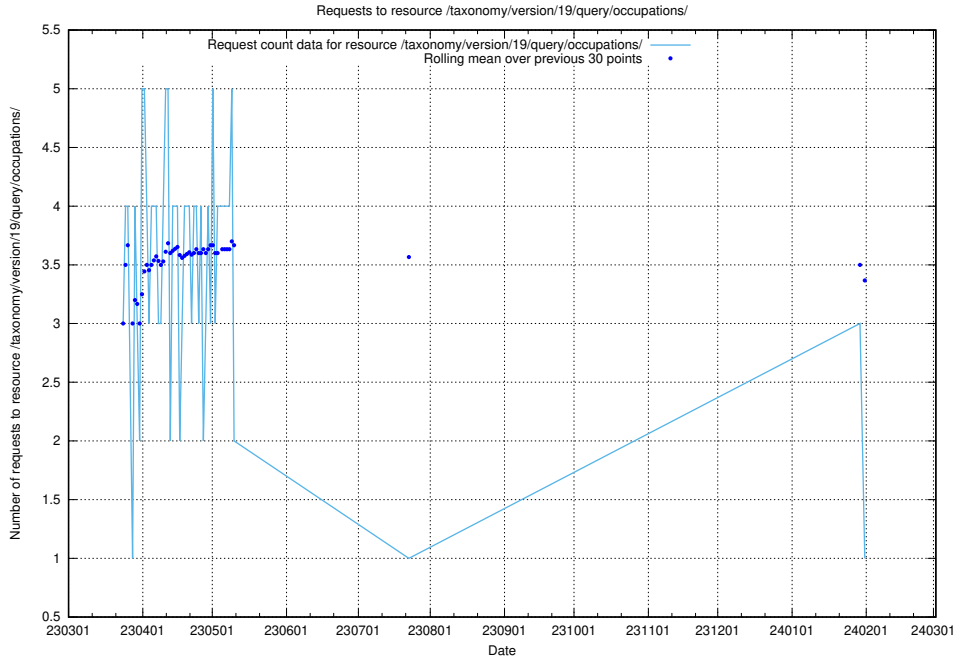

5.6145 Usage of /taxonomy/version/19/query/occupations/

Here, we count the number of requests to resource /taxonomy/version/19/query/occupations/.