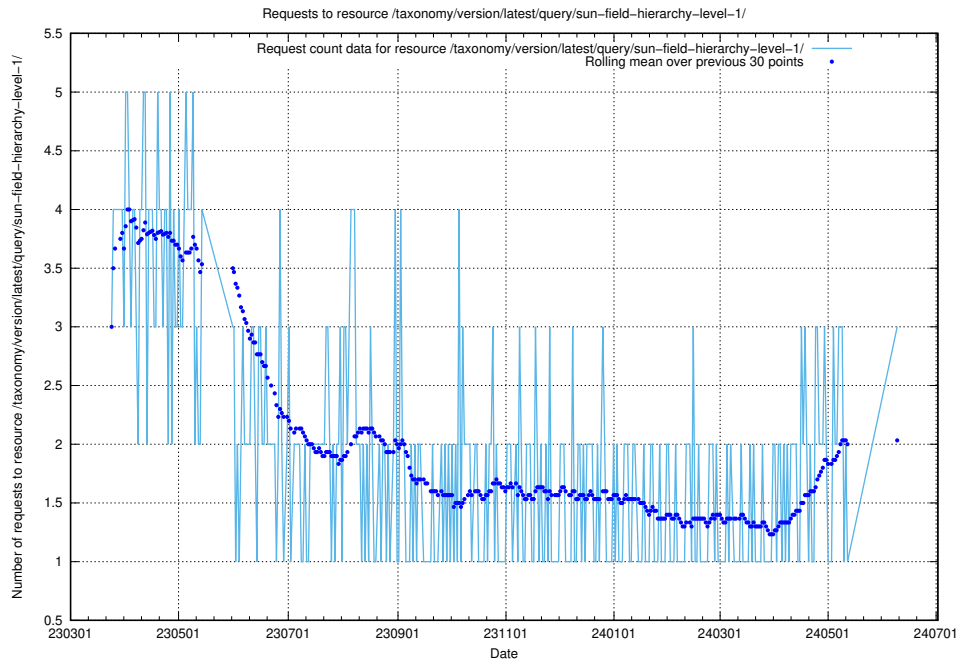

5.425 Usage of /taxonomy/version/latest/query/sun-field-hierarchy-level-1/

Here, we count the number of requests to resource /taxonomy/version/latest/query/sun-field-hierarchy-level-1/.