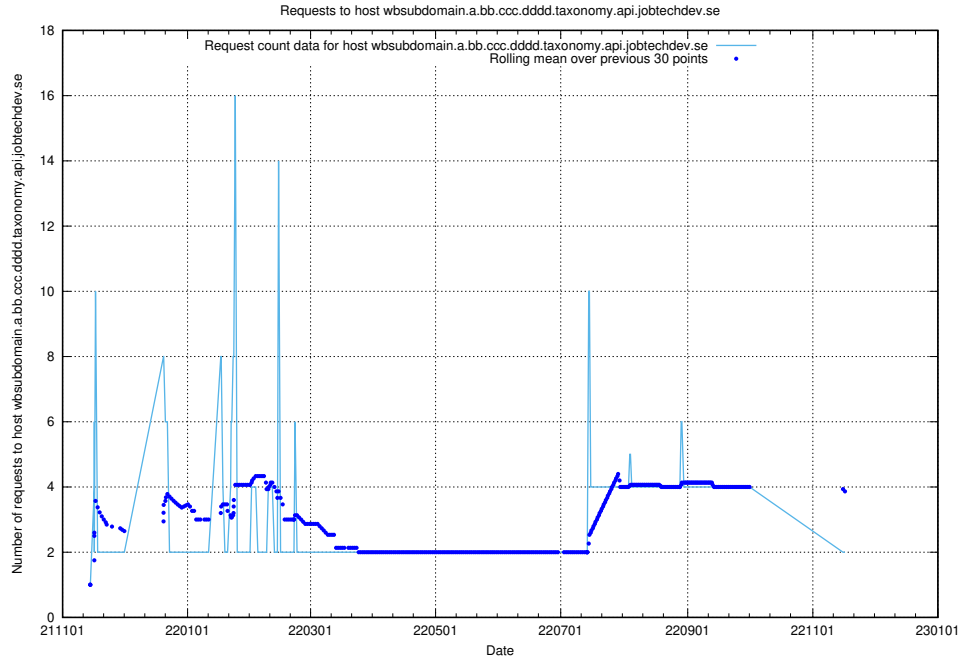

7.548 Usage of wbsubdomain.a.bb.ccc.dddd.taxonomy.api.jobtechdev.se

Here, we count the number of requests to host wbsubdomain.a.bb.ccc.dddd.taxonomy.api.jobtechdev.se.