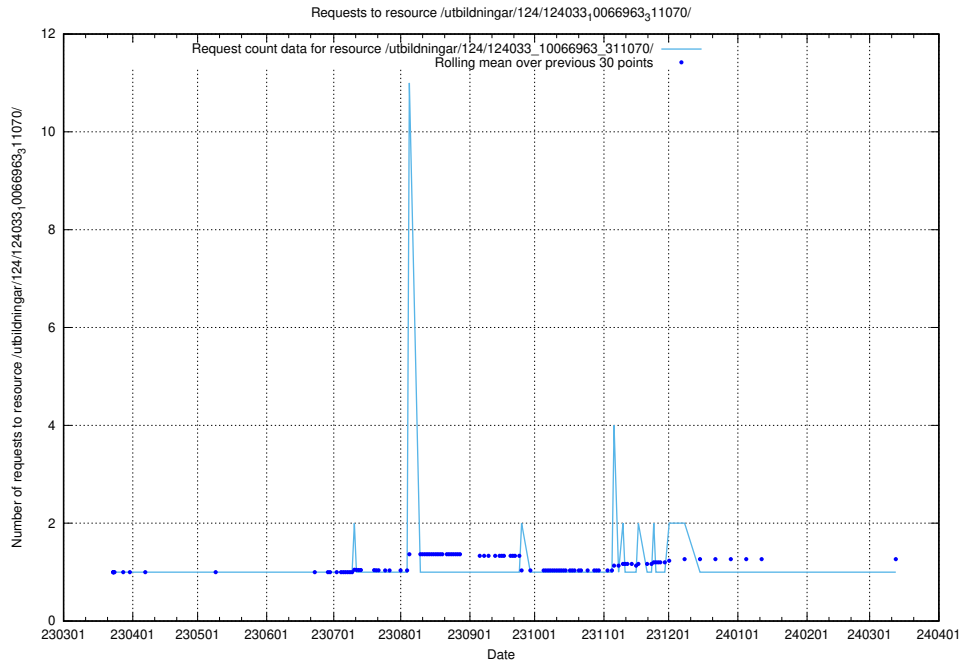

5.4485 Usage of /utbildningar/124/124033_10066963_311070/

Here, we count the number of requests to resource /utbildningar/124/124033_10066963_311070/.