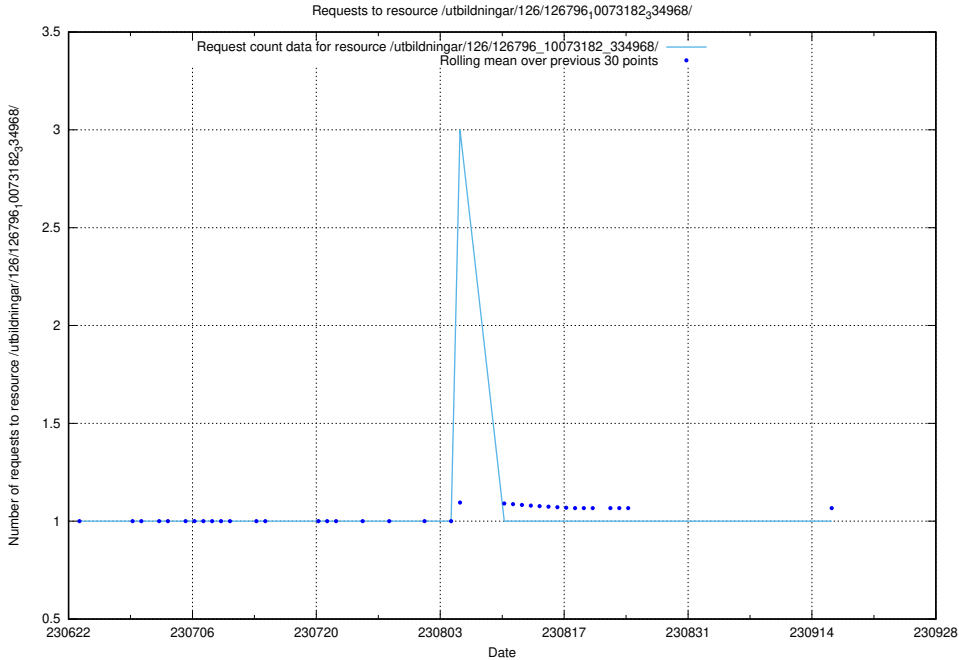

5.5613 Usage of /utbildningar/126/126796_10073182_334968/

Here, we count the number of requests to resource /utbildningar/126/126796_10073182_334968/.