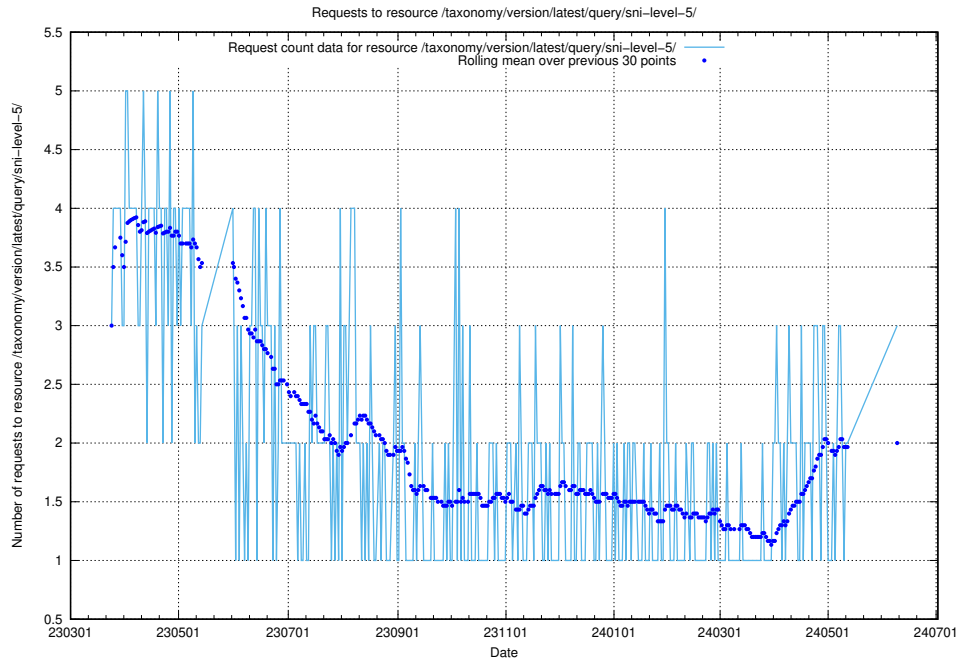

5.435 Usage of /taxonomy/version/latest/query/sni-level-5/

Here, we count the number of requests to resource /taxonomy/version/latest/query/sni-level-5/.