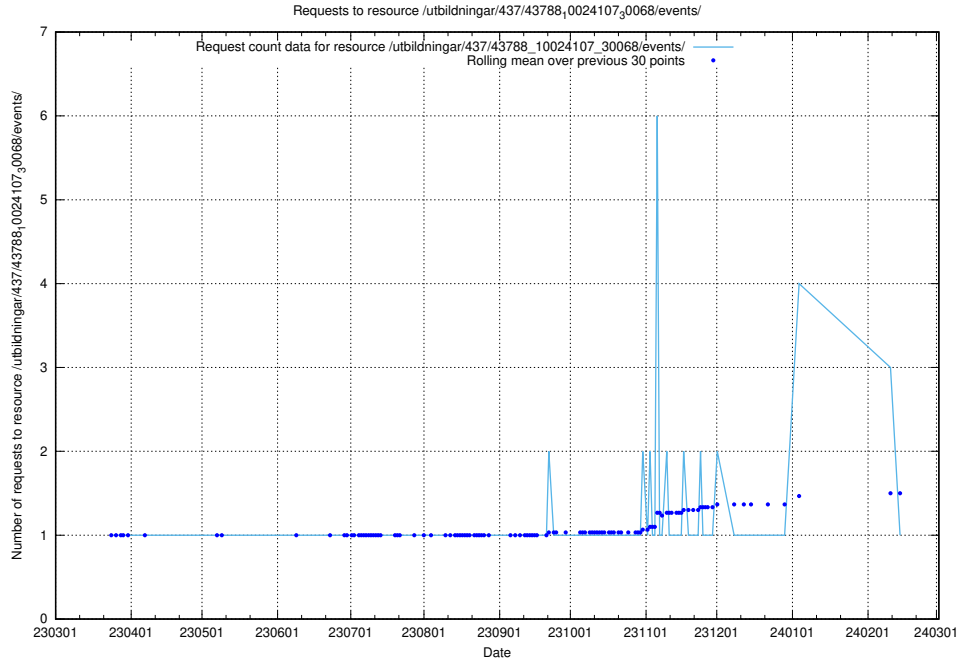

5.6191 Usage of /utbildningar/437/43788_10024107_30068/events/

Here, we count the number of requests to resource /utbildningar/437/43788_10024107_30068/events/.