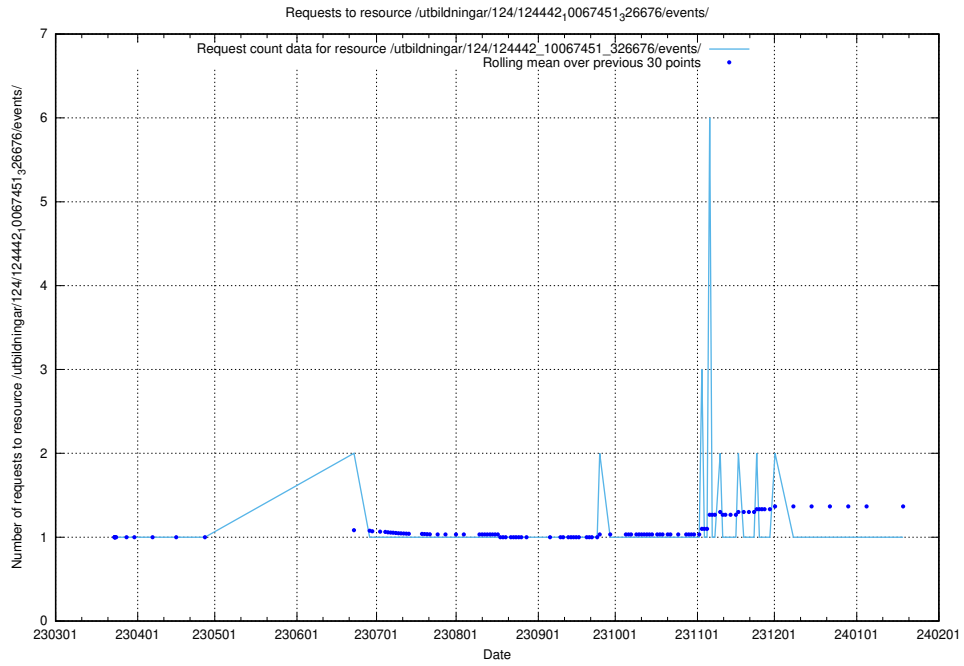

5.3542 Usage of /utbildningar/124/124442_10067451_326676/events/

Here, we count the number of requests to resource /utbildningar/124/124442_10067451_326676/events/