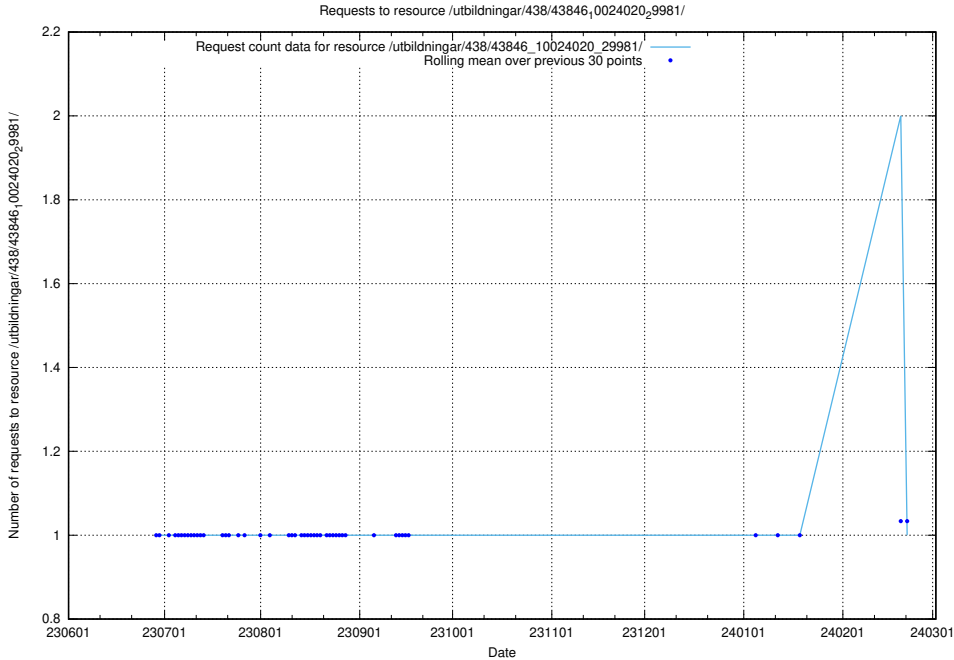

5.5454 Usage of /utbildningar/438/43846_10024020_29981/

Here, we count the number of requests to resource /utbildningar/438/43846_10024020_29981/.