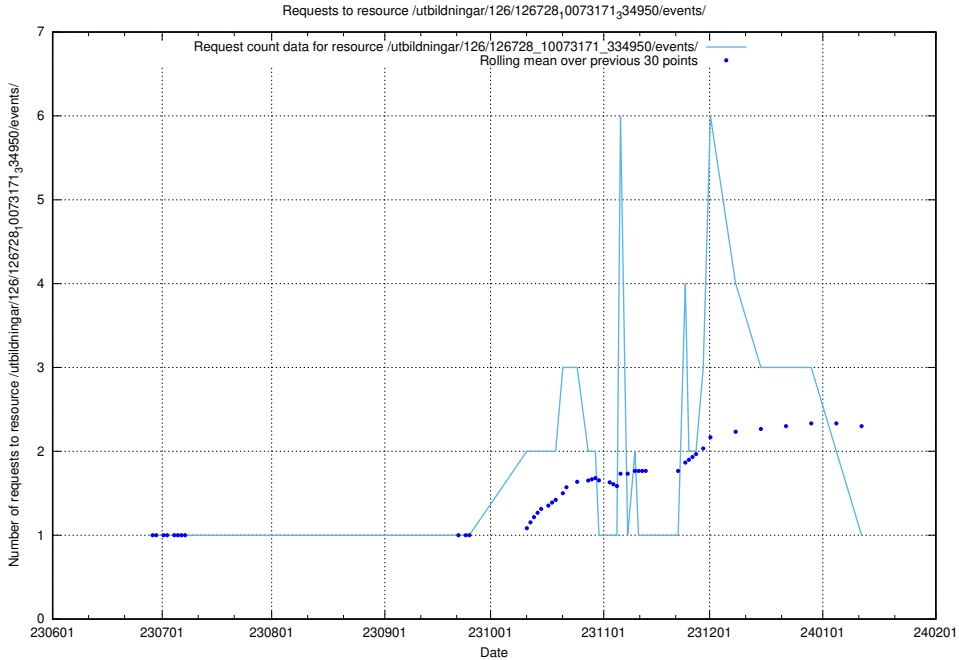

5.5478 Usage of /utbildningar/126/126728_10073171_334950/events/

Here, we count the number of requests to resource /utbildningar/126/126728_10073171_334950/events/