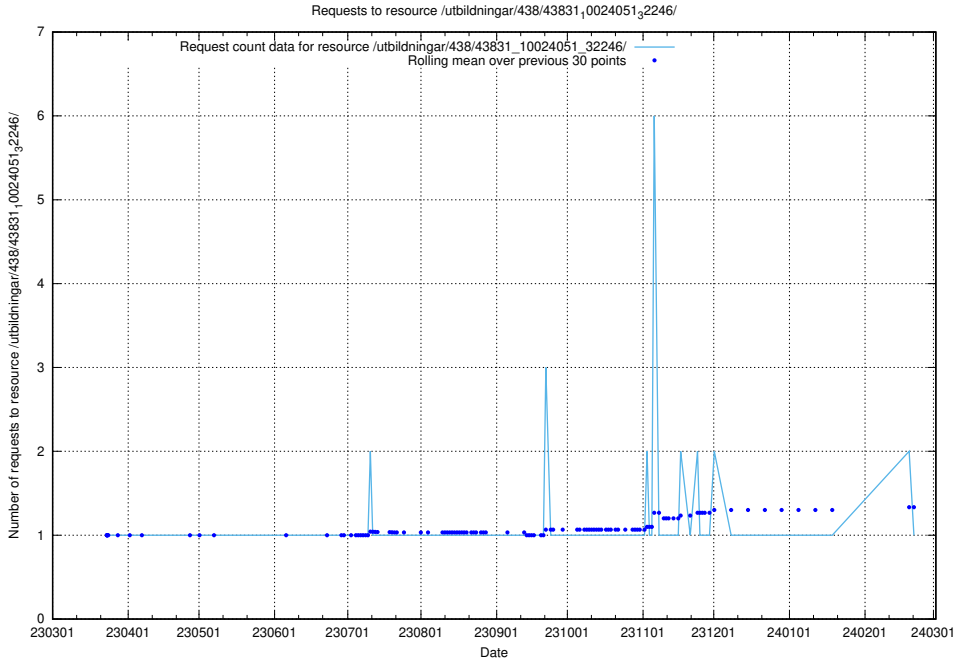

5.6346 Usage of /utbildningar/438/43831_10024051_32246/

Here, we count the number of requests to resource /utbildningar/438/43831_10024051_32246/.