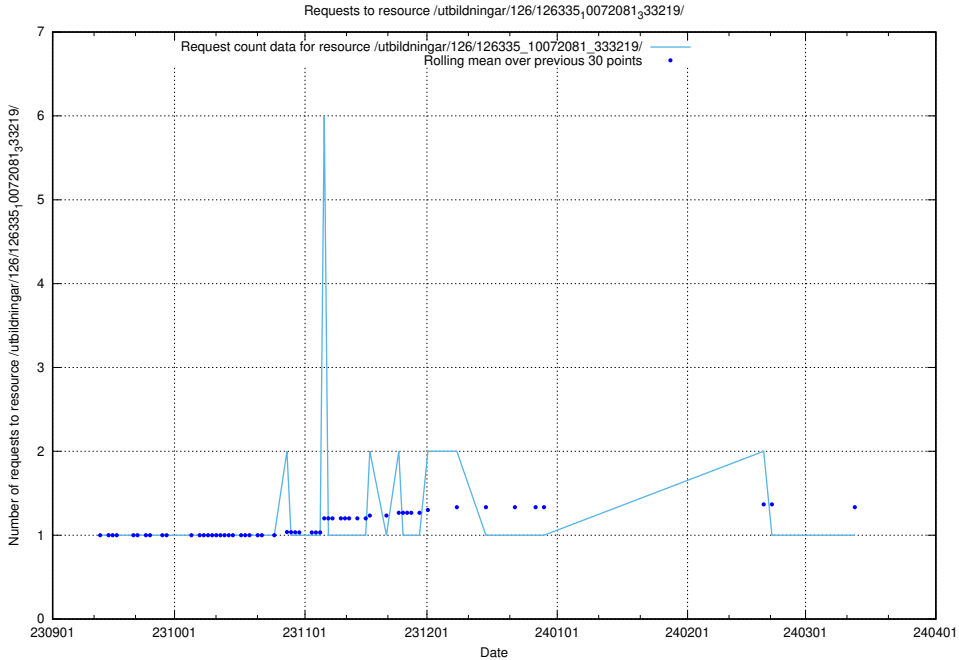

5.4620 Usage of /utbildningar/126/126335_10072081_333219/

Here, we count the number of requests to resource /utbildningar/126/126335_10072081_333219/.