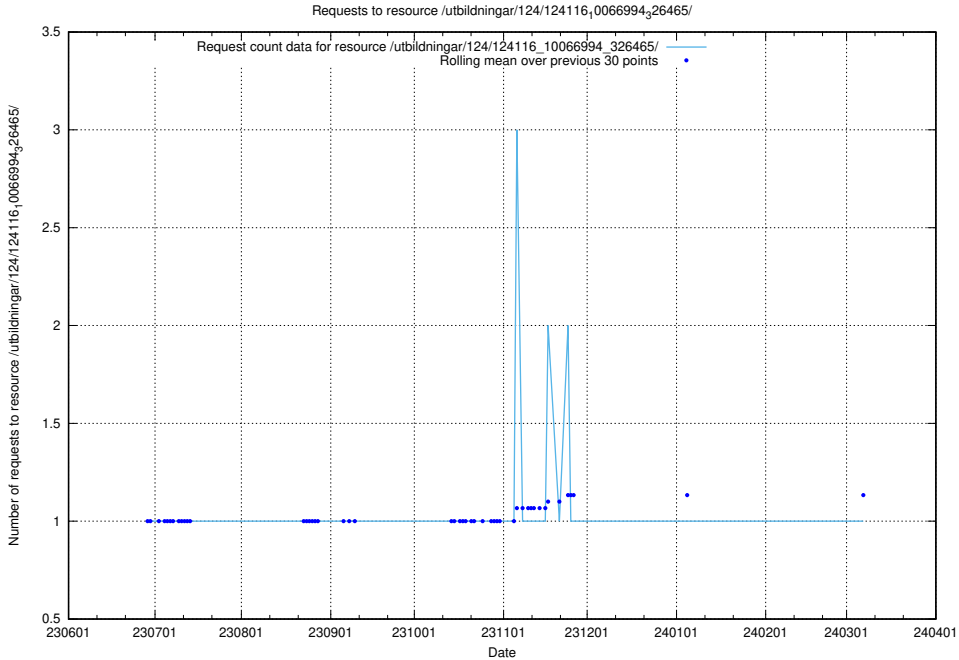

5.5556 Usage of /utbildningar/124/124116_10066994_326465/

Here, we count the number of requests to resource /utbildningar/124/124116_10066994_326465/.