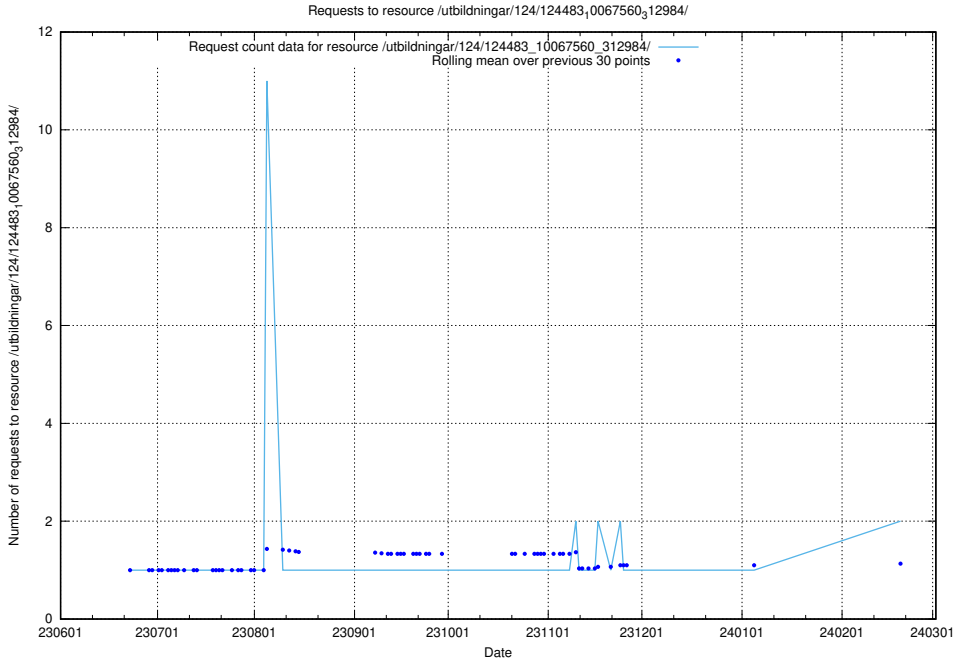

5.889 Usage of /utbildningar/124/124483_10067560_312984/

Here, we count the number of requests to resource /utbildningar/124/124483_10067560_312984/.