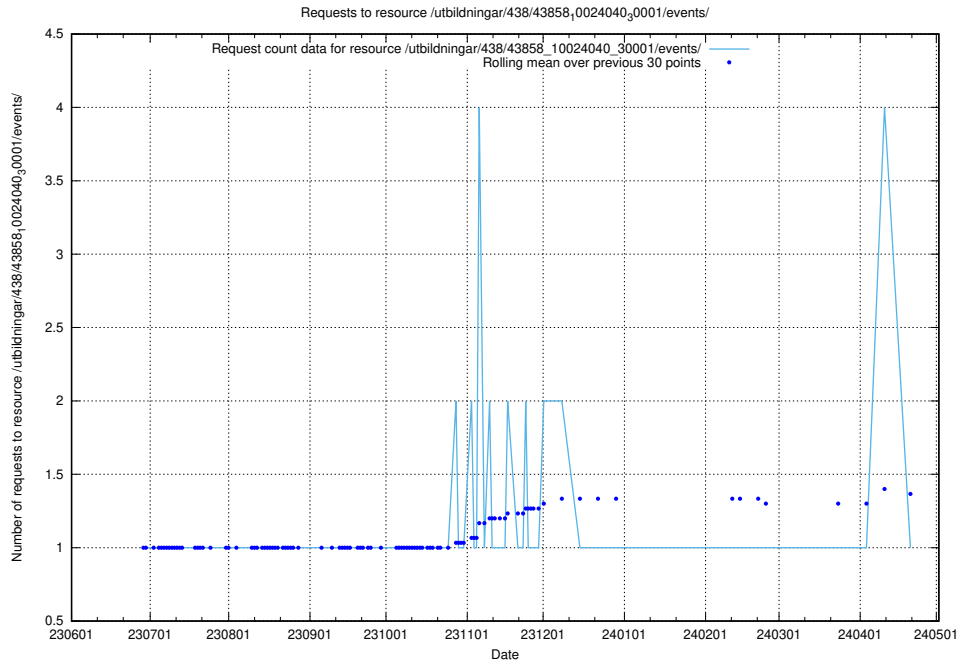

5.5451 Usage of /utbildningar/438/43858_10024040_30001/events/

Here, we count the number of requests to resource /utbildningar/438/43858_10024040_30001/events/.