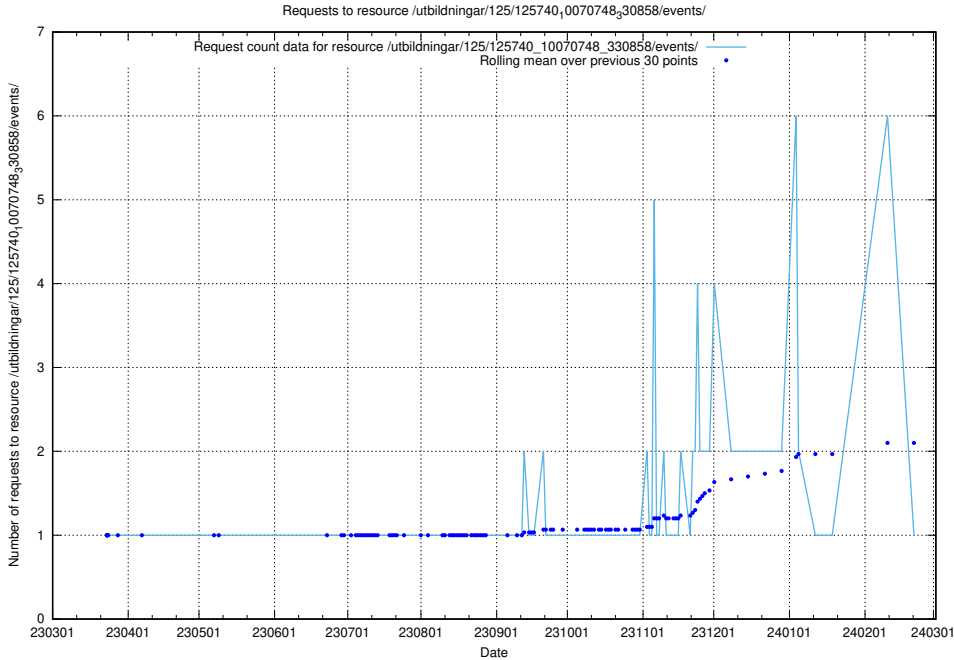

5.986 Usage of /utbildningar/125/125740_10070748_330858/events/

Here, we count the number of requests to resource /utbildningar/125/125740_10070748_330858/events/