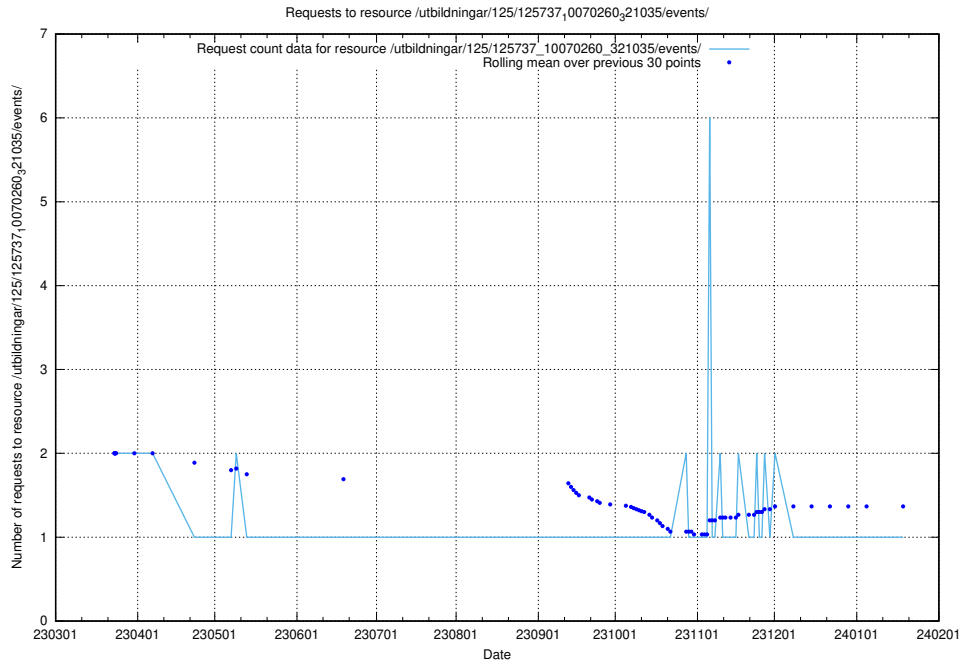

5.6293 Usage of /utbildningar/125/125737_10070260_321035/events/

Here, we count the number of requests to resource /utbildningar/125/125737_10070260_321035/events/