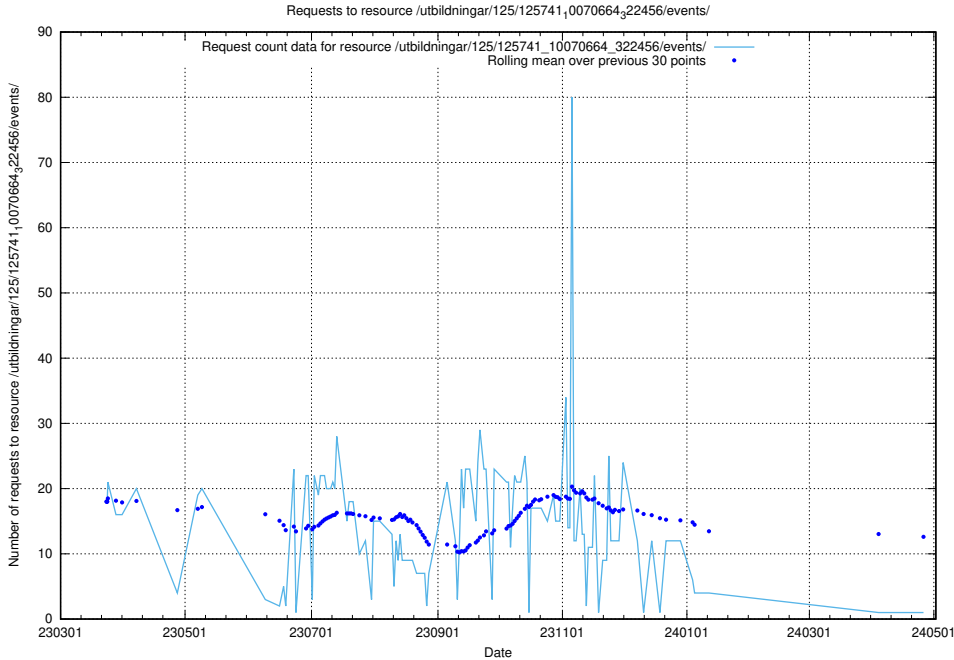

5.6255 Usage of /utbildningar/125/125741_10070664_322456/events/

Here, we count the number of requests to resource /utbildningar/125/125741_10070664_322456/events/