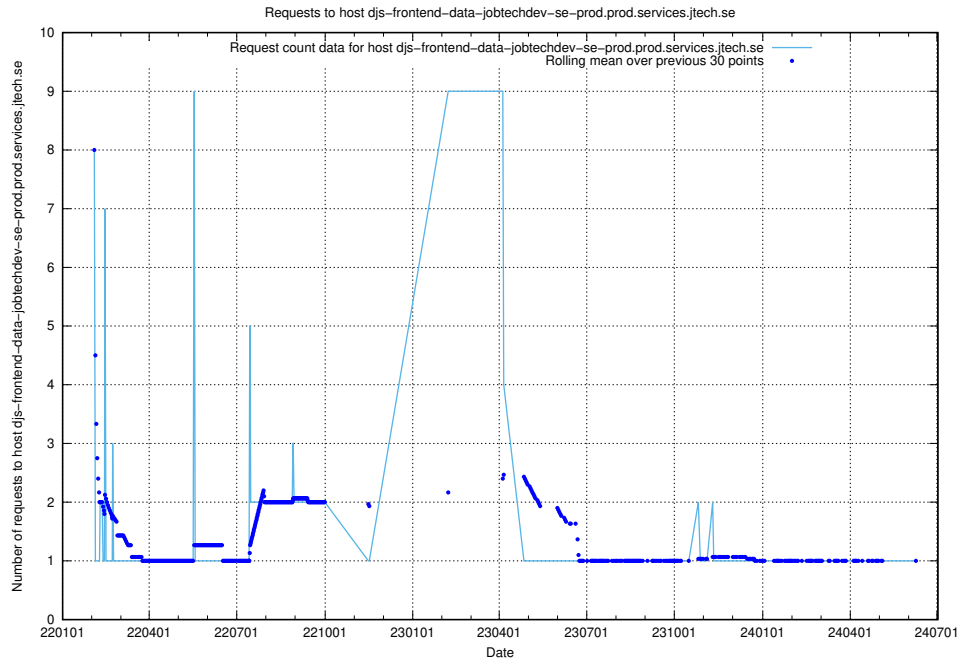

Here, we count the number of requests to host djs-frontend-data-jobtechdev-se-prod.prod.services.jtech.se.

7.658 Usage of lw.jobtechdev.se

Here, we count the number of requests to host lw.jobtechdev.se.