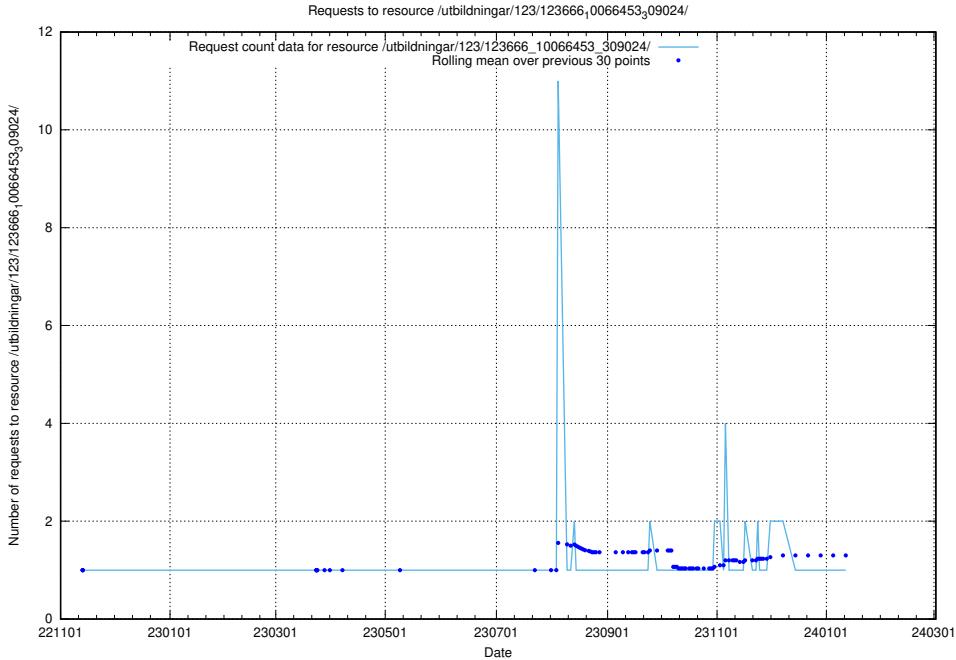

5.5951 Usage of /utbildningar/123/123666_10066453_309024/

Here, we count the number of requests to resource /utbildningar/123/123666_10066453_309024/.