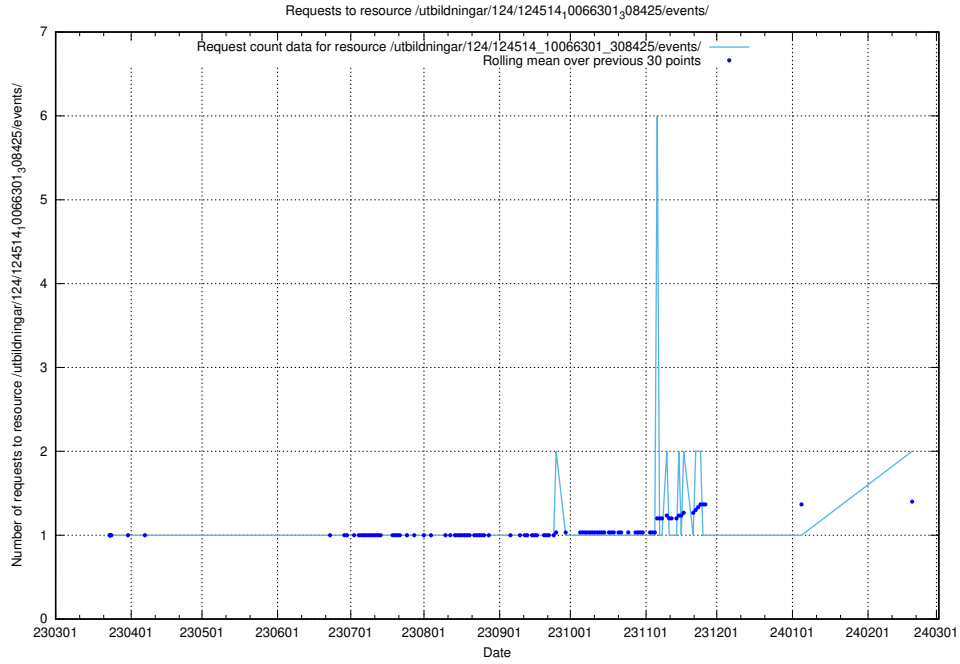

5.562 Usage of /utbildningar/124/124514_10066301_308425/events/

Here, we count the number of requests to resource /utbildningar/124/124514_10066301_308425/events/