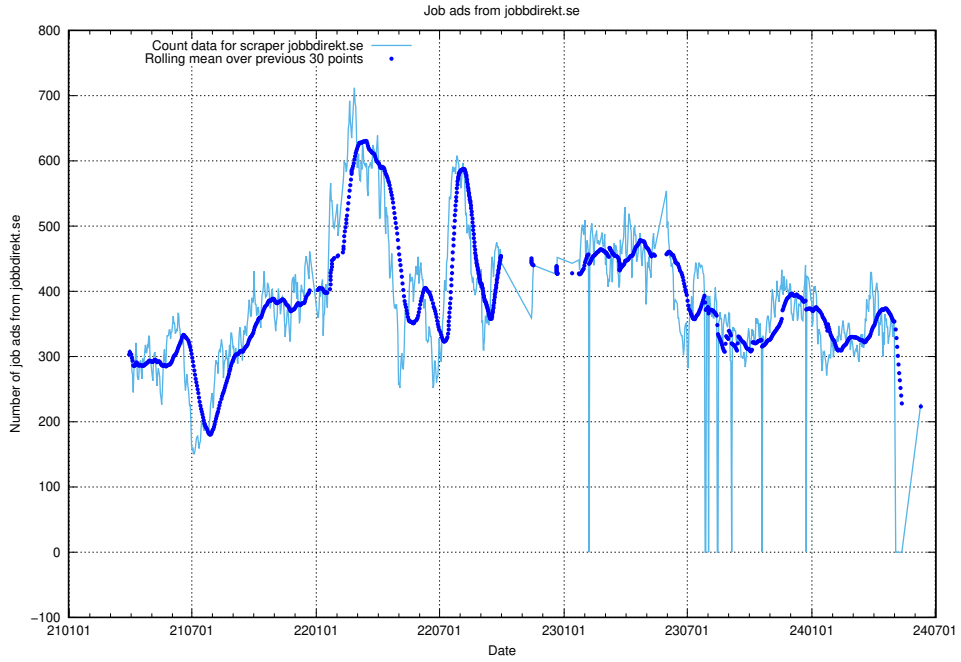

13.10 Number of ads by scraper jobbdirekt.se

Here, we count the number of job ads scraped from jobbdirekt.se.