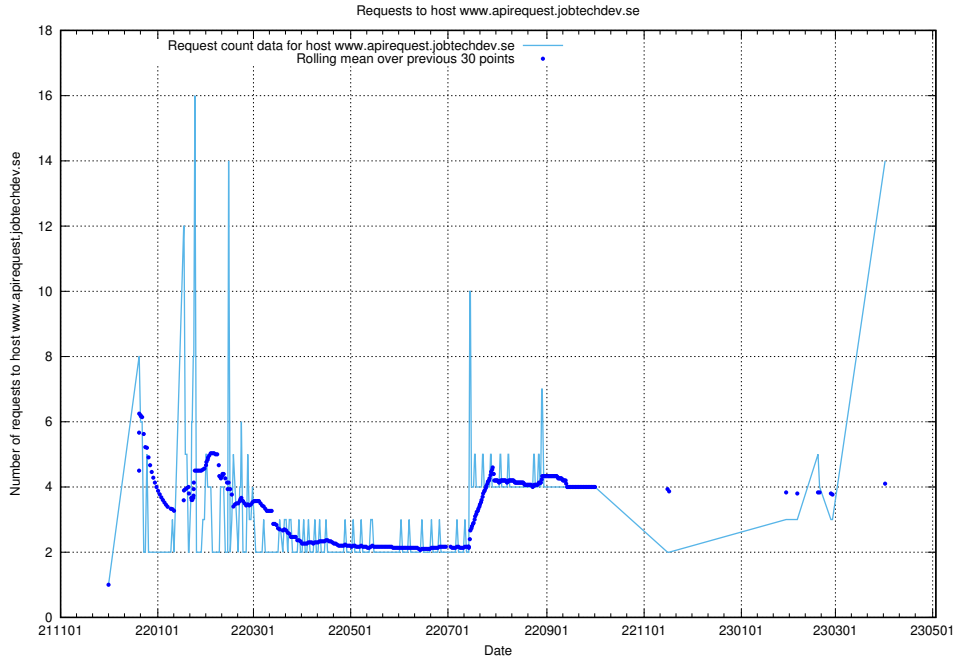

7.40 Usage of www.apirequest.jobtechdev.se

Here, we count the number of requests to host www.apirequest.jobtechdev.se.