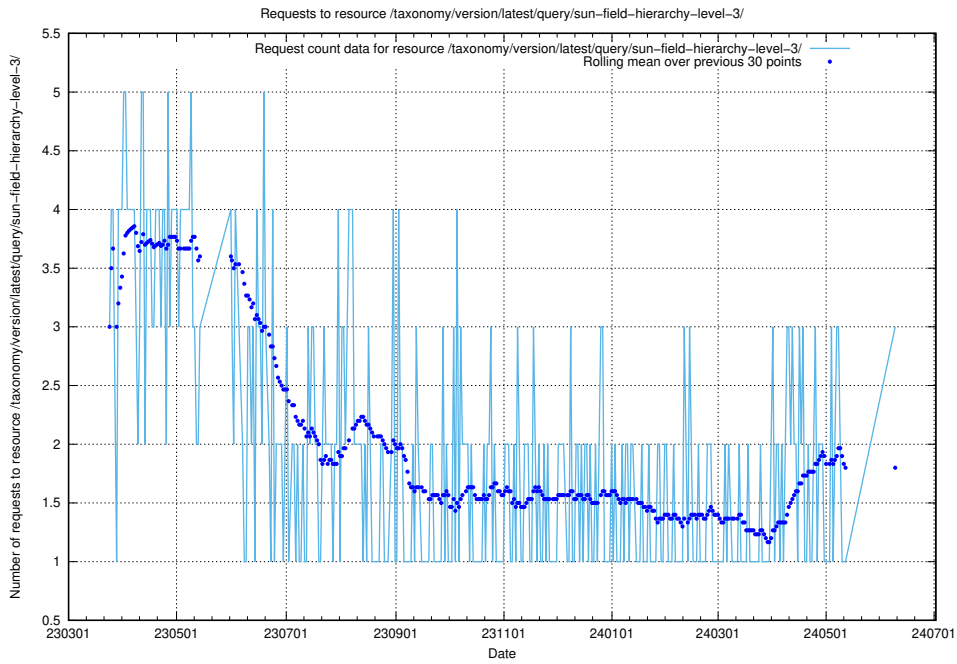

5.423 Usage of /taxonomy/version/latest/query/sun-field-hierarchy-level-3/

Here, we count the number of requests to resource /taxonomy/version/latest/query/sun-field-hierarchy-level-3/.