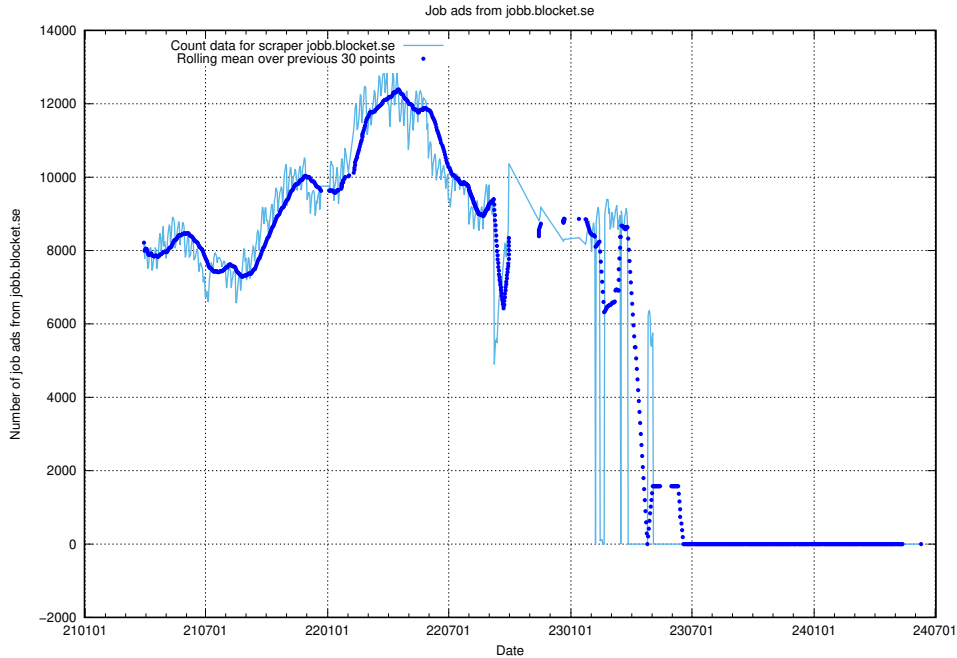

13.22 Number of ads by scraper jobb.blocket.se

Here, we count the number of job ads scraped from jobb.blocket.se.