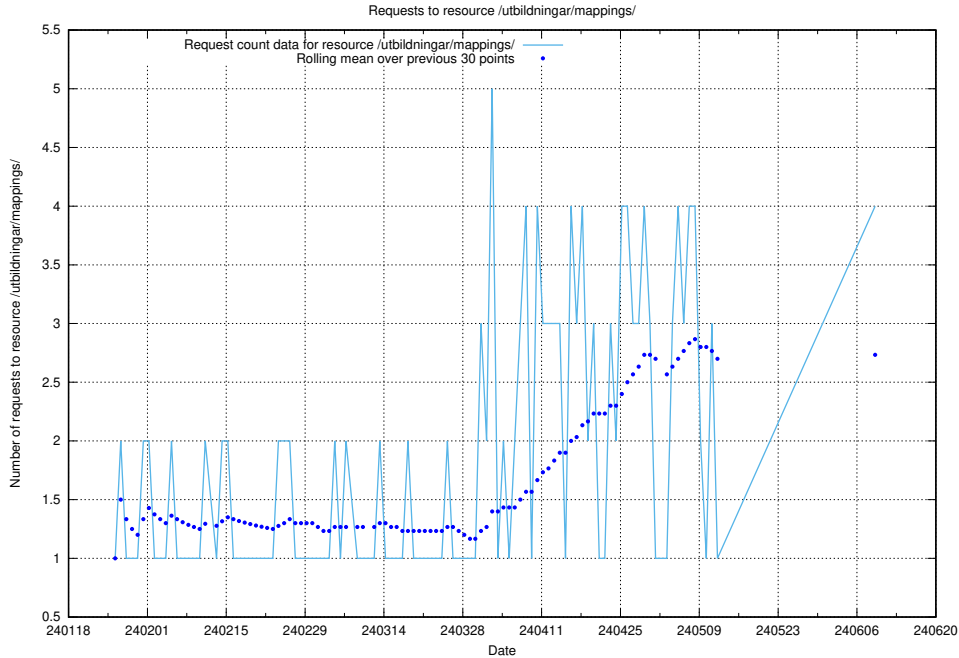

5.189 Usage of /utbildningar/mappings/

Here, we count the number of requests to resource /utbildningar/mappings/.