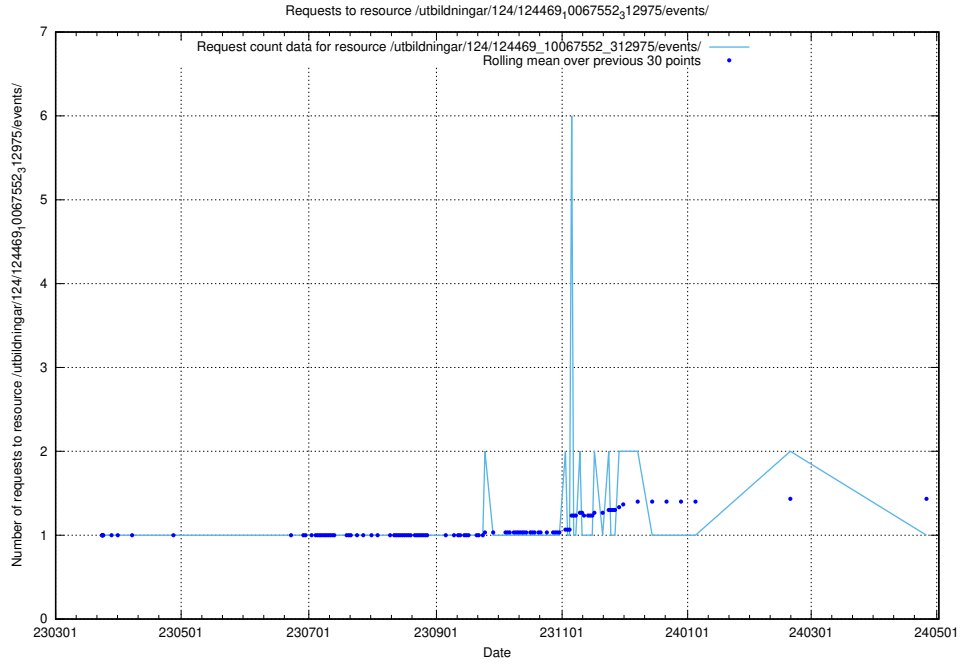

5.3362 Usage of /utbildningar/124/124469_10067552_312975/events/

Here, we count the number of requests to resource /utbildningar/124/124469_10067552_312975/events/