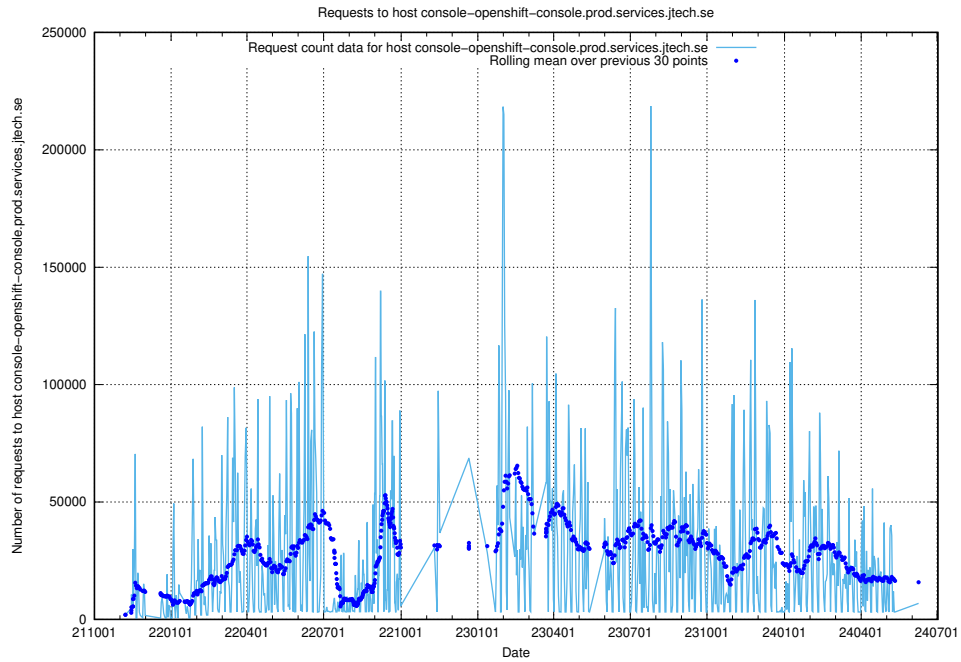

7.11 Usage of console-openshift-console.prod.services.jtech.se

Here, we count the number of requests to host console-openshift-console.prod.services.jtech.se.

7.12 Usage of console-openshift-console.apps.standby.services.jtech.se