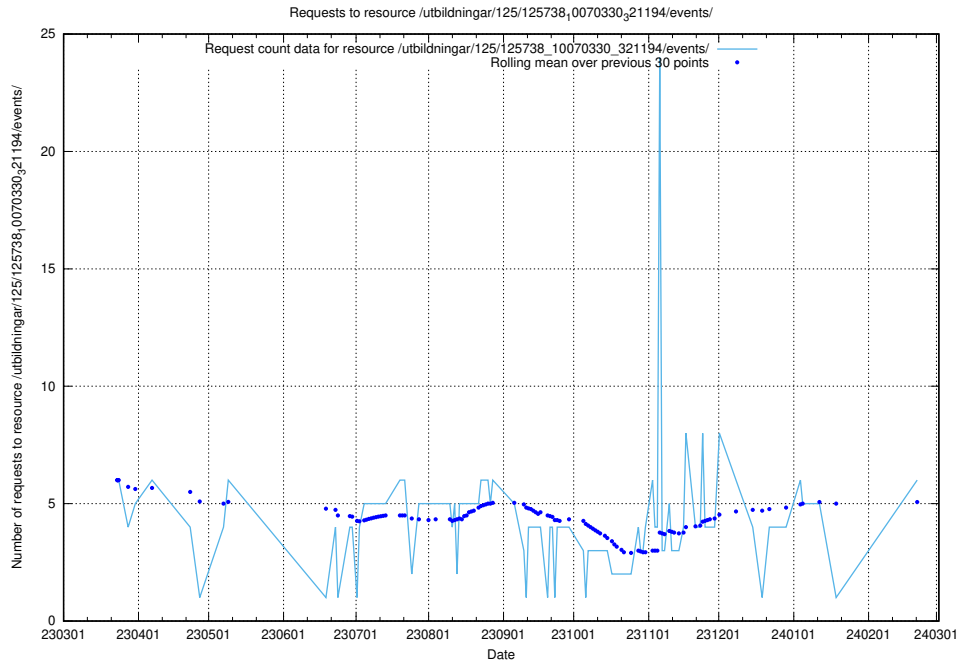

5.92 Usage of /utbildningar/125/125738_10070330_321194/events/

Here, we count the number of requests to resource /utbildningar/125/125738_10070330_321194/events/