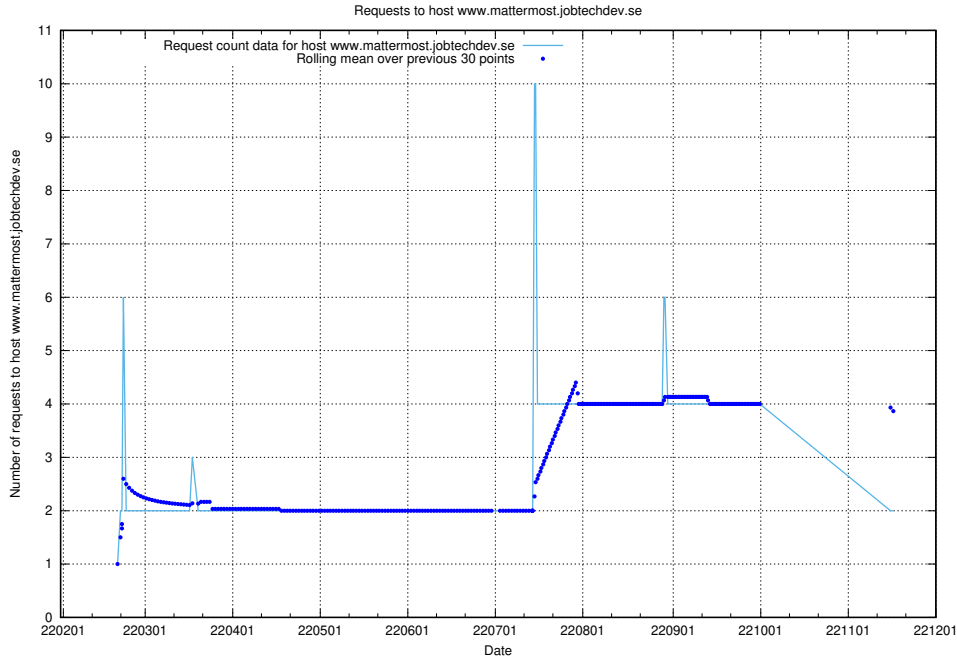

7.528 Usage of www.mattermost.jobtechdev.se

Here, we count the number of requests to host www.mattermost.jobtechdev.se.