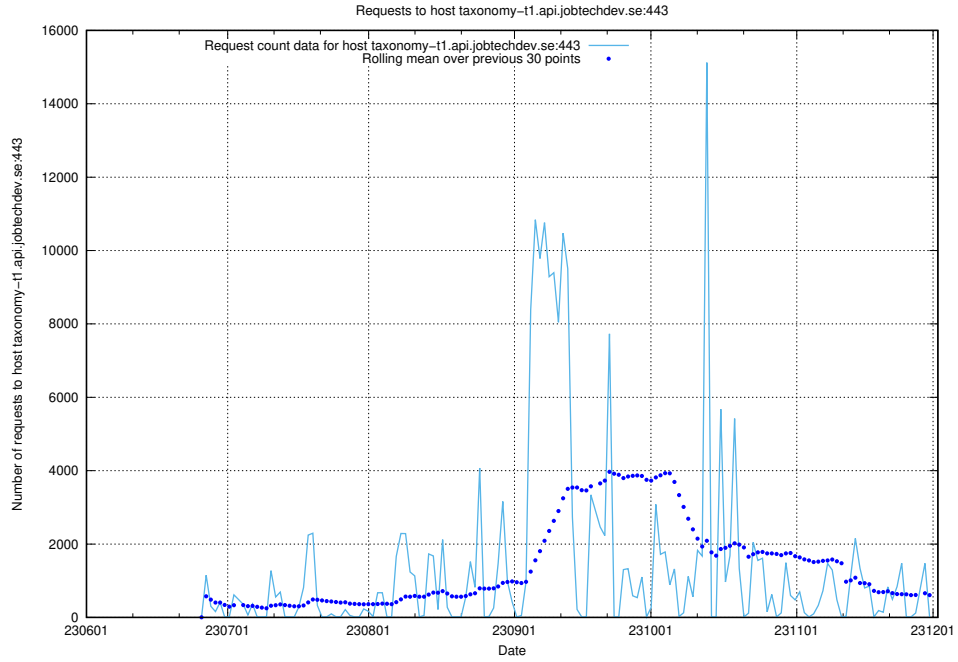

7.59 Usage of staping.jobtechdev.se

Here, we count the number of requests to host staping.jobtechdev.se.

7.60 Usage of moderated.jitsitest.jobtechdev.se

Here, we count the number of requests to host moderated.jitsitest.jobtechdev.se.