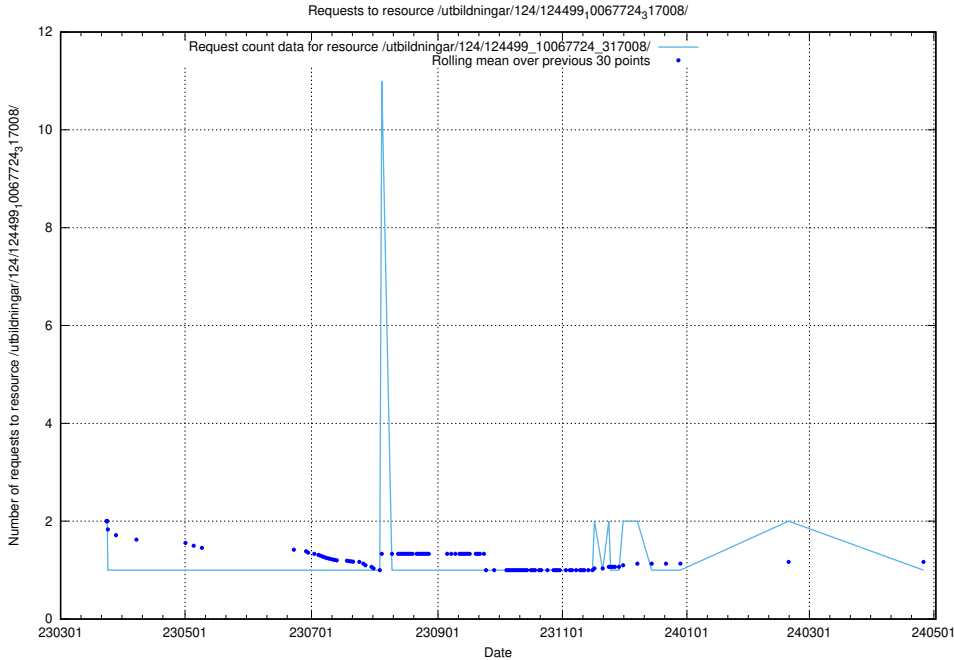

5.6309 Usage of /utbildningar/124/124499_10067724_317008/

Here, we count the number of requests to resource /utbildningar/124/124499_10067724_317008/.