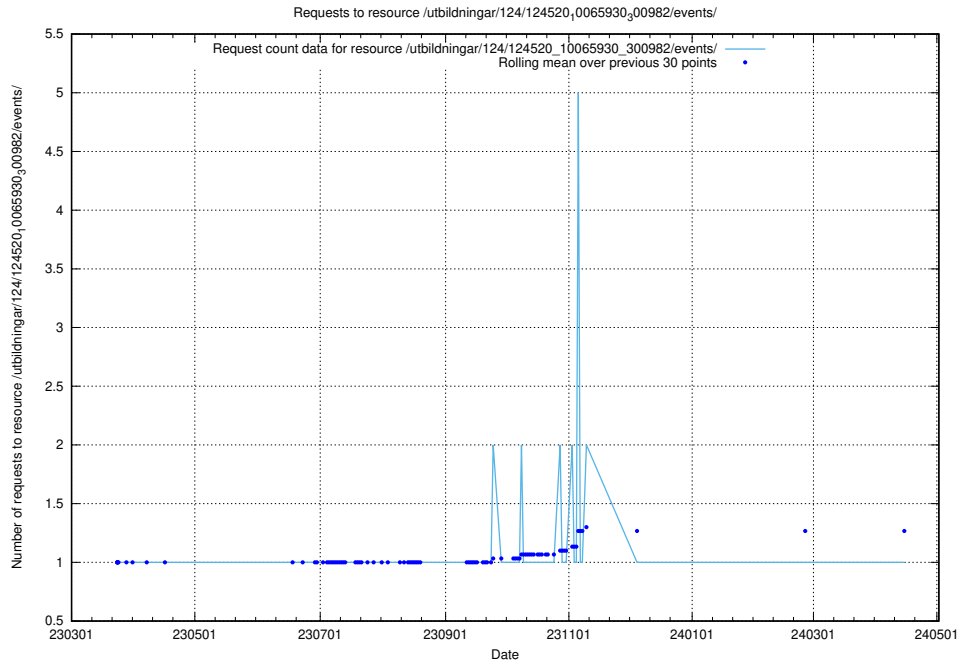

5.1266 Usage of /utbildningar/124/124520_10065930_300982/events/

Here, we count the number of requests to resource /utbildningar/124/124520_10065930_300982/events/