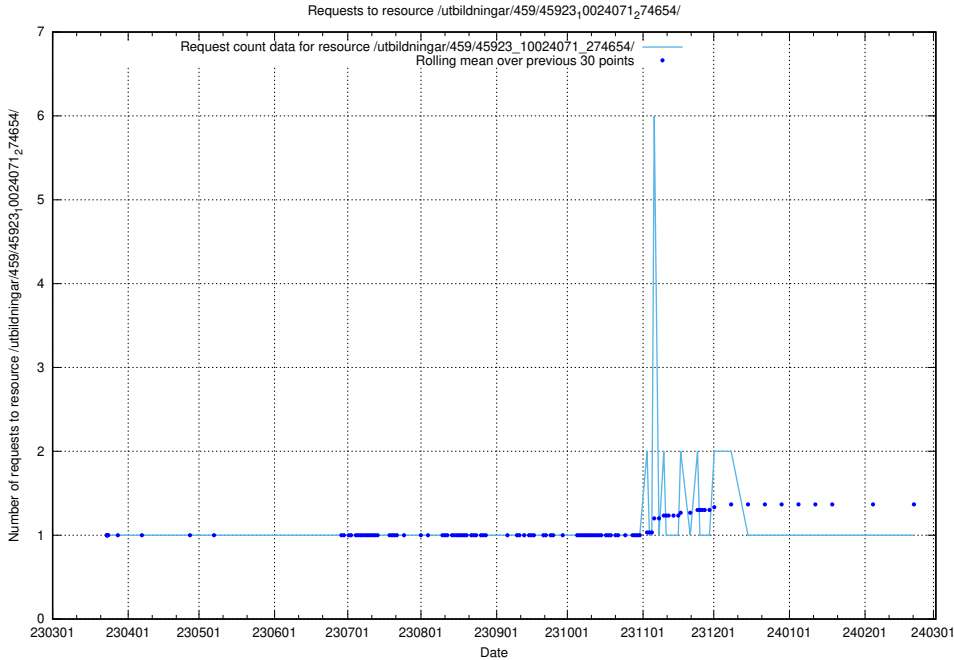

Here, we count the number of requests to resource /utbildningar/459/45923_10024071_274654/.

5.6331 Usage of /utbildningar/457/45736_10024003_32189/events/

Here, we count the number of requests to resource /utbildningar/457/45736_10024003_32189/events/.