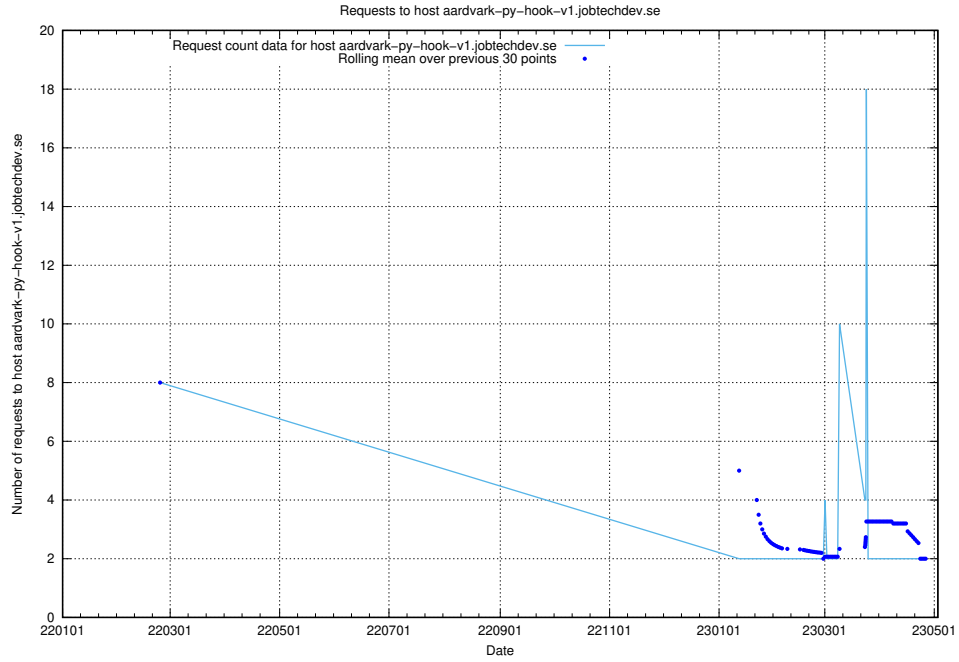

7.514 Usage of aardvark-py-hook-v1.jobtechdev.se

Here, we count the number of requests to host `aardvark-py-hook-v1.jobtechdev.se`.