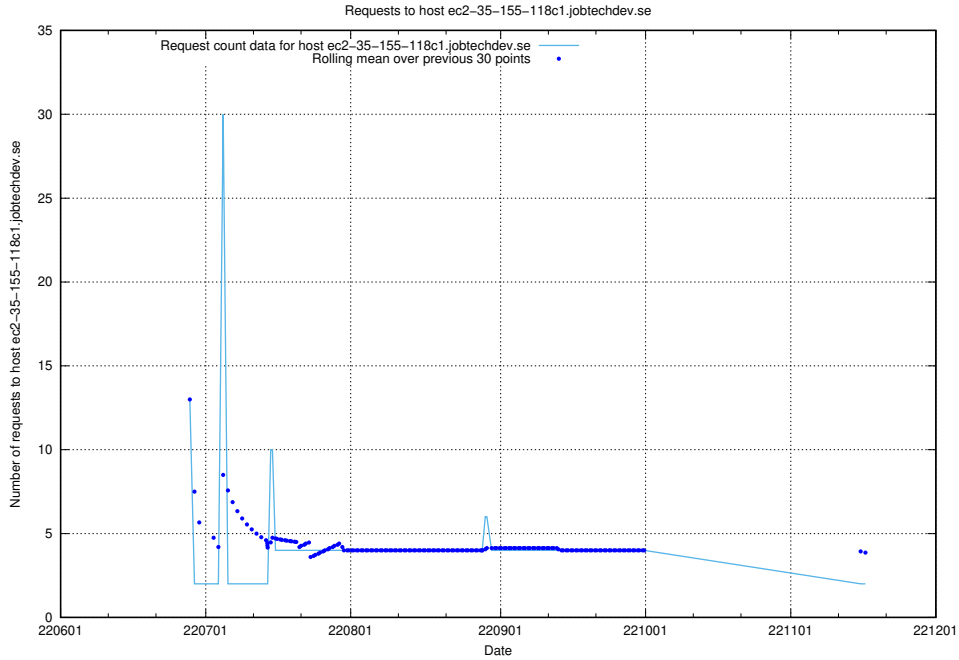

7.399 Usage of ec2-35-155-118c1.jobtechdev.se

Here, we count the number of requests to host ec2-35-155-118c1.jobtechdev.se.