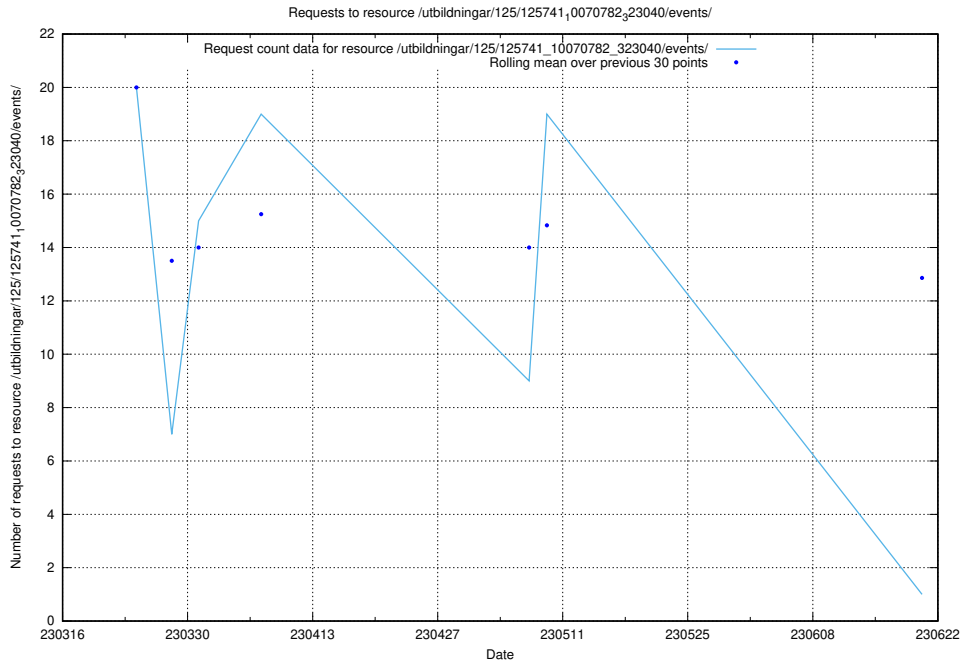

5.6111 Usage of /utbildningar/125/125741_10070782_323040/events/

Here, we count the number of requests to resource /utbildningar/125/125741_10070782_323040/events/