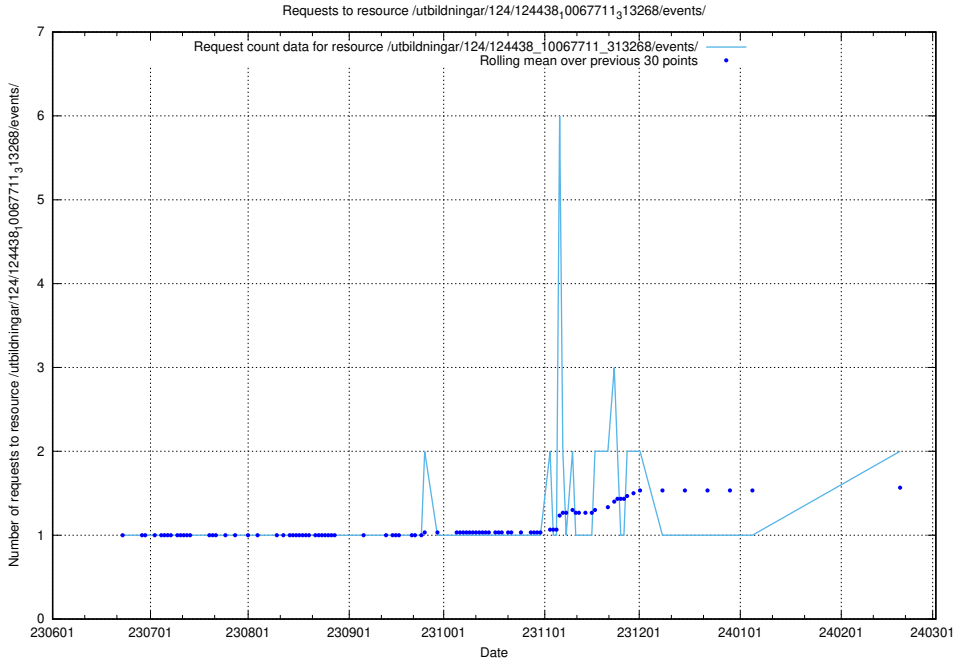

5.900 Usage of /utbildningar/124/124438_10067711_313268/events/

Here, we count the number of requests to resource /utbildningar/124/124438_10067711_313268/events/