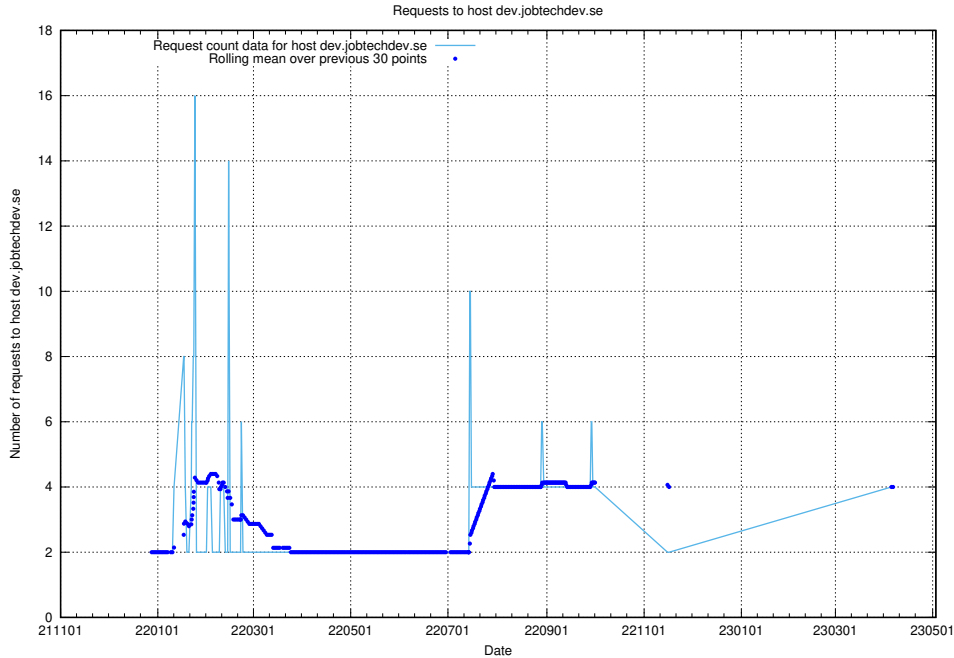

7.134 Usage of dev.jobtechdev.se

Here, we count the number of requests to host dev.jobtechdev.se.