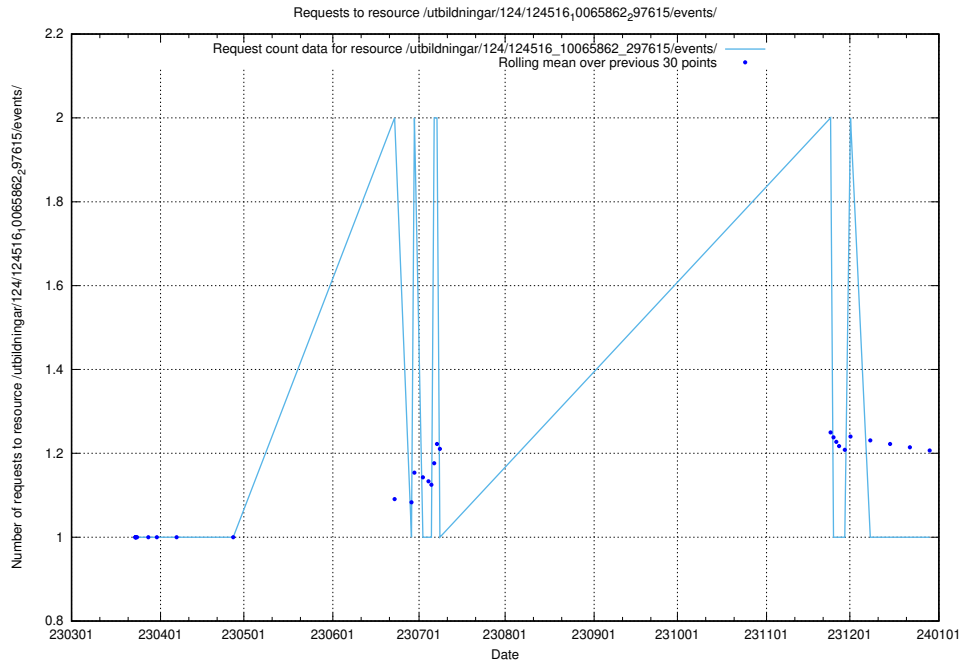

5.1523 Usage of /utbildningar/124/124516_10065862_297615/events/

Here, we count the number of requests to resource /utbildningar/124/124516_10065862_297615/events/

5.1524 Usage of /availability/uptime/20231009/