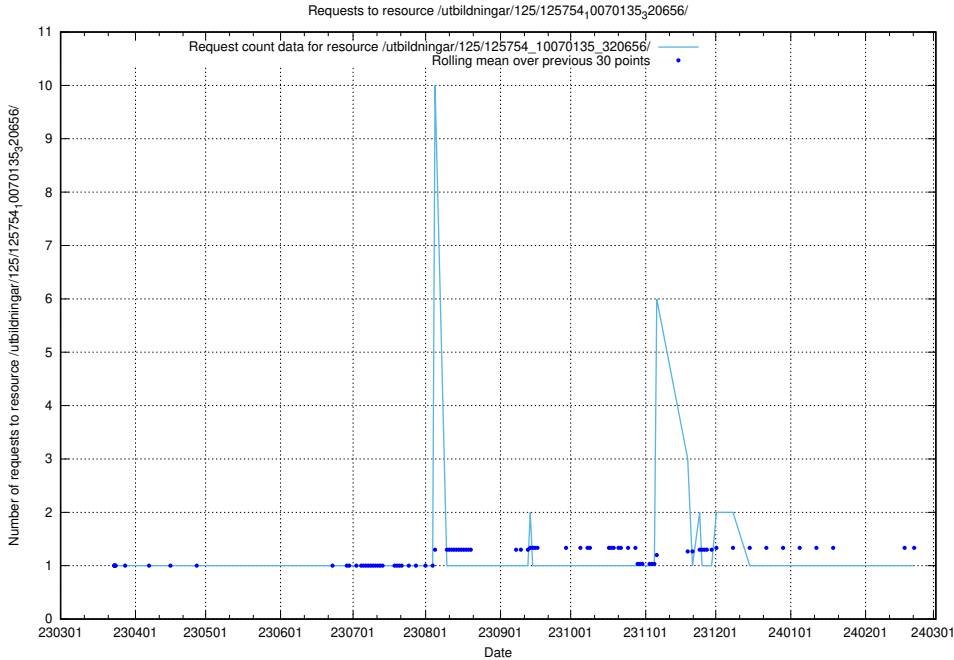

5.6472 Usage of /utbildningar/125/125754_10070135_320656/

Here, we count the number of requests to resource /utbildningar/125/125754_10070135_320656/.