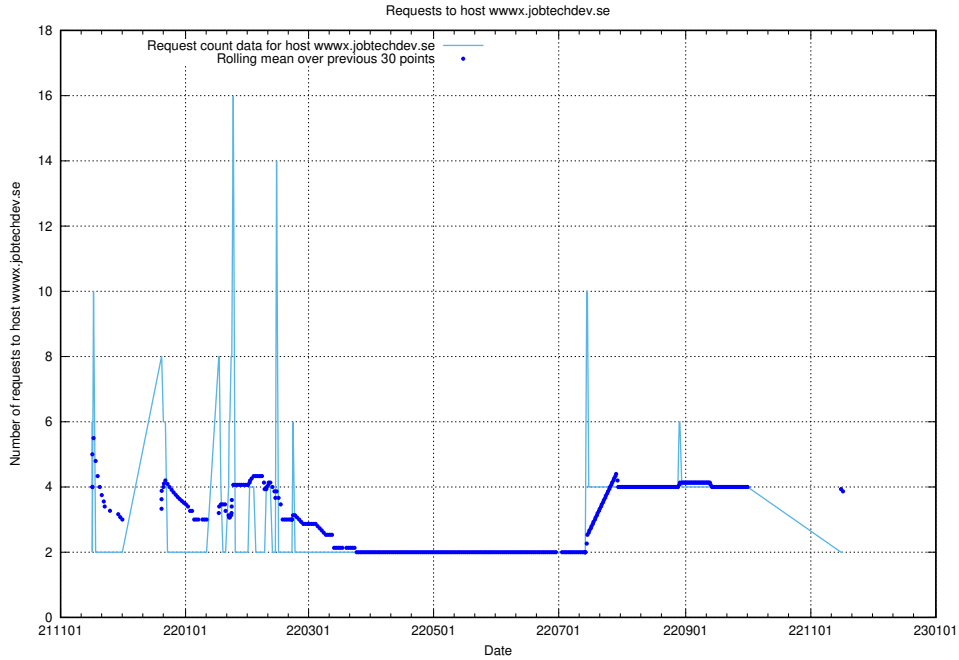

7.537 Usage of www.jobtechdev.se

Here, we count the number of requests to host www.jobtechdev.se.