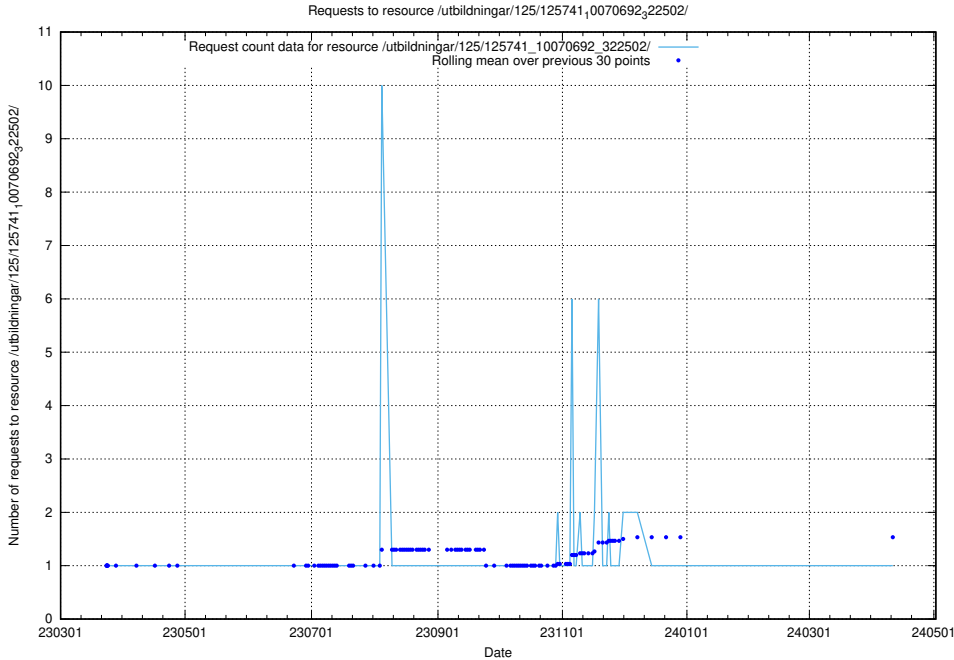

5.6480 Usage of /utbildningar/125/125741_10070692_322502/

Here, we count the number of requests to resource /utbildningar/125/125741_10070692_322502/.