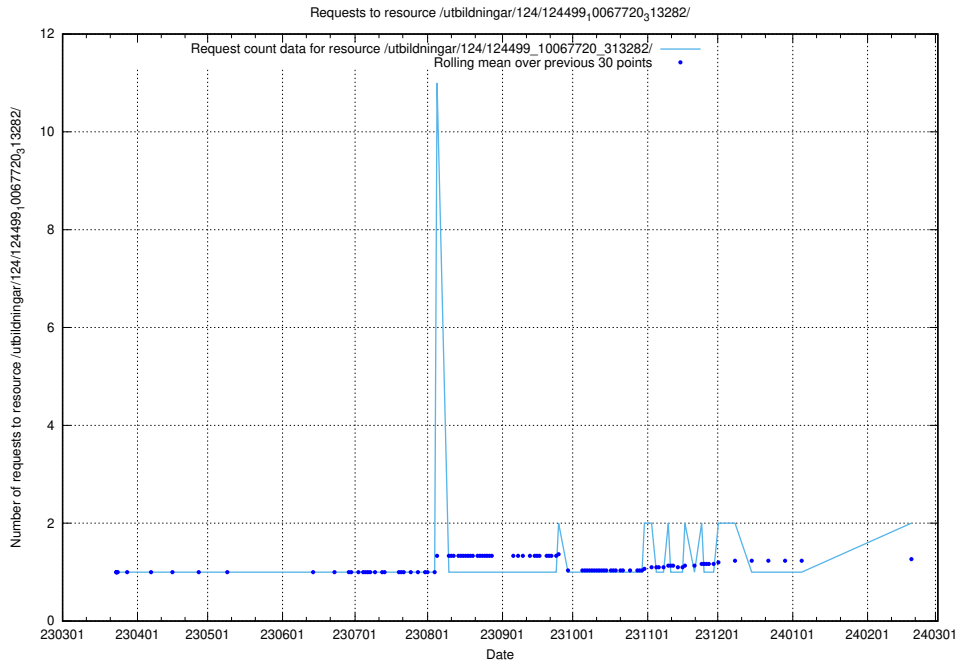

5.599 Usage of /utbildningar/124/124499_10067720_313282/

Here, we count the number of requests to resource /utbildningar/124/124499_10067720_313282/.