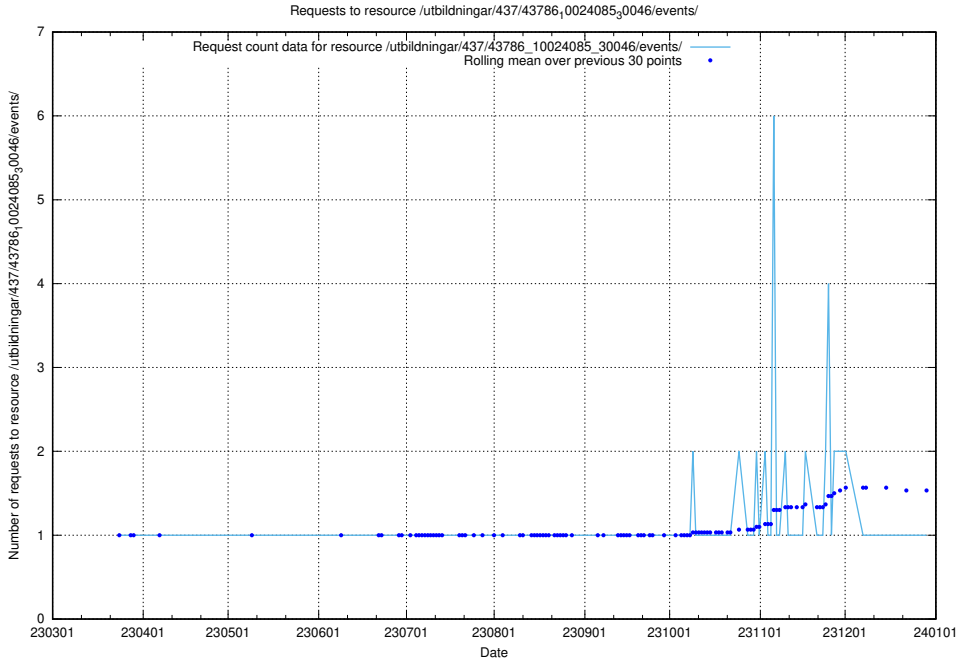

5.6194 Usage of /utbildningar/437/43786_10024085_30046/events/

Here, we count the number of requests to resource /utbildningar/437/43786_10024085_30046/events/.