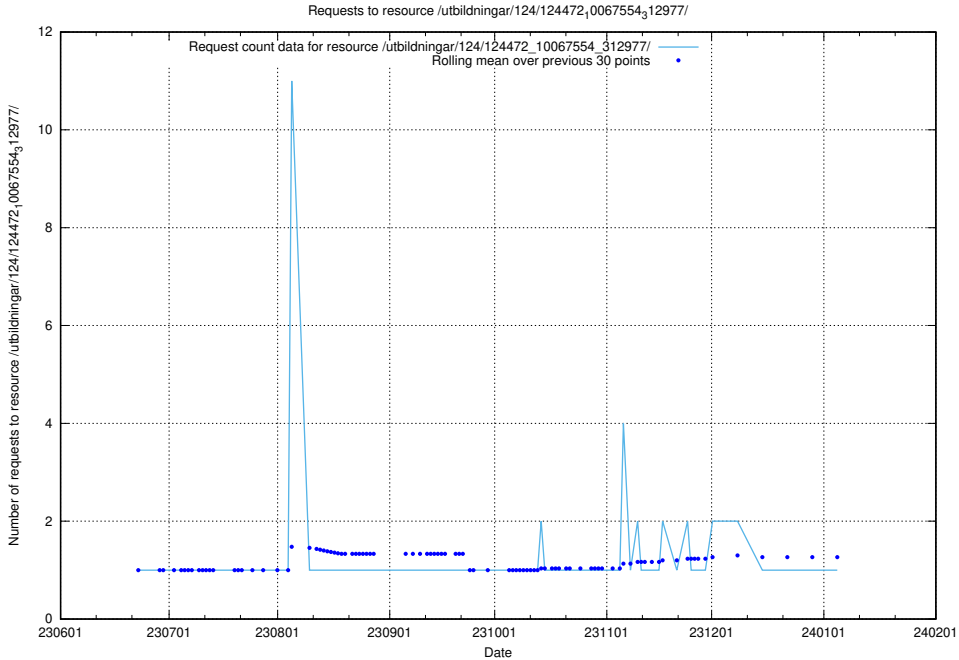

5.5832 Usage of /utbildningar/124/124472_10067554_312977/

Here, we count the number of requests to resource /utbildningar/124/124472_10067554_312977/.