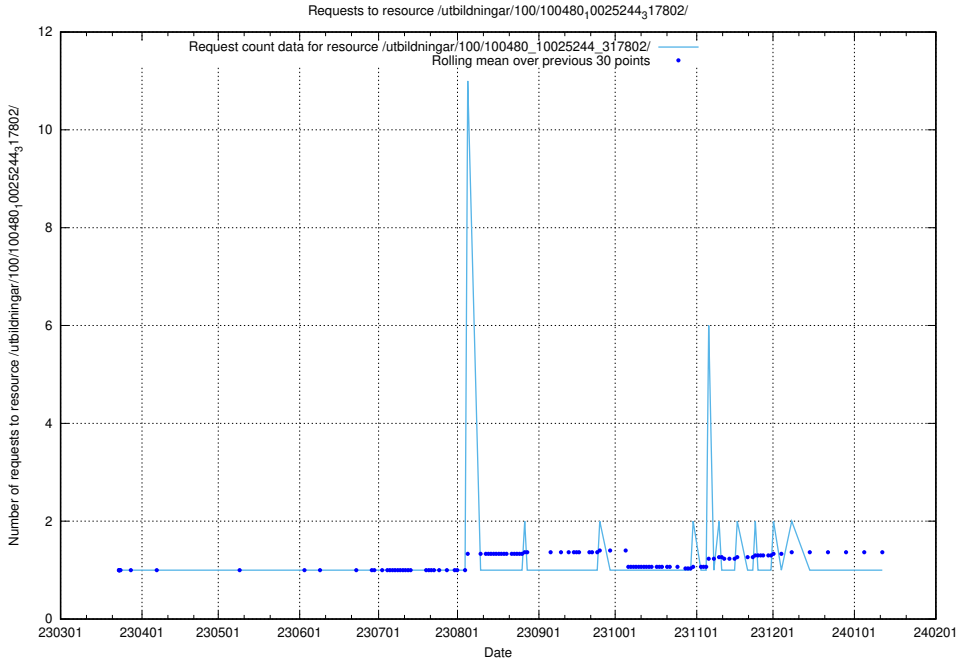

5.5745 Usage of /utbildningar/100/100480_10025244_317802/

Here, we count the number of requests to resource /utbildningar/100/100480_10025244_317802/.