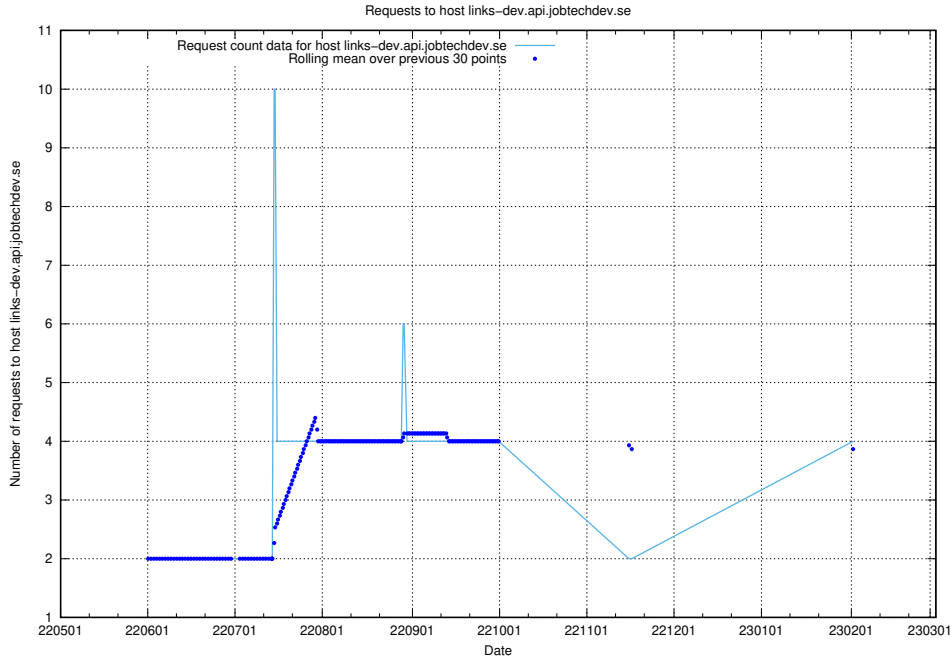

7.150 Usage of links-dev.api.jobtechdev.se

Here, we count the number of requests to host links-dev.api.jobtechdev.se.