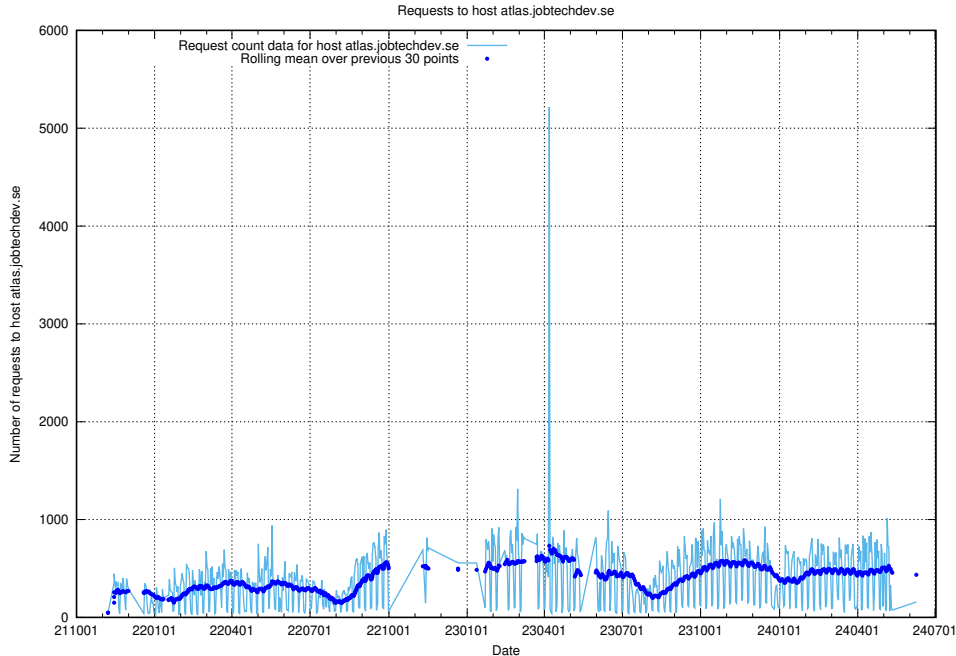

7.22 Usage of atlas.jobtechdev.se

Here, we count the number of requests to host atlas.jobtechdev.se.