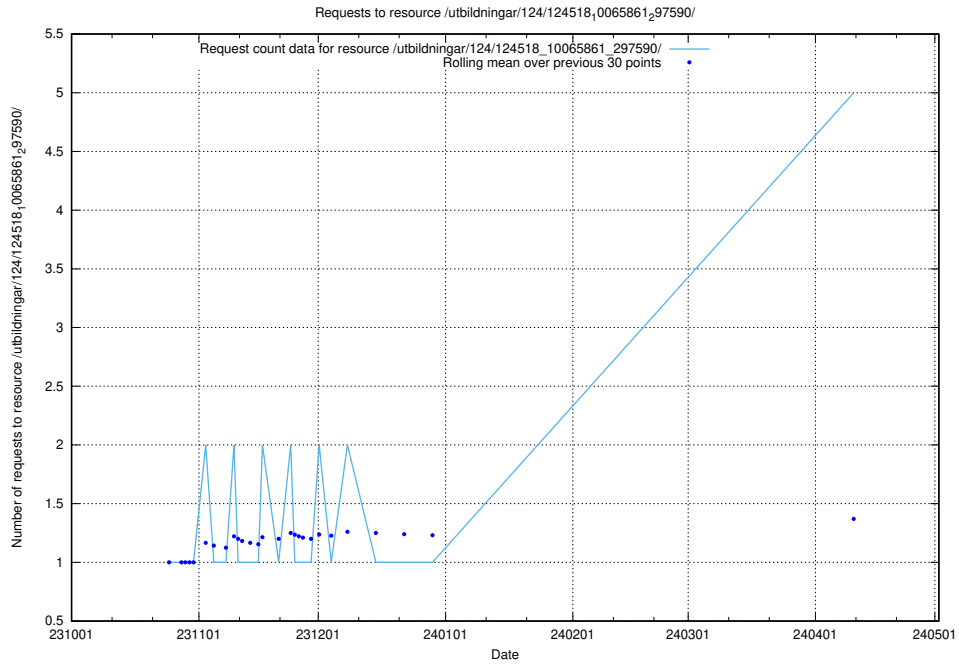

5.133 Usage of /utbildningar/124/124518_10065861_297590/

Here, we count the number of requests to resource /utbildningar/124/124518_10065861_297590/.