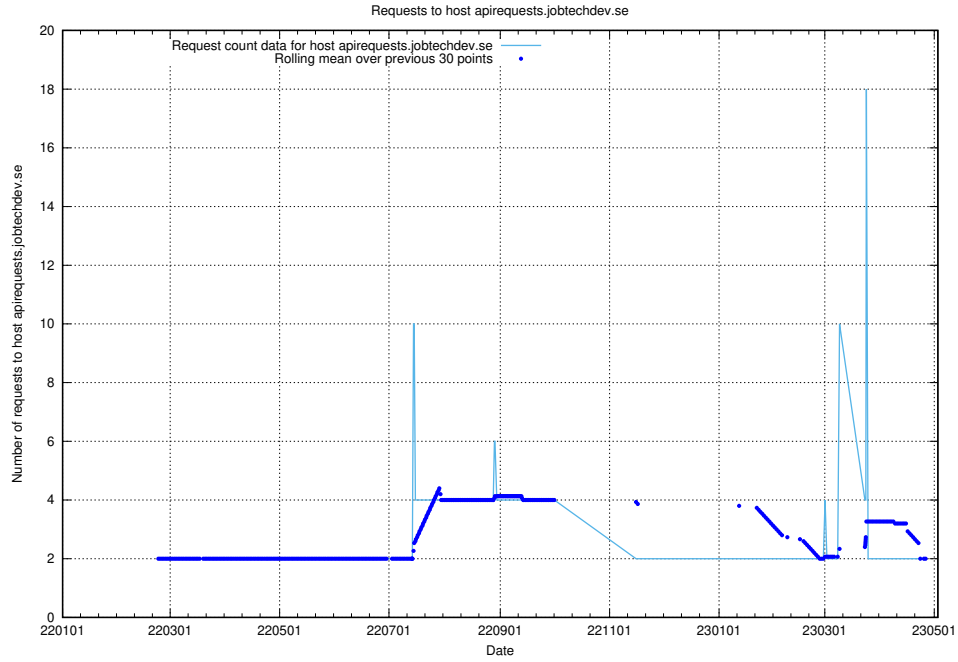

7.517 Usage of apirequests.jobtechdev.se

Here, we count the number of requests to host apirequests.jobtechdev.se.