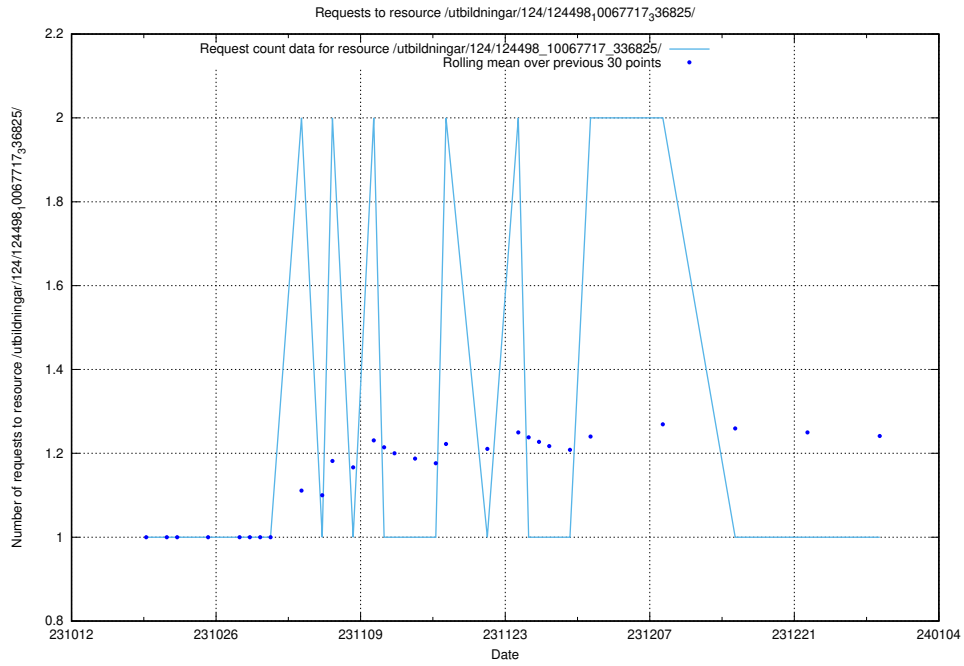

5.4306 Usage of /utbildningar/124/124498_10067717_336825/

Here, we count the number of requests to resource /utbildningar/124/124498_10067717_336825/.