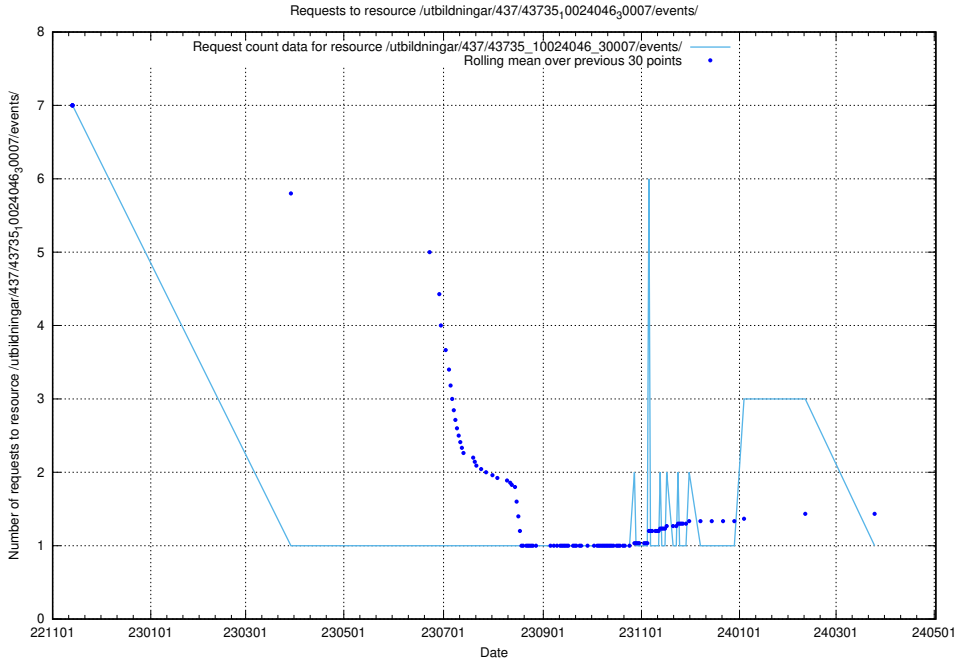

5.5825 Usage of /utbildningar/437/43735_10024046_30007/events/

Here, we count the number of requests to resource /utbildningar/437/43735_10024046_30007/events/.