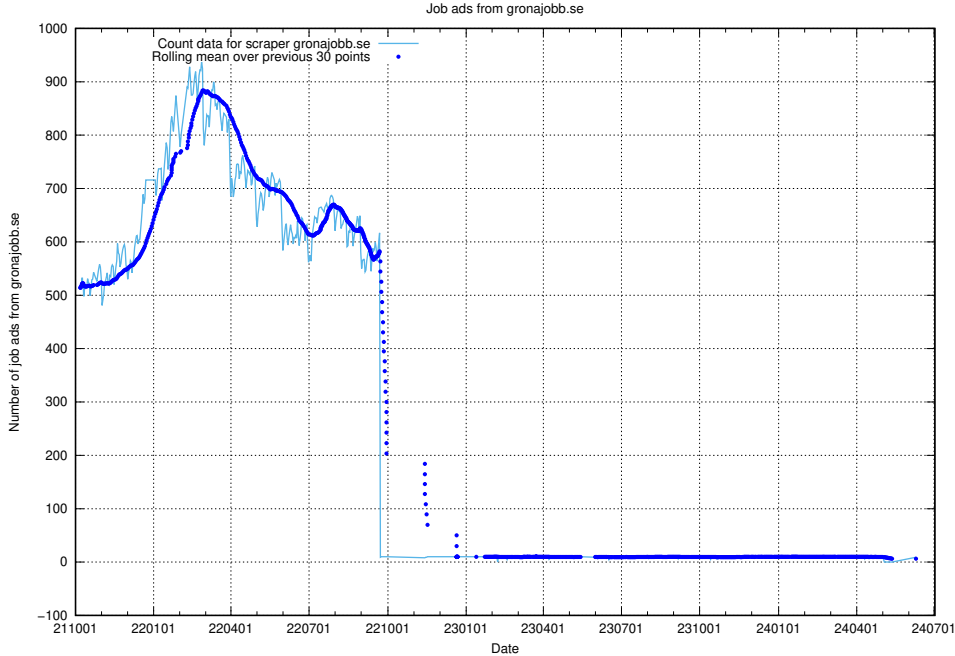

13.16 Number of ads by scraper gronajobb.se

Here, we count the number of job ads scraped from gronajobb.se.