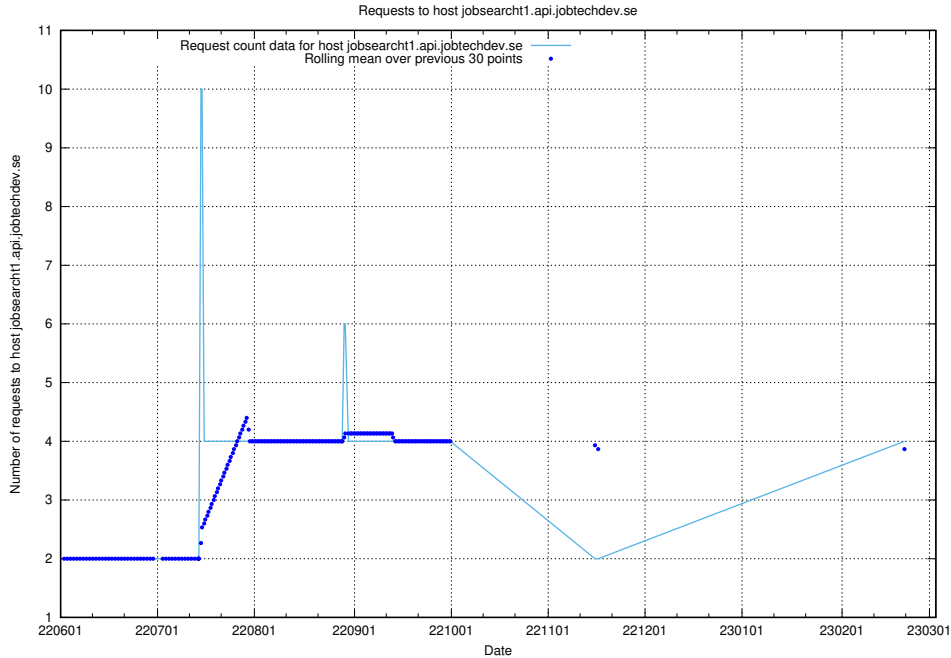

7.149 Usage of jobsearcht1.api.jobtechdev.se

Here, we count the number of requests to host jobsearcht1.api.jobtechdev.se.