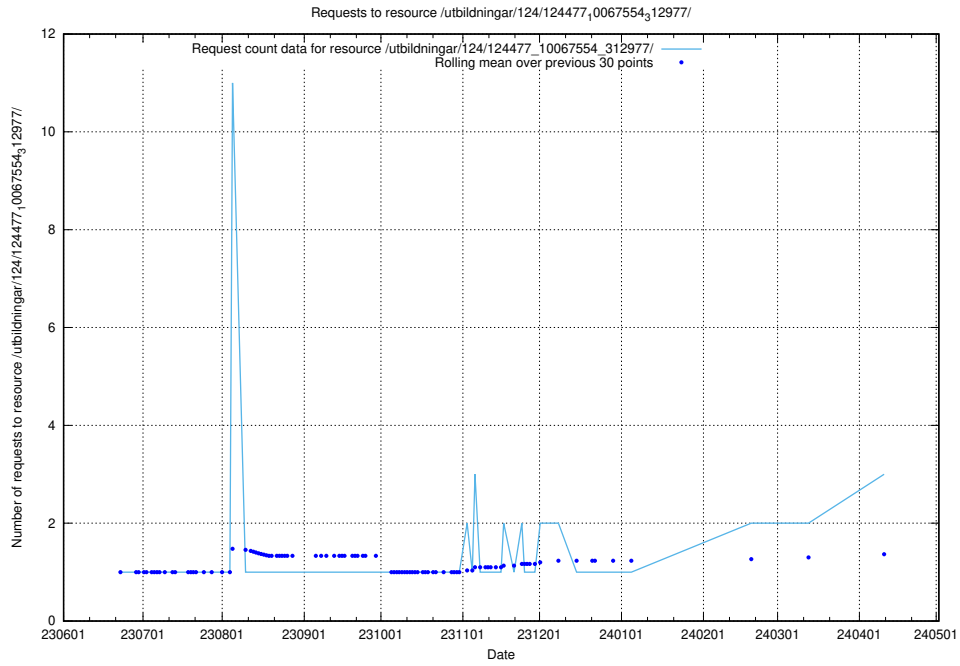

5.391 Usage of /utbildningar/124/124477_10067554_312977/

Here, we count the number of requests to resource /utbildningar/124/124477_10067554_312977/.