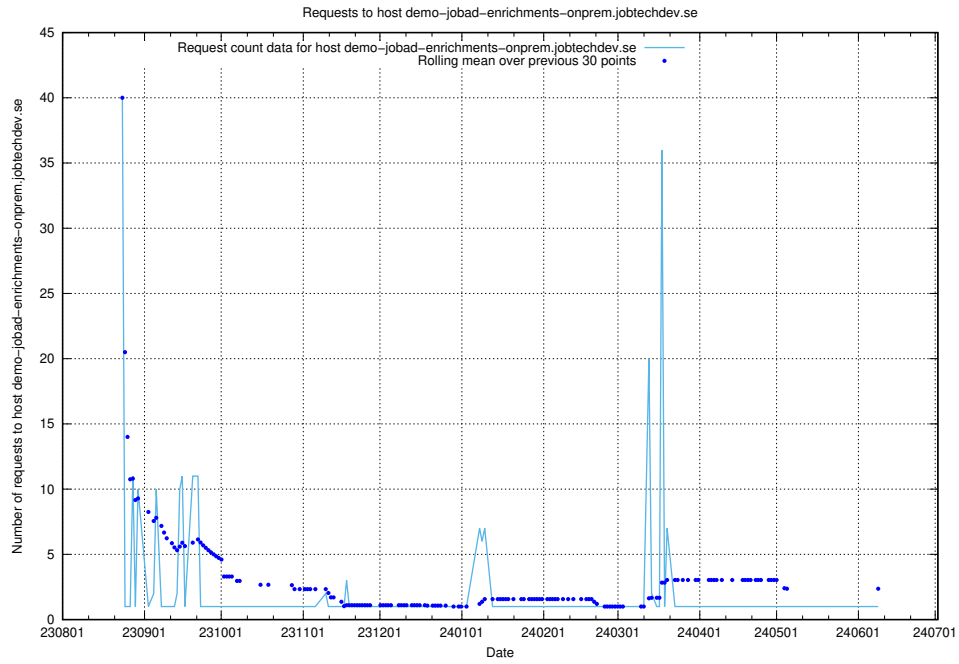

7.606 Usage of demo-jobad-enrichments-onprem.jobtechdev.se

Here, we count the number of requests to host demo-jobad-enrichments-onprem.jobtechdev.se.