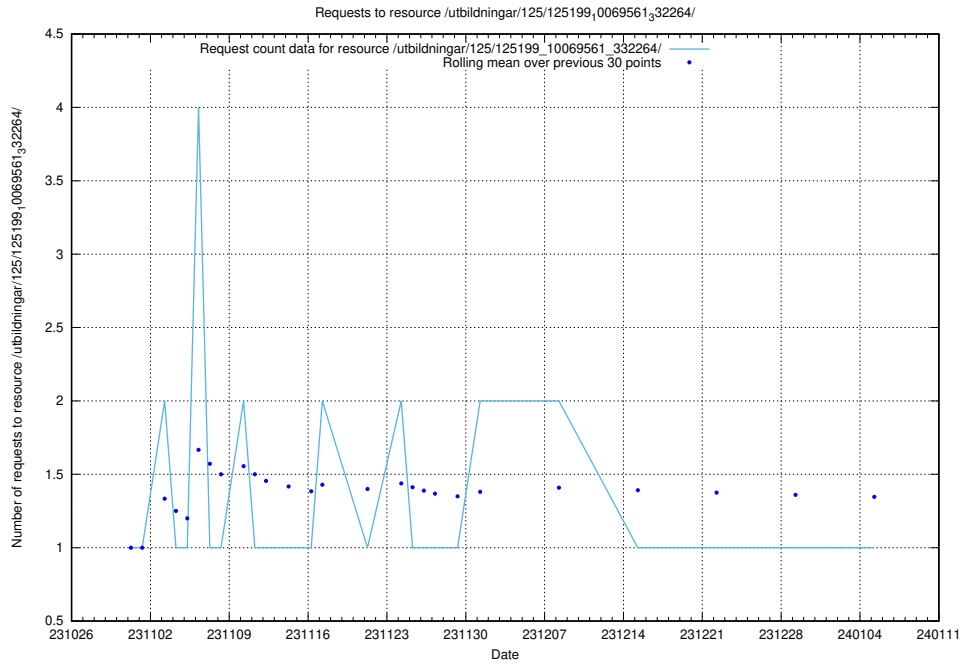

5.4204 Usage of /utbildningar/125/125199_10069561_332264/

Here, we count the number of requests to resource /utbildningar/125/125199_10069561_332264/.