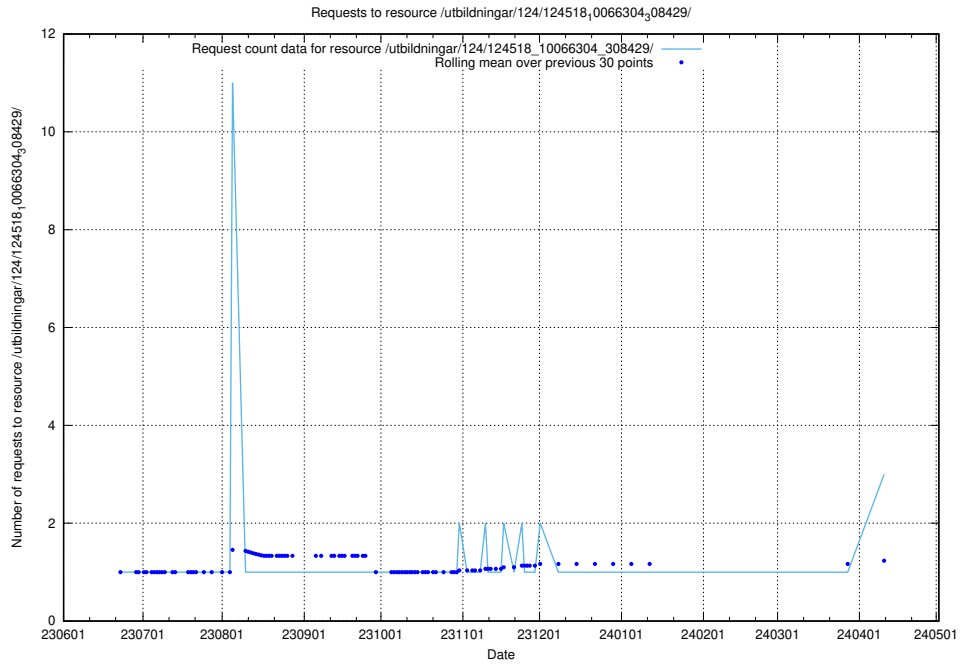

5.384 Usage of /utbildningar/124/124518_10066304_308429/

Here, we count the number of requests to resource /utbildningar/124/124518_10066304_308429/.