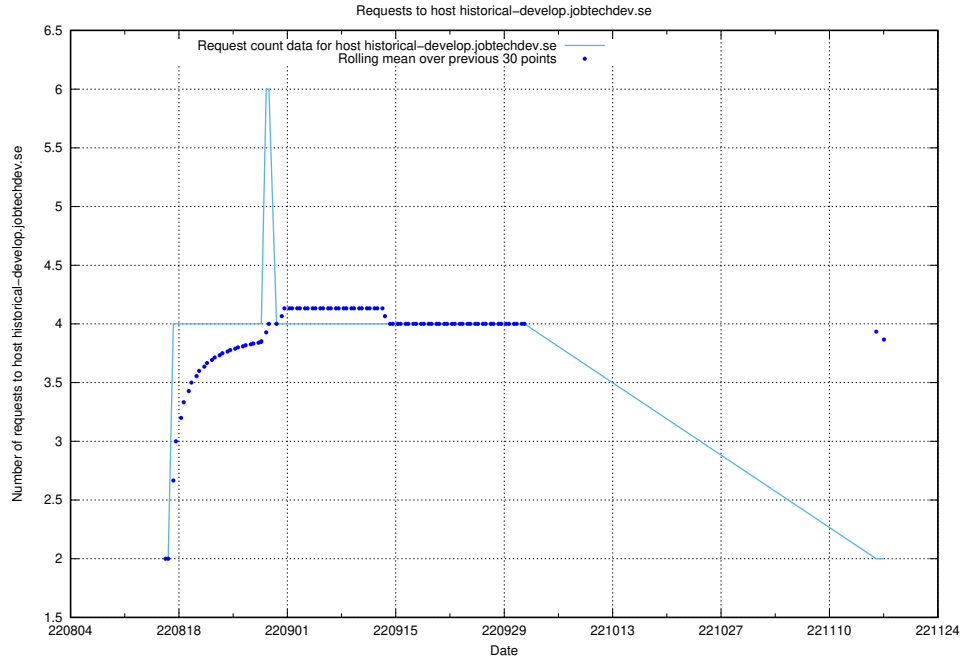

7.347 Usage of historical-develop.jobtechdev.se

Here, we count the number of requests to host historical-develop.jobtechdev.se.