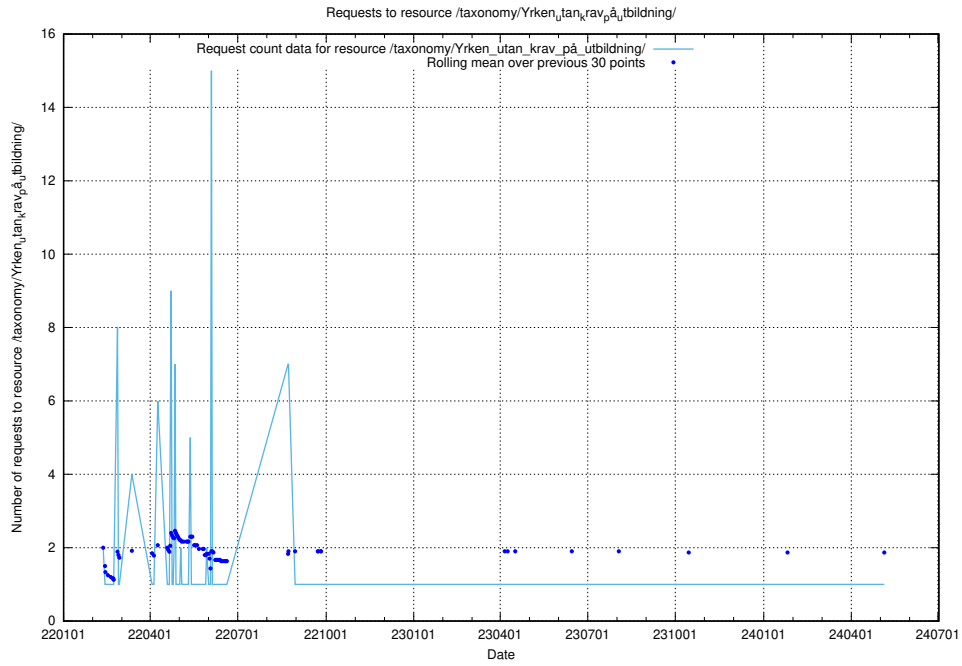

5.1486 Usage of /taxonomy/Yrken_utan_krav_på_utbildning/

Here, we count the number of requests to resource /taxonomy/Yrken_utan_krav_på_utbildning/.