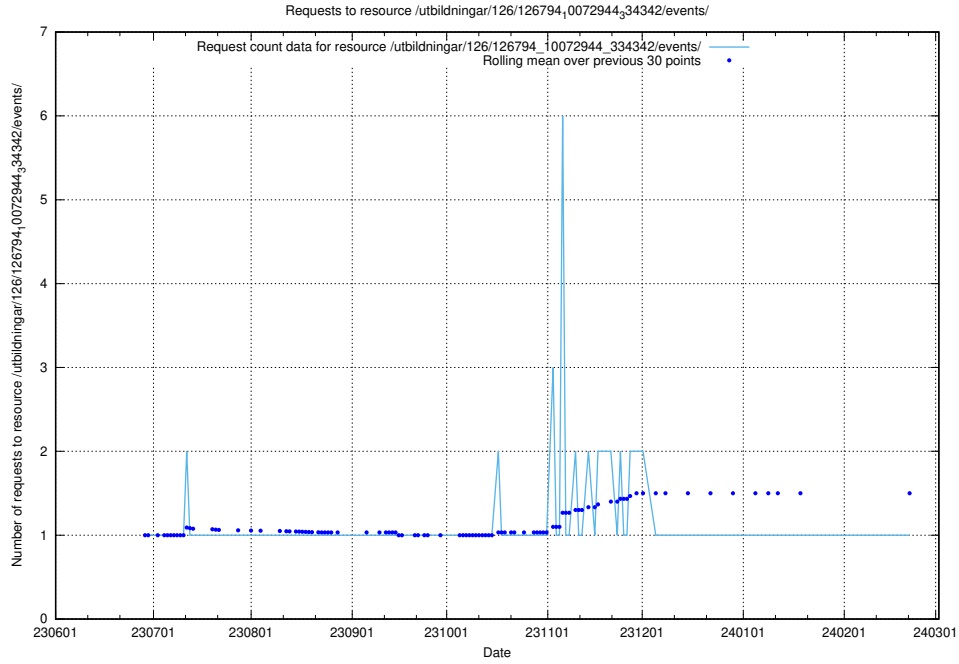

5.5472 Usage of /utbildningar/126/126794_10072944_334342/events/

Here, we count the number of requests to resource /utbildningar/126/126794_10072944_334342/events/