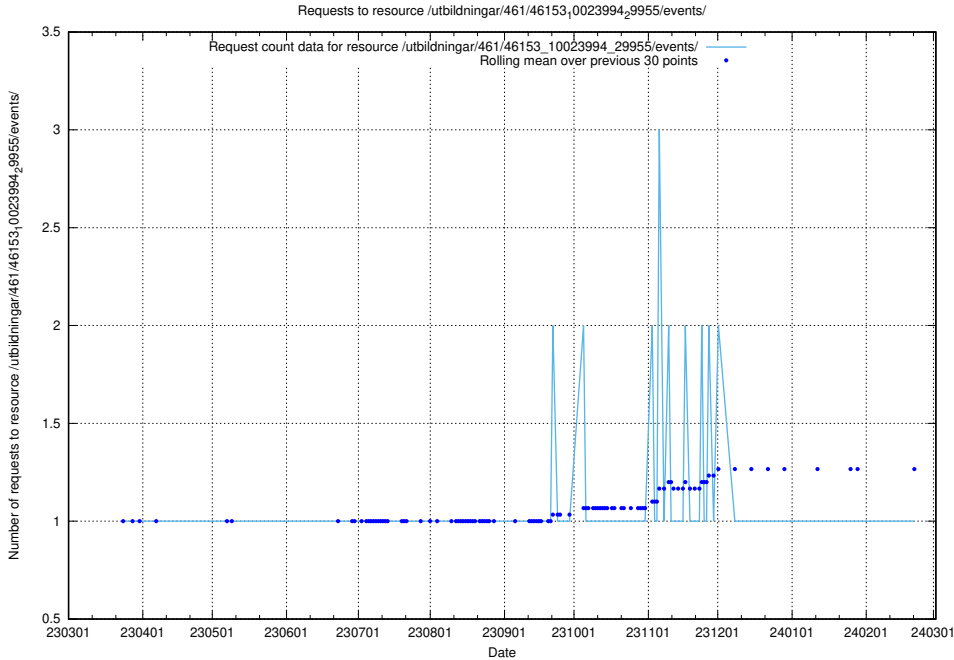

5.6170 Usage of /utbildningar/461/46153_10023994_29955/events/

Here, we count the number of requests to resource /utbildningar/461/46153_10023994_29955/events/.