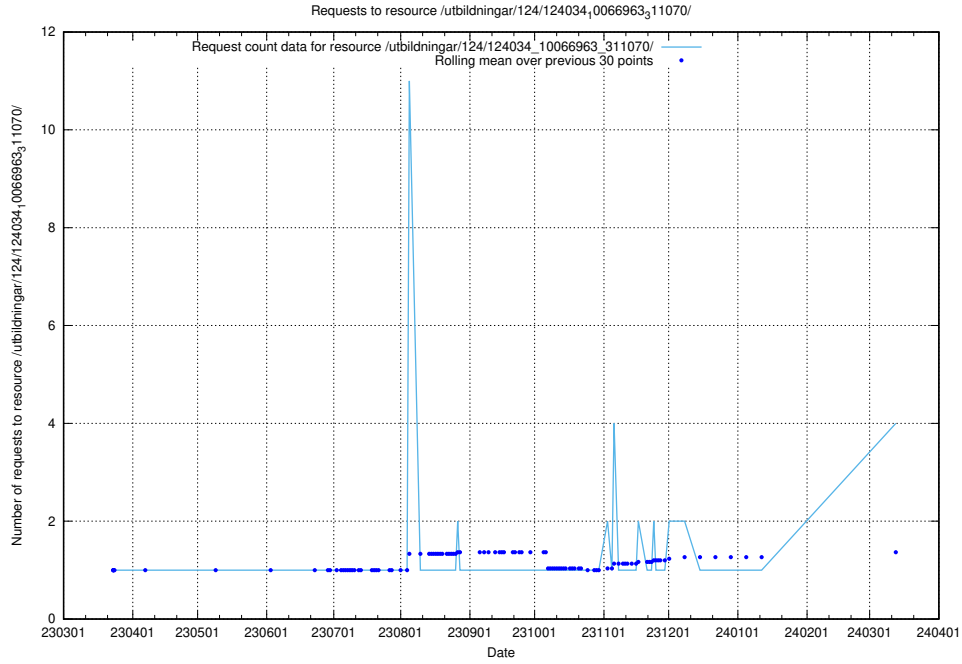

5.207 Usage of /utbildningar/124/124034_10066963_311070/

Here, we count the number of requests to resource /utbildningar/124/124034_10066963_311070/.