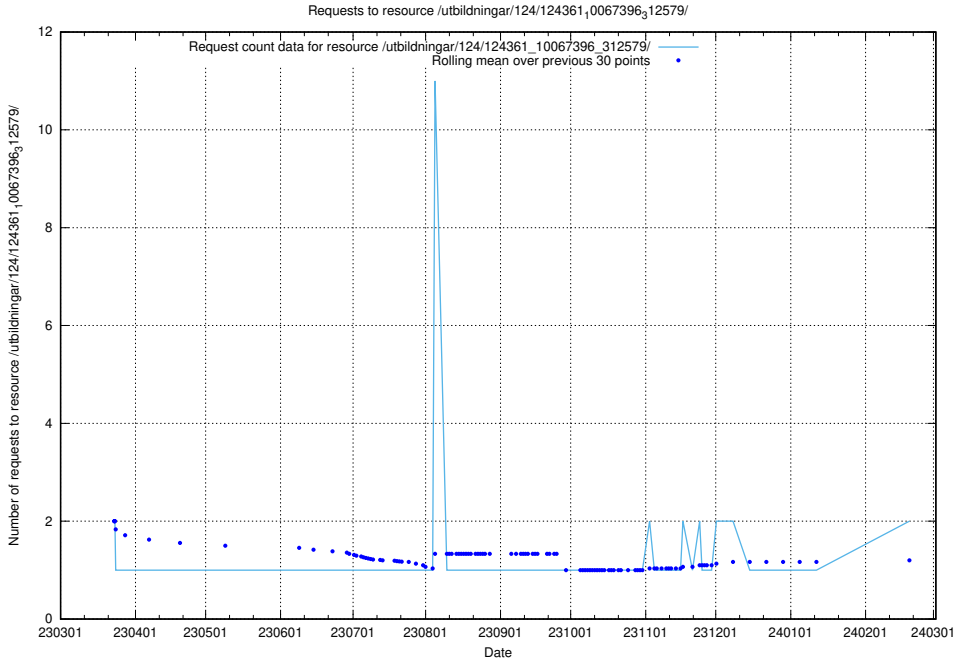

Here, we count the number of requests to resource /utbildningar/124/124498_10067872_313662/events/

5.959 Usage of /utbildningar/124/124361_10067396_312579/

Here, we count the number of requests to resource /utbildningar/124/124361_10067396_312579/.