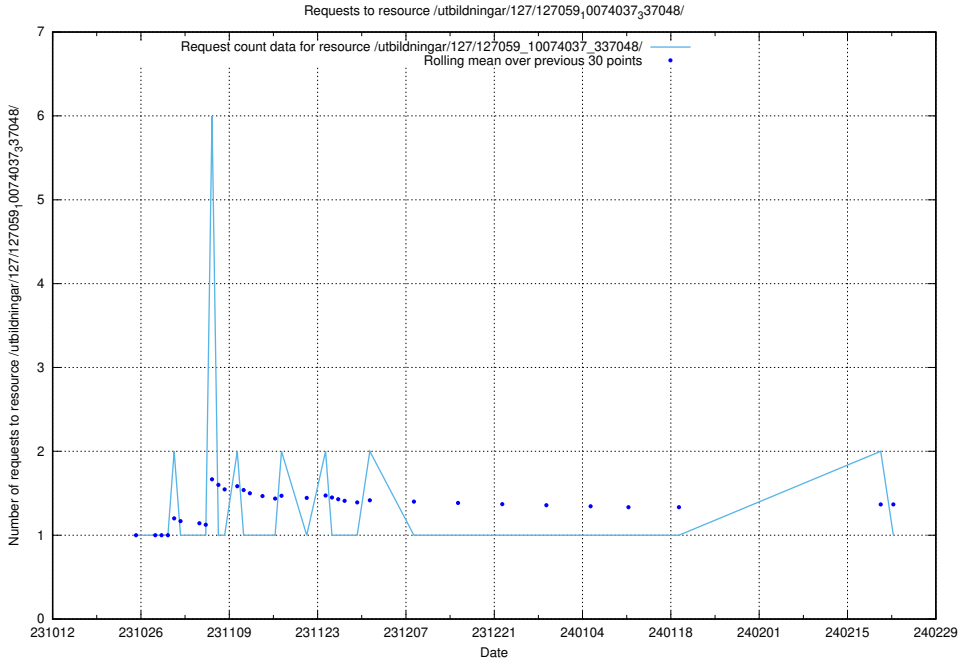

5.4243 Usage of /utbildningar/127/127059_10074037_337048/

Here, we count the number of requests to resource /utbildningar/127/127059_10074037_337048/.