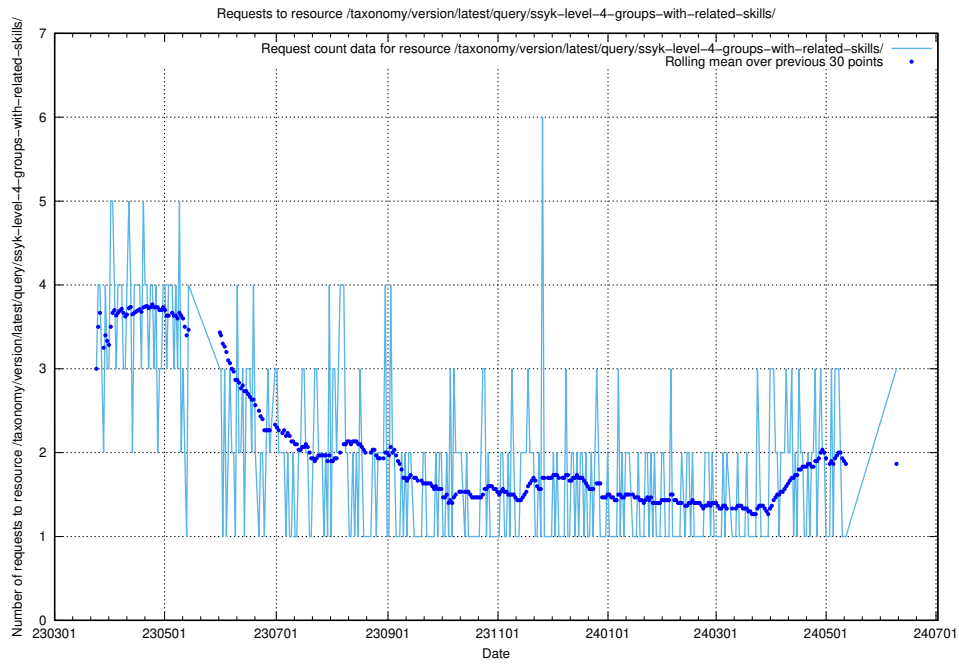

5.430 Usage of /taxonomy/version/latest/query/ssyk-level-4-groups-with-related-skills/

Here, we count the number of requests to resource /taxonomy/version/latest/query/ssyk-level-4-groups-with-related-skills/.