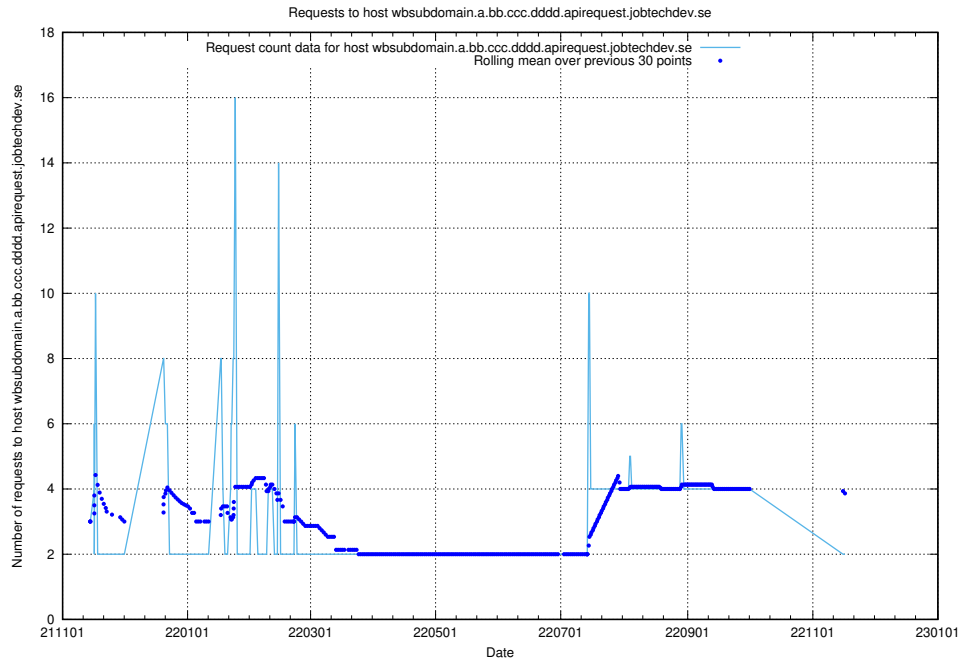

Here, we count the number of requests to host wbsubdomain.a.bb.ccc.dddd.atlas.jobtechdev.se.

7.552 Usage of wbsubdomain.a.bb.ccc.dddd.apirequest.jobtechdev.se

Here, we count the number of requests to host wbsubdomain.a.bb.ccc.dddd.apirequest.jobtechdev.se.