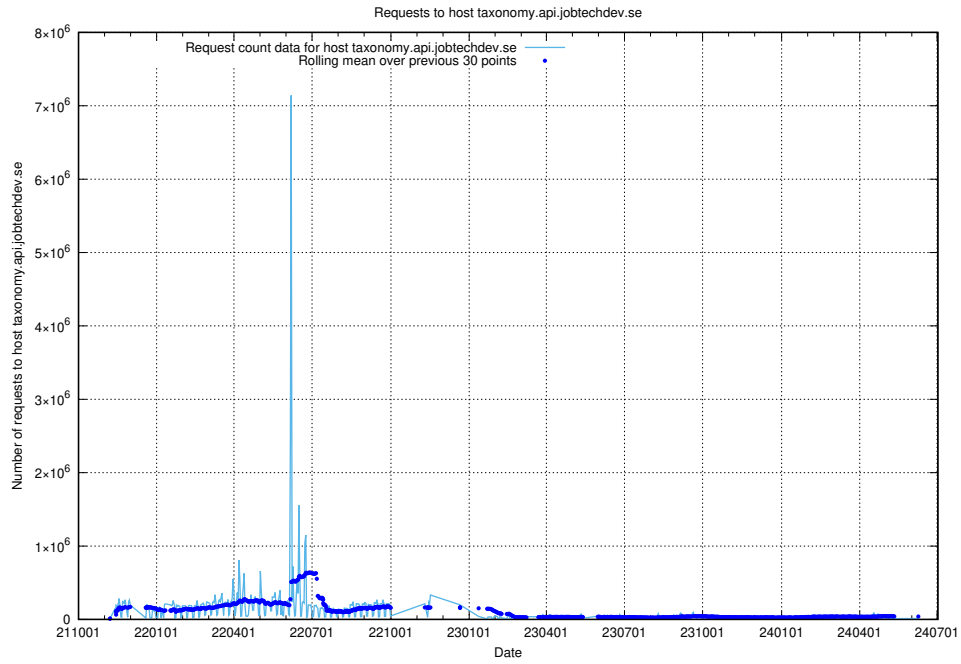

7.8 Usage of taxonomy.api.jobtechdev.se

Here, we count the number of requests to host taxonomy.api.jobtechdev.se.