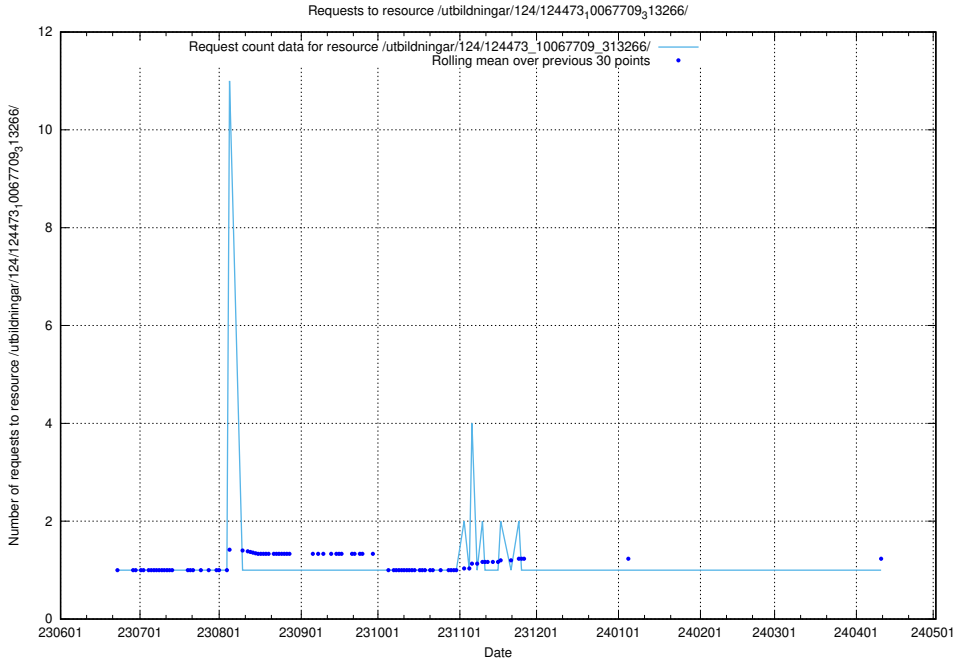

5.5830 Usage of /utbildningar/124/124473_10067709_313266/

Here, we count the number of requests to resource /utbildningar/124/124473_10067709_313266/.