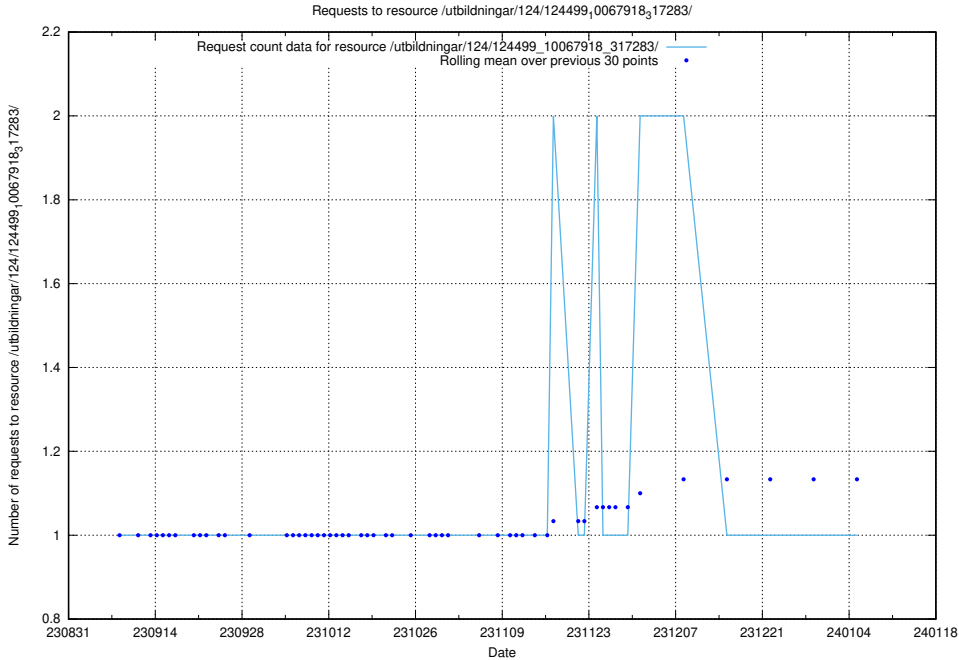

5.4669 Usage of /utbildningar/124/124499_10067918_317283/

Here, we count the number of requests to resource /utbildningar/124/124499_10067918_317283/.