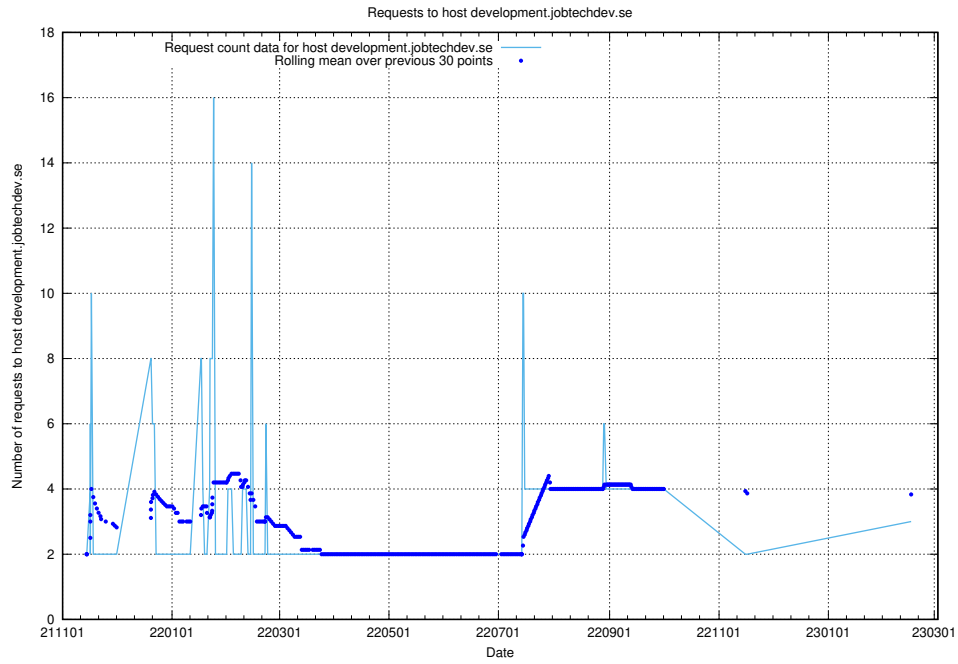

7.168 Usage of development.jobtechdev.se

Here, we count the number of requests to host development.jobtechdev.se.