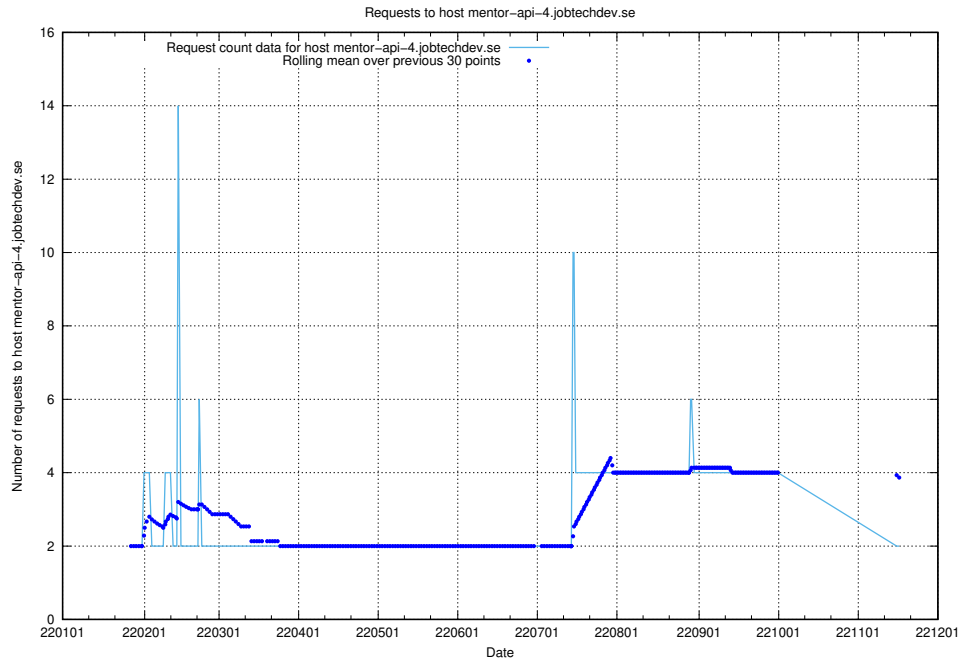

7.575 Usage of mentor-api-4.jobtechdev.se

Here, we count the number of requests to host mentor-api-4.jobtechdev.se.