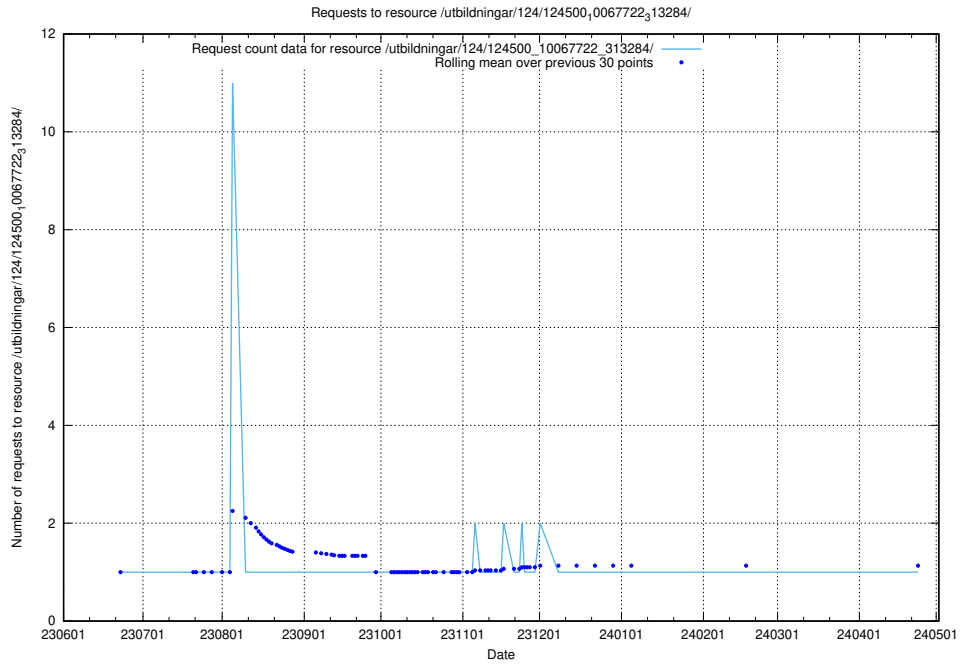

5.5809 Usage of /utbildningar/124/124500_10067722_313284/

Here, we count the number of requests to resource /utbildningar/124/124500_10067722_313284/.