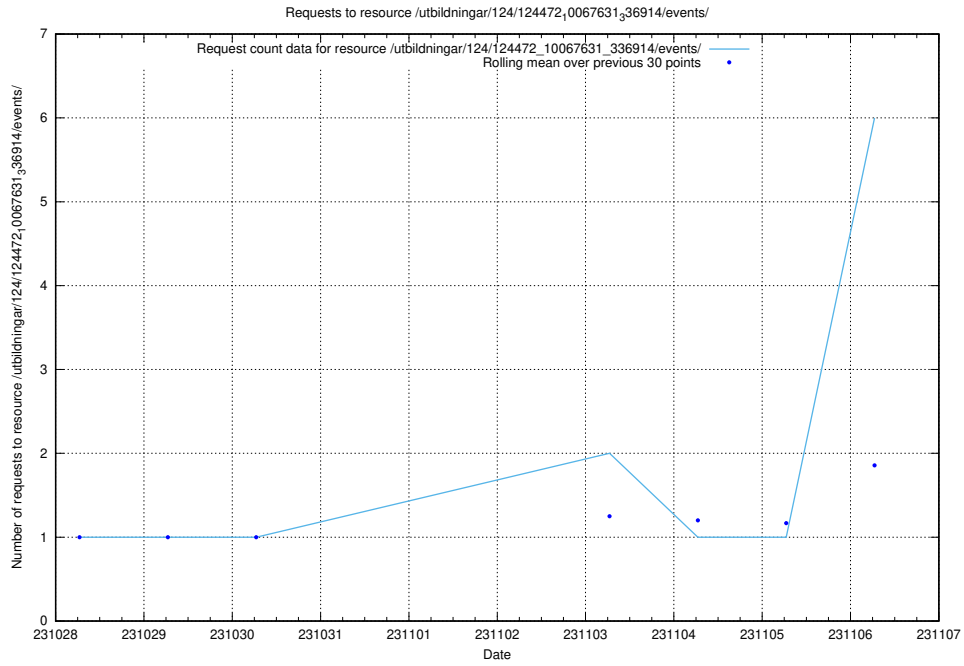

Here, we count the number of requests to resource /utbildningar/127/127057_10073954_336883/events/

5.58 Usage of /utbildningar/124/124472_10067631_336914/events/

Here, we count the number of requests to resource /utbildningar/124/124472_10067631_336914/events/