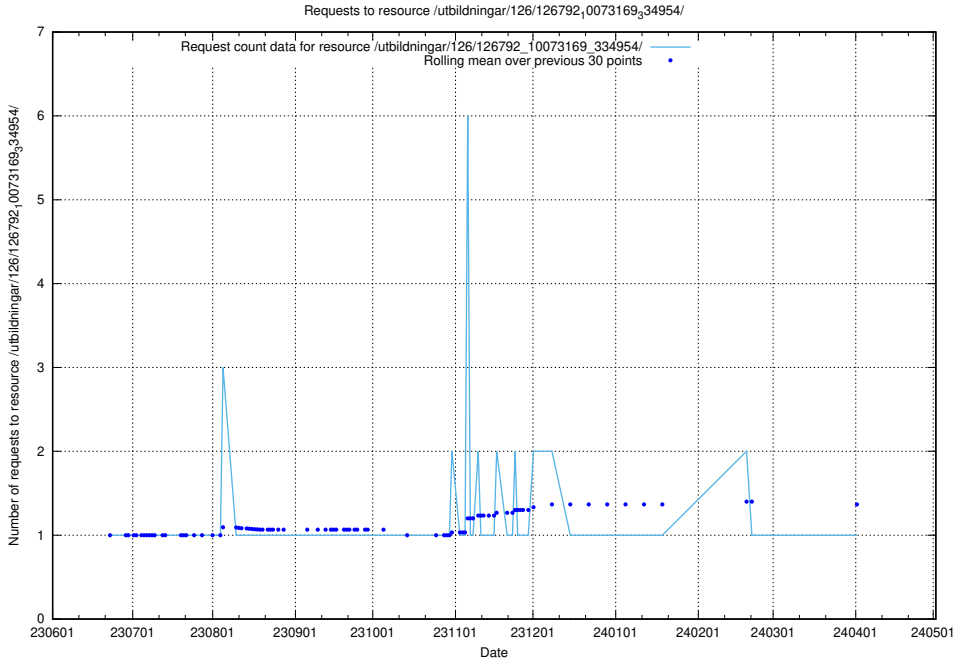

5.5623 Usage of /utbildningar/126/126792_10073169_334954/

Here, we count the number of requests to resource /utbildningar/126/126792_10073169_334954/.