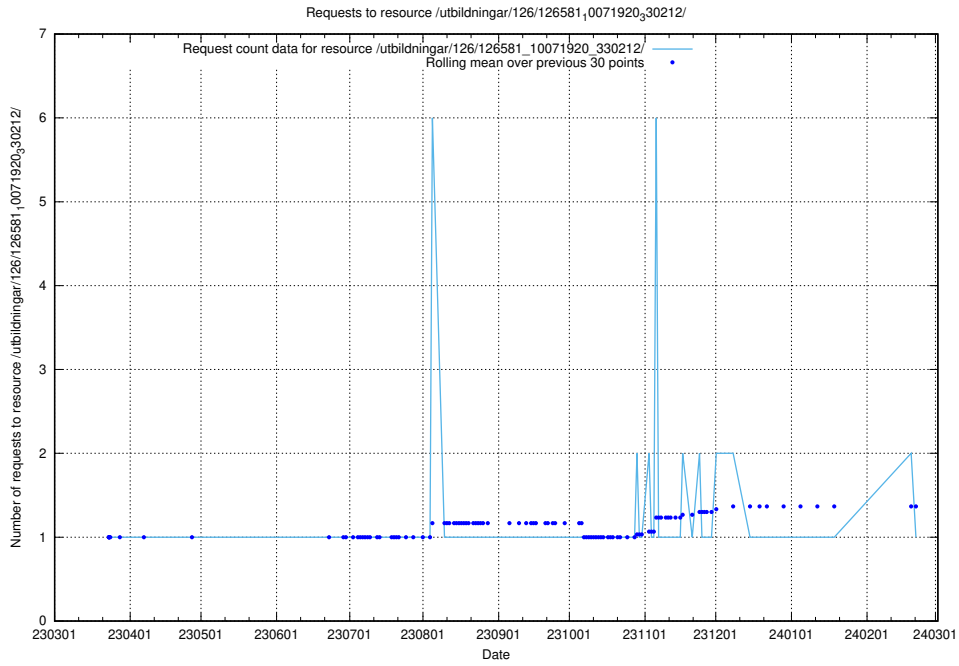

5.6412 Usage of /utbildningar/126/126581_10071920_330212/

Here, we count the number of requests to resource /utbildningar/126/126581_10071920_330212/.