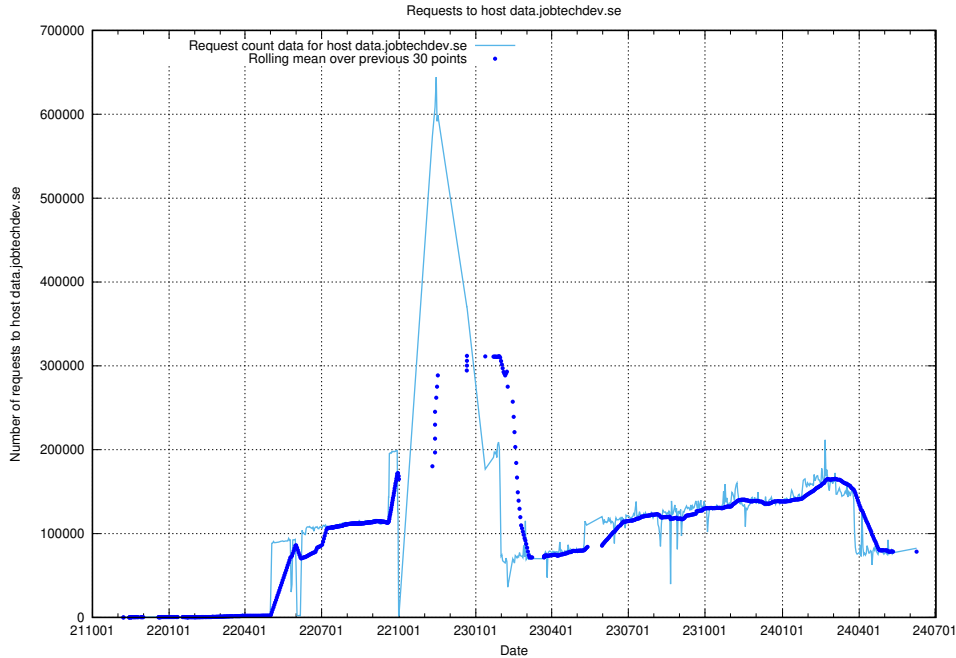

7.3 Usage of taxonomy.api.jobtechdev.se:443

Here, we count the number of requests to host taxonomy.api.jobtechdev.se:443.

7.4 Usage of data.jobtechdev.se

Here, we count the number of requests to host data.jobtechdev.se.