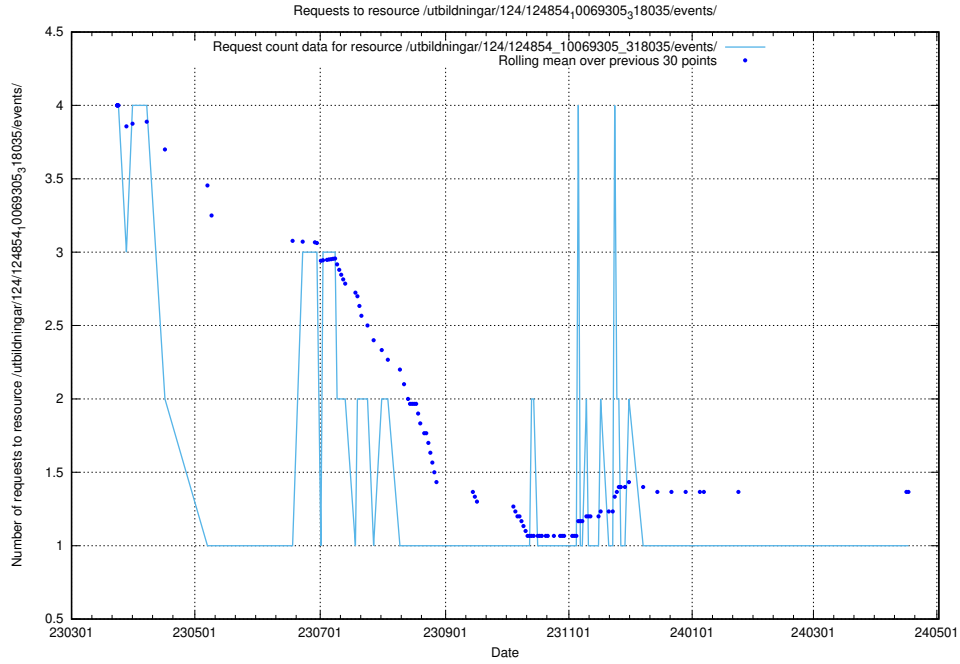

5.6265 Usage of /utbildningar/124/124854_10069305_318035/events/

Here, we count the number of requests to resource /utbildningar/124/124854_10069305_318035/events/