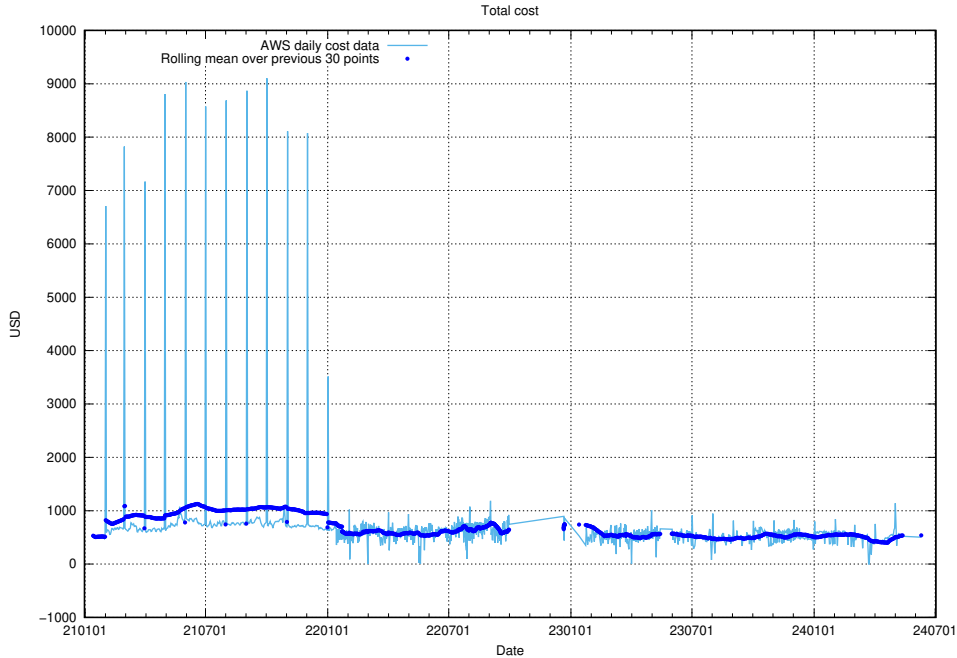

2.1 Total daily cost of AWS

This graph tracks the total daily cost of AWS.