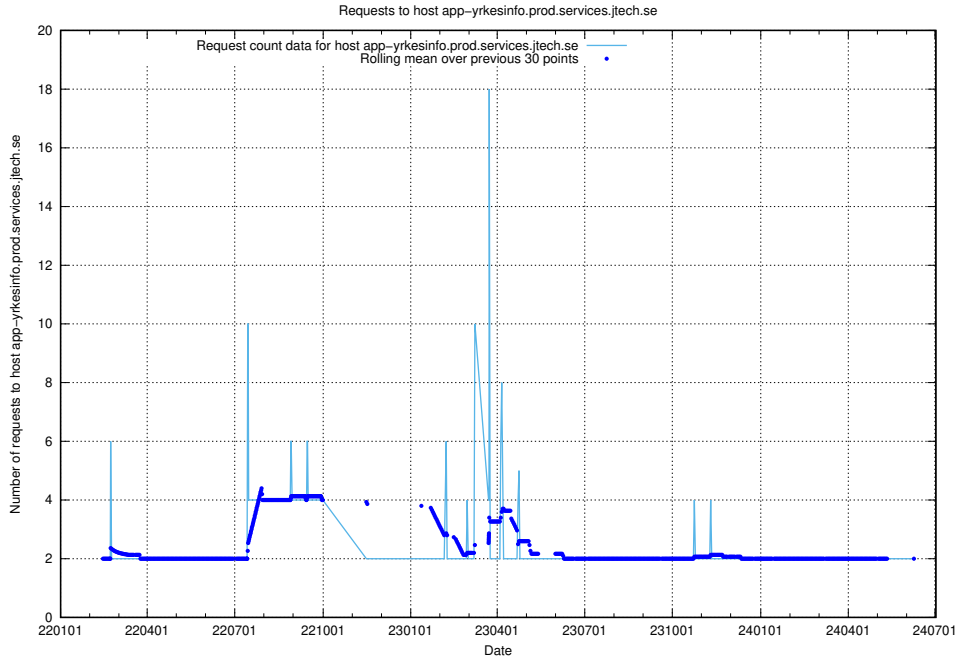

7.543 Usage of app-yrkesinfo.prod.services.jtech.se

Here, we count the number of requests to host app-yrkesinfo.prod.services.jtech.se.