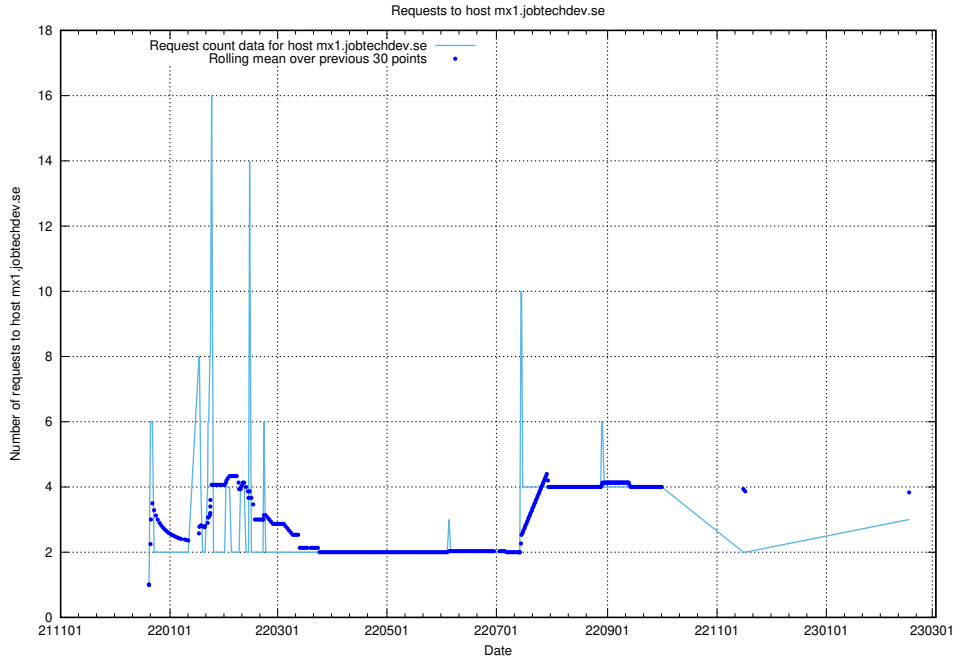

7.204 Usage of mx1.jobtechdev.se

Here, we count the number of requests to host mx1.jobtechdev.se.