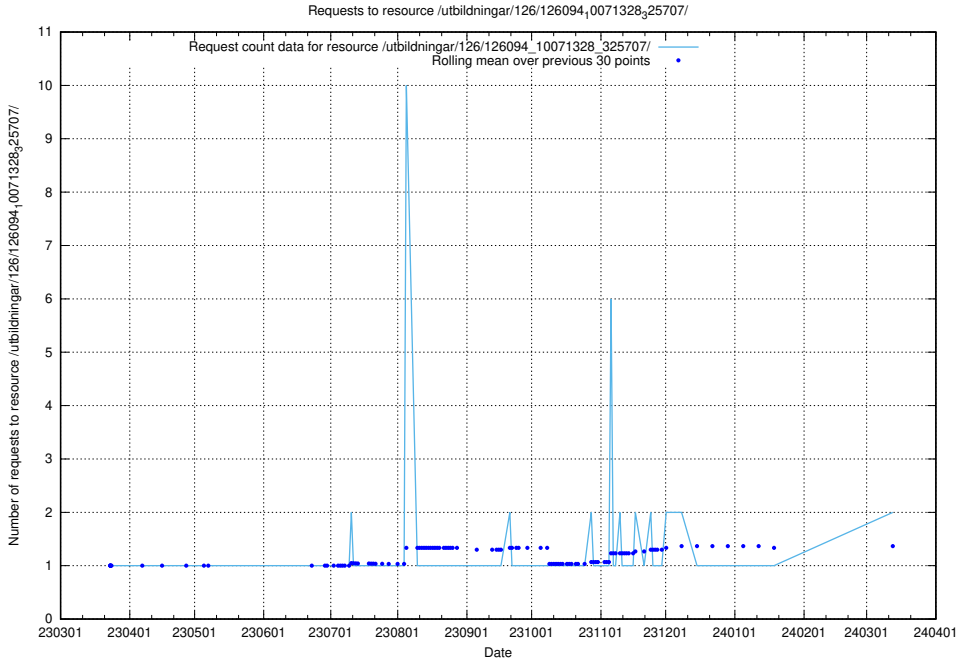

5.966 Usage of /utbildningar/126/126094_10071328_325707/

Here, we count the number of requests to resource /utbildningar/126/126094_10071328_325707/.