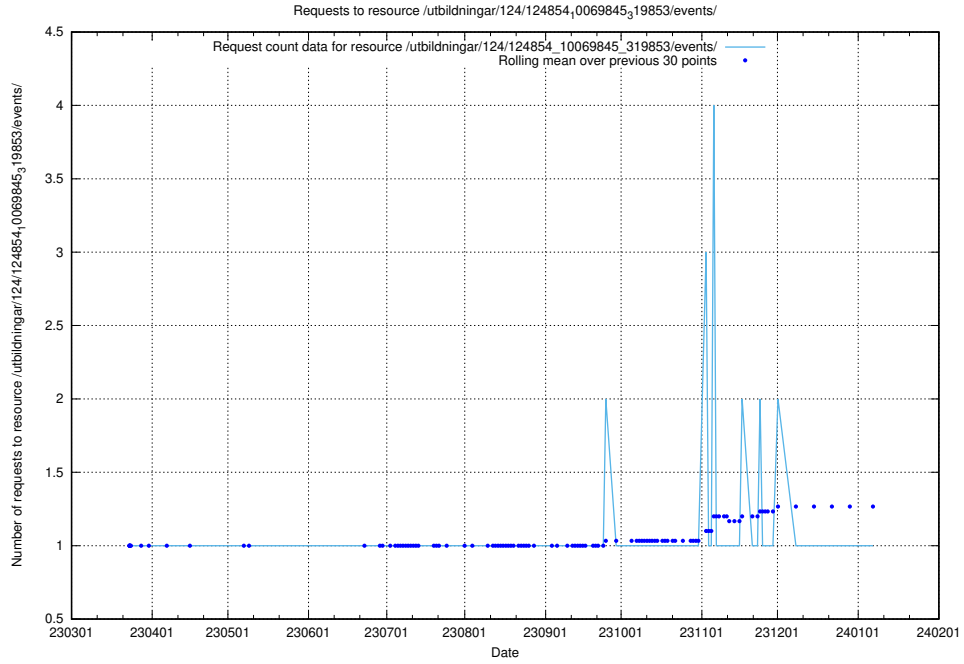

5.1214 Usage of /utbildningar/124/124854_10069845_319853/events/

Here, we count the number of requests to resource /utbildningar/124/124854_10069845_319853/events/