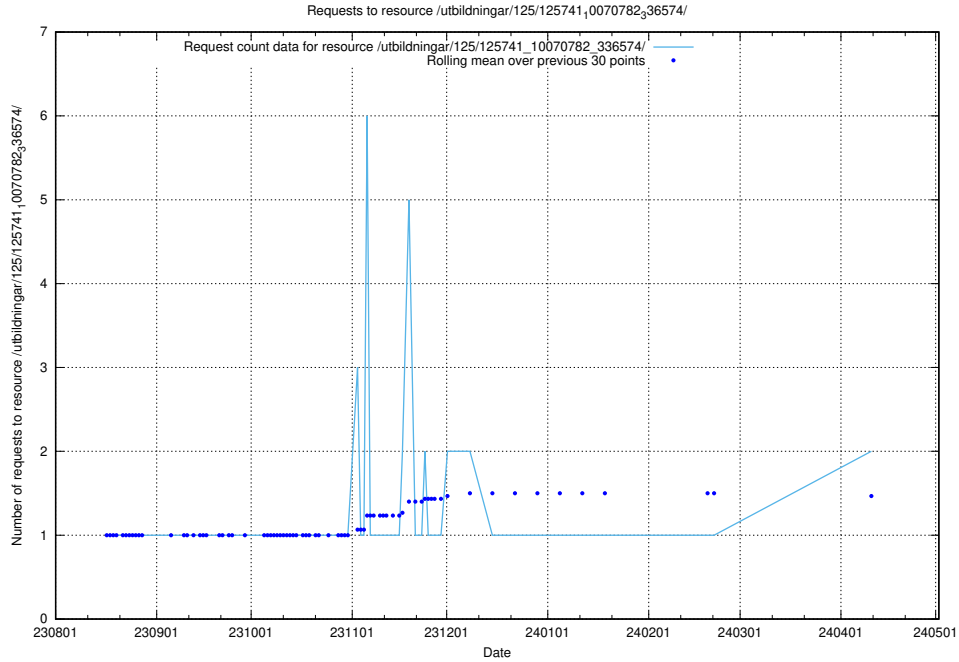

5.789 Usage of /utbildningar/125/125741_10070782_336574/

Here, we count the number of requests to resource /utbildningar/125/125741_10070782_336574/.