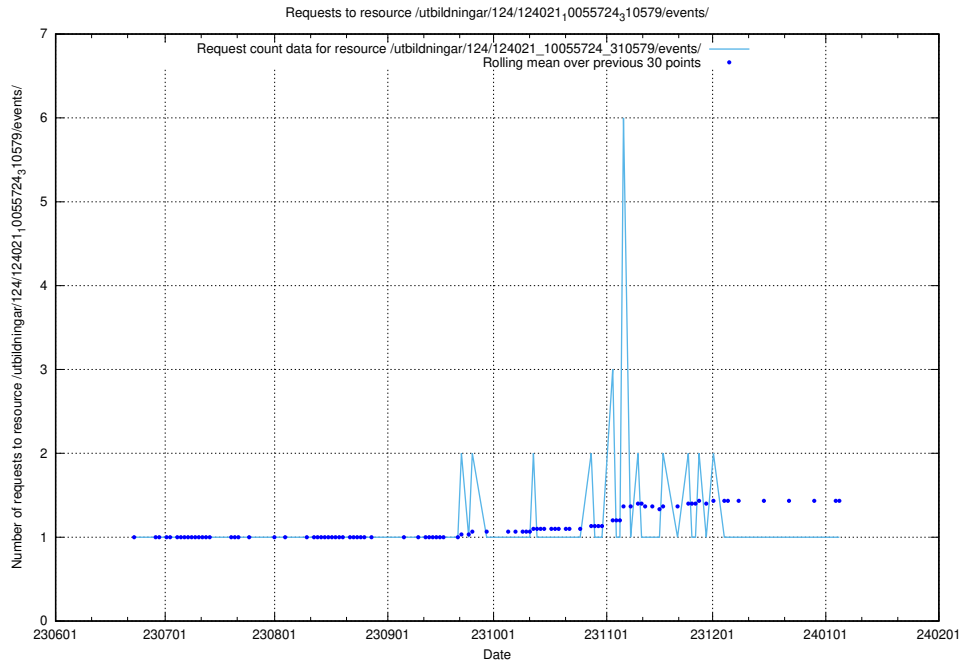

5.5849 Usage of /utbildningar/124/124021_10055724_310579/events/

Here, we count the number of requests to resource /utbildningar/124/124021_10055724_310579/events/