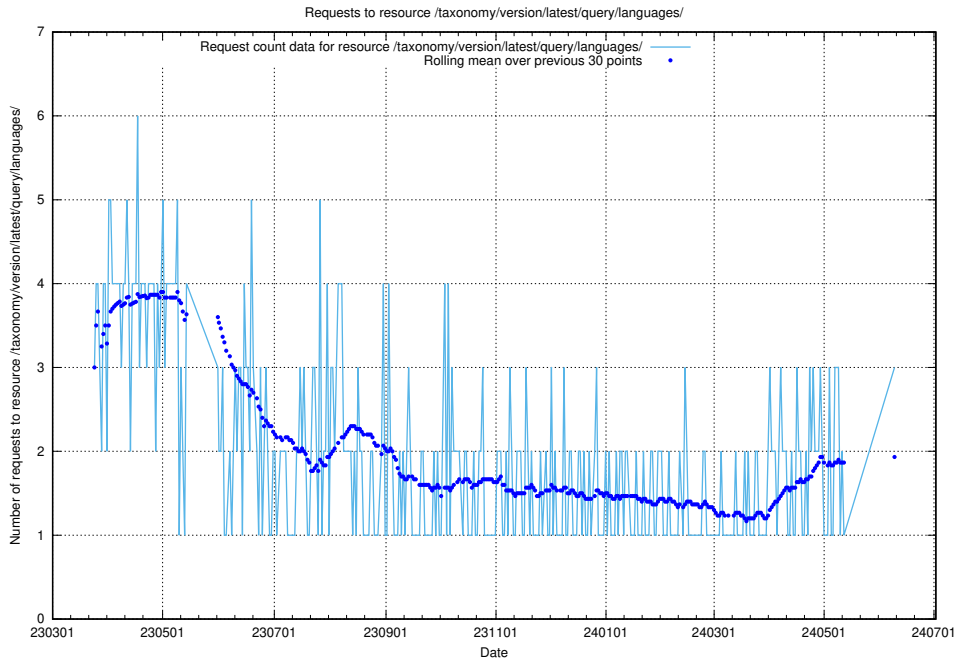

5.449 Usage of /taxonomy/version/latest/query/languages/

Here, we count the number of requests to resource /taxonomy/version/latest/query/languages/.