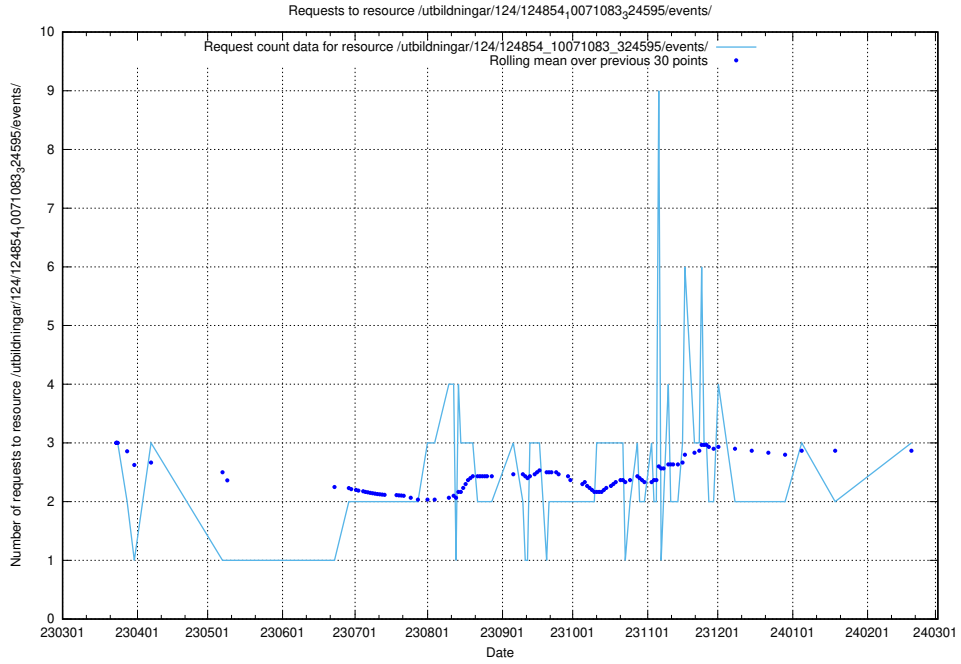

5.473 Usage of /utbildningar/124/124854_10071083_324595/events/

Here, we count the number of requests to resource /utbildningar/124/124854_10071083_324595/events/