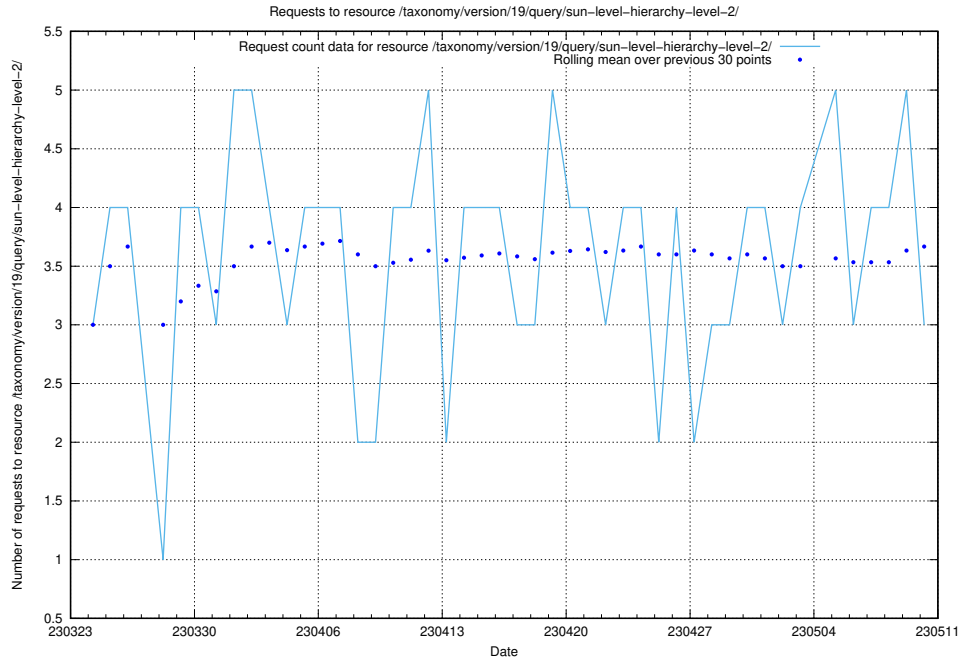

5.463 Usage of /taxonomy/version/19/query/sun-level-hierarchy-level-2/

Here, we count the number of requests to resource /taxonomy/version/19/query/sun-level-hierarchy-level-2/.