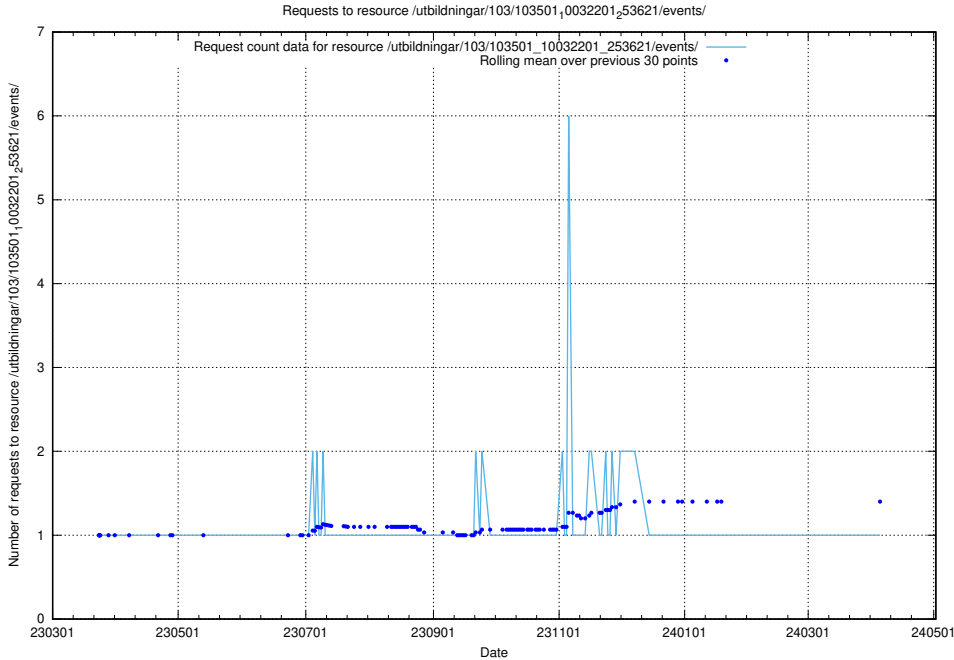

5.5513 Usage of /utbildningar/103/103501_10032201_253621/events/

Here, we count the number of requests to resource /utbildningar/103/103501_10032201_253621/events/