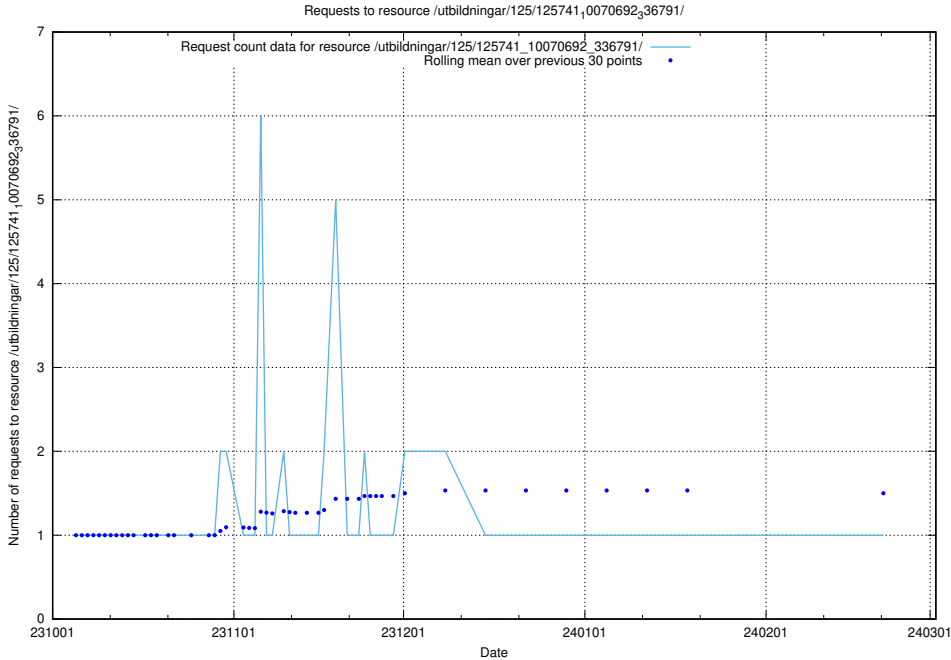

5.4441 Usage of /utbildningar/125/125741_10070692_336791/

Here, we count the number of requests to resource /utbildningar/125/125741_10070692_336791/.