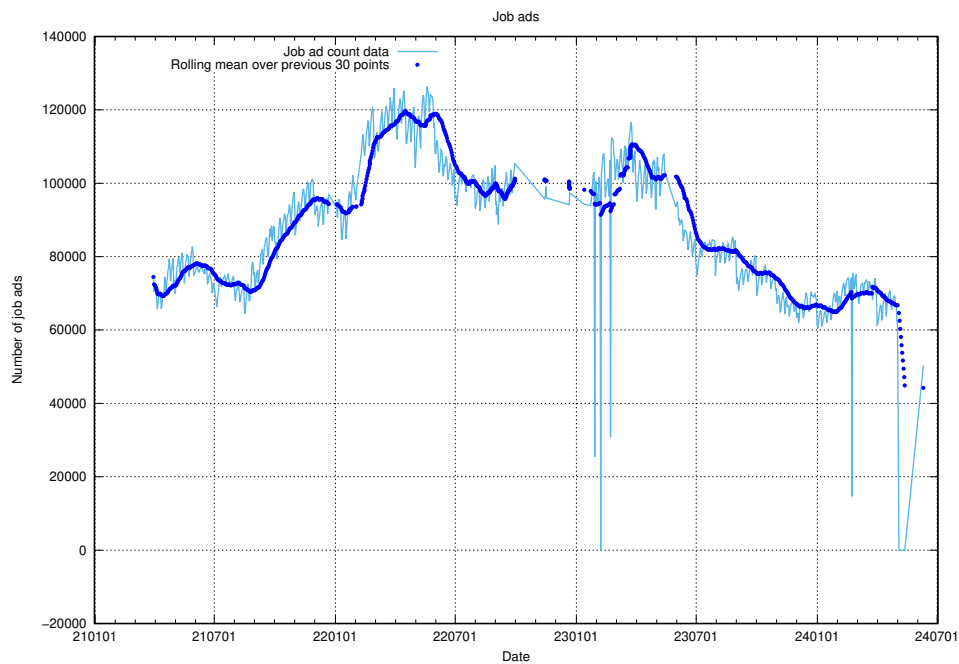

13 JobTechLinks Pipeline

This section contains a summary of last night's job ad processing in the [JobTech Links pipeline](#)¹³.

For a detailed statistical summary, please see [14.1](#).

13.1 Number of job ads

Here, we count the number of job ads processed by the pipeline each night.

¹³<https://gitlab.com/arbetsformedlingen/joblinks/wiki/-/wikis/home>