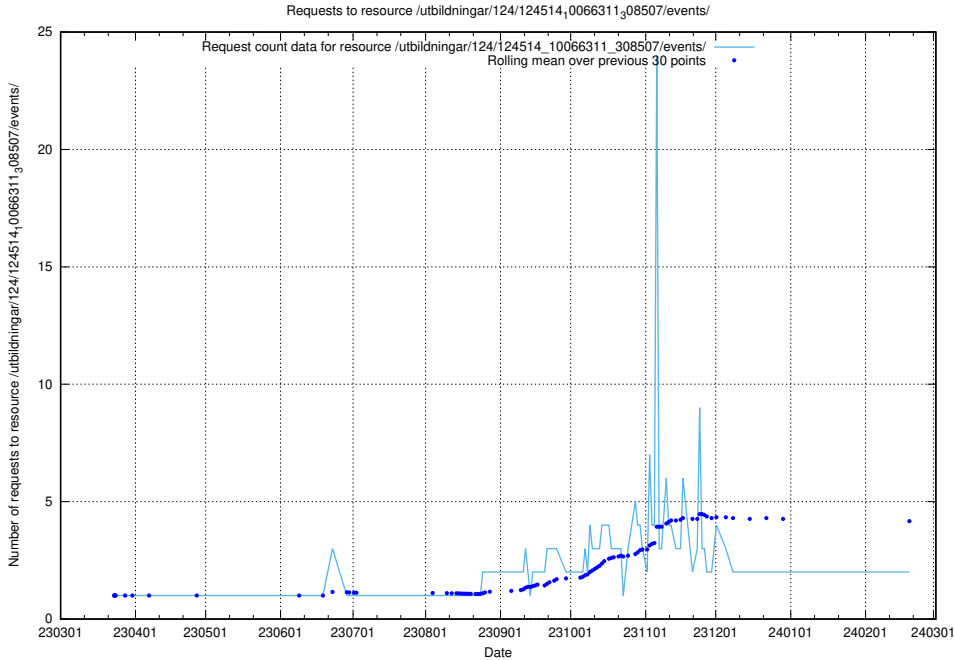

5.560 Usage of /utbildningar/124/124514_10066311_308507/events/

Here, we count the number of requests to resource /utbildningar/124/124514_10066311_308507/events/