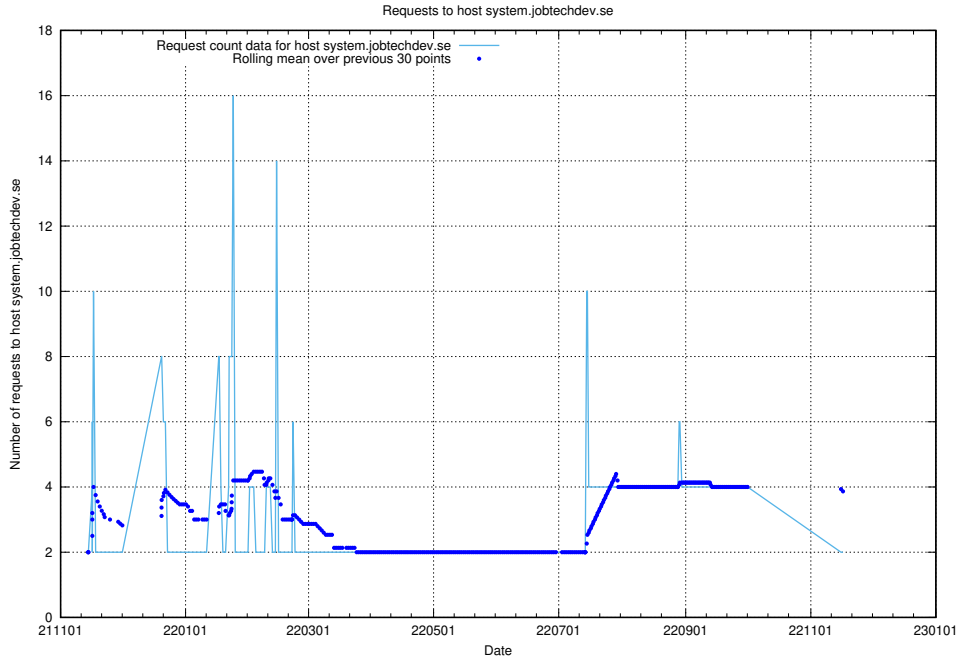

Here, we count the number of requests to host system.jobtechdev.se.

7.556 Usage of store.jobtechdev.se

Here, we count the number of requests to host store.jobtechdev.se.

7.557 Usage of jobtechlinks.api.jobtechdev.se