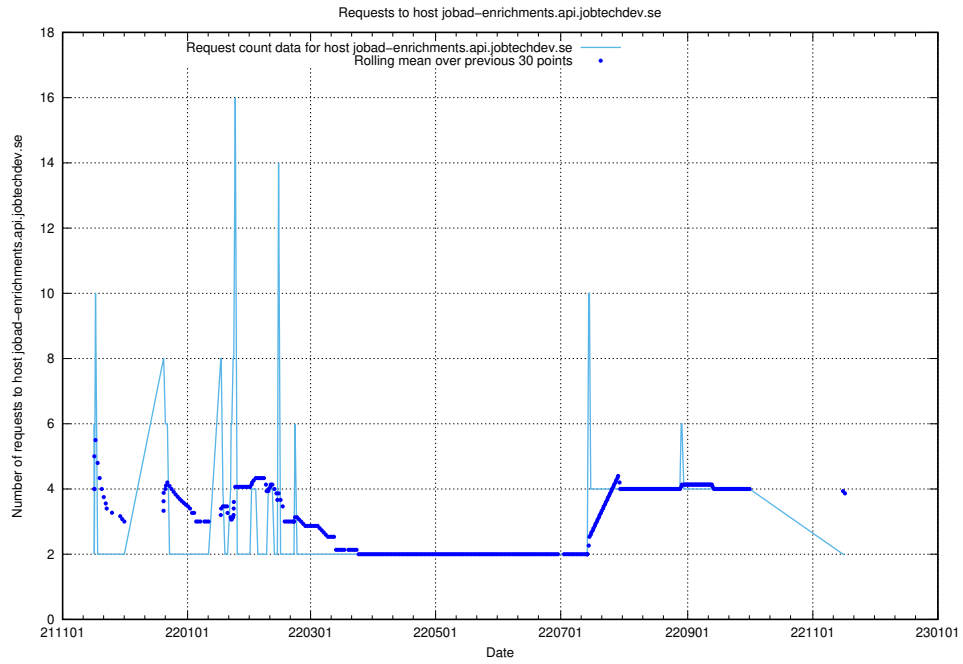

7.544 Usage of `jobad-enrichments.api.jobtechdev.se`

Here, we count the number of requests to host `jobad-enrichments.api.jobtechdev.se`.