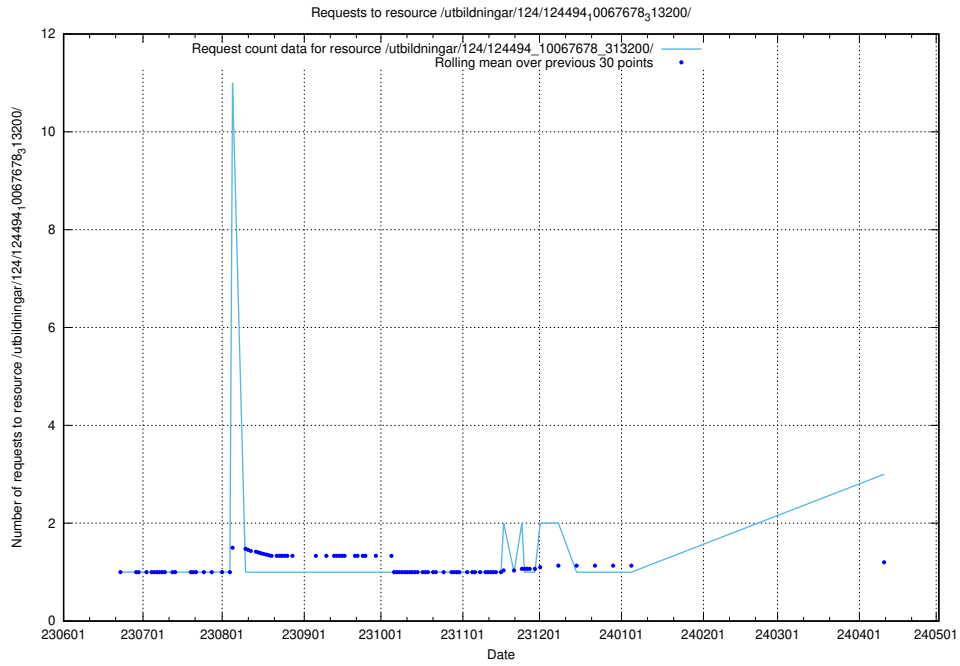

5.388 Usage of /utbildningar/124/124494_10067678_313200/

Here, we count the number of requests to resource /utbildningar/124/124494_10067678_313200/.