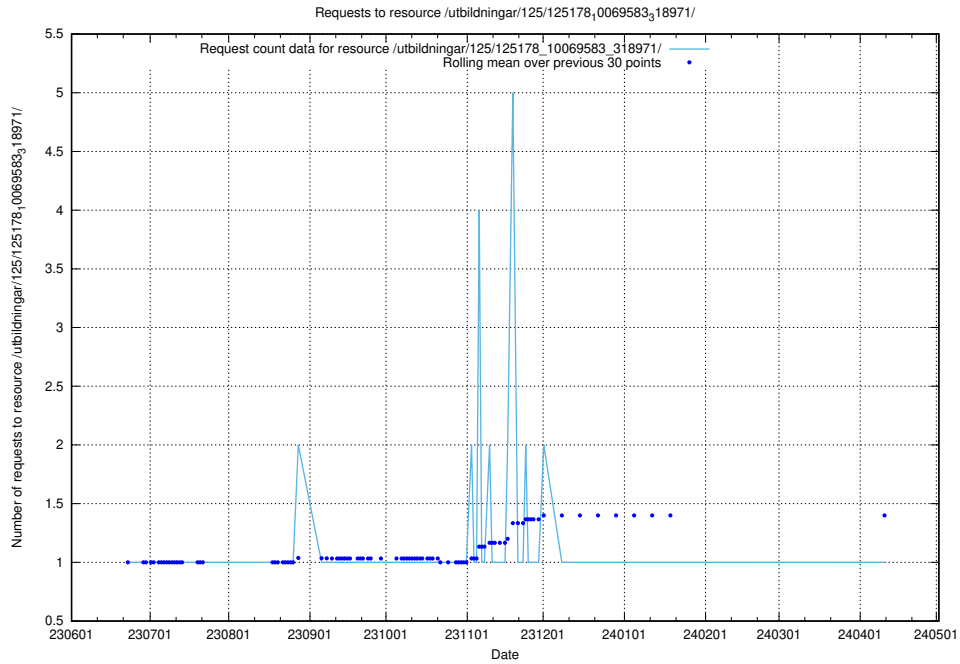

5.5762 Usage of /utbildningar/125/125178_10069583_318971/

Here, we count the number of requests to resource /utbildningar/125/125178_10069583_318971/.