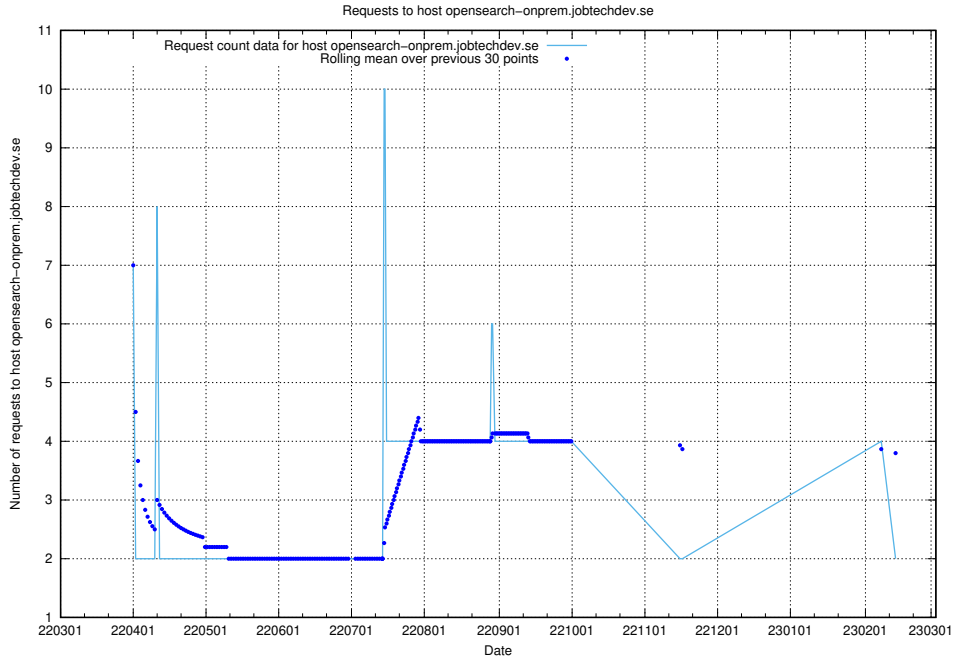

7.482 Usage of gitlab.forum.jobtechdev.se

Here, we count the number of requests to host gitlab.forum.jobtechdev.se.

7.483 Usage of opensearch.jobtechdev.se

Here, we count the number of requests to host opensearch.jobtechdev.se.