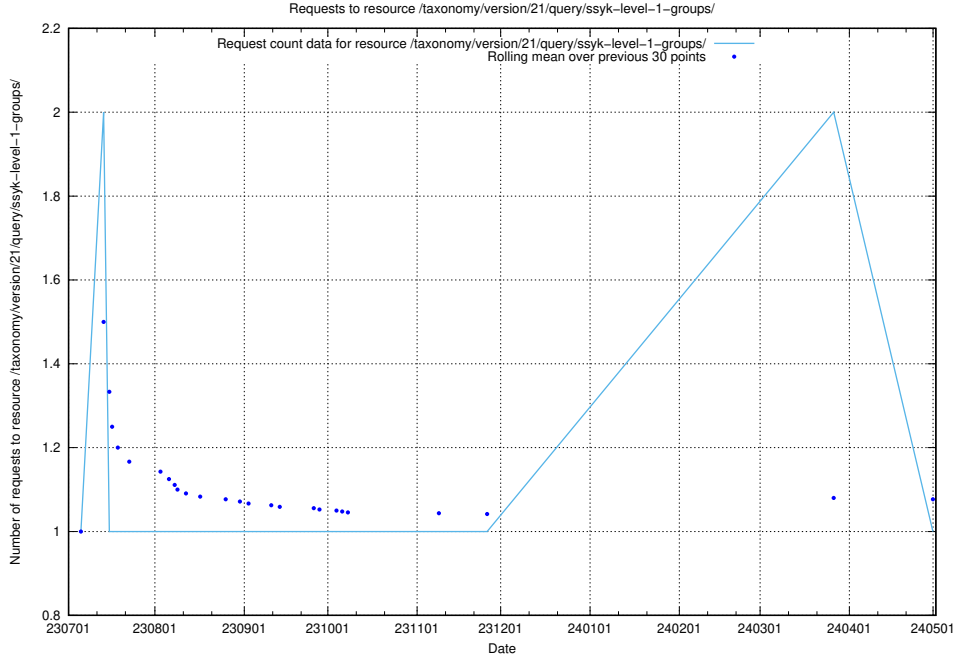

5.5364 Usage of /taxonomy/version/21/query/ssyk-level-1-groups/

Here, we count the number of requests to resource /taxonomy/version/21/query/ssyk-level-1-groups/.