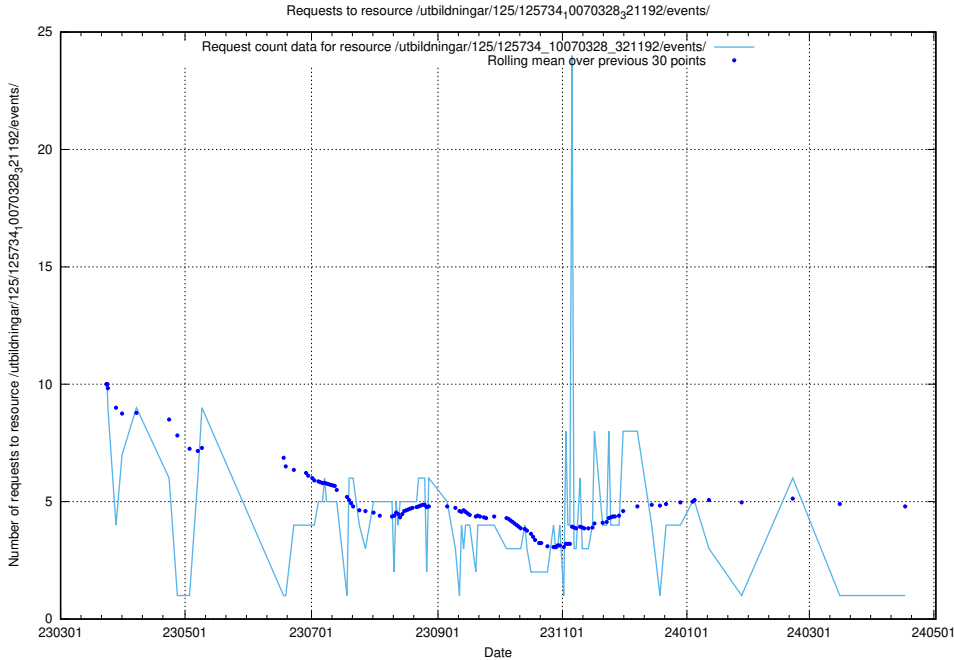

5.6262 Usage of /utbildningar/125/125734_10070328_321192/events/

Here, we count the number of requests to resource /utbildningar/125/125734_10070328_321192/events/