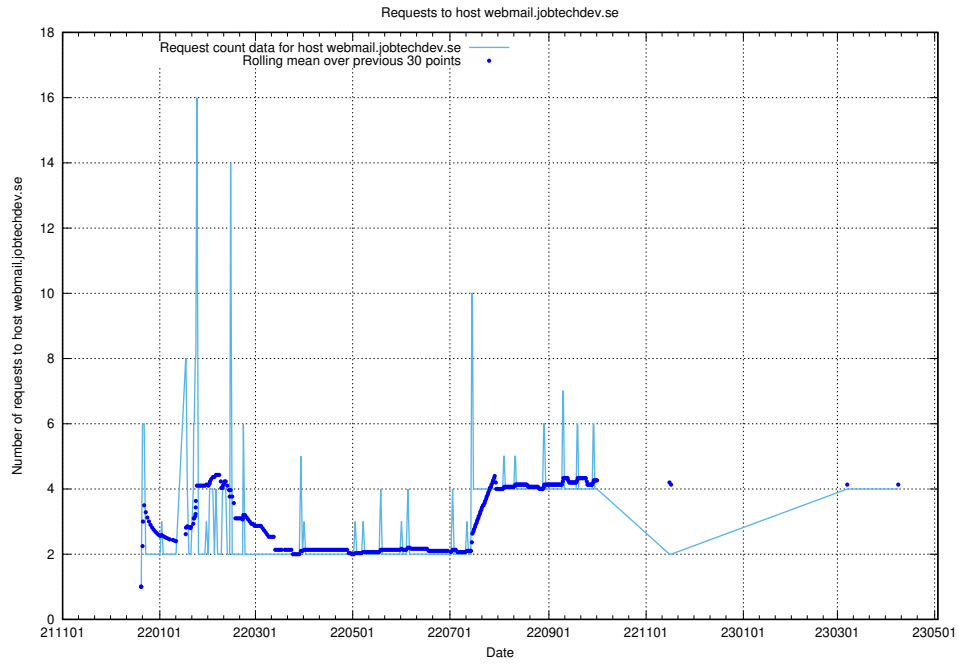

7.135 Usage of webmail.jobtechdev.se

Here, we count the number of requests to host webmail.jobtechdev.se.