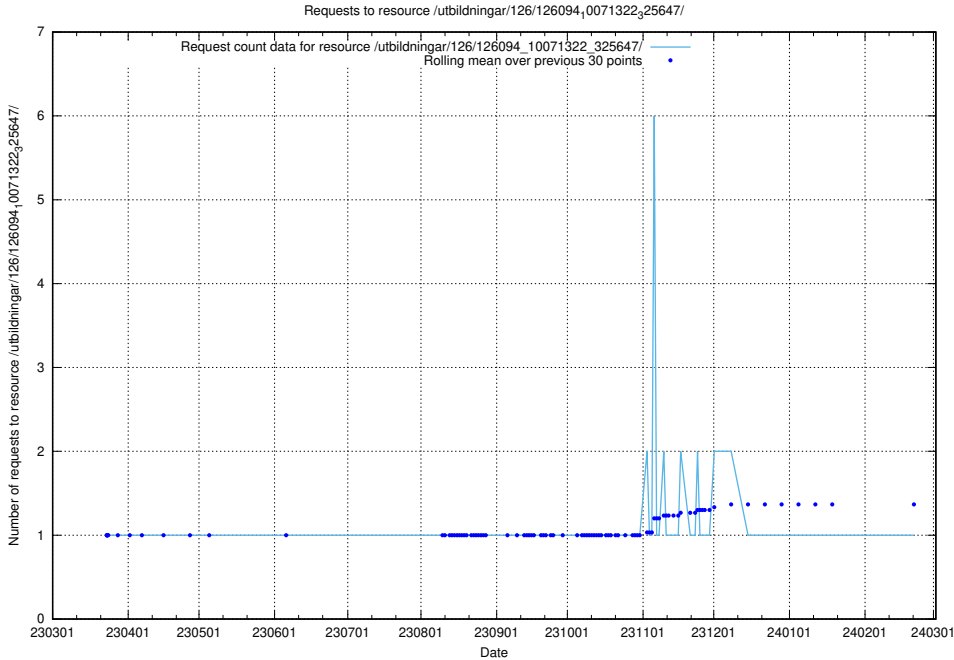

5.6446 Usage of /utbildningar/126/126094_10071322_325647/

Here, we count the number of requests to resource /utbildningar/126/126094_10071322_325647/.