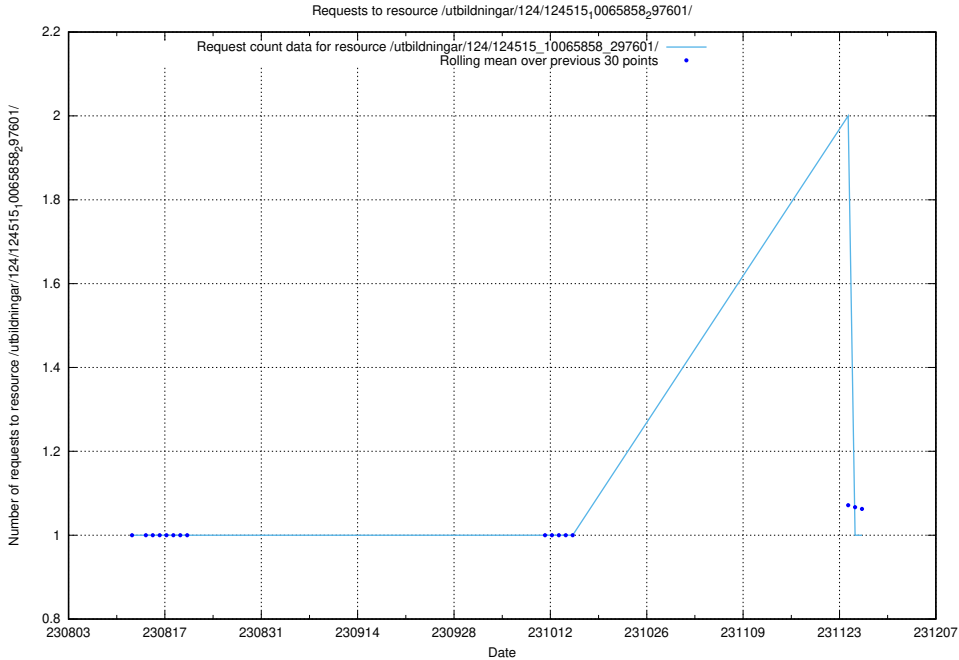

Here, we count the number of requests to resource /utbildningar/124/124515_10065860_299148/events/

5.4844 Usage of /utbildningar/124/124515_10065858_297601/

Here, we count the number of requests to resource /utbildningar/124/124515_10065858_297601/.