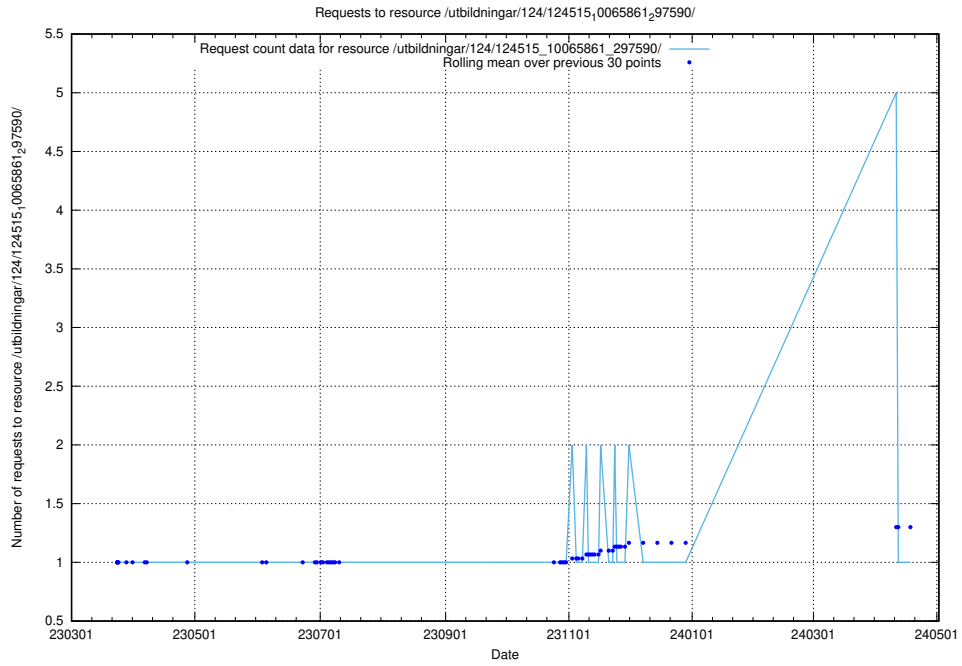

5.1779 Usage of /utbildningar/124/124515_10065861_297590/

Here, we count the number of requests to resource /utbildningar/124/124515_10065861_297590/.