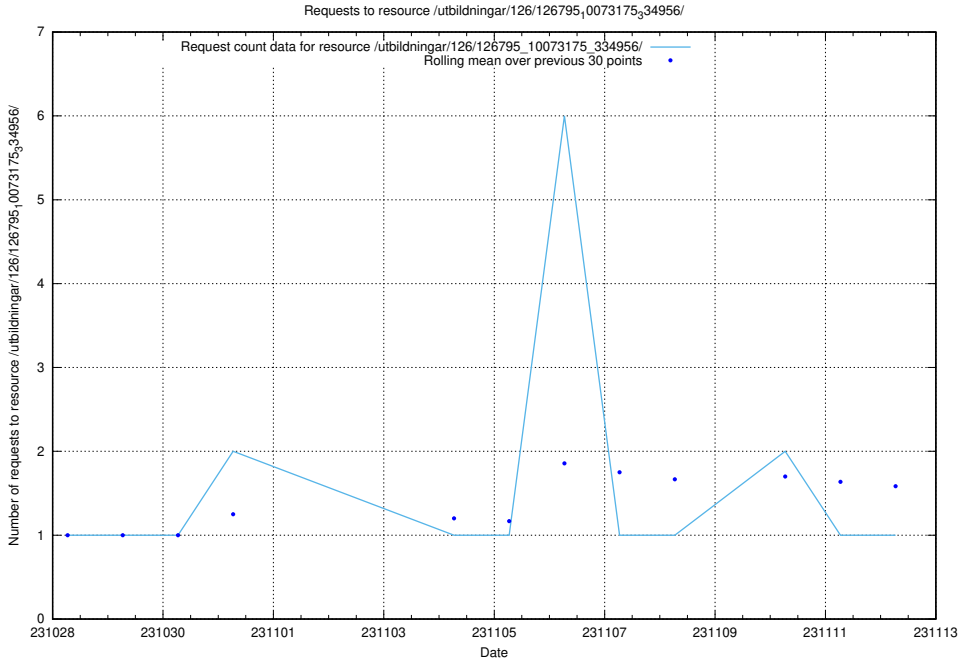

5.4226 Usage of /utbildningar/126/126795_10073175_334956/

Here, we count the number of requests to resource /utbildningar/126/126795_10073175_334956/.