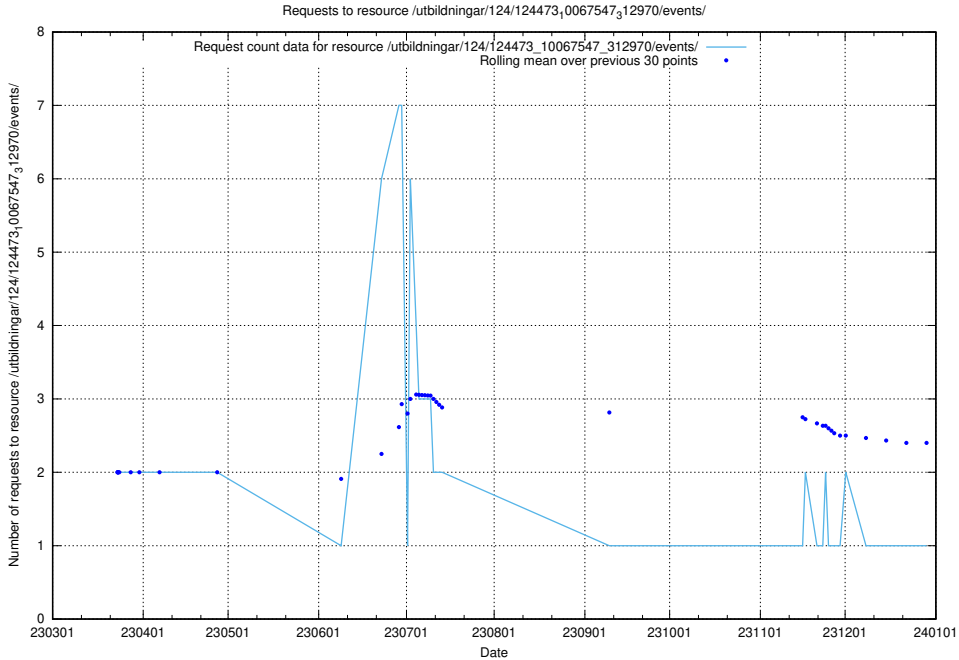

Here, we count the number of requests to resource /utbildningar/124/124498_10067796_313401/events/

5.6311 Usage of /utbildningar/124/124473_10067547_312970/events/

Here, we count the number of requests to resource /utbildningar/124/124473_10067547_312970/events/