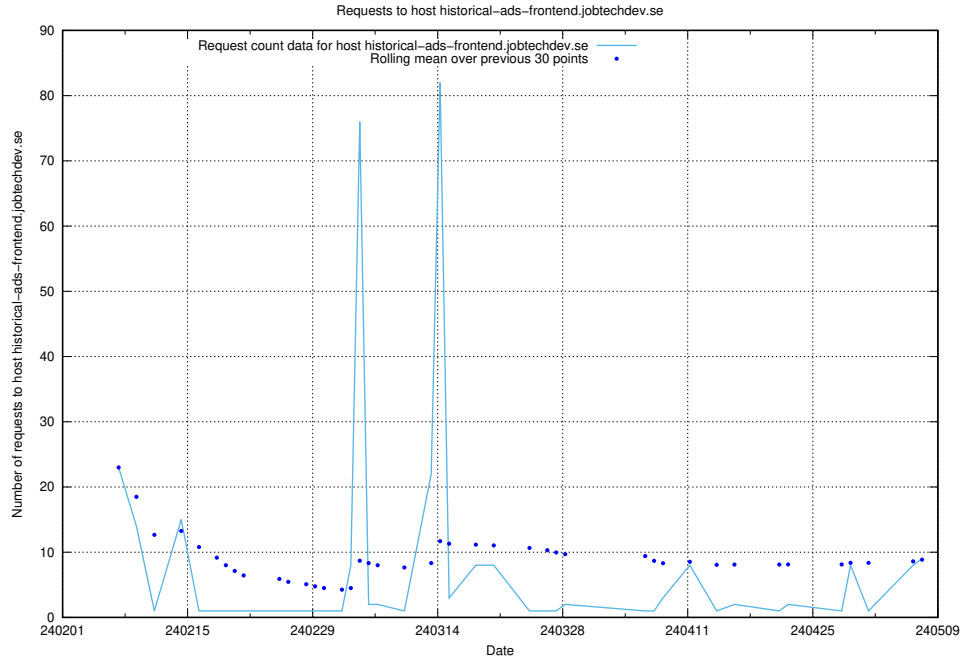

7.63 Usage of historical-ads-frontend.jobtechdev.se

Here, we count the number of requests to host historical-ads-frontend.jobtechdev.se.