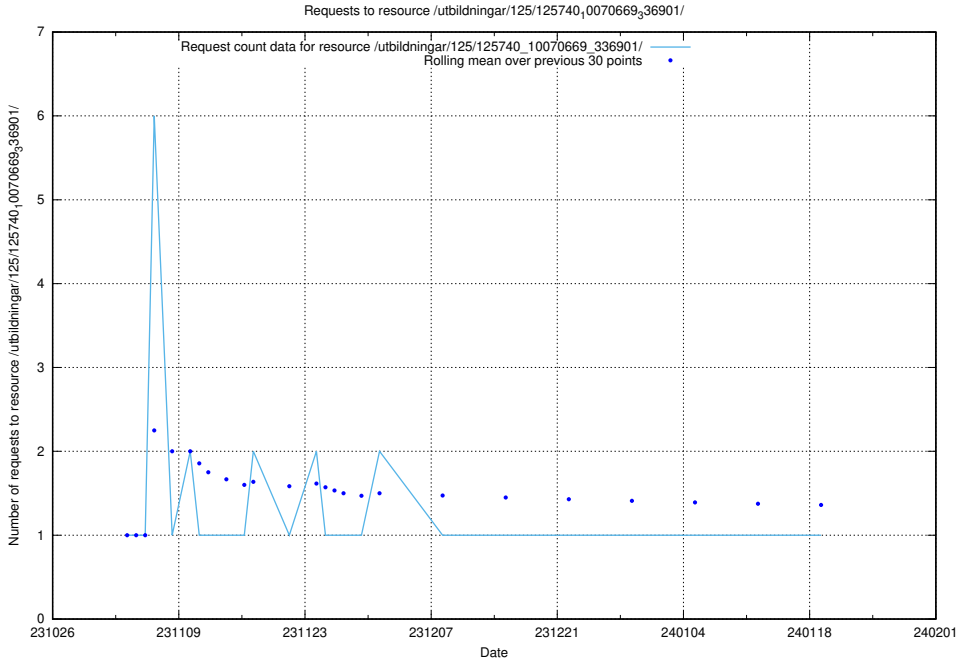

5.4192 Usage of /utbildningar/125/125740_10070669_336901/

Here, we count the number of requests to resource /utbildningar/125/125740_10070669_336901/.