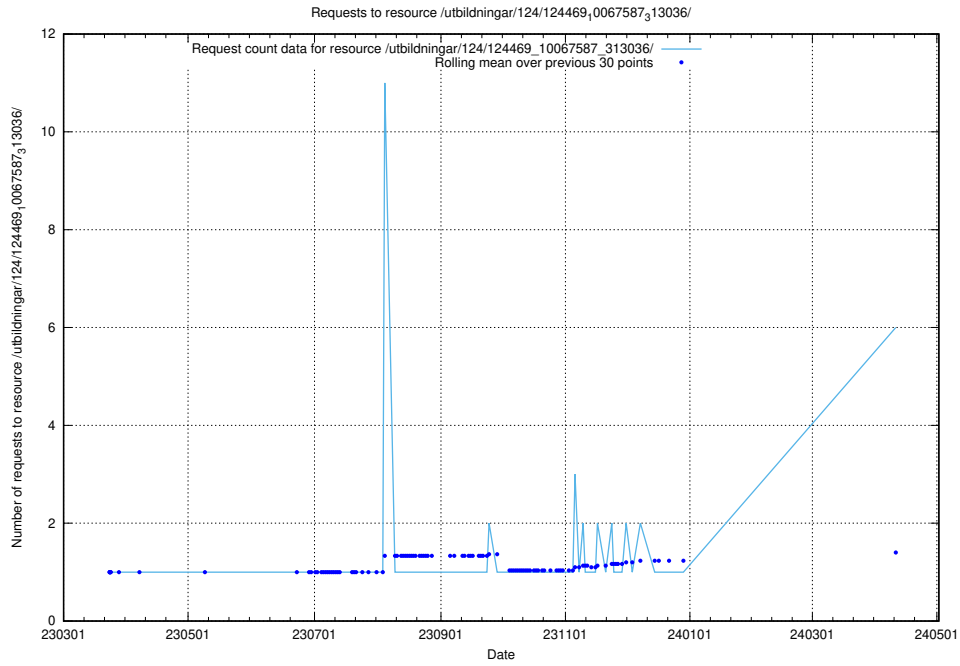

5.49 Usage of /utbildningar/124/124469_10067587_313036/

Here, we count the number of requests to resource /utbildningar/124/124469_10067587_313036/.