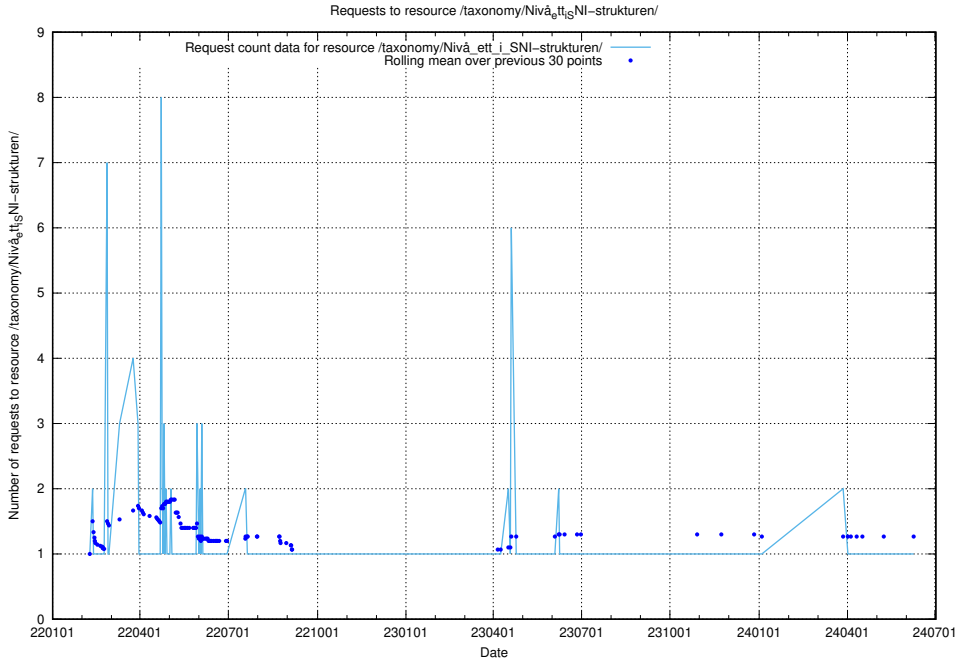

5.2271 Usage of /taxonomy/Nivå_ett_i_SNI-strukturen/

Here, we count the number of requests to resource /taxonomy/Nivå_ett_i_SNI-strukturen/.