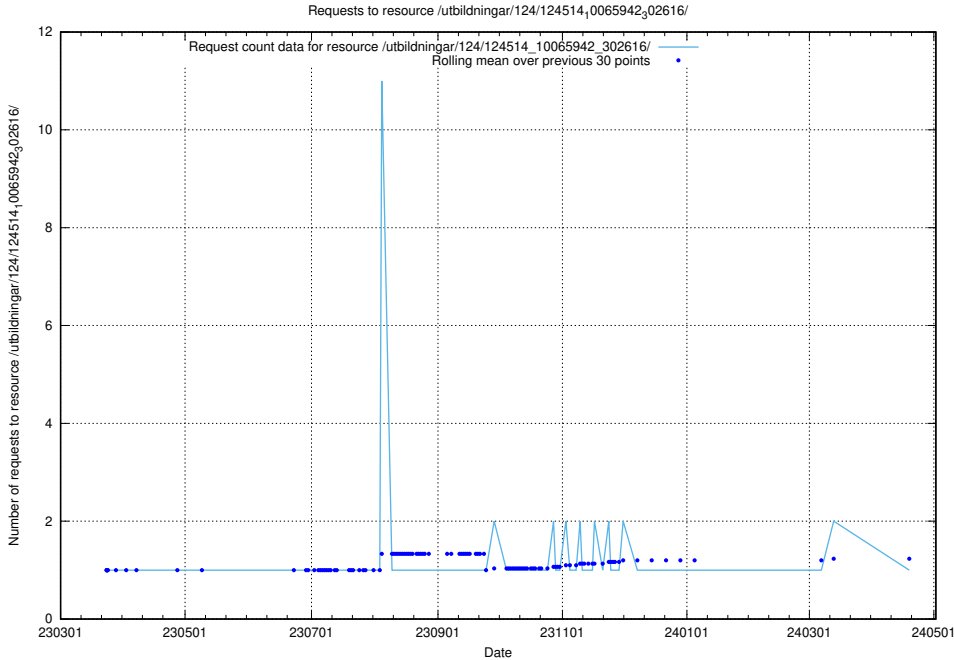

5.1913 Usage of /utbildningar/124/124514_10065942_302616/

Here, we count the number of requests to resource /utbildningar/124/124514_10065942_302616/.