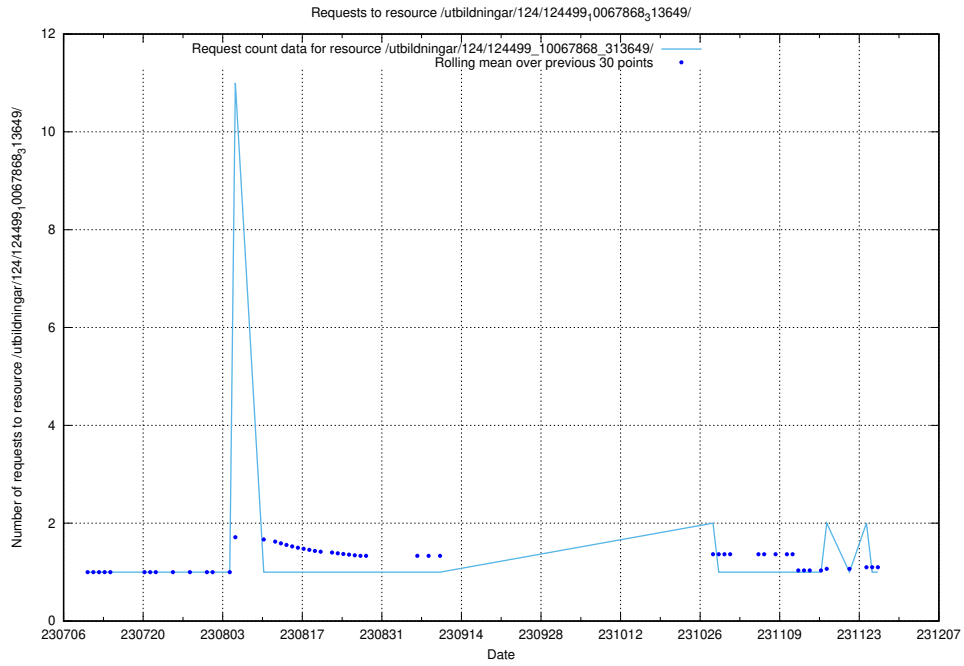

Here, we count the number of requests to resource /utbildningar/124/124499_10067868_313649/events/

5.5151 Usage of /utbildningar/124/124499_10067868_313649/

Here, we count the number of requests to resource /utbildningar/124/124499_10067868_313649/.