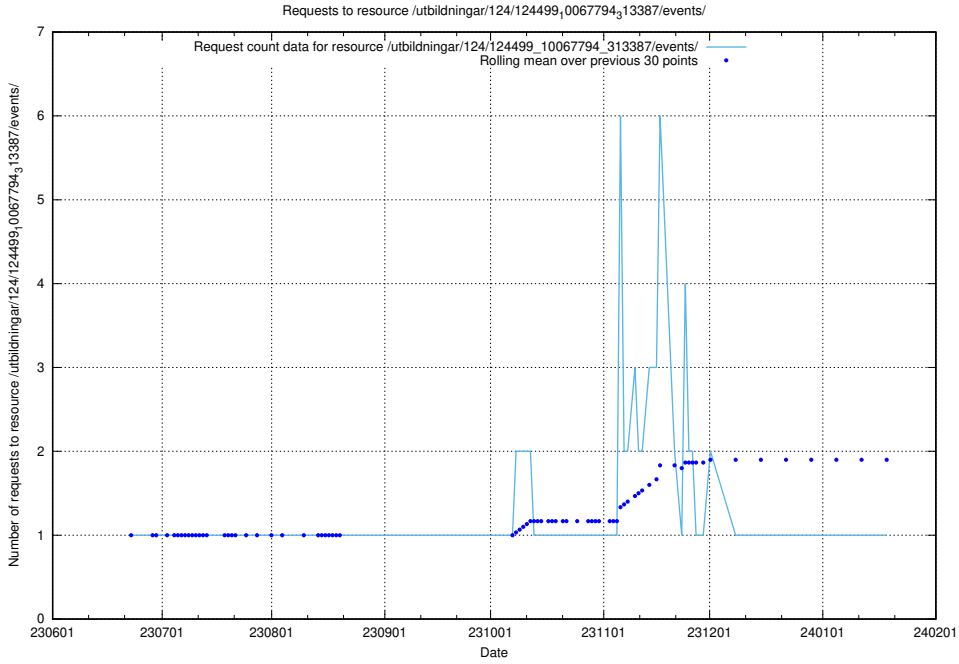

5.5812 Usage of /utbildningar/124/124499_10067794_313387/events/

Here, we count the number of requests to resource /utbildningar/124/124499_10067794_313387/events/