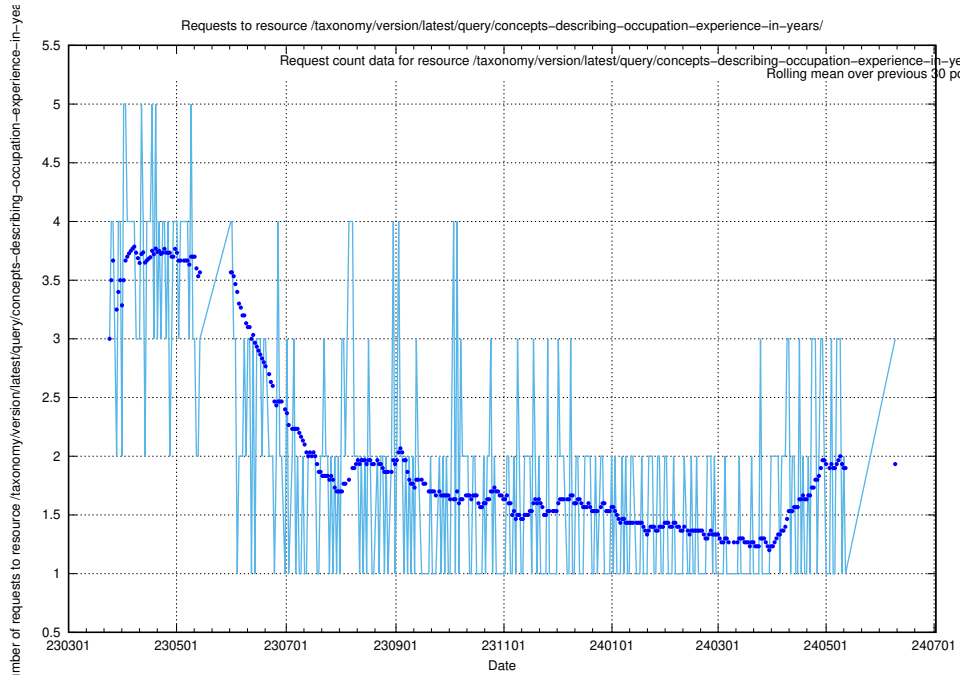

5.460 Usage of /taxonomy/version/latest/query/concepts-describing-occupation-experience-in-years/

Here, we count the number of requests to resource /taxonomy/version/latest/query/concepts-describing-occupation-experience-in-years/.