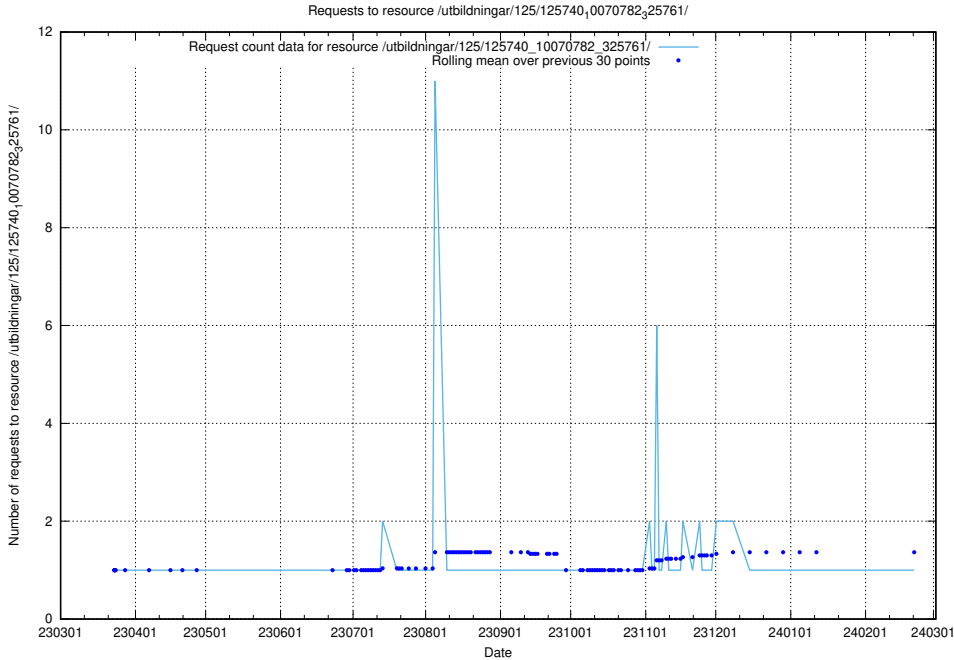

5.980 Usage of /utbildningar/125/125740_10070782_325761/

Here, we count the number of requests to resource /utbildningar/125/125740_10070782_325761/.