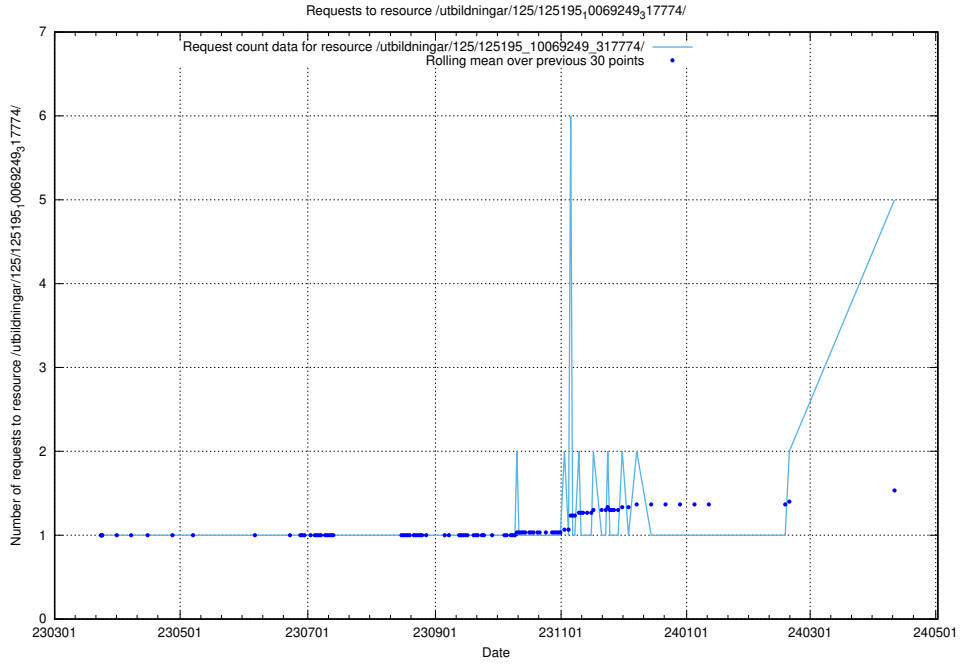

5.104 Usage of /utbildningar/125/125195_10069249_317774/

Here, we count the number of requests to resource /utbildningar/125/125195_10069249_317774/.