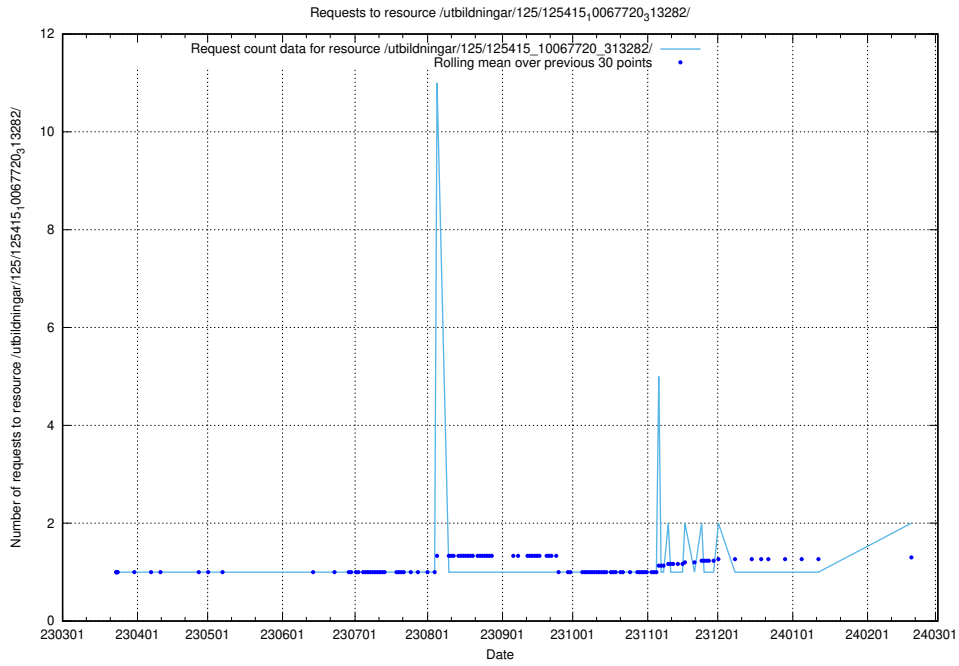

Here, we count the number of requests to resource /utbildningar/125/125415_10067720_313282/.

5.510 Usage of /utbildningar/125/125195_10069397_323486/

Here, we count the number of requests to resource /utbildningar/125/125195_10069397_323486/.