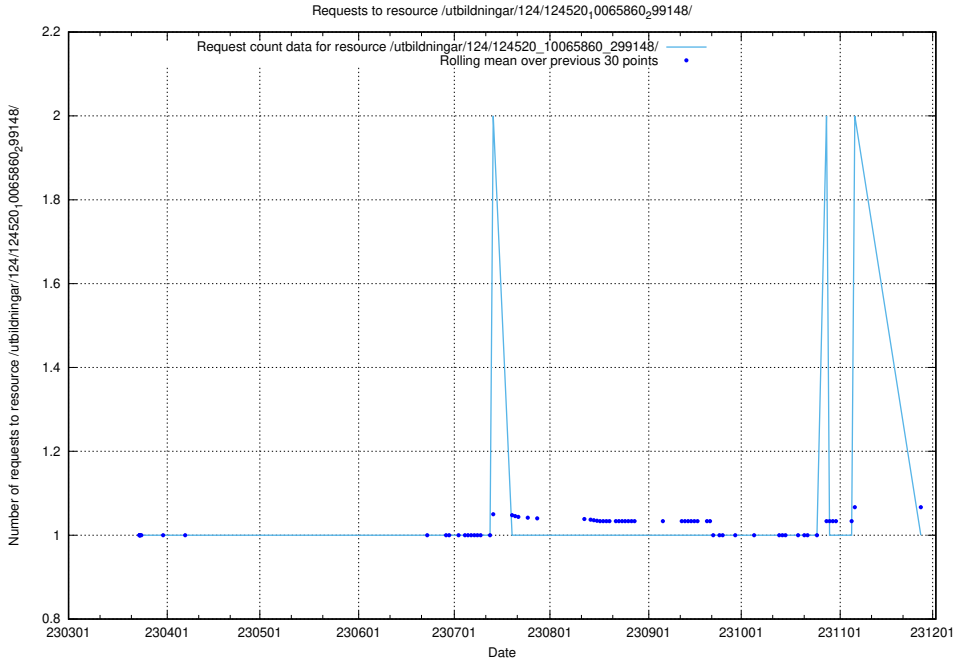

5.1284 Usage of /utbildningar/124/124520_10065858_297601/events/

Here, we count the number of requests to resource /utbildningar/124/124520_10065858_297601/events/

5.1285 Usage of /utbildningar/124/124520_10065858_297601/