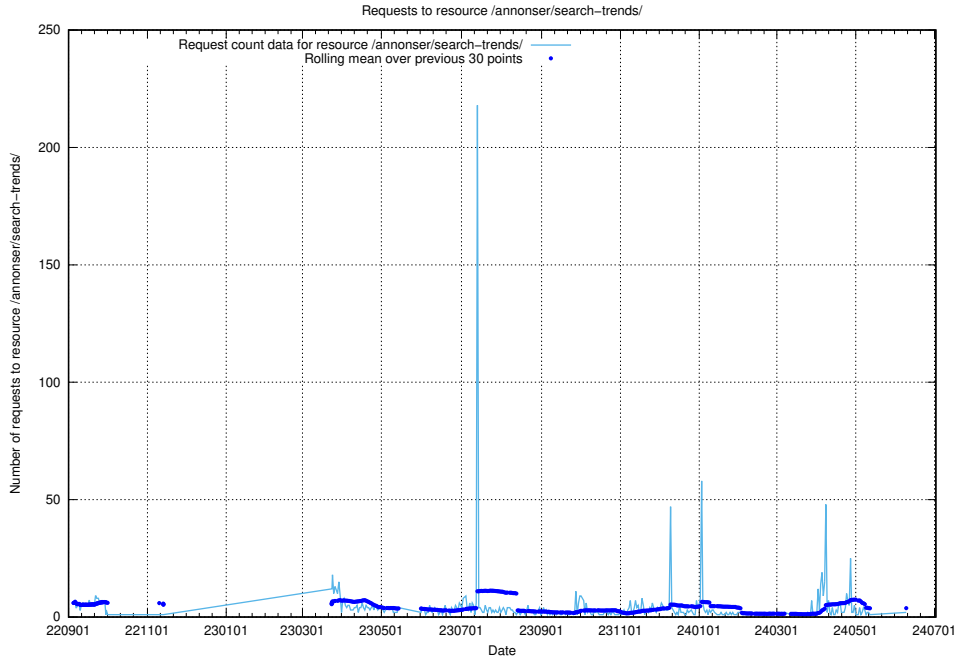

5.967 Usage of /annonser/search-trends/

Here, we count the number of requests to resource /annonser/search-trends/.