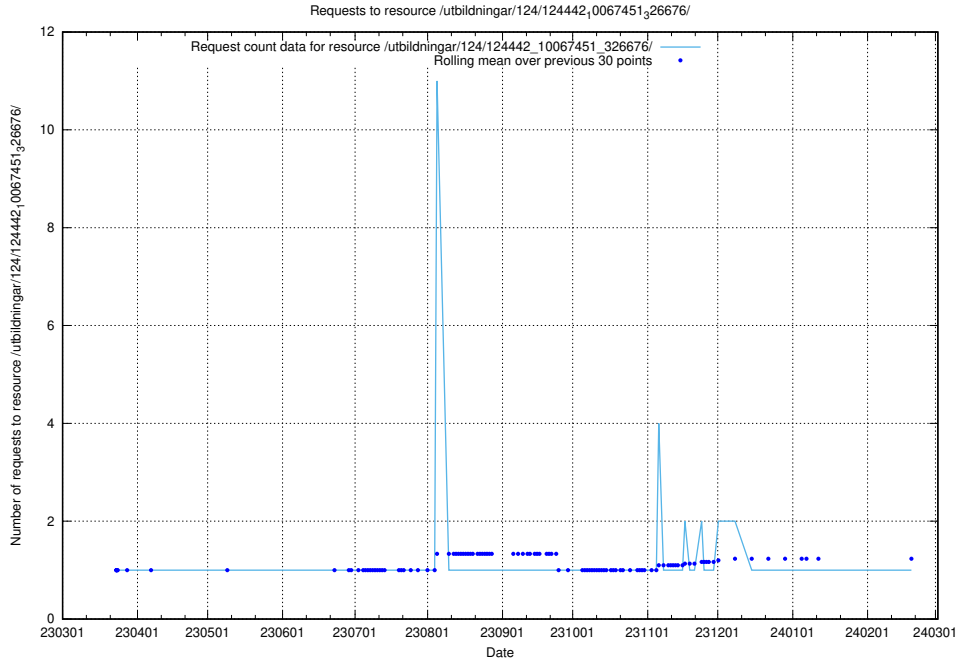

5.3552 Usage of /utbildningar/124/124442_10067451_326676/

Here, we count the number of requests to resource /utbildningar/124/124442_10067451_326676/.