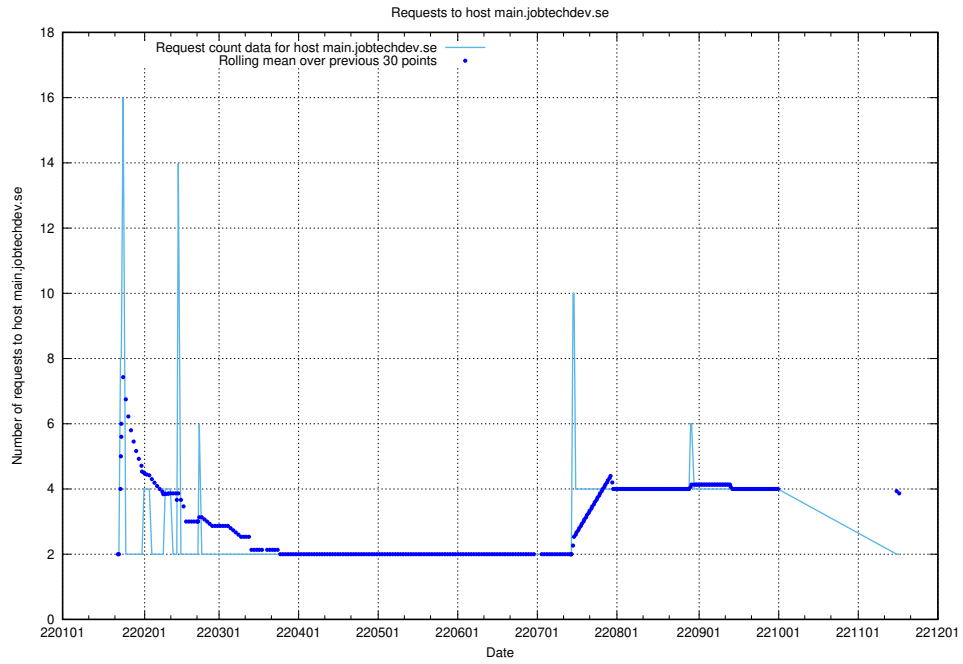

7.598 Usage of main.jobtechdev.se

Here, we count the number of requests to host main.jobtechdev.se.