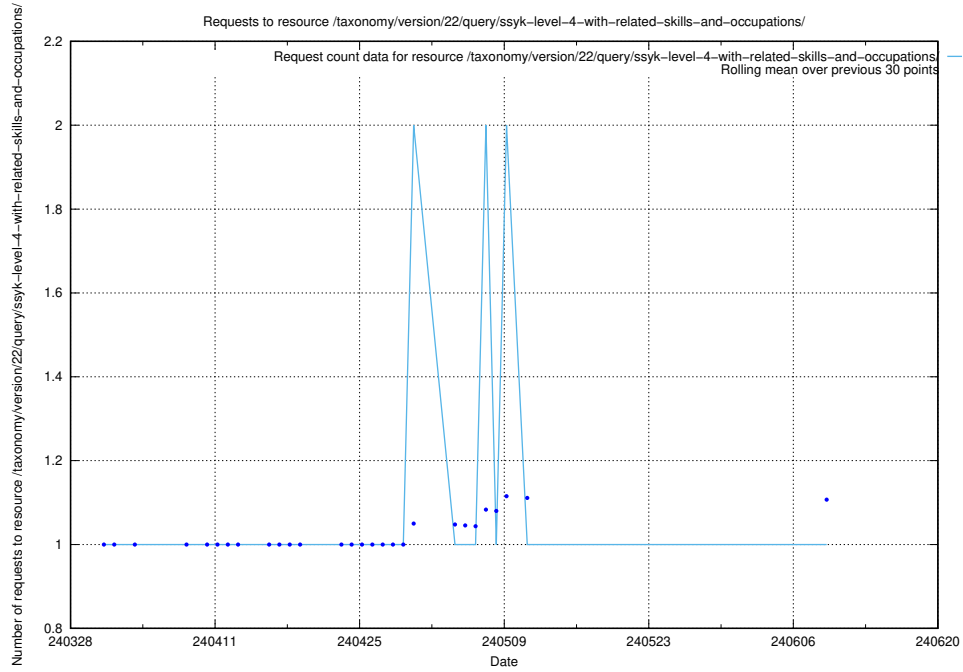

5.1627 Usage of /taxonomy/version/22/query/ssyk-level-4-with-related-skills-and-occupations/

Here, we count the number of requests to resource /taxonomy/version/22/query/ssyk-level-4-with-related-skills-and-occupations/.