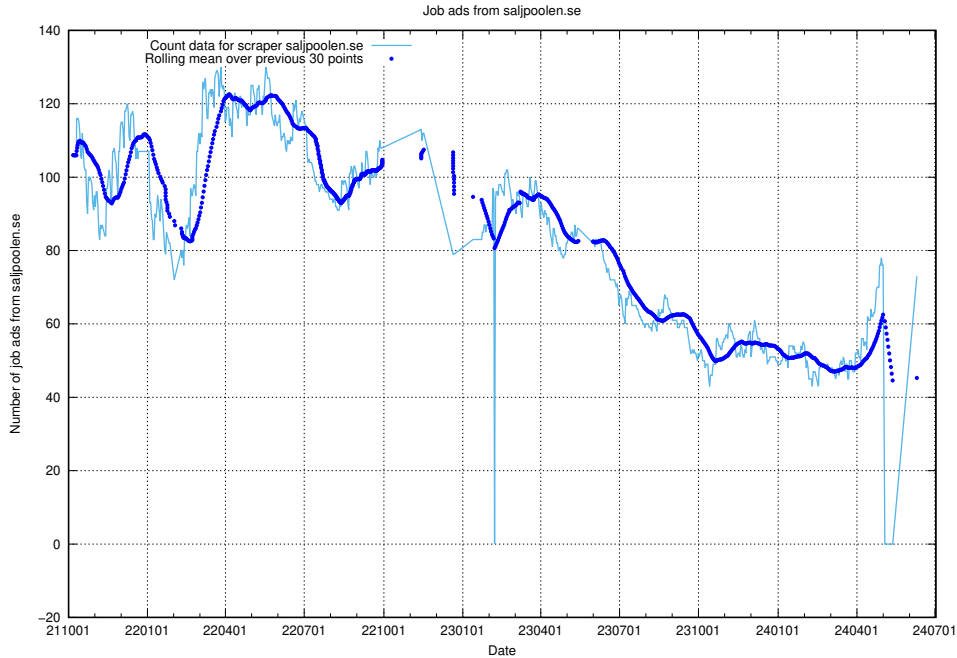

13.12 Number of ads by scraper saljpoolen.se

Here, we count the number of job ads scraped from saljpoolen.se.