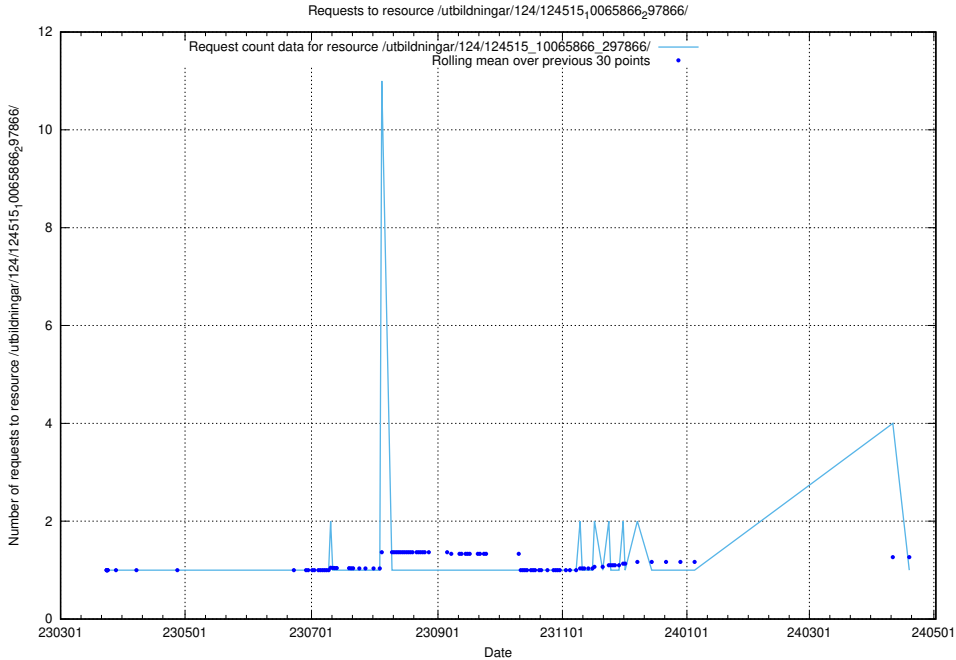

5.1747 Usage of /utbildningar/124/124515_10065866_297866/

Here, we count the number of requests to resource /utbildningar/124/124515_10065866_297866/.