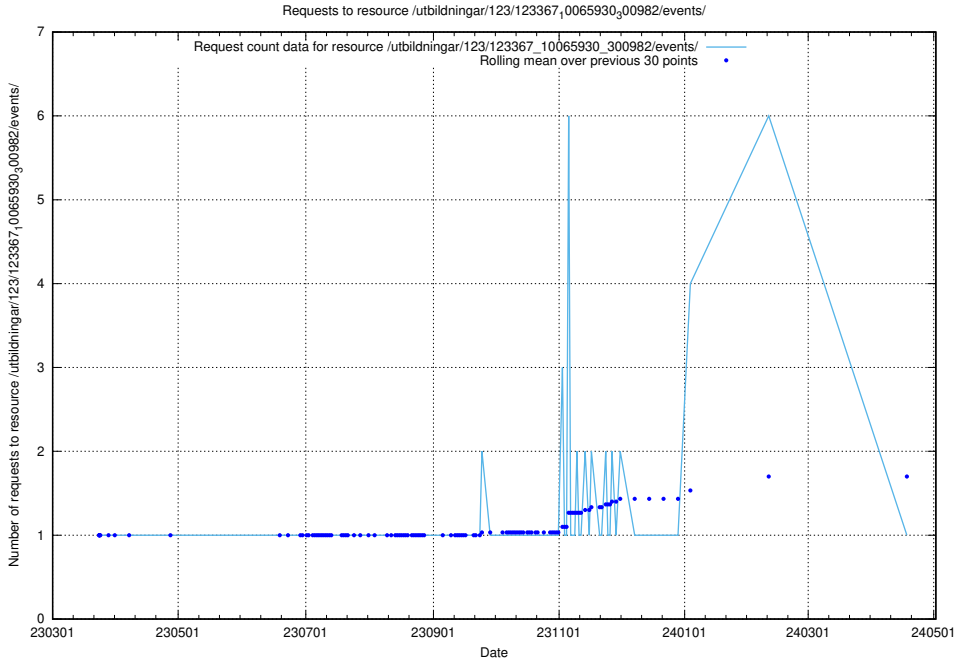

5.4652 Usage of /utbildningar/123/123367_10065930_300982/events/

Here, we count the number of requests to resource /utbildningar/123/123367_10065930_300982/events/