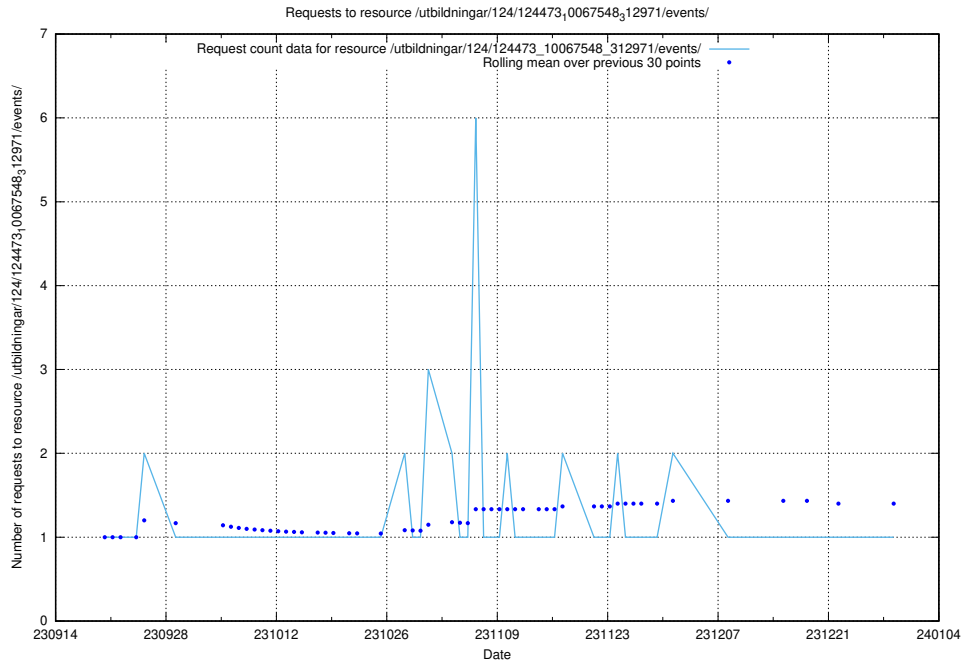

Here, we count the number of requests to resource /utbildningar/124/124483_10067812_313454/.

5.4567 Usage of /utbildningar/124/124473_10067548_312971/events/

Here, we count the number of requests to resource /utbildningar/124/124473_10067548_312971/events/