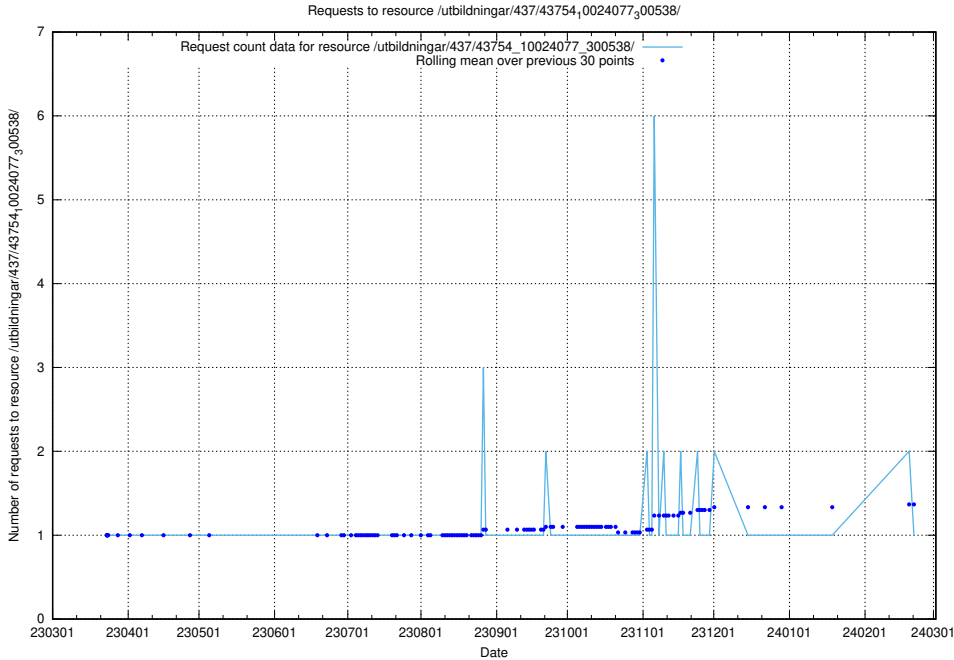

5.6388 Usage of /utbildningar/437/43754_10024077_300538/

Here, we count the number of requests to resource /utbildningar/437/43754_10024077_300538/.