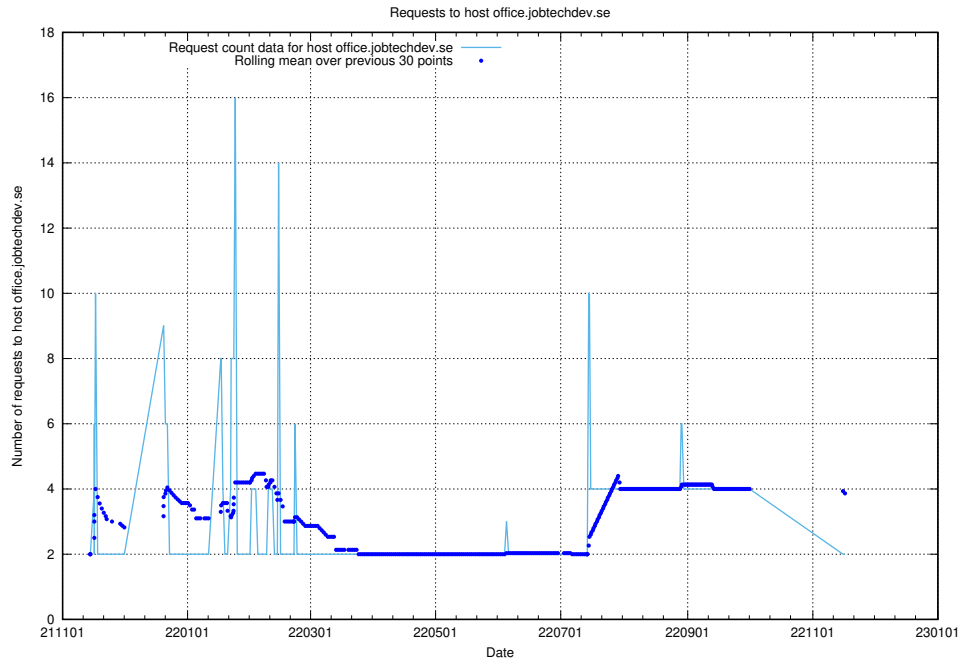

7.565 Usage of office.jobtechdev.se

Here, we count the number of requests to host office.jobtechdev.se.