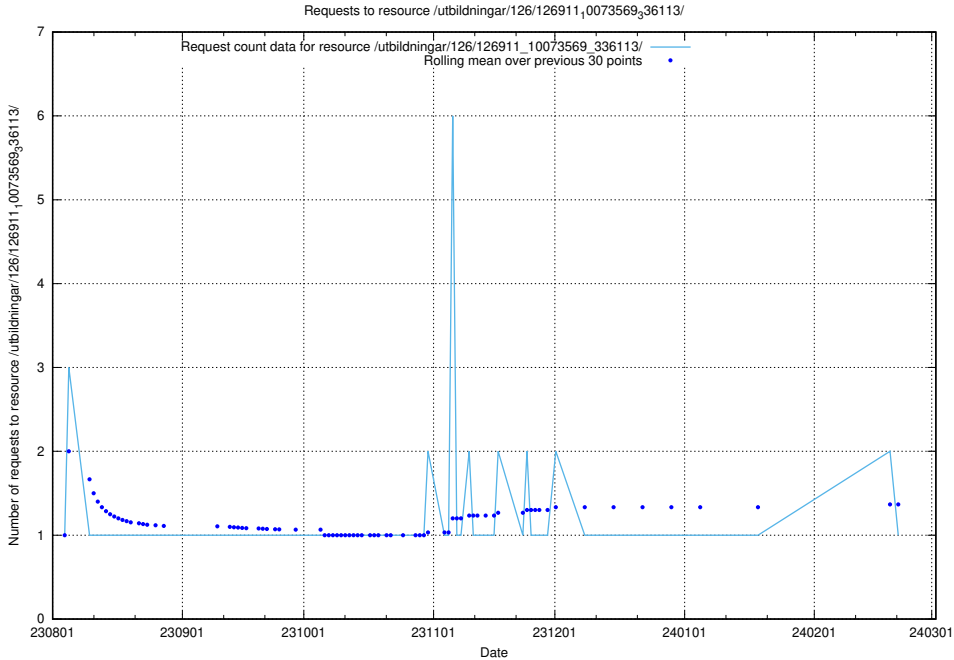

5.4894 Usage of /utbildningar/126/126911_10073569_336113/

Here, we count the number of requests to resource /utbildningar/126/126911_10073569_336113/.