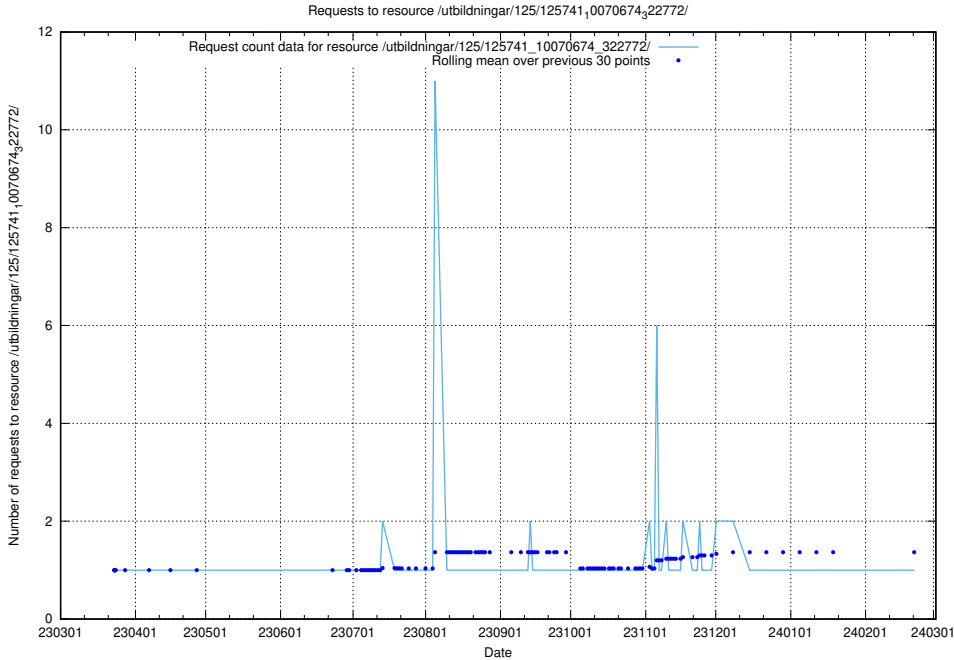

5.6494 Usage of /utbildningar/125/125741_10070674_322772/

Here, we count the number of requests to resource /utbildningar/125/125741_10070674_322772/.

5.6495 Usage of /utbildningar/125/125741_10070674_322469/events/