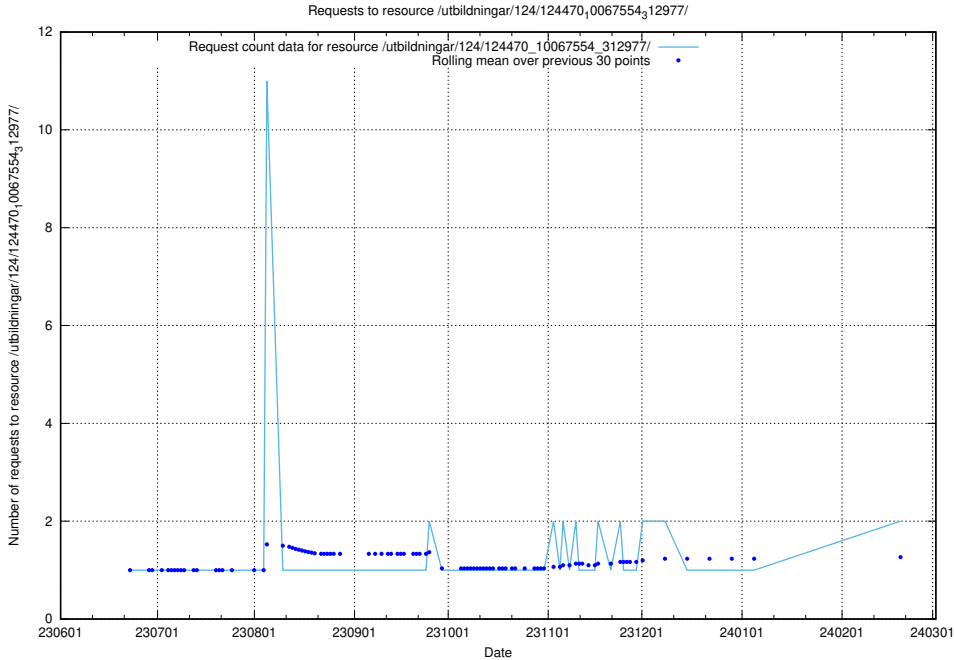

5.895 Usage of /utbildningar/124/124470_10067554_312977/

Here, we count the number of requests to resource /utbildningar/124/124470_10067554_312977/.