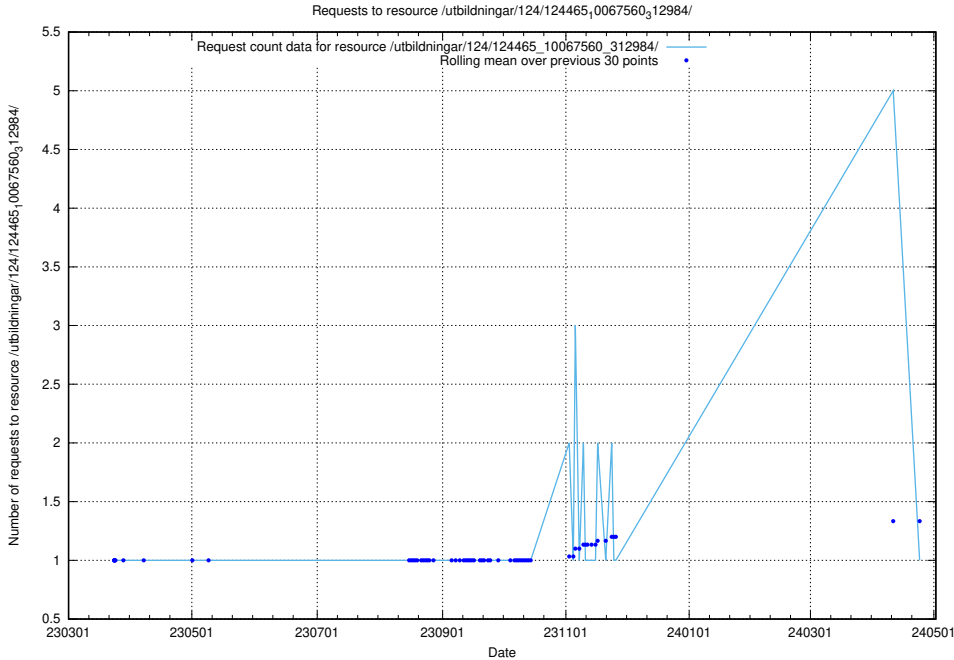

Here, we count the number of requests to resource /utbildningar/utb_emil/125/125577_10070075_320440/events/

5.3456 Usage of /utbildningar/124/124465_10067560_312984/

Here, we count the number of requests to resource /utbildningar/124/124465_10067560_312984/.