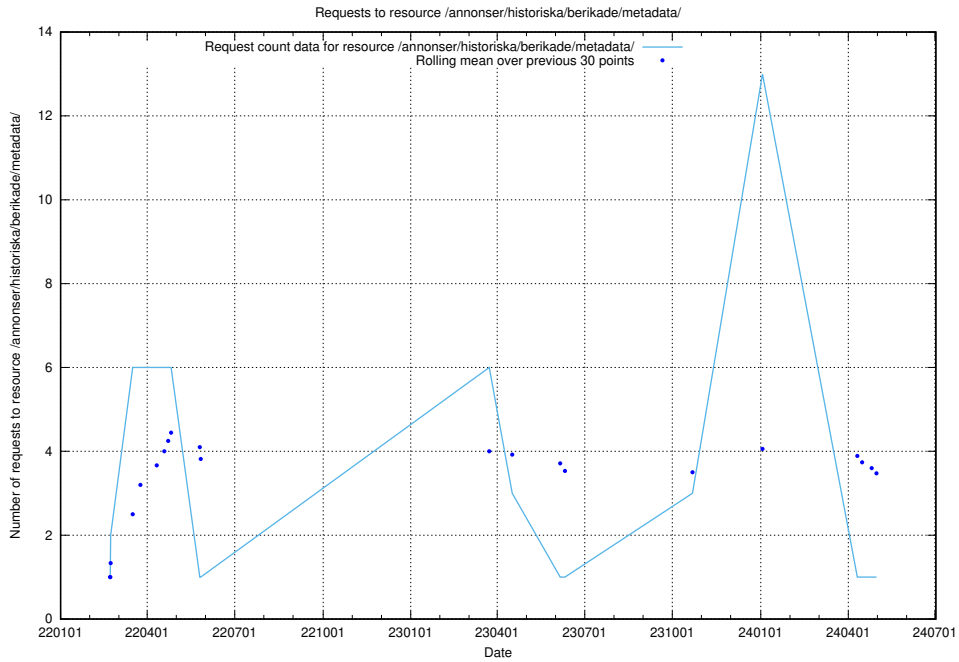

5.1259 Usage of /annonser/historiska/berikade/metadata/

Here, we count the number of requests to resource /annonser/historiska/berikade/metadata/.