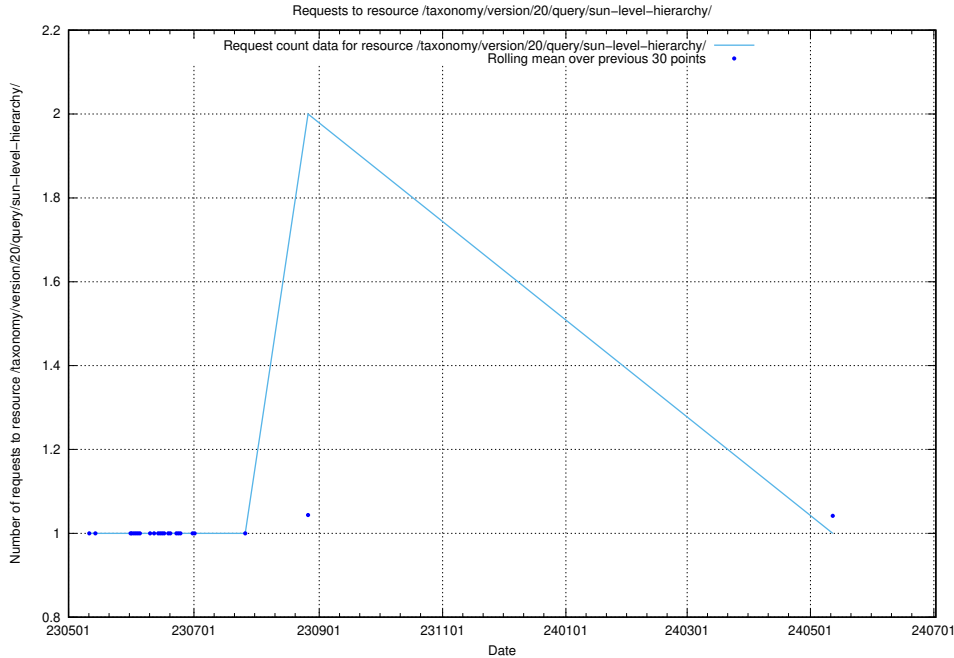

5.5981 Usage of /taxonomy/version/20/query/sun-level-hierarchy/

Here, we count the number of requests to resource /taxonomy/version/20/query/sun-level-hierarchy/.