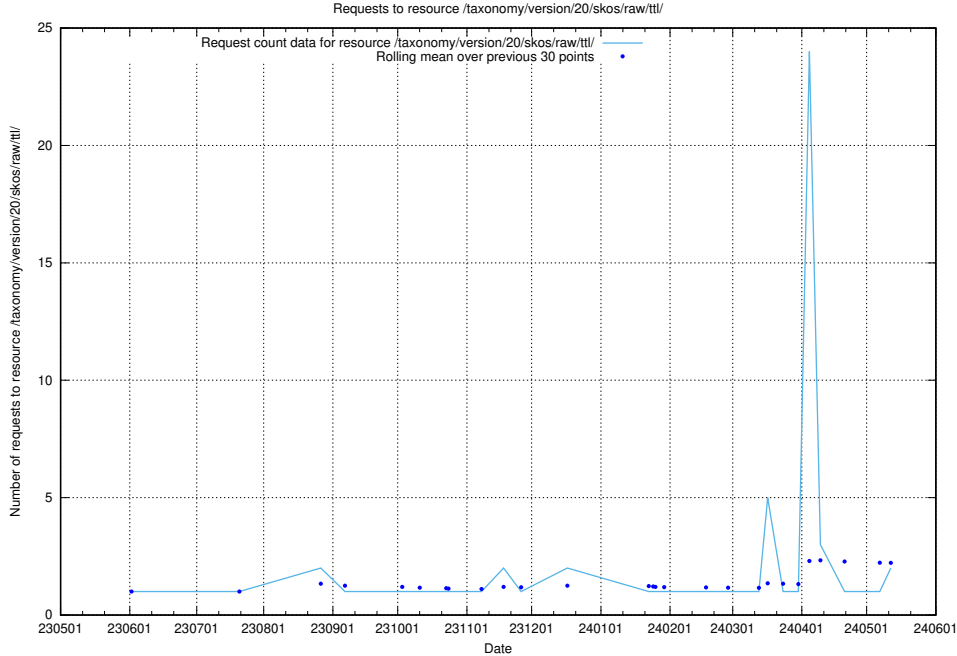

5.918 Usage of /taxonomy/version/20/skos/raw/ttl/

Here, we count the number of requests to resource /taxonomy/version/20/skos/raw/ttl/.