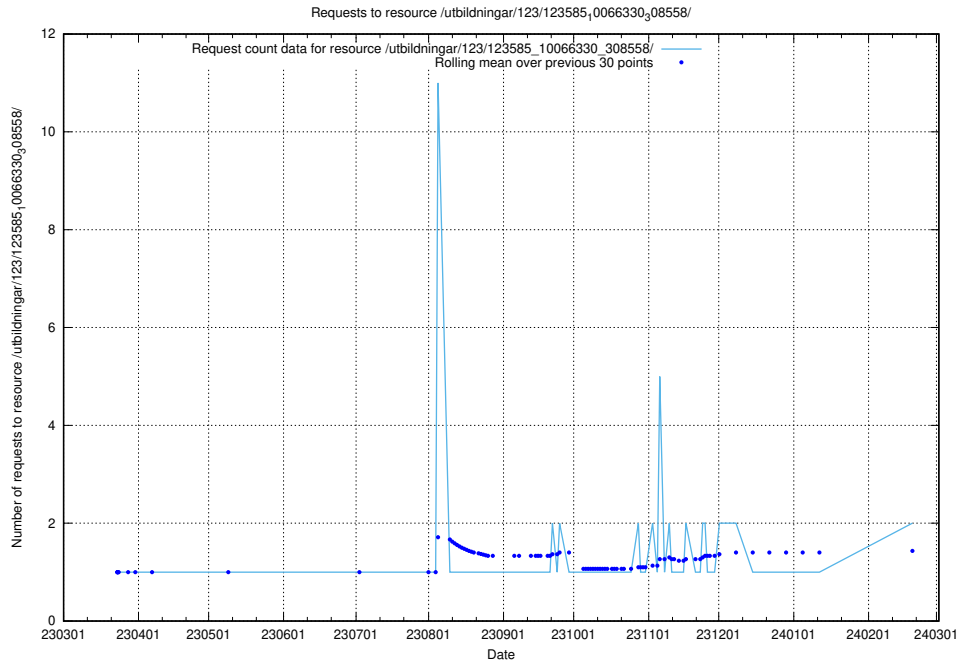

5.762 Usage of /utbildningar/123/123585_10066330_308558/

Here, we count the number of requests to resource /utbildningar/123/123585_10066330_308558/.