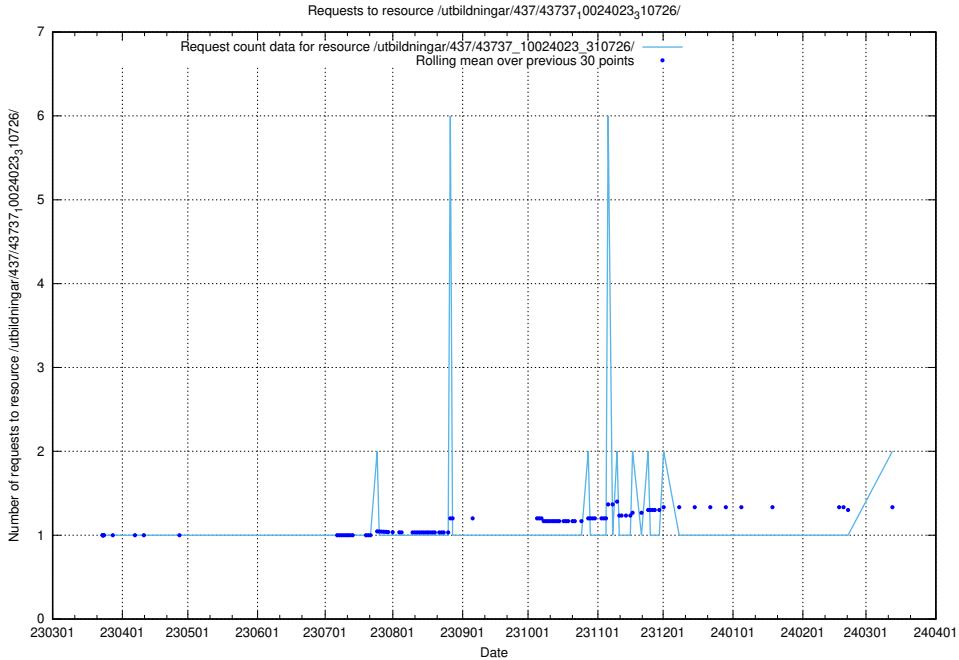

5.962 Usage of /utbildningar/437/43737_10024023_310726/

Here, we count the number of requests to resource /utbildningar/437/43737_10024023_310726/.