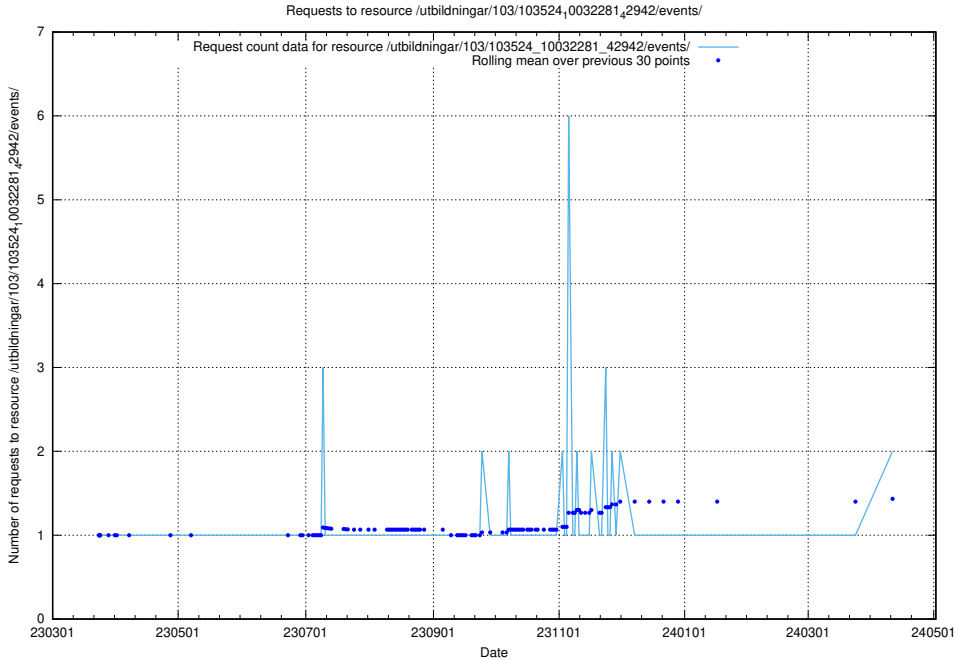

5.850 Usage of /utbildningar/103/103524_10032281_42942/events/

Here, we count the number of requests to resource /utbildningar/103/103524_10032281_42942/events/.