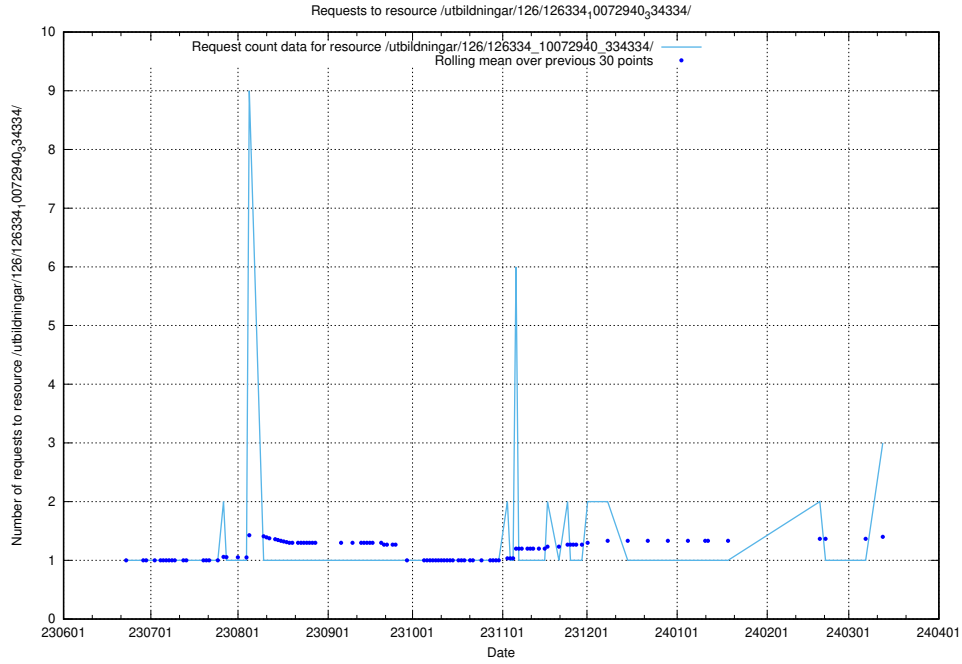

5.380 Usage of /utbildningar/126/126334_10072940_334334/

Here, we count the number of requests to resource /utbildningar/126/126334_10072940_334334/.