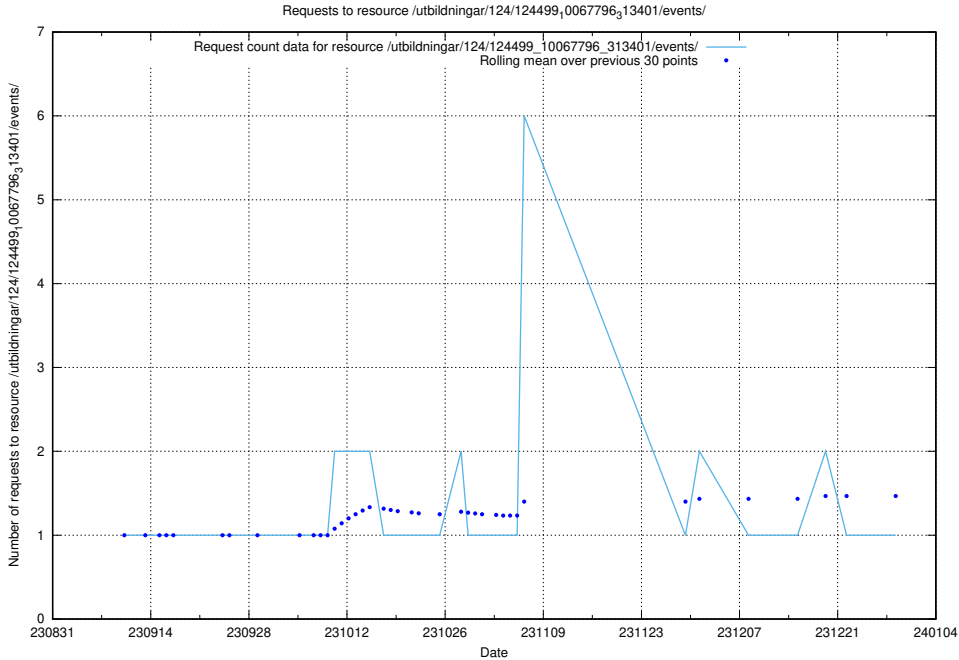

5.4645 Usage of /utbildningar/124/124499_10067796_313401/events/

Here, we count the number of requests to resource /utbildningar/124/124499_10067796_313401/events/