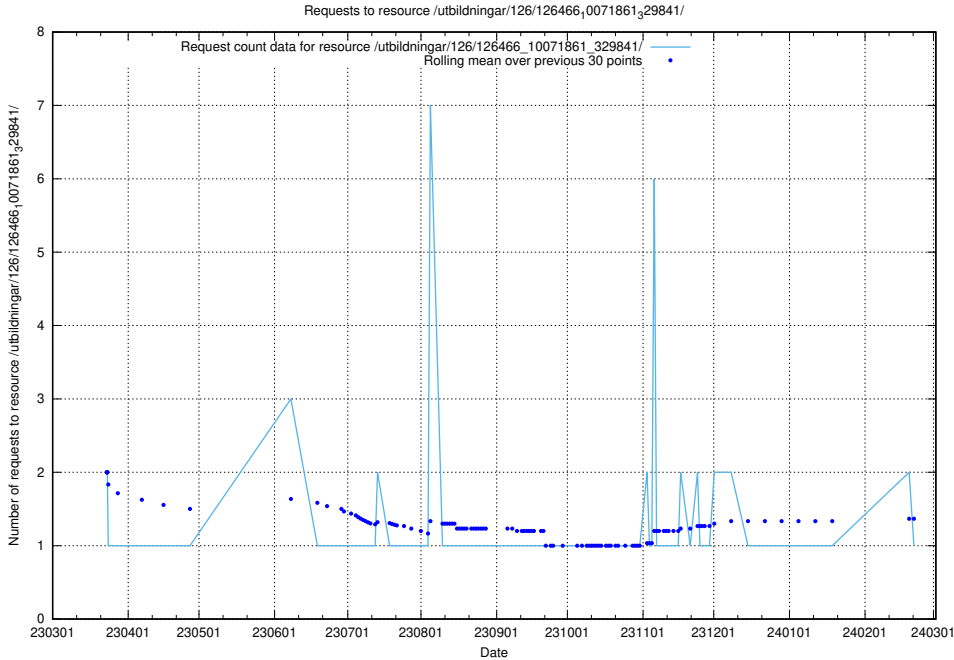

5.6282 Usage of /utbildningar/126/126466_10071861_329841/

Here, we count the number of requests to resource /utbildningar/126/126466_10071861_329841/.