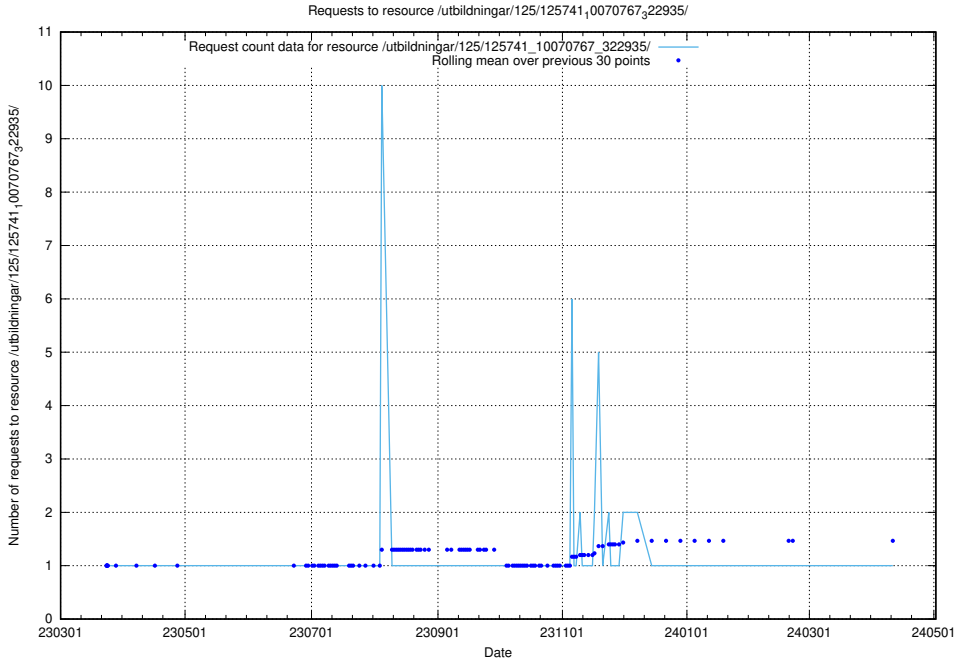

5.6476 Usage of /utbildningar/125/125741_10070767_322935/

Here, we count the number of requests to resource /utbildningar/125/125741_10070767_322935/.