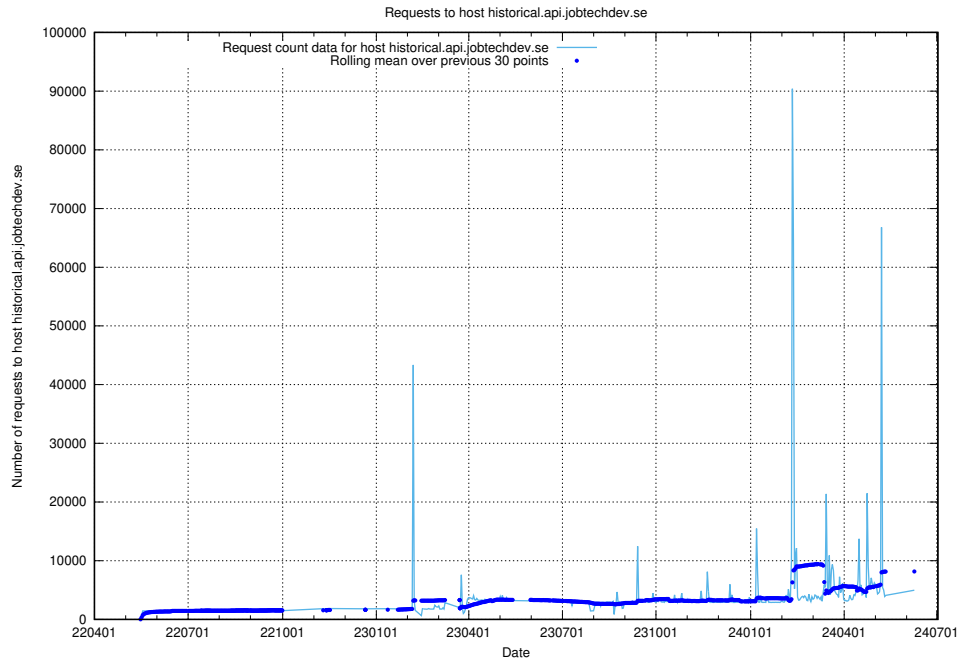

7.13 Usage of historical.api.jobtechdev.se

Here, we count the number of requests to host historical.api.jobtechdev.se.