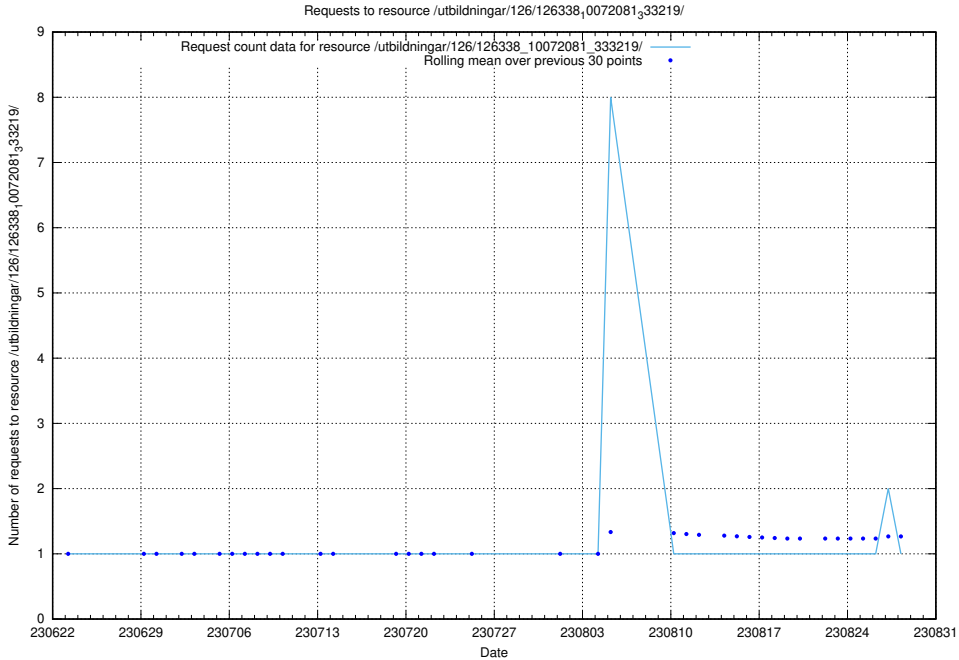

5.5693 Usage of /utbildningar/126/126338_10072081_333219/

Here, we count the number of requests to resource /utbildningar/126/126338_10072081_333219/.