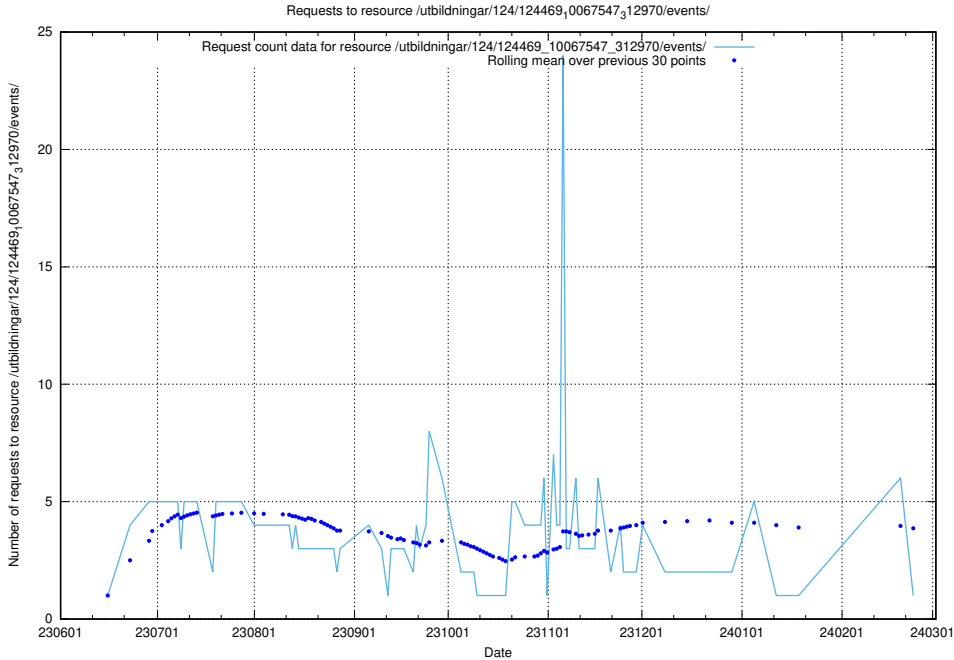

Here, we count the number of requests to resource /utbildningar/123/123839_10066432_308907/.

5.5911 Usage of /utbildningar/124/124469_10067547_312970/events/

Here, we count the number of requests to resource /utbildningar/124/124469_10067547_312970/events/