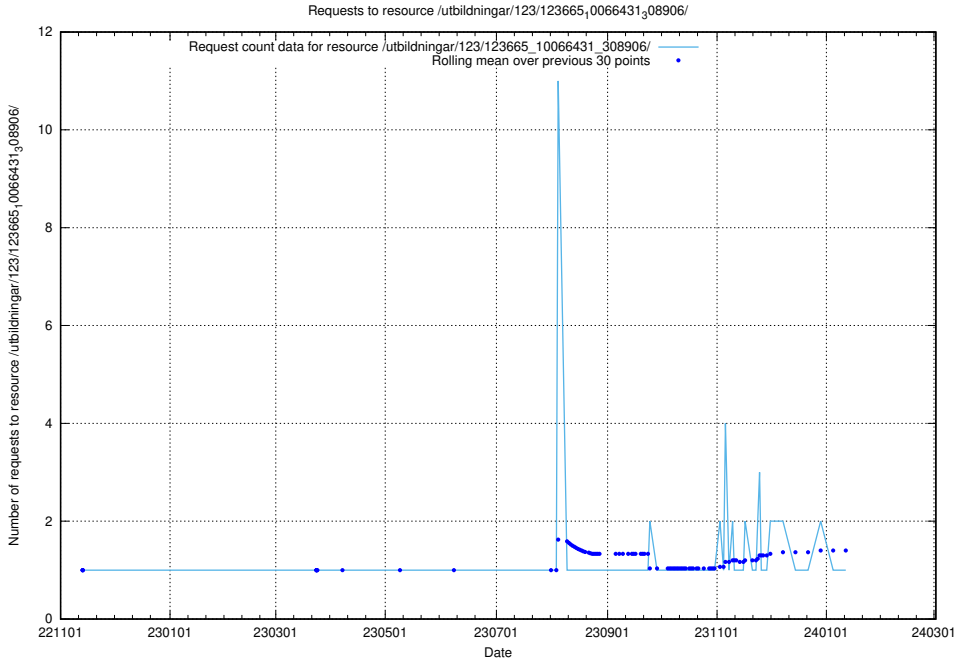

Here, we count the number of requests to resource /utbildningar/123/123665_10066431_308906/.

5.5960 Usage of /taxonomy/version/7/query/skills/

Here, we count the number of requests to resource /taxonomy/version/7/query/skills/.