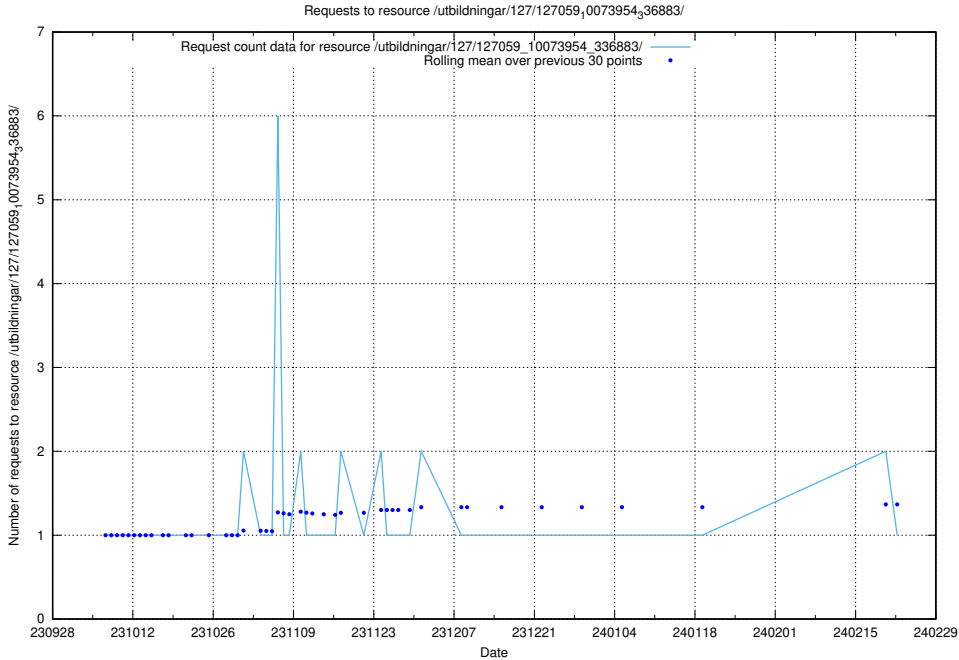

5.4420 Usage of /utbildningar/127/127059_10073954_336883/

Here, we count the number of requests to resource /utbildningar/127/127059_10073954_336883/.