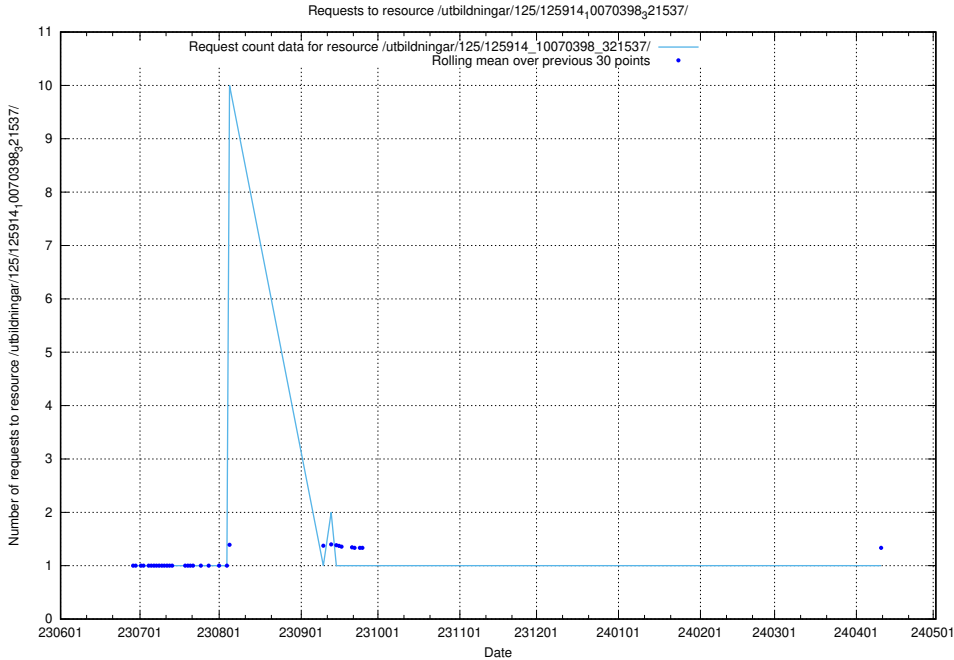

5.5498 Usage of /utbildningar/125/125914_10070398_321537/

Here, we count the number of requests to resource /utbildningar/125/125914_10070398_321537/.