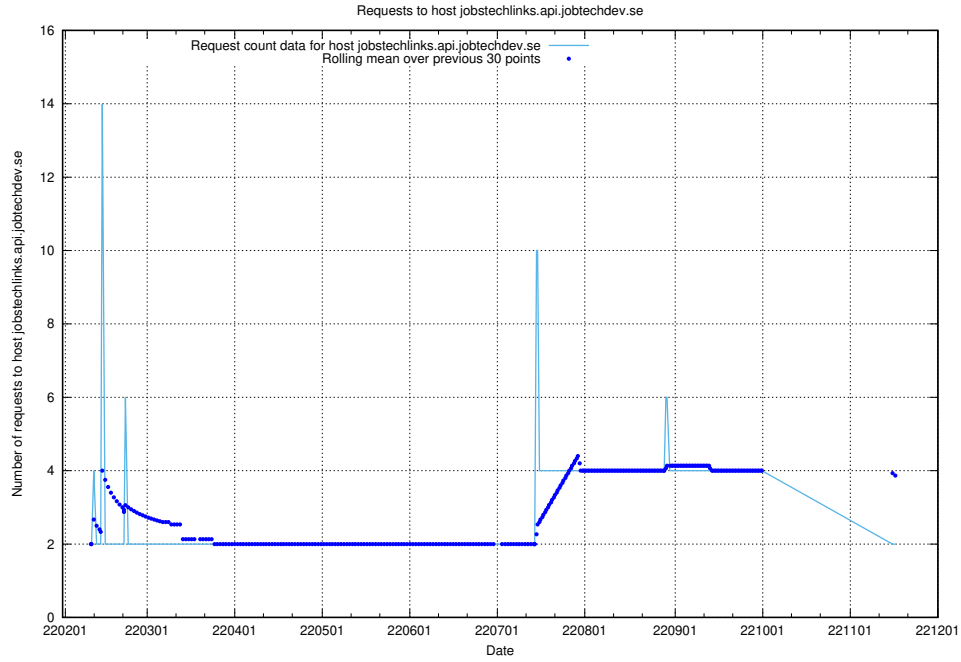

7.558 Usage of jobstechlinks.api.jobtechdev.se

Here, we count the number of requests to host jobstechlinks.api.jobtechdev.se.