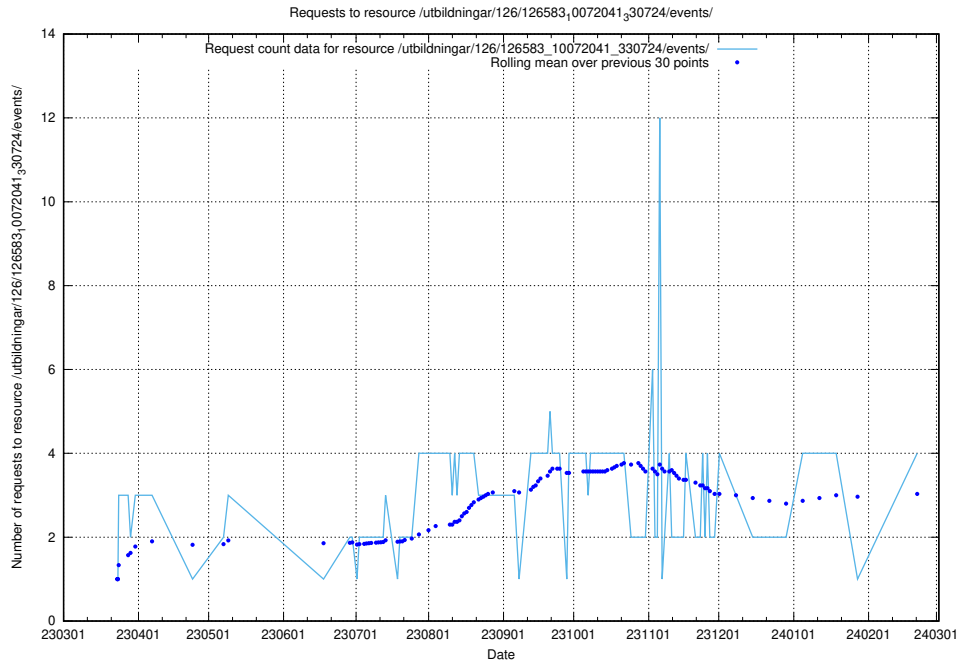

5.242 Usage of /utbildningar/126/126583_10072041_330724/events/

Here, we count the number of requests to resource /utbildningar/126/126583_10072041_330724/events/