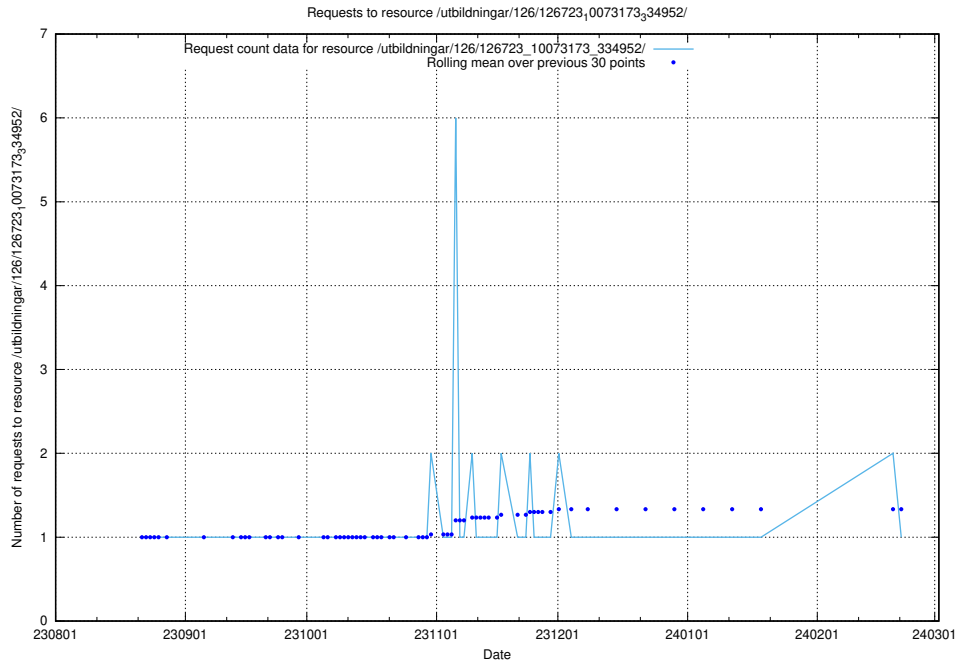

5.4771 Usage of /utbildningar/126/126723_10073173_334952/

Here, we count the number of requests to resource /utbildningar/126/126723_10073173_334952/.