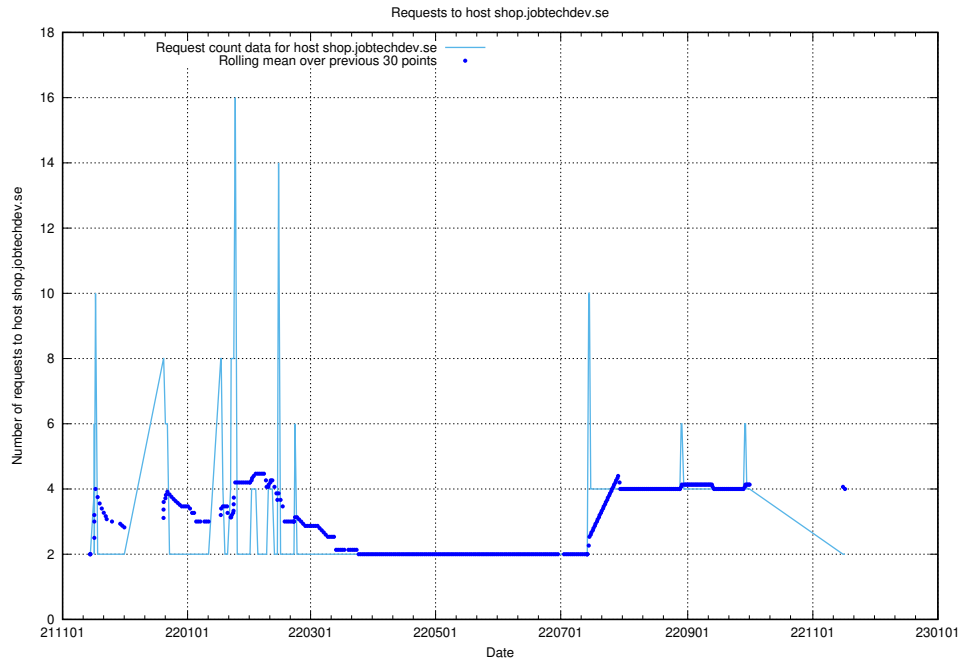

7.563 Usage of yrkeseditor.prod.services.jtech.se

Here, we count the number of requests to host yrkeseditor.prod.services.jtech.se.

7.564 Usage of shop.jobtechdev.se

Here, we count the number of requests to host shop.jobtechdev.se.