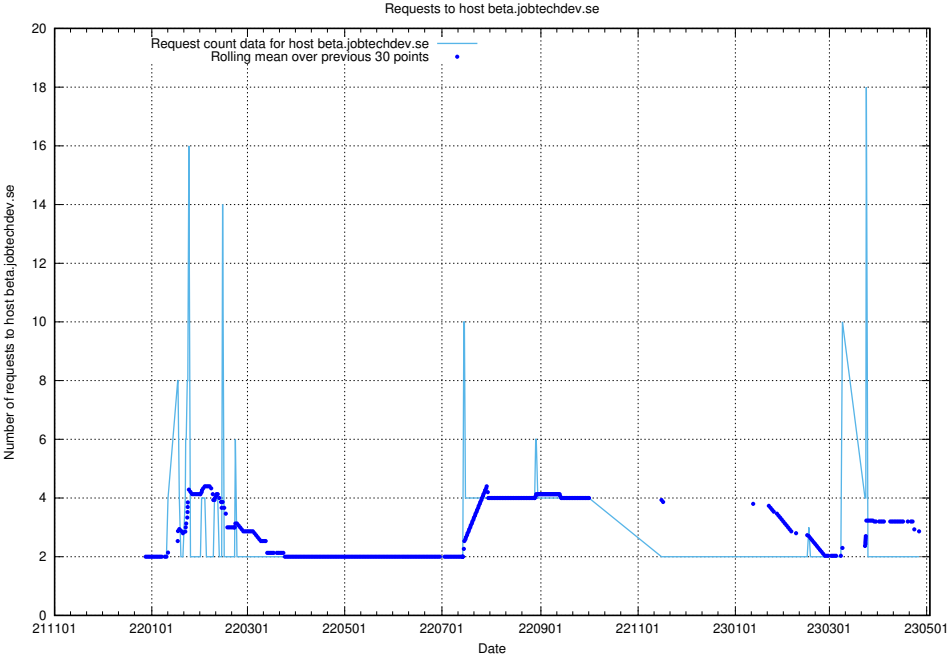

7.362 Usage of beta.jobtechdev.se

Here, we count the number of requests to host beta.jobtechdev.se.