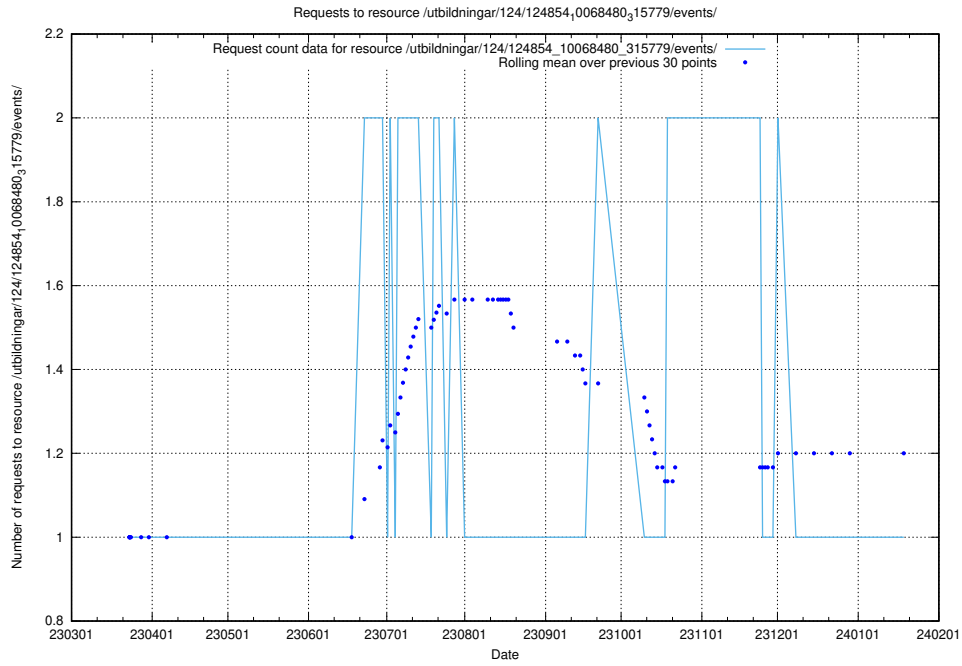

5.1223 Usage of /utbildningar/124/124854_10068480_315779/events/

Here, we count the number of requests to resource /utbildningar/124/124854_10068480_315779/events/