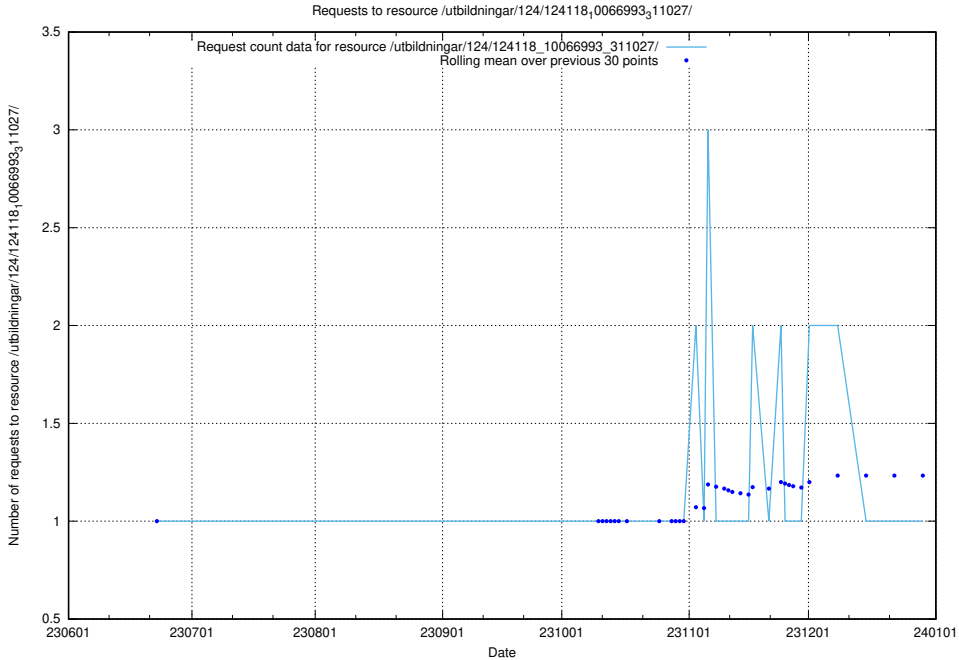

5.5845 Usage of /utbildningar/124/124118_10066993_311027/

Here, we count the number of requests to resource /utbildningar/124/124118_10066993_311027/.