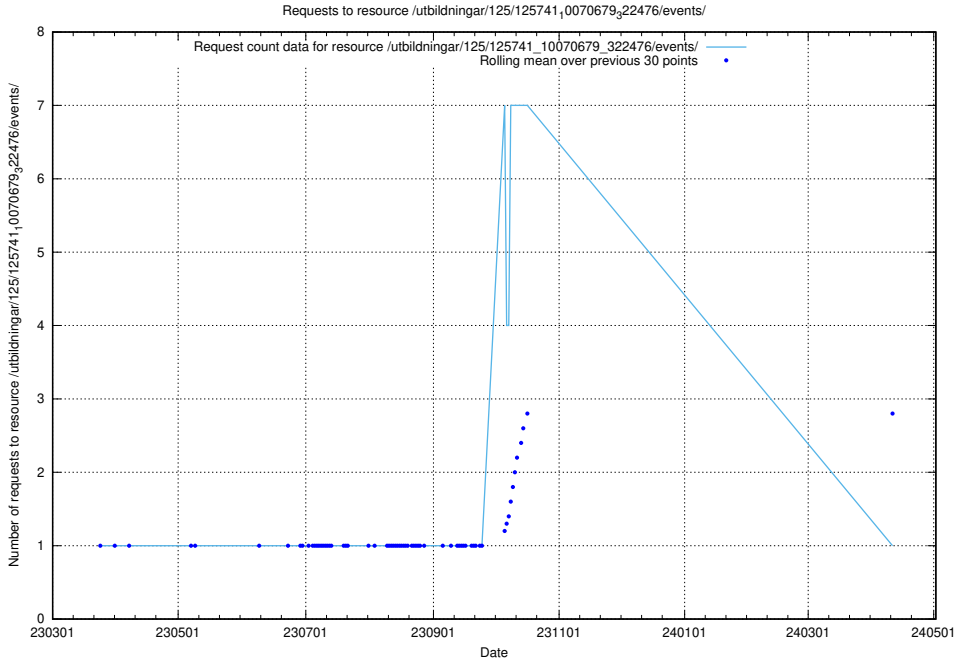

5.6243 Usage of /utbildningar/125/125741_10070679_322476/events/

Here, we count the number of requests to resource /utbildningar/125/125741_10070679_322476/events/