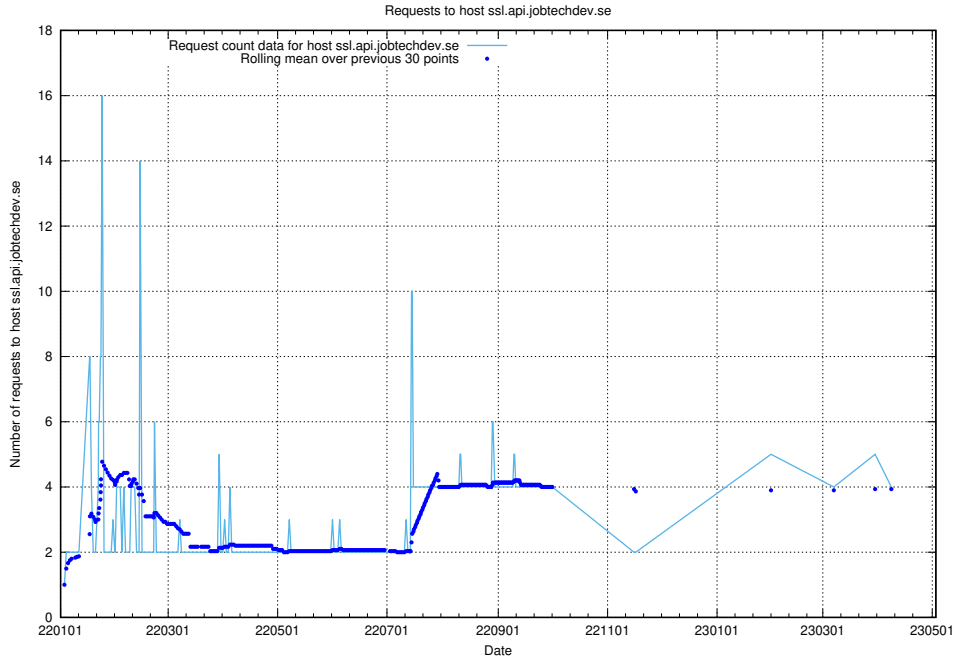

7.112 Usage of ssl.api.jobtechdev.se

Here, we count the number of requests to host ssl.api.jobtechdev.se.