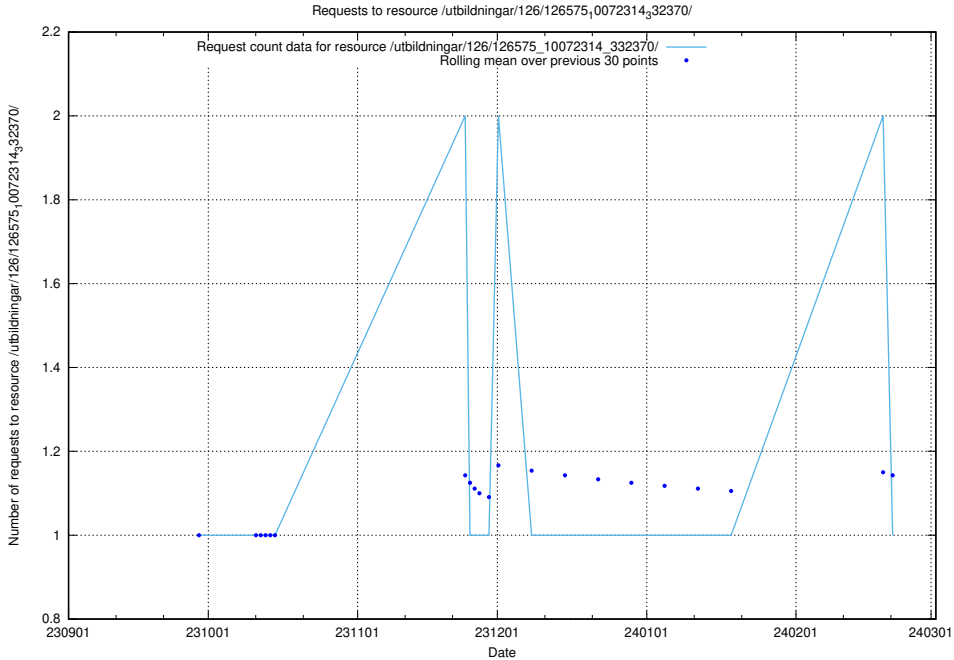

5.4484 Usage of /utbildningar/126/126575_10072314_332370/

Here, we count the number of requests to resource /utbildningar/126/126575_10072314_332370/.