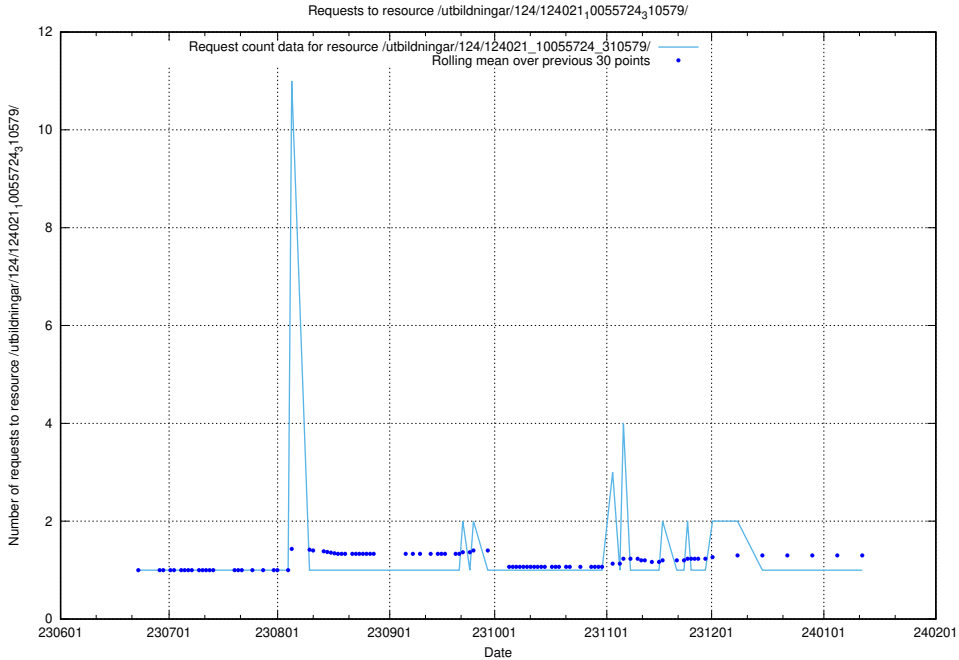

5.5851 Usage of /utbildningar/124/124021_10055724_310579/

Here, we count the number of requests to resource /utbildningar/124/124021_10055724_310579/.