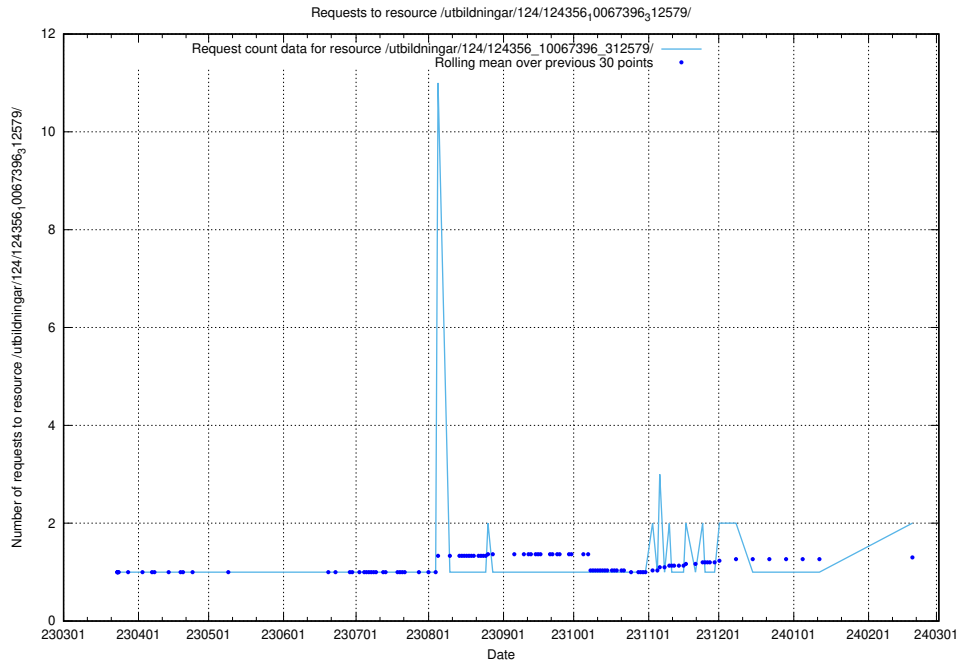

5.699 Usage of /utbildningar/124/124356_10067396_312579/

Here, we count the number of requests to resource /utbildningar/124/124356_10067396_312579/.