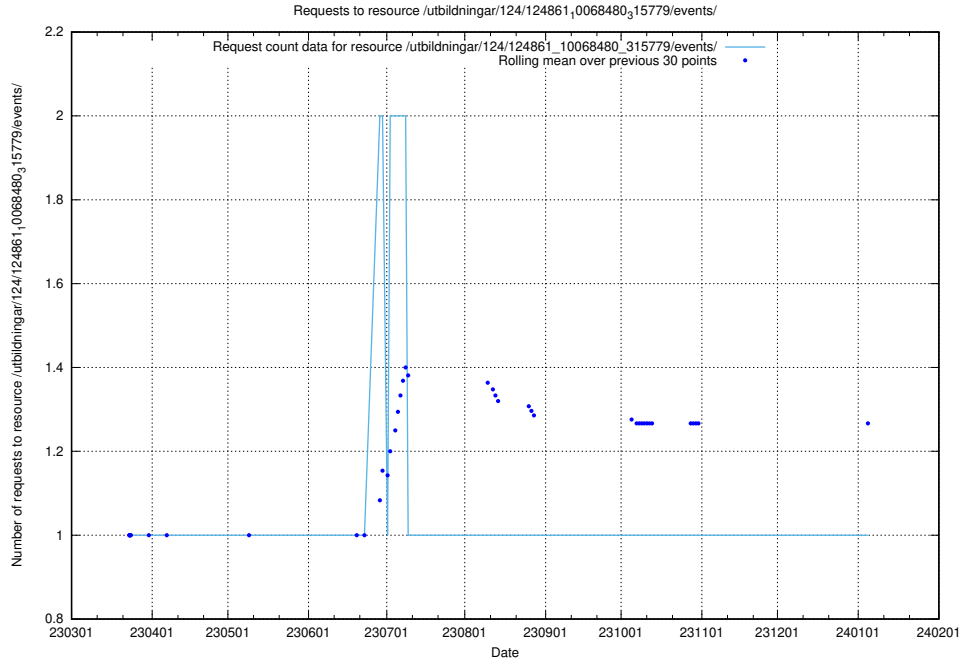

5.1177 Usage of /utbildningar/124/124861_10068480_315779/events/

Here, we count the number of requests to resource /utbildningar/124/124861_10068480_315779/events/