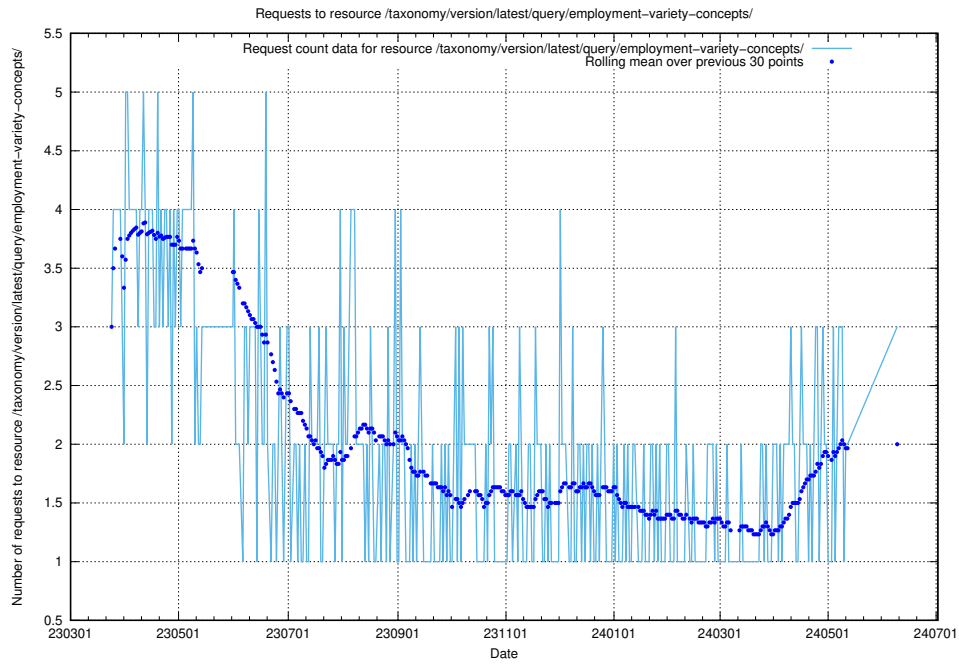

5.454 Usage of /taxonomy/version/latest/query/employment-variety-concepts/

Here, we count the number of requests to resource /taxonomy/version/latest/query/employment-variety-concepts/.