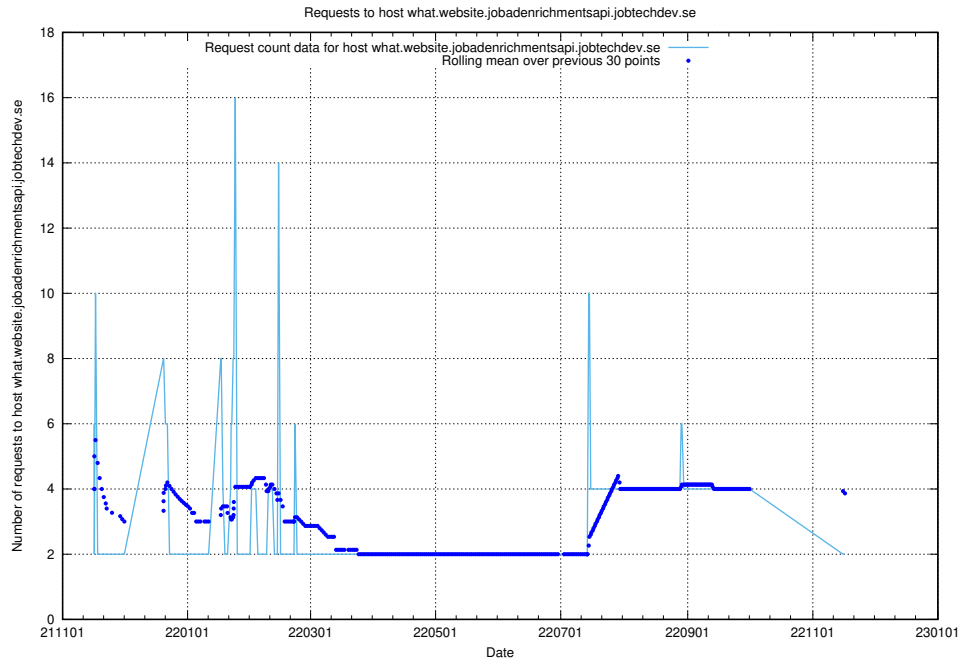

7.507 Usage of what.website.jobadenrichmentsapi.jobtechdev.se

Here, we count the number of requests to host what.website.jobadenrichmentsapi.jobtechdev.se.