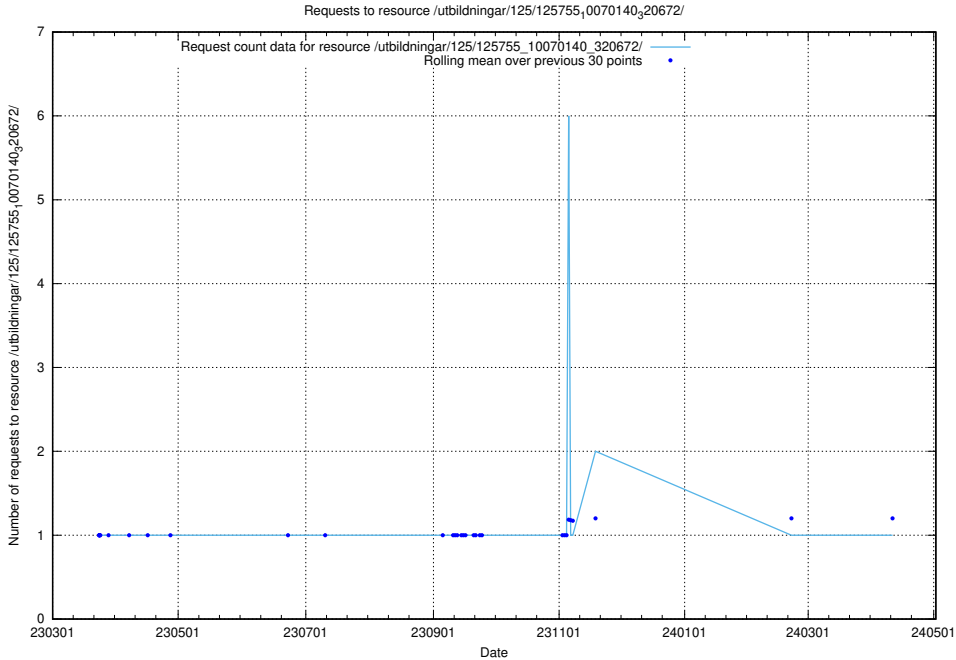

5.6469 Usage of /utbildningar/125/125755_10070140_320672/

Here, we count the number of requests to resource /utbildningar/125/125755_10070140_320672/.