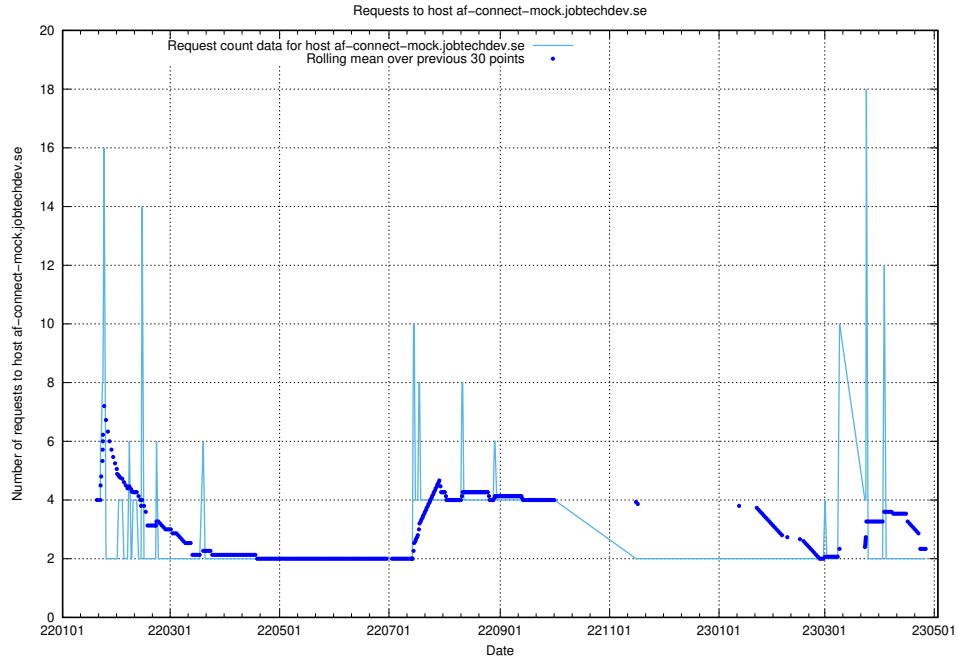

Here, we count the number of requests to host af-connect-mock.jobtechdev.se.

7.271 Usage of jittsi.jobtechdev.se

Here, we count the number of requests to host jittsi.jobtechdev.se.

7.272 Usage of api-jobtech-taxonomy-api-test-in-prod-read.prod.services.jtech.se