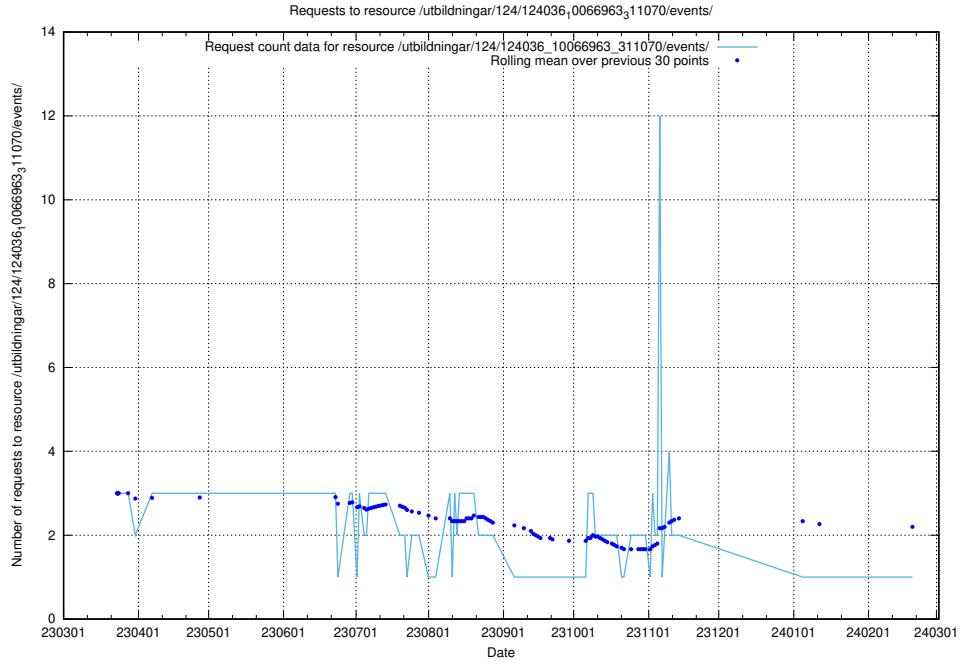

5.6277 Usage of /utbildningar/124/124036_10066963_311070/events/

Here, we count the number of requests to resource /utbildningar/124/124036_10066963_311070/events/