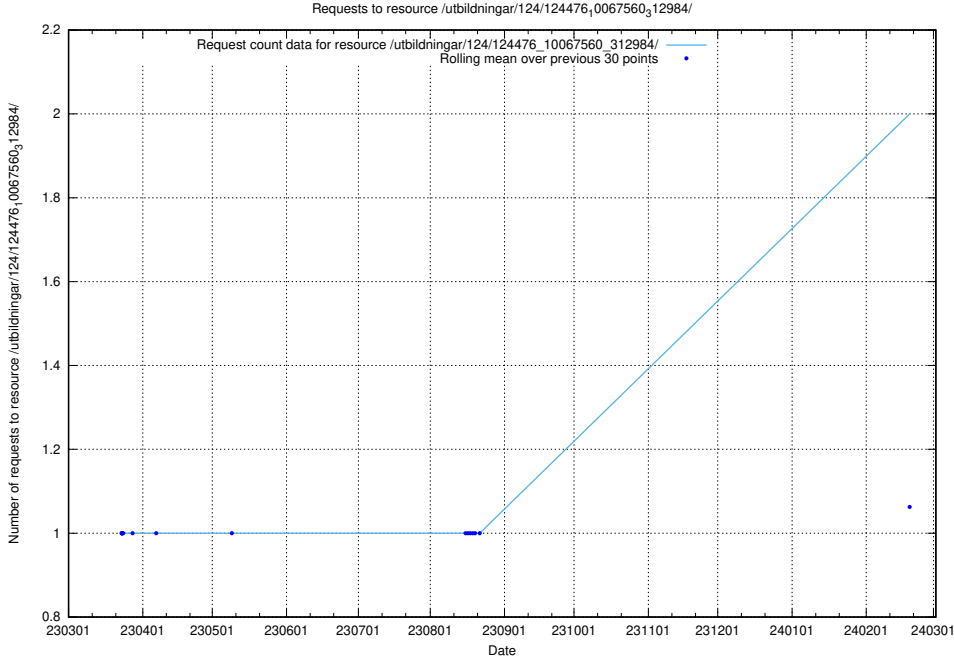

5.651 Usage of /utbildningar/124/124476_10067560_312984/

Here, we count the number of requests to resource /utbildningar/124/124476_10067560_312984/.