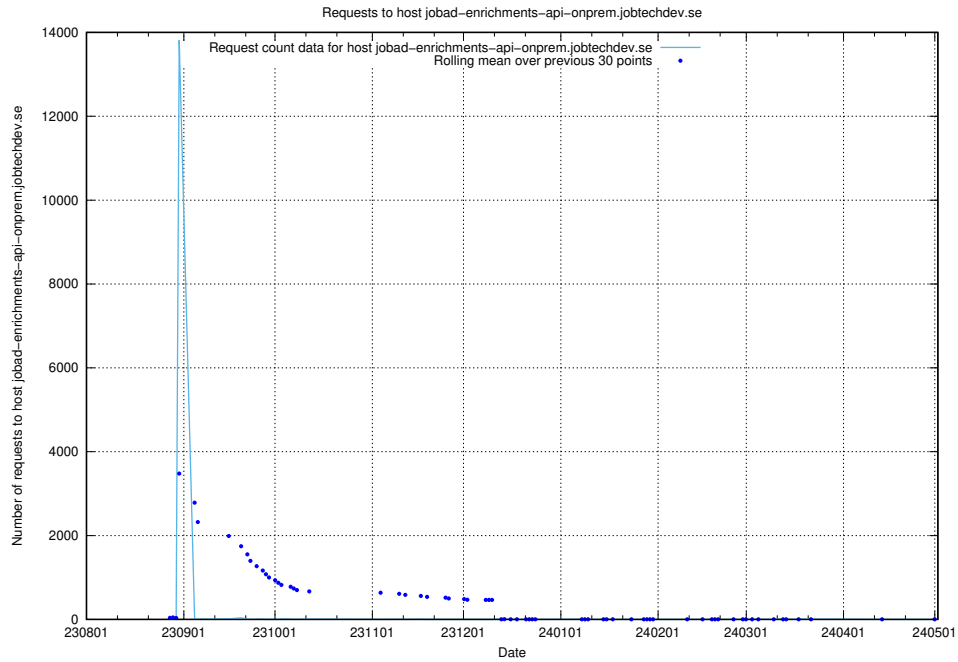

7.604 Usage of jobad-enrichments-api-onprem.jobtechdev.se

Here, we count the number of requests to host jobad-enrichments-api-onprem.jobtechdev.se.