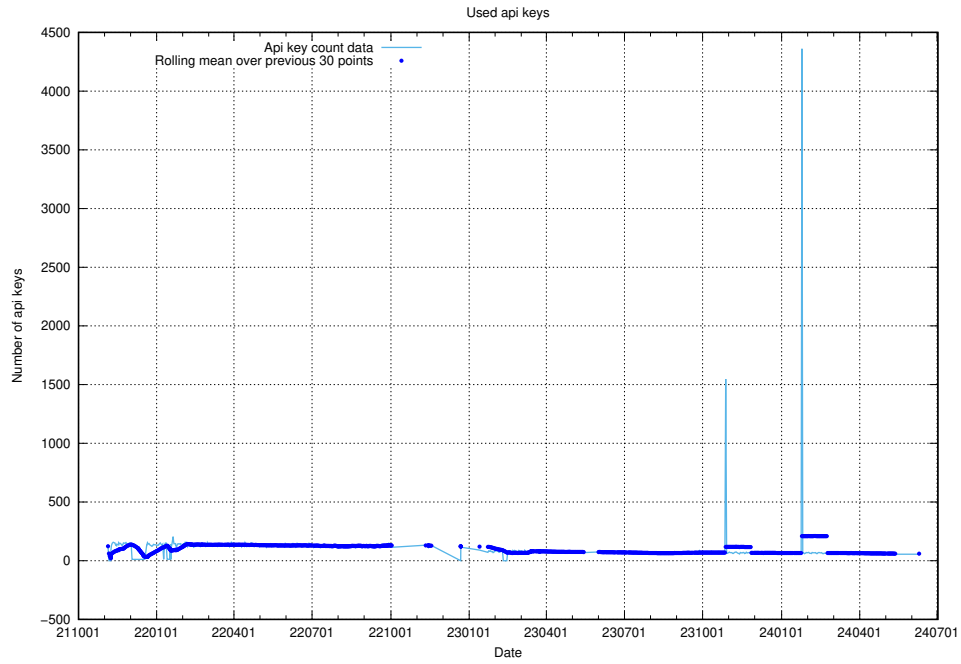

8.3 Number of used api keys

Here we extract the number of keys that were used for at least one request.