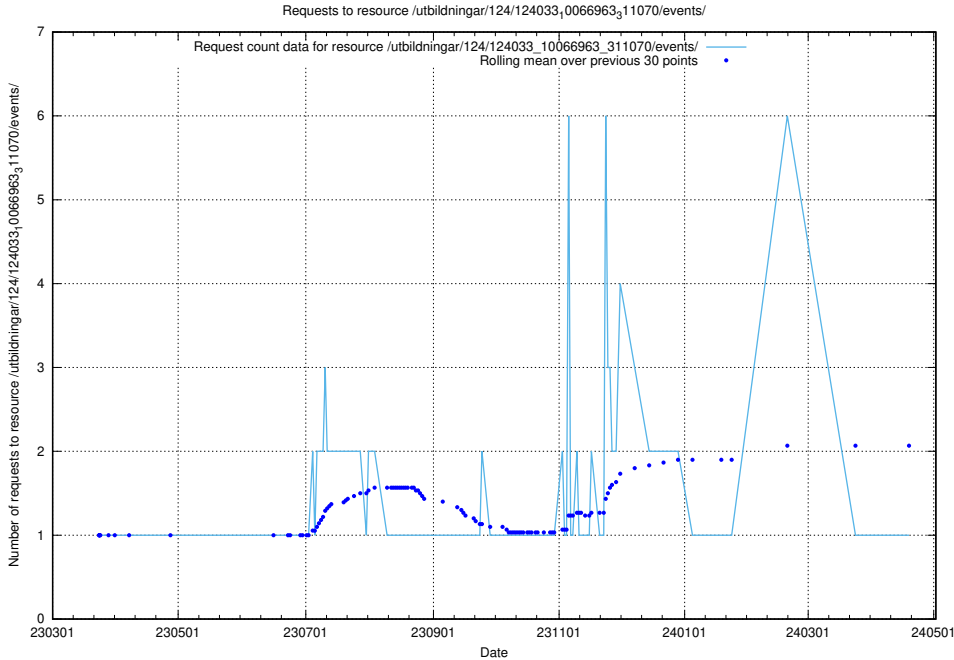

5.4476 Usage of /utbildningar/124/124033_10066963_311070/events/

Here, we count the number of requests to resource /utbildningar/124/124033_10066963_311070/events/