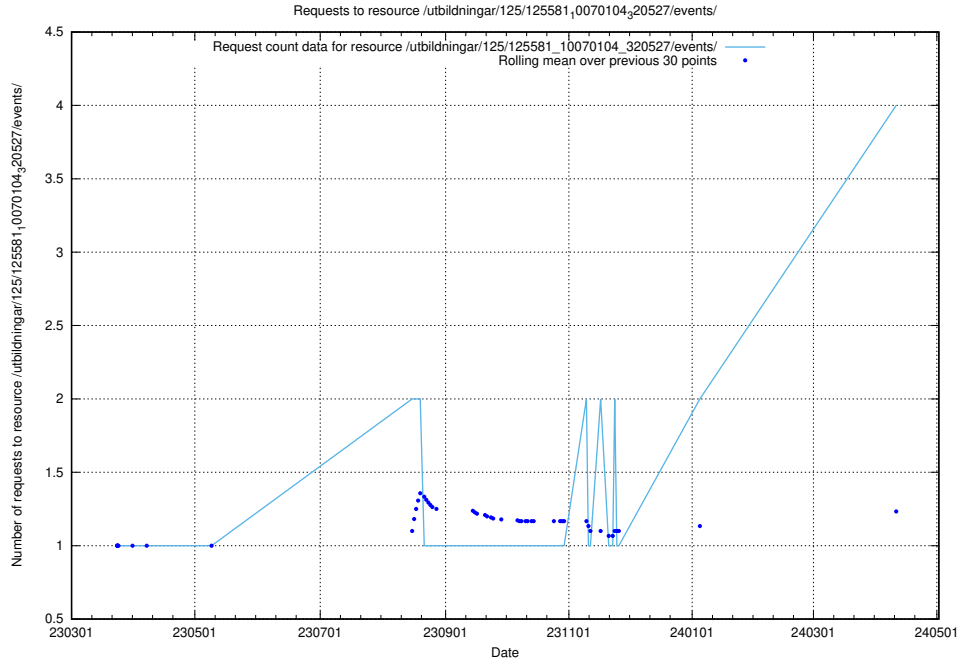

Here, we count the number of requests to resource /utbildningar/125/125598_10070132_320643/.

5.154 Usage of /utbildningar/125/125581_10070104_320527/events/

Here, we count the number of requests to resource /utbildningar/125/125581_10070104_320527/events/