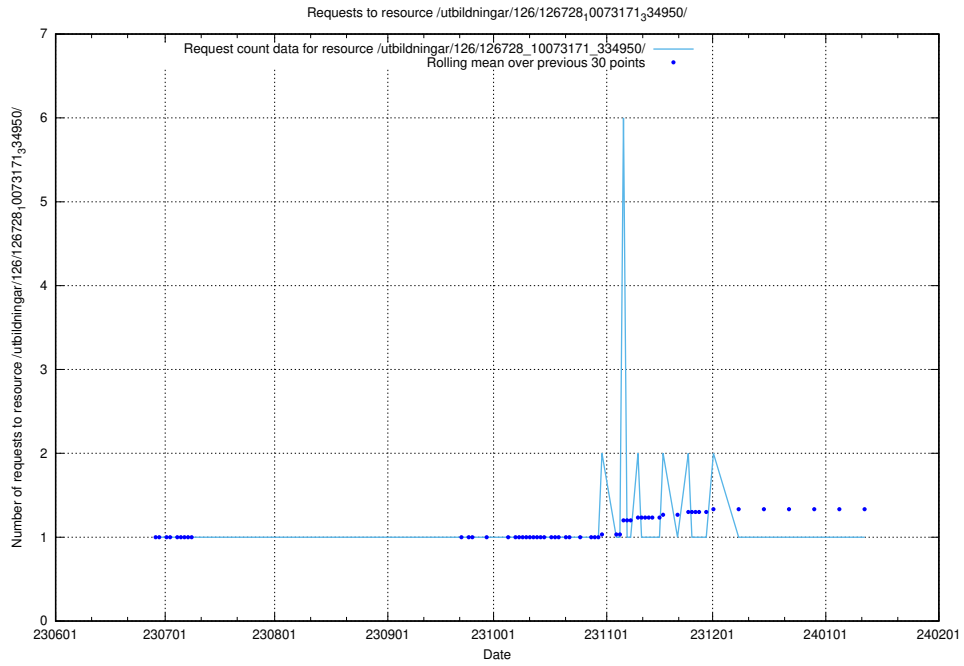

5.5479 Usage of /utbildningar/126/126728_10073171_334950/

Here, we count the number of requests to resource /utbildningar/126/126728_10073171_334950/.

5.5480 Usage of /utbildningar/126/126728_10073151_334946/events/