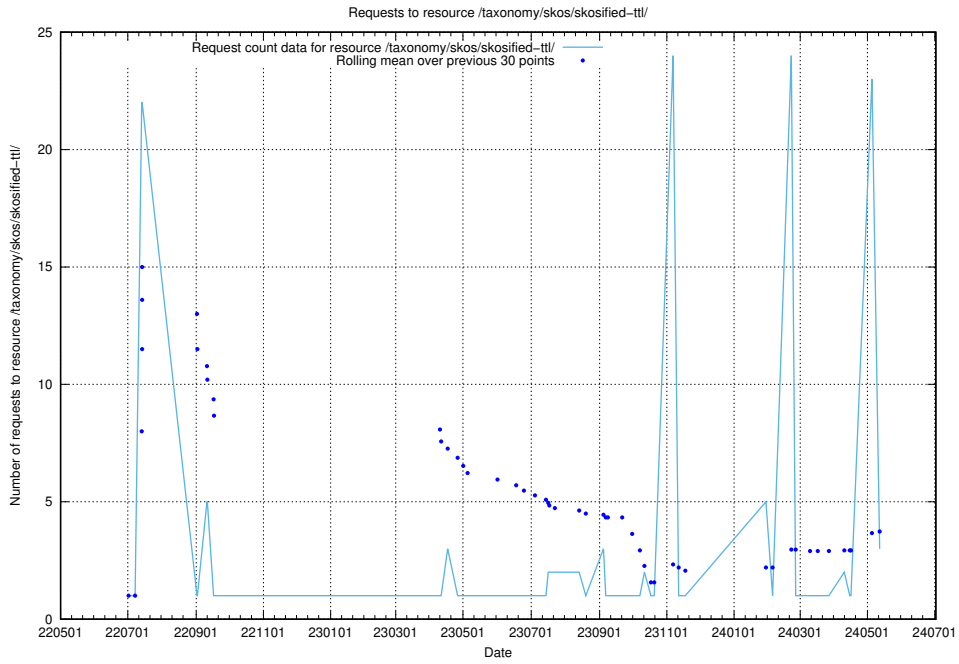

5.247 Usage of /taxonomy/skos/skosified-ttl/

Here, we count the number of requests to resource /taxonomy/skos/skosified-ttl/.