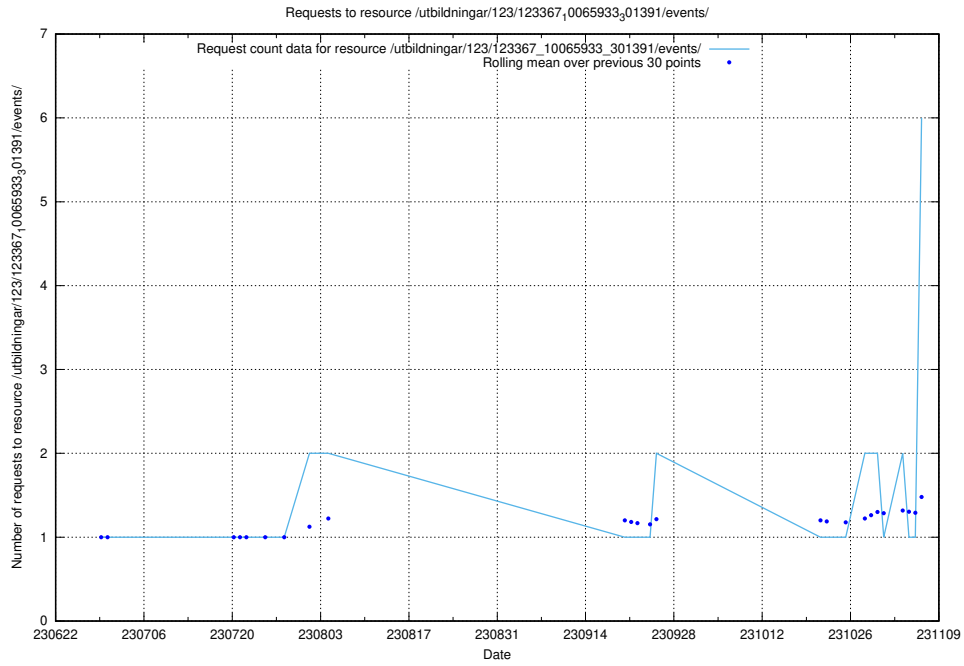

5.82 Usage of /utbildningar/123/123367_10065933_301391/events/

Here, we count the number of requests to resource /utbildningar/123/123367_10065933_301391/events/