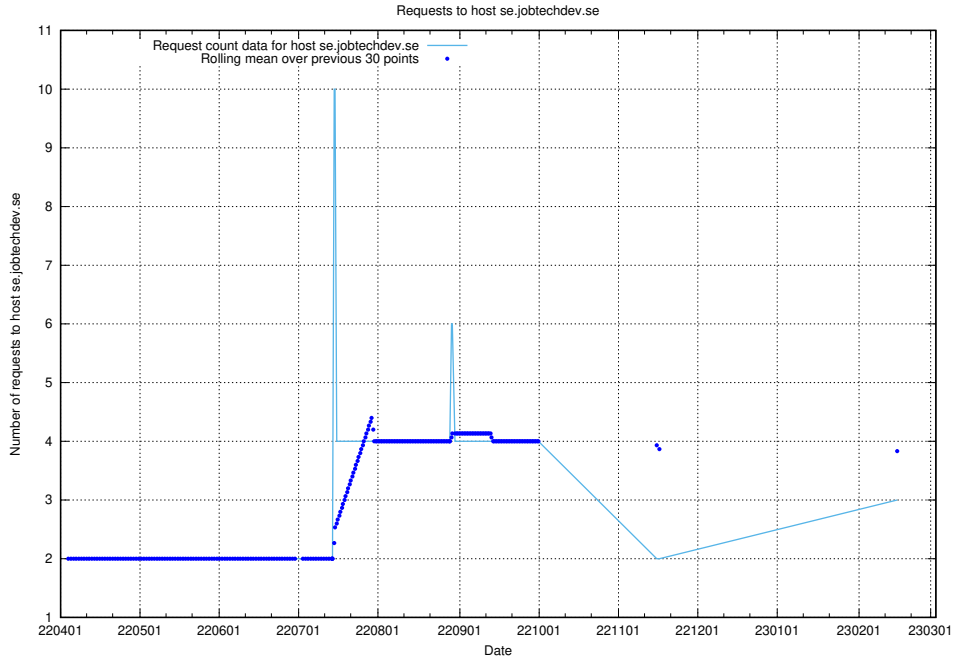

7.224 Usage of se.jobtechdev.se

Here, we count the number of requests to host se.jobtechdev.se.