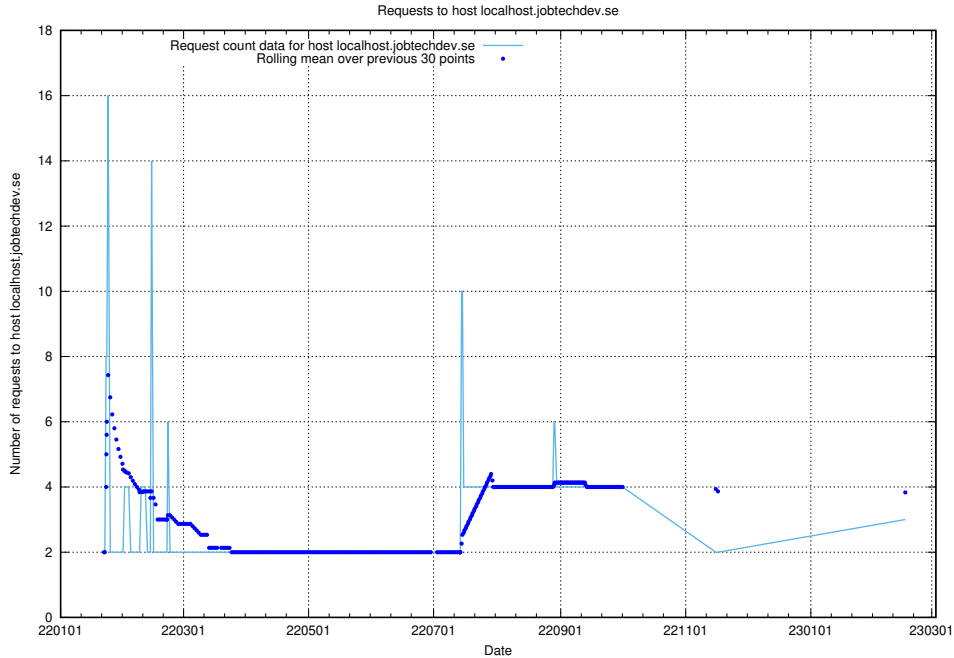

7.257 Usage of learning.jobtechdev.se

Here, we count the number of requests to host learning.jobtechdev.se.

7.258 Usage of intranet.jobtechdev.se

Here, we count the number of requests to host intranet.jobtechdev.se.