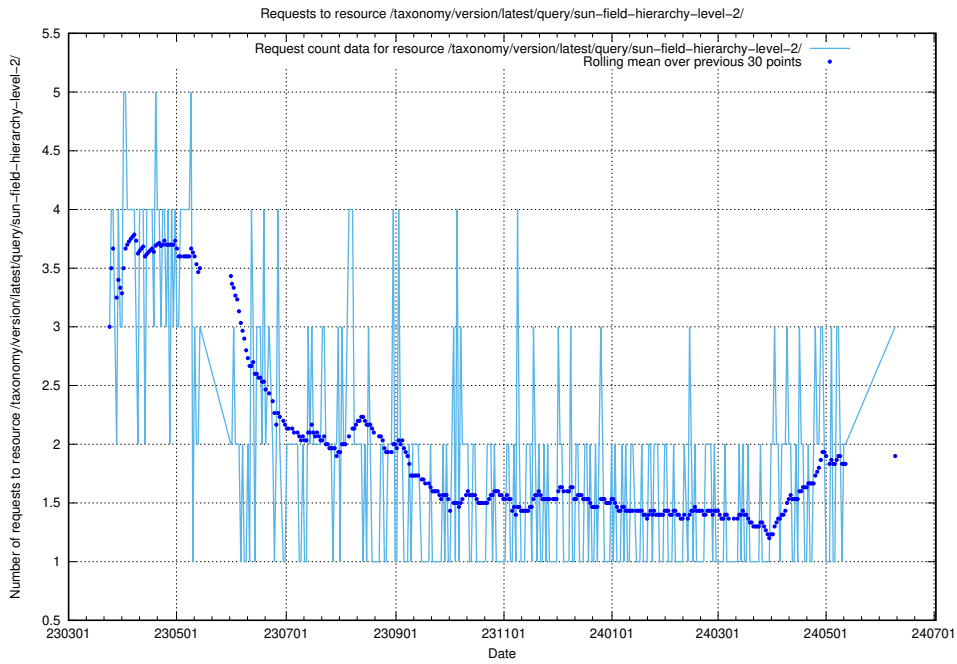

5.424 Usage of /taxonomy/version/latest/query/sun-field-hierarchy-level-2/

Here, we count the number of requests to resource /taxonomy/version/latest/query/sun-field-hierarchy-level-2/.