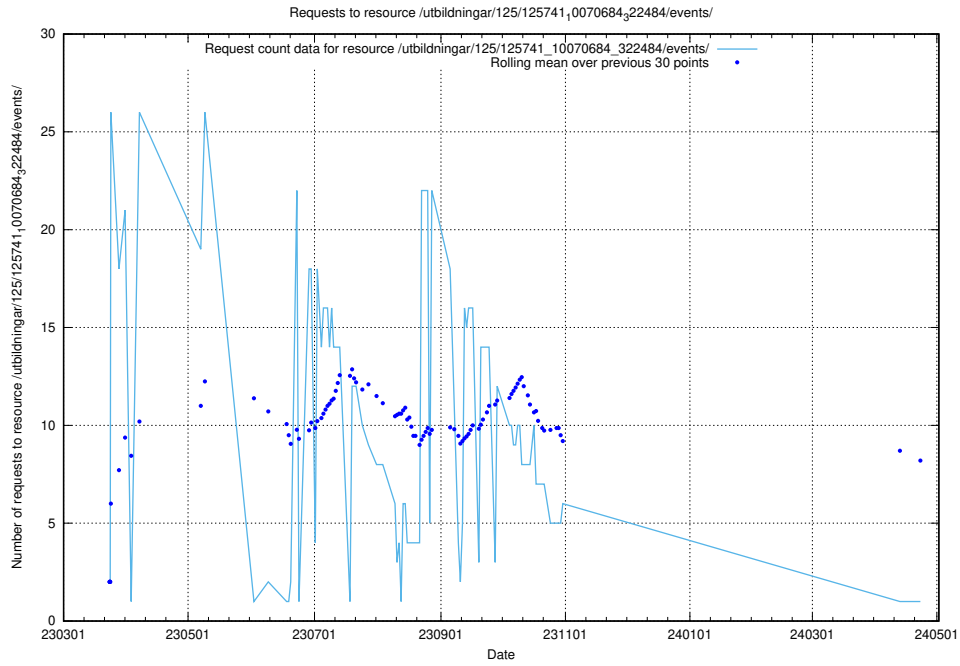

5.6287 Usage of /utbildningar/125/125741_10070684_322484/events/

Here, we count the number of requests to resource /utbildningar/125/125741_10070684_322484/events/