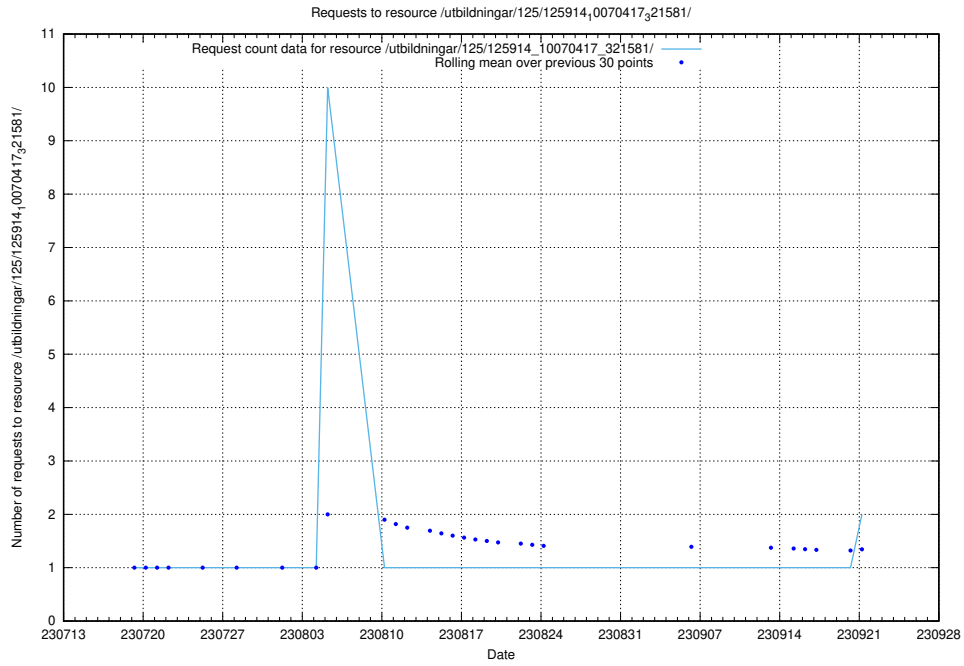

5.823 Usage of /utbildningar/125/125914_10070417_321581/

Here, we count the number of requests to resource /utbildningar/125/125914_10070417_321581/.