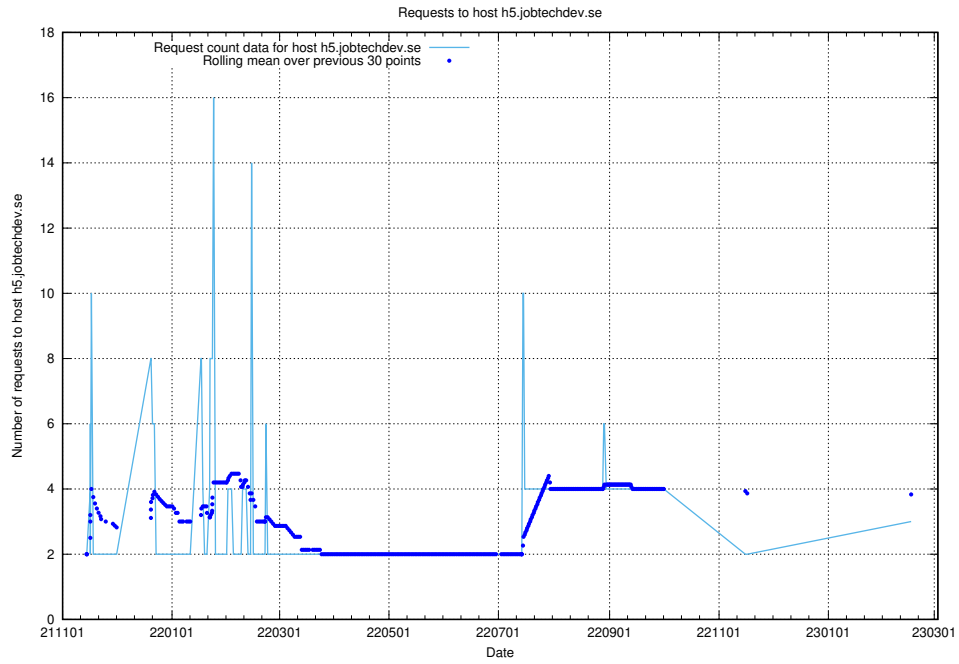

7.167 Usage of h5.jobtechdev.se

Here, we count the number of requests to host h5.jobtechdev.se.