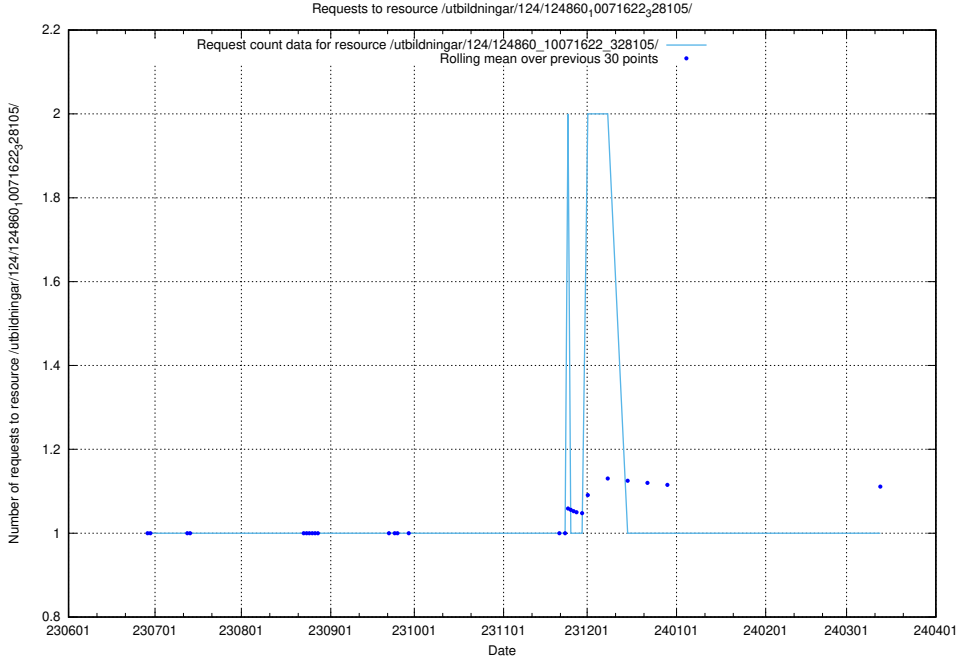

5.5516 Usage of /utbildningar/124/124860_10071622_328105/

Here, we count the number of requests to resource /utbildningar/124/124860_10071622_328105/.