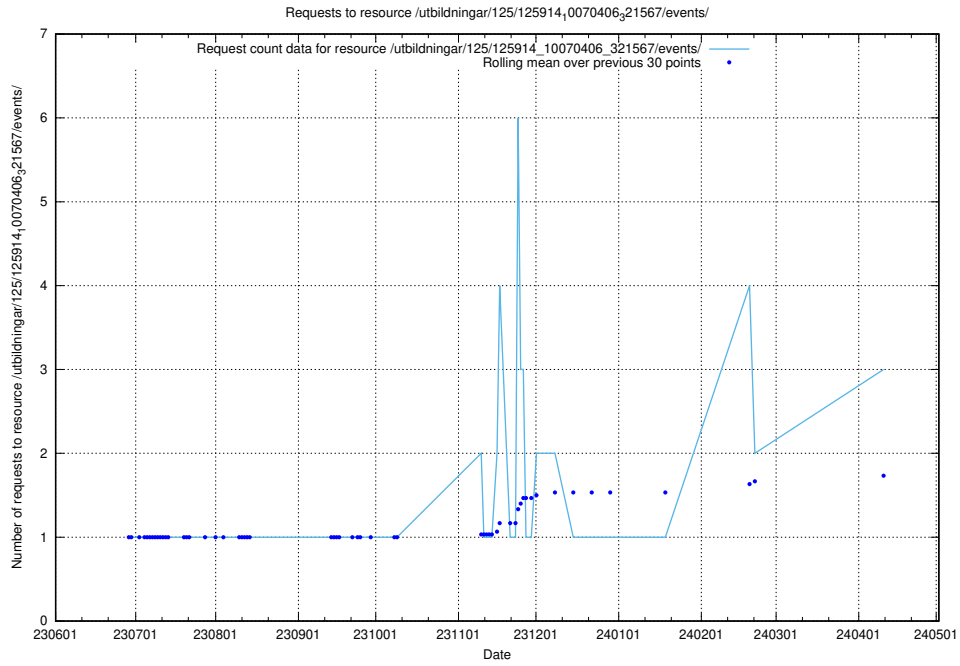

5.371 Usage of /utbildningar/125/125914_10070406_321567/events/

Here, we count the number of requests to resource /utbildningar/125/125914_10070406_321567/events/