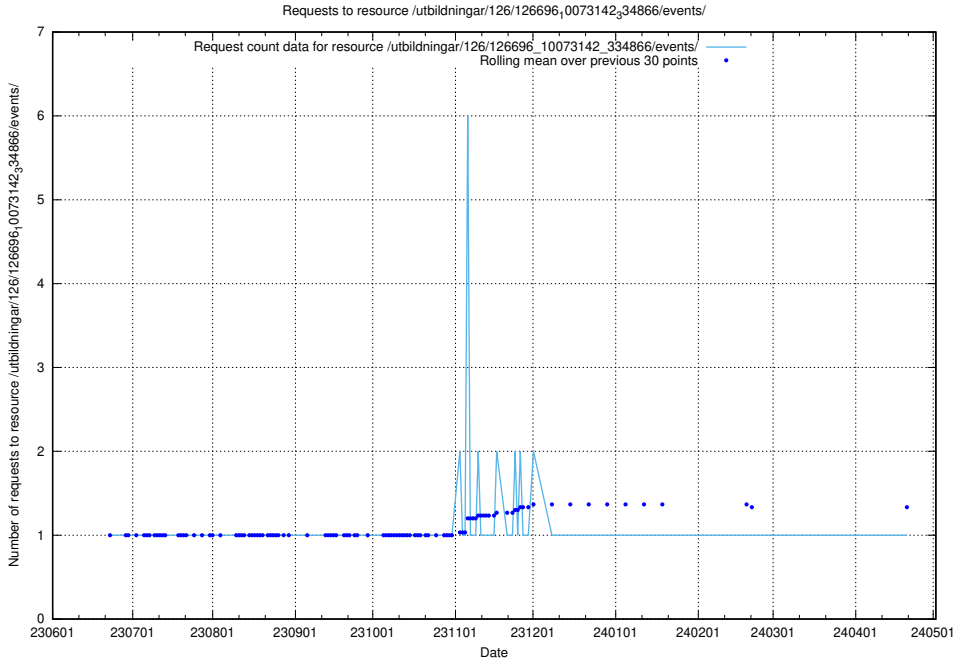

5.5654 Usage of /utbildningar/126/126696_10073142_334866/events/

Here, we count the number of requests to resource /utbildningar/126/126696_10073142_334866/events/