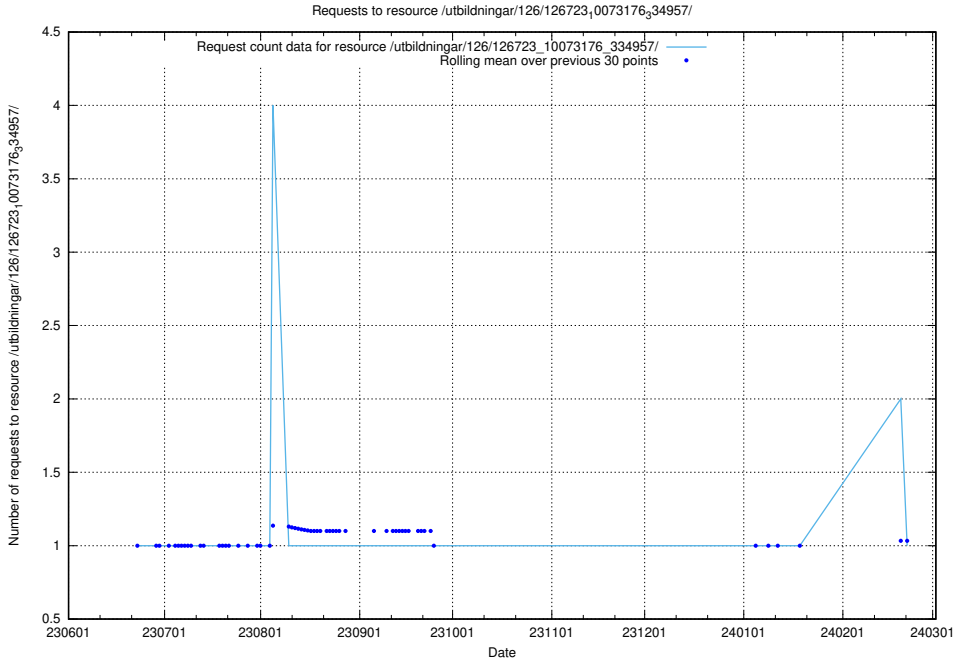

5.5634 Usage of /utbildningar/126/126723_10073176_334957/

Here, we count the number of requests to resource /utbildningar/126/126723_10073176_334957/.