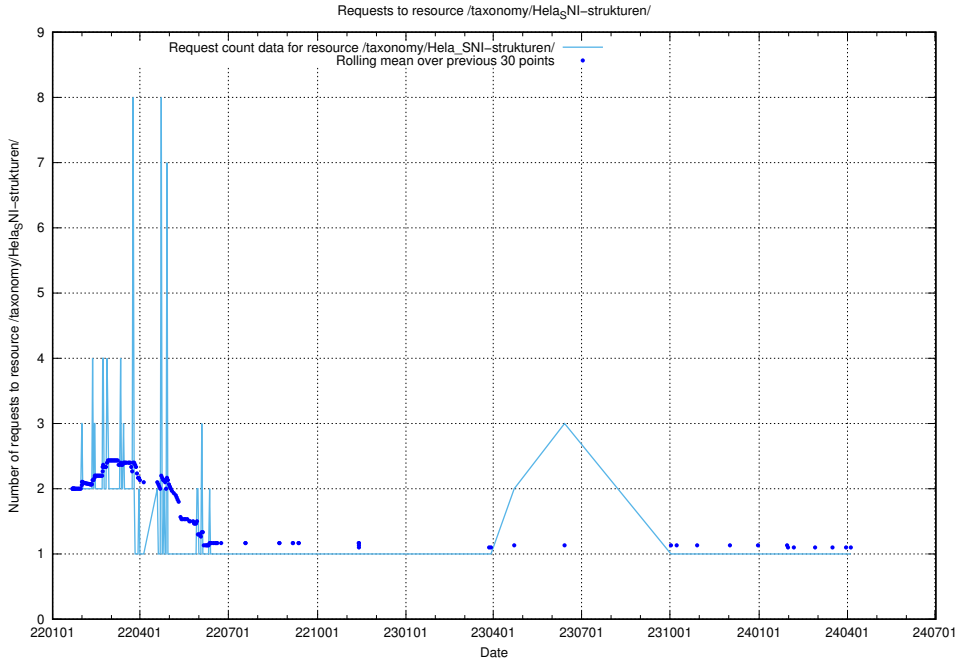

5.1065 Usage of /taxonomy/Hela_SNI-strukturen/

Here, we count the number of requests to resource /taxonomy/Hela_SNI-strukturen/.