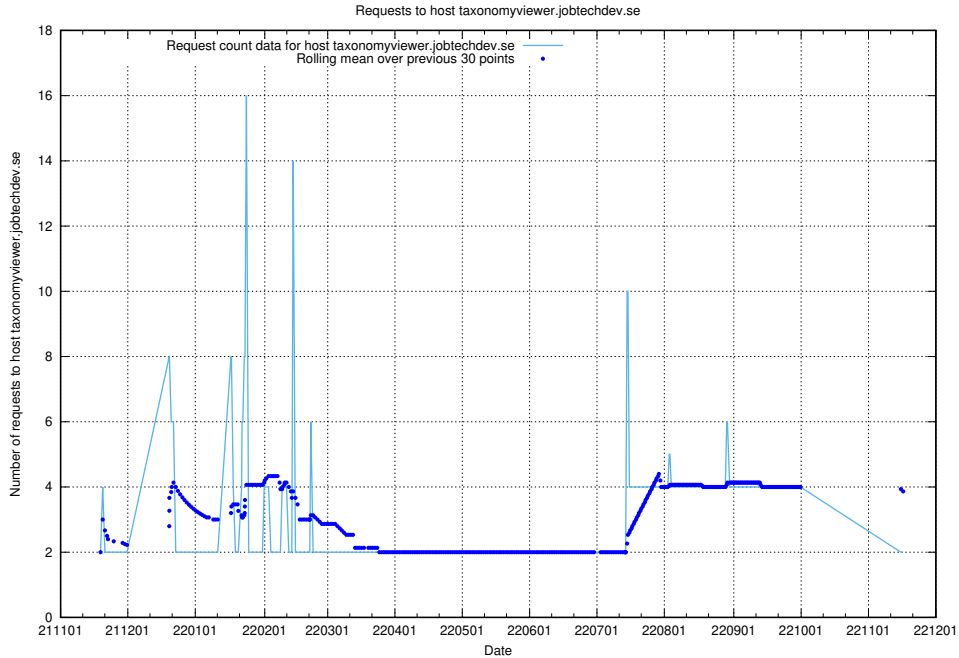

7.465 Usage of taxonomyviewer.jobtechdev.se

Here, we count the number of requests to host taxonomyviewer.jobtechdev.se.