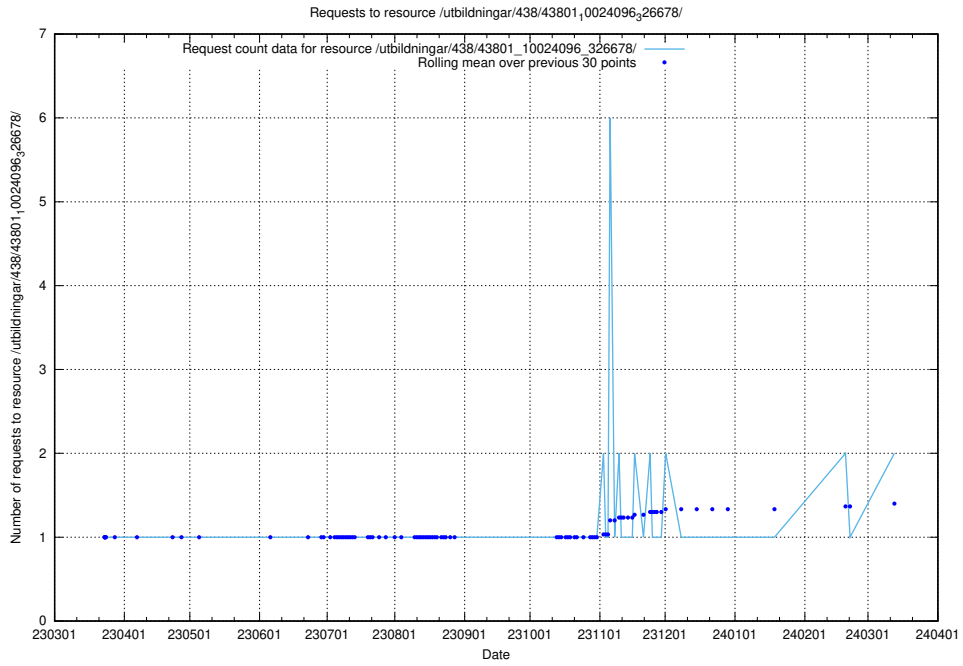

5.961 Usage of /utbildningar/438/43801_10024096_326678/

Here, we count the number of requests to resource /utbildningar/438/43801_10024096_326678/.