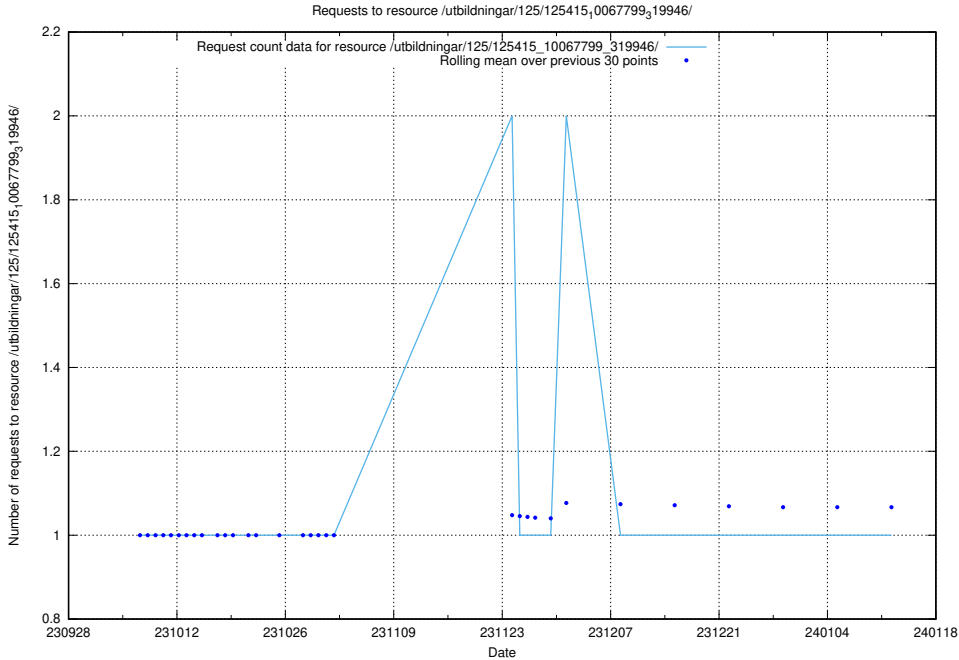

5.4425 Usage of /utbildningar/125/125415_10067799_319946/

Here, we count the number of requests to resource /utbildningar/125/125415_10067799_319946/.