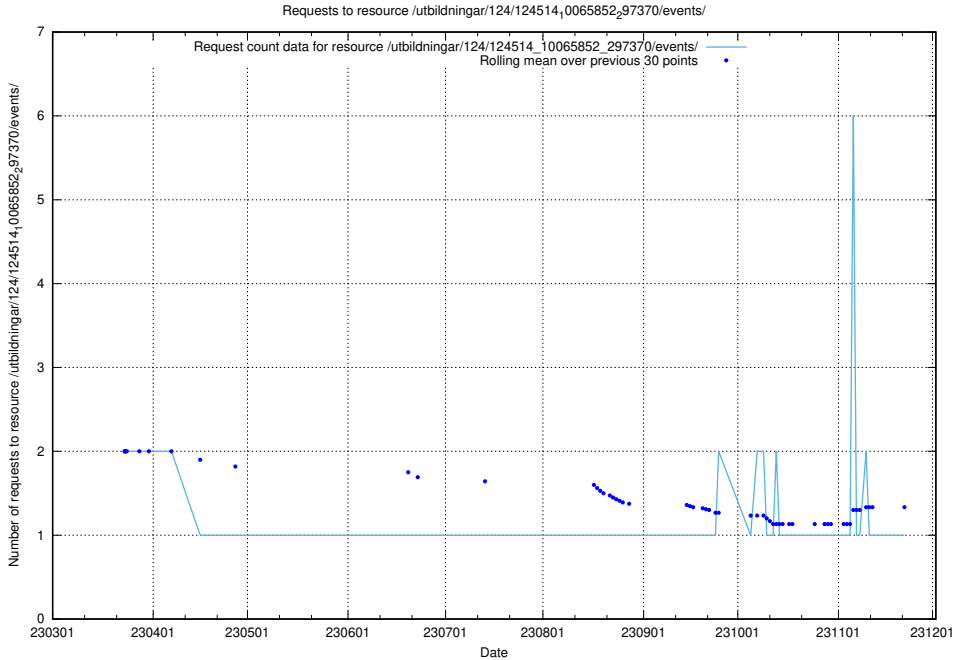

5.6307 Usage of /utbildningar/124/124514_10065852_297370/events/

Here, we count the number of requests to resource /utbildningar/124/124514_10065852_297370/events/