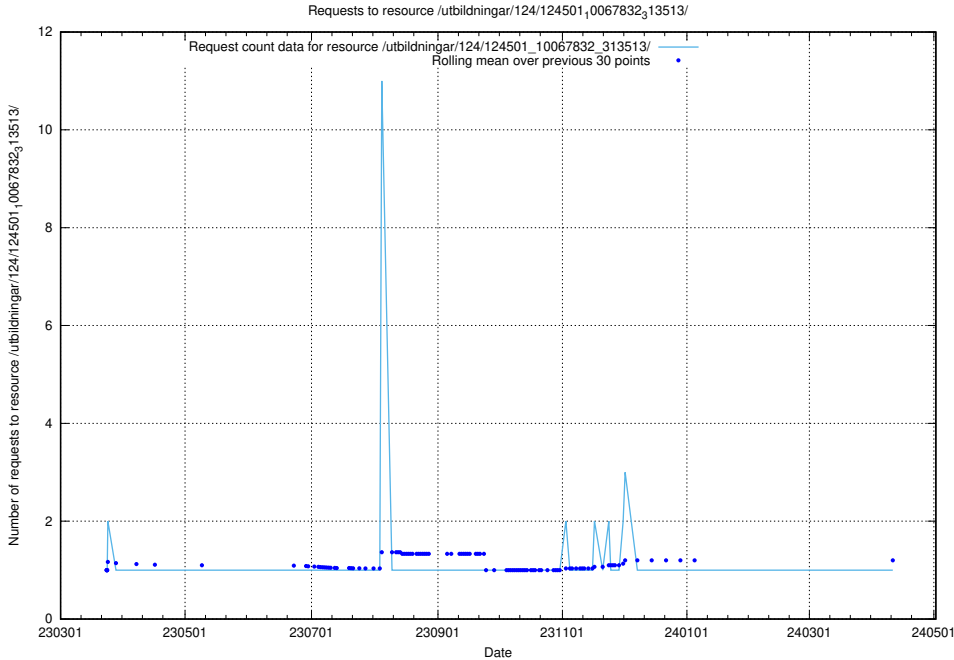

Here, we count the number of requests to resource /utbildningar/utb_emil/125/125796_10070642_322362/events/

5.2270 Usage of /utbildningar/124/124501_10067832_313513/

Here, we count the number of requests to resource /utbildningar/124/124501_10067832_313513/.