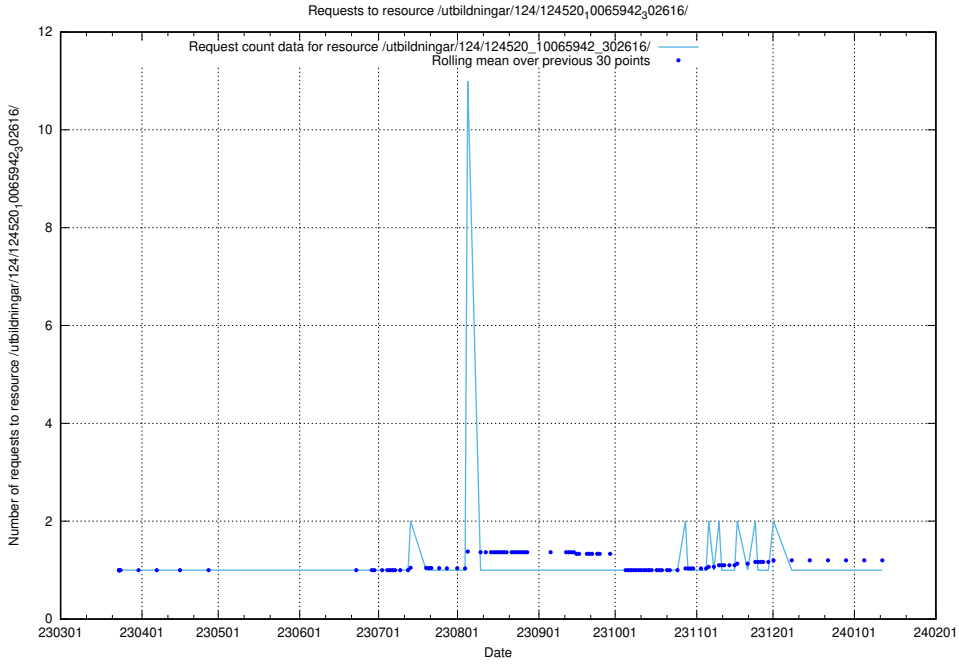

5.1265 Usage of /utbildningar/124/124520_10065942_302616/

Here, we count the number of requests to resource /utbildningar/124/124520_10065942_302616/.