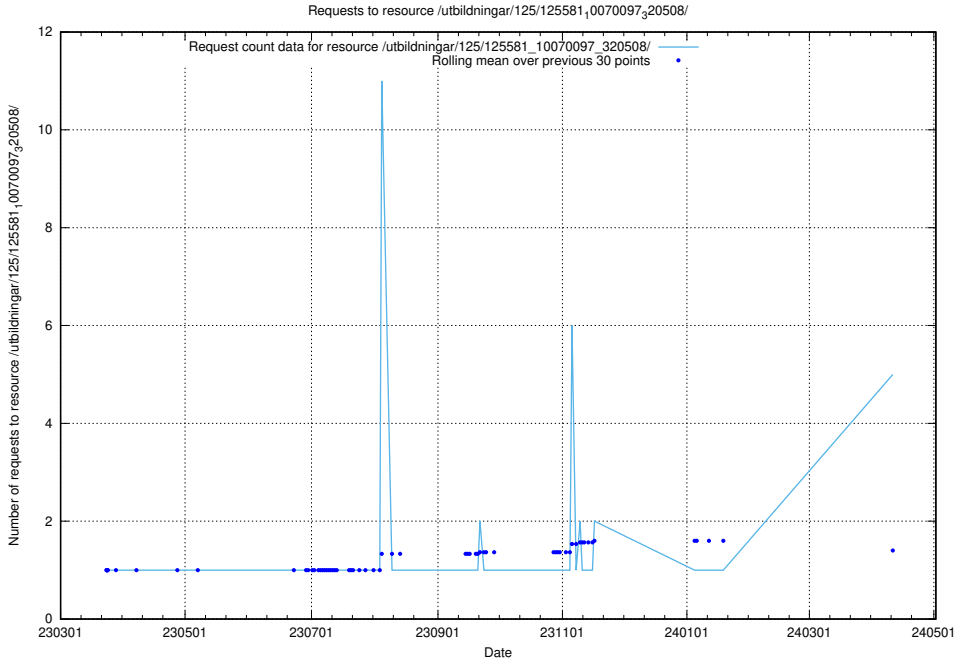

5.101 Usage of /utbildningar/125/125581_10070097_320508/

Here, we count the number of requests to resource /utbildningar/125/125581_10070097_320508/.