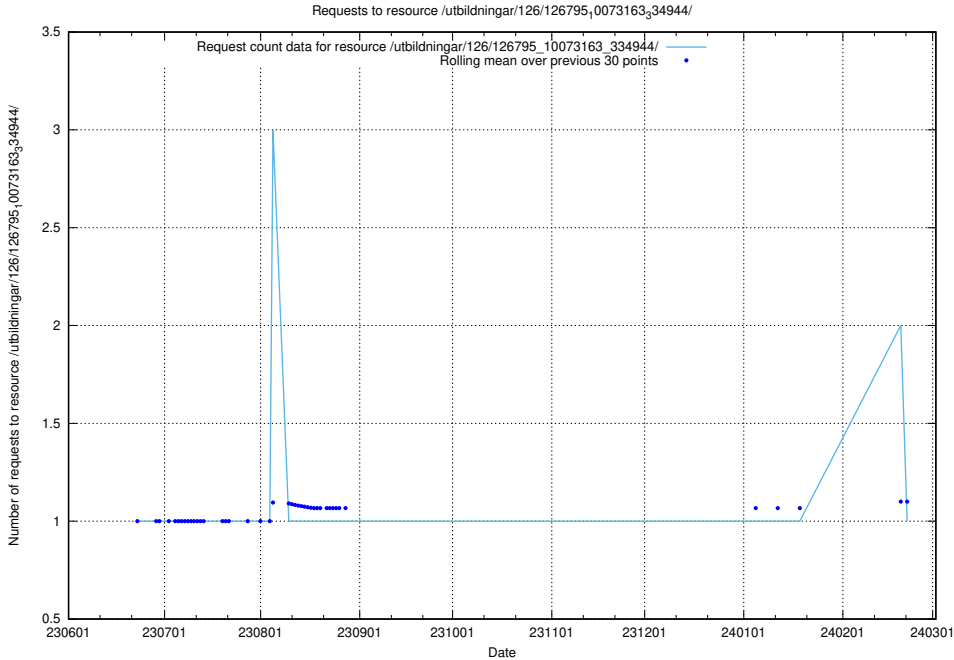

5.5617 Usage of /utbildningar/126/126795_10073163_334944/

Here, we count the number of requests to resource /utbildningar/126/126795_10073163_334944/.