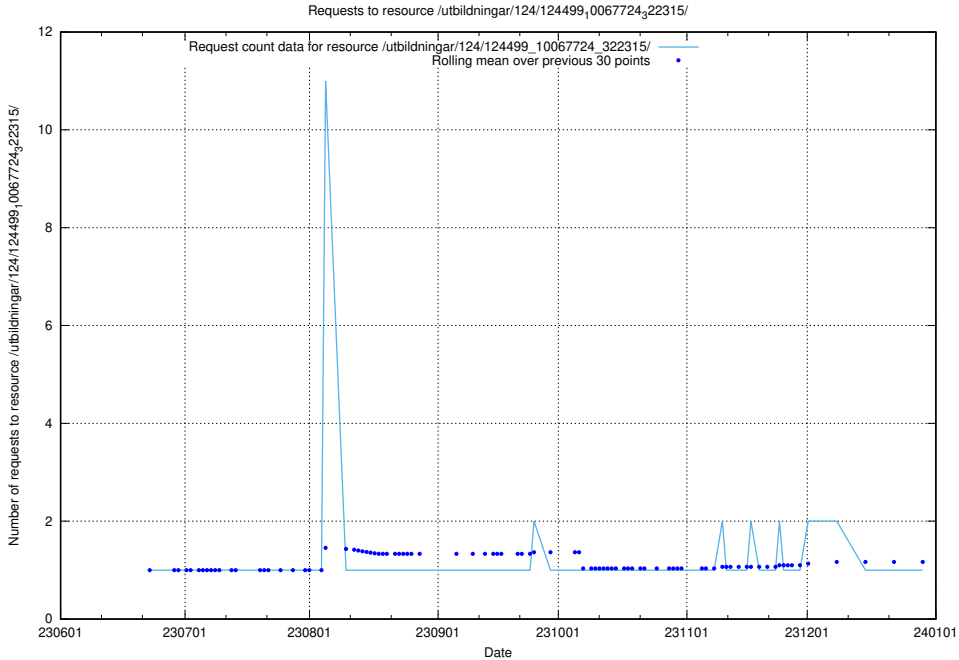

5.5814 Usage of /utbildningar/124/124499_10067724_322315/

Here, we count the number of requests to resource /utbildningar/124/124499_10067724_322315/.