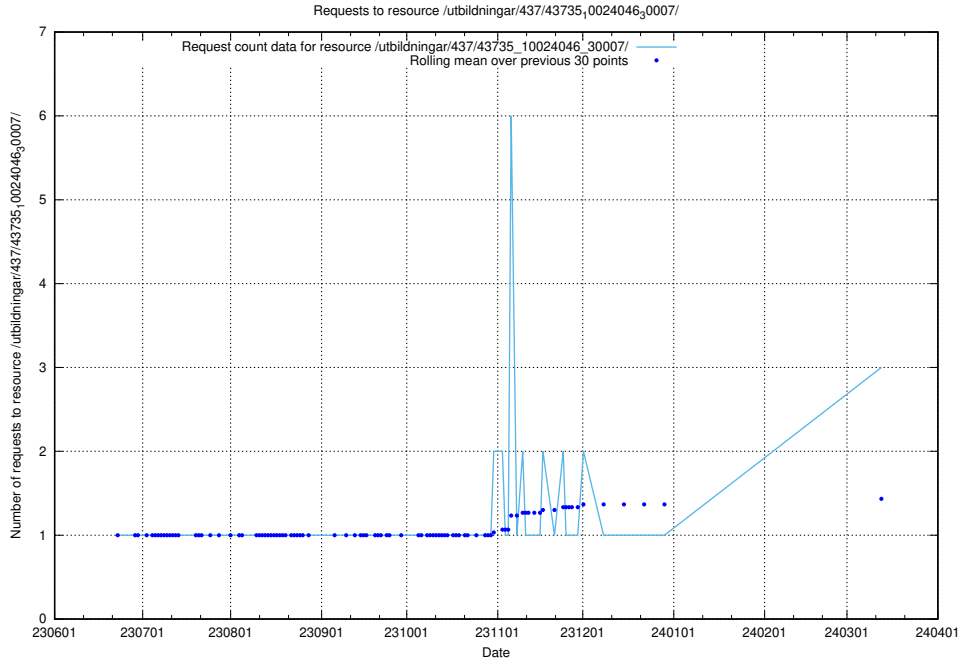

5.375 Usage of /utbildningar/437/43735_10024046_30007/

Here, we count the number of requests to resource /utbildningar/437/43735_10024046_30007/.