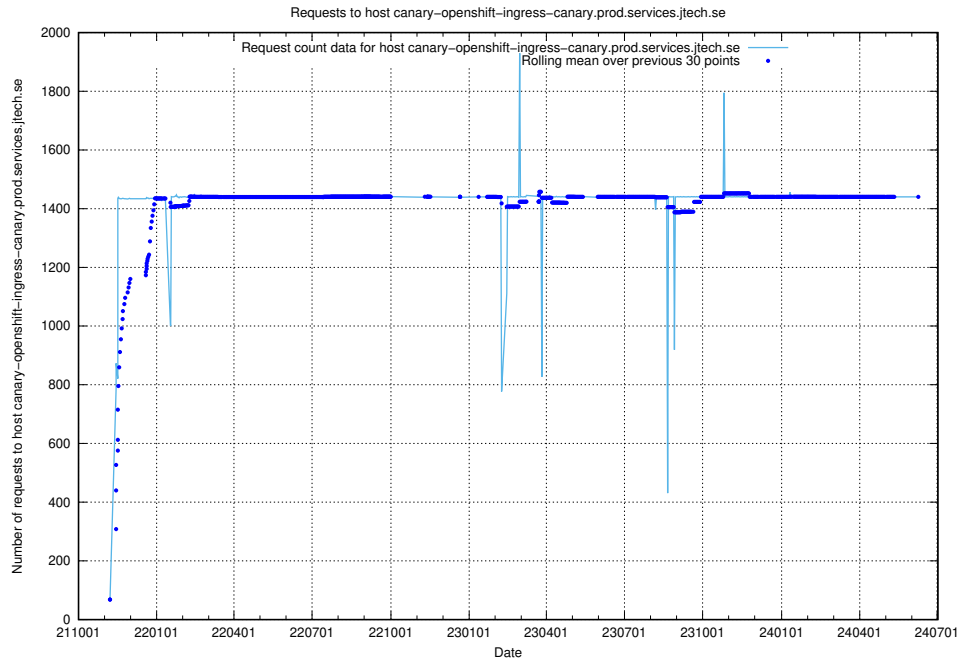

7.20 Usage of canary-openshift-ingress-canary.apps.standby.services.jtech.se

Here, we count the number of requests to host canary-openshift-ingress-canary.apps.standby.services.jtech.se.

7.21 Usage of openshift-gitops-server-openshift-gitops.prod.services.jtech.se