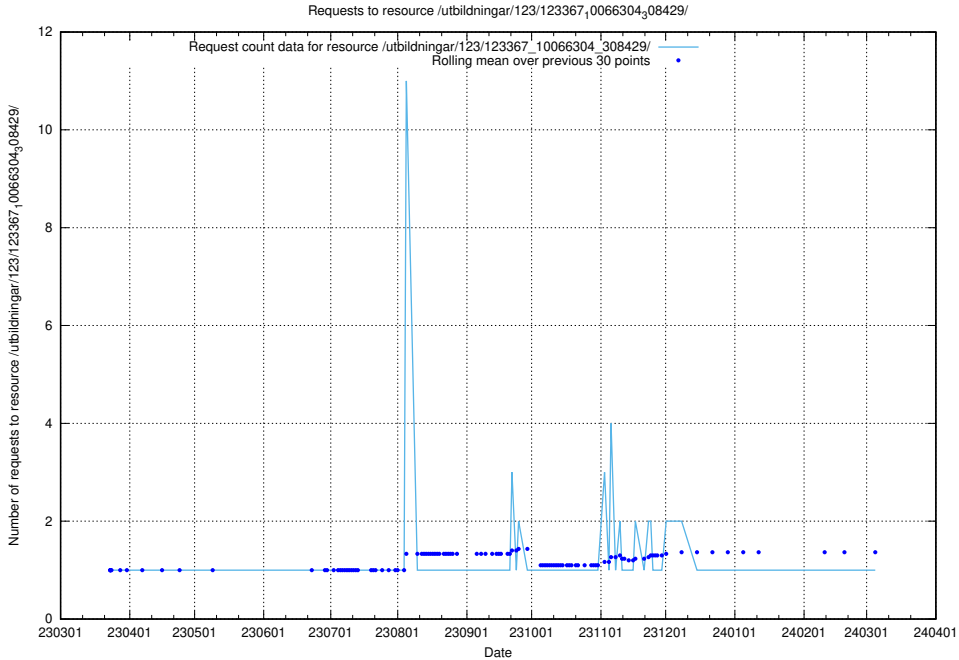

5.4568 Usage of /utbildningar/123/123367_10066304_308429/

Here, we count the number of requests to resource /utbildningar/123/123367_10066304_308429/.