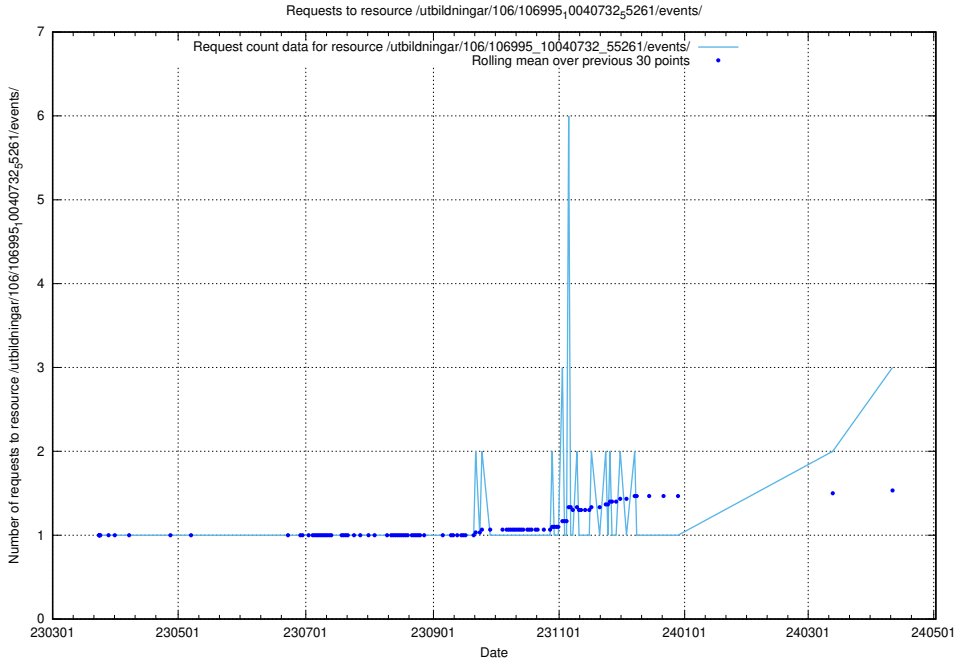

5.369 Usage of /utbildningar/106/106995_10040732_55261/events/

Here, we count the number of requests to resource /utbildningar/106/106995_10040732_55261/events/.