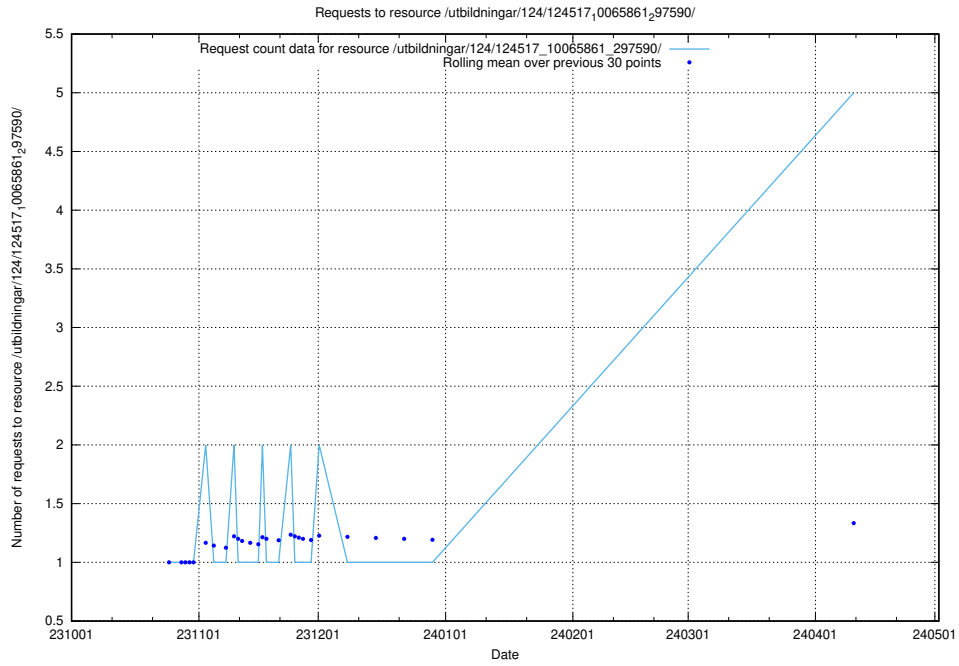

5.134 Usage of /utbildningar/124/124517_10065861_297590/

Here, we count the number of requests to resource /utbildningar/124/124517_10065861_297590/.