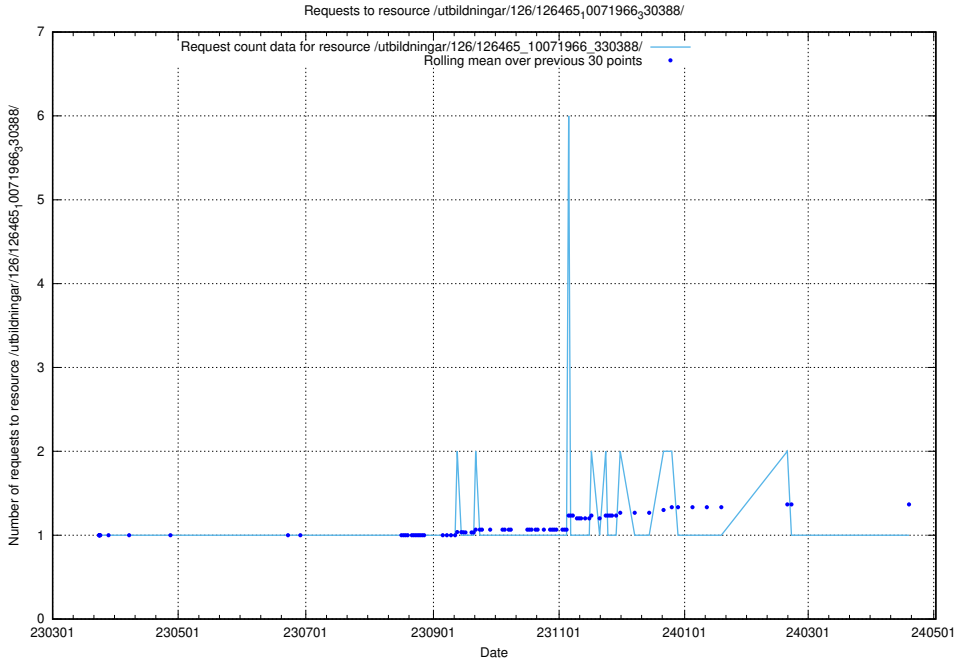

5.6427 Usage of /utbildningar/126/126465_10071966_330388/

Here, we count the number of requests to resource /utbildningar/126/126465_10071966_330388/.