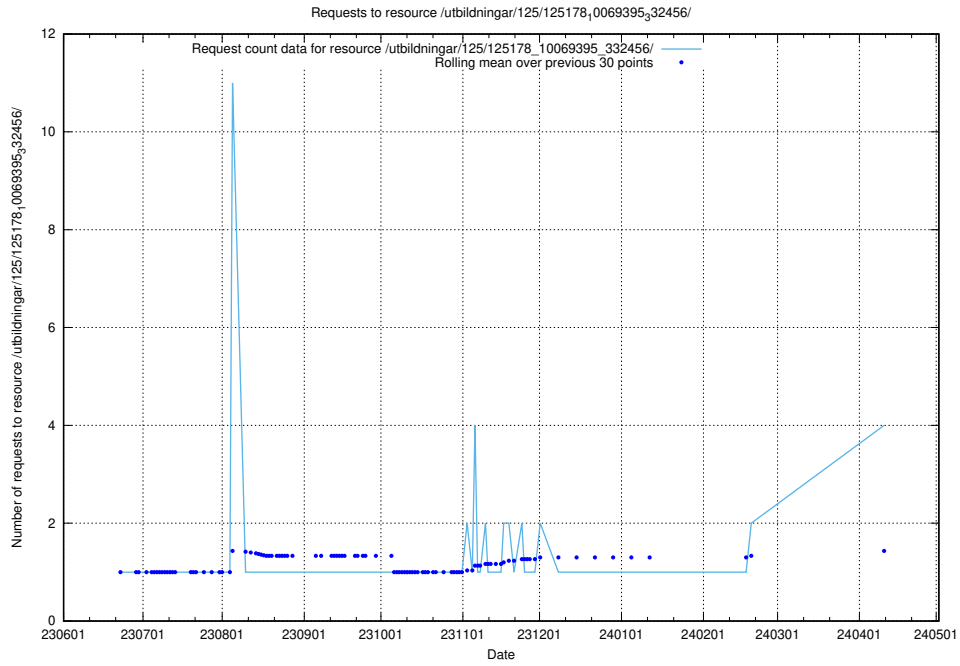

5.226 Usage of /utbildningar/125/125178_10069395_332456/

Here, we count the number of requests to resource /utbildningar/125/125178_10069395_332456/.