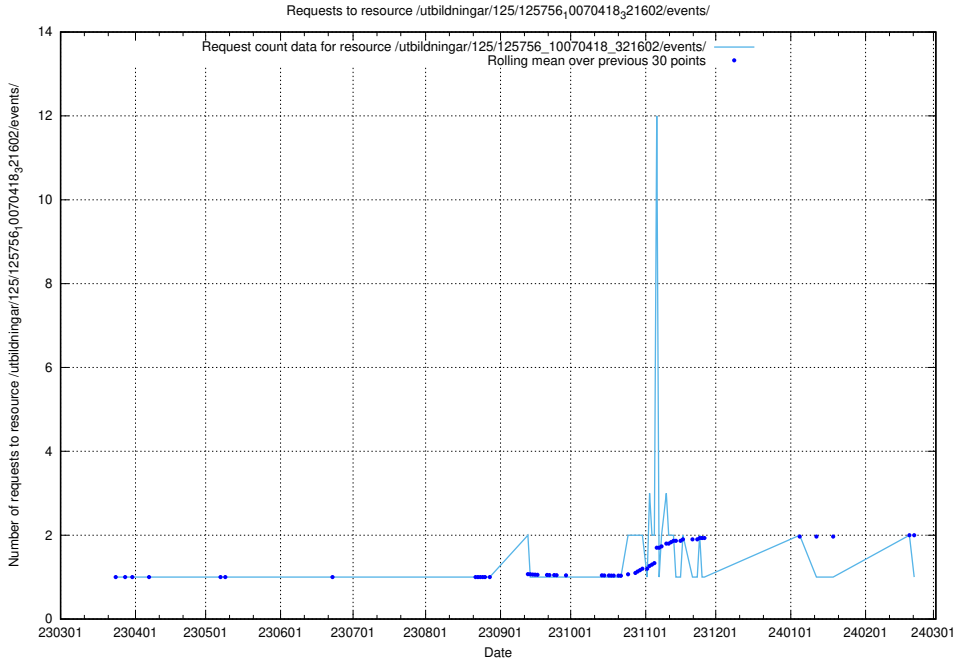

5.6230 Usage of /utbildningar/125/125756_10070418_321602/events/

Here, we count the number of requests to resource /utbildningar/125/125756_10070418_321602/events/