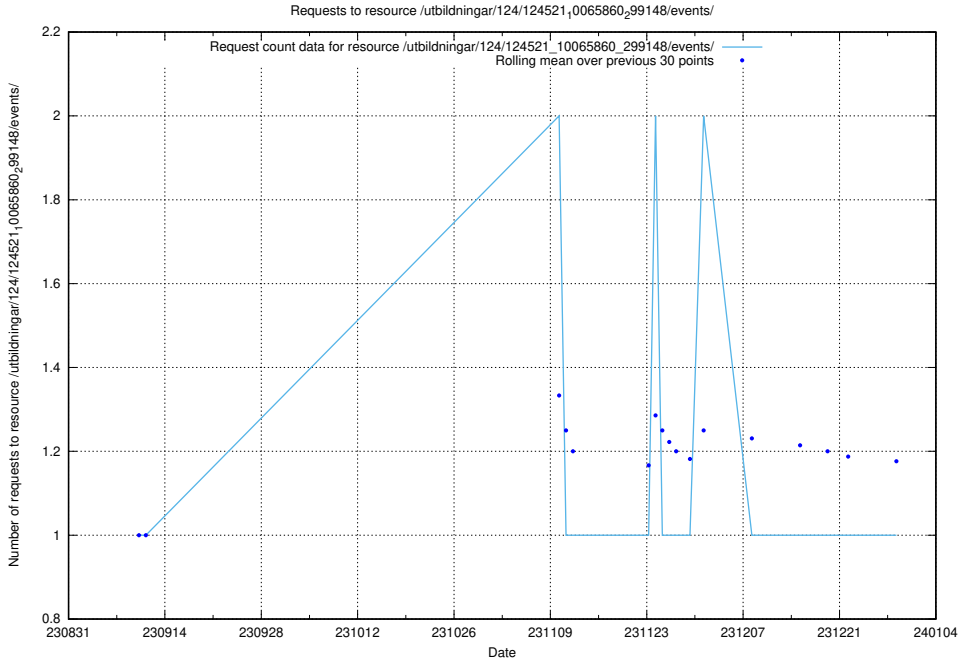

5.4643 Usage of /utbildningar/124/124521_10065860_299148/events/

Here, we count the number of requests to resource /utbildningar/124/124521_10065860_299148/events/