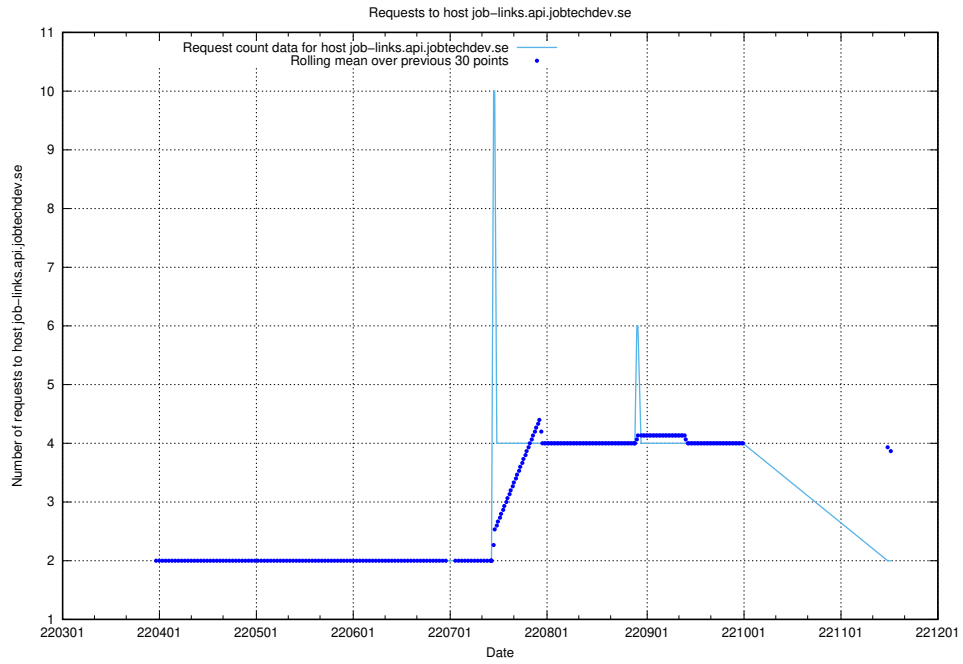

7.485 Usage of `job-links.api.jobtechdev.se`

Here, we count the number of requests to host `job-links.api.jobtechdev.se`.