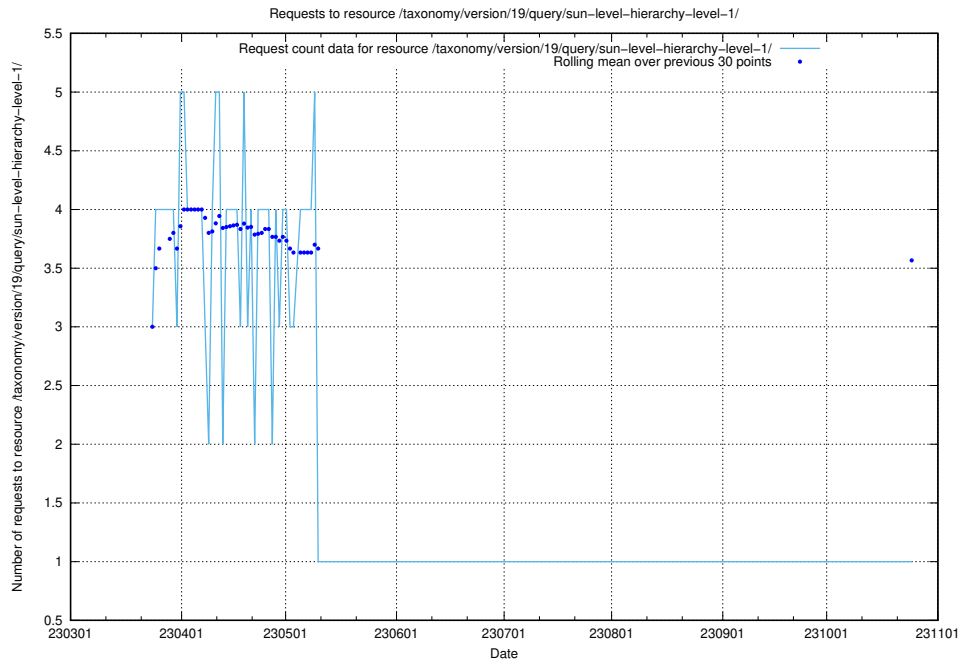

5.6120 Usage of /taxonomy/version/19/query/sun-level-hierarchy-level-1/

Here, we count the number of requests to resource /taxonomy/version/19/query/sun-level-hierarchy-level-1/.