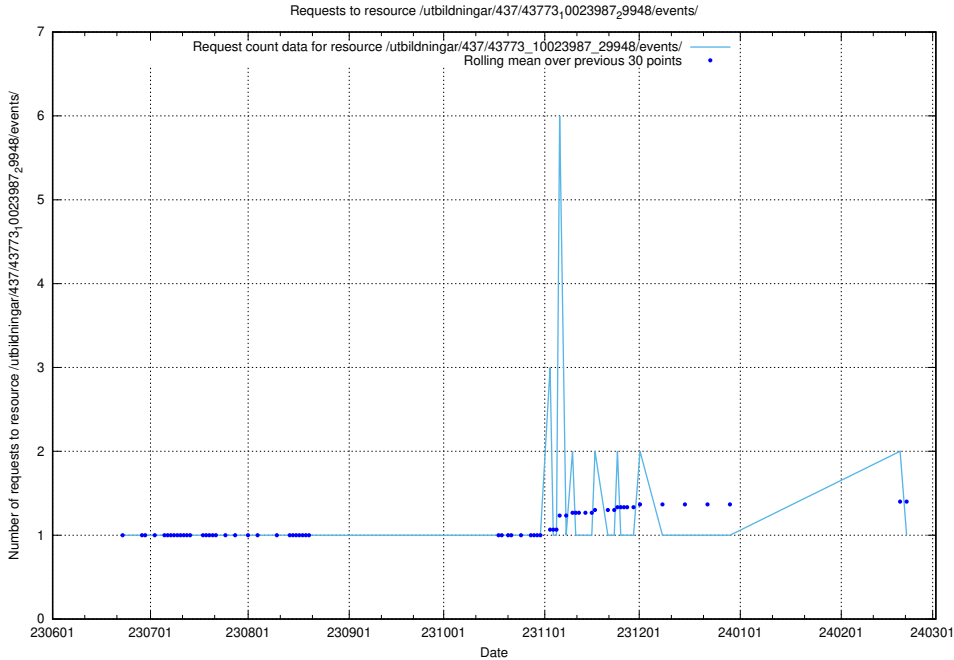

### 5.5599 Usage of /utbildningar/437/43773\_10023987\_29948/events/

Here, we count the number of requests to resource /utbildningar/437/43773\_10023987\_29948/events/.