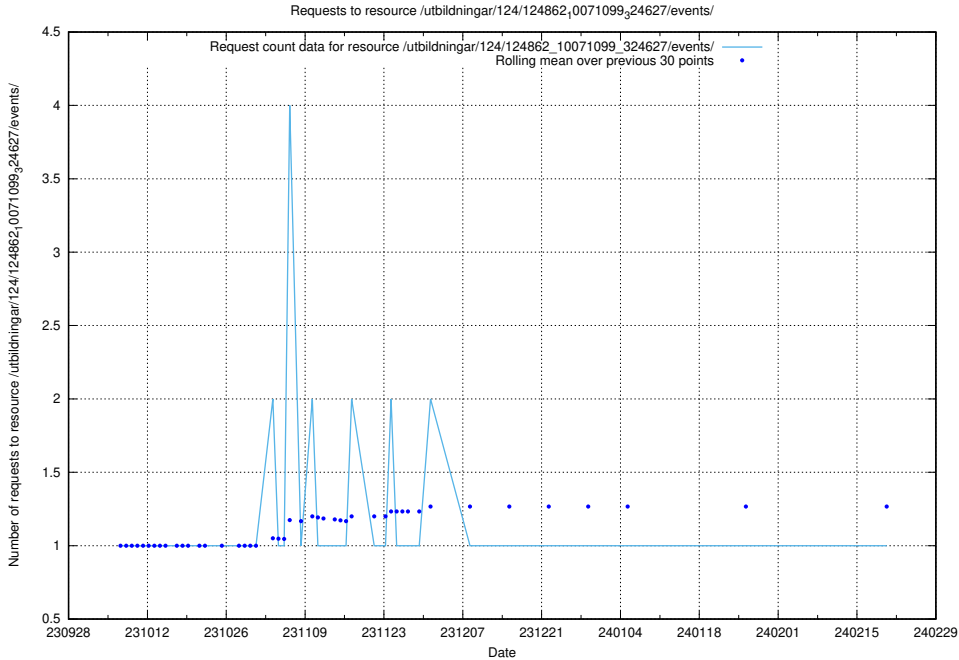

5.4419 Usage of /utbildningar/124/124862_10071099_324627/events/

Here, we count the number of requests to resource /utbildningar/124/124862_10071099_324627/events/