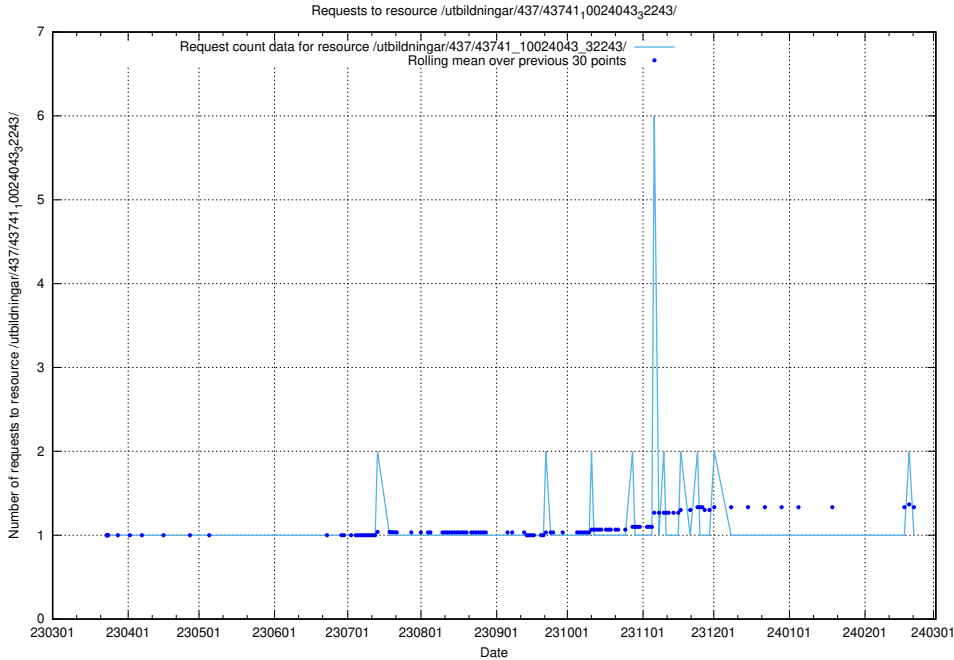

5.6397 Usage of /utbildningar/437/43741_10024043_32243/

Here, we count the number of requests to resource /utbildningar/437/43741_10024043_32243/.