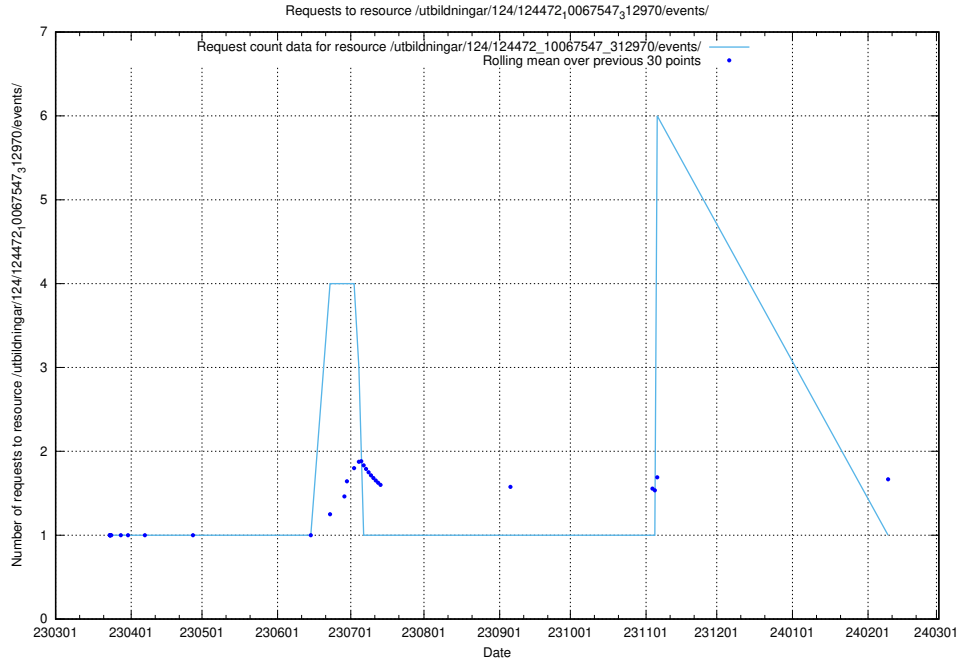

5.3162 Usage of /utbildningar/124/124472_10067547_312970/events/

Here, we count the number of requests to resource /utbildningar/124/124472_10067547_312970/events/