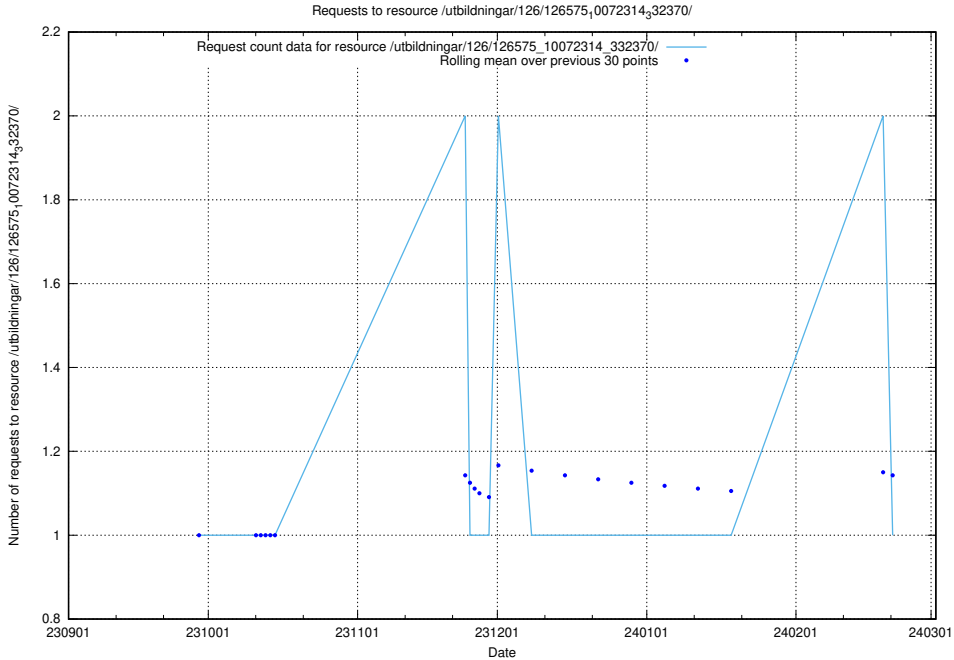

5.4477 Usage of /utbildningar/126/126575_10072314_332370/

Here, we count the number of requests to resource /utbildningar/126/126575_10072314_332370/.