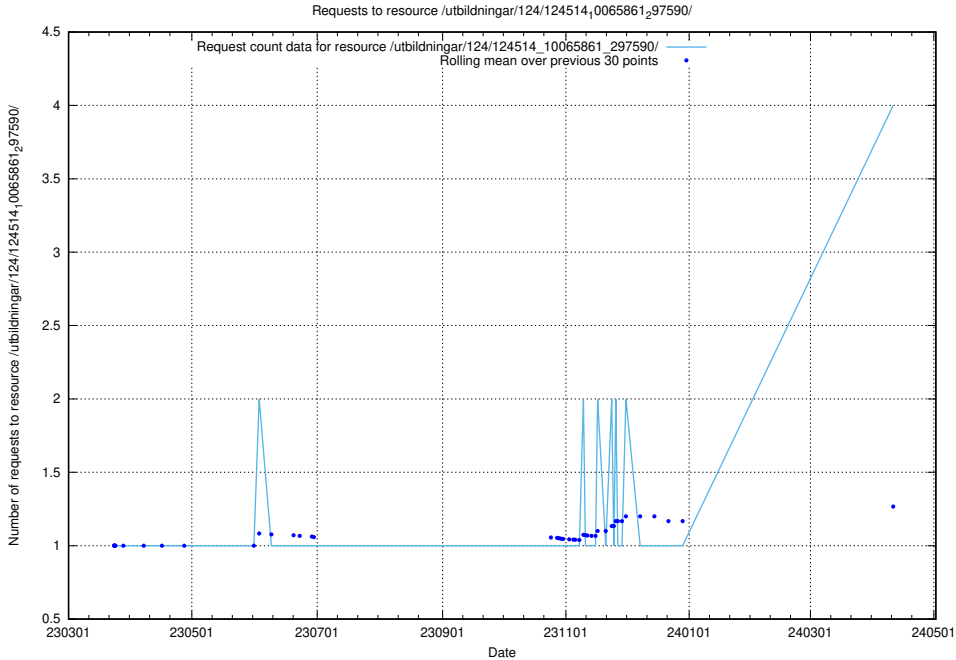

5.180 Usage of /utbildningar/124/124514_10065861_297590/

Here, we count the number of requests to resource /utbildningar/124/124514_10065861_297590/.