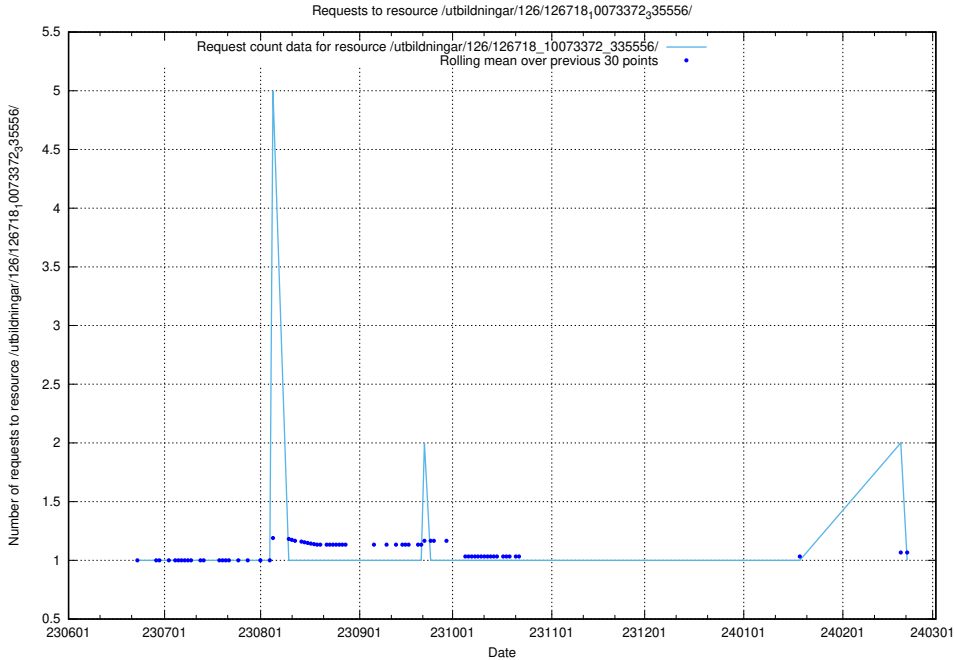

5.5638 Usage of /utbildningar/126/126718_10073372_335556/

Here, we count the number of requests to resource /utbildningar/126/126718_10073372_335556/.