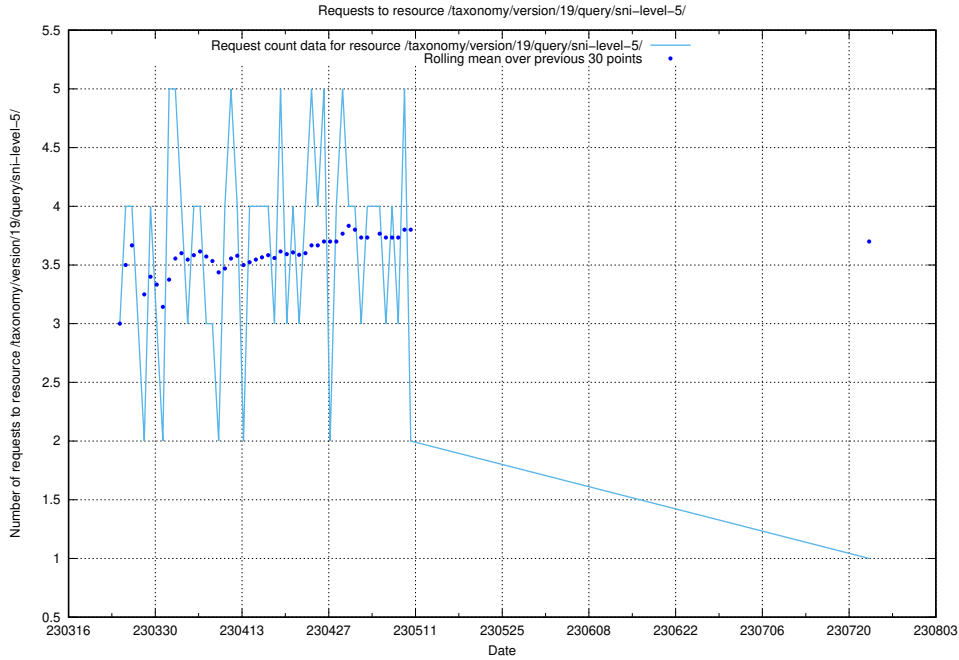

5.6134 Usage of /taxonomy/version/19/query/sni-level-5/

Here, we count the number of requests to resource /taxonomy/version/19/query/sni-level-5/.