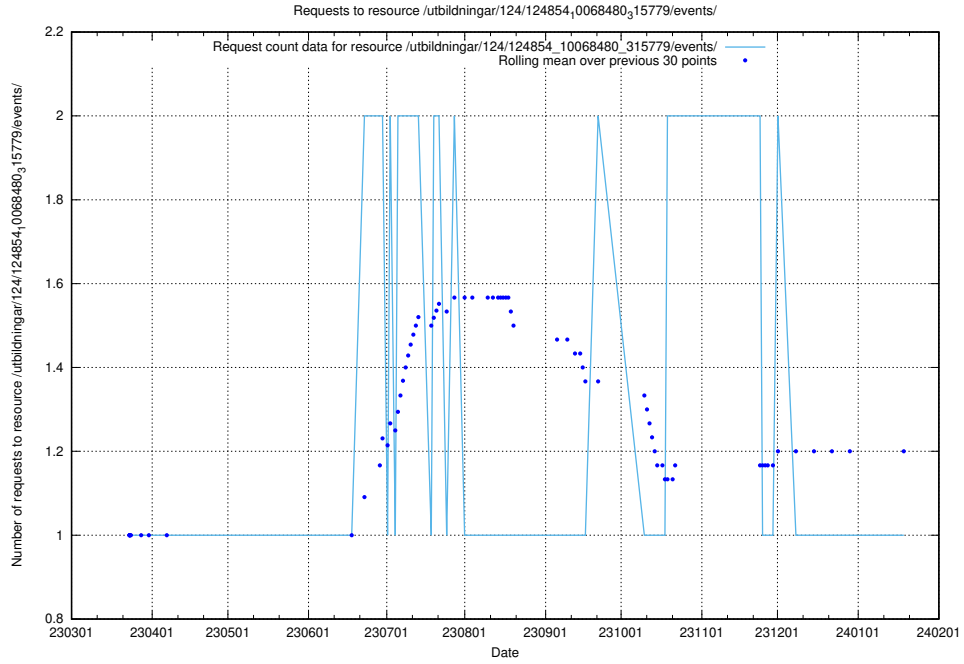

5.1232 Usage of /utbildningar/124/124854_10068480_315779/events/

Here, we count the number of requests to resource /utbildningar/124/124854_10068480_315779/events/