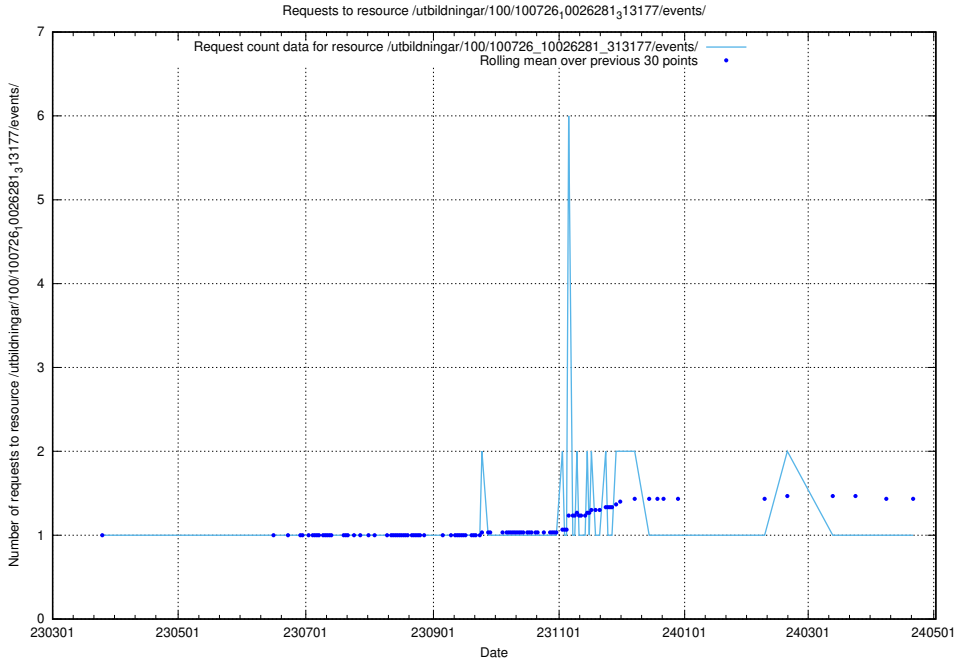

5.6104 Usage of /utbildningar/100/100726_10026281_313177/events/

Here, we count the number of requests to resource /utbildningar/100/100726_10026281_313177/events/