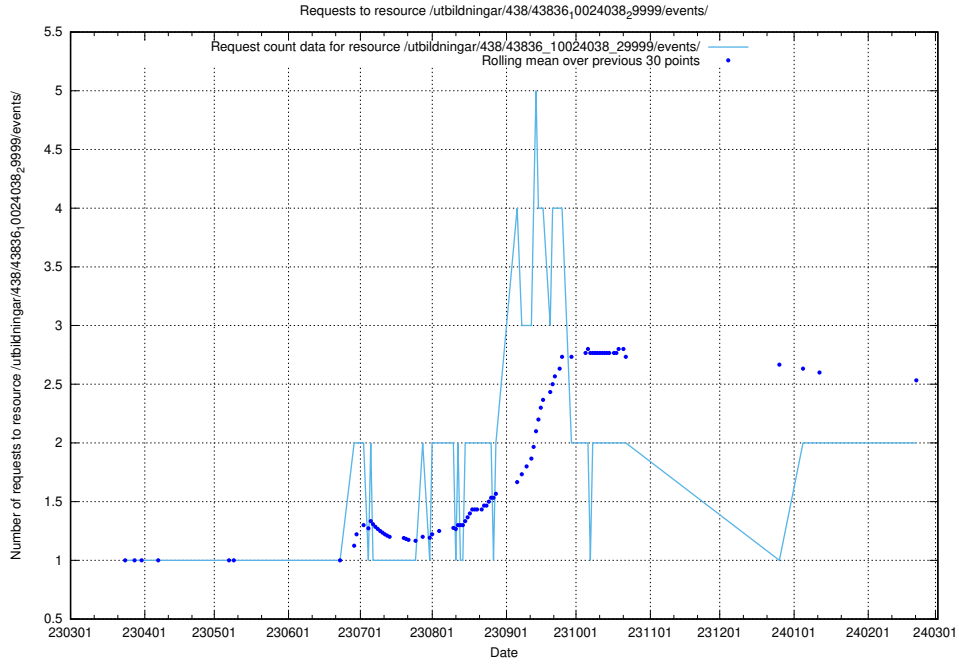

5.950 Usage of /utbildningar/438/43836_10024038_29999/events/

Here, we count the number of requests to resource /utbildningar/438/43836_10024038_29999/events/.