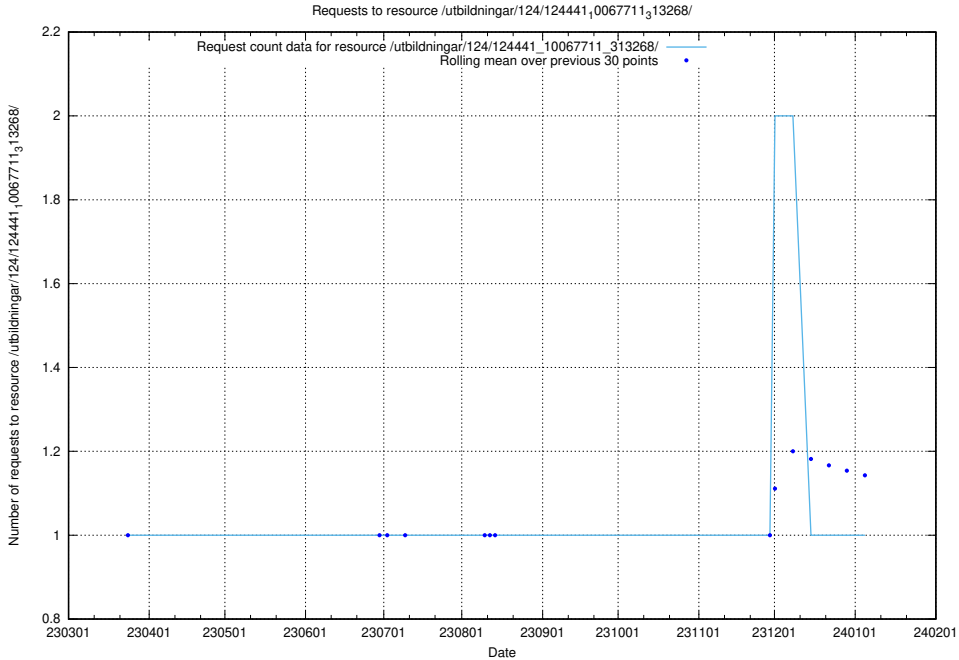

5.6245 Usage of /utbildningar/124/124441_10067711_313268/

Here, we count the number of requests to resource /utbildningar/124/124441_10067711_313268/.