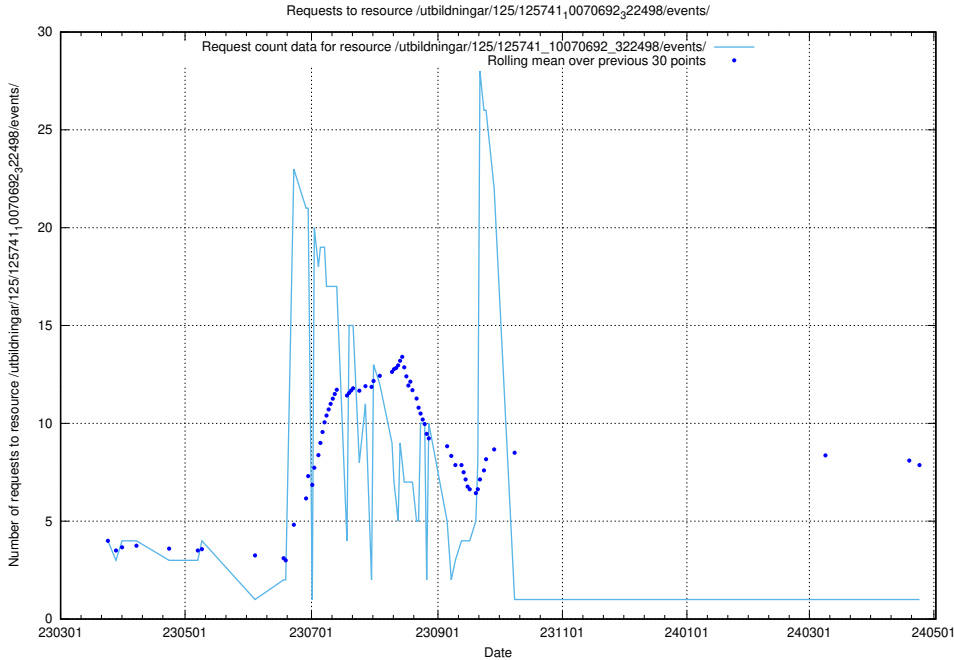

5.6108 Usage of /utbildningar/125/125741_10070692_322498/events/

Here, we count the number of requests to resource /utbildningar/125/125741_10070692_322498/events/