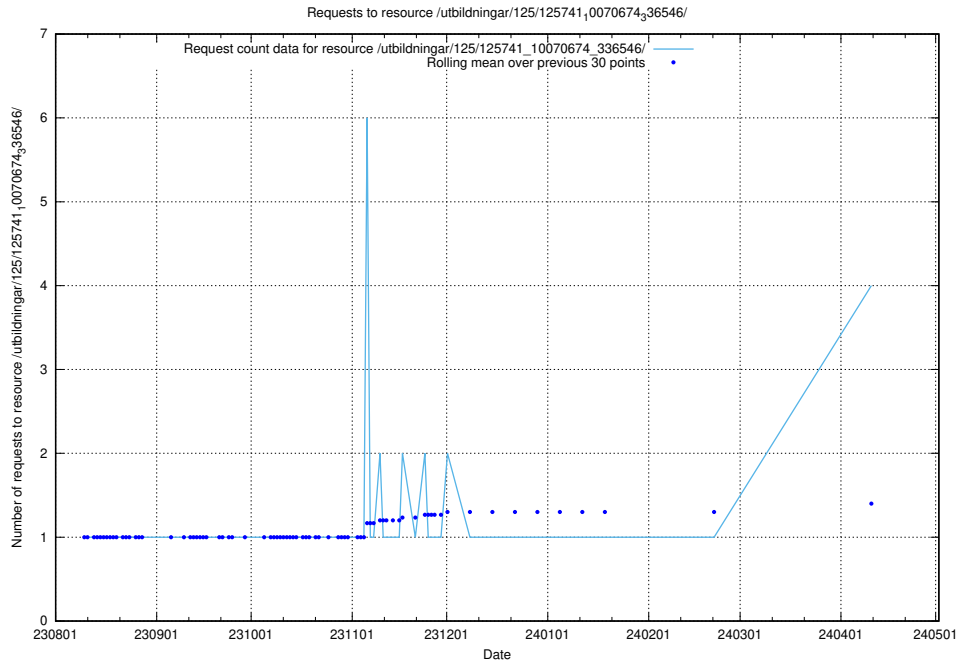

5.216 Usage of /utbildningar/125/125741_10070674_336546/

Here, we count the number of requests to resource /utbildningar/125/125741_10070674_336546/.