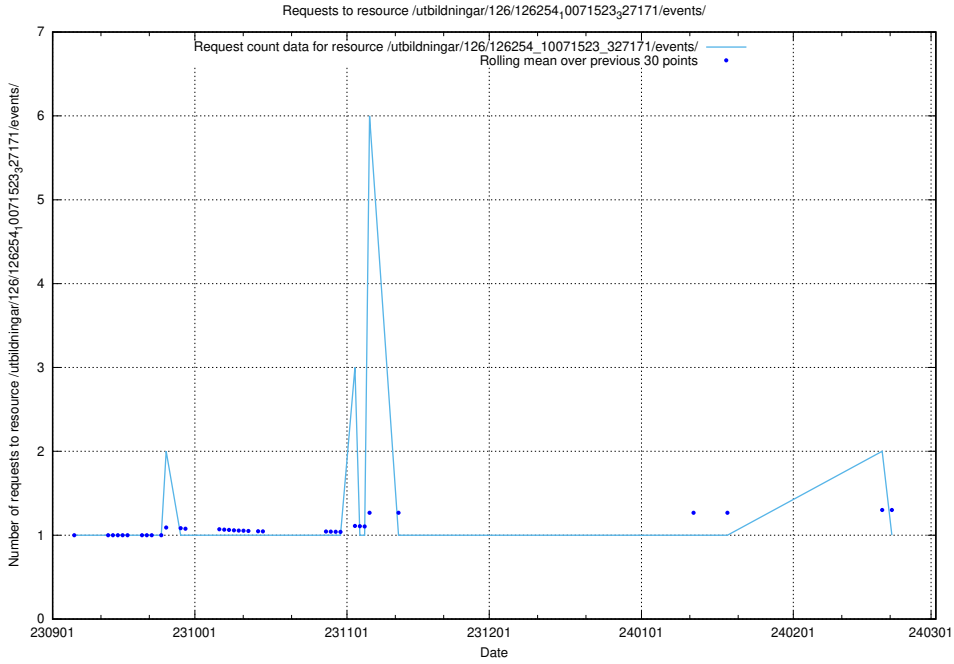

5.4688 Usage of /utbildningar/126/126254_10071523_327171/events/

Here, we count the number of requests to resource /utbildningar/126/126254_10071523_327171/events/