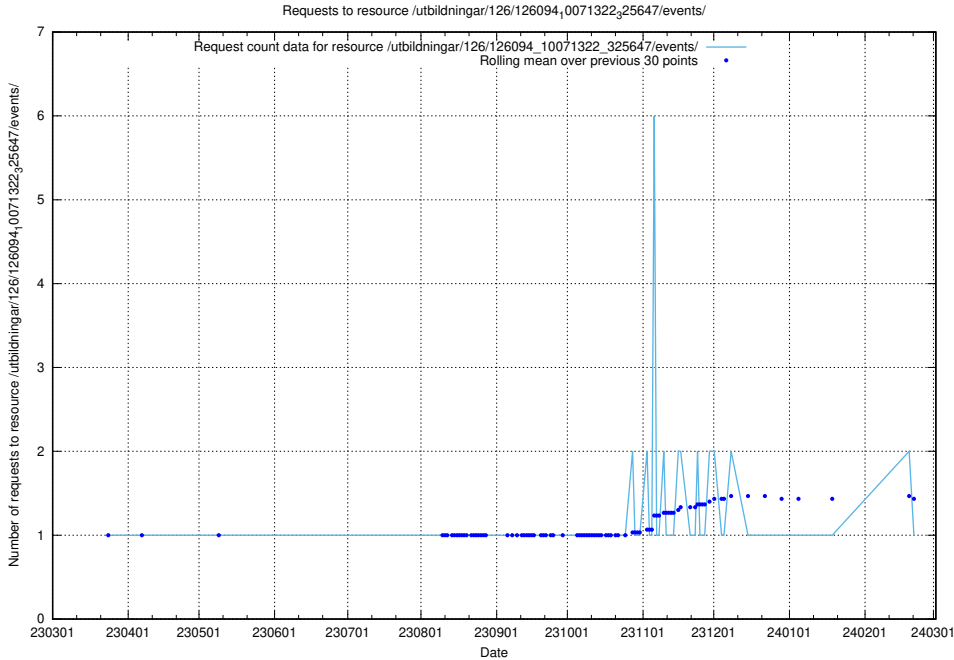

5.6212 Usage of /utbildningar/126/126094_10071322_325647/events/

Here, we count the number of requests to resource /utbildningar/126/126094_10071322_325647/events/