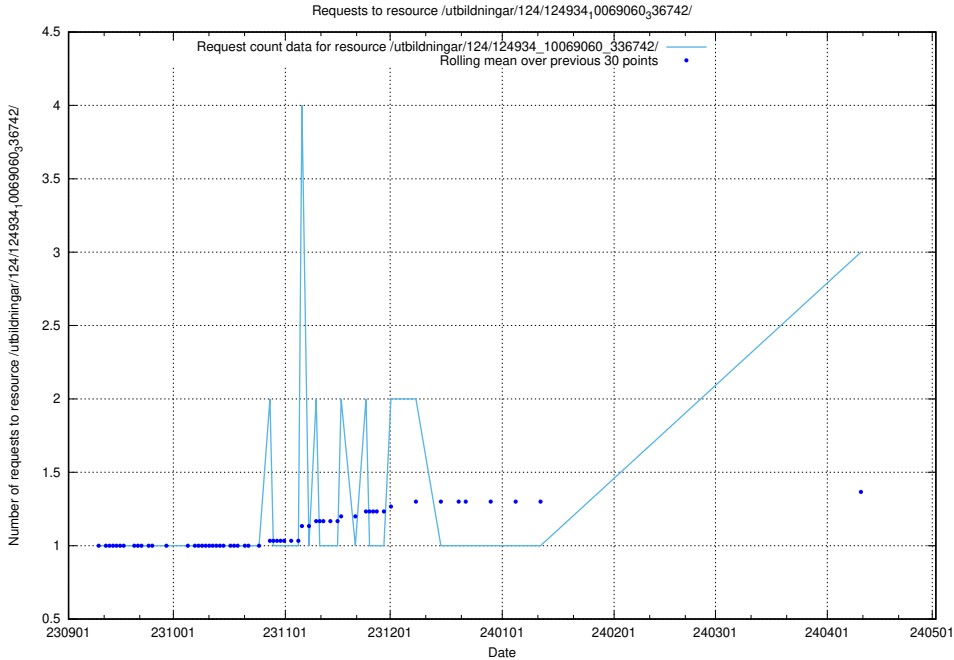

5.352 Usage of /utbildningar/124/124934_10069060_336742/

Here, we count the number of requests to resource /utbildningar/124/124934_10069060_336742/.