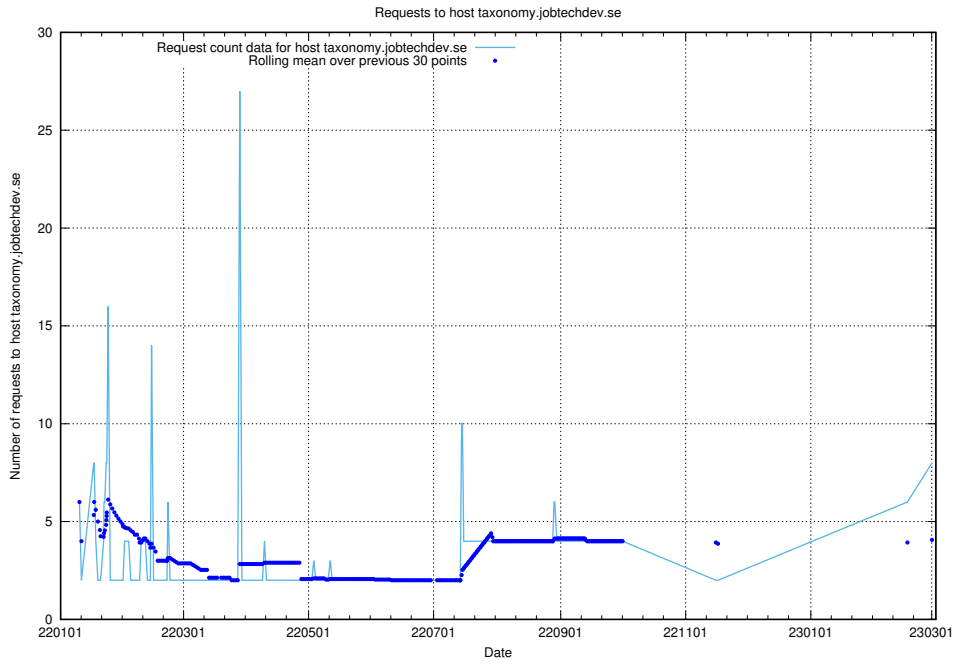

## 7.66 Usage of taxonomy.jobtechdev.se

Here, we count the number of requests to host taxonomy.jobtechdev.se.