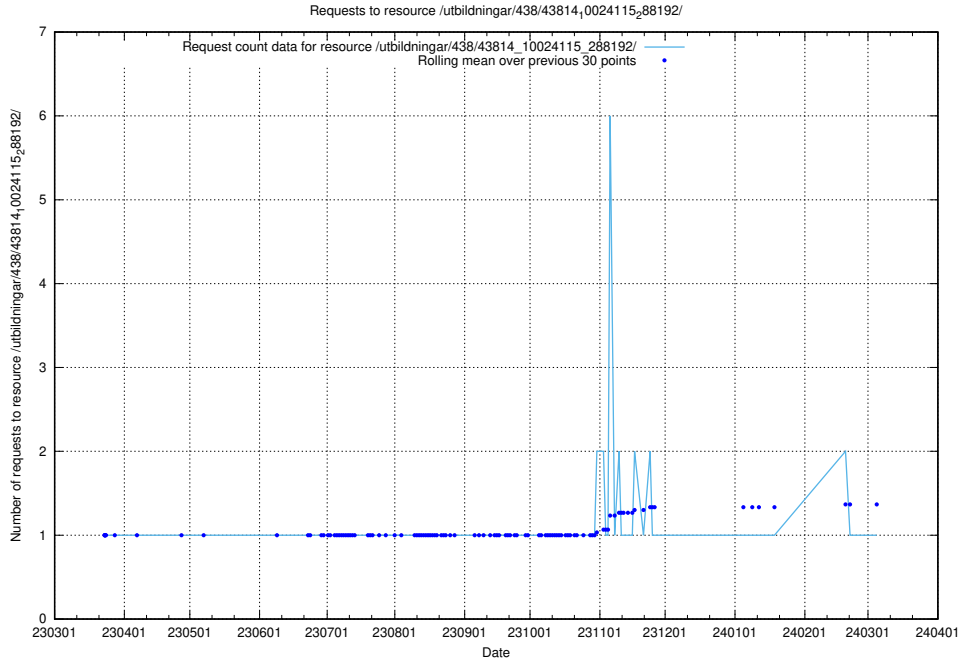

5.6352 Usage of /utbildningar/438/43814_10024115_288192/

Here, we count the number of requests to resource /utbildningar/438/43814_10024115_288192/.