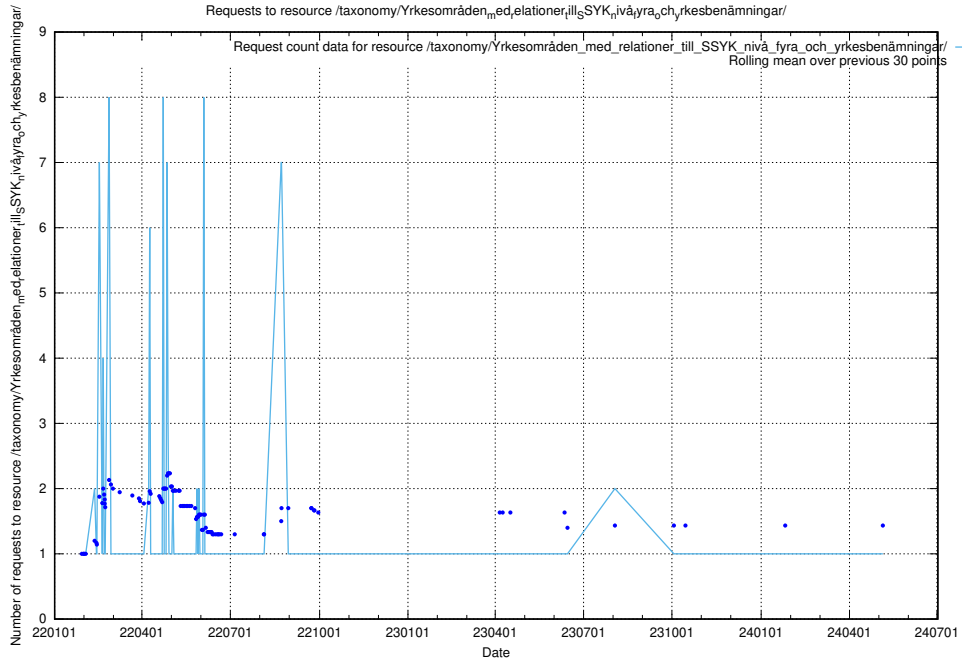

5.3782 Usage of /taxonomy/Yrkesområden_med_relationer_till_SSYK_nivå_fy

Here, we count the number of requests to resource /taxonomy/Yrkesområden_med_relationer_till_SSYK_nivå_fy