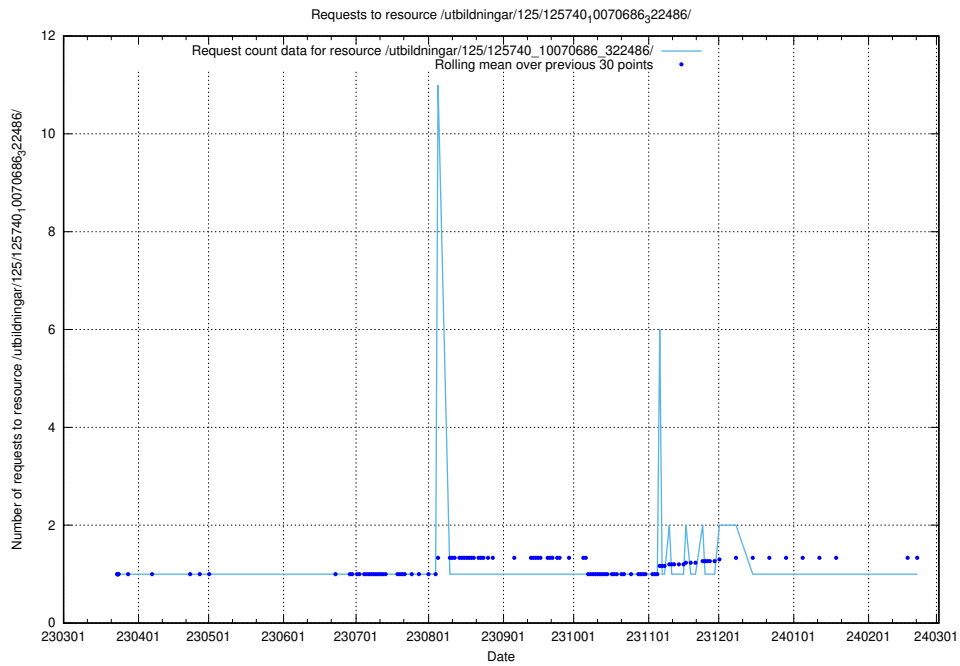

5.1007 Usage of /utbildningar/125/125740_10070686_322486/

Here, we count the number of requests to resource /utbildningar/125/125740_10070686_322486/.