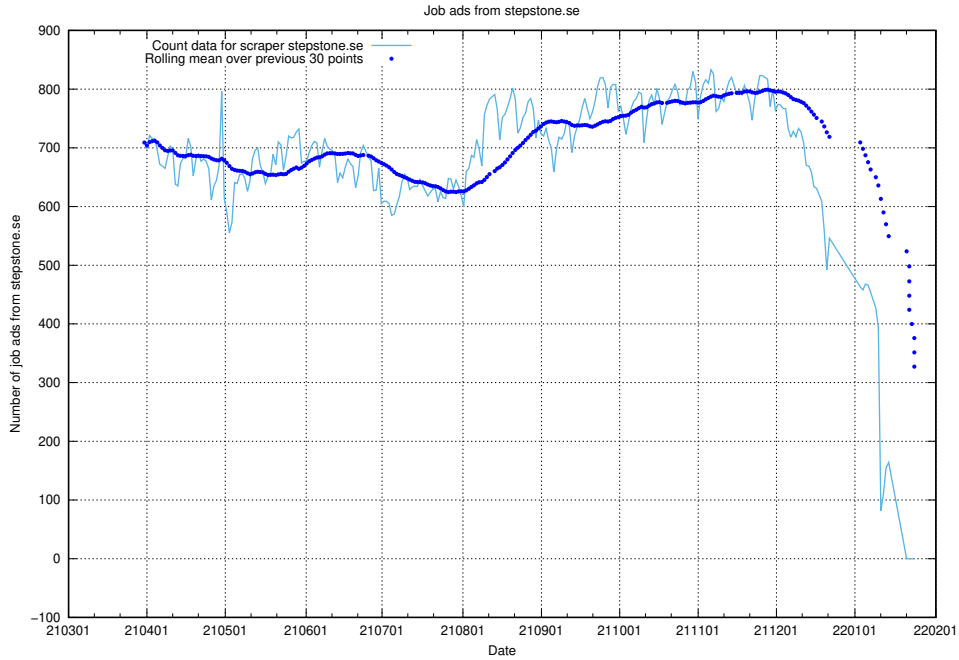

### 13.20 Number of ads by scraper stepstone.se

Here, we count the number of job ads scraped from stepstone.se.