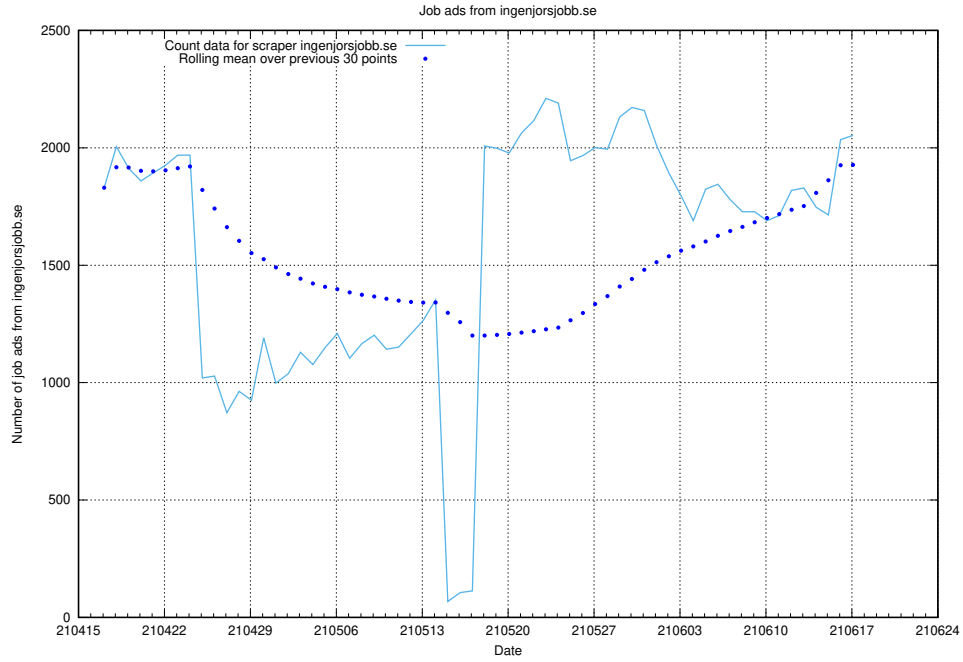

### 13.5 Number of ads by scraper ingenjorsjobb.se

Here, we count the number of job ads scraped from ingenjorsjobb.se.