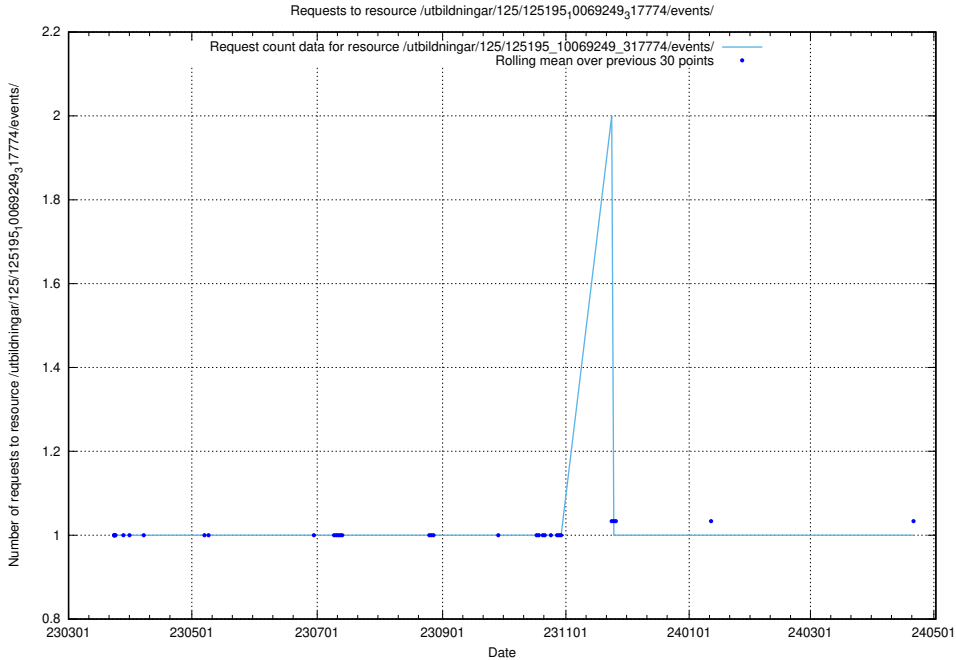

5.1151 Usage of /utbildningar/125/125195_10069249_317774/events/

Here, we count the number of requests to resource /utbildningar/125/125195_10069249_317774/events/