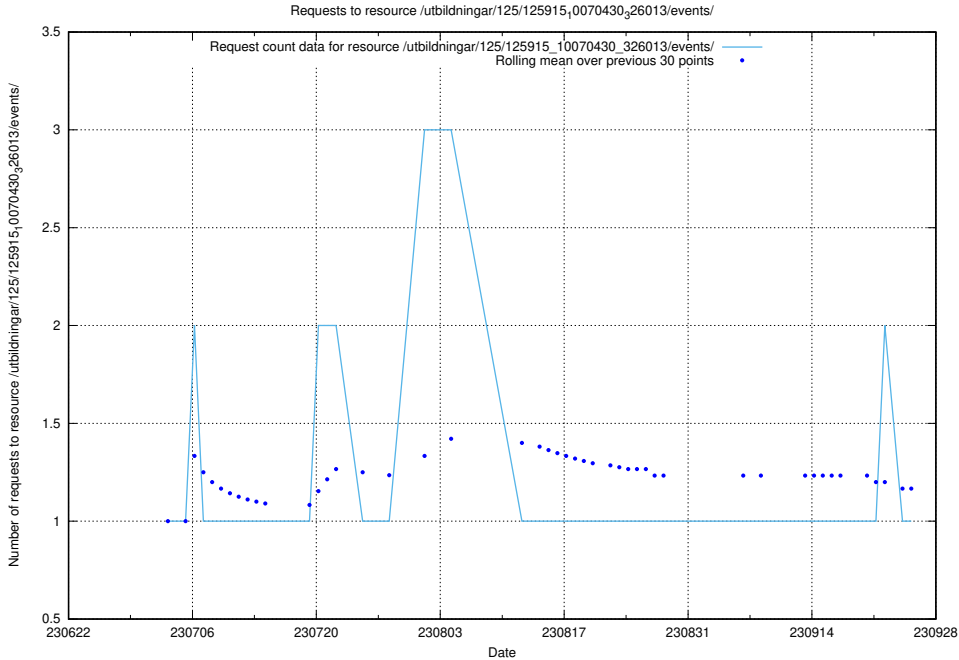

5.5388 Usage of /utbildningar/125/125915_10070430_326013/events/

Here, we count the number of requests to resource /utbildningar/125/125915_10070430_326013/events/