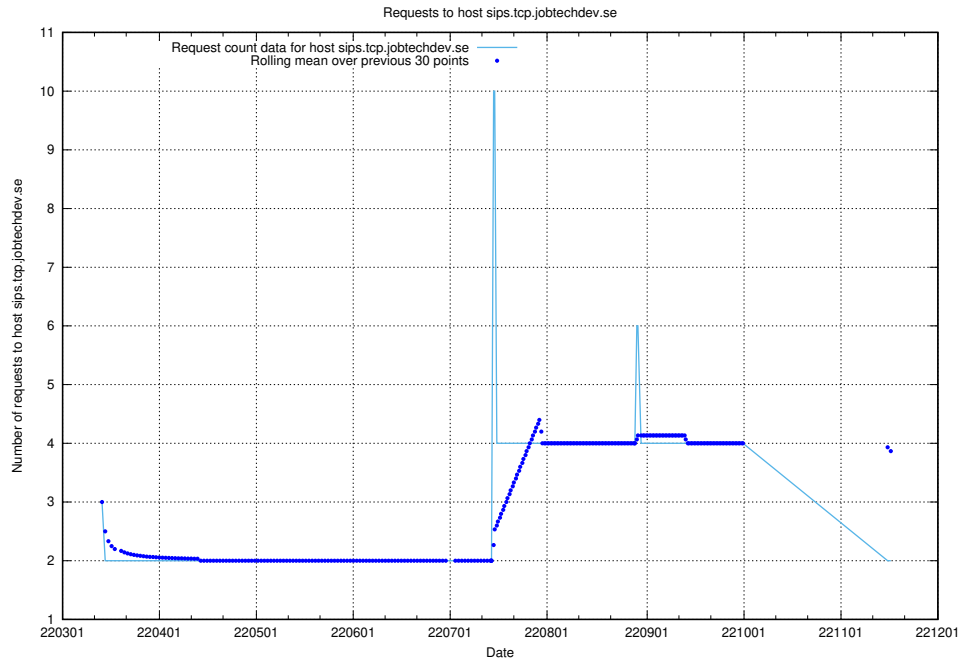

7.507 Usage of sips.tcp.jobtechdev.se

Here, we count the number of requests to host sips.tcp.jobtechdev.se.