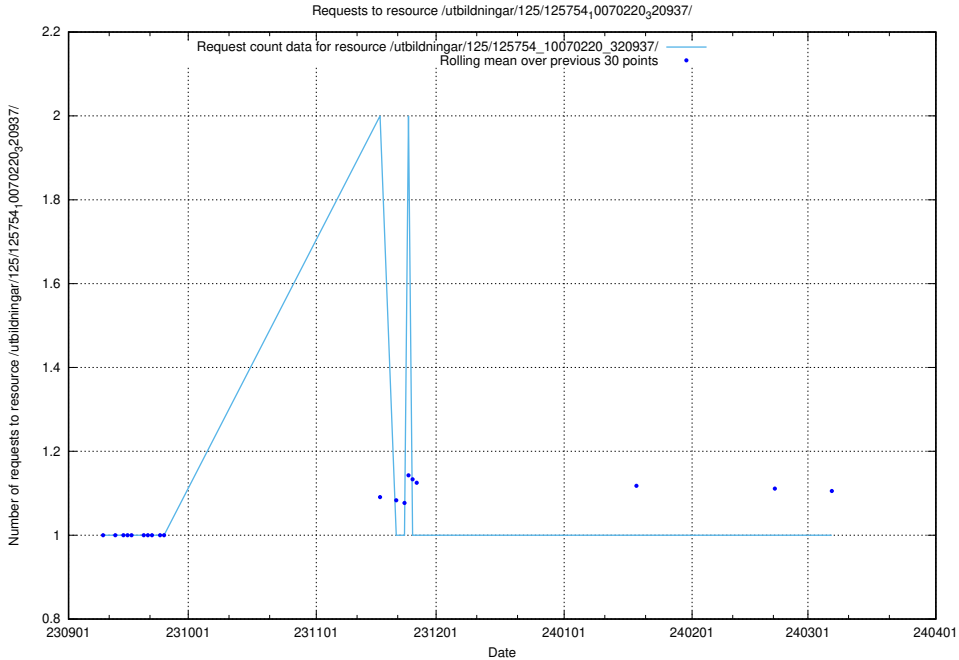

5.4630 Usage of /utbildningar/125/125754_10070220_320937/

Here, we count the number of requests to resource /utbildningar/125/125754_10070220_320937/.