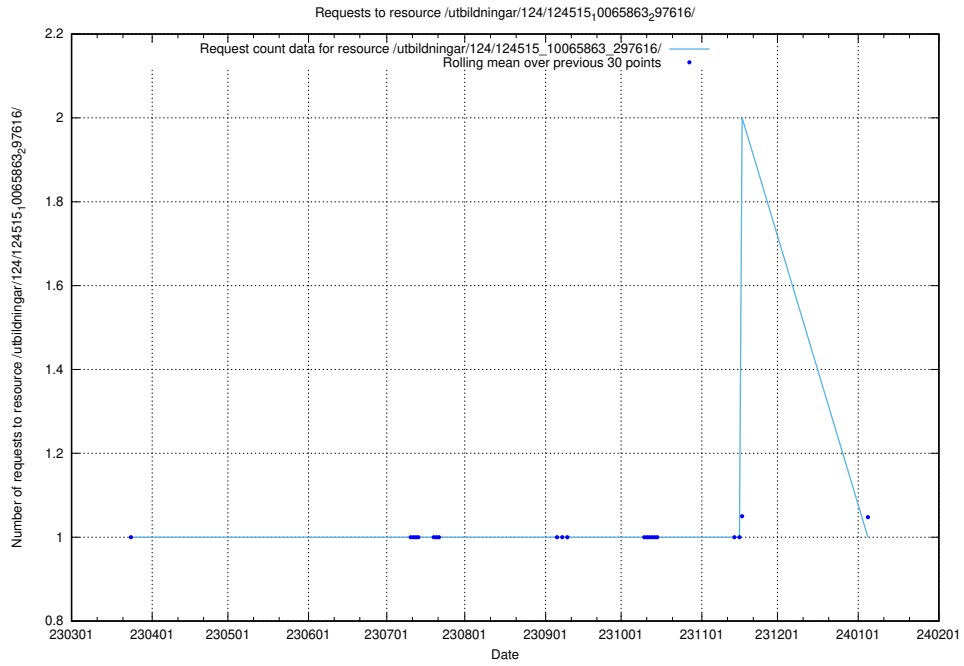

5.6241 Usage of /utbildningar/124/124515_10065863_297616/

Here, we count the number of requests to resource /utbildningar/124/124515_10065863_297616/.