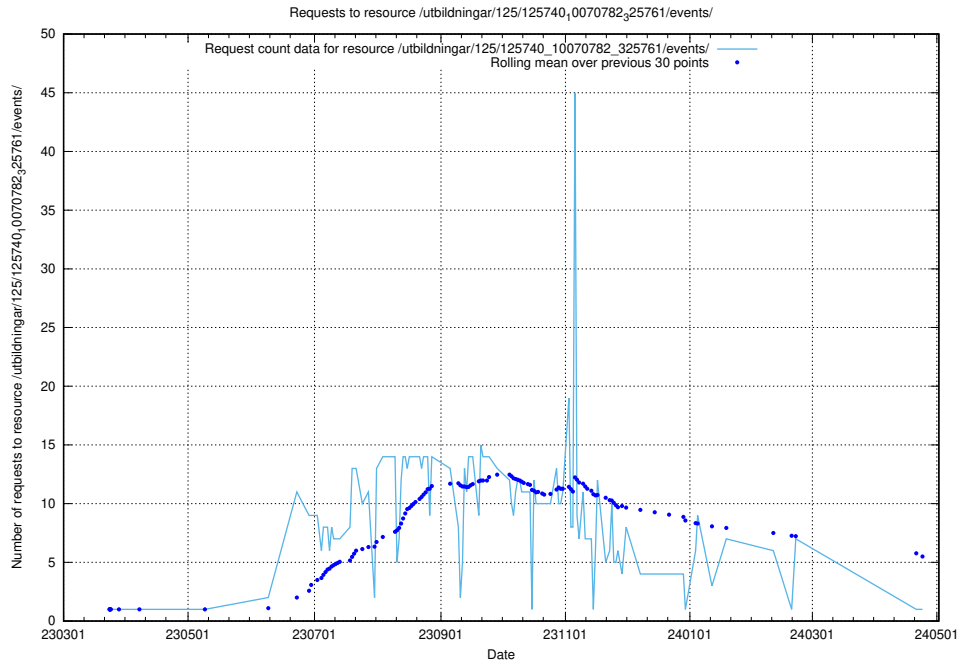

5.988 Usage of /utbildningar/125/125740_10070782_325761/events/

Here, we count the number of requests to resource /utbildningar/125/125740_10070782_325761/events/