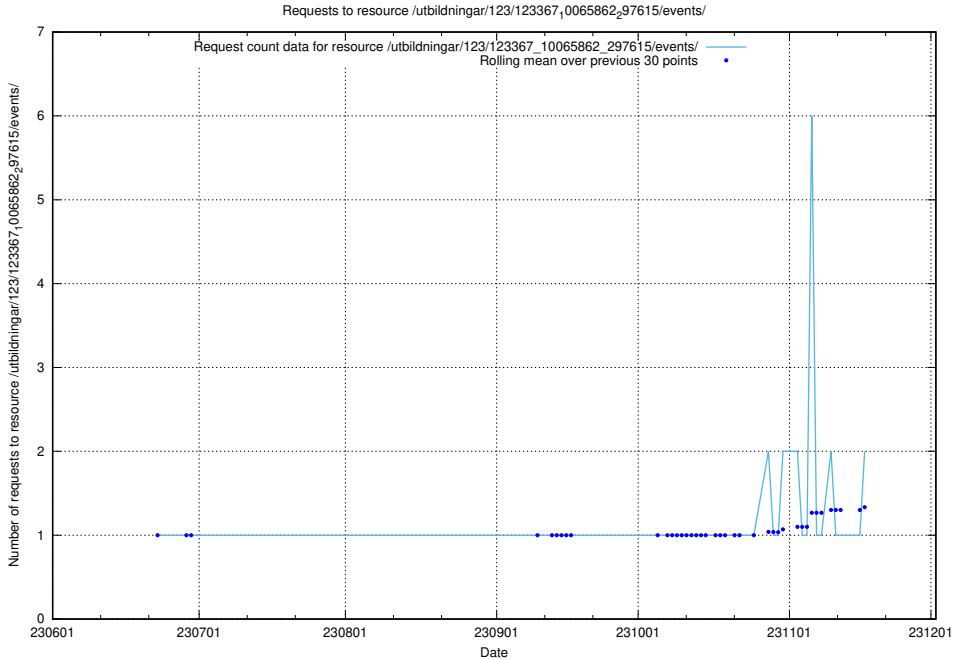

### 5.872 Usage of /utbildningar/123/123367\_10065862\_297615/events/

Here, we count the number of requests to resource /utbildningar/123/123367\_10065862\_297615/events/