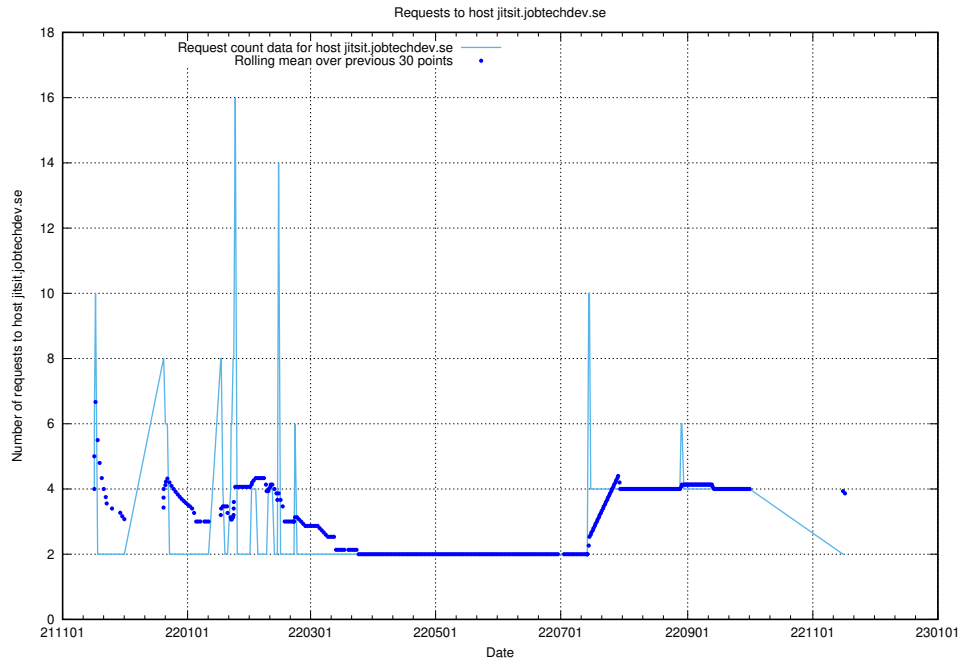

7.506 Usage of jitsit.jobtechdev.se

Here, we count the number of requests to host jitsit.jobtechdev.se.