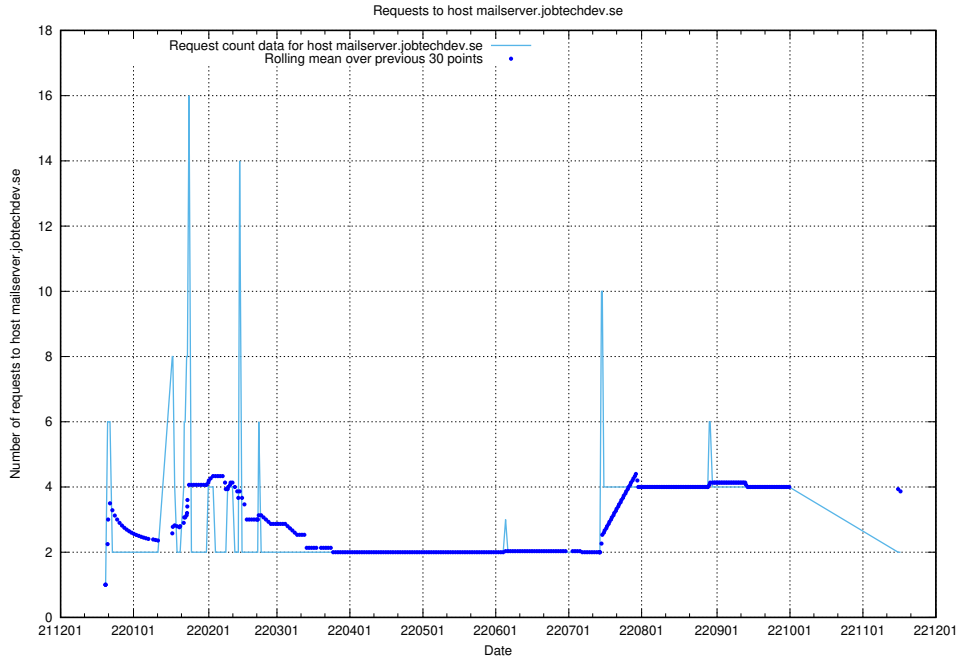

7.380 Usage of mailserver.jobtechdev.se

Here, we count the number of requests to host mailserver.jobtechdev.se.