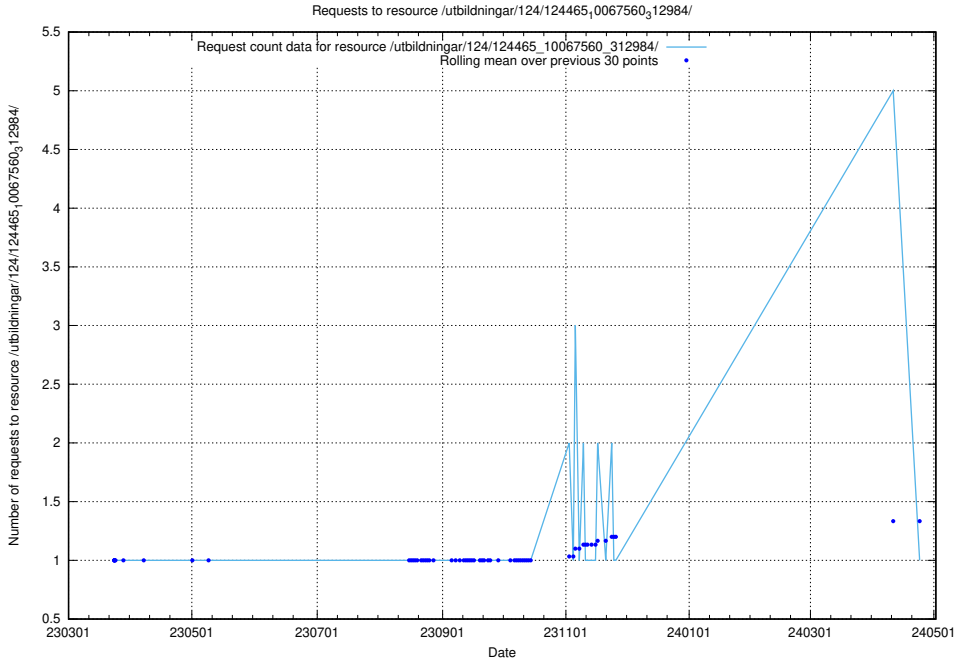

5.3451 Usage of /utbildningar/124/124465_10067560_312984/

Here, we count the number of requests to resource /utbildningar/124/124465_10067560_312984/.