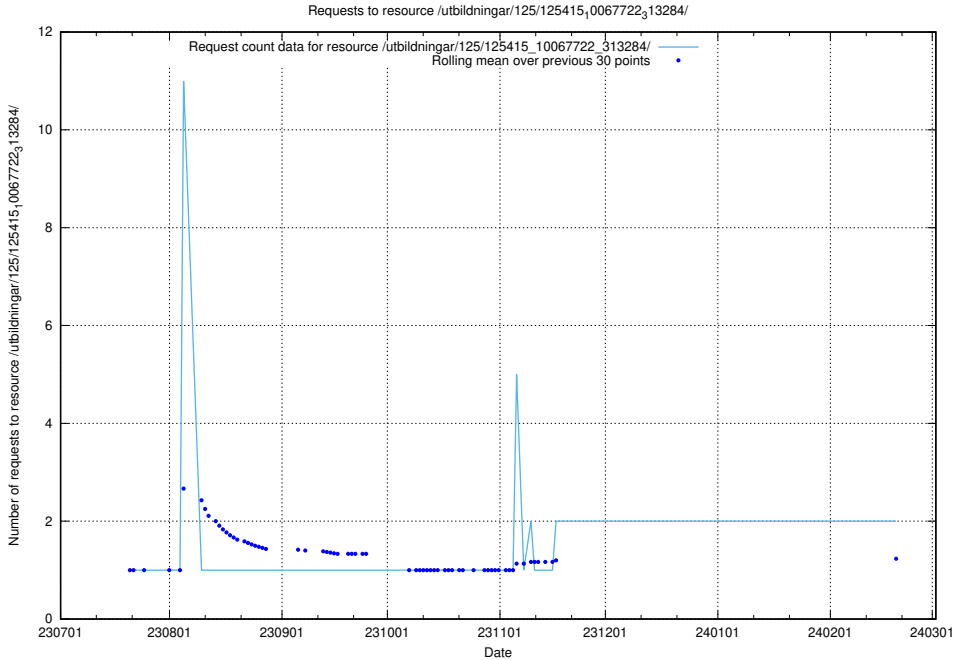

### 5.793 Usage of /utbildningar/125/125701\_10070398\_321537/events/

Here, we count the number of requests to resource /utbildningar/125/125701\_10070398\_321537/events/