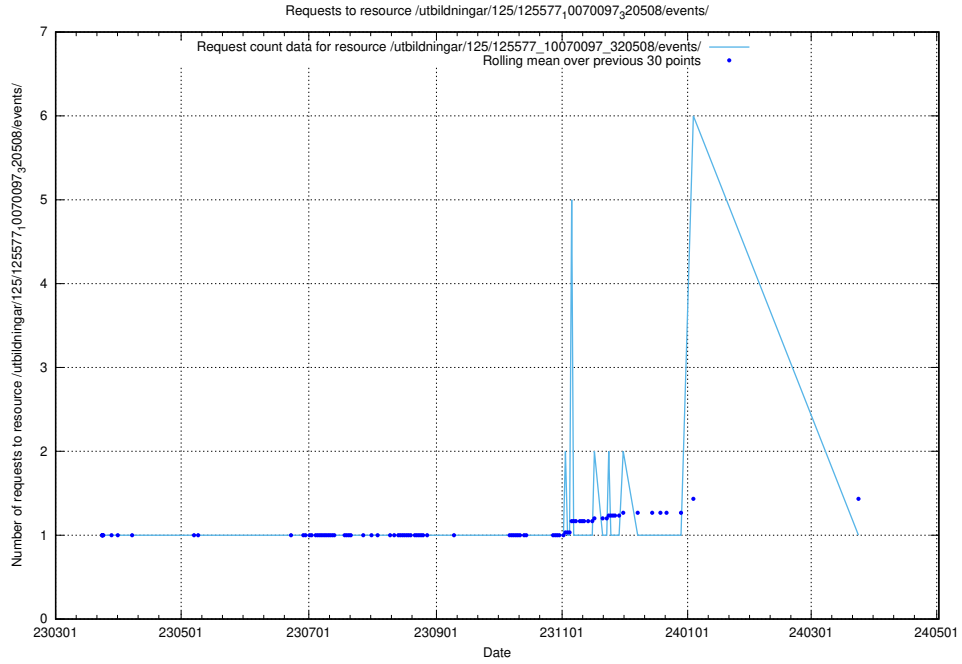

5.1123 Usage of /utbildningar/125/125577_10070097_320508/events/

Here, we count the number of requests to resource /utbildningar/125/125577_10070097_320508/events/