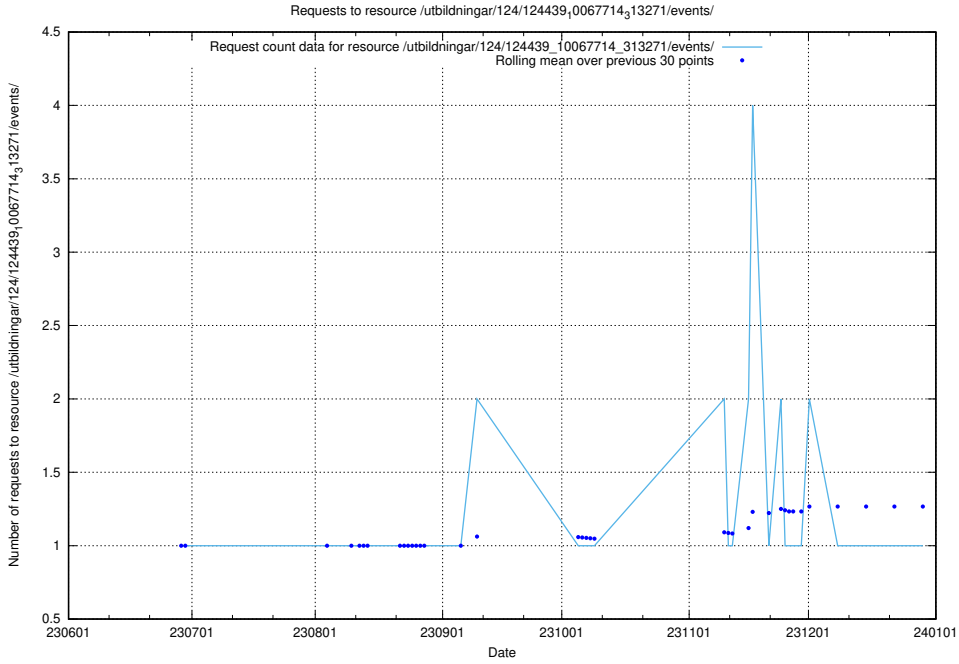

5.5547 Usage of /utbildningar/124/124439_10067714_313271/events/

Here, we count the number of requests to resource /utbildningar/124/124439_10067714_313271/events/