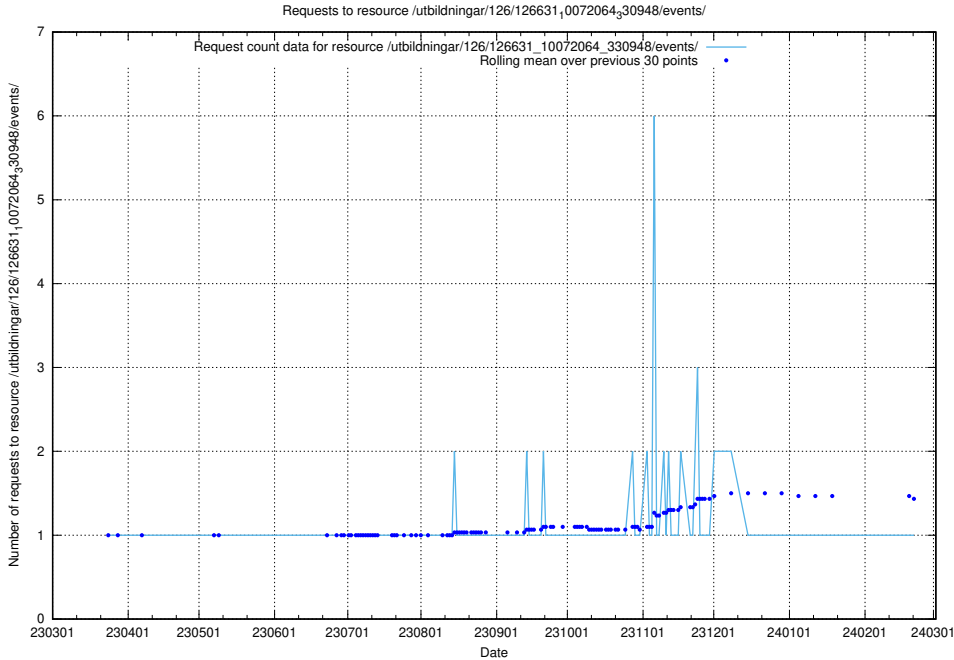

5.6206 Usage of /utbildningar/126/126631_10072064_330948/events/

Here, we count the number of requests to resource /utbildningar/126/126631_10072064_330948/events/