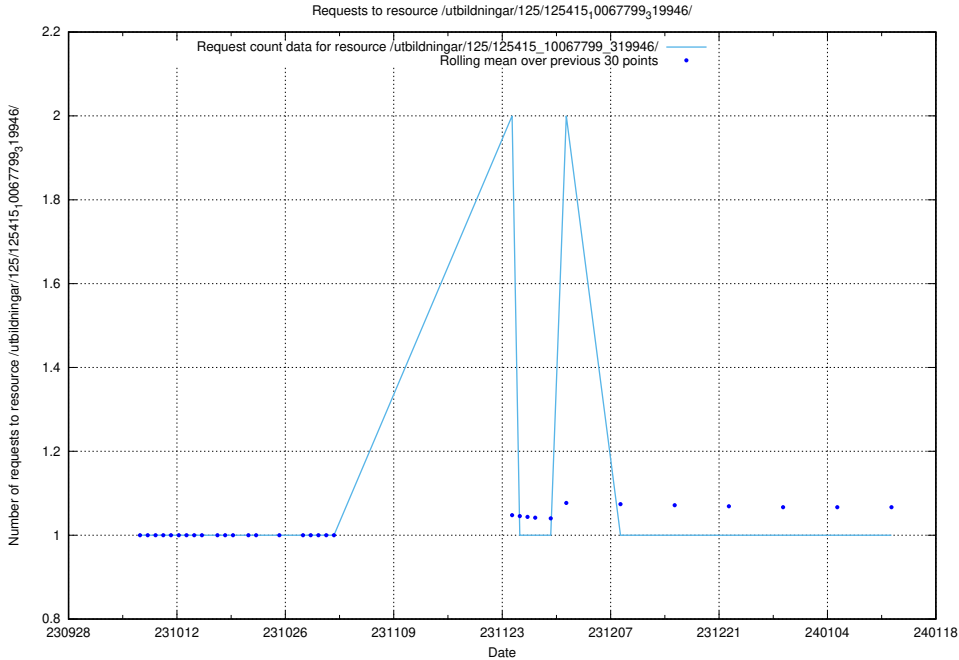

5.4418 Usage of /utbildningar/125/125415_10067799_319946/

Here, we count the number of requests to resource /utbildningar/125/125415_10067799_319946/.