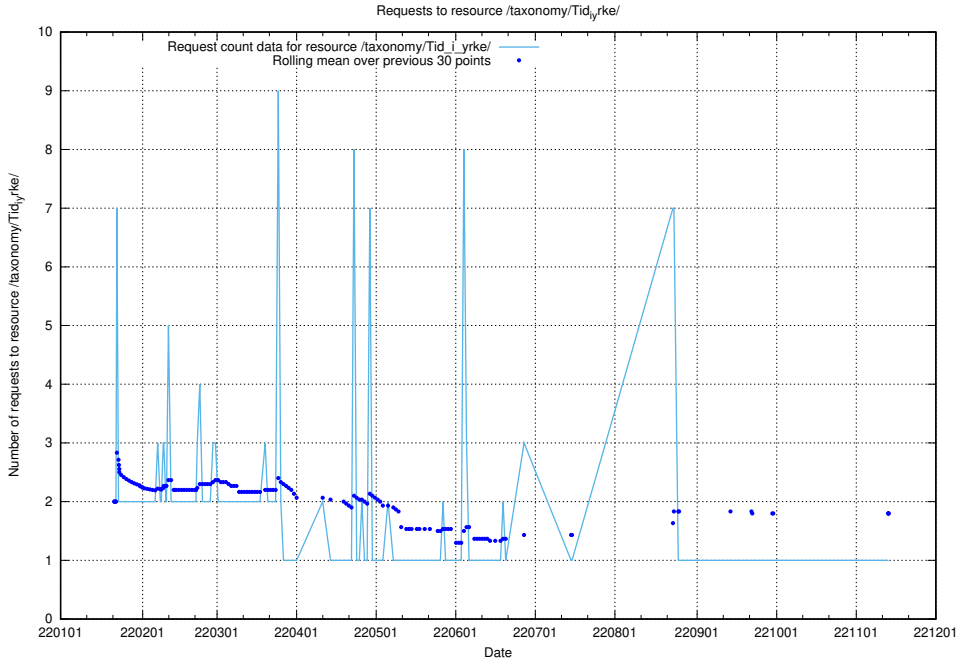

### 5.6316 Usage of /taxonomy/Tid\_i\_yrke/

Here, we count the number of requests to resource /taxonomy/Tid\_i\_yrke/.