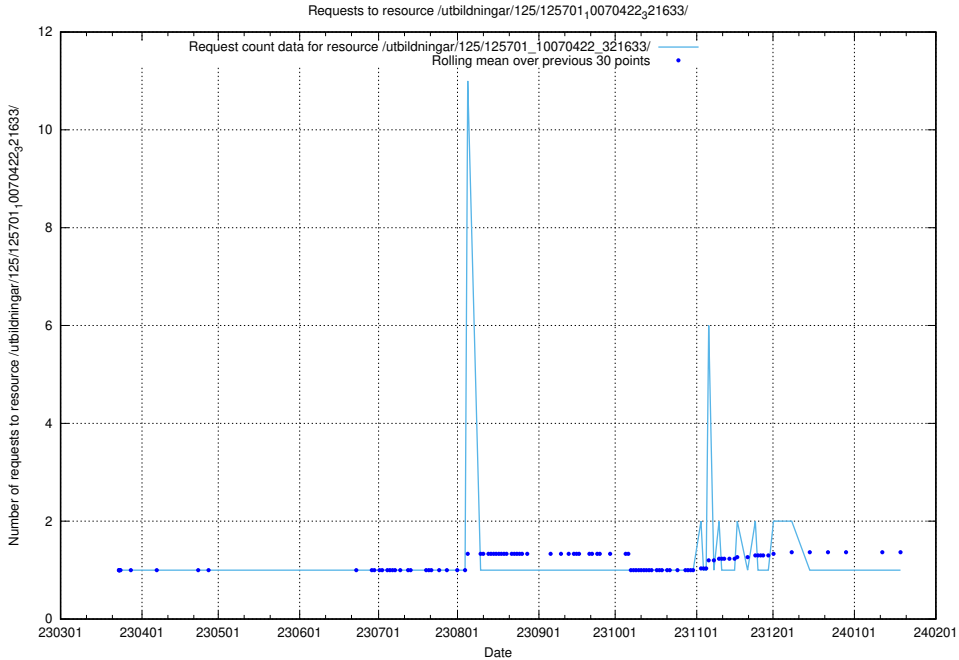

5.1048 Usage of /utbildningar/125/125701_10070422_321633/

Here, we count the number of requests to resource /utbildningar/125/125701_10070422_321633/.