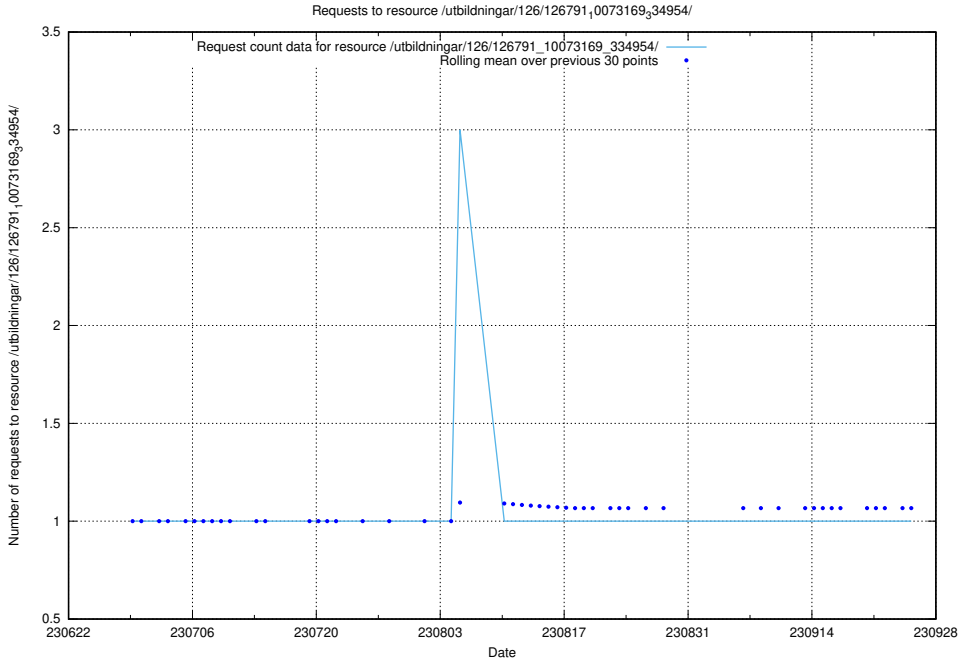

5.5470 Usage of /utbildningar/126/126791_10073169_334954/

Here, we count the number of requests to resource /utbildningar/126/126791_10073169_334954/.