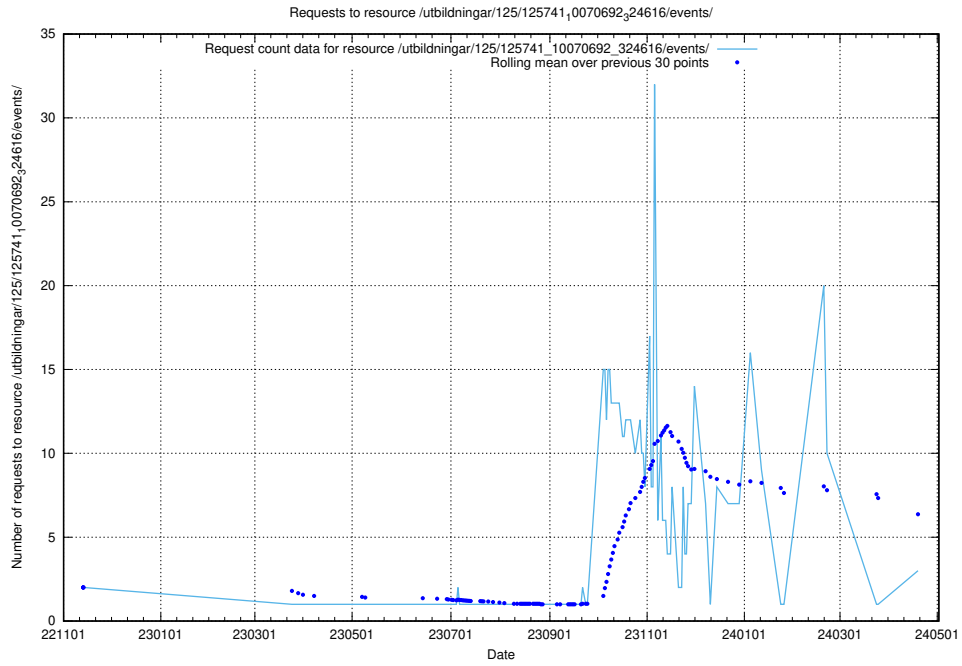

5.399 Usage of /utbildningar/125/125741_10070692_324616/events/

Here, we count the number of requests to resource /utbildningar/125/125741_10070692_324616/events/