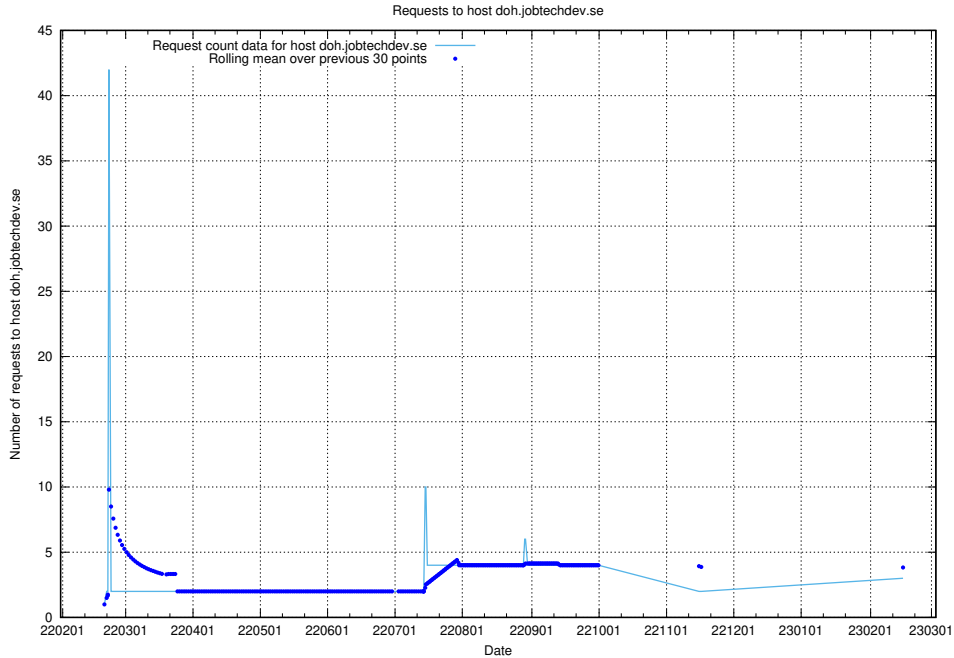

### 7.233 Usage of doh.jobtechdev.se

Here, we count the number of requests to host doh.jobtechdev.se.