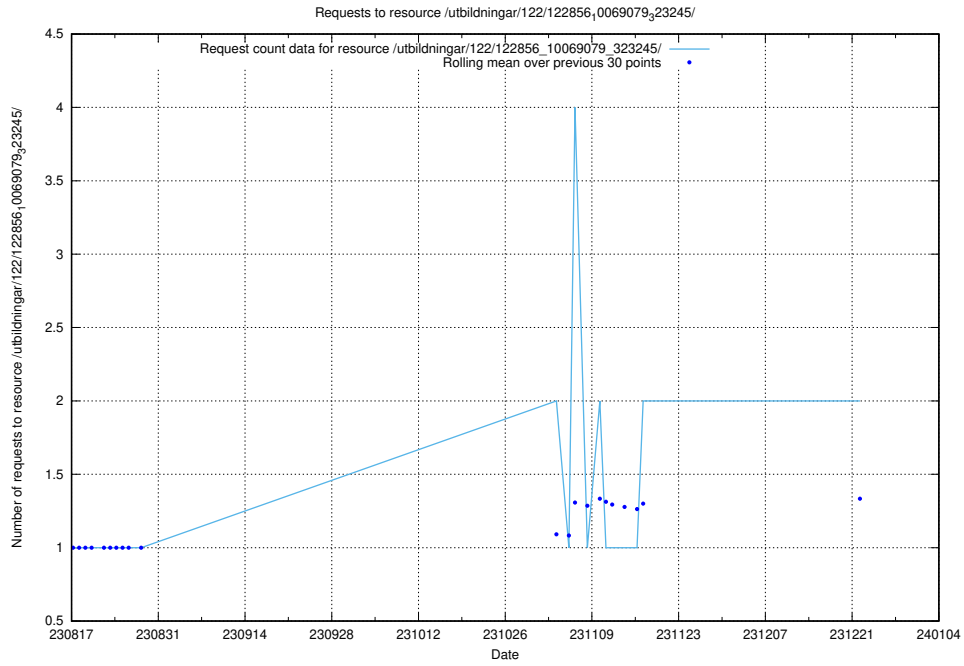

5.762 Usage of /utbildningar/122/122856_10069079_323245/

Here, we count the number of requests to resource /utbildningar/122/122856_10069079_323245/.