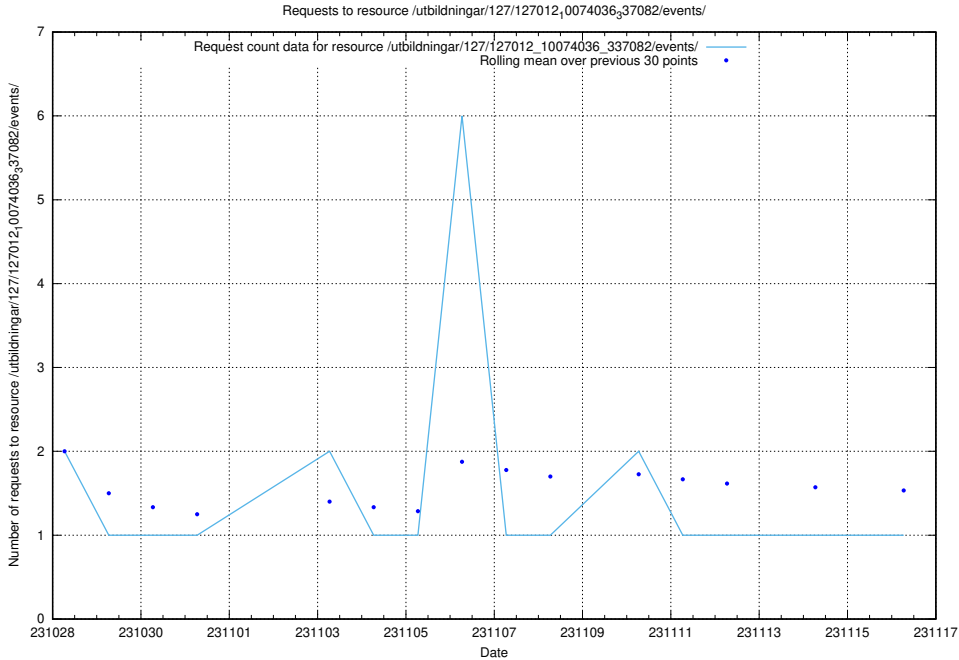

5.4214 Usage of /utbildningar/127/127012_10074036_337082/events/

Here, we count the number of requests to resource /utbildningar/127/127012_10074036_337082/events/