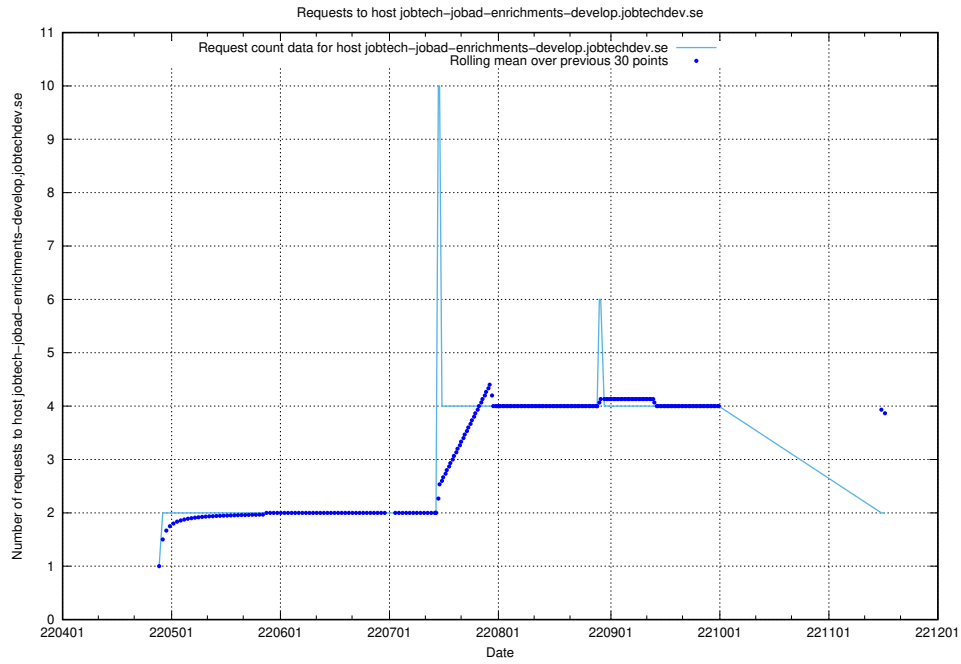

7.447 Usage of `jobtech-jobad-enrichments-develop.jobtechdev.se`

Here, we count the number of requests to host `jobtech-jobad-enrichments-develop.jobtechdev.se`.