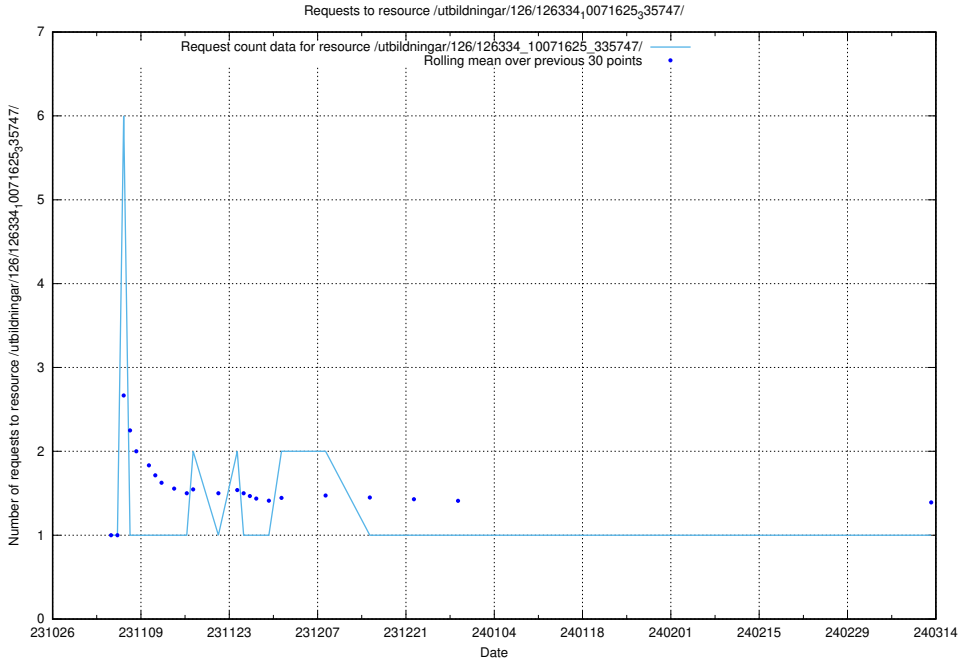

### 5.4168 Usage of /utbildningar/125/125741\_10070684\_337181/events/

Here, we count the number of requests to resource /utbildningar/125/125741\_10070684\_337181/events/