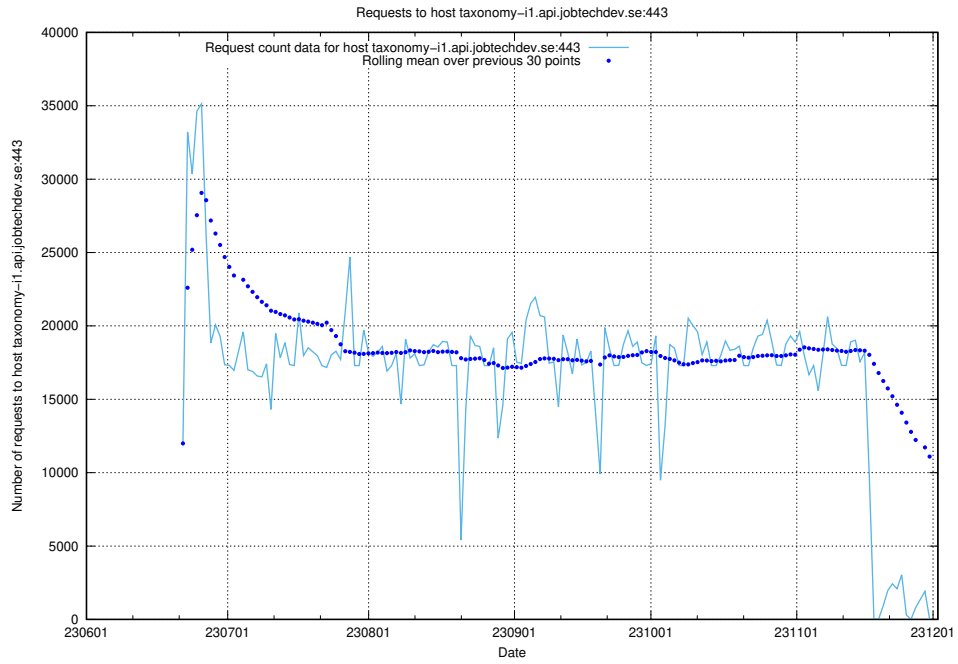

7.39 Usage of taxonomy-i1.api.jobtechdev.se:443

Here, we count the number of requests to host taxonomy-i1.api.jobtechdev.se:443.