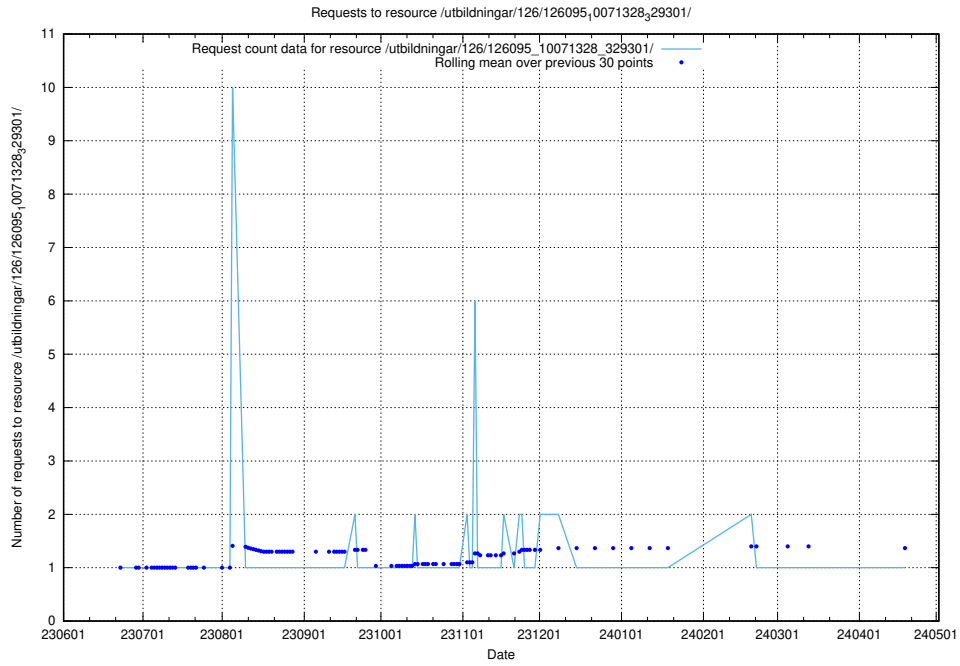

5.5705 Usage of /utbildningar/126/126095_10071328_329301/

Here, we count the number of requests to resource /utbildningar/126/126095_10071328_329301/.