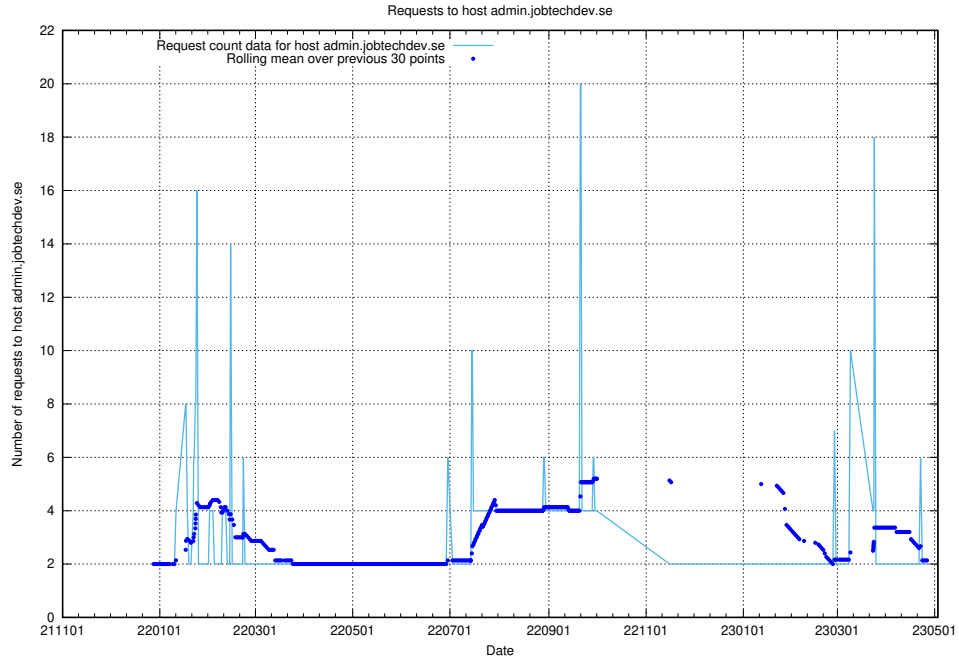

7.370 Usage of admin.jobtechdev.se

Here, we count the number of requests to host admin.jobtechdev.se.