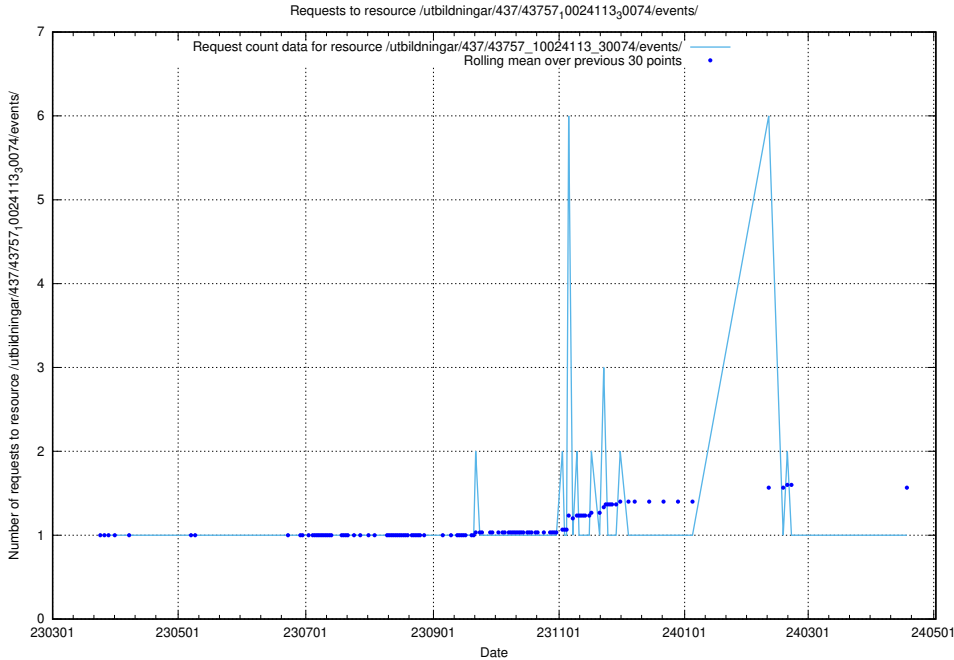

5.6194 Usage of /utbildningar/437/43757_10024113_30074/events/

Here, we count the number of requests to resource /utbildningar/437/43757_10024113_30074/events/.