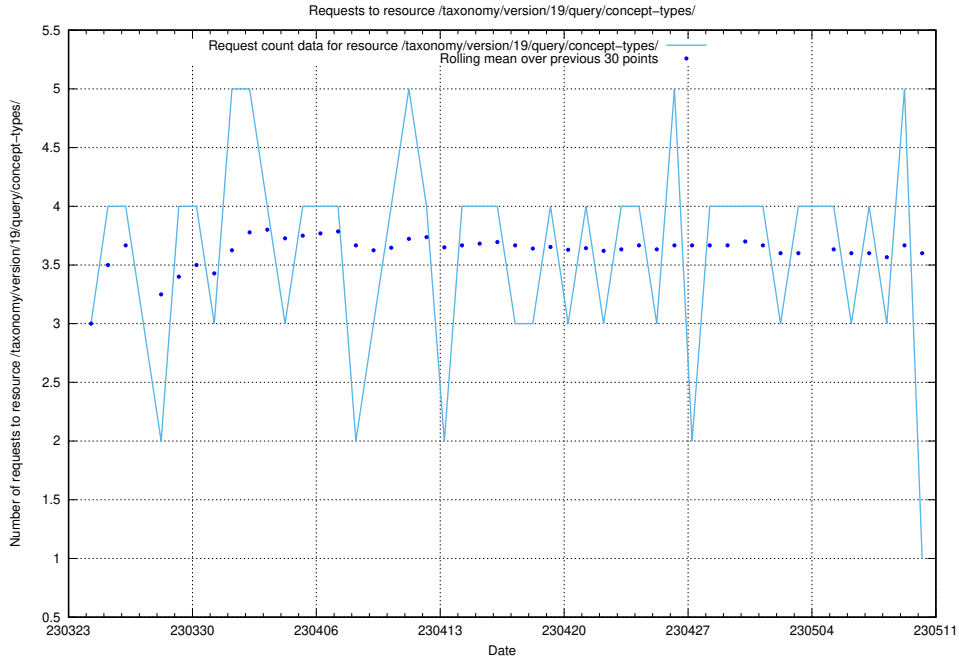

### 5.6156 Usage of /taxonomy/version/19/query/concept-types/

Here, we count the number of requests to resource /taxonomy/version/19/query/concept-types/.