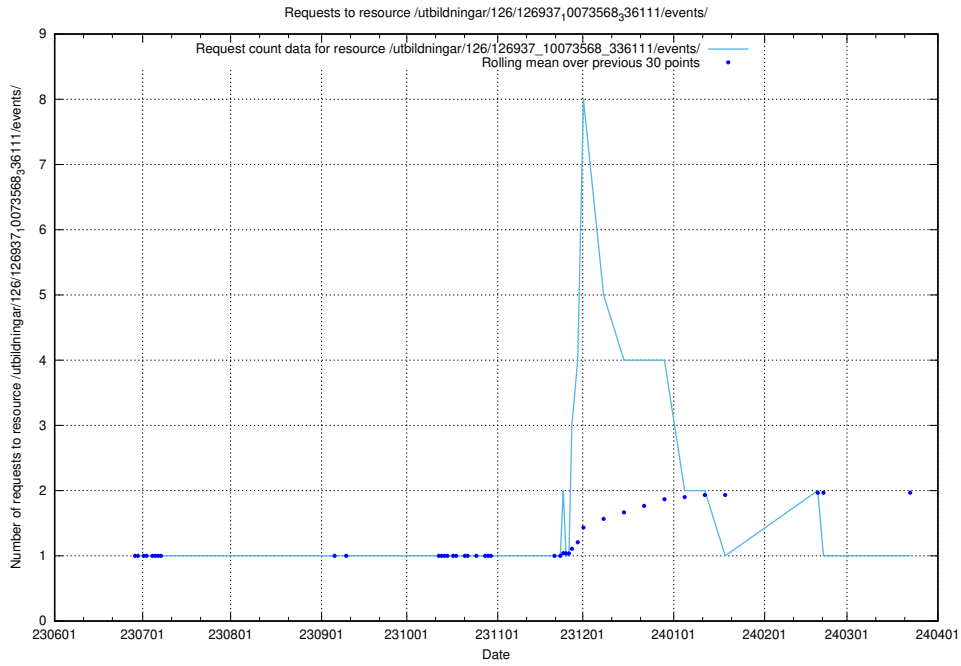

5.5461 Usage of /utbildningar/126/126937_10073568_336111/events/

Here, we count the number of requests to resource /utbildningar/126/126937_10073568_336111/events/