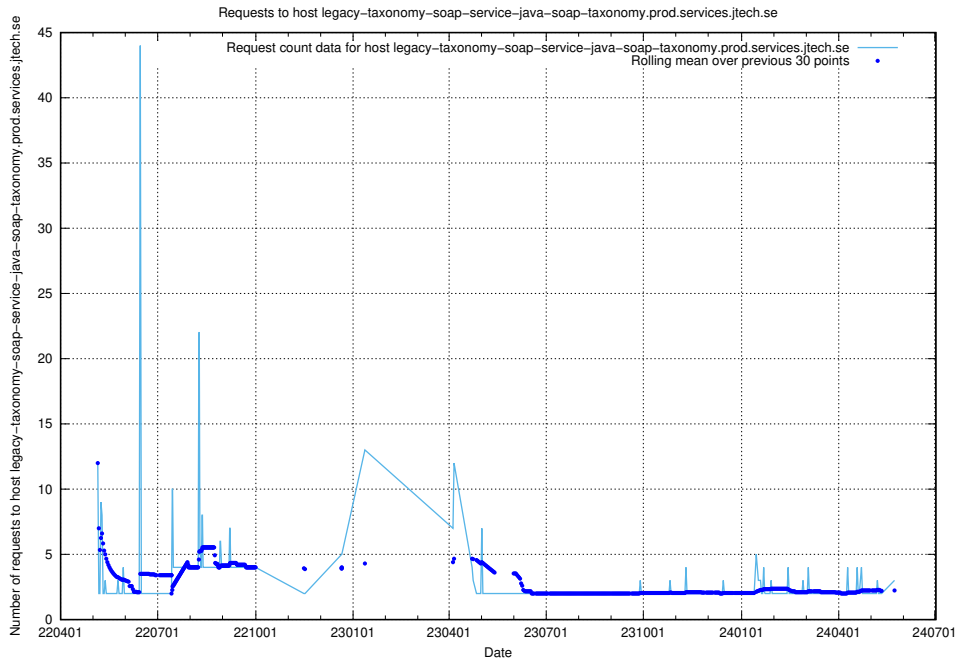

7.223 Usage of legacy-taxonomy-soap-service-java-soap-taxonomy.prod.services.jtech.se

Here, we count the number of requests to host legacy-taxonomy-soap-service-java-soap-taxonomy.prod.services.jtech.se.