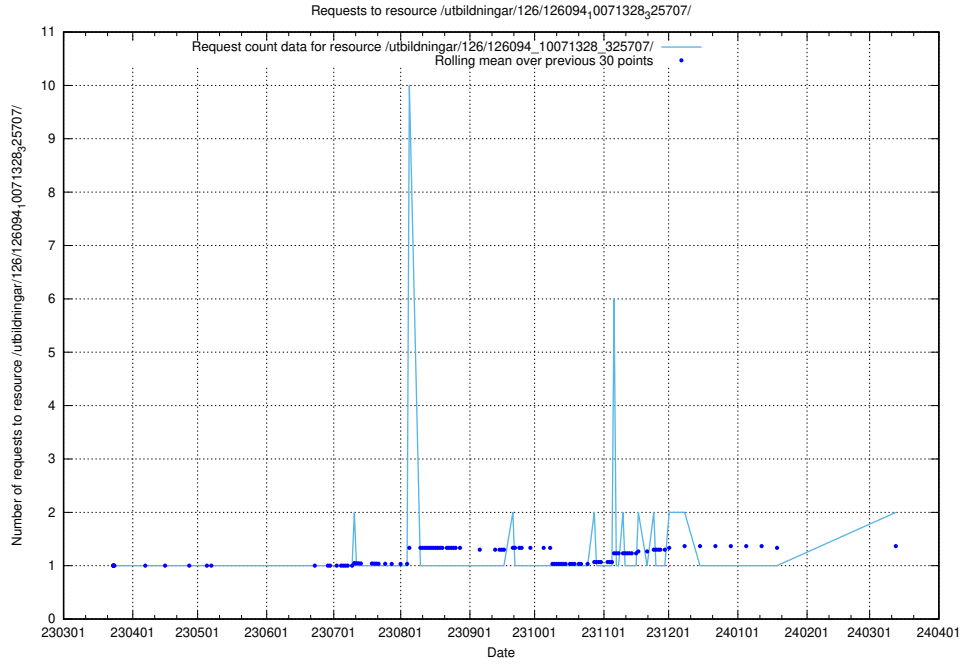

5.975 Usage of /utbildningar/126/126094_10071328_325707/

Here, we count the number of requests to resource /utbildningar/126/126094_10071328_325707/.