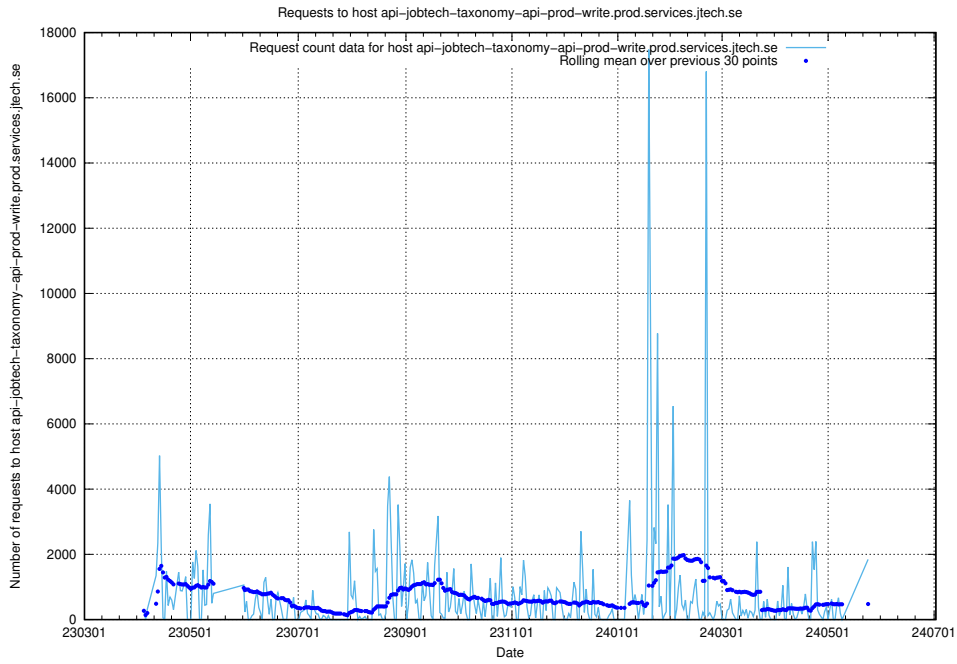

7.19 Usage of api-jobtech-taxonomy-api-prod-write.prod.services.jtech.se

Here, we count the number of requests to host api-jobtech-taxonomy-api-prod-write.prod.services.jtech.se.