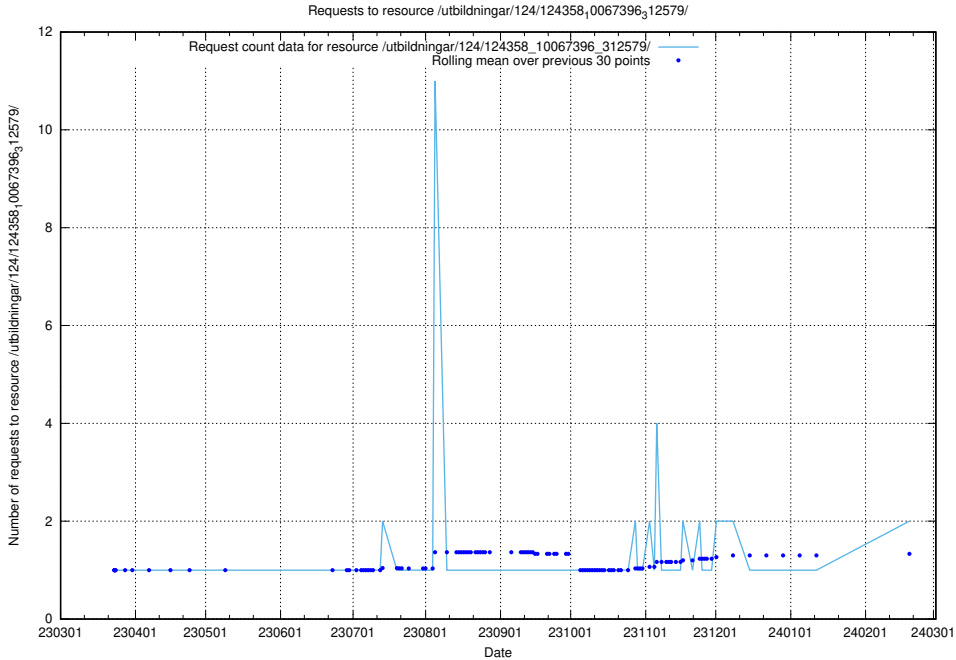

5.669 Usage of /utbildningar/124/124358_10067396_312579/

Here, we count the number of requests to resource /utbildningar/124/124358_10067396_312579/.