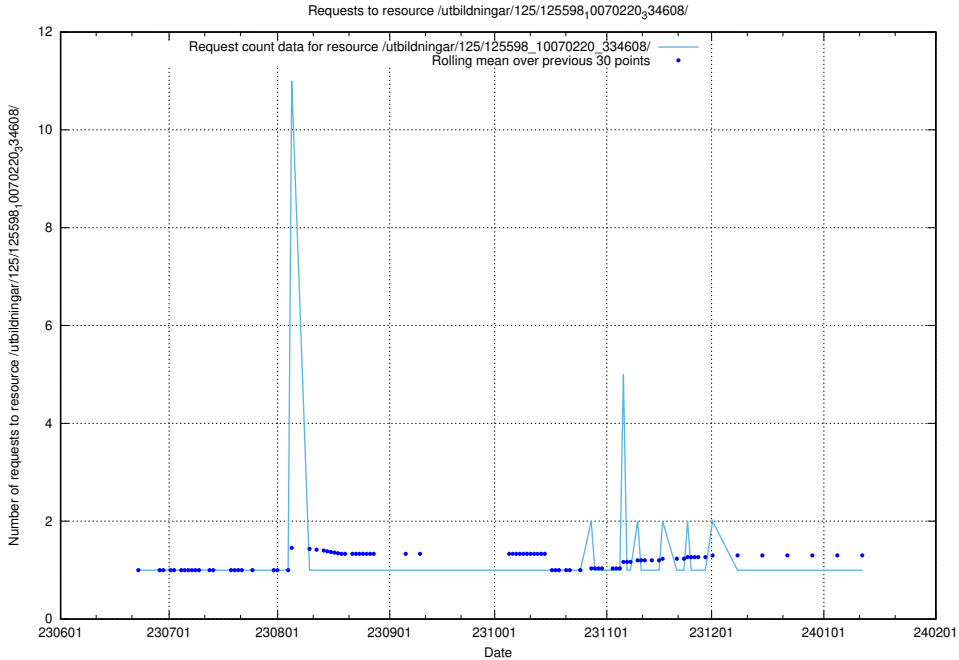

5.5748 Usage of /utbildningar/125/125598_10070220_334608/

Here, we count the number of requests to resource /utbildningar/125/125598_10070220_334608/.