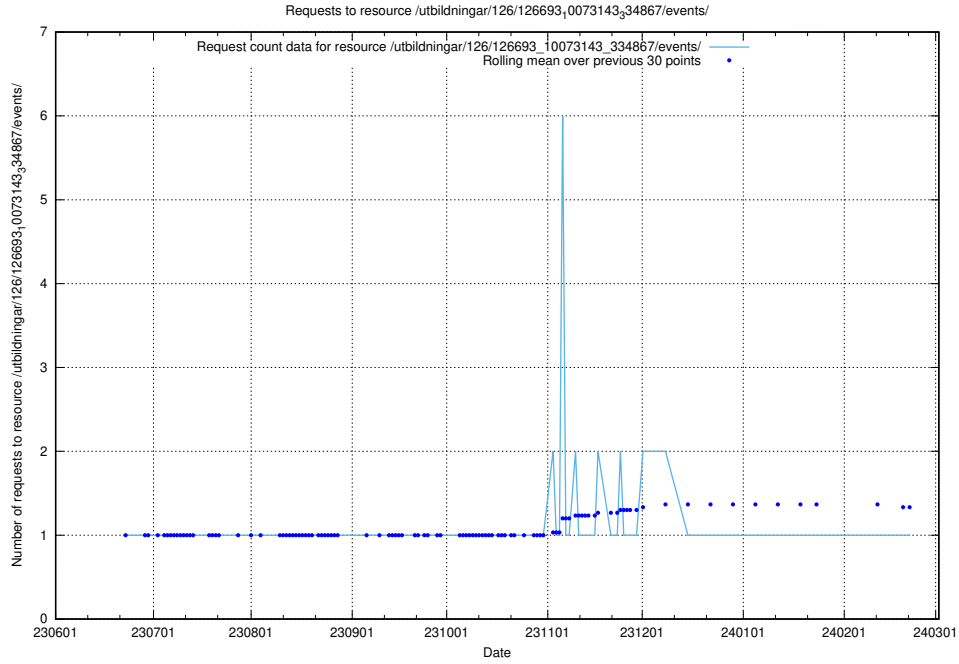

5.5668 Usage of /utbildningar/126/126693_10073143_334867/events/

Here, we count the number of requests to resource /utbildningar/126/126693_10073143_334867/events/