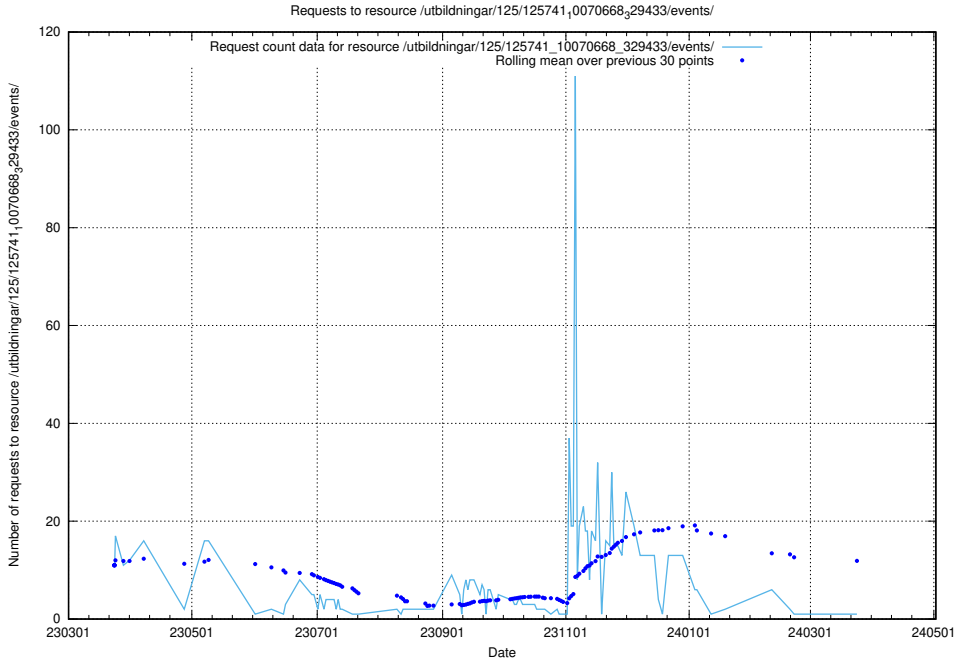

5.6255 Usage of /utbildningar/125/125741_10070668_329433/events/

Here, we count the number of requests to resource /utbildningar/125/125741_10070668_329433/events/