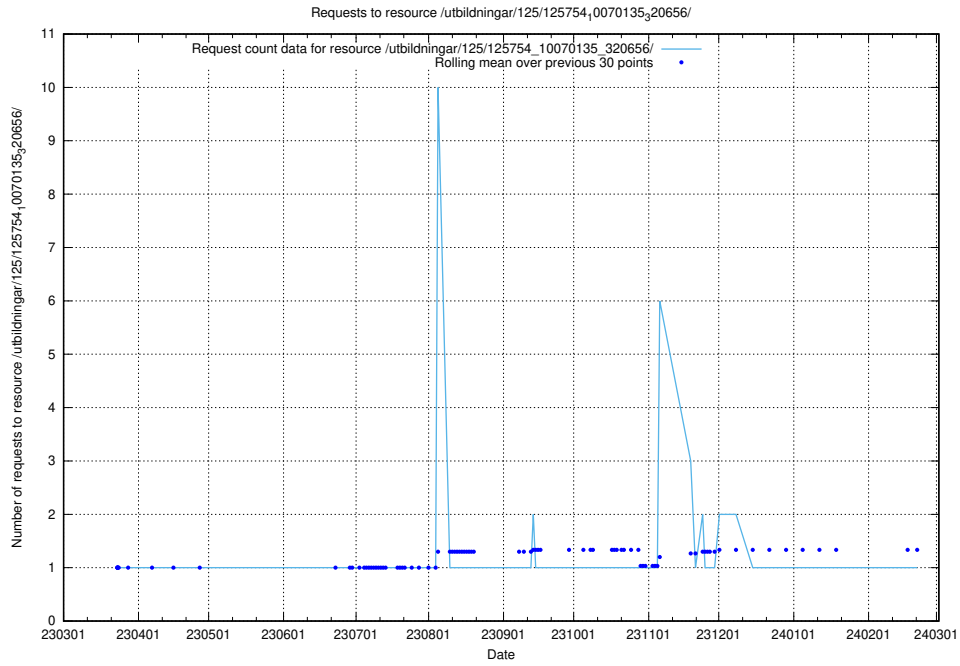

5.6466 Usage of /utbildningar/125/125754_10070135_320656/

Here, we count the number of requests to resource /utbildningar/125/125754_10070135_320656/.