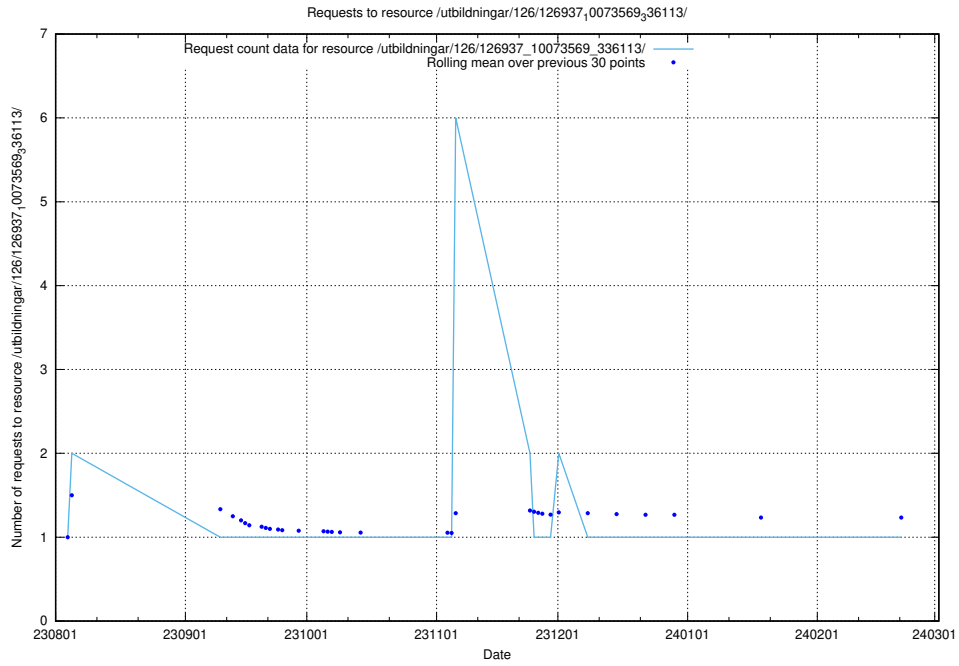

5.4885 Usage of /utbildningar/126/126937_10073569_336113/

Here, we count the number of requests to resource /utbildningar/126/126937_10073569_336113/.