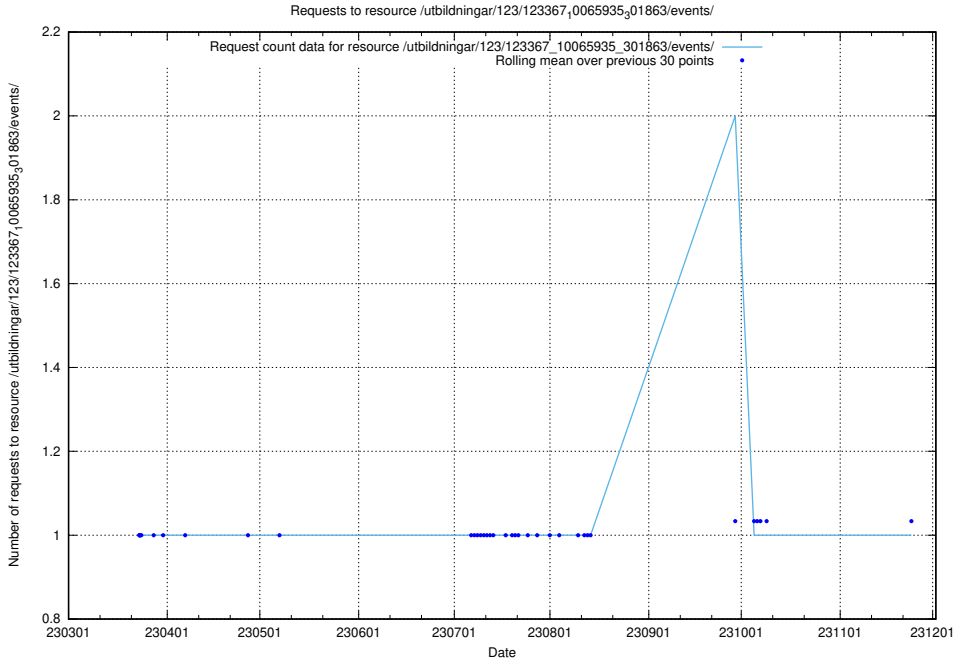

5.4626 Usage of /utbildningar/123/123367_10065935_301863/events/

Here, we count the number of requests to resource /utbildningar/123/123367_10065935_301863/events/