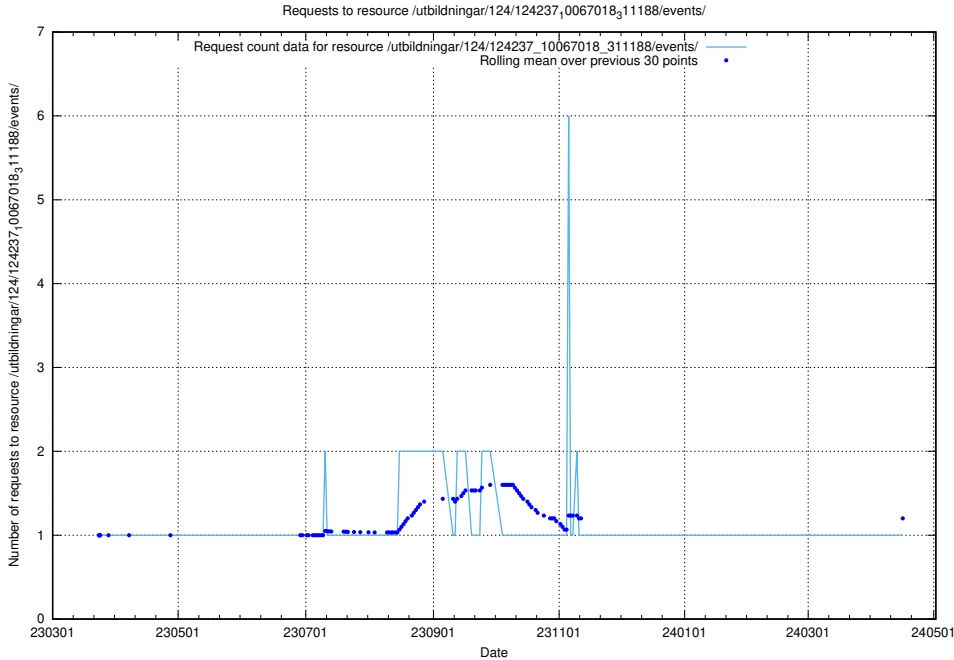

5.4042 Usage of /utbildningar/124/124237_10067018_311188/events/

Here, we count the number of requests to resource /utbildningar/124/124237_10067018_311188/events/