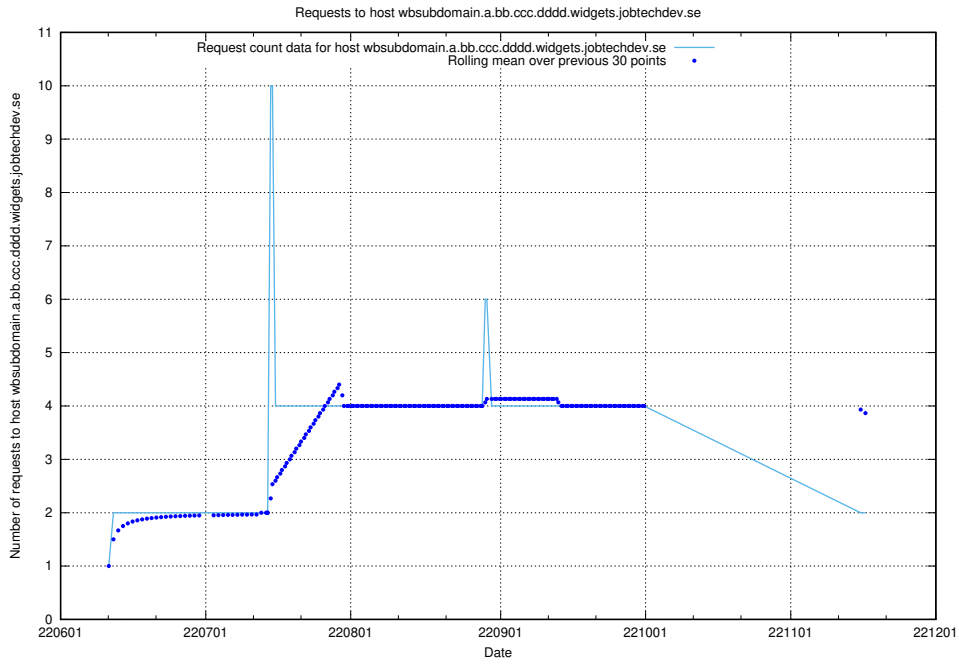

7.416 Usage of wbsubdomain.a.bb.ccc.dddd.widgets.jobtechdev.se

Here, we count the number of requests to host wbsubdomain.a.bb.ccc.dddd.widgets.jobtechdev.se.