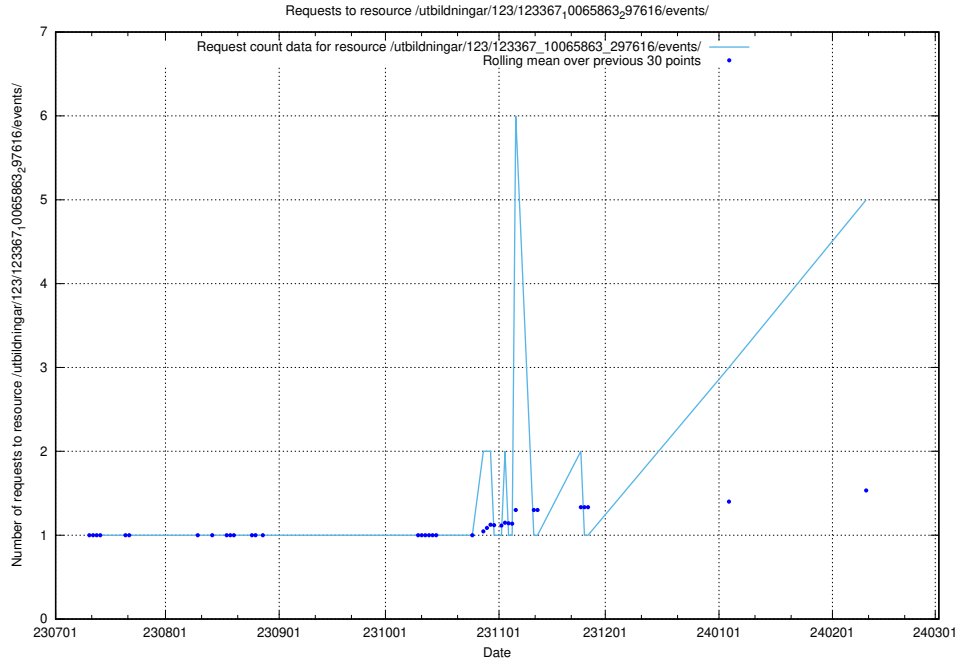

5.143 Usage of /utbildningar/123/123367_10065863_297616/events/

Here, we count the number of requests to resource /utbildningar/123/123367_10065863_297616/events/