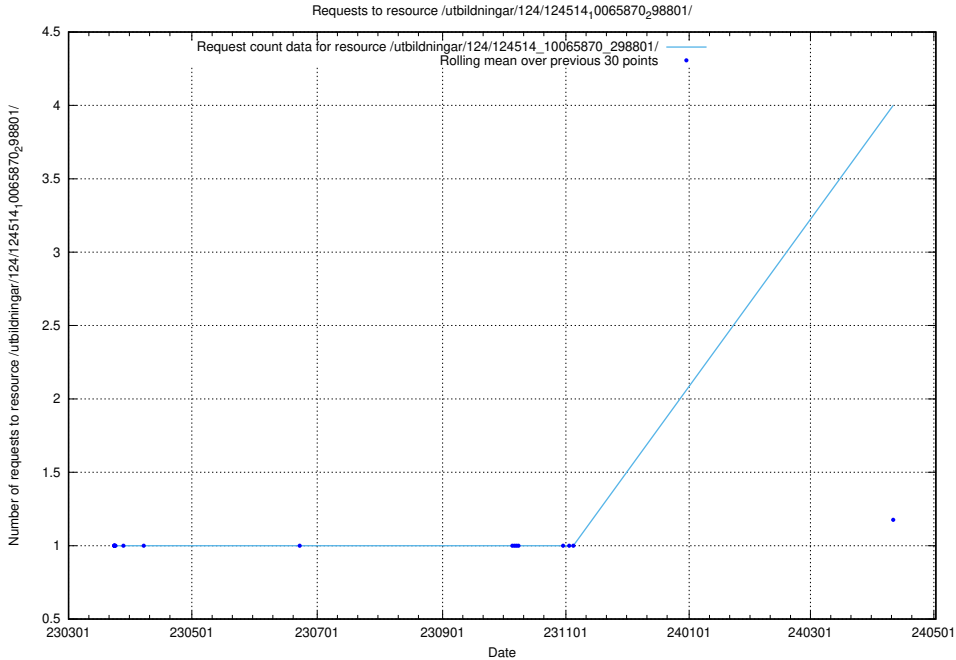

5.178 Usage of /utbildningar/124/124514_10065870_298801/

Here, we count the number of requests to resource /utbildningar/124/124514_10065870_298801/.