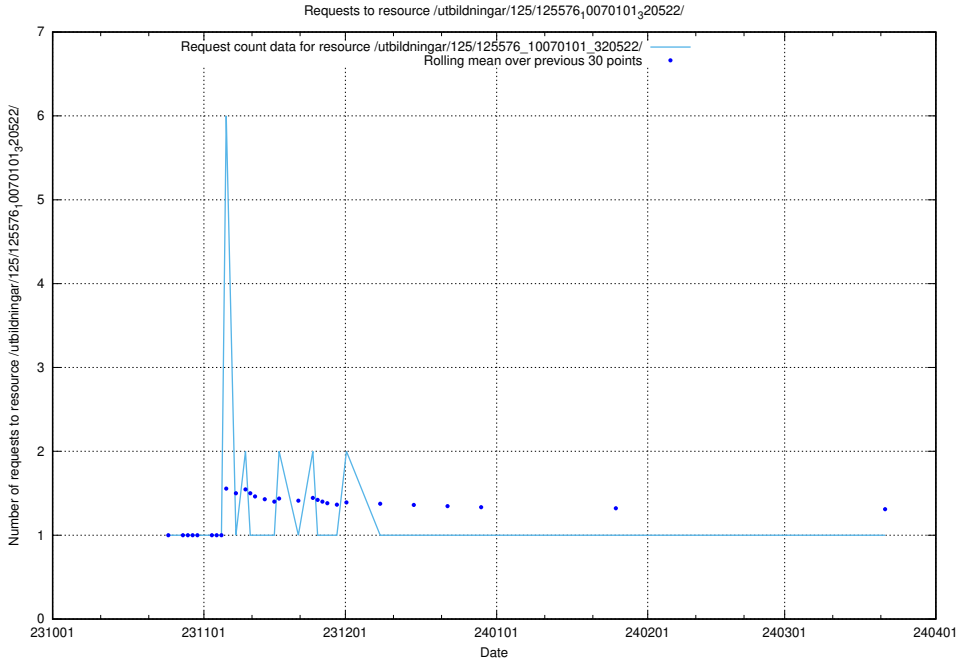

5.4251 Usage of /utbildningar/125/125576_10070101_320522/

Here, we count the number of requests to resource /utbildningar/125/125576_10070101_320522/.