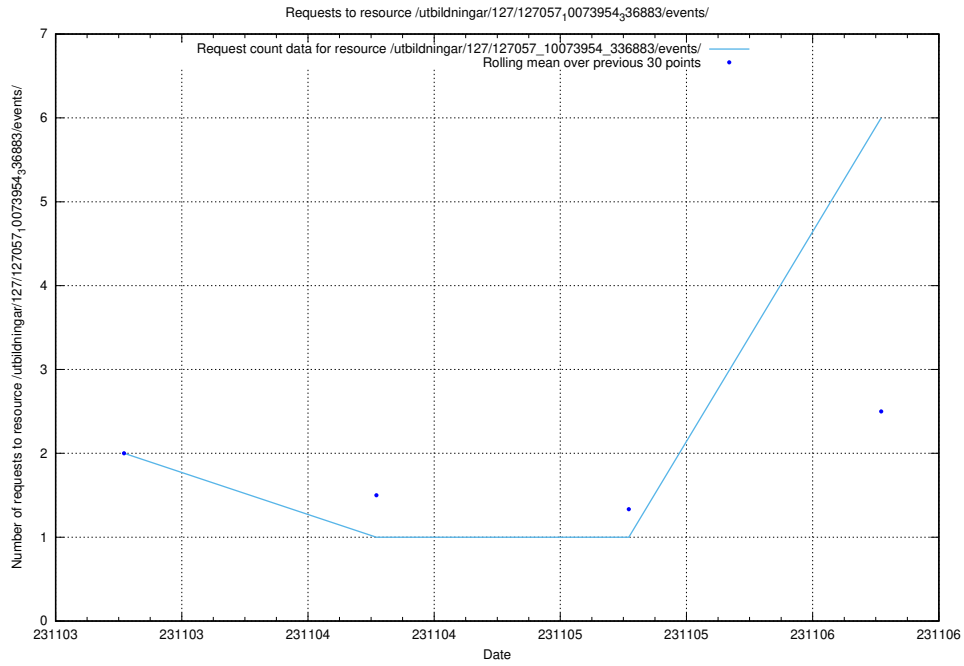

5.61 Usage of /utbildningar/127/127057_10073954_336883/events/

Here, we count the number of requests to resource /utbildningar/127/127057_10073954_336883/events/