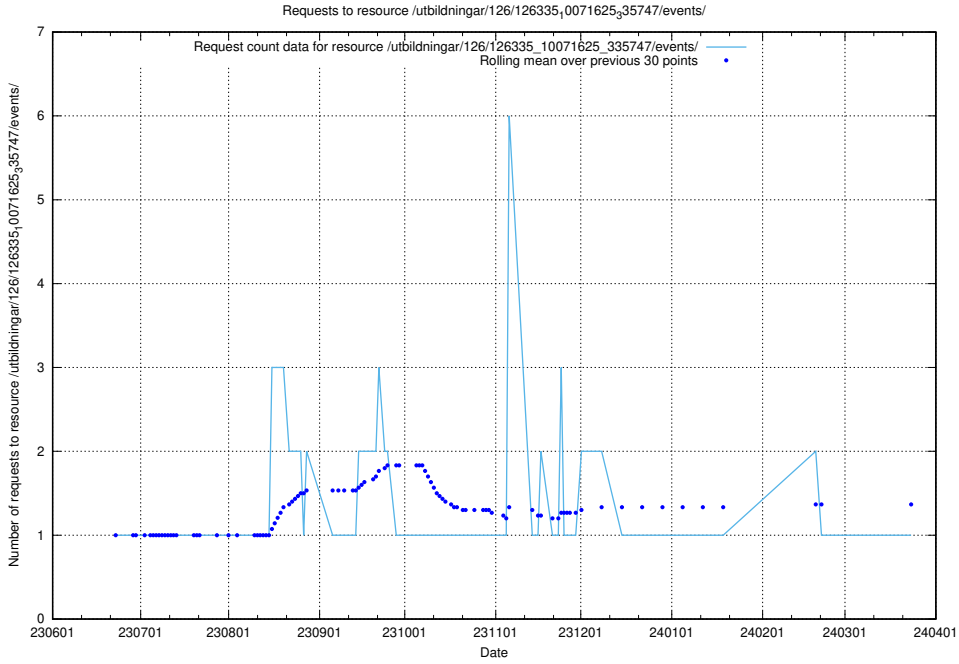

### 5.5698 Usage of /utbildningar/126/126335\_10071625\_335747/events/

Here, we count the number of requests to resource /utbildningar/126/126335\_10071625\_335747/events/