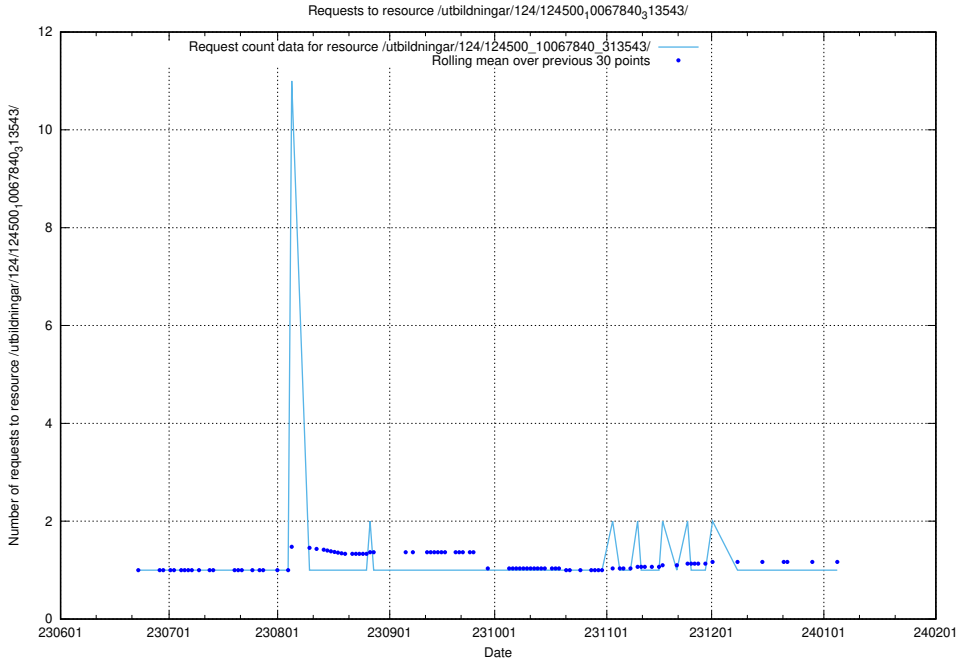

5.5802 Usage of /utbildningar/124/124500_10067840_313543/

Here, we count the number of requests to resource /utbildningar/124/124500_10067840_313543/.