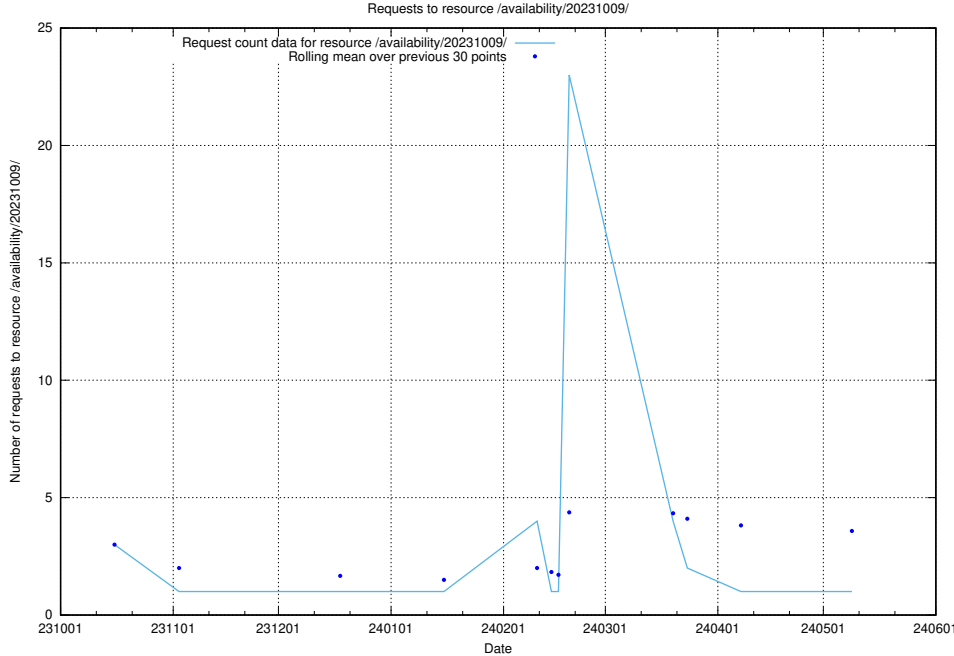

5.4345 Usage of /availability/20231009/

Here, we count the number of requests to resource /availability/20231009/.