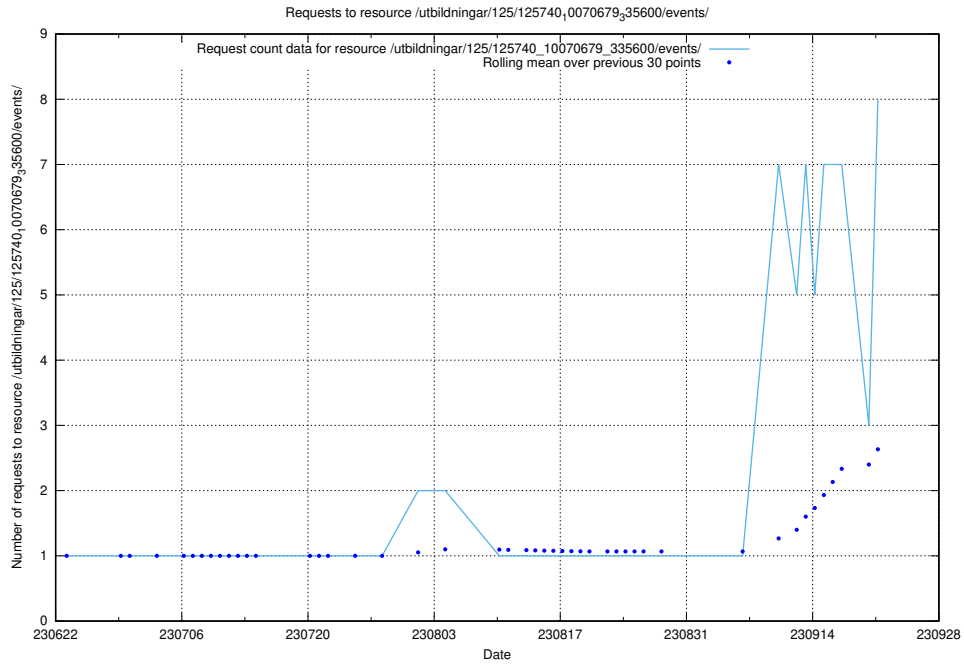

5.39 Usage of /utbildningar/125/125740_10070679_335600/events/

Here, we count the number of requests to resource /utbildningar/125/125740_10070679_335600/events/