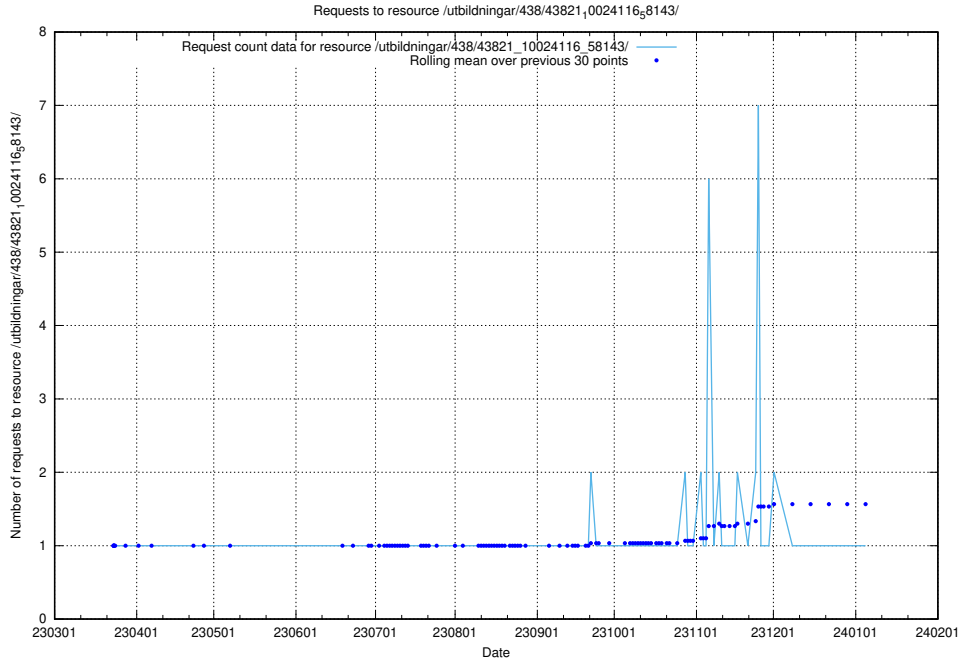

5.6343 Usage of /utbildningar/438/43821_10024116_58143/

Here, we count the number of requests to resource /utbildningar/438/43821_10024116_58143/.