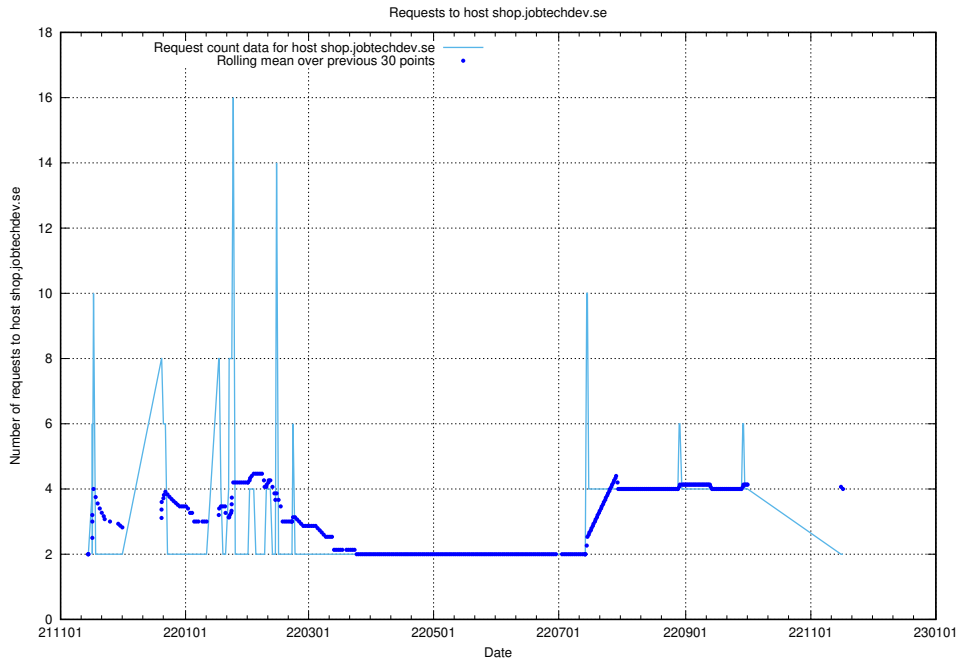

7.567 Usage of shop.jobtechdev.se

Here, we count the number of requests to host shop.jobtechdev.se.