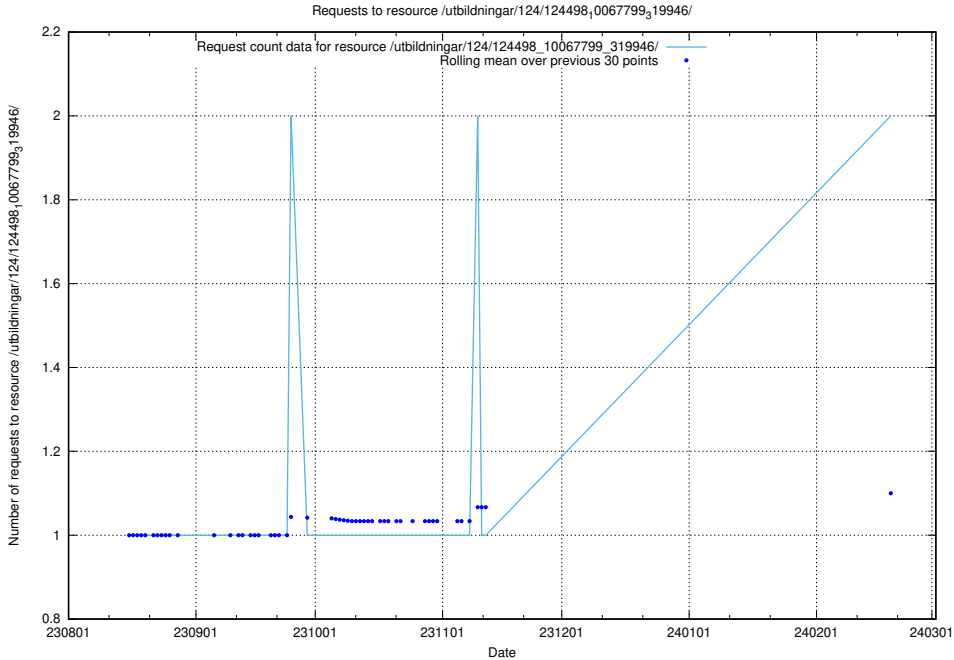

5.763 Usage of /utbildningar/124/124498_10067799_319946/

Here, we count the number of requests to resource /utbildningar/124/124498_10067799_319946/.