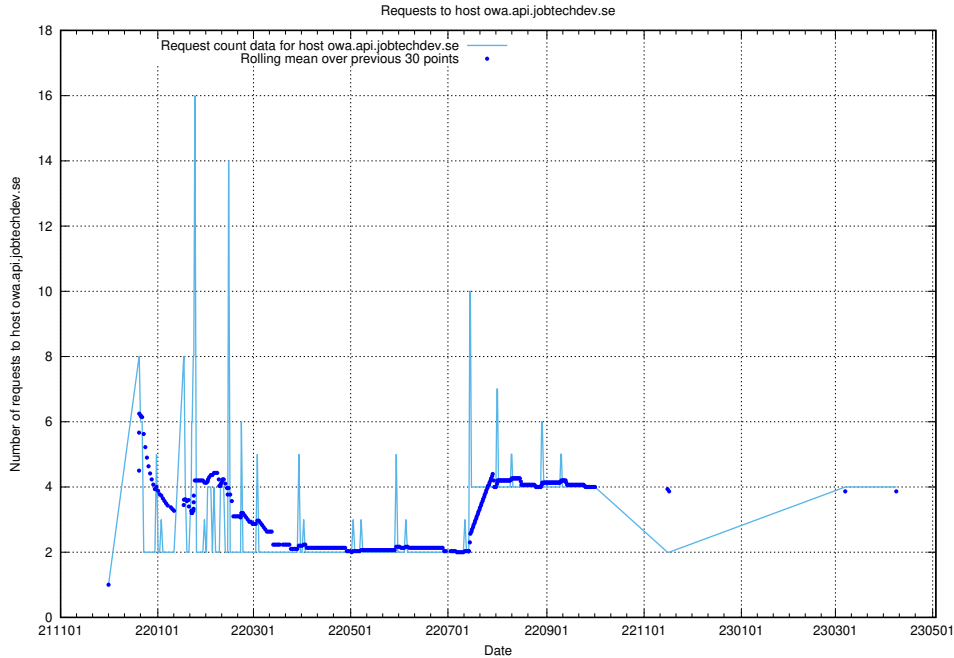

7.139 Usage of owa.api.jobtechdev.se

Here, we count the number of requests to host owa.api.jobtechdev.se.