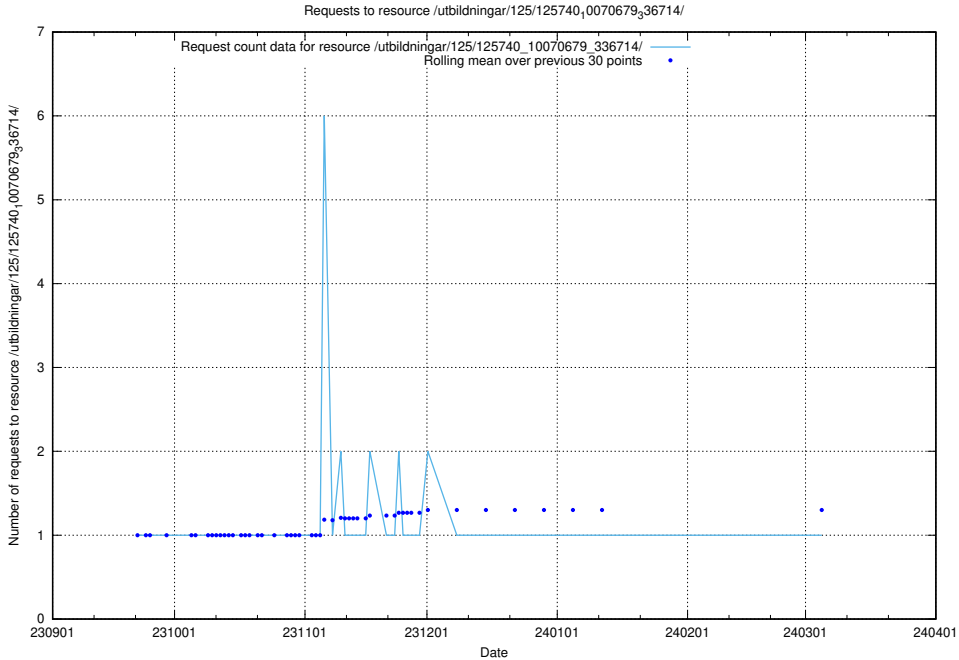

5.4536 Usage of /utbildningar/125/125740_10070679_336714/

Here, we count the number of requests to resource /utbildningar/125/125740_10070679_336714/.