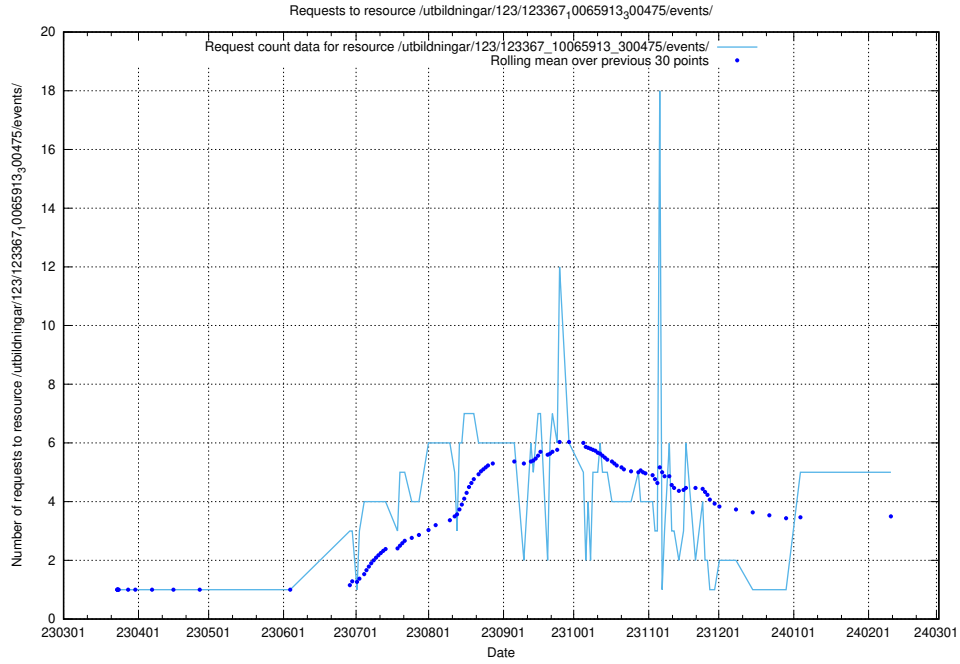

5.141 Usage of /utbildningar/123/123367_10065913_300475/events/

Here, we count the number of requests to resource /utbildningar/123/123367_10065913_300475/events/