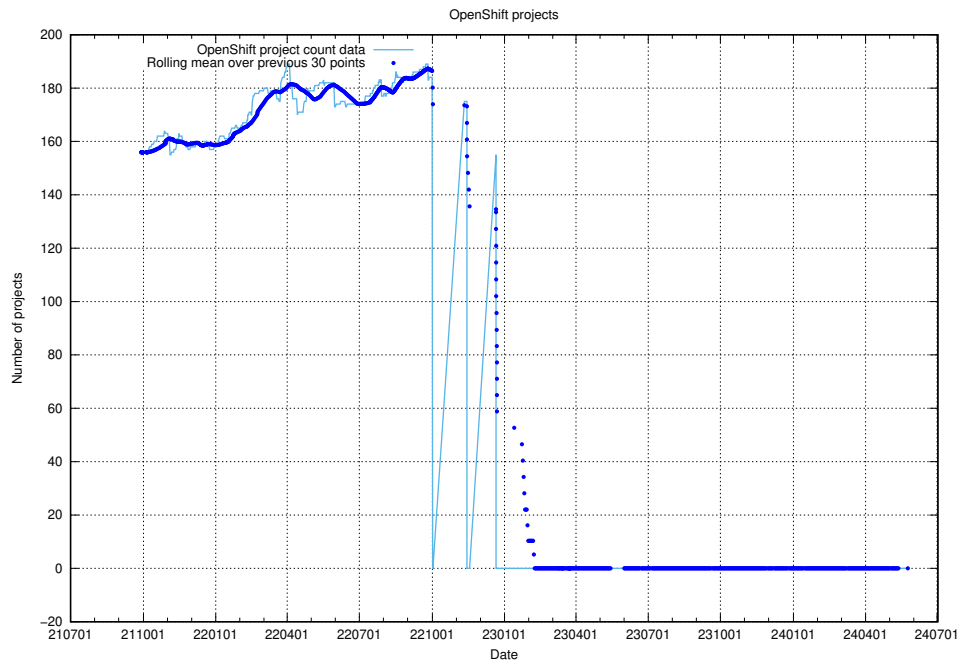

### 10.1 Number of projects in OpenShift

A graph of the number of projects in JobTech's production cluster of OpenShift.

<sup>10</sup><https://console-openshift-console.prod.services.jtech.se>