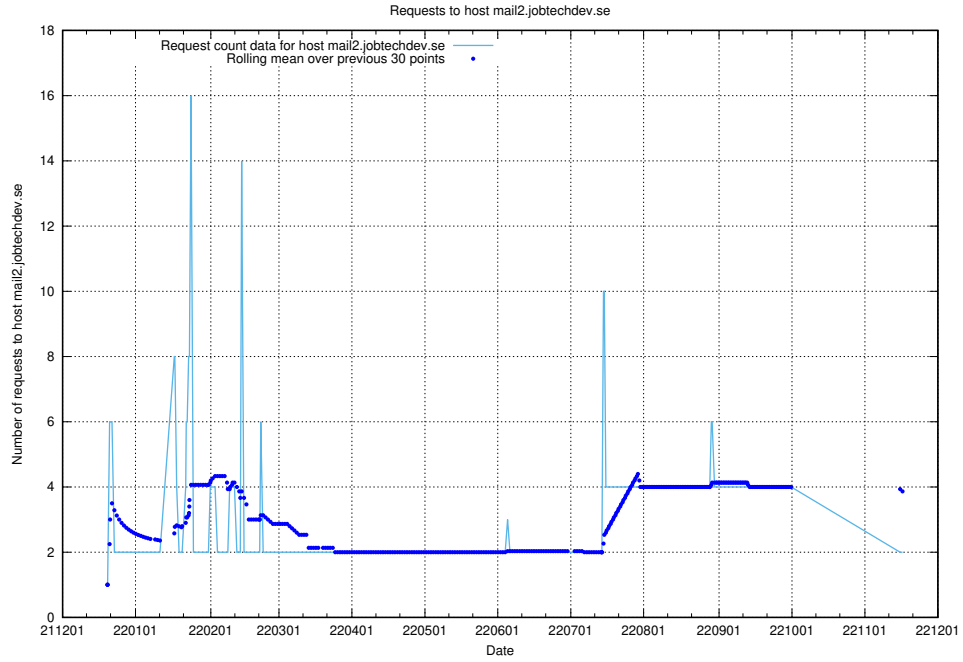

7.382 Usage of mail2.jobtechdev.se

Here, we count the number of requests to host mail2.jobtechdev.se.