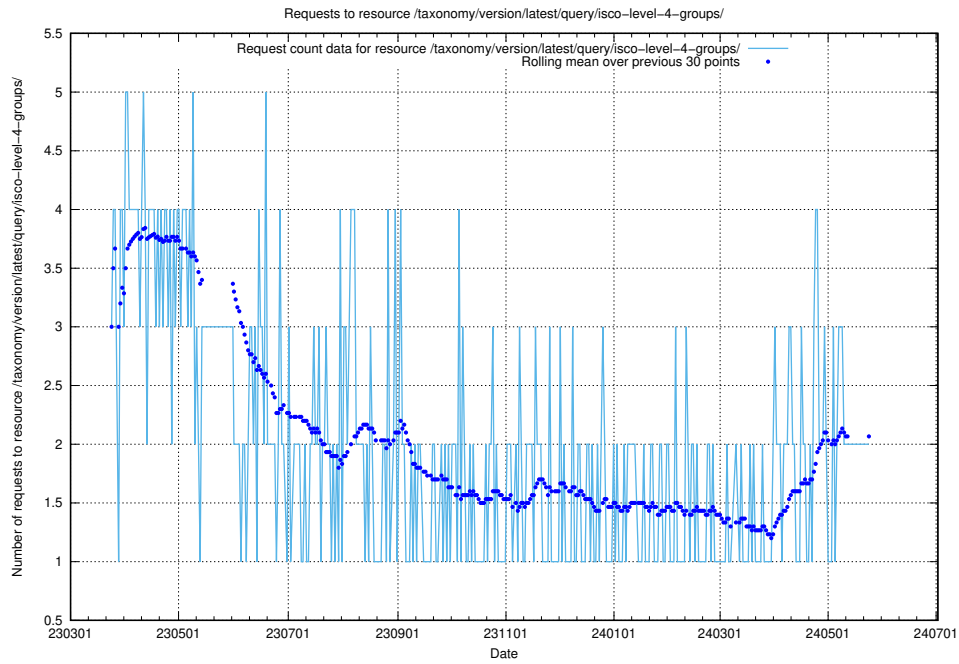

5.934 Usage of /taxonomy/version/latest/query/isco-level-4-groups/

Here, we count the number of requests to resource /taxonomy/version/latest/query/isco-level-4-groups/.