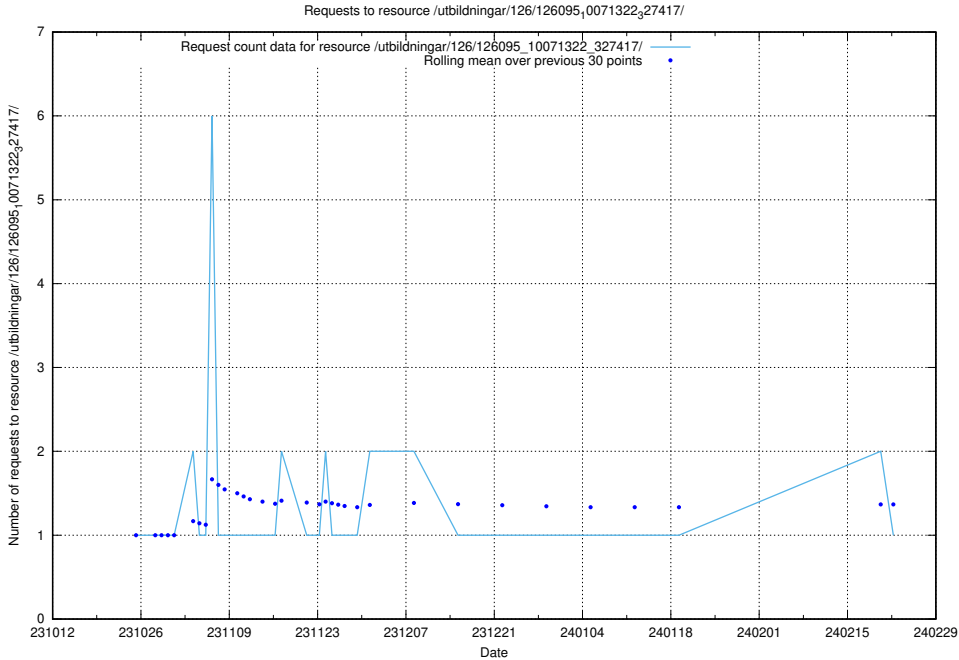

5.4249 Usage of /utbildningar/126/126095_10071322_327417/

Here, we count the number of requests to resource /utbildningar/126/126095_10071322_327417/.