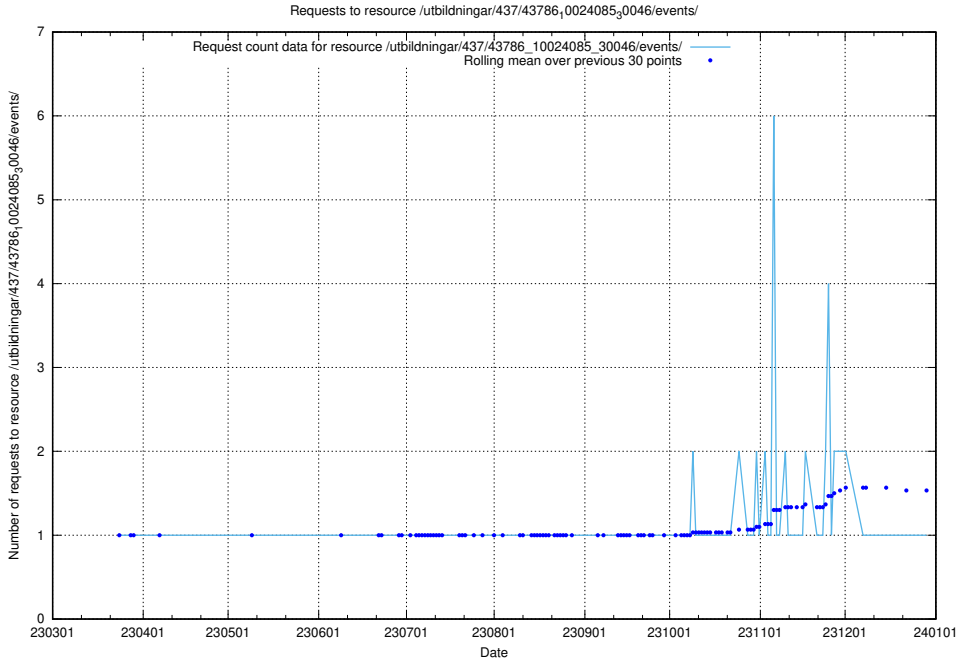

5.6188 Usage of /utbildningar/437/43786_10024085_30046/events/

Here, we count the number of requests to resource /utbildningar/437/43786_10024085_30046/events/.