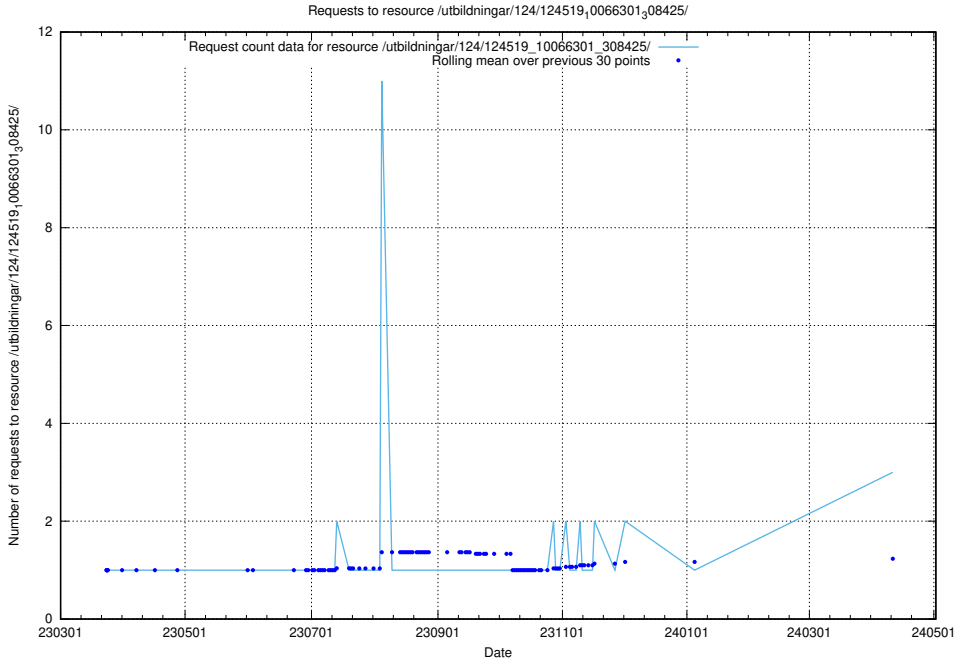

5.265 Usage of /utbildningar/124/124519_10066301_308425/

Here, we count the number of requests to resource /utbildningar/124/124519_10066301_308425/.