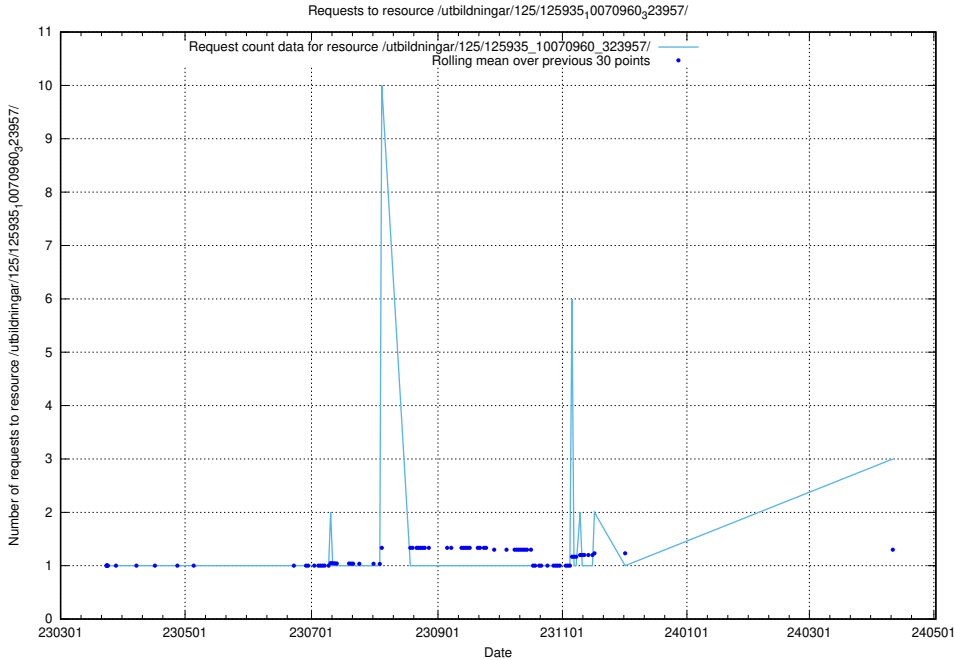

5.447 Usage of /utbildningar/125/125935_10070960_323957/

Here, we count the number of requests to resource /utbildningar/125/125935_10070960_323957/.