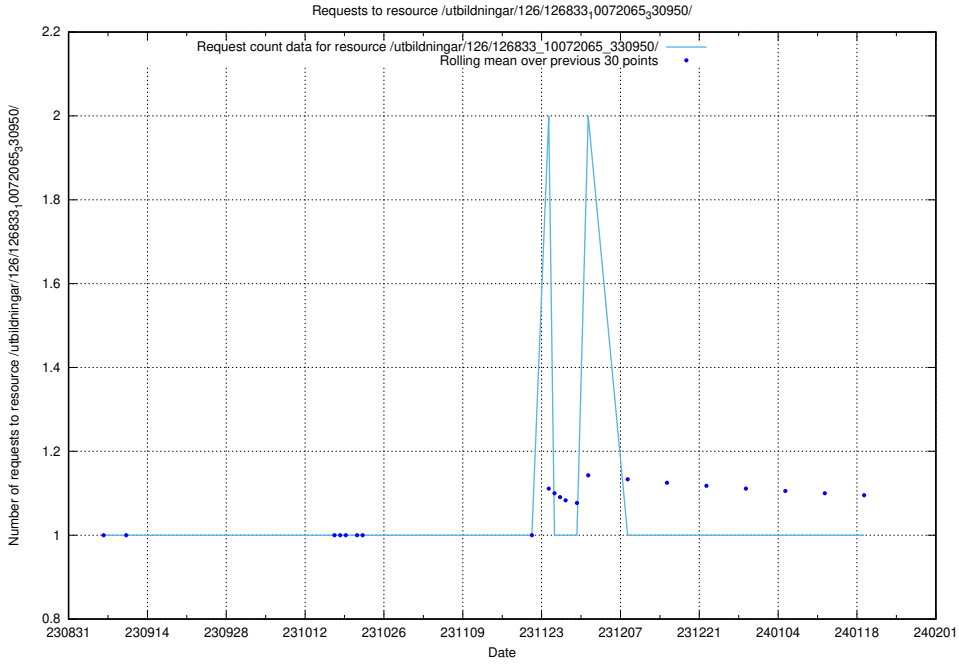

5.4685 Usage of /utbildningar/126/126833_10072065_330950/

Here, we count the number of requests to resource /utbildningar/126/126833_10072065_330950/.