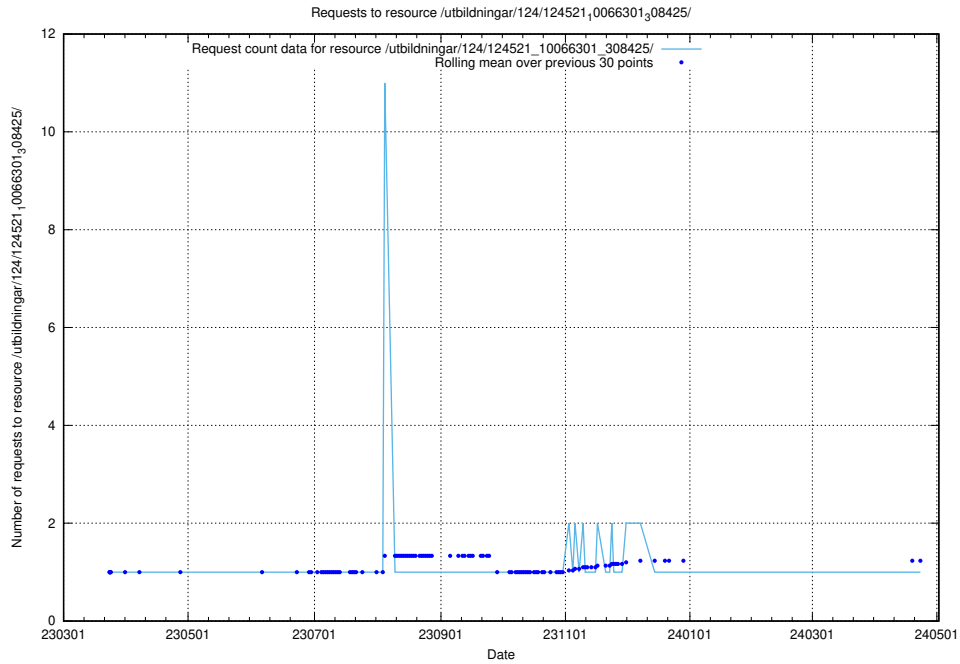

5.1250 Usage of /utbildningar/124/124521_10066301_308425/

Here, we count the number of requests to resource /utbildningar/124/124521_10066301_308425/.