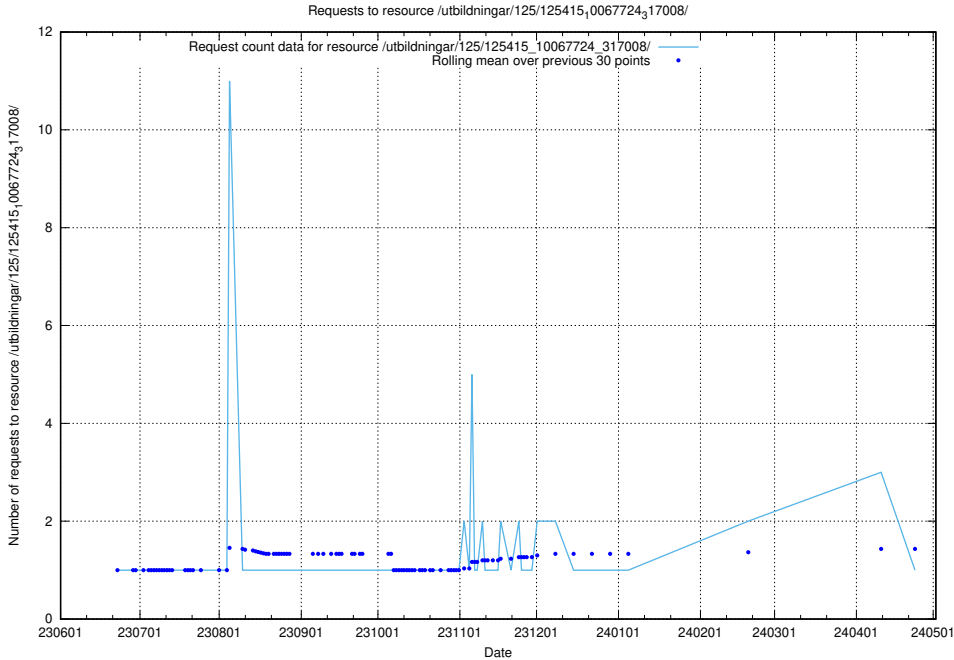

5.5752 Usage of /utbildningar/125/125415_10067724_317008/

Here, we count the number of requests to resource /utbildningar/125/125415_10067724_317008/.