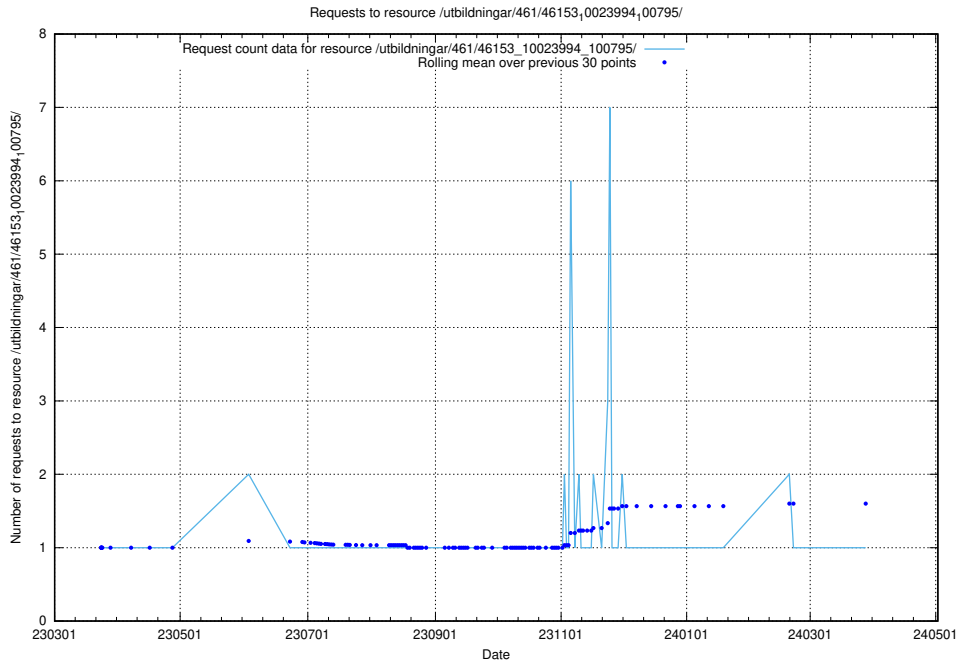

5.6323 Usage of /utbildningar/461/46153_10023994_100795/

Here, we count the number of requests to resource /utbildningar/461/46153_10023994_100795/.