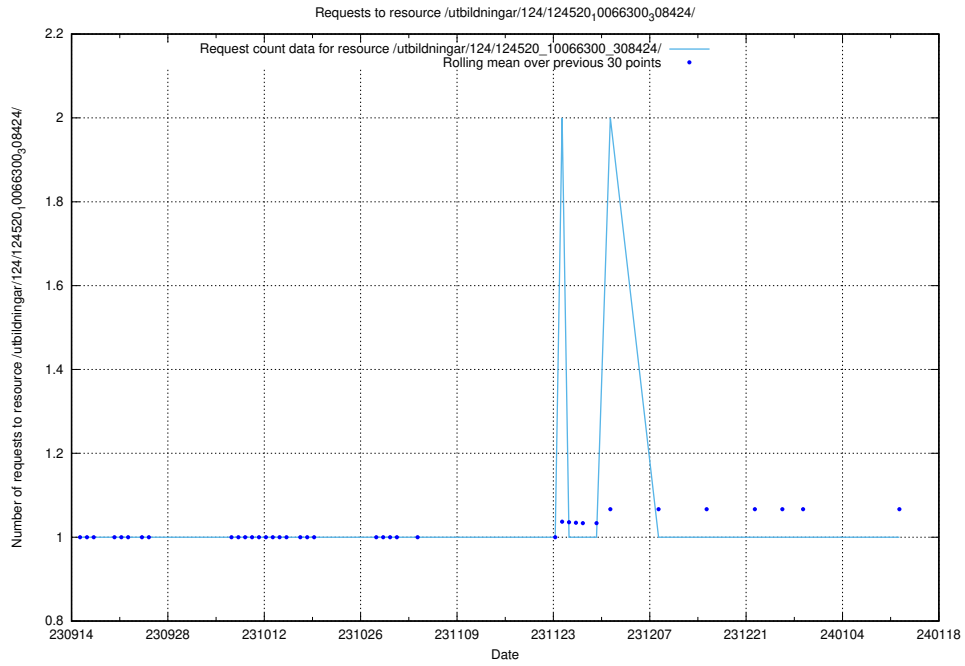

5.4599 Usage of /utbildningar/124/124520_10066300_308424/

Here, we count the number of requests to resource /utbildningar/124/124520_10066300_308424/.