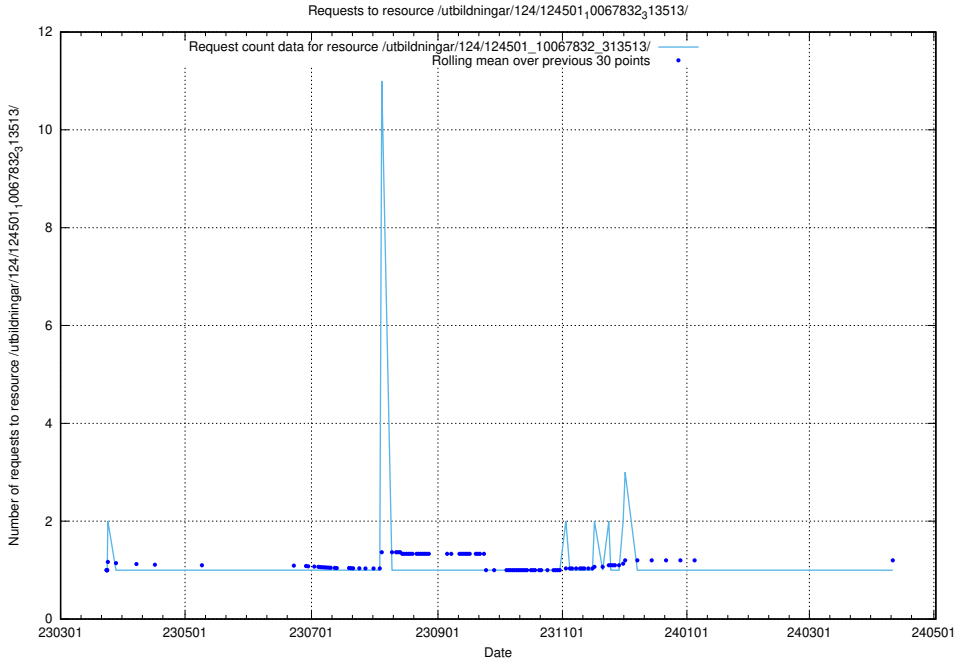

5.2266 Usage of /utbildningar/124/124501_10067832_313513/

Here, we count the number of requests to resource /utbildningar/124/124501_10067832_313513/.