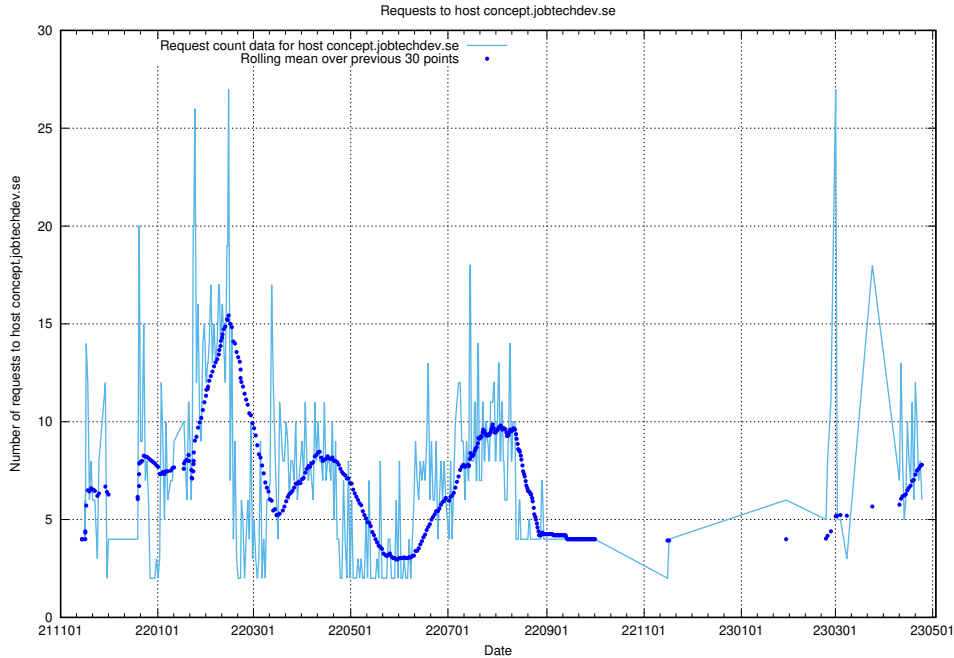

7.80 Usage of concept.jobtechdev.se

Here, we count the number of requests to host concept.jobtechdev.se.