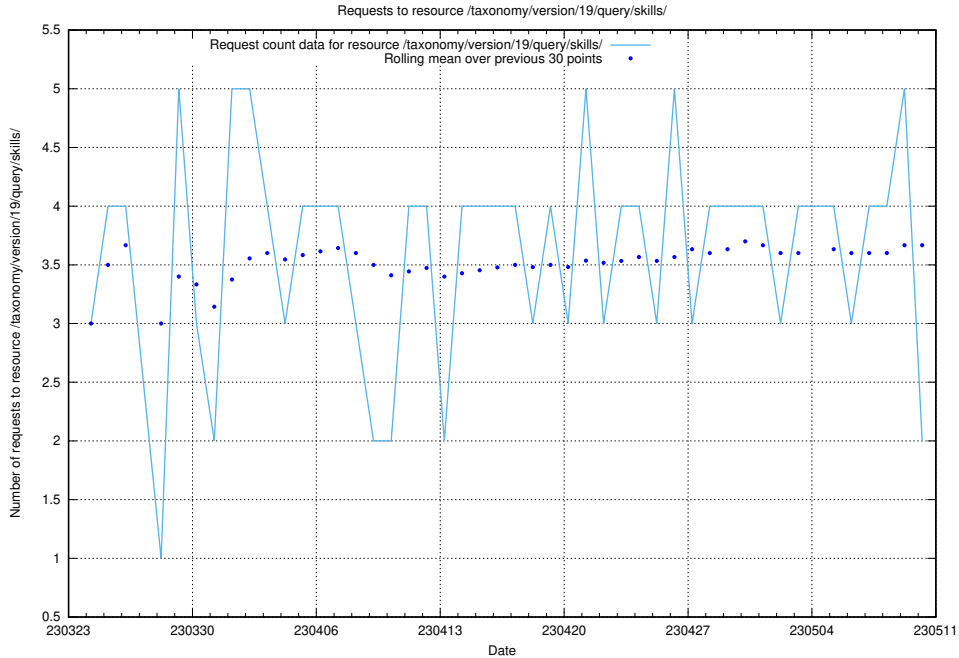

### 5.946 Usage of /taxonomy/version/19/query/skills/

Here, we count the number of requests to resource /taxonomy/version/19/query/skills/.