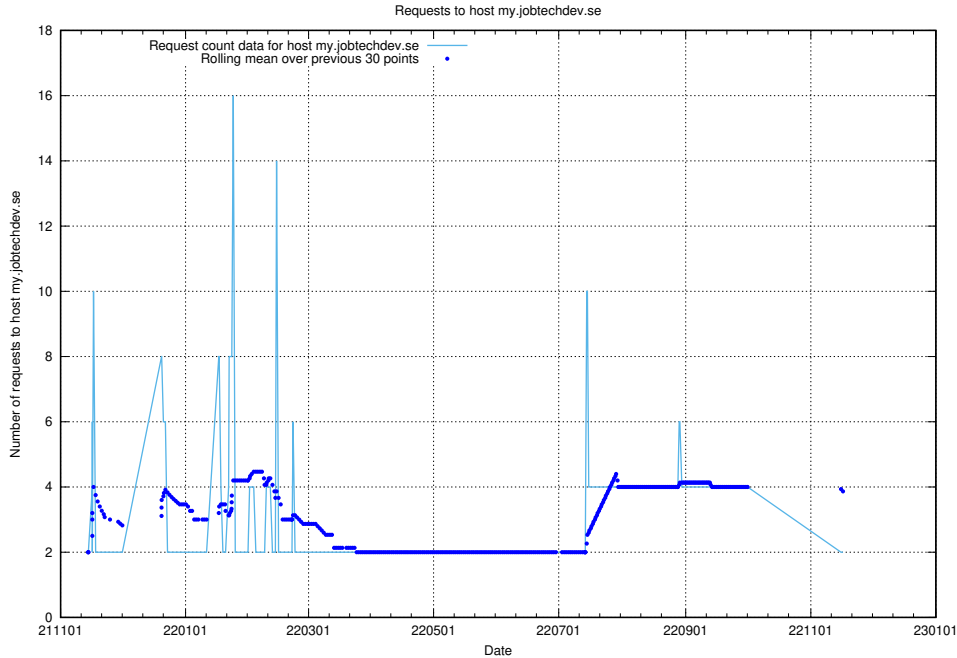

7.569 Usage of my.jobtechdev.se

Here, we count the number of requests to host my.jobtechdev.se.