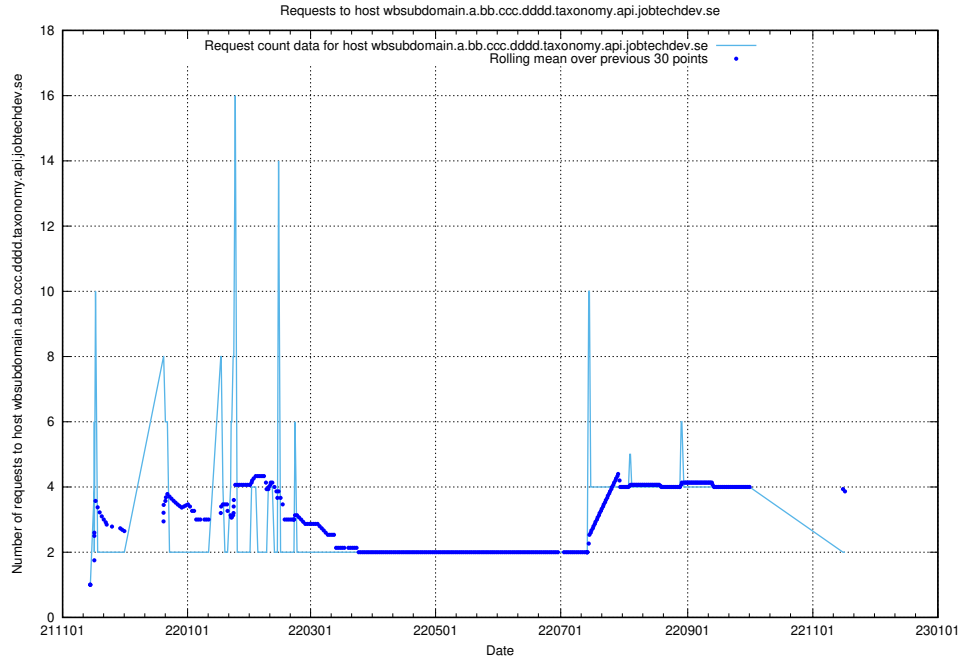

7.551 Usage of wbsubdomain.a.bb.ccc.dddd.taxonomy.api.jobtechdev.se

Here, we count the number of requests to host wbsubdomain.a.bb.ccc.dddd.taxonomy.api.jobtechdev.se.