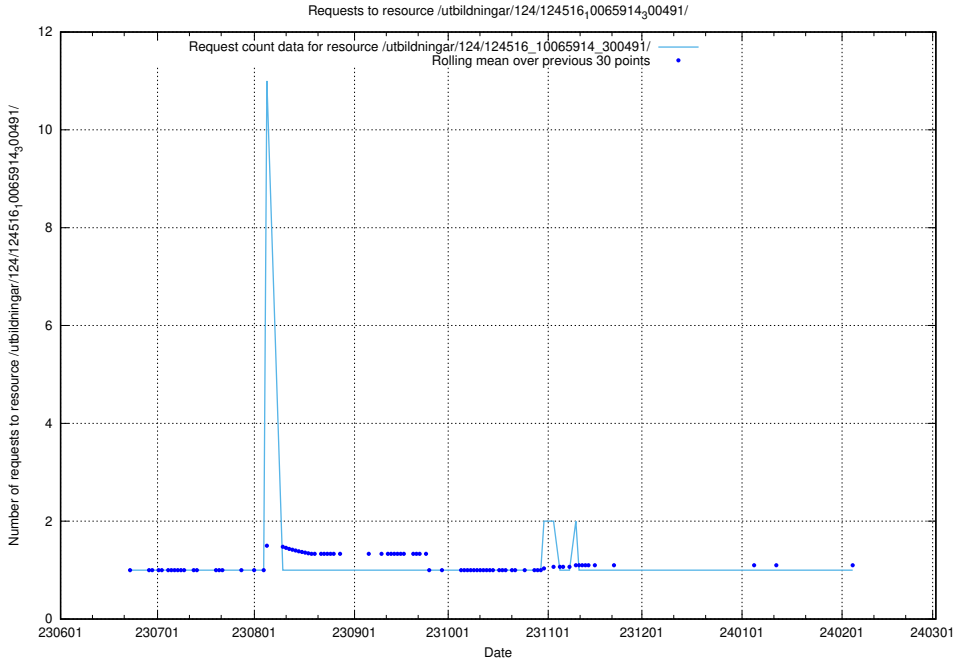

5.5793 Usage of /utbildningar/124/124516_10065914_300491/

Here, we count the number of requests to resource /utbildningar/124/124516_10065914_300491/.