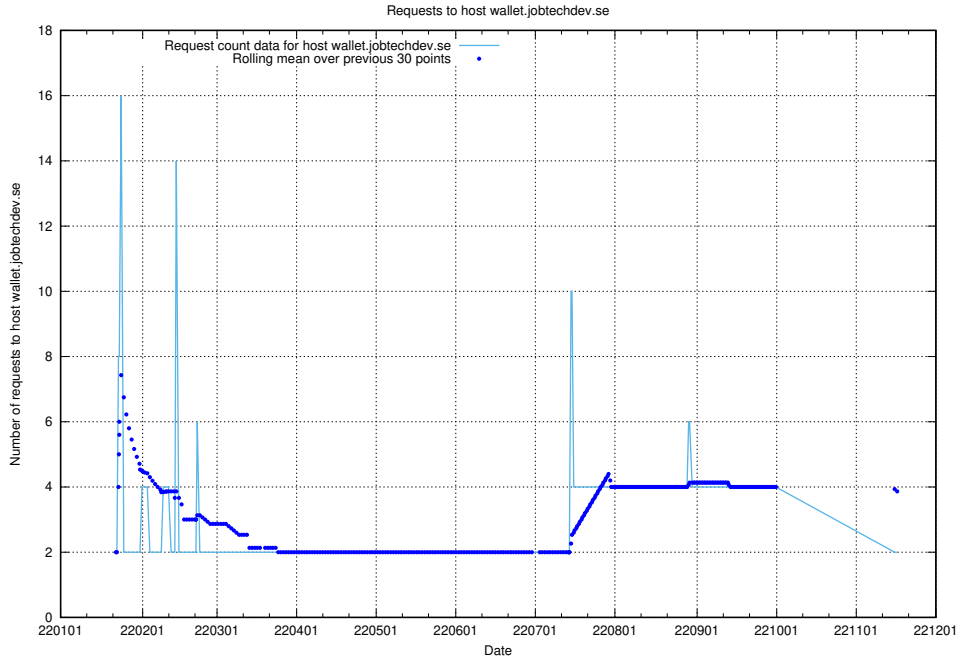

### 7.584 Usage of wallet.jobtechdev.se

Here, we count the number of requests to host wallet.jobtechdev.se.