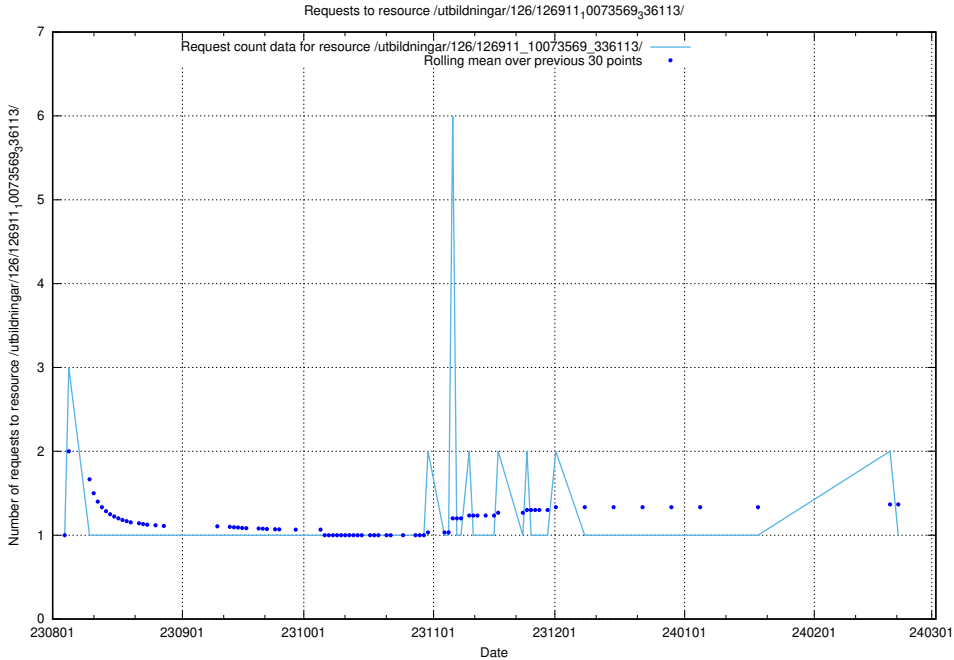

5.4887 Usage of /utbildningar/126/126911_10073569_336113/

Here, we count the number of requests to resource /utbildningar/126/126911_10073569_336113/.