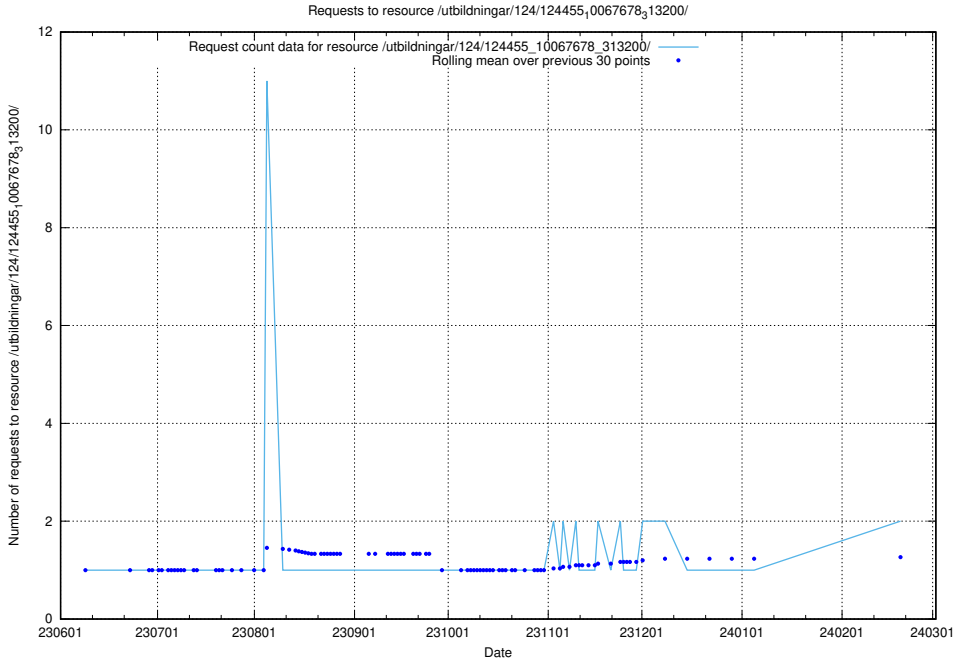

5.887 Usage of /utbildningar/124/124455_10067678_313200/

Here, we count the number of requests to resource /utbildningar/124/124455_10067678_313200/.