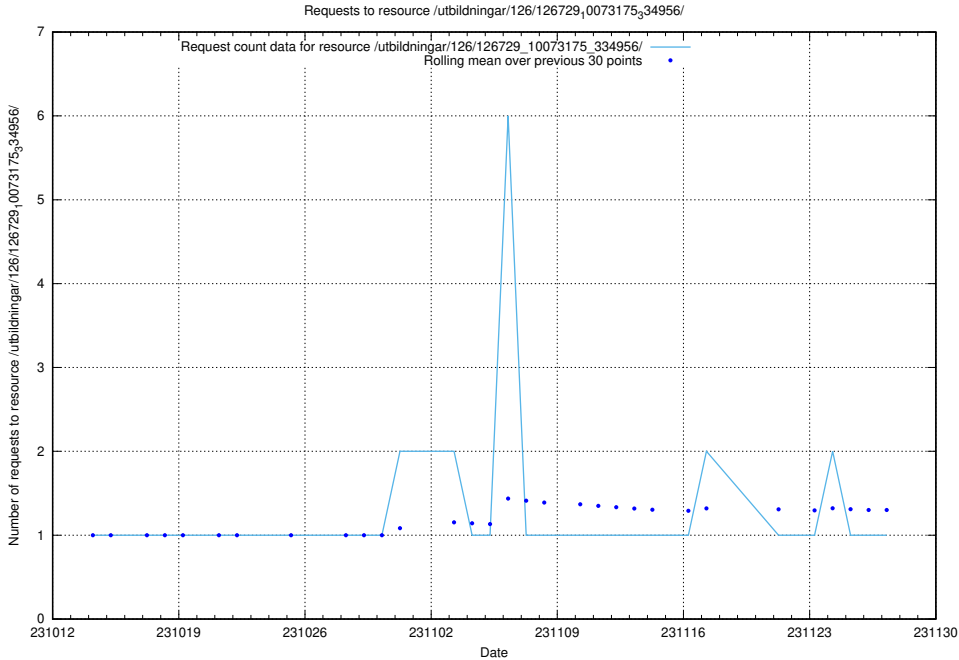

5.4357 Usage of /utbildningar/126/126729_10073175_334956/

Here, we count the number of requests to resource /utbildningar/126/126729_10073175_334956/.