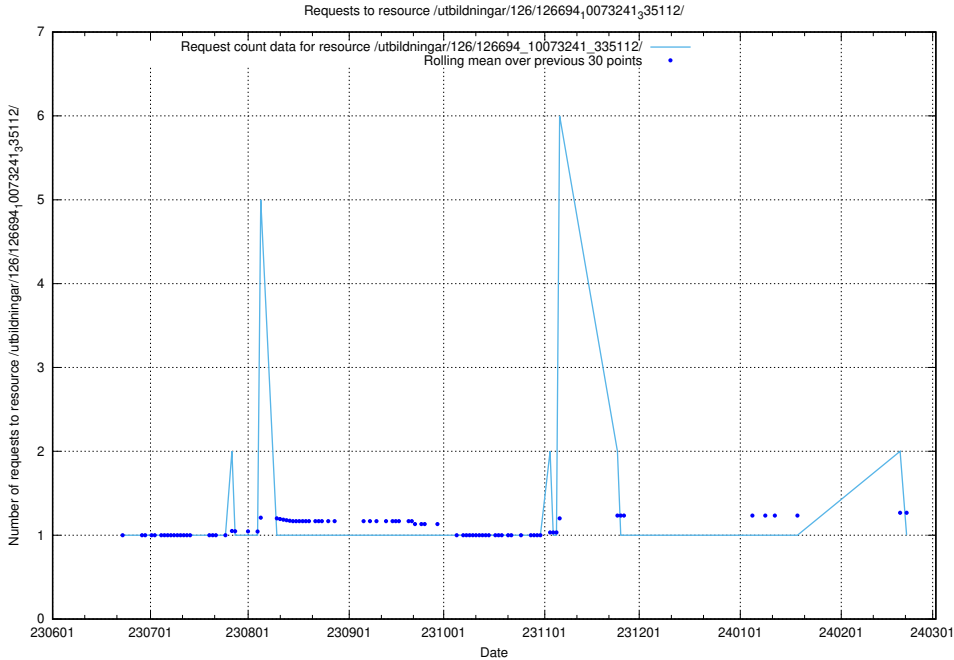

5.5659 Usage of /utbildningar/126/126694_10073241_335112/

Here, we count the number of requests to resource /utbildningar/126/126694_10073241_335112/.