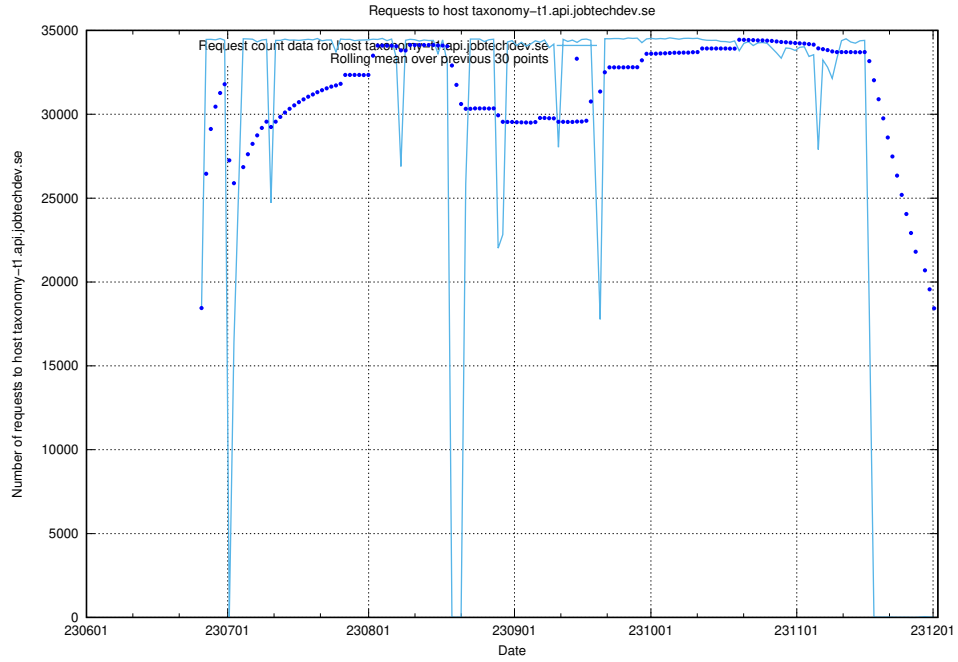

7.173 Usage of taxonomy-t1.api.jobtechdev.se

Here, we count the number of requests to host taxonomy-t1.api.jobtechdev.se.