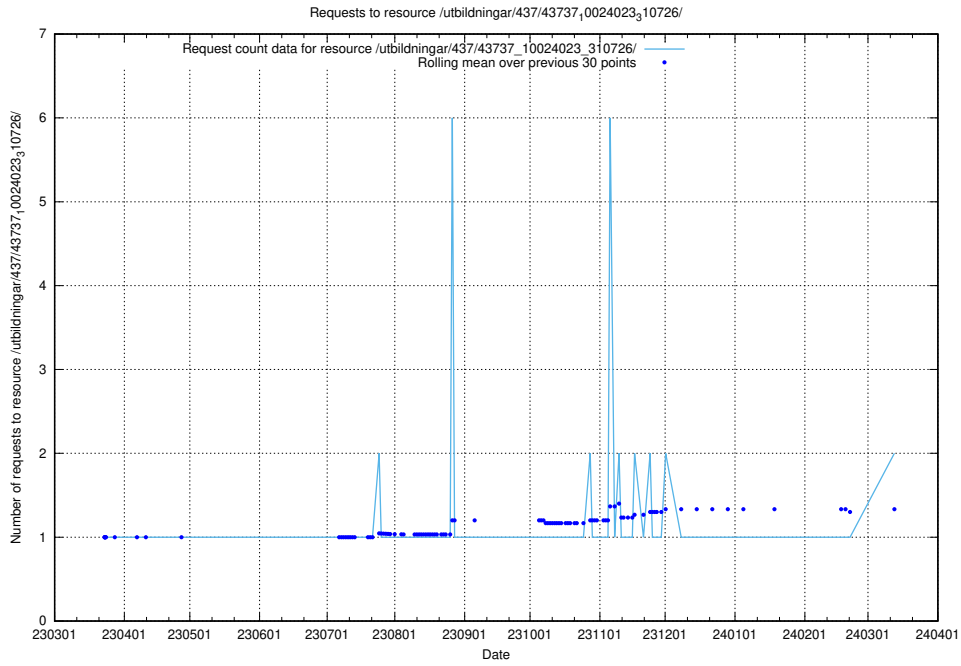

5.971 Usage of /utbildningar/437/43737_10024023_310726/

Here, we count the number of requests to resource /utbildningar/437/43737_10024023_310726/.