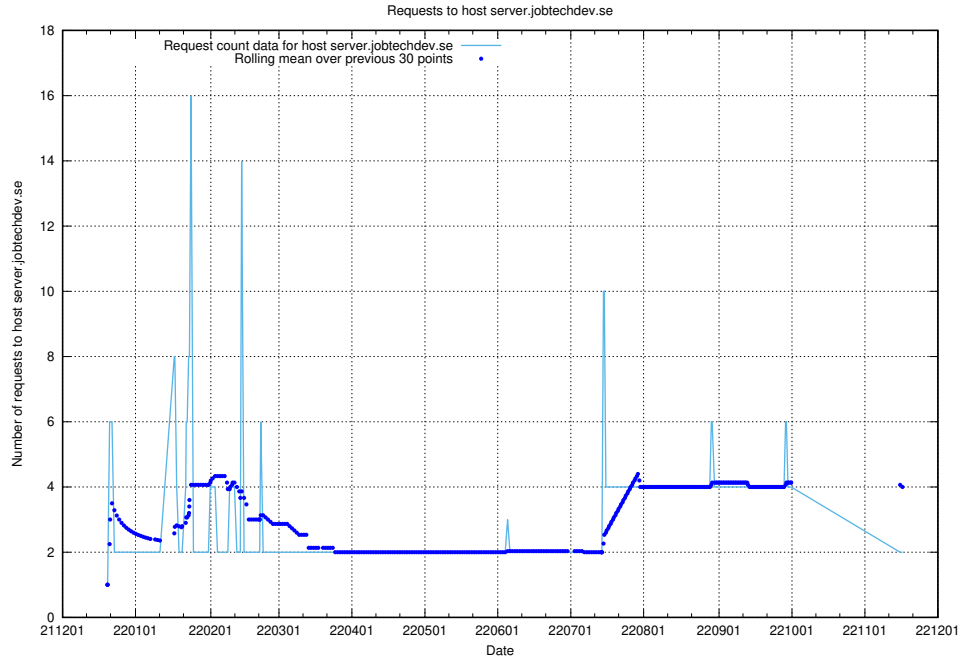

7.377 Usage of server.jobtechdev.se

Here, we count the number of requests to host server.jobtechdev.se.