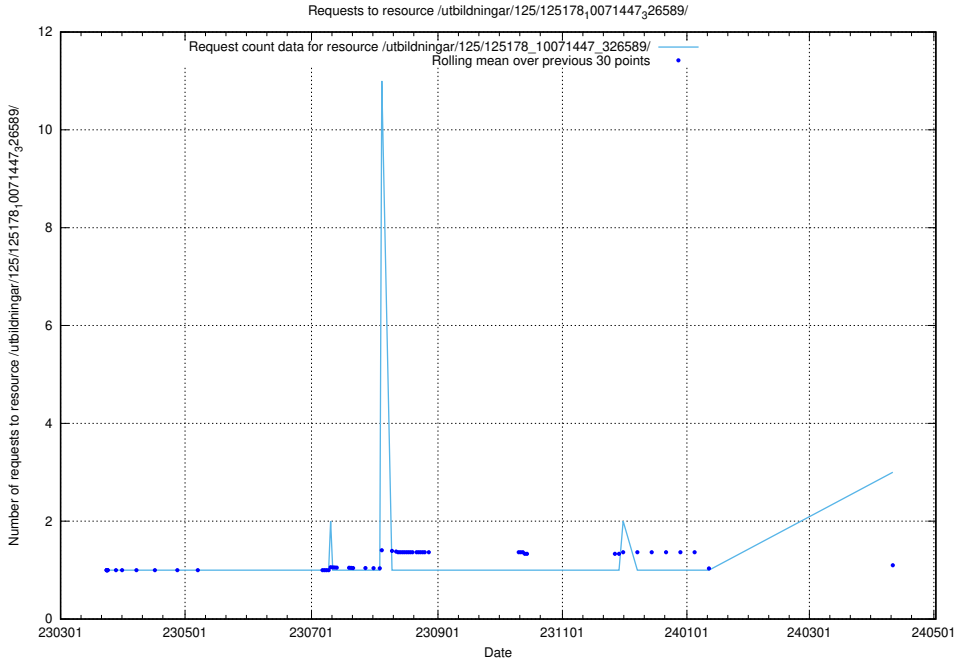

5.255 Usage of /utbildningar/125/125178_10071447_326589/

Here, we count the number of requests to resource /utbildningar/125/125178_10071447_326589/.