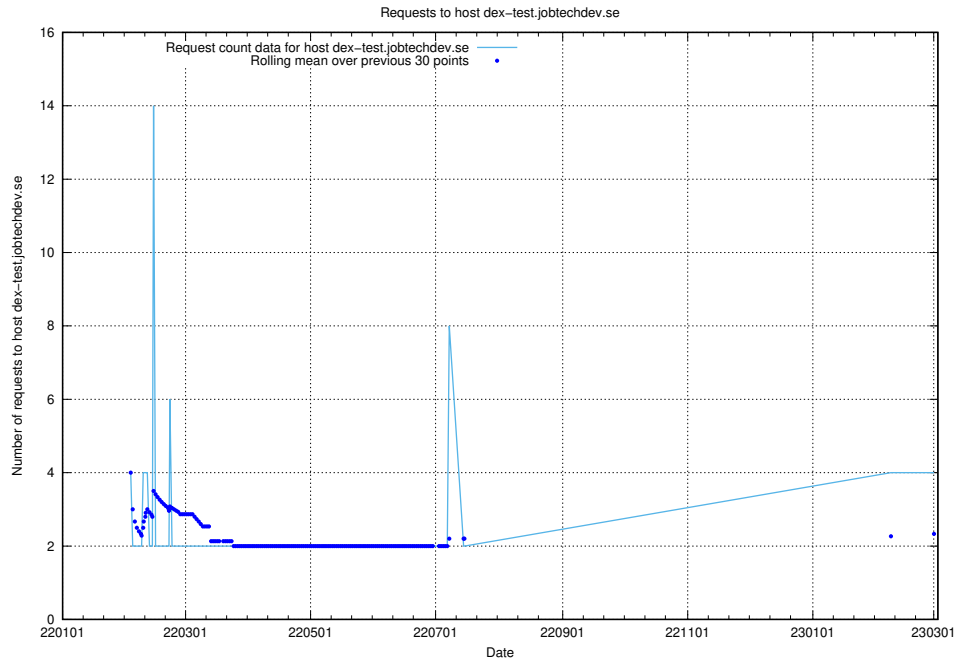

7.166 Usage of dex-test.jobtechdev.se

Here, we count the number of requests to host dex-test.jobtechdev.se.