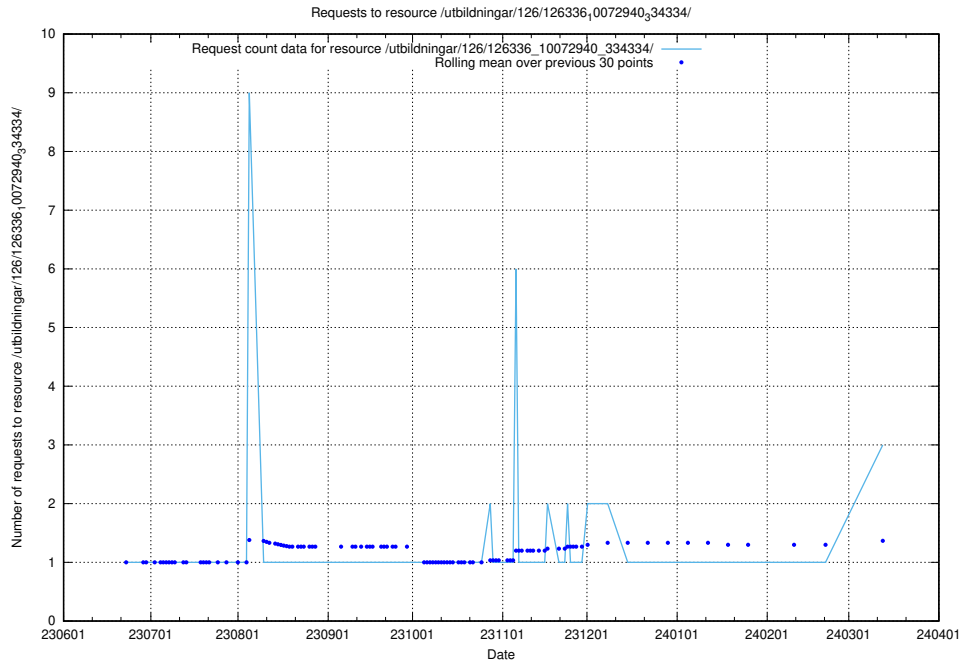

5.382 Usage of /utbildningar/126/126336_10072940_334334/

Here, we count the number of requests to resource /utbildningar/126/126336_10072940_334334/.