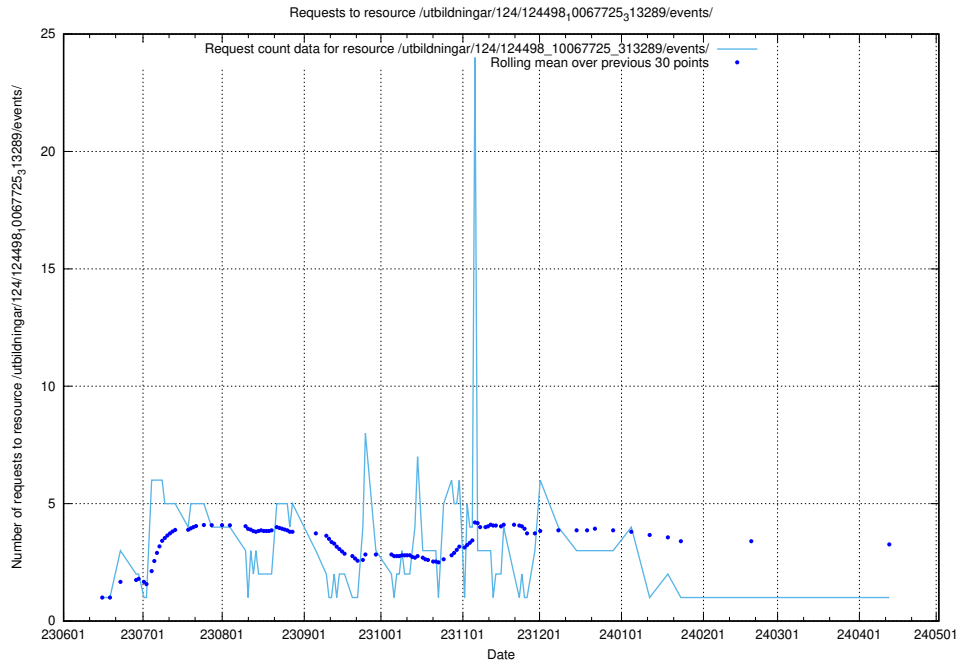

5.5904 Usage of /utbildningar/124/124498_10067725_313289/events/

Here, we count the number of requests to resource /utbildningar/124/124498_10067725_313289/events/