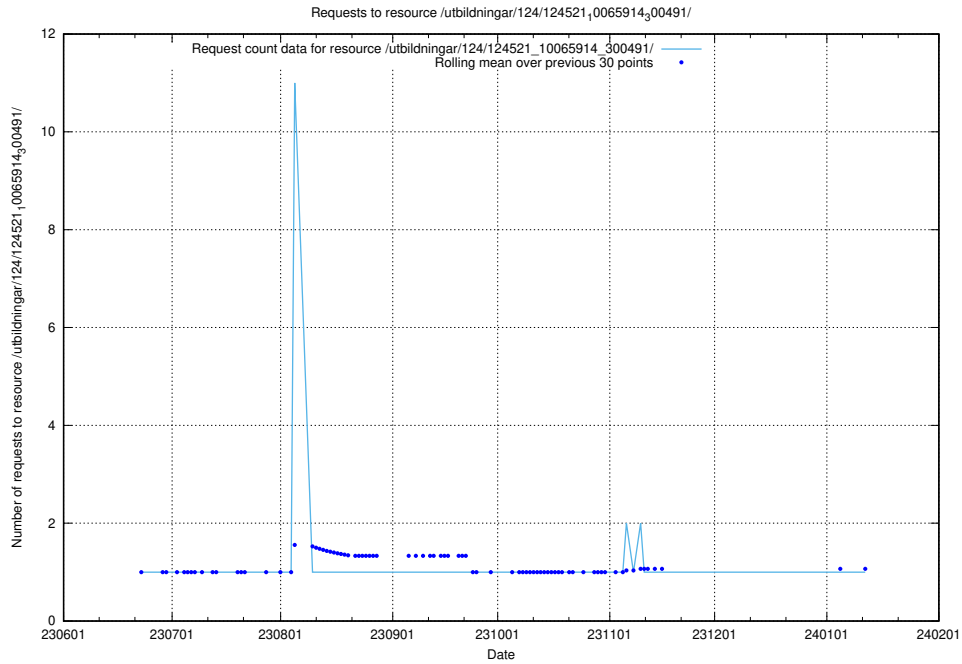

5.5777 Usage of /utbildningar/124/124521_10065914_300491/

Here, we count the number of requests to resource /utbildningar/124/124521_10065914_300491/.