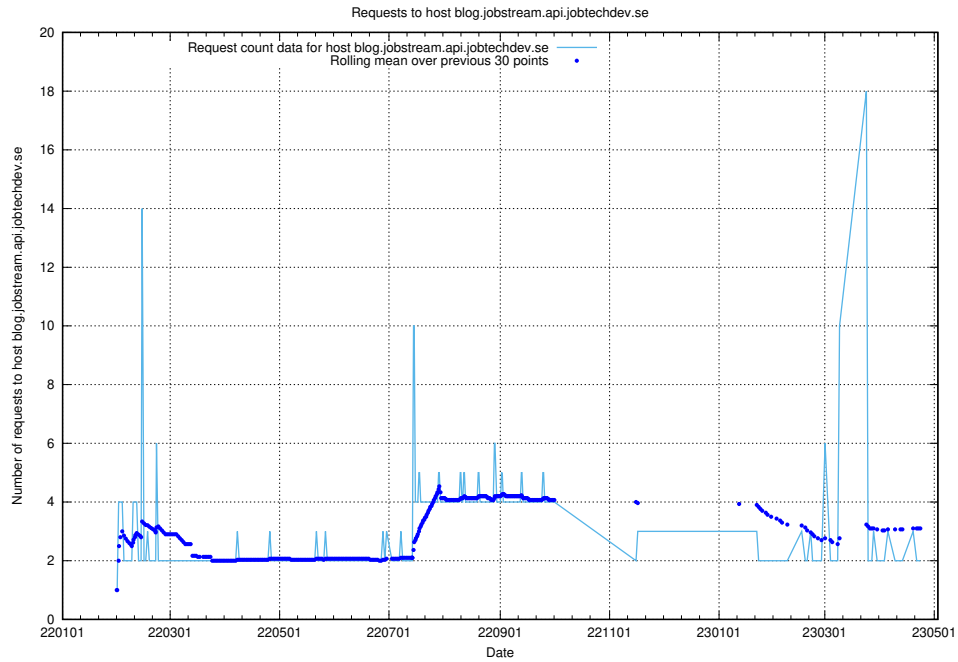

7.570 Usage of `blog.jobstream.api.jobtechdev.se`

Here, we count the number of requests to host `blog.jobstream.api.jobtechdev.se`.