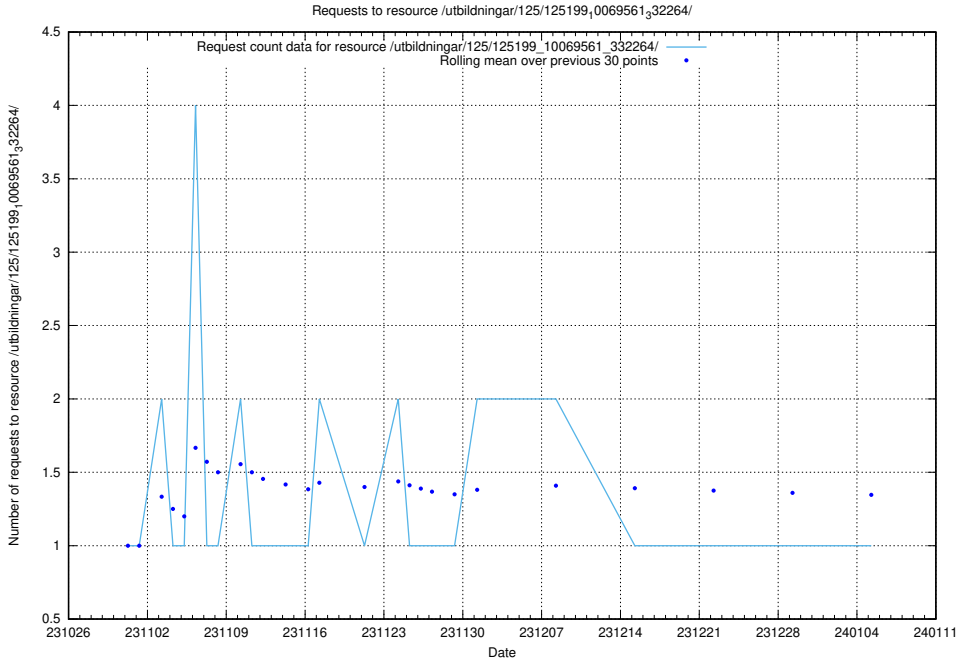

5.4198 Usage of /utbildningar/125/125199_10069561_332264/

Here, we count the number of requests to resource /utbildningar/125/125199_10069561_332264/.