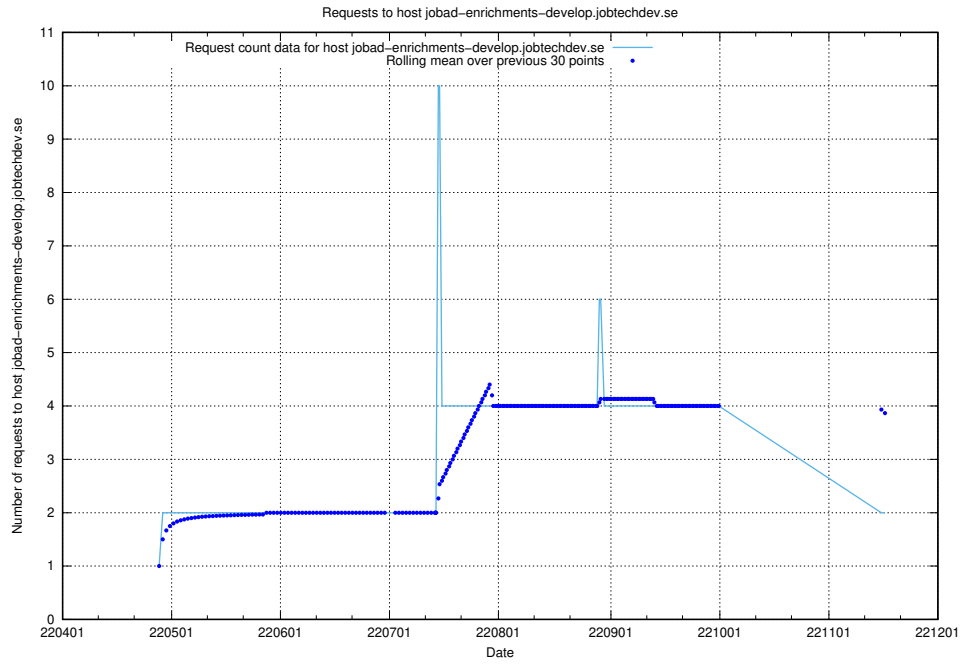

7.450 Usage of `jobad-enrichments-develop.jobtechdev.se`

Here, we count the number of requests to host `jobad-enrichments-develop.jobtechdev.se`.