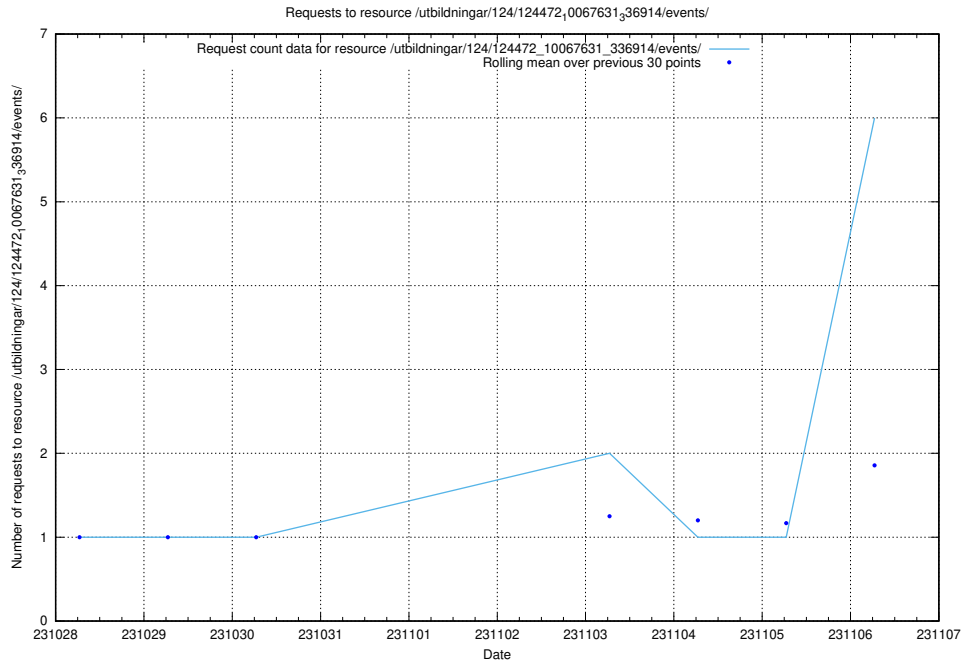

5.62 Usage of /utbildningar/124/124472_10067631_336914/events/

Here, we count the number of requests to resource /utbildningar/124/124472_10067631_336914/events/