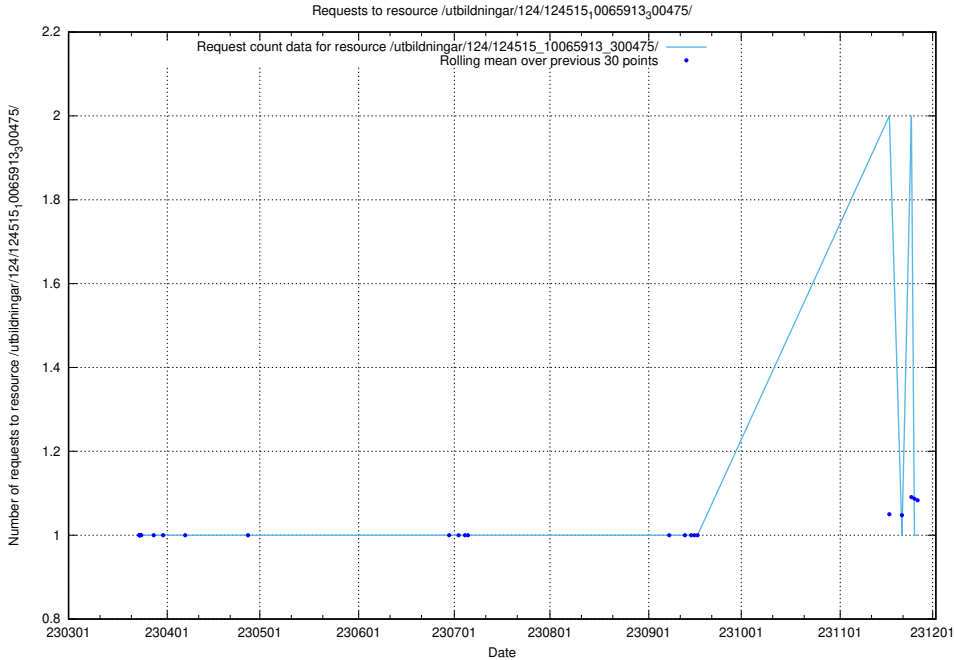

5.1651 Usage of /utbildningar/124/124515_10065913_300475/

Here, we count the number of requests to resource /utbildningar/124/124515_10065913_300475/.