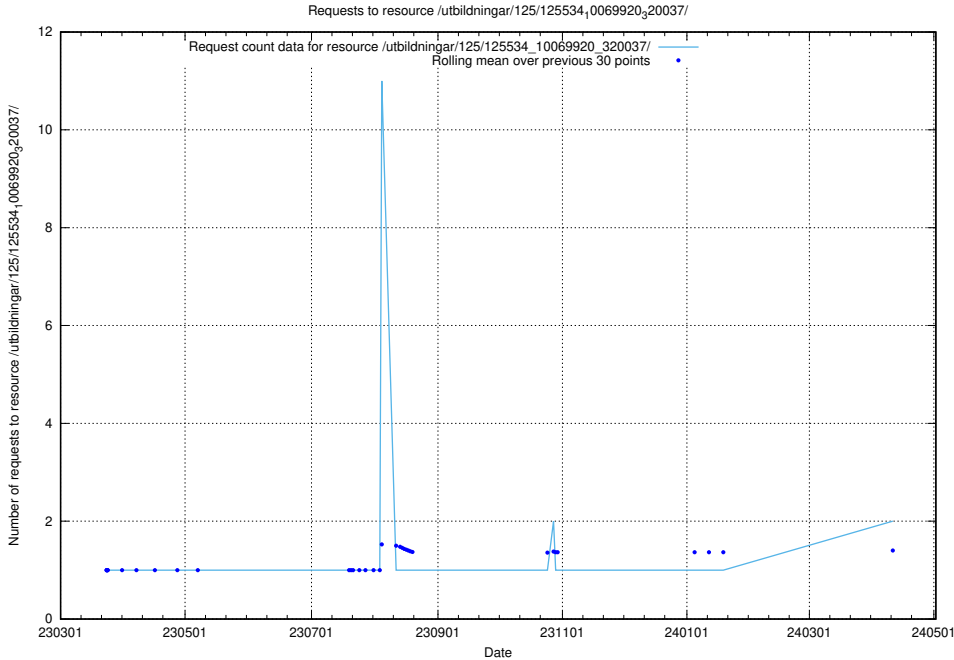

5.474 Usage of /utbildningar/125/125534_10069920_320037/

Here, we count the number of requests to resource /utbildningar/125/125534_10069920_320037/.