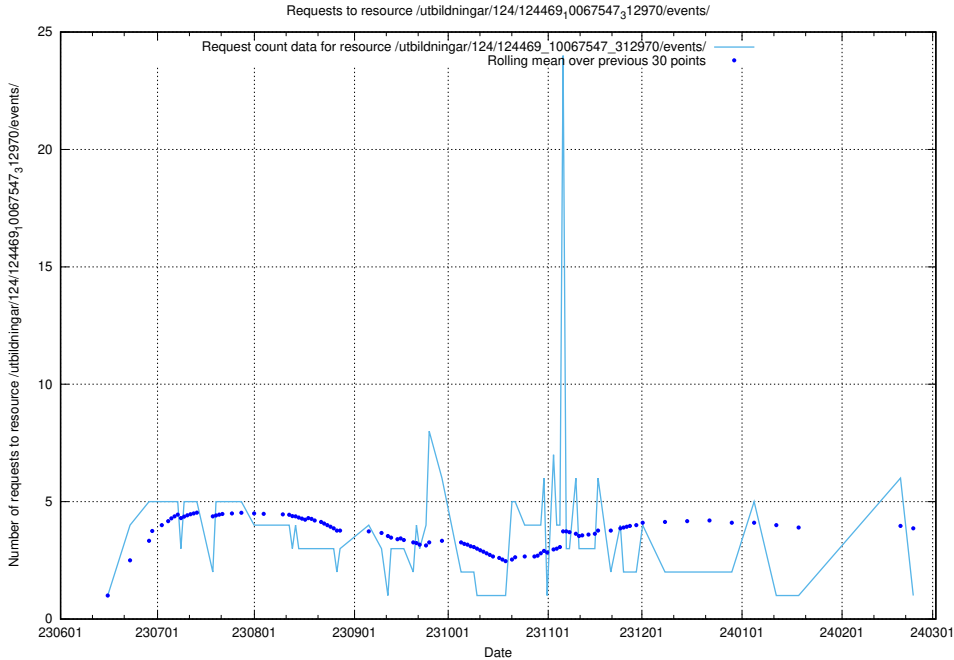

5.5906 Usage of /utbildningar/124/124469_10067547_312970/events/

Here, we count the number of requests to resource /utbildningar/124/124469_10067547_312970/events/