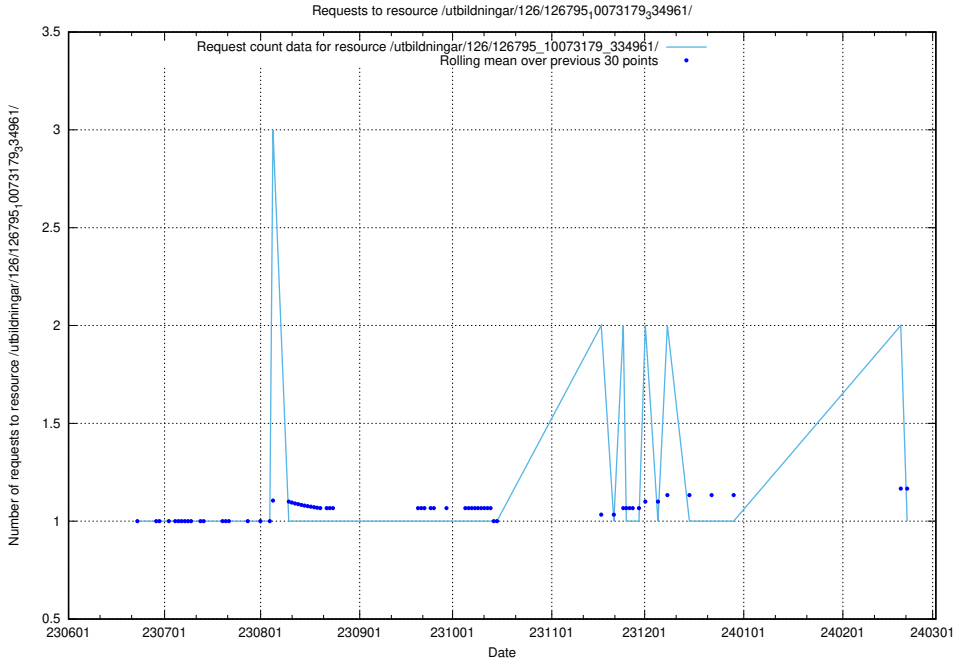

5.5610 Usage of /utbildningar/126/126795_10073179_334961/

Here, we count the number of requests to resource /utbildningar/126/126795_10073179_334961/.