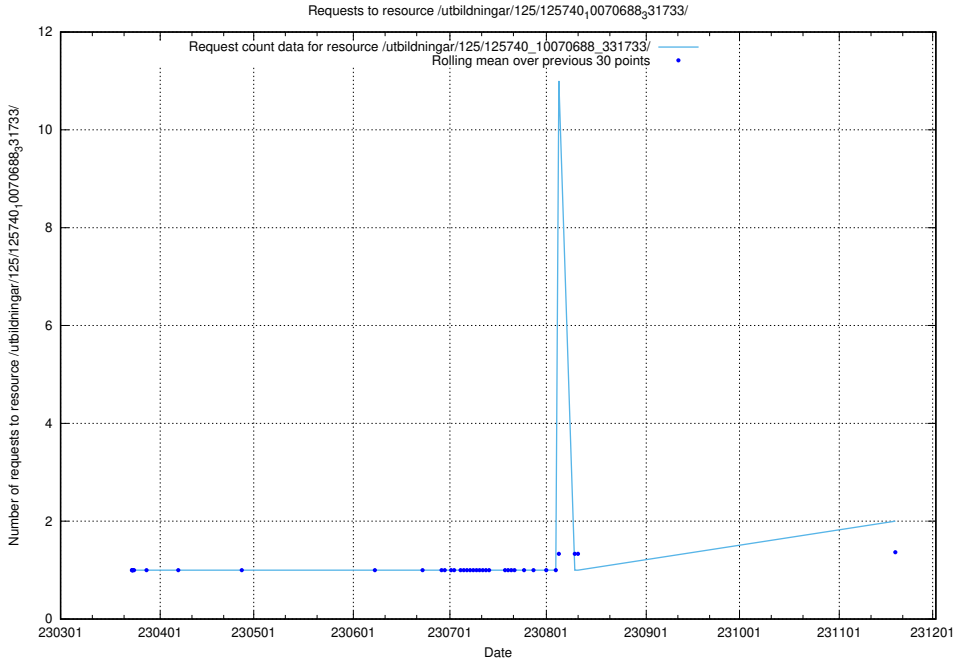

5.457 Usage of /utbildningar/125/125740_10070688_331733/

Here, we count the number of requests to resource /utbildningar/125/125740_10070688_331733/.