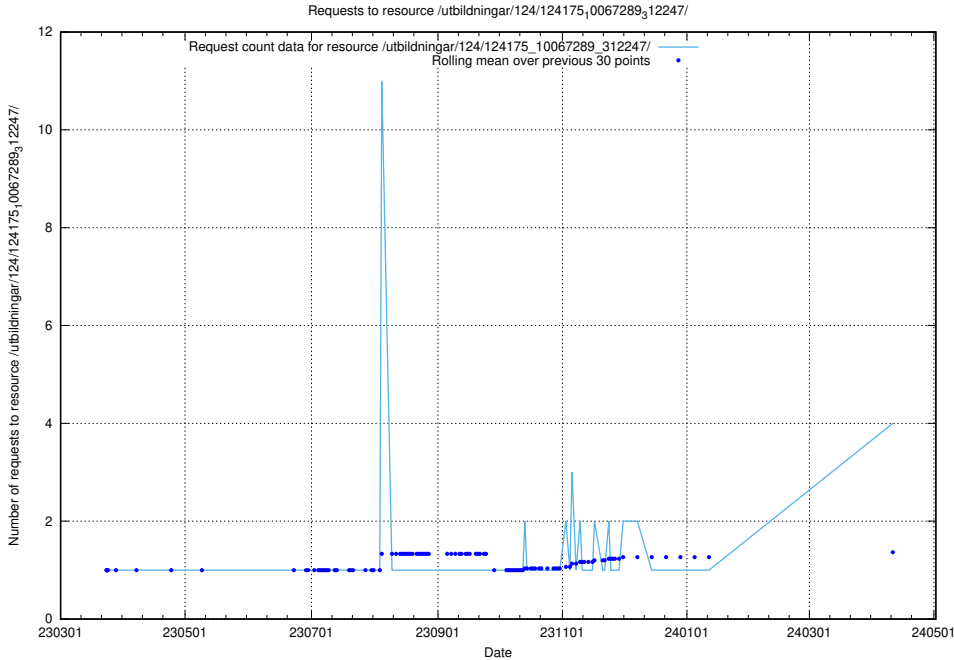

5.200 Usage of /utbildningar/124/124175_10067289_312247/

Here, we count the number of requests to resource /utbildningar/124/124175_10067289_312247/.