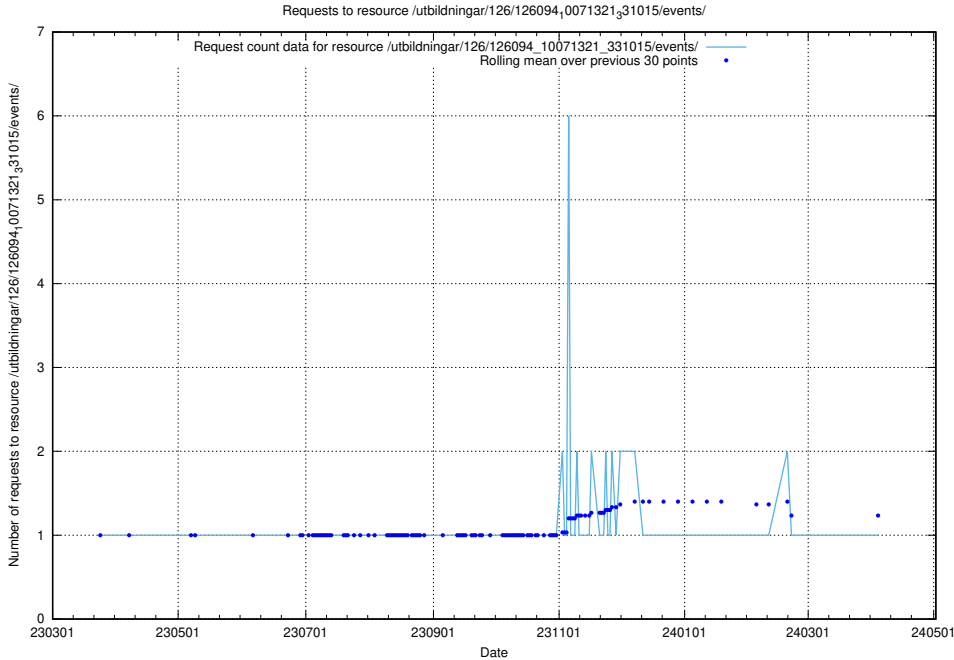

5.6213 Usage of /utbildningar/126/126094_10071321_331015/events/

Here, we count the number of requests to resource /utbildningar/126/126094_10071321_331015/events/