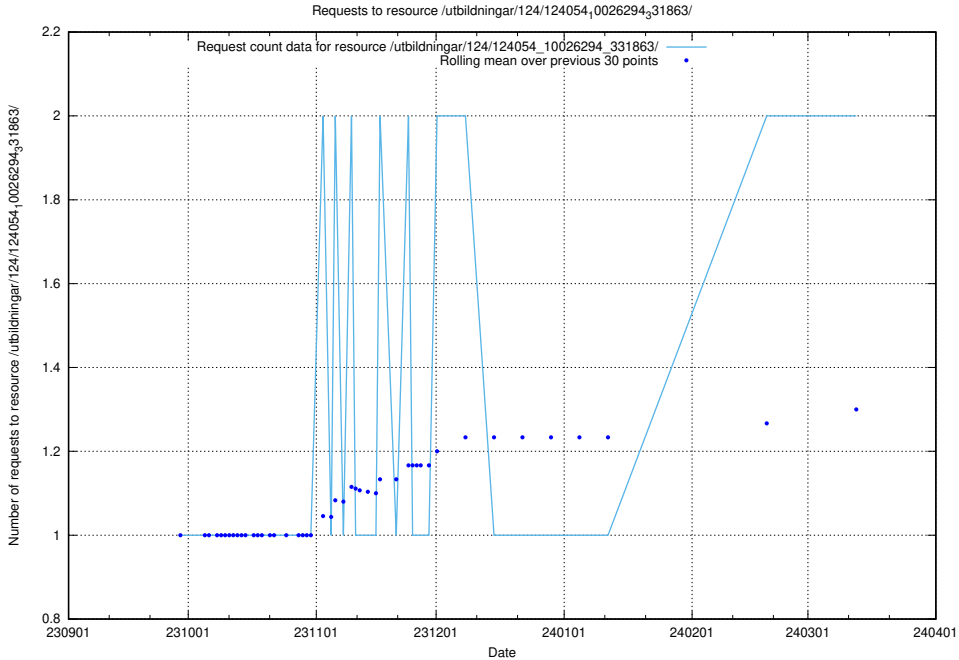

5.732 Usage of /utbildningar/124/124054_10026294_331863/

Here, we count the number of requests to resource /utbildningar/124/124054_10026294_331863/.