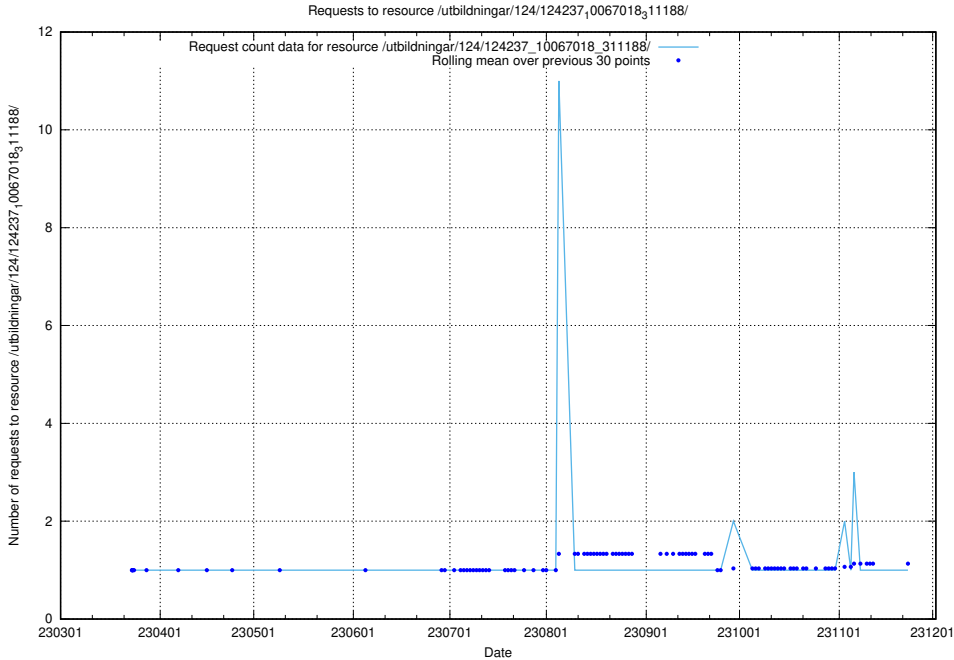

5.4051 Usage of /utbildningar/124/124237_10067018_311188/

Here, we count the number of requests to resource /utbildningar/124/124237_10067018_311188/.