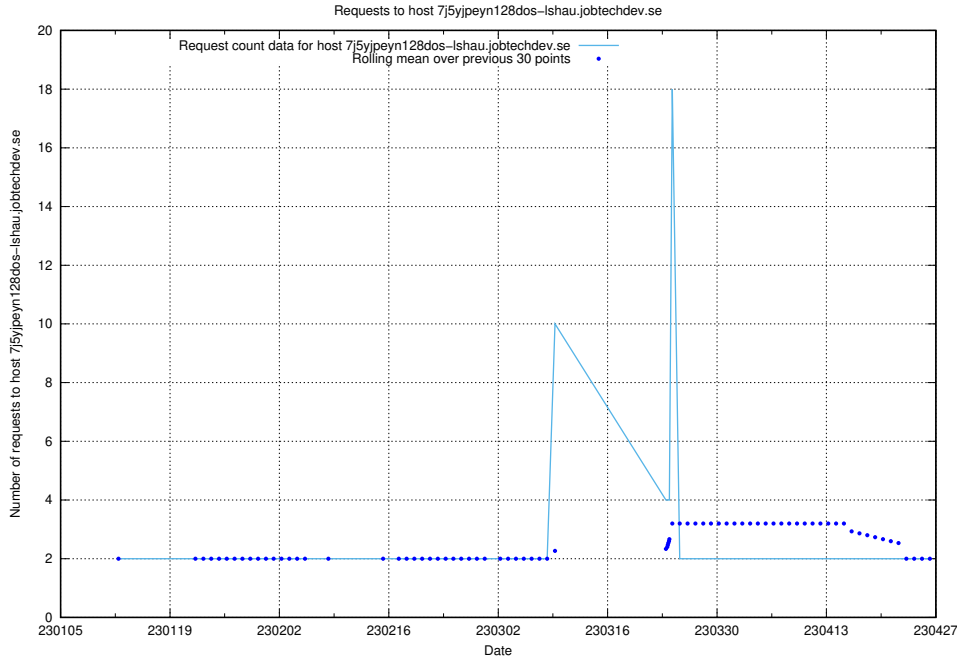

7.306 Usage of 7j5yjpeyn128dos-lshau.jobtechdev.se

Here, we count the number of requests to host 7j5yjpeyn128dos-lshau.jobtechdev.se.