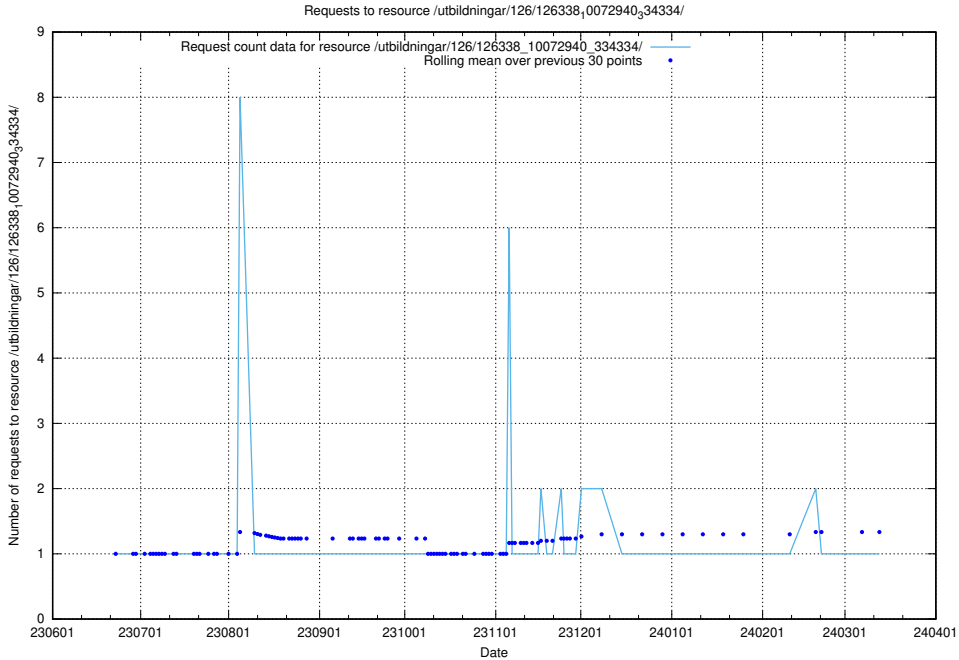

5.5687 Usage of /utbildningar/126/126338_10072940_334334/

Here, we count the number of requests to resource /utbildningar/126/126338_10072940_334334/.