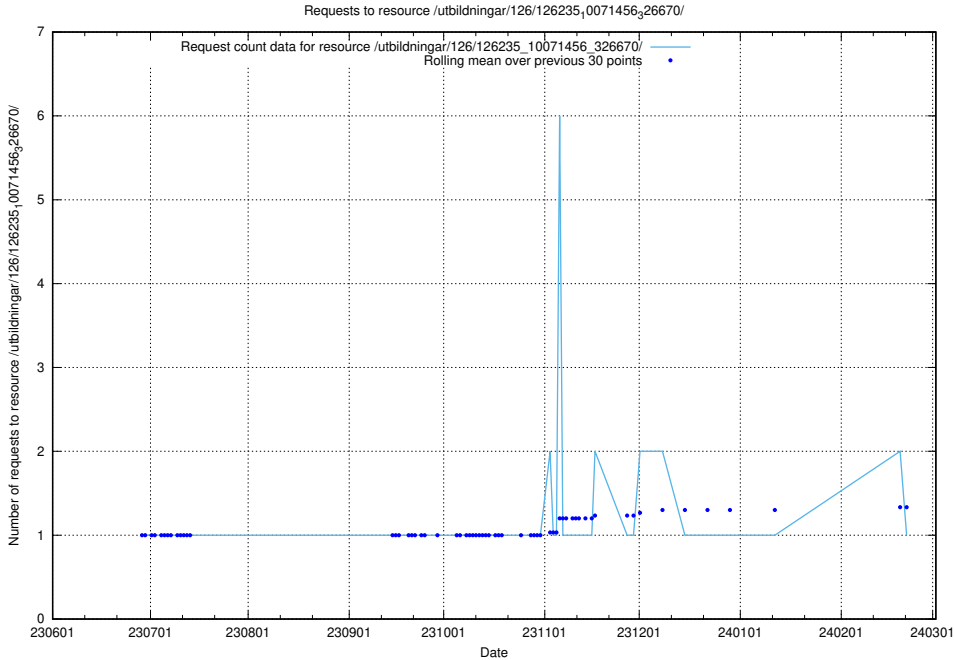

5.5485 Usage of /utbildningar/126/126235_10071456_326670/

Here, we count the number of requests to resource /utbildningar/126/126235_10071456_326670/.