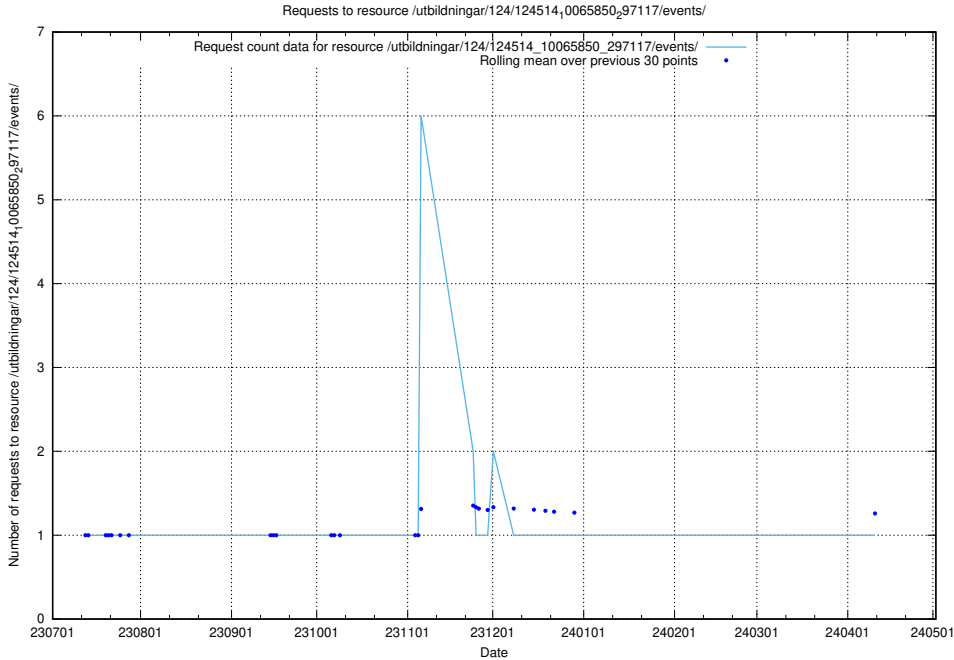

5.5130 Usage of /utbildningar/124/124514_10065850_297117/events/

Here, we count the number of requests to resource /utbildningar/124/124514_10065850_297117/events/