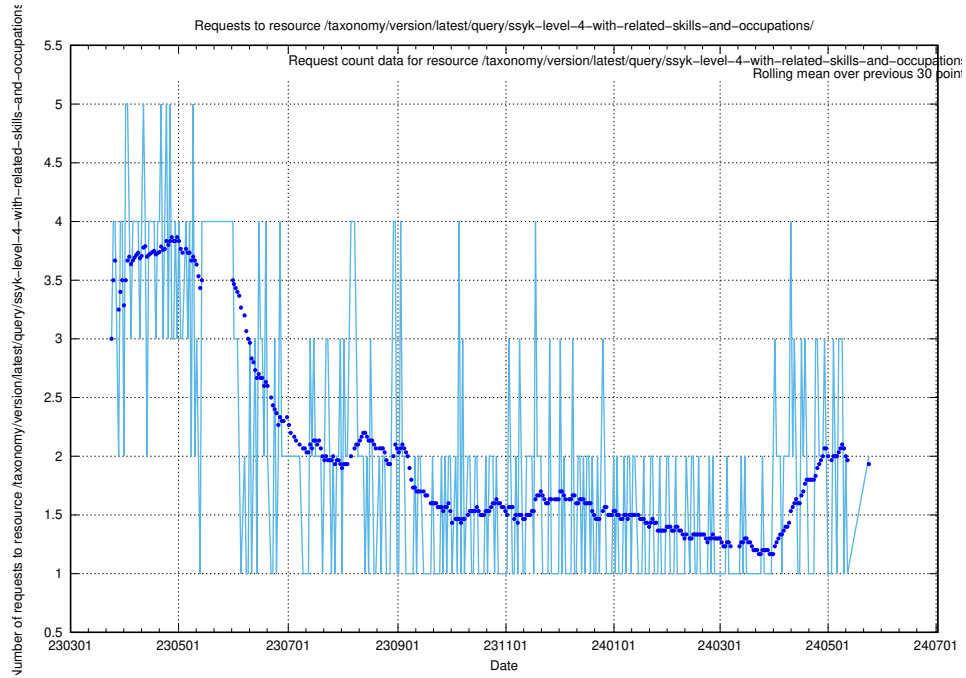

5.916 Usage of /taxonomy/version/latest/query/ssyk-level-4-with-related-skills-and-occupations/

Here, we count the number of requests to resource /taxonomy/version/latest/query/ssyk-level-4-with-related-skills-and-occupations/.