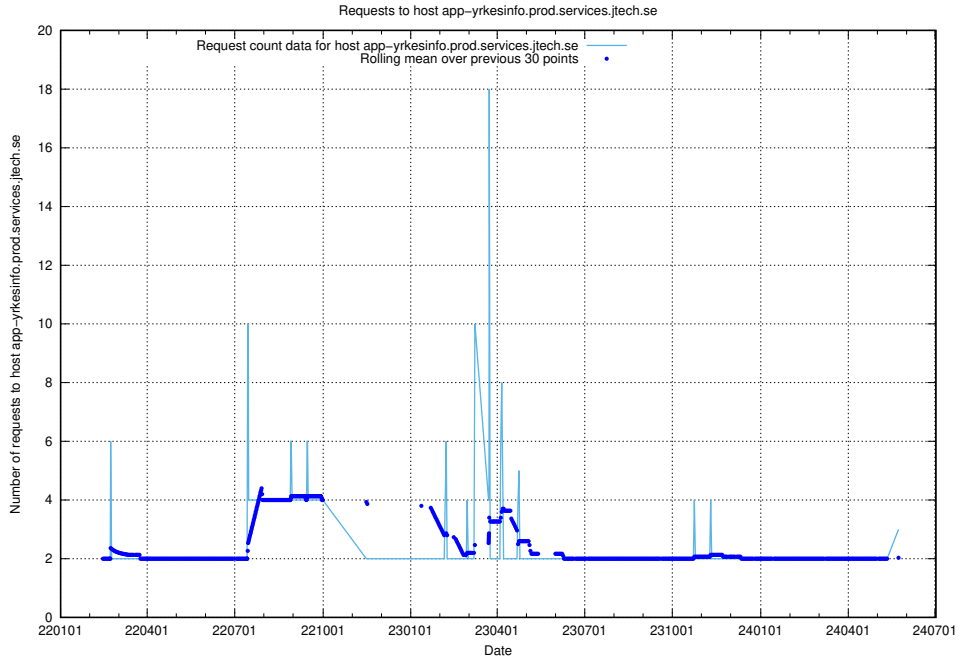

7.240 Usage of app-yrkesinfo.prod.services.jtech.se

Here, we count the number of requests to host app-yrkesinfo.prod.services.jtech.se.