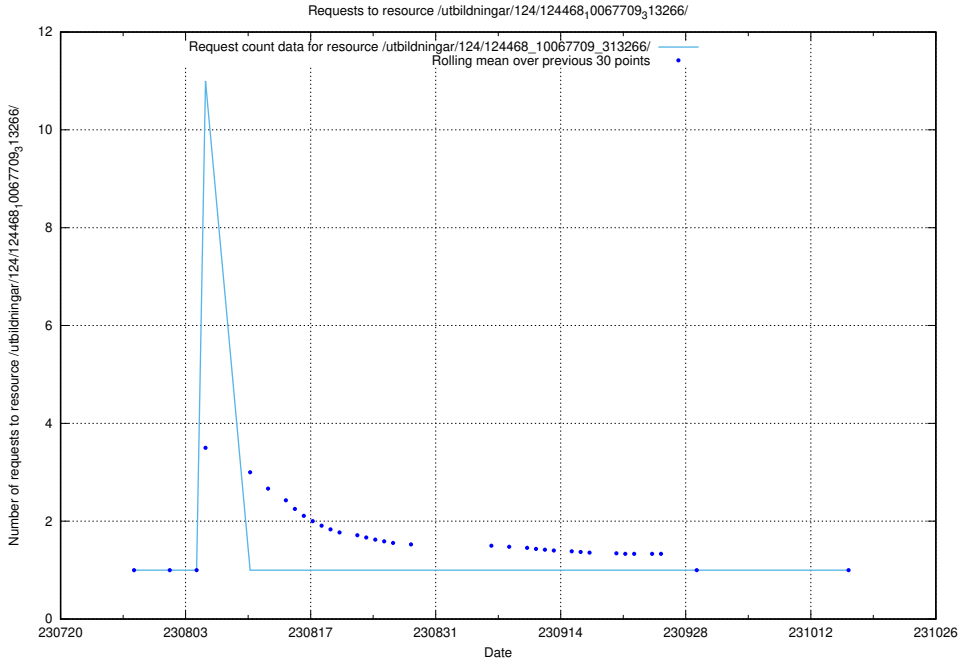

5.4930 Usage of /utbildningar/124/124468_10067709_313266/

Here, we count the number of requests to resource /utbildningar/124/124468_10067709_313266/.