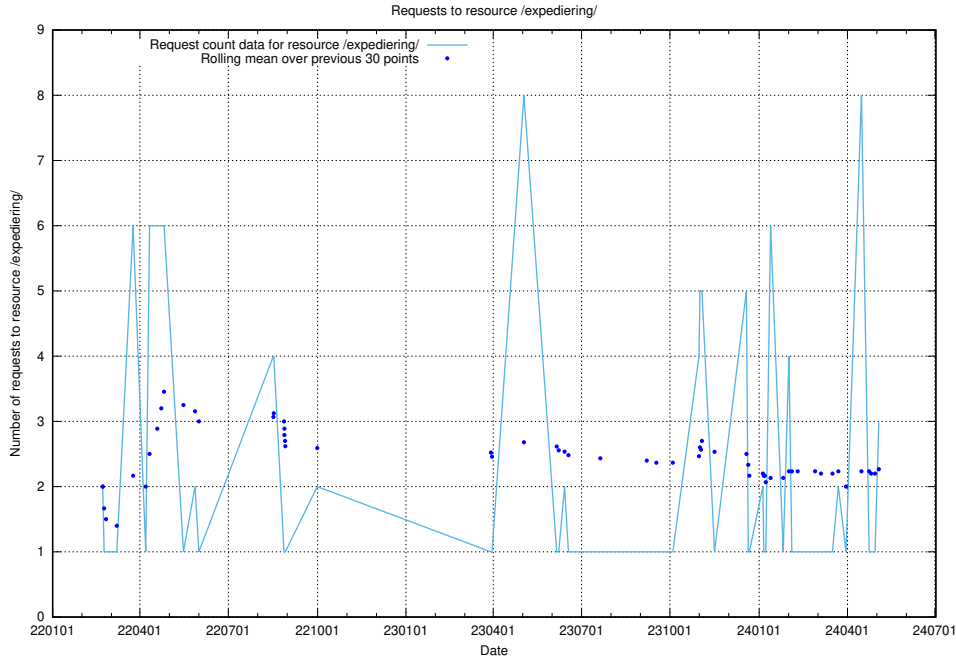

5.260 Usage of /expediering/

Here, we count the number of requests to resource /expediering/.