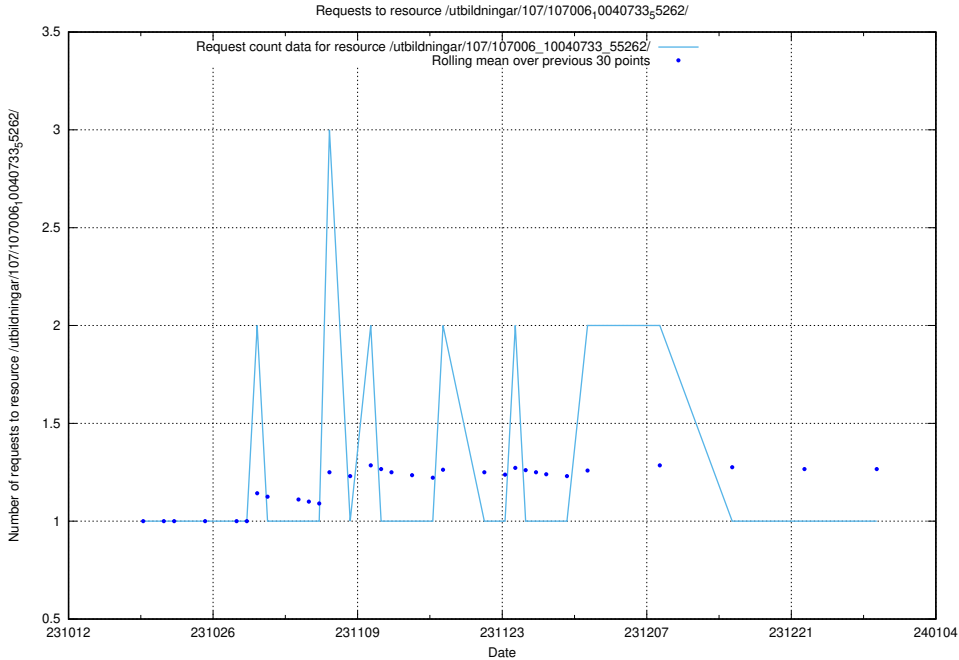

5.4301 Usage of /utbildningar/107/107006_10040733_55262/

Here, we count the number of requests to resource /utbildningar/107/107006_10040733_55262/.