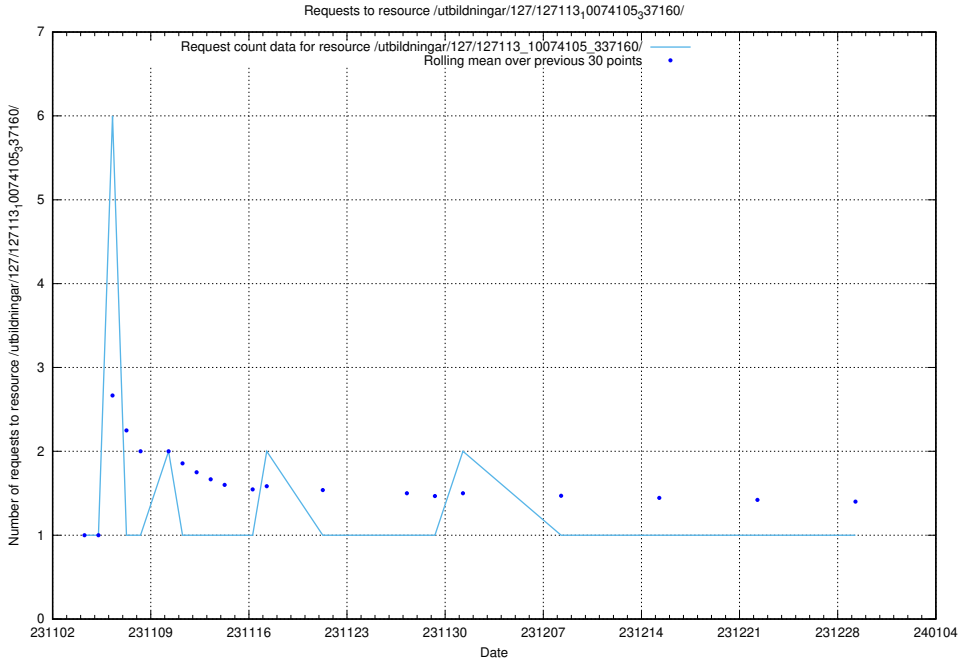

5.4155 Usage of /utbildningar/127/127113_10074105_337160/

Here, we count the number of requests to resource /utbildningar/127/127113_10074105_337160/.