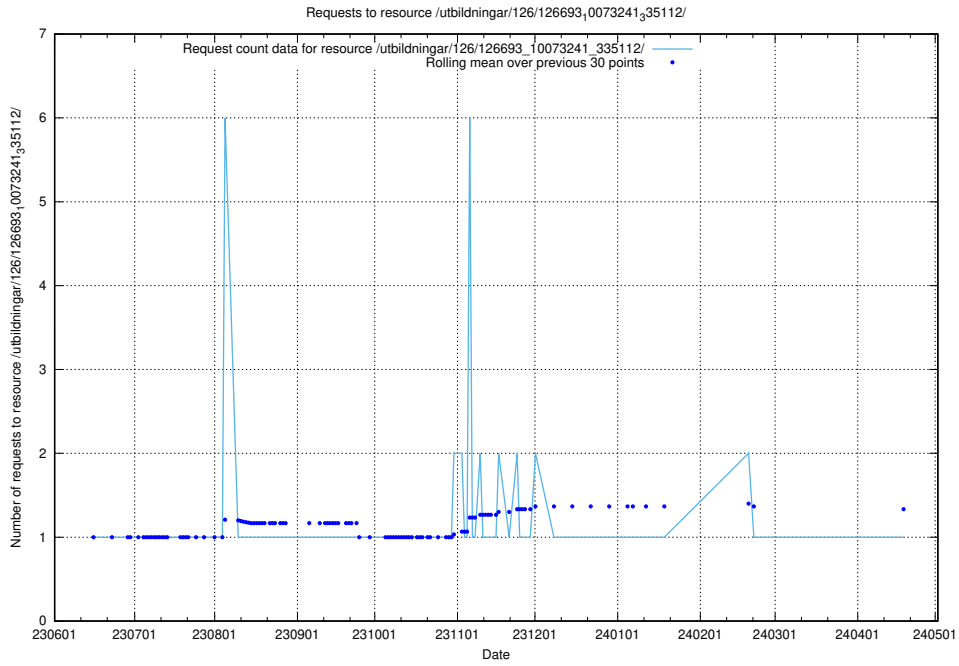

5.5897 Usage of /utbildningar/126/126693_10073241_335112/

Here, we count the number of requests to resource /utbildningar/126/126693_10073241_335112/.