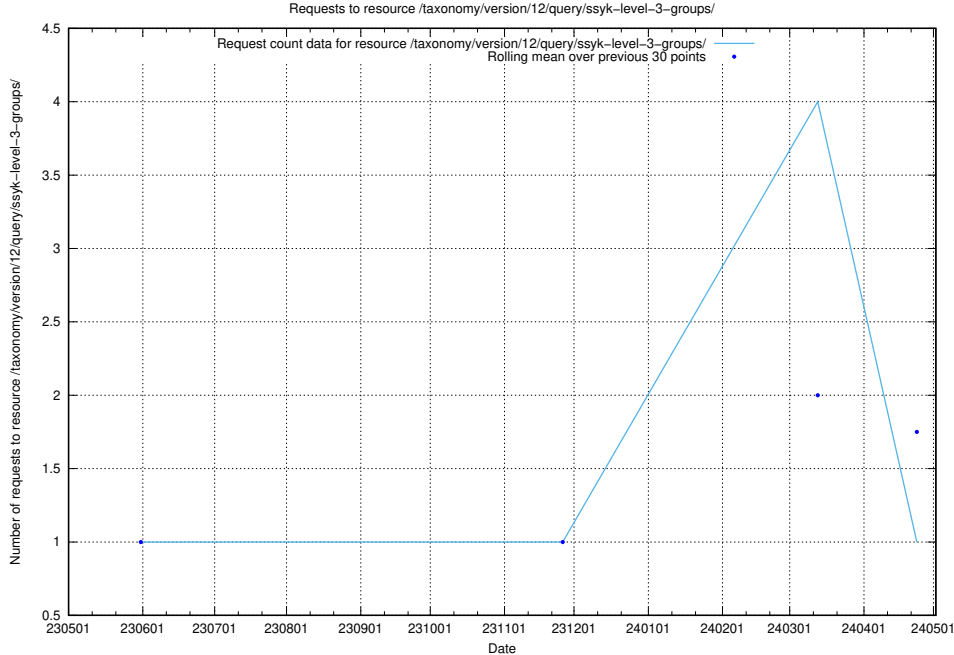

5.5964 Usage of /taxonomy/version/12/query/ssyk-level-3-groups/

Here, we count the number of requests to resource /taxonomy/version/12/query/ssyk-level-3-groups/.