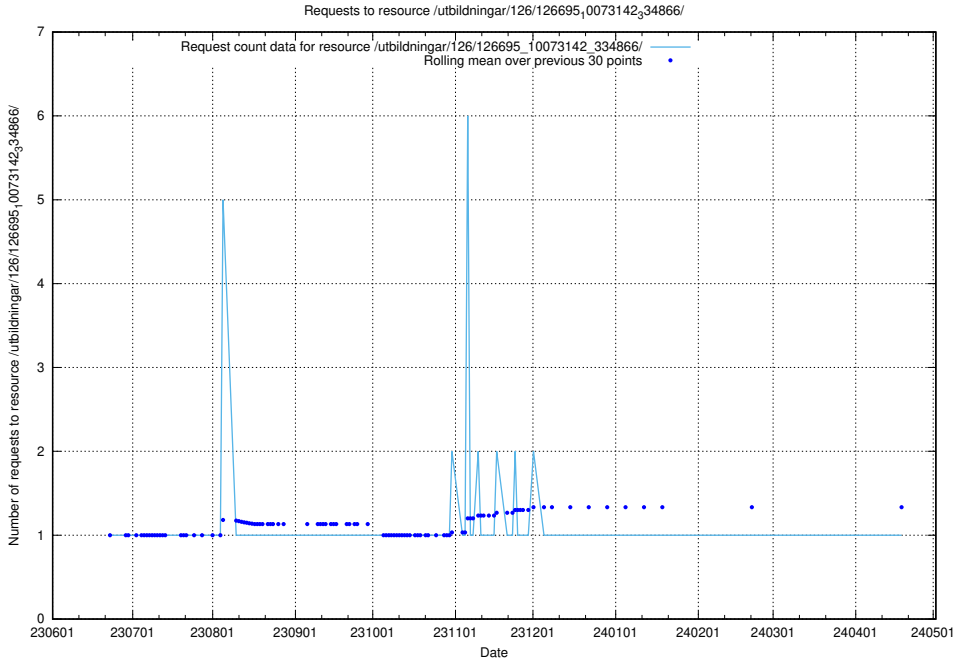

5.5657 Usage of /utbildningar/126/126695_10073142_334866/

Here, we count the number of requests to resource /utbildningar/126/126695_10073142_334866/.