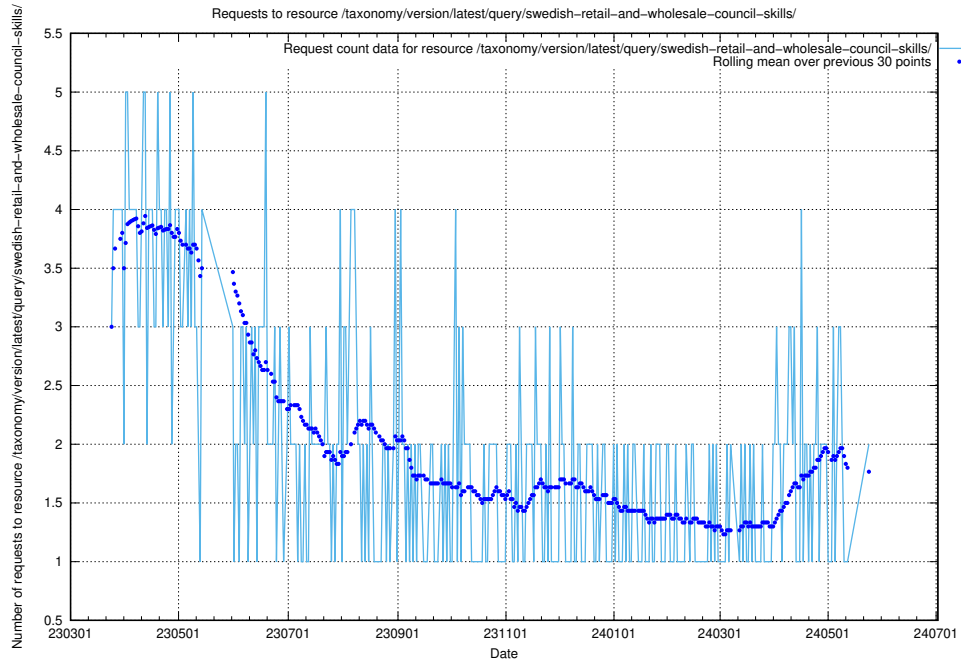

5.906 Usage of /taxonomy/version/latest/query/swedish-retail-and-wholesale-council-skills/

Here, we count the number of requests to resource /taxonomy/version/latest/query/swedish-retail-and-wholesale-council-skills/.