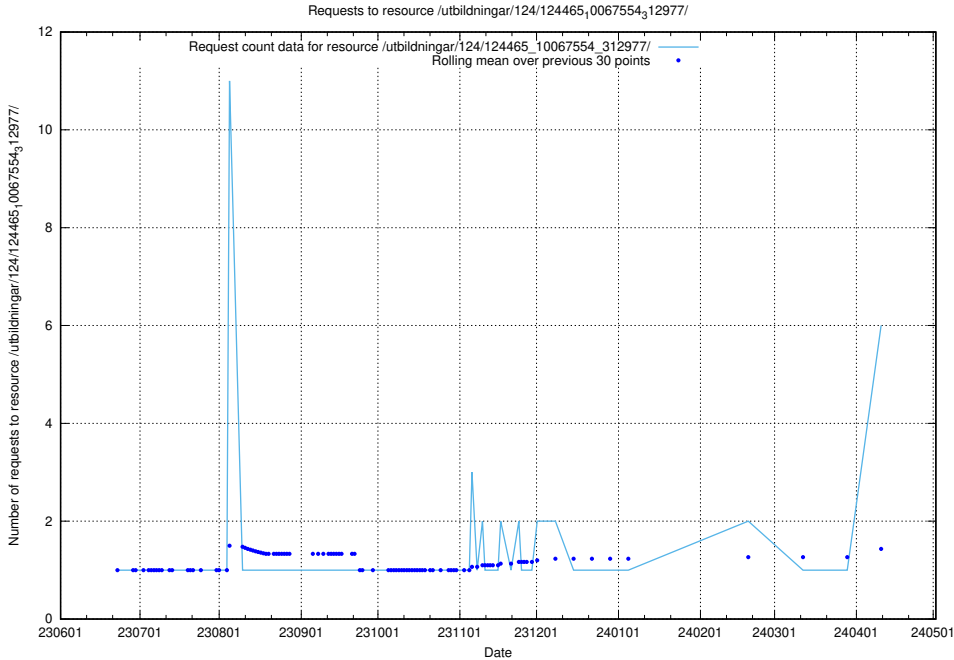

5.91 Usage of /utbildningar/124/124465_10067554_312977/

Here, we count the number of requests to resource /utbildningar/124/124465_10067554_312977/.