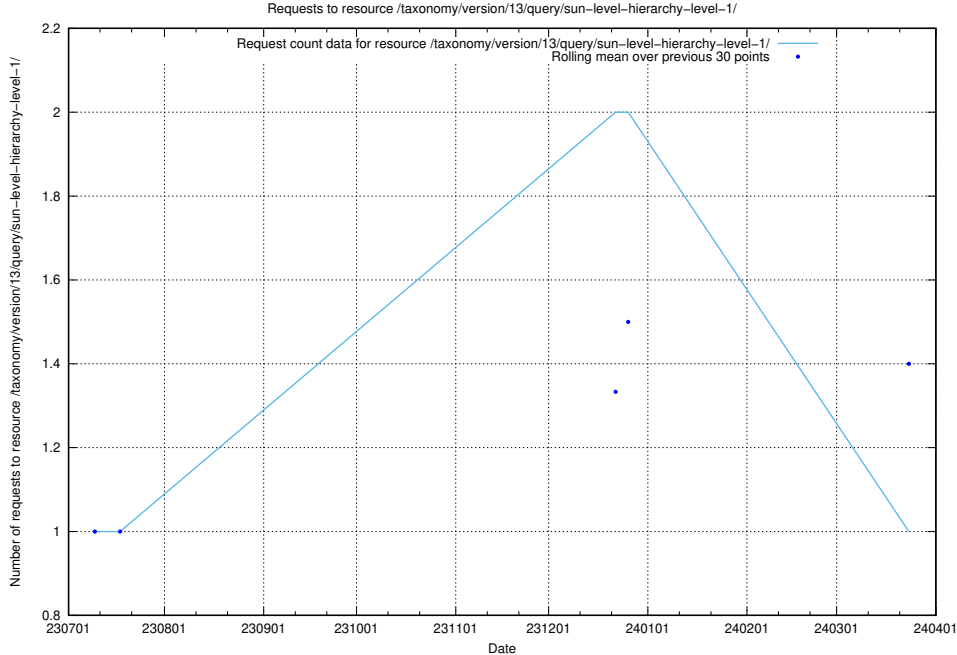

5.5176 Usage of /taxonomy/version/13/query/sun-level-hierarchy-level-1/

Here, we count the number of requests to resource /taxonomy/version/13/query/sun-level-hierarchy-level-1/.