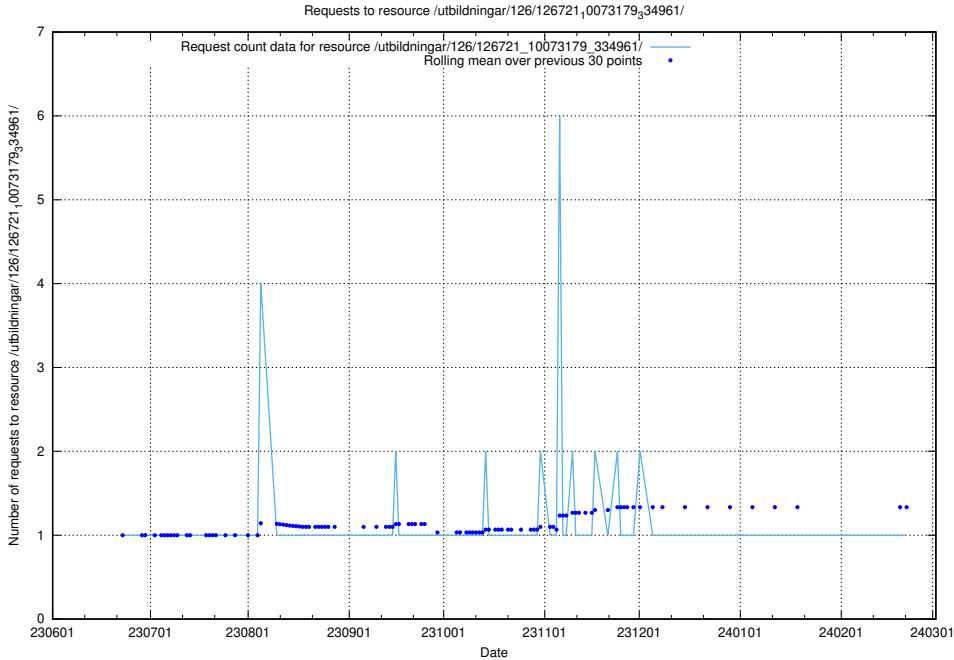

5.5632 Usage of /utbildningar/126/126721_10073179_334961/

Here, we count the number of requests to resource /utbildningar/126/126721_10073179_334961/.