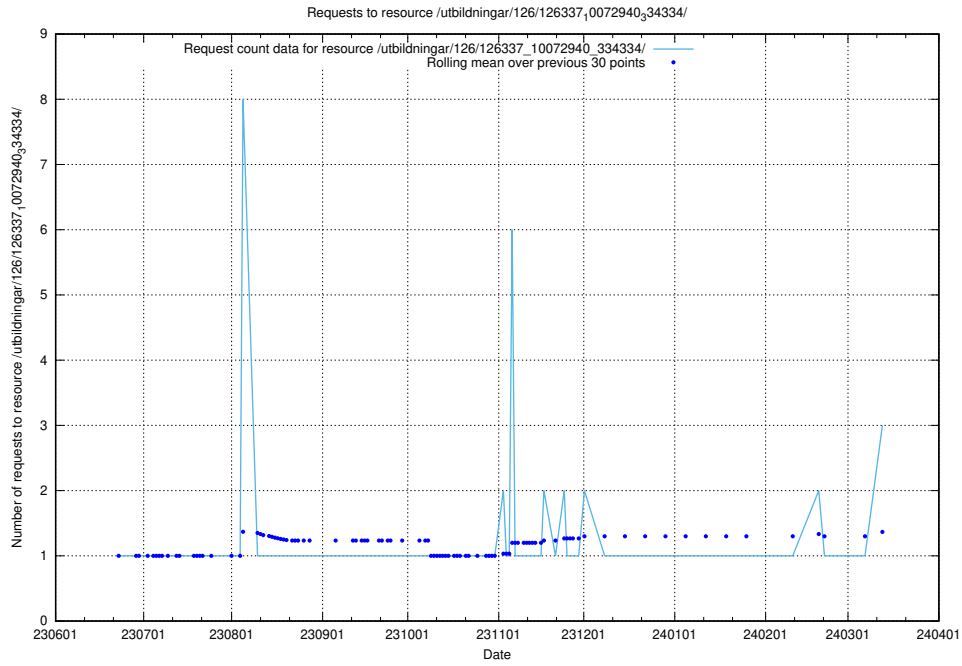

5.381 Usage of /utbildningar/126/126337_10072940_334334/

Here, we count the number of requests to resource /utbildningar/126/126337_10072940_334334/.