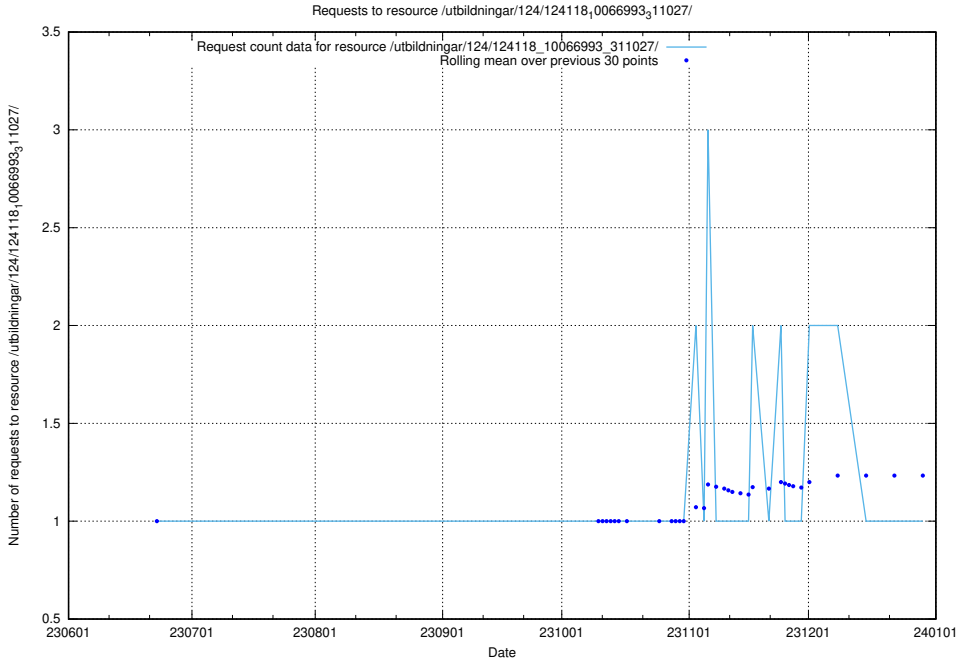

5.5840 Usage of /utbildningar/124/124118_10066993_311027/

Here, we count the number of requests to resource /utbildningar/124/124118_10066993_311027/.