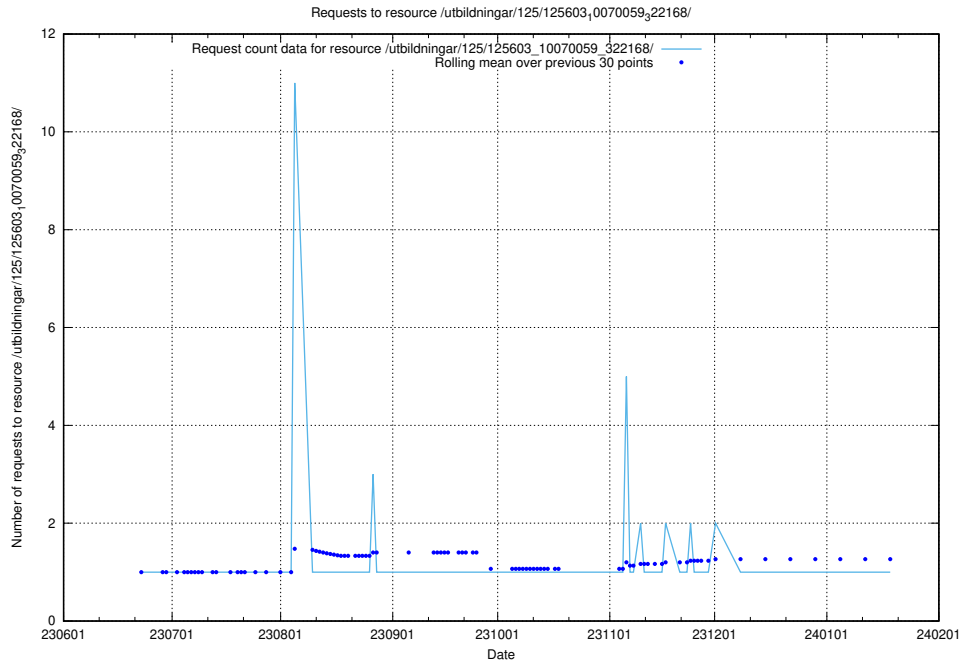

5.5747 Usage of /utbildningar/125/125603_10070059_322168/

Here, we count the number of requests to resource /utbildningar/125/125603_10070059_322168/.