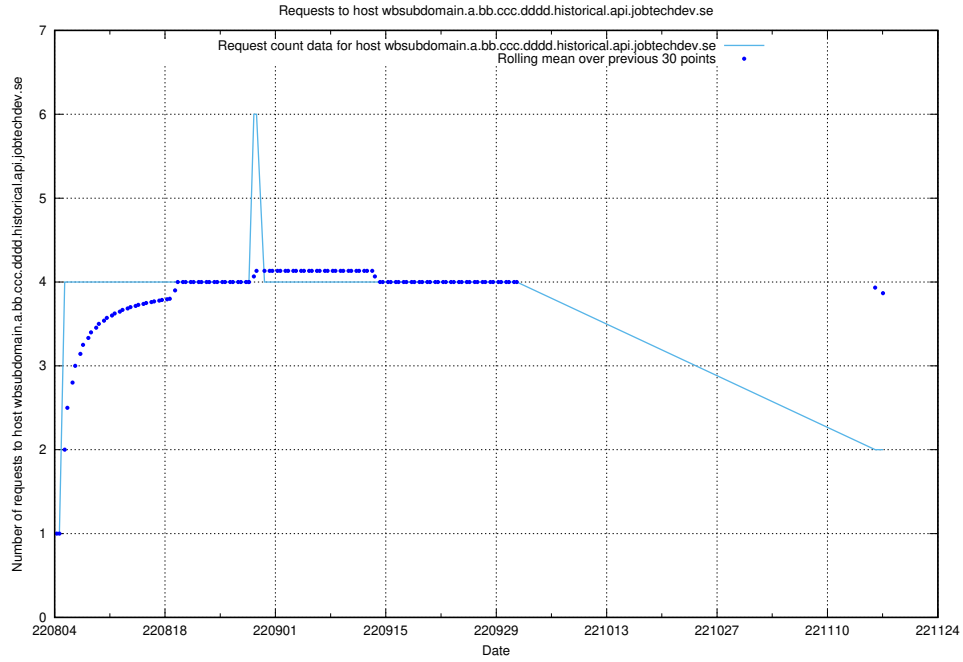

7.358 Usage of wbsubdomain.a.bb.ccc.dddd.historical.api.jobtechdev.se

Here, we count the number of requests to host wbsubdomain.a.bb.ccc.dddd.historical.api.jobtechdev.se.