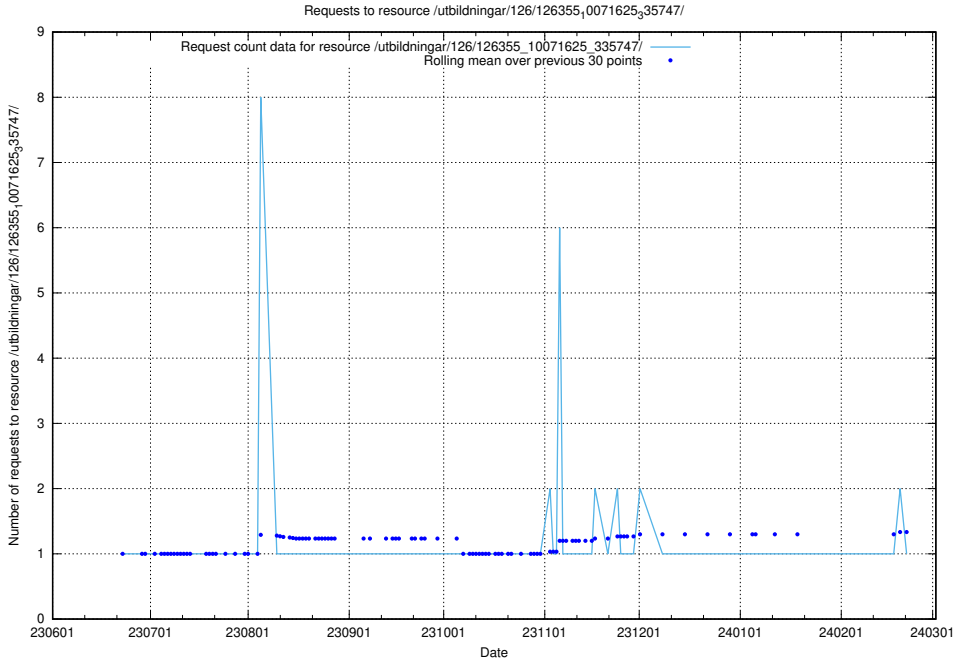

5.5684 Usage of /utbildningar/126/126355_10071625_335747/

Here, we count the number of requests to resource /utbildningar/126/126355_10071625_335747/.