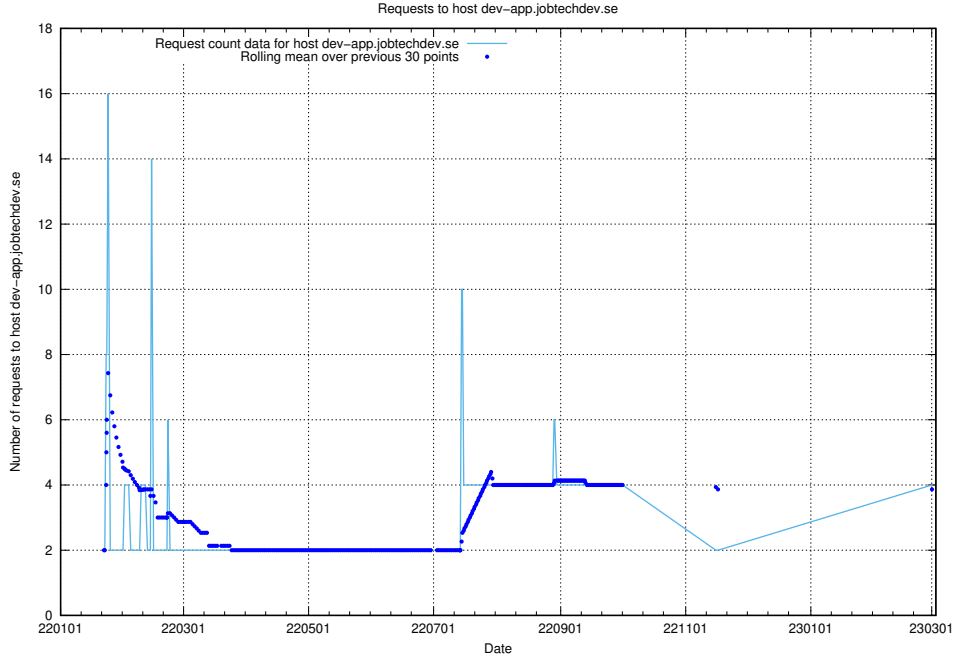

7.103 Usage of dev-app.jobtechdev.se

Here, we count the number of requests to host dev-app.jobtechdev.se.