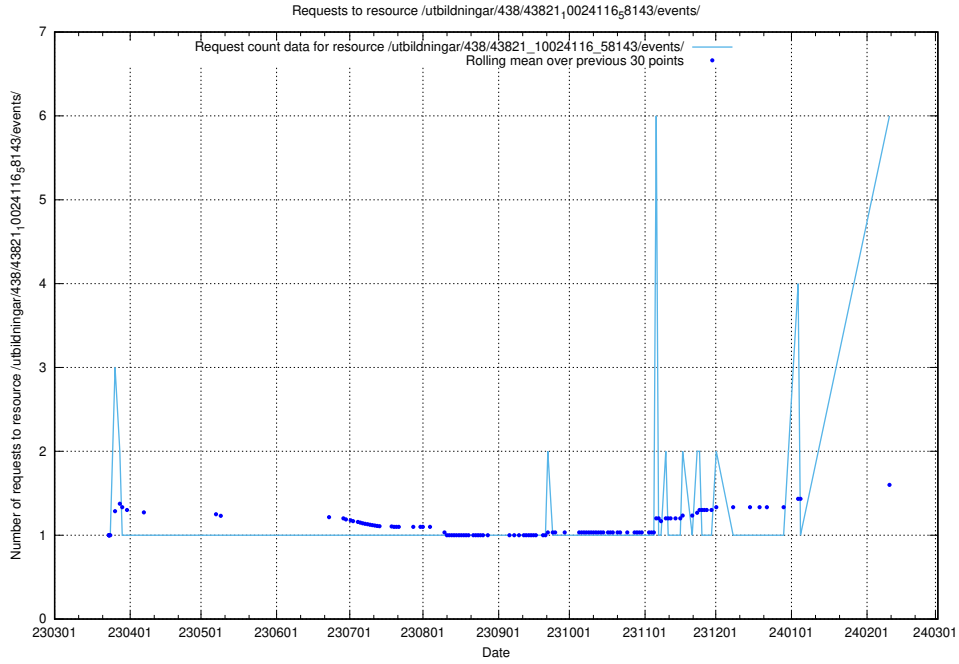

5.100 Usage of /utbildningar/438/43821_10024116_58143/events/

Here, we count the number of requests to resource /utbildningar/438/43821_10024116_58143/events/.