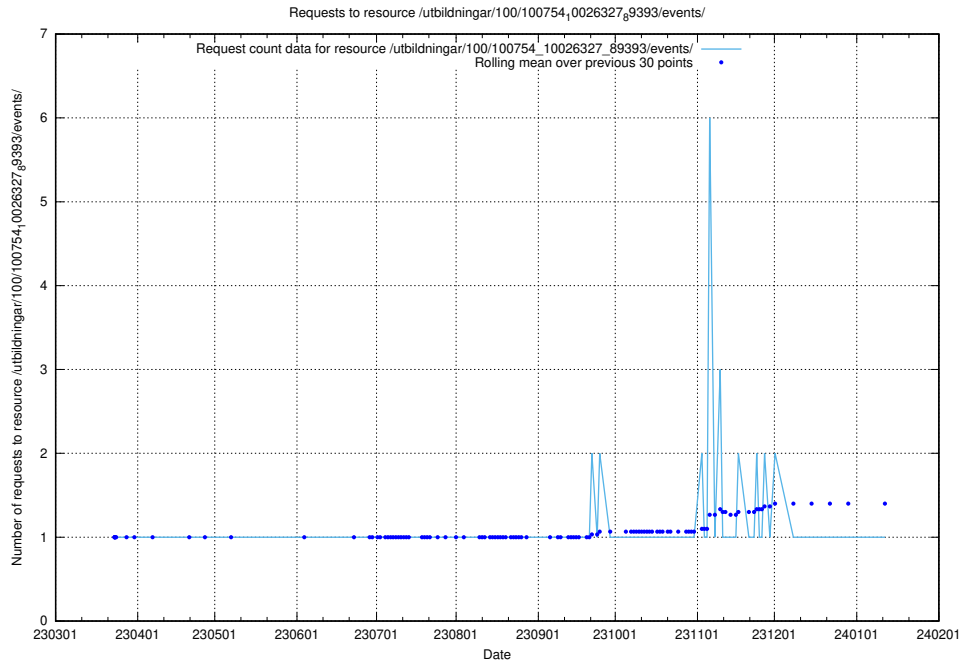

## 5.5581 Usage of /utbildningar/100/100754\_10026327\_89393/events/

Here, we count the number of requests to resource /utbildningar/100/100754\_10026327\_89393/events/.