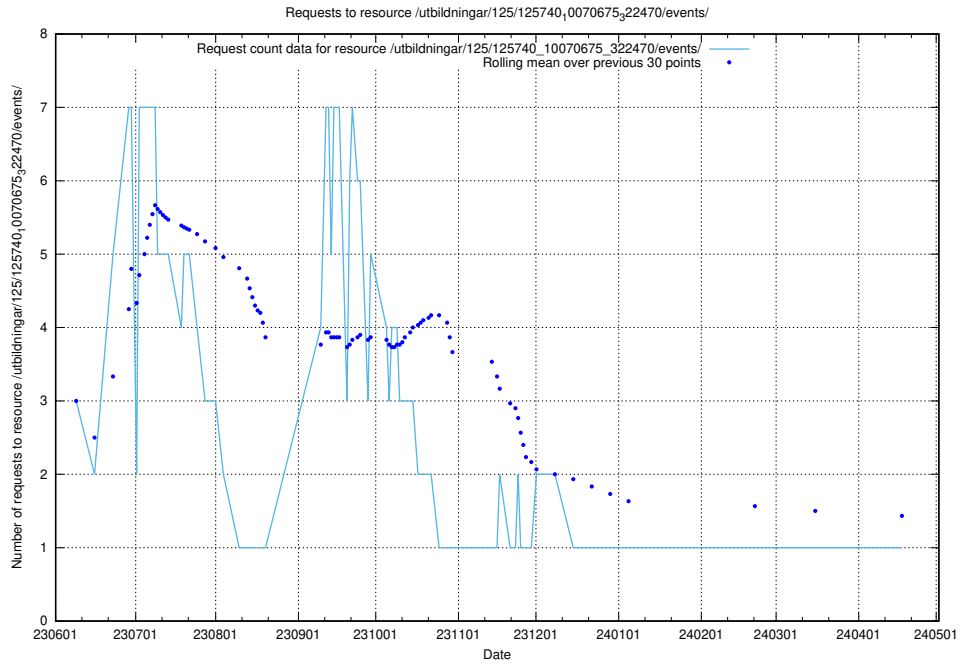

5.5911 Usage of /utbildningar/125/125740_10070675_322470/events/

Here, we count the number of requests to resource /utbildningar/125/125740_10070675_322470/events/