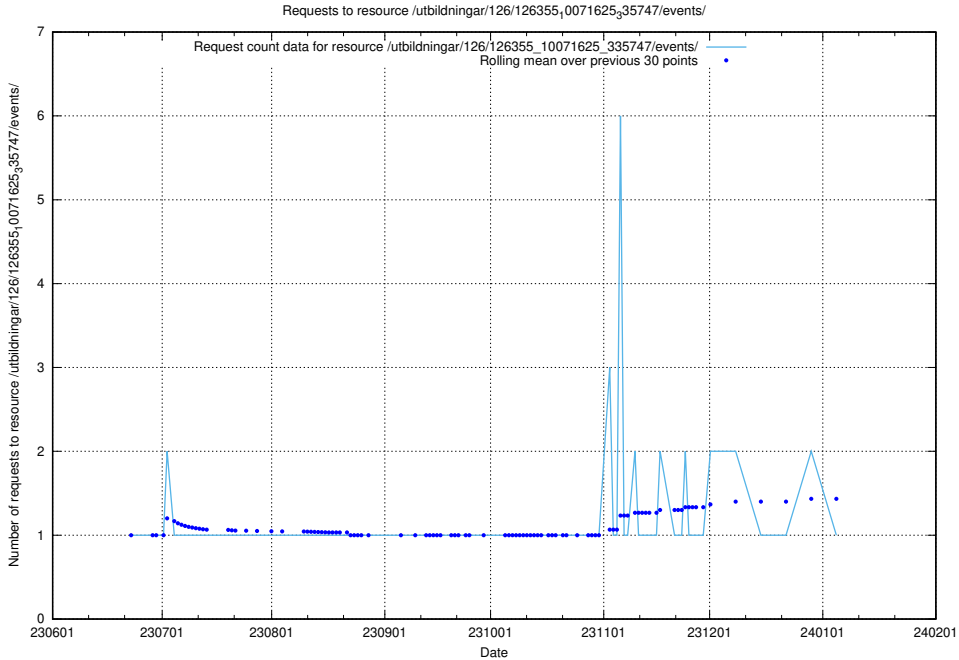

5.5683 Usage of /utbildningar/126/126355_10071625_335747/events/

Here, we count the number of requests to resource /utbildningar/126/126355_10071625_335747/events/