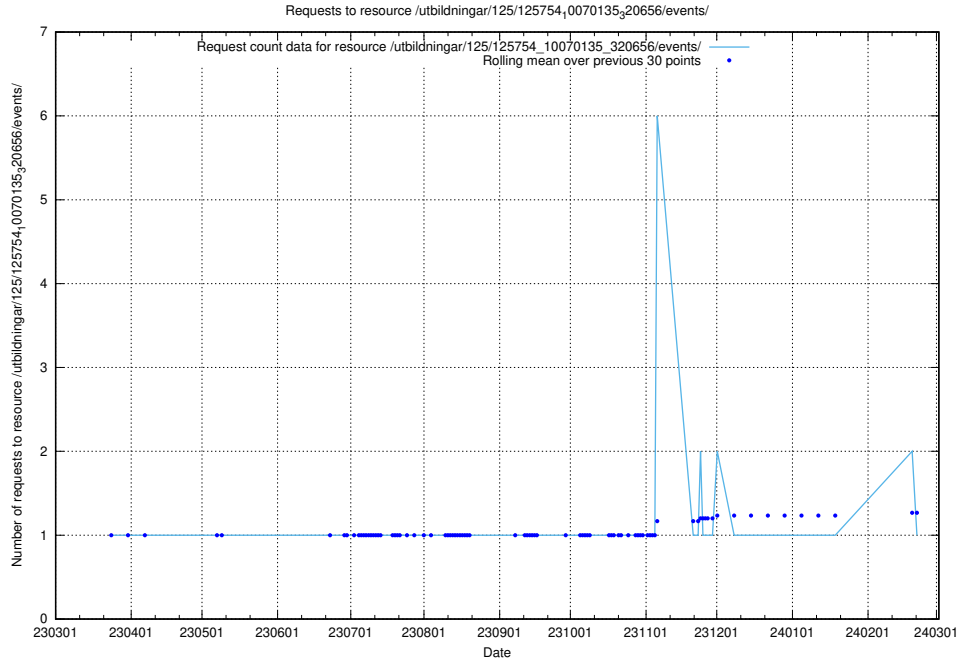

5.6227 Usage of /utbildningar/125/125754_10070135_320656/events/

Here, we count the number of requests to resource /utbildningar/125/125754_10070135_320656/events/