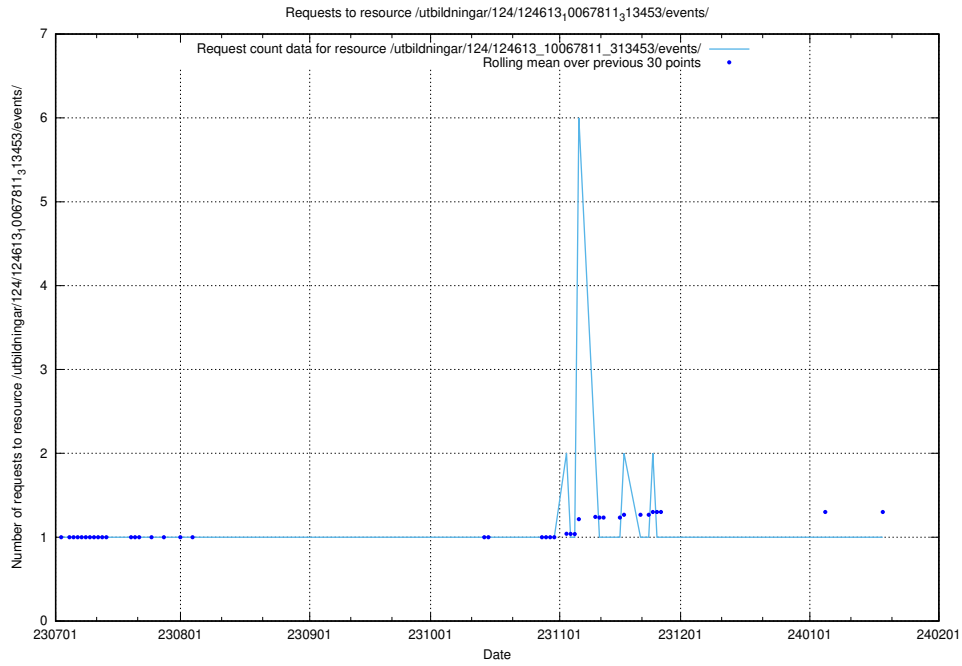

5.5393 Usage of /utbildningar/124/124613_10067811_313453/events/

Here, we count the number of requests to resource /utbildningar/124/124613_10067811_313453/events/