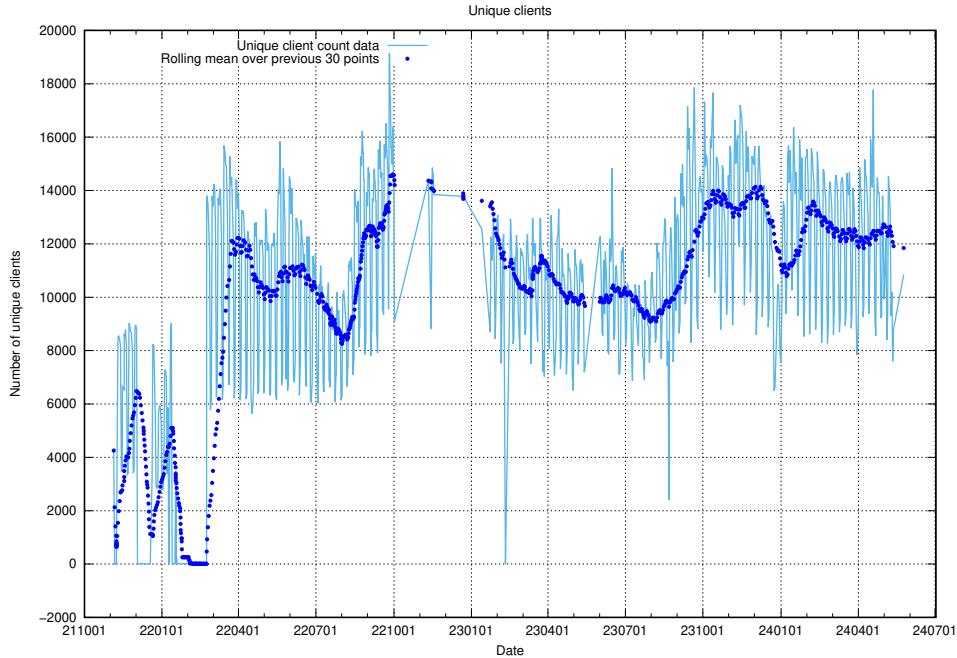

8.2 Number of unique clients

Here we extract the number of unique clients that have used our APIs.