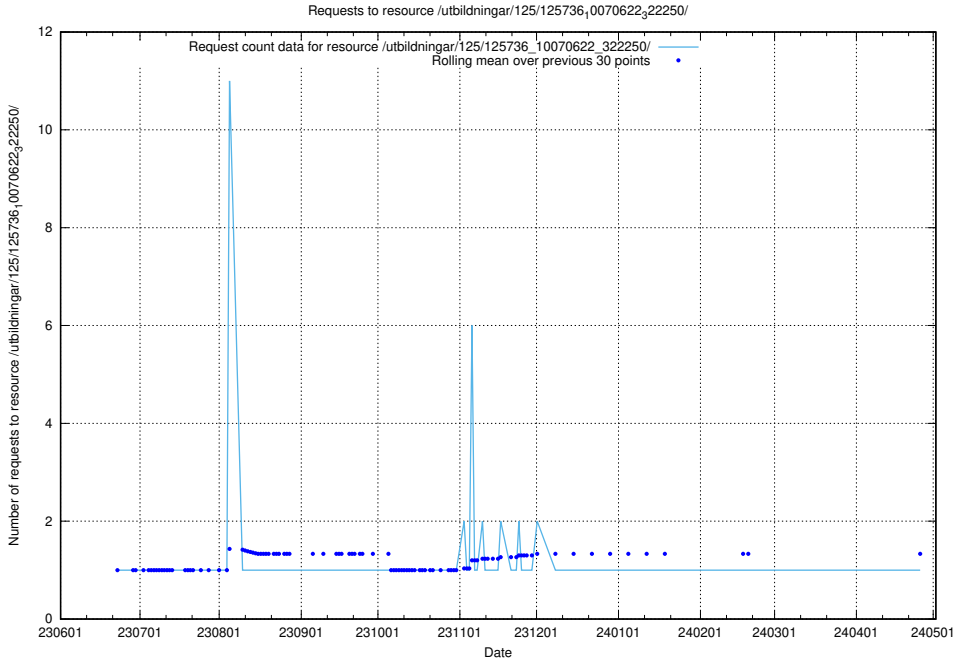

5.5726 Usage of /utbildningar/125/125736_10070622_322250/

Here, we count the number of requests to resource /utbildningar/125/125736_10070622_322250/.