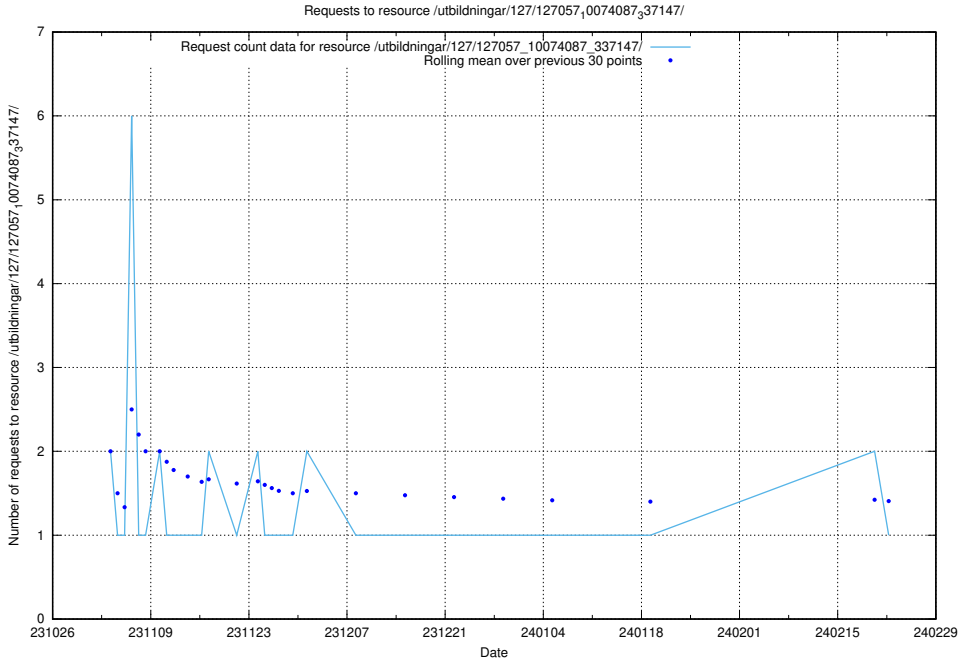

5.4174 Usage of /utbildningar/127/127057_10074087_337147/

Here, we count the number of requests to resource /utbildningar/127/127057_10074087_337147/.