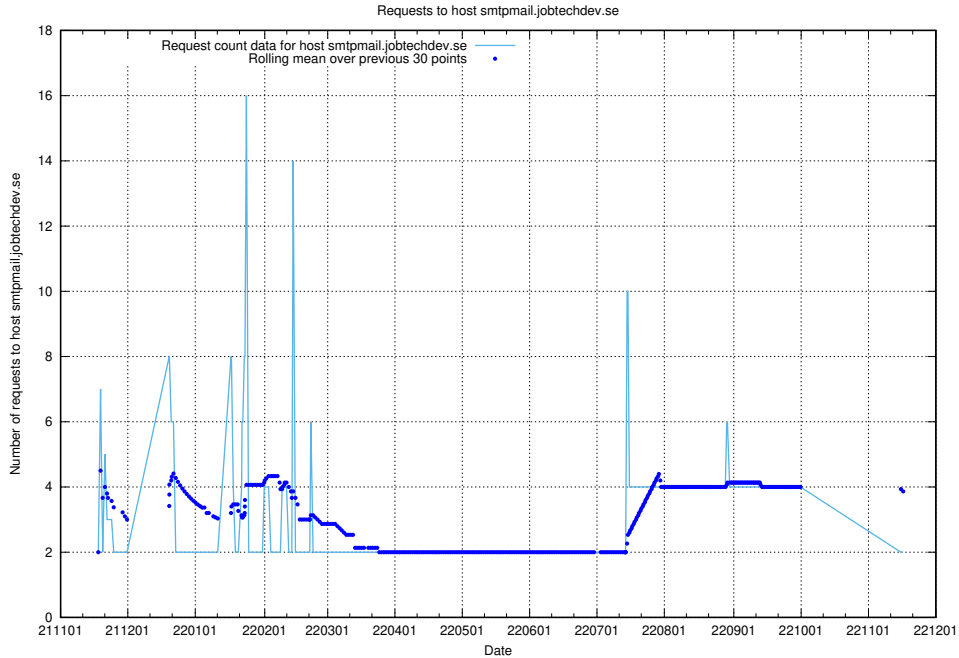

7.482 Usage of smtpmail.jobtechdev.se

Here, we count the number of requests to host smtpmail.jobtechdev.se.