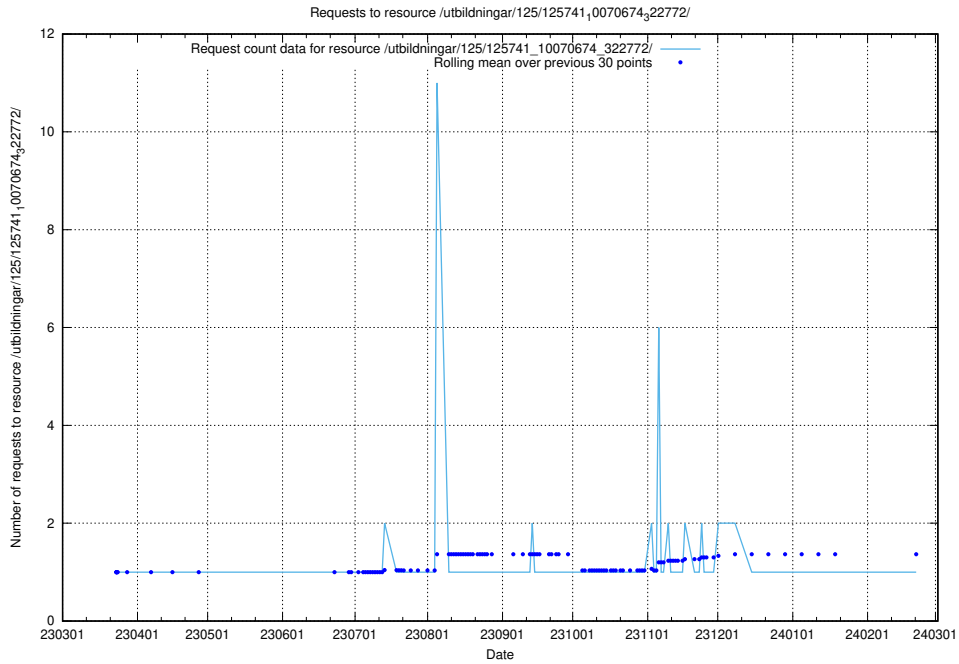

5.6488 Usage of /utbildningar/125/125741_10070674_322772/

Here, we count the number of requests to resource /utbildningar/125/125741_10070674_322772/.