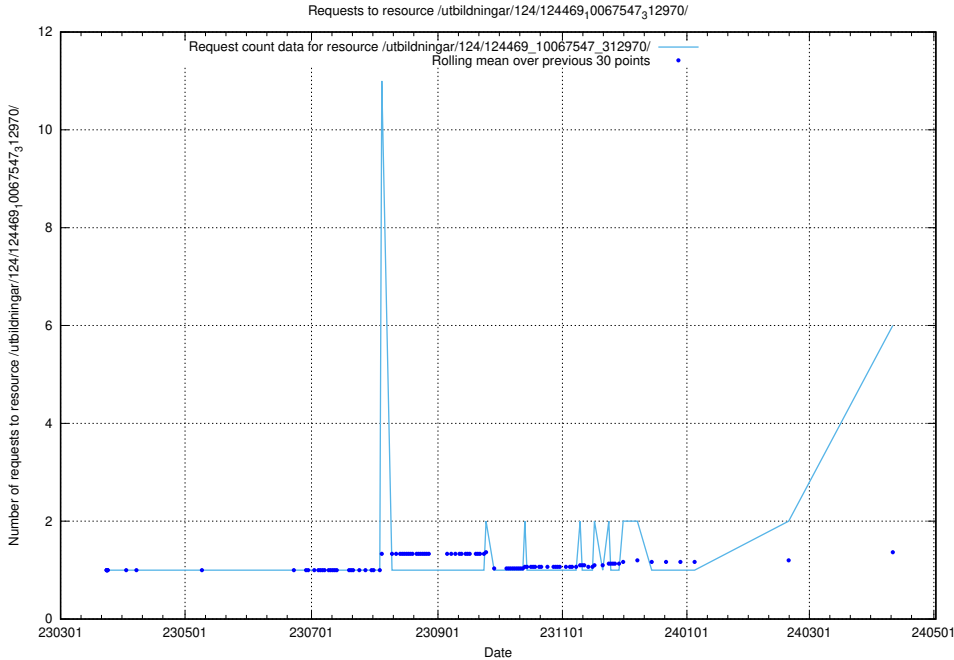

5.54 Usage of /utbildningar/124/124469_10067547_312970/

Here, we count the number of requests to resource /utbildningar/124/124469_10067547_312970/.