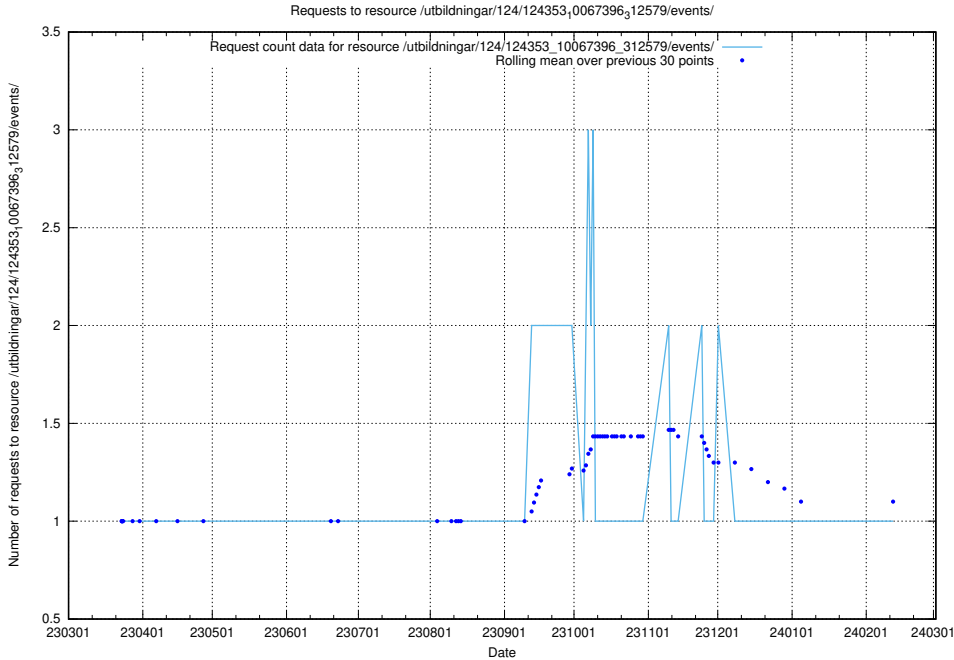

5.3969 Usage of /utbildningar/124/124353_10067396_312579/events/

Here, we count the number of requests to resource /utbildningar/124/124353_10067396_312579/events/