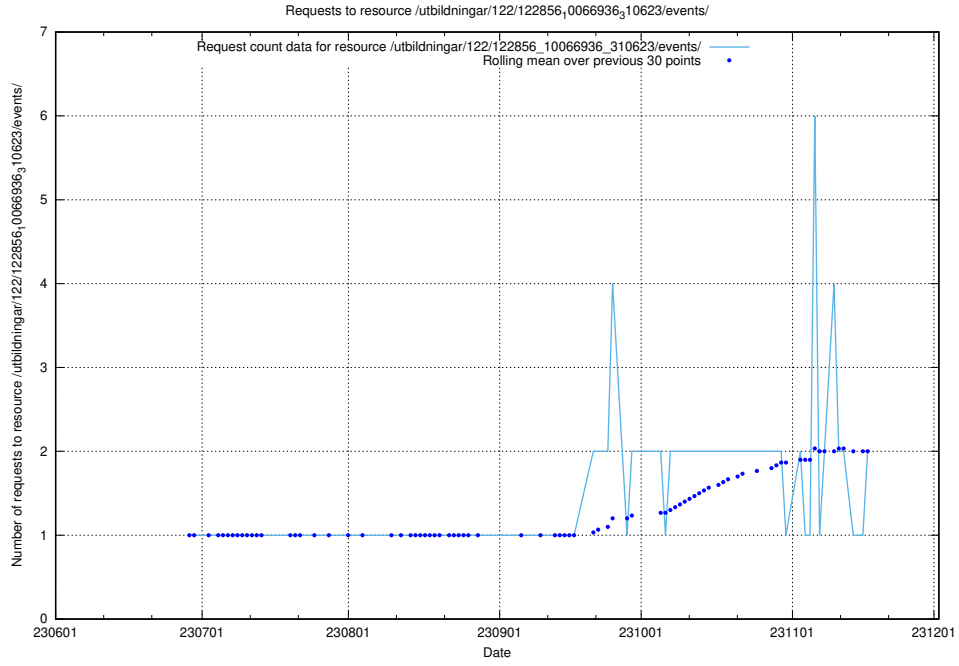

5.836 Usage of /utbildningar/122/122856_10066936_310623/events/

Here, we count the number of requests to resource /utbildningar/122/122856_10066936_310623/events/