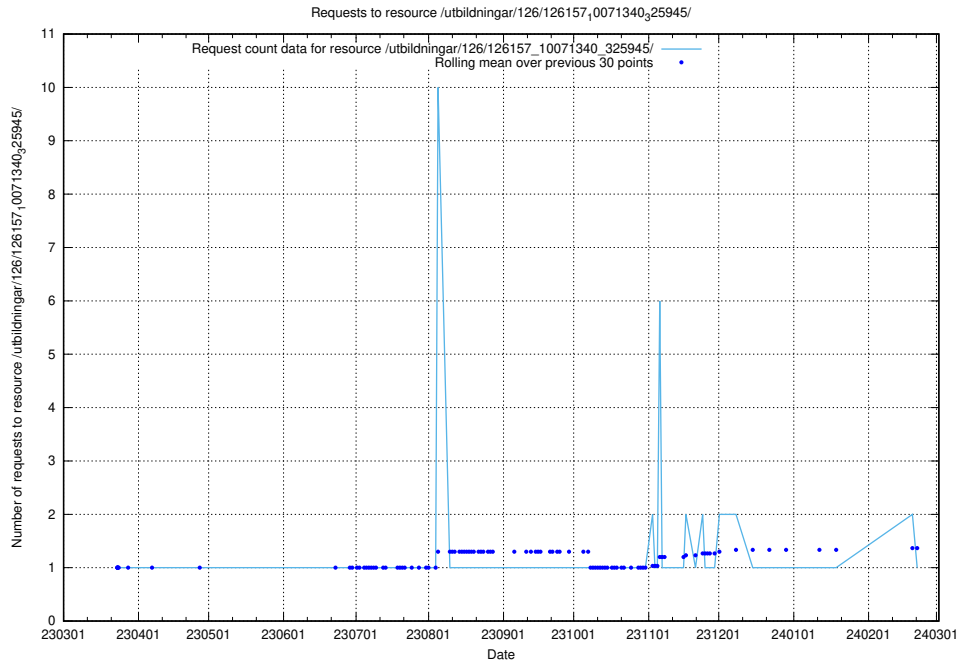

5.6434 Usage of /utbildningar/126/126157_10071340_325945/

Here, we count the number of requests to resource /utbildningar/126/126157_10071340_325945/.