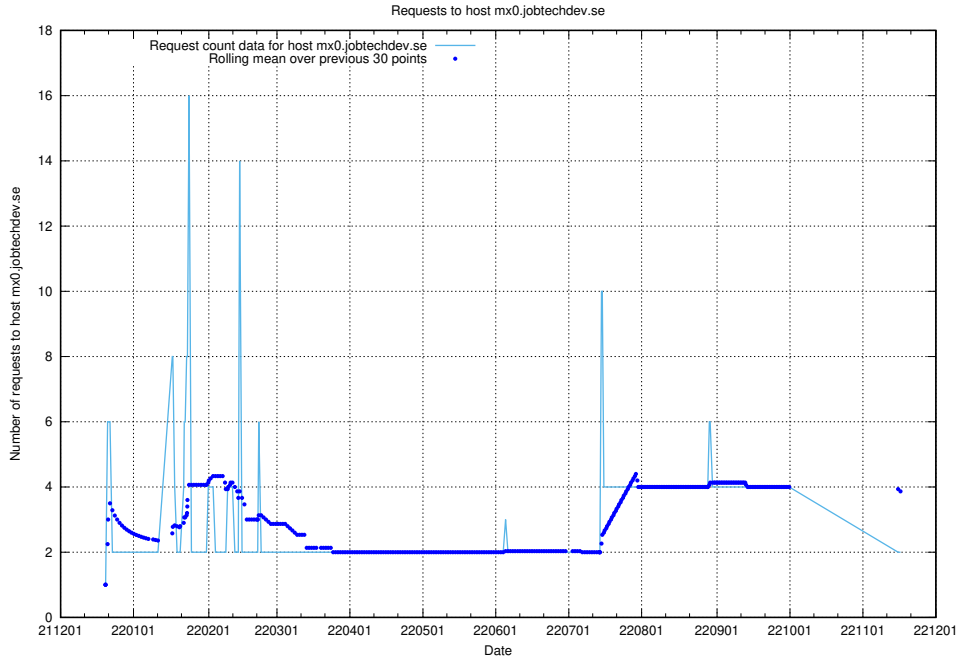

7.379 Usage of mx0.jobtechdev.se

Here, we count the number of requests to host mx0.jobtechdev.se.