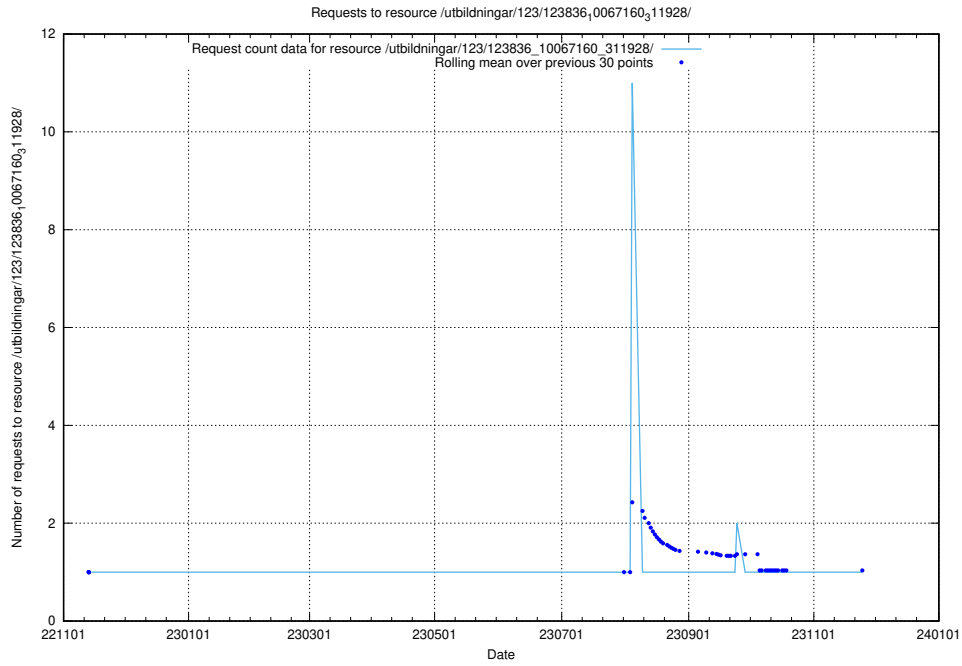

5.5920 Usage of /utbildningar/123/123836_10067160_311928/

Here, we count the number of requests to resource /utbildningar/123/123836_10067160_311928/.