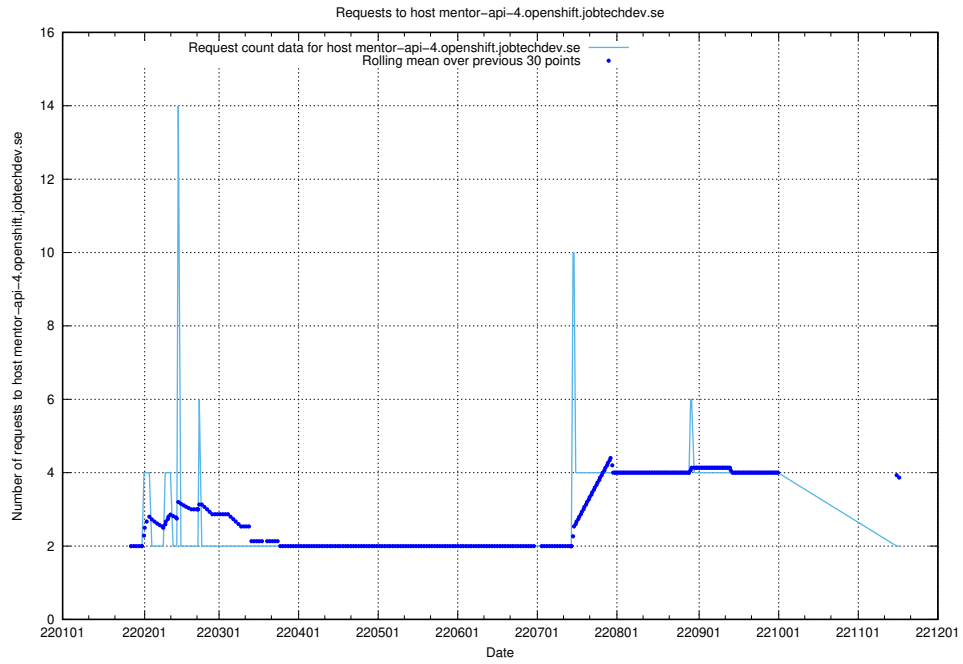

7.577 Usage of mentor-api-4.openshift.jobtechdev.se

Here, we count the number of requests to host mentor-api-4.openshift.jobtechdev.se.