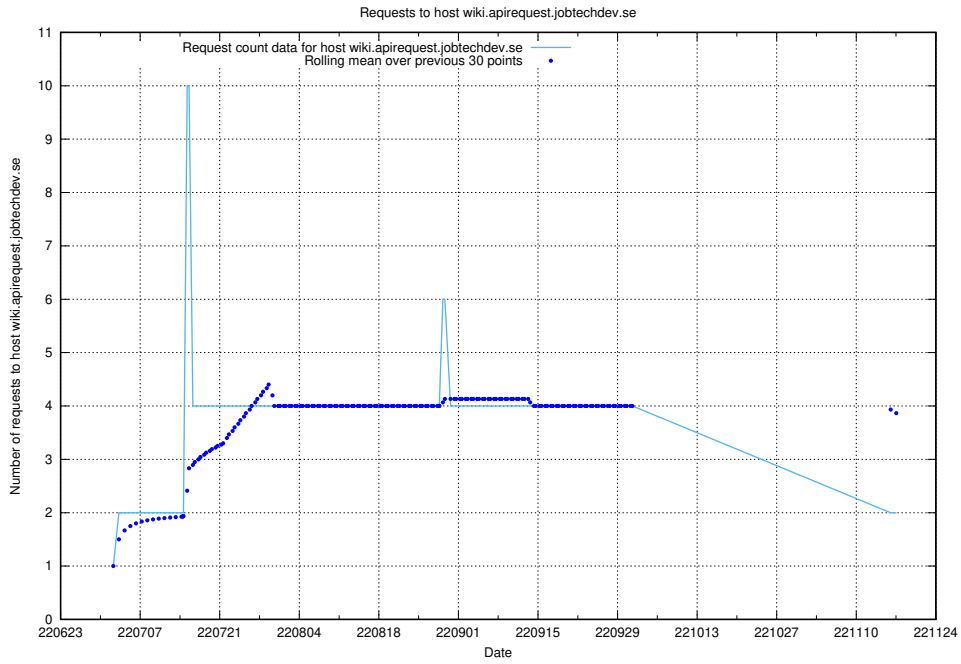

### 7.399 Usage of wiki.apirequest.jobtechdev.se

Here, we count the number of requests to host wiki.apirequest.jobtechdev.se.