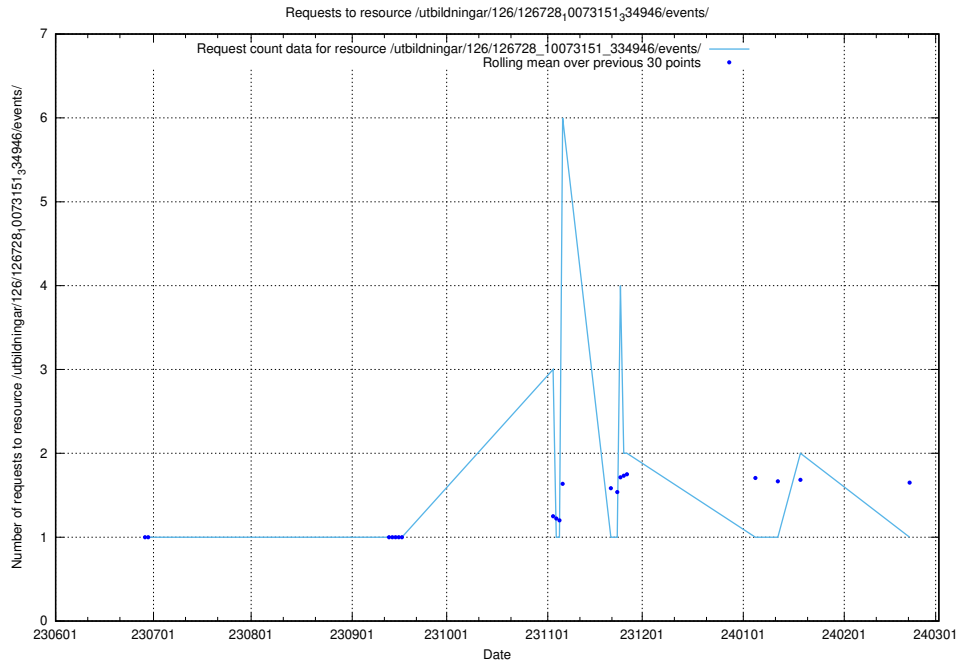

5.5474 Usage of /utbildningar/126/126728_10073151_334946/events/

Here, we count the number of requests to resource /utbildningar/126/126728_10073151_334946/events/