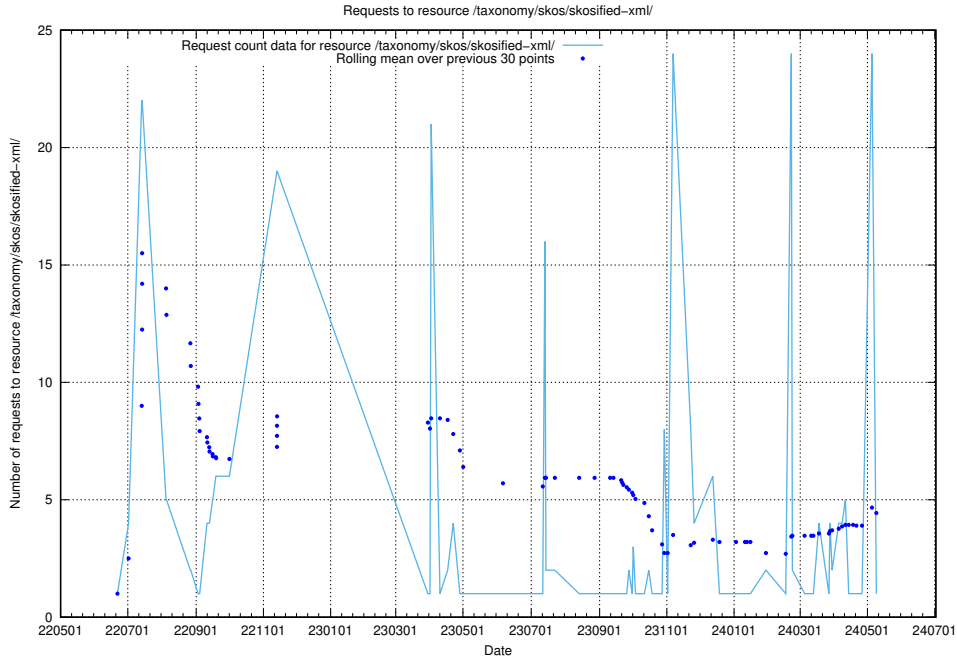

5.1054 Usage of /taxonomy/skos/skosified-xml/

Here, we count the number of requests to resource /taxonomy/skos/skosified-xml/.