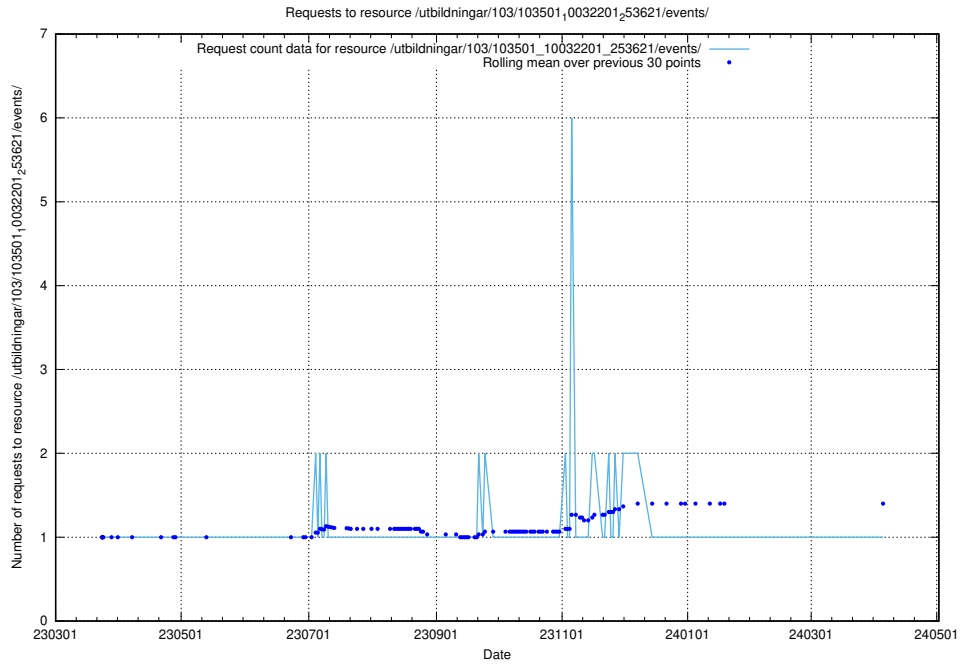

5.5507 Usage of /utbildningar/103/103501_10032201_253621/events/

Here, we count the number of requests to resource /utbildningar/103/103501_10032201_253621/events/