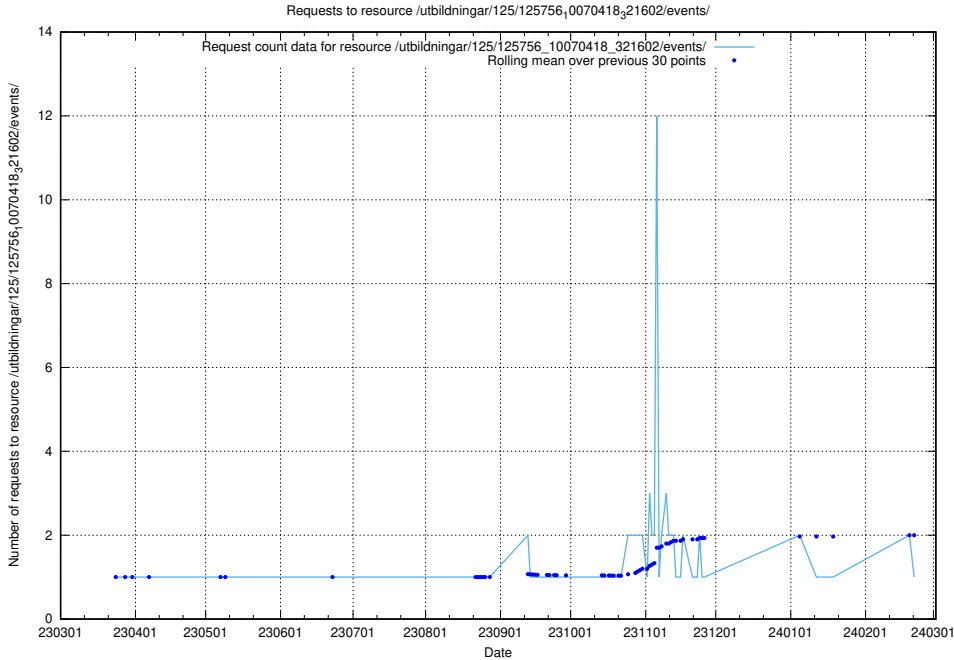

5.6224 Usage of /utbildningar/125/125756_10070418_321602/events/

Here, we count the number of requests to resource /utbildningar/125/125756_10070418_321602/events/