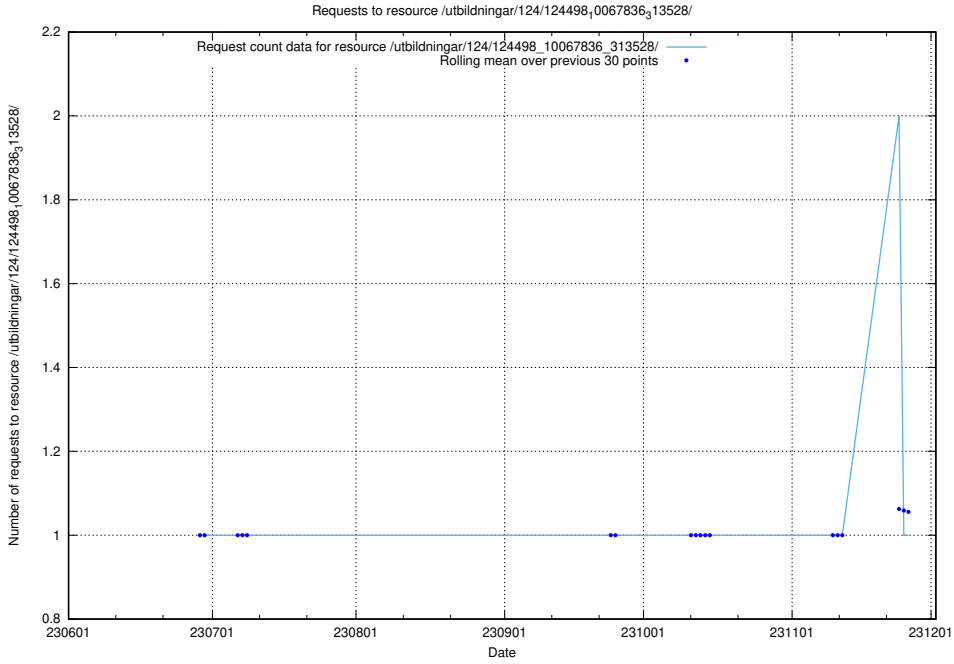

5.5537 Usage of /utbildningar/124/124498_10067836_313528/

Here, we count the number of requests to resource /utbildningar/124/124498_10067836_313528/.