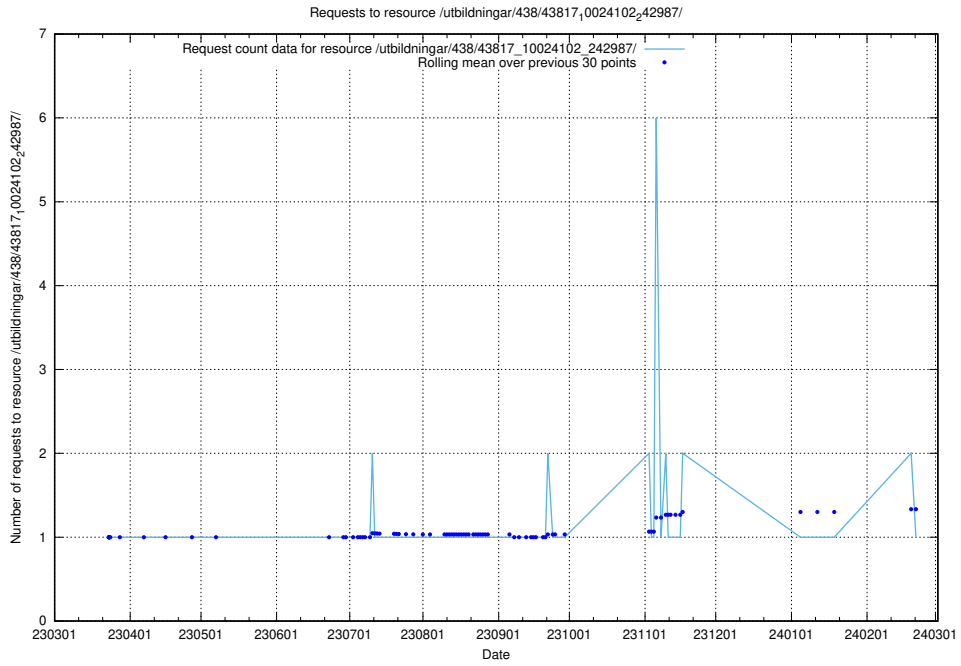

5.6351 Usage of /utbildningar/438/43817_10024102_242987/

Here, we count the number of requests to resource /utbildningar/438/43817_10024102_242987/.