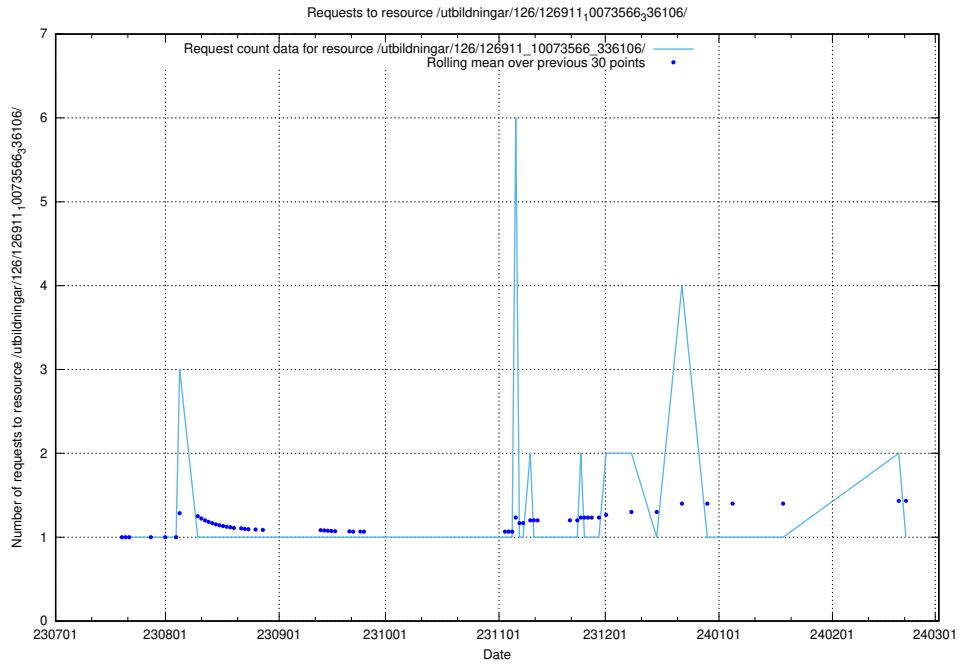

5.5009 Usage of /utbildningar/126/126911_10073566_336106/

Here, we count the number of requests to resource /utbildningar/126/126911_10073566_336106/.