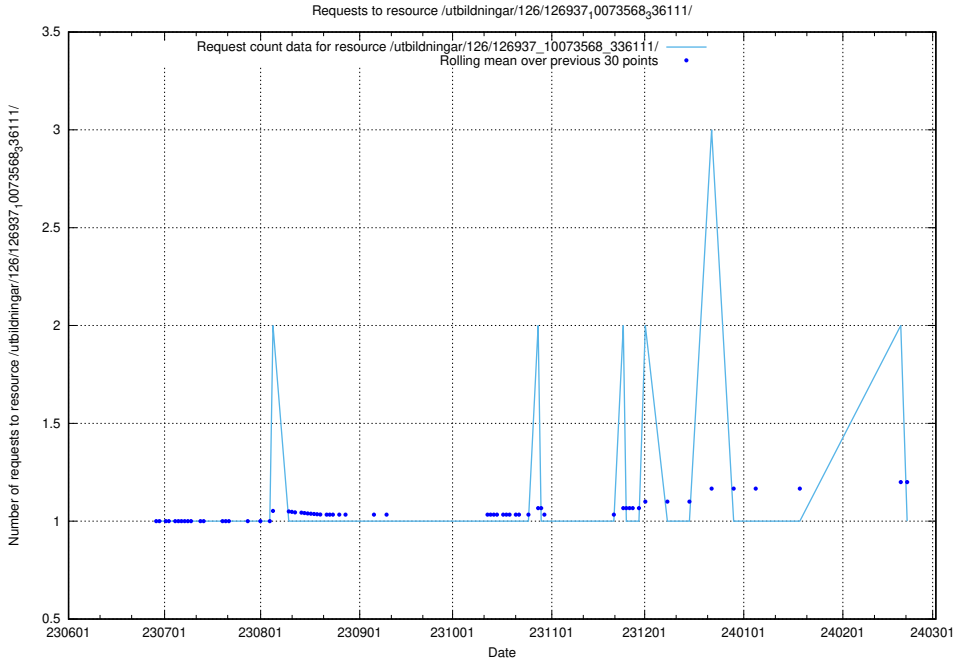

5.5462 Usage of /utbildningar/126/126937_10073568_336111/

Here, we count the number of requests to resource /utbildningar/126/126937_10073568_336111/.