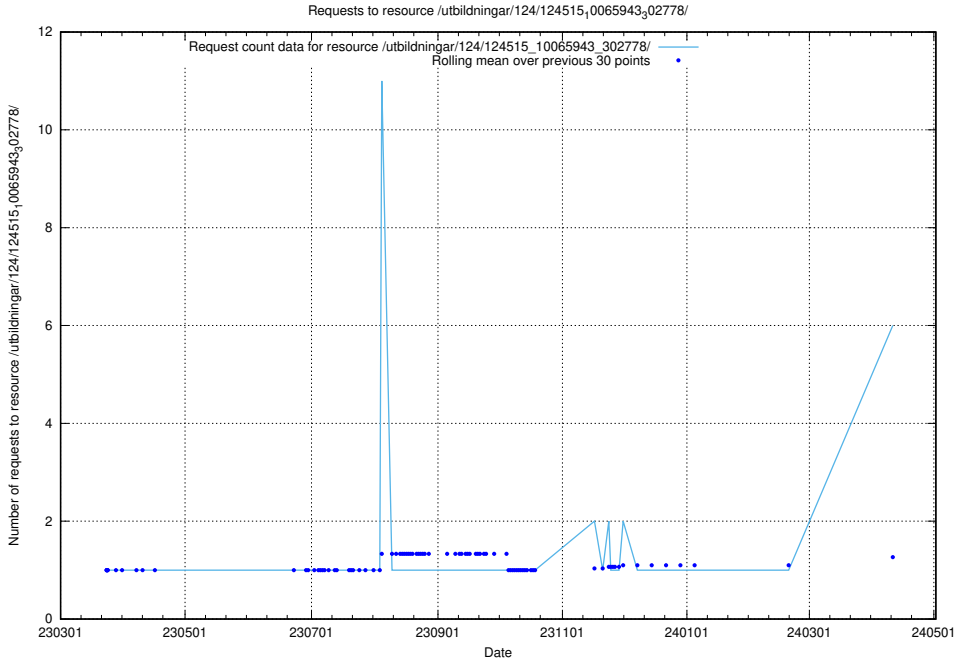

5.49 Usage of /utbildningar/124/124515_10065943_302778/

Here, we count the number of requests to resource /utbildningar/124/124515_10065943_302778/.