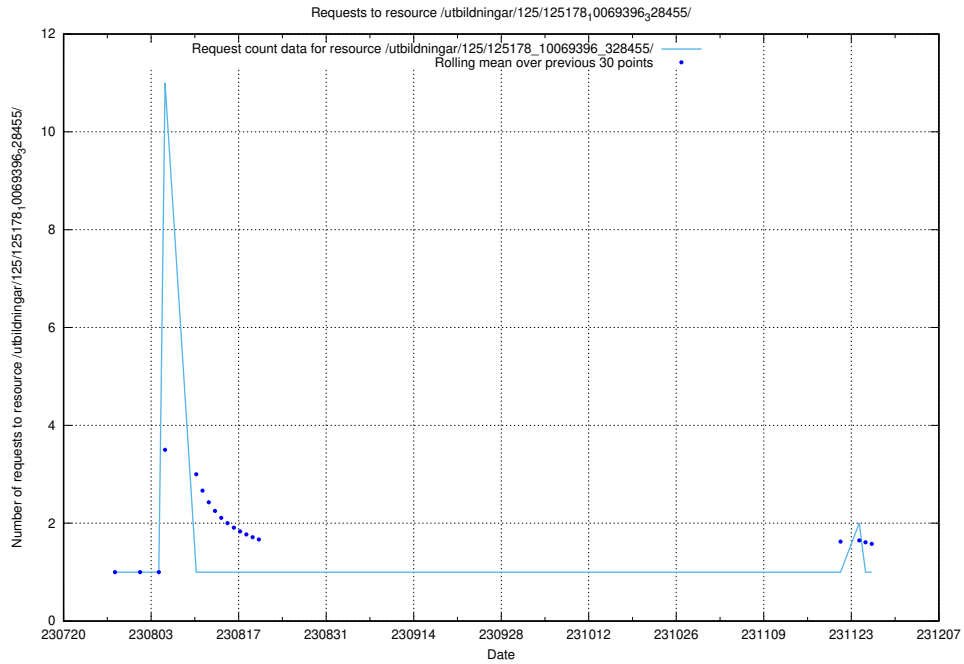

5.4926 Usage of /utbildningar/125/125178_10069396_328455/

Here, we count the number of requests to resource /utbildningar/125/125178_10069396_328455/.