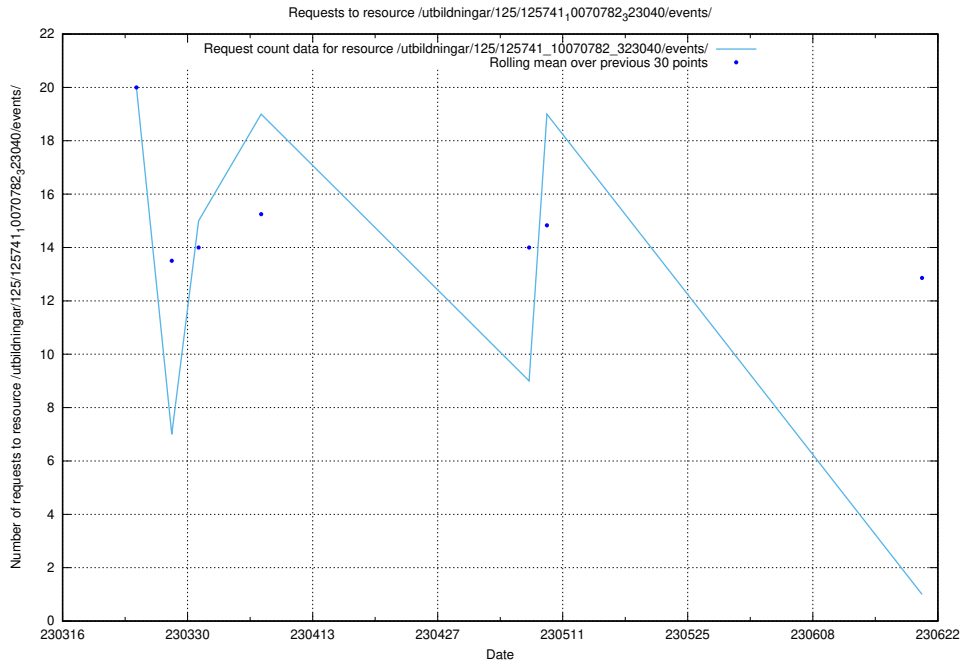

5.6105 Usage of /utbildningar/125/125741_10070782_323040/events/

Here, we count the number of requests to resource /utbildningar/125/125741_10070782_323040/events/