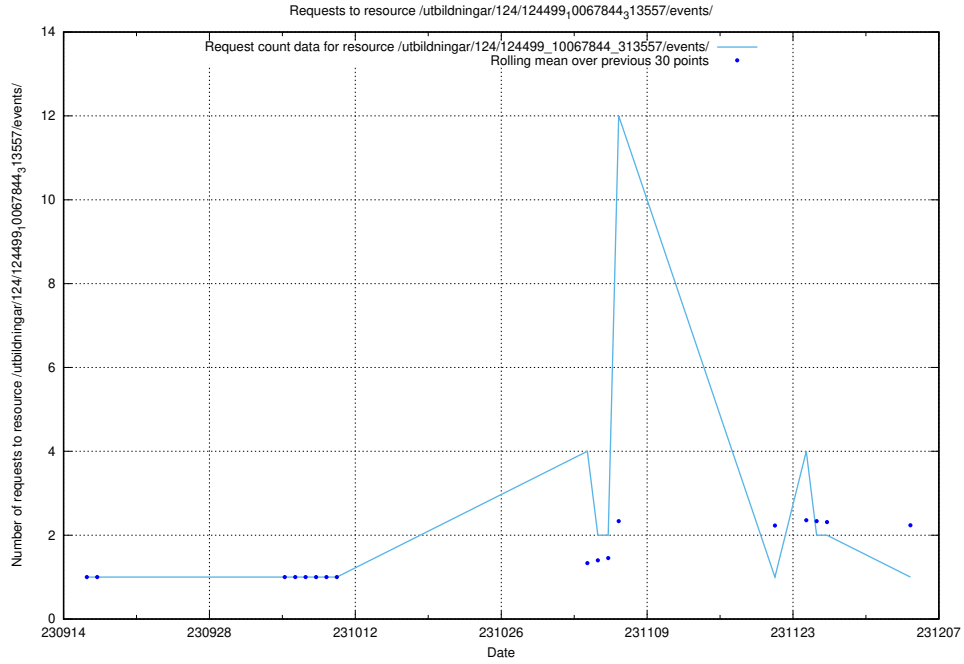

5.4580 Usage of /utbildningar/124/124499_10067844_313557/events/

Here, we count the number of requests to resource /utbildningar/124/124499_10067844_313557/events/