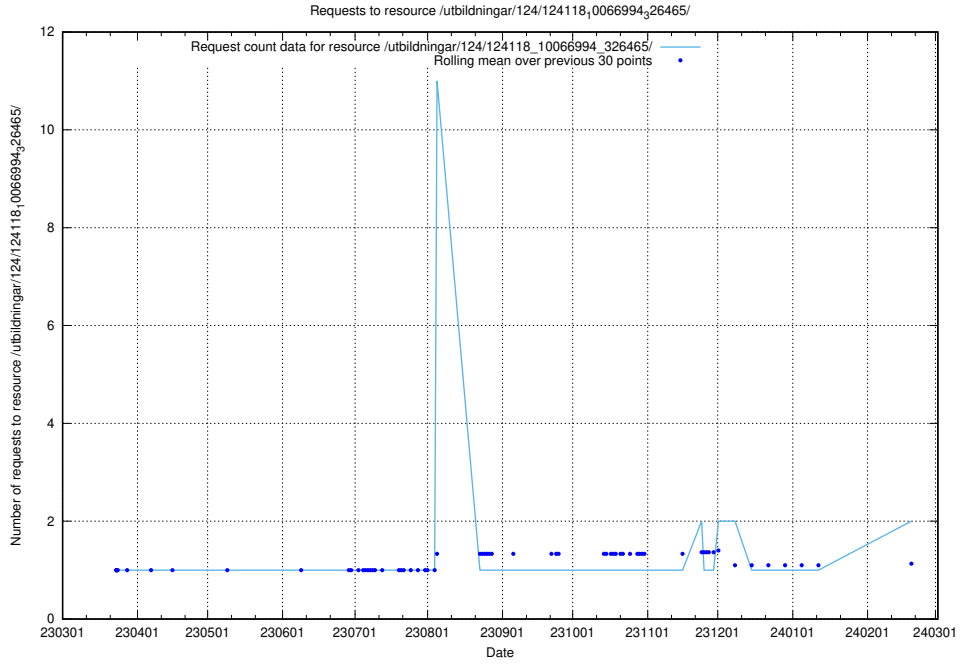

5.708 Usage of /utbildningar/124/124118_10066994_326465/

Here, we count the number of requests to resource /utbildningar/124/124118_10066994_326465/.