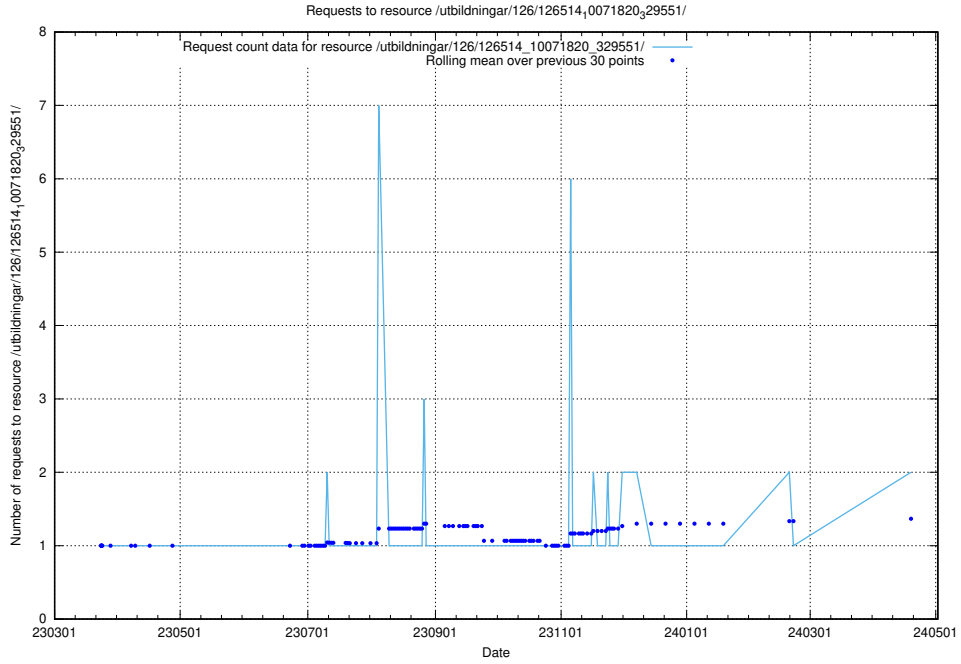

5.972 Usage of /utbildningar/126/126514_10071820_329551/

Here, we count the number of requests to resource /utbildningar/126/126514_10071820_329551/.