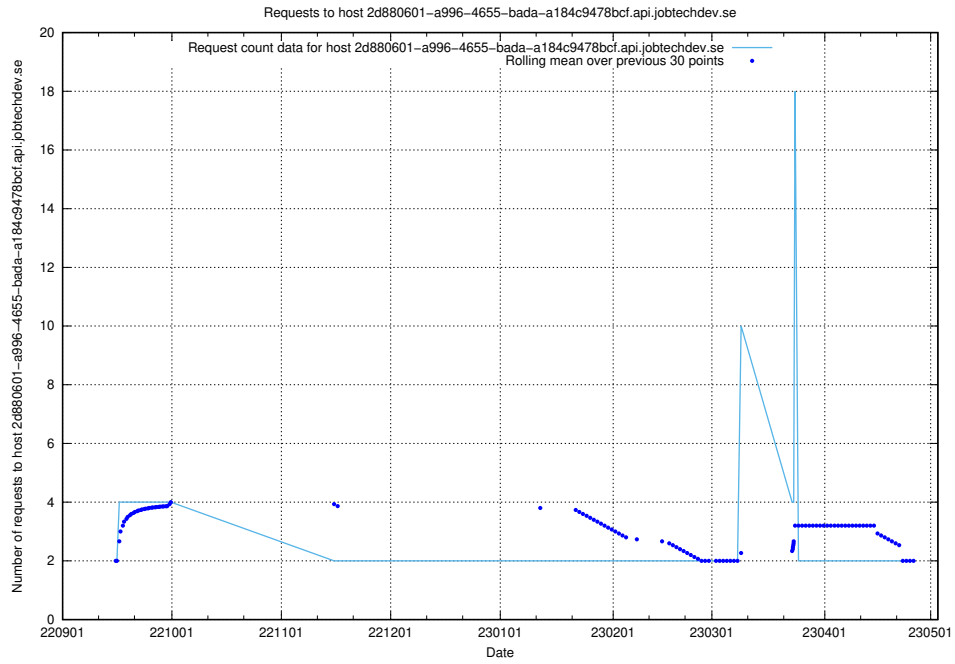

7.329 Usage of 2d880601-a996-4655-bada-a184c9478bcf.api.jobtechdev.se

Here, we count the number of requests to host 2d880601-a996-4655-bada-a184c9478bcf.api.jobtechdev.se.