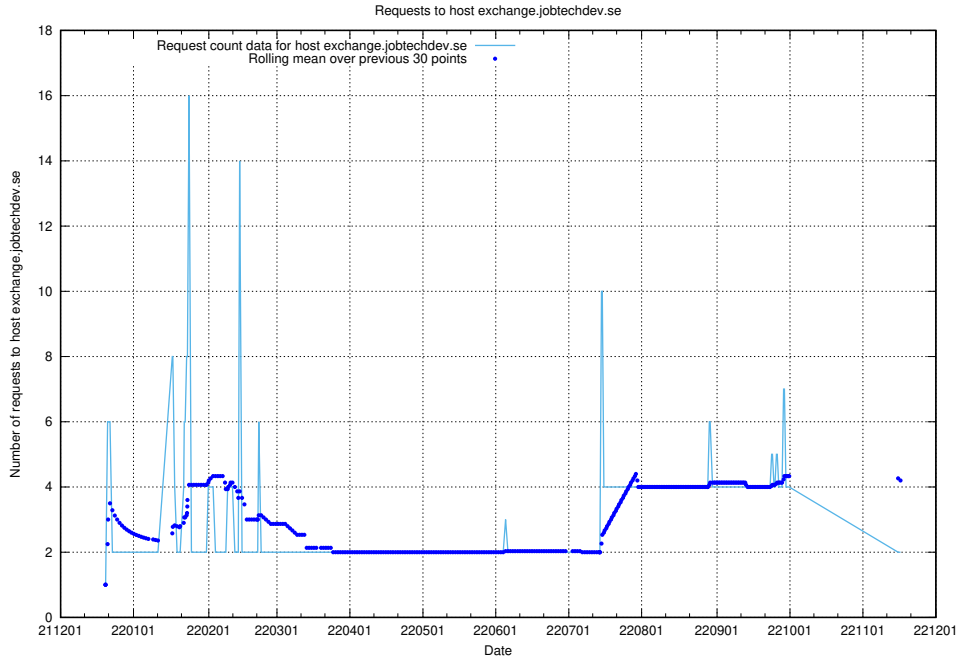

### 7.385 Usage of exchange.jobtechdev.se

Here, we count the number of requests to host exchange.jobtechdev.se.