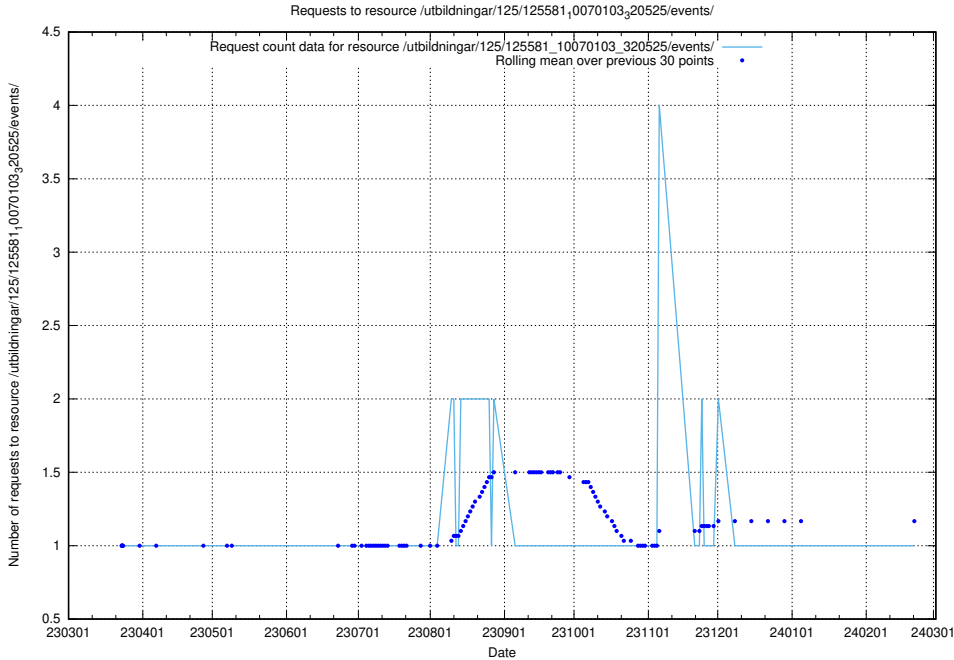

5.1117 Usage of /utbildningar/125/125581_10070103_320525/events/

Here, we count the number of requests to resource /utbildningar/125/125581_10070103_320525/events/