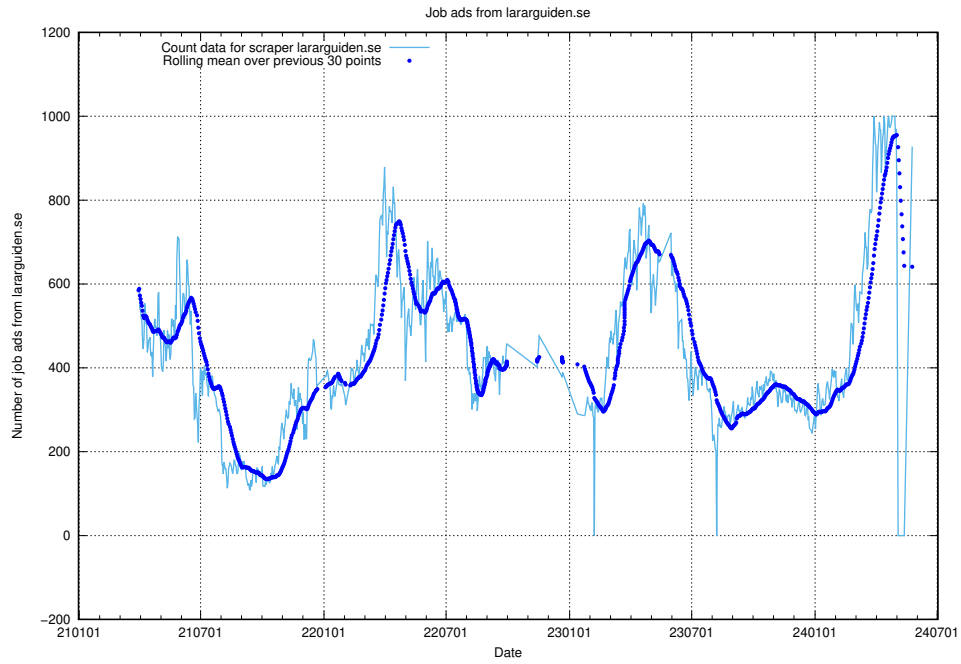

13.6 Number of ads by scraper lararguiden.se

Here, we count the number of job ads scraped from lararguiden.se.