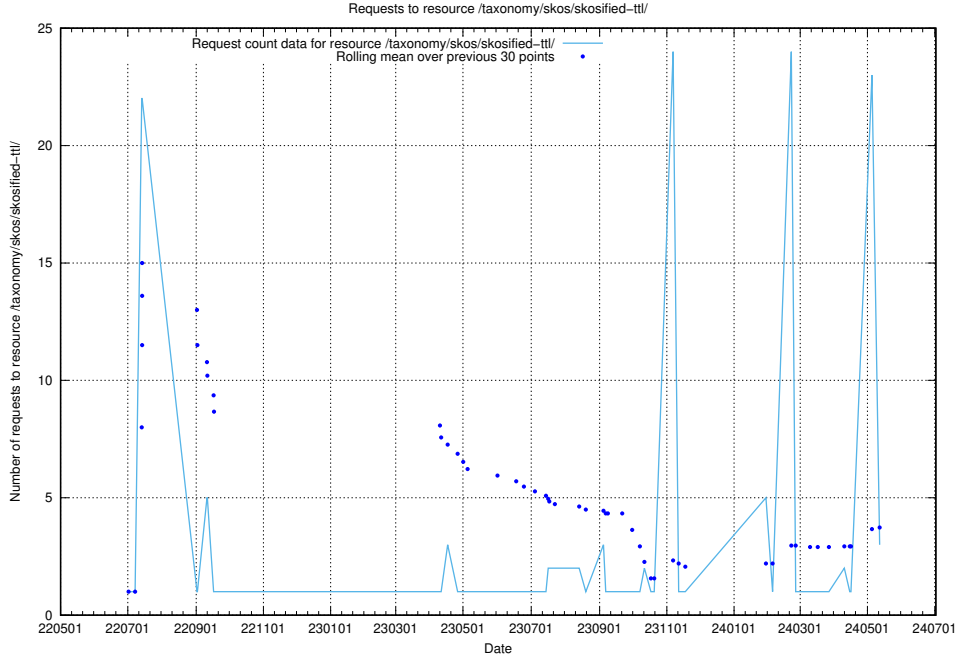

5.251 Usage of /taxonomy/skos/skosified-ttl/

Here, we count the number of requests to resource /taxonomy/skos/skosified-ttl/.