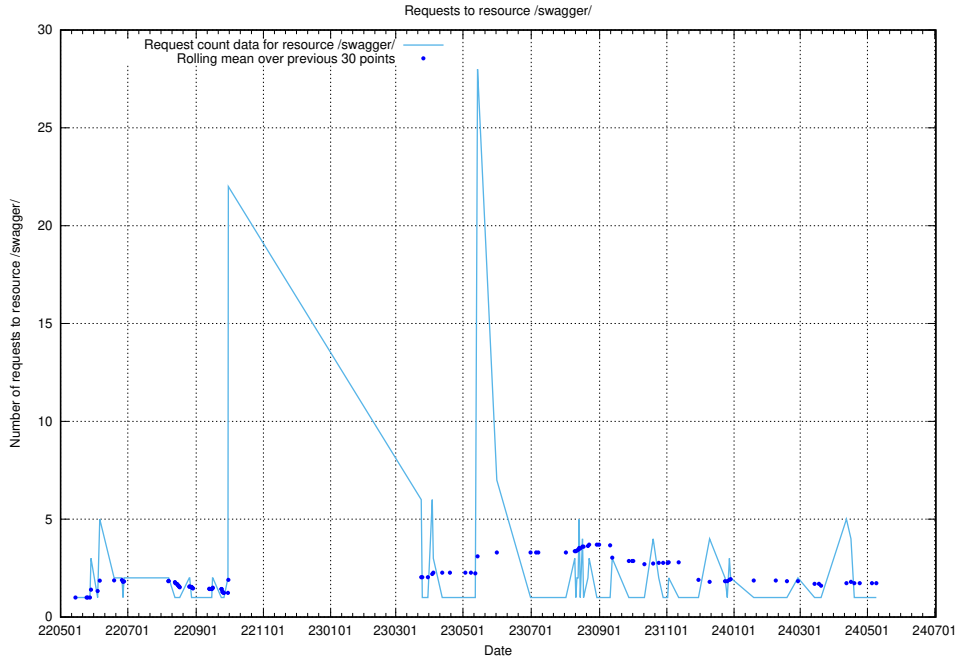

5.1092 Usage of /swagger/

Here, we count the number of requests to resource /swagger/.