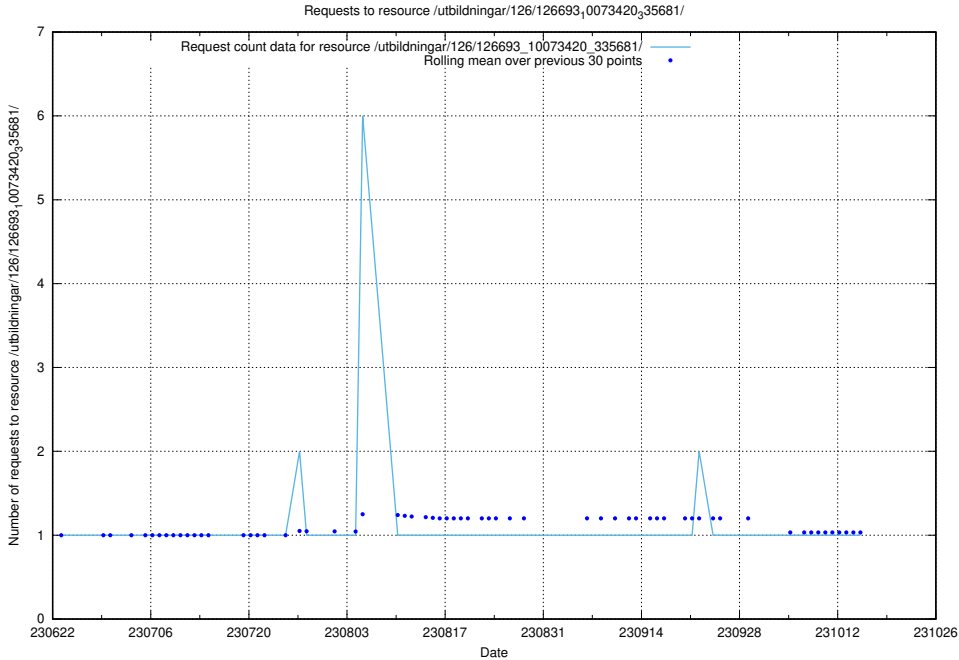

5.5666 Usage of /utbildningar/126/126693_10073420_335681/

Here, we count the number of requests to resource /utbildningar/126/126693_10073420_335681/.