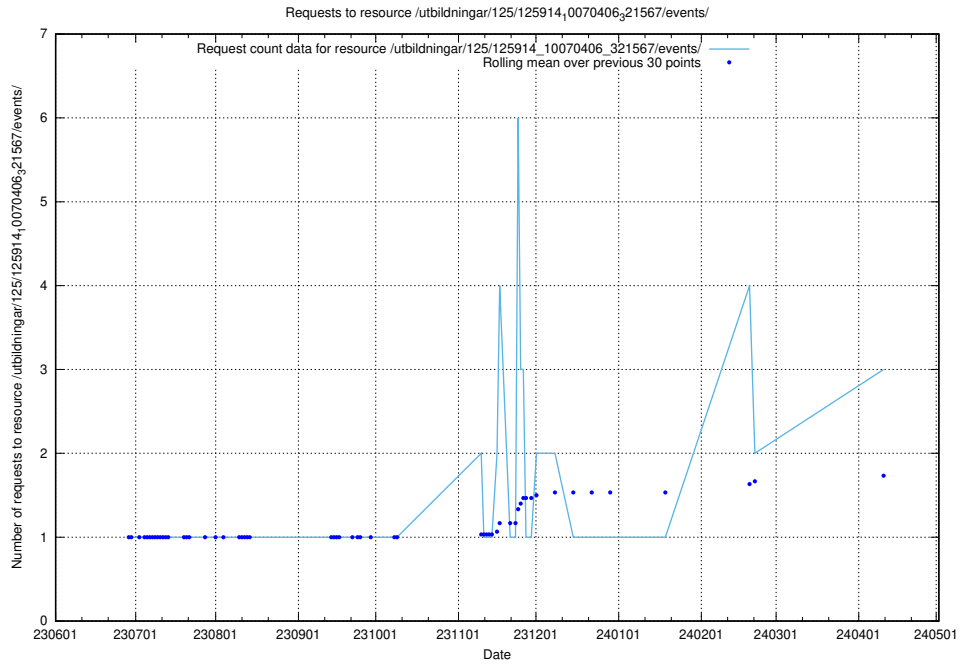

5.375 Usage of /utbildningar/125/125914_10070406_321567/events/

Here, we count the number of requests to resource /utbildningar/125/125914_10070406_321567/events/