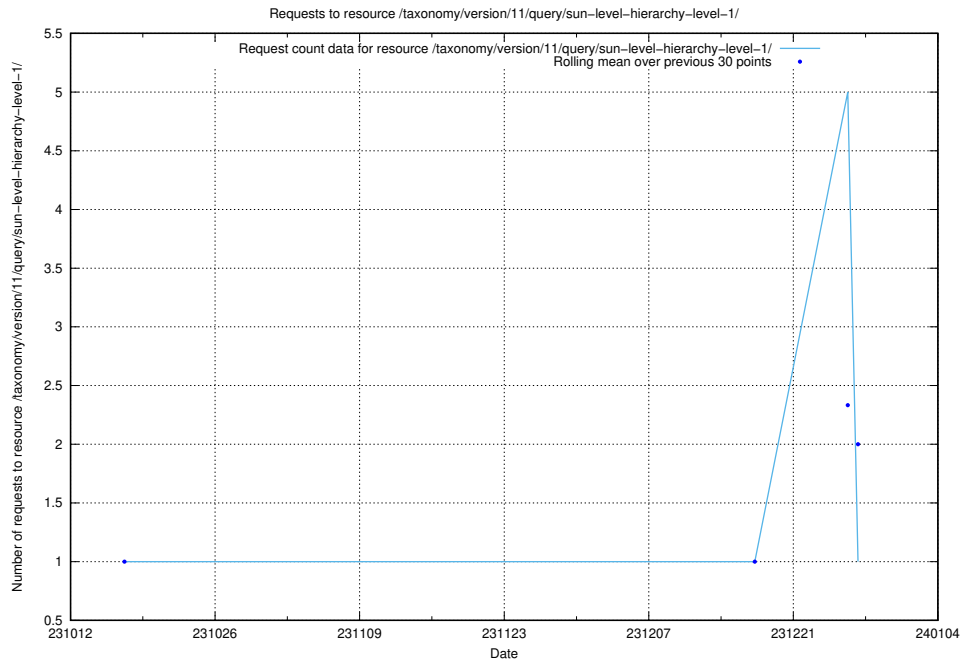

5.4341 Usage of /taxonomy/version/11/query/sun-level-hierarchy-level-1/

Here, we count the number of requests to resource /taxonomy/version/11/query/sun-level-hierarchy-level-1/.