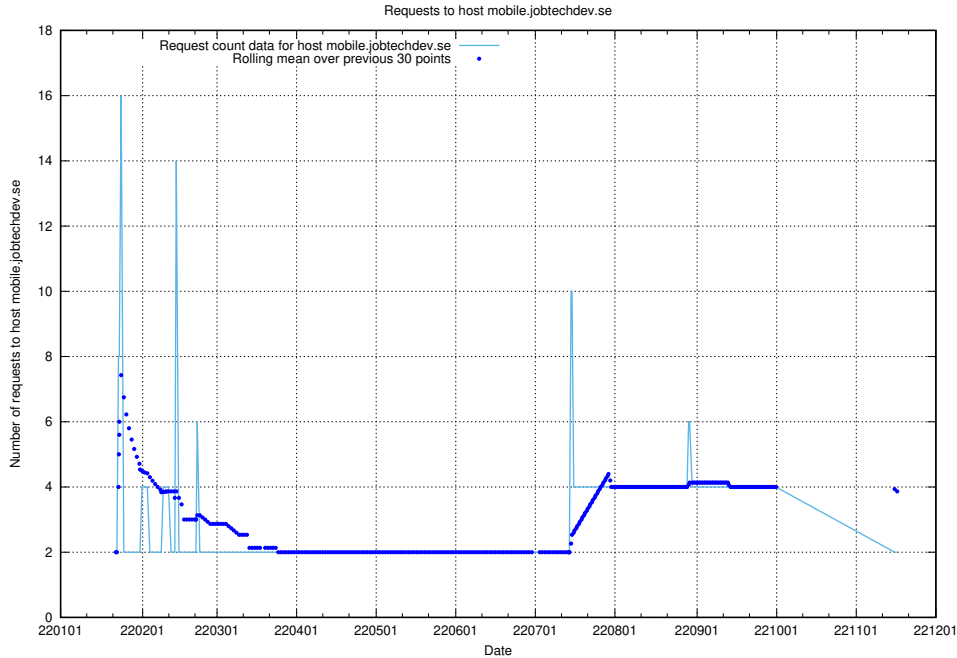

7.598 Usage of mobile.jobtechdev.se

Here, we count the number of requests to host mobile.jobtechdev.se.