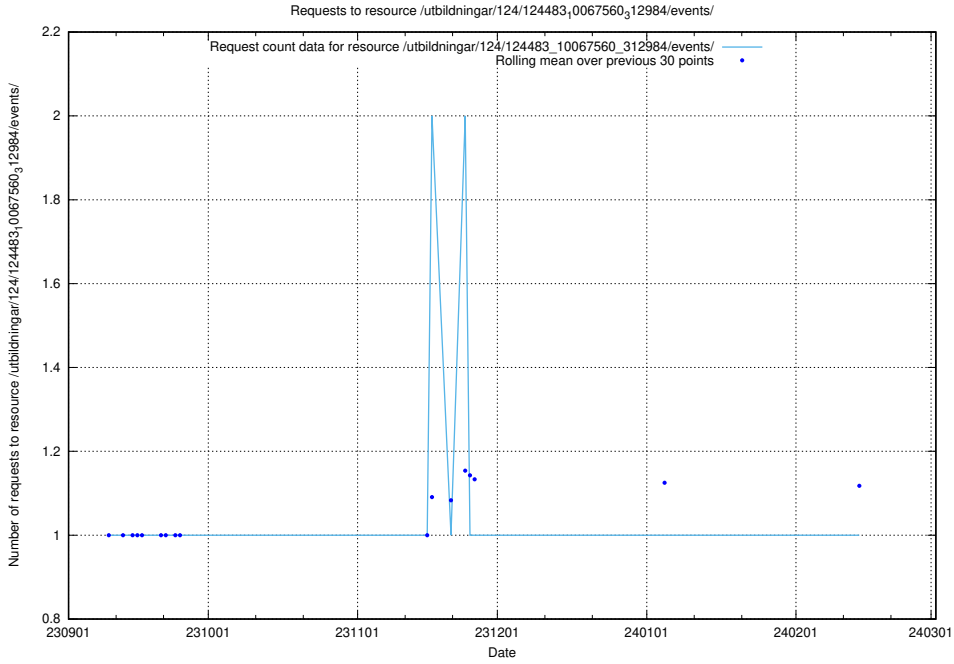

5.4642 Usage of /utbildningar/124/124483_10067560_312984/events/

Here, we count the number of requests to resource /utbildningar/124/124483_10067560_312984/events/