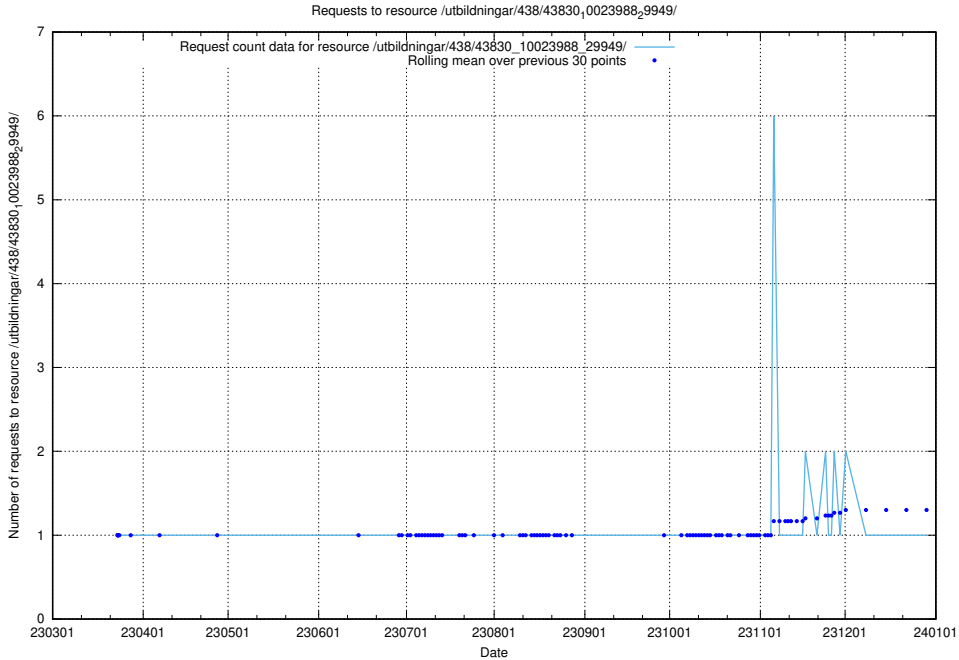

5.6342 Usage of /utbildningar/438/43830_10023988_29949/

Here, we count the number of requests to resource /utbildningar/438/43830_10023988_29949/.