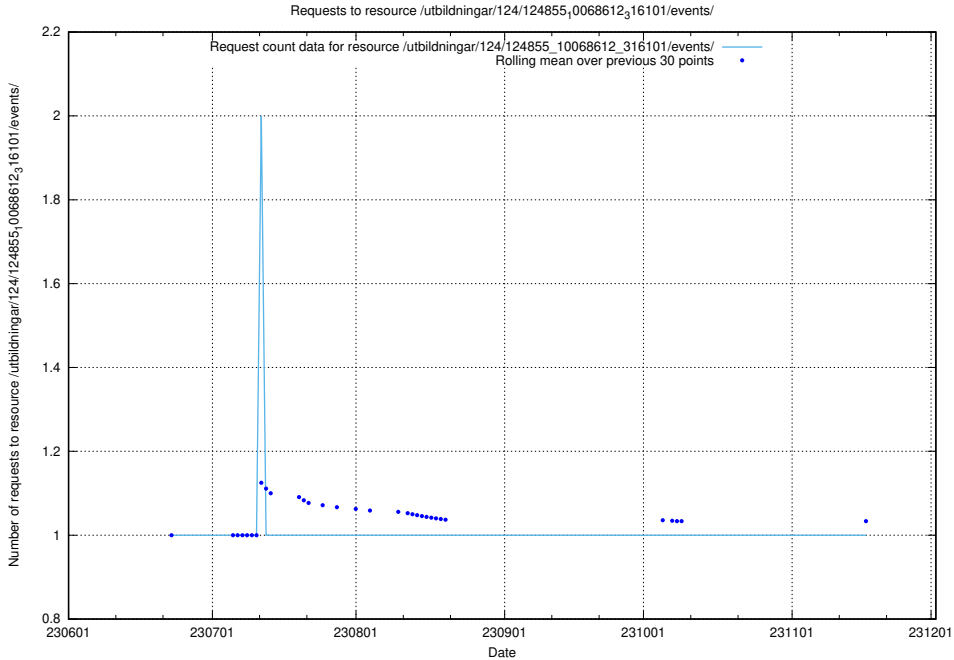

5.5772 Usage of /utbildningar/124/124855_10068612_316101/events/

Here, we count the number of requests to resource /utbildningar/124/124855_10068612_316101/events/