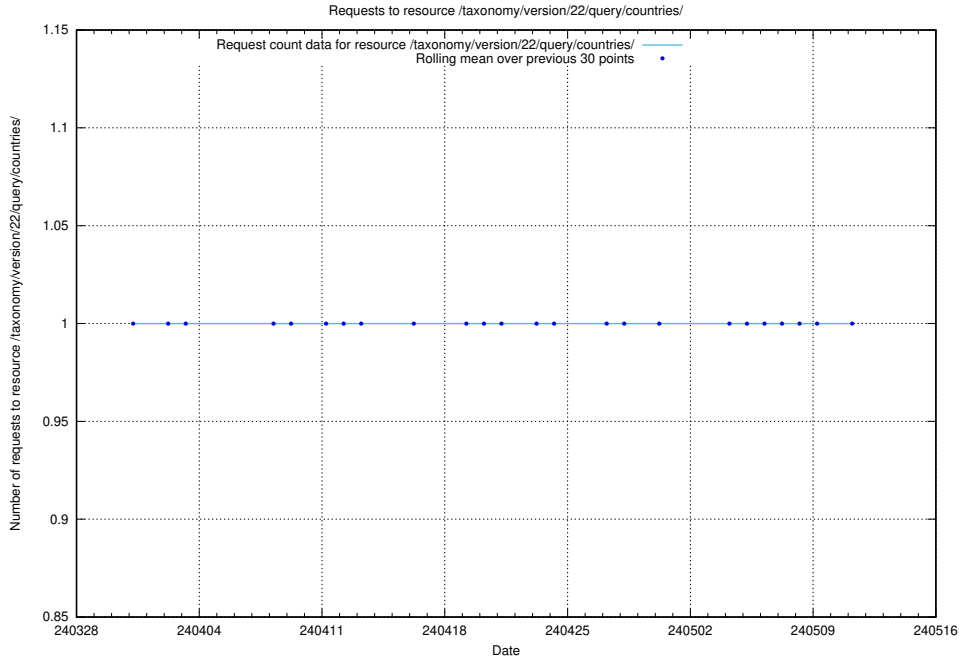

5.1655 Usage of /taxonomy/version/22/query/countries/

Here, we count the number of requests to resource /taxonomy/version/22/query/countries/.