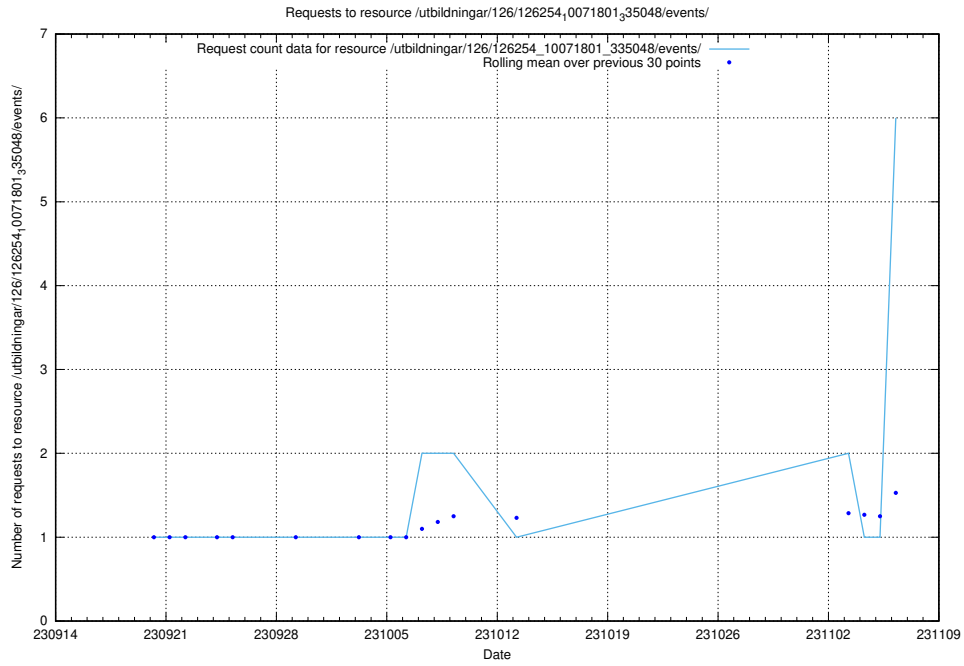

5.75 Usage of /utbildningar/126/126254_10071801_335048/events/

Here, we count the number of requests to resource /utbildningar/126/126254_10071801_335048/events/