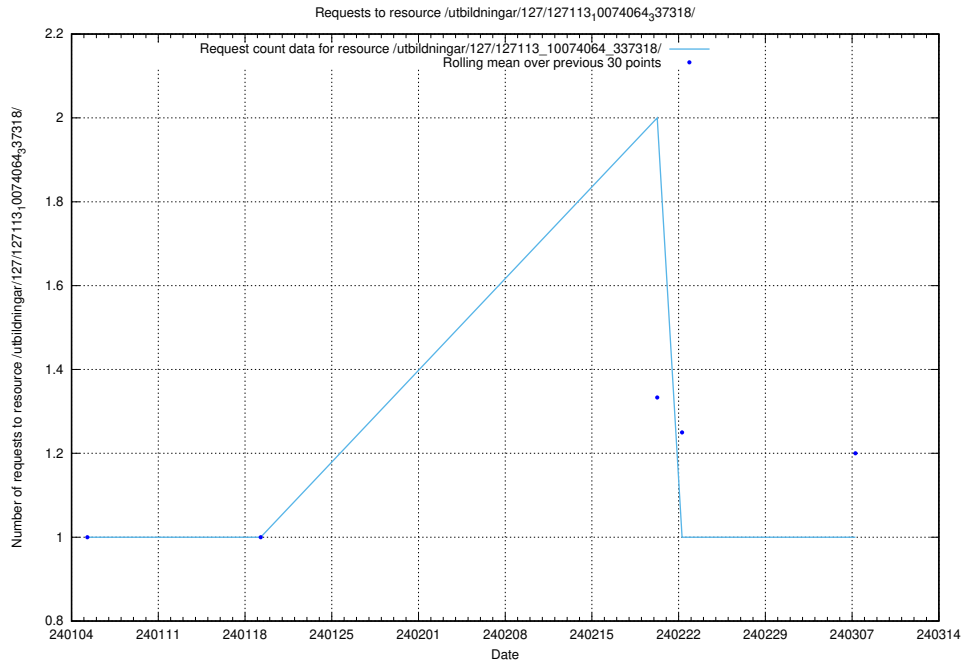

5.3879 Usage of /utbildningar/127/127113_10074064_337318/

Here, we count the number of requests to resource /utbildningar/127/127113_10074064_337318/.