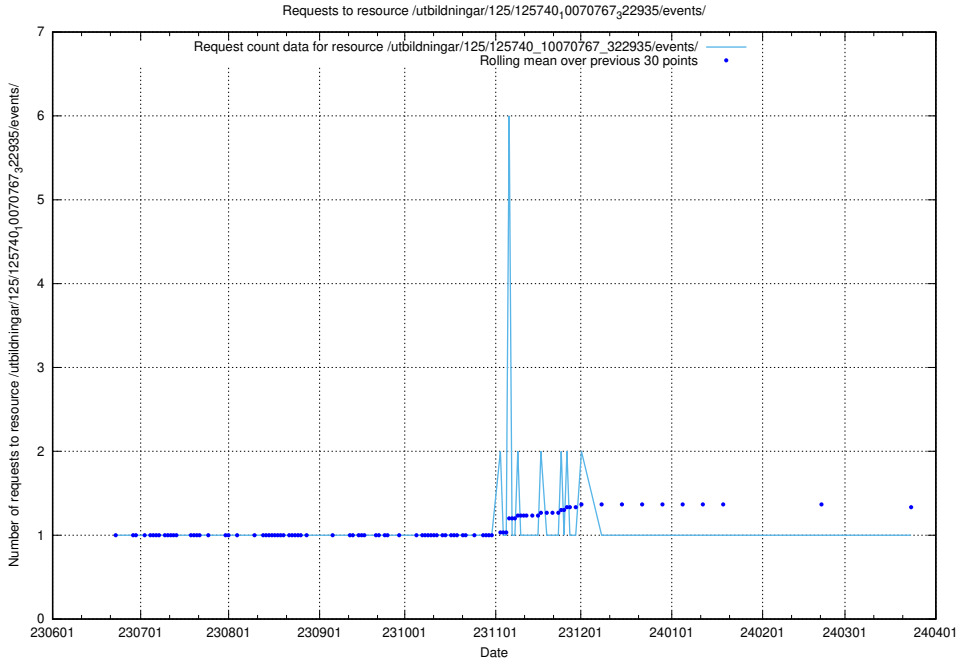

### 5.5723 Usage of /utbildningar/125/125740\_10070767\_322935/events/

Here, we count the number of requests to resource /utbildningar/125/125740\_10070767\_322935/events/