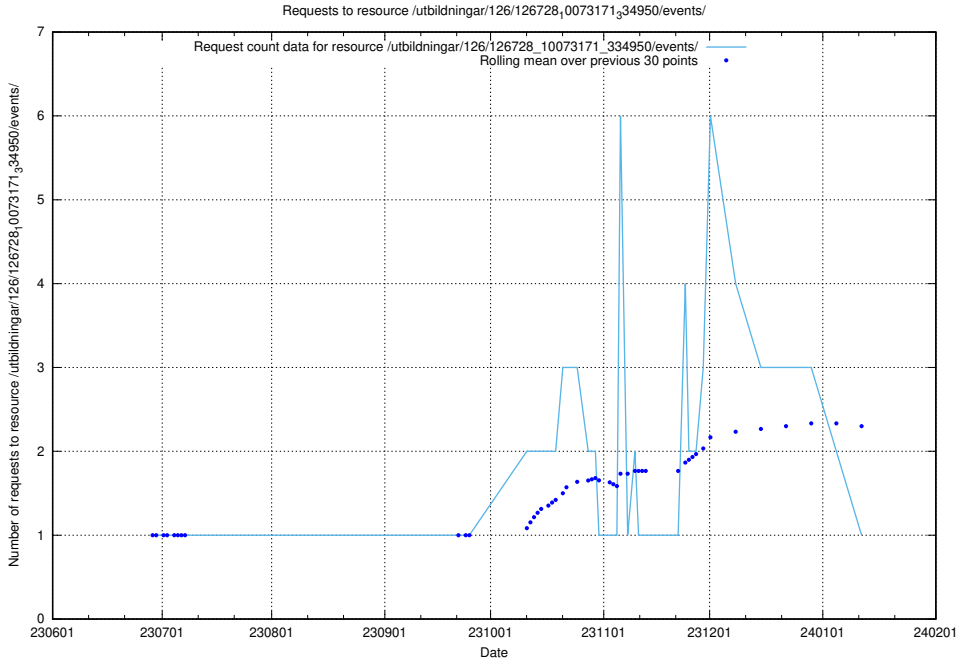

### 5.5472 Usage of /utbildningar/126/126728\_10073171\_334950/events/

Here, we count the number of requests to resource /utbildningar/126/126728\_10073171\_334950/events/