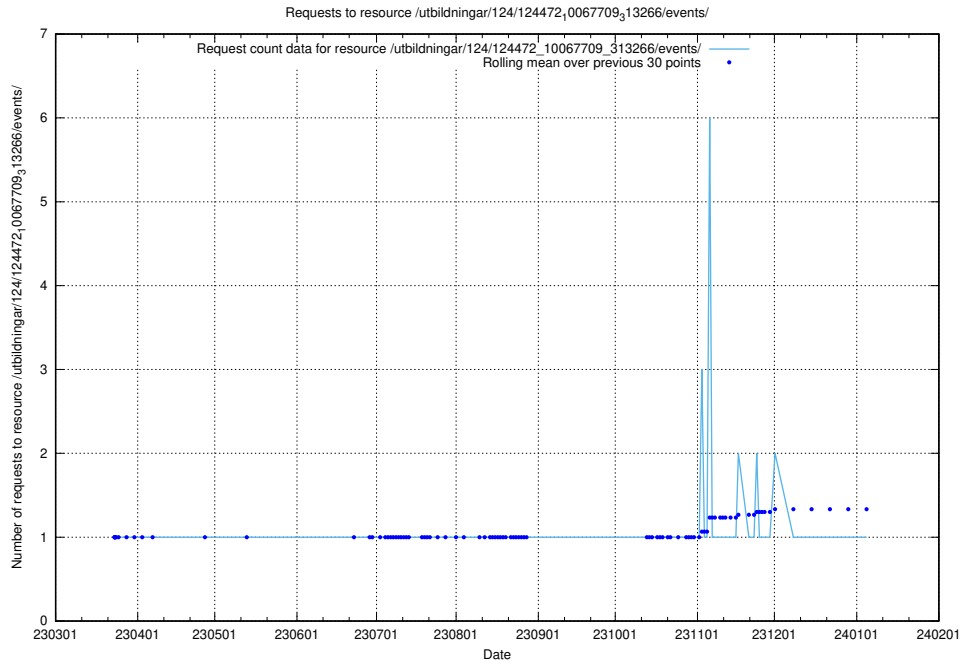

5.3076 Usage of /utbildningar/124/124472_10067709_313266/events/

Here, we count the number of requests to resource /utbildningar/124/124472_10067709_313266/events/