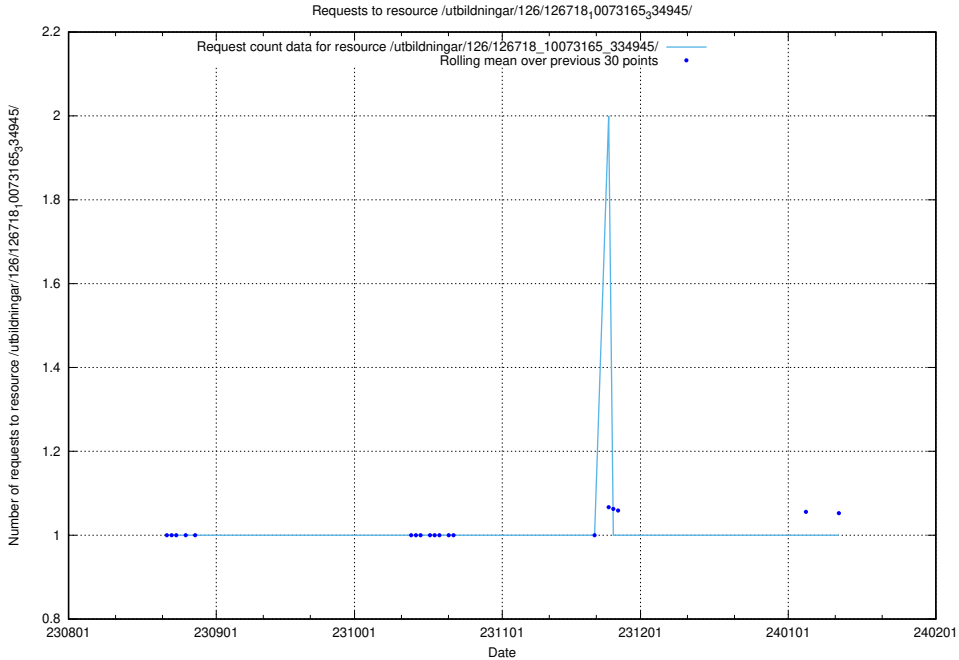

5.4766 Usage of /utbildningar/126/126718_10073165_334945/

Here, we count the number of requests to resource /utbildningar/126/126718_10073165_334945/.