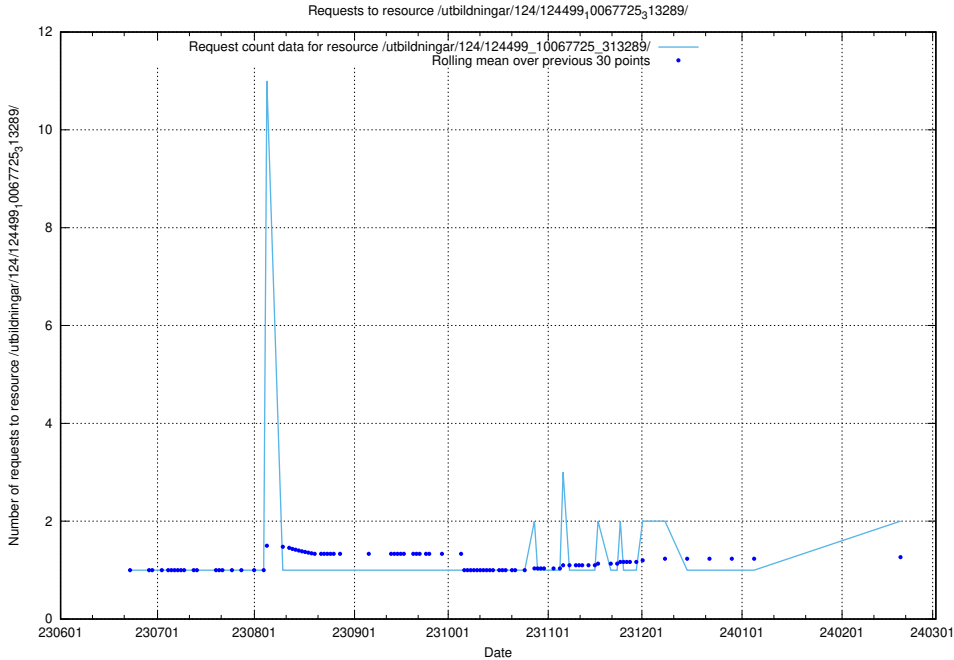

5.857 Usage of /utbildningar/124/124499_10067725_313289/

Here, we count the number of requests to resource /utbildningar/124/124499_10067725_313289/.