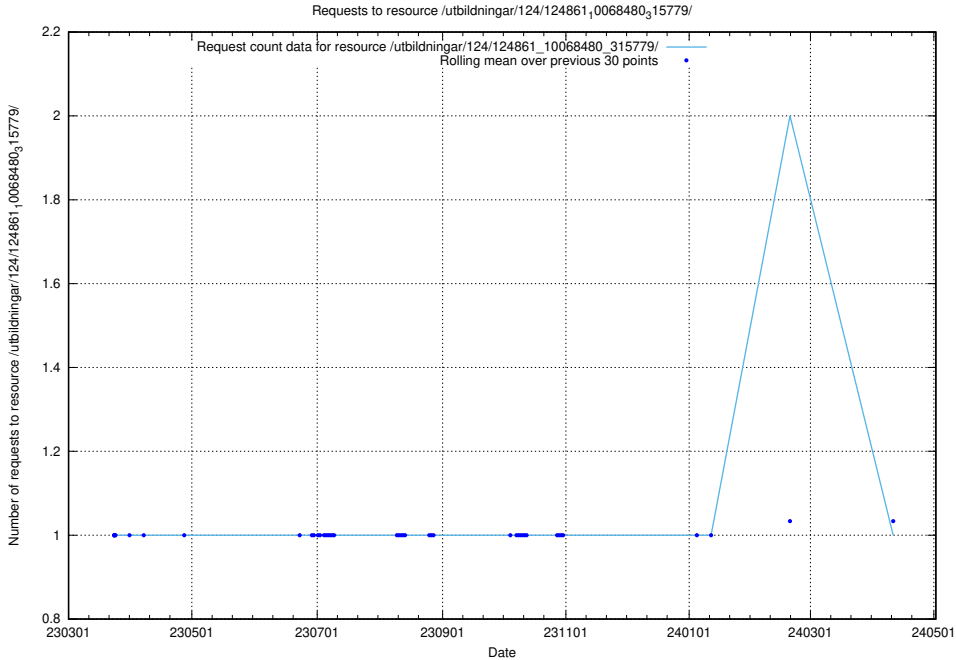

5.1188 Usage of /utbildningar/124/124861_10068480_315779/

Here, we count the number of requests to resource /utbildningar/124/124861_10068480_315779/.