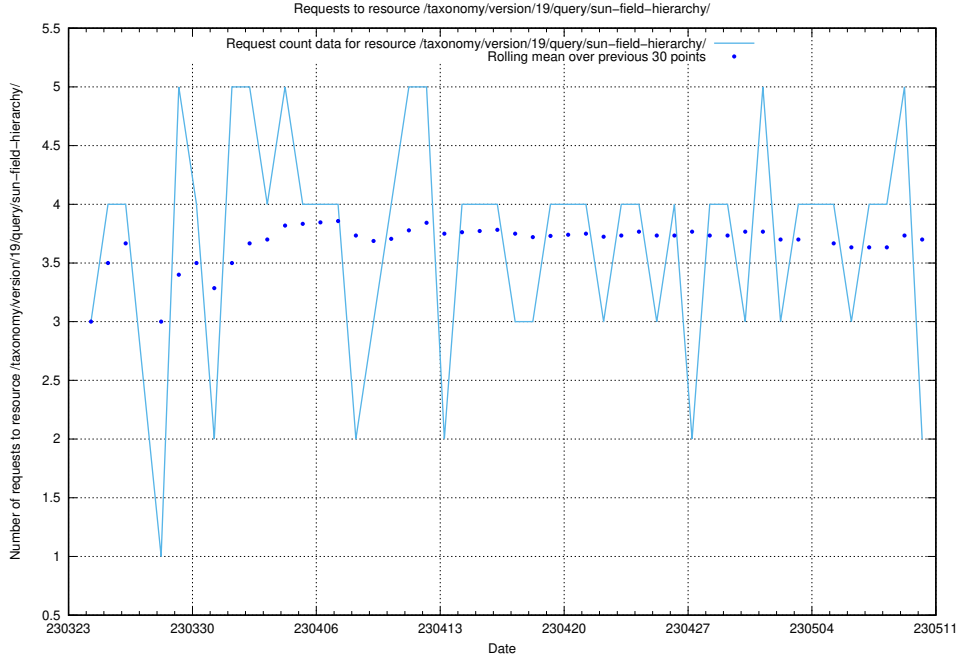

5.944 Usage of /taxonomy/version/19/query/sun-field-hierarchy/

Here, we count the number of requests to resource /taxonomy/version/19/query/sun-field-hierarchy/.