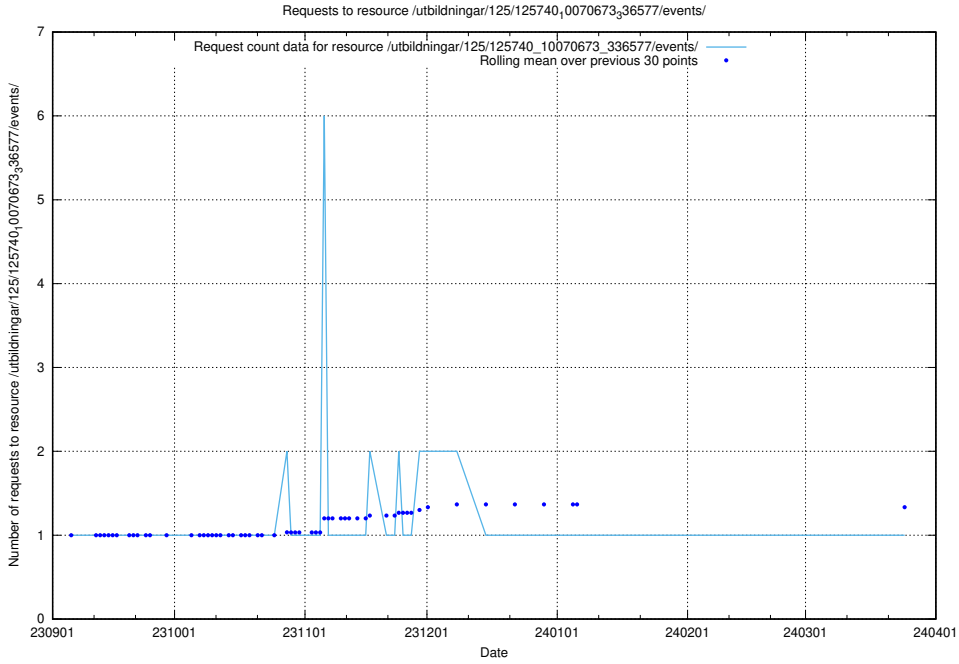

5.4694 Usage of /utbildningar/125/125740_10070673_336577/events/

Here, we count the number of requests to resource /utbildningar/125/125740_10070673_336577/events/