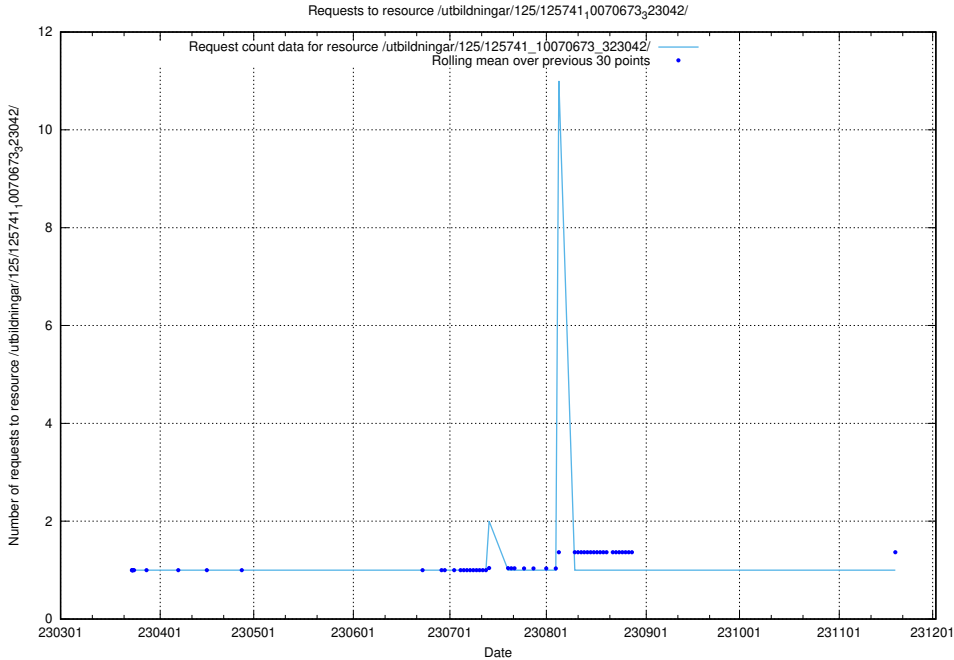

5.6493 Usage of /utbildningar/125/125741_10070673_323042/

Here, we count the number of requests to resource /utbildningar/125/125741_10070673_323042/.