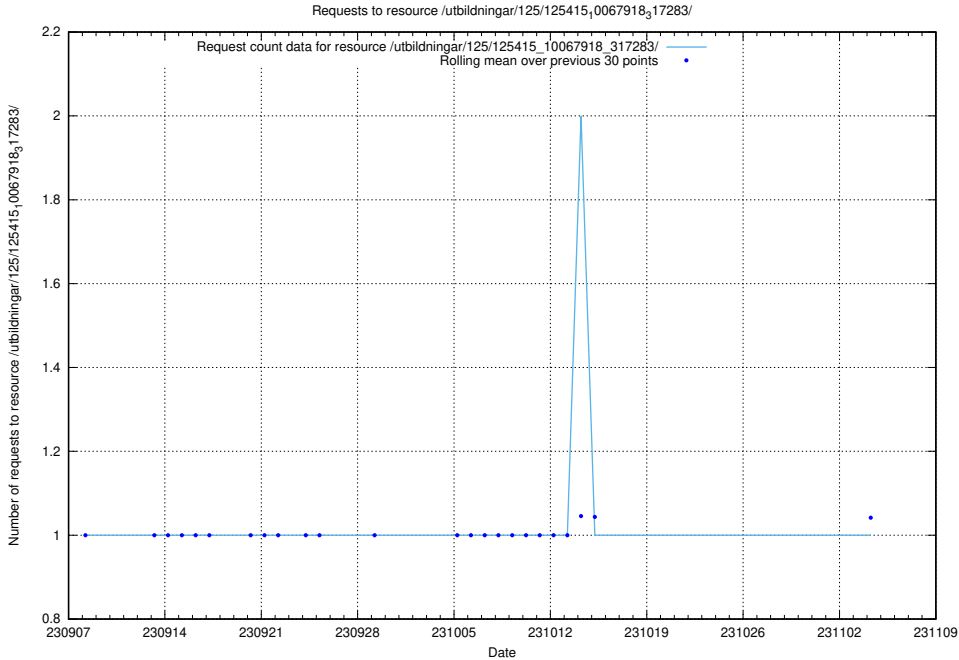

5.4659 Usage of /utbildningar/125/125415_10067918_317283/

Here, we count the number of requests to resource /utbildningar/125/125415_10067918_317283/.