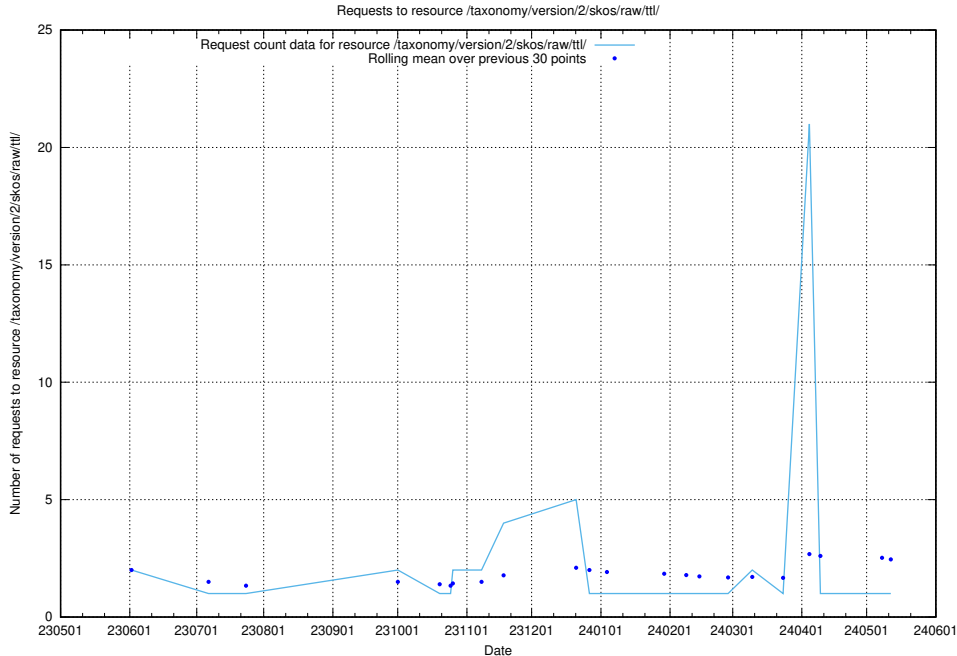

5.5942 Usage of /taxonomy/version/2/skos/raw/ttl/

Here, we count the number of requests to resource /taxonomy/version/2/skos/raw/ttl/.