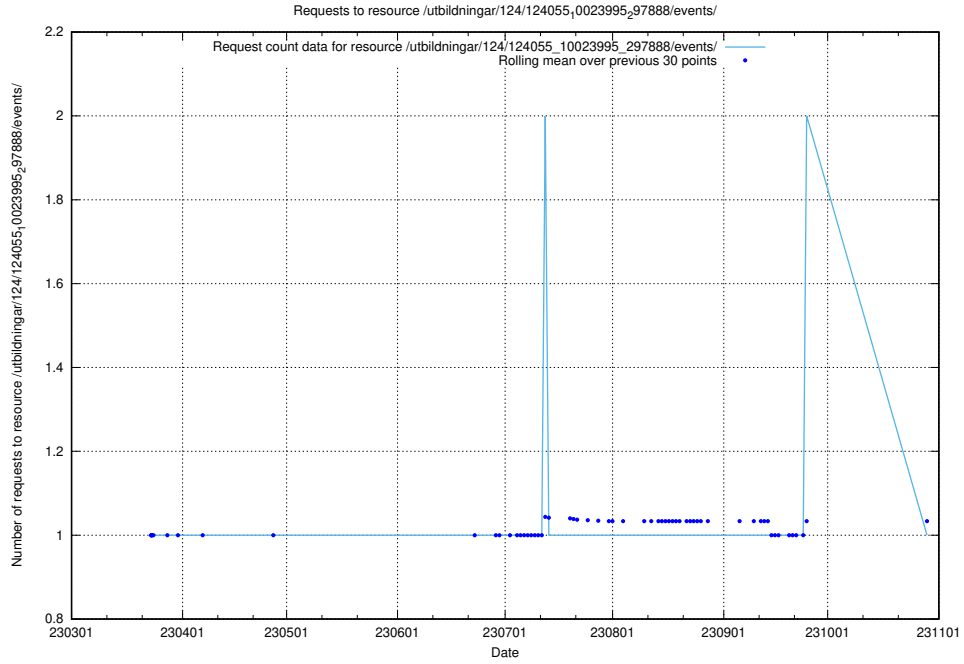

### 5.4352 Usage of /utbildningar/124/124055\_10023995\_297888/events/

Here, we count the number of requests to resource /utbildningar/124/124055\_10023995\_297888/events/