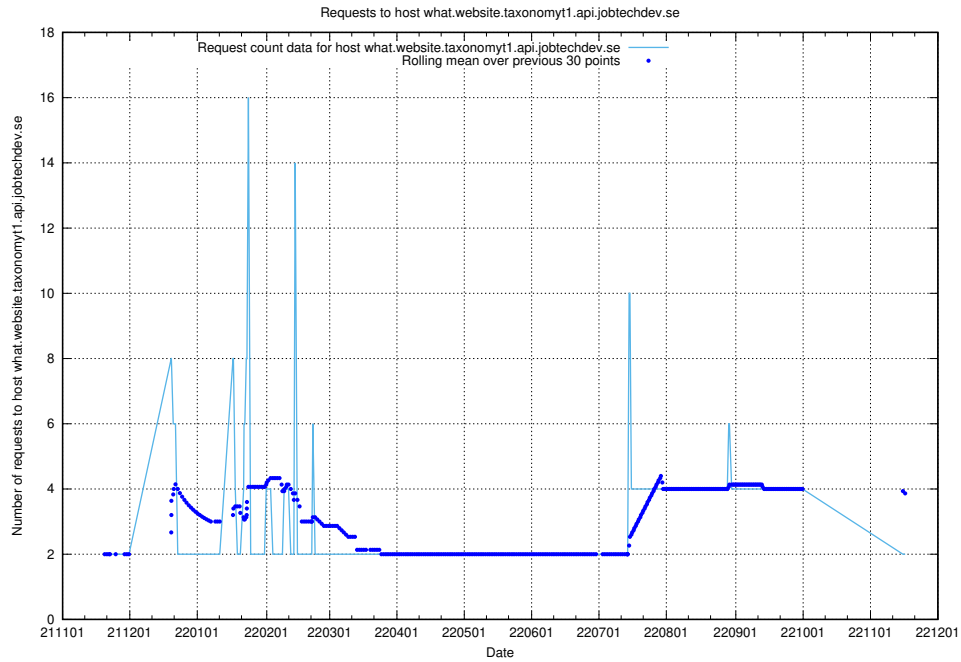

7.459 Usage of what.website.taxonomy1.api.jobtechdev.se

Here, we count the number of requests to host what.website.taxonomy1.api.jobtechdev.se.