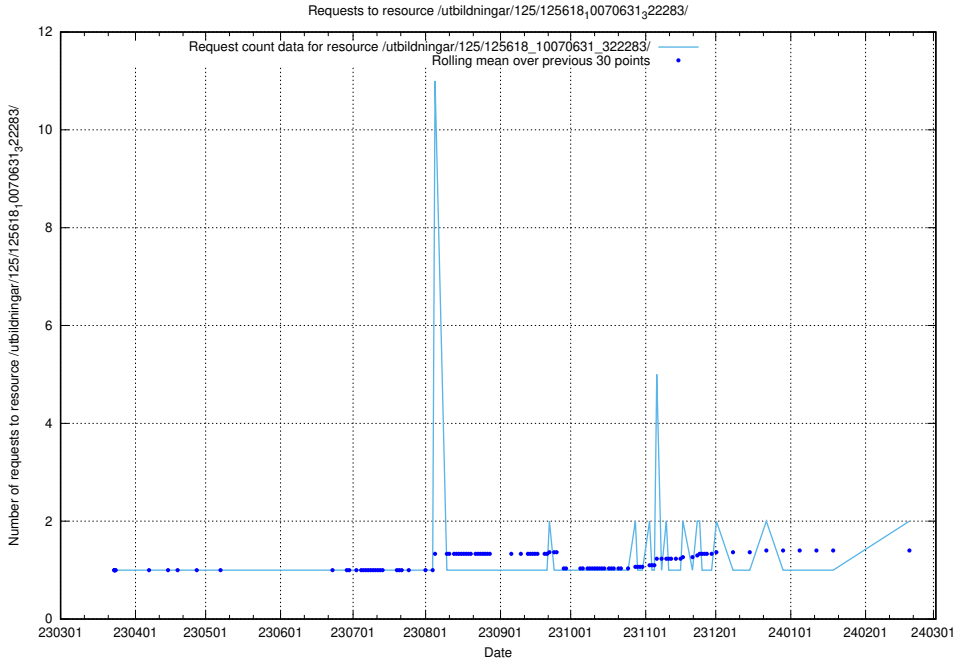

5.468 Usage of /utbildningar/125/125618_10070631_322283/

Here, we count the number of requests to resource /utbildningar/125/125618_10070631_322283/.