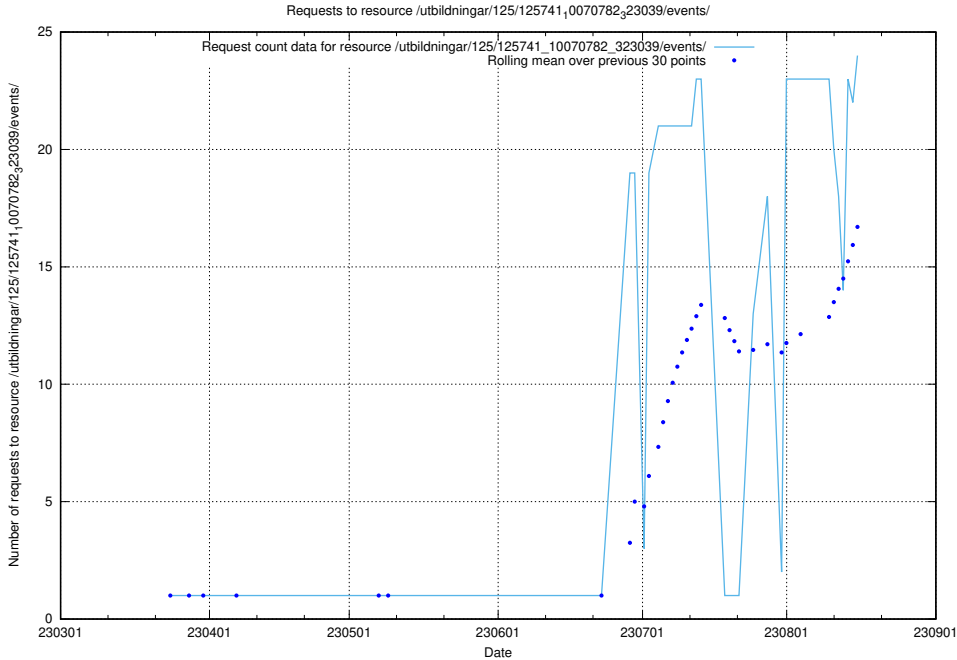

### 5.6 Usage of /utbildningar/125/125741\_10070782\_323039/events/

Here, we count the number of requests to resource /utbildningar/125/125741\_10070782\_323039/events/