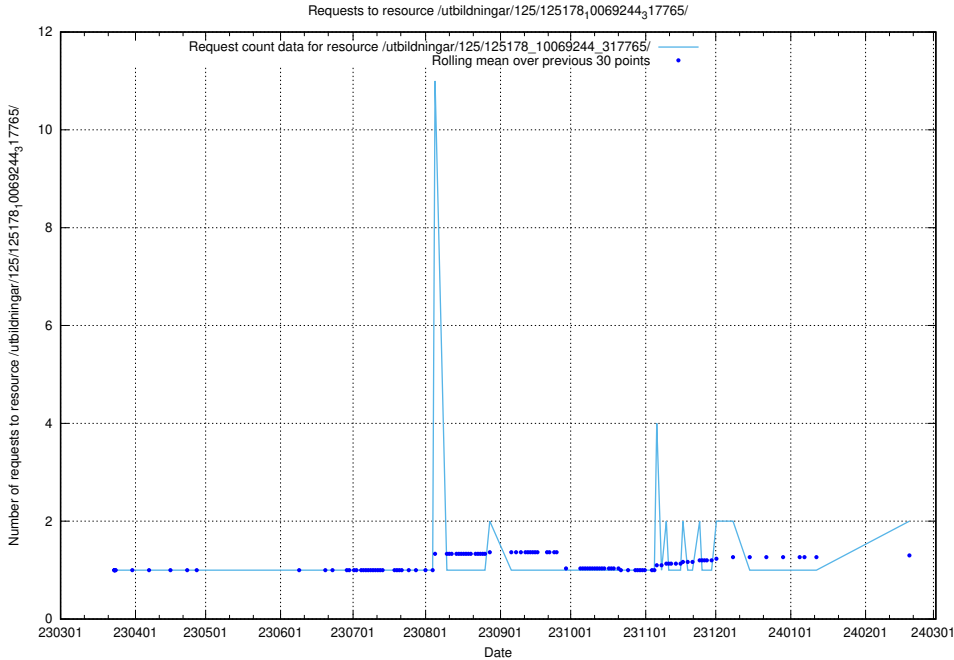

5.480 Usage of /utbildningar/125/125178_10069244_317765/

Here, we count the number of requests to resource /utbildningar/125/125178_10069244_317765/.