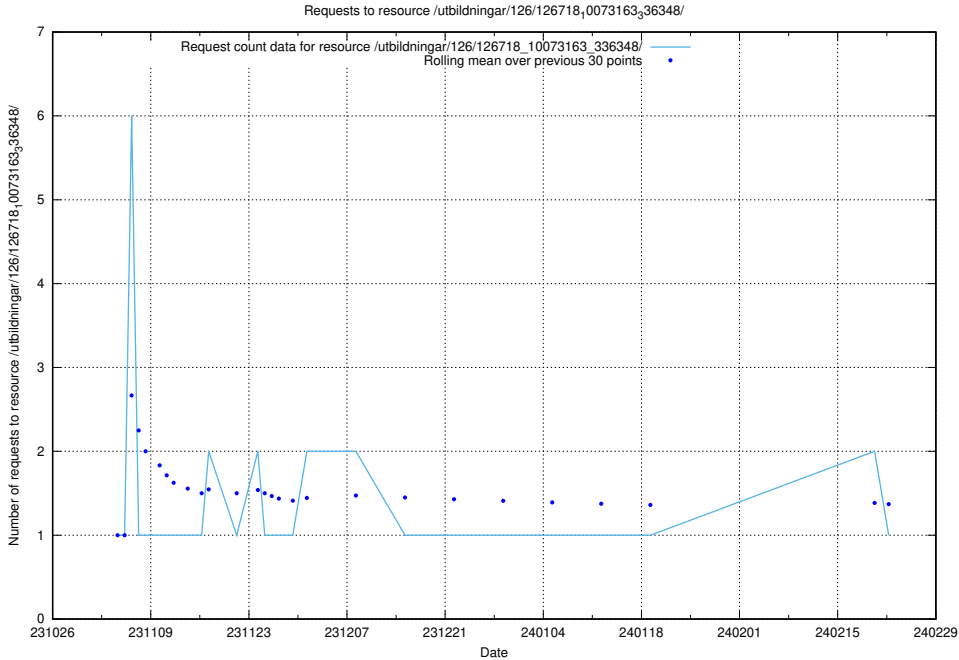

5.4165 Usage of /utbildningar/126/126718_10073163_336348/

Here, we count the number of requests to resource /utbildningar/126/126718_10073163_336348/.