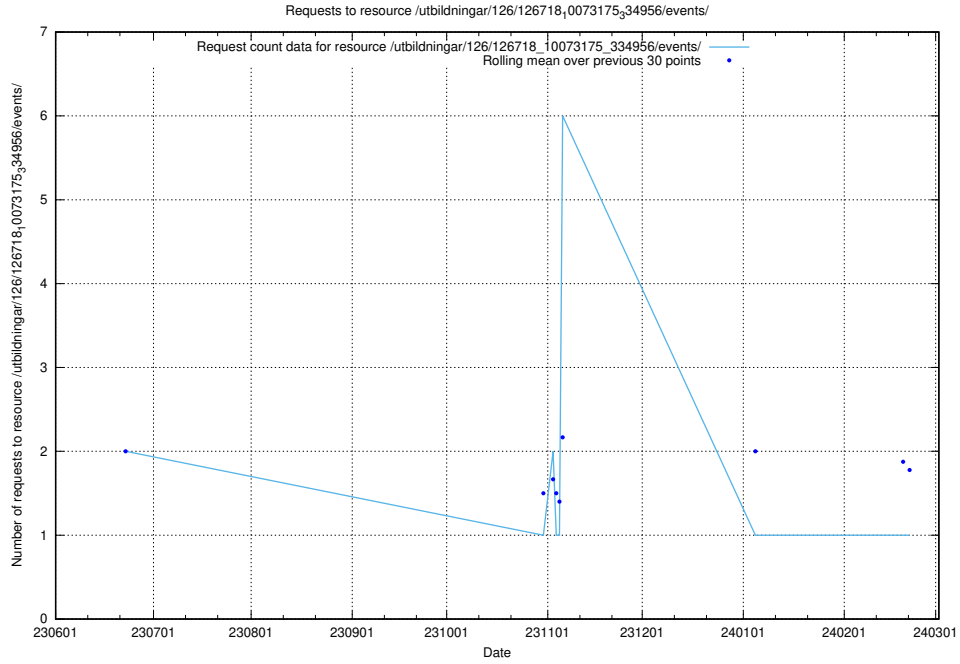

5.5587 Usage of /utbildningar/126/126718_10073175_334956/events/

Here, we count the number of requests to resource /utbildningar/126/126718_10073175_334956/events/