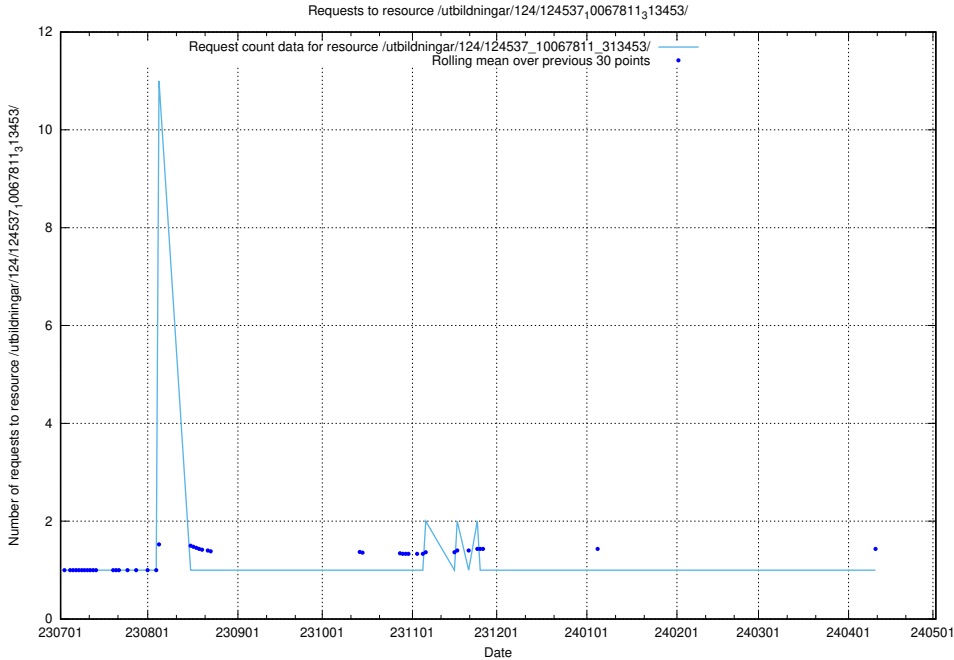

5.5394 Usage of /utbildningar/124/124537_10067811_313453/

Here, we count the number of requests to resource /utbildningar/124/124537_10067811_313453/.