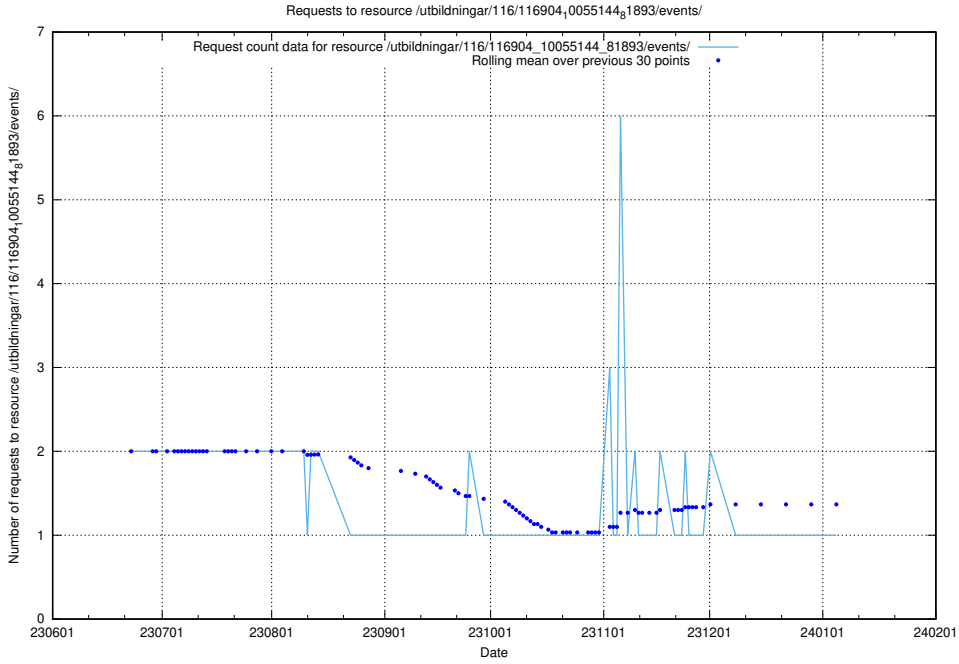

5.5595 Usage of /utbildningar/116/116904_10055144_81893/events/

Here, we count the number of requests to resource /utbildningar/116/116904_10055144_81893/events/.