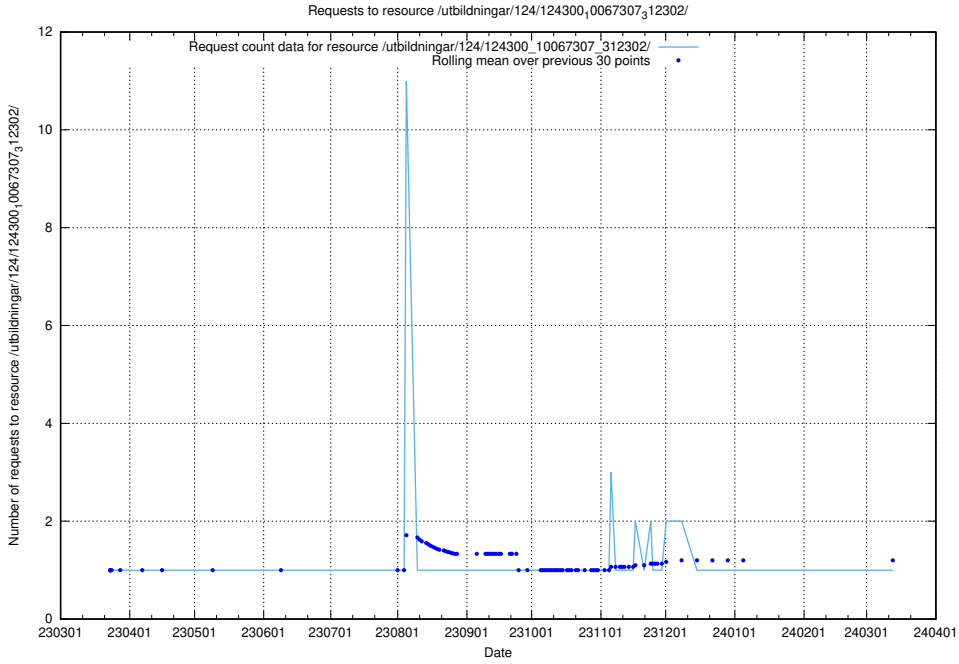

5.3986 Usage of /utbildningar/124/124300_10067307_312302/

Here, we count the number of requests to resource /utbildningar/124/124300_10067307_312302/.