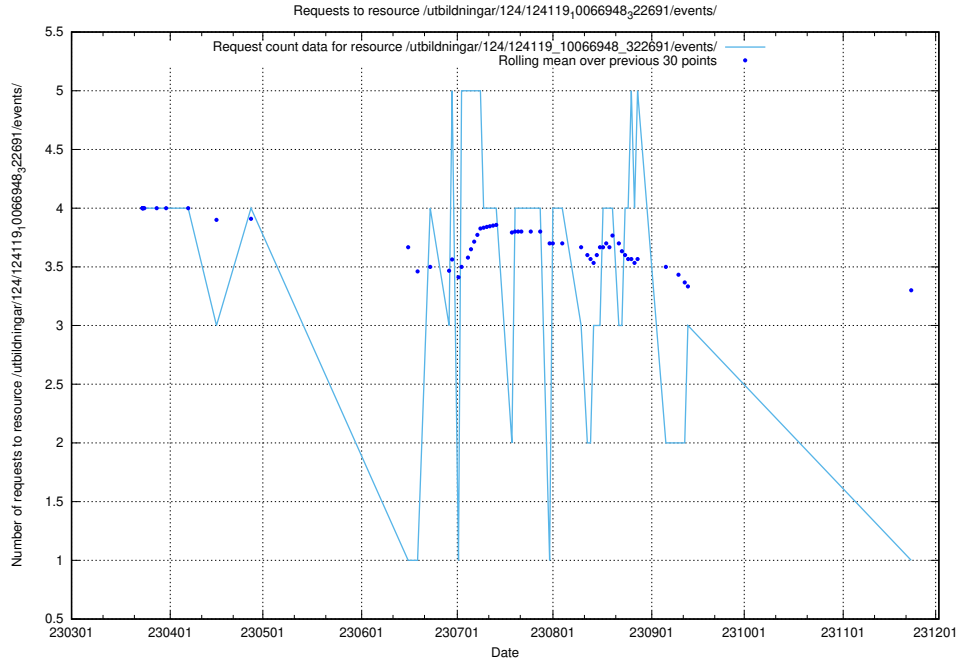

5.6264 Usage of /utbildningar/124/124119_10066948_322691/events/

Here, we count the number of requests to resource /utbildningar/124/124119_10066948_322691/events/