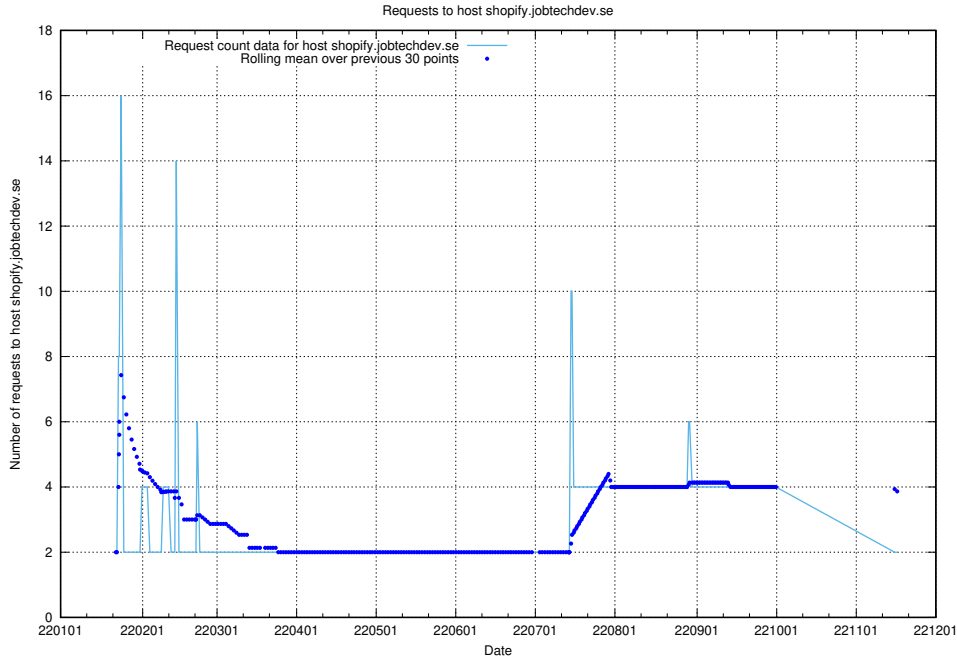

7.591 Usage of shopify.jobtechdev.se

Here, we count the number of requests to host shopify.jobtechdev.se.