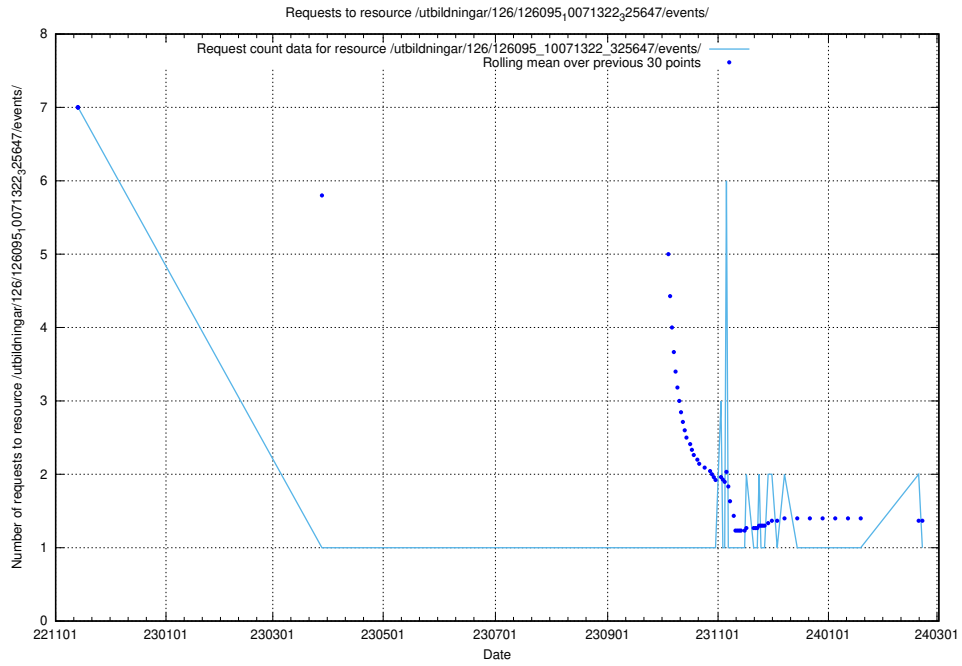

5.5826 Usage of /utbildningar/126/126095_10071322_325647/events/

Here, we count the number of requests to resource /utbildningar/126/126095_10071322_325647/events/