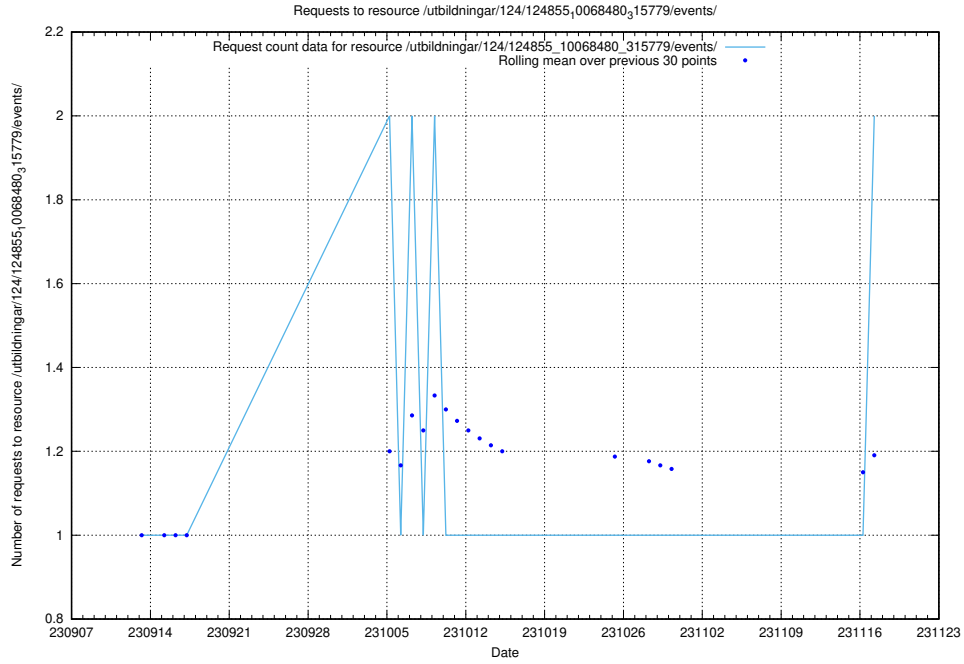

5.748 Usage of /utbildningar/124/124855_10068480_315779/events/

Here, we count the number of requests to resource /utbildningar/124/124855_10068480_315779/events/