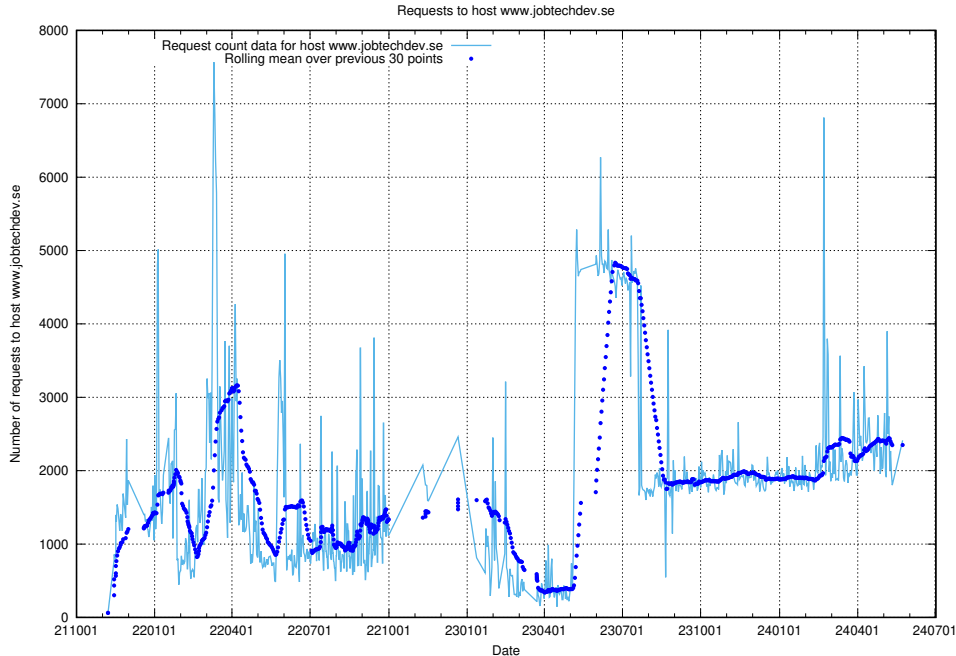

### 7.17 Usage of www.jobtechdev.se

Here, we count the number of requests to host www.jobtechdev.se.