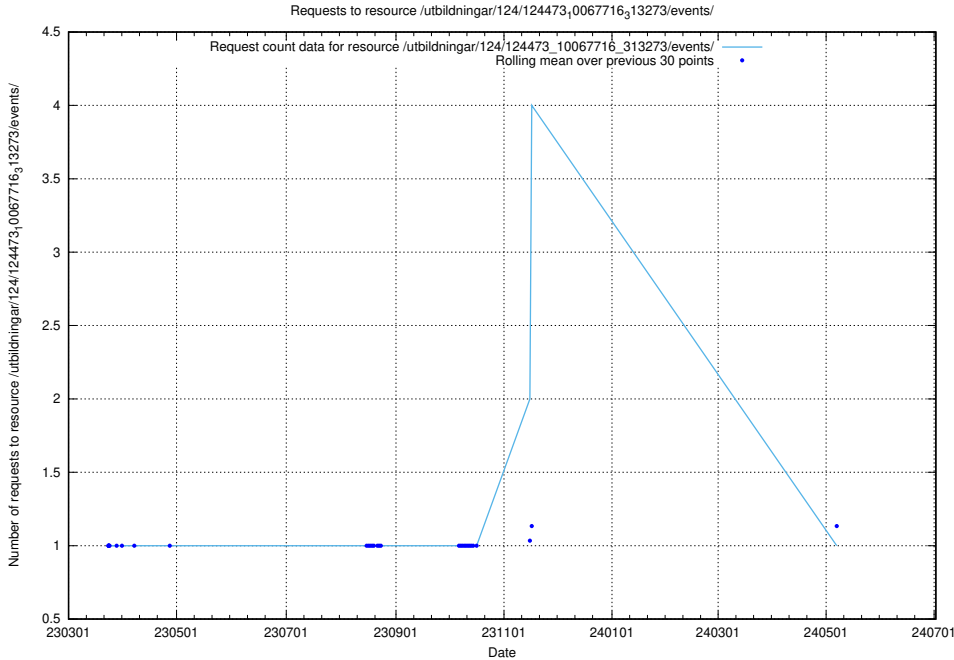

5.2945 Usage of /utbildningar/124/124473_10067716_313273/events/

Here, we count the number of requests to resource /utbildningar/124/124473_10067716_313273/events/