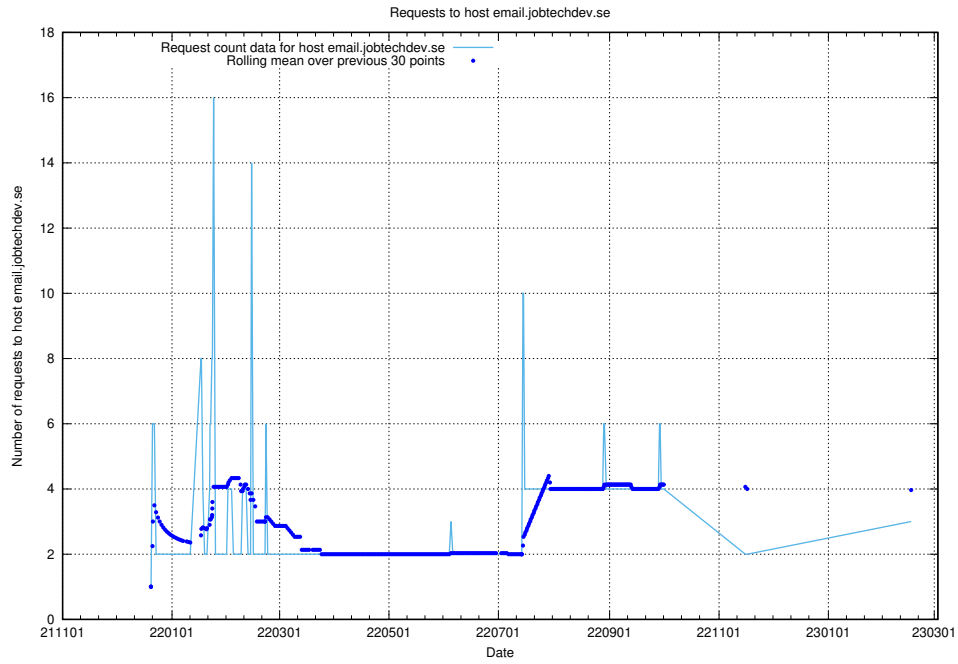

## 7.210 Usage of correo.jobtechdev.se

Here, we count the number of requests to host correo.jobtechdev.se.