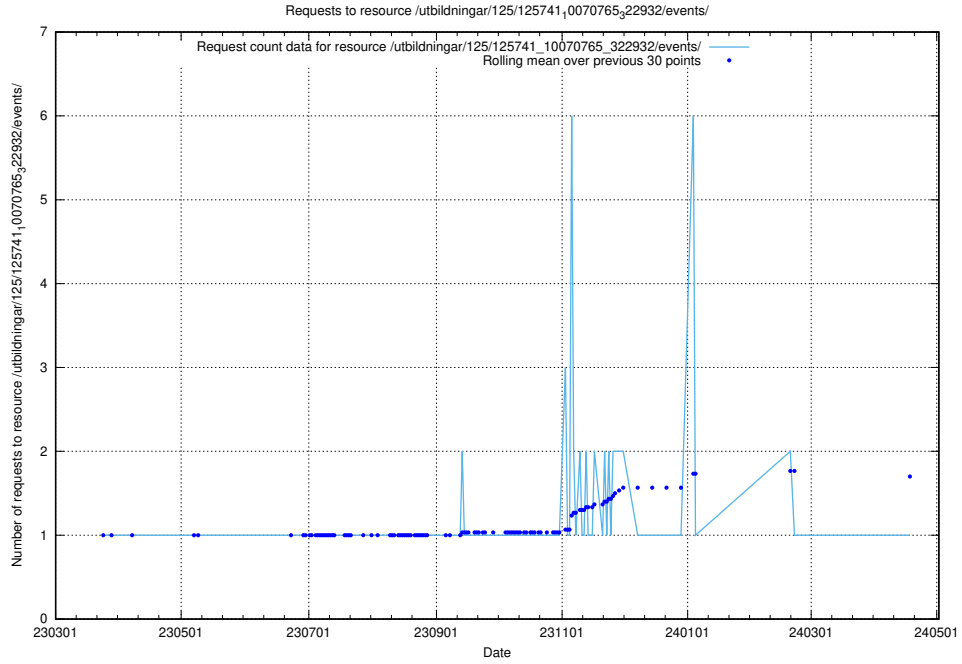

5.6230 Usage of /utbildningar/125/125741_10070765_322932/events/

Here, we count the number of requests to resource /utbildningar/125/125741_10070765_322932/events/