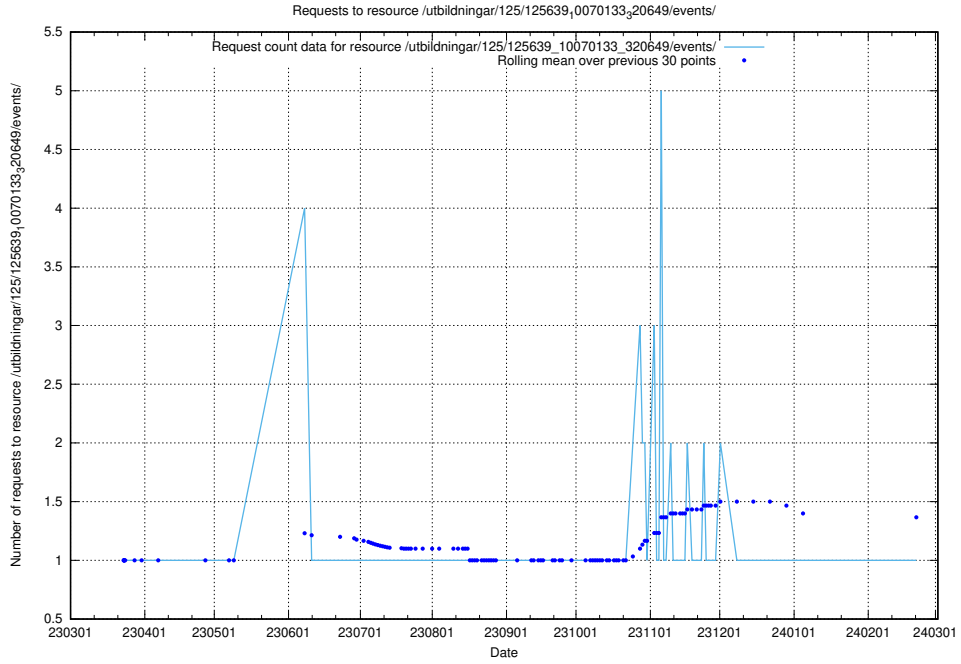

5.1078 Usage of /utbildningar/125/125639_10070133_320649/events/

Here, we count the number of requests to resource /utbildningar/125/125639_10070133_320649/events/