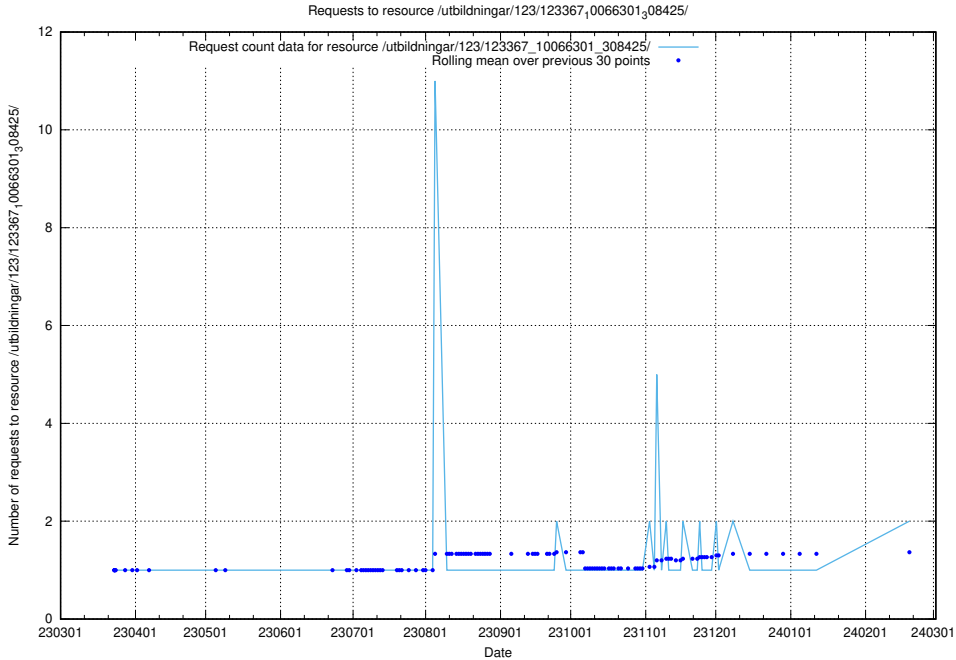

### 5.744 Usage of /utbildningar/123/123367\_10066301\_308425/

Here, we count the number of requests to resource /utbildningar/123/123367\_10066301\_308425/.