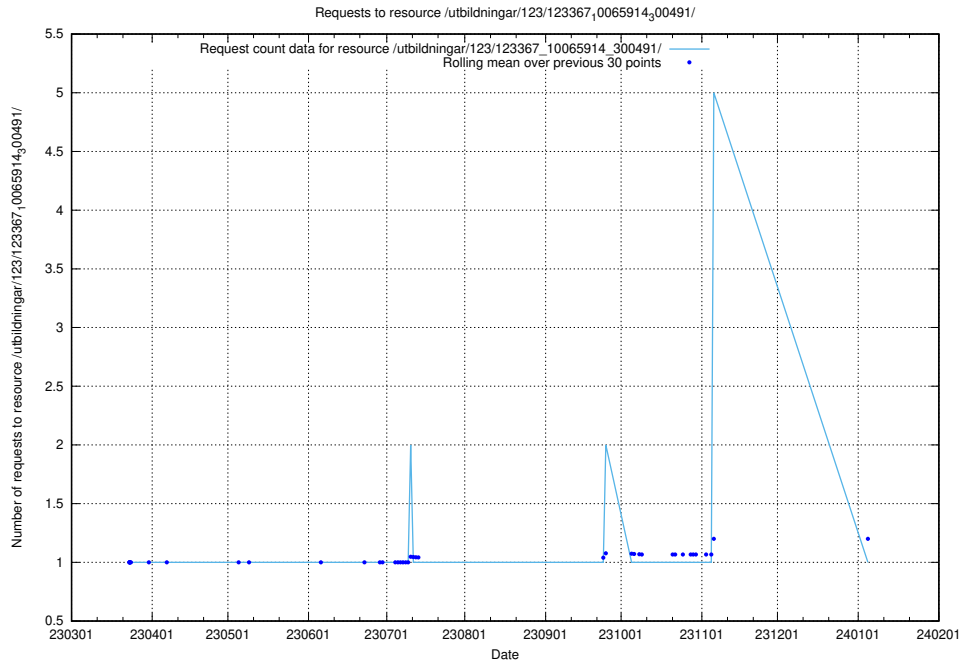

5.4695 Usage of /utbildningar/123/123367_10065914_300491/

Here, we count the number of requests to resource /utbildningar/123/123367_10065914_300491/.