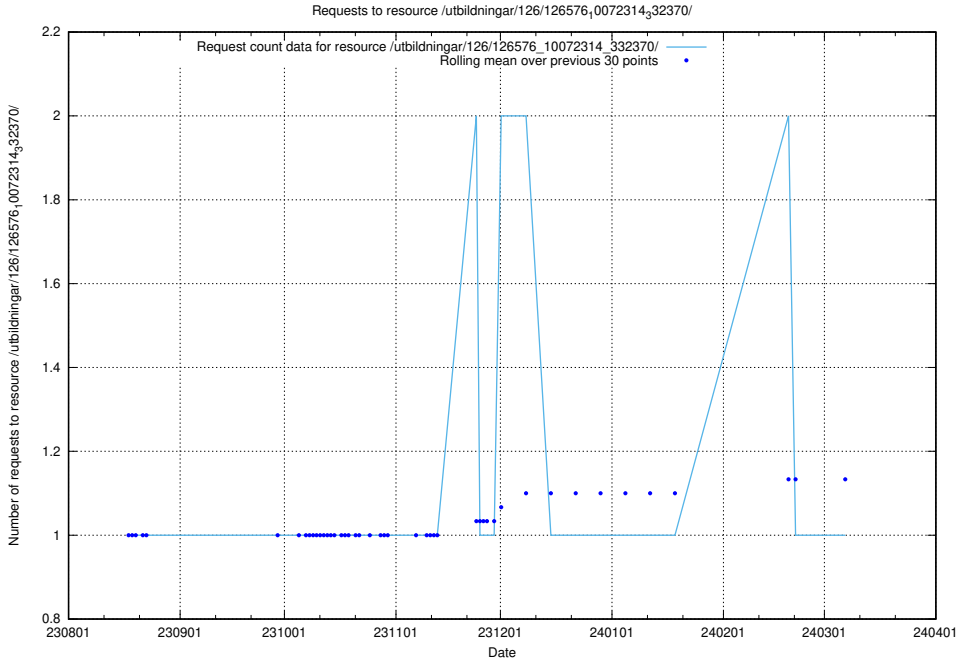

5.4793 Usage of /utbildningar/126/126576_10072314_332370/

Here, we count the number of requests to resource /utbildningar/126/126576_10072314_332370/.