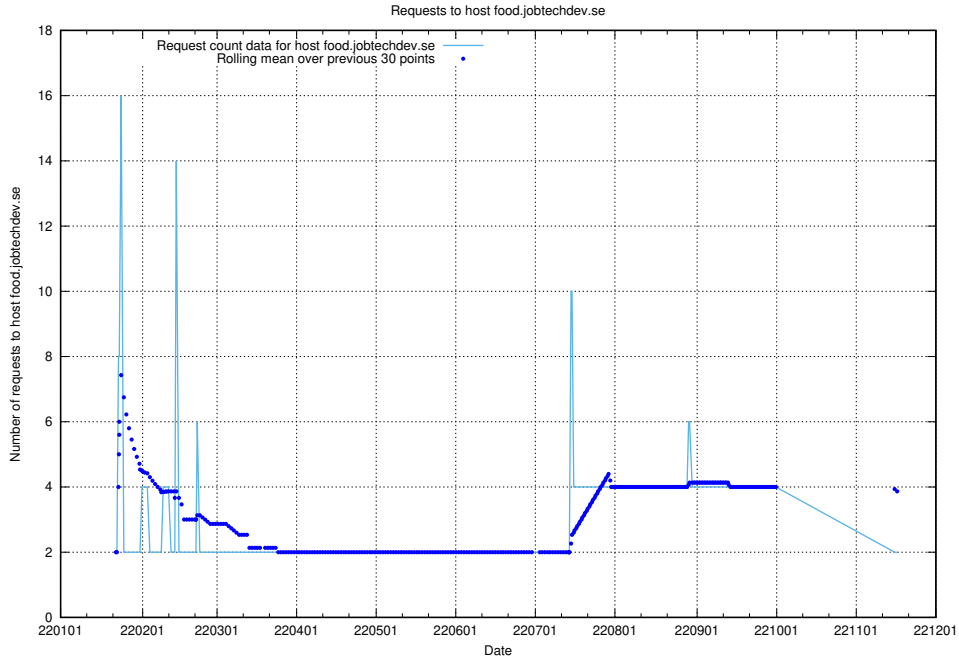

## 7.604 Usage of events.jobtechdev.se

Here, we count the number of requests to host events.jobtechdev.se.