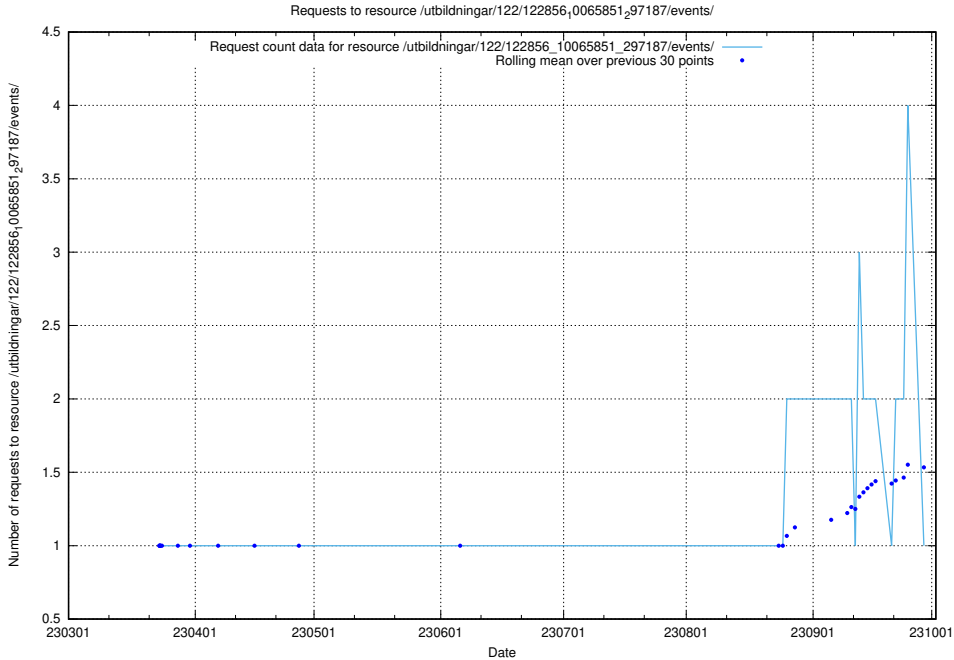

### 5.5180 Usage of /utbildningar/122/122856\_10065851\_297187/events/

Here, we count the number of requests to resource /utbildningar/122/122856\_10065851\_297187/events/