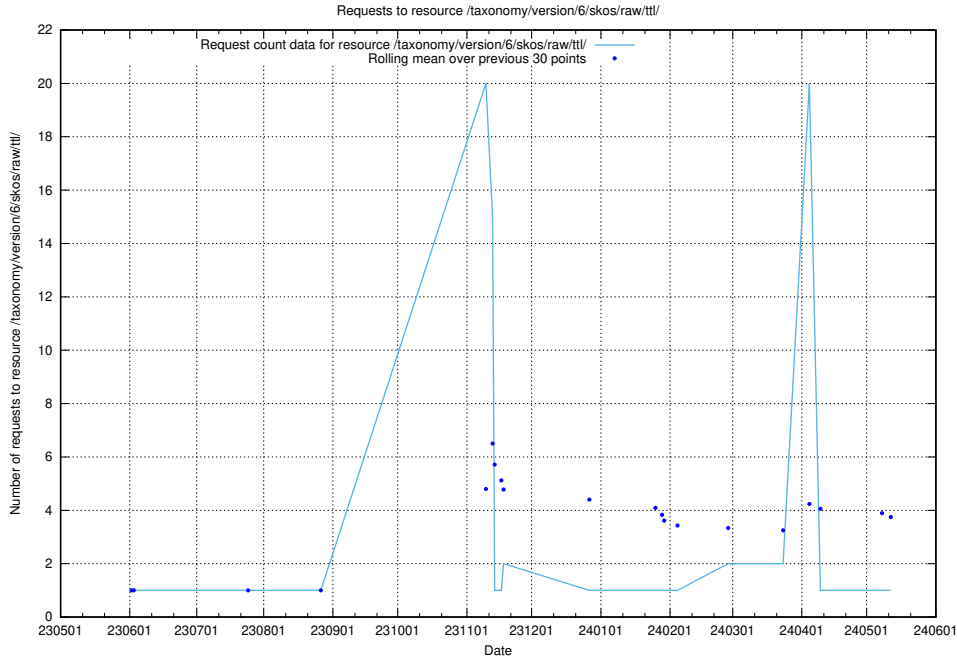

5.5947 Usage of /taxonomy/version/6/skos/raw/ttl/

Here, we count the number of requests to resource /taxonomy/version/6/skos/raw/ttl/.