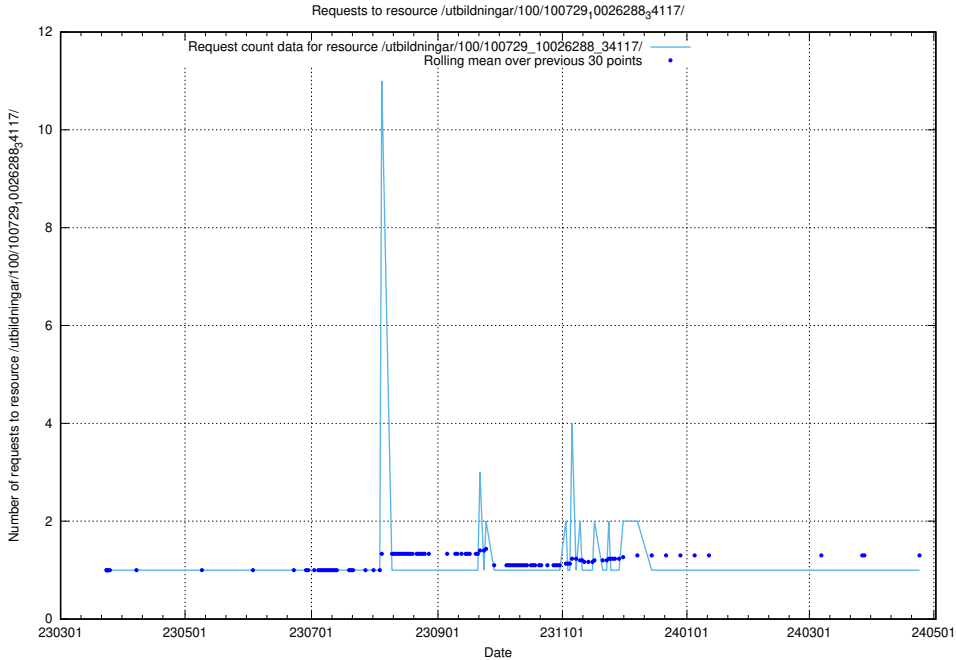

5.5710 Usage of /utbildningar/100/100729_10026288_34117/

Here, we count the number of requests to resource /utbildningar/100/100729_10026288_34117/.