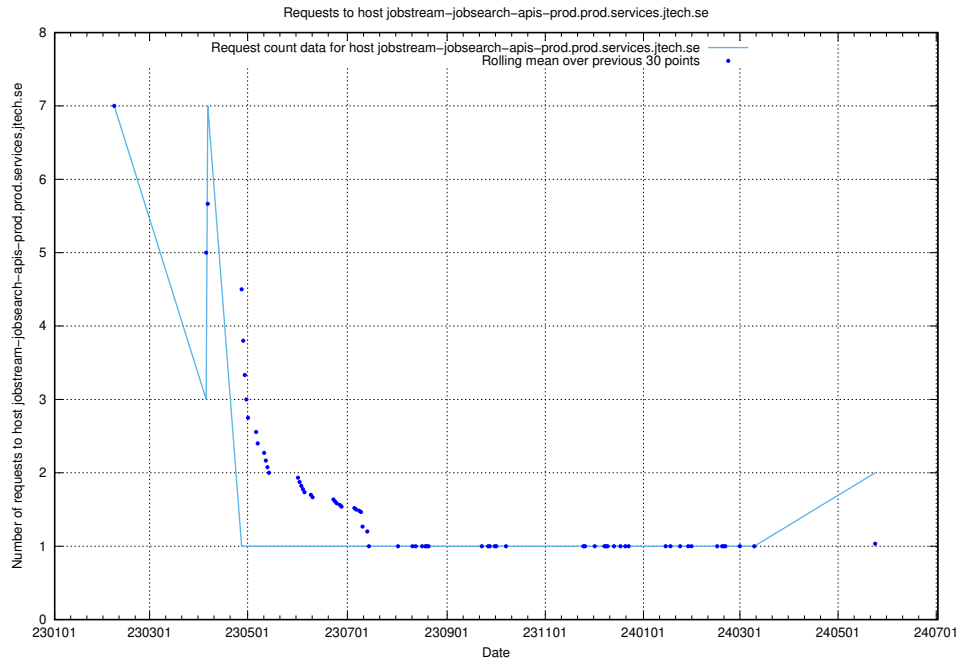

7.296 Usage of jobstream-jobsearch-apis-prod.prod.services.jtech.se

Here, we count the number of requests to host jobstream-jobsearch-apis-prod.prod.services.jtech.se.