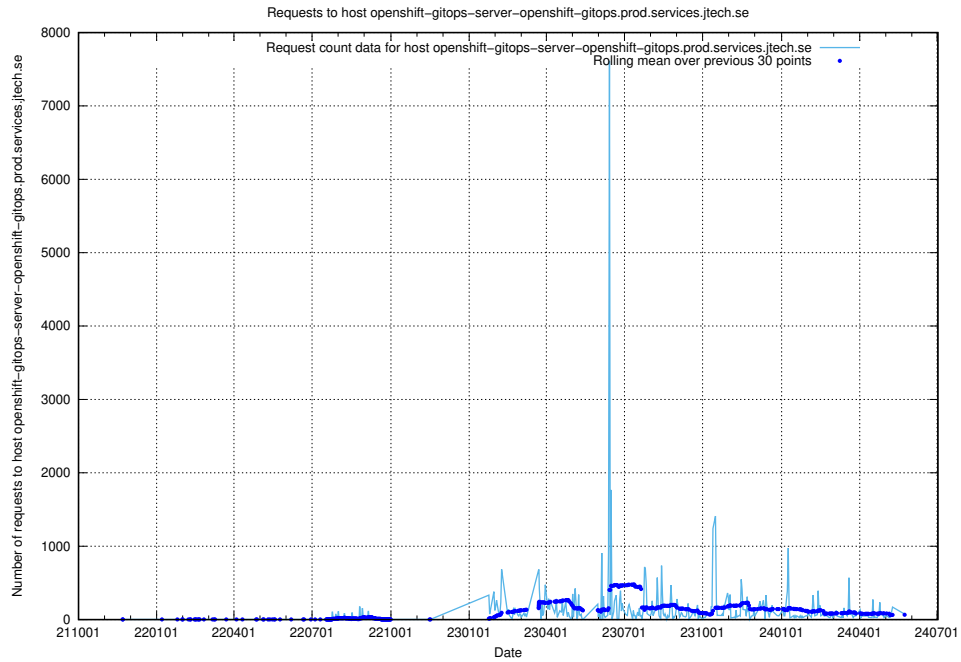

## 7.24 Usage of openshift-gitops-server-openshift-gitops.prod.services.jtech.se

Here, we count the number of requests to host openshift-gitops-server-openshift-gitops.prod.services.jtech.se.