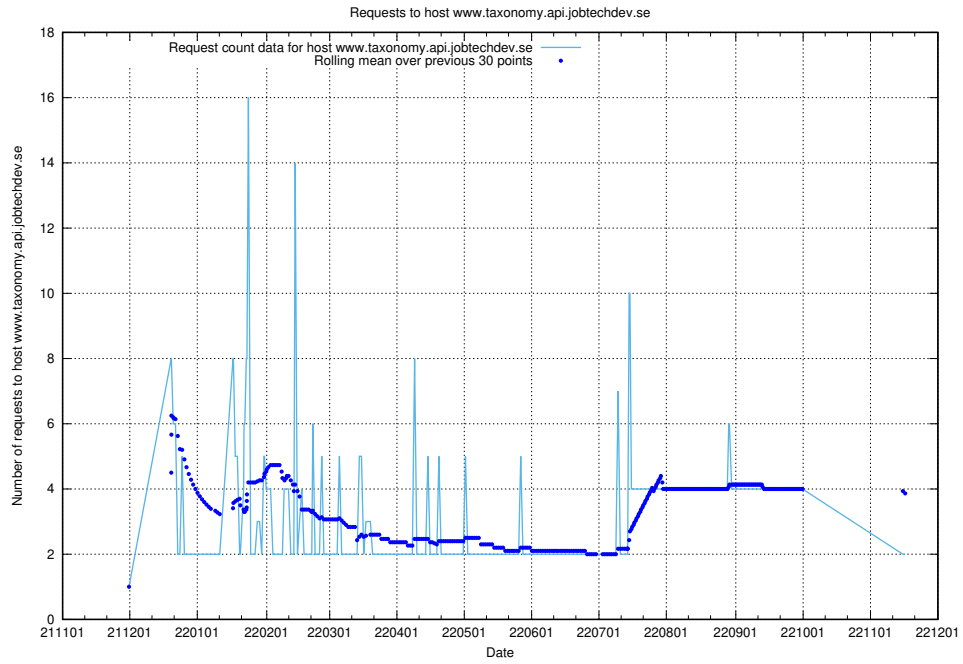

7.390 Usage of `www.taxonomy.api.jobtechdev.se`

Here, we count the number of requests to host `www.taxonomy.api.jobtechdev.se`.