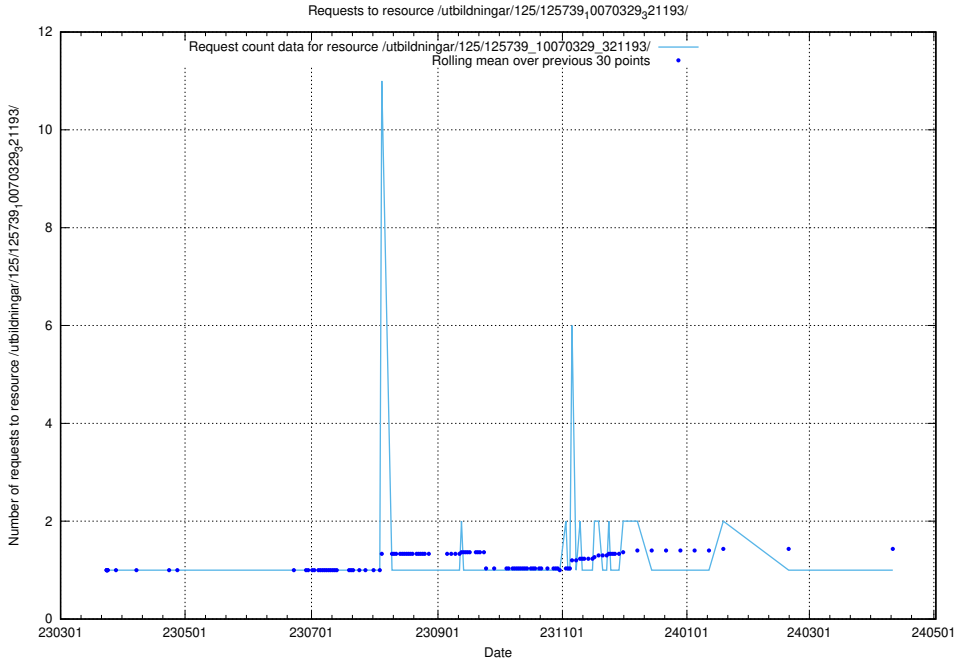

5.1034 Usage of /utbildningar/125/125739_10070329_321193/

Here, we count the number of requests to resource /utbildningar/125/125739_10070329_321193/.