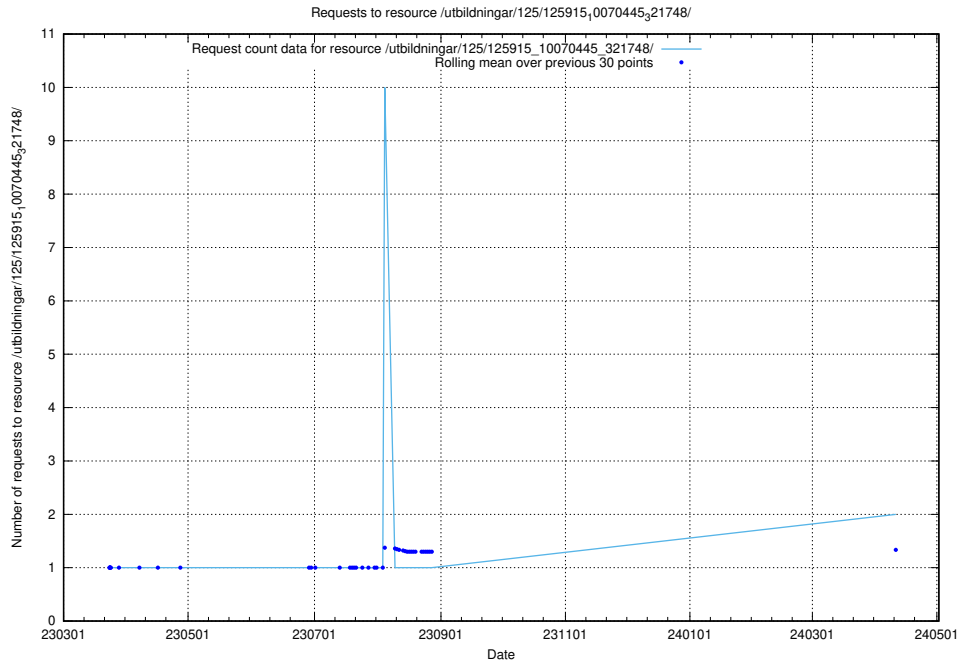

5.977 Usage of /utbildningar/125/125915_10070445_321748/

Here, we count the number of requests to resource /utbildningar/125/125915_10070445_321748/.