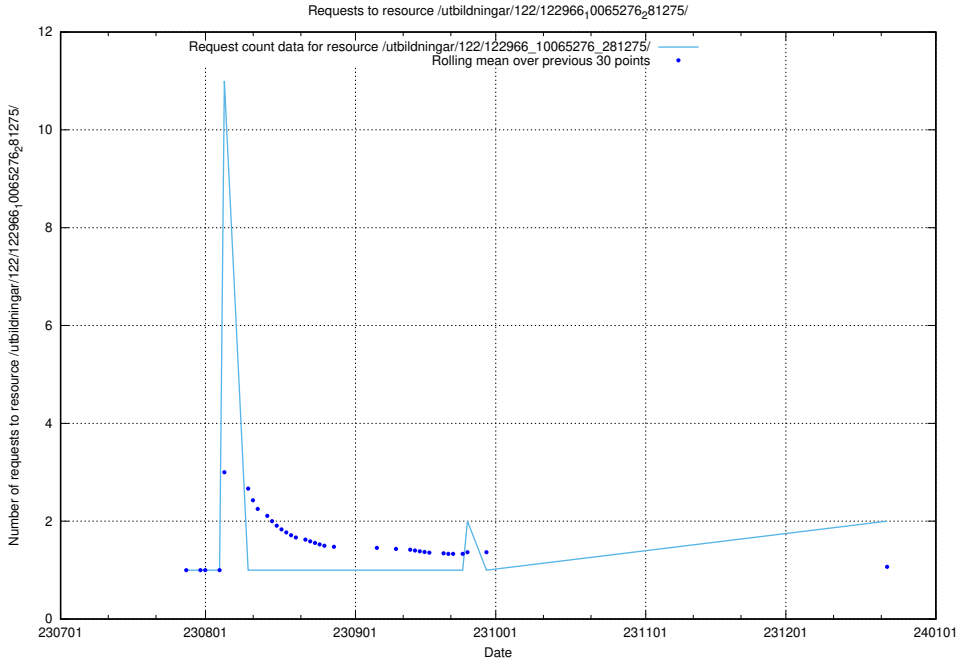

5.782 Usage of /utbildningar/122/122966_10065276_281275/

Here, we count the number of requests to resource /utbildningar/122/122966_10065276_281275/.