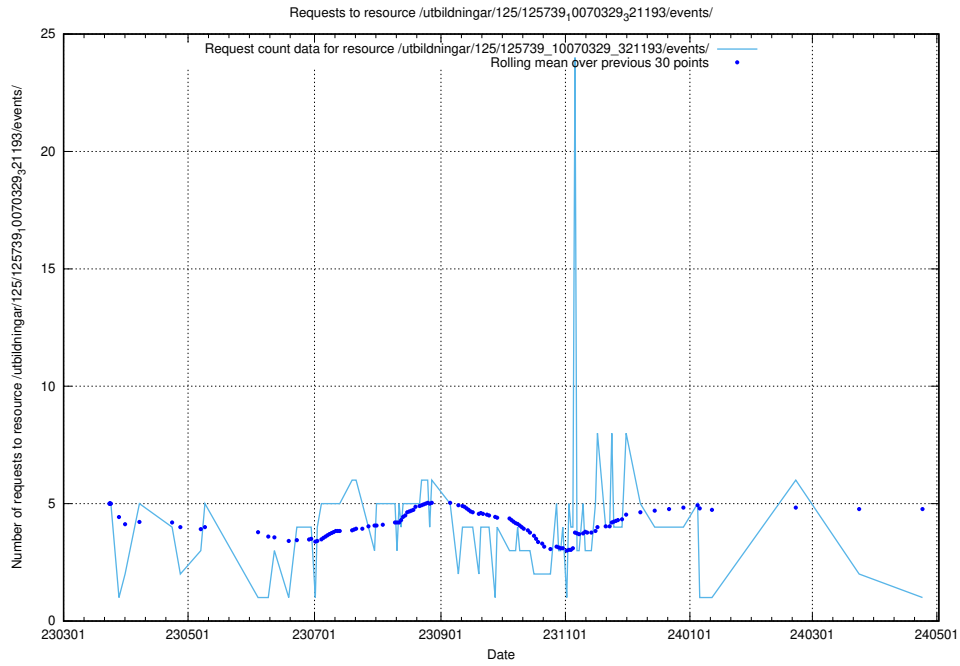

5.6257 Usage of /utbildningar/125/125739_10070329_321193/events/

Here, we count the number of requests to resource /utbildningar/125/125739_10070329_321193/events/