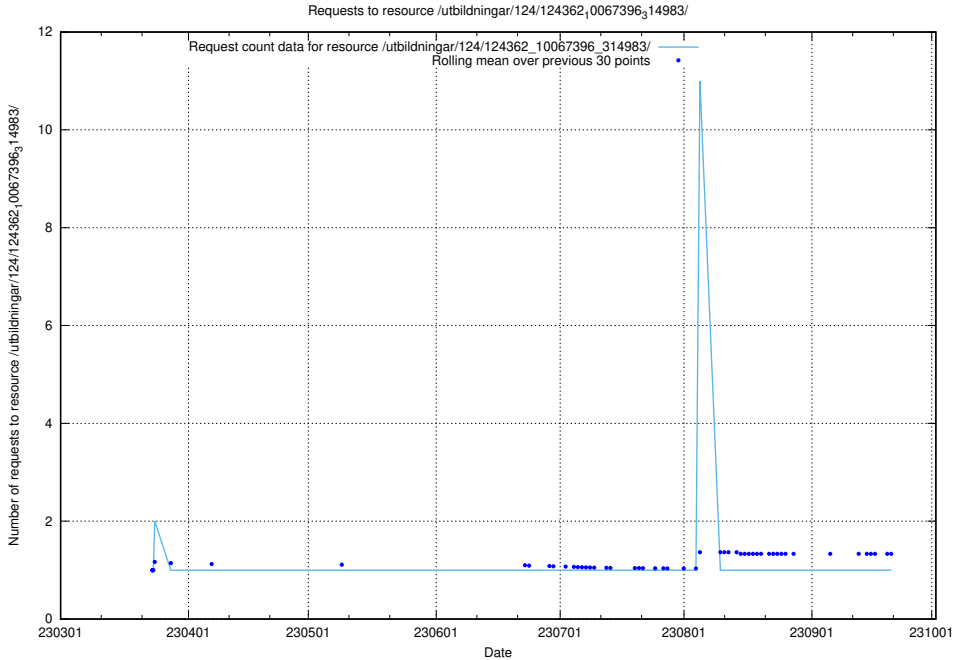

5.3813 Usage of /utbildningar/124/124362_10067396_314983/

Here, we count the number of requests to resource /utbildningar/124/124362_10067396_314983/.