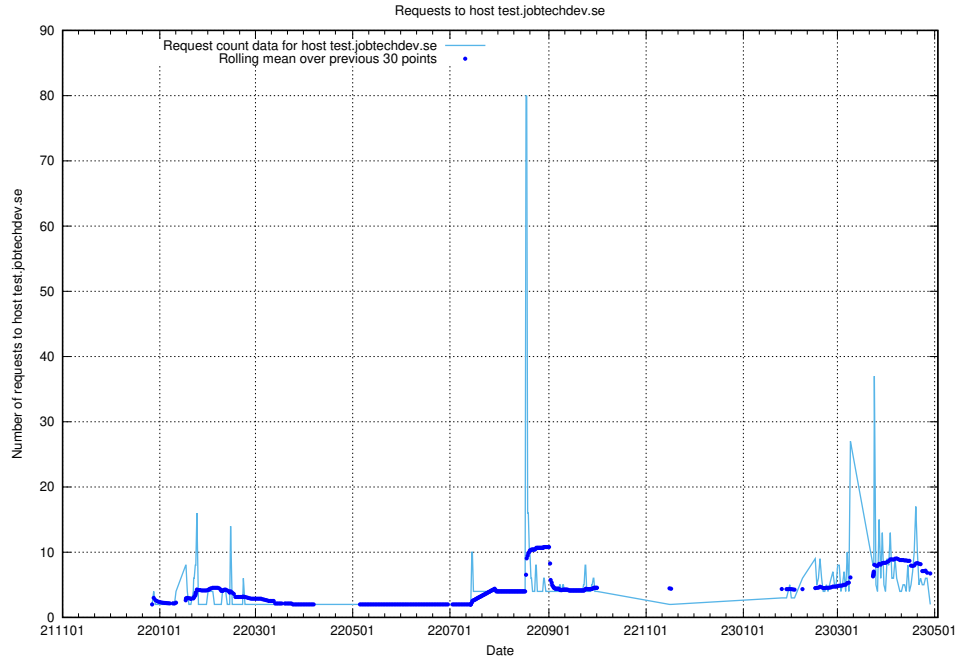

7.371 Usage of test.jobtechdev.se

Here, we count the number of requests to host test.jobtechdev.se.