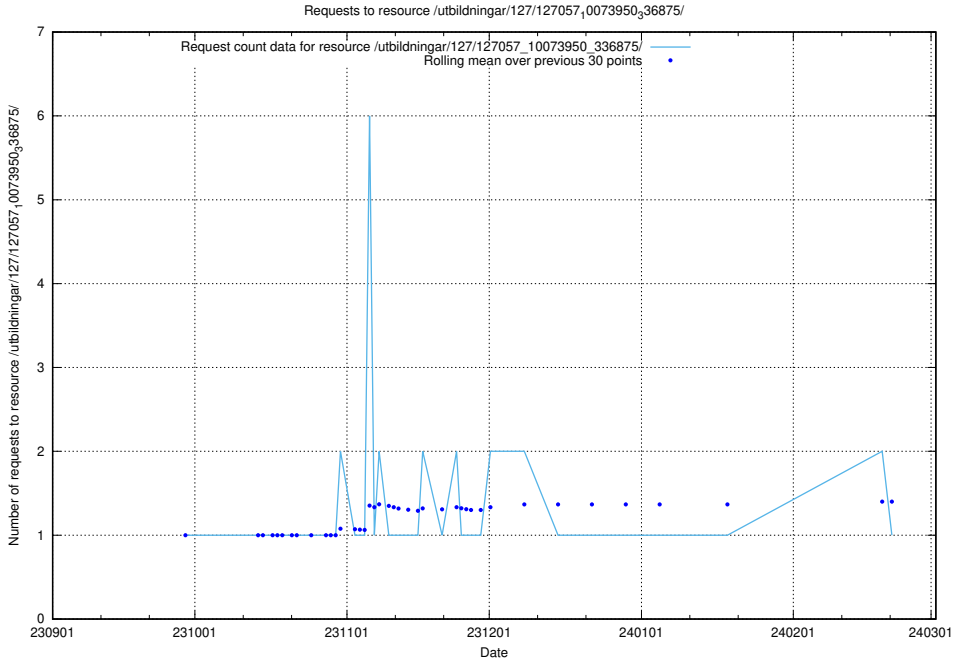

5.4472 Usage of /utbildningar/127/127057_10073950_336875/

Here, we count the number of requests to resource /utbildningar/127/127057_10073950_336875/.