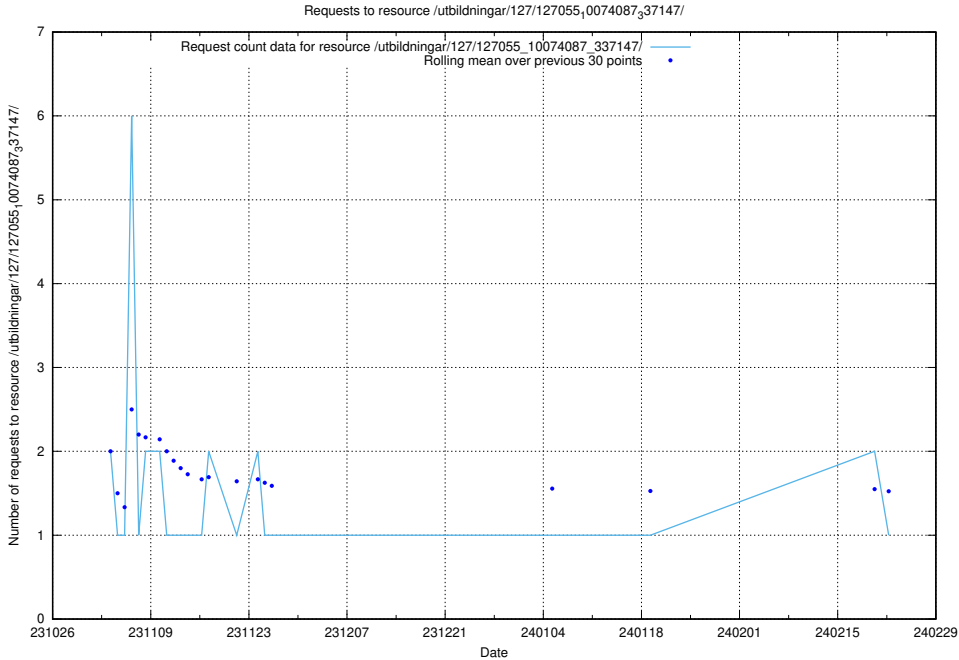

5.4177 Usage of /utbildningar/127/127055_10074087_337147/

Here, we count the number of requests to resource /utbildningar/127/127055_10074087_337147/.