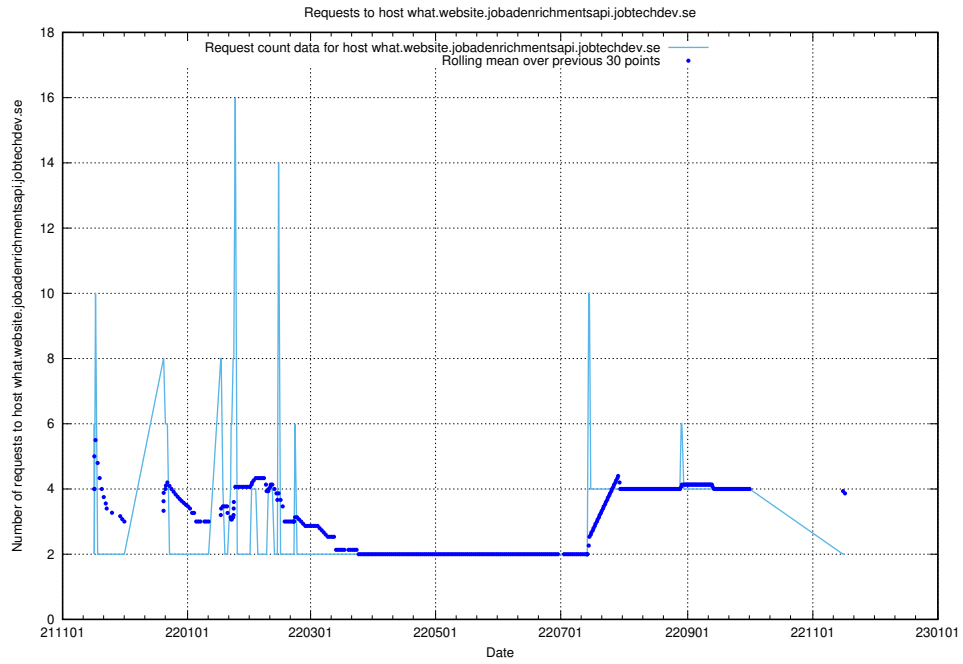

7.511 Usage of what.website.jobadenrichmentsapi.jobtechdev.se

Here, we count the number of requests to host what.website.jobadenrichmentsapi.jobtechdev.se.