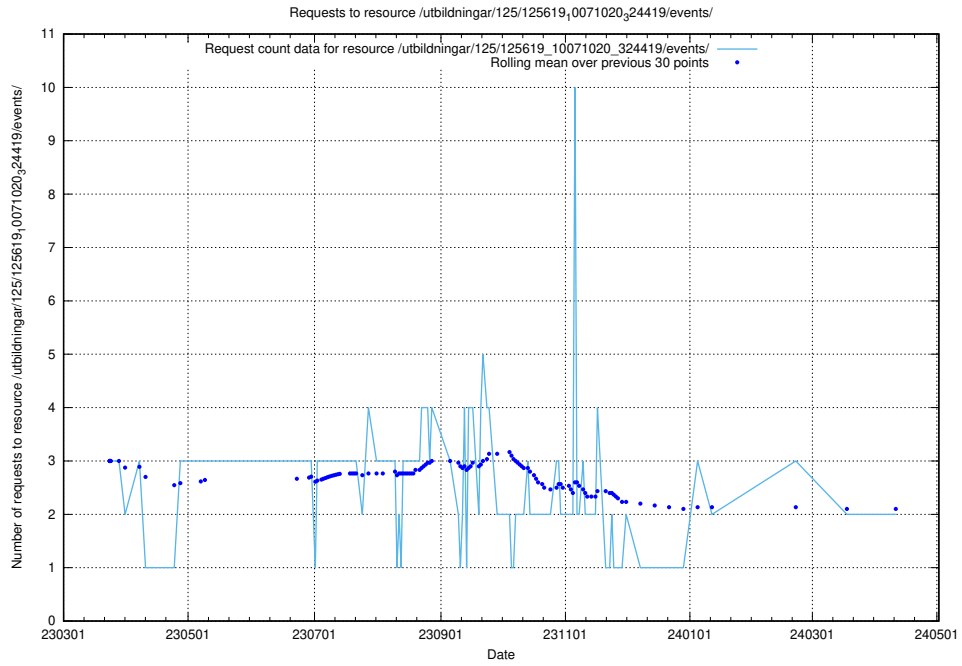

5.955 Usage of /utbildningar/125/125619_10071020_324419/events/

Here, we count the number of requests to resource /utbildningar/125/125619_10071020_324419/events/