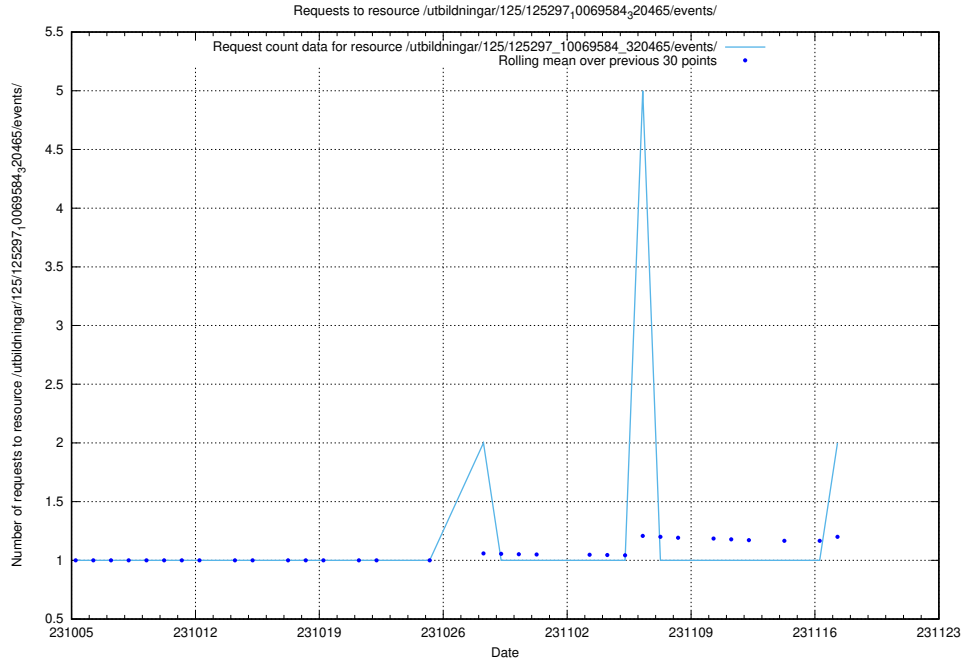

5.726 Usage of /utbildningar/125/125297_10069584_320465/events/

Here, we count the number of requests to resource /utbildningar/125/125297_10069584_320465/events/