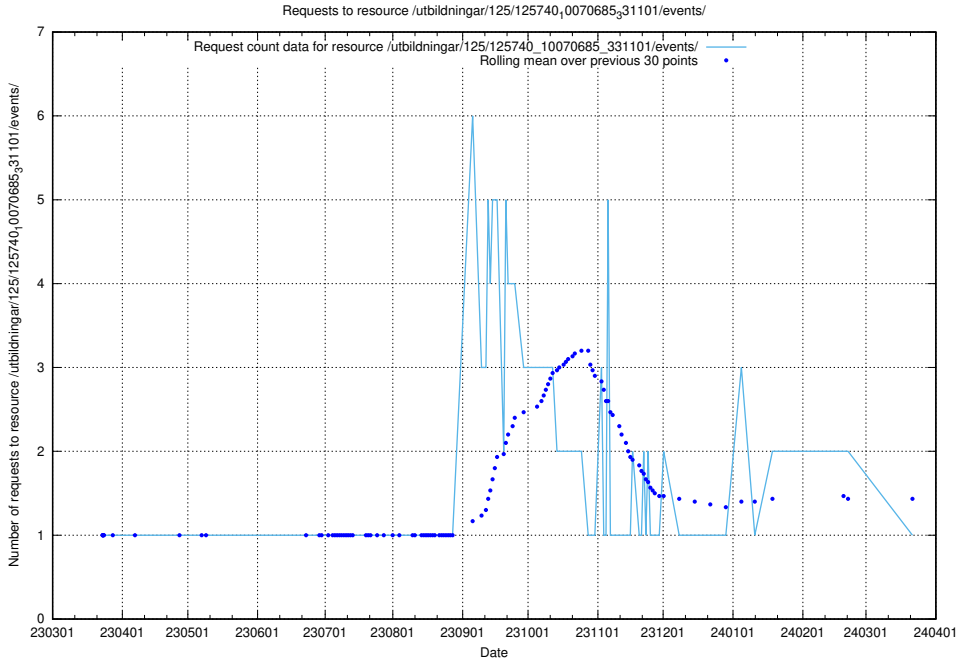

5.1008 Usage of /utbildningar/125/125740_10070685_331101/events/

Here, we count the number of requests to resource /utbildningar/125/125740_10070685_331101/events/