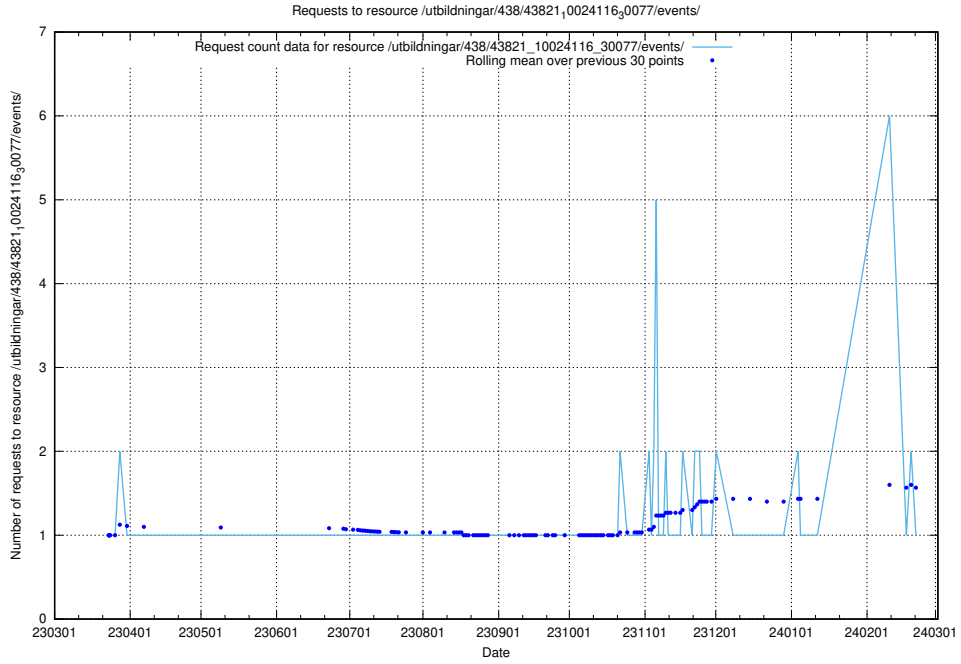

### 5.6345 Usage of /utbildningar/438/43821\_10024116\_30077/events/

Here, we count the number of requests to resource /utbildningar/438/43821\_10024116\_30077/events/.