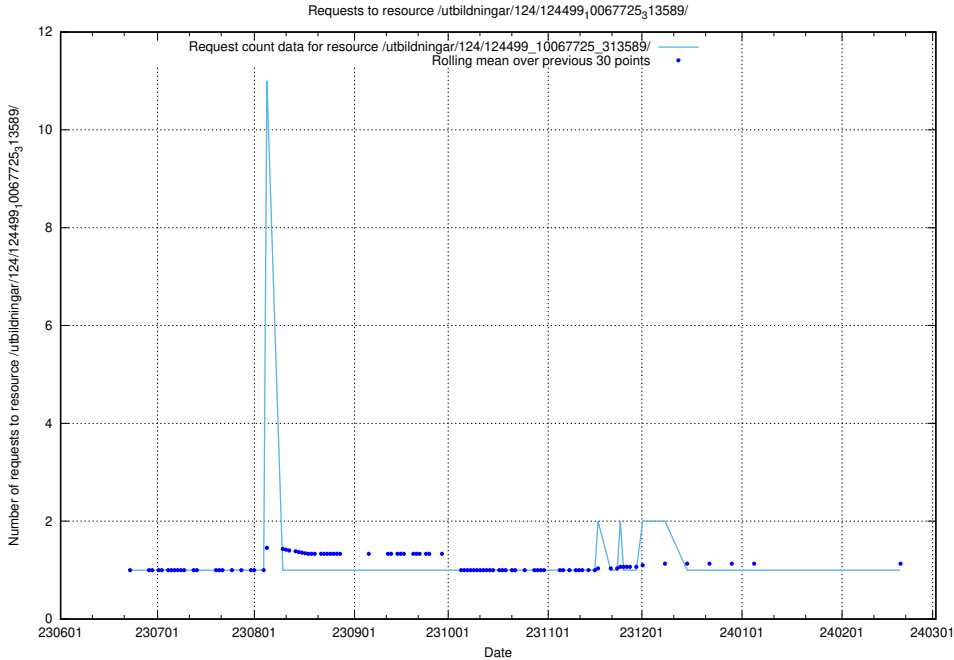

5.5808 Usage of /utbildningar/124/124499_10067725_313589/

Here, we count the number of requests to resource /utbildningar/124/124499_10067725_313589/.