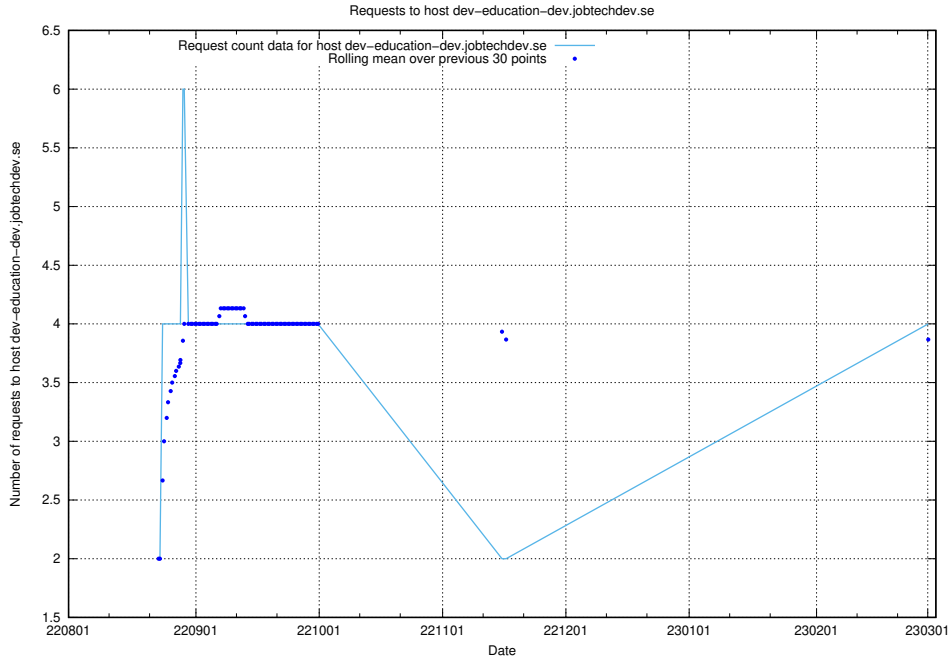

7.130 Usage of dev-education-dev.jobtechdev.se

Here, we count the number of requests to host dev-education-dev.jobtechdev.se.