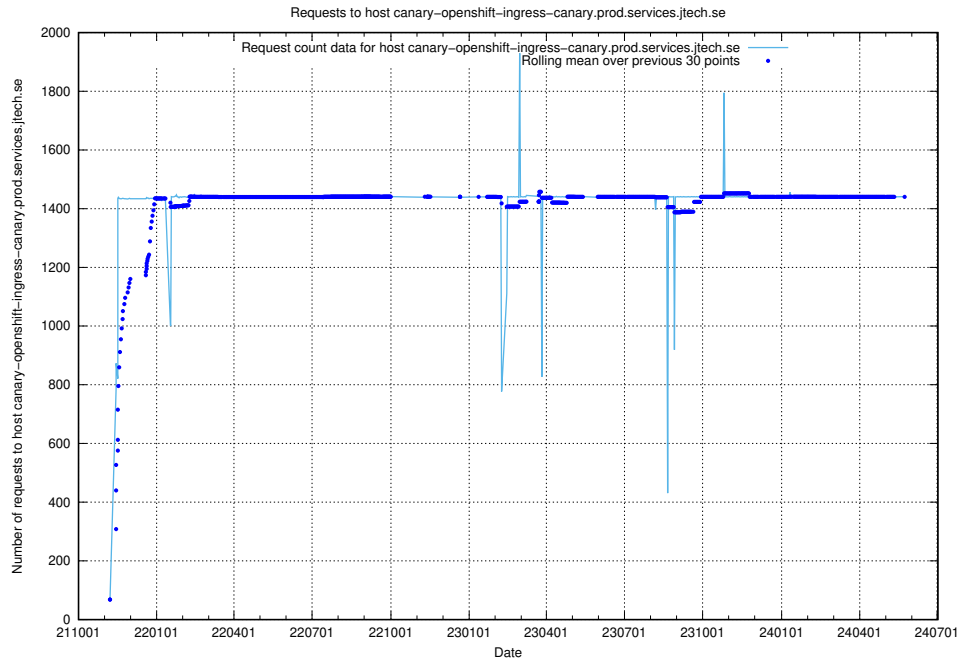

7.21 Usage of canary-openshift-ingress-canary.prod.services.jtech.se

Here, we count the number of requests to host canary-openshift-ingress-canary.prod.services.jtech.se.