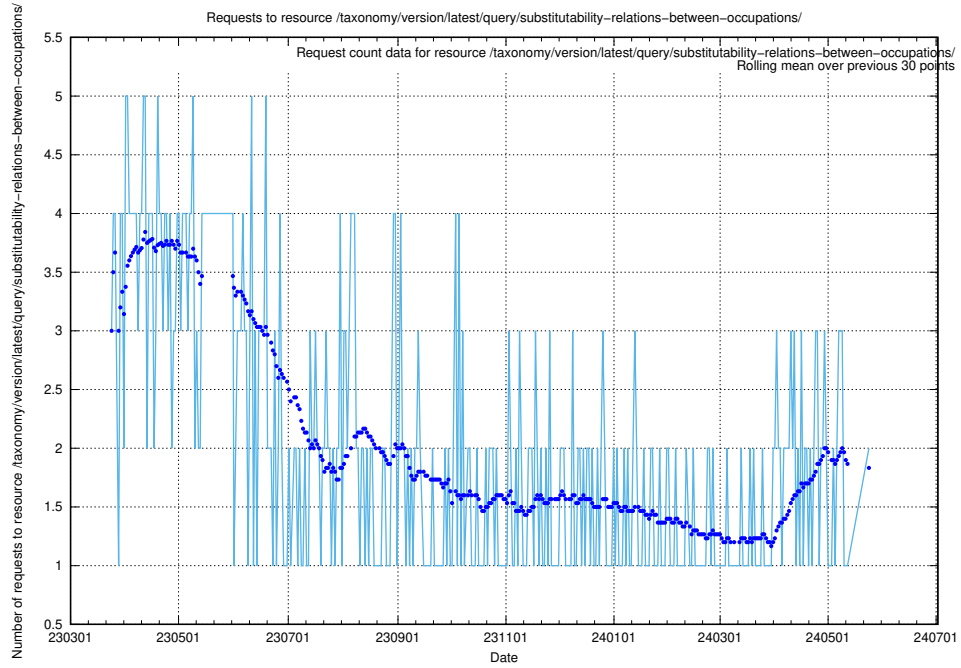

5.915 Usage of /taxonomy/version/latest/query/substitutability-relations-between-occupations/

Here, we count the number of requests to resource /taxonomy/version/latest/query/substitutability-relations-between-occupations/.