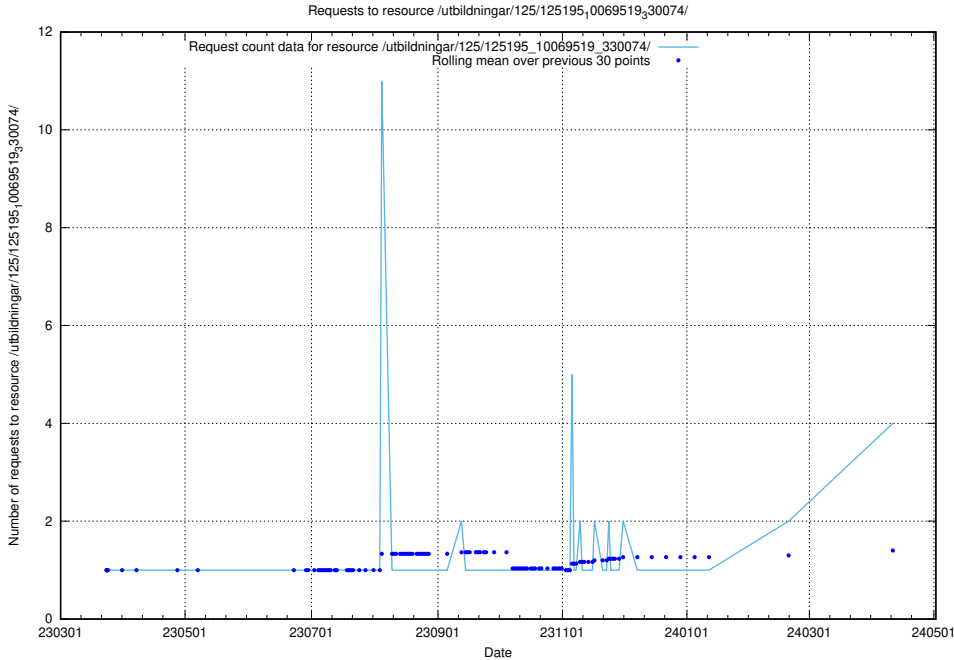

5.161 Usage of /utbildningar/125/125195_10069519_330074/

Here, we count the number of requests to resource /utbildningar/125/125195_10069519_330074/.