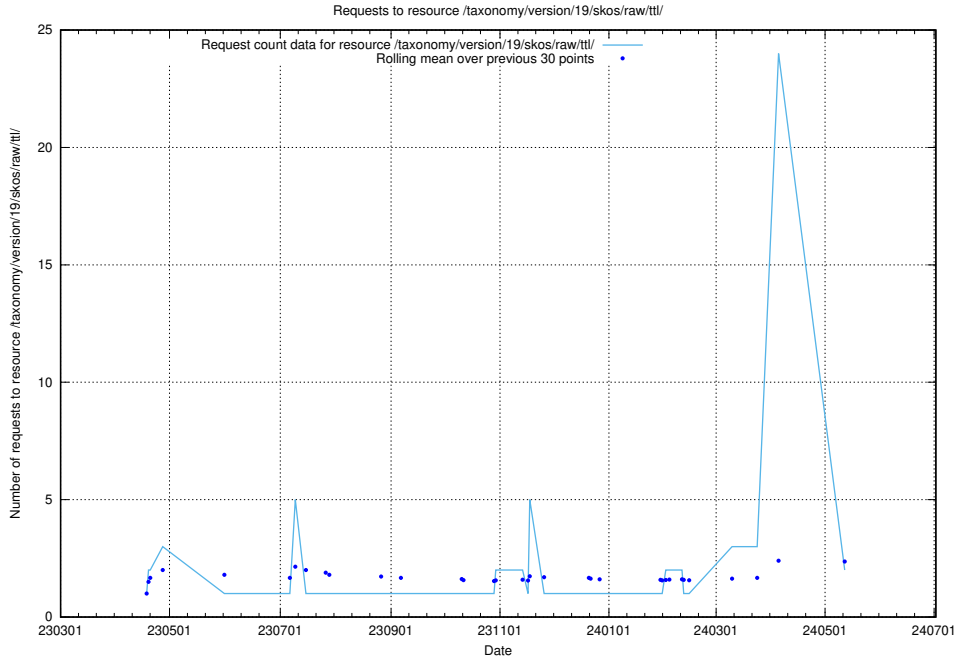

5.901 Usage of /taxonomy/version/19/skos/raw/ttl/

Here, we count the number of requests to resource /taxonomy/version/19/skos/raw/ttl/.