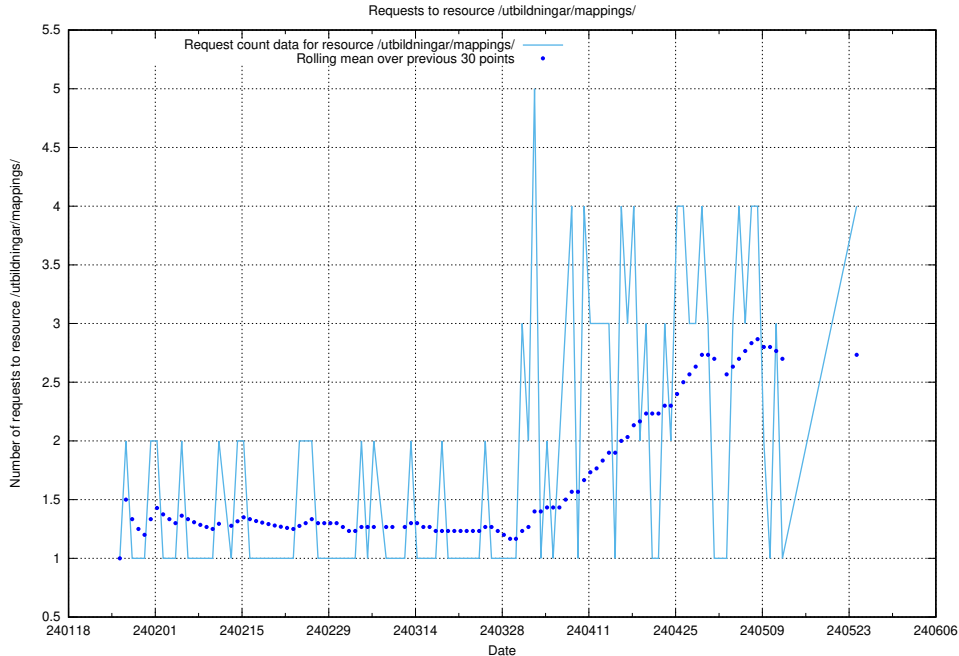

5.194 Usage of /utbildningar/mappings/

Here, we count the number of requests to resource /utbildningar/mappings/.