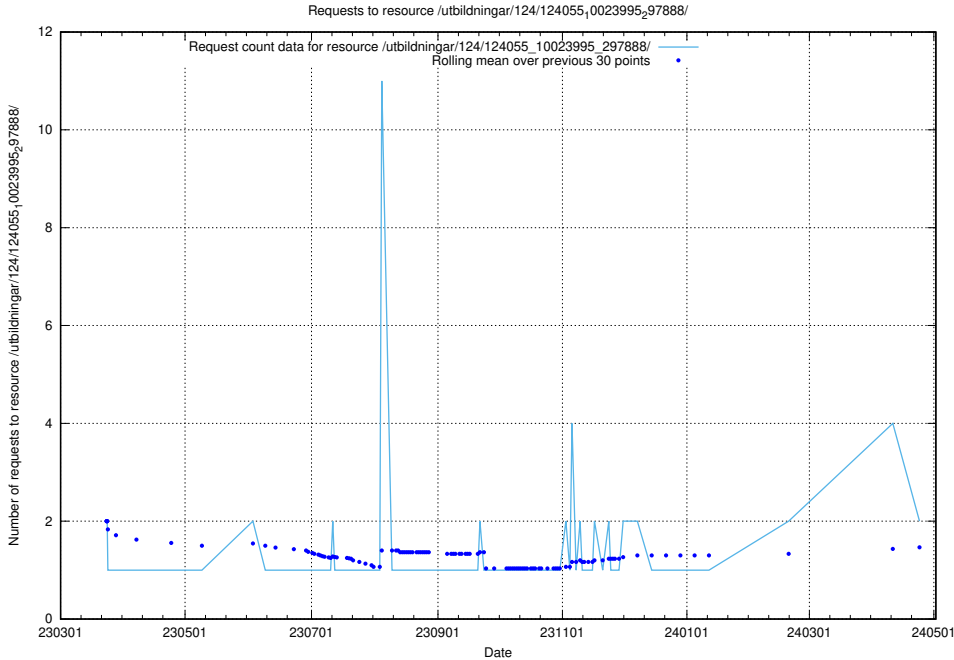

5.969 Usage of /utbildningar/124/124055_10023995_297888/

Here, we count the number of requests to resource /utbildningar/124/124055_10023995_297888/.