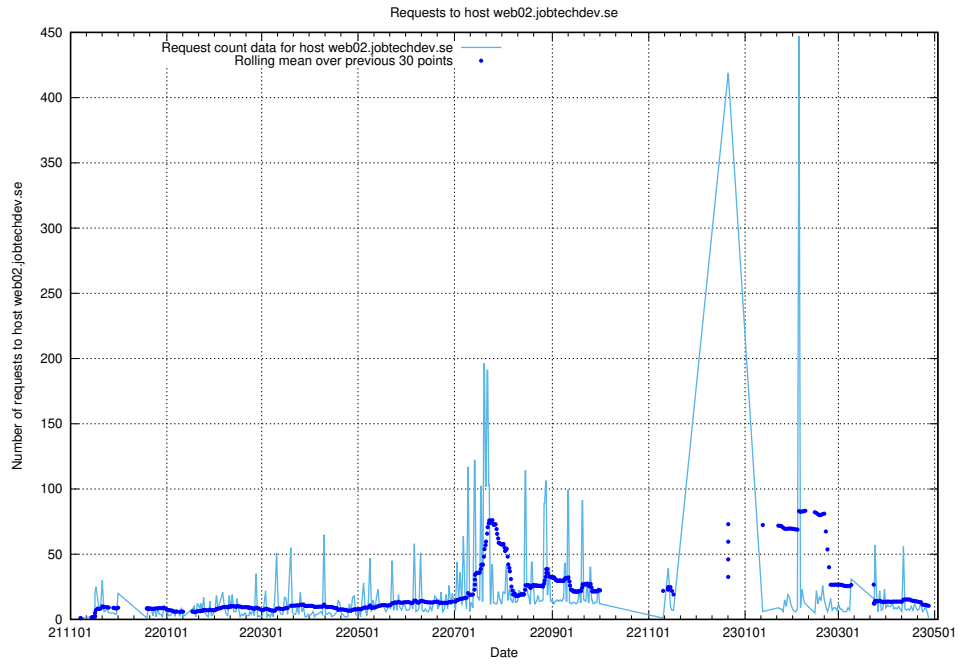

## 7.624 Usage of demo-jobad-enrichments.jobtechdev.se

Here, we count the number of requests to host demo-jobad-enrichments.jobtechdev.se.