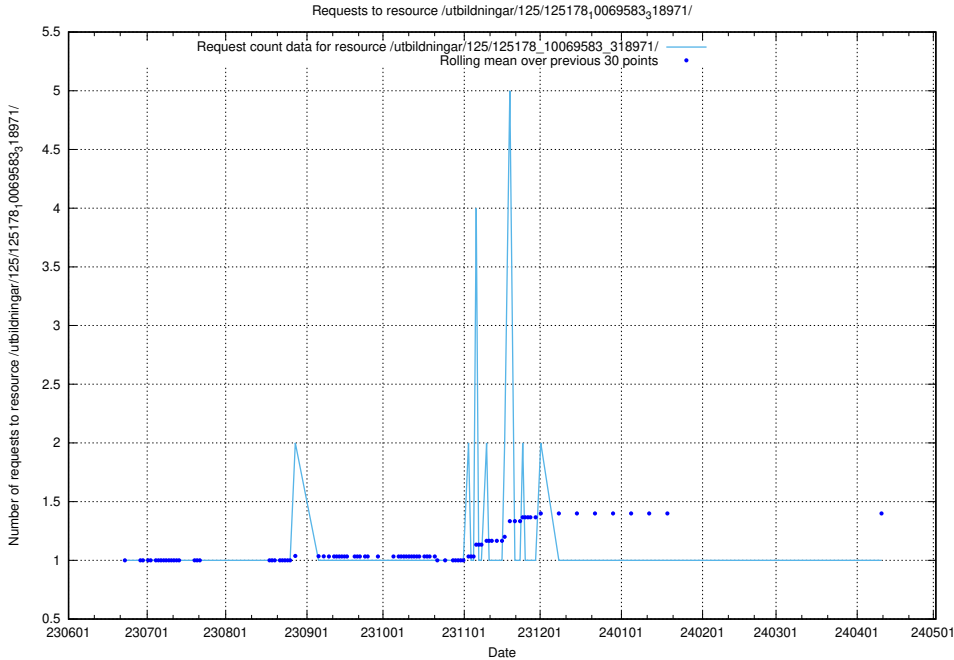

5.5757 Usage of /utbildningar/125/125178_10069583_318971/

Here, we count the number of requests to resource /utbildningar/125/125178_10069583_318971/.