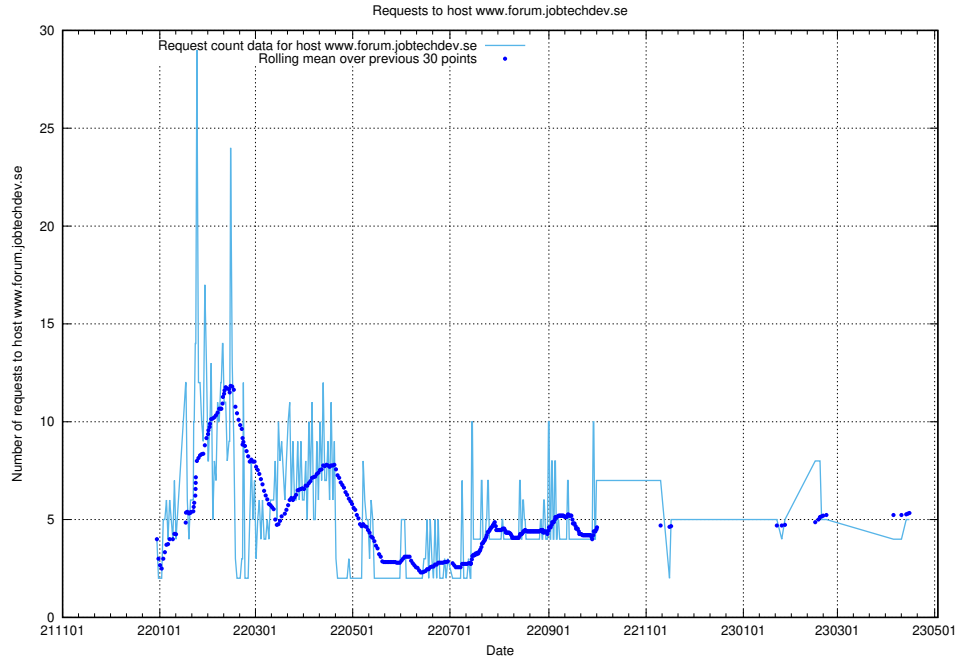

7.93 Usage of www.forum.jobtechdev.se

Here, we count the number of requests to host www.forum.jobtechdev.se.