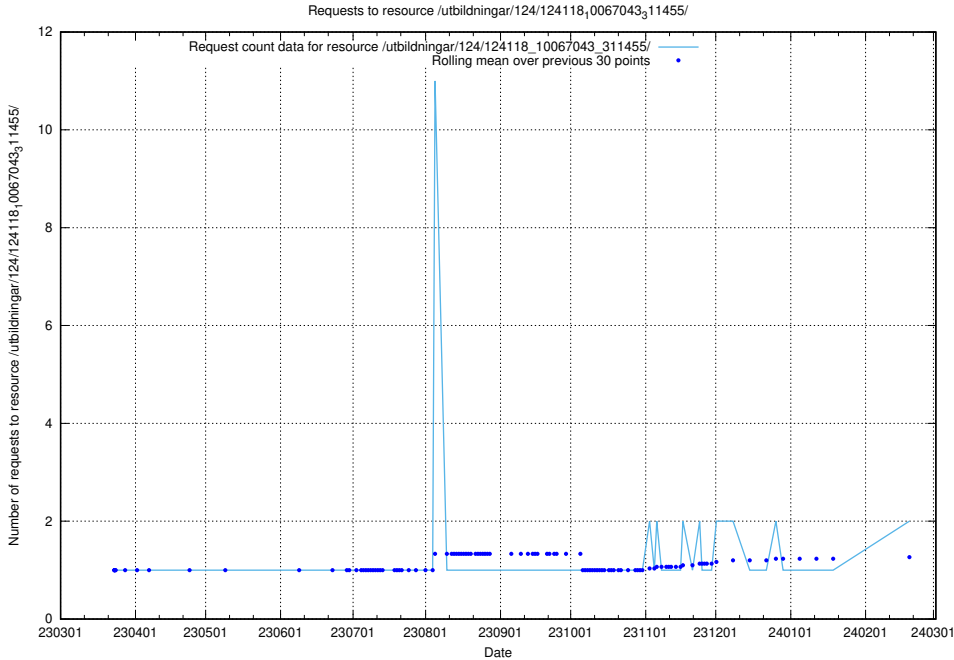

5.706 Usage of /utbildningar/124/124118_10067043_311455/

Here, we count the number of requests to resource /utbildningar/124/124118_10067043_311455/.