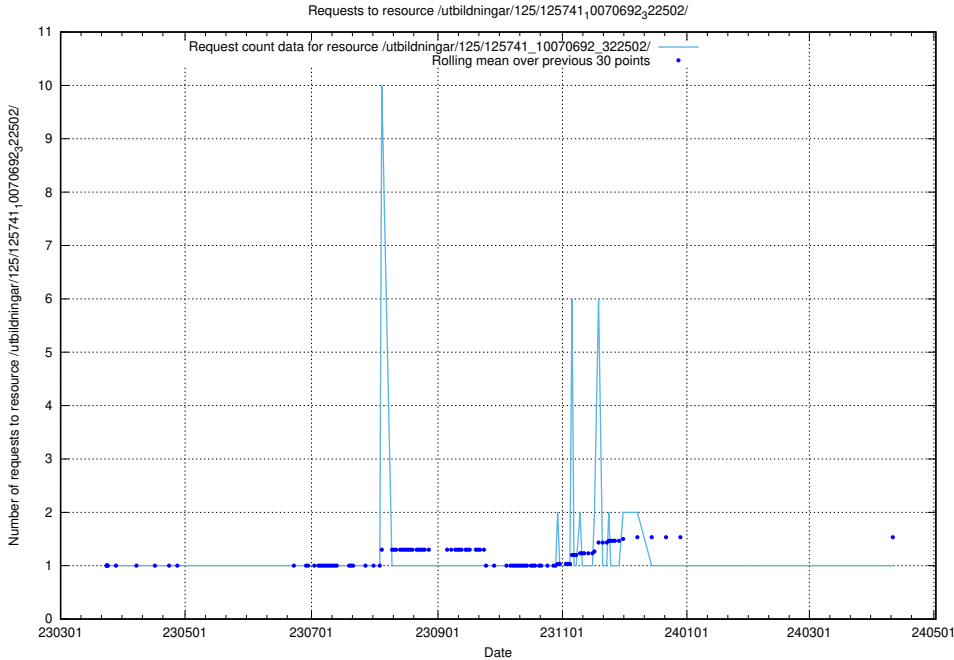

5.6474 Usage of /utbildningar/125/125741_10070692_322502/

Here, we count the number of requests to resource /utbildningar/125/125741_10070692_322502/.