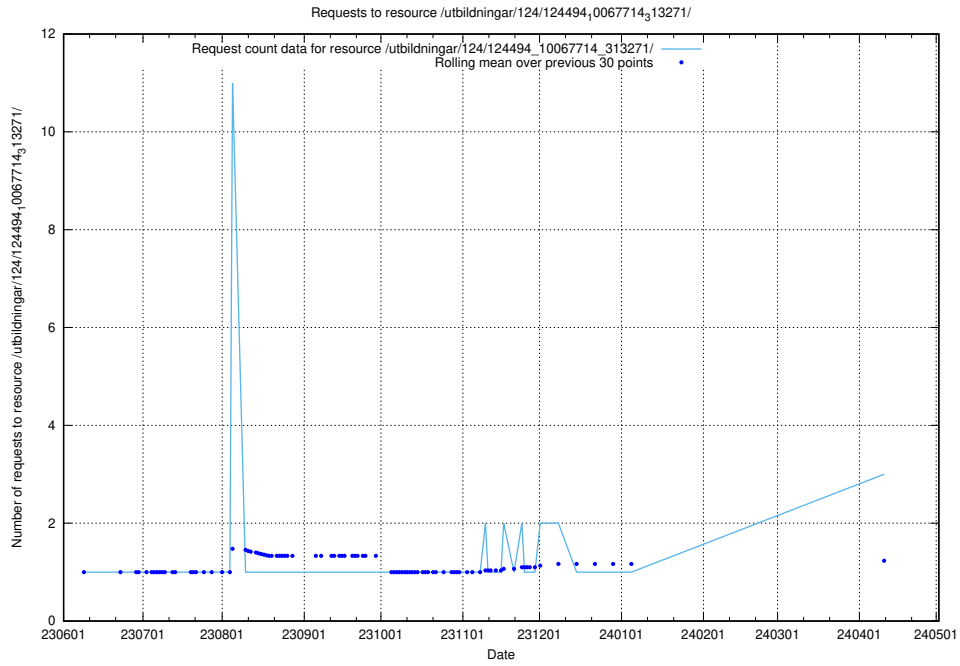

5.406 Usage of /utbildningar/124/124494_10067714_313271/

Here, we count the number of requests to resource /utbildningar/124/124494_10067714_313271/.