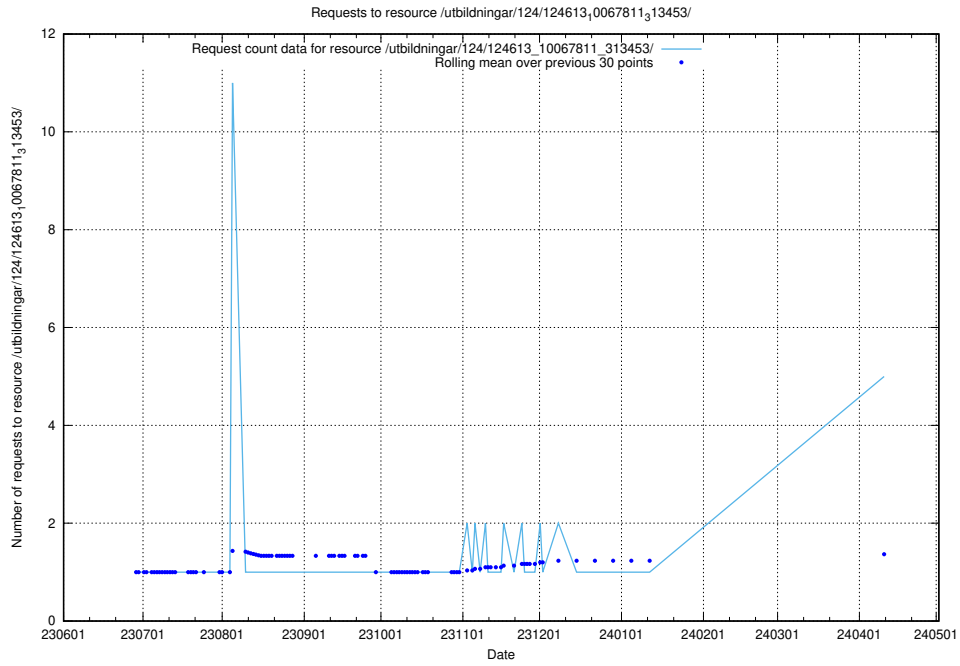

5.146 Usage of /utbildningar/124/124613_10067811_313453/

Here, we count the number of requests to resource /utbildningar/124/124613_10067811_313453/.