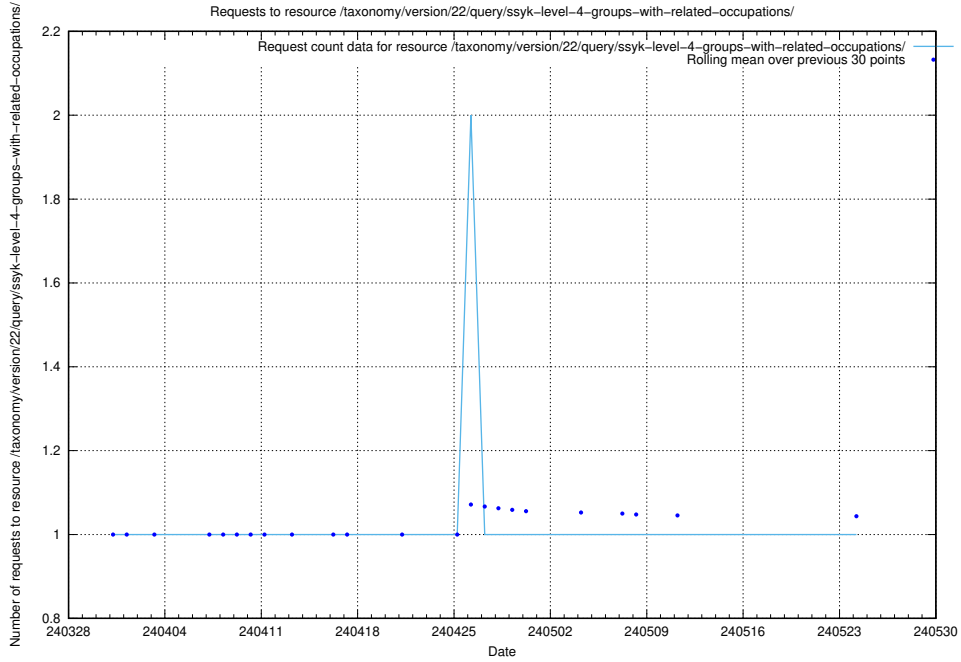

5.1631 Usage of /taxonomy/version/22/query/ssyk-level-4-groups-with-related-occupations/

Here, we count the number of requests to resource /taxonomy/version/22/query/ssyk-level-4-groups-with-related-occupations/.