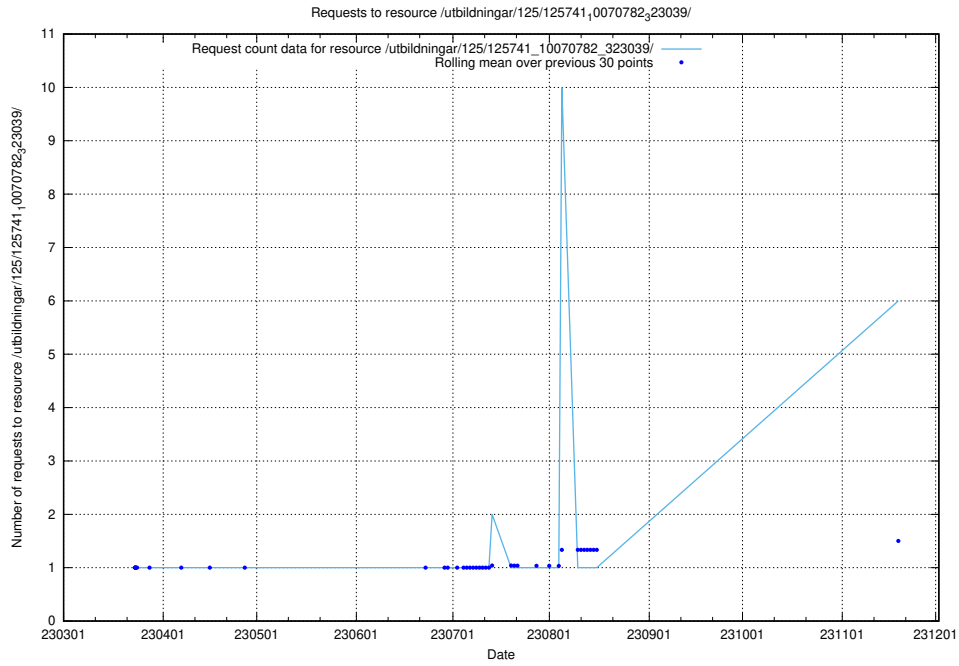

5.101 Usage of /utbildningar/125/125741_10070782_323039/

Here, we count the number of requests to resource /utbildningar/125/125741_10070782_323039/.