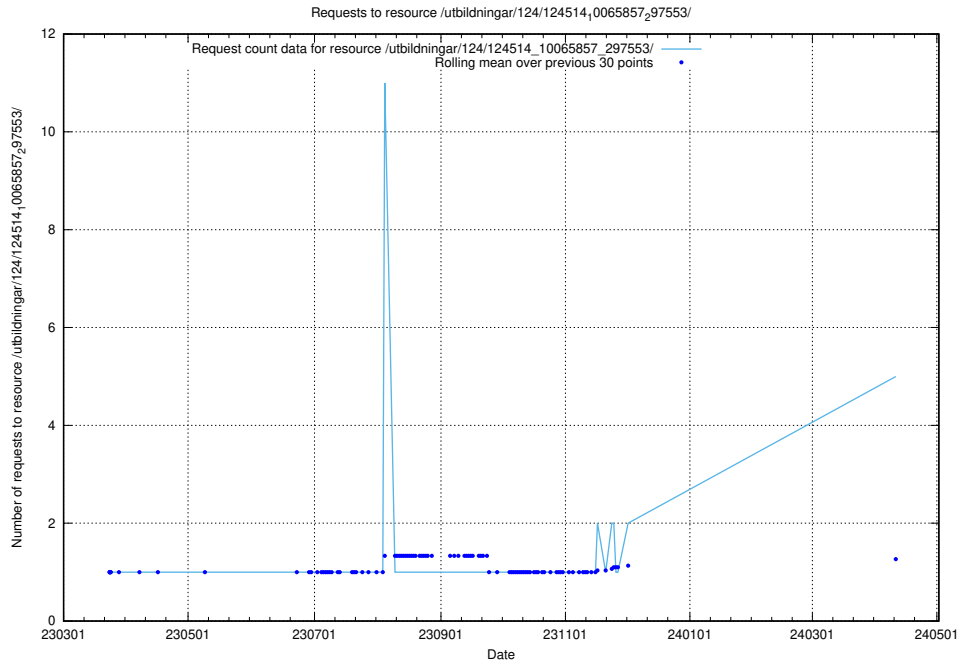

5.125 Usage of /utbildningar/124/124514_10065857_297553/

Here, we count the number of requests to resource /utbildningar/124/124514_10065857_297553/.