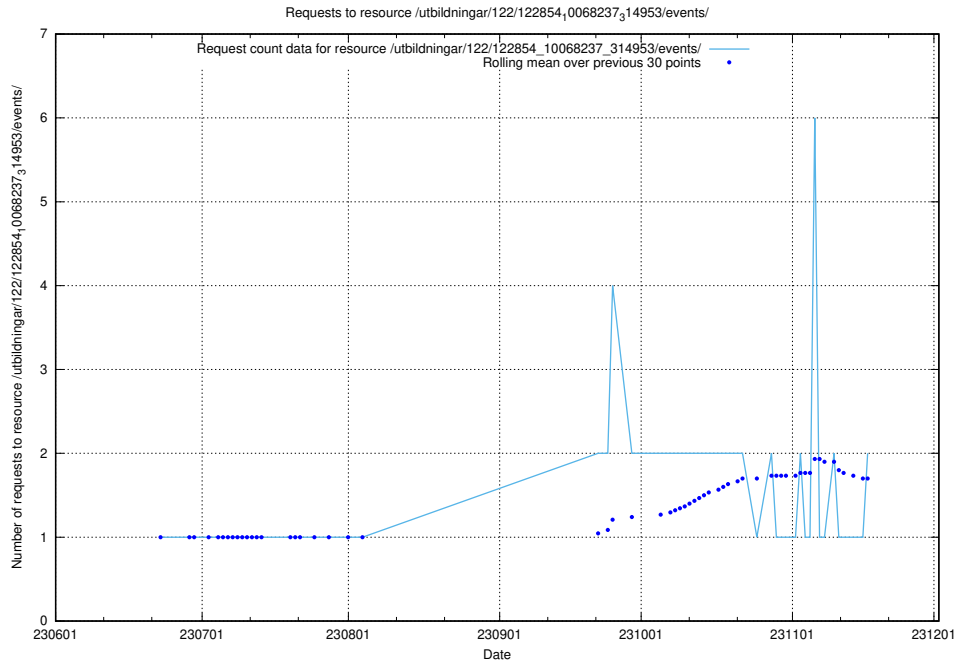

5.873 Usage of /utbildningar/122/122854_10068237_314953/events/

Here, we count the number of requests to resource /utbildningar/122/122854_10068237_314953/events/