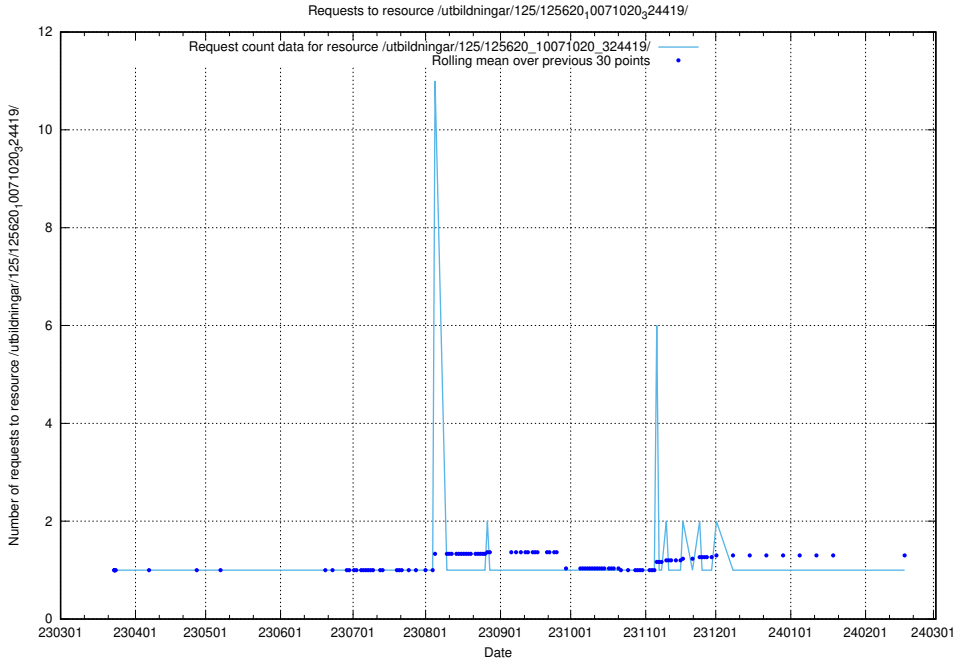

5.1079 Usage of /utbildningar/125/125620_10071020_324419/

Here, we count the number of requests to resource /utbildningar/125/125620_10071020_324419/.