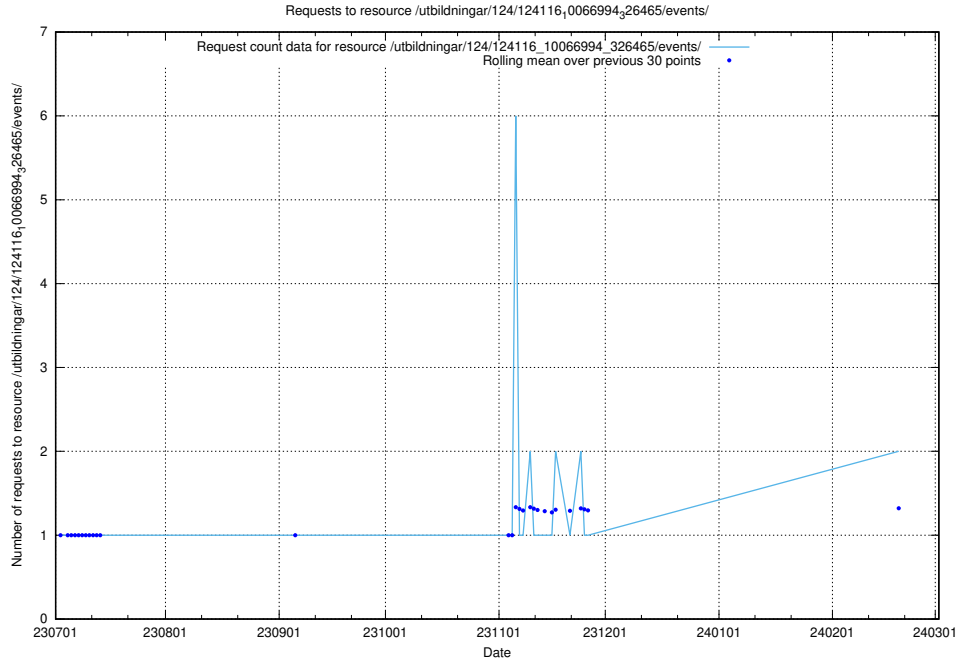

5.817 Usage of /utbildningar/124/124116_10066994_326465/events/

Here, we count the number of requests to resource /utbildningar/124/124116_10066994_326465/events/