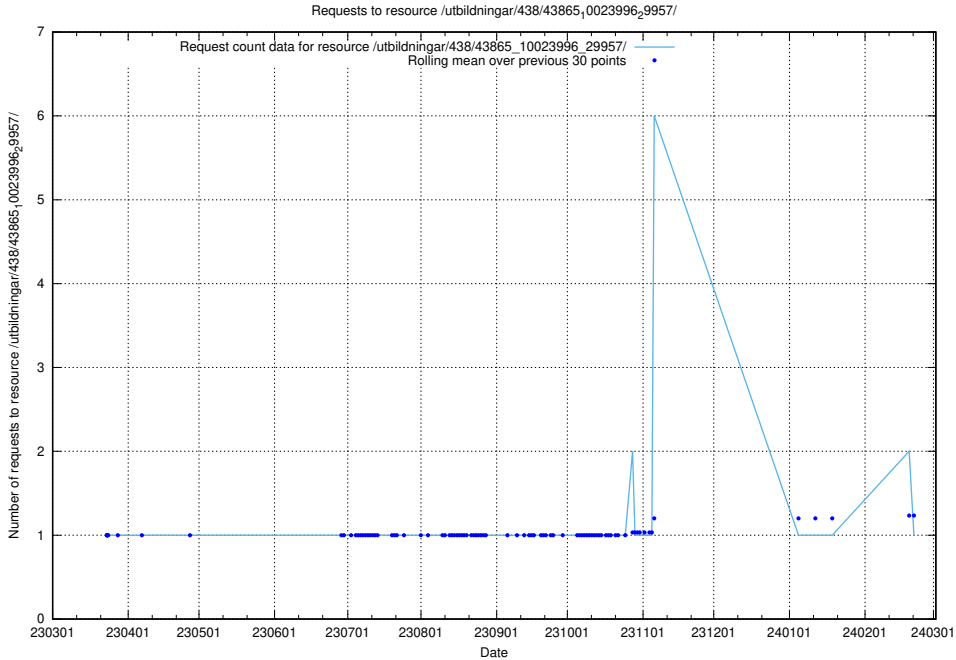

5.6329 Usage of /utbildningar/438/43865_10023996_29957/

Here, we count the number of requests to resource /utbildningar/438/43865_10023996_29957/.