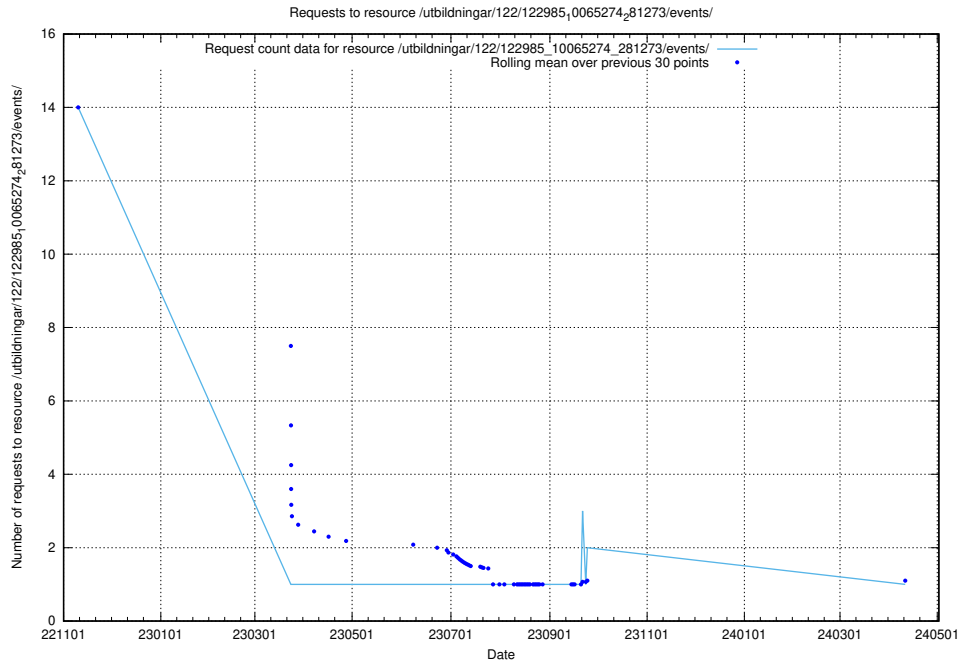

5.6226 Usage of /utbildningar/122/122985_10065274_281273/events/

Here, we count the number of requests to resource /utbildningar/122/122985_10065274_281273/events/