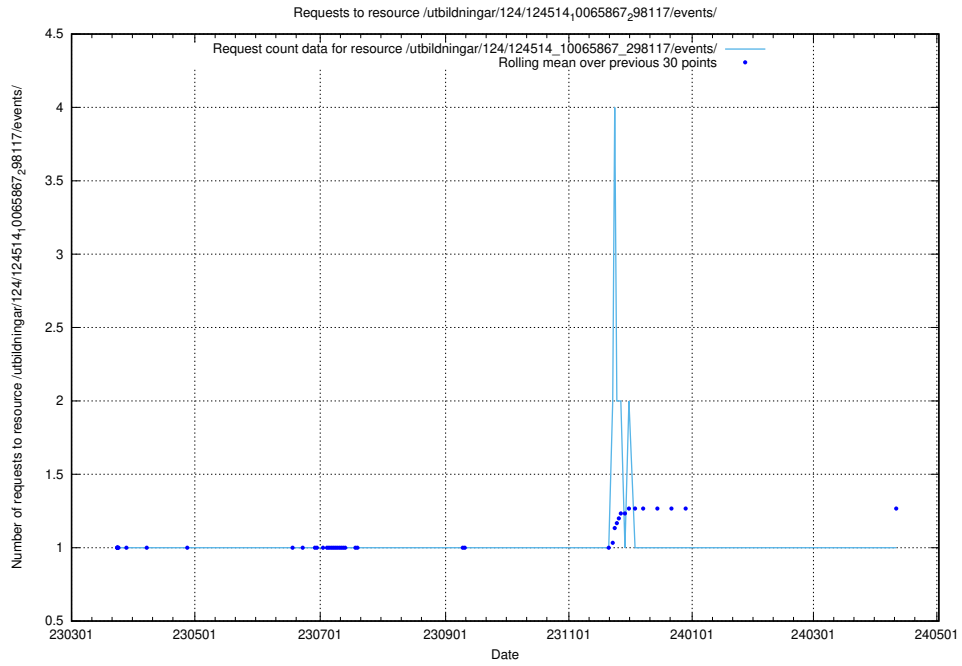

5.2017 Usage of /utbildningar/124/124514_10065867_298117/events/

Here, we count the number of requests to resource /utbildningar/124/124514_10065867_298117/events/