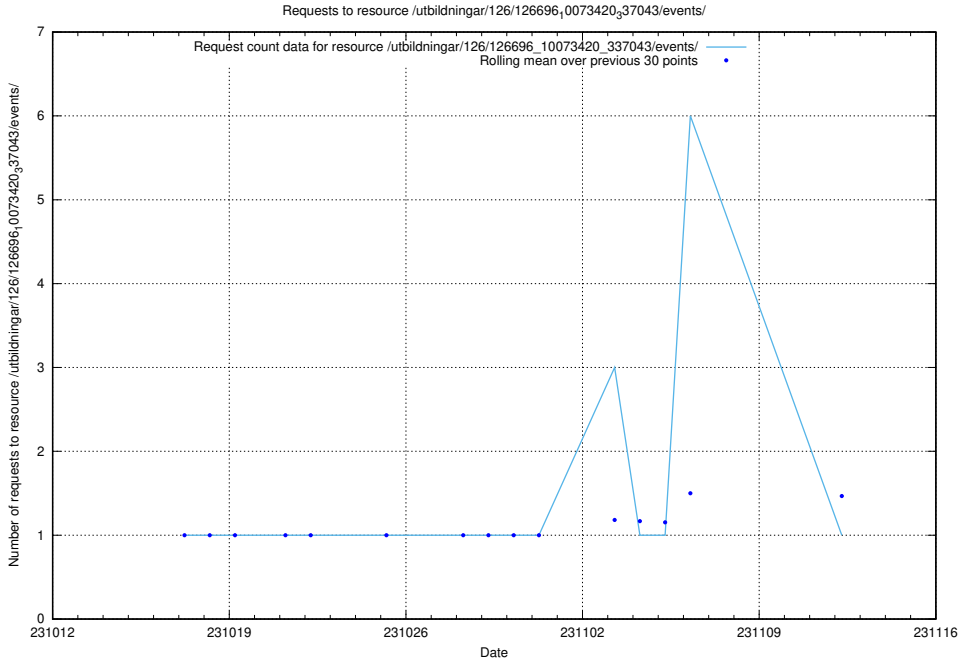

### 5.4326 Usage of /utbildningar/126/126696\_10073420\_337043/events/

Here, we count the number of requests to resource /utbildningar/126/126696\_10073420\_337043/events/