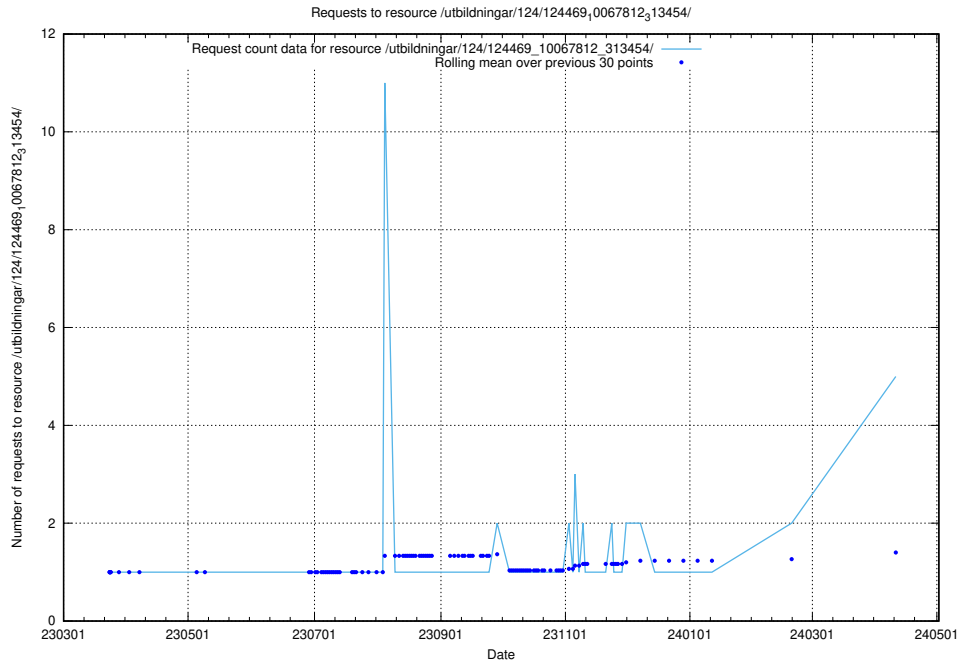

5.128 Usage of /utbildningar/124/124469_10067812_313454/

Here, we count the number of requests to resource /utbildningar/124/124469_10067812_313454/.