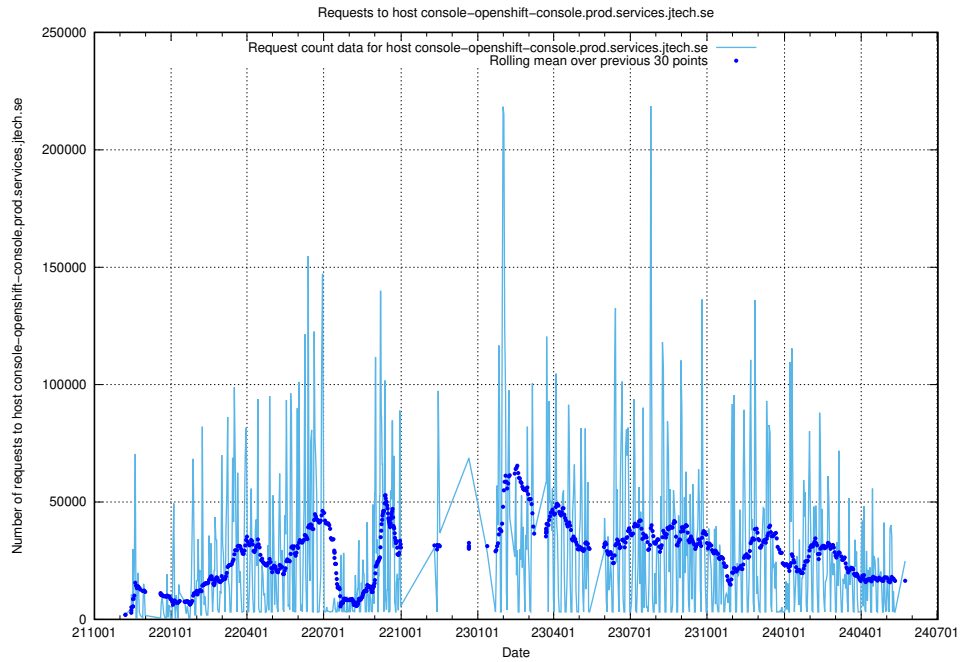

## 7.8 Usage of console-openshift-console.prod.services.jtech.se

Here, we count the number of requests to host console-openshift-console.prod.services.jtech.se.