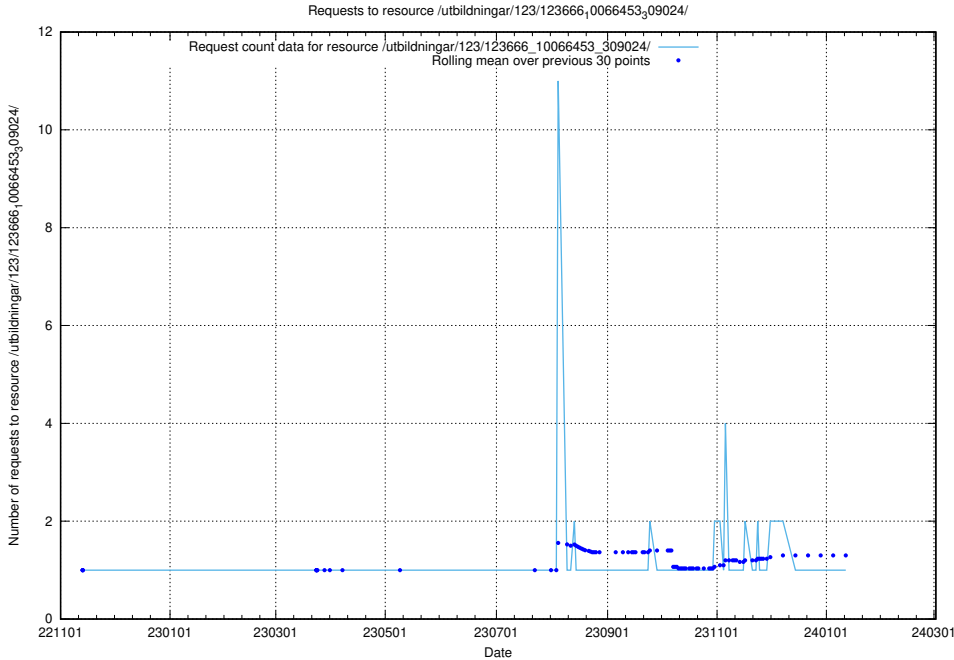

5.5945 Usage of /utbildningar/123/123666_10066453_309024/

Here, we count the number of requests to resource /utbildningar/123/123666_10066453_309024/.