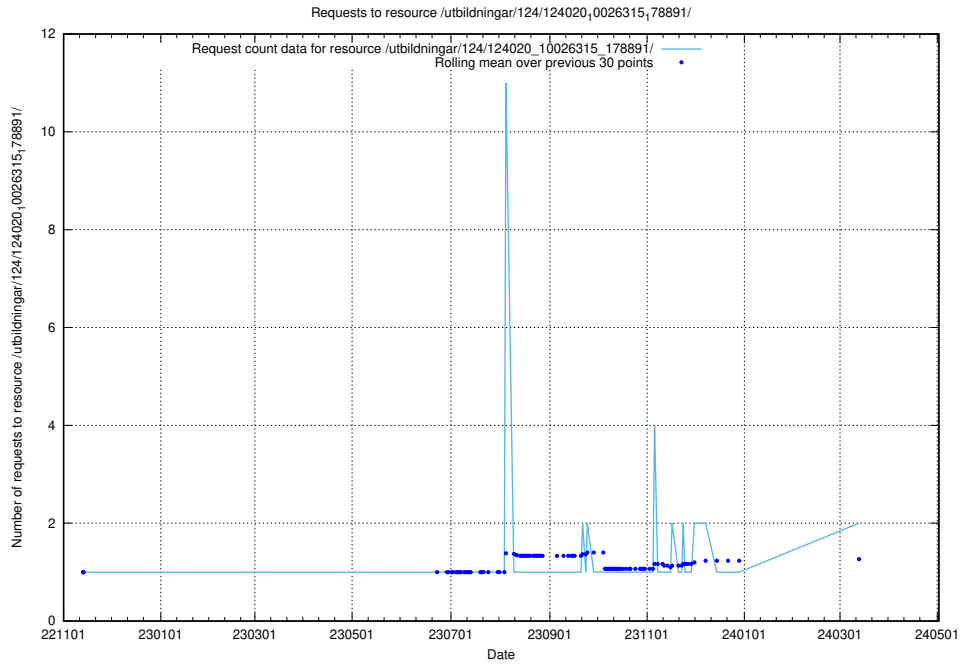

5.880 Usage of /utbildningar/124/124020_10026315_178891/

Here, we count the number of requests to resource /utbildningar/124/124020_10026315_178891/.