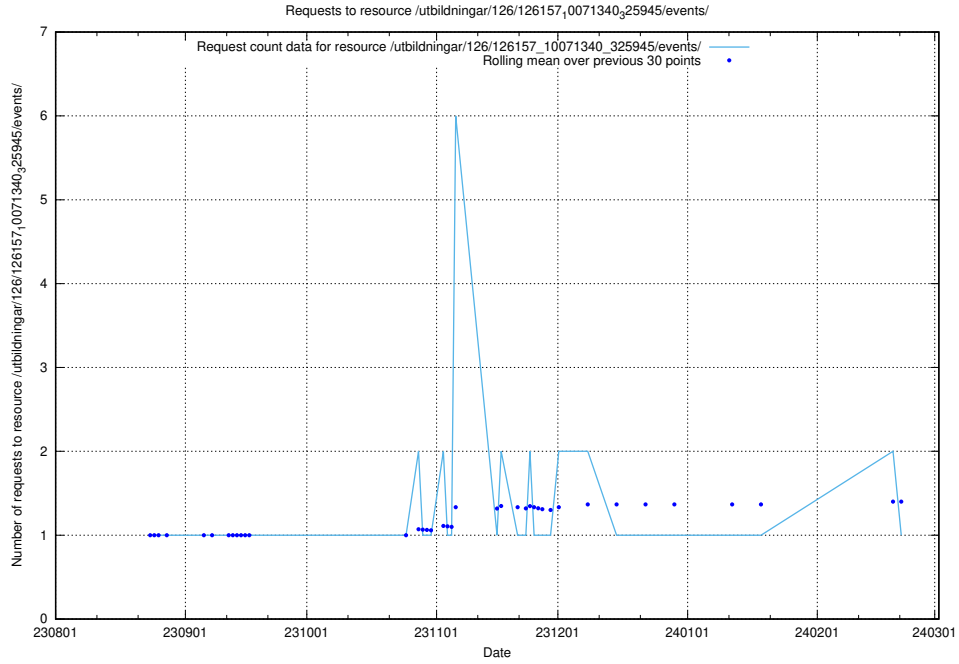

5.4749 Usage of /utbildningar/126/126157_10071340_325945/events/

Here, we count the number of requests to resource /utbildningar/126/126157_10071340_325945/events/