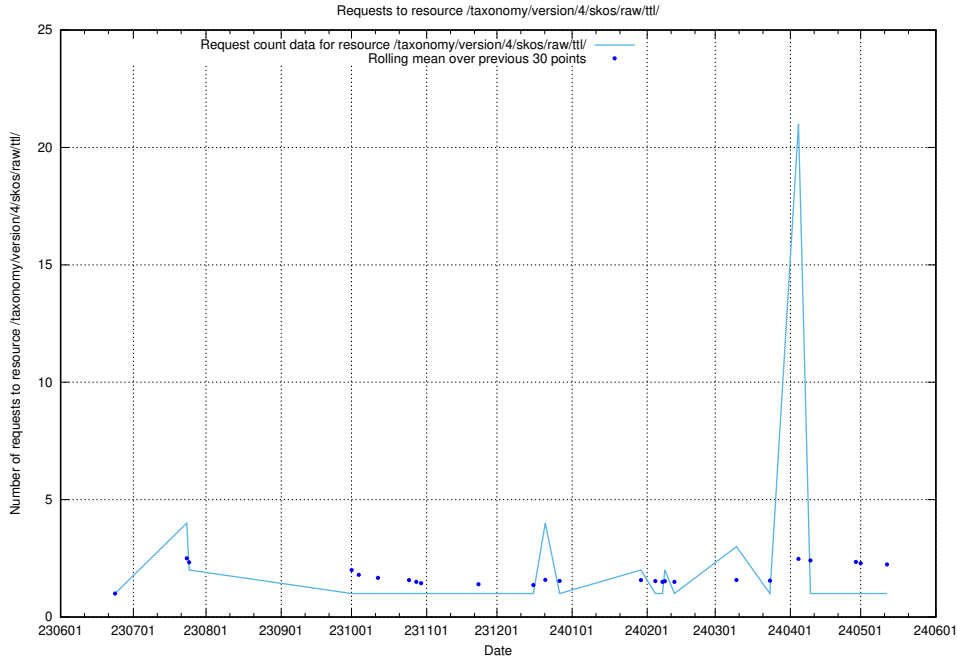

5.5582 Usage of /taxonomy/version/4/skos/raw/ttl/

Here, we count the number of requests to resource /taxonomy/version/4/skos/raw/ttl/.