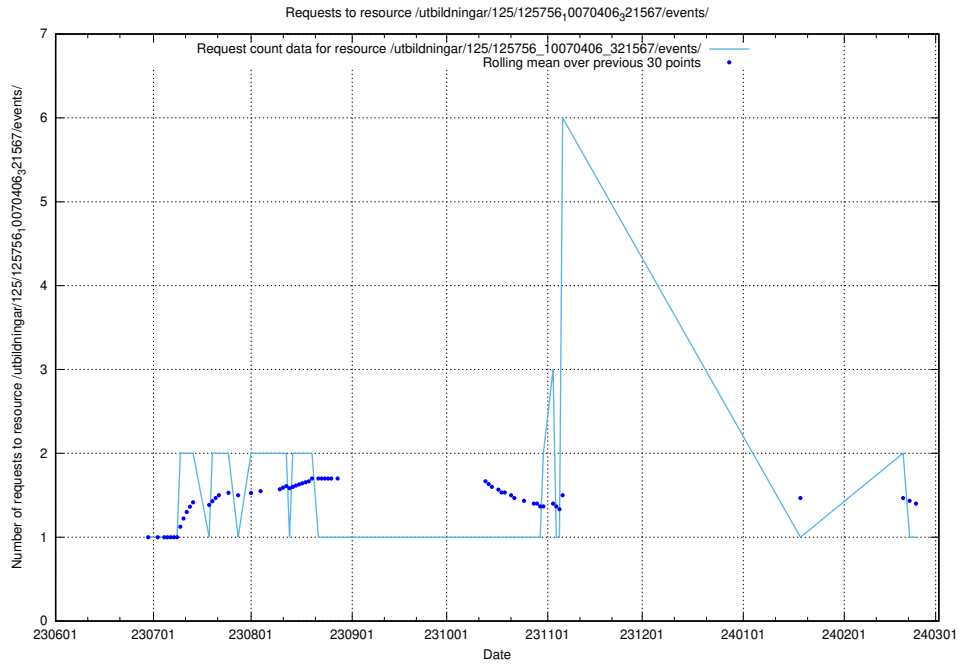

5.5406 Usage of /utbildningar/125/125756_10070406_321567/events/

Here, we count the number of requests to resource /utbildningar/125/125756_10070406_321567/events/