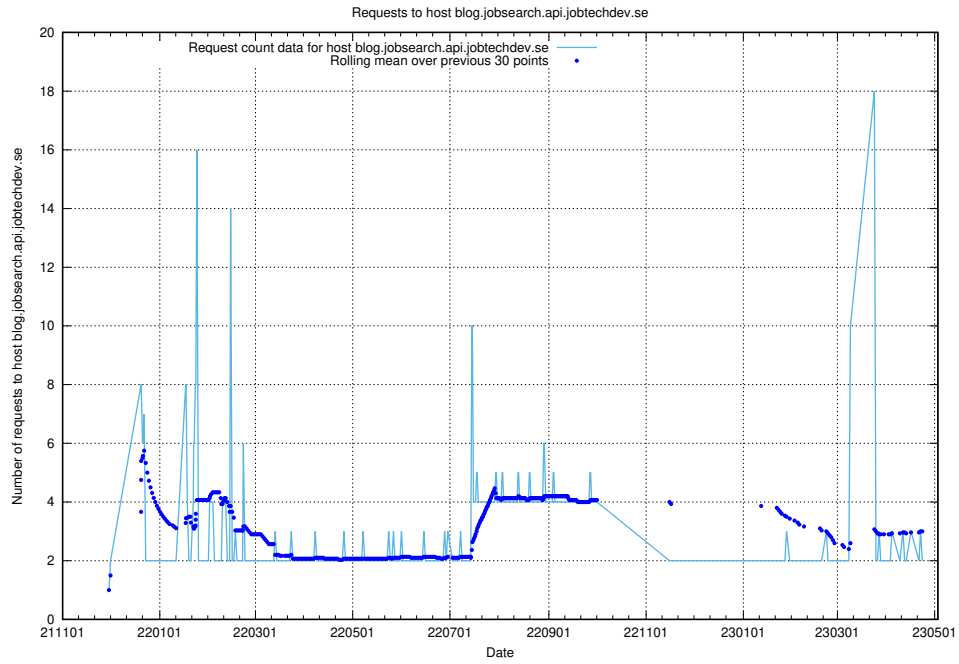

7.391 Usage of `blog.jobsearch.api.jobtechdev.se`

Here, we count the number of requests to host `blog.jobsearch.api.jobtechdev.se`.