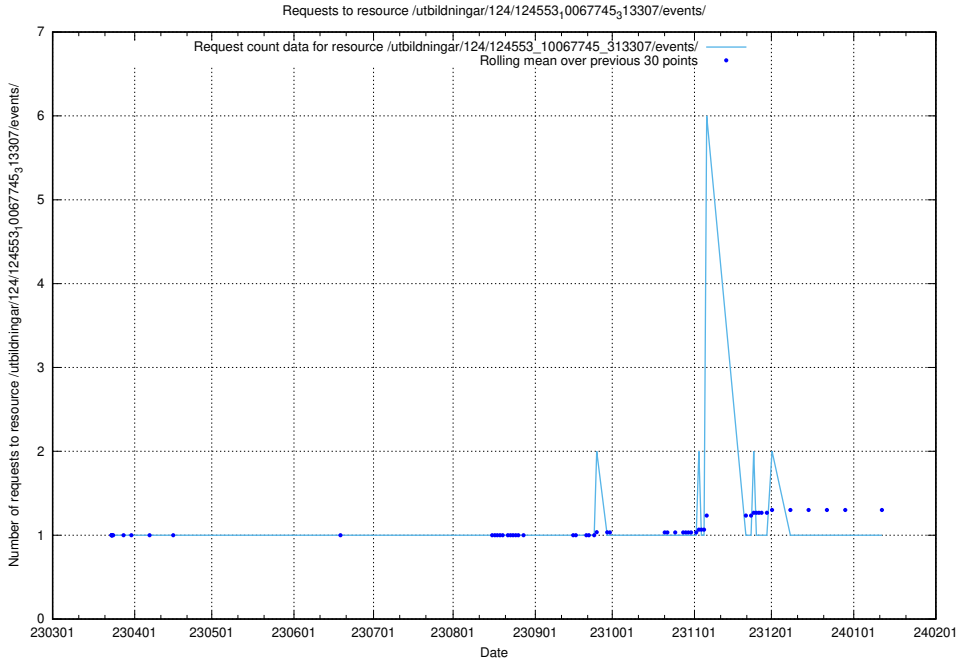

5.1235 Usage of /utbildningar/124/124553_10067745_313307/events/

Here, we count the number of requests to resource /utbildningar/124/124553_10067745_313307/events/