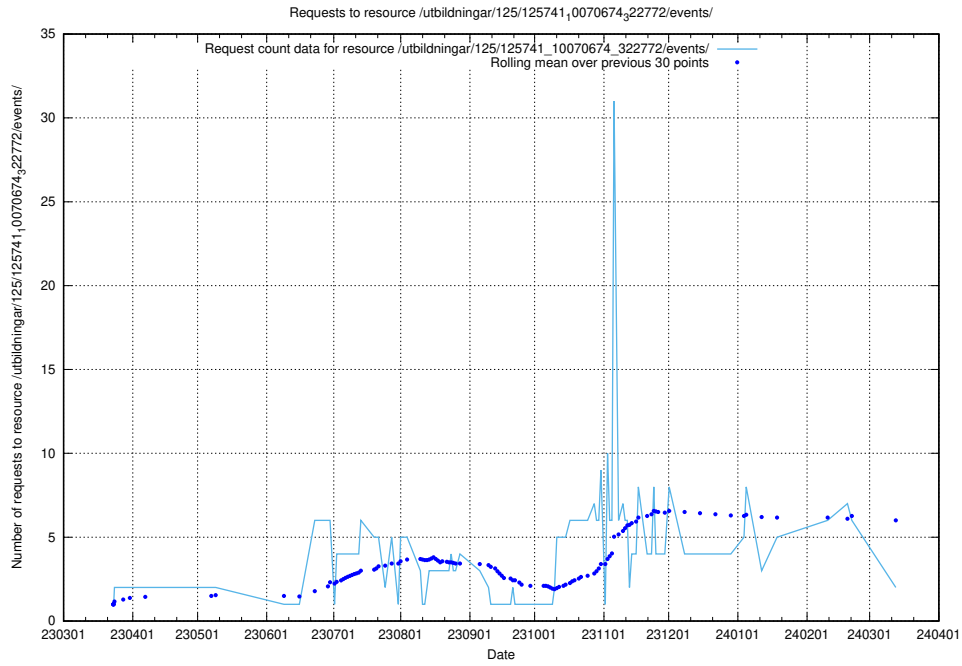

5.985 Usage of /utbildningar/125/125741_10070674_322772/events/

Here, we count the number of requests to resource /utbildningar/125/125741_10070674_322772/events/