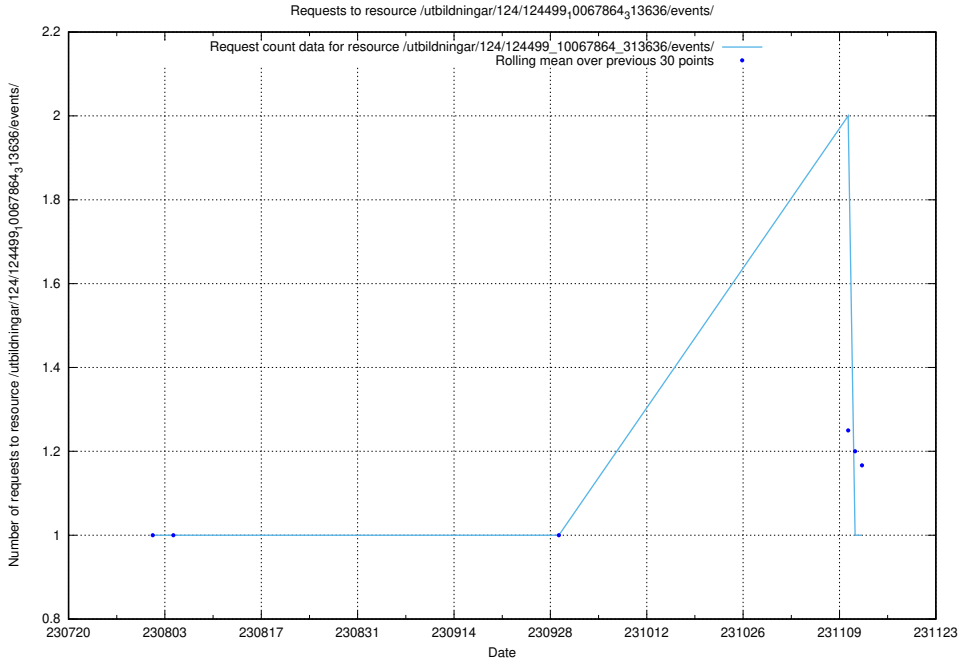

5.4916 Usage of /utbildningar/124/124499_10067864_313636/events/

Here, we count the number of requests to resource /utbildningar/124/124499_10067864_313636/events/