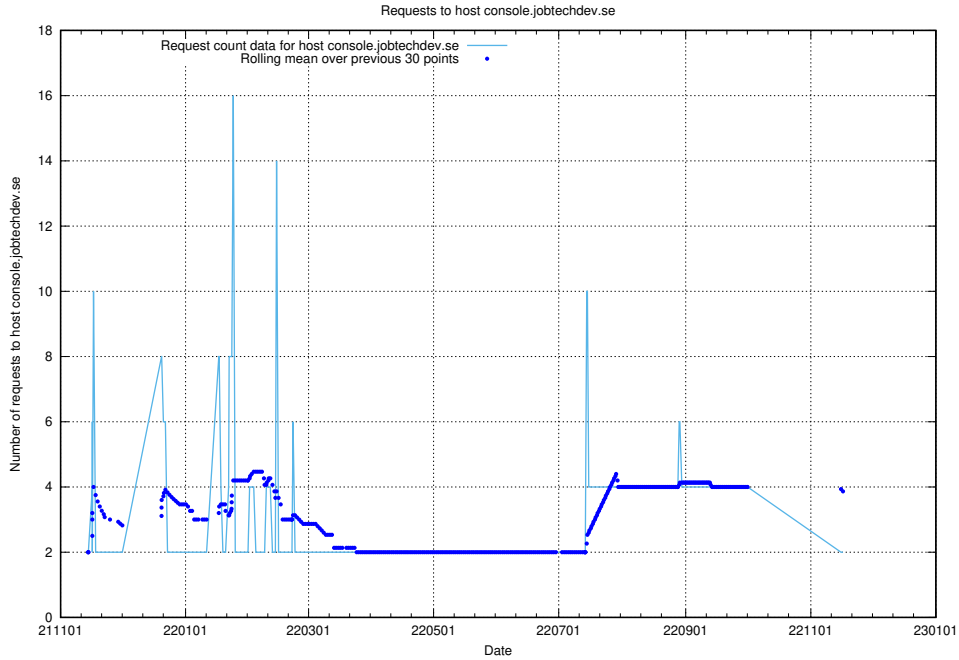

7.276 Usage of console.jobtechdev.se

Here, we count the number of requests to host console.jobtechdev.se.