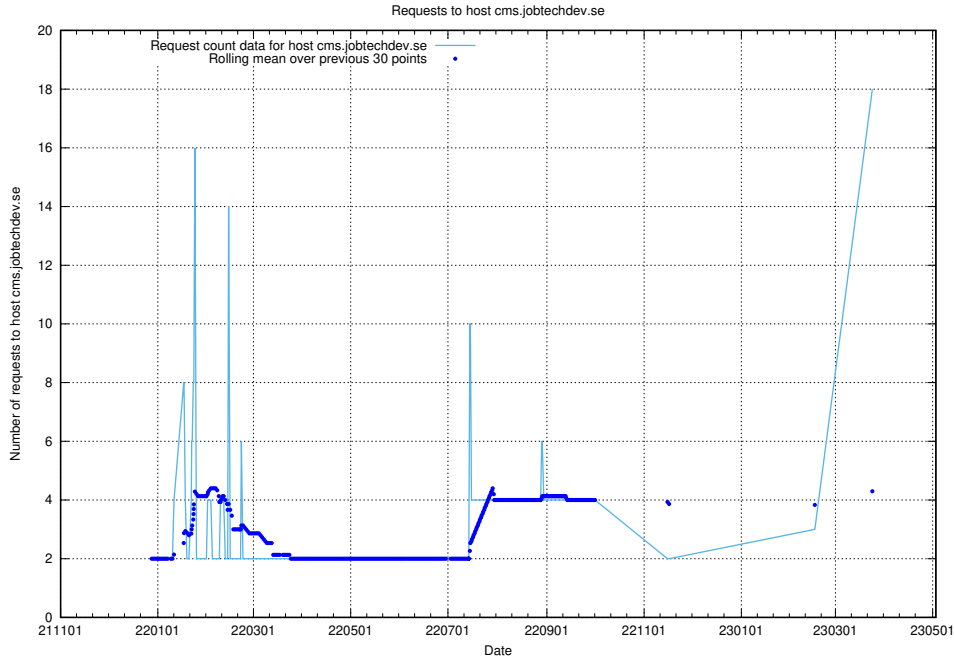

7.37 Usage of cms.jobtechdev.se

Here, we count the number of requests to host cms.jobtechdev.se.