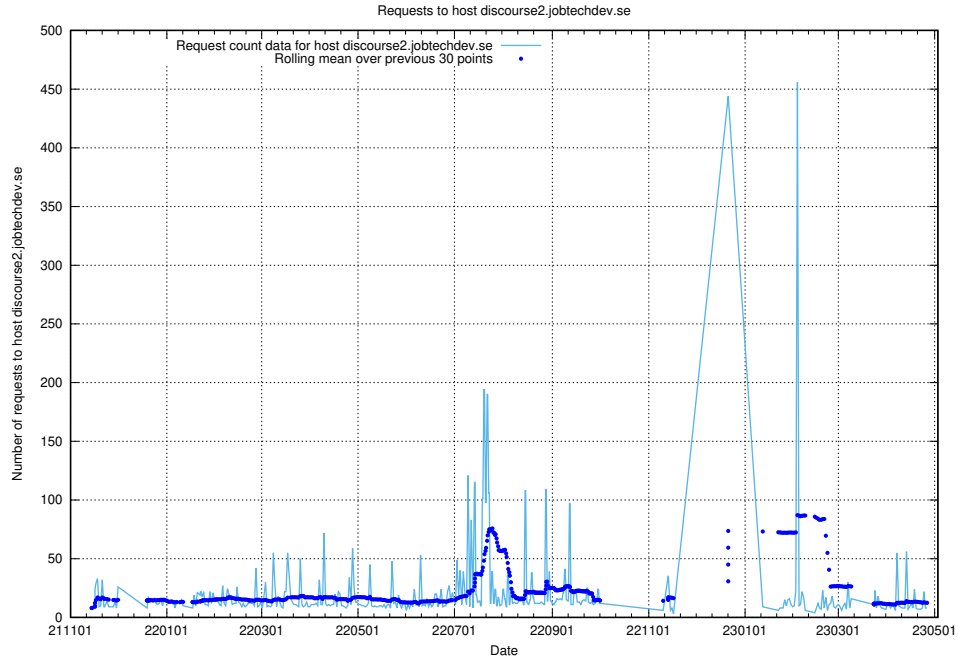

## 7.66 Usage of taxonomy.jobtechdev.se

Here, we count the number of requests to host taxonomy.jobtechdev.se.