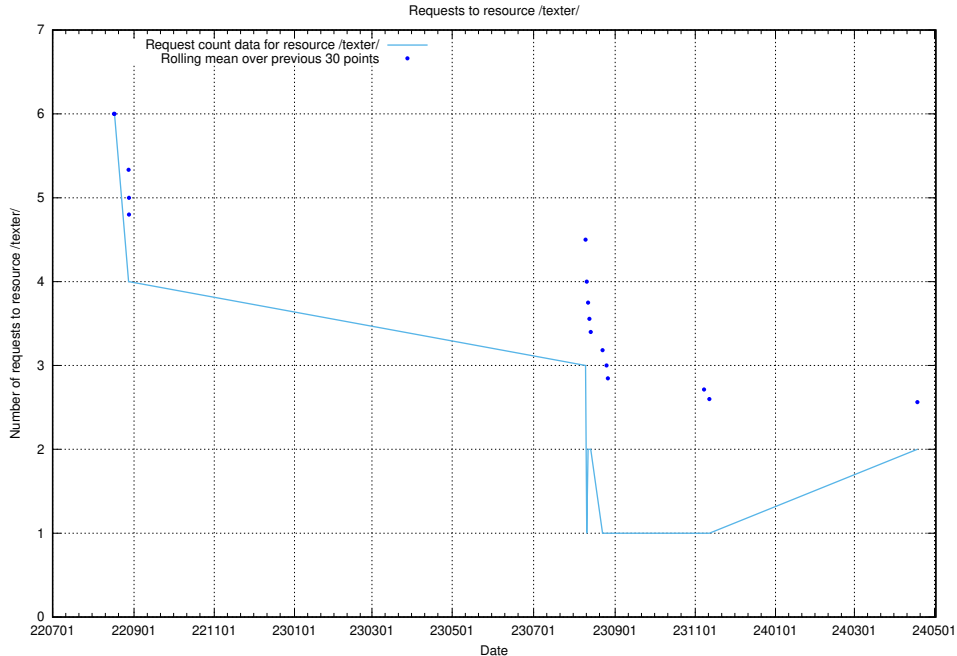

5.981 Usage of /texter/

Here, we count the number of requests to resource /texter/.