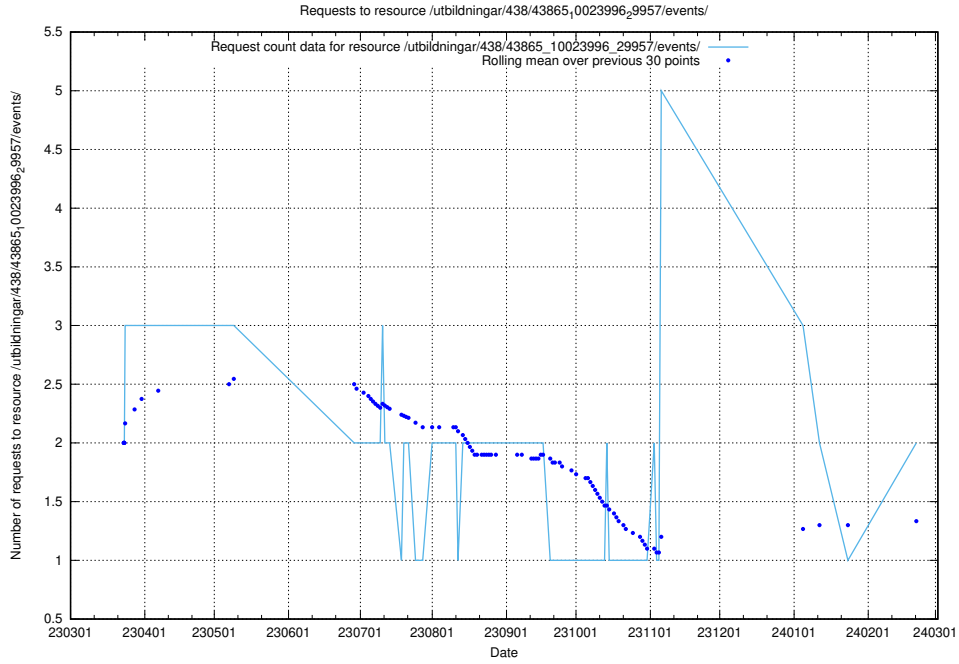

5.956 Usage of /utbildningar/438/43865_10023996_29957/events/

Here, we count the number of requests to resource /utbildningar/438/43865_10023996_29957/events/.