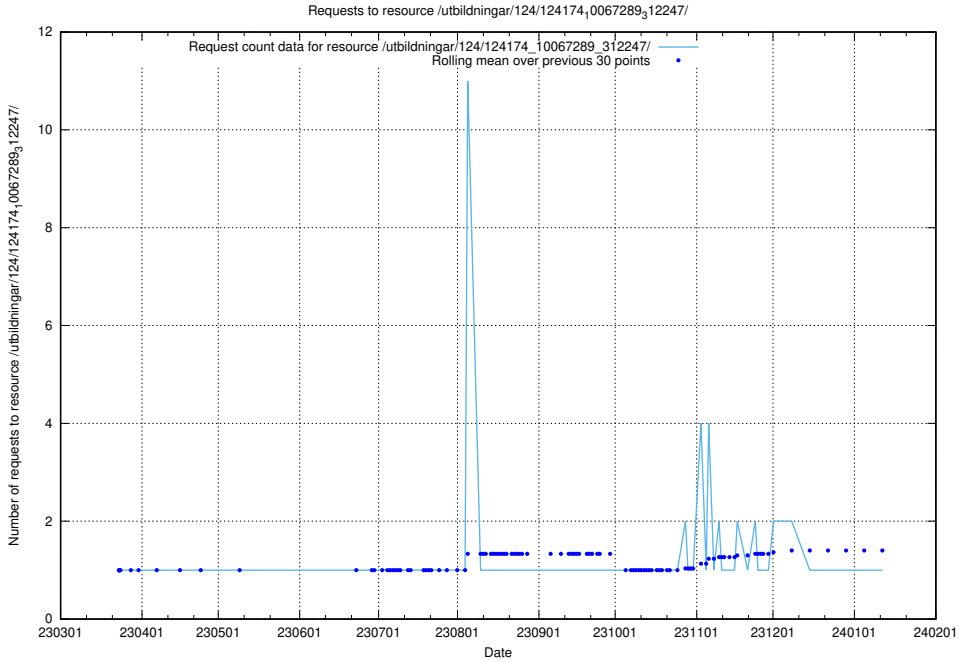

5.4087 Usage of /utbildningar/124/124174_10067289_312247/

Here, we count the number of requests to resource /utbildningar/124/124174_10067289_312247/.