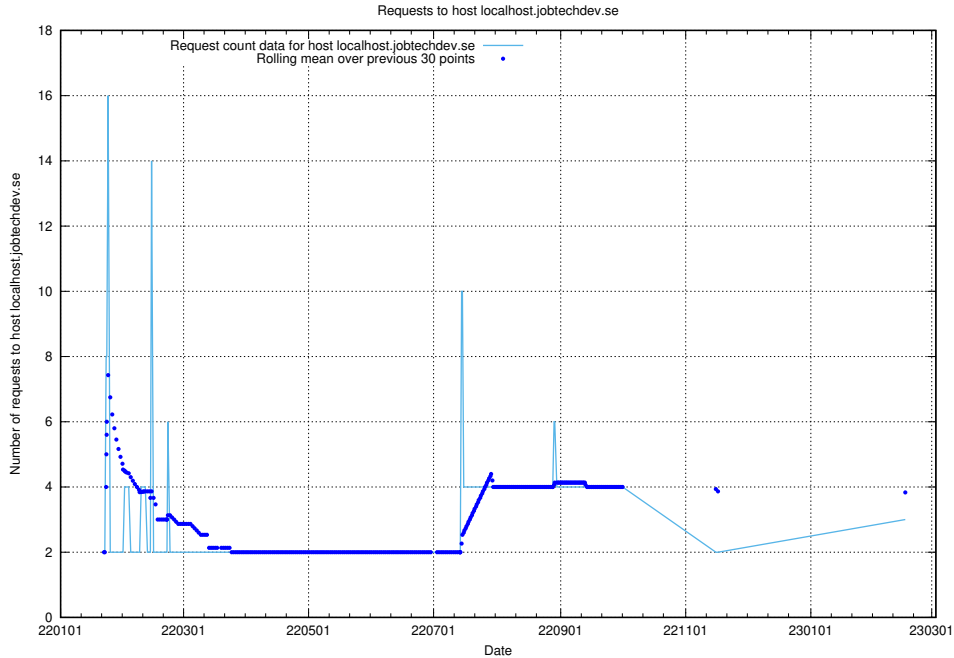

7.259 Usage of localhost.jobtechdev.se

Here, we count the number of requests to host localhost.jobtechdev.se.