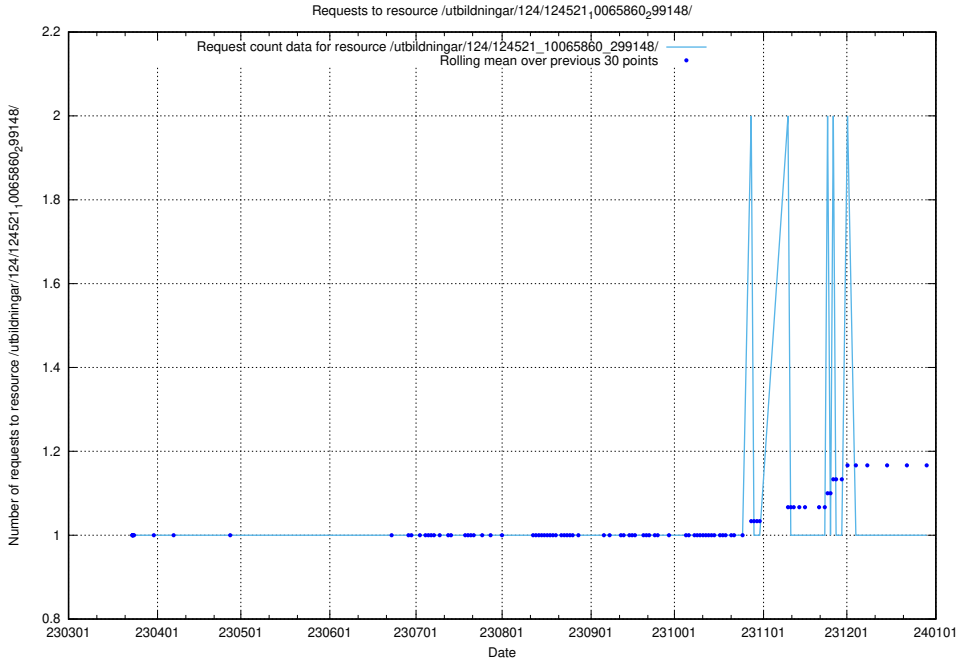

5.1266 Usage of /utbildningar/124/124521_10065860_299148/

Here, we count the number of requests to resource /utbildningar/124/124521_10065860_299148/.