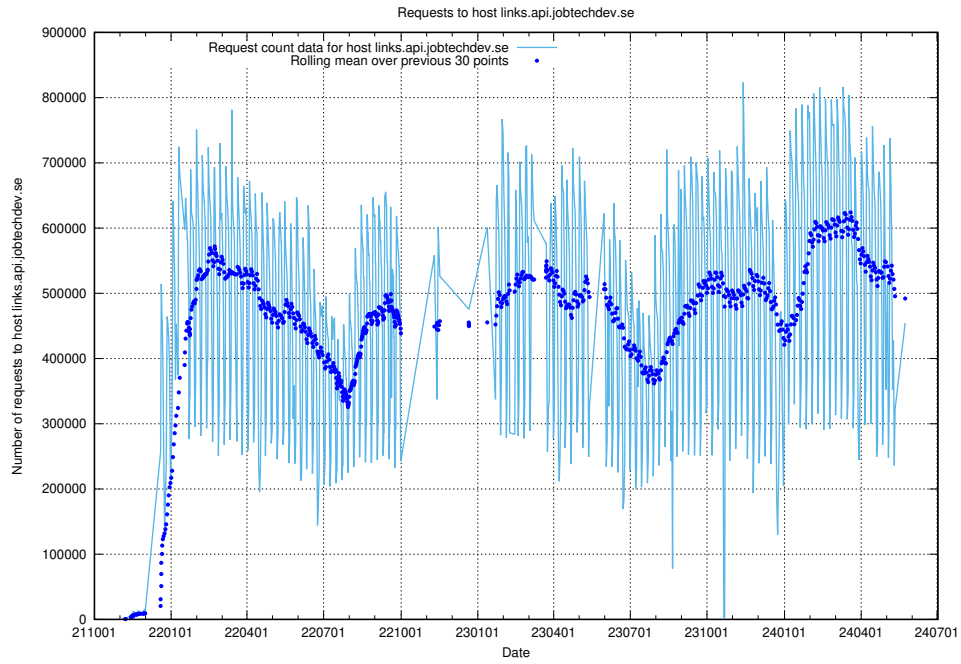

7.3 Usage of links.api.jobtechdev.se

Here, we count the number of requests to host links.api.jobtechdev.se.