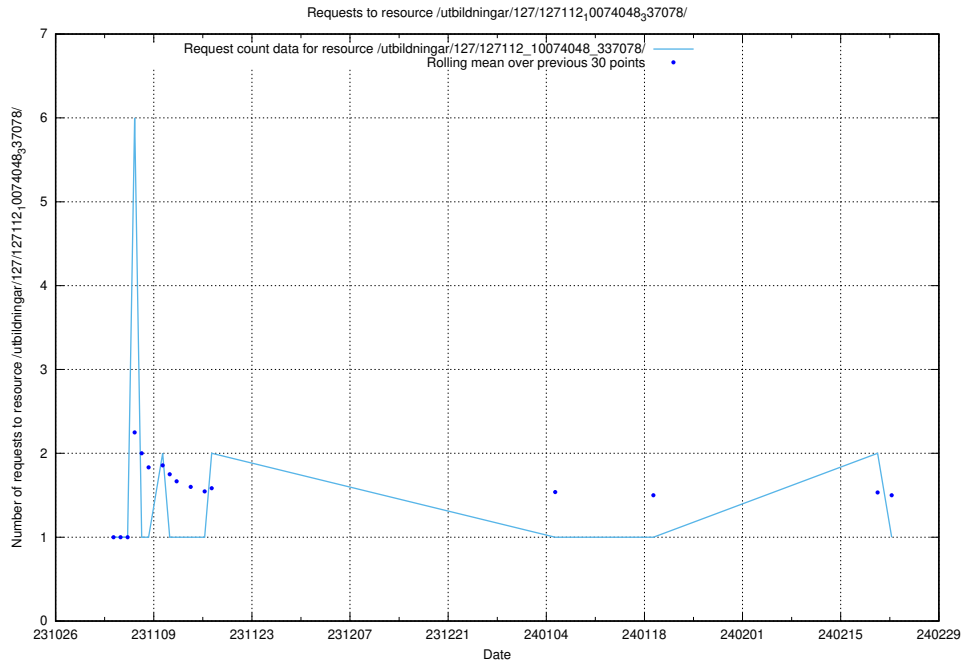

5.4181 Usage of /utbildningar/127/127112_10074048_337078/

Here, we count the number of requests to resource /utbildningar/127/127112_10074048_337078/.