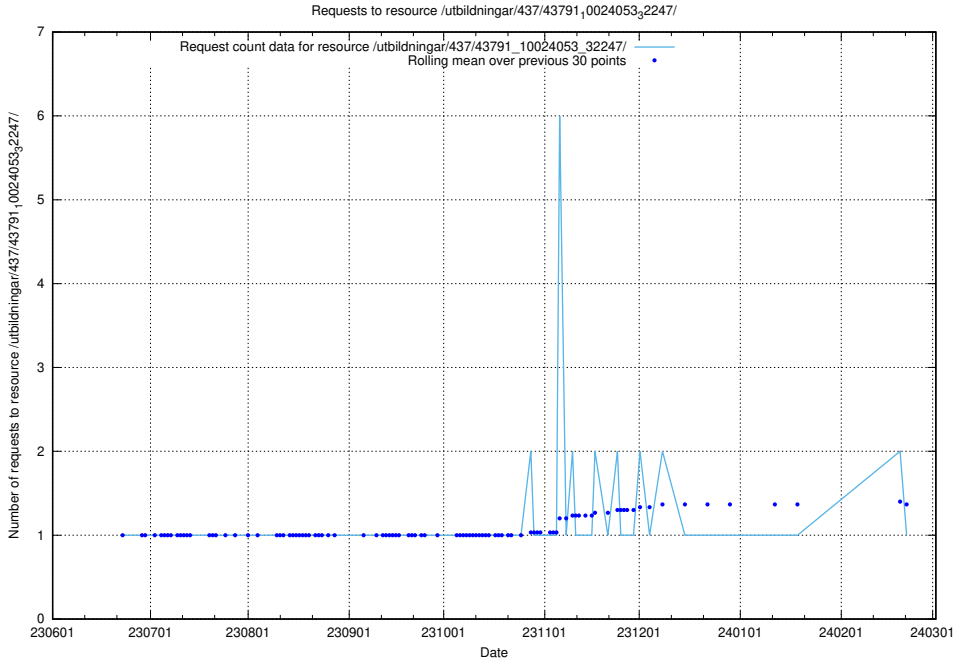

5.5598 Usage of /utbildningar/437/43791_10024053_32247/

Here, we count the number of requests to resource /utbildningar/437/43791_10024053_32247/.