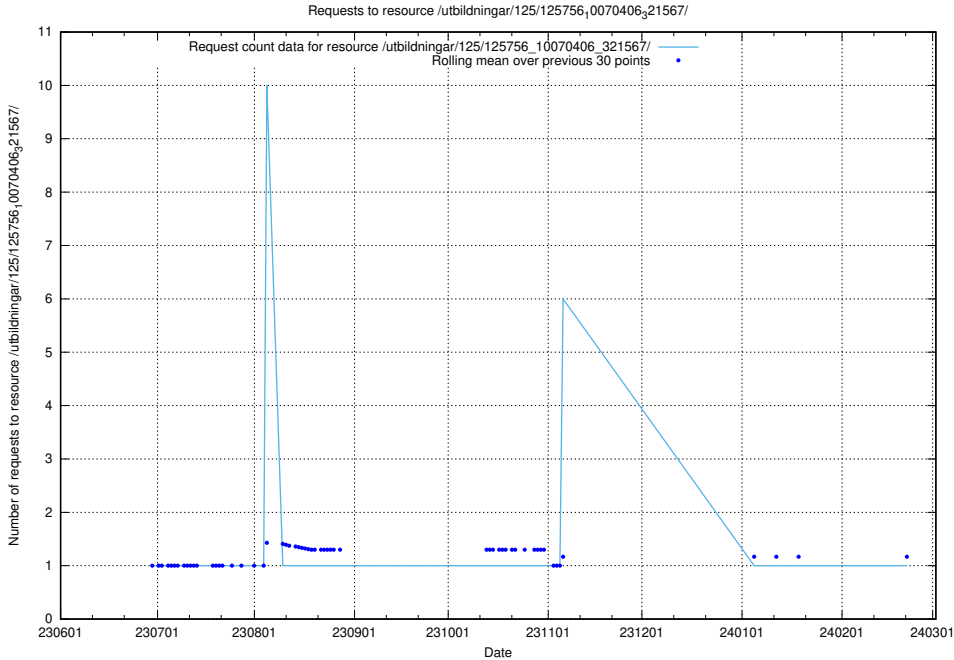

5.5407 Usage of /utbildningar/125/125756_10070406_321567/

Here, we count the number of requests to resource /utbildningar/125/125756_10070406_321567/.