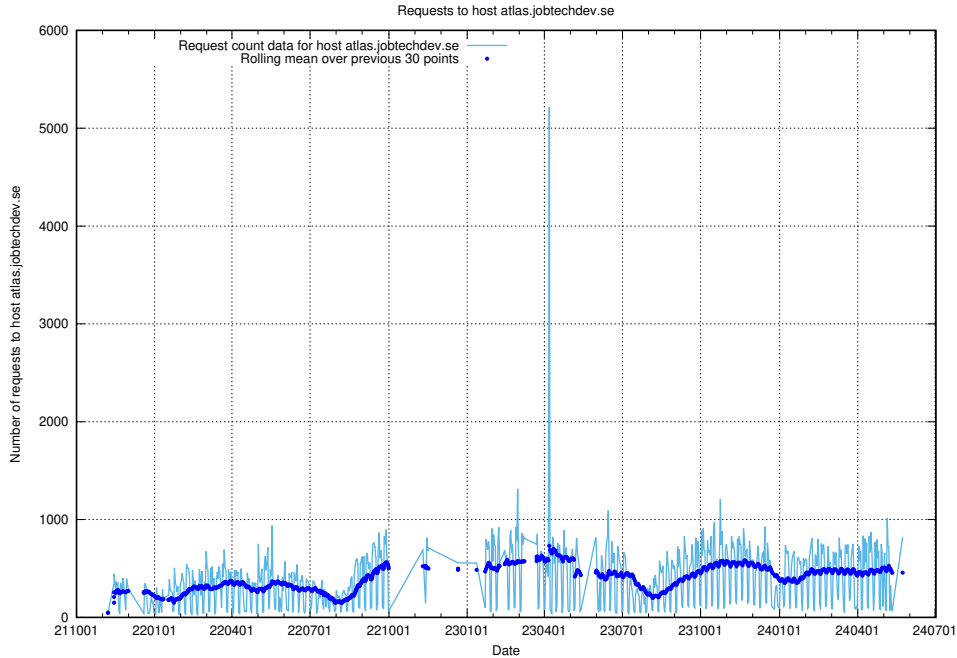

7.22 Usage of atlas.jobtechdev.se

Here, we count the number of requests to host atlas.jobtechdev.se.