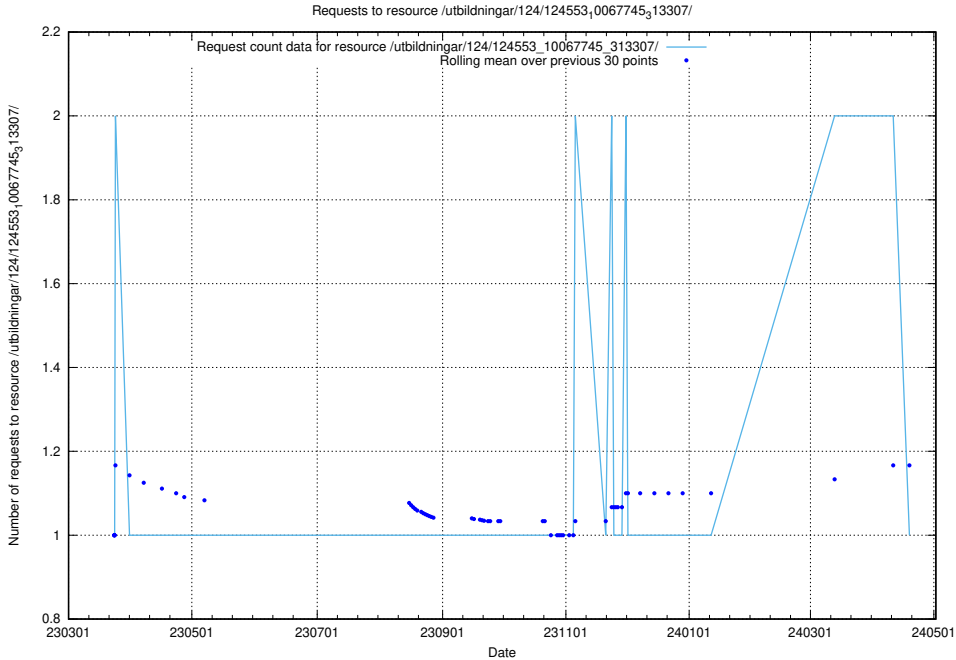

5.1236 Usage of /utbildningar/124/124553_10067745_313307/

Here, we count the number of requests to resource /utbildningar/124/124553_10067745_313307/.