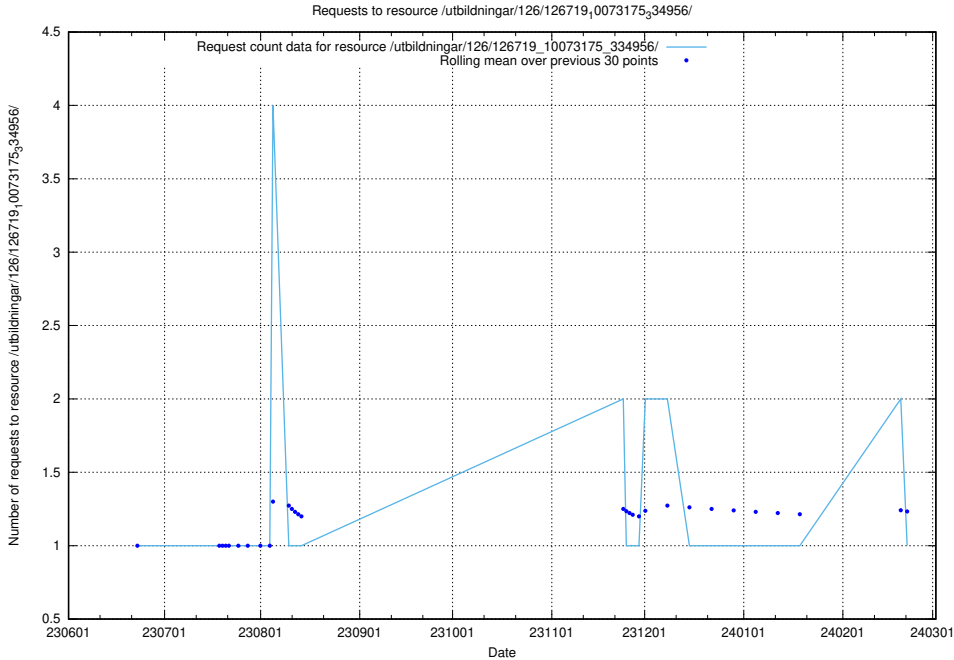

5.5637 Usage of /utbildningar/126/126719_10073175_334956/

Here, we count the number of requests to resource /utbildningar/126/126719_10073175_334956/.