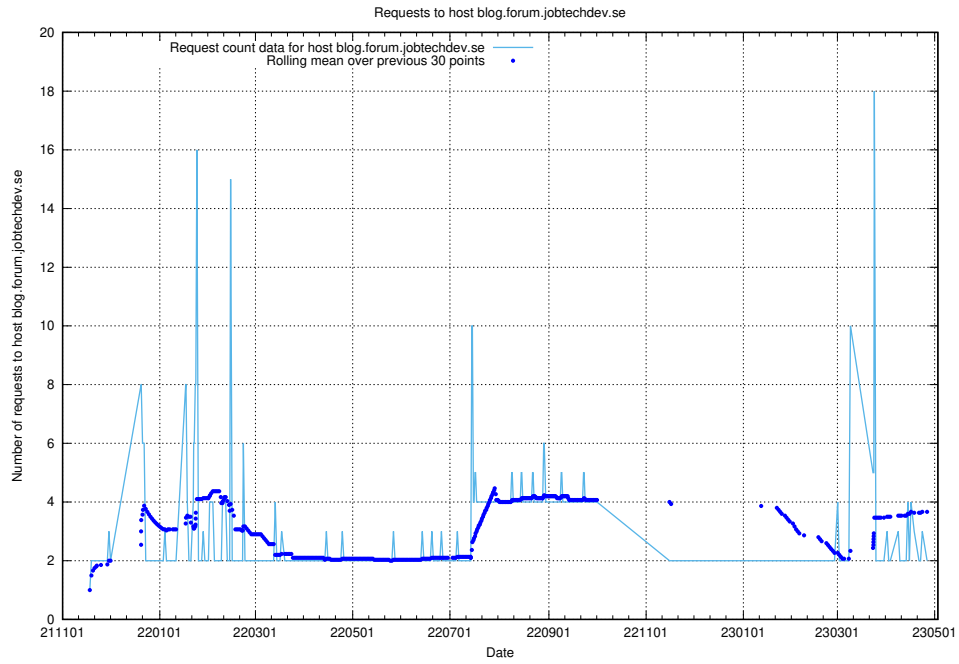

7.492 Usage of blog.forum.jobtechdev.se

Here, we count the number of requests to host blog.forum.jobtechdev.se.