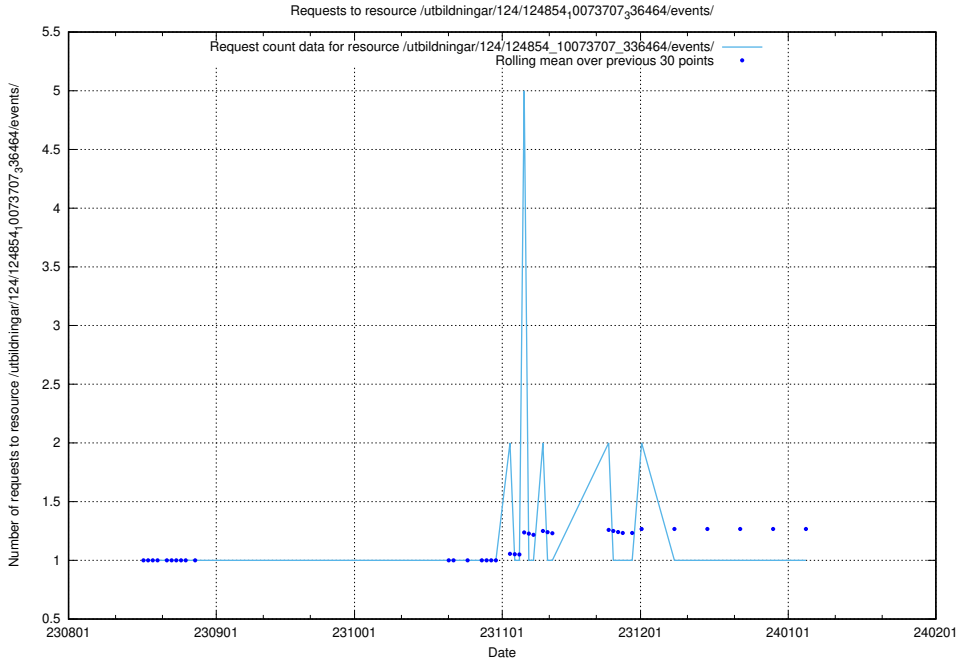

5.4809 Usage of /utbildningar/124/124854_10073707_336464/events/

Here, we count the number of requests to resource /utbildningar/124/124854_10073707_336464/events/