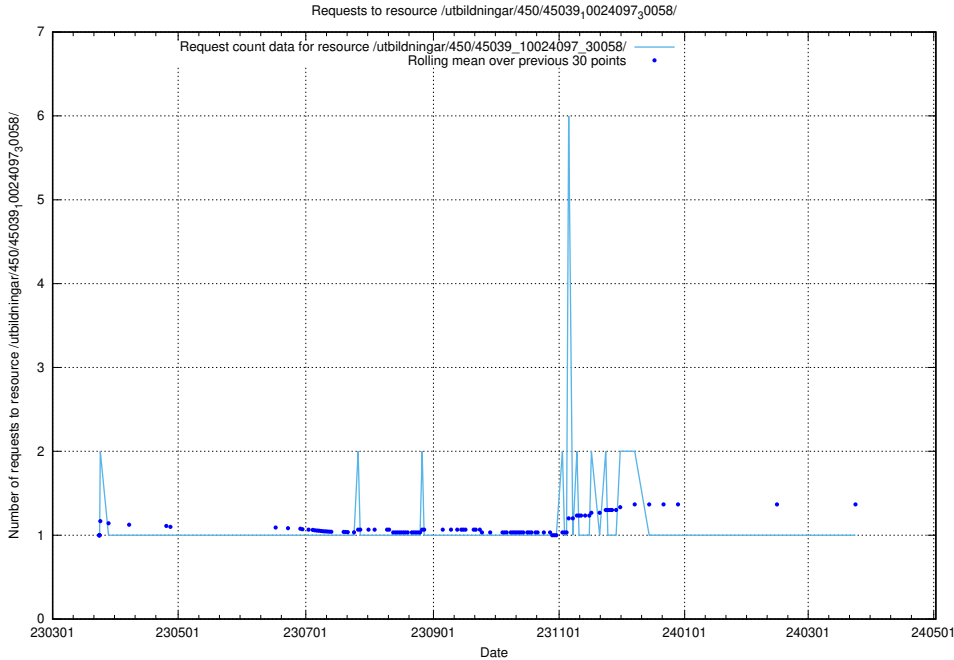

5.6328 Usage of /utbildningar/450/45039_10024097_30058/

Here, we count the number of requests to resource /utbildningar/450/45039_10024097_30058/.