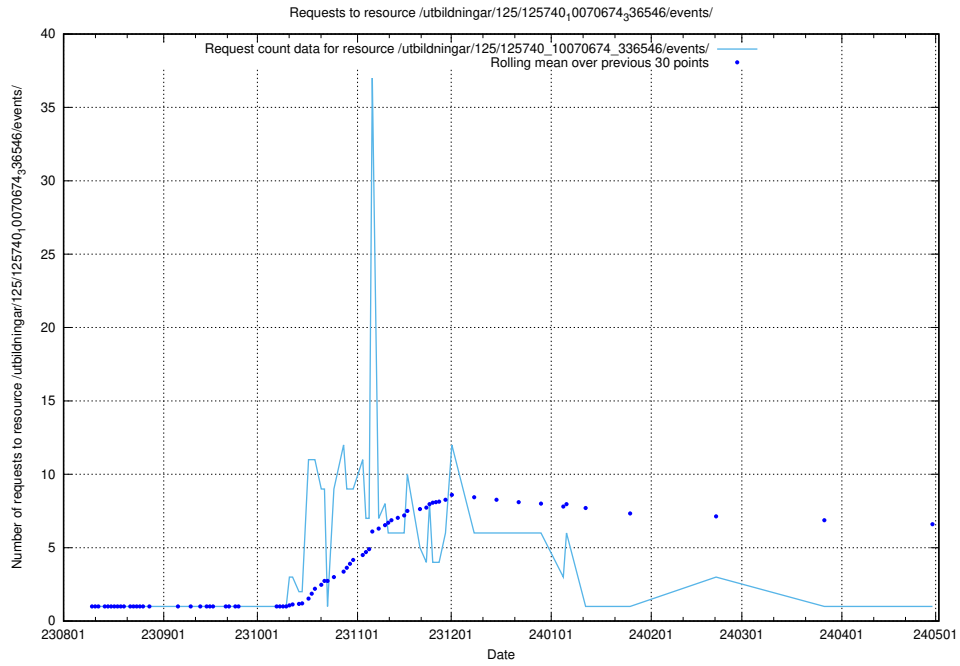

5.4854 Usage of /utbildningar/125/125740_10070674_336546/events/

Here, we count the number of requests to resource /utbildningar/125/125740_10070674_336546/events/