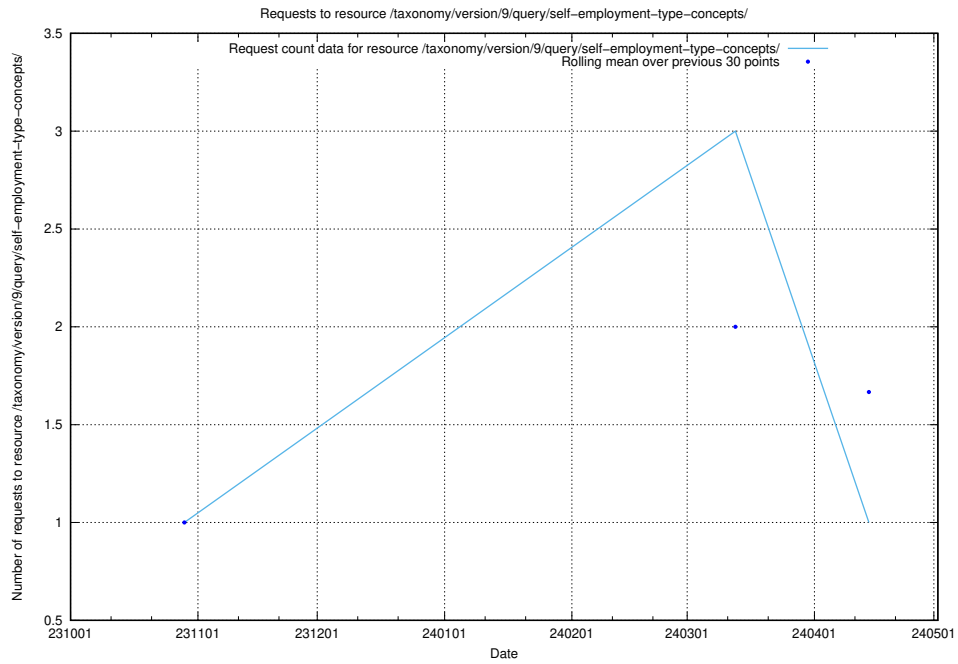

5.4202 Usage of /taxonomy/version/9/query/self-employment-type-concepts/

Here, we count the number of requests to resource /taxonomy/version/9/query/self-employment-type-concepts/.