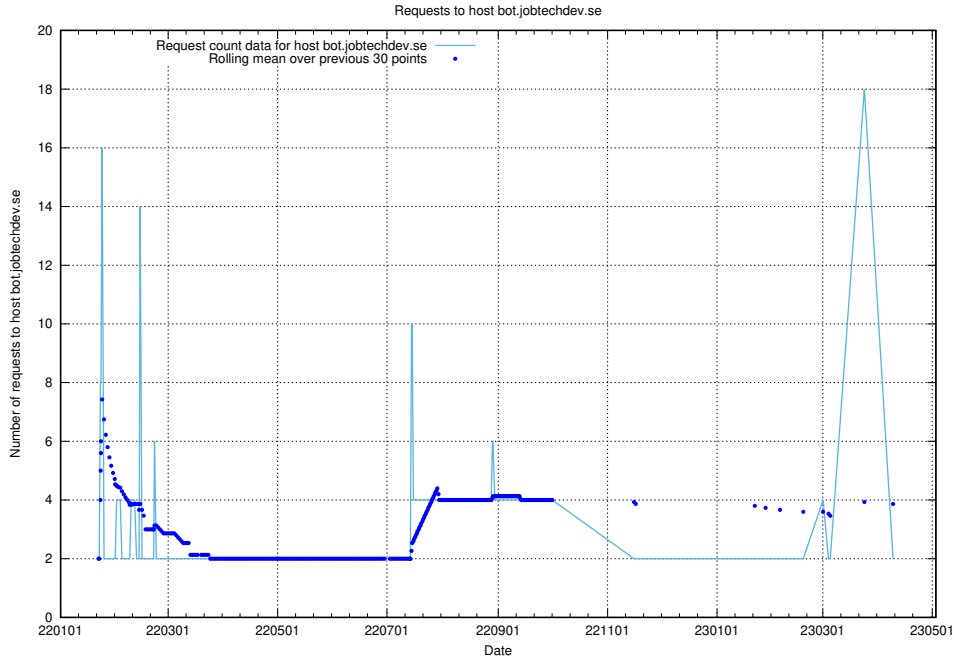

7.264 Usage of bot.jobtechdev.se

Here, we count the number of requests to host bot.jobtechdev.se.