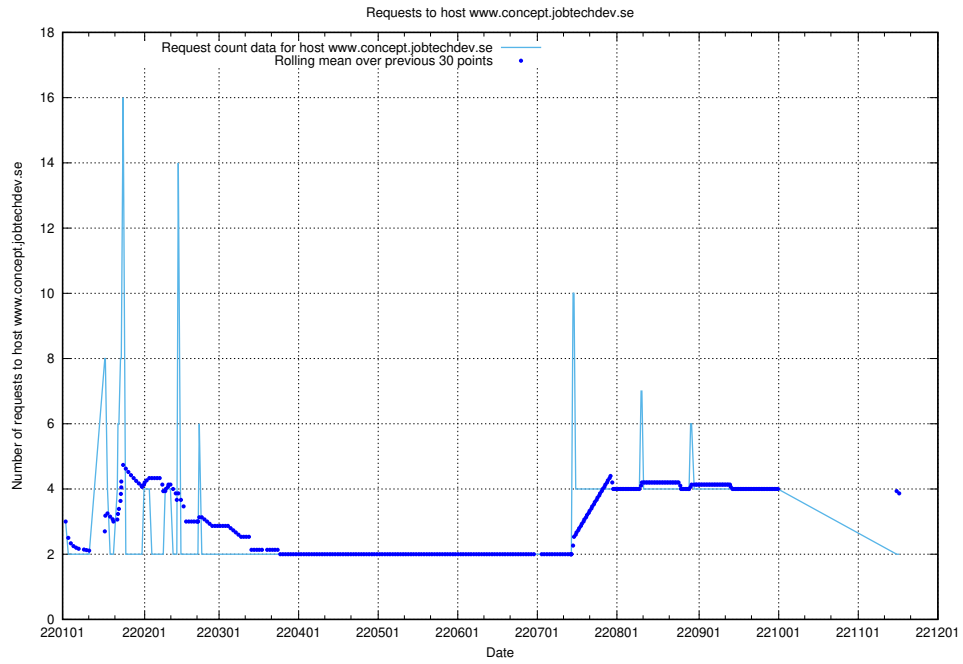

7.314 Usage of www.concept.jobtechdev.se

Here, we count the number of requests to host www.concept.jobtechdev.se.