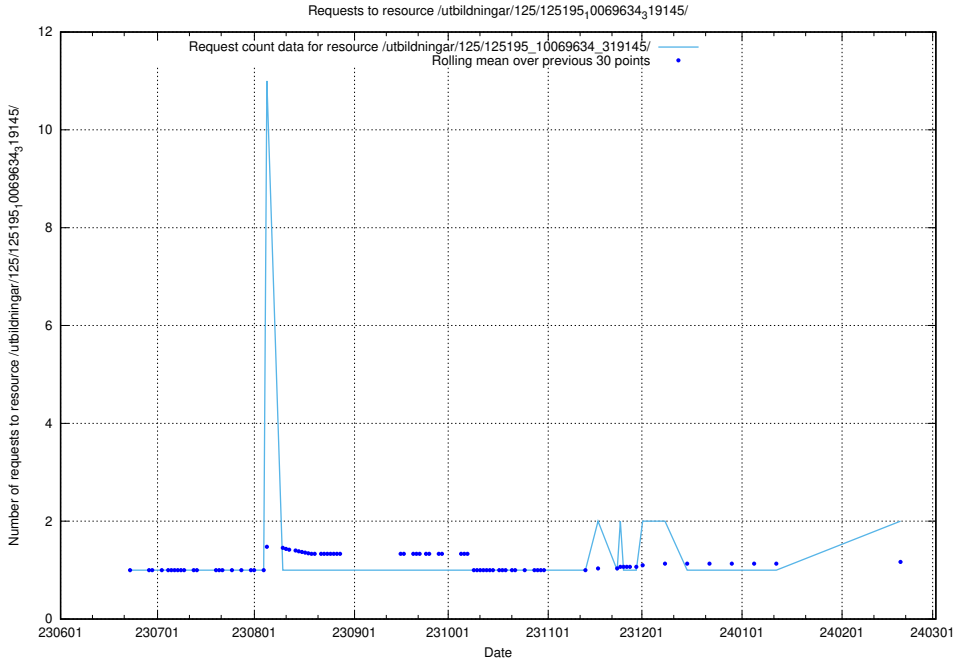

5.849 Usage of /utbildningar/125/125195_10069634_319145/

Here, we count the number of requests to resource /utbildningar/125/125195_10069634_319145/.