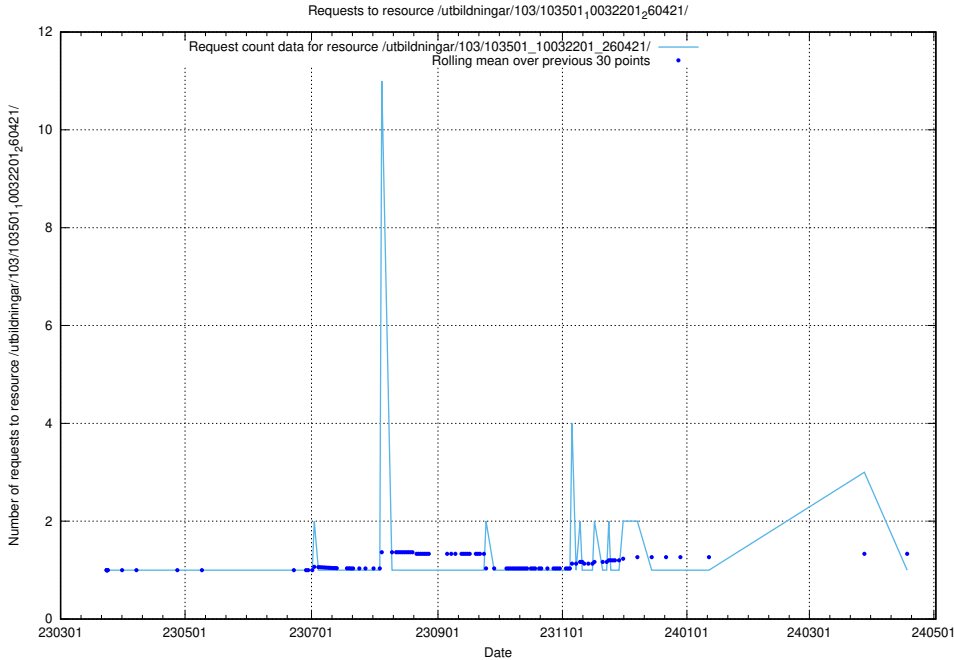

5.5498 Usage of /utbildningar/103/103501_10032201_260421/

Here, we count the number of requests to resource /utbildningar/103/103501_10032201_260421/.