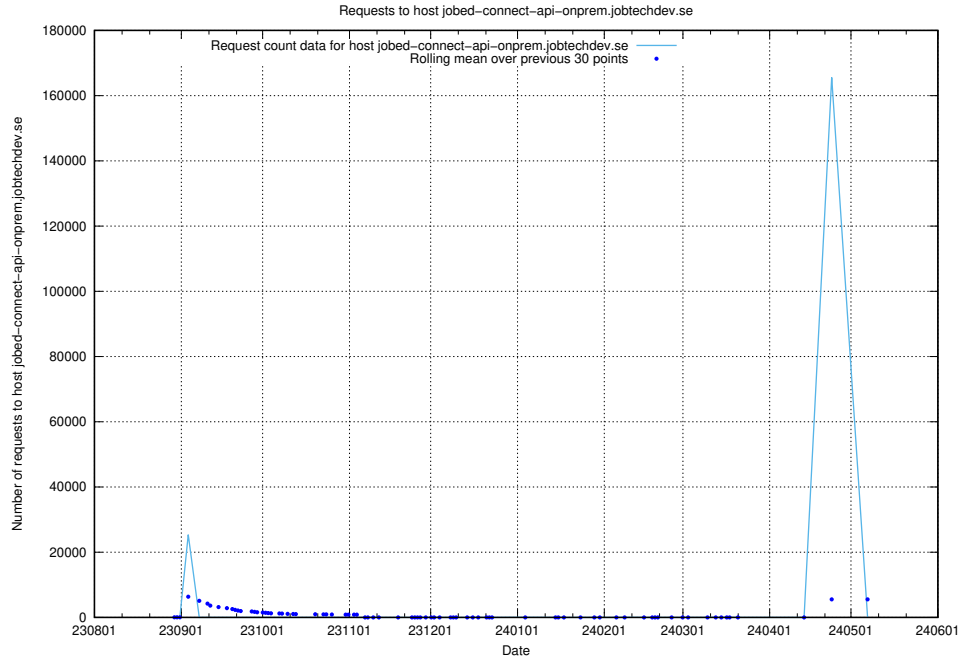

7.27 Usage of `jobed-connect-api-onprem.jobtechdev.se`

Here, we count the number of requests to host `jobed-connect-api-onprem.jobtechdev.se`.