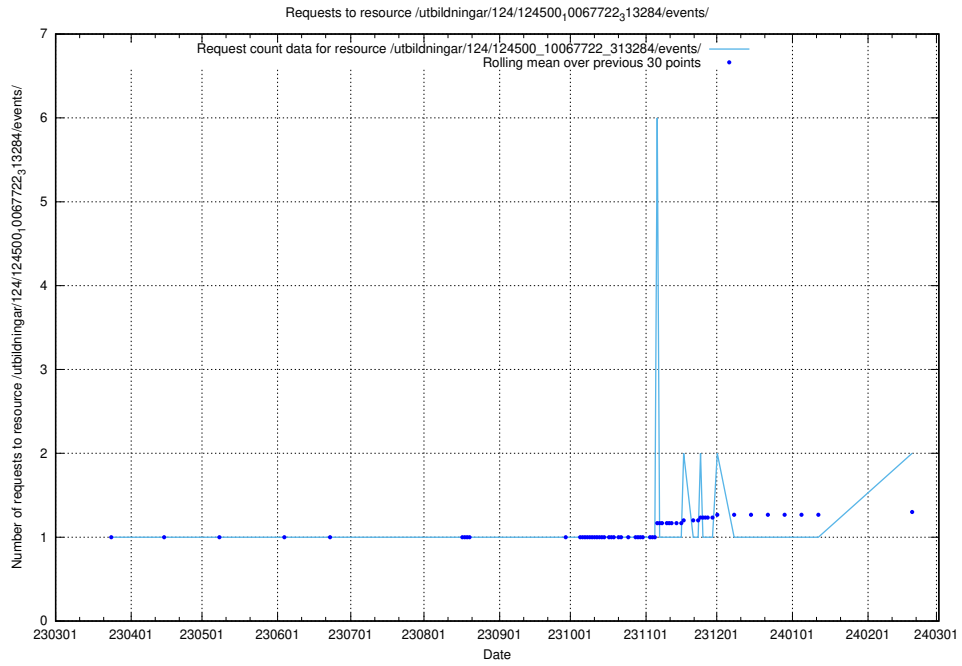

5.954 Usage of /utbildningar/124/124500_10067722_313284/events/

Here, we count the number of requests to resource /utbildningar/124/124500_10067722_313284/events/