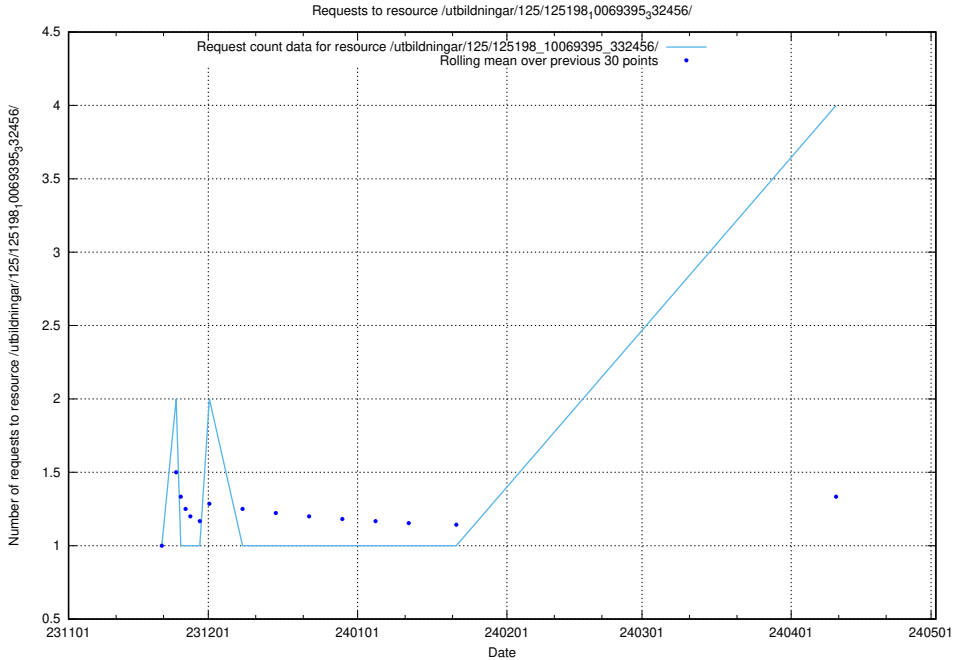

5.201 Usage of /utbildningar/125/125198_10069395_332456/

Here, we count the number of requests to resource /utbildningar/125/125198_10069395_332456/.