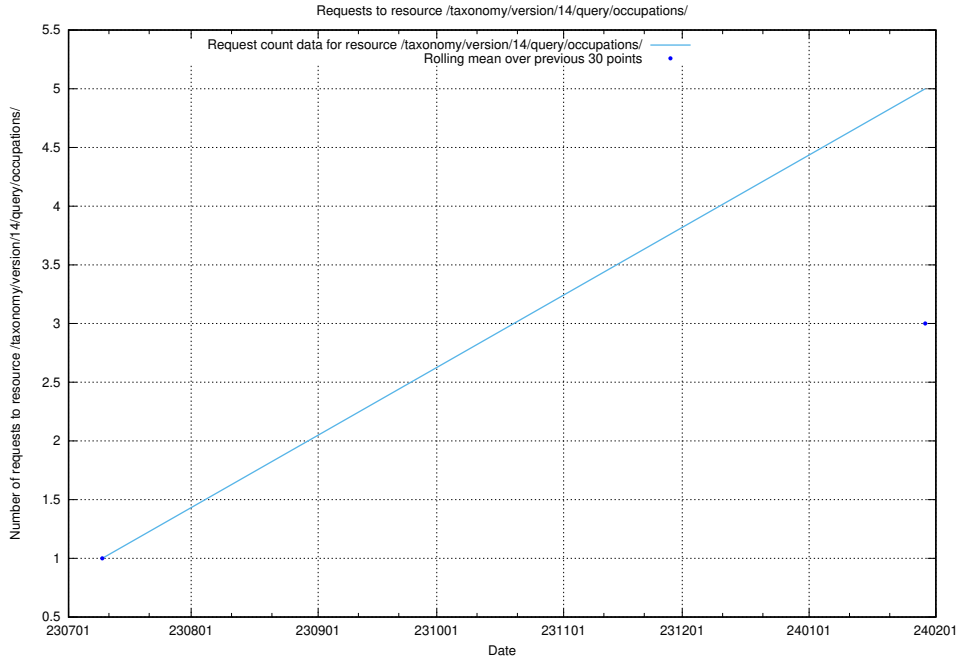

5.144 Usage of /taxonomy/version/14/query/occupations/

Here, we count the number of requests to resource /taxonomy/version/14/query/occupations/.