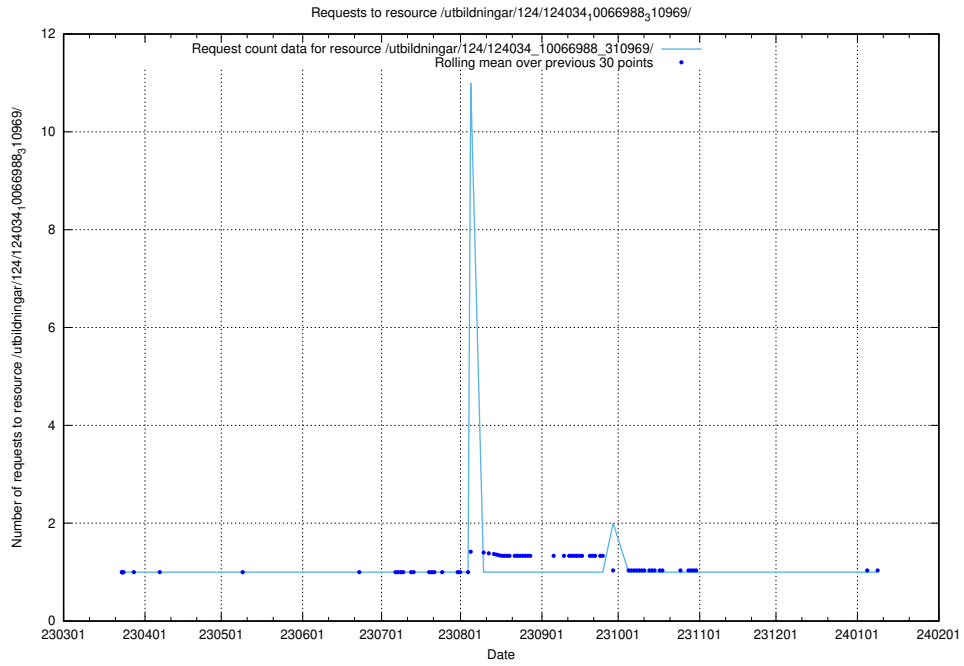

5.4425 Usage of /utbildningar/124/124034_10066988_310969/

Here, we count the number of requests to resource /utbildningar/124/124034_10066988_310969/.