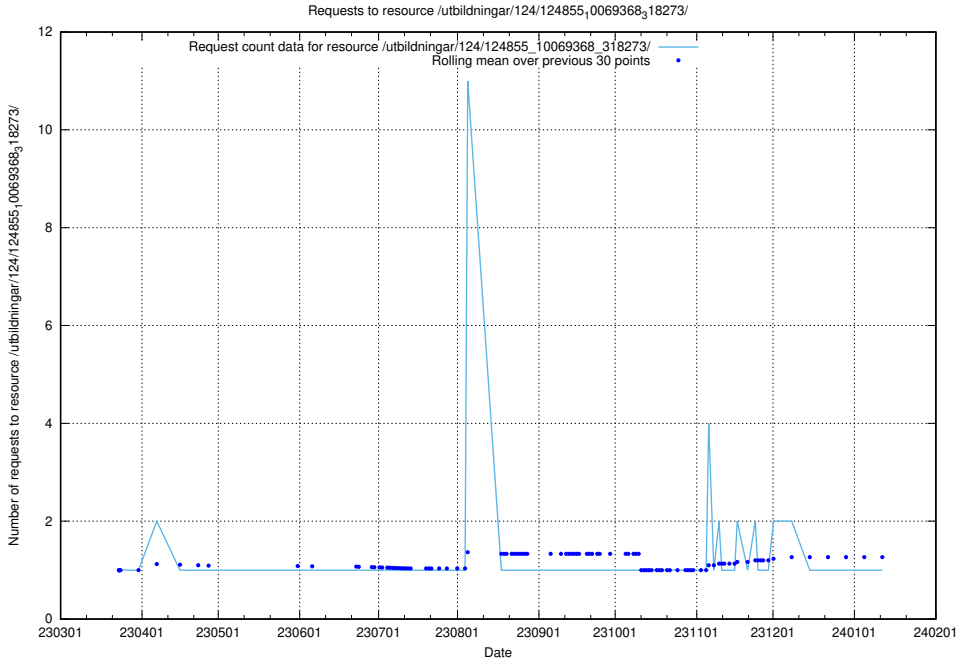

5.1216 Usage of /utbildningar/124/124855_10069368_318273/

Here, we count the number of requests to resource /utbildningar/124/124855_10069368_318273/.