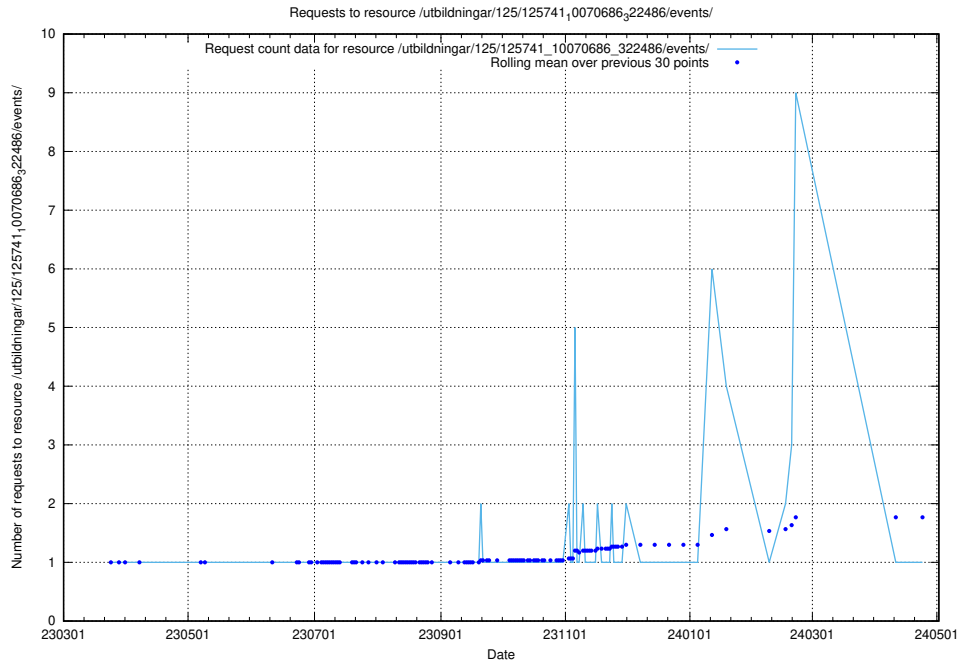

5.6234 Usage of /utbildningar/125/125741_10070686_322486/events/

Here, we count the number of requests to resource /utbildningar/125/125741_10070686_322486/events/