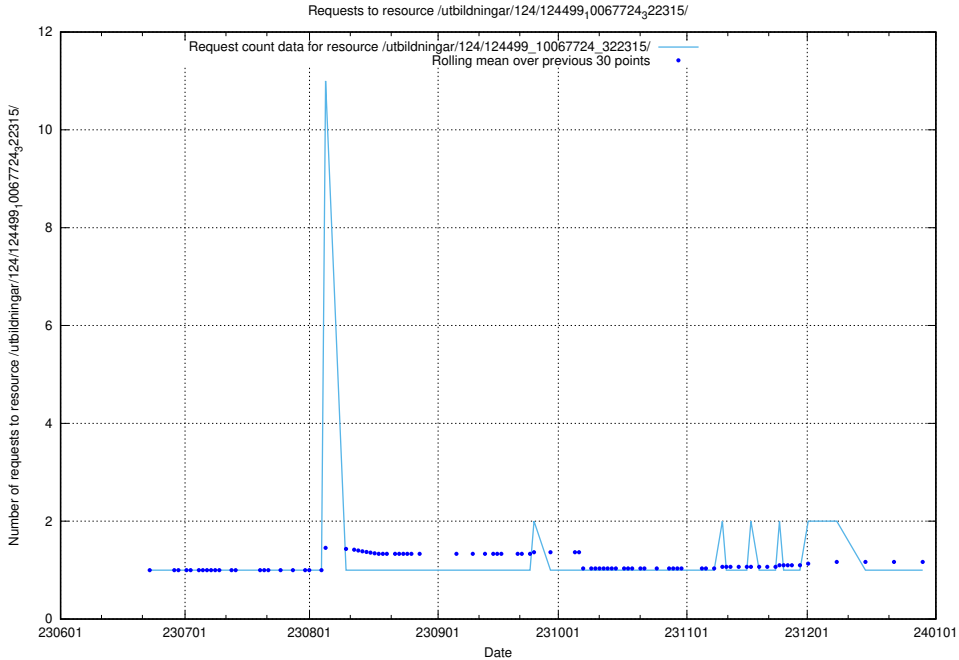

5.5809 Usage of /utbildningar/124/124499_10067724_322315/

Here, we count the number of requests to resource /utbildningar/124/124499_10067724_322315/.