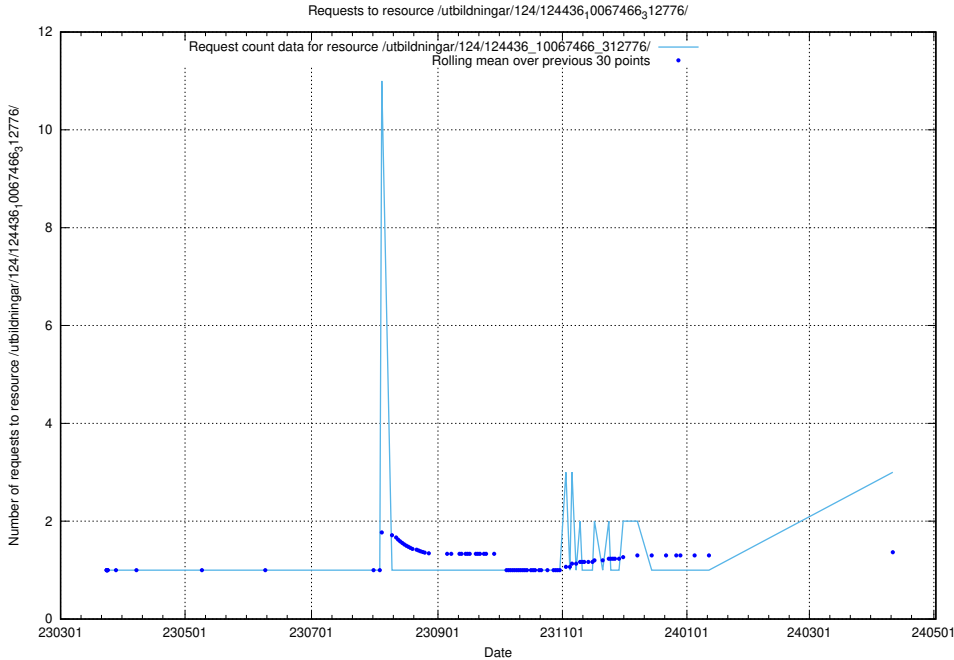

5.315 Usage of /utbildningar/124/124436_10067466_312776/

Here, we count the number of requests to resource /utbildningar/124/124436_10067466_312776/.