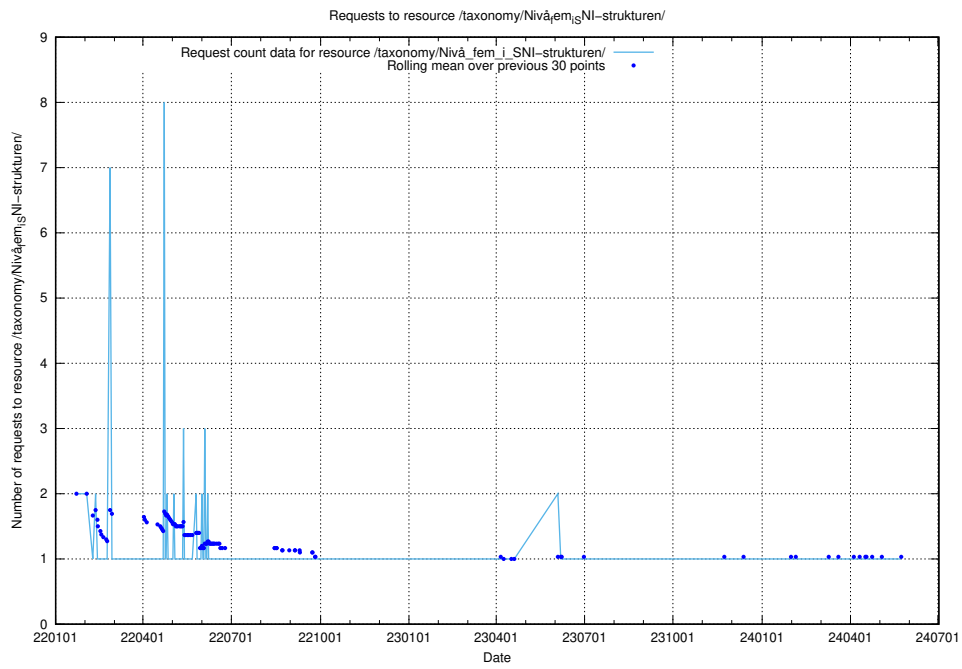

5.4518 Usage of /taxonomy/Nivå_fem_i_SNI-strukturen/

Here, we count the number of requests to resource /taxonomy/Nivå_fem_i_SNI-strukturen/.