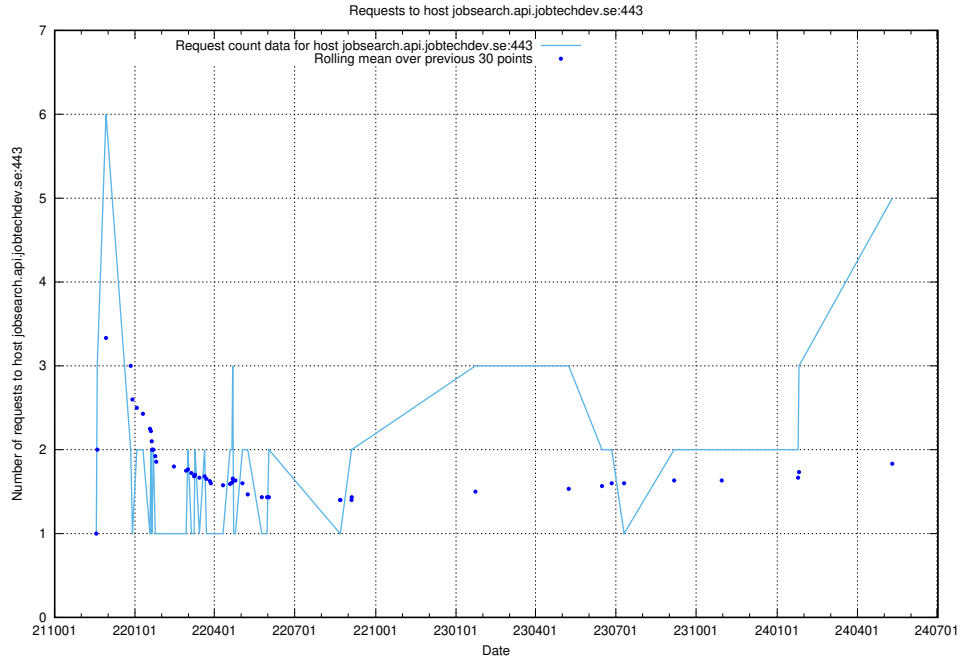

7.97 Usage of jobsearch.api.jobtechdev.se:443

Here, we count the number of requests to host jobsearch.api.jobtechdev.se:443.