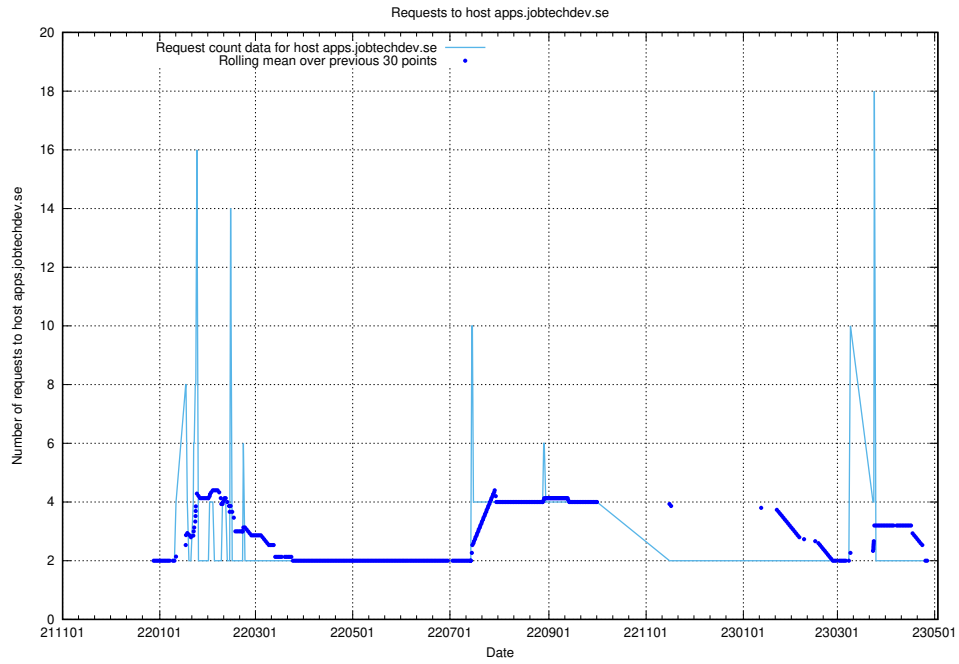

7.368 Usage of apps.jobtechdev.se

Here, we count the number of requests to host apps.jobtechdev.se.