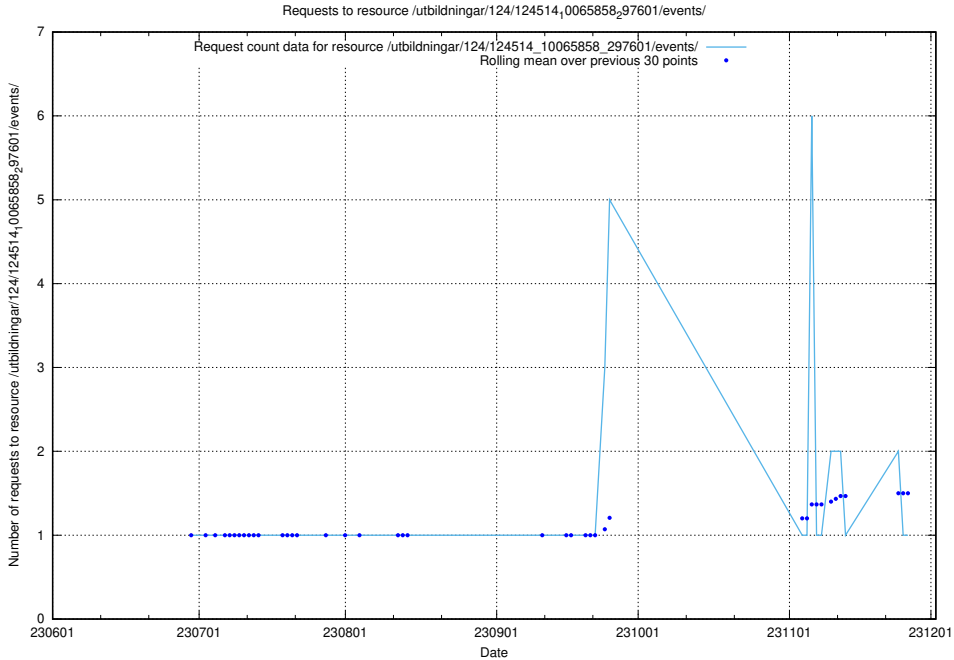

5.5418 Usage of /utbildningar/124/124514_10065858_297601/events/

Here, we count the number of requests to resource /utbildningar/124/124514_10065858_297601/events/