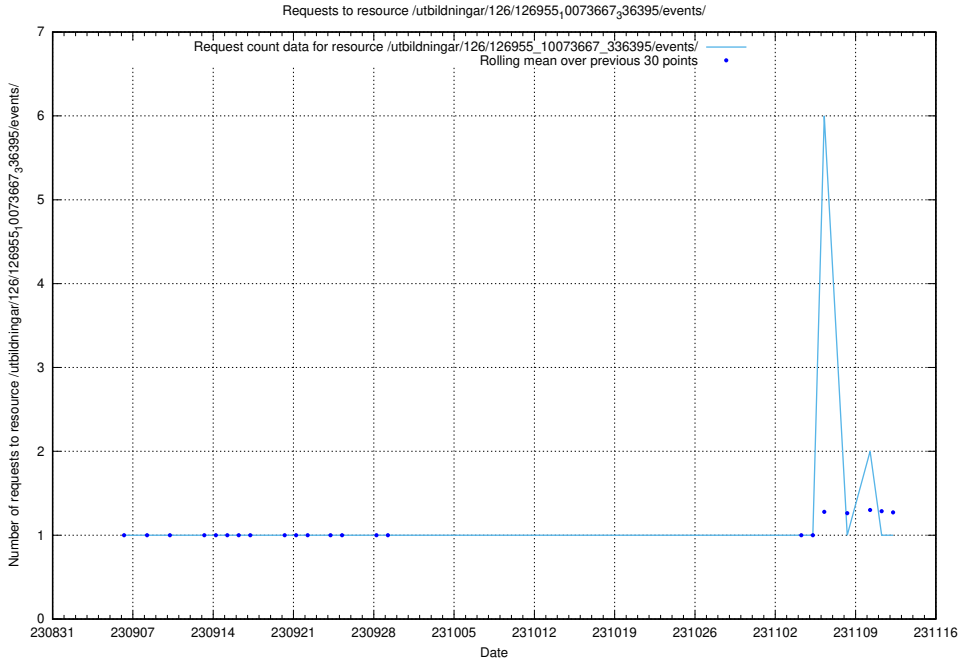

### 5.4676 Usage of /utbildningar/126/126955\_10073667\_336395/events/

Here, we count the number of requests to resource /utbildningar/126/126955\_10073667\_336395/events/