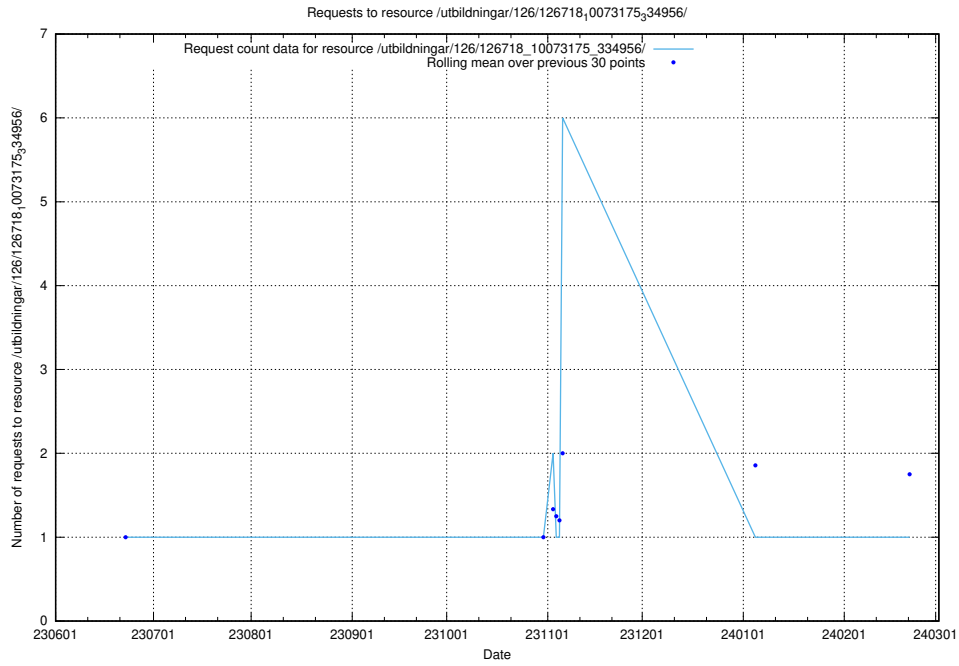

5.5640 Usage of /utbildningar/126/126718_10073175_334956/

Here, we count the number of requests to resource /utbildningar/126/126718_10073175_334956/.