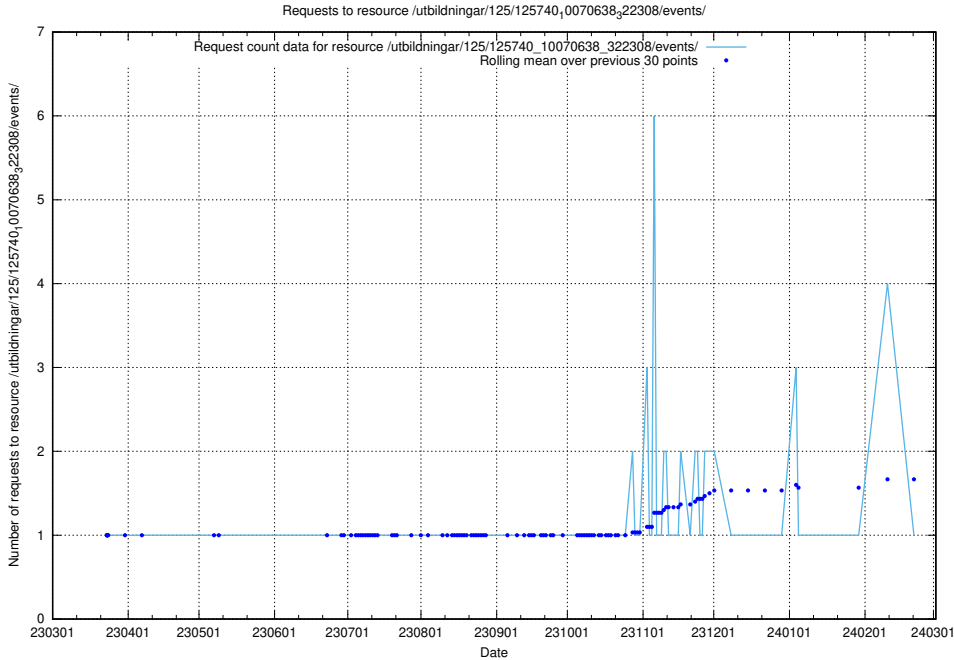

5.1032 Usage of /utbildningar/125/125740_10070638_322308/events/

Here, we count the number of requests to resource /utbildningar/125/125740_10070638_322308/events/