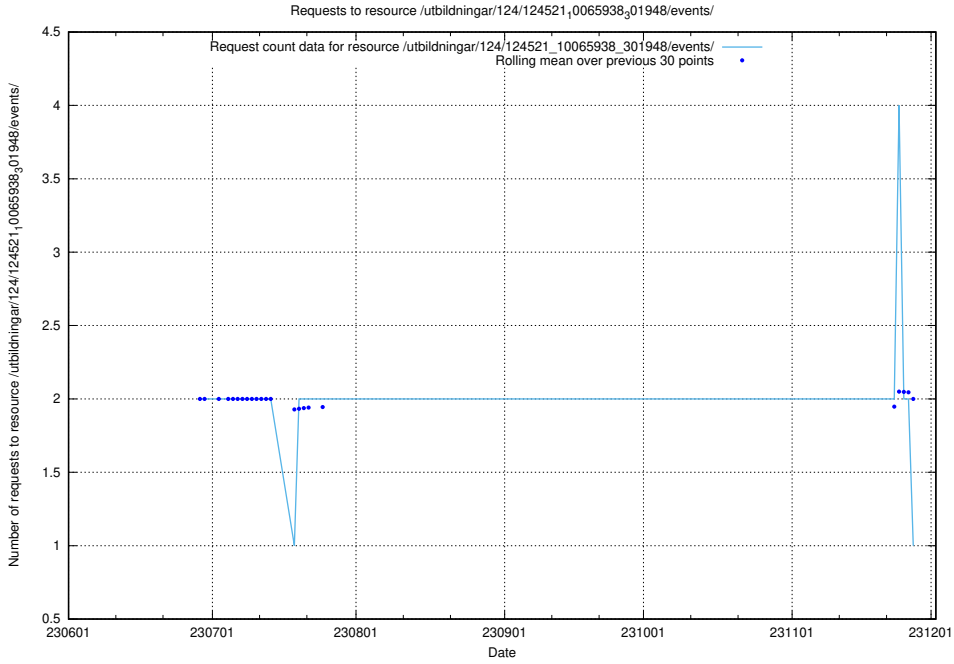

5.5441 Usage of /utbildningar/124/124521_10065938_301948/events/

Here, we count the number of requests to resource /utbildningar/124/124521_10065938_301948/events/