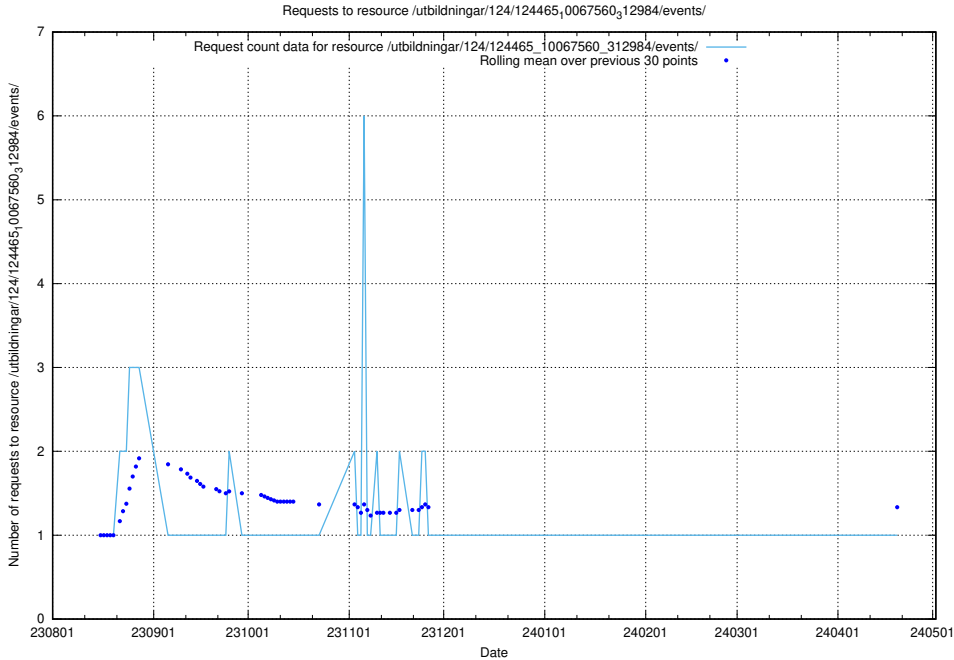

5.4818 Usage of /utbildningar/124/124465_10067560_312984/events/

Here, we count the number of requests to resource /utbildningar/124/124465_10067560_312984/events/