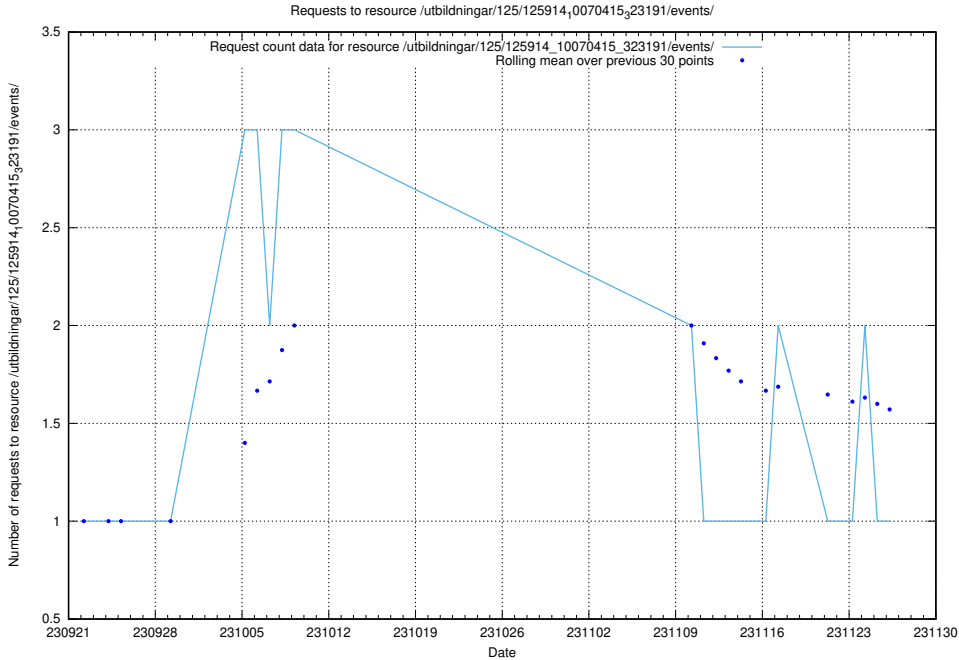

5.4530 Usage of /utbildningar/125/125914_10070415_323191/events/

Here, we count the number of requests to resource /utbildningar/125/125914_10070415_323191/events/