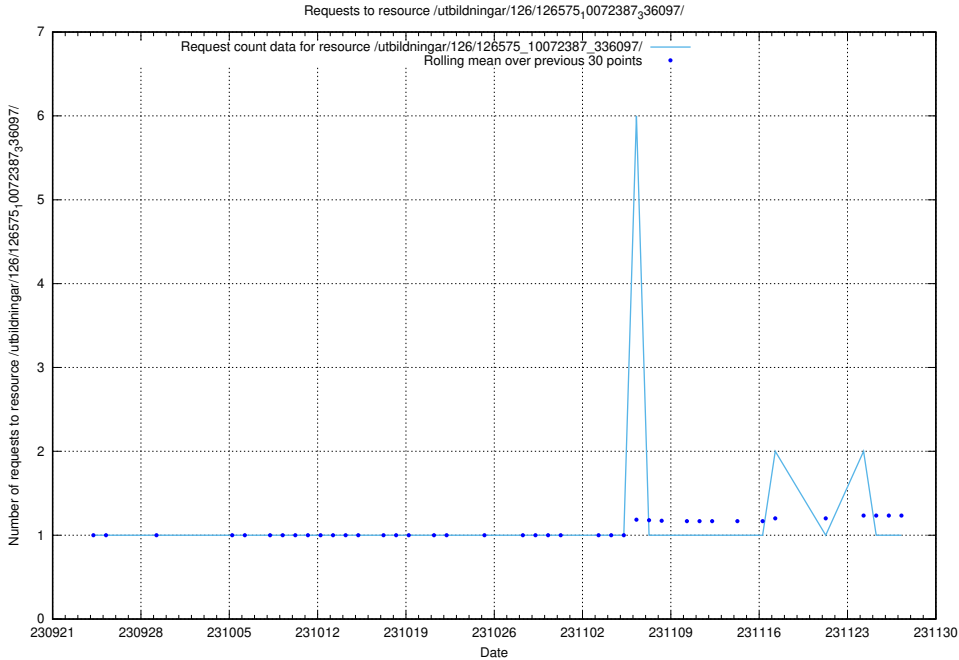

5.4504 Usage of /utbildningar/126/126575_10072387_336097/

Here, we count the number of requests to resource /utbildningar/126/126575_10072387_336097/.