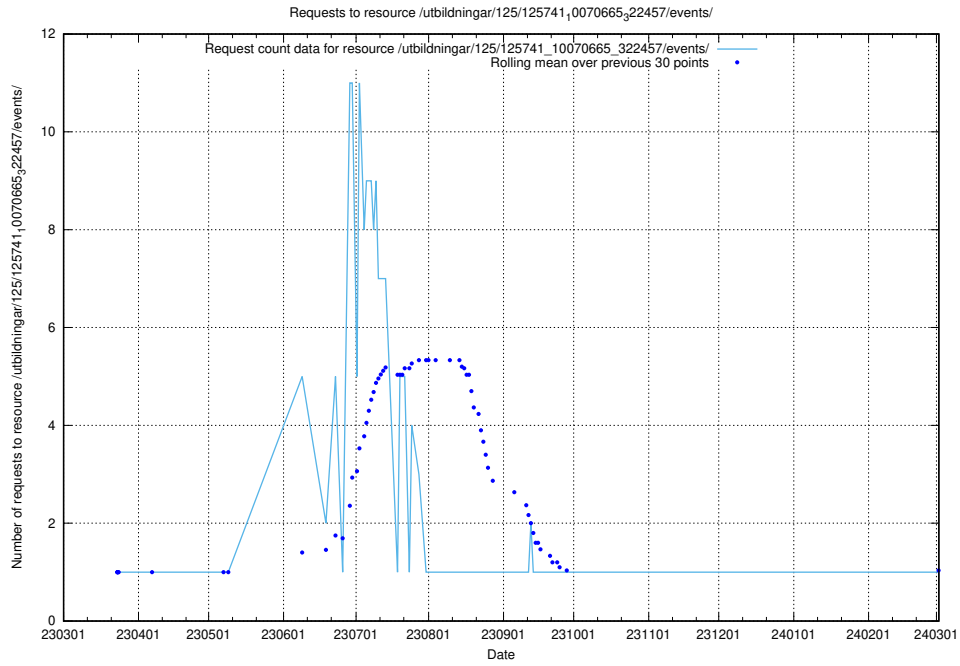

5.6495 Usage of /utbildningar/125/125741_10070665_322457/events/

Here, we count the number of requests to resource /utbildningar/125/125741_10070665_322457/events/