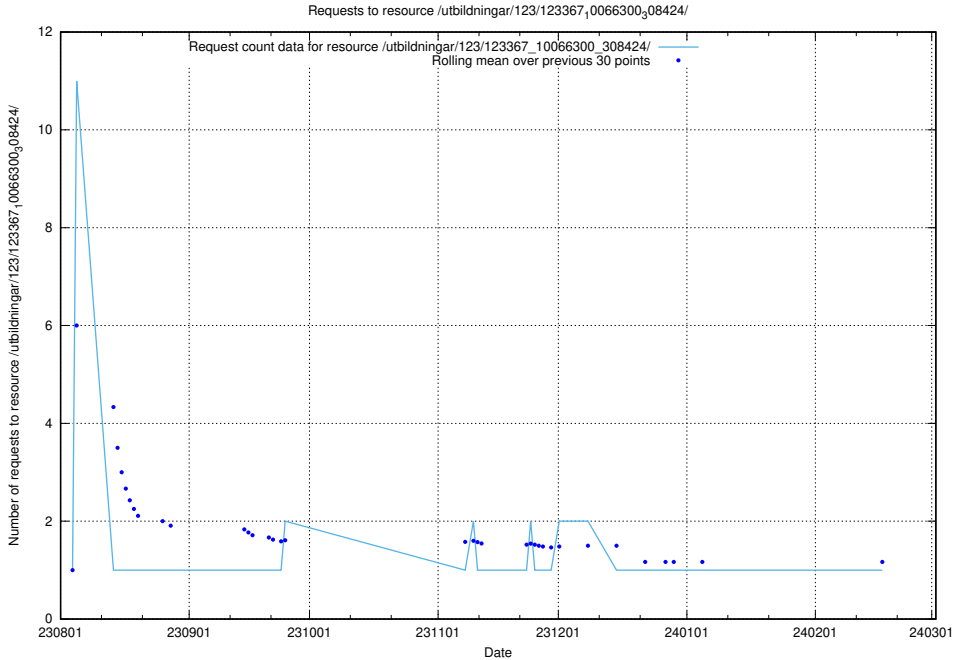

5.4907 Usage of /utbildningar/123/123367_10066300_308424/

Here, we count the number of requests to resource /utbildningar/123/123367_10066300_308424/.