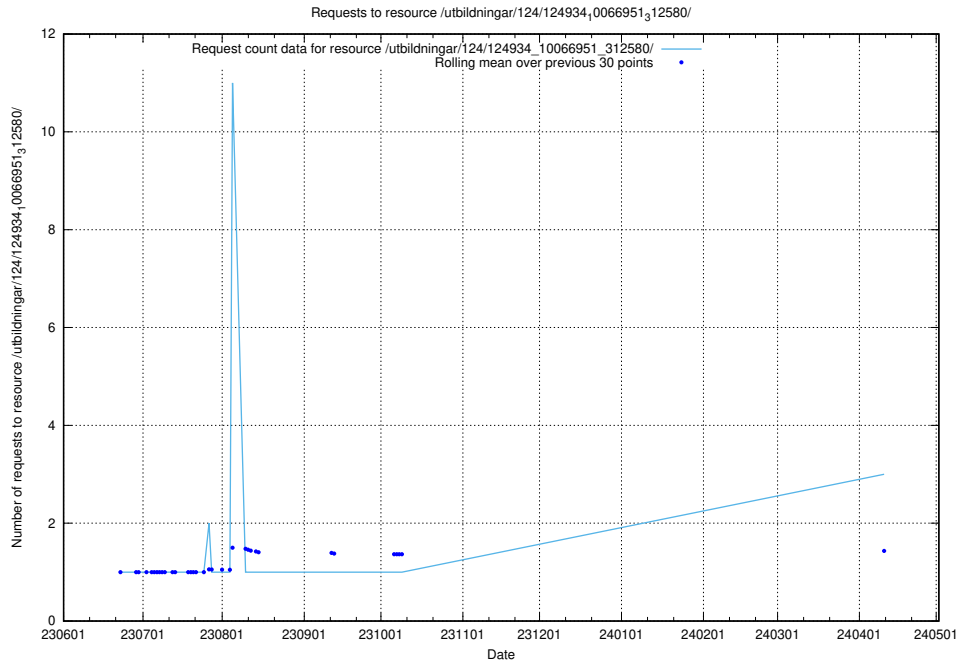

5.386 Usage of /utbildningar/124/124934_10066951_312580/

Here, we count the number of requests to resource /utbildningar/124/124934_10066951_312580/.