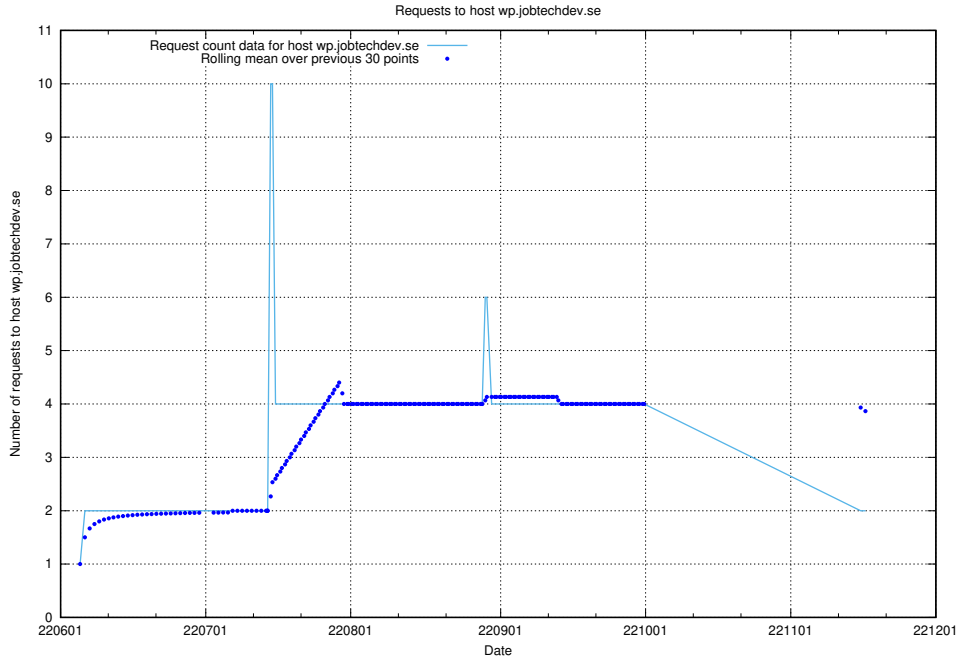

7.420 Usage of wp.jobtechdev.se

Here, we count the number of requests to host wp.jobtechdev.se.