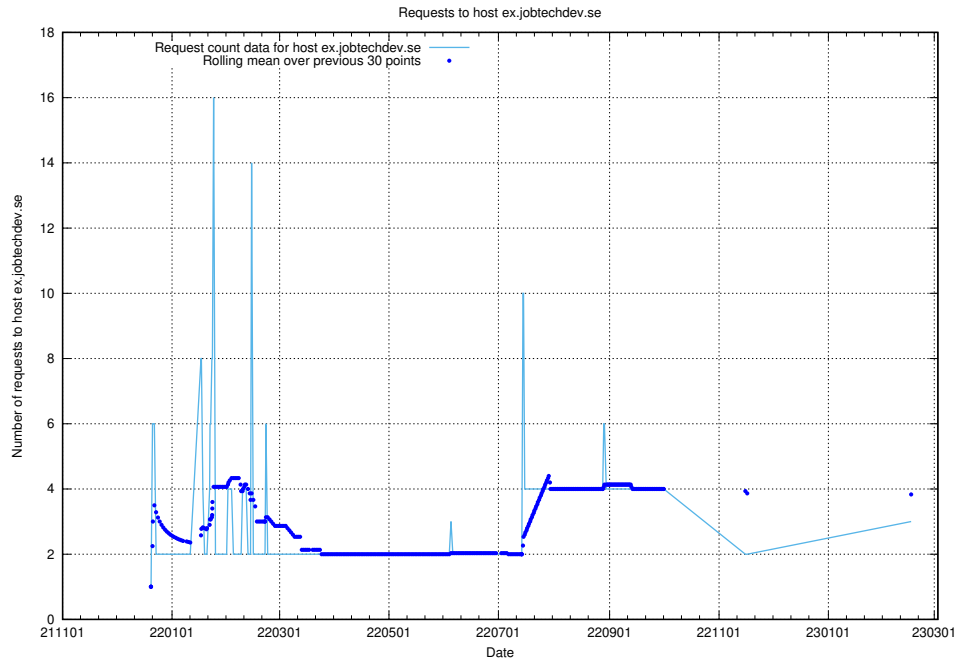

7.208 Usage of ex.jobtechdev.se

Here, we count the number of requests to host ex.jobtechdev.se.