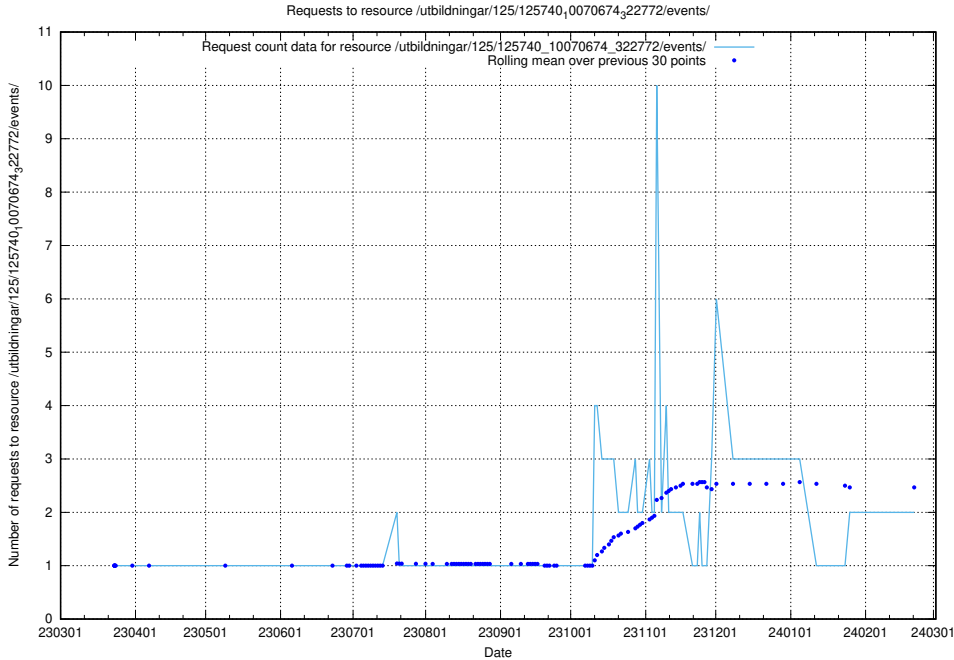

5.458 Usage of /utbildningar/125/125740_10070674_322772/events/

Here, we count the number of requests to resource /utbildningar/125/125740_10070674_322772/events/