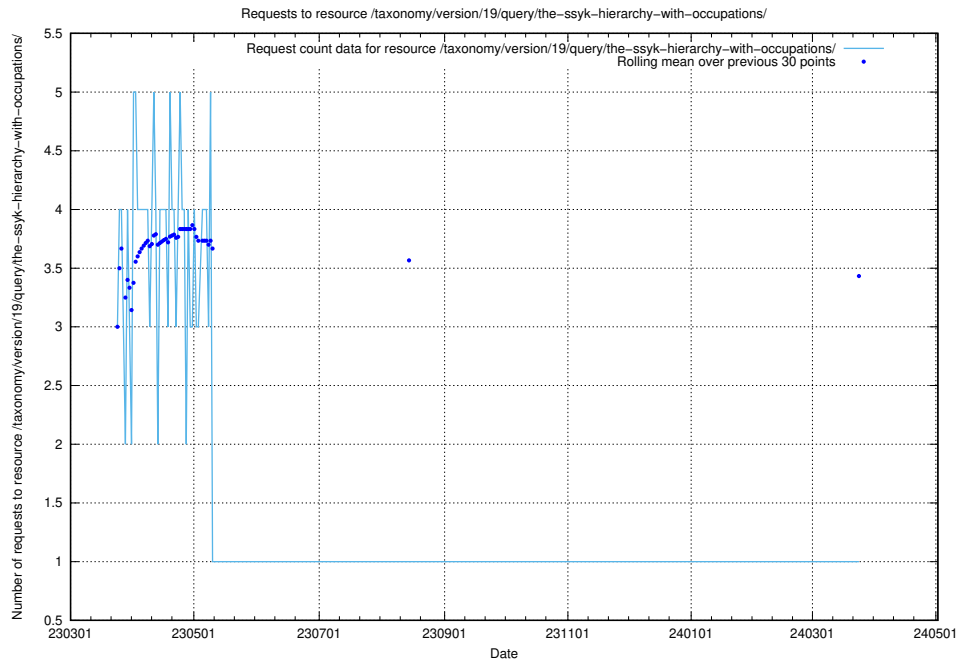

5.6116 Usage of /taxonomy/version/19/query/the-ssyk-hierarchy-with-occupations/

Here, we count the number of requests to resource /taxonomy/version/19/query/the-ssyk-hierarchy-with-occupations/.