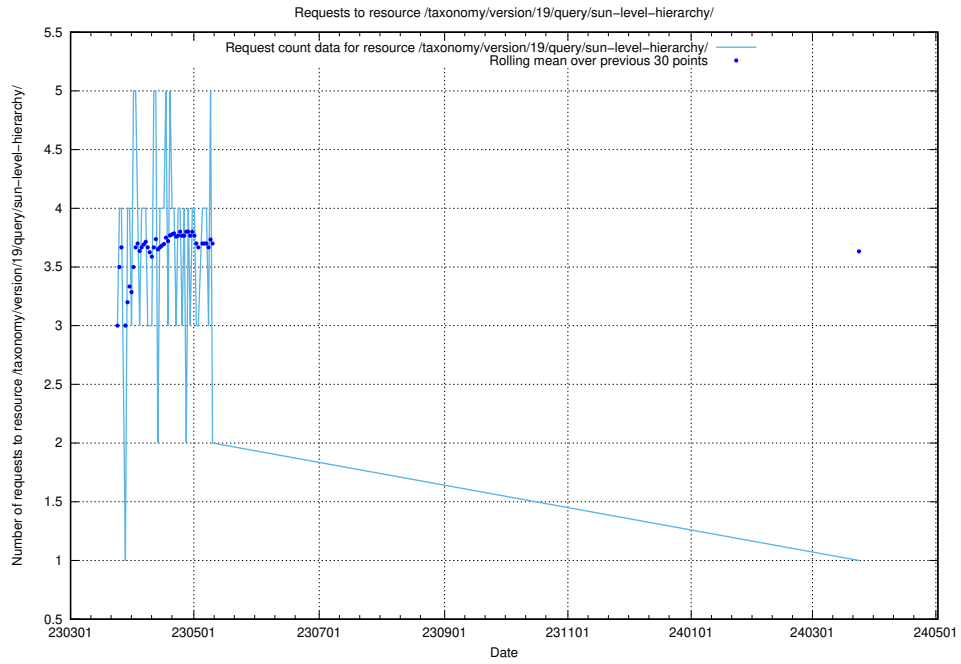

5.6118 Usage of /taxonomy/version/19/query/sun-level-hierarchy/

Here, we count the number of requests to resource /taxonomy/version/19/query/sun-level-hierarchy/.