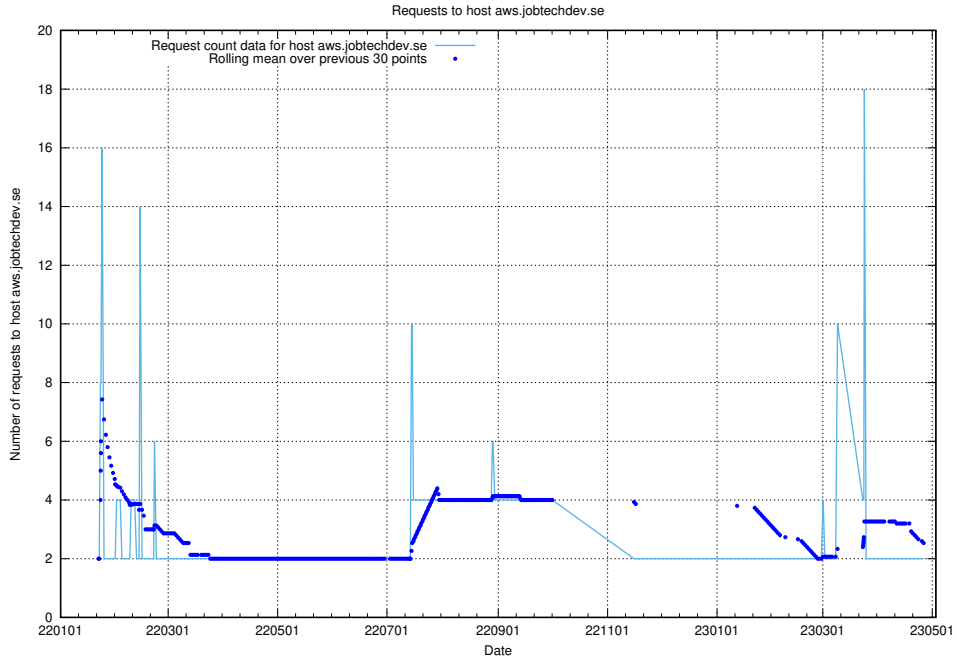

7.265 Usage of aws.jobtechdev.se

Here, we count the number of requests to host aws.jobtechdev.se.