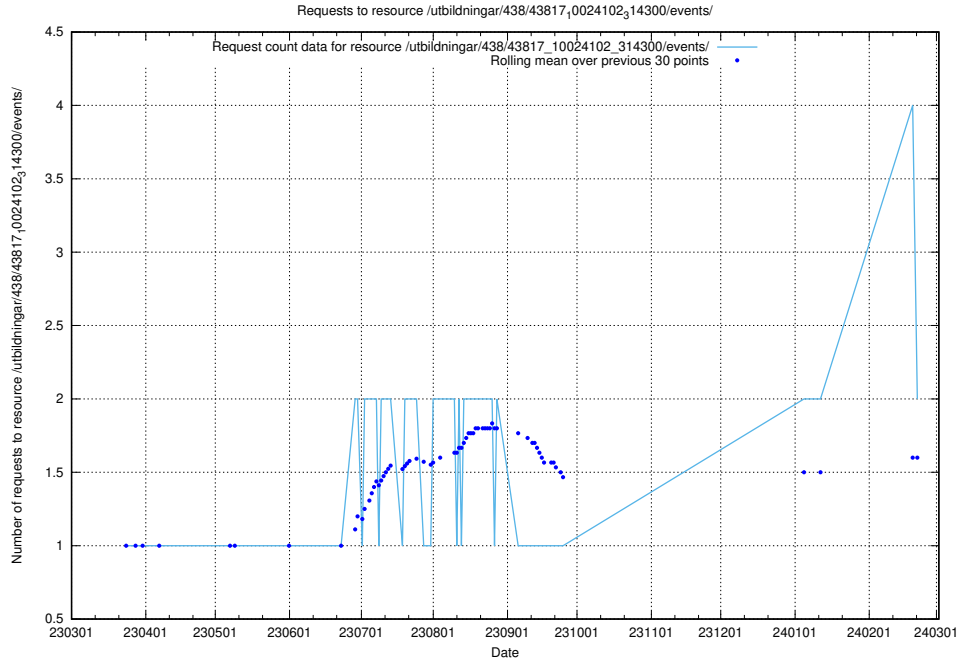

5.951 Usage of /utbildningar/438/43817_10024102_314300/events/

Here, we count the number of requests to resource /utbildningar/438/43817_10024102_314300/events/.