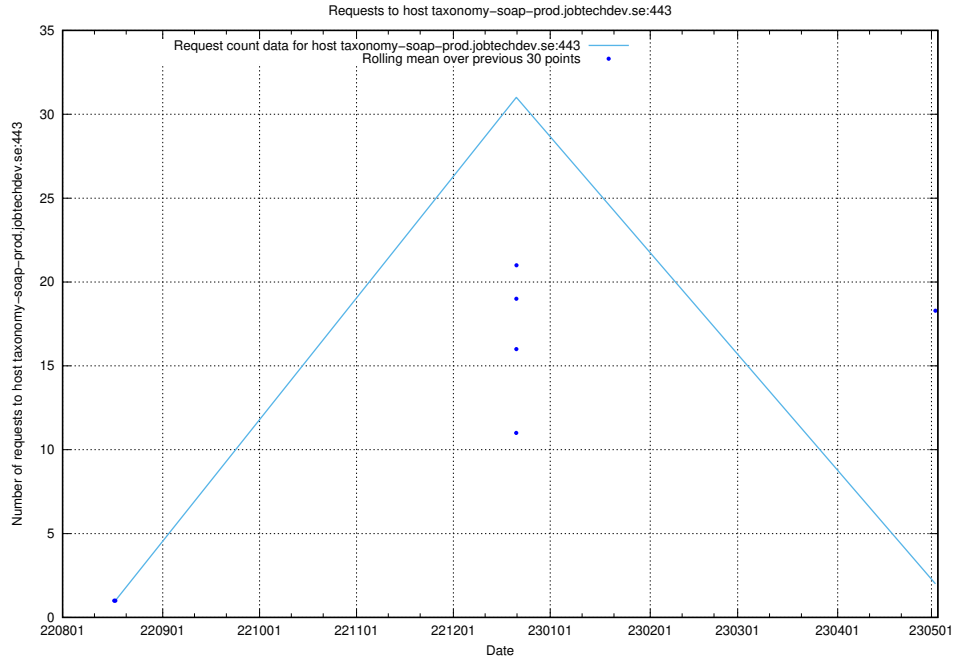

7.349 Usage of taxonomy-soap-prod.jobtechdev.se:443

Here, we count the number of requests to host taxonomy-soap-prod.jobtechdev.se:443.