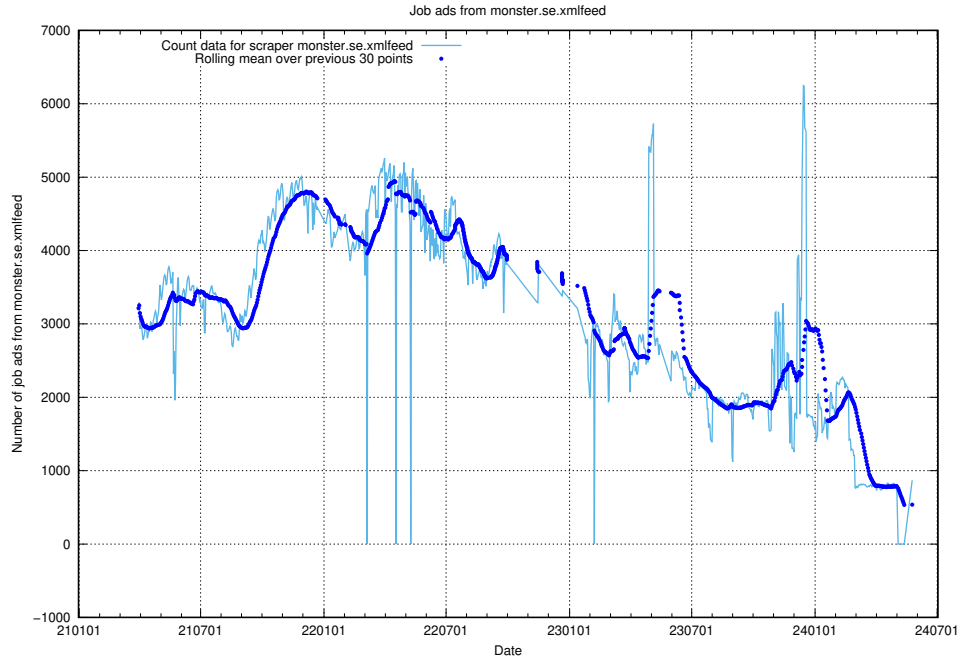

13.7 Number of ads by scraper monster.se.xmlfeed

Here, we count the number of job ads scraped from monster.se.xmlfeed.