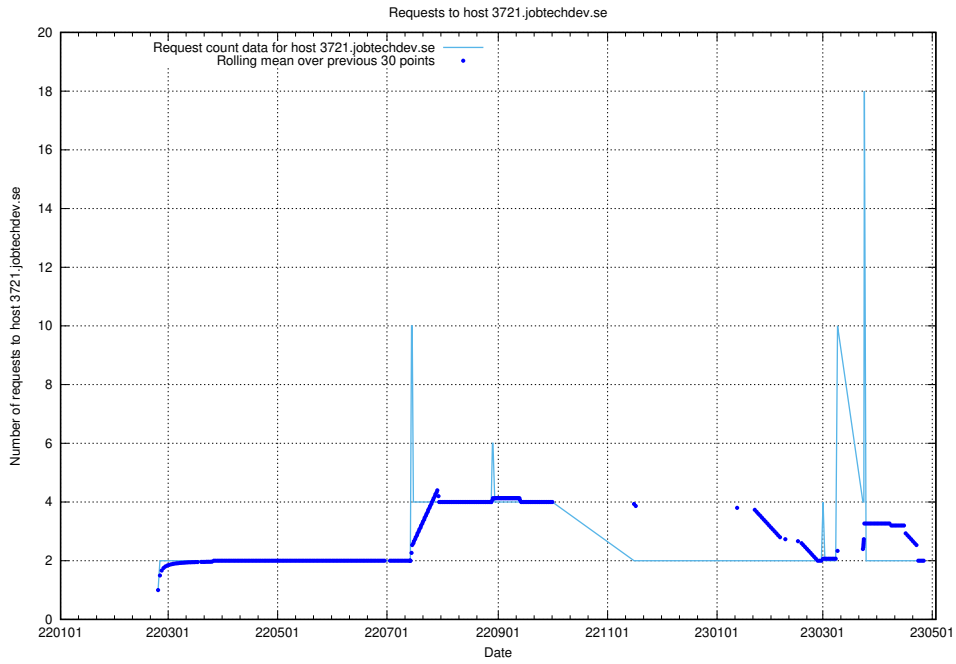

7.519 Usage of 3721.jobtechdev.se

Here, we count the number of requests to host 3721.jobtechdev.se.