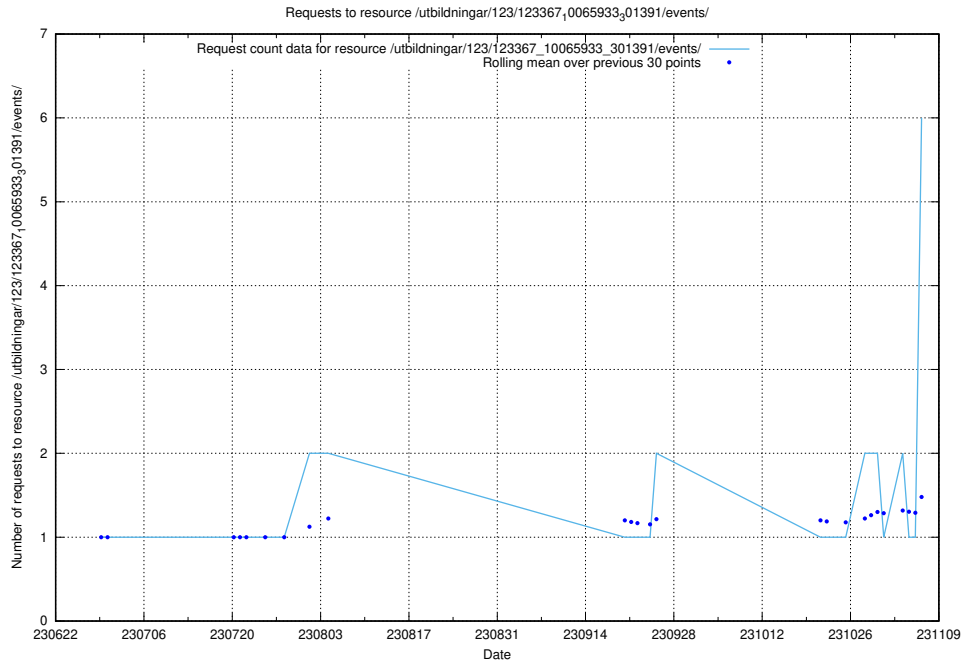

5.87 Usage of /utbildningar/123/123367_10065933_301391/events/

Here, we count the number of requests to resource /utbildningar/123/123367_10065933_301391/events/