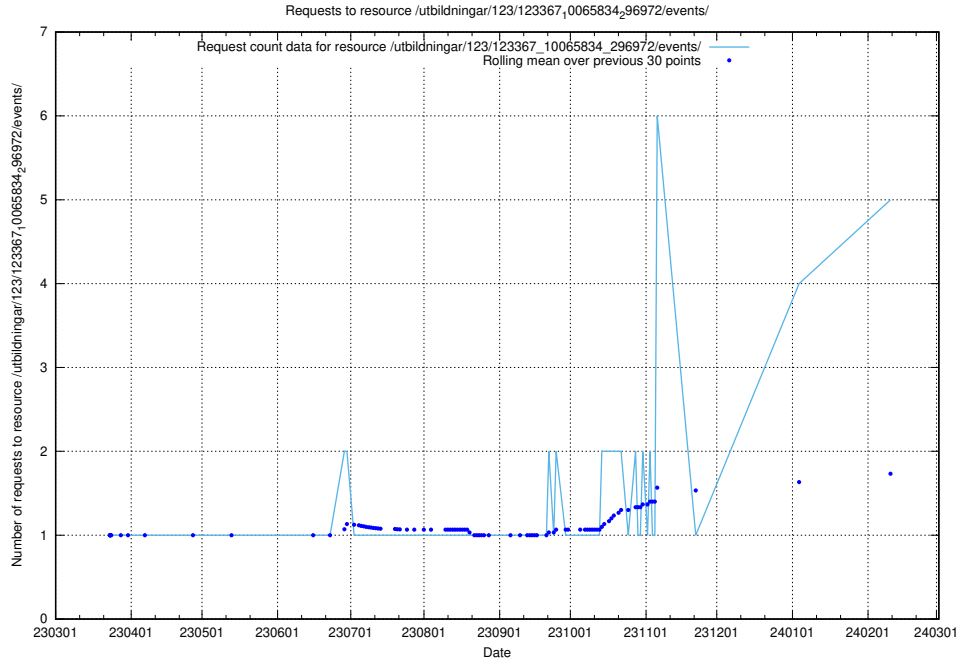

5.142 Usage of /utbildningar/123/123367_10065834_296972/events/

Here, we count the number of requests to resource /utbildningar/123/123367_10065834_296972/events/