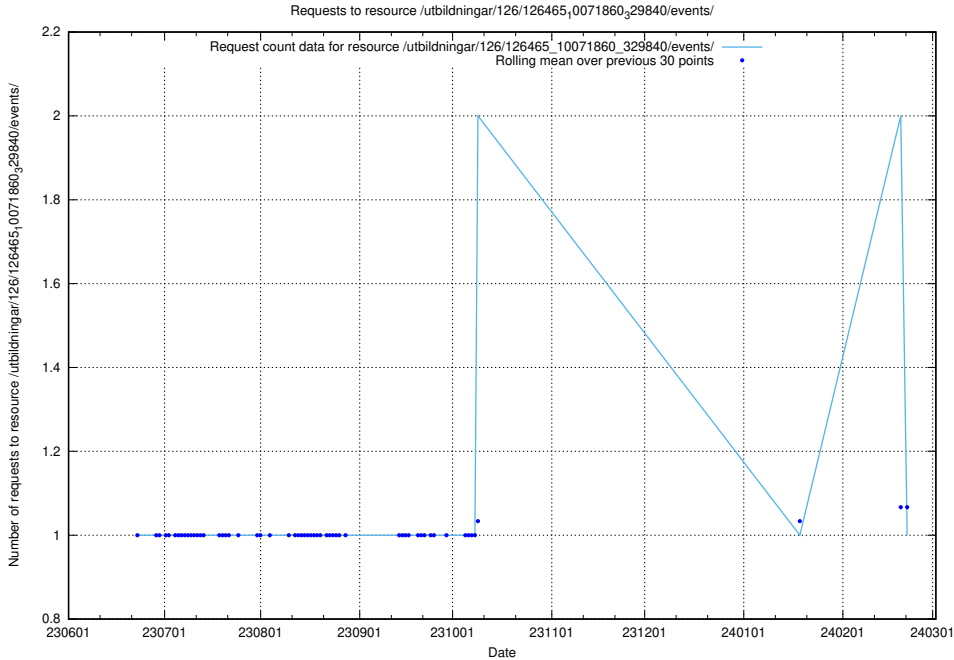

5.5679 Usage of /utbildningar/126/126465_10071860_329840/events/

Here, we count the number of requests to resource /utbildningar/126/126465_10071860_329840/events/