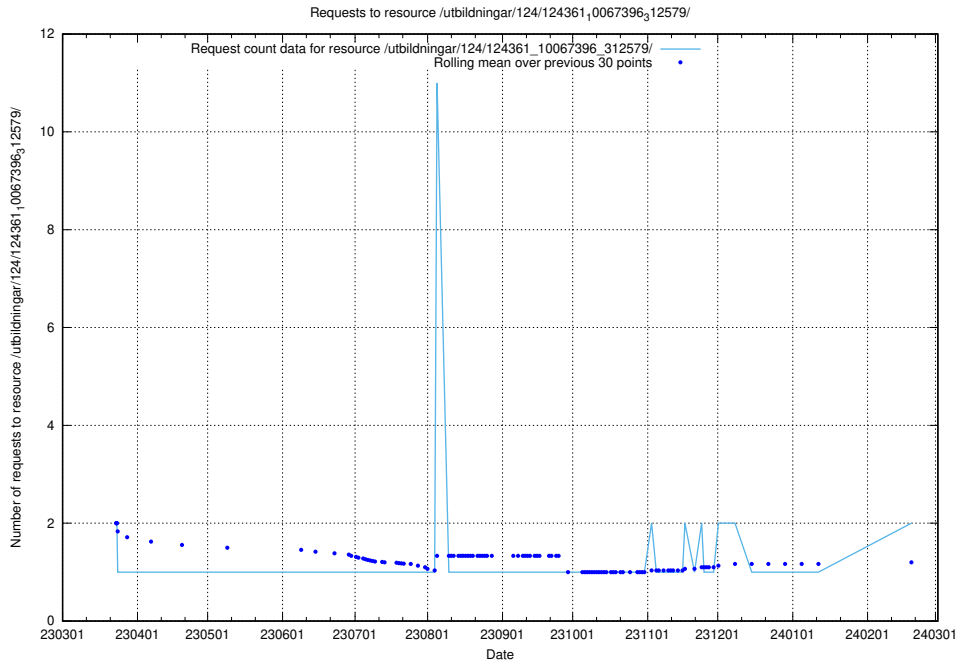

5.968 Usage of /utbildningar/124/124361_10067396_312579/

Here, we count the number of requests to resource /utbildningar/124/124361_10067396_312579/.