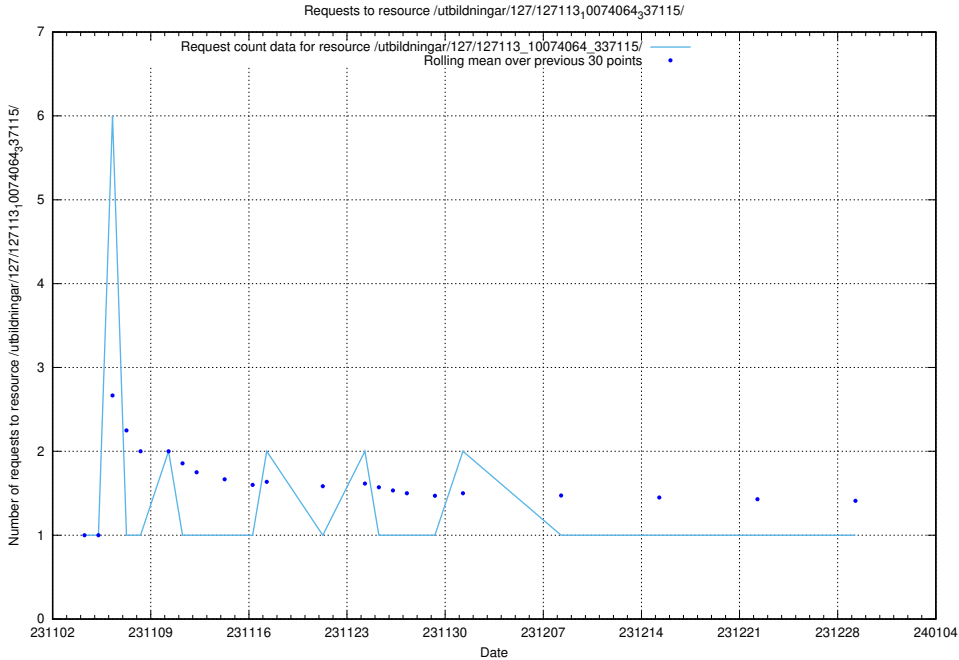

5.4157 Usage of /utbildningar/127/127113_10074064_337115/

Here, we count the number of requests to resource /utbildningar/127/127113_10074064_337115/.