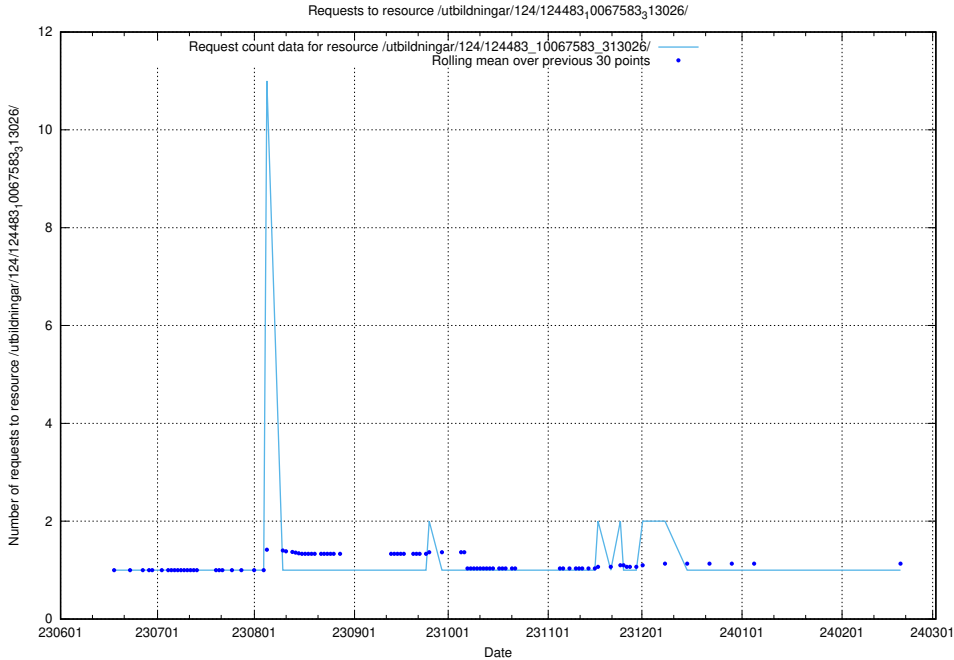

5.5885 Usage of /utbildningar/124/124483_10067583_313026/

Here, we count the number of requests to resource /utbildningar/124/124483_10067583_313026/.