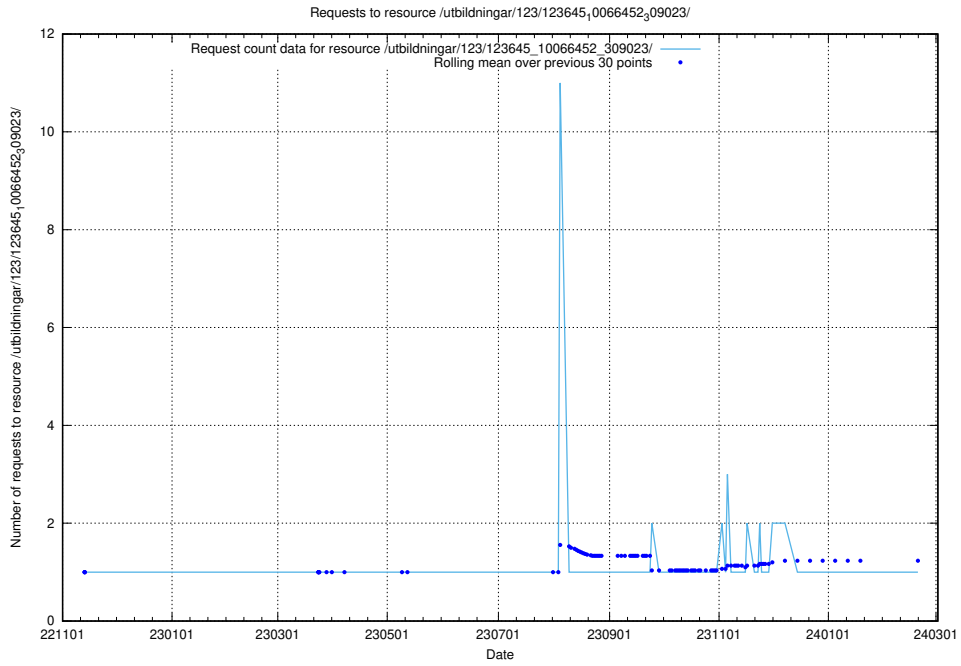

5.5963 Usage of /utbildningar/123/123645_10066452_309023/

Here, we count the number of requests to resource /utbildningar/123/123645_10066452_309023/.