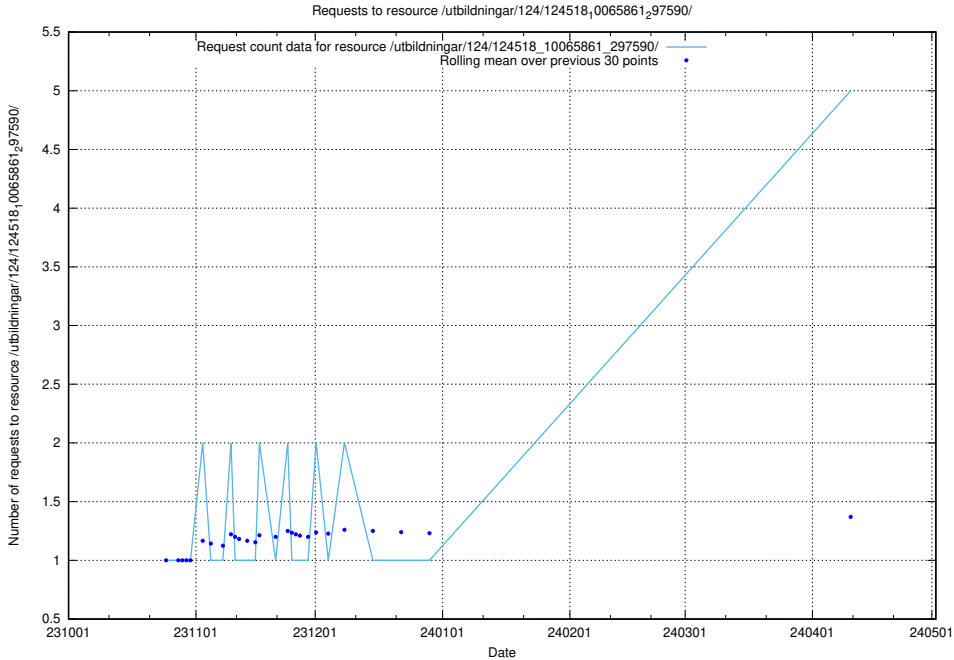

5.137 Usage of /utbildningar/124/124518_10065861_297590/

Here, we count the number of requests to resource /utbildningar/124/124518_10065861_297590/.