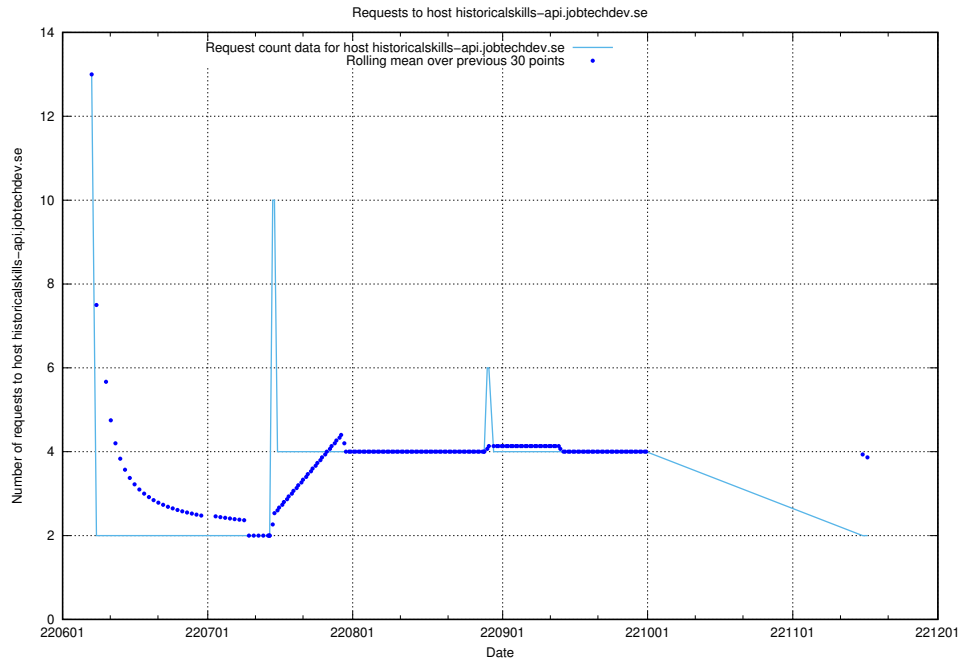

7.418 Usage of `historicalskills-api.jobtechdev.se`

Here, we count the number of requests to host `historicalskills-api.jobtechdev.se`.