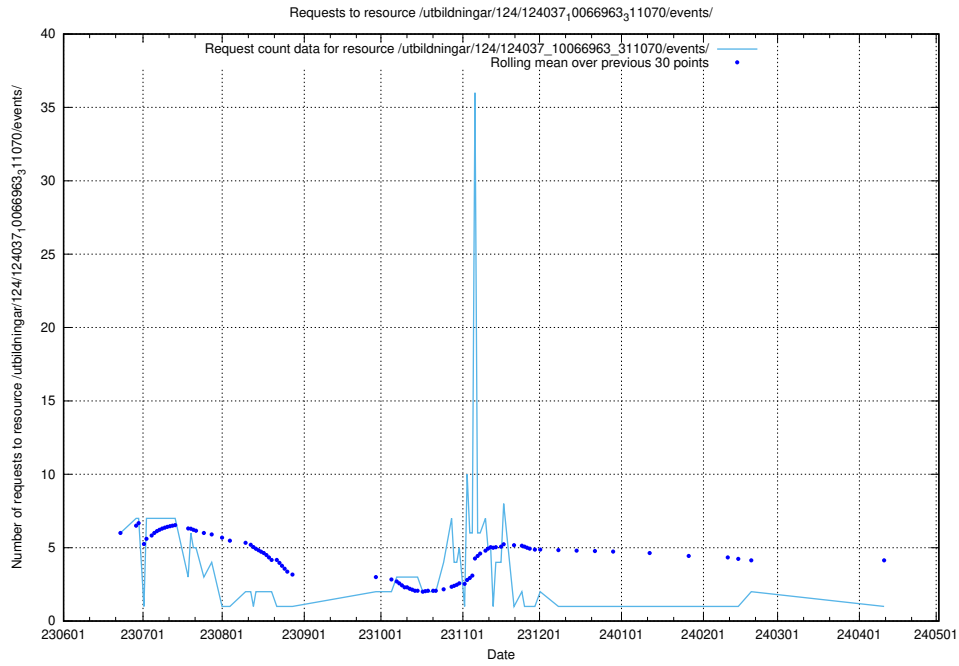

5.5585 Usage of /utbildningar/124/124037_10066963_311070/events/

Here, we count the number of requests to resource /utbildningar/124/124037_10066963_311070/events/