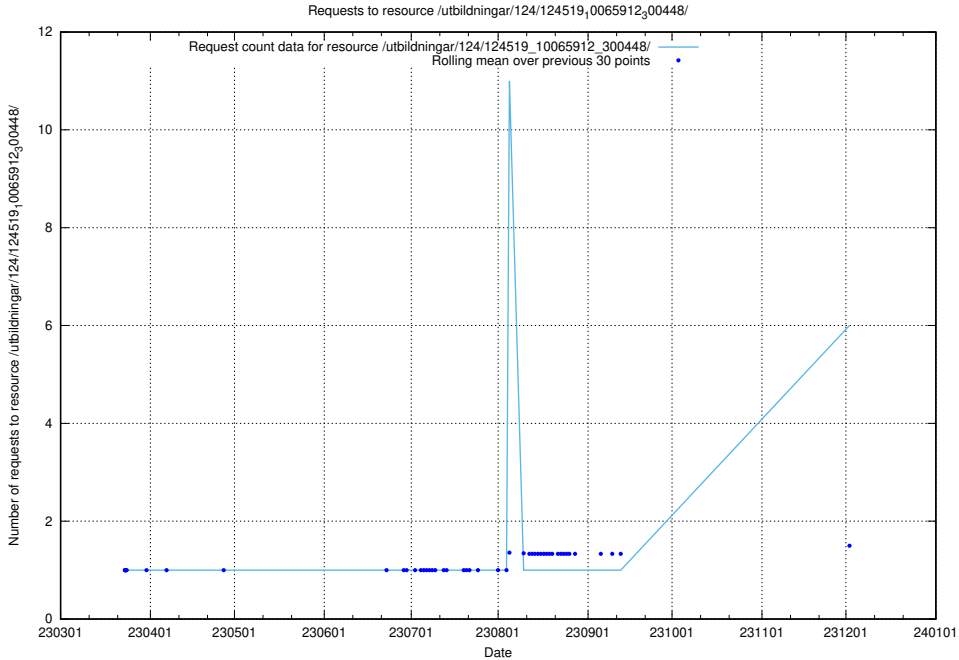

5.47 Usage of /utbildningar/124/124519_10065912_300448/

Here, we count the number of requests to resource /utbildningar/124/124519_10065912_300448/.