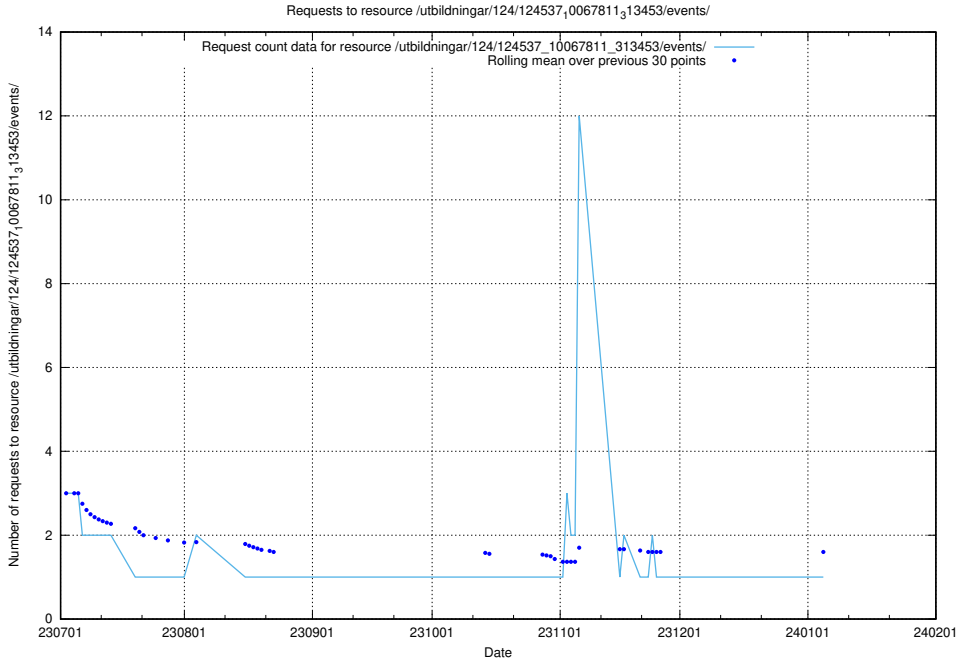

5.5384 Usage of /utbildningar/124/124537_10067811_313453/events/

Here, we count the number of requests to resource /utbildningar/124/124537_10067811_313453/events/