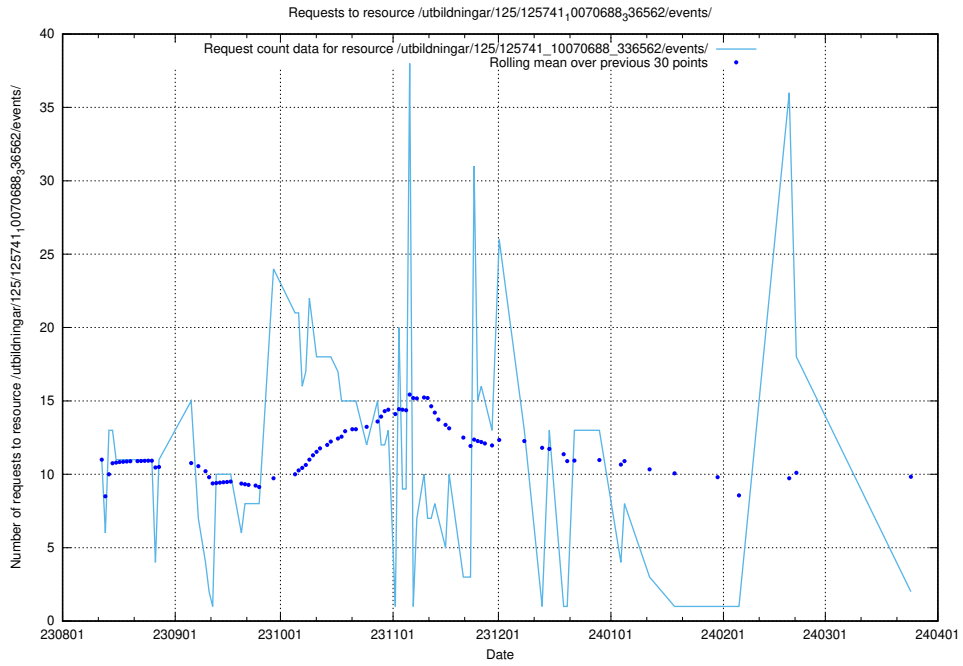

5.765 Usage of /utbildningar/125/125741_10070688_336562/events/

Here, we count the number of requests to resource /utbildningar/125/125741_10070688_336562/events/