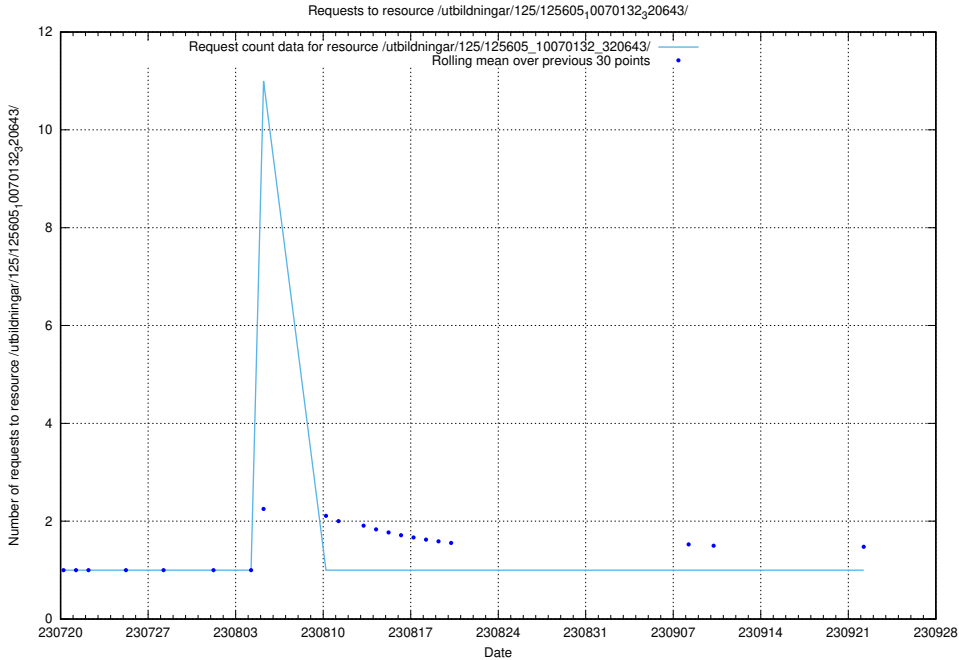

5.5017 Usage of /utbildningar/125/125605_10070132_320643/

Here, we count the number of requests to resource /utbildningar/125/125605_10070132_320643/.