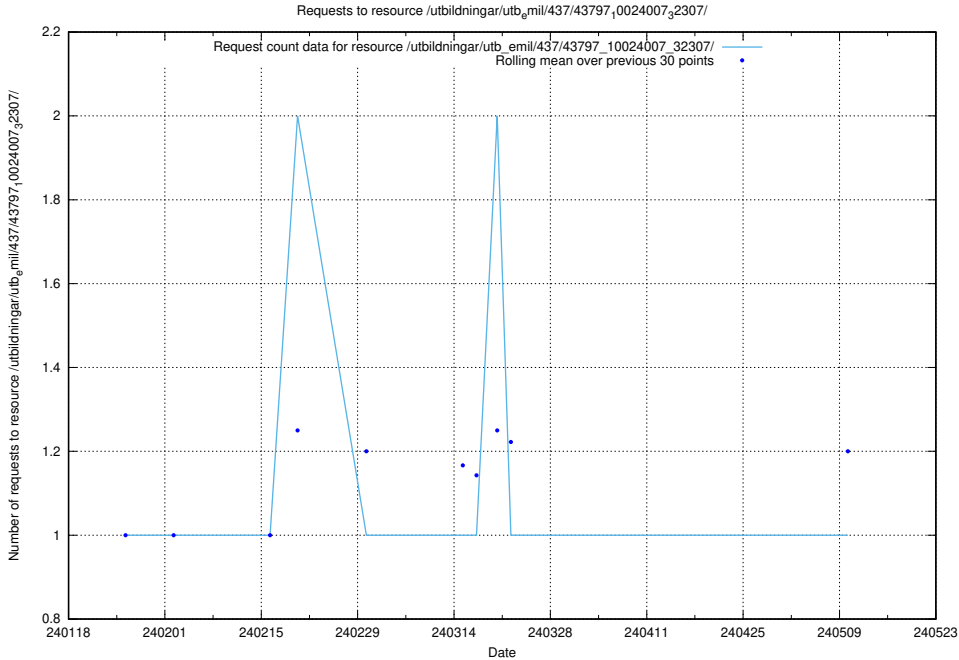

5.2829 Usage of /utbildningar/utb_emil/437/43797_10024007_32307/

Here, we count the number of requests to resource /utbildningar/utb_emil/437/43797_10024007_32307/