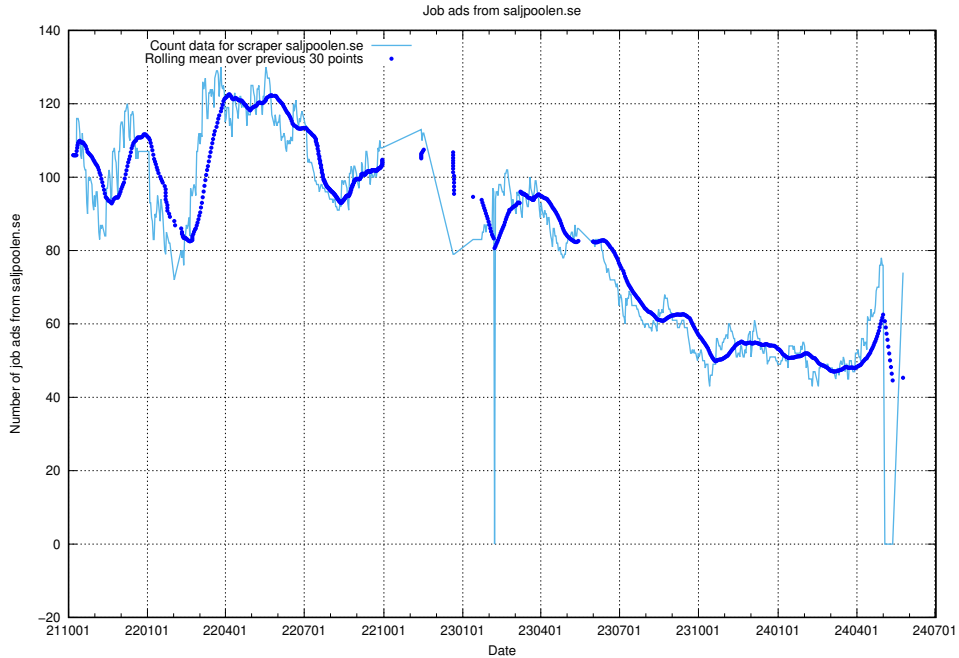

13.14 Number of ads by scraper saljpoolen.se

Here, we count the number of job ads scraped from saljpoolen.se.