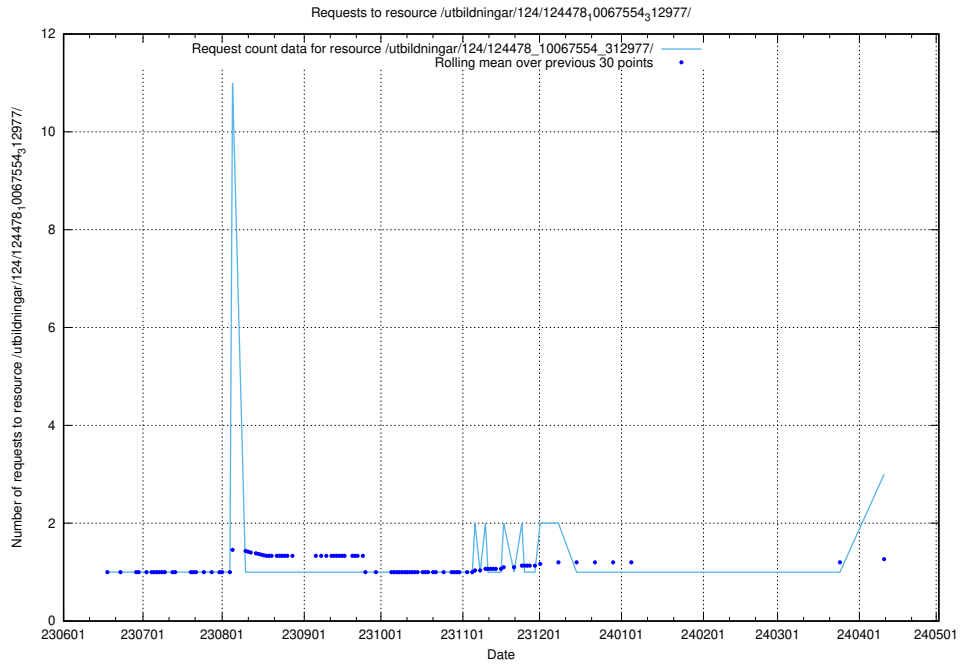

5.402 Usage of /utbildningar/124/124478_10067554_312977/

Here, we count the number of requests to resource /utbildningar/124/124478_10067554_312977/.