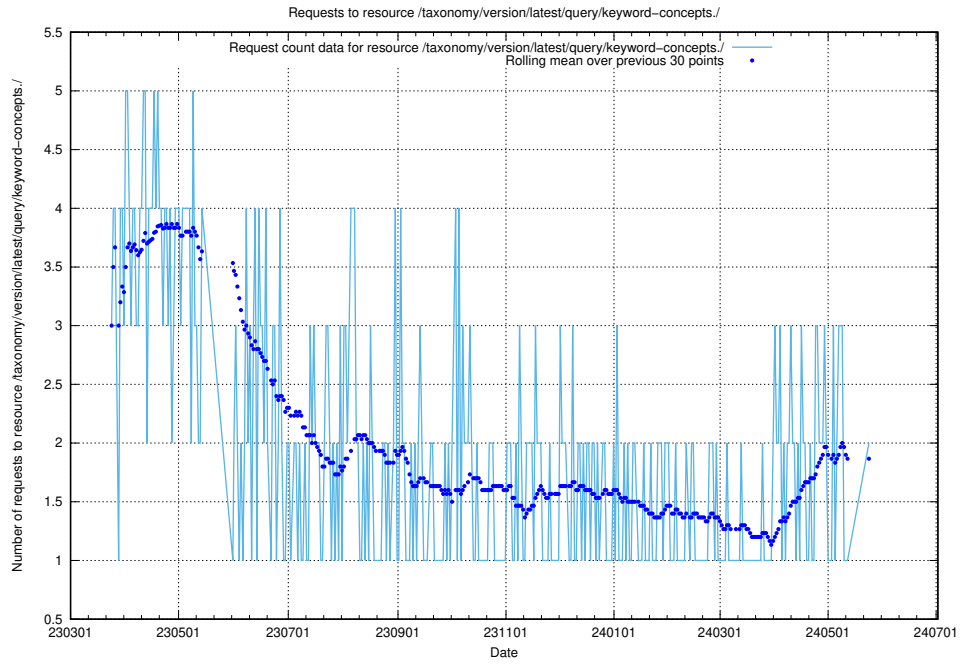

5.933 Usage of /taxonomy/version/latest/query/keyword-concepts./

Here, we count the number of requests to resource /taxonomy/version/latest/query/keyword-concepts./.