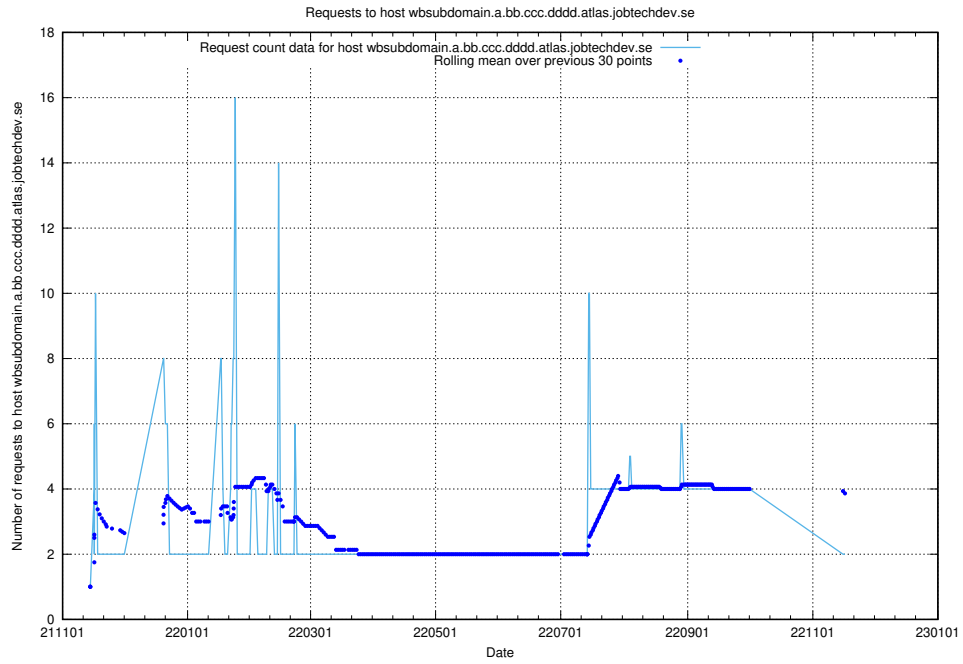

7.554 Usage of wbsubdomain.a.bb.ccc.dddd.atlas.jobtechdev.se

Here, we count the number of requests to host wbsubdomain.a.bb.ccc.dddd.atlas.jobtechdev.se.