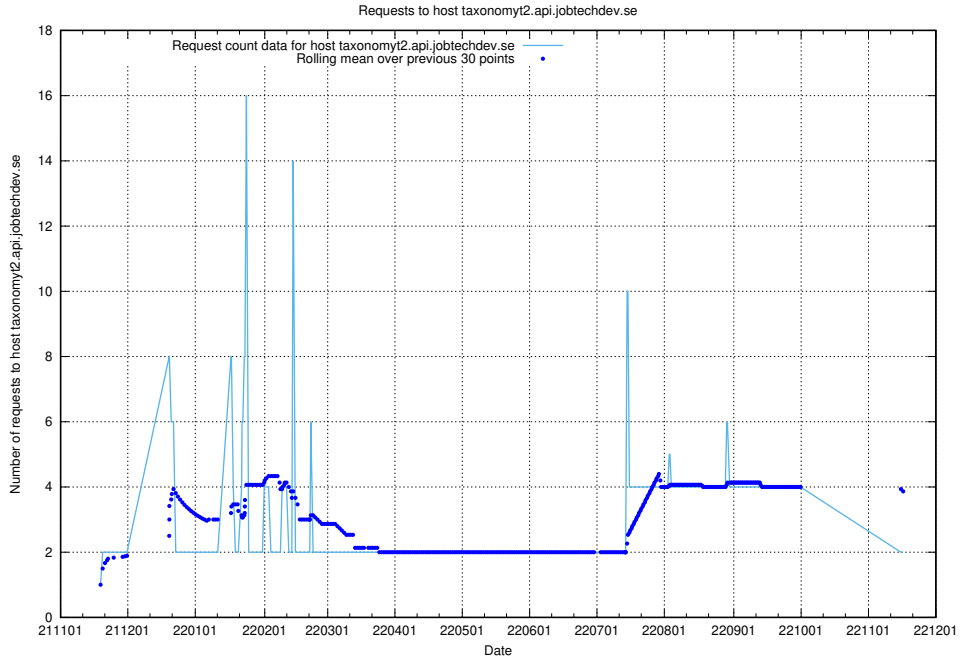

7.470 Usage of taxonomyt2.api.jobtechdev.se

Here, we count the number of requests to host taxonomyt2.api.jobtechdev.se.