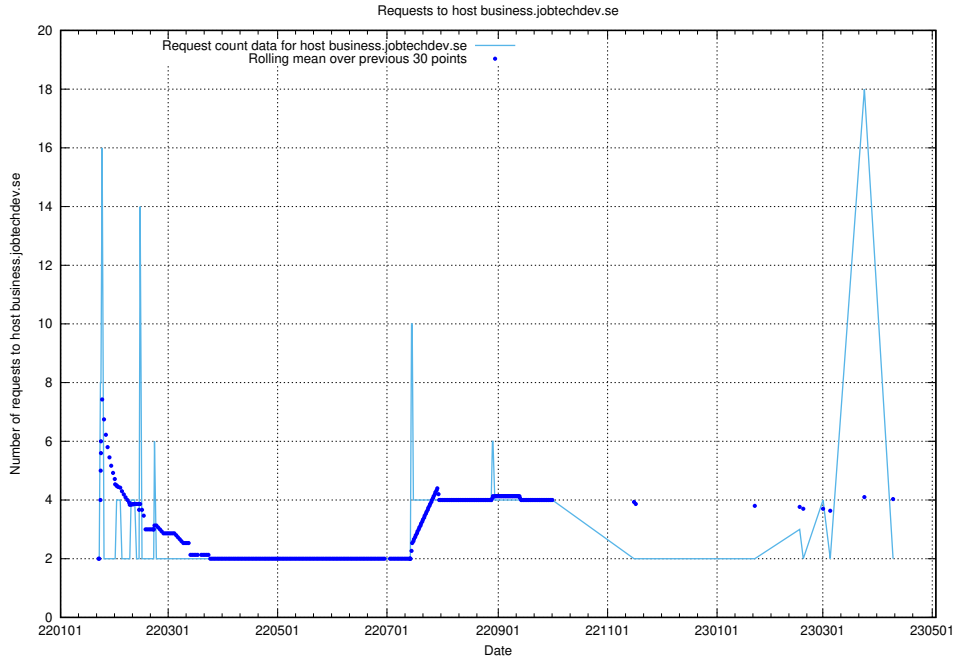

7.263 Usage of business.jobtechdev.se

Here, we count the number of requests to host business.jobtechdev.se.