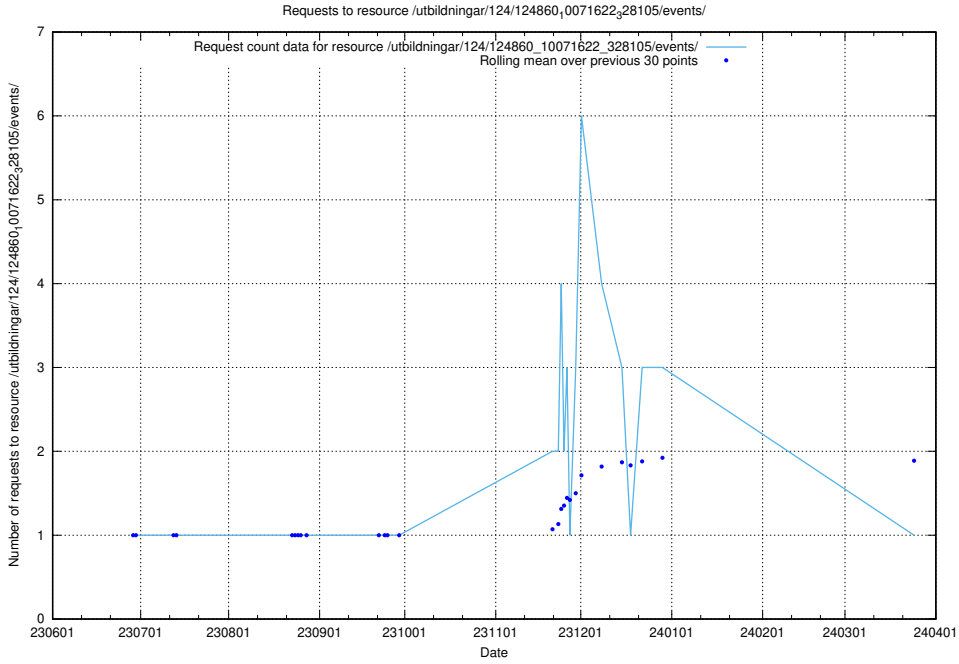

5.5509 Usage of /utbildningar/124/124860_10071622_328105/events/

Here, we count the number of requests to resource /utbildningar/124/124860_10071622_328105/events/