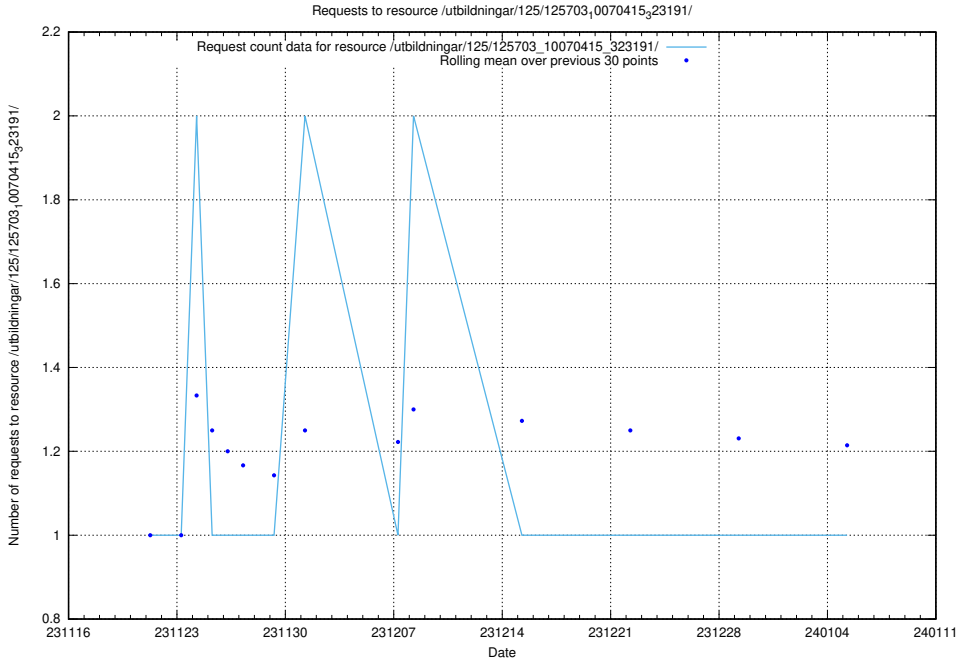

5.4086 Usage of /utbildningar/125/125703_10070415_323191/

Here, we count the number of requests to resource /utbildningar/125/125703_10070415_323191/.