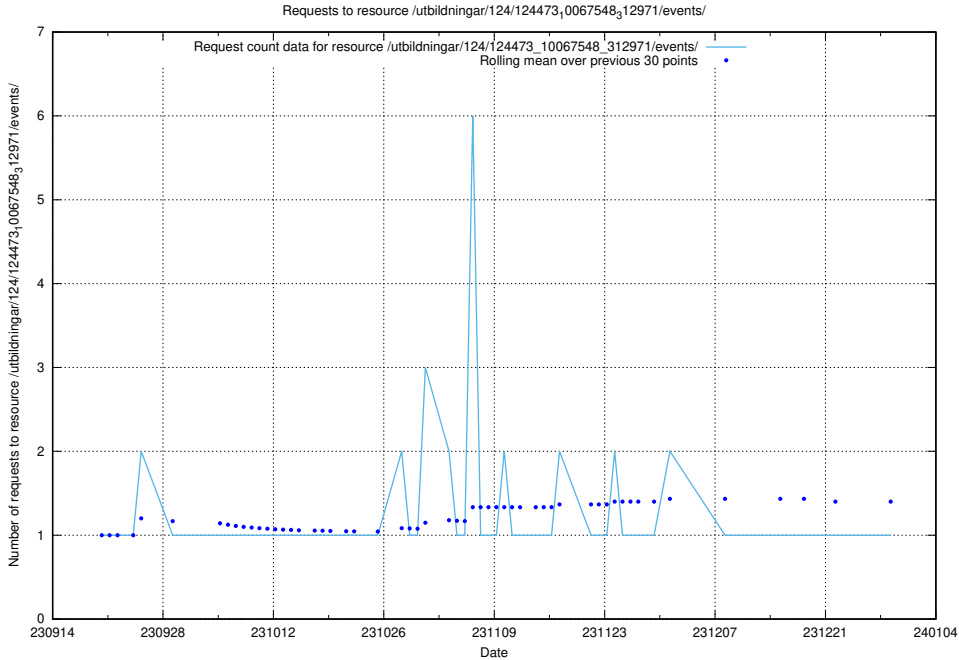

### 5.4560 Usage of /utbildningar/124/124473\_10067548\_312971/events/

Here, we count the number of requests to resource /utbildningar/124/124473\_10067548\_312971/events/