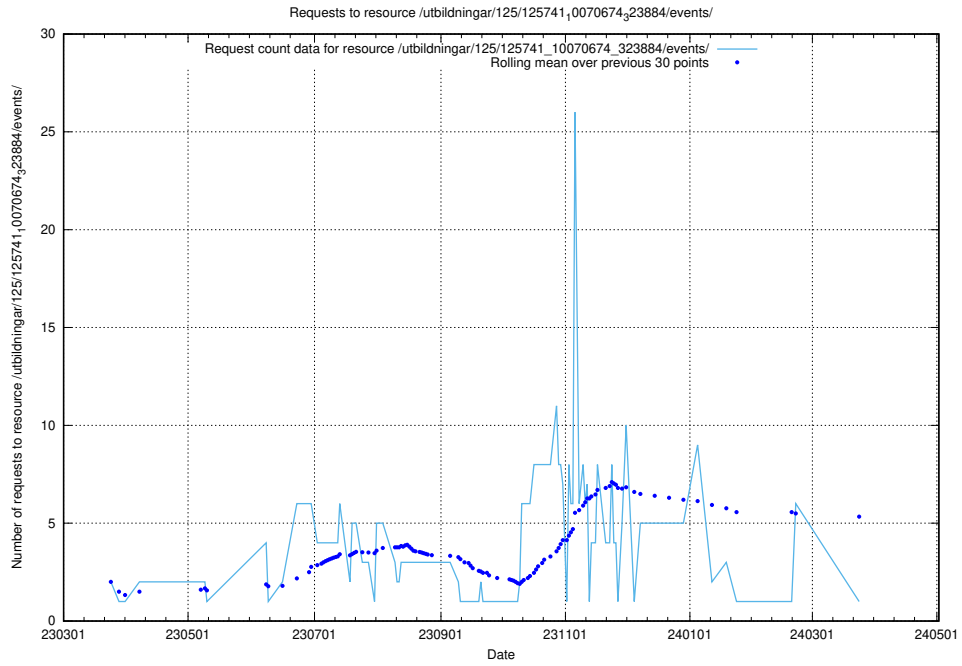

5.6163 Usage of /utbildningar/125/125741_10070674_323884/events/

Here, we count the number of requests to resource /utbildningar/125/125741_10070674_323884/events/