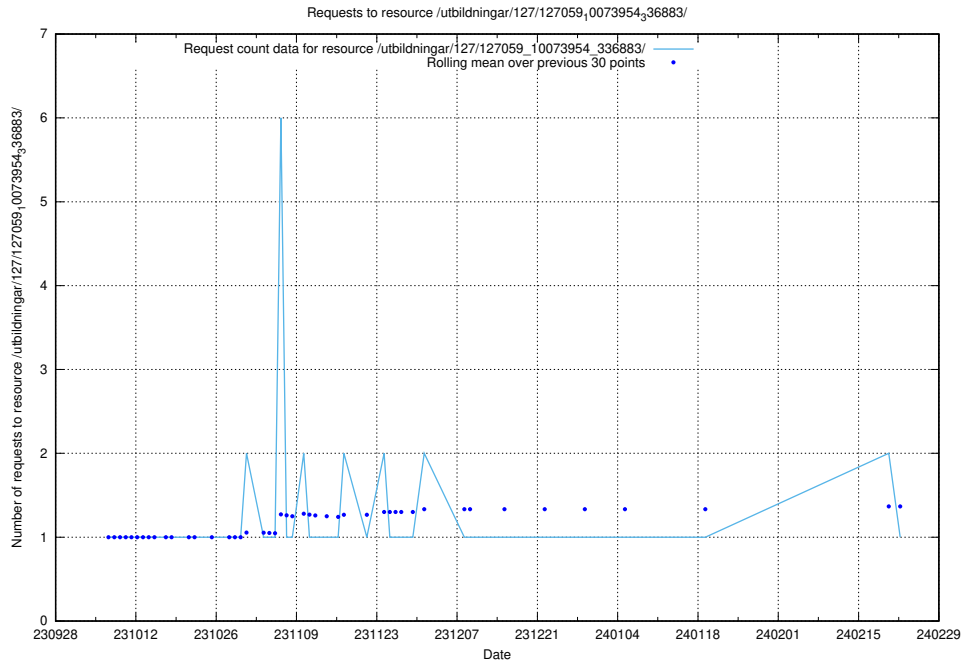

5.4413 Usage of /utbildningar/127/127059_10073954_336883/

Here, we count the number of requests to resource /utbildningar/127/127059_10073954_336883/.