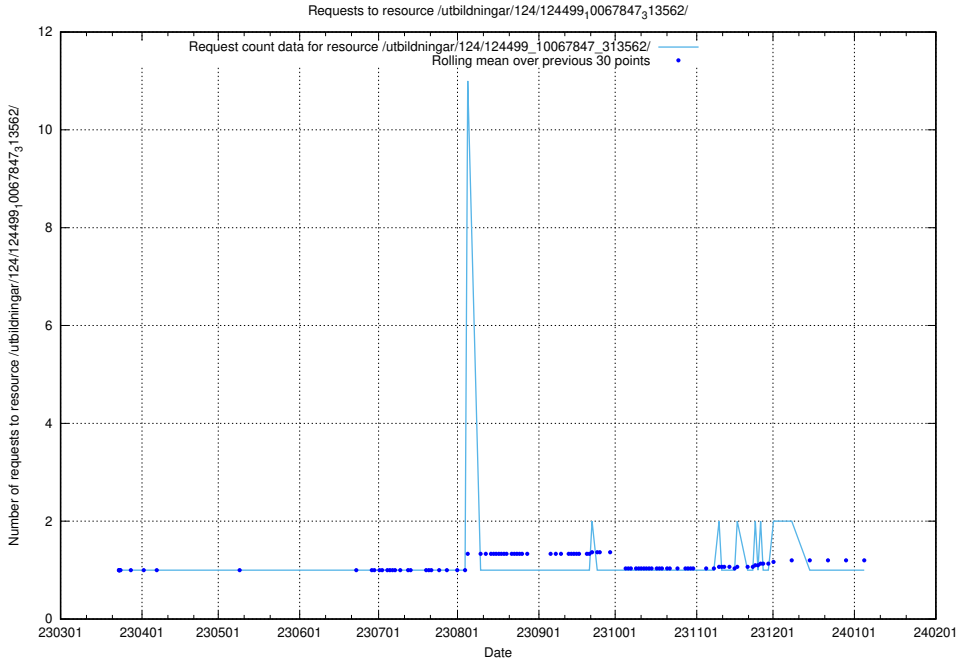

5.2431 Usage of /utbildningar/124/124499_10067847_313562/

Here, we count the number of requests to resource /utbildningar/124/124499_10067847_313562/.