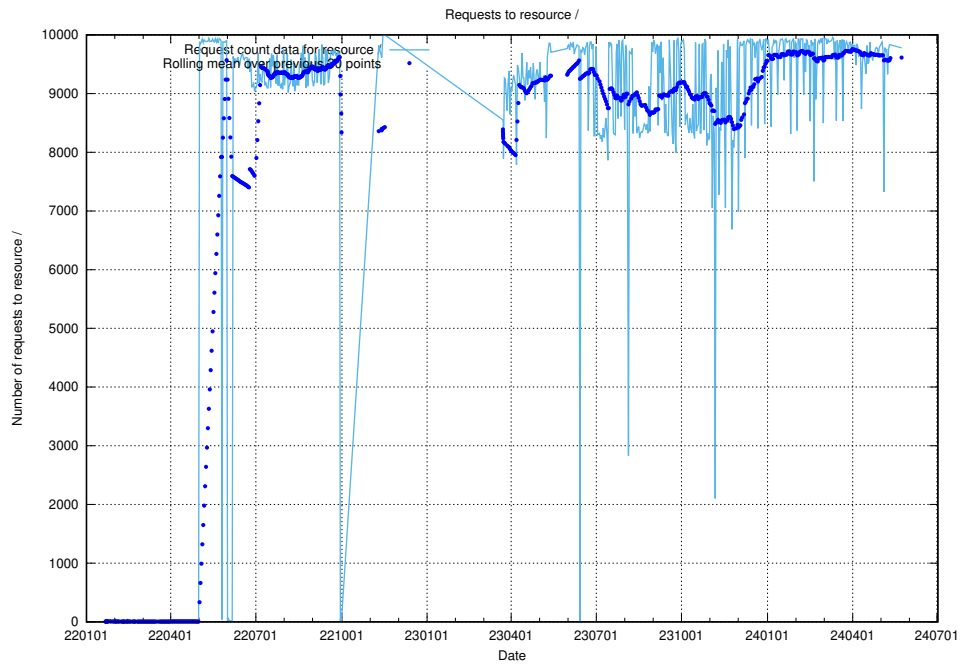

5 JobTechDev Data

This section contains data statistics from the [JobTechDev Data Web](#)⁶.

5.1 Usage of /

Here, we count the number of requests to resource /.

---

⁶<https://data.jobtechdev.se>