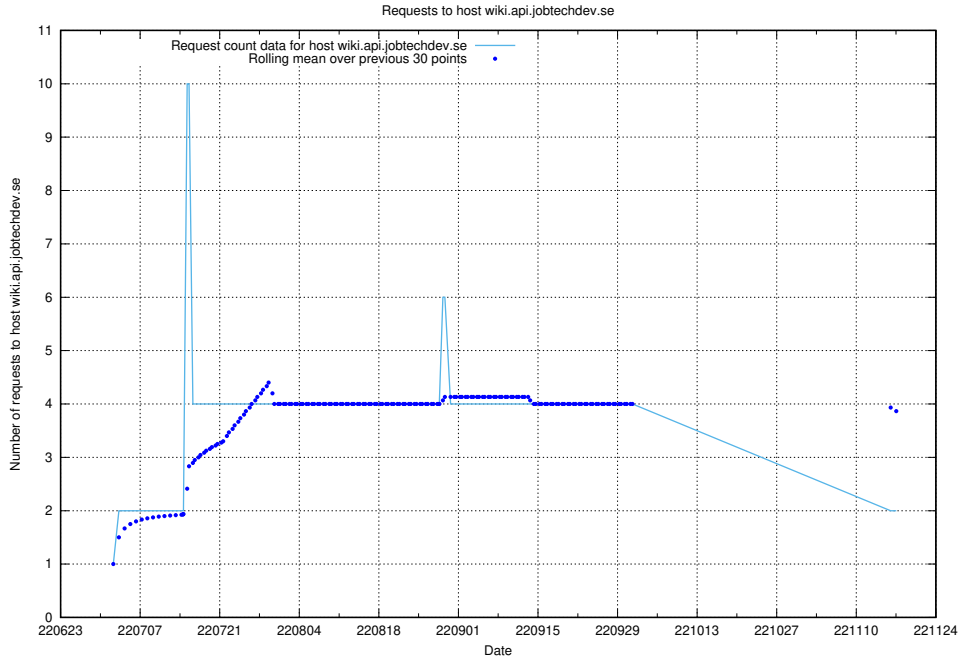

7.400 Usage of wiki.api.jobtechdev.se

Here, we count the number of requests to host wiki.api.jobtechdev.se.