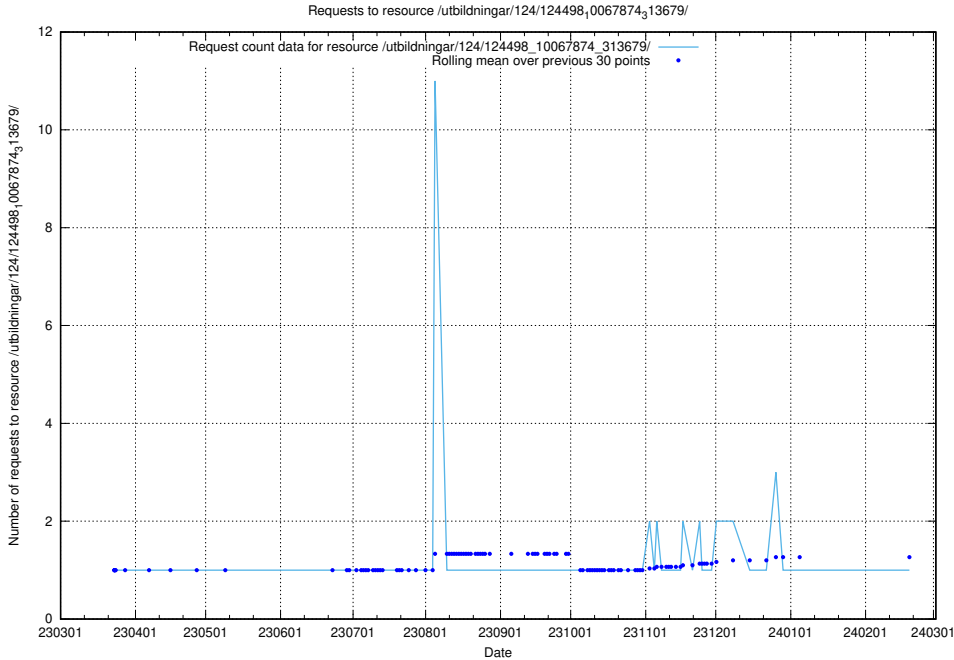

5.2676 Usage of /utbildningar/124/124498_10067874_313679/

Here, we count the number of requests to resource /utbildningar/124/124498_10067874_313679/.