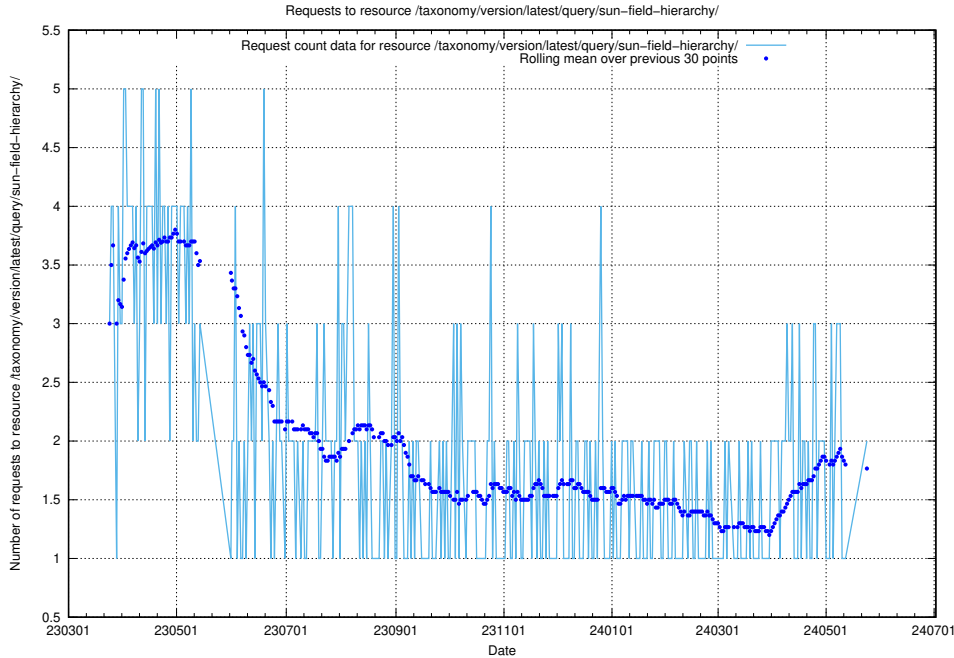

5.910 Usage of /taxonomy/version/latest/query/sun-field-hierarchy/

Here, we count the number of requests to resource /taxonomy/version/latest/query/sun-field-hierarchy/.