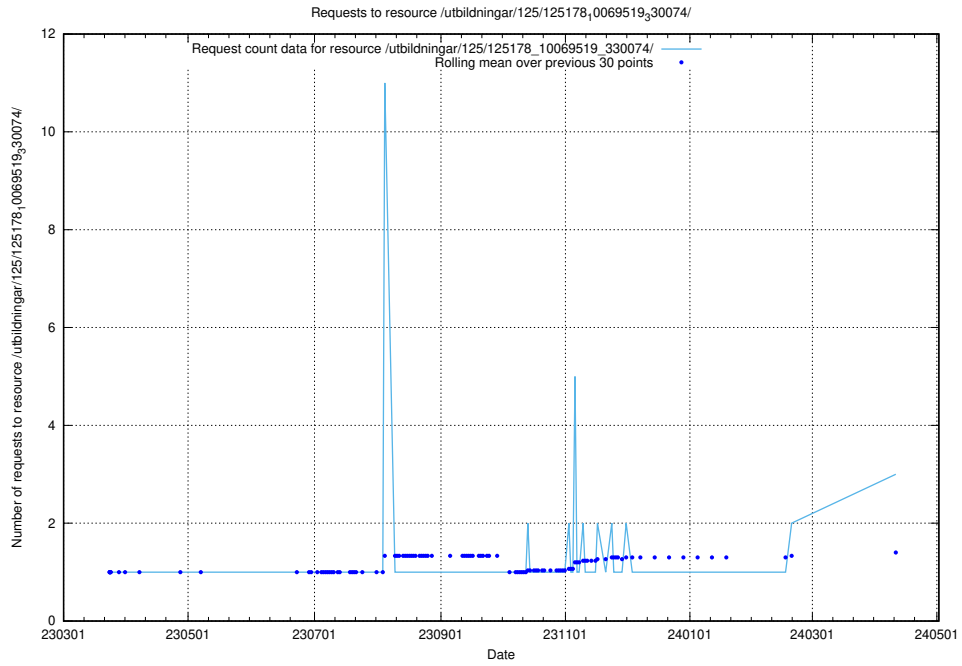

5.257 Usage of /utbildningar/125/125178_10069519_330074/

Here, we count the number of requests to resource /utbildningar/125/125178_10069519_330074/.