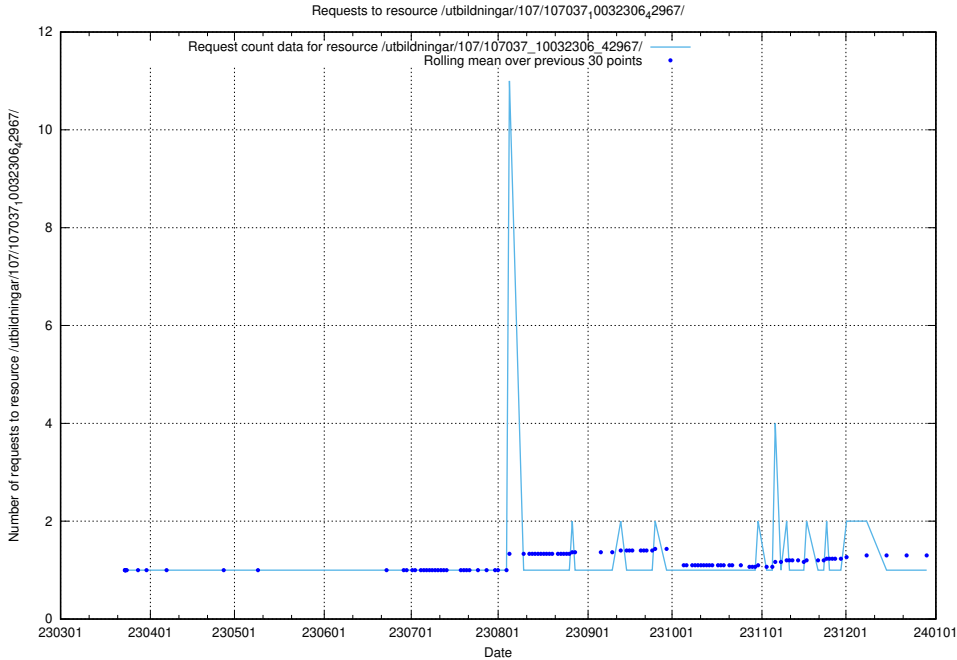

5.5399 Usage of /utbildningar/107/107037_10032306_42967/

Here, we count the number of requests to resource /utbildningar/107/107037_10032306_42967/.