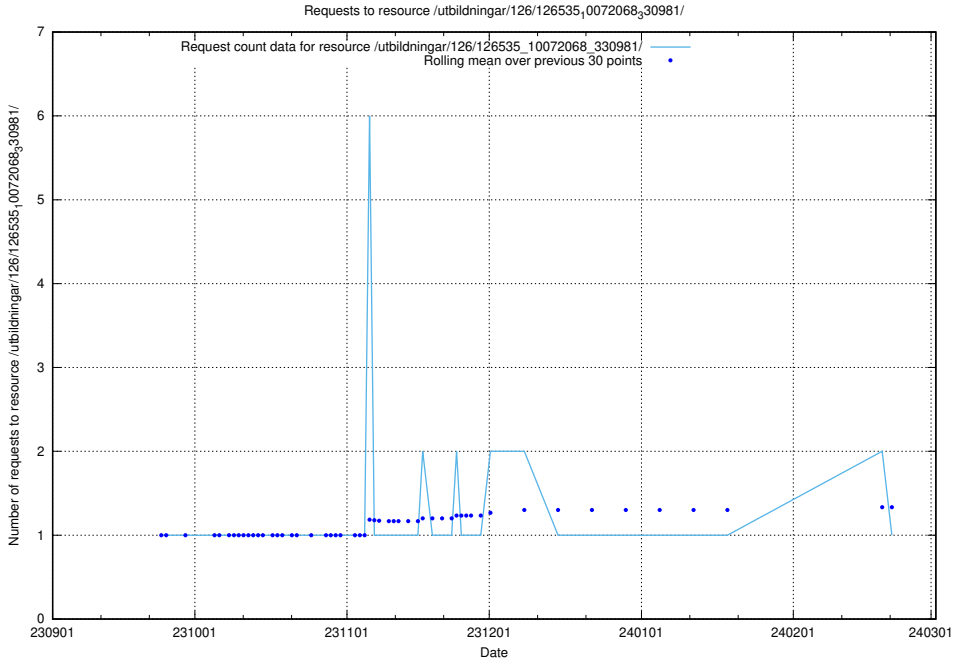

5.4506 Usage of /utbildningar/126/126535_10072068_330981/

Here, we count the number of requests to resource /utbildningar/126/126535_10072068_330981/.