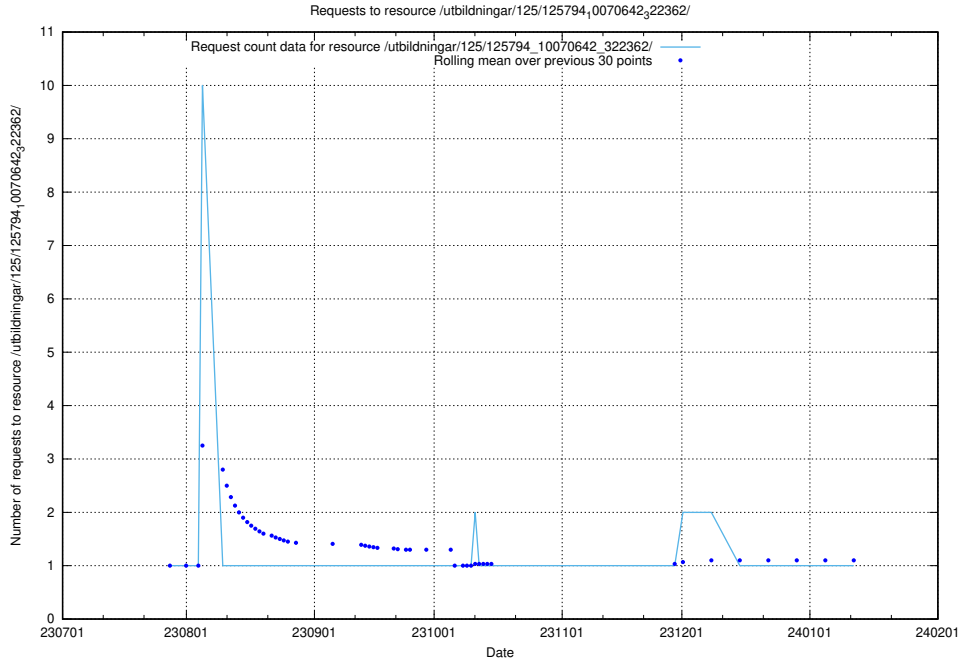

5.4923 Usage of /utbildningar/125/125794_10070642_322362/

Here, we count the number of requests to resource /utbildningar/125/125794_10070642_322362/.