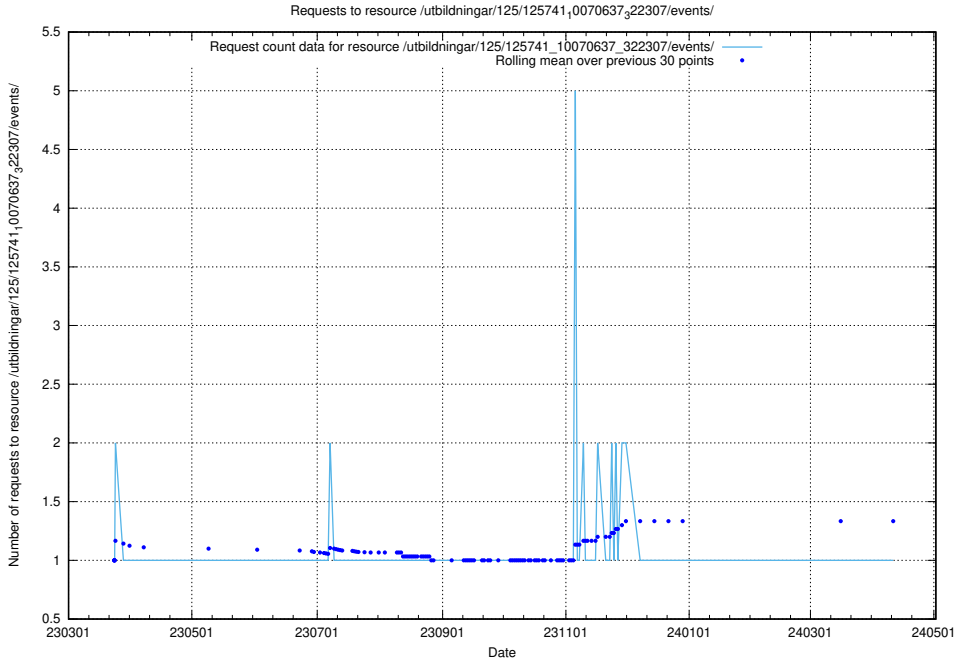

5.987 Usage of /utbildningar/125/125741_10070637_322307/events/

Here, we count the number of requests to resource /utbildningar/125/125741_10070637_322307/events/