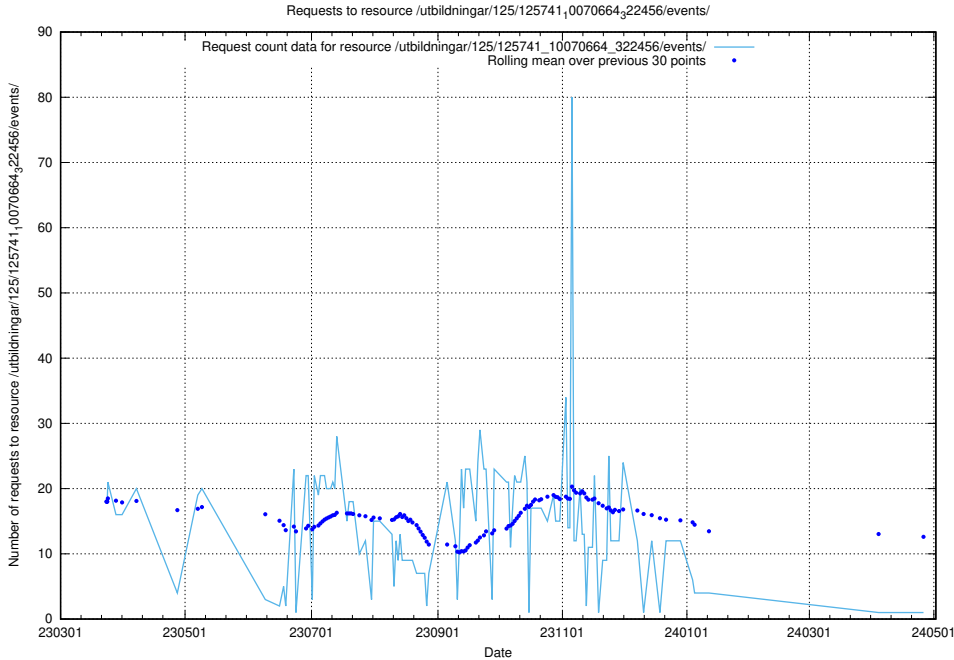

5.6249 Usage of /utbildningar/125/125741_10070664_322456/events/

Here, we count the number of requests to resource /utbildningar/125/125741_10070664_322456/events/