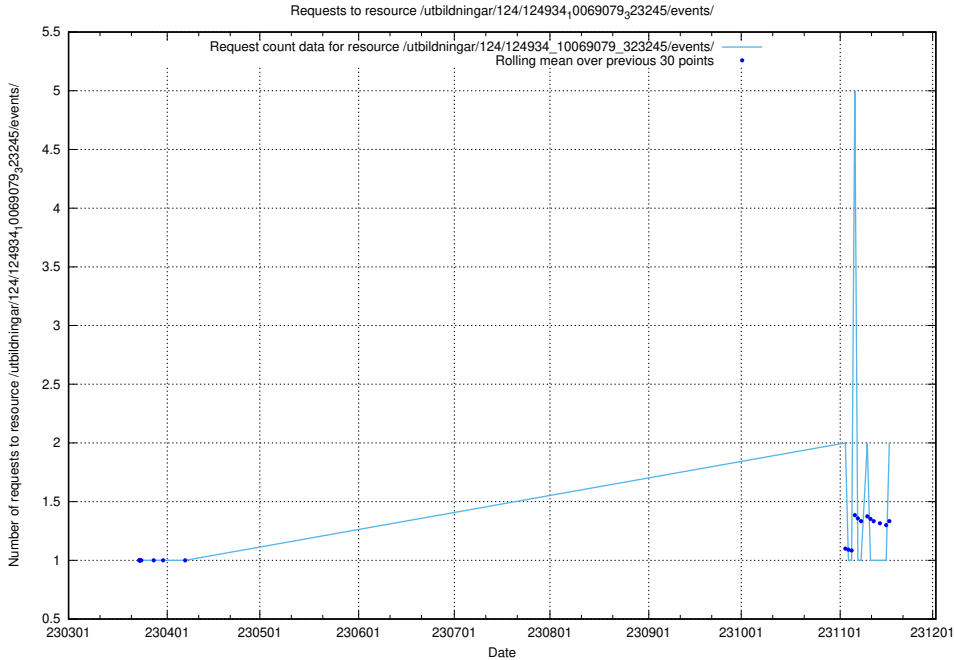

5.481 Usage of /utbildningar/124/124934_10069079_323245/events/

Here, we count the number of requests to resource /utbildningar/124/124934_10069079_323245/events/