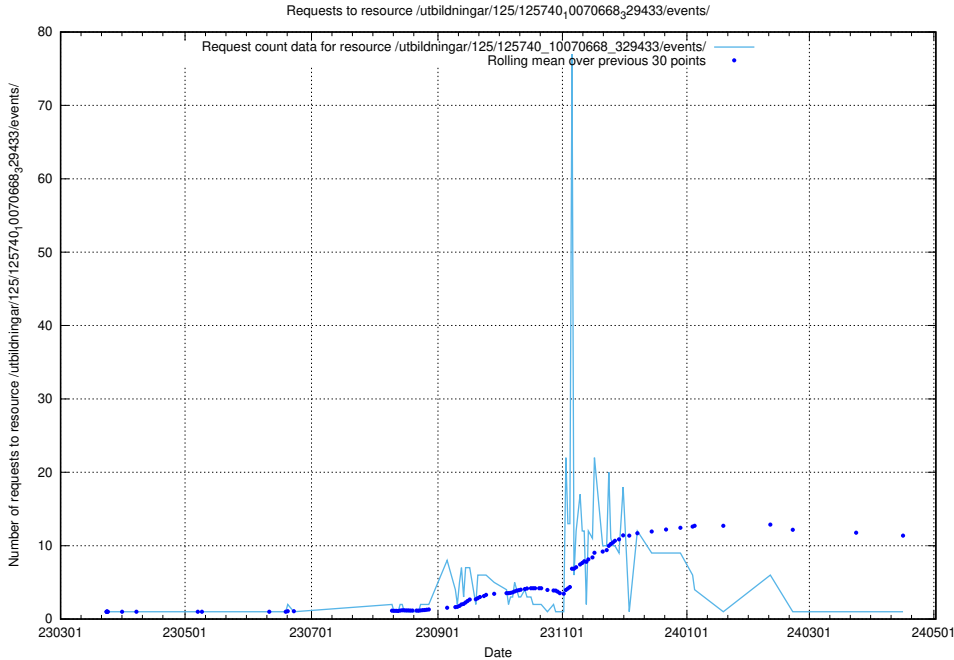

5.1026 Usage of /utbildningar/125/125740_10070668_329433/events/

Here, we count the number of requests to resource /utbildningar/125/125740_10070668_329433/events/