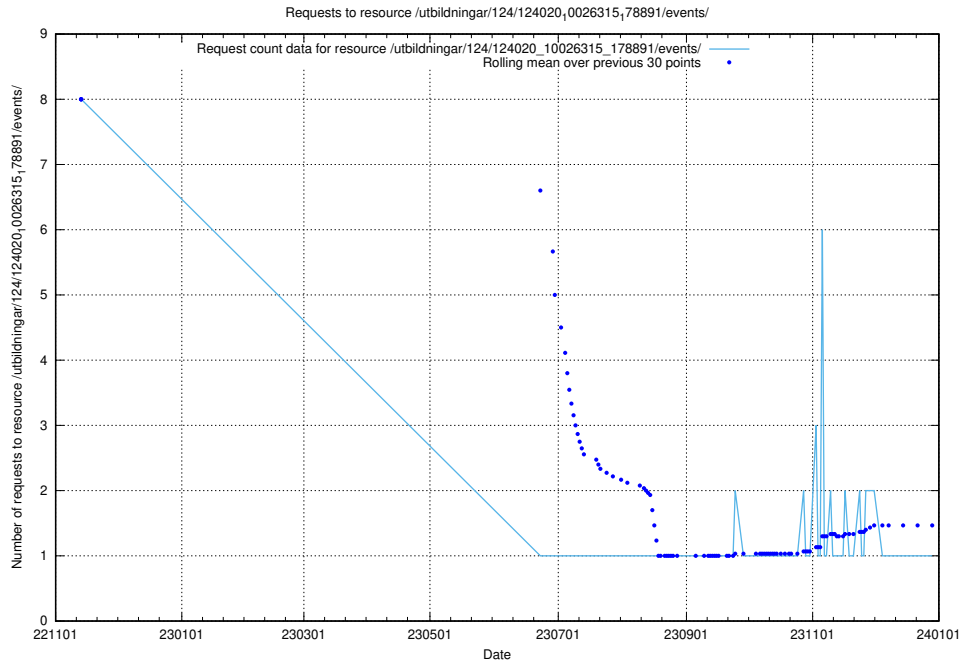

5.5799 Usage of /utbildningar/124/124020_10026315_178891/events/

Here, we count the number of requests to resource /utbildningar/124/124020_10026315_178891/events/