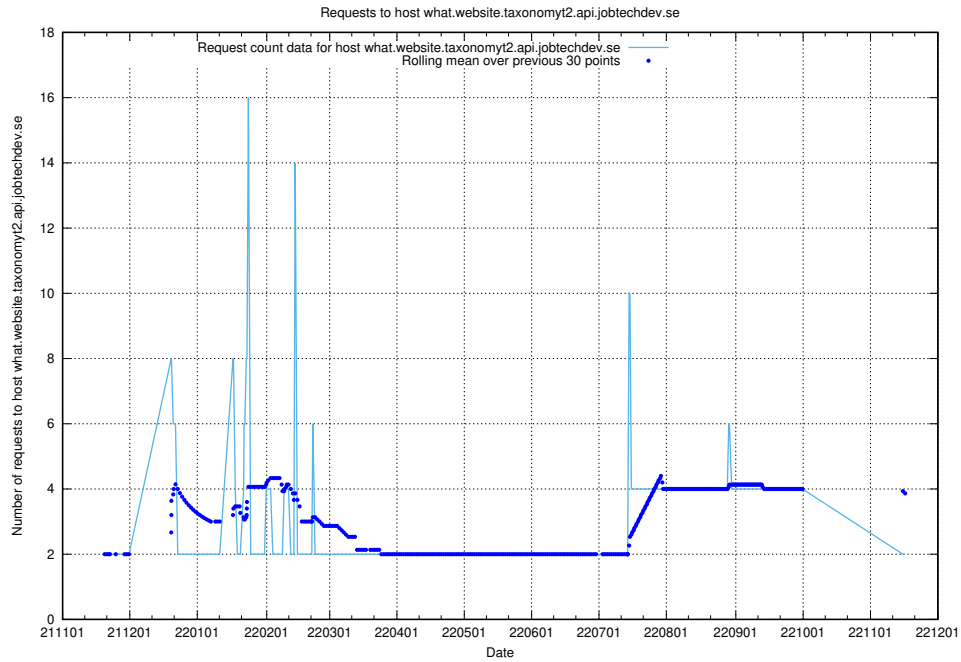

7.458 Usage of what.website.taxonomy2.api.jobtechdev.se

Here, we count the number of requests to host what.website.taxonomy2.api.jobtechdev.se.