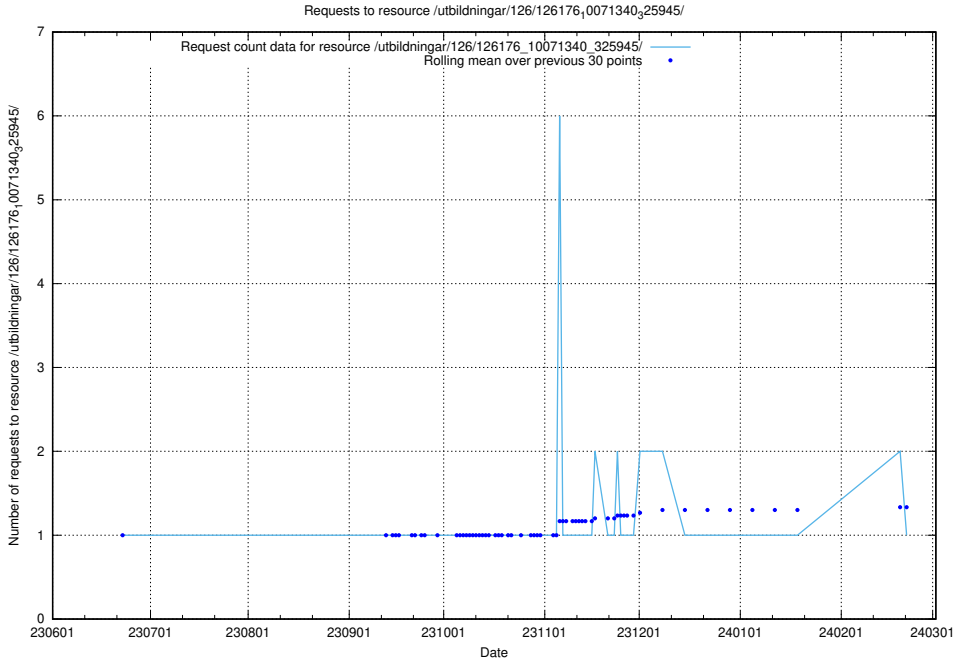

5.5703 Usage of /utbildningar/126/126176_10071340_325945/

Here, we count the number of requests to resource /utbildningar/126/126176_10071340_325945/.