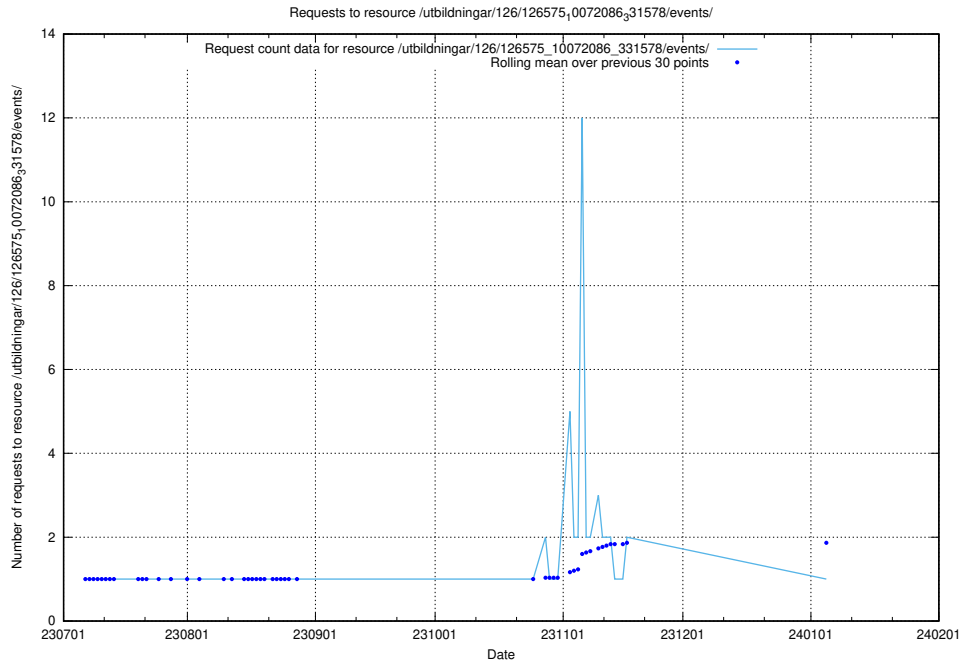

5.5319 Usage of /utbildningar/126/126575_10072086_331578/events/

Here, we count the number of requests to resource /utbildningar/126/126575_10072086_331578/events/