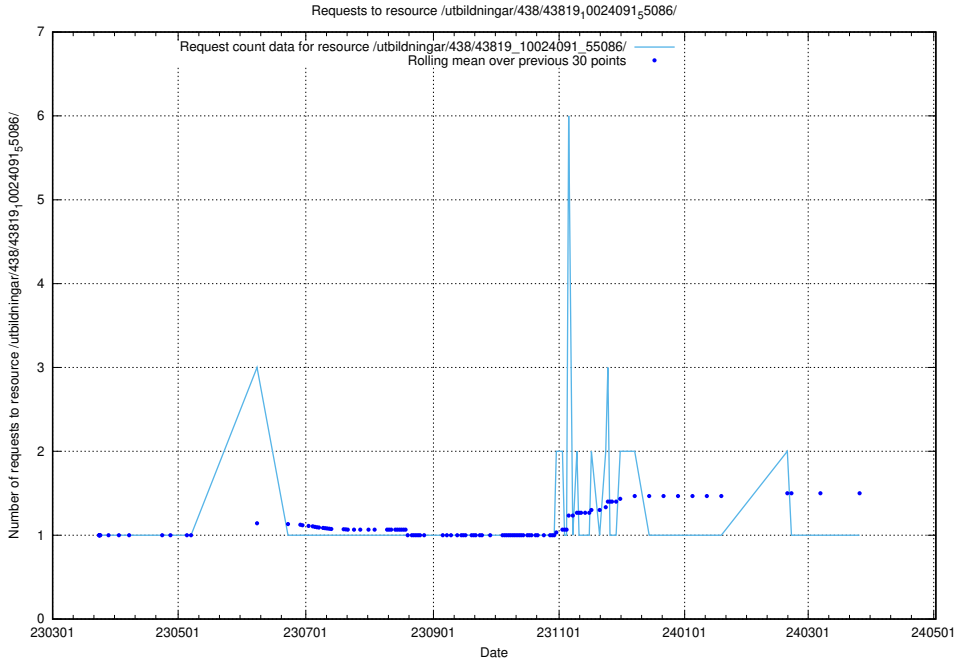

5.6348 Usage of /utbildningar/438/43819_10024091_55086/

Here, we count the number of requests to resource /utbildningar/438/43819_10024091_55086/.