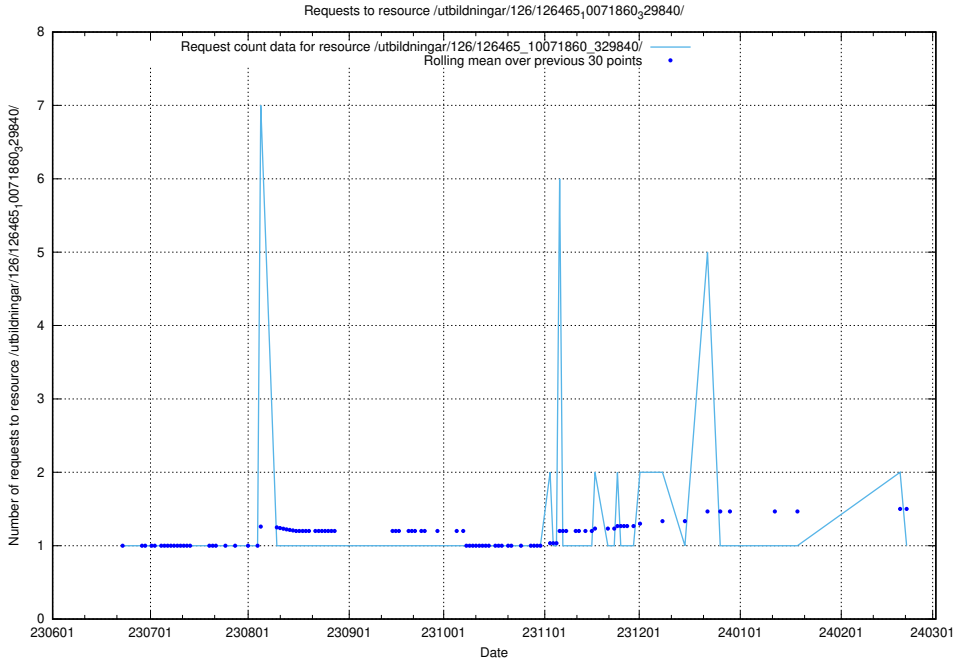

5.5680 Usage of /utbildningar/126/126465_10071860_329840/

Here, we count the number of requests to resource /utbildningar/126/126465_10071860_329840/.