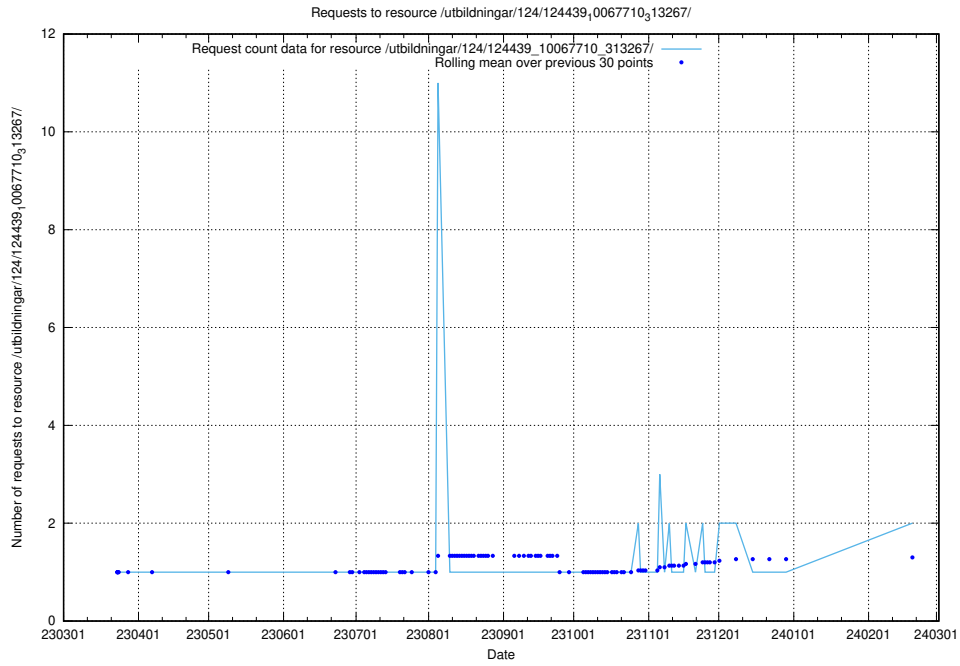

5.655 Usage of /utbildningar/124/124439_10067710_313267/

Here, we count the number of requests to resource /utbildningar/124/124439_10067710_313267/.