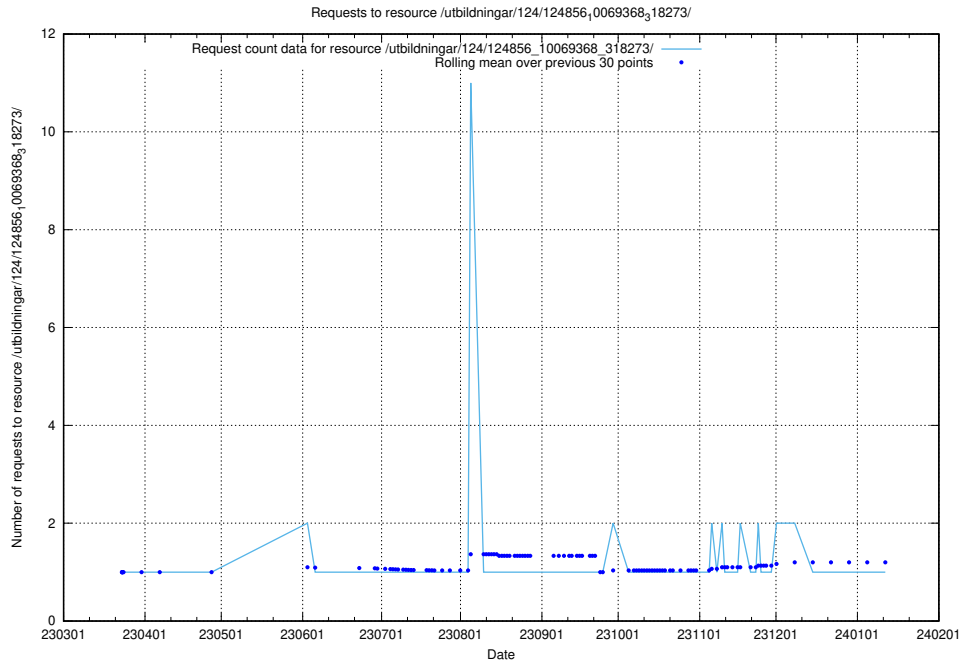

5.1206 Usage of /utbildningar/124/124856_10069368_318273/

Here, we count the number of requests to resource /utbildningar/124/124856_10069368_318273/.