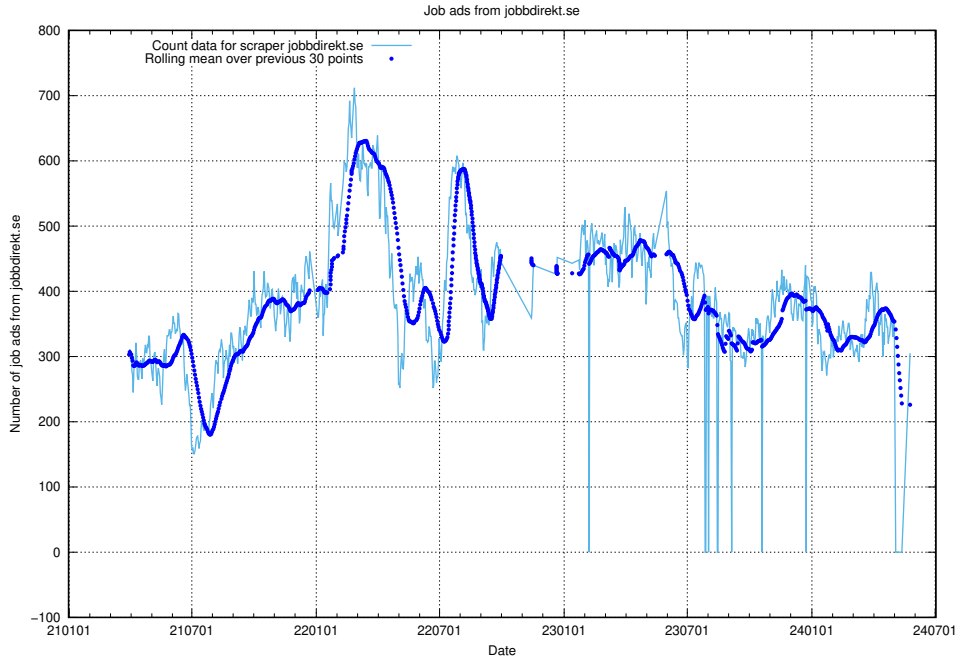

13.9 Number of ads by scraper jobbdirekt.se

Here, we count the number of job ads scraped from jobbdirekt.se.