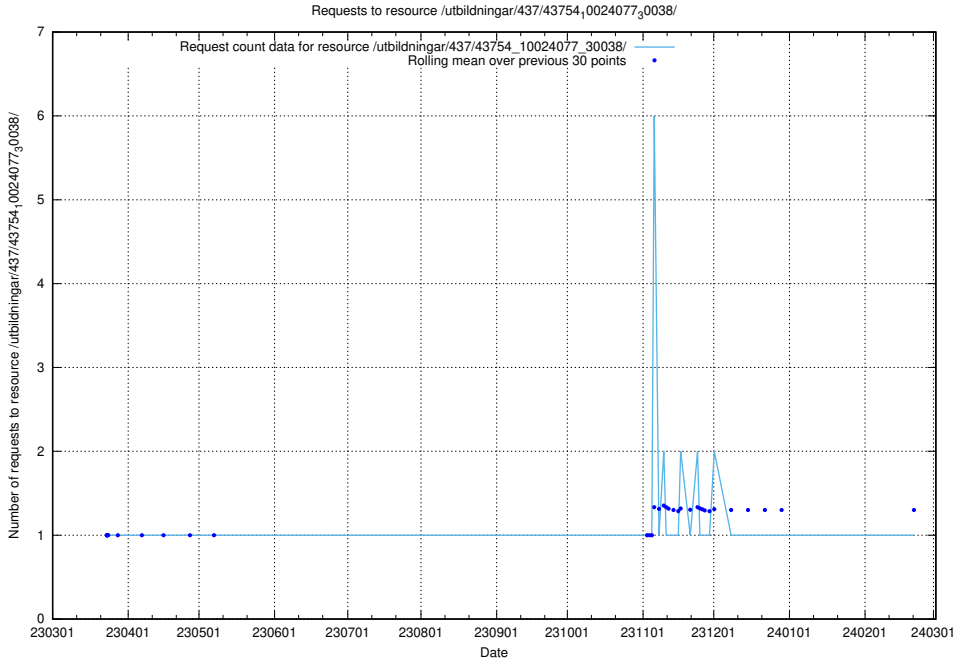

5.6383 Usage of /utbildningar/437/43754_10024077_30038/

Here, we count the number of requests to resource /utbildningar/437/43754_10024077_30038/.