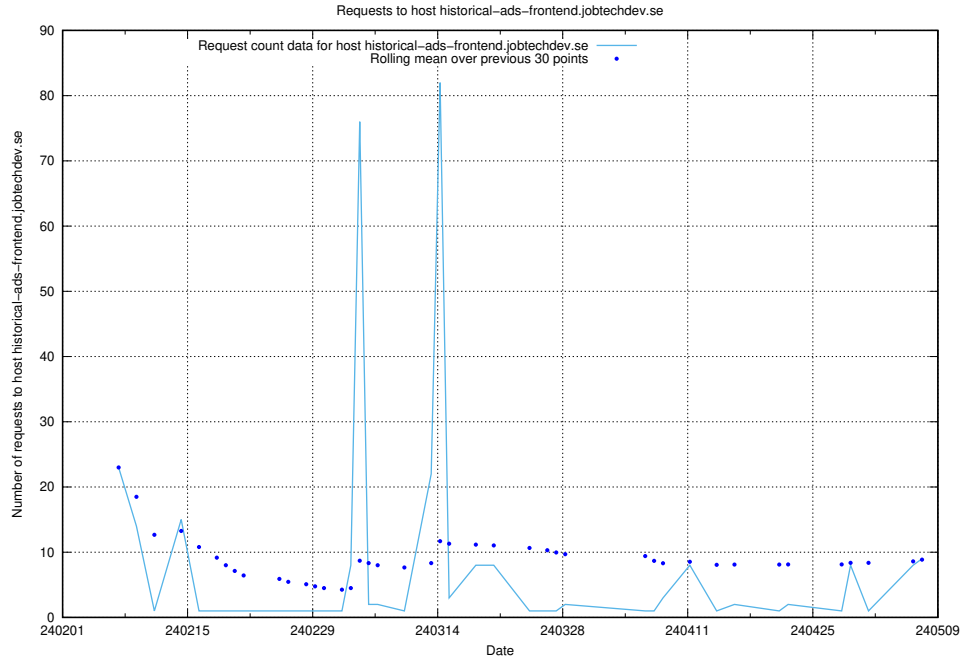

7.63 Usage of historical-ads-frontend.jobtechdev.se

Here, we count the number of requests to host historical-ads-frontend.jobtechdev.se.