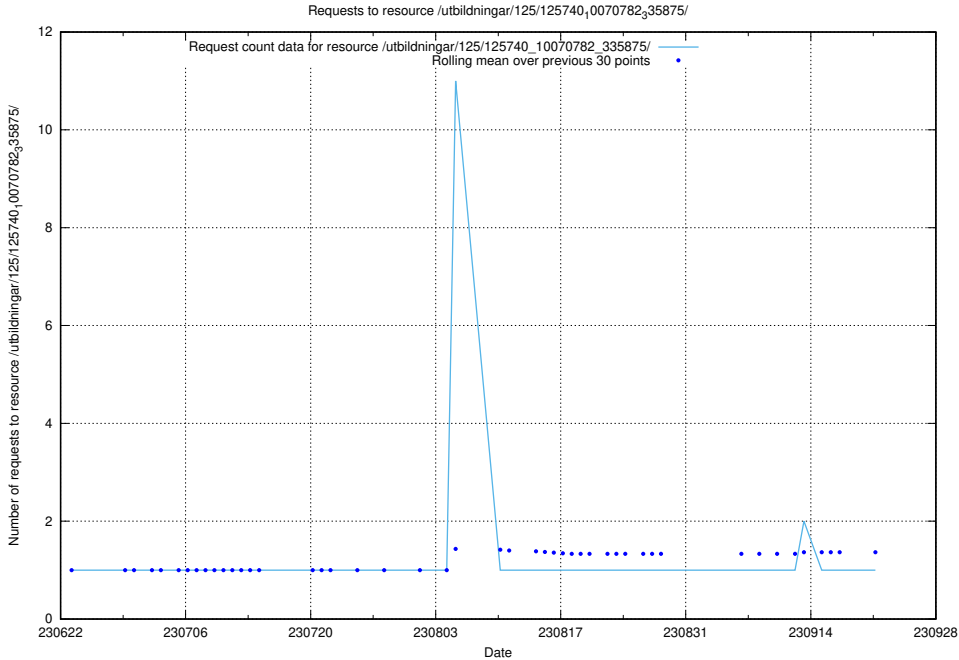

5.5722 Usage of /utbildningar/125/125740_10070782_335875/

Here, we count the number of requests to resource /utbildningar/125/125740_10070782_335875/.