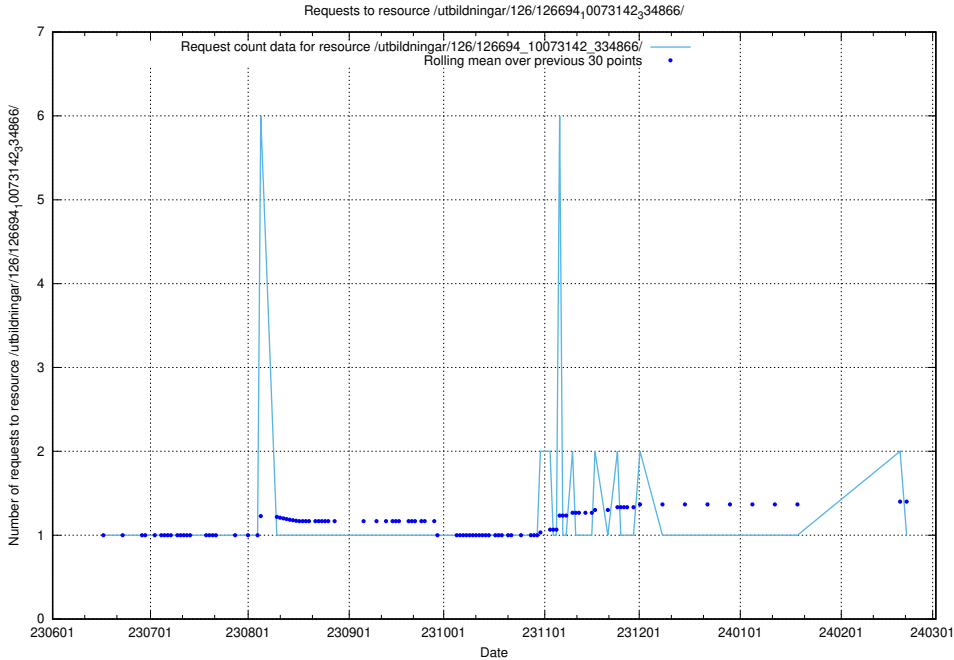

5.5889 Usage of /utbildningar/126/126694_10073142_334866/

Here, we count the number of requests to resource /utbildningar/126/126694_10073142_334866/.