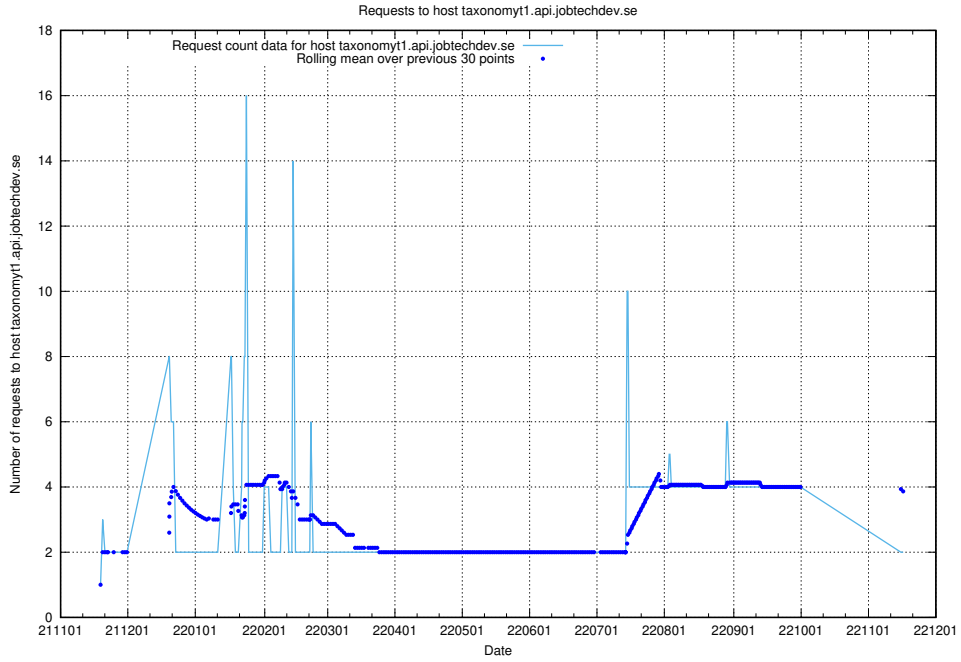

7.472 Usage of taxonomyt1.api.jobtechdev.se

Here, we count the number of requests to host taxonomyt1.api.jobtechdev.se.