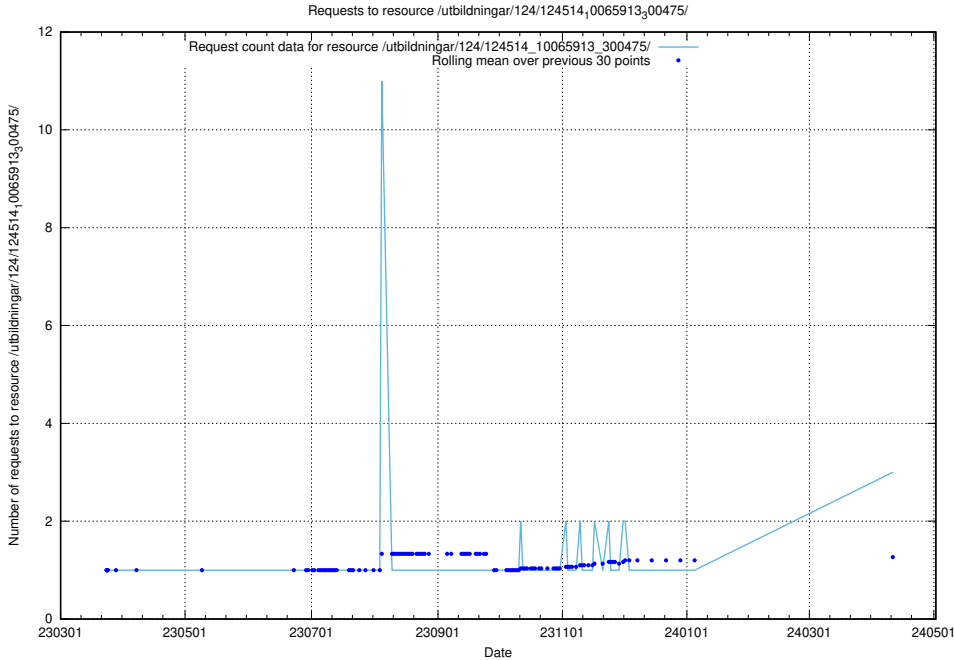

5.291 Usage of /utbildningar/124/124514_10065913_300475/

Here, we count the number of requests to resource /utbildningar/124/124514_10065913_300475/.