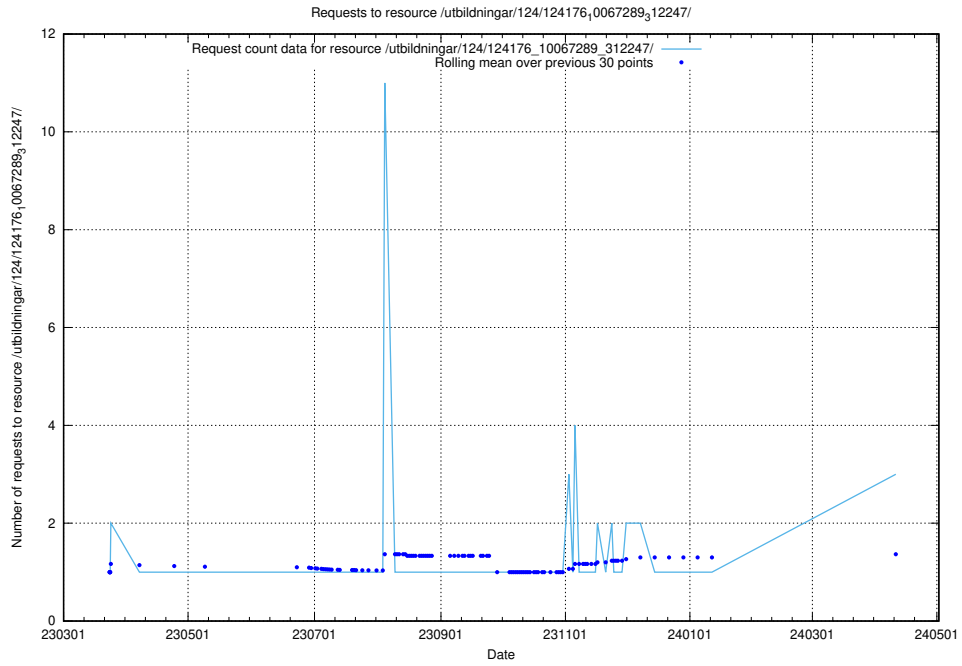

5.325 Usage of /utbildningar/124/124176_10067289_312247/

Here, we count the number of requests to resource /utbildningar/124/124176_10067289_312247/.