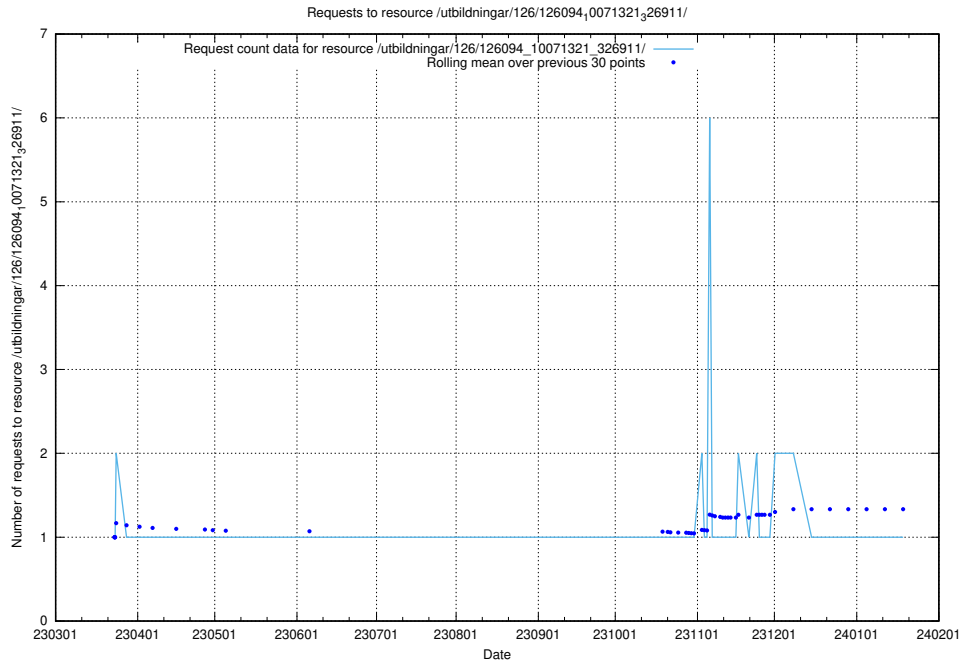

5.6442 Usage of /utbildningar/126/126094_10071321_326911/

Here, we count the number of requests to resource /utbildningar/126/126094_10071321_326911/.