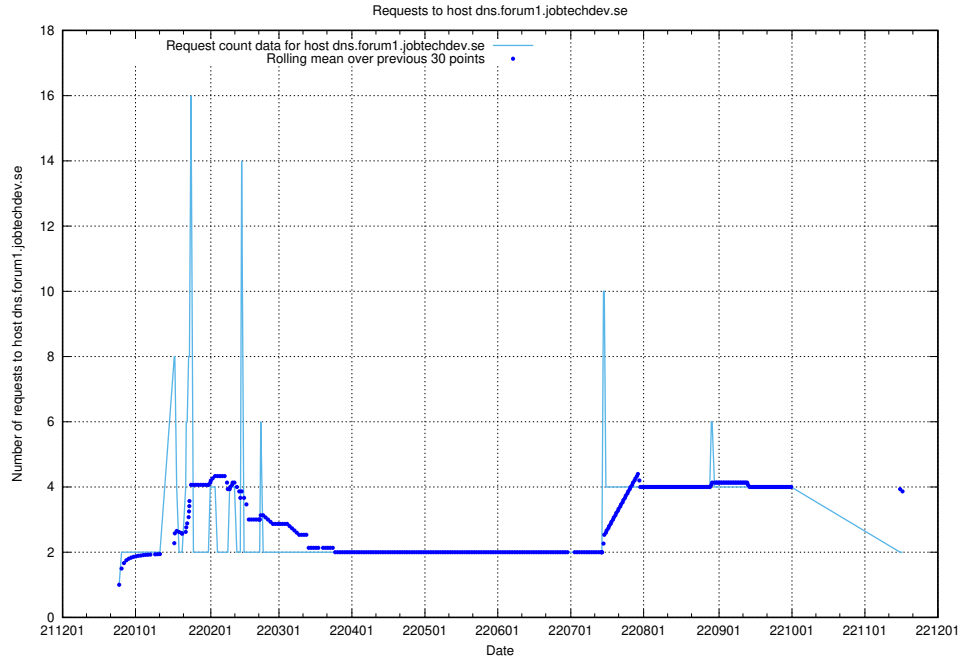

7.373 Usage of dns.forum1.jobtechdev.se

Here, we count the number of requests to host dns.forum1.jobtechdev.se.