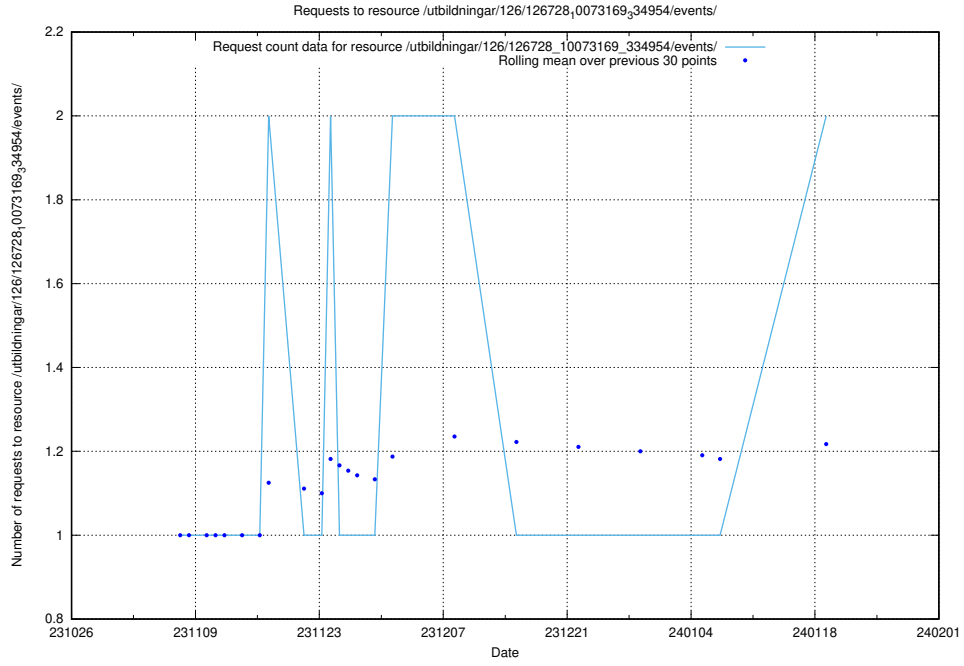

5.697 Usage of /utbildningar/126/126728_10073169_334954/events/

Here, we count the number of requests to resource /utbildningar/126/126728_10073169_334954/events/