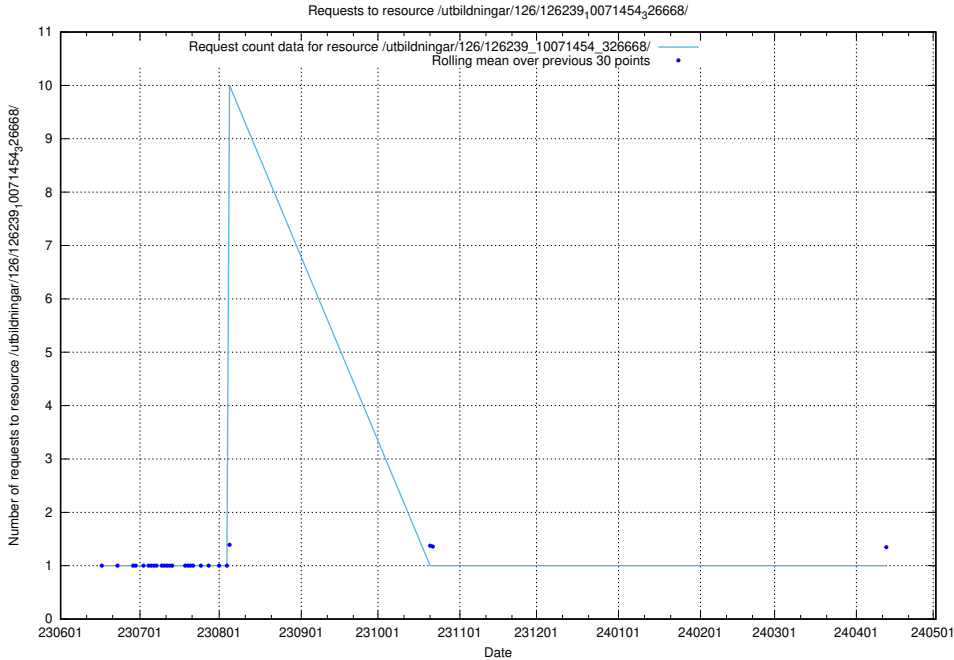

5.5891 Usage of /utbildningar/126/126239_10071454_326668/

Here, we count the number of requests to resource /utbildningar/126/126239_10071454_326668/.