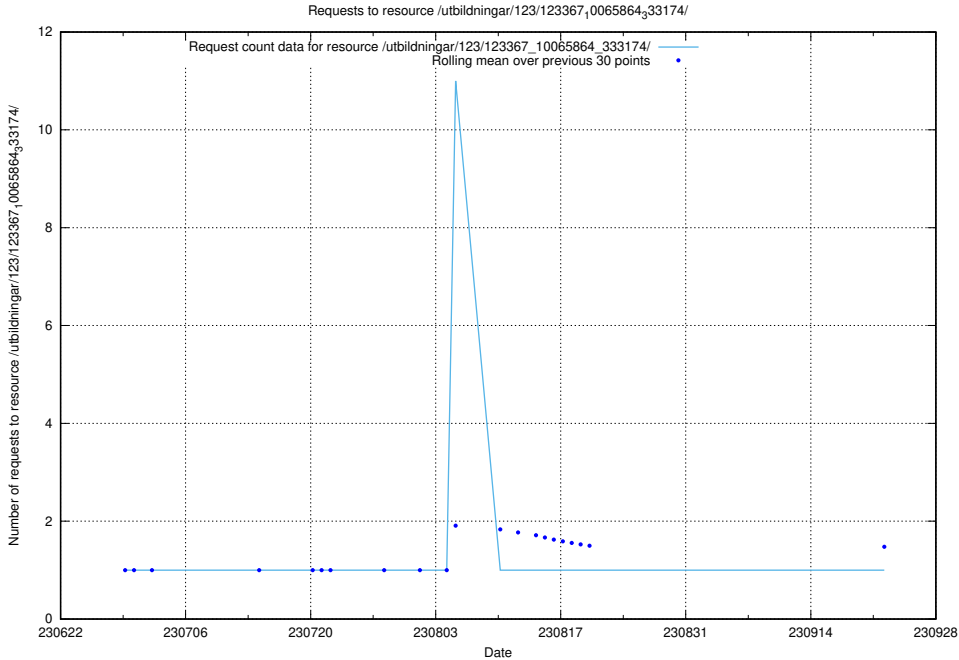

5.5556 Usage of /utbildningar/123/123367_10065864_333174/

Here, we count the number of requests to resource /utbildningar/123/123367_10065864_333174/.