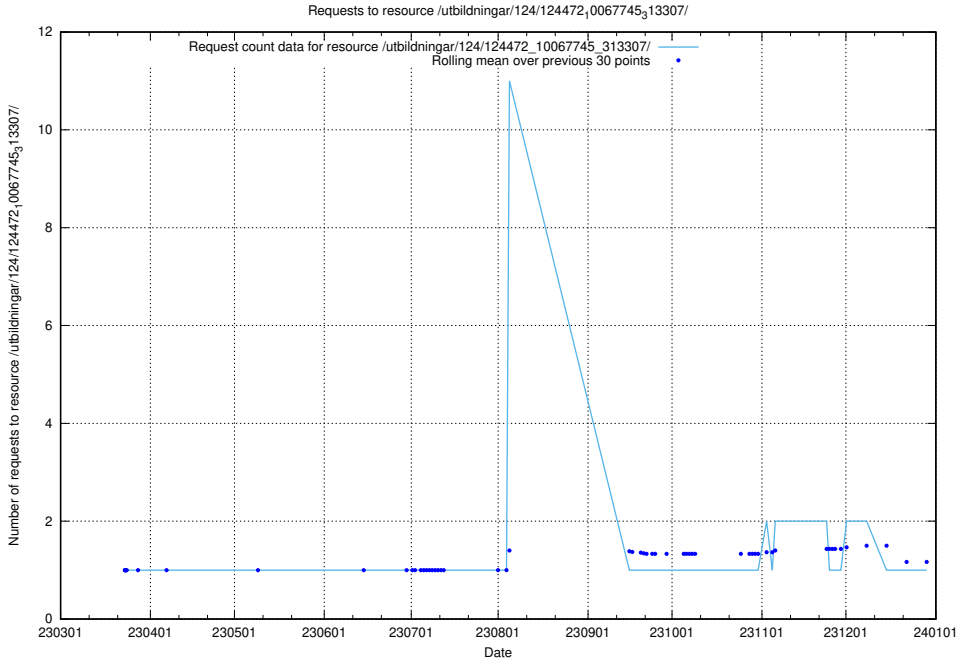

5.3049 Usage of /utbildningar/124/124472_10067745_313307/

Here, we count the number of requests to resource /utbildningar/124/124472_10067745_313307/.