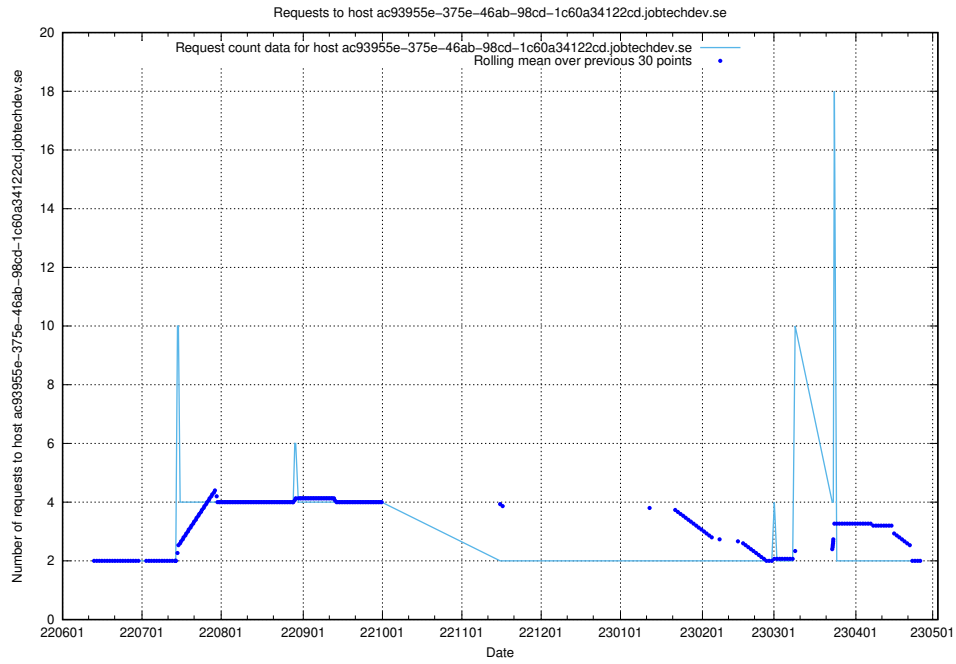

7.415 Usage of ac93955e-375e-46ab-98cd-1c60a34122cd.jobtechdev.se

Here, we count the number of requests to host ac93955e-375e-46ab-98cd-1c60a34122cd.jobtechdev.se.