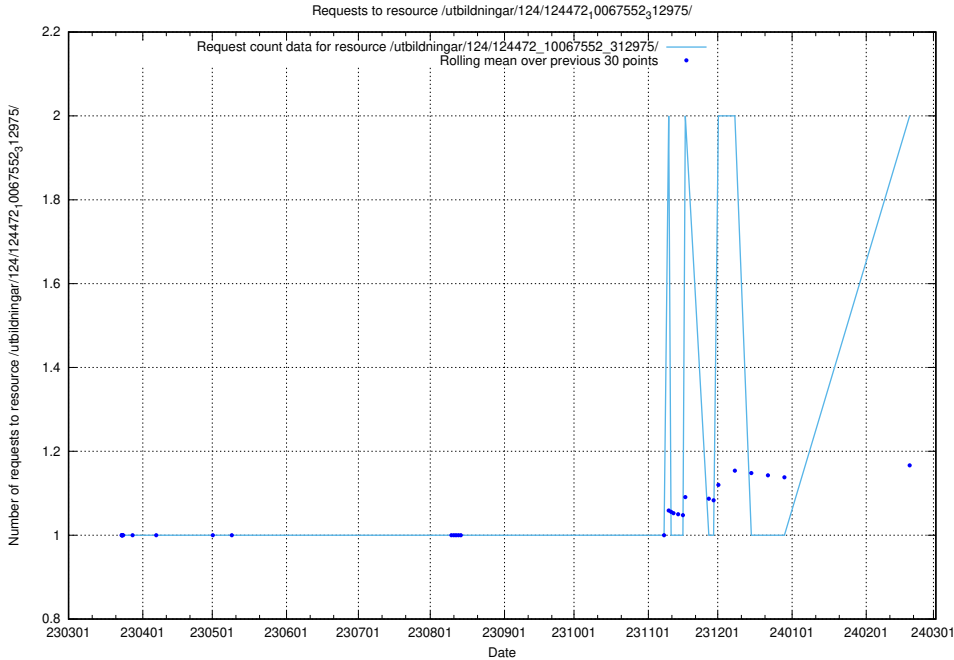

5.632 Usage of /utbildningar/124/124472_10067552_312975/

Here, we count the number of requests to resource /utbildningar/124/124472_10067552_312975/.