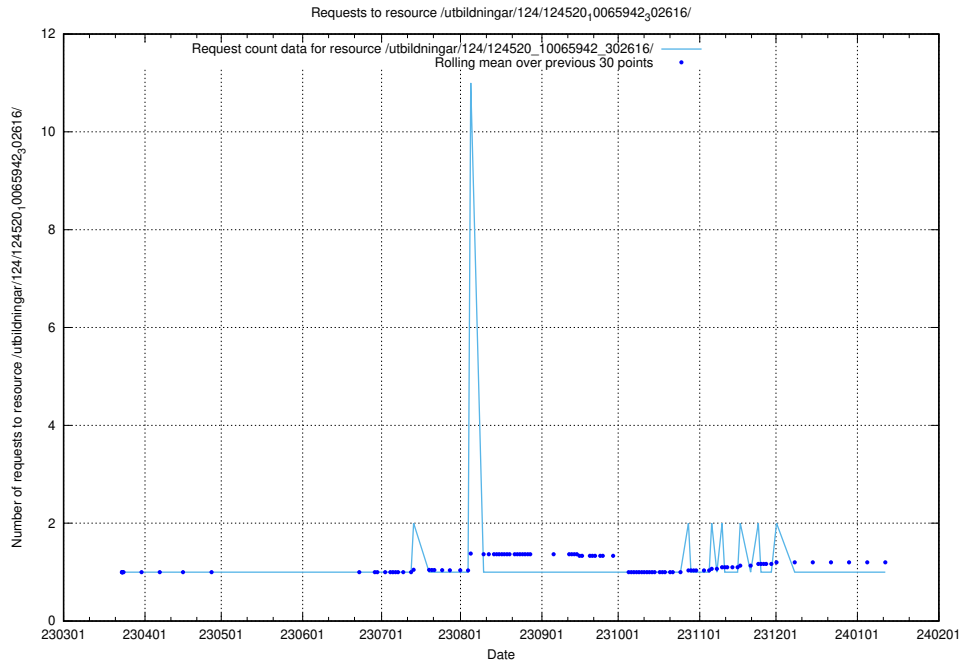

5.1274 Usage of /utbildningar/124/124520_10065942_302616/

Here, we count the number of requests to resource /utbildningar/124/124520_10065942_302616/.