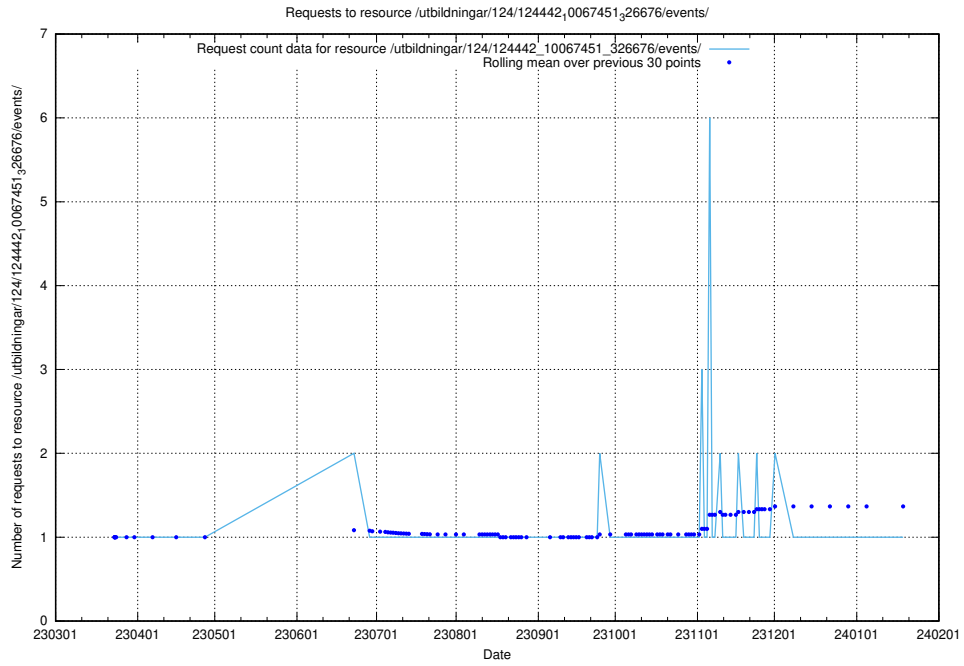

5.3537 Usage of /utbildningar/124/124442_10067451_326676/events/

Here, we count the number of requests to resource /utbildningar/124/124442_10067451_326676/events/