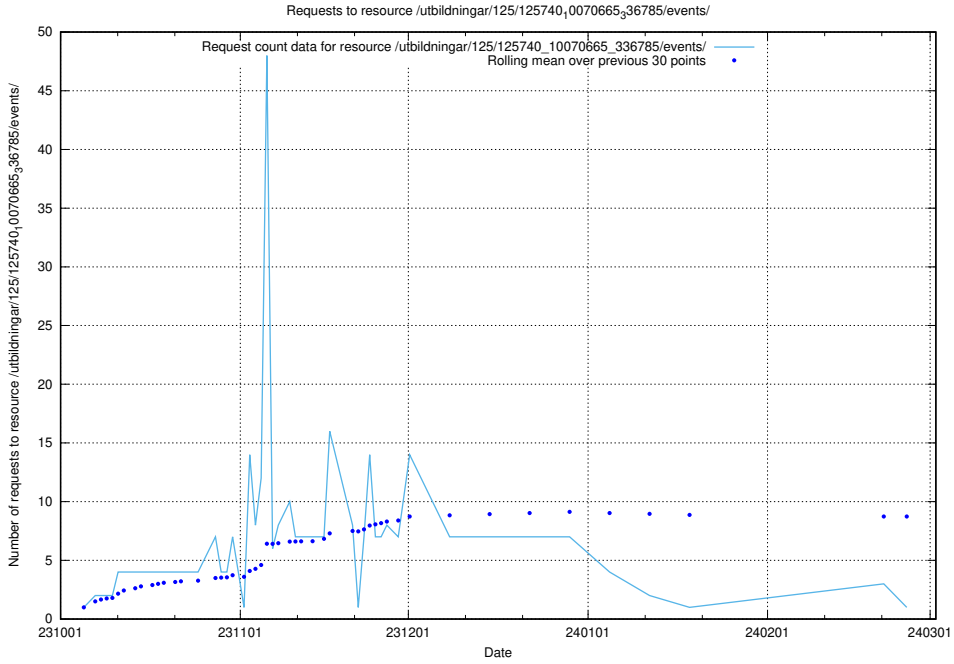

5.4438 Usage of /utbildningar/125/125740_10070665_336785/events/

Here, we count the number of requests to resource /utbildningar/125/125740_10070665_336785/events/