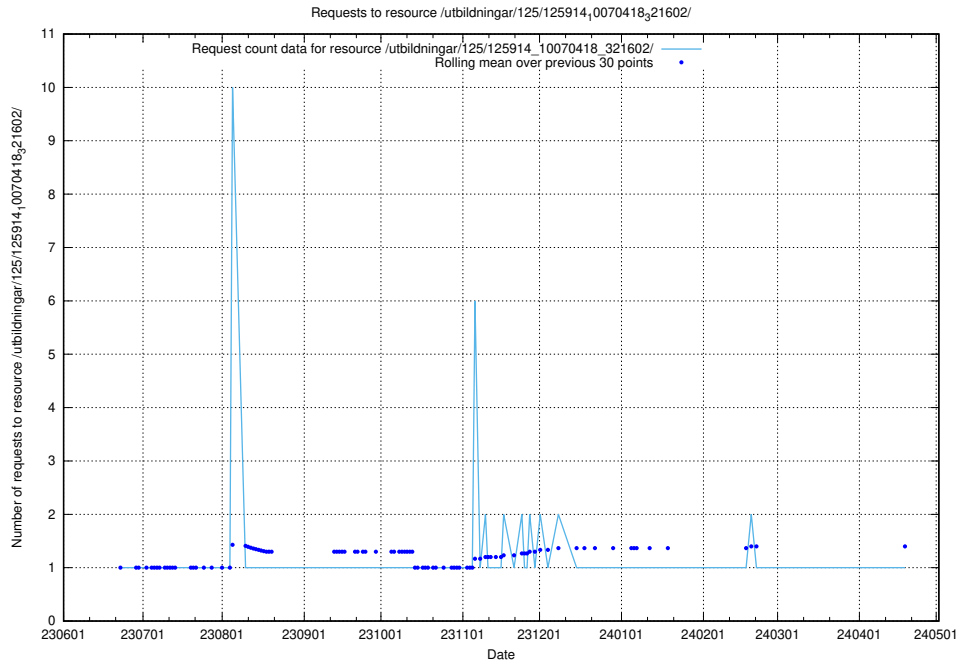

5.5714 Usage of /utbildningar/125/125914_10070418_321602/

Here, we count the number of requests to resource /utbildningar/125/125914_10070418_321602/.