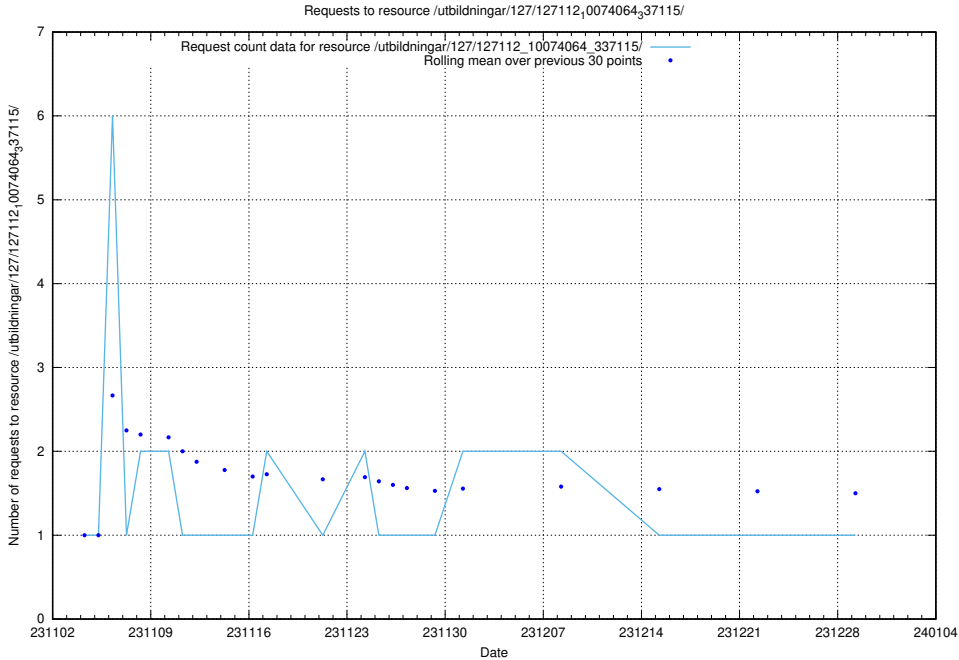

5.4162 Usage of /utbildningar/127/127112_10074064_337115/

Here, we count the number of requests to resource /utbildningar/127/127112_10074064_337115/.