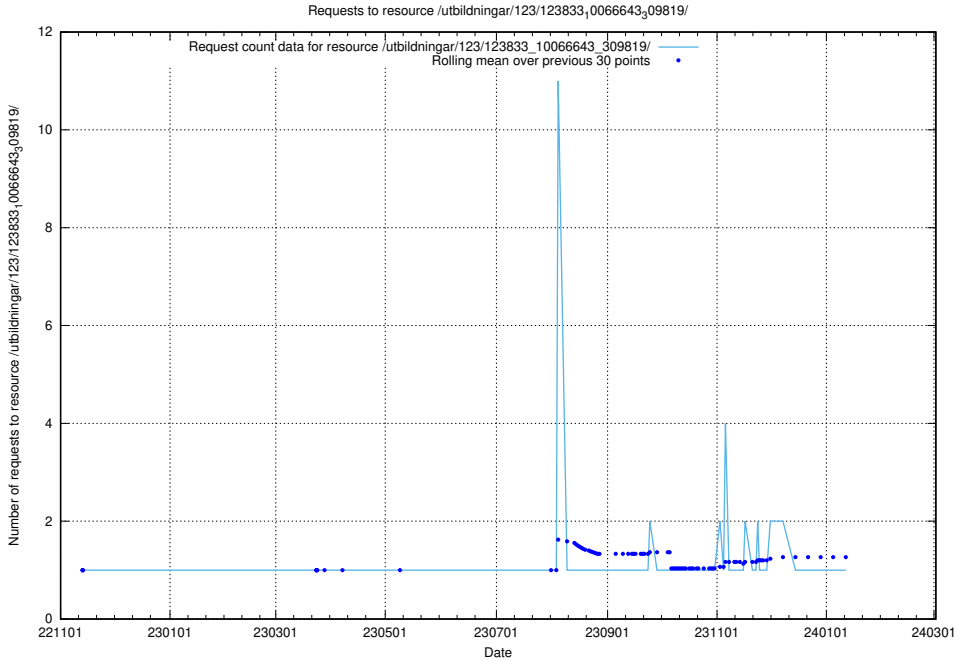

5.5937 Usage of /utbildningar/123/123833_10066643_309819/

Here, we count the number of requests to resource /utbildningar/123/123833_10066643_309819/.