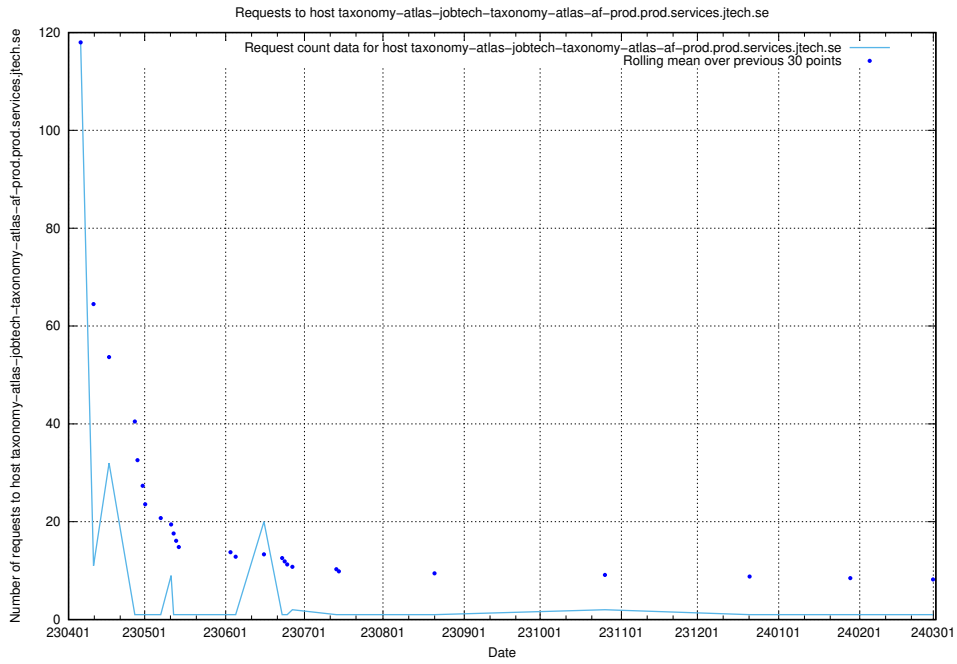

7.612 Usage of taxonomy-atlas-jobtech-taxonomy-atlas-af-prod.prod.services.jtech

Here, we count the number of requests to host taxonomy-atlas-jobtech-taxonomy-atlas-af-prod.prod.services.jtech.se.