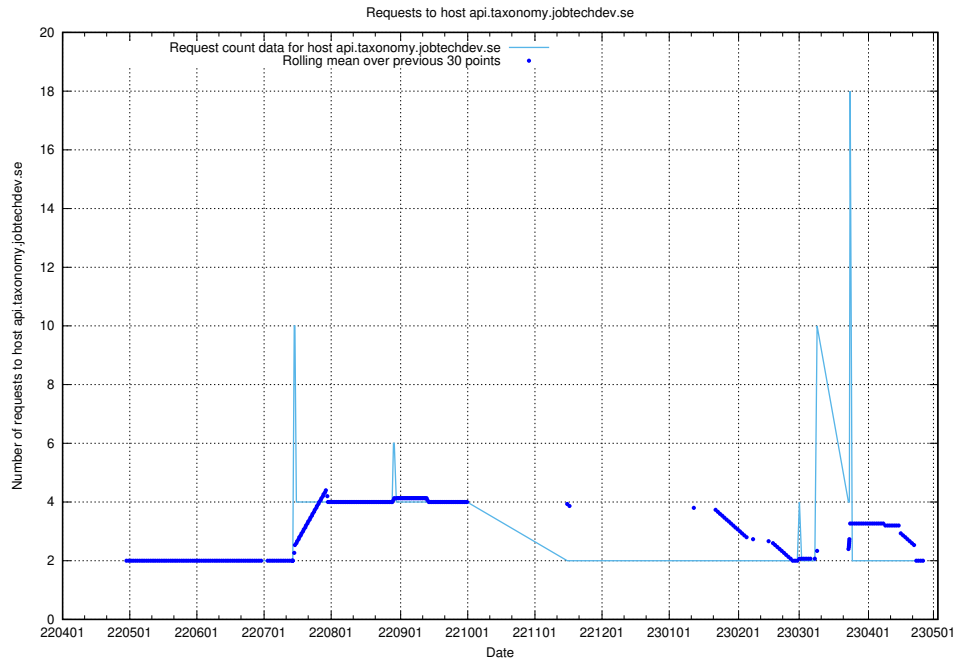

7.444 Usage of api.taxonomy.jobtechdev.se

Here, we count the number of requests to host api.taxonomy.jobtechdev.se.