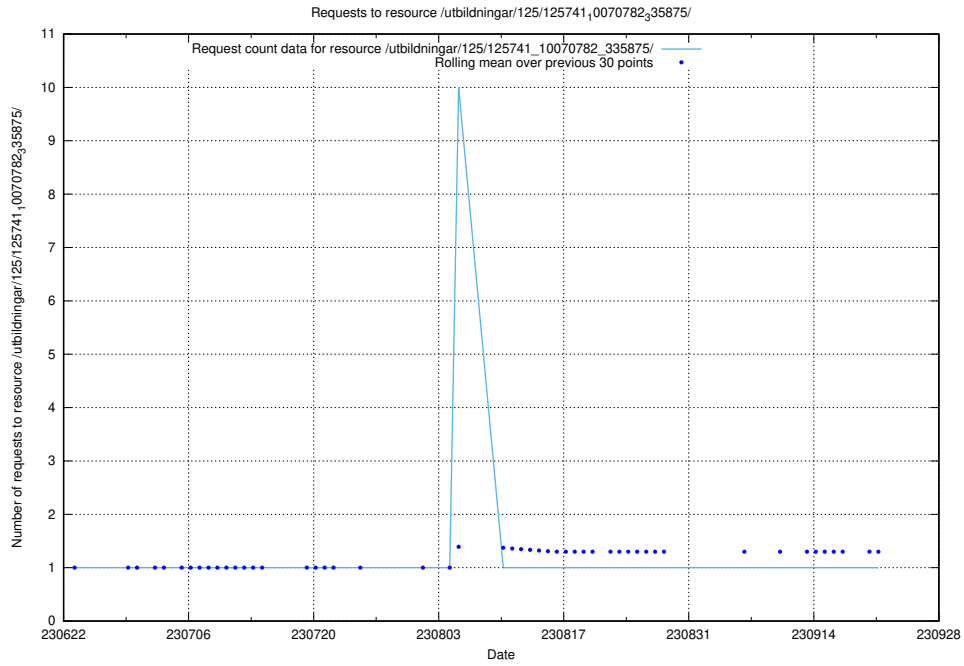

5.5718 Usage of /utbildningar/125/125741_10070782_335875/

Here, we count the number of requests to resource /utbildningar/125/125741_10070782_335875/.