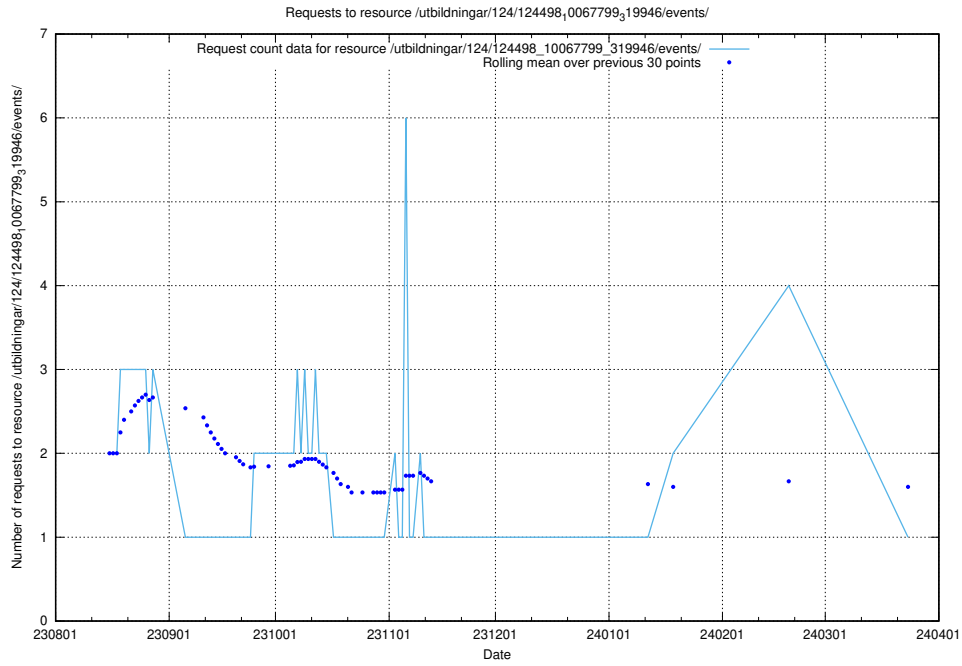

5.4815 Usage of /utbildningar/124/124498_10067799_319946/events/

Here, we count the number of requests to resource /utbildningar/124/124498_10067799_319946/events/