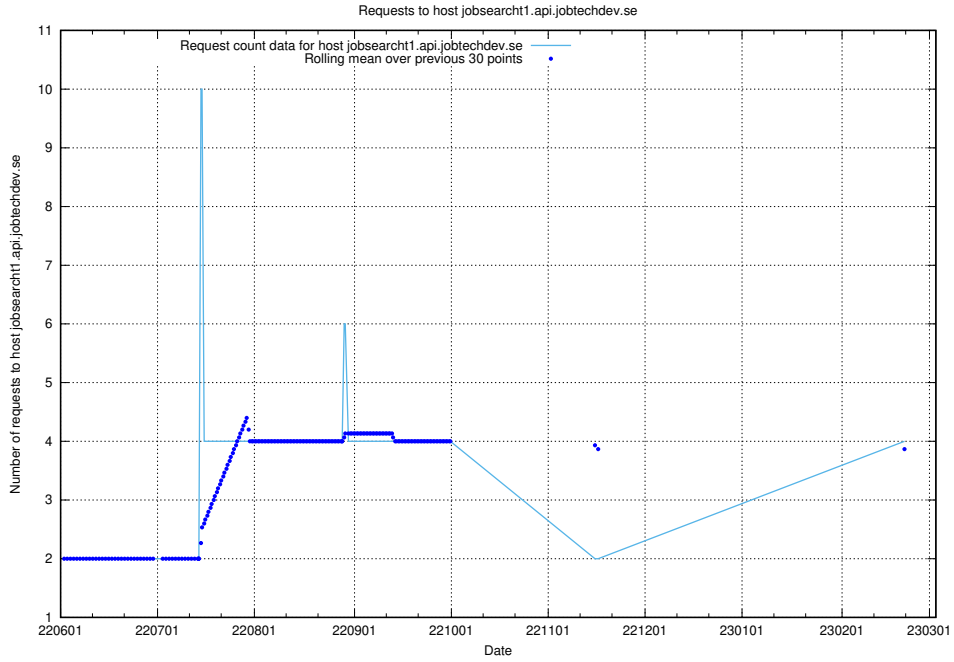

7.151 Usage of `jobsearcht1.api.jobtechdev.se`

Here, we count the number of requests to host `jobsearcht1.api.jobtechdev.se`.