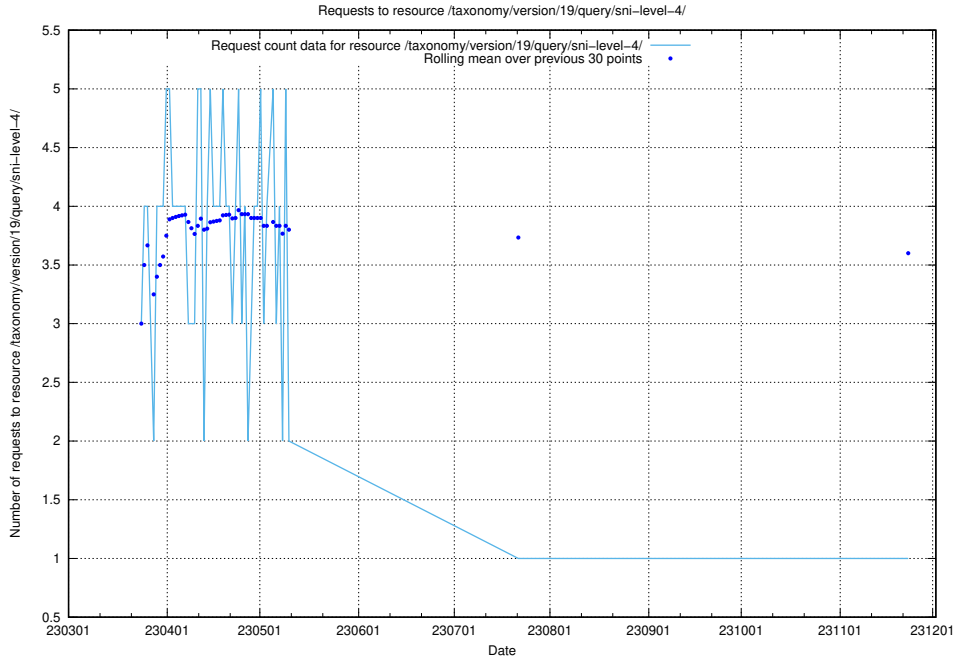

5.6135 Usage of /taxonomy/version/19/query/sni-level-4/

Here, we count the number of requests to resource /taxonomy/version/19/query/sni-level-4/.