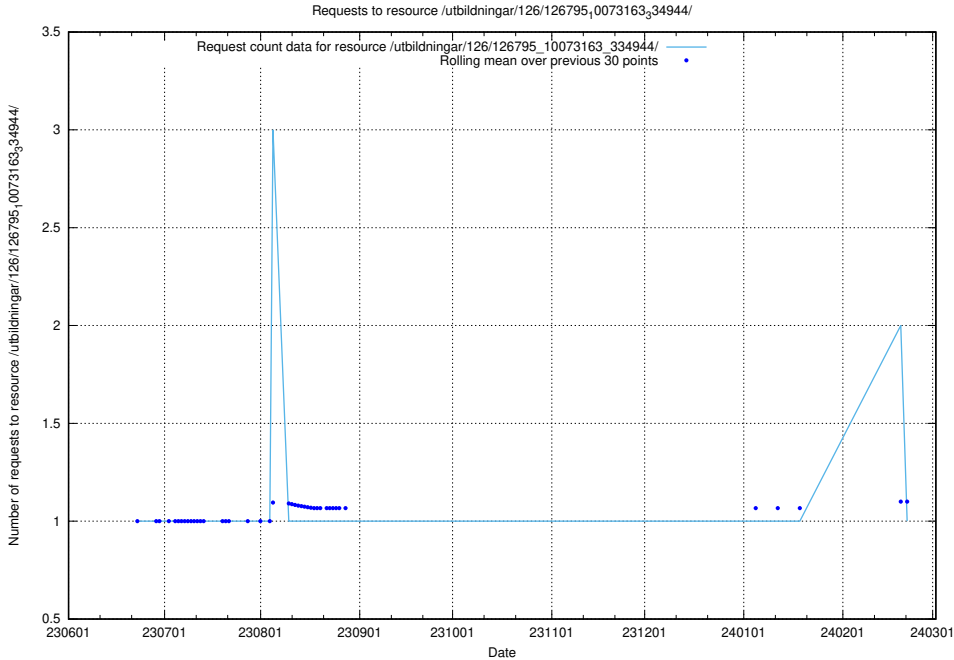

5.5612 Usage of /utbildningar/126/126795_10073163_334944/

Here, we count the number of requests to resource /utbildningar/126/126795_10073163_334944/.