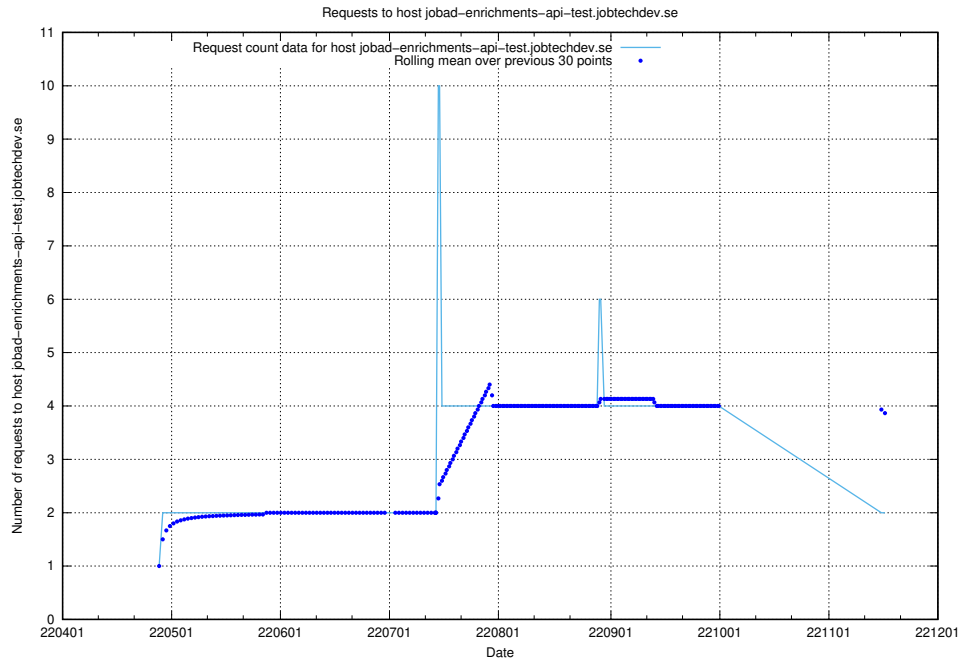

7.451 Usage of `jobad-enrichments-api-test.jobtechdev.se`

Here, we count the number of requests to host `jobad-enrichments-api-test.jobtechdev.se`.