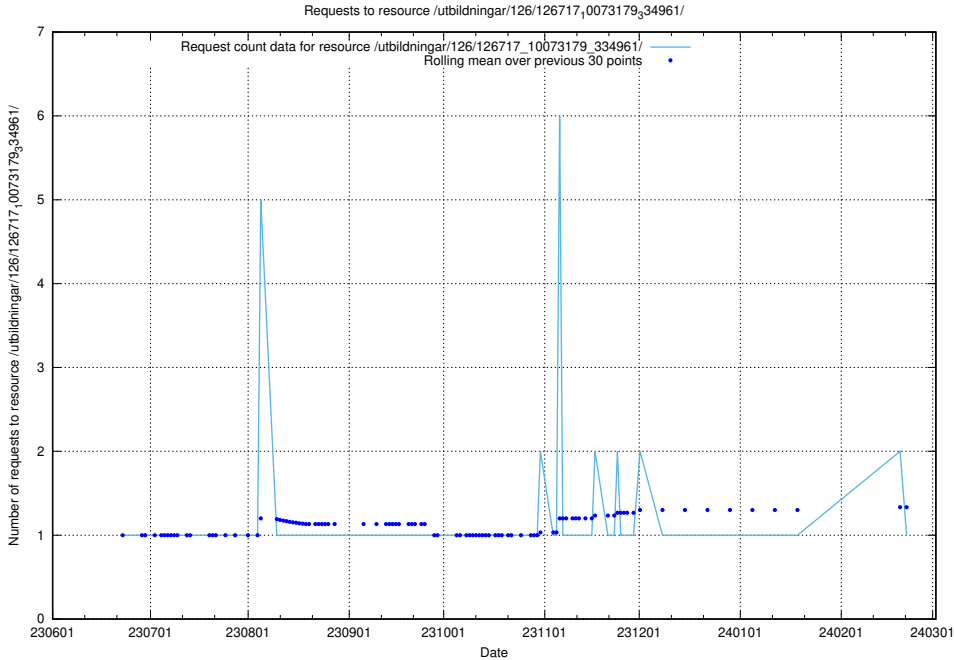

5.5642 Usage of /utbildningar/126/126717_10073179_334961/

Here, we count the number of requests to resource /utbildningar/126/126717_10073179_334961/.