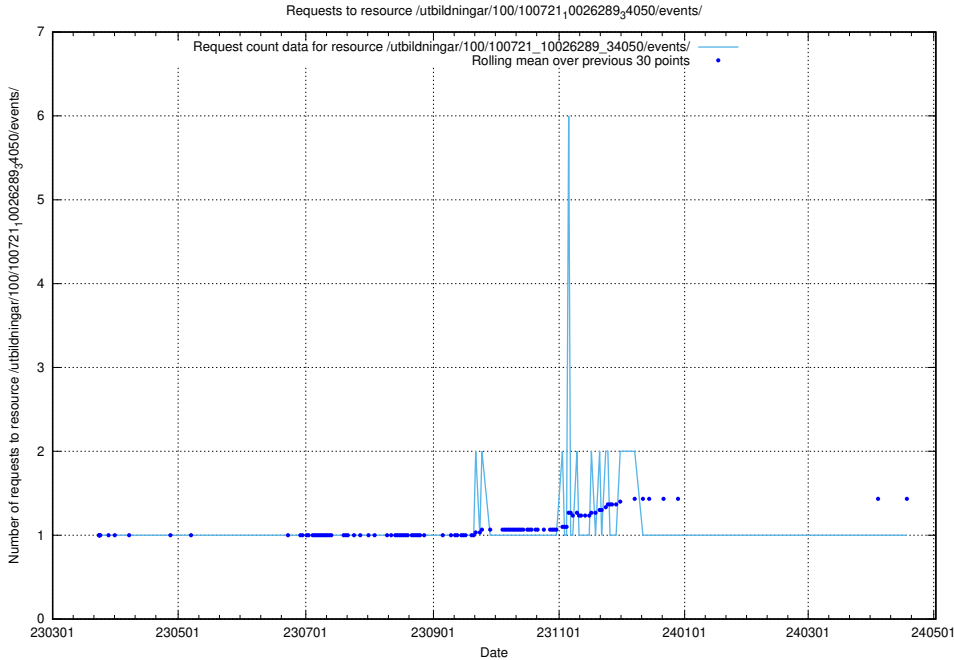

5.5719 Usage of /utbildningar/100/100721_10026289_34050/events/

Here, we count the number of requests to resource /utbildningar/100/100721_10026289_34050/events/.