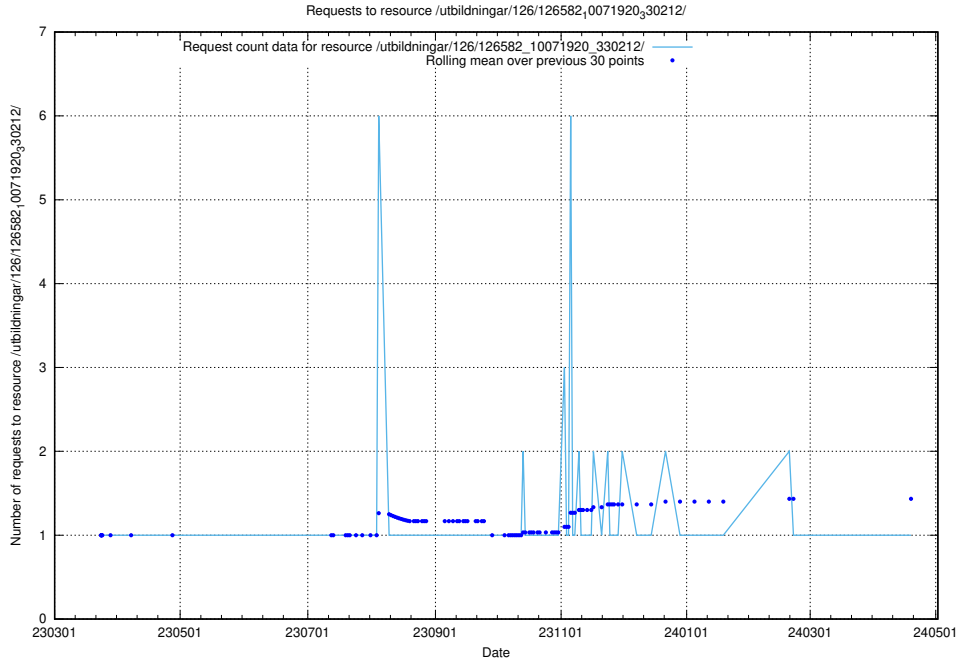

5.6404 Usage of /utbildningar/126/126582_10071920_330212/

Here, we count the number of requests to resource /utbildningar/126/126582_10071920_330212/.