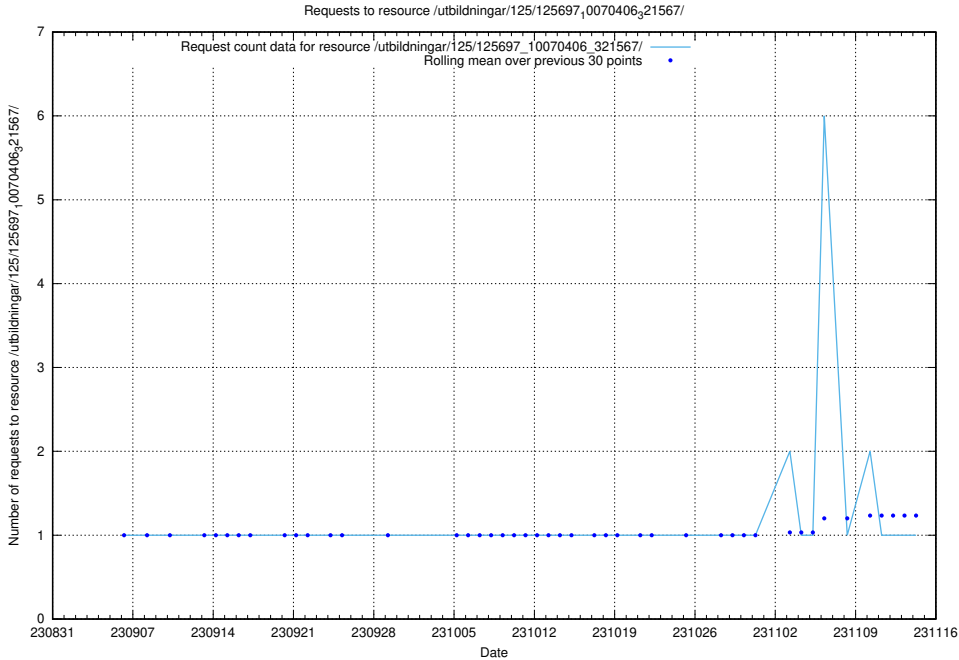

5.4700 Usage of /utbildningar/125/125697_10070406_321567/

Here, we count the number of requests to resource /utbildningar/125/125697_10070406_321567/.