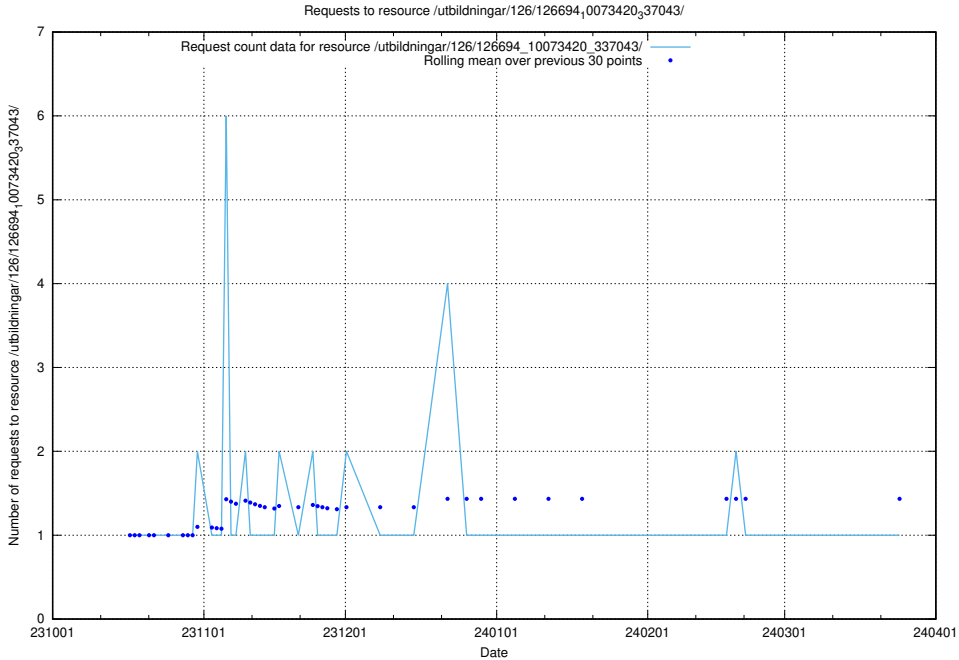

5.4330 Usage of /utbildningar/126/126694_10073420_337043/

Here, we count the number of requests to resource /utbildningar/126/126694_10073420_337043/.