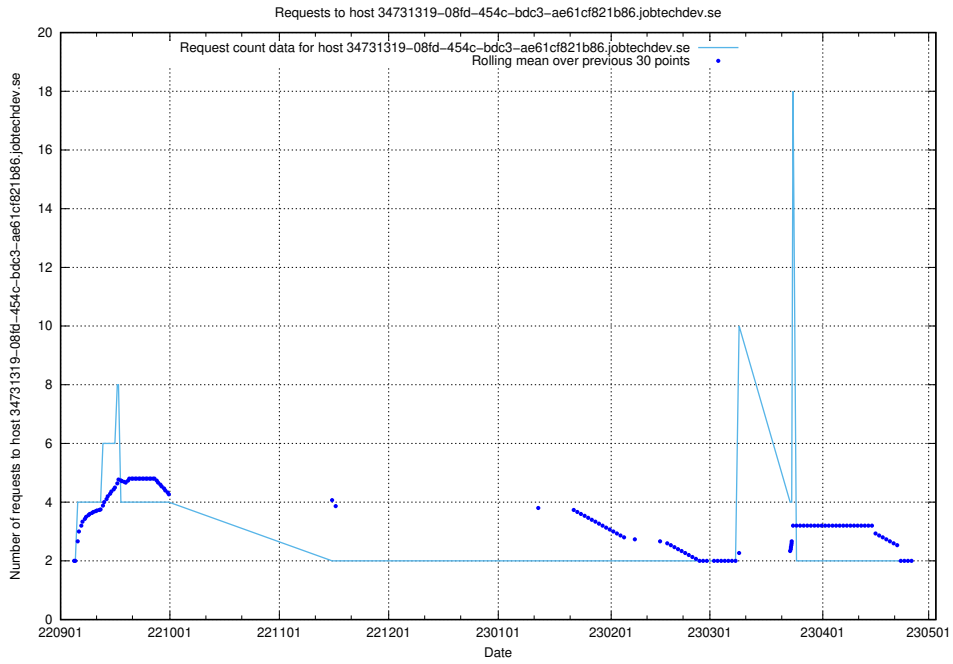

7.337 Usage of 34731319-08fd-454c-bdc3-ae61cf821b86.jobtechdev.se

Here, we count the number of requests to host 34731319-08fd-454c-bdc3-ae61cf821b86.jobtechdev.se.