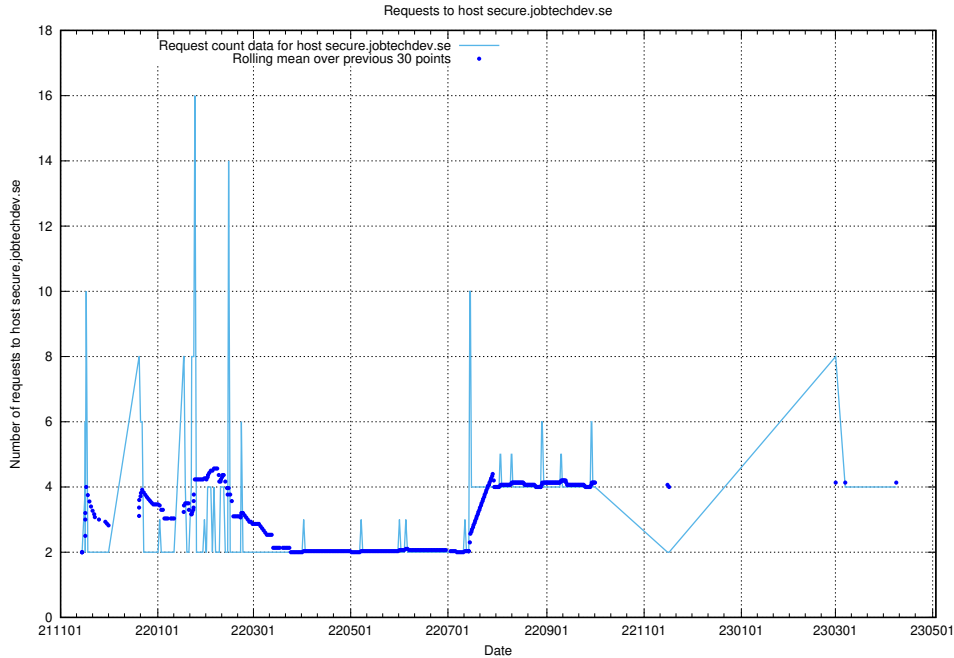

7.165 Usage of secure.jobtechdev.se

Here, we count the number of requests to host secure.jobtechdev.se.