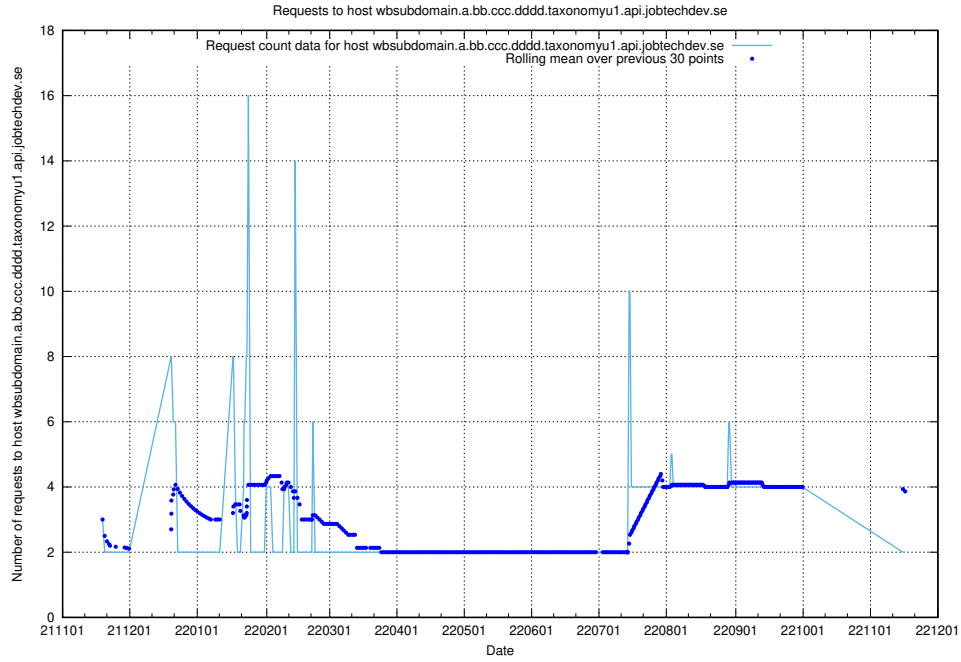

7.464 Usage of wbsubdomain.a.bb.ccc.dddd.taxonomy1.api.jobtechdev.se

Here, we count the number of requests to host wbsubdomain.a.bb.ccc.dddd.taxonomy1.api.jobtechdev.se