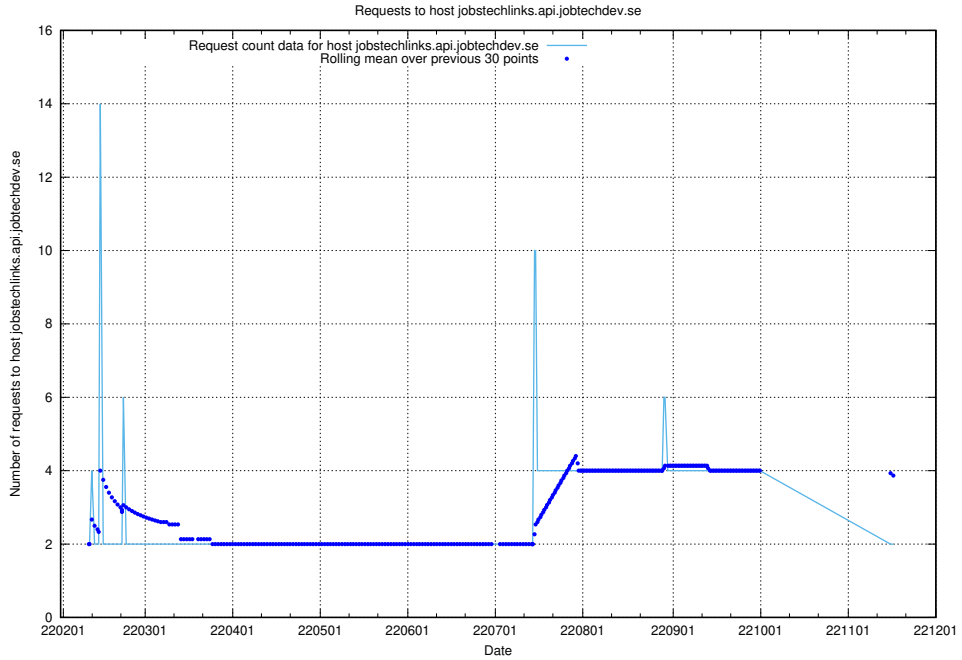

7.561 Usage of jobstechlinks.api.jobtechdev.se

Here, we count the number of requests to host jobstechlinks.api.jobtechdev.se.