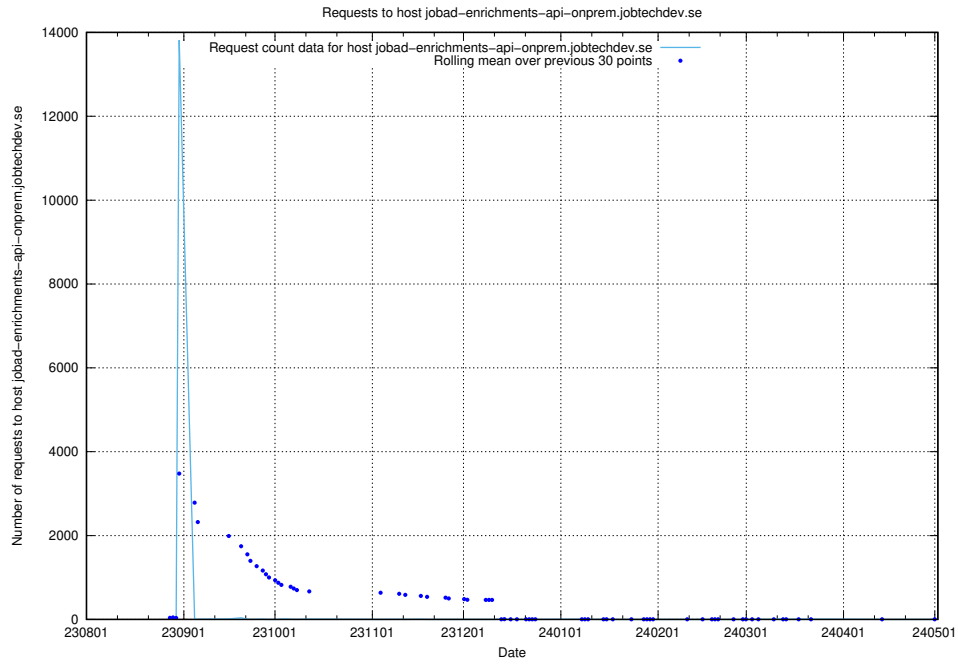

7.607 Usage of jobad-enrichments-api-onprem.jobtechdev.se

Here, we count the number of requests to host jobad-enrichments-api-onprem.jobtechdev.se.