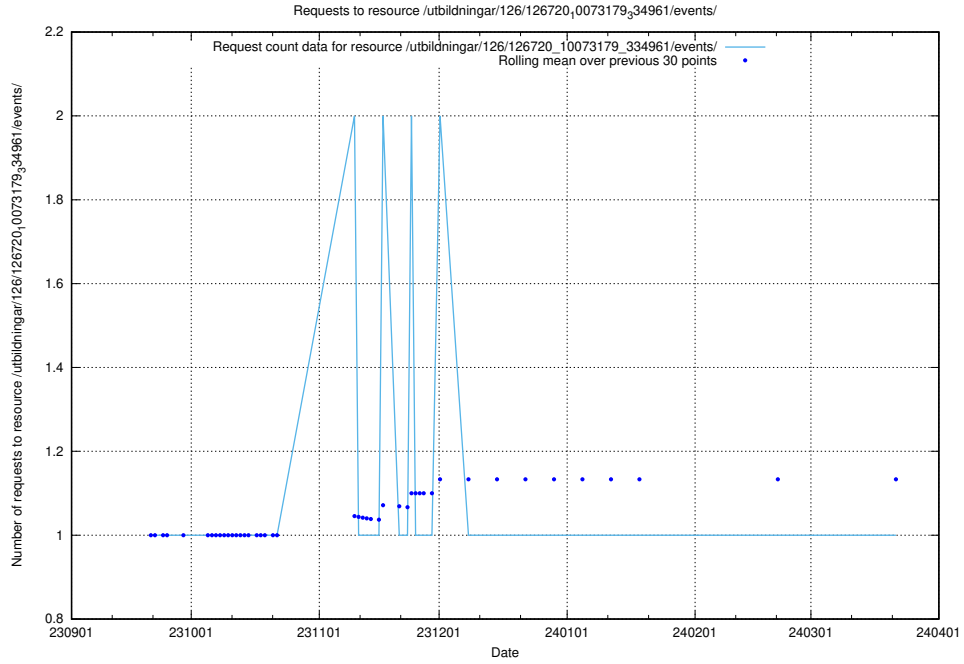

5.4545 Usage of /utbildningar/126/126720_10073179_334961/events/

Here, we count the number of requests to resource /utbildningar/126/126720_10073179_334961/events/