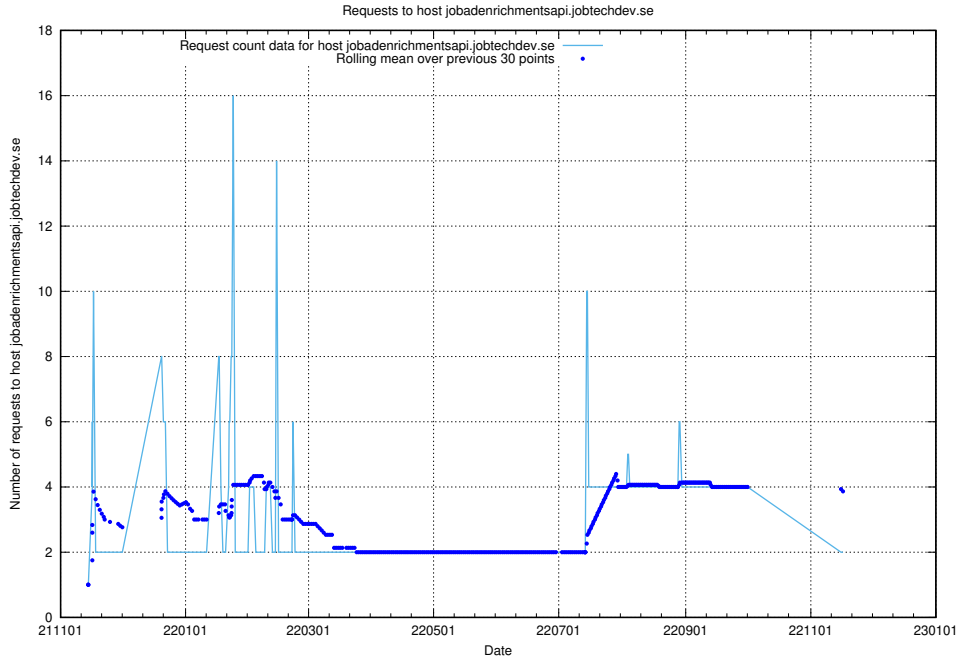

7.581 Usage of jobadenrichmentsapi.jobtechdev.se

Here, we count the number of requests to host jobadenrichmentsapi.jobtechdev.se.