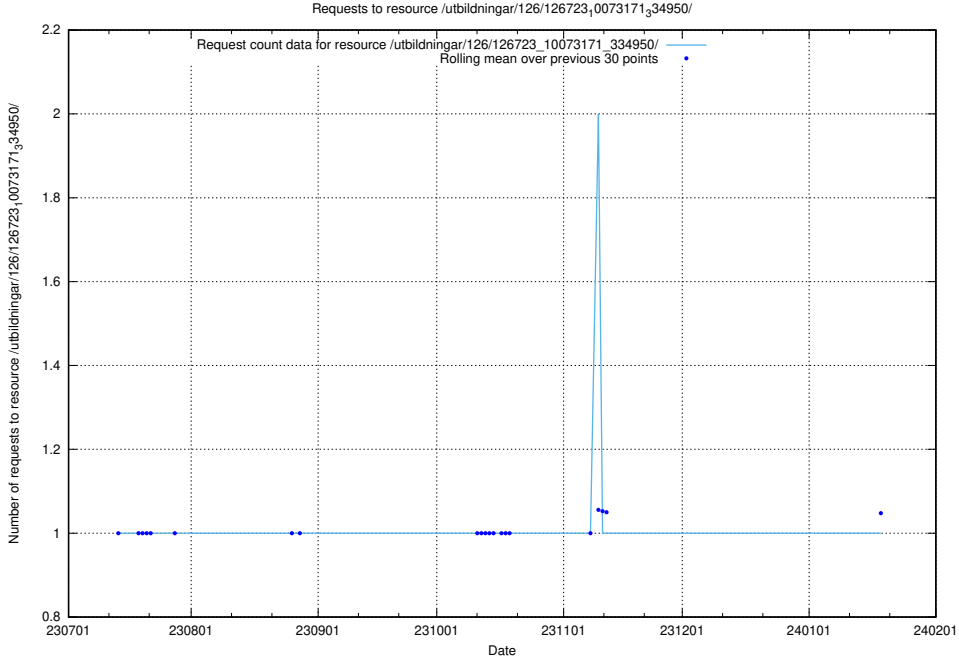

5.5092 Usage of /utbildningar/126/126723_10073171_334950/

Here, we count the number of requests to resource /utbildningar/126/126723_10073171_334950/.