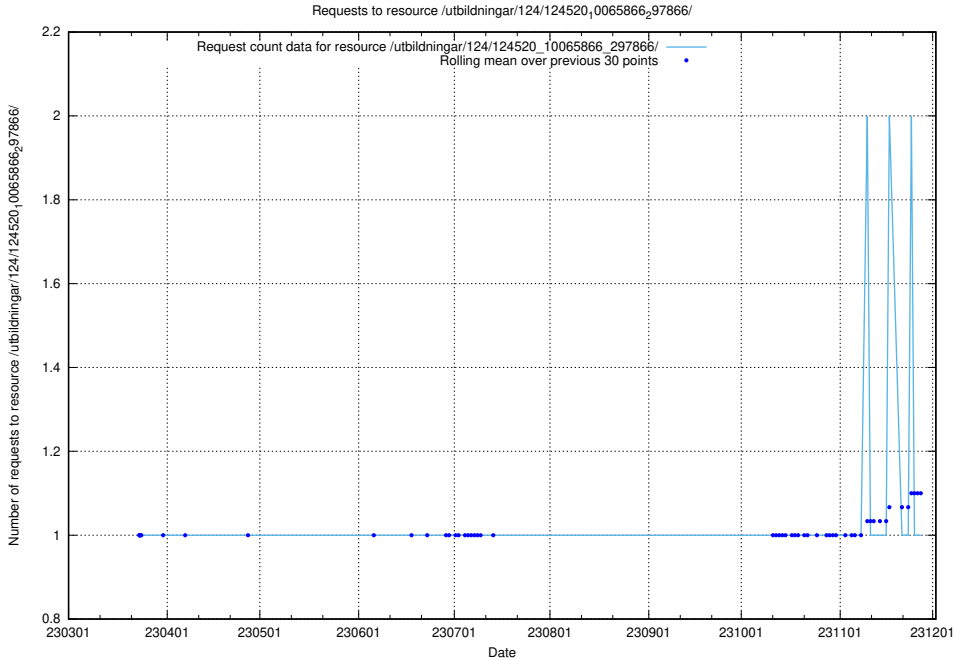

5.1286 Usage of /utbildningar/124/124520_10065866_297866/

Here, we count the number of requests to resource /utbildningar/124/124520_10065866_297866/.