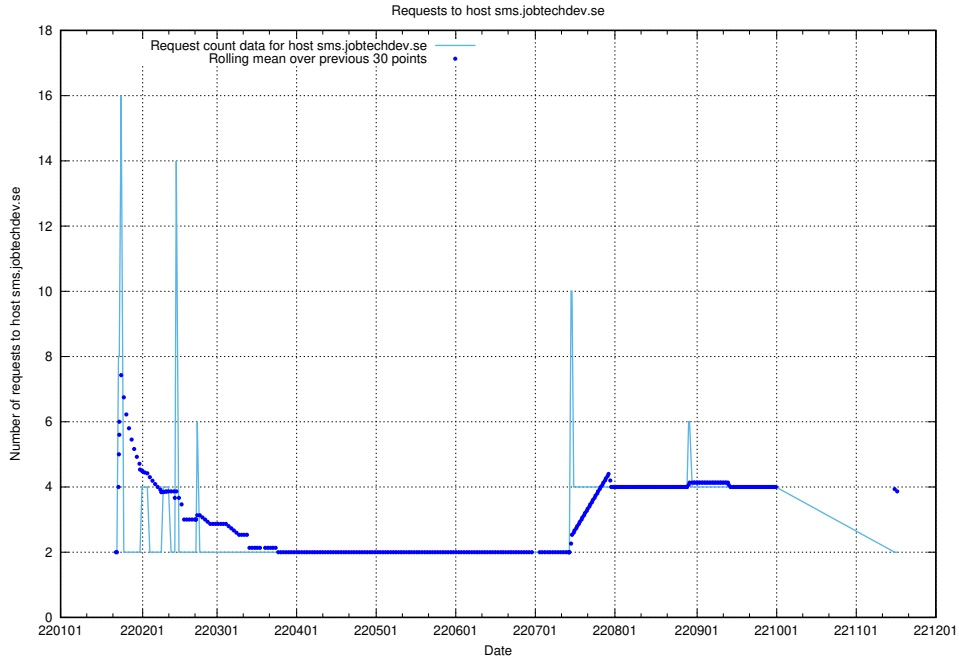

7.589 Usage of sms.jobtechdev.se

Here, we count the number of requests to host sms.jobtechdev.se.