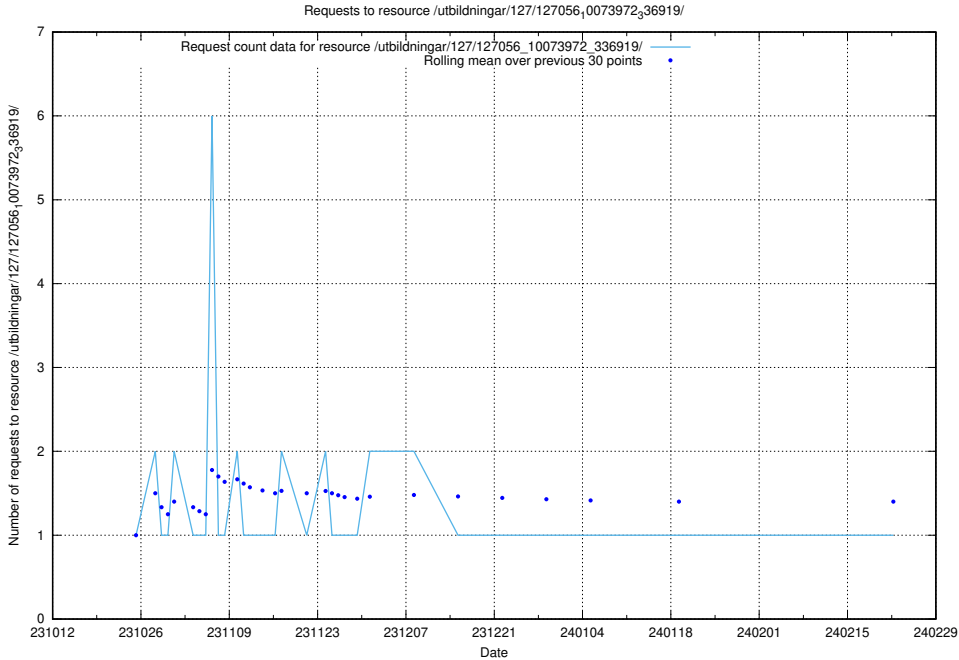

5.4245 Usage of /utbildningar/127/127056_10073972_336919/

Here, we count the number of requests to resource /utbildningar/127/127056_10073972_336919/.