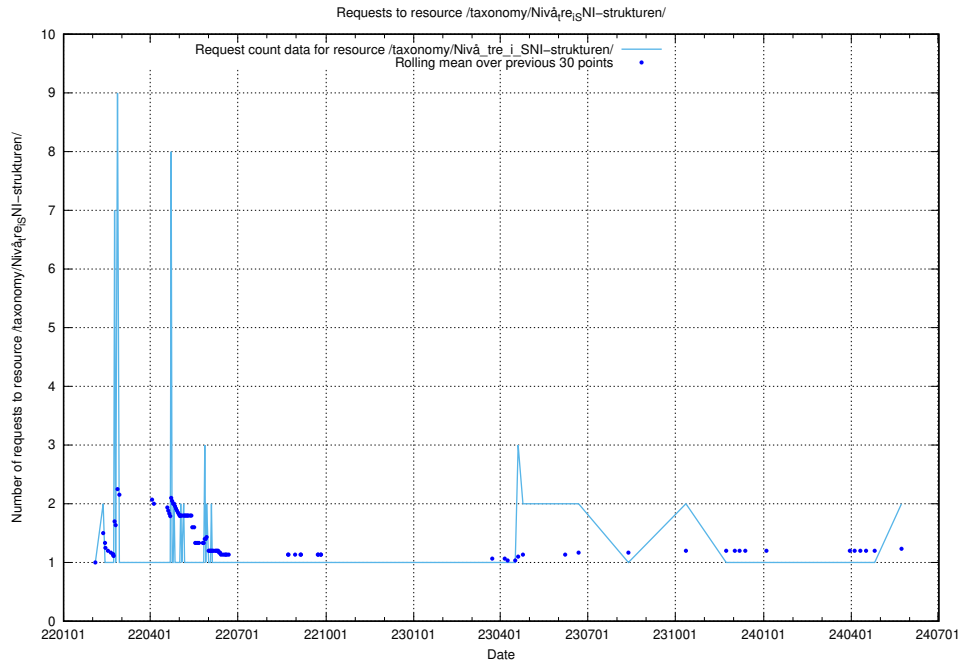

5.628 Usage of /taxonomy/Nivå_tre_i_SNI-strukturen/

Here, we count the number of requests to resource /taxonomy/Nivå_tre_i_SNI-strukturen/.