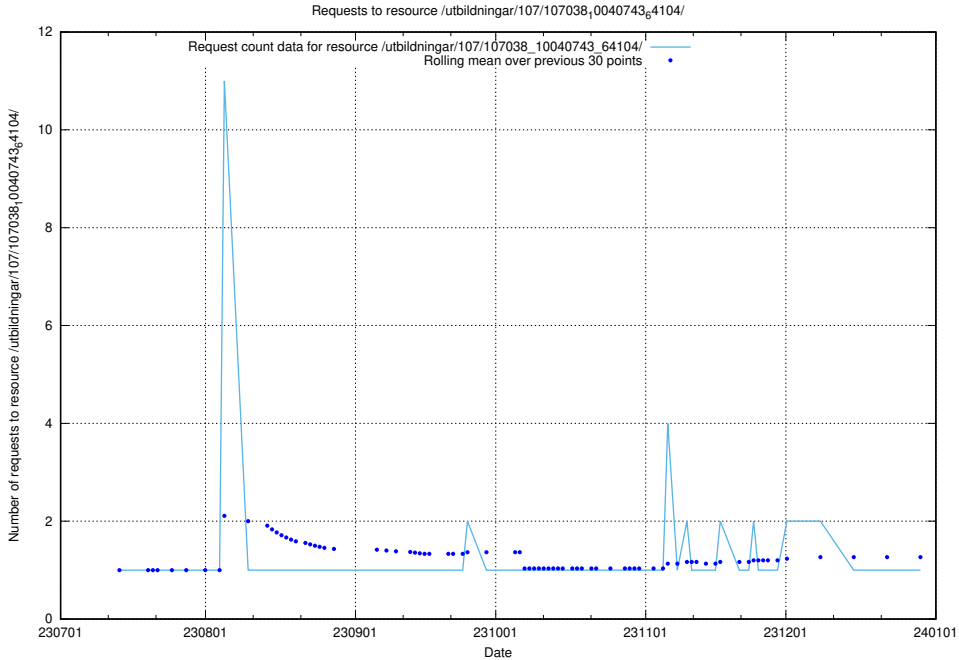

5.5097 Usage of /utbildningar/107/107038_10040743_64104/

Here, we count the number of requests to resource /utbildningar/107/107038_10040743_64104/.