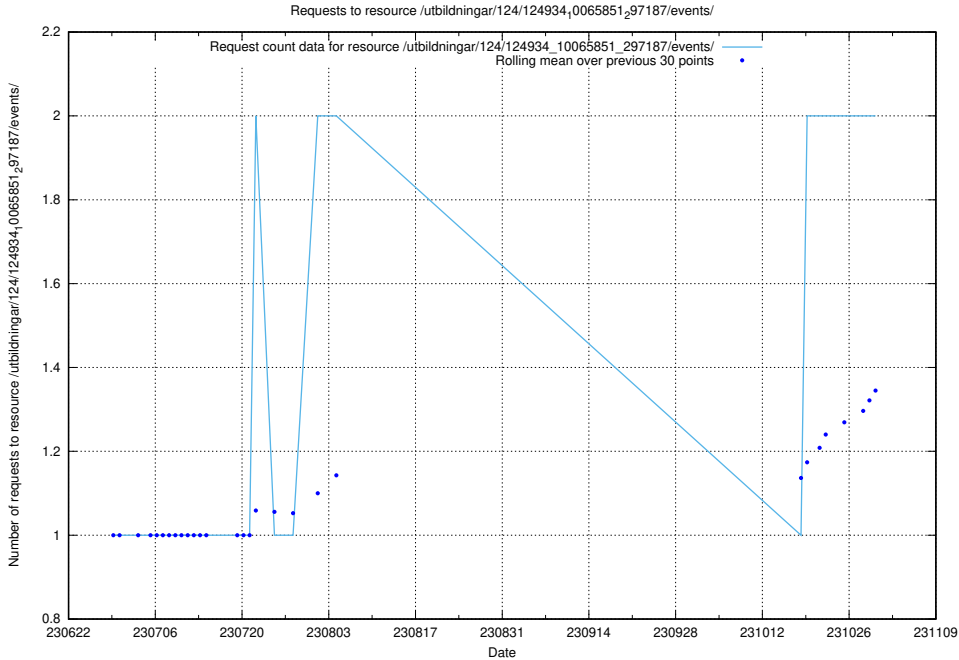

### 5.826 Usage of /utbildningar/124/124934\_10065851\_297187/events/

Here, we count the number of requests to resource /utbildningar/124/124934\_10065851\_297187/events/