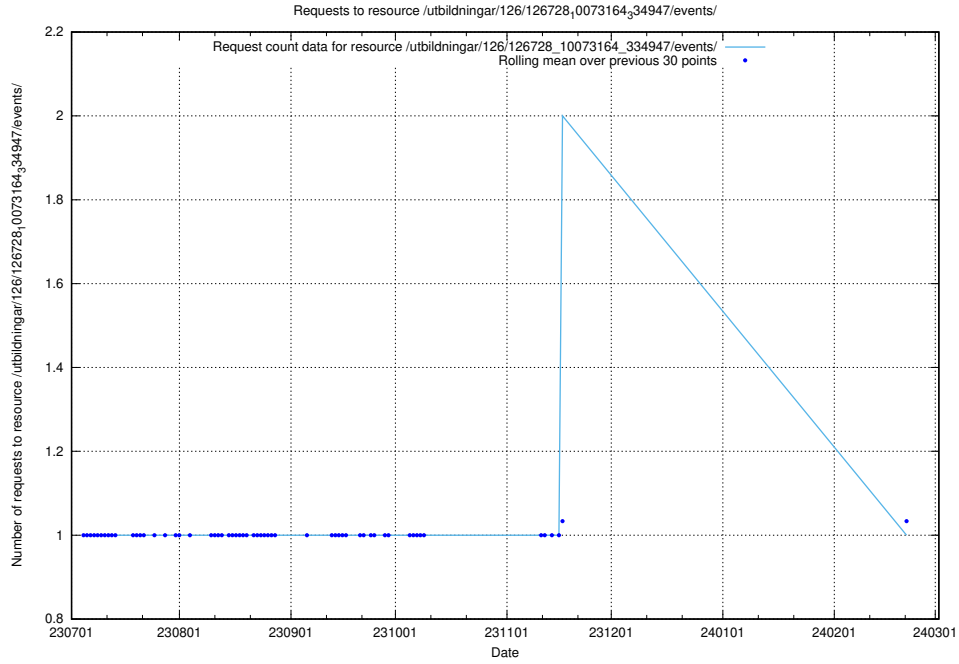

5.5368 Usage of /utbildningar/126/126728_10073164_334947/events/

Here, we count the number of requests to resource /utbildningar/126/126728_10073164_334947/events/