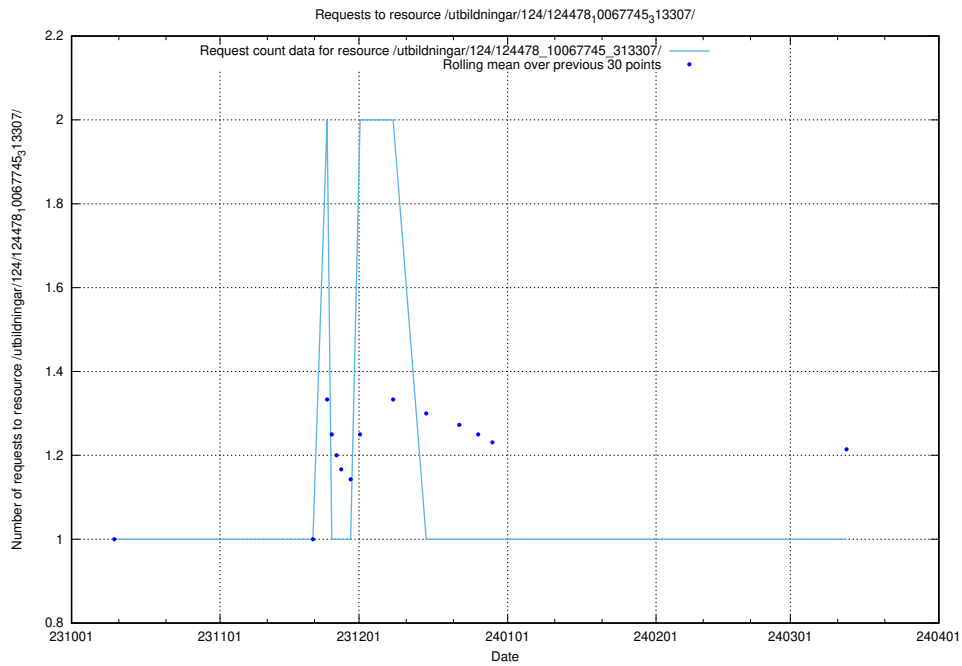

5.4407 Usage of /utbildningar/124/124478_10067745_313307/

Here, we count the number of requests to resource /utbildningar/124/124478_10067745_313307/.