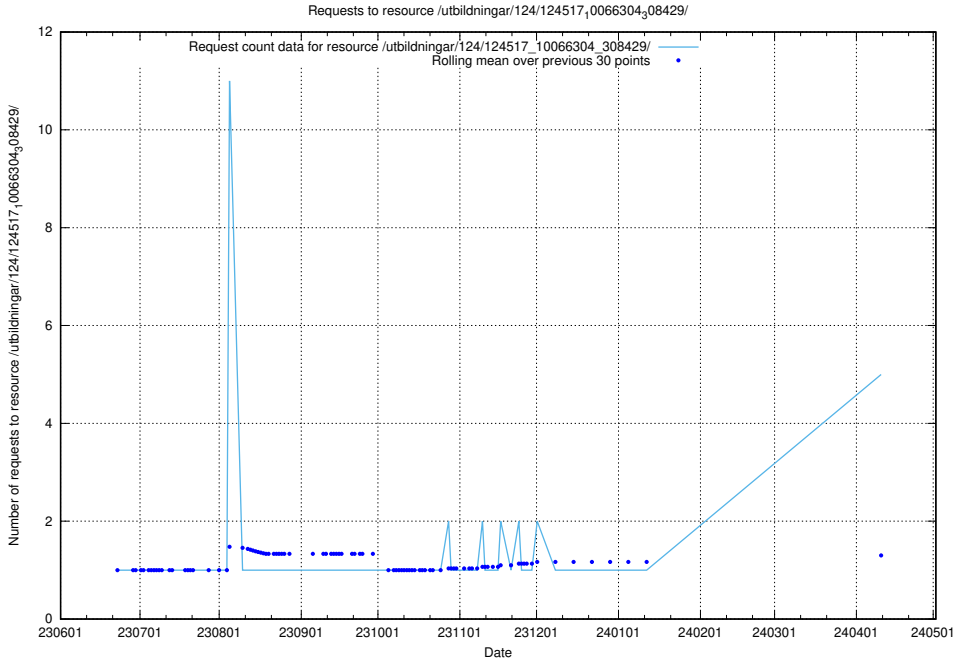

5.147 Usage of /utbildningar/124/124517_10066304_308429/

Here, we count the number of requests to resource /utbildningar/124/124517_10066304_308429/.