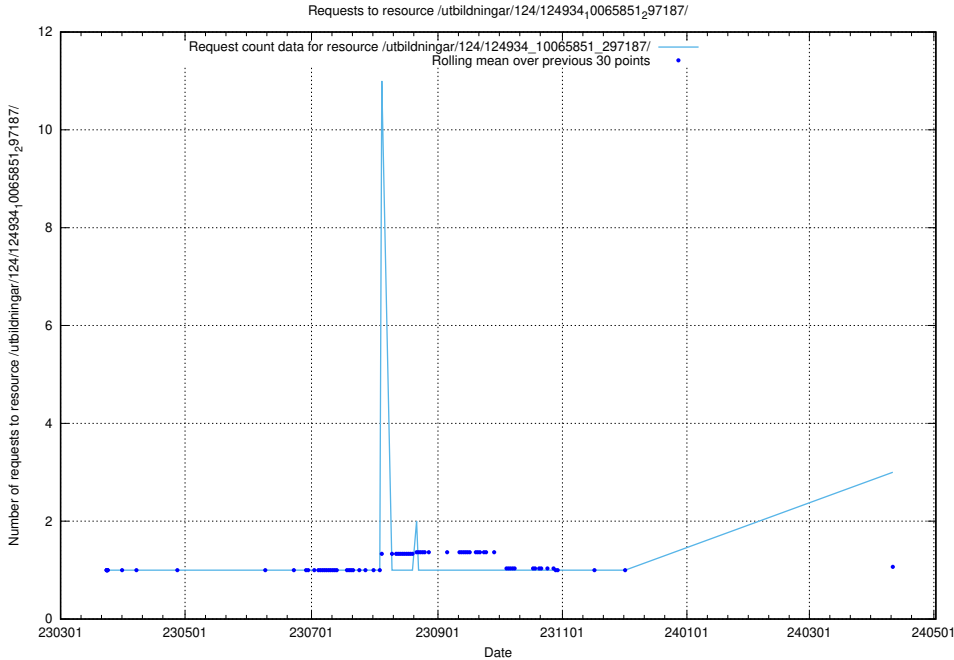

5.259 Usage of /utbildningar/124/124934_10065851_297187/

Here, we count the number of requests to resource /utbildningar/124/124934_10065851_297187/.