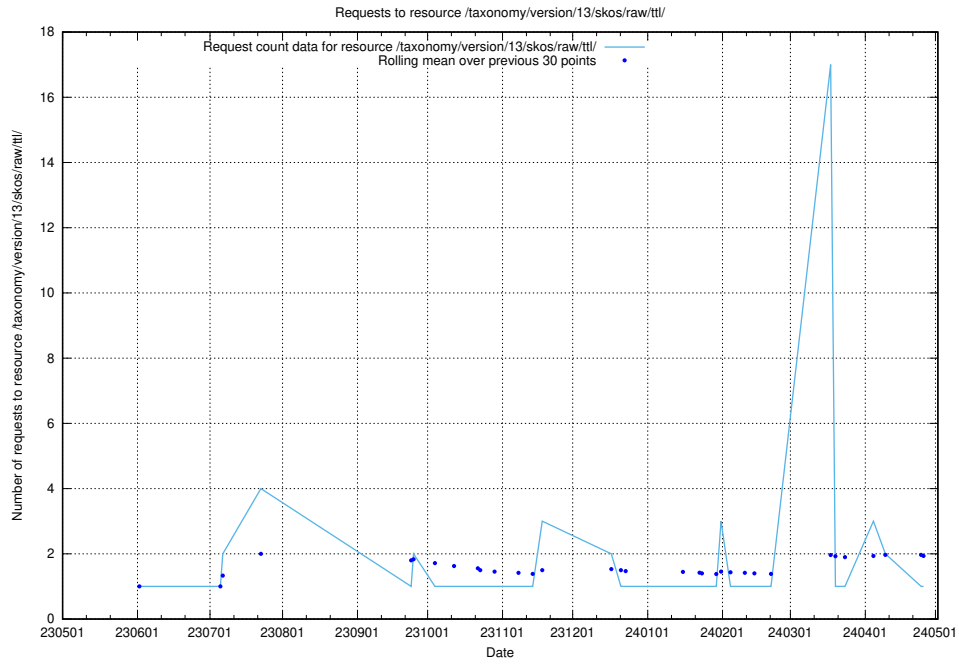

5.5951 Usage of /taxonomy/version/13/skos/raw/ttl/

Here, we count the number of requests to resource /taxonomy/version/13/skos/raw/ttl/.