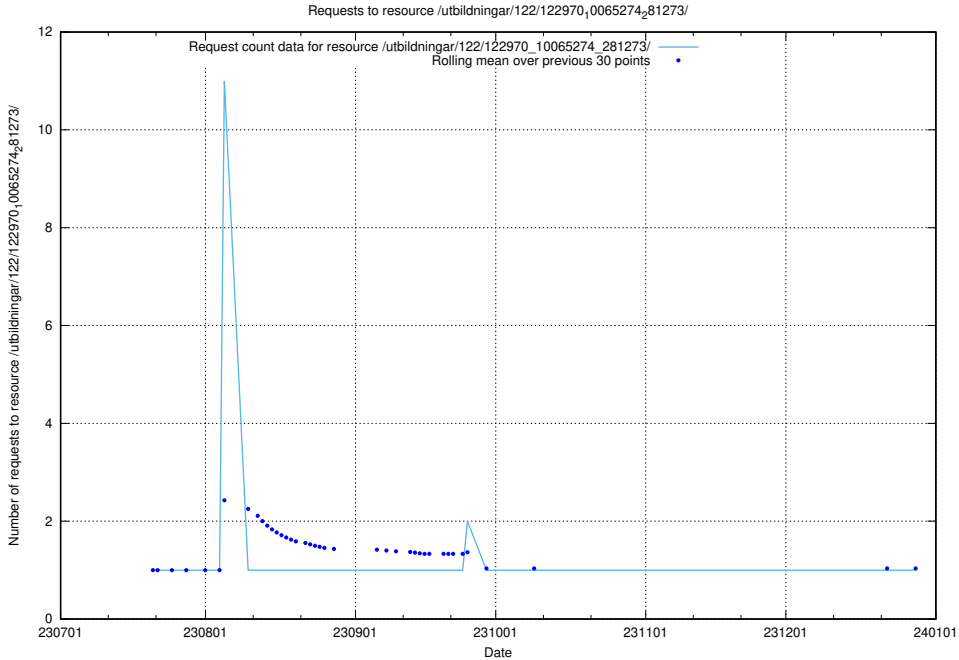

5.5002 Usage of /utbildningar/122/122970_10065274_281273/

Here, we count the number of requests to resource /utbildningar/122/122970_10065274_281273/.