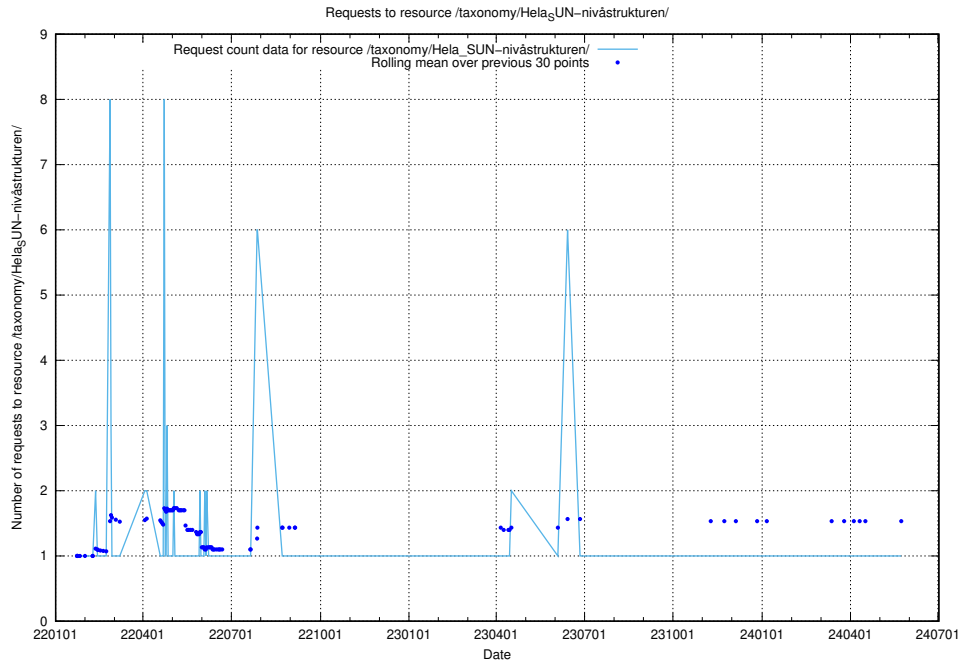

5.4332 Usage of /taxonomy/Hela_SUN-nivåstrukturen/

Here, we count the number of requests to resource /taxonomy/Hela_SUN-nivåstrukturen/.