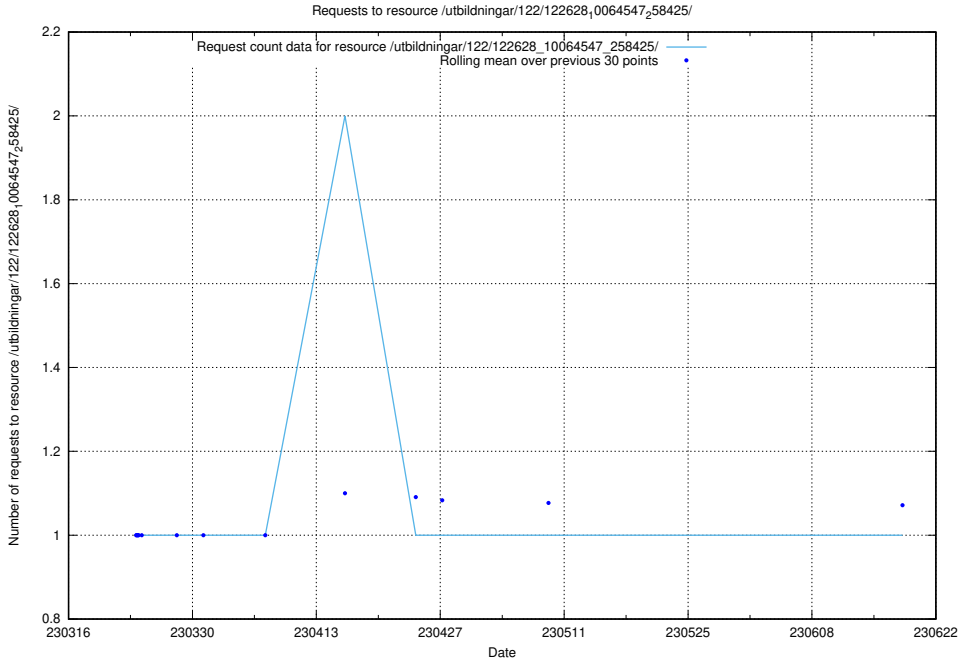

5.5272 Usage of /utbildningar/122/122628_10064547_258425/

Here, we count the number of requests to resource /utbildningar/122/122628_10064547_258425/.