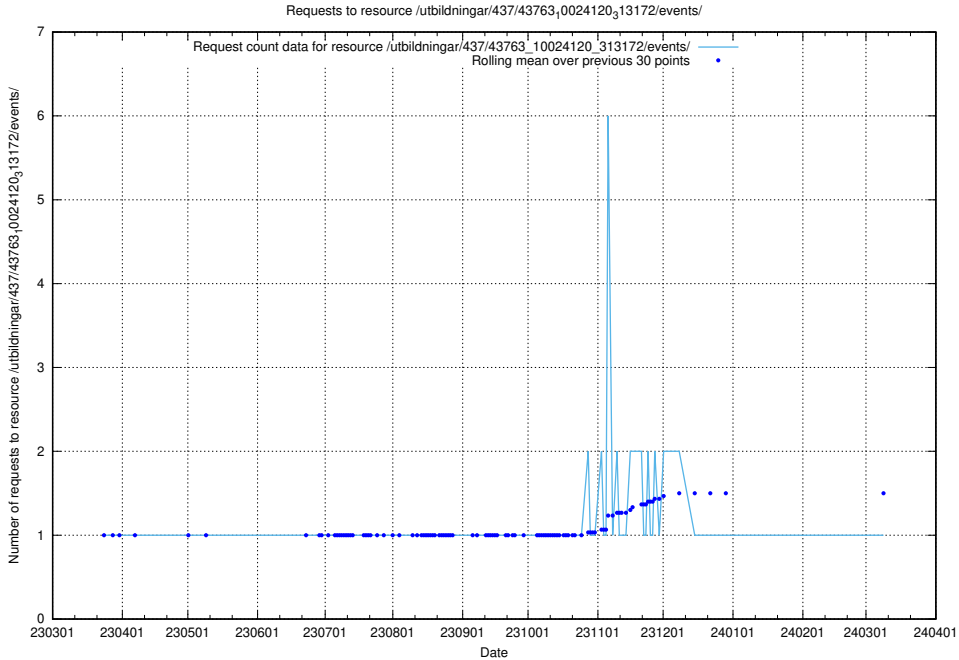

5.6192 Usage of /utbildningar/437/43763_10024120_313172/events/

Here, we count the number of requests to resource /utbildningar/437/43763_10024120_313172/events/.