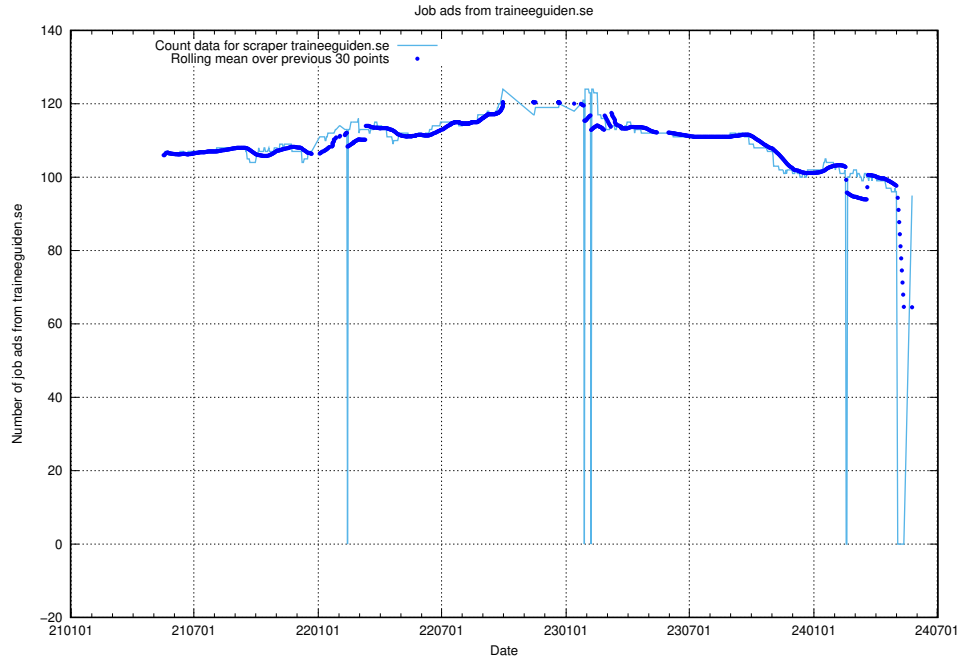

13.13 Number of ads by scraper traineeguiden.se

Here, we count the number of job ads scraped from traineeguiden.se.