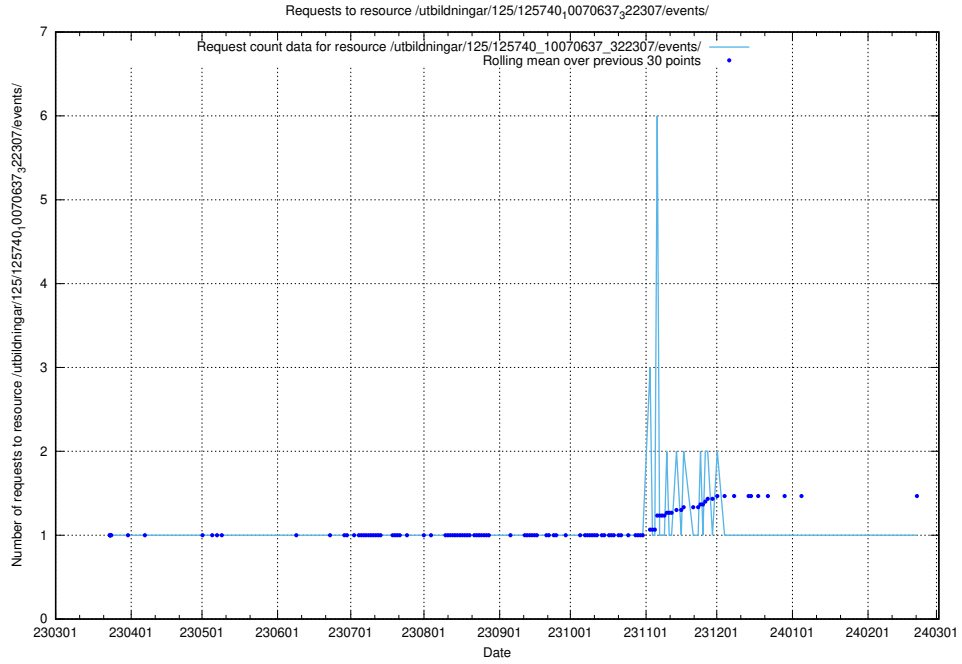

5.1033 Usage of /utbildningar/125/125740_10070637_322307/events/

Here, we count the number of requests to resource /utbildningar/125/125740_10070637_322307/events/