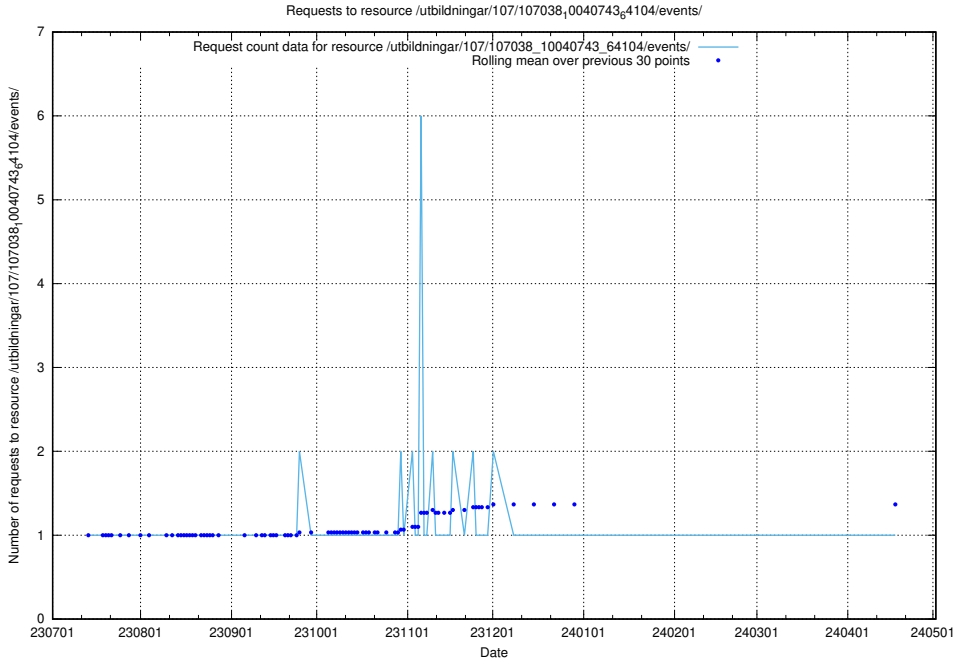

5.5096 Usage of /utbildningar/107/107038_10040743_64104/events/

Here, we count the number of requests to resource /utbildningar/107/107038_10040743_64104/events/.