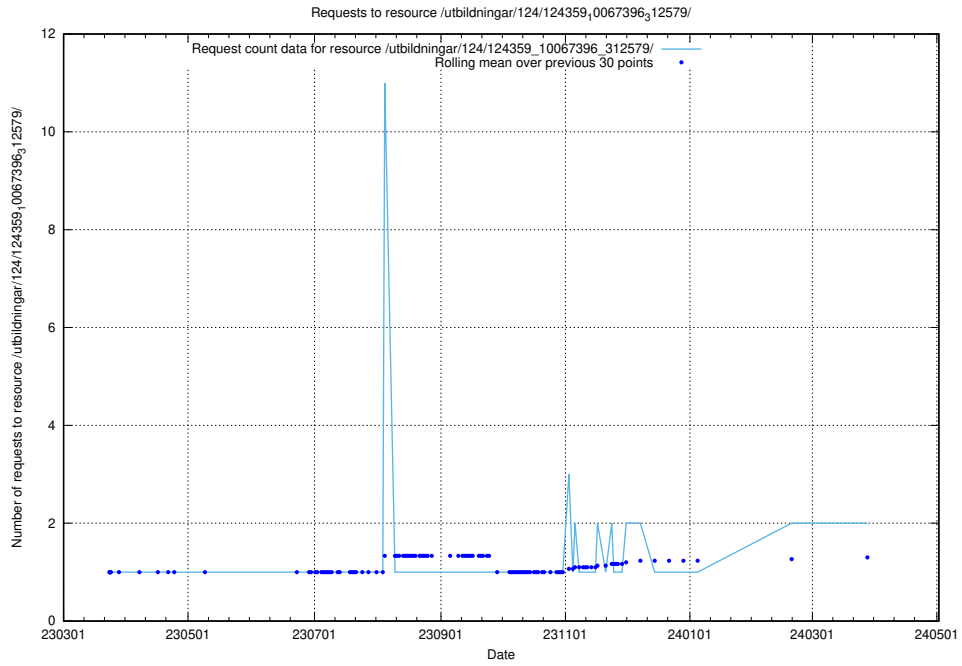

5.665 Usage of /utbildningar/124/124359_10067396_312579/

Here, we count the number of requests to resource /utbildningar/124/124359_10067396_312579/.