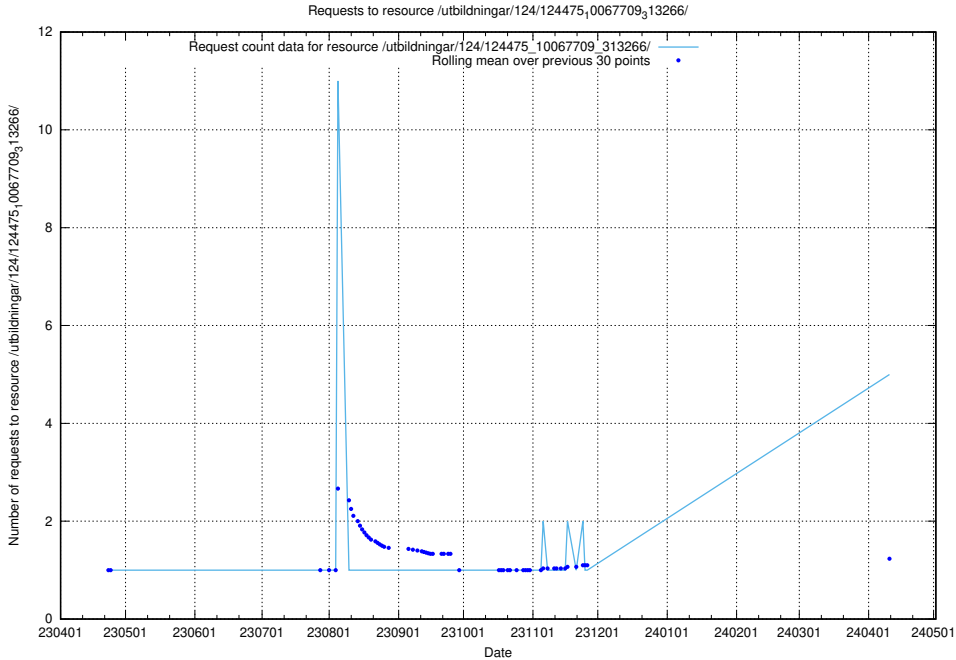

5.149 Usage of /utbildningar/124/124475_10067709_313266/

Here, we count the number of requests to resource /utbildningar/124/124475_10067709_313266/.