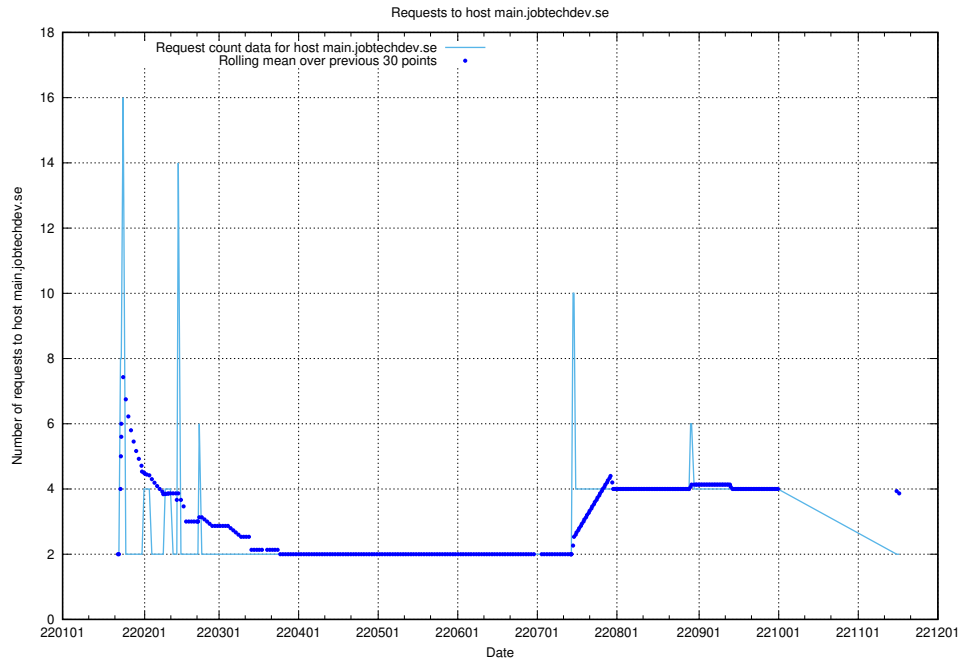

7.601 Usage of main.jobtechdev.se

Here, we count the number of requests to host main.jobtechdev.se.