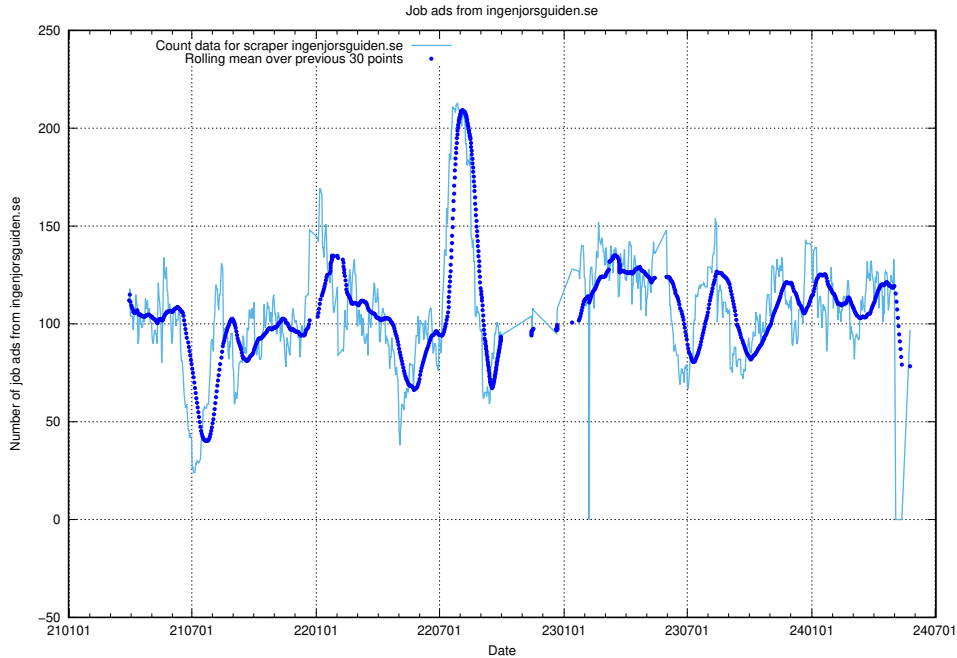

13.12 Number of ads by scraper ingenjorsguiden.se

Here, we count the number of job ads scraped from ingenjorsguiden.se.