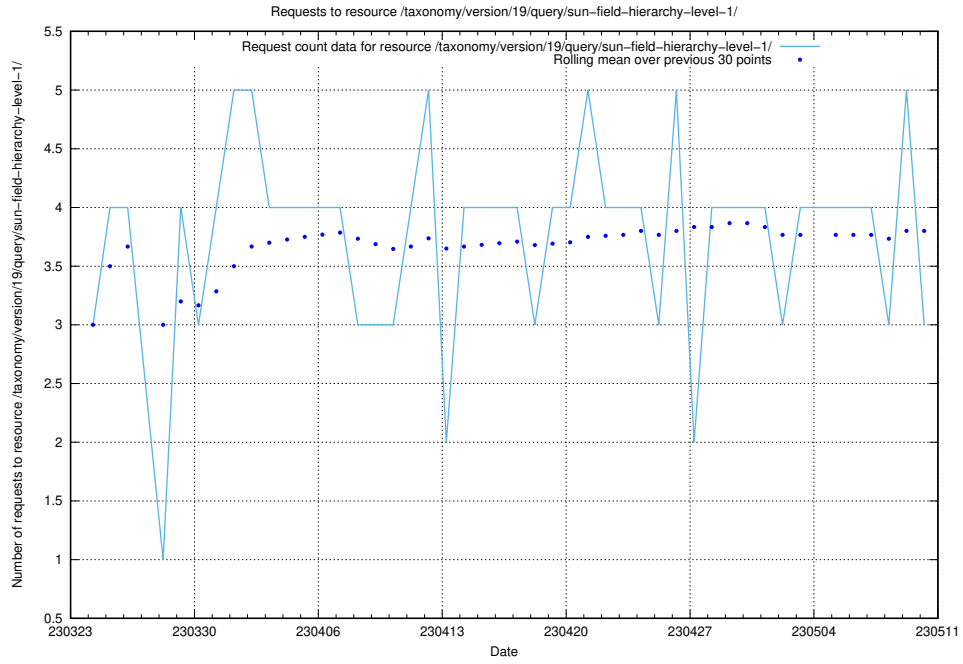

5.432 Usage of /taxonomy/version/19/query/sun-field-hierarchy-level-1/

Here, we count the number of requests to resource /taxonomy/version/19/query/sun-field-hierarchy-level-1/.