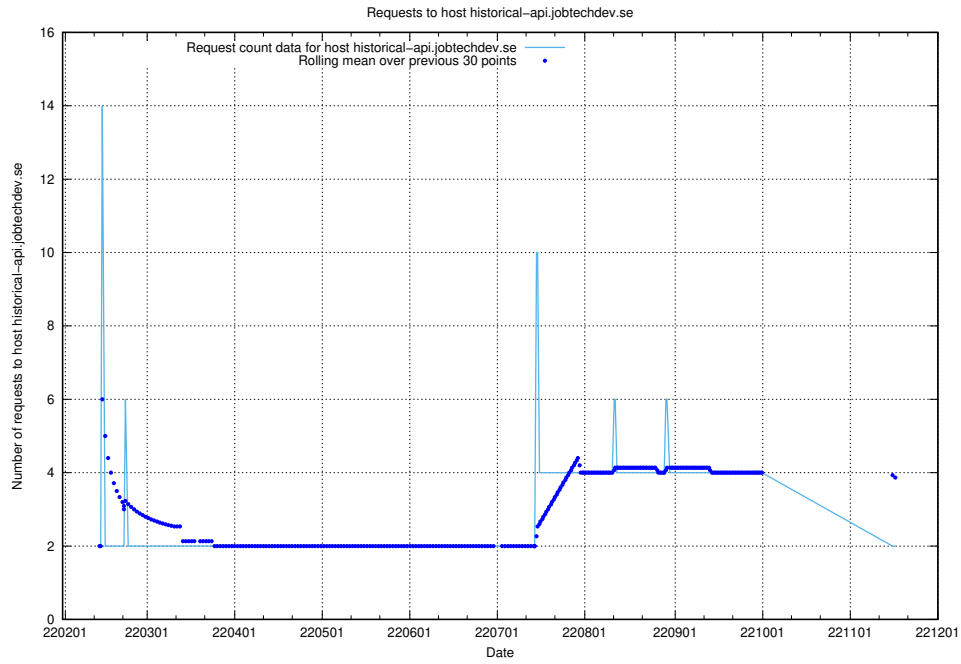

7.548 Usage of historical-api.jobtechdev.se

Here, we count the number of requests to host historical-api.jobtechdev.se.