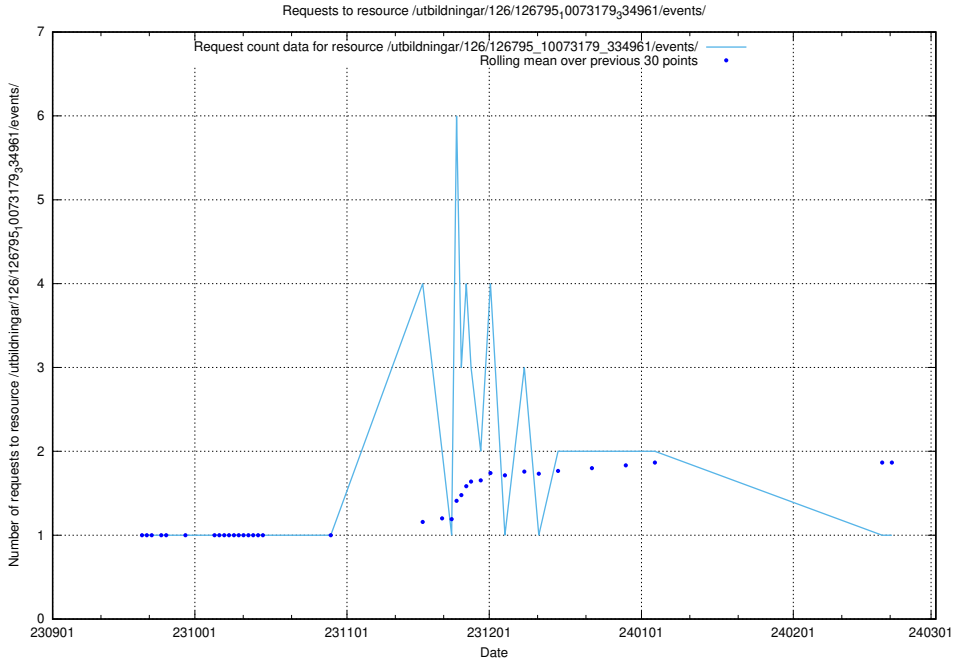

5.4551 Usage of /utbildningar/126/126795_10073179_334961/events/

Here, we count the number of requests to resource /utbildningar/126/126795_10073179_334961/events/