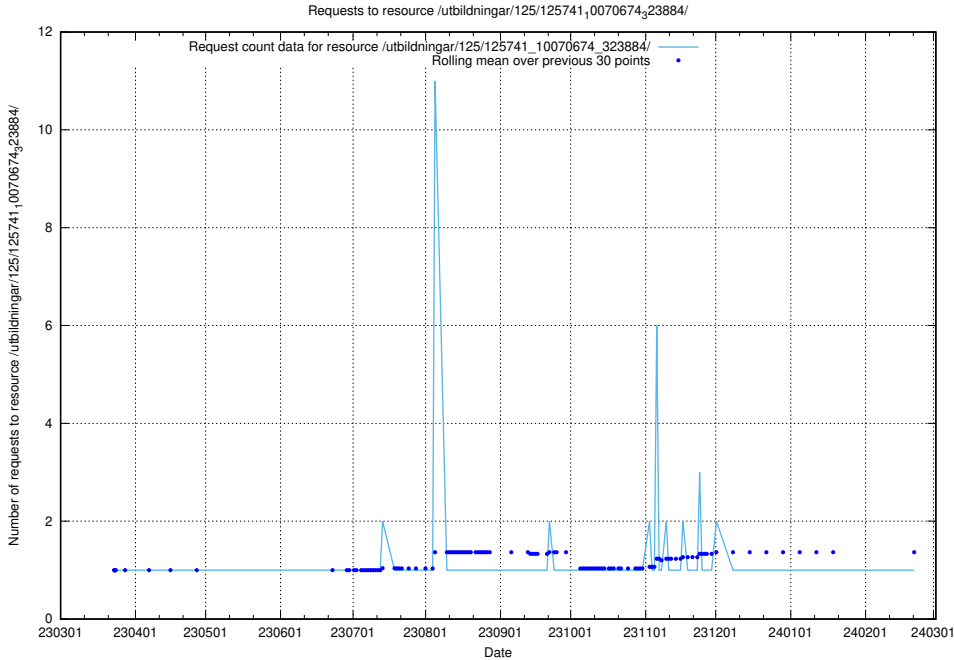

5.6487 Usage of /utbildningar/125/125741_10070674_323884/

Here, we count the number of requests to resource /utbildningar/125/125741_10070674_323884/.