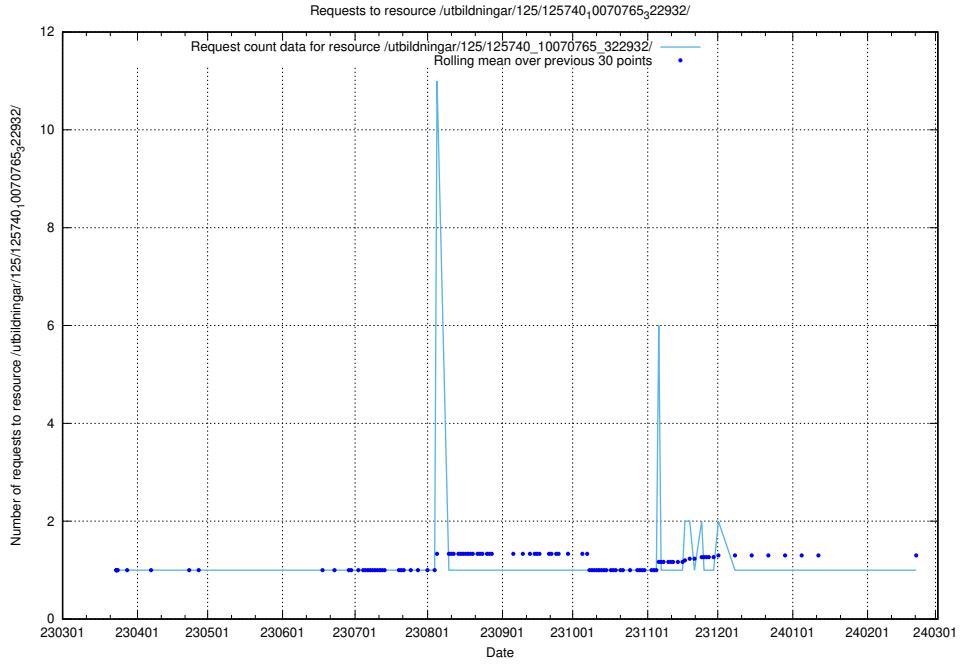

5.994 Usage of /utbildningar/125/125740_10070765_322932/

Here, we count the number of requests to resource /utbildningar/125/125740_10070765_322932/.