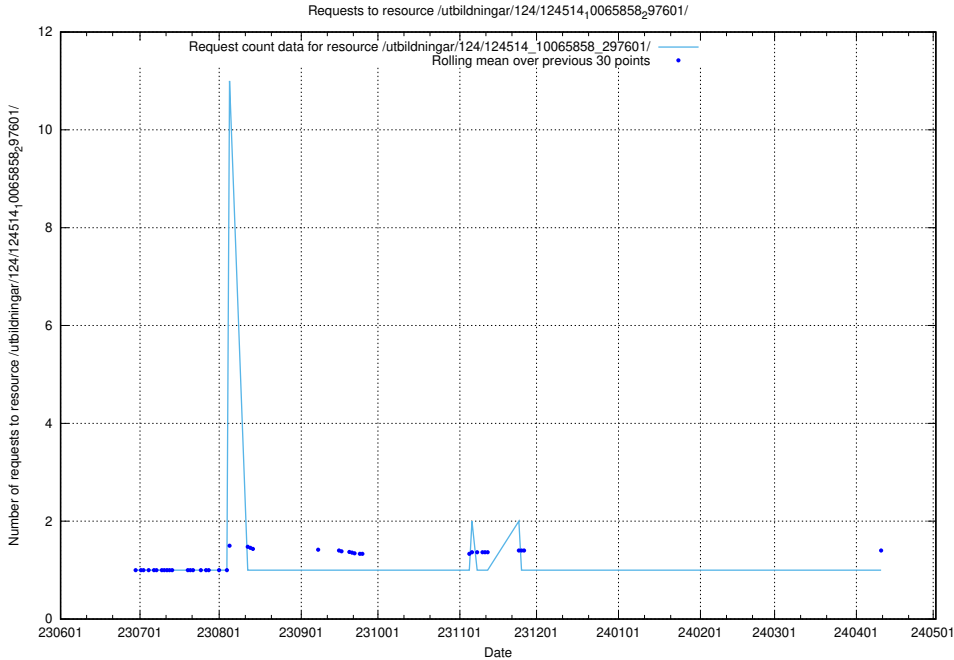

5.5419 Usage of /utbildningar/124/124514_10065858_297601/

Here, we count the number of requests to resource /utbildningar/124/124514_10065858_297601/.