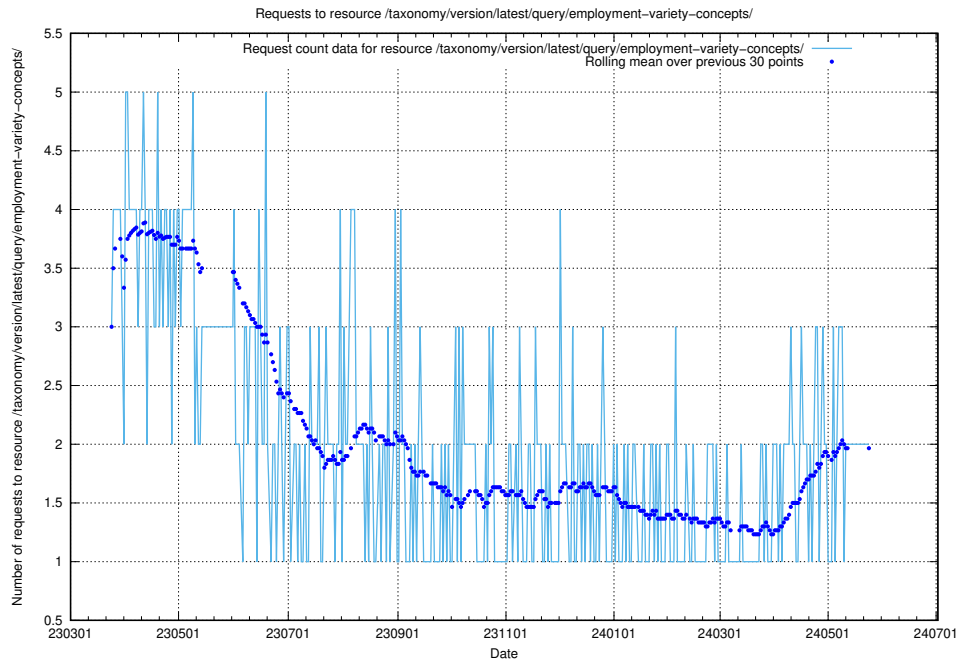

5.936 Usage of /taxonomy/version/latest/query/employment-variety-concepts/

Here, we count the number of requests to resource /taxonomy/version/latest/query/employment-variety-concepts/.