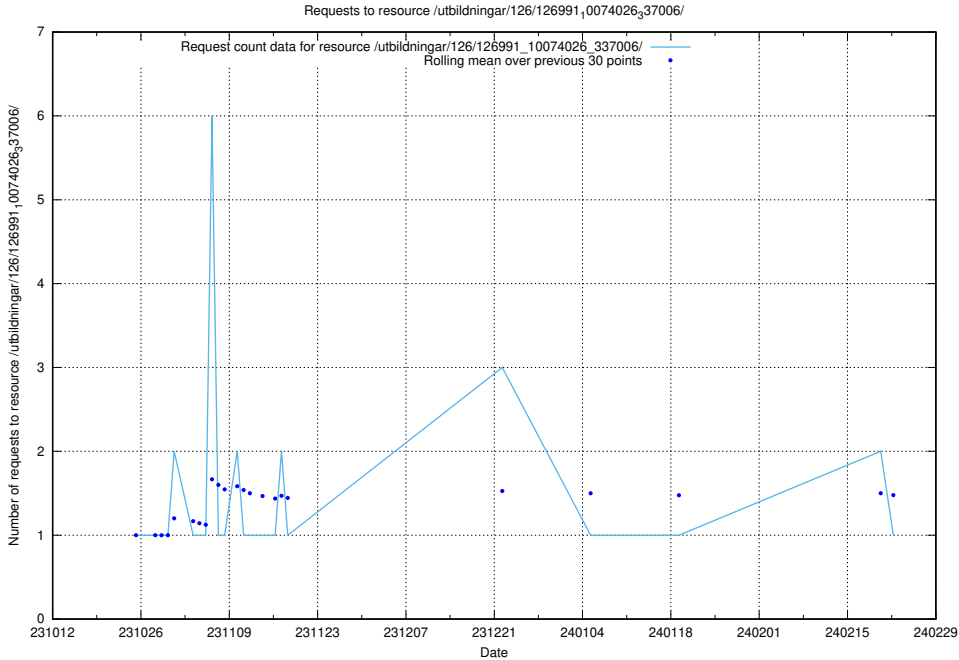

### 5.4248 Usage of /utbildningar/126/126991\_10074026\_337006/

Here, we count the number of requests to resource /utbildningar/126/126991\_10074026\_337006/.