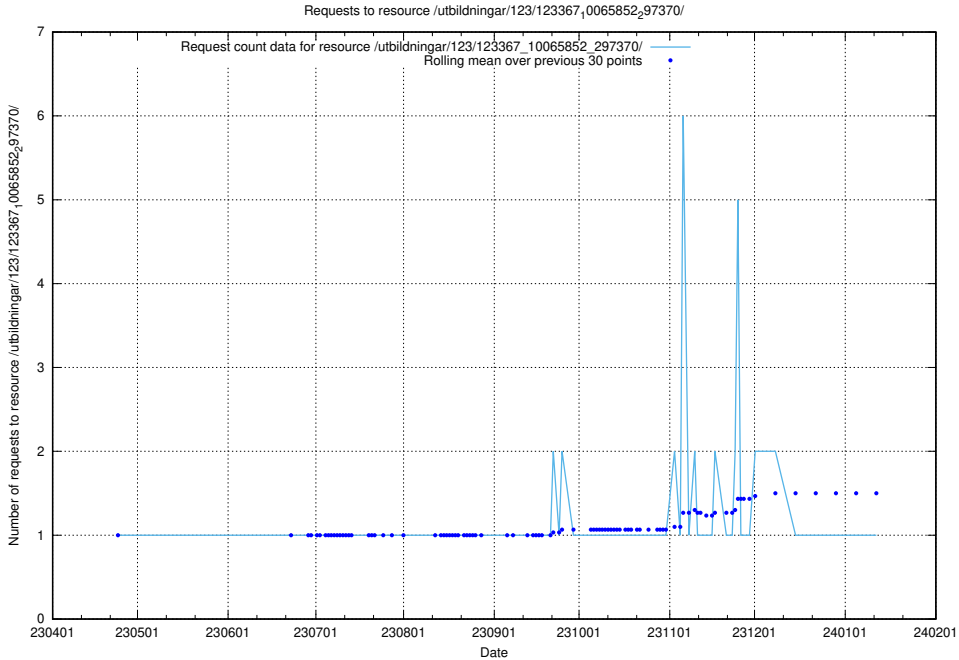

5.6036 Usage of /utbildningar/123/123367_10065852_297370/

Here, we count the number of requests to resource /utbildningar/123/123367_10065852_297370/.