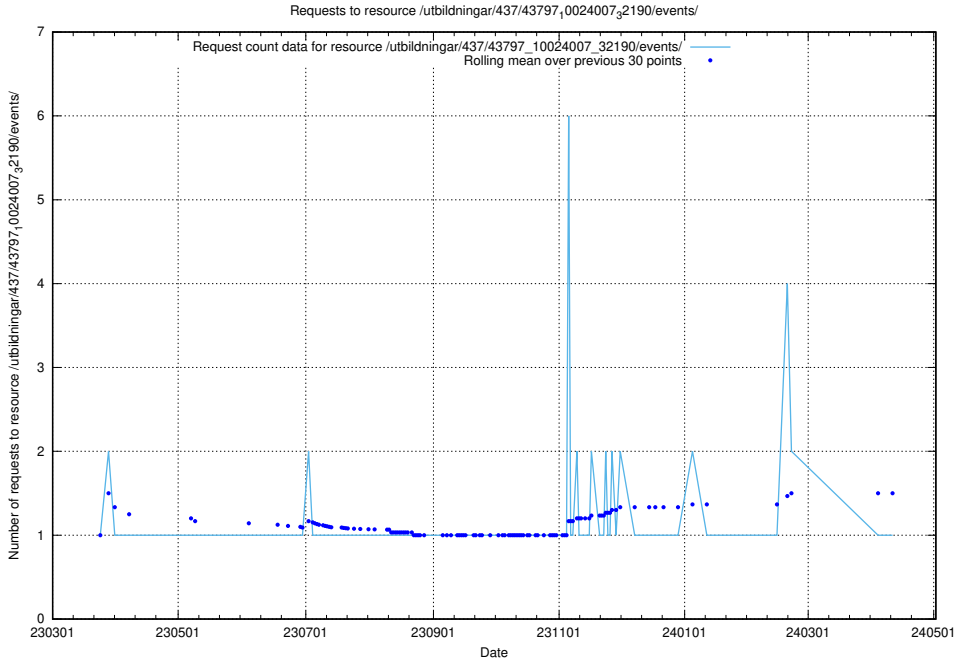

5.6182 Usage of /utbildningar/437/43797_10024007_32190/events/

Here, we count the number of requests to resource /utbildningar/437/43797_10024007_32190/events/.