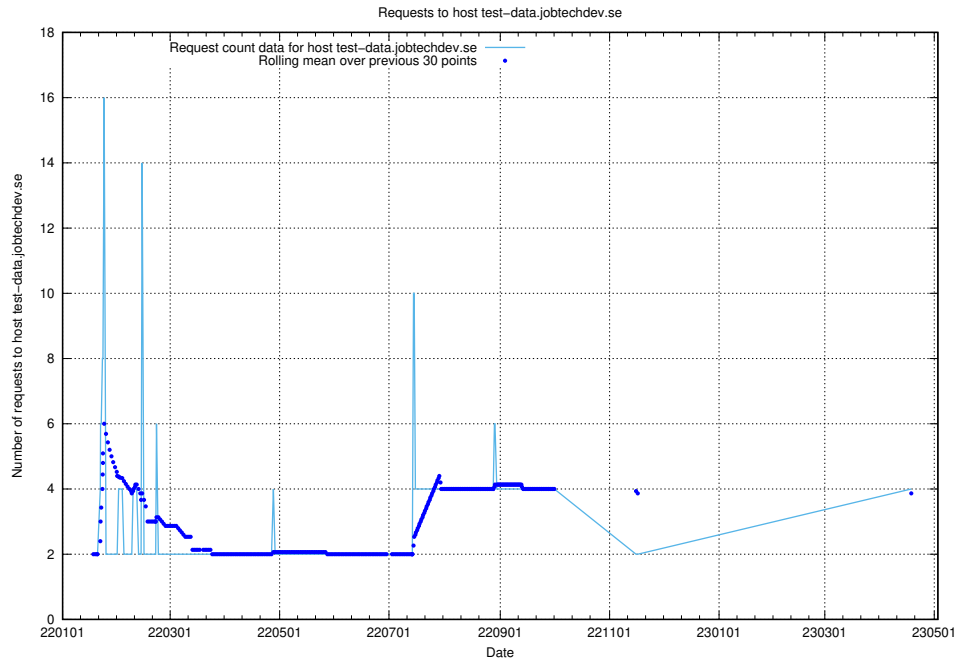

7.106 Usage of test-data.jobtechdev.se

Here, we count the number of requests to host test-data.jobtechdev.se.