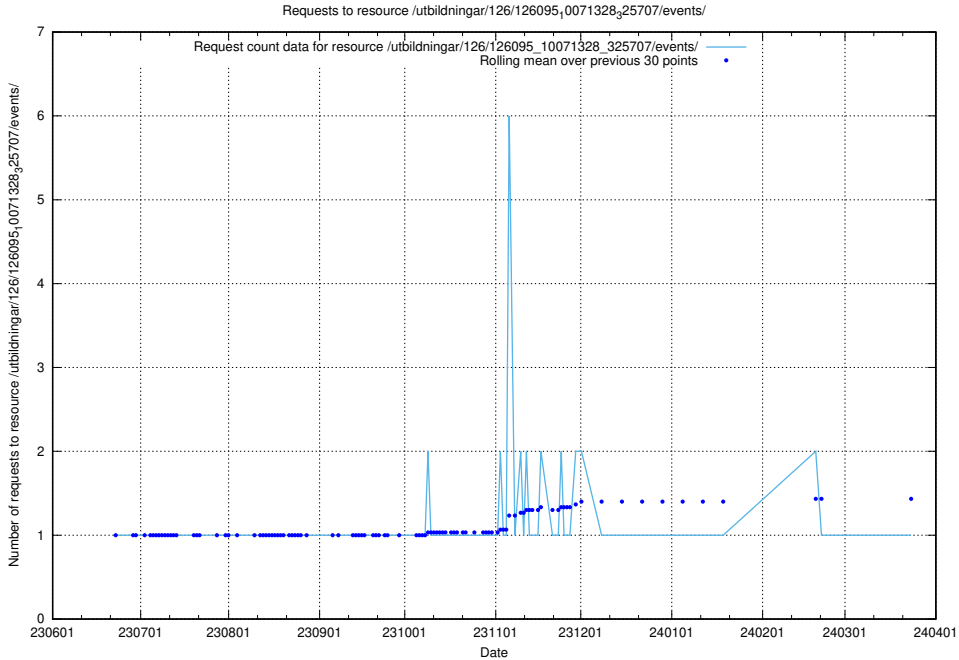

5.5706 Usage of /utbildningar/126/126095_10071328_325707/events/

Here, we count the number of requests to resource /utbildningar/126/126095_10071328_325707/events/