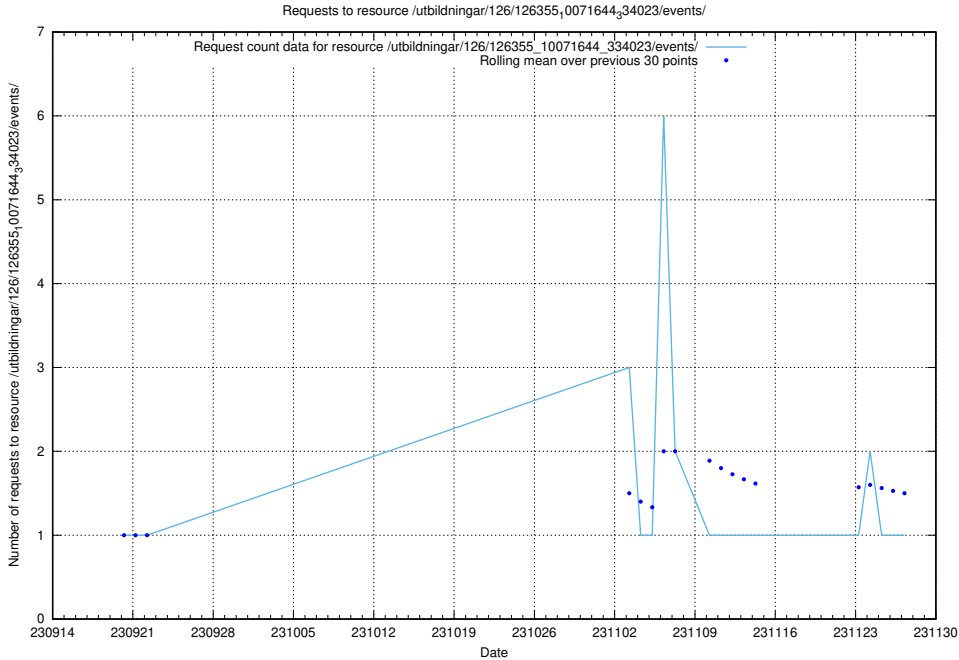

5.4554 Usage of /utbildningar/126/126355_10071644_334023/events/

Here, we count the number of requests to resource /utbildningar/126/126355_10071644_334023/events/