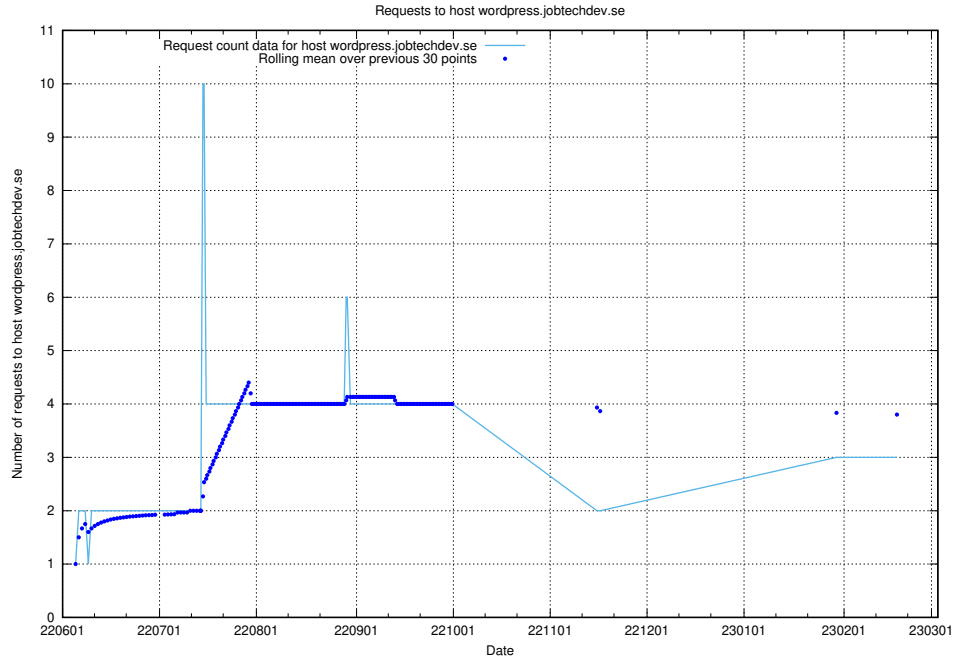

7.220 Usage of wordpress.jobtechdev.se

Here, we count the number of requests to host wordpress.jobtechdev.se.