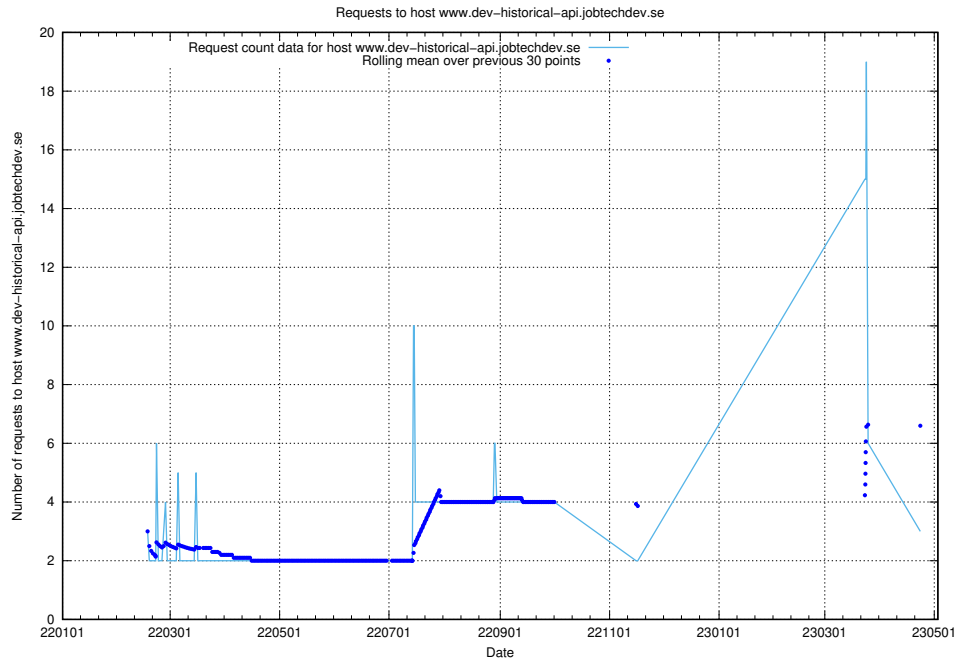

7.237 Usage of `www.dev-historical-api.jobtechdev.se`

Here, we count the number of requests to host `www.dev-historical-api.jobtechdev.se`.