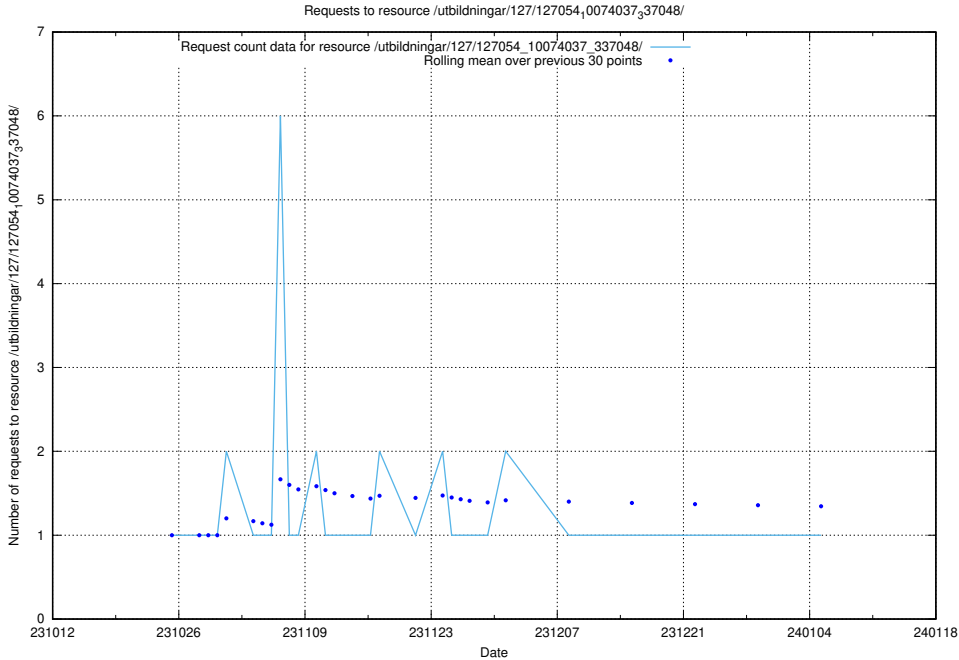

5.4247 Usage of /utbildningar/127/127054_10074037_337048/

Here, we count the number of requests to resource /utbildningar/127/127054_10074037_337048/.