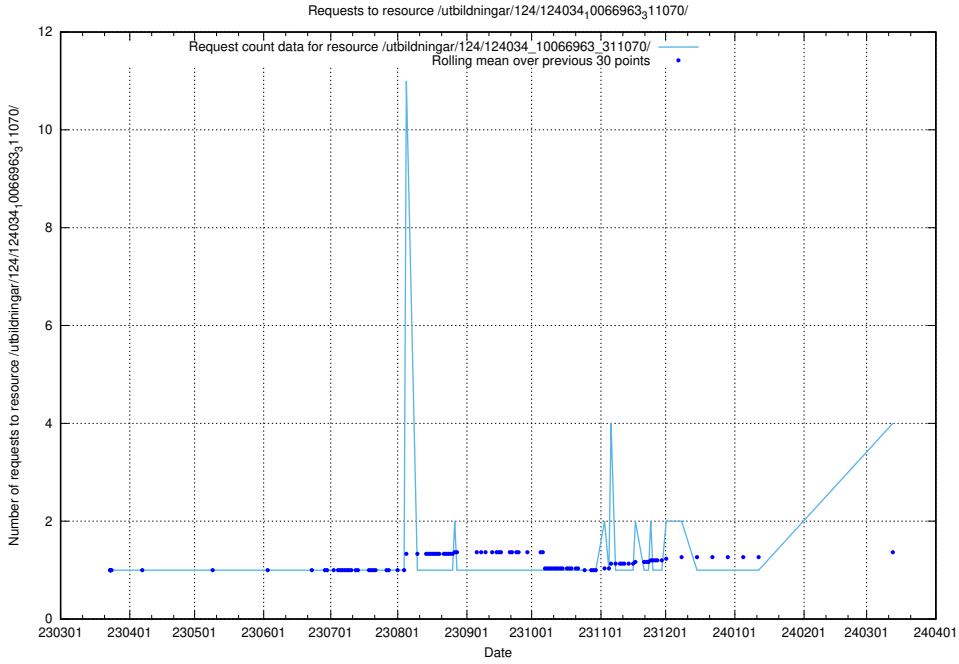

5.212 Usage of /utbildningar/124/124034_10066963_311070/

Here, we count the number of requests to resource /utbildningar/124/124034_10066963_311070/.