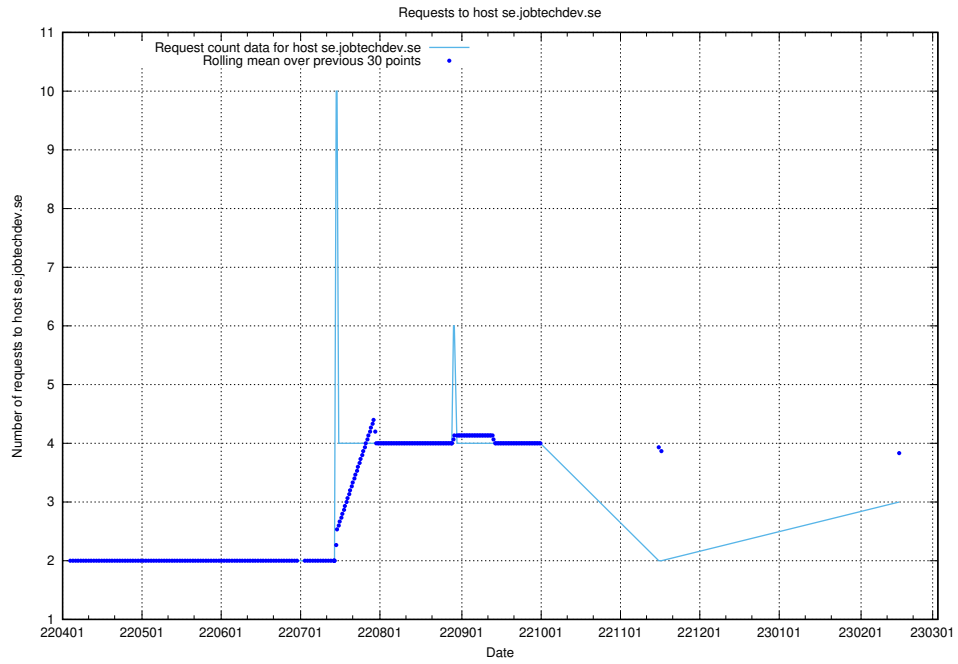

7.226 Usage of se.jobtechdev.se

Here, we count the number of requests to host se.jobtechdev.se.