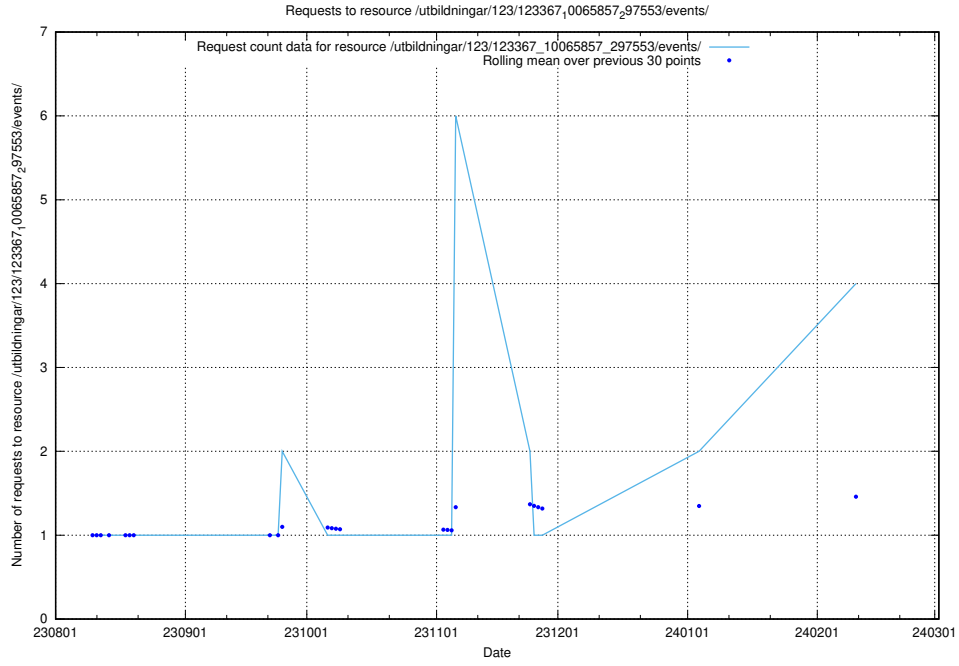

### 5.217 Usage of /utbildningar/123/123367\_10065857\_297553/events/

Here, we count the number of requests to resource /utbildningar/123/123367\_10065857\_297553/events/