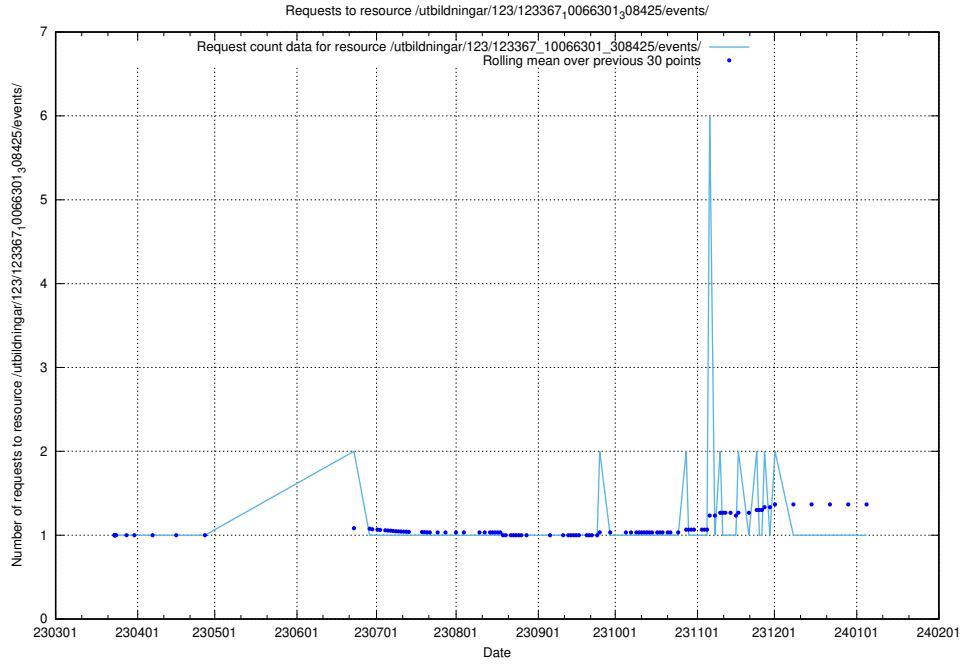

5.4569 Usage of /utbildningar/123/123367_10066301_308425/events/

Here, we count the number of requests to resource /utbildningar/123/123367_10066301_308425/events/