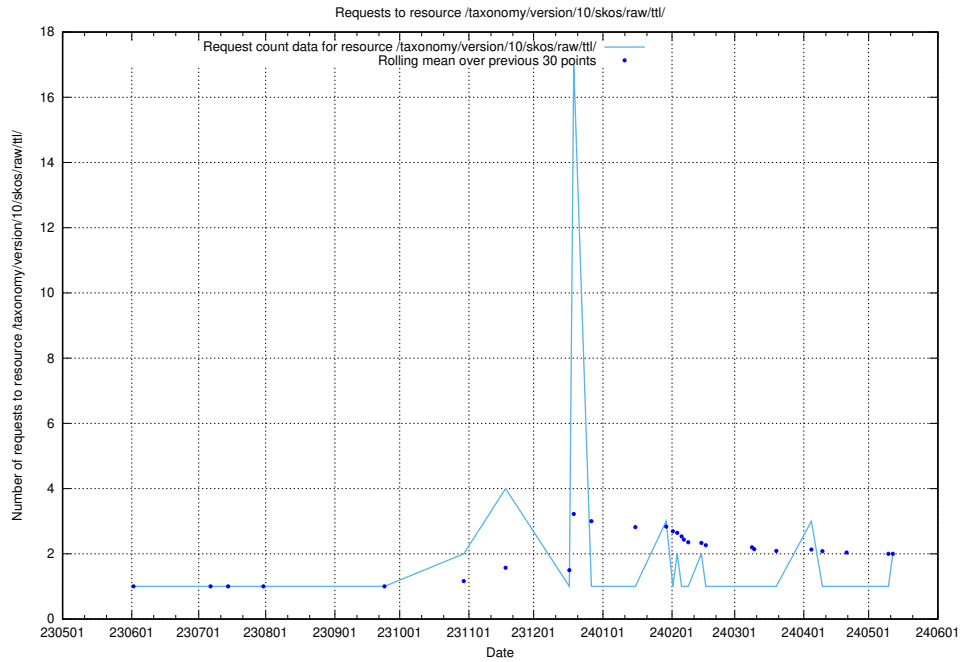

5.891 Usage of `/taxonomy/version/10/skos/raw/ttl/`

Here, we count the number of requests to resource `/taxonomy/version/10/skos/raw/ttl/`.