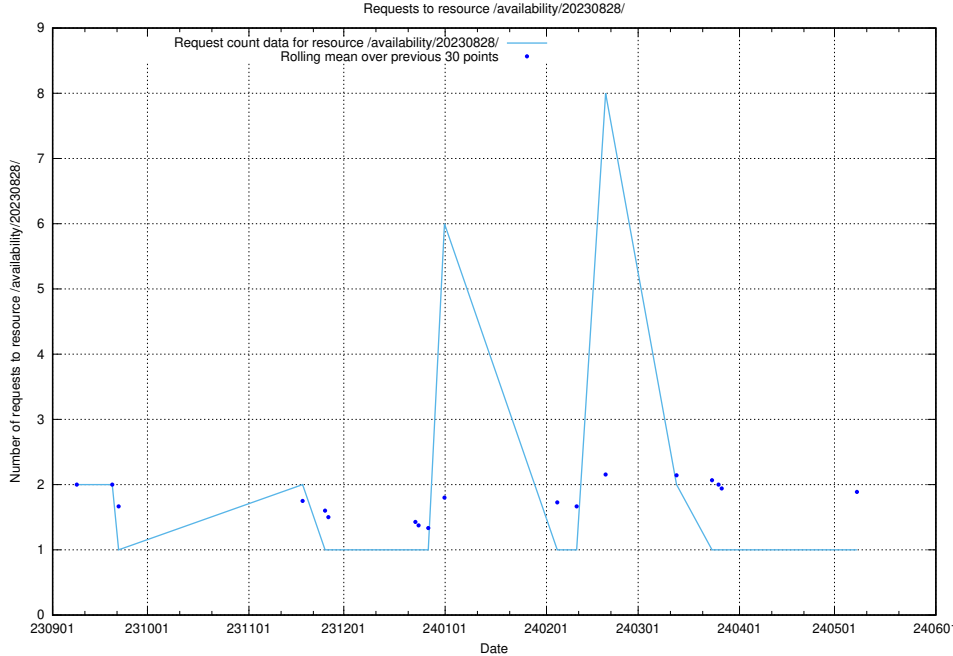

5.4654 Usage of /availability/20230828/

Here, we count the number of requests to resource /availability/20230828/.