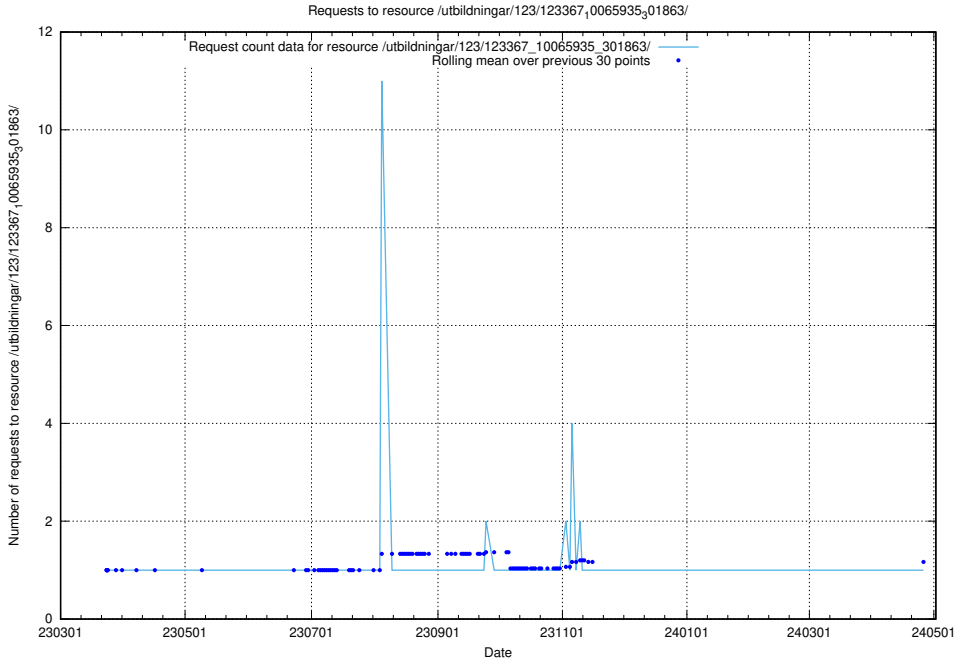

5.4634 Usage of /utbildningar/123/123367_10065935_301863/

Here, we count the number of requests to resource /utbildningar/123/123367_10065935_301863/.