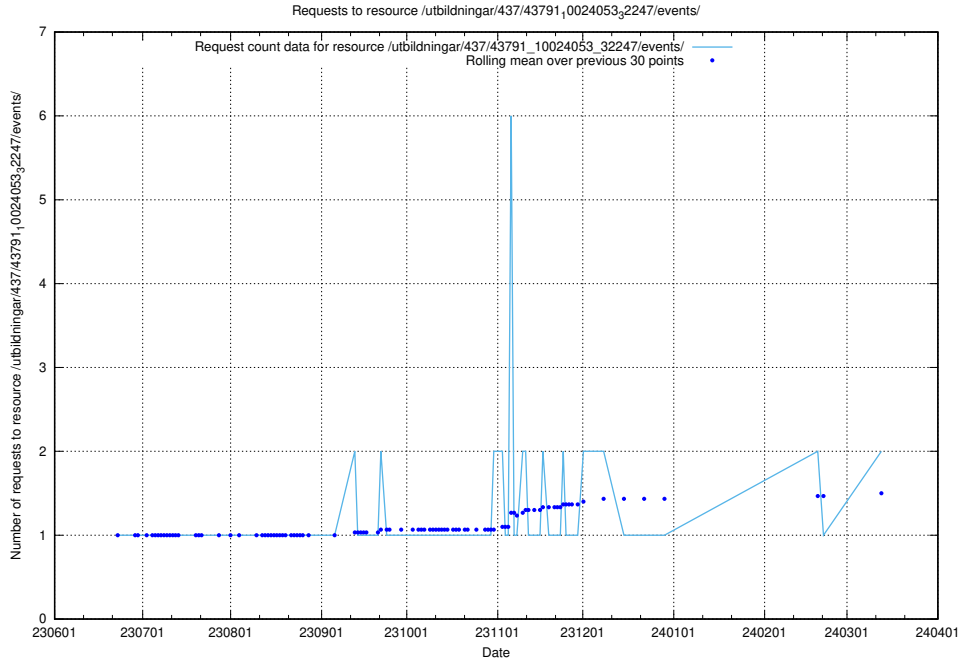

5.839 Usage of /utbildningar/437/43791_10024053_32247/events/

Here, we count the number of requests to resource /utbildningar/437/43791_10024053_32247/events/.