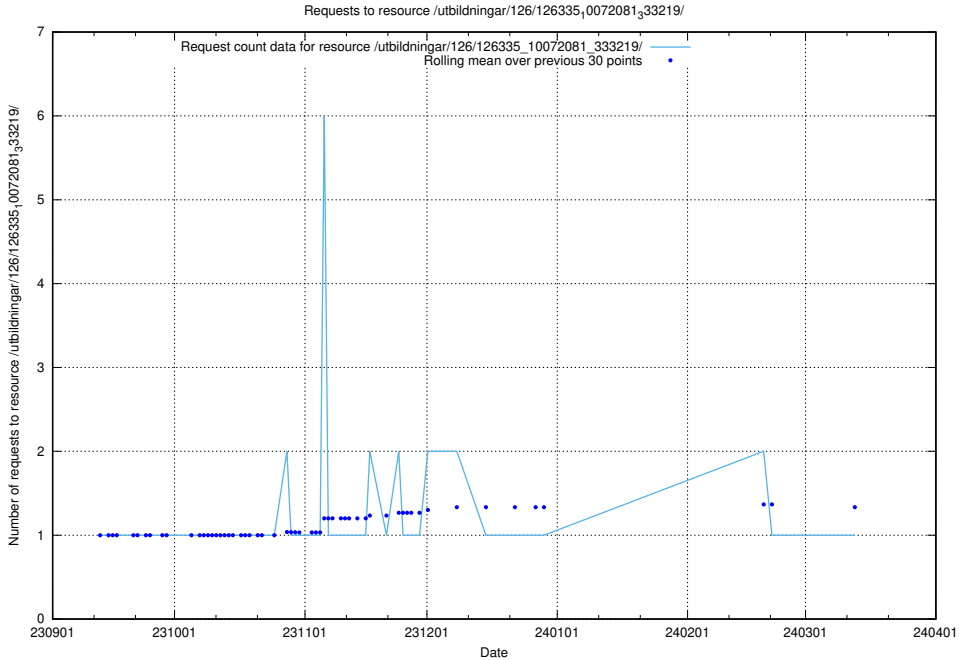

5.4613 Usage of /utbildningar/126/126335_10072081_333219/

Here, we count the number of requests to resource /utbildningar/126/126335_10072081_333219/.