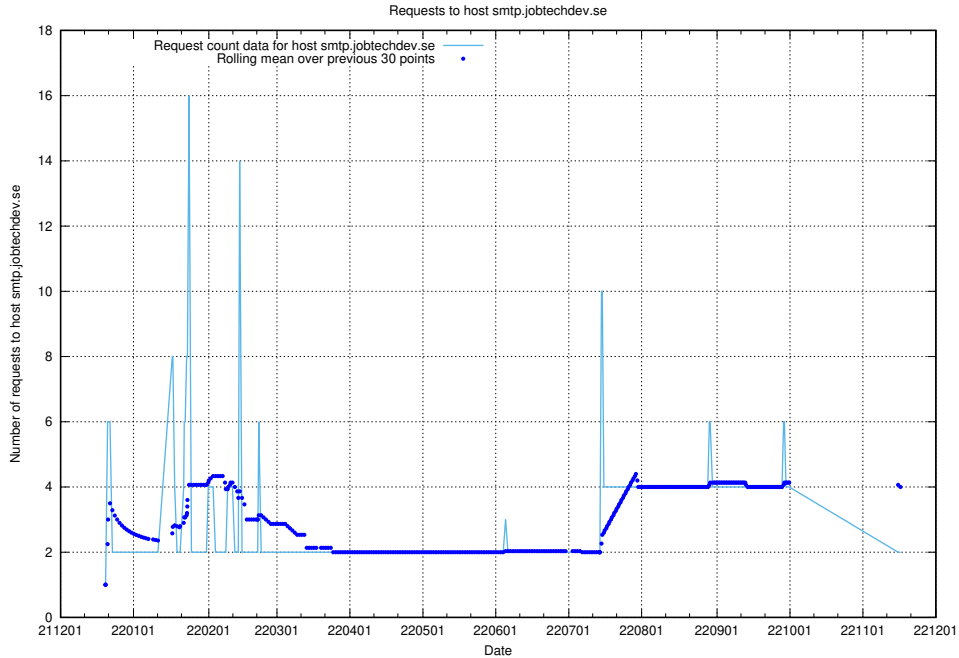

7.376 Usage of smtp.jobtechdev.se

Here, we count the number of requests to host smtp.jobtechdev.se.