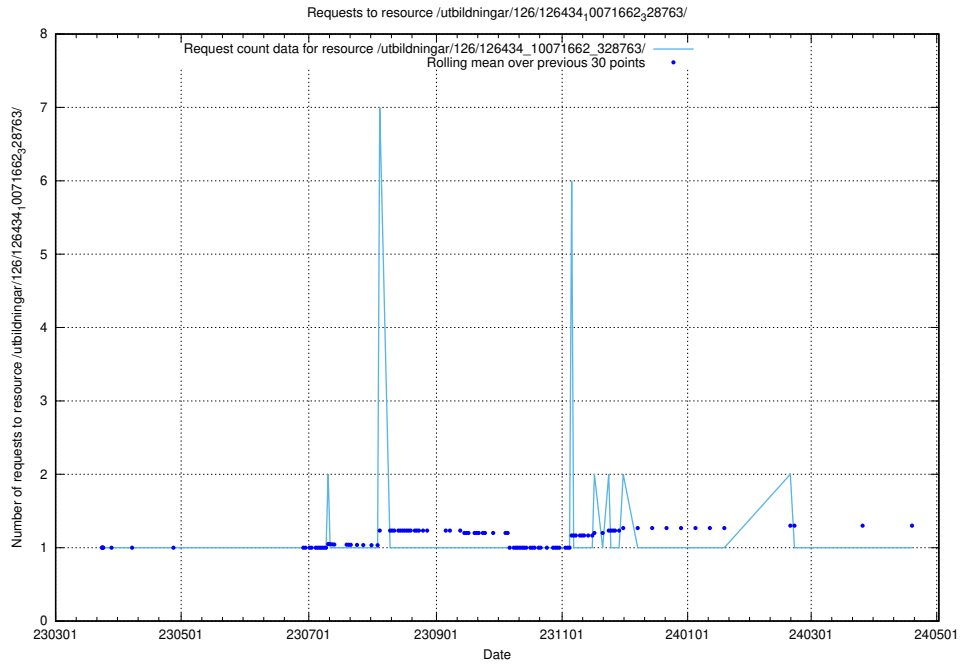

5.6427 Usage of /utbildningar/126/126434_10071662_328763/

Here, we count the number of requests to resource /utbildningar/126/126434_10071662_328763/.