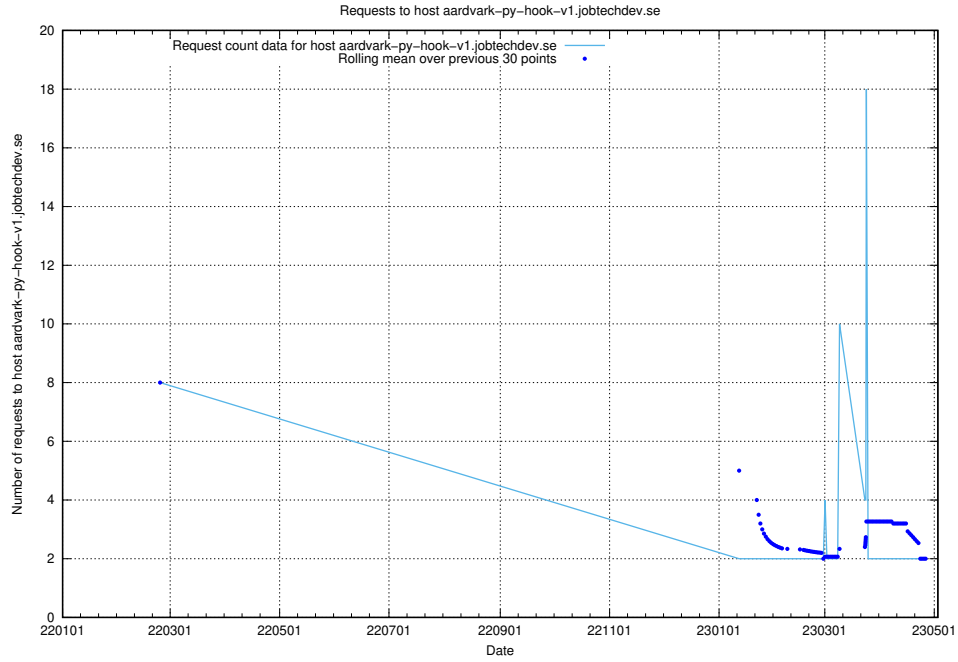

7.518 Usage of aardvark-py-hook-v1.jobtechdev.se

Here, we count the number of requests to host aardvark-py-hook-v1.jobtechdev.se.