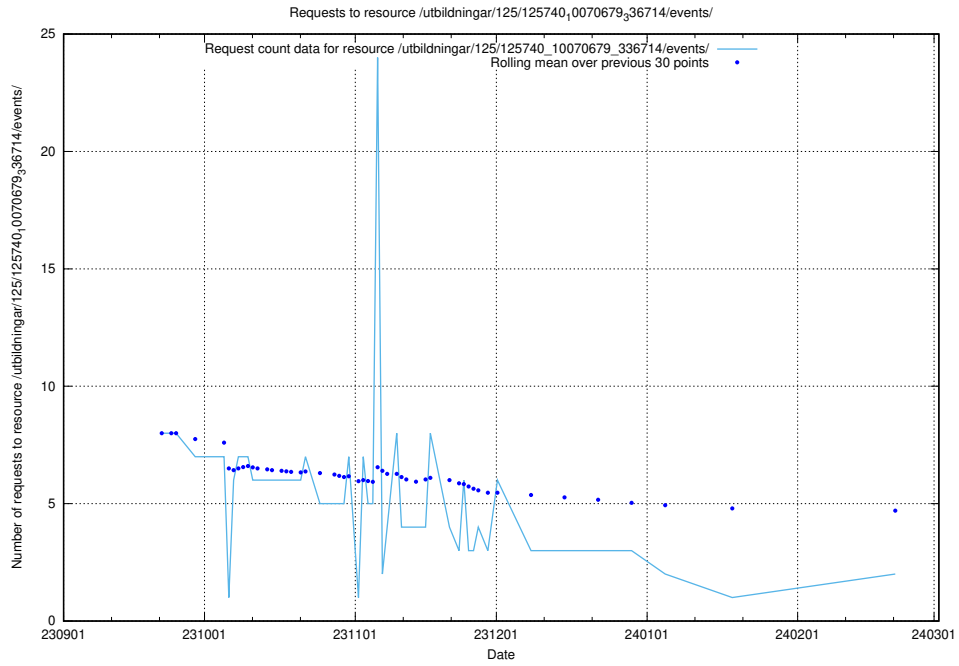

5.735 Usage of /utbildningar/125/125740_10070679_336714/events/

Here, we count the number of requests to resource /utbildningar/125/125740_10070679_336714/events/