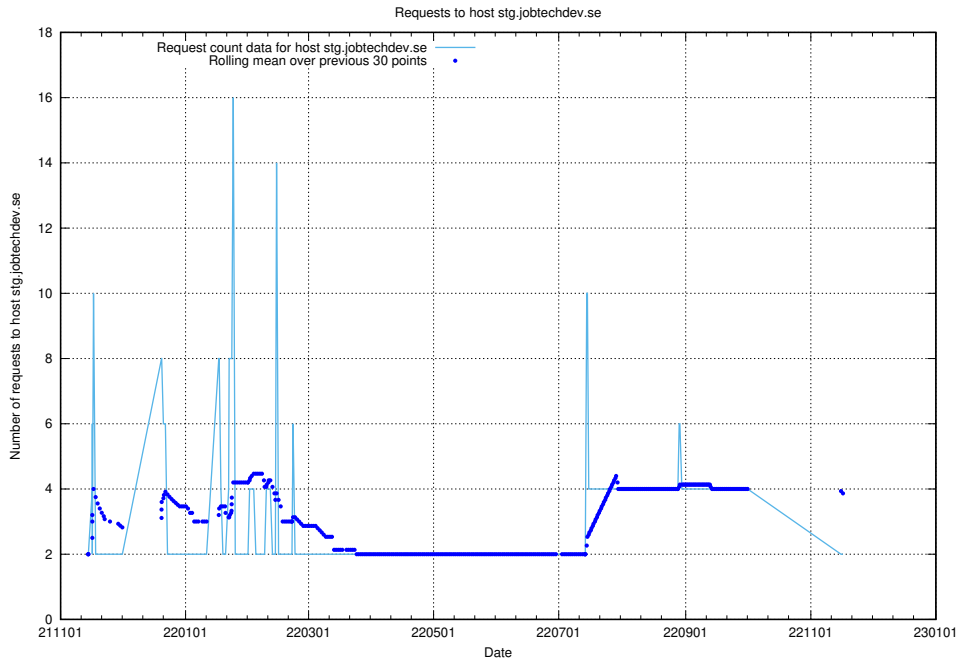

7.563 Usage of stg.jobtechdev.se

Here, we count the number of requests to host stg.jobtechdev.se.