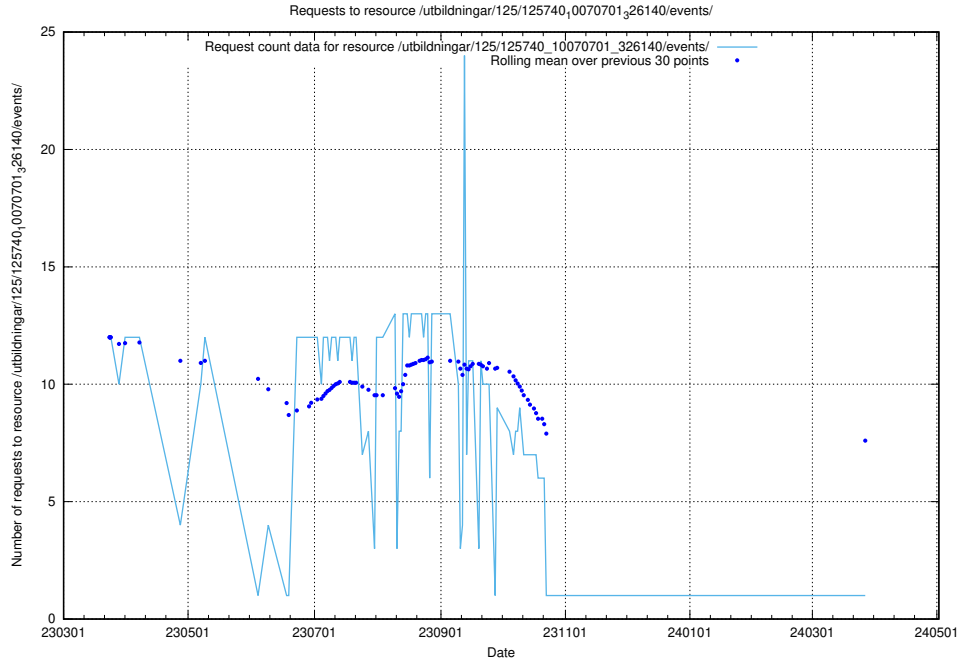

5.6254 Usage of /utbildningar/125/125740_10070701_326140/events/

Here, we count the number of requests to resource /utbildningar/125/125740_10070701_326140/events/