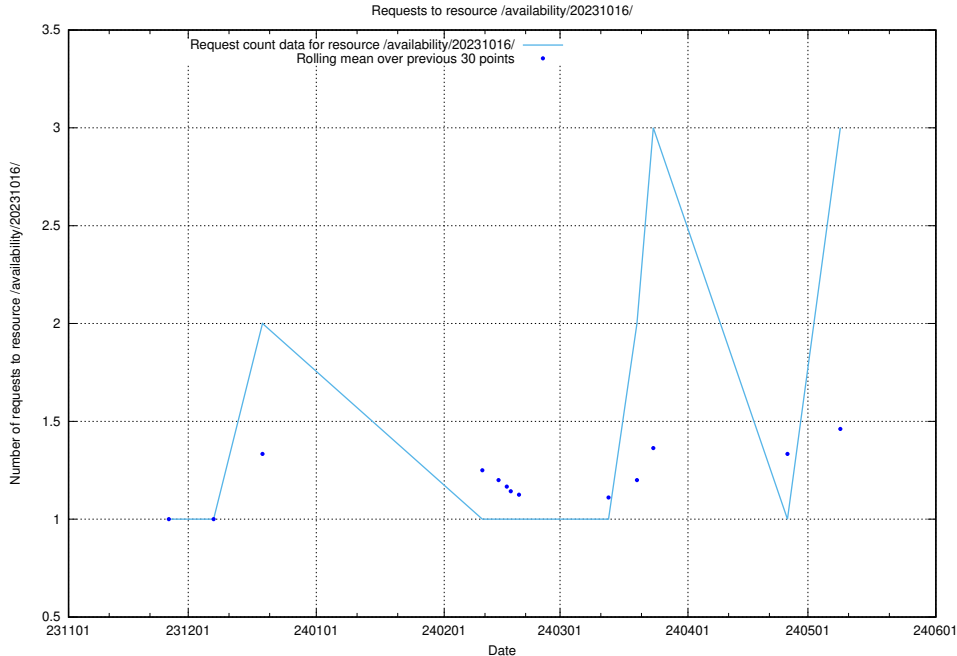

5.321 Usage of /availability/20231016/

Here, we count the number of requests to resource /availability/20231016/.