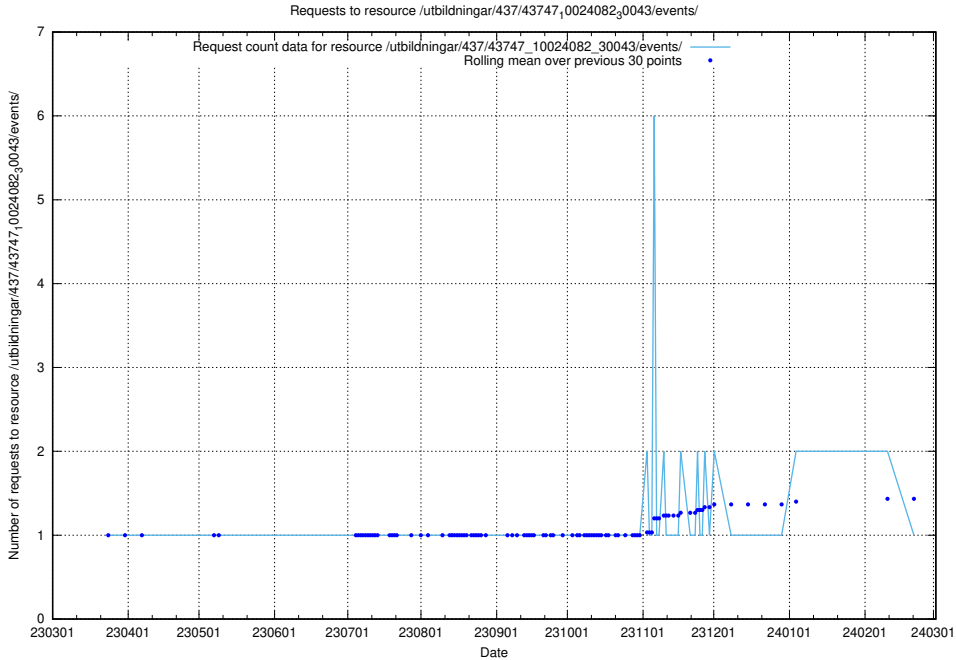

5.6202 Usage of /utbildningar/437/43747_10024082_30043/events/

Here, we count the number of requests to resource /utbildningar/437/43747_10024082_30043/events/.