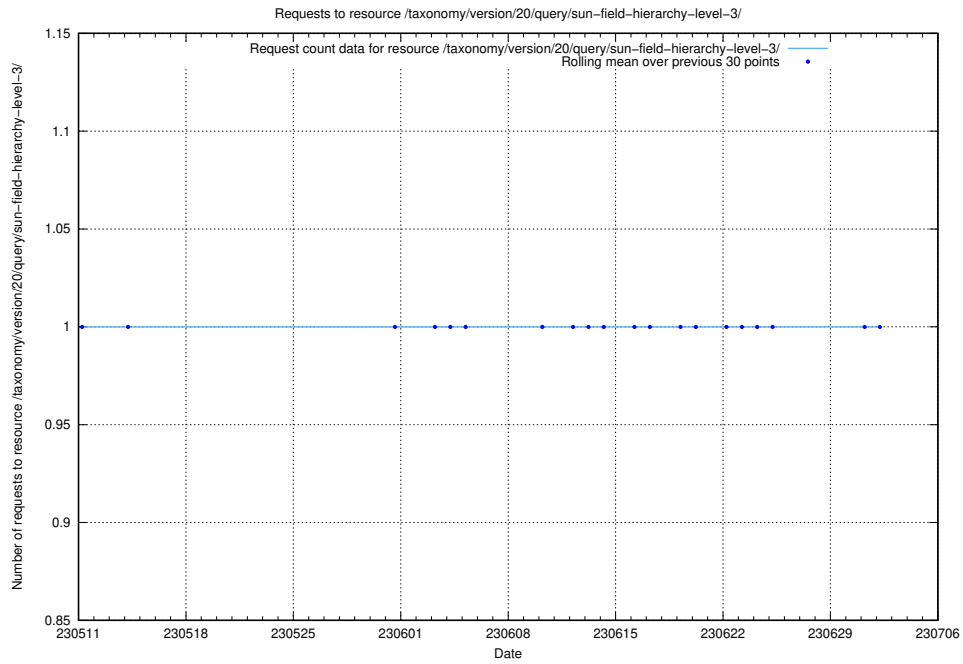

5.5981 Usage of /taxonomy/version/20/query/sun-field-hierarchy-level-3/

Here, we count the number of requests to resource /taxonomy/version/20/query/sun-field-hierarchy-level-3/.