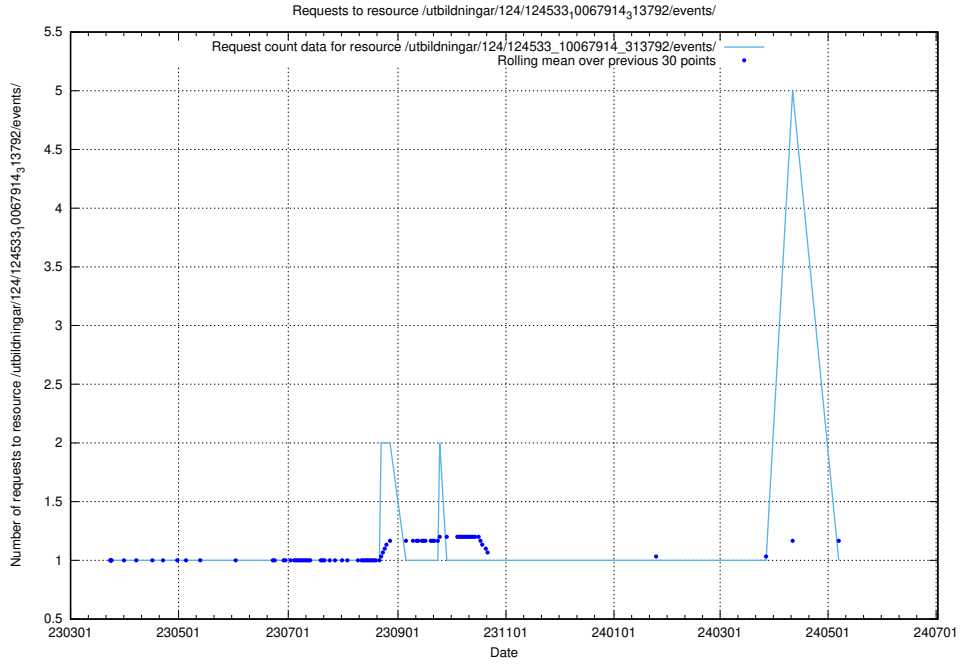

5.1243 Usage of /utbildningar/124/124533_10067914_313792/events/

Here, we count the number of requests to resource /utbildningar/124/124533_10067914_313792/events/