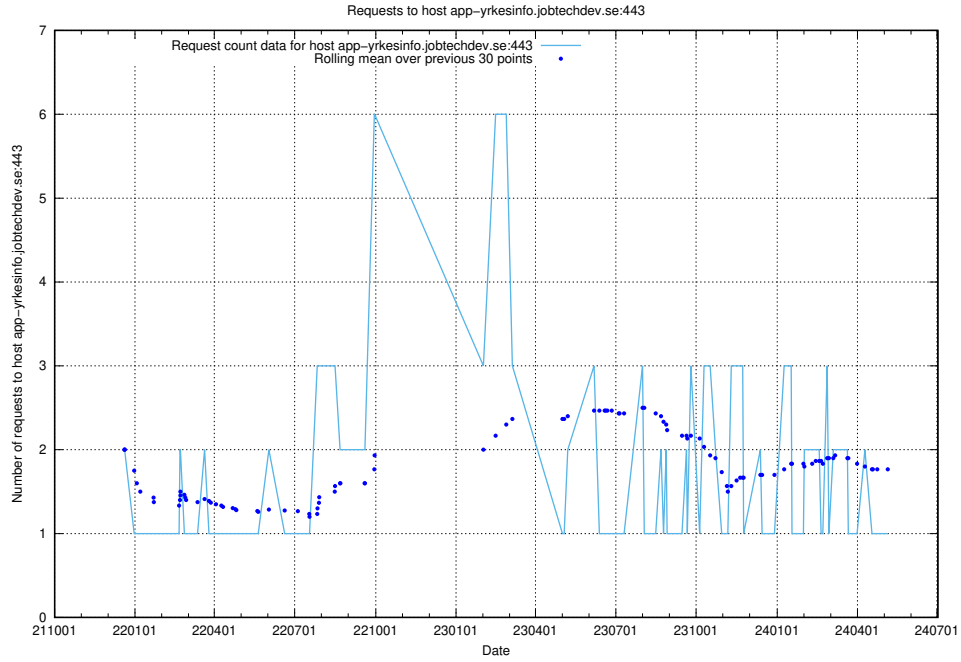

7.622 Usage of app-yrkesinfo.jobtechdev.se:443

Here, we count the number of requests to host app-yrkesinfo.jobtechdev.se:443.