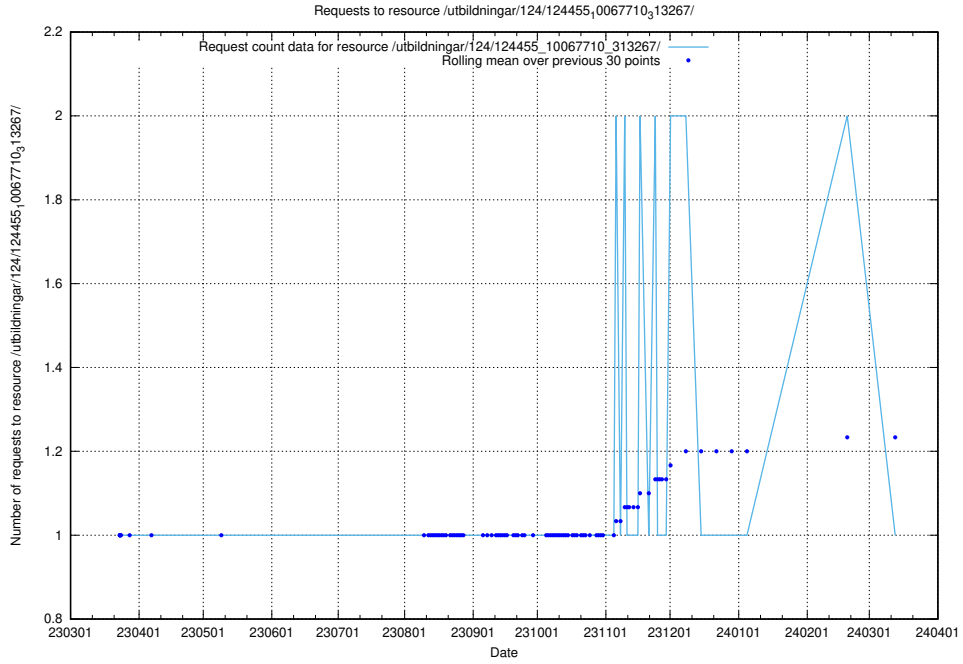

5.3484 Usage of /utbildningar/124/124455_10067710_313267/

Here, we count the number of requests to resource /utbildningar/124/124455_10067710_313267/.