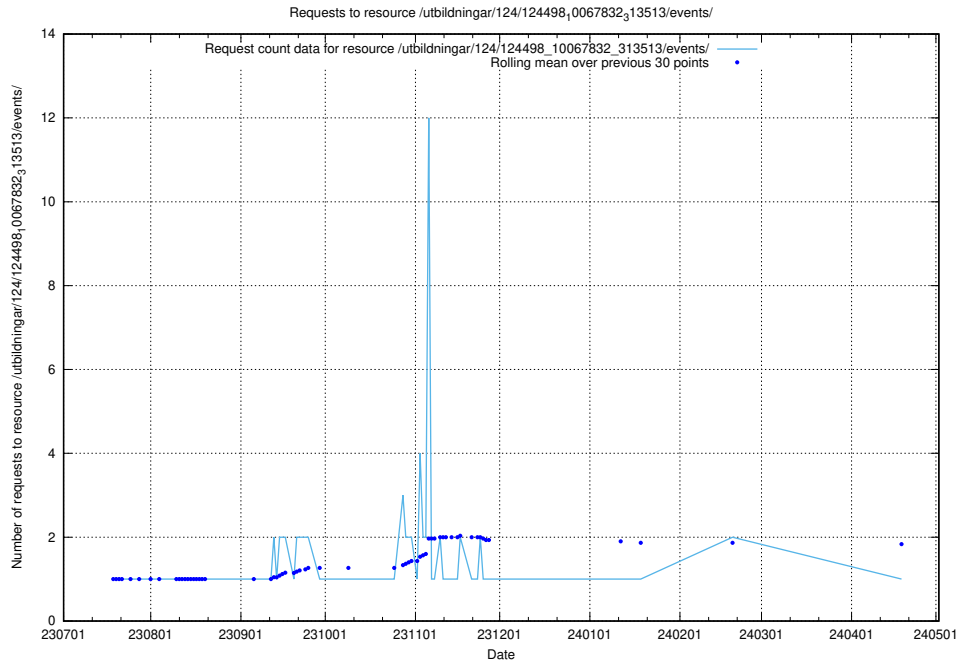

5.5042 Usage of /utbildningar/124/124498_10067832_313513/events/

Here, we count the number of requests to resource /utbildningar/124/124498_10067832_313513/events/