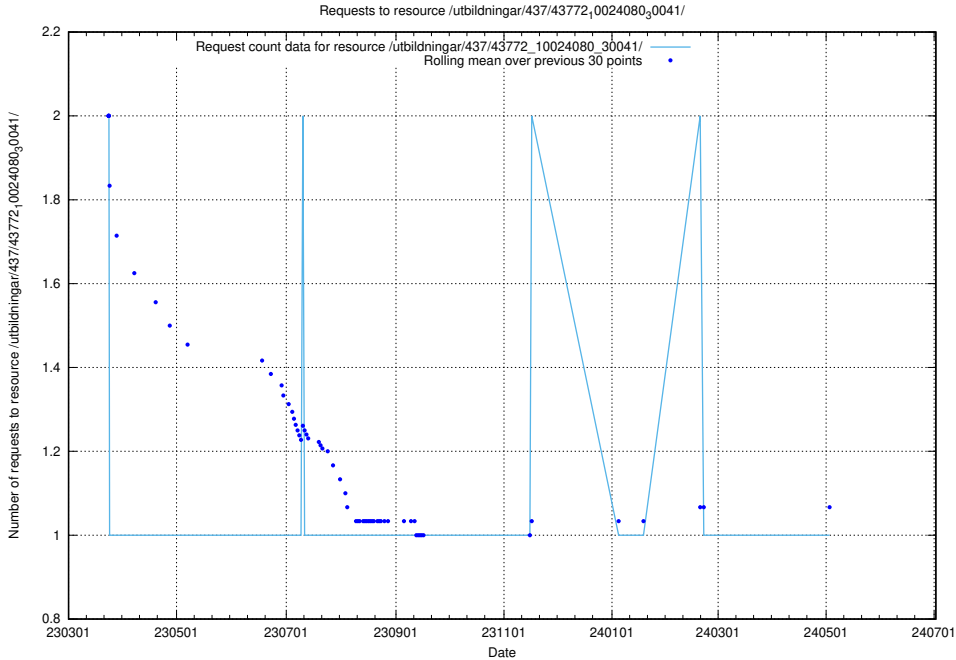

5.6274 Usage of /utbildningar/437/43772_10024080_30041/

Here, we count the number of requests to resource /utbildningar/437/43772_10024080_30041/.