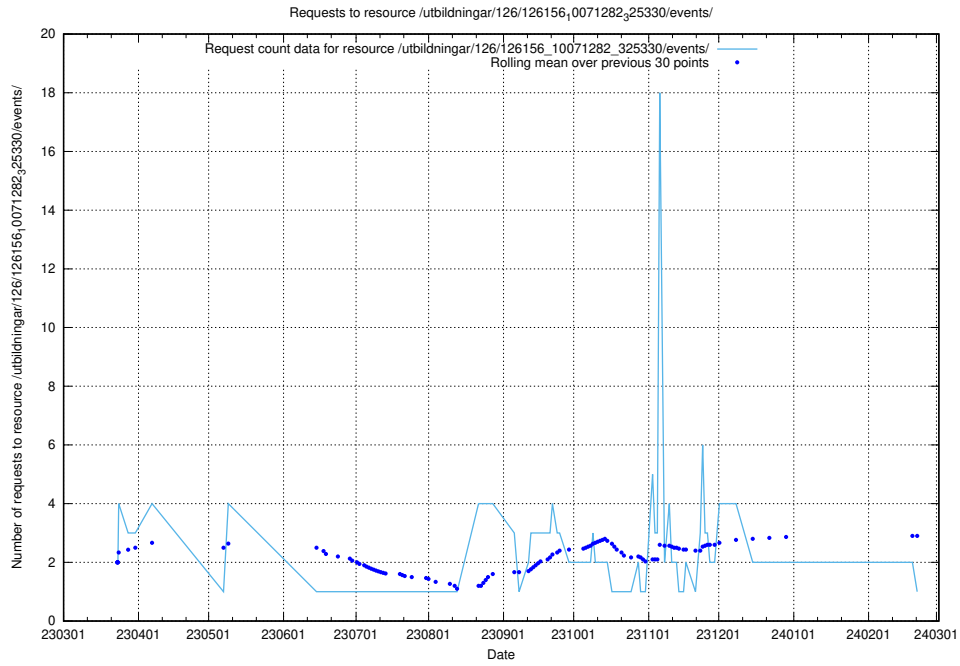

5.6278 Usage of /utbildningar/126/126156_10071282_325330/events/

Here, we count the number of requests to resource /utbildningar/126/126156_10071282_325330/events/