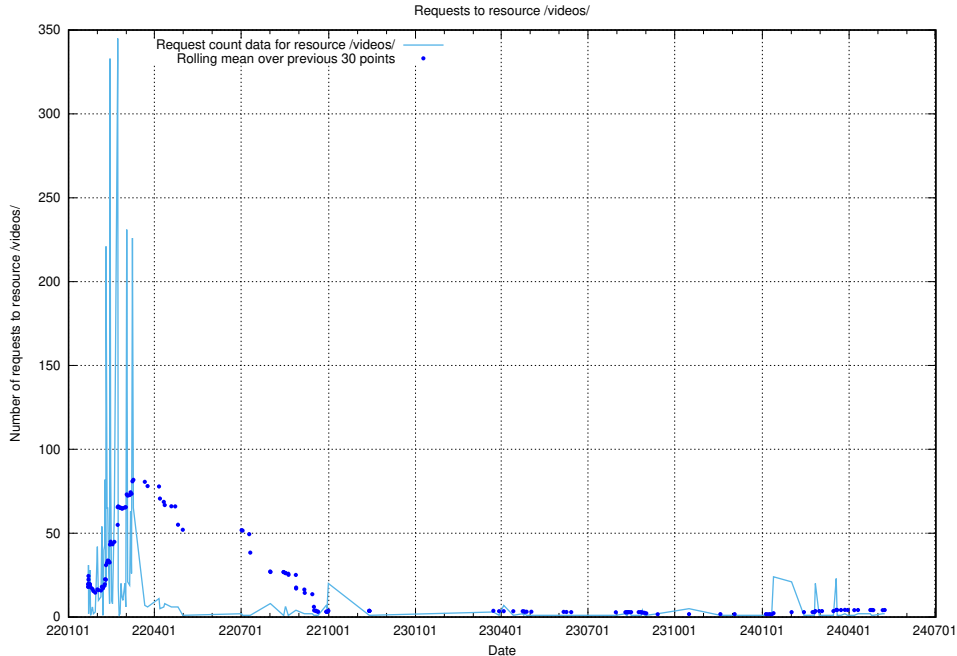

5.897 Usage of /videos/

Here, we count the number of requests to resource /videos/.