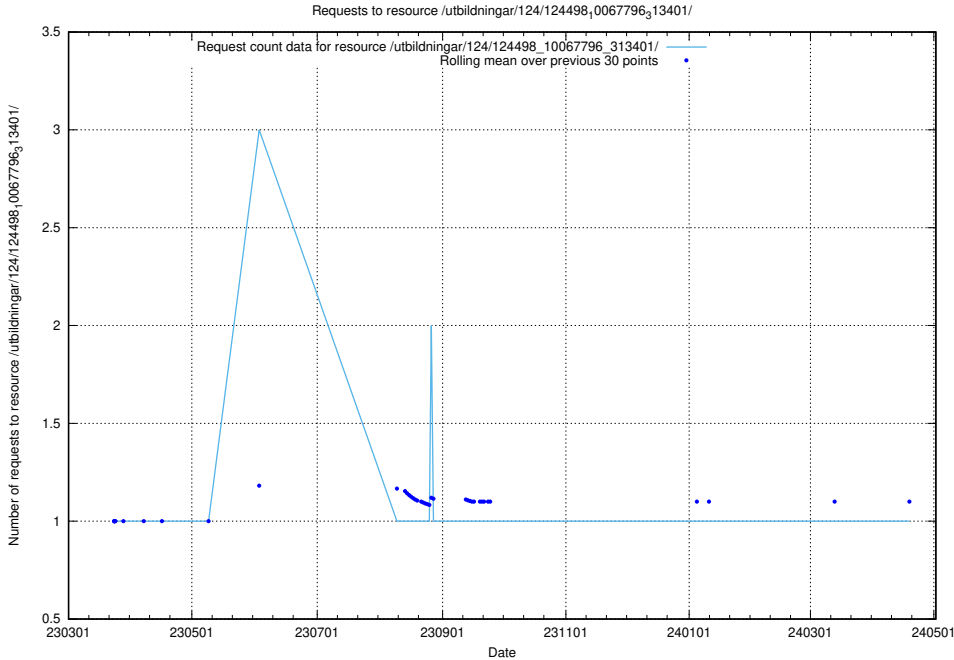

5.2726 Usage of /utbildningar/124/124498_10067796_313401/

Here, we count the number of requests to resource /utbildningar/124/124498_10067796_313401/.