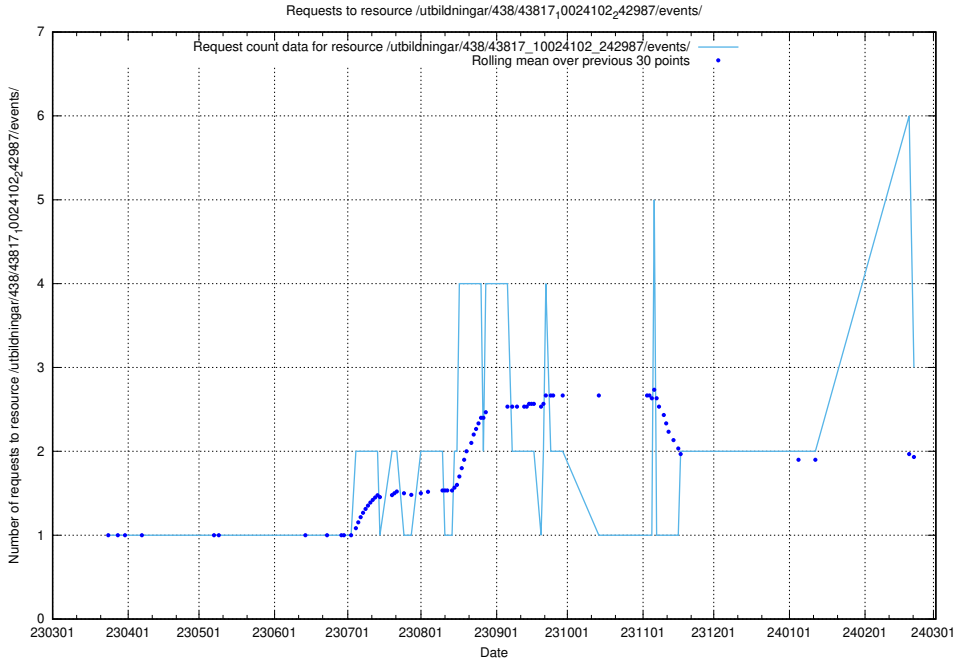

### 5.437 Usage of /utbildningar/438/43817\_10024102\_242987/events/

Here, we count the number of requests to resource /utbildningar/438/43817\_10024102\_242987/events/.