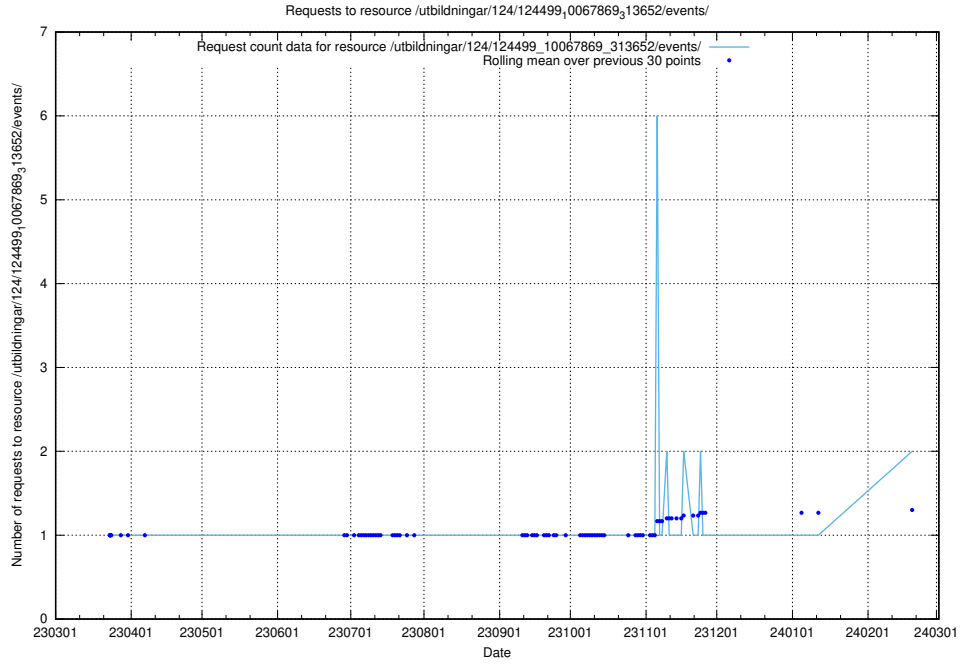

5.564 Usage of /utbildningar/124/124499_10067869_313652/events/

Here, we count the number of requests to resource /utbildningar/124/124499_10067869_313652/events/