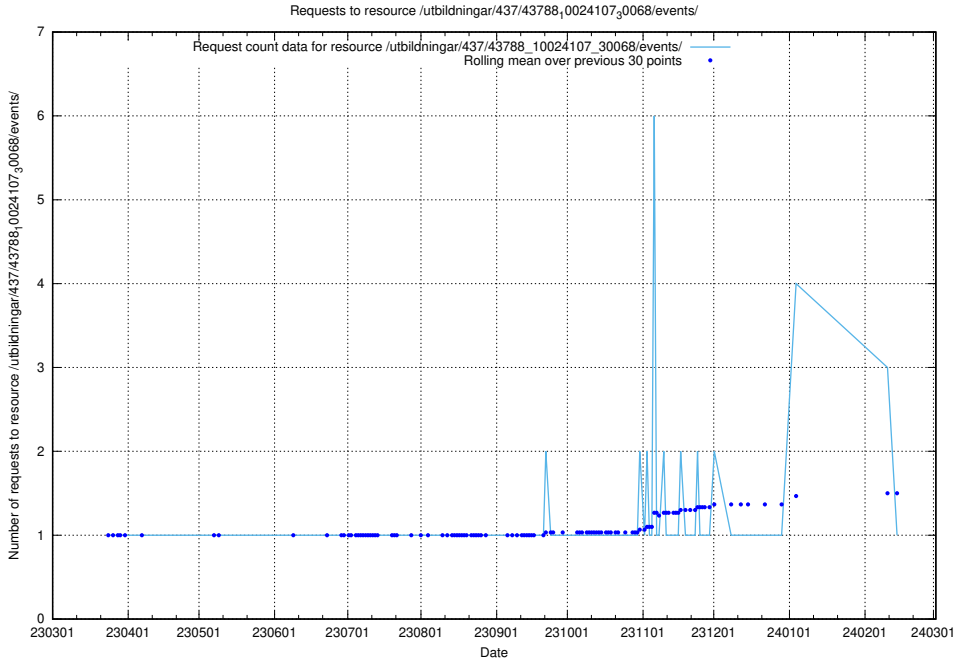

5.6185 Usage of /utbildningar/437/43788_10024107_30068/events/

Here, we count the number of requests to resource /utbildningar/437/43788_10024107_30068/events/.