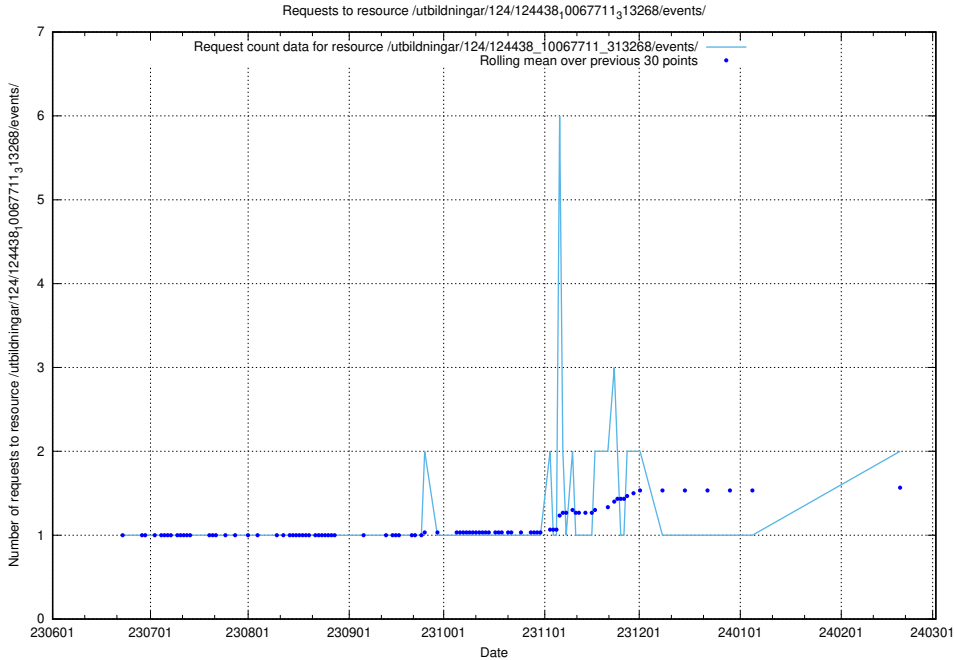

5.870 Usage of /utbildningar/124/124438_10067711_313268/events/

Here, we count the number of requests to resource /utbildningar/124/124438_10067711_313268/events/