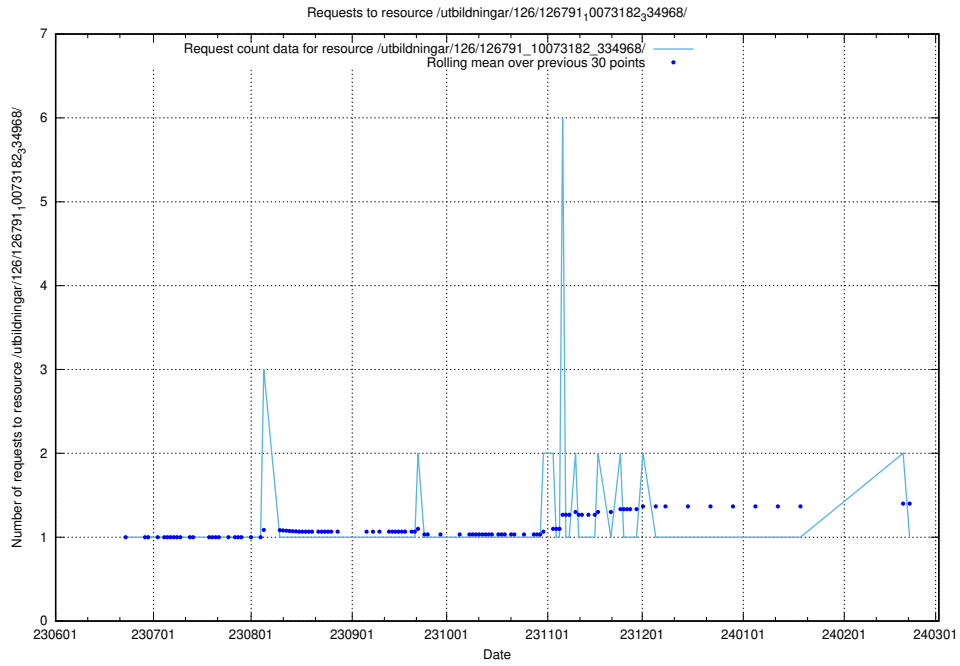

5.5619 Usage of /utbildningar/126/126791_10073182_334968/

Here, we count the number of requests to resource /utbildningar/126/126791_10073182_334968/.