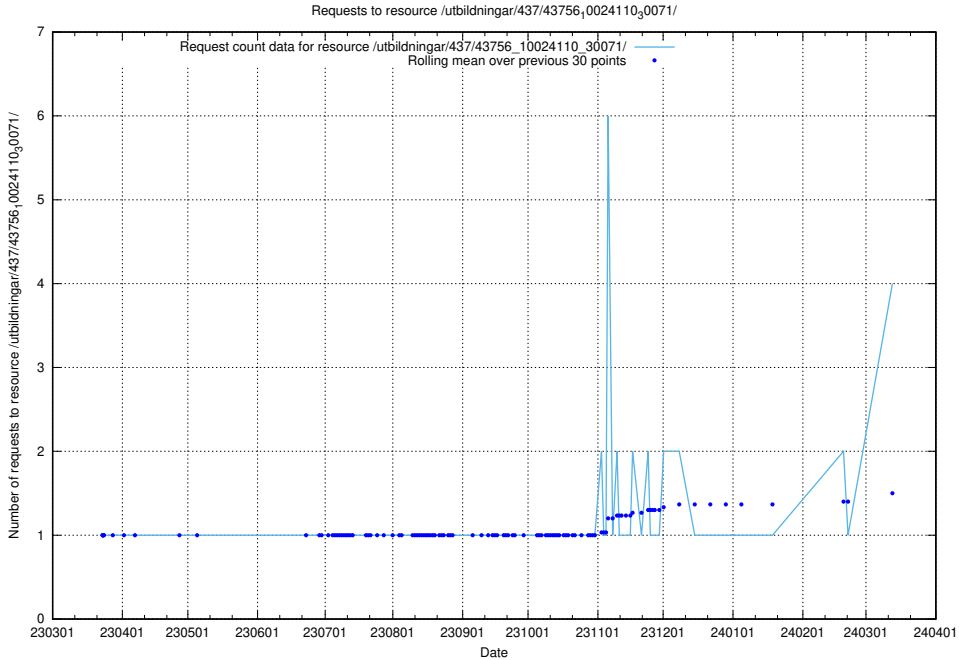

5.245 Usage of /utbildningar/437/43756_10024110_30071/

Here, we count the number of requests to resource /utbildningar/437/43756_10024110_30071/.