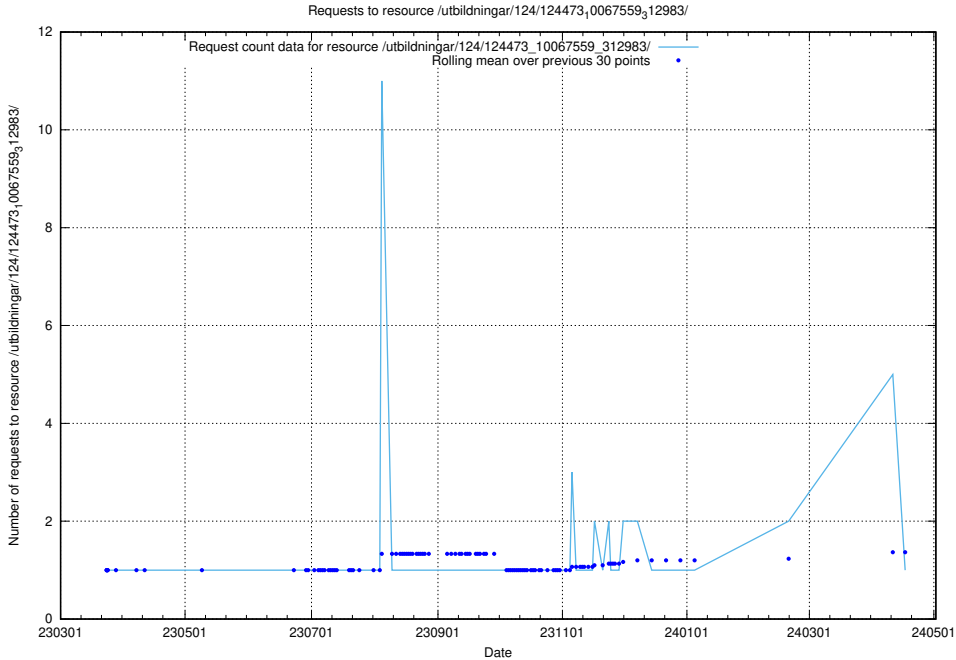

5.2977 Usage of /utbildningar/124/124473_10067559_312983/

Here, we count the number of requests to resource /utbildningar/124/124473_10067559_312983/.