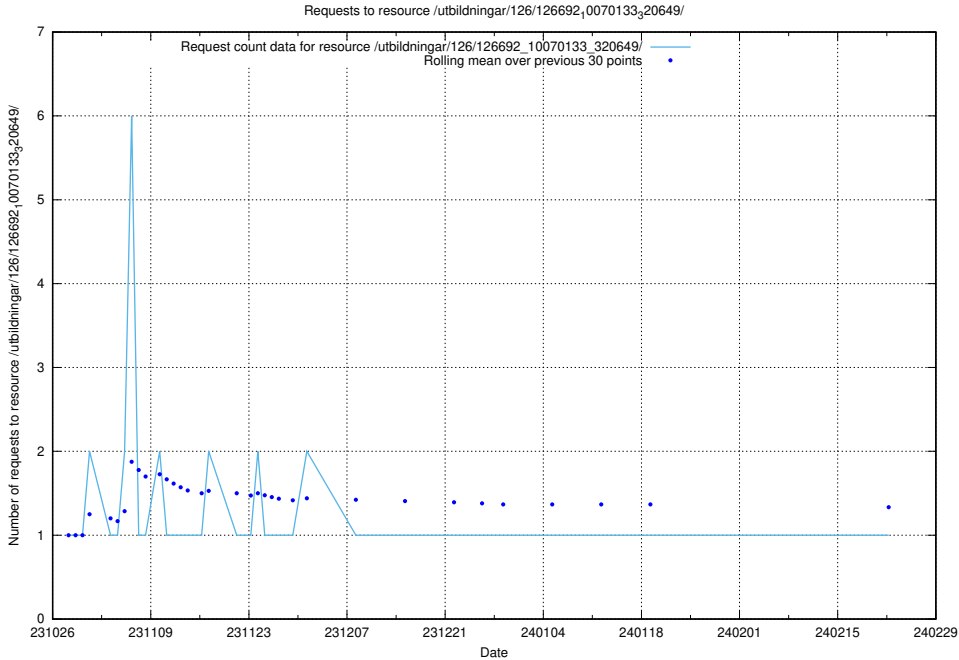

5.4224 Usage of /utbildningar/126/126692_10070133_320649/

Here, we count the number of requests to resource /utbildningar/126/126692_10070133_320649/.