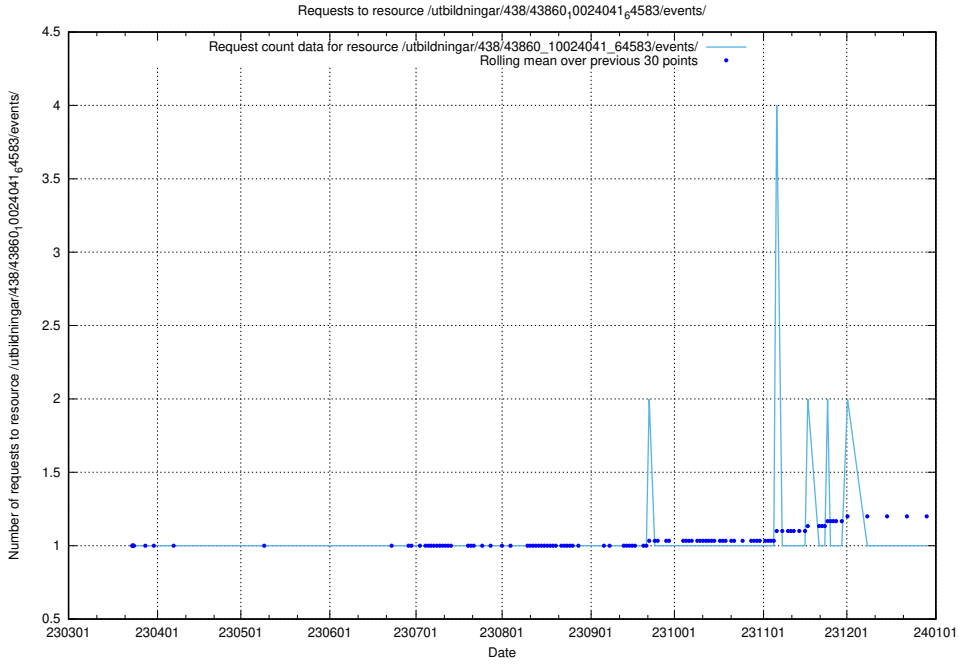

5.6330 Usage of /utbildningar/438/43860_10024041_64583/events/

Here, we count the number of requests to resource /utbildningar/438/43860_10024041_64583/events/.