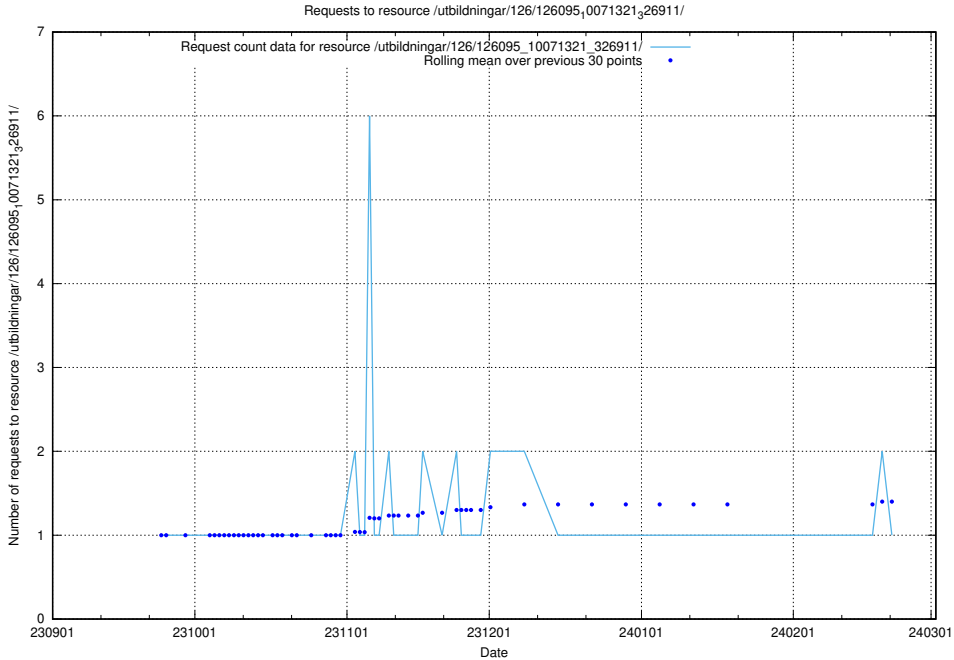

5.4508 Usage of /utbildningar/126/126095_10071321_326911/

Here, we count the number of requests to resource /utbildningar/126/126095_10071321_326911/.