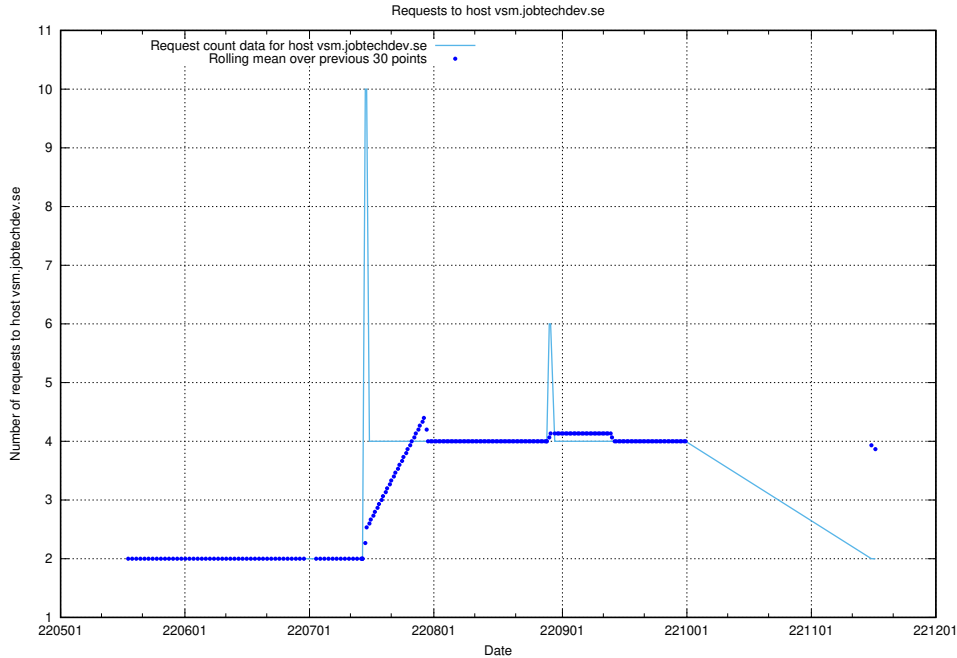

7.433 Usage of vsm.jobtechdev.se

Here, we count the number of requests to host vsm.jobtechdev.se.