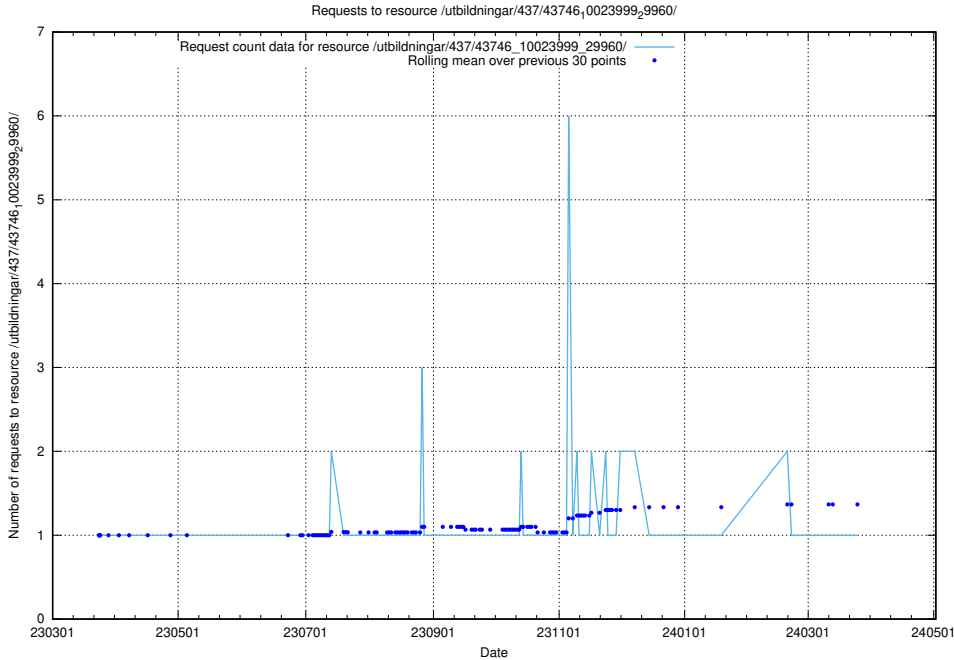

5.6391 Usage of /utbildningar/437/43746_10023999_29960/

Here, we count the number of requests to resource /utbildningar/437/43746_10023999_29960/.