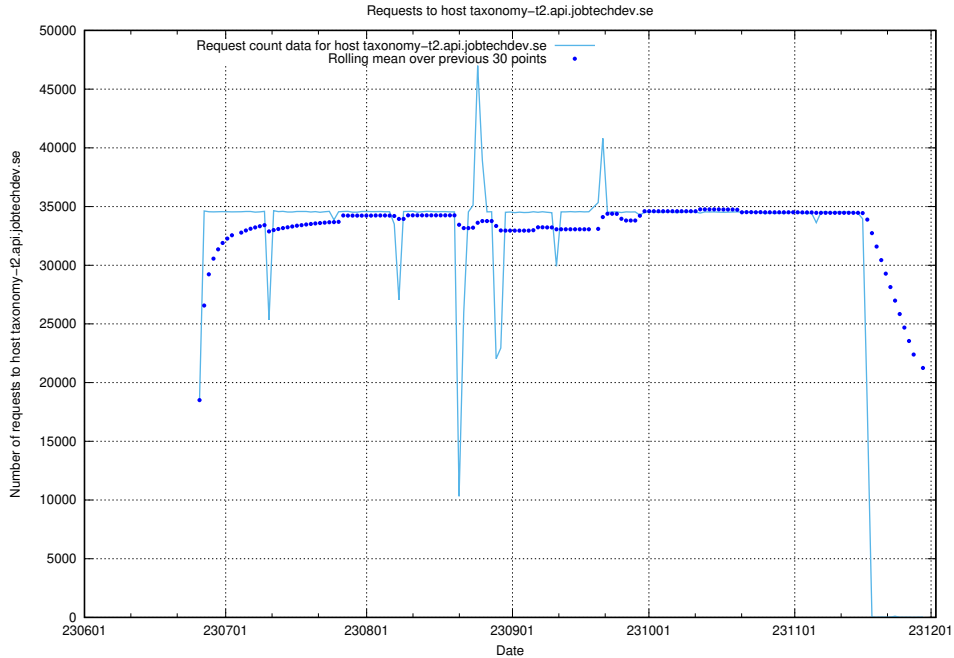

7.38 Usage of taxonomy-t2.api.jobtechdev.se

Here, we count the number of requests to host taxonomy-t2.api.jobtechdev.se.