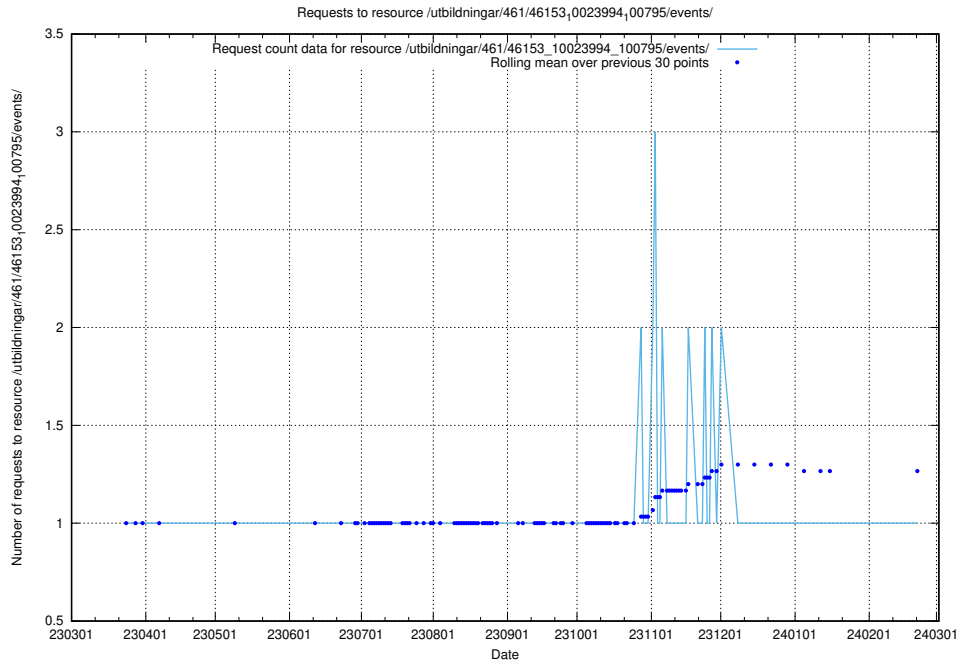

5.6165 Usage of /utbildningar/461/46153_10023994_100795/events/

Here, we count the number of requests to resource /utbildningar/461/46153_10023994_100795/events/.