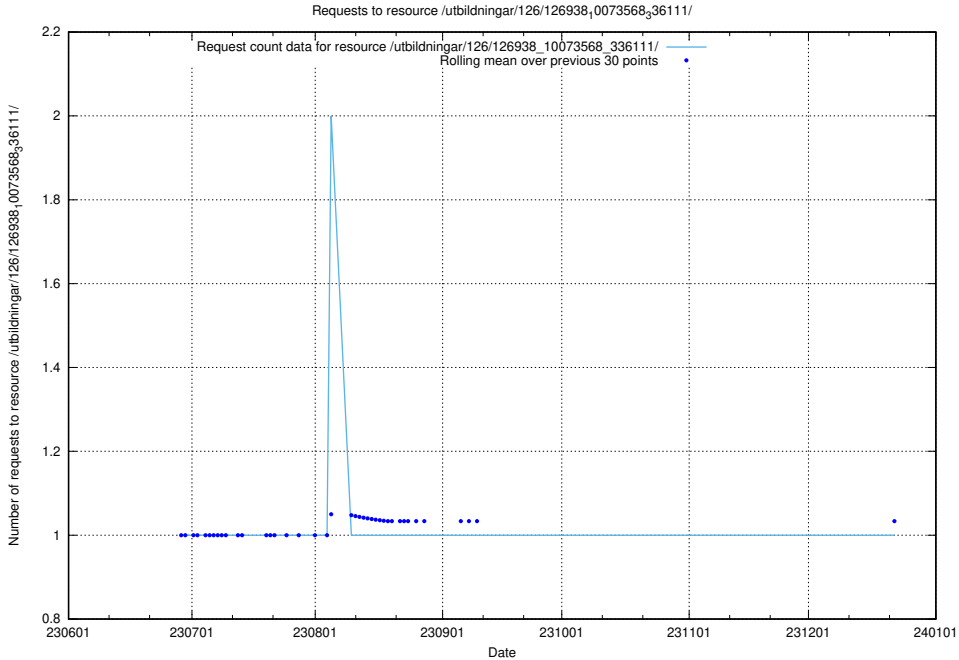

5.5458 Usage of /utbildningar/126/126938_10073568_336111/

Here, we count the number of requests to resource /utbildningar/126/126938_10073568_336111/.