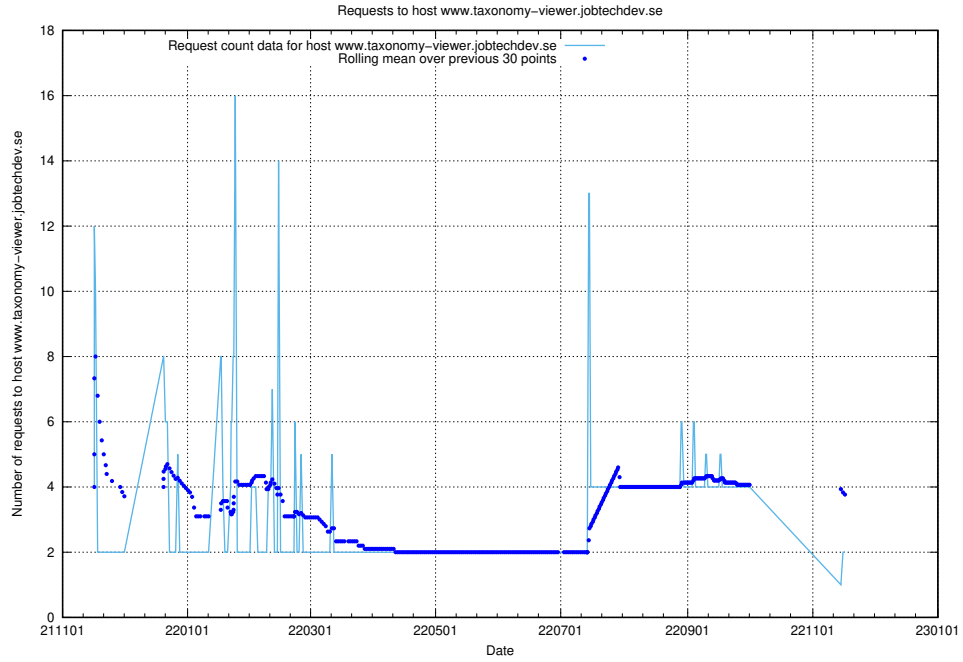

7.510 Usage of `www.taxonomy-viewer.jobtechdev.se`

Here, we count the number of requests to host `www.taxonomy-viewer.jobtechdev.se`.