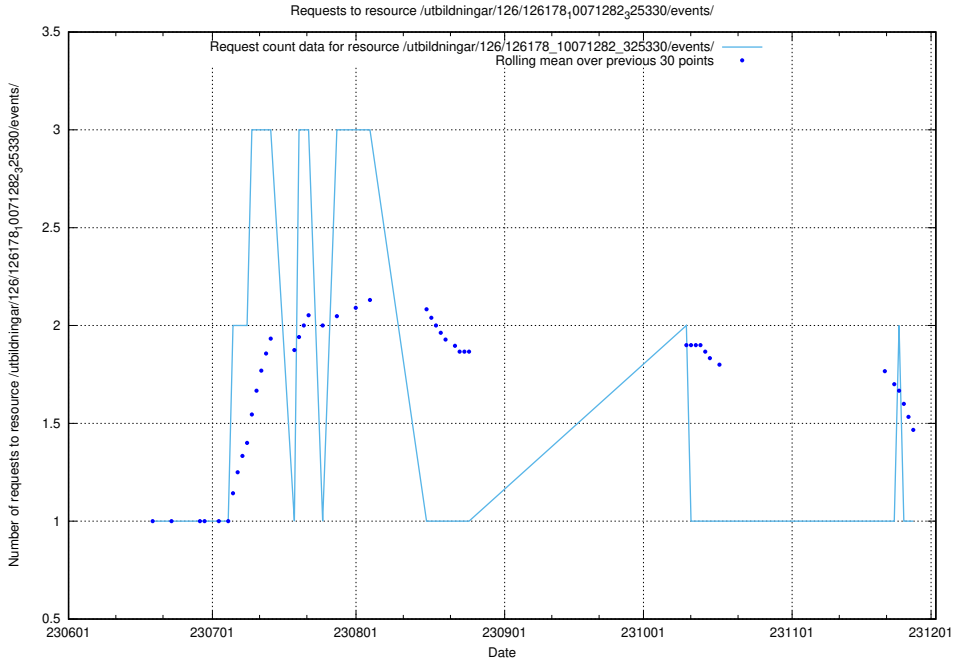

5.5874 Usage of /utbildningar/126/126178_10071282_325330/events/

Here, we count the number of requests to resource /utbildningar/126/126178_10071282_325330/events/