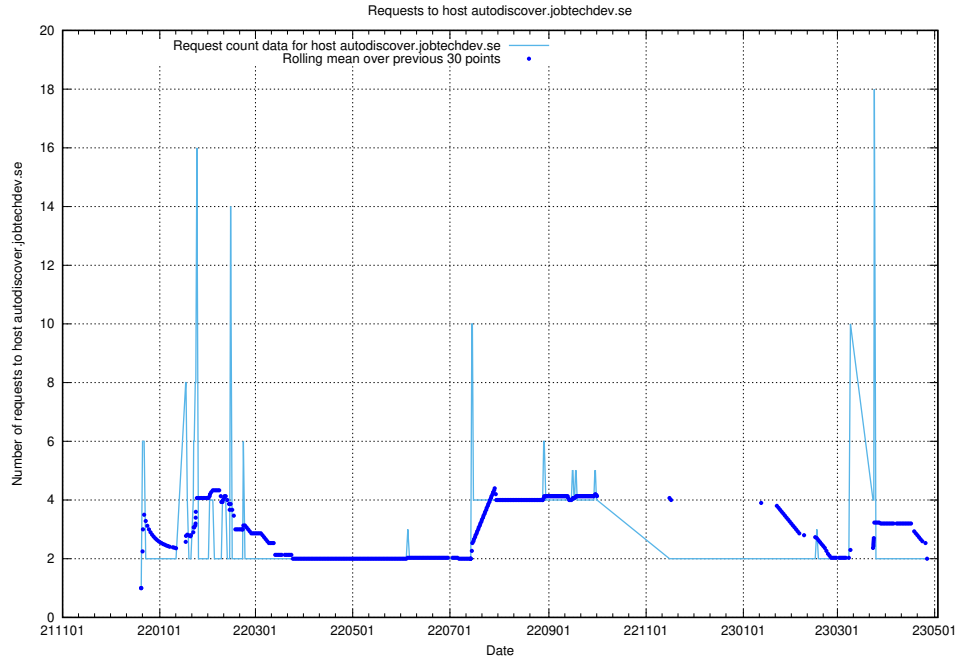

7.386 Usage of autodiscover.jobtechdev.se

Here, we count the number of requests to host autodiscover.jobtechdev.se.