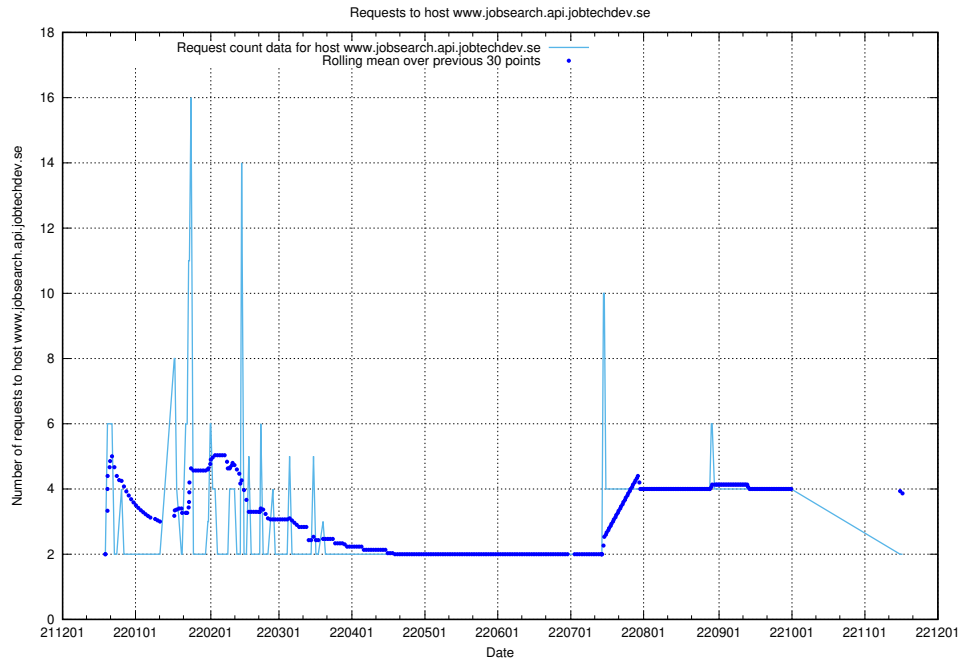

7.388 Usage of www.jobsearch.api.jobtechdev.se

Here, we count the number of requests to host www.jobsearch.api.jobtechdev.se.