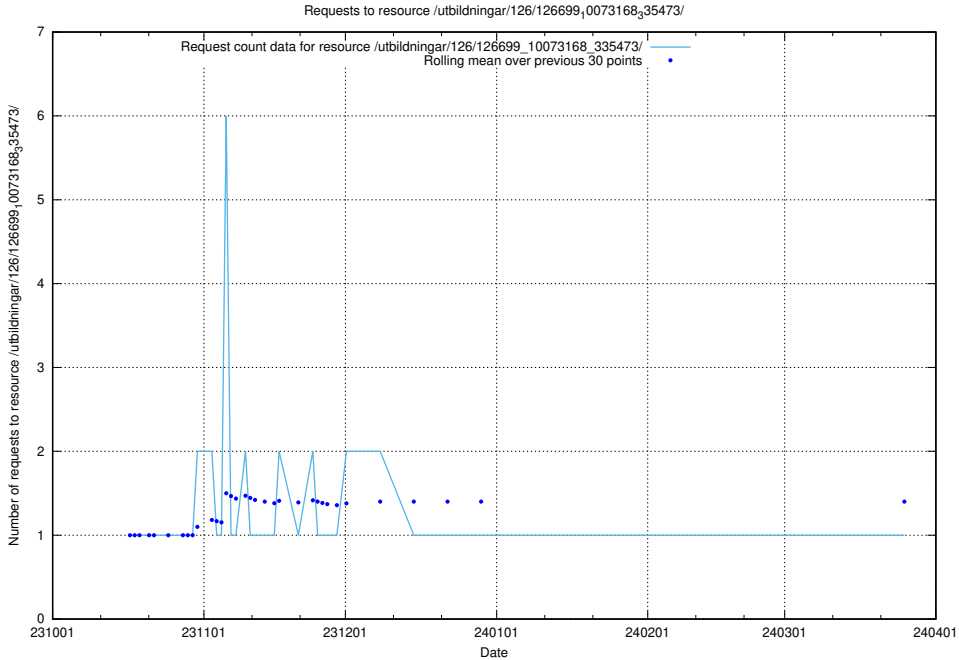

5.4323 Usage of /utbildningar/126/126699_10073168_335473/

Here, we count the number of requests to resource /utbildningar/126/126699_10073168_335473/.