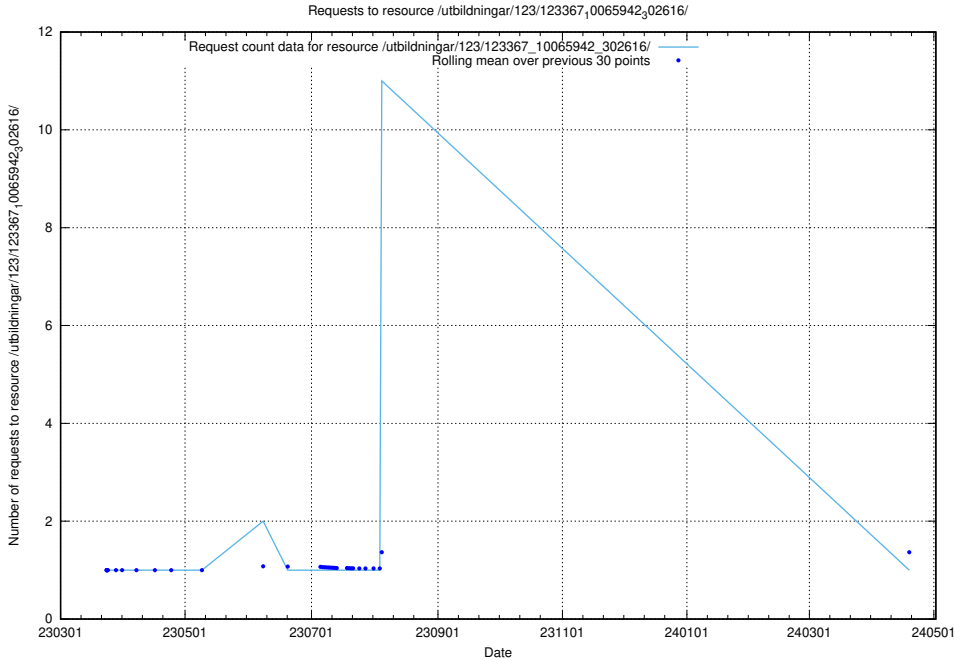

5.4597 Usage of /utbildningar/123/123367_10065942_302616/

Here, we count the number of requests to resource /utbildningar/123/123367_10065942_302616/.