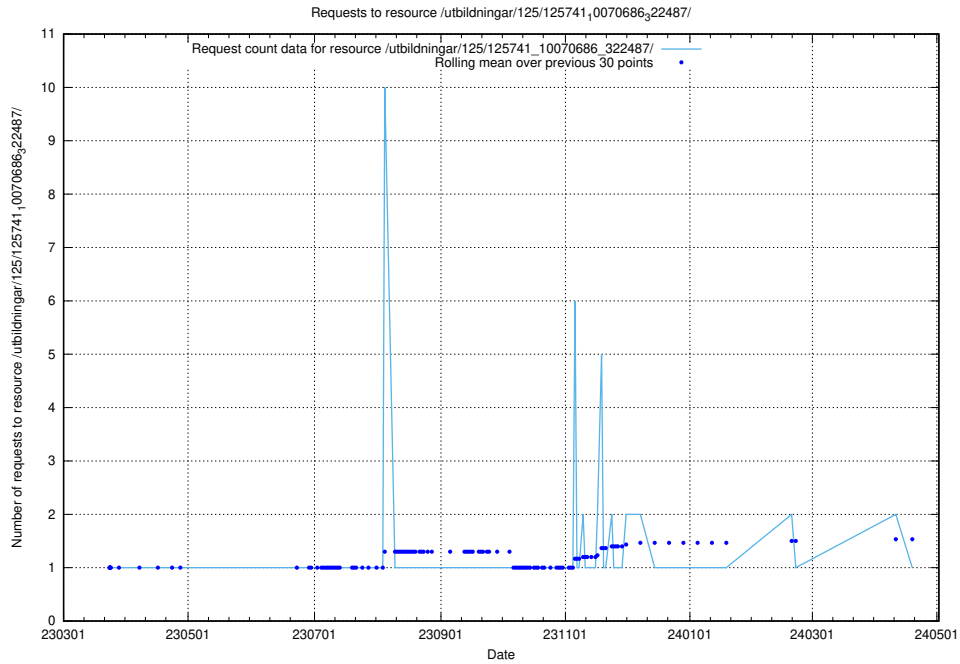

5.6478 Usage of /utbildningar/125/125741_10070686_322487/

Here, we count the number of requests to resource /utbildningar/125/125741_10070686_322487/.