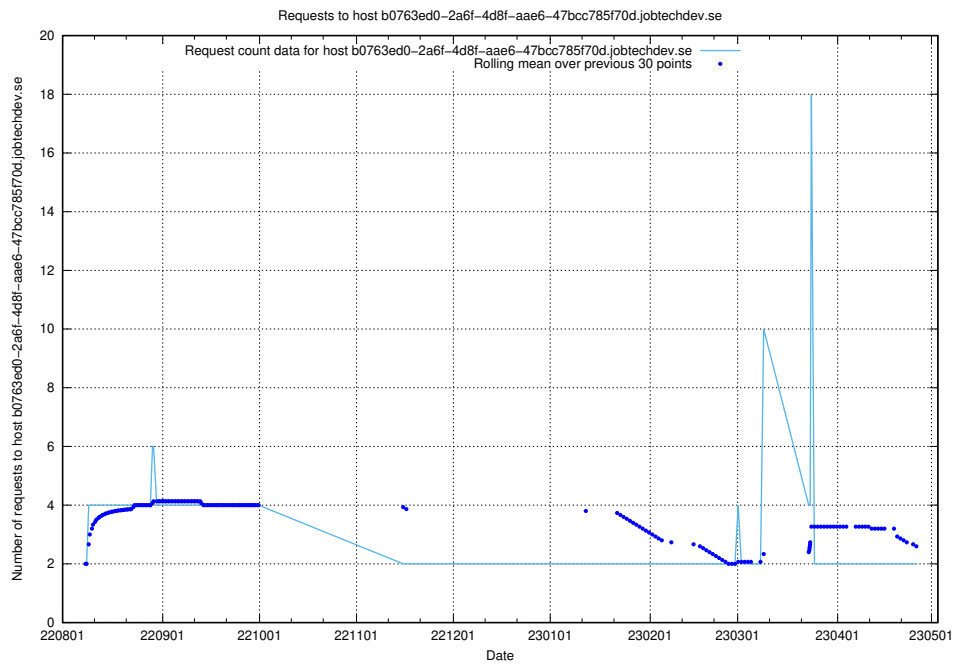

7.355 Usage of b0763ed0-2a6f-4d8f-aae6-47bcc785f70d.jobtechdev.se

Here, we count the number of requests to host b0763ed0-2a6f-4d8f-aae6-47bcc785f70d.jobtechdev.se.