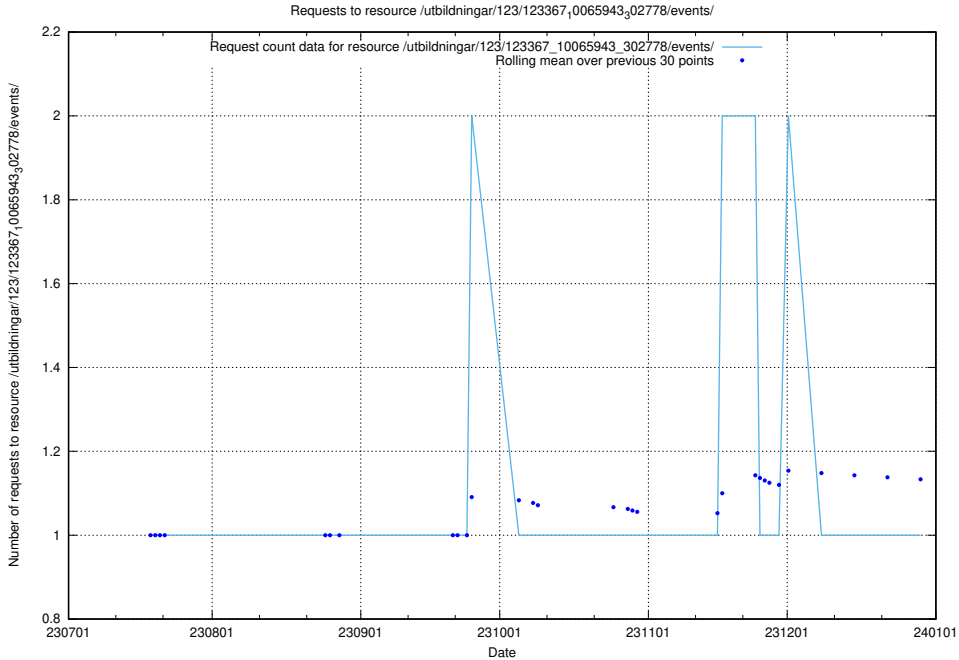

5.5043 Usage of /utbildningar/123/123367_10065943_302778/events/

Here, we count the number of requests to resource /utbildningar/123/123367_10065943_302778/events/