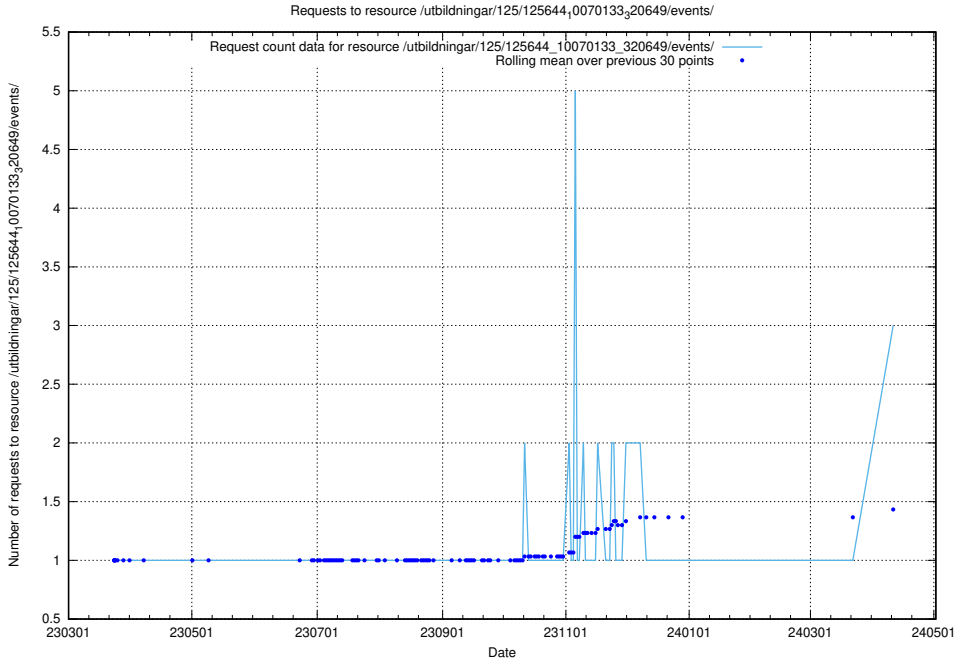

5.252 Usage of /utbildningar/125/125644_10070133_320649/events/

Here, we count the number of requests to resource /utbildningar/125/125644_10070133_320649/events/