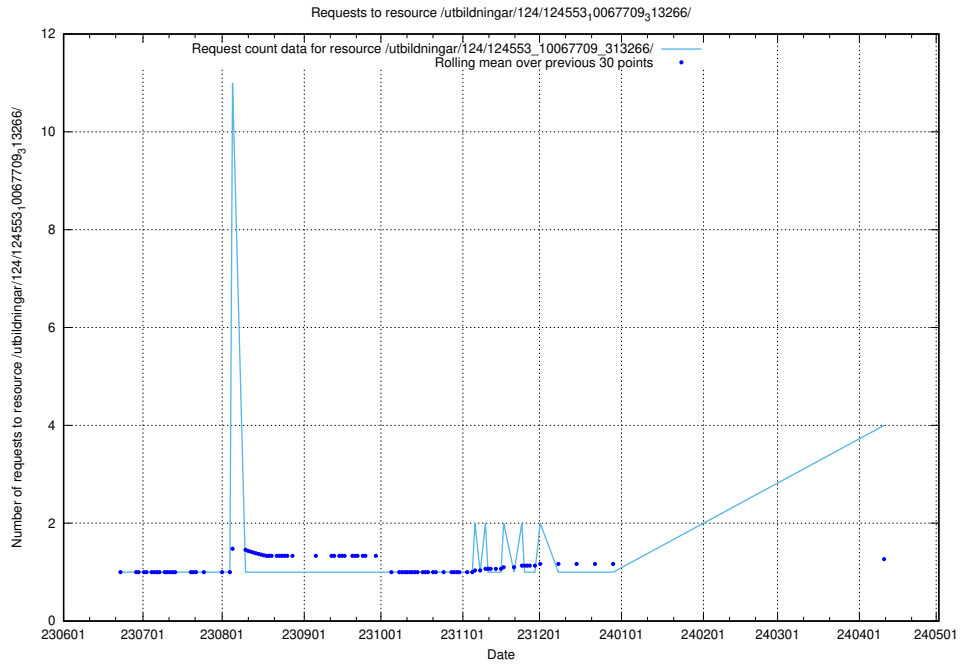

5.231 Usage of /utbildningar/124/124553_10067709_313266/

Here, we count the number of requests to resource /utbildningar/124/124553_10067709_313266/.