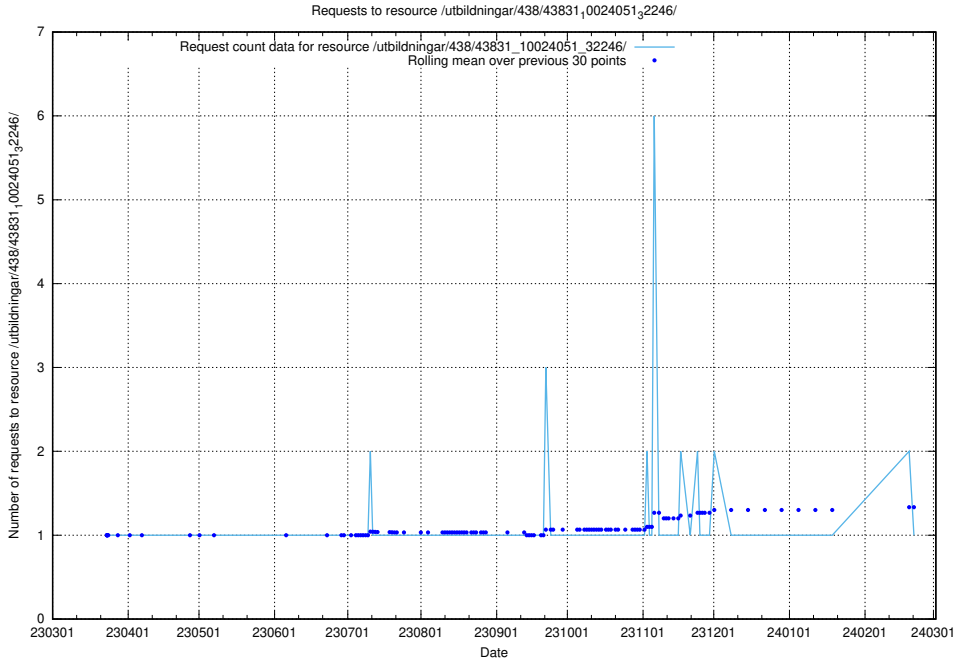

5.6340 Usage of /utbildningar/438/43831_10024051_32246/

Here, we count the number of requests to resource /utbildningar/438/43831_10024051_32246/.