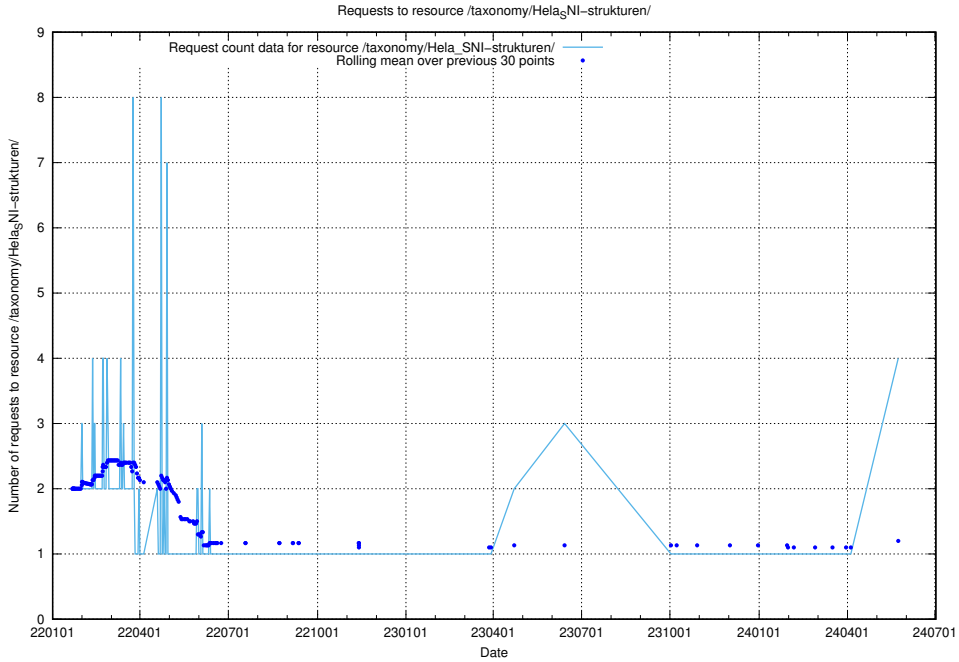

5.156 Usage of /taxonomy/Hela_SNI-strukturen/

Here, we count the number of requests to resource /taxonomy/Hela_SNI-strukturen/.