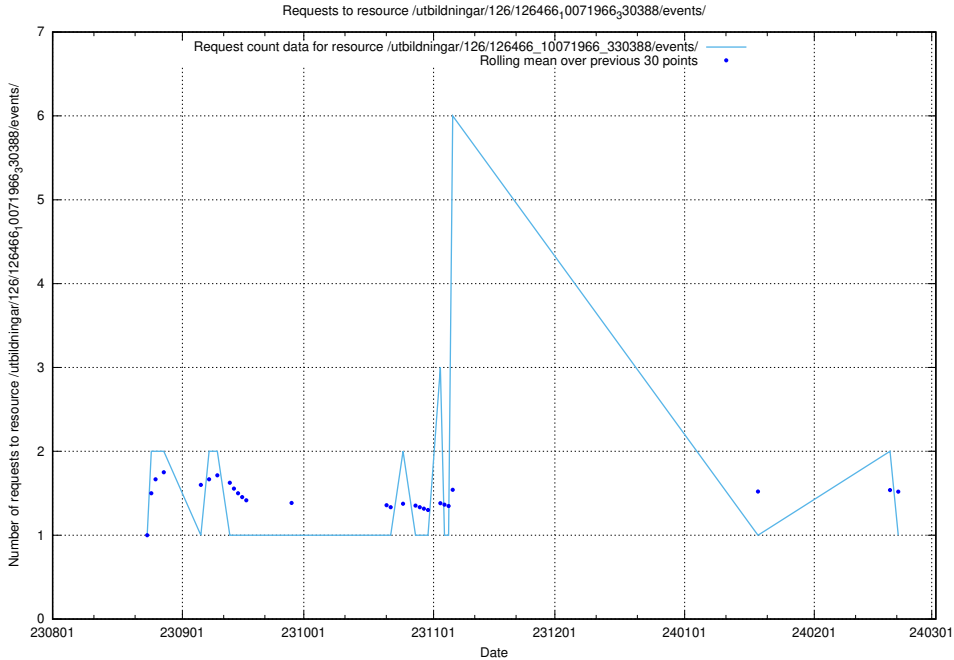

5.4747 Usage of /utbildningar/126/126466_10071966_330388/events/

Here, we count the number of requests to resource /utbildningar/126/126466_10071966_330388/events/