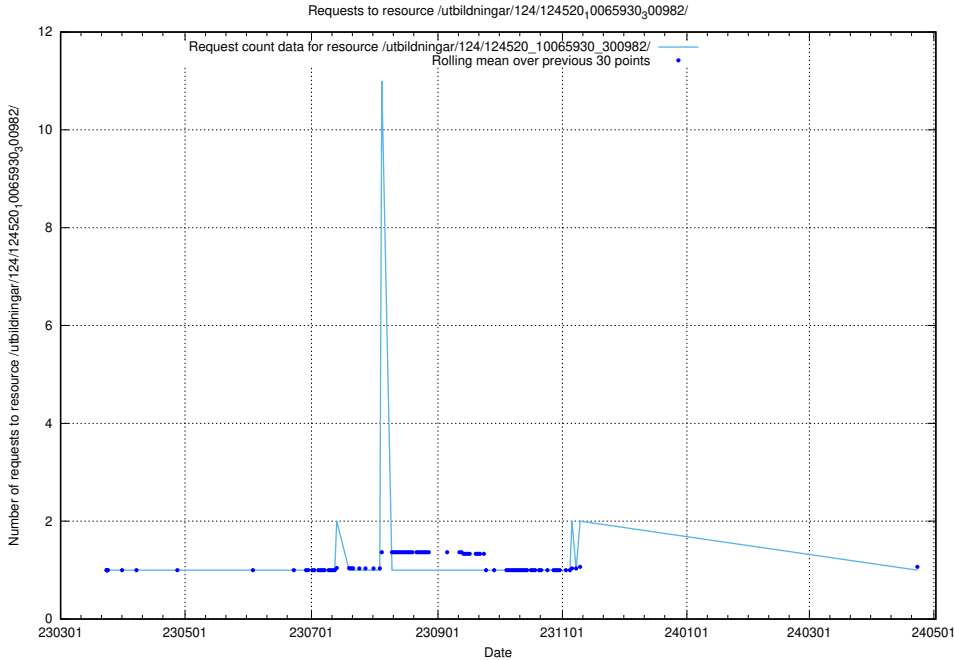

5.1276 Usage of /utbildningar/124/124520_10065930_300982/

Here, we count the number of requests to resource /utbildningar/124/124520_10065930_300982/.