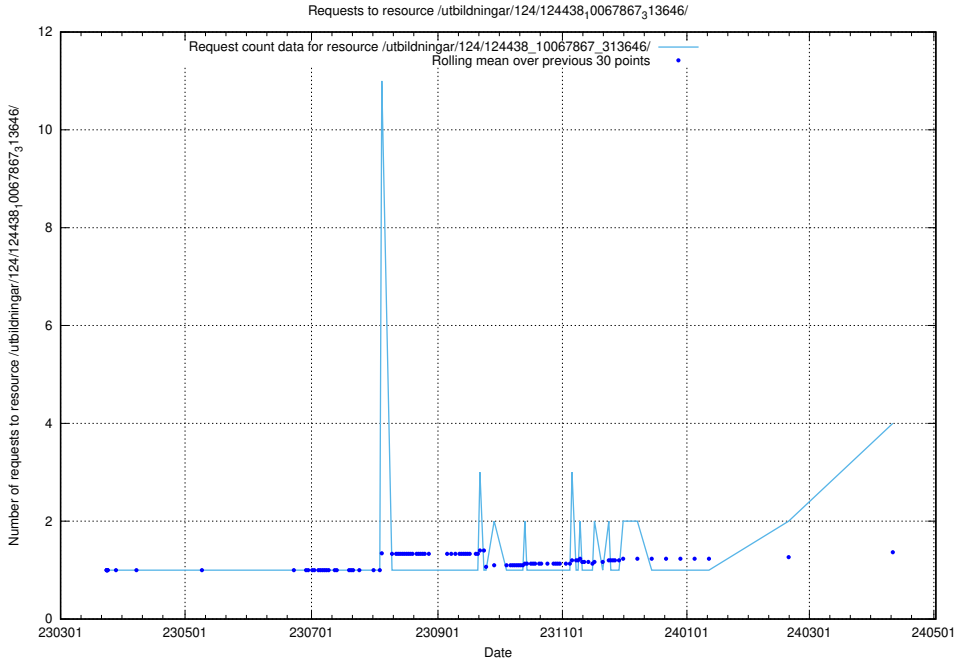

5.193 Usage of /utbildningar/124/124438_10067867_313646/

Here, we count the number of requests to resource /utbildningar/124/124438_10067867_313646/.