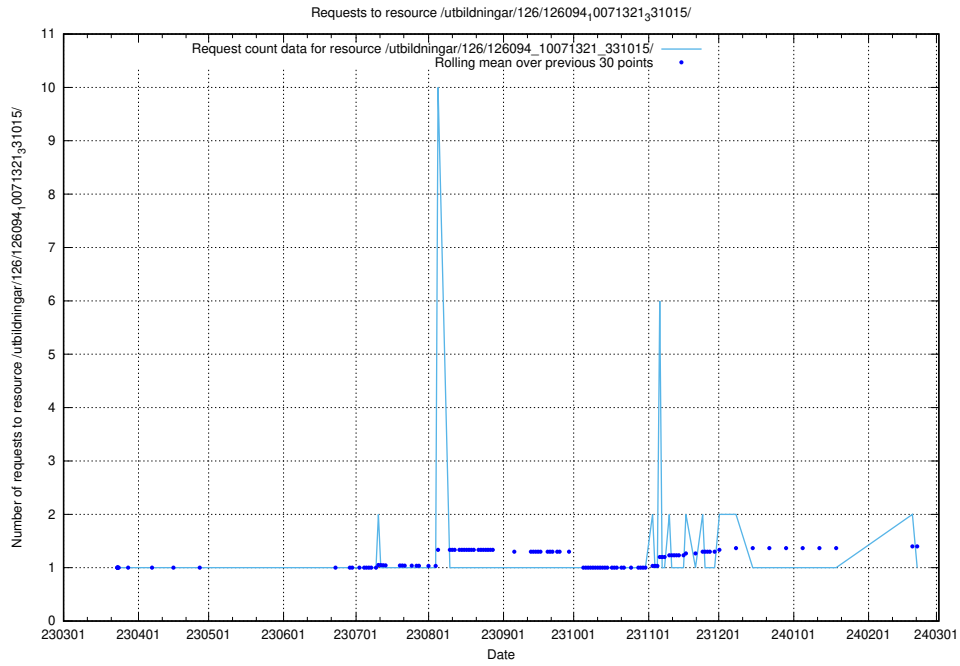

5.6441 Usage of /utbildningar/126/126094_10071321_331015/

Here, we count the number of requests to resource /utbildningar/126/126094_10071321_331015/.