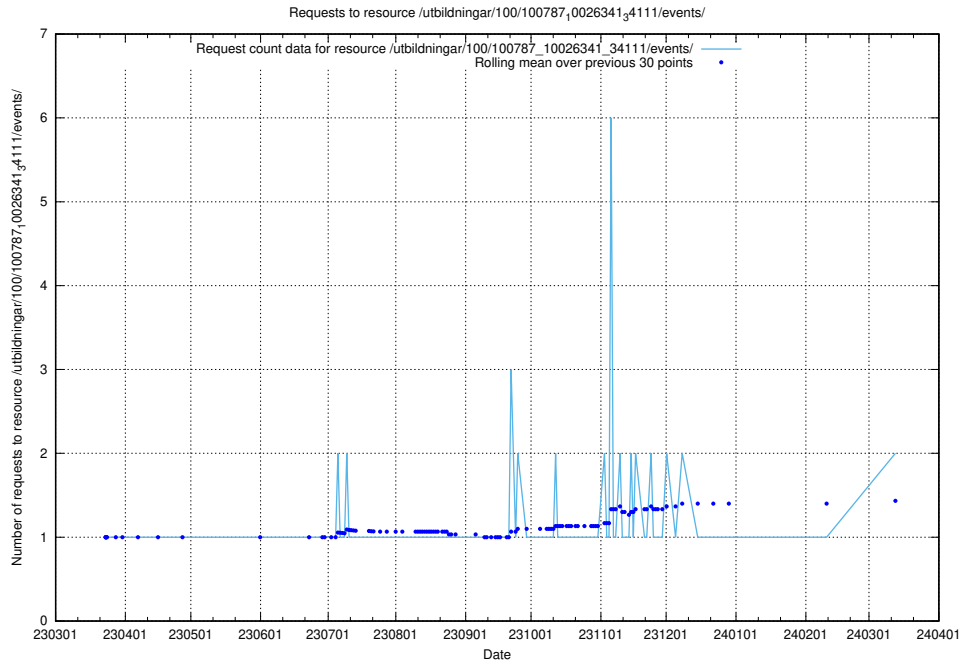

5.833 Usage of /utbildningar/100/100787_10026341_34111/events/

Here, we count the number of requests to resource /utbildningar/100/100787_10026341_34111/events/.