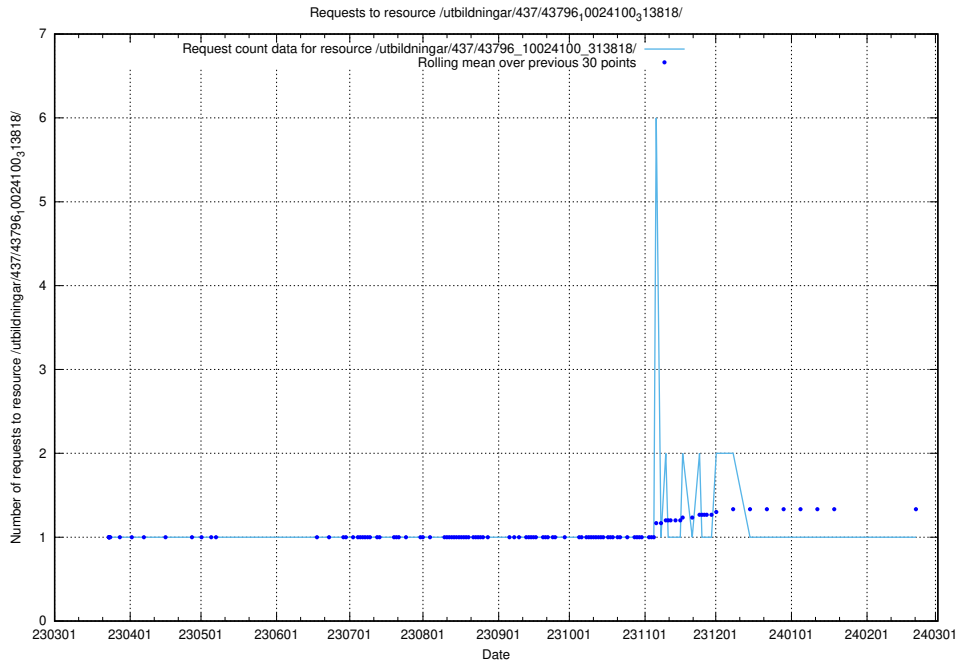

5.6364 Usage of /utbildningar/437/43796_10024100_313818/

Here, we count the number of requests to resource /utbildningar/437/43796_10024100_313818/.