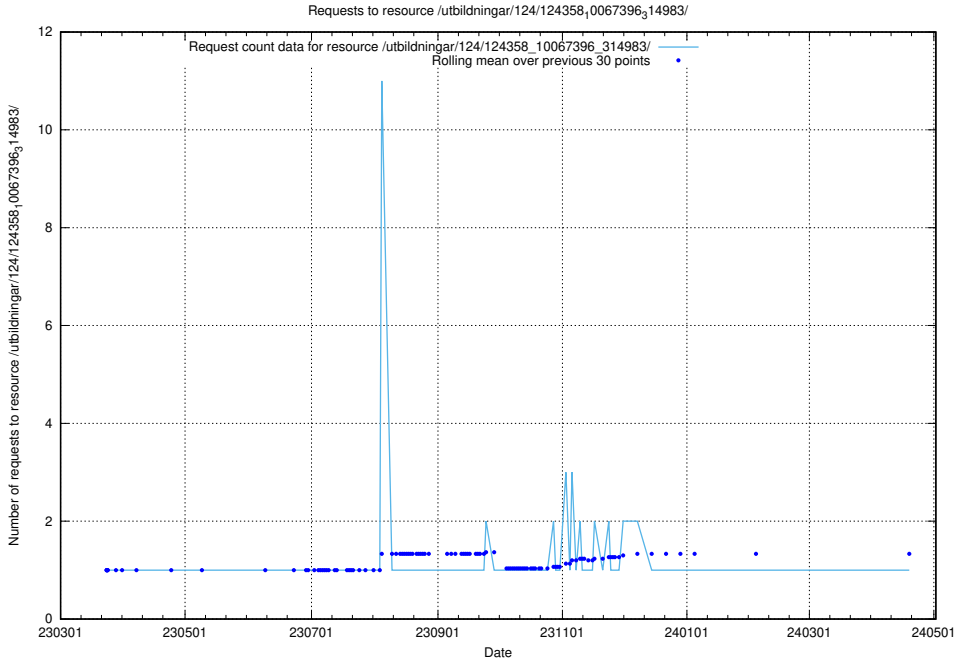

5.3864 Usage of /utbildningar/124/124358_10067396_314983/

Here, we count the number of requests to resource /utbildningar/124/124358_10067396_314983/.