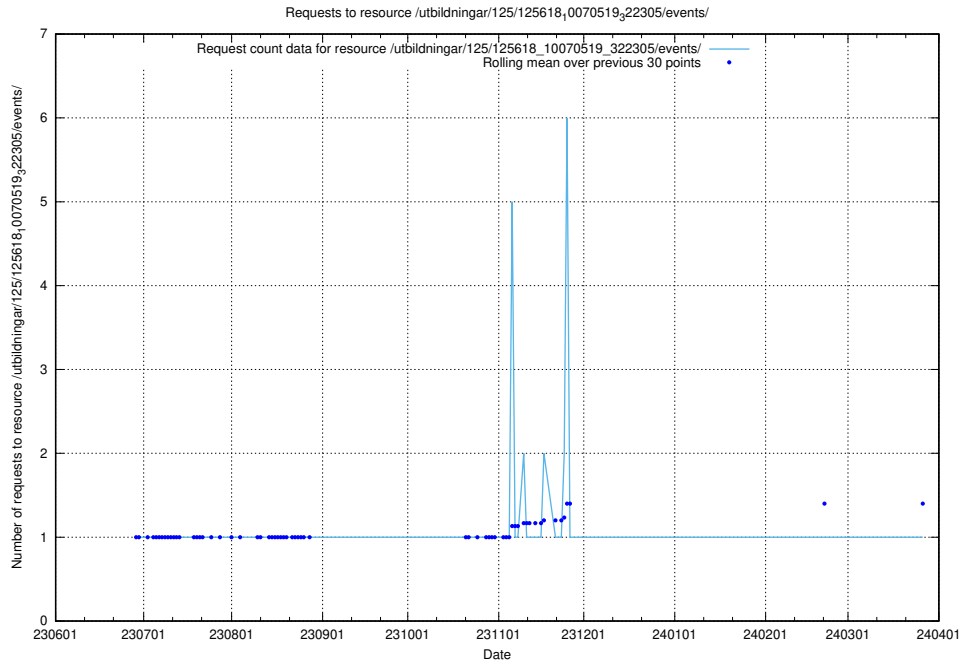

5.5496 Usage of /utbildningar/125/125618_10070519_322305/events/

Here, we count the number of requests to resource /utbildningar/125/125618_10070519_322305/events/