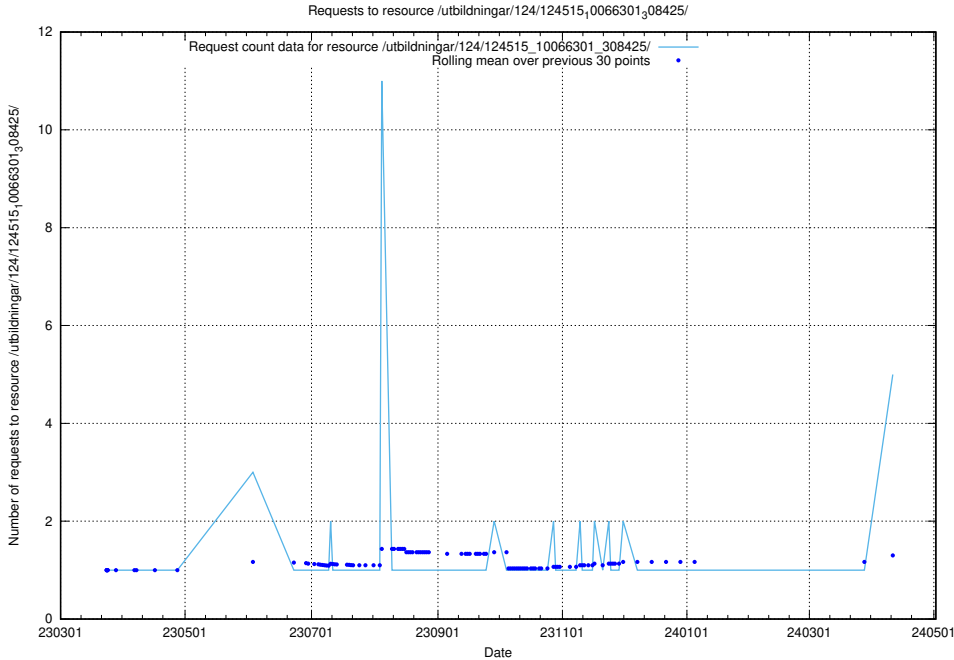

### 5.120 Usage of /utbildningar/124/124515\_10066301\_308425/

Here, we count the number of requests to resource /utbildningar/124/124515\_10066301\_308425/.