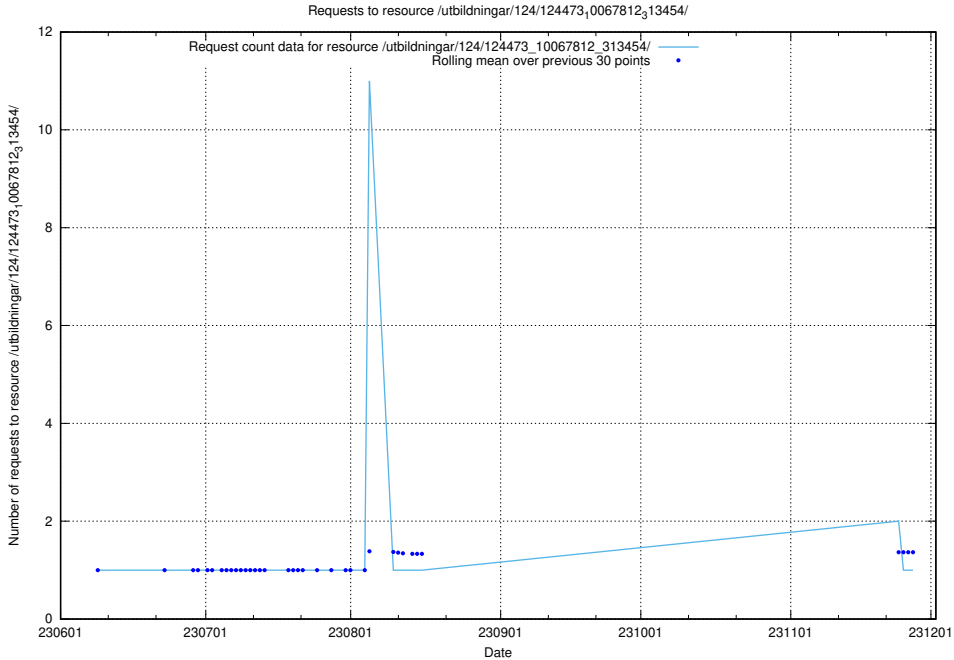

5.5921 Usage of /utbildningar/124/124473_10067812_313454/

Here, we count the number of requests to resource /utbildningar/124/124473_10067812_313454/.