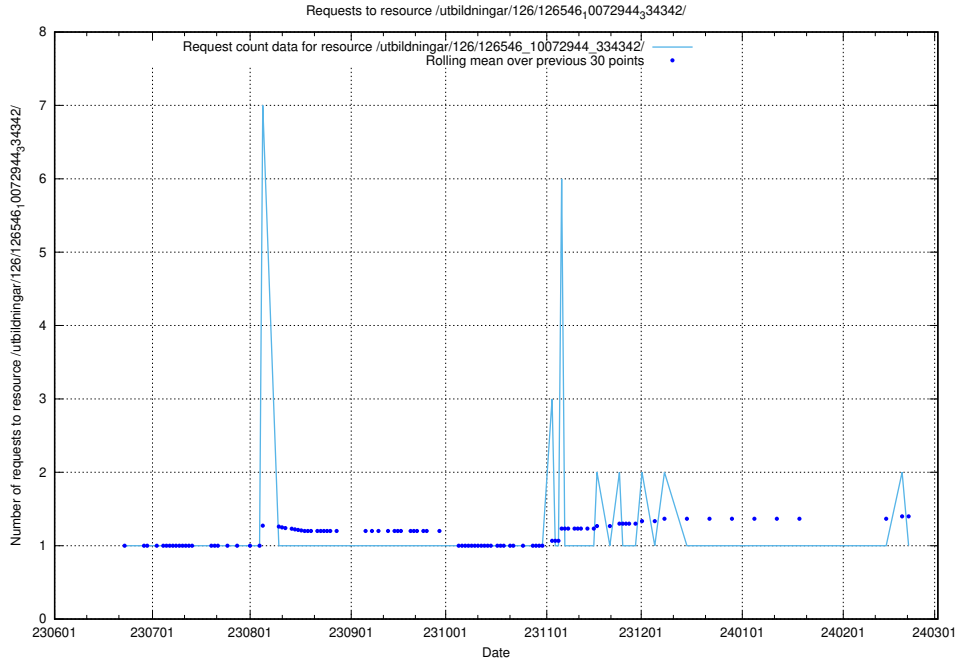

5.5673 Usage of /utbildningar/126/126546_10072944_334342/

Here, we count the number of requests to resource /utbildningar/126/126546_10072944_334342/.