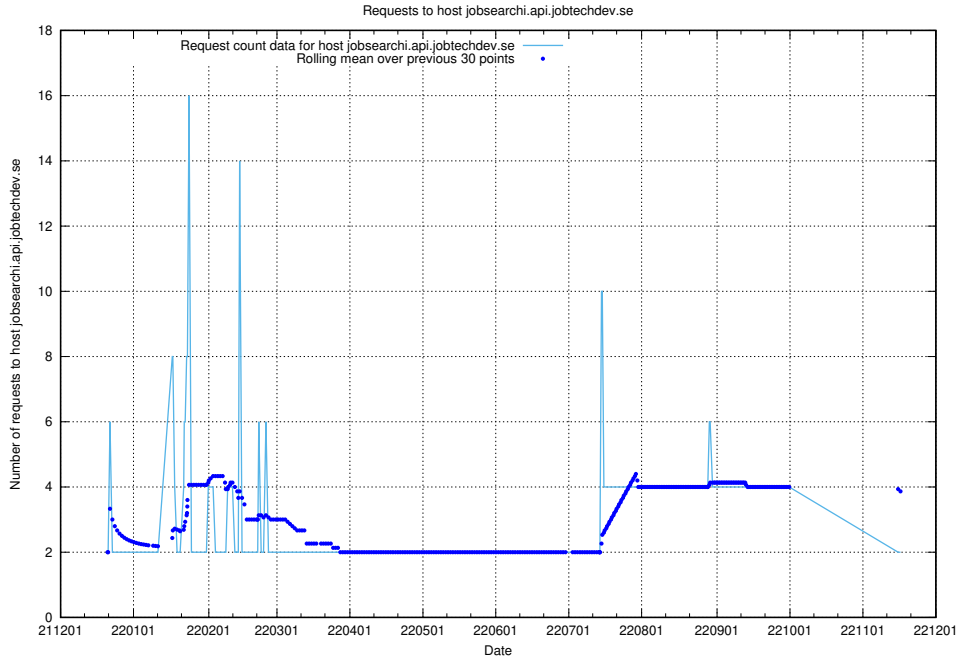

7.374 Usage of jobsearchi.api.jobtechdev.se

Here, we count the number of requests to host jobsearchi.api.jobtechdev.se.