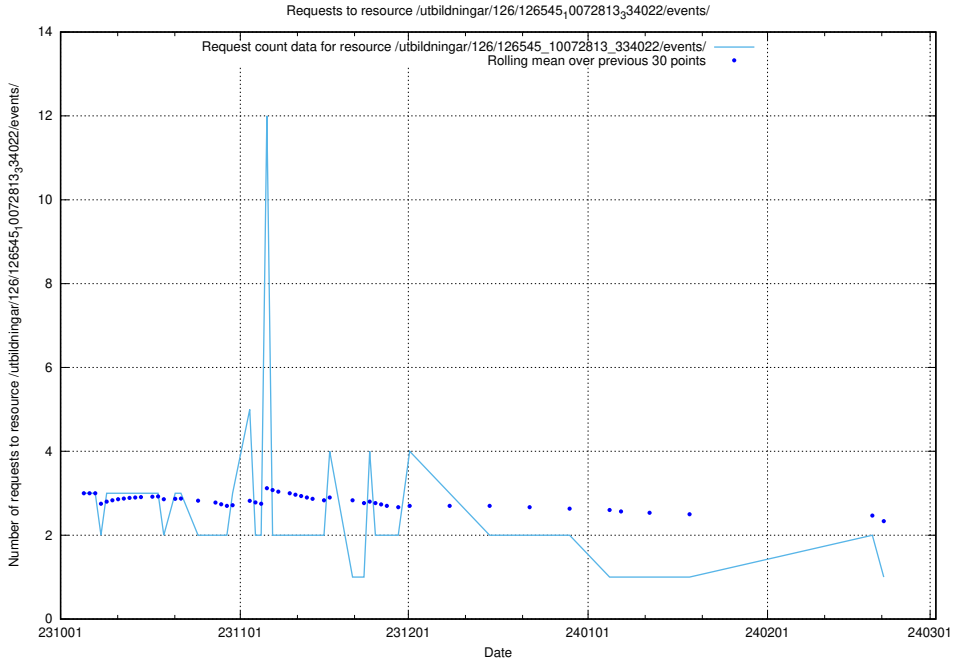

5.4428 Usage of /utbildningar/126/126545_10072813_334022/events/

Here, we count the number of requests to resource /utbildningar/126/126545_10072813_334022/events/