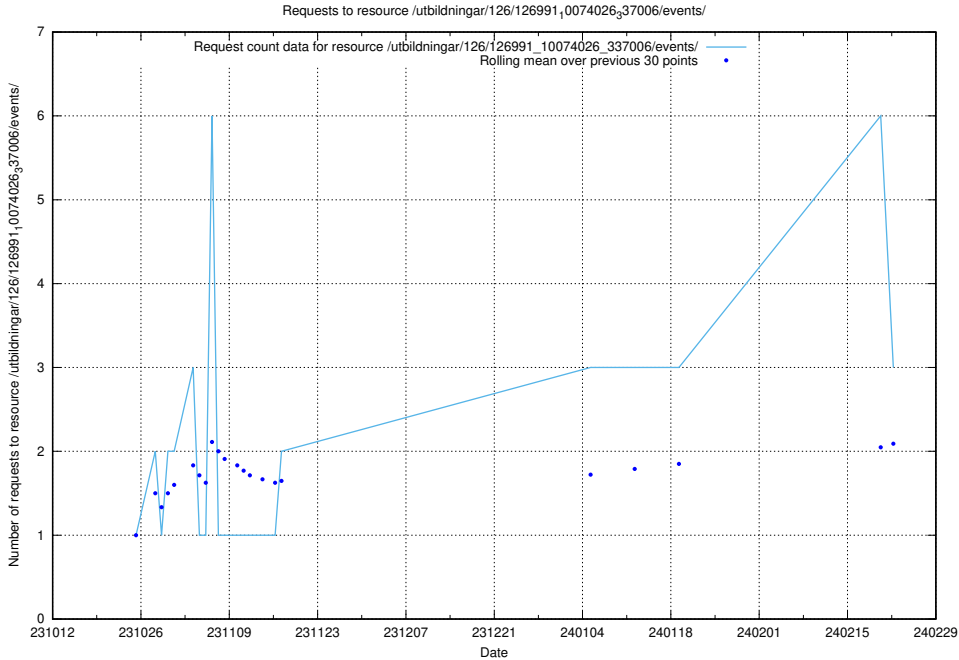

5.334 Usage of /utbildningar/126/126991_10074026_337006/events/

Here, we count the number of requests to resource /utbildningar/126/126991_10074026_337006/events/