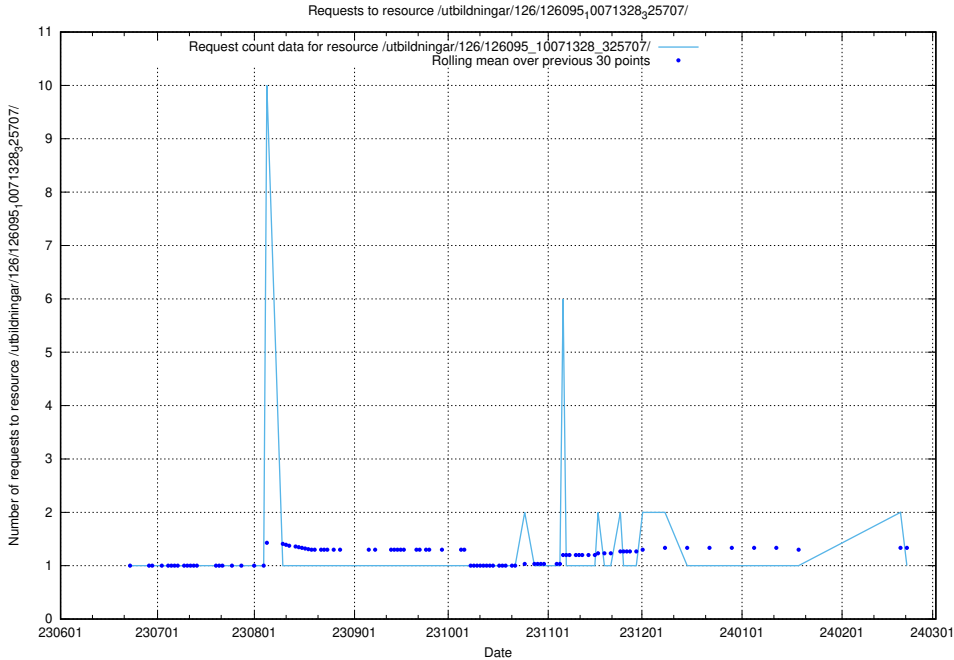

5.5707 Usage of /utbildningar/126/126095_10071328_325707/

Here, we count the number of requests to resource /utbildningar/126/126095_10071328_325707/.