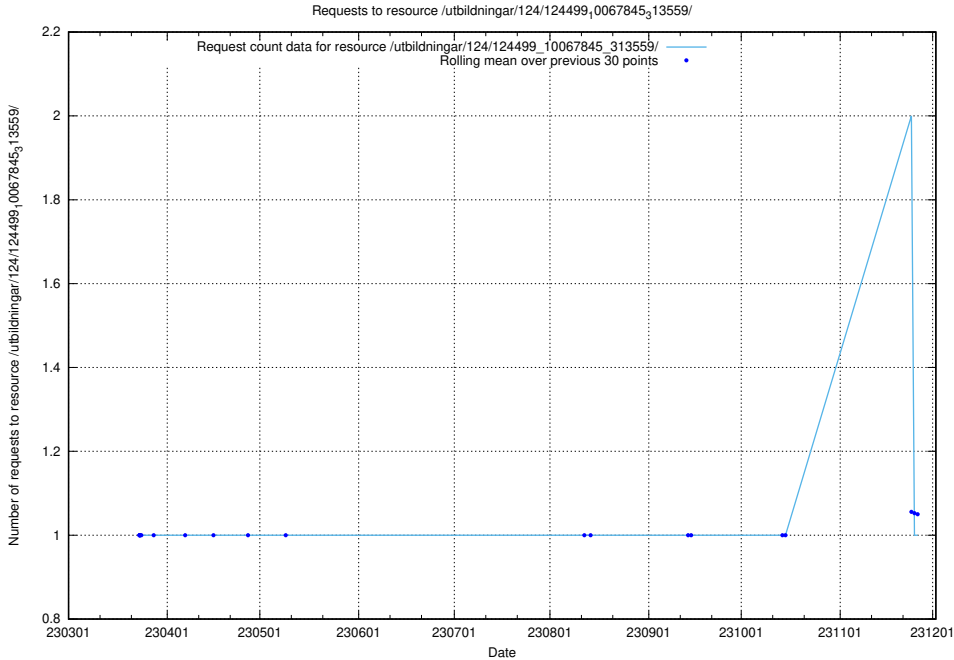

5.2453 Usage of /utbildningar/124/124499_10067845_313559/

Here, we count the number of requests to resource /utbildningar/124/124499_10067845_313559/.