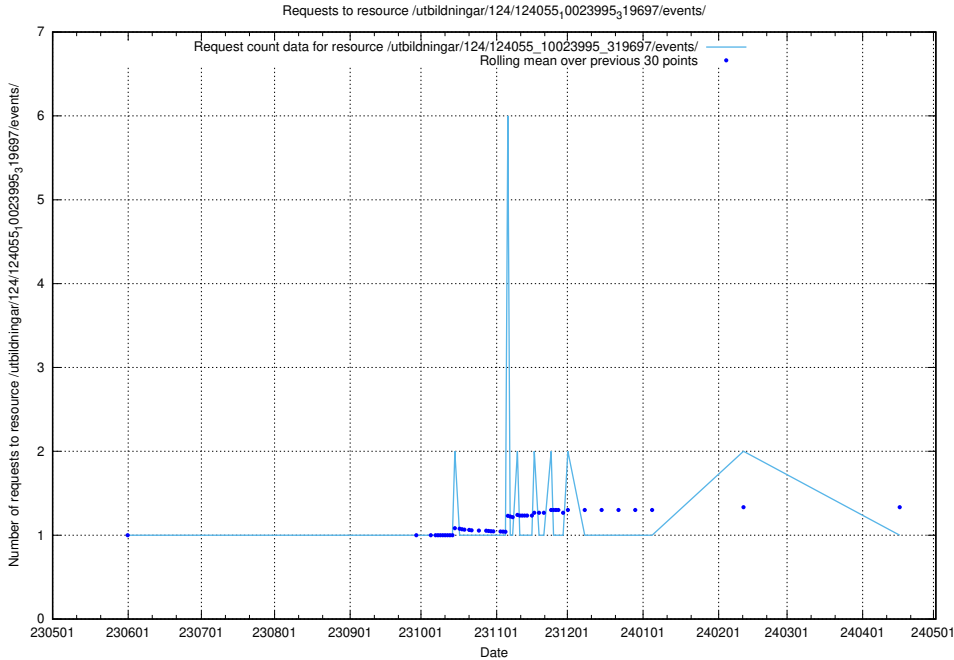

### 5.5952 Usage of /utbildningar/124/124055\_10023995\_319697/events/

Here, we count the number of requests to resource /utbildningar/124/124055\_10023995\_319697/events/