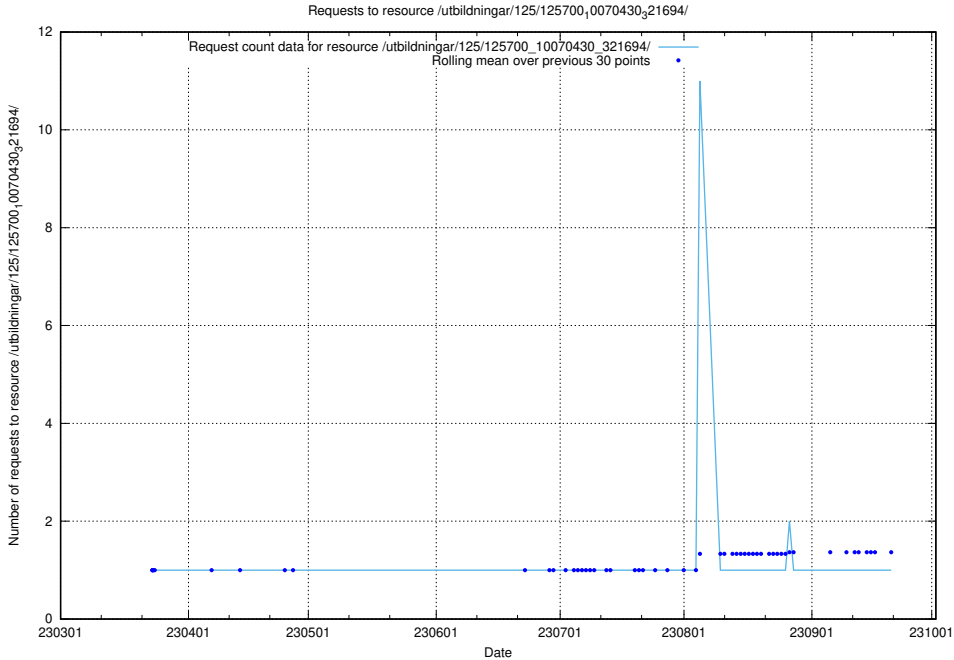

5.1051 Usage of /utbildningar/125/125700_10070430_321694/

Here, we count the number of requests to resource /utbildningar/125/125700_10070430_321694/.