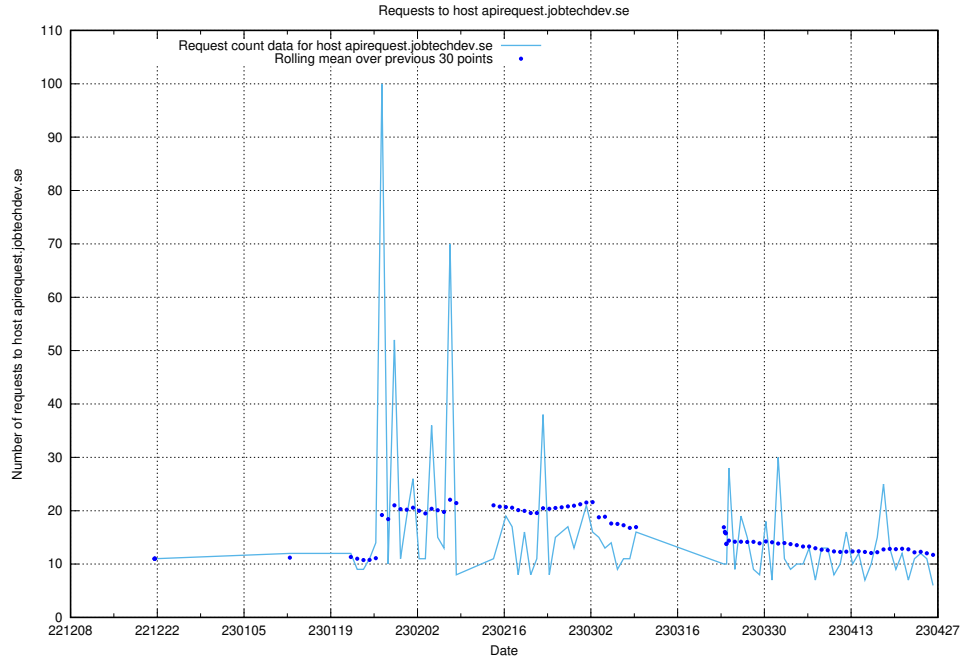

7.82 Usage of apirequest.jobtechdev.se

Here, we count the number of requests to host apirequest.jobtechdev.se.