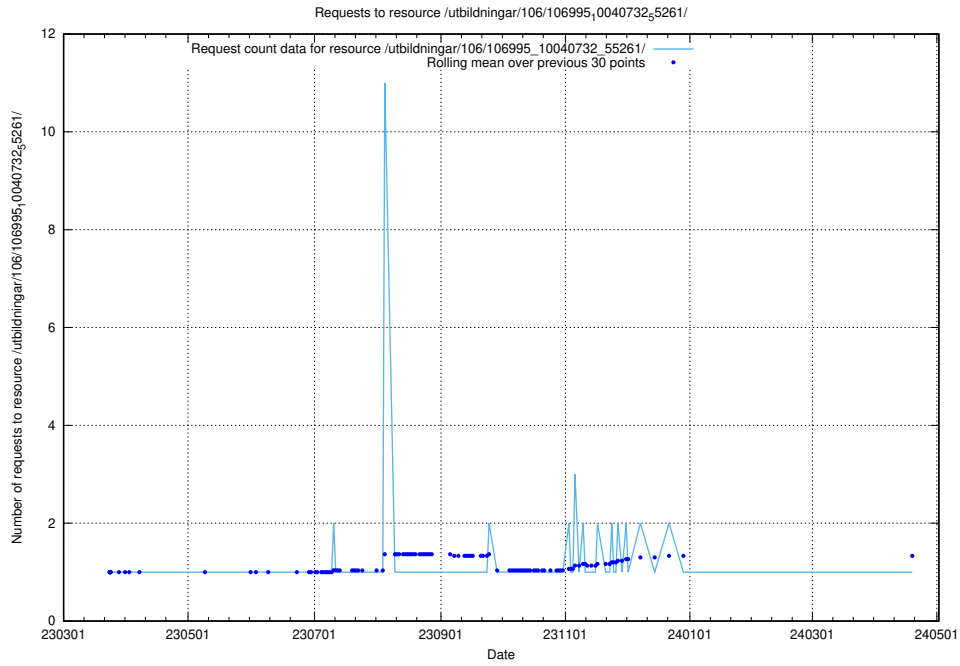

5.5460 Usage of /utbildningar/106/106995_10040732_55261/

Here, we count the number of requests to resource /utbildningar/106/106995_10040732_55261/.