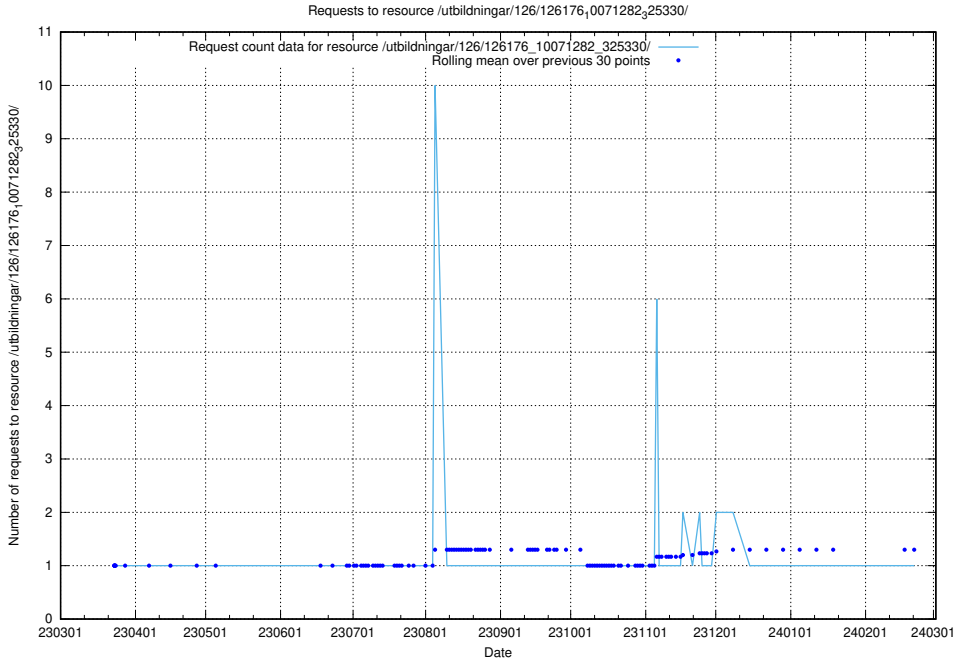

5.6433 Usage of /utbildningar/126/126176_10071282_325330/

Here, we count the number of requests to resource /utbildningar/126/126176_10071282_325330/.