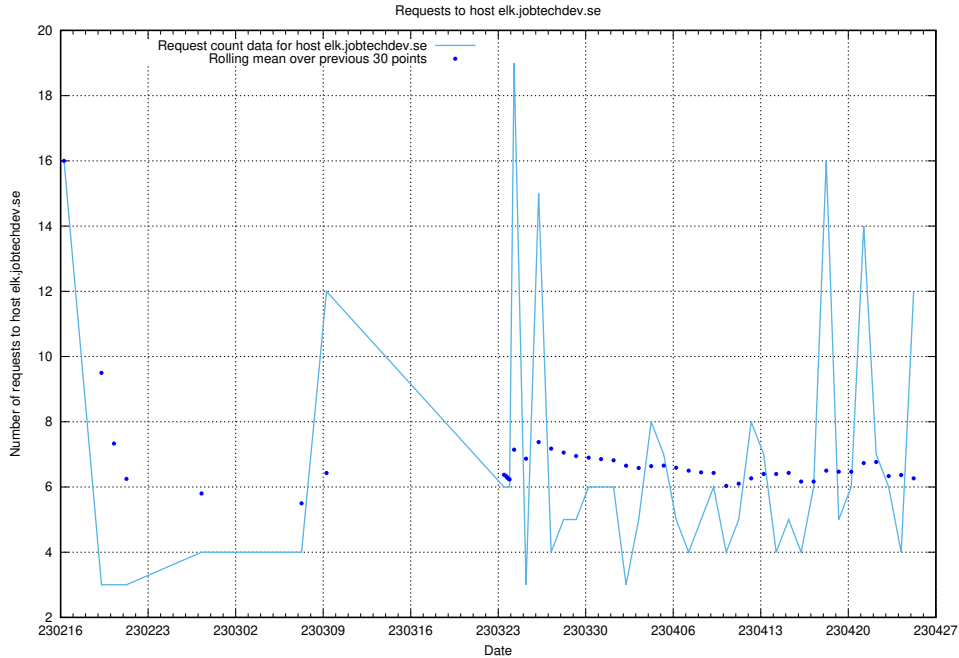

7.46 Usage of elk.jobtechdev.se

Here, we count the number of requests to host elk.jobtechdev.se.