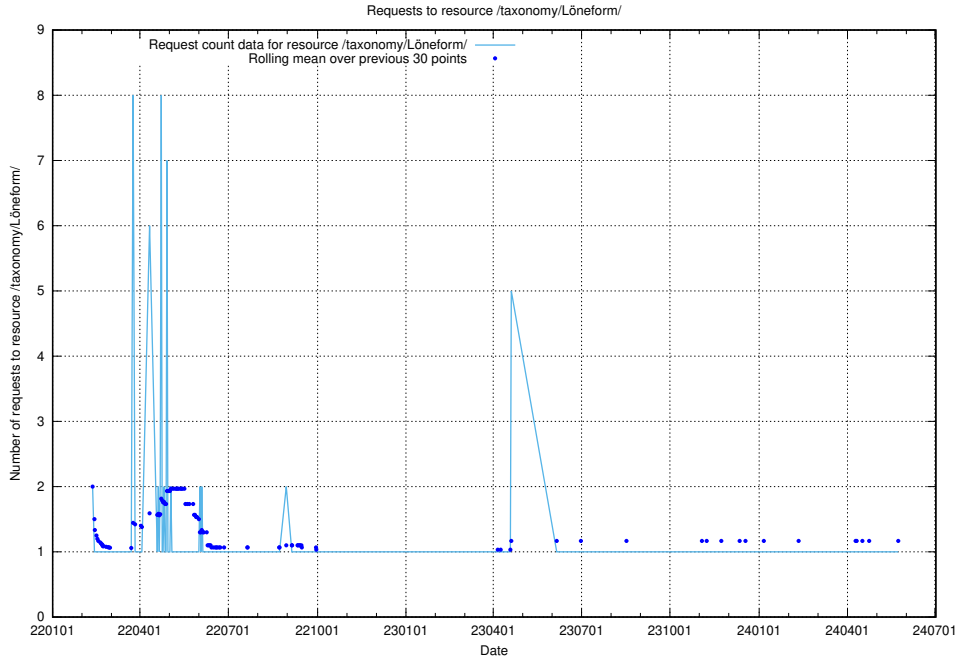

5.1564 Usage of /taxonomy/Löneform/

Here, we count the number of requests to resource /taxonomy/Löneform/.