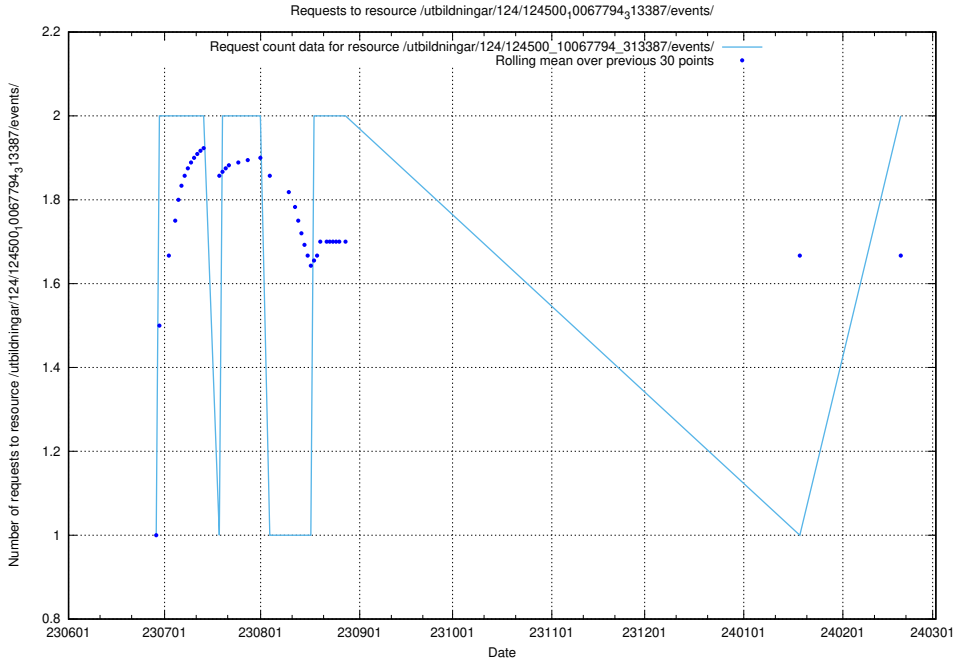

5.829 Usage of /utbildningar/124/124500_10067794_313387/events/

Here, we count the number of requests to resource /utbildningar/124/124500_10067794_313387/events/