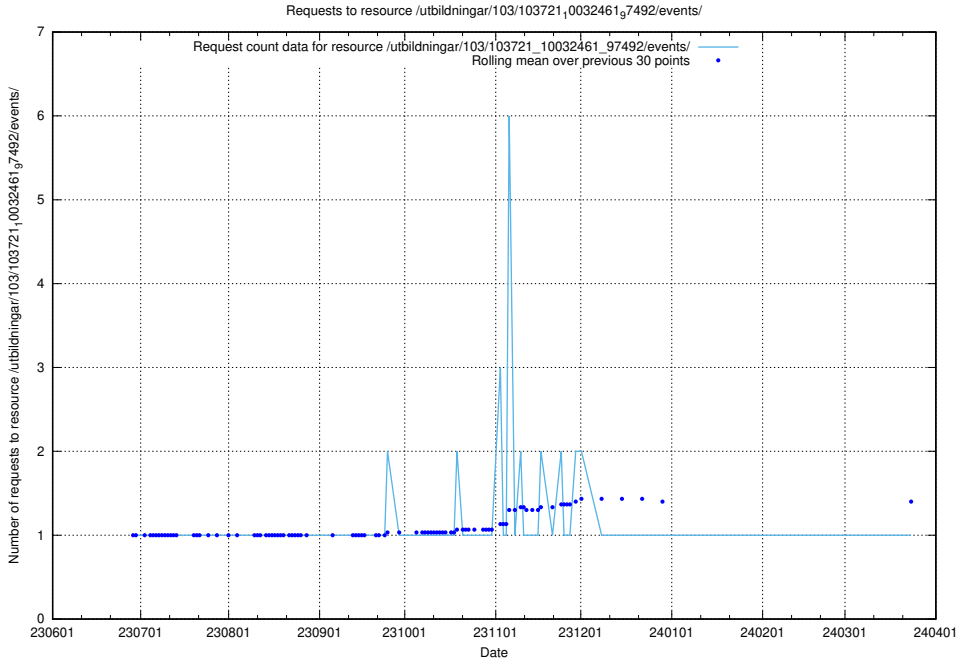

5.5557 Usage of /utbildningar/103/103721_10032461_97492/events/

Here, we count the number of requests to resource /utbildningar/103/103721_10032461_97492/events/.