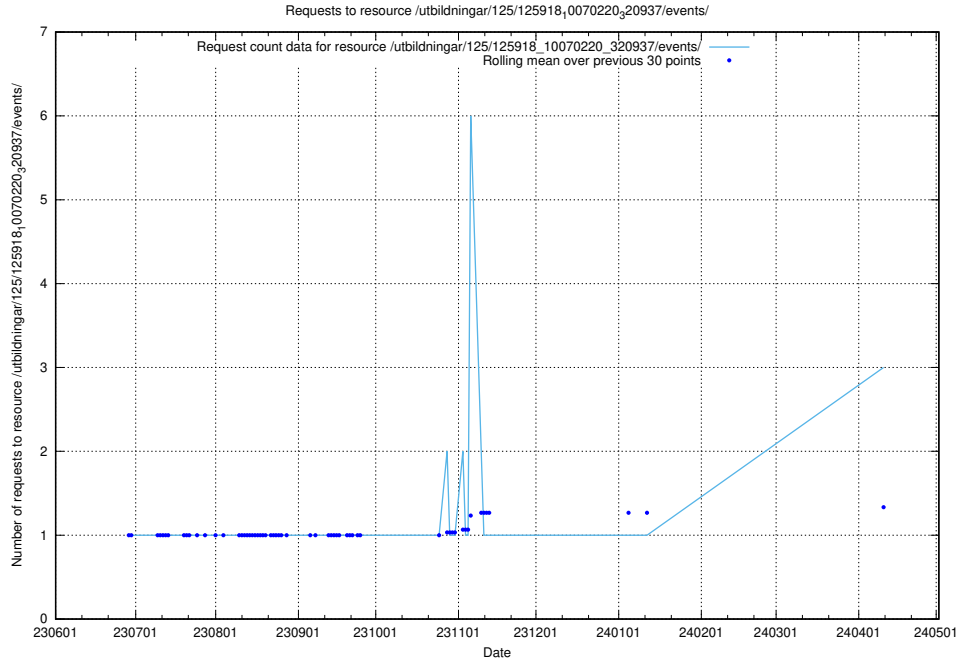

5.374 Usage of /utbildningar/125/125918_10070220_320937/events/

Here, we count the number of requests to resource /utbildningar/125/125918_10070220_320937/events/