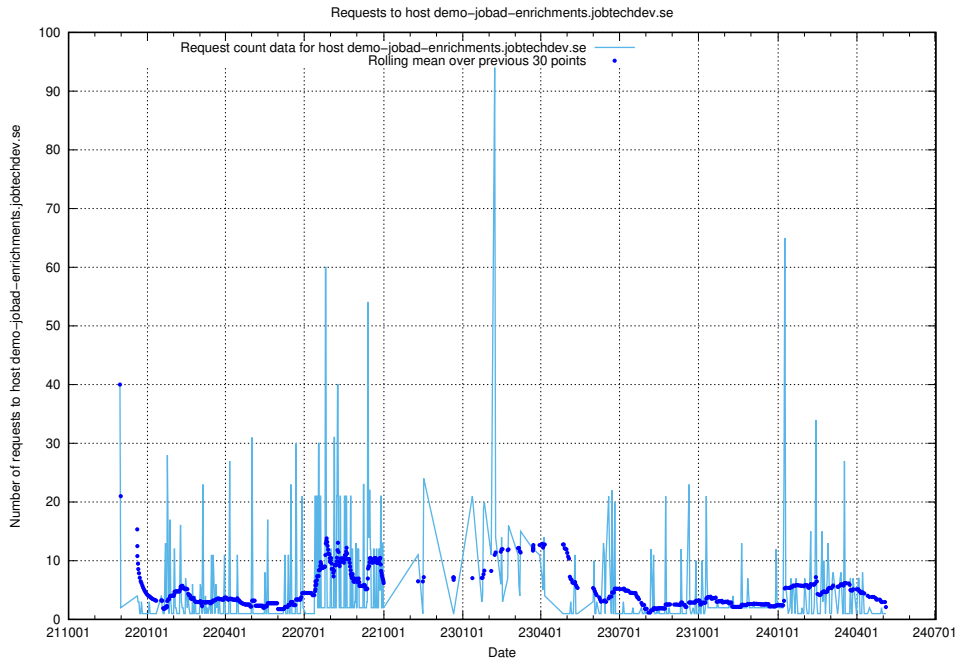

## 7.624 Usage of demo-jobad-enrichments.jobtechdev.se

Here, we count the number of requests to host demo-jobad-enrichments.jobtechdev.se.