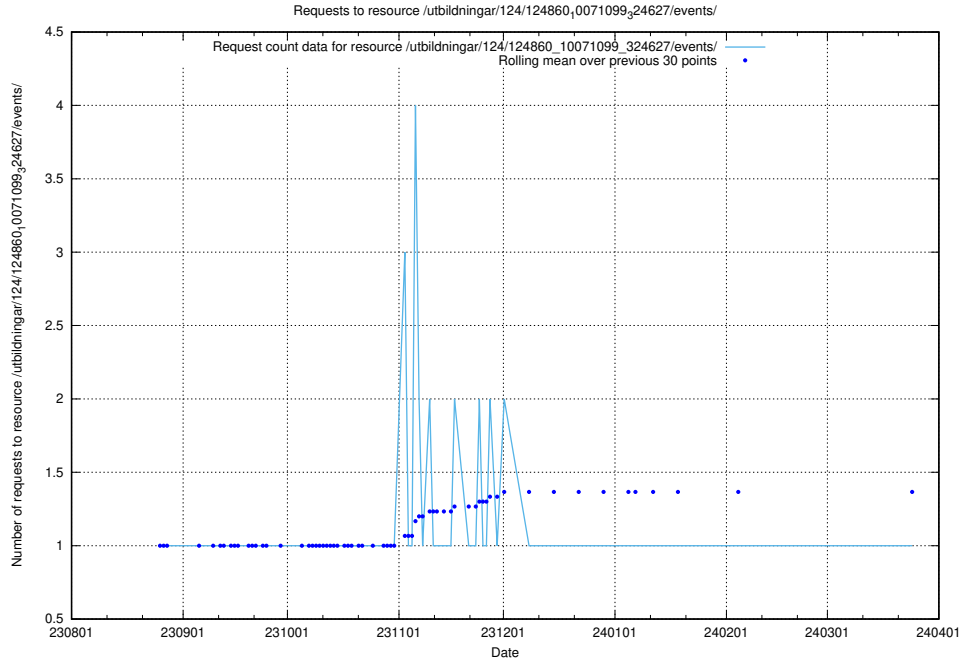

### 5.4732 Usage of /utbildningar/124/124860\_10071099\_324627/events/

Here, we count the number of requests to resource /utbildningar/124/124860\_10071099\_324627/events/