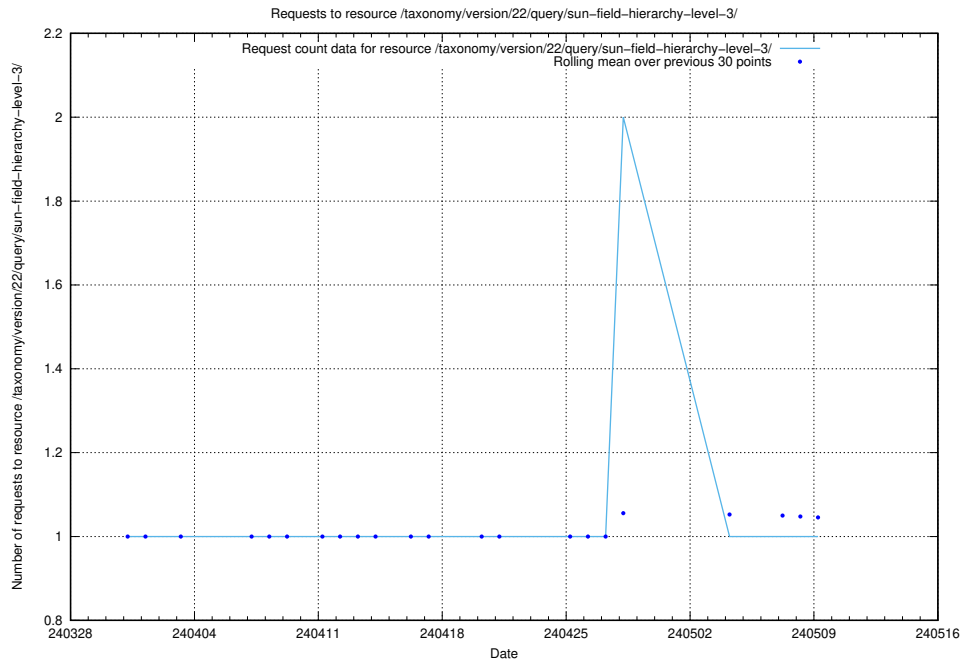

5.1623 Usage of /taxonomy/version/22/query/sun-field-hierarchy-level-3/

Here, we count the number of requests to resource /taxonomy/version/22/query/sun-field-hierarchy-level-3/.