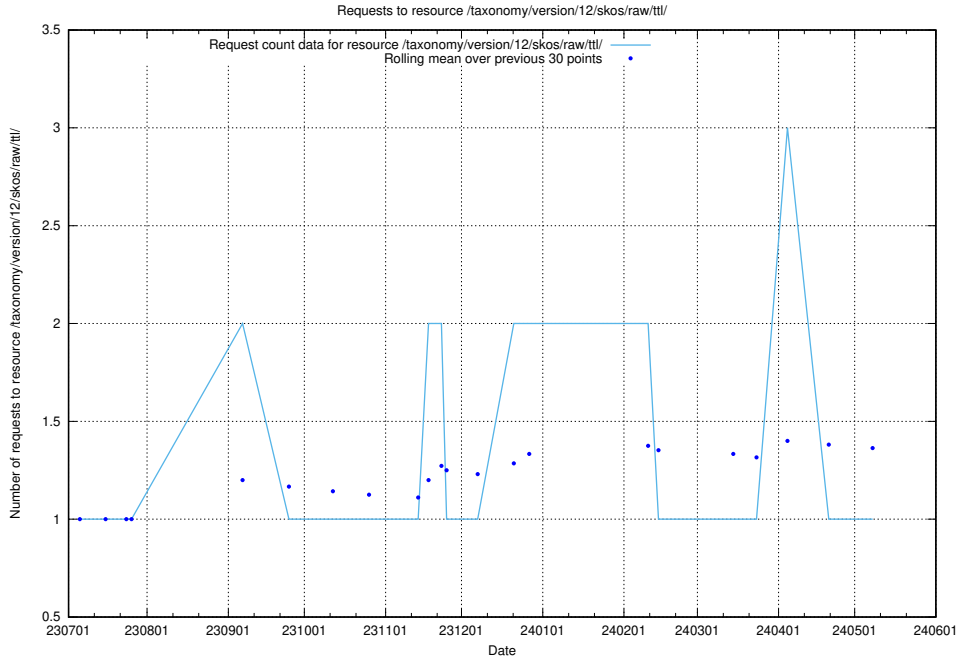

### 5.5366 Usage of /utbildningar/126/126911\_10073593\_336226/events/

Here, we count the number of requests to resource /utbildningar/126/126911\_10073593\_336226/events/