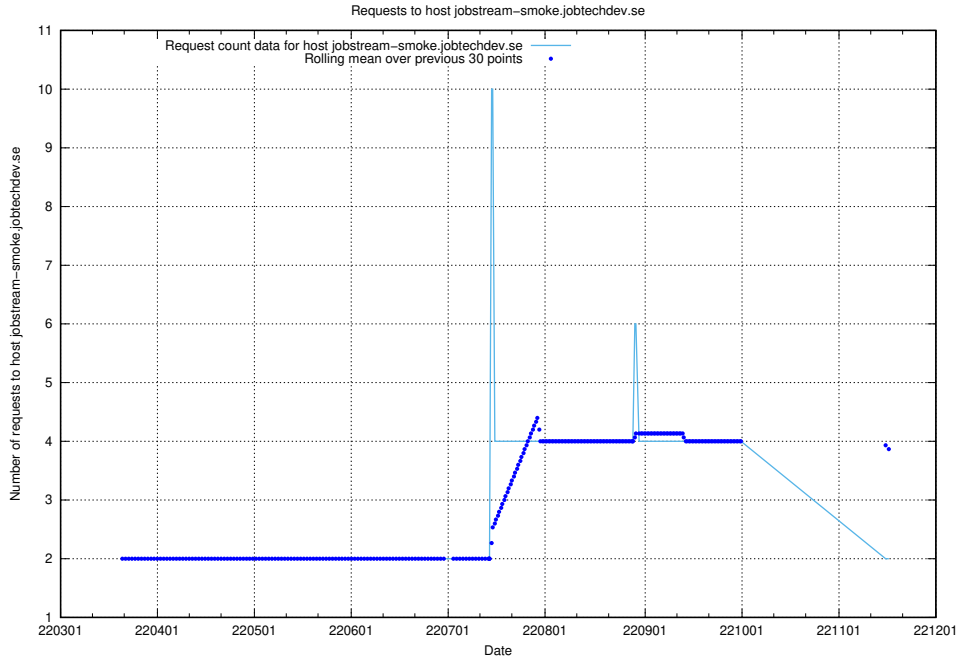

7.500 Usage of jobstream-smoke.jobtechdev.se

Here, we count the number of requests to host jobstream-smoke.jobtechdev.se.