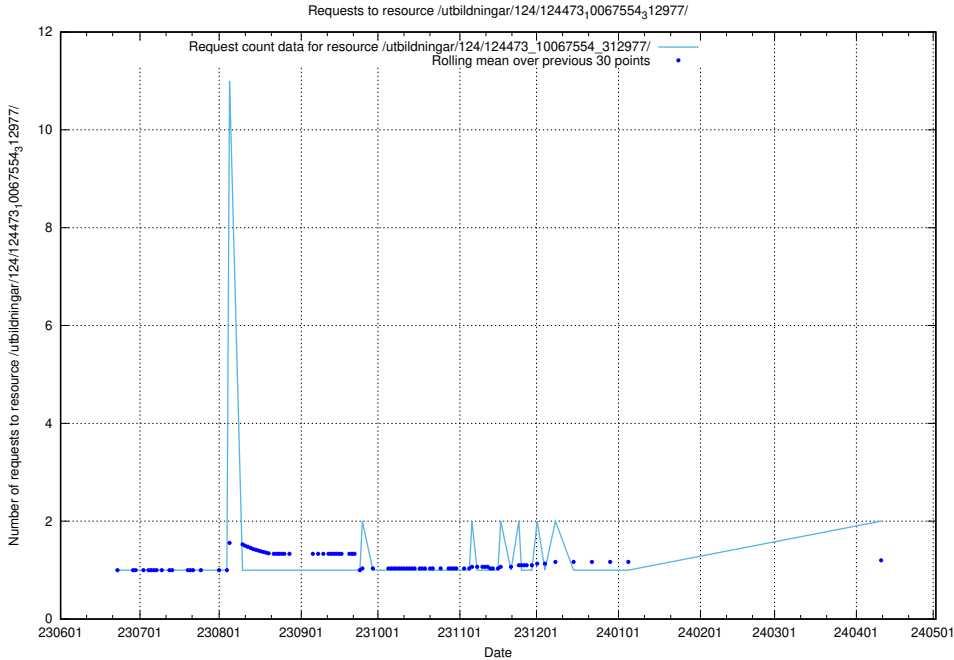

5.863 Usage of /utbildningar/124/124473_10067554_312977/

Here, we count the number of requests to resource /utbildningar/124/124473_10067554_312977/.