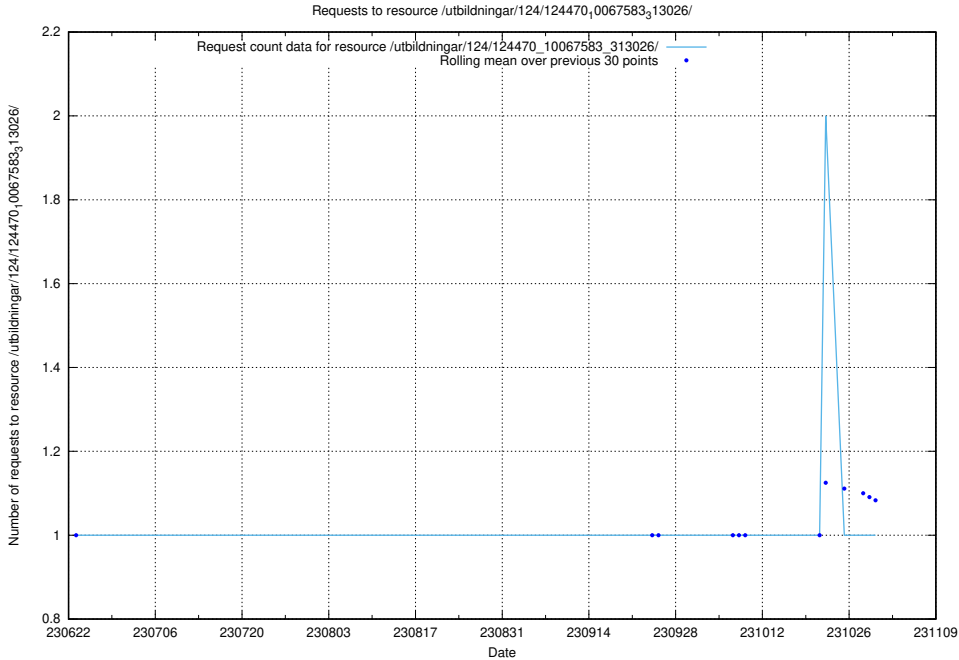

5.5830 Usage of /utbildningar/124/124470_10067583_313026/

Here, we count the number of requests to resource /utbildningar/124/124470_10067583_313026/.