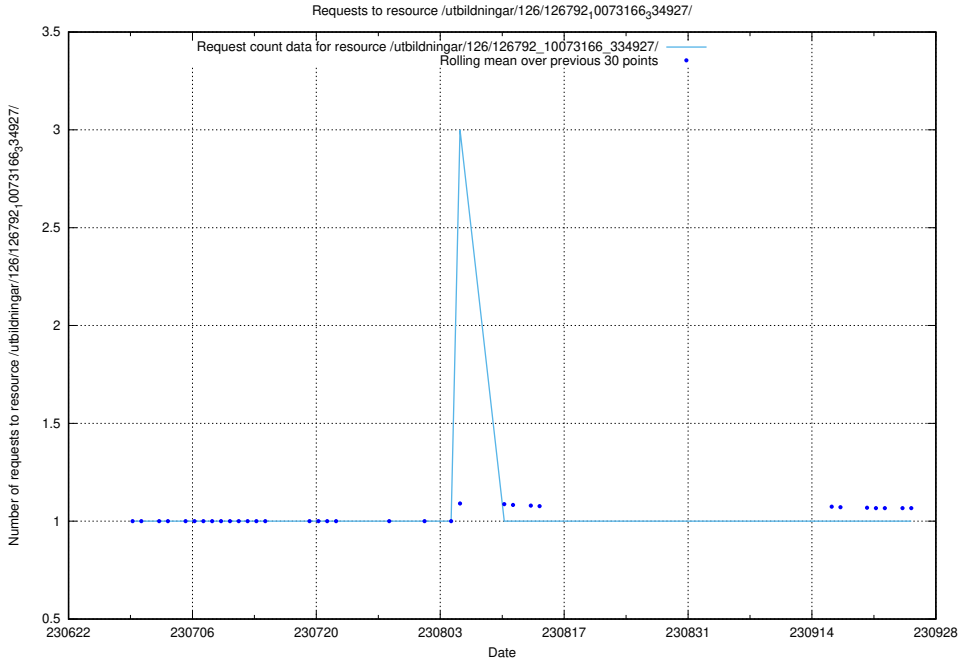

5.5469 Usage of /utbildningar/126/126792_10073166_334927/

Here, we count the number of requests to resource /utbildningar/126/126792_10073166_334927/.