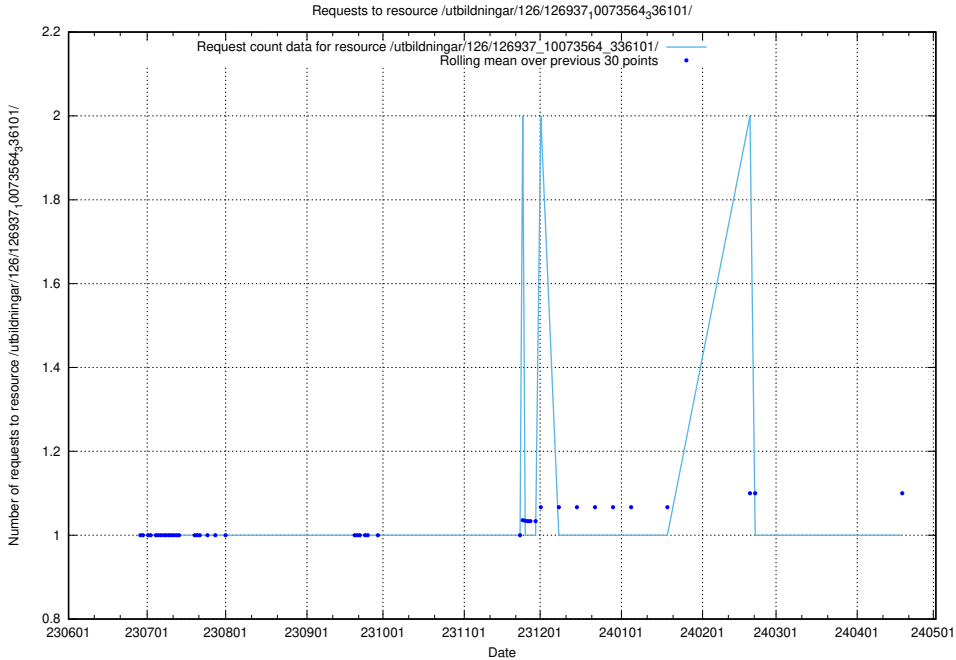

5.5465 Usage of /utbildningar/126/126937_10073564_336101/

Here, we count the number of requests to resource /utbildningar/126/126937_10073564_336101/.