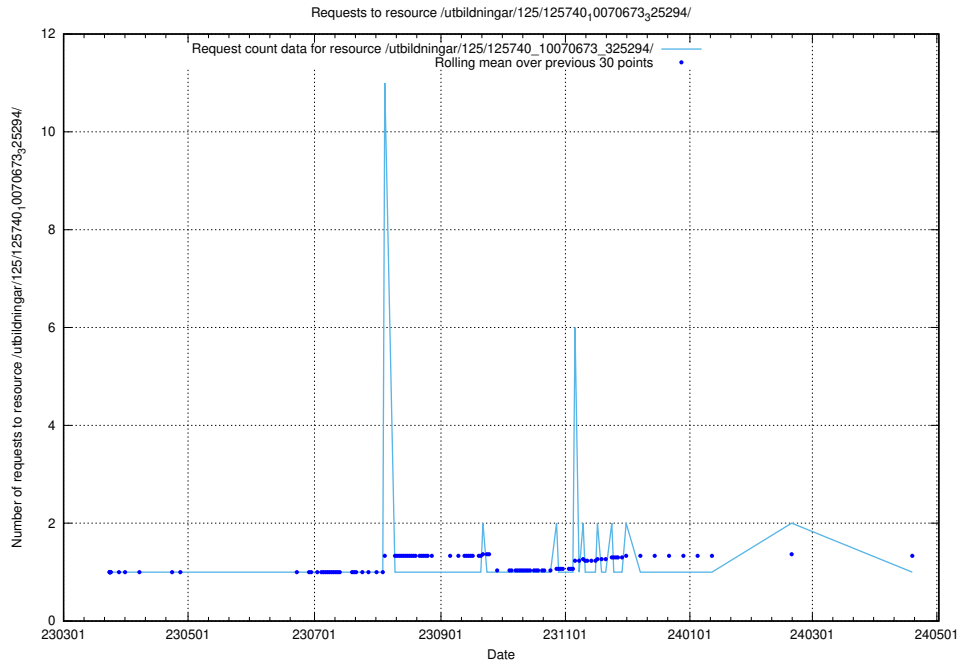

5.1023 Usage of /utbildningar/125/125740_10070673_325294/

Here, we count the number of requests to resource /utbildningar/125/125740_10070673_325294/.