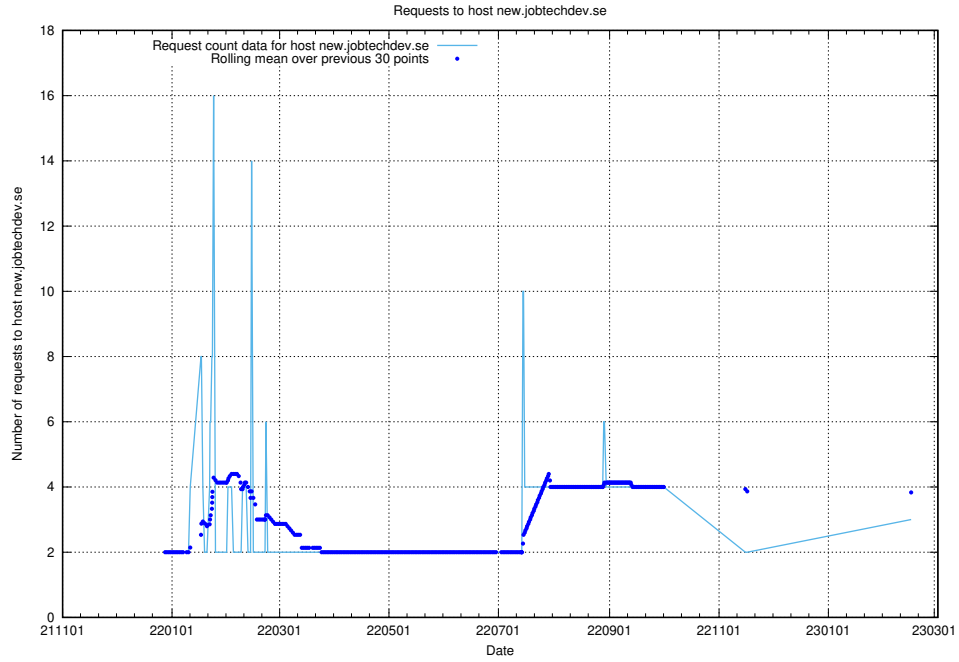

7.199 Usage of new.jobtechdev.se

Here, we count the number of requests to host new.jobtechdev.se.