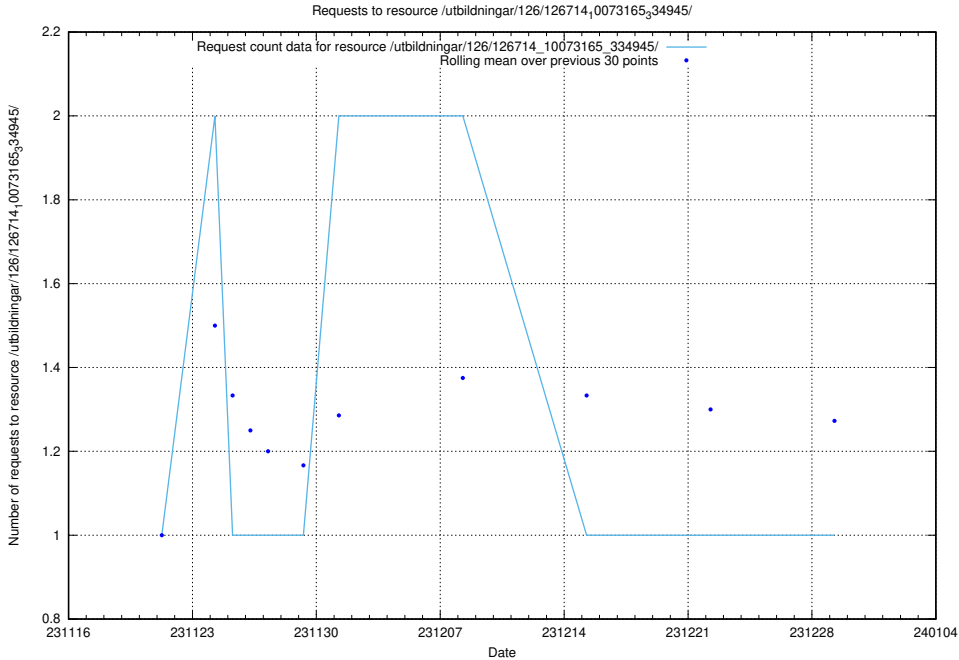

5.4085 Usage of /utbildningar/126/126714_10073165_334945/

Here, we count the number of requests to resource /utbildningar/126/126714_10073165_334945/.