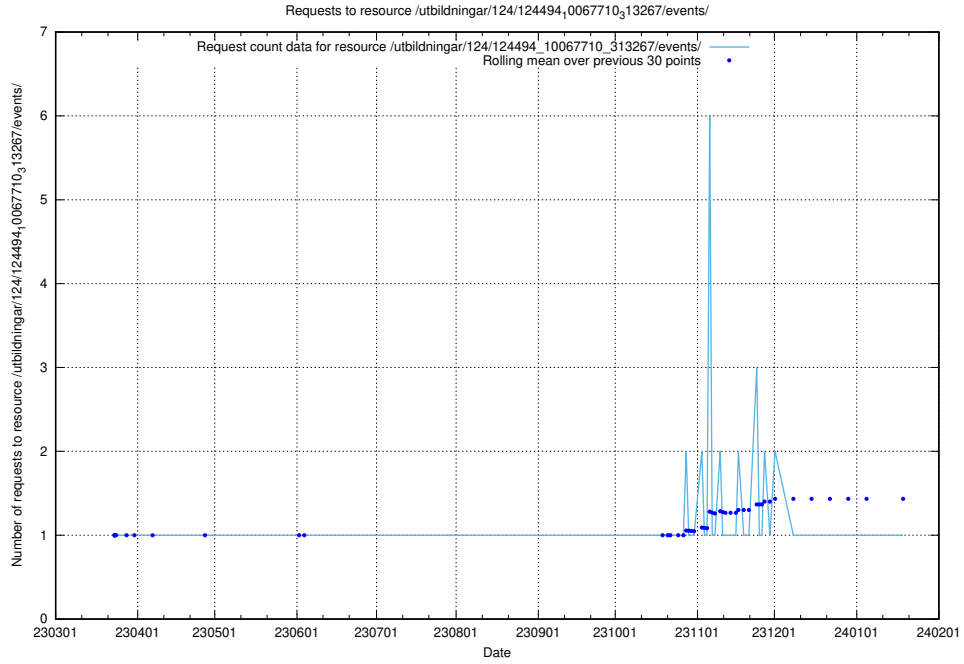

5.2772 Usage of /utbildningar/124/124494_10067710_313267/events/

Here, we count the number of requests to resource /utbildningar/124/124494_10067710_313267/events/