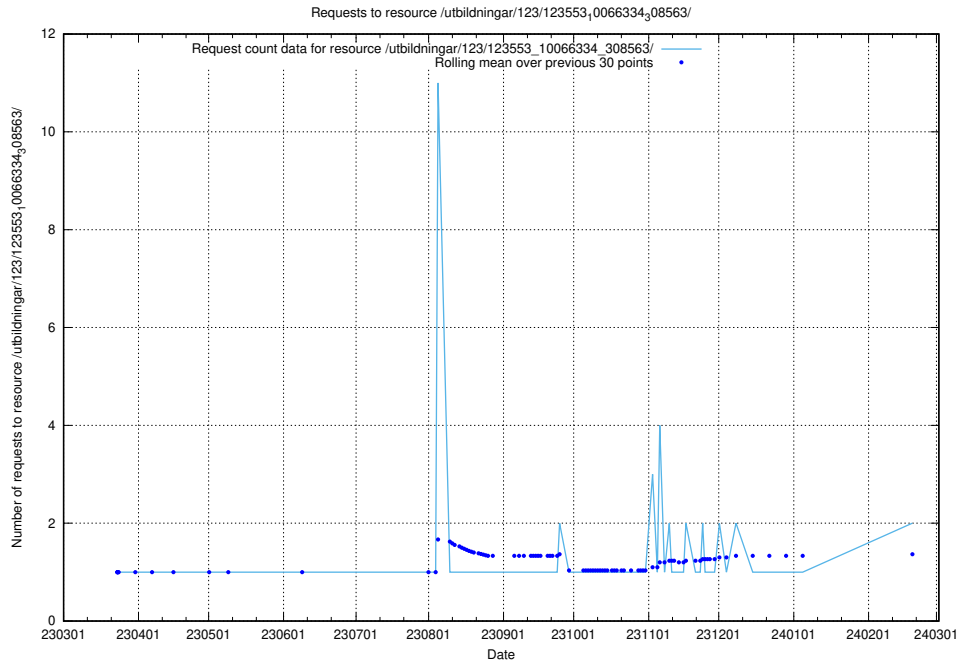

5.734 Usage of /utbildningar/123/123553_10066334_308563/

Here, we count the number of requests to resource /utbildningar/123/123553_10066334_308563/.