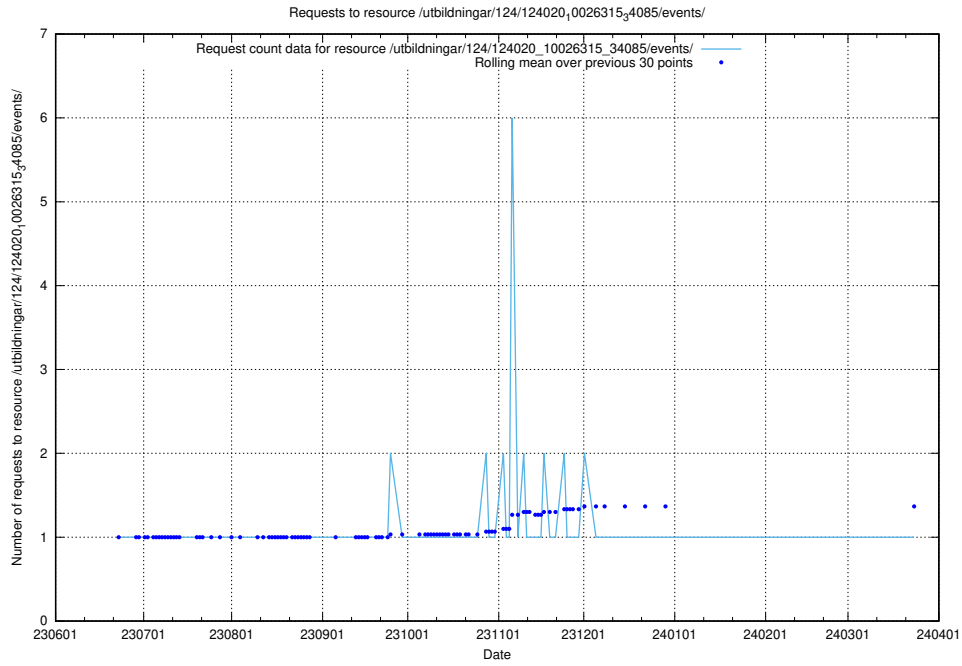

5.5851 Usage of /utbildningar/124/124020_10026315_34085/events/

Here, we count the number of requests to resource /utbildningar/124/124020_10026315_34085/events/.