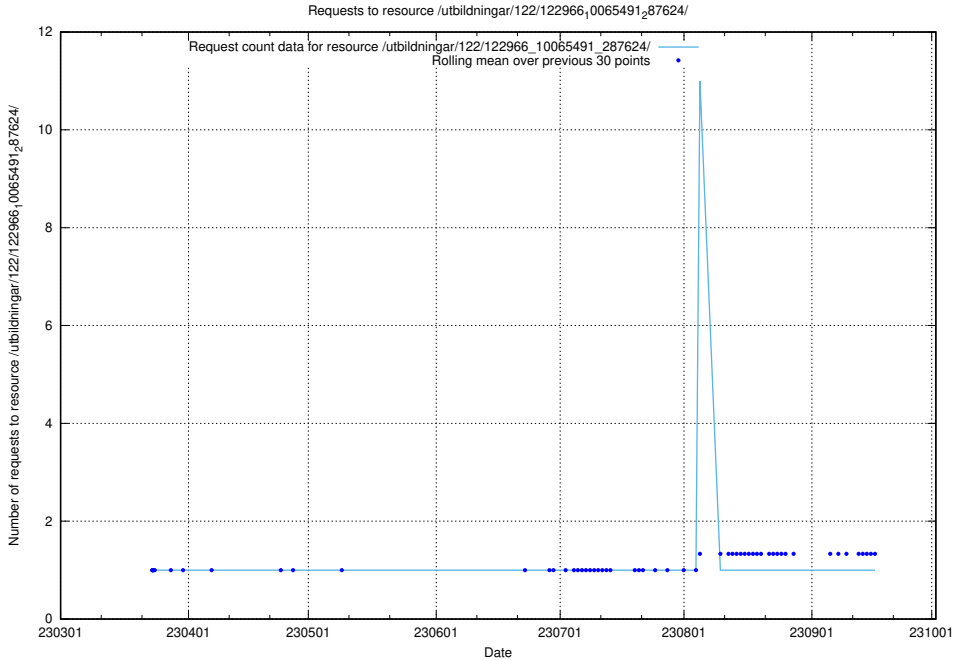

5.5102 Usage of /utbildningar/122/122966_10065491_287624/

Here, we count the number of requests to resource /utbildningar/122/122966_10065491_287624/.