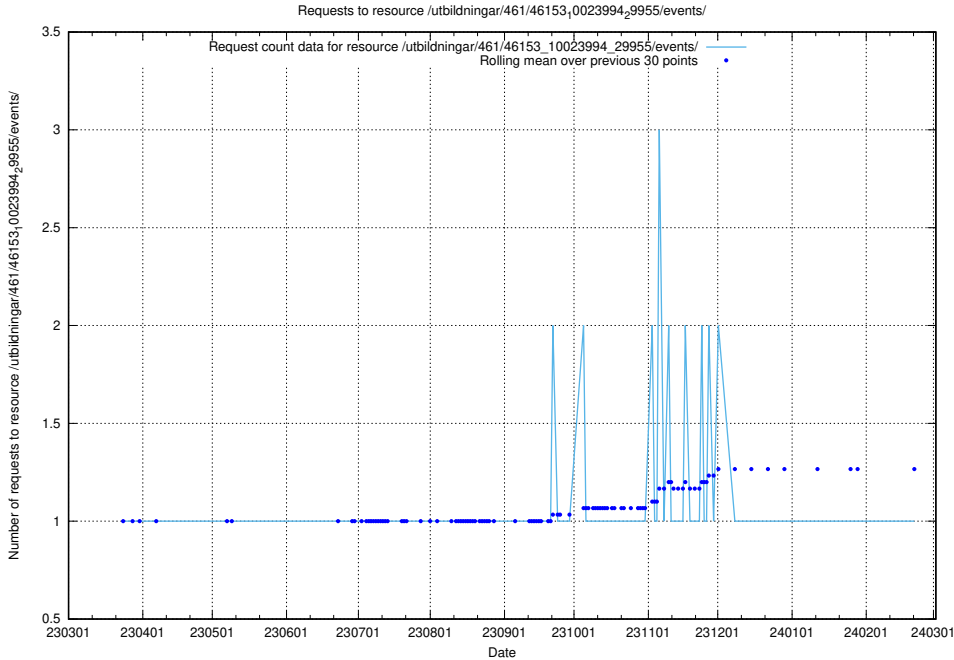

5.6164 Usage of /utbildningar/461/46153_10023994_29955/events/

Here, we count the number of requests to resource /utbildningar/461/46153_10023994_29955/events/.