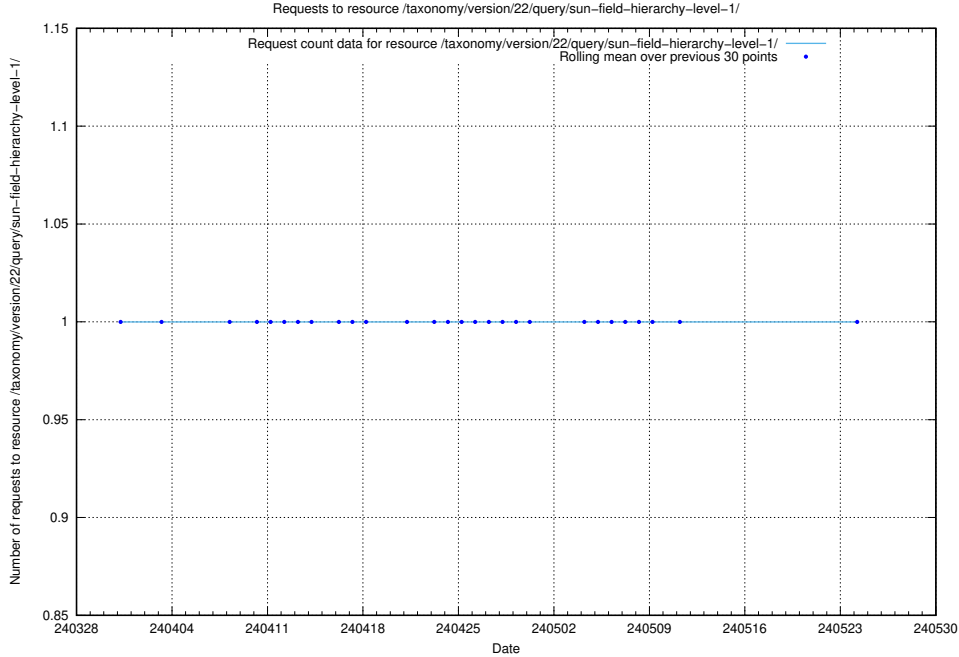

5.1625 Usage of /taxonomy/version/22/query/sun-field-hierarchy-level-1/

Here, we count the number of requests to resource /taxonomy/version/22/query/sun-field-hierarchy-level-1/.