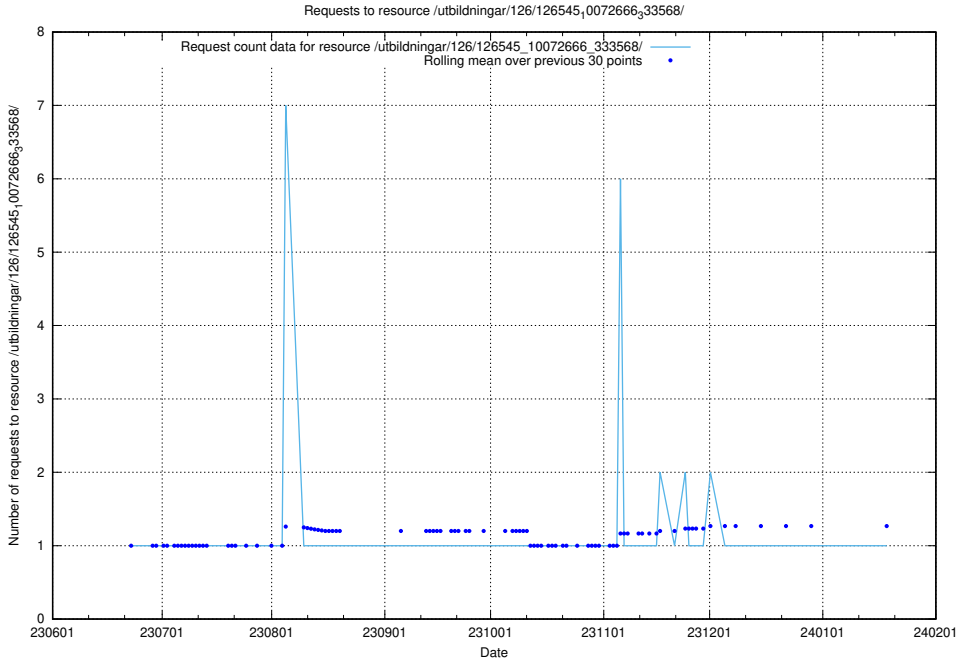

5.5676 Usage of /utbildningar/126/126545_10072666_333568/

Here, we count the number of requests to resource /utbildningar/126/126545_10072666_333568/.