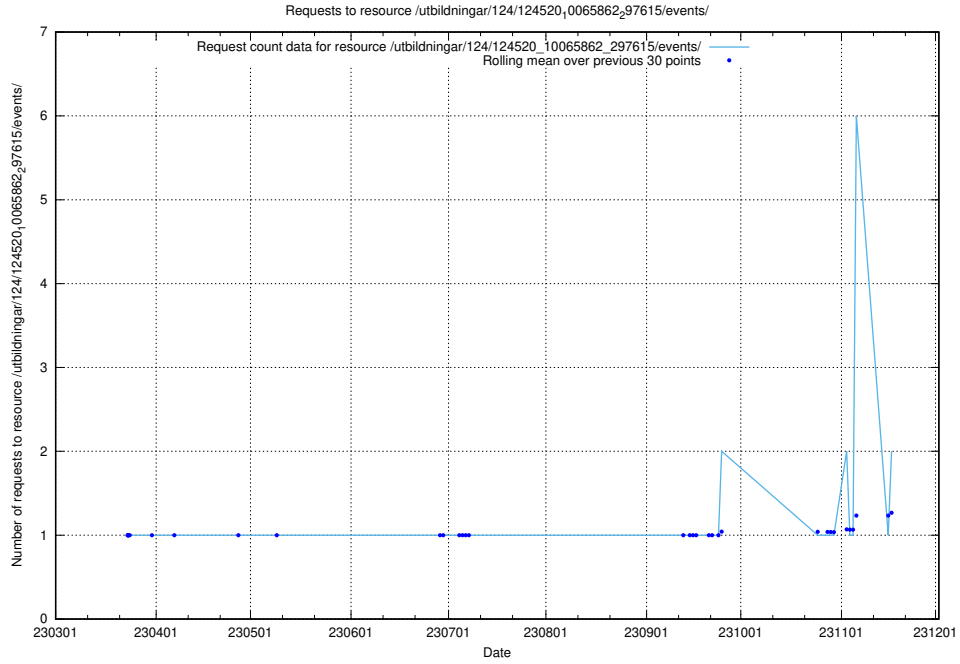

5.486 Usage of /utbildningar/124/124520_10065862_297615/events/

Here, we count the number of requests to resource /utbildningar/124/124520_10065862_297615/events/