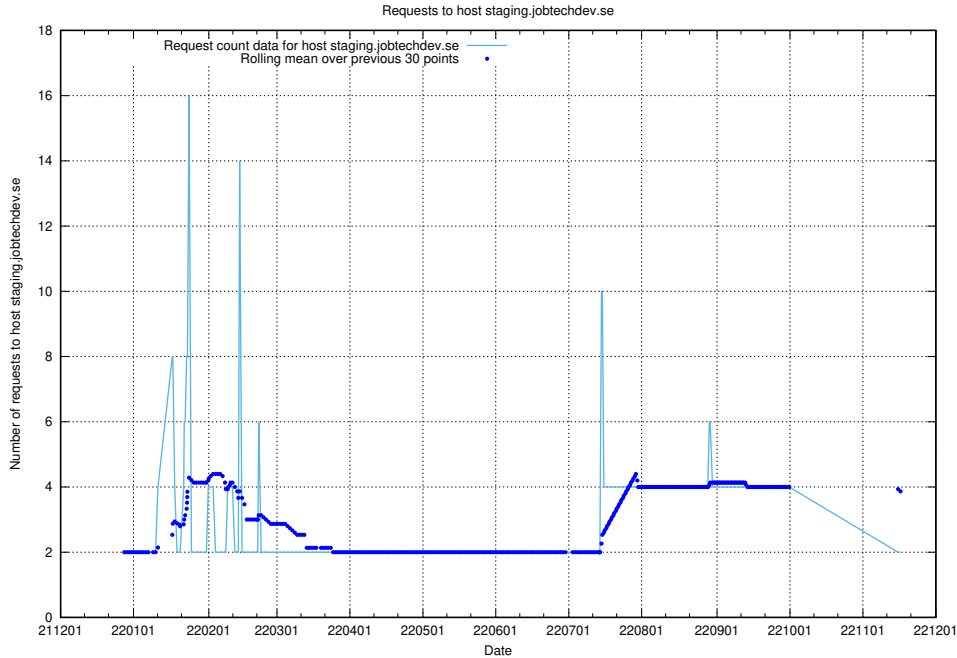

### 7.365 Usage of staging.jobtechdev.se

Here, we count the number of requests to host staging.jobtechdev.se.