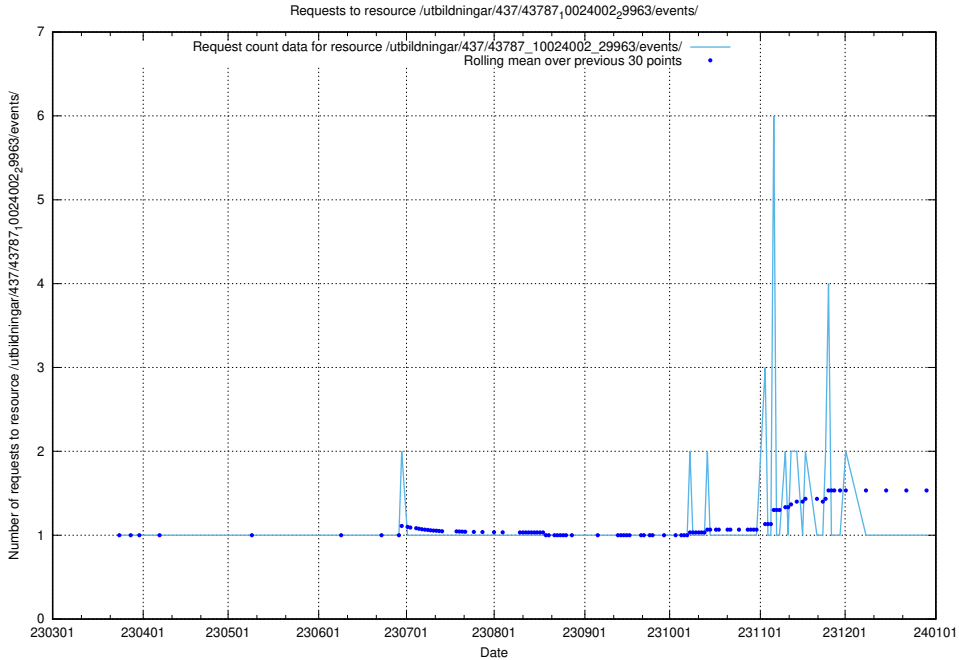

5.6186 Usage of /utbildningar/437/43787_10024002_29963/events/

Here, we count the number of requests to resource /utbildningar/437/43787_10024002_29963/events/.