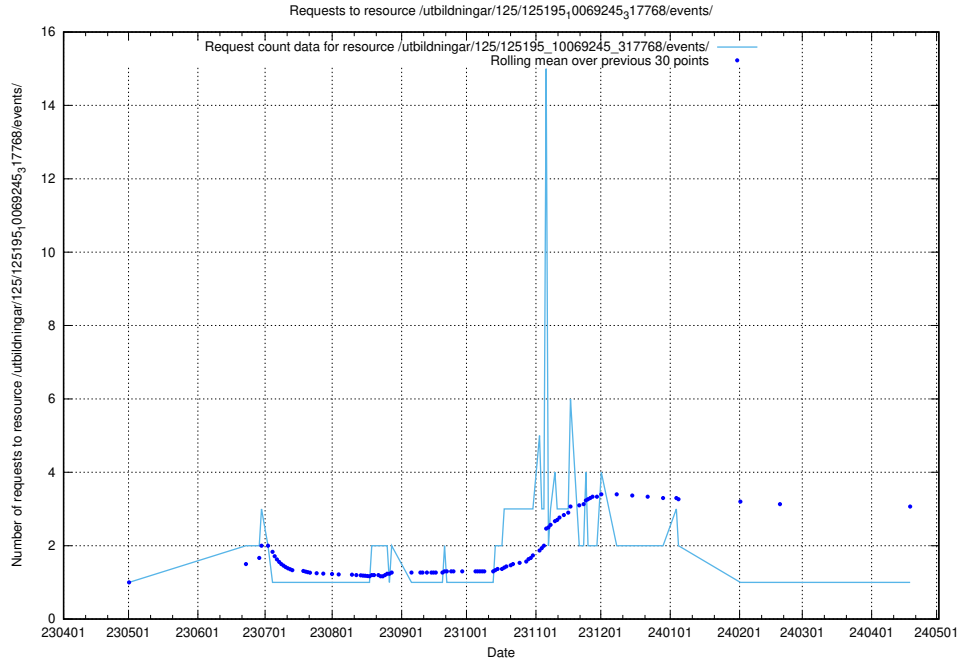

5.6023 Usage of /utbildningar/125/125195_10069245_317768/events/

Here, we count the number of requests to resource /utbildningar/125/125195_10069245_317768/events/