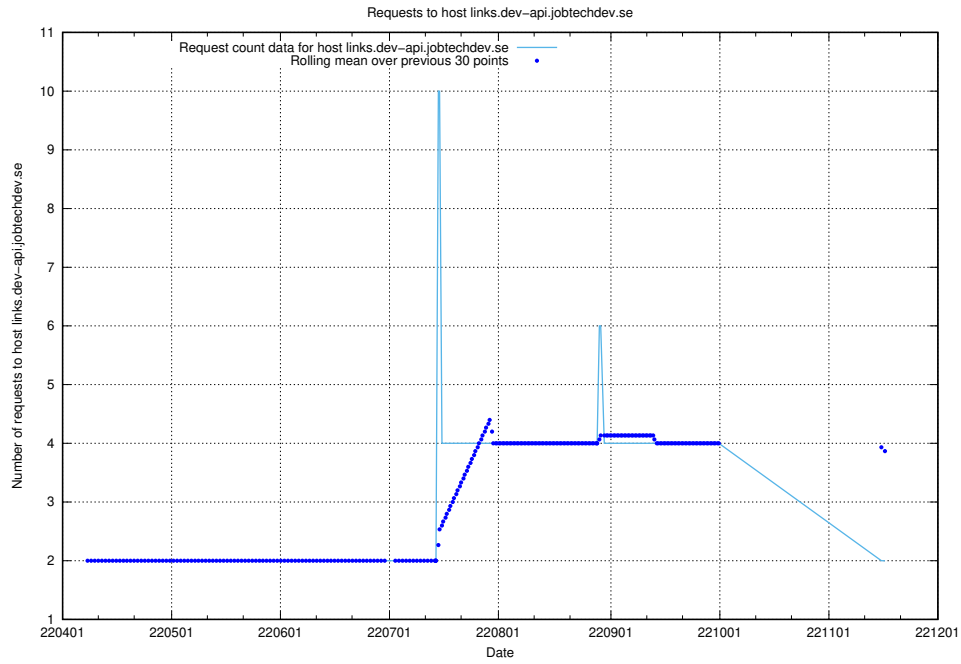

7.477 Usage of links.dev-api.jobtechdev.se

Here, we count the number of requests to host links.dev-api.jobtechdev.se.