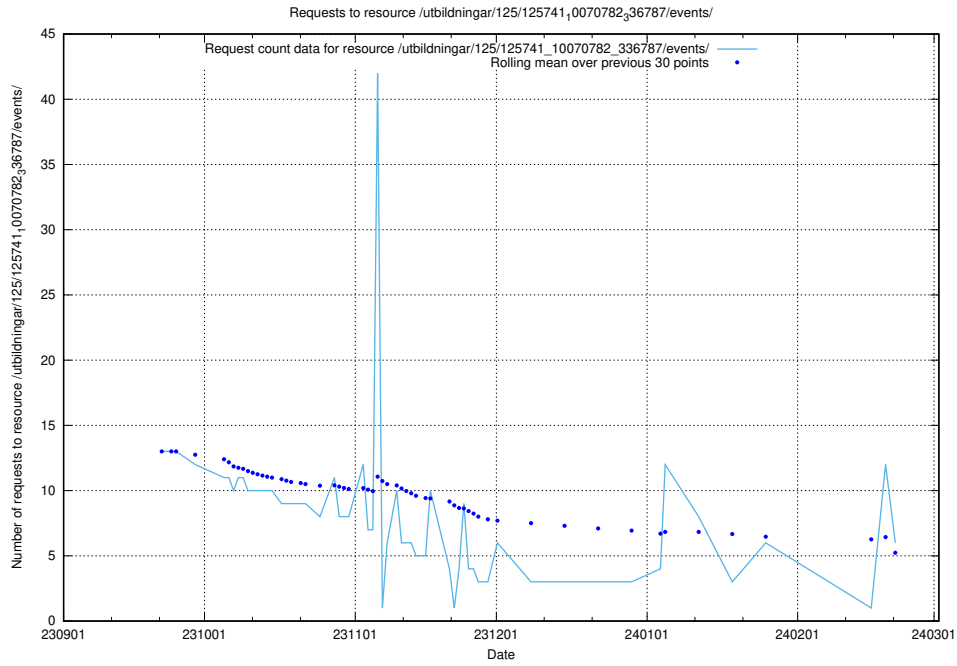

5.73 Usage of /utbildningar/125/125741_10070782_336787/events/

Here, we count the number of requests to resource /utbildningar/125/125741_10070782_336787/events/