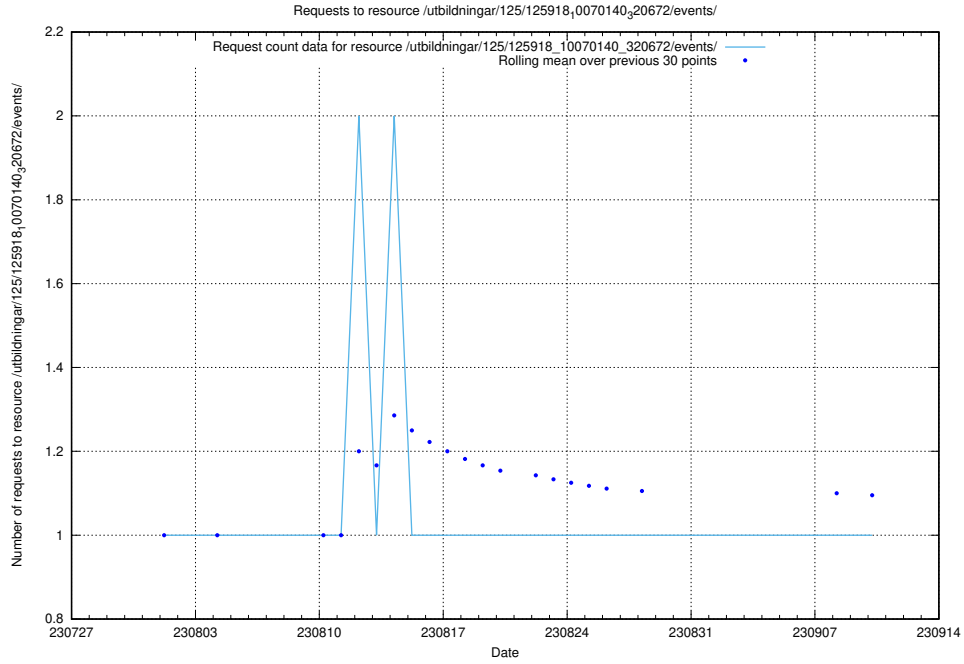

5.4912 Usage of /utbildningar/125/125918_10070140_320672/events/

Here, we count the number of requests to resource /utbildningar/125/125918_10070140_320672/events/