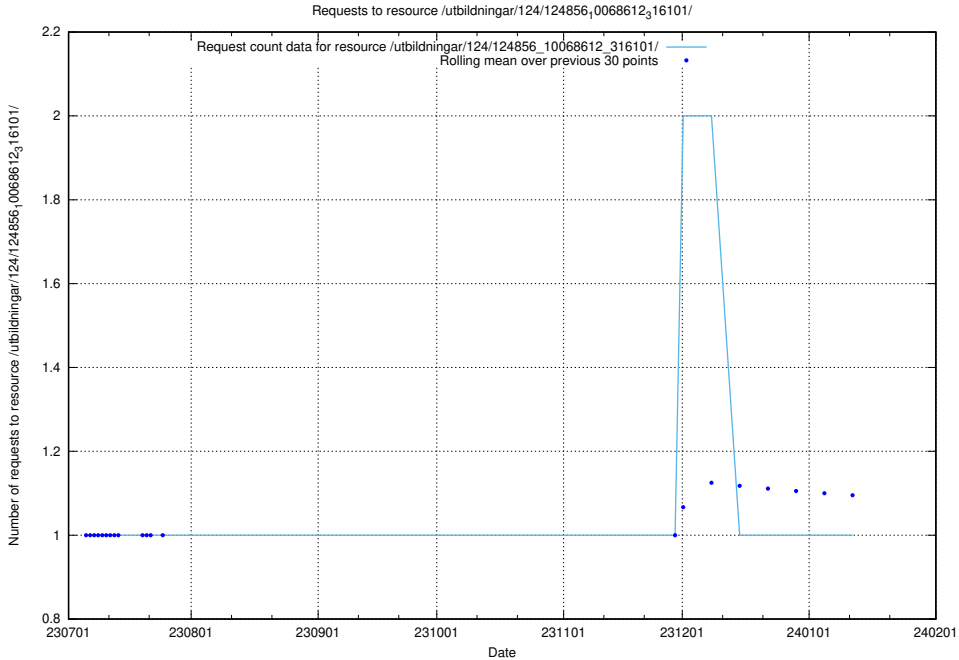

5.5350 Usage of /utbildningar/124/124856_10068612_316101/

Here, we count the number of requests to resource /utbildningar/124/124856_10068612_316101/.