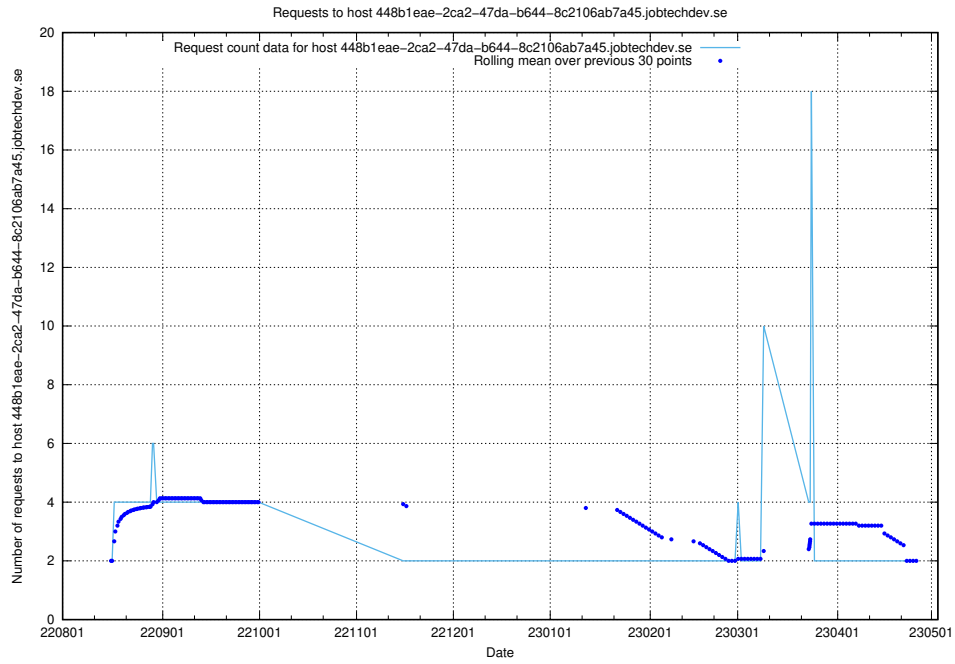

### 7.353 Usage of 448b1eae-2ca2-47da-b644-8c2106ab7a45.jobtechdev.se

Here, we count the number of requests to host 448b1eae-2ca2-47da-b644-8c2106ab7a45.jobtechdev.se.