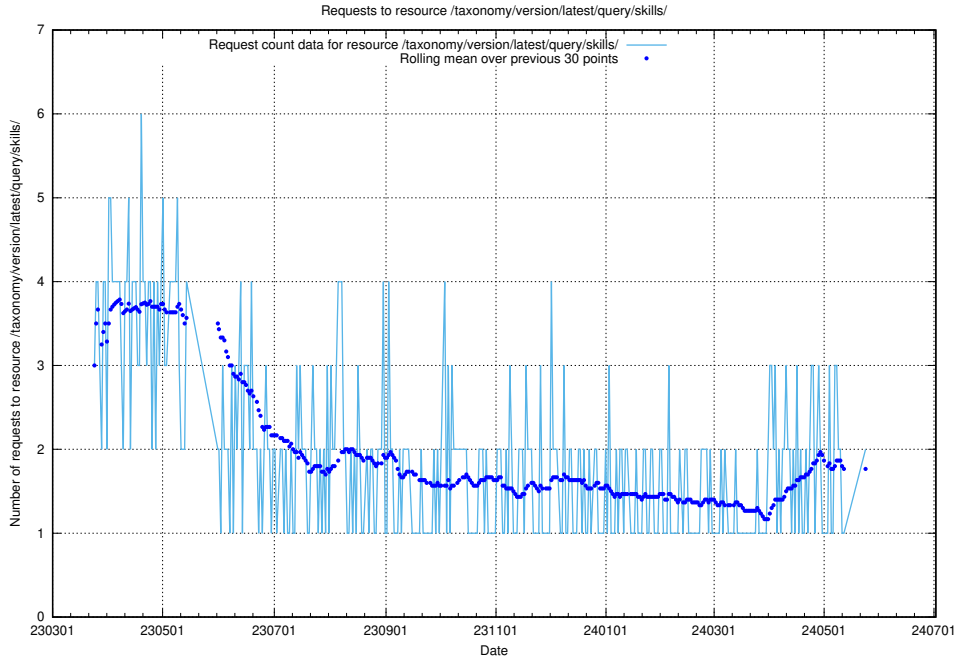

### 5.926 Usage of /taxonomy/version/latest/query/skills/

Here, we count the number of requests to resource /taxonomy/version/latest/query/skills/.