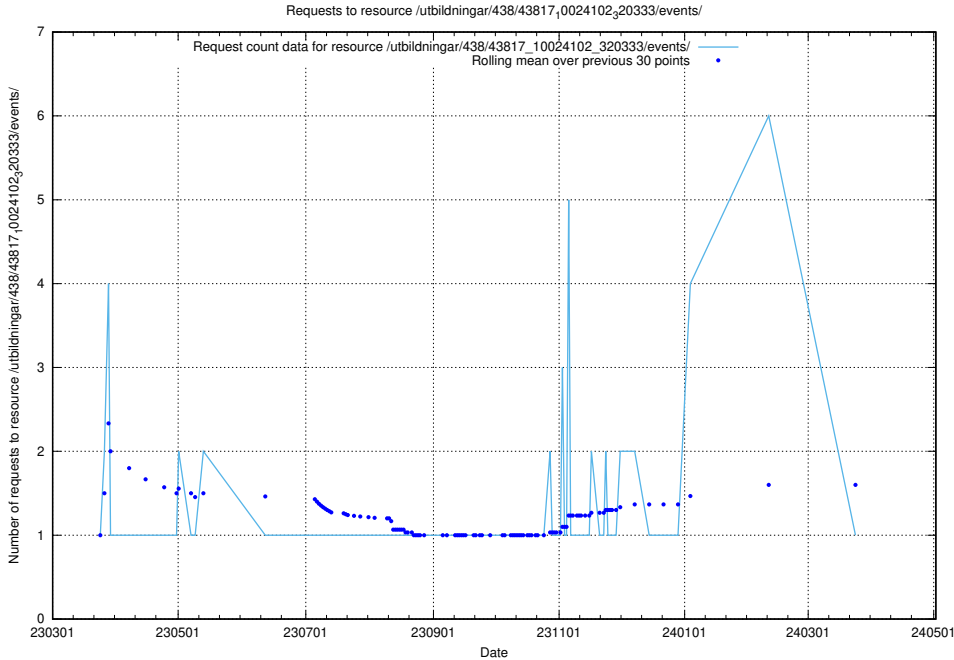

5.6174 Usage of /utbildningar/438/43817_10024102_320333/events/

Here, we count the number of requests to resource /utbildningar/438/43817_10024102_320333/events/.