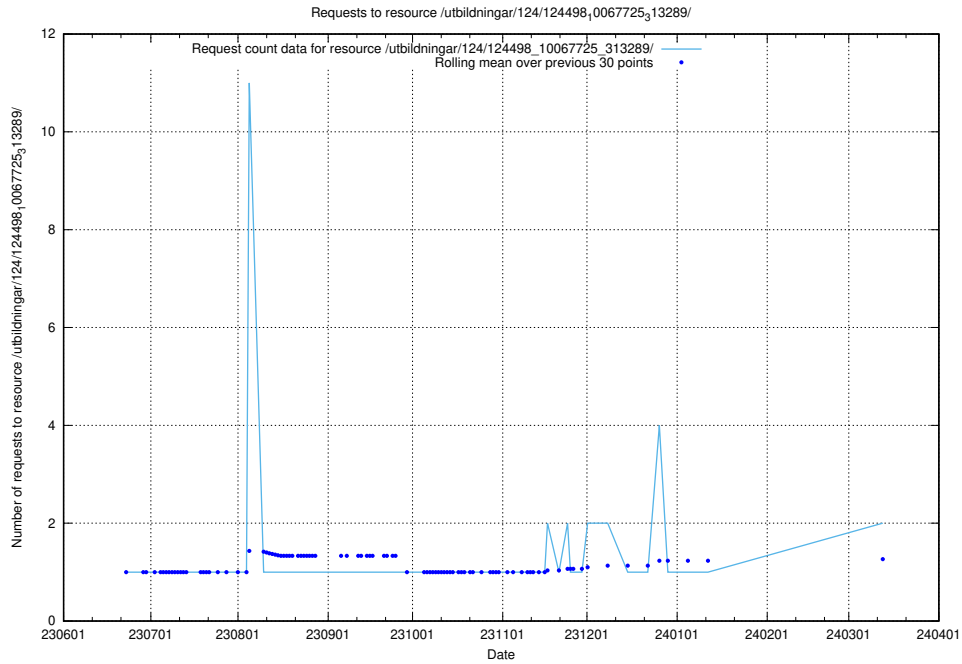

5.858 Usage of /utbildningar/124/124498_10067725_313289/

Here, we count the number of requests to resource /utbildningar/124/124498_10067725_313289/.