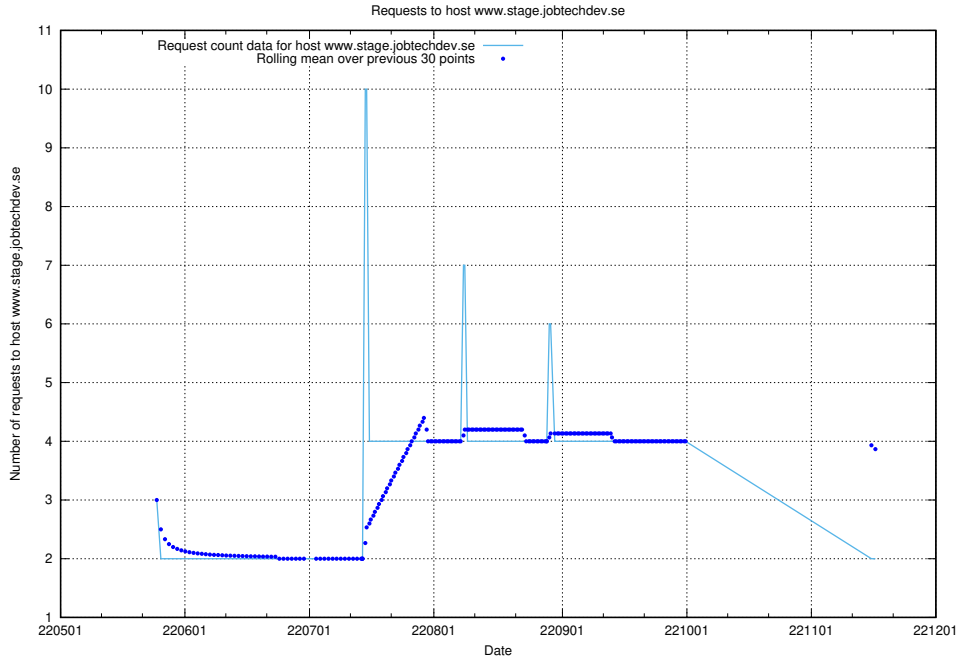

7.428 Usage of www.stage.jobtechdev.se

Here, we count the number of requests to host www.stage.jobtechdev.se.