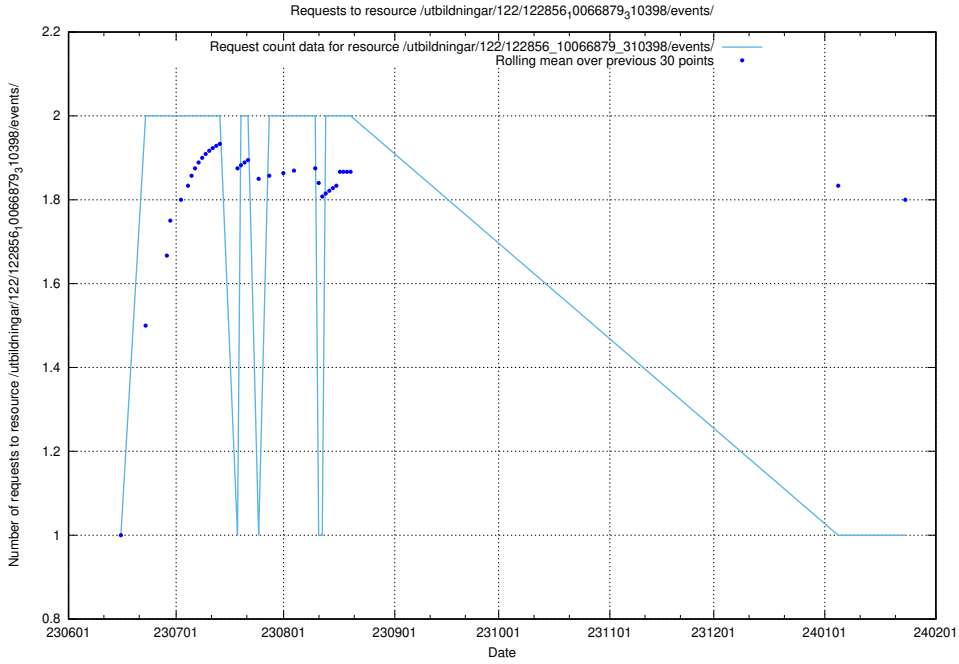

5.5908 Usage of /utbildningar/122/122856_10066879_310398/events/

Here, we count the number of requests to resource /utbildningar/122/122856_10066879_310398/events/