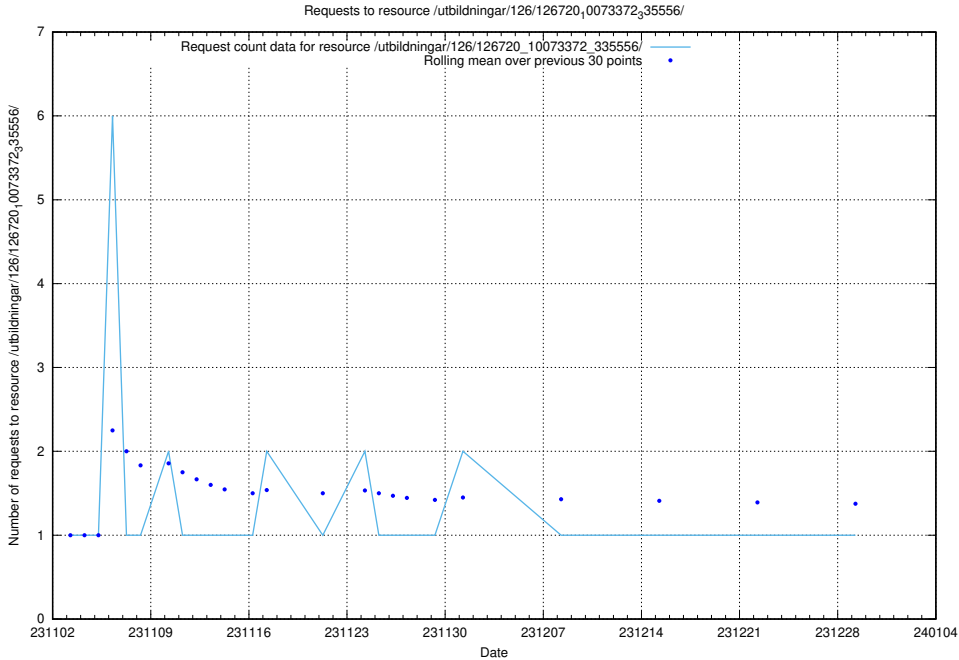

5.4184 Usage of /utbildningar/126/126720_10073372_335556/

Here, we count the number of requests to resource /utbildningar/126/126720_10073372_335556/.