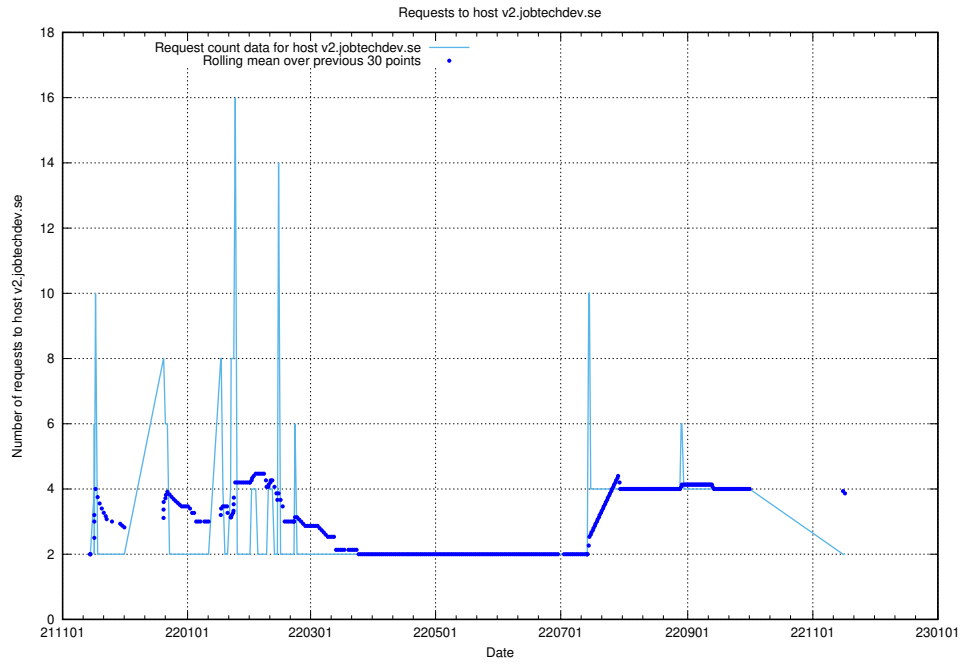

7.556 Usage of v2.jobtechdev.se

Here, we count the number of requests to host v2.jobtechdev.se.