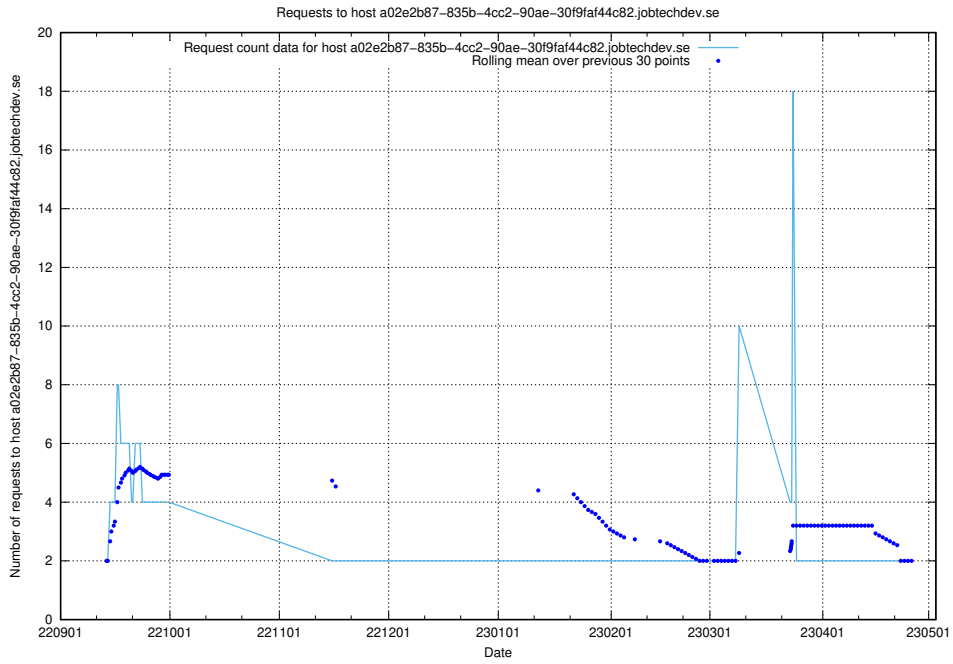

### 7.331 Usage of demo-jobad-enrichments-api.jobtechdev.se

Here, we count the number of requests to host demo-jobad-enrichments-api.jobtechdev.se.