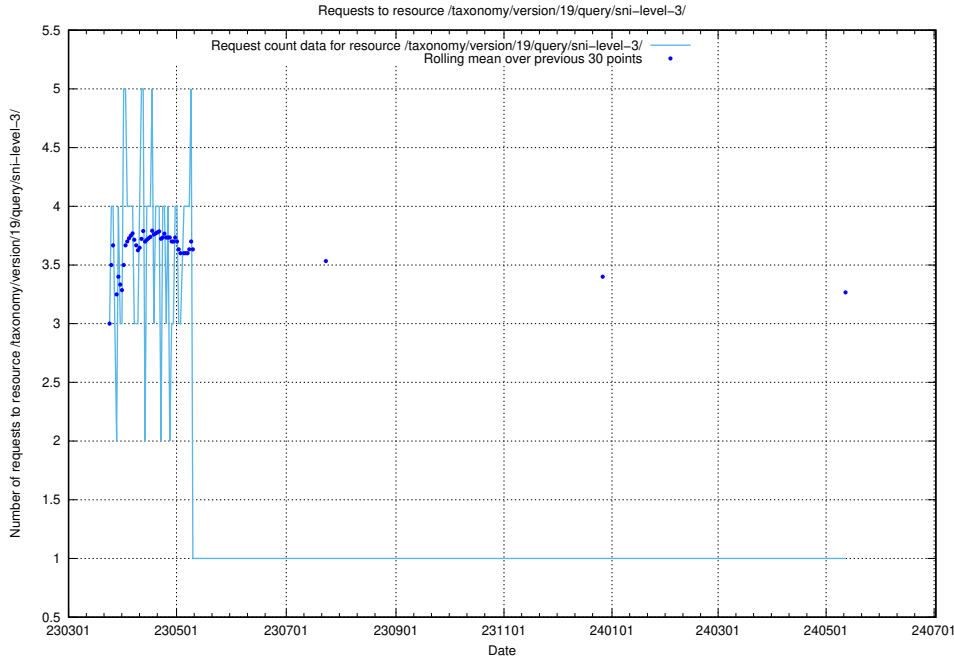

5.6136 Usage of /taxonomy/version/19/query/sni-level-3/

Here, we count the number of requests to resource /taxonomy/version/19/query/sni-level-3/.