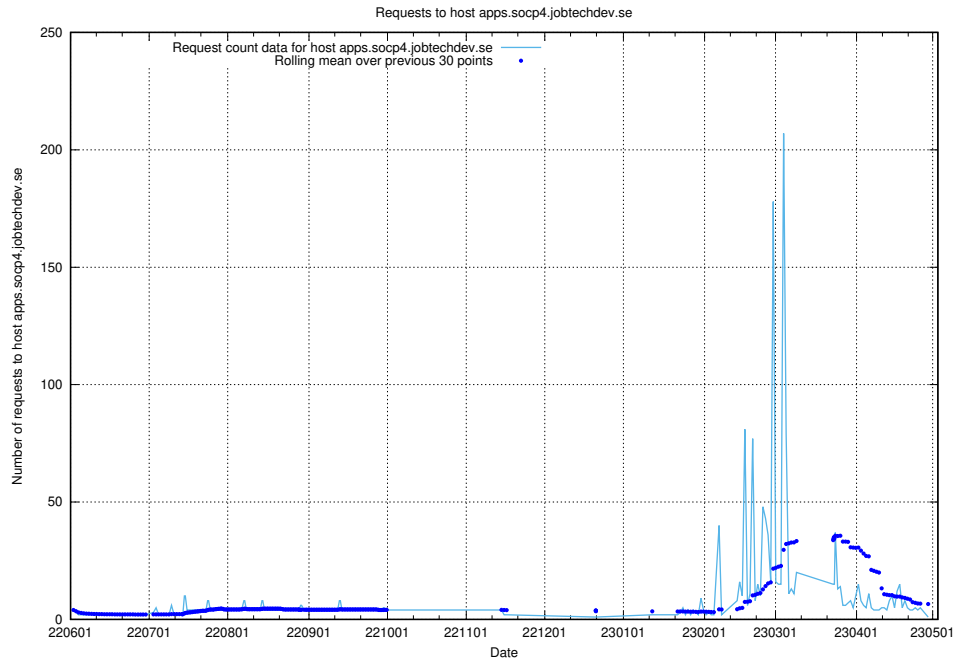

7.630 Usage of apps.socp4.jobtechdev.se

Here, we count the number of requests to host apps.socp4.jobtechdev.se.