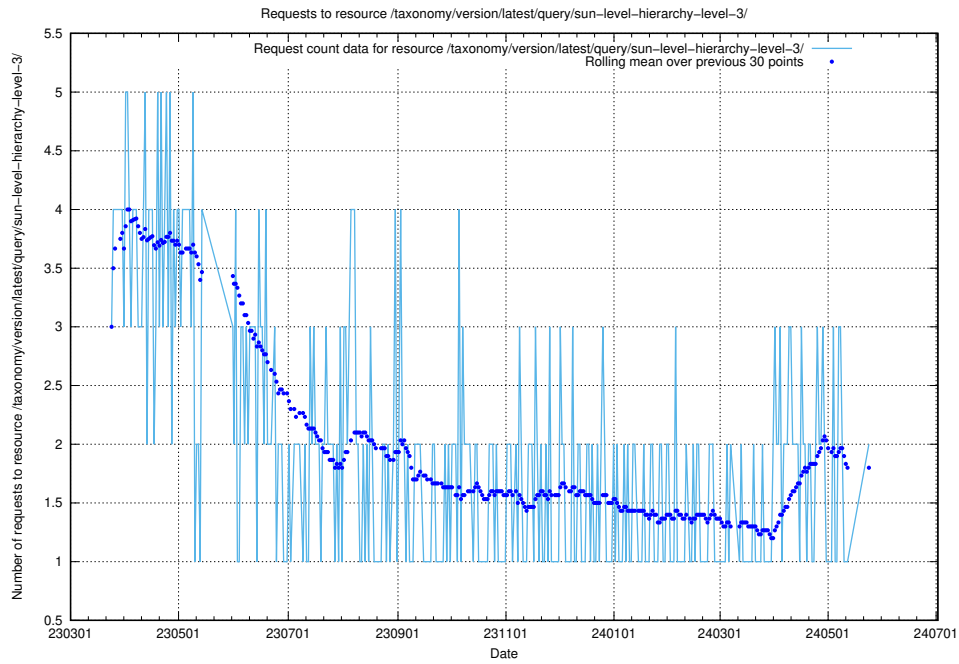

5.907 Usage of /taxonomy/version/latest/query/sun-level-hierarchy-level-3/

Here, we count the number of requests to resource /taxonomy/version/latest/query/sun-level-hierarchy-level-3/.