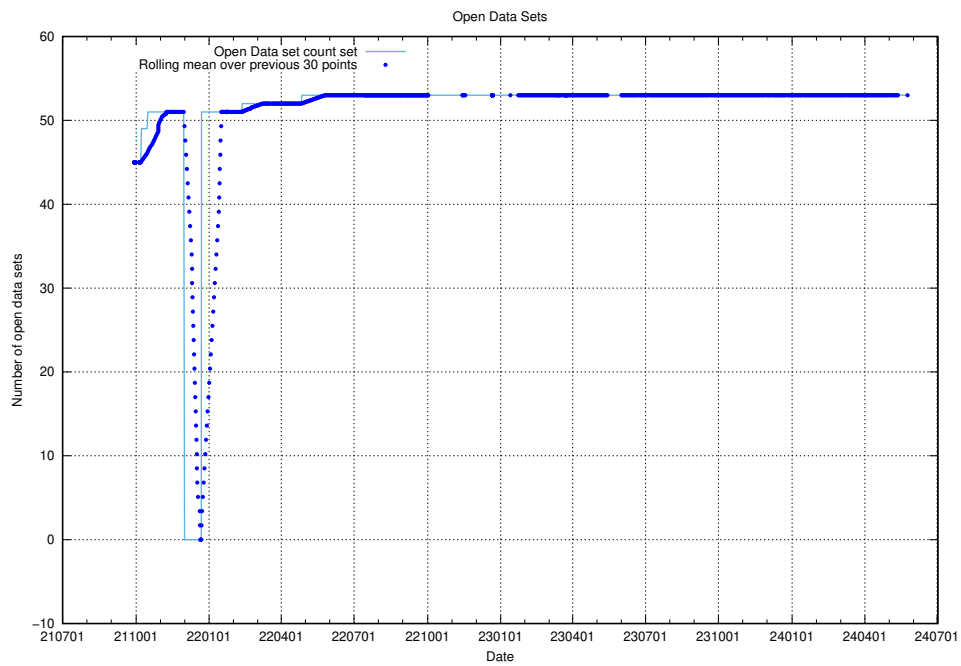

### 12.1 Number of open data sets

The tables shows the number of open data sets published by JobTech on DIGG's data portal.

<sup>12</sup><https://www.dataportal.se>