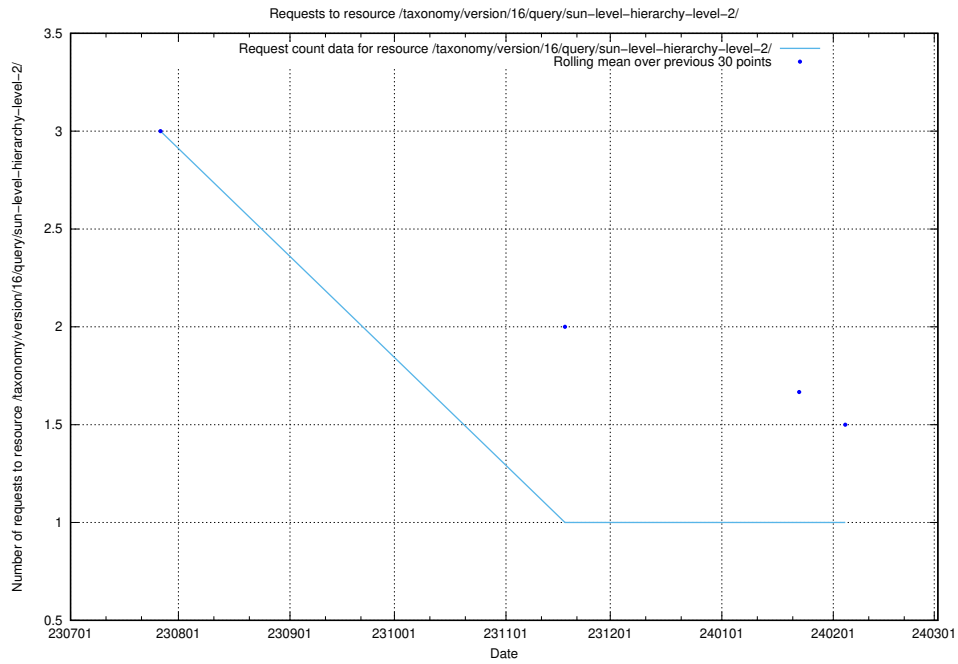

### 5.4938 Usage of /taxonomy/version/16/query/skills/

Here, we count the number of requests to resource /taxonomy/version/16/query/skills/.