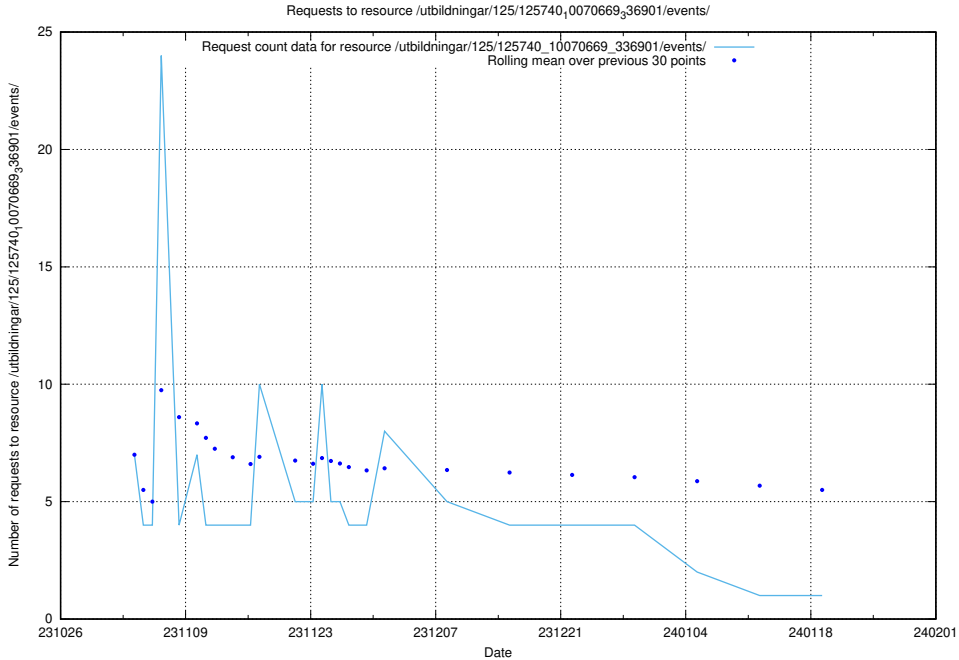

5.4169 Usage of /utbildningar/125/125740_10070669_336901/events/

Here, we count the number of requests to resource /utbildningar/125/125740_10070669_336901/events/