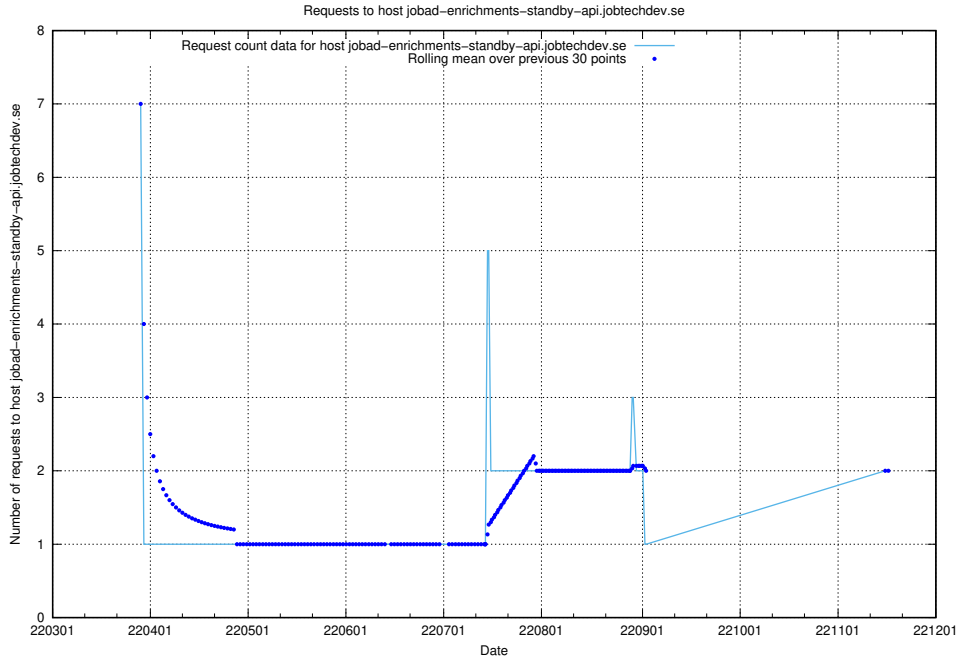

7.491 Usage of jobad-enrichments-standby-api.jobtechdev.se

Here, we count the number of requests to host jobad-enrichments-standby-api.jobtechdev.se.