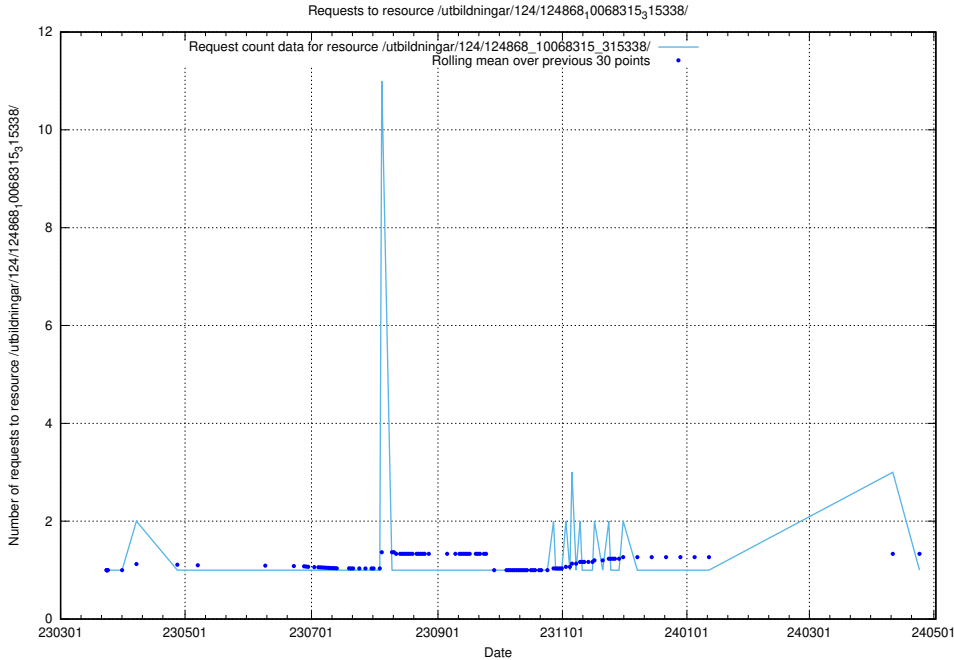

5.1179 Usage of /utbildningar/124/124868_10068315_315338/

Here, we count the number of requests to resource /utbildningar/124/124868_10068315_315338/.