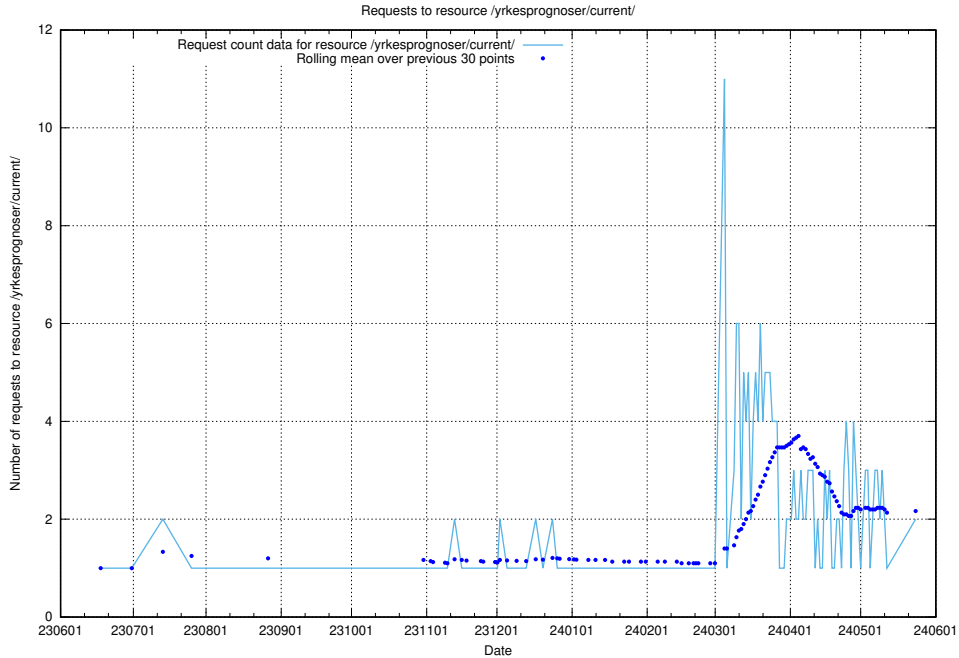

5.878 Usage of /yrkesprognoser/current/

Here, we count the number of requests to resource /yrkesprognoser/current/.