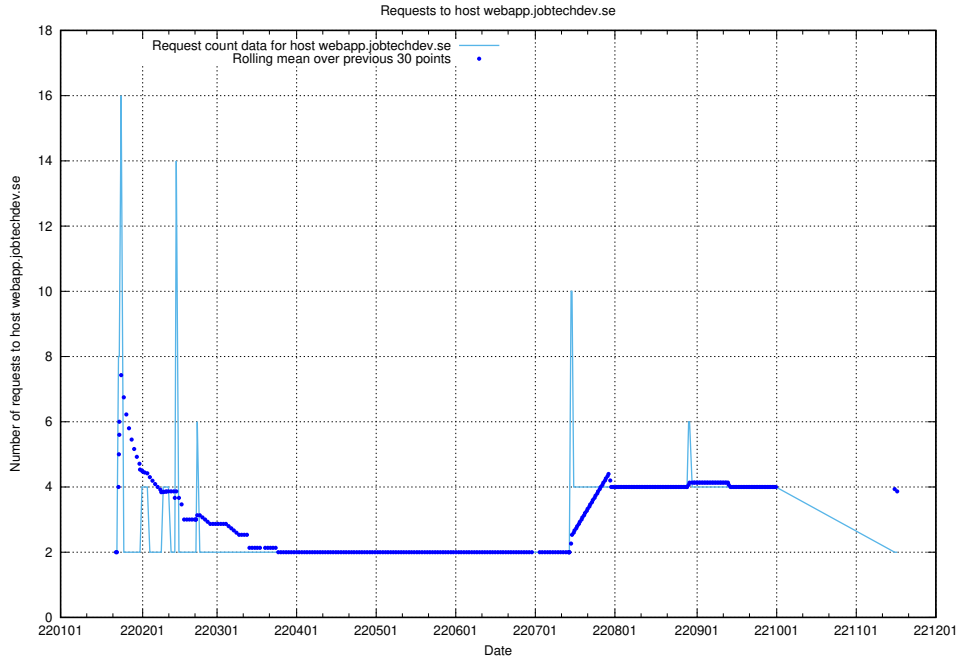

7.583 Usage of webapp.jobtechdev.se

Here, we count the number of requests to host webapp.jobtechdev.se.