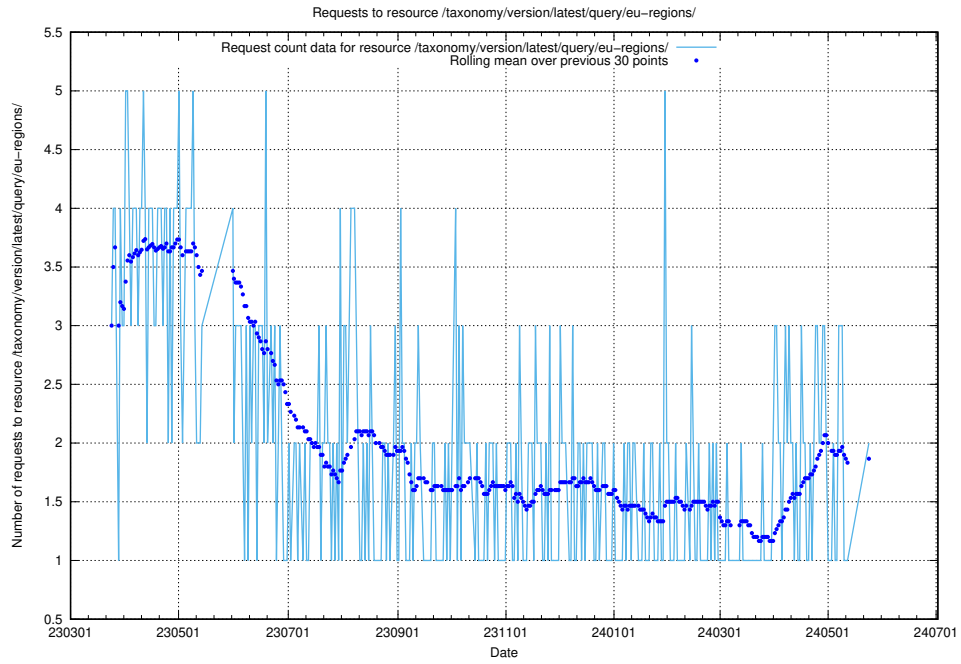

5.935 Usage of /taxonomy/version/latest/query/eu-regions/

Here, we count the number of requests to resource /taxonomy/version/latest/query/eu-regions/.