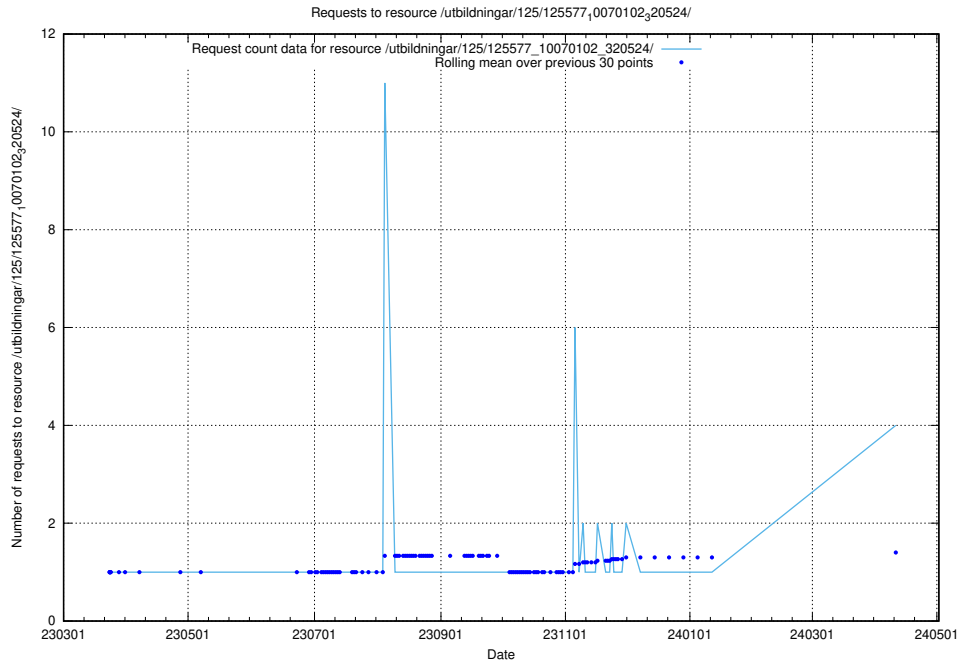

5.159 Usage of /utbildningar/125/125577_10070102_320524/

Here, we count the number of requests to resource /utbildningar/125/125577_10070102_320524/.