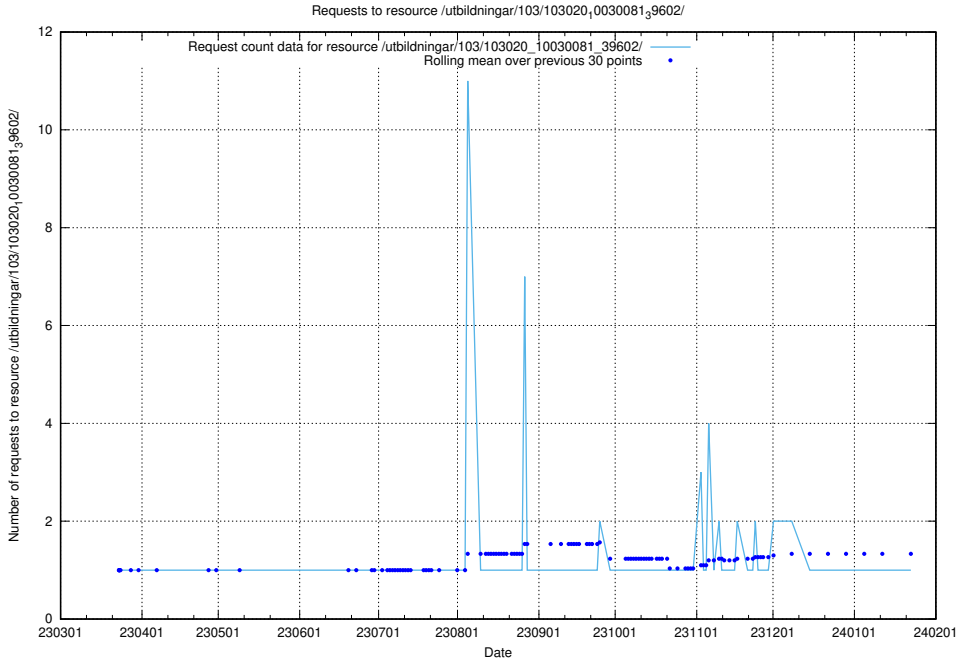

5.5536 Usage of /utbildningar/103/103020_10030081_39602/

Here, we count the number of requests to resource /utbildningar/103/103020_10030081_39602/.