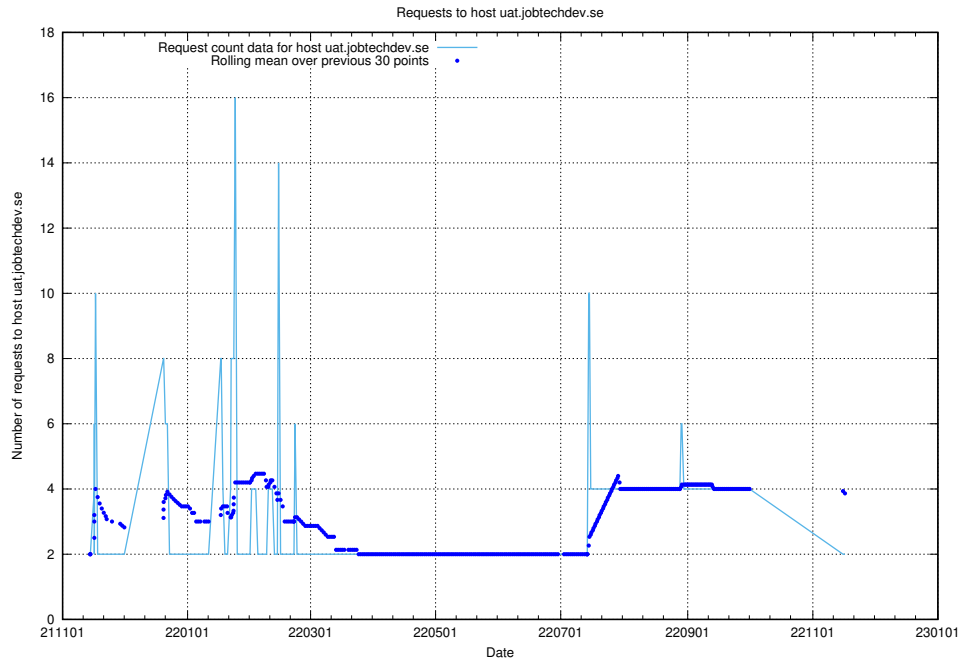

7.557 Usage of uat.jobtechdev.se

Here, we count the number of requests to host uat.jobtechdev.se.