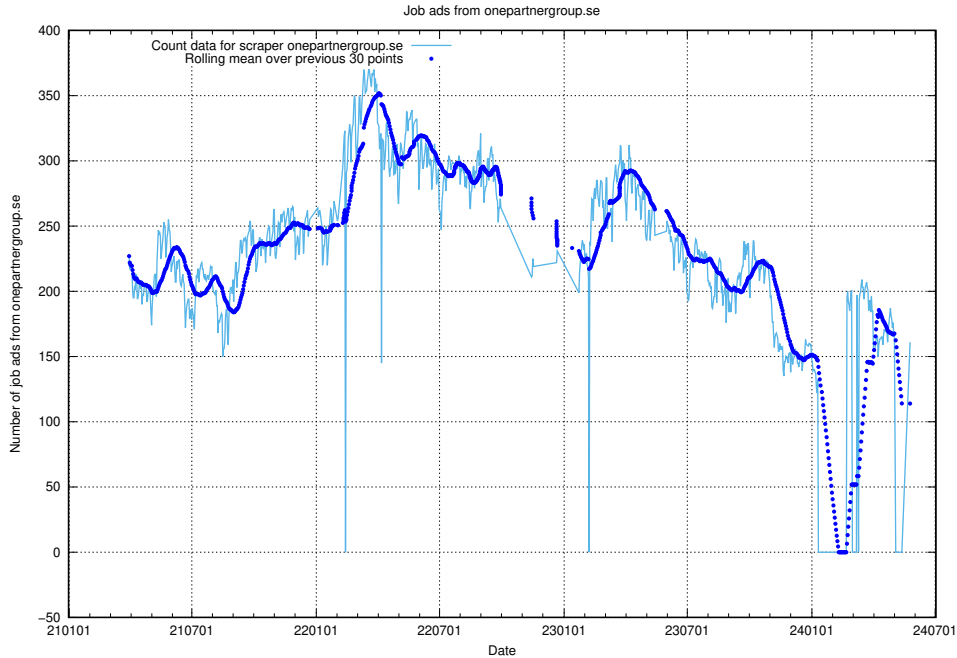

13.11 Number of ads by scraper onepartnergroup.se

Here, we count the number of job ads scraped from onepartnergroup.se.