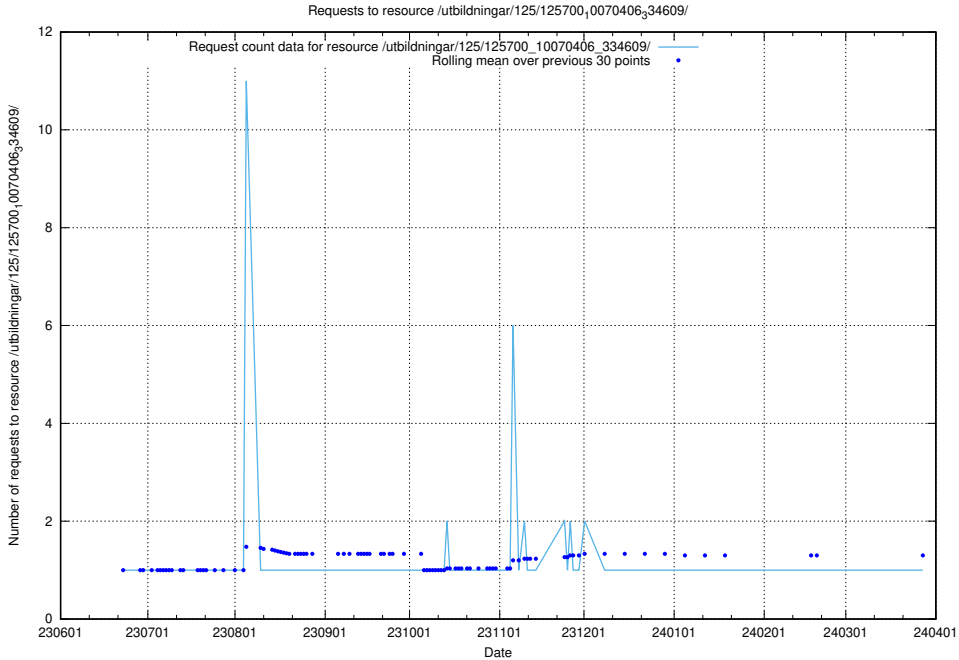

### 5.5736 Usage of /utbildningar/125/125700\_10070406\_334609/

Here, we count the number of requests to resource /utbildningar/125/125700\_10070406\_334609/.