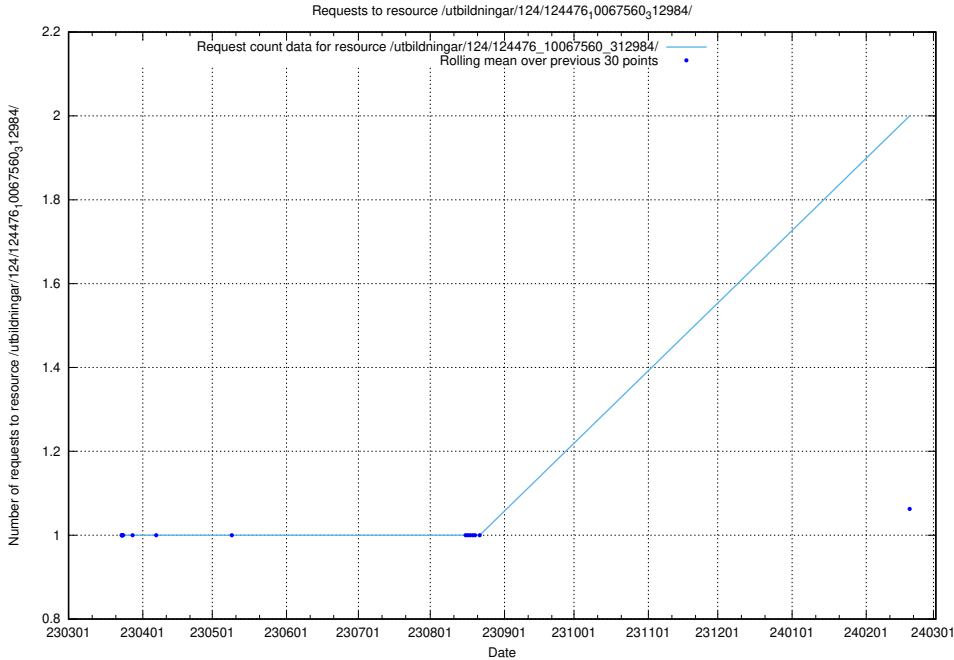

5.621 Usage of /utbildningar/124/124476_10067560_312984/

Here, we count the number of requests to resource /utbildningar/124/124476_10067560_312984/.