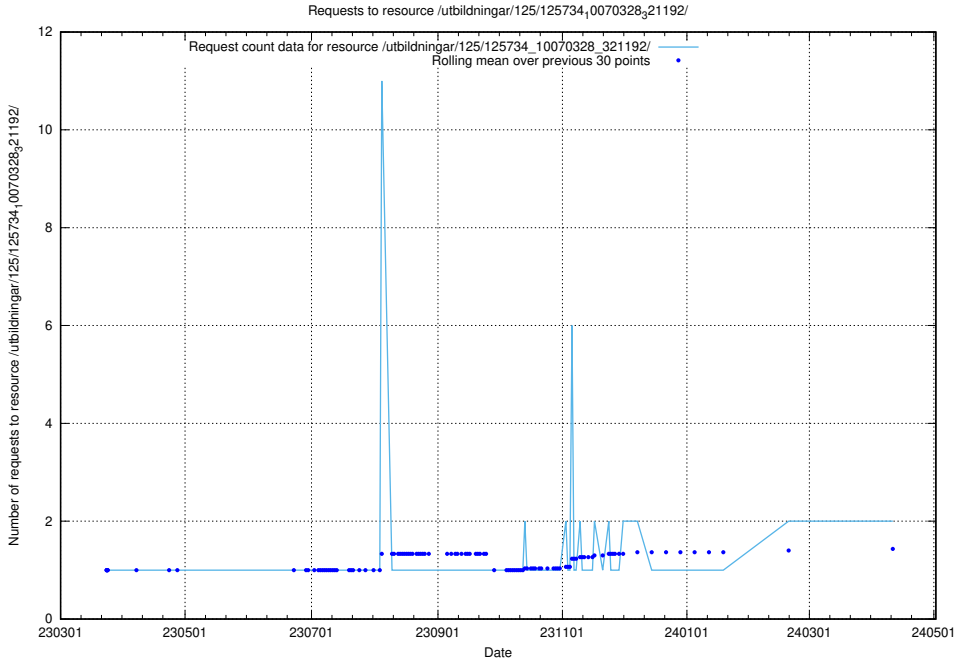

5.461 Usage of /utbildningar/125/125734_10070328_321192/

Here, we count the number of requests to resource /utbildningar/125/125734_10070328_321192/.