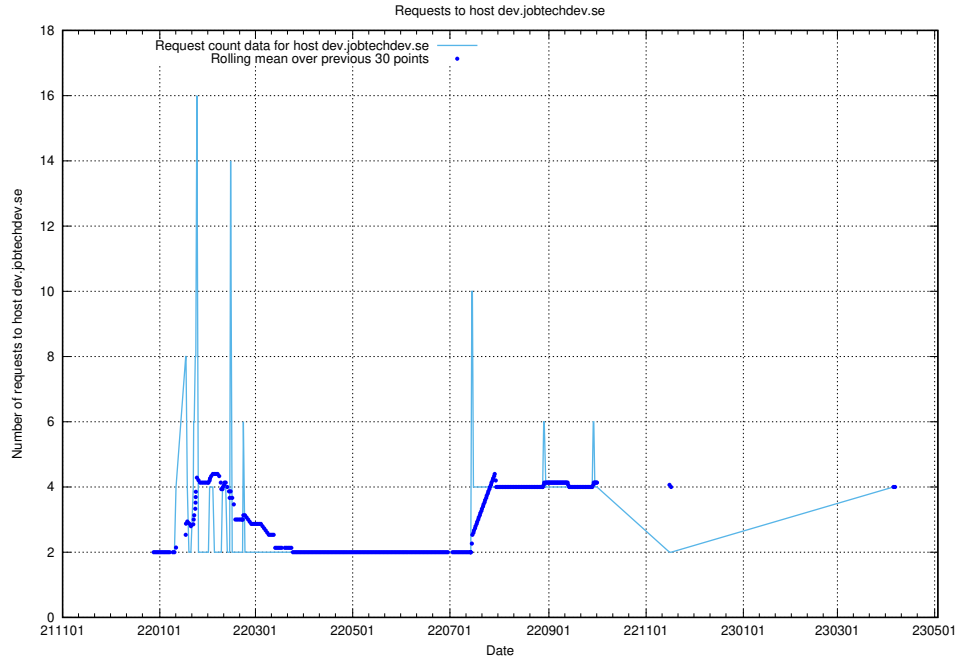

7.136 Usage of dev.jobtechdev.se

Here, we count the number of requests to host dev.jobtechdev.se.