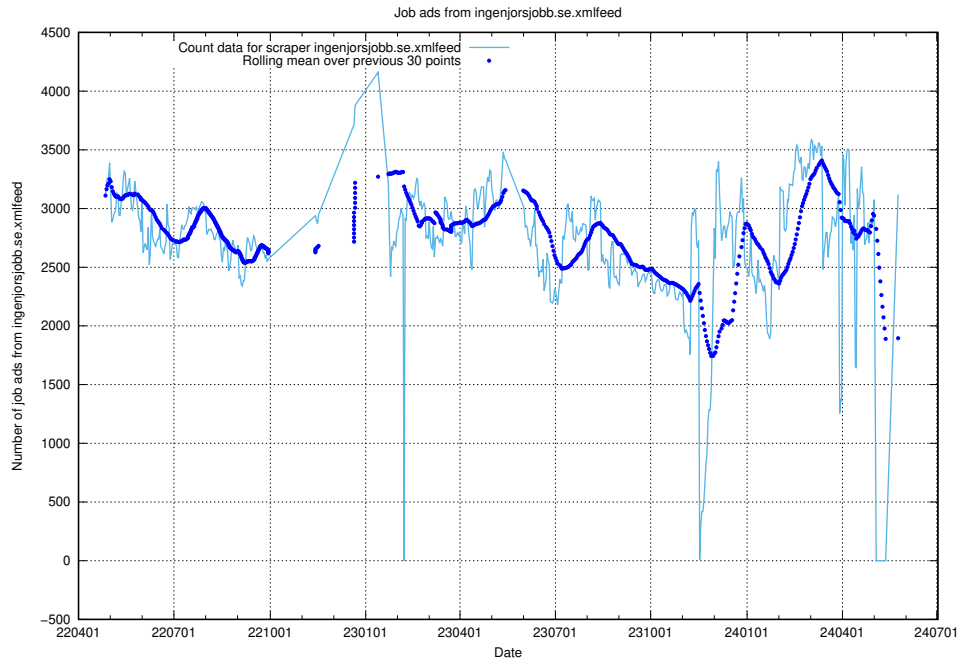

13.3 Number of ads by scraper ingenjorsjobb.se.xmlfeed

Here, we count the number of job ads scraped from ingenjorsjobb.se.xmlfeed.