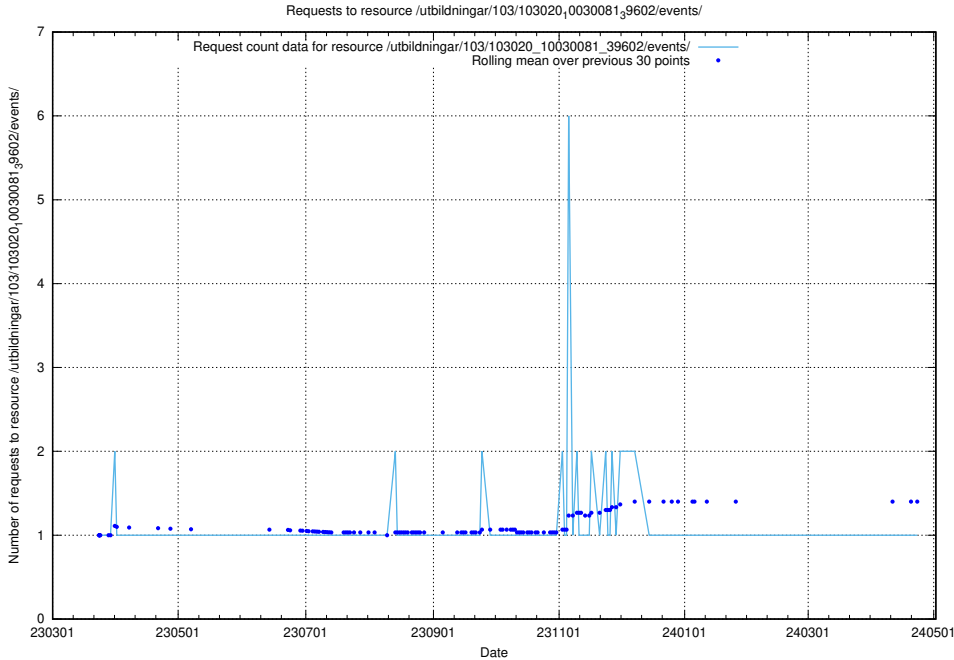

5.5528 Usage of /utbildningar/103/103020_10030081_39602/events/

Here, we count the number of requests to resource /utbildningar/103/103020_10030081_39602/events/.