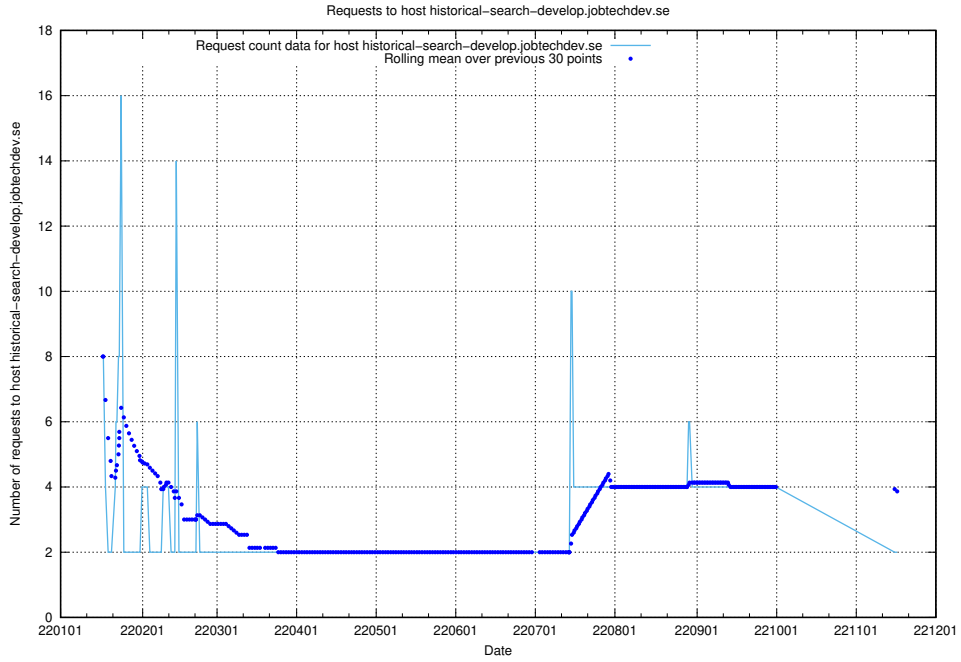

7.279 Usage of historical-search-develop.jobtechdev.se

Here, we count the number of requests to host historical-search-develop.jobtechdev.se.