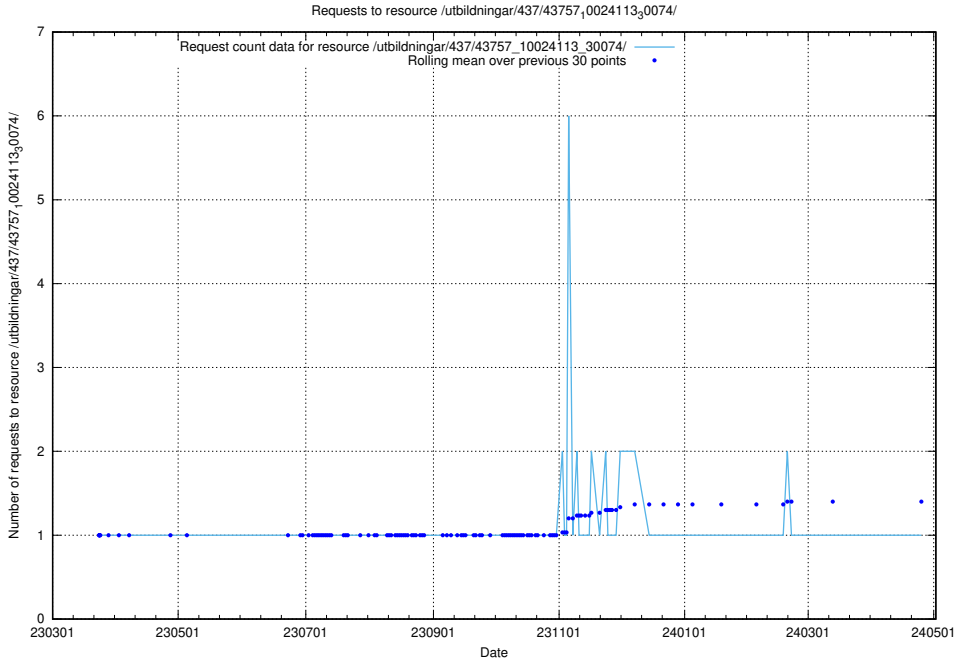

5.6380 Usage of /utbildningar/437/43757_10024113_30074/

Here, we count the number of requests to resource /utbildningar/437/43757_10024113_30074/.