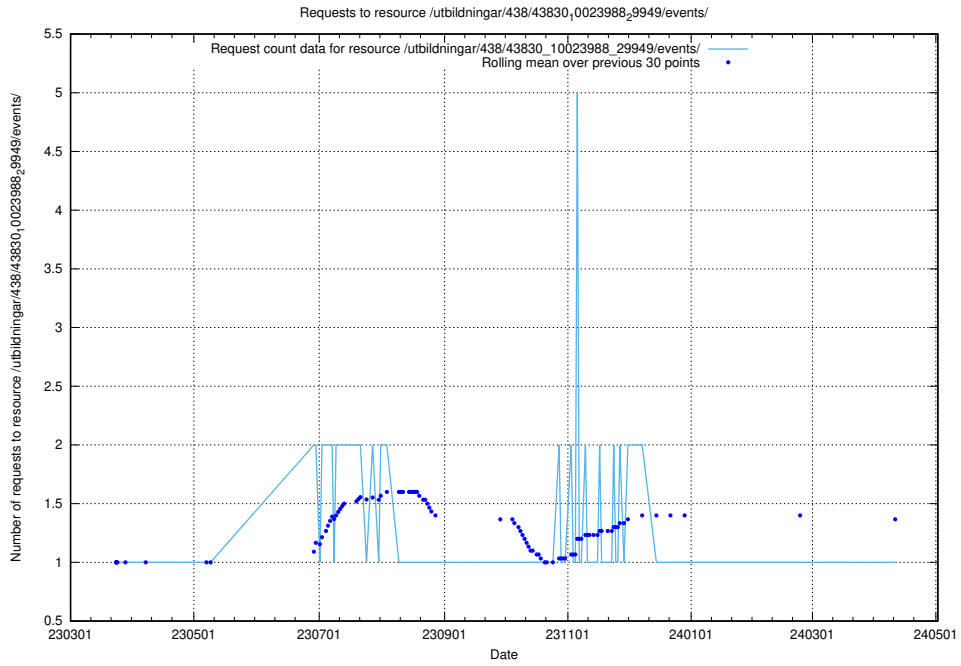

5.6341 Usage of /utbildningar/438/43830_10023988_29949/events/

Here, we count the number of requests to resource /utbildningar/438/43830_10023988_29949/events/.