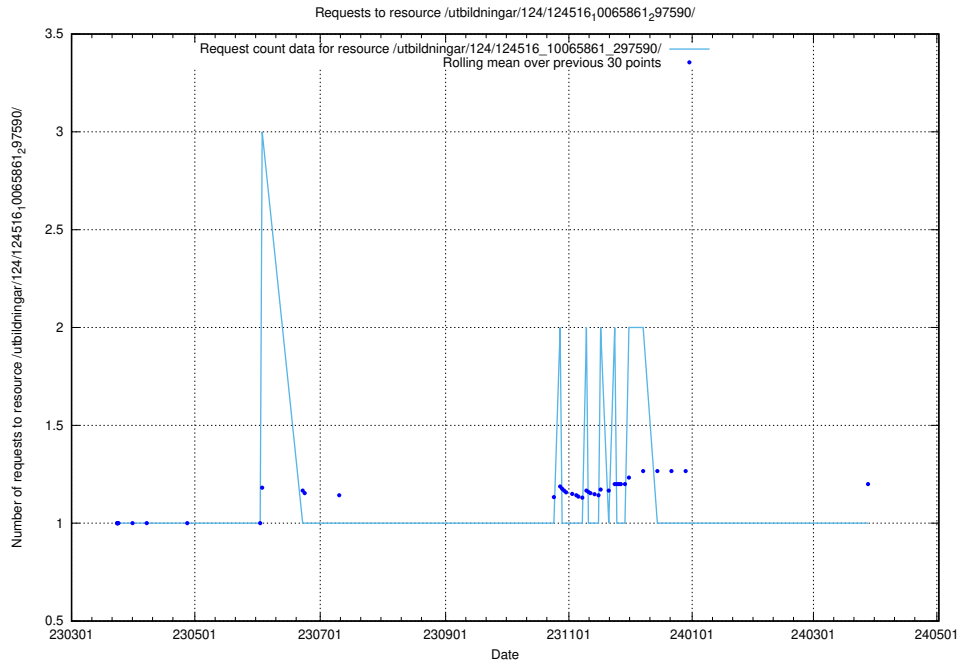

### 5.1532 Usage of /utbildningar/124/124516\_10065861\_297590/

Here, we count the number of requests to resource /utbildningar/124/124516\_10065861\_297590/.