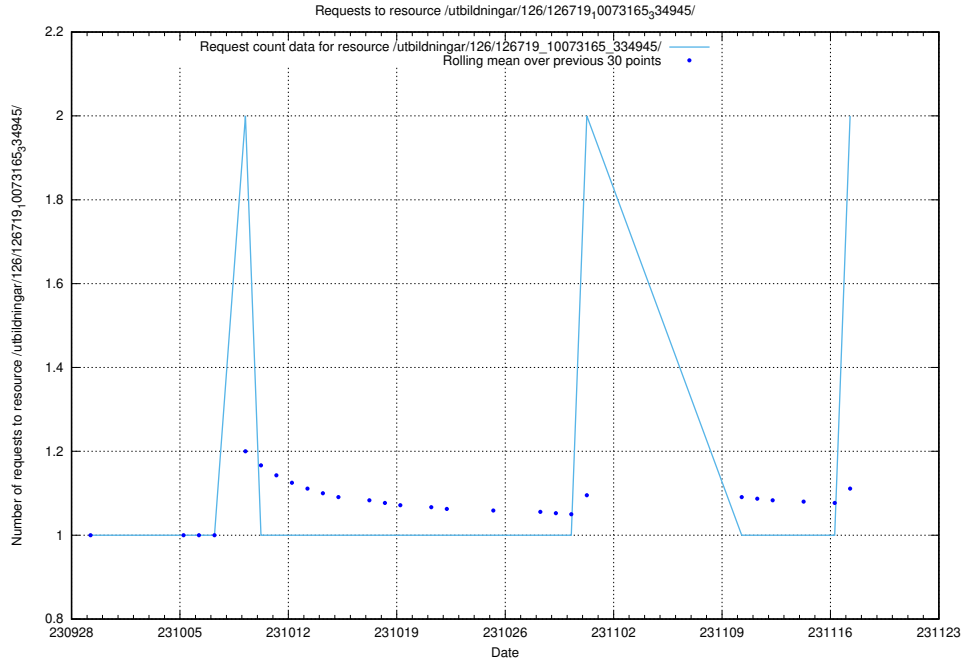

5.730 Usage of /utbildningar/126/126719_10073165_334945/

Here, we count the number of requests to resource /utbildningar/126/126719_10073165_334945/.