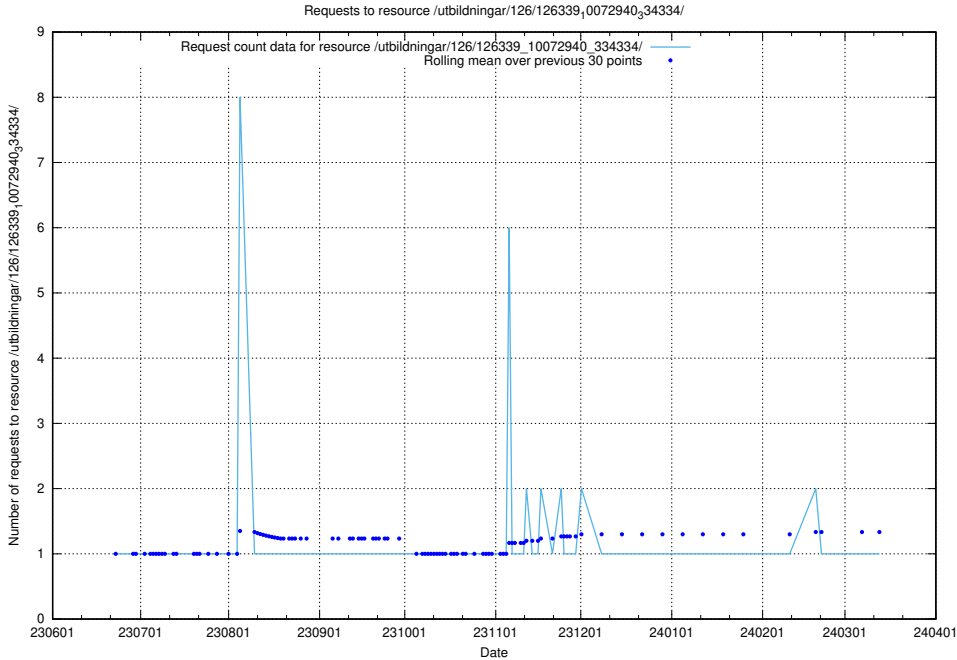

5.5685 Usage of /utbildningar/126/126339_10072940_334334/

Here, we count the number of requests to resource /utbildningar/126/126339_10072940_334334/.