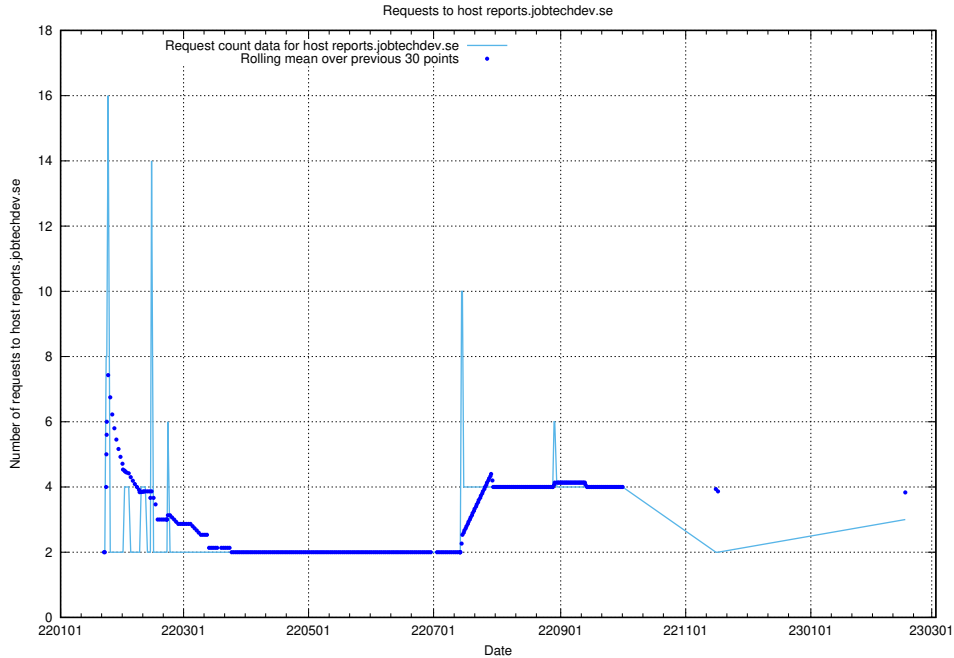

7.254 Usage of reports.jobtechdev.se

Here, we count the number of requests to host reports.jobtechdev.se.