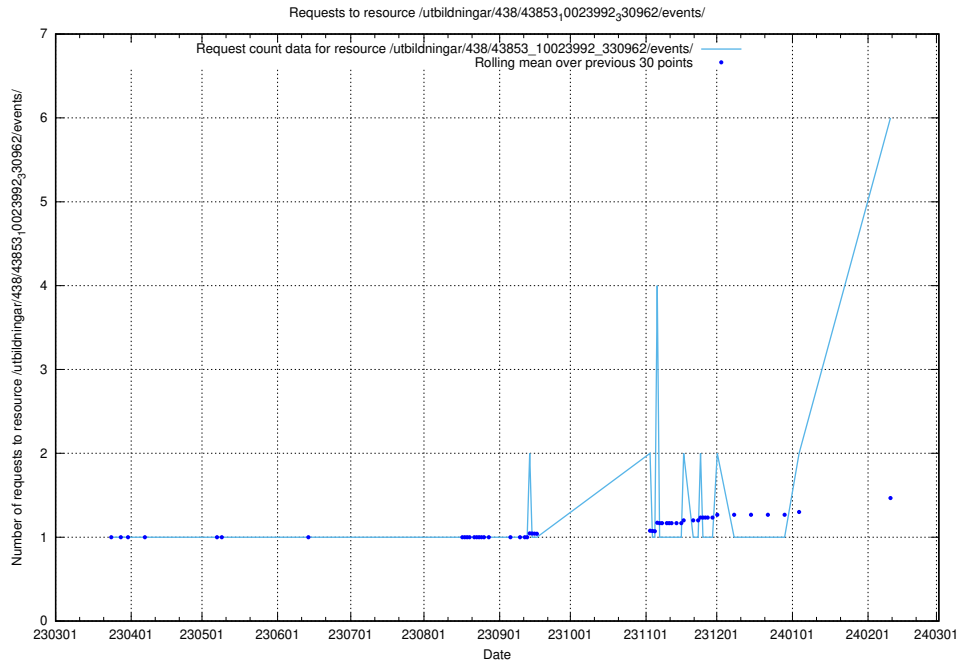

5.96 Usage of /utbildningar/438/43853_10023992_330962/events/

Here, we count the number of requests to resource /utbildningar/438/43853_10023992_330962/events/.