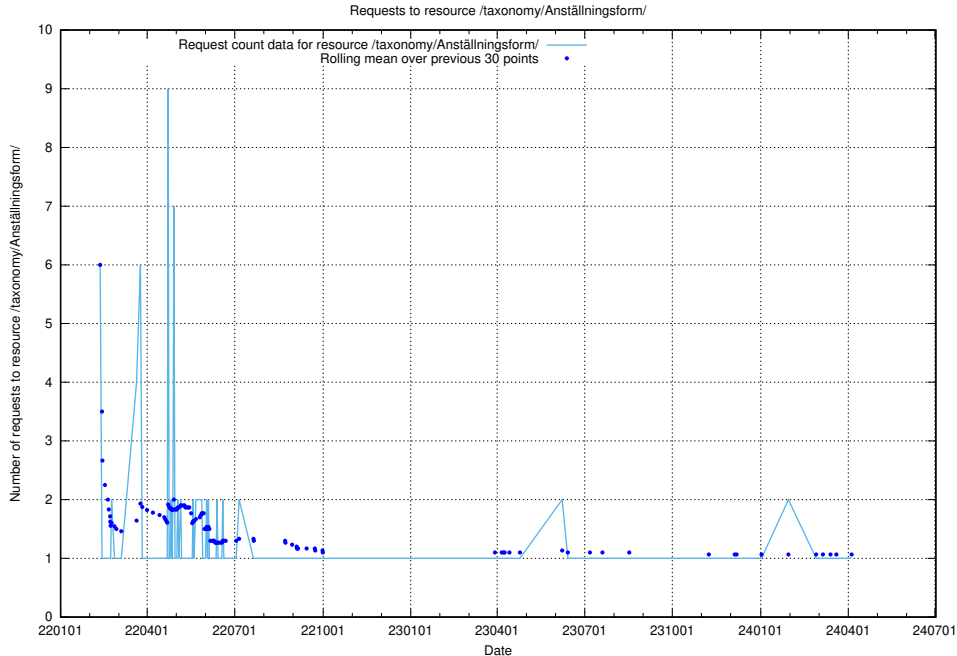

5.1384 Usage of /taxonomy/Anställningsform/

Here, we count the number of requests to resource /taxonomy/Anställningsform/.