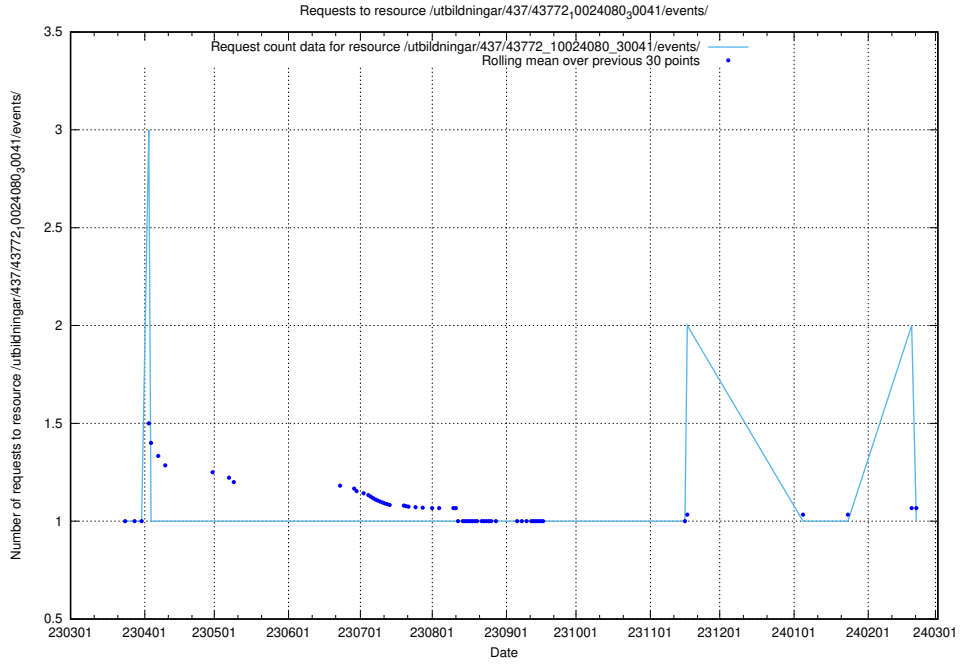

5.6190 Usage of /utbildningar/437/43772_10024080_30041/events/

Here, we count the number of requests to resource /utbildningar/437/43772_10024080_30041/events/.