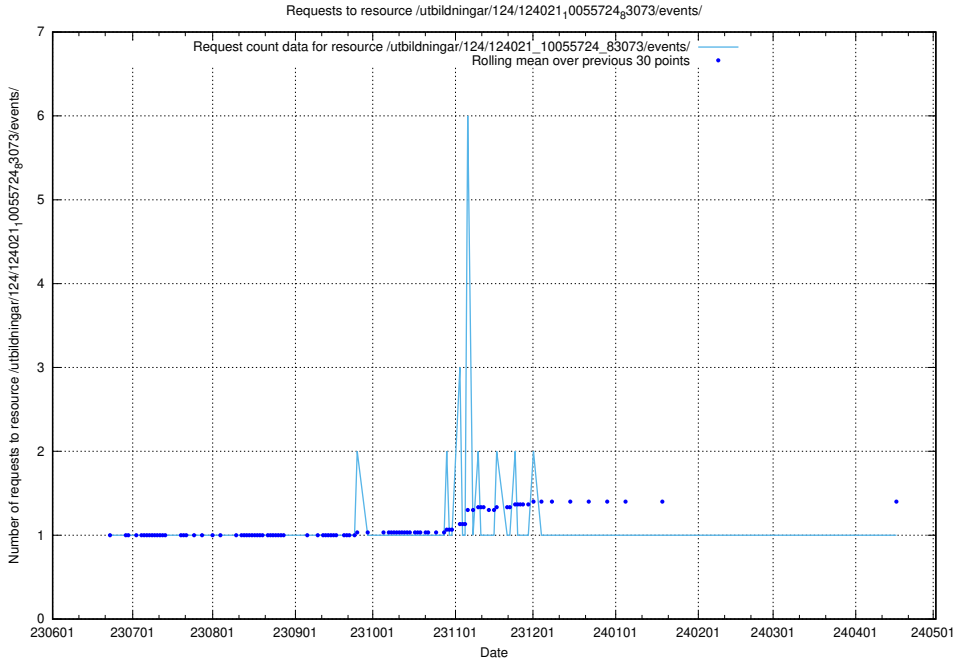

5.5842 Usage of /utbildningar/124/124021_10055724_83073/events/

Here, we count the number of requests to resource /utbildningar/124/124021_10055724_83073/events/.