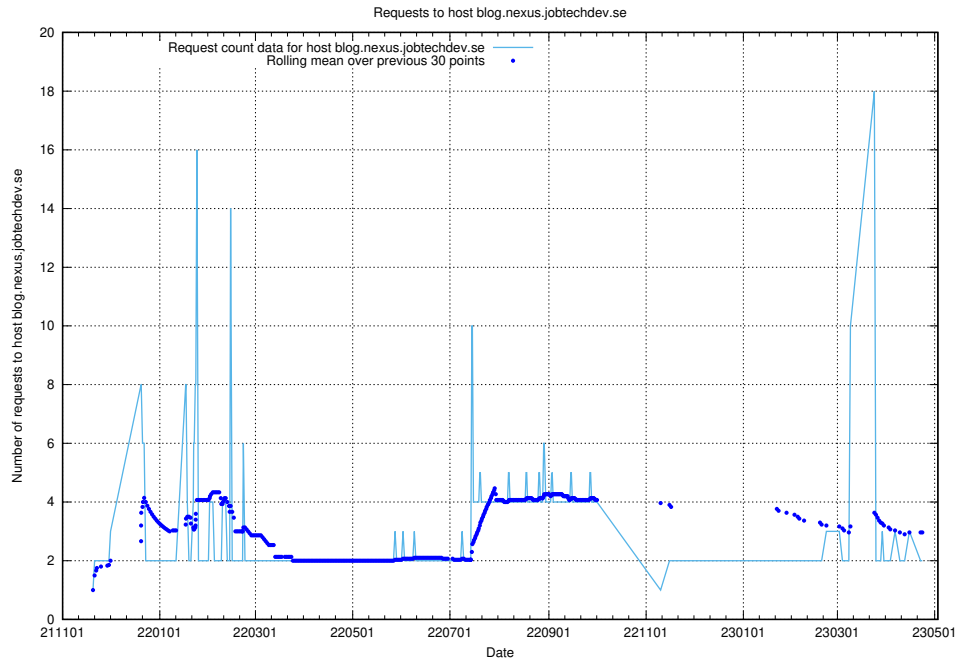

7.460 Usage of `blog.nexus.jobtechdev.se`

Here, we count the number of requests to host `blog.nexus.jobtechdev.se`.