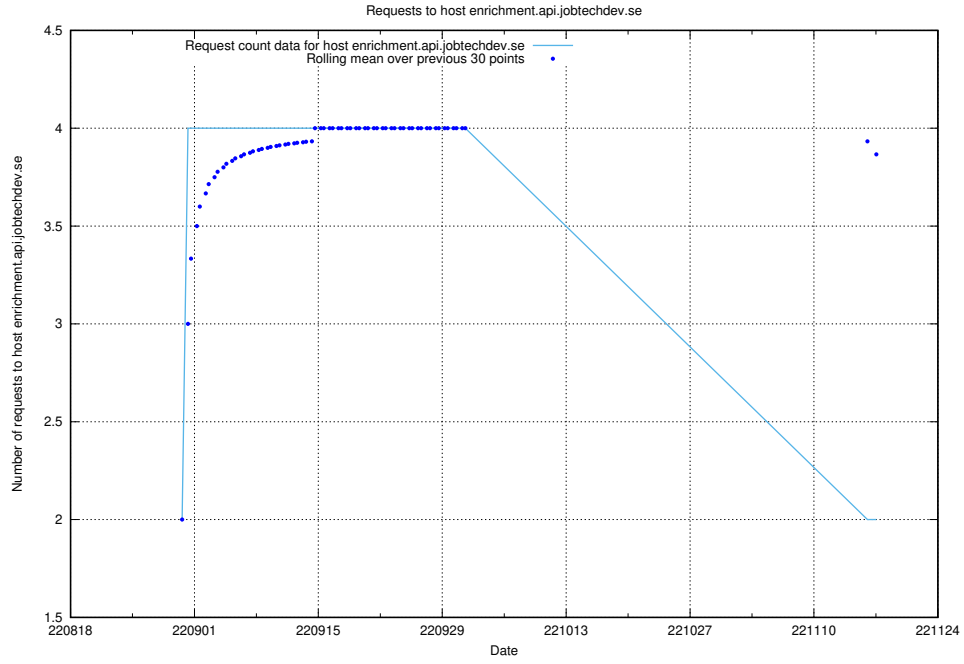

7.344 Usage of enrichment.api.jobtechdev.se

Here, we count the number of requests to host enrichment.api.jobtechdev.se.