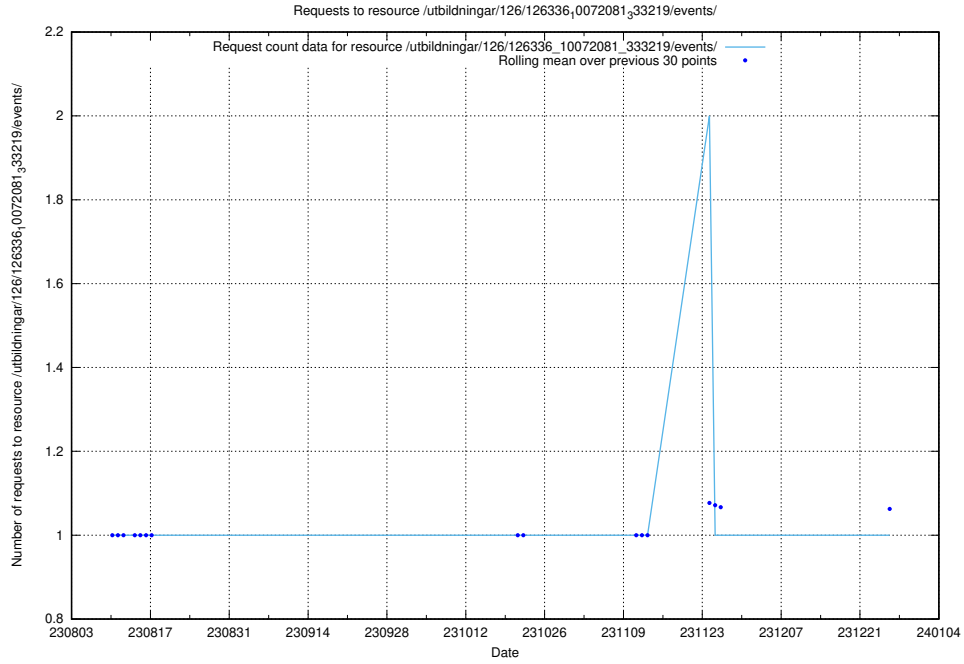

5.4849 Usage of /utbildningar/126/126336_10072081_333219/events/

Here, we count the number of requests to resource /utbildningar/126/126336_10072081_333219/events/