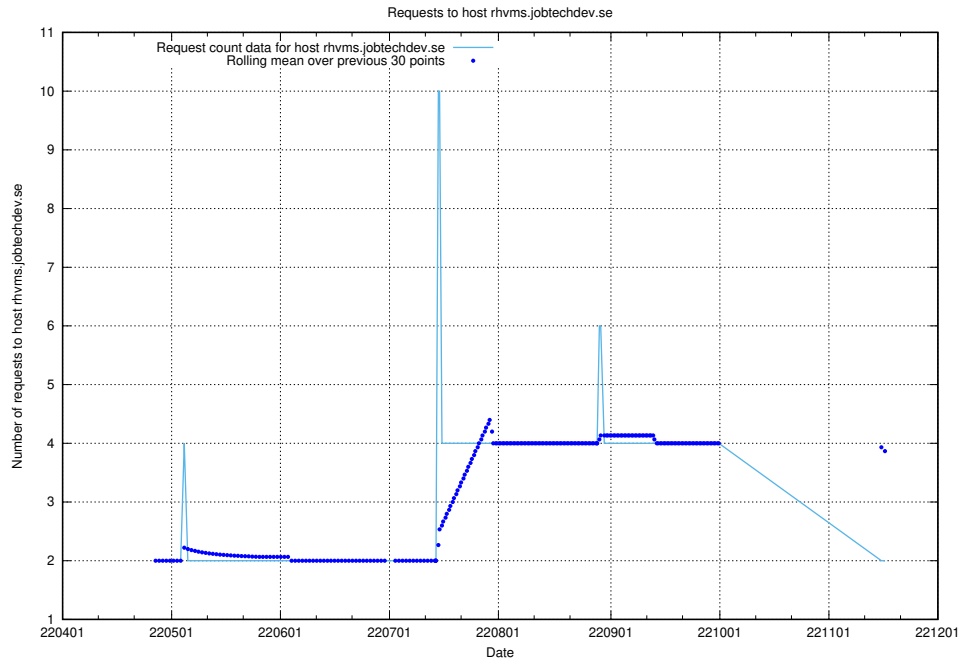

7.454 Usage of rhvms.jobtechdev.se

Here, we count the number of requests to host rhvms.jobtechdev.se.