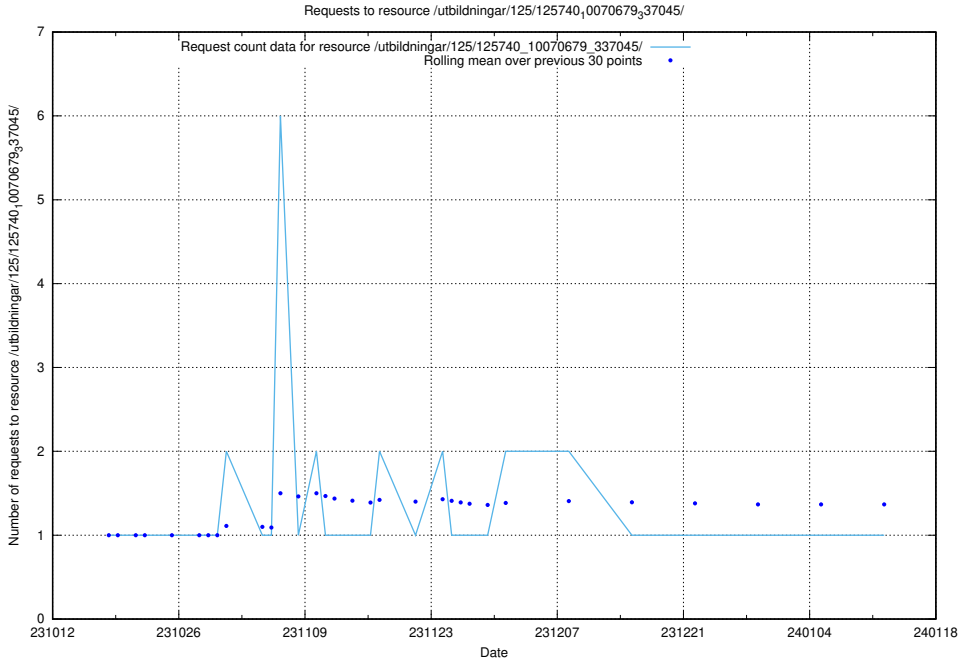

5.4314 Usage of /utbildningar/125/125740_10070679_337045/

Here, we count the number of requests to resource /utbildningar/125/125740_10070679_337045/.