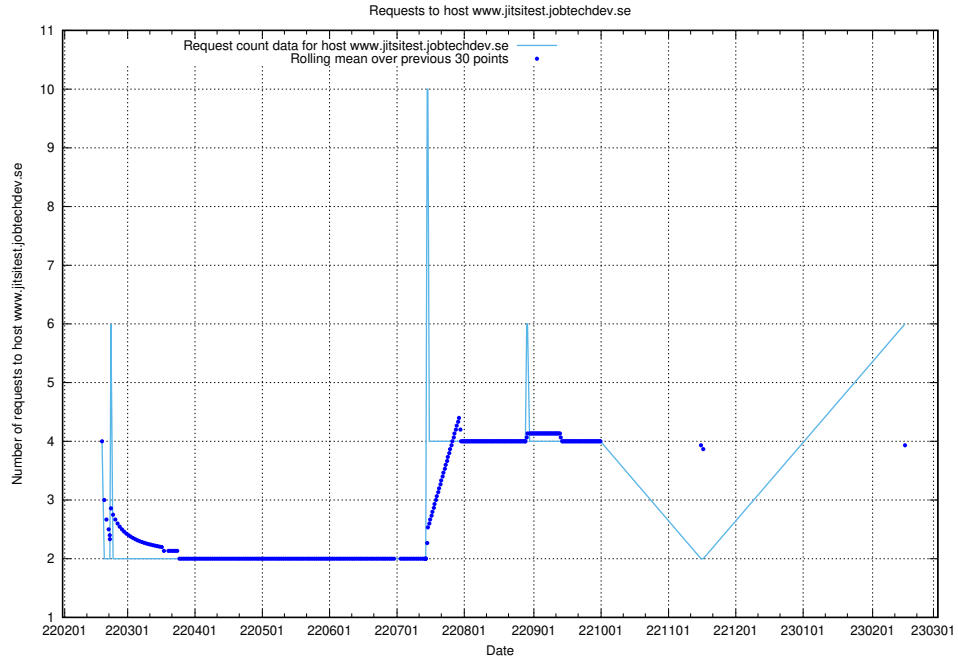

7.86 Usage of www.jitsitest.jobtechdev.se

Here, we count the number of requests to host www.jitsitest.jobtechdev.se.