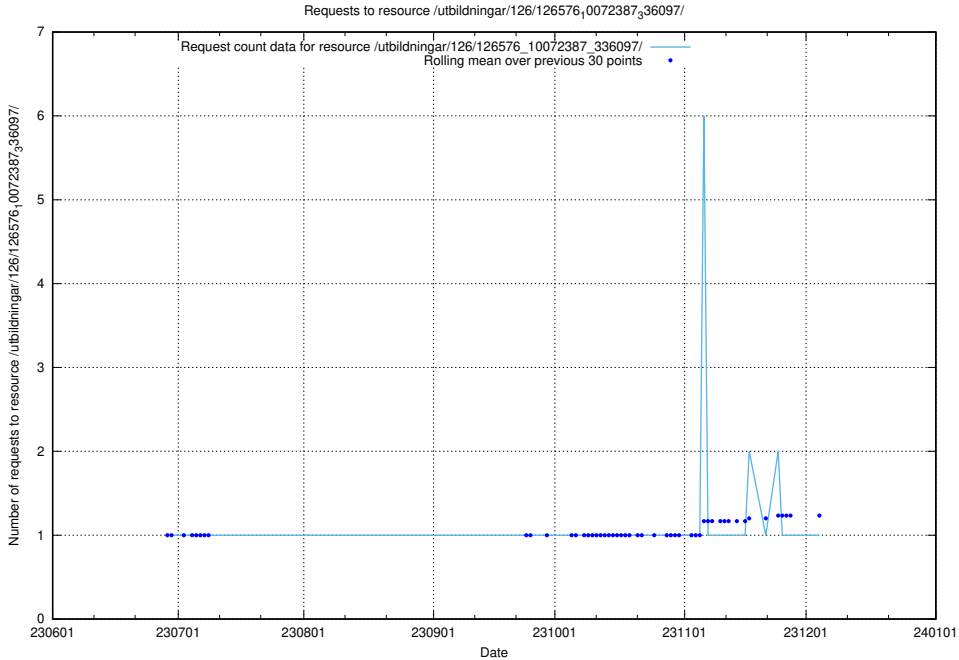

5.5477 Usage of /utbildningar/126/126576_10072387_336097/

Here, we count the number of requests to resource /utbildningar/126/126576_10072387_336097/.