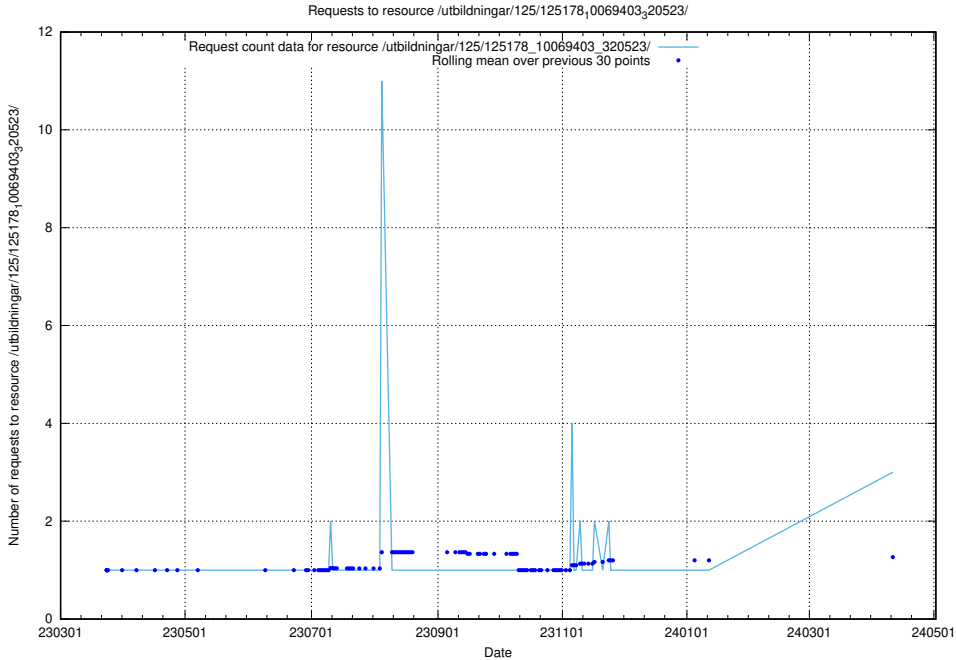

5.258 Usage of /utbildningar/125/125178_10069403_320523/

Here, we count the number of requests to resource /utbildningar/125/125178_10069403_320523/.