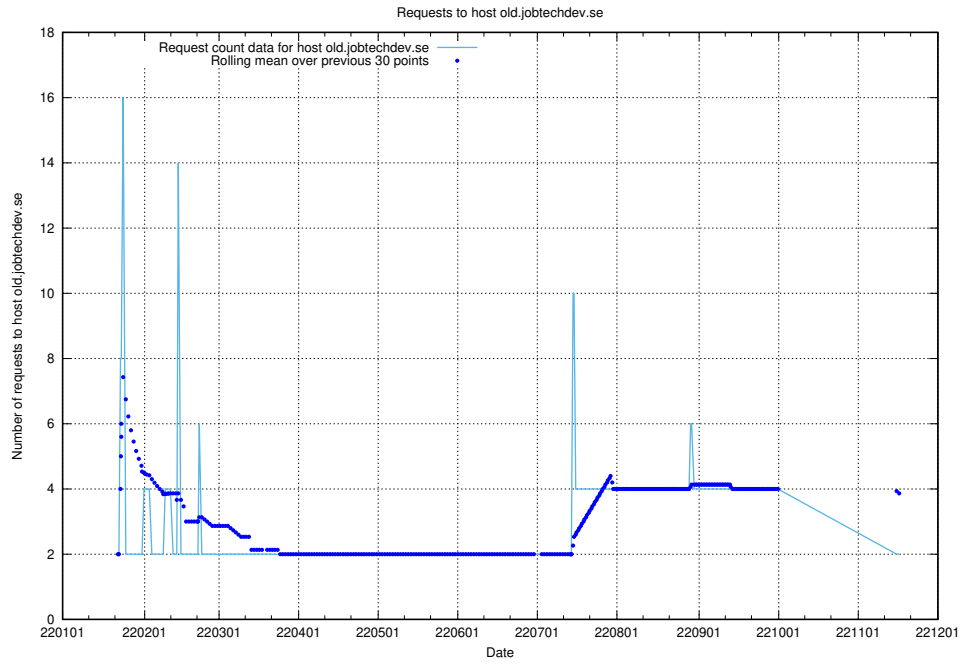

7.597 Usage of old.jobtechdev.se

Here, we count the number of requests to host old.jobtechdev.se.