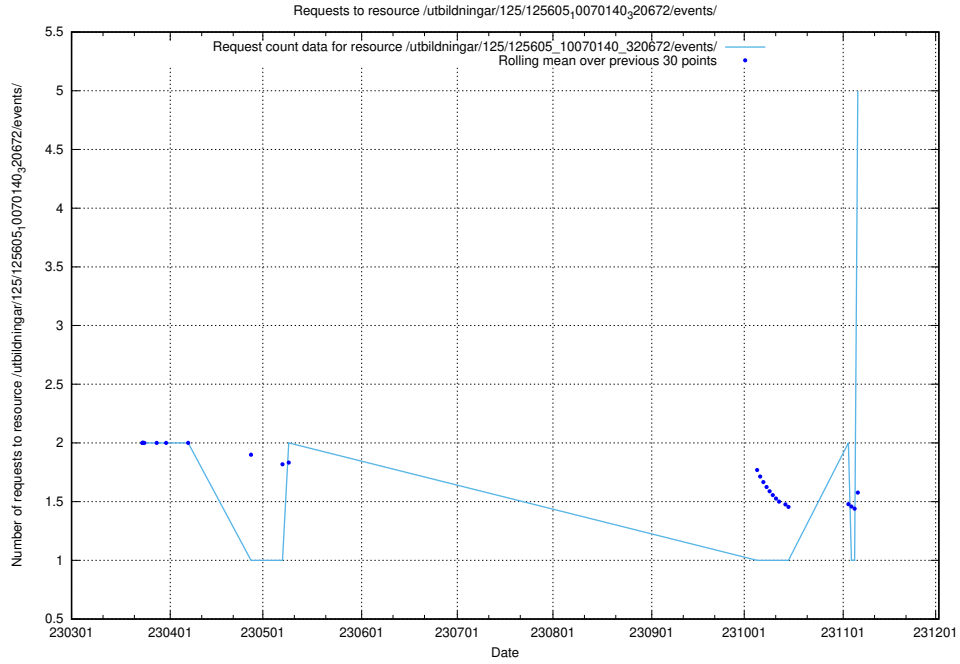

5.151 Usage of /utbildningar/125/125605_10070140_320672/events/

Here, we count the number of requests to resource /utbildningar/125/125605_10070140_320672/events/