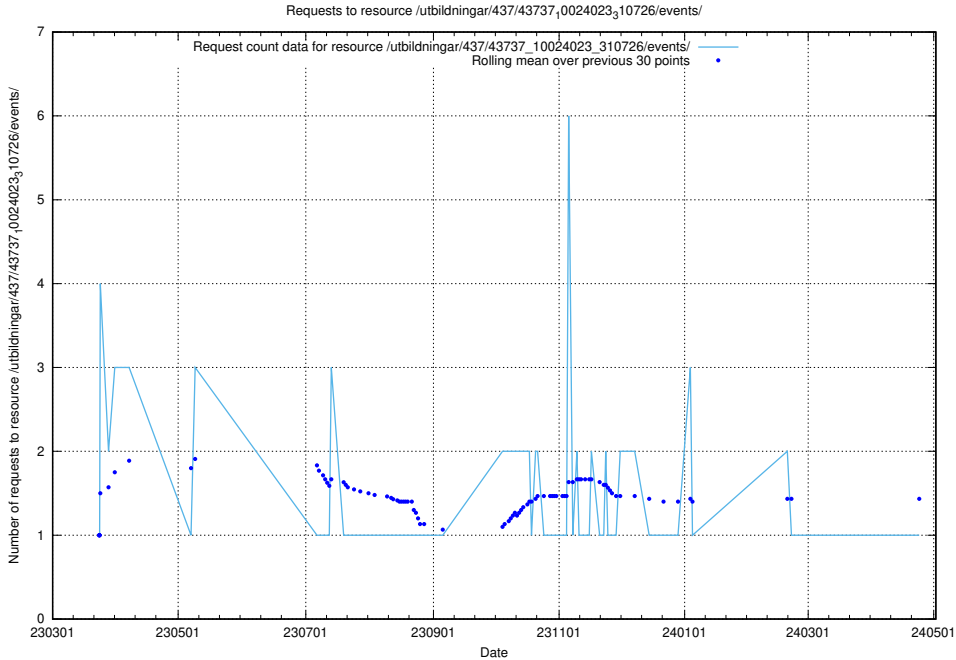

5.6401 Usage of /utbildningar/437/43737_10024023_310726/events/

Here, we count the number of requests to resource /utbildningar/437/43737_10024023_310726/events/.