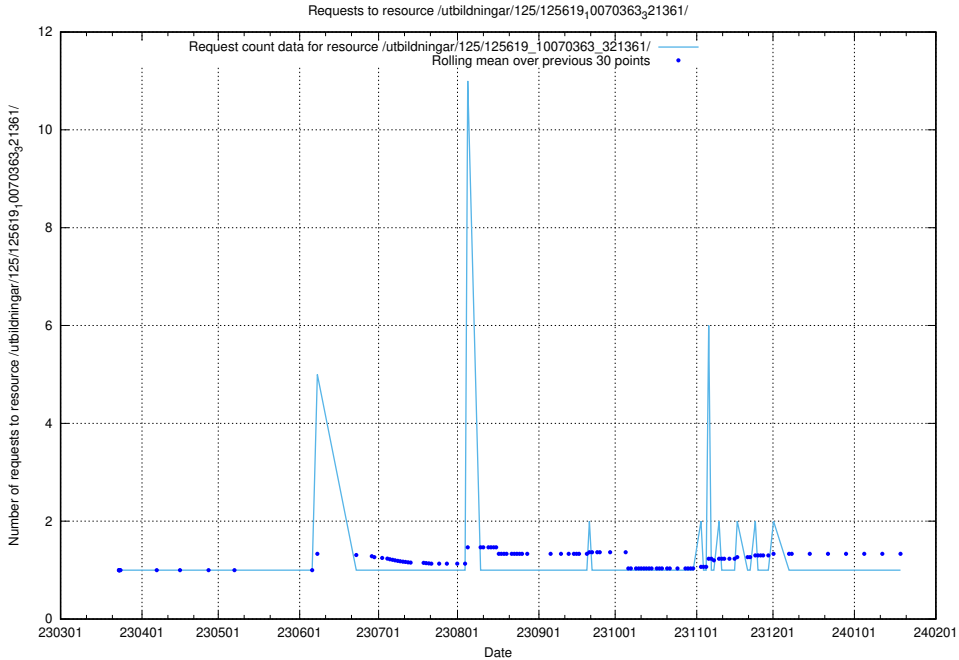

5.1088 Usage of /utbildningar/125/125619_10070363_321361/

Here, we count the number of requests to resource /utbildningar/125/125619_10070363_321361/.