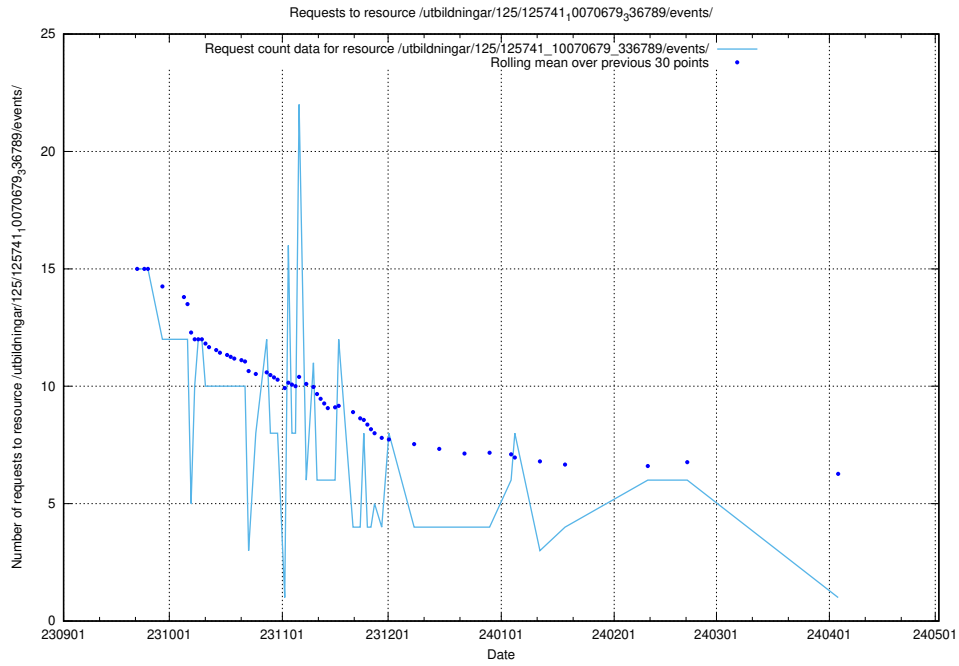

5.4521 Usage of /utbildningar/125/125741_10070679_336789/events/

Here, we count the number of requests to resource /utbildningar/125/125741_10070679_336789/events/