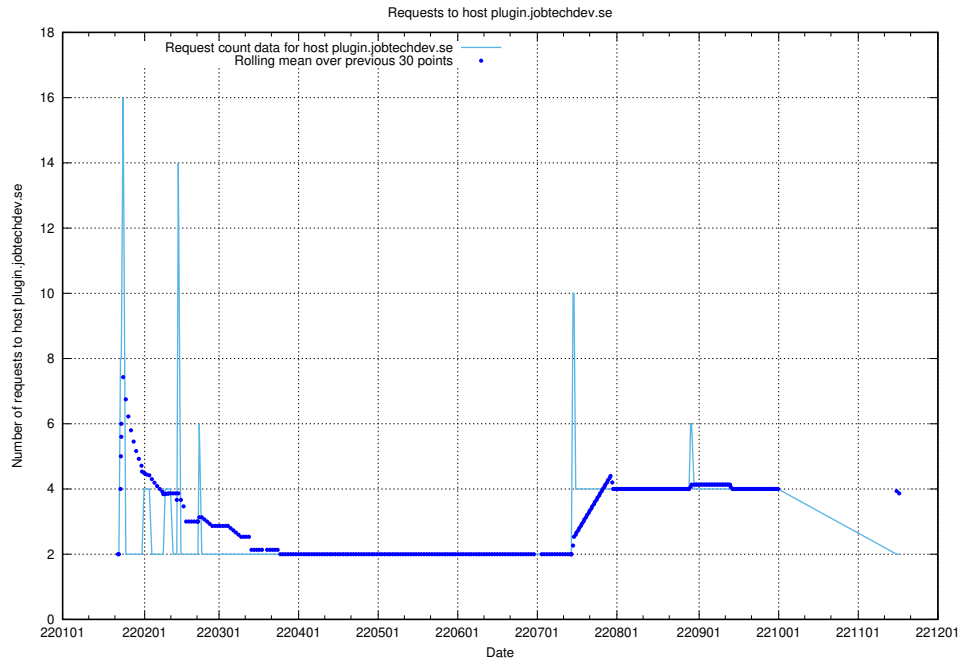

7.595 Usage of plugin.jobtechdev.se

Here, we count the number of requests to host plugin.jobtechdev.se.