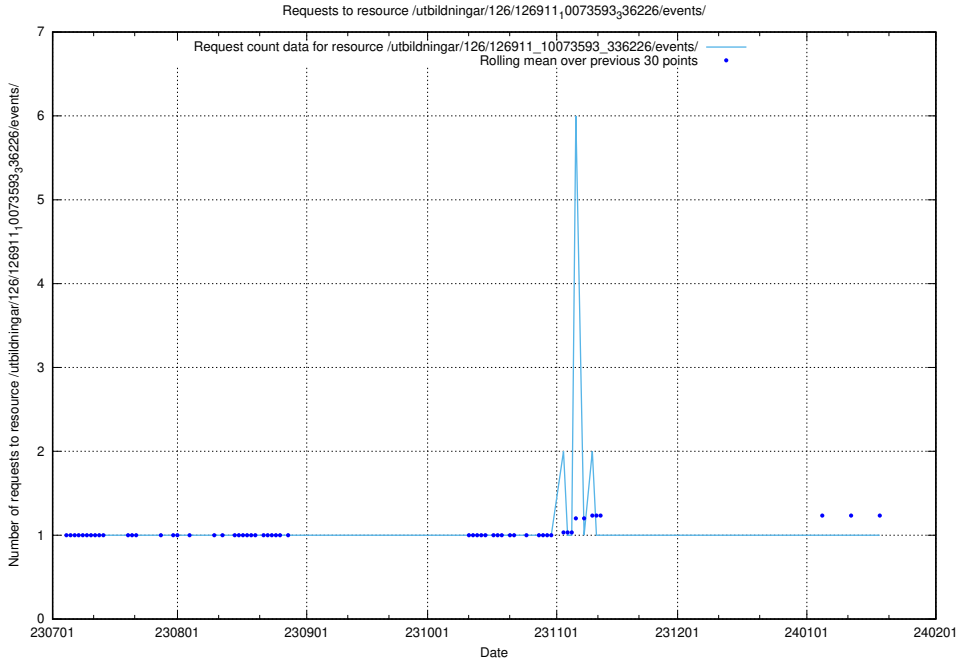

### 5.5366 Usage of /utbildningar/126/126911\_10073593\_336226/events/

Here, we count the number of requests to resource /utbildningar/126/126911\_10073593\_336226/events/