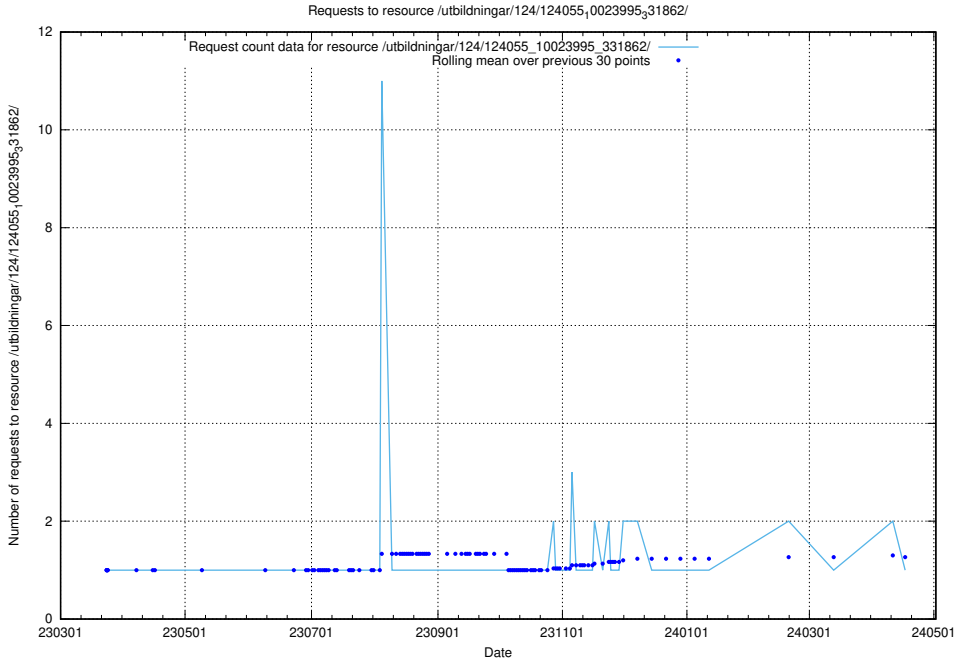

5.4320 Usage of /utbildningar/124/124055_10023995_331862/

Here, we count the number of requests to resource /utbildningar/124/124055_10023995_331862/.