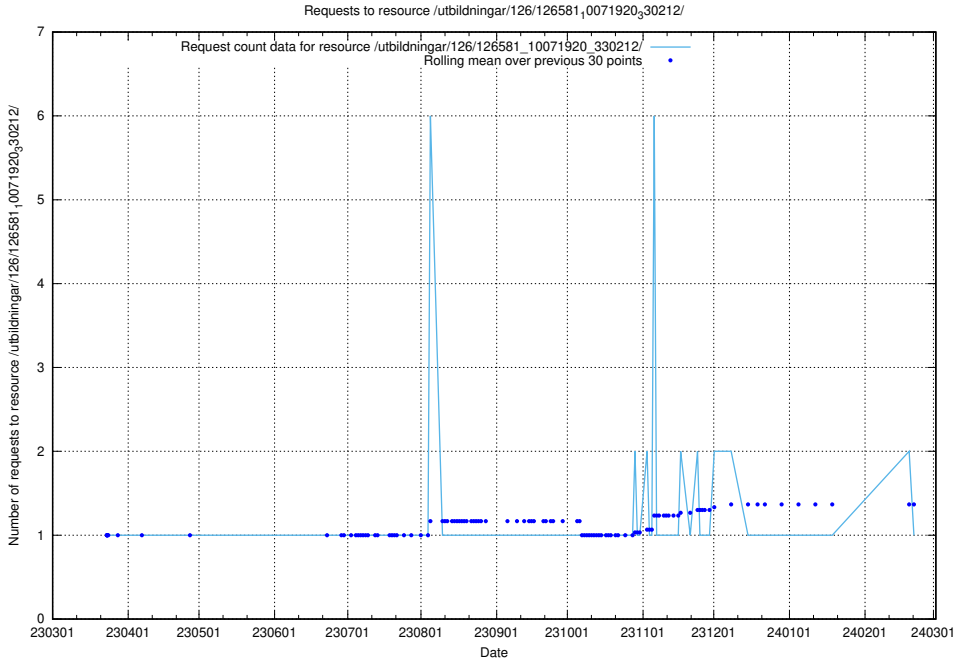

5.6406 Usage of /utbildningar/126/126581_10071920_330212/

Here, we count the number of requests to resource /utbildningar/126/126581_10071920_330212/.