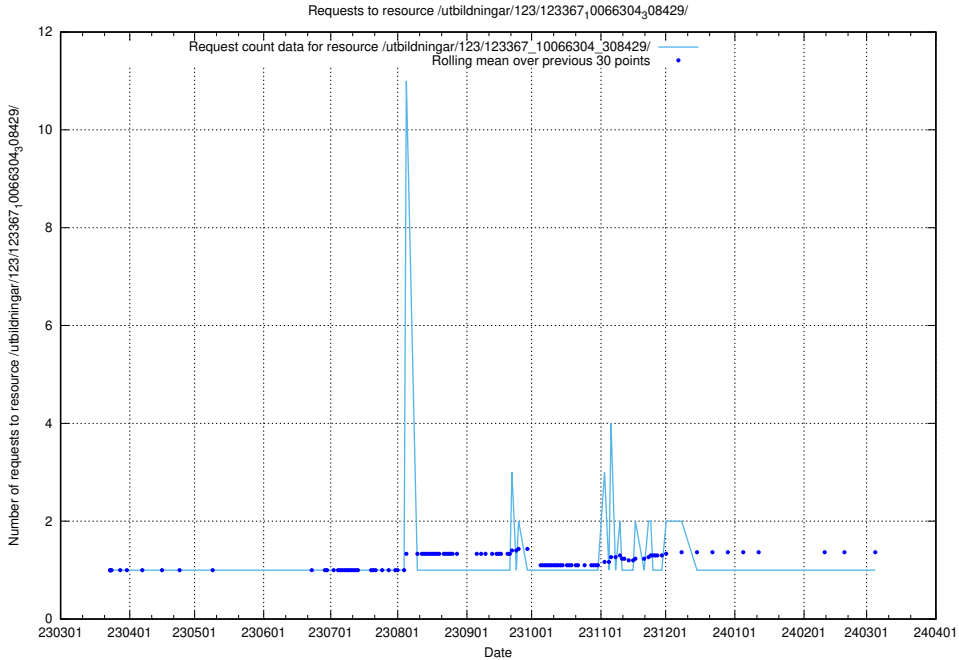

5.4561 Usage of /utbildningar/123/123367_10066304_308429/

Here, we count the number of requests to resource /utbildningar/123/123367_10066304_308429/.