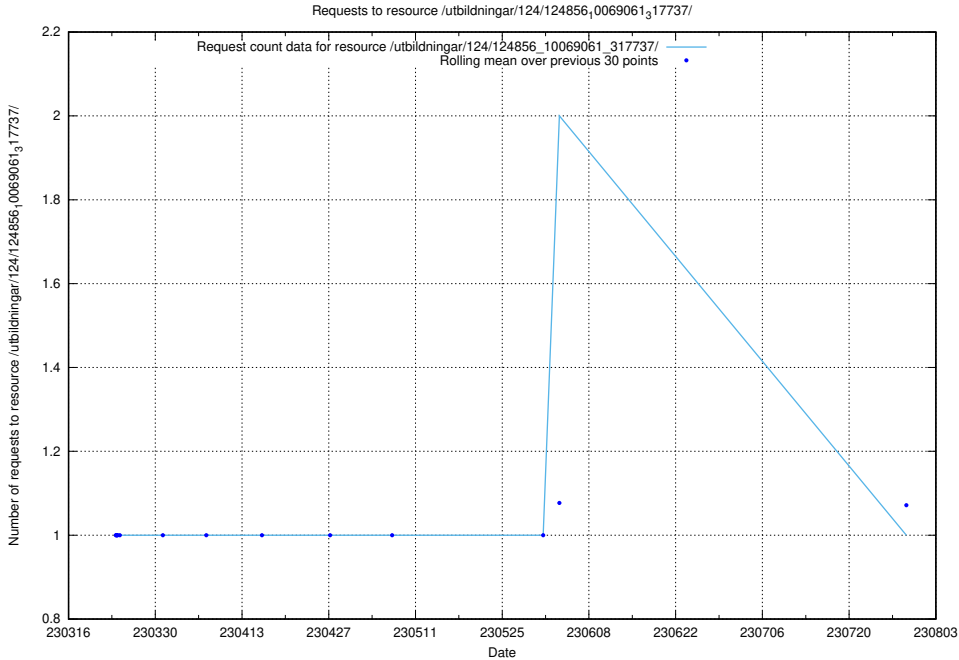

5.1210 Usage of /utbildningar/124/124856_10069061_317737/

Here, we count the number of requests to resource /utbildningar/124/124856_10069061_317737/.