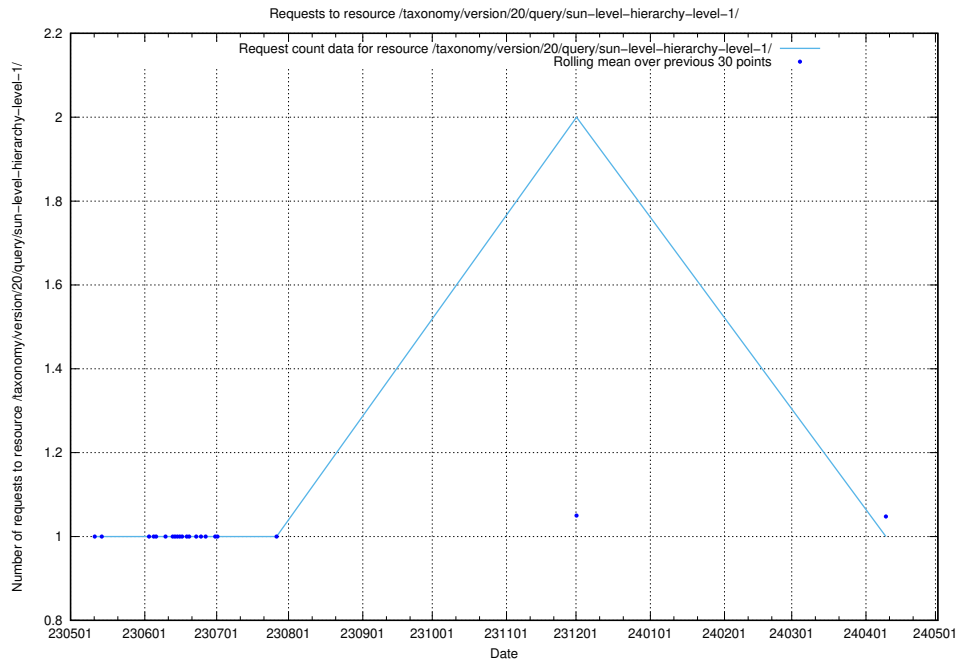

5.5978 Usage of /taxonomy/version/20/query/sun-level-hierarchy-level-1/

Here, we count the number of requests to resource /taxonomy/version/20/query/sun-level-hierarchy-level-1/.