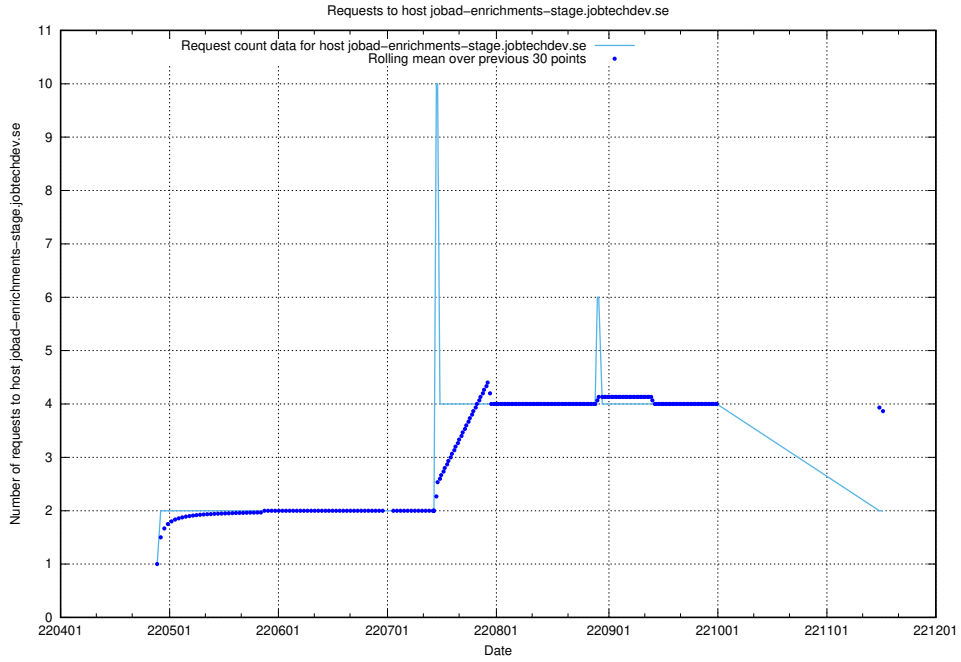

7.449 Usage of jobad-enrichments-stage.jobtechdev.se

Here, we count the number of requests to host jobad-enrichments-stage.jobtechdev.se.