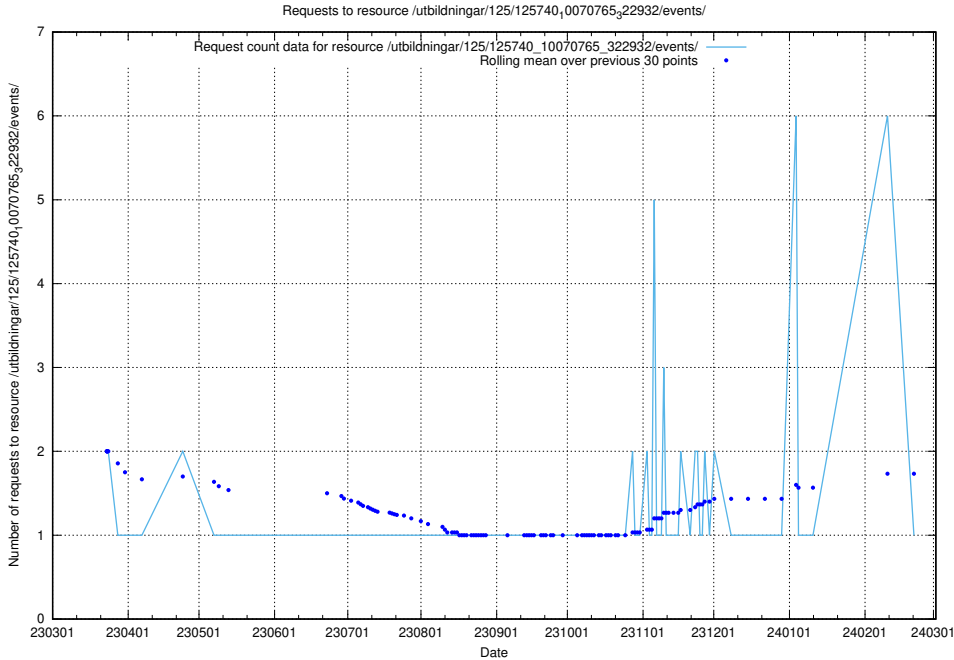

5.6283 Usage of /utbildningar/125/125740_10070765_322932/events/

Here, we count the number of requests to resource /utbildningar/125/125740_10070765_322932/events/