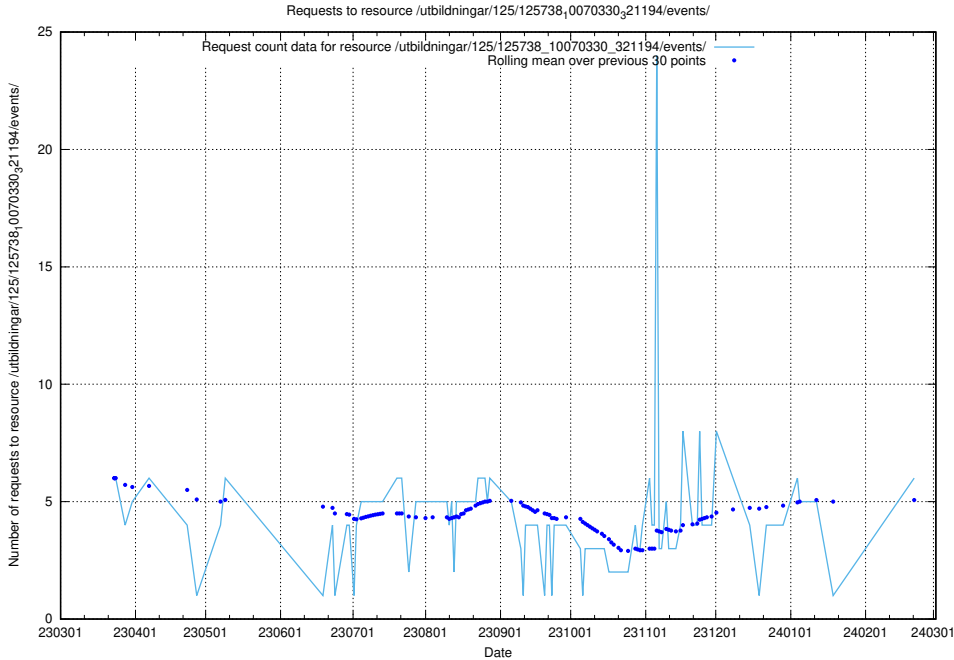

5.97 Usage of /utbildningar/125/125738_10070330_321194/events/

Here, we count the number of requests to resource /utbildningar/125/125738_10070330_321194/events/