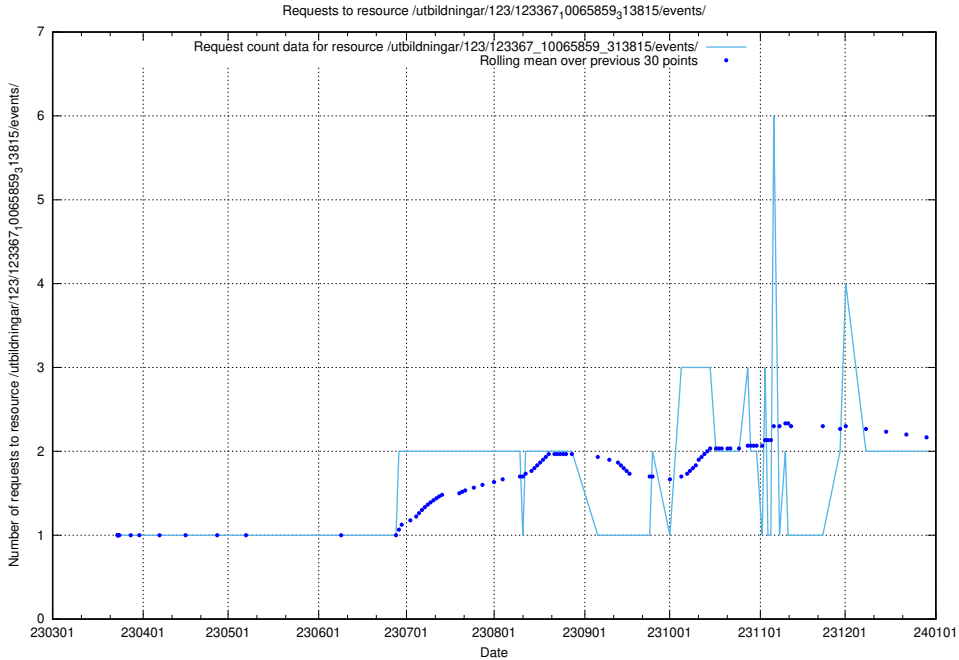

5.774 Usage of /utbildningar/123/123367_10065859_313815/events/

Here, we count the number of requests to resource /utbildningar/123/123367_10065859_313815/events/