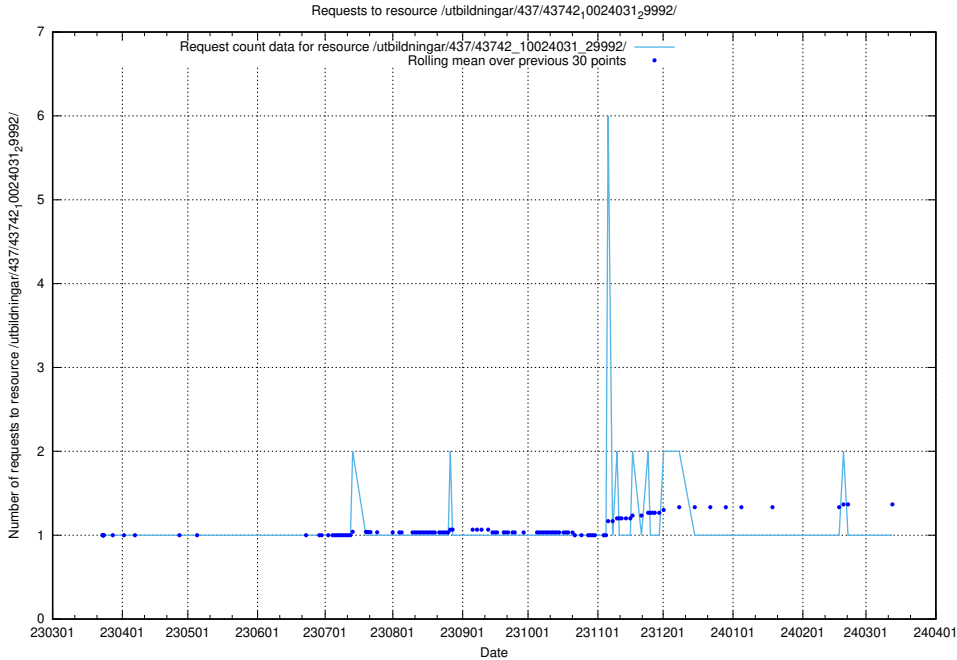

5.6396 Usage of /utbildningar/437/43742_10024031_29992/

Here, we count the number of requests to resource /utbildningar/437/43742_10024031_29992/.