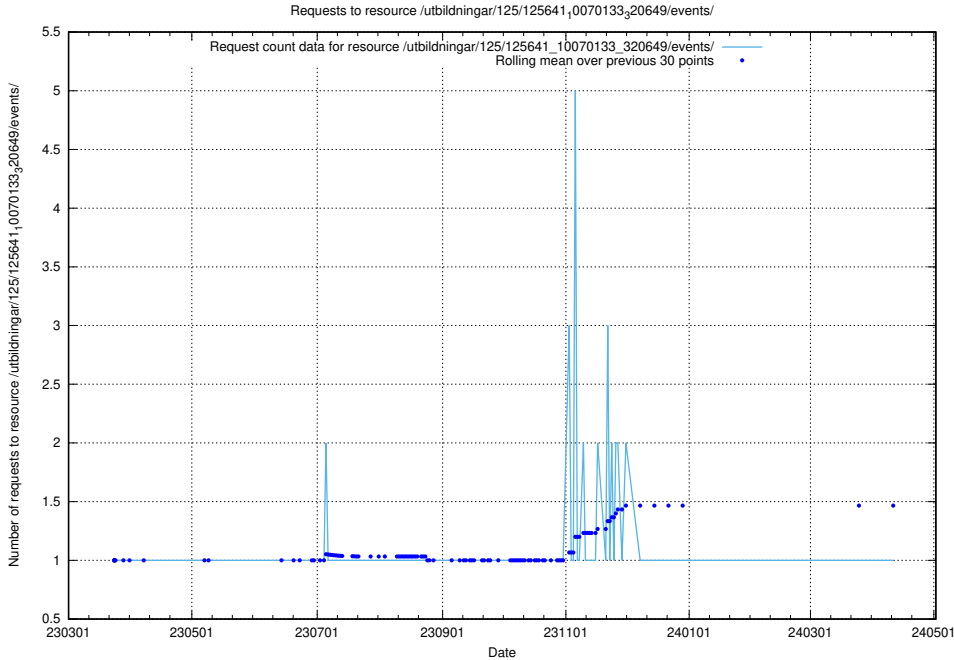

5.1074 Usage of /utbildningar/125/125641_10070133_320649/events/

Here, we count the number of requests to resource /utbildningar/125/125641_10070133_320649/events/