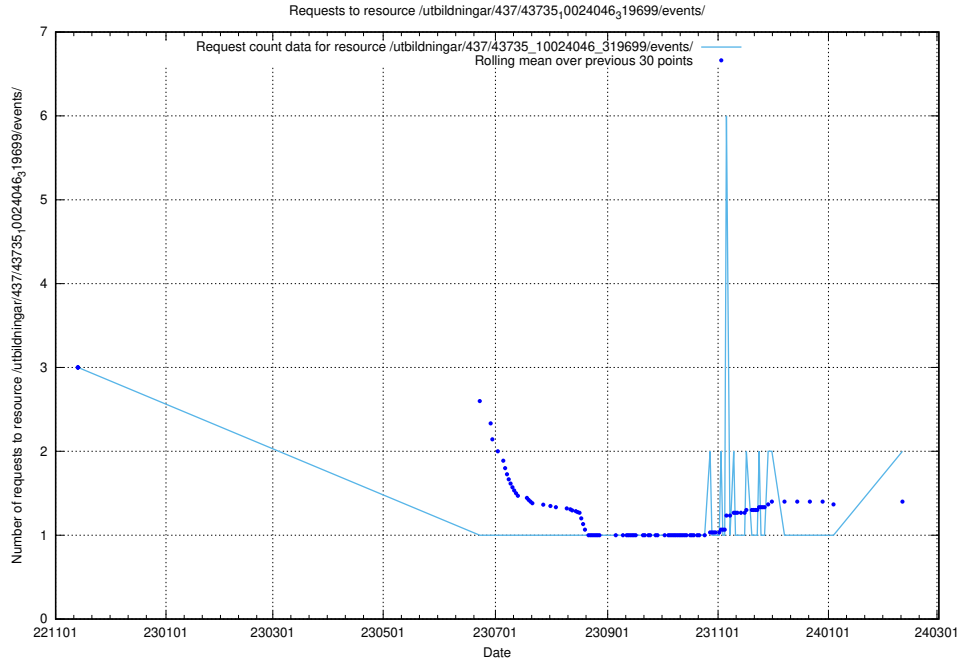

5.867 Usage of /utbildningar/437/43735_10024046_319699/events/

Here, we count the number of requests to resource /utbildningar/437/43735_10024046_319699/events/.