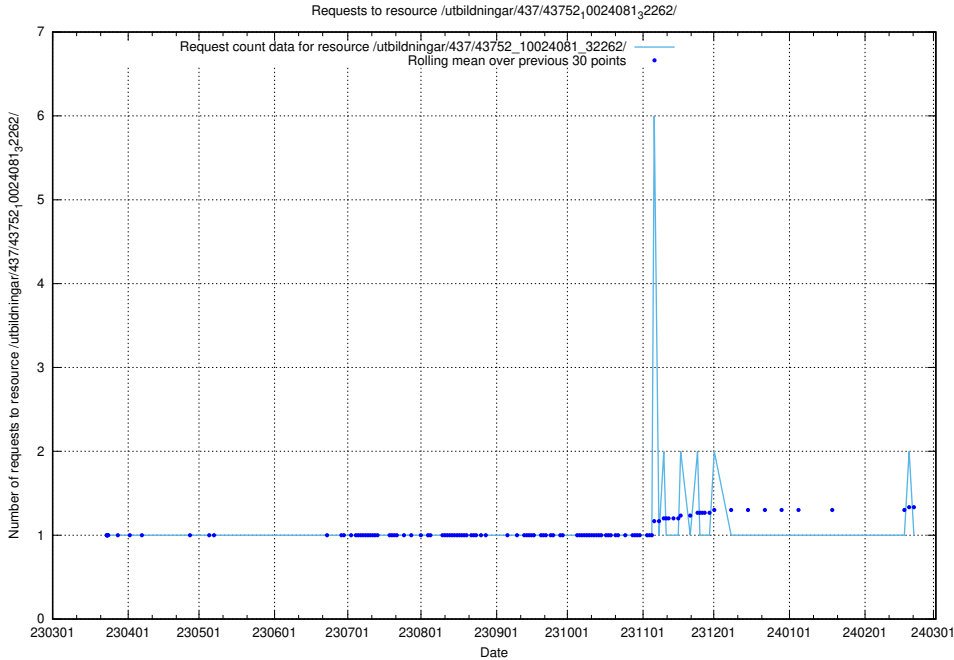

5.6384 Usage of /utbildningar/437/43752_10024081_32262/

Here, we count the number of requests to resource /utbildningar/437/43752_10024081_32262/.