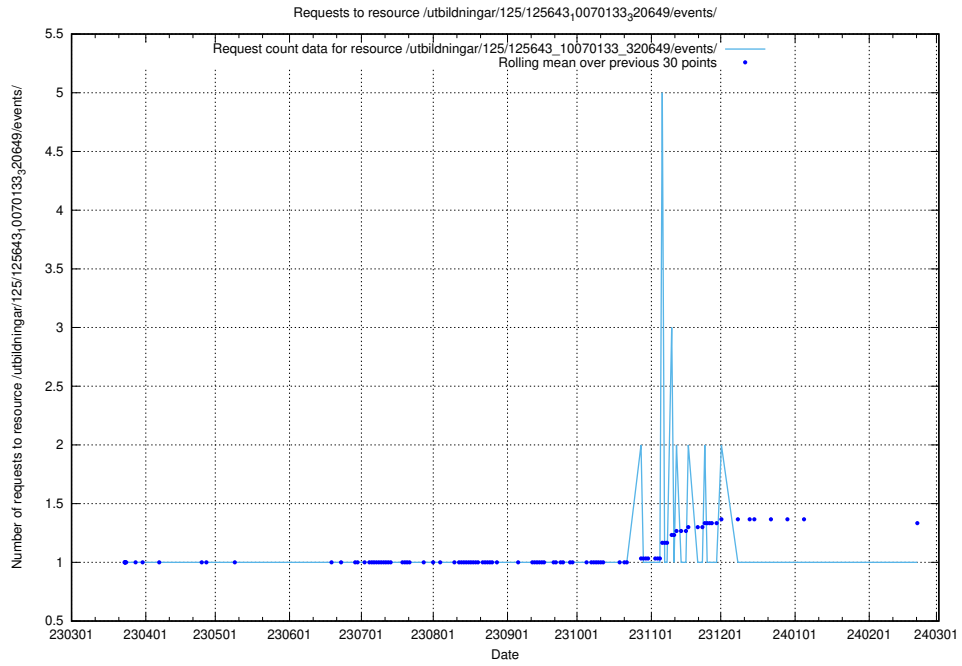

5.1070 Usage of /utbildningar/125/125643_10070133_320649/events/

Here, we count the number of requests to resource /utbildningar/125/125643_10070133_320649/events/