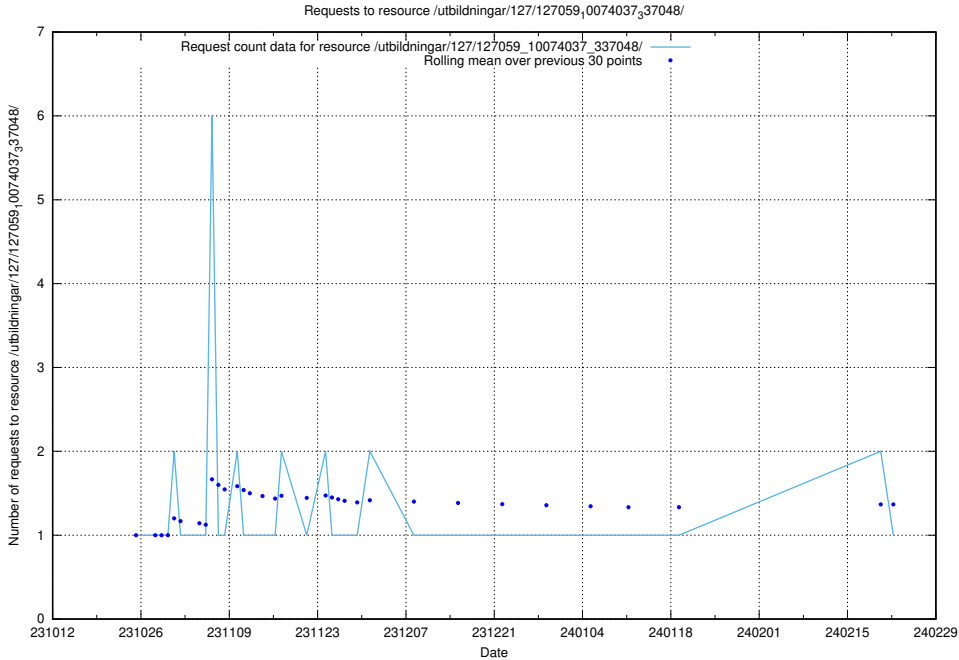

5.4237 Usage of /utbildningar/127/127059_10074037_337048/

Here, we count the number of requests to resource /utbildningar/127/127059_10074037_337048/.