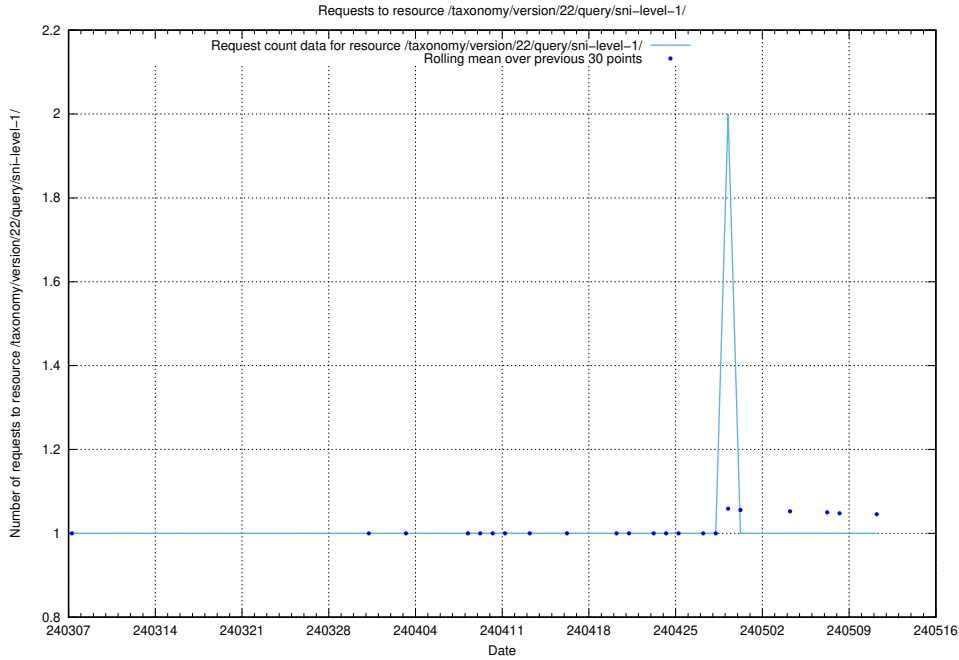

5.1926 Usage of /taxonomy/version/22/query/sni-level-1/

Here, we count the number of requests to resource /taxonomy/version/22/query/sni-level-1/.