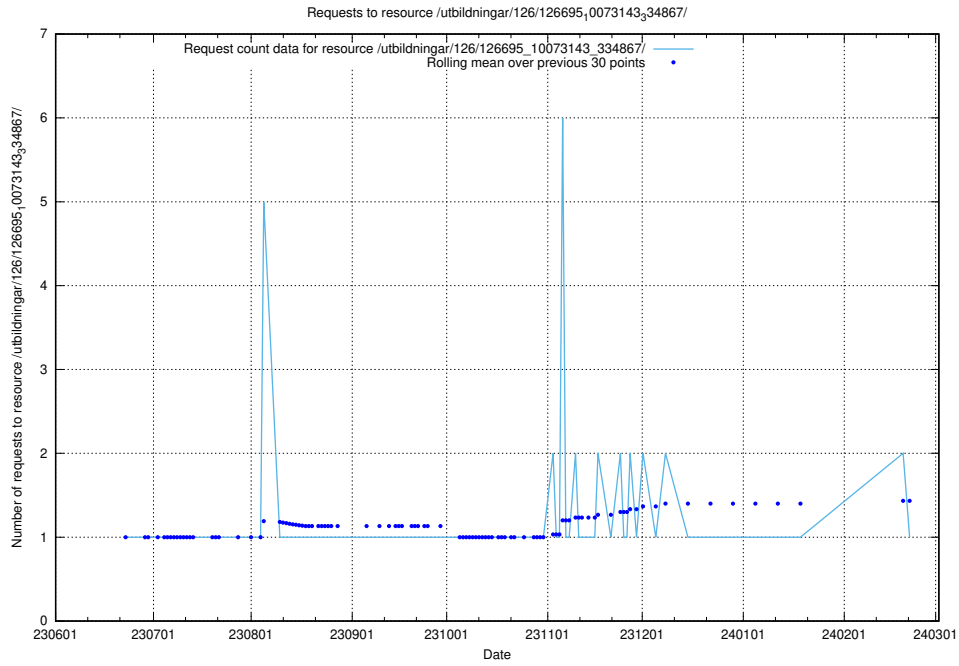

5.5655 Usage of /utbildningar/126/126695_10073143_334867/

Here, we count the number of requests to resource /utbildningar/126/126695_10073143_334867/.