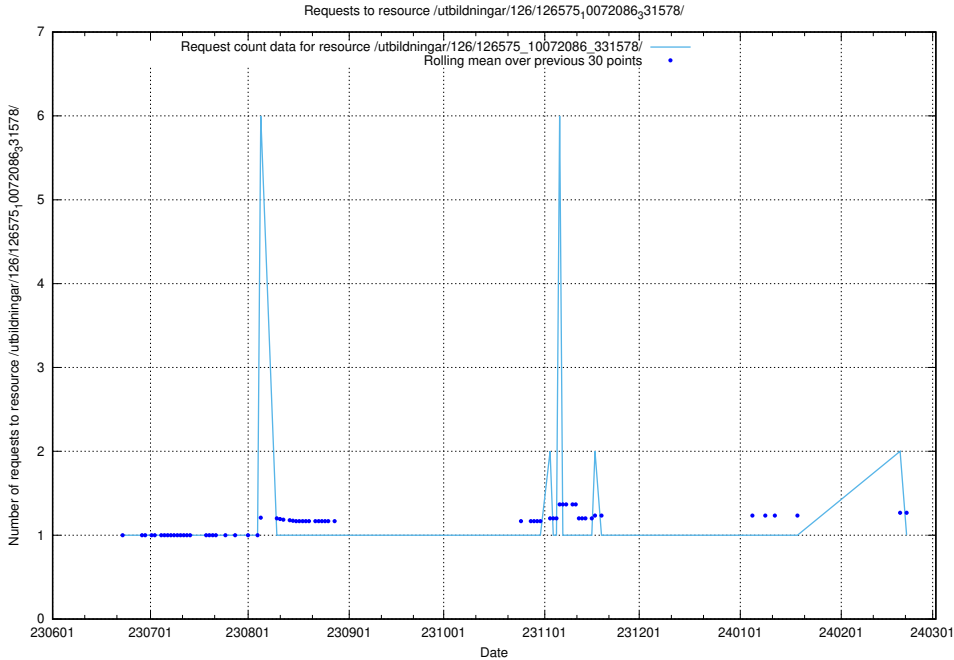

5.5672 Usage of /utbildningar/126/126575_10072086_331578/

Here, we count the number of requests to resource /utbildningar/126/126575_10072086_331578/.