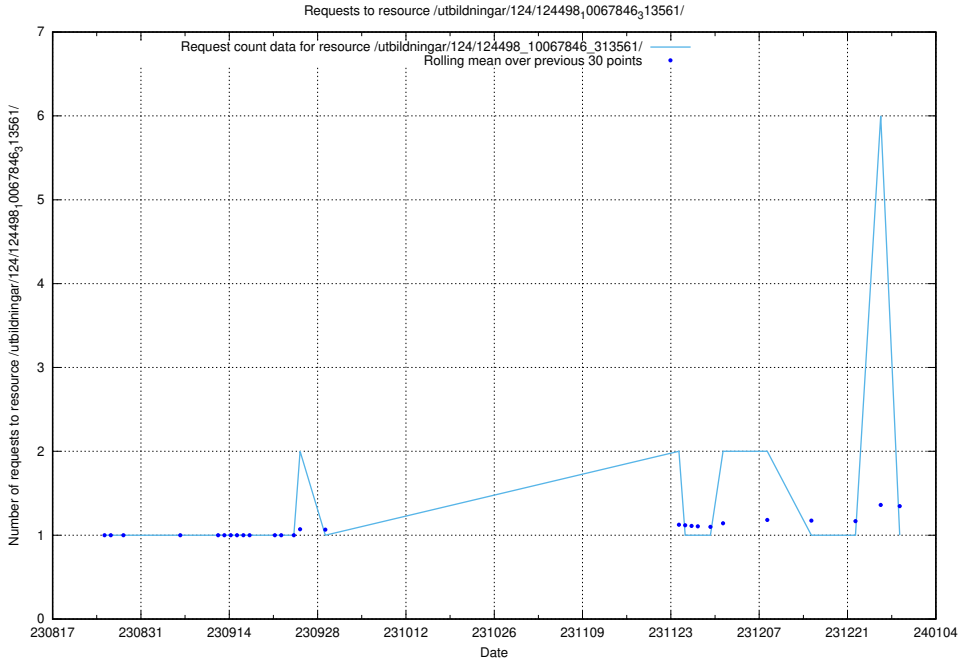

5.4744 Usage of /utbildningar/124/124498_10067846_313561/

Here, we count the number of requests to resource /utbildningar/124/124498_10067846_313561/.