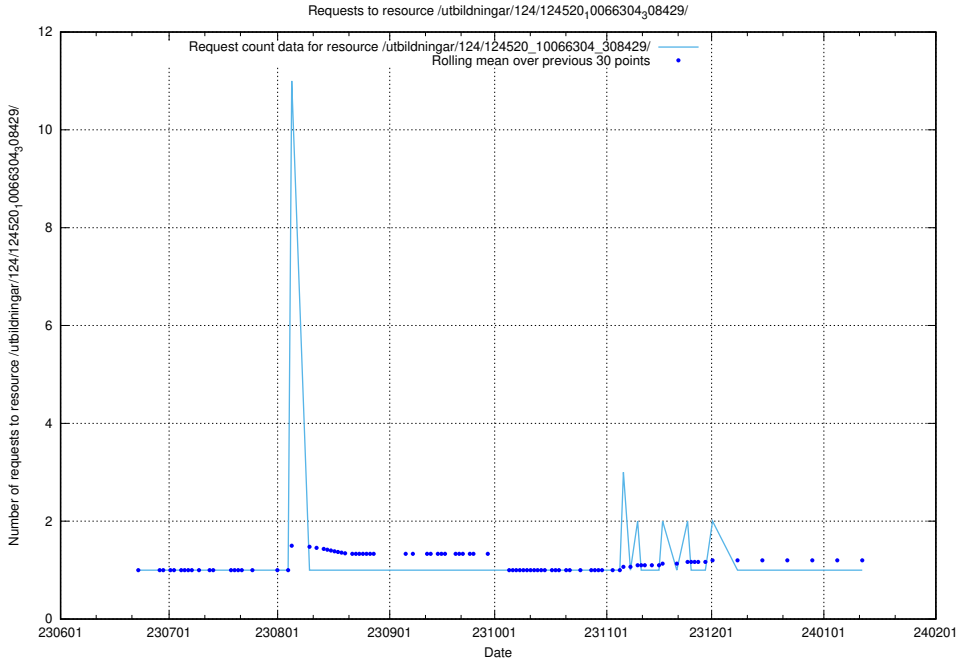

5.5782 Usage of /utbildningar/124/124520_10066304_308429/

Here, we count the number of requests to resource /utbildningar/124/124520_10066304_308429/.