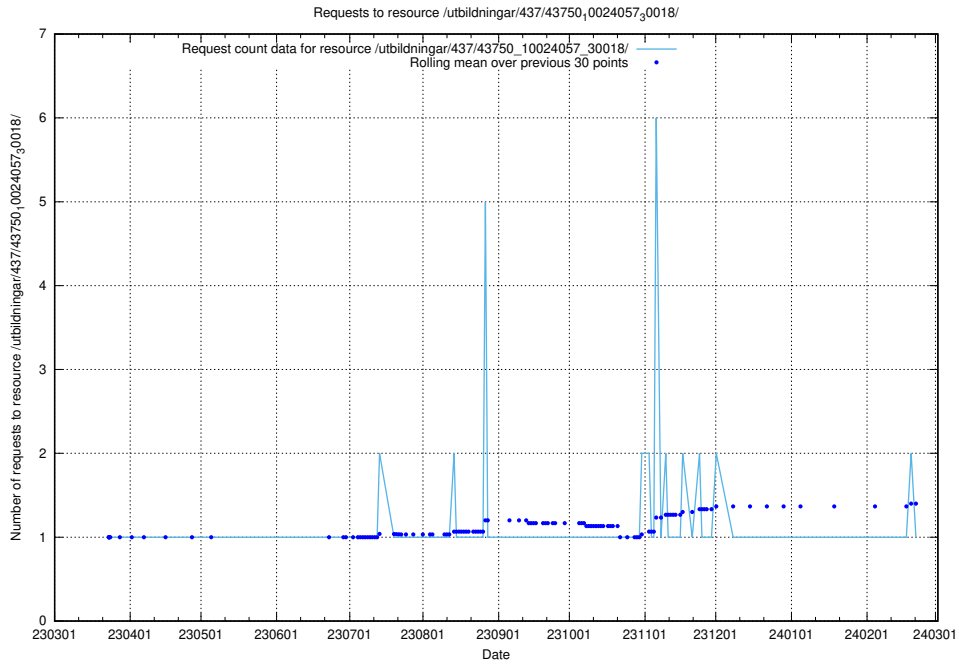

5.6386 Usage of /utbildningar/437/43750_10024057_30018/

Here, we count the number of requests to resource /utbildningar/437/43750_10024057_30018/.