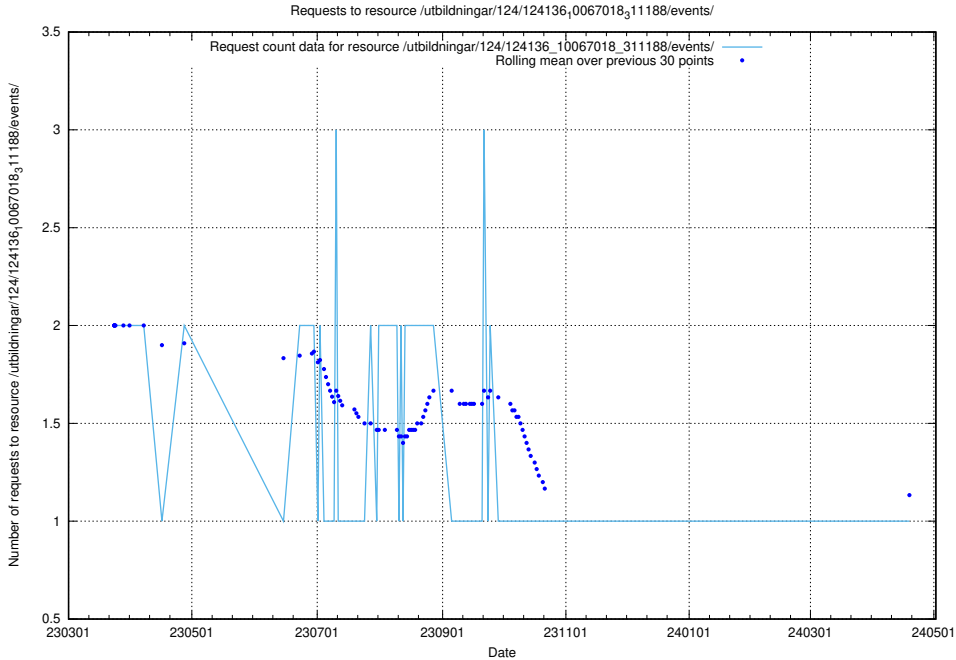

5.6310 Usage of /utbildningar/124/124136_10067018_311188/events/

Here, we count the number of requests to resource /utbildningar/124/124136_10067018_311188/events/