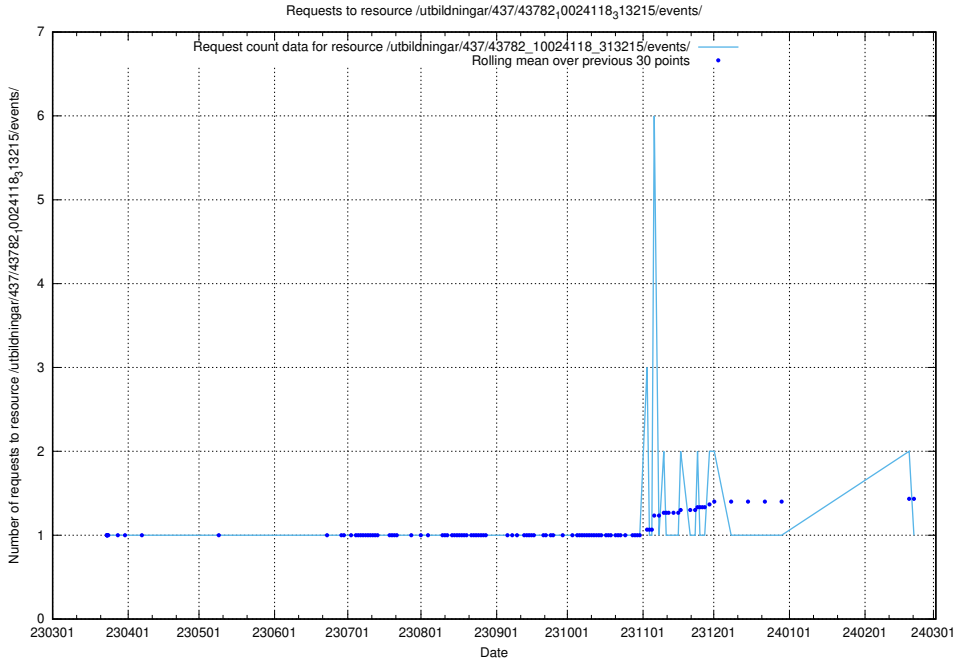

5.6372 Usage of /utbildningar/437/43782_10024118_313215/events/

Here, we count the number of requests to resource /utbildningar/437/43782_10024118_313215/events/.