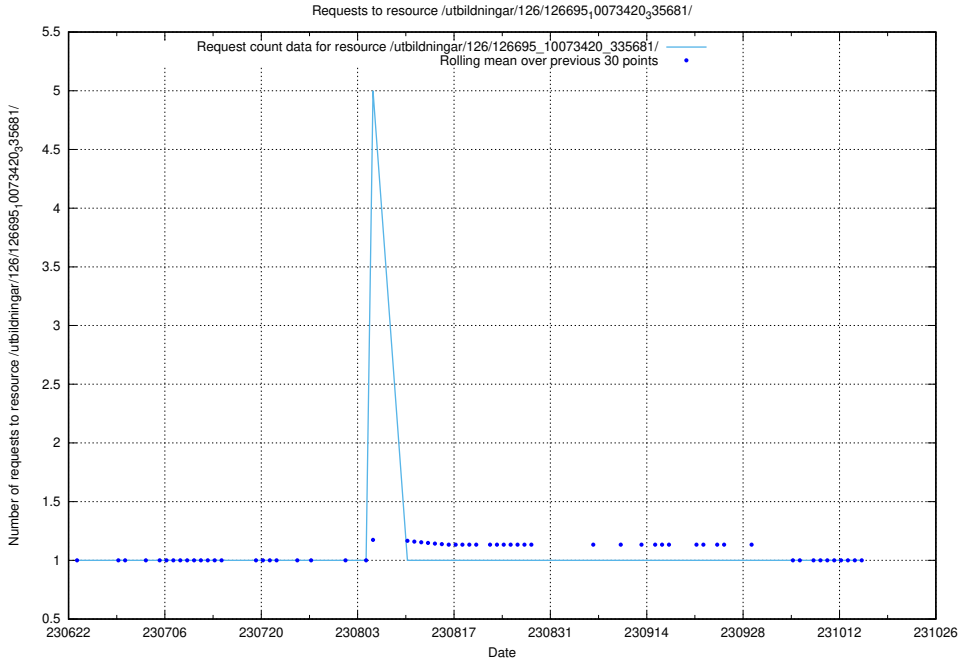

5.5653 Usage of /utbildningar/126/126695_10073420_335681/

Here, we count the number of requests to resource /utbildningar/126/126695_10073420_335681/.