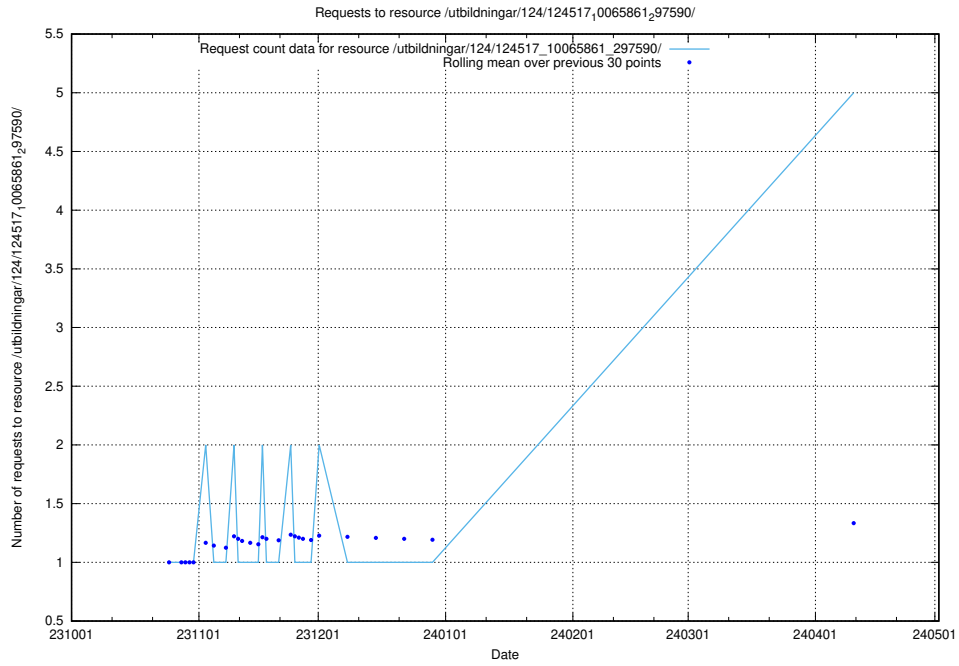

5.138 Usage of /utbildningar/124/124517_10065861_297590/

Here, we count the number of requests to resource /utbildningar/124/124517_10065861_297590/.