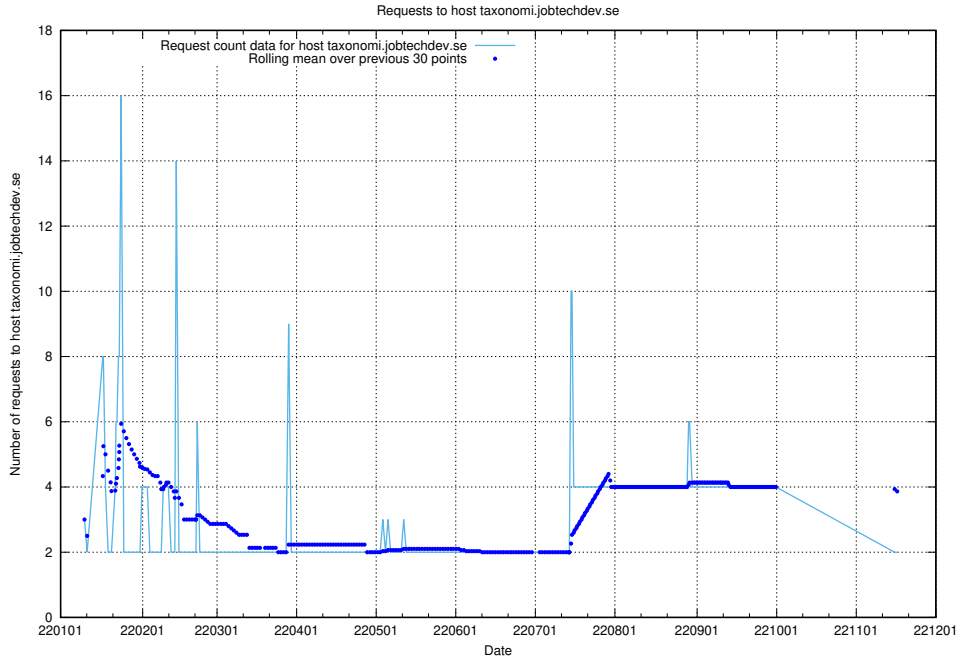

### 7.289 Usage of taxonomi.jobtechdev.se

Here, we count the number of requests to host taxonomi.jobtechdev.se.