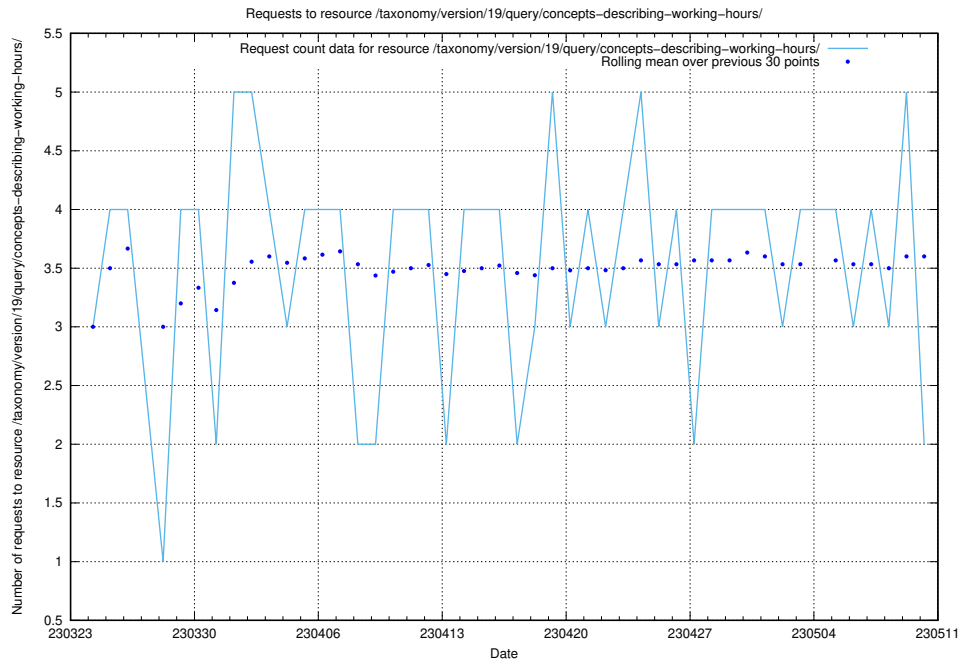

5.949 Usage of /taxonomy/version/19/query/concepts-describing-working-hours/

Here, we count the number of requests to resource /taxonomy/version/19/query/concepts-describing-working-hours/.