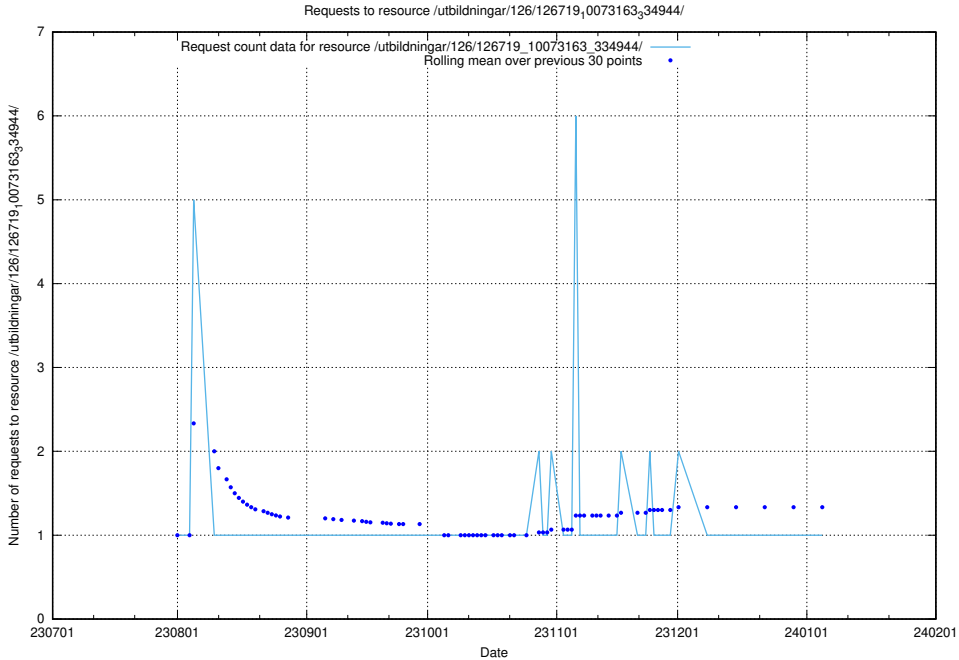

5.4911 Usage of /utbildningar/126/126719_10073163_334944/

Here, we count the number of requests to resource /utbildningar/126/126719_10073163_334944/.