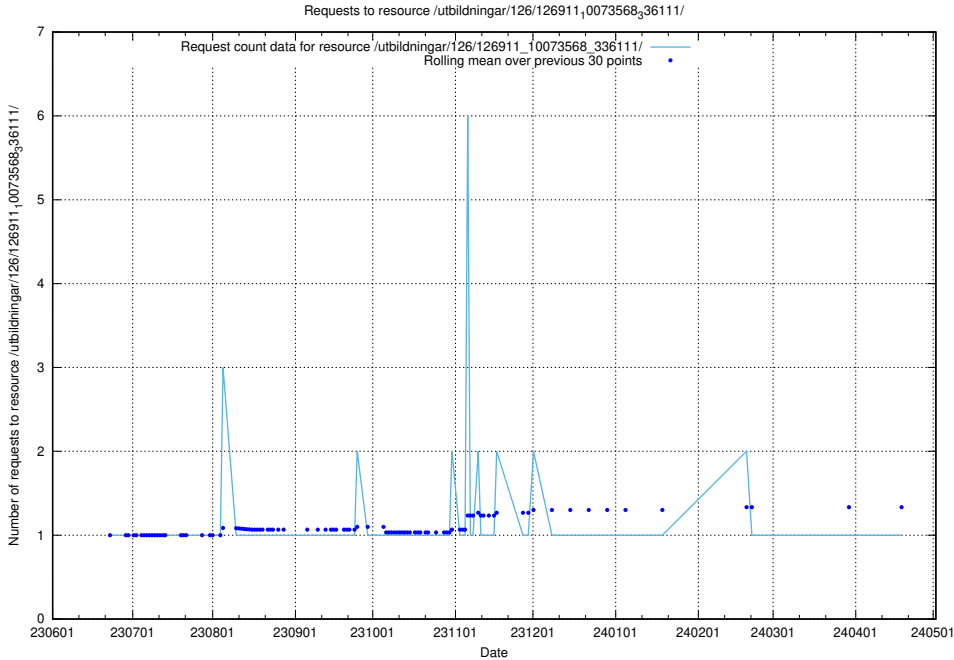

5.5604 Usage of /utbildningar/126/126911_10073568_336111/

Here, we count the number of requests to resource /utbildningar/126/126911_10073568_336111/.