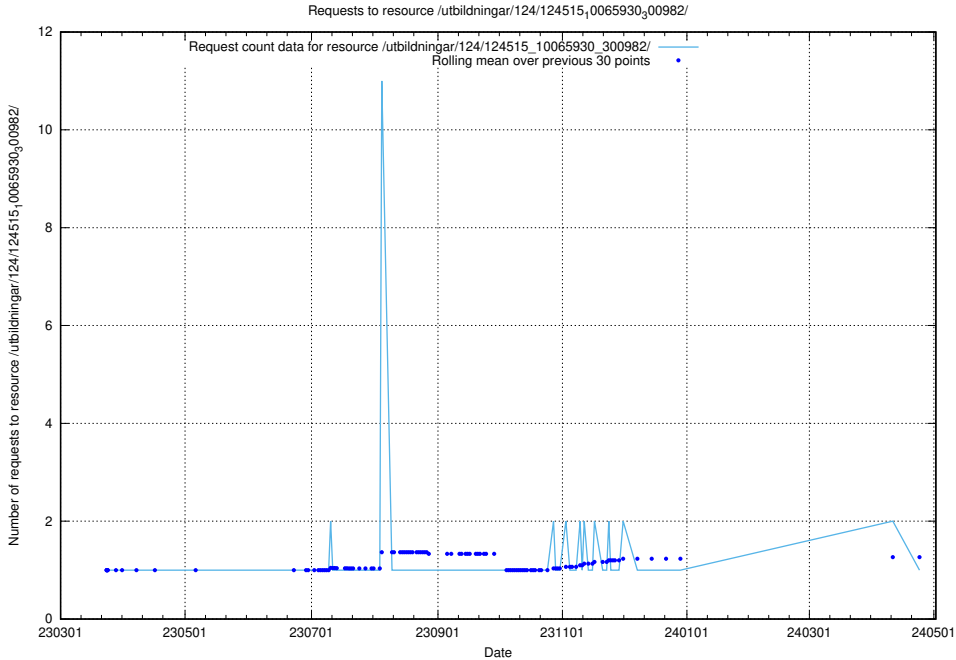

### 5.1632 Usage of /utbildningar/124/124515\_10065930\_300982/

Here, we count the number of requests to resource /utbildningar/124/124515\_10065930\_300982/.