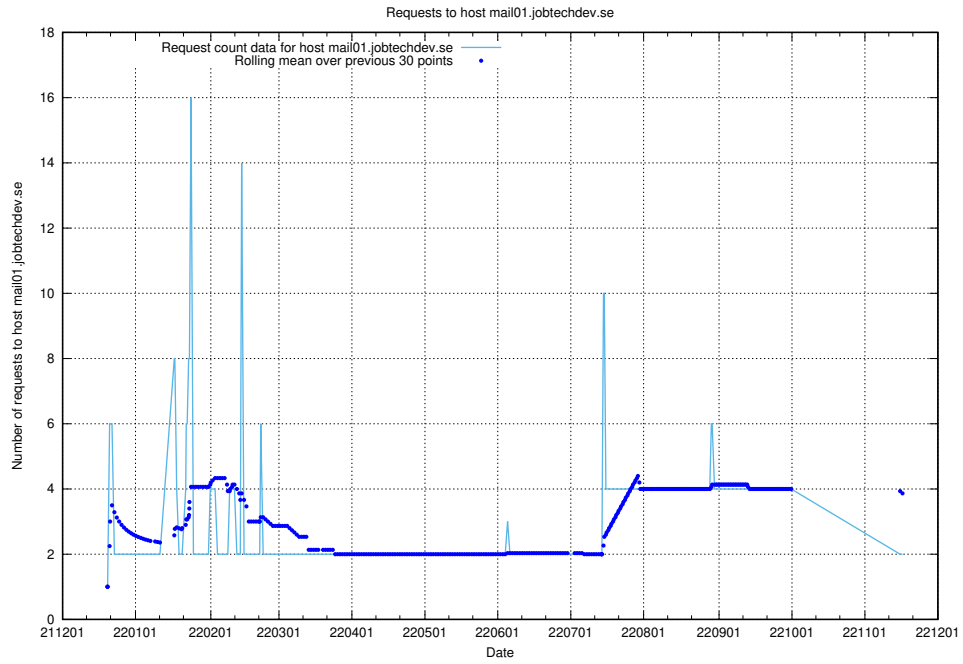

### 7.385 Usage of exchange.jobtechdev.se

Here, we count the number of requests to host exchange.jobtechdev.se.