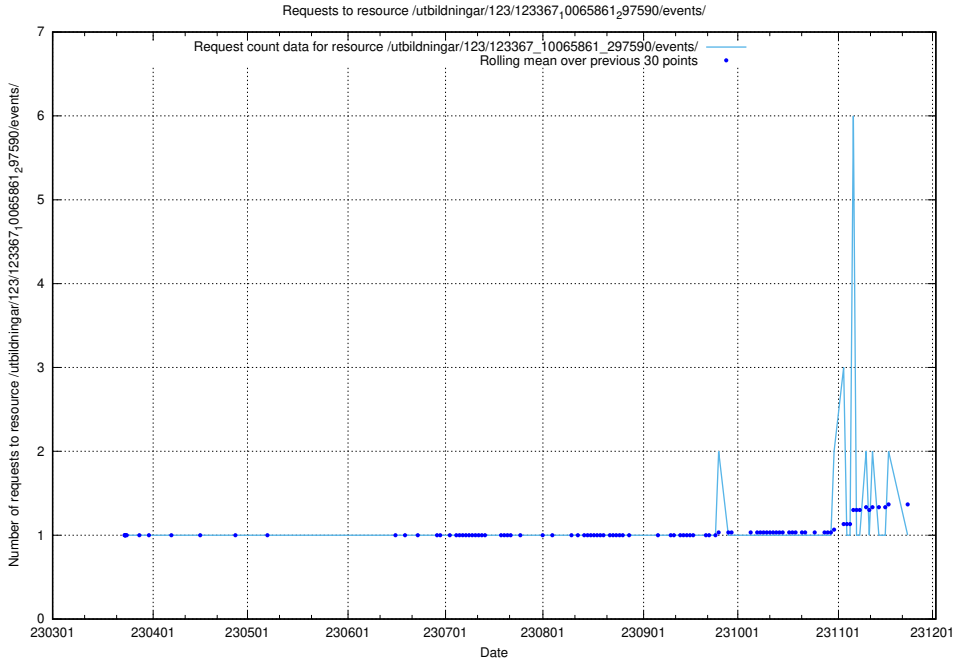

### 5.4826 Usage of /utbildningar/123/123367\_10065861\_297590/events/

Here, we count the number of requests to resource /utbildningar/123/123367\_10065861\_297590/events/