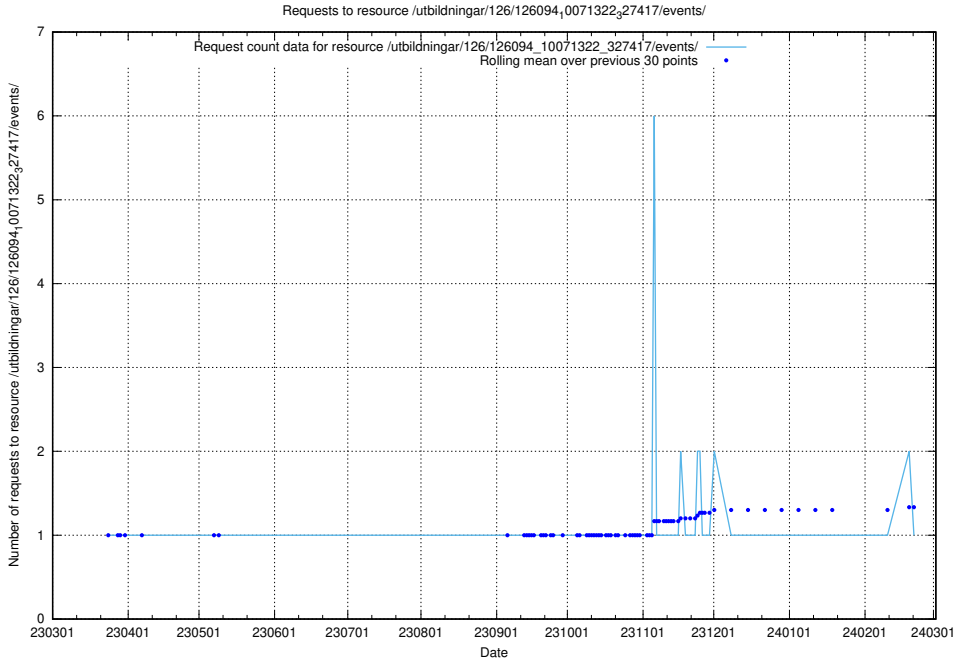

5.6211 Usage of /utbildningar/126/126094_10071322_327417/events/

Here, we count the number of requests to resource /utbildningar/126/126094_10071322_327417/events/