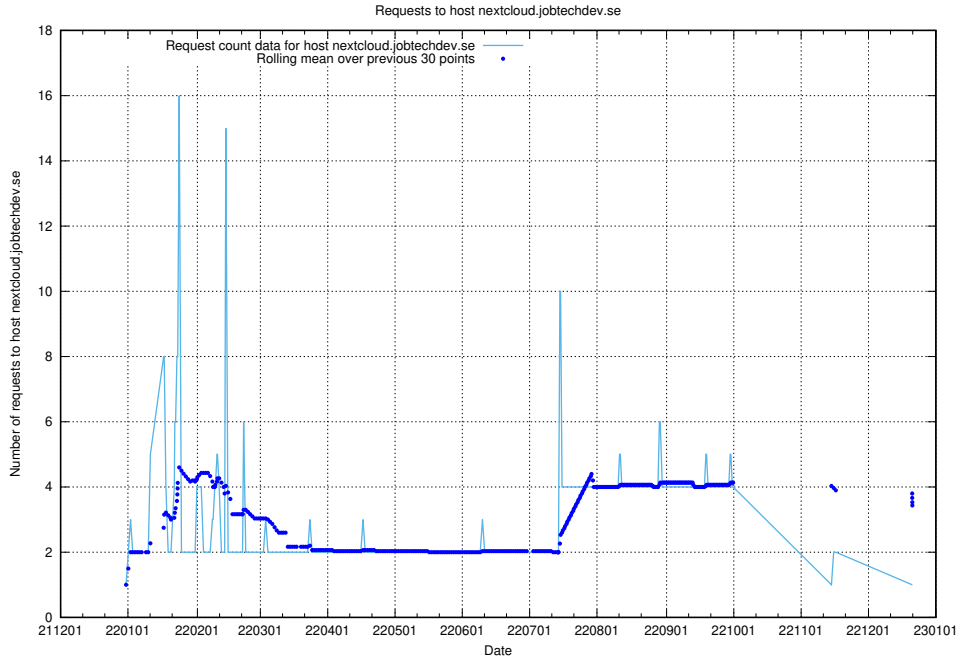

7.621 Usage of nextcloud.jobtechdev.se

Here, we count the number of requests to host nextcloud.jobtechdev.se.