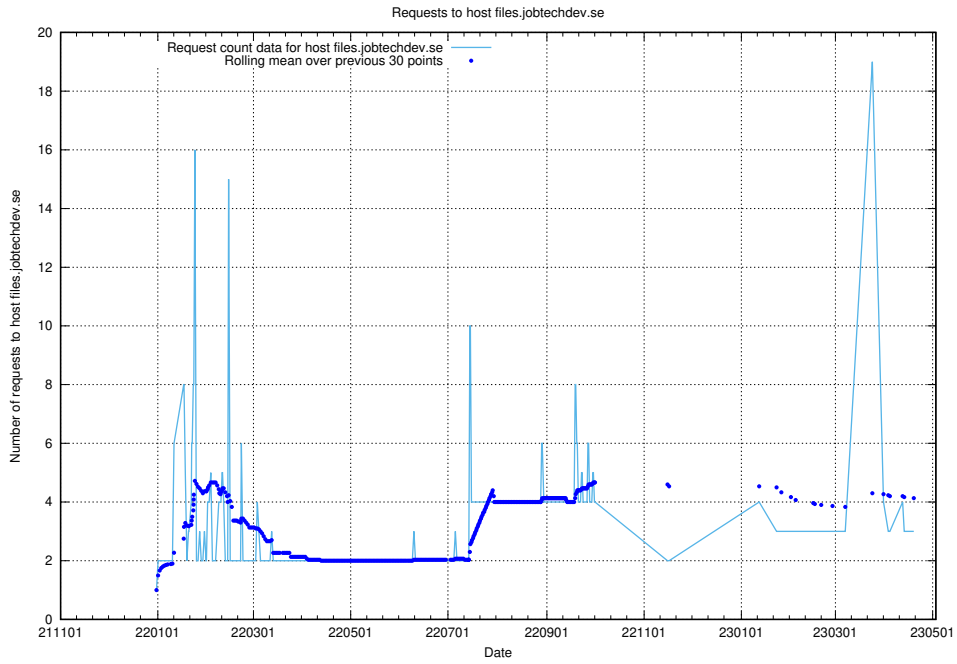

7.196 Usage of files.jobtechdev.se

Here, we count the number of requests to host files.jobtechdev.se.