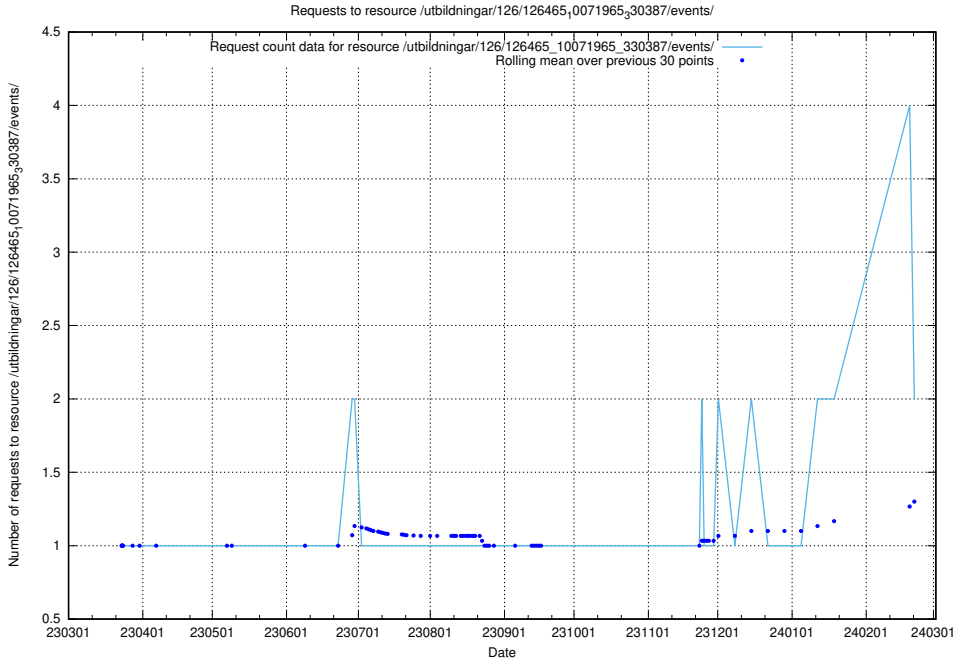

5.973 Usage of /utbildningar/126/126465_10071965_330387/events/

Here, we count the number of requests to resource /utbildningar/126/126465_10071965_330387/events/