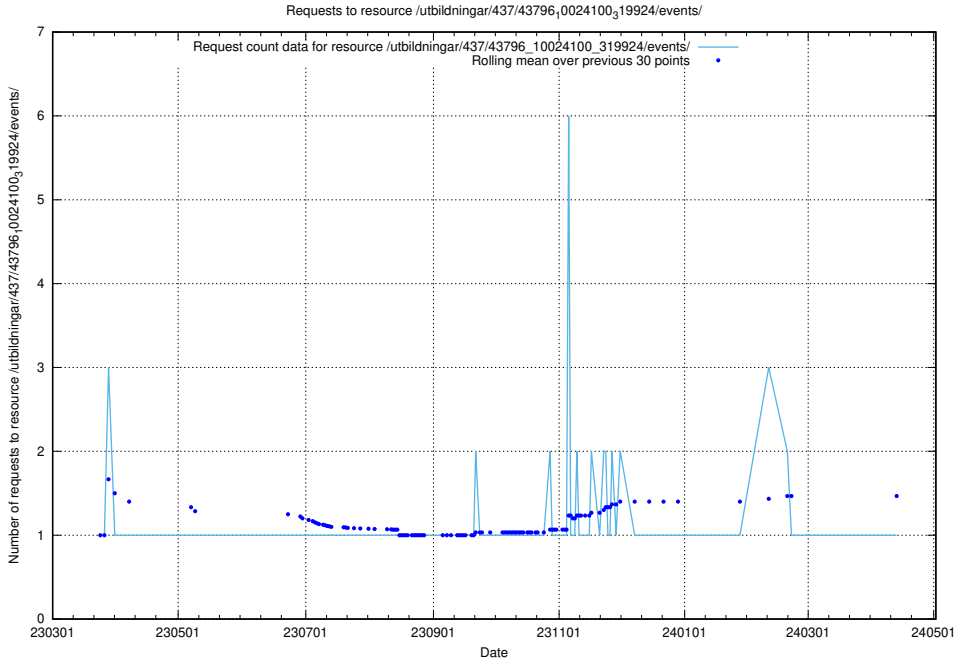

5.6184 Usage of /utbildningar/437/43796_10024100_319924/events/

Here, we count the number of requests to resource /utbildningar/437/43796_10024100_319924/events/.