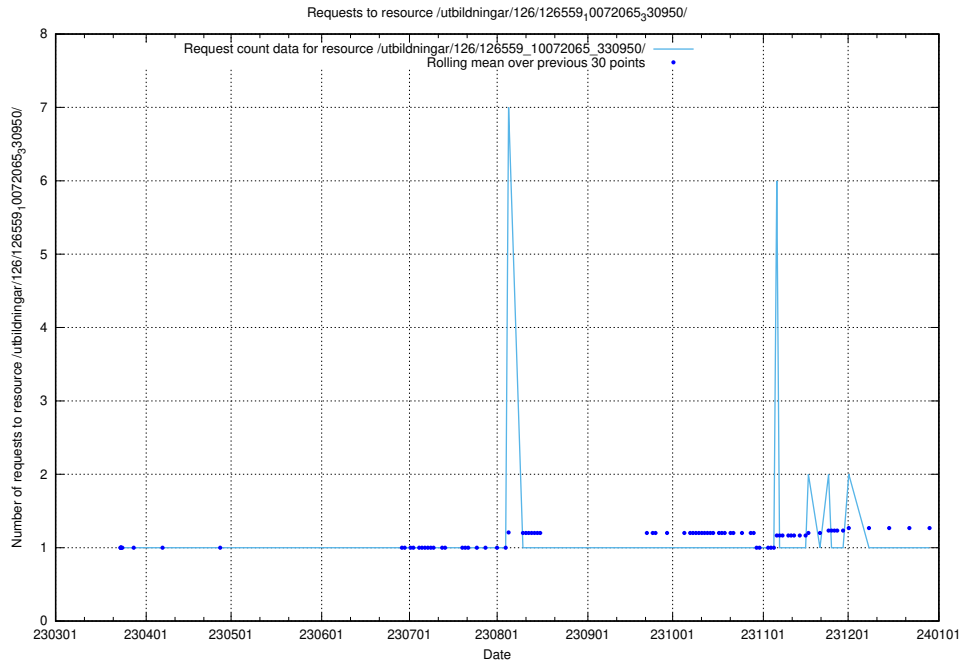

5.6408 Usage of /utbildningar/126/126559_10072065_330950/

Here, we count the number of requests to resource /utbildningar/126/126559_10072065_330950/.