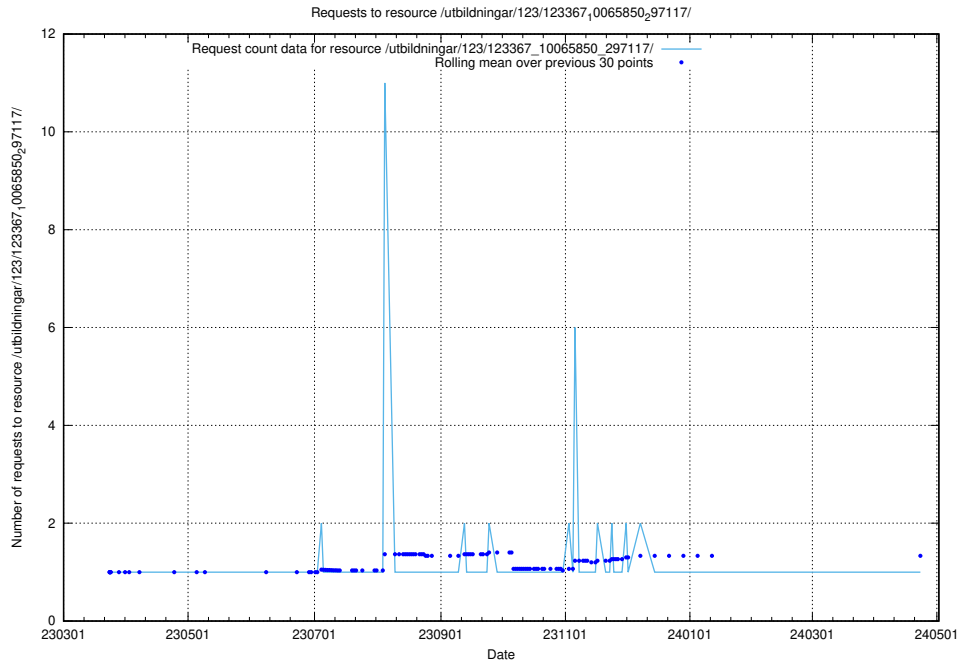

5.4872 Usage of /utbildningar/123/123367_10065850_297117/

Here, we count the number of requests to resource /utbildningar/123/123367_10065850_297117/.