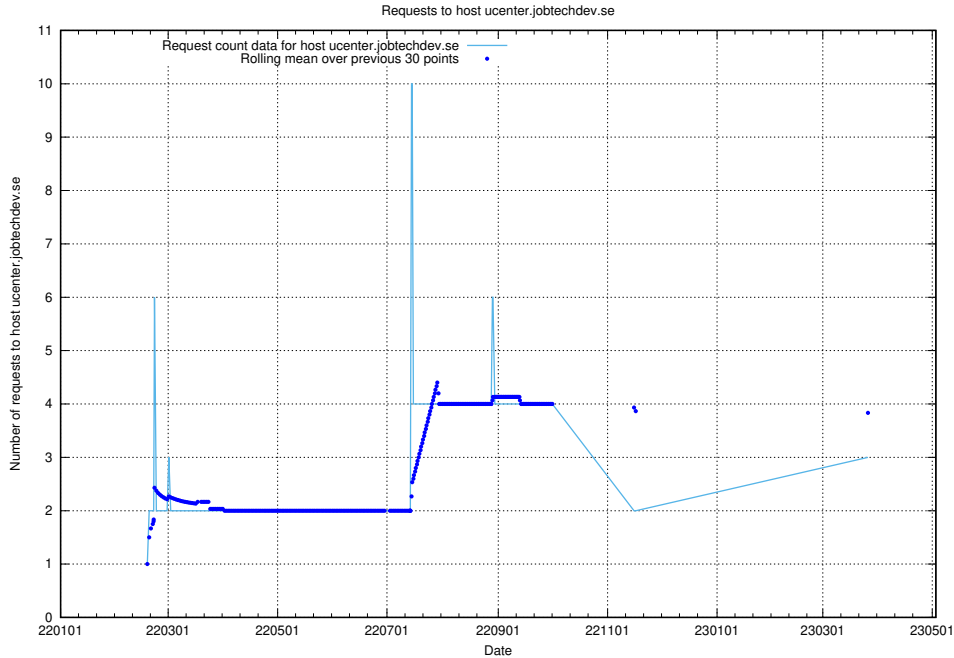

7.234 Usage of ucenter.jobtechdev.se

Here, we count the number of requests to host ucenter.jobtechdev.se.