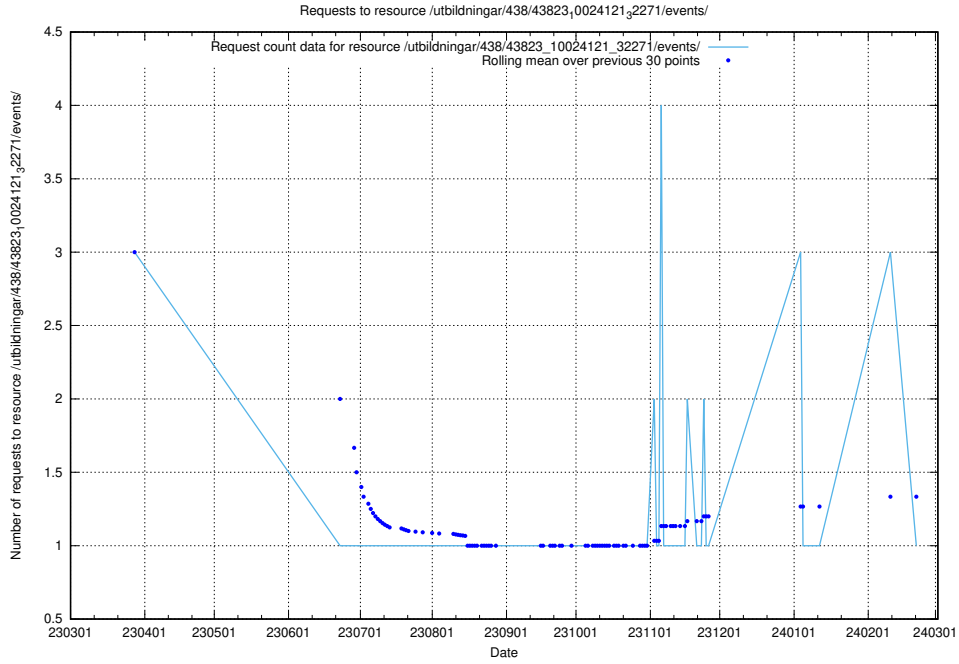

5.6095 Usage of /utbildningar/438/43823_10024121_32271/events/

Here, we count the number of requests to resource /utbildningar/438/43823_10024121_32271/events/.