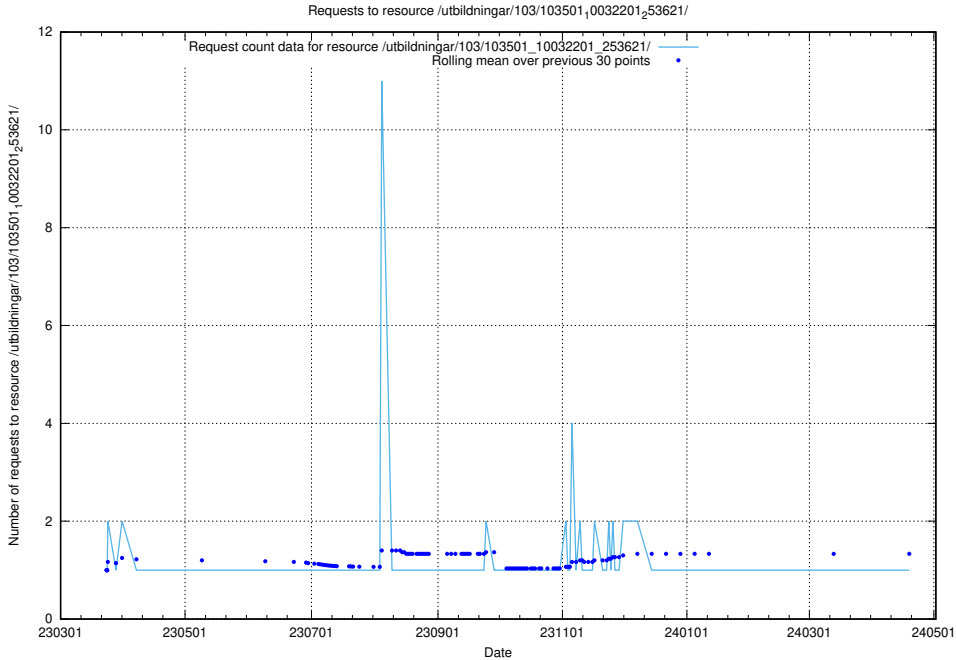

5.5517 Usage of /utbildningar/103/103501_10032201_253621/

Here, we count the number of requests to resource /utbildningar/103/103501_10032201_253621/.