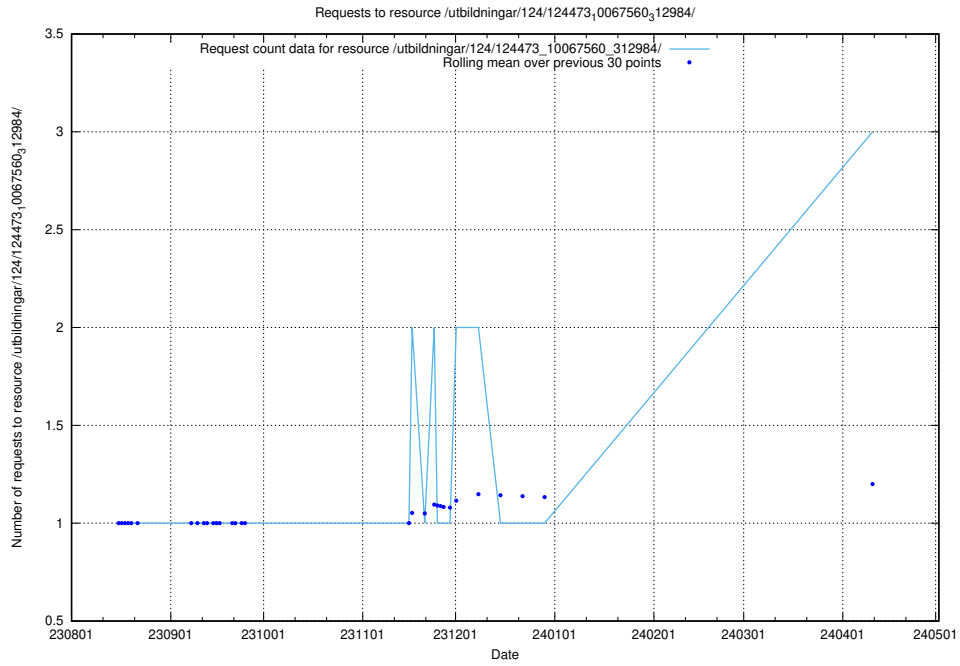

5.355 Usage of /utbildningar/124/124473_10067560_312984/

Here, we count the number of requests to resource /utbildningar/124/124473_10067560_312984/.