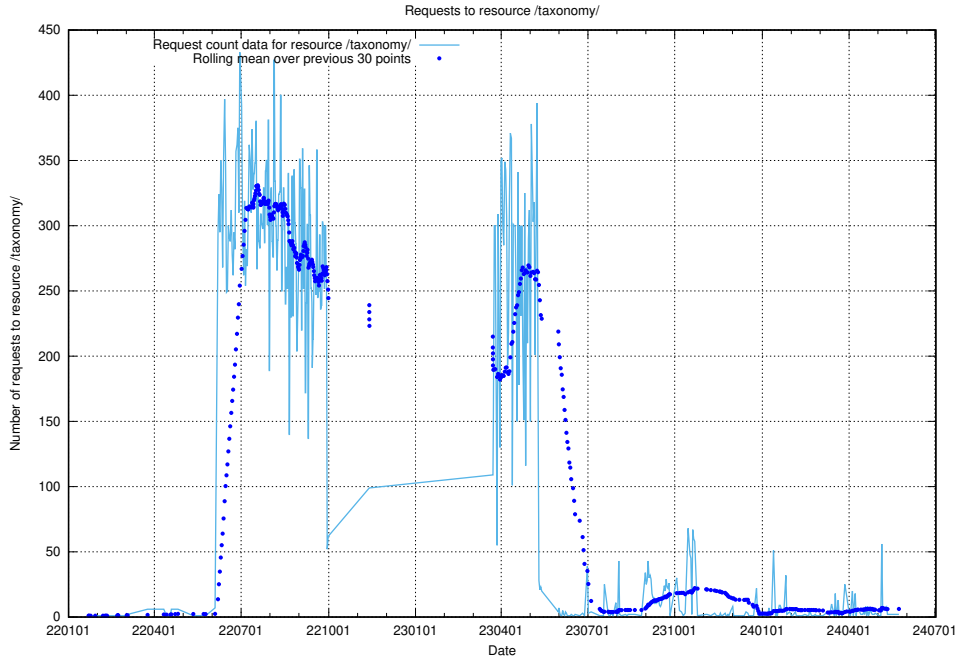

5.810 Usage of /taxonomy/

Here, we count the number of requests to resource /taxonomy/.