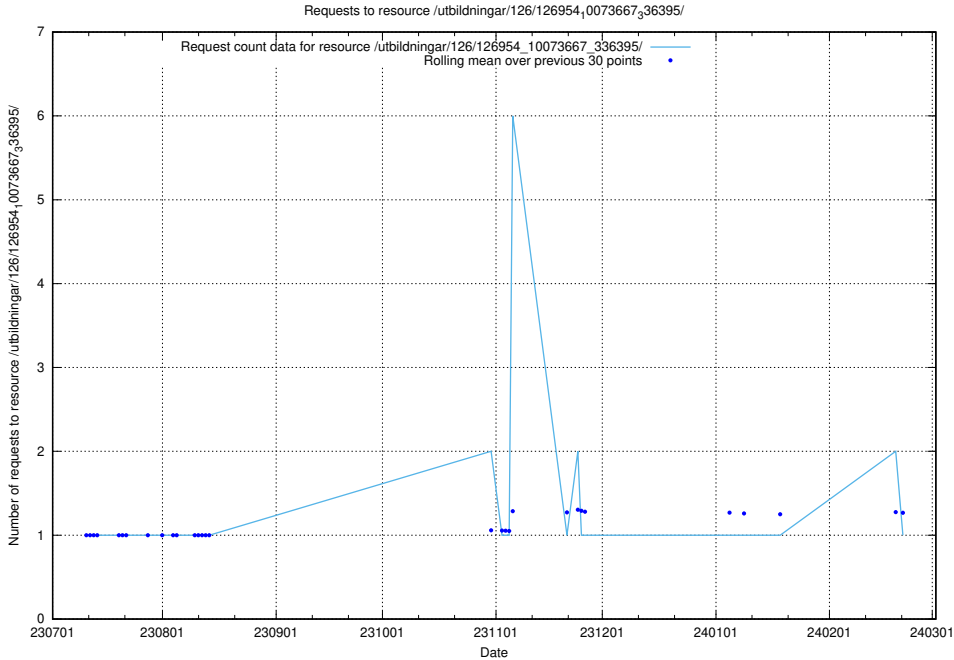

5.5135 Usage of /utbildningar/126/126954_10073667_336395/

Here, we count the number of requests to resource /utbildningar/126/126954_10073667_336395/.