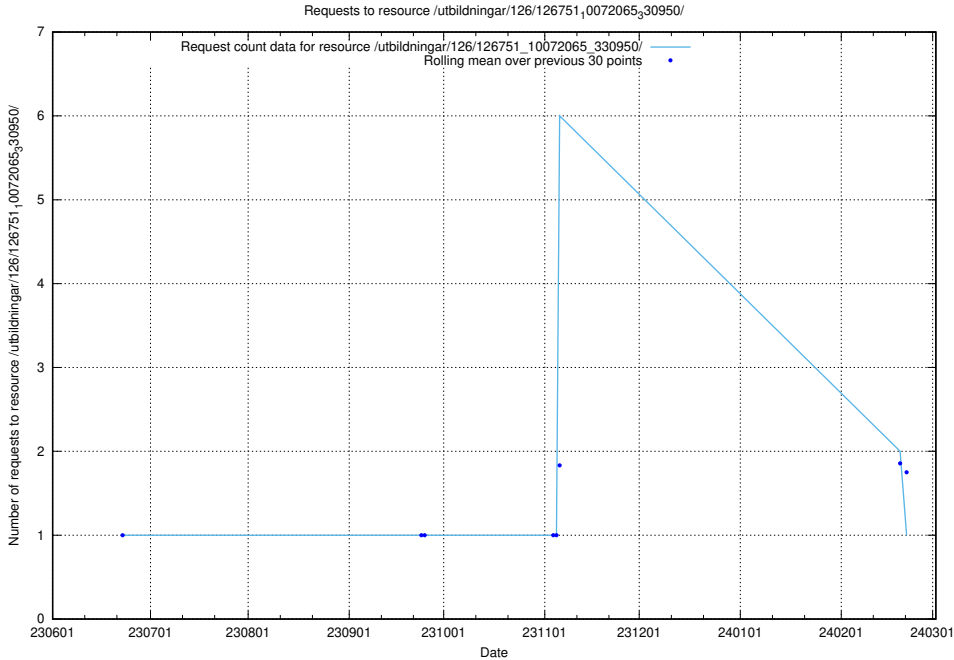

5.5621 Usage of /utbildningar/126/126751_10072065_330950/

Here, we count the number of requests to resource /utbildningar/126/126751_10072065_330950/.