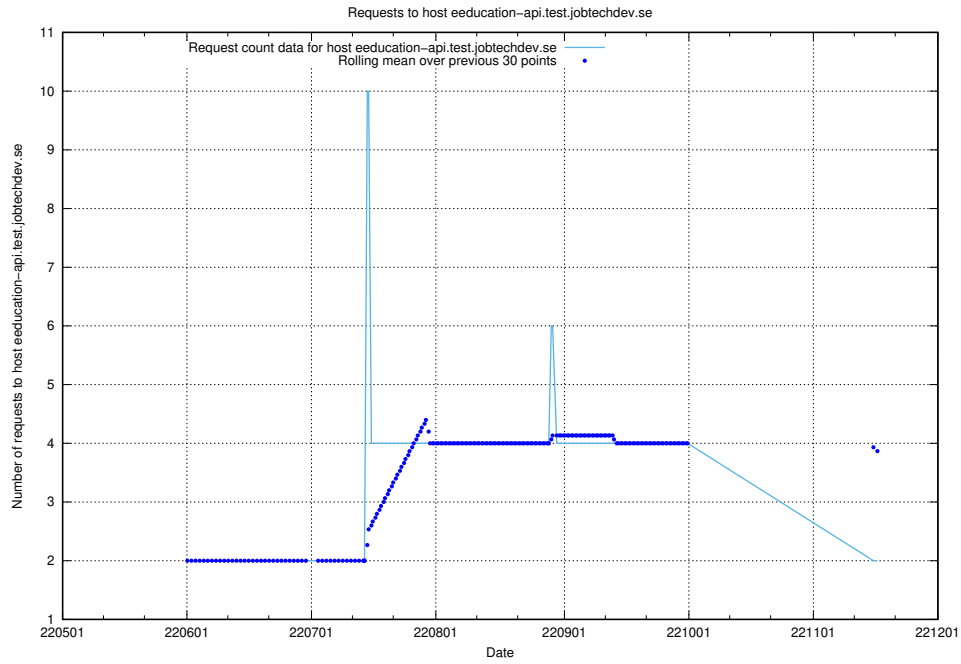

7.424 Usage of eeducation-api.test.jobtechdev.se

Here, we count the number of requests to host eeducation-api.test.jobtechdev.se.