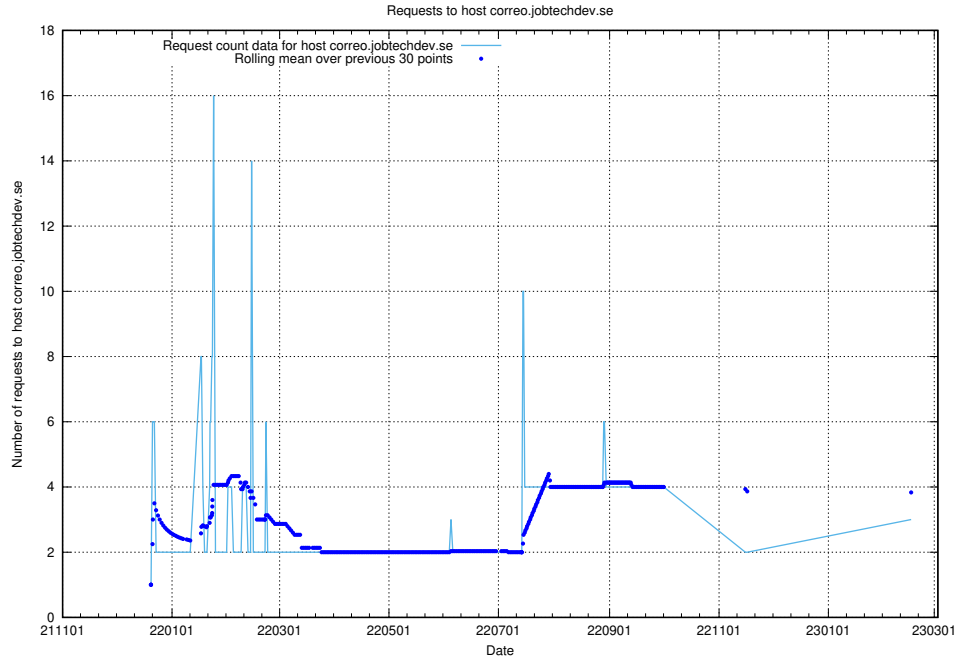

## 7.210 Usage of correo.jobtechdev.se

Here, we count the number of requests to host correo.jobtechdev.se.