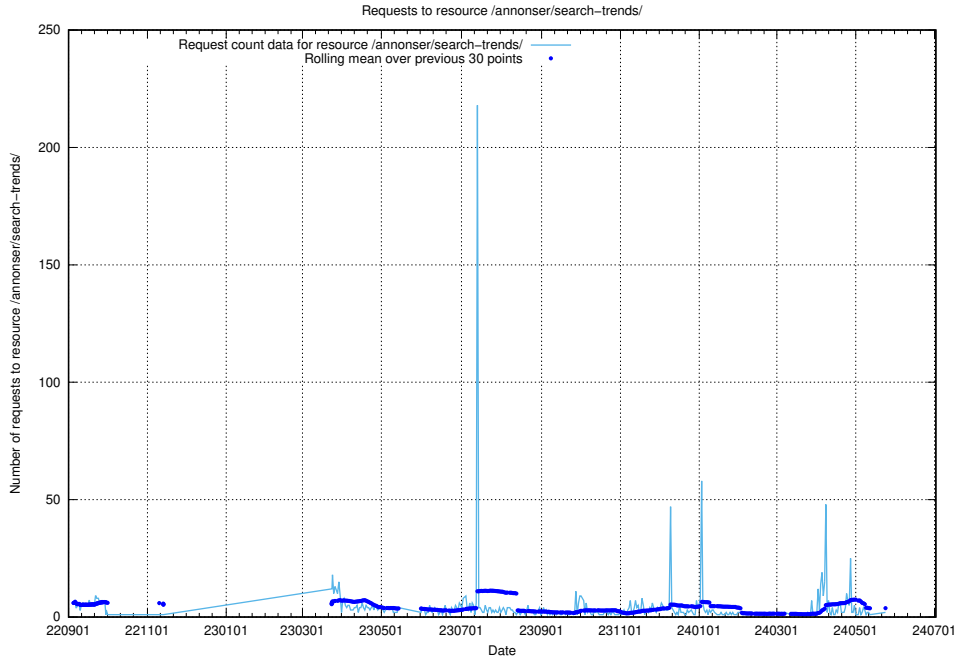

5.976 Usage of /annonser/search-trends/

Here, we count the number of requests to resource /annonser/search-trends/.