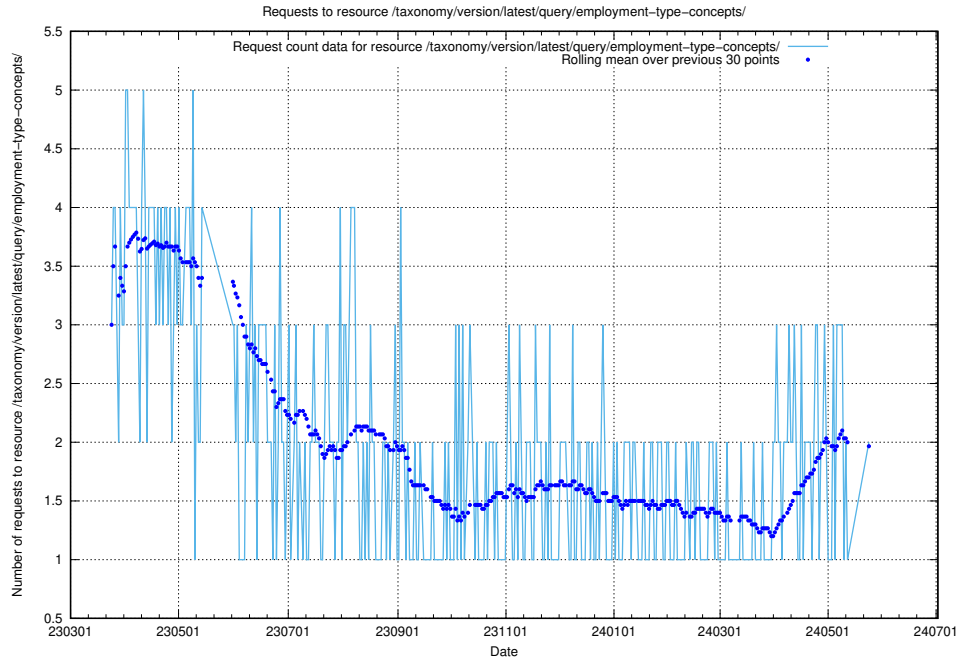

5.937 Usage of /taxonomy/version/latest/query/employment-type-concepts/

Here, we count the number of requests to resource /taxonomy/version/latest/query/employment-type-concepts/.