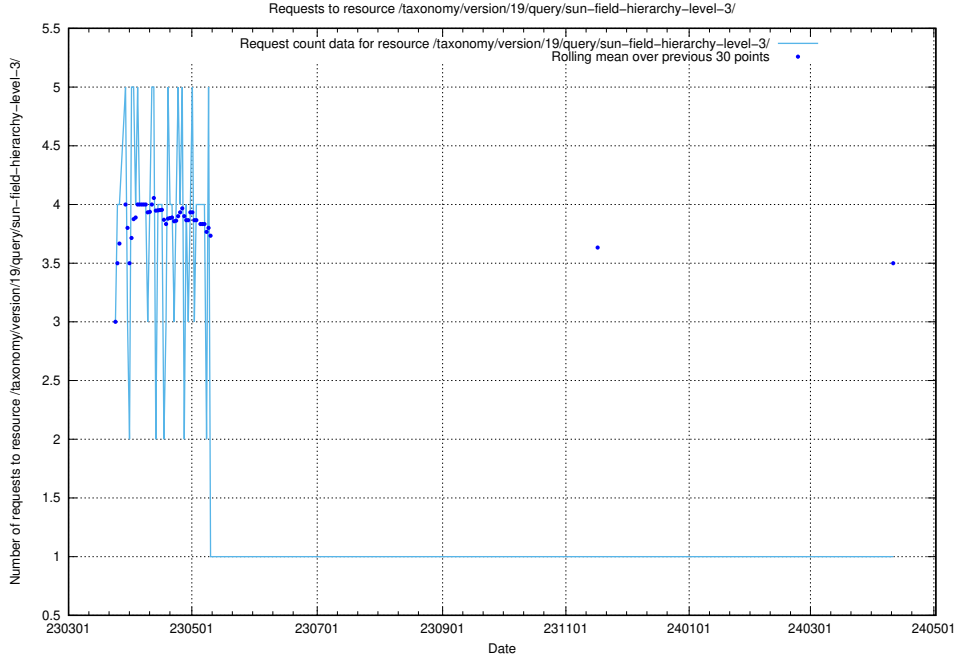

5.6122 Usage of /taxonomy/version/19/query/sun-field-hierarchy-level-3/

Here, we count the number of requests to resource /taxonomy/version/19/query/sun-field-hierarchy-level-3/.