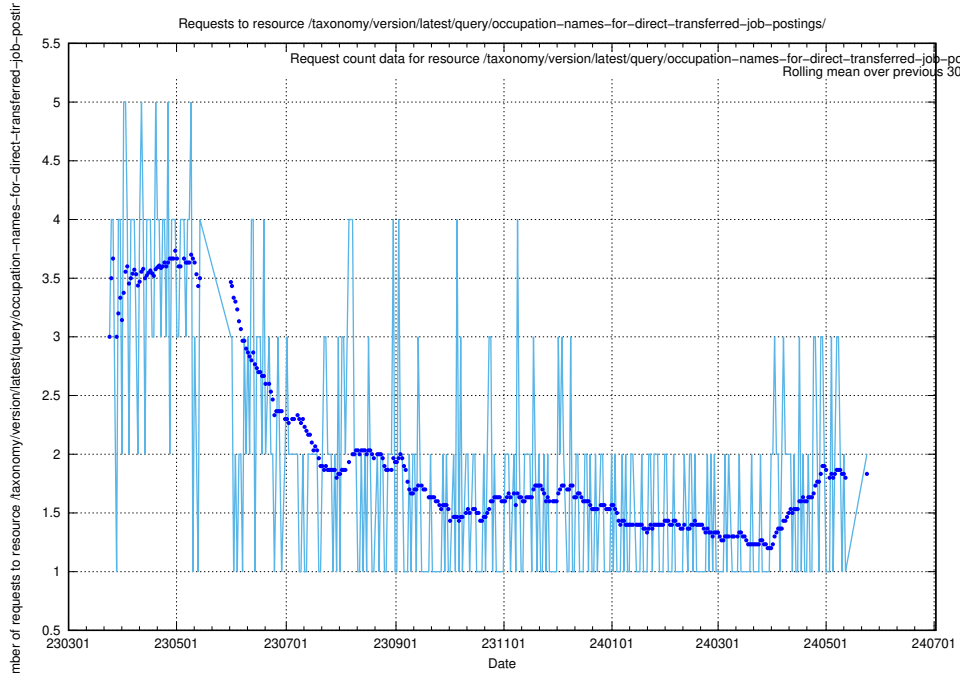

5.930 Usage of /taxonomy/version/latest/query/occupation-names-for-direct-transferred-job-postings/

Here, we count the number of requests to resource /taxonomy/version/latest/query/occupation-names-for-direct-transferred-job-postings/.