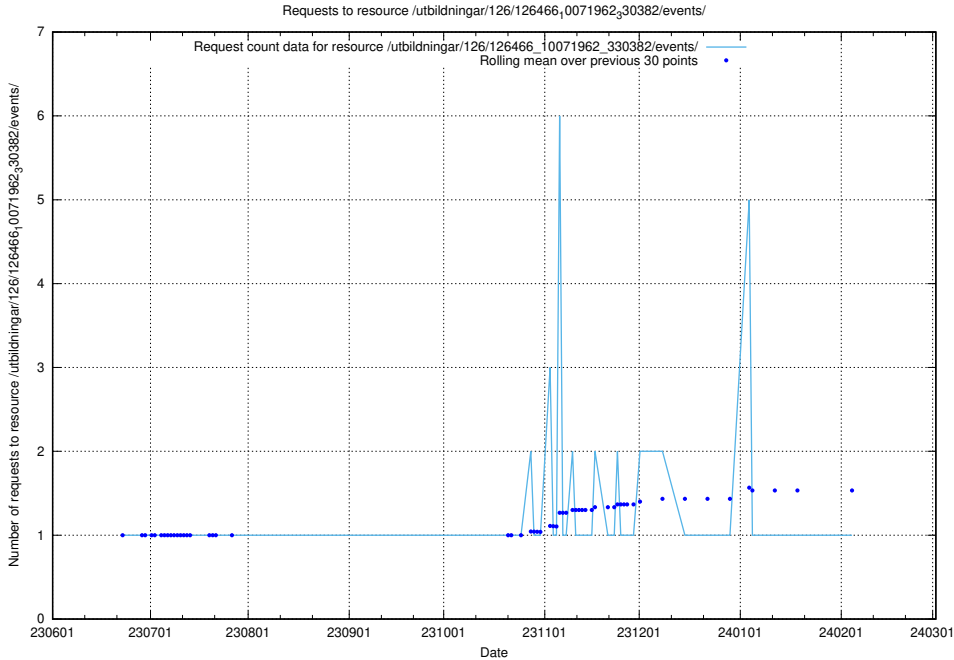

5.5678 Usage of /utbildningar/126/126466_10071962_330382/events/

Here, we count the number of requests to resource /utbildningar/126/126466_10071962_330382/events/