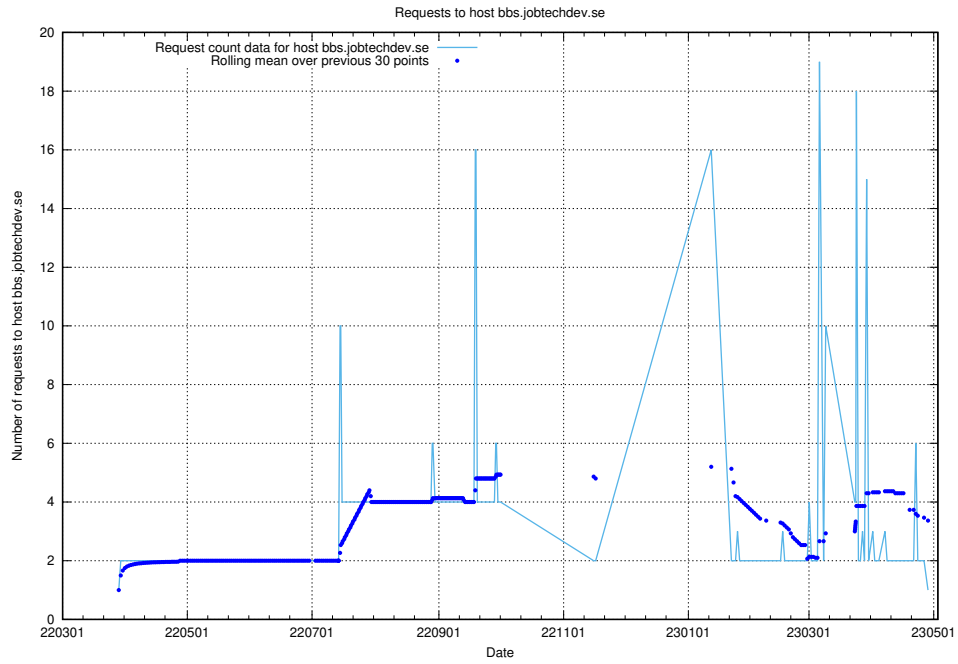

7.644 Usage of bbs.jobtechdev.se

Here, we count the number of requests to host bbs.jobtechdev.se.