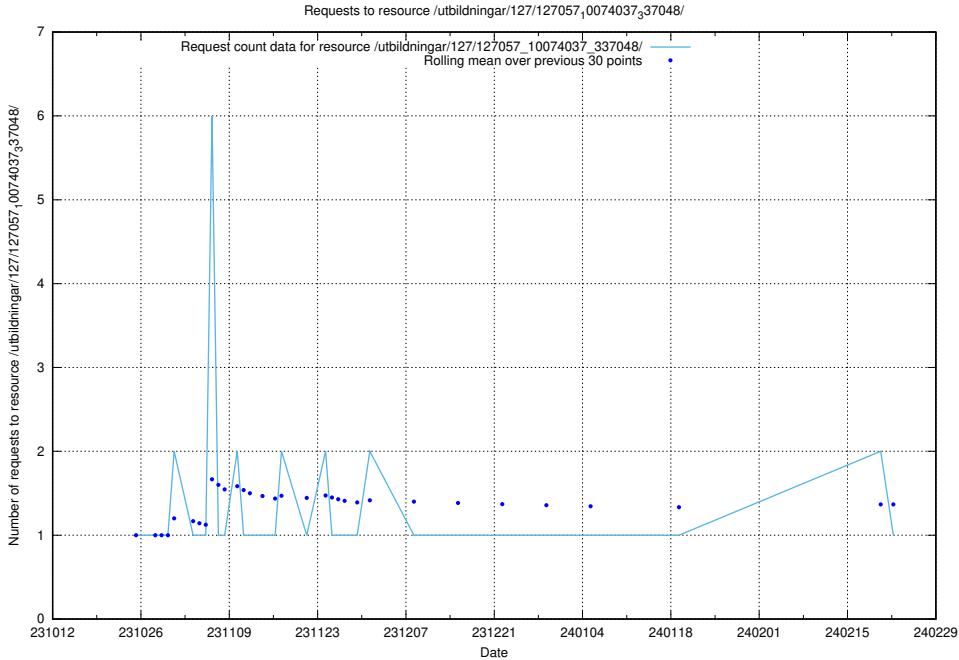

5.4240 Usage of /utbildningar/127/127057_10074037_337048/

Here, we count the number of requests to resource /utbildningar/127/127057_10074037_337048/.