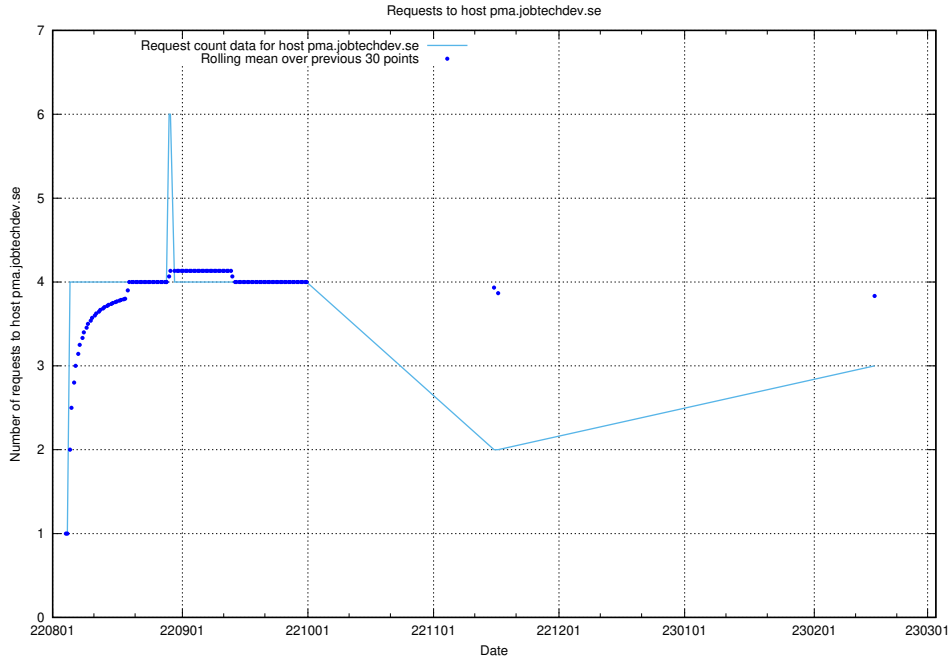

7.193 Usage of pma.jobtechdev.se

Here, we count the number of requests to host pma.jobtechdev.se.