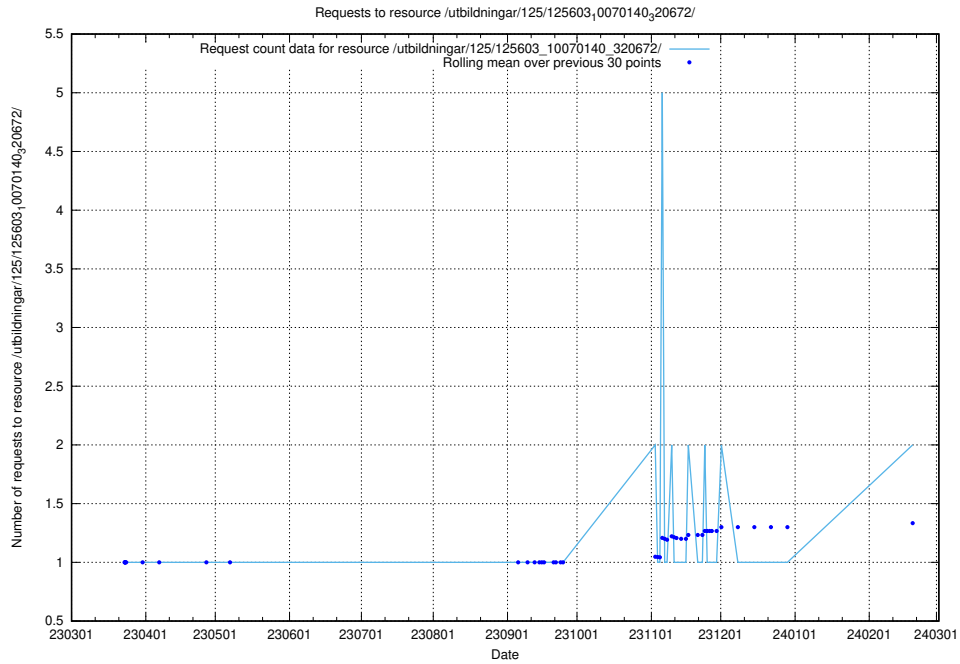

5.470 Usage of /utbildningar/125/125603_10070140_320672/

Here, we count the number of requests to resource /utbildningar/125/125603_10070140_320672/.