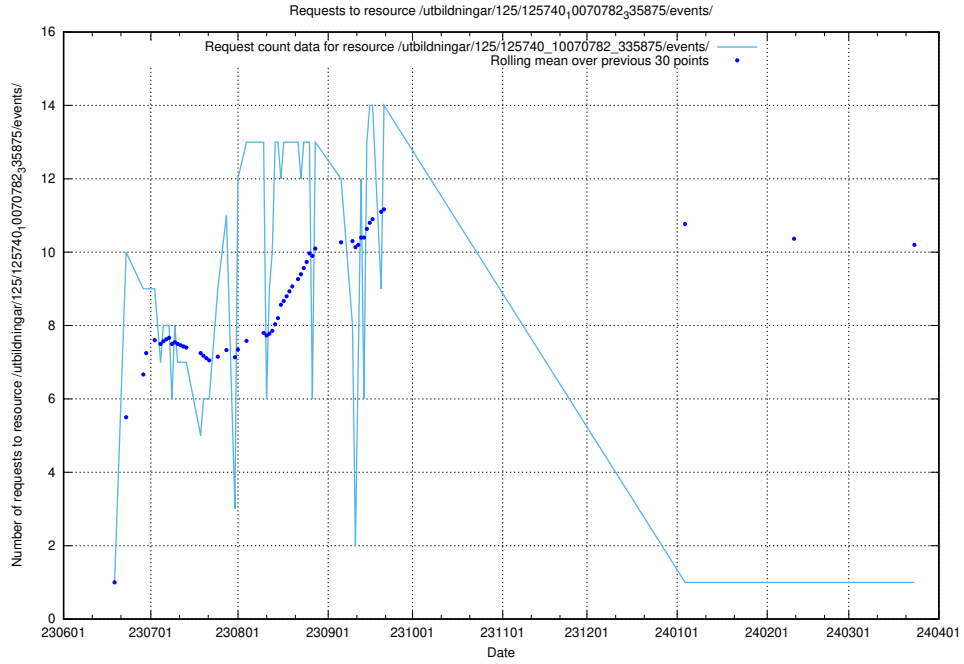

5.5875 Usage of /utbildningar/125/125740_10070782_335875/events/

Here, we count the number of requests to resource /utbildningar/125/125740_10070782_335875/events/