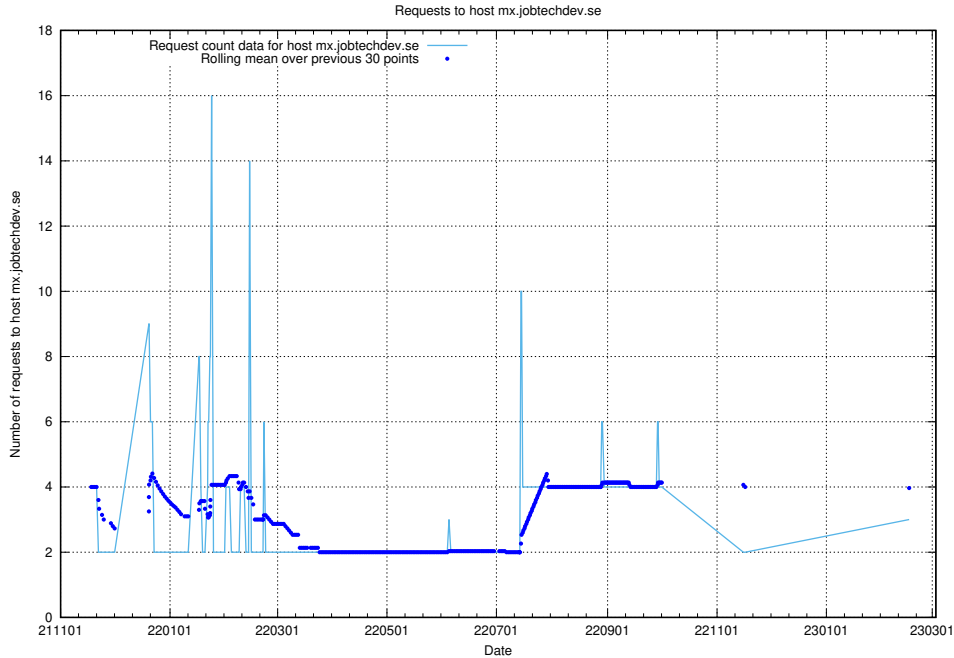

7.227 Usage of mx.jobtechdev.se

Here, we count the number of requests to host mx.jobtechdev.se.