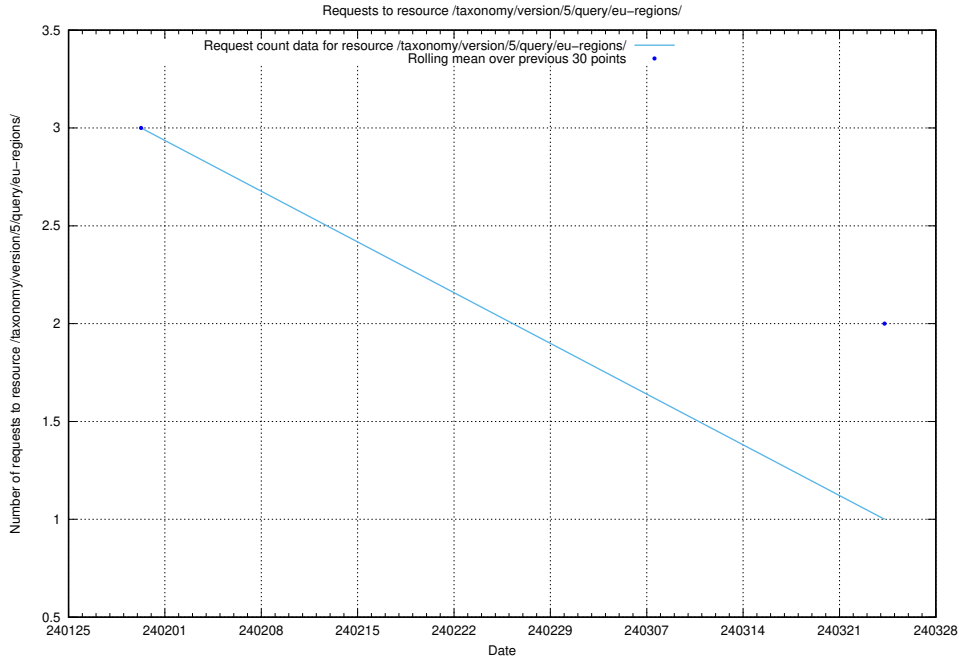

5.2654 Usage of /taxonomy/version/5/query/eu-regions/

Here, we count the number of requests to resource /taxonomy/version/5/query/eu-regions/.