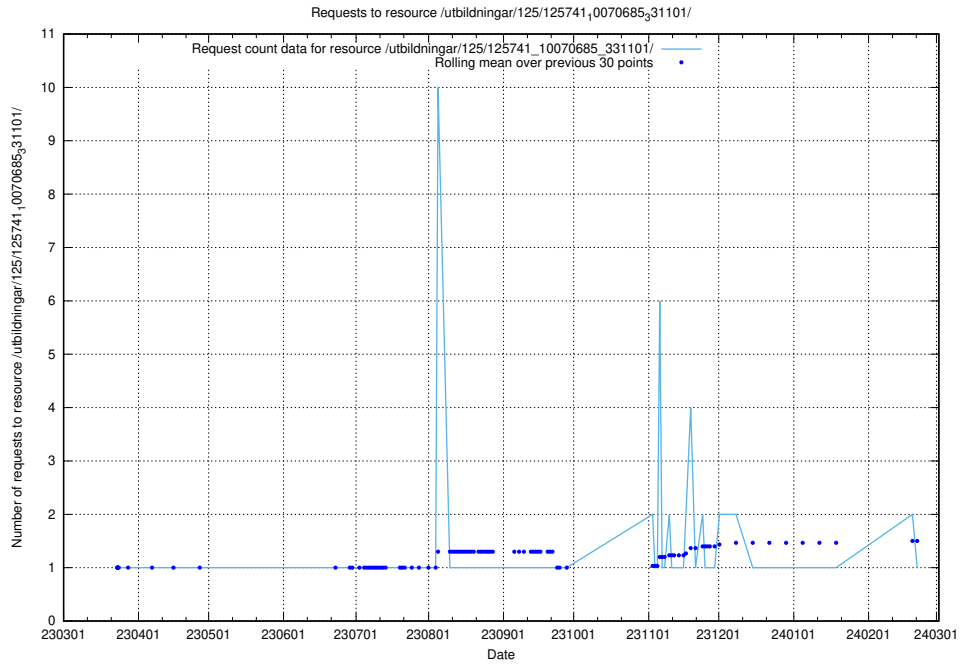

5.6479 Usage of /utbildningar/125/125741_10070685_331101/

Here, we count the number of requests to resource /utbildningar/125/125741_10070685_331101/.