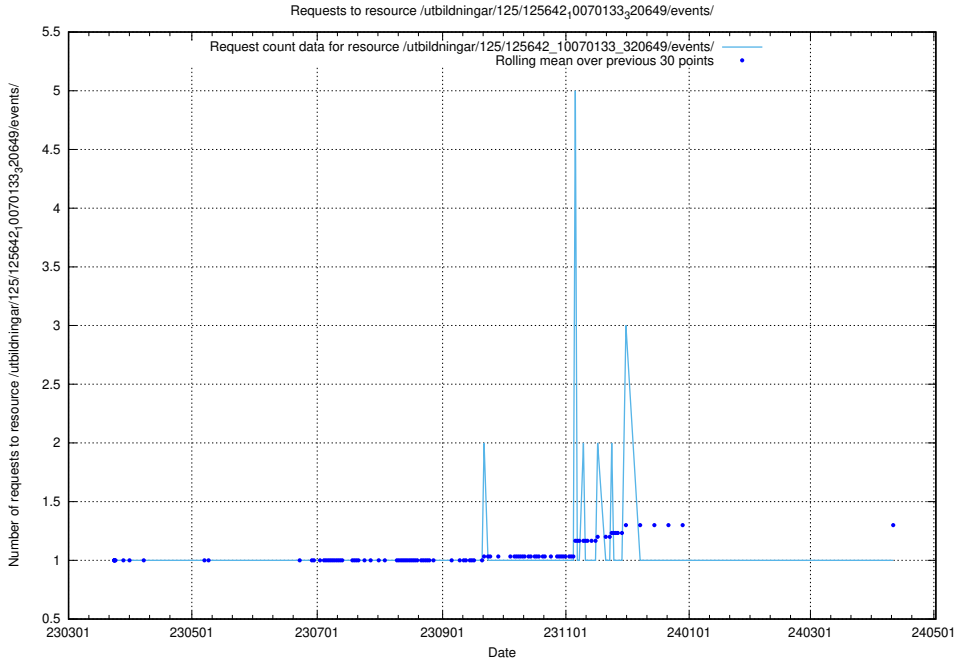

5.1072 Usage of /utbildningar/125/125642_10070133_320649/events/

Here, we count the number of requests to resource /utbildningar/125/125642_10070133_320649/events/