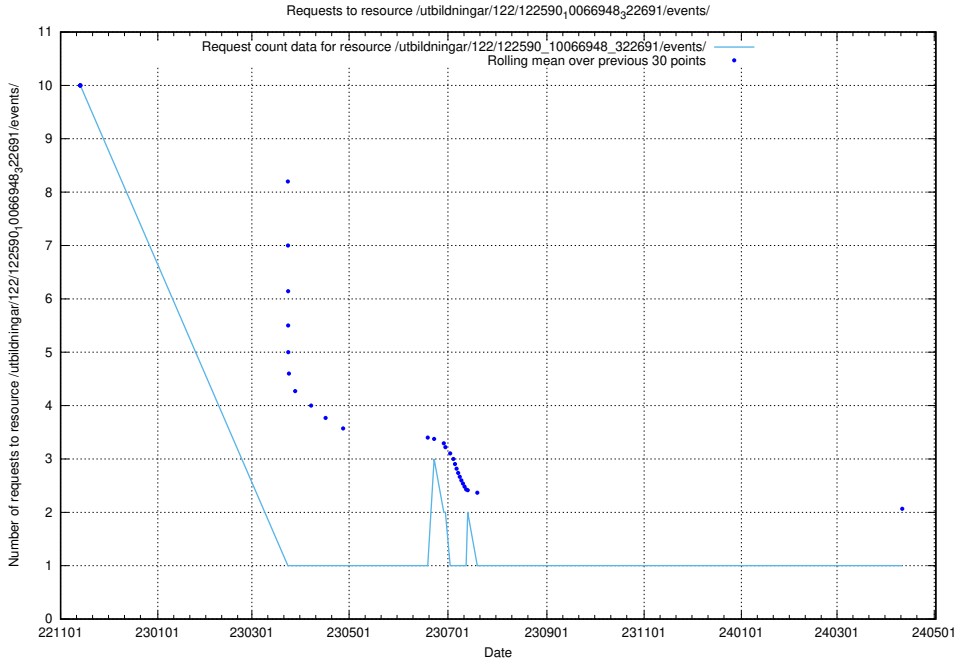

5.5775 Usage of /utbildningar/122/122590_10066948_322691/events/

Here, we count the number of requests to resource /utbildningar/122/122590_10066948_322691/events/