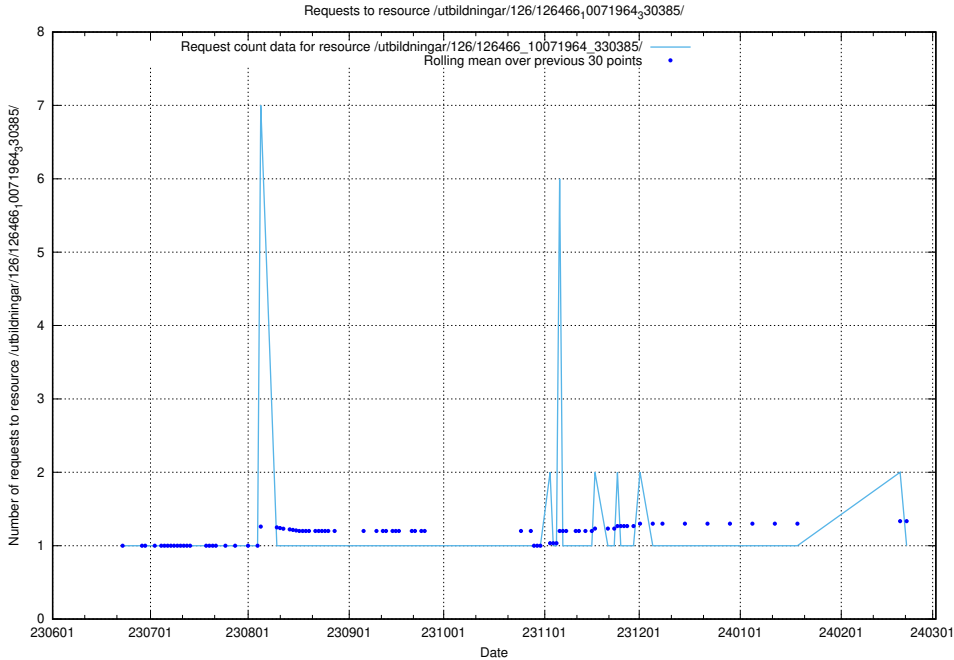

5.5677 Usage of /utbildningar/126/126466_10071964_330385/

Here, we count the number of requests to resource /utbildningar/126/126466_10071964_330385/.