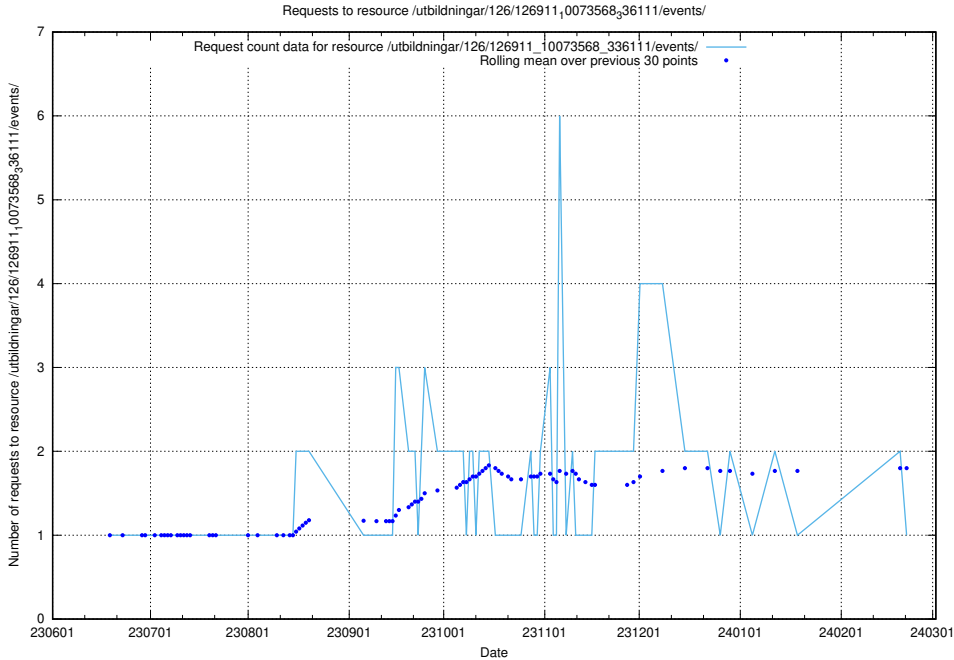

5.5872 Usage of /utbildningar/126/126911_10073568_336111/events/

Here, we count the number of requests to resource /utbildningar/126/126911_10073568_336111/events/