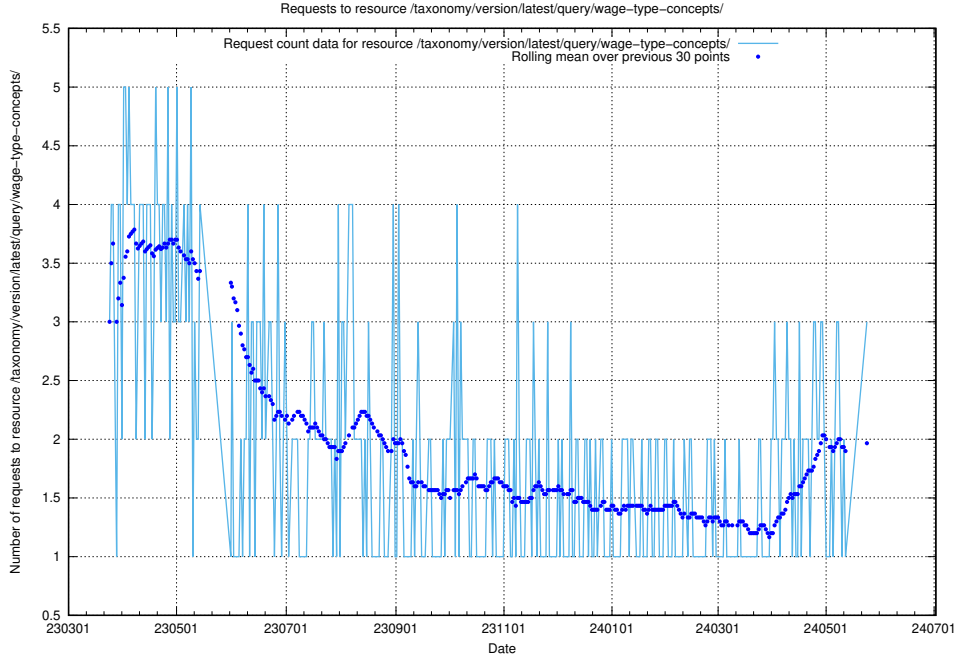

5.419 Usage of /taxonomy/version/latest/query/wage-type-concepts/

Here, we count the number of requests to resource /taxonomy/version/latest/query/wage-type-concepts/.