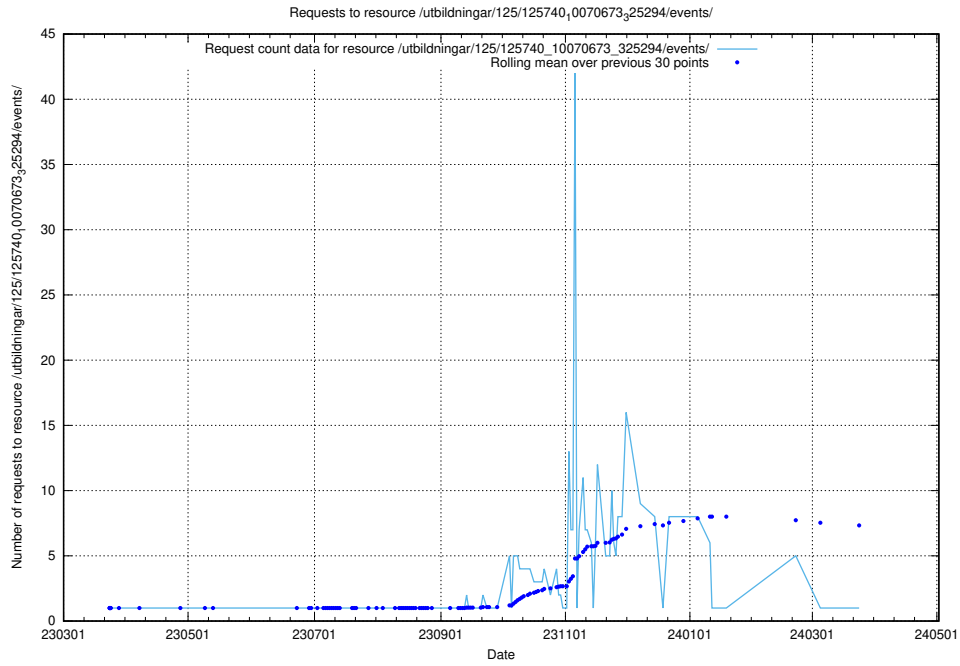

5.1022 Usage of /utbildningar/125/125740_10070673_325294/events/

Here, we count the number of requests to resource /utbildningar/125/125740_10070673_325294/events/