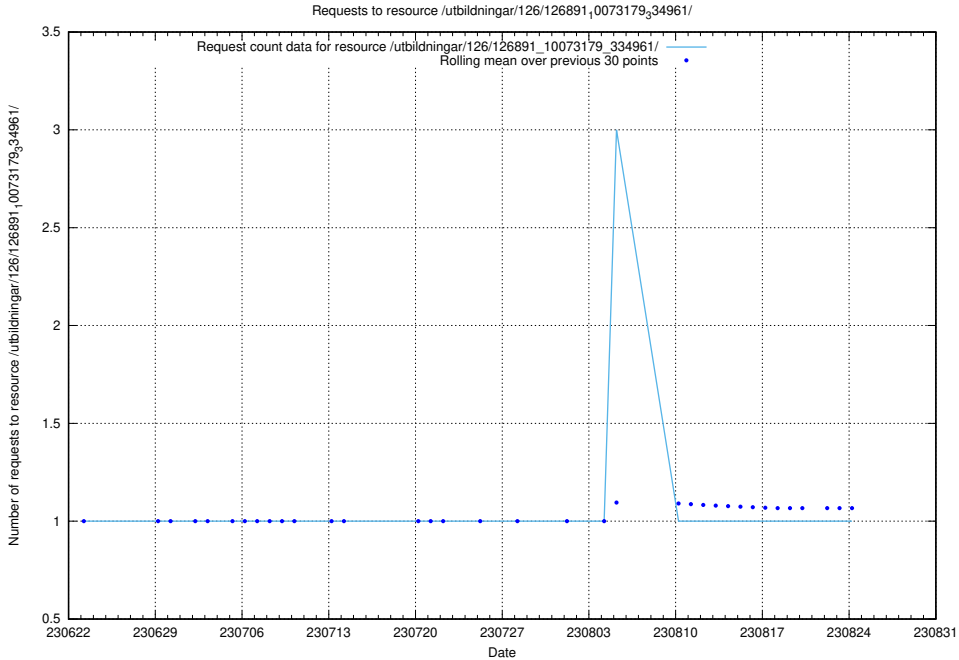

5.5607 Usage of /utbildningar/126/126891_10073179_334961/

Here, we count the number of requests to resource /utbildningar/126/126891_10073179_334961/.