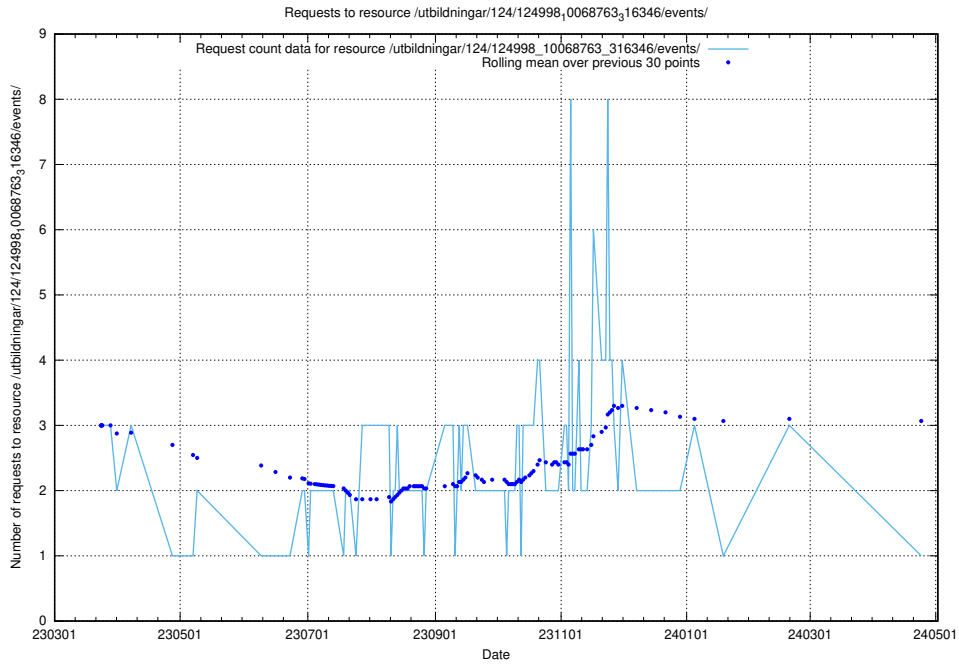

5.6266 Usage of /utbildningar/124/124998_10068763_316346/events/

Here, we count the number of requests to resource /utbildningar/124/124998_10068763_316346/events/