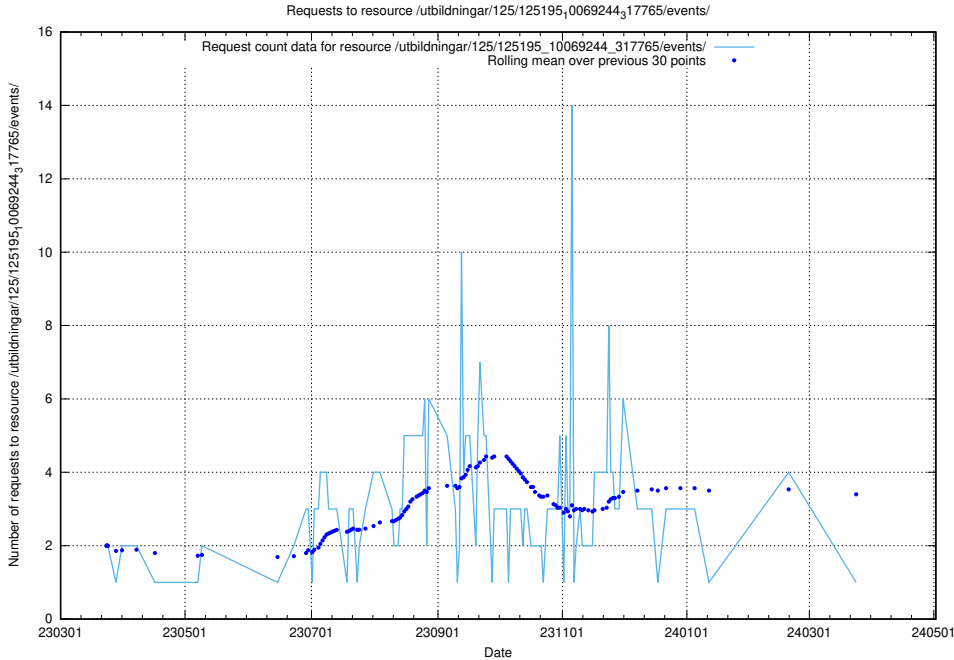

5.6293 Usage of /utbildningar/125/125195_10069244_317765/events/

Here, we count the number of requests to resource /utbildningar/125/125195_10069244_317765/events/