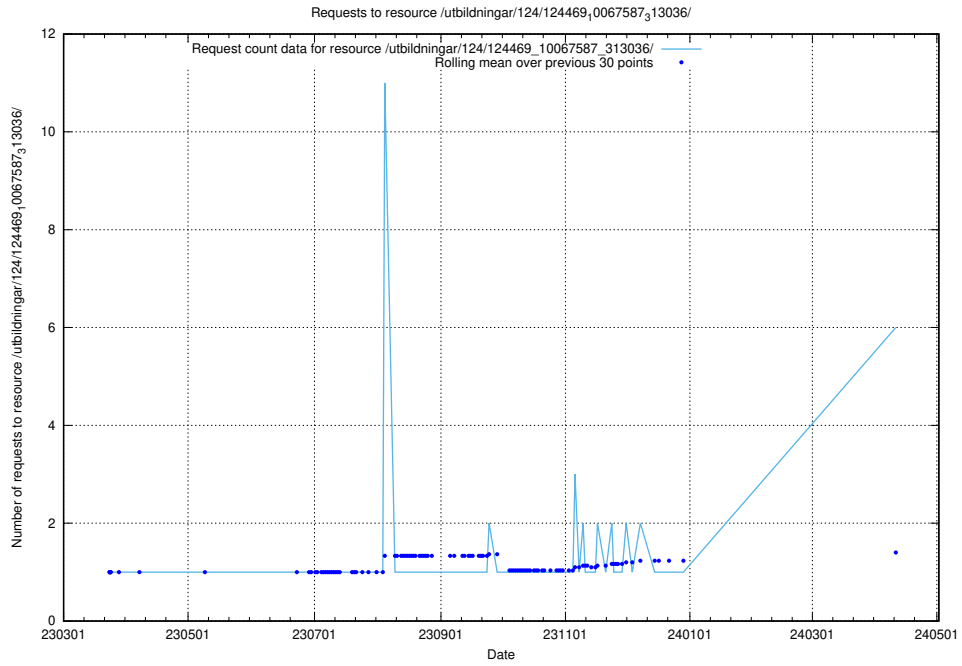

5.53 Usage of /utbildningar/124/124469_10067587_313036/

Here, we count the number of requests to resource /utbildningar/124/124469_10067587_313036/.