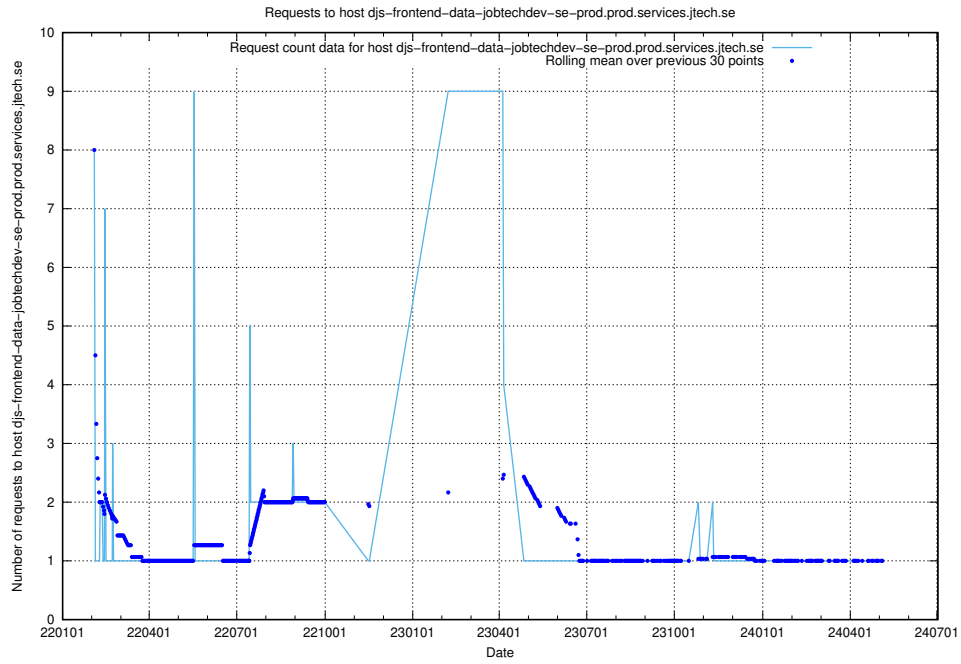

7.657 Usage of djs-frontend-data-jobtechdev-se-prod.prod.services.jtech.se

Here, we count the number of requests to host djs-frontend-data-jobtechdev-se-prod.prod.services.jtech.se.