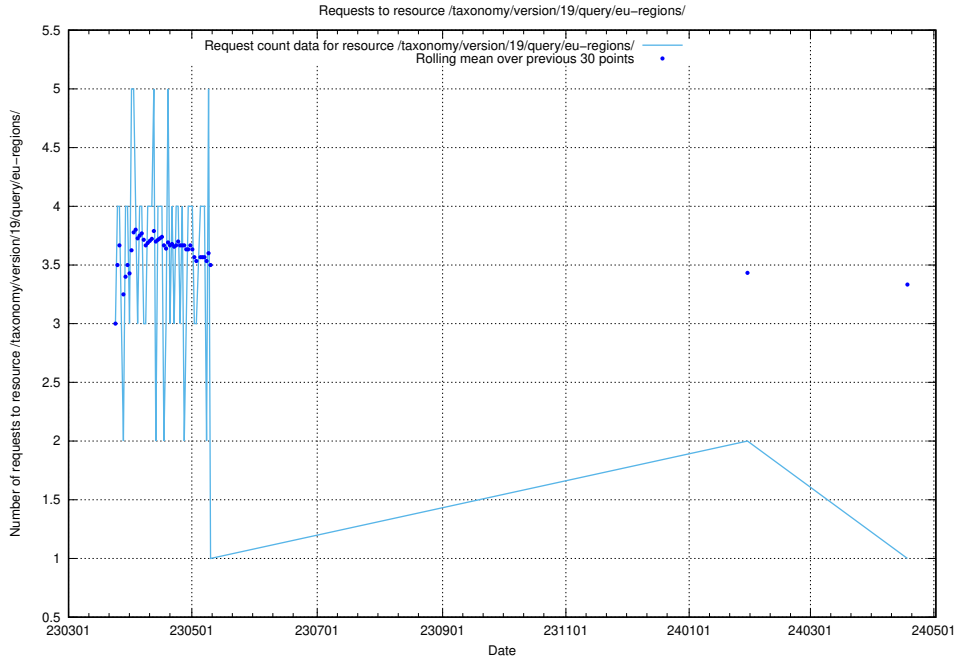

5.6148 Usage of /taxonomy/version/19/query/eu-regions/

Here, we count the number of requests to resource /taxonomy/version/19/query/eu-regions/.