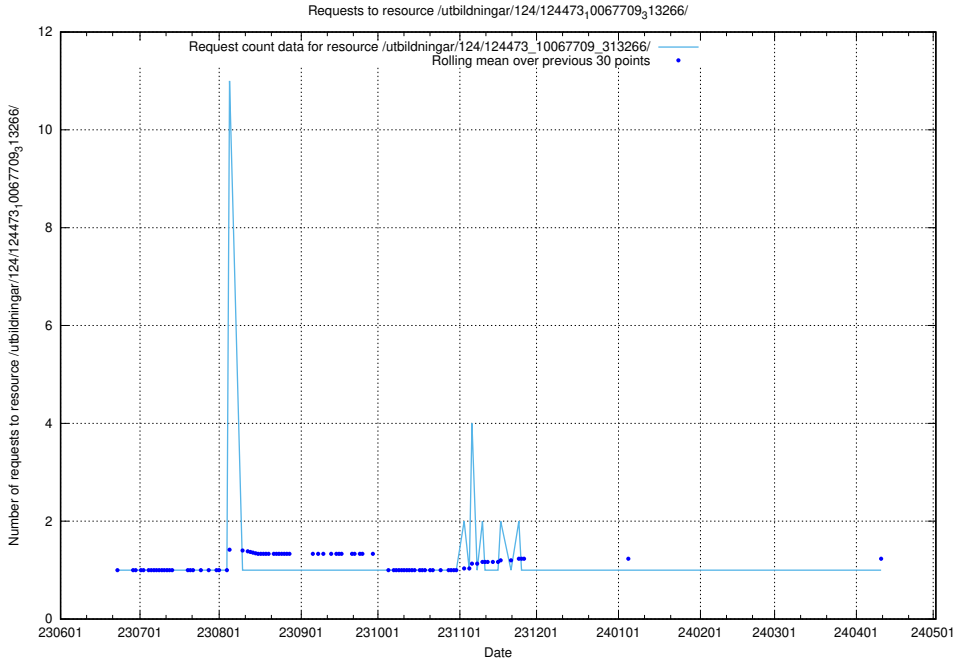

5.5825 Usage of /utbildningar/124/124473_10067709_313266/

Here, we count the number of requests to resource /utbildningar/124/124473_10067709_313266/.