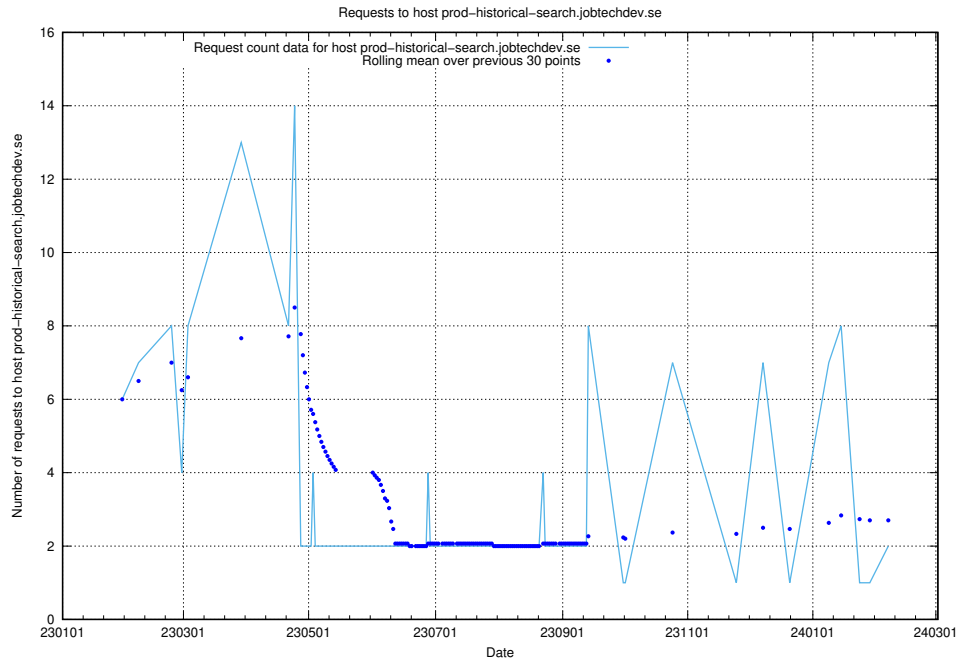

7.299 Usage of prod-historical-search.jobtechdev.se

Here, we count the number of requests to host prod-historical-search.jobtechdev.se.