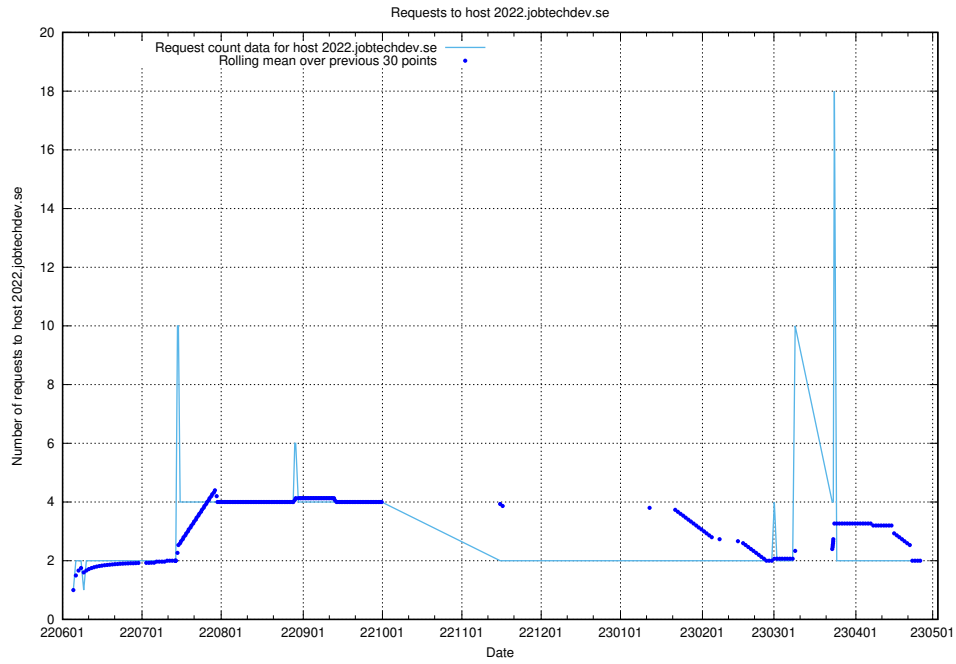

7.421 Usage of 2022.jobtechdev.se

Here, we count the number of requests to host 2022.jobtechdev.se.