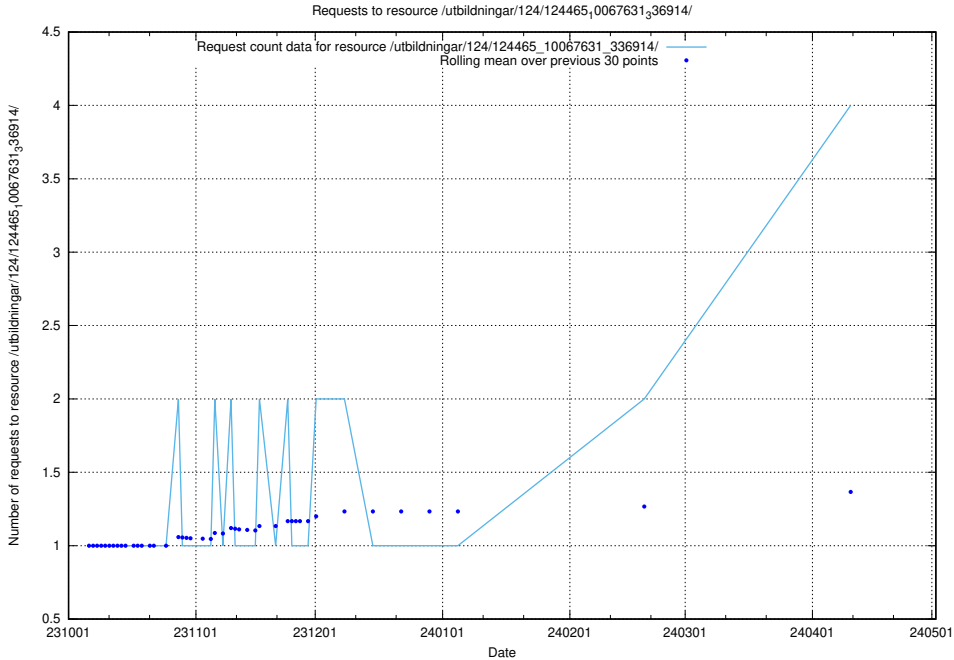

5.211 Usage of /utbildningar/124/124465_10067631_336914/

Here, we count the number of requests to resource /utbildningar/124/124465_10067631_336914/.