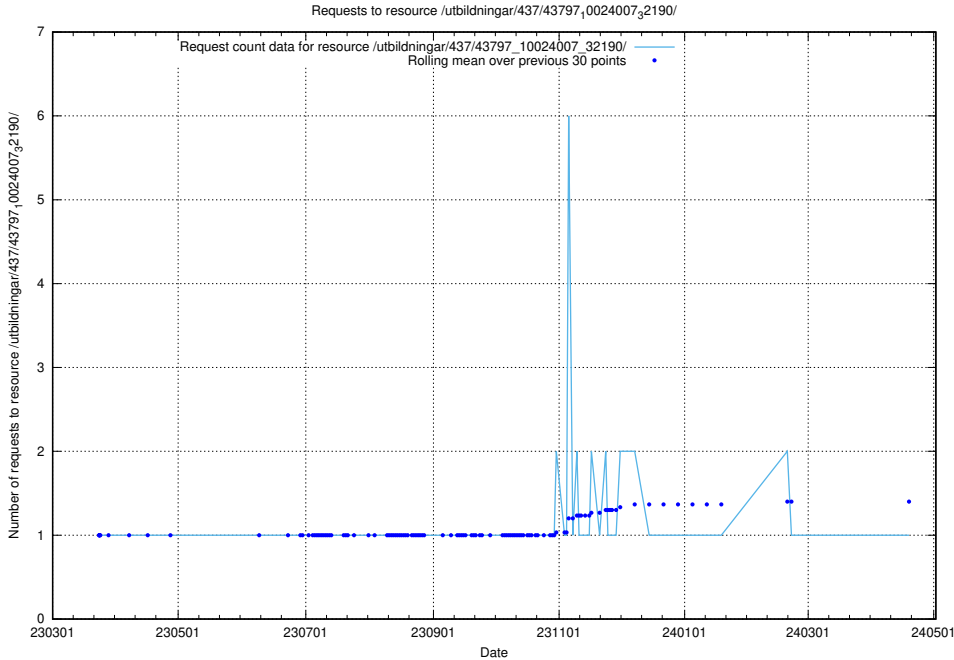

5.6358 Usage of /utbildningar/437/43797_10024007_32190/

Here, we count the number of requests to resource /utbildningar/437/43797_10024007_32190/.