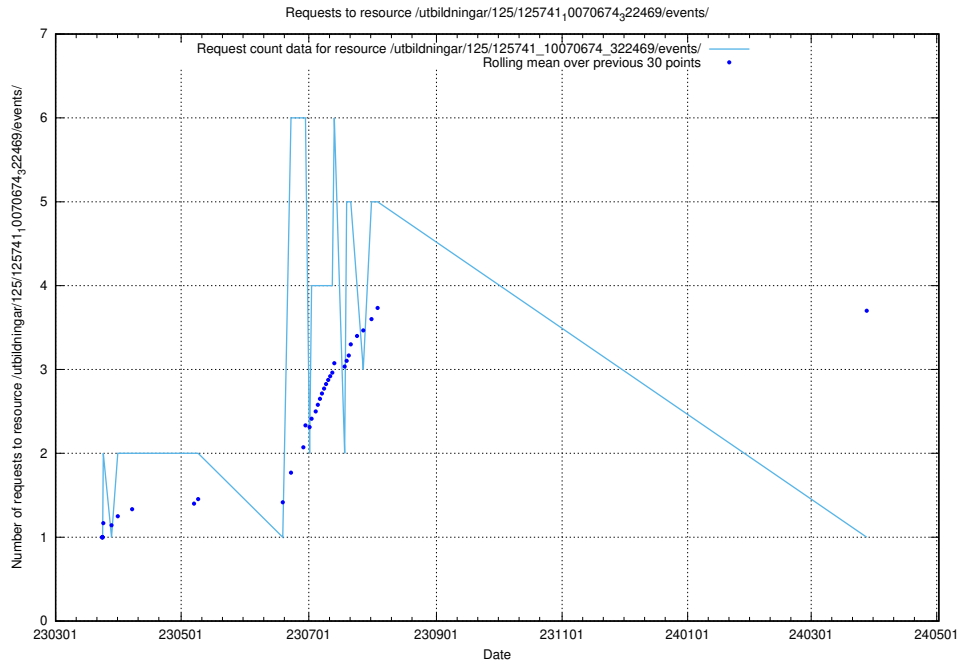

5.6489 Usage of /utbildningar/125/125741_10070674_322469/events/

Here, we count the number of requests to resource /utbildningar/125/125741_10070674_322469/events/