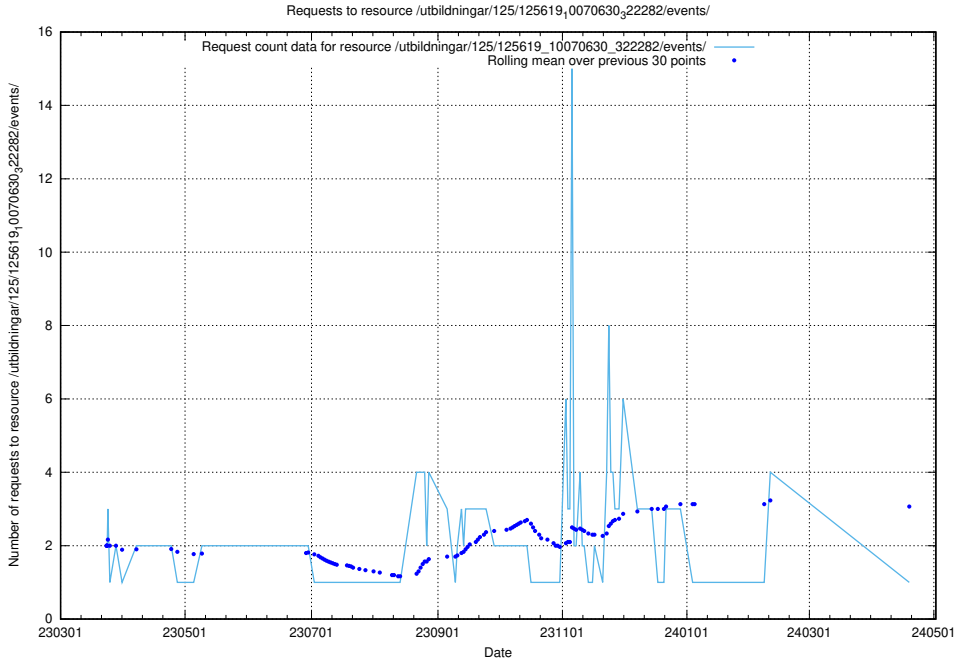

5.6290 Usage of /utbildningar/125/125619_10070630_322282/events/

Here, we count the number of requests to resource /utbildningar/125/125619_10070630_322282/events/