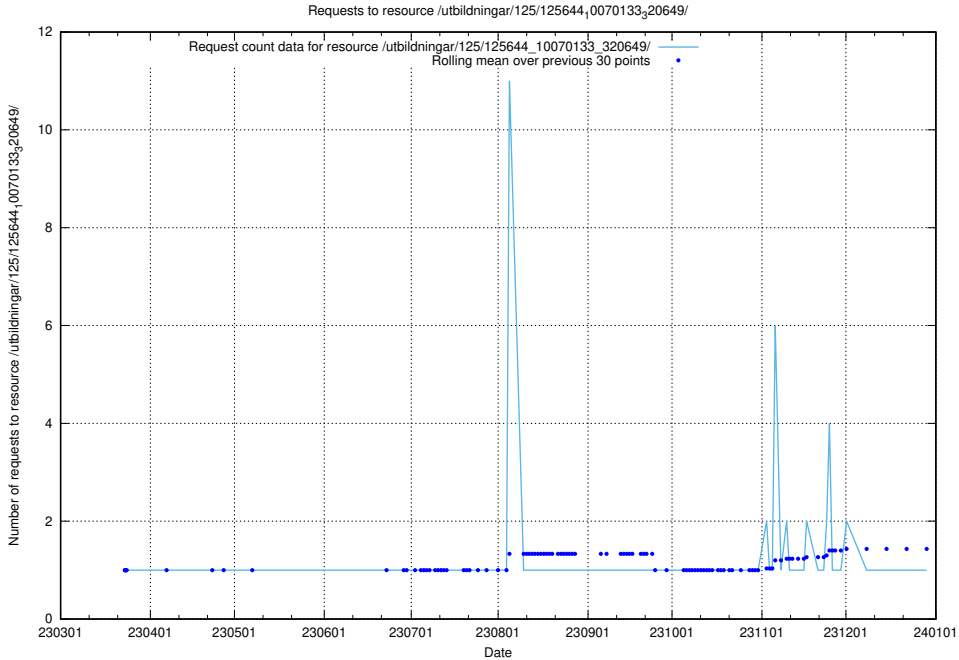

5.1069 Usage of /utbildningar/125/125644_10070133_320649/

Here, we count the number of requests to resource /utbildningar/125/125644_10070133_320649/.