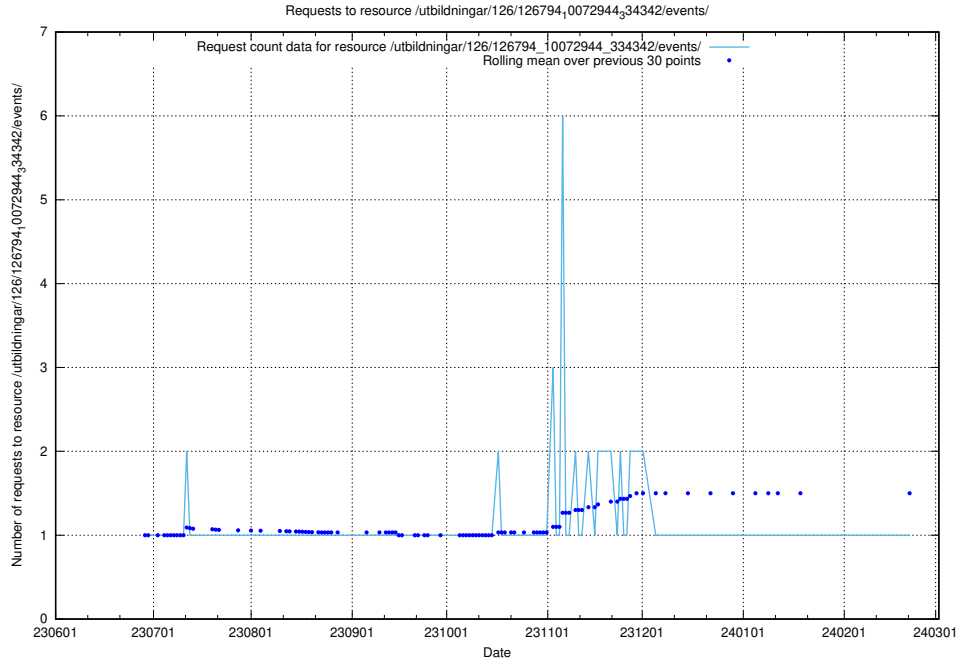

5.5466 Usage of /utbildningar/126/126794_10072944_334342/events/

Here, we count the number of requests to resource /utbildningar/126/126794_10072944_334342/events/