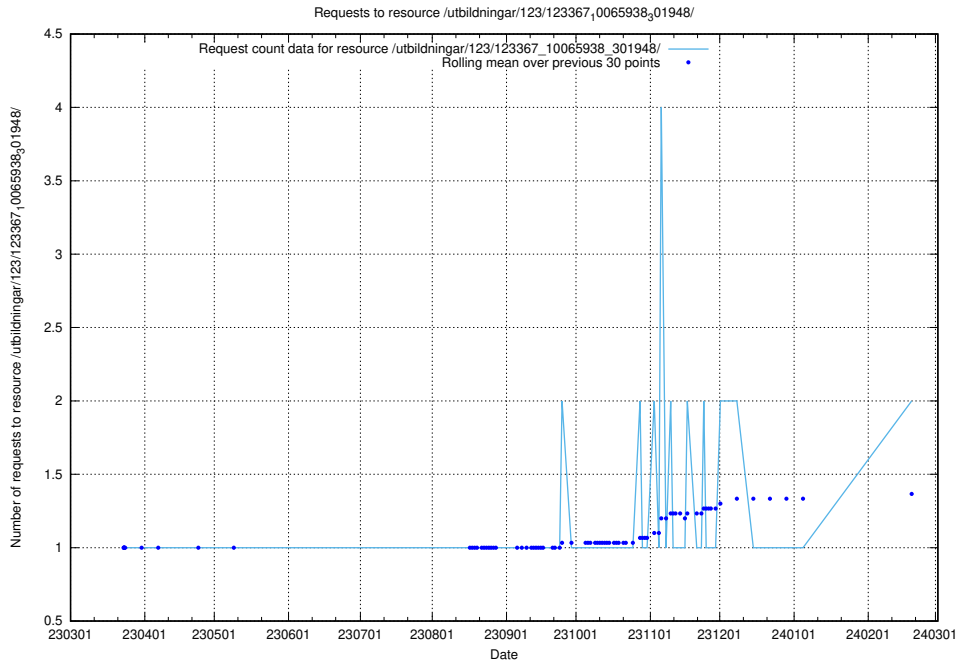

5.750 Usage of /utbildningar/123/123367_10065938_301948/

Here, we count the number of requests to resource /utbildningar/123/123367_10065938_301948/.