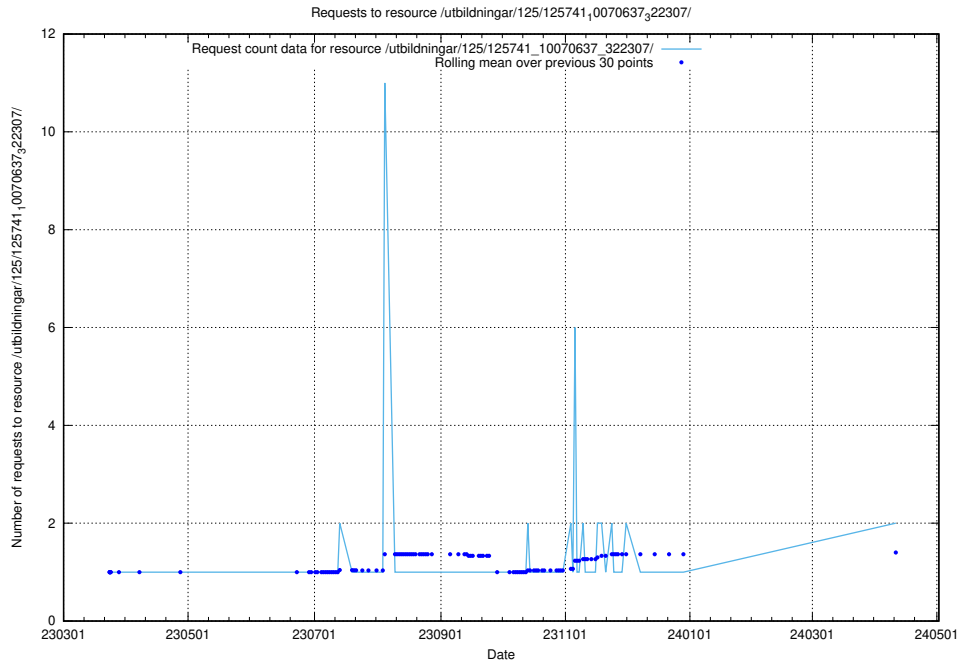

5.454 Usage of /utbildningar/125/125741_10070637_322307/

Here, we count the number of requests to resource /utbildningar/125/125741_10070637_322307/.