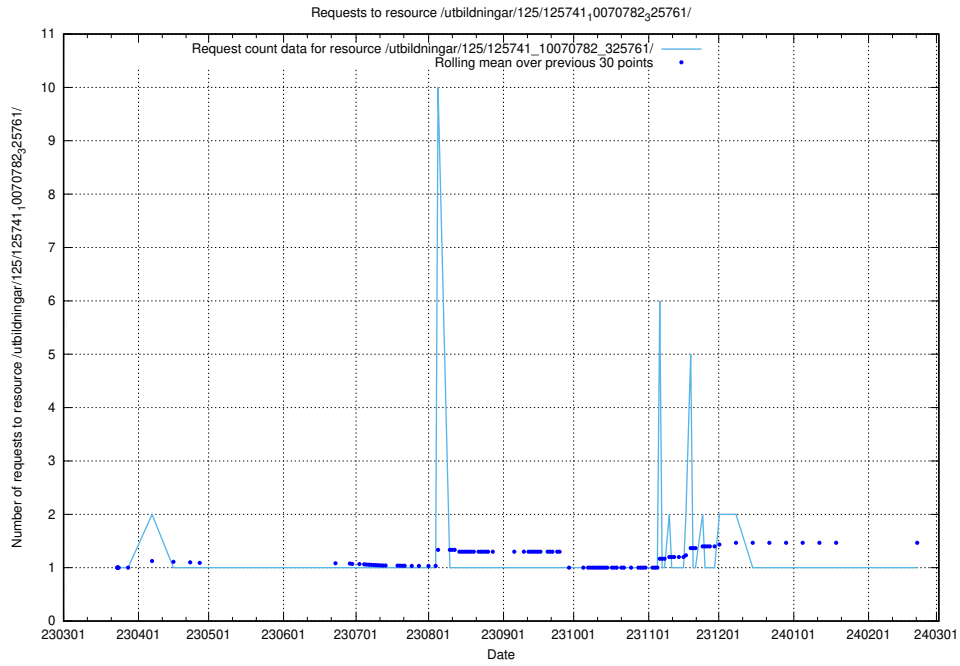

5.6467 Usage of /utbildningar/125/125741_10070782_325761/

Here, we count the number of requests to resource /utbildningar/125/125741_10070782_325761/.