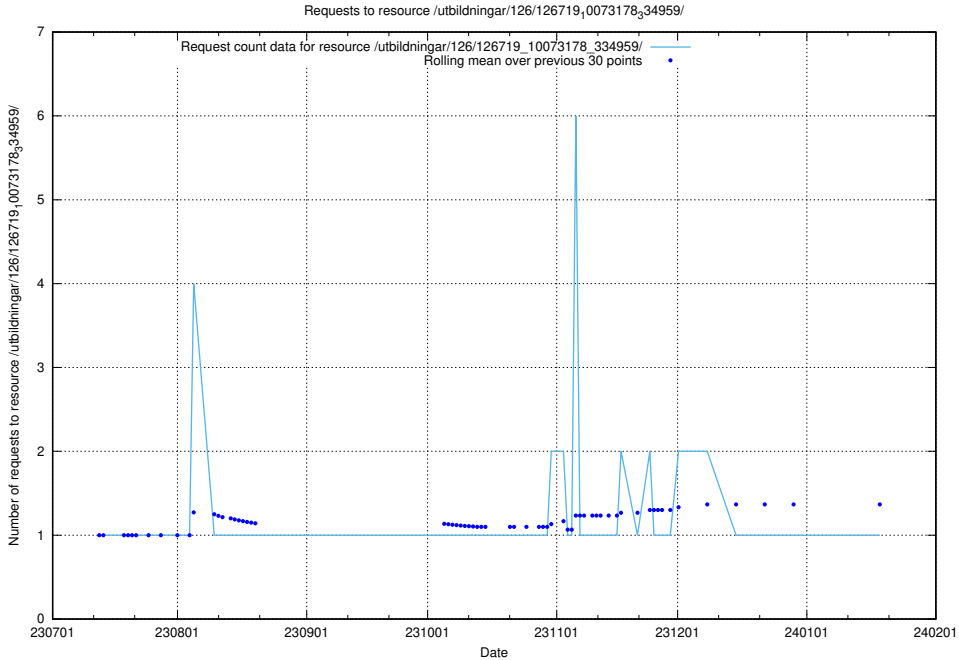

5.5127 Usage of /utbildningar/126/126719_10073178_334959/

Here, we count the number of requests to resource /utbildningar/126/126719_10073178_334959/.