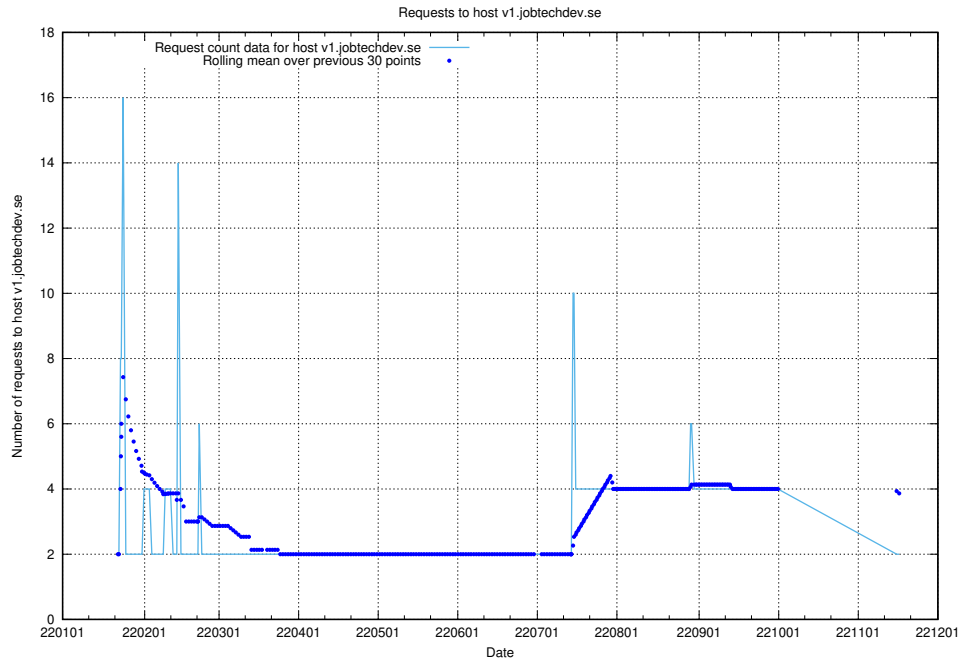

7.585 Usage of v1.jobtechdev.se

Here, we count the number of requests to host v1.jobtechdev.se.