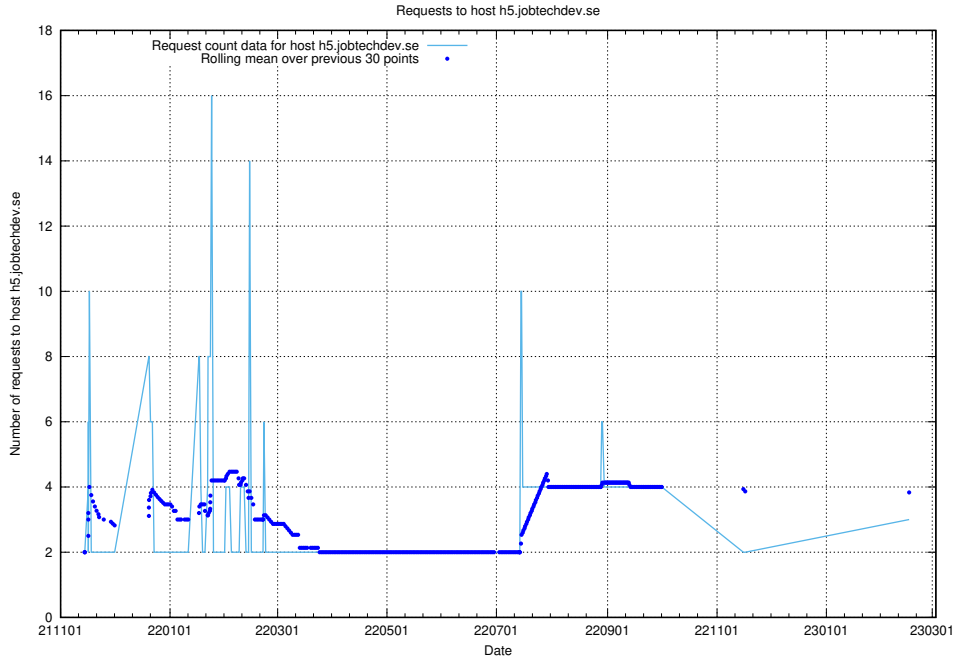

### 7.169 Usage of h5.jobtechdev.se

Here, we count the number of requests to host h5.jobtechdev.se.