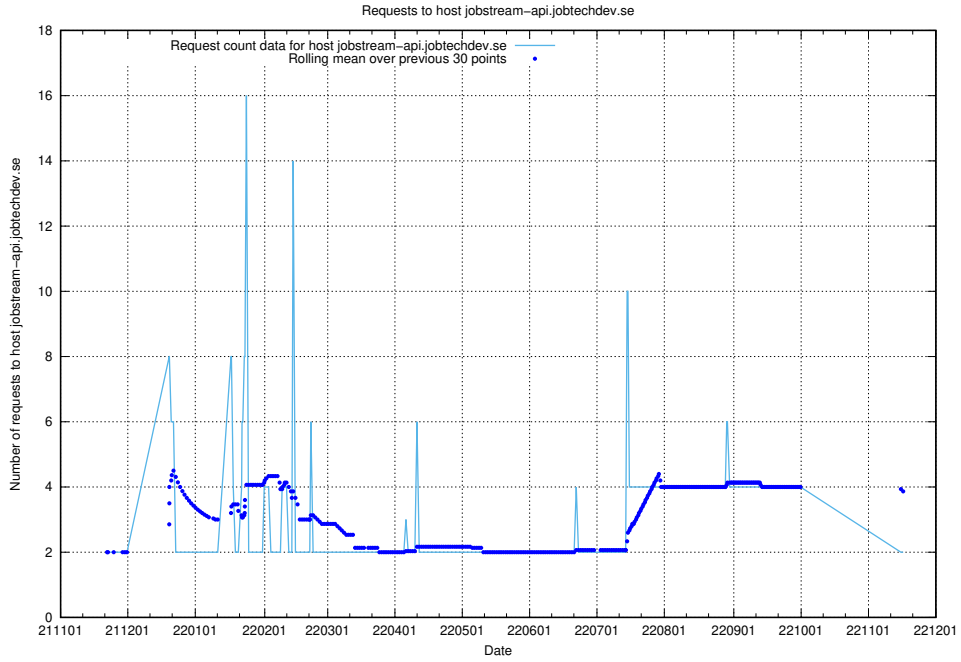

7.443 Usage of jobstream-api.jobtechdev.se

Here, we count the number of requests to host jobstream-api.jobtechdev.se.