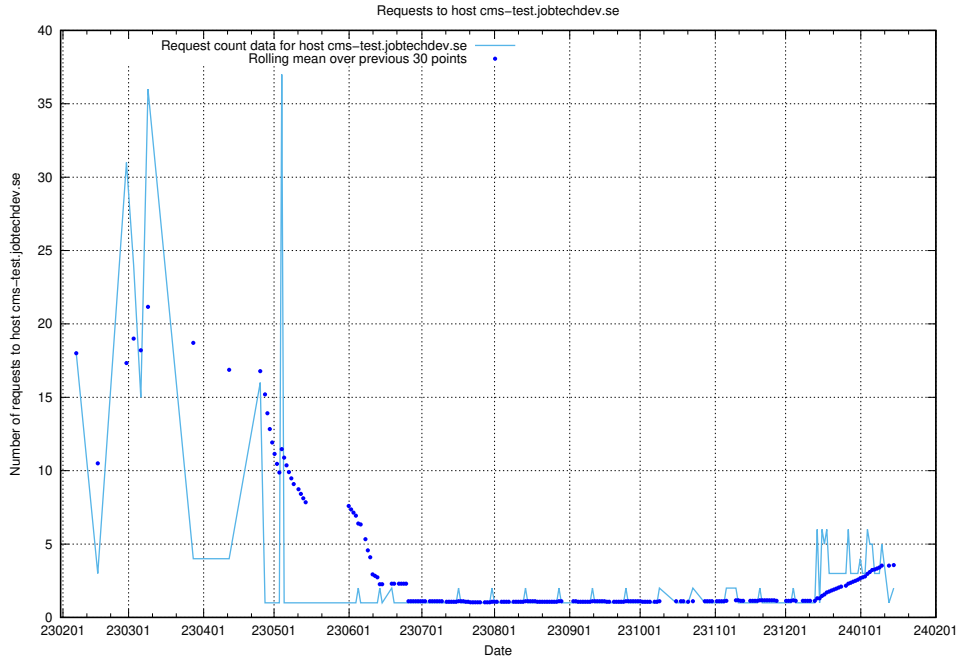

7.297 Usage of cms-test.jobtechdev.se

Here, we count the number of requests to host cms-test.jobtechdev.se.