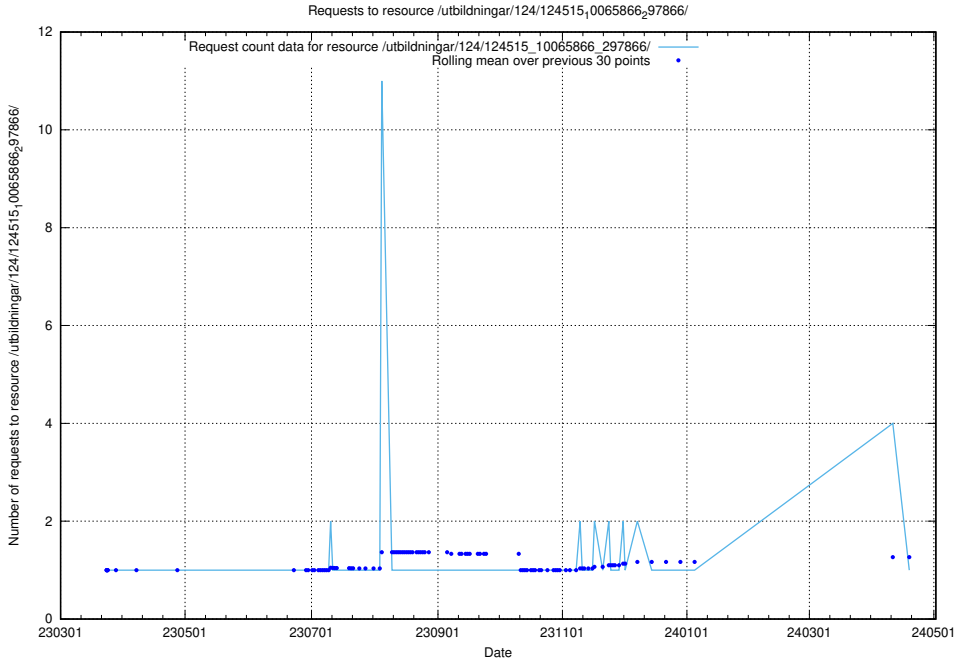

5.1744 Usage of /utbildningar/124/124515_10065866_297866/

Here, we count the number of requests to resource /utbildningar/124/124515_10065866_297866/.