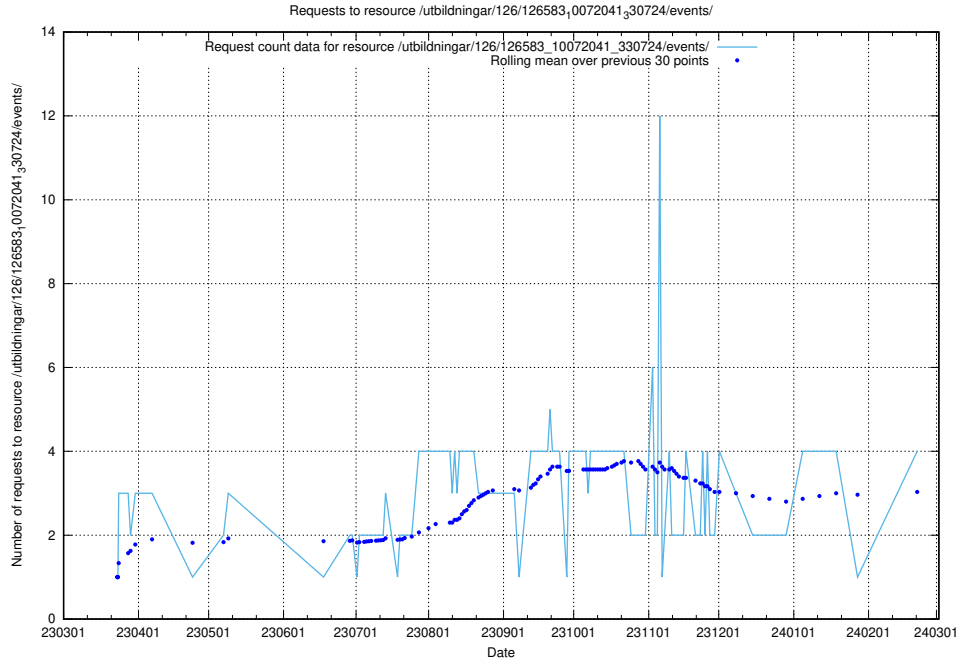

5.246 Usage of /utbildningar/126/126583_10072041_330724/events/

Here, we count the number of requests to resource /utbildningar/126/126583_10072041_330724/events/