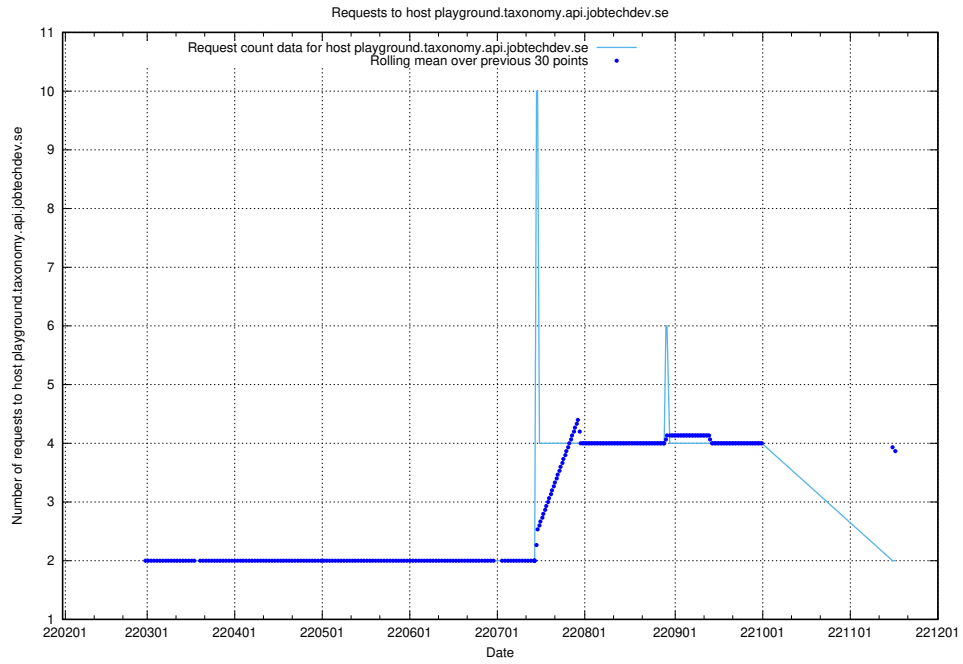

## 7.514 Usage of playground.taxonomy.api.jobtechdev.se

Here, we count the number of requests to host playground.taxonomy.api.jobtechdev.se.