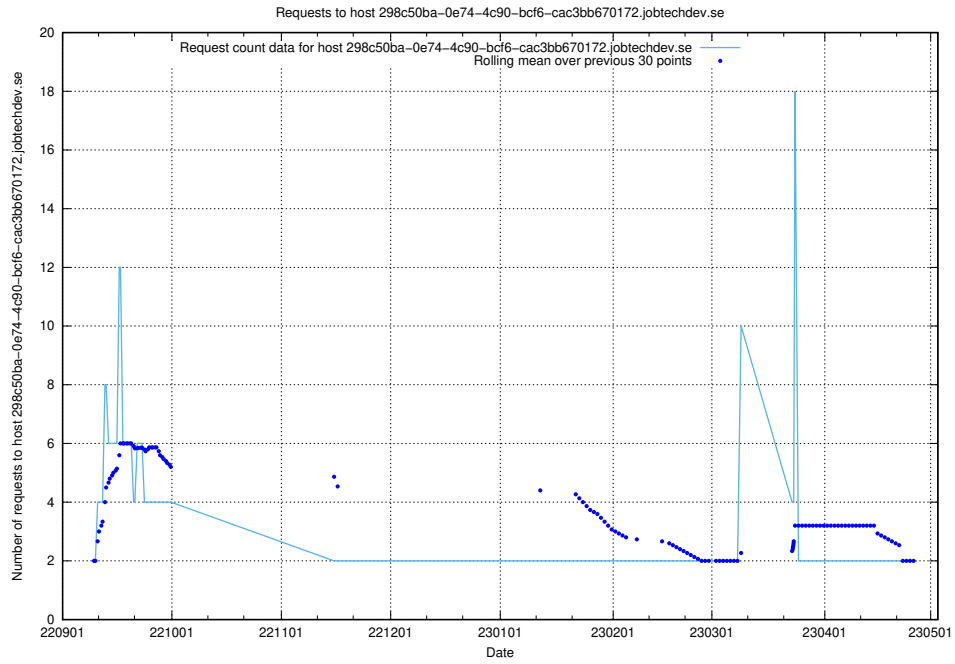

7.333 Usage of 298c50ba-0e74-4c90-bcf6-cac3bb670172.jobtechdev.se

Here, we count the number of requests to host 298c50ba-0e74-4c90-bcf6-cac3bb670172.jobtechdev.se.