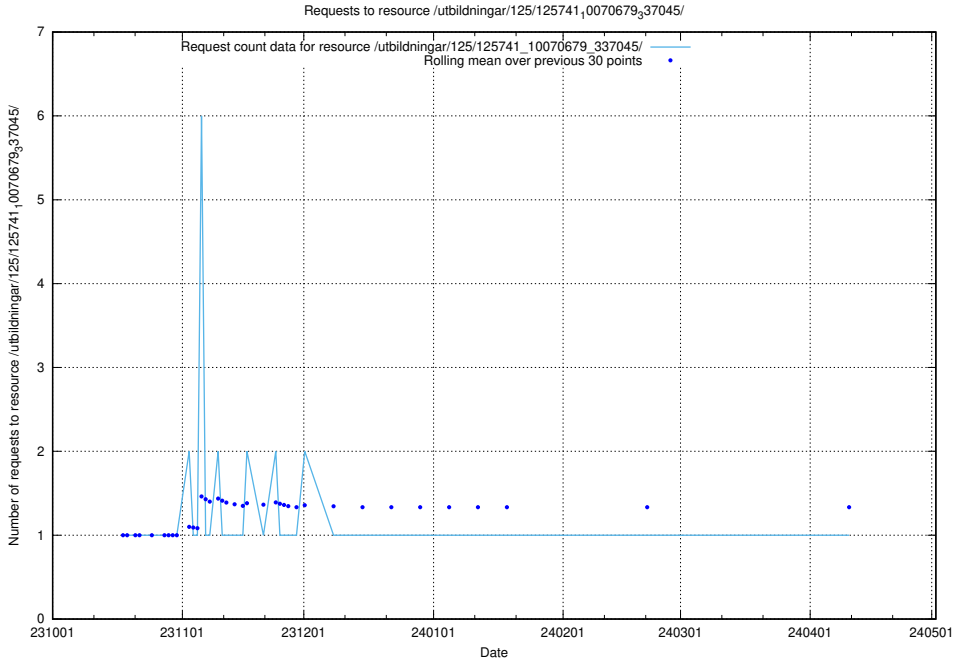

5.4313 Usage of /utbildningar/125/125741_10070679_337045/

Here, we count the number of requests to resource /utbildningar/125/125741_10070679_337045/.