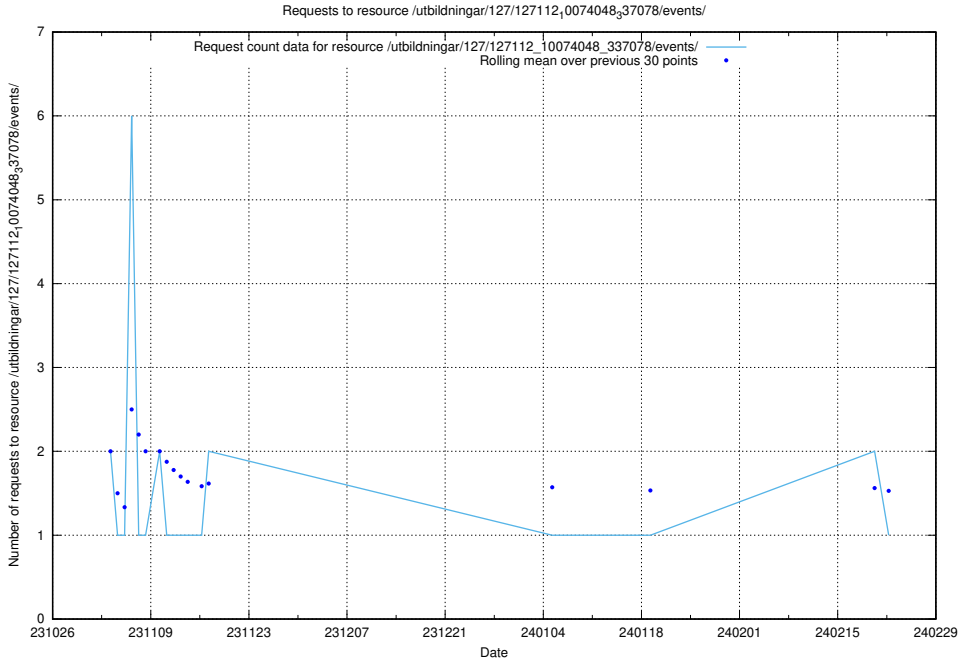

5.4173 Usage of /utbildningar/127/127112_10074048_337078/events/

Here, we count the number of requests to resource /utbildningar/127/127112_10074048_337078/events/