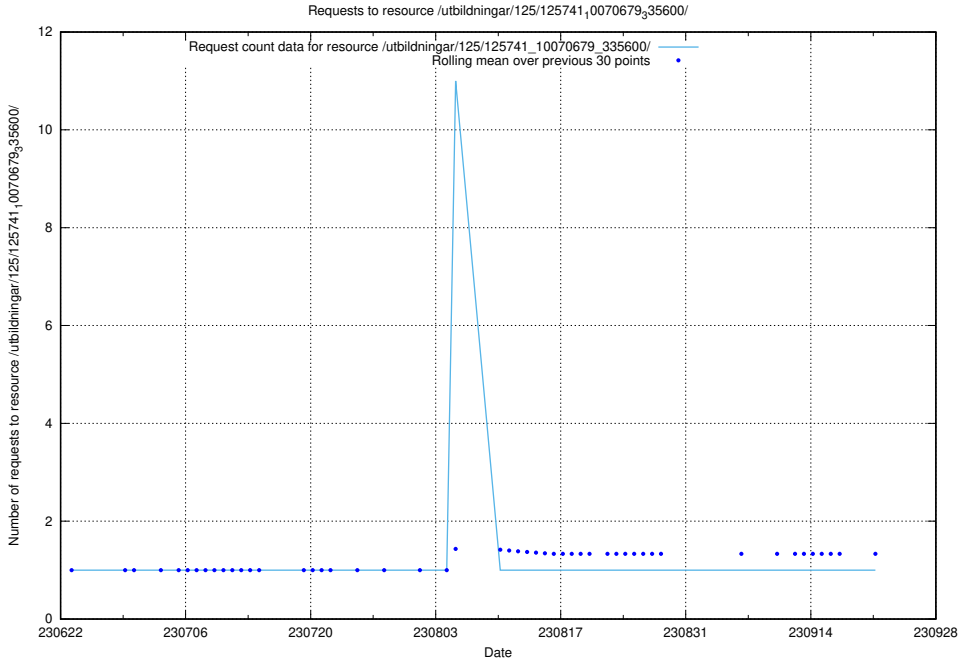

5.5721 Usage of /utbildningar/125/125741_10070679_335600/

Here, we count the number of requests to resource /utbildningar/125/125741_10070679_335600/.