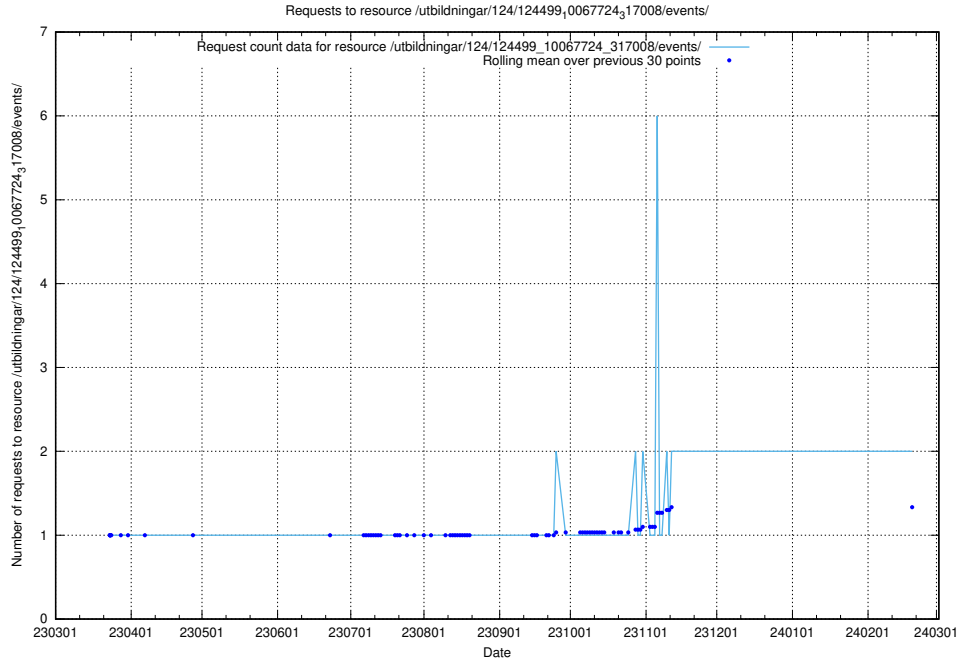

5.568 Usage of /utbildningar/124/124499_10067724_317008/events/

Here, we count the number of requests to resource /utbildningar/124/124499_10067724_317008/events/