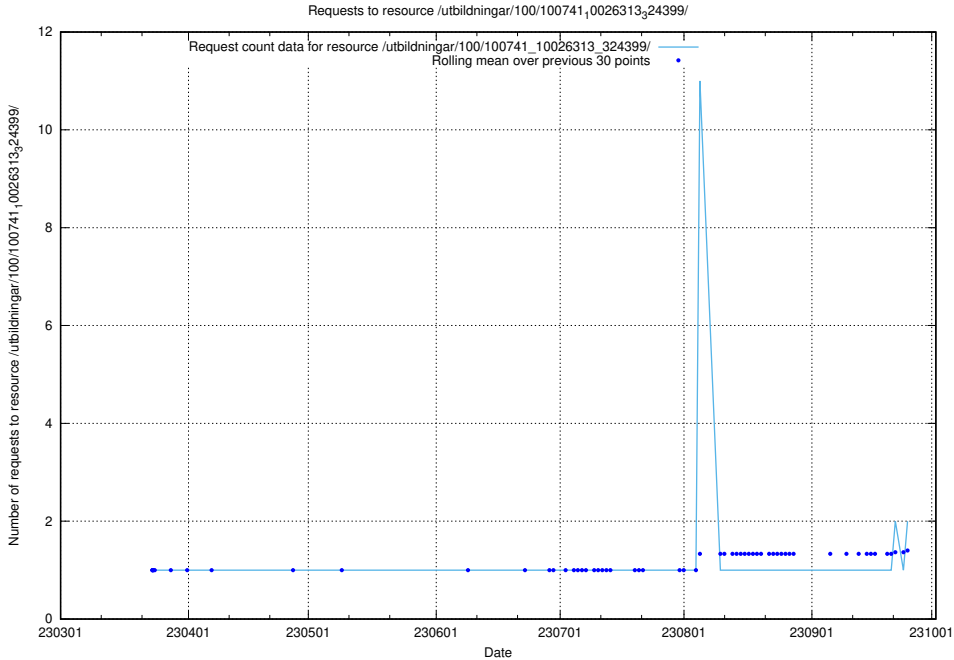

5.843 Usage of /utbildningar/100/100741_10026313_324399/

Here, we count the number of requests to resource /utbildningar/100/100741_10026313_324399/.