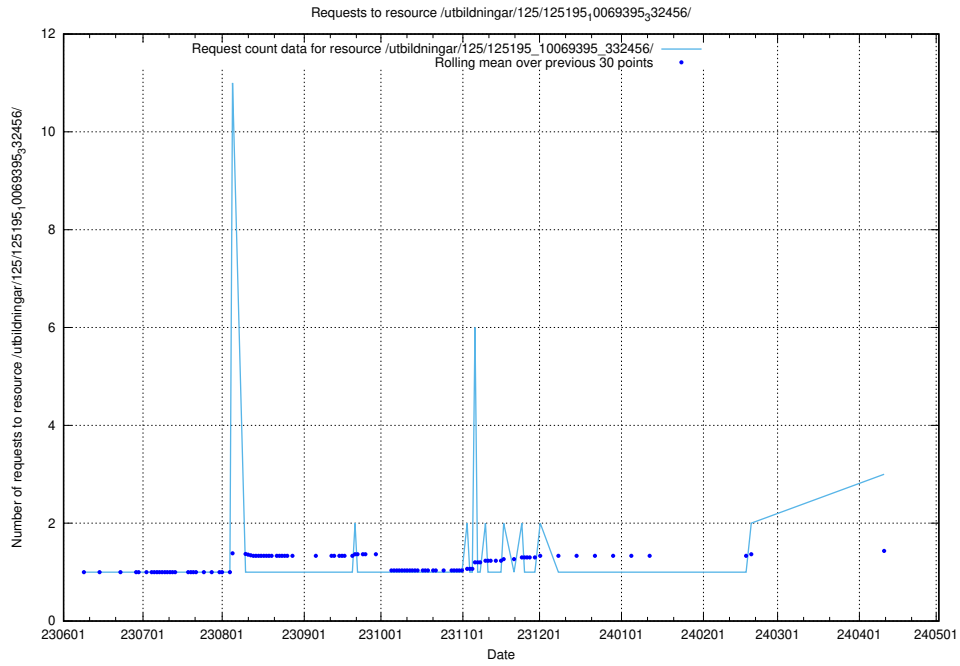

5.404 Usage of /utbildningar/125/125195_10069395_332456/

Here, we count the number of requests to resource /utbildningar/125/125195_10069395_332456/.