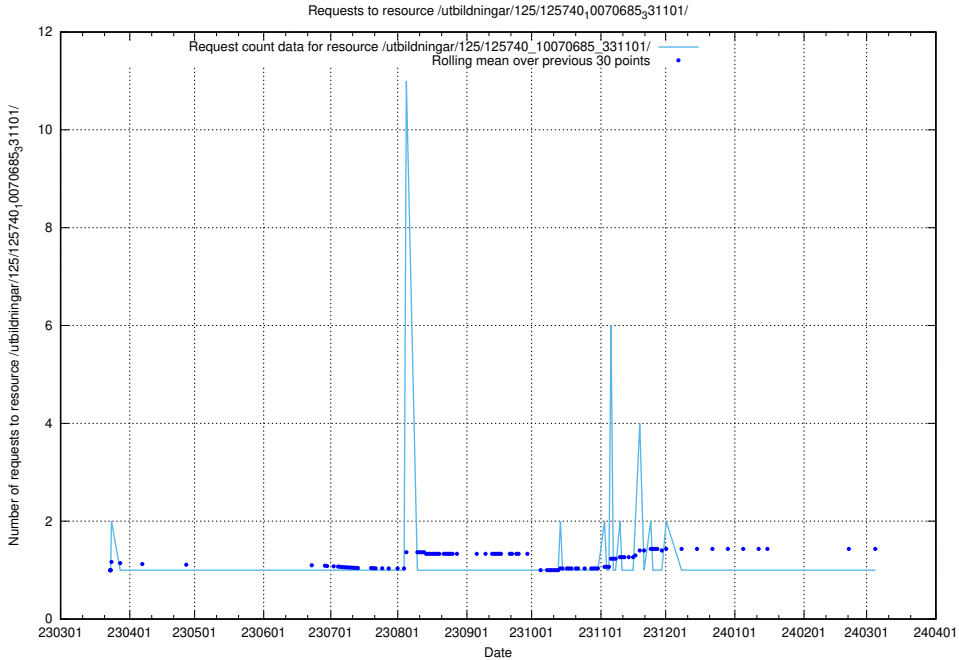

5.1009 Usage of /utbildningar/125/125740_10070685_331101/

Here, we count the number of requests to resource /utbildningar/125/125740_10070685_331101/.