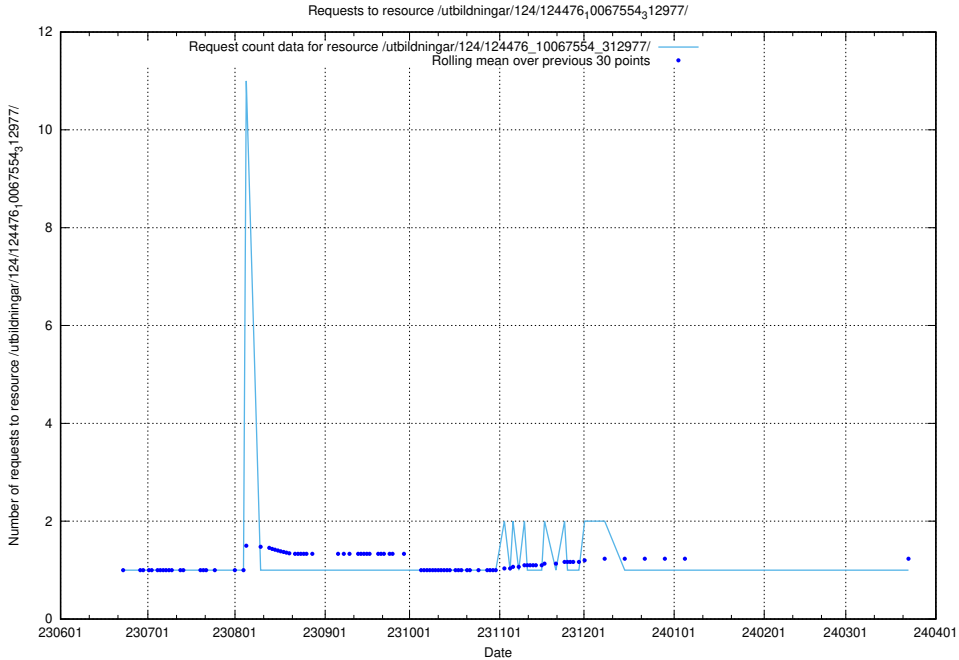

5.5823 Usage of /utbildningar/124/124476_10067554_312977/

Here, we count the number of requests to resource /utbildningar/124/124476_10067554_312977/.