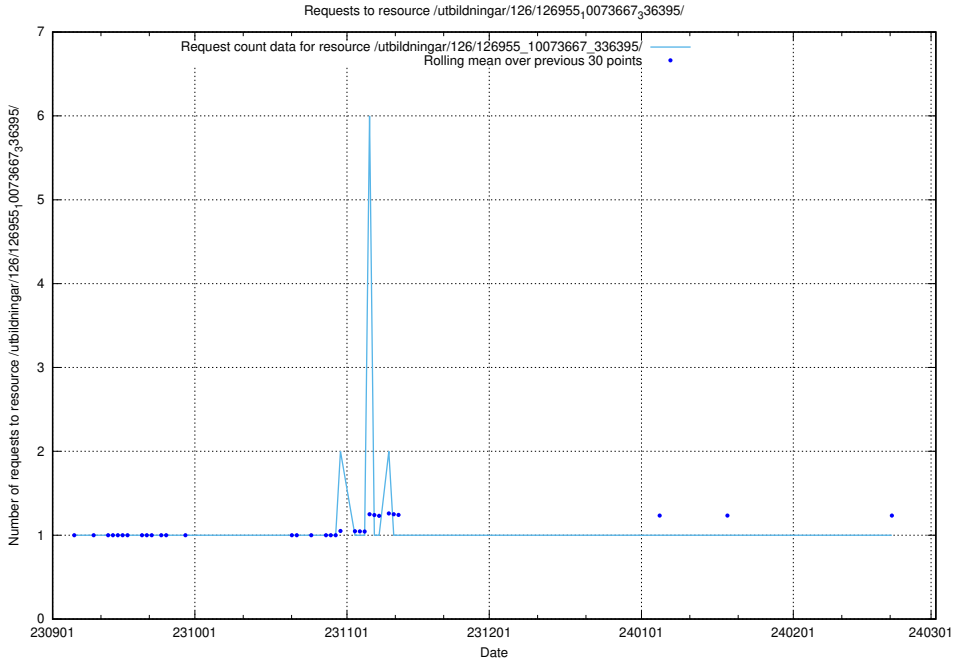

5.4677 Usage of /utbildningar/126/126955_10073667_336395/

Here, we count the number of requests to resource /utbildningar/126/126955_10073667_336395/.