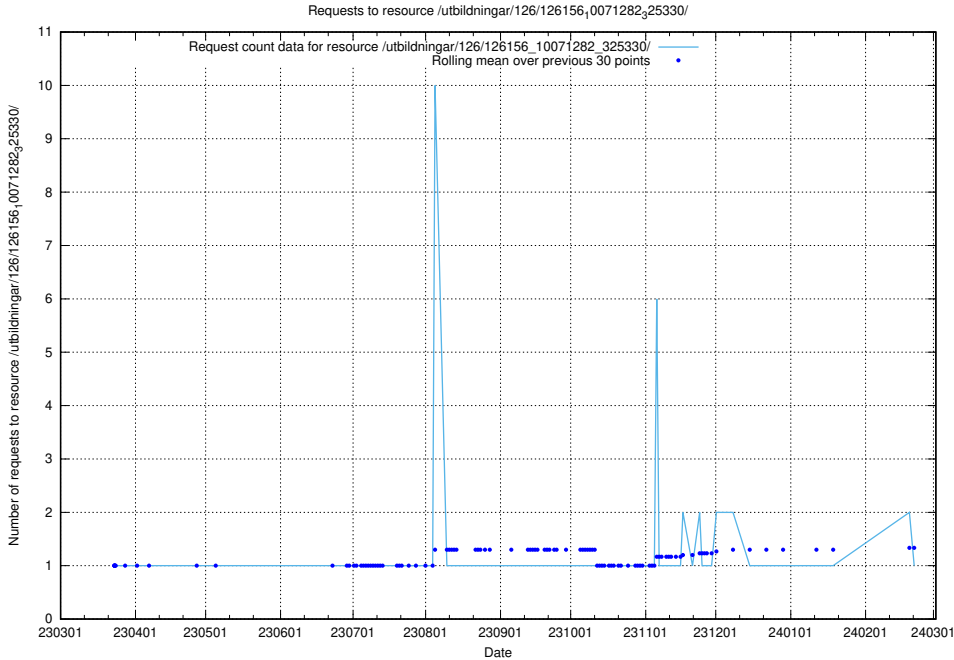

5.6435 Usage of /utbildningar/126/126156_10071282_325330/

Here, we count the number of requests to resource /utbildningar/126/126156_10071282_325330/.