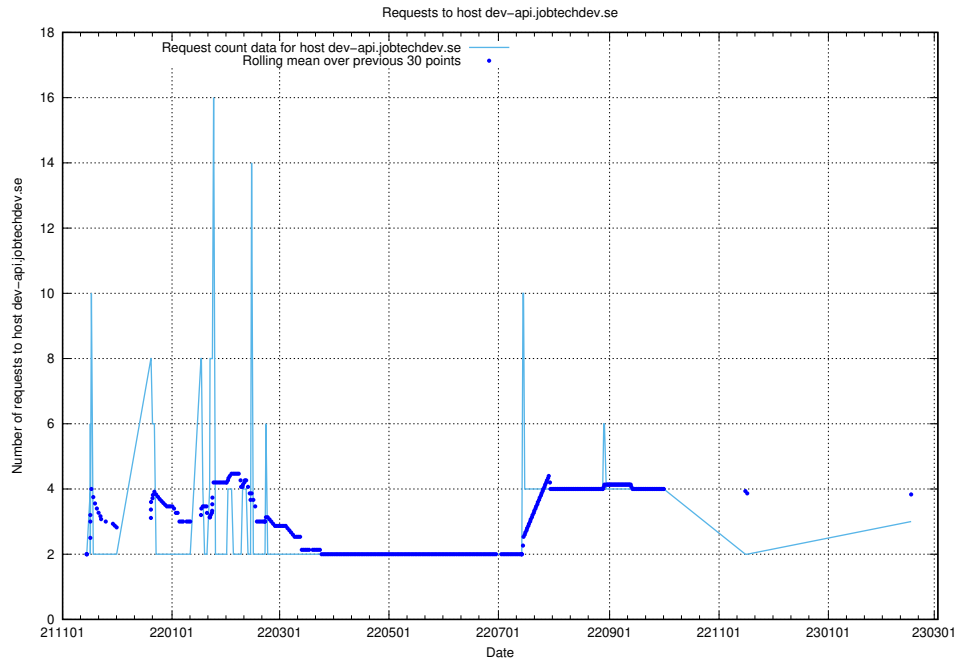

7.172 Usage of dev-api.jobtechdev.se

Here, we count the number of requests to host dev-api.jobtechdev.se.