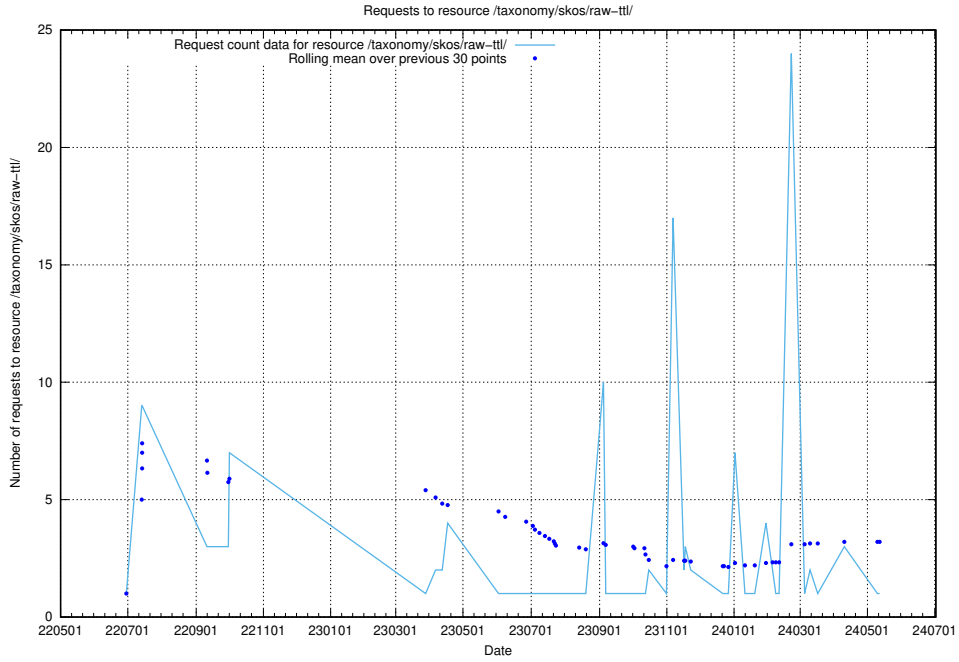

5.1028 Usage of /taxonomy/skos/raw-ttl/

Here, we count the number of requests to resource /taxonomy/skos/raw-ttl/.