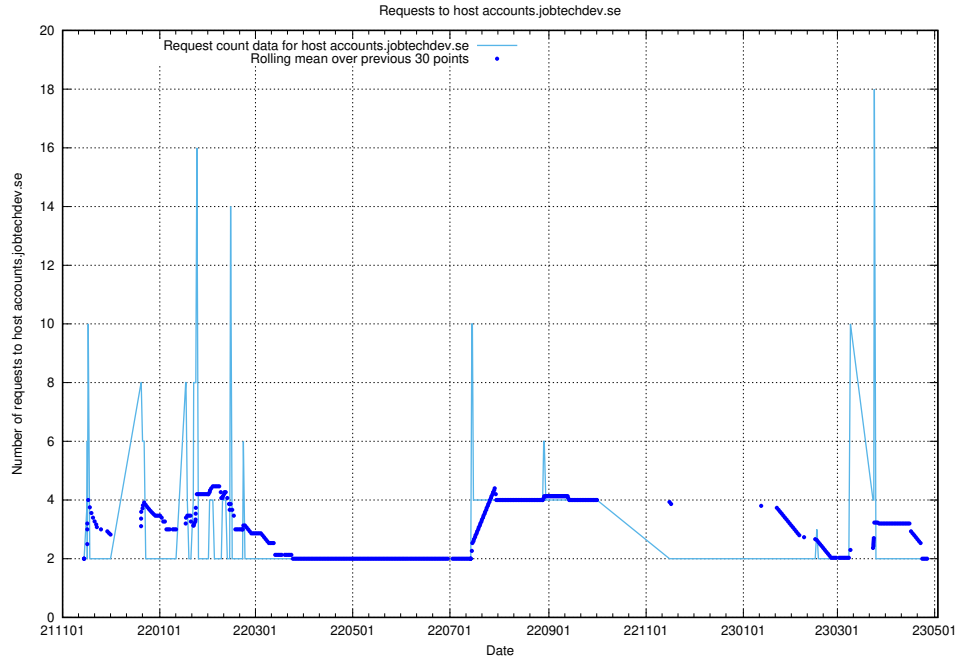

7.300 Usage of accounts.jobtechdev.se

Here, we count the number of requests to host accounts.jobtechdev.se.