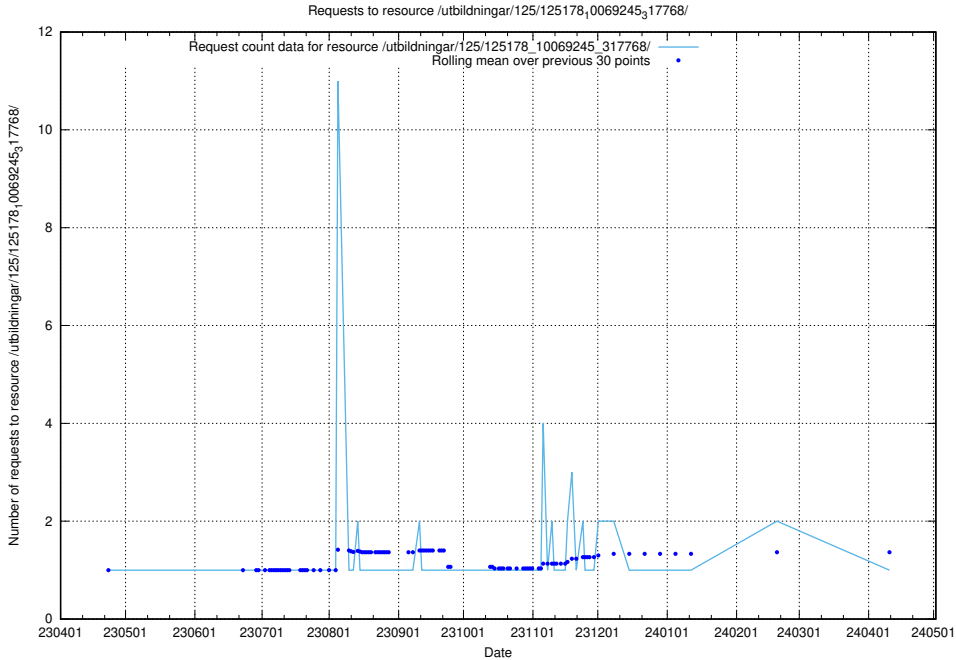

5.6063 Usage of /utbildningar/125/125178_10069245_317768/

Here, we count the number of requests to resource /utbildningar/125/125178_10069245_317768/.