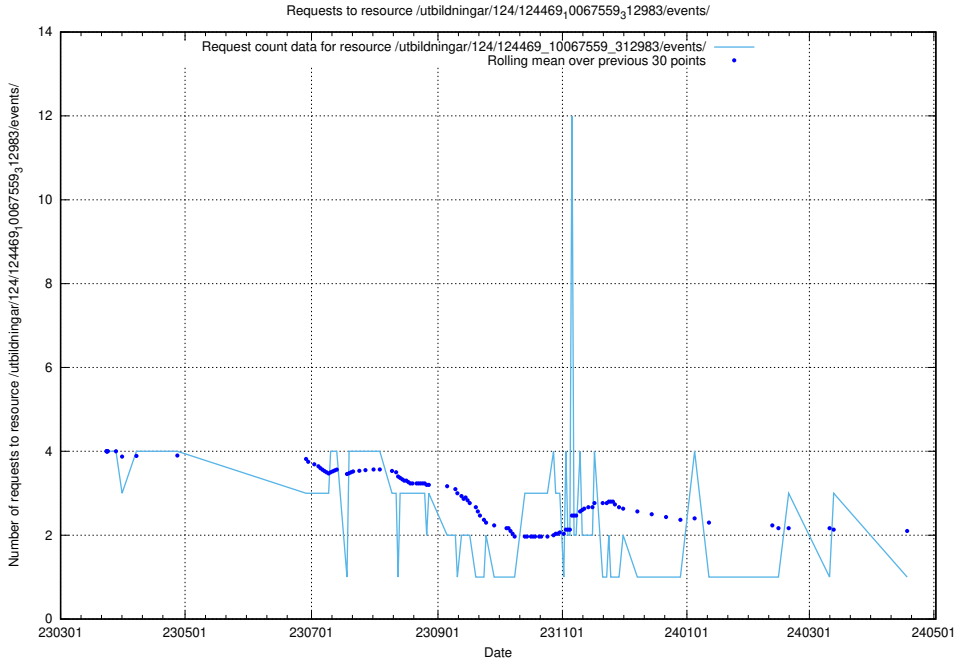

5.6262 Usage of /utbildningar/124/124469_10067559_312983/events/

Here, we count the number of requests to resource /utbildningar/124/124469_10067559_312983/events/