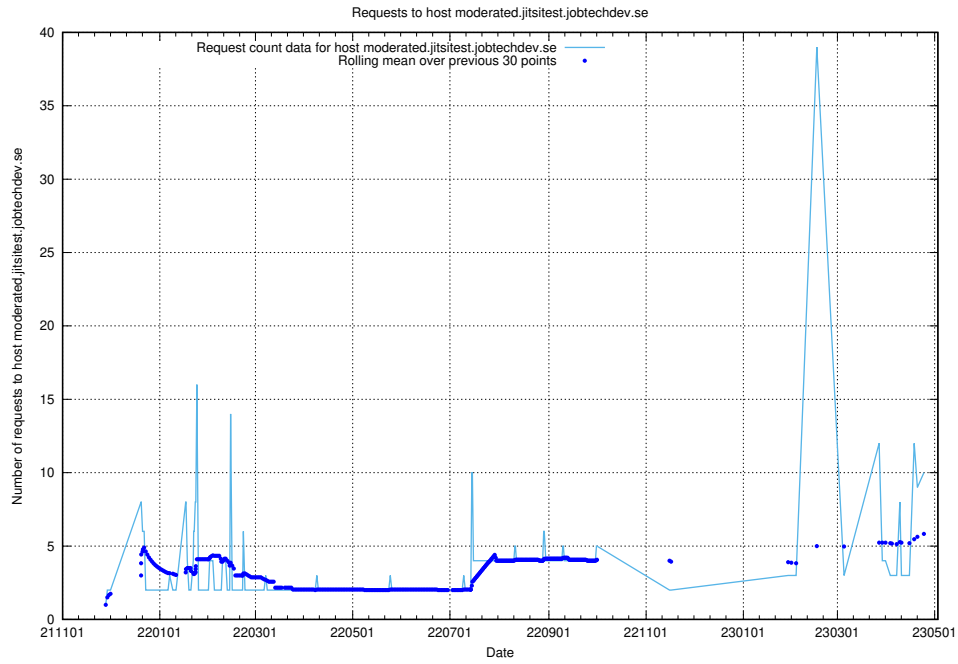

7.60 Usage of moderated.jitsitest.jobtechdev.se

Here, we count the number of requests to host moderated.jitsitest.jobtechdev.se.