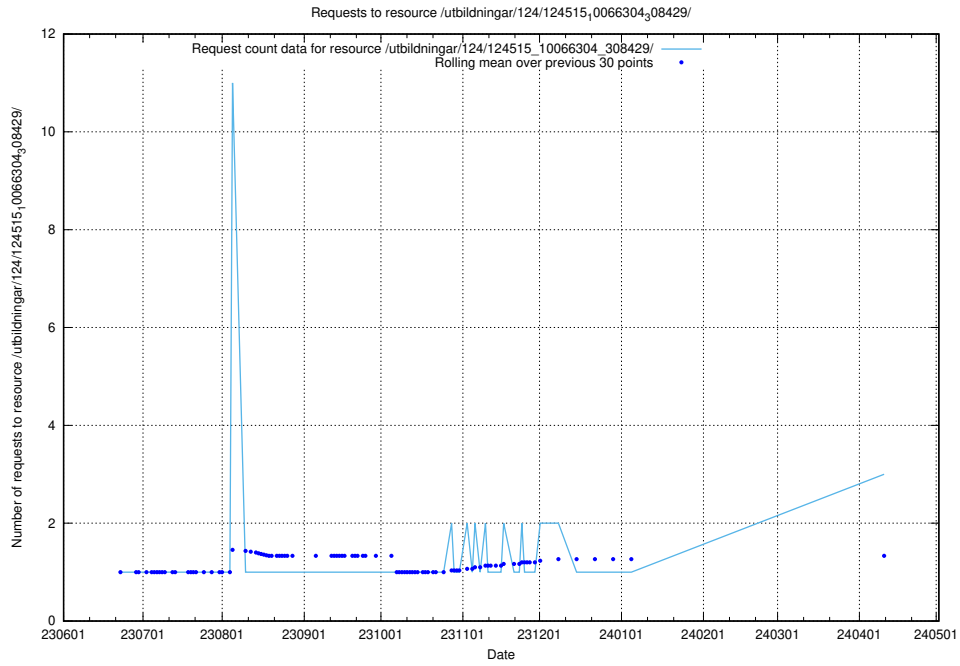

5.389 Usage of /utbildningar/124/124515_10066304_308429/

Here, we count the number of requests to resource /utbildningar/124/124515_10066304_308429/.