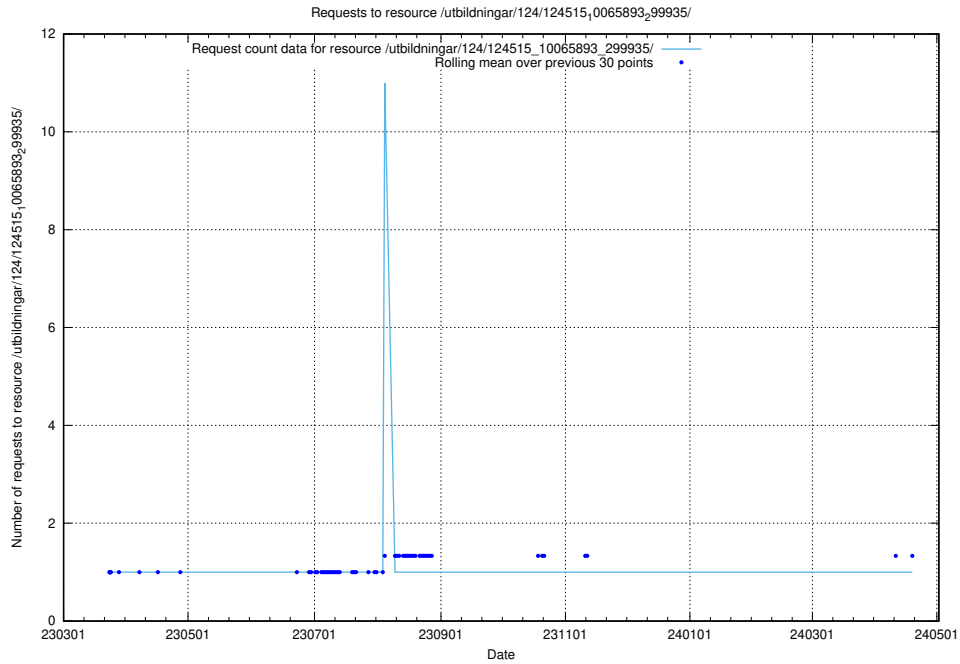

5.1680 Usage of /utbildningar/124/124515_10065893_299935/

Here, we count the number of requests to resource /utbildningar/124/124515_10065893_299935/.