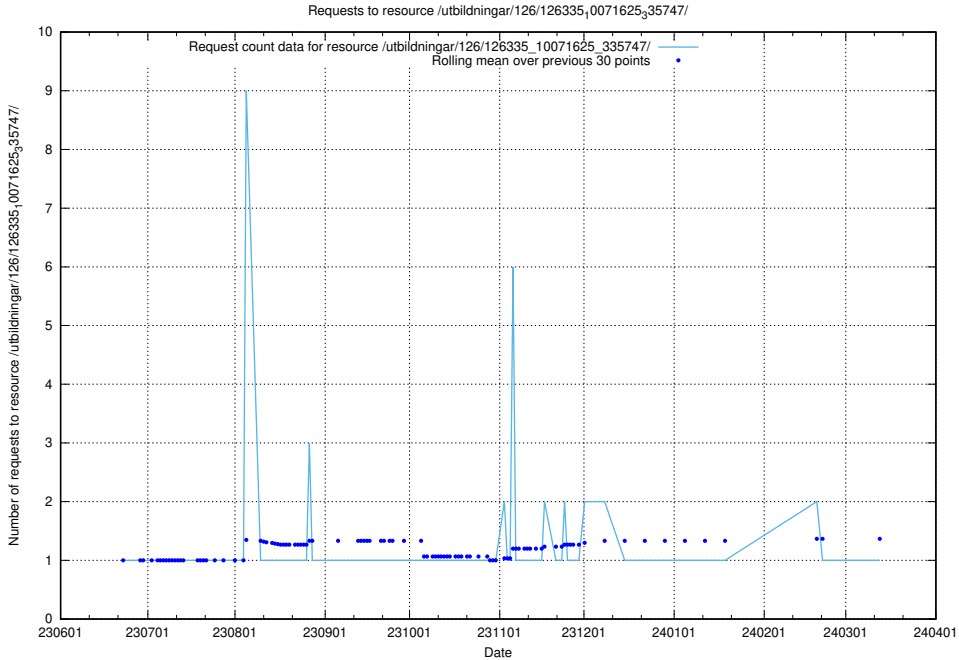

5.5699 Usage of /utbildningar/126/126335_10071625_335747/

Here, we count the number of requests to resource /utbildningar/126/126335_10071625_335747/.