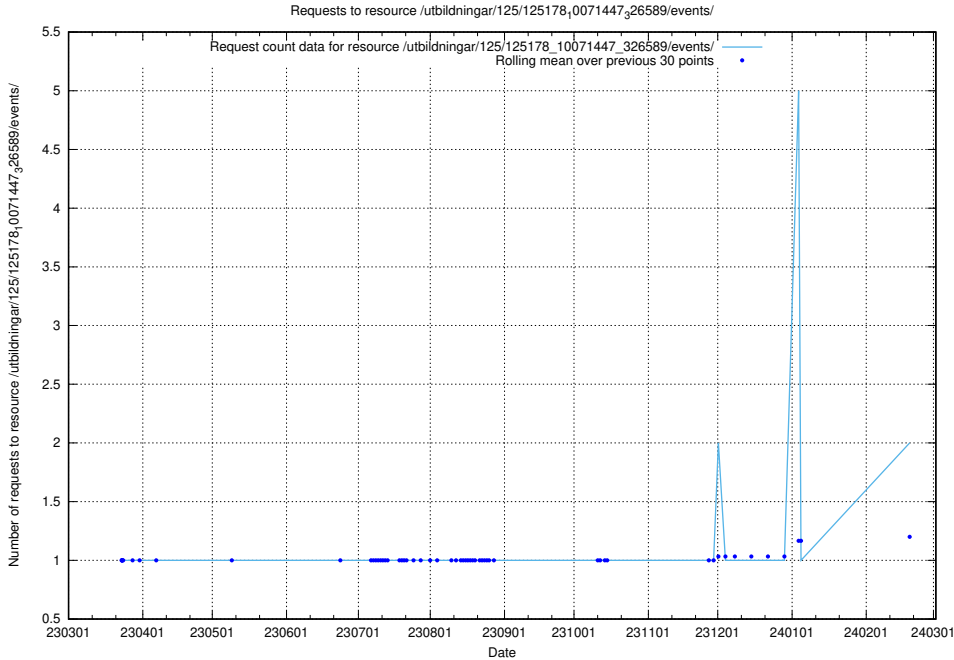

5.478 Usage of /utbildningar/125/125178_10071447_326589/events/

Here, we count the number of requests to resource /utbildningar/125/125178_10071447_326589/events/