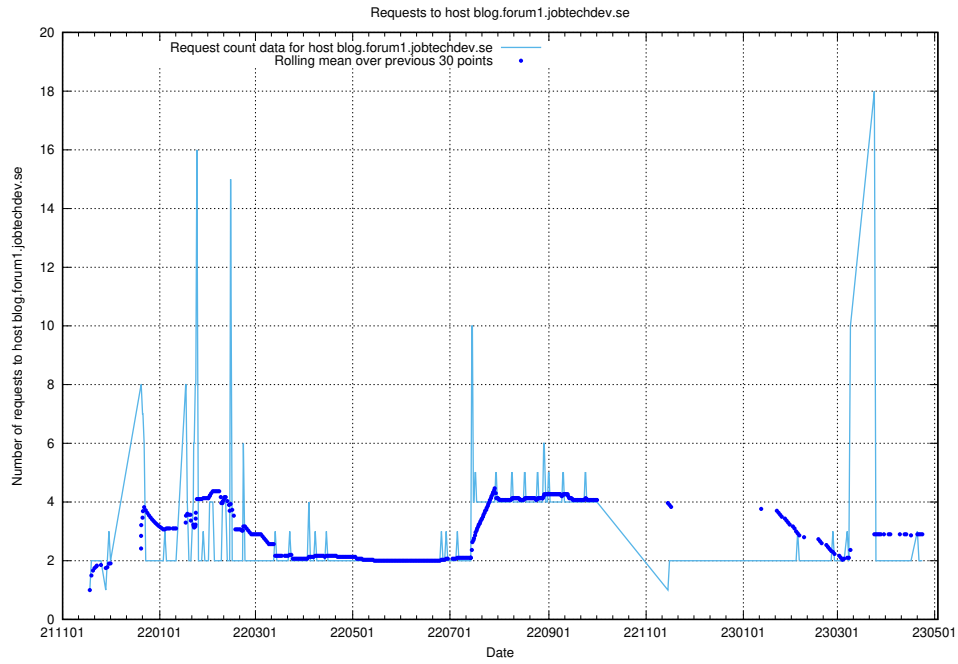

7.490 Usage of `blog.forum1.jobtechdev.se`

Here, we count the number of requests to host `blog.forum1.jobtechdev.se`.