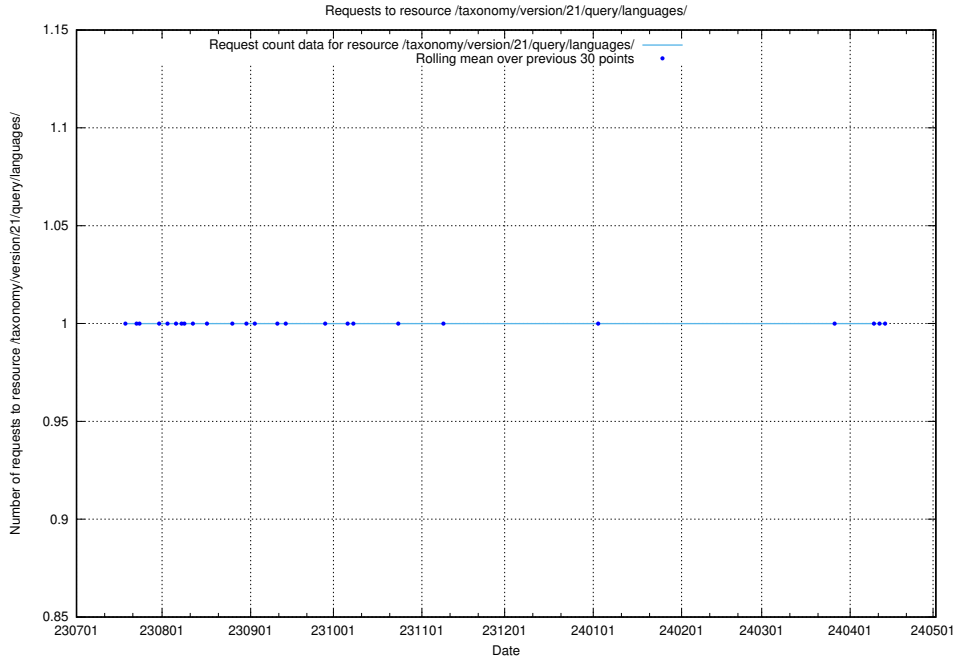

5.5052 Usage of /taxonomy/version/21/query/languages/

Here, we count the number of requests to resource /taxonomy/version/21/query/languages/.