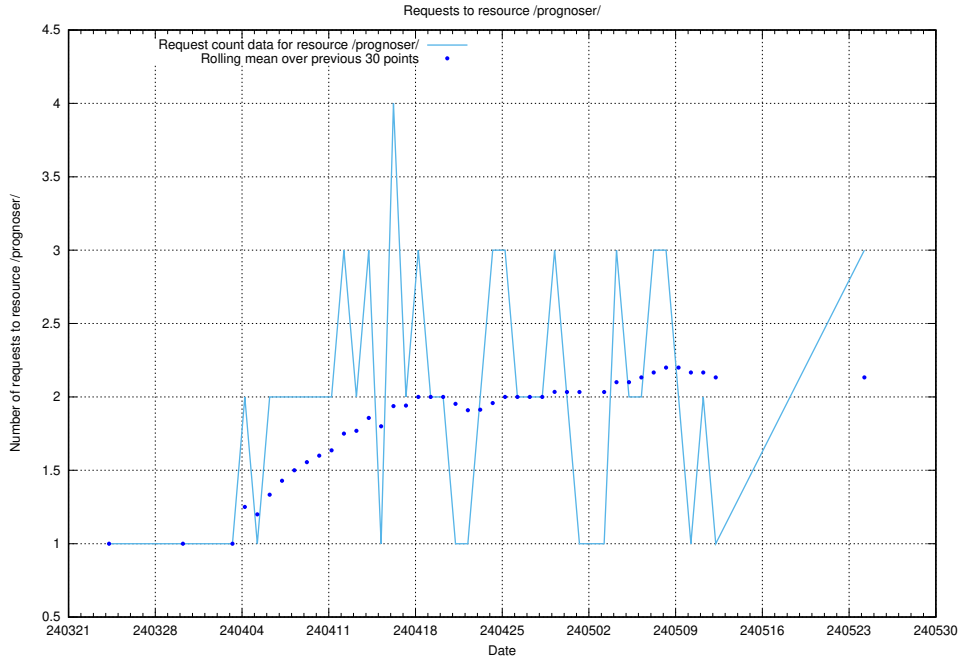

5.282 Usage of /prognoser/

Here, we count the number of requests to resource /prognoser/.