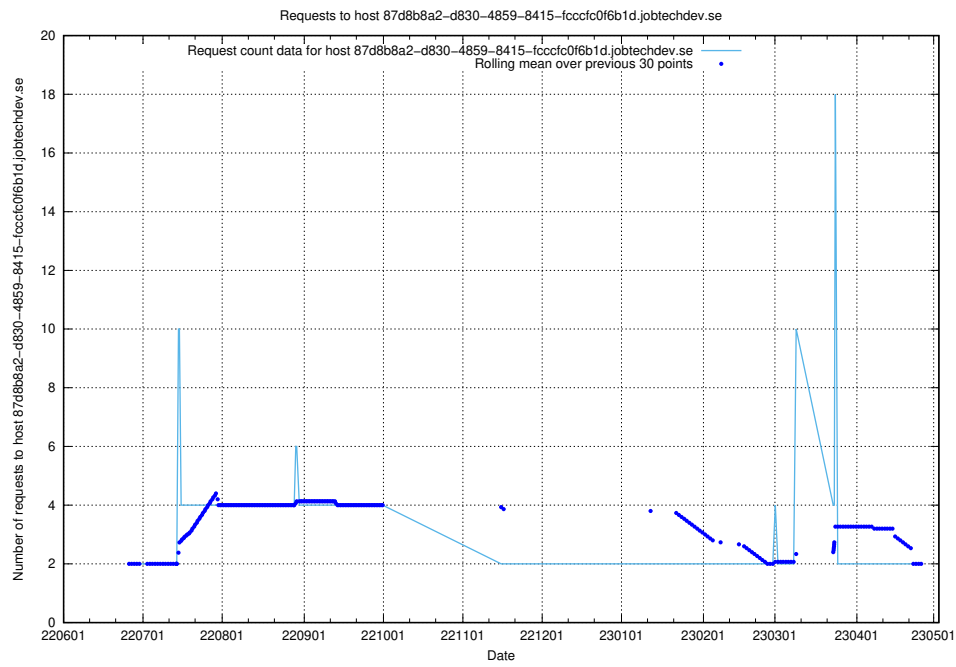

7.405 Usage of 87d8b8a2-d830-4859-8415-fccfc0f6b1d.jobtechdev.se

Here, we count the number of requests to host 87d8b8a2-d830-4859-8415-fccfc0f6b1d.jobtechdev.se.