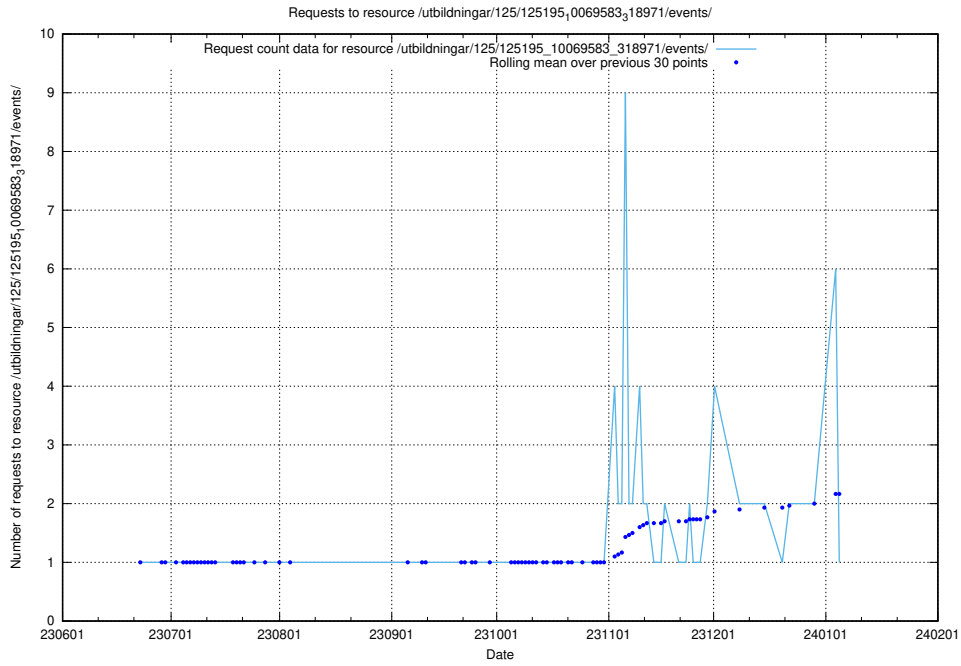

5.5755 Usage of /utbildningar/125/125195_10069583_318971/events/

Here, we count the number of requests to resource /utbildningar/125/125195_10069583_318971/events/