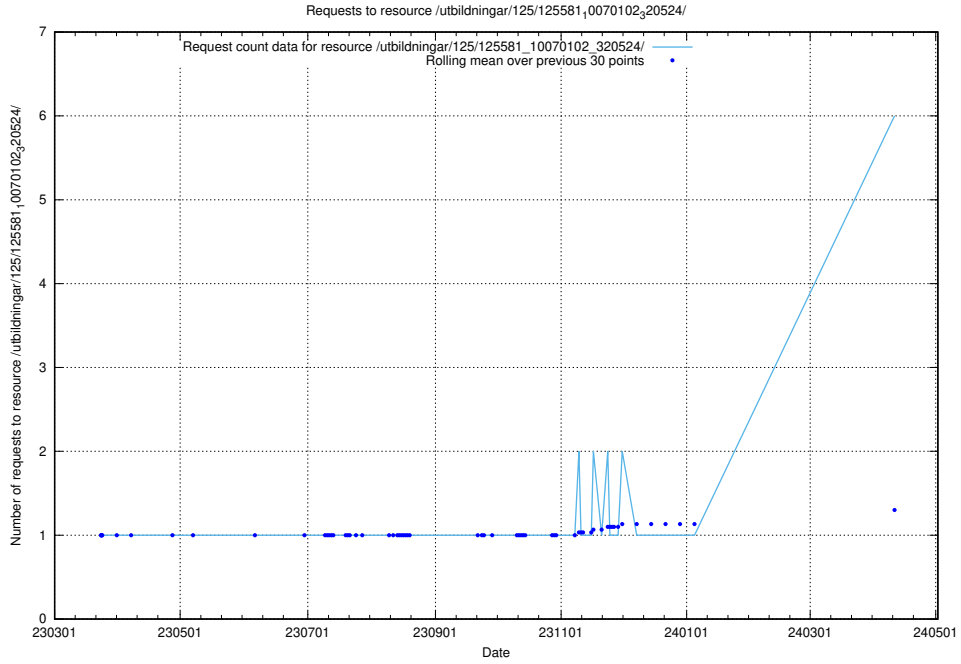

5.43 Usage of /utbildningar/125/125581_10070102_320524/

Here, we count the number of requests to resource /utbildningar/125/125581_10070102_320524/.