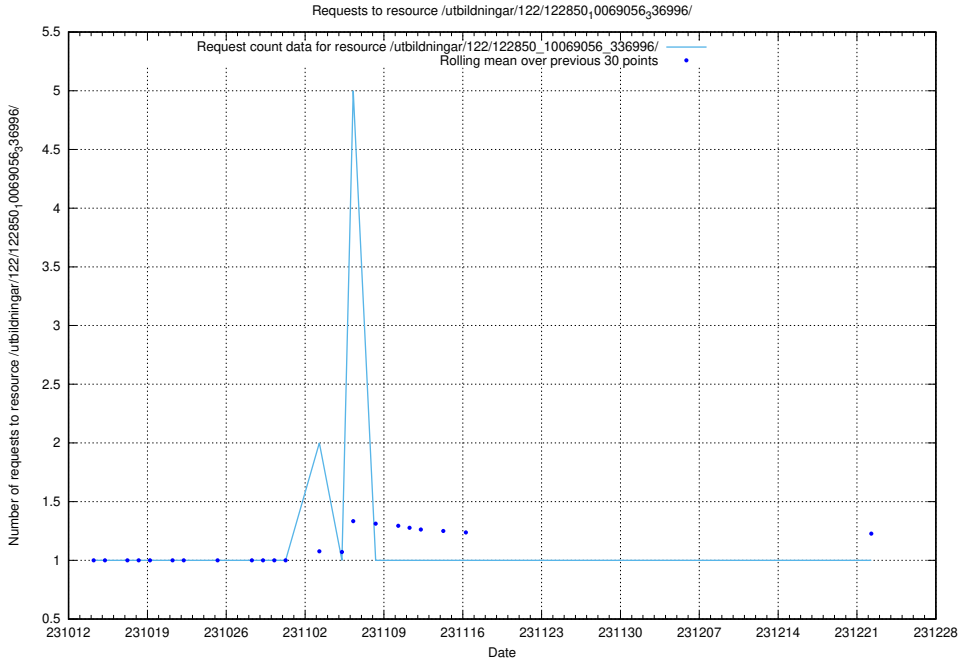

5.4369 Usage of /utbildningar/122/122850_10069056_336996/

Here, we count the number of requests to resource /utbildningar/122/122850_10069056_336996/.