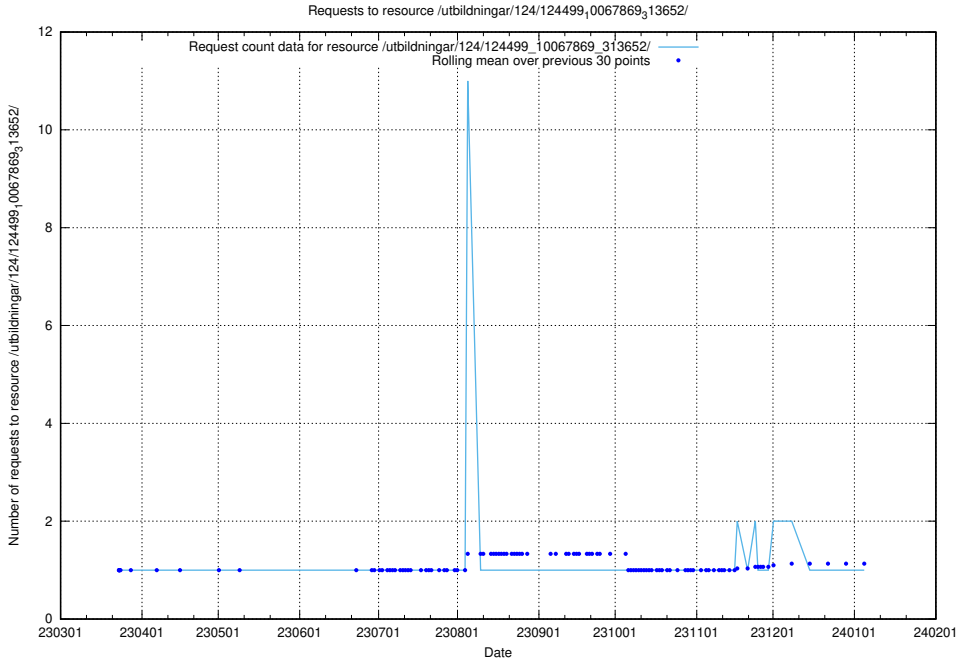

5.2421 Usage of /utbildningar/124/124499_10067869_313652/

Here, we count the number of requests to resource /utbildningar/124/124499_10067869_313652/.