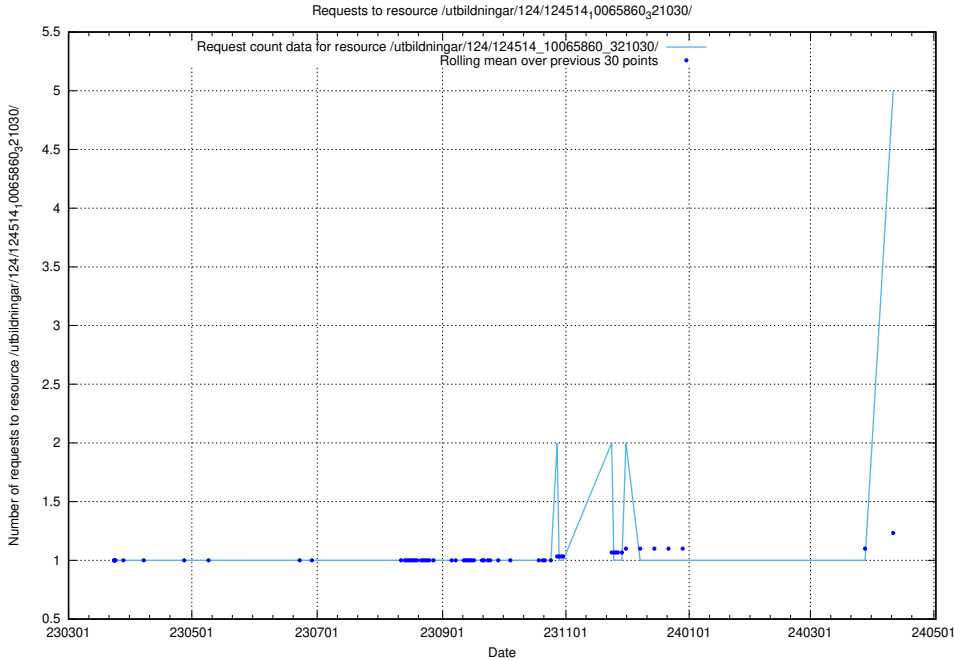

5.123 Usage of /utbildningar/124/124514_10065860_321030/

Here, we count the number of requests to resource /utbildningar/124/124514_10065860_321030/.