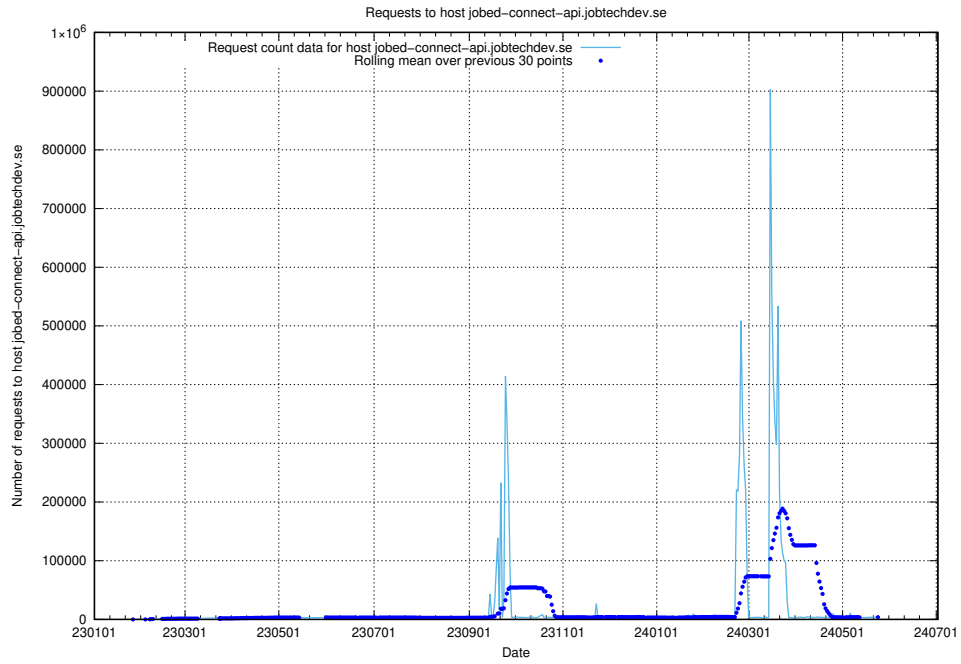

7.14 Usage of `jobed-connect-api.jobtechdev.se`

Here, we count the number of requests to host `jobed-connect-api.jobtechdev.se`.