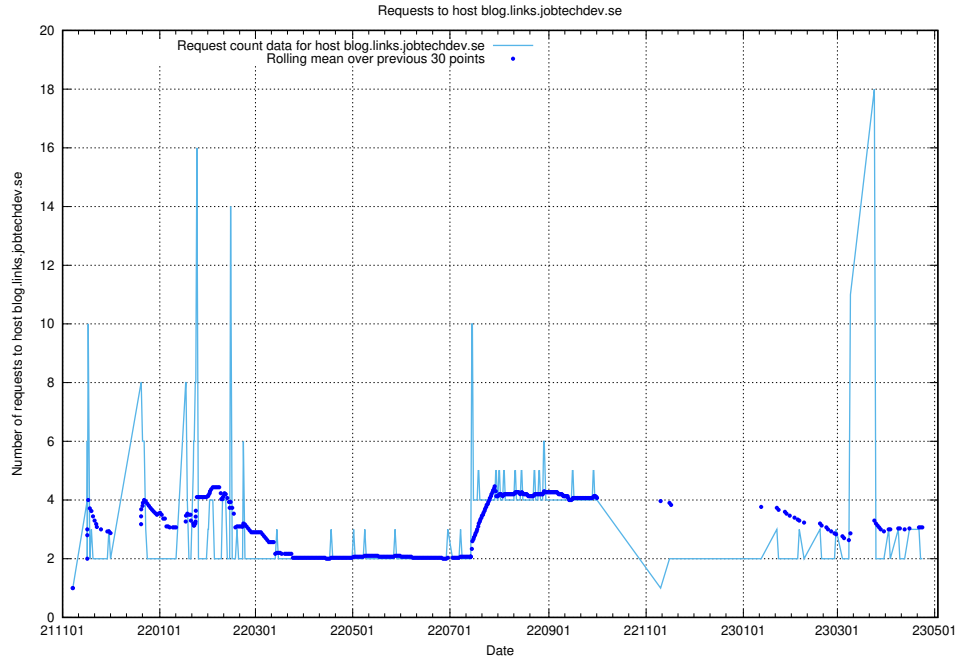

7.438 Usage of `blog.links.jobtechdev.se`

Here, we count the number of requests to host `blog.links.jobtechdev.se`.