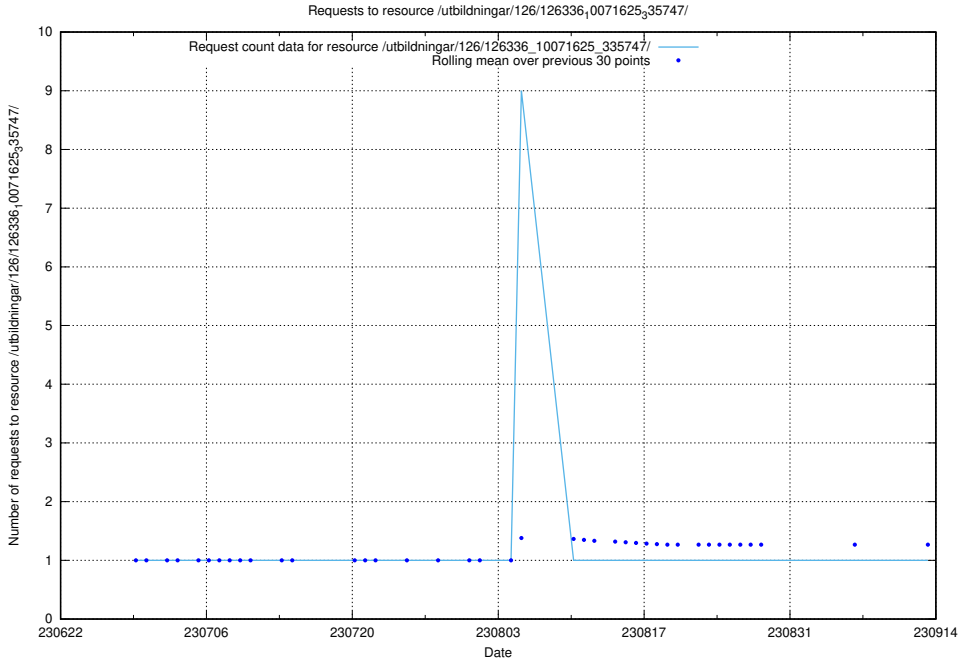

5.5480 Usage of /utbildningar/126/126336_10071625_335747/

Here, we count the number of requests to resource /utbildningar/126/126336_10071625_335747/.