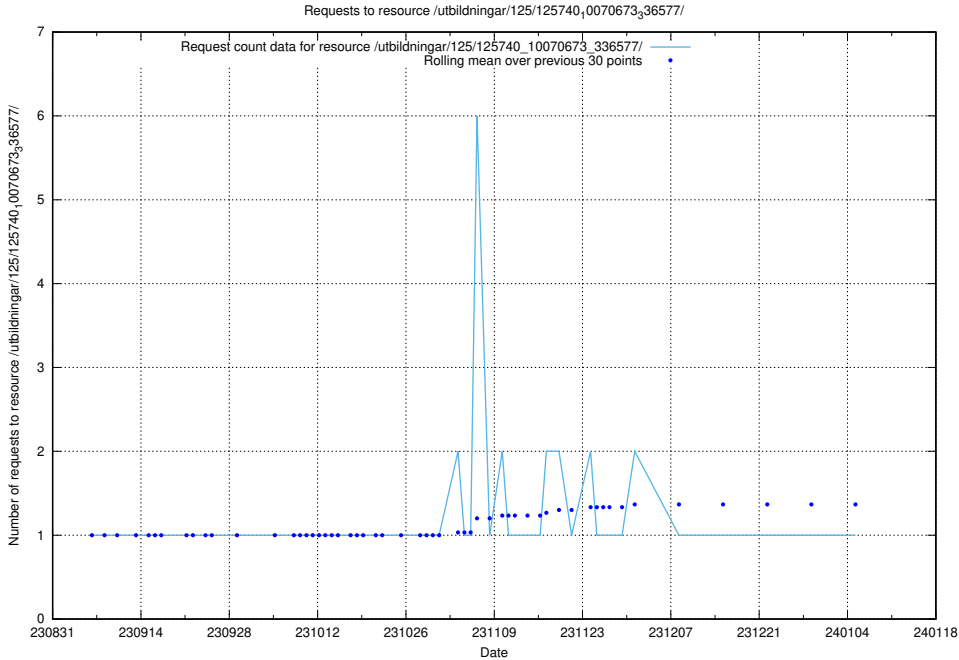

5.4696 Usage of /utbildningar/125/125740_10070673_336577/

Here, we count the number of requests to resource /utbildningar/125/125740_10070673_336577/.