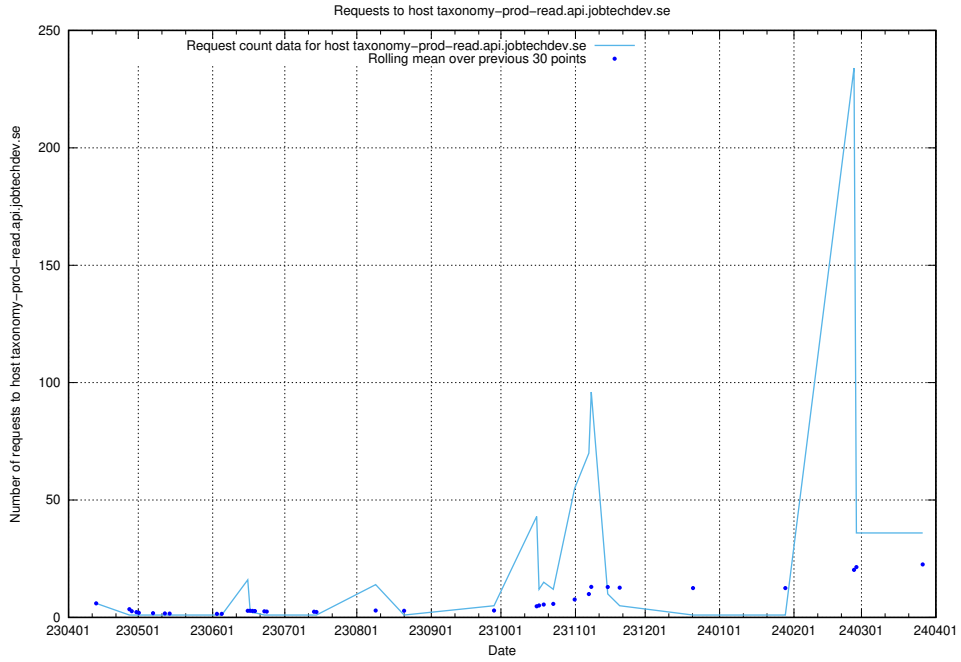

7.29 Usage of taxonomy-prod-read.api.jobtechdev.se

Here, we count the number of requests to host taxonomy-prod-read.api.jobtechdev.se.