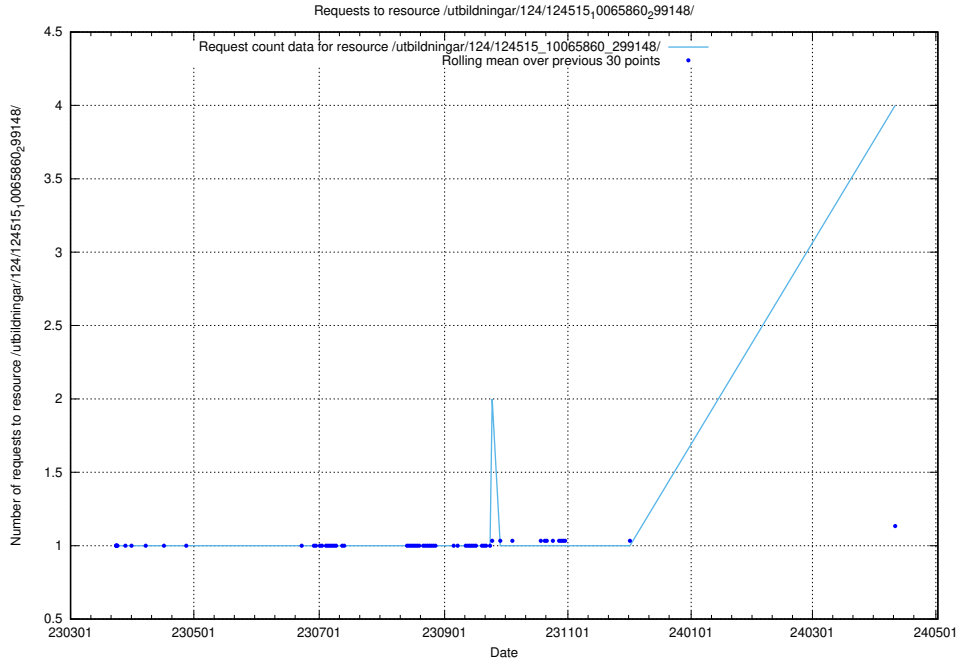

### 5.175 Usage of /utbildningar/124/124515\_10065860\_299148/

Here, we count the number of requests to resource /utbildningar/124/124515\_10065860\_299148/.