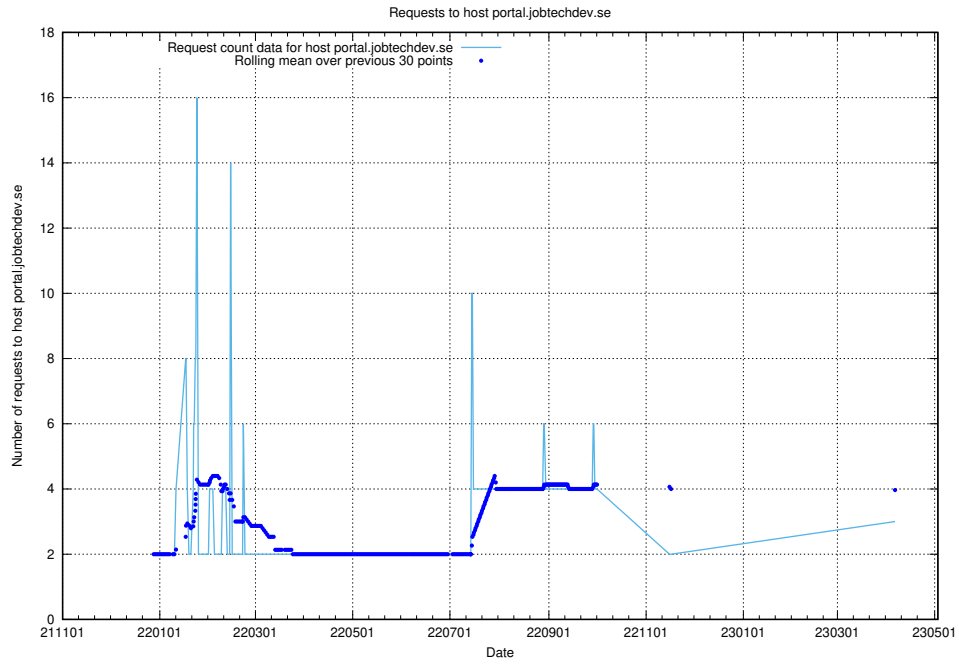

7.197 Usage of portal.jobtechdev.se

Here, we count the number of requests to host portal.jobtechdev.se.