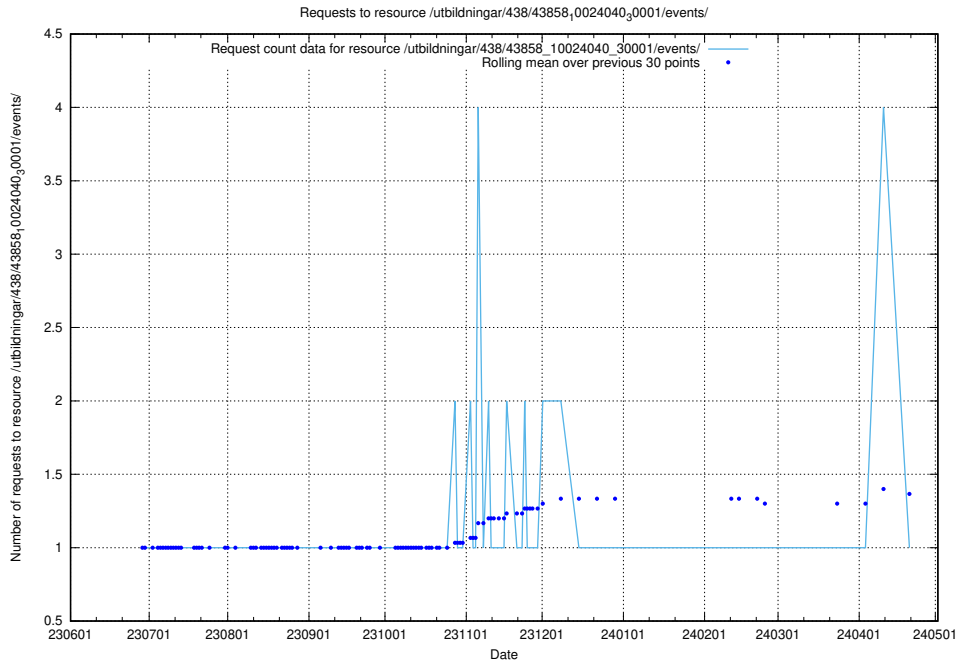

5.5445 Usage of /utbildningar/438/43858_10024040_30001/events/

Here, we count the number of requests to resource /utbildningar/438/43858_10024040_30001/events/.