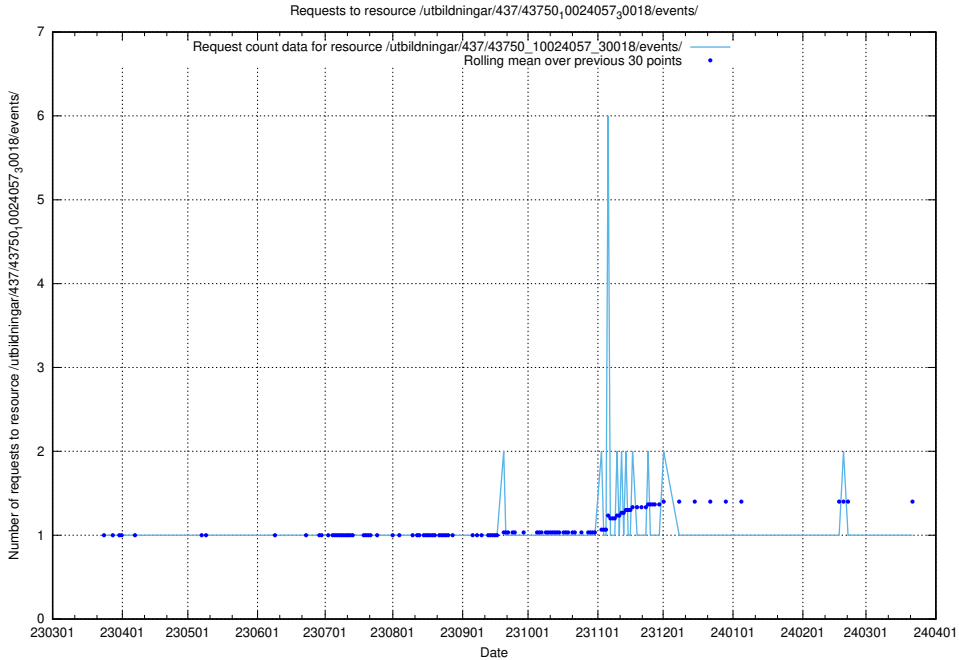

5.6201 Usage of /utbildningar/437/43750_10024057_30018/events/

Here, we count the number of requests to resource /utbildningar/437/43750_10024057_30018/events/.