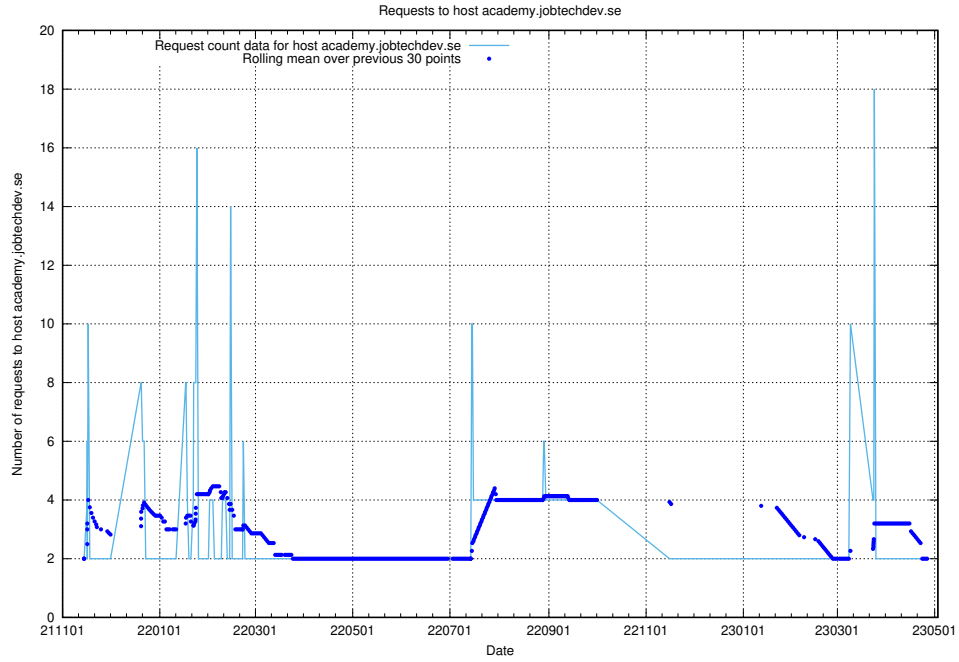

7.312 Usage of academy.jobtechdev.se

Here, we count the number of requests to host academy.jobtechdev.se.