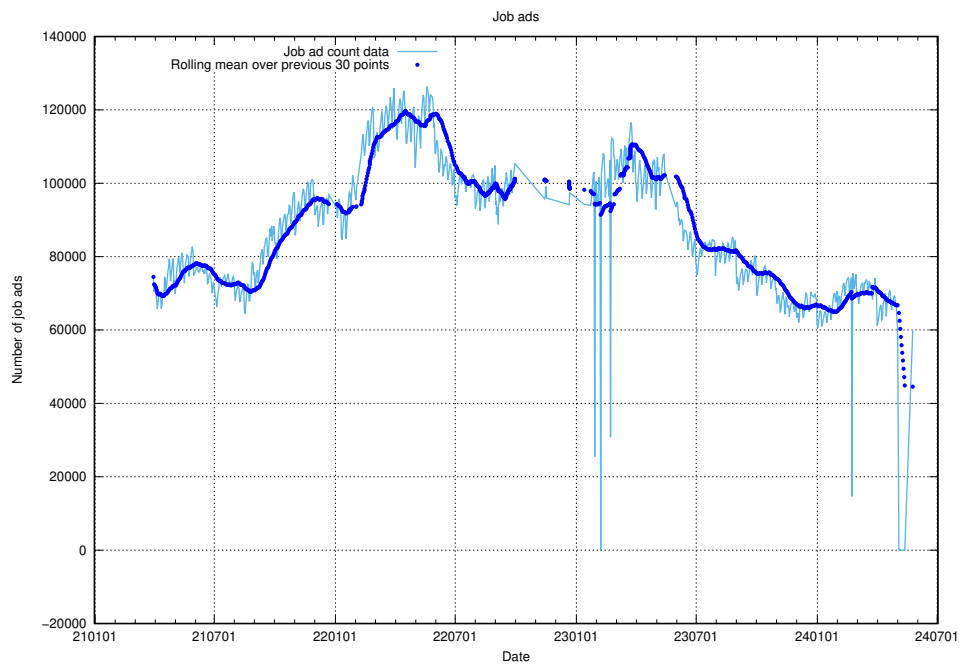

13 JobTechLinks Pipeline

This section contains a summary of last night's job ad processing in the [JobTech Links pipeline](#)¹³.

For a detailed statistical summary, please see [14.1](#).

13.1 Number of job ads

Here, we count the number of job ads processed by the pipeline each night.

¹³<https://gitlab.com/arbetsformedlingen/joblinks/wiki/-/wikis/home>