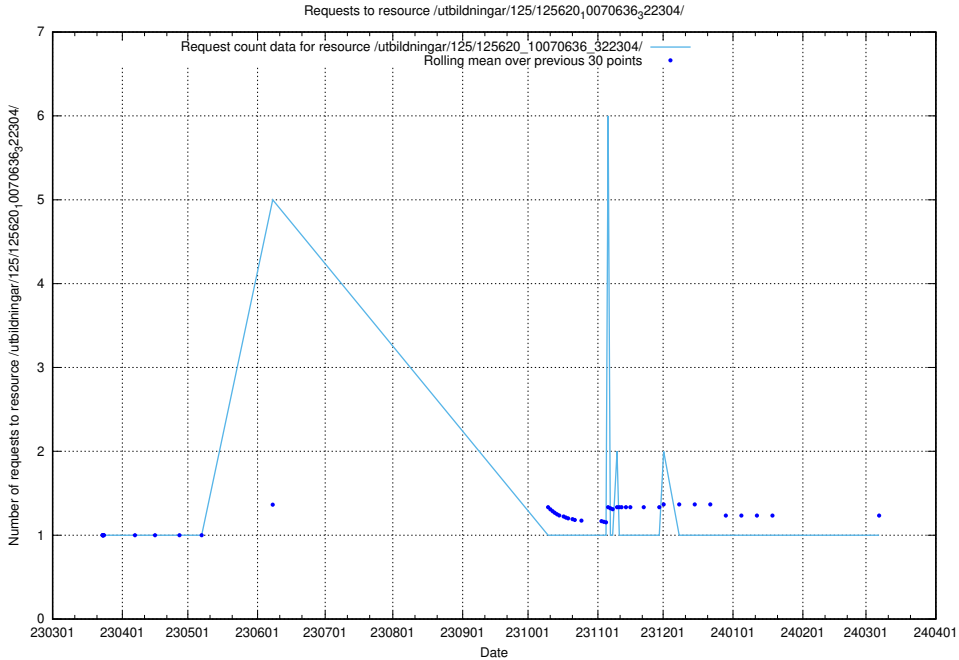

5.1080 Usage of /utbildningar/125/125620_10070636_322304/

Here, we count the number of requests to resource /utbildningar/125/125620_10070636_322304/.