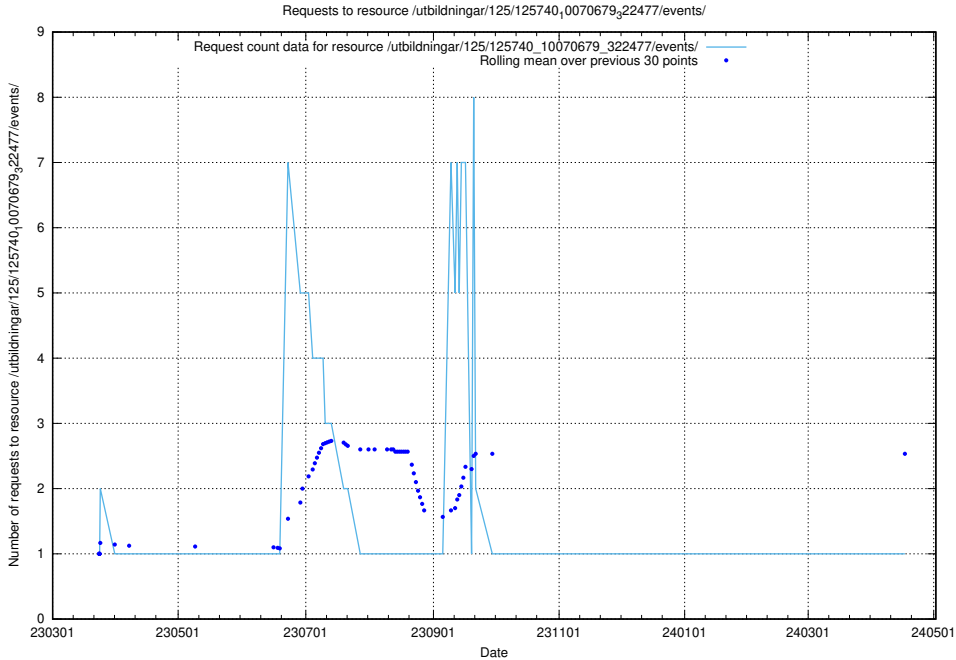

5.1014 Usage of /utbildningar/125/125740_10070679_322477/events/

Here, we count the number of requests to resource /utbildningar/125/125740_10070679_322477/events/