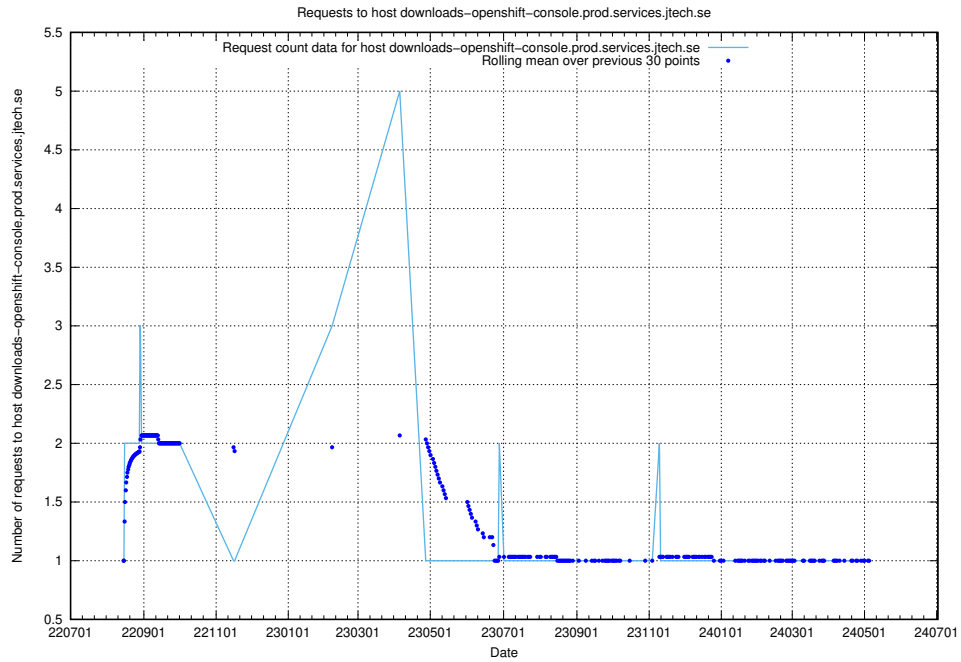

7.619 Usage of downloads-openshift-console.prod.services.jtech.se

Here, we count the number of requests to host downloads-openshift-console.prod.services.jtech.se.