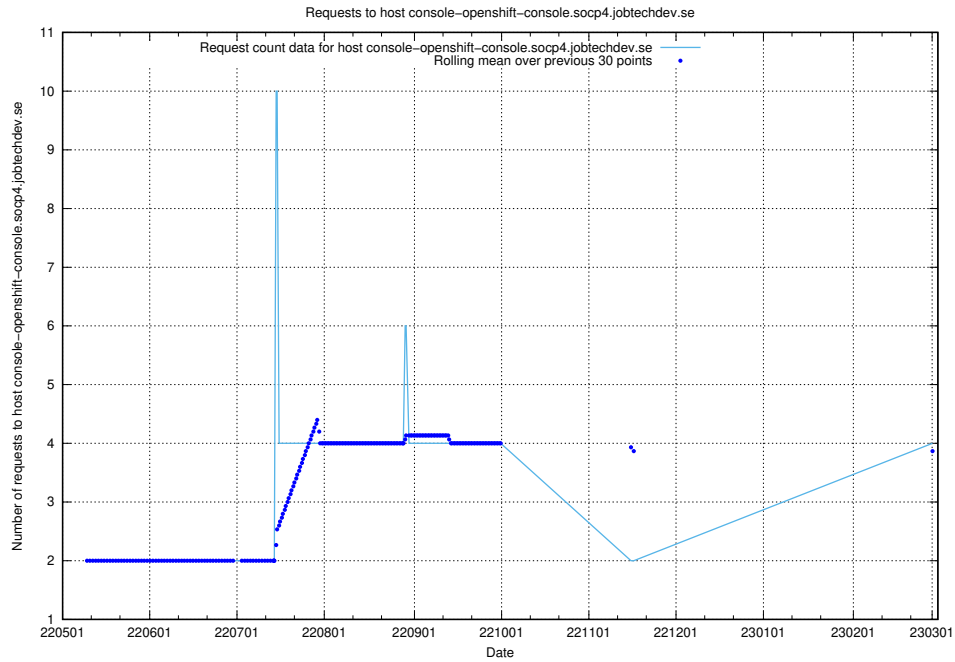

7.154 Usage of console-openshift-console.socp4.jobtechdev.se

Here, we count the number of requests to host console-openshift-console.socp4.jobtechdev.se.