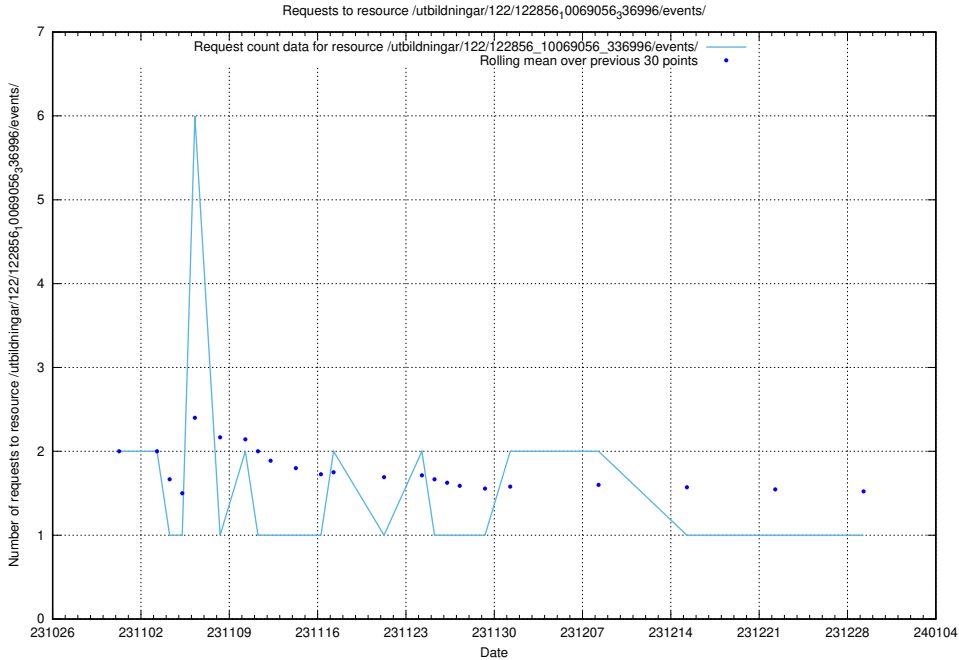

5.4195 Usage of /utbildningar/122/122856_10069056_336996/events/

Here, we count the number of requests to resource /utbildningar/122/122856_10069056_336996/events/