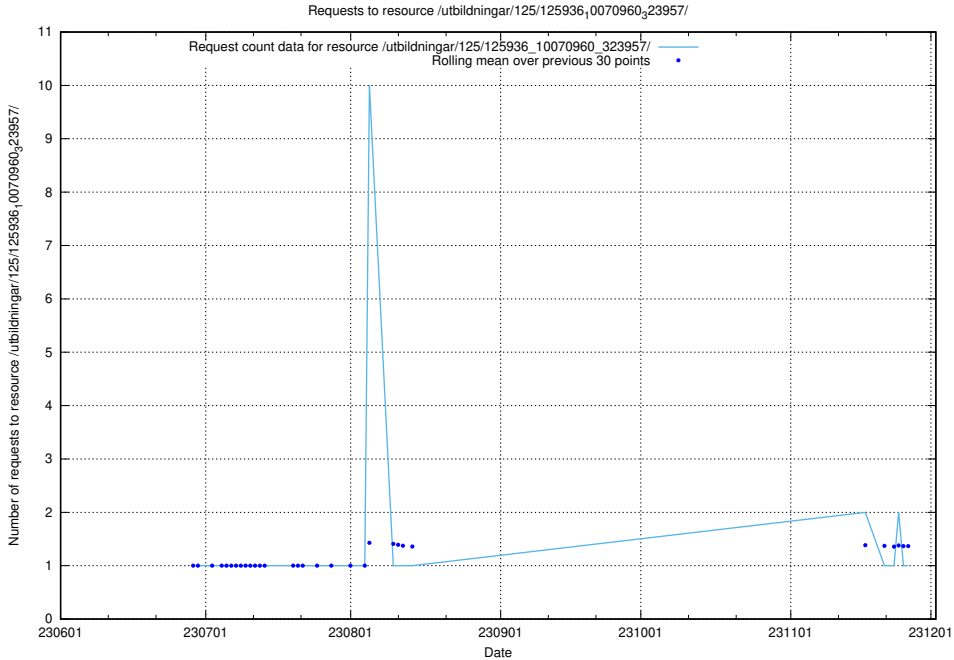

5.5487 Usage of /utbildningar/125/125936_10070960_323957/

Here, we count the number of requests to resource /utbildningar/125/125936_10070960_323957/.