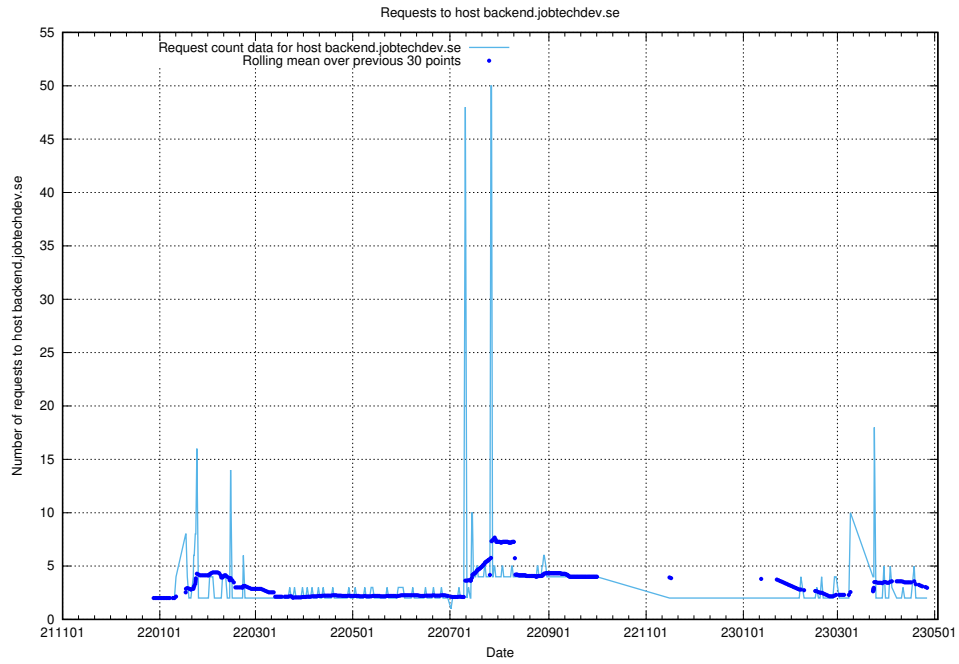

7.367 Usage of backend.jobtechdev.se

Here, we count the number of requests to host backend.jobtechdev.se.