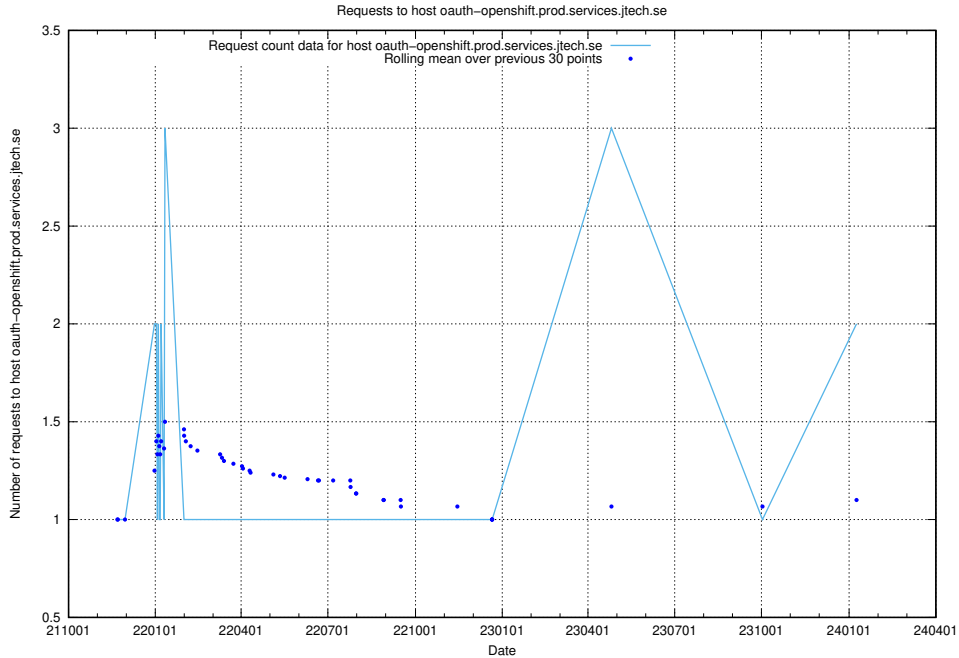

7.440 Usage of `oauth-openshift.prod.services.jtech.se`

Here, we count the number of requests to host `oauth-openshift.prod.services.jtech.se`.