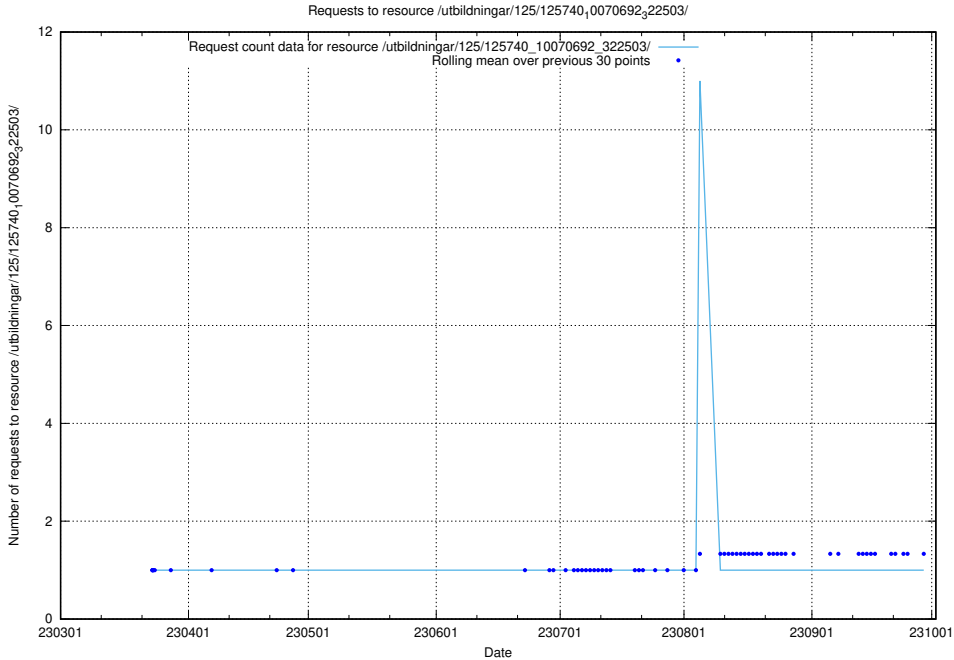

5.999 Usage of /utbildningar/125/125740_10070692_322503/

Here, we count the number of requests to resource /utbildningar/125/125740_10070692_322503/.