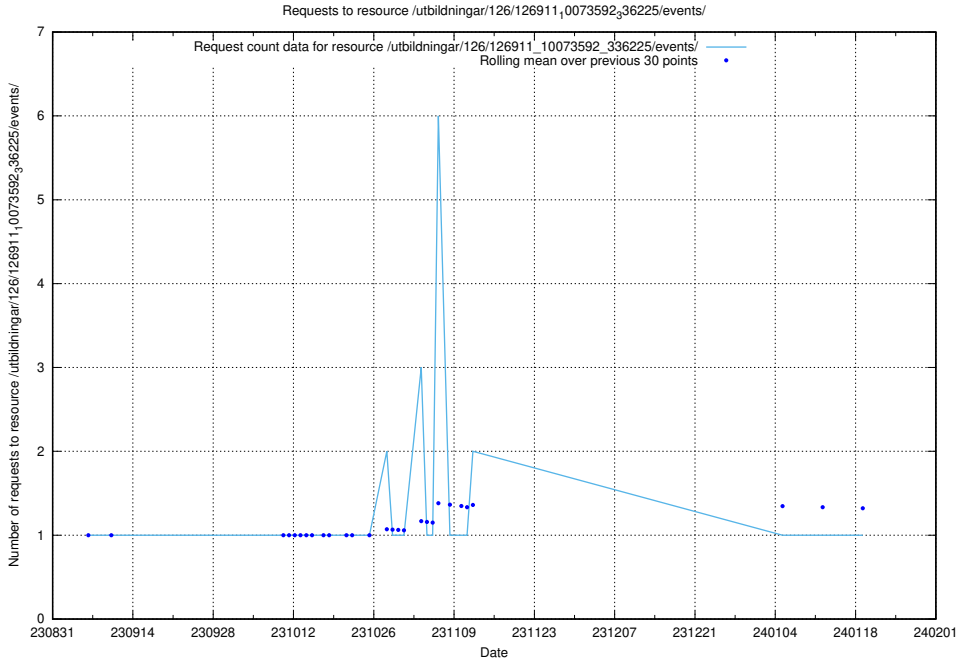

5.4681 Usage of /utbildningar/126/126911_10073592_336225/events/

Here, we count the number of requests to resource /utbildningar/126/126911_10073592_336225/events/