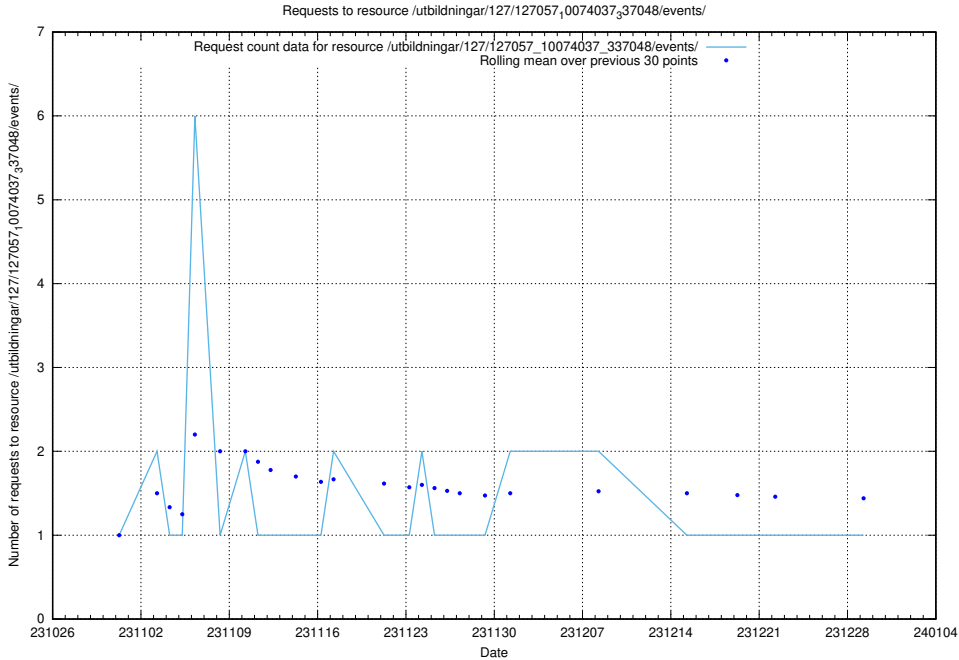

5.4196 Usage of /utbildningar/127/127057_10074037_337048/events/

Here, we count the number of requests to resource /utbildningar/127/127057_10074037_337048/events/