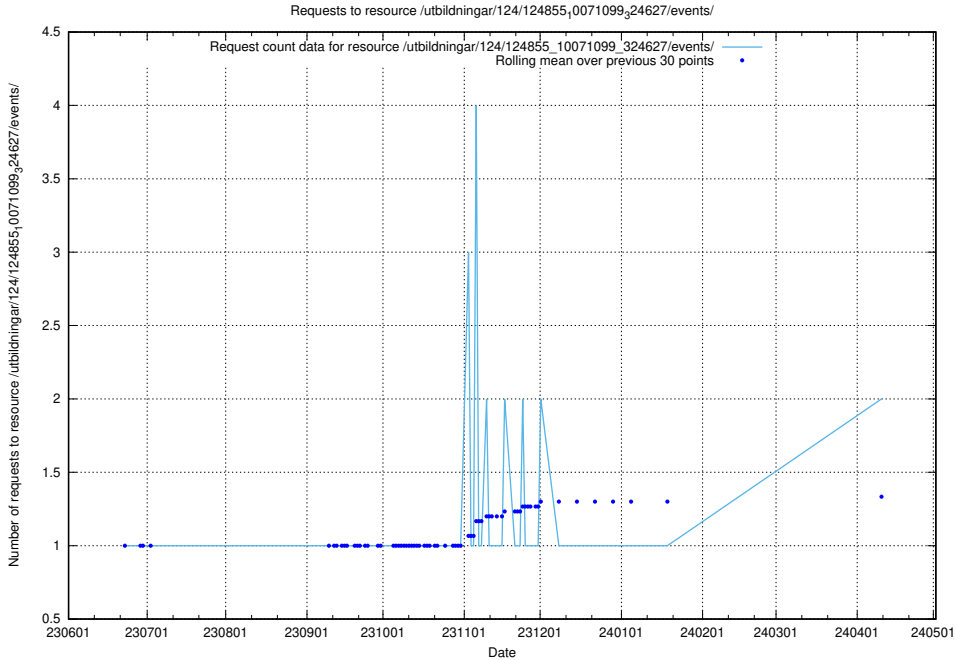

5.851 Usage of /utbildningar/124/124855_10071099_324627/events/

Here, we count the number of requests to resource /utbildningar/124/124855_10071099_324627/events/