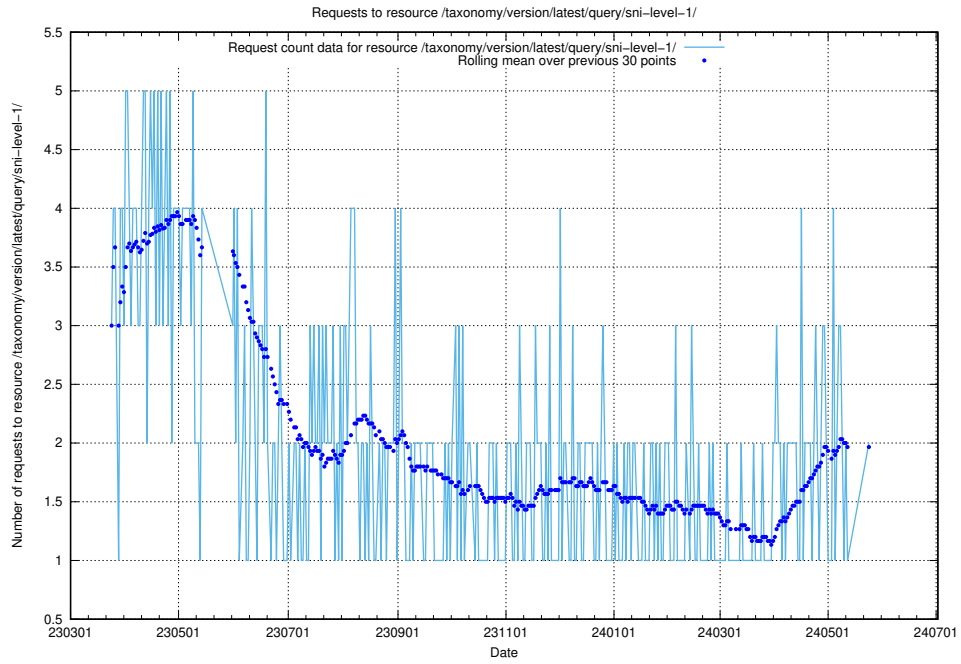

5.924 Usage of /taxonomy/version/latest/query/sni-level-1/

Here, we count the number of requests to resource /taxonomy/version/latest/query/sni-level-1/.