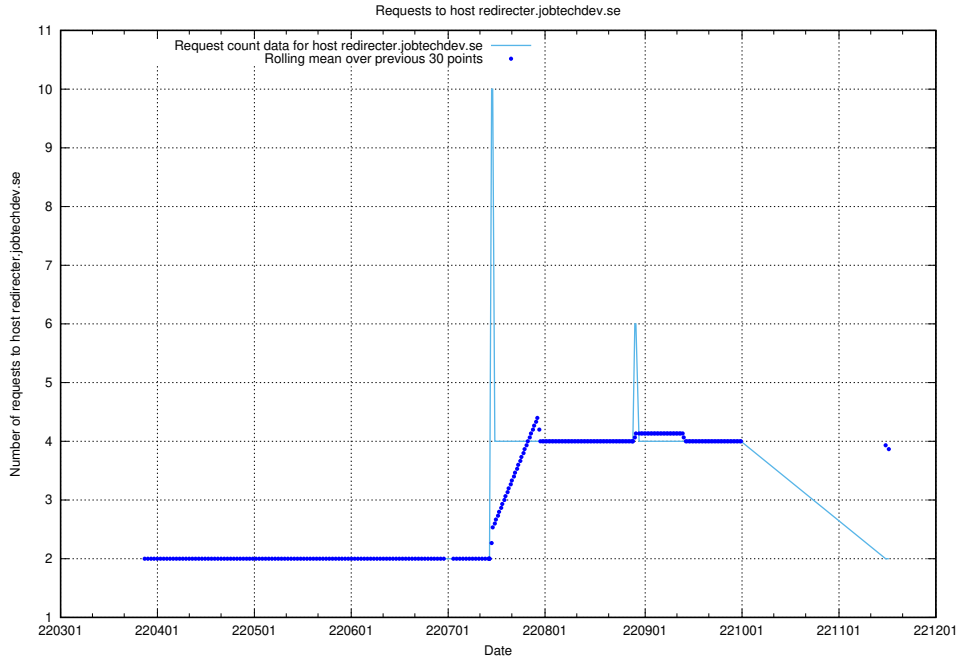

7.493 Usage of redirecter.jobtechdev.se

Here, we count the number of requests to host redirecter.jobtechdev.se.