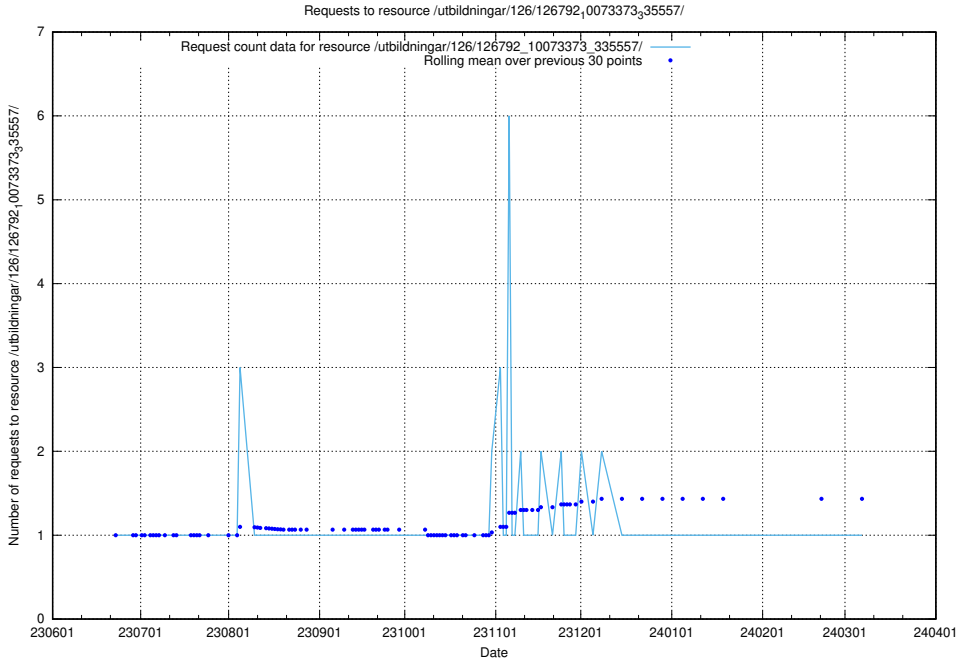

5.5616 Usage of /utbildningar/126/126792_10073373_335557/

Here, we count the number of requests to resource /utbildningar/126/126792_10073373_335557/.