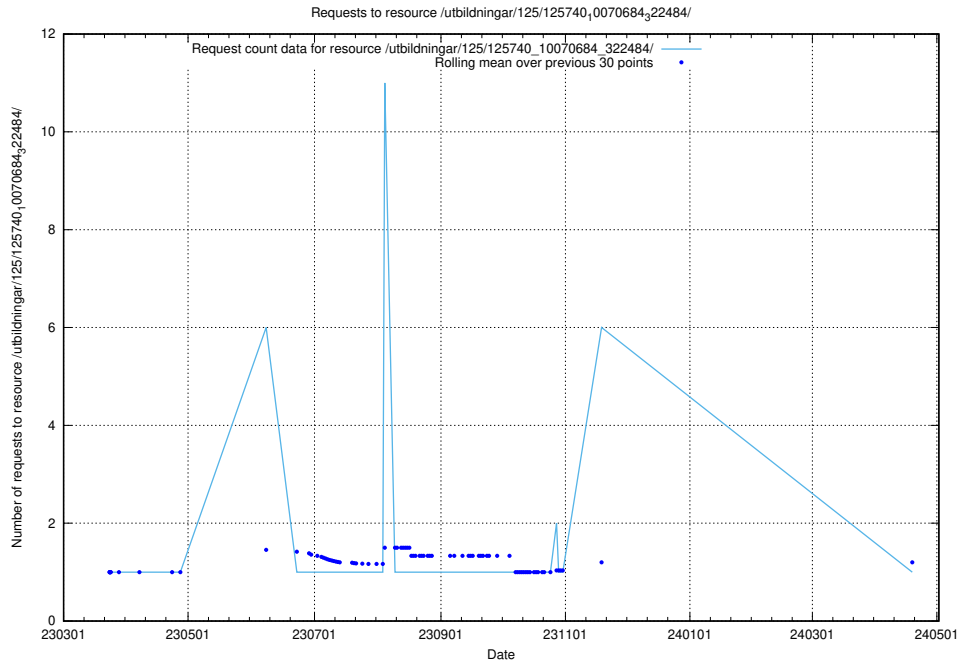

5.1010 Usage of /utbildningar/125/125740_10070684_322484/

Here, we count the number of requests to resource /utbildningar/125/125740_10070684_322484/.