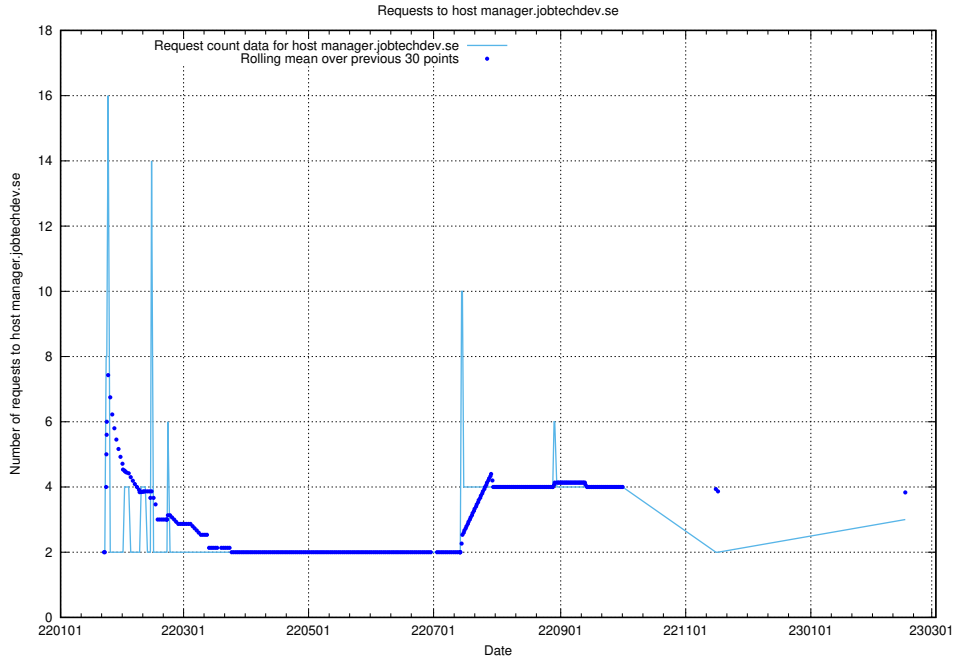

7.257 Usage of manager.jobtechdev.se

Here, we count the number of requests to host manager.jobtechdev.se.