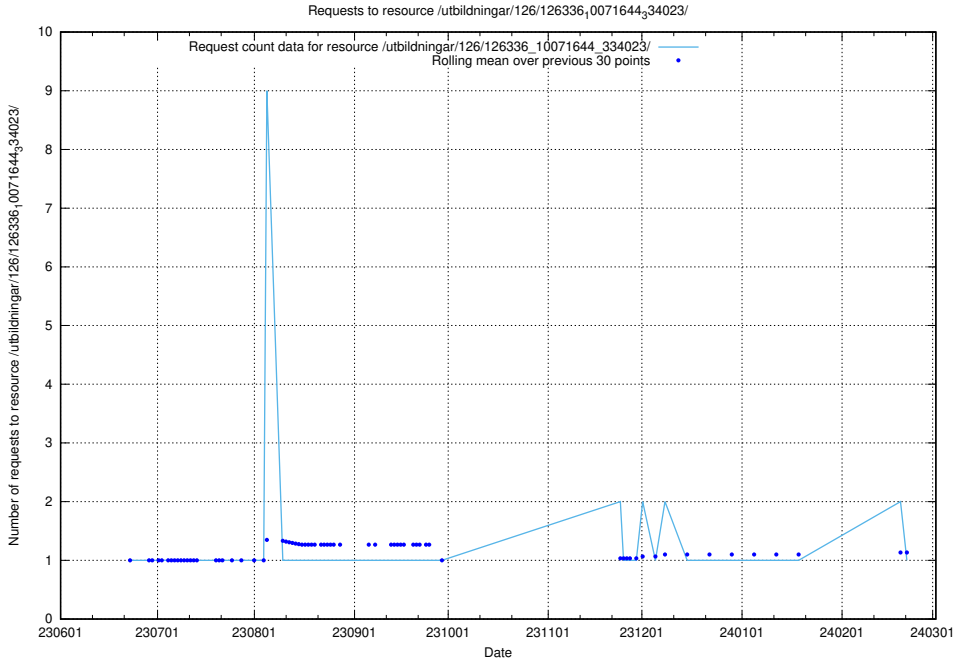

5.5692 Usage of /utbildningar/126/126336_10071644_334023/

Here, we count the number of requests to resource /utbildningar/126/126336_10071644_334023/.