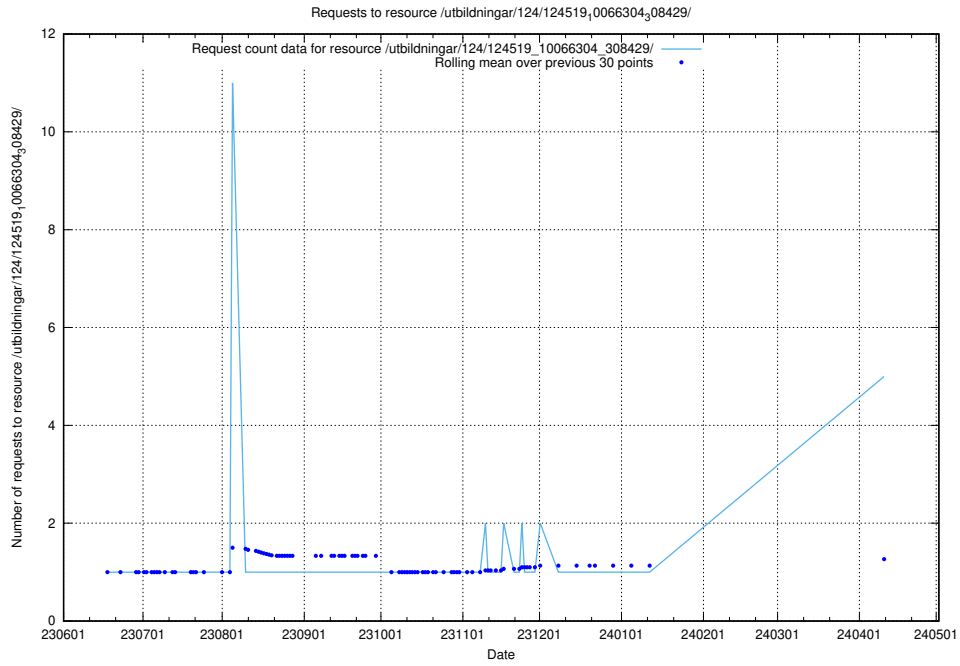

5.148 Usage of /utbildningar/124/124519_10066304_308429/

Here, we count the number of requests to resource /utbildningar/124/124519_10066304_308429/.