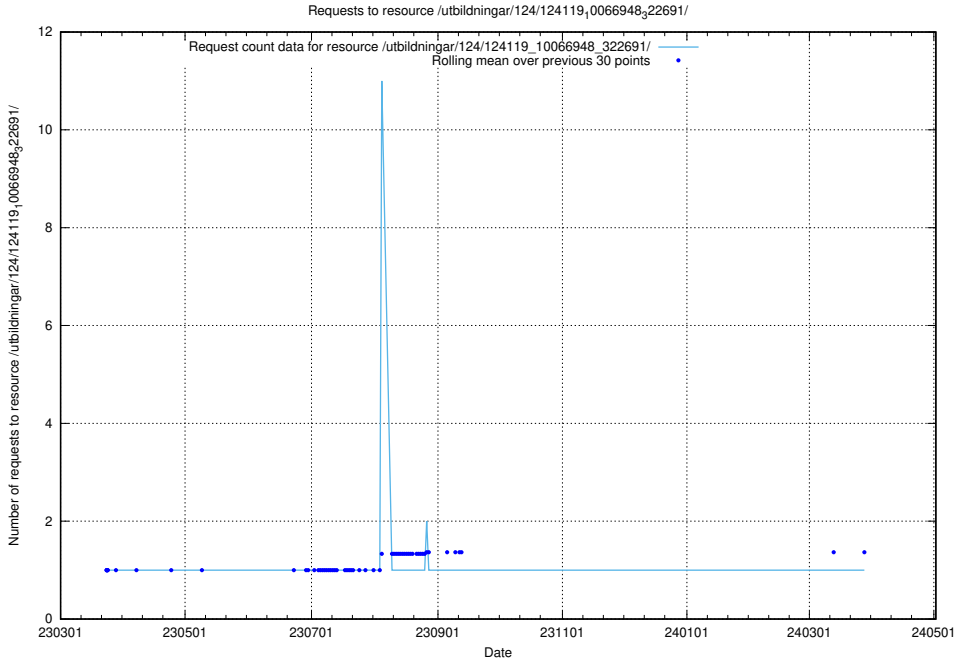

5.4150 Usage of /utbildningar/124/124119_10066948_322691/

Here, we count the number of requests to resource /utbildningar/124/124119_10066948_322691/.