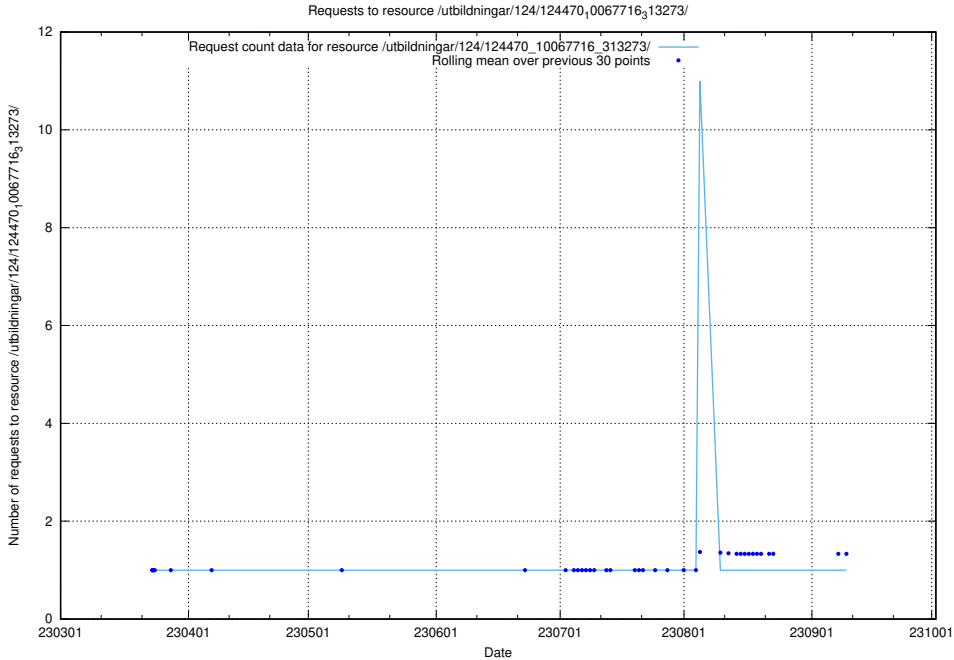

5.3204 Usage of /utbildningar/124/124470_10067716_313273/

Here, we count the number of requests to resource /utbildningar/124/124470_10067716_313273/.