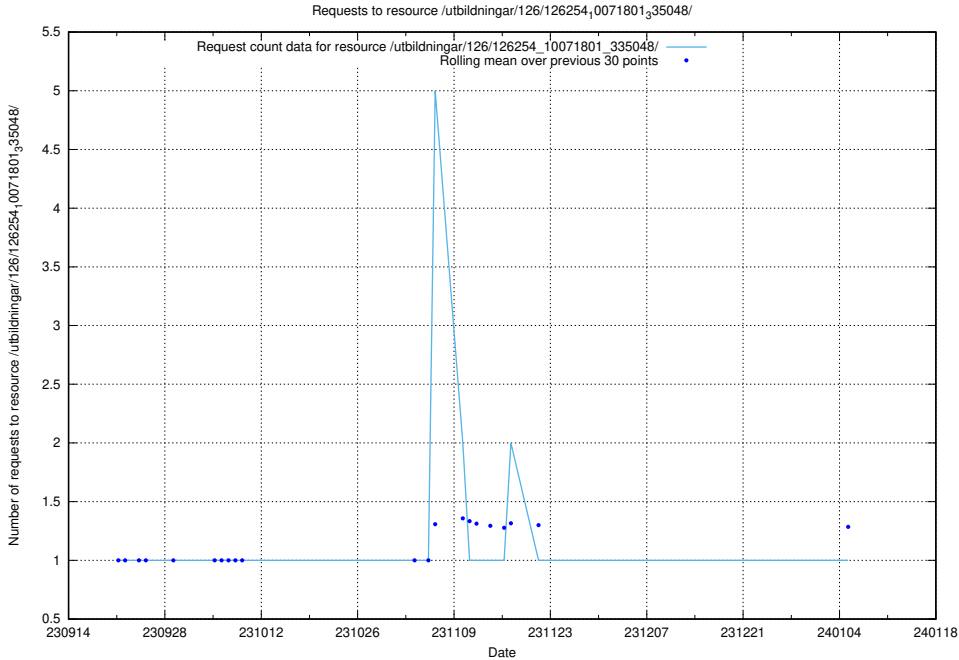

5.4548 Usage of /utbildningar/126/126254_10071801_335048/

Here, we count the number of requests to resource /utbildningar/126/126254_10071801_335048/.