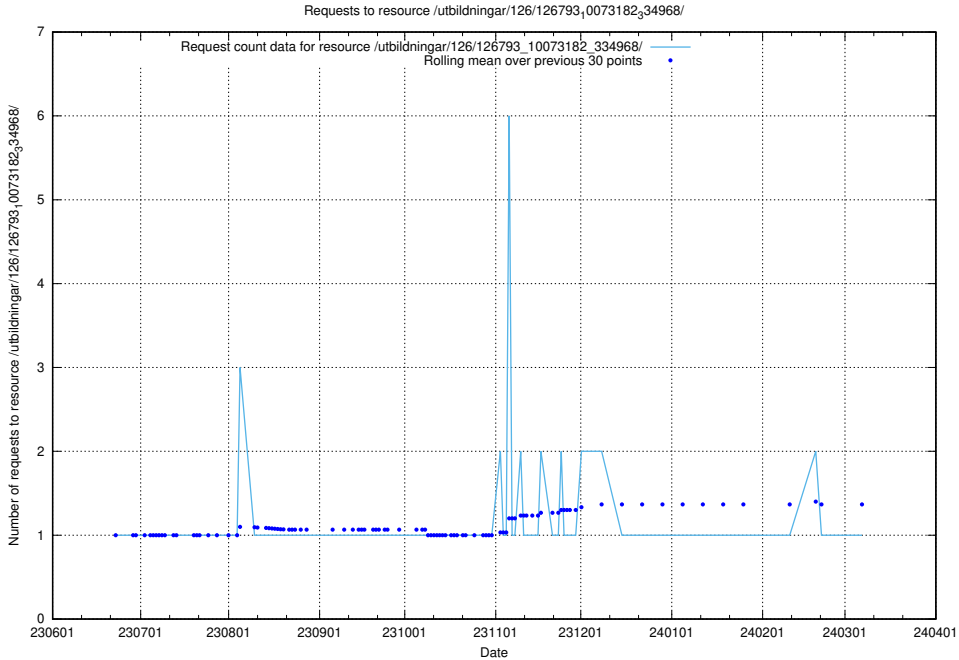

5.5615 Usage of /utbildningar/126/126793_10073182_334968/

Here, we count the number of requests to resource /utbildningar/126/126793_10073182_334968/.