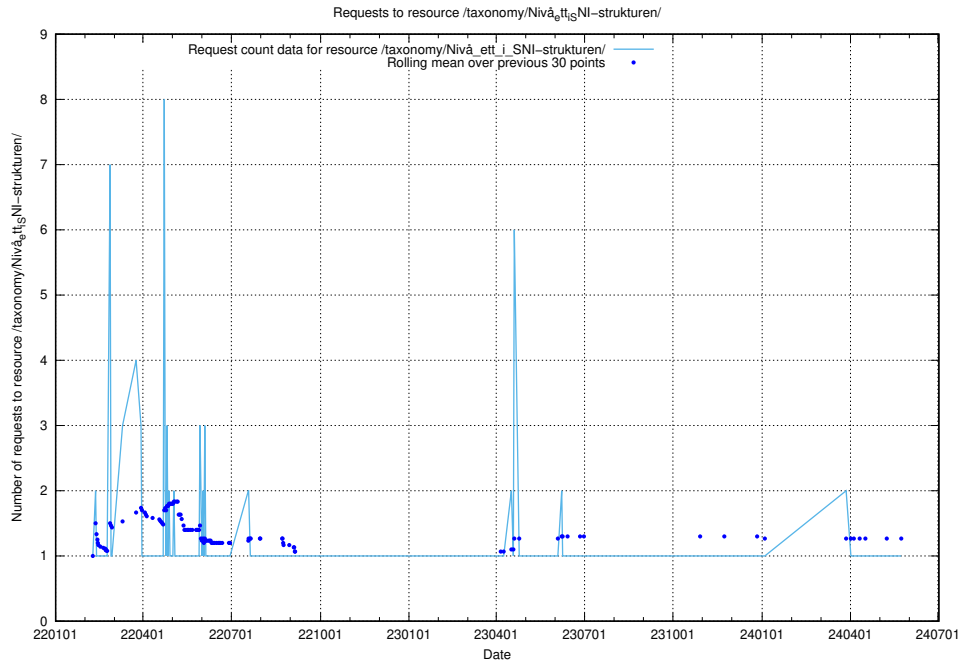

5.2267 Usage of /taxonomy/Nivå_ett_i_SNI-strukturen/

Here, we count the number of requests to resource /taxonomy/Nivå_ett_i_SNI-strukturen/.