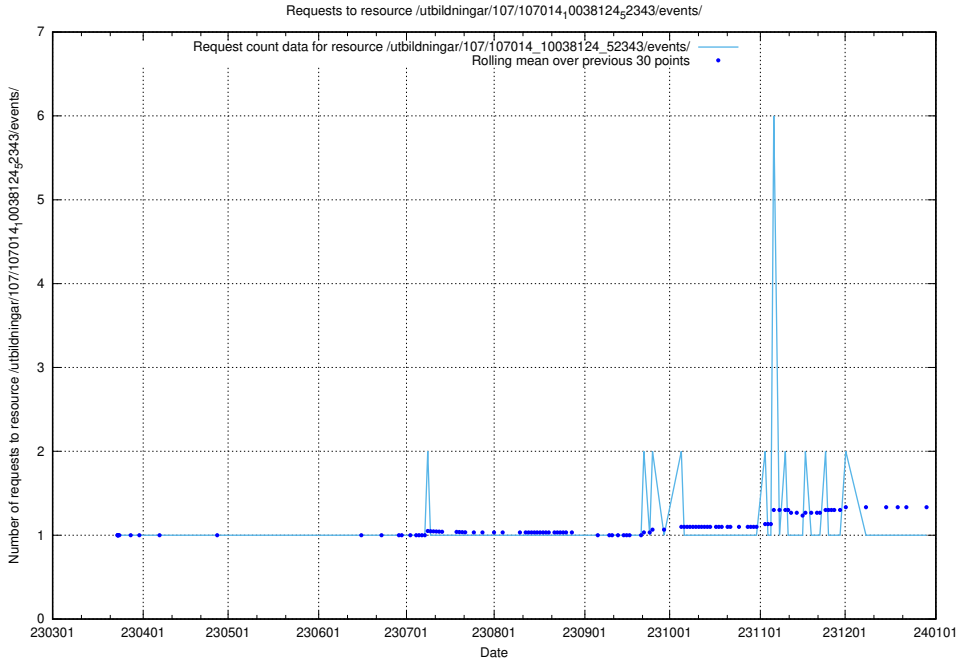

5.5410 Usage of /utbildningar/107/107014_10038124_52343/events/

Here, we count the number of requests to resource /utbildningar/107/107014_10038124_52343/events/.