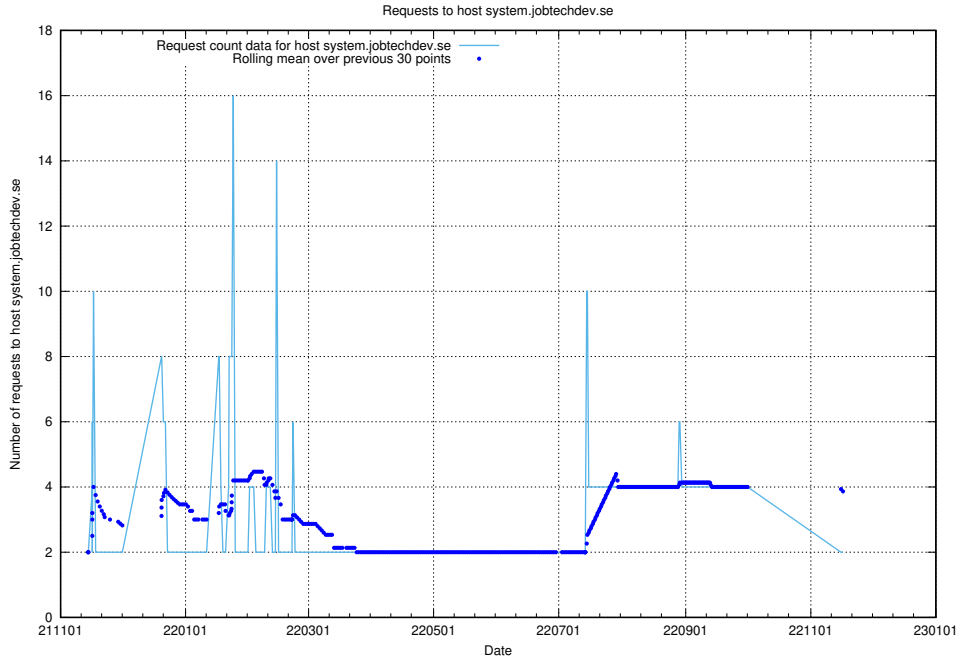

## 7.559 Usage of store.jobtechdev.se

Here, we count the number of requests to host store.jobtechdev.se.