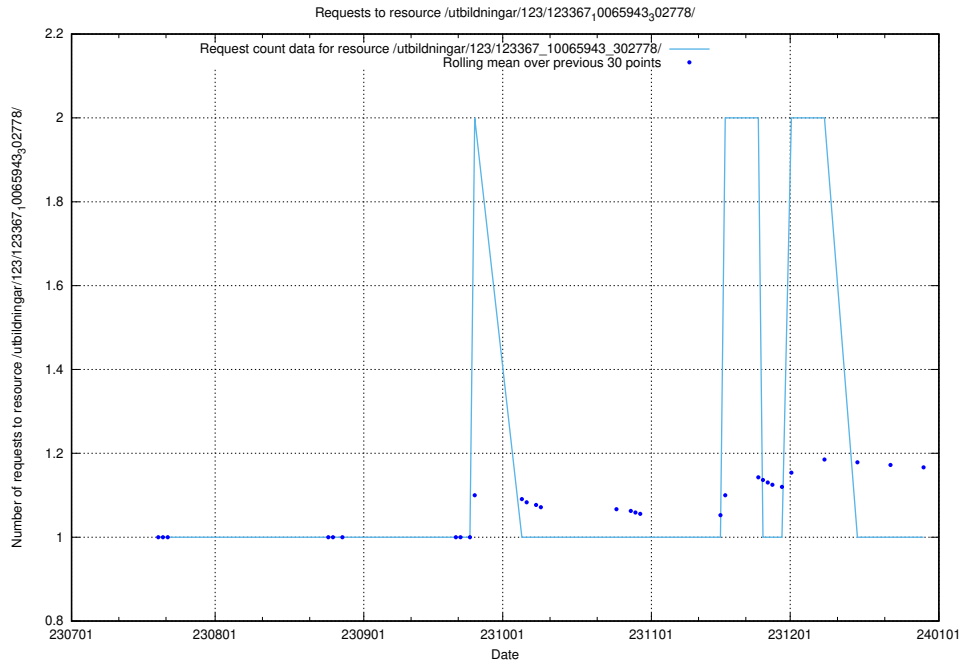

5.5023 Usage of /utbildningar/123/123367_10065943_302778/

Here, we count the number of requests to resource /utbildningar/123/123367_10065943_302778/.