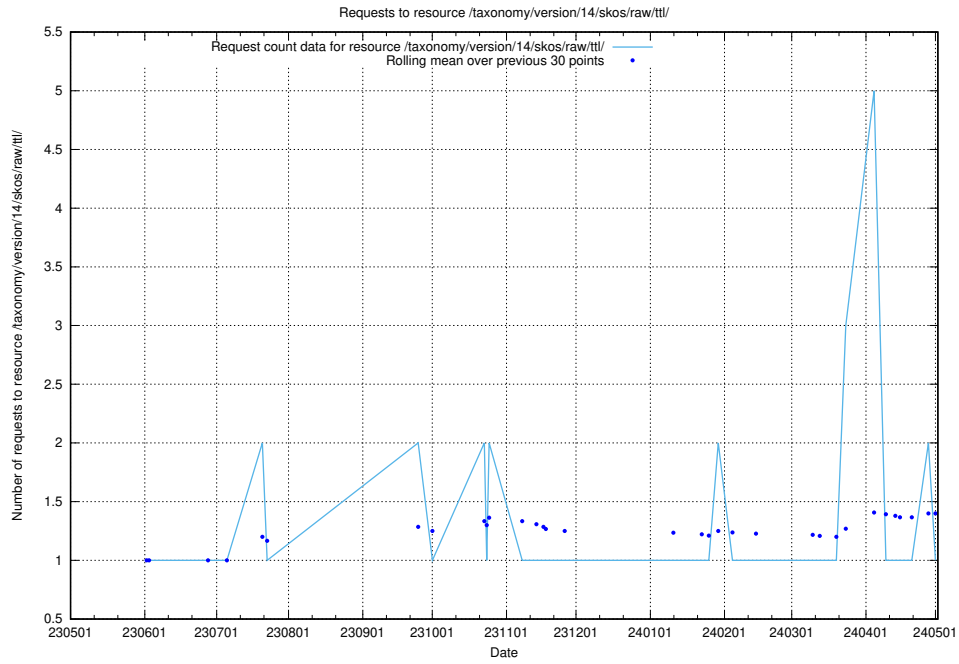

5.5950 Usage of /taxonomy/version/14/skos/raw/ttl/

Here, we count the number of requests to resource /taxonomy/version/14/skos/raw/ttl/.