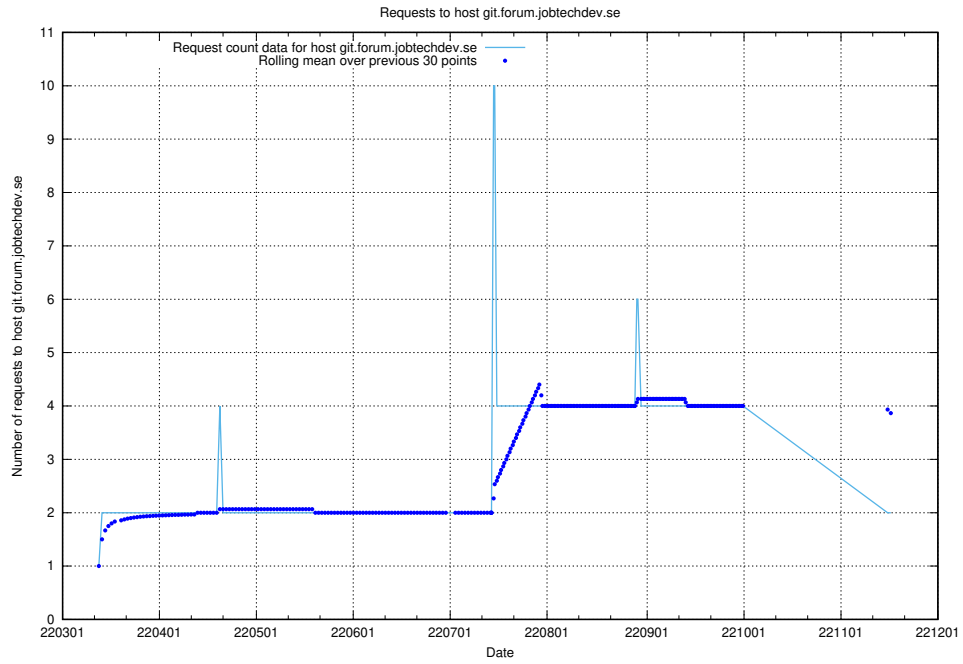

7.508 Usage of git.forum.jobtechdev.se

Here, we count the number of requests to host git.forum.jobtechdev.se.