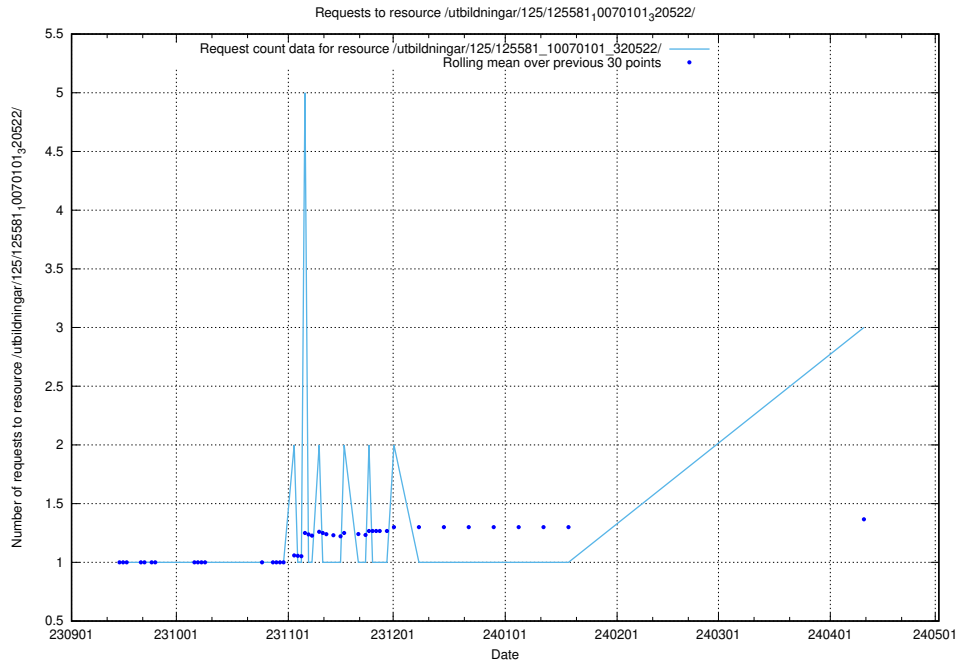

5.351 Usage of /utbildningar/125/125581_10070101_320522/

Here, we count the number of requests to resource /utbildningar/125/125581_10070101_320522/.