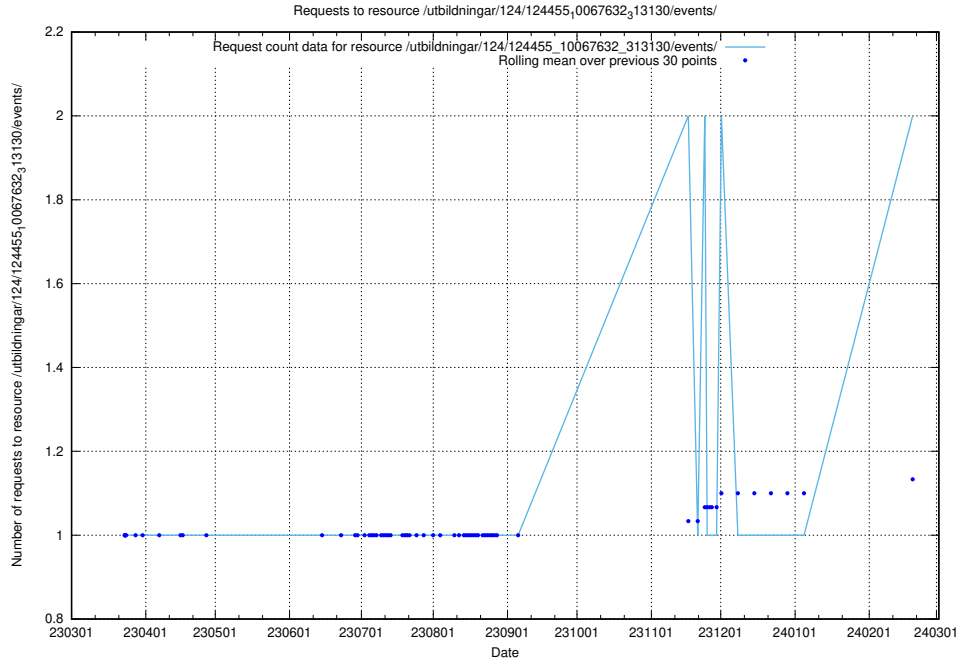

5.646 Usage of /utbildningar/124/124455_10067632_313130/events/

Here, we count the number of requests to resource /utbildningar/124/124455_10067632_313130/events/