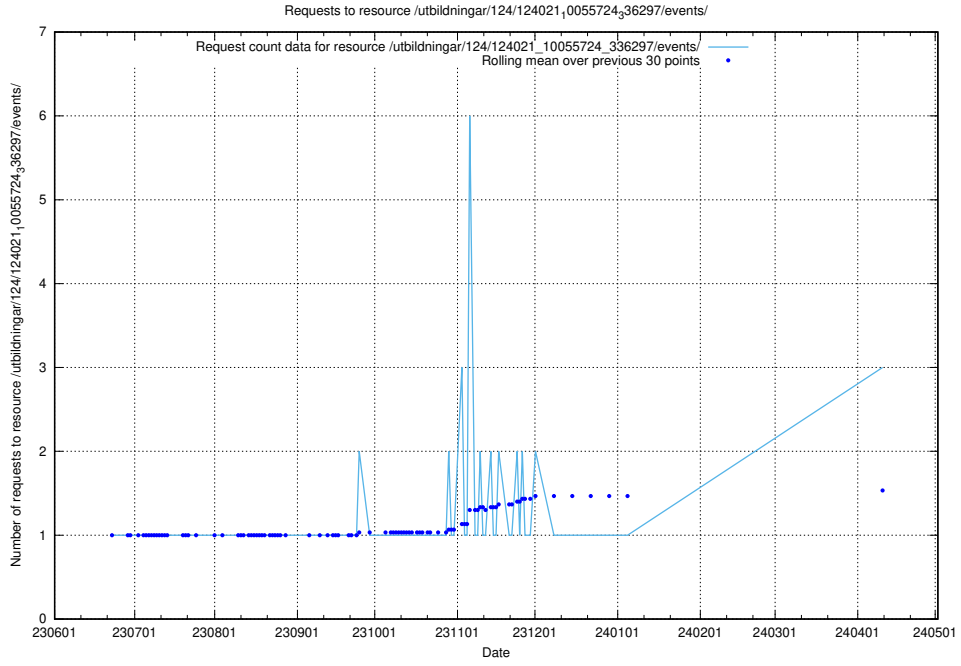

5.401 Usage of /utbildningar/124/124021_10055724_336297/events/

Here, we count the number of requests to resource /utbildningar/124/124021_10055724_336297/events/