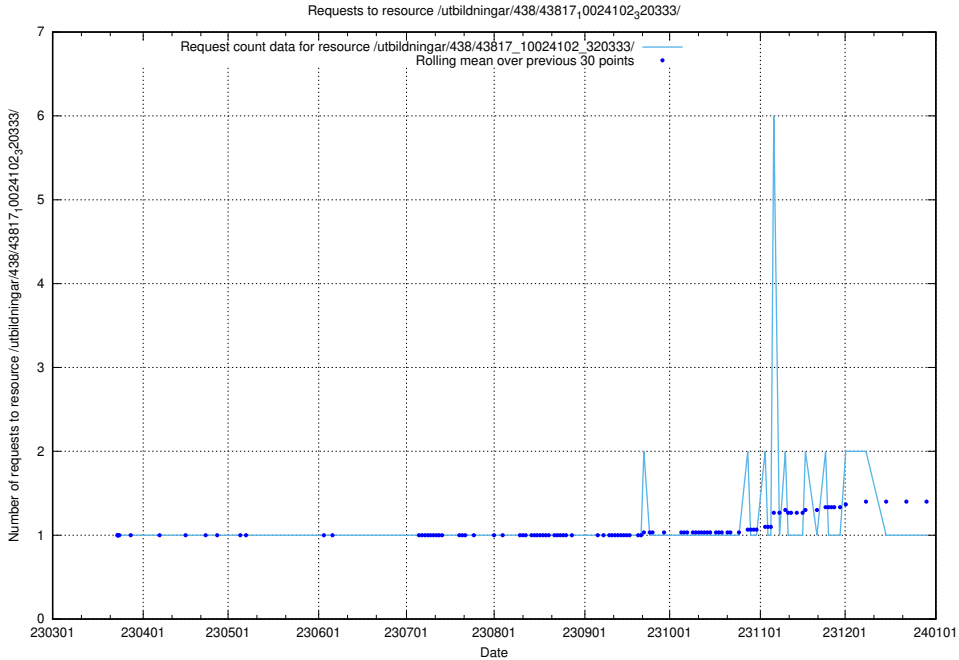

5.6349 Usage of /utbildningar/438/43817_10024102_320333/

Here, we count the number of requests to resource /utbildningar/438/43817_10024102_320333/.