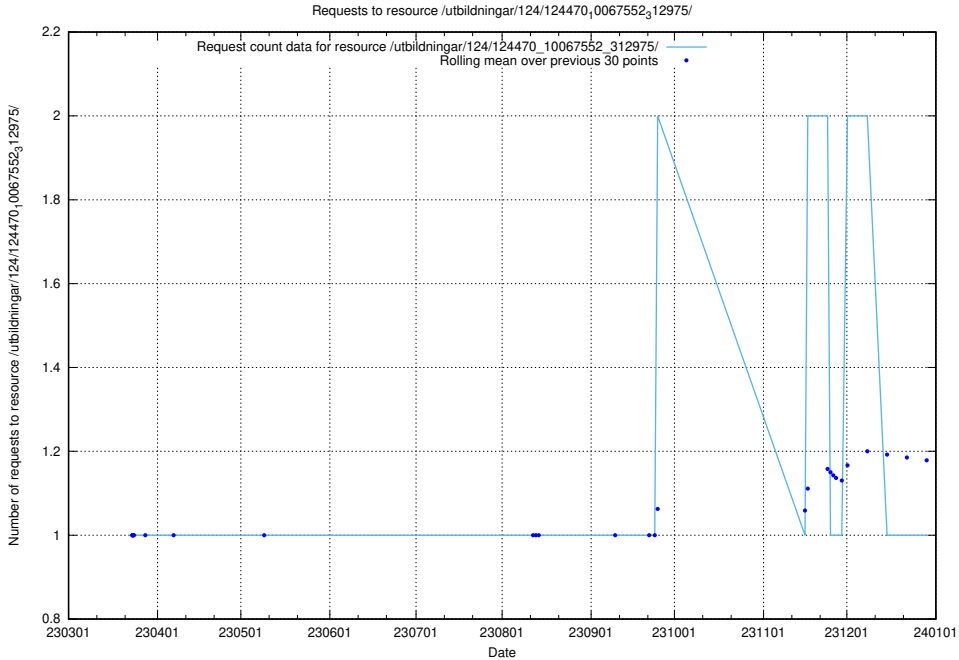

5.3225 Usage of /utbildningar/124/124470_10067552_312975/

Here, we count the number of requests to resource /utbildningar/124/124470_10067552_312975/.