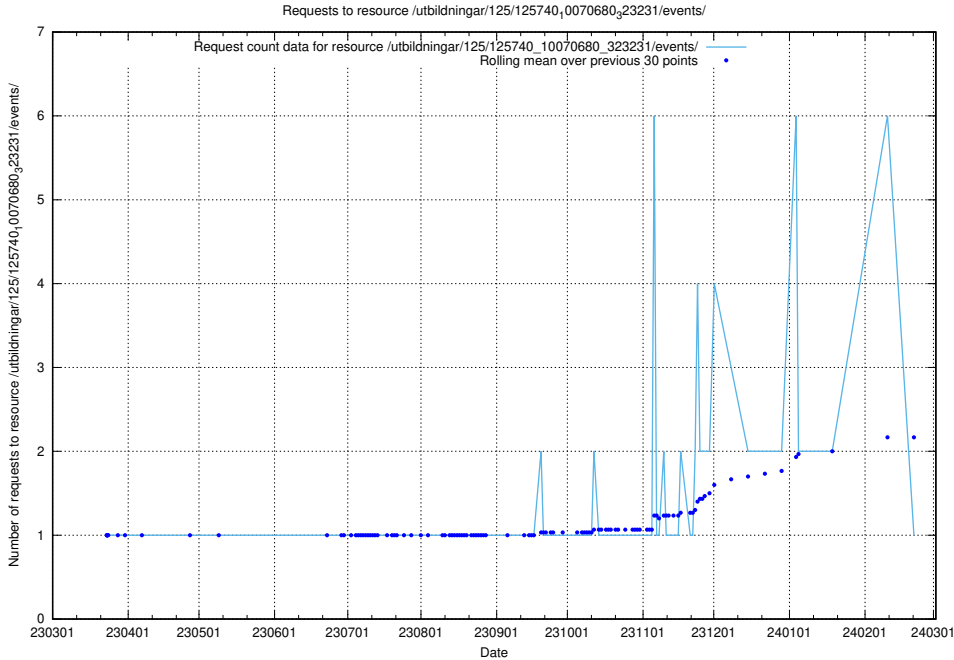

5.1012 Usage of /utbildningar/125/125740_10070680_323231/events/

Here, we count the number of requests to resource /utbildningar/125/125740_10070680_323231/events/