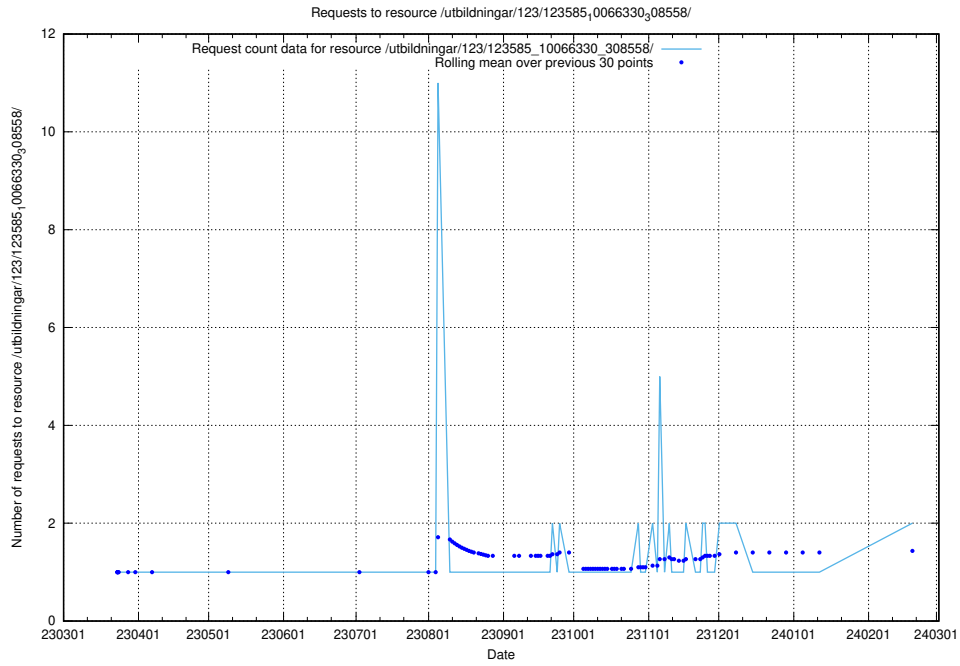

5.733 Usage of /utbildningar/123/123585_10066330_308558/

Here, we count the number of requests to resource /utbildningar/123/123585_10066330_308558/.