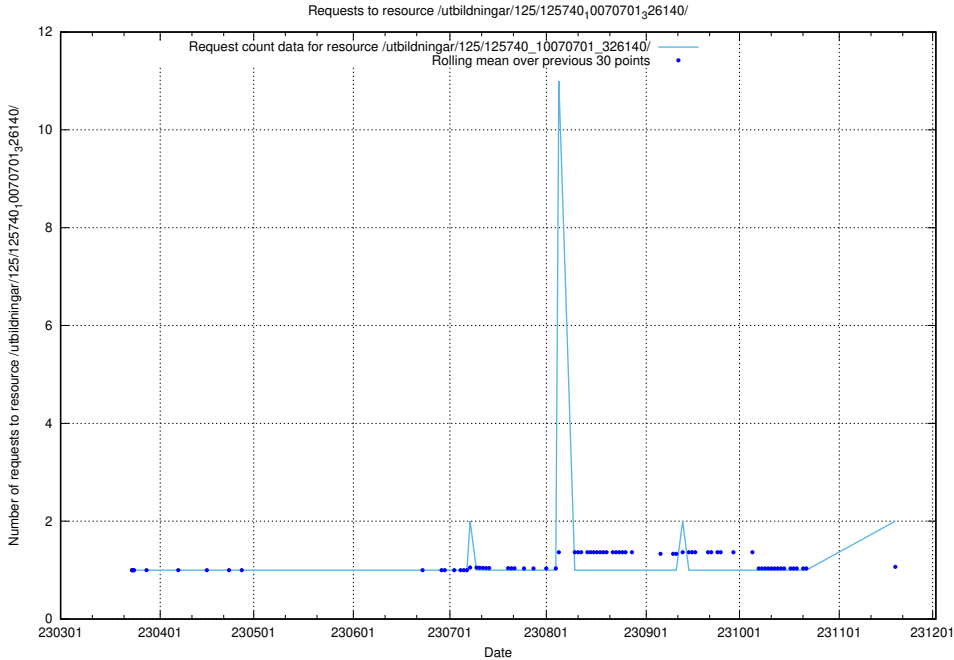

5.456 Usage of /utbildningar/125/125740_10070701_326140/

Here, we count the number of requests to resource /utbildningar/125/125740_10070701_326140/.