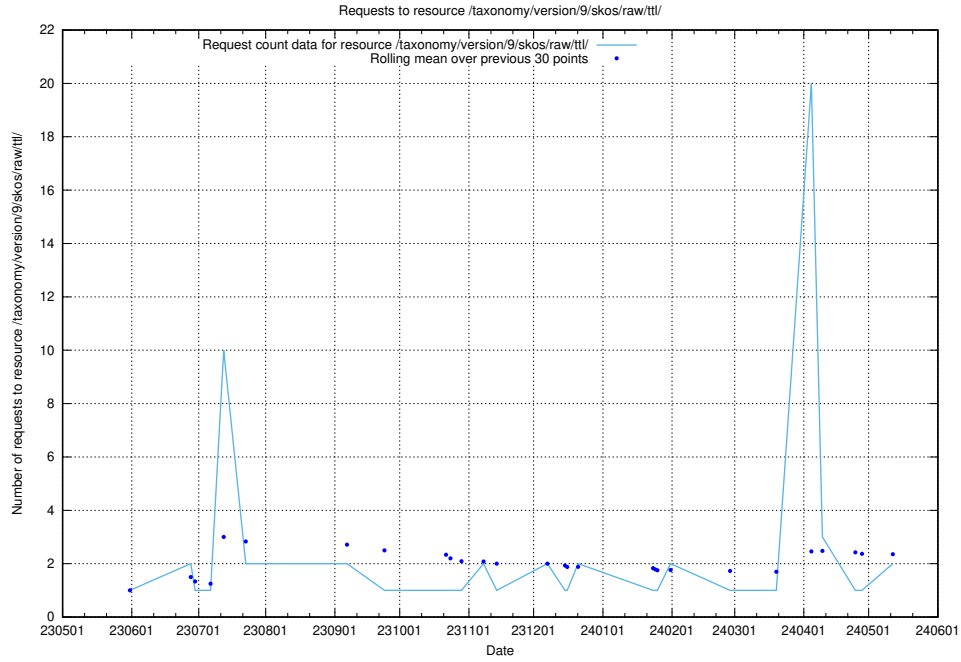

5.893 Usage of /taxonomy/version/9/skos/raw/ttl/

Here, we count the number of requests to resource /taxonomy/version/9/skos/raw/ttl/.