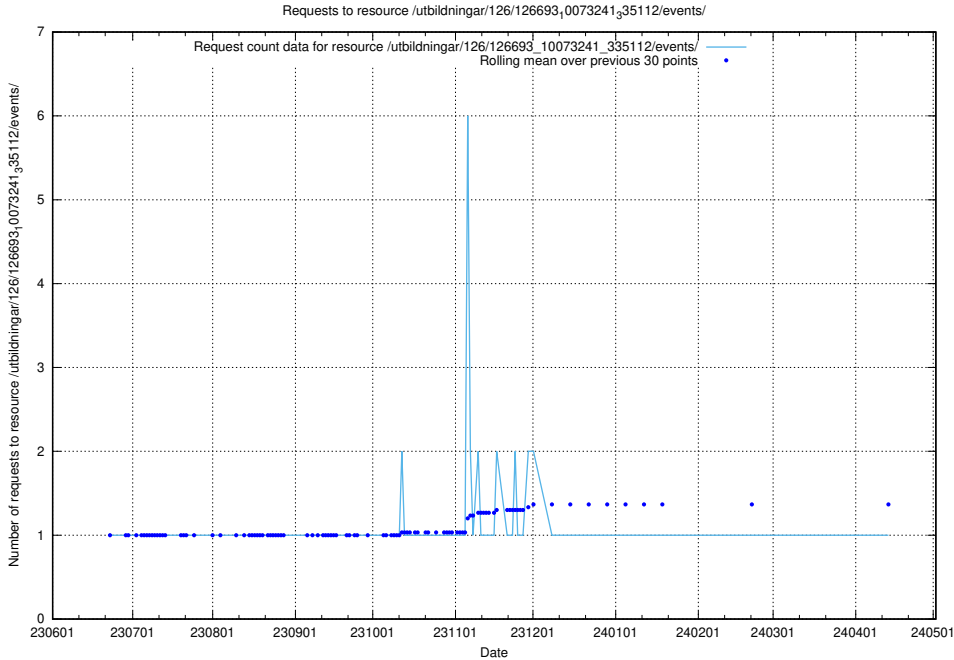

5.5667 Usage of /utbildningar/126/126693_10073241_335112/events/

Here, we count the number of requests to resource /utbildningar/126/126693_10073241_335112/events/