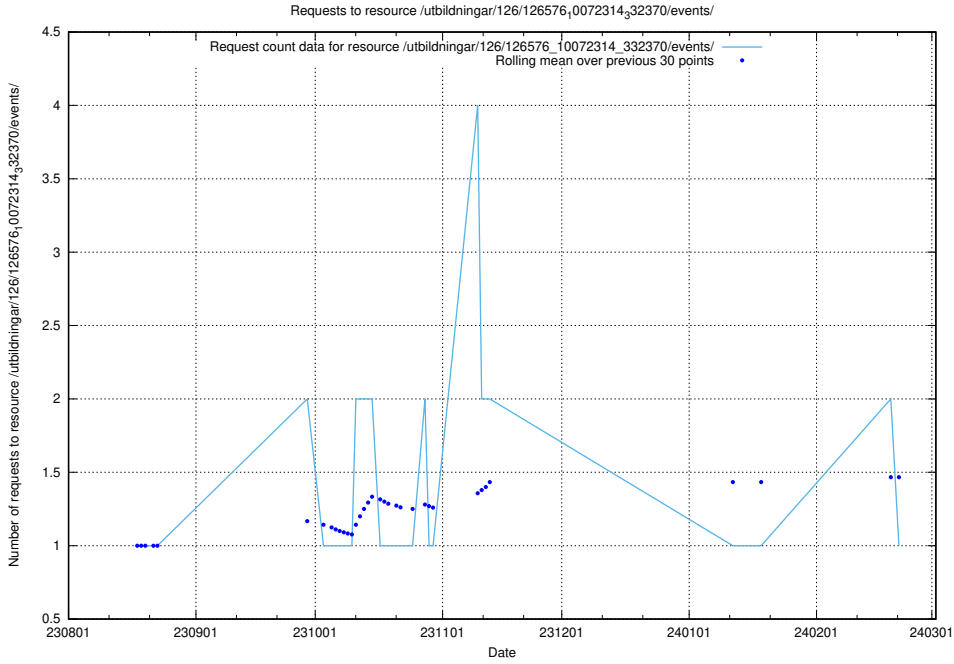

5.4792 Usage of /utbildningar/126/126576_10072314_332370/events/

Here, we count the number of requests to resource /utbildningar/126/126576_10072314_332370/events/