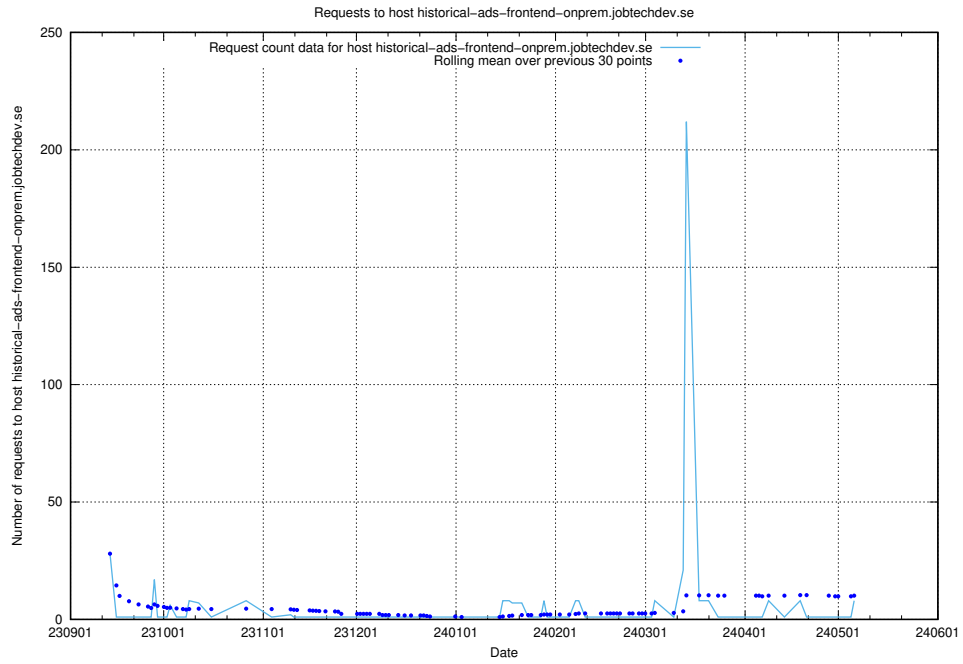

7.64 Usage of historical-ads-frontend-onprem.jobtechdev.se

Here, we count the number of requests to host historical-ads-frontend-onprem.jobtechdev.se.