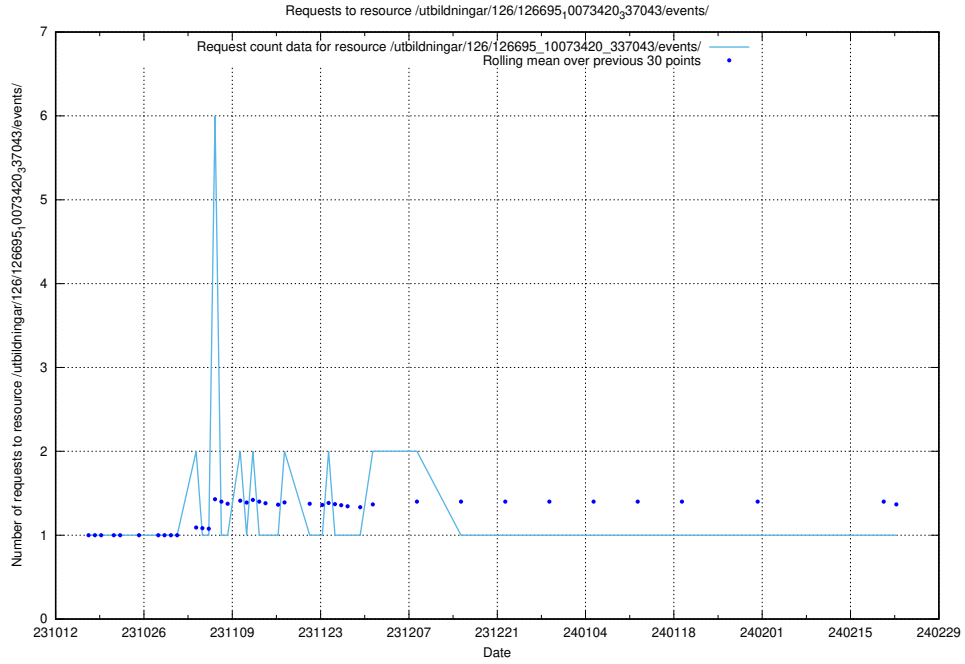

5.4327 Usage of /utbildningar/126/126695_10073420_337043/events/

Here, we count the number of requests to resource /utbildningar/126/126695_10073420_337043/events/