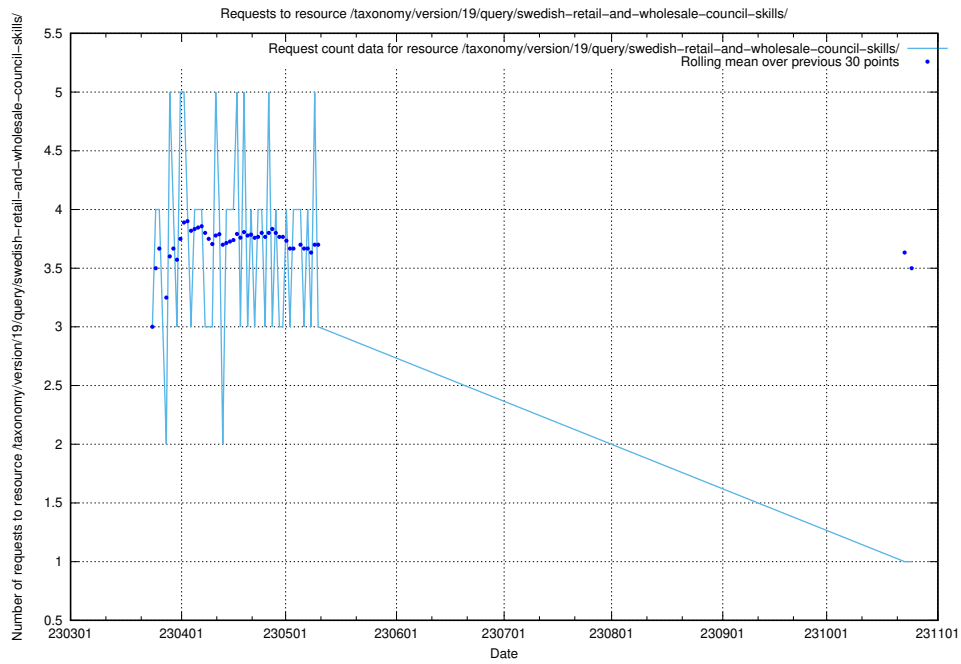

5.6117 Usage of /taxonomy/version/19/query/swedish-retail-and-wholesale-council-skills/

Here, we count the number of requests to resource /taxonomy/version/19/query/swedish-retail-and-wholesale-council-skills/.