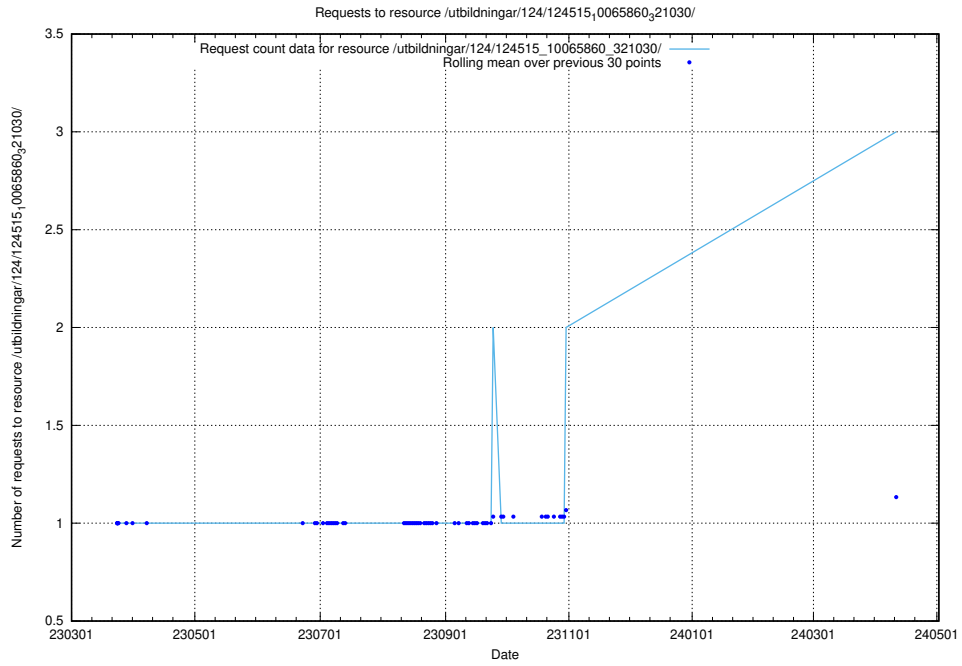

5.283 Usage of /utbildningar/124/124515_10065860_321030/

Here, we count the number of requests to resource /utbildningar/124/124515_10065860_321030/.