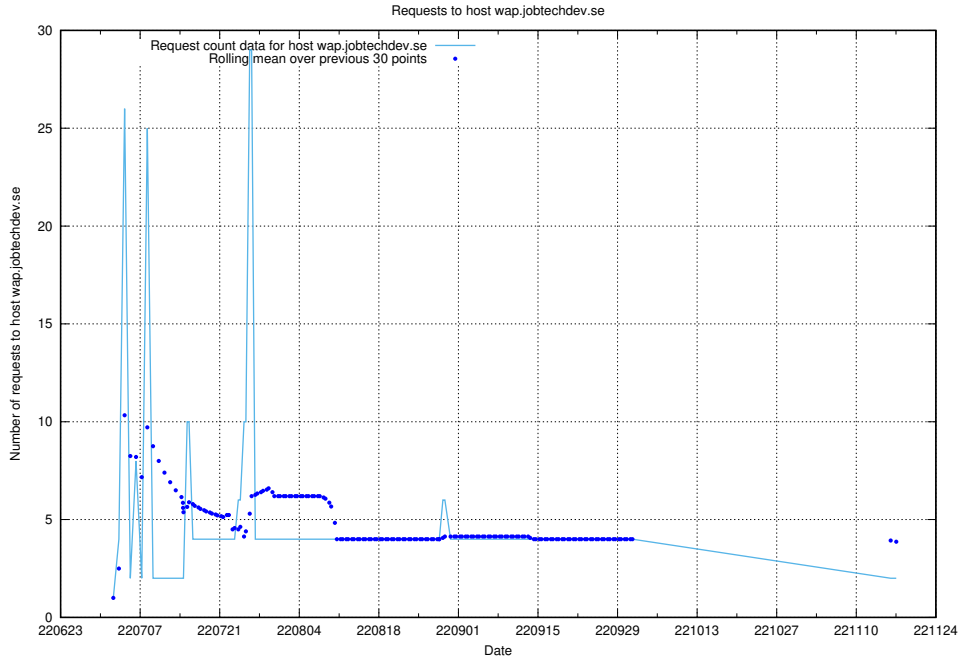

7.401 Usage of wap.jobtechdev.se

Here, we count the number of requests to host wap.jobtechdev.se.