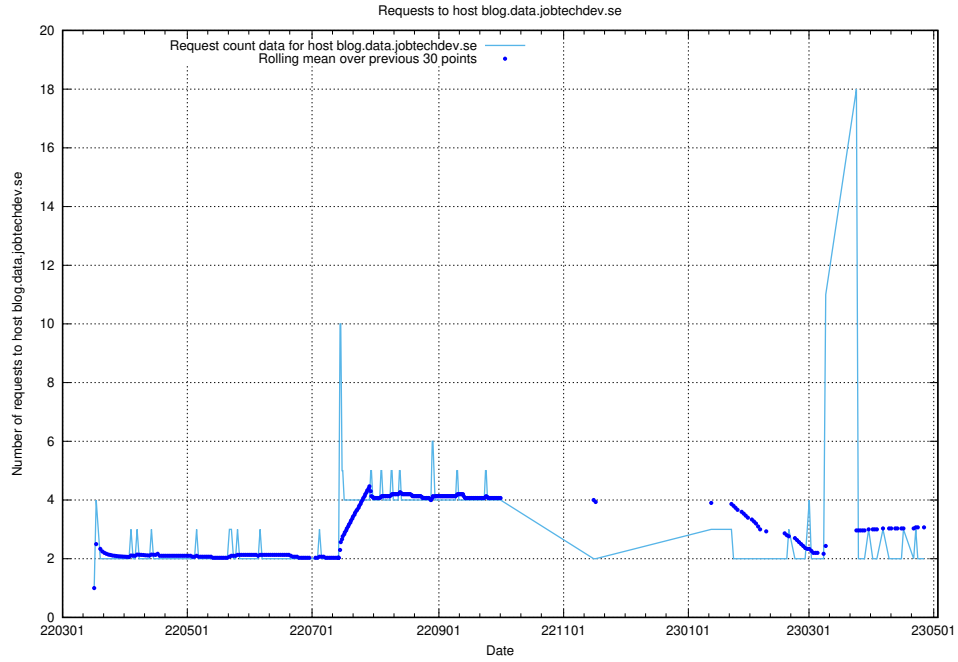

7.503 Usage of `blog.data.jobtechdev.se`

Here, we count the number of requests to host `blog.data.jobtechdev.se`.