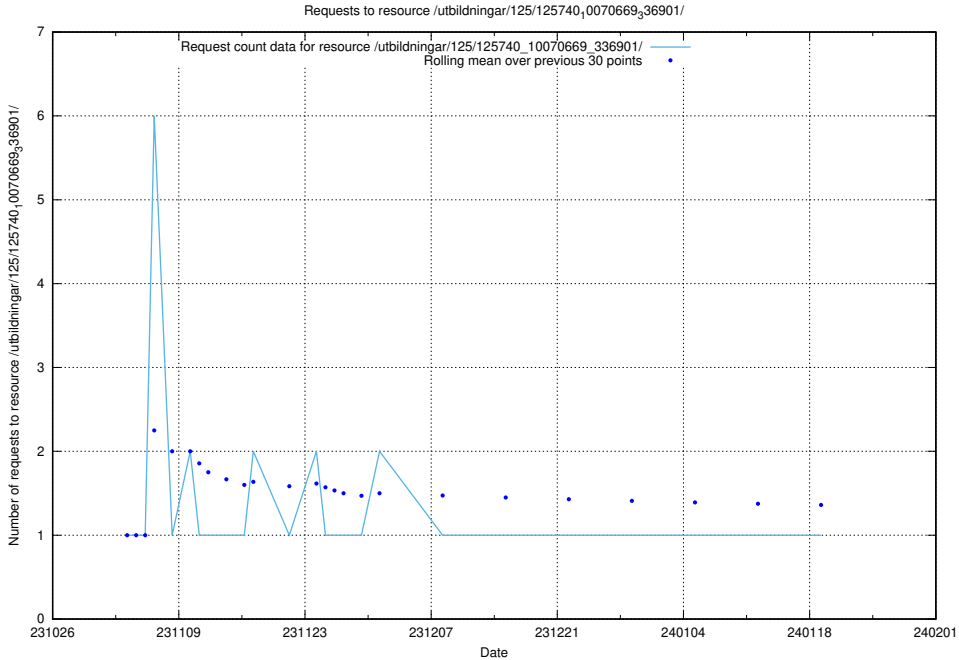

5.4186 Usage of /utbildningar/125/125740_10070669_336901/

Here, we count the number of requests to resource /utbildningar/125/125740_10070669_336901/.