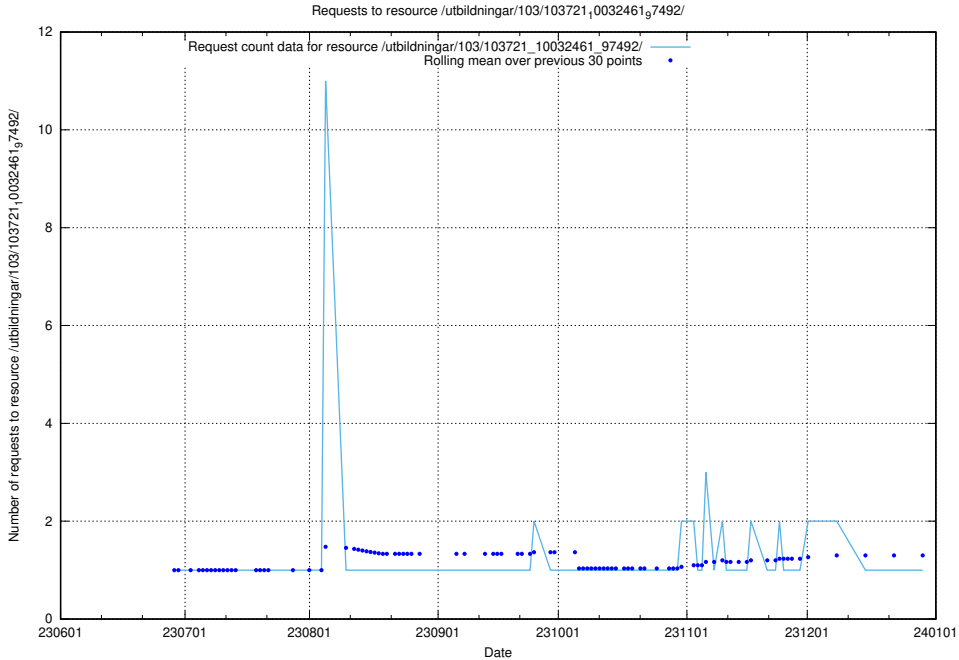

5.5558 Usage of /utbildningar/103/103721_10032461_97492/

Here, we count the number of requests to resource /utbildningar/103/103721_10032461_97492/.