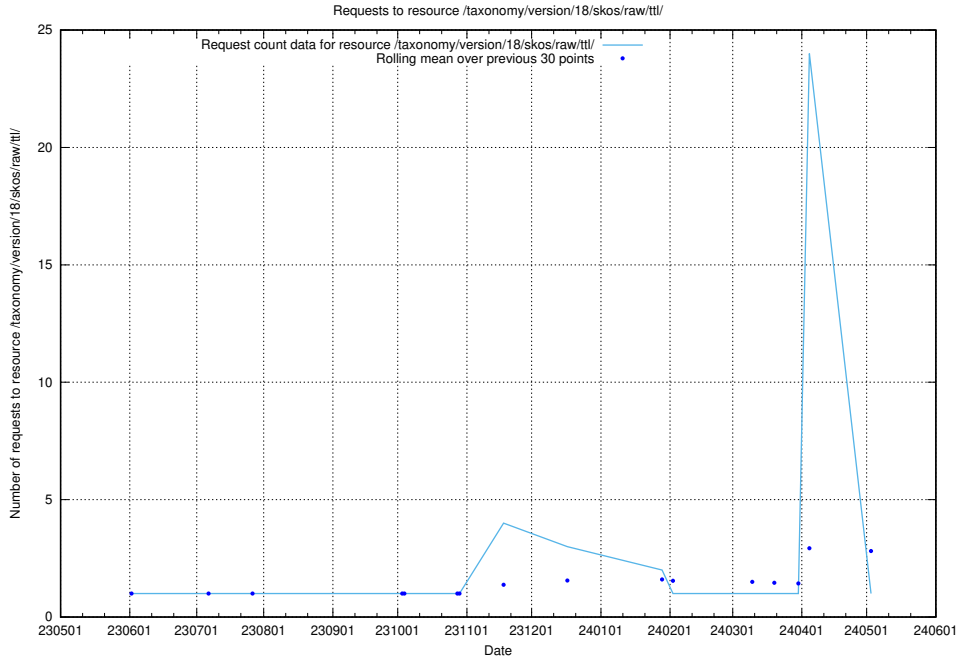

5.5948 Usage of /taxonomy/version/18/skos/raw/ttl/

Here, we count the number of requests to resource /taxonomy/version/18/skos/raw/ttl/.