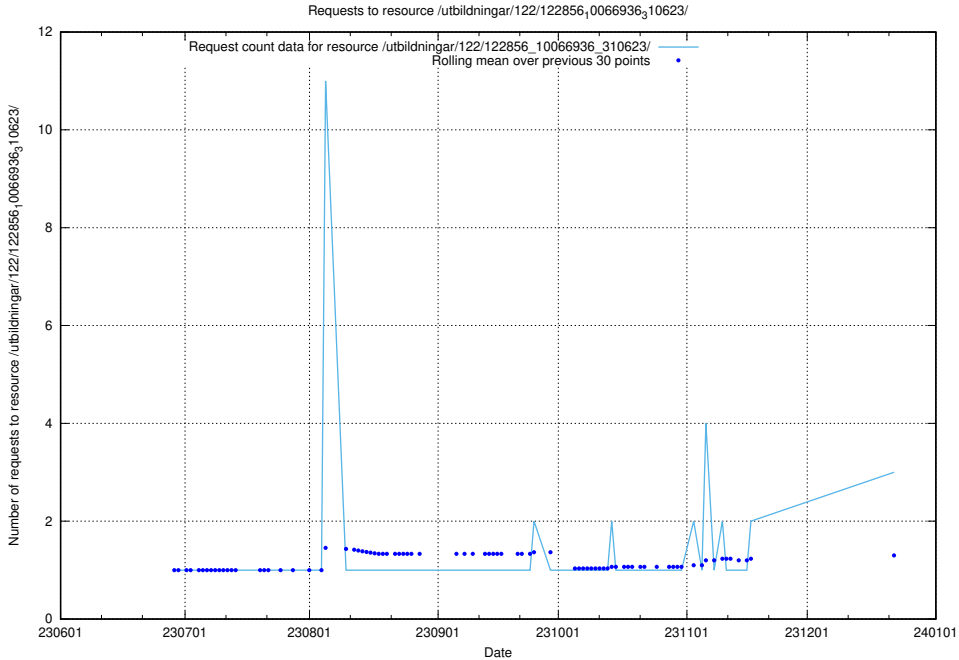

5.377 Usage of /utbildningar/122/122856_10066936_310623/

Here, we count the number of requests to resource /utbildningar/122/122856_10066936_310623/.