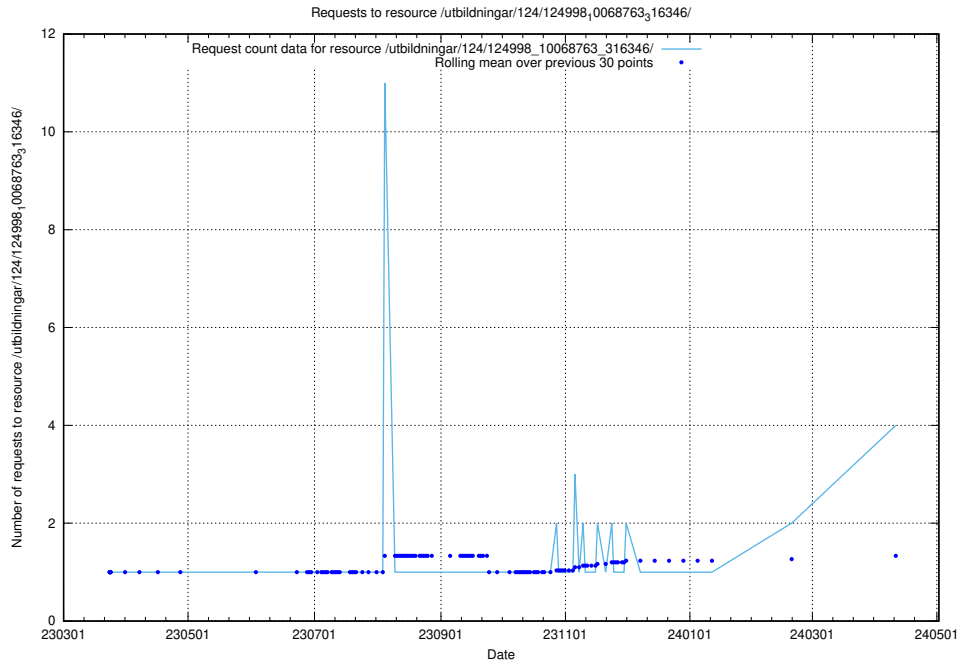

5.164 Usage of /utbildningar/124/124998_10068763_316346/

Here, we count the number of requests to resource /utbildningar/124/124998_10068763_316346/.