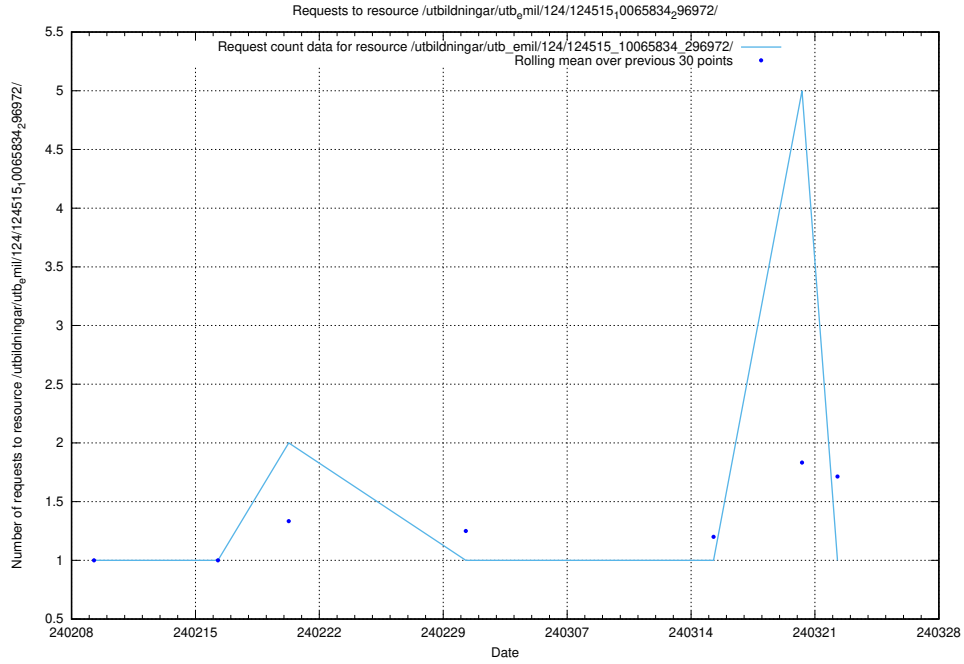

5.2292 Usage of /utbildningar/utb_emil/124/124515_10065834_296972/

Here, we count the number of requests to resource /utbildningar/utb_emil/124/124515_10065834_296972/