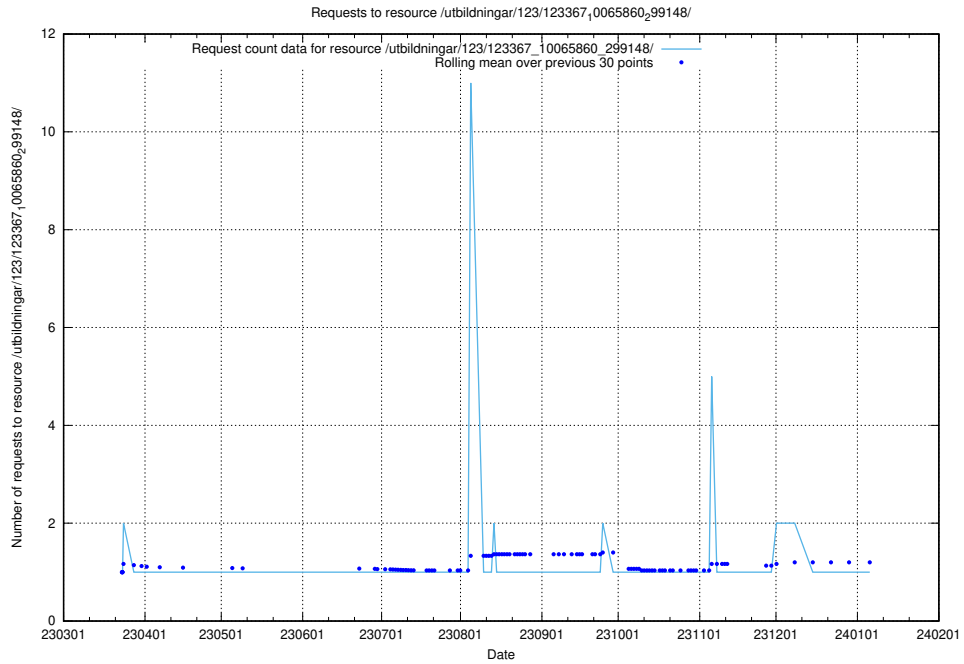

5.4850 Usage of /utbildningar/123/123367_10065860_299148/

Here, we count the number of requests to resource /utbildningar/123/123367_10065860_299148/.