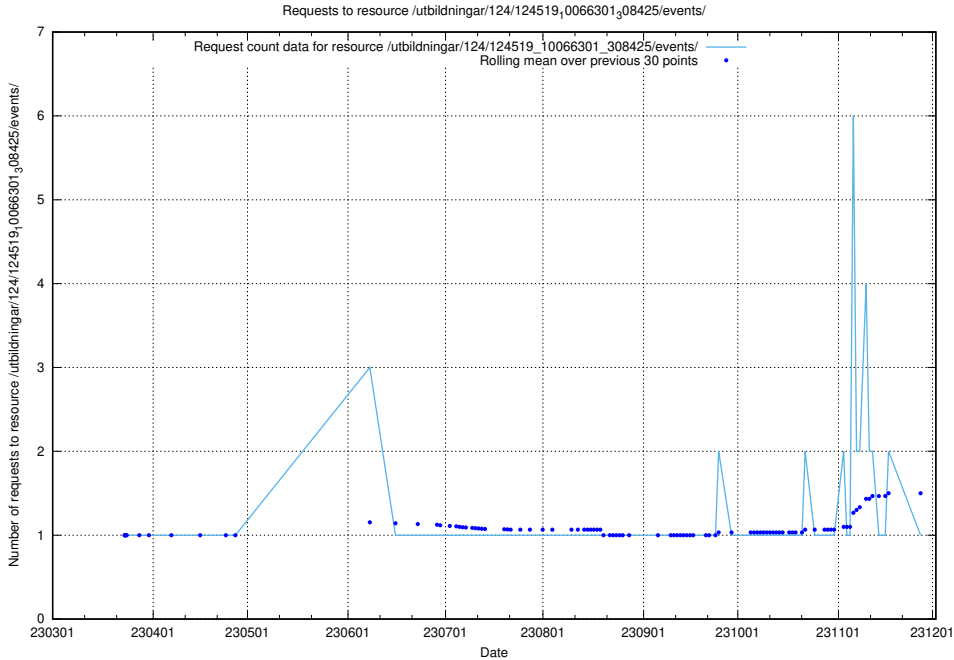

5.1301 Usage of /utbildningar/124/124519_10066301_308425/events/

Here, we count the number of requests to resource /utbildningar/124/124519_10066301_308425/events/