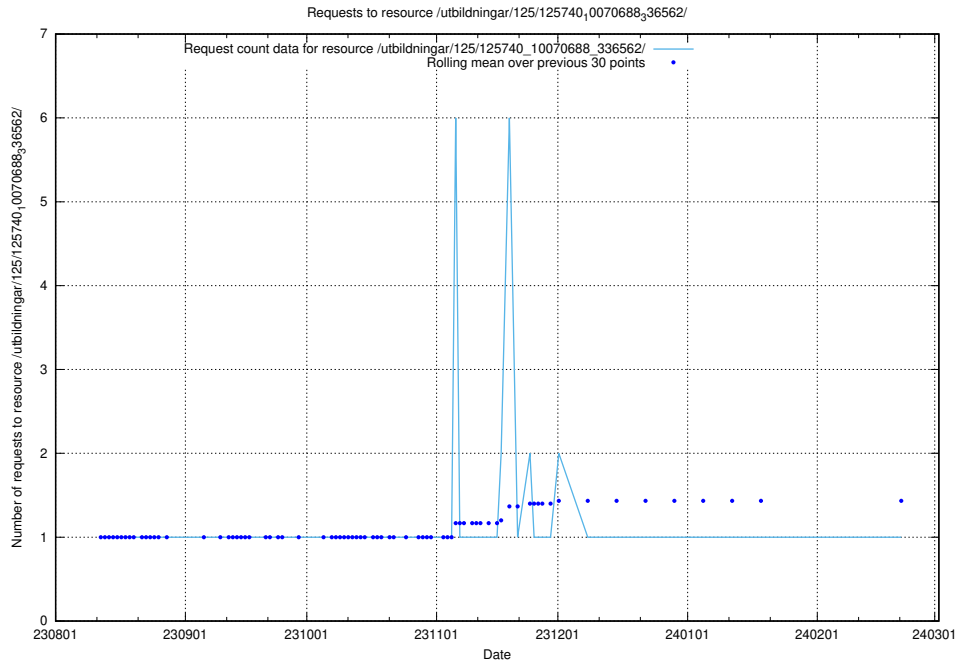

5.4831 Usage of /utbildningar/125/125740_10070688_336562/

Here, we count the number of requests to resource /utbildningar/125/125740_10070688_336562/.