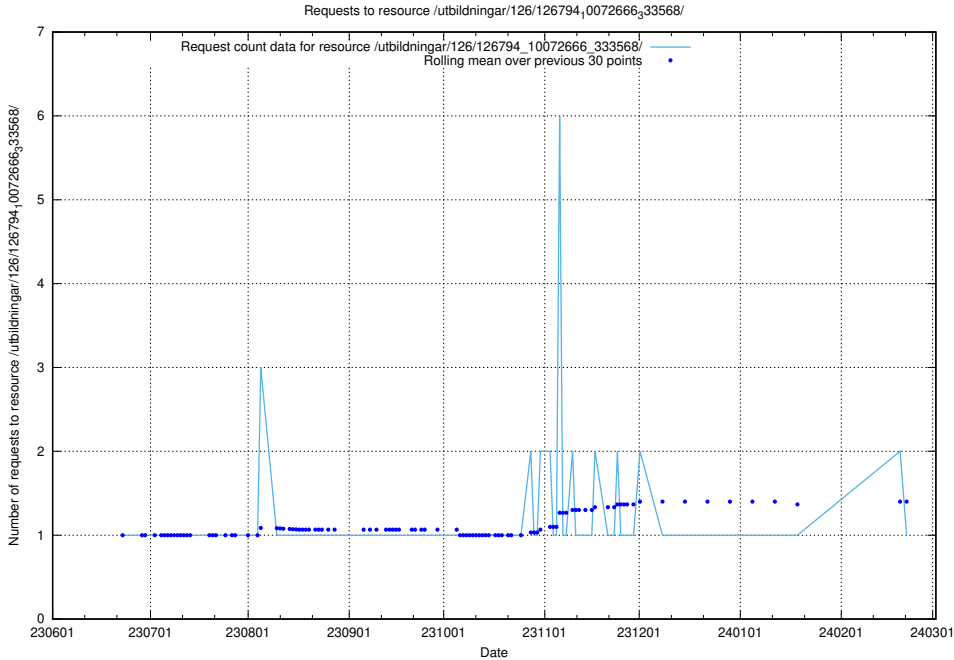

5.5614 Usage of /utbildningar/126/126794_10072666_333568/

Here, we count the number of requests to resource /utbildningar/126/126794_10072666_333568/.