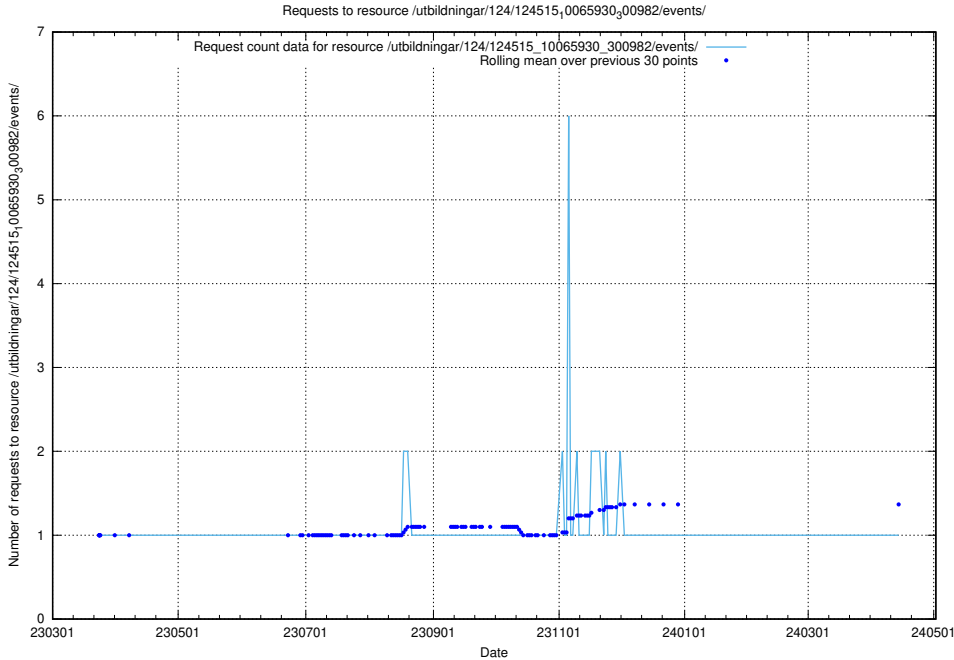

### 5.1621 Usage of /utbildningar/124/124515\_10065930\_300982/events/

Here, we count the number of requests to resource /utbildningar/124/124515\_10065930\_300982/events/