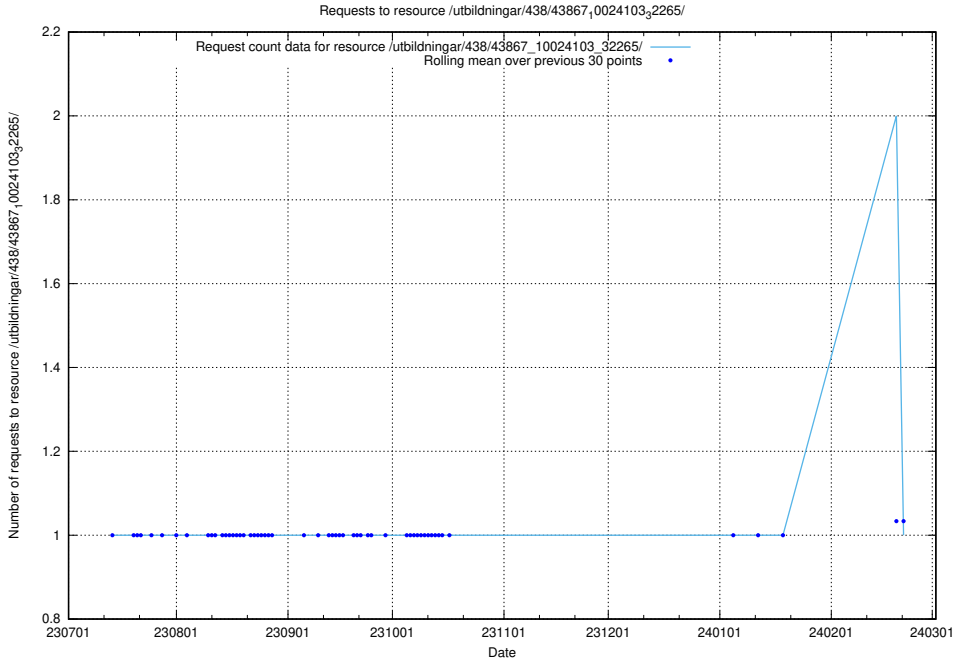

### 5.5089 Usage of /utbildningar/126/126728\_10073173\_334952/events/

Here, we count the number of requests to resource /utbildningar/126/126728\_10073173\_334952/events/