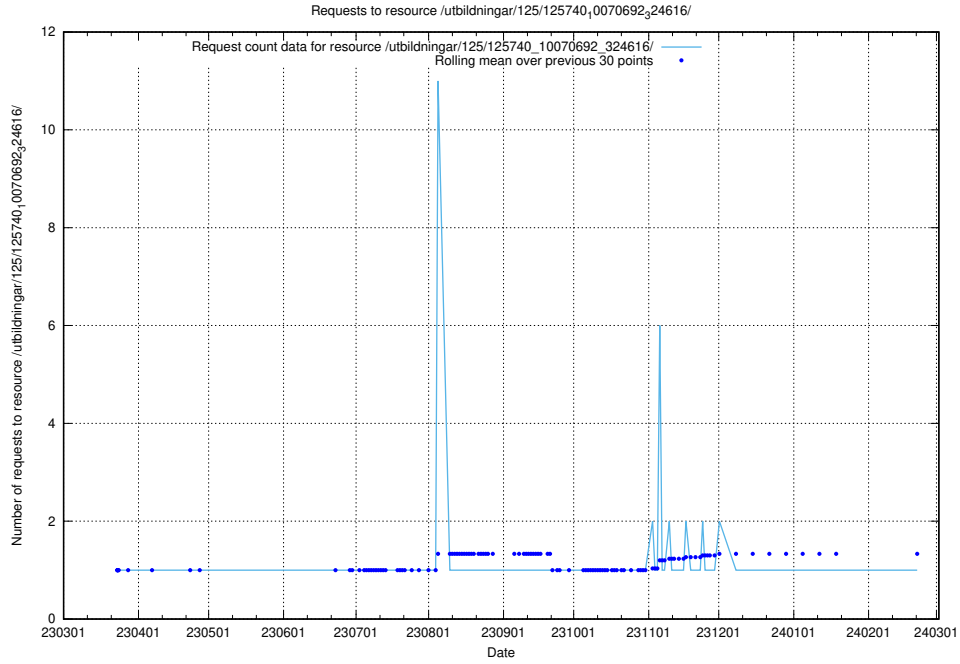

5.998 Usage of /utbildningar/125/125740_10070692_324616/

Here, we count the number of requests to resource /utbildningar/125/125740_10070692_324616/.