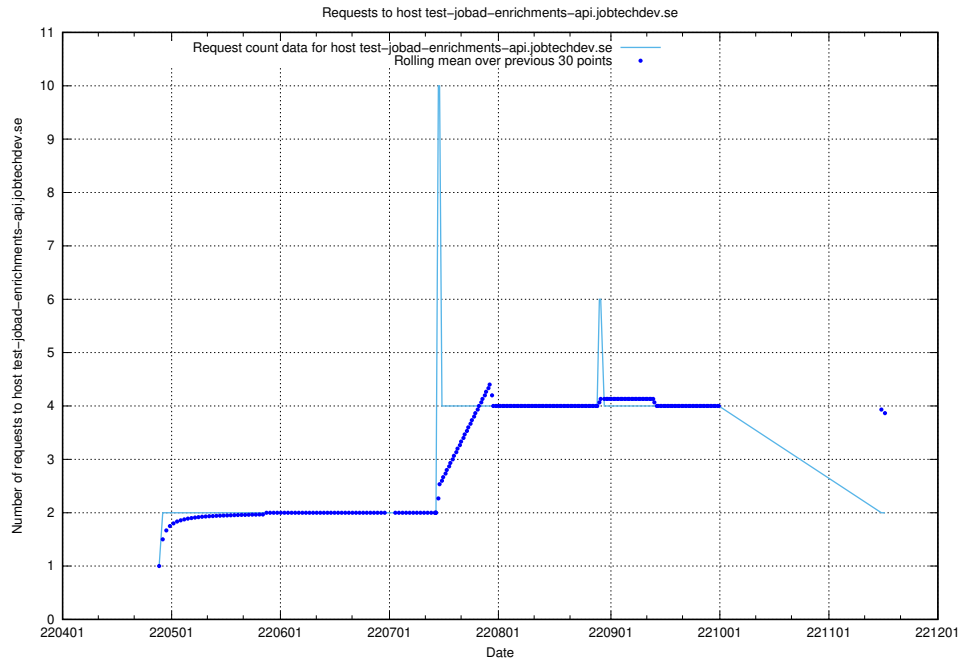

7.446 Usage of test-jobad-enrichments-api.jobtechdev.se

Here, we count the number of requests to host test-jobad-enrichments-api.jobtechdev.se.