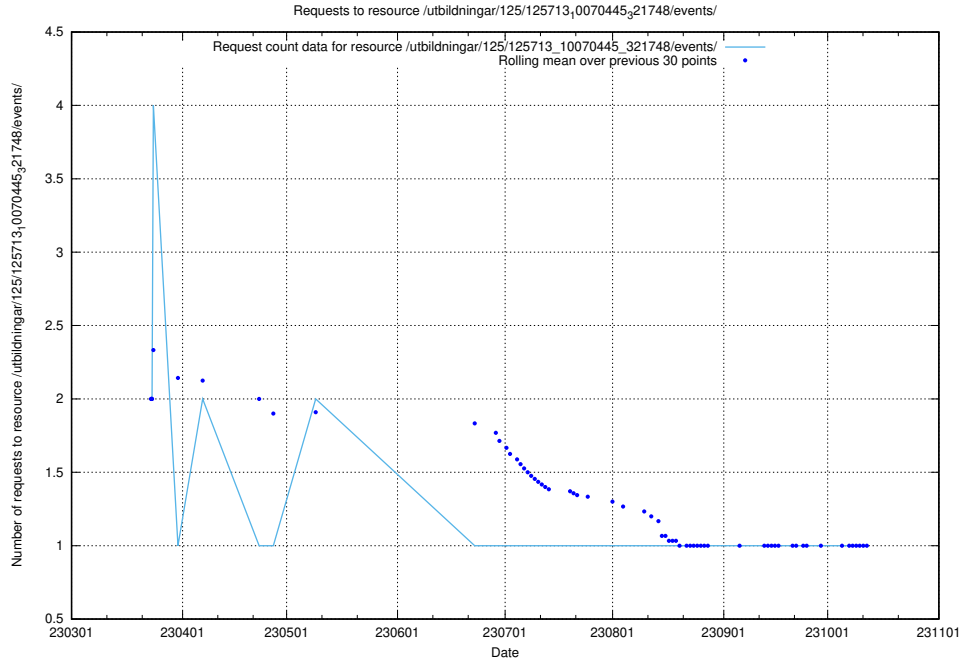

5.6288 Usage of /utbildningar/125/125713_10070445_321748/events/

Here, we count the number of requests to resource /utbildningar/125/125713_10070445_321748/events/