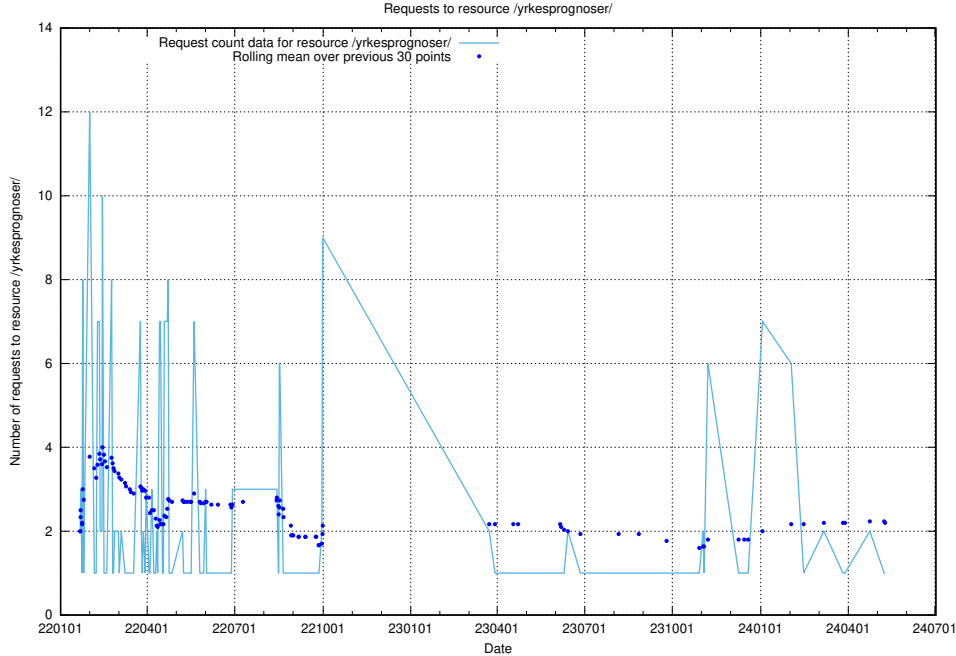

5.6233 Usage of /yrkesprognoser/

Here, we count the number of requests to resource /yrkesprognoser/.