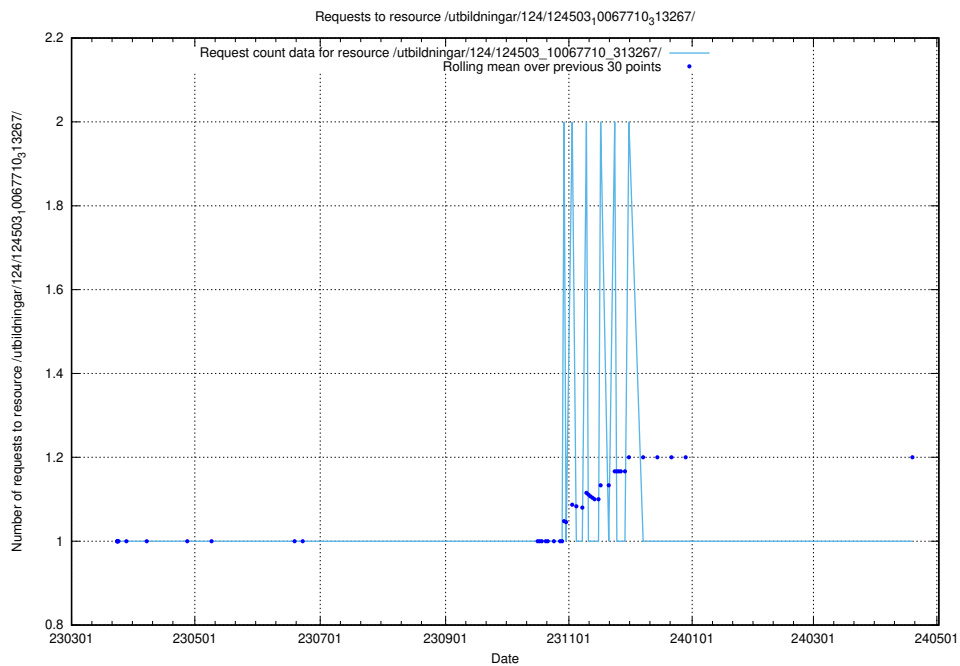

5.2175 Usage of /utbildningar/124/124503_10067710_313267/

Here, we count the number of requests to resource /utbildningar/124/124503_10067710_313267/.