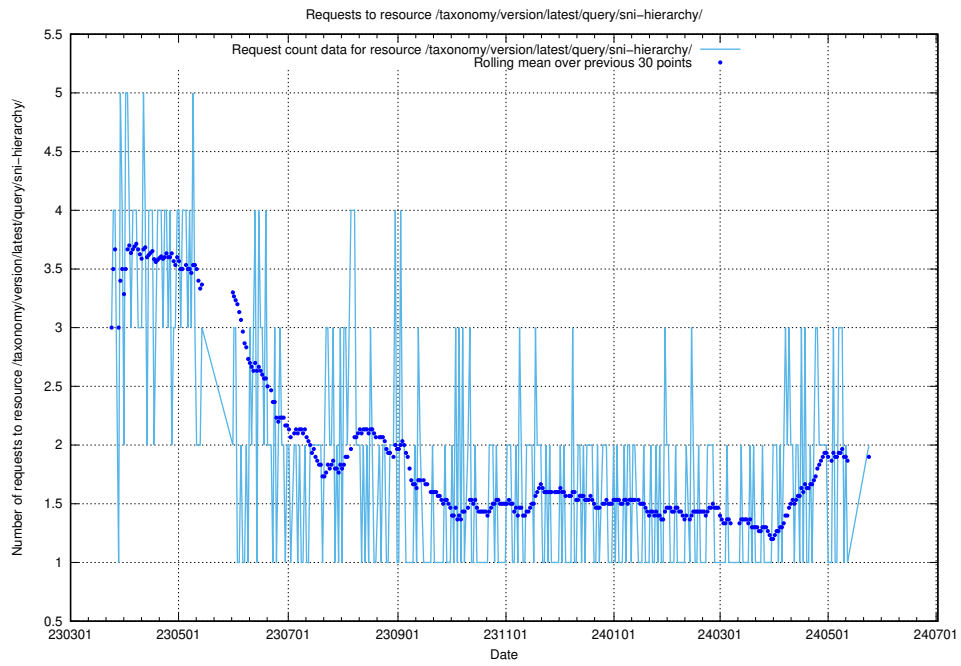

### 5.926 Usage of /taxonomy/version/latest/query/skills/

Here, we count the number of requests to resource /taxonomy/version/latest/query/skills/.