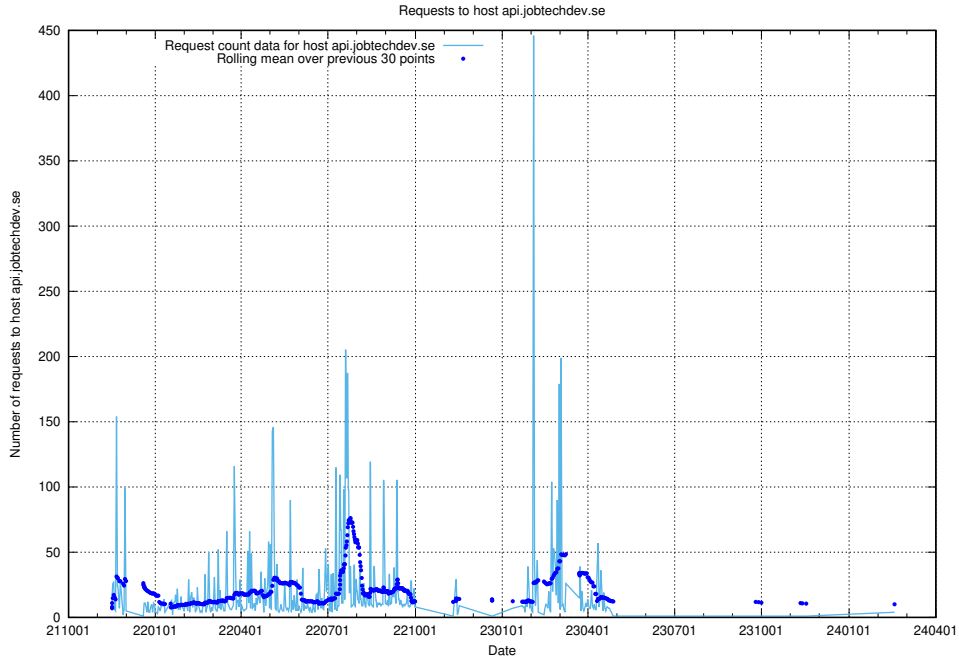

7.159 Usage of api.jobtechdev.se

Here, we count the number of requests to host api.jobtechdev.se.