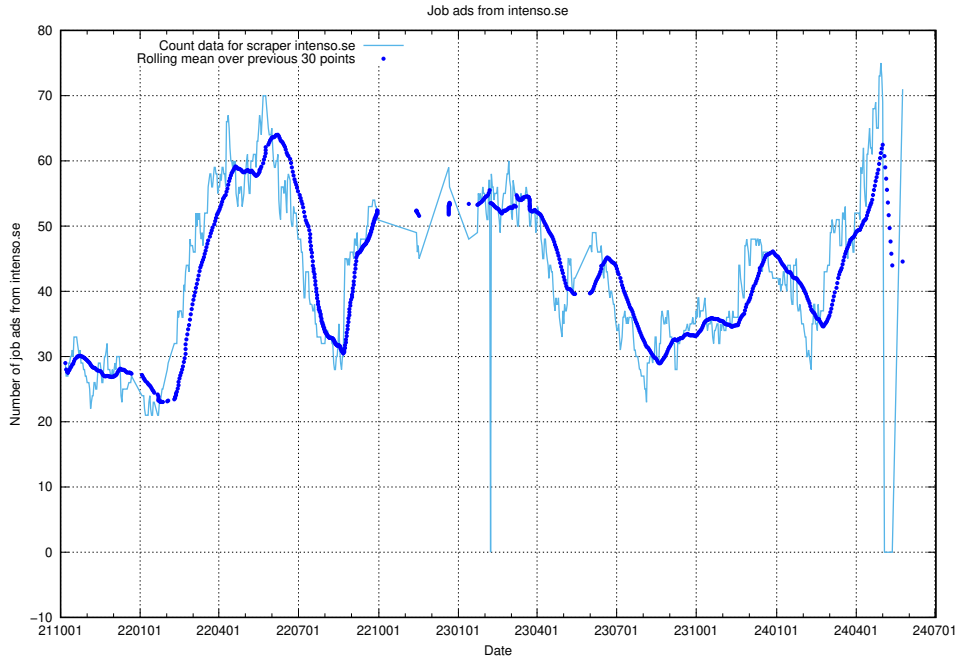

### 13.15 Number of ads by scraper intenso.se

Here, we count the number of job ads scraped from intenso.se.