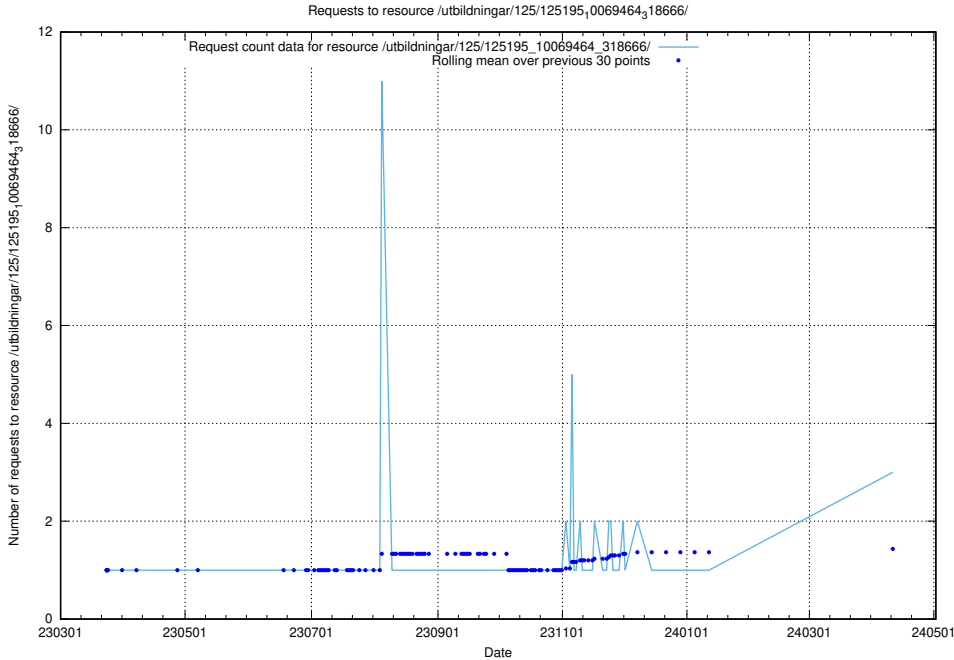

5.254 Usage of /utbildningar/125/125195_10069464_318666/

Here, we count the number of requests to resource /utbildningar/125/125195_10069464_318666/.