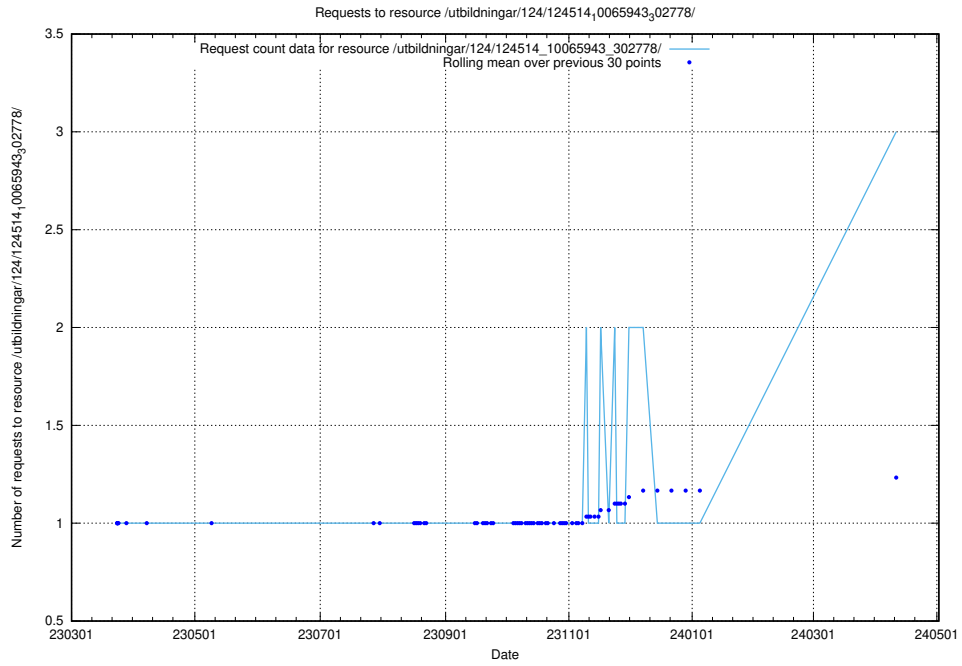

5.285 Usage of /utbildningar/124/124514_10065943_302778/

Here, we count the number of requests to resource /utbildningar/124/124514_10065943_302778/.