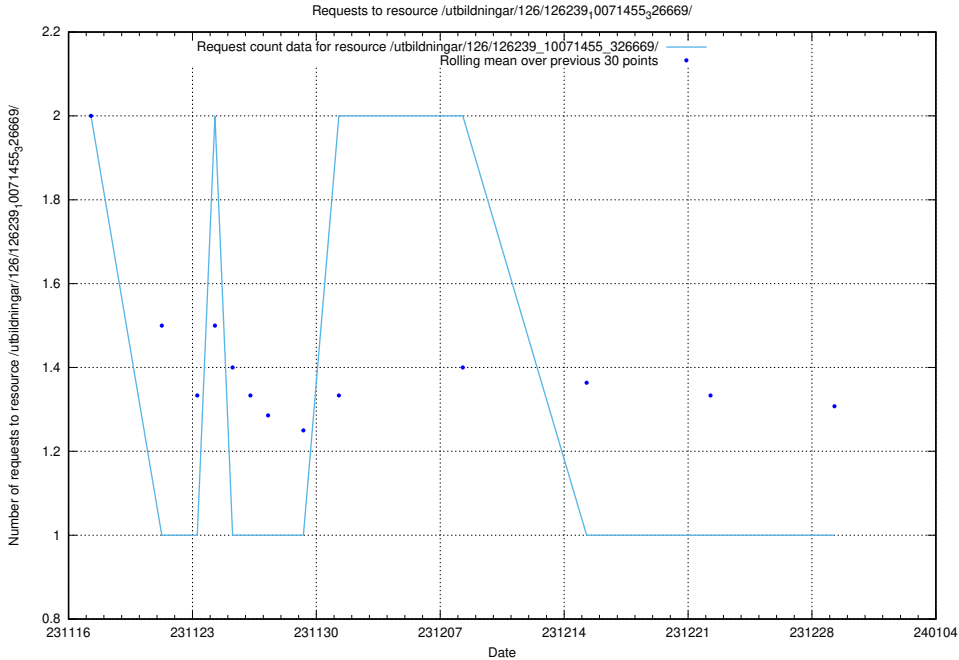

5.4108 Usage of /utbildningar/126/126239_10071455_326669/

Here, we count the number of requests to resource /utbildningar/126/126239_10071455_326669/.