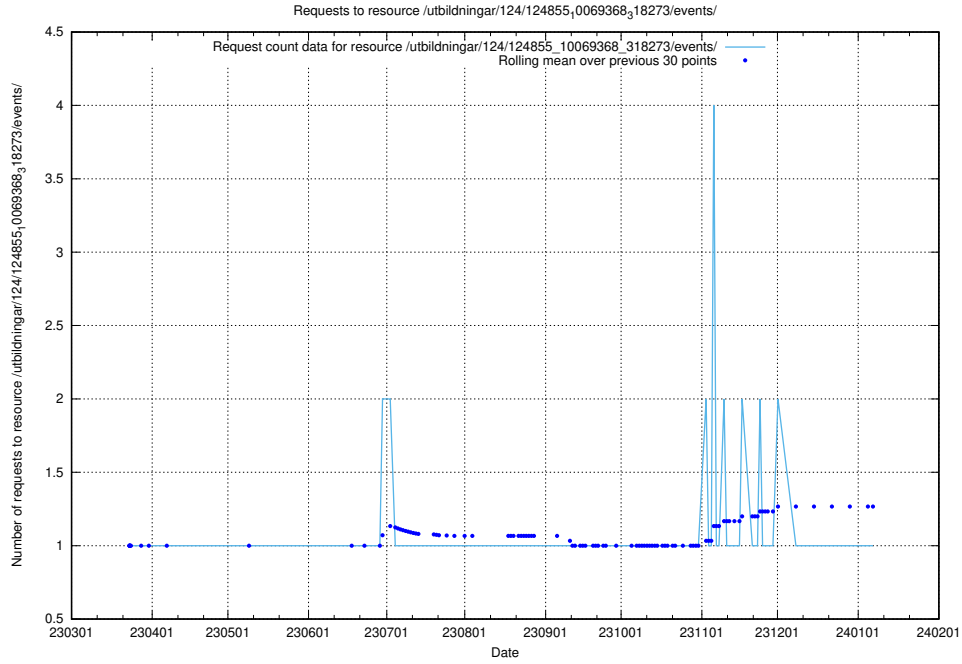

5.1215 Usage of /utbildningar/124/124855_10069368_318273/events/

Here, we count the number of requests to resource /utbildningar/124/124855_10069368_318273/events/