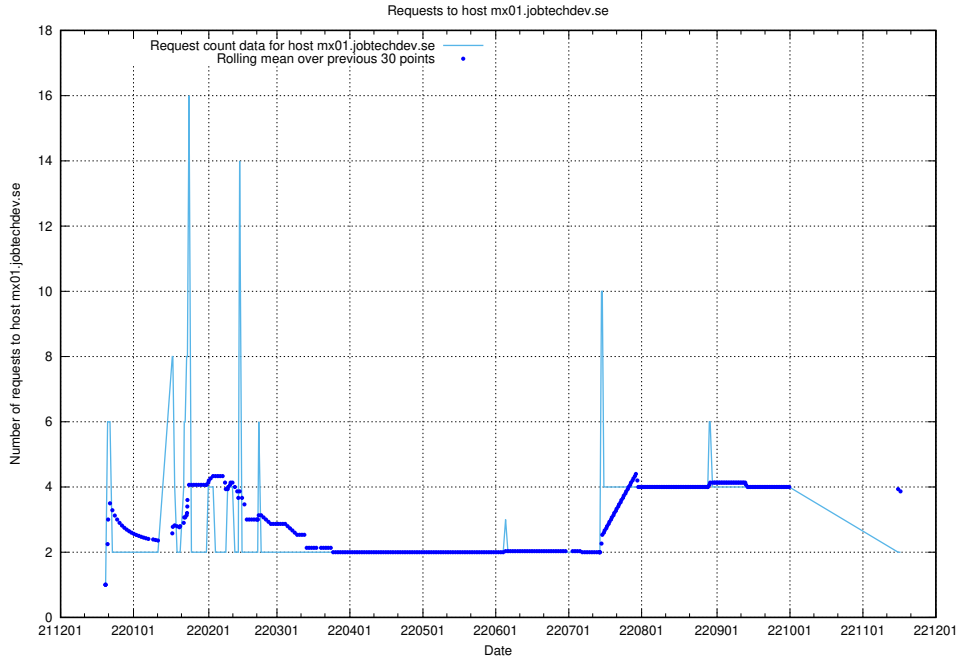

7.378 Usage of mx01.jobtechdev.se

Here, we count the number of requests to host mx01.jobtechdev.se.