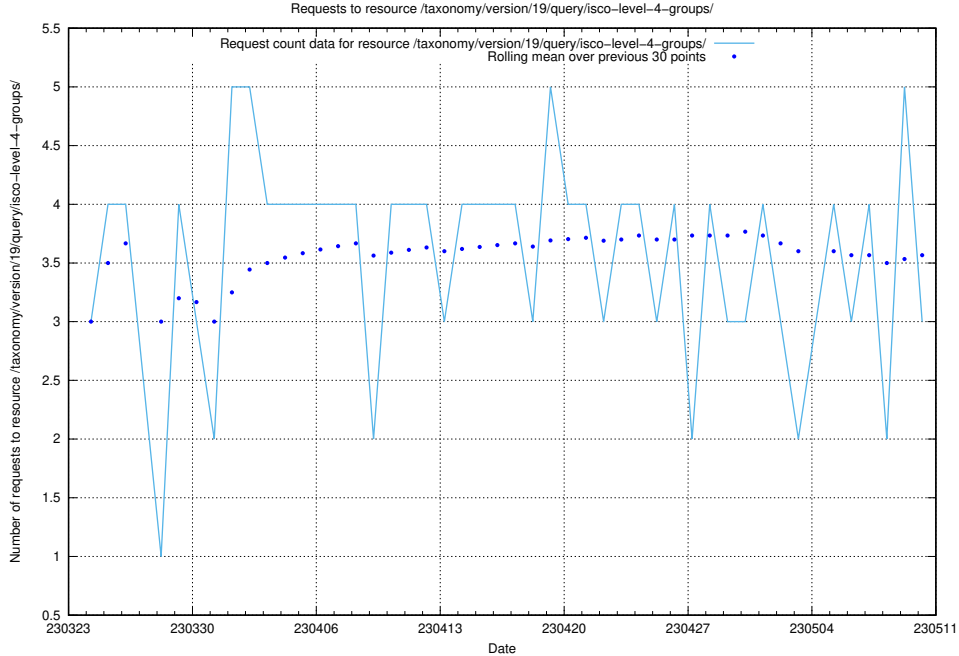

5.435 Usage of /taxonomy/version/19/query/isco-level-4-groups/

Here, we count the number of requests to resource /taxonomy/version/19/query/isco-level-4-groups/.