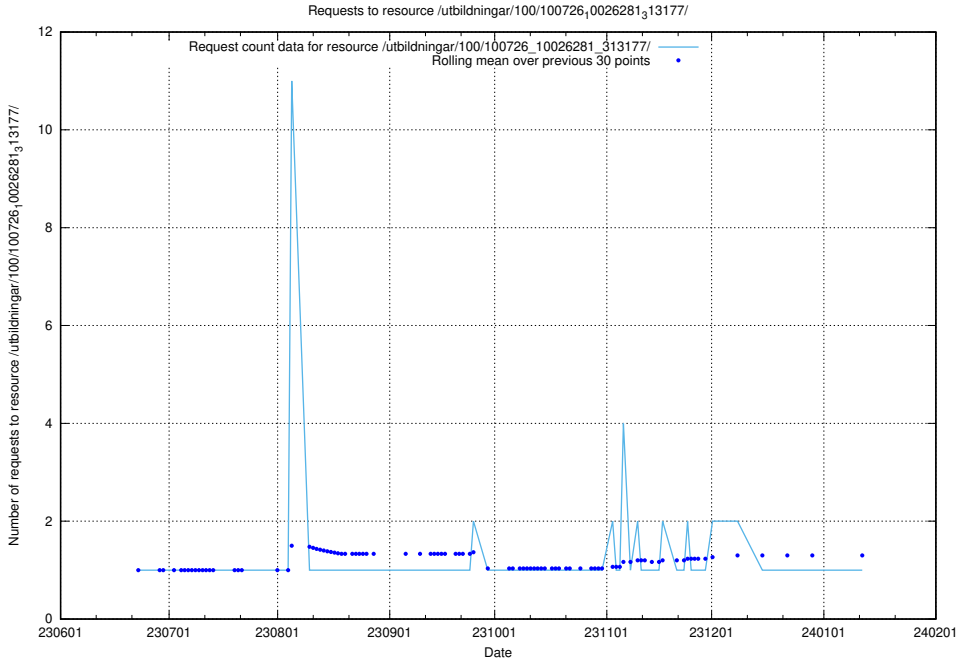

5.5866 Usage of /utbildningar/100/100726_10026281_313177/

Here, we count the number of requests to resource /utbildningar/100/100726_10026281_313177/.