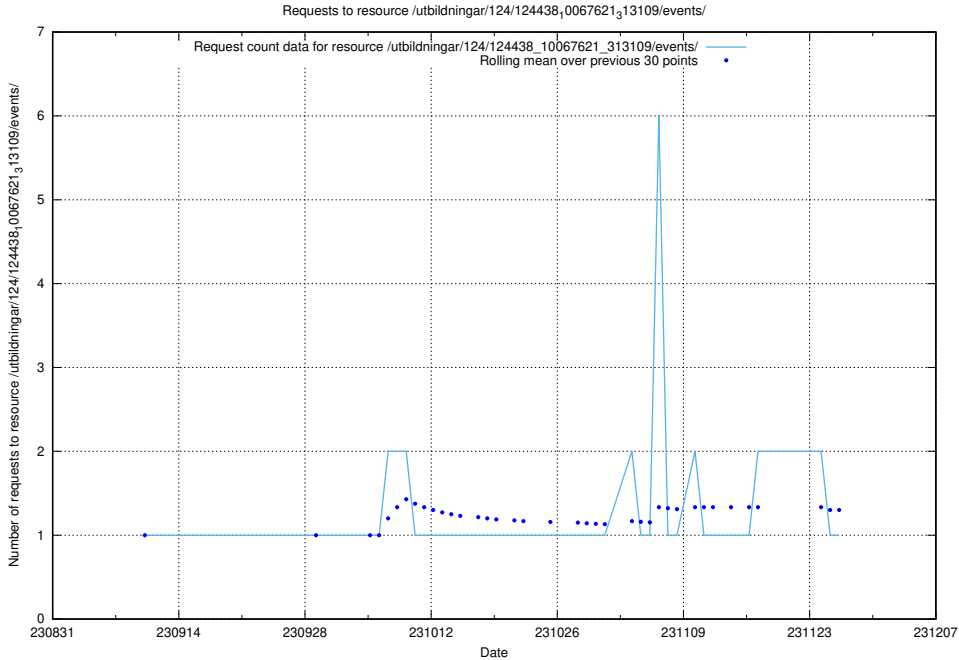

5.4646 Usage of /utbildningar/124/124438_10067621_313109/events/

Here, we count the number of requests to resource /utbildningar/124/124438_10067621_313109/events/