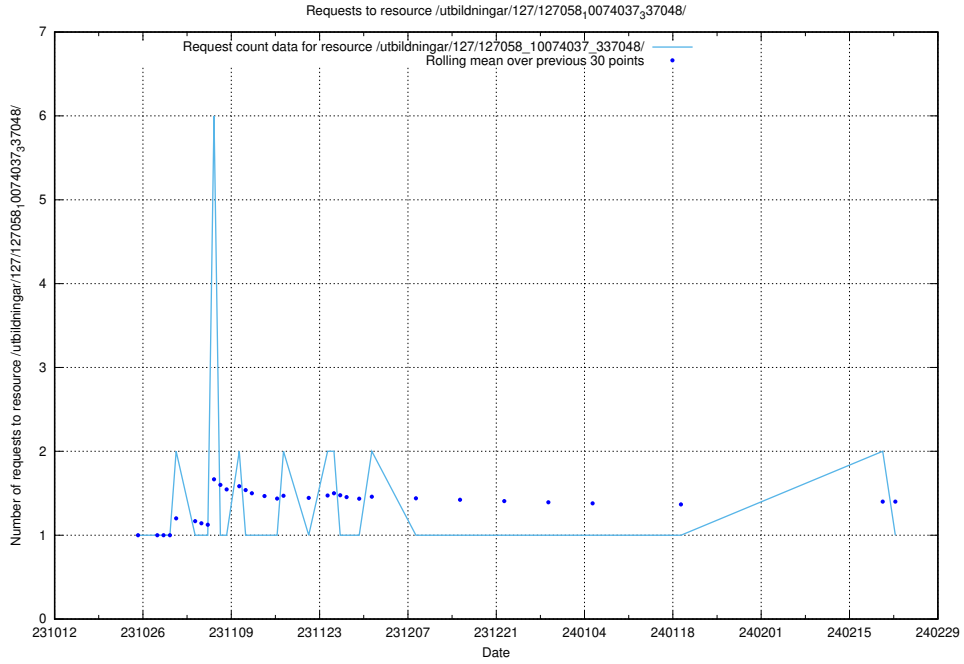

5.4238 Usage of /utbildningar/127/127058_10074037_337048/

Here, we count the number of requests to resource /utbildningar/127/127058_10074037_337048/.