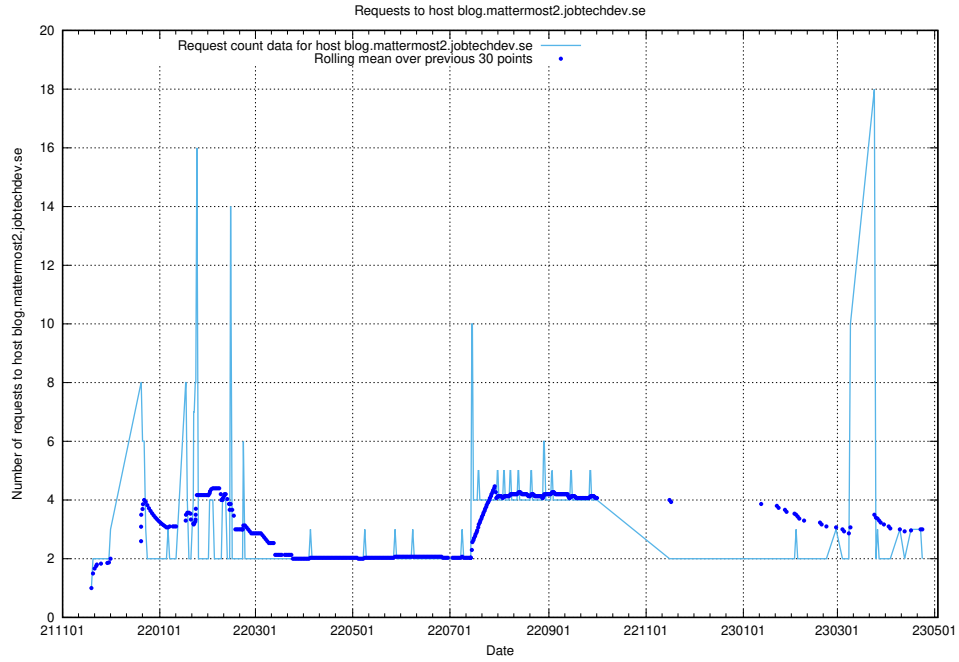

7.479 Usage of `blog.mattermost2.jobtechdev.se`

Here, we count the number of requests to host `blog.mattermost2.jobtechdev.se`.