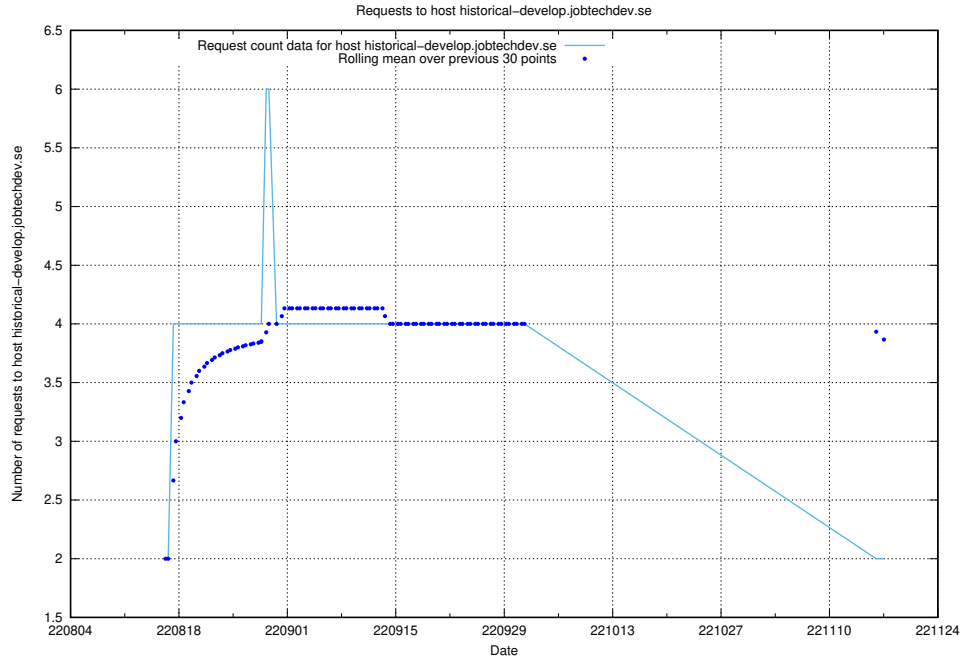

7.351 Usage of historical-develop.jobtechdev.se

Here, we count the number of requests to host historical-develop.jobtechdev.se.