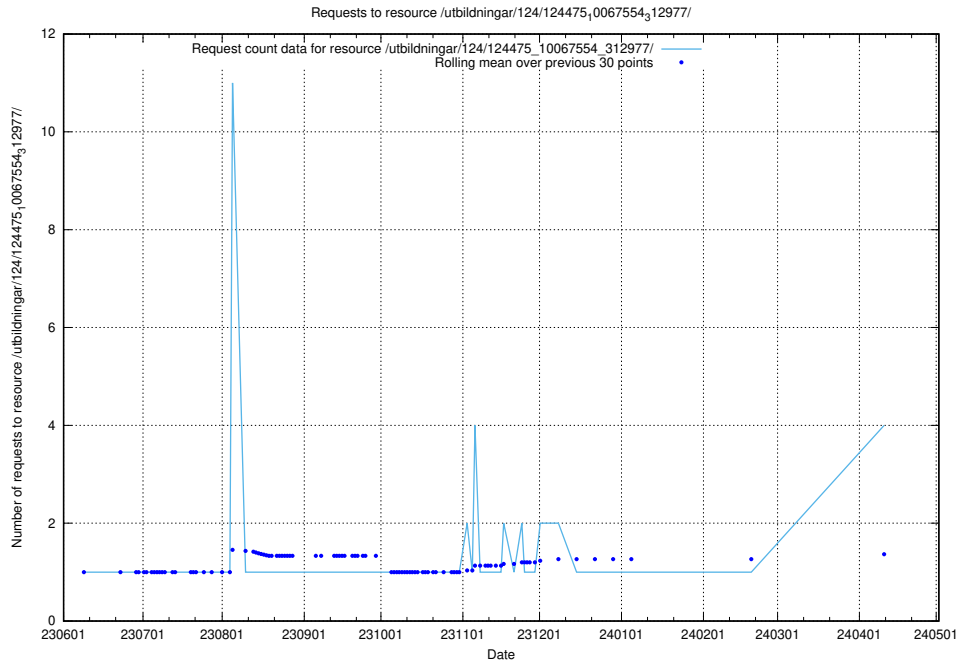

5.236 Usage of /utbildningar/124/124475_10067554_312977/

Here, we count the number of requests to resource /utbildningar/124/124475_10067554_312977/.