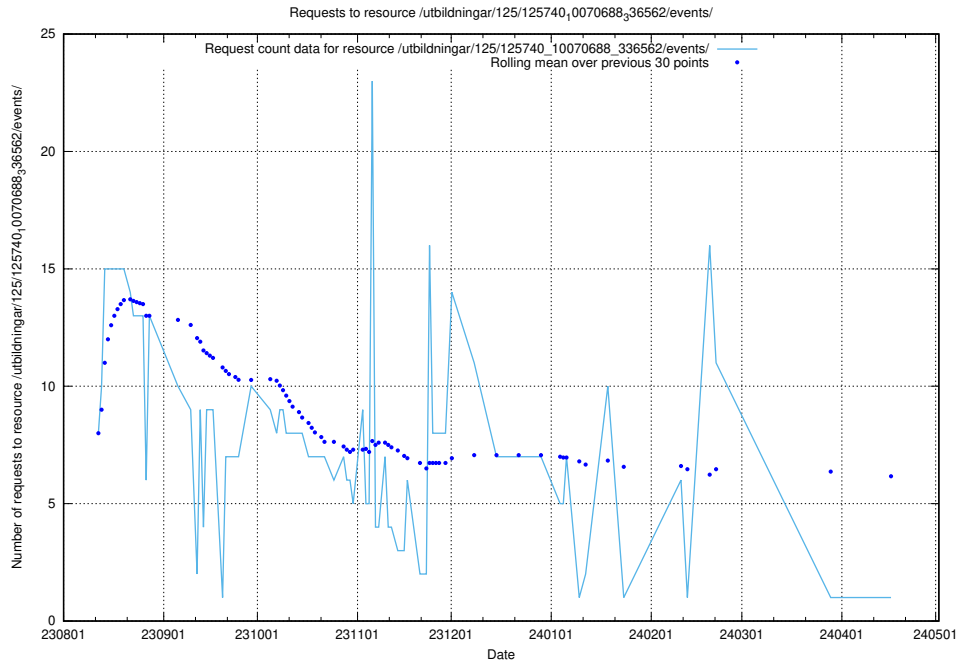

5.4825 Usage of /utbildningar/125/125740_10070688_336562/events/

Here, we count the number of requests to resource /utbildningar/125/125740_10070688_336562/events/