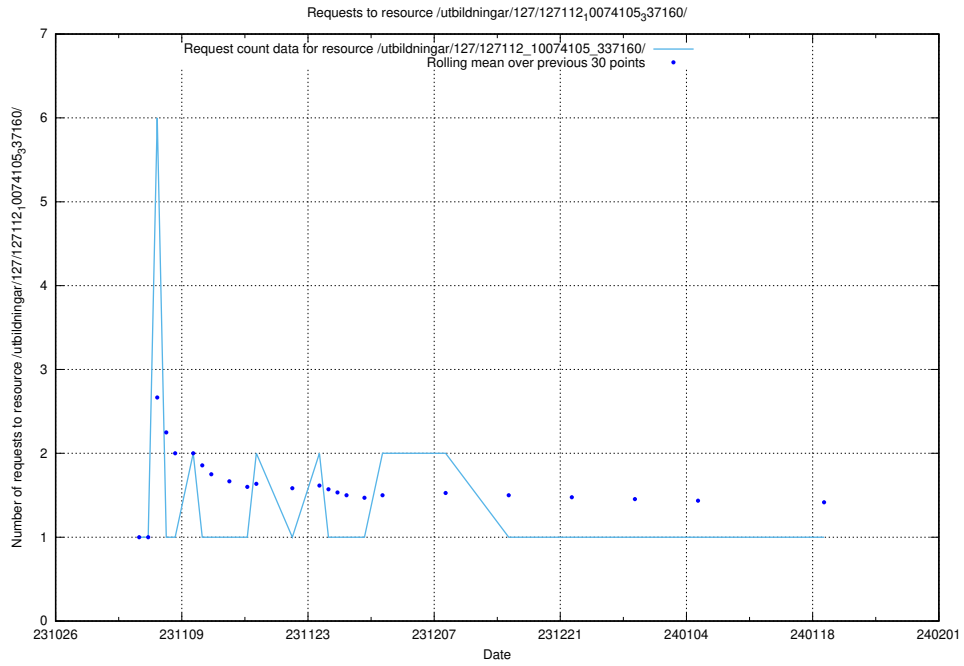

5.4159 Usage of /utbildningar/127/127112_10074105_337160/

Here, we count the number of requests to resource /utbildningar/127/127112_10074105_337160/.