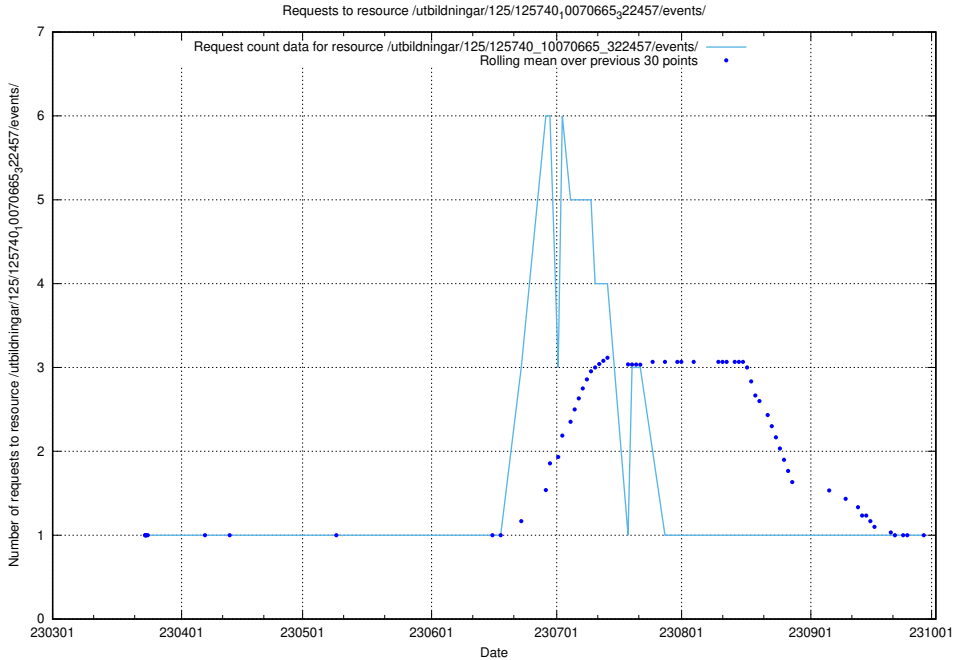

5.1029 Usage of /utbildningar/125/125740_10070665_322457/events/

Here, we count the number of requests to resource /utbildningar/125/125740_10070665_322457/events/