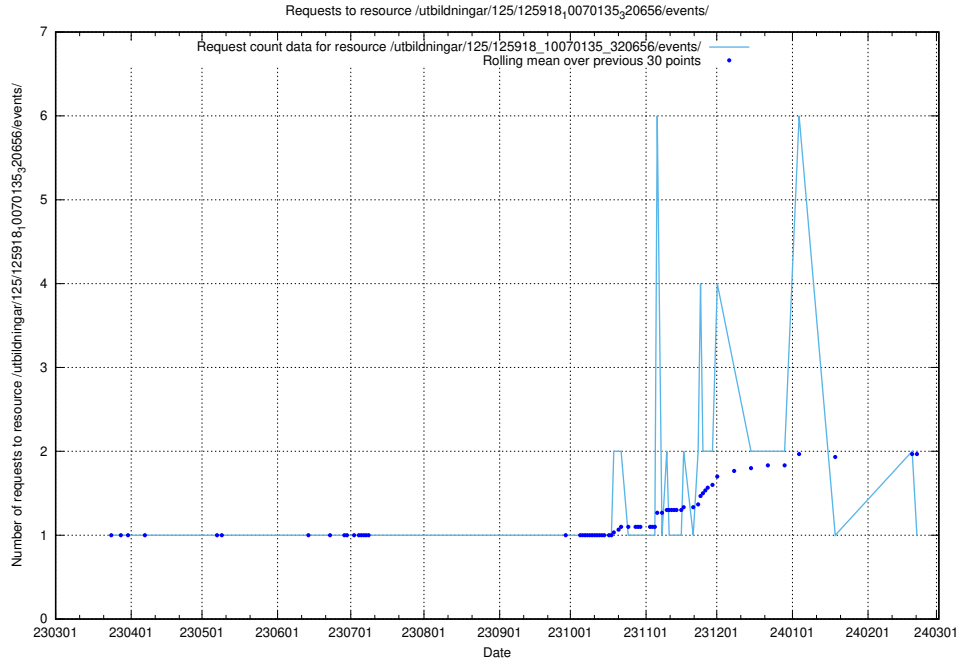

5.6215 Usage of /utbildningar/125/125918_10070135_320656/events/

Here, we count the number of requests to resource /utbildningar/125/125918_10070135_320656/events/