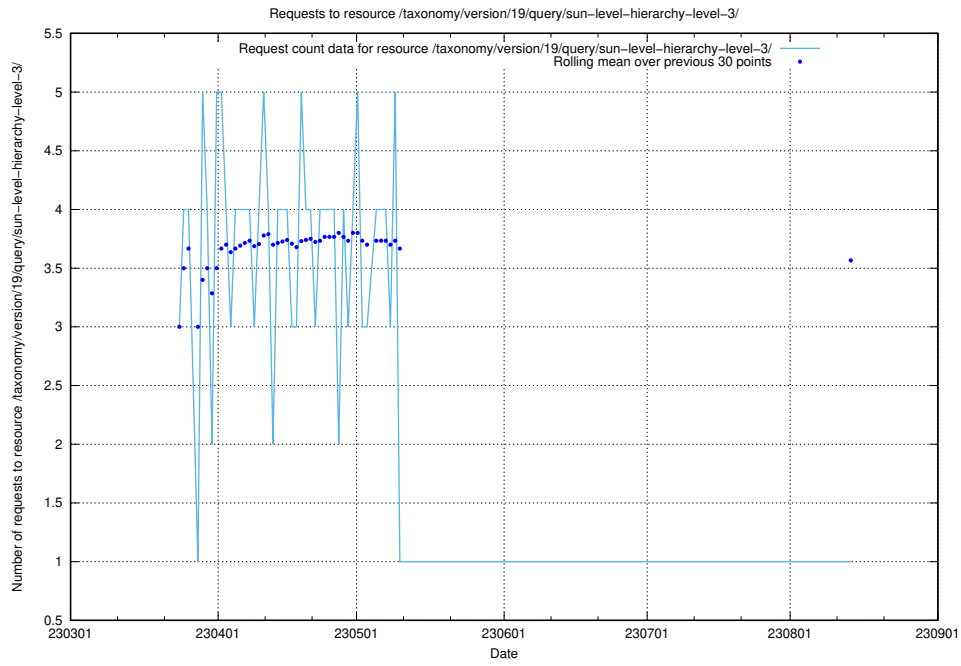

5.6119 Usage of /taxonomy/version/19/query/sun-level-hierarchy-level-3/

Here, we count the number of requests to resource /taxonomy/version/19/query/sun-level-hierarchy-level-3/.