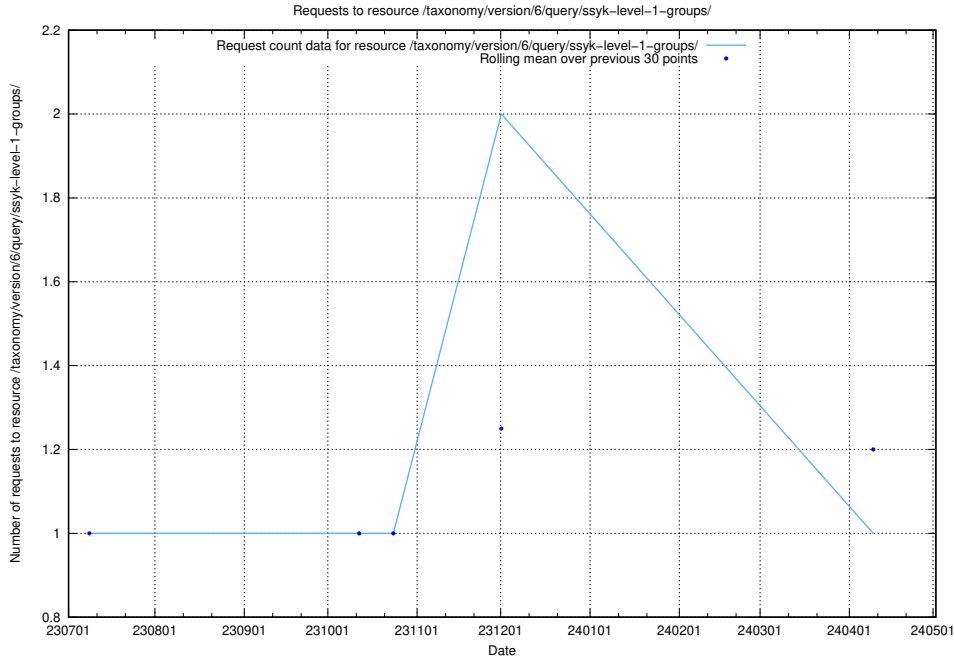

5.5250 Usage of /taxonomy/version/6/query/ssyk-level-1-groups/

Here, we count the number of requests to resource /taxonomy/version/6/query/ssyk-level-1-groups/.