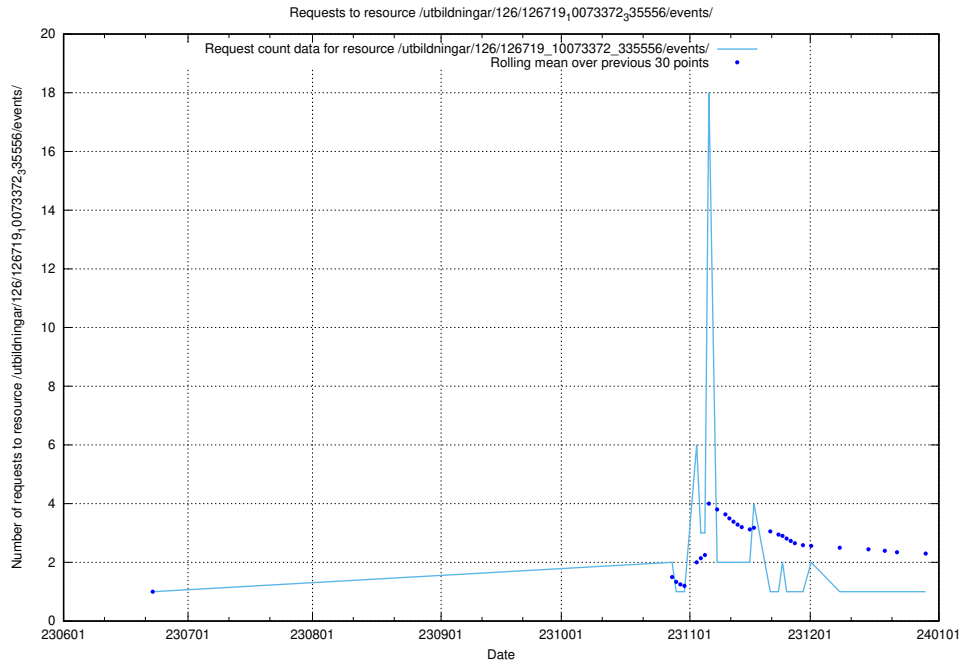

5.5634 Usage of /utbildningar/126/126719_10073372_335556/events/

Here, we count the number of requests to resource /utbildningar/126/126719_10073372_335556/events/