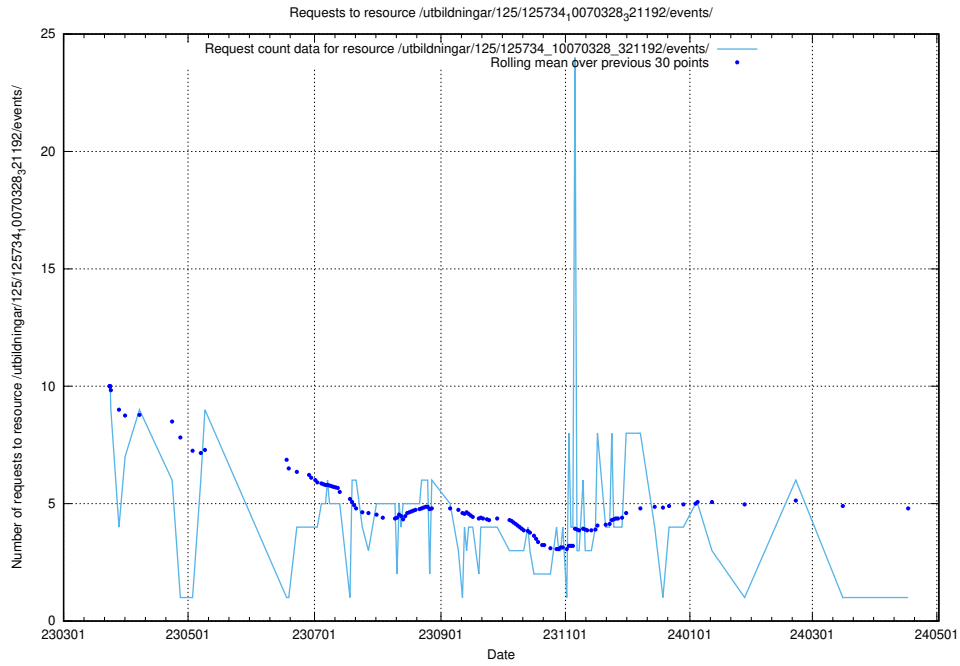

5.6256 Usage of /utbildningar/125/125734_10070328_321192/events/

Here, we count the number of requests to resource /utbildningar/125/125734_10070328_321192/events/