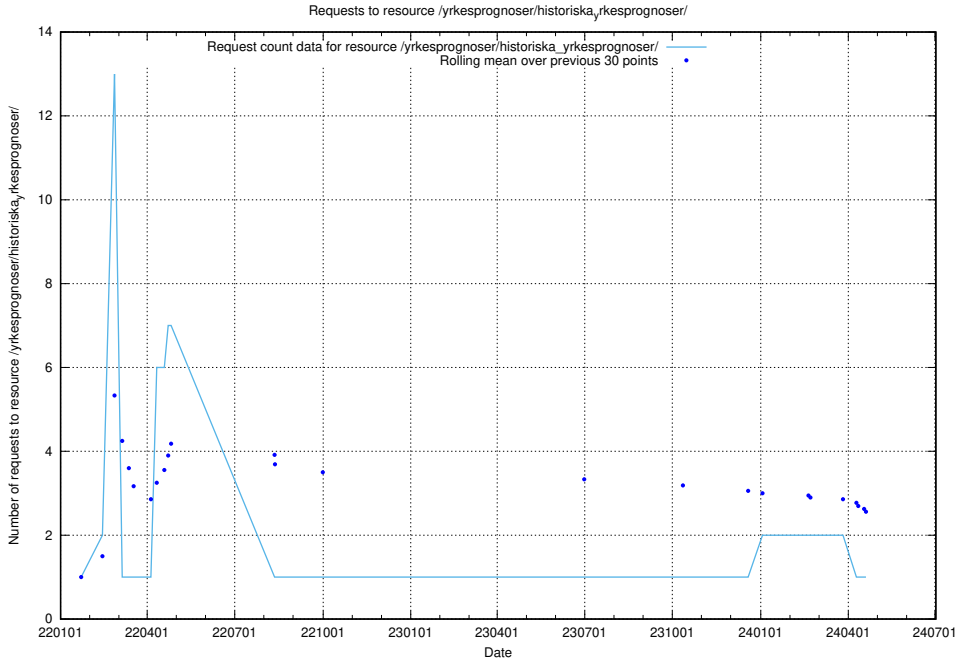

5.4609 Usage of /yrkesprognoser/historiska_yrkesprognoser/

Here, we count the number of requests to resource /yrkesprognoser/historiska_yrkesprognoser/.