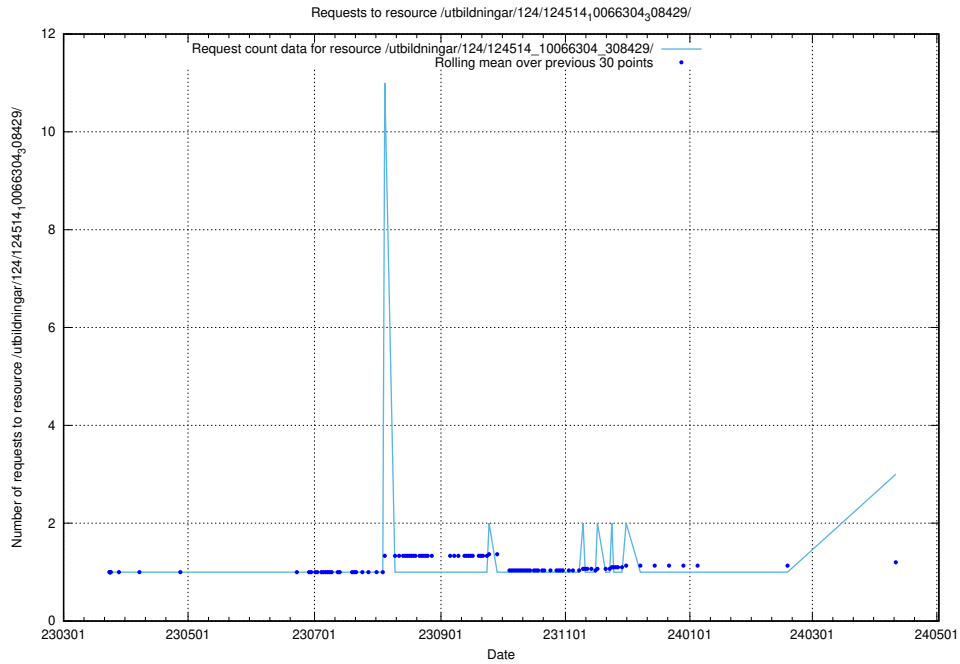

5.284 Usage of /utbildningar/124/124514_10066304_308429/

Here, we count the number of requests to resource /utbildningar/124/124514_10066304_308429/.