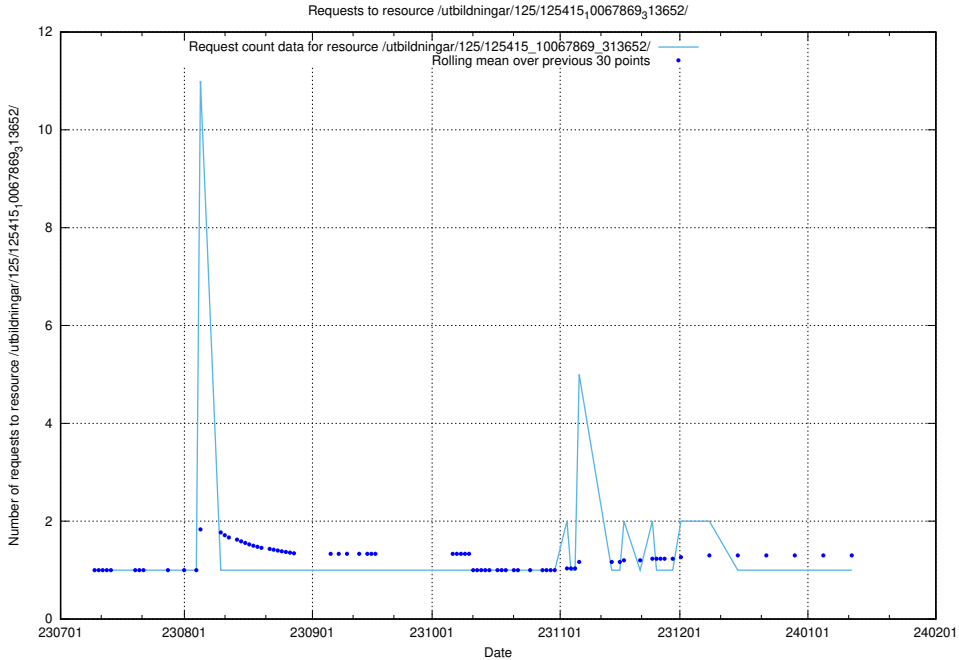

5.5142 Usage of /utbildningar/125/125415_10067869_313652/

Here, we count the number of requests to resource /utbildningar/125/125415_10067869_313652/.