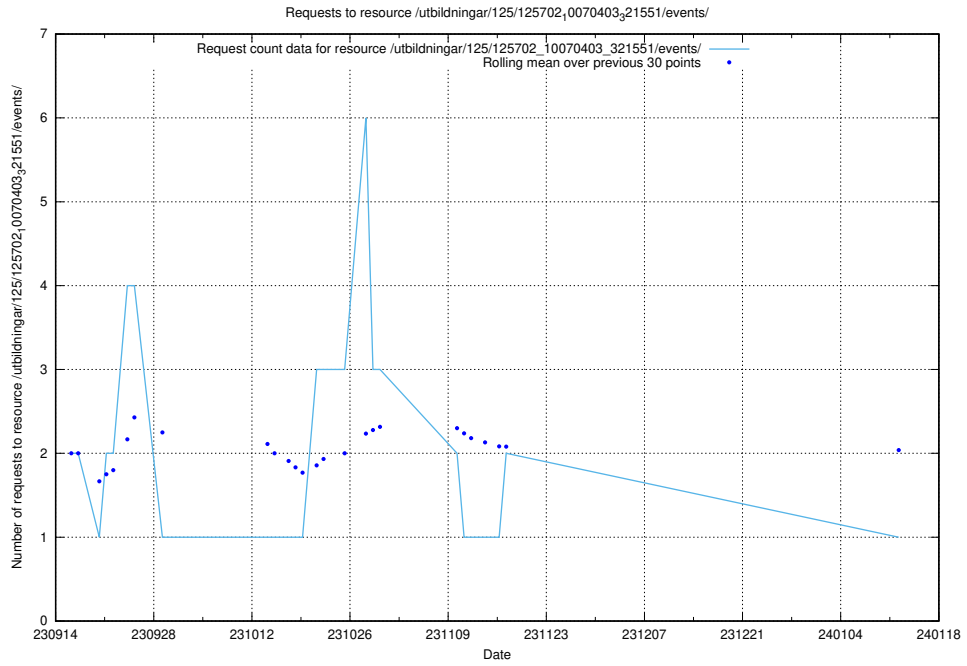

5.4563 Usage of /utbildningar/125/125702_10070403_321551/events/

Here, we count the number of requests to resource /utbildningar/125/125702_10070403_321551/events/