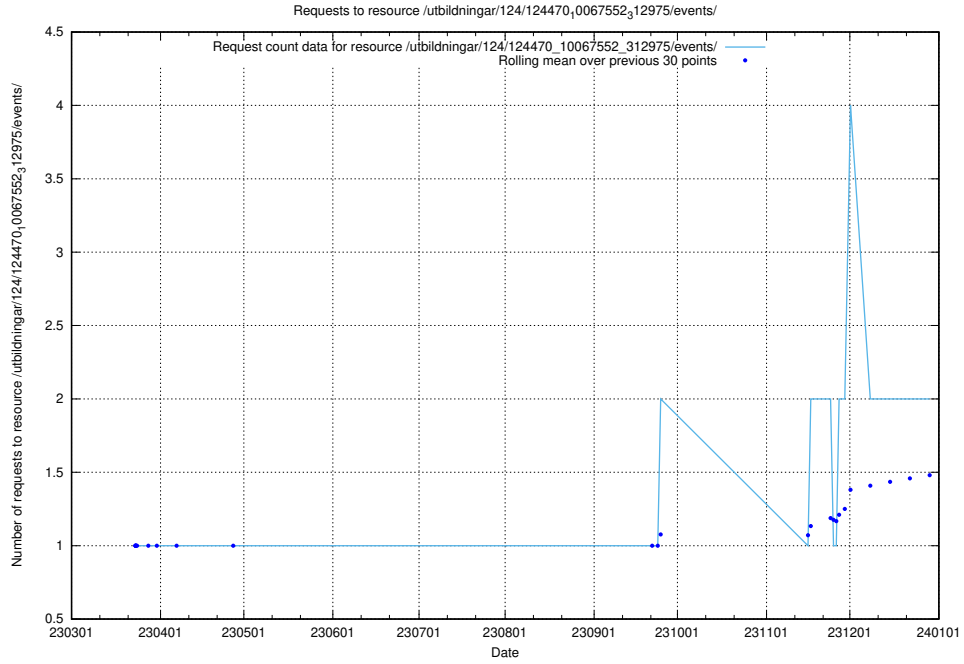

5.634 Usage of /utbildningar/124/124470_10067552_312975/events/

Here, we count the number of requests to resource /utbildningar/124/124470_10067552_312975/events/