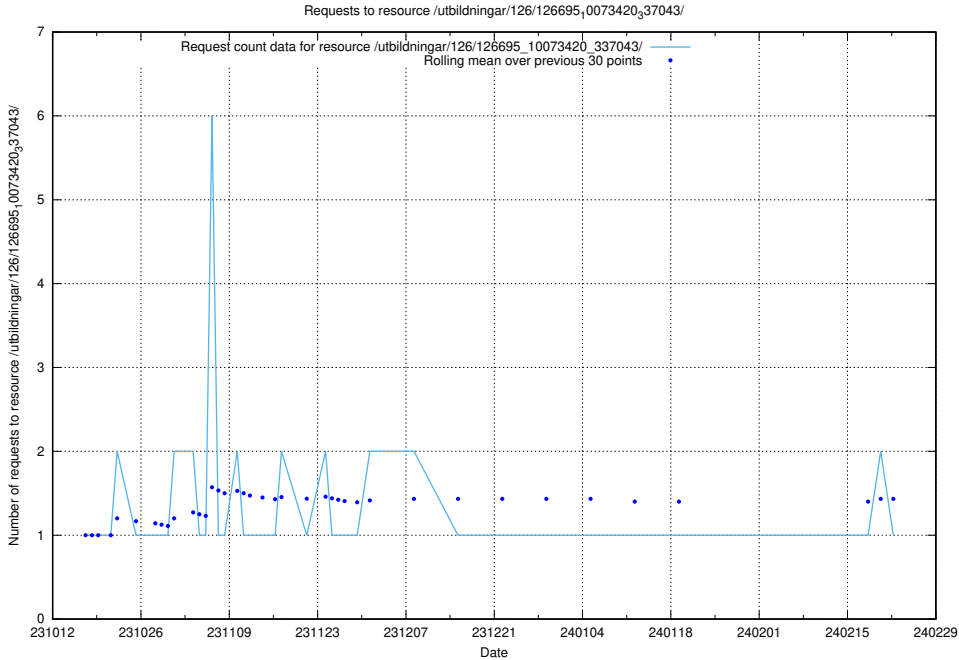

5.4328 Usage of /utbildningar/126/126695_10073420_337043/

Here, we count the number of requests to resource /utbildningar/126/126695_10073420_337043/.