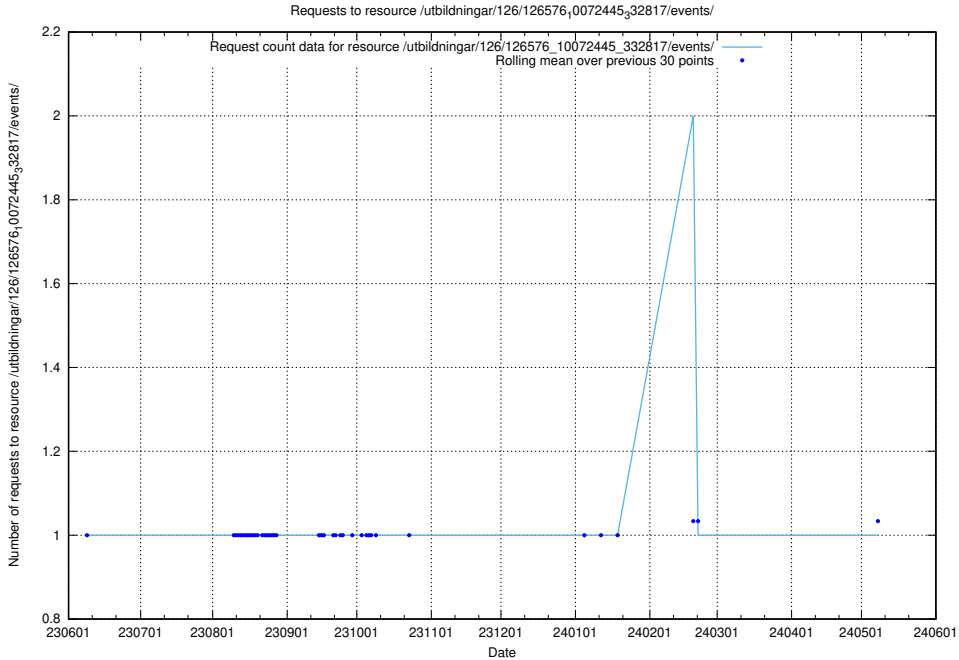

5.5913 Usage of /utbildningar/126/126576_10072445_332817/events/

Here, we count the number of requests to resource /utbildningar/126/126576_10072445_332817/events/