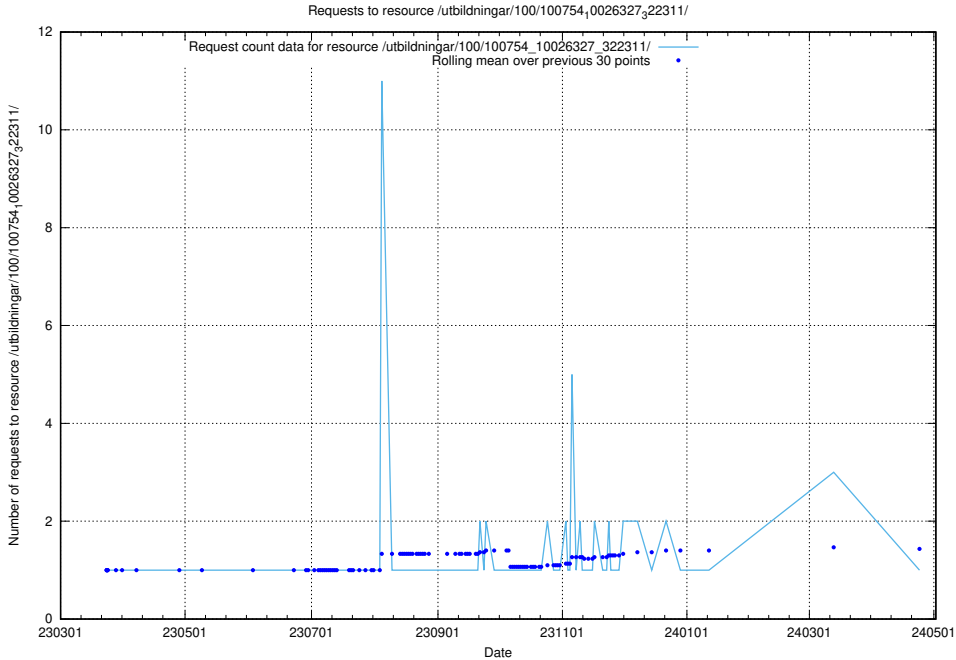

5.5609 Usage of /utbildningar/100/100754_10026327_322311/

Here, we count the number of requests to resource /utbildningar/100/100754_10026327_322311/.