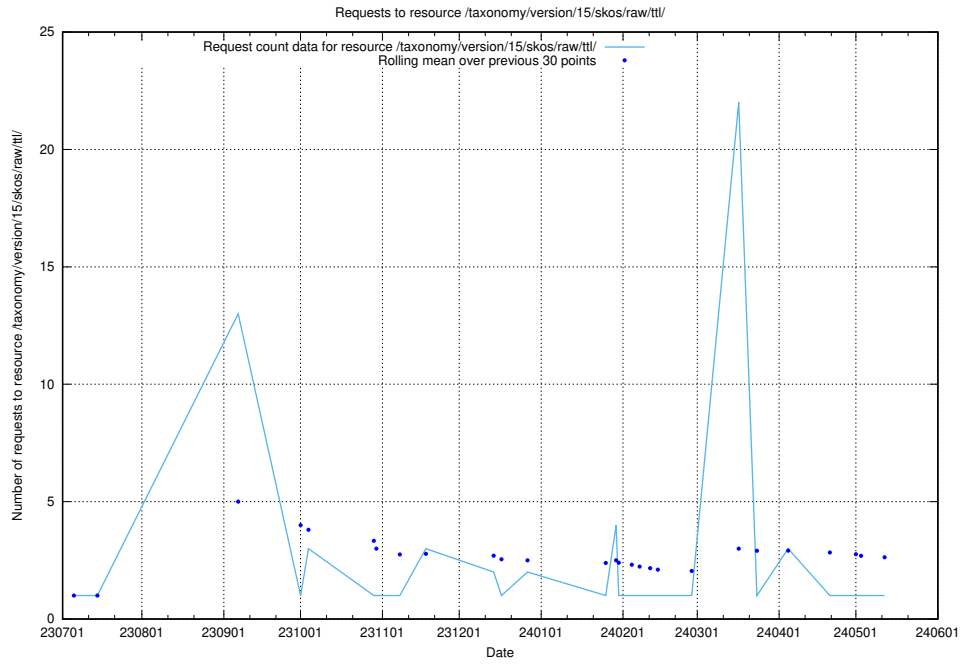

5.5364 Usage of /taxonomy/version/15/skos/raw/ttl/

Here, we count the number of requests to resource /taxonomy/version/15/skos/raw/ttl/.