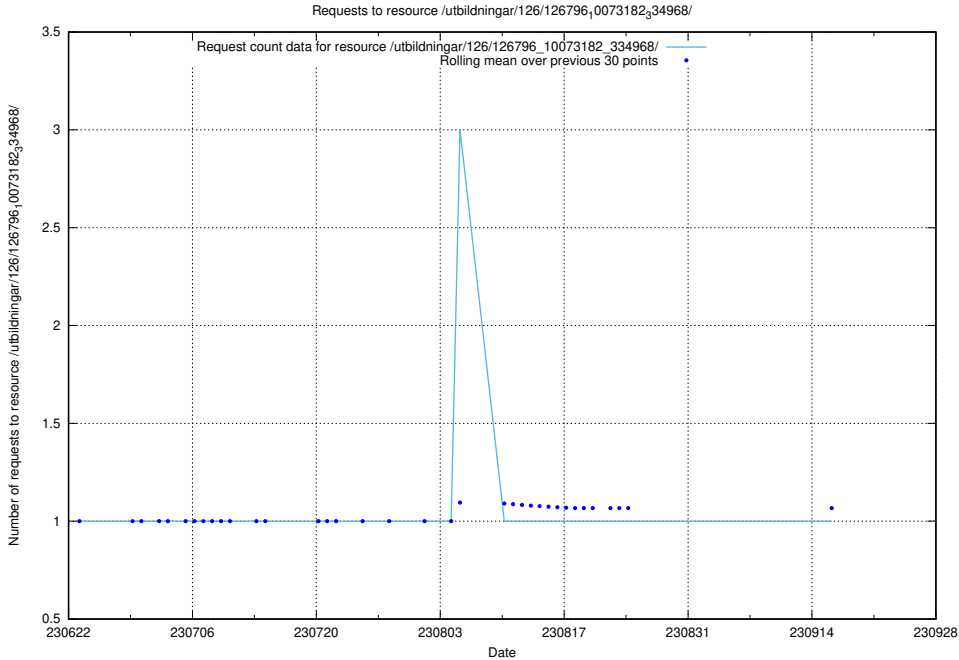

5.5608 Usage of /utbildningar/126/126796_10073182_334968/

Here, we count the number of requests to resource /utbildningar/126/126796_10073182_334968/.