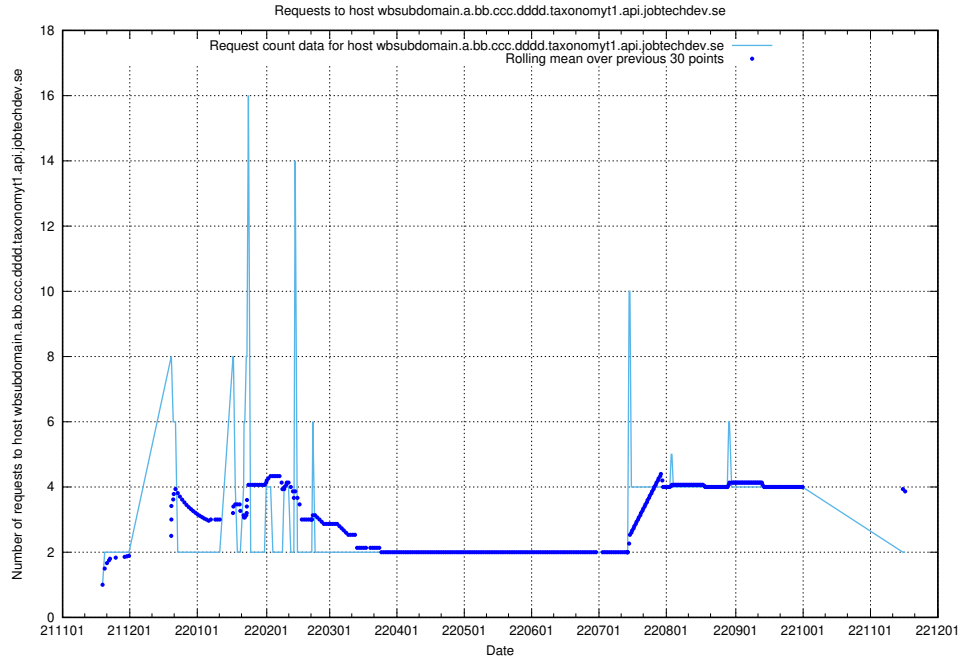

7.466 Usage of wbsubdomain.a.bb.ccc.dddd.taxonomyt1.api.jobtechdev.se

Here, we count the number of requests to host wbsubdomain.a.bb.ccc.dddd.taxonomyt1.api.jobtechdev.se