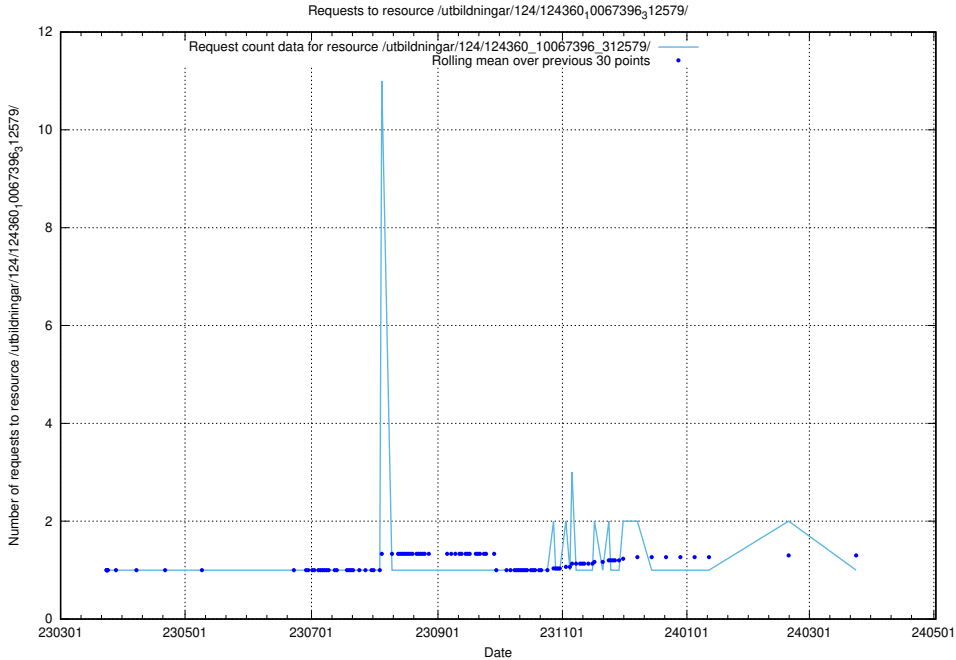

5.3833 Usage of /utbildningar/124/124360_10067396_312579/

Here, we count the number of requests to resource /utbildningar/124/124360_10067396_312579/.