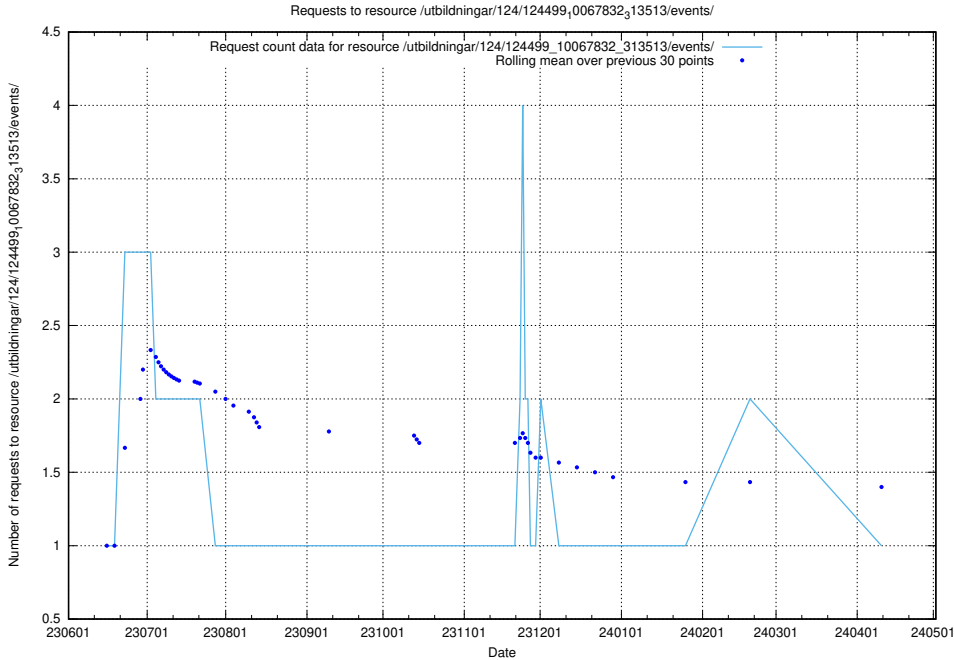

5.5903 Usage of /utbildningar/124/124499_10067832_313513/events/

Here, we count the number of requests to resource /utbildningar/124/124499_10067832_313513/events/