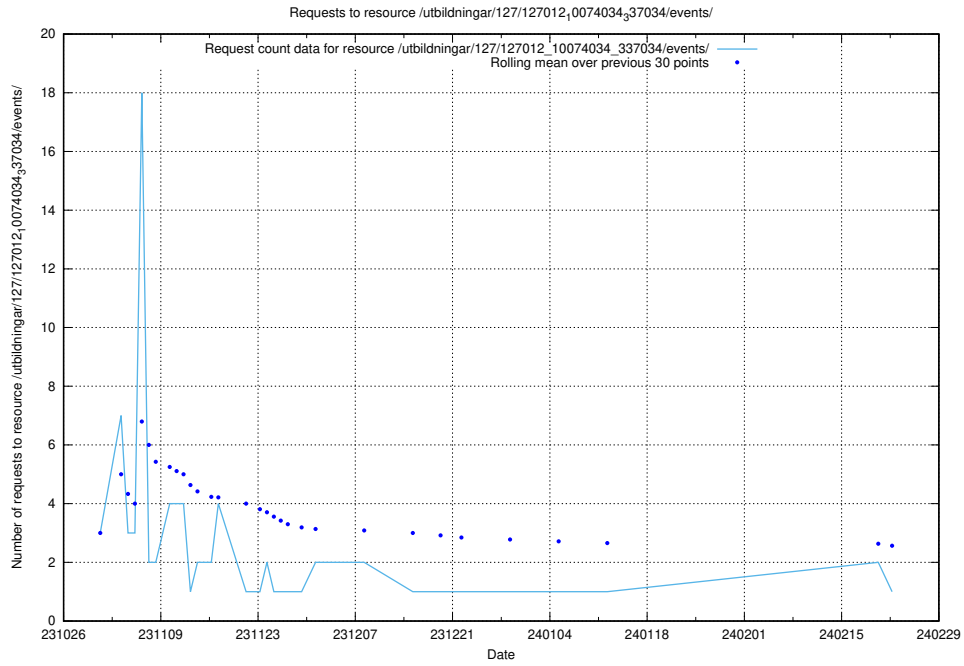

5.4194 Usage of /utbildningar/127/127012_10074034_337034/events/

Here, we count the number of requests to resource /utbildningar/127/127012_10074034_337034/events/