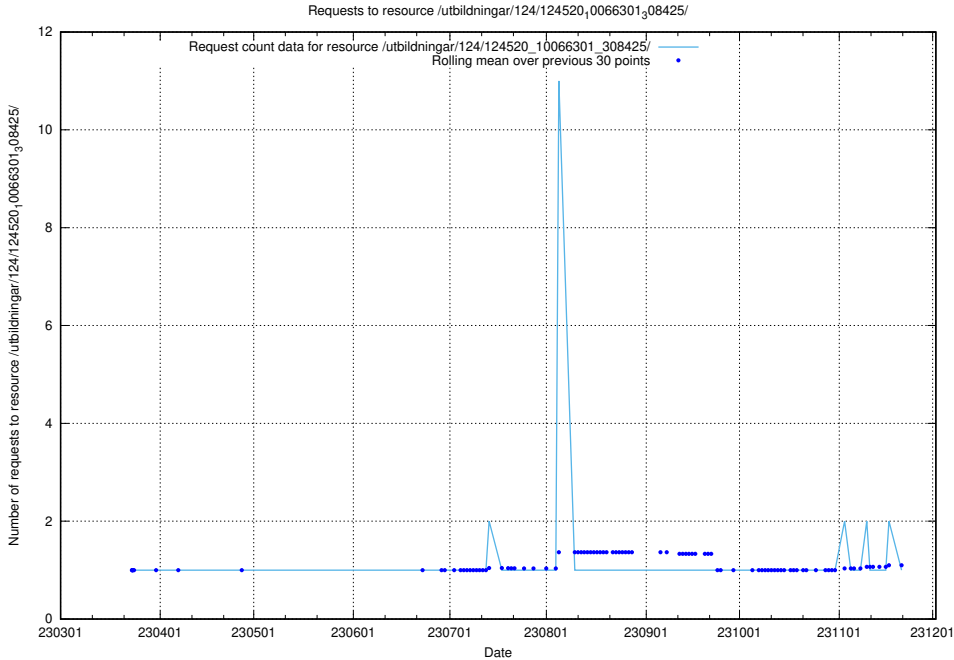

5.1273 Usage of /utbildningar/124/124520_10066301_308425/

Here, we count the number of requests to resource /utbildningar/124/124520_10066301_308425/.