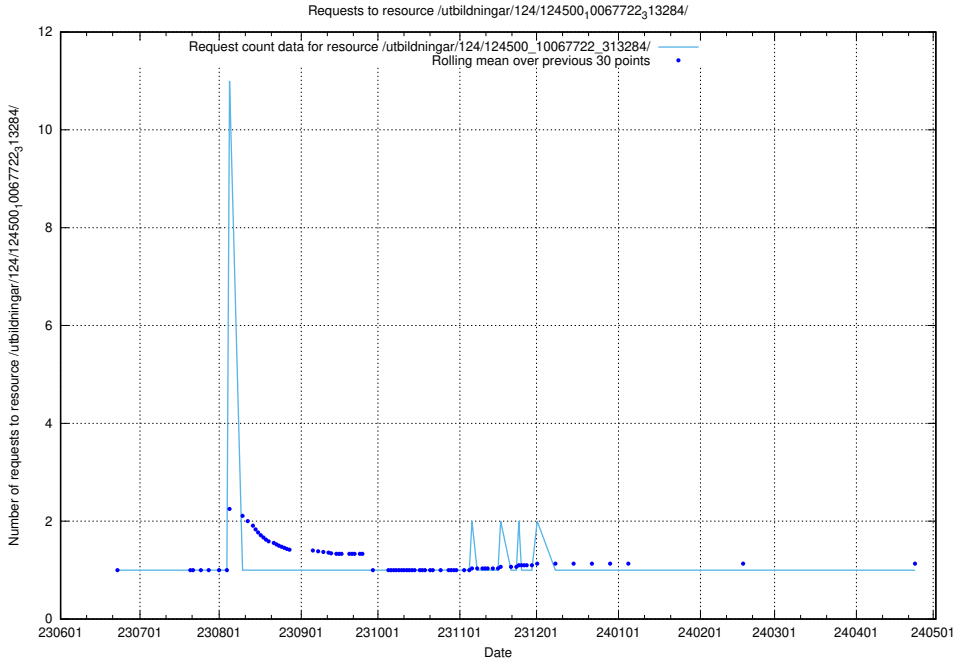

5.5804 Usage of /utbildningar/124/124500_10067722_313284/

Here, we count the number of requests to resource /utbildningar/124/124500_10067722_313284/.