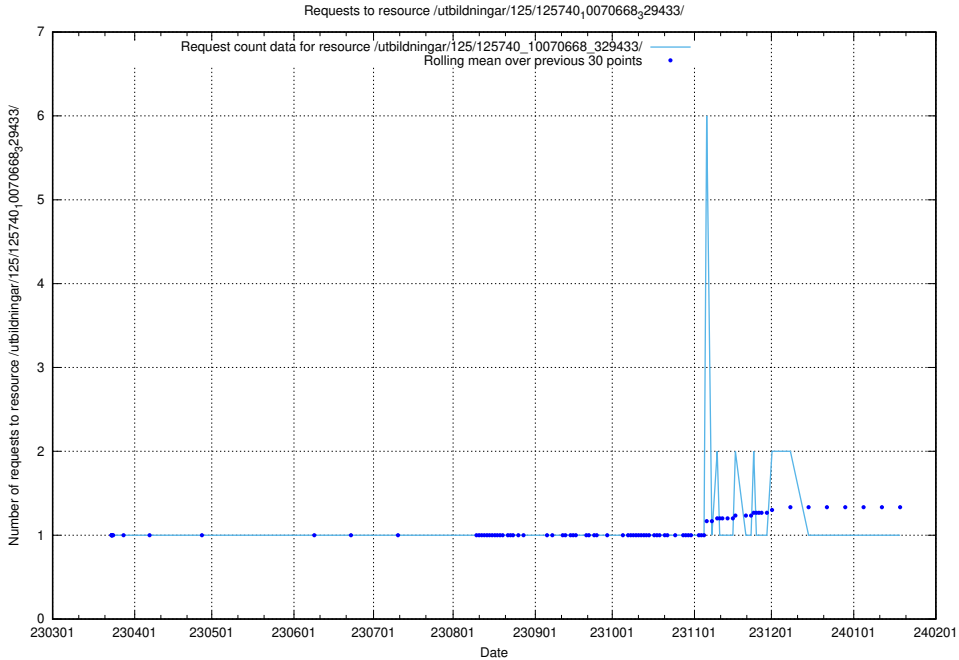

5.1027 Usage of /utbildningar/125/125740_10070668_329433/

Here, we count the number of requests to resource /utbildningar/125/125740_10070668_329433/.