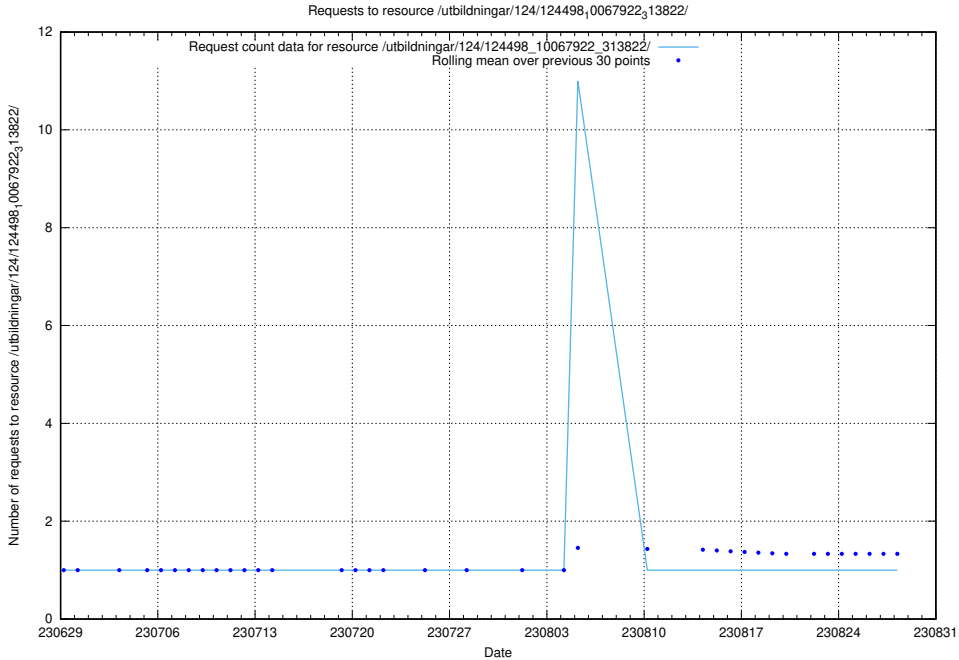

5.5534 Usage of /utbildningar/124/124498_10067922_313822/

Here, we count the number of requests to resource /utbildningar/124/124498_10067922_313822/.