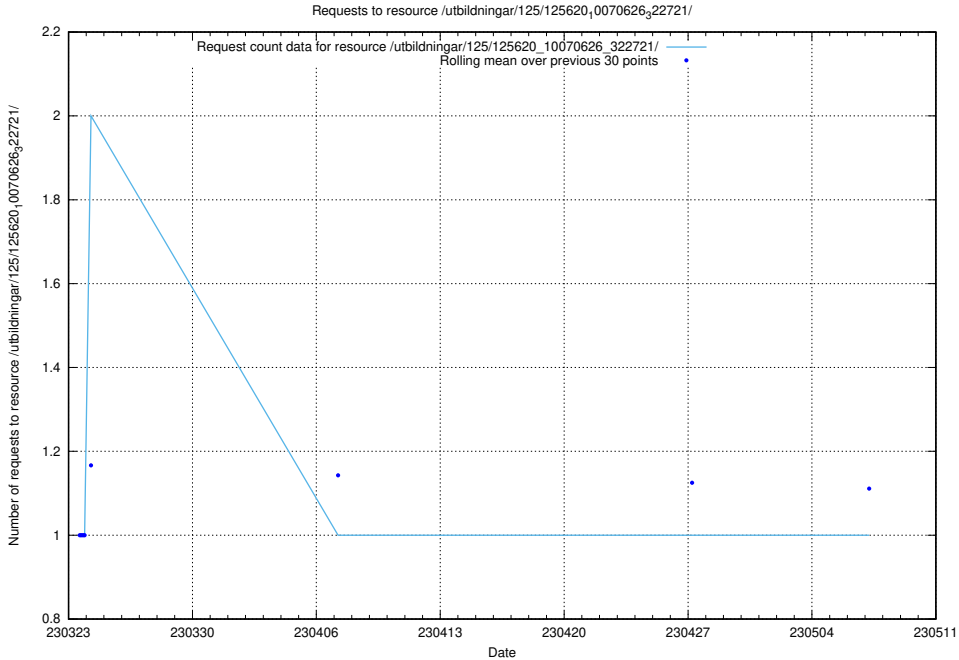

5.1083 Usage of /utbildningar/125/125620_10070626_322721/

Here, we count the number of requests to resource /utbildningar/125/125620_10070626_322721/.