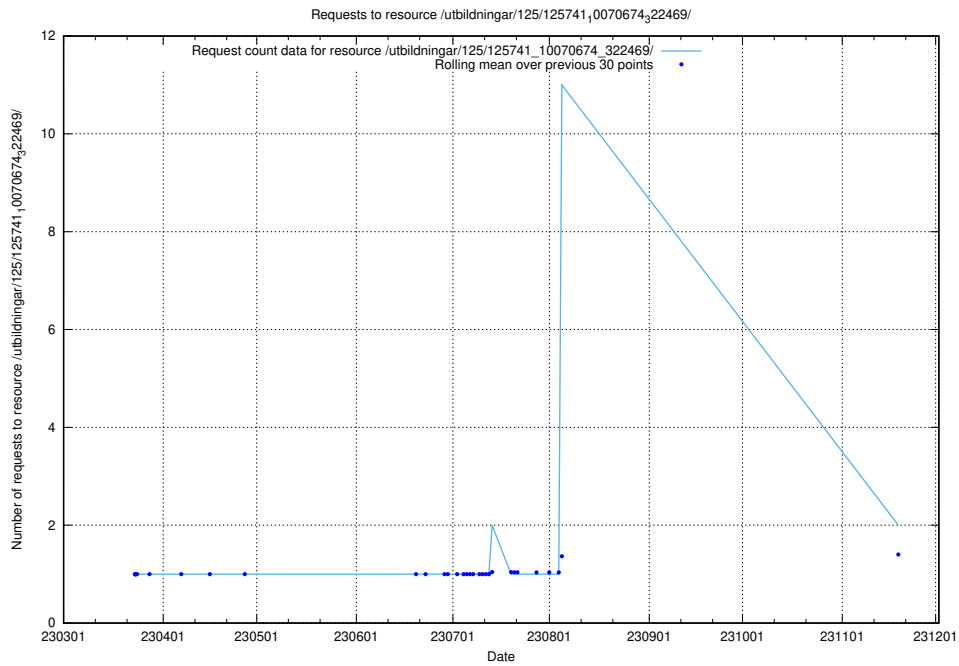

5.986 Usage of /utbildningar/125/125741_10070674_322469/

Here, we count the number of requests to resource /utbildningar/125/125741_10070674_322469/.