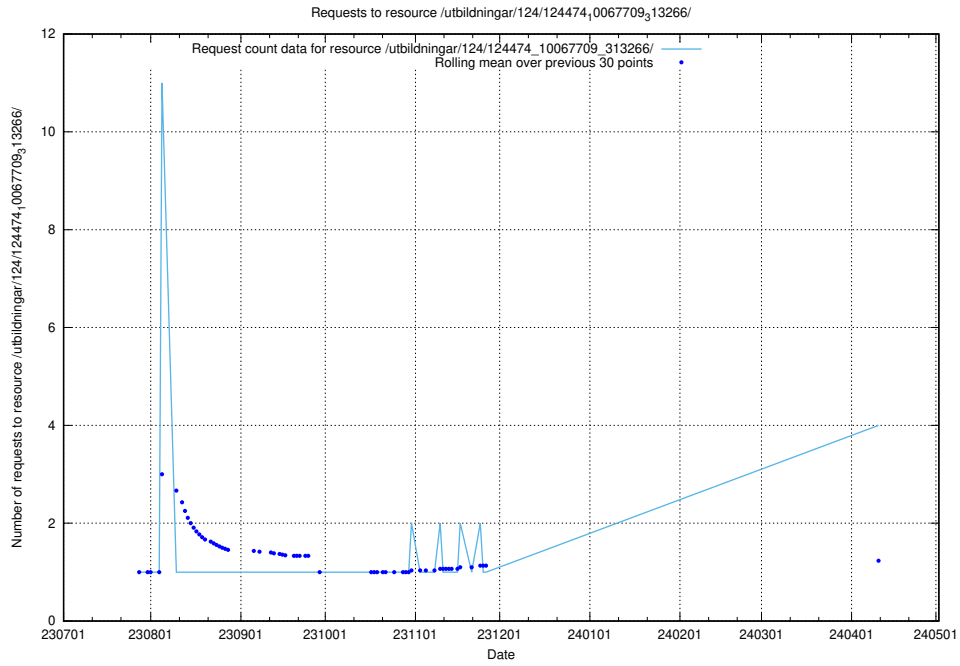

5.219 Usage of /utbildningar/124/124474_10067709_313266/

Here, we count the number of requests to resource /utbildningar/124/124474_10067709_313266/.