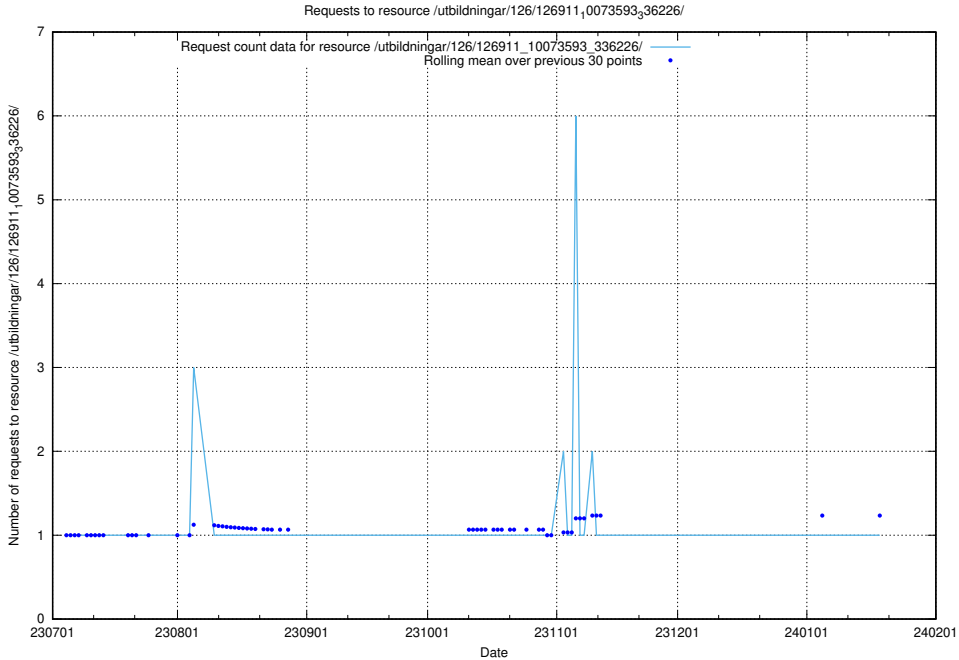

5.5367 Usage of /utbildningar/126/126911_10073593_336226/

Here, we count the number of requests to resource /utbildningar/126/126911_10073593_336226/.