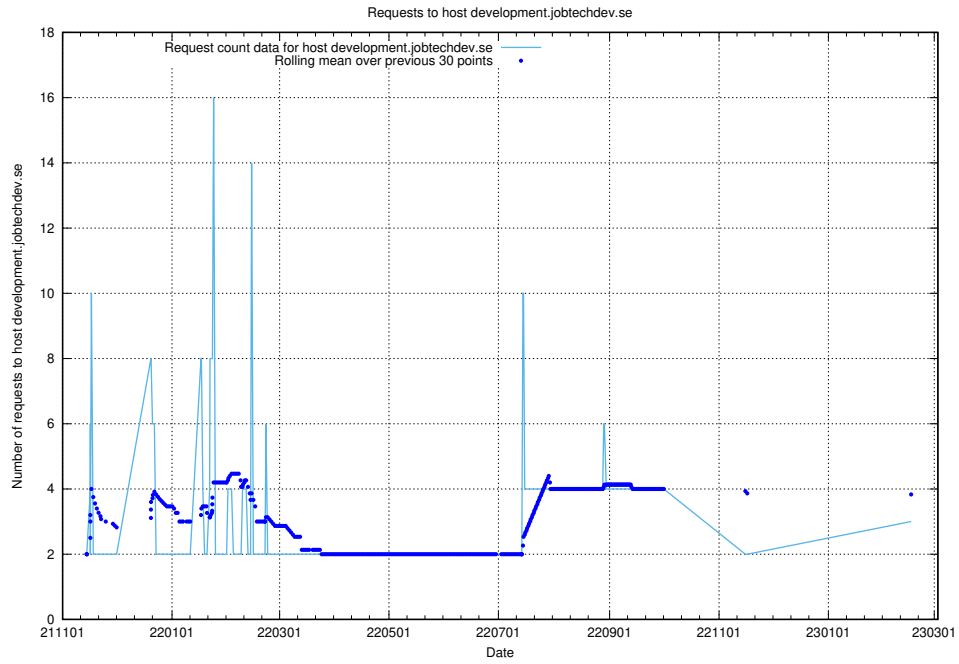

7.170 Usage of development.jobtechdev.se

Here, we count the number of requests to host development.jobtechdev.se.