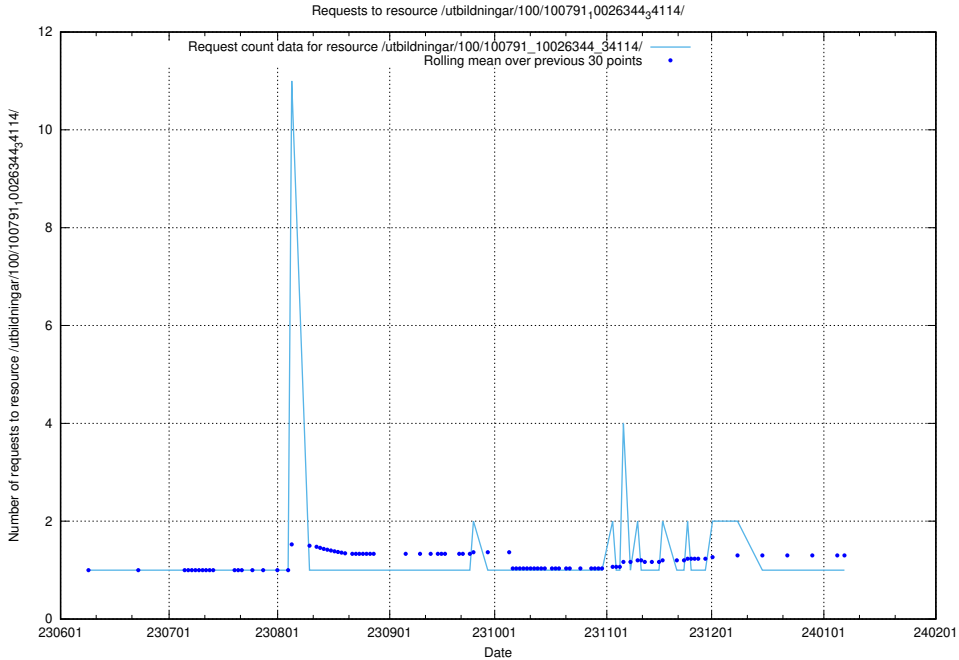

5.5927 Usage of /utbildningar/100/100791_10026344_34114/

Here, we count the number of requests to resource /utbildningar/100/100791_10026344_34114/.