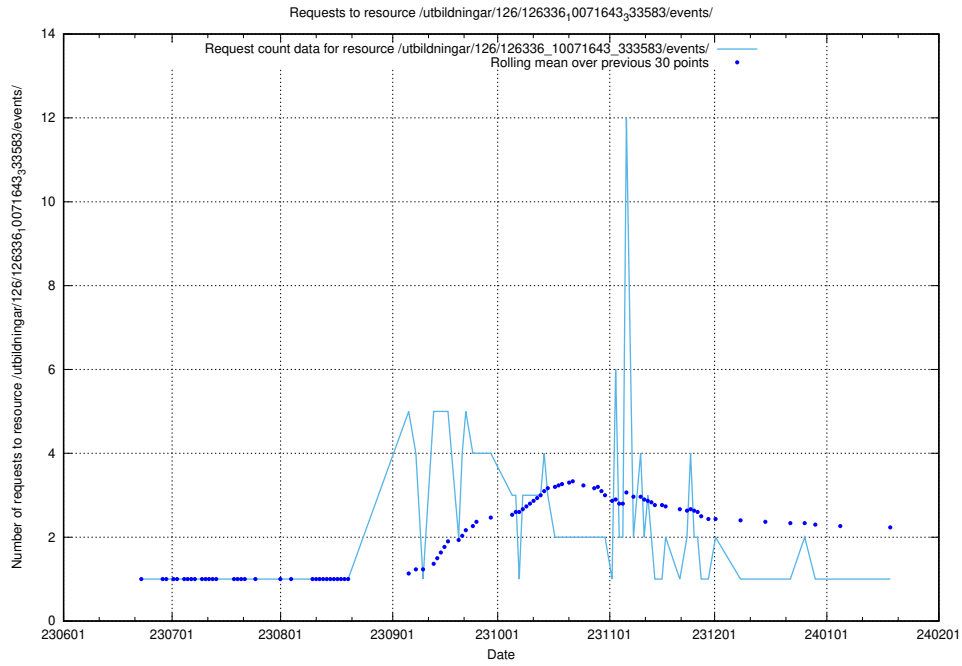

5.5693 Usage of /utbildningar/126/126336_10071643_333583/events/

Here, we count the number of requests to resource /utbildningar/126/126336_10071643_333583/events/