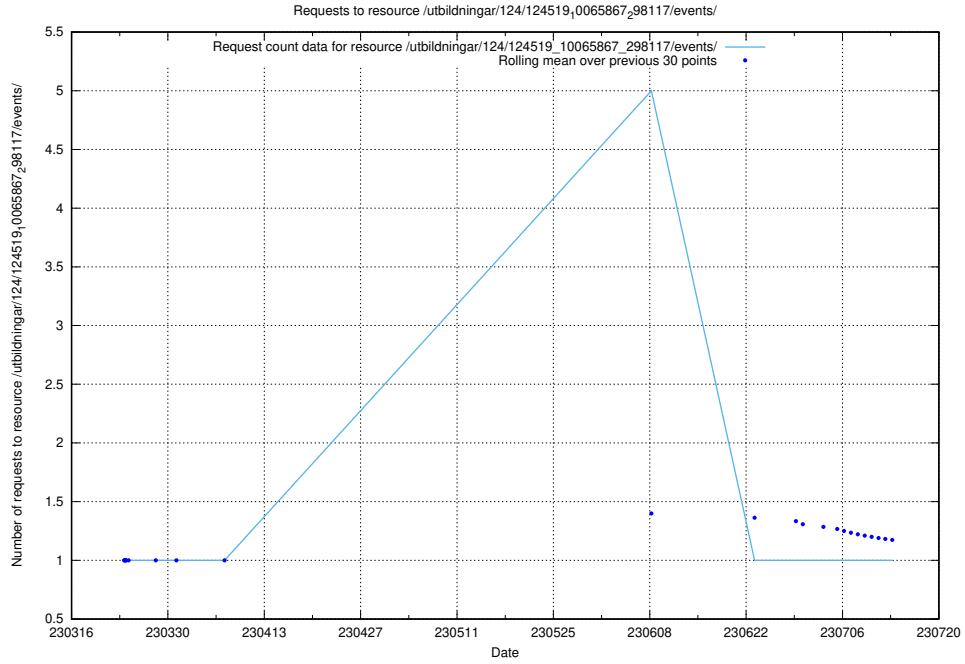

5.1353 Usage of /utbildningar/124/124519_10065867_298117/events/

Here, we count the number of requests to resource /utbildningar/124/124519_10065867_298117/events/