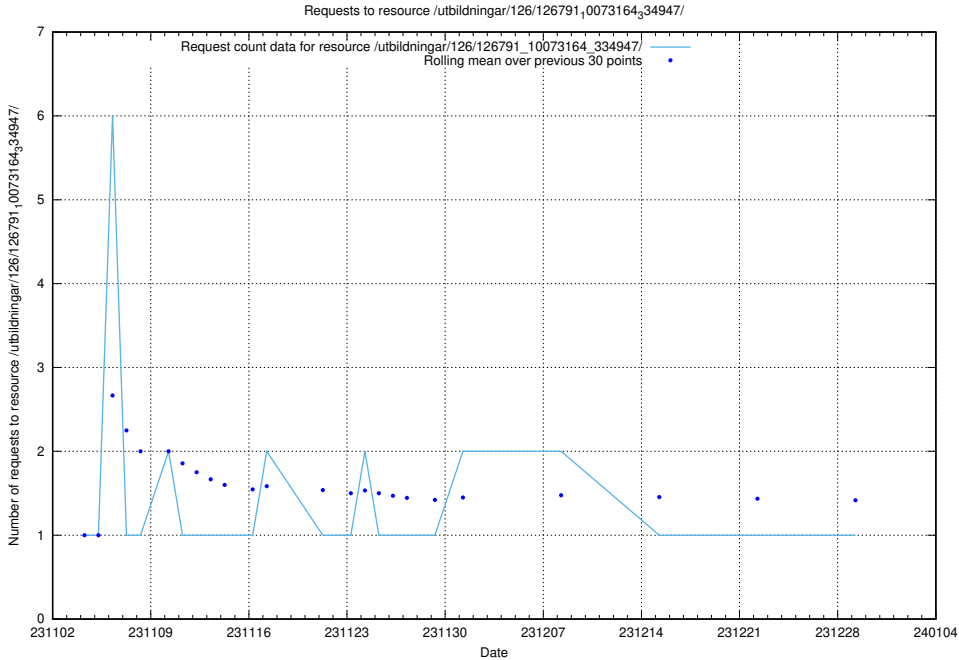

5.4164 Usage of /utbildningar/126/126791_10073164_334947/

Here, we count the number of requests to resource /utbildningar/126/126791_10073164_334947/.