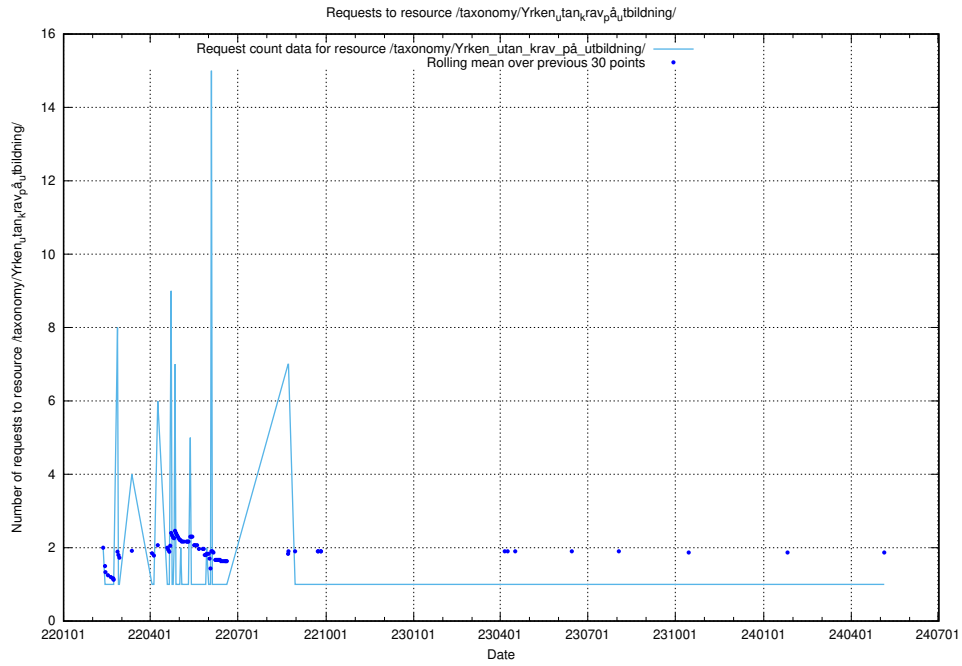

5.1491 Usage of /taxonomy/Yrken_utan_krav_på_utbildning/

Here, we count the number of requests to resource /taxonomy/Yrken_utan_krav_på_utbildning/.