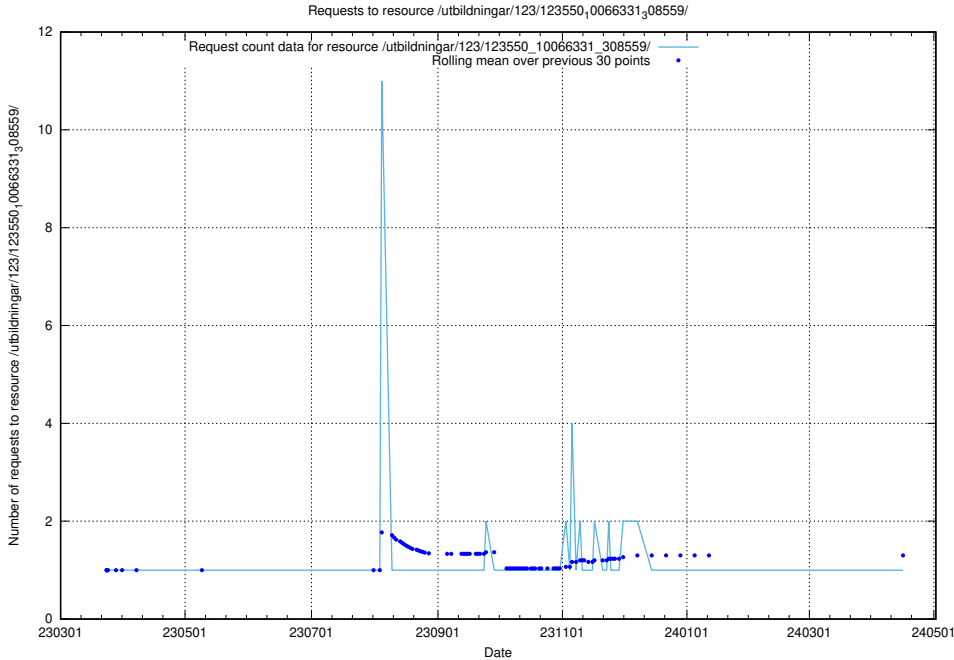

5.4527 Usage of /utbildningar/123/123550_10066331_308559/

Here, we count the number of requests to resource /utbildningar/123/123550_10066331_308559/.