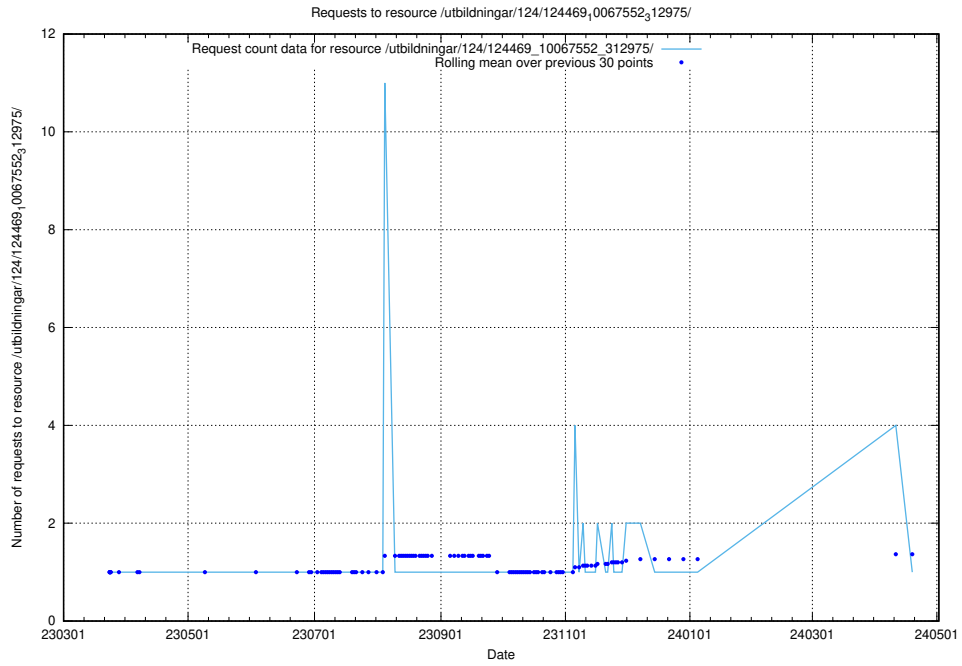

5.3367 Usage of /utbildningar/124/124469_10067552_312975/

Here, we count the number of requests to resource /utbildningar/124/124469_10067552_312975/.