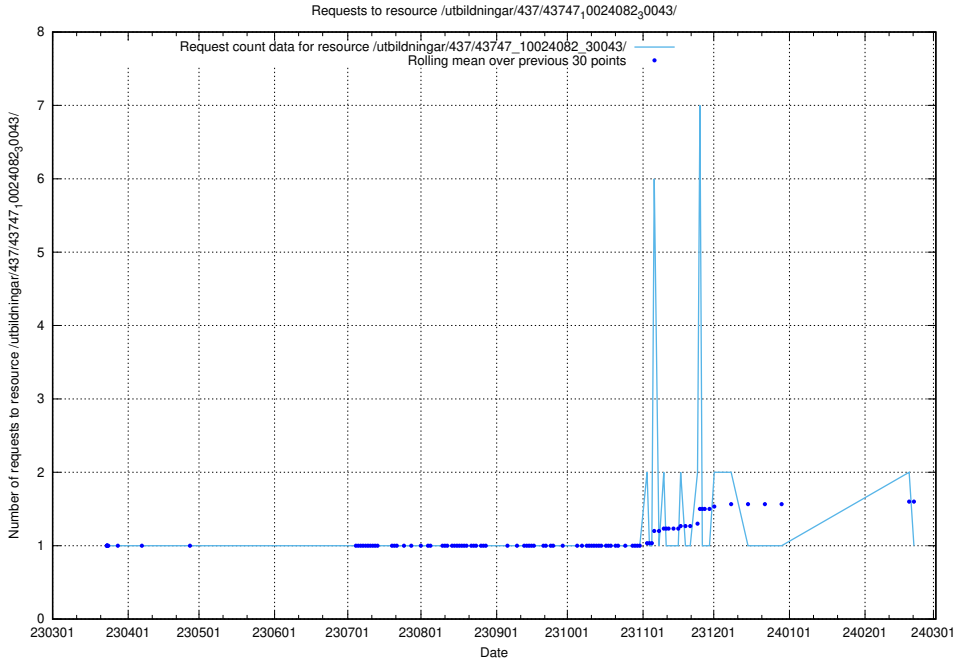

5.6390 Usage of /utbildningar/437/43747_10024082_30043/

Here, we count the number of requests to resource /utbildningar/437/43747_10024082_30043/.