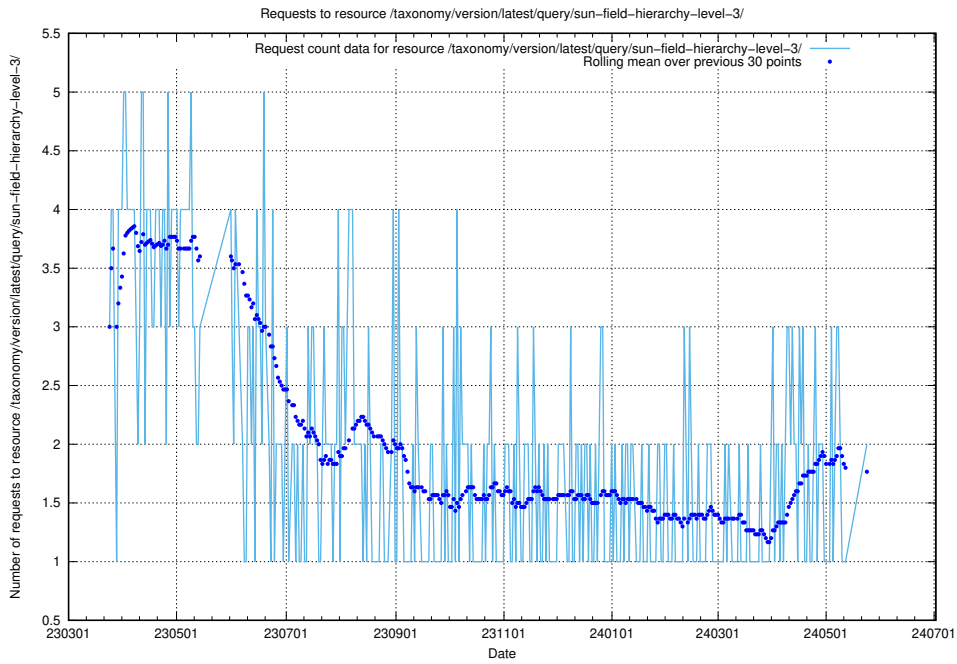

5.912 Usage of /taxonomy/version/latest/query/sun-field-hierarchy-level-3/

Here, we count the number of requests to resource /taxonomy/version/latest/query/sun-field-hierarchy-level-3/.