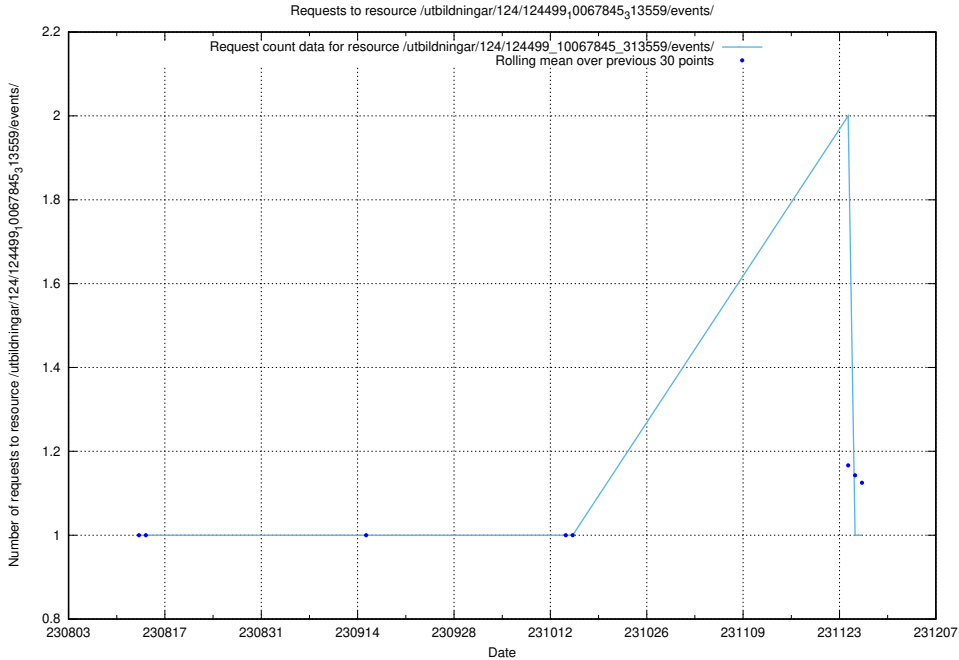

5.4823 Usage of /utbildningar/124/124499_10067845_313559/events/

Here, we count the number of requests to resource /utbildningar/124/124499_10067845_313559/events/