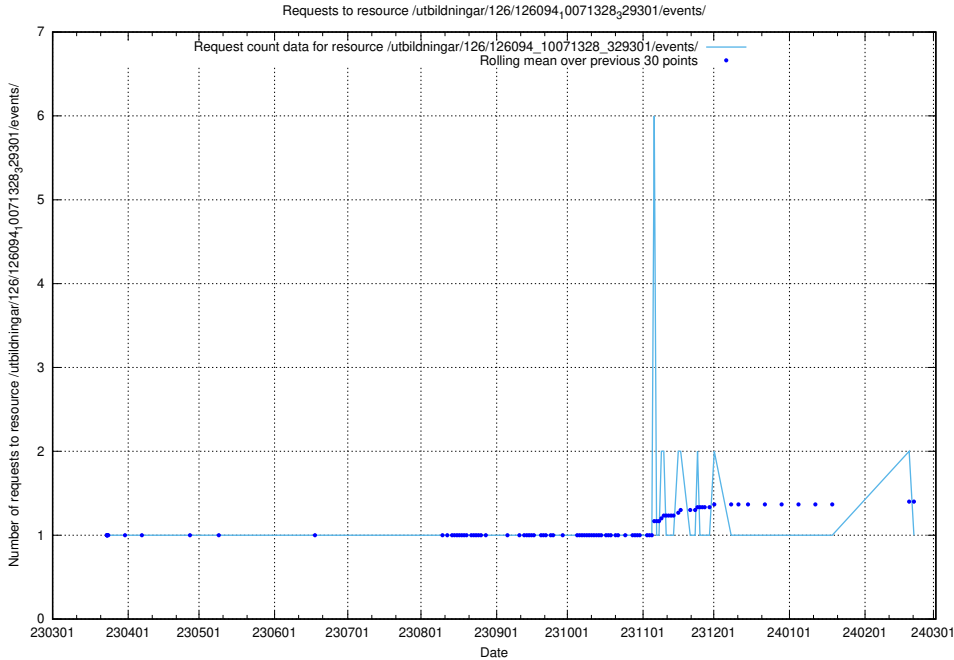

### 5.6437 Usage of /tst/

Here, we count the number of requests to resource /tst/.