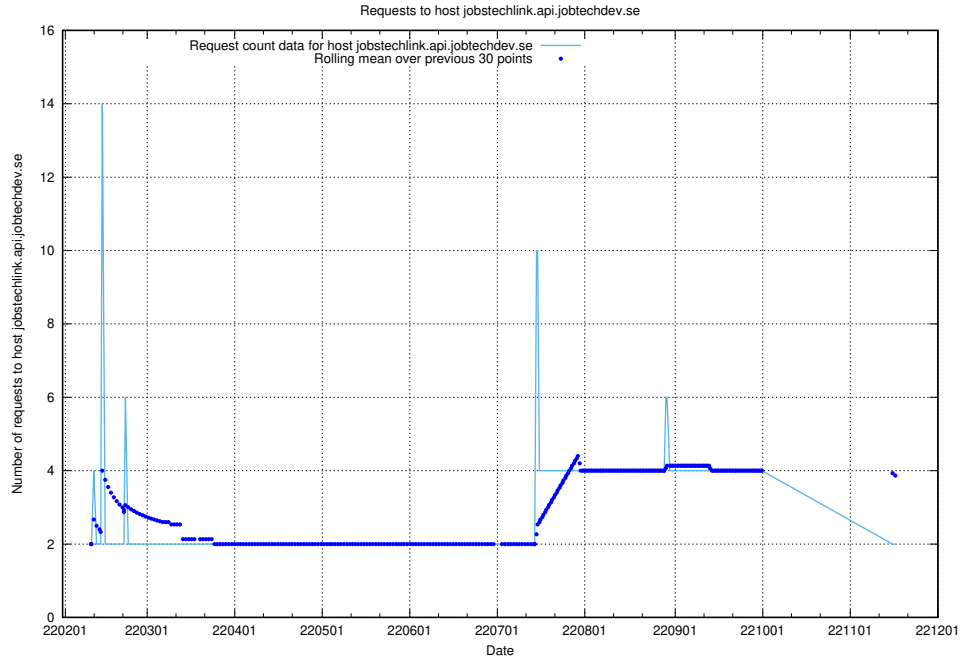

7.562 Usage of `jobstechlink.api.jobtechdev.se`

Here, we count the number of requests to host `jobstechlink.api.jobtechdev.se`.