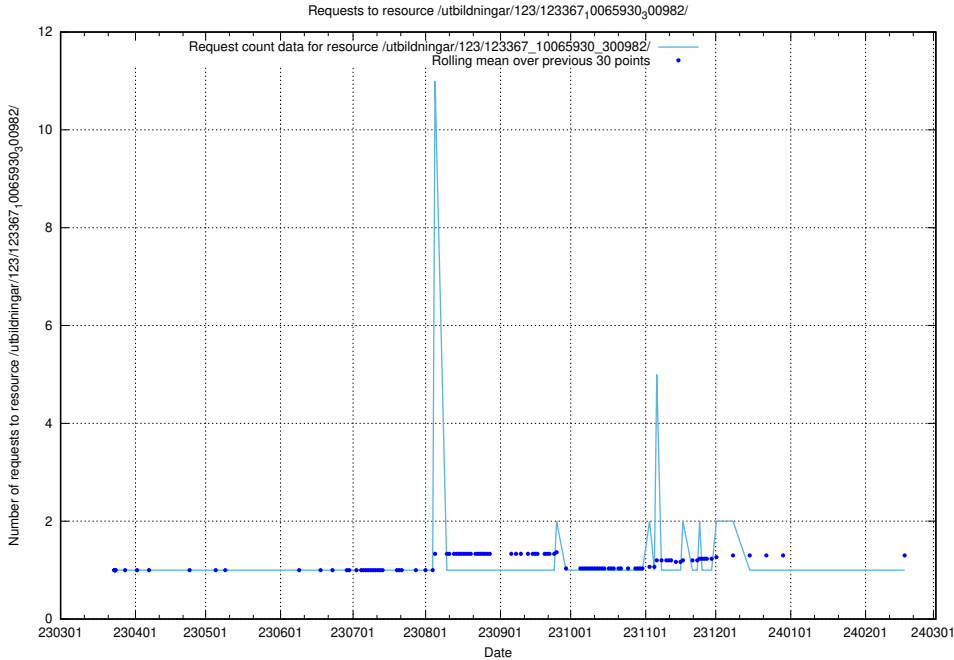

5.4655 Usage of /utbildningar/123/123367_10065930_300982/

Here, we count the number of requests to resource /utbildningar/123/123367_10065930_300982/.