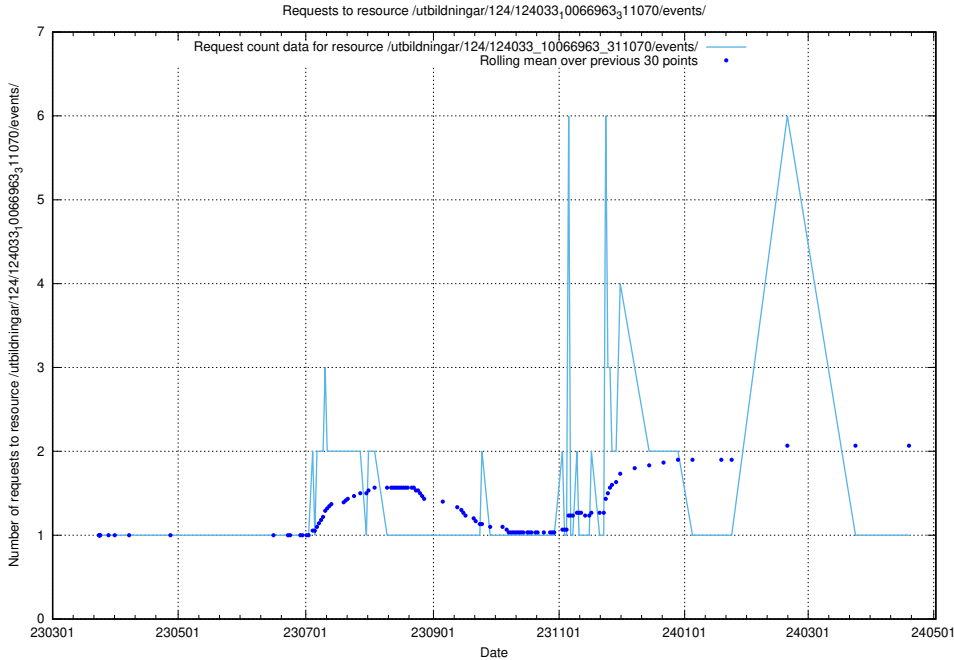

5.4469 Usage of /utbildningar/124/124033_10066963_311070/events/

Here, we count the number of requests to resource /utbildningar/124/124033_10066963_311070/events/