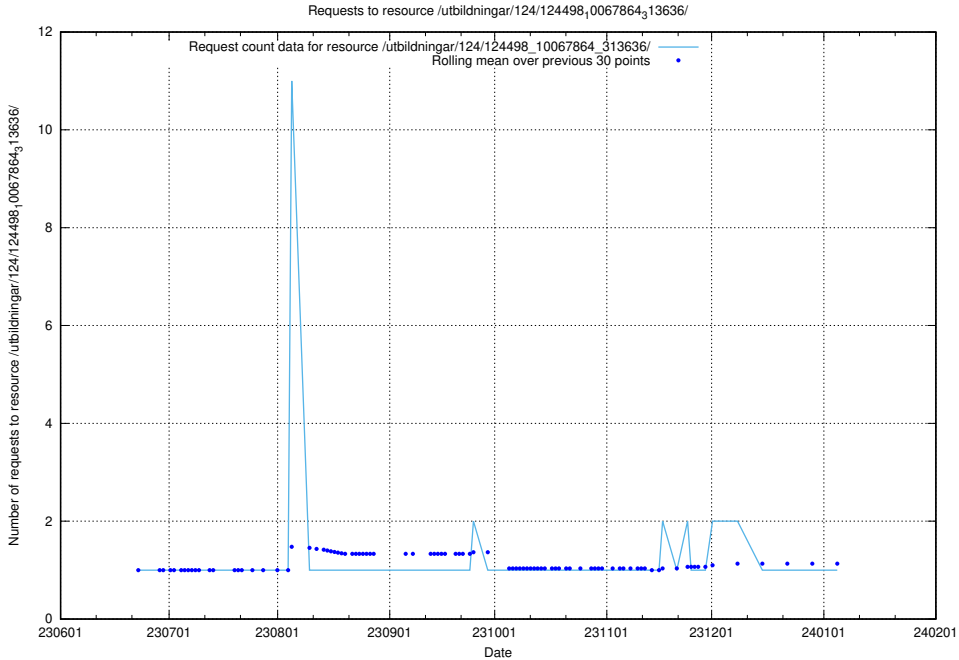

5.5812 Usage of /utbildningar/124/124498_10067864_313636/

Here, we count the number of requests to resource /utbildningar/124/124498_10067864_313636/.