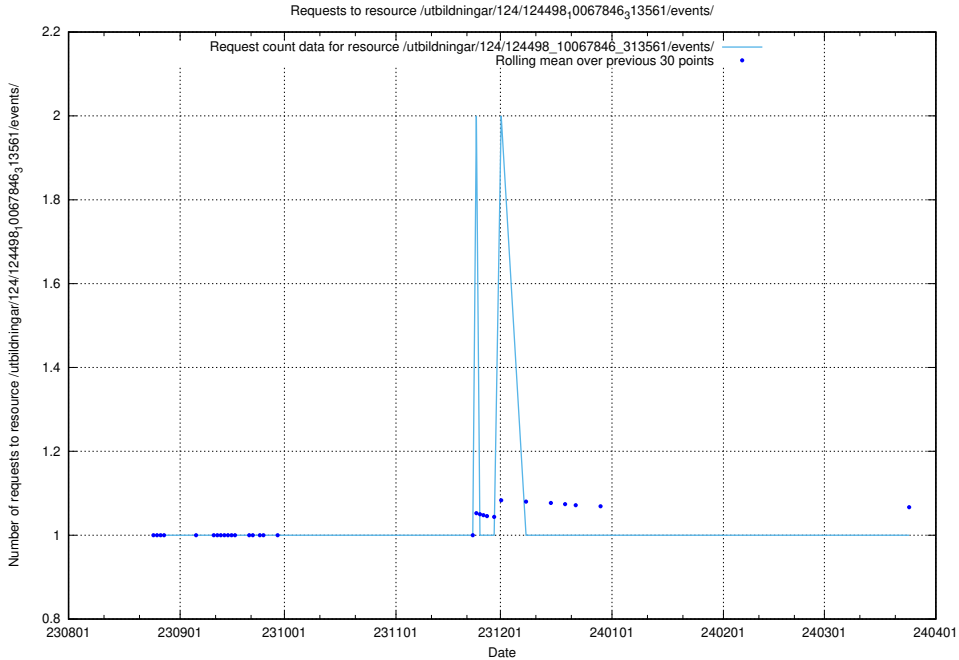

5.4743 Usage of /utbildningar/124/124498_10067846_313561/events/

Here, we count the number of requests to resource /utbildningar/124/124498_10067846_313561/events/