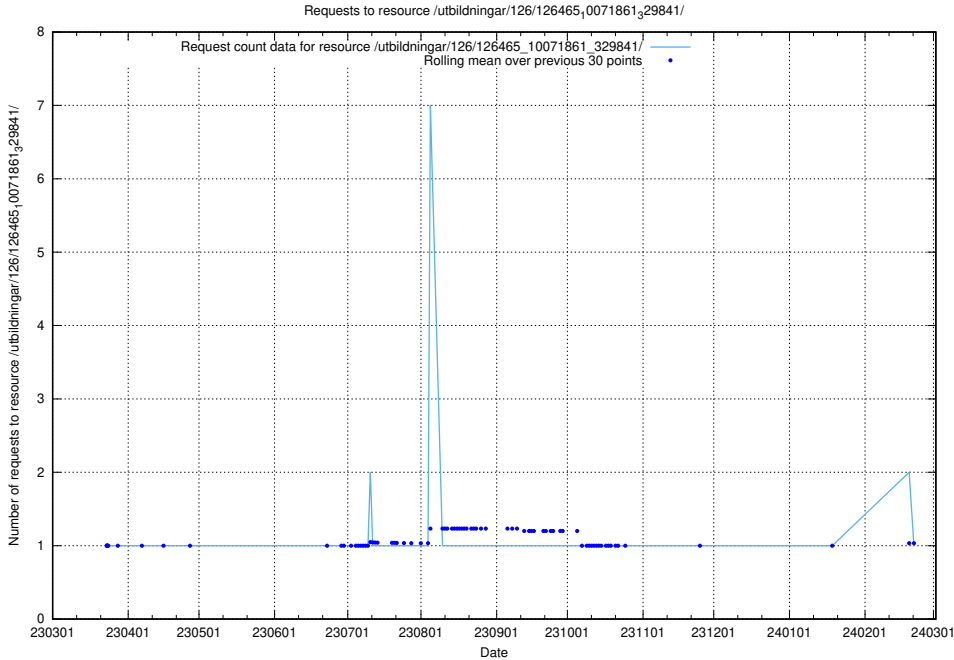

5.6425 Usage of /utbildningar/126/126465_10071861_329841/

Here, we count the number of requests to resource /utbildningar/126/126465_10071861_329841/.