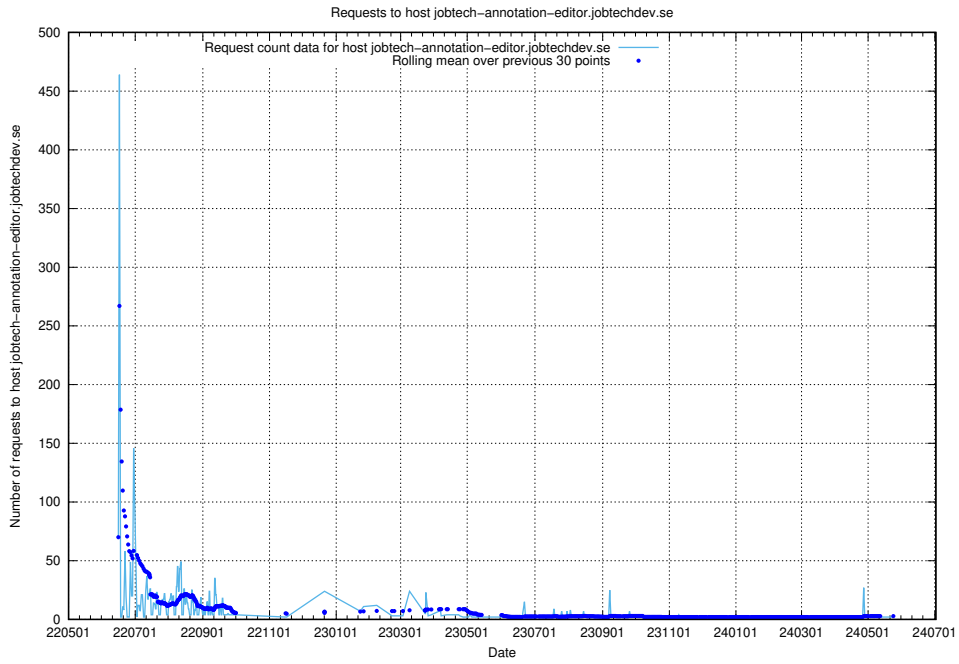

7.411 Usage of `jobtech-annotation-editor.jobtechdev.se`

Here, we count the number of requests to host `jobtech-annotation-editor.jobtechdev.se`.