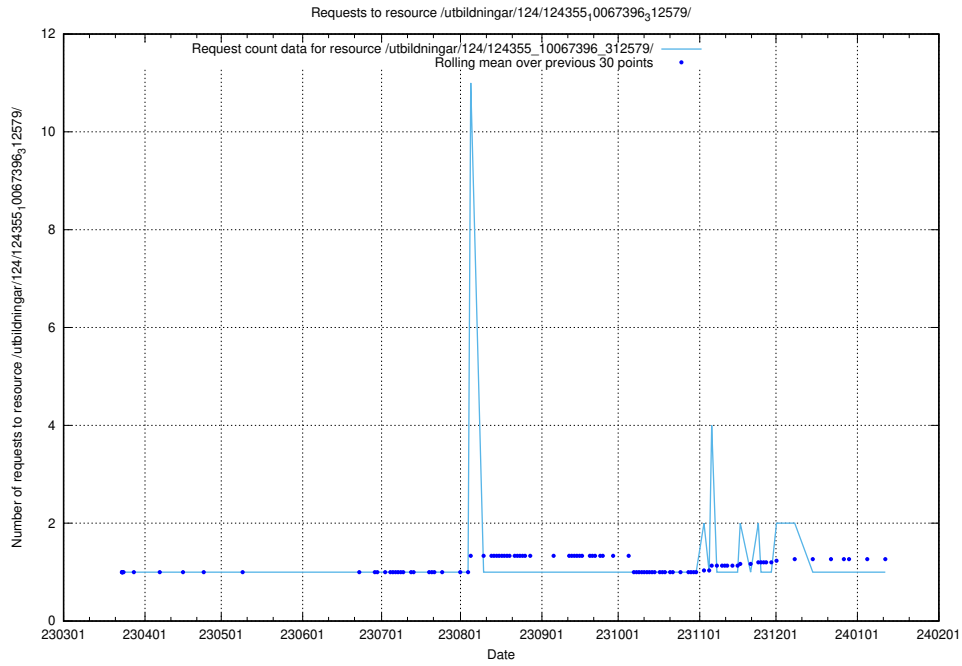

5.3932 Usage of /utbildningar/124/124355_10067396_312579/

Here, we count the number of requests to resource /utbildningar/124/124355_10067396_312579/.