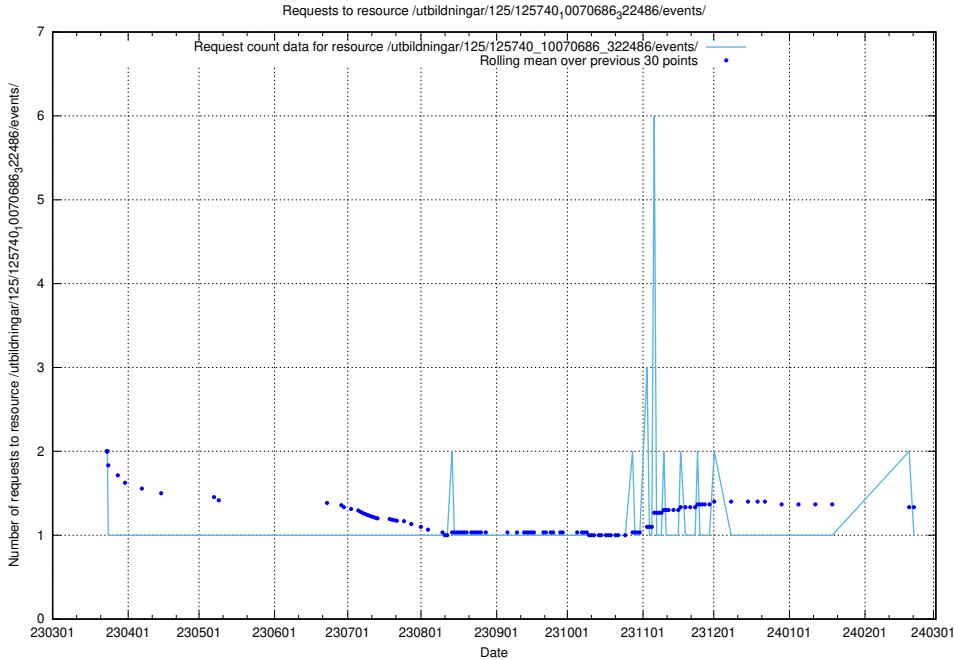

5.6285 Usage of /utbildningar/125/125740_10070686_322486/events/

Here, we count the number of requests to resource /utbildningar/125/125740_10070686_322486/events/