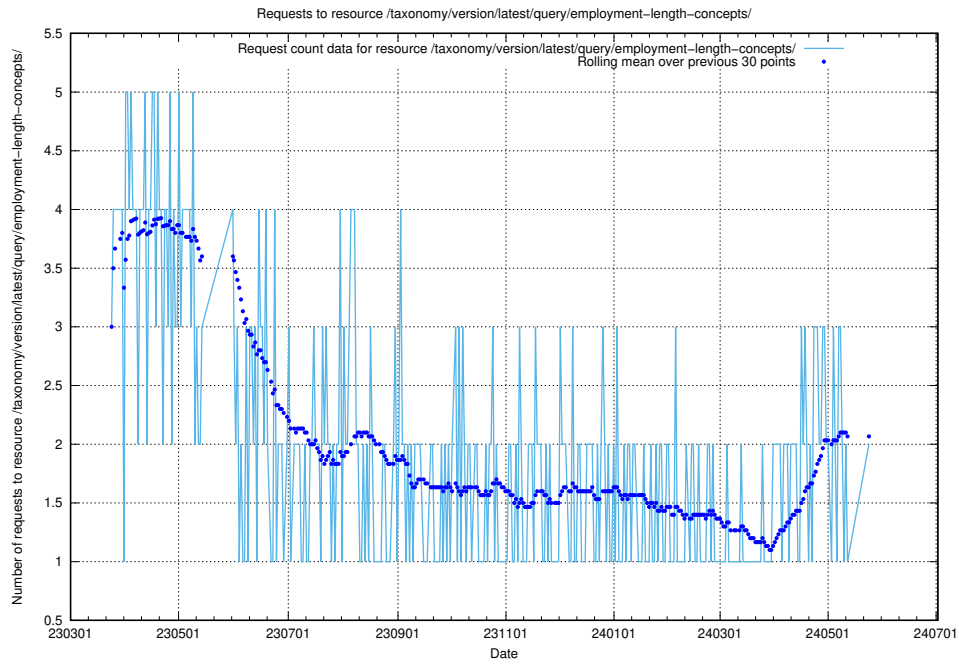

5.938 Usage of /taxonomy/version/latest/query/employment-length-concepts/

Here, we count the number of requests to resource /taxonomy/version/latest/query/employment-length-concepts/.