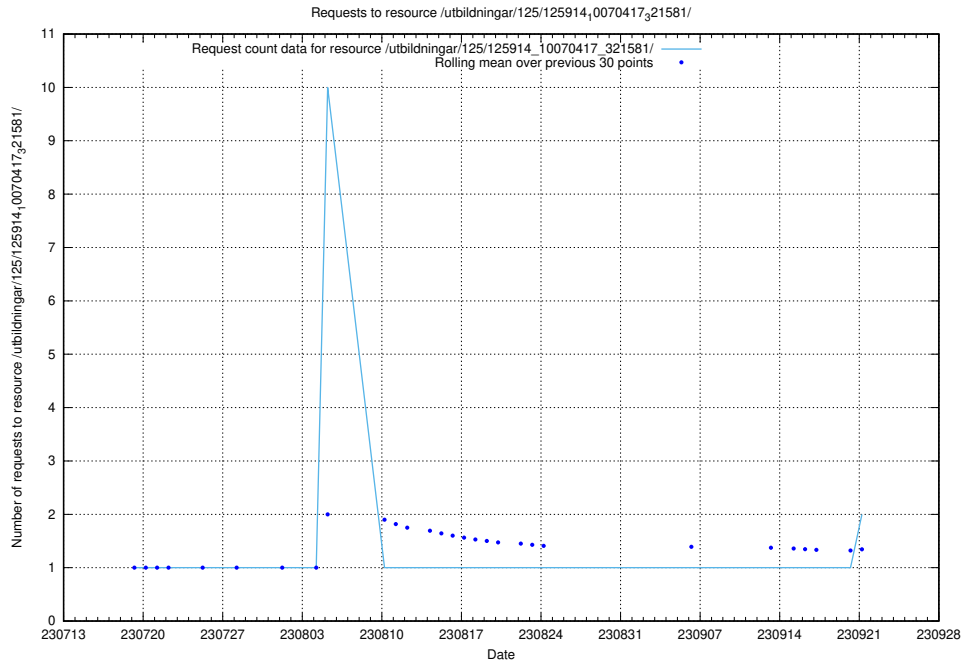

5.794 Usage of /utbildningar/125/125914_10070417_321581/

Here, we count the number of requests to resource /utbildningar/125/125914_10070417_321581/.