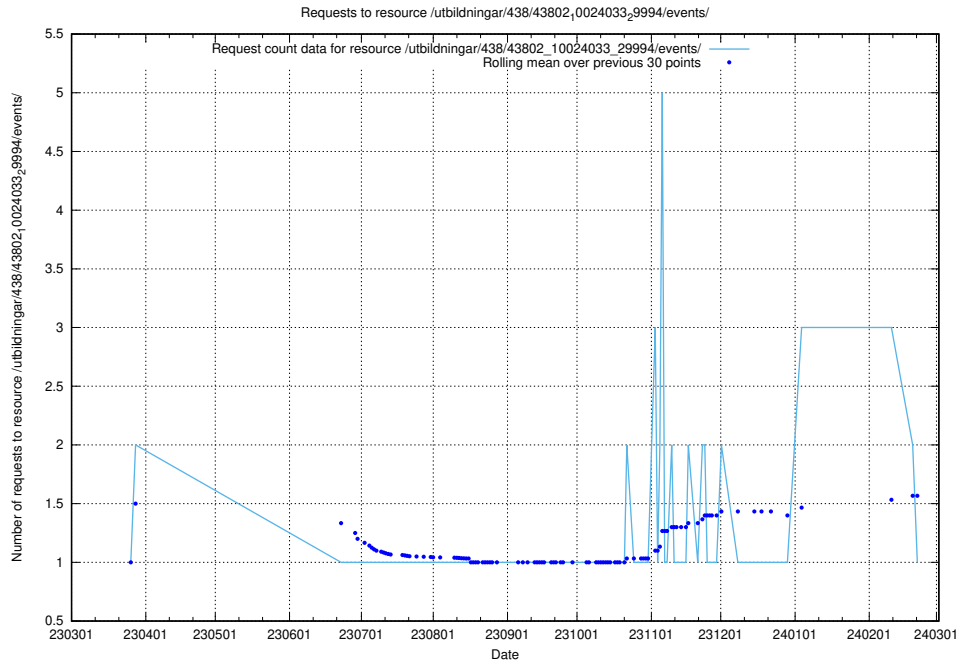

5.6099 Usage of /utbildningar/438/43802_10024033_29994/events/

Here, we count the number of requests to resource /utbildningar/438/43802_10024033_29994/events/.