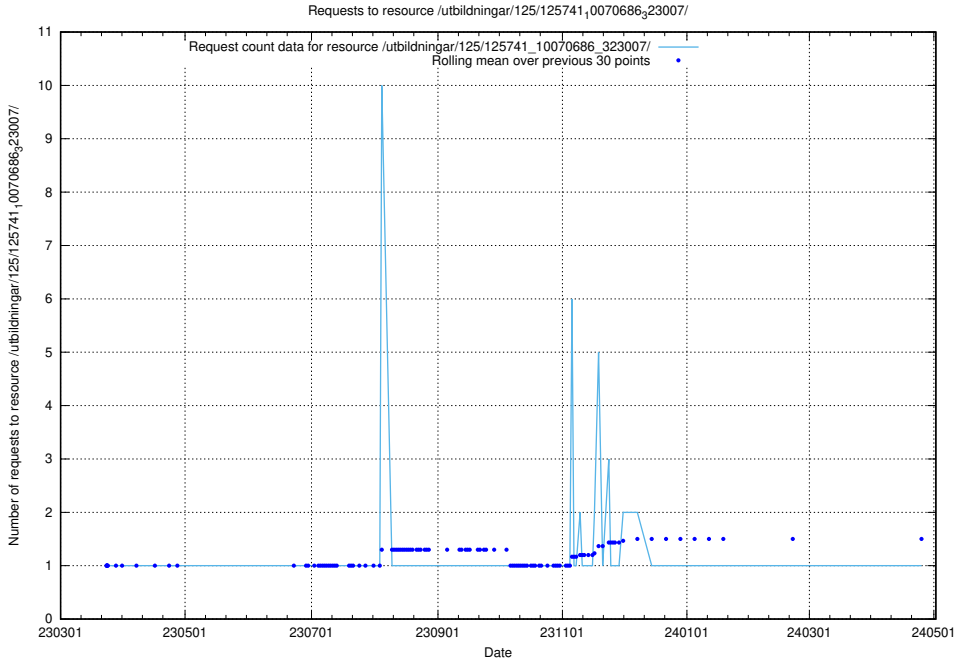

5.6477 Usage of /utbildningar/125/125741_10070686_323007/

Here, we count the number of requests to resource /utbildningar/125/125741_10070686_323007/.