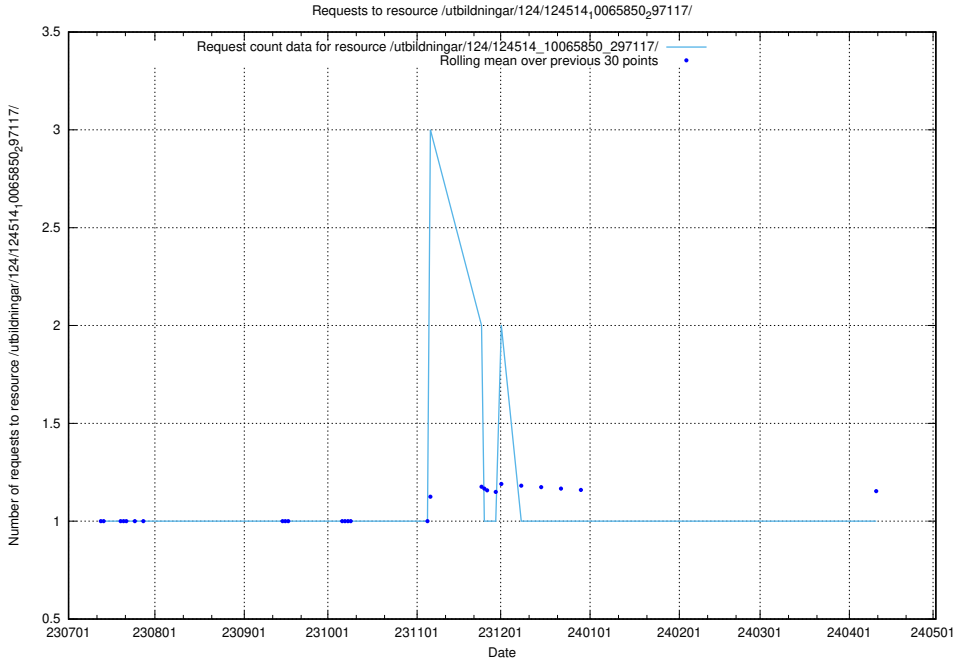

5.5131 Usage of /utbildningar/124/124514_10065850_297117/

Here, we count the number of requests to resource /utbildningar/124/124514_10065850_297117/.