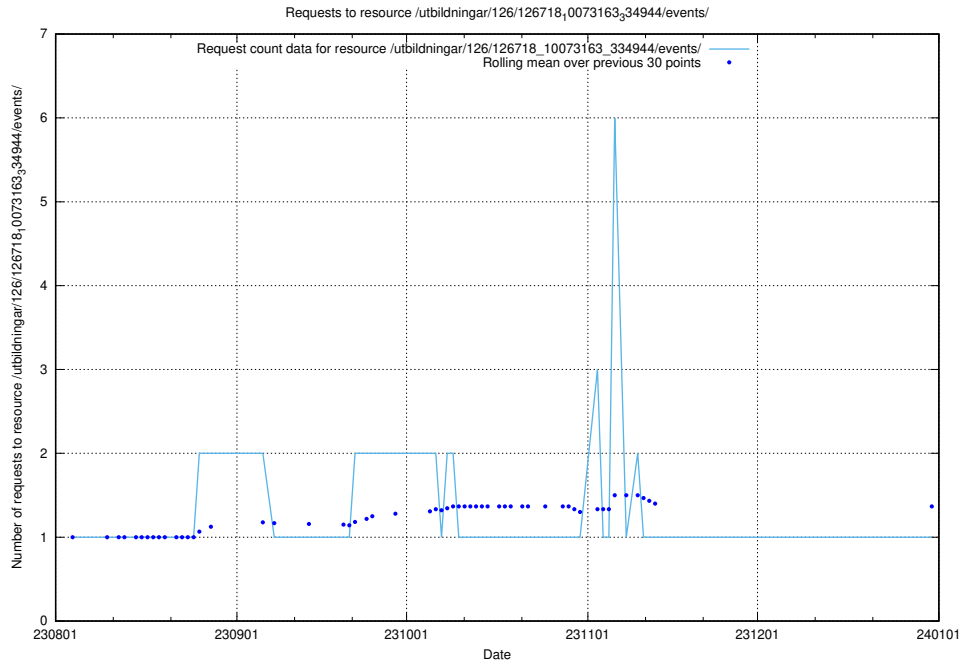

5.4890 Usage of /utbildningar/126/126718_10073163_334944/events/

Here, we count the number of requests to resource /utbildningar/126/126718_10073163_334944/events/