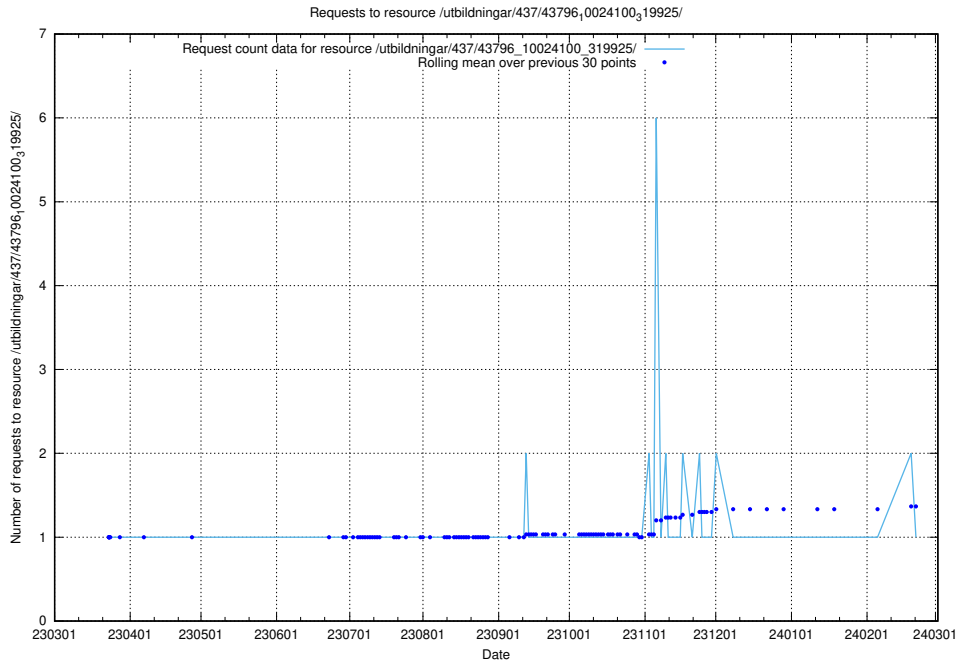

5.6362 Usage of /utbildningar/437/43796_10024100_319925/

Here, we count the number of requests to resource /utbildningar/437/43796_10024100_319925/.