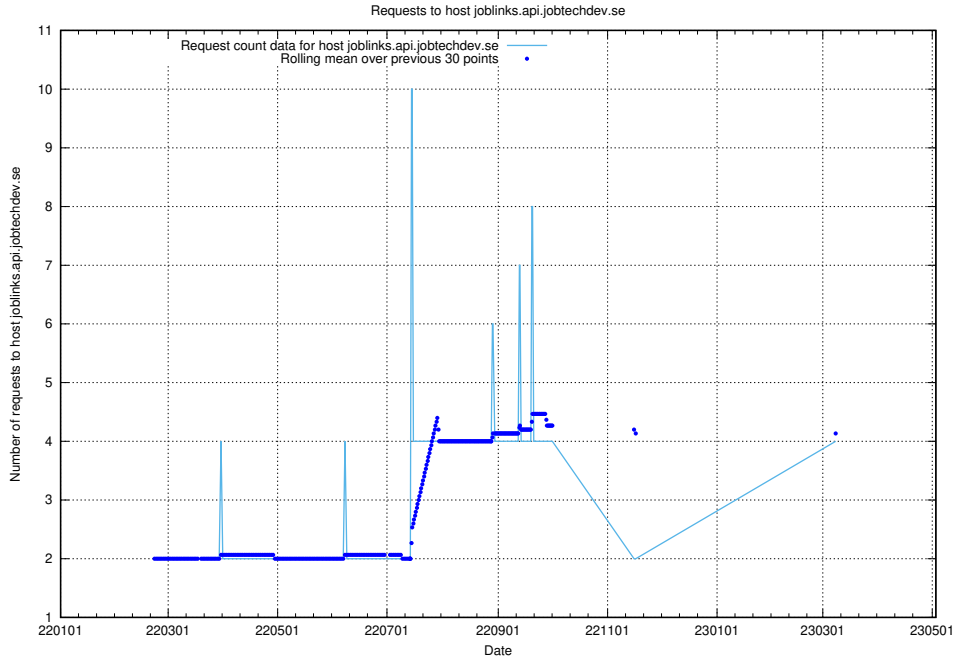

7.160 Usage of `joblinks.api.jobtechdev.se`

Here, we count the number of requests to host `joblinks.api.jobtechdev.se`.