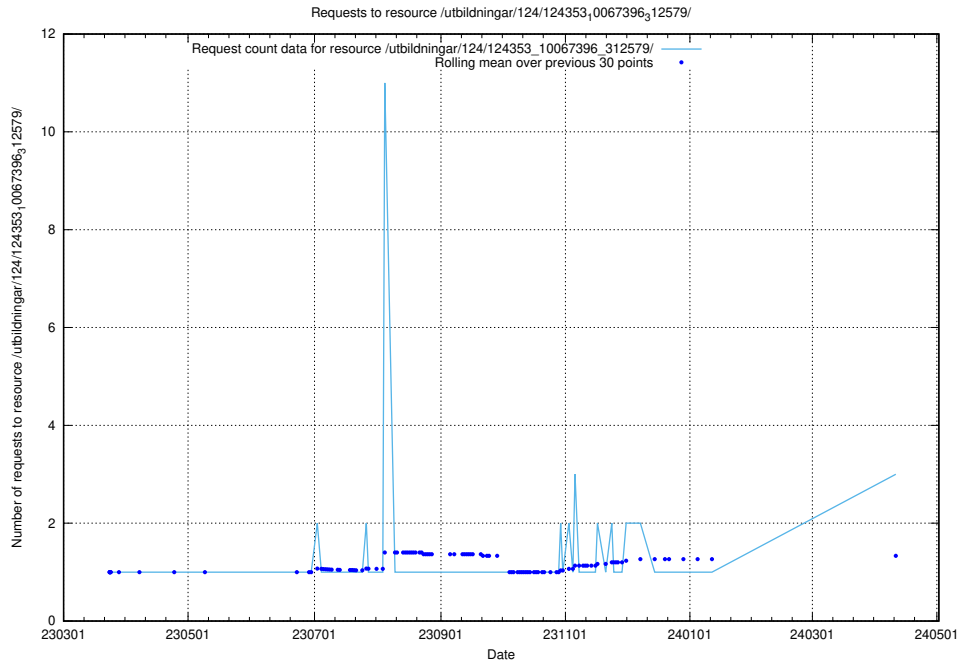

5.319 Usage of /utbildningar/124/124353_10067396_312579/

Here, we count the number of requests to resource /utbildningar/124/124353_10067396_312579/.