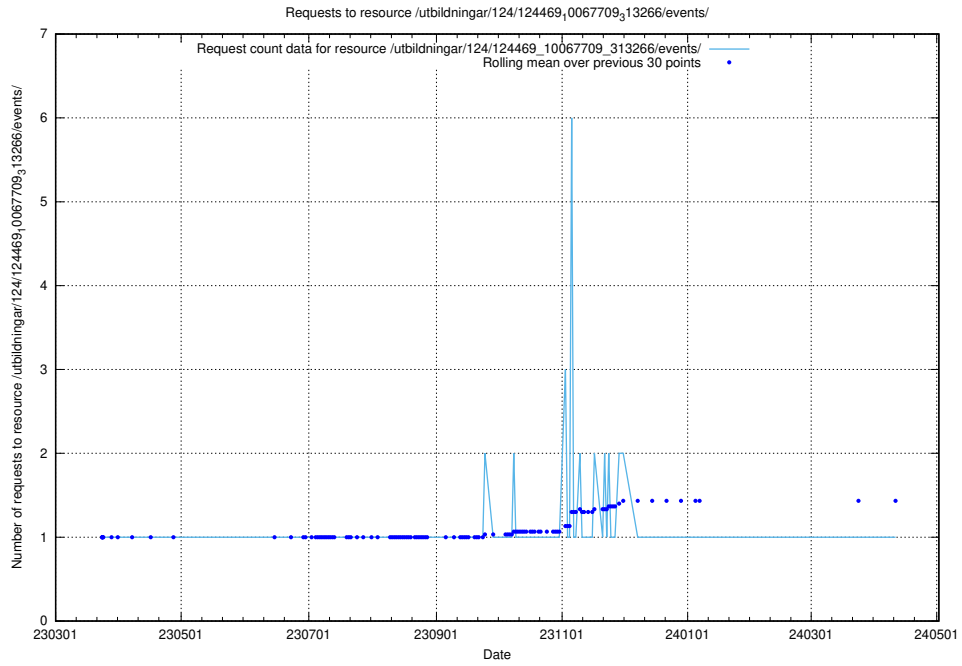

5.3274 Usage of /utbildningar/124/124469_10067709_313266/events/

Here, we count the number of requests to resource /utbildningar/124/124469_10067709_313266/events/