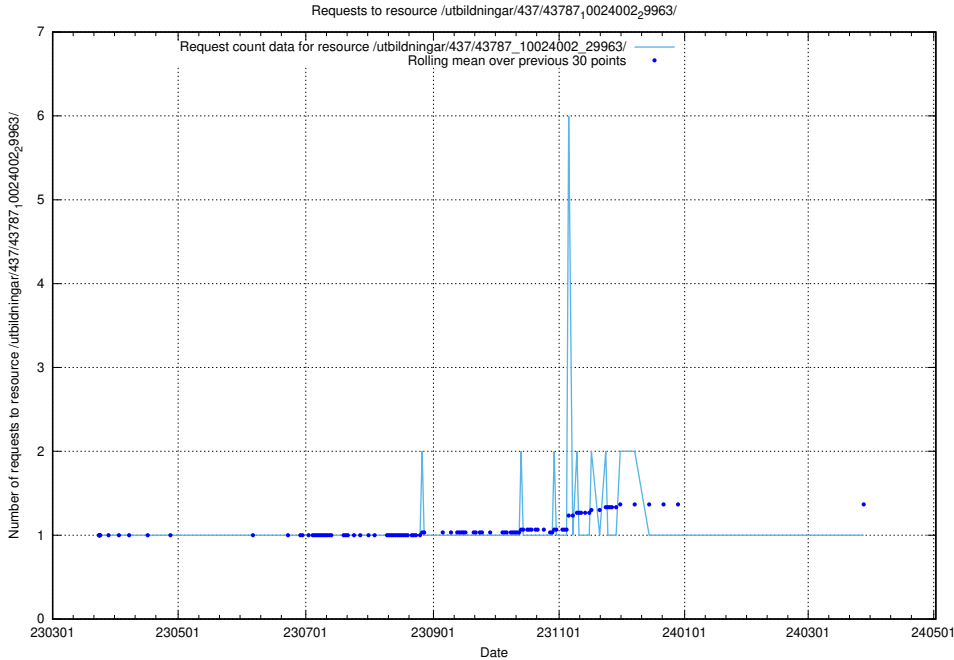

5.6369 Usage of /utbildningar/437/43787_10024002_29963/

Here, we count the number of requests to resource /utbildningar/437/43787_10024002_29963/.