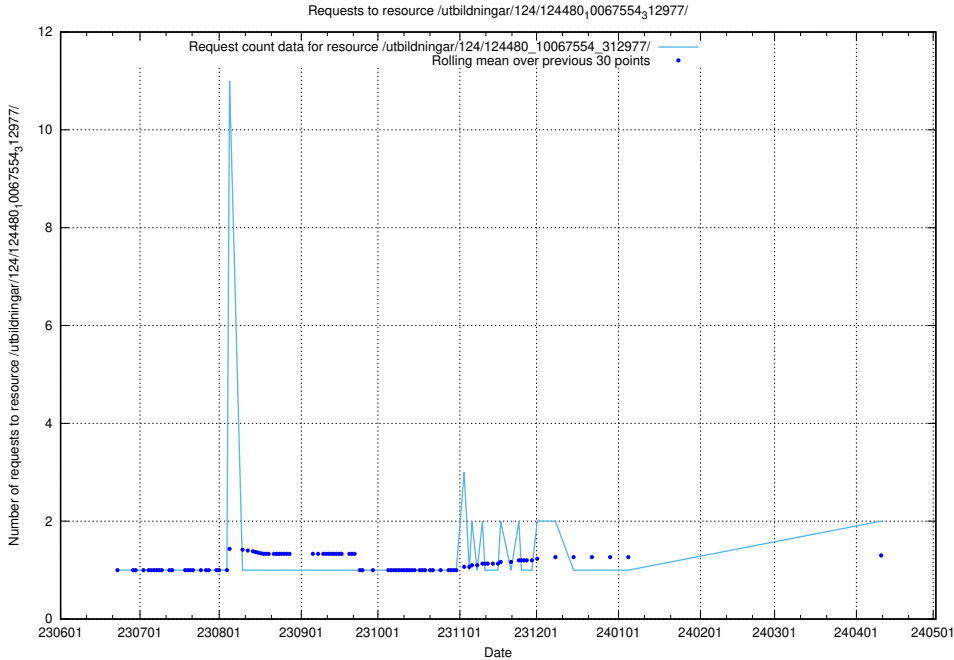

5.860 Usage of /utbildningar/124/124480_10067554_312977/

Here, we count the number of requests to resource /utbildningar/124/124480_10067554_312977/.