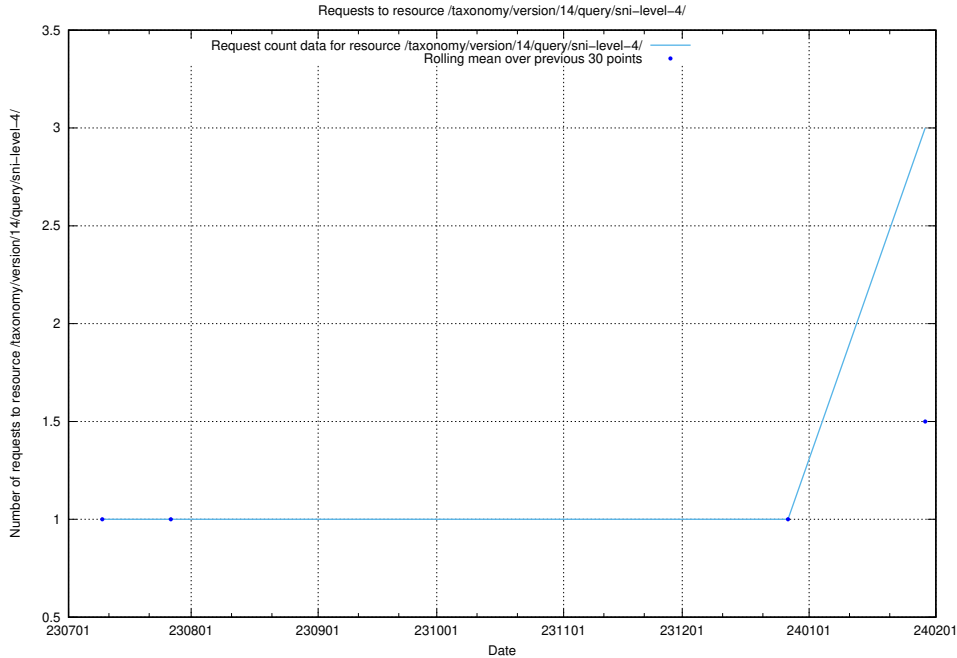

5.368 Usage of /taxonomy/version/14/query/sni-level-4/

Here, we count the number of requests to resource /taxonomy/version/14/query/sni-level-4/.