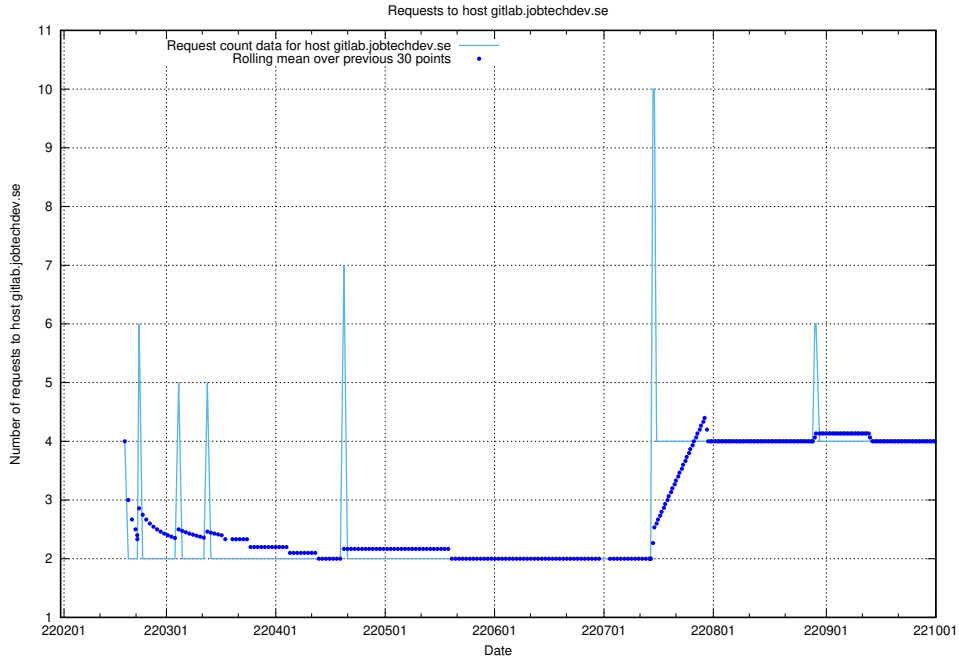

### 7.164 Usage of gitlab.jobtechdev.se

Here, we count the number of requests to host gitlab.jobtechdev.se.