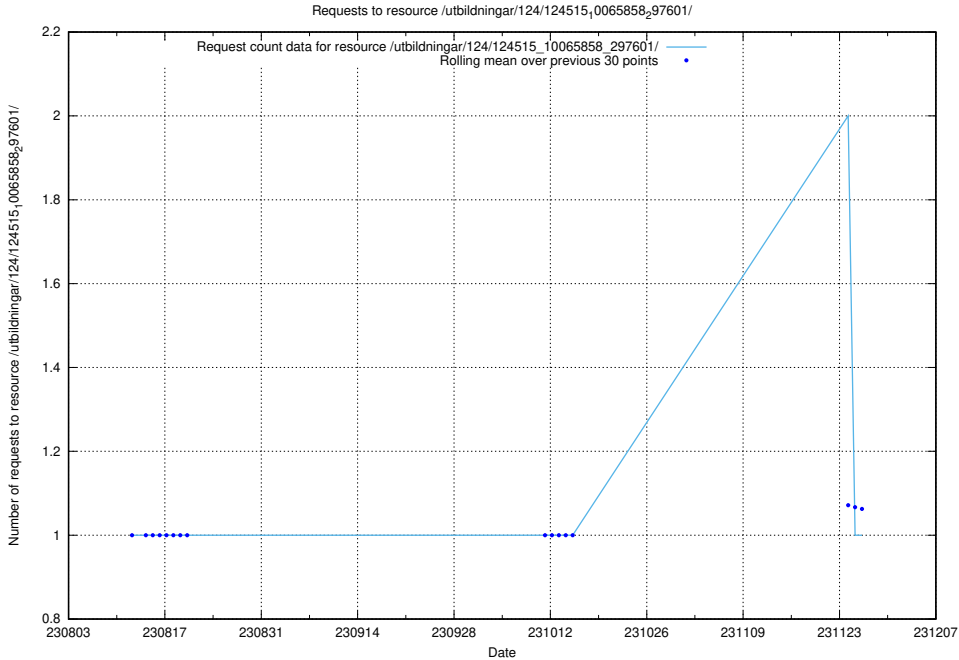

5.4837 Usage of /utbildningar/124/124515_10065858_297601/

Here, we count the number of requests to resource /utbildningar/124/124515_10065858_297601/.