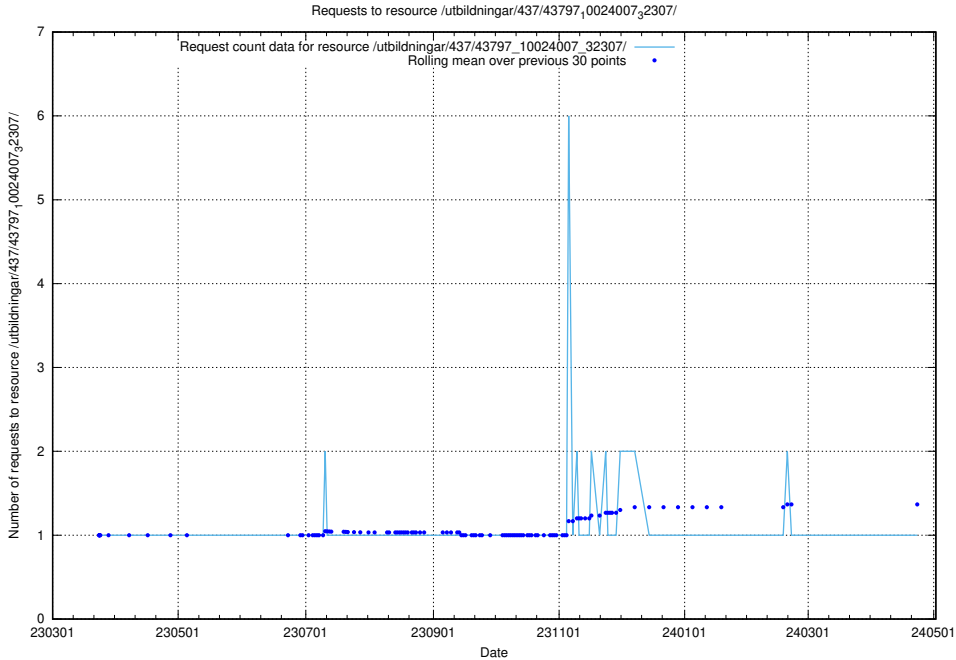

5.6357 Usage of /utbildningar/437/43797_10024007_32307/

Here, we count the number of requests to resource /utbildningar/437/43797_10024007_32307/.