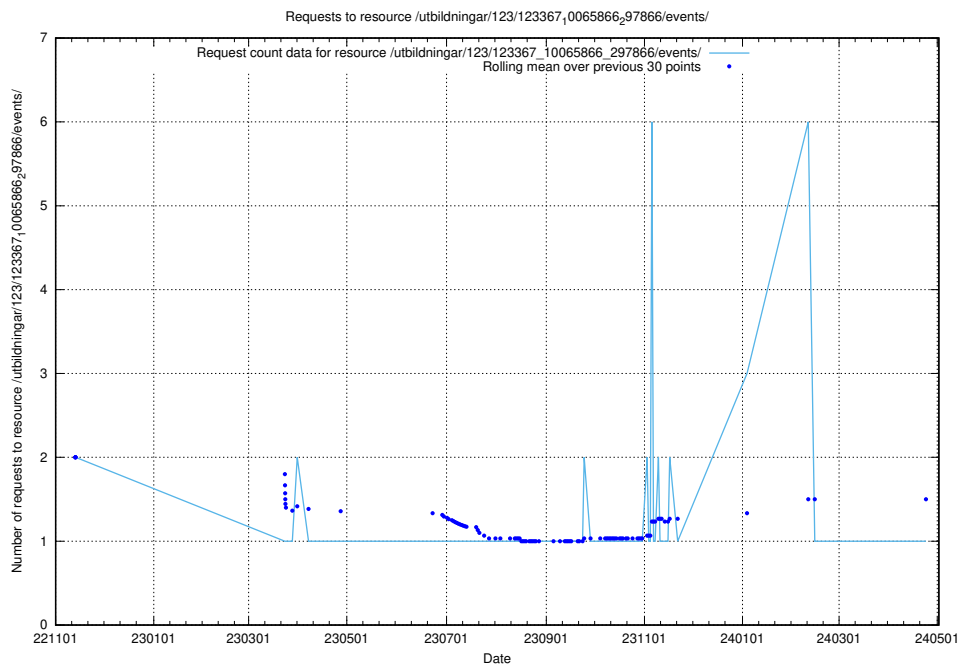

5.5854 Usage of /utbildningar/123/123367_10065866_297866/events/

Here, we count the number of requests to resource /utbildningar/123/123367_10065866_297866/events/