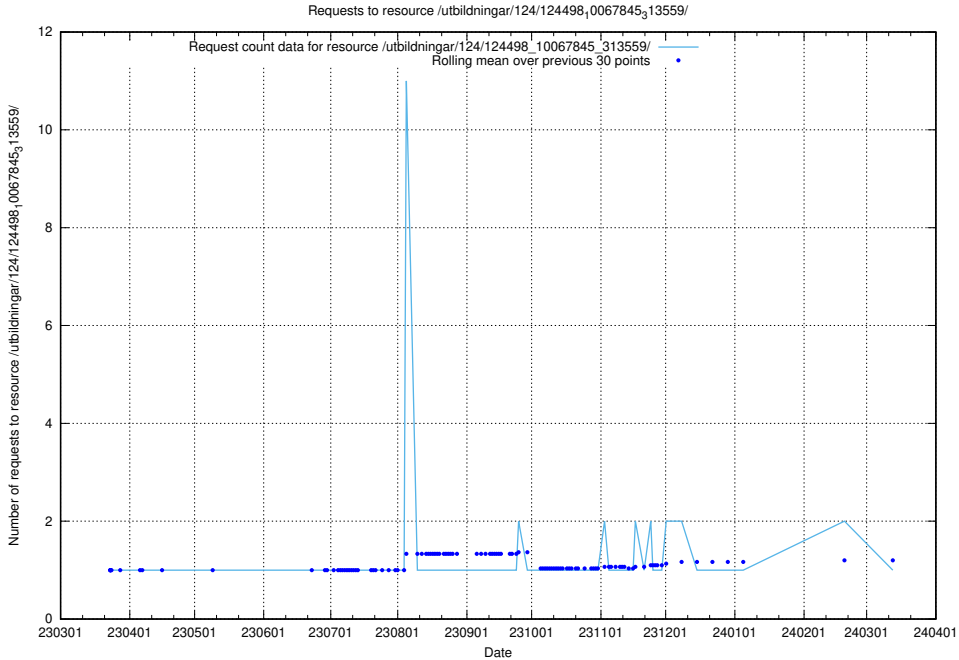

5.2715 Usage of /utbildningar/124/124498_10067845_313559/

Here, we count the number of requests to resource /utbildningar/124/124498_10067845_313559/.