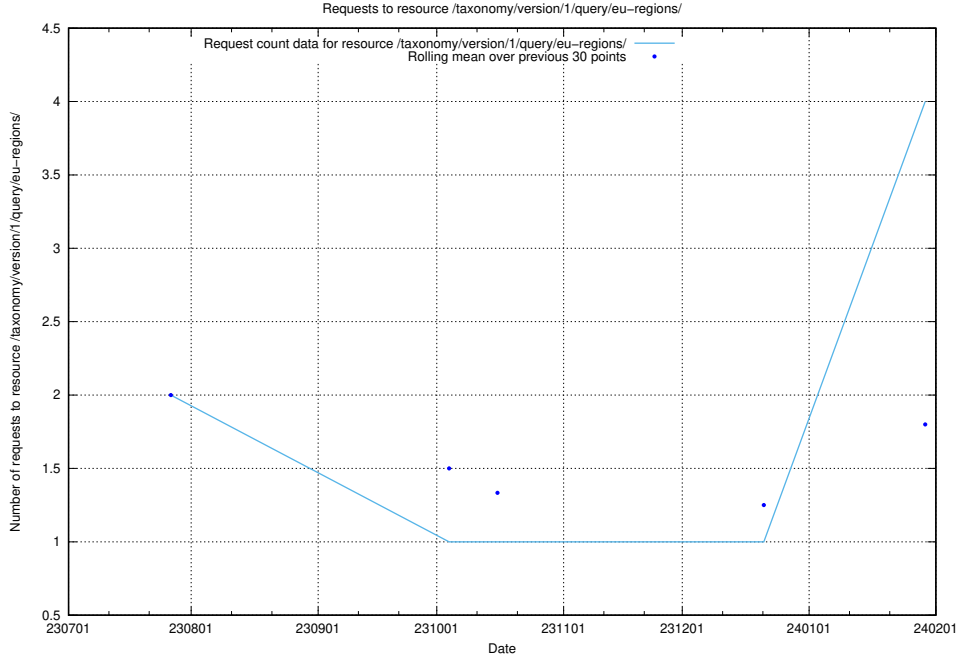

5.223 Usage of /taxonomy/version/1/query/eu-regions/

Here, we count the number of requests to resource /taxonomy/version/1/query/eu-regions/.