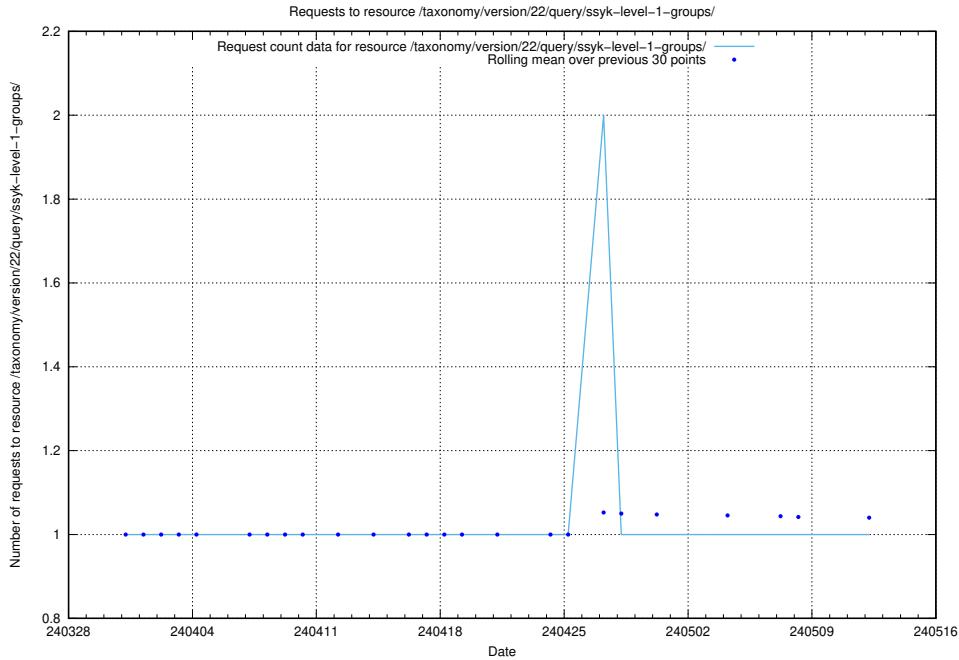

5.1635 Usage of /taxonomy/version/22/query/ssyk-level-1-groups/

Here, we count the number of requests to resource /taxonomy/version/22/query/ssyk-level-1-groups/.