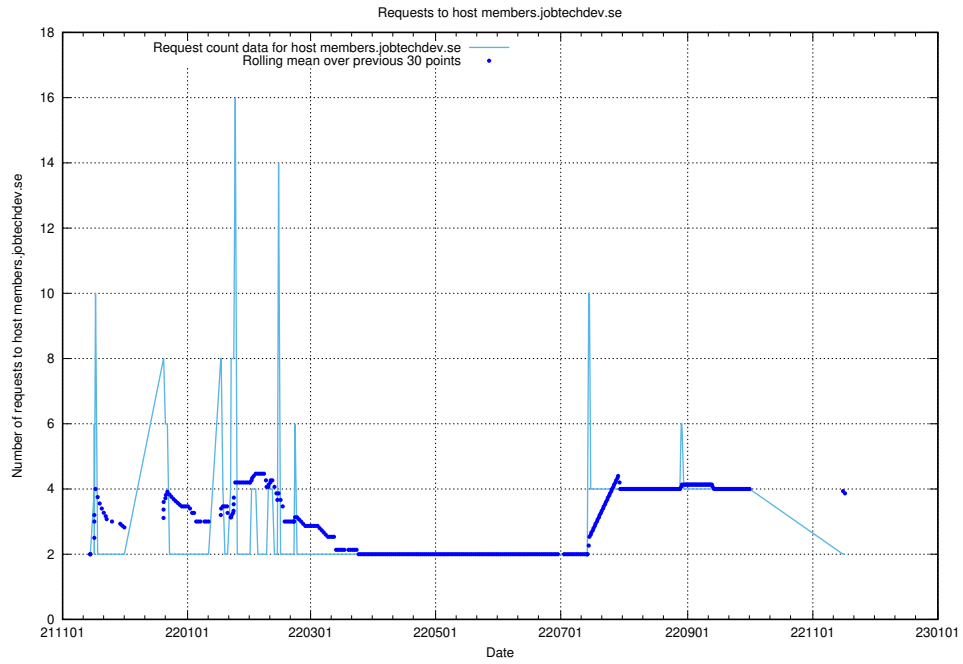

7.573 Usage of members.jobtechdev.se

Here, we count the number of requests to host members.jobtechdev.se.