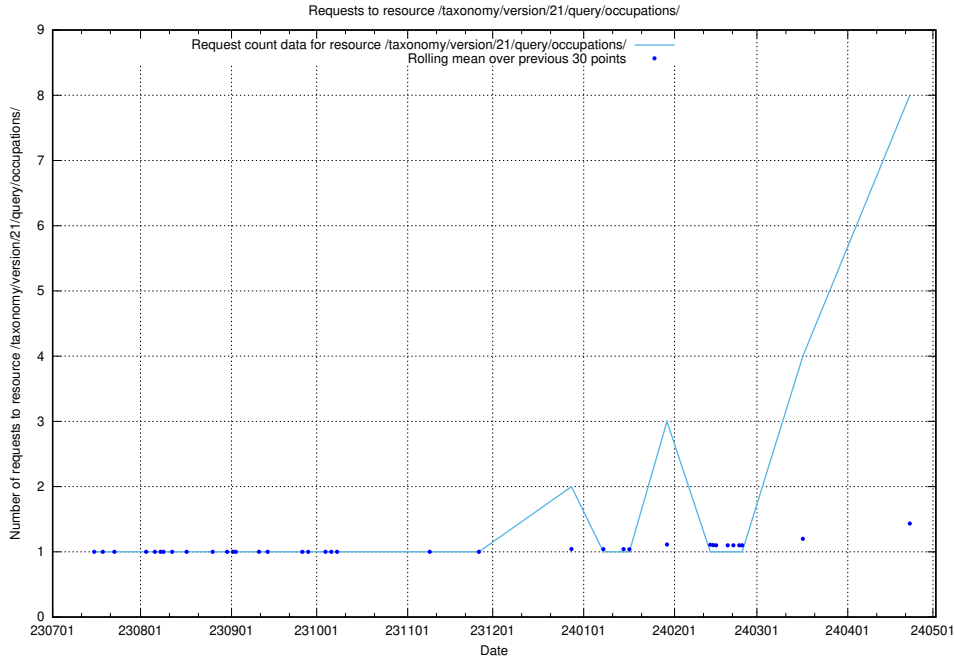

5.38 Usage of /taxonomy/version/21/query/occupations/

Here, we count the number of requests to resource /taxonomy/version/21/query/occupations/.