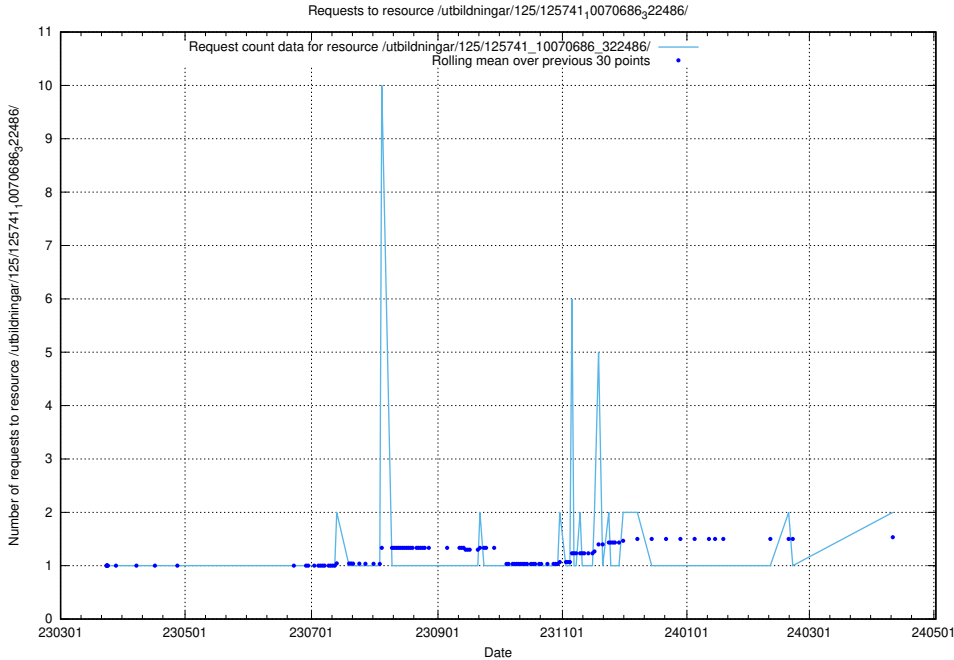

5.983 Usage of /utbildningar/125/125741_10070686_322486/

Here, we count the number of requests to resource /utbildningar/125/125741_10070686_322486/.