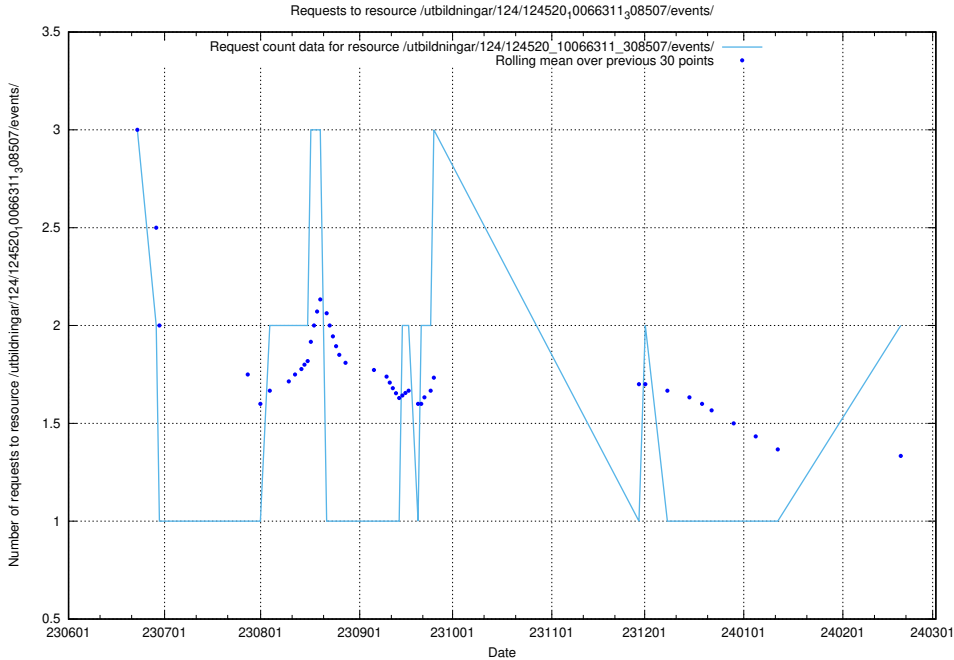

5.837 Usage of /utbildningar/124/124520_10066311_308507/events/

Here, we count the number of requests to resource /utbildningar/124/124520_10066311_308507/events/