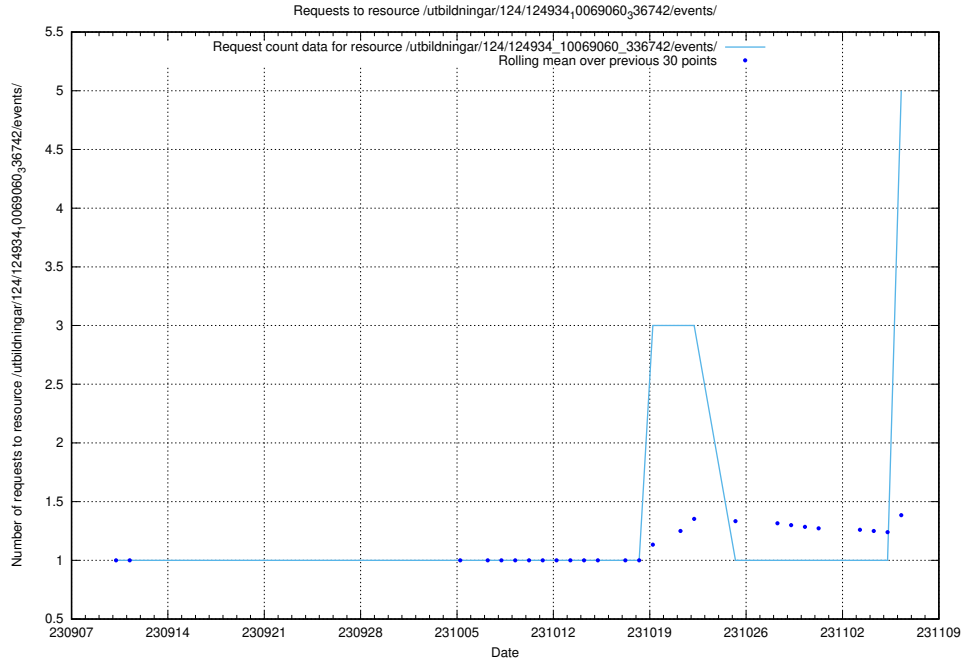

5.140 Usage of /utbildningar/124/124934_10069060_336742/events/

Here, we count the number of requests to resource /utbildningar/124/124934_10069060_336742/events/