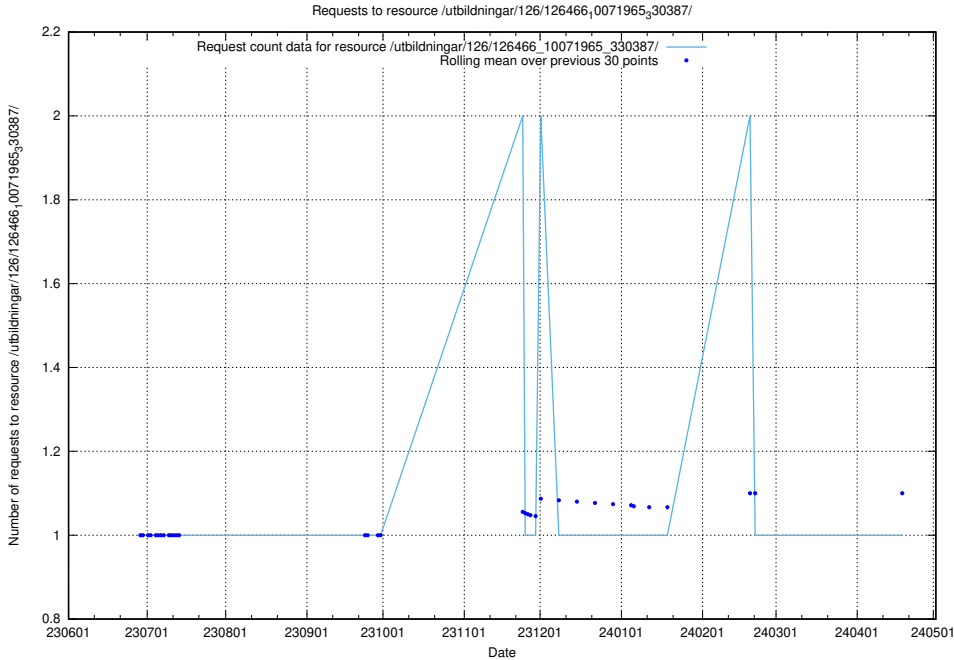

5.5479 Usage of /utbildningar/126/126466_10071965_330387/

Here, we count the number of requests to resource /utbildningar/126/126466_10071965_330387/.