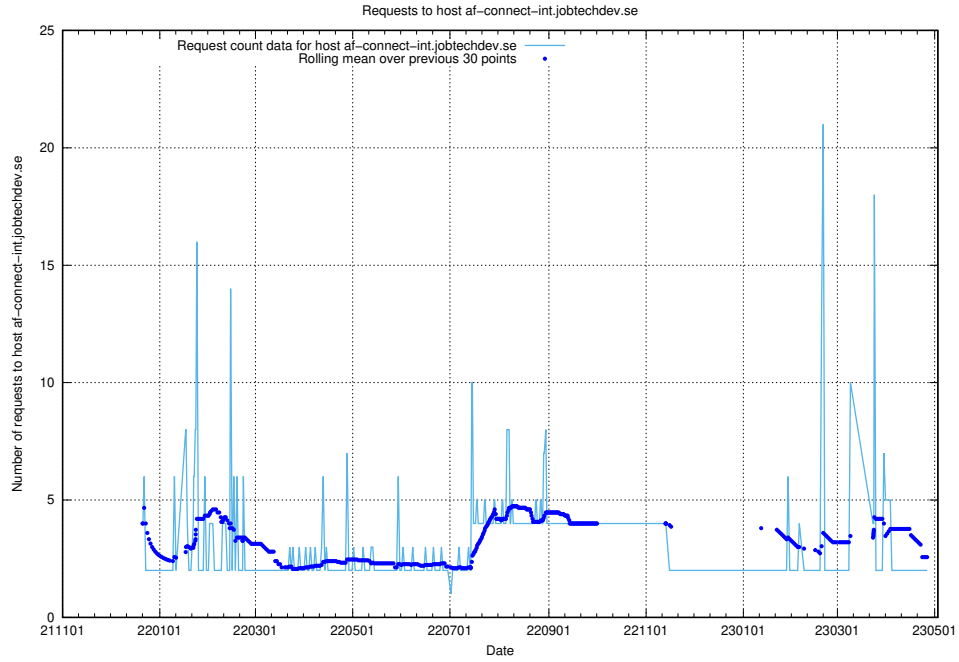

7.375 Usage of af-connect-int.jobtechdev.se

Here, we count the number of requests to host af-connect-int.jobtechdev.se.