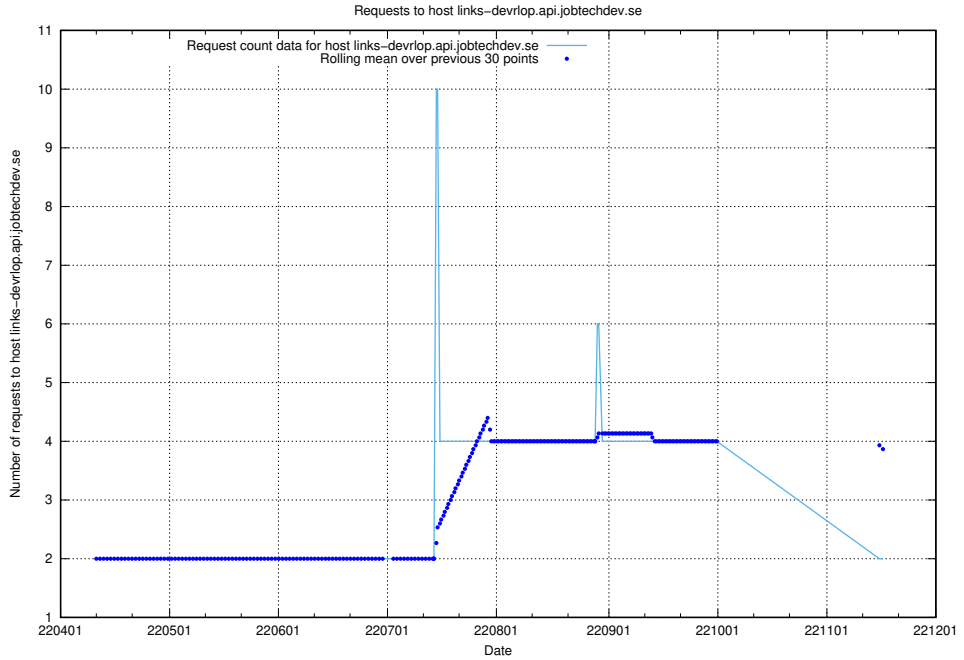

7.474 Usage of links-devrlop.api.jobtechdev.se

Here, we count the number of requests to host links-devrlop.api.jobtechdev.se.