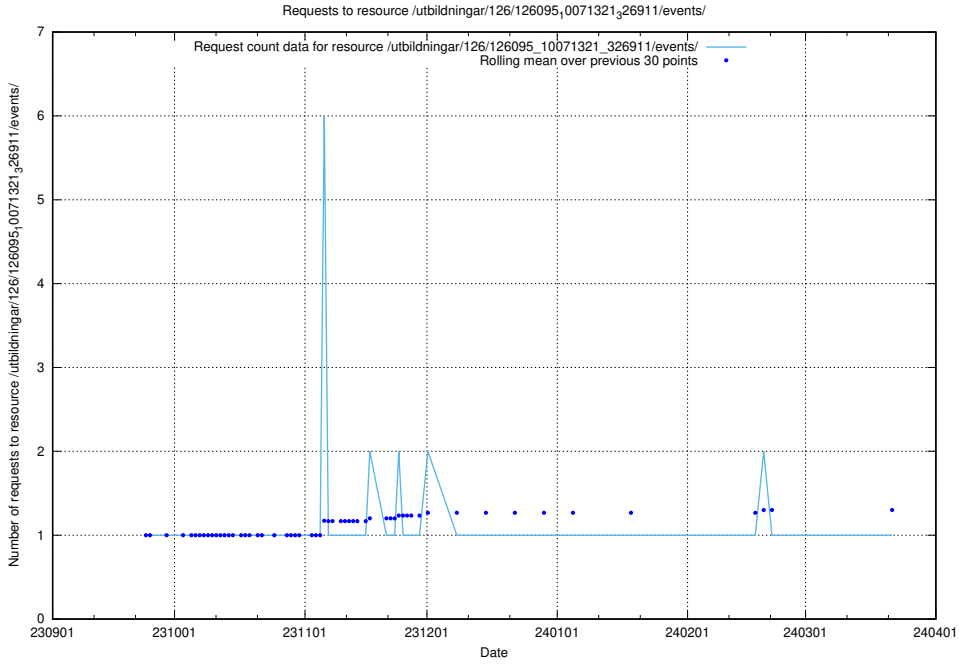

### 5.4507 Usage of /utbildningar/126/126095\_10071321\_326911/events/

Here, we count the number of requests to resource /utbildningar/126/126095\_10071321\_326911/events/