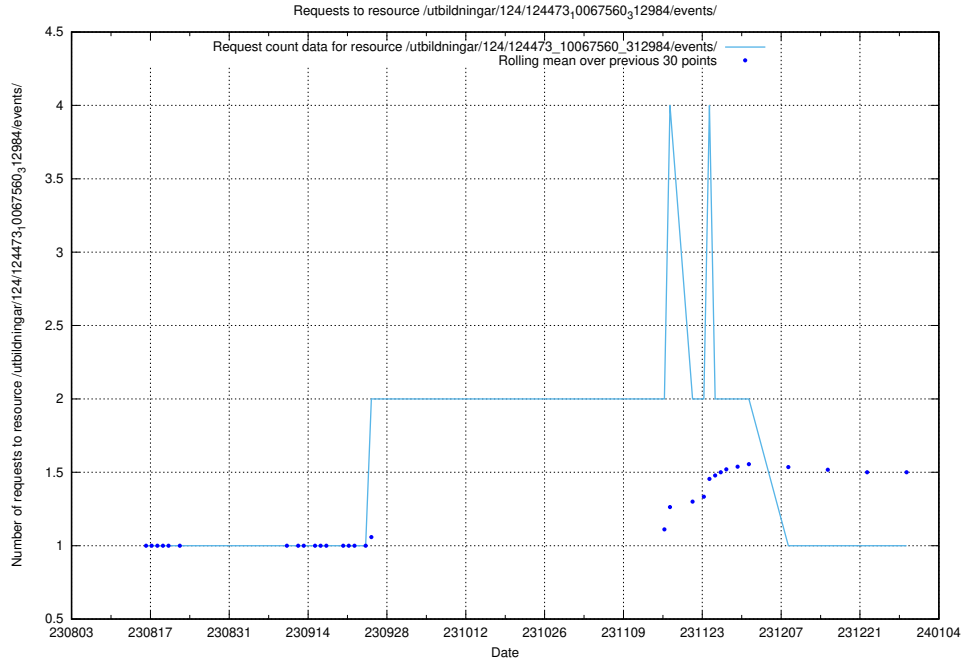

5.4817 Usage of /utbildningar/124/124473_10067560_312984/events/

Here, we count the number of requests to resource /utbildningar/124/124473_10067560_312984/events/