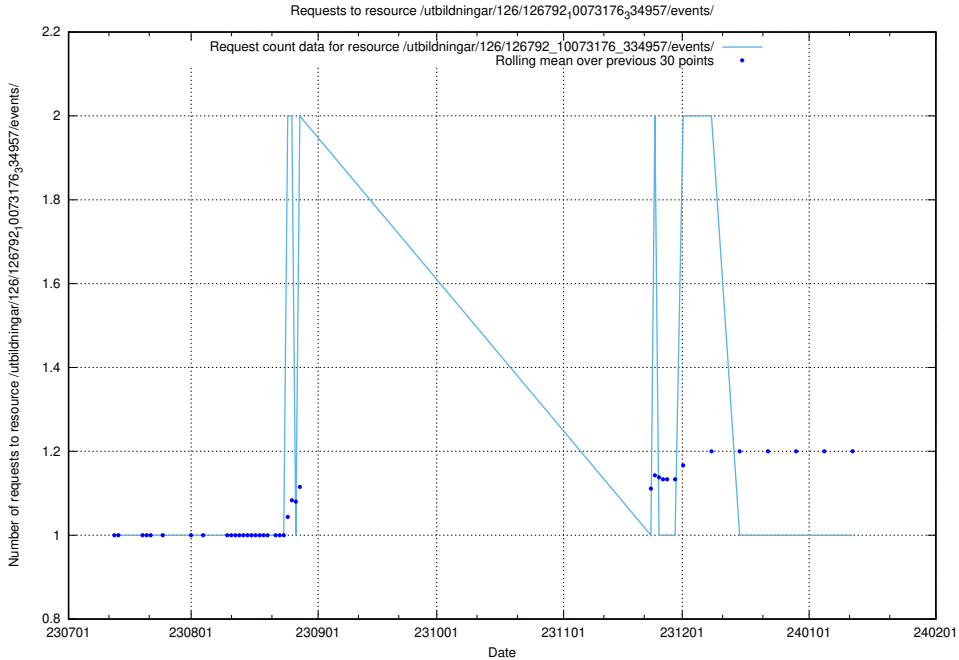

5.5124 Usage of /utbildningar/126/126792_10073176_334957/events/

Here, we count the number of requests to resource /utbildningar/126/126792_10073176_334957/events/