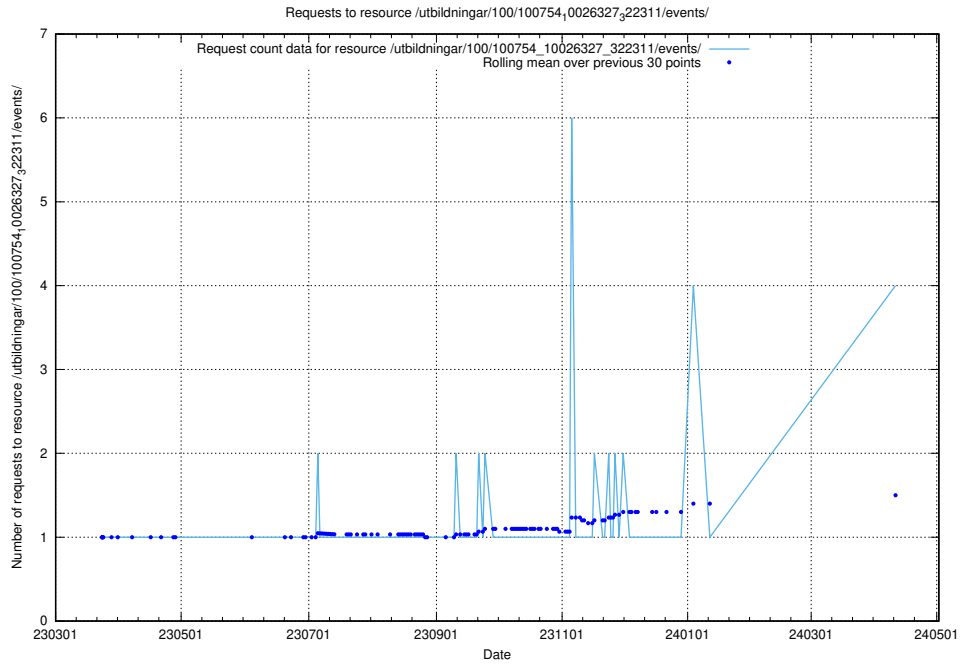

5.229 Usage of /utbildningar/100/100754_10026327_322311/events/

Here, we count the number of requests to resource /utbildningar/100/100754_10026327_322311/events/