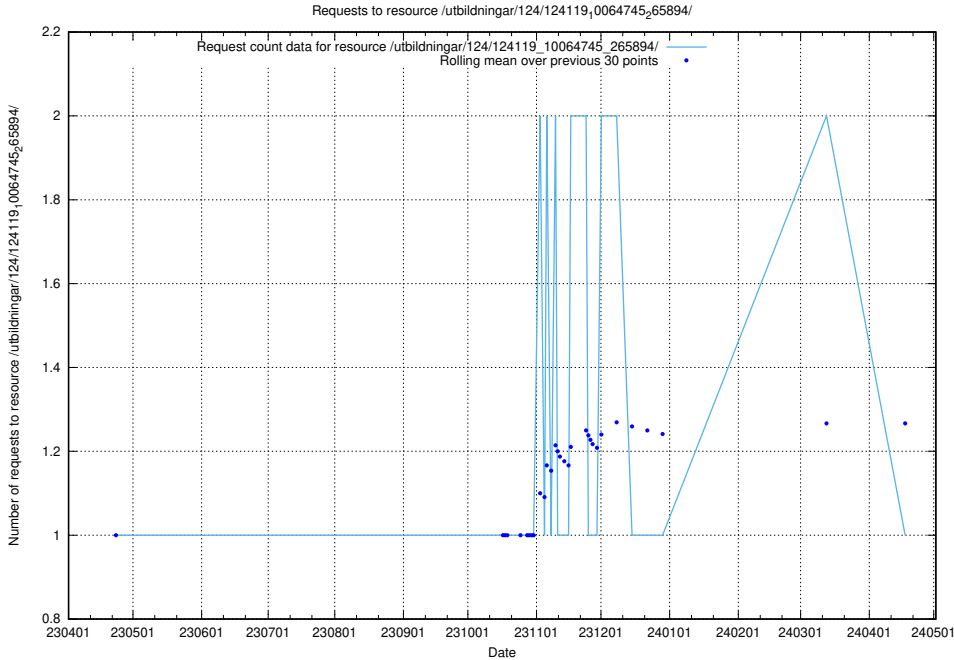

5.6065 Usage of /utbildningar/124/124119_10064745_265894/

Here, we count the number of requests to resource /utbildningar/124/124119_10064745_265894/.