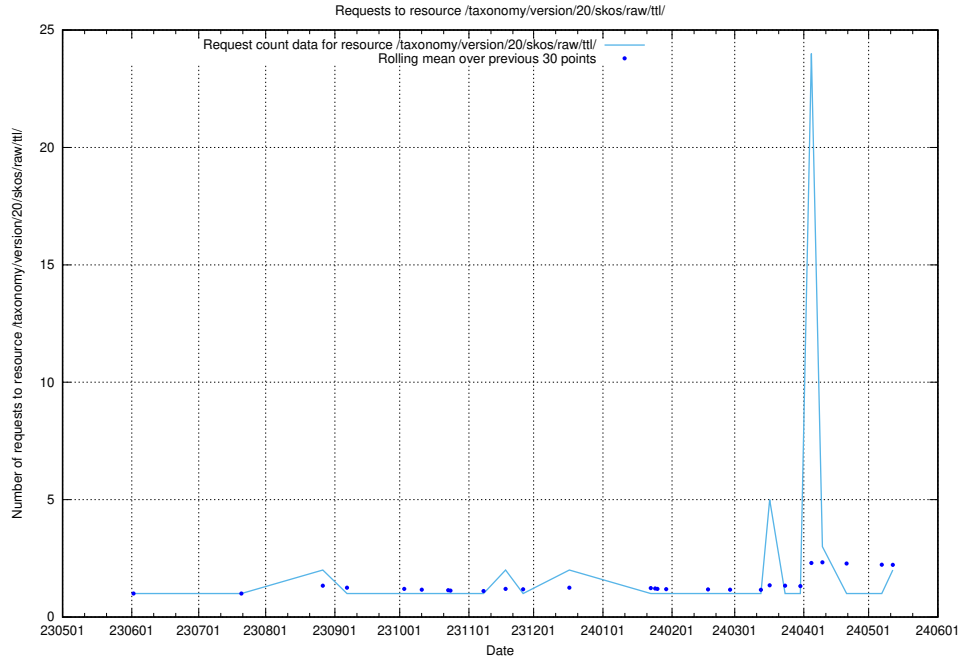

5.890 Usage of `/taxonomy/version/20/skos/raw/ttl/`

Here, we count the number of requests to resource `/taxonomy/version/20/skos/raw/ttl/`.