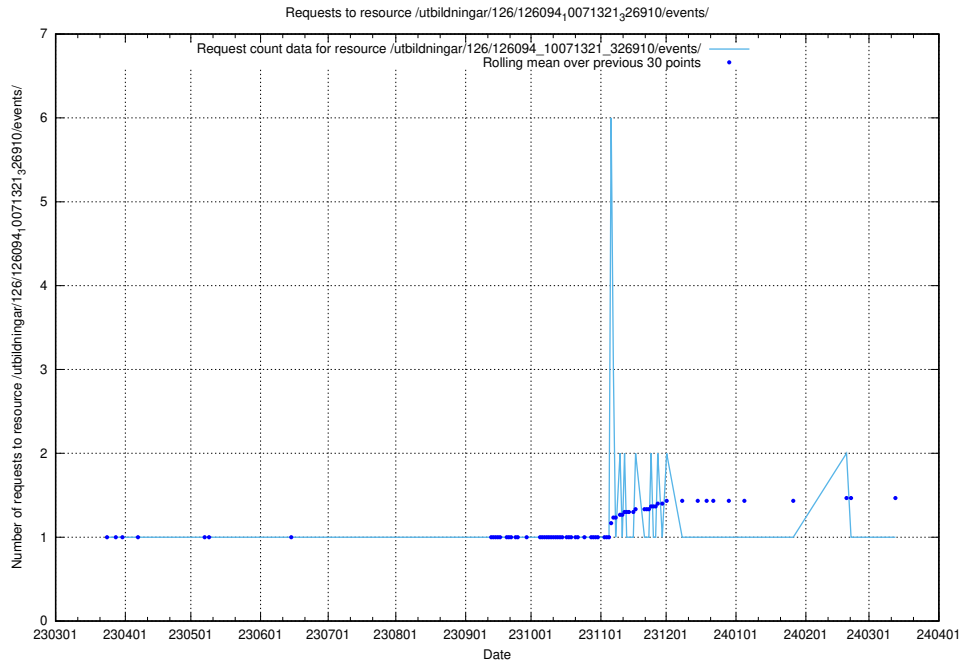

5.6214 Usage of /utbildningar/126/126094_10071321_326910/events/

Here, we count the number of requests to resource /utbildningar/126/126094_10071321_326910/events/