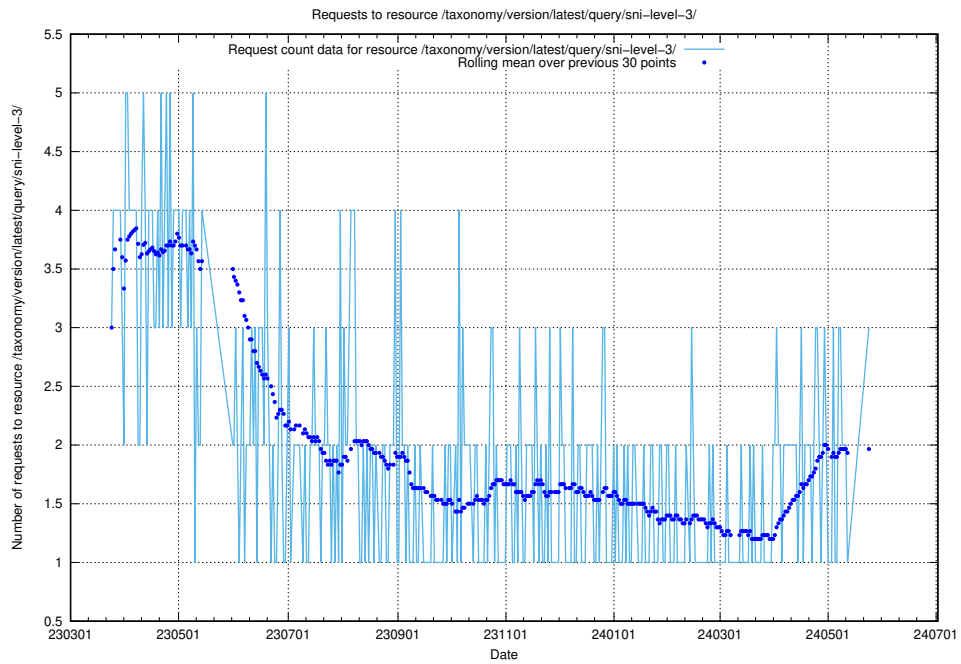

5.425 Usage of /taxonomy/version/latest/query/sni-level-3/

Here, we count the number of requests to resource /taxonomy/version/latest/query/sni-level-3/.