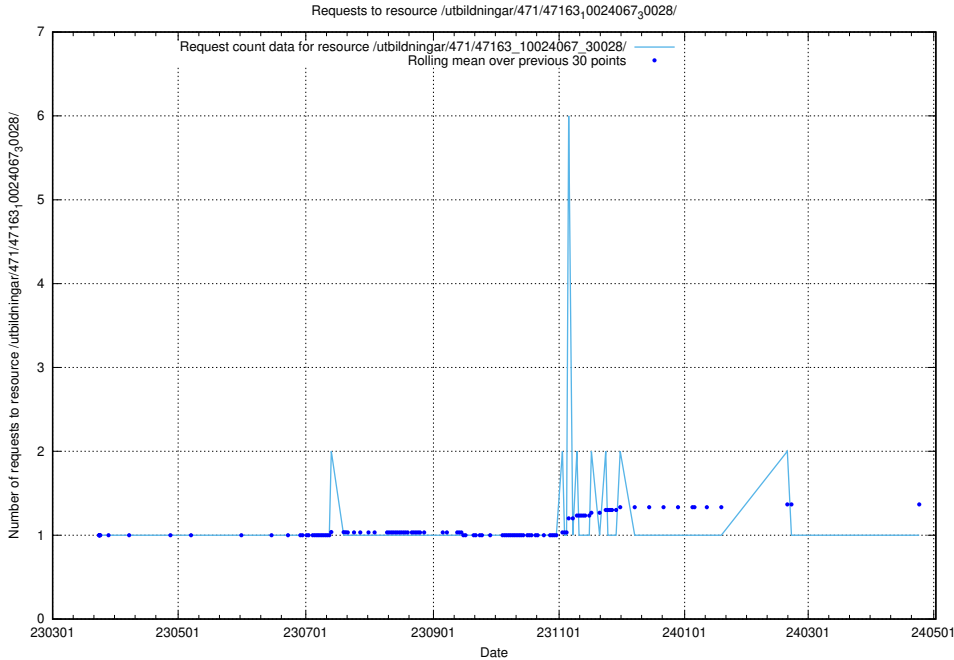

5.6320 Usage of /utbildningar/471/47163_10024067_30028/

Here, we count the number of requests to resource /utbildningar/471/47163_10024067_30028/.