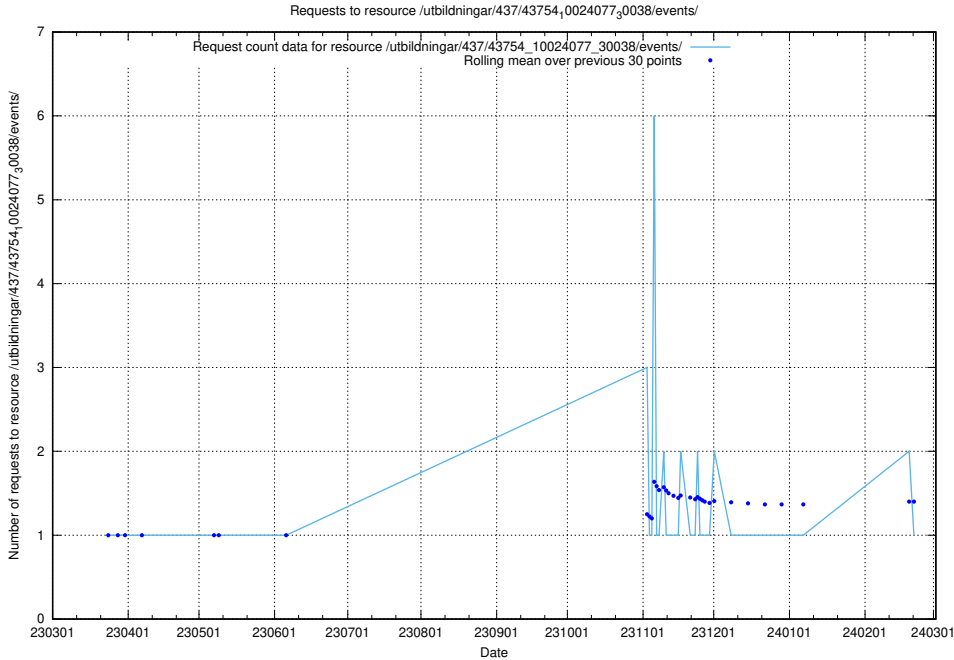

5.6198 Usage of /utbildningar/437/43754_10024077_30038/events/

Here, we count the number of requests to resource /utbildningar/437/43754_10024077_30038/events/.