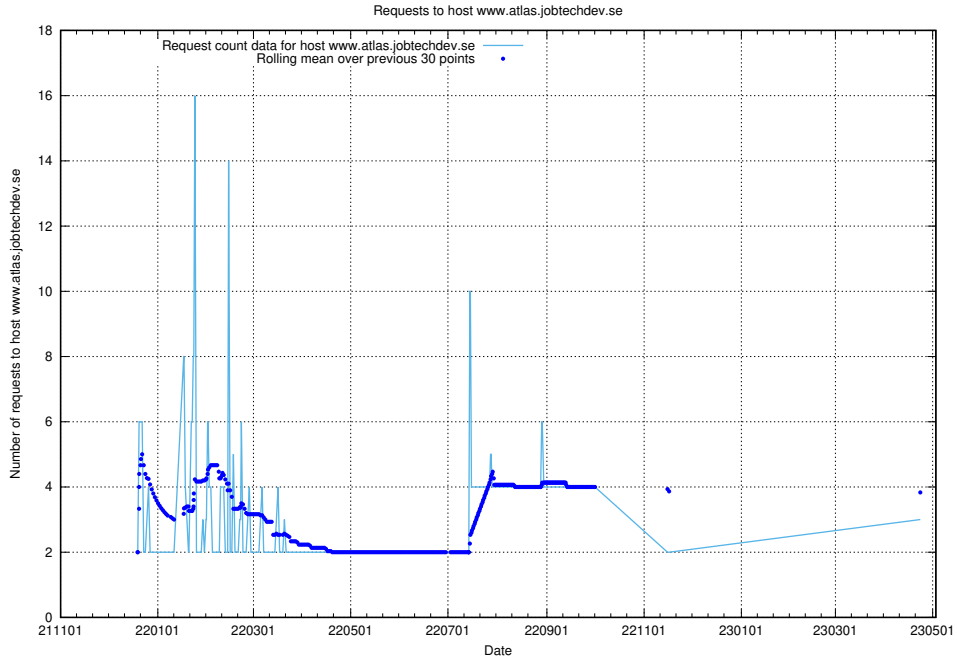

7.211 Usage of www.atlas.jobtechdev.se

Here, we count the number of requests to host www.atlas.jobtechdev.se.