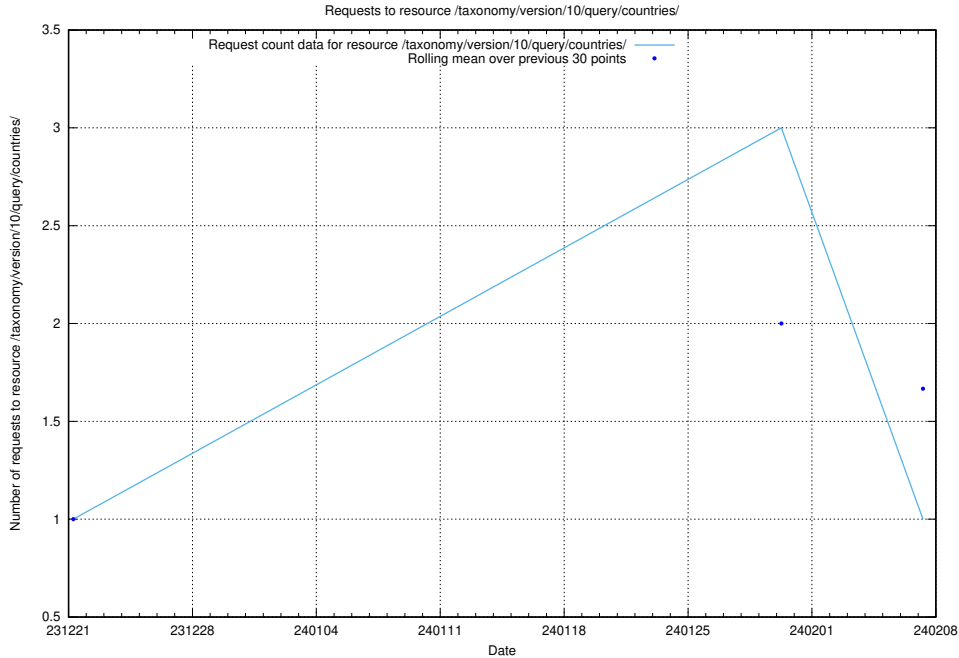

5.3945 Usage of /taxonomy/version/10/query/countries/

Here, we count the number of requests to resource /taxonomy/version/10/query/countries/.