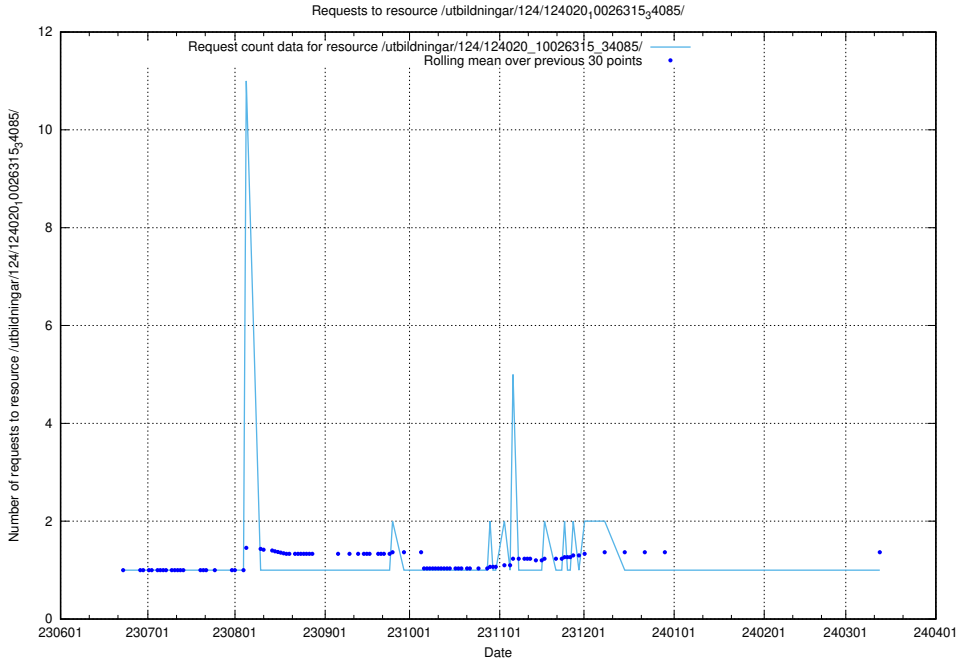

5.5852 Usage of /utbildningar/124/124020_10026315_34085/

Here, we count the number of requests to resource /utbildningar/124/124020_10026315_34085/.