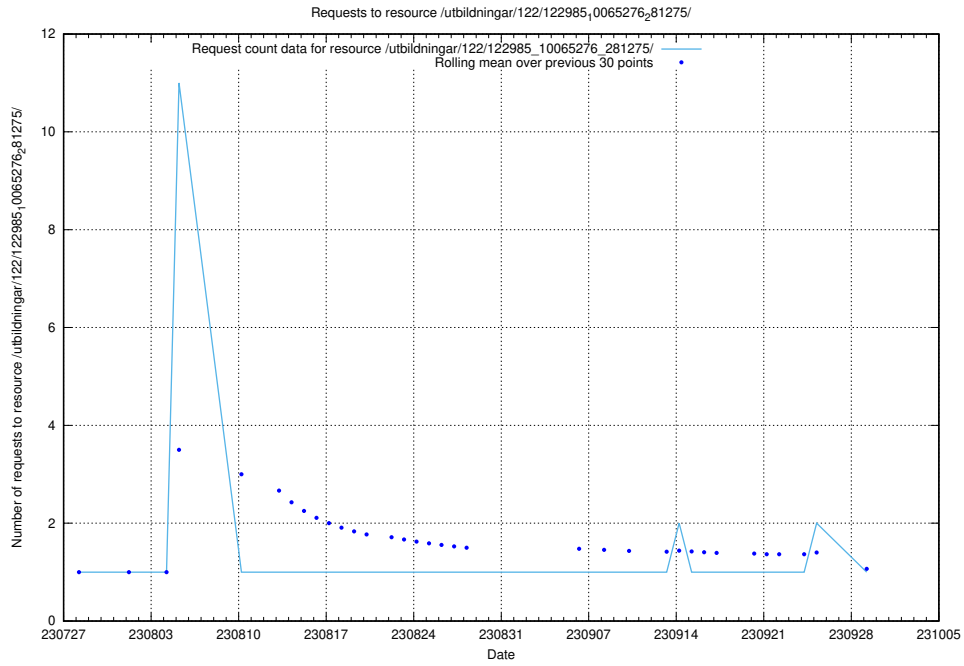

5.4931 Usage of /utbildningar/122/122985_10065276_281275/

Here, we count the number of requests to resource /utbildningar/122/122985_10065276_281275/.