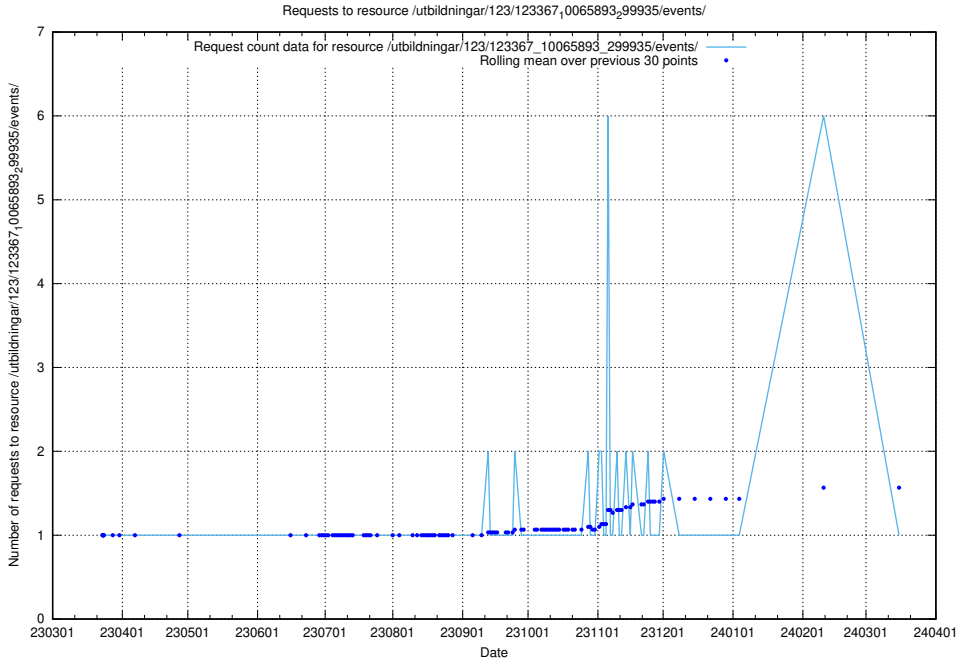

5.4759 Usage of /utbildningar/123/123367_10065893_299935/events/

Here, we count the number of requests to resource /utbildningar/123/123367_10065893_299935/events/