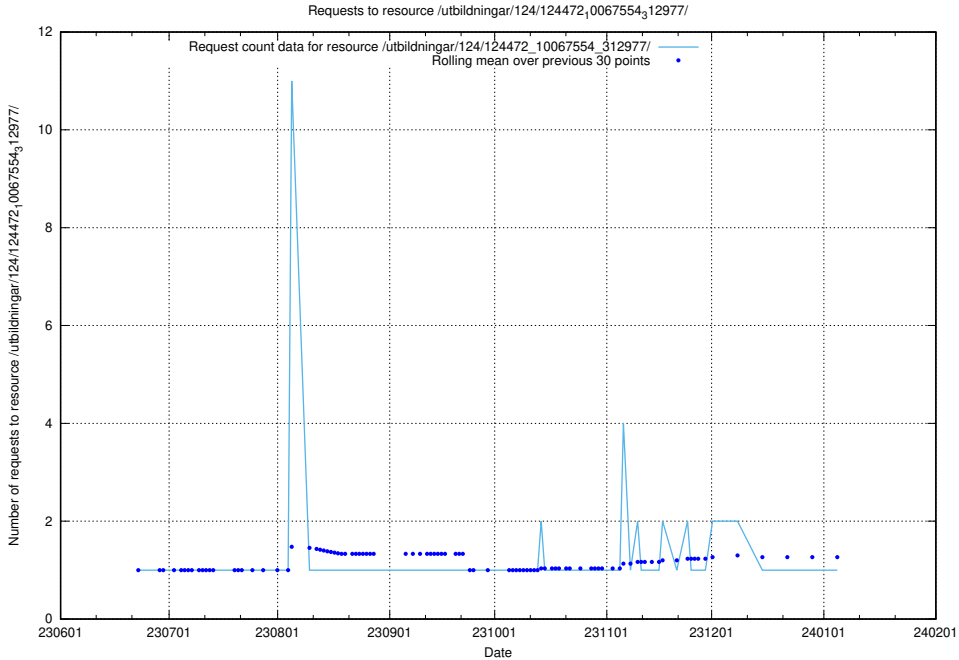

5.5827 Usage of /utbildningar/124/124472_10067554_312977/

Here, we count the number of requests to resource /utbildningar/124/124472_10067554_312977/.