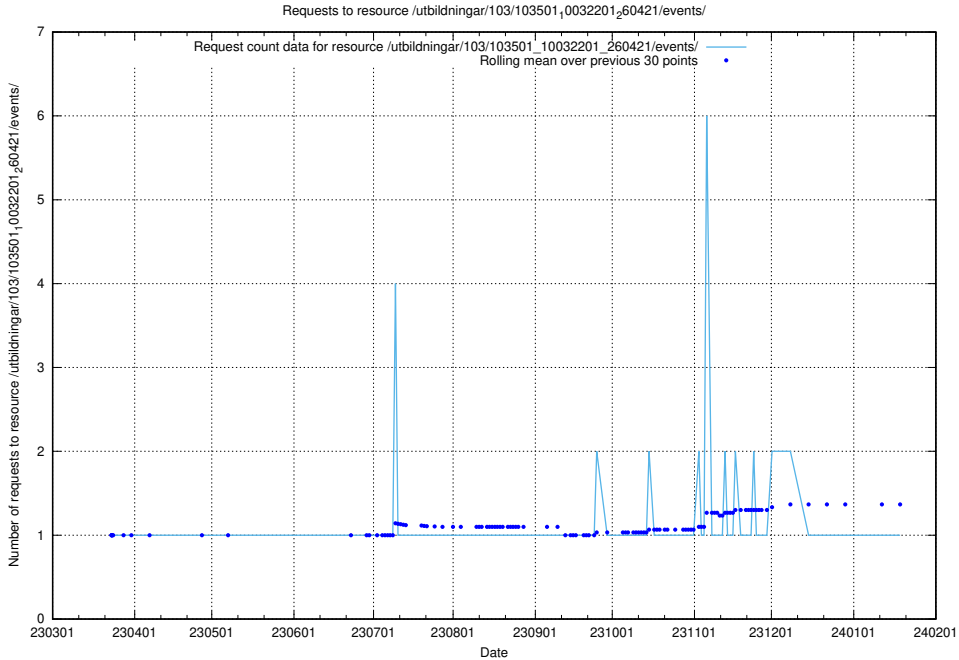

5.5490 Usage of /utbildningar/103/103501_10032201_260421/events/

Here, we count the number of requests to resource /utbildningar/103/103501_10032201_260421/events/