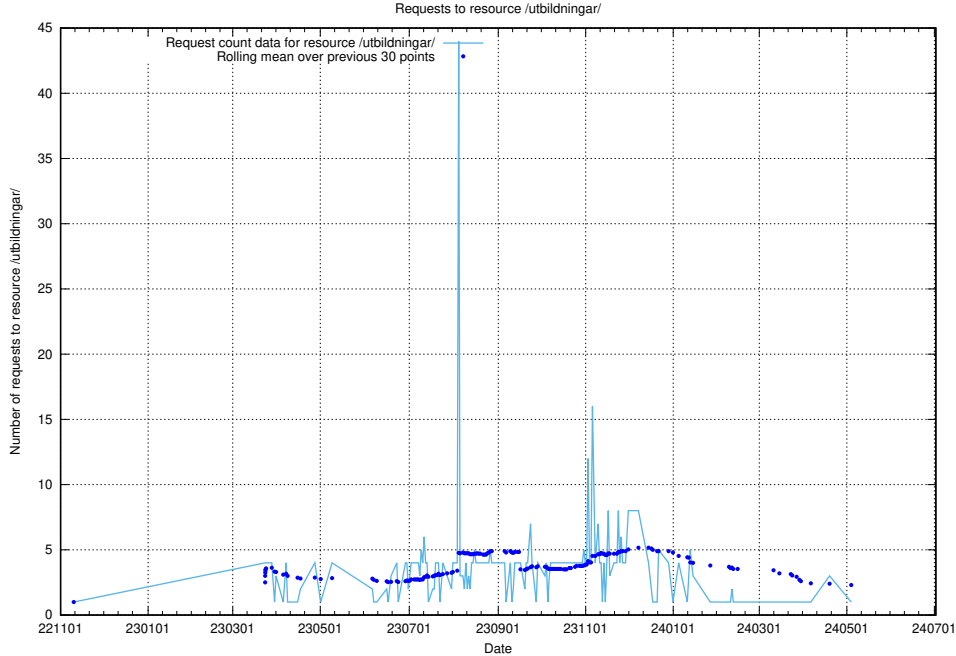

5.6297 Usage of /utbildningar/

Here, we count the number of requests to resource /utbildningar/.