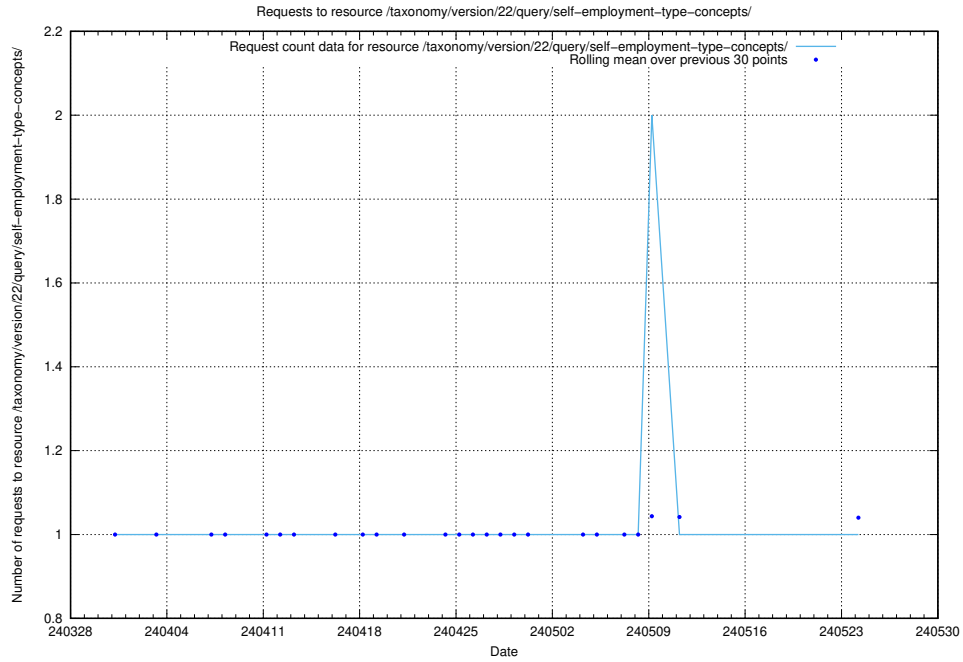

5.1641 Usage of /taxonomy/version/22/query/self-employment-type-concepts/

Here, we count the number of requests to resource /taxonomy/version/22/query/self-employment-type-concepts/.