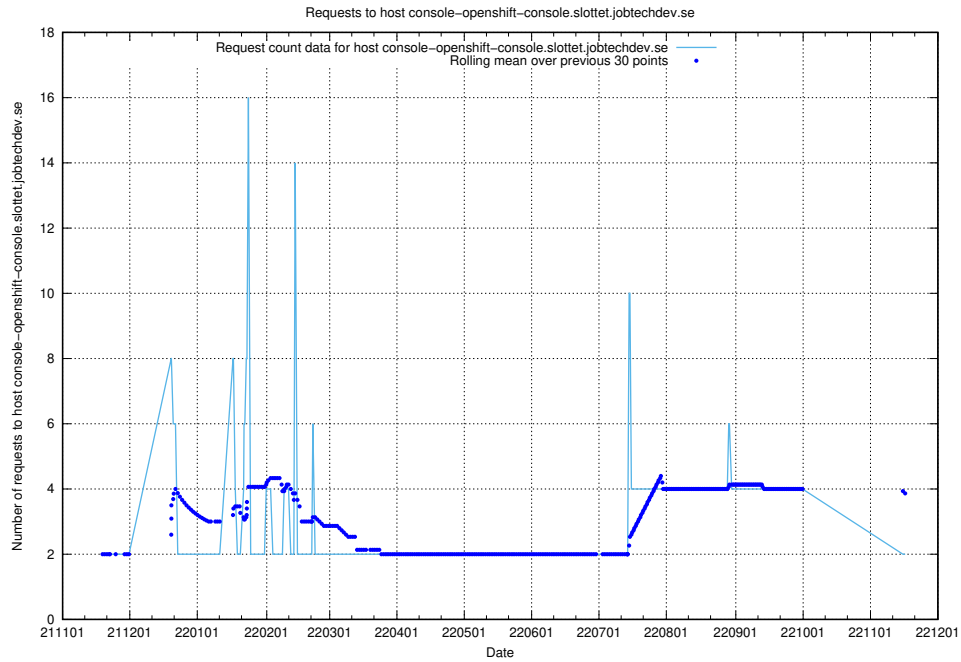

## 7.478 Usage of console-openshift-console.slottet.jobtechdev.se

Here, we count the number of requests to host console-openshift-console.slottet.jobtechdev.se.