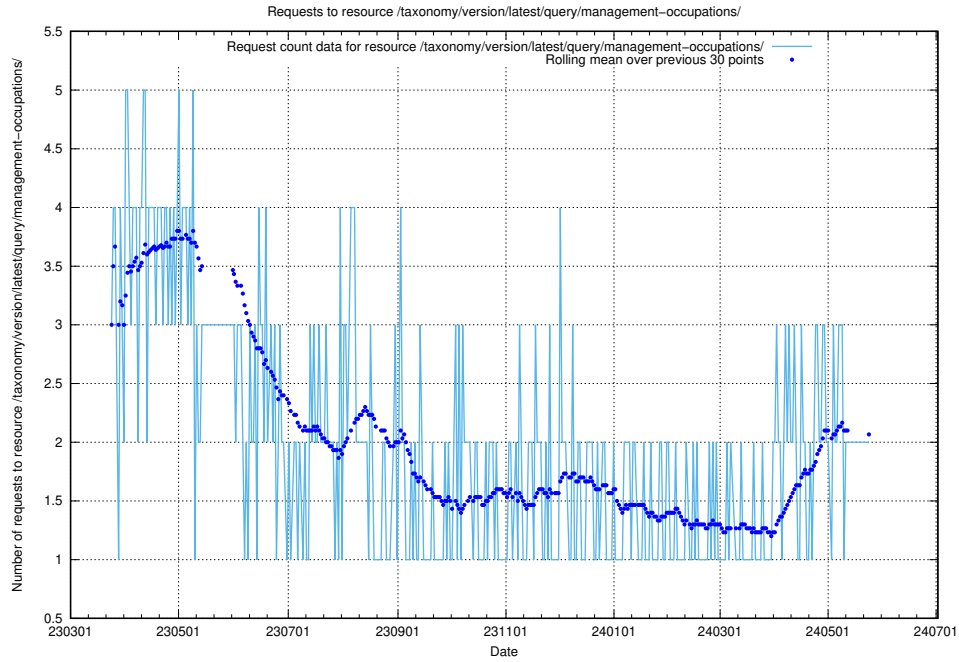

5.931 Usage of /taxonomy/version/latest/query/management-occupations/

Here, we count the number of requests to resource /taxonomy/version/latest/query/management-occupations/.