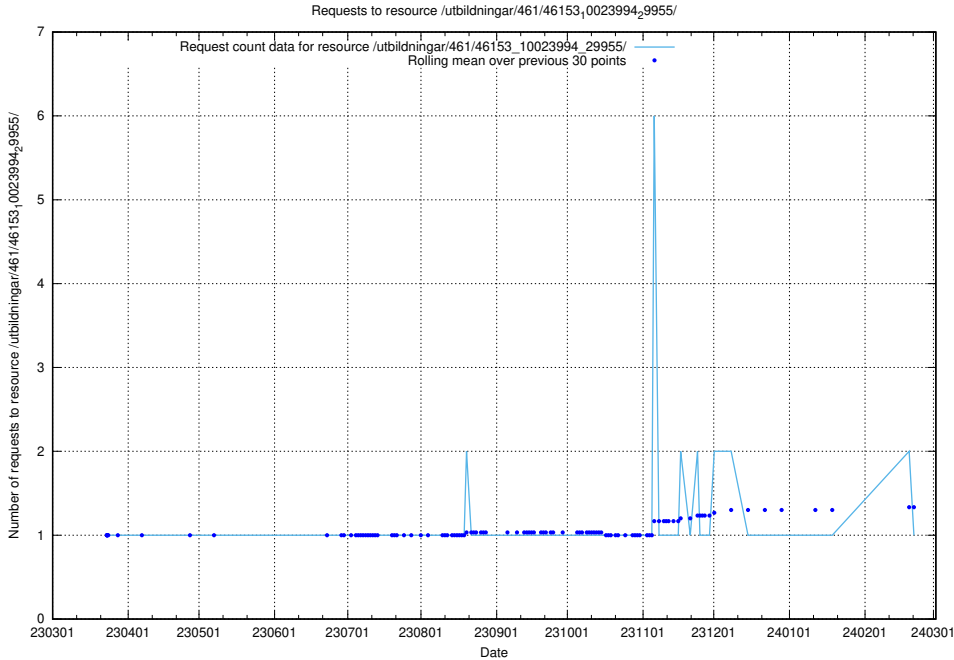

5.6322 Usage of /utbildningar/461/46153_10023994_29955/

Here, we count the number of requests to resource /utbildningar/461/46153_10023994_29955/.