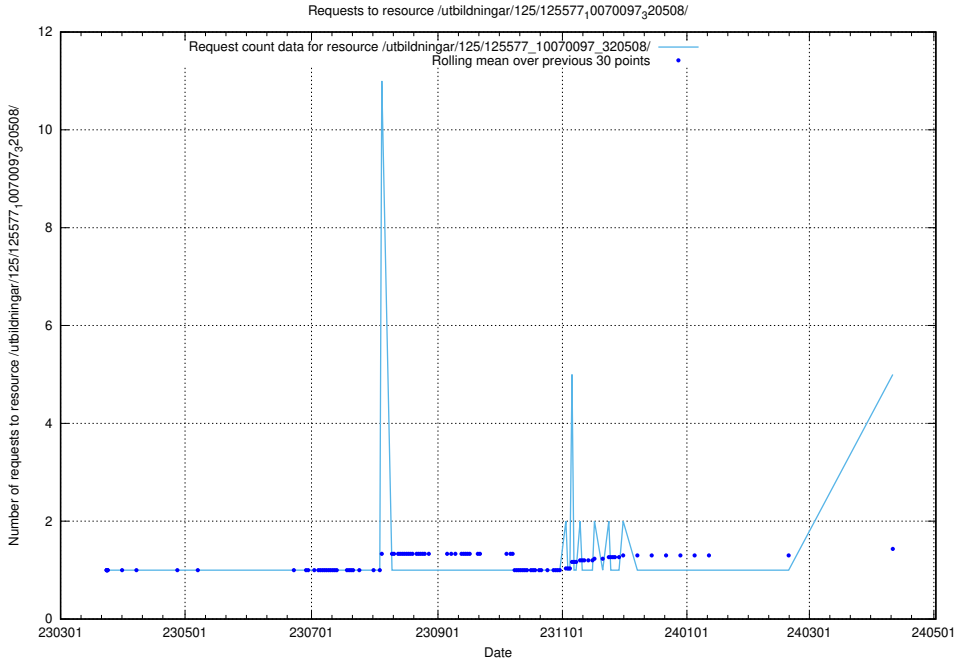

5.107 Usage of /utbildningar/125/125577_10070097_320508/

Here, we count the number of requests to resource /utbildningar/125/125577_10070097_320508/.