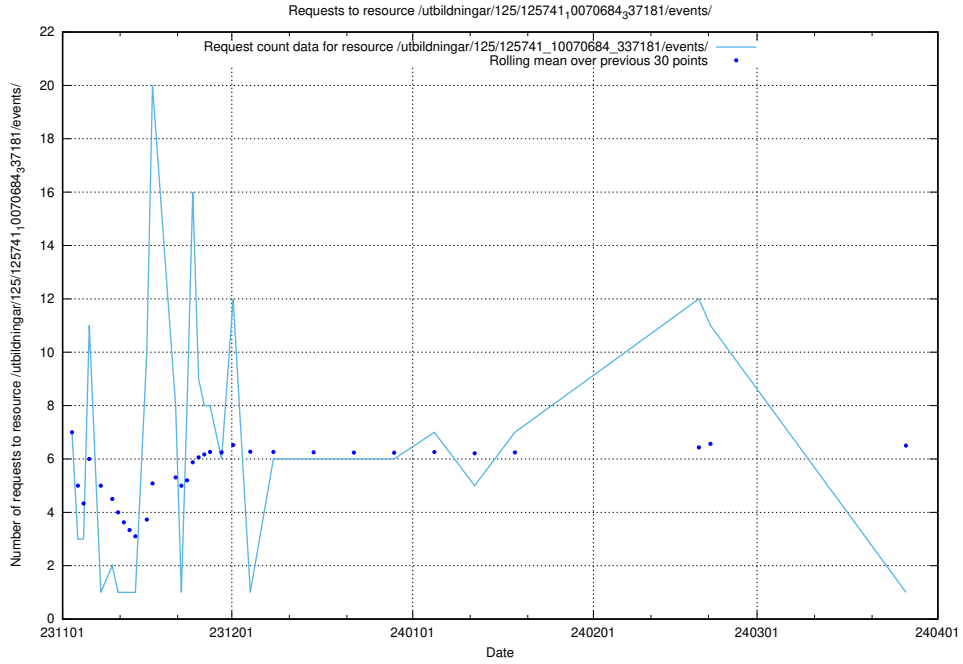

### 5.4168 Usage of /utbildningar/125/125741\_10070684\_337181/events/

Here, we count the number of requests to resource /utbildningar/125/125741\_10070684\_337181/events/