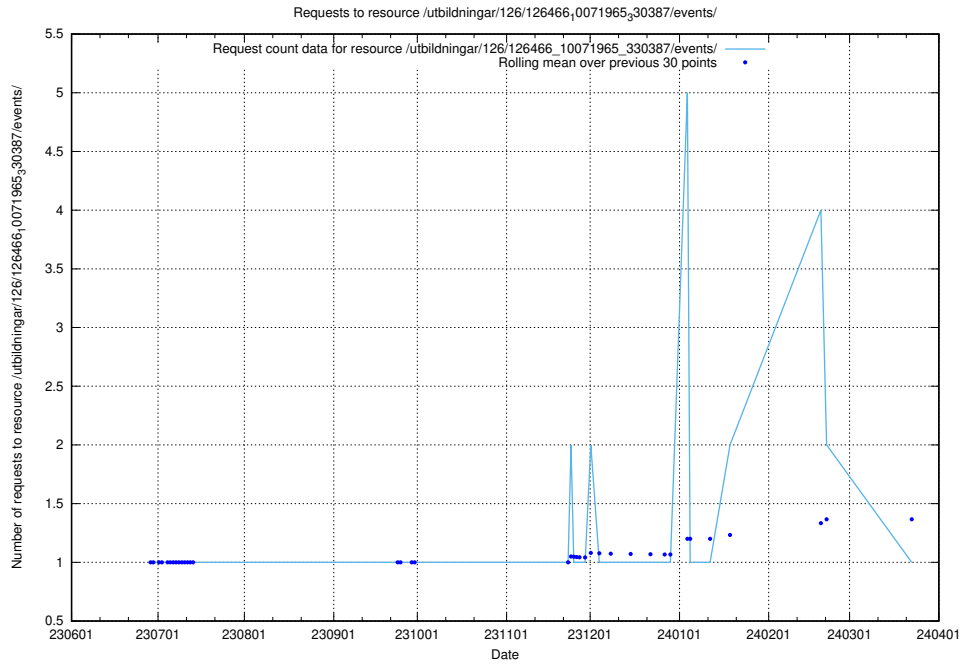

5.5478 Usage of /utbildningar/126/126466_10071965_330387/events/

Here, we count the number of requests to resource /utbildningar/126/126466_10071965_330387/events/