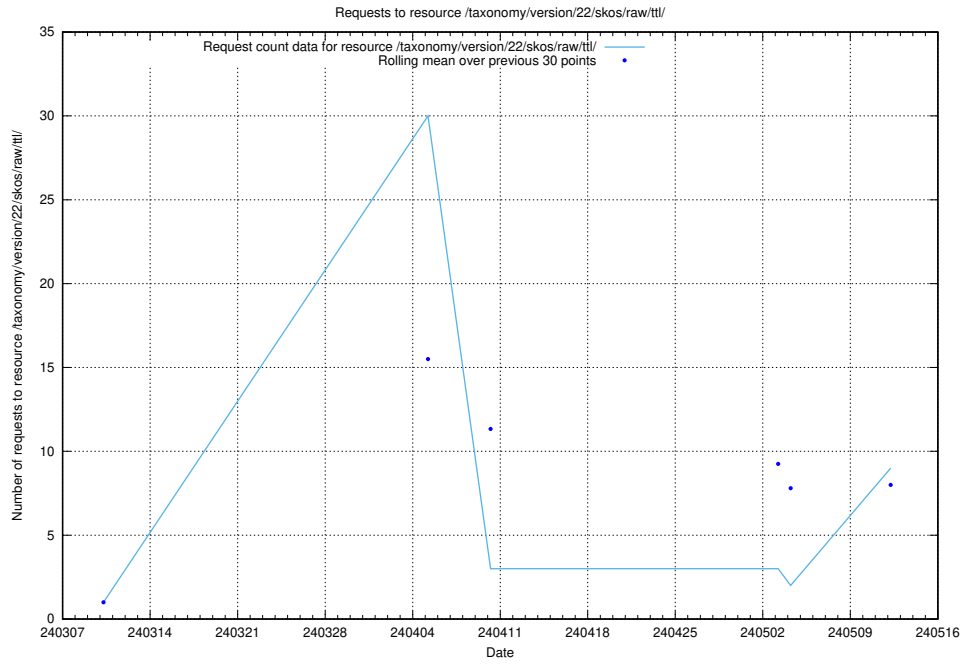

5.29 Usage of /taxonomy/version/22/skos/raw/ttl/

Here, we count the number of requests to resource /taxonomy/version/22/skos/raw/ttl/.