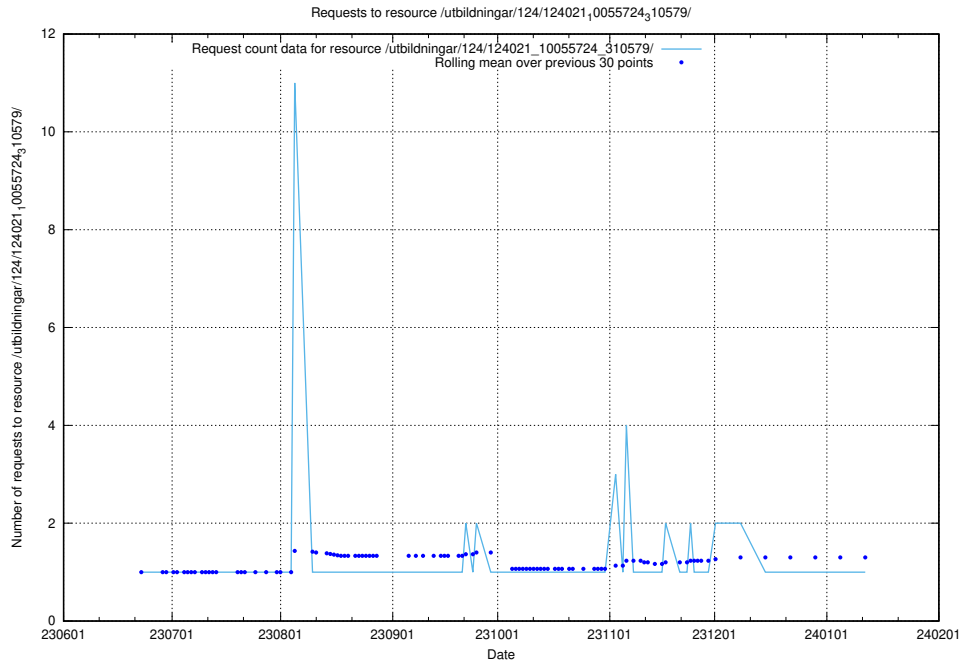

5.5846 Usage of /utbildningar/124/124021_10055724_310579/

Here, we count the number of requests to resource /utbildningar/124/124021_10055724_310579/.