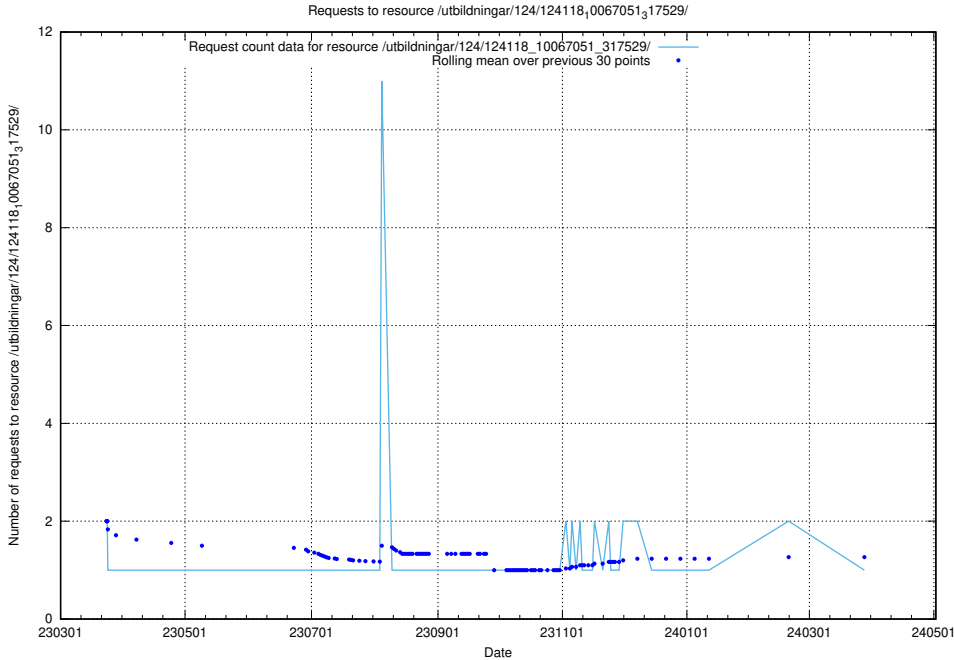

5.6312 Usage of /utbildningar/124/124118_10067051_317529/

Here, we count the number of requests to resource /utbildningar/124/124118_10067051_317529/.