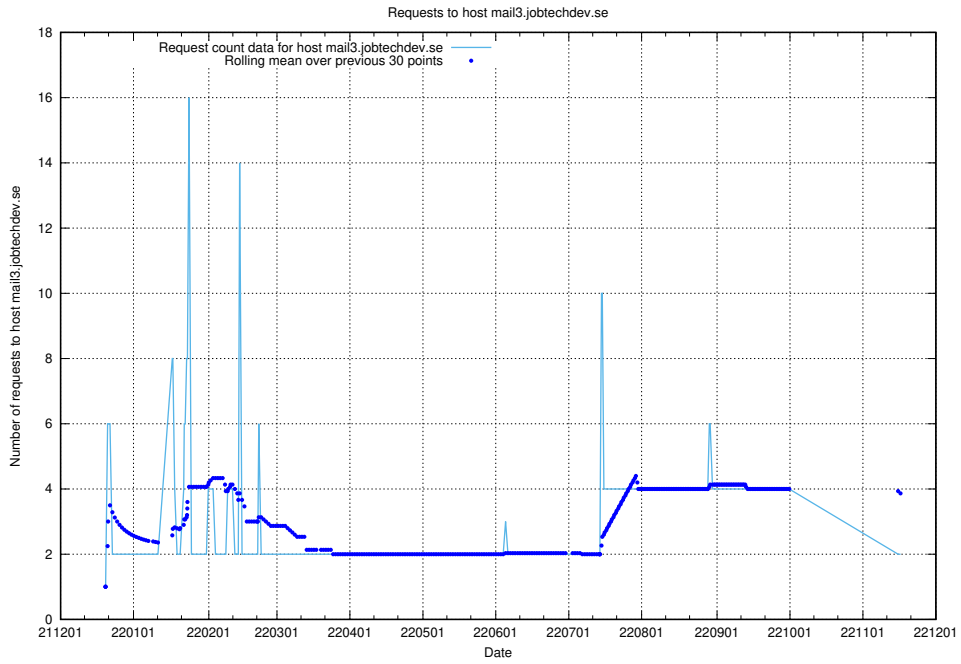

7.381 Usage of mail3.jobtechdev.se

Here, we count the number of requests to host mail3.jobtechdev.se.