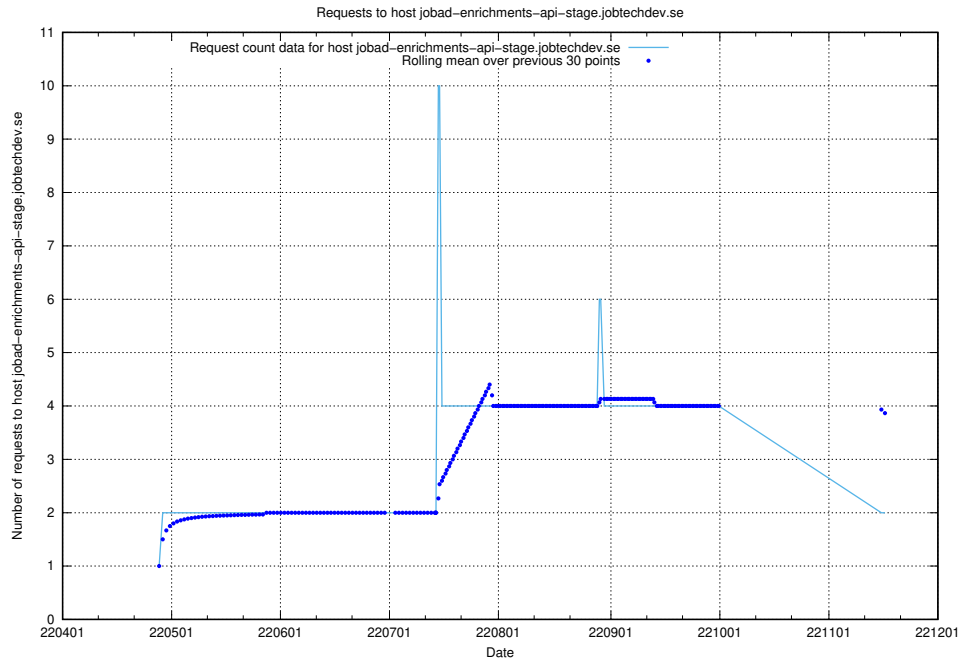

7.452 Usage of jobad-enrichments-api-stage.jobtechdev.se

Here, we count the number of requests to host jobad-enrichments-api-stage.jobtechdev.se.