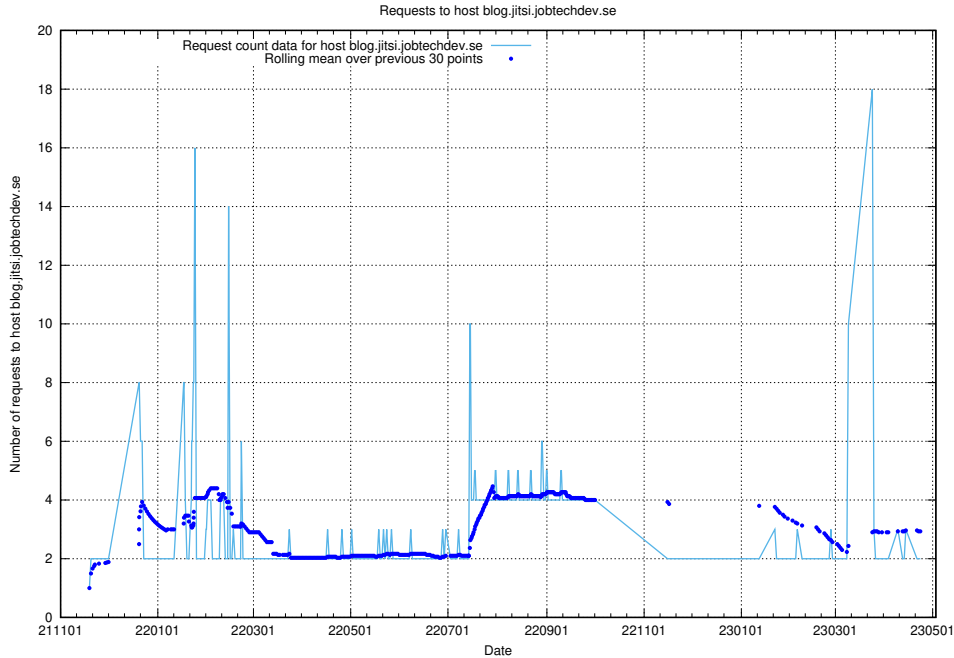

7.481 Usage of `blog.jitsi.jobtechdev.se`

Here, we count the number of requests to host `blog.jitsi.jobtechdev.se`.