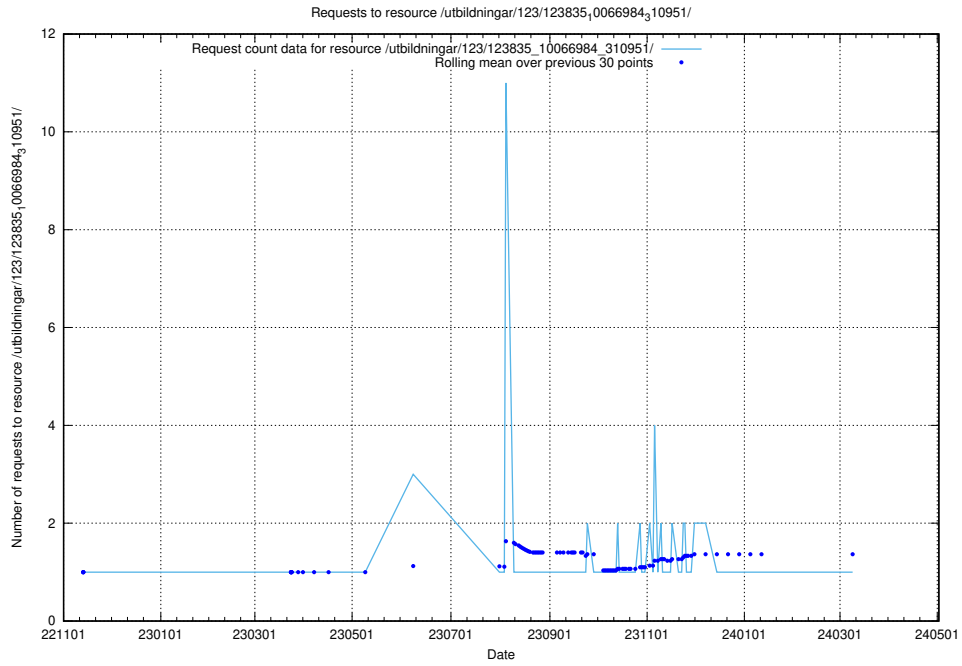

5.5926 Usage of /utbildningar/123/123835_10066984_310951/

Here, we count the number of requests to resource /utbildningar/123/123835_10066984_310951/.