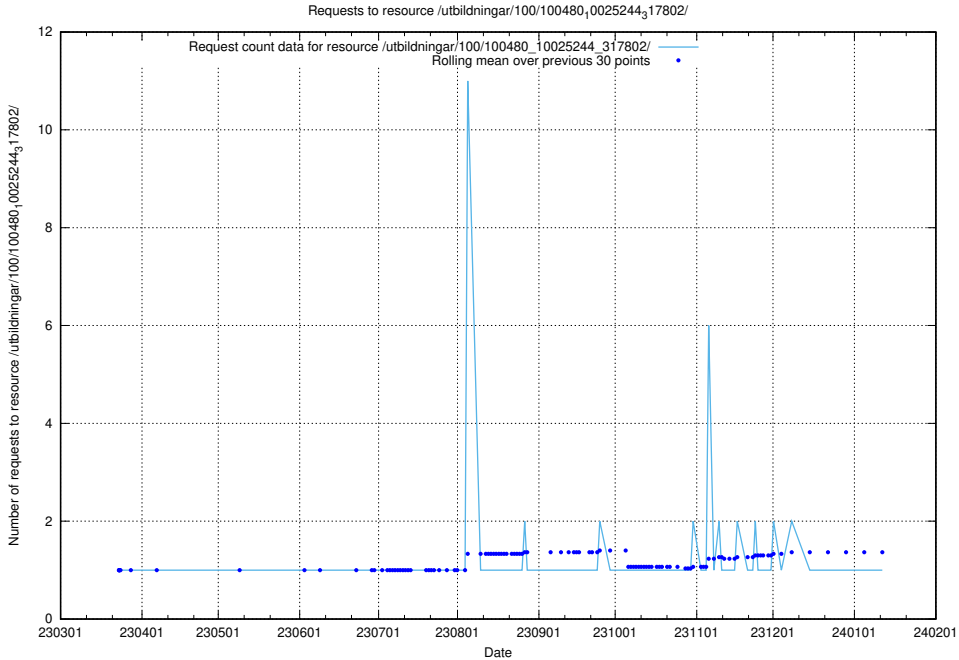

5.5740 Usage of /utbildningar/100/100480_10025244_317802/

Here, we count the number of requests to resource /utbildningar/100/100480_10025244_317802/.