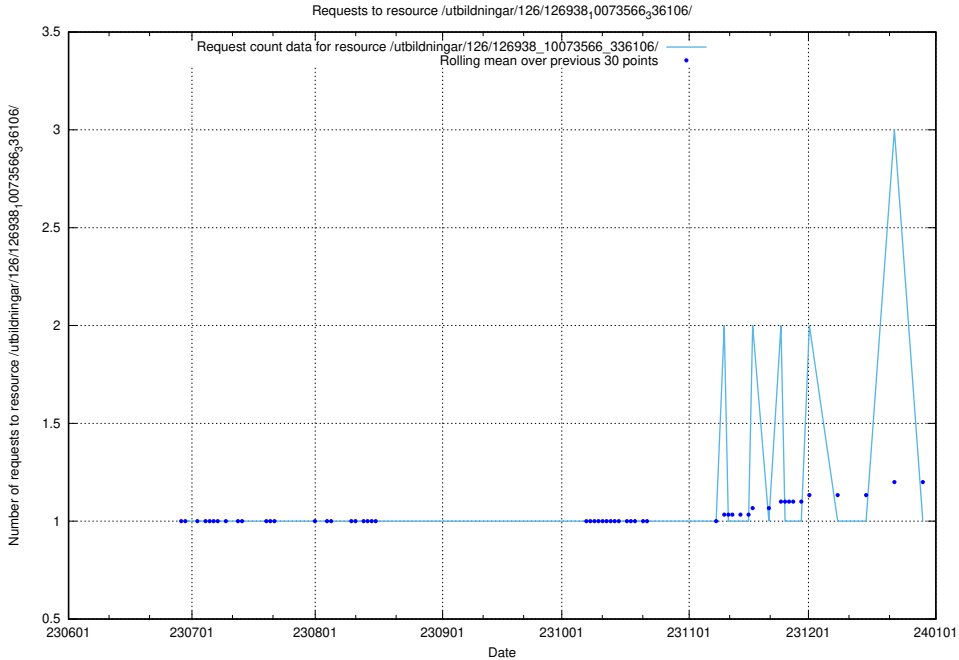

5.5459 Usage of /utbildningar/126/126938_10073566_336106/

Here, we count the number of requests to resource /utbildningar/126/126938_10073566_336106/.