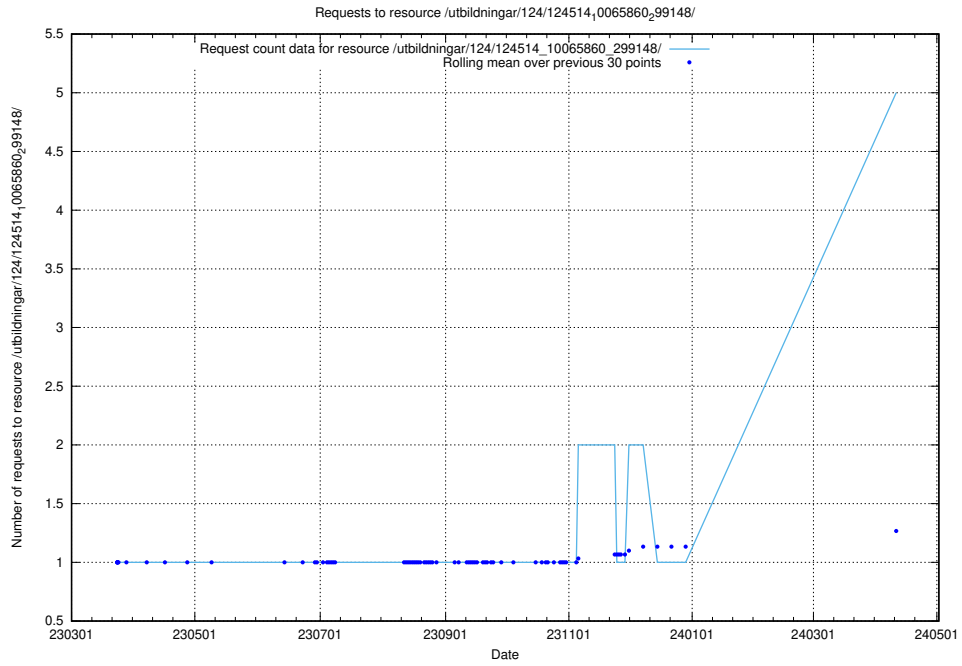

5.124 Usage of /utbildningar/124/124514_10065860_299148/

Here, we count the number of requests to resource /utbildningar/124/124514_10065860_299148/.