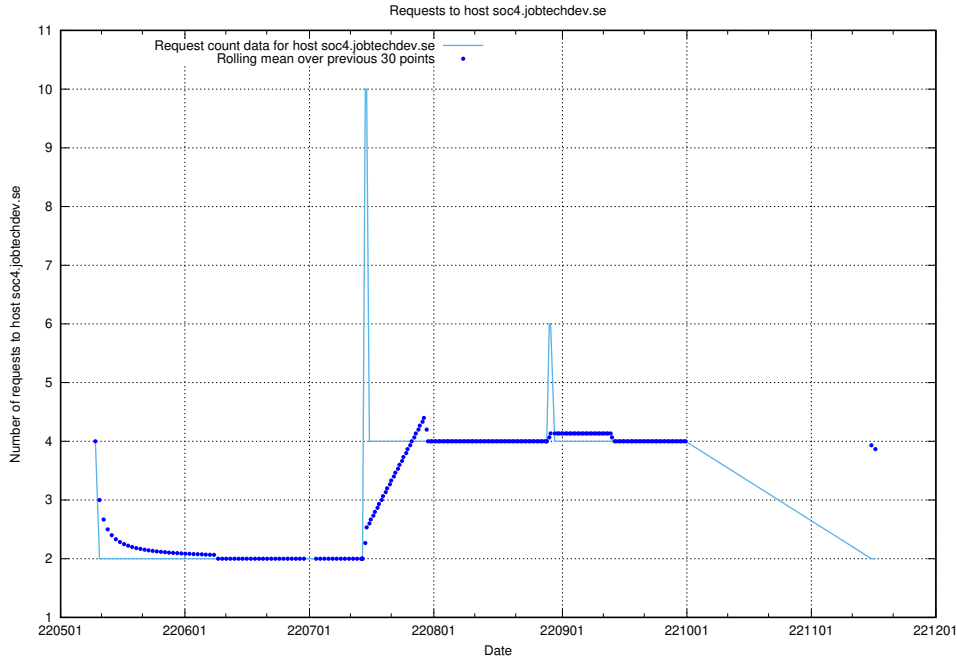

7.435 Usage of soc4.jobtechdev.se

Here, we count the number of requests to host soc4.jobtechdev.se.