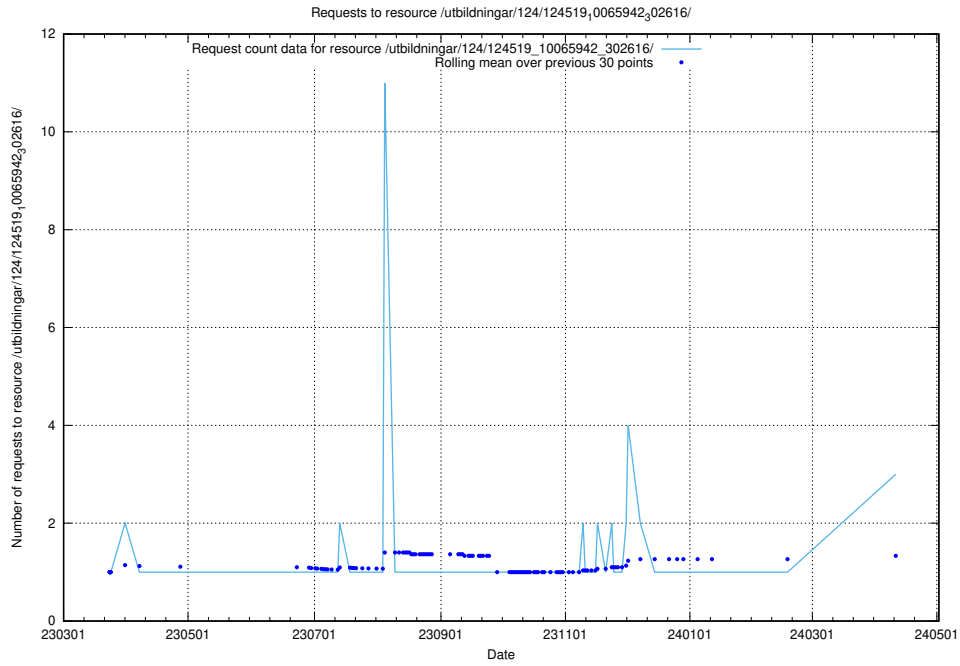

5.266 Usage of /utbildningar/124/124519_10065942_302616/

Here, we count the number of requests to resource /utbildningar/124/124519_10065942_302616/.