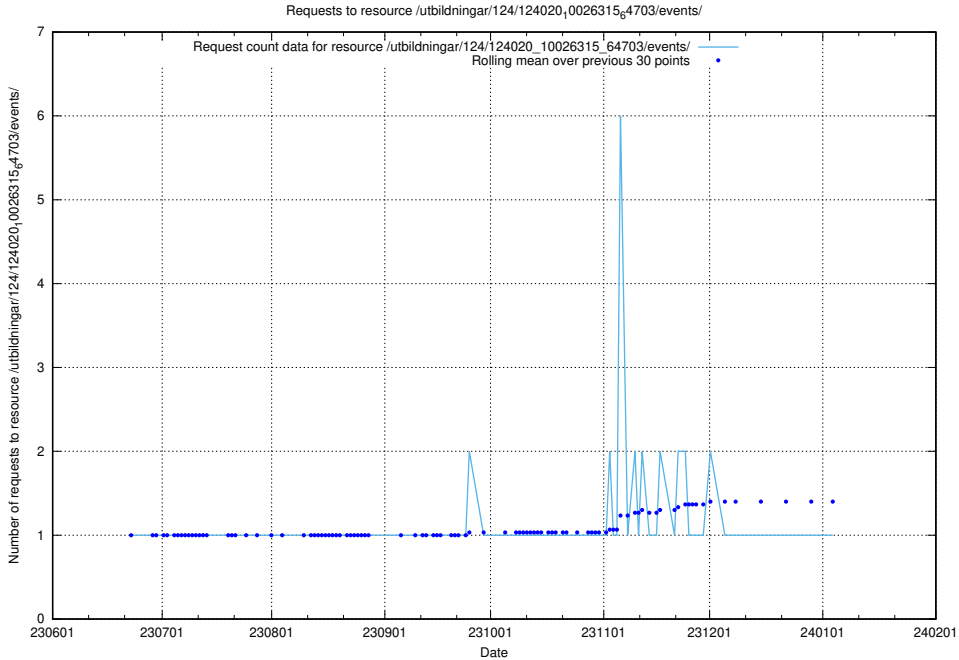

5.5849 Usage of /utbildningar/124/124020_10026315_64703/events/

Here, we count the number of requests to resource /utbildningar/124/124020_10026315_64703/events/.