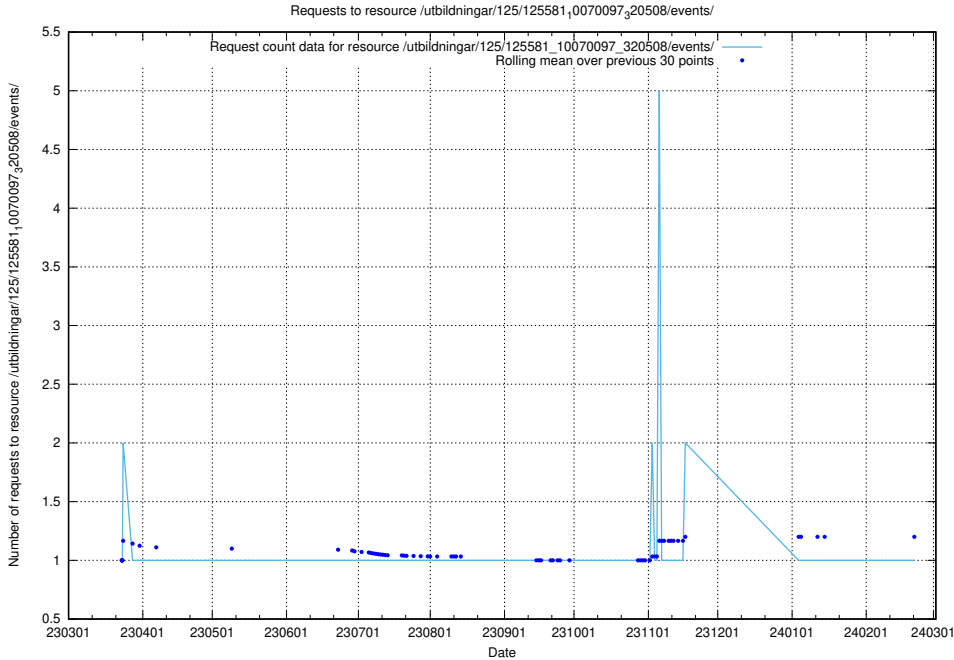

5.1119 Usage of /utbildningar/125/125581_10070097_320508/events/

Here, we count the number of requests to resource /utbildningar/125/125581_10070097_320508/events/