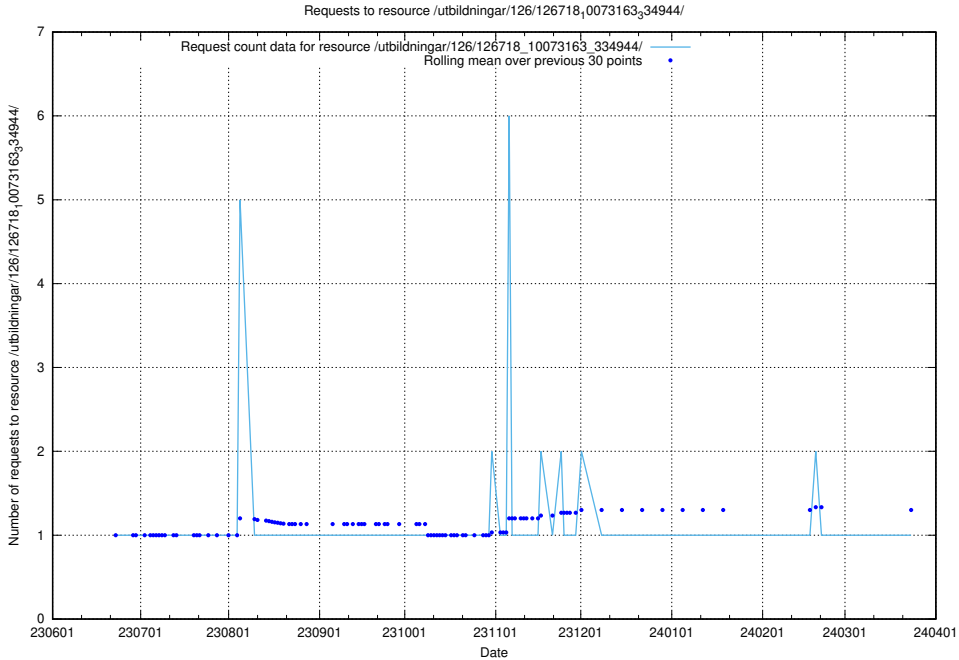

5.5641 Usage of /utbildningar/126/126718_10073163_334944/

Here, we count the number of requests to resource /utbildningar/126/126718_10073163_334944/.