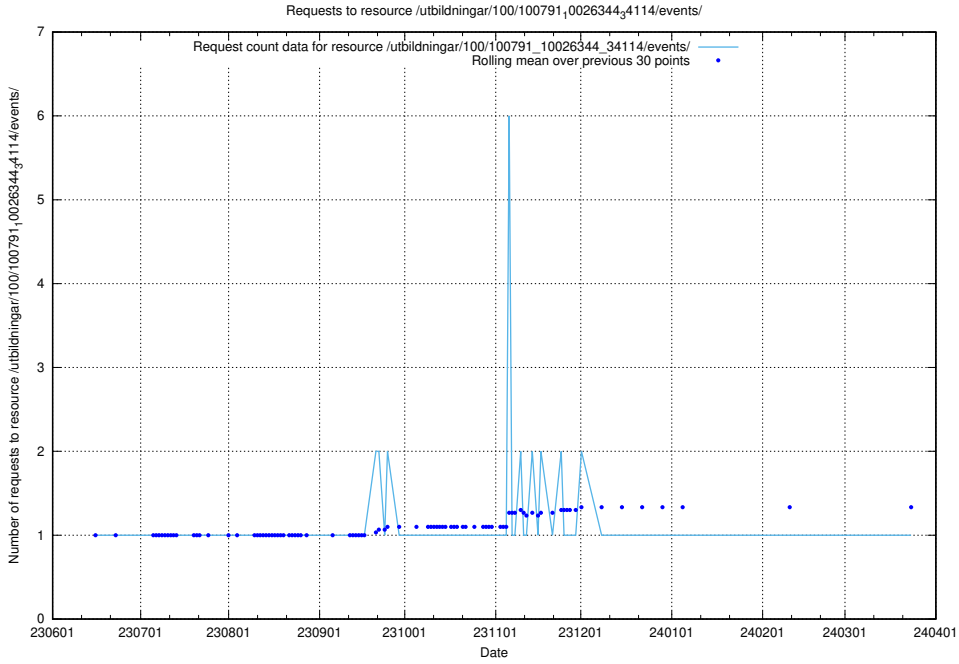

5.5909 Usage of /utbildningar/100/100791_10026344_34114/events/

Here, we count the number of requests to resource /utbildningar/100/100791_10026344_34114/events/.