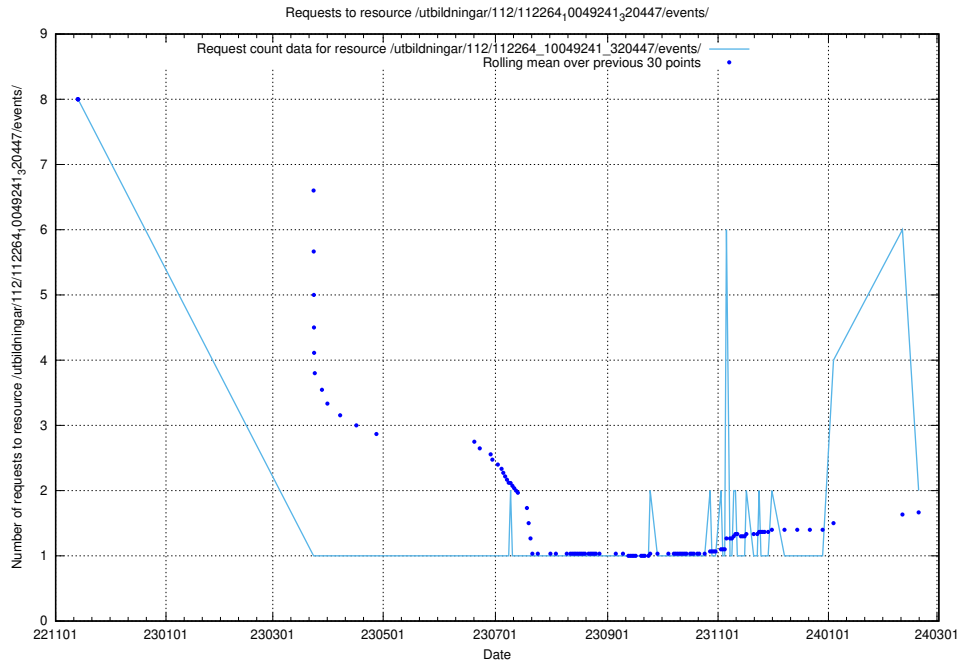

5.856 Usage of /utbildningar/112/112264_10049241_320447/events/

Here, we count the number of requests to resource /utbildningar/112/112264_10049241_320447/events/