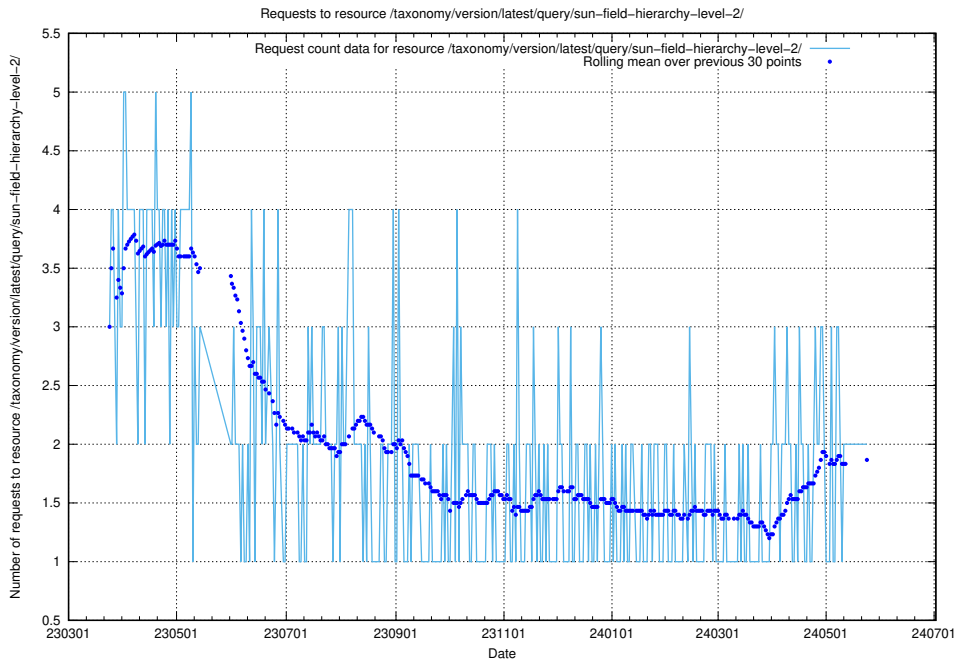

5.913 Usage of /taxonomy/version/latest/query/sun-field-hierarchy-level-2/

Here, we count the number of requests to resource /taxonomy/version/latest/query/sun-field-hierarchy-level-2/.