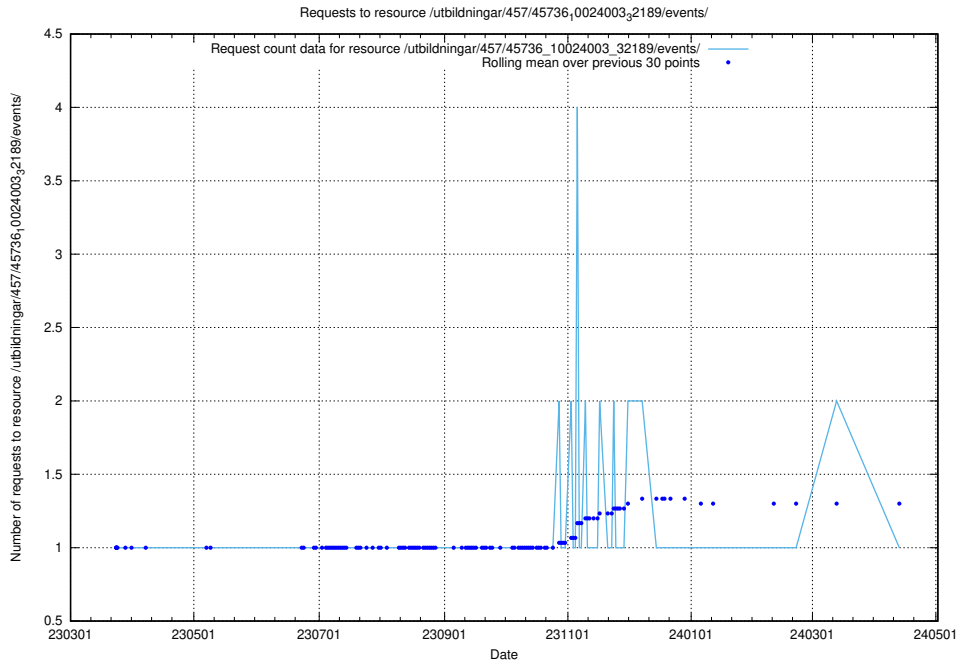

### 5.6325 Usage of /utbildningar/457/45736\_10024003\_32189/events/

Here, we count the number of requests to resource /utbildningar/457/45736\_10024003\_32189/events/.