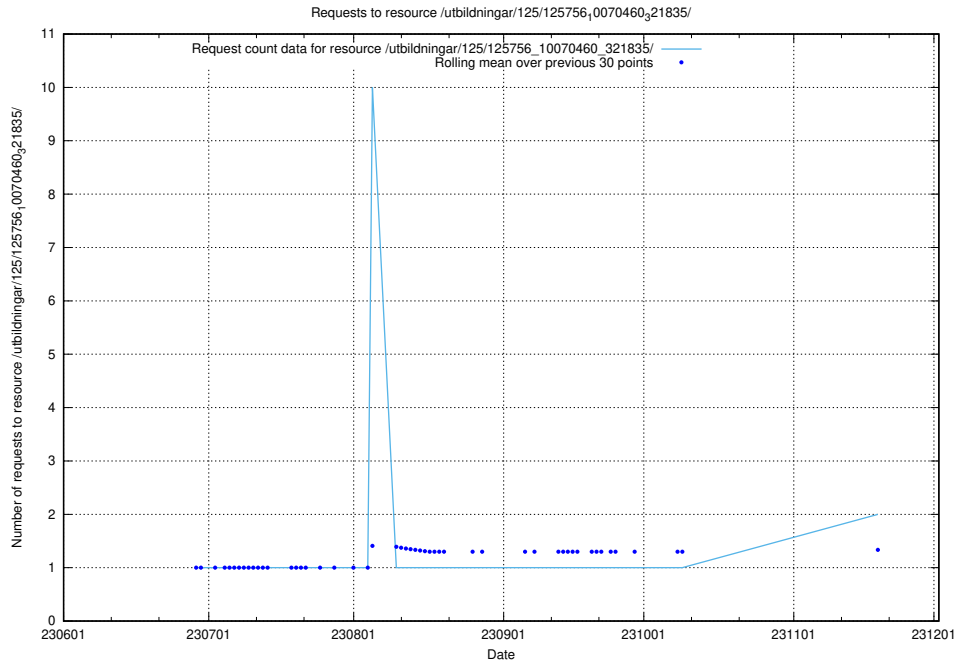

5.824 Usage of /utbildningar/125/125756_10070460_321835/

Here, we count the number of requests to resource /utbildningar/125/125756_10070460_321835/.