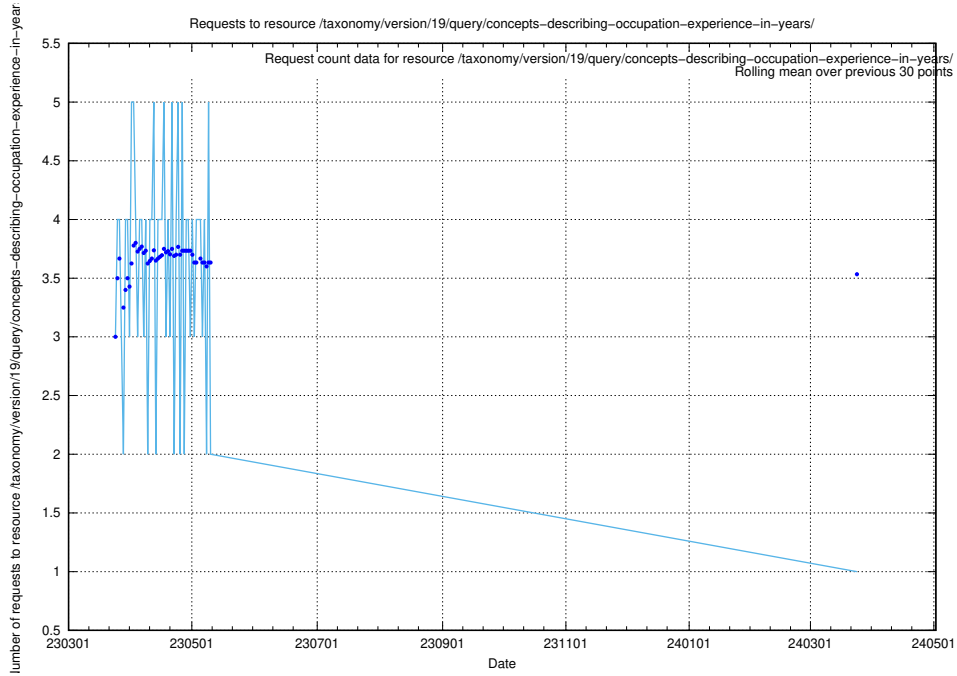

5.6154 Usage of /taxonomy/version/19/query/concepts-describing-occupation-experience-in-years/

Here, we count the number of requests to resource /taxonomy/version/19/query/concepts-describing-occupation-experience-in-years/.