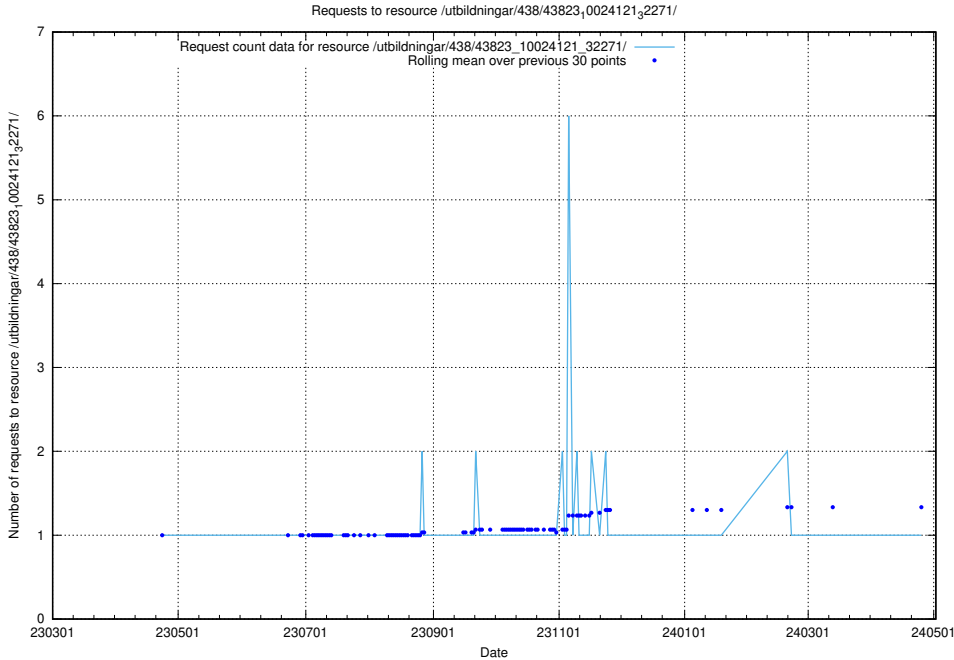

5.6051 Usage of /utbildningar/438/43823_10024121_32271/

Here, we count the number of requests to resource /utbildningar/438/43823_10024121_32271/.