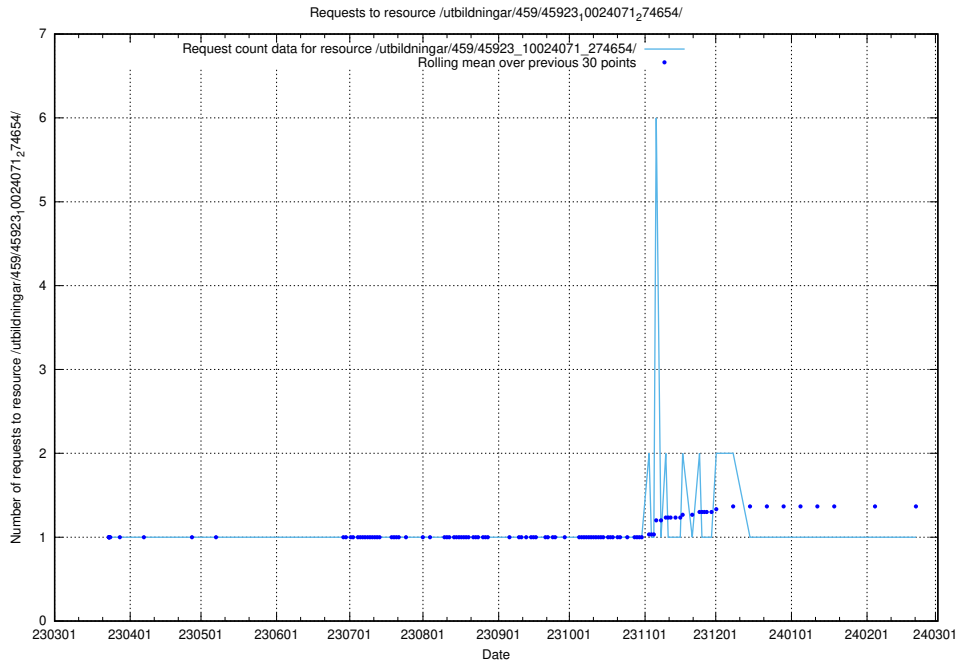

### 5.6325 Usage of /utbildningar/457/45736\_10024003\_32189/events/

Here, we count the number of requests to resource /utbildningar/457/45736\_10024003\_32189/events/.