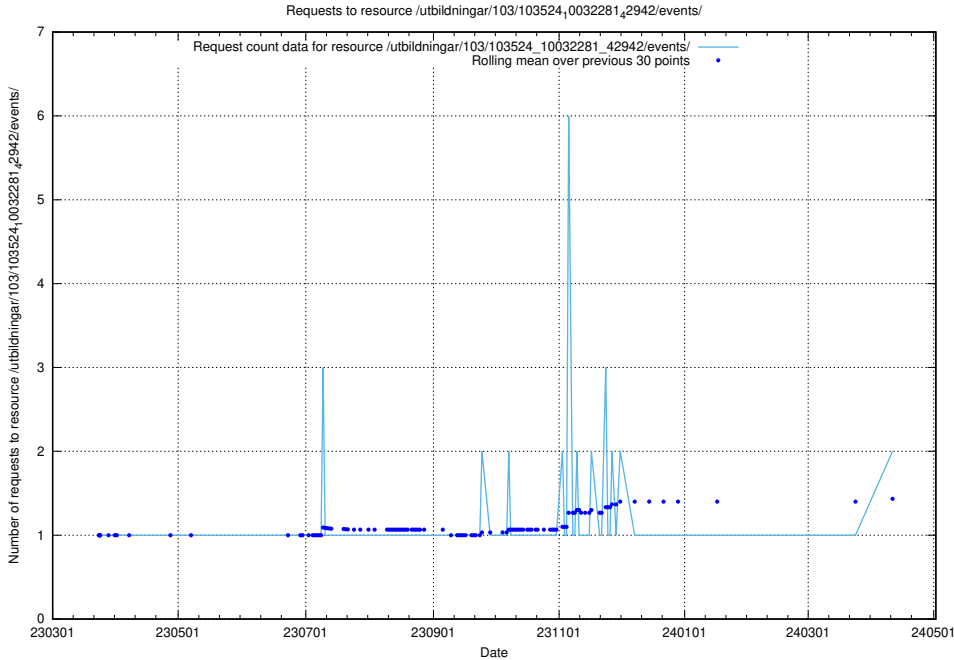

5.821 Usage of /utbildningar/103/103524_10032281_42942/events/

Here, we count the number of requests to resource /utbildningar/103/103524_10032281_42942/events/.