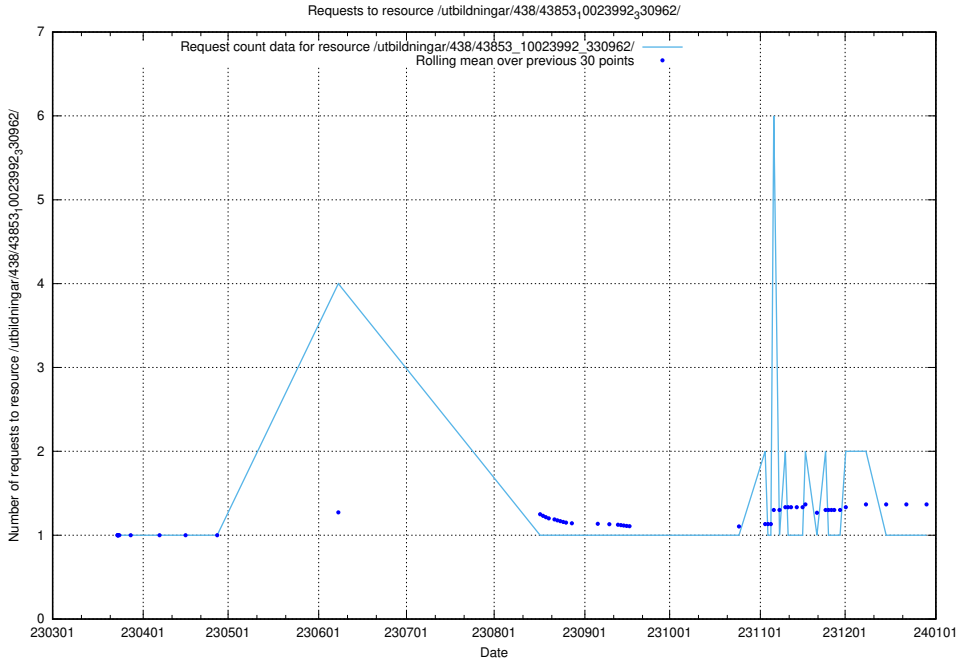

5.6334 Usage of /utbildningar/438/43853_10023992_330962/

Here, we count the number of requests to resource /utbildningar/438/43853_10023992_330962/.