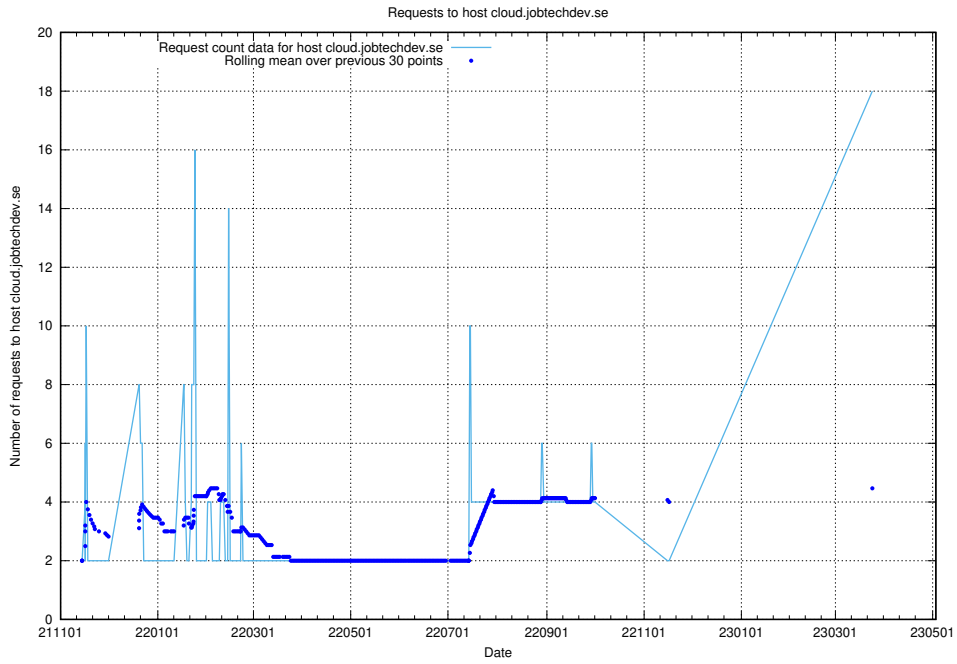

7.35 Usage of cloud.jobtechdev.se

Here, we count the number of requests to host cloud.jobtechdev.se.