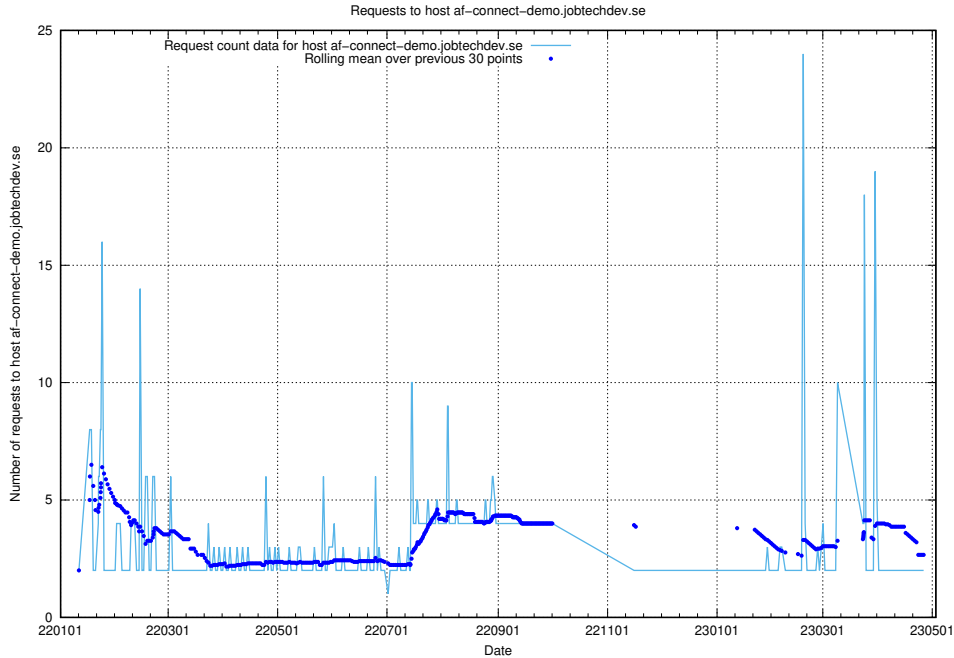

7.288 Usage of af-connect-demo.jobtechdev.se

Here, we count the number of requests to host af-connect-demo.jobtechdev.se.