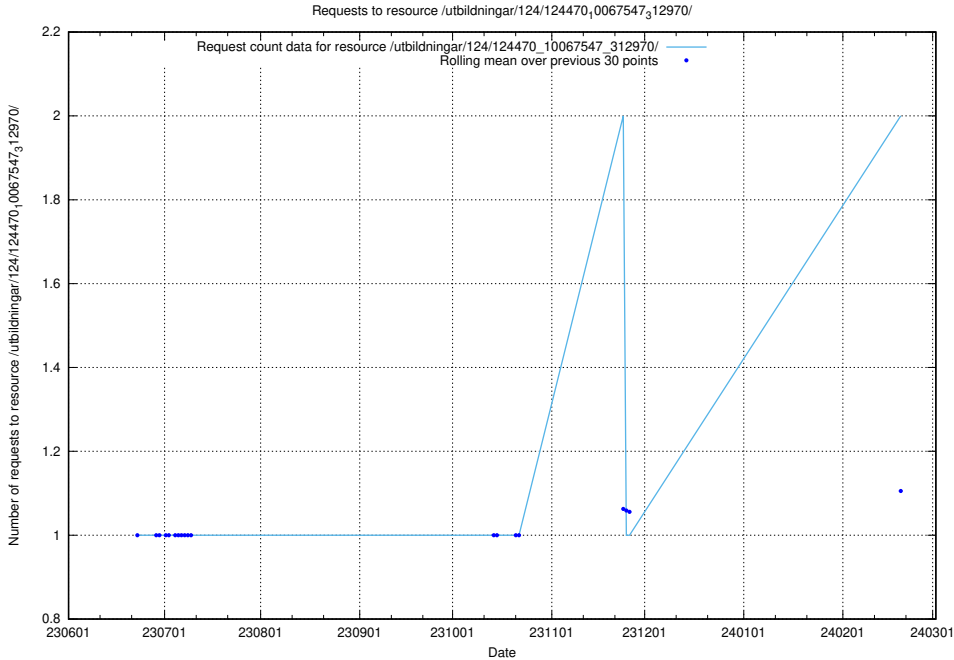

5.866 Usage of /utbildningar/124/124470_10067547_312970/

Here, we count the number of requests to resource /utbildningar/124/124470_10067547_312970/.