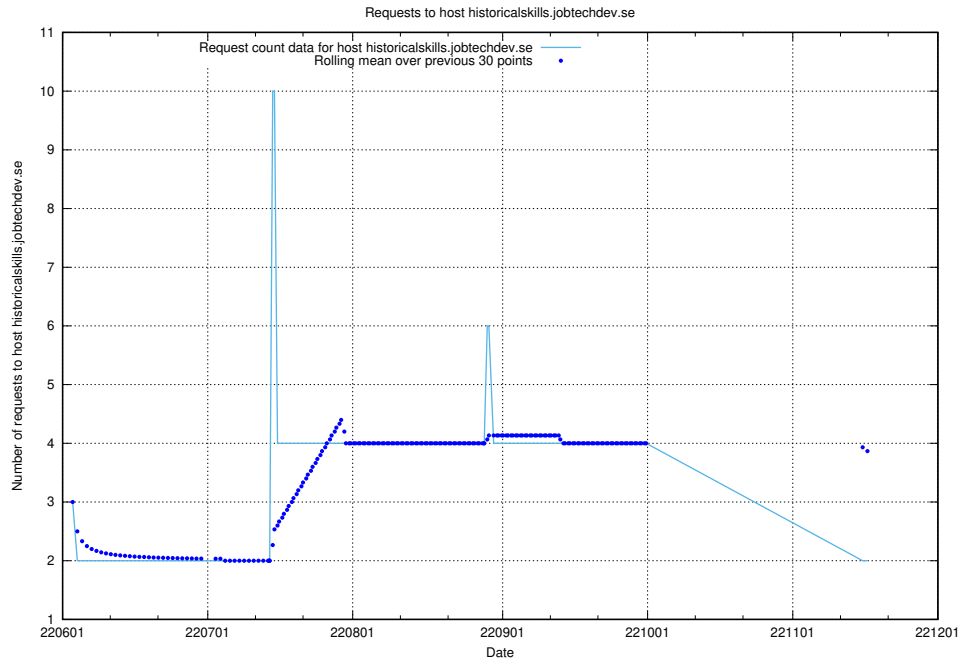

7.422 Usage of `historicalskills.jobtechdev.se`

Here, we count the number of requests to host `historicalskills.jobtechdev.se`.