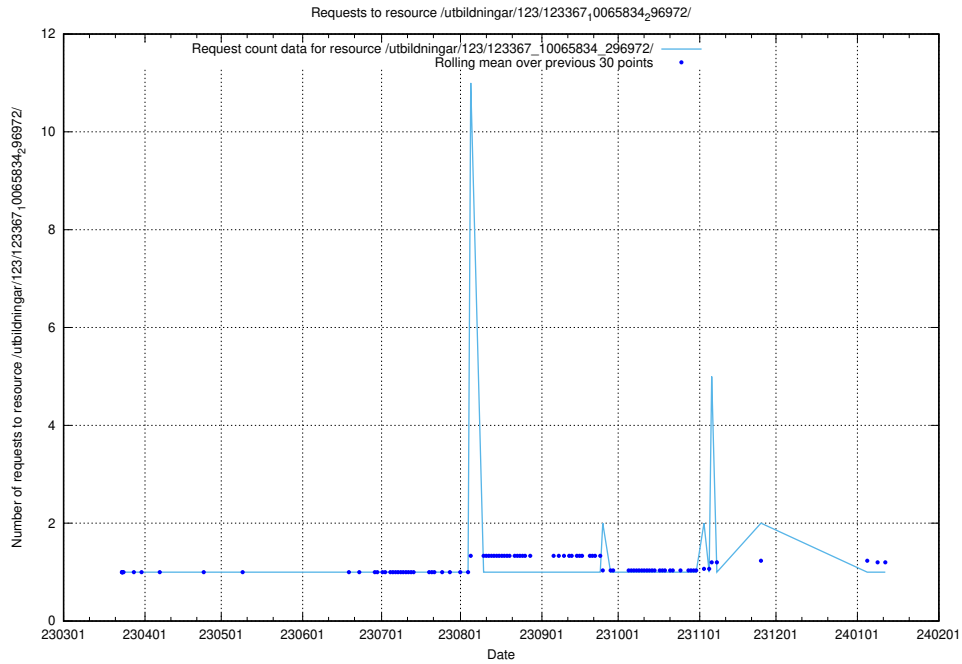

5.4891 Usage of /utbildningar/123/123367_10065834_296972/

Here, we count the number of requests to resource /utbildningar/123/123367_10065834_296972/.