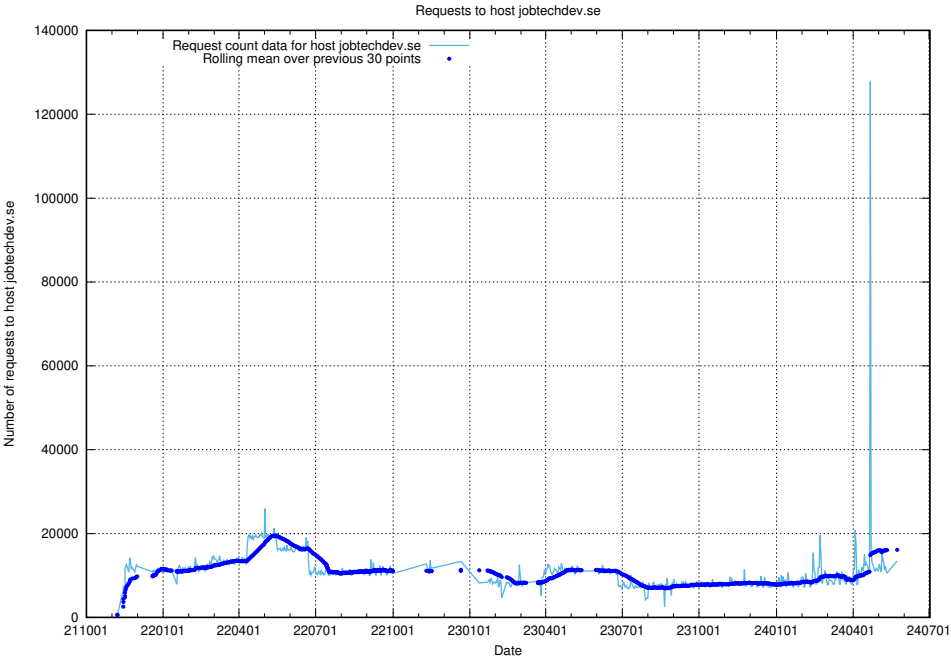

7.10 Usage of jobtechdev.se

Here, we count the number of requests to host jobtechdev.se.