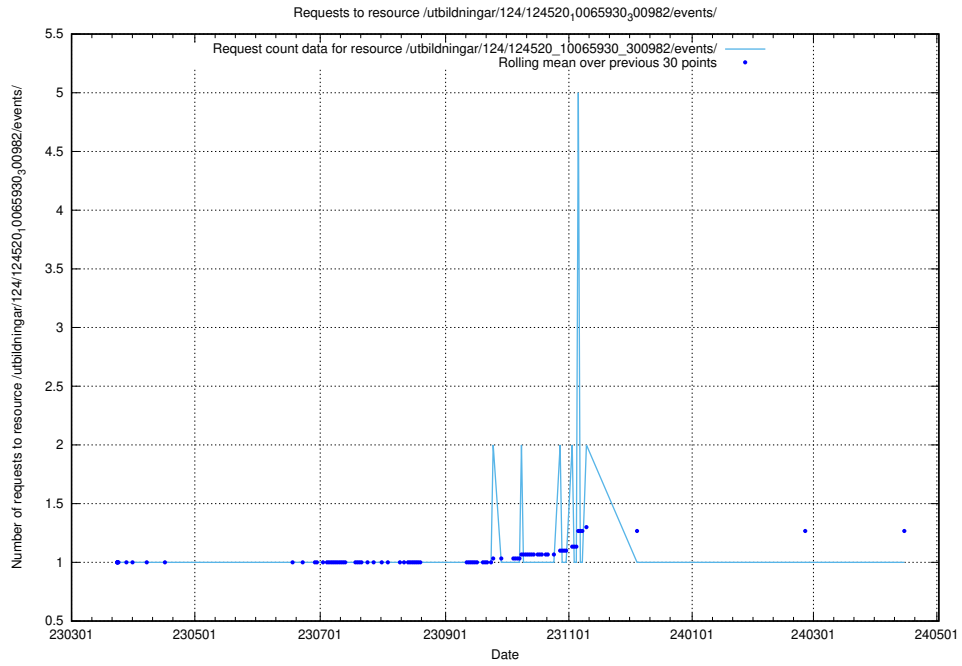

5.1275 Usage of /utbildningar/124/124520_10065930_300982/events/

Here, we count the number of requests to resource /utbildningar/124/124520_10065930_300982/events/