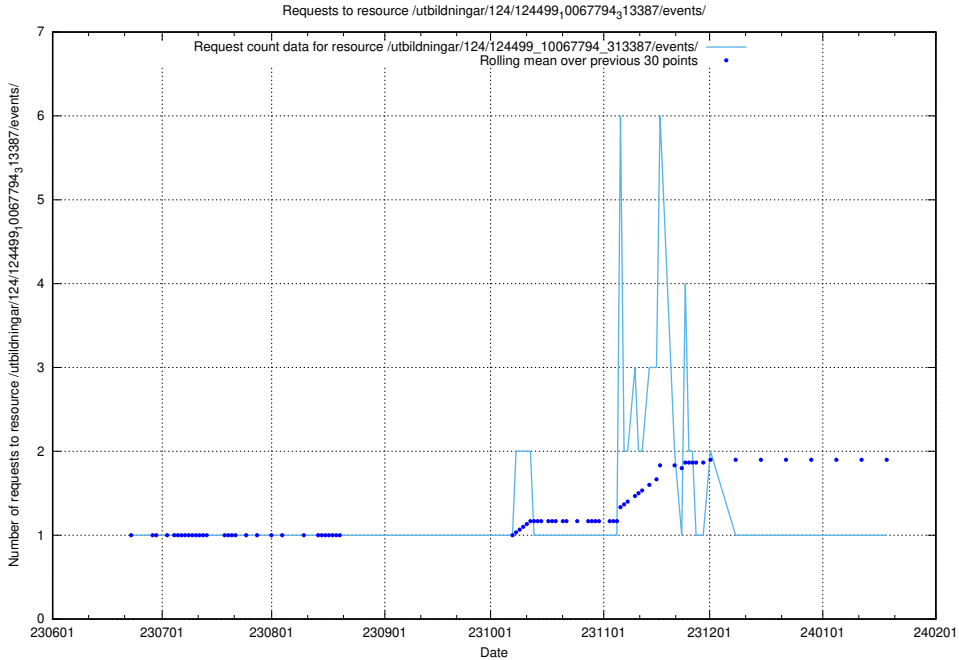

5.5807 Usage of /utbildningar/124/124499_10067794_313387/events/

Here, we count the number of requests to resource /utbildningar/124/124499_10067794_313387/events/