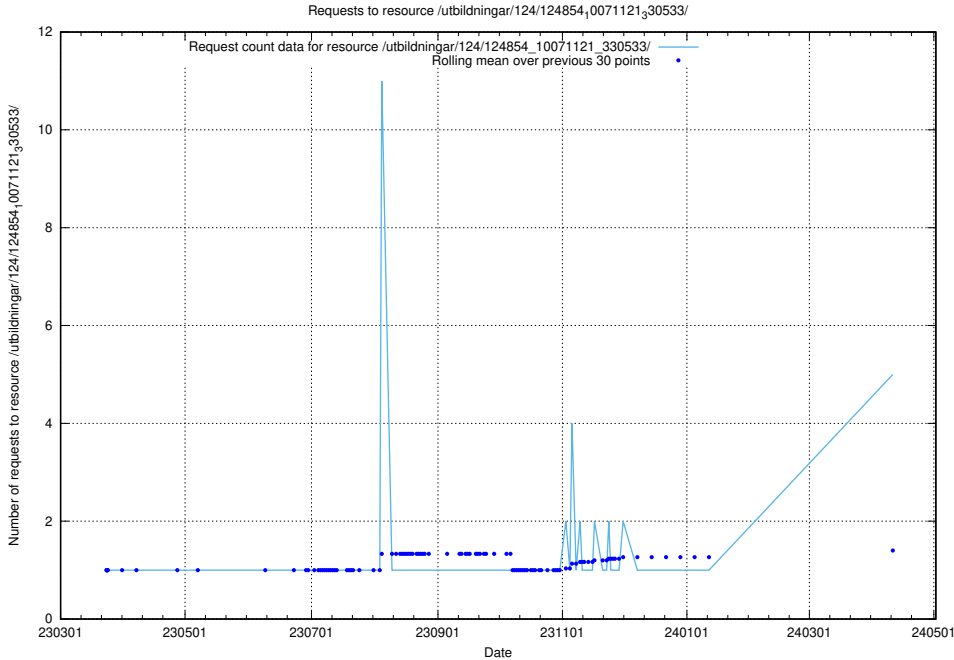

5.111 Usage of /utbildningar/124/124854_10071121_330533/

Here, we count the number of requests to resource /utbildningar/124/124854_10071121_330533/.