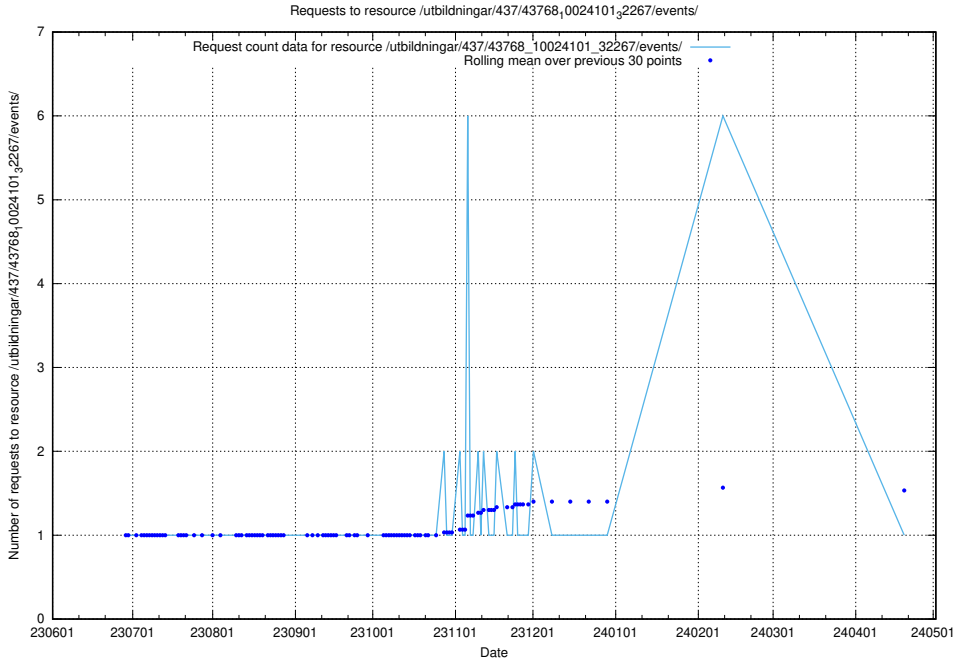

5.5453 Usage of /utbildningar/437/43768_10024101_32267/events/

Here, we count the number of requests to resource /utbildningar/437/43768_10024101_32267/events/.