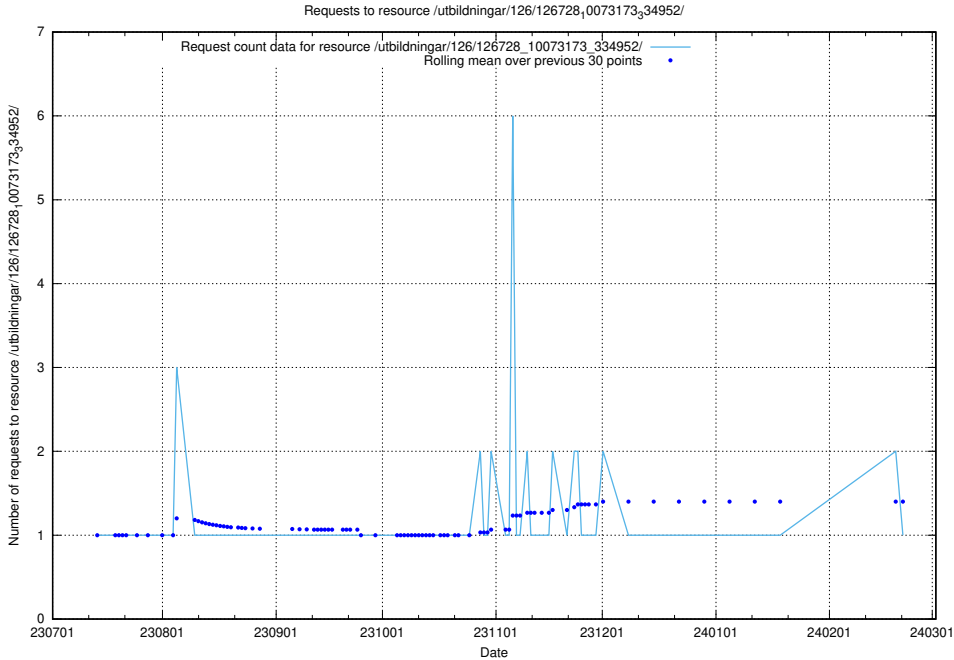

5.5090 Usage of /utbildningar/126/126728_10073173_334952/

Here, we count the number of requests to resource /utbildningar/126/126728_10073173_334952/.