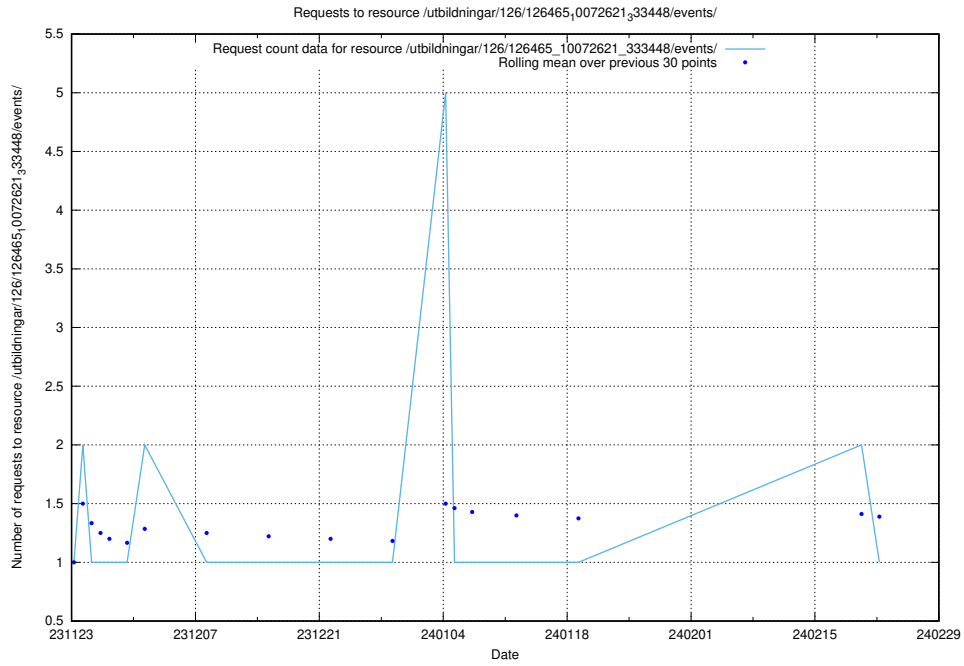

5.4064 Usage of /utbildningar/126/126465_10072621_333448/events/

Here, we count the number of requests to resource /utbildningar/126/126465_10072621_333448/events/