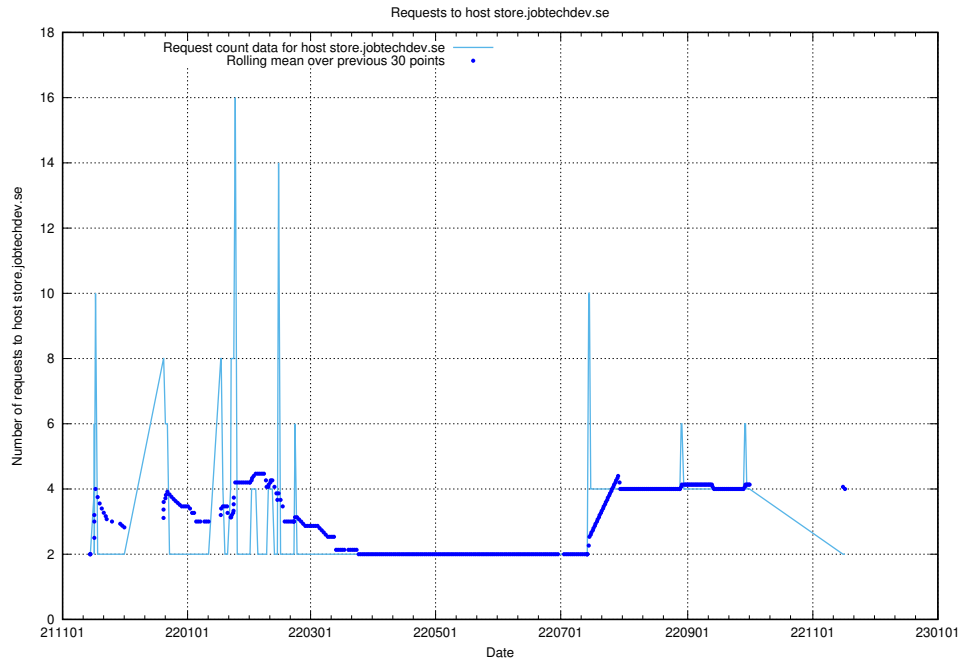

## 7.559 Usage of store.jobtechdev.se

Here, we count the number of requests to host store.jobtechdev.se.