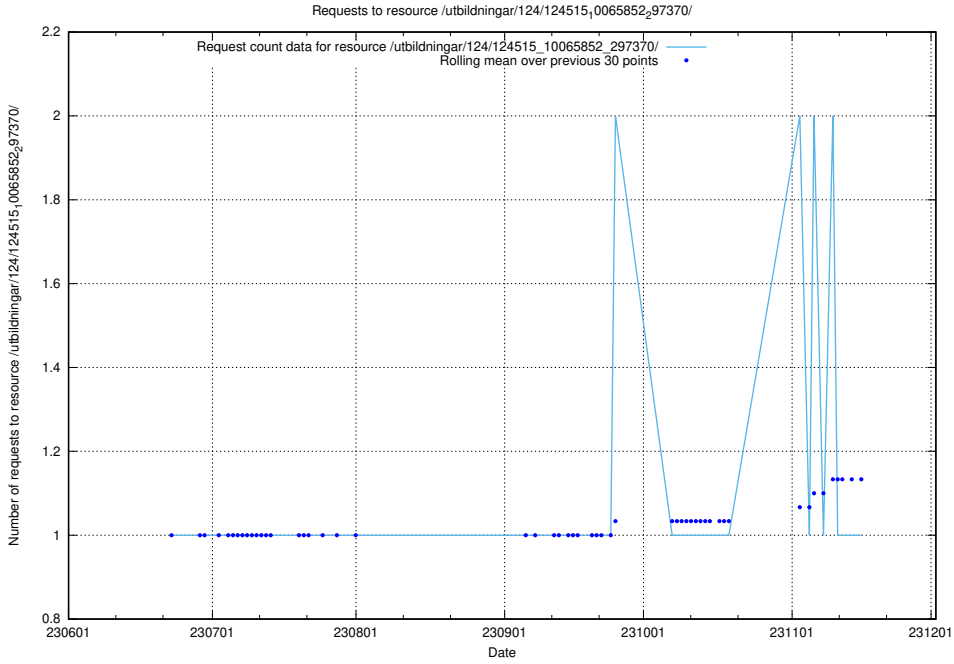

5.5795 Usage of /utbildningar/124/124515_10065852_297370/

Here, we count the number of requests to resource /utbildningar/124/124515_10065852_297370/.