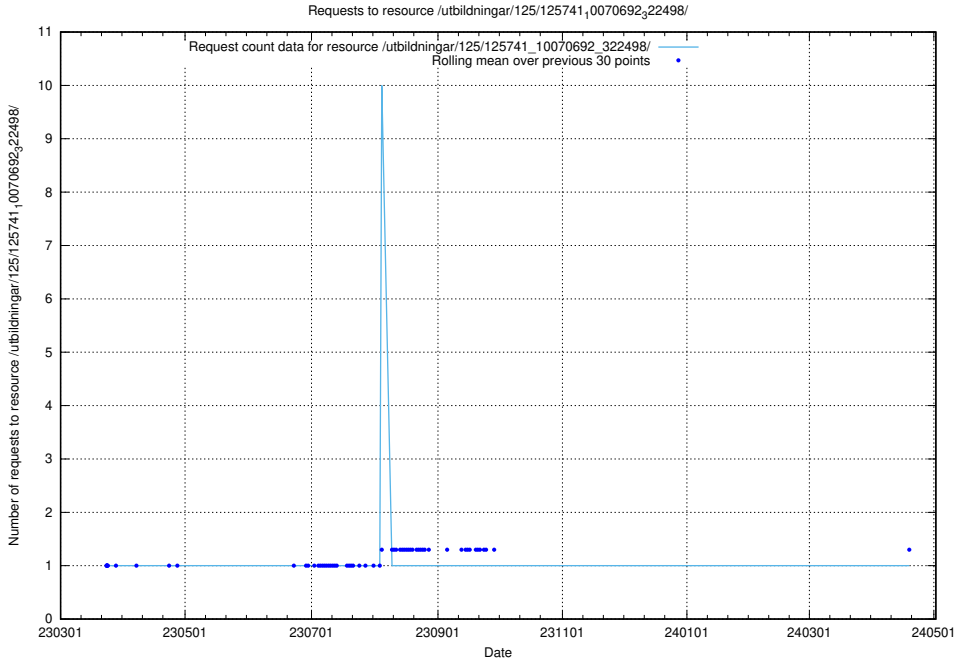

5.6475 Usage of /utbildningar/125/125741_10070692_322498/

Here, we count the number of requests to resource /utbildningar/125/125741_10070692_322498/.