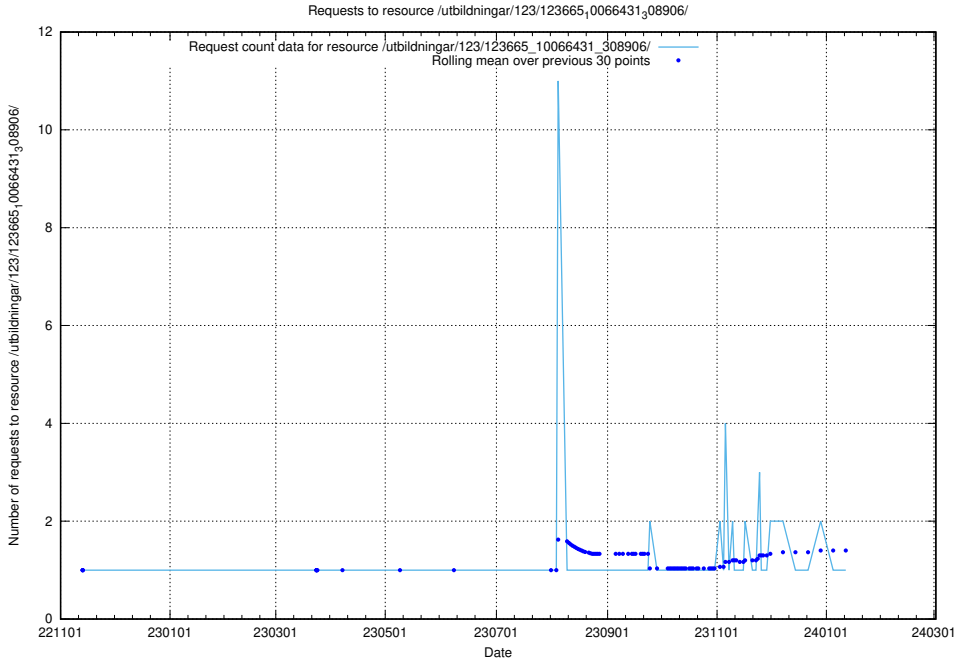

5.5953 Usage of /utbildningar/123/123665_10066431_308906/

Here, we count the number of requests to resource /utbildningar/123/123665_10066431_308906/.