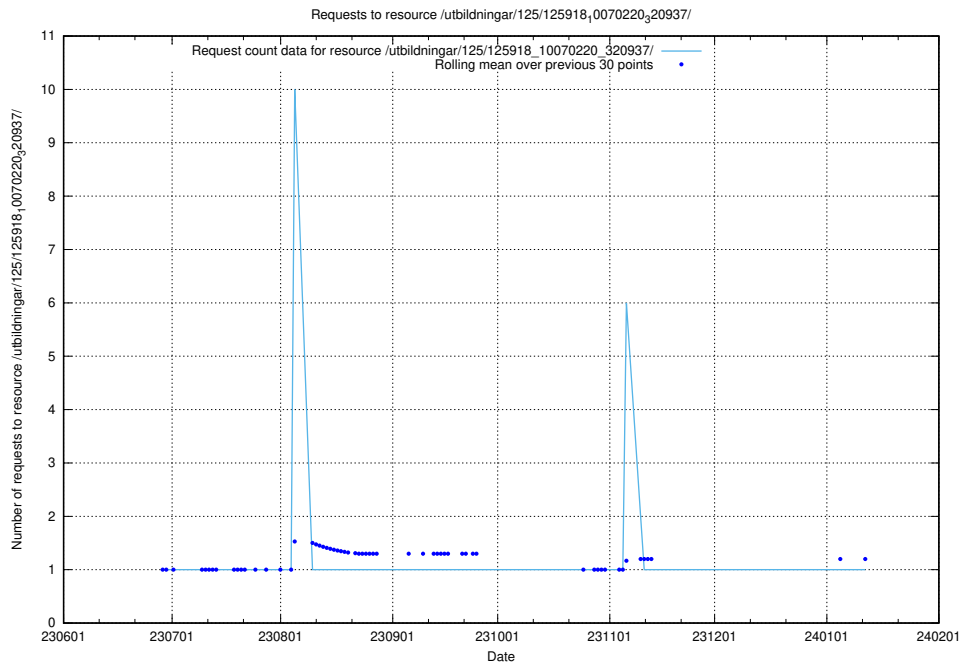

5.5488 Usage of /utbildningar/125/125918_10070220_320937/

Here, we count the number of requests to resource /utbildningar/125/125918_10070220_320937/.