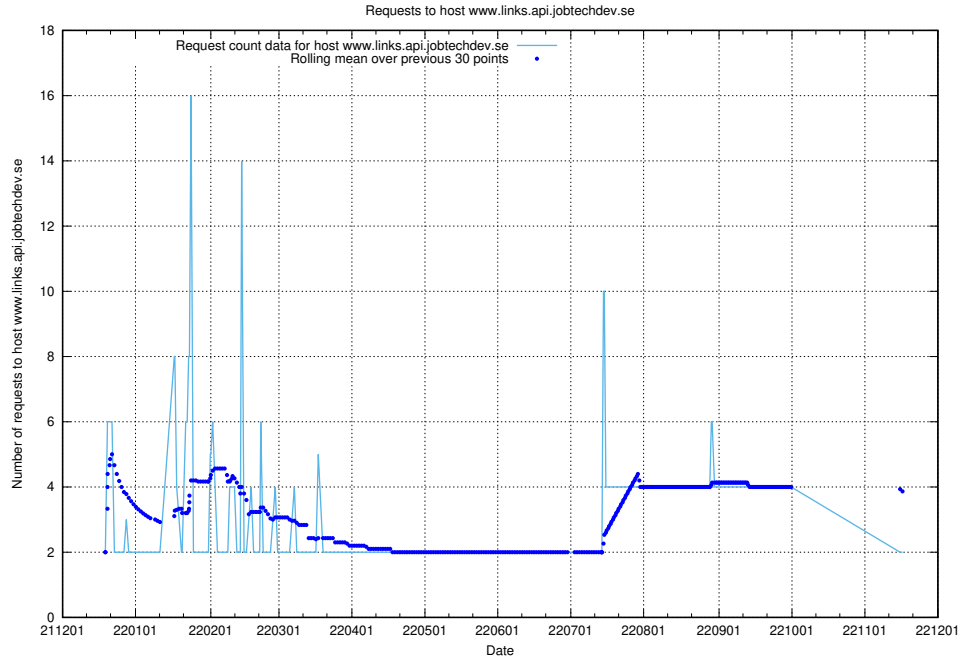

7.387 Usage of `www.links.api.jobtechdev.se`

Here, we count the number of requests to host `www.links.api.jobtechdev.se`.