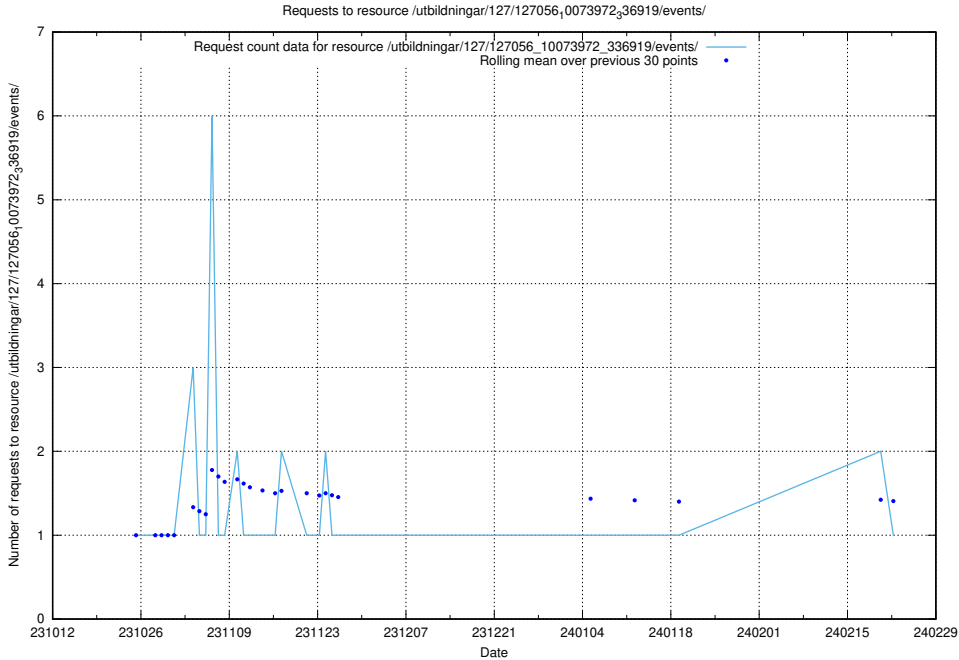

5.4244 Usage of /utbildningar/127/127056_10073972_336919/events/

Here, we count the number of requests to resource /utbildningar/127/127056_10073972_336919/events/