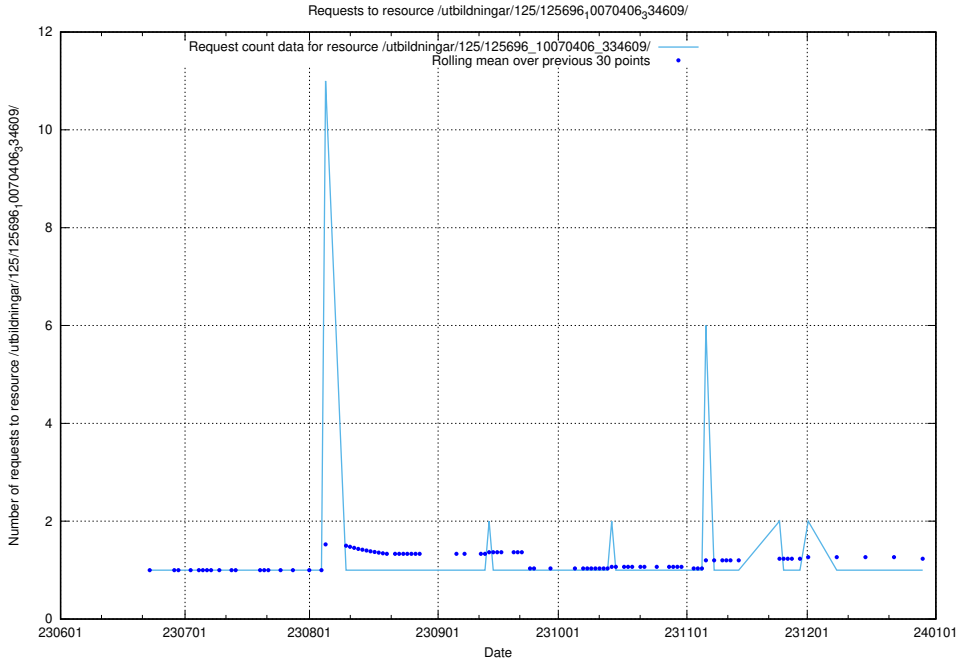

5.5741 Usage of /utbildningar/125/125696_10070406_334609/

Here, we count the number of requests to resource /utbildningar/125/125696_10070406_334609/.