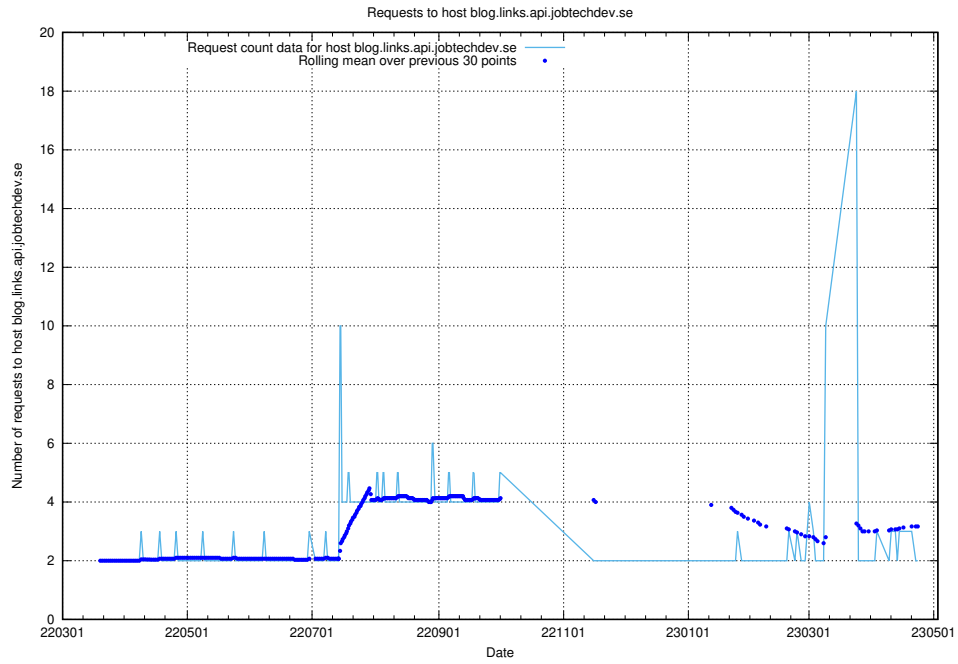

7.502 Usage of `blog.links.api.jobtechdev.se`

Here, we count the number of requests to host `blog.links.api.jobtechdev.se`.