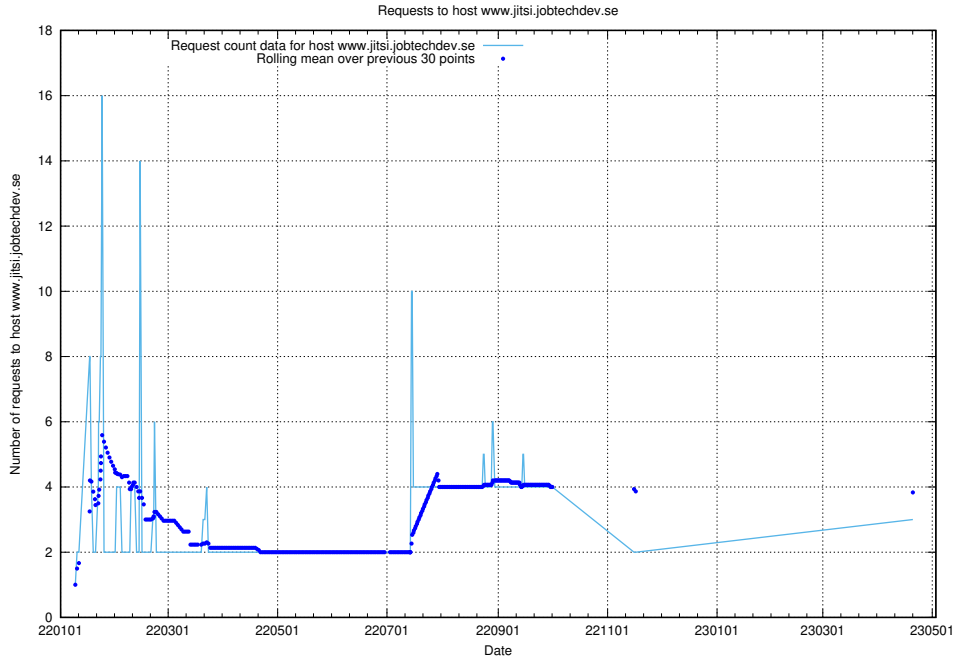

7.182 Usage of www.jitsi.jobtechdev.se

Here, we count the number of requests to host www.jitsi.jobtechdev.se.