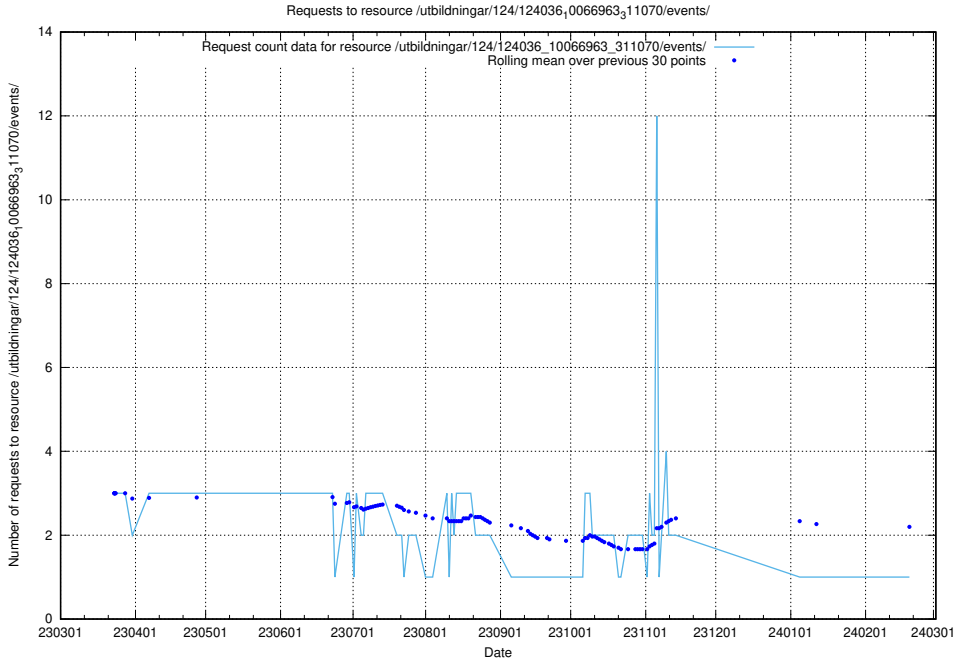

5.6271 Usage of /utbildningar/124/124036_10066963_311070/events/

Here, we count the number of requests to resource /utbildningar/124/124036_10066963_311070/events/