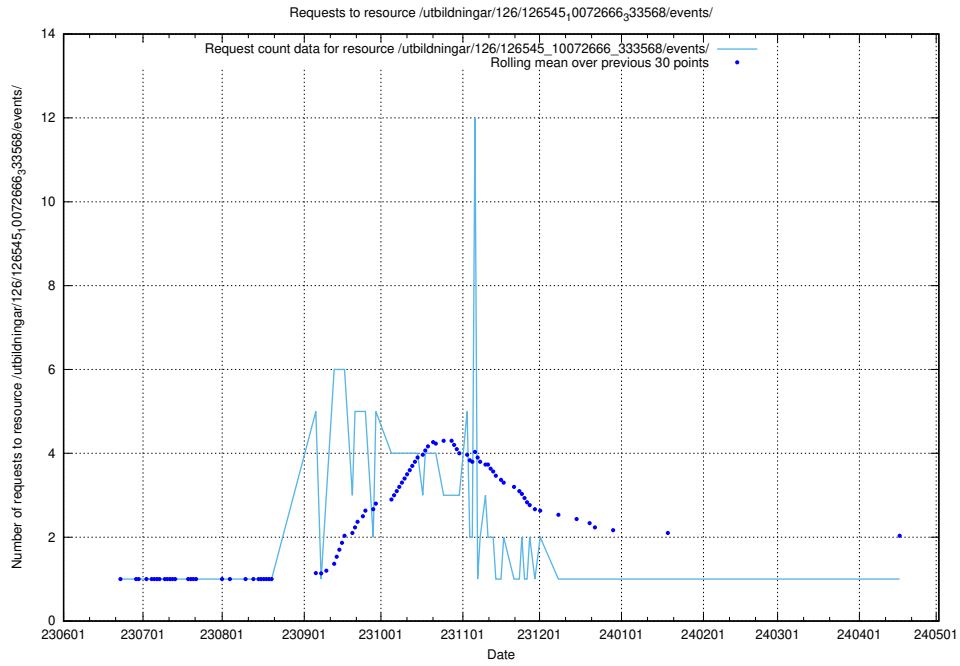

## 5.5674 Usage of /utbildningar/126/126545\_10072666\_333568/events/

Here, we count the number of requests to resource /utbildningar/126/126545\_10072666\_333568/events/