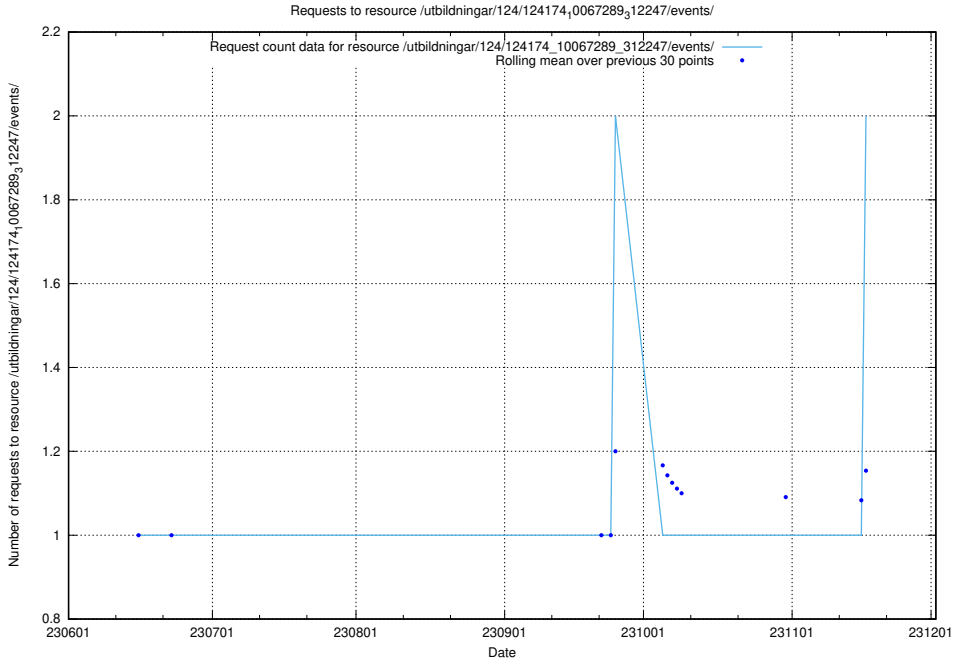

5.882 Usage of /utbildningar/124/124174_10067289_312247/events/

Here, we count the number of requests to resource /utbildningar/124/124174_10067289_312247/events/