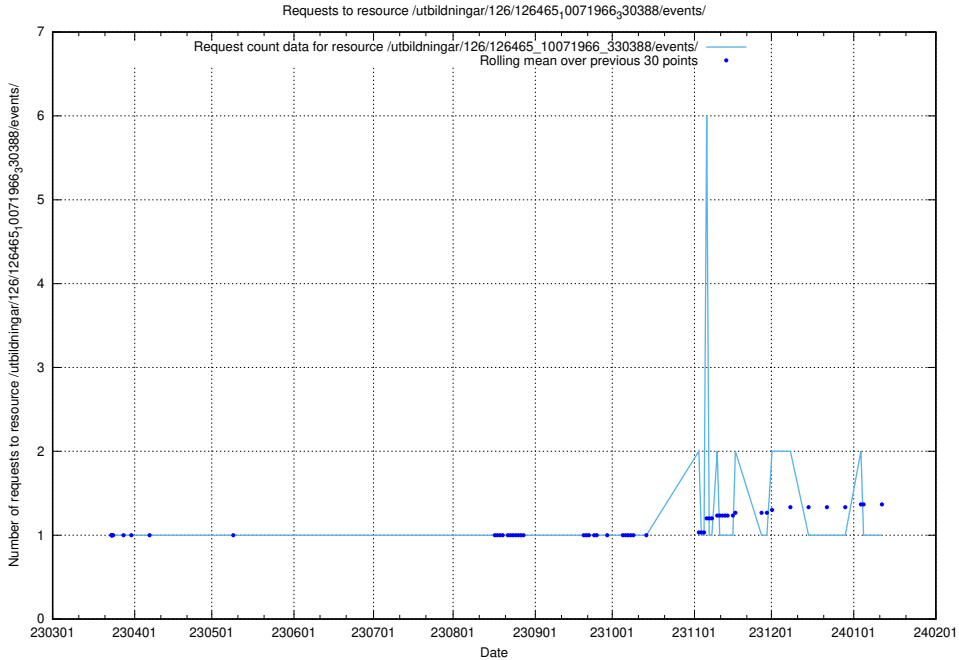

5.6420 Usage of /utbildningar/126/126465_10071966_330388/events/

Here, we count the number of requests to resource /utbildningar/126/126465_10071966_330388/events/