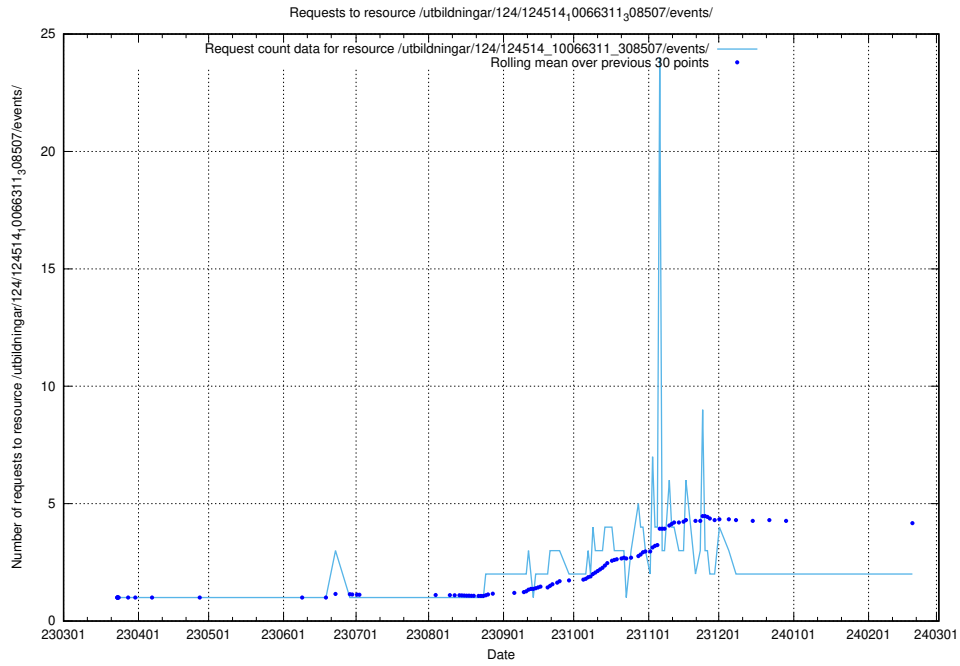

5.530 Usage of /utbildningar/124/124514_10066311_308507/events/

Here, we count the number of requests to resource /utbildningar/124/124514_10066311_308507/events/