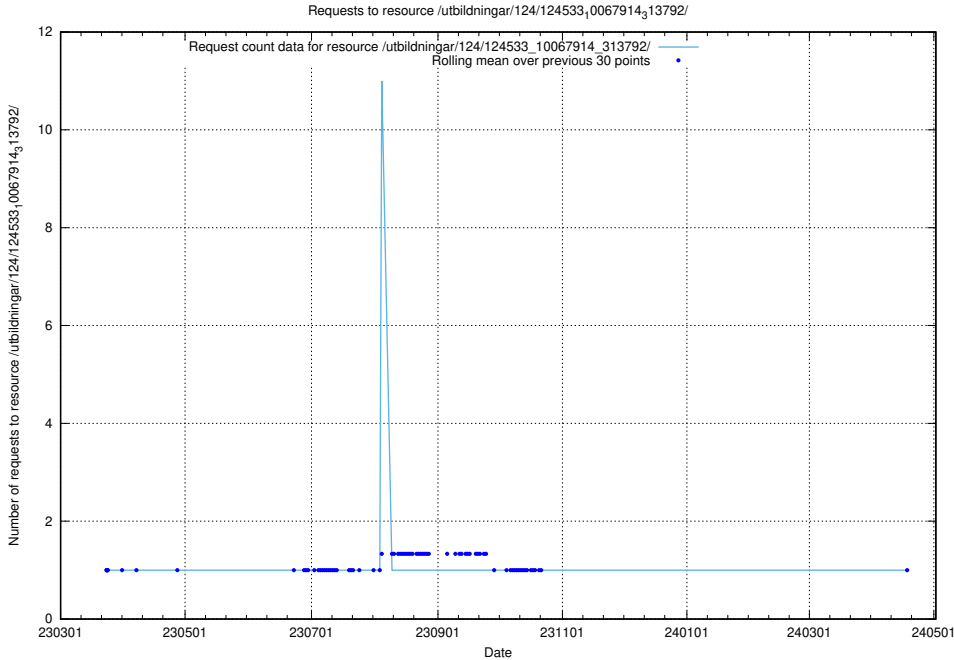

5.1244 Usage of /utbildningar/124/124533_10067914_313792/

Here, we count the number of requests to resource /utbildningar/124/124533_10067914_313792/.