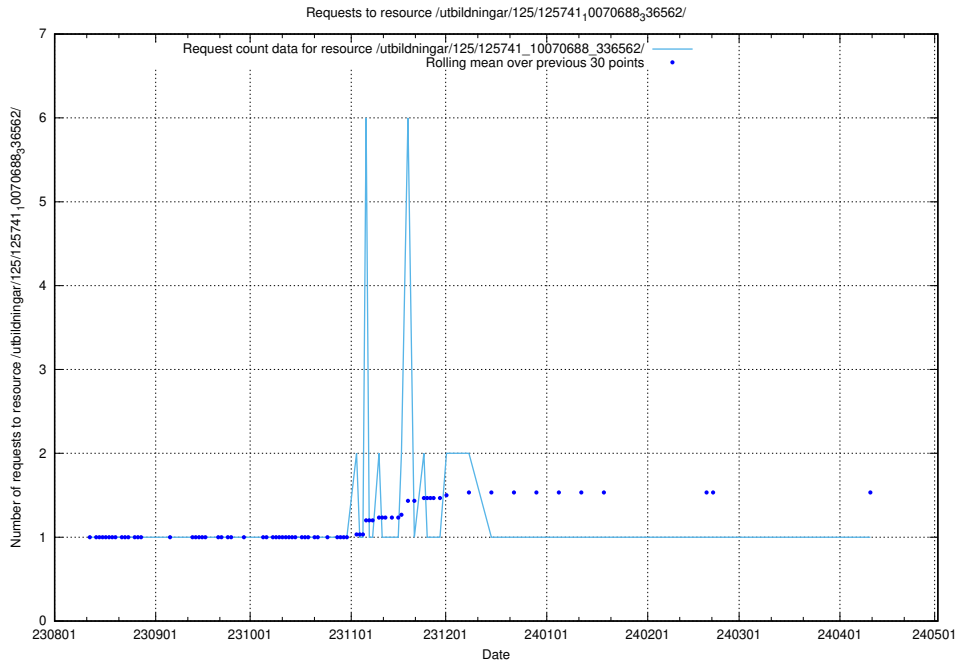

5.4830 Usage of /utbildningar/125/125741_10070688_336562/

Here, we count the number of requests to resource /utbildningar/125/125741_10070688_336562/.