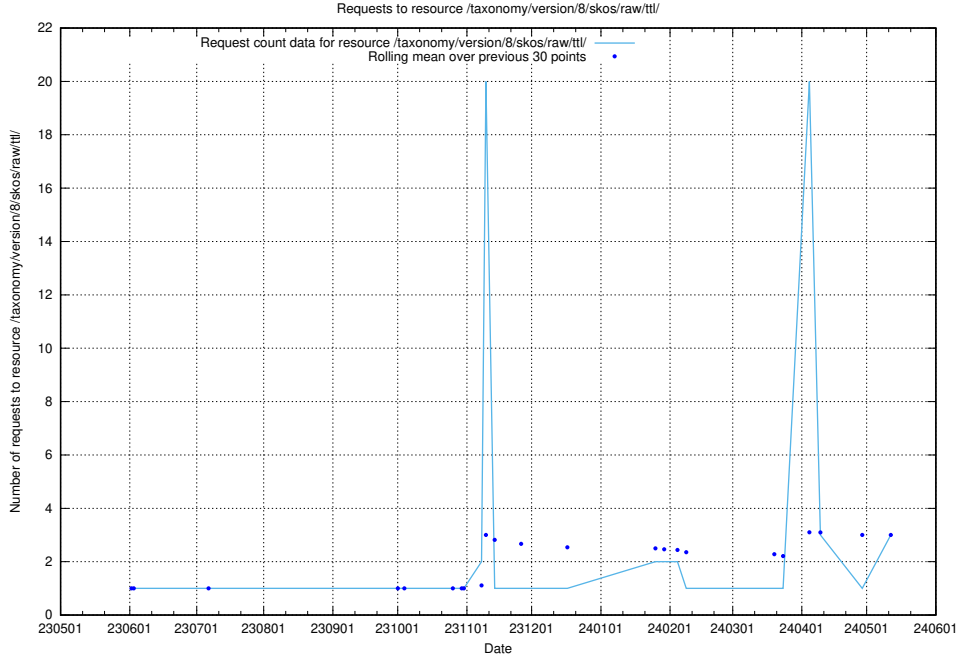

5.408 Usage of /taxonomy/version/8/skos/raw/ttl/

Here, we count the number of requests to resource /taxonomy/version/8/skos/raw/ttl/.