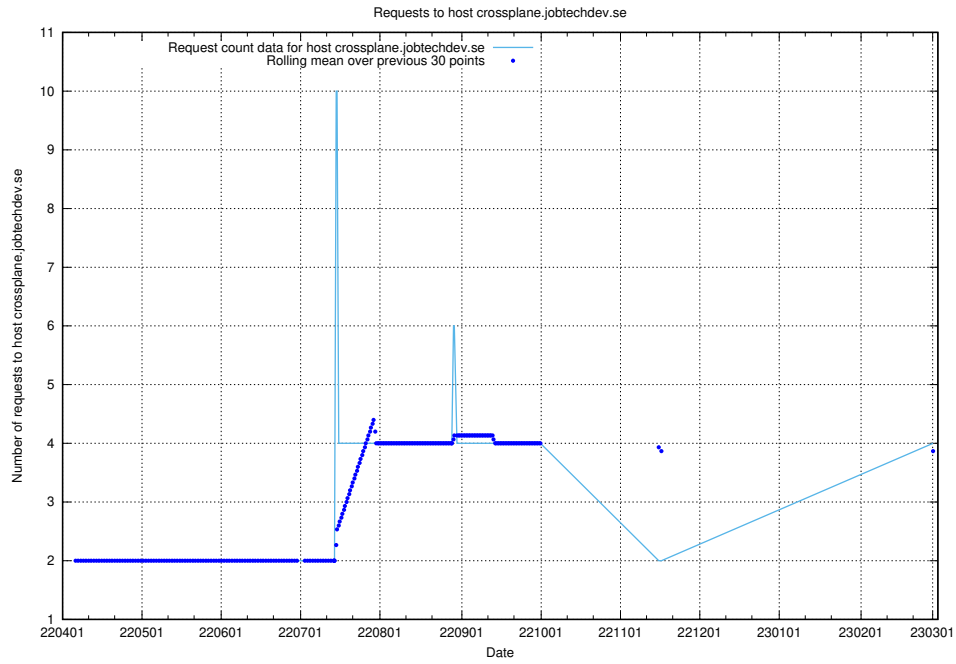

7.156 Usage of crossplane.jobtechdev.se

Here, we count the number of requests to host crossplane.jobtechdev.se.