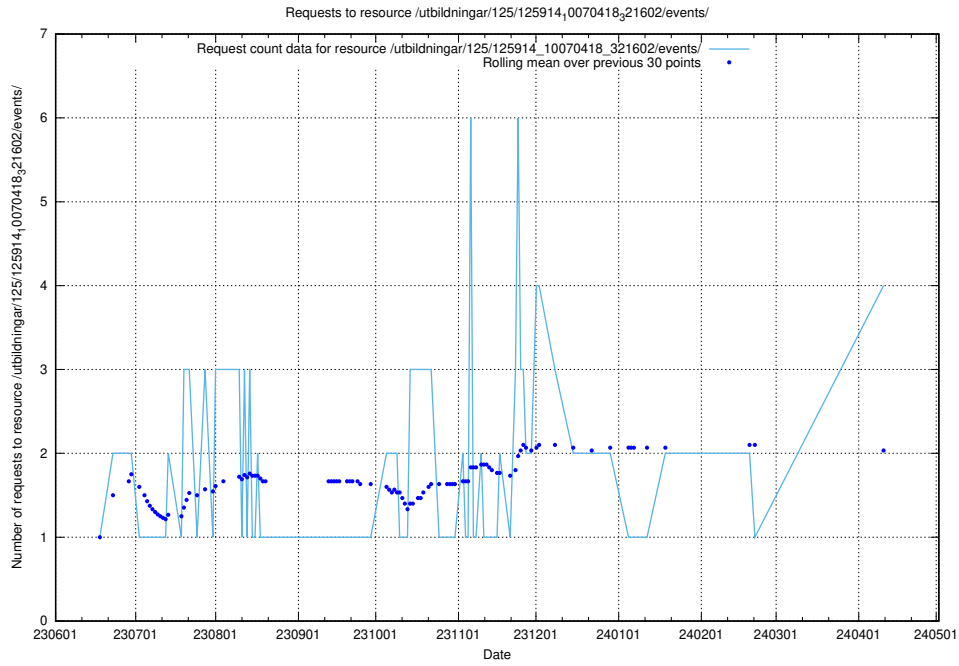

5.233 Usage of /utbildningar/125/125914_10070418_321602/events/

Here, we count the number of requests to resource /utbildningar/125/125914_10070418_321602/events/