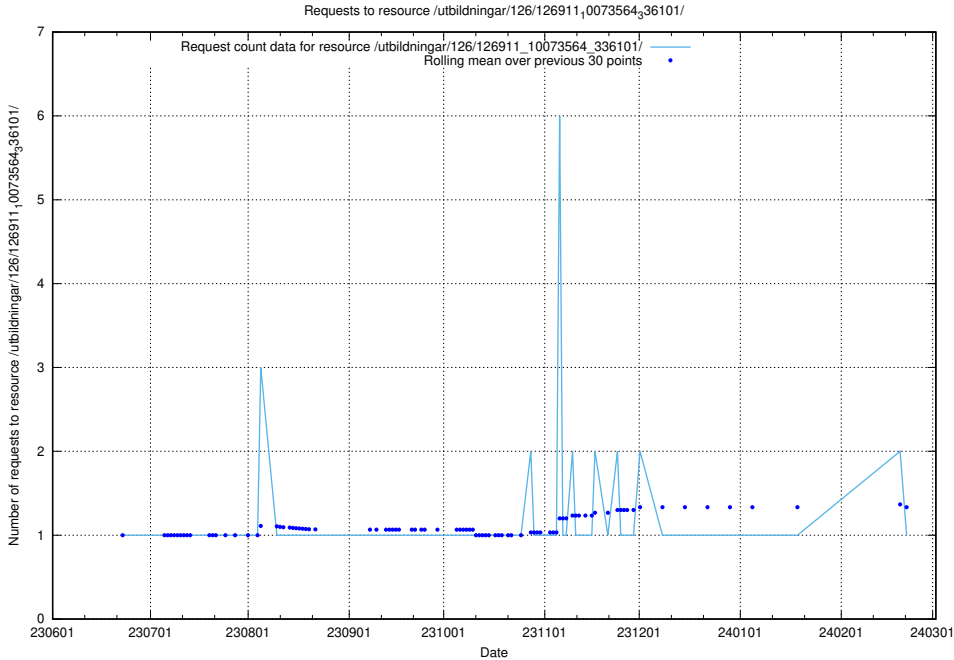

5.5606 Usage of /utbildningar/126/126911_10073564_336101/

Here, we count the number of requests to resource /utbildningar/126/126911_10073564_336101/.