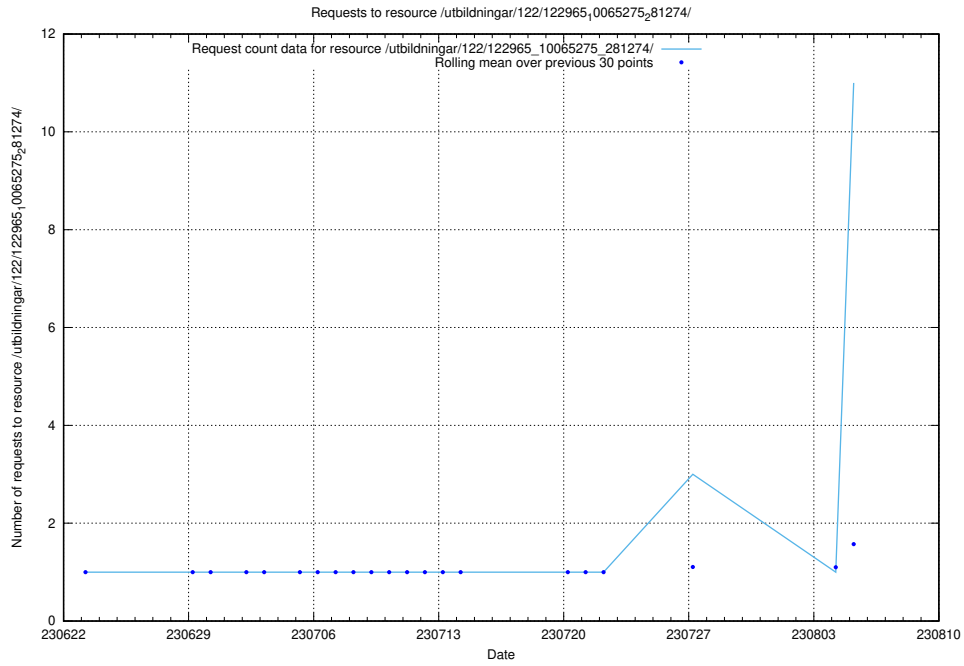

5.22 Usage of /utbildningar/122/122965_10065275_281274/

Here, we count the number of requests to resource /utbildningar/122/122965_10065275_281274/.