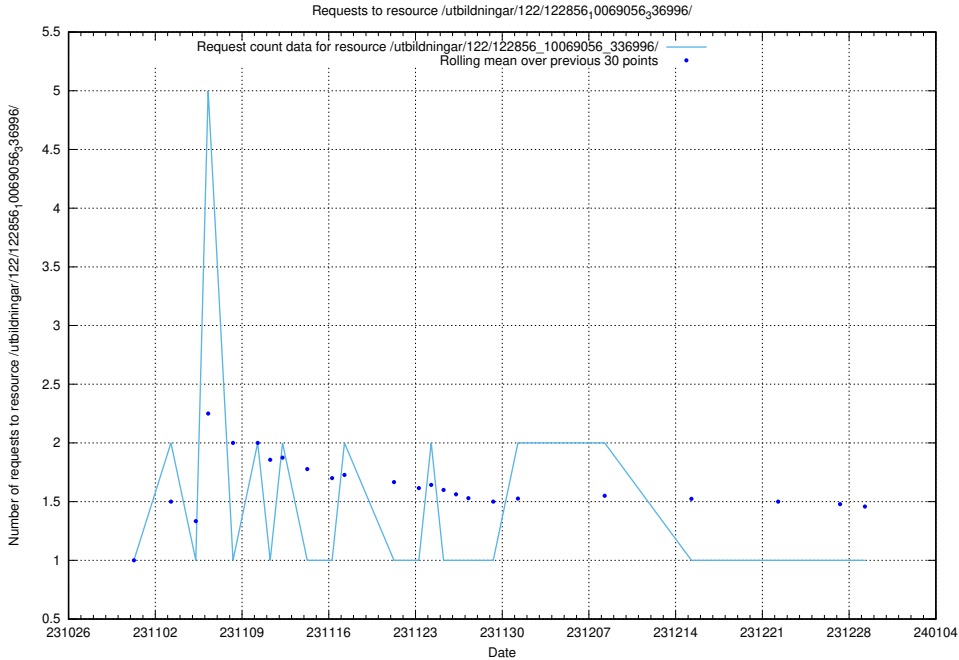

5.4199 Usage of /utbildningar/122/122856_10069056_336996/

Here, we count the number of requests to resource /utbildningar/122/122856_10069056_336996/.