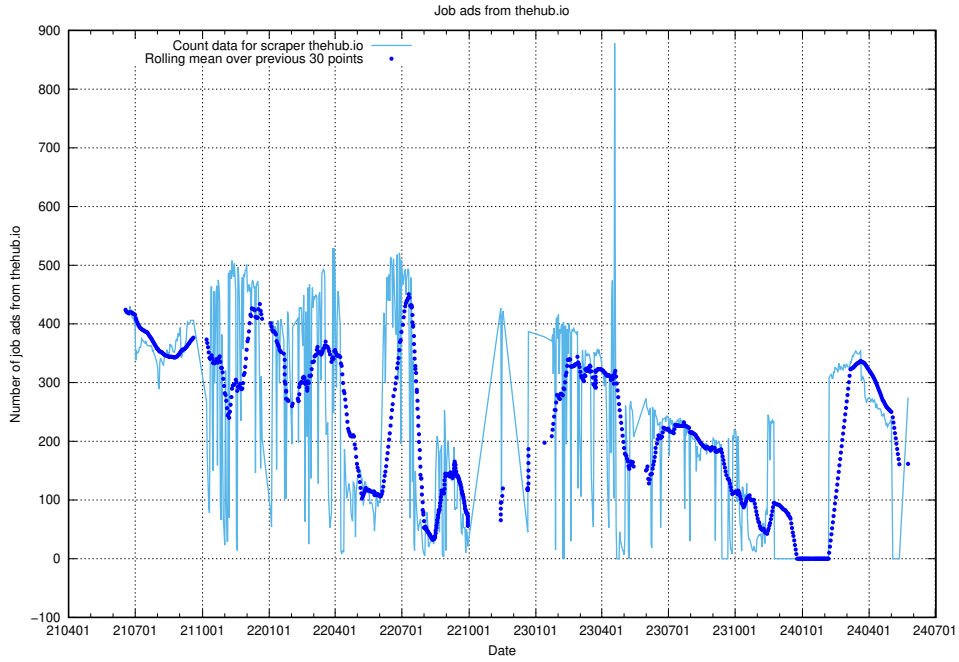

13.10 Number of ads by scraper thehub.io

Here, we count the number of job ads scraped from thehub.io.