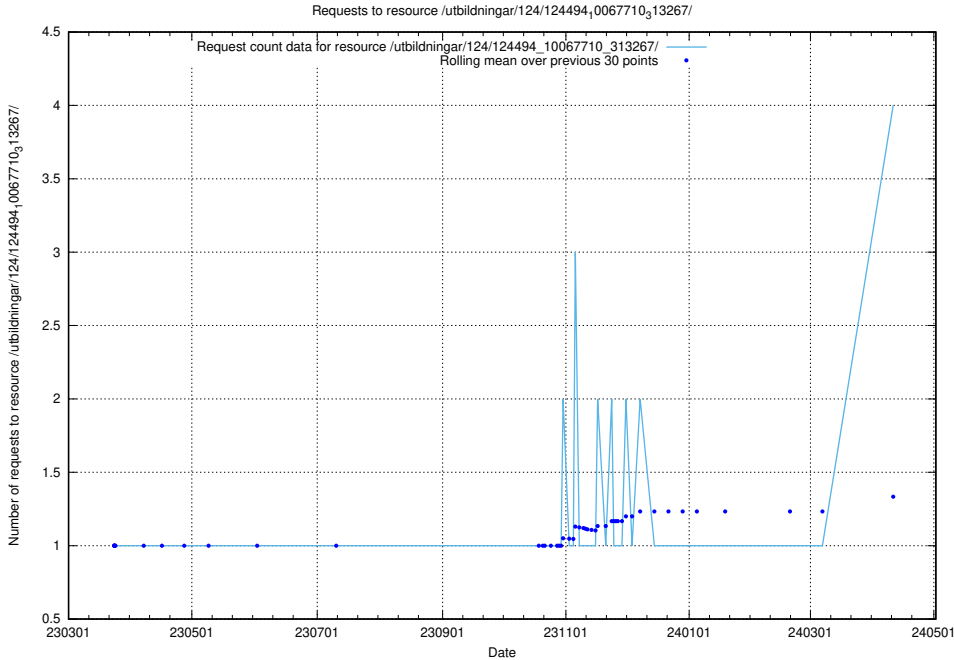

5.187 Usage of /utbildningar/124/124494_10067710_313267/

Here, we count the number of requests to resource /utbildningar/124/124494_10067710_313267/.