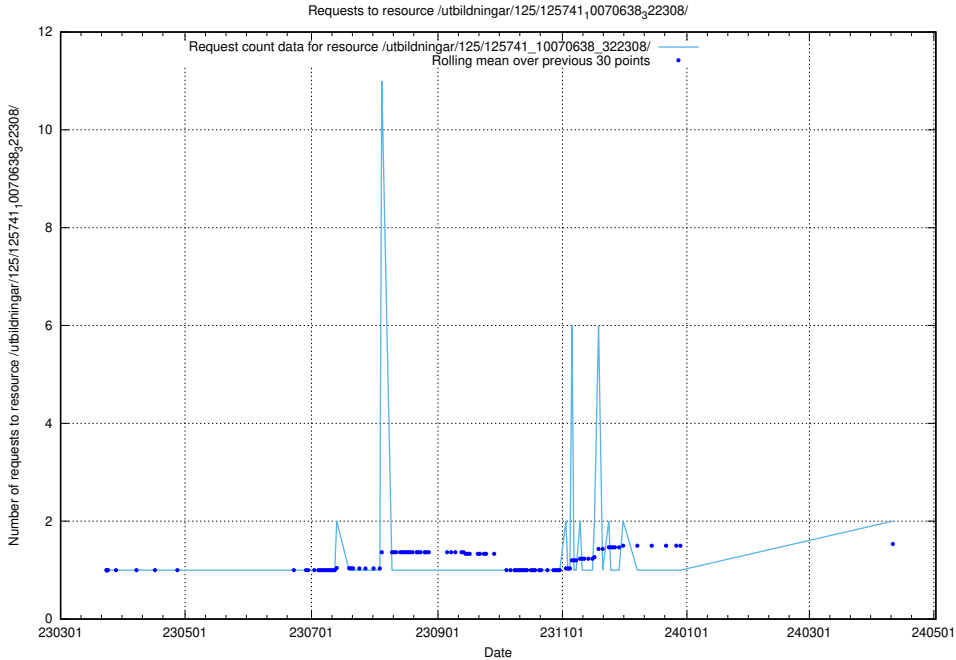

5.453 Usage of /utbildningar/125/125741_10070638_322308/

Here, we count the number of requests to resource /utbildningar/125/125741_10070638_322308/.