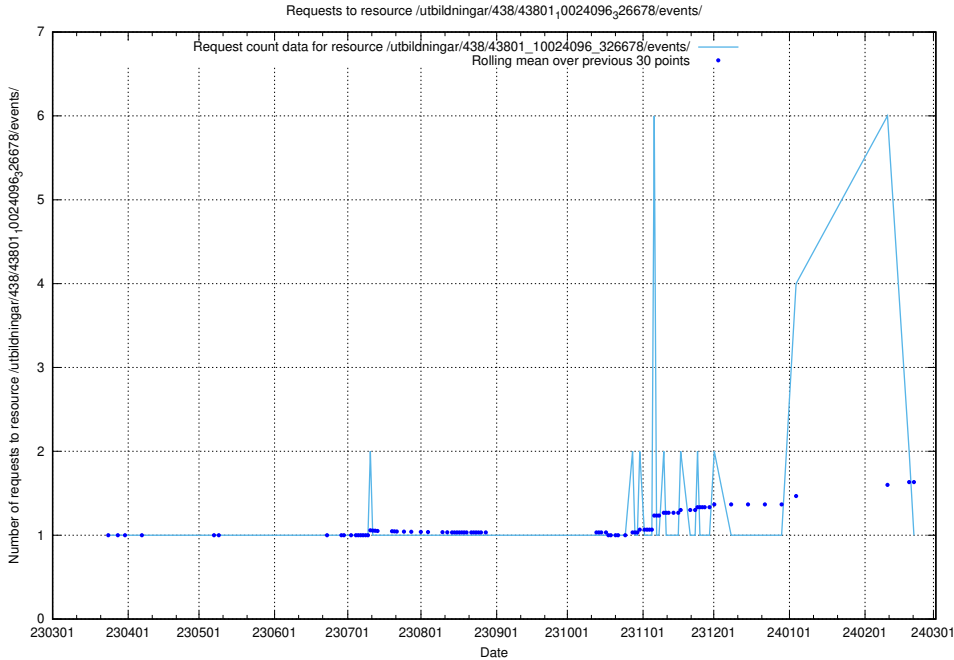

5.6179 Usage of /utbildningar/438/43801_10024096_326678/events/

Here, we count the number of requests to resource /utbildningar/438/43801_10024096_326678/events/.