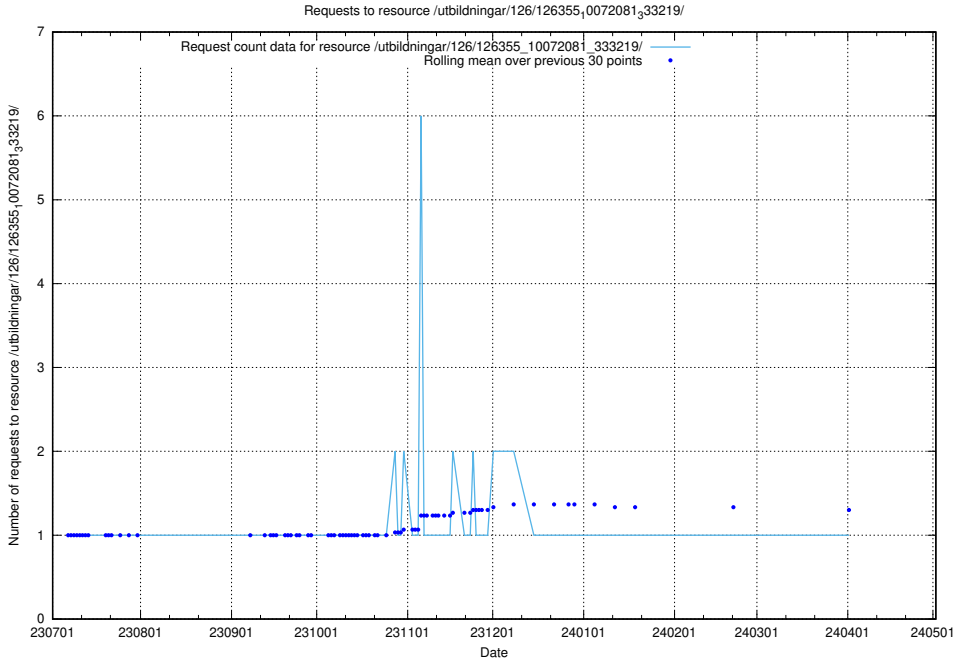

5.5325 Usage of /utbildningar/126/126355_10072081_333219/

Here, we count the number of requests to resource /utbildningar/126/126355_10072081_333219/.