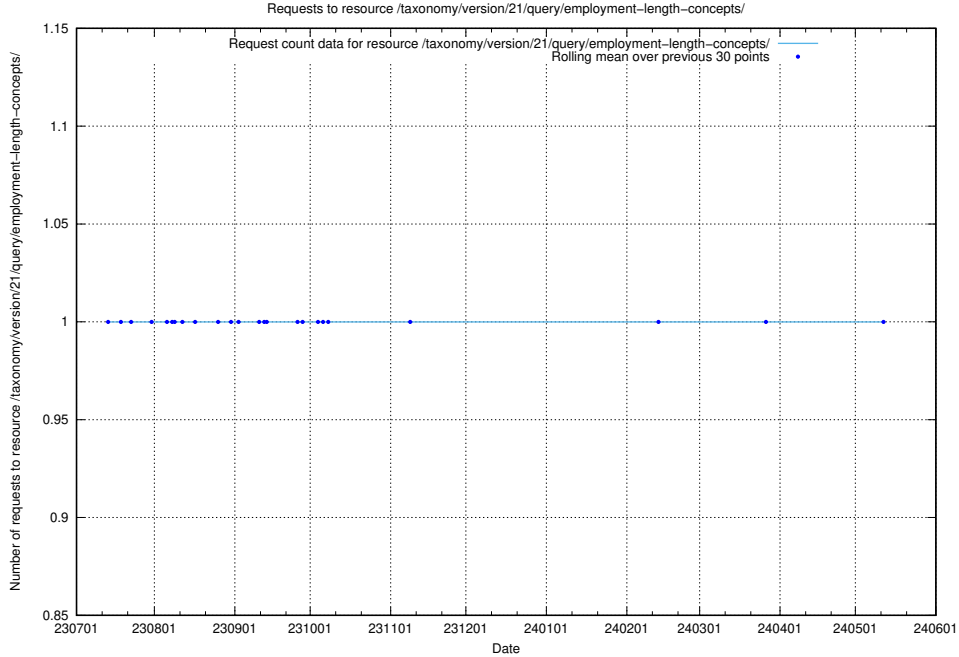

5.5118 Usage of /taxonomy/version/21/query/employment-length-concepts/

Here, we count the number of requests to resource /taxonomy/version/21/query/employment-length-concepts/.