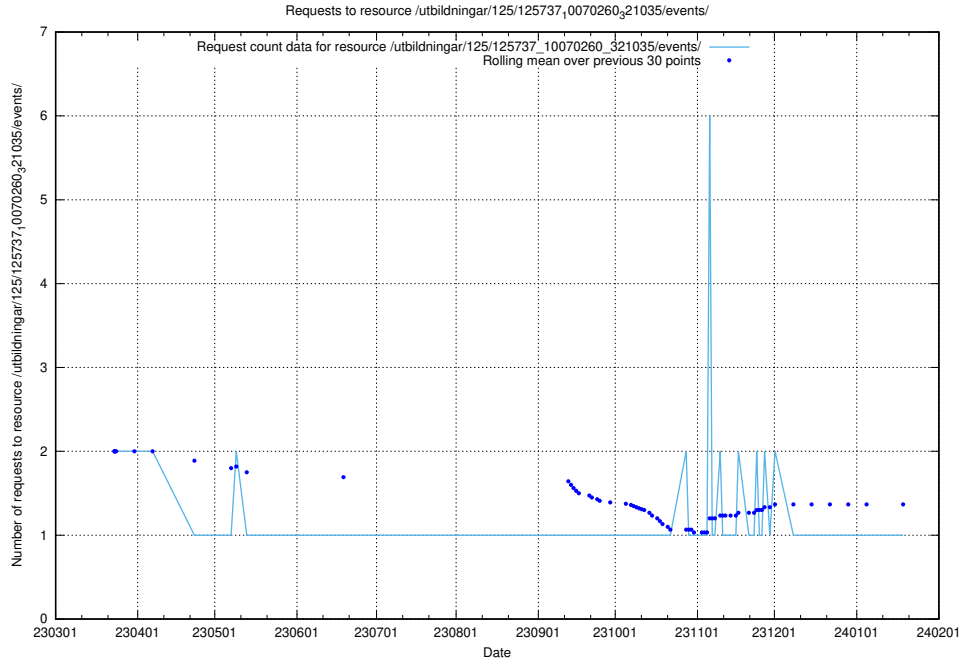

5.6287 Usage of /utbildningar/125/125737_10070260_321035/events/

Here, we count the number of requests to resource /utbildningar/125/125737_10070260_321035/events/