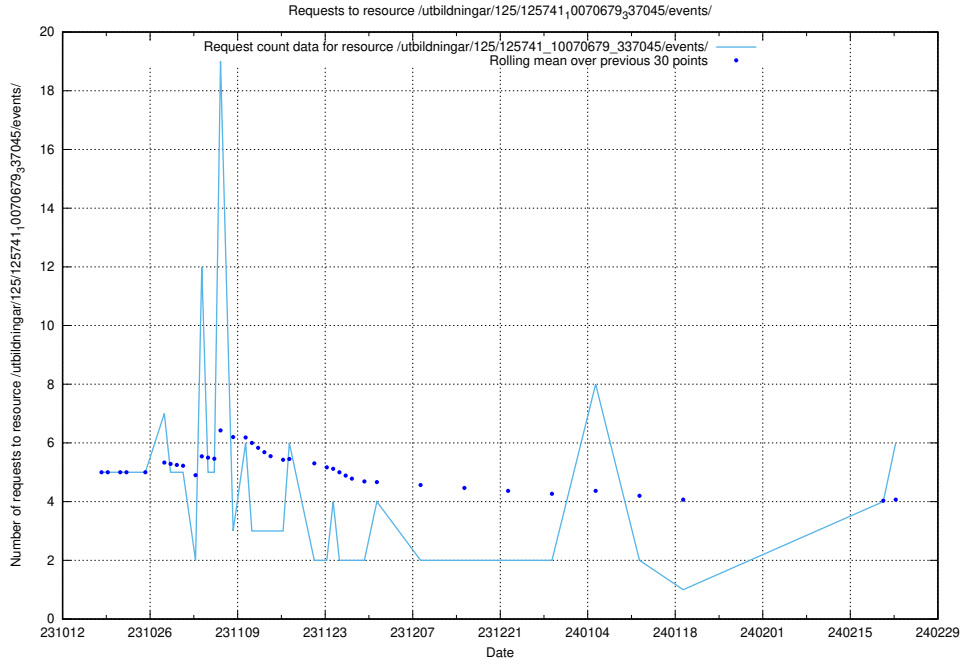

5.64 Usage of /utbildningar/125/125741_10070679_337045/events/

Here, we count the number of requests to resource /utbildningar/125/125741_10070679_337045/events/