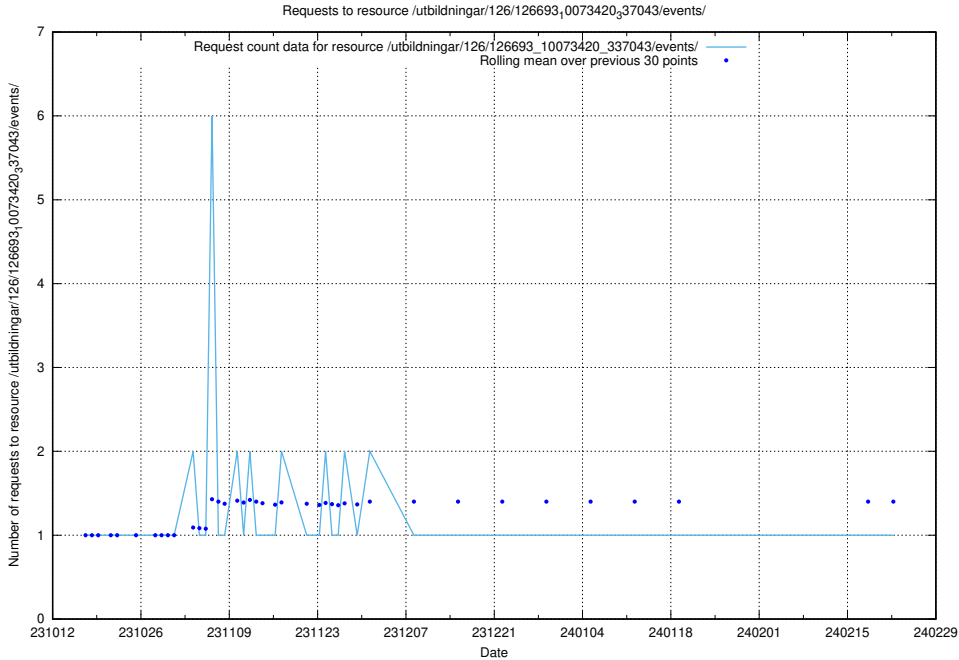

5.4333 Usage of /utbildningar/126/126693_10073420_337043/events/

Here, we count the number of requests to resource /utbildningar/126/126693_10073420_337043/events/