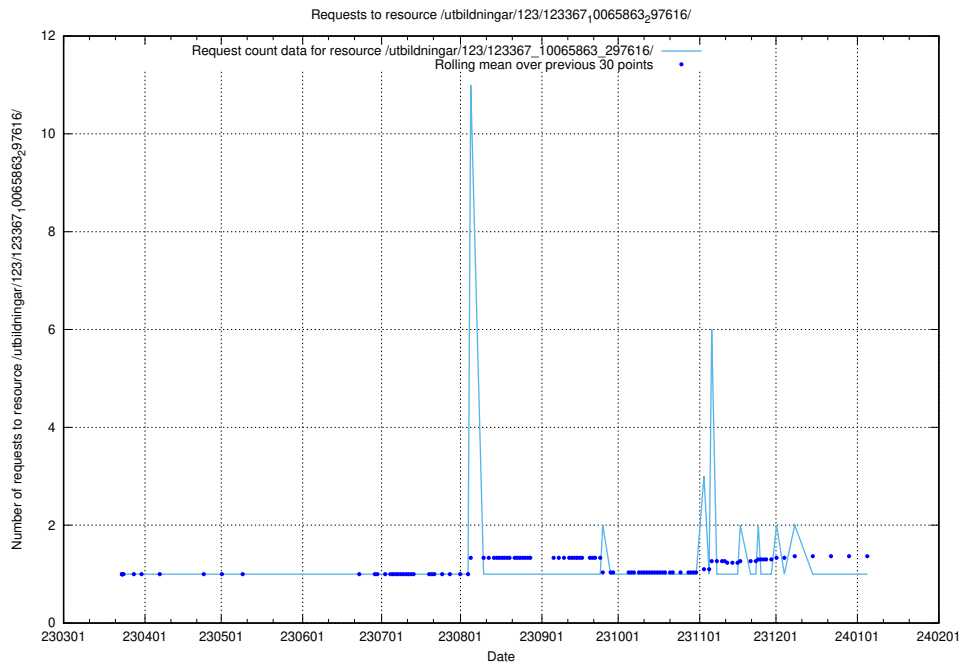

5.4810 Usage of /utbildningar/123/123367_10065863_297616/

Here, we count the number of requests to resource /utbildningar/123/123367_10065863_297616/.