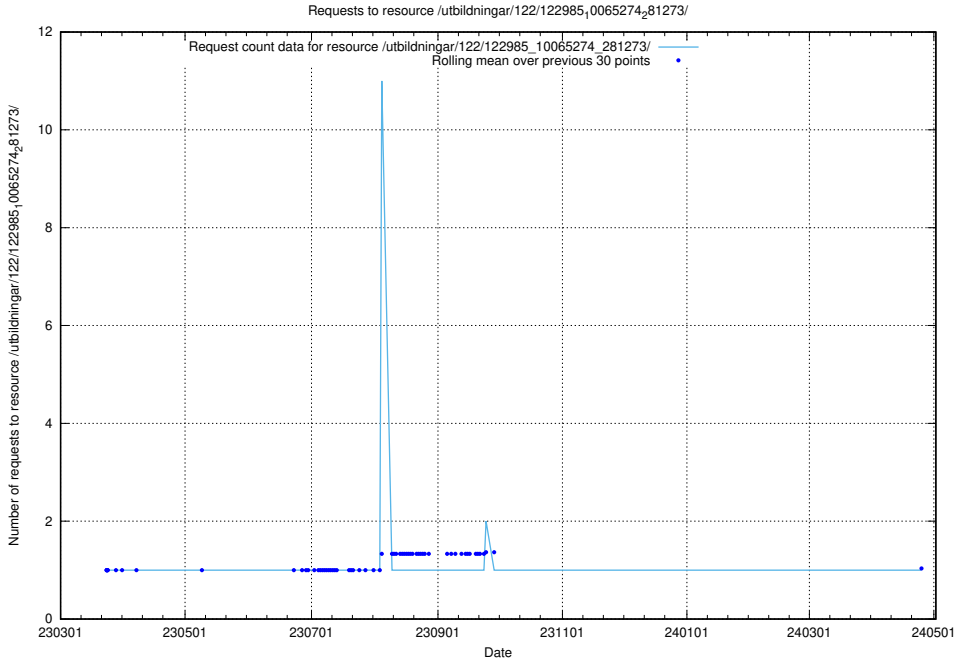

5.4941 Usage of /utbildningar/122/122985_10065274_281273/

Here, we count the number of requests to resource /utbildningar/122/122985_10065274_281273/.