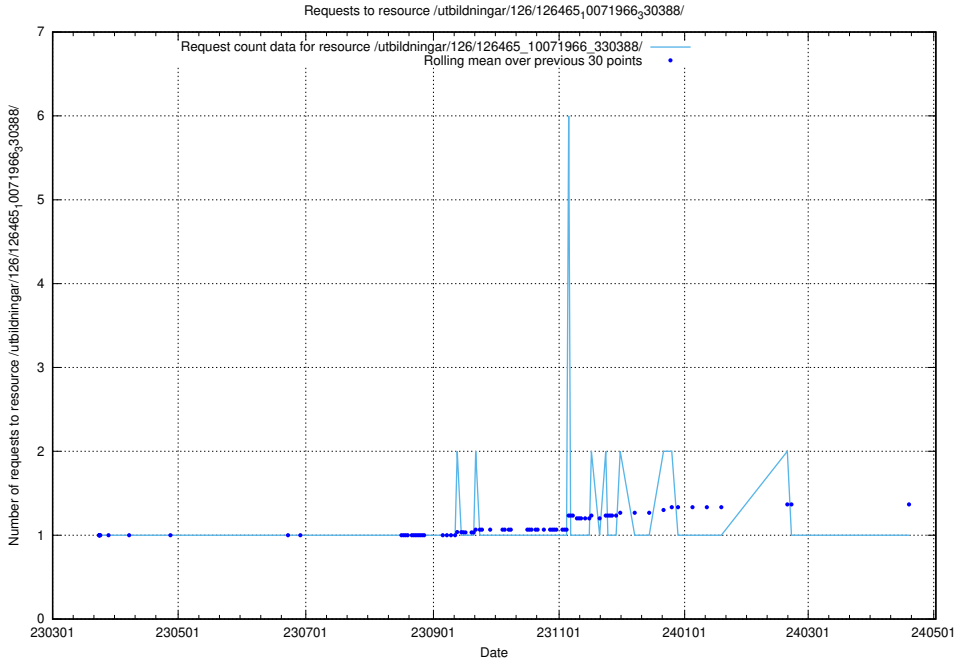

5.6421 Usage of /utbildningar/126/126465_10071966_330388/

Here, we count the number of requests to resource /utbildningar/126/126465_10071966_330388/.