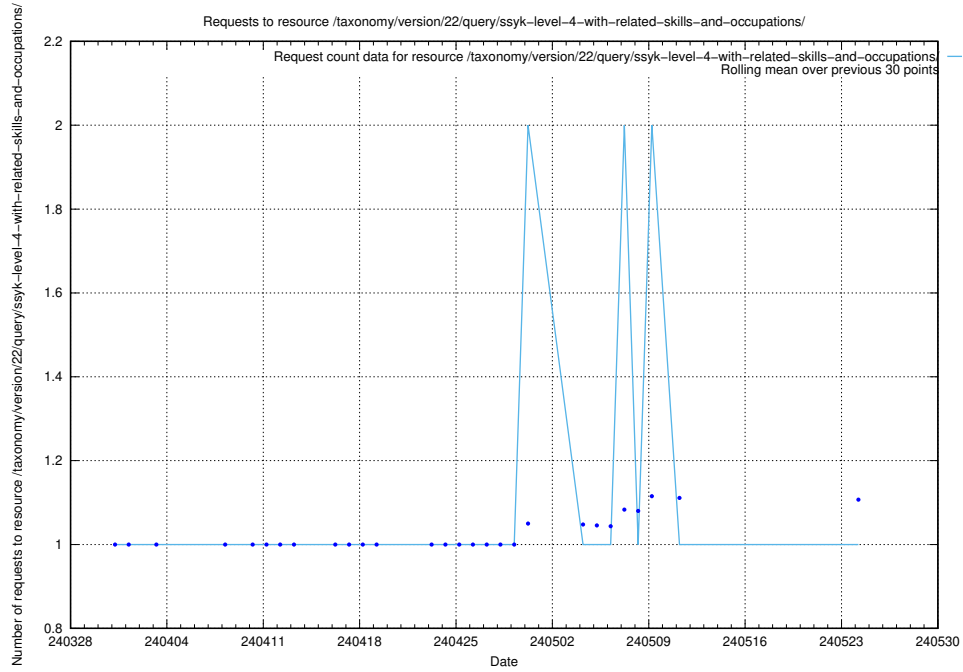

5.1627 Usage of /taxonomy/version/22/query/ssyk-level-4-with-related-skills-and-occupations/

Here, we count the number of requests to resource /taxonomy/version/22/query/ssyk-level-4-with-related-skills-and-occupations/.