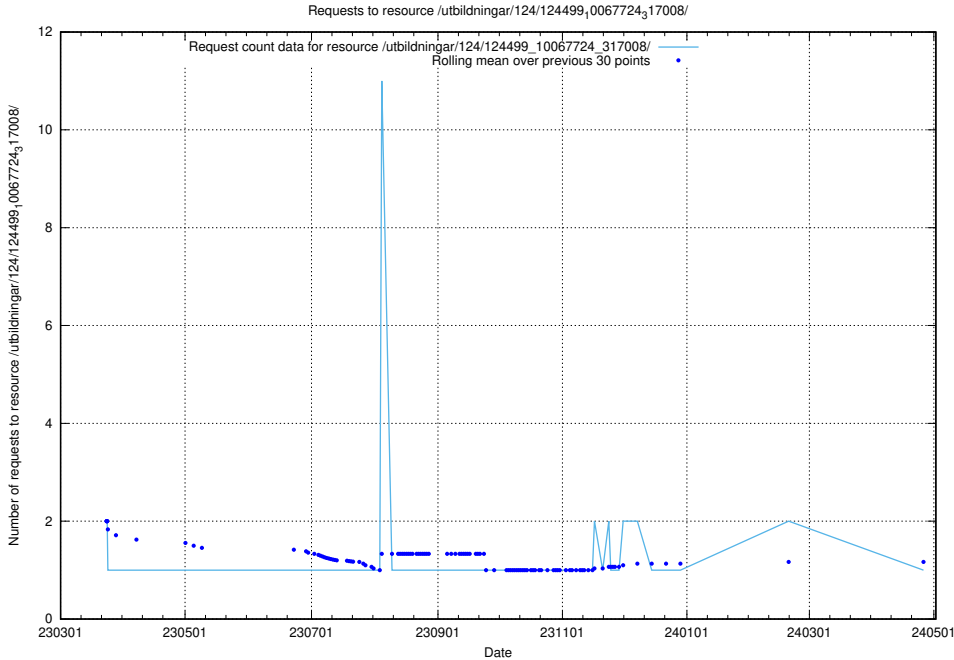

5.6303 Usage of /utbildningar/124/124499_10067724_317008/

Here, we count the number of requests to resource /utbildningar/124/124499_10067724_317008/.