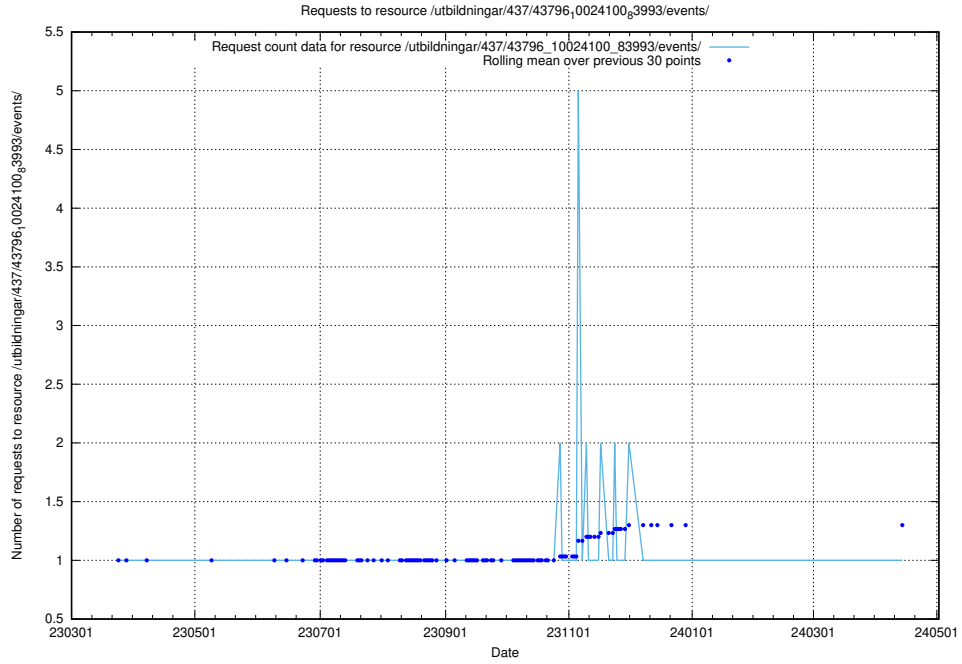

5.6183 Usage of /utbildningar/437/43796_10024100_83993/events/

Here, we count the number of requests to resource /utbildningar/437/43796_10024100_83993/events/.