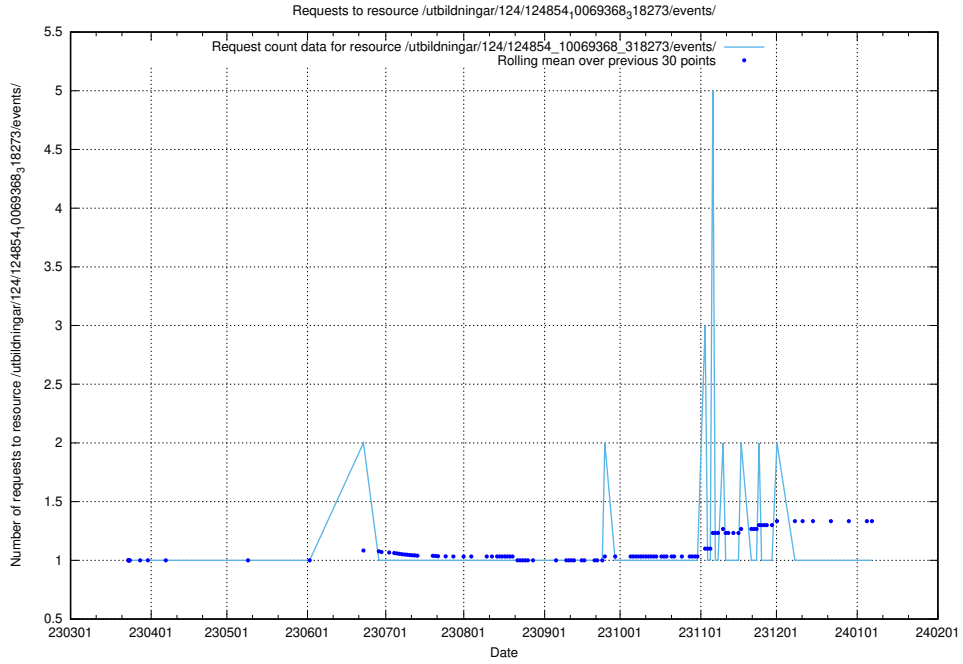

5.1225 Usage of /utbildningar/124/124854_10069368_318273/events/

Here, we count the number of requests to resource /utbildningar/124/124854_10069368_318273/events/