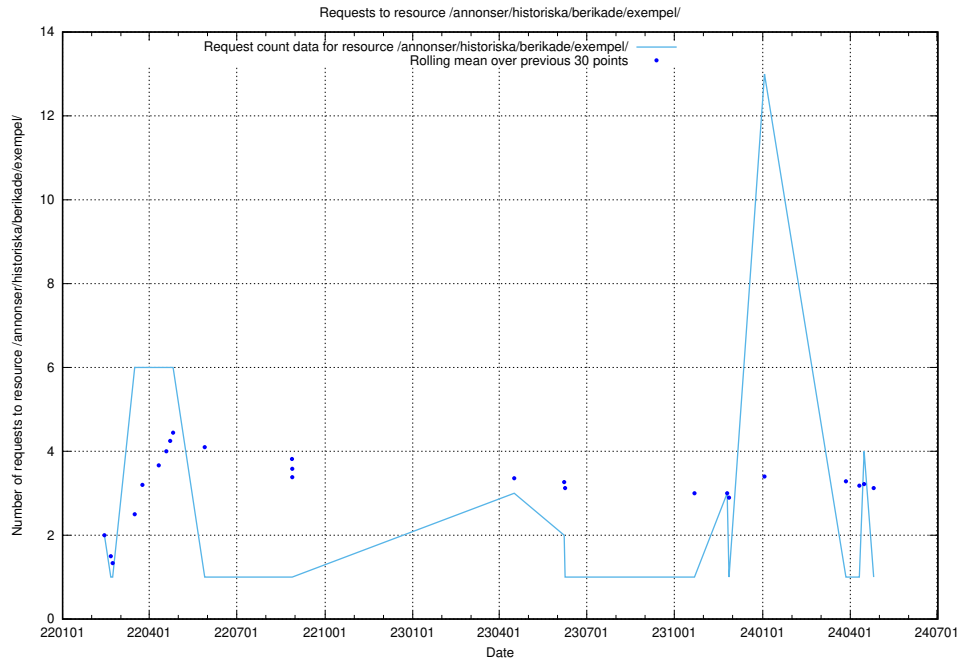

5.1302 Usage of /annonser/historiska/berikade/exempel/

Here, we count the number of requests to resource /annonser/historiska/berikade/exempel/.