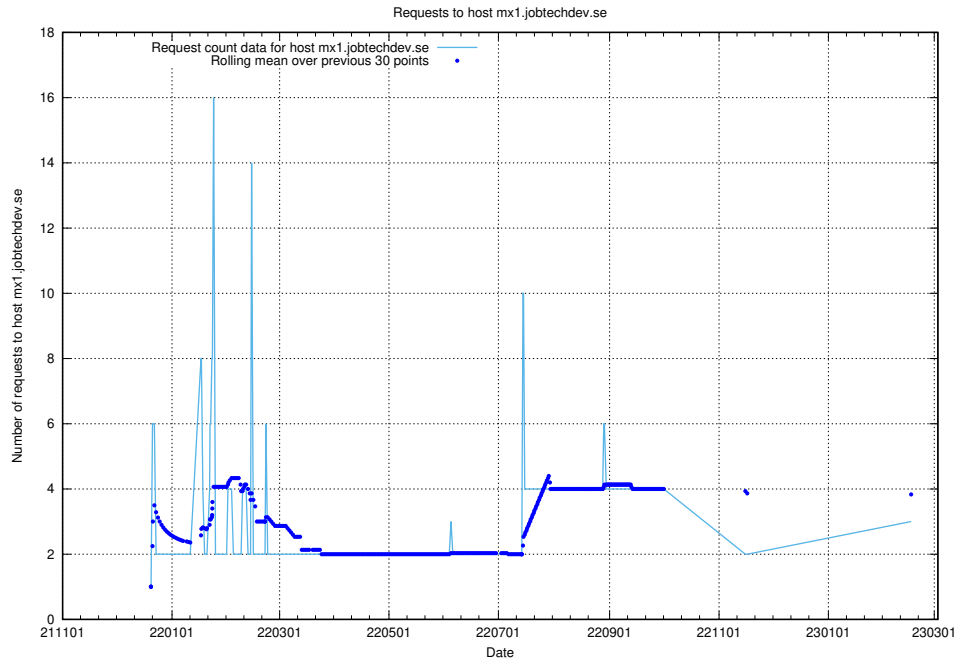

7.205 Usage of mx1.jobtechdev.se

Here, we count the number of requests to host mx1.jobtechdev.se.