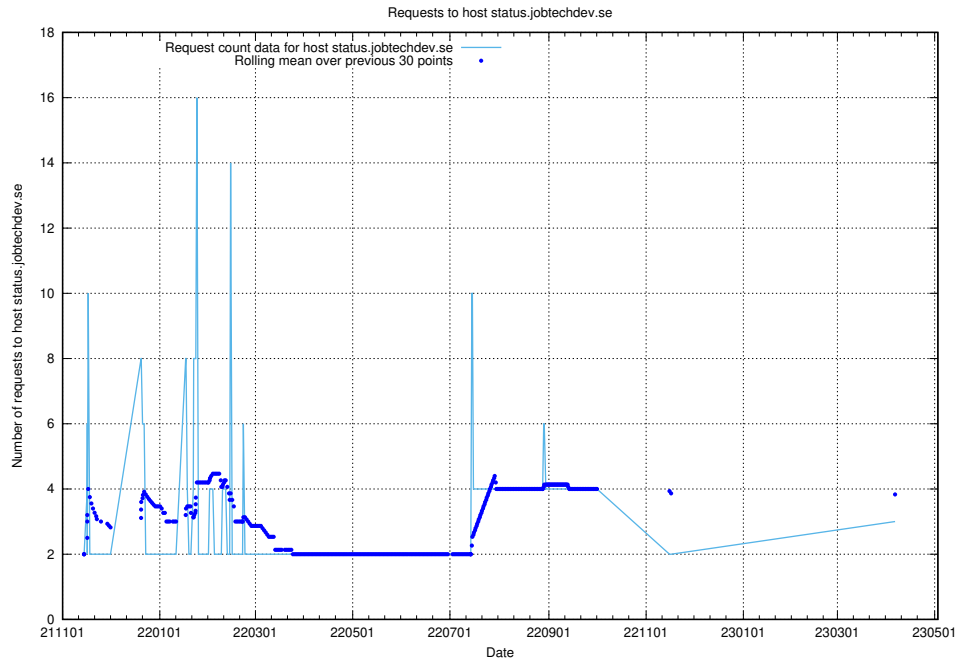

7.242 Usage of status.jobtechdev.se

Here, we count the number of requests to host status.jobtechdev.se.