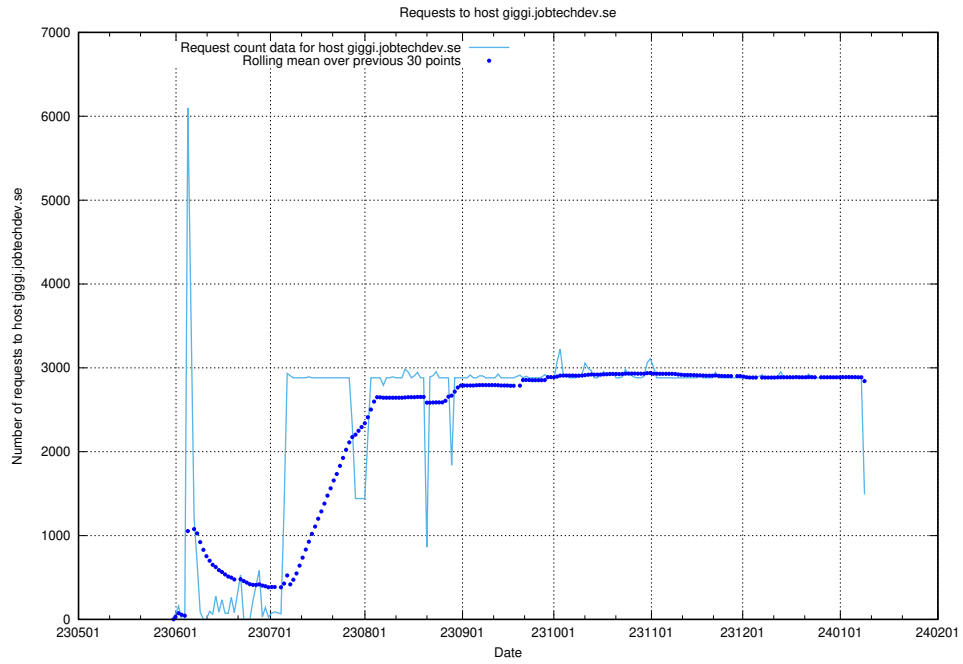

7.20 Usage of giggi.jobtechdev.se

Here, we count the number of requests to host giggi.jobtechdev.se.