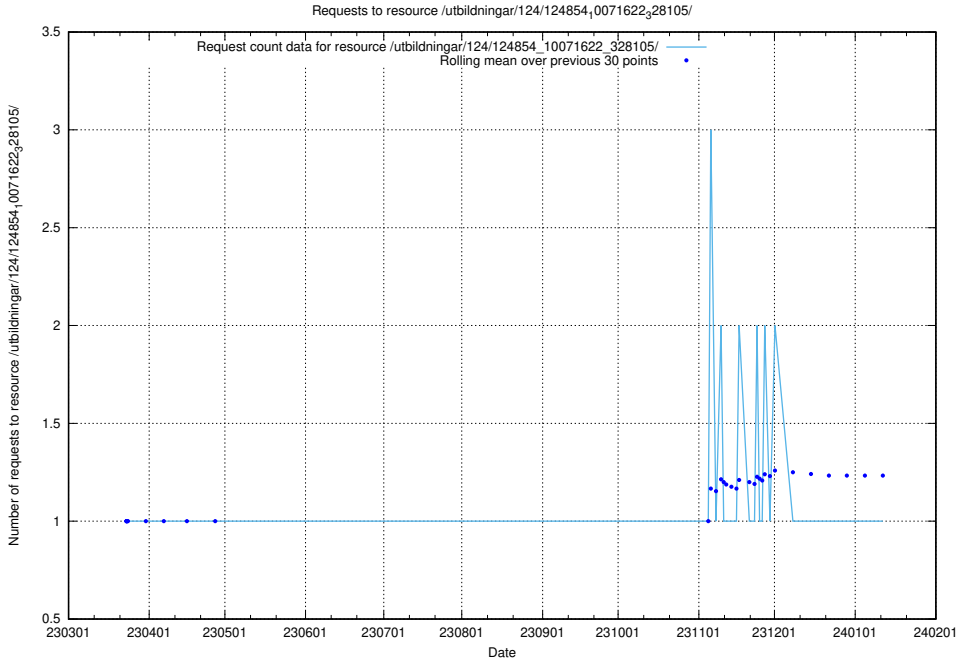

5.1220 Usage of /utbildningar/124/124854_10071622_328105/

Here, we count the number of requests to resource /utbildningar/124/124854_10071622_328105/.