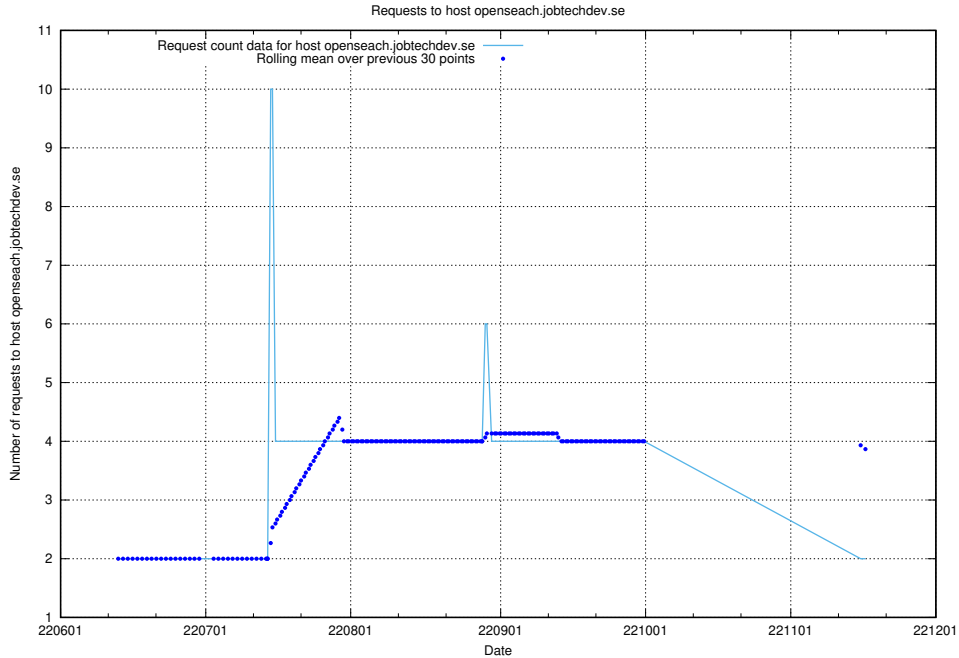

7.413 Usage of openseach.jobtechdev.se

Here, we count the number of requests to host openseach.jobtechdev.se.