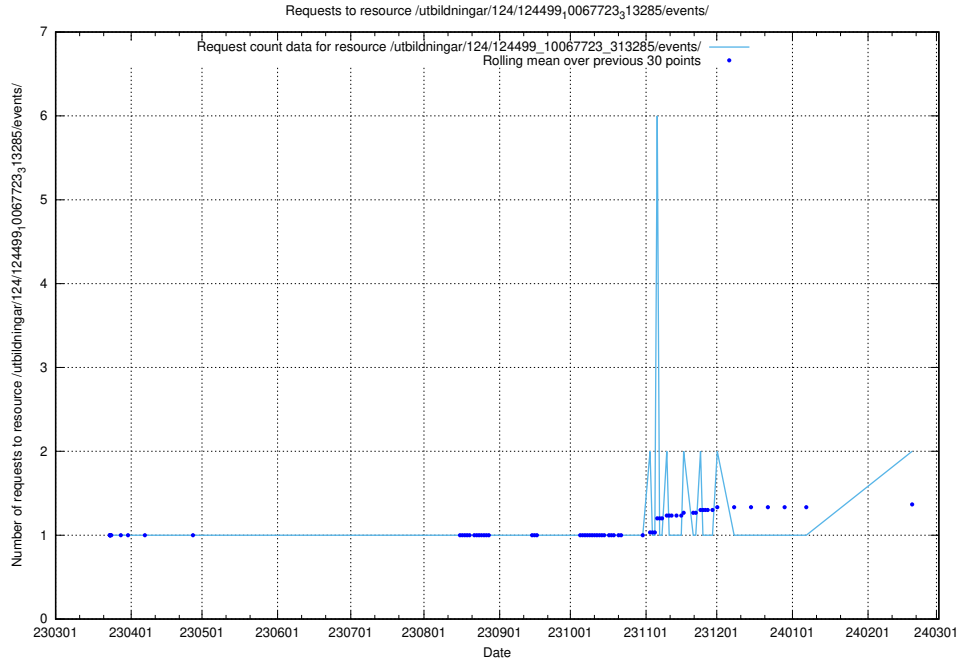

5.569 Usage of /utbildningar/124/124499_10067723_313285/events/

Here, we count the number of requests to resource /utbildningar/124/124499_10067723_313285/events/