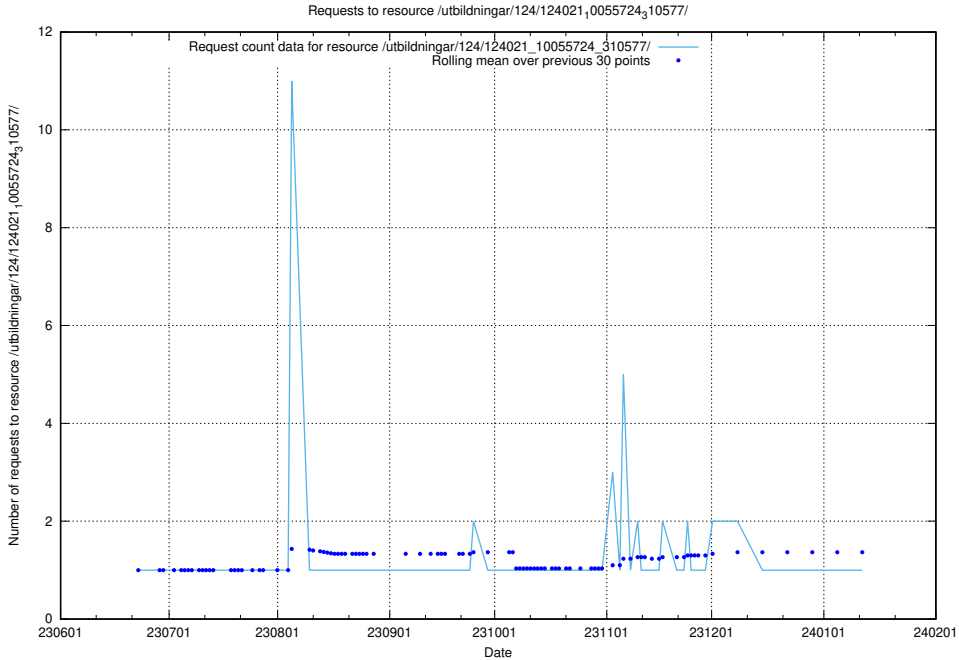

5.5848 Usage of /utbildningar/124/124021_10055724_310577/

Here, we count the number of requests to resource /utbildningar/124/124021_10055724_310577/.