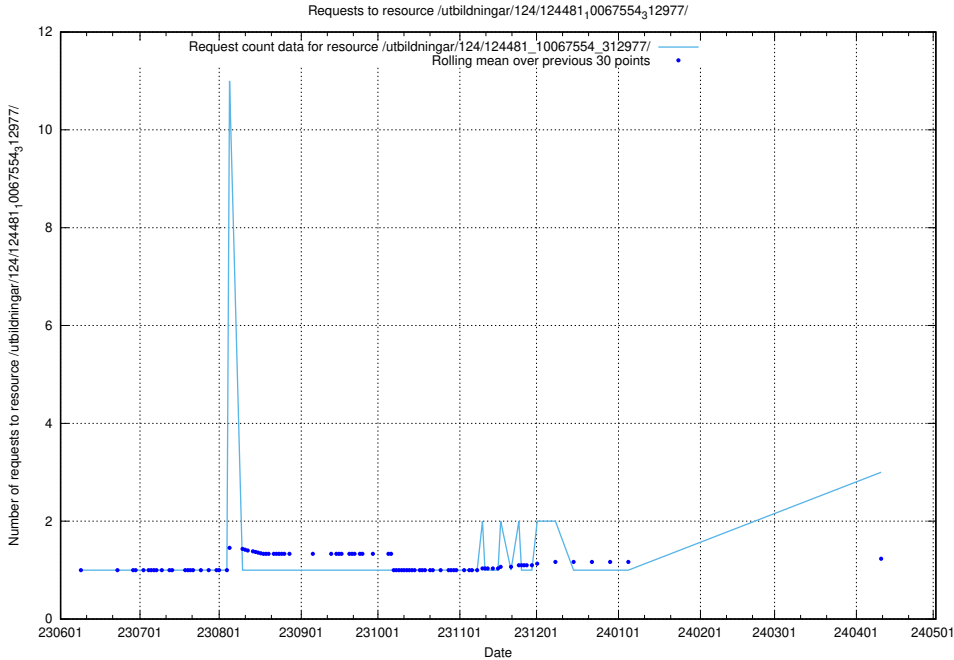

5.407 Usage of /utbildningar/124/124481_10067554_312977/

Here, we count the number of requests to resource /utbildningar/124/124481_10067554_312977/.