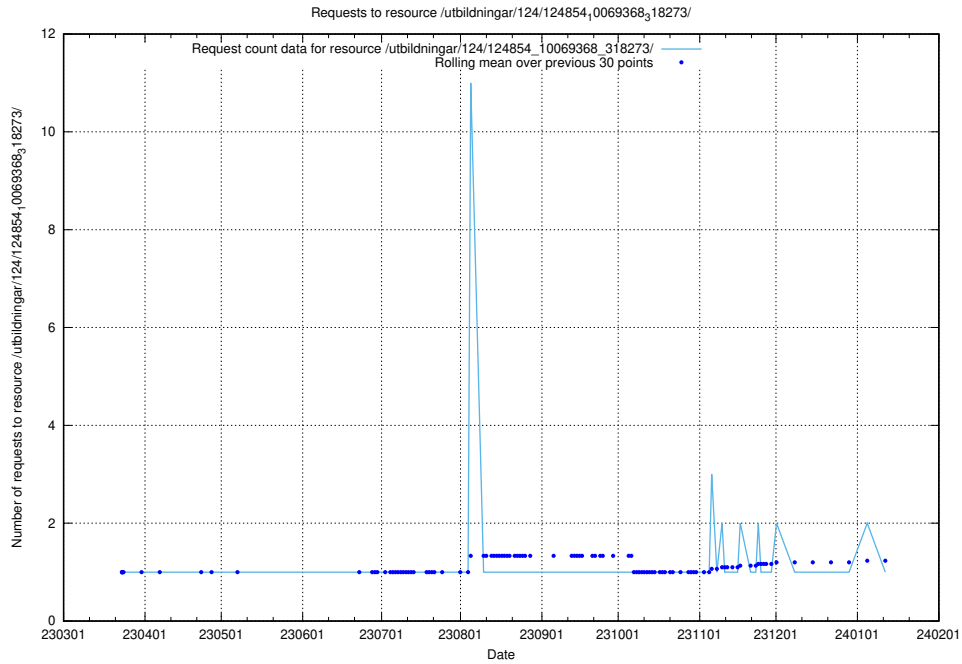

5.1226 Usage of /utbildningar/124/124854_10069368_318273/

Here, we count the number of requests to resource /utbildningar/124/124854_10069368_318273/.