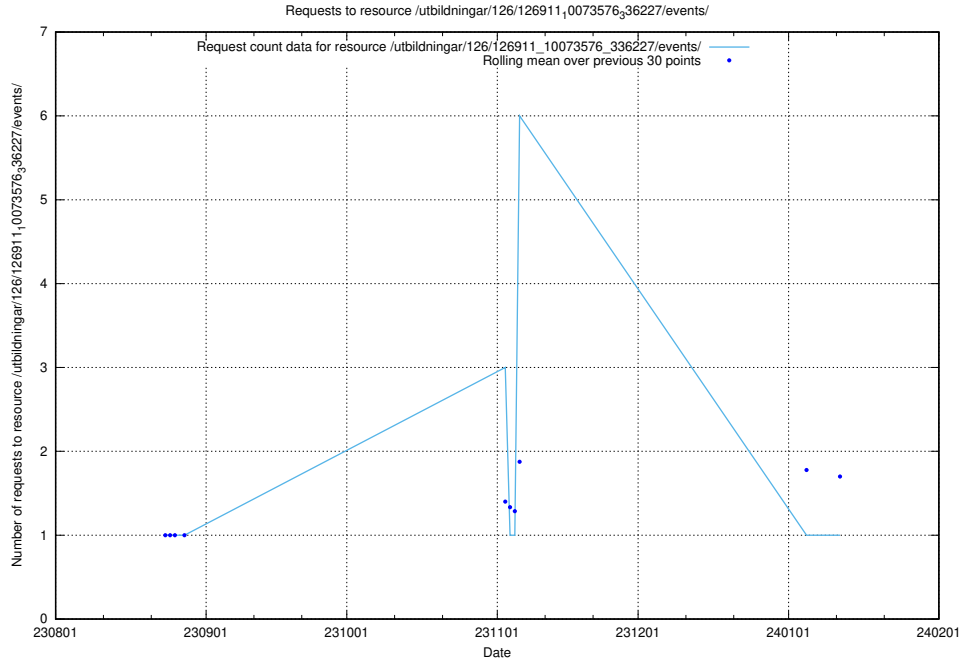

5.4745 Usage of /utbildningar/126/126911_10073576_336227/events/

Here, we count the number of requests to resource /utbildningar/126/126911_10073576_336227/events/