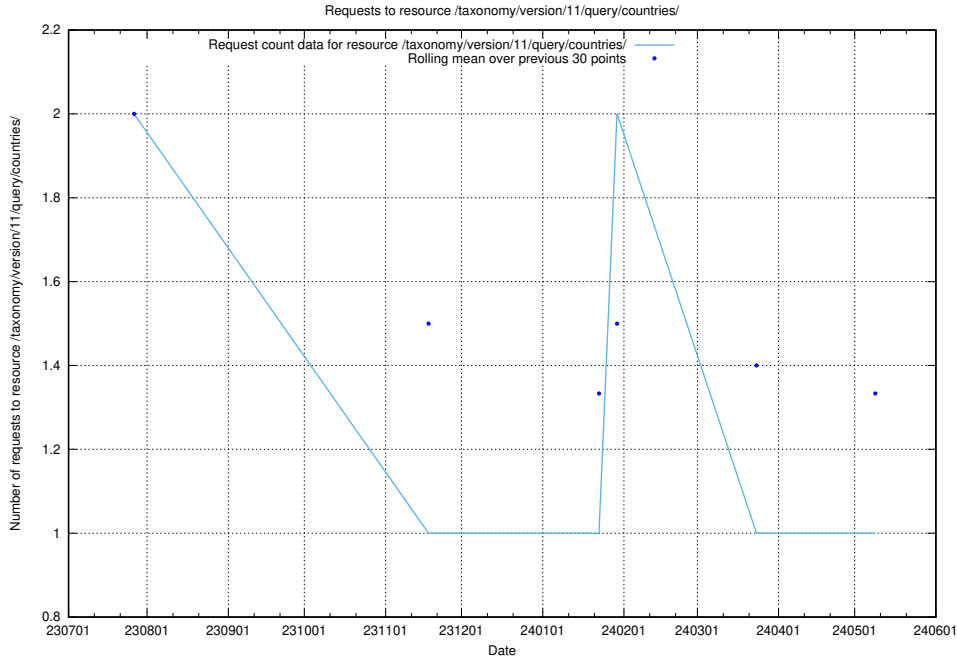

5.4946 Usage of /taxonomy/version/11/query/countries/

Here, we count the number of requests to resource /taxonomy/version/11/query/countries/.