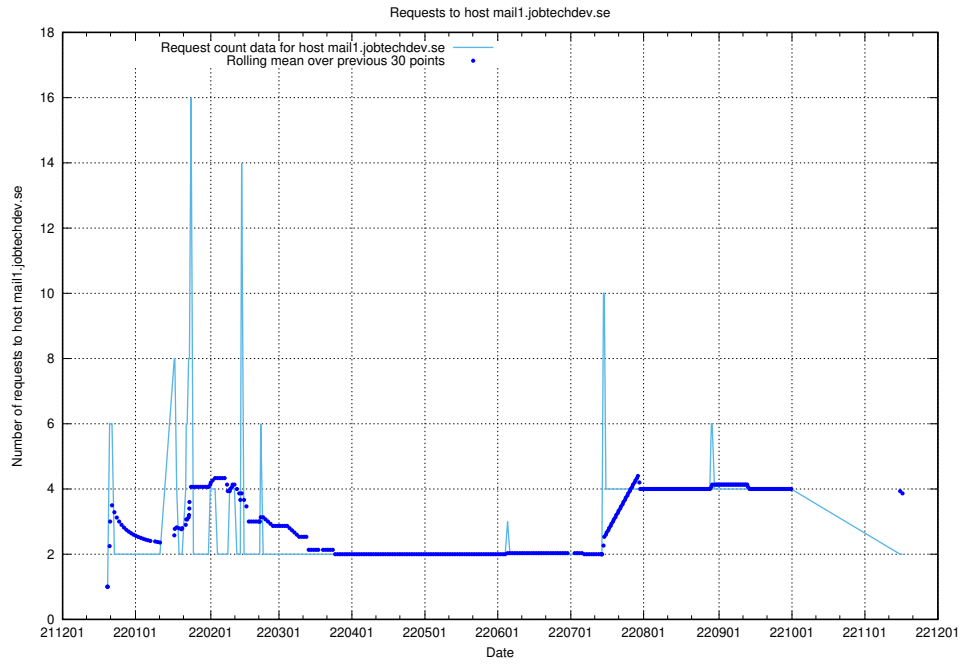

7.383 Usage of mail1.jobtechdev.se

Here, we count the number of requests to host mail1.jobtechdev.se.