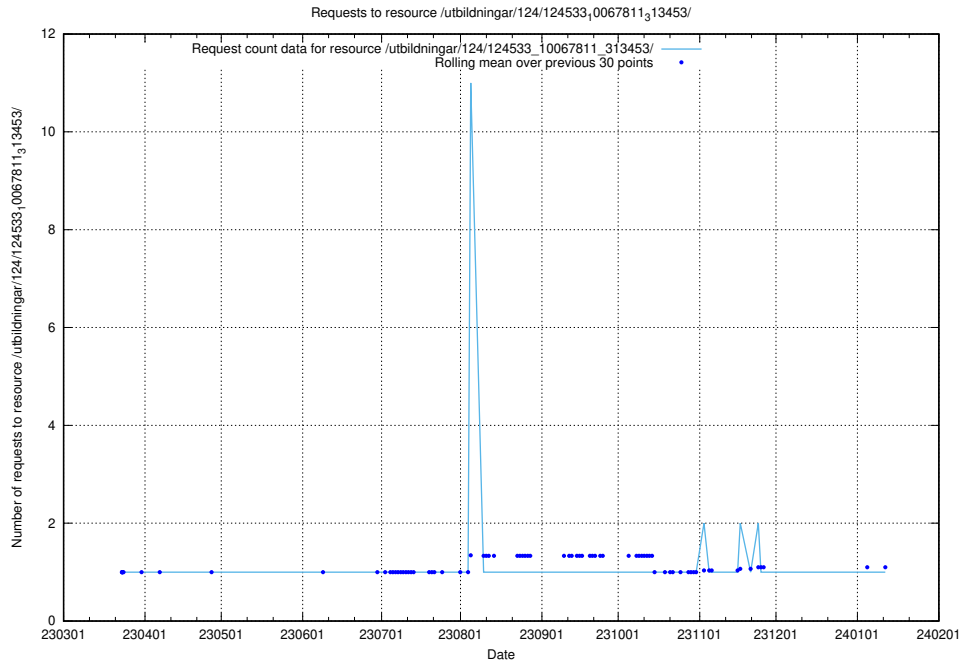

5.1245 Usage of /utbildningar/124/124533_10067811_313453/

Here, we count the number of requests to resource /utbildningar/124/124533_10067811_313453/.