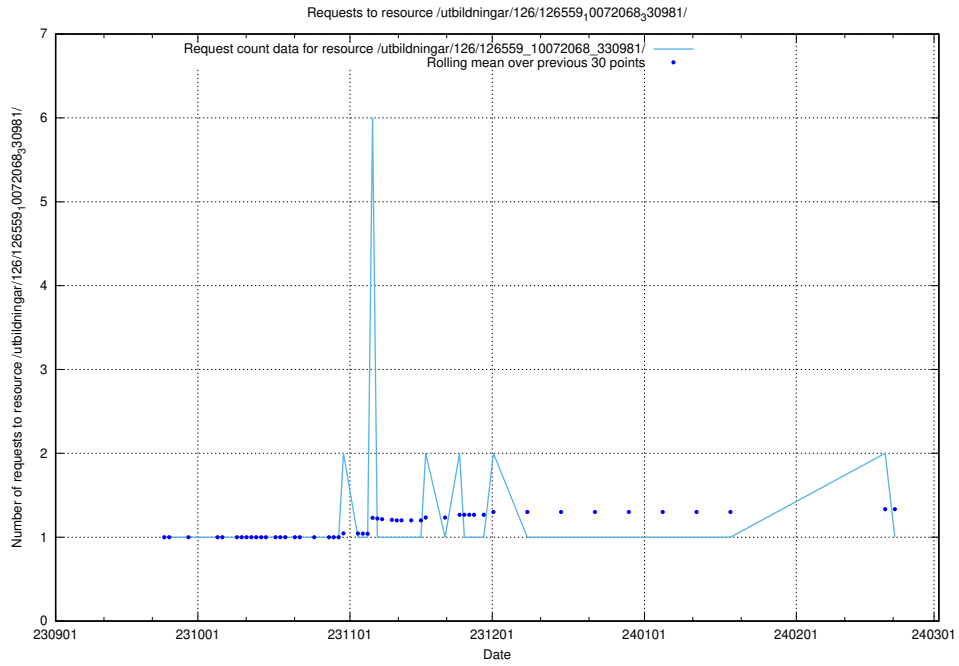

5.4505 Usage of /utbildningar/126/126559_10072068_330981/

Here, we count the number of requests to resource /utbildningar/126/126559_10072068_330981/.