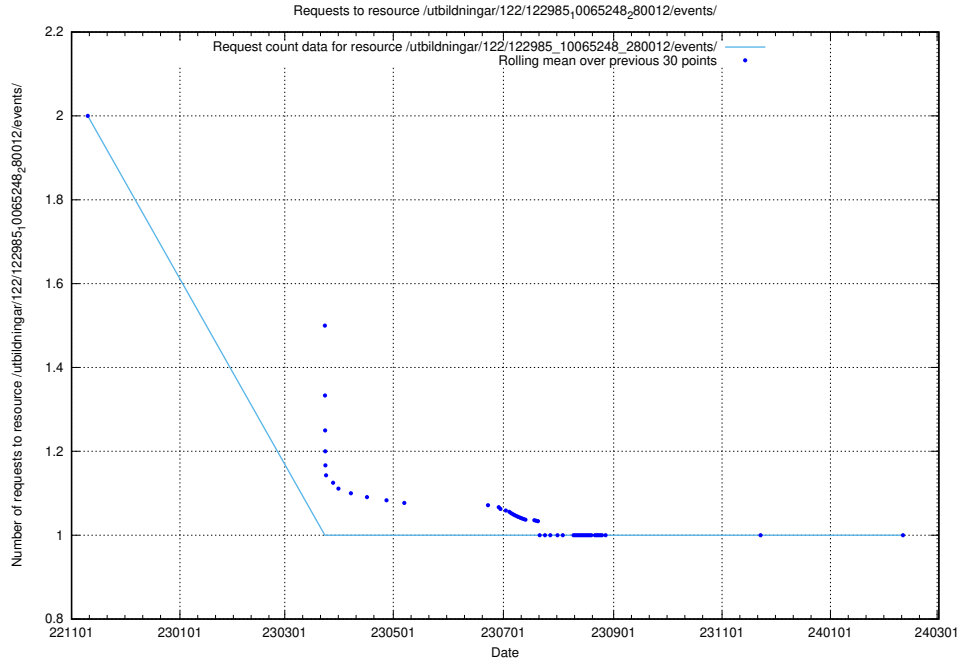

5.6277 Usage of /utbildningar/122/122985_10065248_280012/events/

Here, we count the number of requests to resource /utbildningar/122/122985_10065248_280012/events/