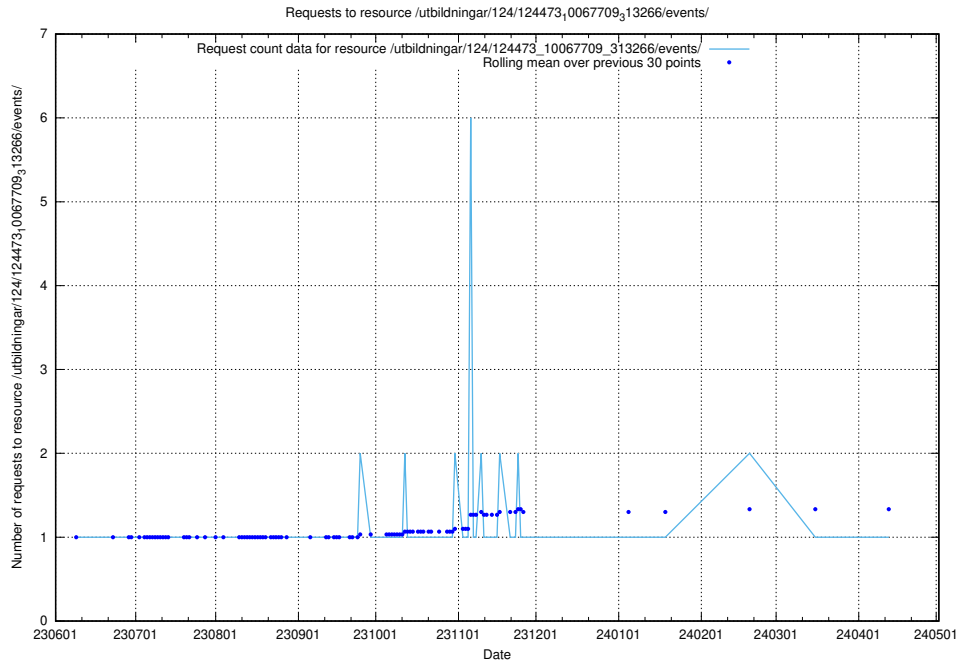

## 5.5922 Usage of /utbildningar/124/124473\_10067709\_313266/events/

Here, we count the number of requests to resource /utbildningar/124/124473\_10067709\_313266/events/