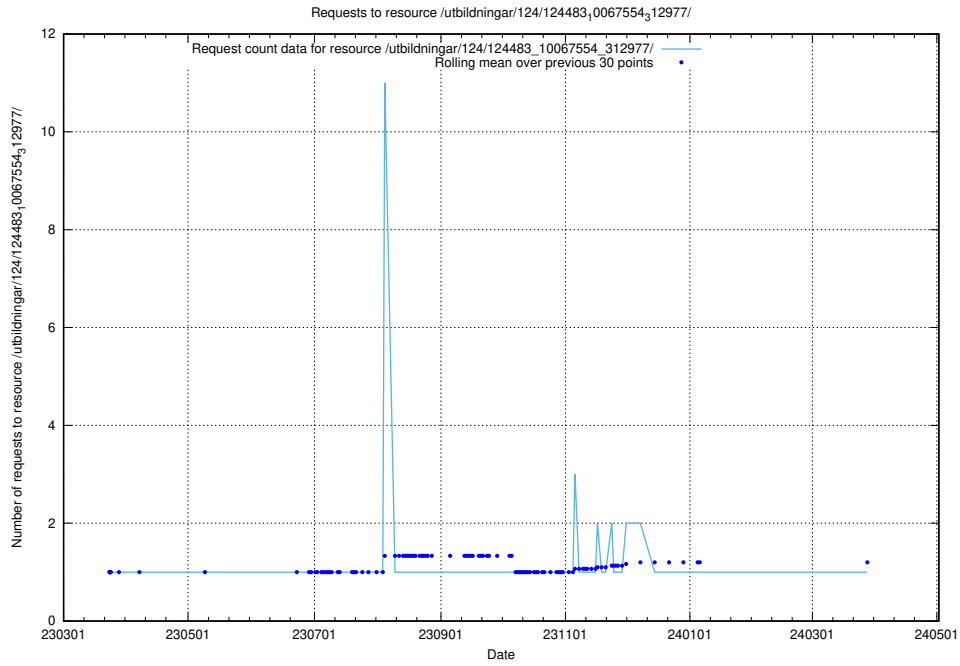

5.2830 Usage of /utbildningar/124/124483_10067554_312977/

Here, we count the number of requests to resource /utbildningar/124/124483_10067554_312977/.