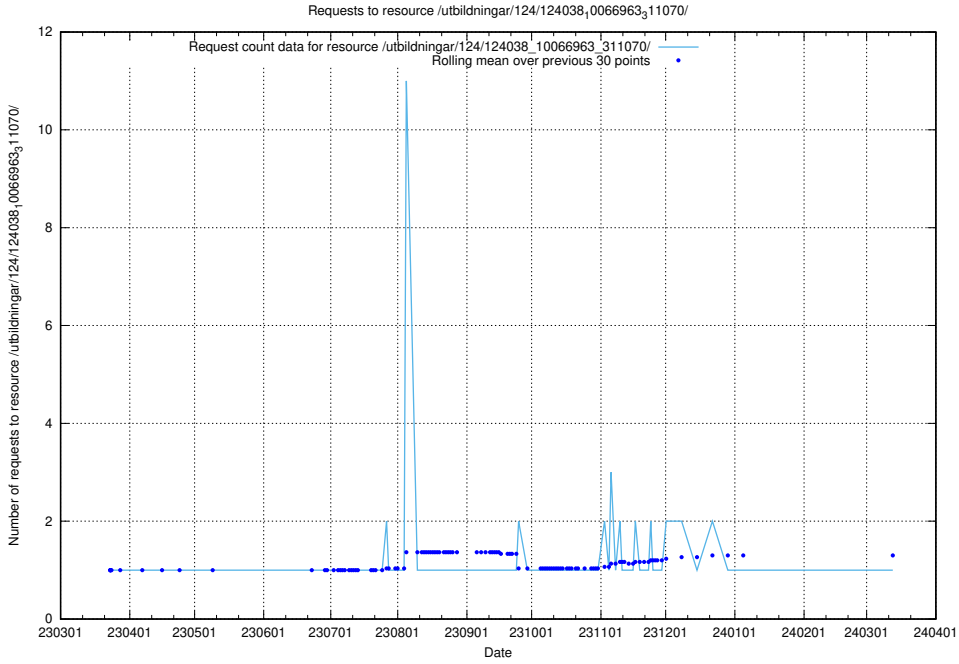

5.4388 Usage of /utbildningar/124/124038_10066963_311070/

Here, we count the number of requests to resource /utbildningar/124/124038_10066963_311070/.