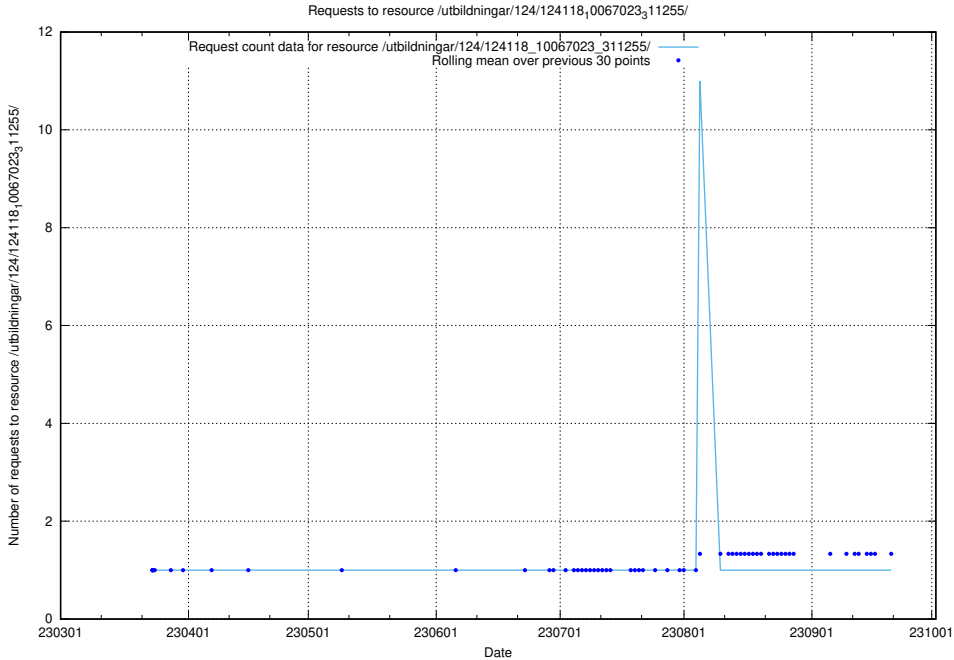

5.4230 Usage of /utbildningar/124/124118_10067023_311255/

Here, we count the number of requests to resource /utbildningar/124/124118_10067023_311255/.