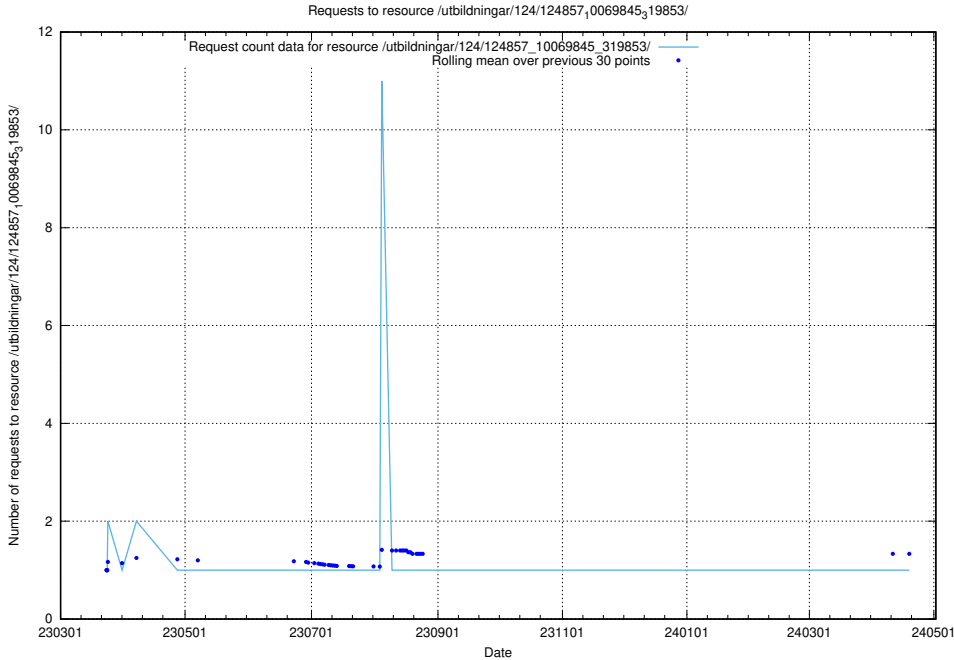

5.1202 Usage of /utbildningar/124/124857_10069845_319853/

Here, we count the number of requests to resource /utbildningar/124/124857_10069845_319853/.