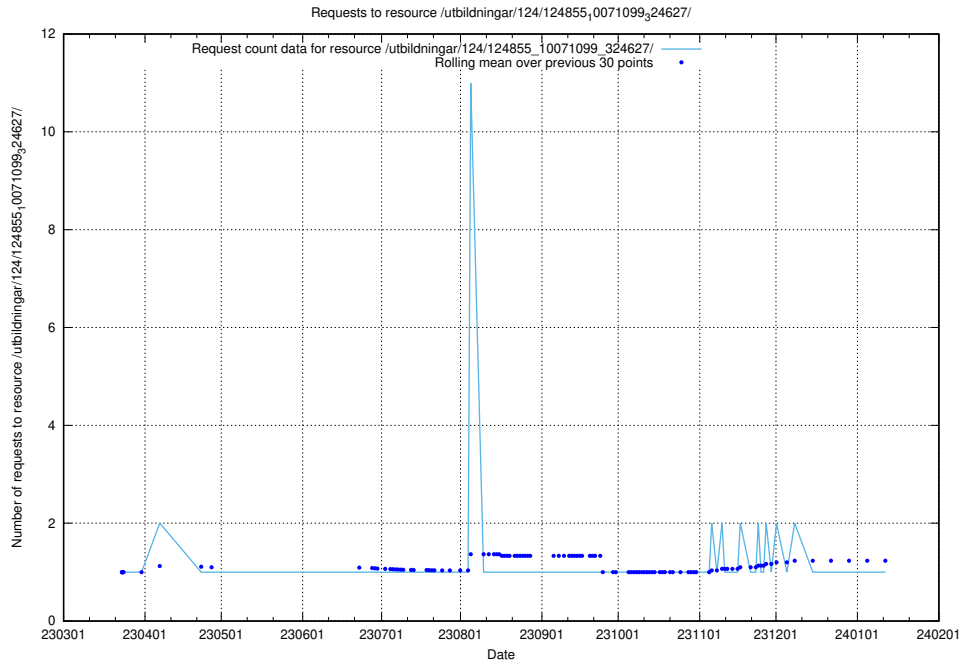

5.1212 Usage of /utbildningar/124/124855_10071099_324627/

Here, we count the number of requests to resource /utbildningar/124/124855_10071099_324627/.