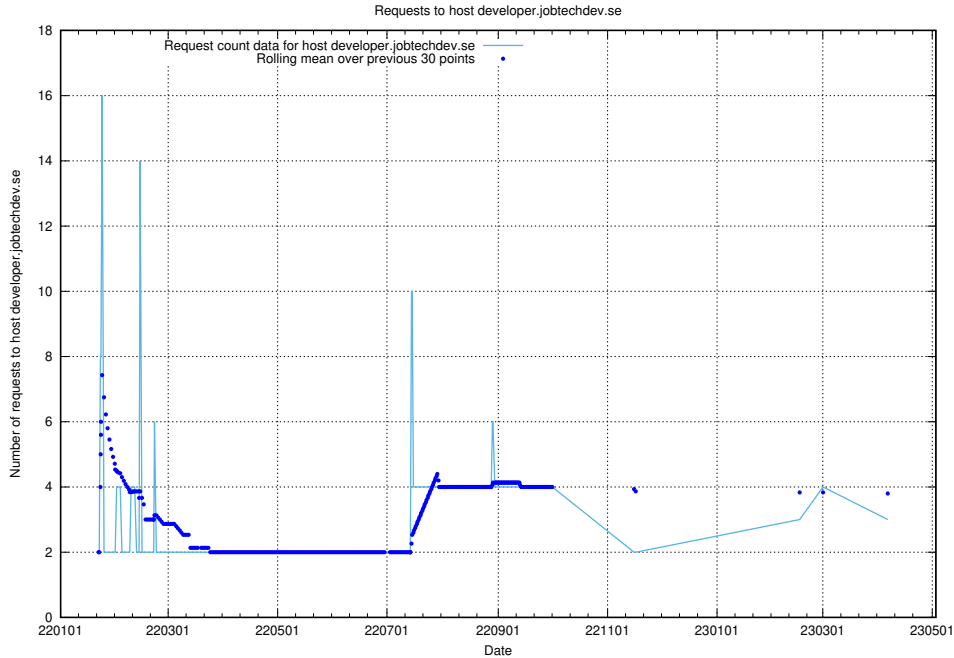

7.168 Usage of developer.jobtechdev.se

Here, we count the number of requests to host developer.jobtechdev.se.