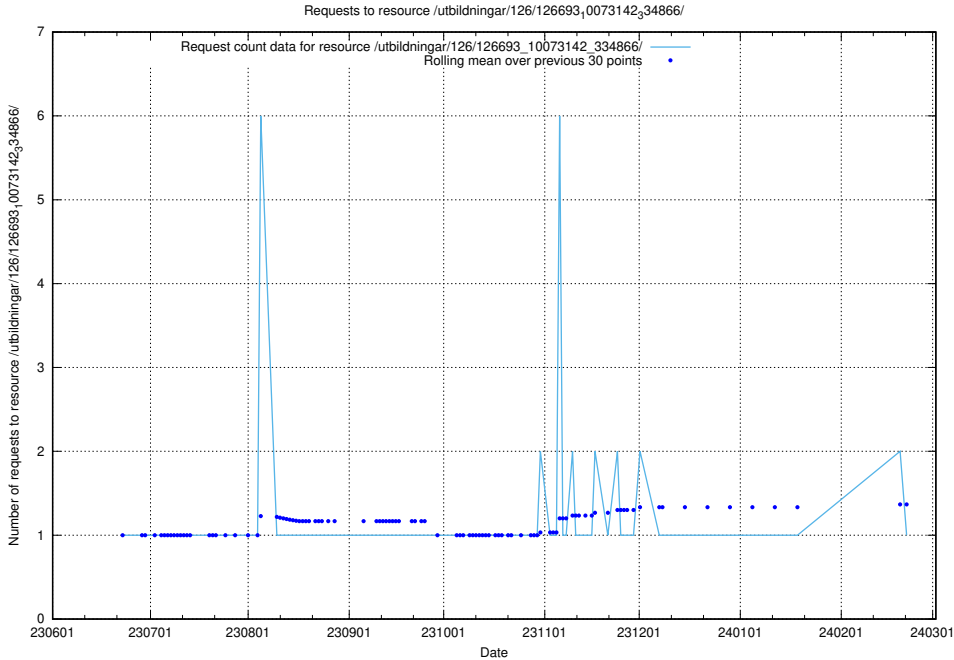

5.5671 Usage of /utbildningar/126/126693_10073142_334866/

Here, we count the number of requests to resource /utbildningar/126/126693_10073142_334866/.