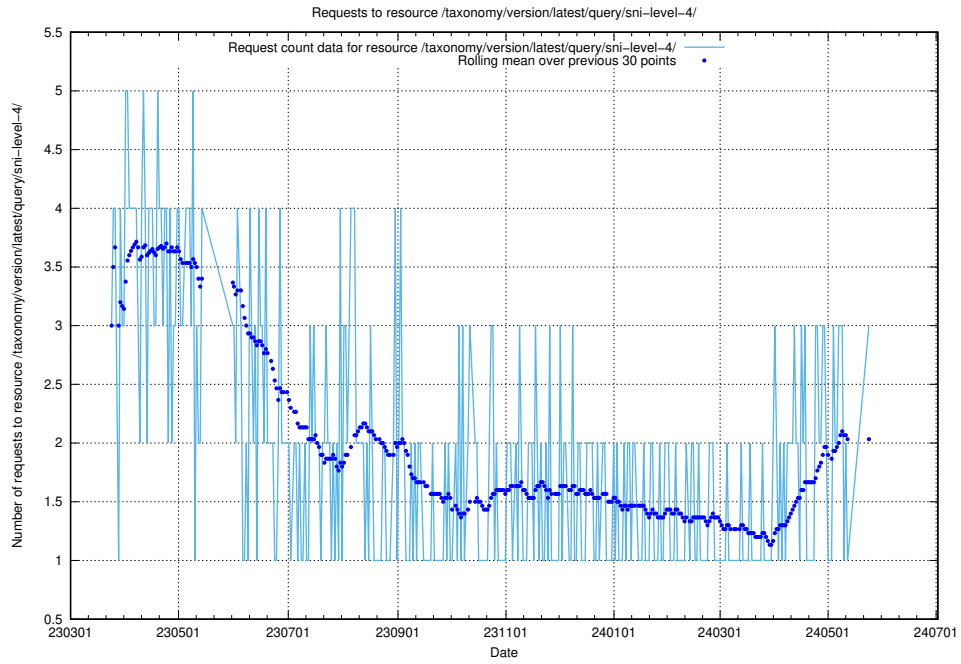

5.424 Usage of /taxonomy/version/latest/query/sni-level-4/

Here, we count the number of requests to resource /taxonomy/version/latest/query/sni-level-4/.