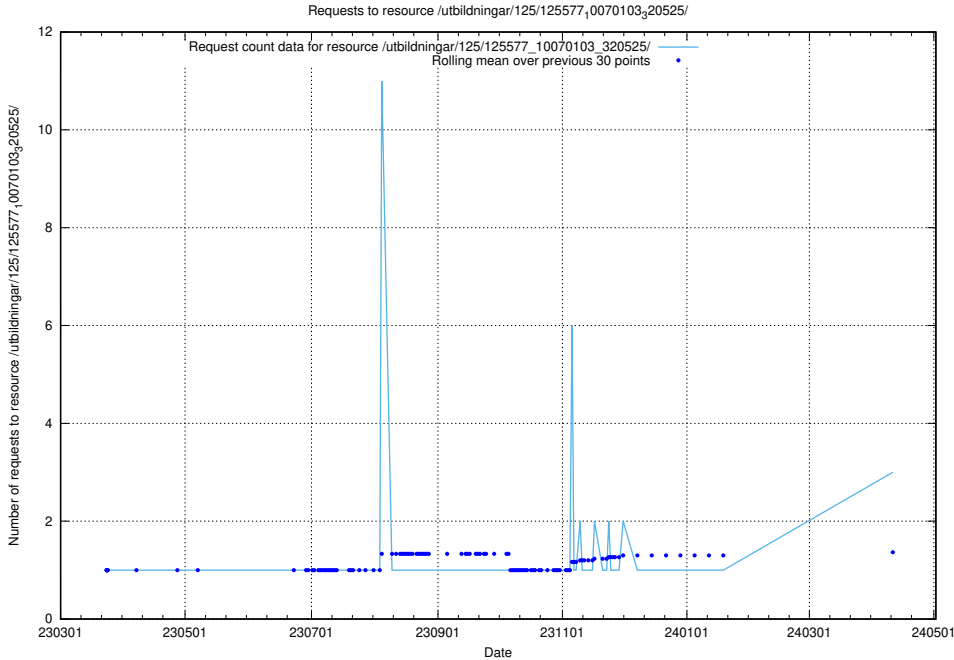

5.253 Usage of /utbildningar/125/125577_10070103_320525/

Here, we count the number of requests to resource /utbildningar/125/125577_10070103_320525/.