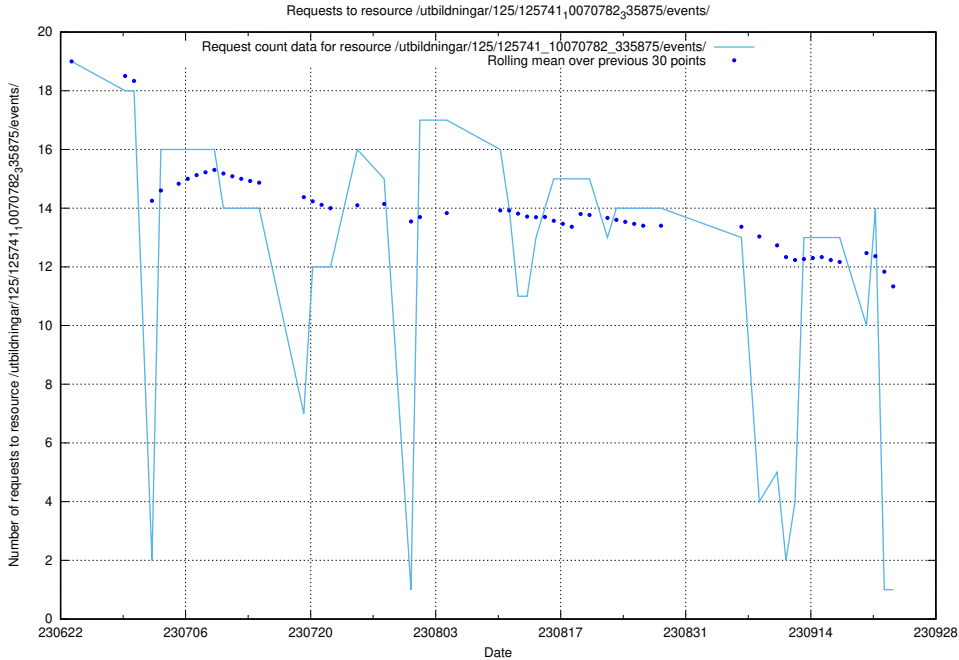

5.5583 Usage of /utbildningar/125/125741_10070782_335875/events/

Here, we count the number of requests to resource /utbildningar/125/125741_10070782_335875/events/