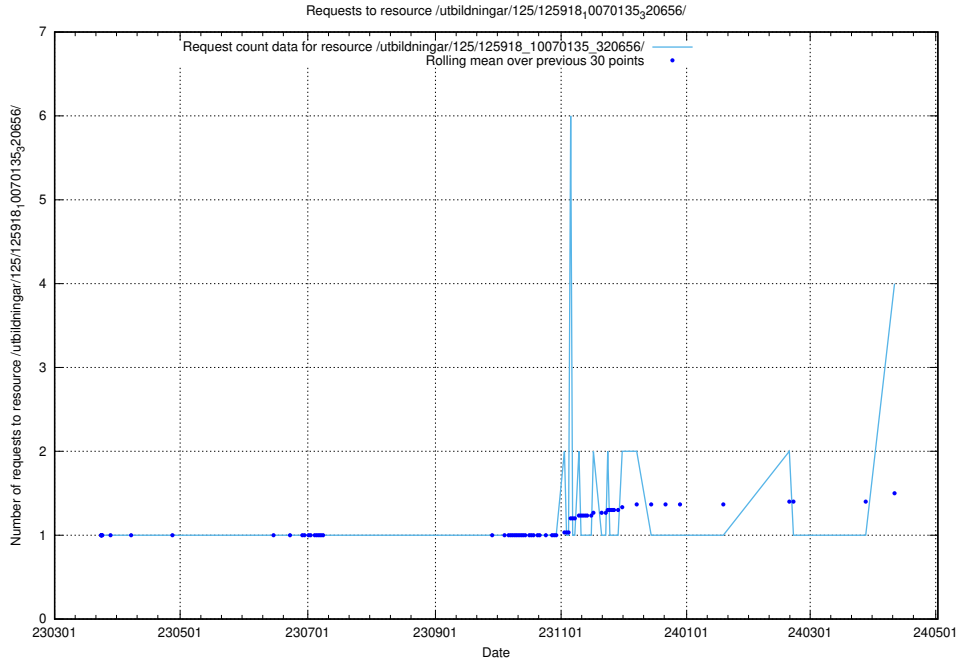

5.247 Usage of /utbildningar/125/125918_10070135_320656/

Here, we count the number of requests to resource /utbildningar/125/125918_10070135_320656/.