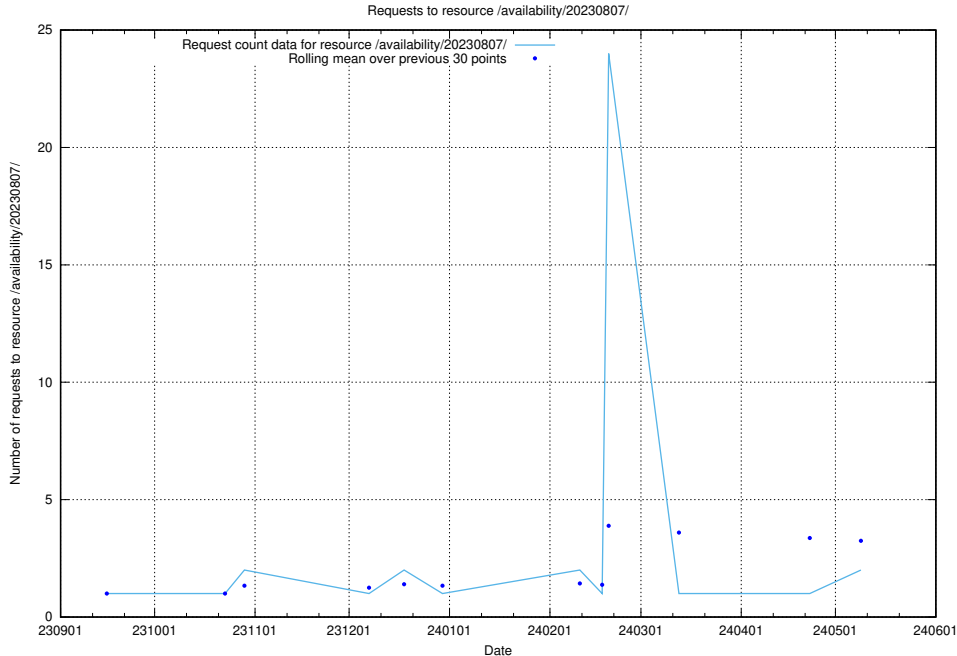

5.746 Usage of /availability/20230807/

Here, we count the number of requests to resource /availability/20230807/.