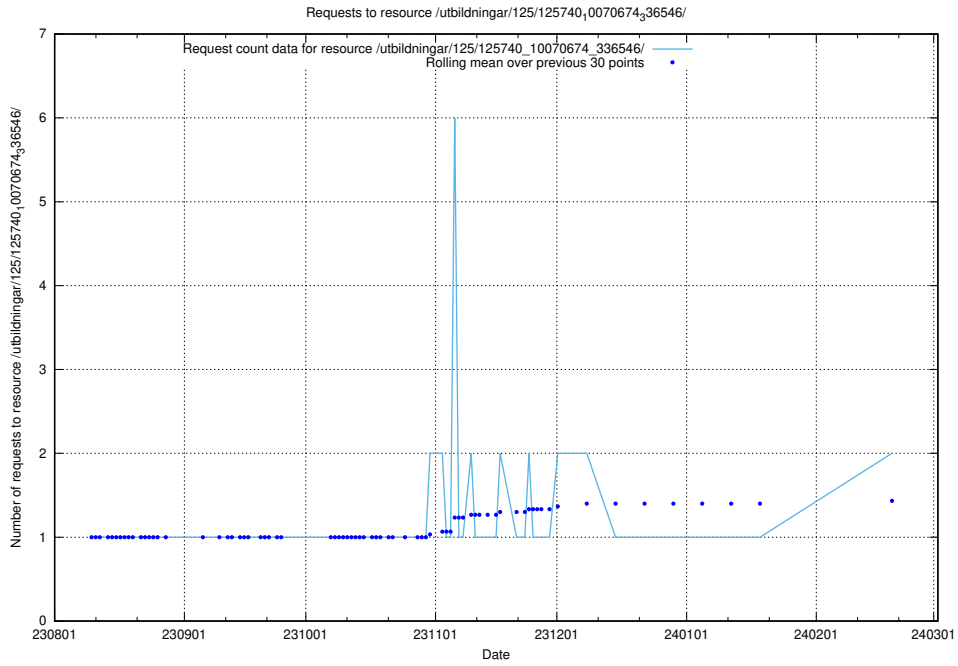

5.772 Usage of /utbildningar/125/125740_10070674_336546/

Here, we count the number of requests to resource /utbildningar/125/125740_10070674_336546/.