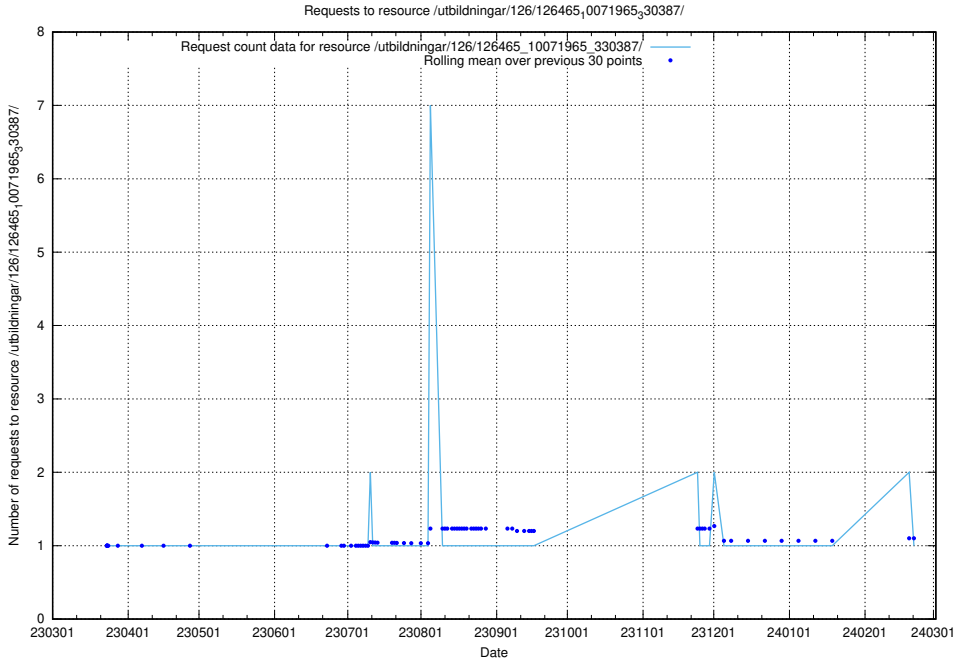

5.6422 Usage of /utbildningar/126/126465_10071965_330387/

Here, we count the number of requests to resource /utbildningar/126/126465_10071965_330387/.