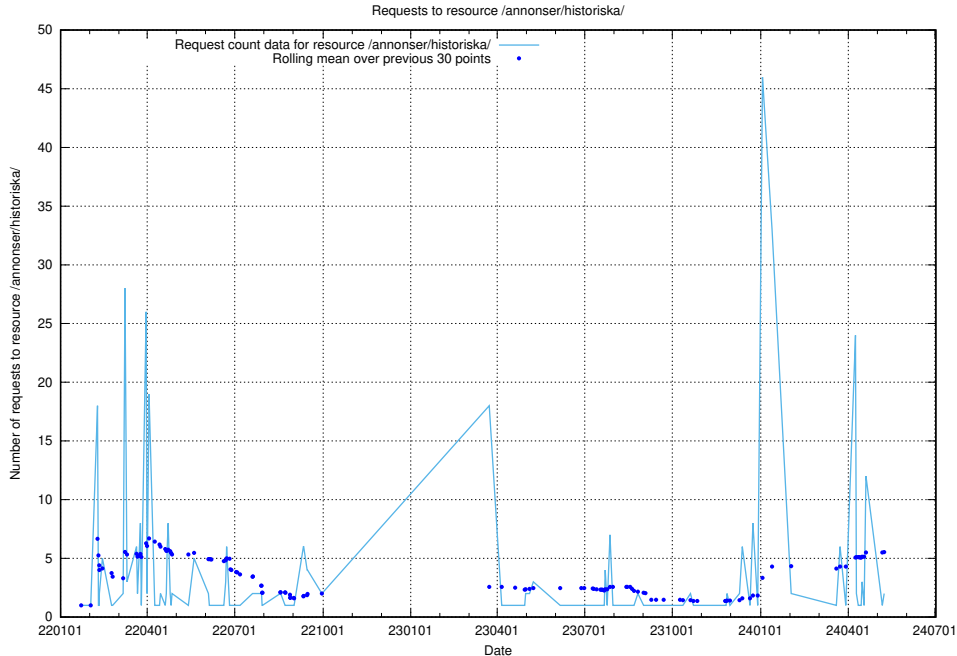

5.805 Usage of /annonser/historiska/

Here, we count the number of requests to resource /annonser/historiska/.