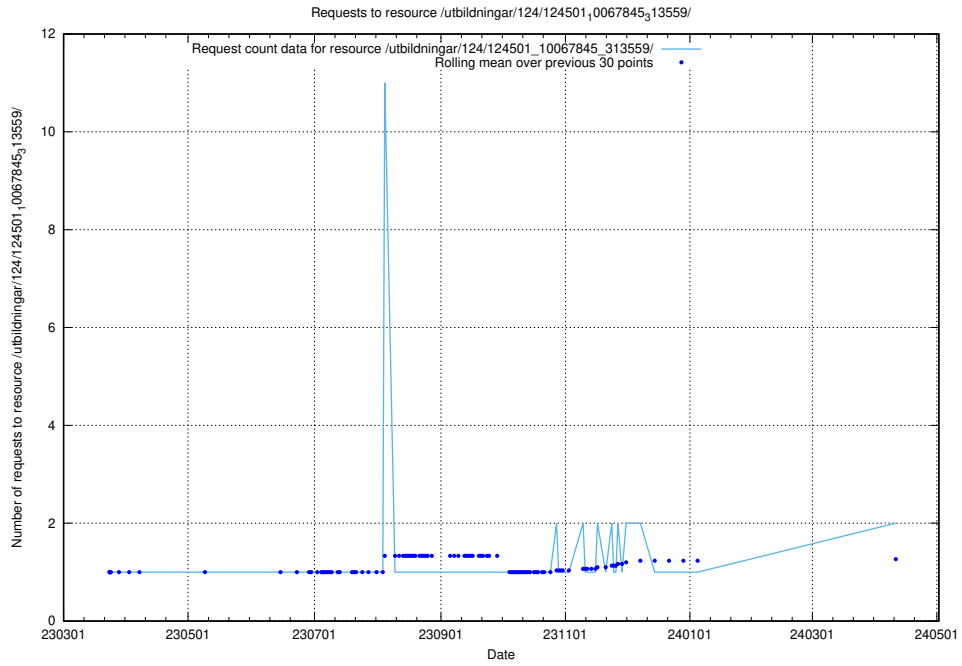

5.554 Usage of /utbildningar/124/124501_10067845_313559/

Here, we count the number of requests to resource /utbildningar/124/124501_10067845_313559/.