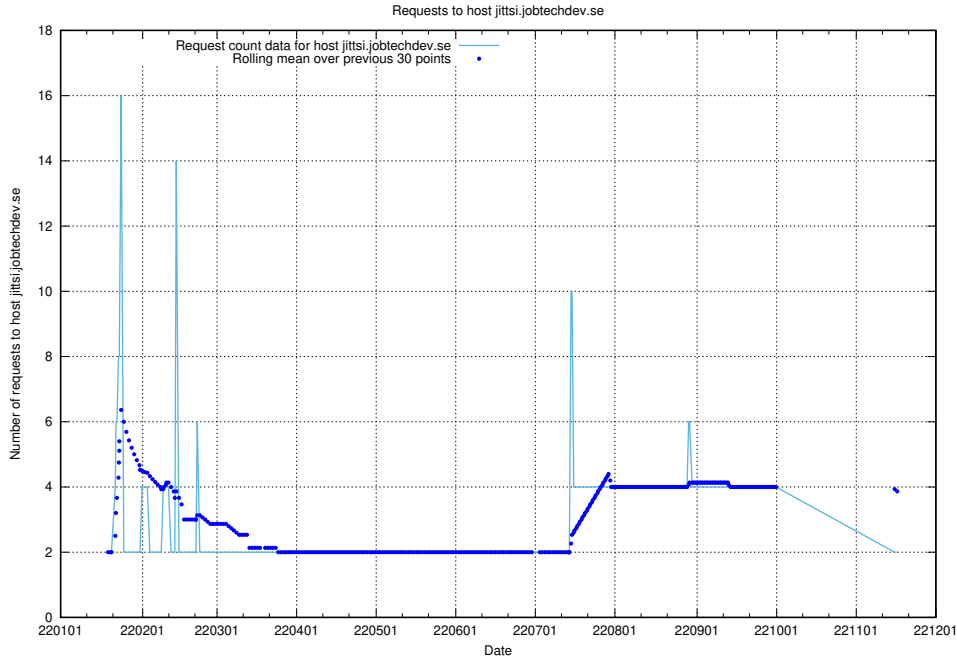

7.274 Usage of jittsi.jobtechdev.se

Here, we count the number of requests to host jittsi.jobtechdev.se.