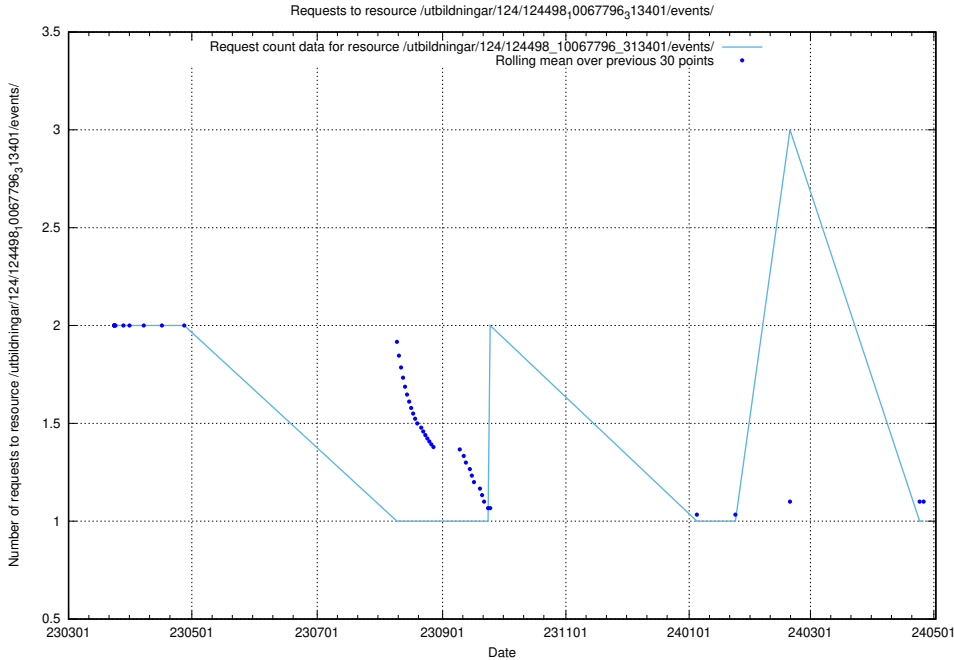

### 5.6304 Usage of /utbildningar/124/124498\_10067796\_313401/events/

Here, we count the number of requests to resource /utbildningar/124/124498\_10067796\_313401/events/