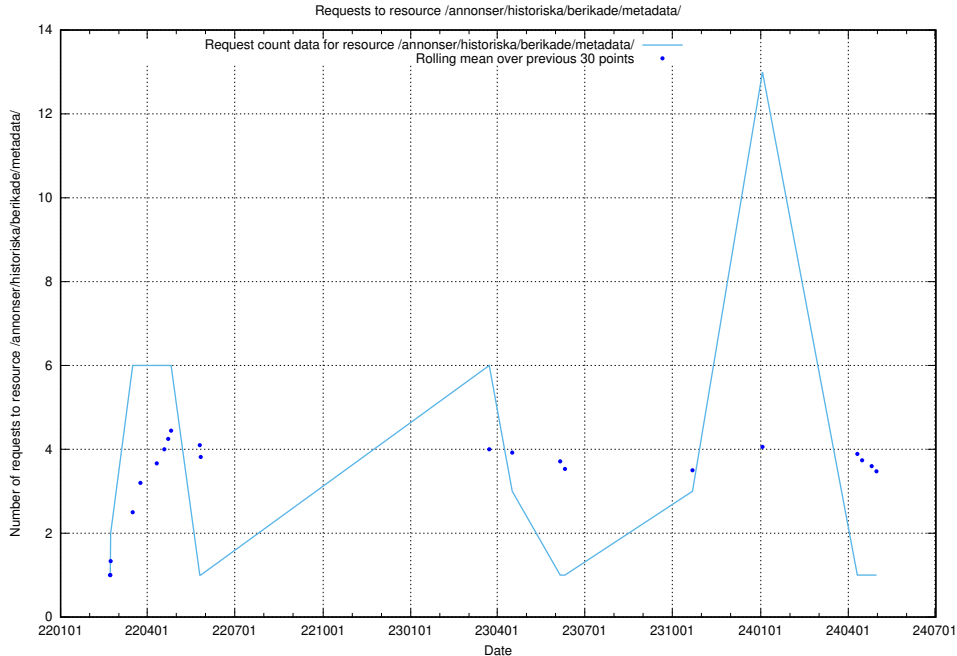

5.1268 Usage of /annonser/historiska/berikade/metadata/

Here, we count the number of requests to resource /annonser/historiska/berikade/metadata/.