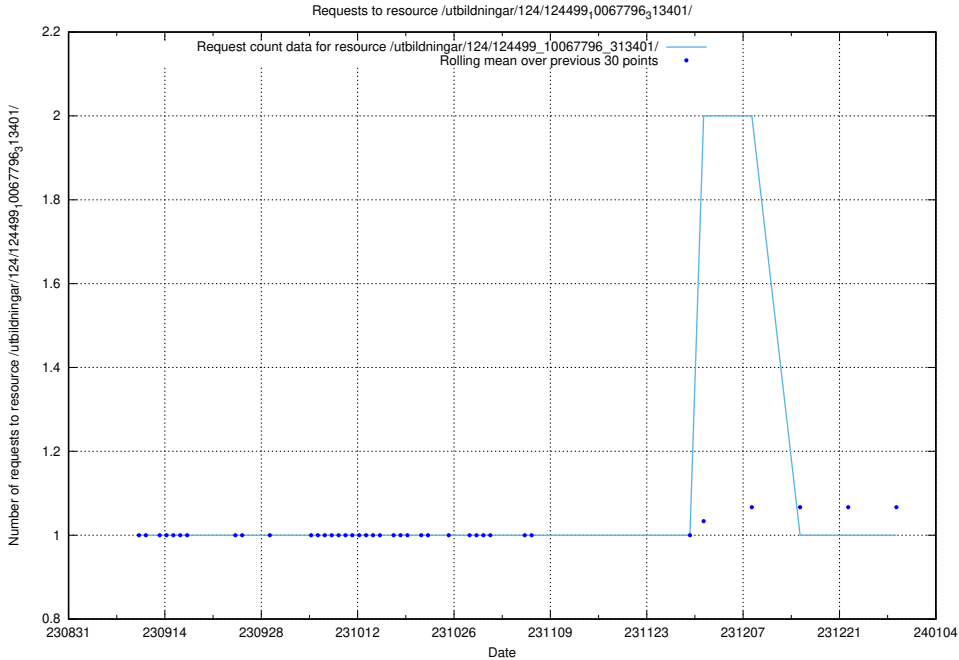

5.4639 Usage of /utbildningar/124/124499_10067796_313401/

Here, we count the number of requests to resource /utbildningar/124/124499_10067796_313401/.