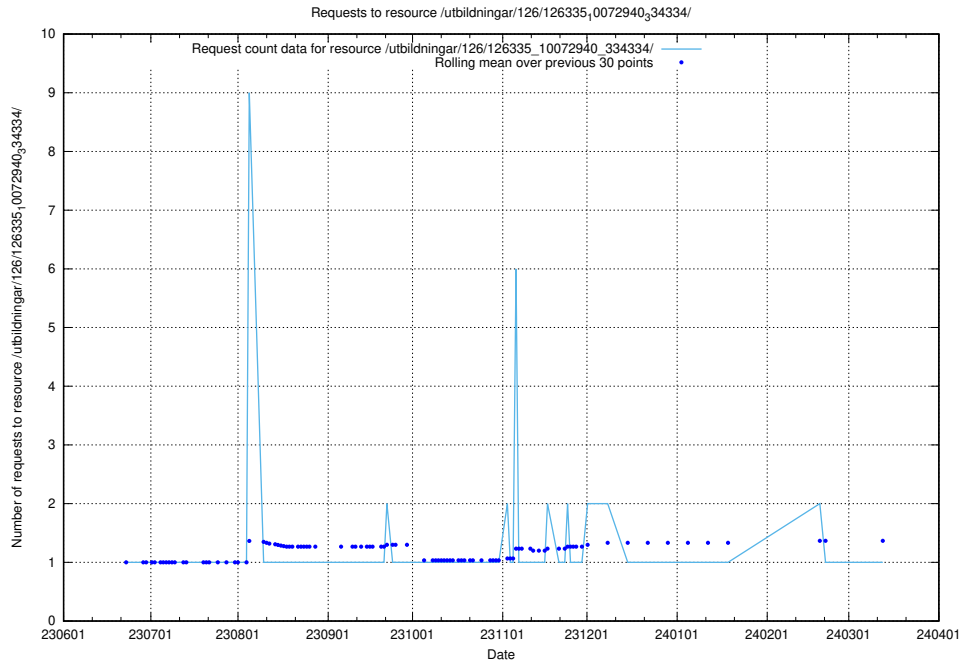

5.5697 Usage of /utbildningar/126/126335_10072940_334334/

Here, we count the number of requests to resource /utbildningar/126/126335_10072940_334334/.