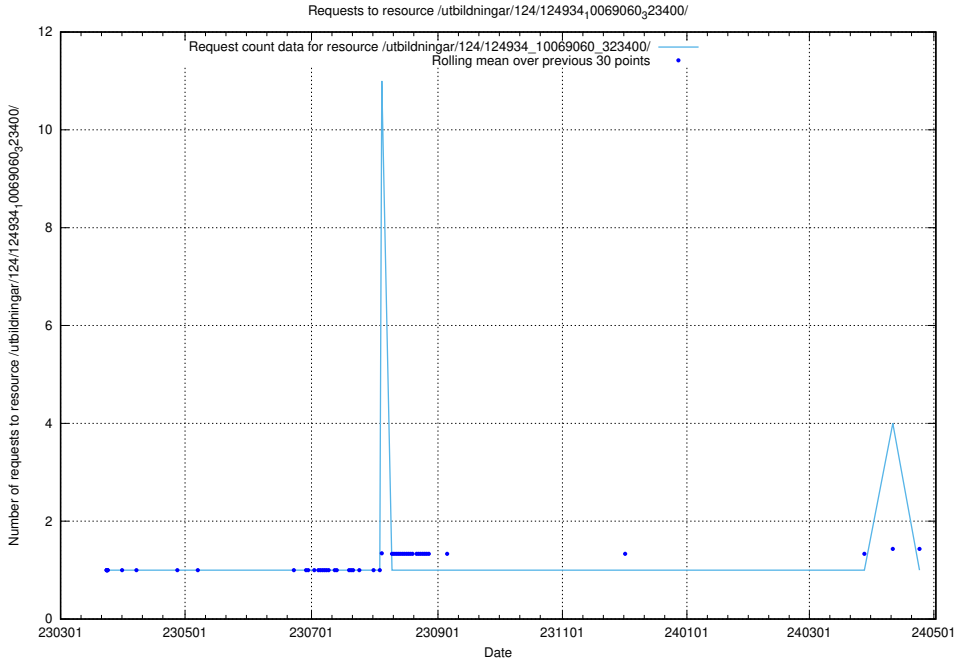

5.1169 Usage of /utbildningar/124/124934_10069060_323400/

Here, we count the number of requests to resource /utbildningar/124/124934_10069060_323400/.