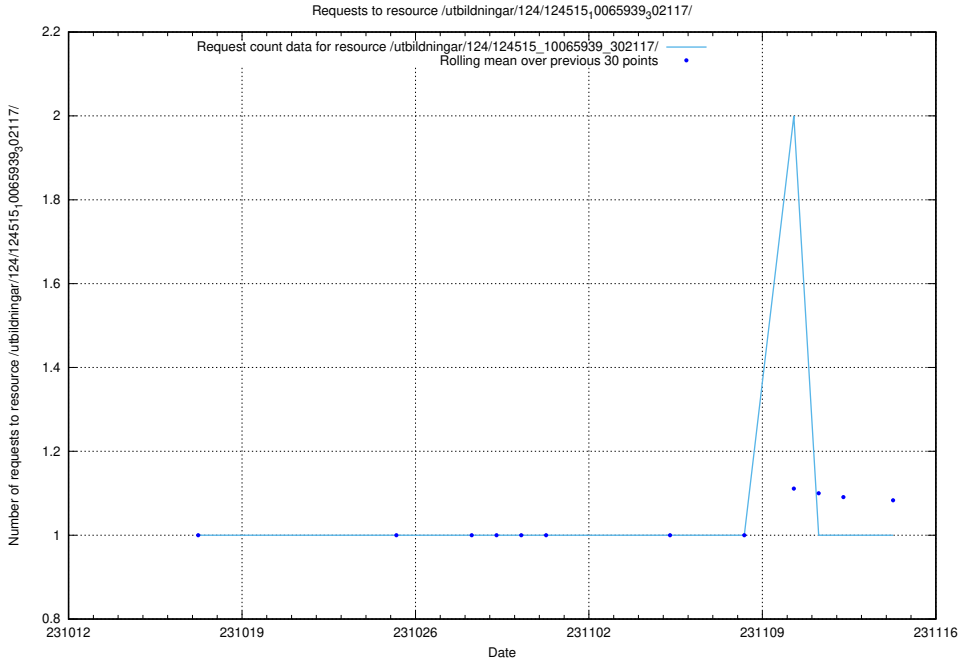

5.4337 Usage of /utbildningar/124/124515_10065939_302117/

Here, we count the number of requests to resource /utbildningar/124/124515_10065939_302117/.