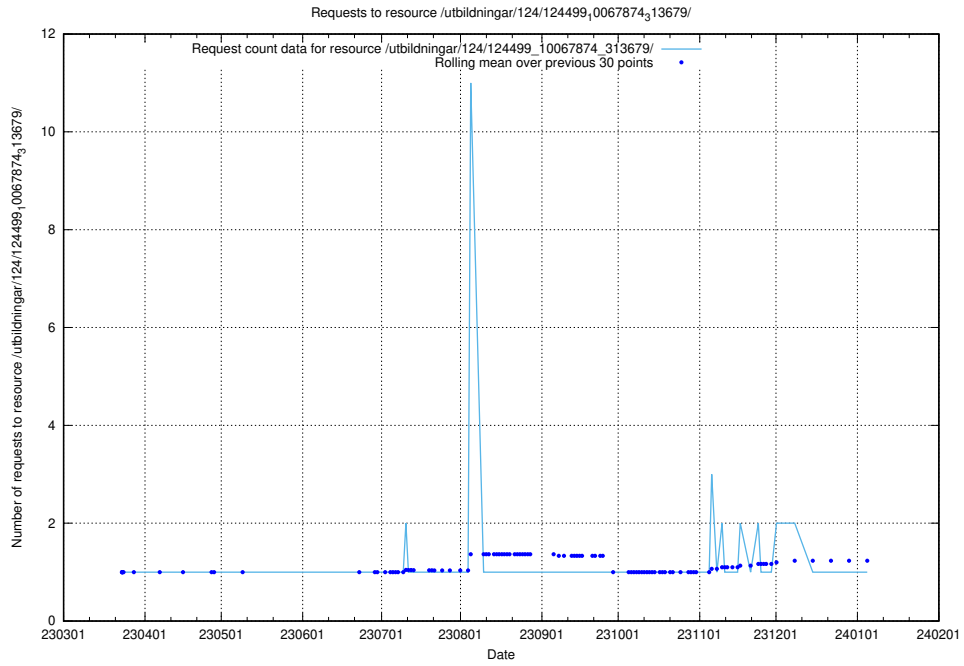

5.2391 Usage of /utbildningar/124/124499_10067874_313679/

Here, we count the number of requests to resource /utbildningar/124/124499_10067874_313679/.