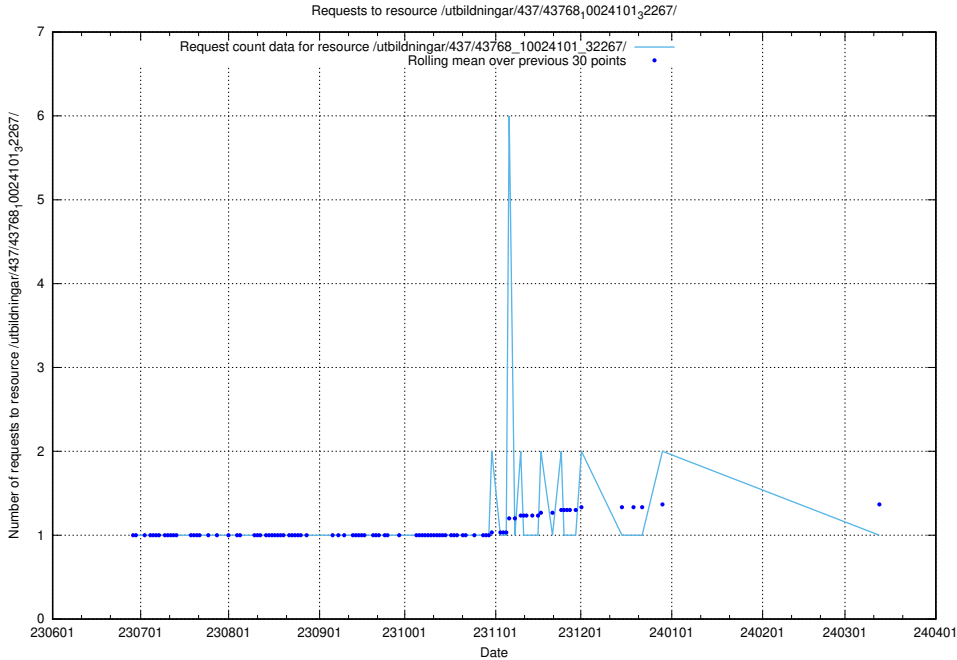

5.5454 Usage of /utbildningar/437/43768_10024101_32267/

Here, we count the number of requests to resource /utbildningar/437/43768_10024101_32267/.