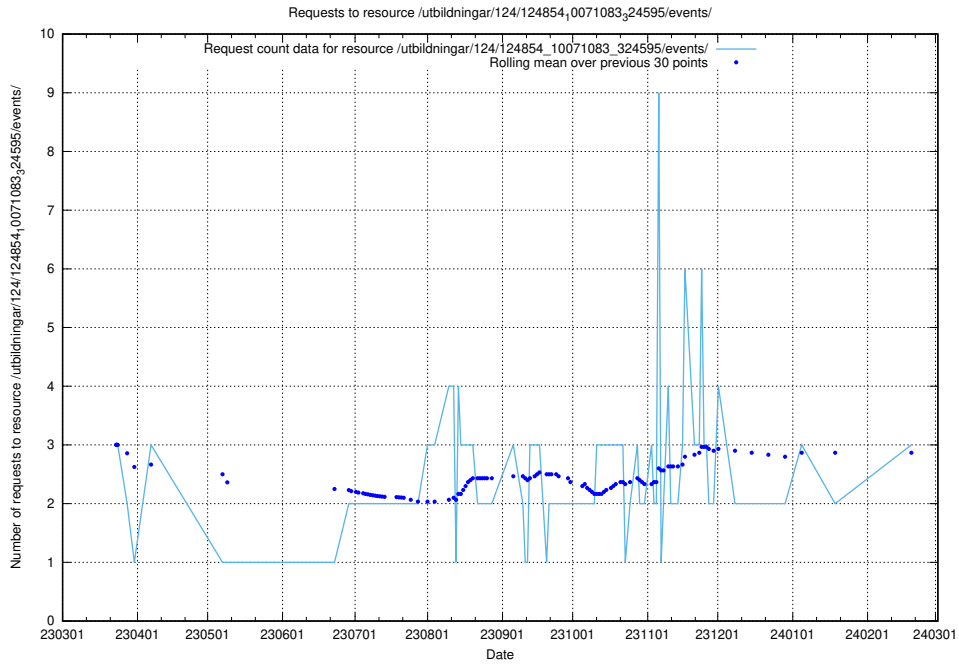

5.441 Usage of /utbildningar/124/124854_10071083_324595/events/

Here, we count the number of requests to resource /utbildningar/124/124854_10071083_324595/events/