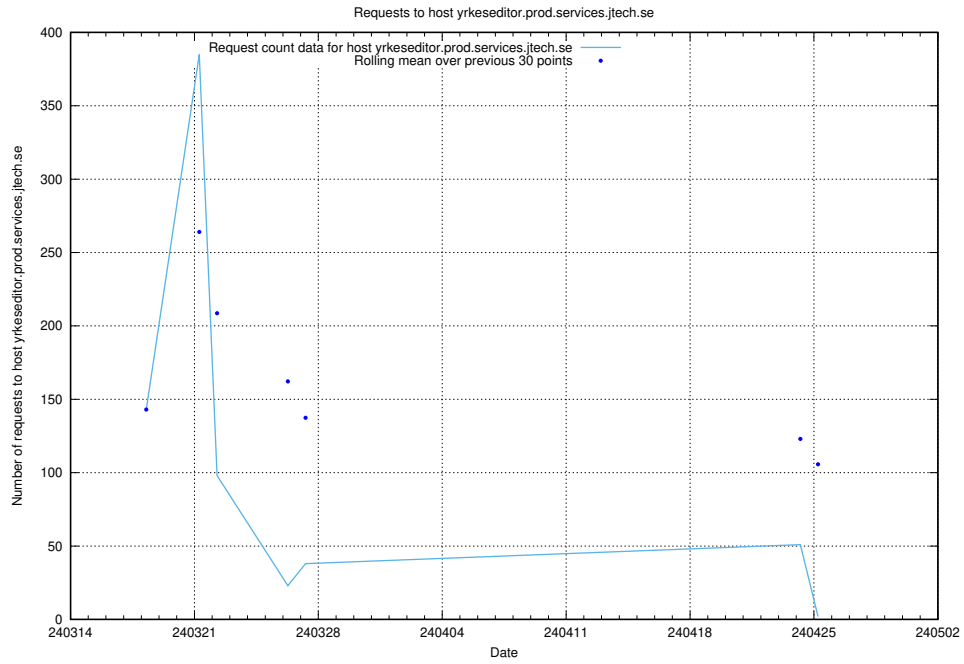

7.566 Usage of yrkeseditor.prod.services.jtech.se

Here, we count the number of requests to host yrkeseditor.prod.services.jtech.se.