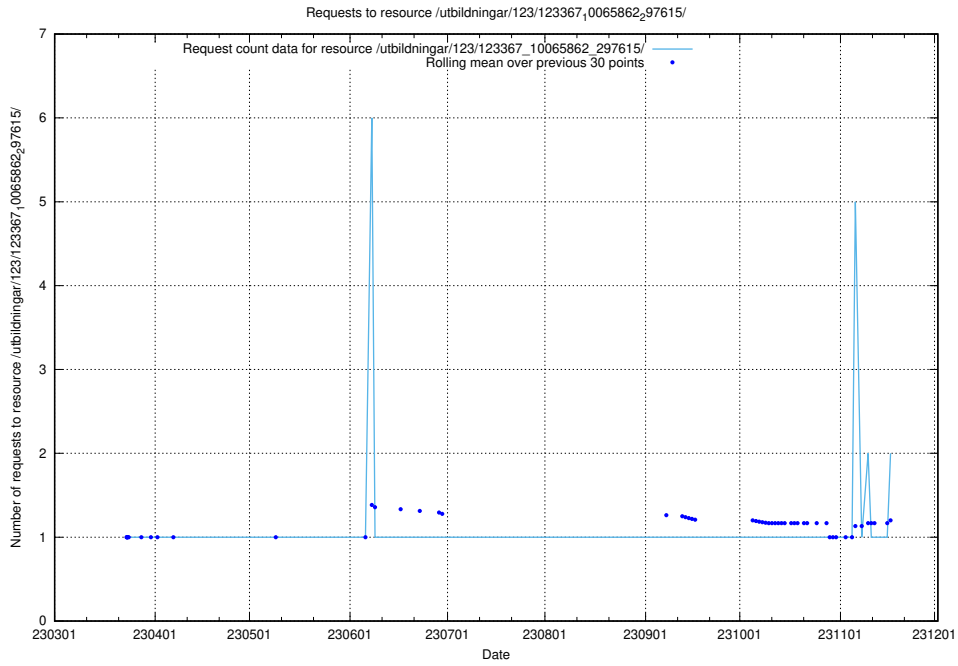

5.764 Usage of /utbildningar/123/123367_10065862_297615/

Here, we count the number of requests to resource /utbildningar/123/123367_10065862_297615/.