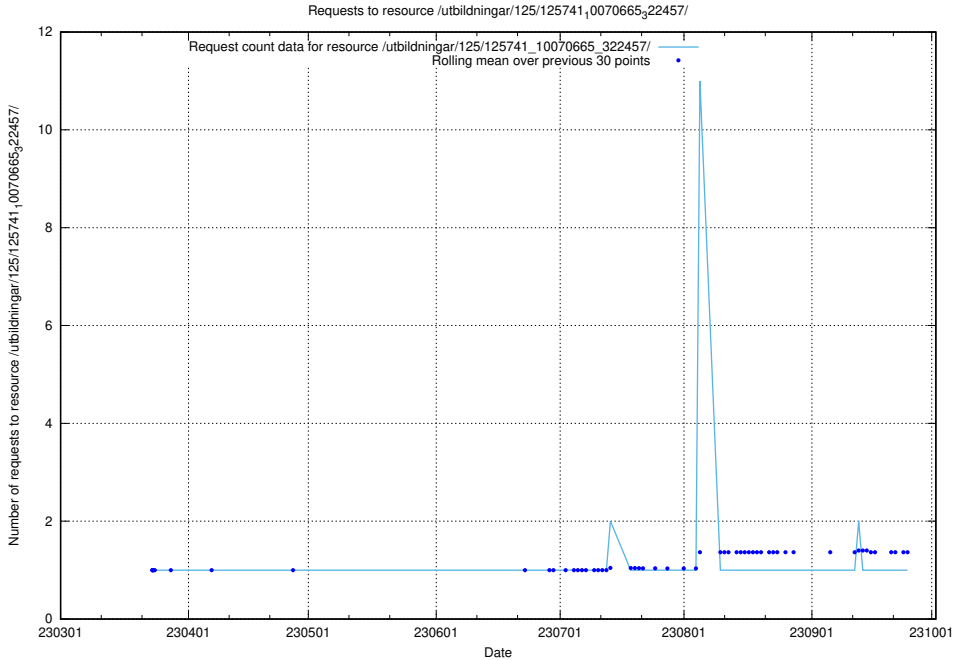

5.6496 Usage of /utbildningar/125/125741_10070665_322457/

Here, we count the number of requests to resource /utbildningar/125/125741_10070665_322457/.