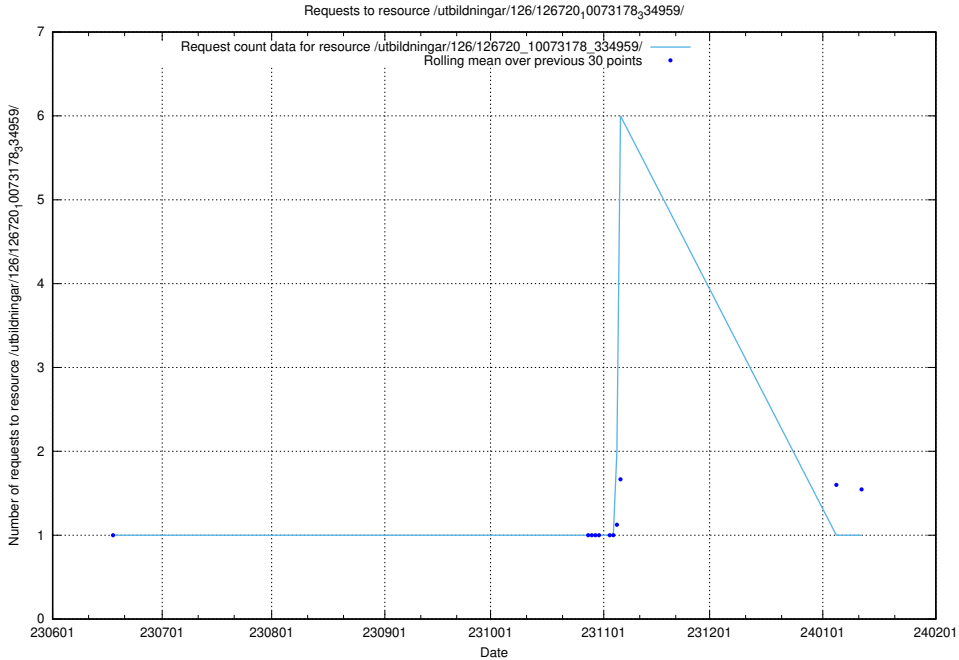

5.5879 Usage of /utbildningar/126/126720_10073178_334959/

Here, we count the number of requests to resource /utbildningar/126/126720_10073178_334959/.