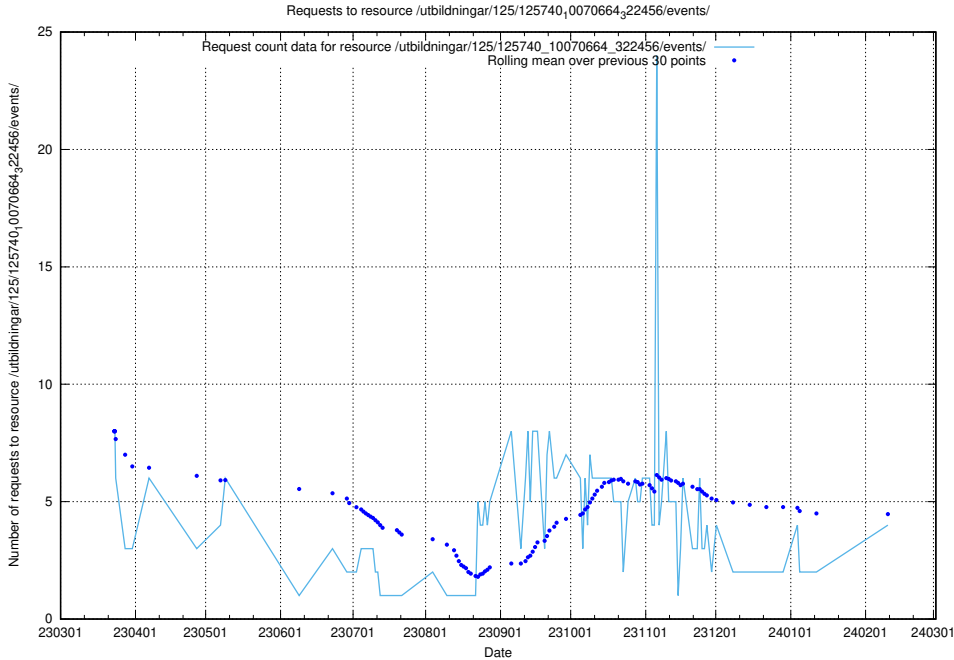

5.242 Usage of /utbildningar/125/125740_10070664_322456/events/

Here, we count the number of requests to resource /utbildningar/125/125740_10070664_322456/events/