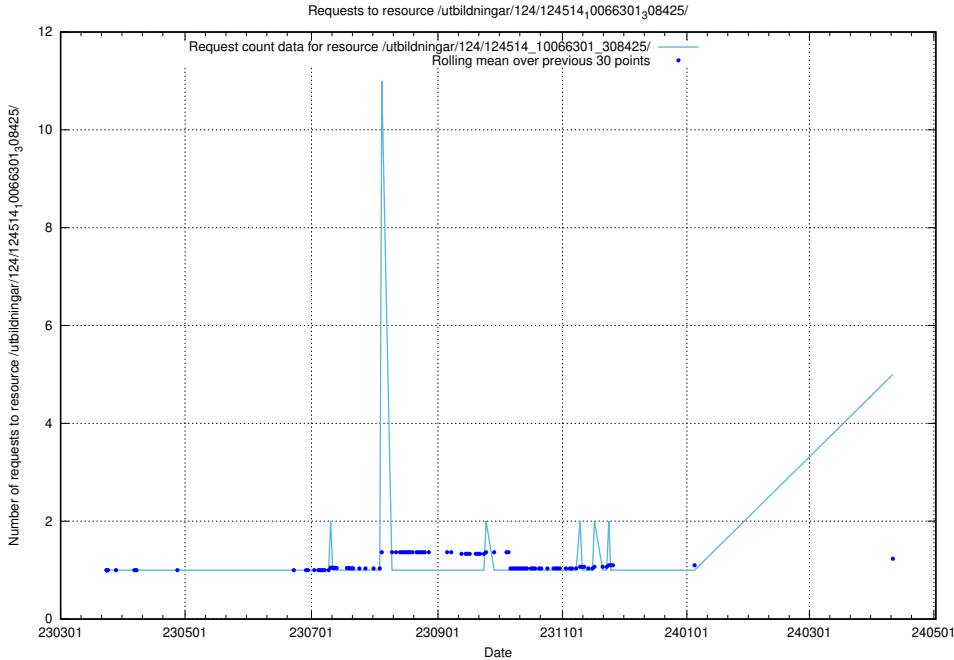

5.122 Usage of /utbildningar/124/124514_10066301_308425/

Here, we count the number of requests to resource /utbildningar/124/124514_10066301_308425/.