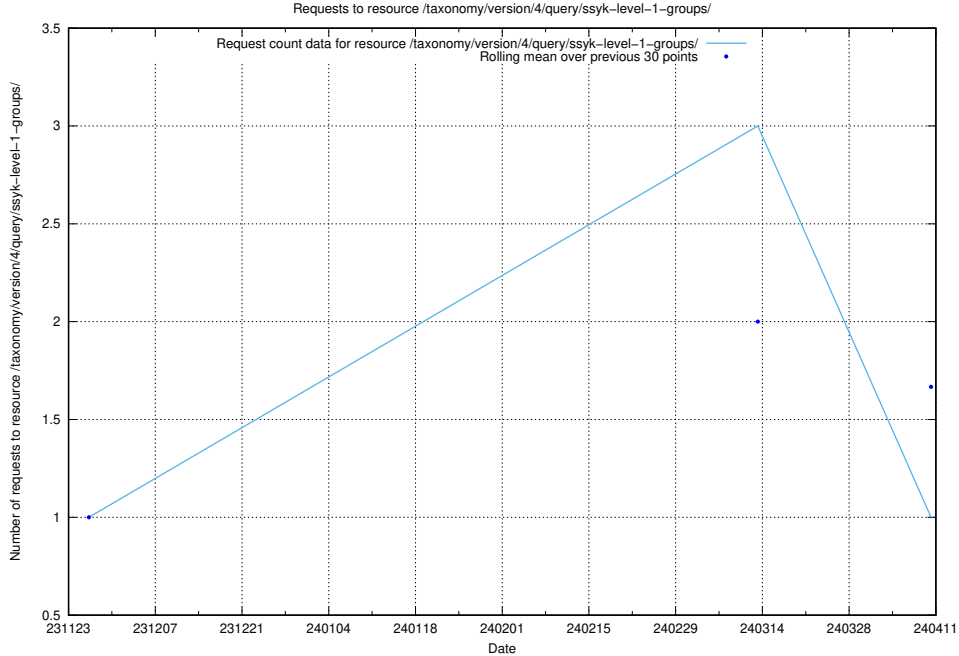

5.4018 Usage of /taxonomy/version/4/query/ssyk-level-1-groups/

Here, we count the number of requests to resource /taxonomy/version/4/query/ssyk-level-1-groups/.