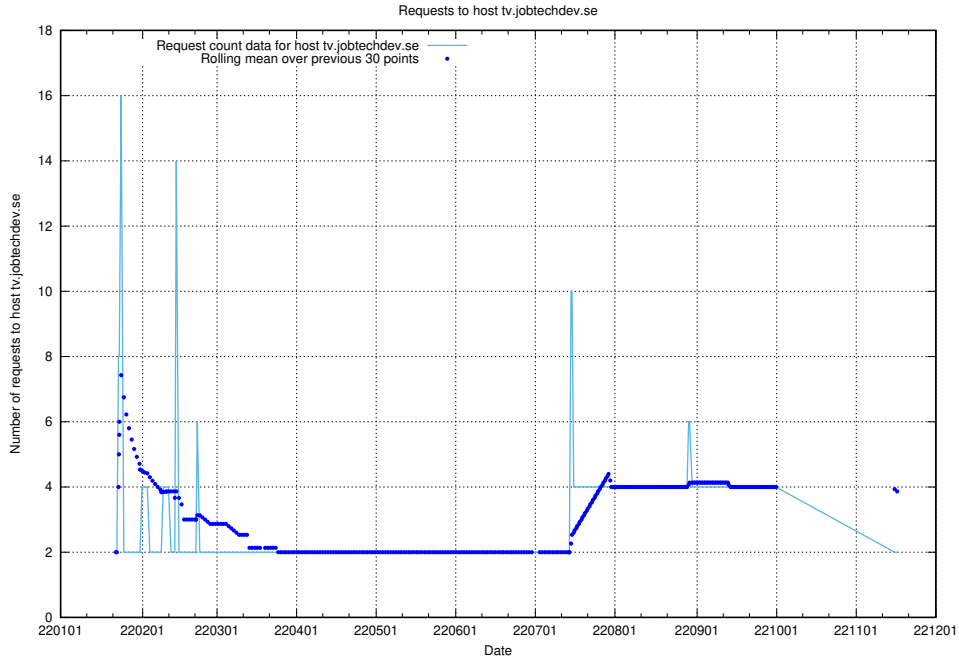

7.587 Usage of tv.jobtechdev.se

Here, we count the number of requests to host tv.jobtechdev.se.