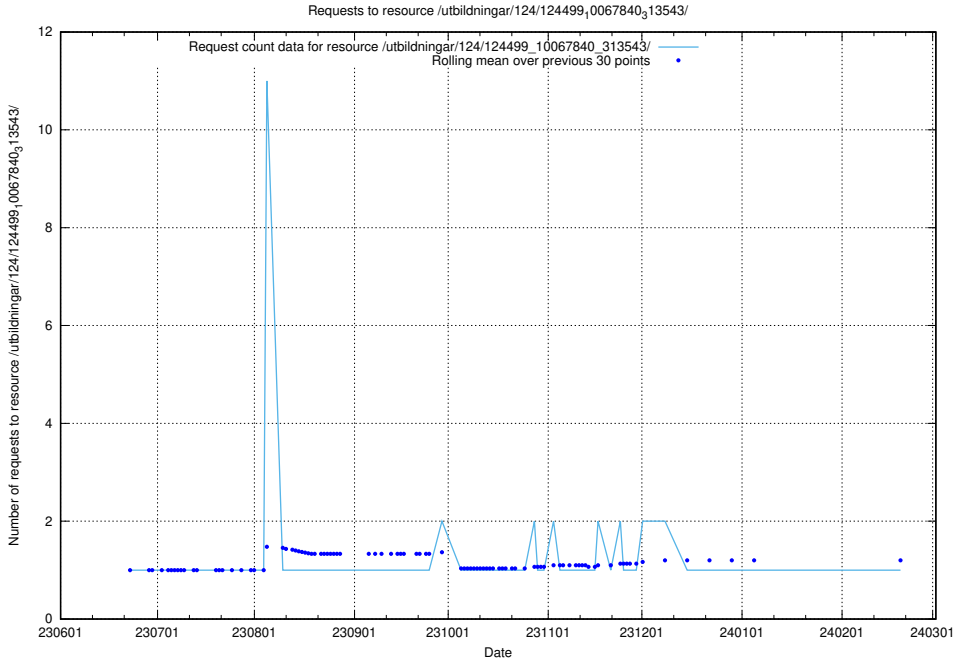

5.5806 Usage of /utbildningar/124/124499_10067840_313543/

Here, we count the number of requests to resource /utbildningar/124/124499_10067840_313543/.