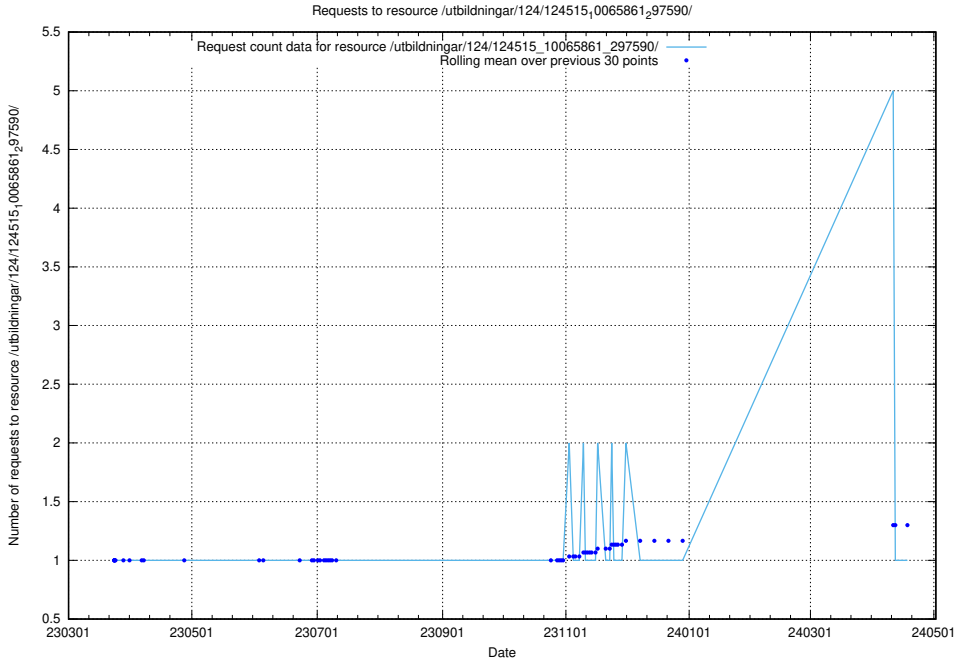

5.1776 Usage of /utbildningar/124/124515_10065861_297590/

Here, we count the number of requests to resource /utbildningar/124/124515_10065861_297590/.