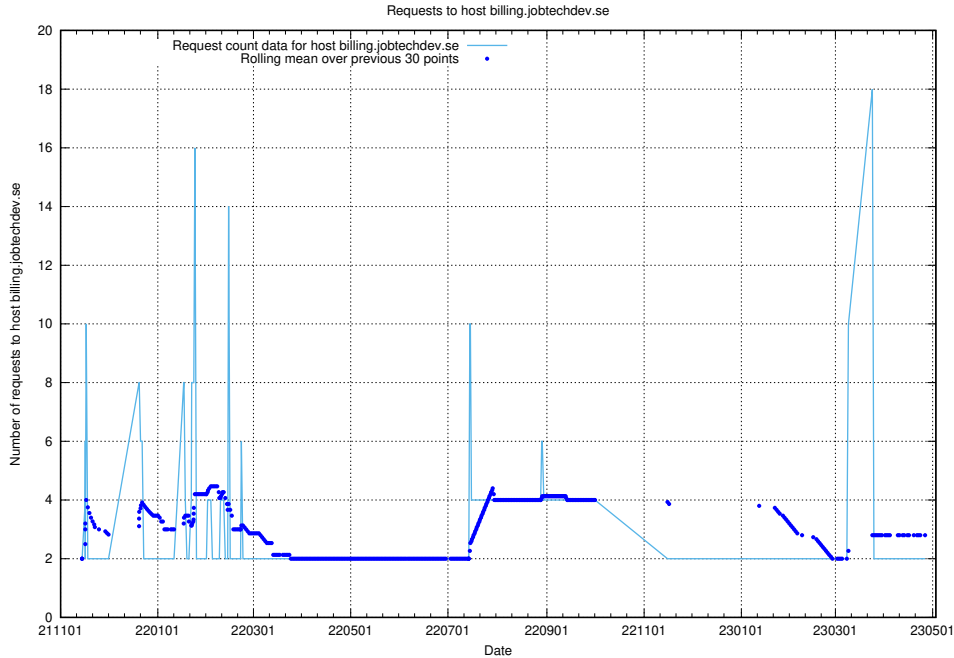

7.291 Usage of billing.jobtechdev.se

Here, we count the number of requests to host billing.jobtechdev.se.