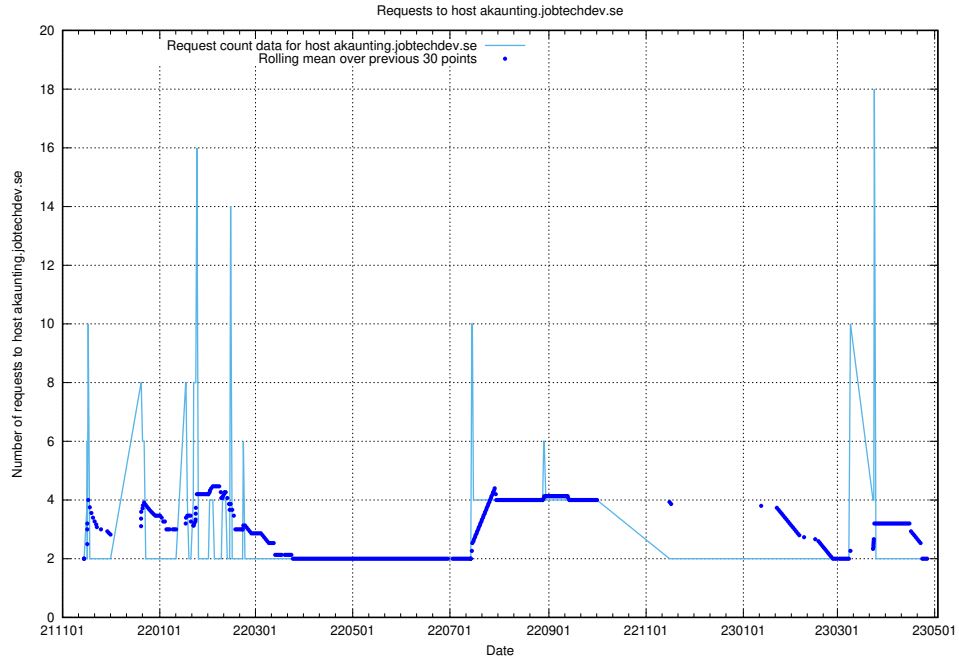

7.298 Usage of akaunting.jobtechdev.se

Here, we count the number of requests to host akaunting.jobtechdev.se.