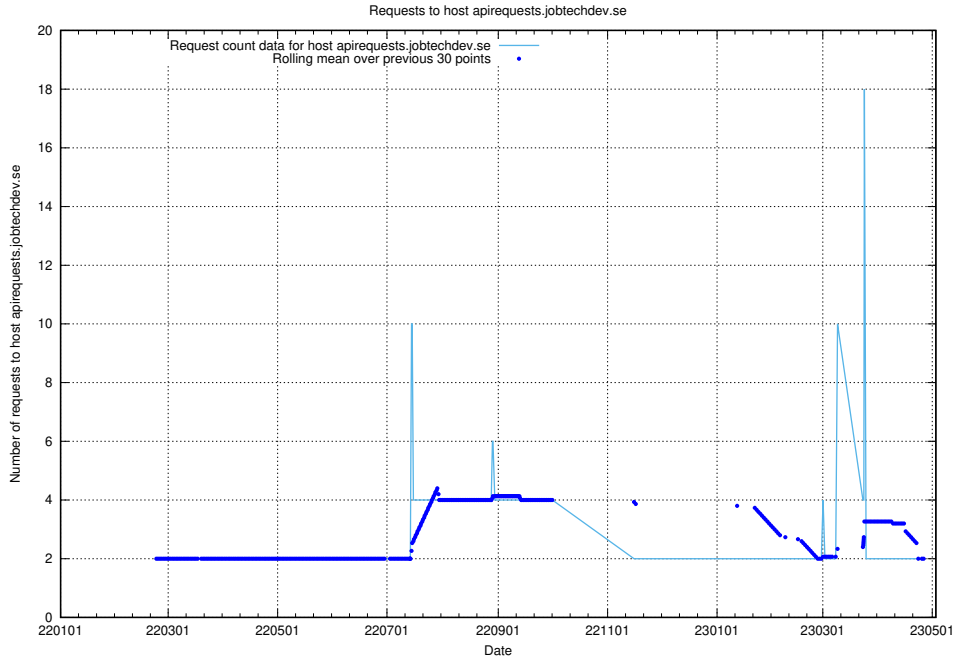

### 7.521 Usage of apirequests.jobtechdev.se

Here, we count the number of requests to host apirequests.jobtechdev.se.