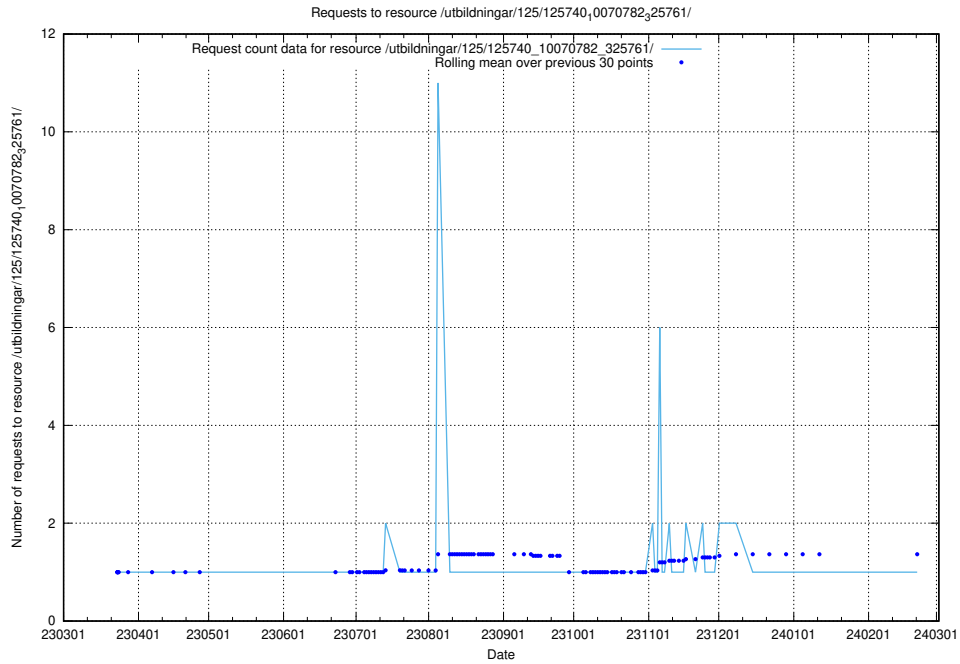

5.989 Usage of /utbildningar/125/125740_10070782_325761/

Here, we count the number of requests to resource /utbildningar/125/125740_10070782_325761/.