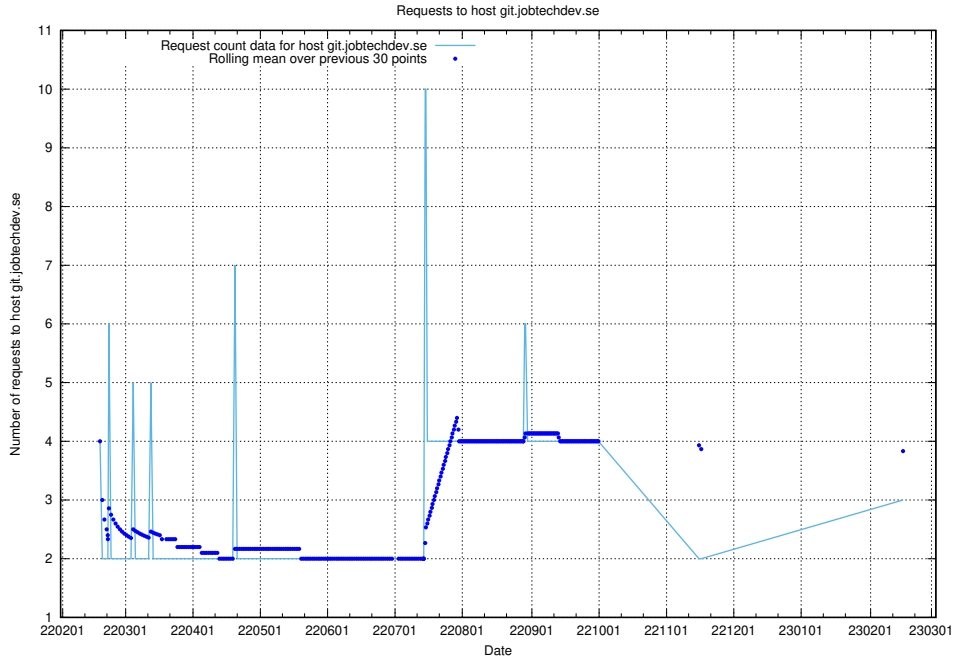

7.236 Usage of git.jobtechdev.se

Here, we count the number of requests to host git.jobtechdev.se.