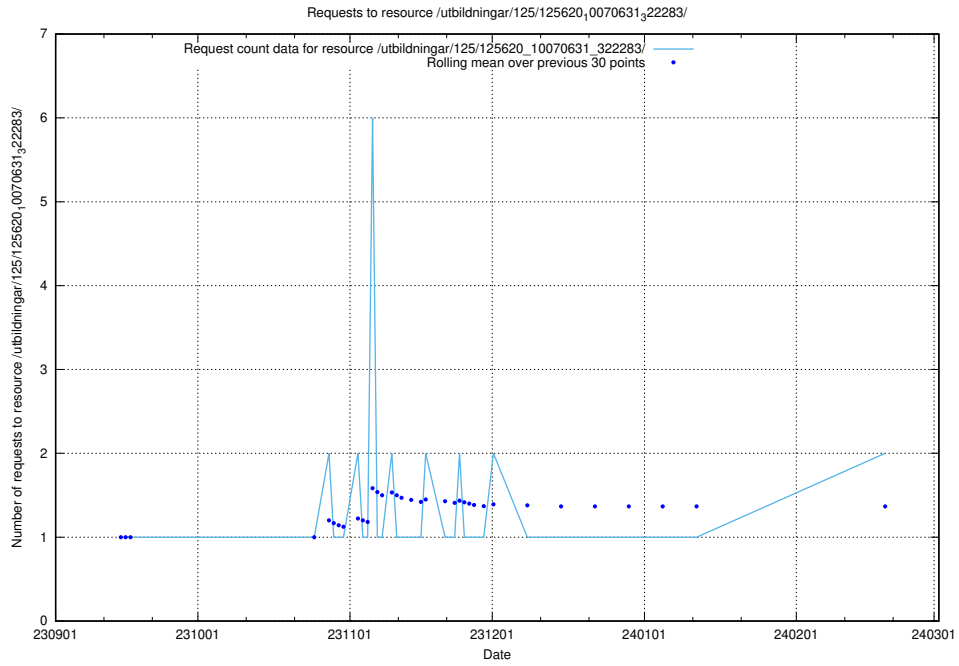

5.747 Usage of /utbildningar/125/125620_10070631_322283/

Here, we count the number of requests to resource /utbildningar/125/125620_10070631_322283/.