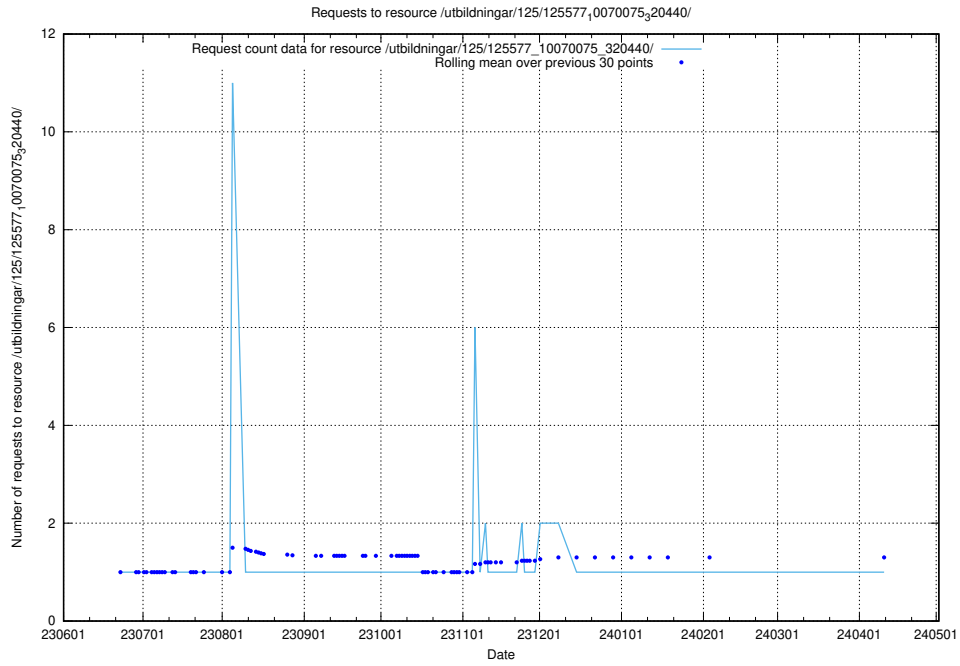

5.5749 Usage of /utbildningar/125/125577_10070075_320440/

Here, we count the number of requests to resource /utbildningar/125/125577_10070075_320440/.