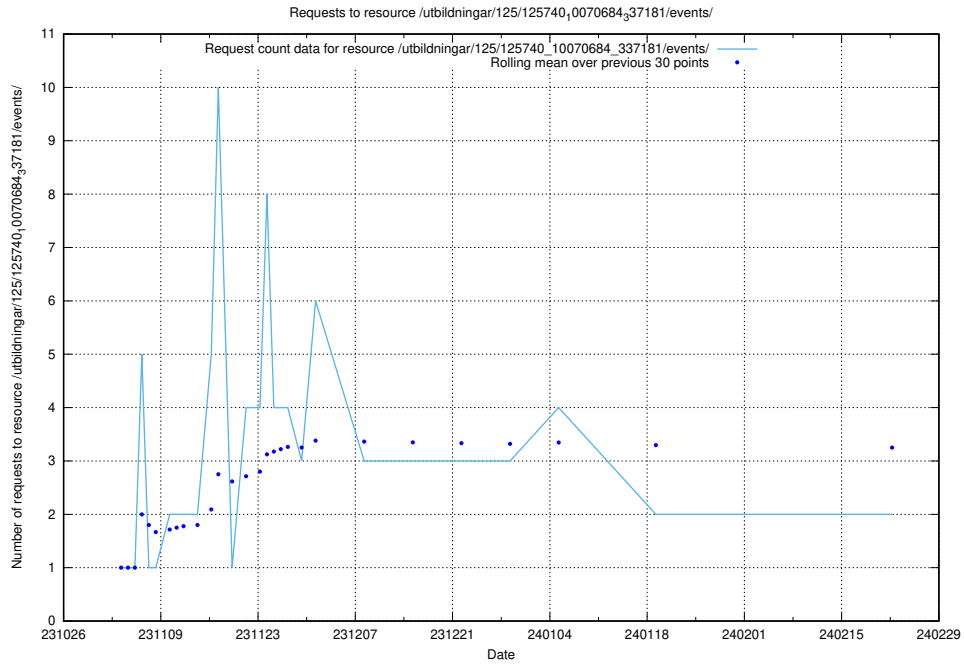

5.702 Usage of /utbildningar/125/125740_10070684_337181/events/

Here, we count the number of requests to resource /utbildningar/125/125740_10070684_337181/events/