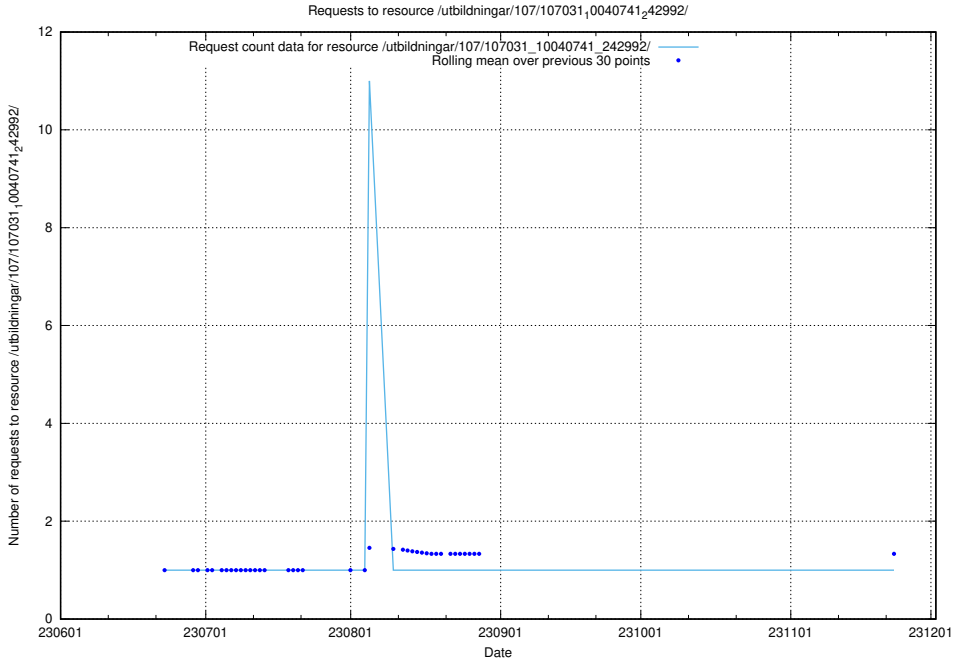

5.5865 Usage of /utbildningar/107/107031_10040741_242992/

Here, we count the number of requests to resource /utbildningar/107/107031_10040741_242992/.