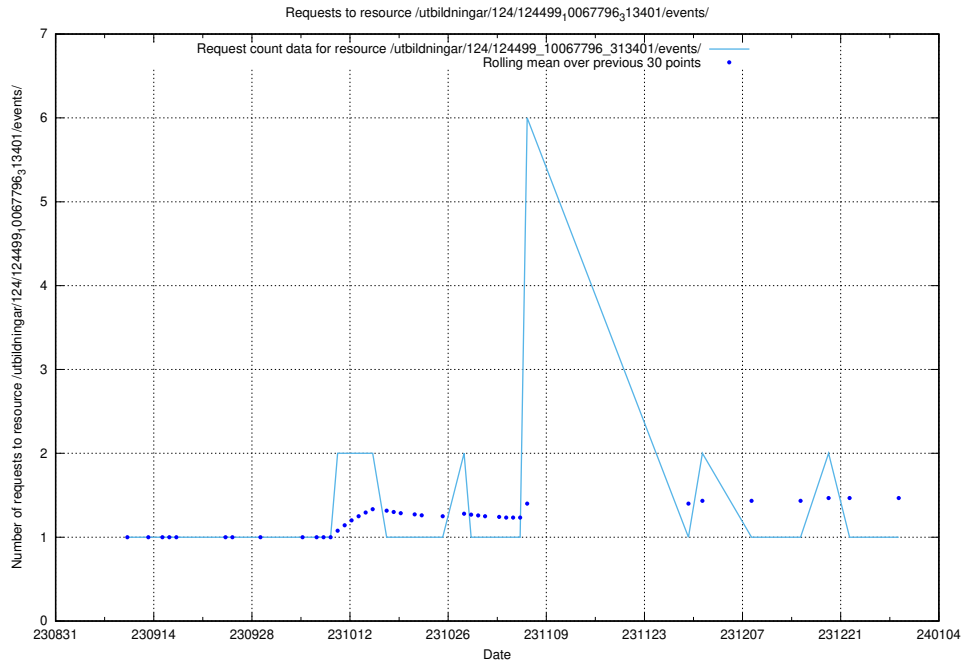

5.4638 Usage of /utbildningar/124/124499_10067796_313401/events/

Here, we count the number of requests to resource /utbildningar/124/124499_10067796_313401/events/