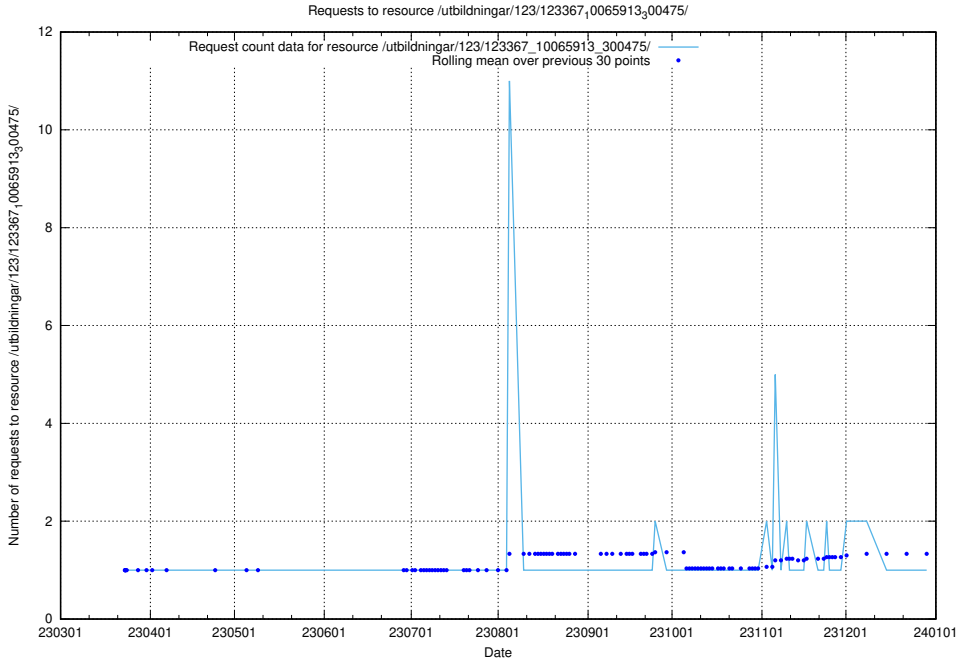

### 5.4715 Usage of /utbildningar/123/123367\_10065913\_300475/

Here, we count the number of requests to resource /utbildningar/123/123367\_10065913\_300475/.