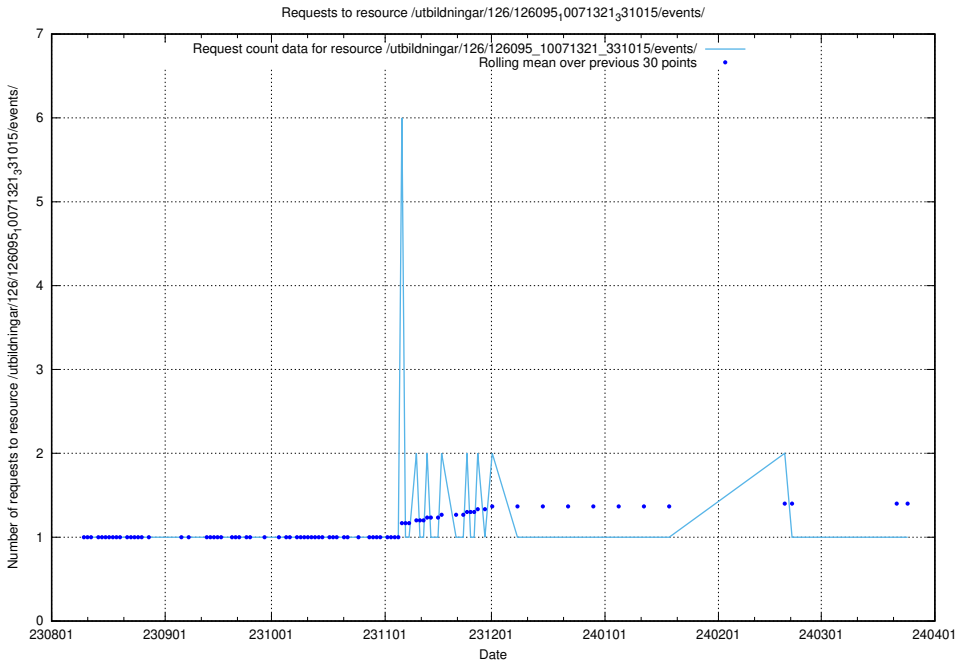

5.4851 Usage of /utbildningar/126/126095_10071321_331015/events/

Here, we count the number of requests to resource /utbildningar/126/126095_10071321_331015/events/