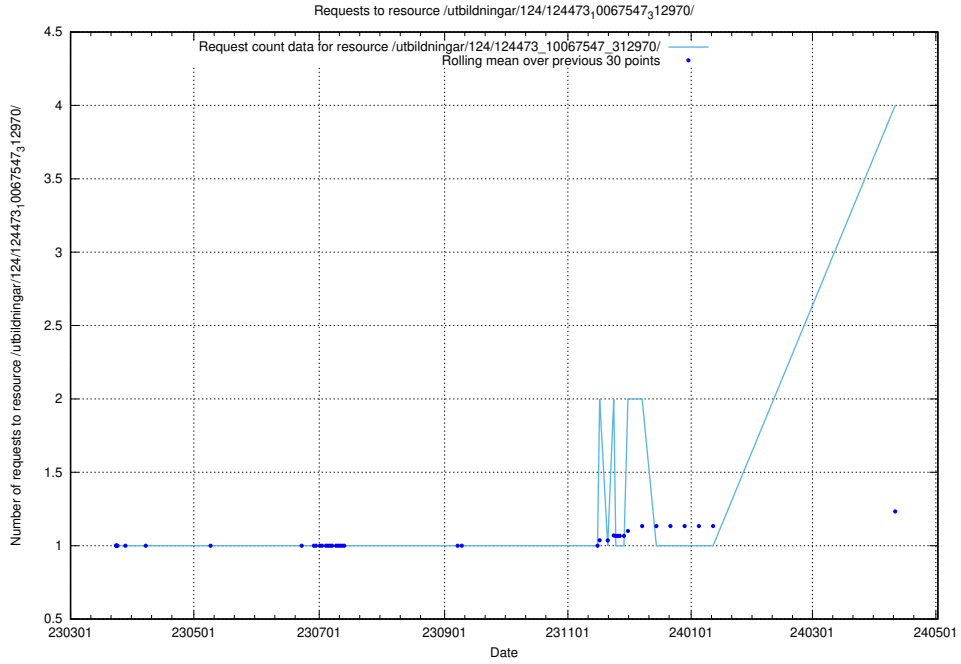

5.189 Usage of /utbildningar/124/124473_10067547_312970/

Here, we count the number of requests to resource /utbildningar/124/124473_10067547_312970/.