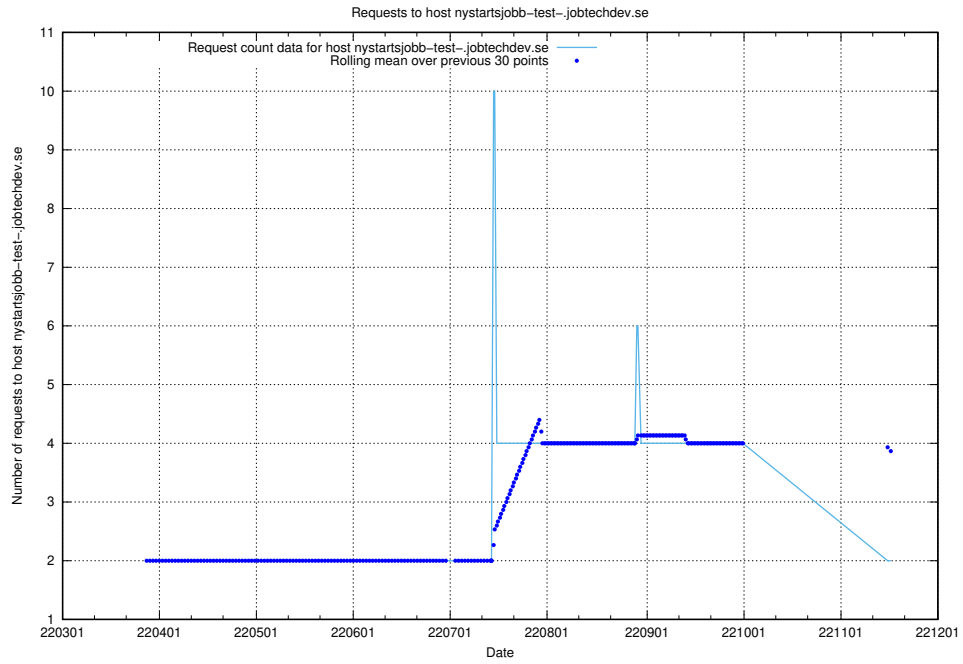

7.495 Usage of nystartsjobb-test-.jobtechdev.se

Here, we count the number of requests to host nystartsjobb-test-.jobtechdev.se.