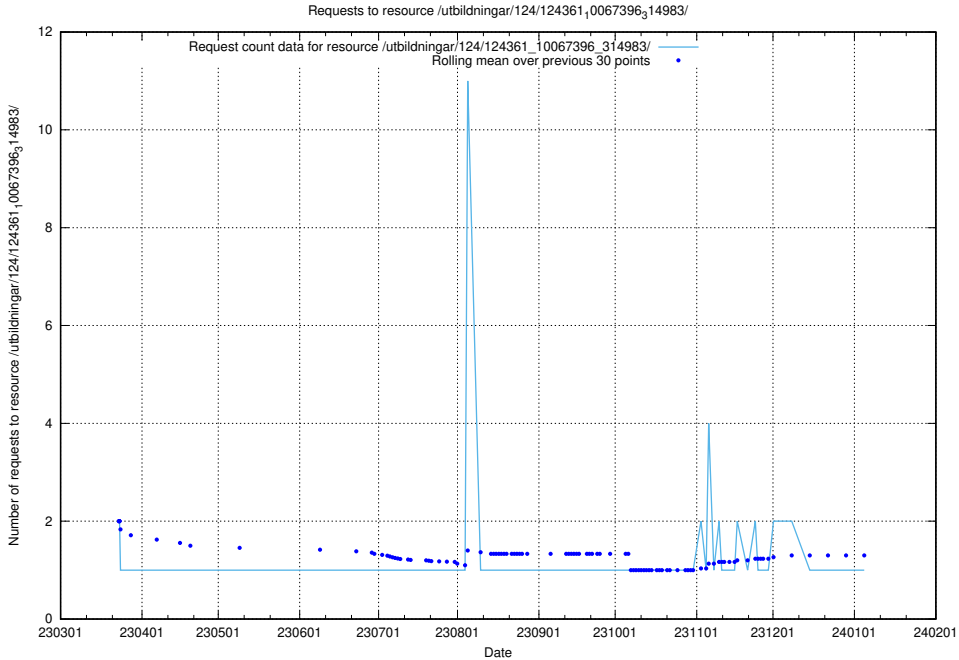

5.6309 Usage of /utbildningar/124/124361_10067396_314983/

Here, we count the number of requests to resource /utbildningar/124/124361_10067396_314983/.