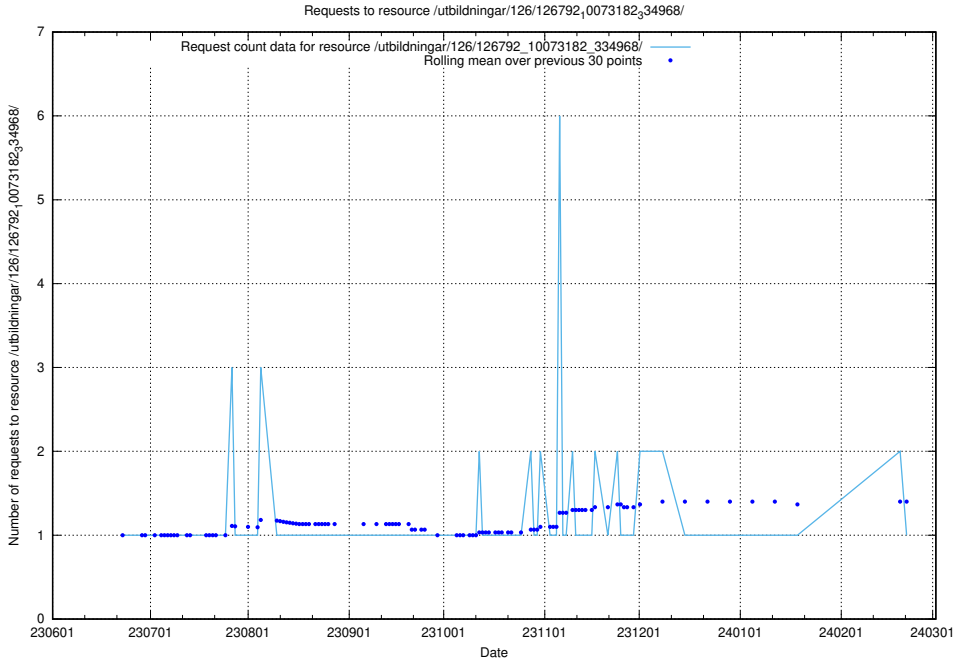

5.5617 Usage of /utbildningar/126/126792_10073182_334968/

Here, we count the number of requests to resource /utbildningar/126/126792_10073182_334968/.