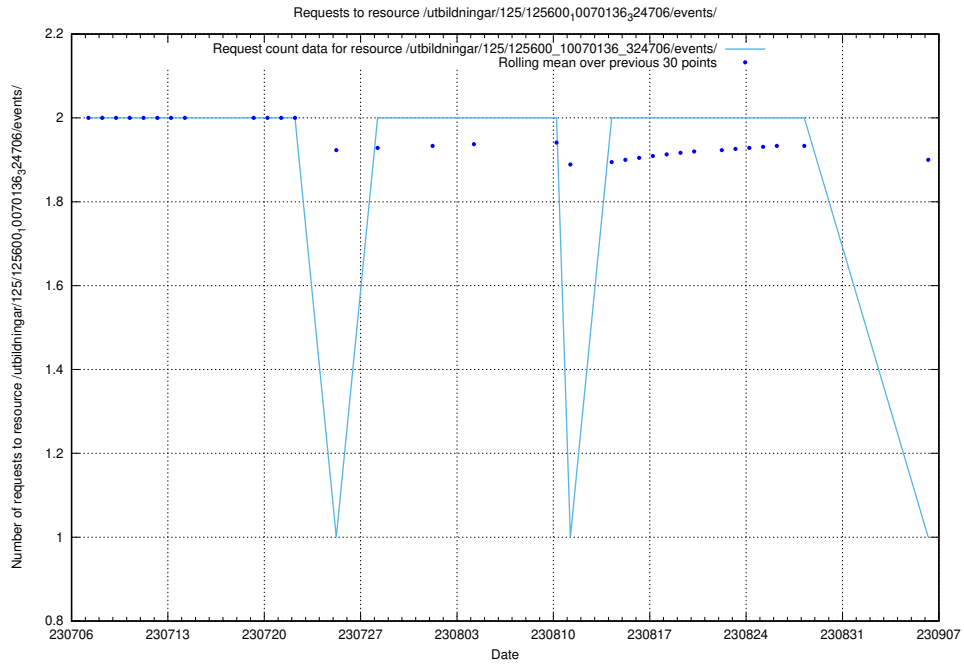

### 5.5317 Usage of /utbildningar/125/125600\_10070136\_324706/events/

Here, we count the number of requests to resource /utbildningar/125/125600\_10070136\_324706/events/