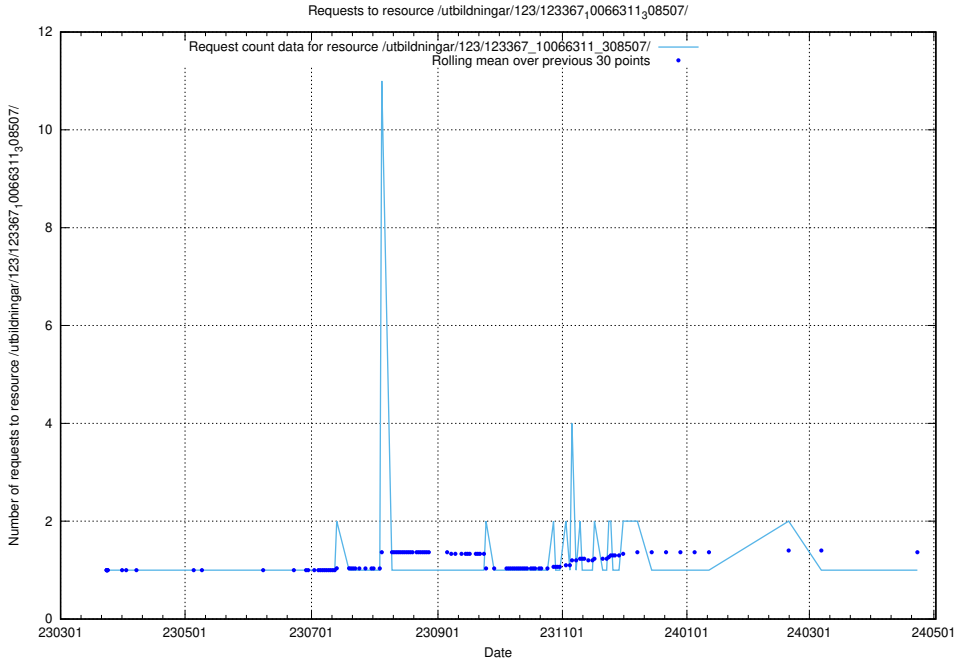

5.4544 Usage of /utbildningar/123/123367_10066311_308507/

Here, we count the number of requests to resource /utbildningar/123/123367_10066311_308507/.