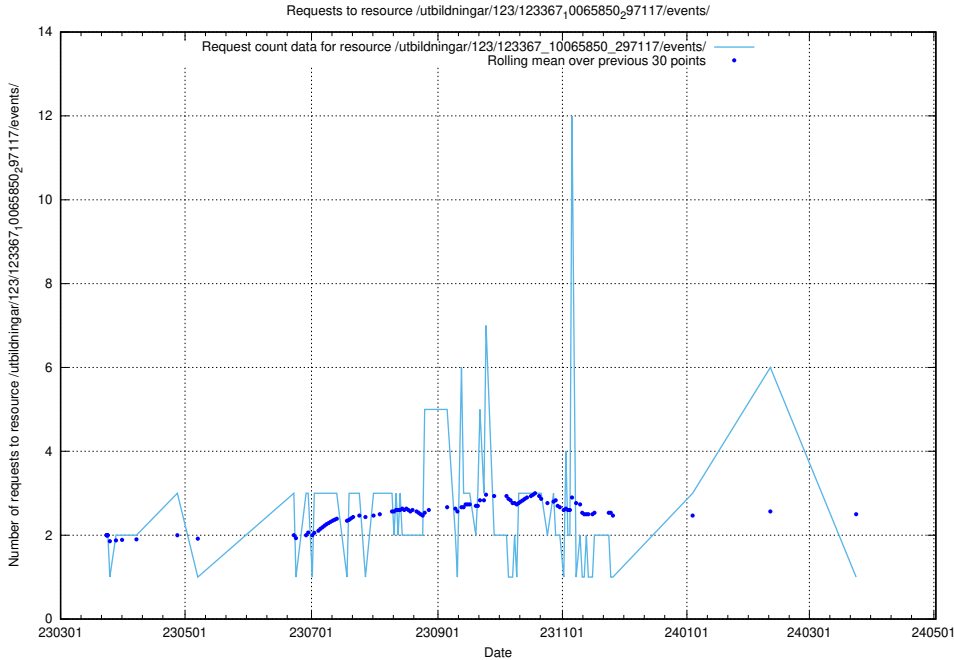

5.6317 Usage of /utbildningar/123/123367_10065850_297117/events/

Here, we count the number of requests to resource /utbildningar/123/123367_10065850_297117/events/