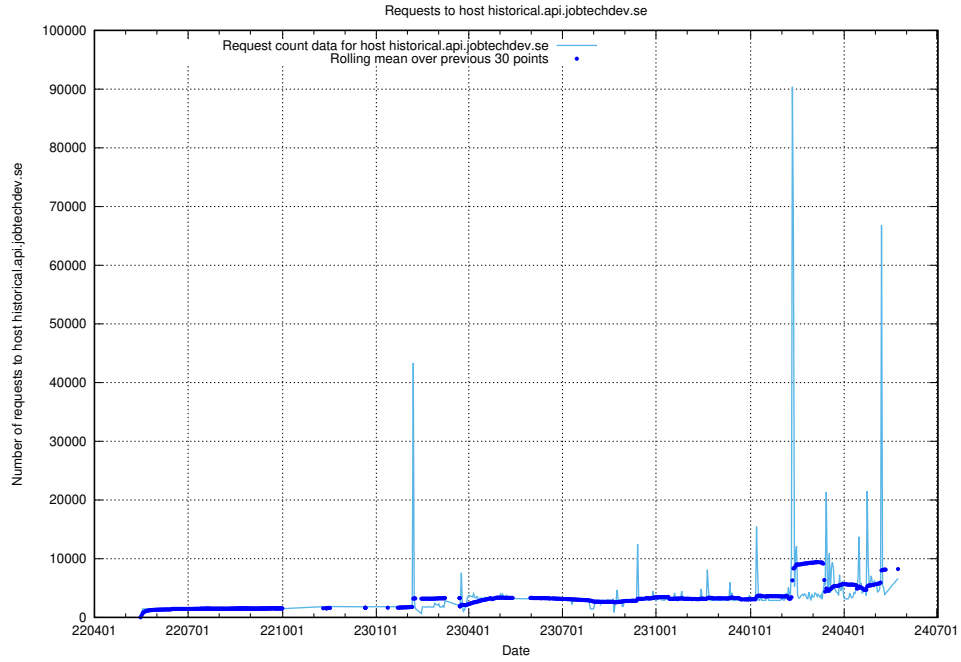

7.13 Usage of `historical.api.jobtechdev.se`

Here, we count the number of requests to host `historical.api.jobtechdev.se`.