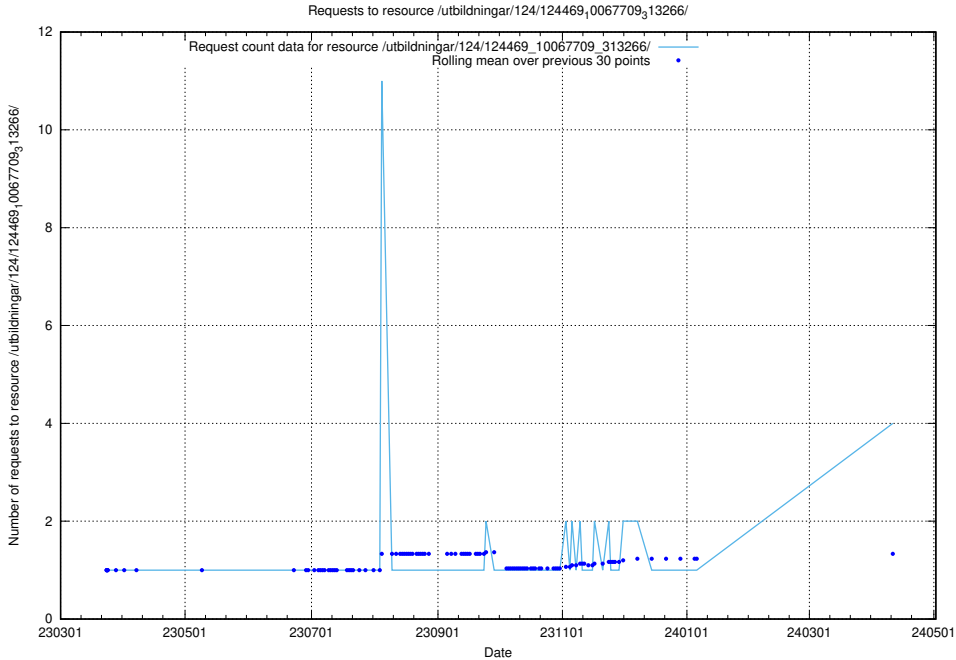

5.192 Usage of /utbildningar/124/124469_10067709_313266/

Here, we count the number of requests to resource /utbildningar/124/124469_10067709_313266/.