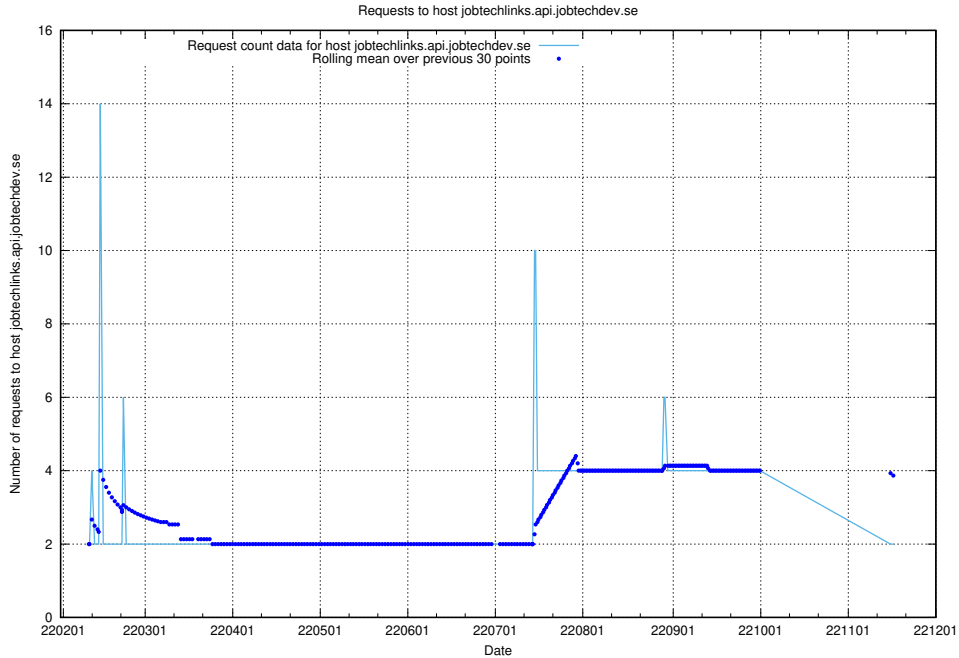

7.560 Usage of jobtechlinks.api.jobtechdev.se

Here, we count the number of requests to host jobtechlinks.api.jobtechdev.se.