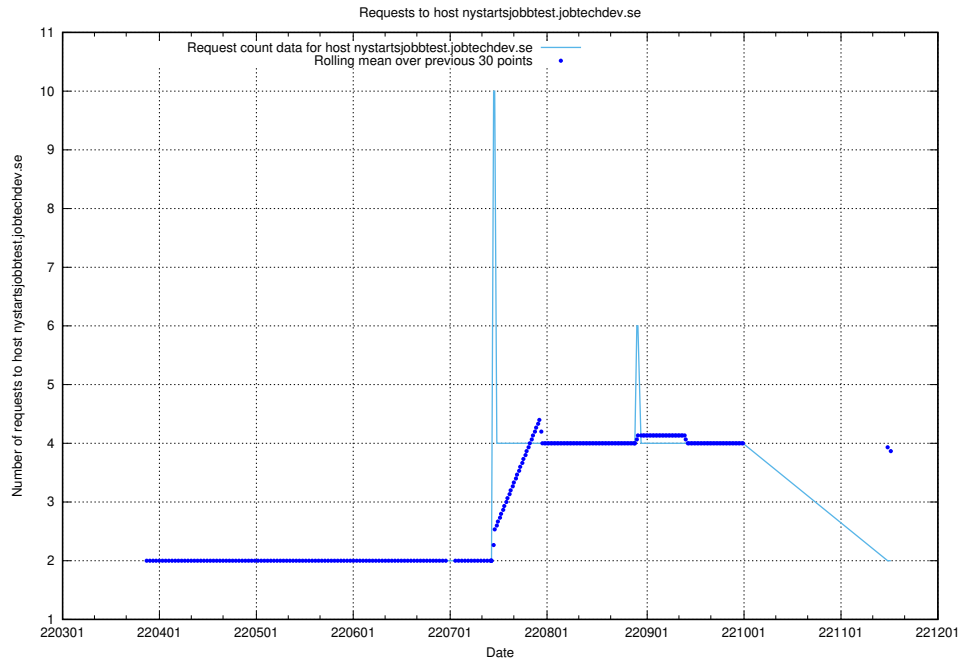

7.494 Usage of nystartsjobbtest.jobtechdev.se

Here, we count the number of requests to host nystartsjobbtest.jobtechdev.se.