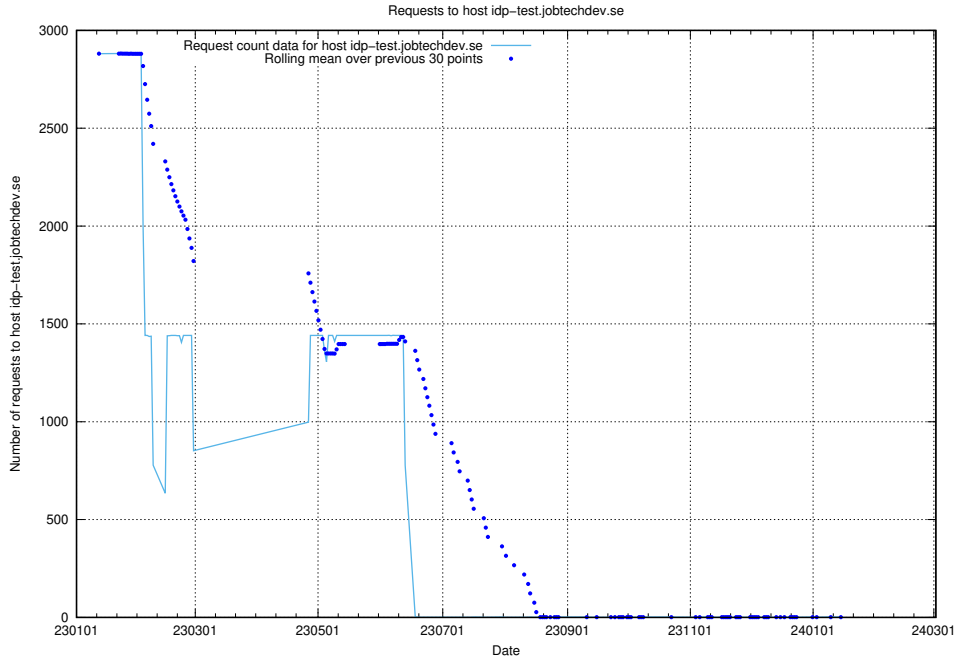

7.310 Usage of idp-test.jobtechdev.se

Here, we count the number of requests to host idp-test.jobtechdev.se.