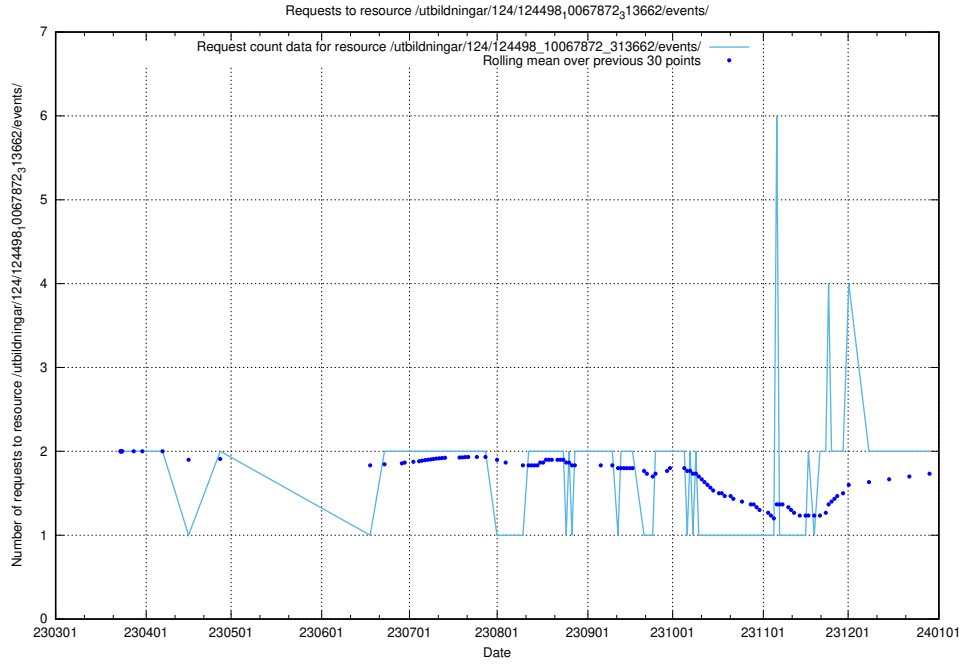

5.967 Usage of /utbildningar/124/124498_10067872_313662/events/

Here, we count the number of requests to resource /utbildningar/124/124498_10067872_313662/events/