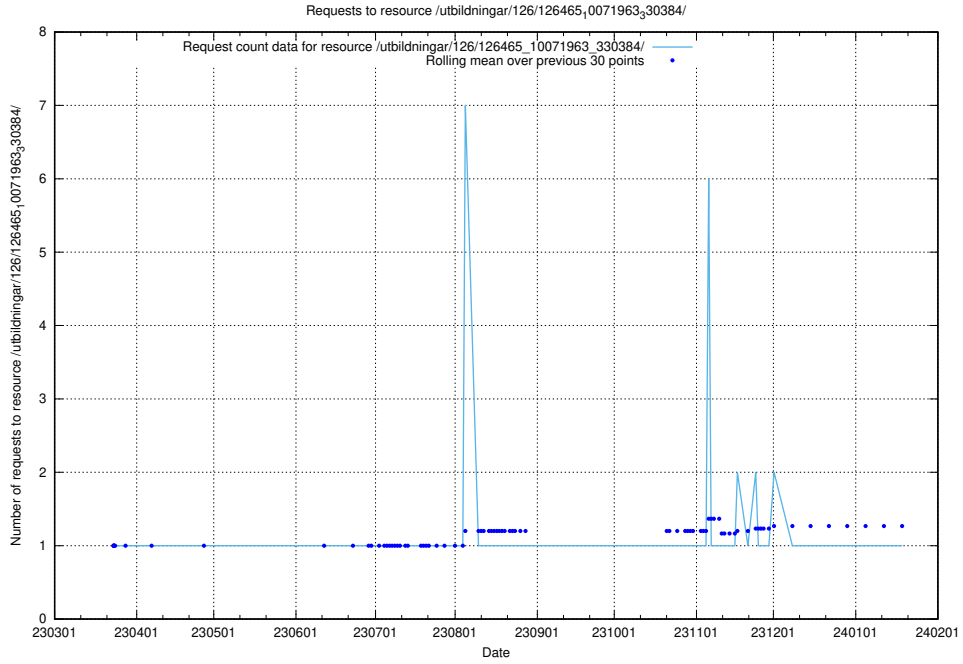

5.6423 Usage of /utbildningar/126/126465_10071963_330384/

Here, we count the number of requests to resource /utbildningar/126/126465_10071963_330384/.