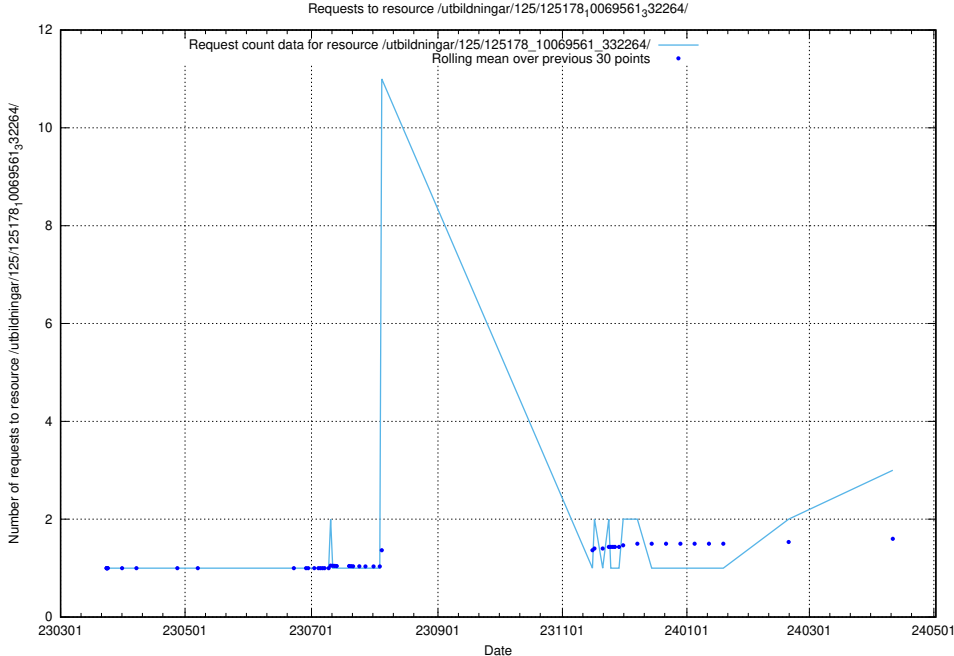

5.256 Usage of /utbildningar/125/125178_10069561_332264/

Here, we count the number of requests to resource /utbildningar/125/125178_10069561_332264/.