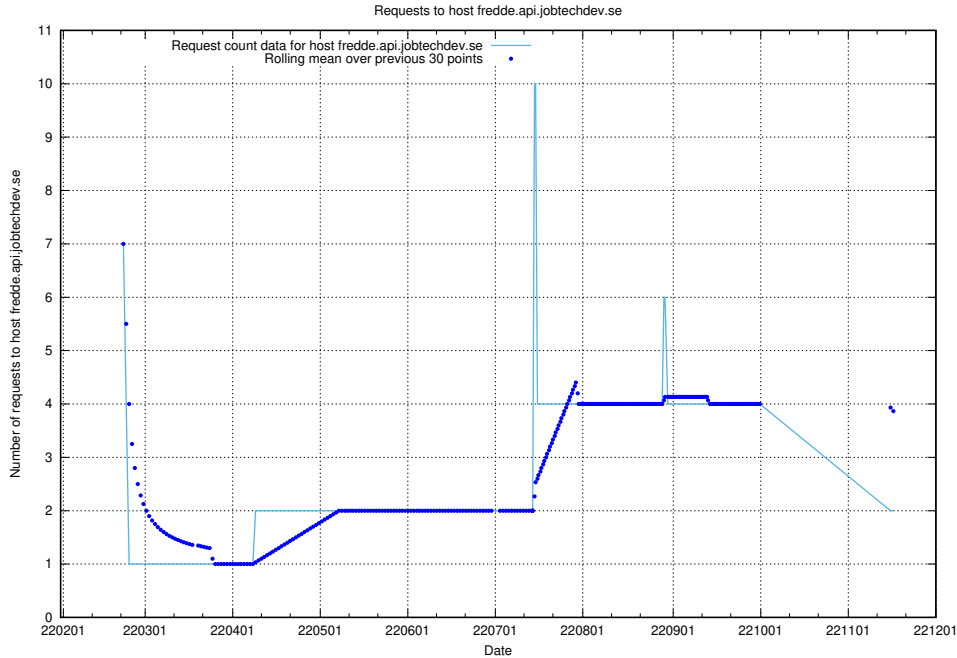

7.525 Usage of fredde.api.jobtechdev.se

Here, we count the number of requests to host fredde.api.jobtechdev.se.