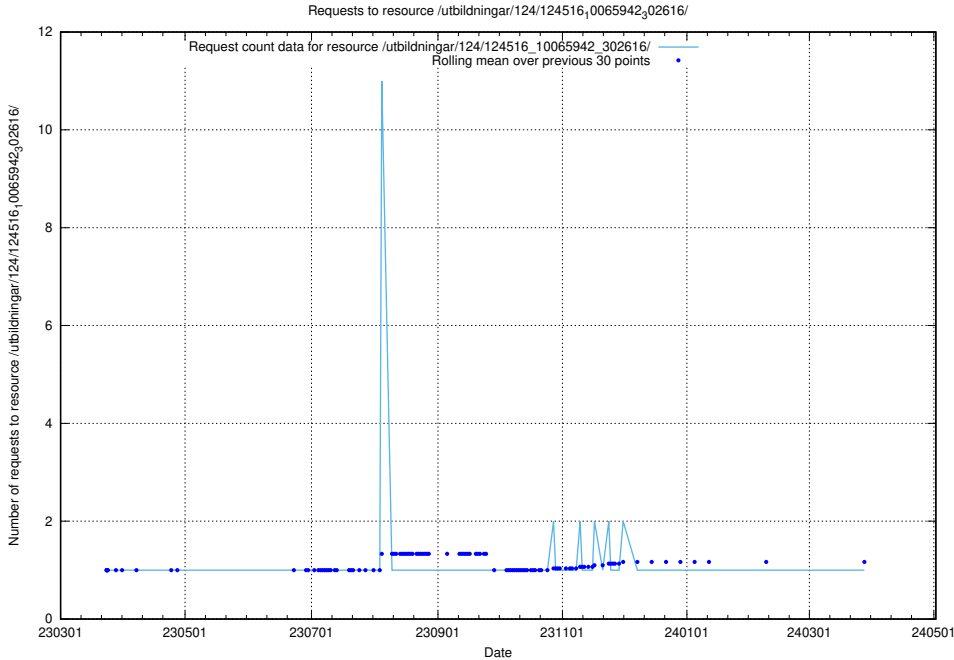

5.1523 Usage of /utbildningar/124/124516_10065942_302616/

Here, we count the number of requests to resource /utbildningar/124/124516_10065942_302616/.