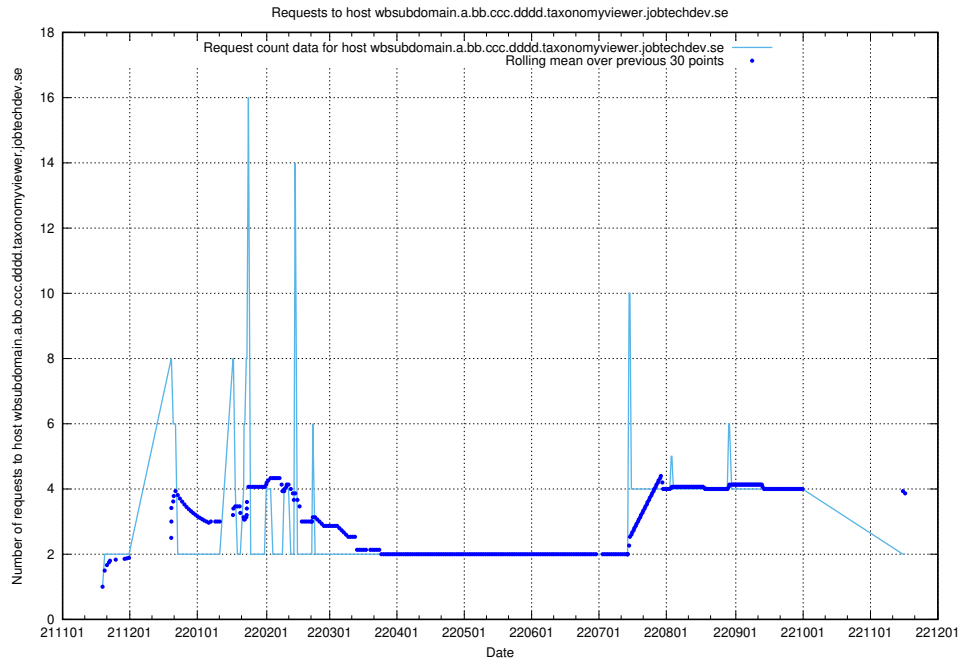

7.463 Usage of wbsubdomain.a.bb.ccc.dddd.taxonomyviewer.jobtechdev.se

Here, we count the number of requests to host wbsubdomain.a.bb.ccc.dddd.taxonomyviewer.jobtechdev.se