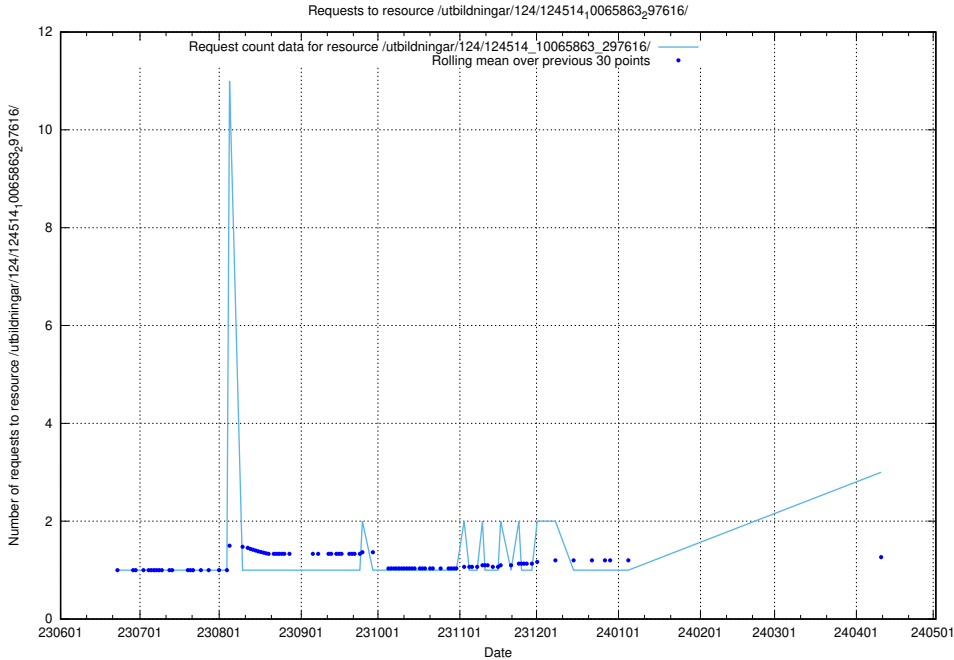

5.391 Usage of /utbildningar/124/124514_10065863_297616/

Here, we count the number of requests to resource /utbildningar/124/124514_10065863_297616/.