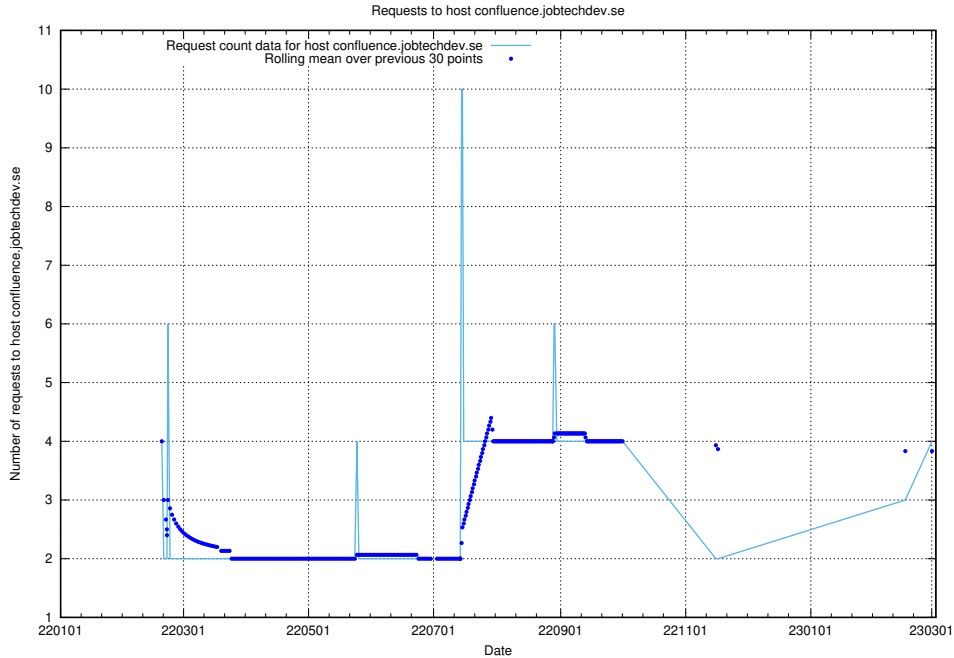

### 7.164 Usage of gitlab.jobtechdev.se

Here, we count the number of requests to host gitlab.jobtechdev.se.