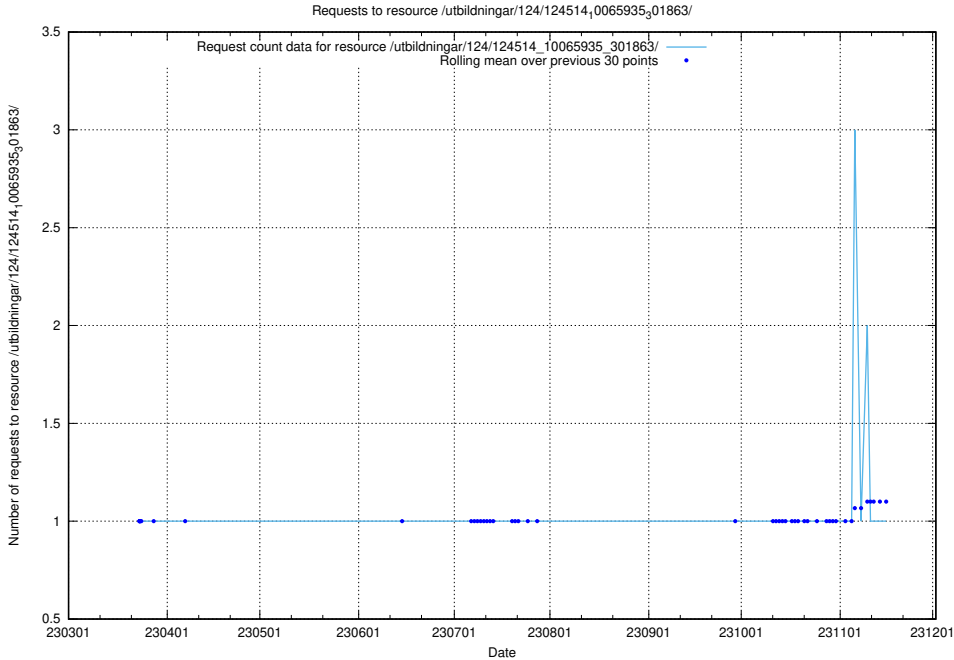

5.1925 Usage of /utbildningar/124/124514_10065935_301863/

Here, we count the number of requests to resource /utbildningar/124/124514_10065935_301863/.