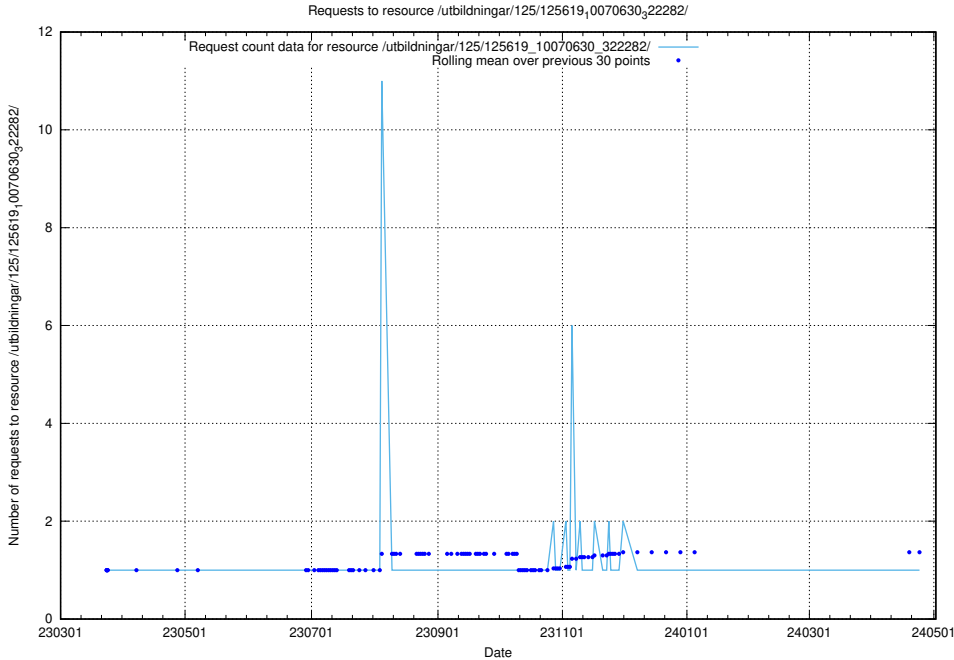

5.1086 Usage of /utbildningar/125/125619_10070630_322282/

Here, we count the number of requests to resource /utbildningar/125/125619_10070630_322282/.