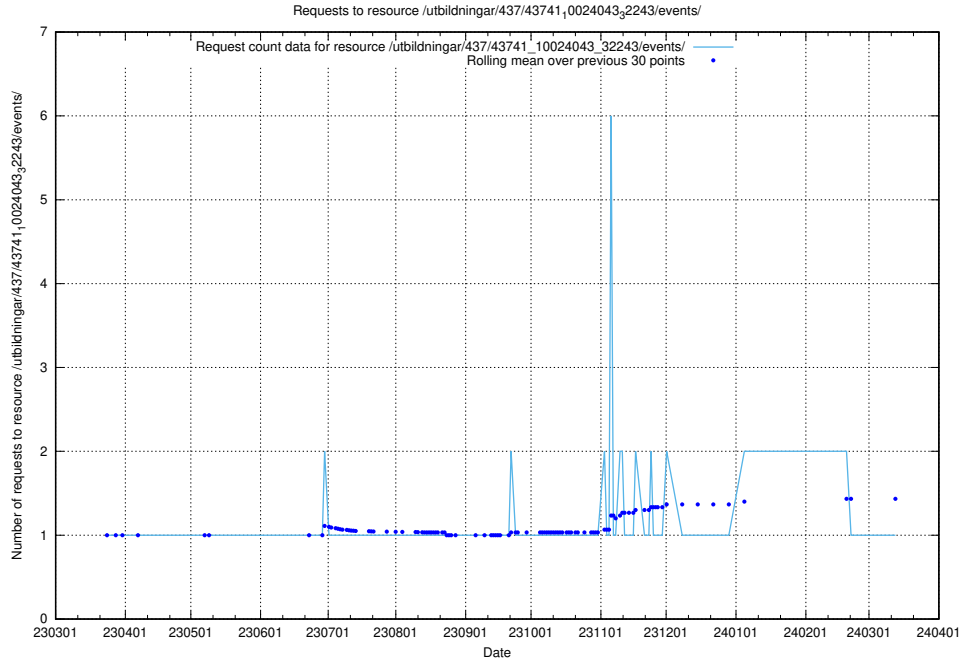

5.6205 Usage of /utbildningar/437/43741_10024043_32243/events/

Here, we count the number of requests to resource /utbildningar/437/43741_10024043_32243/events/.