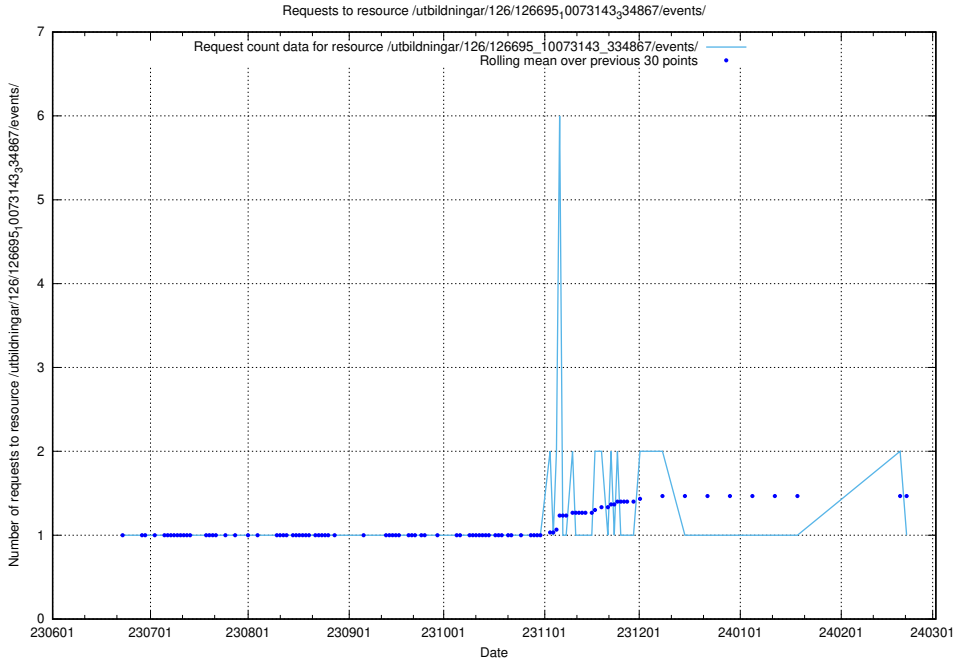

5.5654 Usage of /utbildningar/126/126695_10073143_334867/events/

Here, we count the number of requests to resource /utbildningar/126/126695_10073143_334867/events/