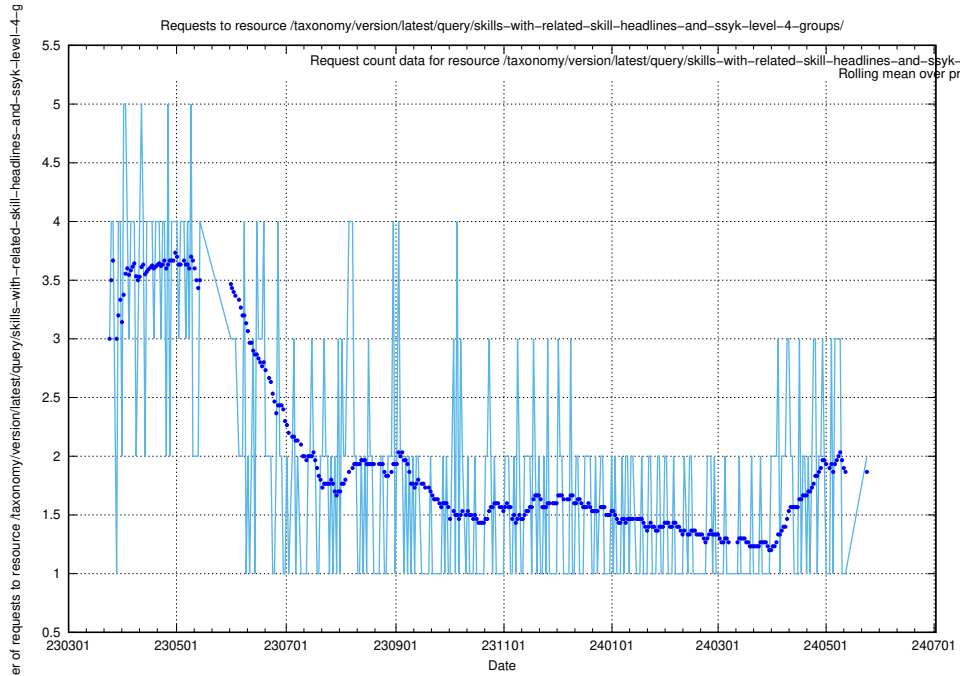

5.927 Usage of /taxonomy/version/latest/query/skills-with-related-skill-headlines-and-ssyk-level-4-groups/

Here, we count the number of requests to resource /taxonomy/version/latest/query/skills-with-related-skill-headlines-and-ssyk-level-4-groups/.