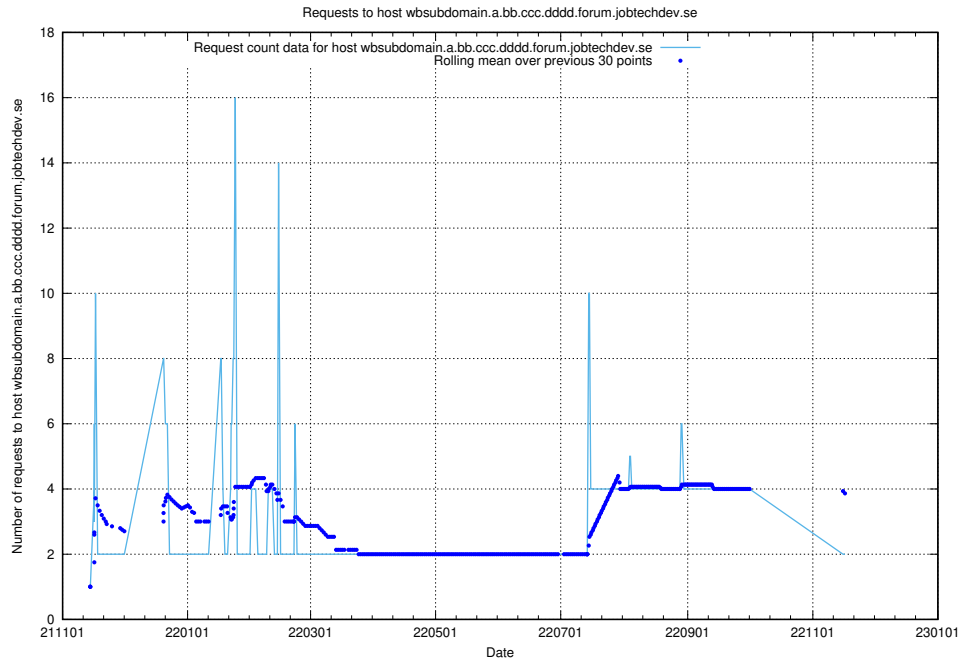

7.553 Usage of wbsubdomain.a.bb.ccc.dddd.forum.jobtechdev.se

Here, we count the number of requests to host wbsubdomain.a.bb.ccc.dddd.forum.jobtechdev.se.