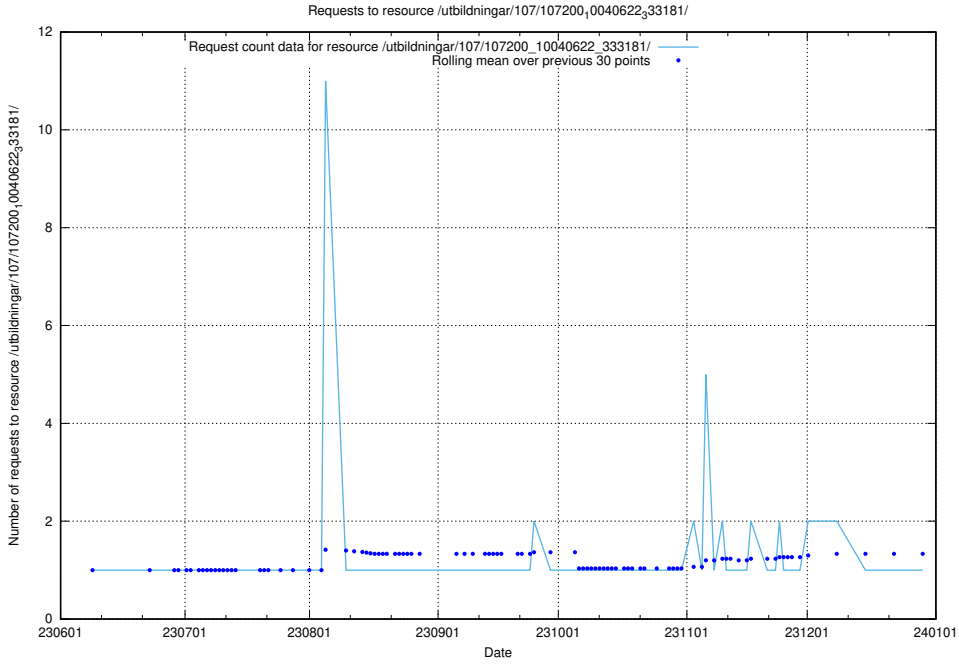

5.5925 Usage of /utbildningar/107/107200_10040622_333181/

Here, we count the number of requests to resource /utbildningar/107/107200_10040622_333181/.