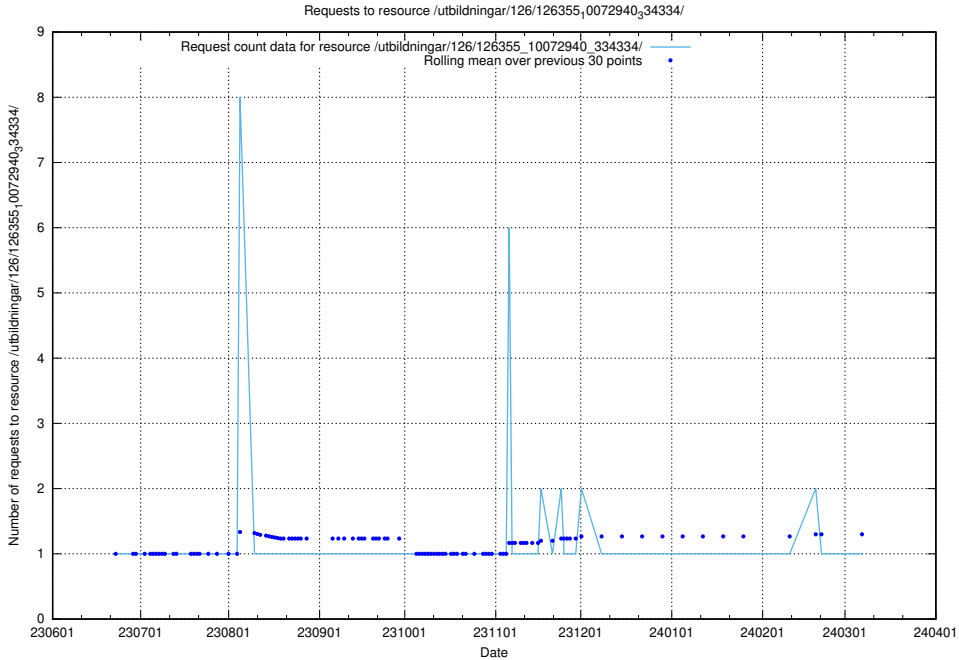

5.5681 Usage of /utbildningar/126/126355_10072940_334334/

Here, we count the number of requests to resource /utbildningar/126/126355_10072940_334334/.