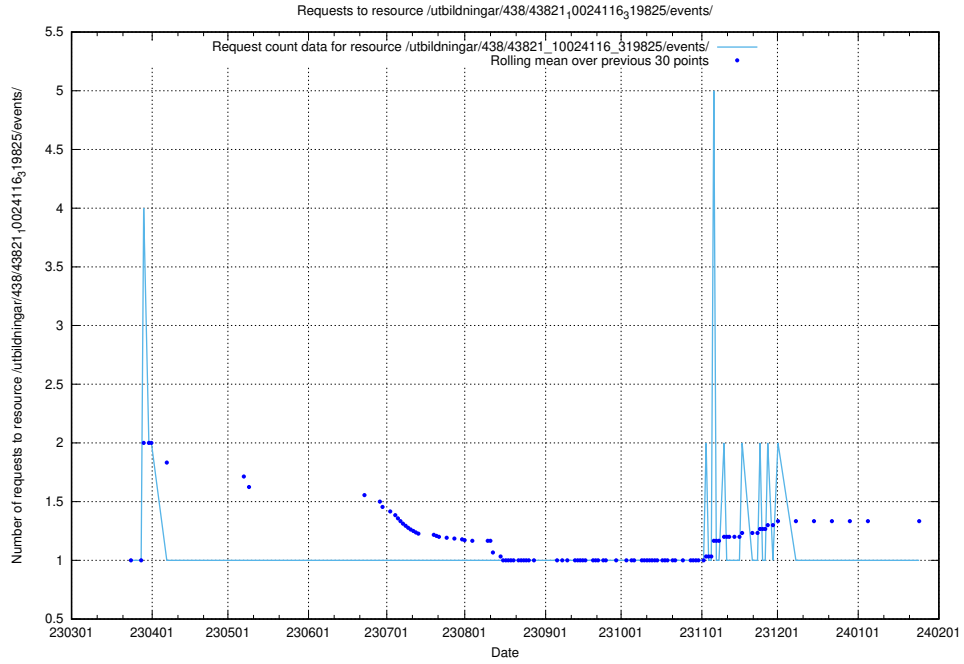

5.6173 Usage of /utbildningar/438/43821_10024116_319825/events/

Here, we count the number of requests to resource /utbildningar/438/43821_10024116_319825/events/.