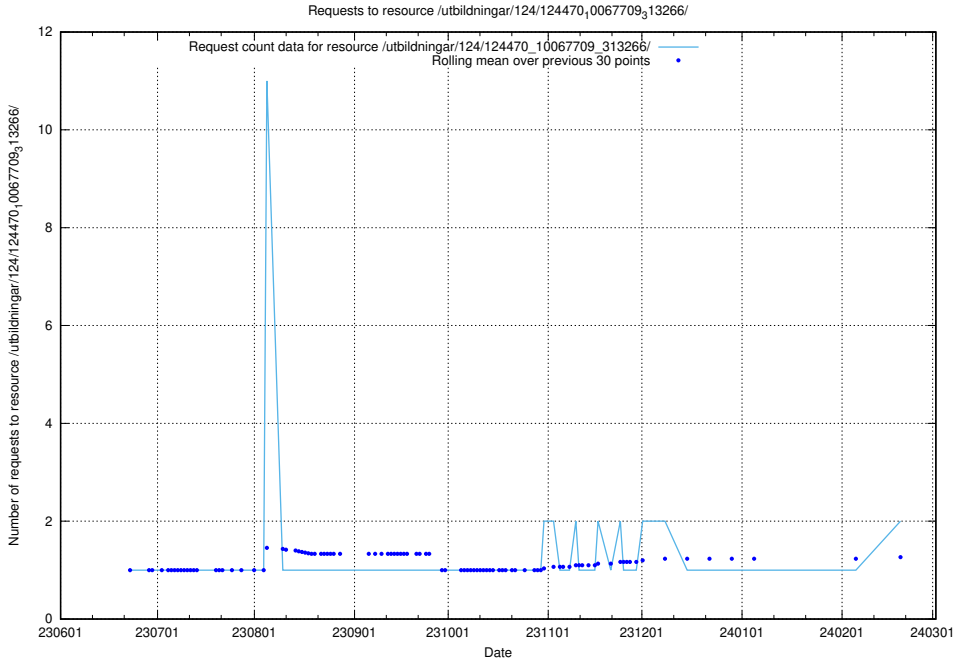

5.864 Usage of /utbildningar/124/124470_10067709_313266/

Here, we count the number of requests to resource /utbildningar/124/124470_10067709_313266/.