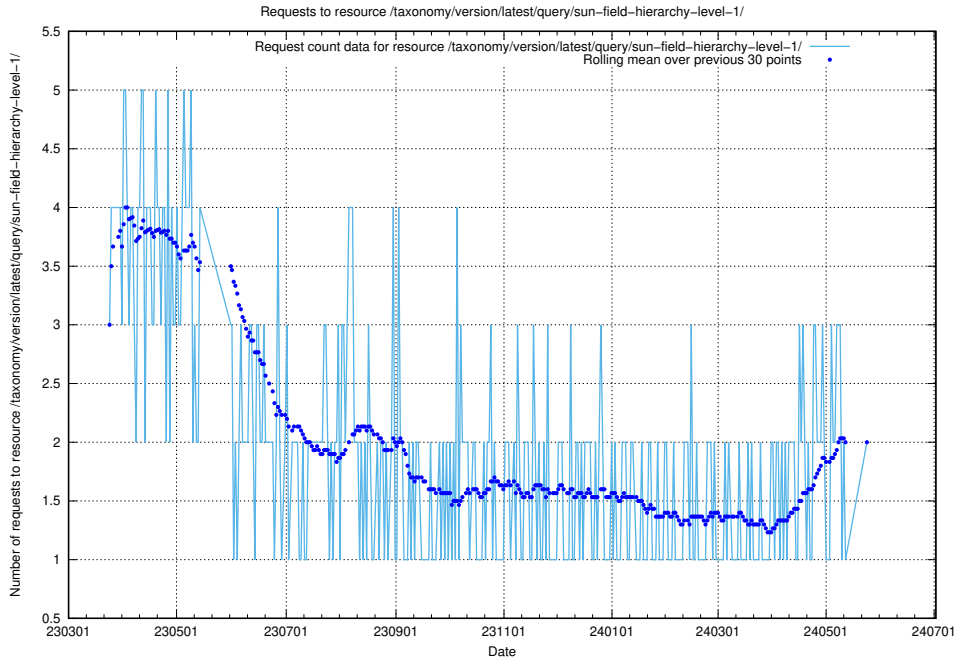

5.914 Usage of /taxonomy/version/latest/query/sun-field-hierarchy-level-1/

Here, we count the number of requests to resource /taxonomy/version/latest/query/sun-field-hierarchy-level-1/.