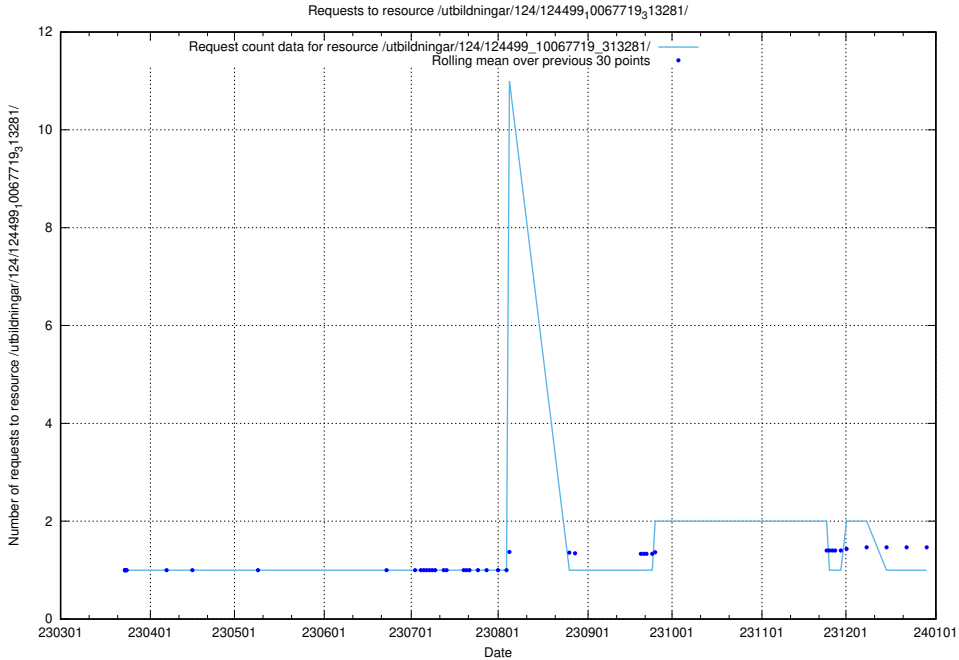

5.2581 Usage of /utbildningar/124/124499_10067719_313281/

Here, we count the number of requests to resource /utbildningar/124/124499_10067719_313281/.