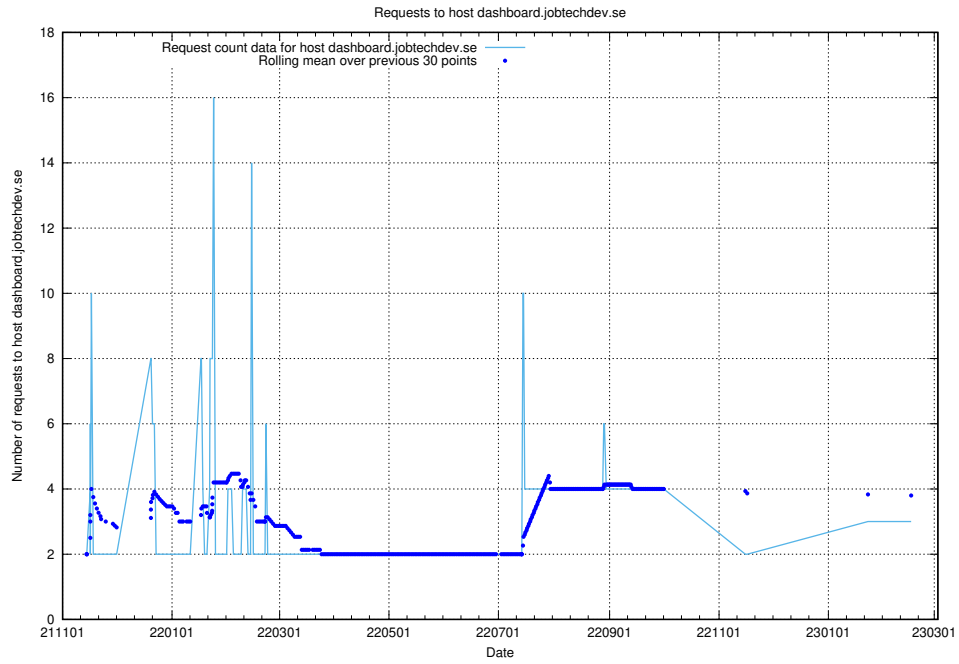

7.174 Usage of dashboard.jobtechdev.se

Here, we count the number of requests to host dashboard.jobtechdev.se.