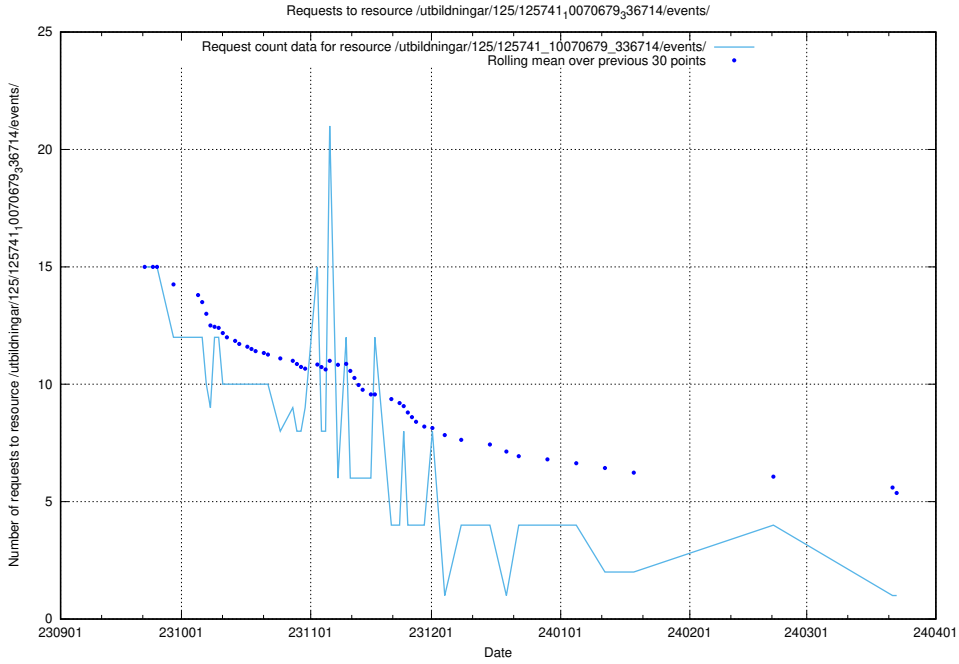

5.4522 Usage of /utbildningar/125/125741_10070679_336714/events/

Here, we count the number of requests to resource /utbildningar/125/125741_10070679_336714/events/