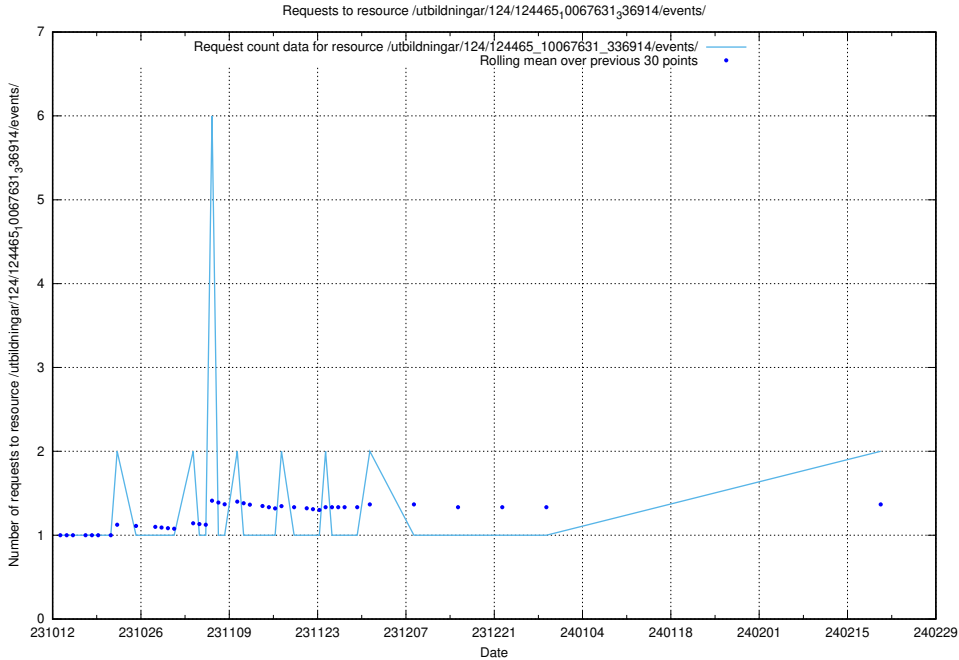

5.722 Usage of /utbildningar/124/124465_10067631_336914/events/

Here, we count the number of requests to resource /utbildningar/124/124465_10067631_336914/events/