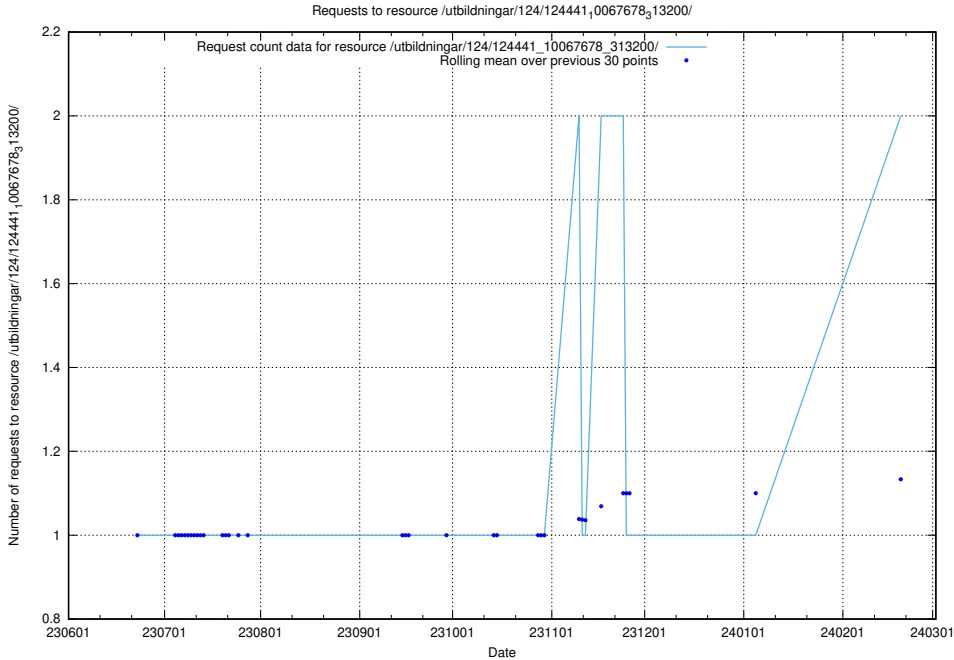

5.869 Usage of /utbildningar/124/124441_10067678_313200/

Here, we count the number of requests to resource /utbildningar/124/124441_10067678_313200/.