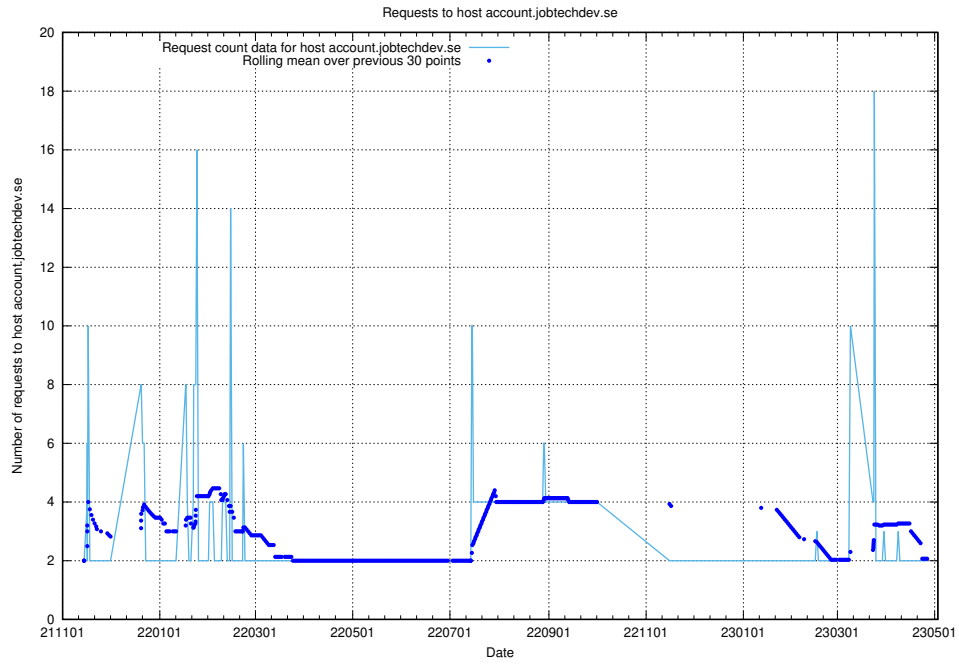

7.304 Usage of account.jobtechdev.se

Here, we count the number of requests to host account.jobtechdev.se.