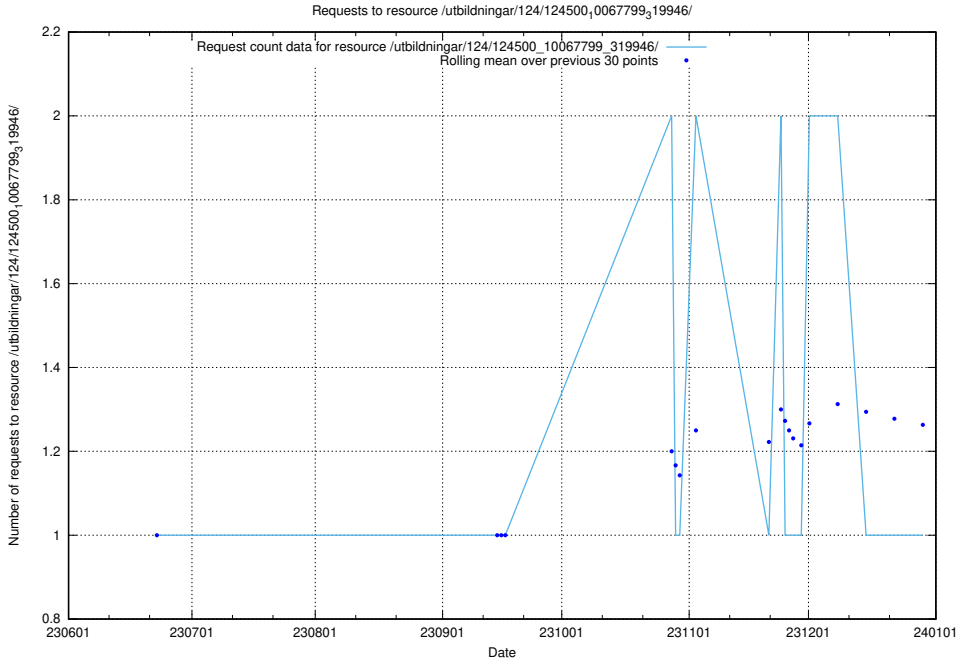

5.5803 Usage of /utbildningar/124/124500_10067799_319946/

Here, we count the number of requests to resource /utbildningar/124/124500_10067799_319946/.