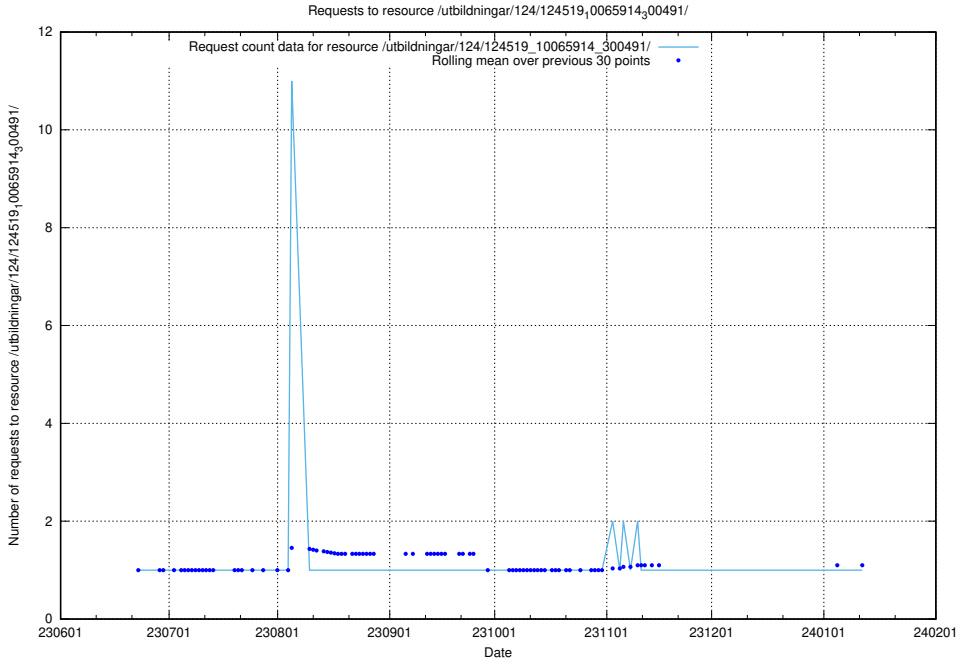

5.5788 Usage of /utbildningar/124/124519_10065914_300491/

Here, we count the number of requests to resource /utbildningar/124/124519_10065914_300491/.