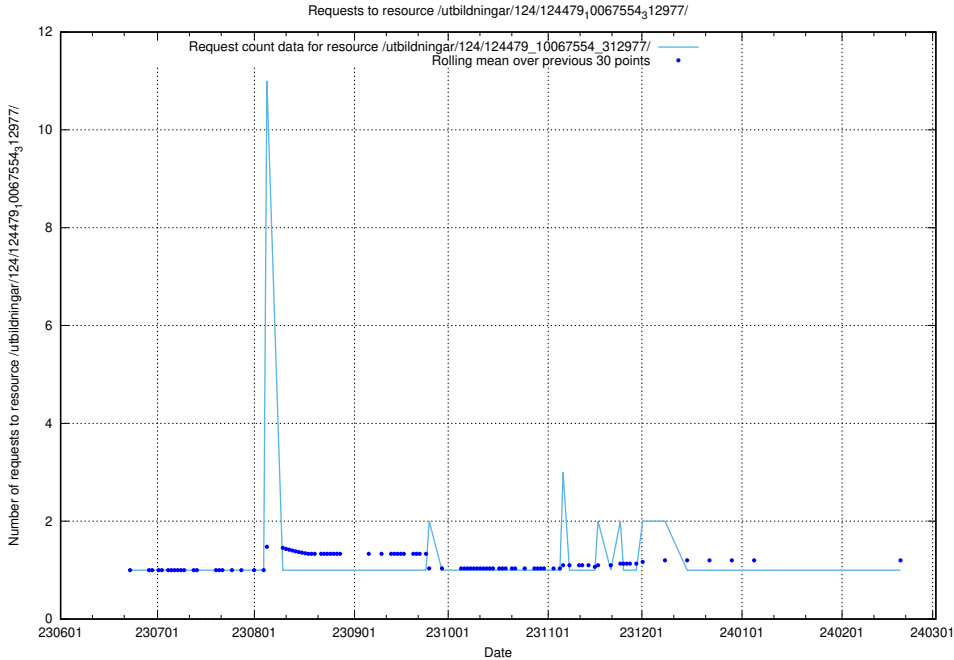

5.5818 Usage of /utbildningar/124/124479_10067554_312977/

Here, we count the number of requests to resource /utbildningar/124/124479_10067554_312977/.