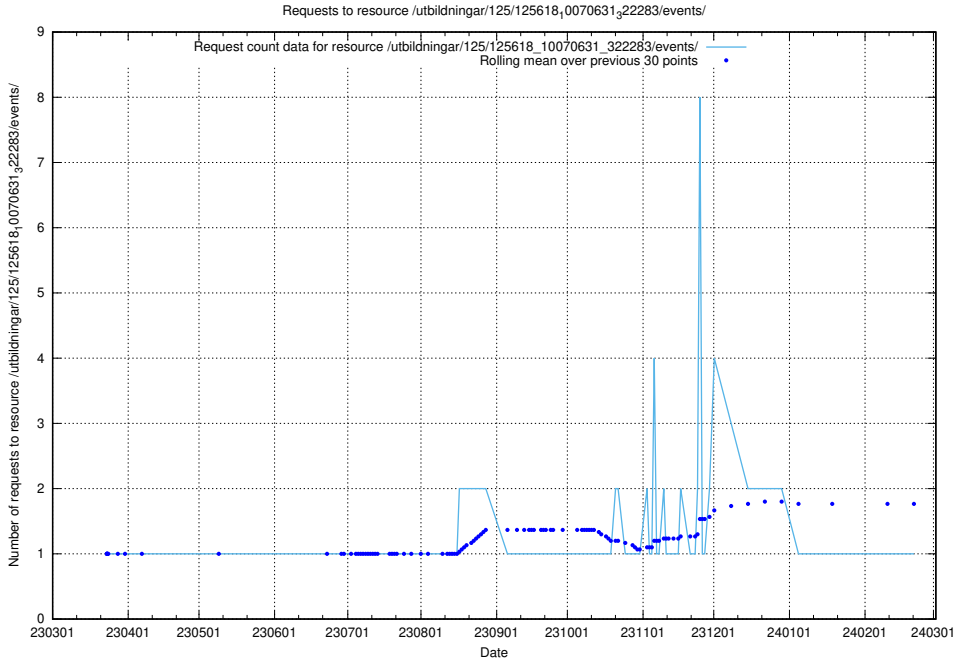

5.1091 Usage of /utbildningar/125/125618_10070631_322283/events/

Here, we count the number of requests to resource /utbildningar/125/125618_10070631_322283/events/