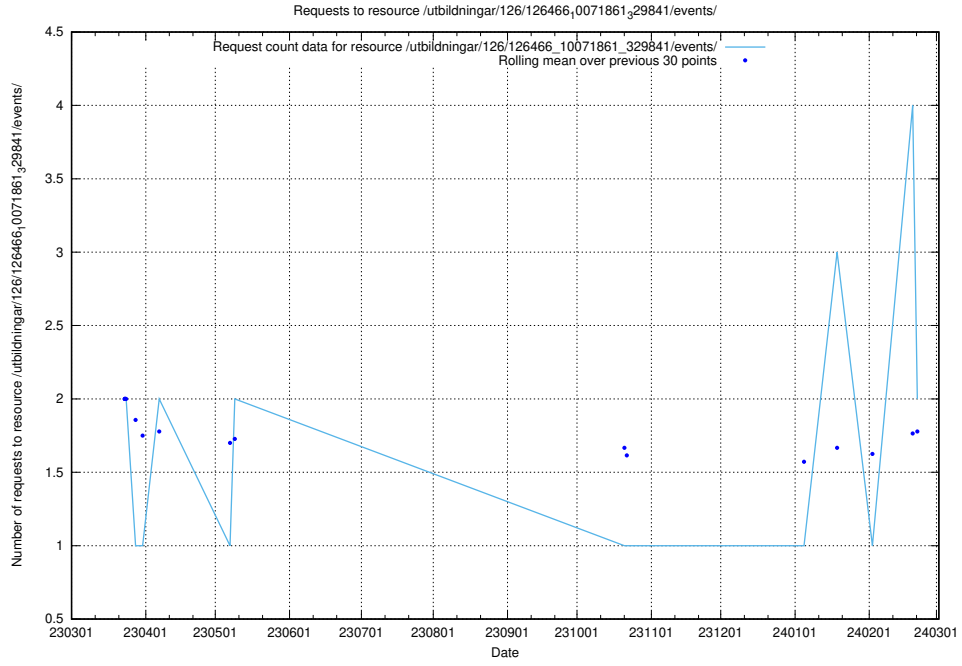

5.957 Usage of /utbildningar/126/126466_10071861_329841/events/

Here, we count the number of requests to resource /utbildningar/126/126466_10071861_329841/events/