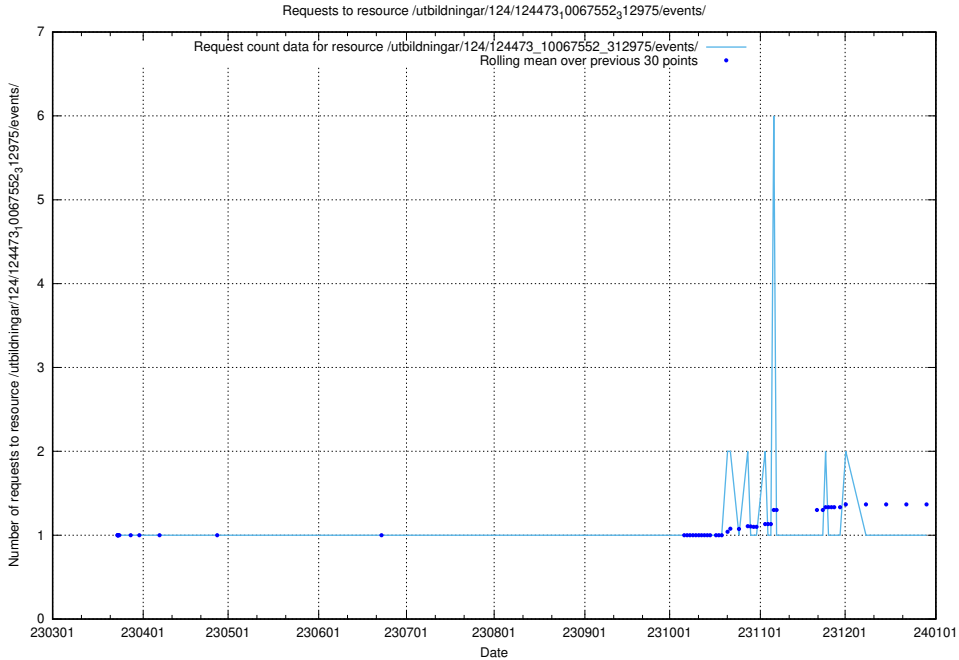

5.2988 Usage of /utbildningar/124/124473_10067552_312975/events/

Here, we count the number of requests to resource /utbildningar/124/124473_10067552_312975/events/