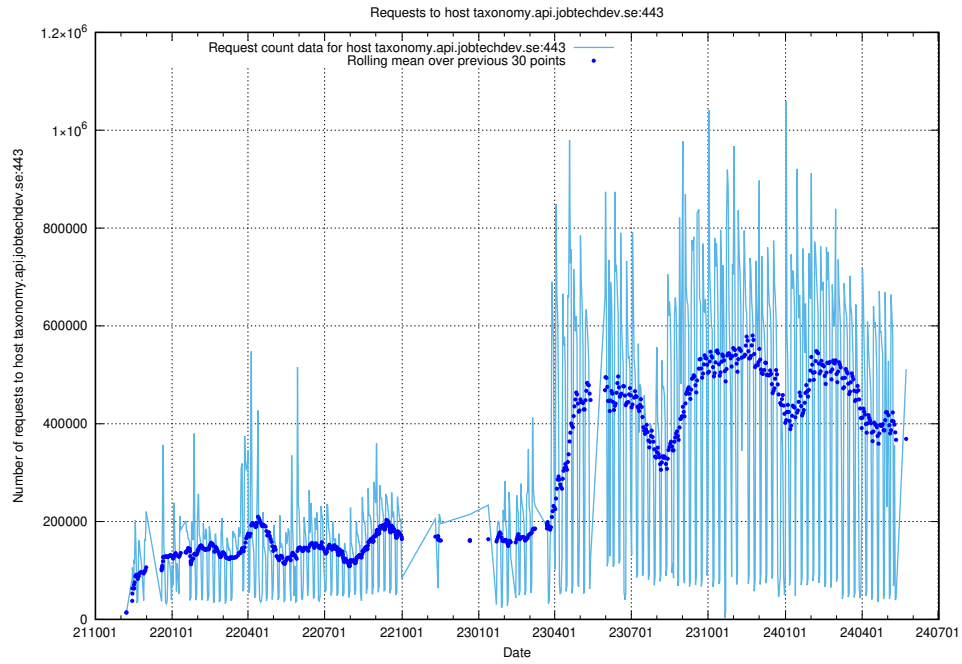

7.2 Usage of taxonomy.api.jobtechdev.se:443

Here, we count the number of requests to host taxonomy.api.jobtechdev.se:443.