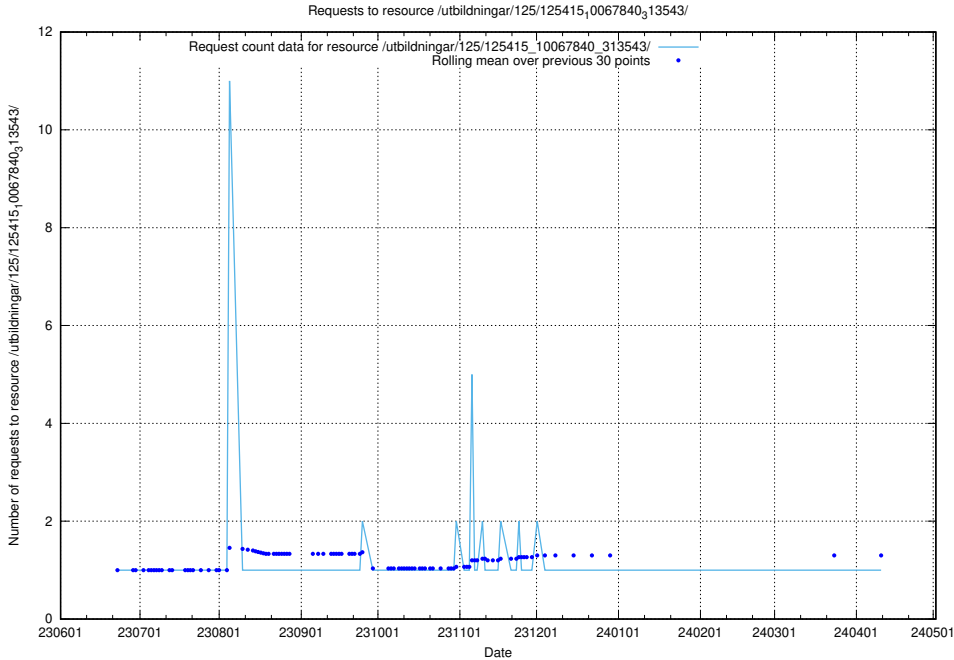

5.5750 Usage of /utbildningar/125/125415_10067840_313543/

Here, we count the number of requests to resource /utbildningar/125/125415_10067840_313543/.