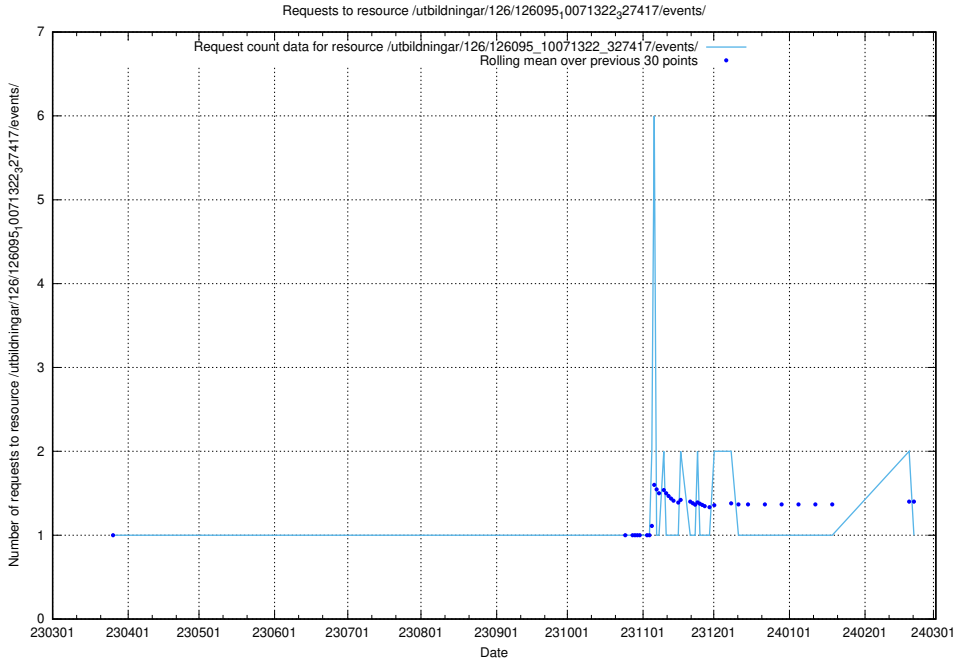

5.6103 Usage of /utbildningar/126/126095_10071322_327417/events/

Here, we count the number of requests to resource /utbildningar/126/126095_10071322_327417/events/