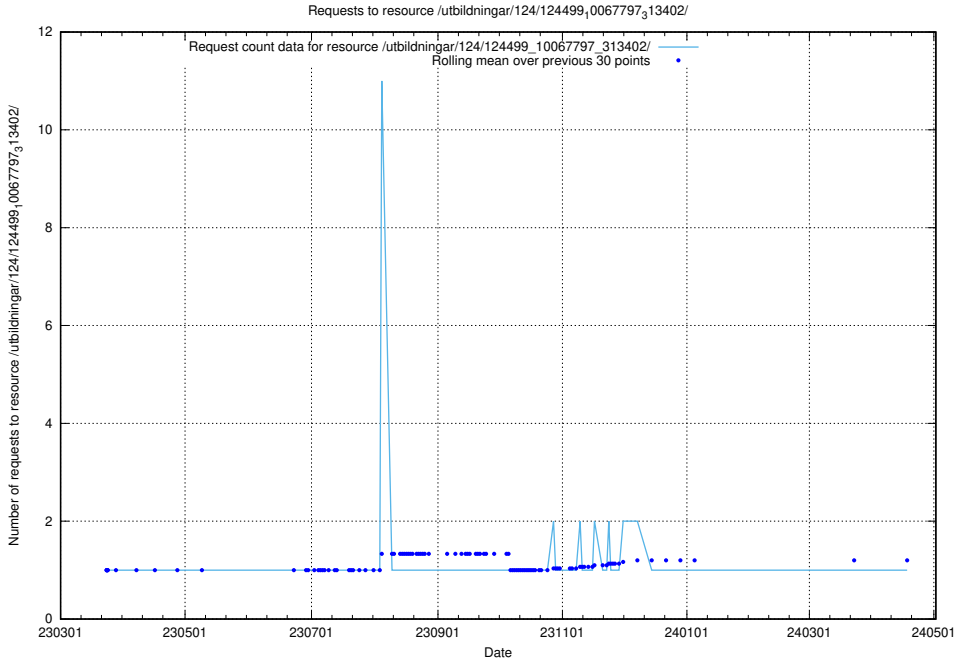

5.2518 Usage of /utbildningar/124/124499_10067797_313402/

Here, we count the number of requests to resource /utbildningar/124/124499_10067797_313402/.