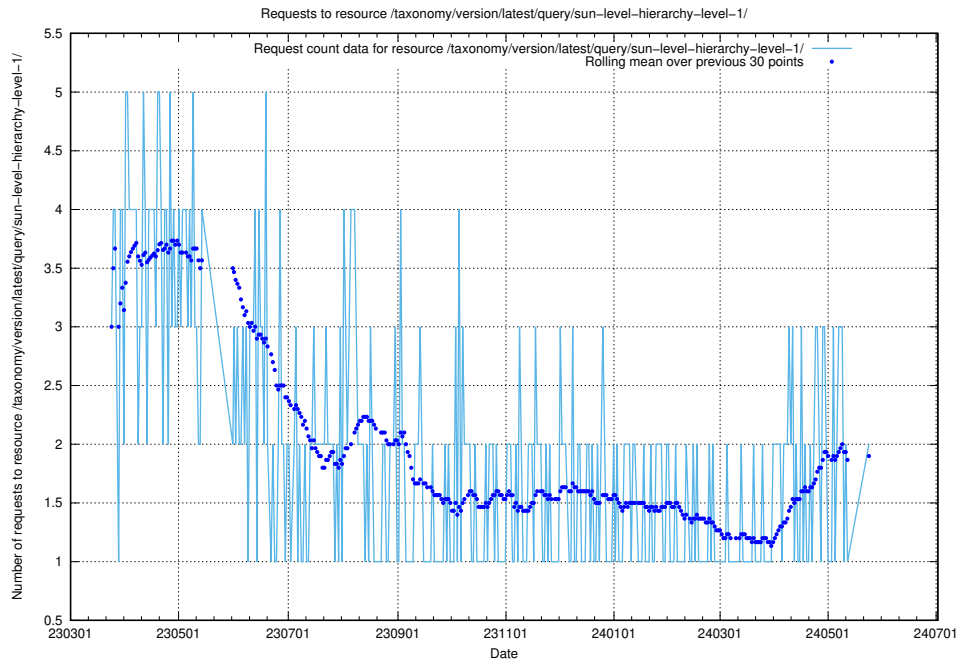

5.909 Usage of /taxonomy/version/latest/query/sun-level-hierarchy-level-1/

Here, we count the number of requests to resource /taxonomy/version/latest/query/sun-level-hierarchy-level-1/.