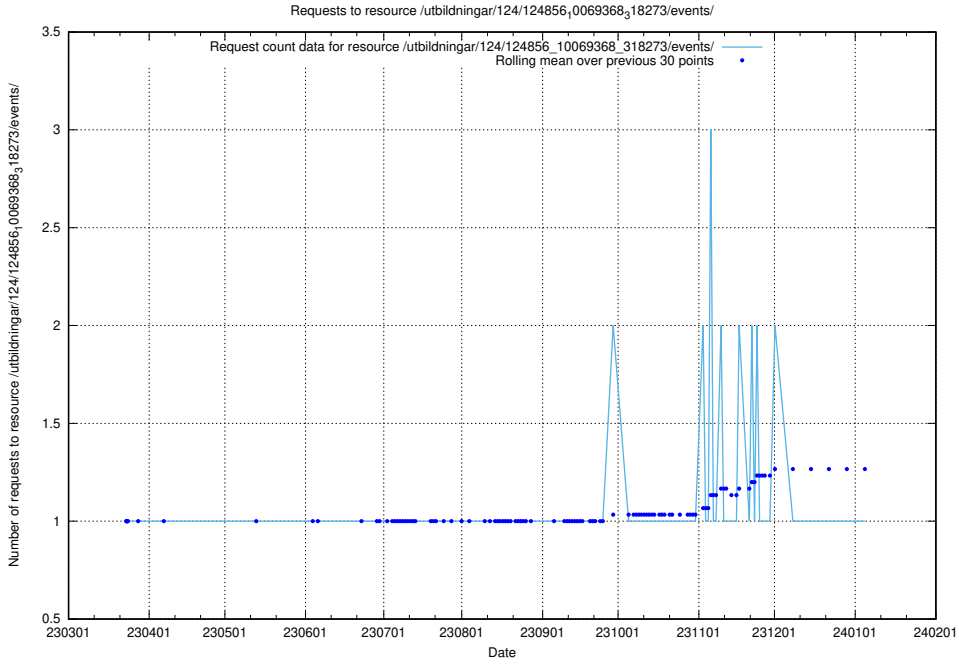

5.1205 Usage of /utbildningar/124/124856_10069368_318273/events/

Here, we count the number of requests to resource /utbildningar/124/124856_10069368_318273/events/