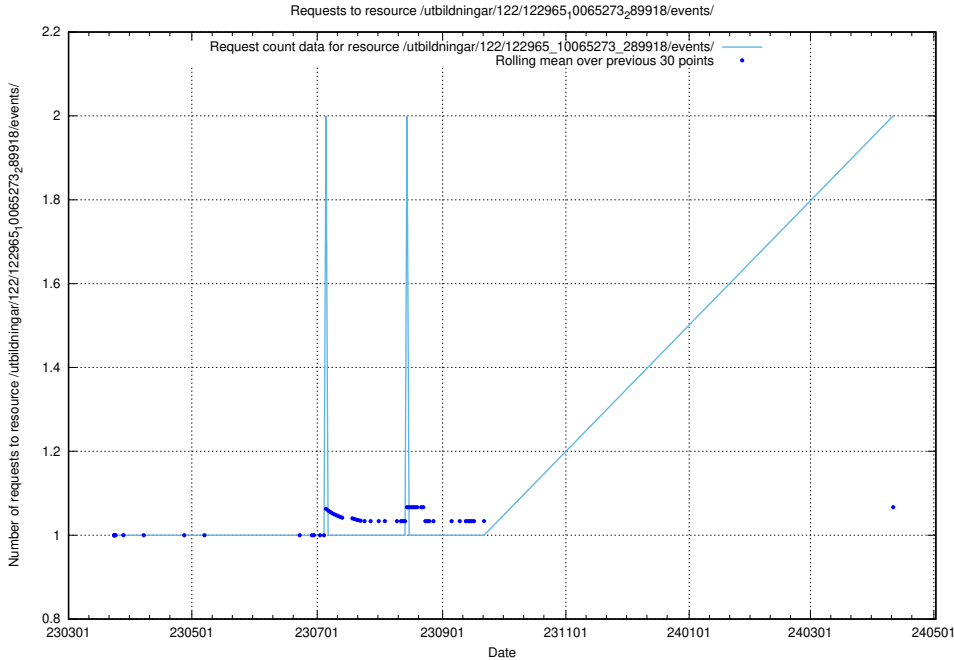

5.804 Usage of /utbildningar/122/122965_10065273_289918/events/

Here, we count the number of requests to resource /utbildningar/122/122965_10065273_289918/events/