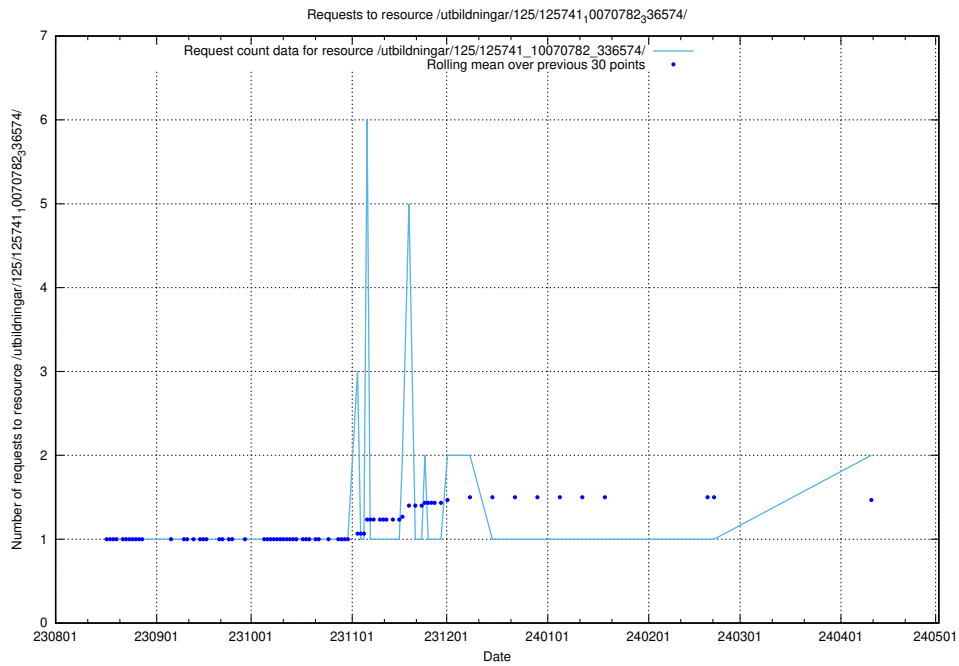

5.760 Usage of /utbildningar/125/125741_10070782_336574/

Here, we count the number of requests to resource /utbildningar/125/125741_10070782_336574/.