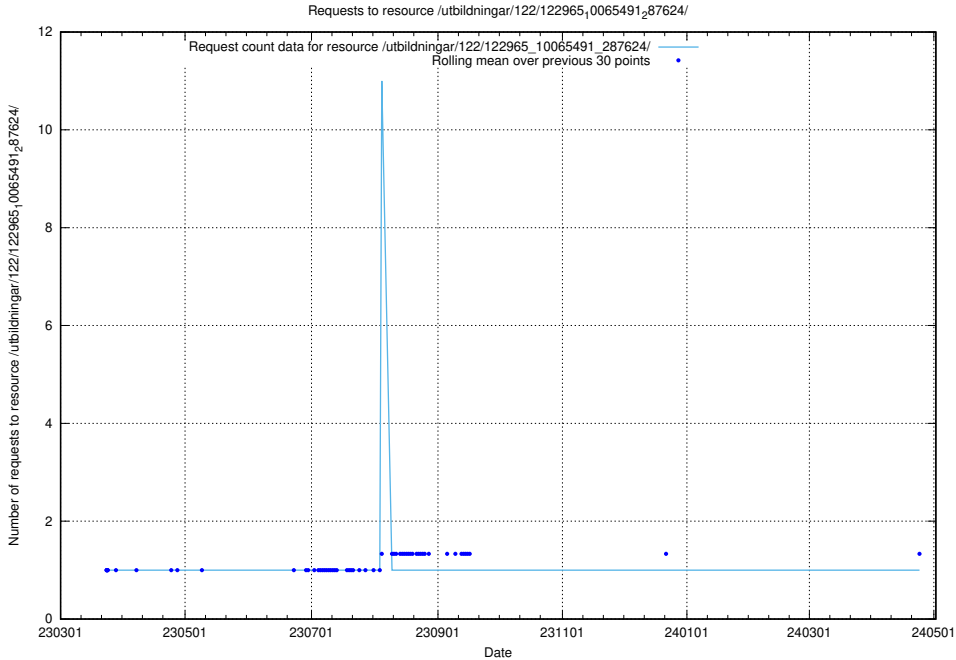

5.5122 Usage of /utbildningar/122/122965_10065491_287624/

Here, we count the number of requests to resource /utbildningar/122/122965_10065491_287624/.