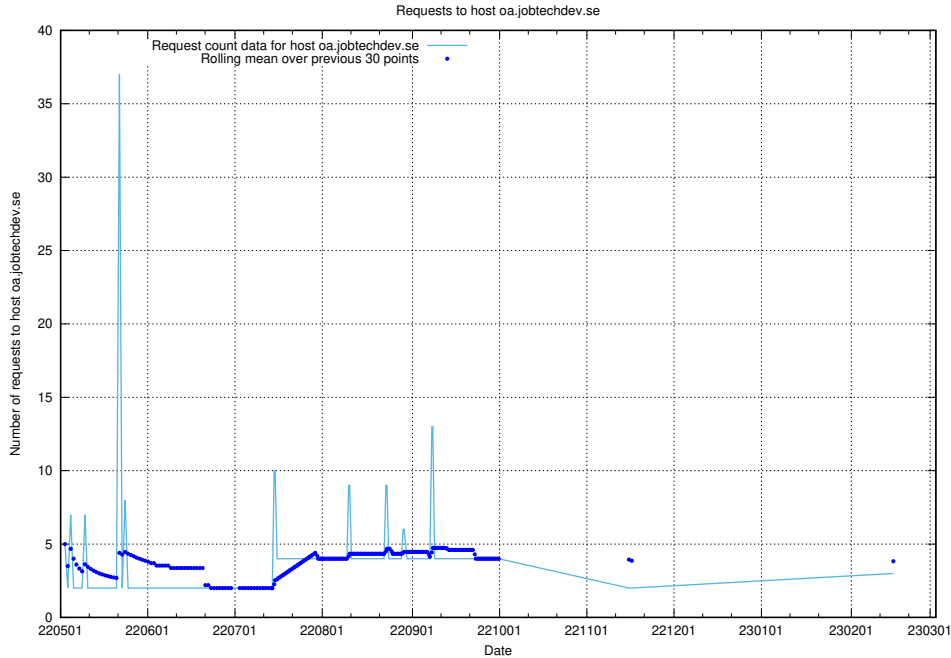

7.224 Usage of oa.jobtechdev.se

Here, we count the number of requests to host oa.jobtechdev.se.