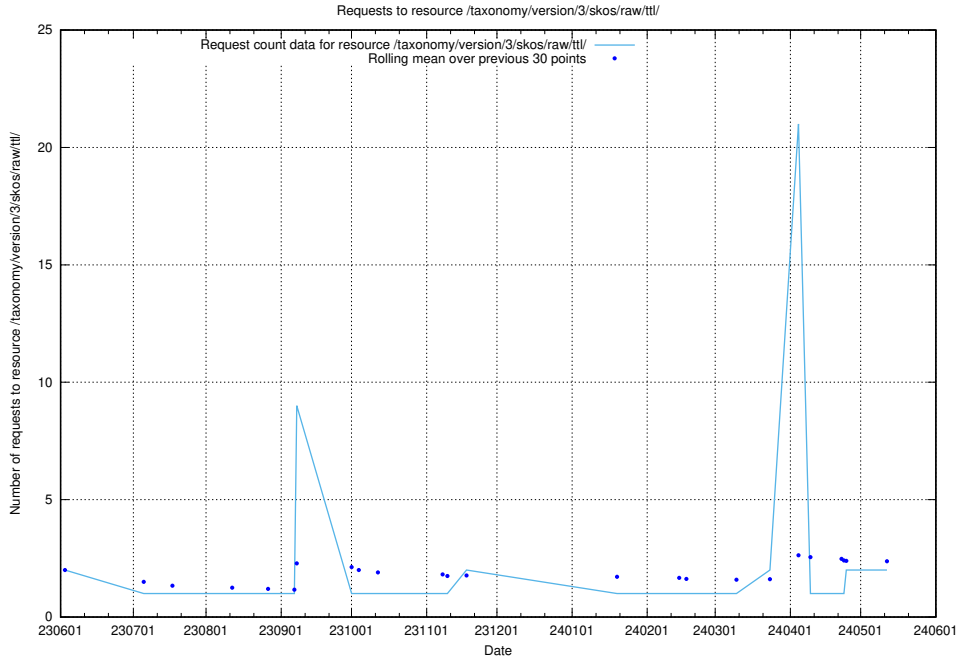

5.889 Usage of /taxonomy/version/3/skos/raw/ttl/

Here, we count the number of requests to resource /taxonomy/version/3/skos/raw/ttl/.