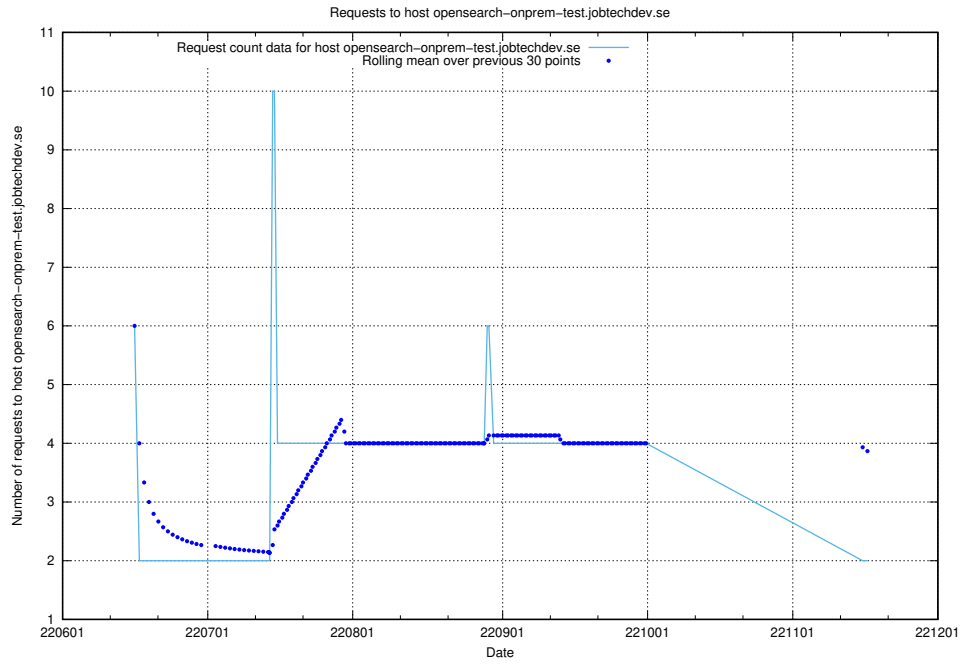

7.410 Usage of opensearch-onprem-test.jobtechdev.se

Here, we count the number of requests to host opensearch-onprem-test.jobtechdev.se.