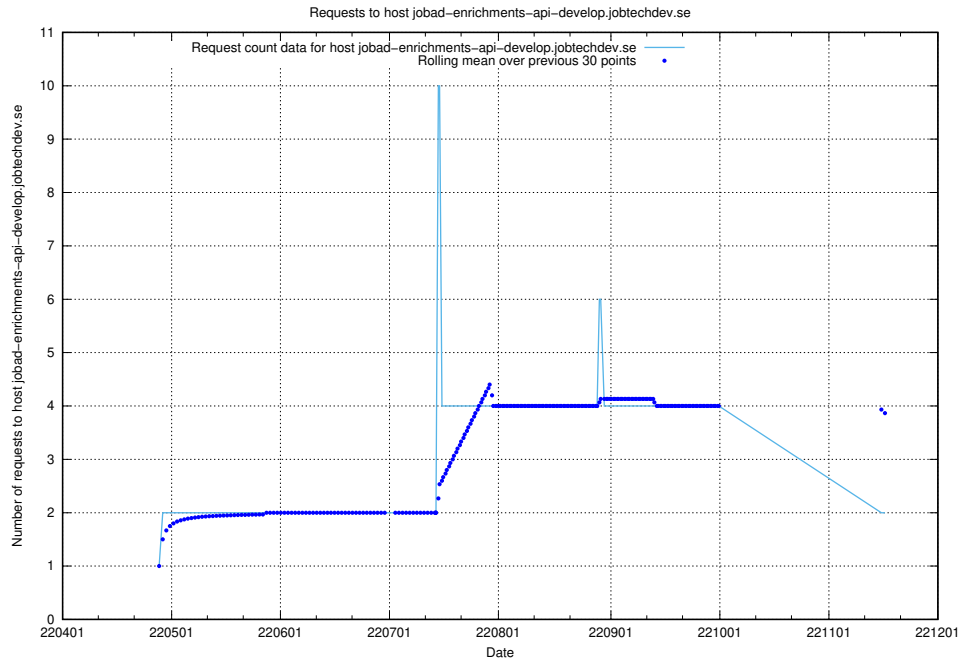

7.453 Usage of jobad-enrichments-api-develop.jobtechdev.se

Here, we count the number of requests to host jobad-enrichments-api-develop.jobtechdev.se.