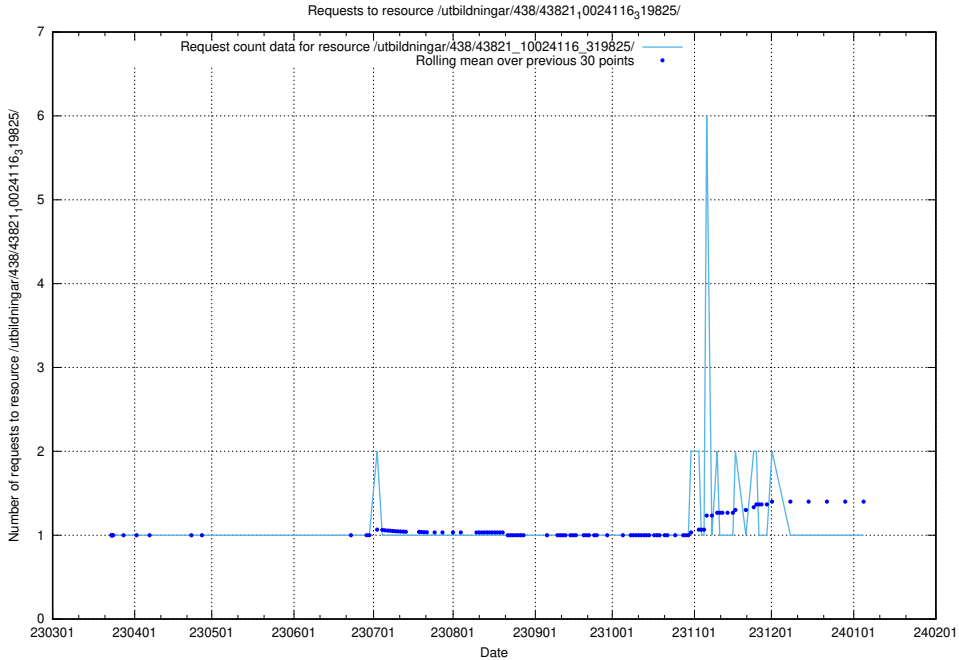

5.6344 Usage of /utbildningar/438/43821_10024116_319825/

Here, we count the number of requests to resource /utbildningar/438/43821_10024116_319825/.