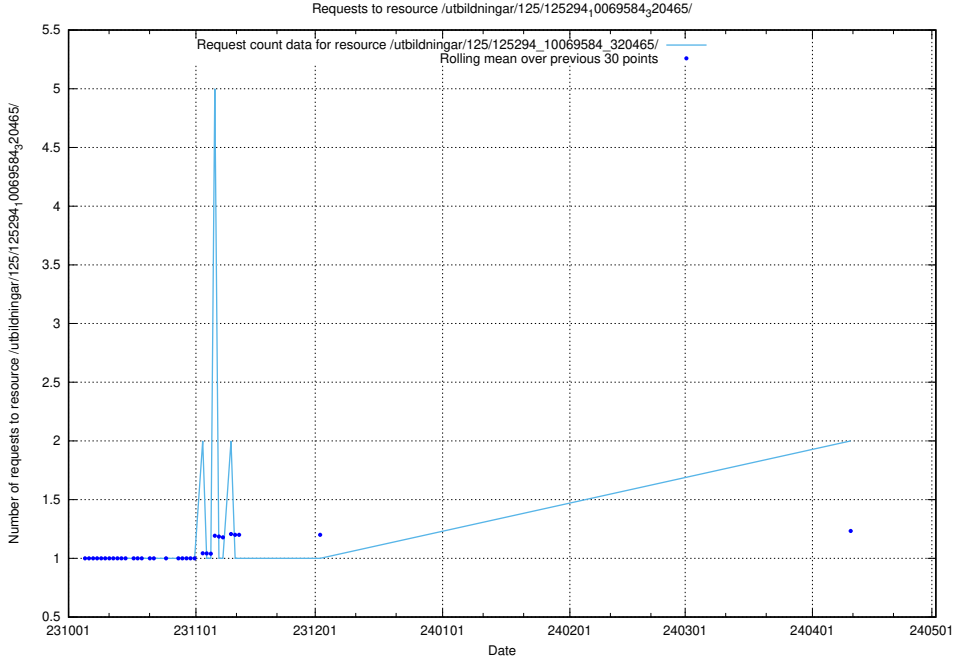

5.727 Usage of /utbildningar/125/125294_10069584_320465/

Here, we count the number of requests to resource /utbildningar/125/125294_10069584_320465/.