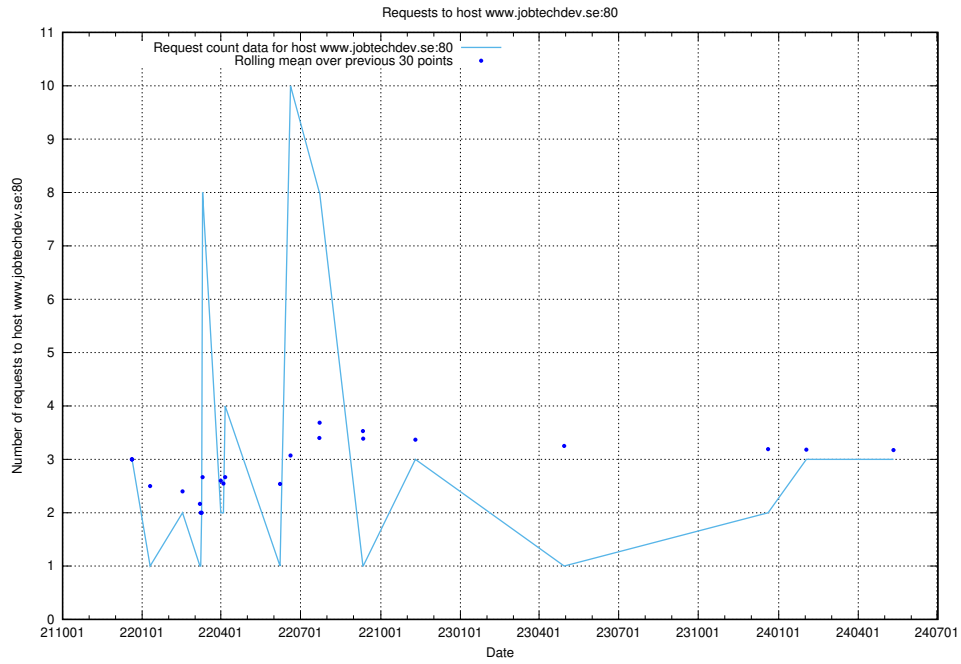

7.201 Usage of www.jobtechdev.se:80

Here, we count the number of requests to host www.jobtechdev.se:80.