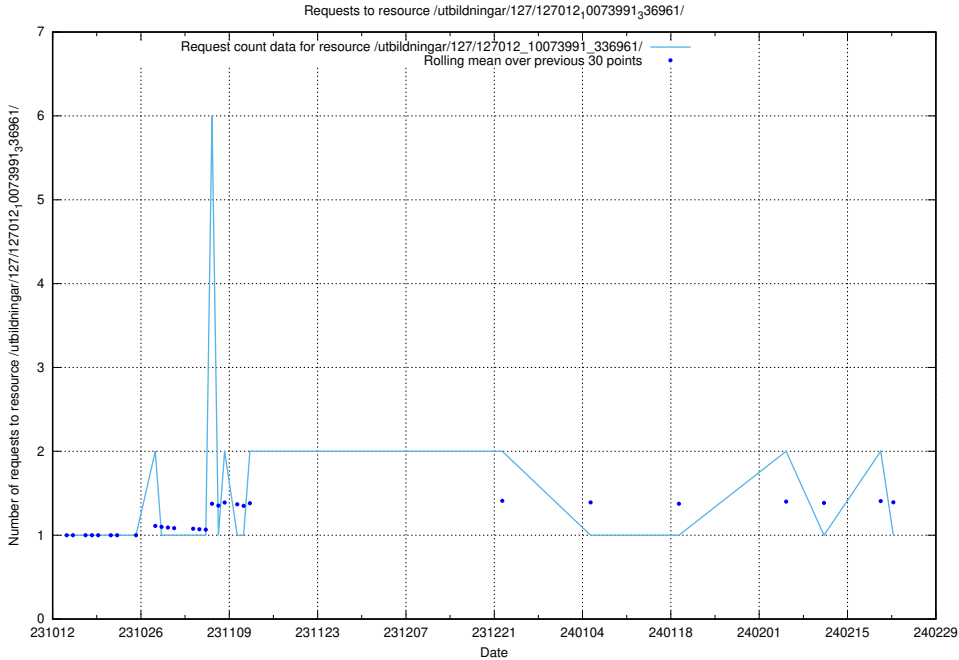

5.4354 Usage of /utbildningar/127/127012_10073991_336961/

Here, we count the number of requests to resource /utbildningar/127/127012_10073991_336961/.