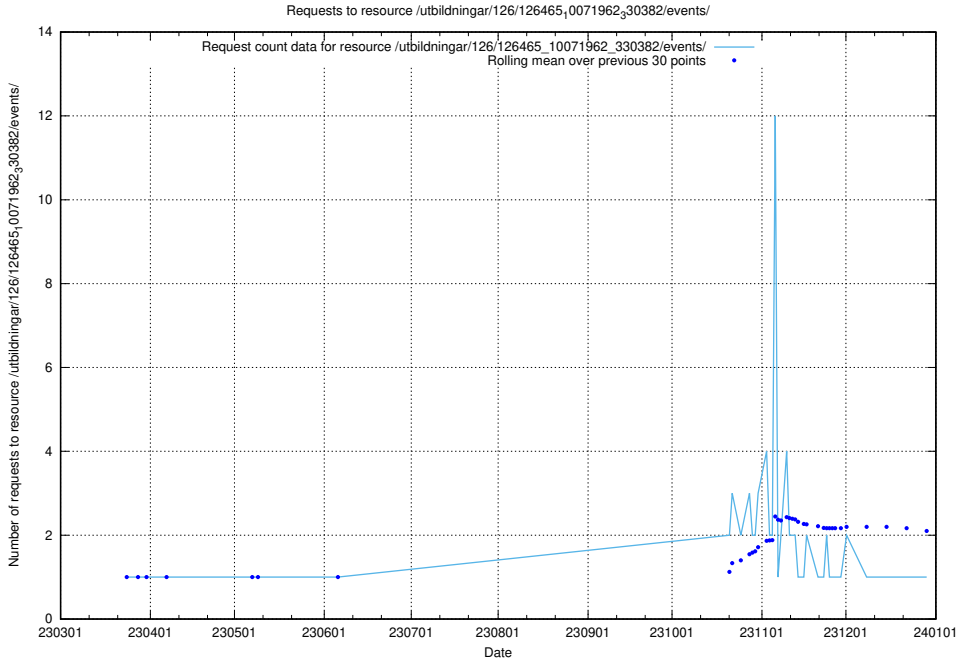

5.6208 Usage of /utbildningar/126/126465_10071962_330382/events/

Here, we count the number of requests to resource /utbildningar/126/126465_10071962_330382/events/