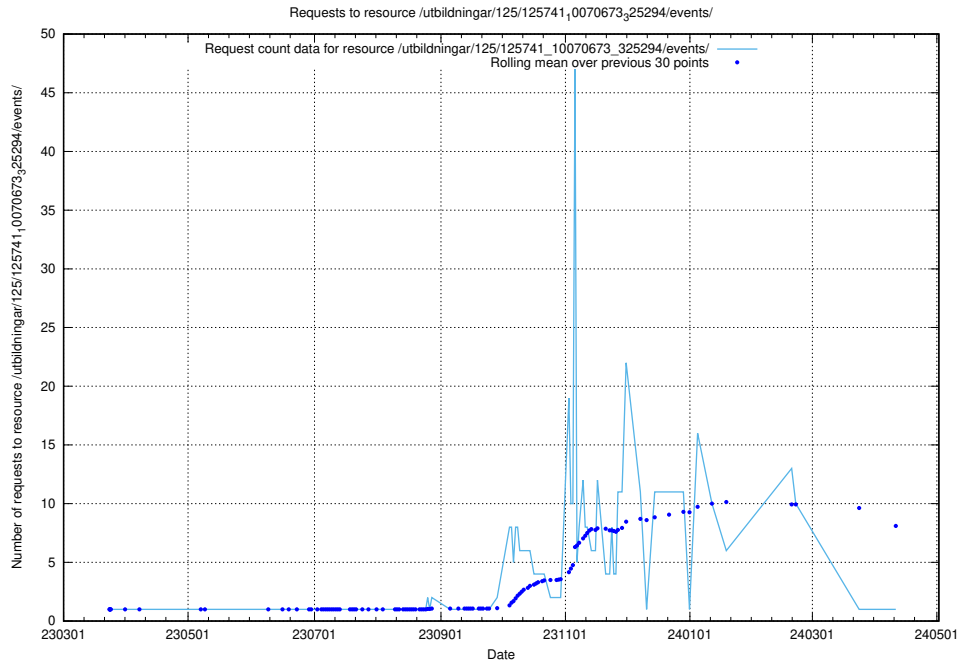

5.6491 Usage of /utbildningar/125/125741_10070673_325294/events/

Here, we count the number of requests to resource /utbildningar/125/125741_10070673_325294/events/