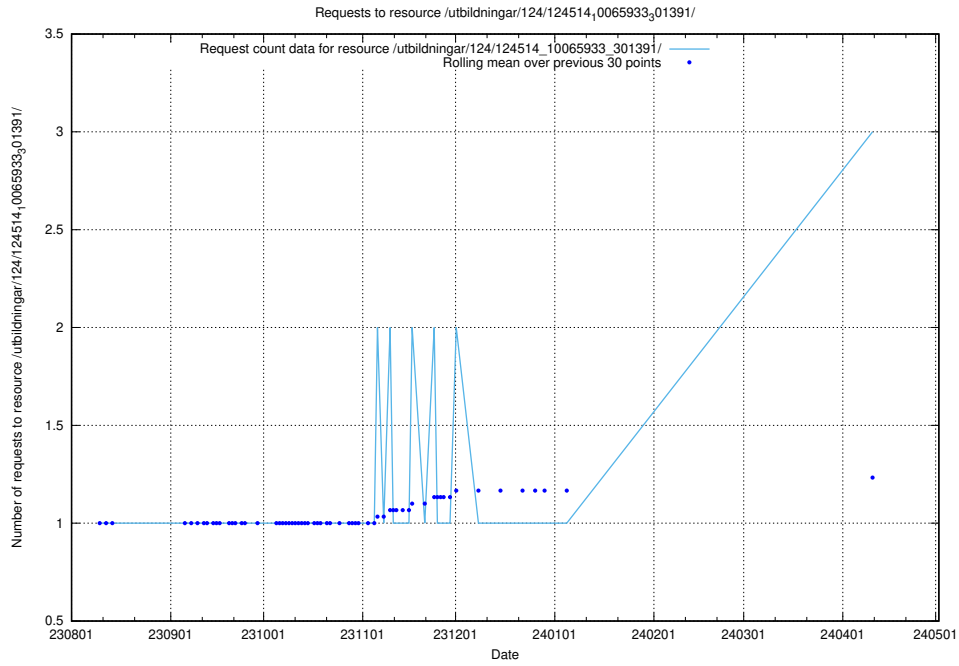

5.357 Usage of /utbildningar/124/124514_10065933_301391/

Here, we count the number of requests to resource /utbildningar/124/124514_10065933_301391/.