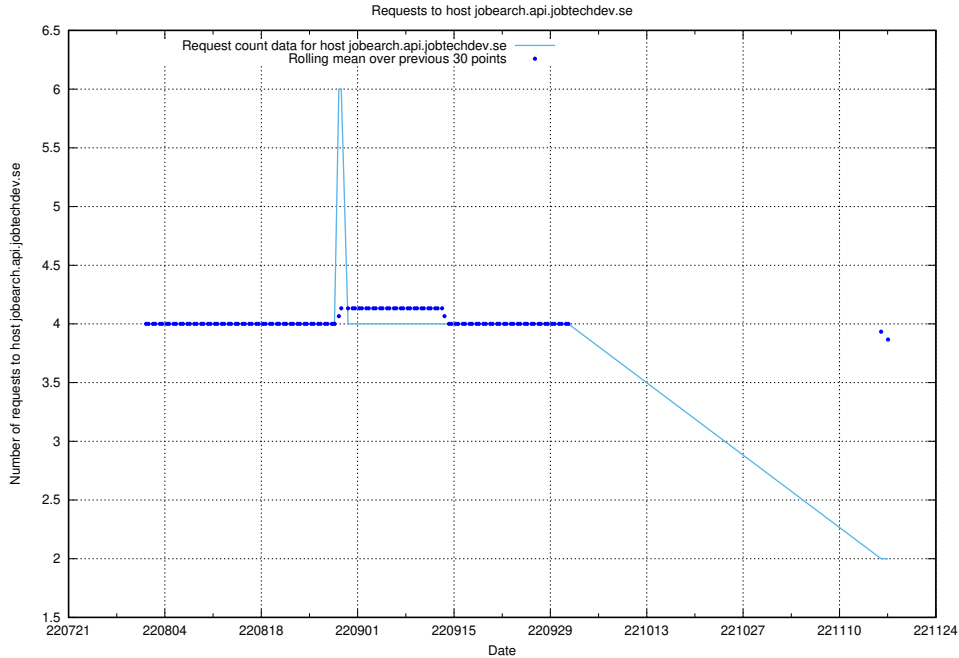

7.389 Usage of jobearch.api.jobtechdev.se

Here, we count the number of requests to host jobearch.api.jobtechdev.se.