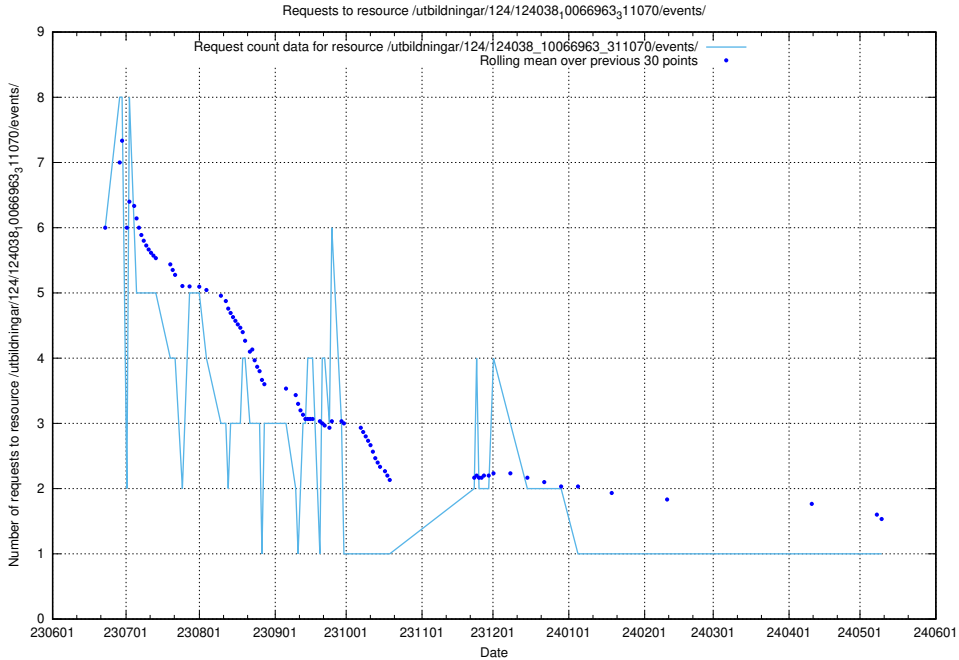

5.5584 Usage of /utbildningar/124/124038_10066963_311070/events/

Here, we count the number of requests to resource /utbildningar/124/124038_10066963_311070/events/