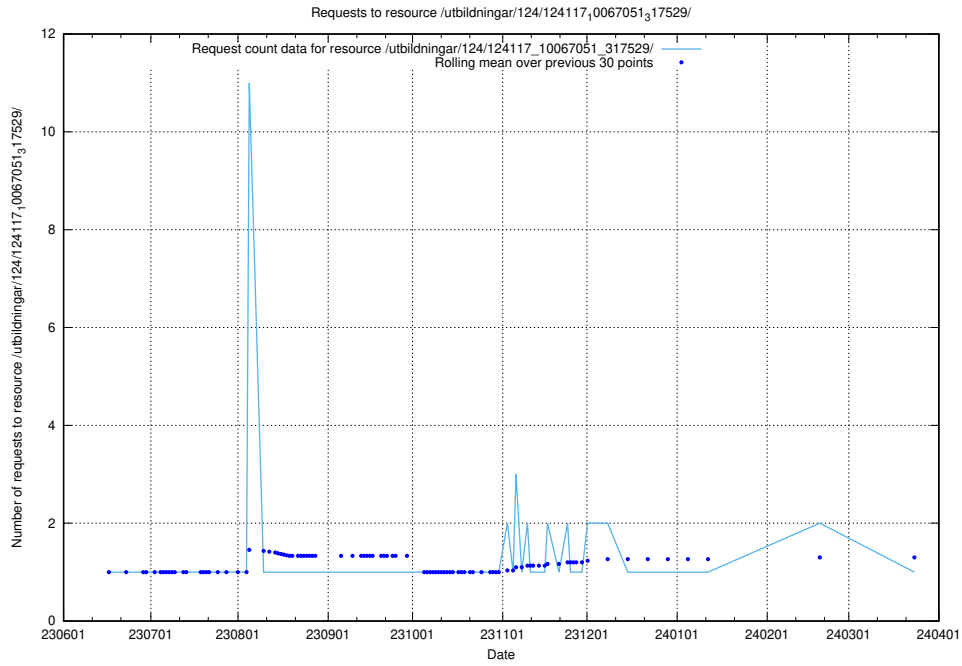

5.5893 Usage of /utbildningar/124/124117_10067051_317529/

Here, we count the number of requests to resource /utbildningar/124/124117_10067051_317529/.