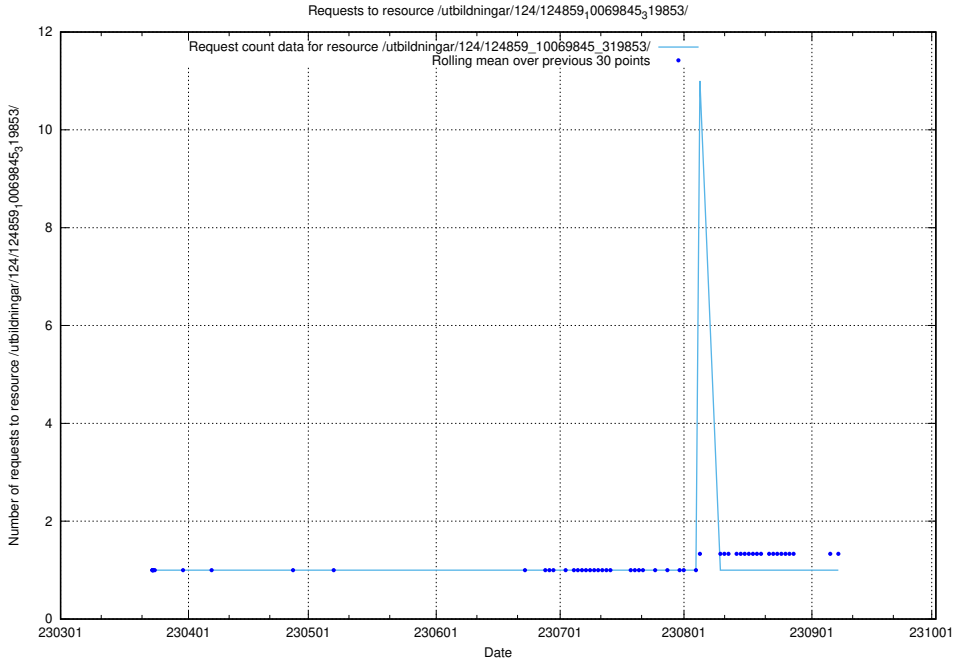

5.1197 Usage of /utbildningar/124/124859_10069845_319853/

Here, we count the number of requests to resource /utbildningar/124/124859_10069845_319853/.