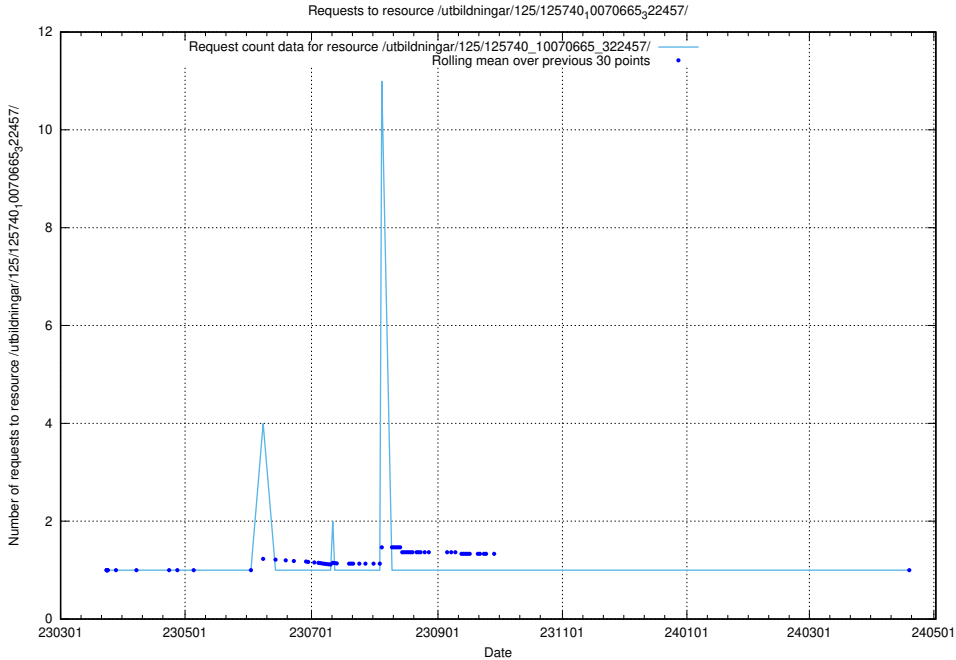

5.1030 Usage of /utbildningar/125/125740_10070665_322457/

Here, we count the number of requests to resource /utbildningar/125/125740_10070665_322457/.