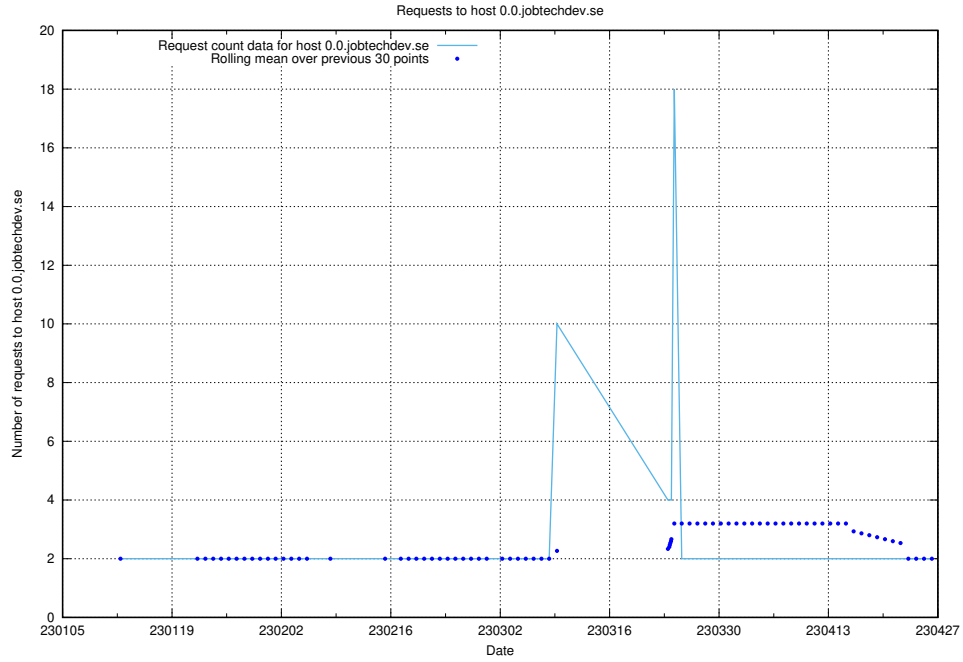

7.309 Usage of 0.0.jobtechdev.se

Here, we count the number of requests to host 0.0.jobtechdev.se.