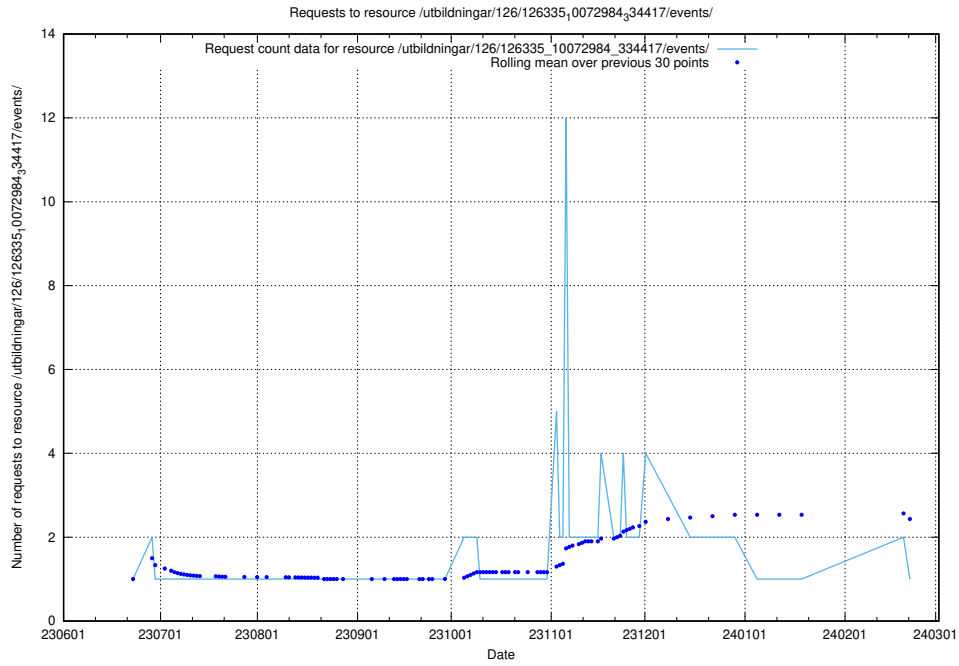

5.5695 Usage of /utbildningar/126/126335_10072984_334417/events/

Here, we count the number of requests to resource /utbildningar/126/126335_10072984_334417/events/