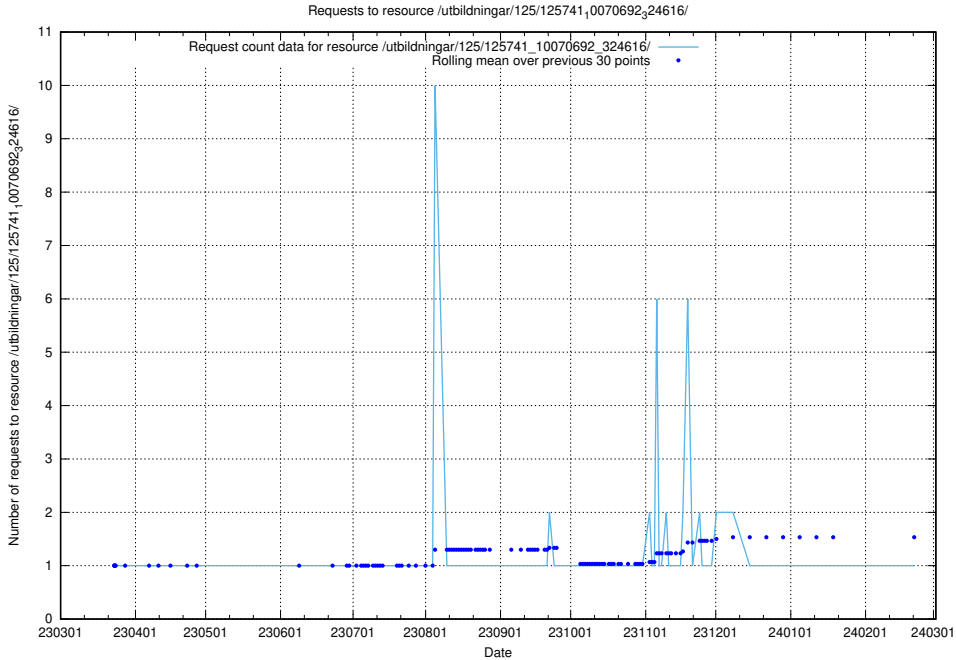

5.6472 Usage of /utbildningar/125/125741_10070692_324616/

Here, we count the number of requests to resource /utbildningar/125/125741_10070692_324616/.