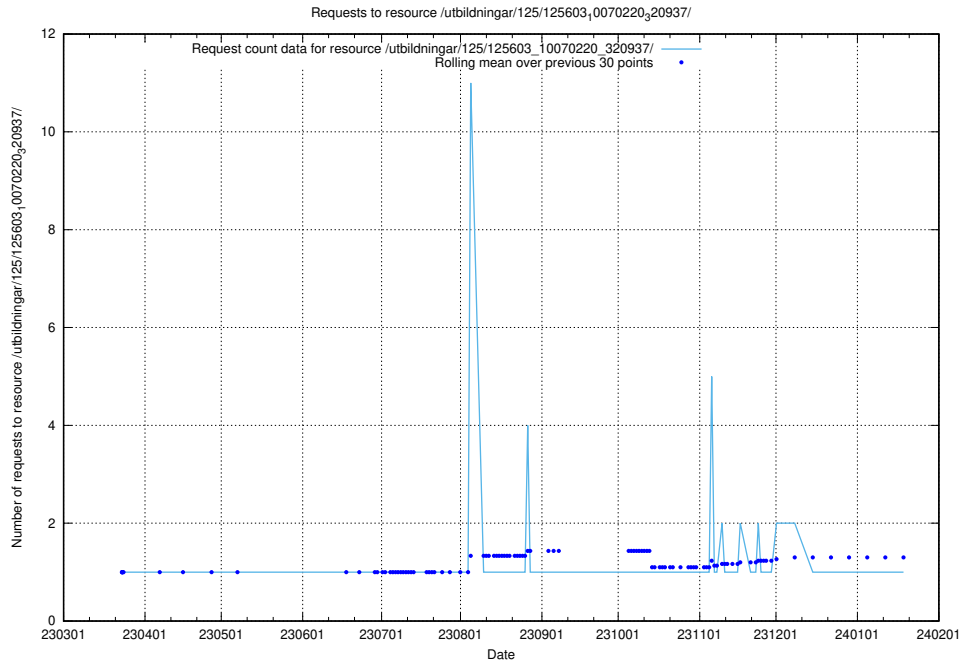

5.1103 Usage of /utbildningar/125/125603_10070220_320937/

Here, we count the number of requests to resource /utbildningar/125/125603_10070220_320937/.