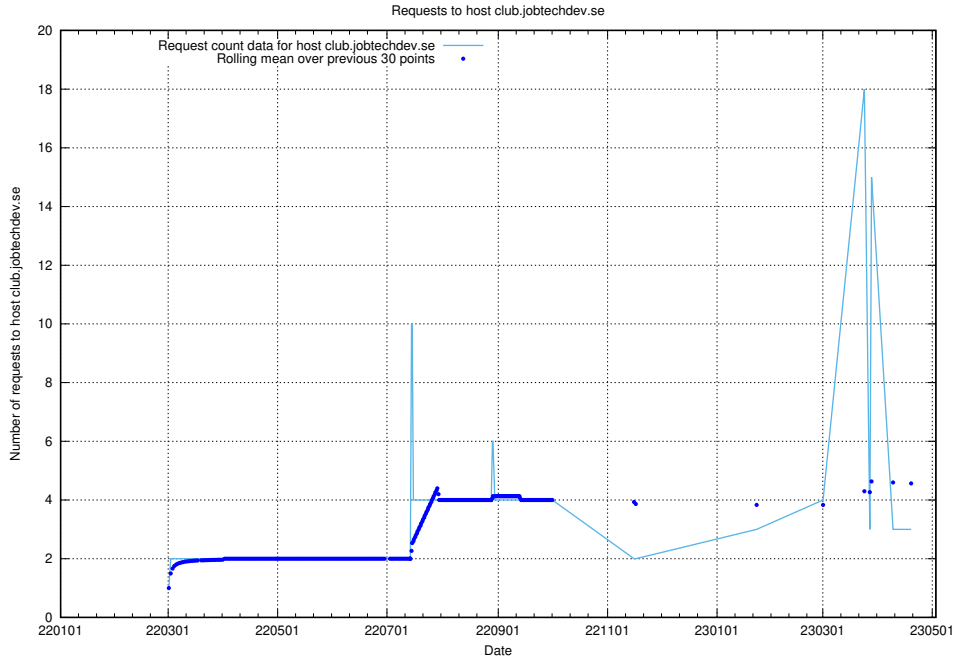

7.231 Usage of club.jobtechdev.se

Here, we count the number of requests to host club.jobtechdev.se.