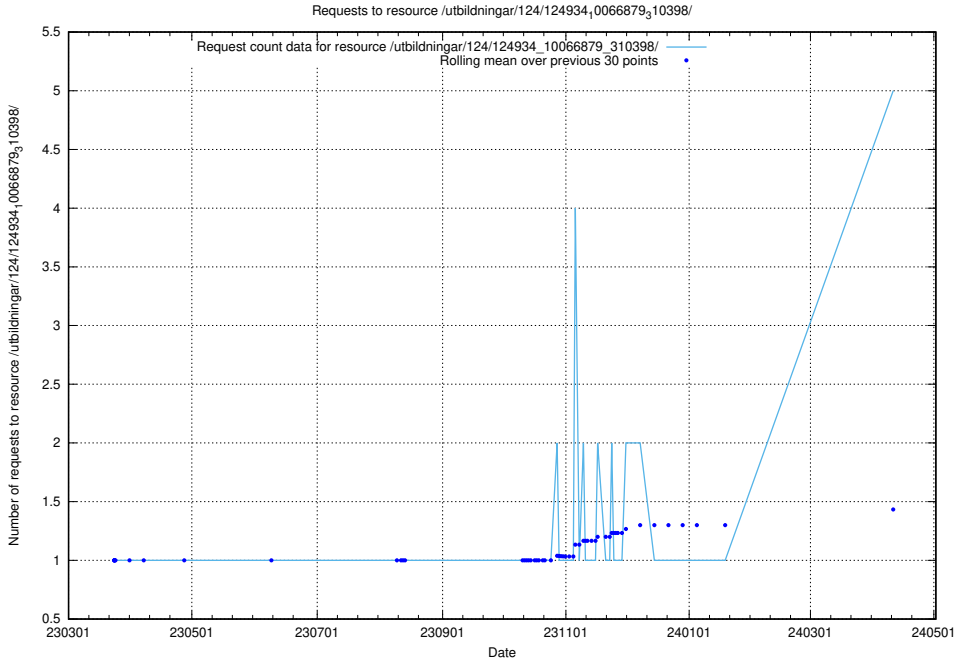

5.110 Usage of /utbildningar/124/124934_10066879_310398/

Here, we count the number of requests to resource /utbildningar/124/124934_10066879_310398/.