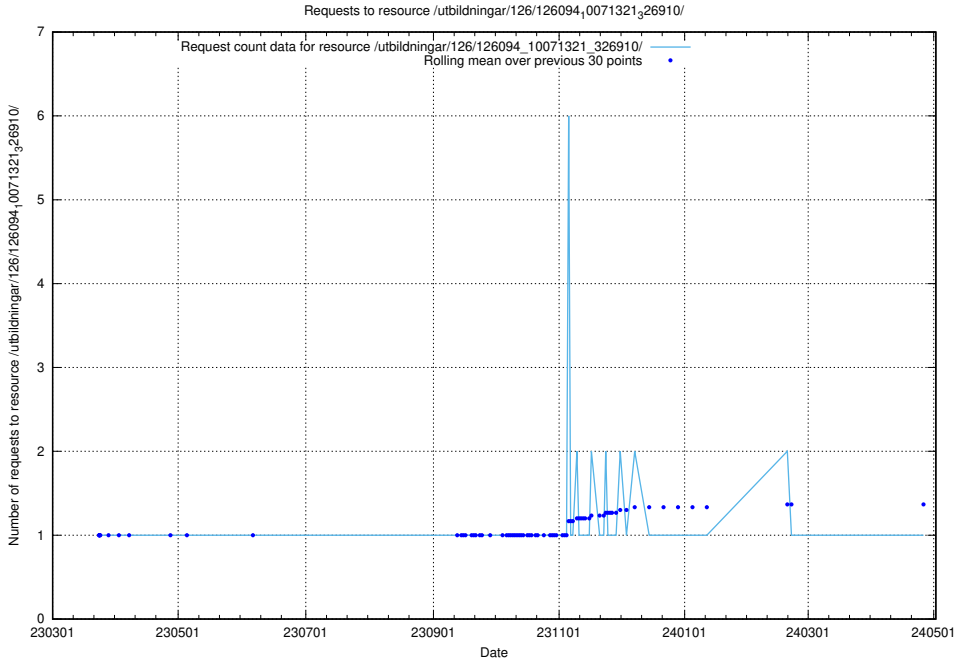

5.6443 Usage of /utbildningar/126/126094_10071321_326910/

Here, we count the number of requests to resource /utbildningar/126/126094_10071321_326910/.