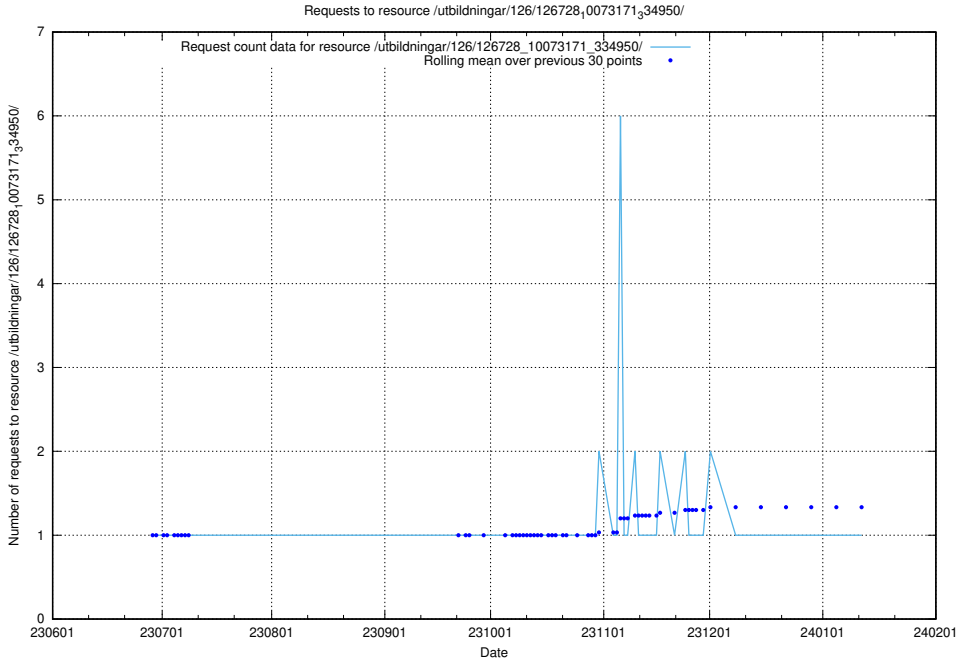

5.5473 Usage of /utbildningar/126/126728_10073171_334950/

Here, we count the number of requests to resource /utbildningar/126/126728_10073171_334950/.