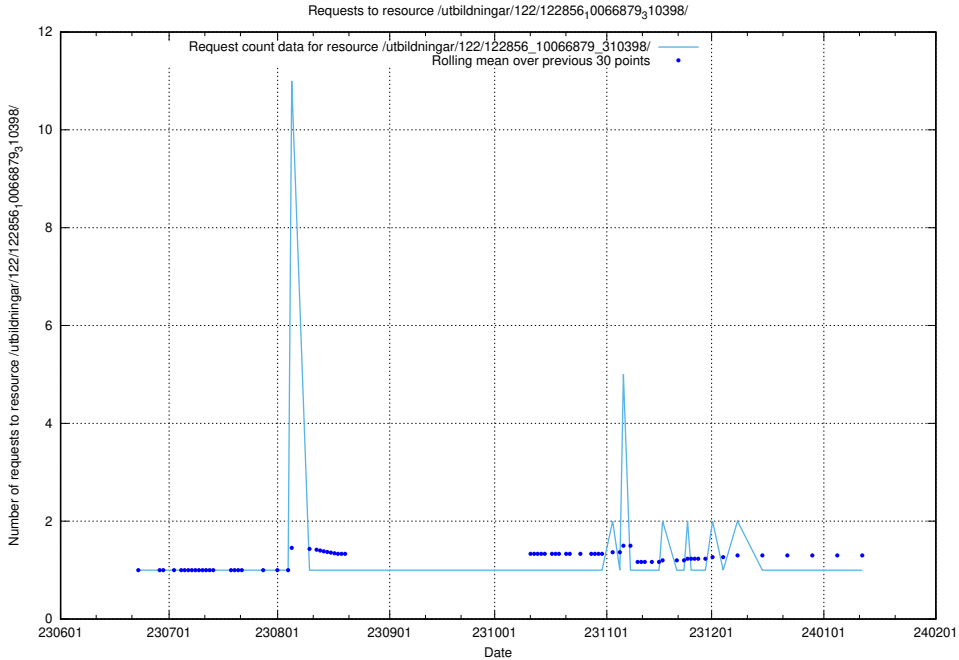

5.5856 Usage of /utbildningar/122/122856_10066879_310398/

Here, we count the number of requests to resource /utbildningar/122/122856_10066879_310398/.