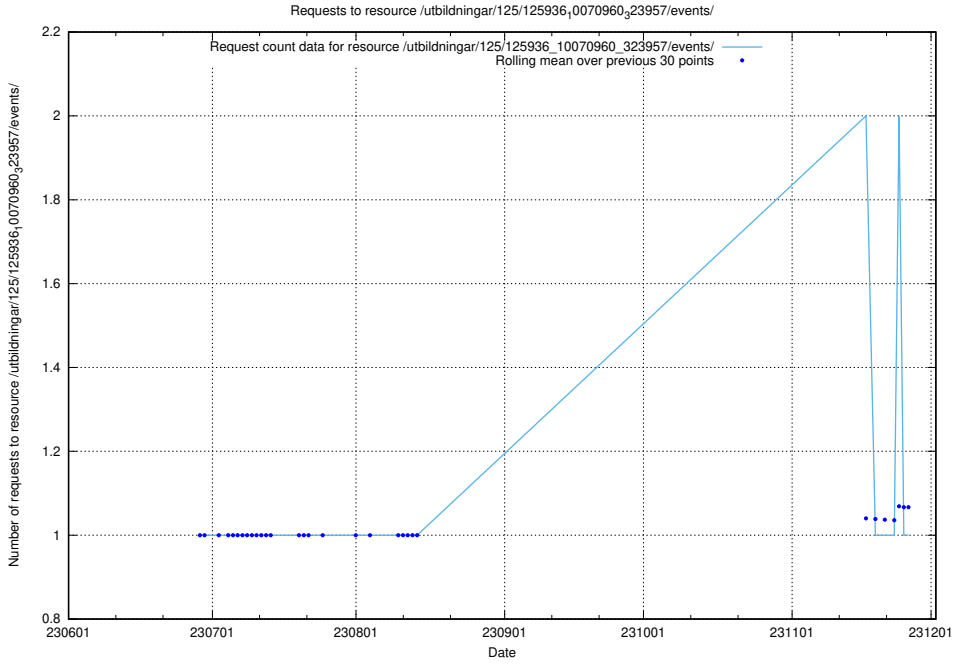

5.5486 Usage of /utbildningar/125/125936_10070960_323957/events/

Here, we count the number of requests to resource /utbildningar/125/125936_10070960_323957/events/