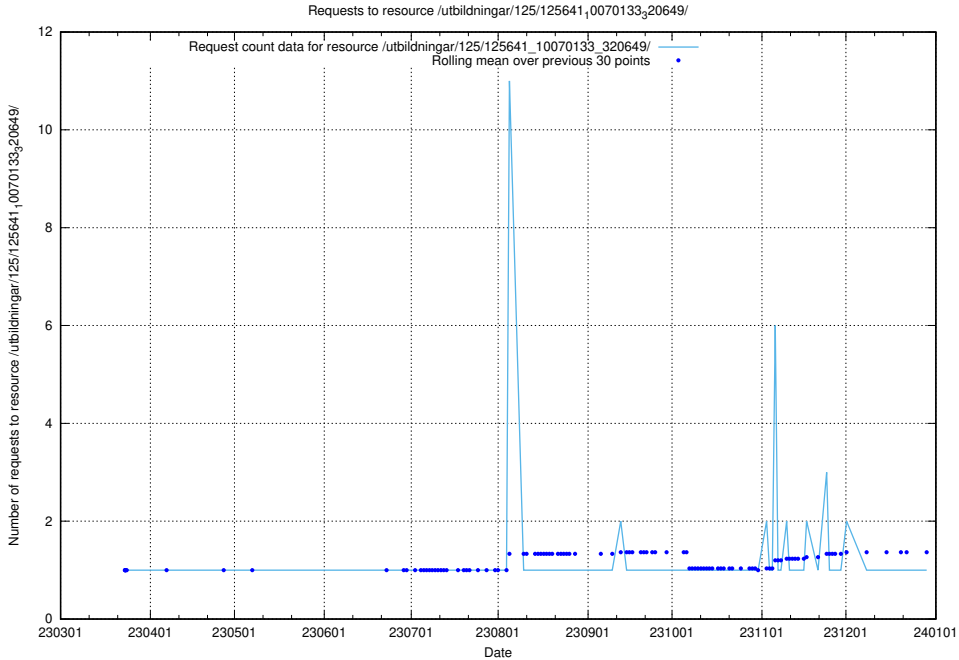

5.1075 Usage of /utbildningar/125/125641_10070133_320649/

Here, we count the number of requests to resource /utbildningar/125/125641_10070133_320649/.