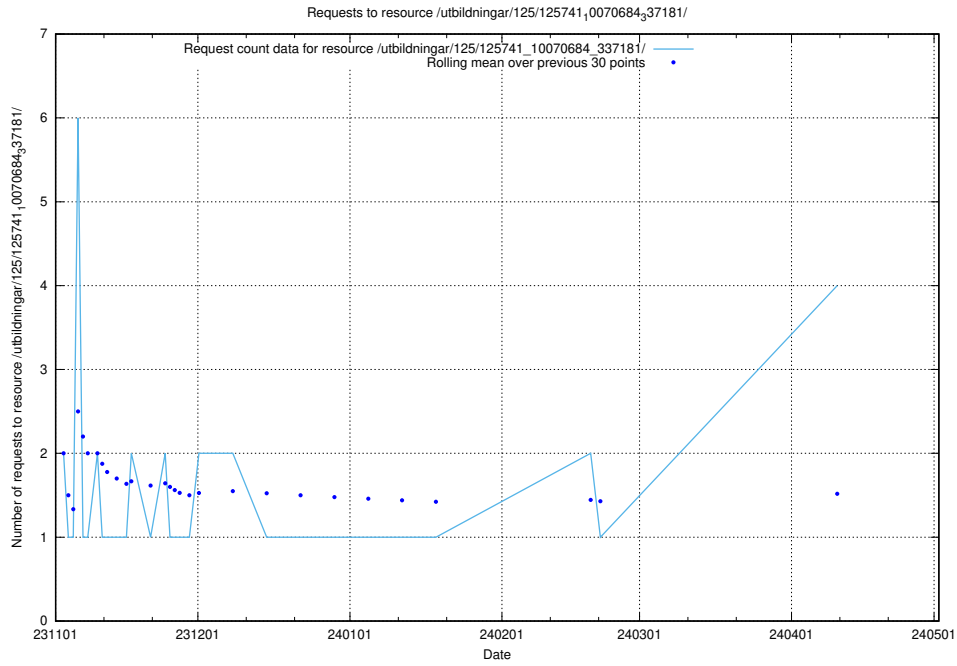

5.202 Usage of /utbildningar/125/125741_10070684_337181/

Here, we count the number of requests to resource /utbildningar/125/125741_10070684_337181/.