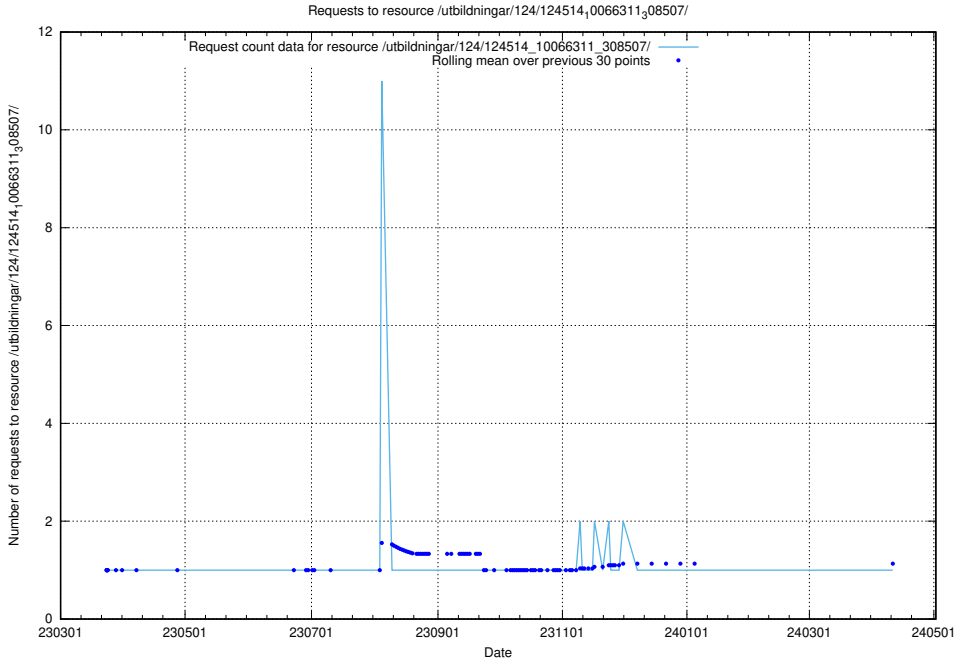

5.1837 Usage of /utbildningar/124/124514_10066311_308507/

Here, we count the number of requests to resource /utbildningar/124/124514_10066311_308507/.