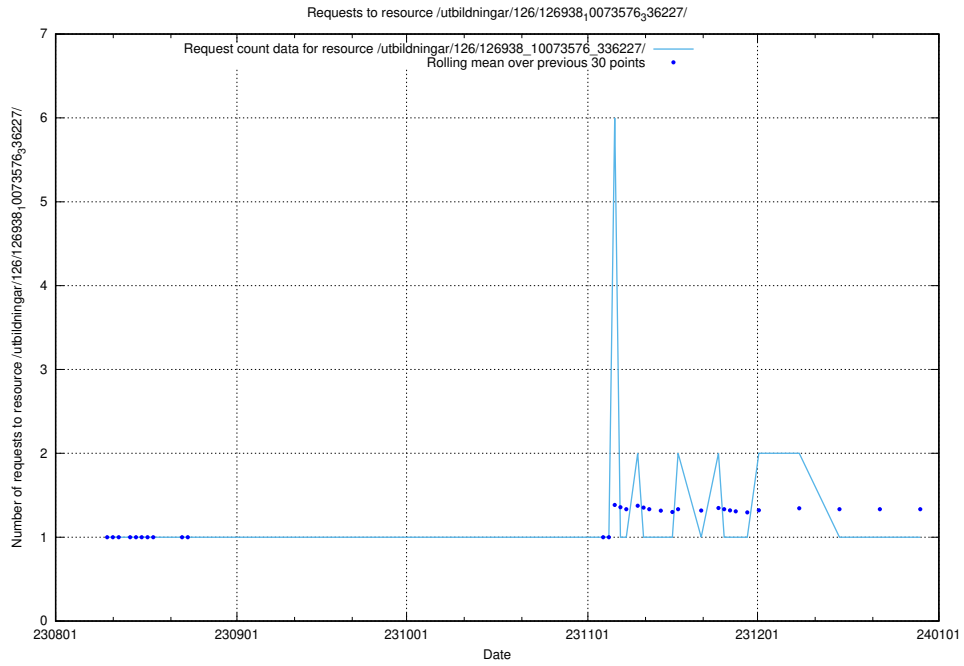

5.4841 Usage of /utbildningar/126/126938_10073576_336227/

Here, we count the number of requests to resource /utbildningar/126/126938_10073576_336227/.