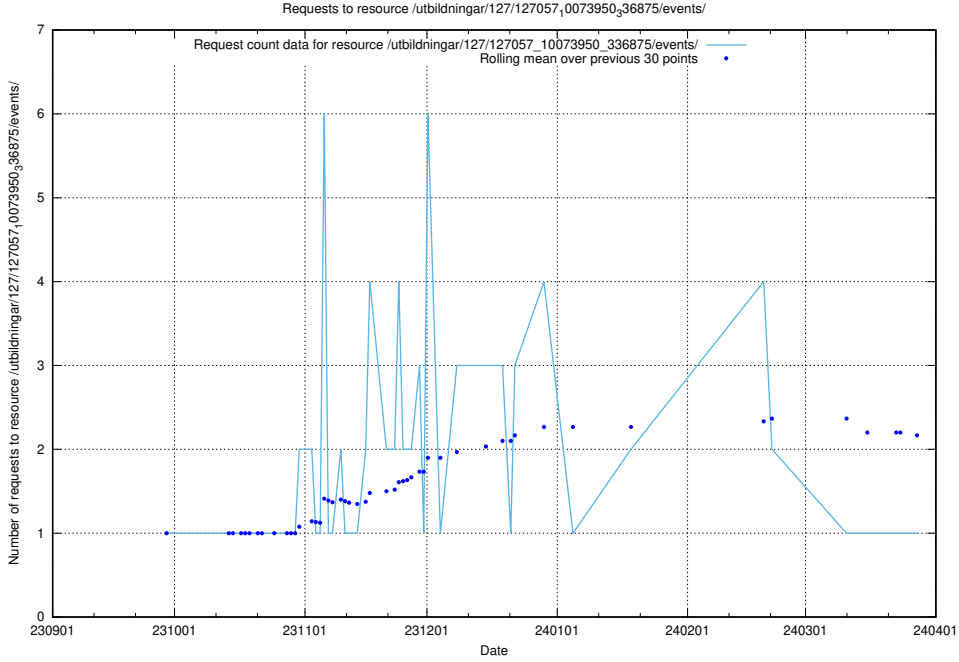

5.4471 Usage of /utbildningar/127/127057_10073950_336875/events/

Here, we count the number of requests to resource /utbildningar/127/127057_10073950_336875/events/