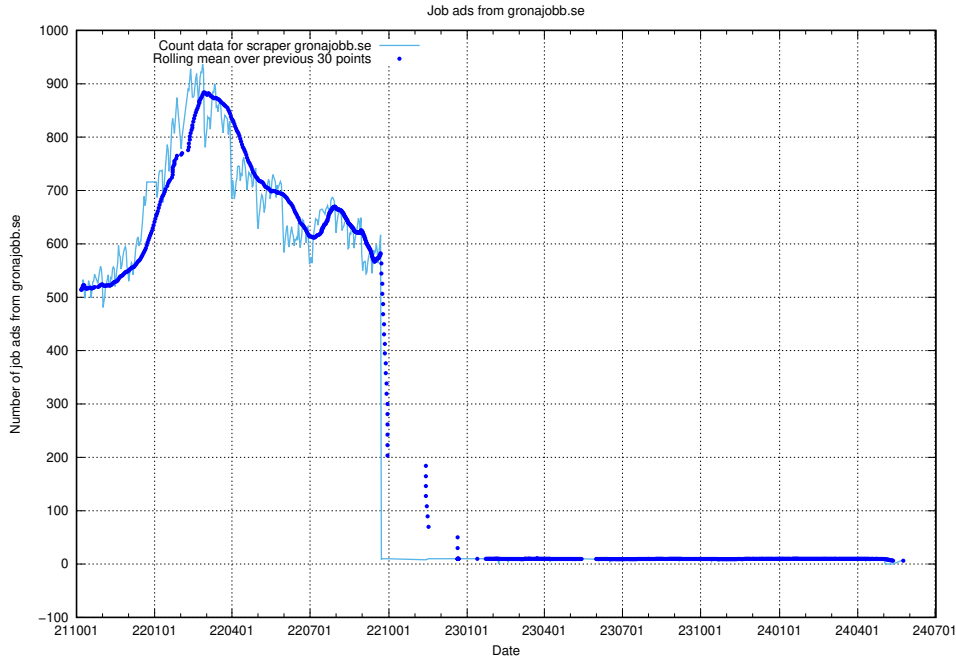

13.17 Number of ads by scraper gronajobb.se

Here, we count the number of job ads scraped from gronajobb.se.