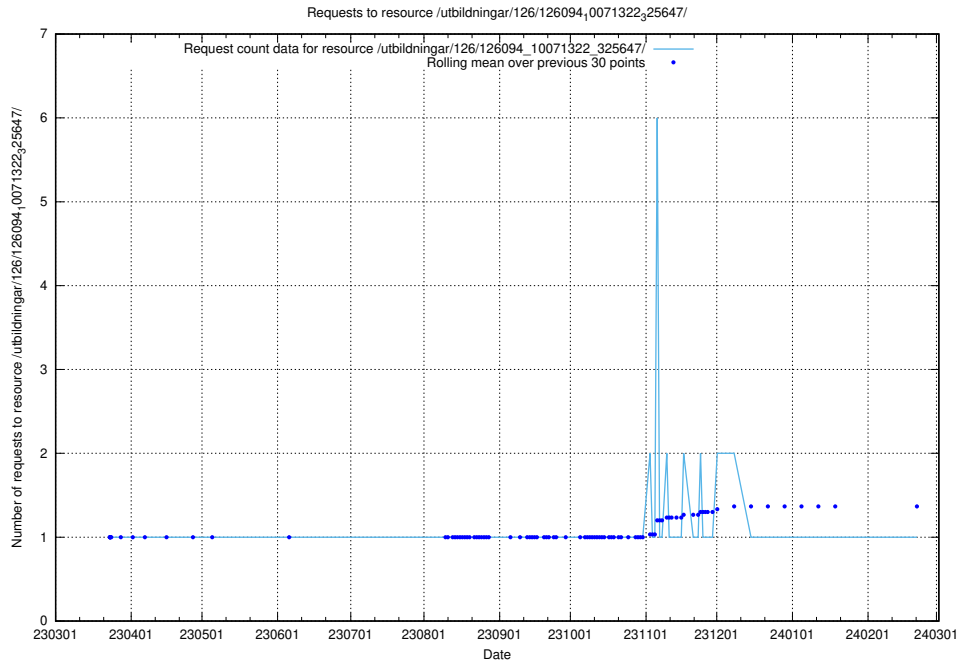

5.6440 Usage of /utbildningar/126/126094_10071322_325647/

Here, we count the number of requests to resource /utbildningar/126/126094_10071322_325647/.