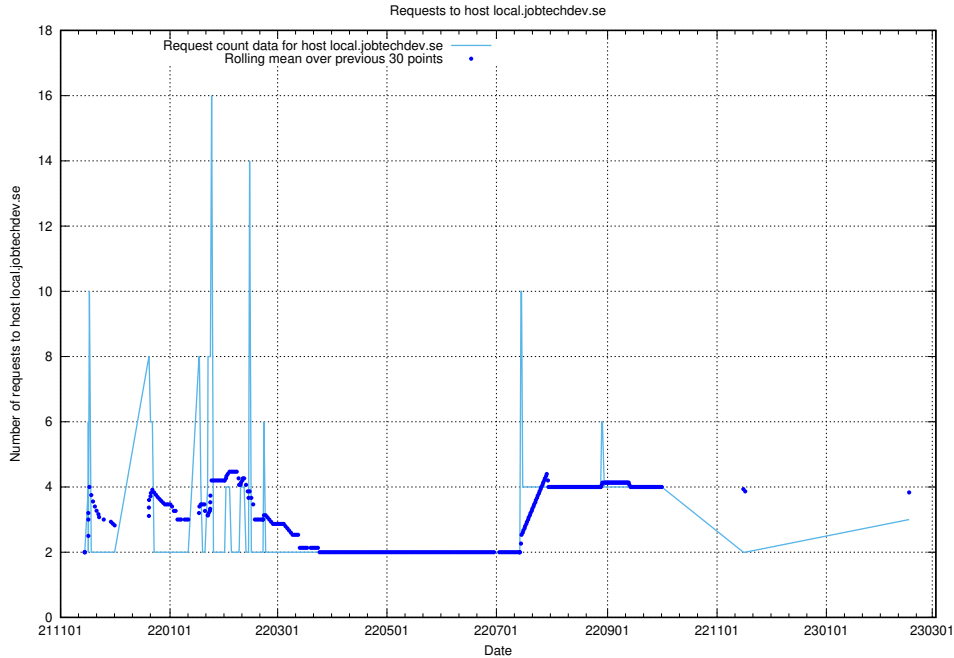

7.253 Usage of local.jobtechdev.se

Here, we count the number of requests to host local.jobtechdev.se.