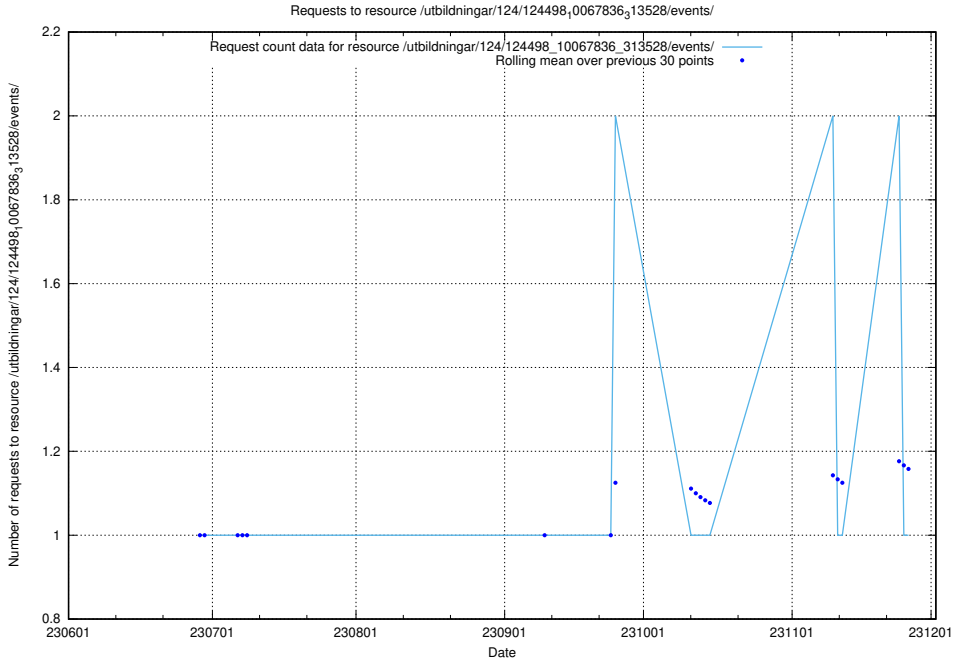

5.5535 Usage of /utbildningar/124/124498_10067836_313528/events/

Here, we count the number of requests to resource /utbildningar/124/124498_10067836_313528/events/