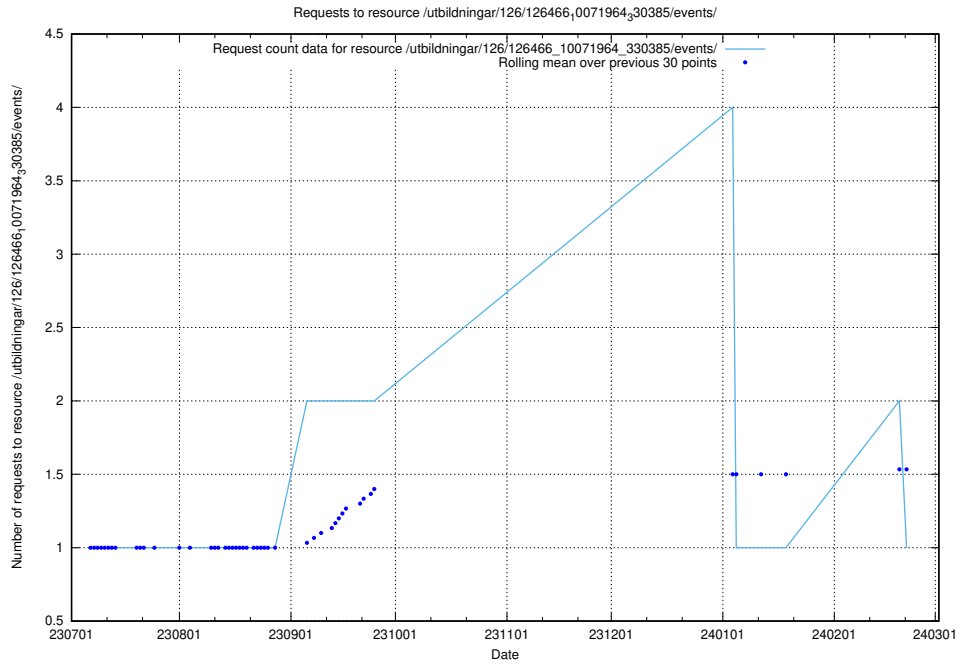

5.5320 Usage of /utbildningar/126/126466_10071964_330385/events/

Here, we count the number of requests to resource /utbildningar/126/126466_10071964_330385/events/