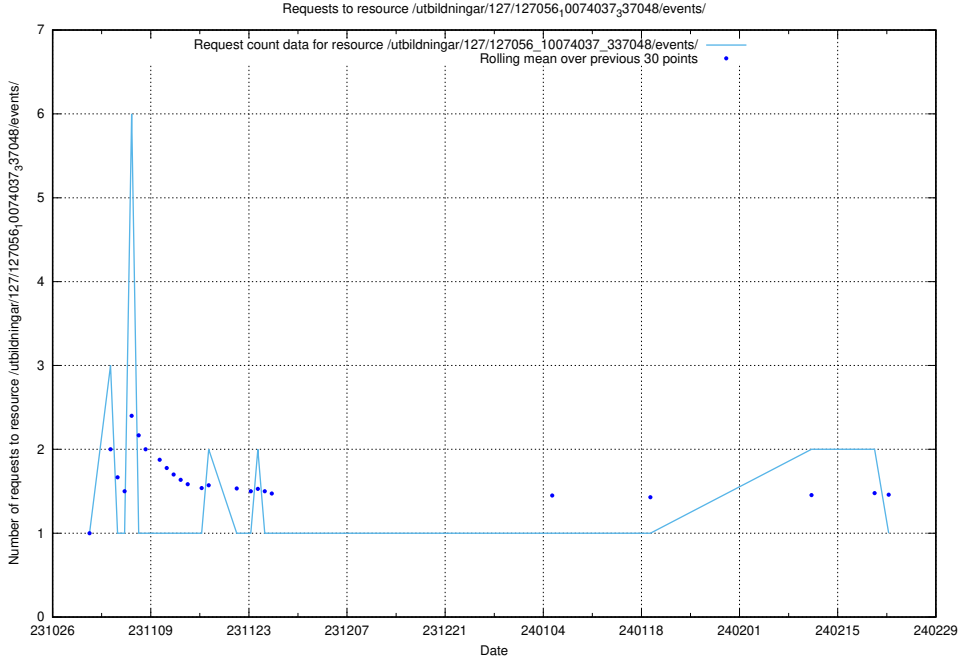

5.4197 Usage of /utbildningar/127/127056_10074037_337048/events/

Here, we count the number of requests to resource /utbildningar/127/127056_10074037_337048/events/