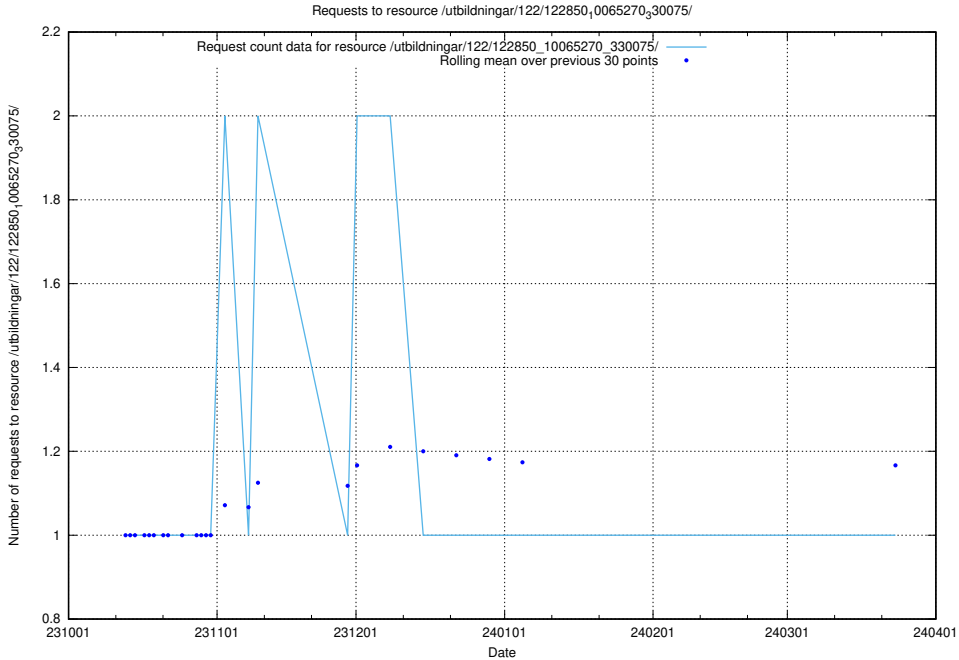

5.4383 Usage of /utbildningar/122/122850_10065270_330075/

Here, we count the number of requests to resource /utbildningar/122/122850_10065270_330075/.