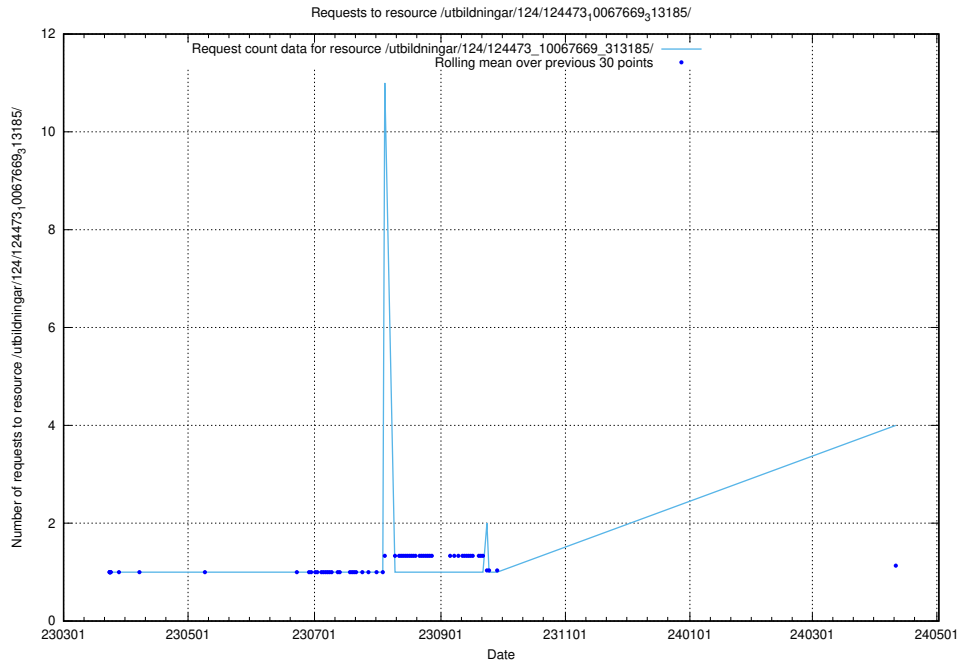

5.188 Usage of /utbildningar/124/124473_10067669_313185/

Here, we count the number of requests to resource /utbildningar/124/124473_10067669_313185/.