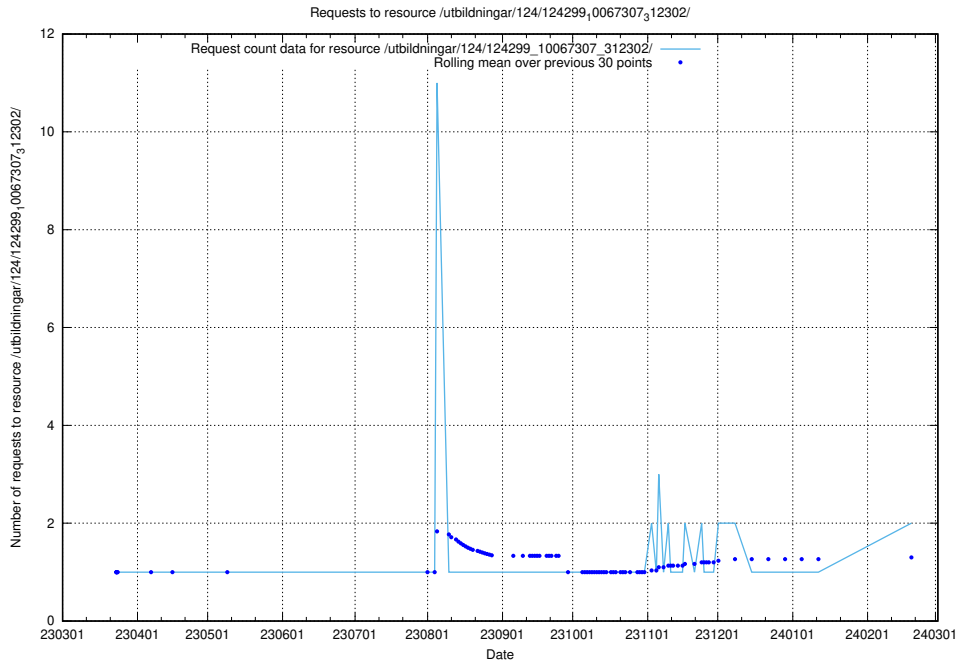

5.677 Usage of /utbildningar/124/124299_10067307_312302/

Here, we count the number of requests to resource /utbildningar/124/124299_10067307_312302/.