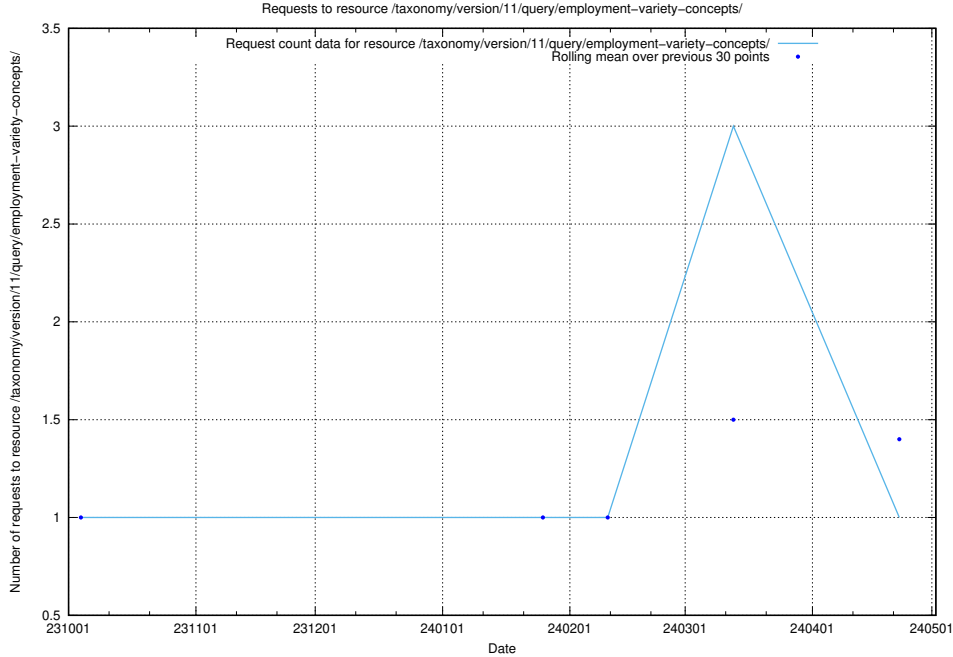

### 5.4463 Usage of /taxonomy/version/11/query/employment-variety-concepts/

Here, we count the number of requests to resource /taxonomy/version/11/query/employment-variety-concepts/.