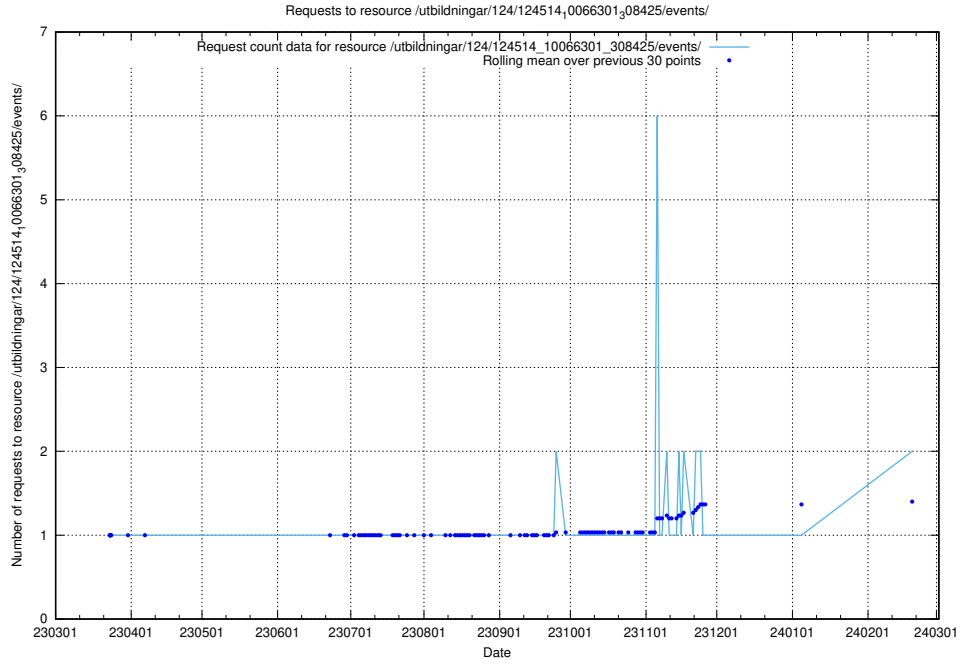

5.532 Usage of /utbildningar/124/124514_10066301_308425/events/

Here, we count the number of requests to resource /utbildningar/124/124514_10066301_308425/events/