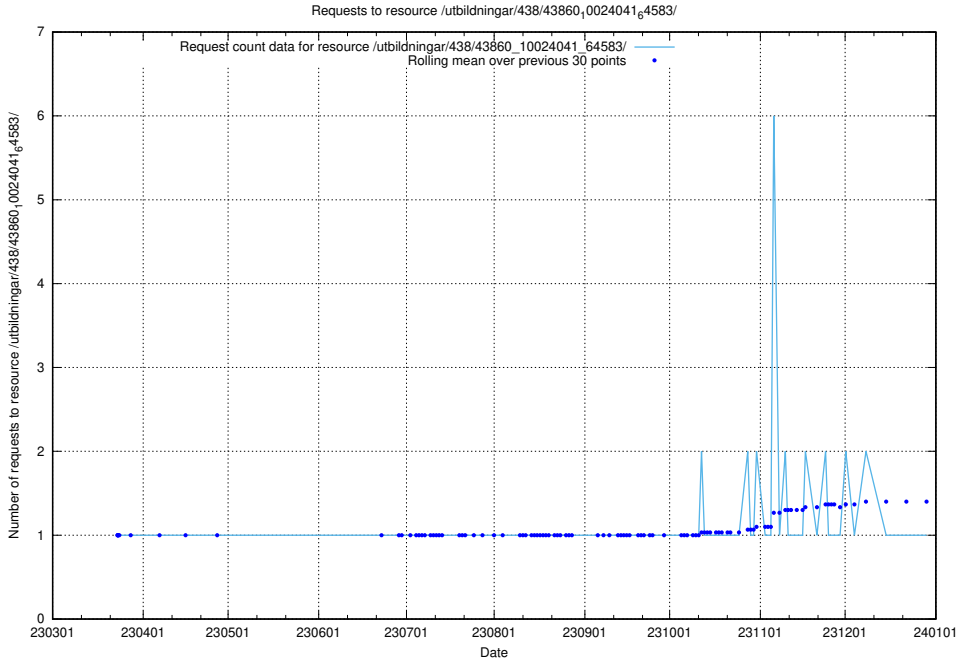

5.6331 Usage of /utbildningar/438/43860_10024041_64583/

Here, we count the number of requests to resource /utbildningar/438/43860_10024041_64583/.