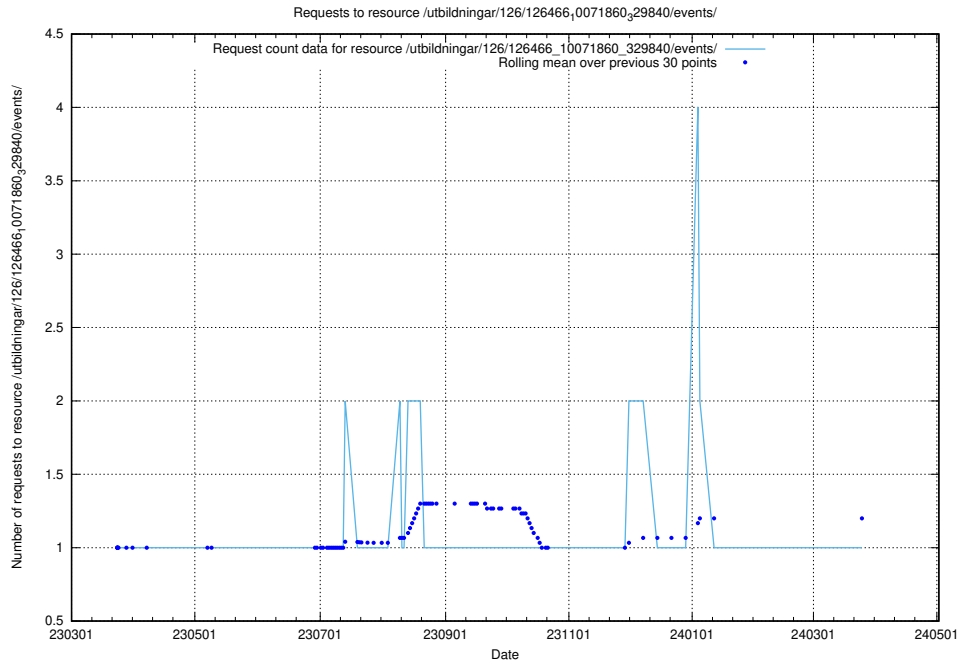

5.6418 Usage of /utbildningar/126/126466_10071860_329840/events/

Here, we count the number of requests to resource /utbildningar/126/126466_10071860_329840/events/