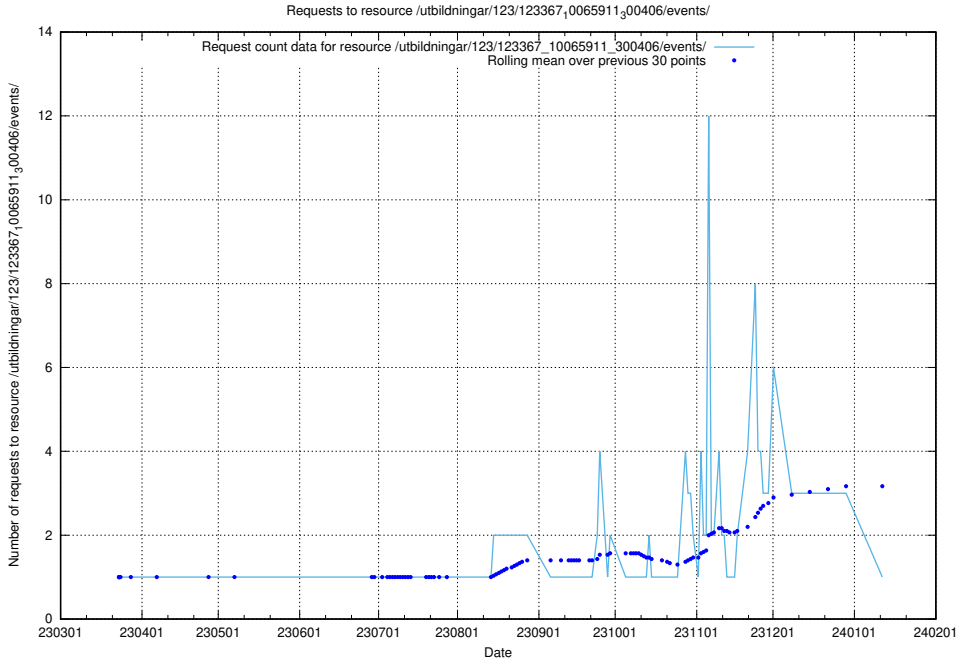

5.4737 Usage of /utbildningar/123/123367_10065911_300406/events/

Here, we count the number of requests to resource /utbildningar/123/123367_10065911_300406/events/