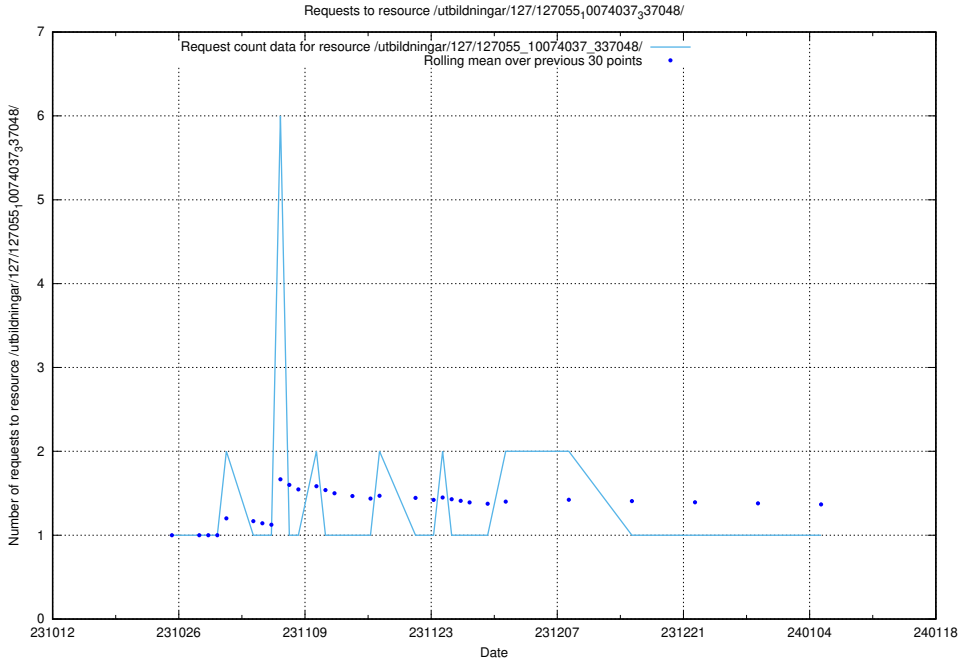

5.4246 Usage of /utbildningar/127/127055_10074037_337048/

Here, we count the number of requests to resource /utbildningar/127/127055_10074037_337048/.