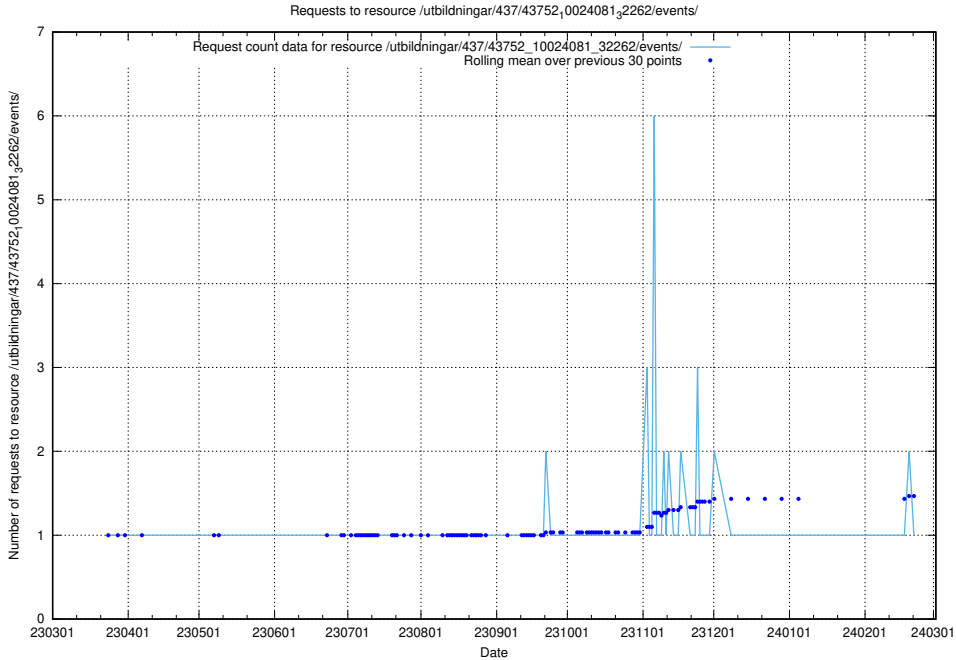

5.6199 Usage of /utbildningar/437/43752_10024081_32262/events/

Here, we count the number of requests to resource /utbildningar/437/43752_10024081_32262/events/.