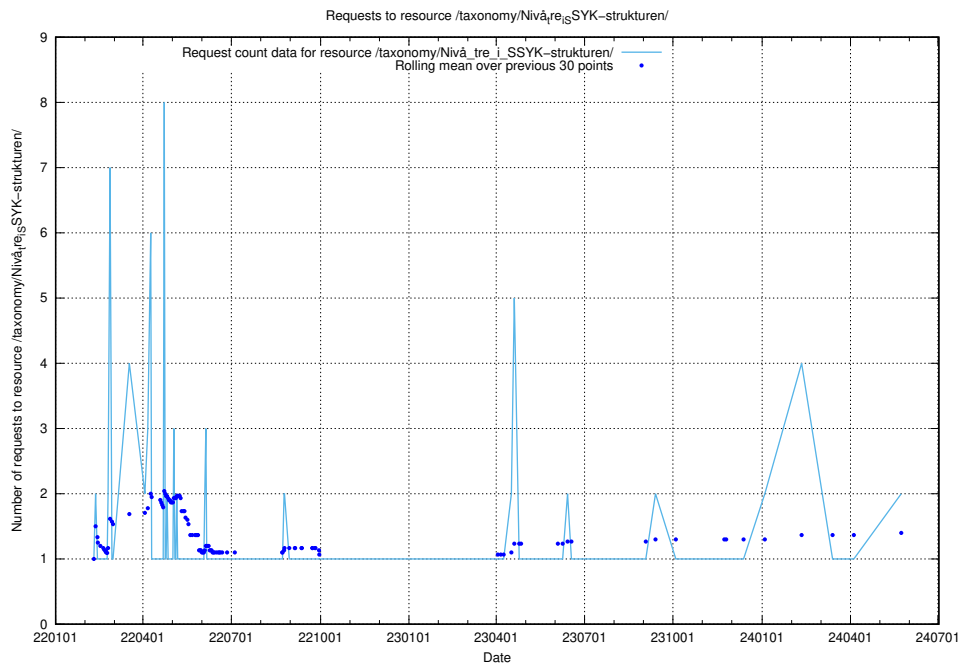

5.535 Usage of /taxonomy/Nivå_tre_i_SSYK-strukturen/

Here, we count the number of requests to resource /taxonomy/Nivå_tre_i_SSYK-strukturen/.