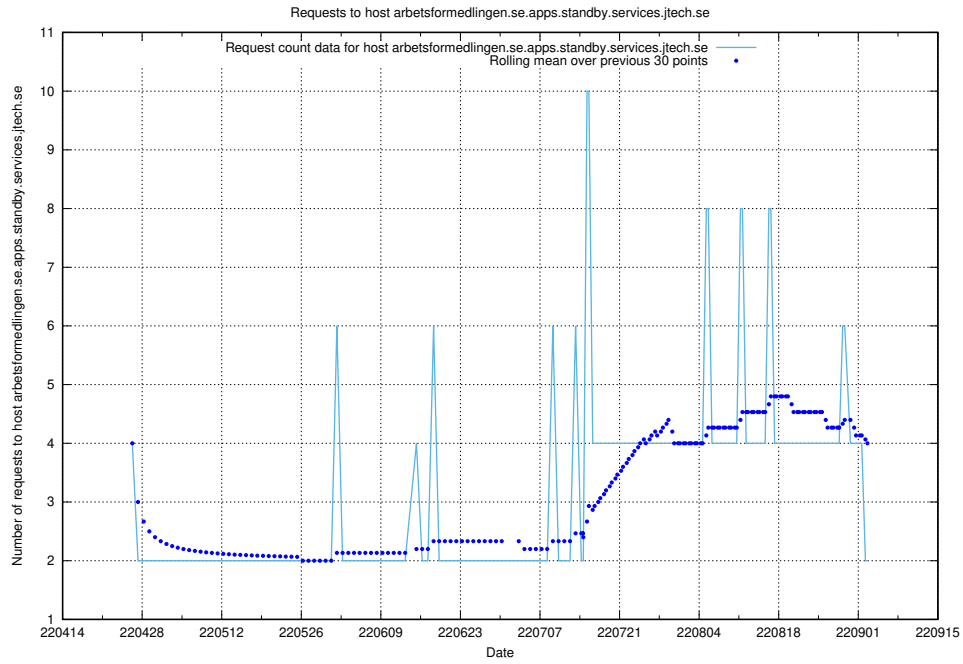

## 7.455 Usage of arbetsformedlingen.se.apps.standby.services.jtech.se

Here, we count the number of requests to host arbetsformedlingen.se.apps.standby.services.jtech.se.