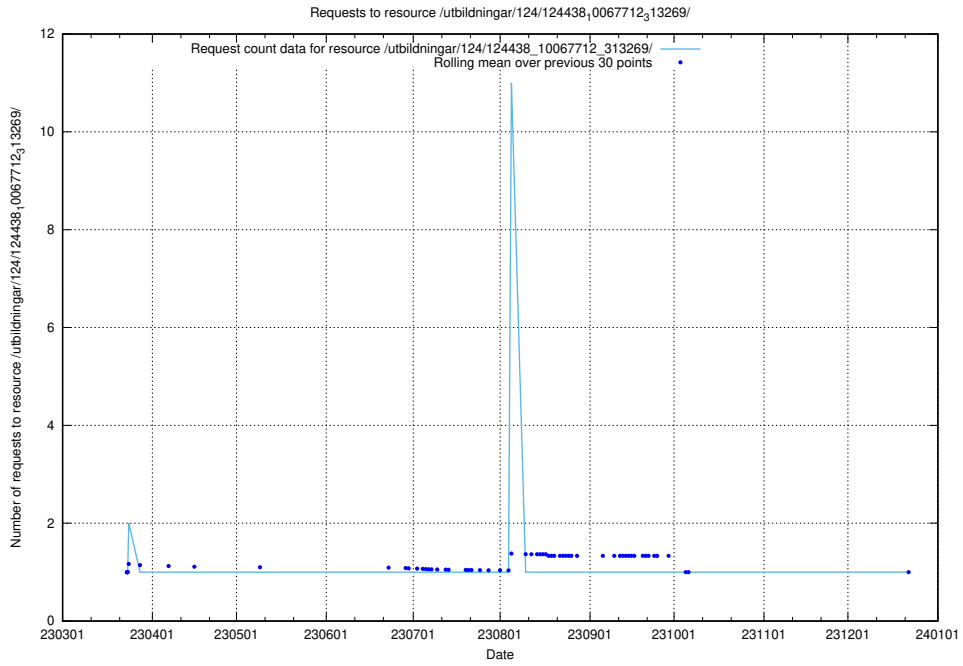

5.3734 Usage of /utbildningar/124/124438_10067712_313269/

Here, we count the number of requests to resource /utbildningar/124/124438_10067712_313269/.