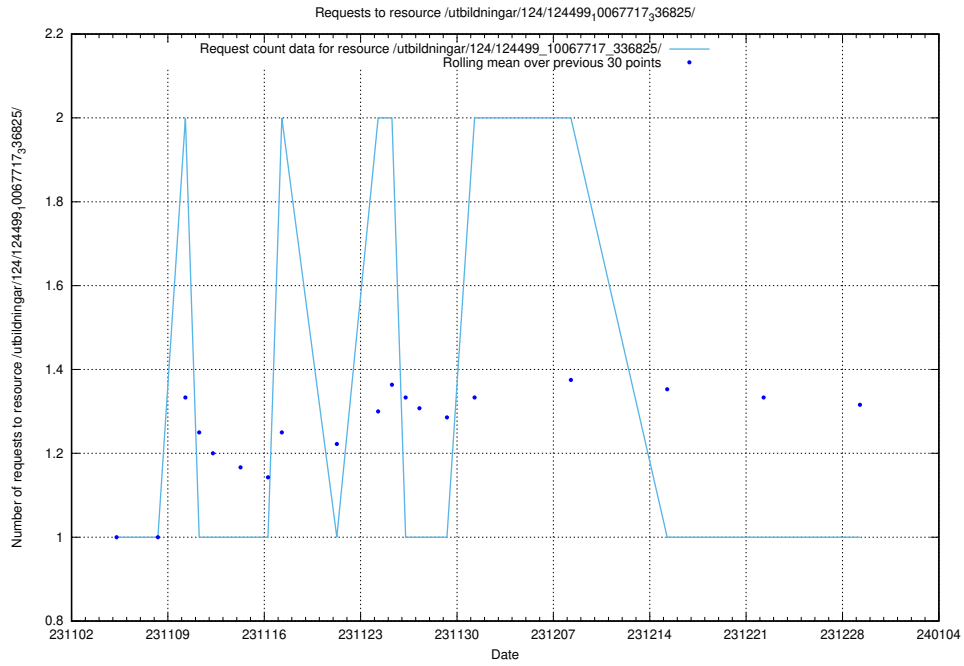

5.4153 Usage of /utbildningar/124/124499_10067717_336825/

Here, we count the number of requests to resource /utbildningar/124/124499_10067717_336825/.