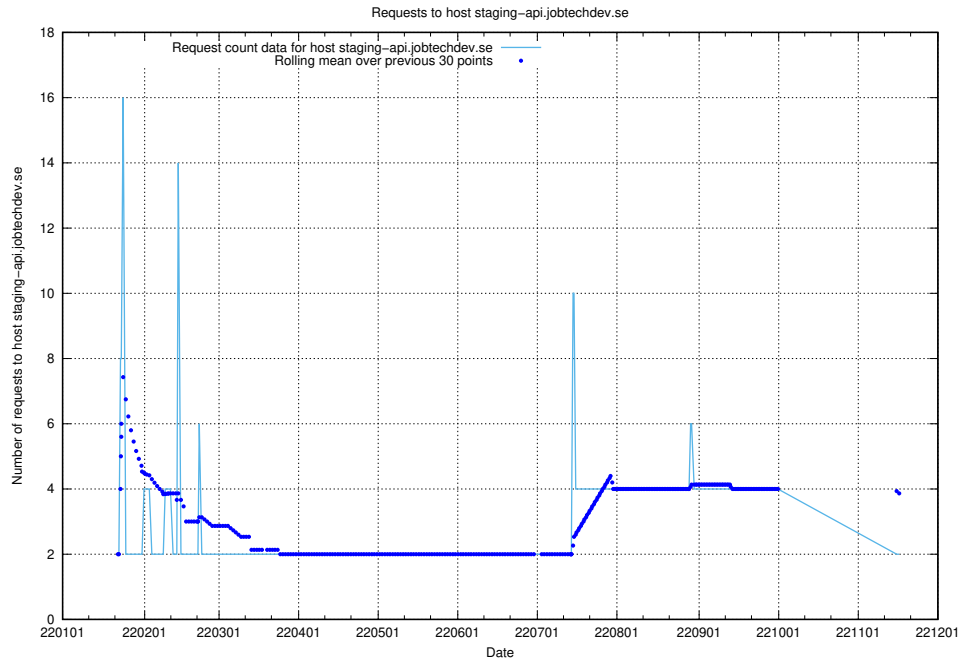

7.588 Usage of staging-api.jobtechdev.se

Here, we count the number of requests to host staging-api.jobtechdev.se.