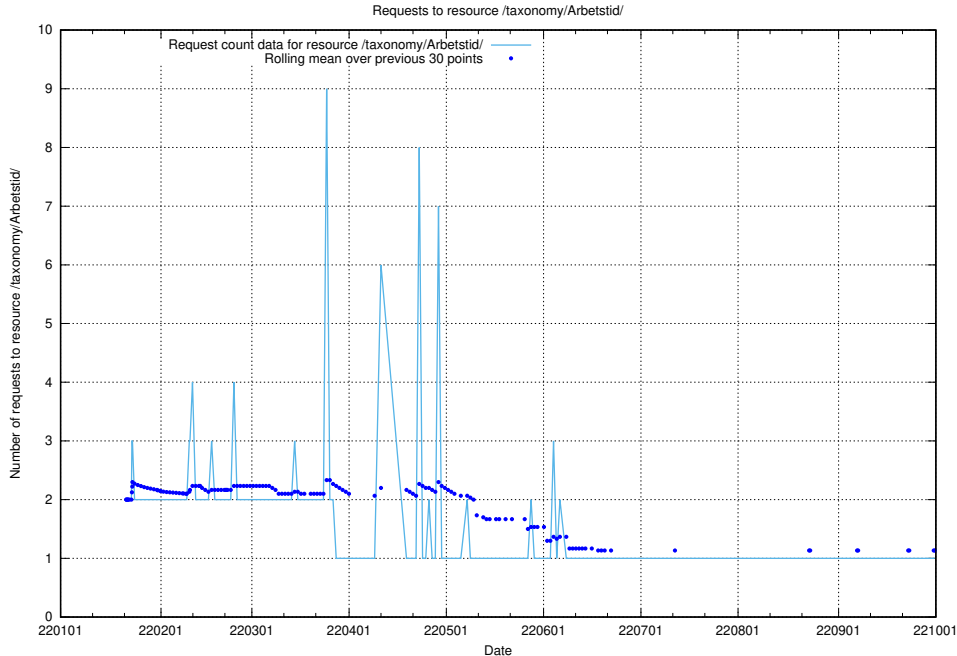

5.1768 Usage of /taxonomy/Arbetstid/

Here, we count the number of requests to resource /taxonomy/Arbetstid/.