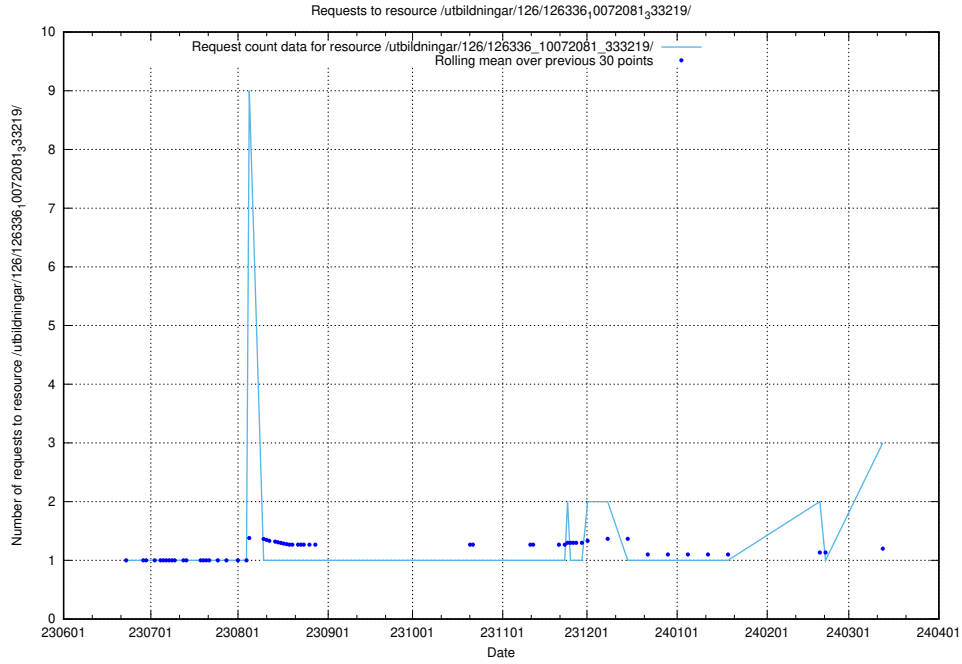

5.383 Usage of /utbildningar/126/126336_10072081_333219/

Here, we count the number of requests to resource /utbildningar/126/126336_10072081_333219/.