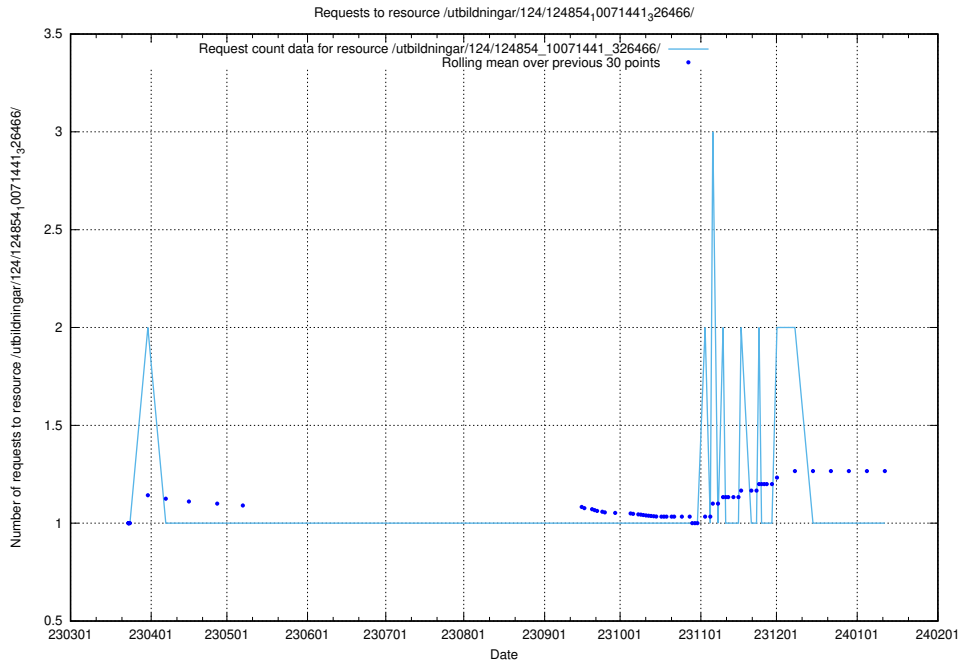

5.1221 Usage of /utbildningar/124/124854_10071441_326466/

Here, we count the number of requests to resource /utbildningar/124/124854_10071441_326466/.