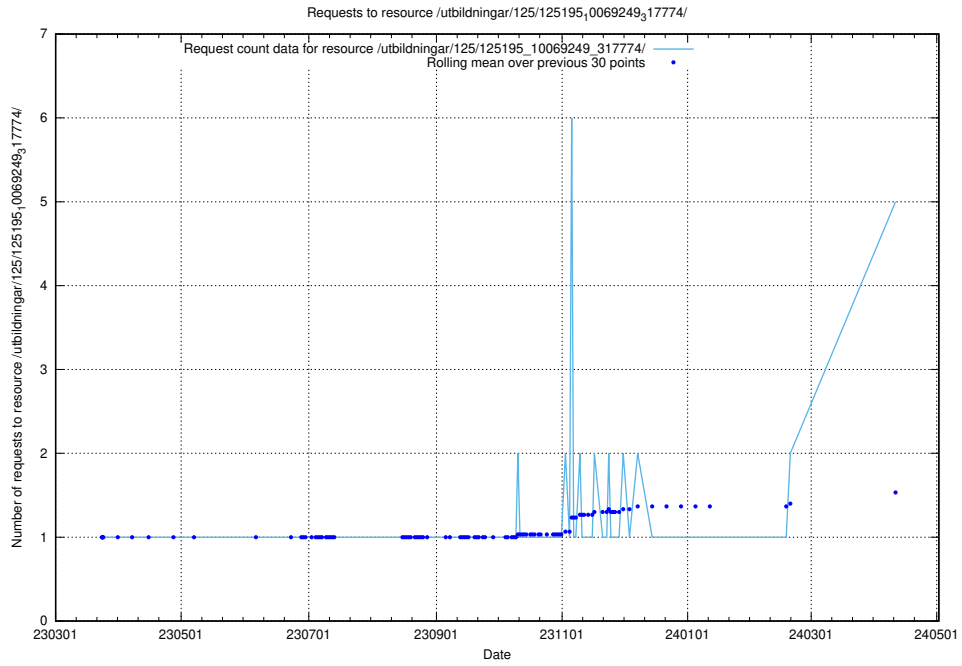

5.109 Usage of /utbildningar/125/125195_10069249_317774/

Here, we count the number of requests to resource /utbildningar/125/125195_10069249_317774/.