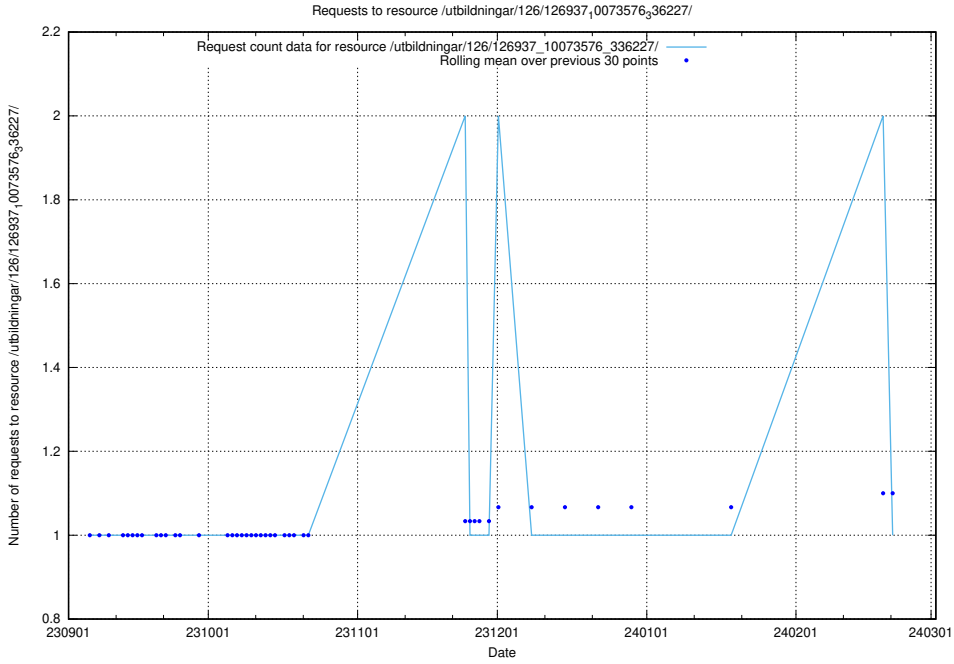

5.4680 Usage of /utbildningar/126/126937_10073576_336227/

Here, we count the number of requests to resource /utbildningar/126/126937_10073576_336227/.