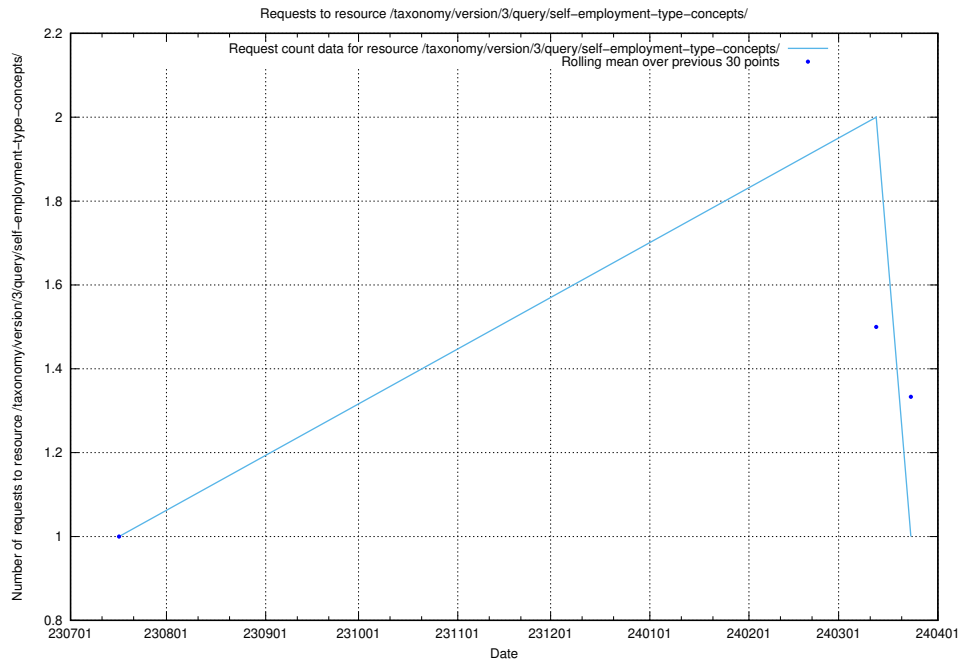

5.5072 Usage of /taxonomy/version/3/query/self-employment-type-concepts/

Here, we count the number of requests to resource /taxonomy/version/3/query/self-employment-type-concepts/.