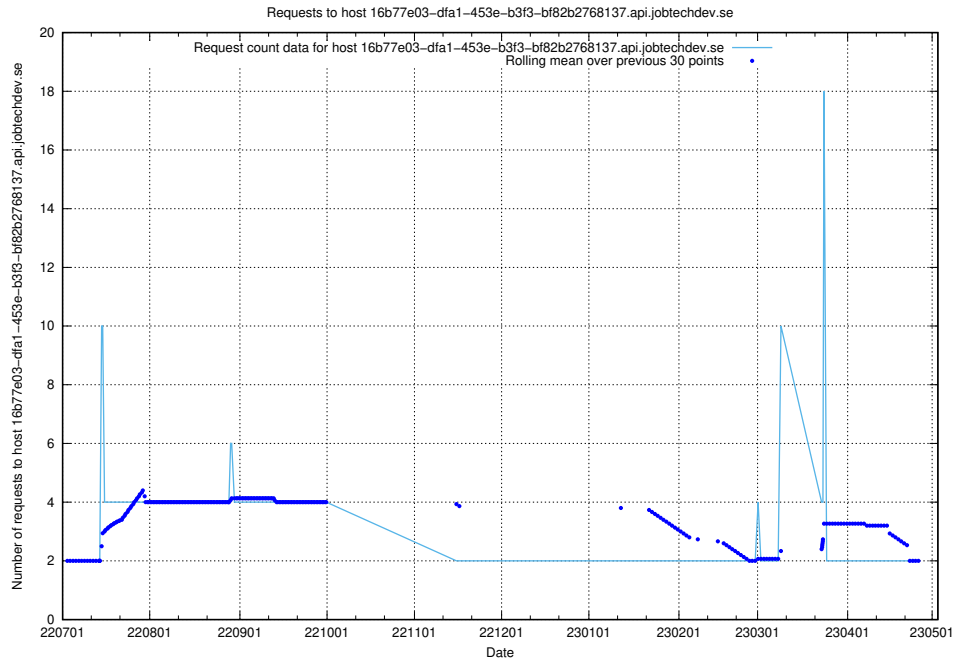

7.397 Usage of 16b77e03-dfa1-453e-b3f3-bf82b2768137.api.jobtechdev.se

Here, we count the number of requests to host 16b77e03-dfa1-453e-b3f3-bf82b2768137.api.jobtechdev.se.