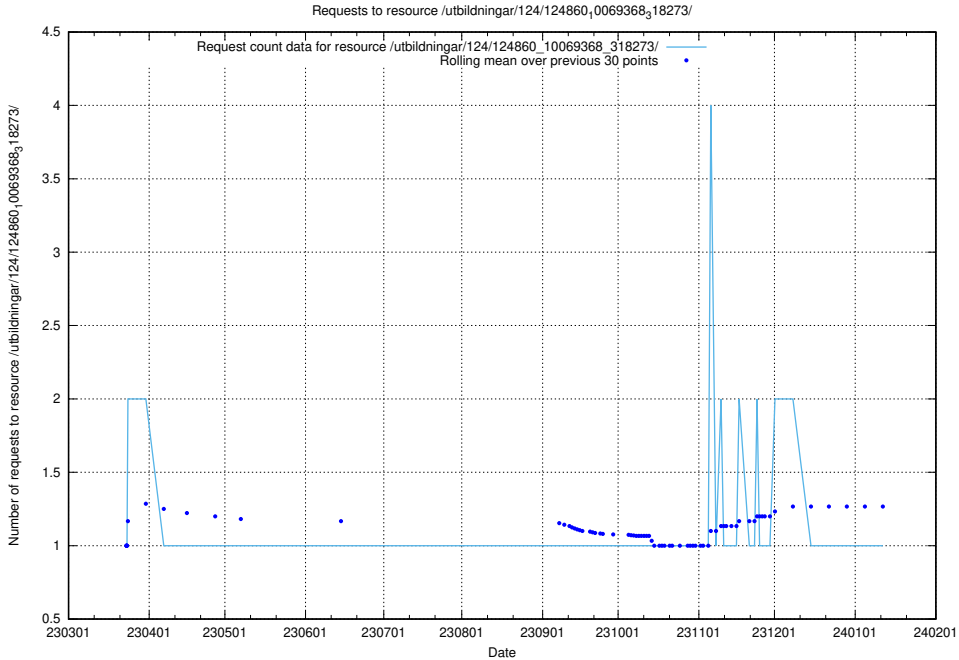

5.1193 Usage of /utbildningar/124/124860_10069368_318273/

Here, we count the number of requests to resource /utbildningar/124/124860_10069368_318273/.