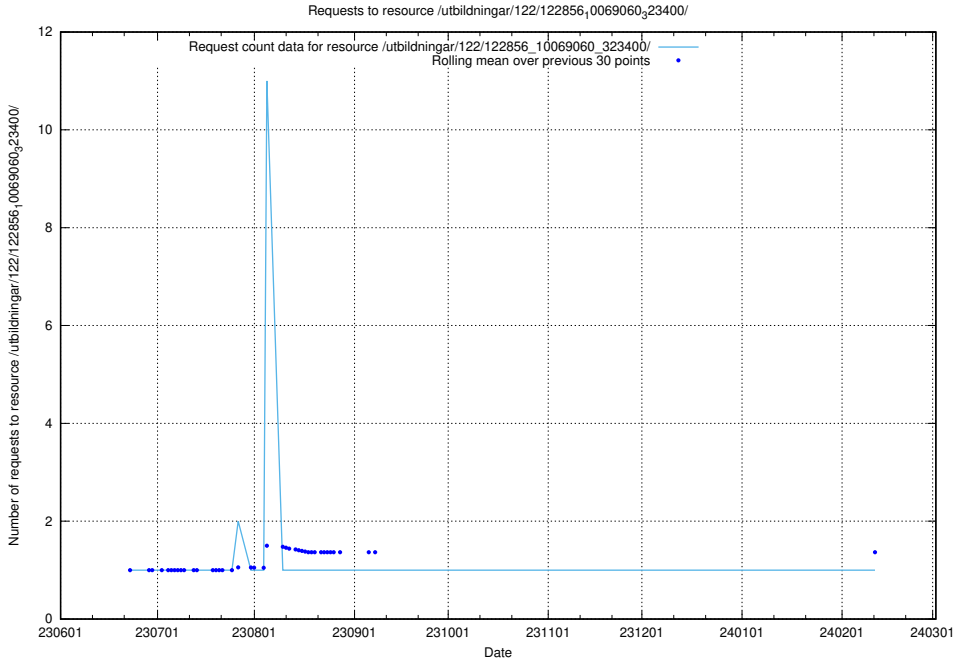

5.5855 Usage of /utbildningar/122/122856_10069060_323400/

Here, we count the number of requests to resource /utbildningar/122/122856_10069060_323400/.