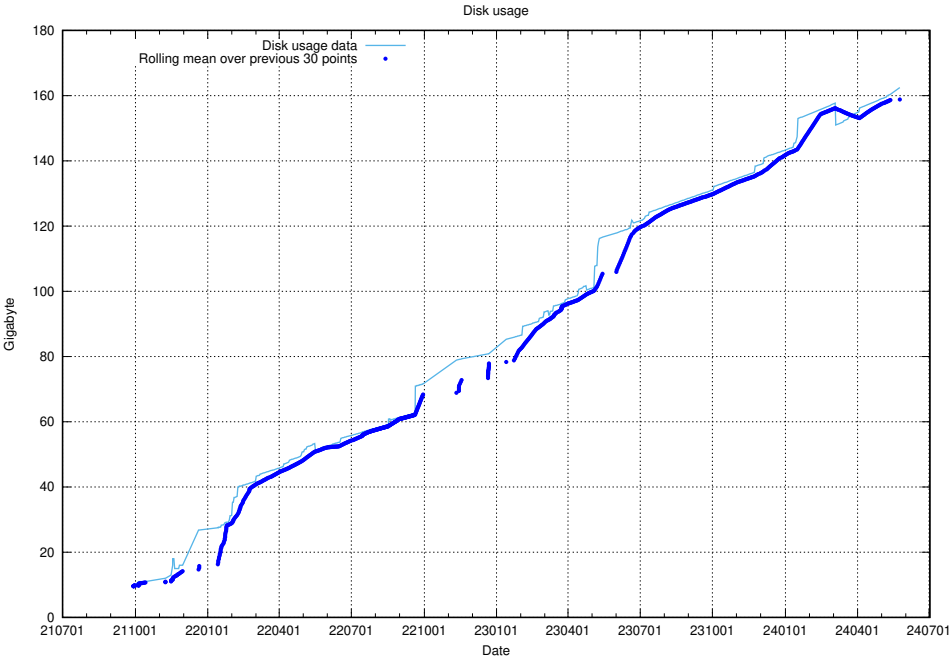

5.2 Disk space usage

A table showing the disk space usage on the data server.