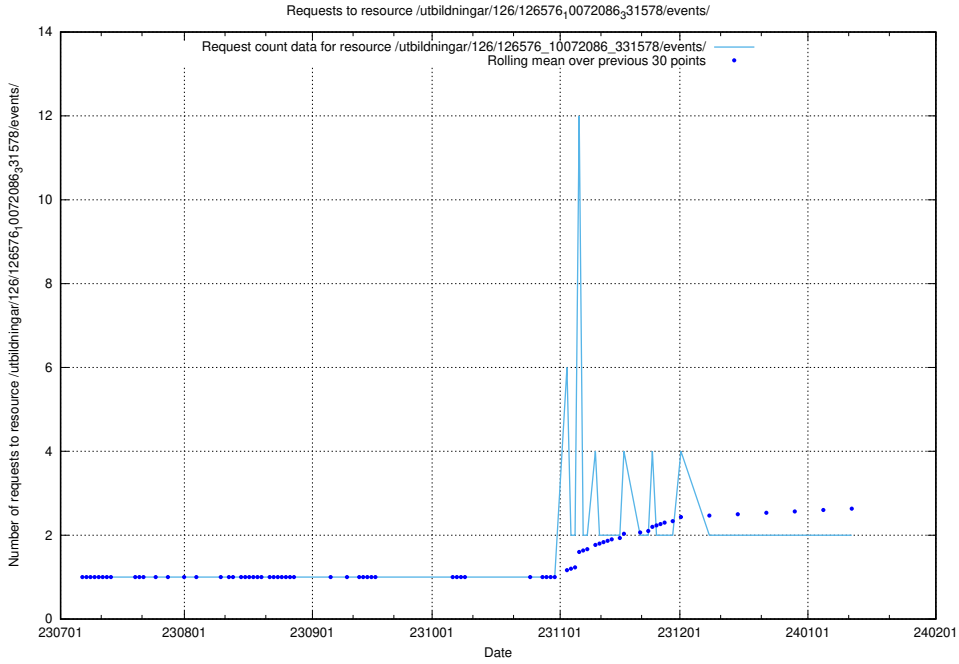

5.812 Usage of /utbildningar/126/126576_10072086_331578/events/

Here, we count the number of requests to resource /utbildningar/126/126576_10072086_331578/events/