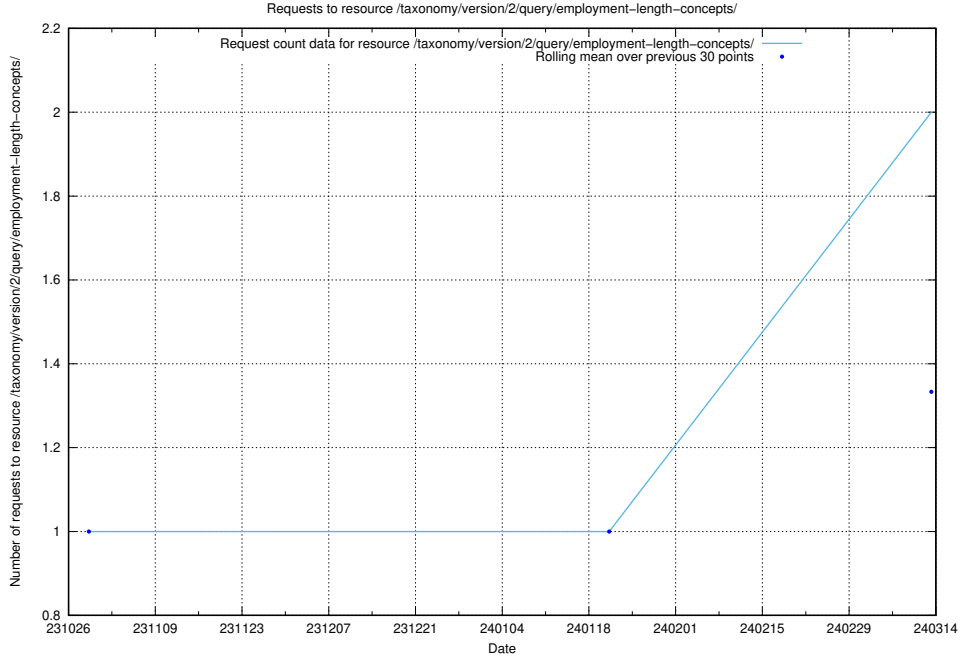

### 5.704 Usage of /taxonomy/version/2/query/employment-length-concepts/

Here, we count the number of requests to resource /taxonomy/version/2/query/employment-length-concepts/.