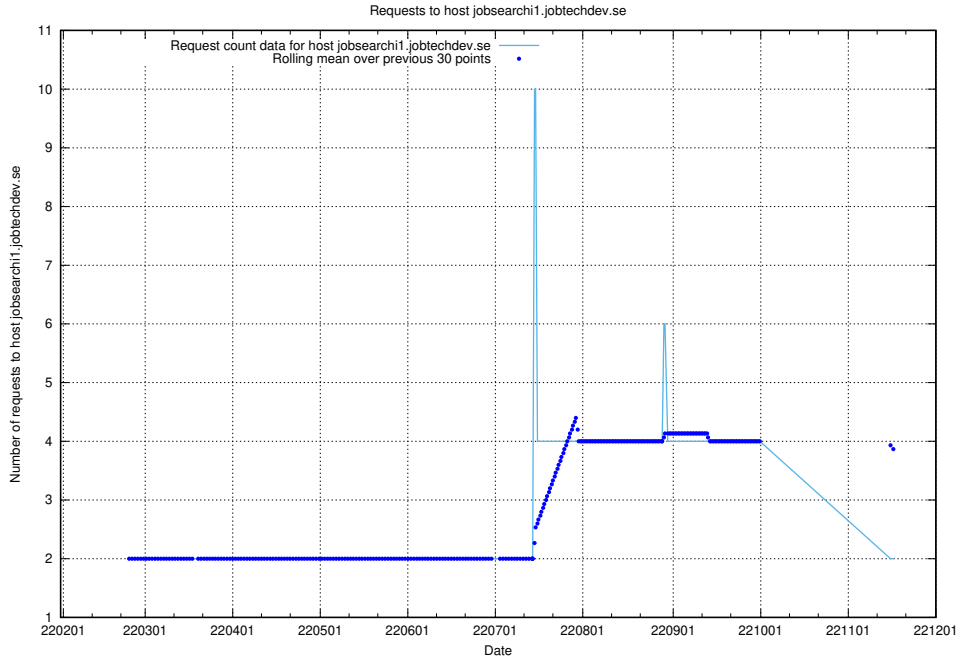

7.517 Usage of jobsearchi1.jobtechdev.se

Here, we count the number of requests to host jobsearchi1.jobtechdev.se.