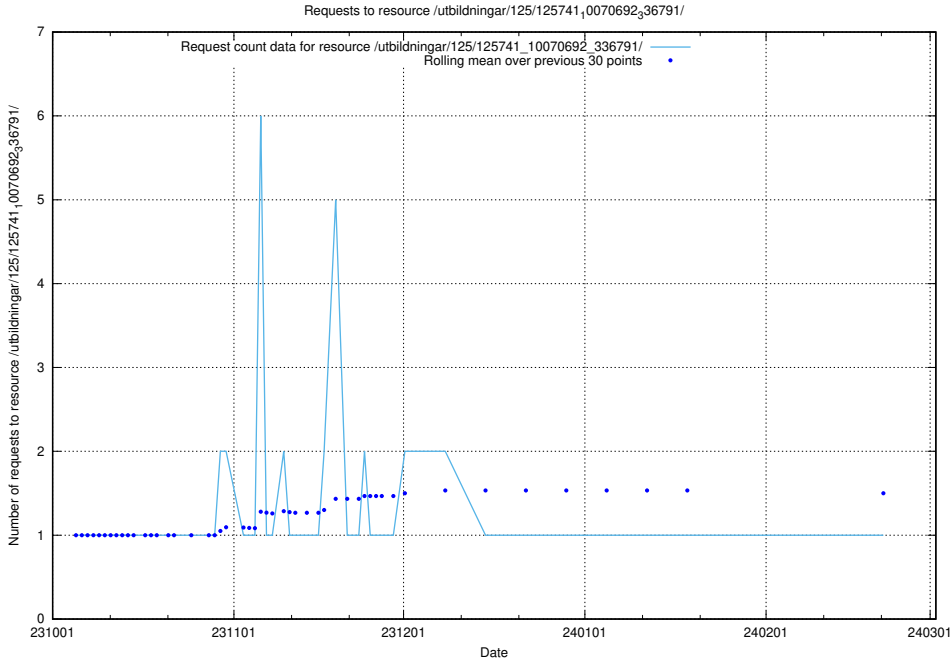

5.4434 Usage of /utbildningar/125/125741_10070692_336791/

Here, we count the number of requests to resource /utbildningar/125/125741_10070692_336791/.