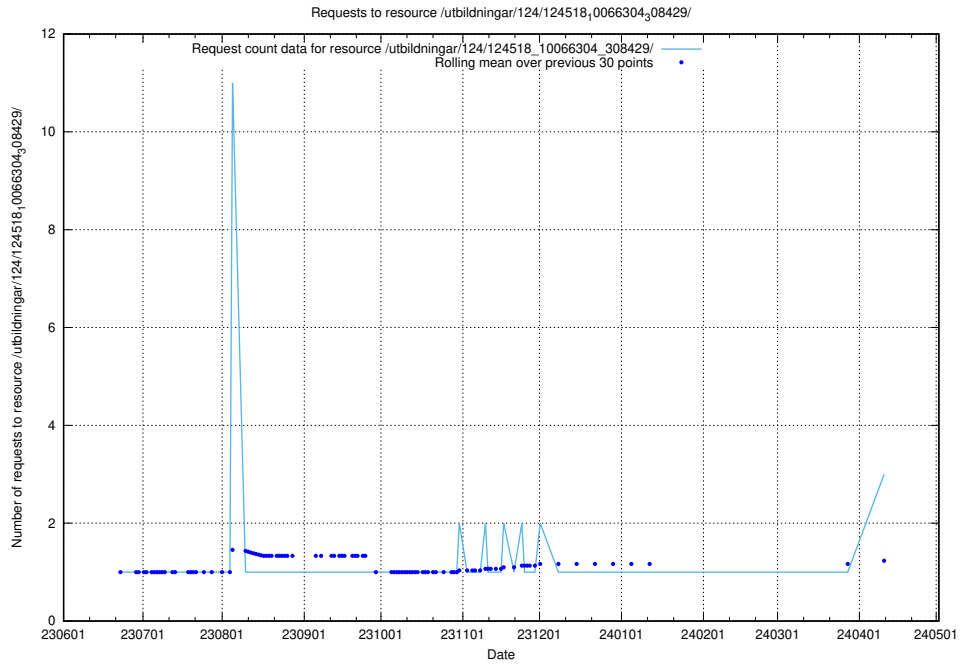

5.388 Usage of /utbildningar/124/124518_10066304_308429/

Here, we count the number of requests to resource /utbildningar/124/124518_10066304_308429/.