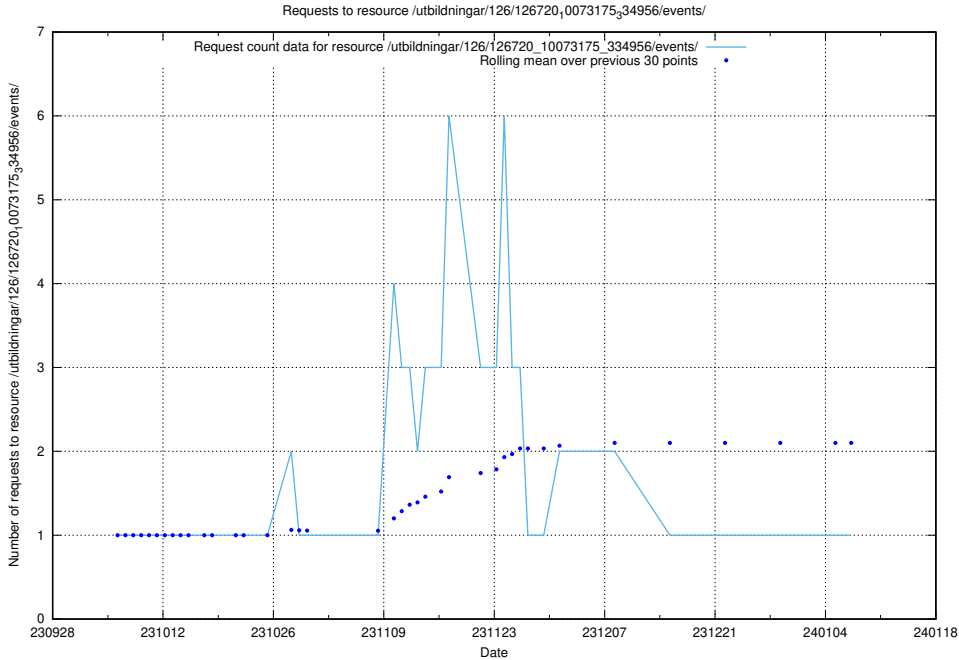

5.4422 Usage of /utbildningar/126/126720_10073175_334956/events/

Here, we count the number of requests to resource /utbildningar/126/126720_10073175_334956/events/