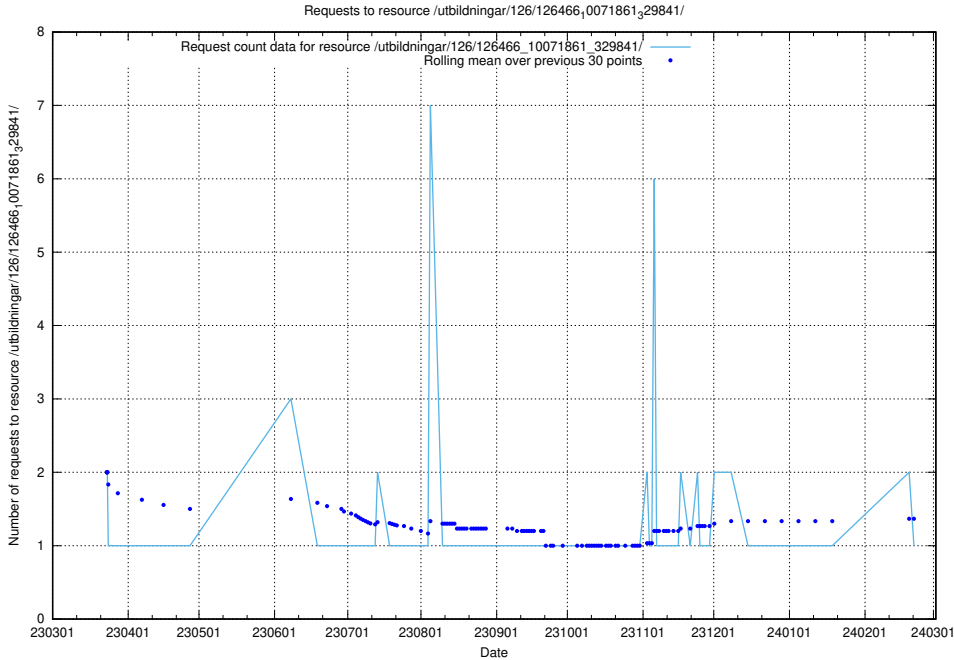

5.6276 Usage of /utbildningar/126/126466_10071861_329841/

Here, we count the number of requests to resource /utbildningar/126/126466_10071861_329841/.