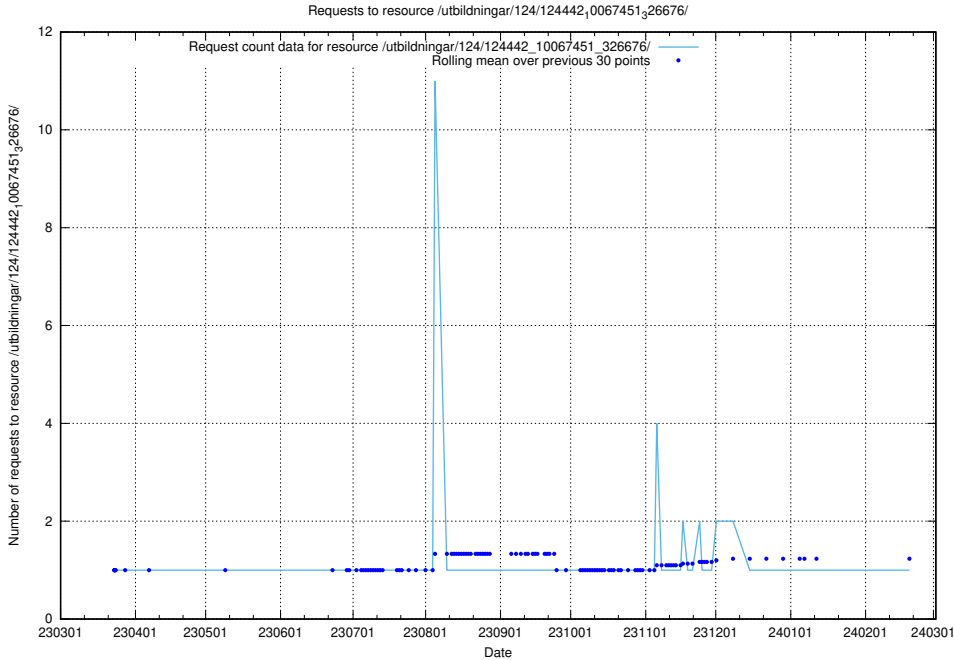

5.3547 Usage of /utbildningar/124/124442_10067451_326676/

Here, we count the number of requests to resource /utbildningar/124/124442_10067451_326676/.