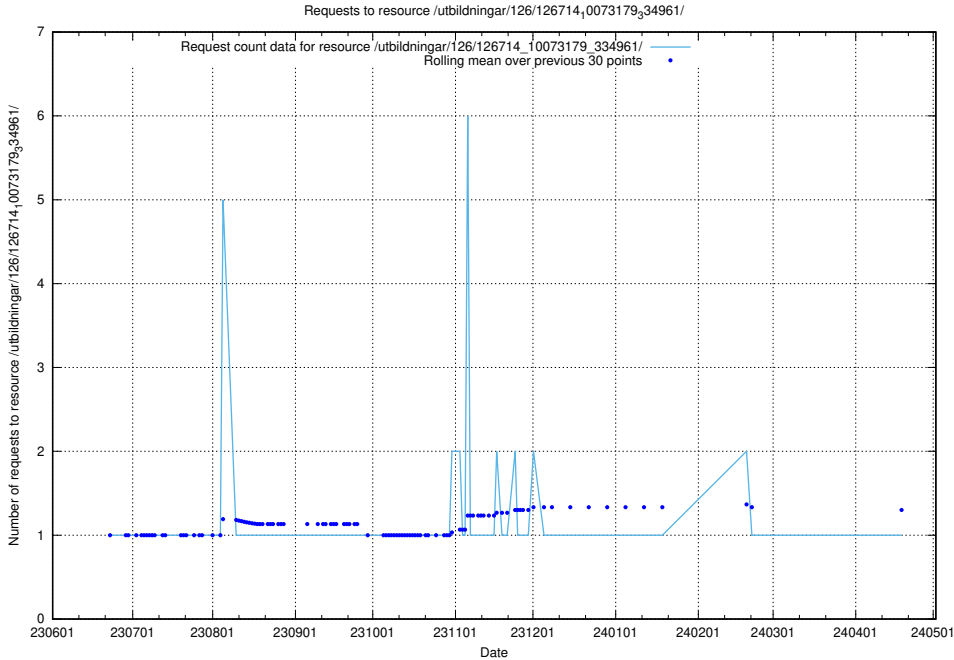

5.5645 Usage of /utbildningar/126/126714_10073179_334961/

Here, we count the number of requests to resource /utbildningar/126/126714_10073179_334961/.