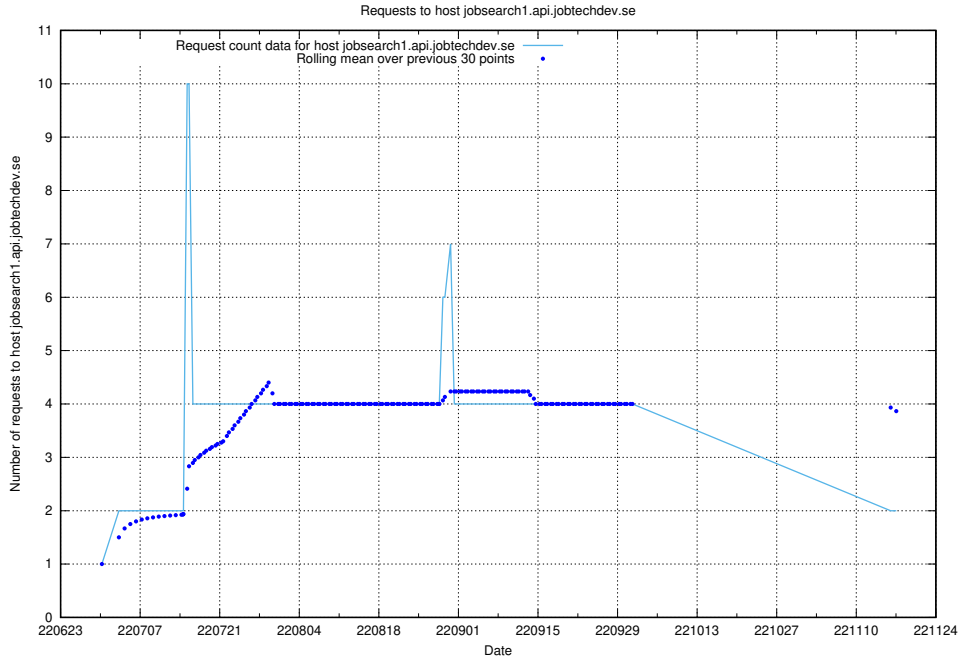

7.402 Usage of jobsearch1.api.jobtechdev.se

Here, we count the number of requests to host jobsearch1.api.jobtechdev.se.