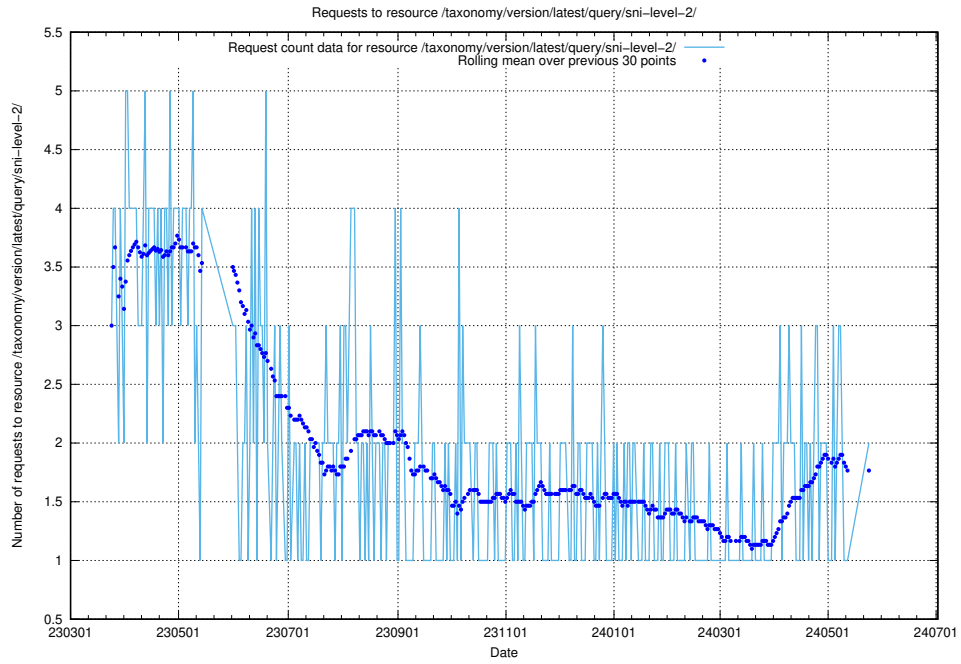

5.923 Usage of /taxonomy/version/latest/query/sni-level-2/

Here, we count the number of requests to resource /taxonomy/version/latest/query/sni-level-2/.