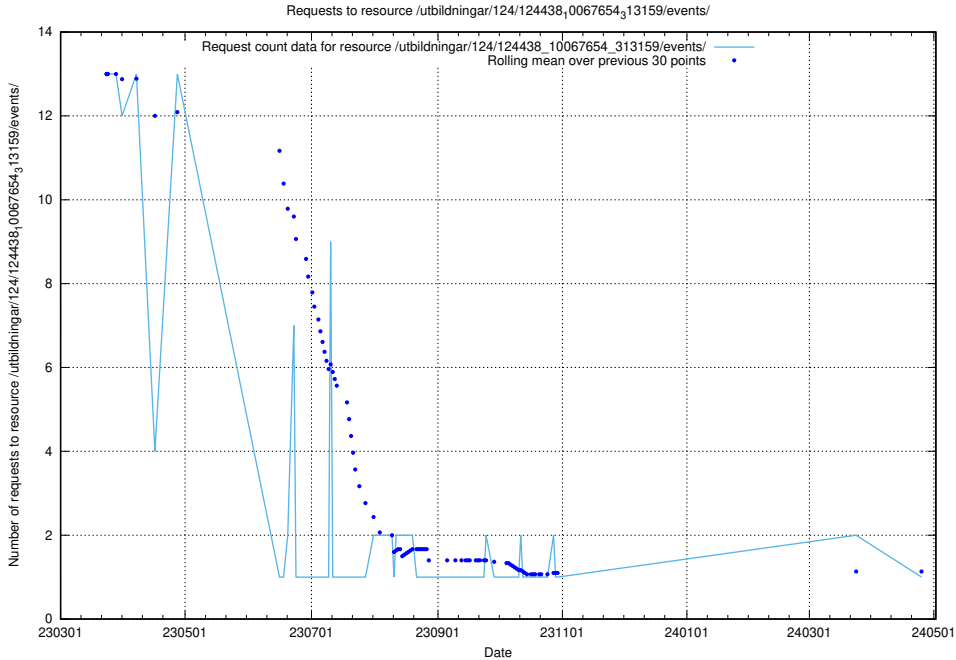

5.6252 Usage of /utbildningar/124/124438_10067654_313159/events/

Here, we count the number of requests to resource /utbildningar/124/124438_10067654_313159/events/