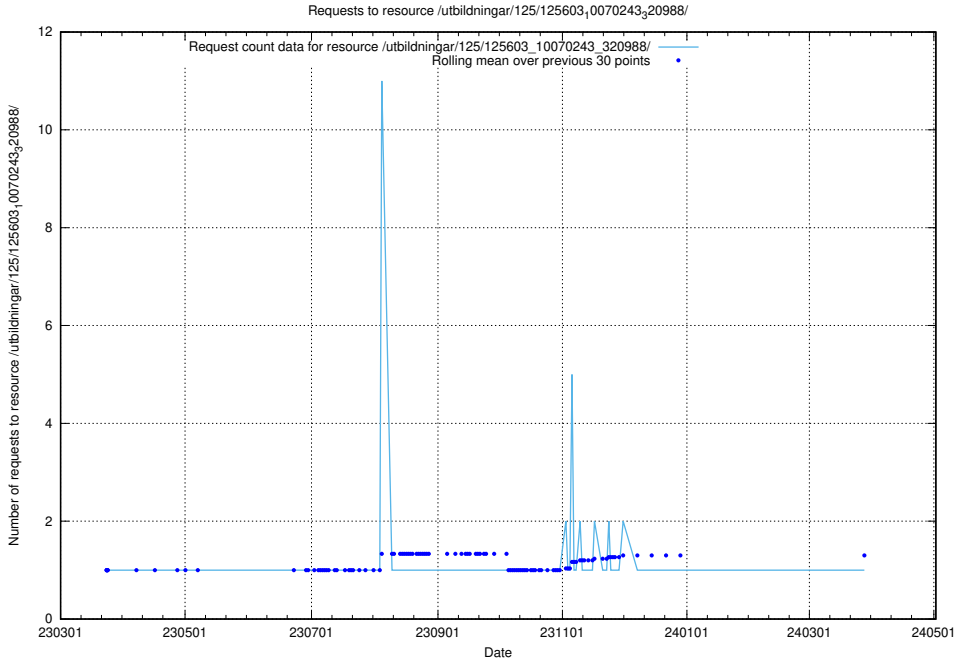

5.1102 Usage of /utbildningar/125/125603_10070243_320988/

Here, we count the number of requests to resource /utbildningar/125/125603_10070243_320988/.