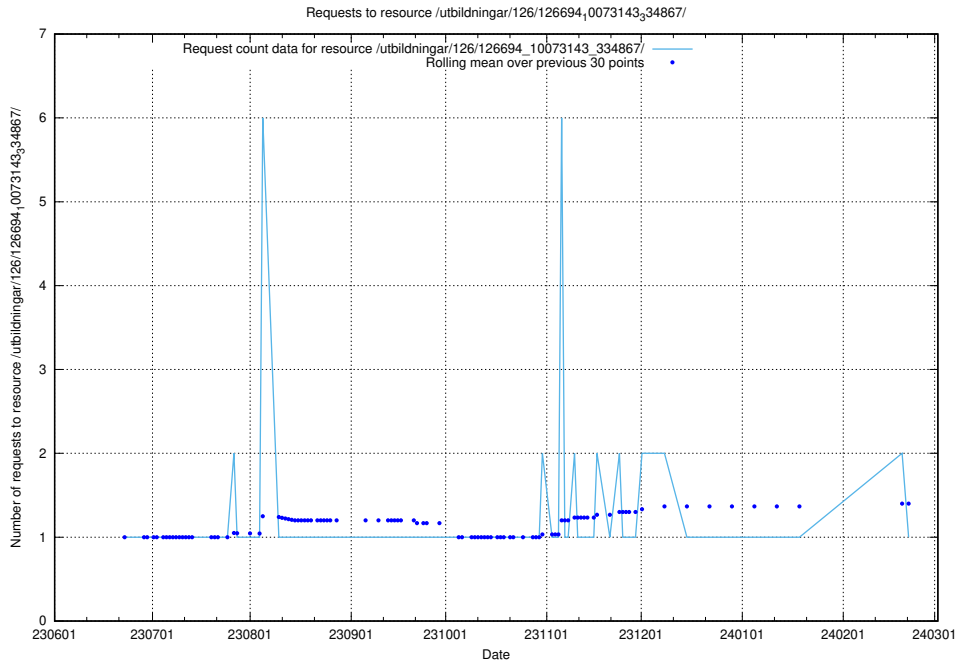

5.5661 Usage of /utbildningar/126/126694_10073143_334867/

Here, we count the number of requests to resource /utbildningar/126/126694_10073143_334867/.