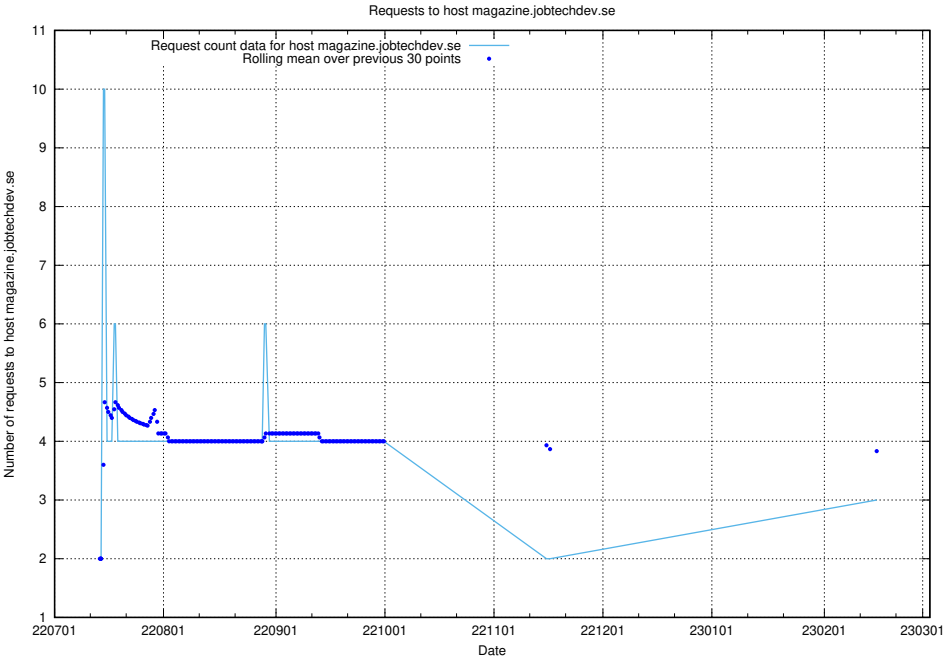

### 7.215 Usage of magazine.jobtechdev.se

Here, we count the number of requests to host magazine.jobtechdev.se.