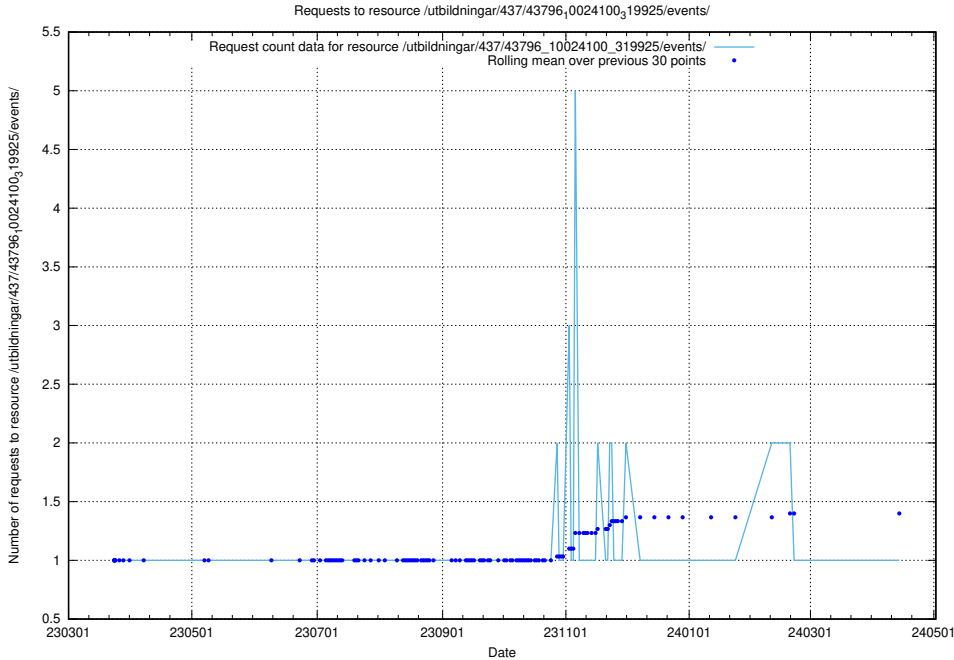

5.6361 Usage of /utbildningar/437/43796_10024100_319925/events/

Here, we count the number of requests to resource /utbildningar/437/43796_10024100_319925/events/.