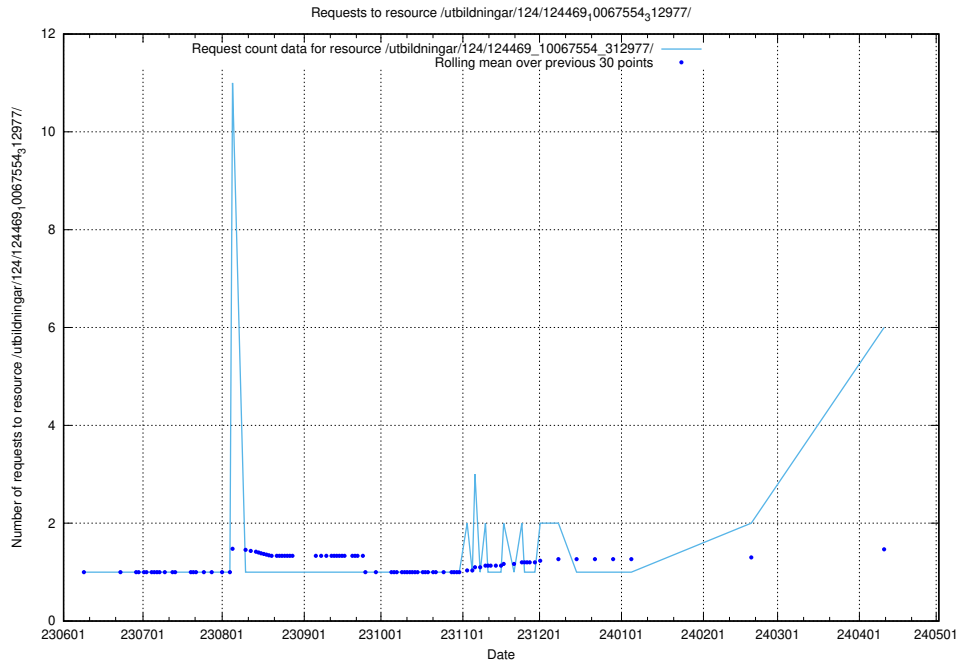

5.92 Usage of /utbildningar/124/124469_10067554_312977/

Here, we count the number of requests to resource /utbildningar/124/124469_10067554_312977/.