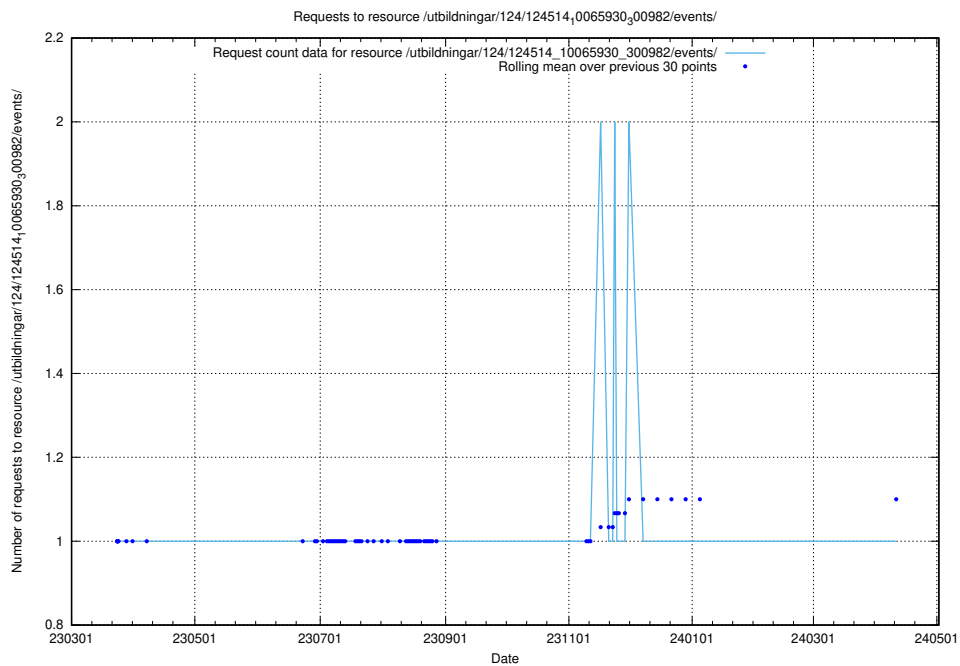

5.1934 Usage of /utbildningar/124/124514_10065930_300982/events/

Here, we count the number of requests to resource /utbildningar/124/124514_10065930_300982/events/