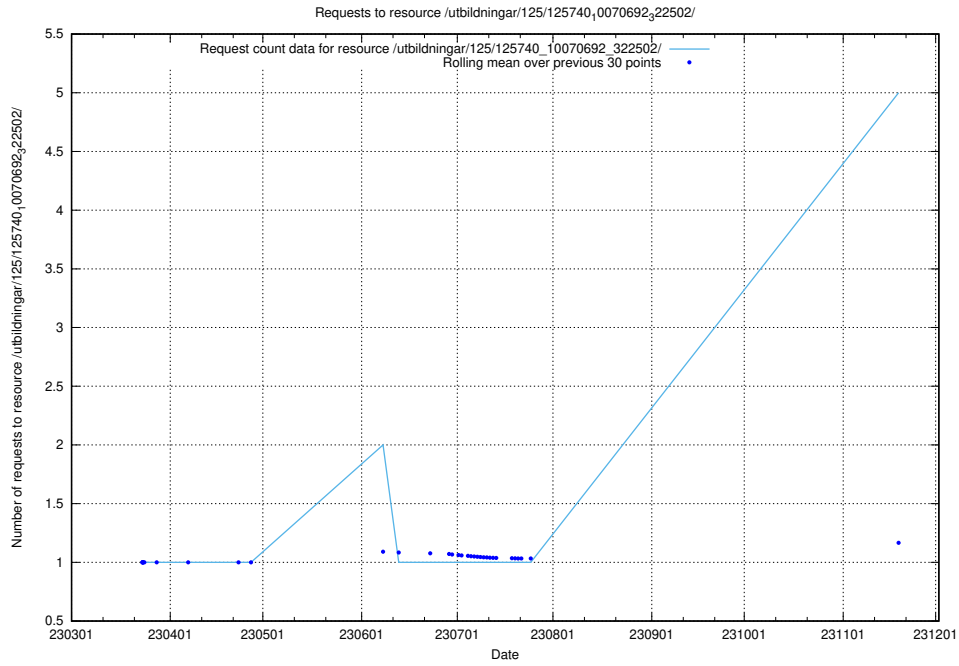

5.103 Usage of /utbildningar/125/125740_10070692_322502/

Here, we count the number of requests to resource /utbildningar/125/125740_10070692_322502/.