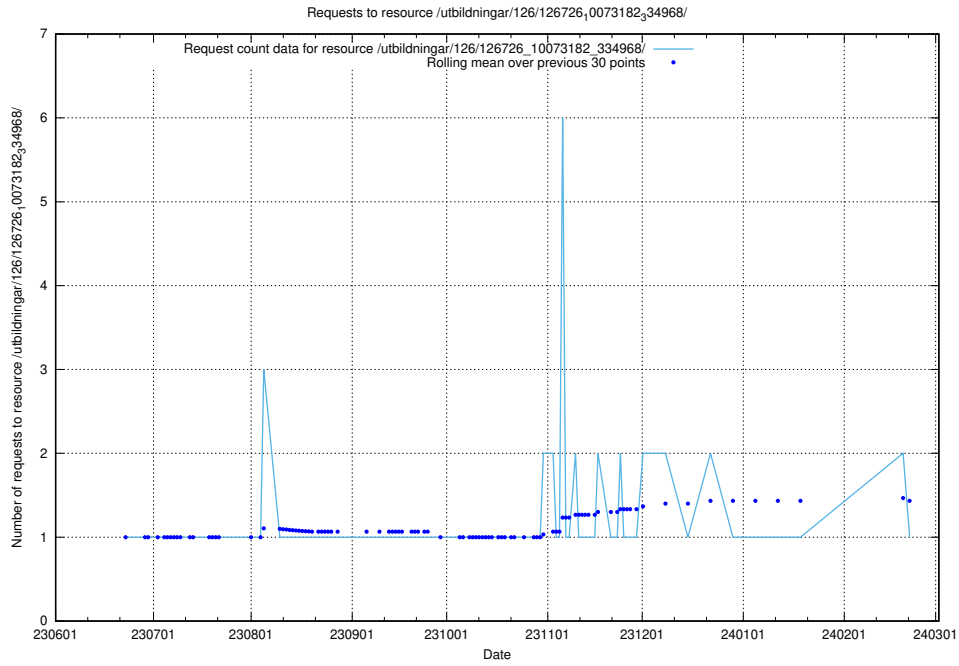

5.5626 Usage of /utbildningar/126/126726_10073182_334968/

Here, we count the number of requests to resource /utbildningar/126/126726_10073182_334968/.