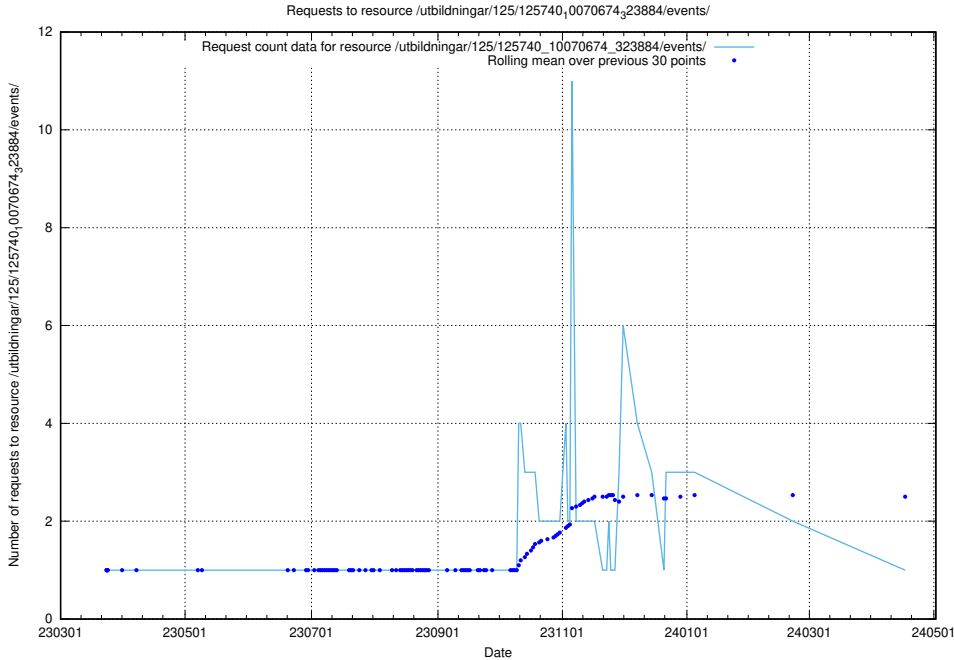

5.1018 Usage of /utbildningar/125/125740_10070674_323884/events/

Here, we count the number of requests to resource /utbildningar/125/125740_10070674_323884/events/