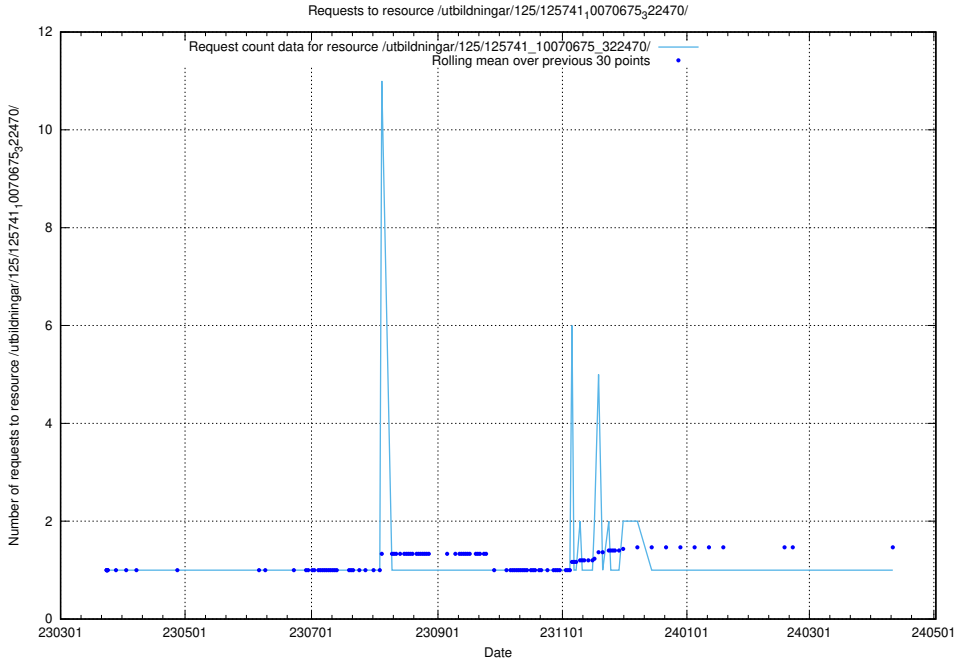

5.6486 Usage of /utbildningar/125/125741_10070675_322470/

Here, we count the number of requests to resource /utbildningar/125/125741_10070675_322470/.