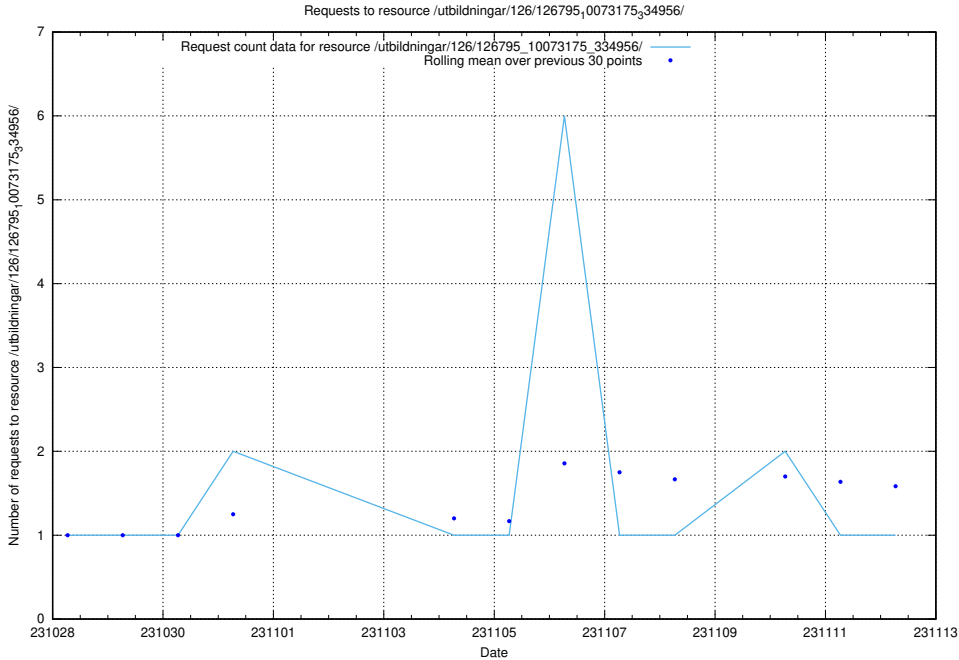

5.4220 Usage of /utbildningar/126/126795_10073175_334956/

Here, we count the number of requests to resource /utbildningar/126/126795_10073175_334956/.