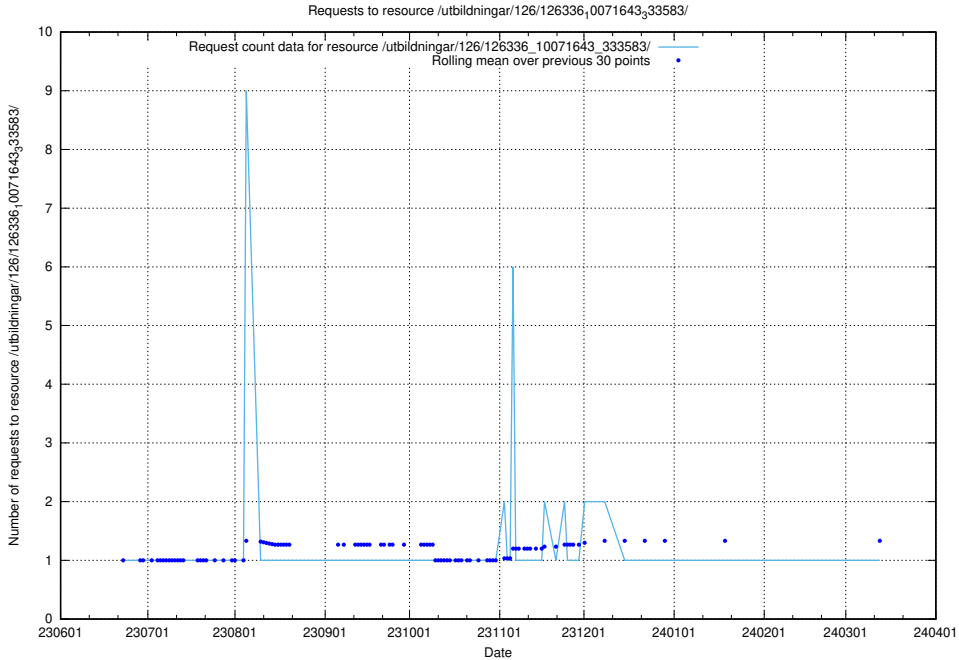

5.5694 Usage of /utbildningar/126/126336_10071643_333583/

Here, we count the number of requests to resource /utbildningar/126/126336_10071643_333583/.