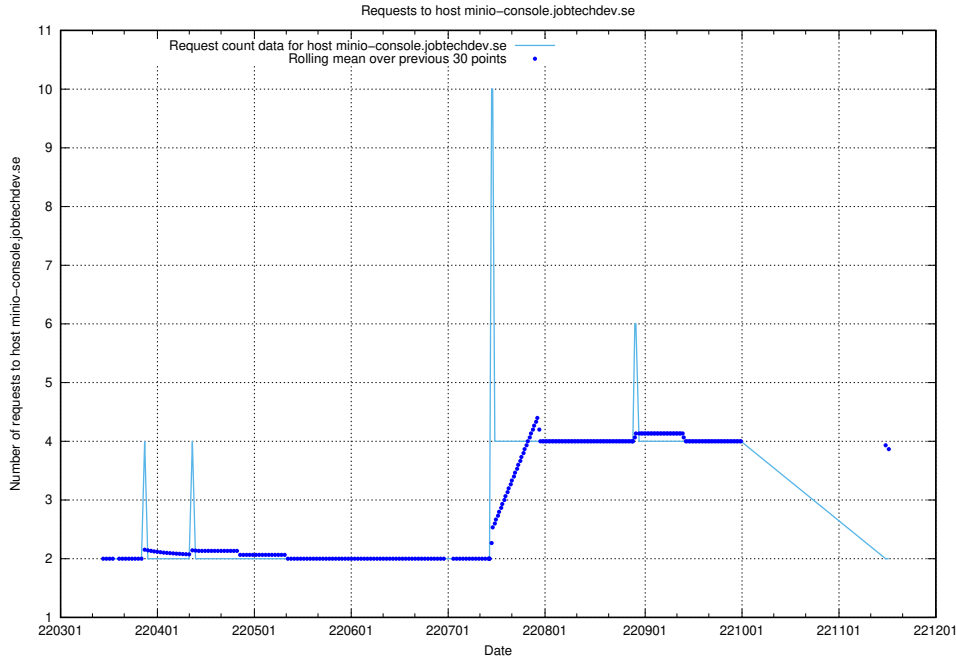

7.505 Usage of minio-console.jobtechdev.se

Here, we count the number of requests to host minio-console.jobtechdev.se.