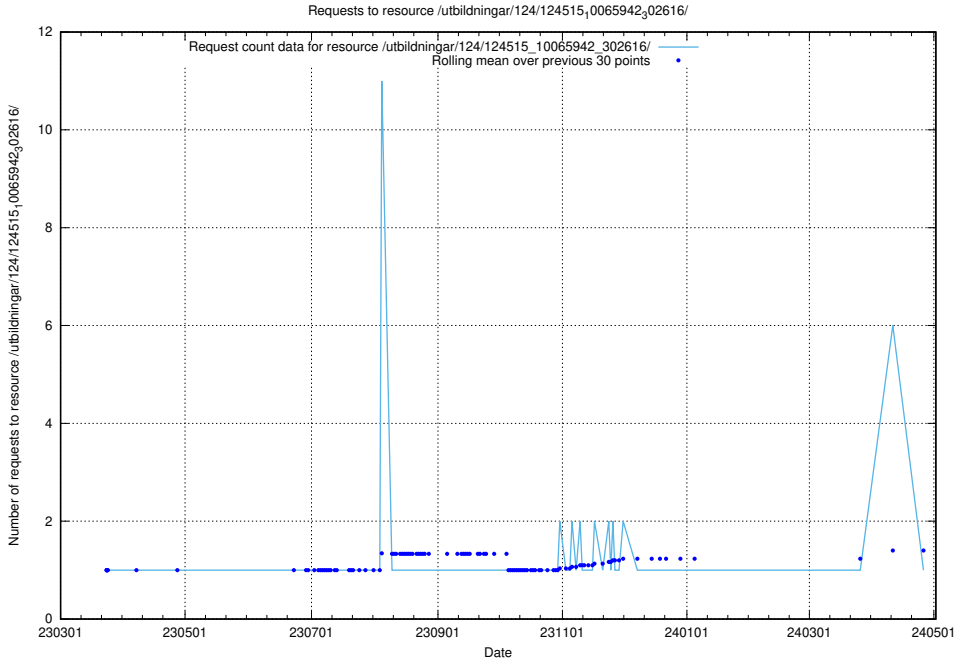

5.1603 Usage of /utbildningar/124/124515_10065942_302616/

Here, we count the number of requests to resource /utbildningar/124/124515_10065942_302616/.