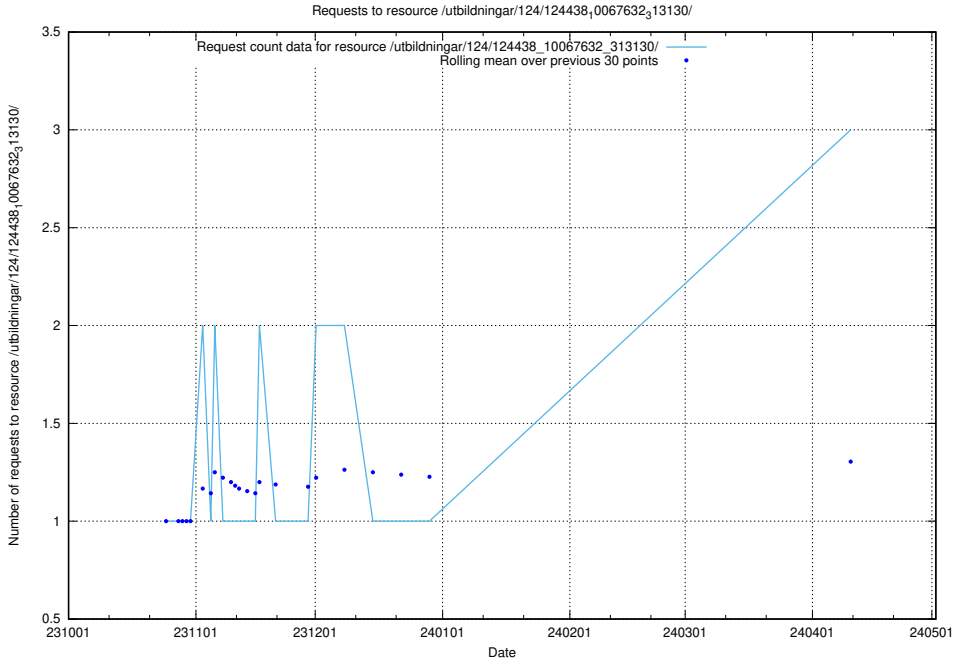

5.336 Usage of /utbildningar/124/124438_10067632_313130/

Here, we count the number of requests to resource /utbildningar/124/124438_10067632_313130/.