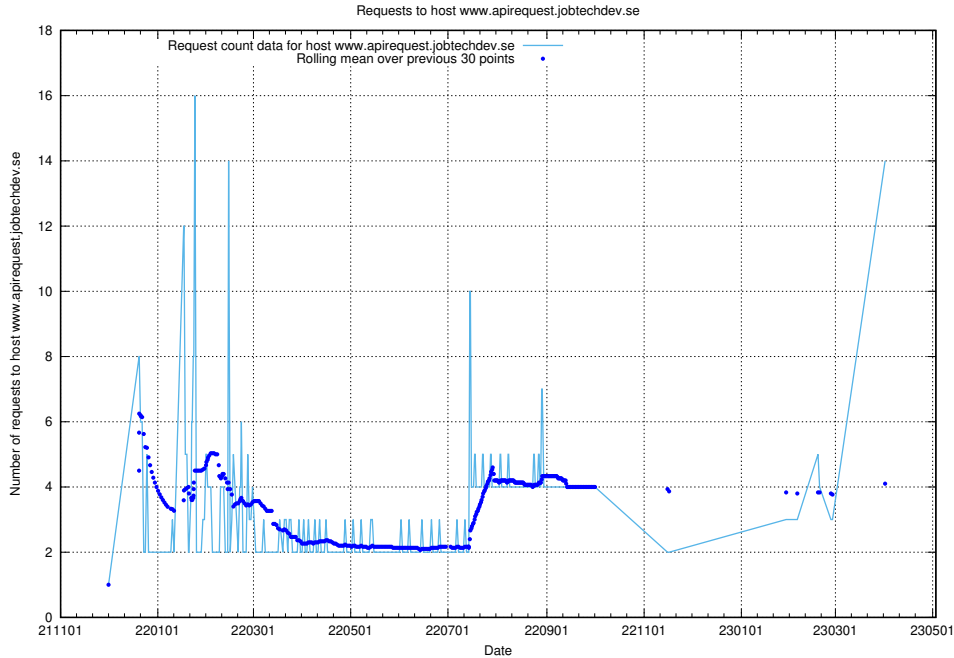

### 7.40 Usage of www.apirequest.jobtechdev.se

Here, we count the number of requests to host www.apirequest.jobtechdev.se.