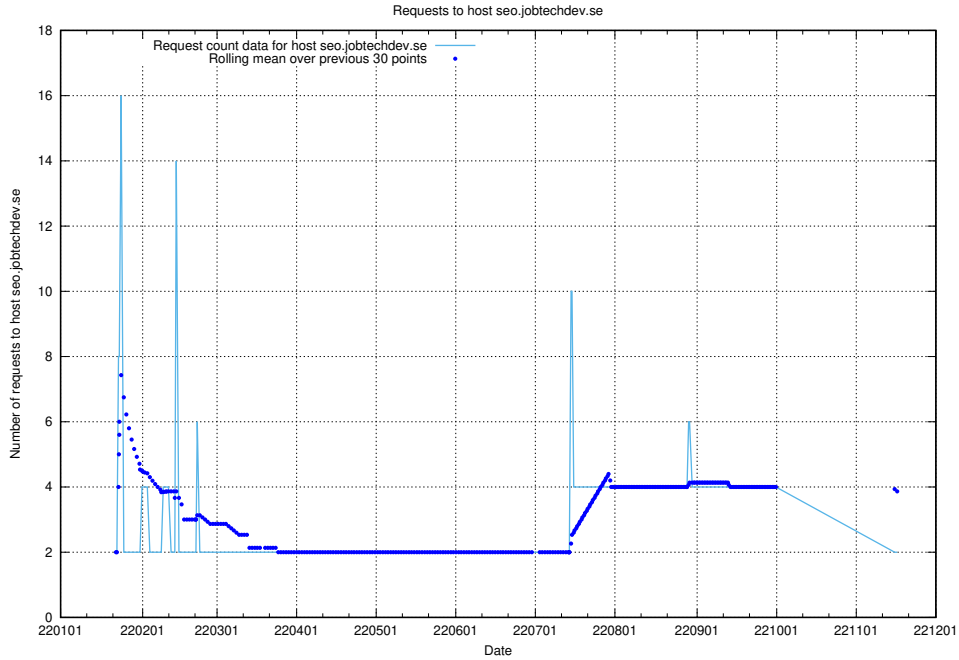

7.594 Usage of seo.jobtechdev.se

Here, we count the number of requests to host seo.jobtechdev.se.