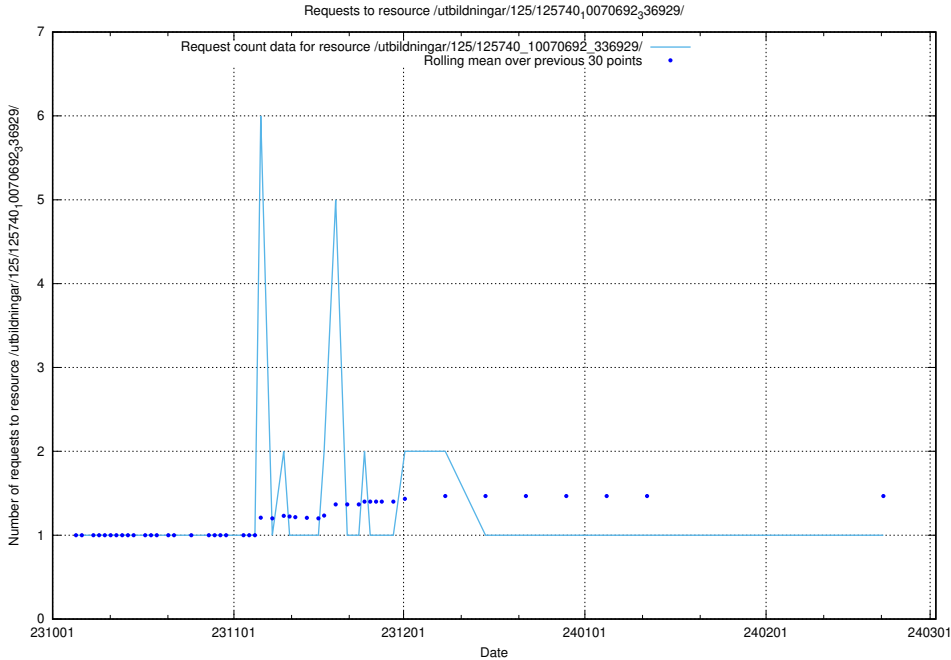

5.4436 Usage of /utbildningar/125/125740_10070692_336929/

Here, we count the number of requests to resource /utbildningar/125/125740_10070692_336929/.