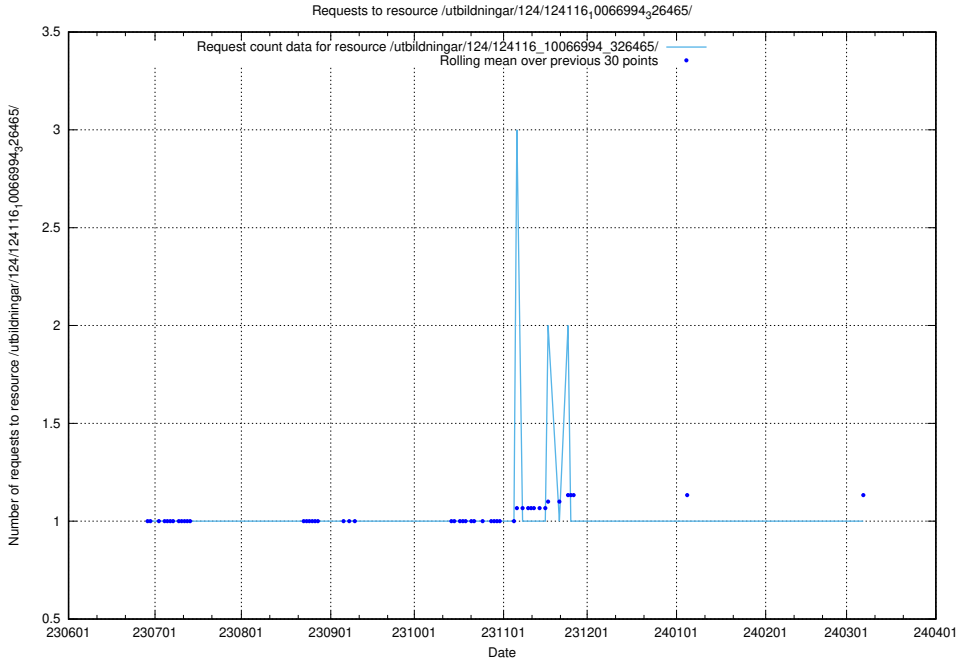

5.5550 Usage of /utbildningar/124/124116_10066994_326465/

Here, we count the number of requests to resource /utbildningar/124/124116_10066994_326465/.