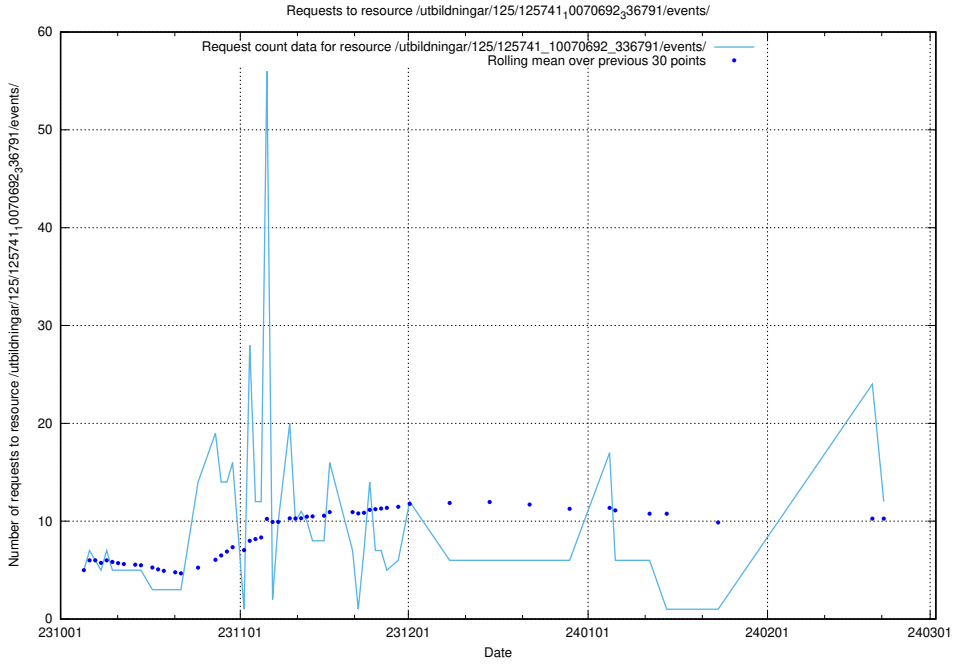

5.14 Usage of /utbildningar/125/125741_10070692_336791/events/

Here, we count the number of requests to resource /utbildningar/125/125741_10070692_336791/events/