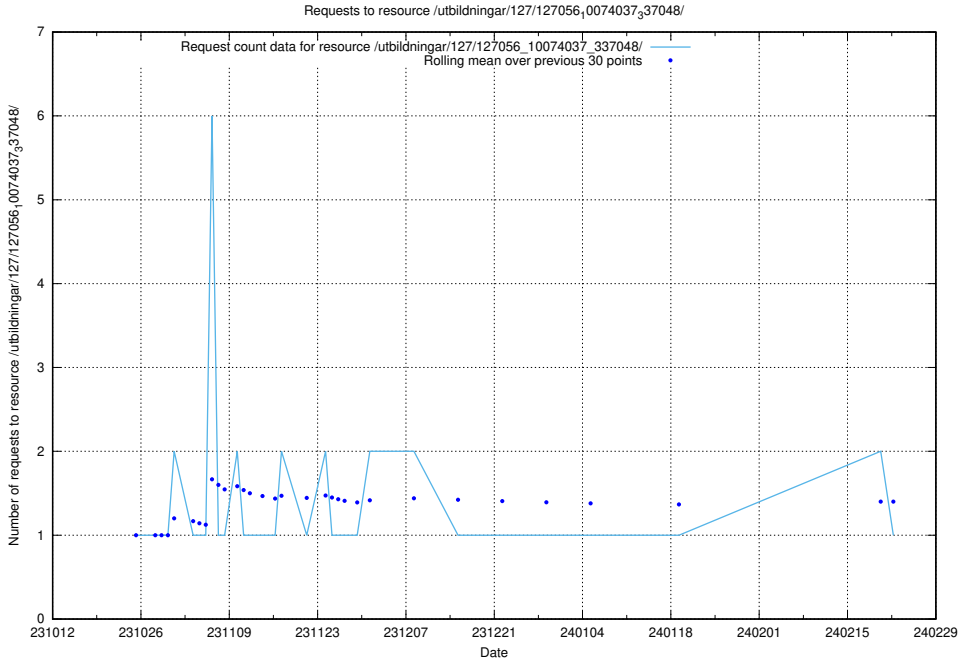

5.4242 Usage of /utbildningar/127/127056_10074037_337048/

Here, we count the number of requests to resource /utbildningar/127/127056_10074037_337048/.