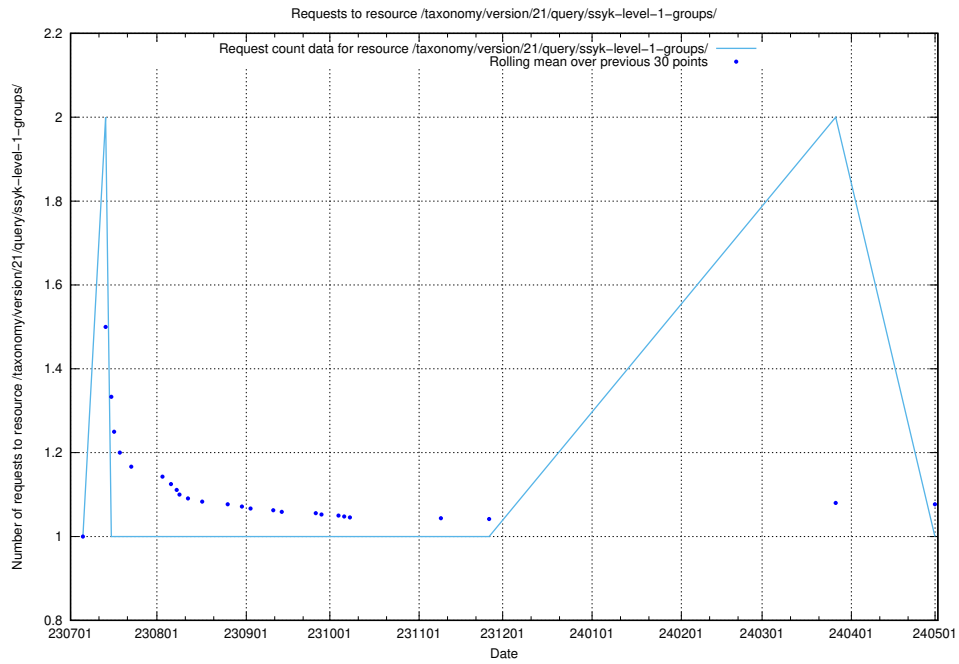

5.5357 Usage of /taxonomy/version/21/query/ssyk-level-1-groups/

Here, we count the number of requests to resource /taxonomy/version/21/query/ssyk-level-1-groups/.