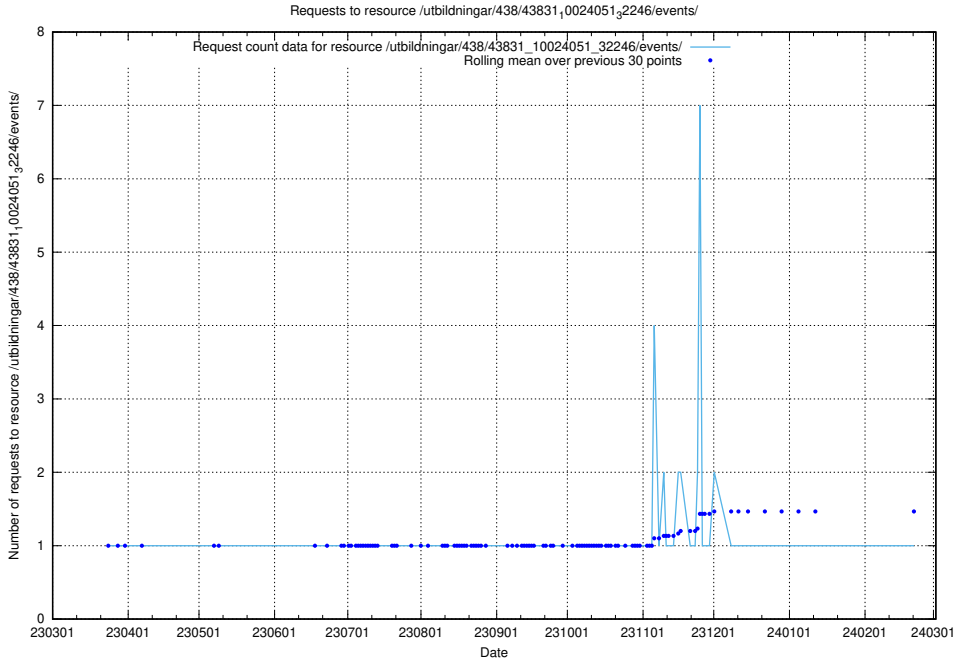

5.6172 Usage of /utbildningar/438/43831_10024051_32246/events/

Here, we count the number of requests to resource /utbildningar/438/43831_10024051_32246/events/.