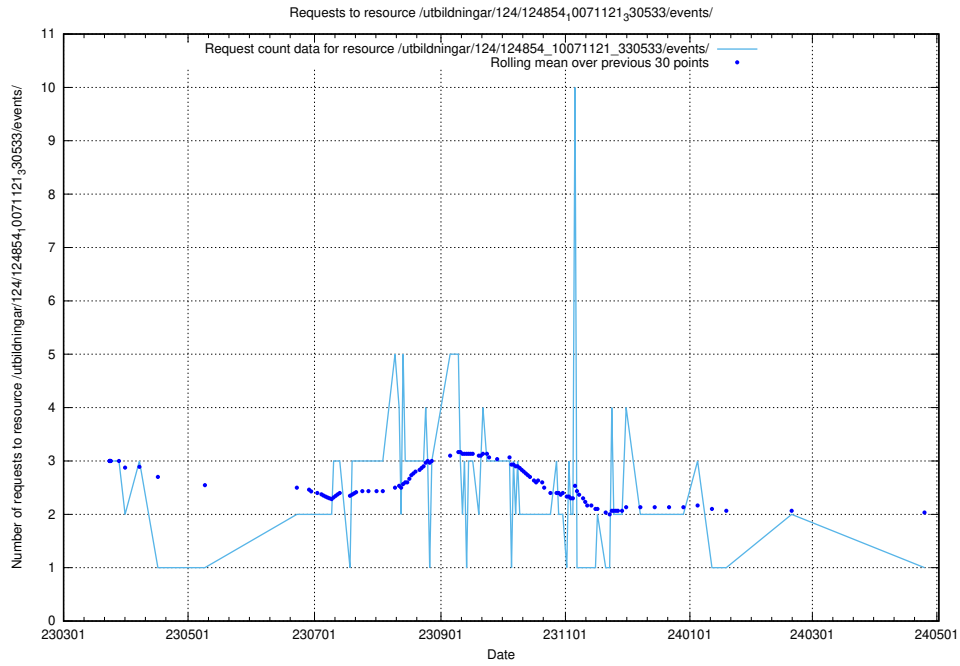

5.6267 Usage of /utbildningar/124/124854_10071121_330533/events/

Here, we count the number of requests to resource /utbildningar/124/124854_10071121_330533/events/