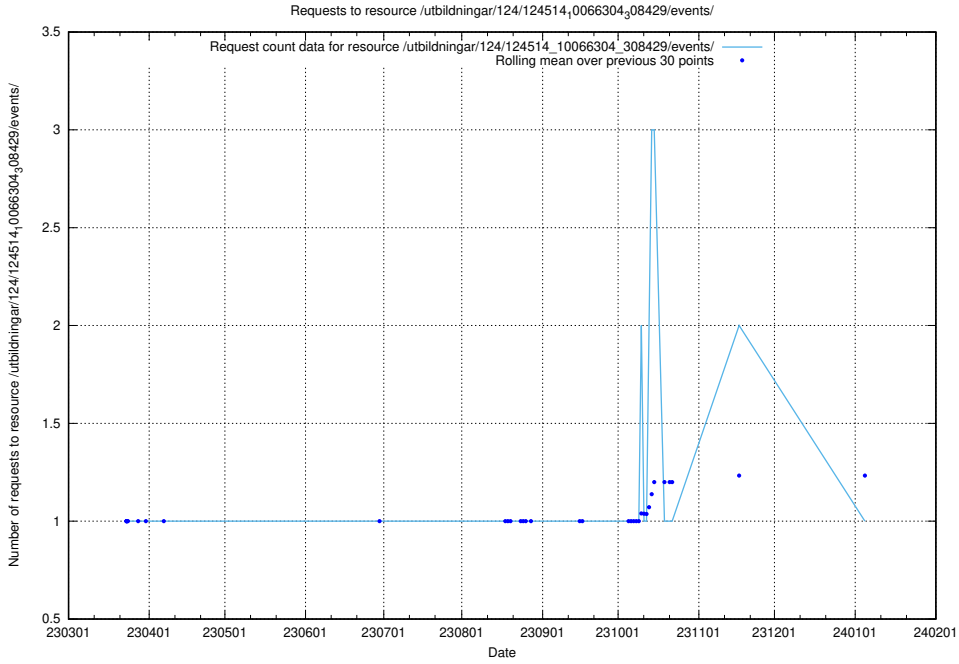

5.1848 Usage of /utbildningar/124/124514_10066304_308429/events/

Here, we count the number of requests to resource /utbildningar/124/124514_10066304_308429/events/