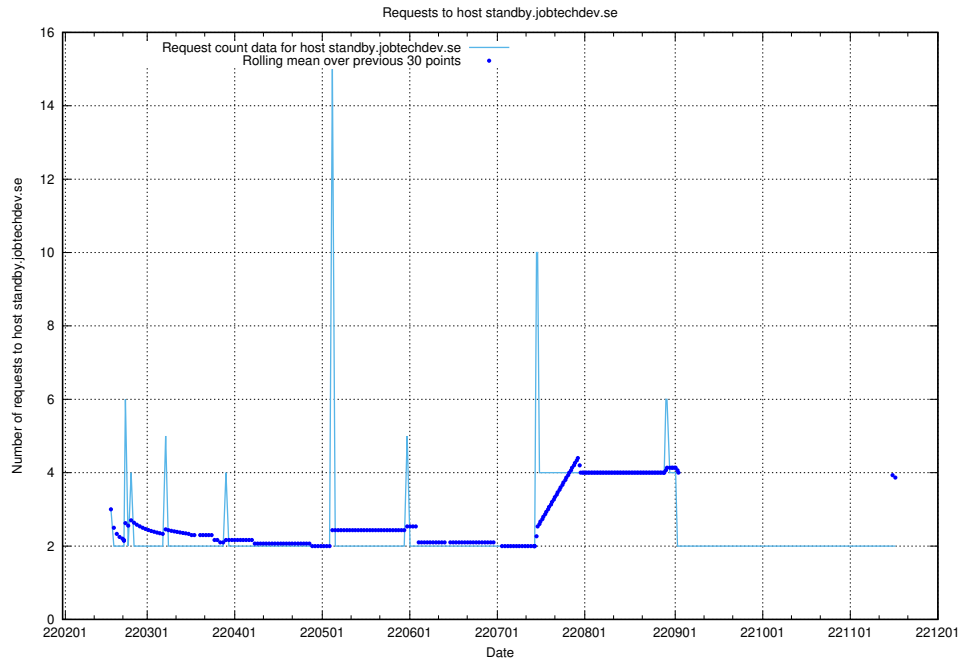

## 7.544 Usage of standby.jobtechdev.se

Here, we count the number of requests to host standby.jobtechdev.se.