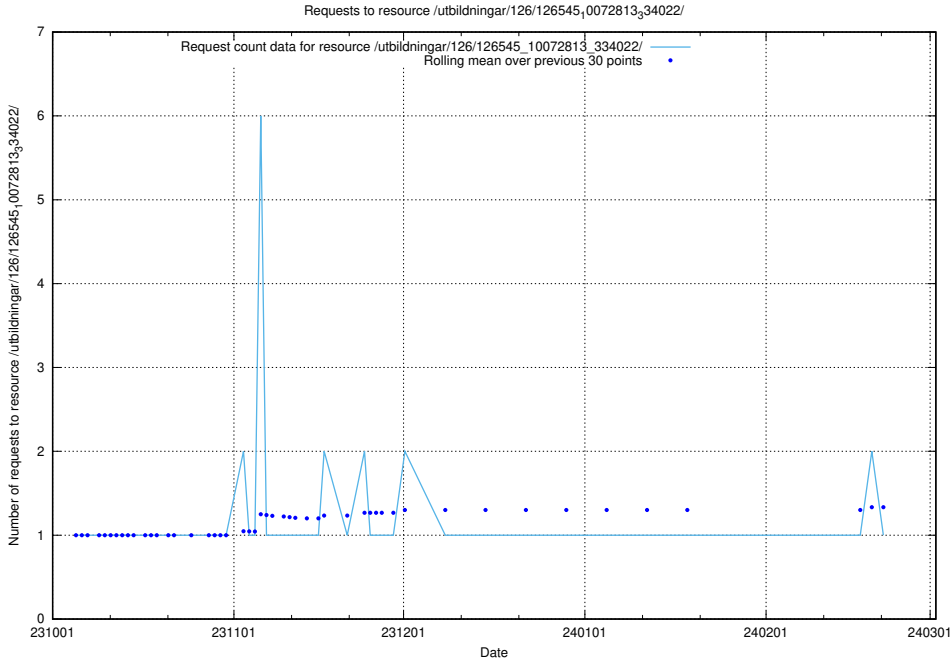

5.4432 Usage of /utbildningar/126/126545_10072813_334022/

Here, we count the number of requests to resource /utbildningar/126/126545_10072813_334022/.