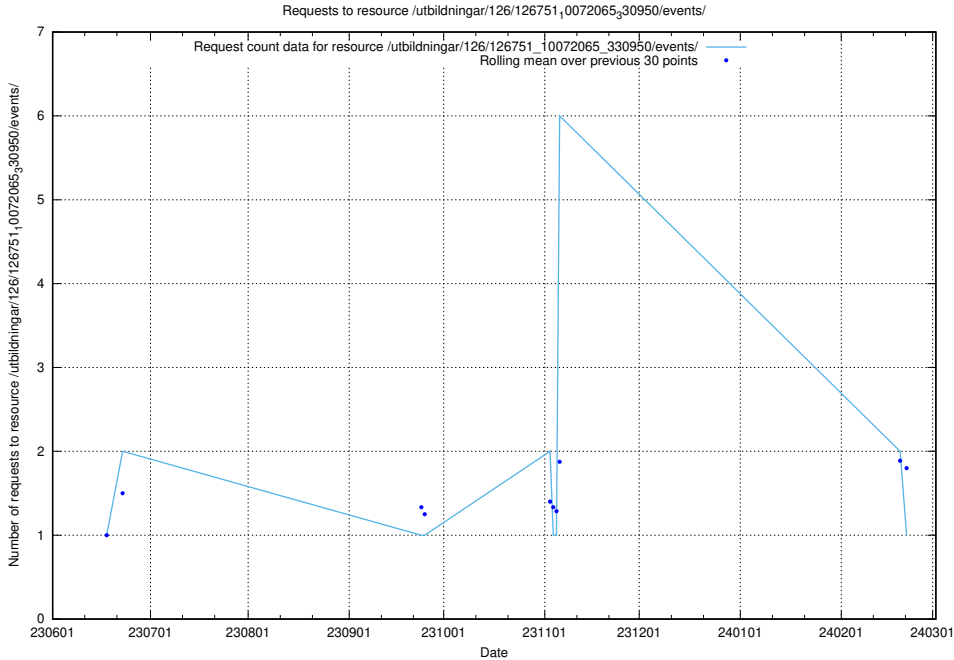

5.5878 Usage of /utbildningar/126/126751_10072065_330950/events/

Here, we count the number of requests to resource /utbildningar/126/126751_10072065_330950/events/