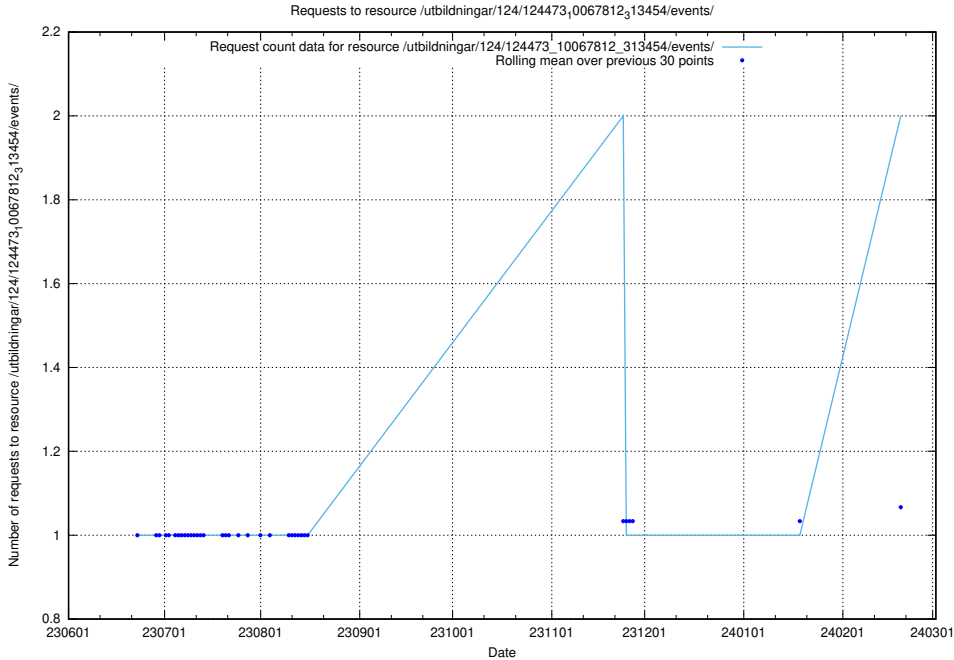

5.862 Usage of /utbildningar/124/124473_10067812_313454/events/

Here, we count the number of requests to resource /utbildningar/124/124473_10067812_313454/events/