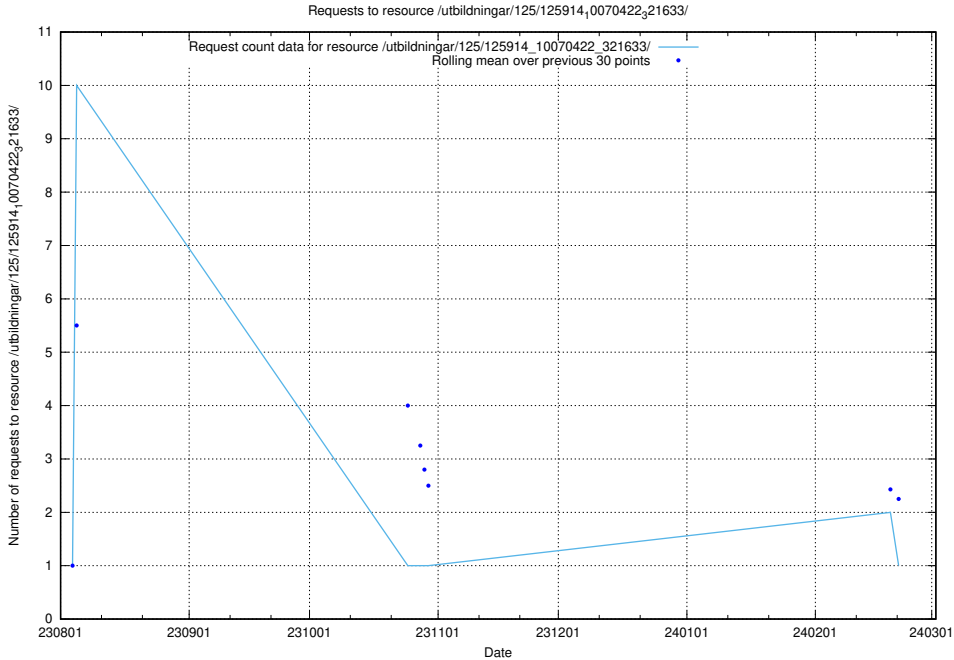

5.4896 Usage of /utbildningar/125/125914_10070422_321633/

Here, we count the number of requests to resource /utbildningar/125/125914_10070422_321633/.