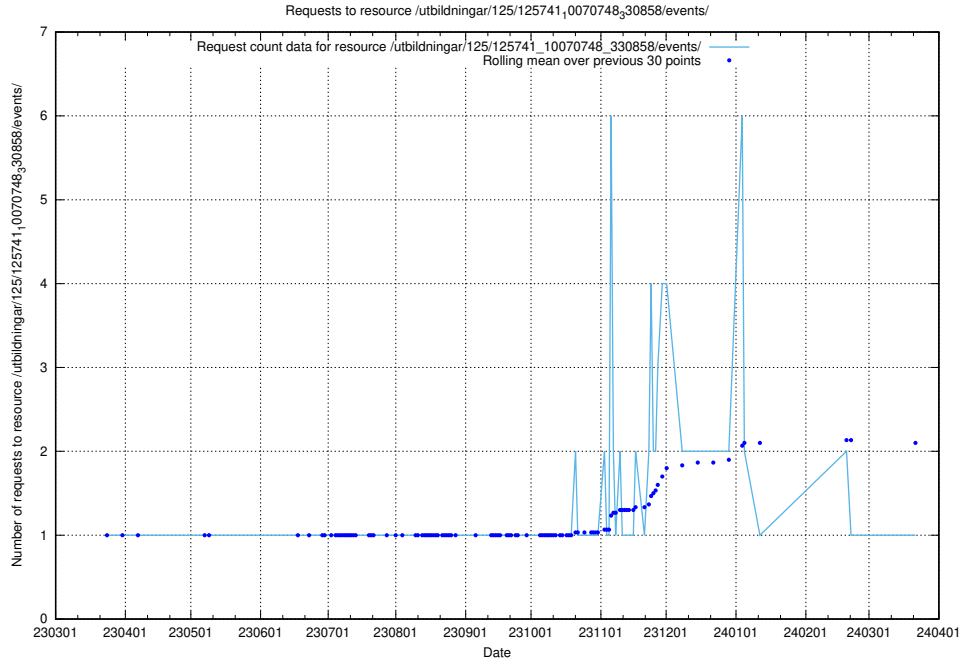

5.6231 Usage of /utbildningar/125/125741_10070748_330858/events/

Here, we count the number of requests to resource /utbildningar/125/125741_10070748_330858/events/