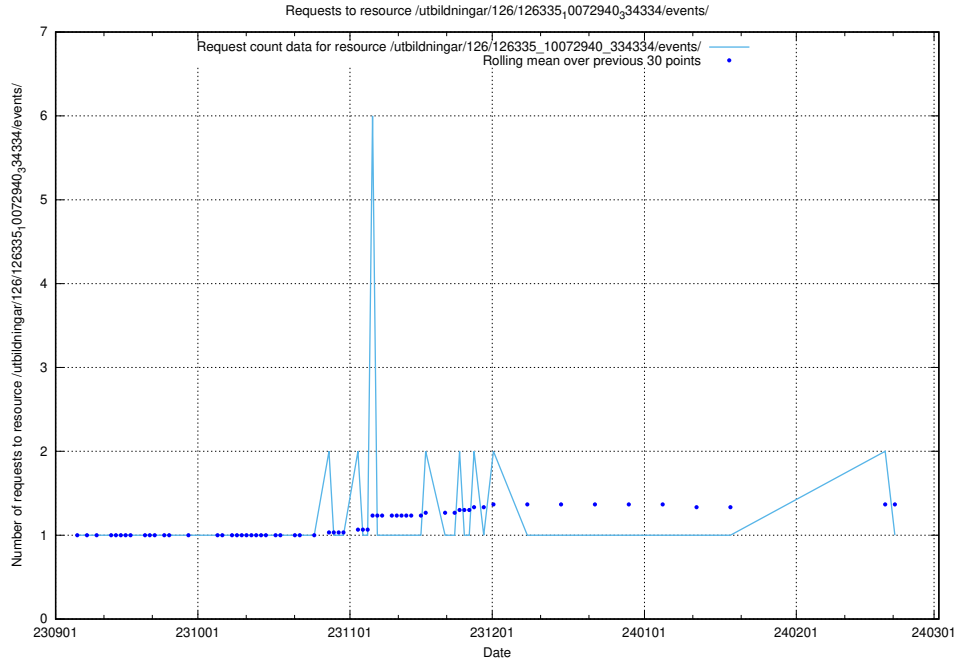

5.4687 Usage of /utbildningar/126/126335_10072940_334334/events/

Here, we count the number of requests to resource /utbildningar/126/126335_10072940_334334/events/