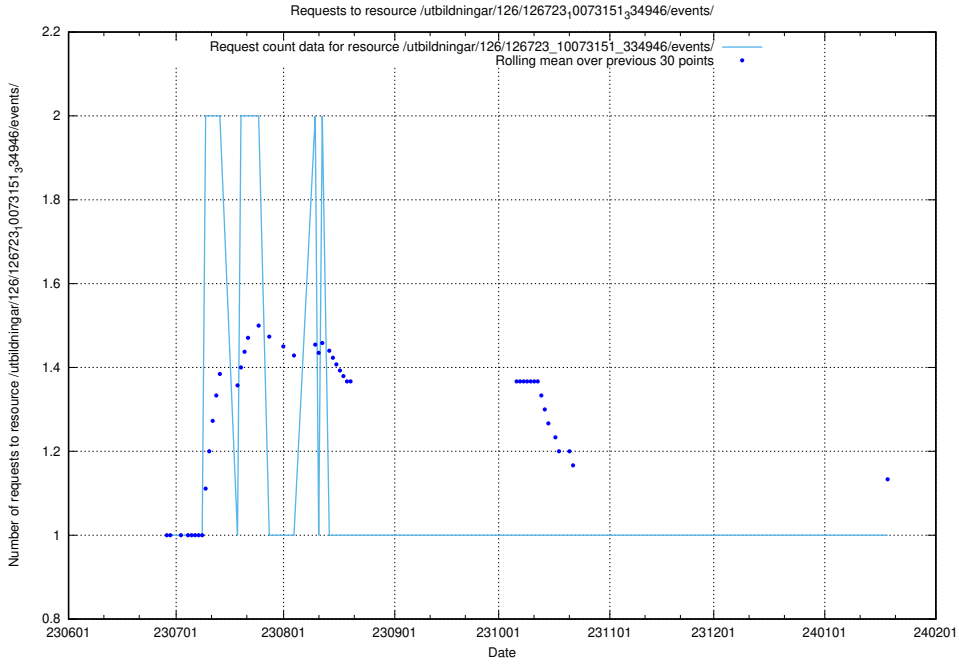

5.5475 Usage of /utbildningar/126/126723_10073151_334946/events/

Here, we count the number of requests to resource /utbildningar/126/126723_10073151_334946/events/