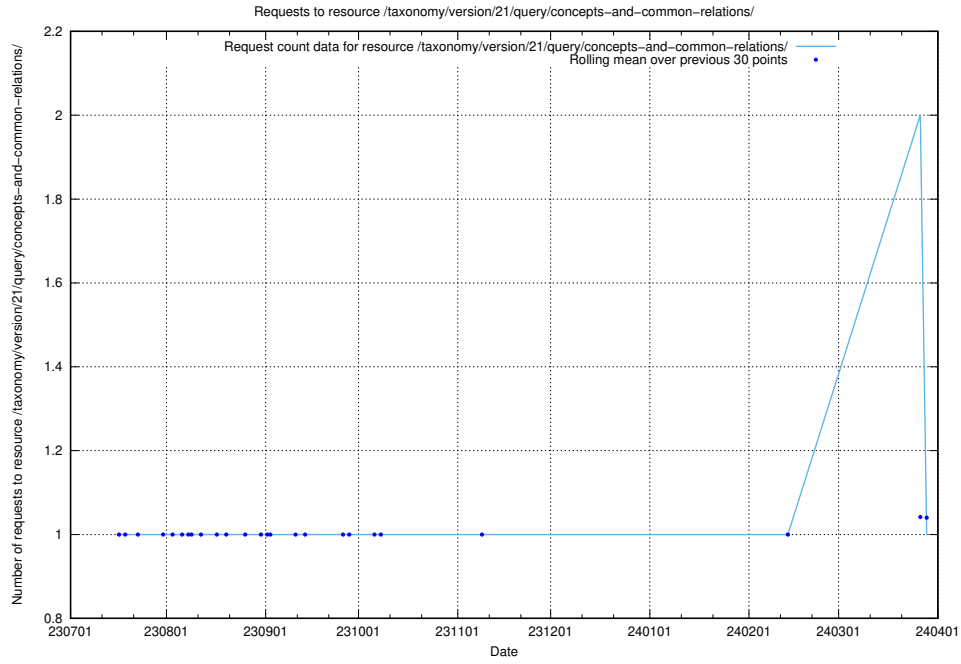

5.5073 Usage of /taxonomy/version/21/query/concepts-and-common-relations/

Here, we count the number of requests to resource /taxonomy/version/21/query/concepts-and-common-relations/.