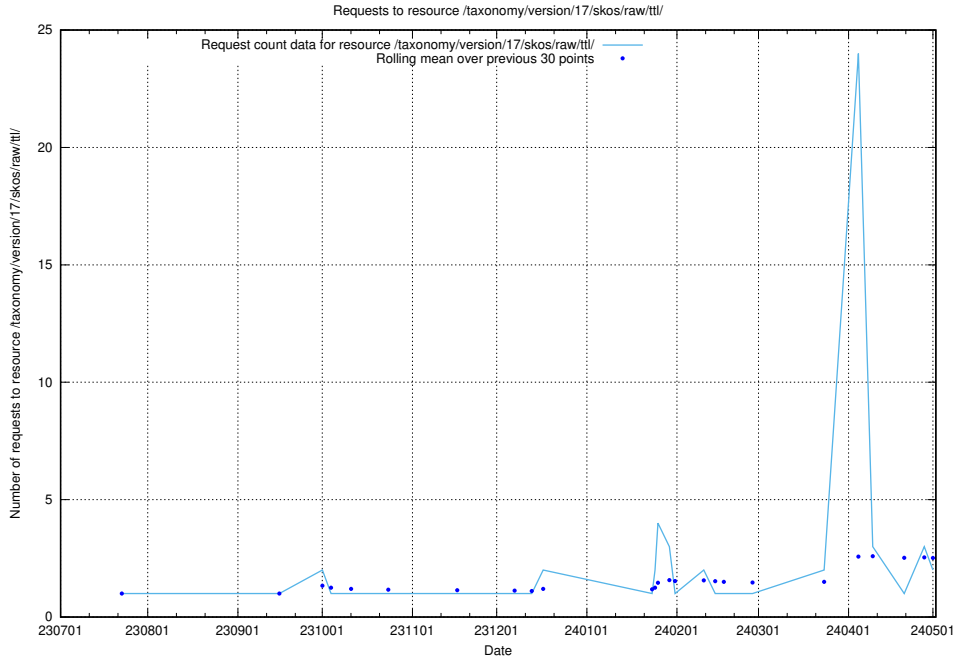

5.790 Usage of /taxonomy/version/17/skos/raw/ttl/

Here, we count the number of requests to resource /taxonomy/version/17/skos/raw/ttl/.