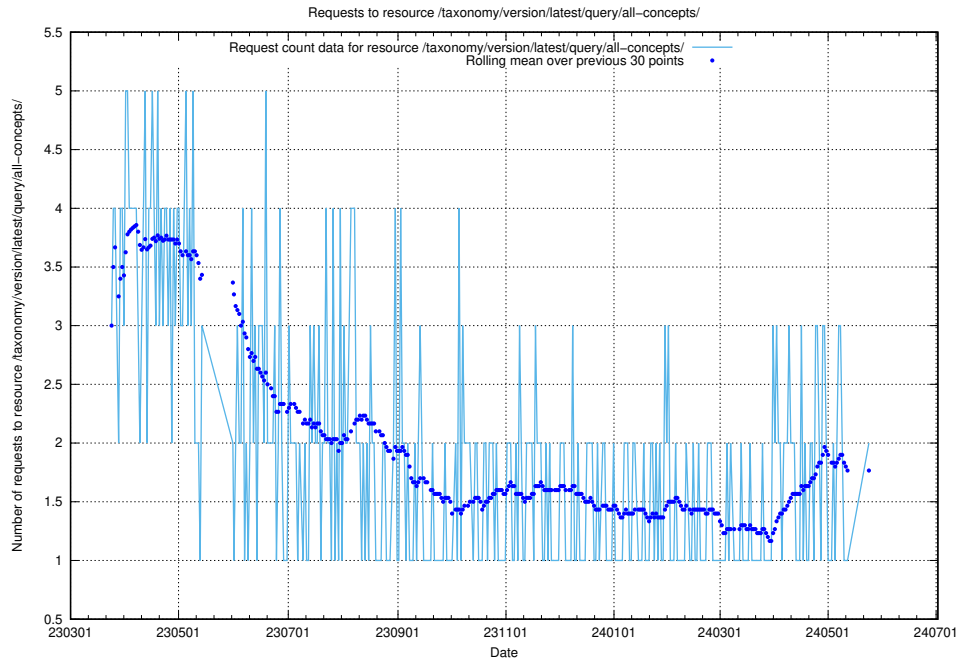

5.942 Usage of /taxonomy/version/latest/query/all-concepts/

Here, we count the number of requests to resource /taxonomy/version/latest/query/all-concepts/.