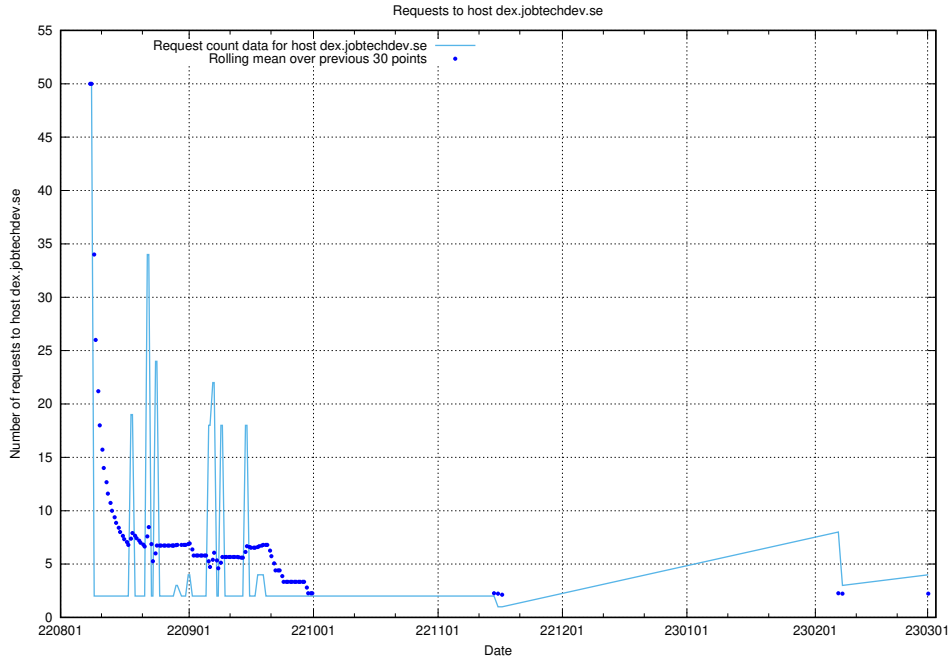

7.134 Usage of dex.jobtechdev.se

Here, we count the number of requests to host dex.jobtechdev.se.