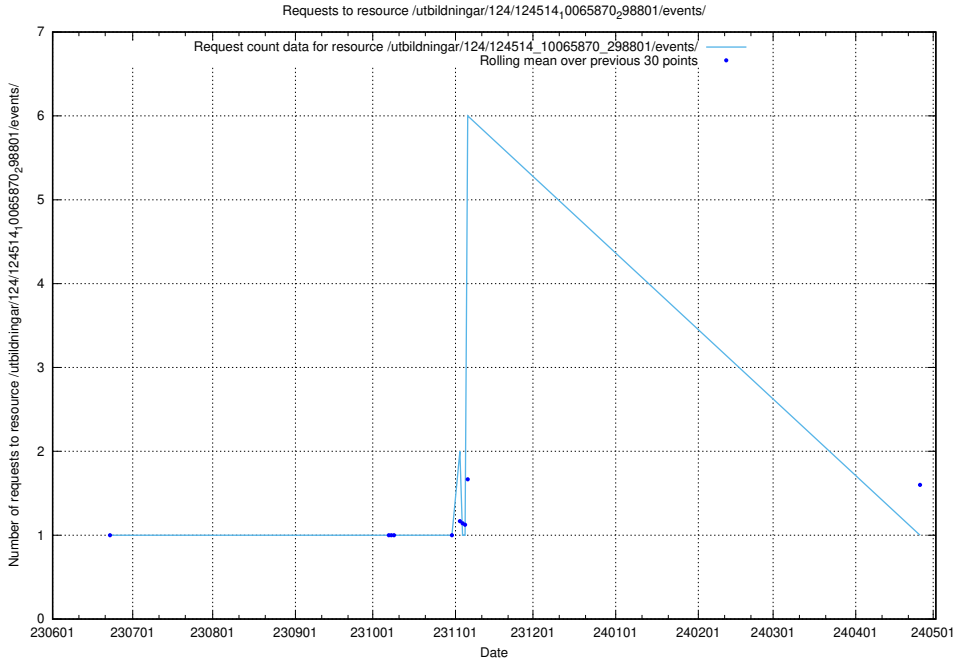

5.5800 Usage of /utbildningar/124/124514_10065870_298801/events/

Here, we count the number of requests to resource /utbildningar/124/124514_10065870_298801/events/