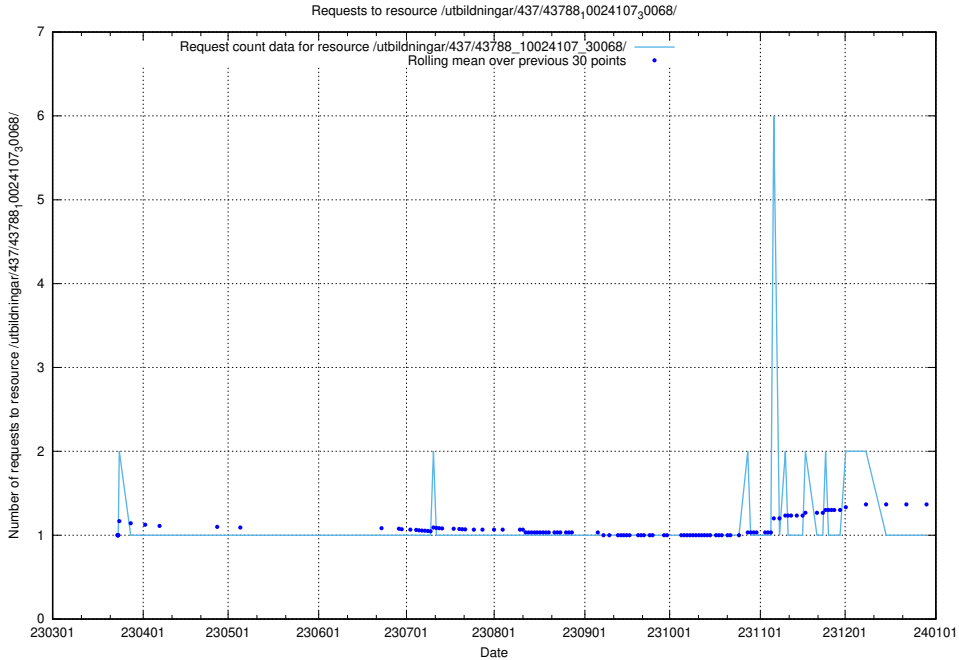

5.6368 Usage of /utbildningar/437/43788_10024107_30068/

Here, we count the number of requests to resource /utbildningar/437/43788_10024107_30068/.