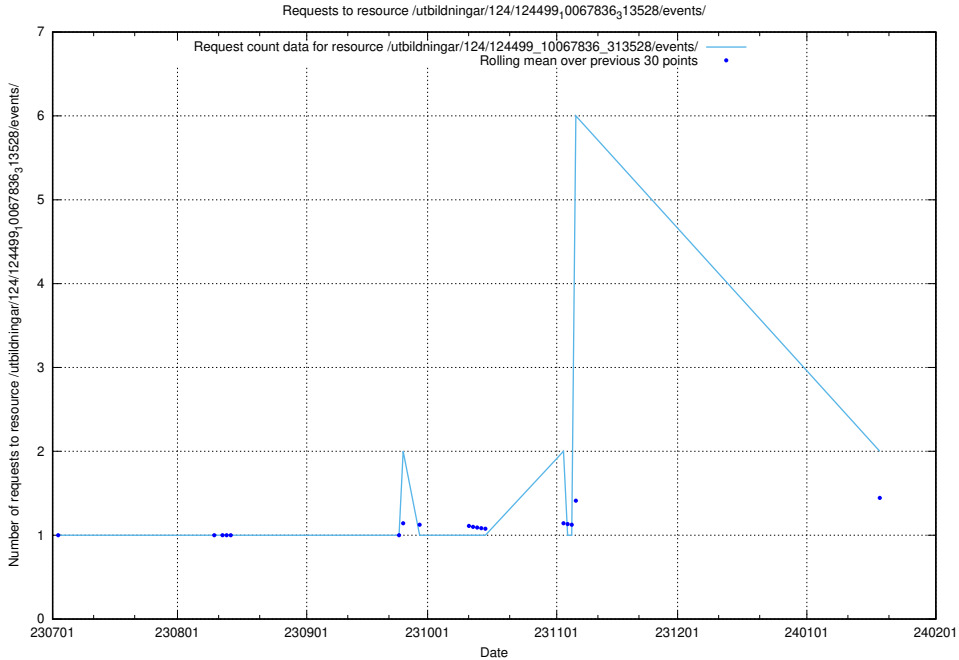

5.815 Usage of /utbildningar/124/124499_10067836_313528/events/

Here, we count the number of requests to resource /utbildningar/124/124499_10067836_313528/events/