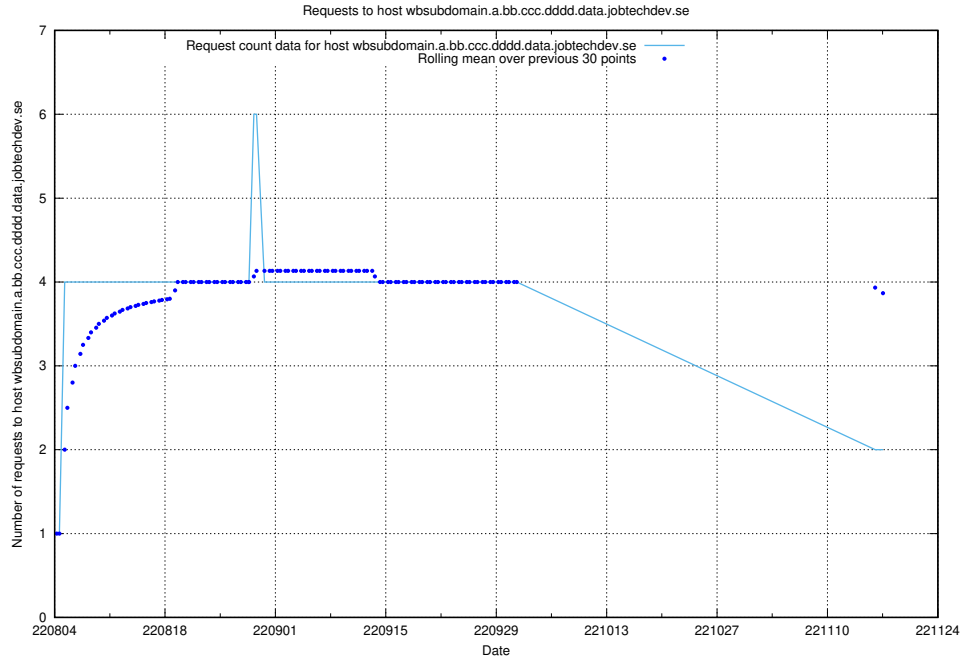

7.359 Usage of wbsubdomain.a.bb.ccc.dddd.data.jobtechdev.se

Here, we count the number of requests to host wbsubdomain.a.bb.ccc.dddd.data.jobtechdev.se.