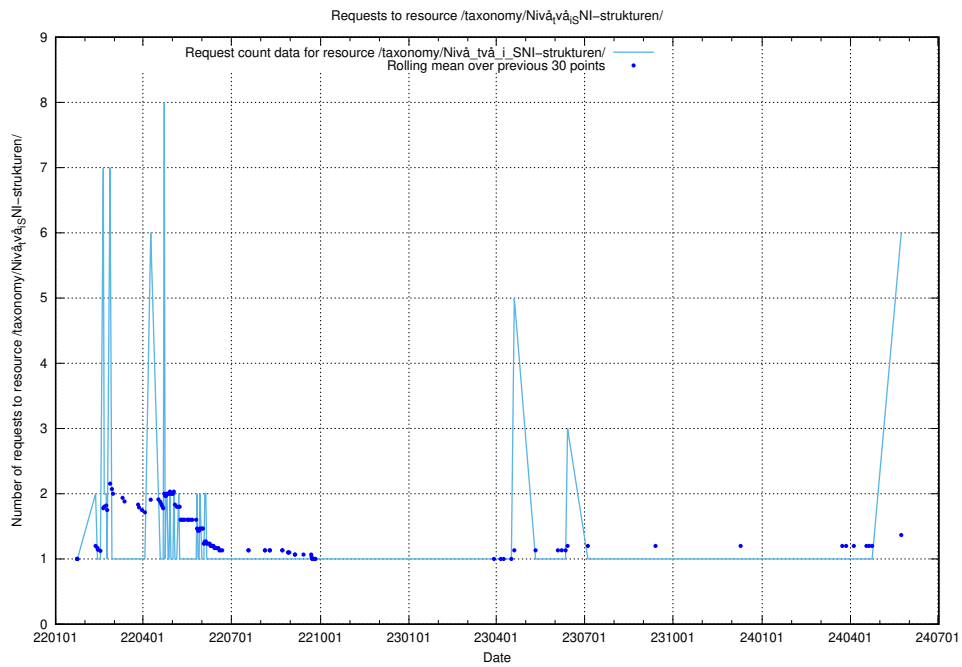

5.63 Usage of /taxonomy/Nivå_två_i_SNI-strukturen/

Here, we count the number of requests to resource /taxonomy/Nivå_två_i_SNI-strukturen/.