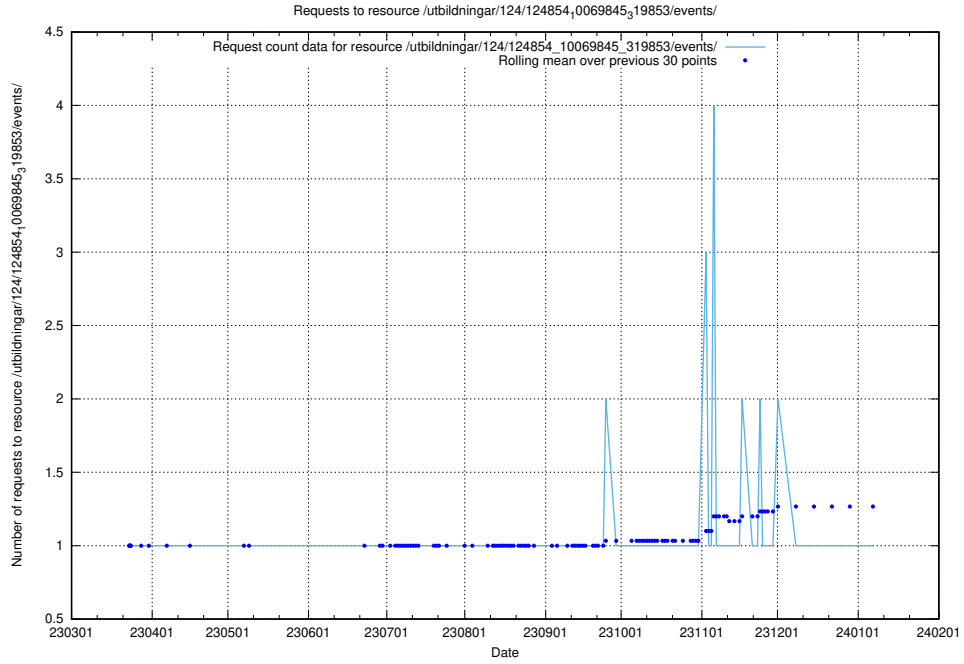

5.1223 Usage of /utbildningar/124/124854_10069845_319853/events/

Here, we count the number of requests to resource /utbildningar/124/124854_10069845_319853/events/