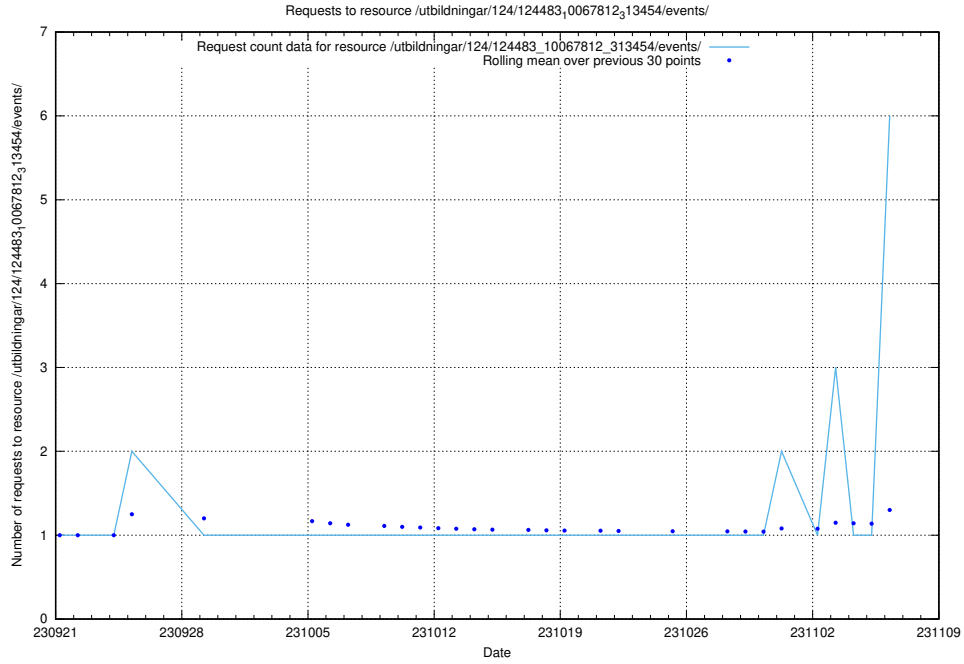

5.74 Usage of /utbildningar/124/124483_10067812_313454/events/

Here, we count the number of requests to resource /utbildningar/124/124483_10067812_313454/events/