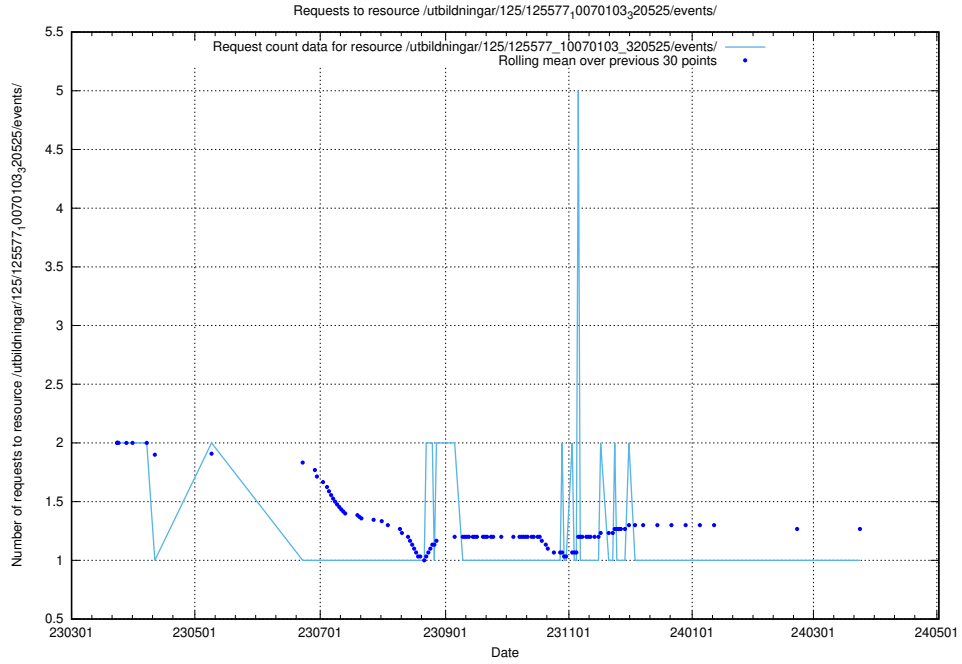

5.6291 Usage of /utbildningar/125/125577_10070103_320525/events/

Here, we count the number of requests to resource /utbildningar/125/125577_10070103_320525/events/