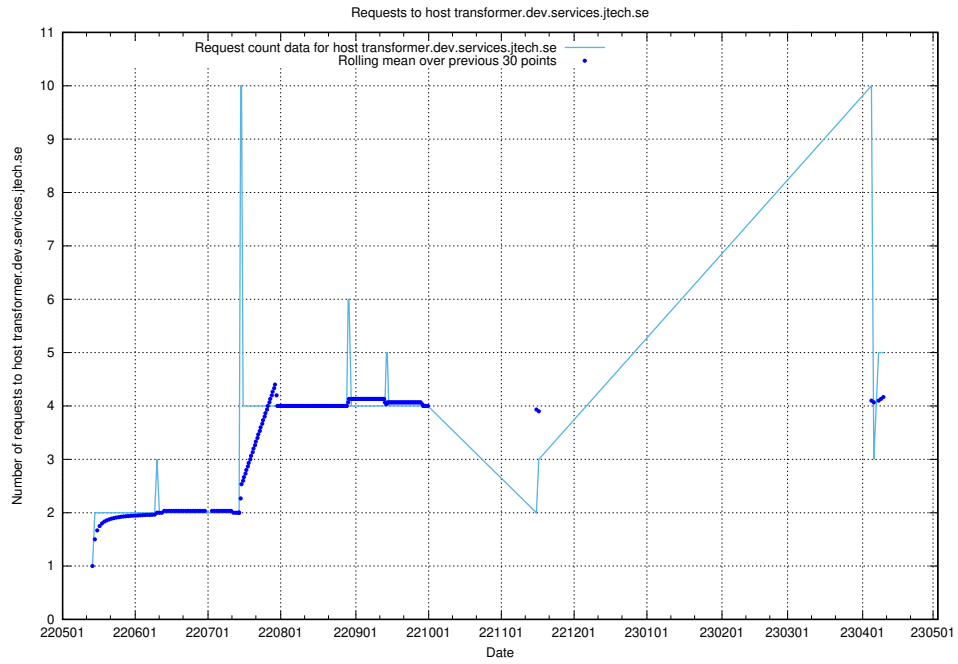

7.96 Usage of transformer.dev.services.jtech.se

Here, we count the number of requests to host transformer.dev.services.jtech.se.