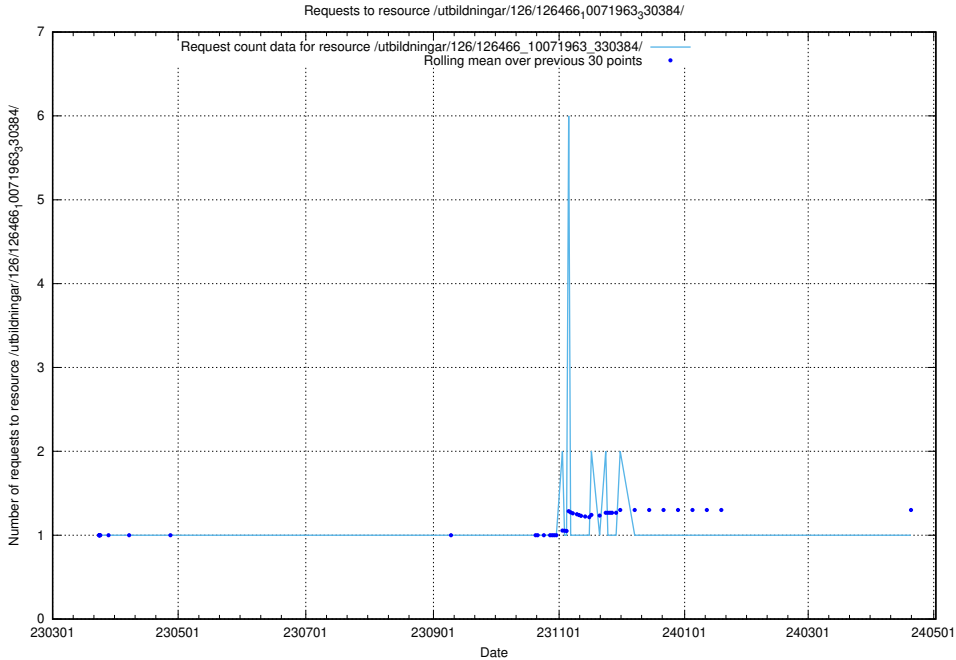

5.6417 Usage of /utbildningar/126/126466_10071963_330384/

Here, we count the number of requests to resource /utbildningar/126/126466_10071963_330384/.