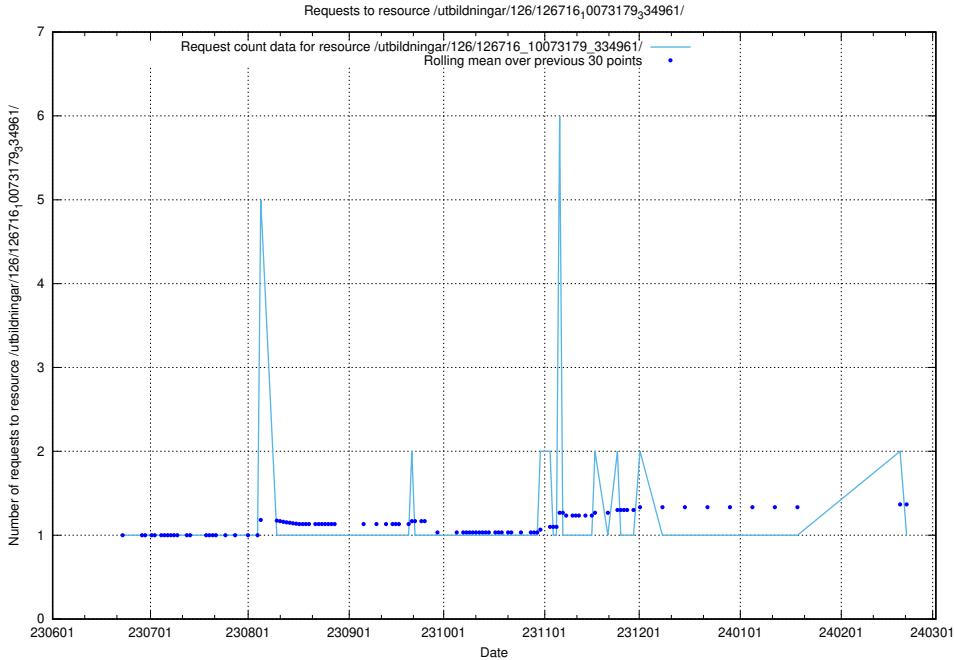

5.5643 Usage of /utbildningar/126/126716_10073179_334961/

Here, we count the number of requests to resource /utbildningar/126/126716_10073179_334961/.