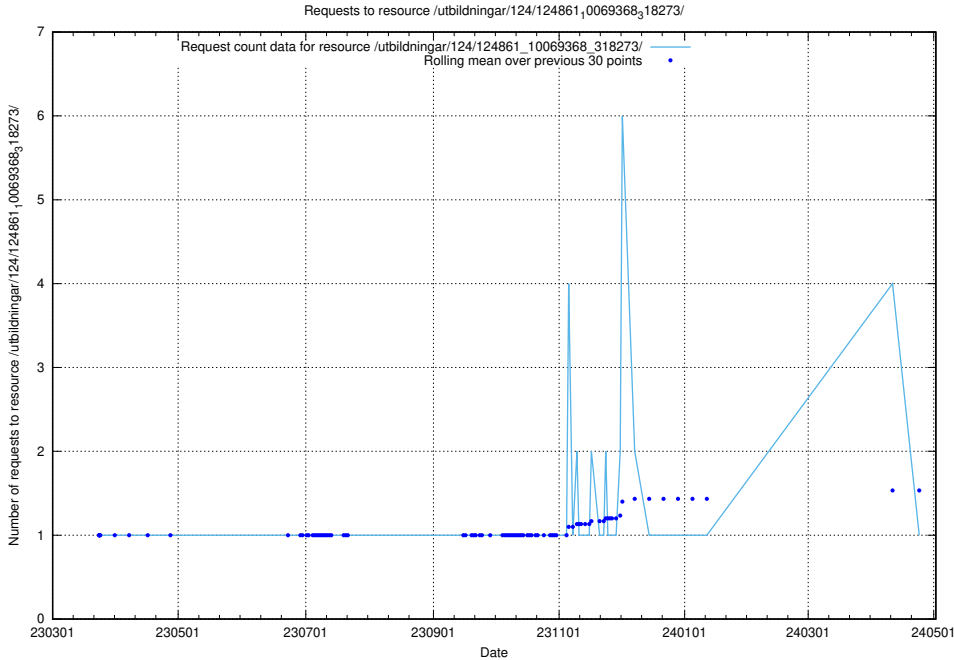

5.1185 Usage of /utbildningar/124/124861_10069368_318273/

Here, we count the number of requests to resource /utbildningar/124/124861_10069368_318273/.