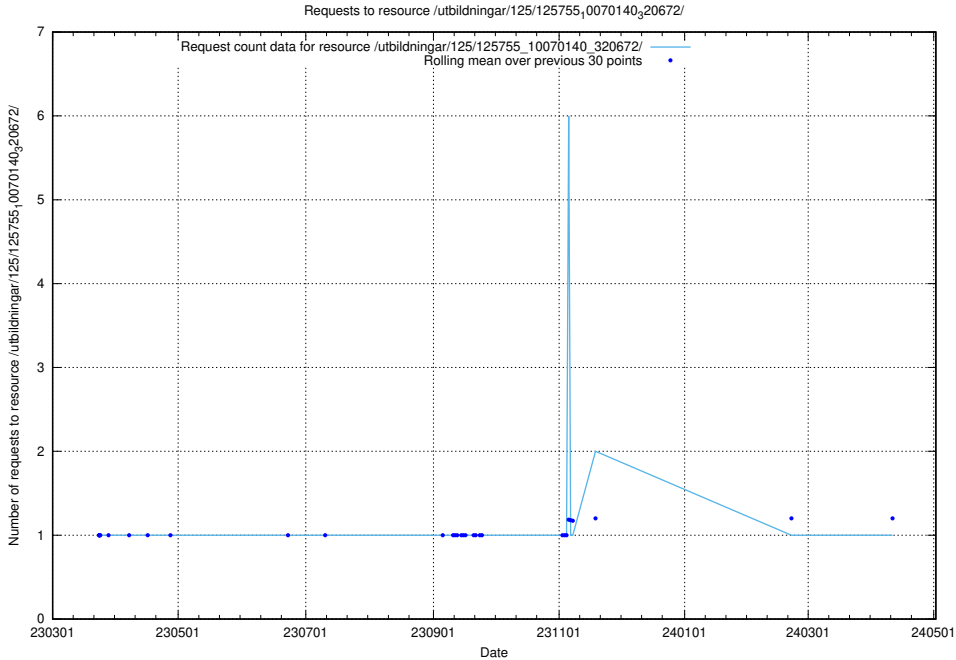

5.6463 Usage of /utbildningar/125/125755_10070140_320672/

Here, we count the number of requests to resource /utbildningar/125/125755_10070140_320672/.