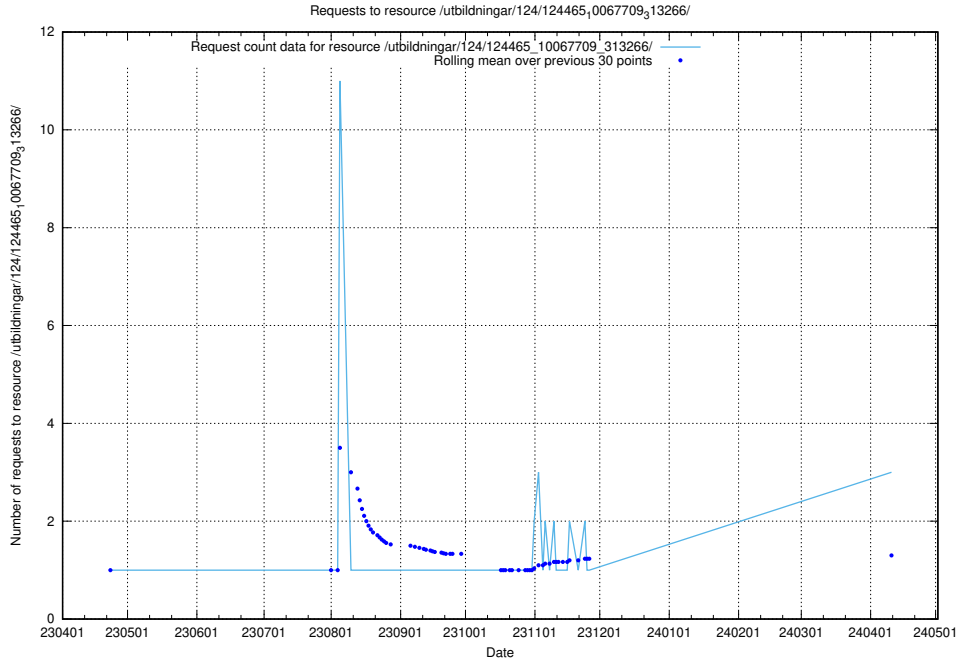

5.414 Usage of /utbildningar/124/124465_10067709_313266/

Here, we count the number of requests to resource /utbildningar/124/124465_10067709_313266/.