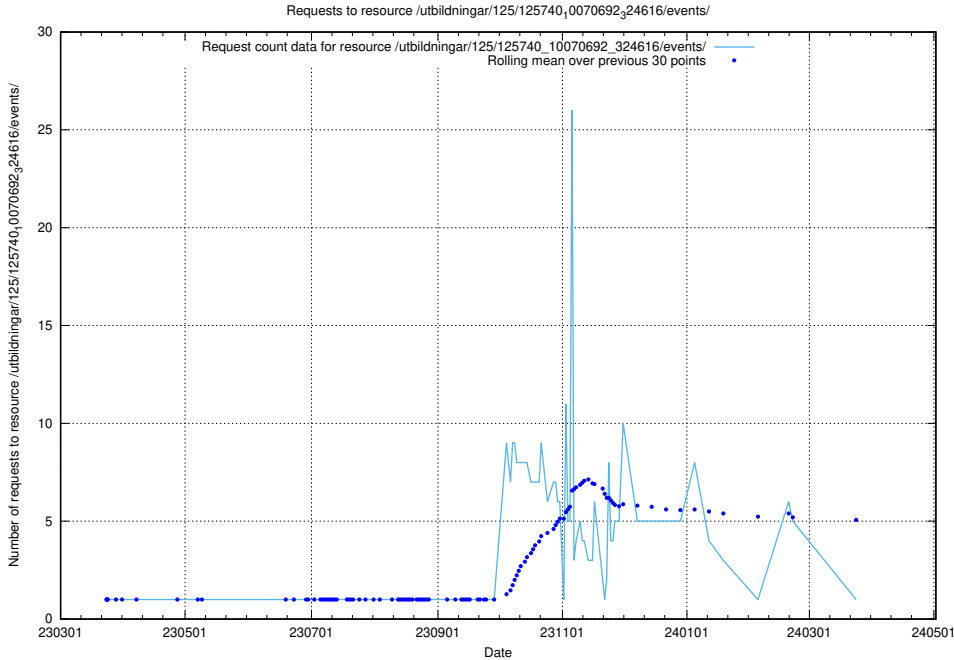

5.997 Usage of /utbildningar/125/125740_10070692_324616/events/

Here, we count the number of requests to resource /utbildningar/125/125740_10070692_324616/events/