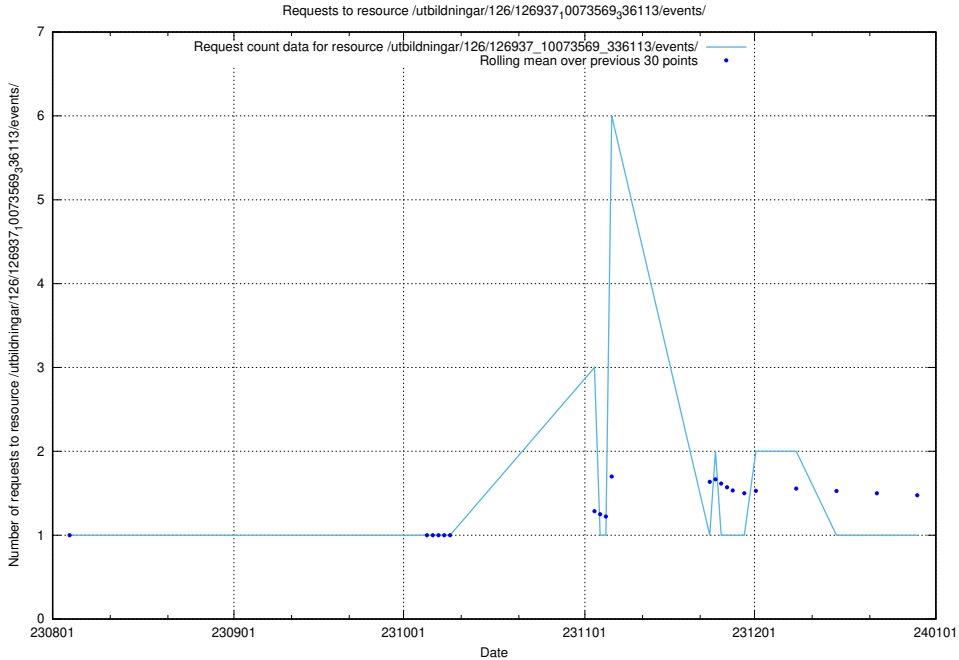

5.4884 Usage of /utbildningar/126/126937_10073569_336113/events/

Here, we count the number of requests to resource /utbildningar/126/126937_10073569_336113/events/