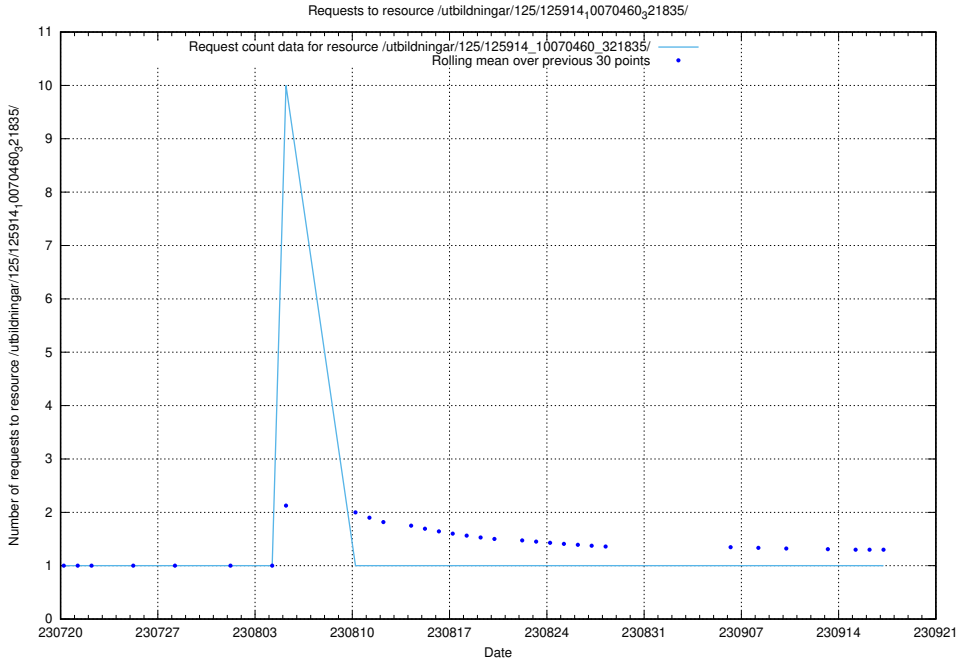

5.5011 Usage of /utbildningar/125/125914_10070460_321835/

Here, we count the number of requests to resource /utbildningar/125/125914_10070460_321835/.