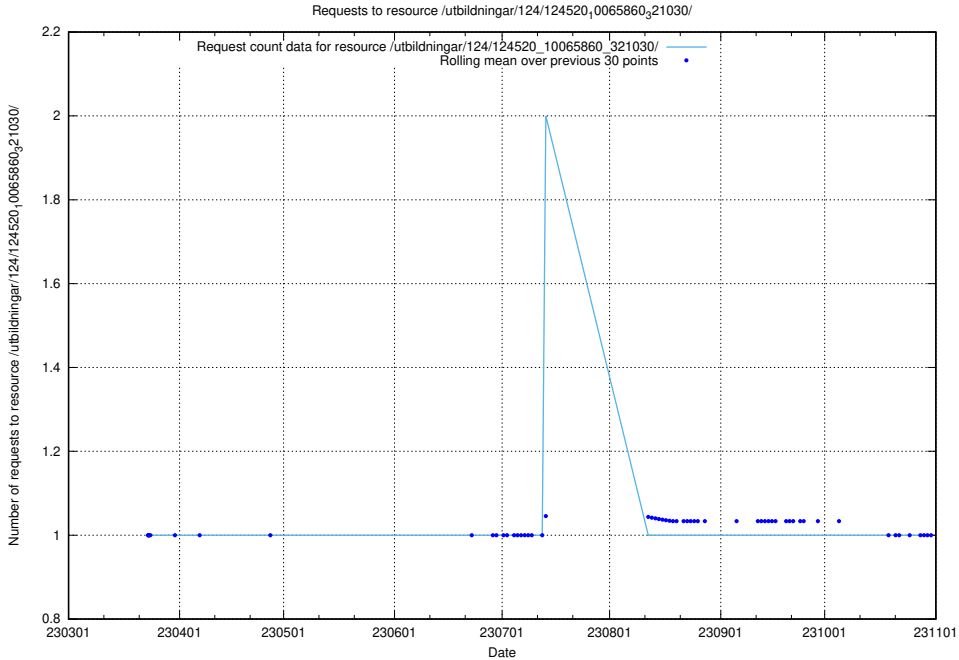

5.1291 Usage of /utbildningar/124/124520_10065860_321030/

Here, we count the number of requests to resource /utbildningar/124/124520_10065860_321030/.