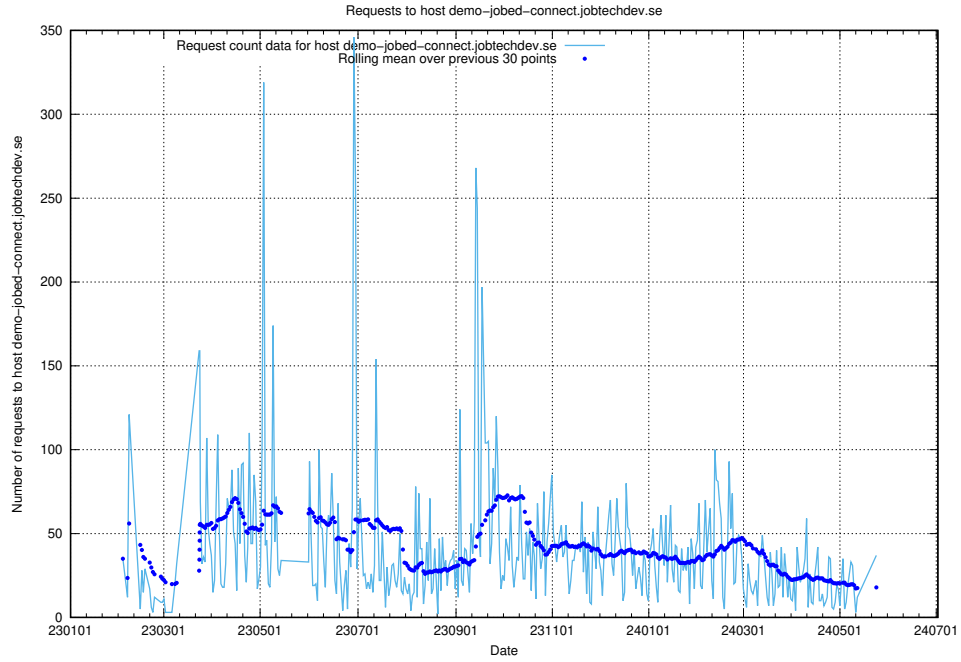

7.28 Usage of demo-jobed-connect.jobtechdev.se

Here, we count the number of requests to host demo-jobed-connect.jobtechdev.se.