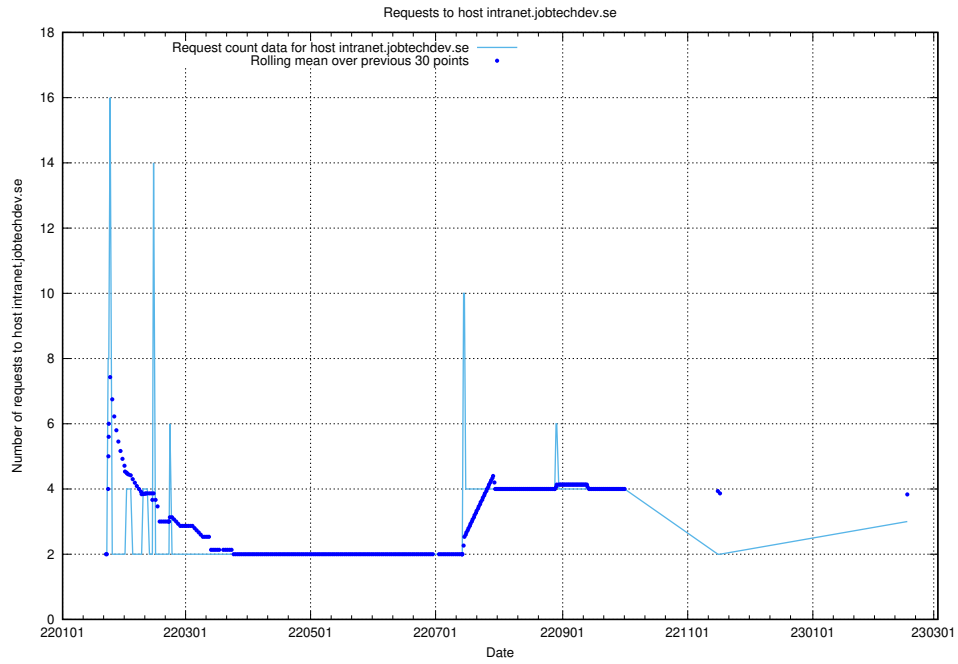

7.261 Usage of intranet.jobtechdev.se

Here, we count the number of requests to host intranet.jobtechdev.se.