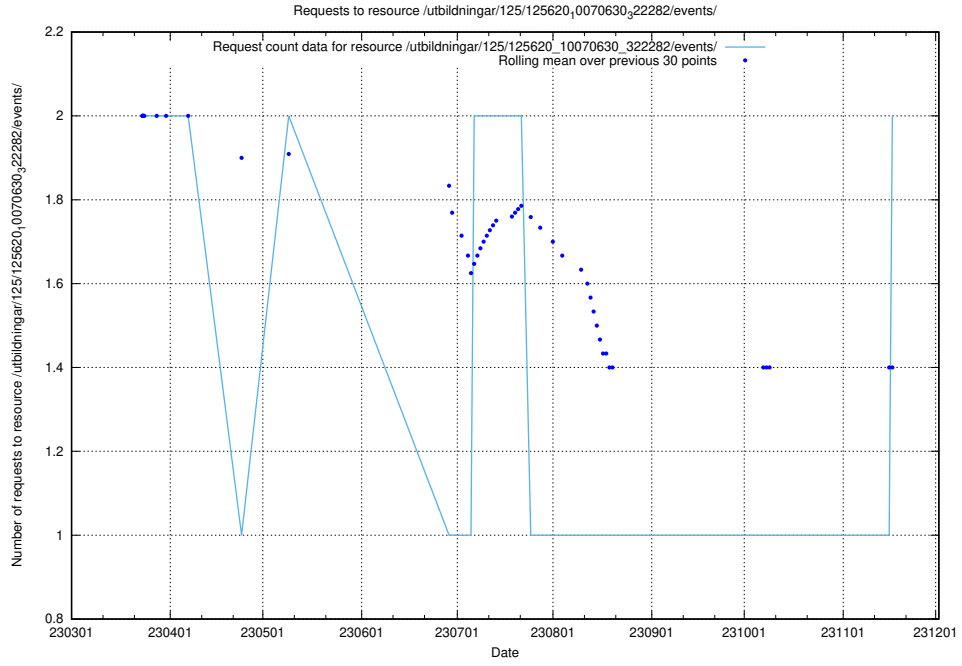

5.959 Usage of /utbildningar/125/125620_10070630_322282/events/

Here, we count the number of requests to resource /utbildningar/125/125620_10070630_322282/events/