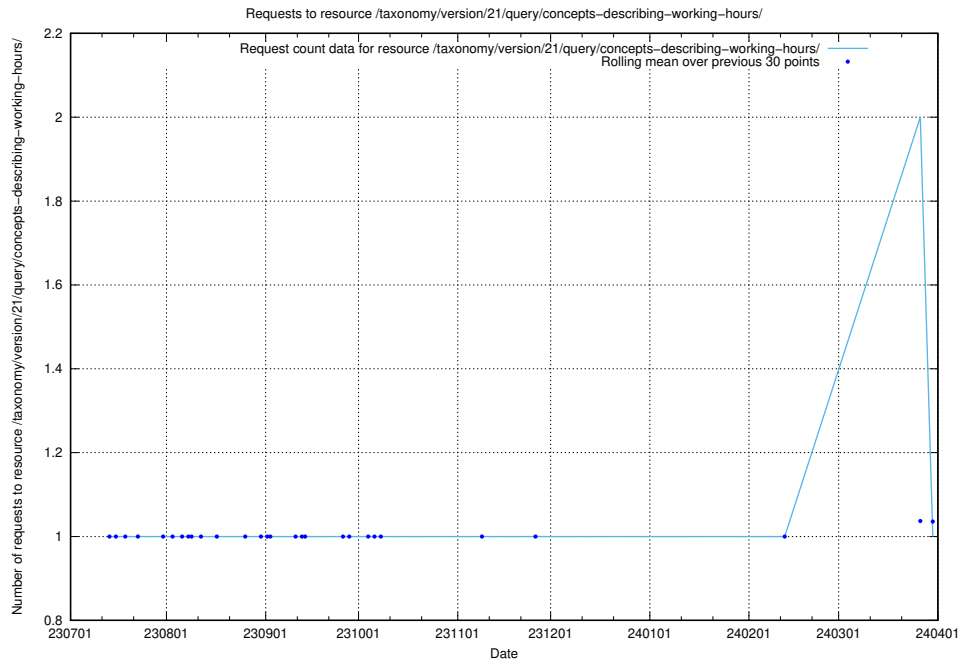

5.5119 Usage of /taxonomy/version/21/query/concepts-describing-working-hours/

Here, we count the number of requests to resource /taxonomy/version/21/query/concepts-describing-working-hours/.