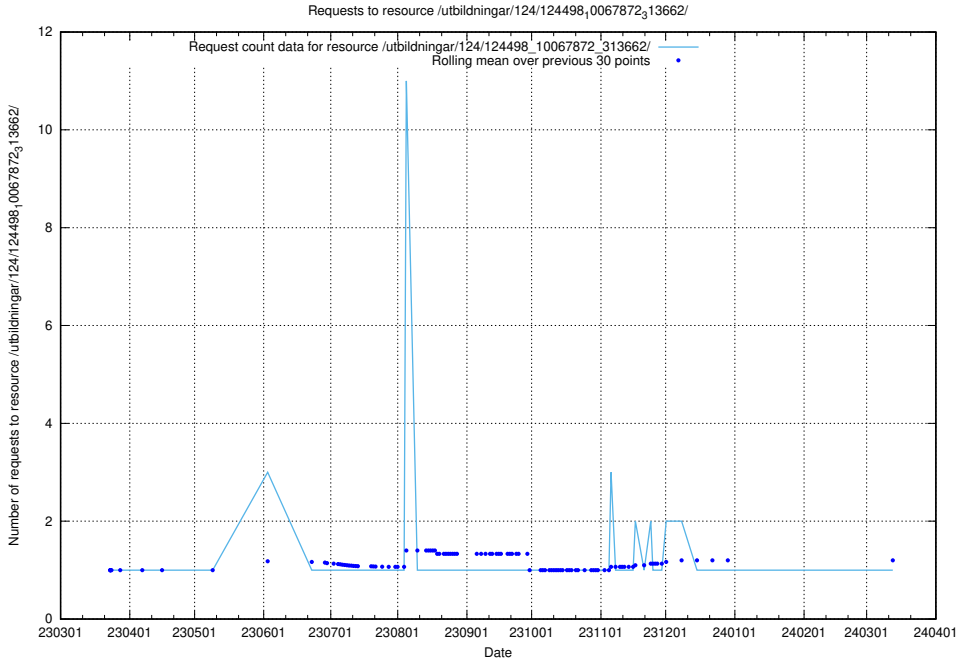

5.2687 Usage of /utbildningar/124/124498_10067872_313662/

Here, we count the number of requests to resource /utbildningar/124/124498_10067872_313662/.