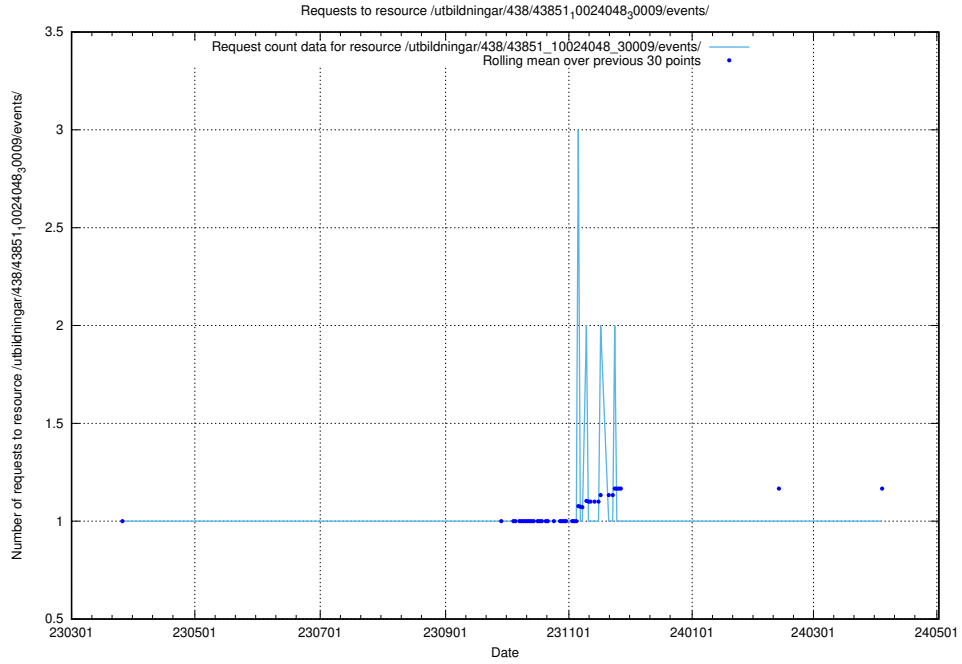

5.6097 Usage of /utbildningar/438/43851_10024048_30009/events/

Here, we count the number of requests to resource /utbildningar/438/43851_10024048_30009/events/.