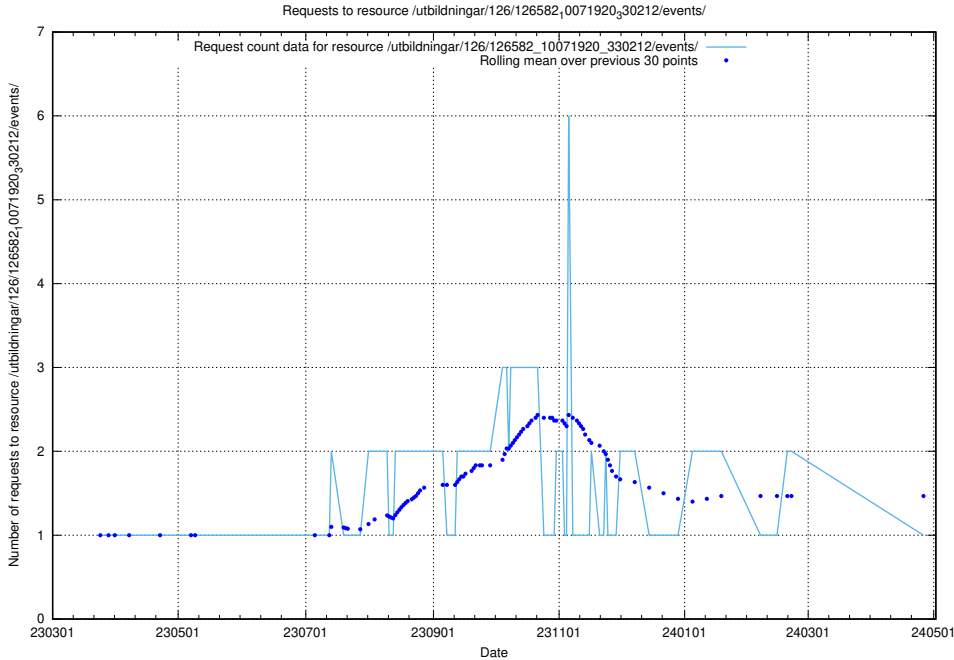

5.6207 Usage of /utbildningar/126/126582_10071920_330212/events/

Here, we count the number of requests to resource /utbildningar/126/126582_10071920_330212/events/