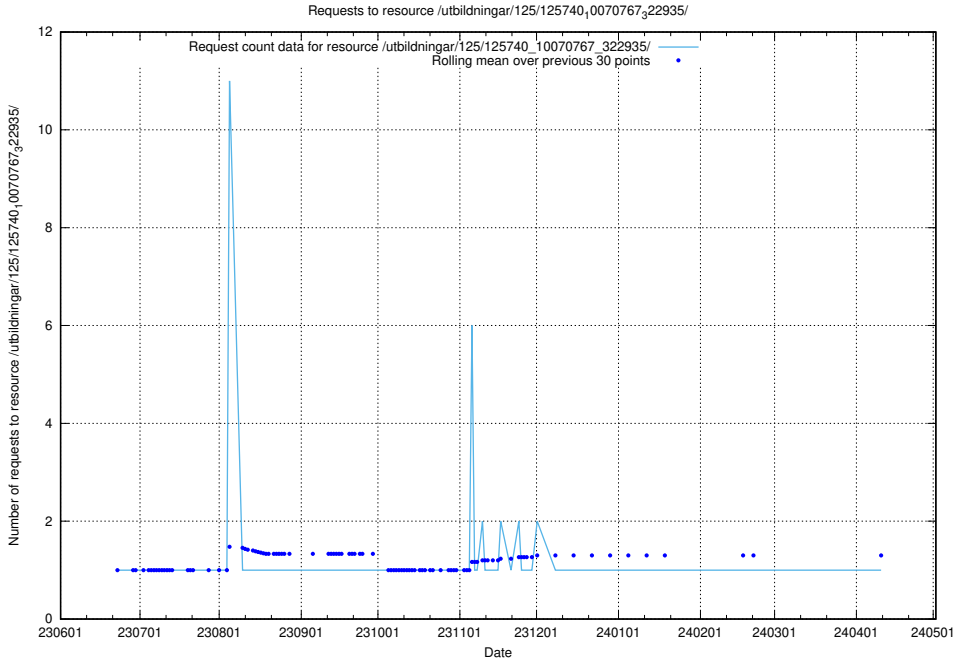

5.5724 Usage of /utbildningar/125/125740_10070767_322935/

Here, we count the number of requests to resource /utbildningar/125/125740_10070767_322935/.