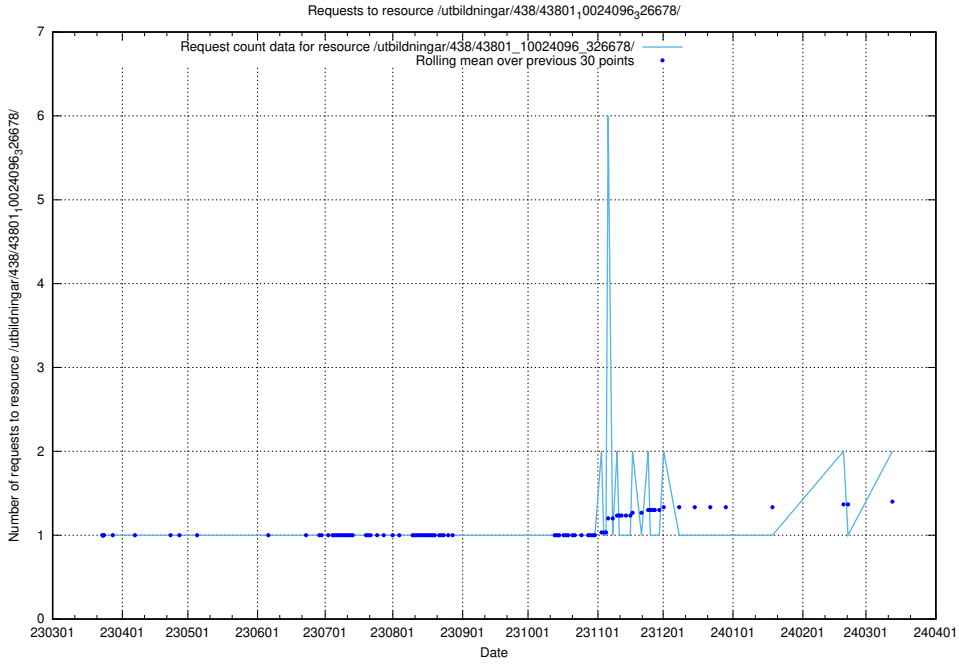

5.970 Usage of /utbildningar/438/43801_10024096_326678/

Here, we count the number of requests to resource /utbildningar/438/43801_10024096_326678/.