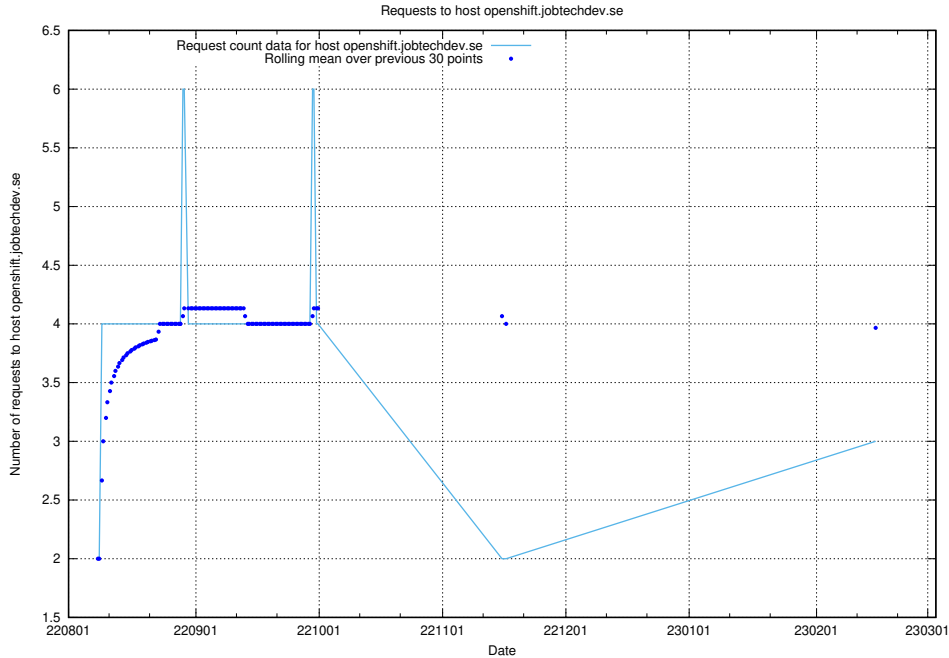

7.192 Usage of openshift.jobtechdev.se

Here, we count the number of requests to host openshift.jobtechdev.se.