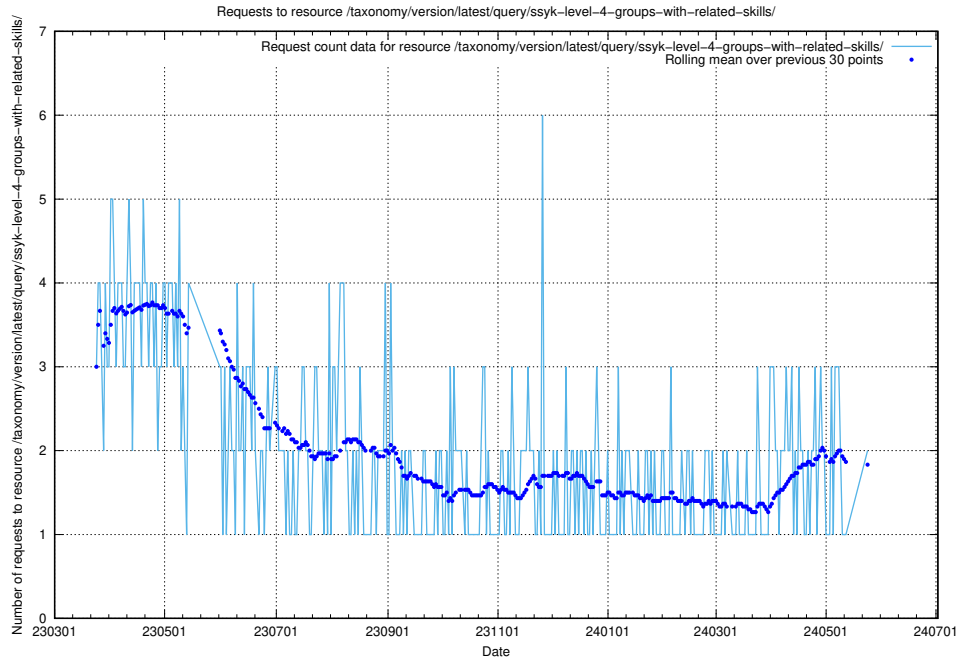

5.918 Usage of /taxonomy/version/latest/query/ssyk-level-4-groups-with-related-skills/

Here, we count the number of requests to resource /taxonomy/version/latest/query/ssyk-level-4-groups-with-related-skills/.