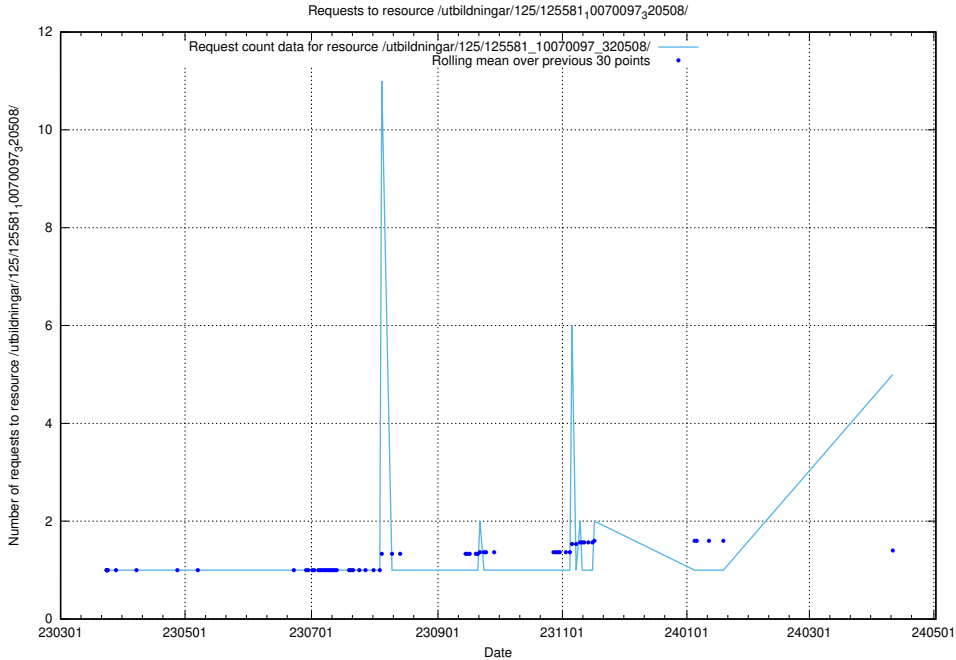

5.106 Usage of /utbildningar/125/125581_10070097_320508/

Here, we count the number of requests to resource /utbildningar/125/125581_10070097_320508/.