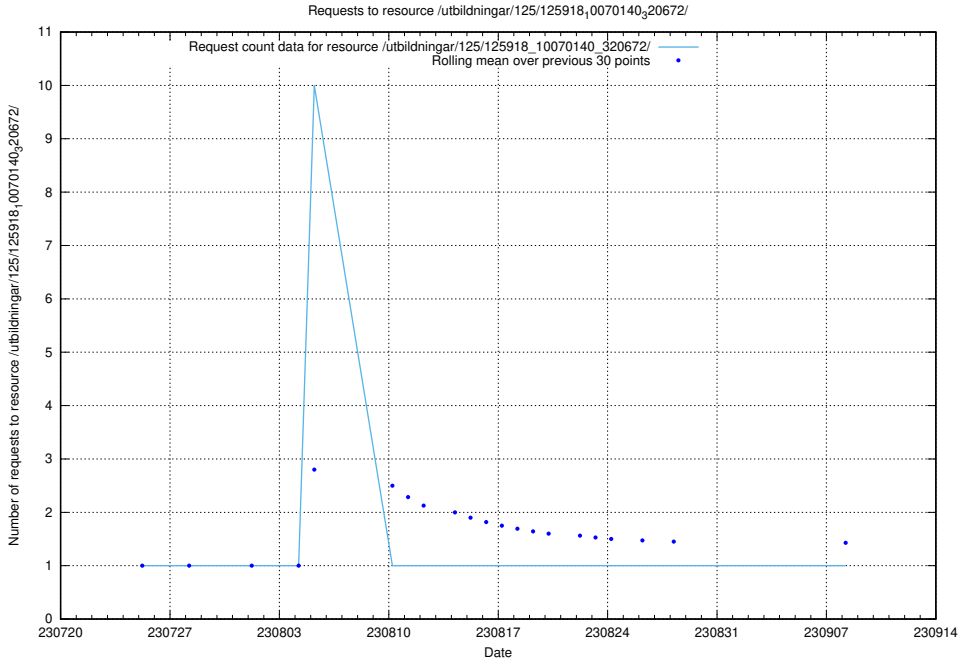

5.4969 Usage of /utbildningar/125/125918_10070140_320672/

Here, we count the number of requests to resource /utbildningar/125/125918_10070140_320672/.