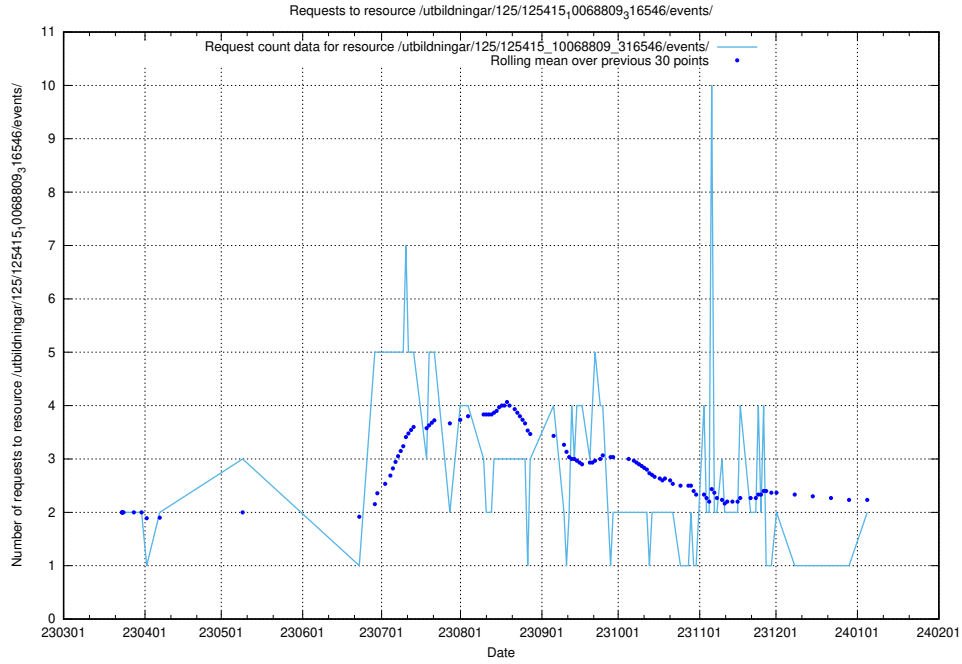

5.960 Usage of /utbildningar/125/125415_10068809_316546/events/

Here, we count the number of requests to resource /utbildningar/125/125415_10068809_316546/events/