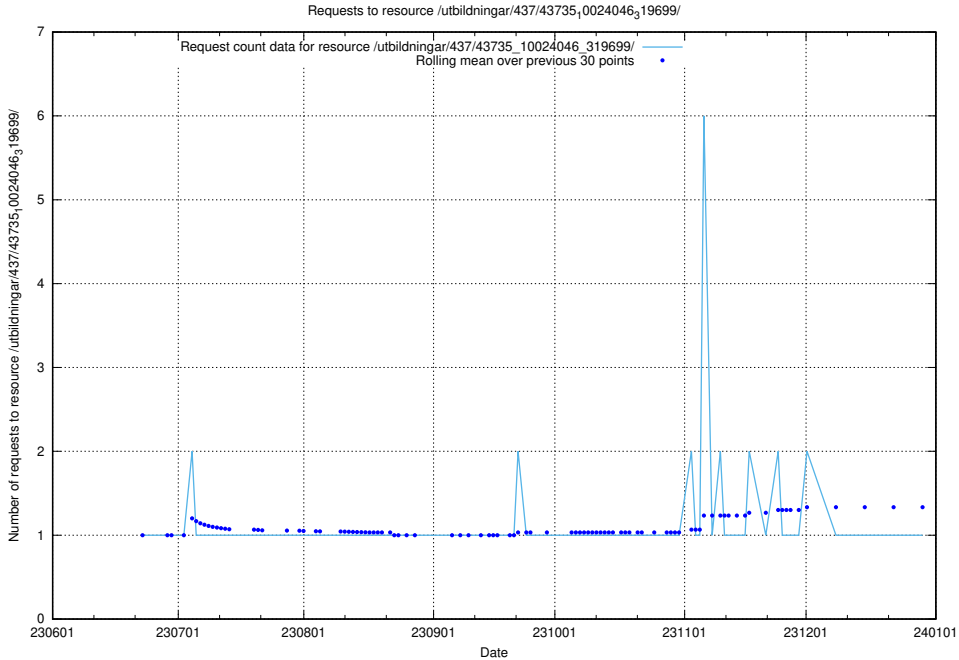

5.5601 Usage of /utbildningar/437/43735_10024046_319699/

Here, we count the number of requests to resource /utbildningar/437/43735_10024046_319699/.