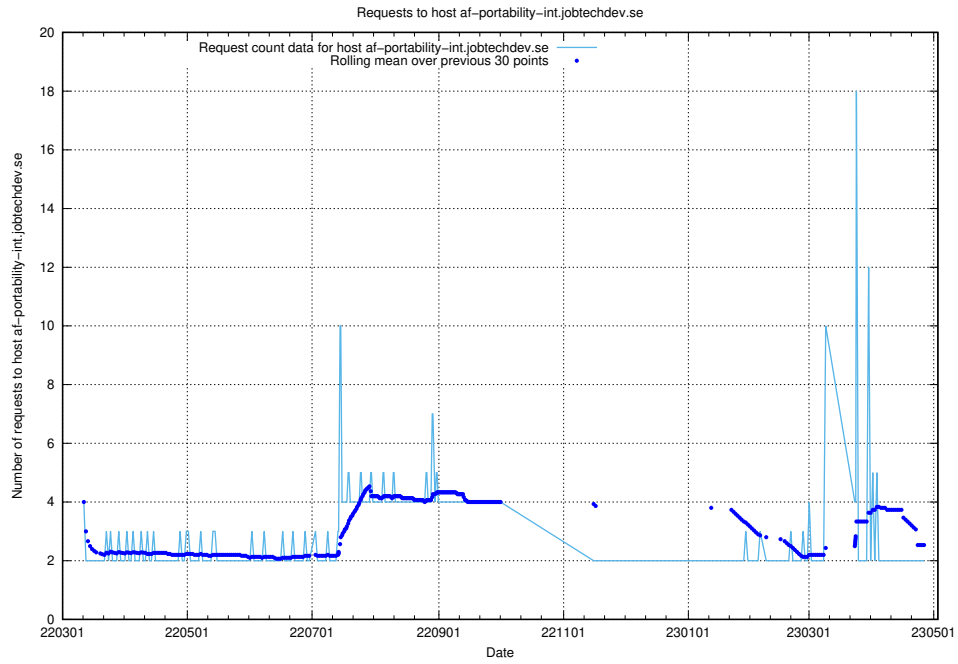

7.509 Usage of af-portability-int.jobtechdev.se

Here, we count the number of requests to host af-portability-int.jobtechdev.se.