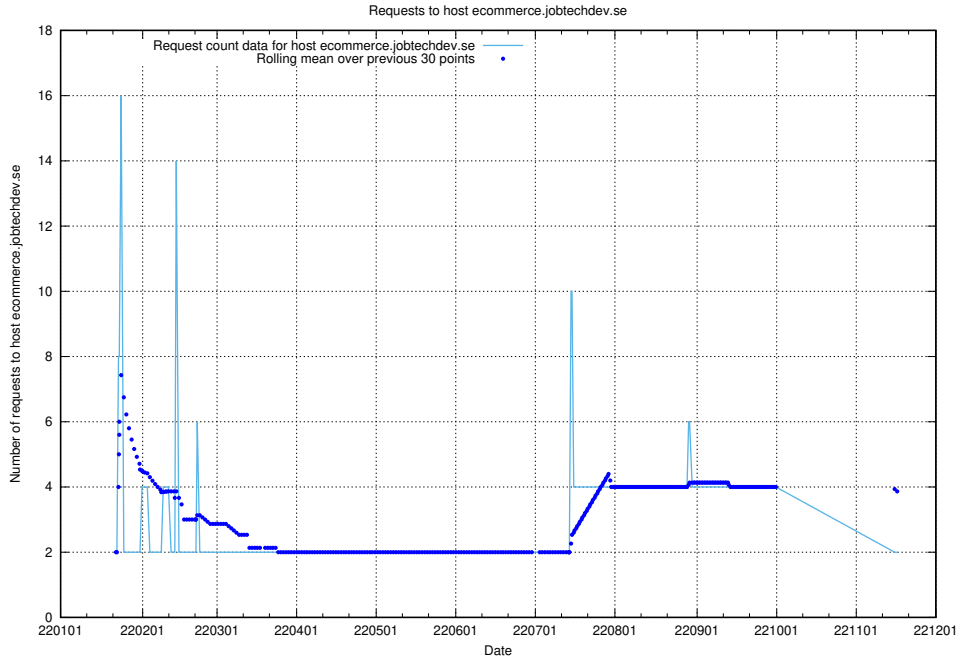

7.262 Usage of ecommerce.jobtechdev.se

Here, we count the number of requests to host ecommerce.jobtechdev.se.