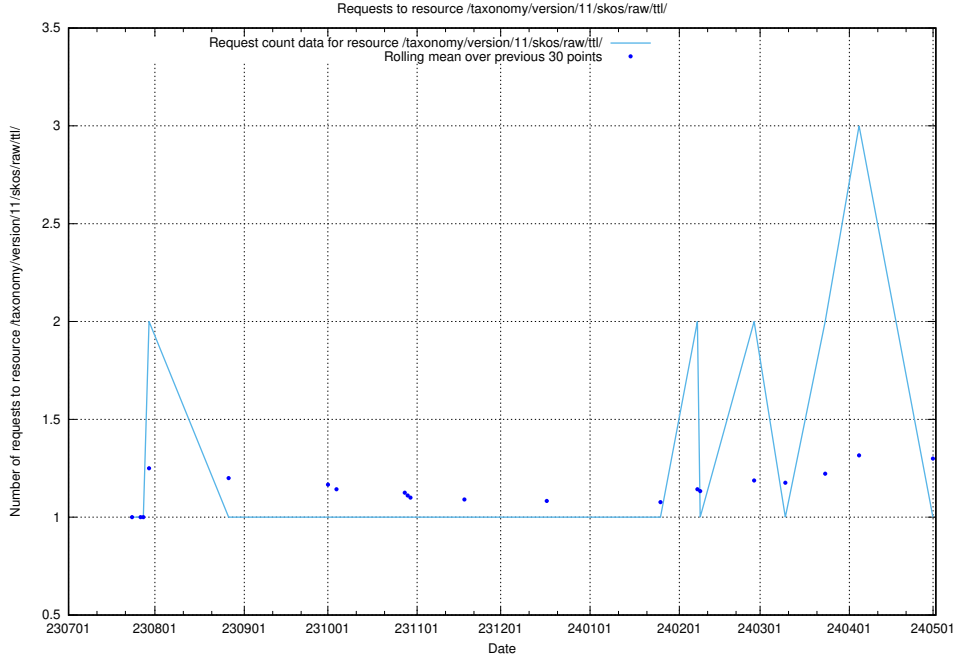

5.4980 Usage of /taxonomy/version/11/skos/raw/ttl/

Here, we count the number of requests to resource /taxonomy/version/11/skos/raw/ttl/.