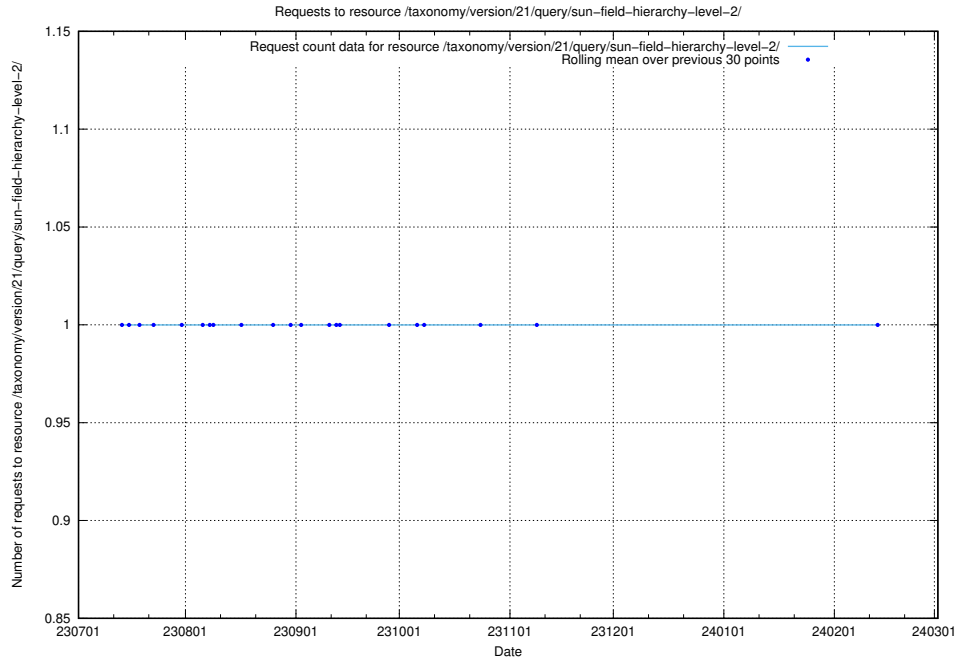

5.5105 Usage of /taxonomy/version/21/query/sun-field-hierarchy-level-2/

Here, we count the number of requests to resource /taxonomy/version/21/query/sun-field-hierarchy-level-2/.