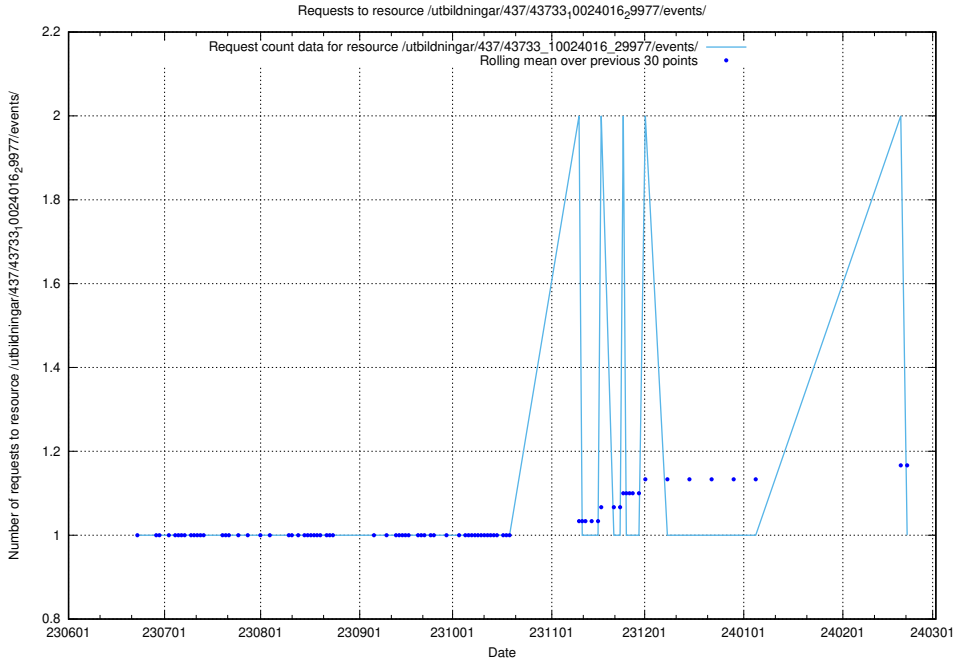

5.5602 Usage of /utbildningar/437/43733_10024016_29977/events/

Here, we count the number of requests to resource /utbildningar/437/43733_10024016_29977/events/.