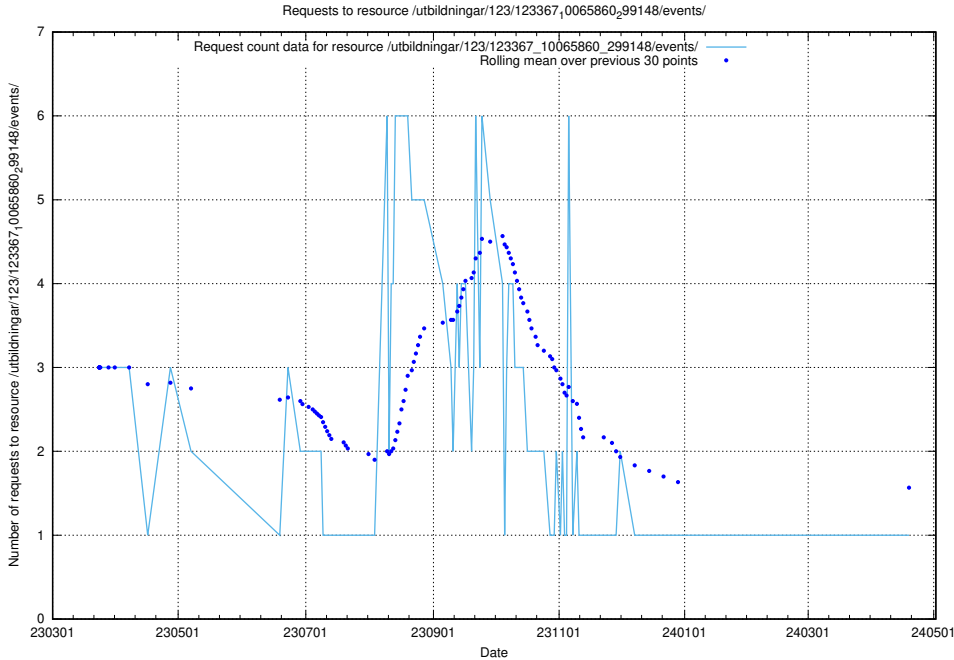

5.6272 Usage of /utbildningar/123/123367_10065860_299148/events/

Here, we count the number of requests to resource /utbildningar/123/123367_10065860_299148/events/