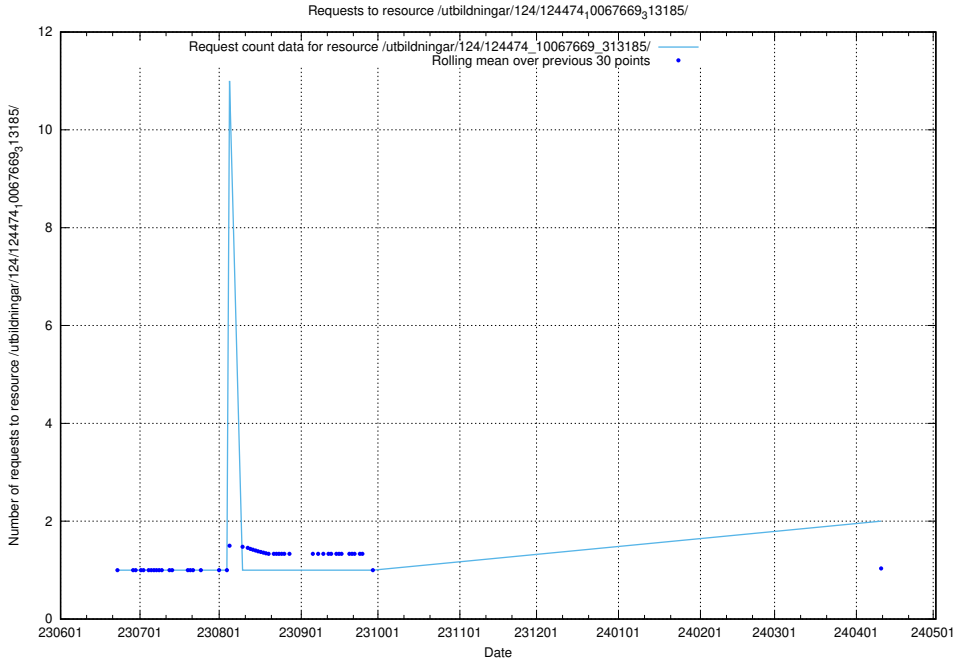

5.861 Usage of /utbildningar/124/124474_10067669_313185/

Here, we count the number of requests to resource /utbildningar/124/124474_10067669_313185/.