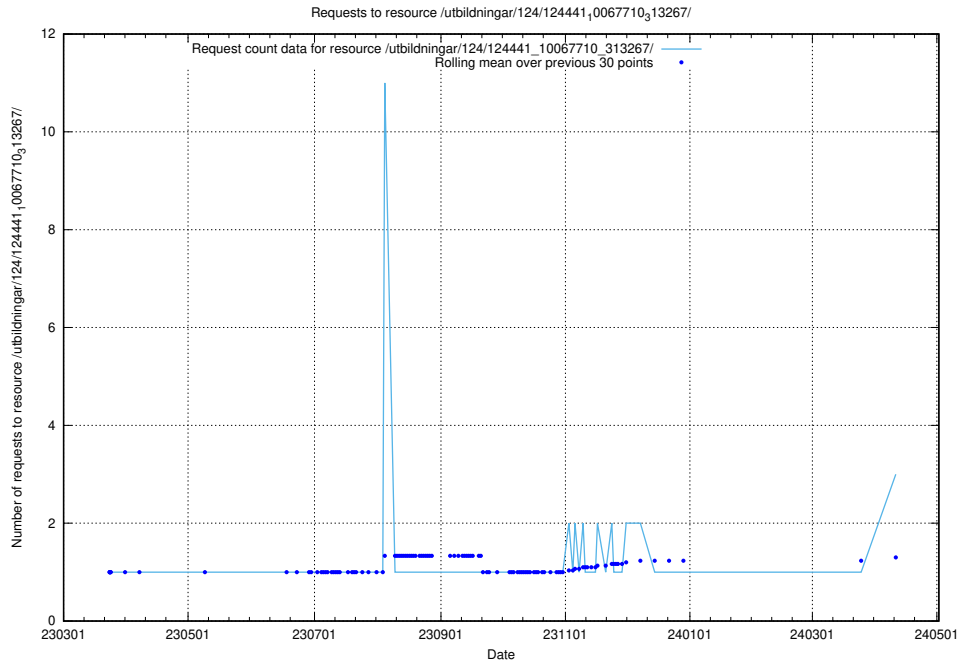

5.311 Usage of /utbildningar/124/124441_10067710_313267/

Here, we count the number of requests to resource /utbildningar/124/124441_10067710_313267/.