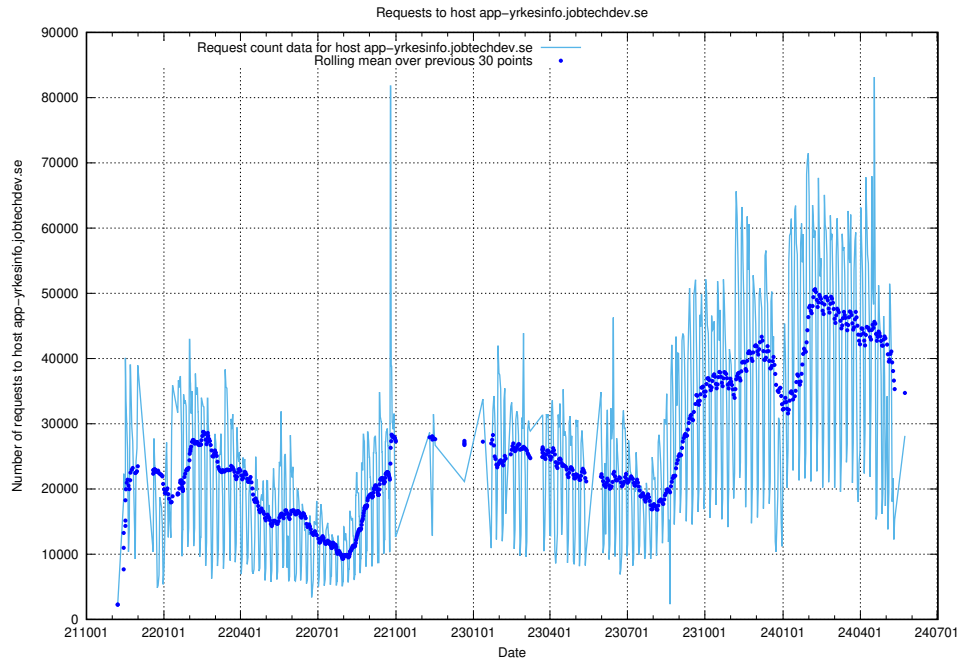

7.7 Usage of app-yrkesinfo.jobtechdev.se

Here, we count the number of requests to host app-yrkesinfo.jobtechdev.se.