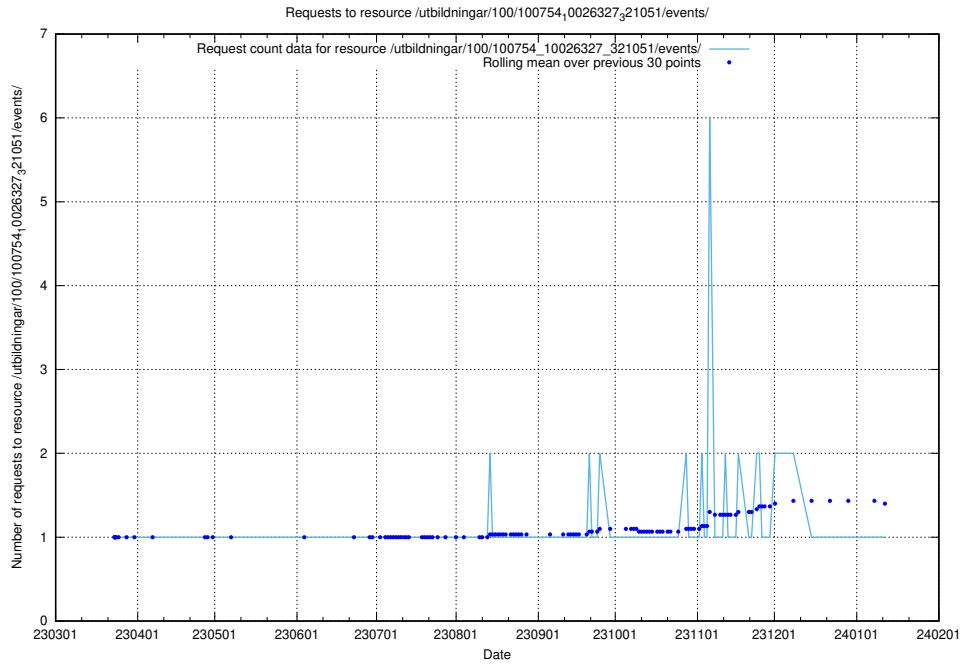

5.5620 Usage of /utbildningar/100/100754_10026327_321051/events/

Here, we count the number of requests to resource /utbildningar/100/100754_10026327_321051/events/