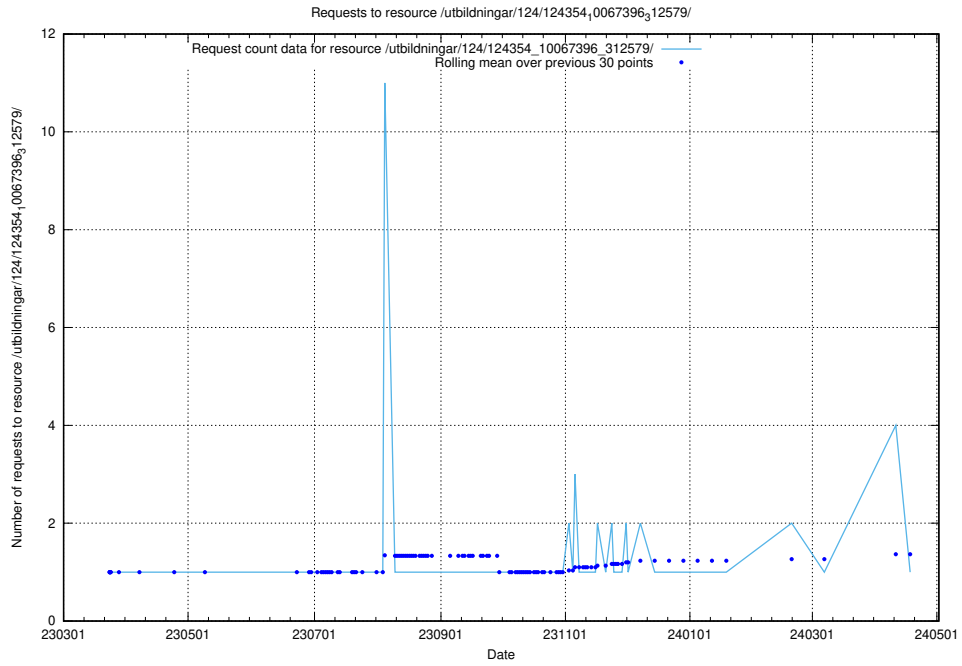

5.3950 Usage of /utbildningar/124/124354_10067396_312579/

Here, we count the number of requests to resource /utbildningar/124/124354_10067396_312579/.