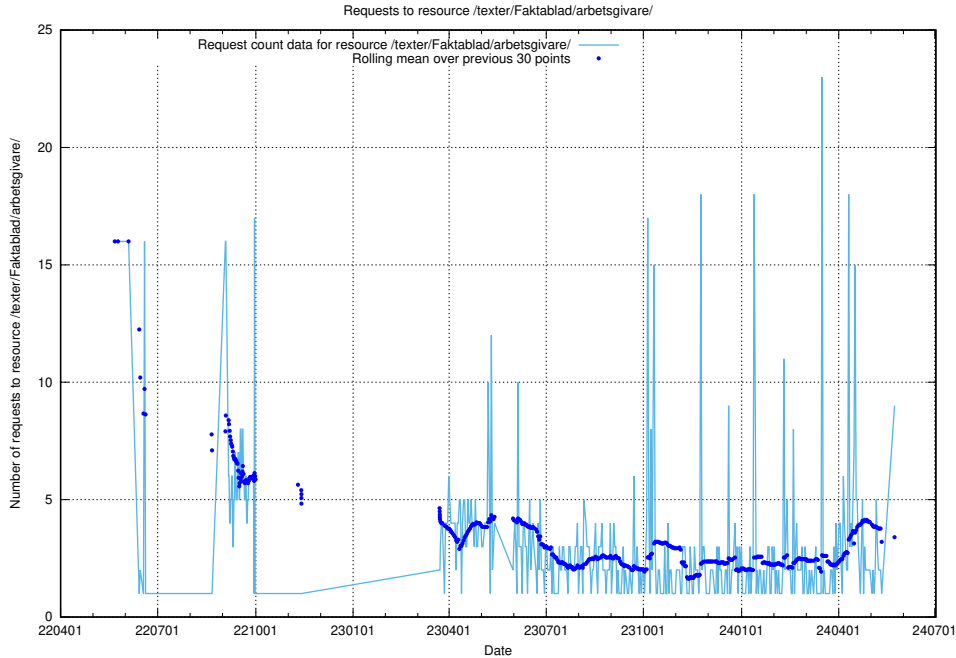

5.25 Usage of /texter/Faktablad/arbetsgivare/

Here, we count the number of requests to resource /texter/Faktablad/arbetsgivare/.