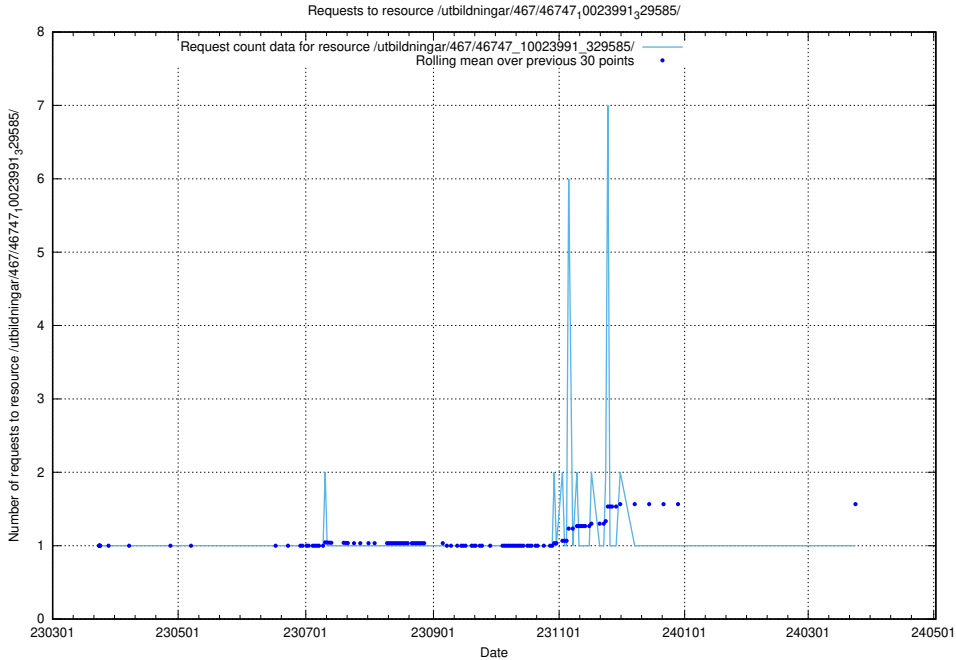

5.6321 Usage of /utbildningar/467/46747_10023991_329585/

Here, we count the number of requests to resource /utbildningar/467/46747_10023991_329585/.