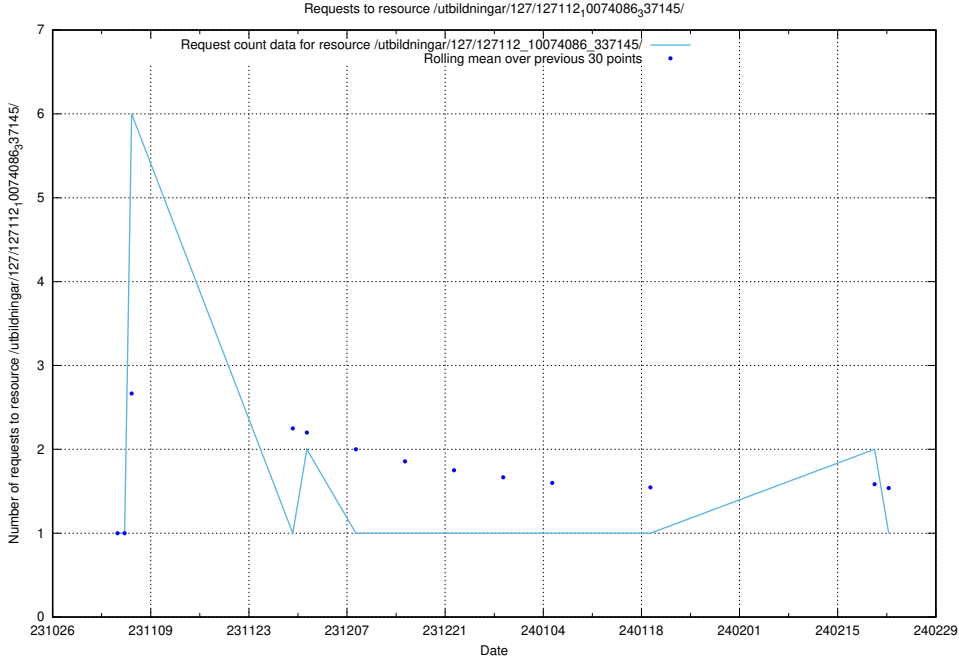

5.4160 Usage of /utbildningar/127/127112_10074086_337145/

Here, we count the number of requests to resource /utbildningar/127/127112_10074086_337145/.