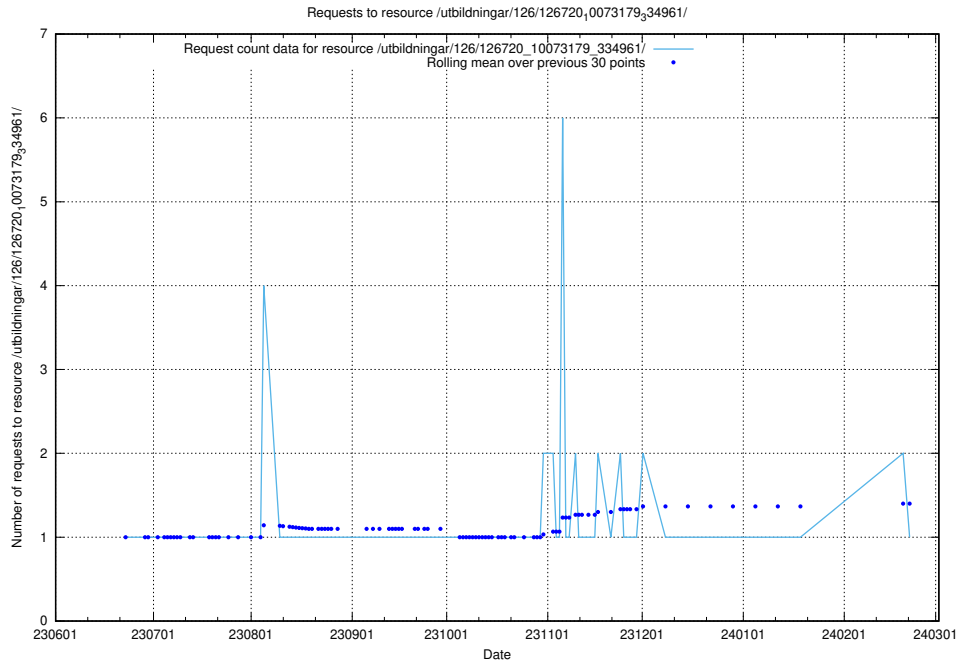

5.5633 Usage of /utbildningar/126/126720_10073179_334961/

Here, we count the number of requests to resource /utbildningar/126/126720_10073179_334961/.