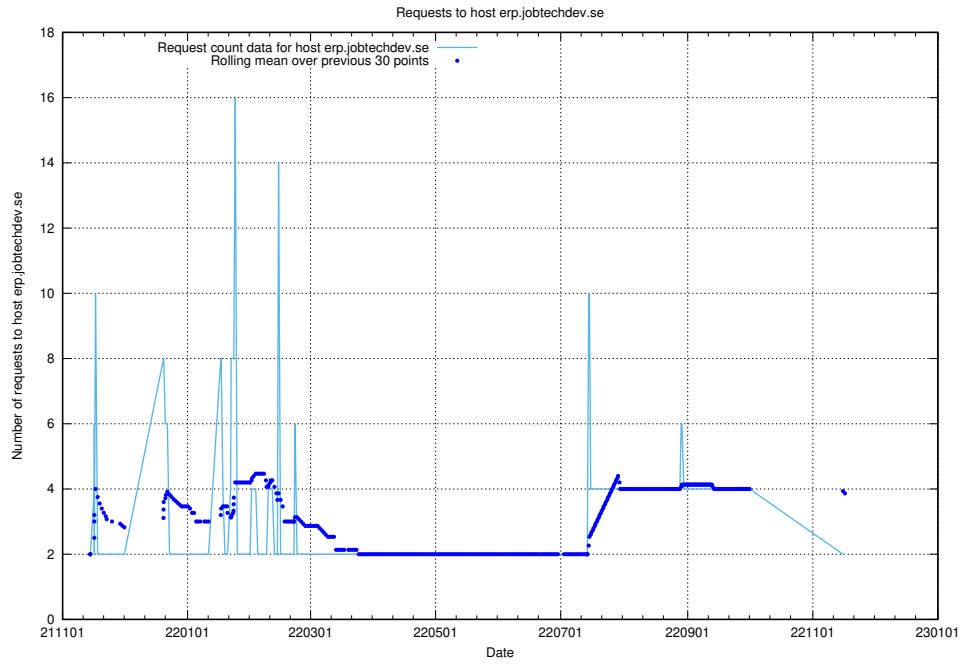

7.271 Usage of erp.jobtechdev.se

Here, we count the number of requests to host erp.jobtechdev.se.