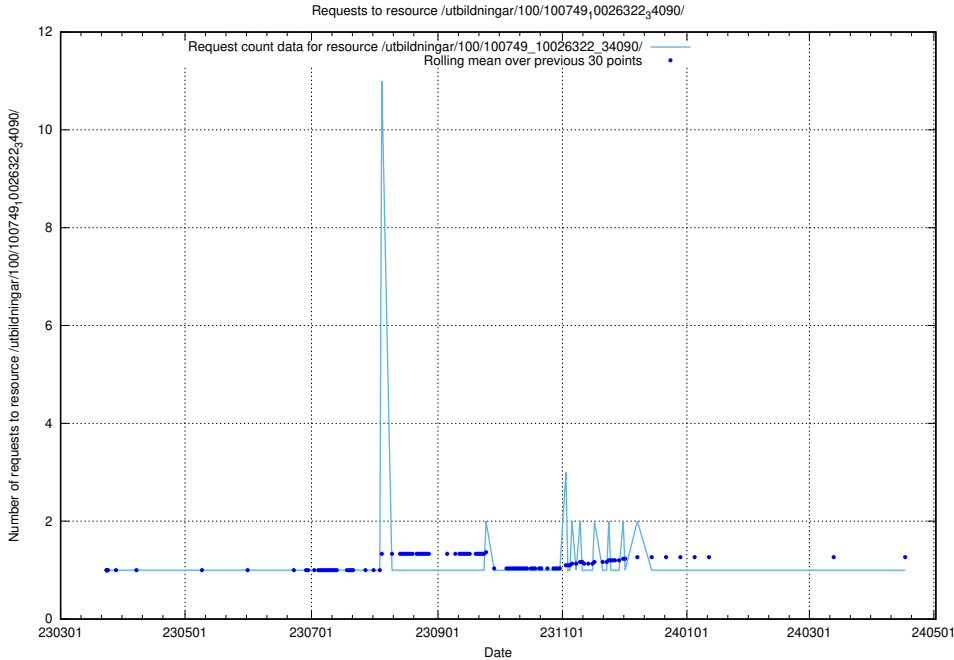

5.5651 Usage of /utbildningar/100/100749_10026322_34090/

Here, we count the number of requests to resource /utbildningar/100/100749_10026322_34090/.