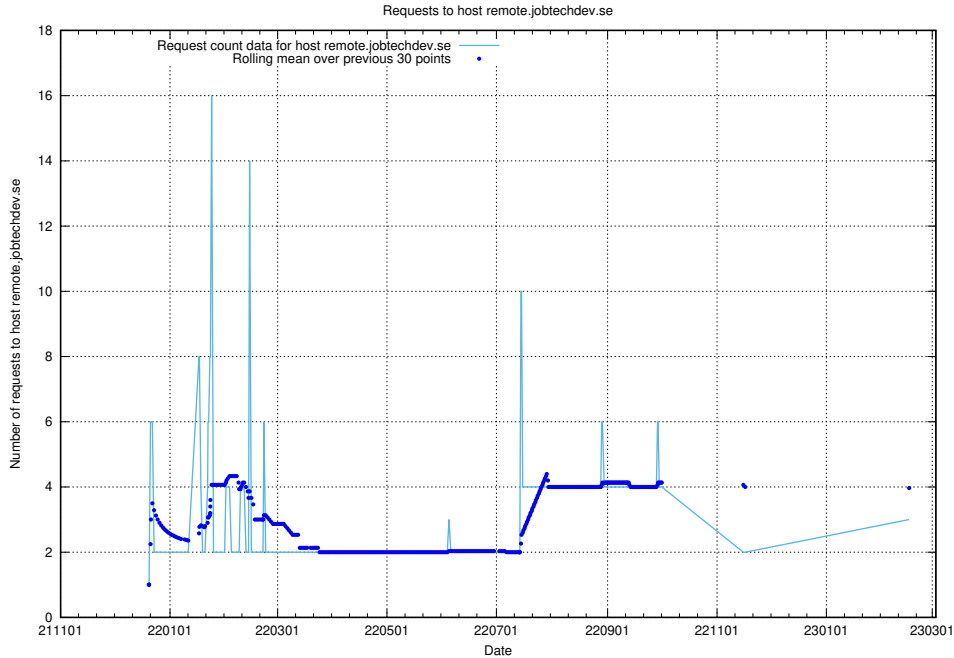

7.202 Usage of remote.jobtechdev.se

Here, we count the number of requests to host remote.jobtechdev.se.