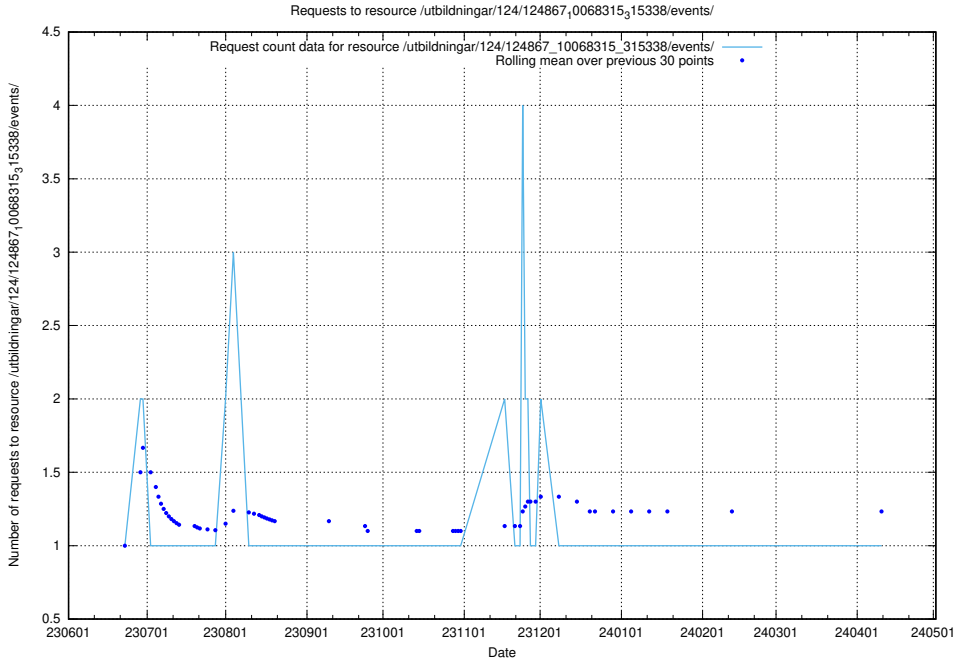

5.5763 Usage of /utbildningar/124/124867_10068315_315338/events/

Here, we count the number of requests to resource /utbildningar/124/124867_10068315_315338/events/