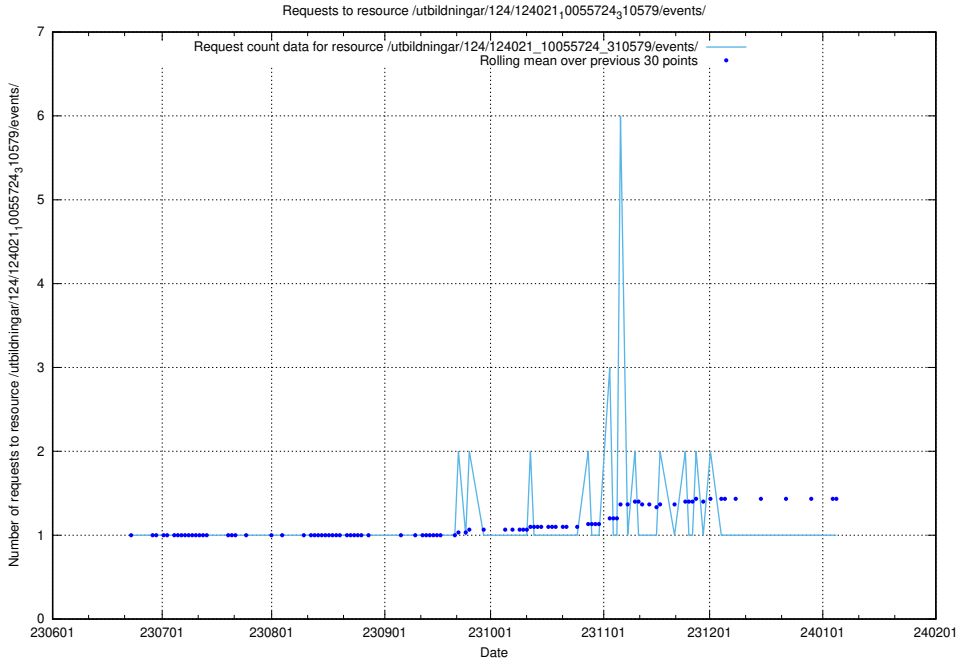

5.5844 Usage of /utbildningar/124/124021_10055724_310579/events/

Here, we count the number of requests to resource /utbildningar/124/124021_10055724_310579/events/