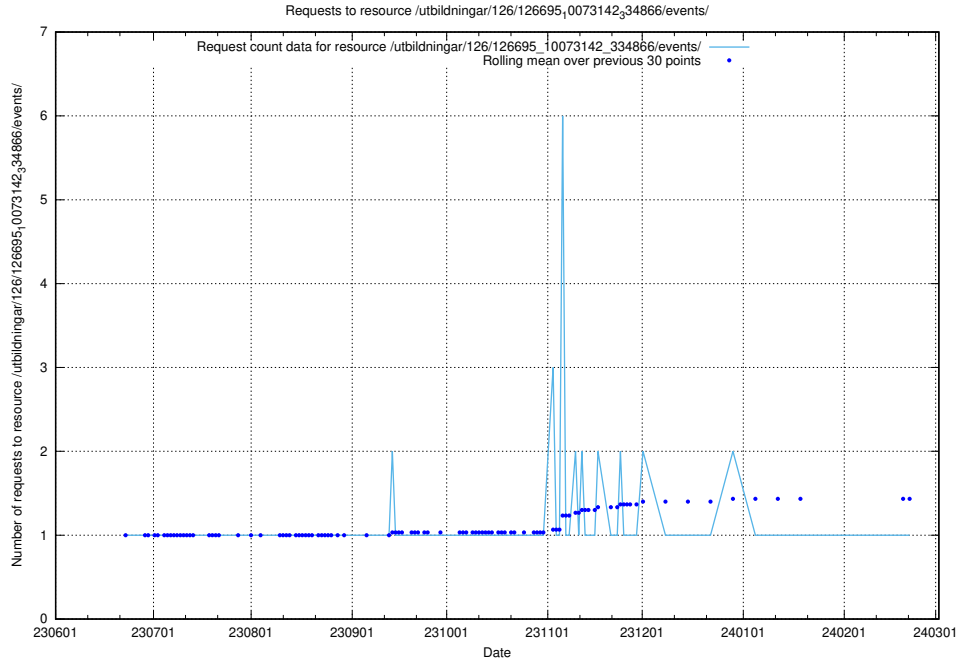

## 5.5656 Usage of /utbildningar/126/126695\_10073142\_334866/events/

Here, we count the number of requests to resource /utbildningar/126/126695\_10073142\_334866/events/