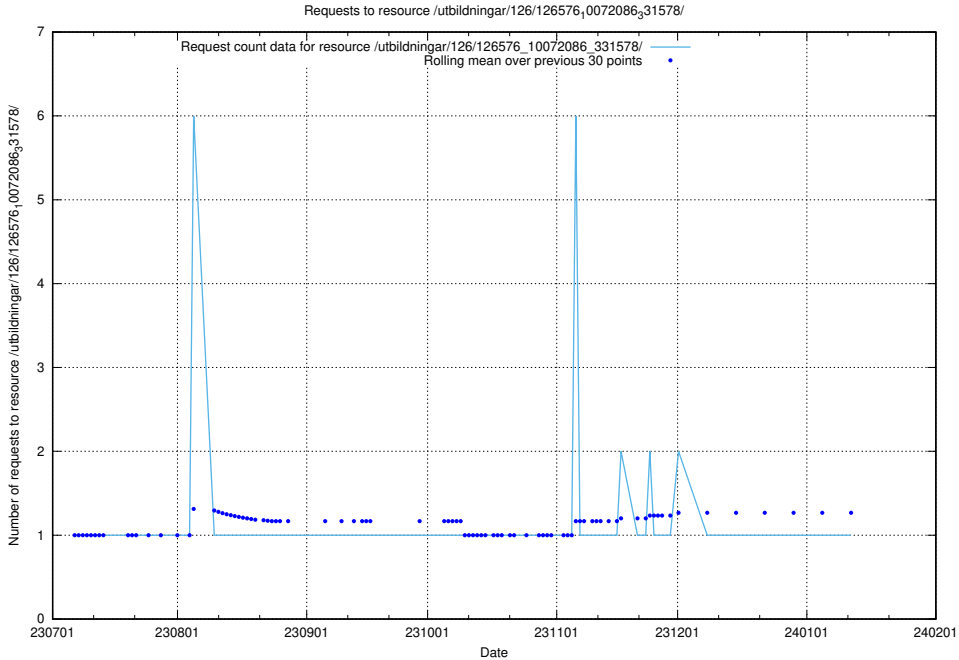

5.5318 Usage of /utbildningar/126/126576_10072086_331578/

Here, we count the number of requests to resource /utbildningar/126/126576_10072086_331578/.