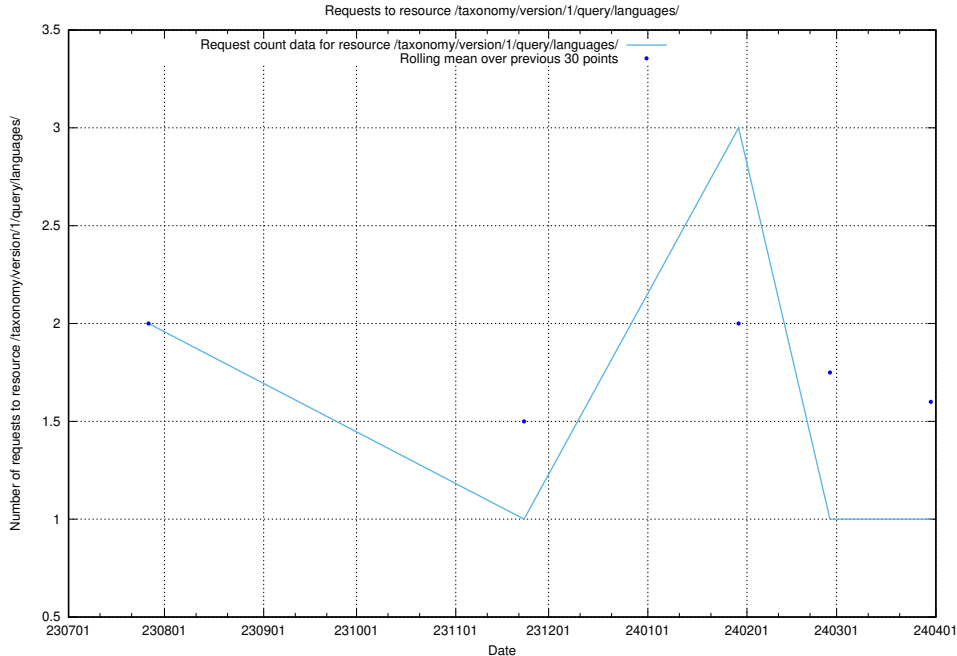

5.4948 Usage of /taxonomy/version/1/query/languages/

Here, we count the number of requests to resource /taxonomy/version/1/query/languages/.