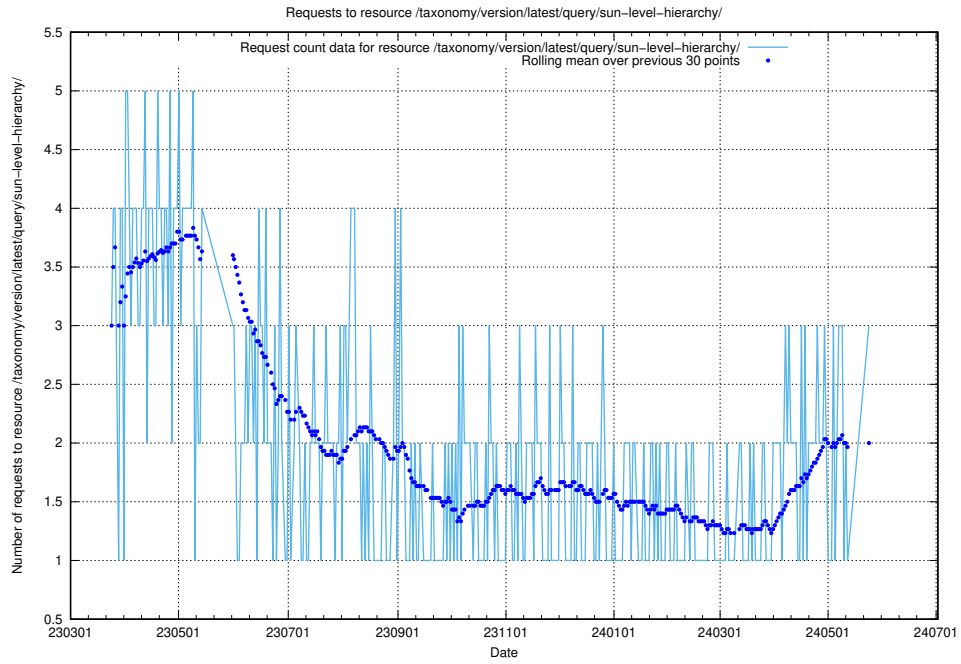

5.421 Usage of /taxonomy/version/latest/query/sun-level-hierarchy/

Here, we count the number of requests to resource /taxonomy/version/latest/query/sun-level-hierarchy/.