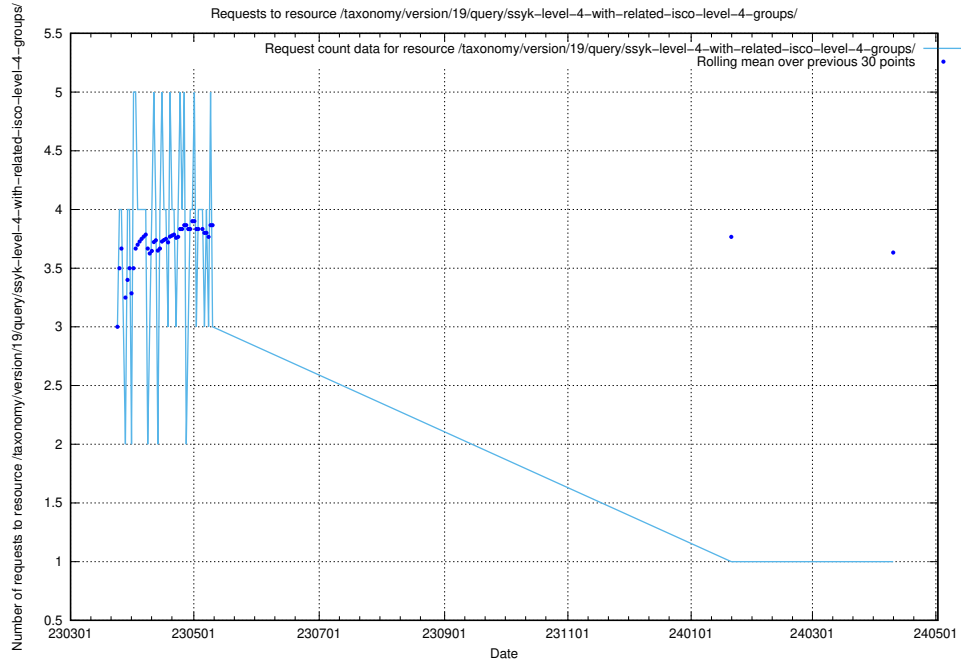

### 5.6127 Usage of /taxonomy/version/19/query/ssyk-level-4-with-related-isco-level-4-groups/

Here, we count the number of requests to resource /taxonomy/version/19/query/ssyk-level-4-with-related-isco-level-4-groups/.