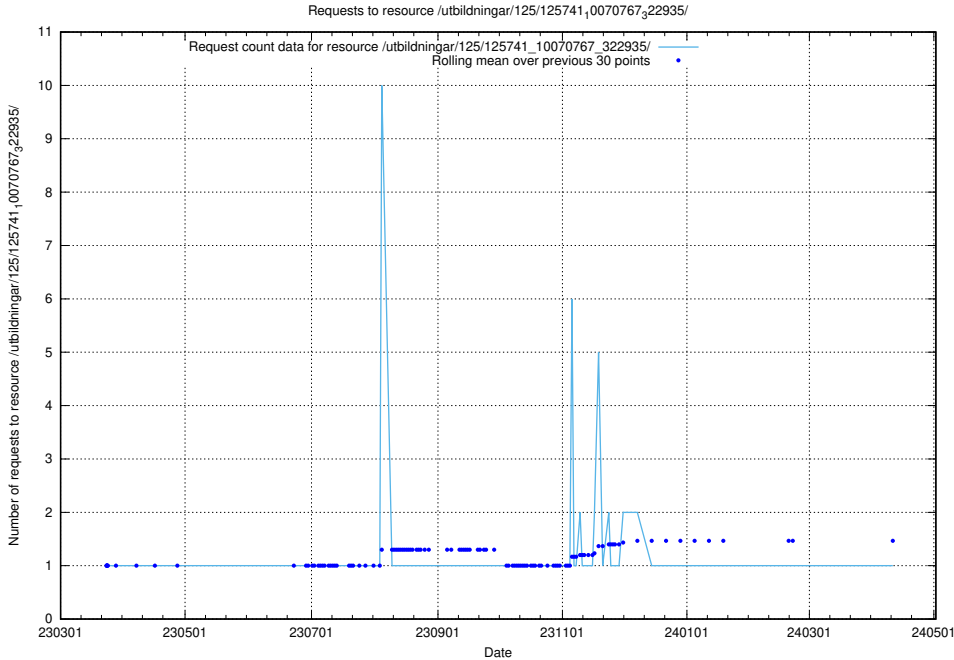

5.6470 Usage of /utbildningar/125/125741_10070767_322935/

Here, we count the number of requests to resource /utbildningar/125/125741_10070767_322935/.