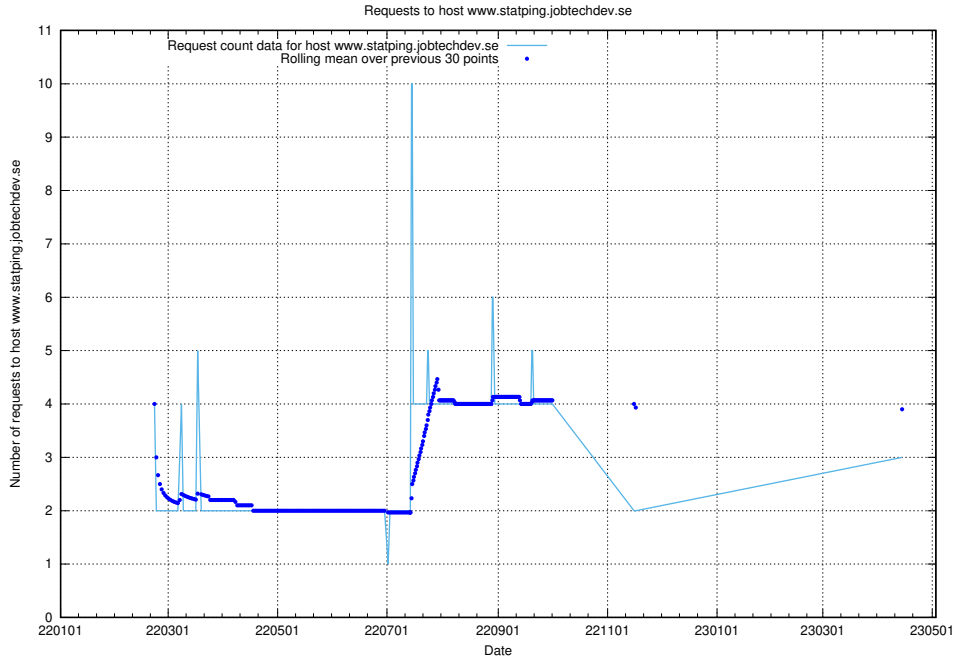

7.232 Usage of www.statping.jobtechdev.se

Here, we count the number of requests to host www.statping.jobtechdev.se.