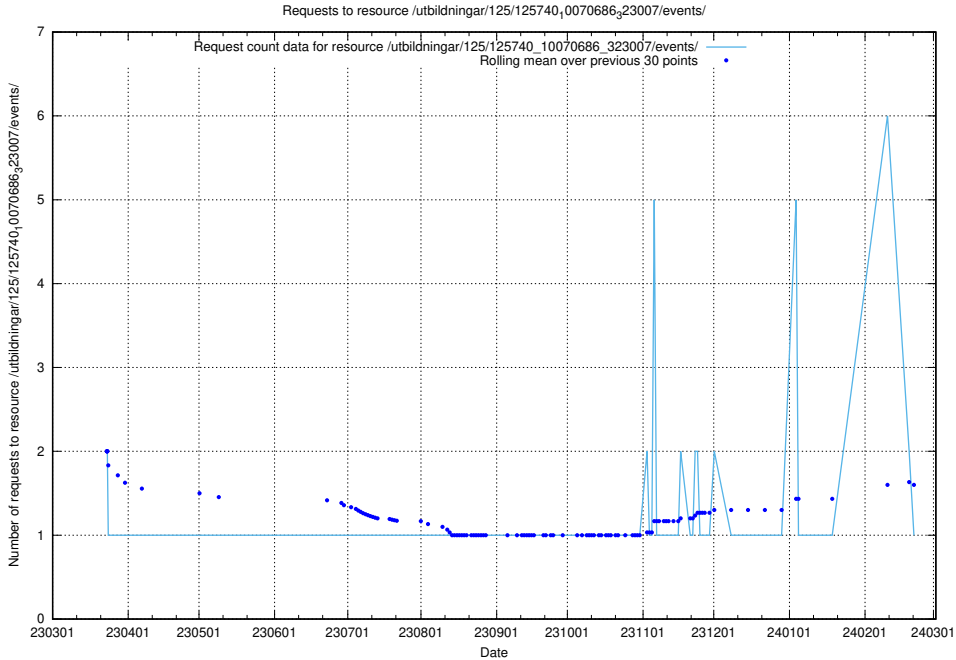

5.6284 Usage of /utbildningar/125/125740_10070686_323007/events/

Here, we count the number of requests to resource /utbildningar/125/125740_10070686_323007/events/