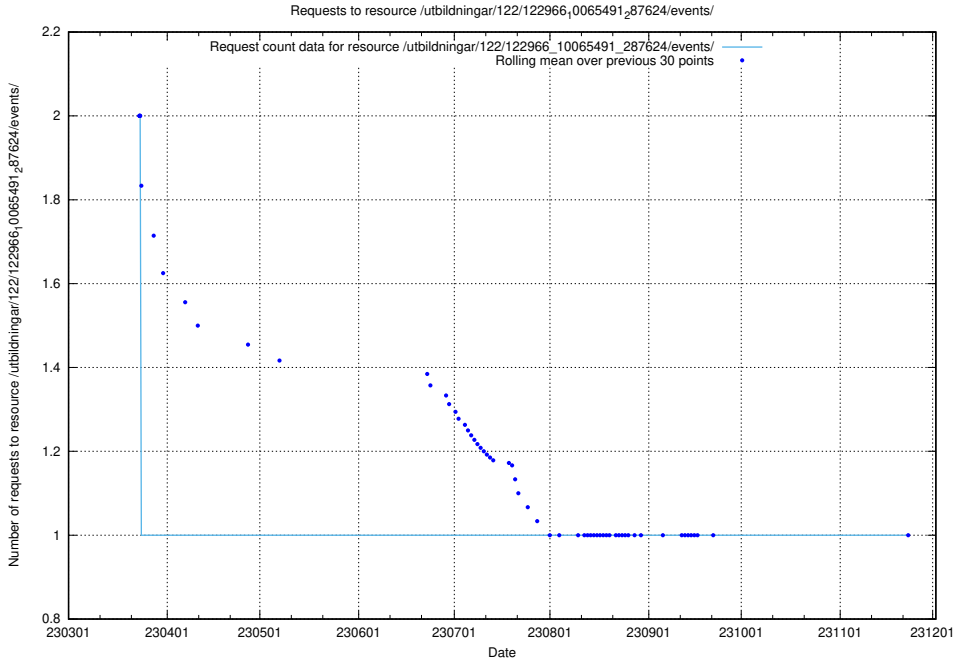

5.6318 Usage of /utbildningar/122/122966_10065491_287624/events/

Here, we count the number of requests to resource /utbildningar/122/122966_10065491_287624/events/