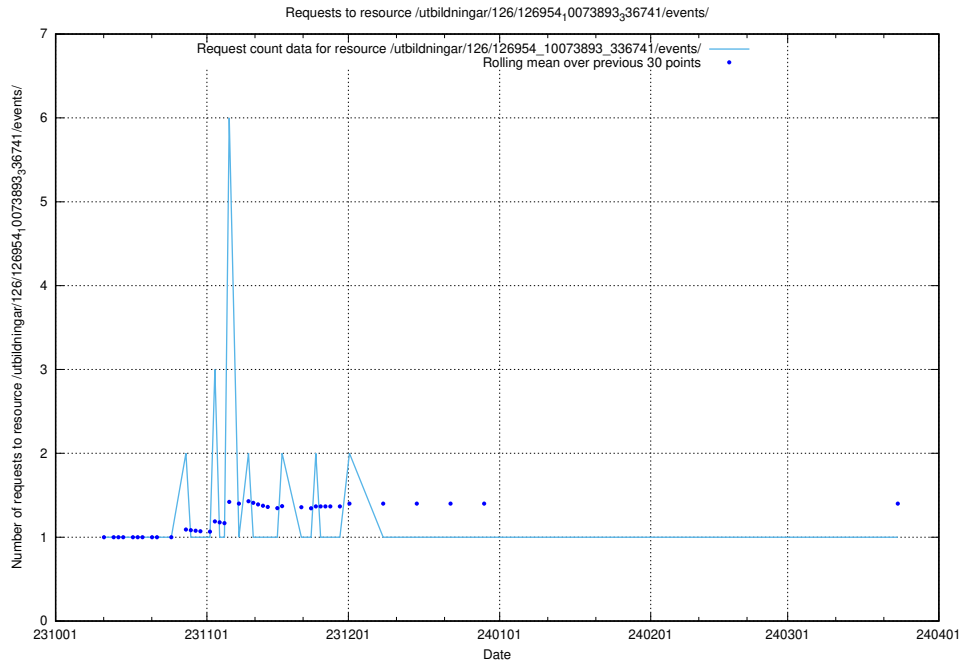

### 5.4392 Usage of /utbildningar/126/126954\_10073893\_336741/events/

Here, we count the number of requests to resource /utbildningar/126/126954\_10073893\_336741/events/