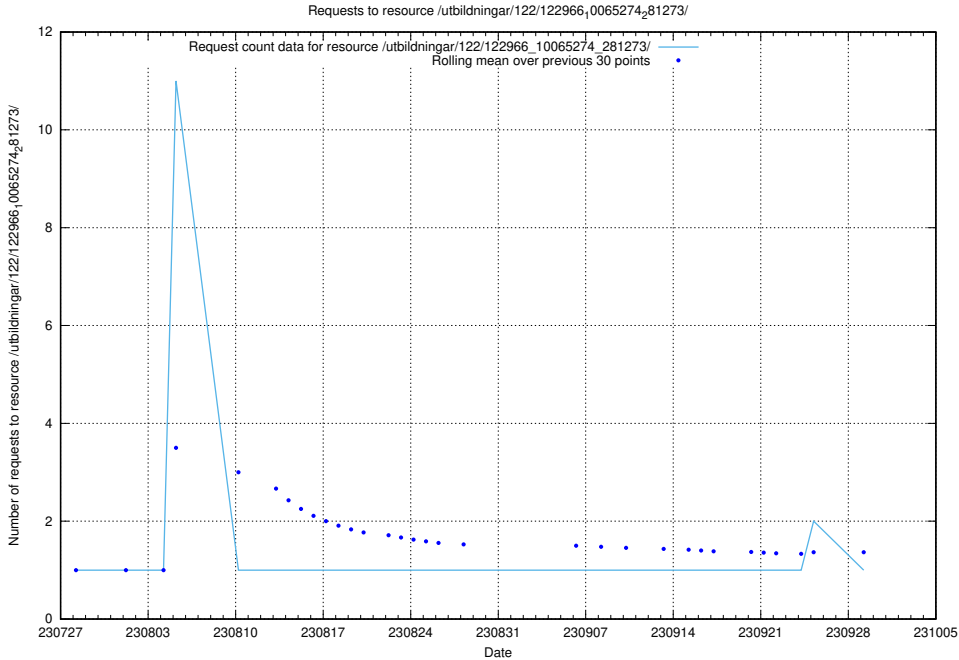

5.4932 Usage of /utbildningar/122/122966_10065274_281273/

Here, we count the number of requests to resource /utbildningar/122/122966_10065274_281273/.