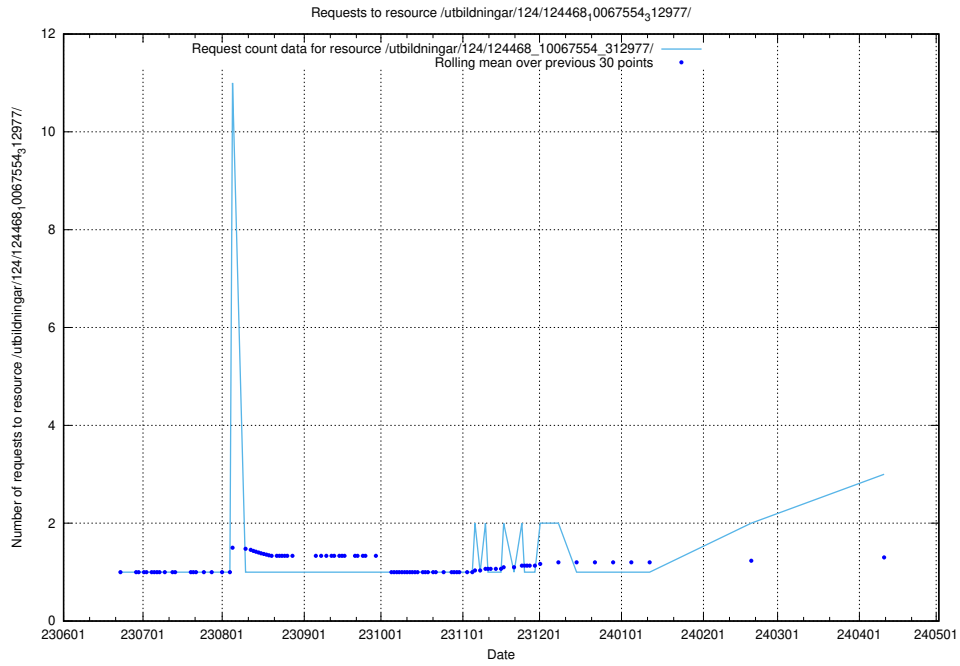

5.397 Usage of /utbildningar/124/124468_10067554_312977/

Here, we count the number of requests to resource /utbildningar/124/124468_10067554_312977/.