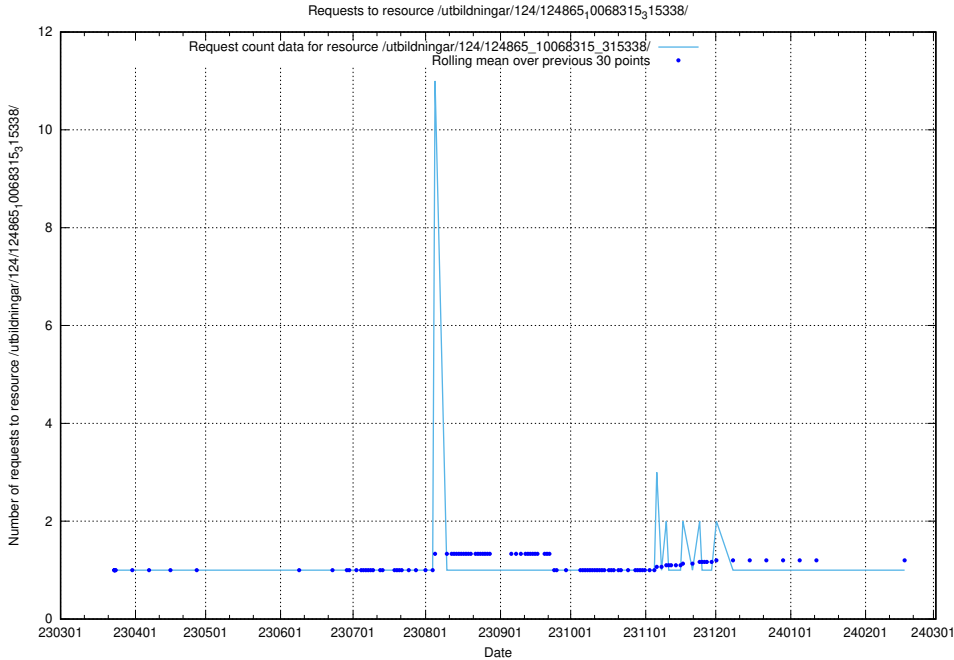

5.1180 Usage of /utbildningar/124/124865_10068315_315338/

Here, we count the number of requests to resource /utbildningar/124/124865_10068315_315338/.