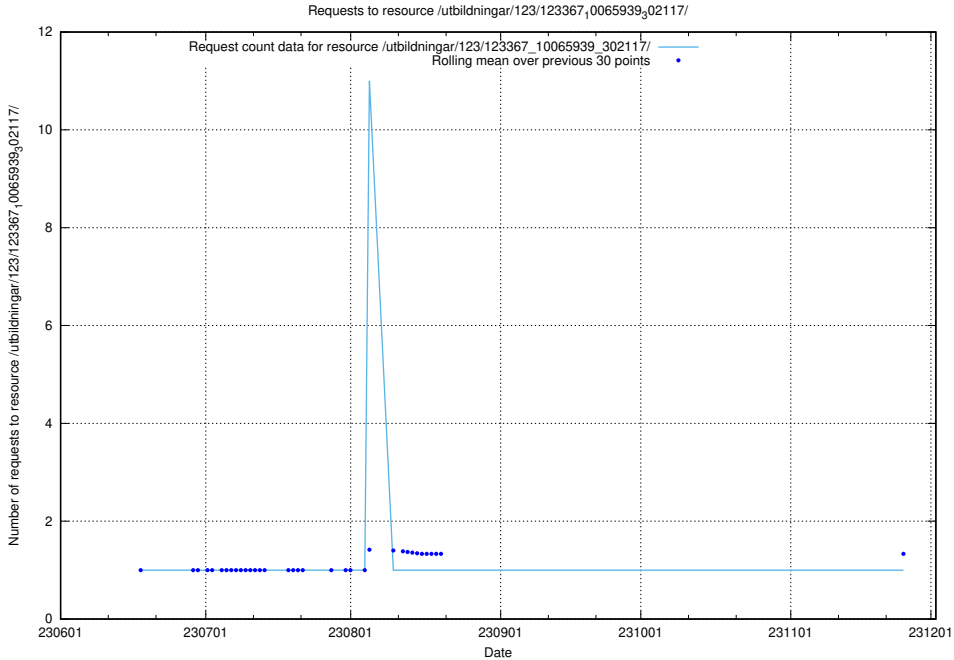

5.5886 Usage of /utbildningar/123/123367_10065939_302117/

Here, we count the number of requests to resource /utbildningar/123/123367_10065939_302117/.