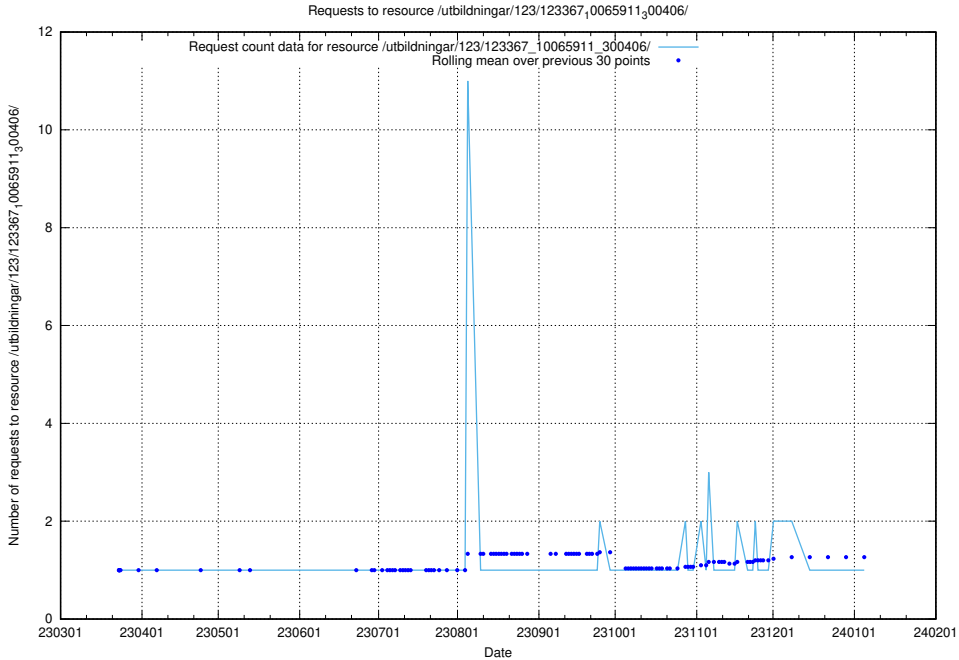

5.4748 Usage of /utbildningar/123/123367_10065911_300406/

Here, we count the number of requests to resource /utbildningar/123/123367_10065911_300406/.