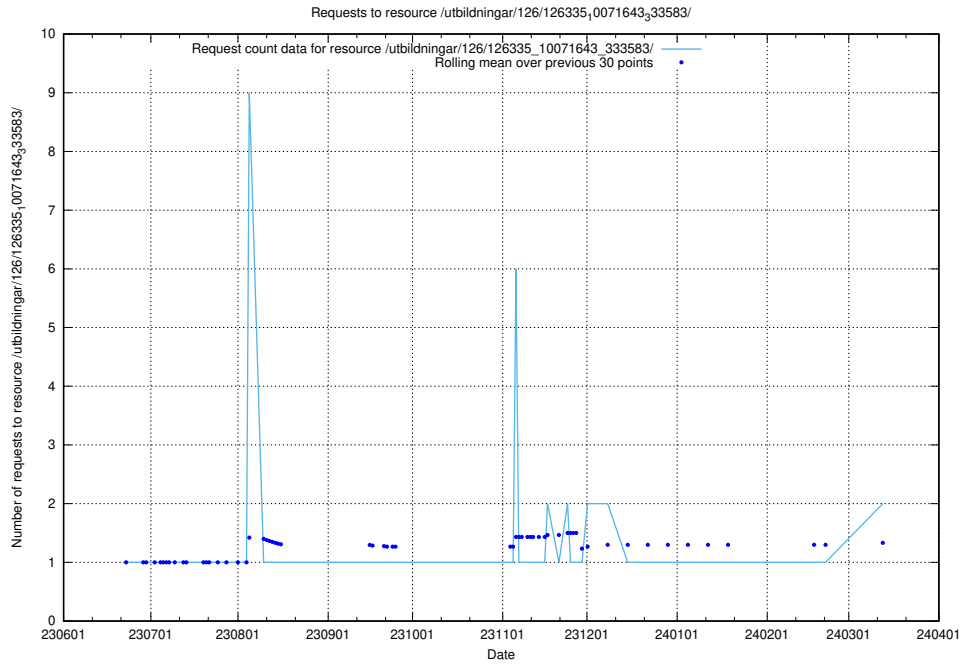

5.844 Usage of /utbildningar/126/126335_10071643_333583/

Here, we count the number of requests to resource /utbildningar/126/126335_10071643_333583/.