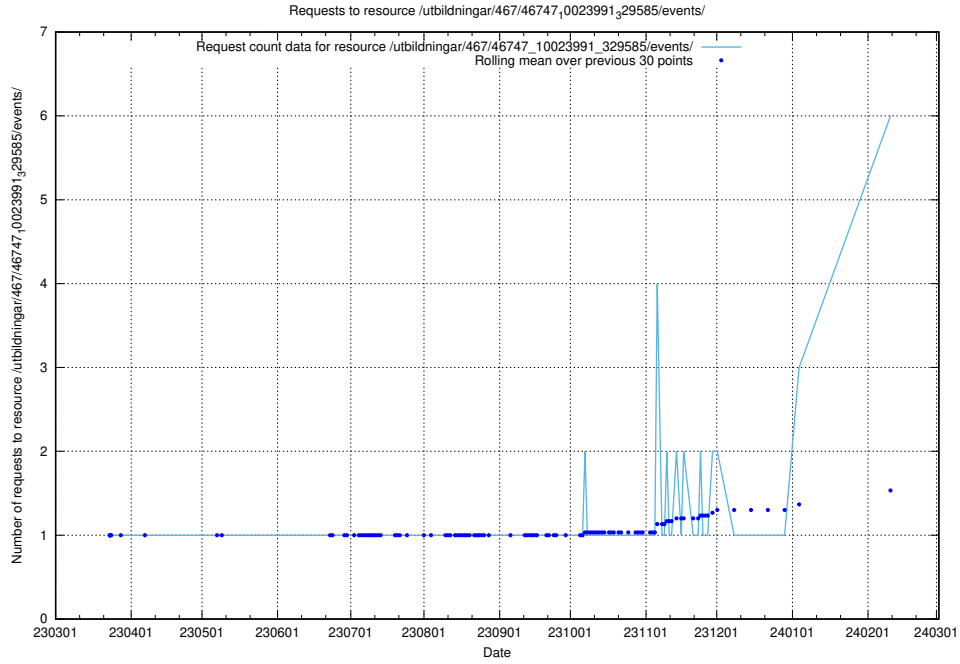

5.99 Usage of /utbildningar/467/46747_10023991_329585/events/

Here, we count the number of requests to resource /utbildningar/467/46747_10023991_329585/events/.