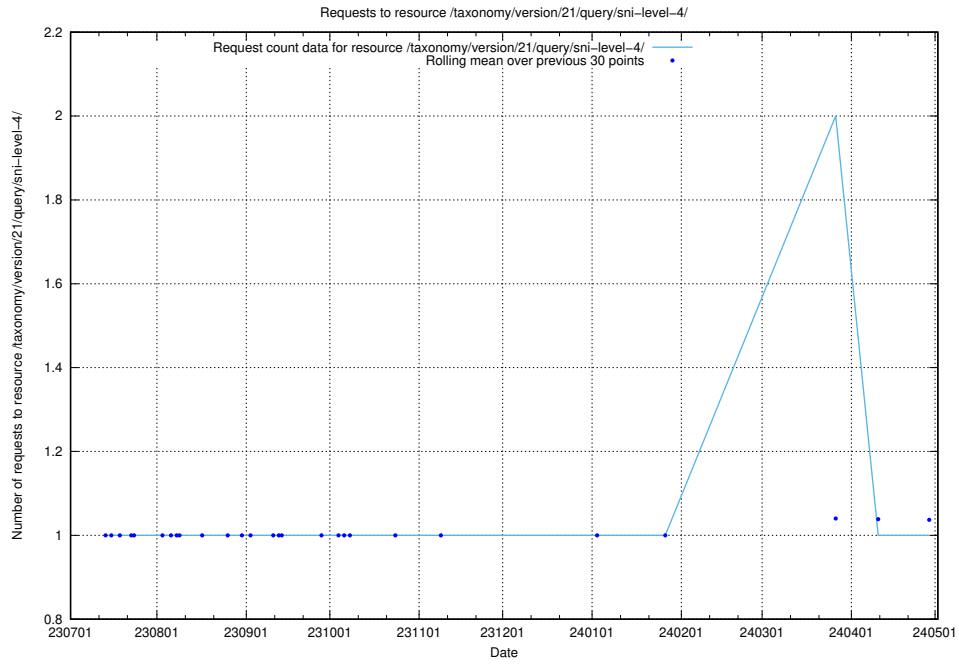

5.5110 Usage of /taxonomy/version/21/query/sni-level-4/

Here, we count the number of requests to resource /taxonomy/version/21/query/sni-level-4/.