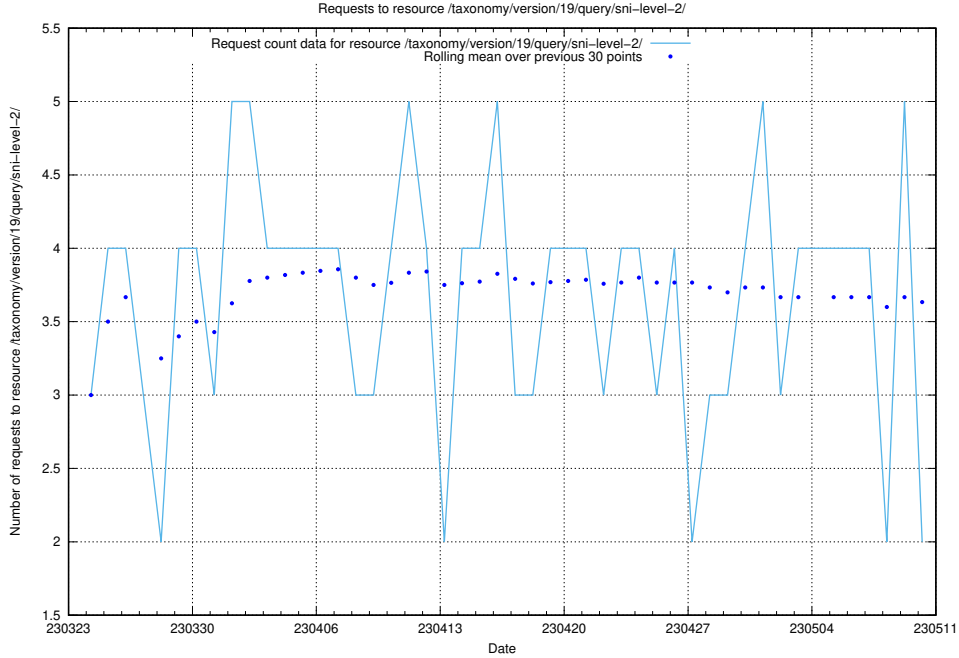

### 5.946 Usage of /taxonomy/version/19/query/skills/

Here, we count the number of requests to resource /taxonomy/version/19/query/skills/.