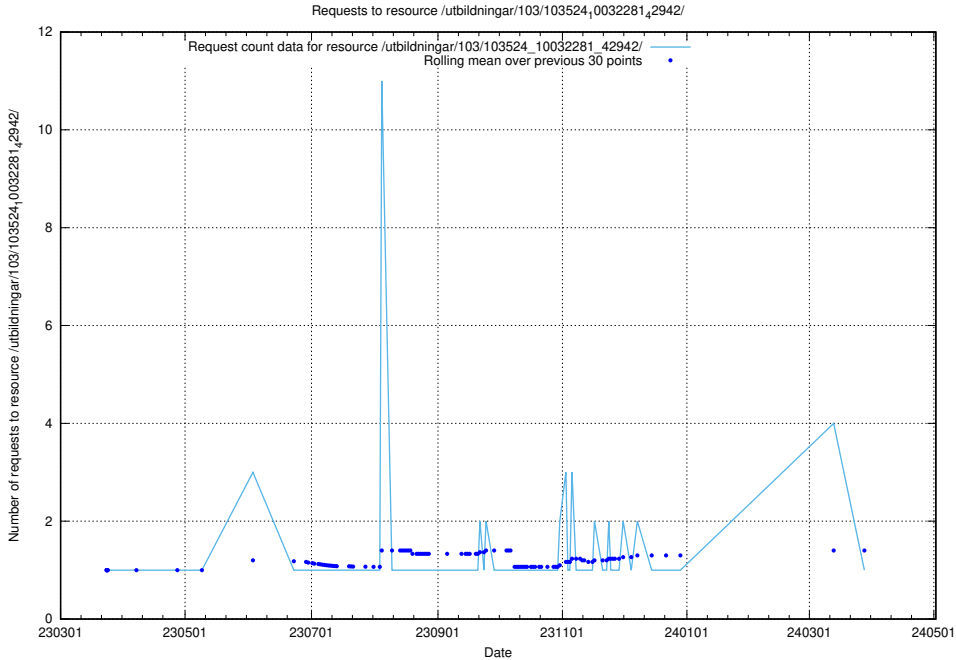

5.5482 Usage of /utbildningar/103/103524_10032281_42942/

Here, we count the number of requests to resource /utbildningar/103/103524_10032281_42942/.