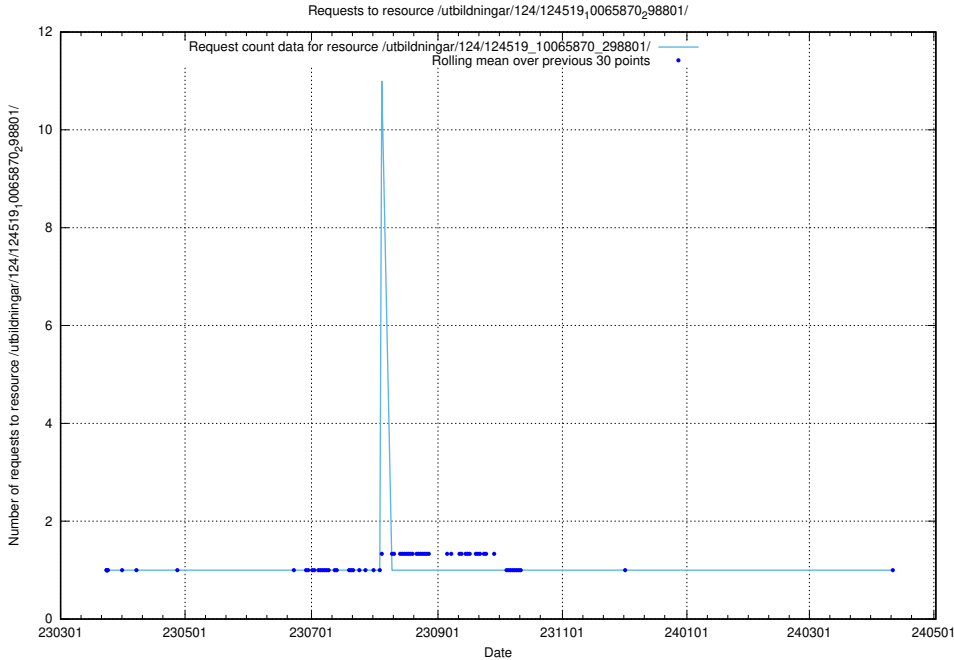

5.1345 Usage of /utbildningar/124/124519_10065870_298801/

Here, we count the number of requests to resource /utbildningar/124/124519_10065870_298801/.