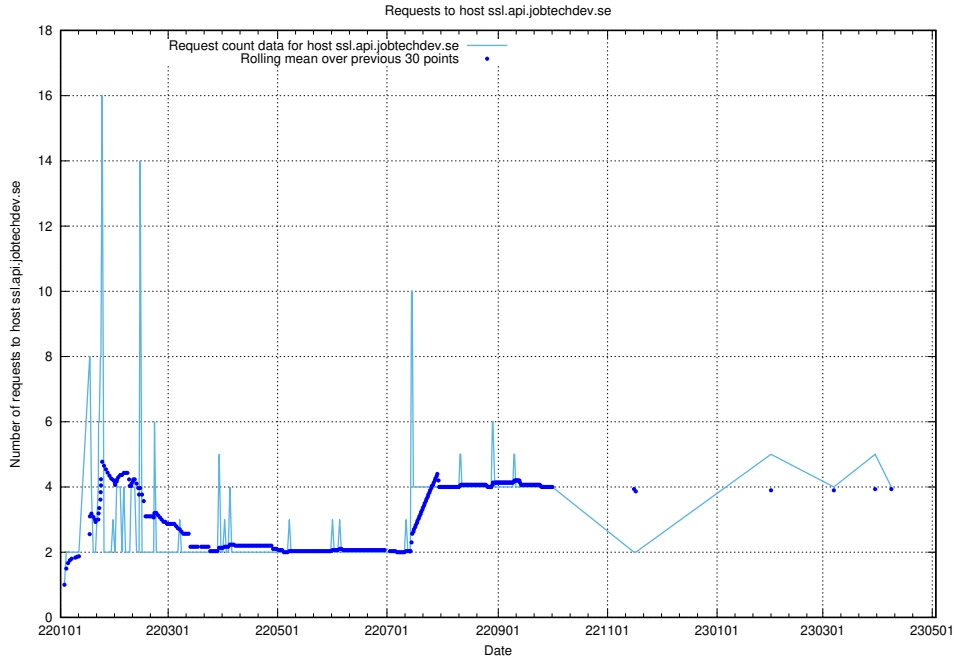

7.114 Usage of ssl.api.jobtechdev.se

Here, we count the number of requests to host ssl.api.jobtechdev.se.