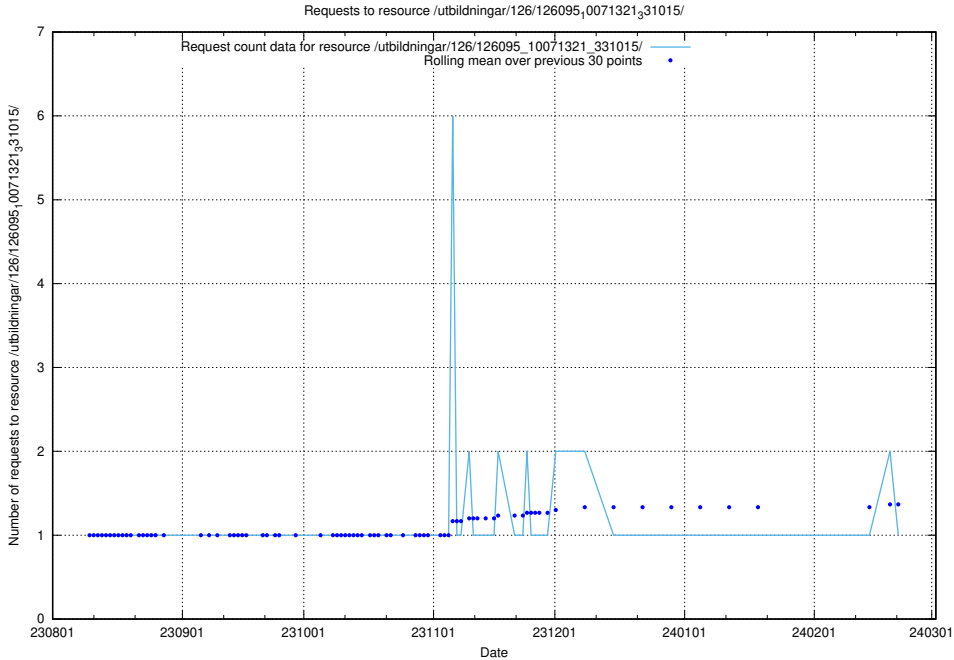

5.4852 Usage of /utbildningar/126/126095_10071321_331015/

Here, we count the number of requests to resource /utbildningar/126/126095_10071321_331015/.