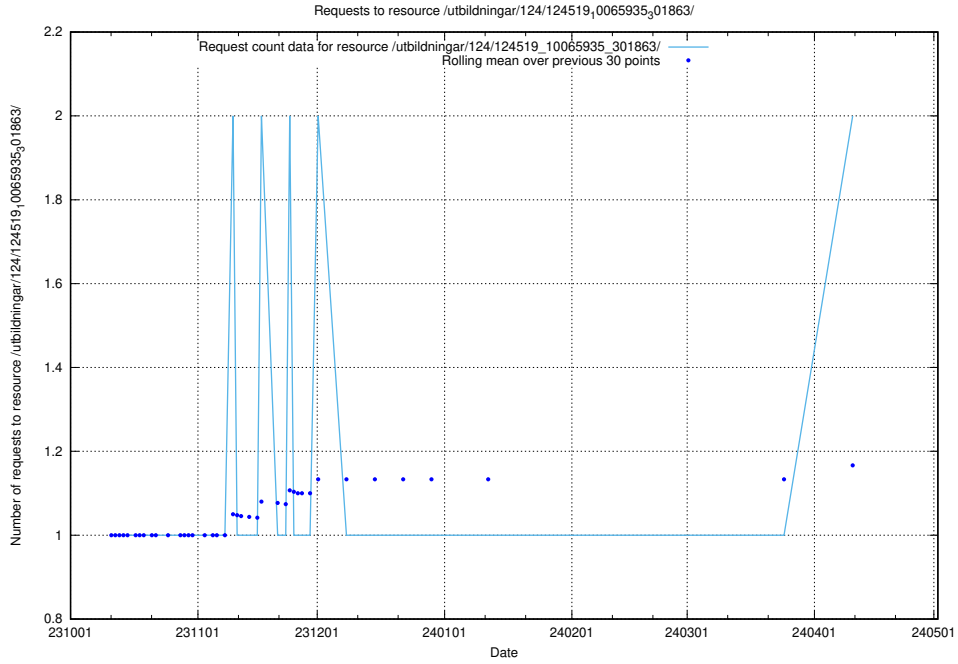

5.723 Usage of /utbildningar/124/124519_10065935_301863/

Here, we count the number of requests to resource /utbildningar/124/124519_10065935_301863/.