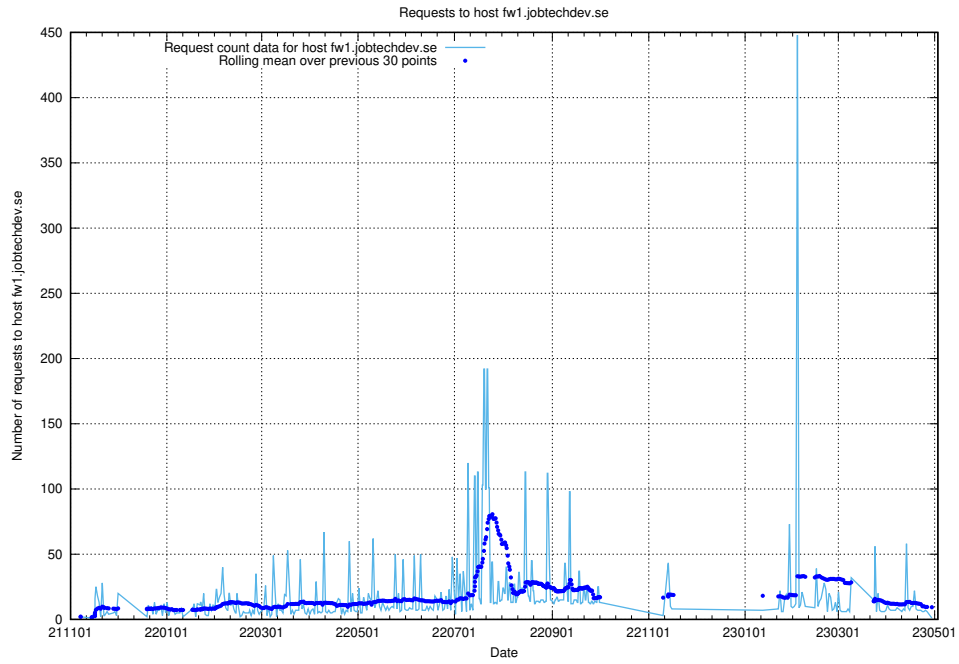

7.631 Usage of fw1.jobtechdev.se

Here, we count the number of requests to host fw1.jobtechdev.se.