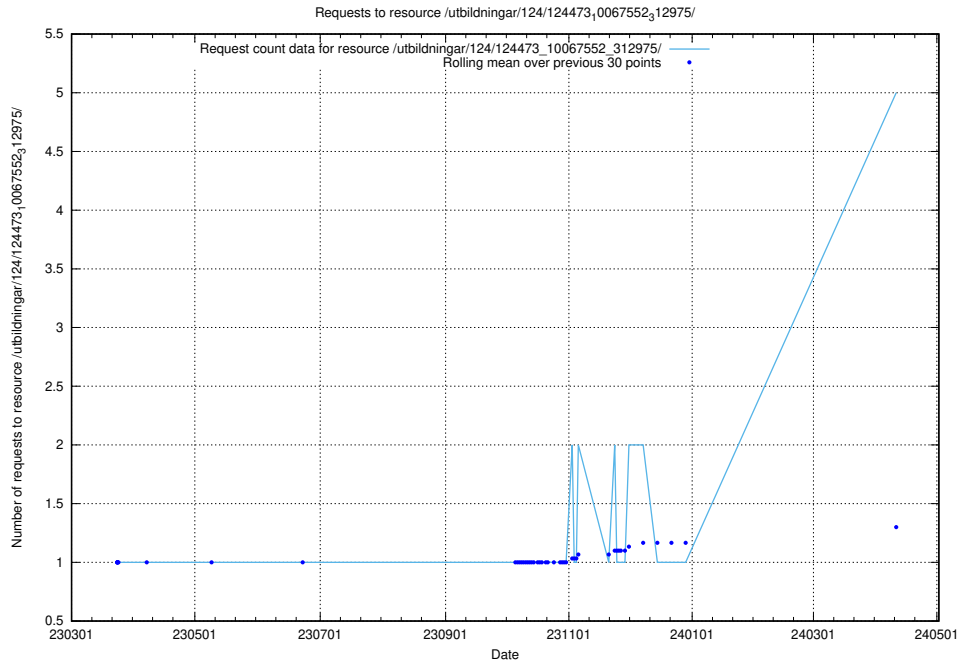

5.127 Usage of /utbildningar/124/124473_10067552_312975/

Here, we count the number of requests to resource /utbildningar/124/124473_10067552_312975/.