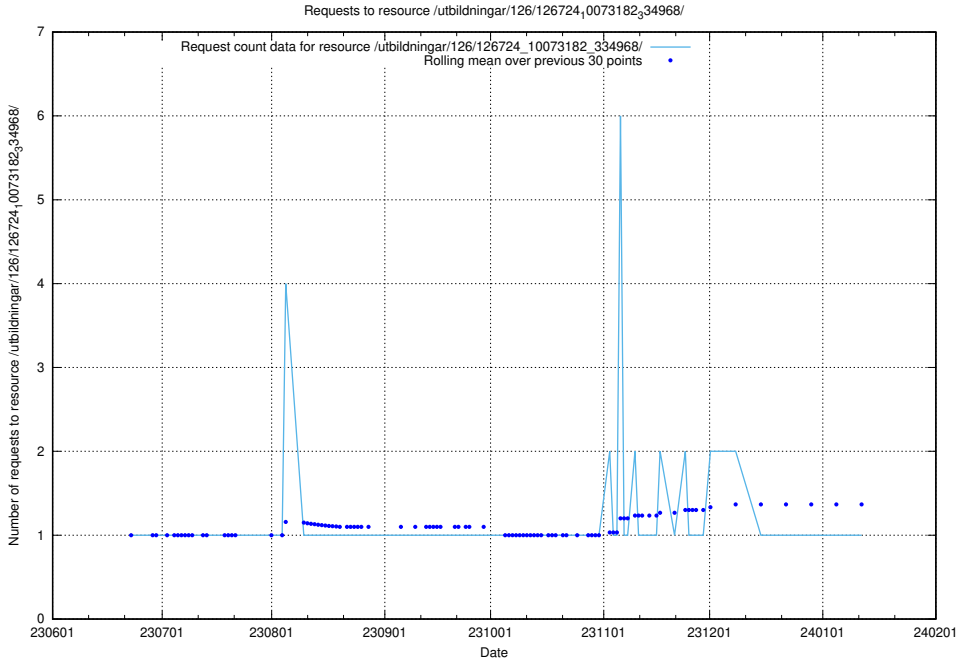

5.5627 Usage of /utbildningar/126/126724_10073182_334968/

Here, we count the number of requests to resource /utbildningar/126/126724_10073182_334968/.