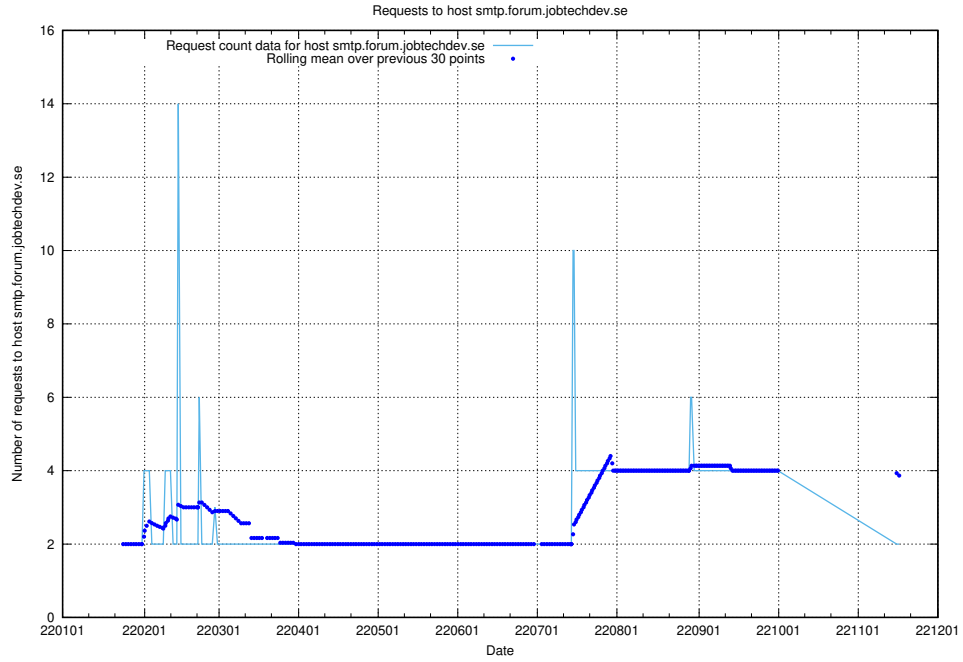

7.580 Usage of smtp.forum.jobtechdev.se

Here, we count the number of requests to host smtp.forum.jobtechdev.se.