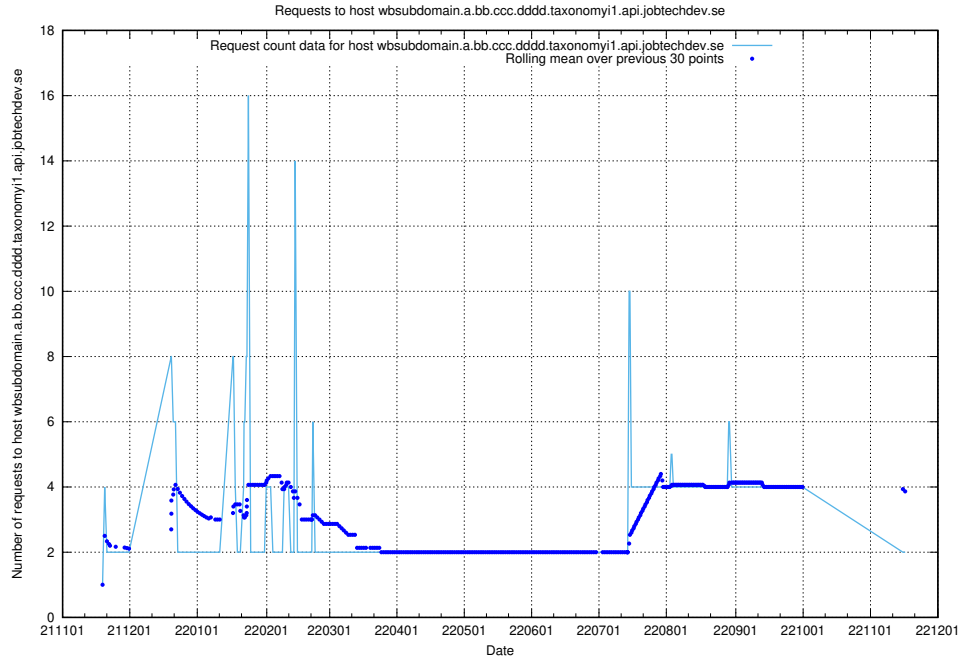

## 7.468 Usage of taxonomyviewer.jobtechdev.se

Here, we count the number of requests to host taxonomyviewer.jobtechdev.se.