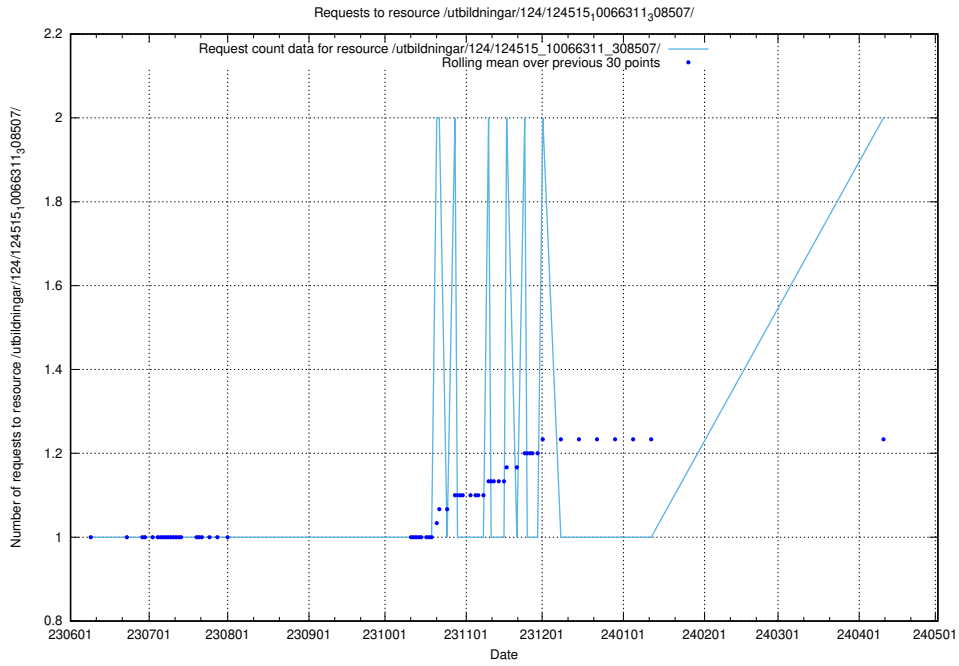

5.885 Usage of /utbildningar/124/124515_10066311_308507/

Here, we count the number of requests to resource /utbildningar/124/124515_10066311_308507/.