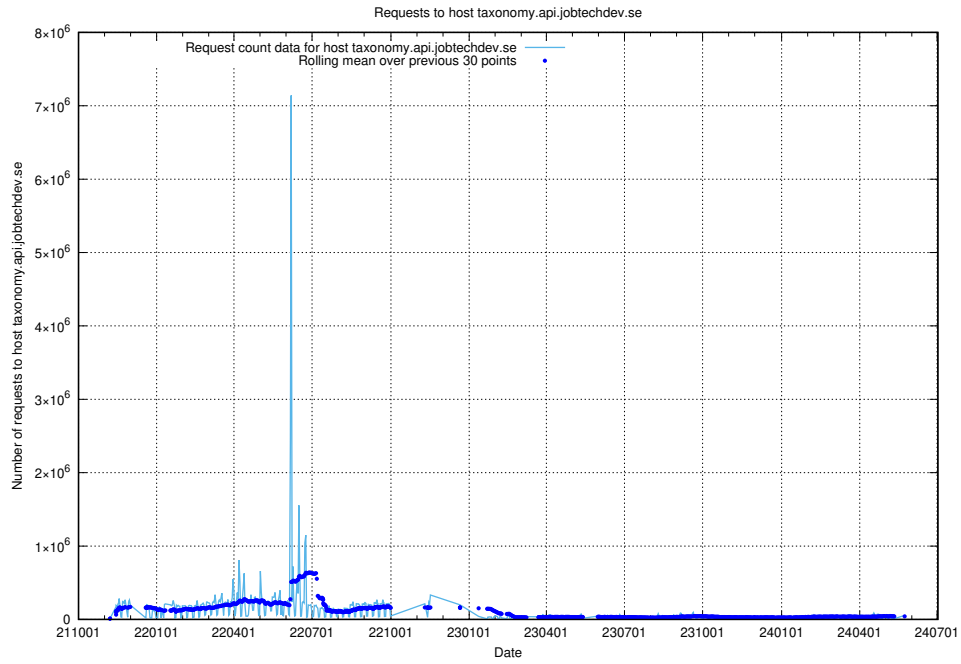

7.5 Usage of taxonomy.api.jobtechdev.se

Here, we count the number of requests to host taxonomy.api.jobtechdev.se.