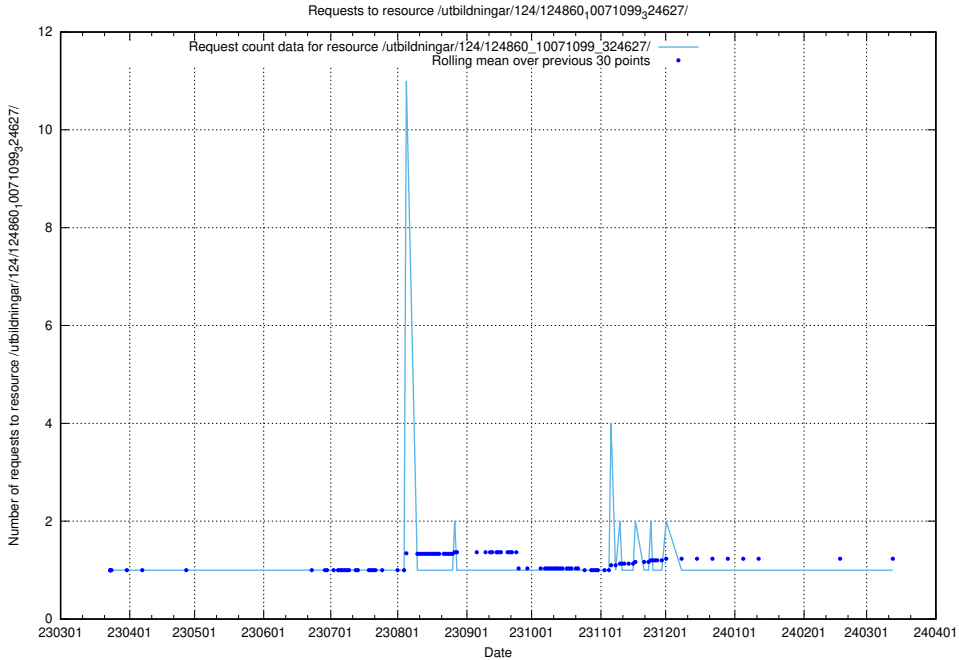

5.1189 Usage of /utbildningar/124/124860_10071099_324627/

Here, we count the number of requests to resource /utbildningar/124/124860_10071099_324627/.