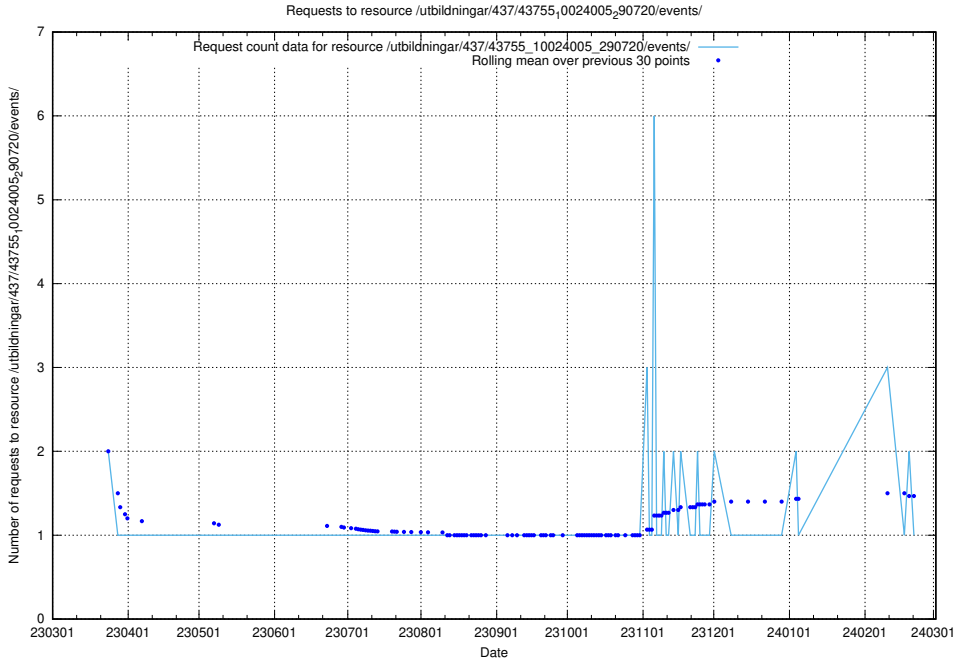

5.6158 Usage of /utbildningar/437/43755_10024005_290720/events/

Here, we count the number of requests to resource /utbildningar/437/43755_10024005_290720/events/.