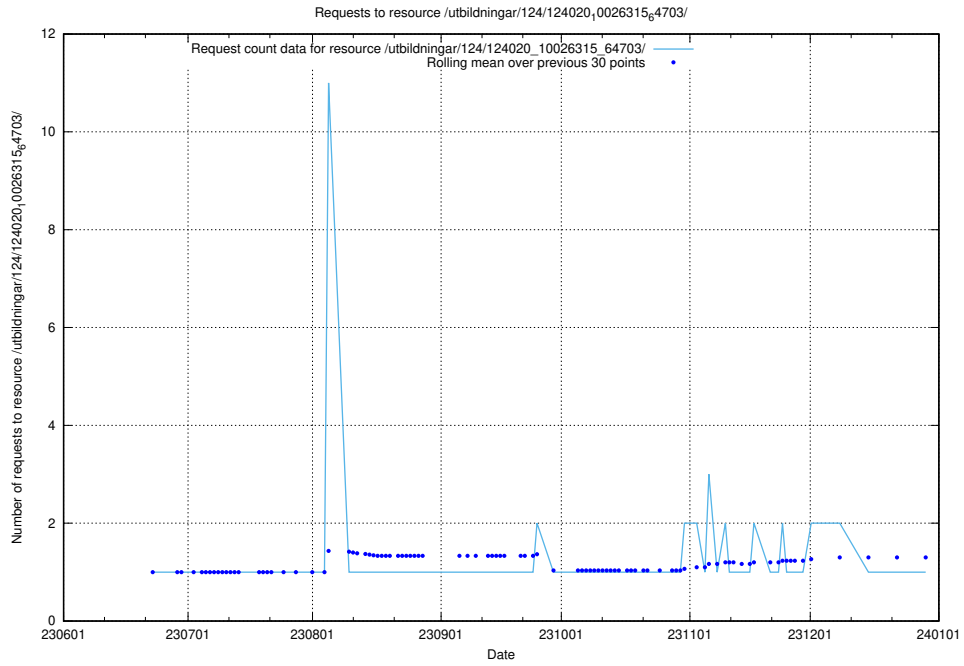

5.5850 Usage of /utbildningar/124/124020_10026315_64703/

Here, we count the number of requests to resource /utbildningar/124/124020_10026315_64703/.