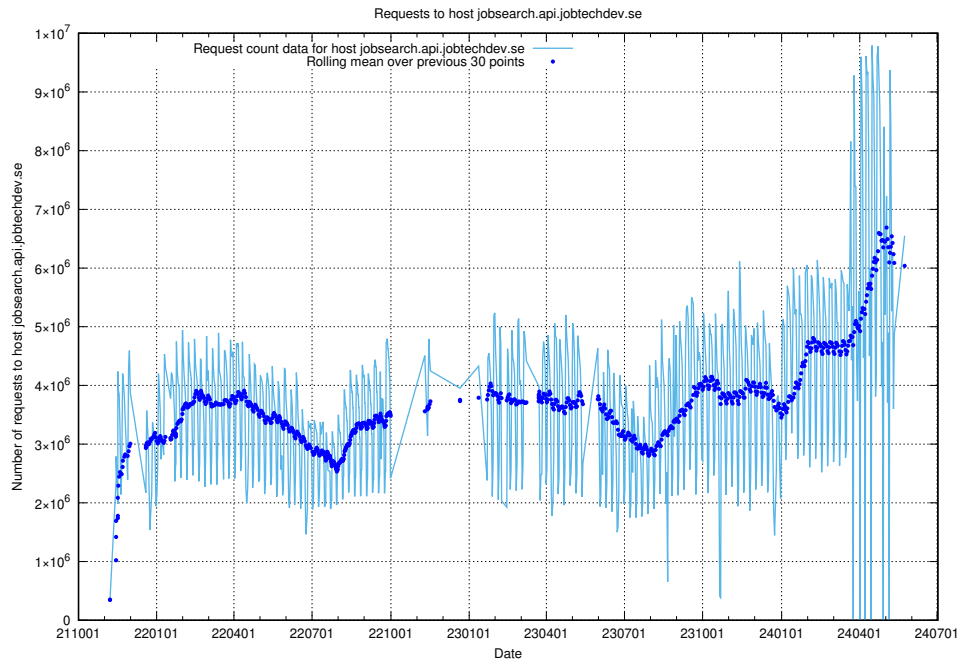

7 Log Stack

This section contains request statistics from [JobTech's log stack](#)⁸.

7.1 Usage of jobsearch.api.jobtechdev.se

Here, we count the number of requests to host jobsearch.api.jobtechdev.se.

---

⁸<https://elk.jobtechdev.se>