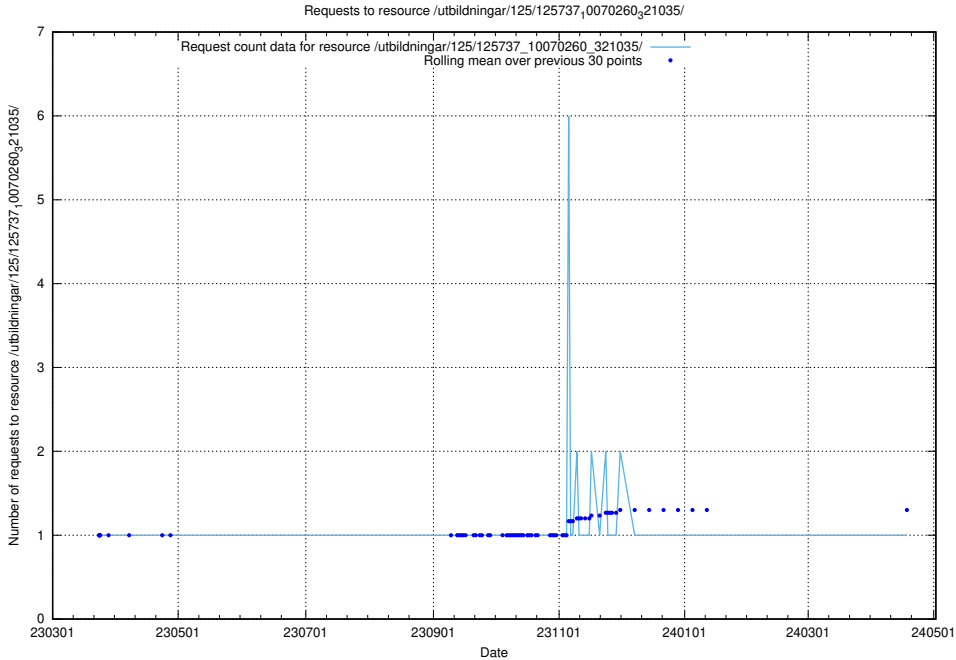

5.1036 Usage of /utbildningar/125/125737_10070260_321035/

Here, we count the number of requests to resource /utbildningar/125/125737_10070260_321035/.