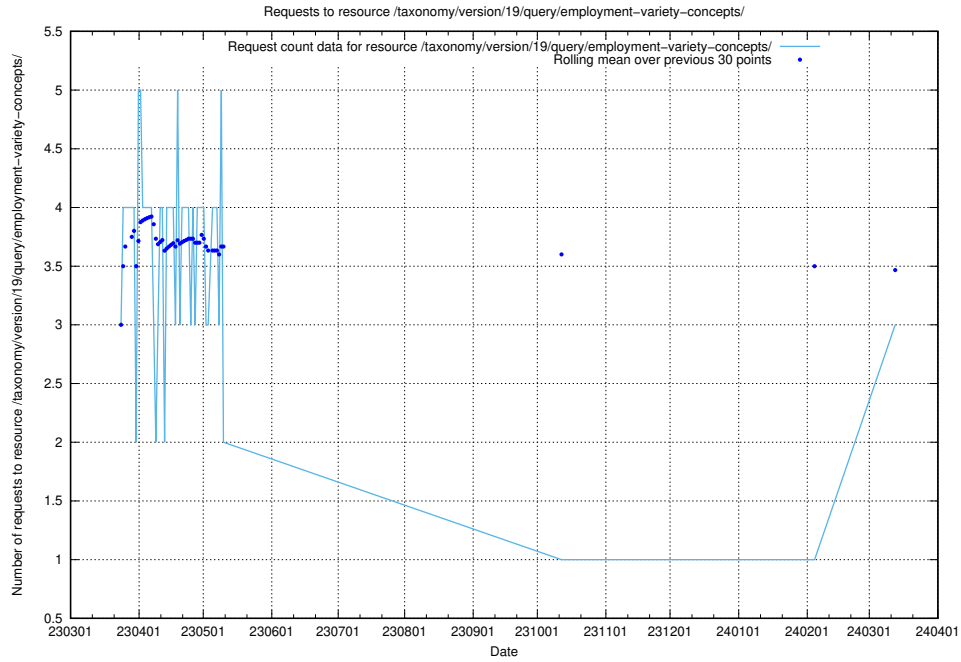

### 5.437 Usage of /utbildningar/438/43817\_10024102\_242987/events/

Here, we count the number of requests to resource /utbildningar/438/43817\_10024102\_242987/events/.