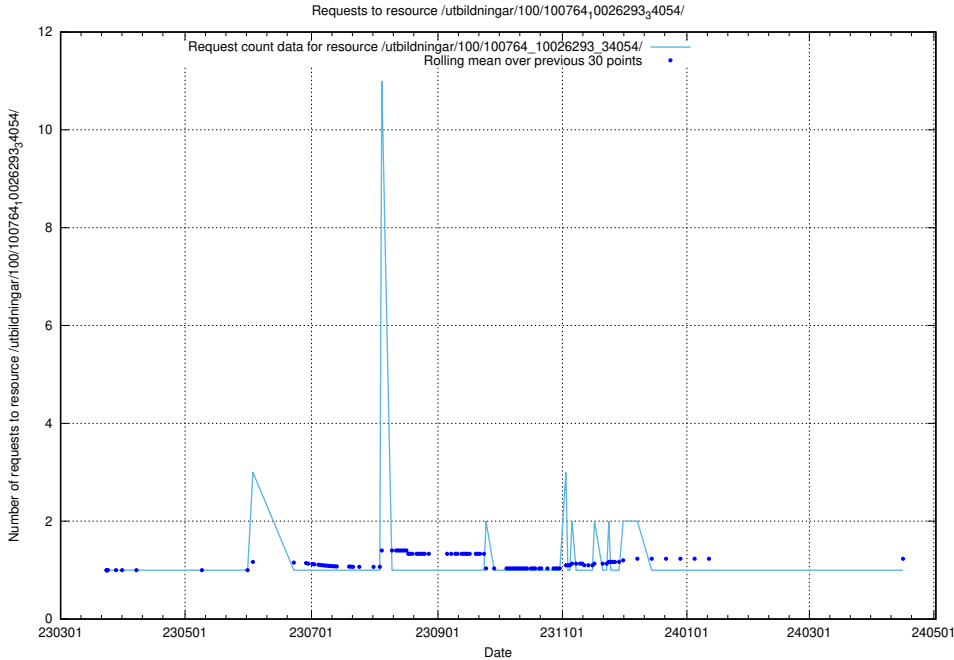

5.5570 Usage of /utbildningar/100/100764_10026293_34054/

Here, we count the number of requests to resource /utbildningar/100/100764_10026293_34054/.