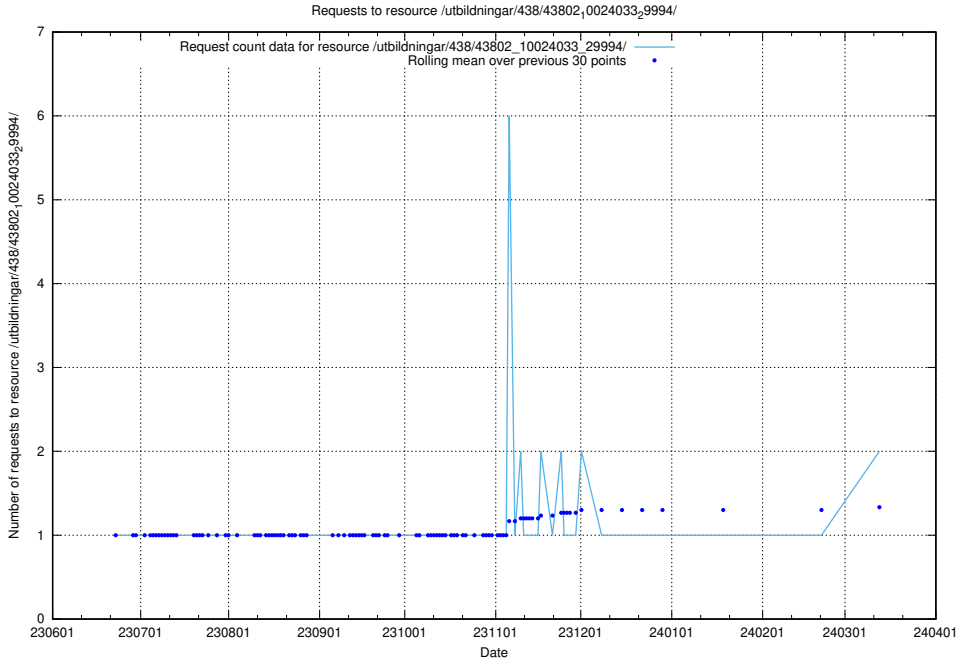

5.838 Usage of /utbildningar/438/43802_10024033_29994/

Here, we count the number of requests to resource /utbildningar/438/43802_10024033_29994/.