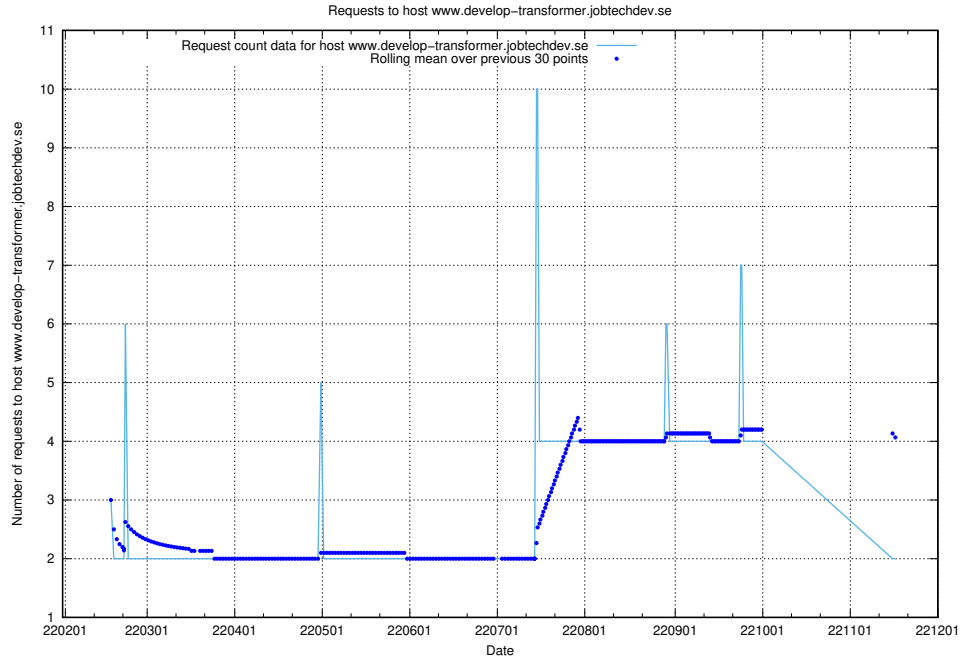

7.543 Usage of `www.develop-transformer.jobtechdev.se`

Here, we count the number of requests to host `www.develop-transformer.jobtechdev.se`.