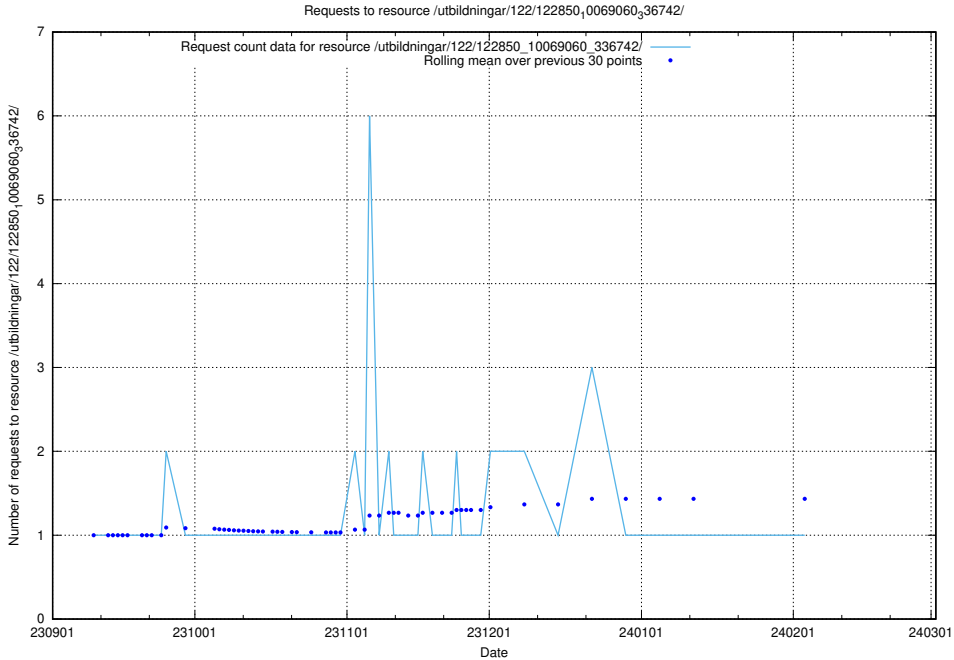

5.4653 Usage of /utbildningar/122/122850_10069060_336742/

Here, we count the number of requests to resource /utbildningar/122/122850_10069060_336742/.