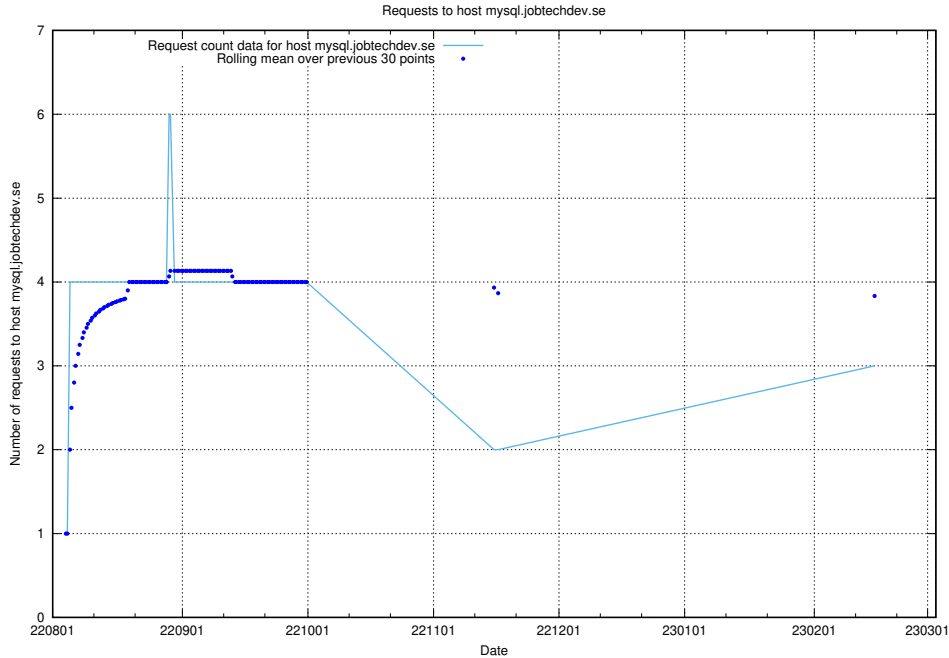

7.195 Usage of mysql.jobtechdev.se

Here, we count the number of requests to host mysql.jobtechdev.se.