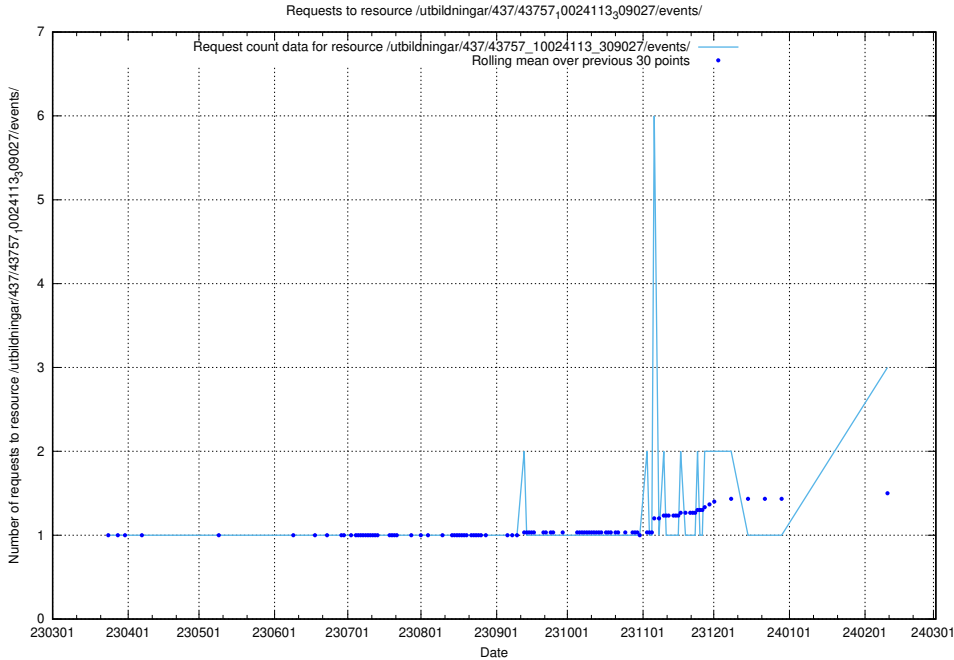

5.438 Usage of /utbildningar/437/43757_10024113_309027/events/

Here, we count the number of requests to resource /utbildningar/437/43757_10024113_309027/events/.