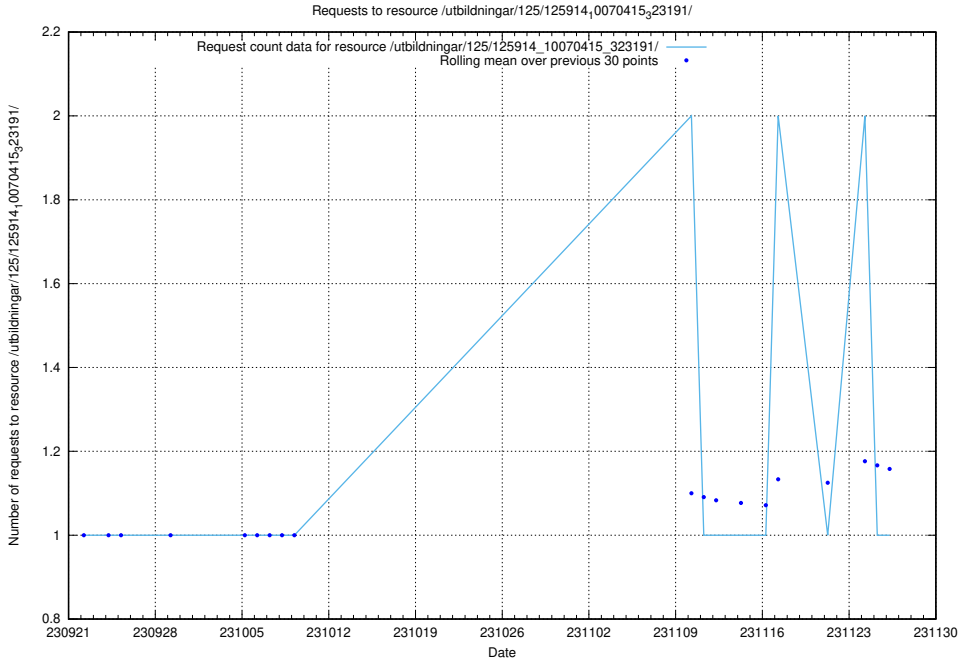

5.4531 Usage of /utbildningar/125/125914_10070415_323191/

Here, we count the number of requests to resource /utbildningar/125/125914_10070415_323191/.