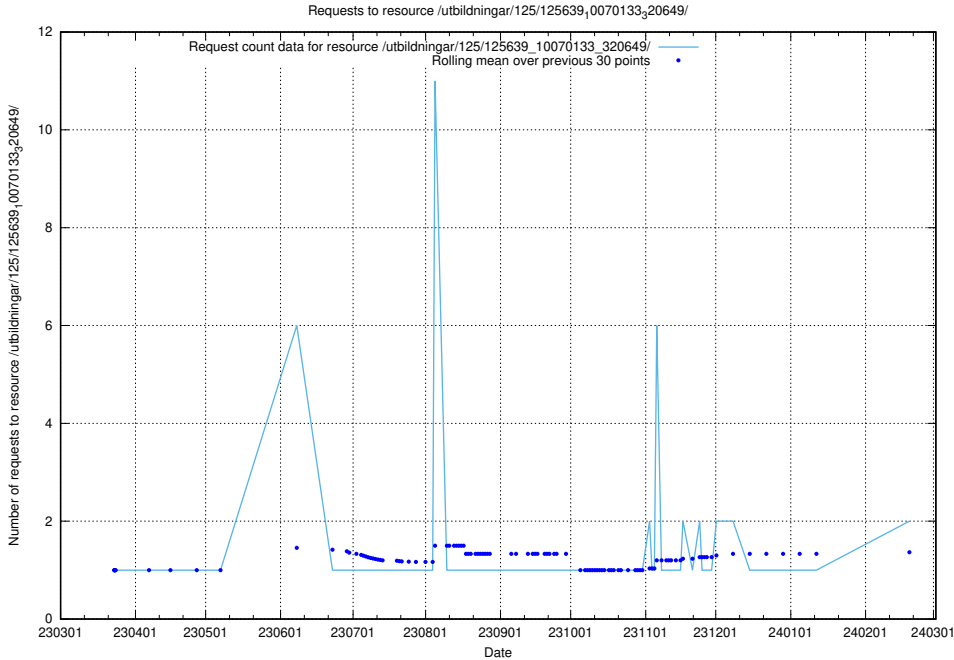

5.467 Usage of /utbildningar/125/125639_10070133_320649/

Here, we count the number of requests to resource /utbildningar/125/125639_10070133_320649/.