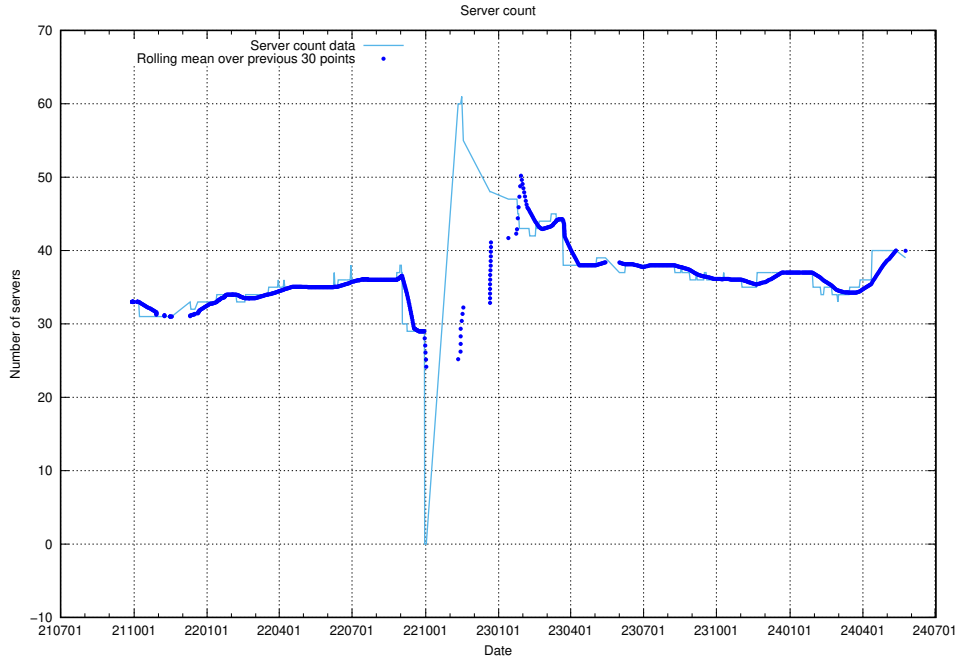

2.2 Number of servers in the JobTech production region

A graph of the servers in AWS region eu-north-1.