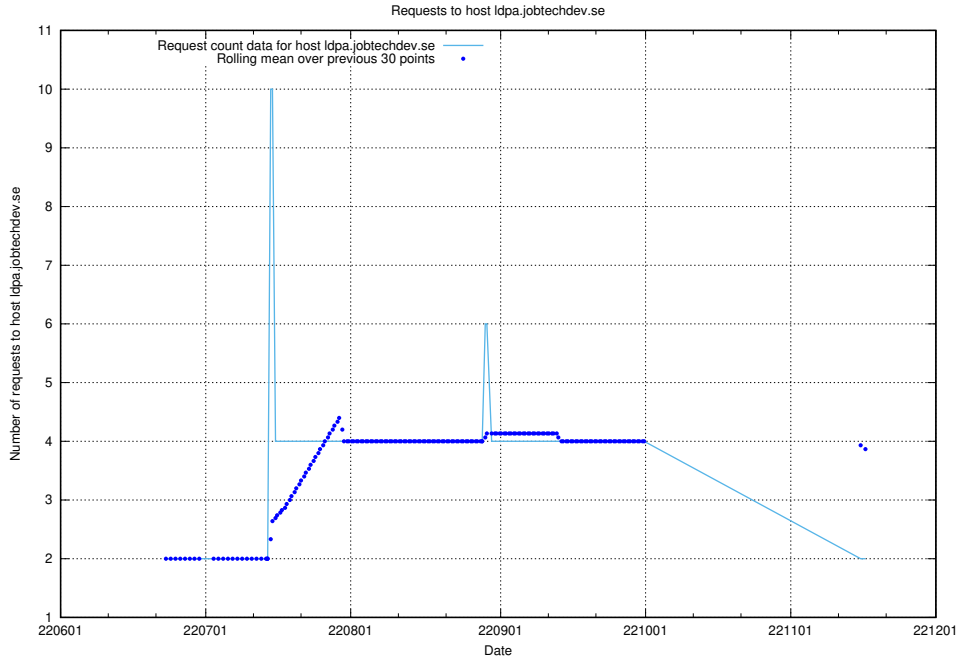

### 7.406 Usage of ldpa.jobtechdev.se

Here, we count the number of requests to host ldpa.jobtechdev.se.