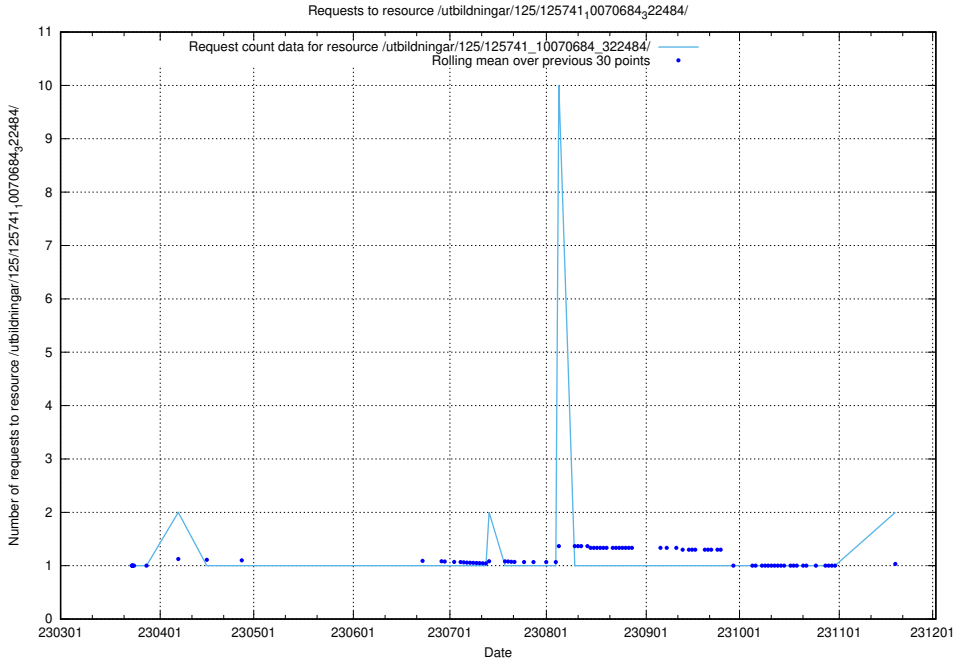

5.984 Usage of /utbildningar/125/125741_10070684_322484/

Here, we count the number of requests to resource /utbildningar/125/125741_10070684_322484/.