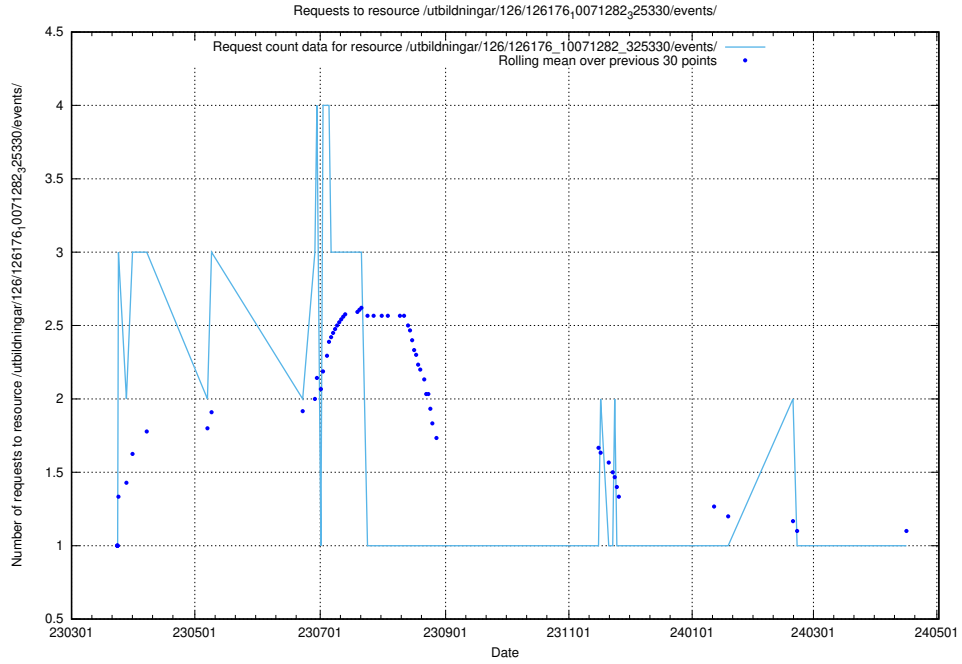

### 5.6432 Usage of /utbildningar/126/126176\_10071282\_325330/events/

Here, we count the number of requests to resource /utbildningar/126/126176\_10071282\_325330/events/