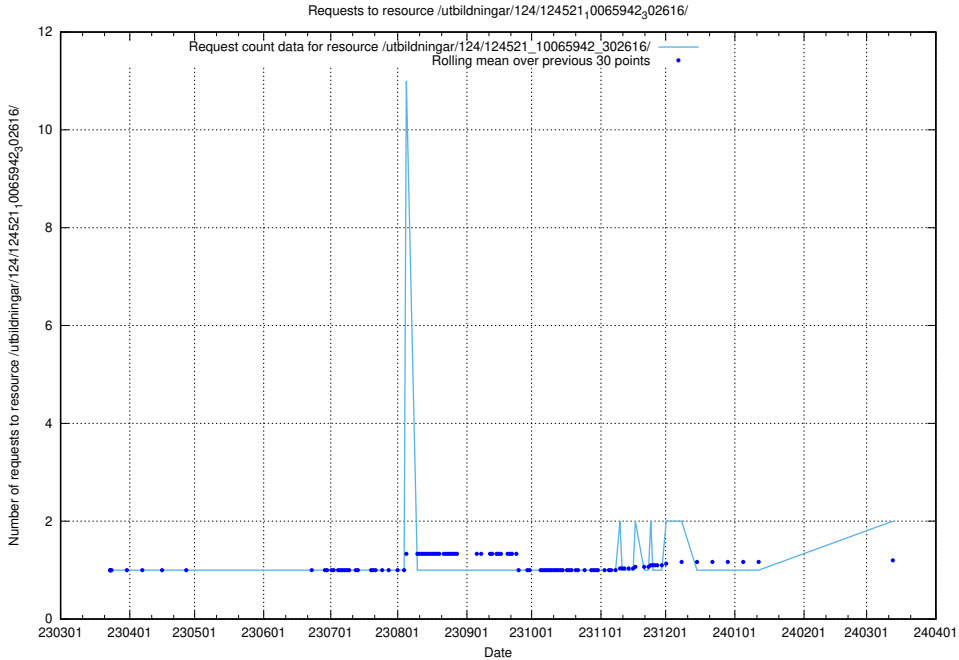

5.485 Usage of /utbildningar/124/124521_10065942_302616/

Here, we count the number of requests to resource /utbildningar/124/124521_10065942_302616/.