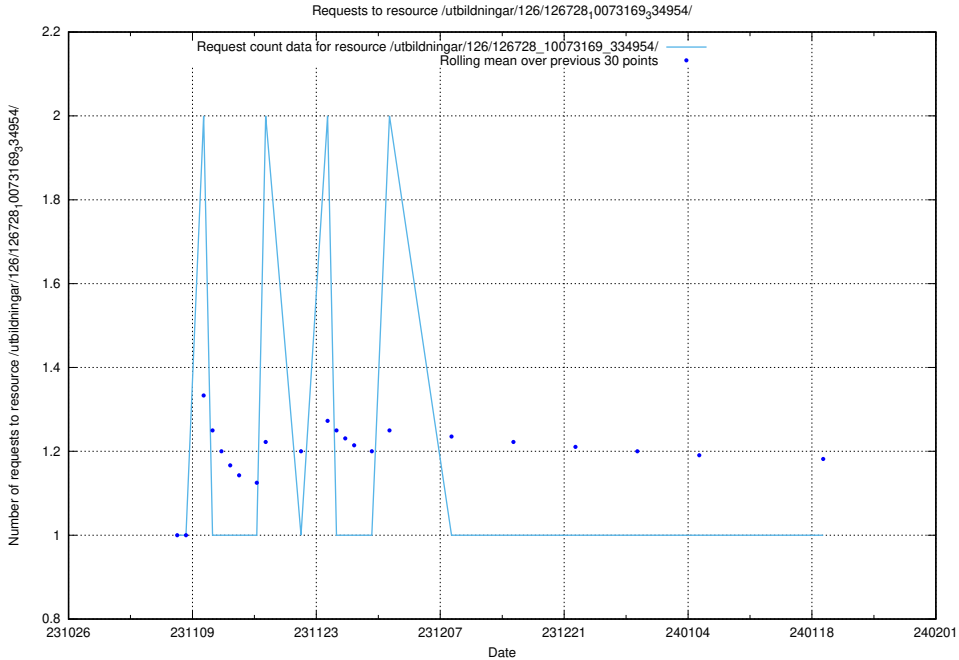

5.4151 Usage of /utbildningar/126/126728_10073169_334954/

Here, we count the number of requests to resource /utbildningar/126/126728_10073169_334954/.