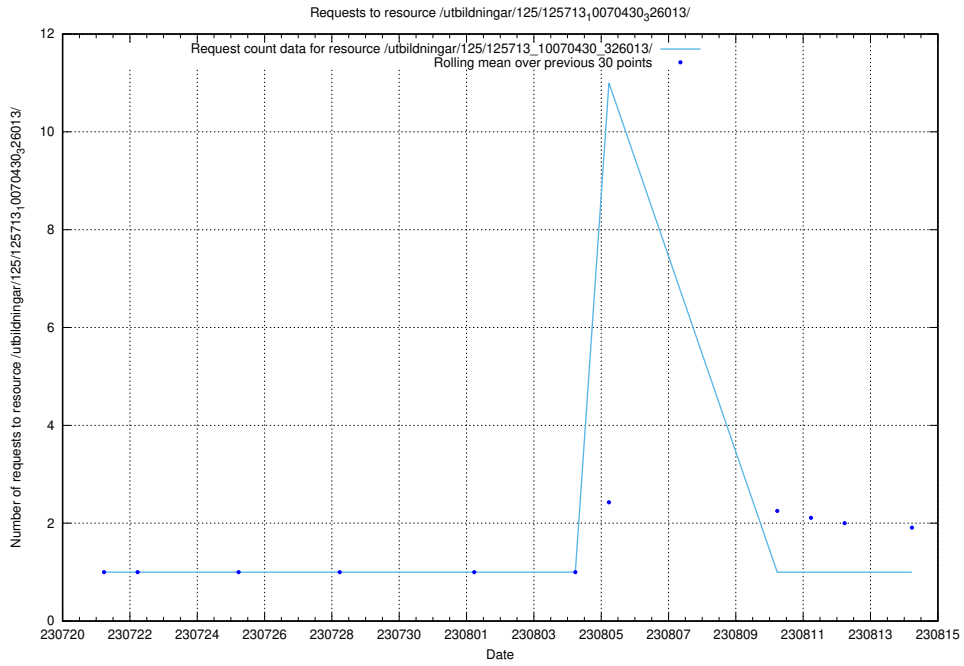

5.5001 Usage of /utbildningar/125/125713_10070430_326013/

Here, we count the number of requests to resource /utbildningar/125/125713_10070430_326013/.