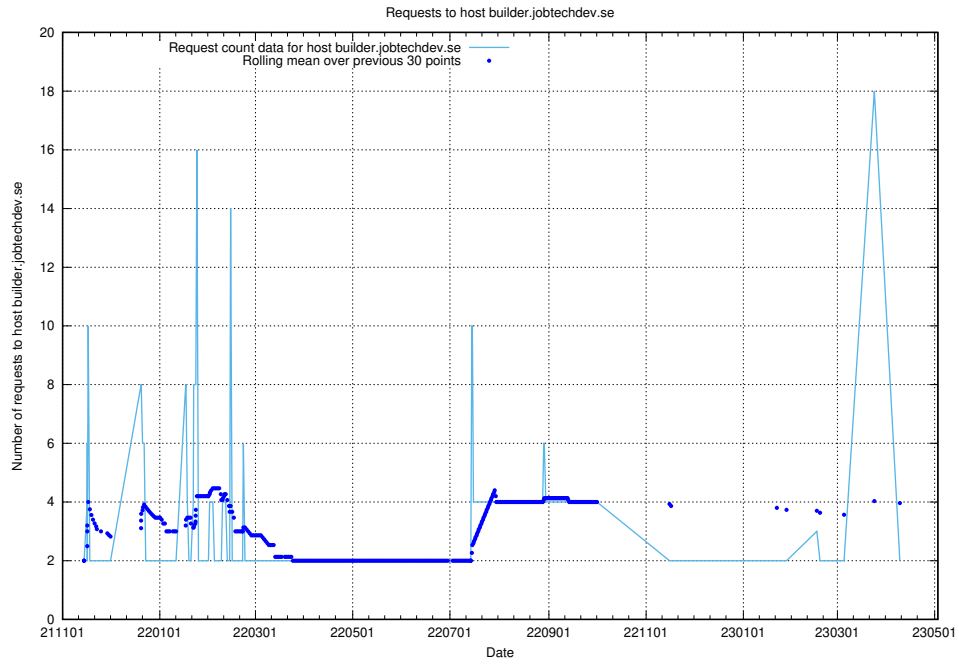

7.285 Usage of builder.jobtechdev.se

Here, we count the number of requests to host builder.jobtechdev.se.