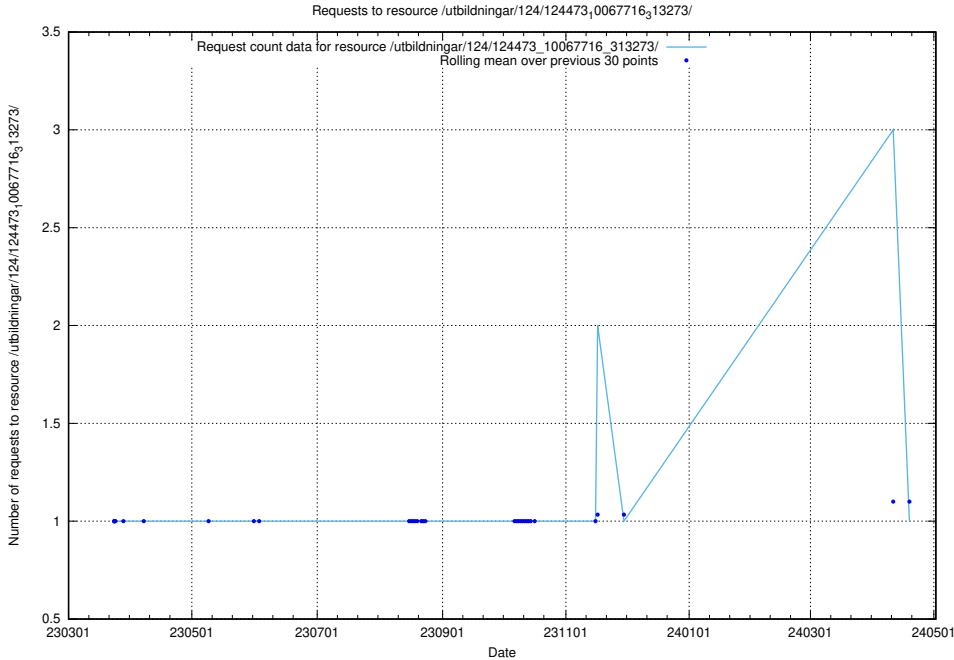

5.2956 Usage of /utbildningar/124/124473_10067716_313273/

Here, we count the number of requests to resource /utbildningar/124/124473_10067716_313273/.