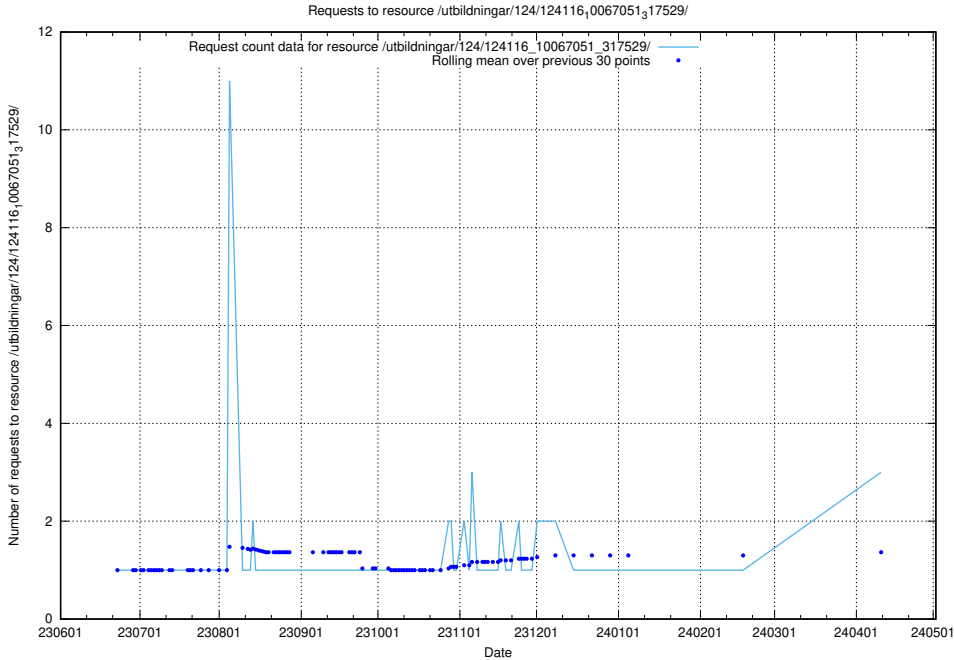

5.400 Usage of /utbildningar/124/124116_10067051_317529/

Here, we count the number of requests to resource /utbildningar/124/124116_10067051_317529/.