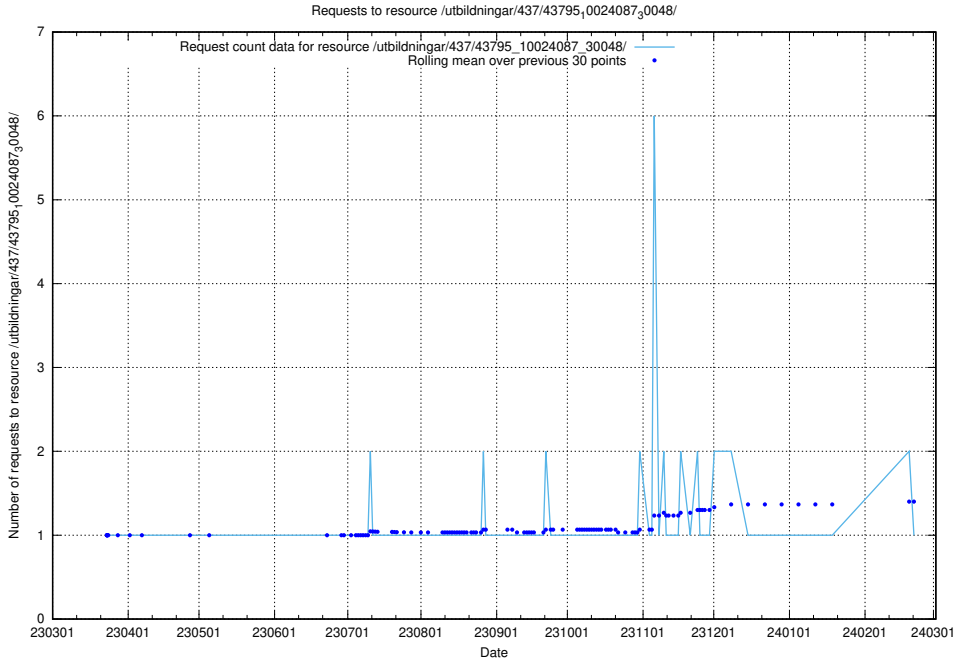

5.6366 Usage of /utbildningar/437/43795_10024087_30048/

Here, we count the number of requests to resource /utbildningar/437/43795_10024087_30048/.