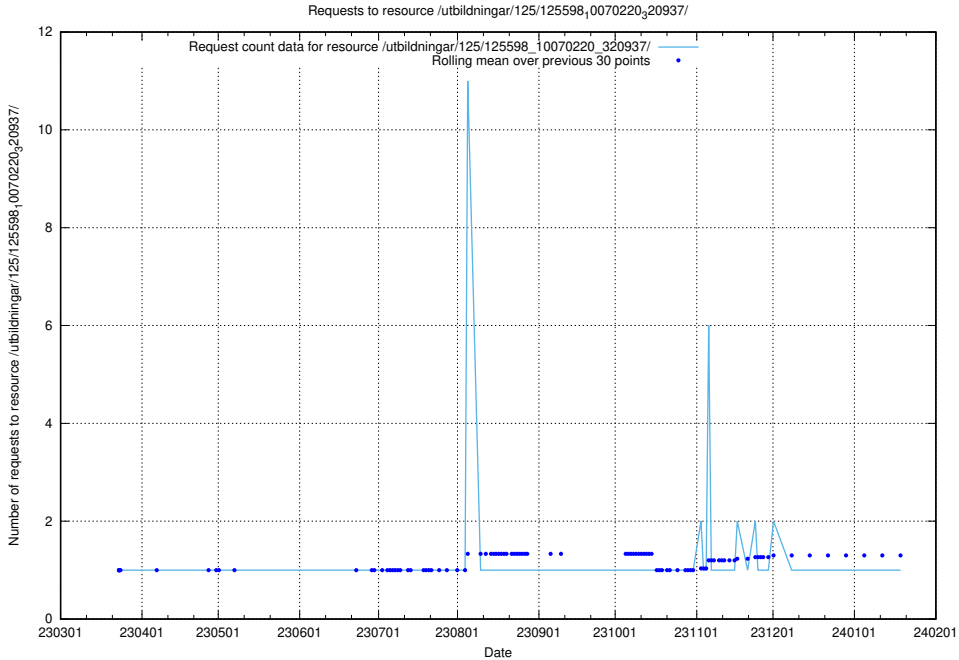

5.1112 Usage of /utbildningar/125/125598_10070220_320937/

Here, we count the number of requests to resource /utbildningar/125/125598_10070220_320937/.