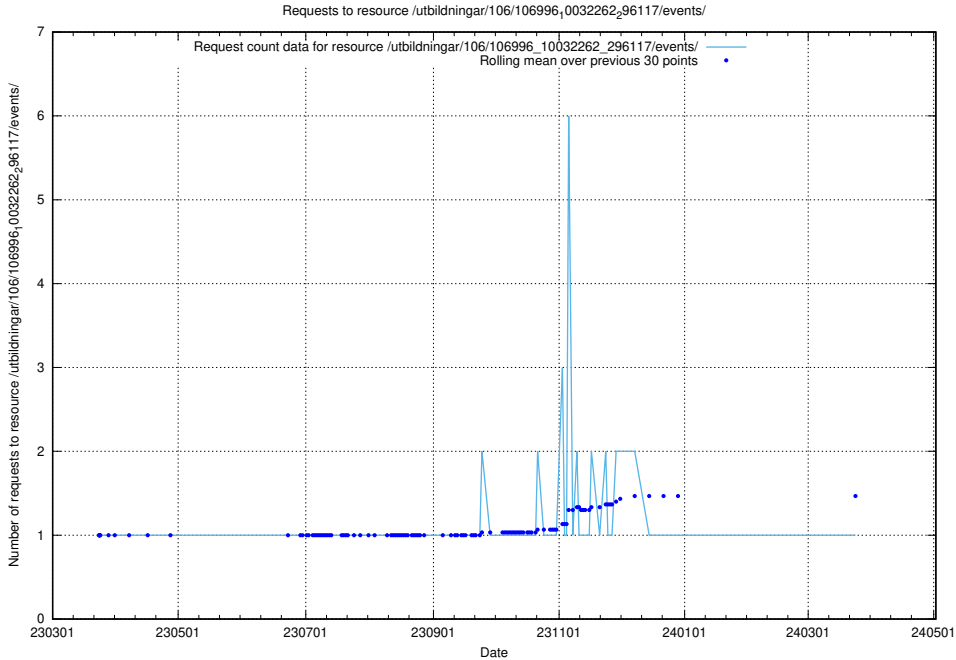

5.5432 Usage of /utbildningar/106/106996_10032262_296117/events/

Here, we count the number of requests to resource /utbildningar/106/106996_10032262_296117/events/