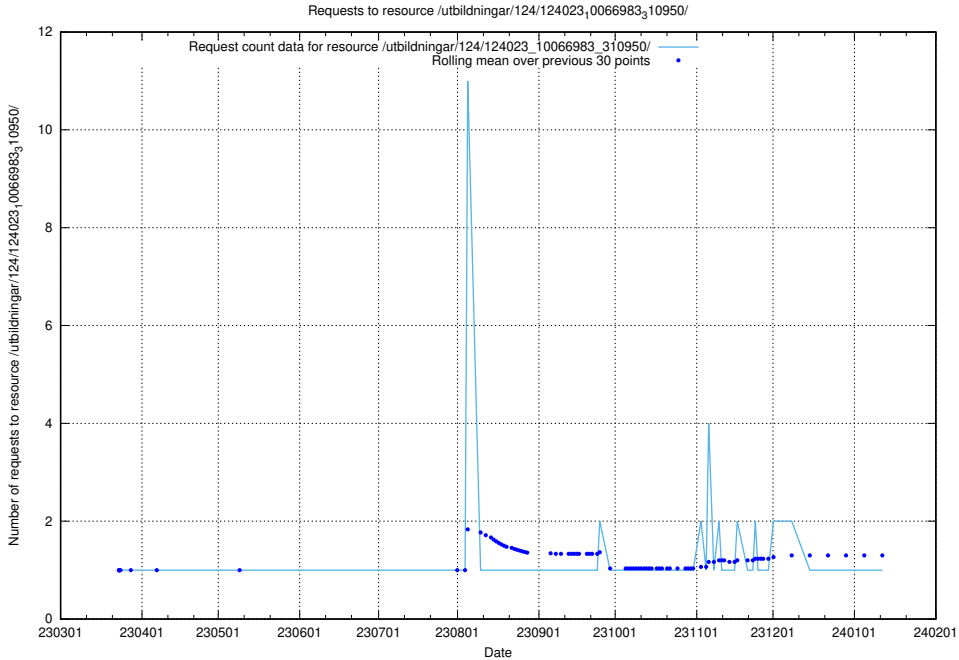

5.4489 Usage of /utbildningar/124/124023_10066983_310950/

Here, we count the number of requests to resource /utbildningar/124/124023_10066983_310950/.