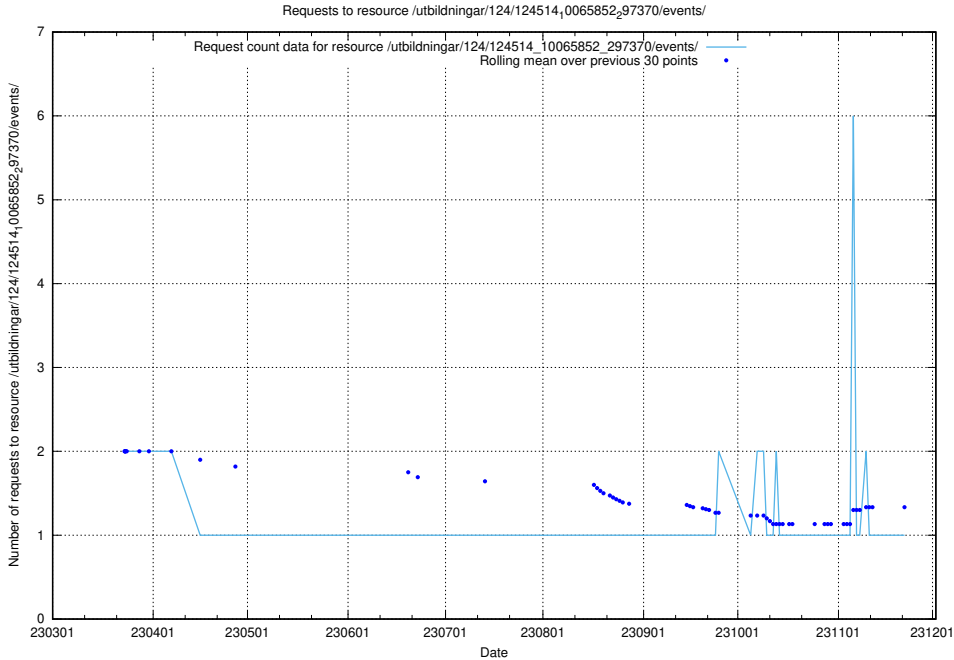

5.6301 Usage of /utbildningar/124/124514_10065852_297370/events/

Here, we count the number of requests to resource /utbildningar/124/124514_10065852_297370/events/