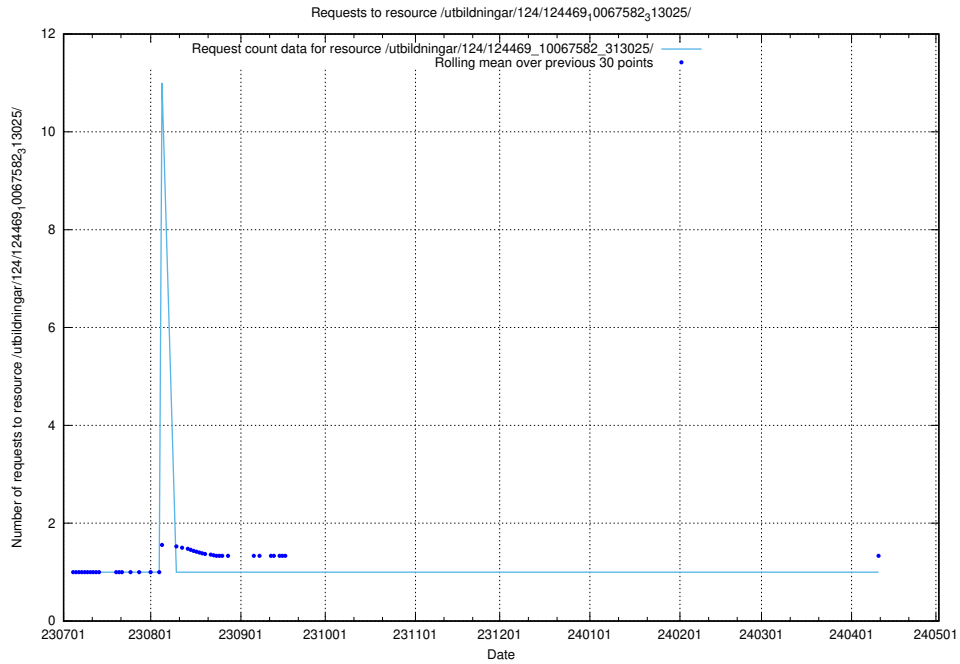

5.5379 Usage of /utbildningar/124/124469_10067582_313025/

Here, we count the number of requests to resource /utbildningar/124/124469_10067582_313025/.