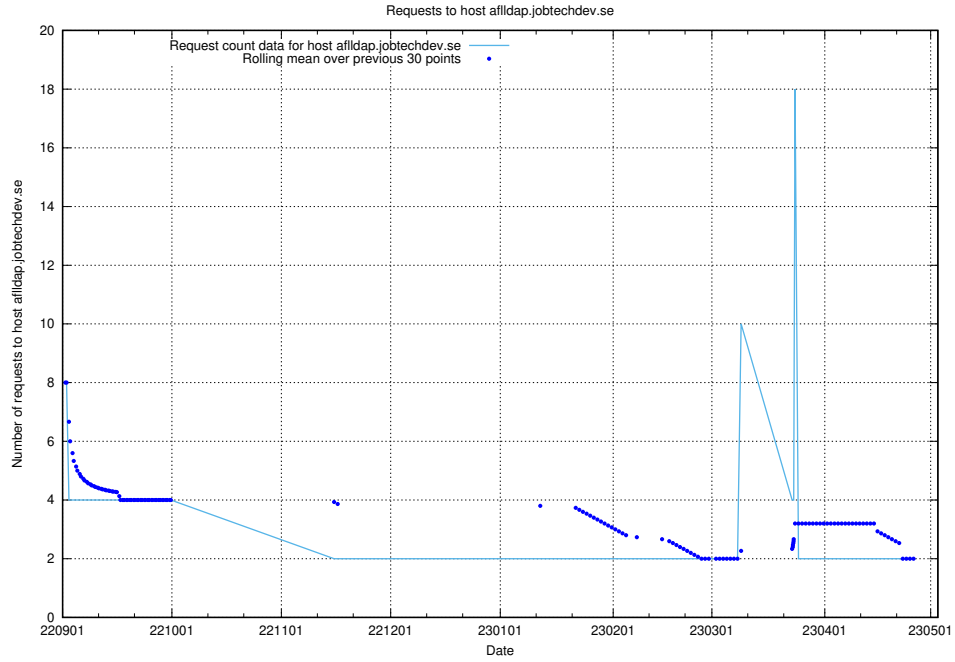

7.340 Usage of afldap.jobtechdev.se

Here, we count the number of requests to host afldap.jobtechdev.se.