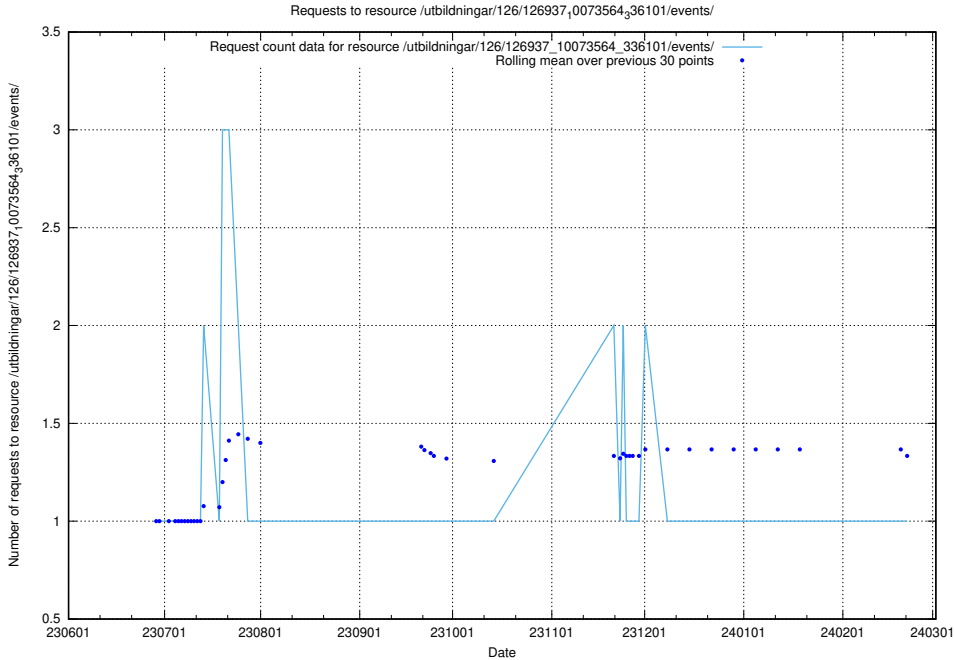

5.5464 Usage of /utbildningar/126/126937_10073564_336101/events/

Here, we count the number of requests to resource /utbildningar/126/126937_10073564_336101/events/