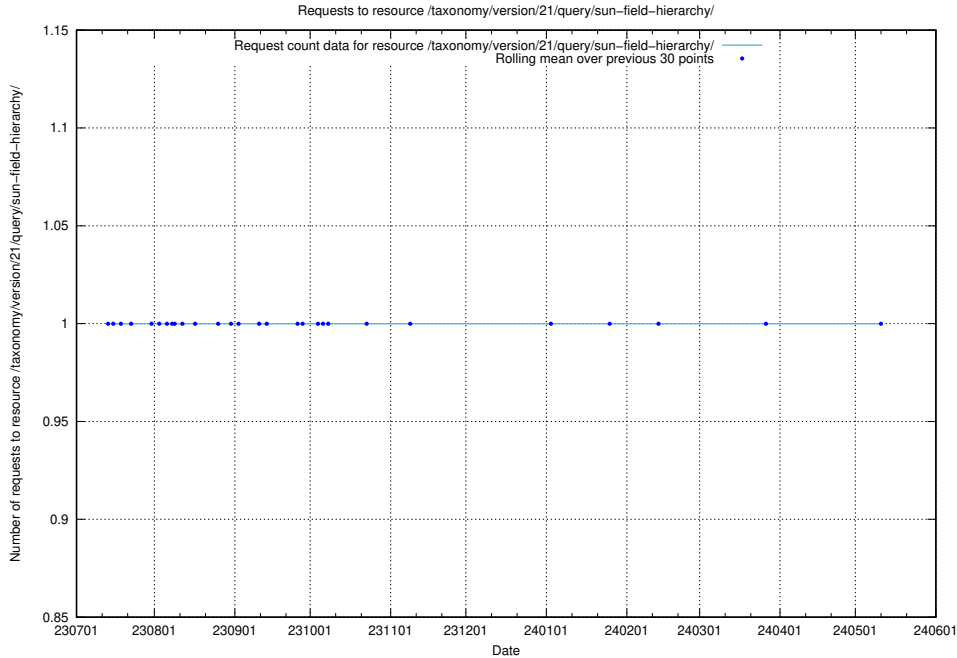

5.5103 Usage of /taxonomy/version/21/query/sun-field-hierarchy/

Here, we count the number of requests to resource /taxonomy/version/21/query/sun-field-hierarchy/.