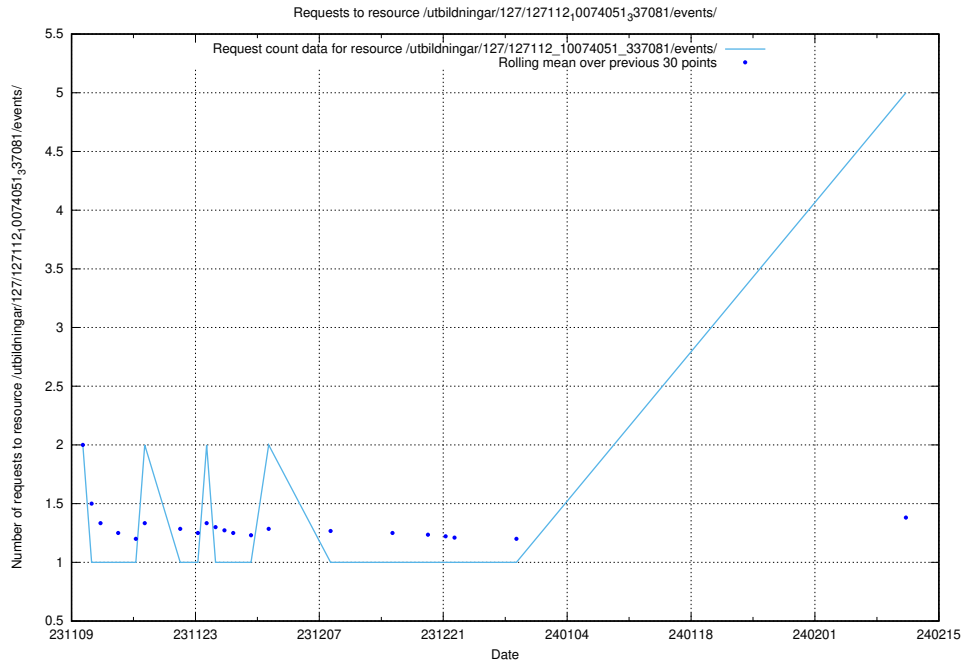

5.135 Usage of /utbildningar/127/127112_10074051_337081/events/

Here, we count the number of requests to resource /utbildningar/127/127112_10074051_337081/events/