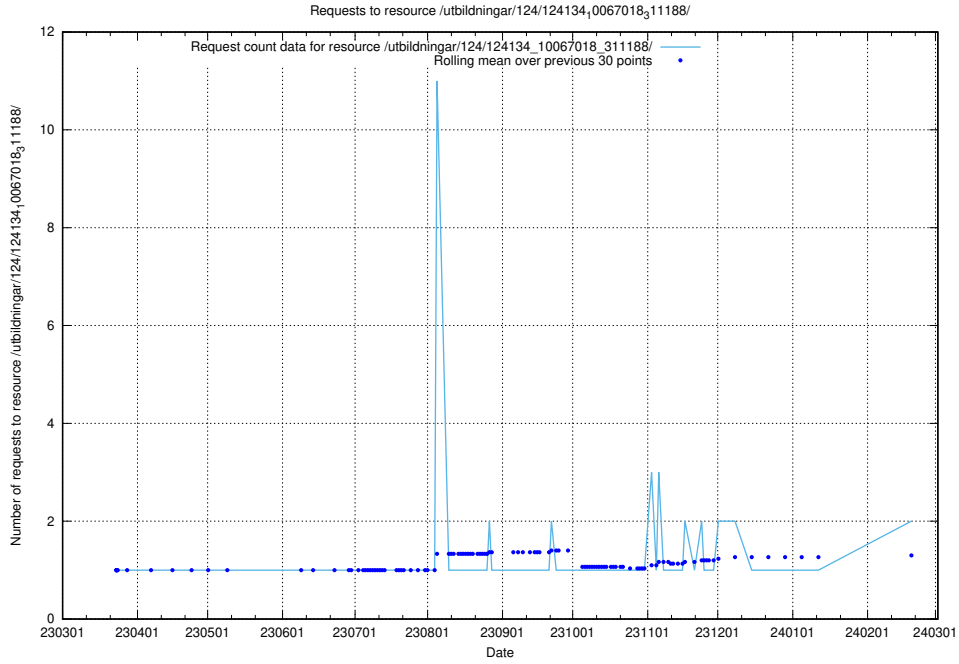

5.693 Usage of /utbildningar/124/124134_10067018_311188/

Here, we count the number of requests to resource /utbildningar/124/124134_10067018_311188/.