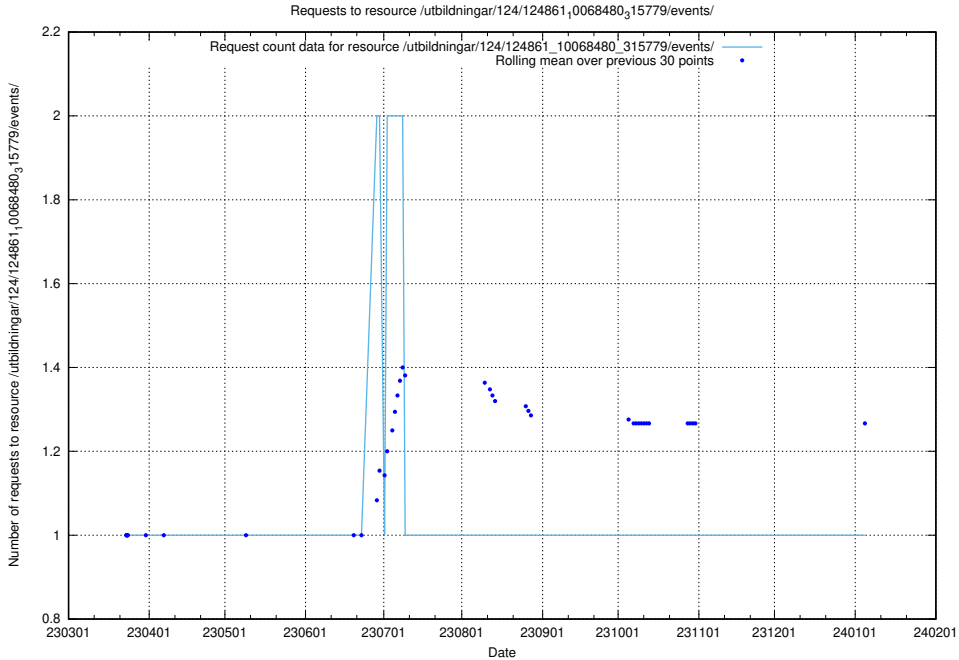

5.1186 Usage of /utbildningar/124/124861_10068480_315779/events/

Here, we count the number of requests to resource /utbildningar/124/124861_10068480_315779/events/