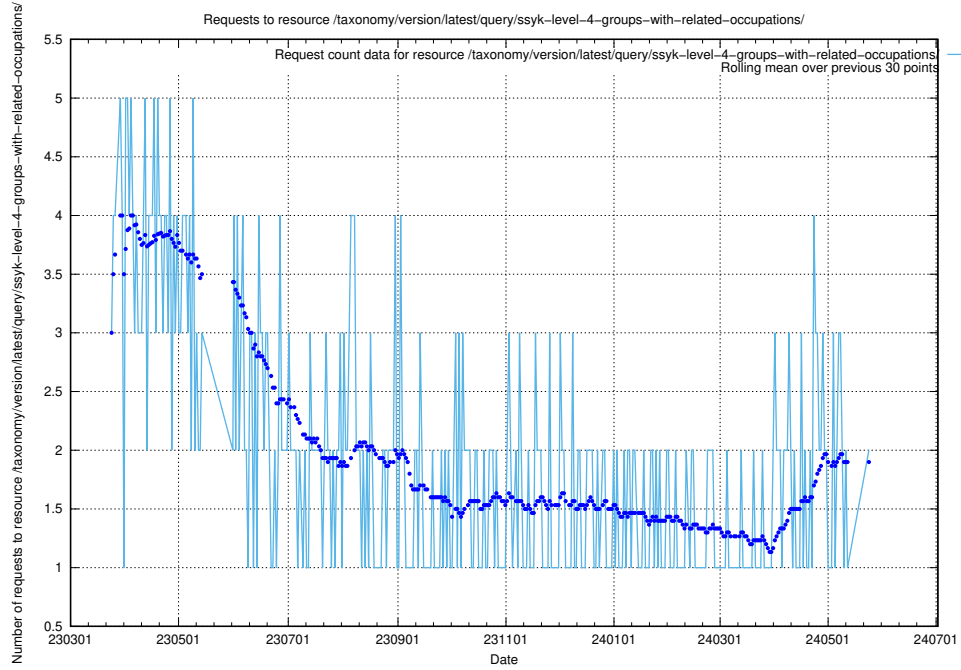

5.919 Usage of /taxonomy/version/latest/query/ssyk-level-4-groups-with-related-occupations/

Here, we count the number of requests to resource /taxonomy/version/latest/query/ssyk-level-4-groups-with-related-occupations/.