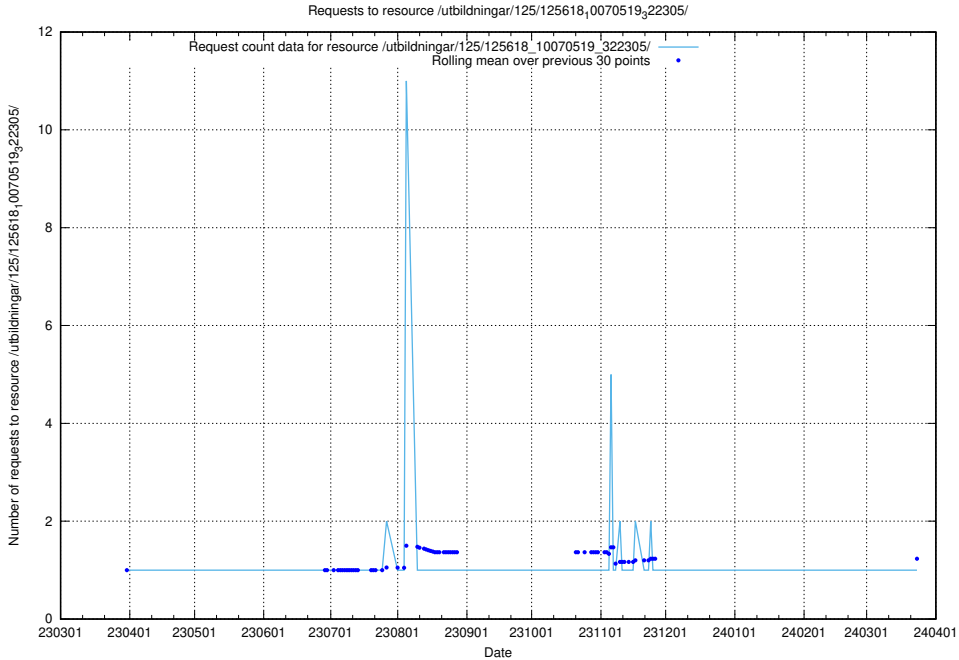

5.6087 Usage of /utbildningar/125/125618_10070519_322305/

Here, we count the number of requests to resource /utbildningar/125/125618_10070519_322305/.