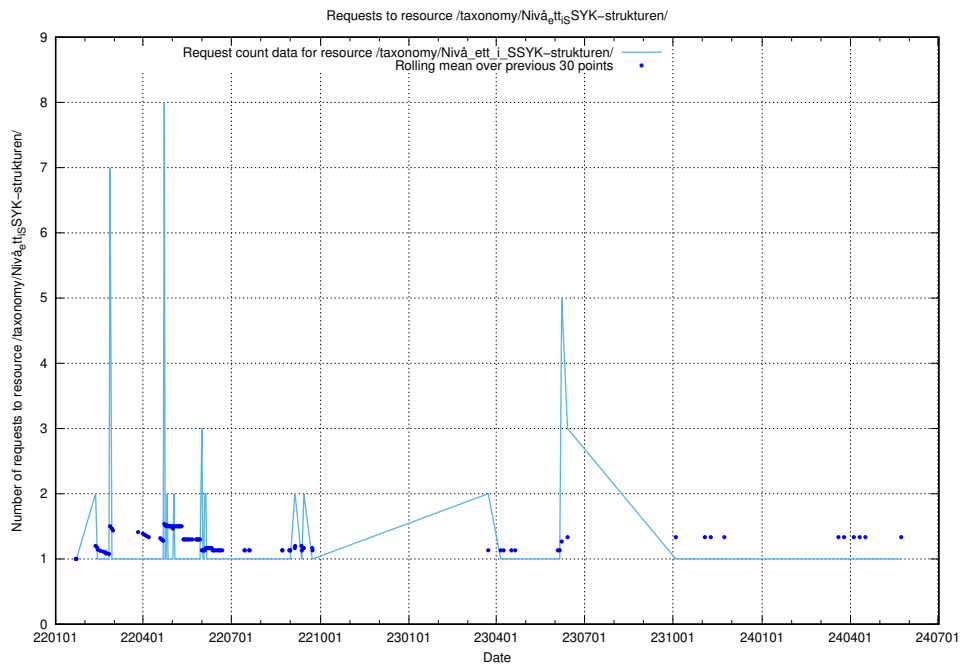

5.5663 Usage of /taxonomy/Nivå_ett_i_SSYK-strukturen/

Here, we count the number of requests to resource /taxonomy/Nivå_ett_i_SSYK-strukturen/.