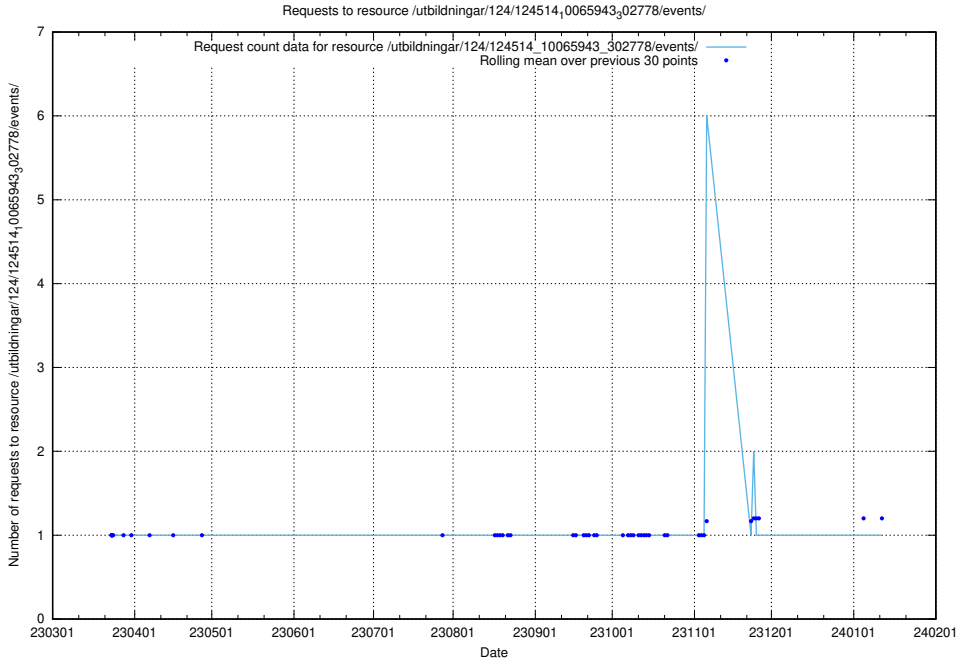

5.1889 Usage of /utbildningar/124/124514_10065943_302778/events/

Here, we count the number of requests to resource /utbildningar/124/124514_10065943_302778/events/