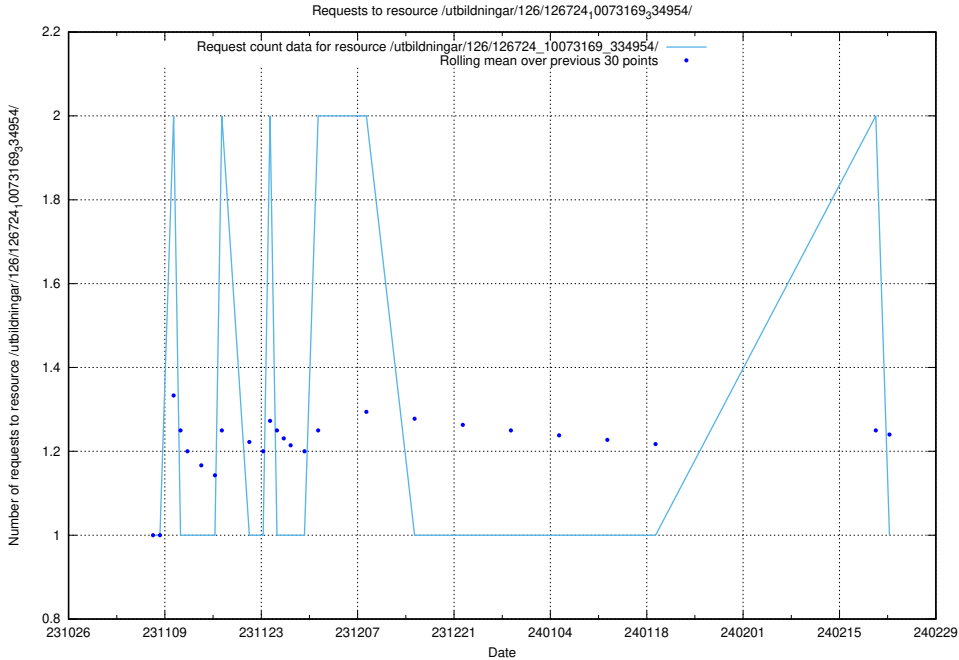

5.4152 Usage of /utbildningar/126/126724_10073169_334954/

Here, we count the number of requests to resource /utbildningar/126/126724_10073169_334954/.