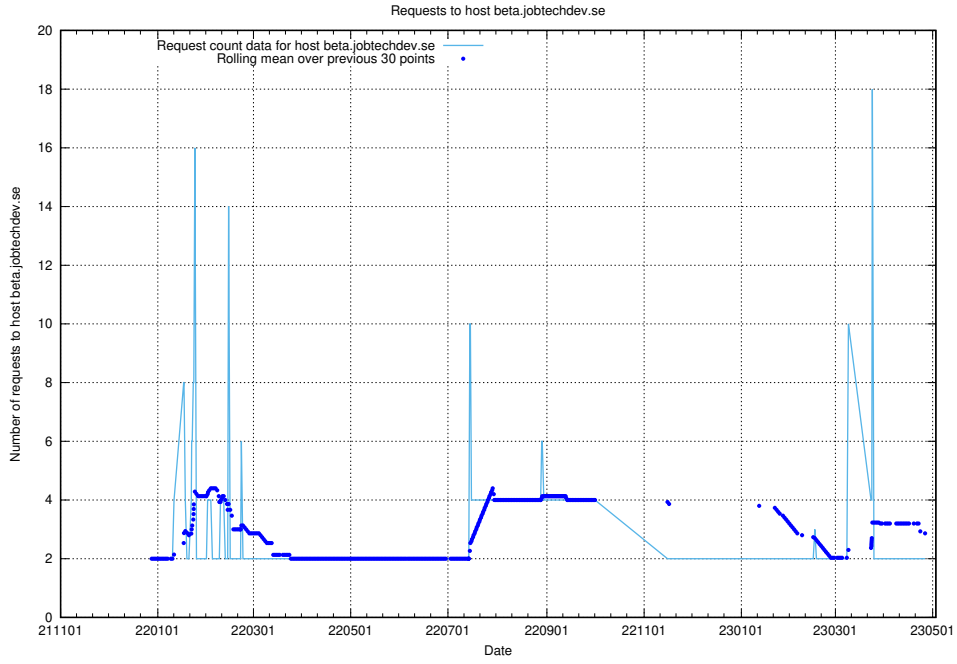

7.366 Usage of beta.jobtechdev.se

Here, we count the number of requests to host beta.jobtechdev.se.