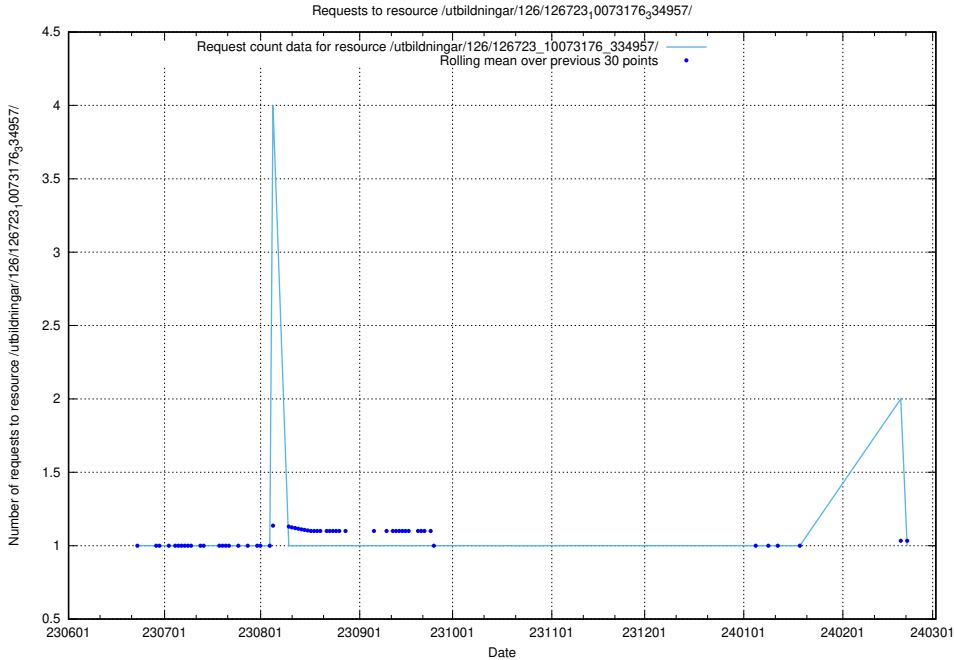

5.5629 Usage of /utbildningar/126/126723_10073176_334957/

Here, we count the number of requests to resource /utbildningar/126/126723_10073176_334957/.