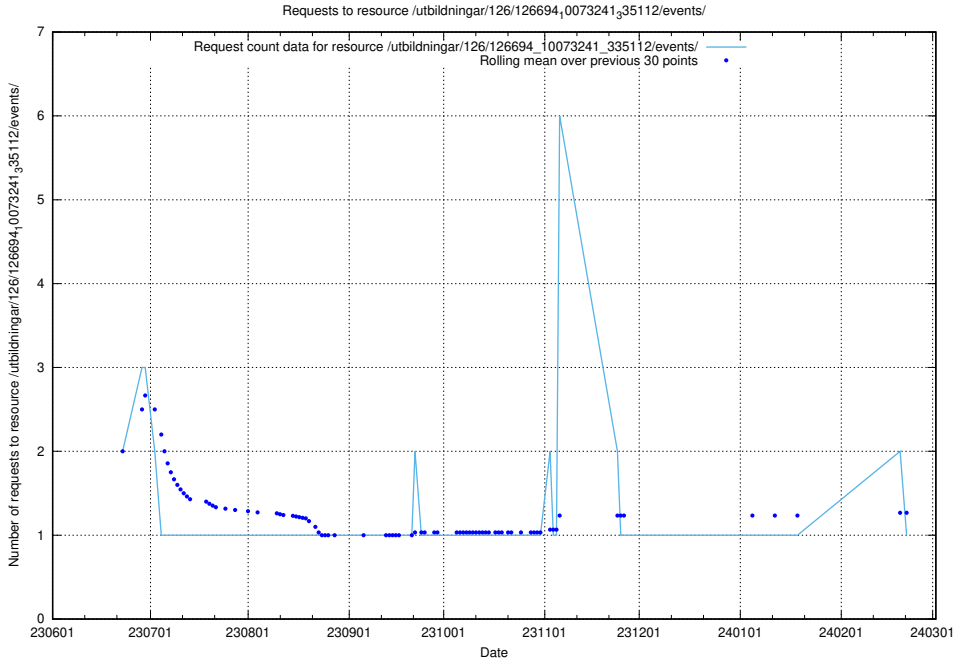

5.5589 Usage of /utbildningar/126/126694_10073241_335112/events/

Here, we count the number of requests to resource /utbildningar/126/126694_10073241_335112/events/