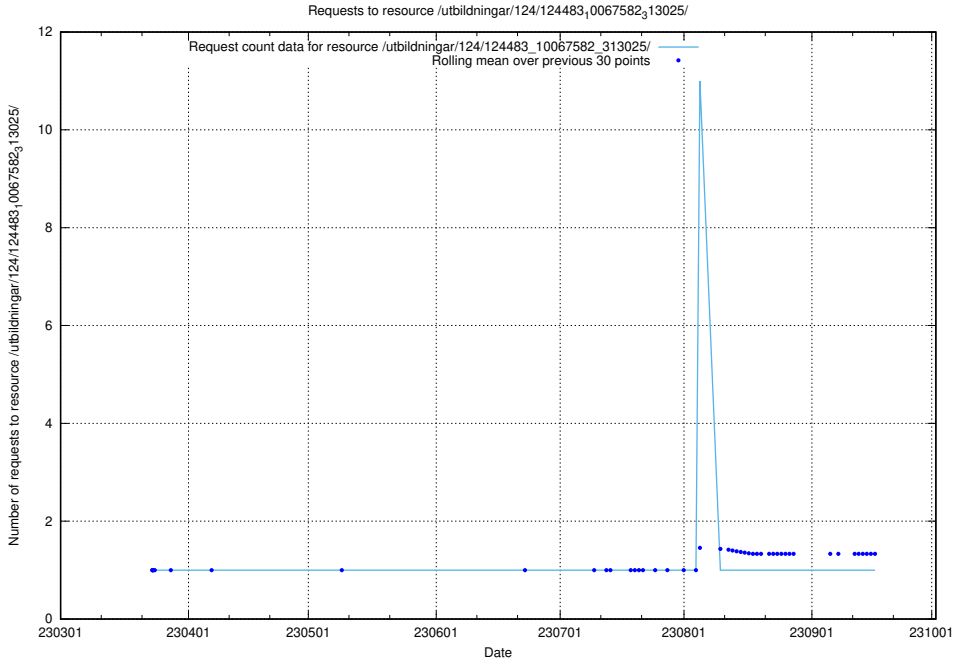

5.2819 Usage of /utbildningar/124/124483_10067582_313025/

Here, we count the number of requests to resource /utbildningar/124/124483_10067582_313025/.