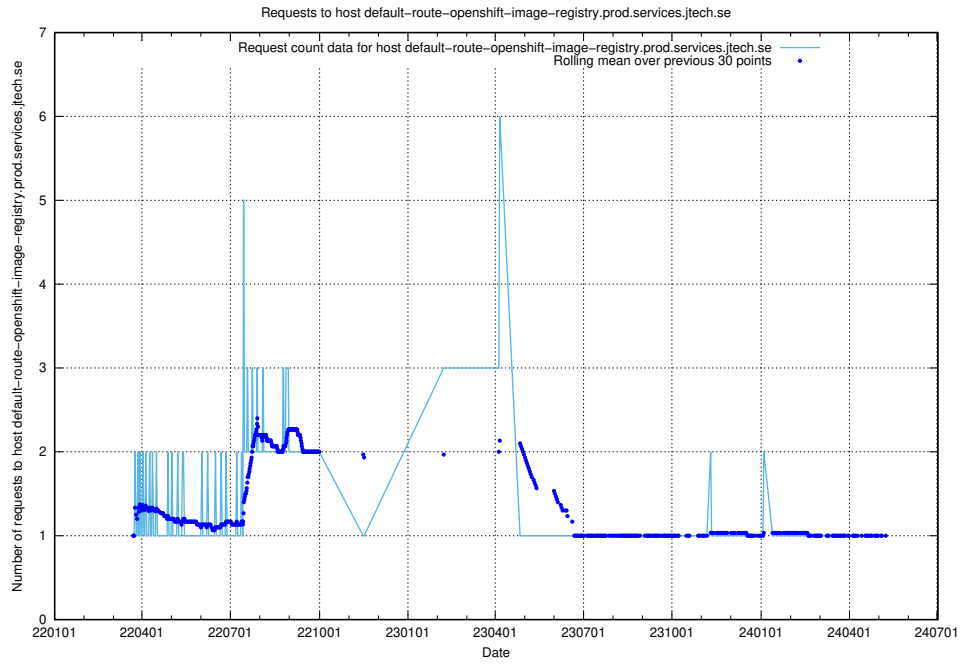

7.645 Usage of default-route-openshift-image-registry.prod.services.jtech.se

Here, we count the number of requests to host default-route-openshift-image-registry.prod.services.jtech.se.