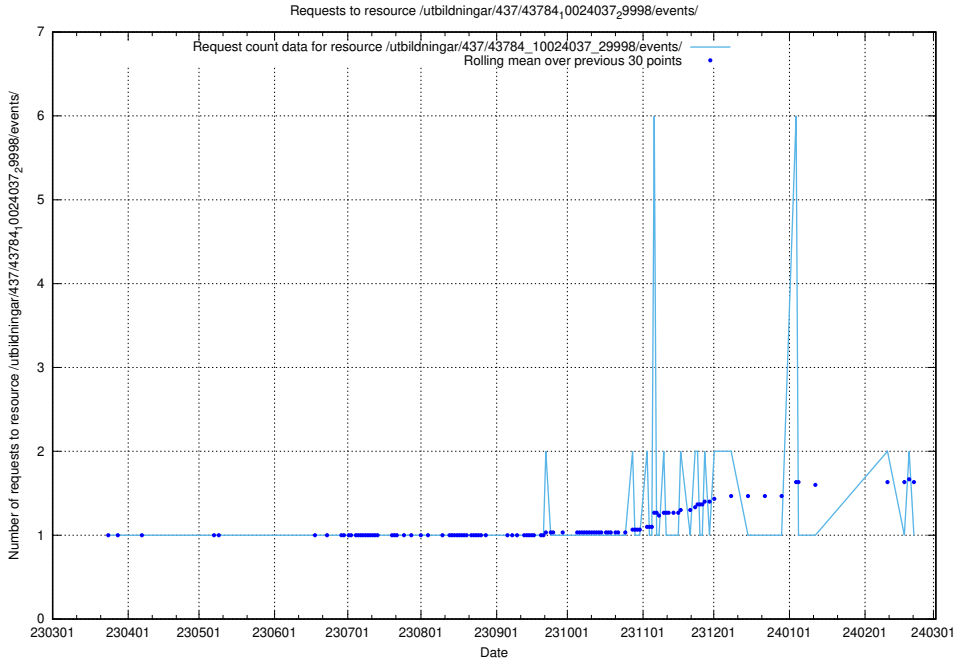

5.6189 Usage of /utbildningar/437/43784_10024037_29998/events/

Here, we count the number of requests to resource /utbildningar/437/43784_10024037_29998/events/.