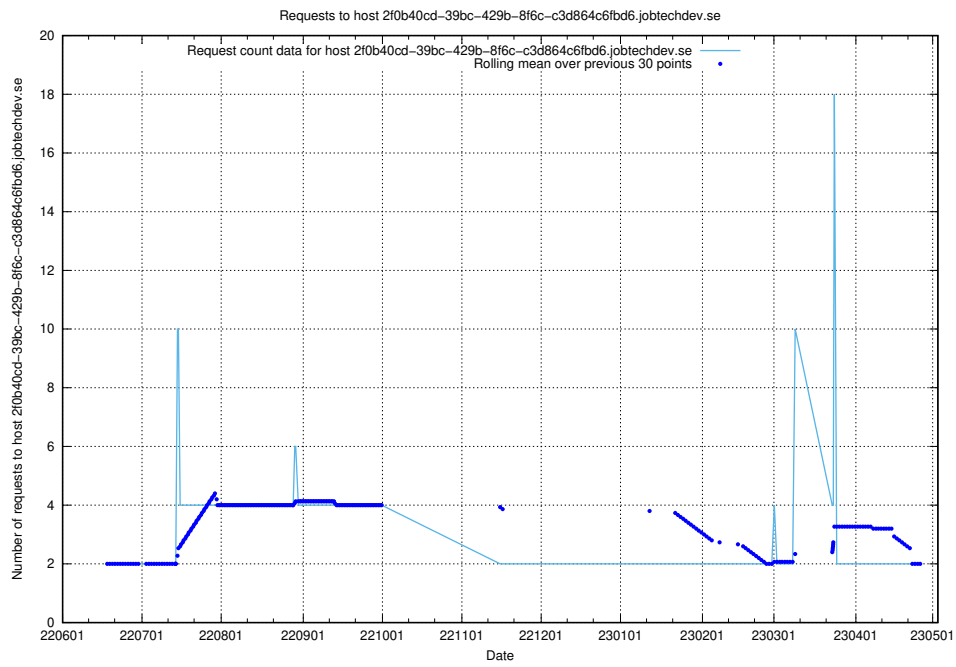

7.408 Usage of 2f0b40cd-39bc-429b-8f6c-c3d864c6fbd6.jobtechdev.se

Here, we count the number of requests to host 2f0b40cd-39bc-429b-8f6c-c3d864c6fbd6.jobtechdev.se.