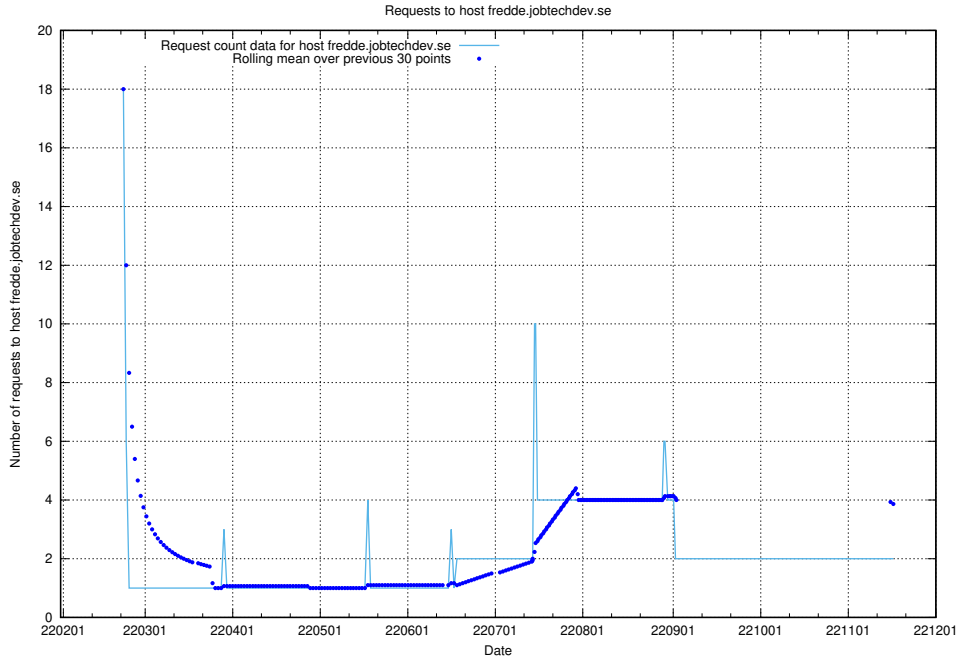

7.524 Usage of fredde.jobtechdev.se

Here, we count the number of requests to host fredde.jobtechdev.se.