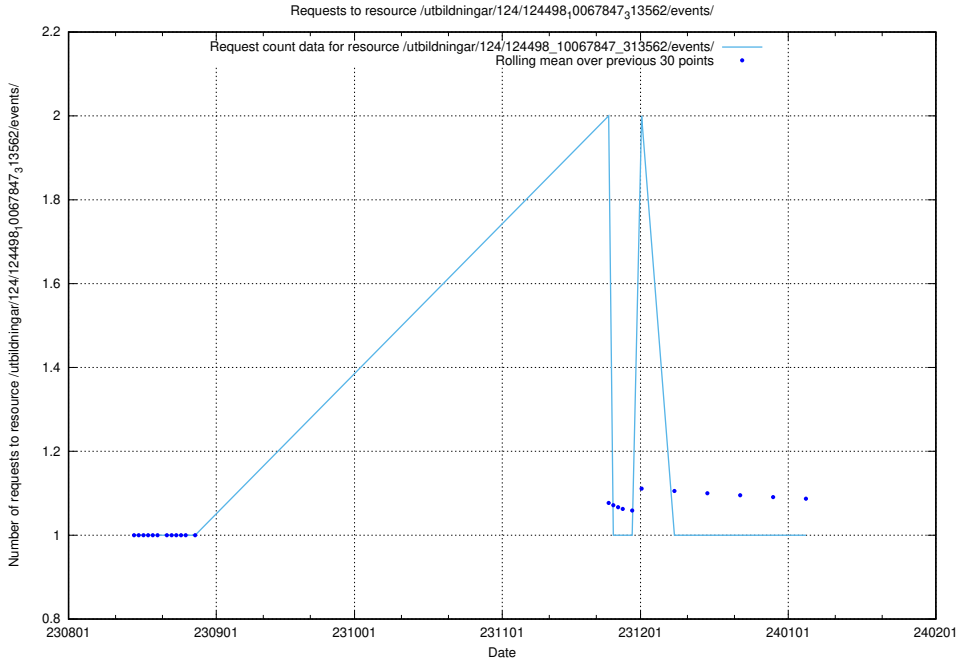

5.4820 Usage of /utbildningar/124/124498_10067847_313562/events/

Here, we count the number of requests to resource /utbildningar/124/124498_10067847_313562/events/