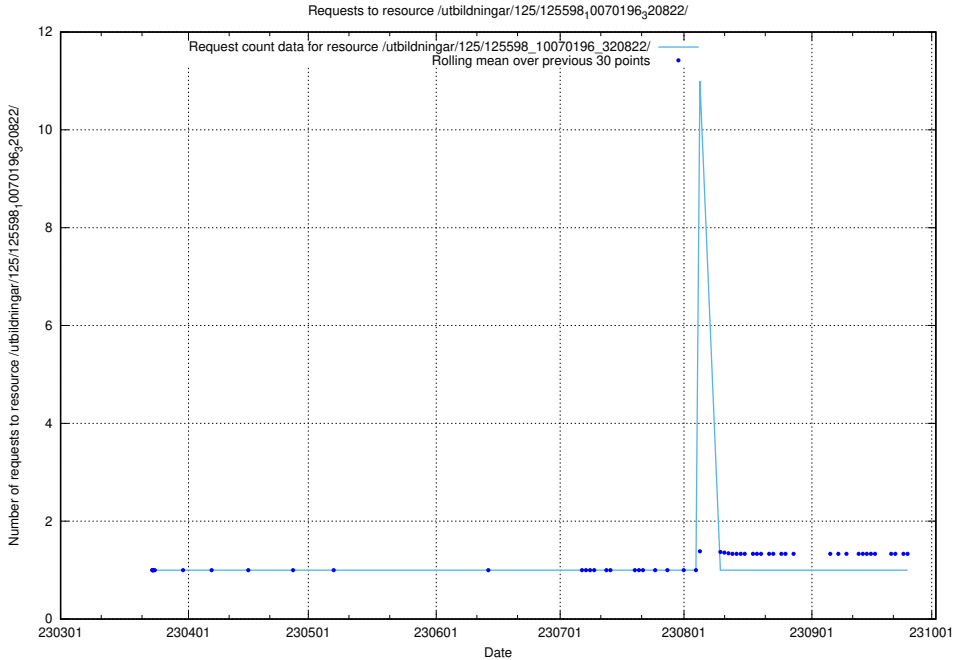

5.1113 Usage of /utbildningar/125/125598_10070196_320822/

Here, we count the number of requests to resource /utbildningar/125/125598_10070196_320822/.