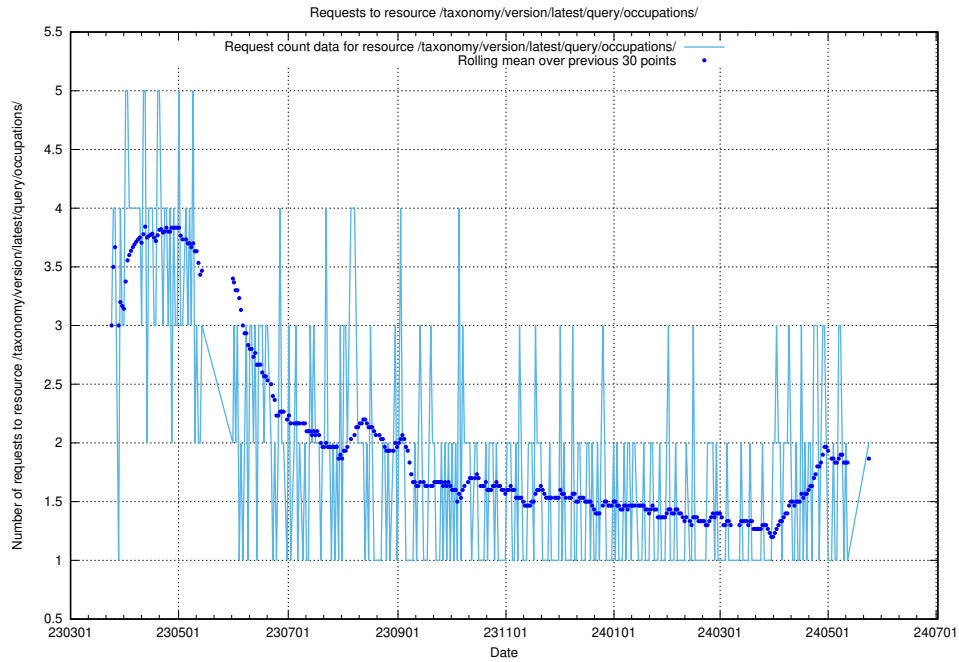

5.929 Usage of /taxonomy/version/latest/query/occupations/

Here, we count the number of requests to resource /taxonomy/version/latest/query/occupations/.