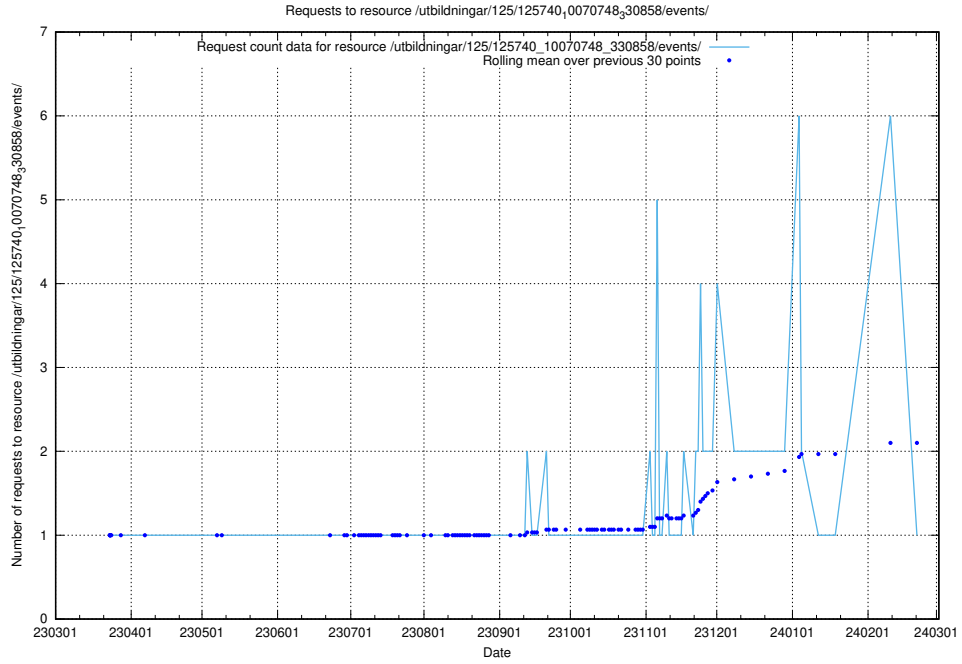

5.995 Usage of /utbildningar/125/125740_10070748_330858/events/

Here, we count the number of requests to resource /utbildningar/125/125740_10070748_330858/events/