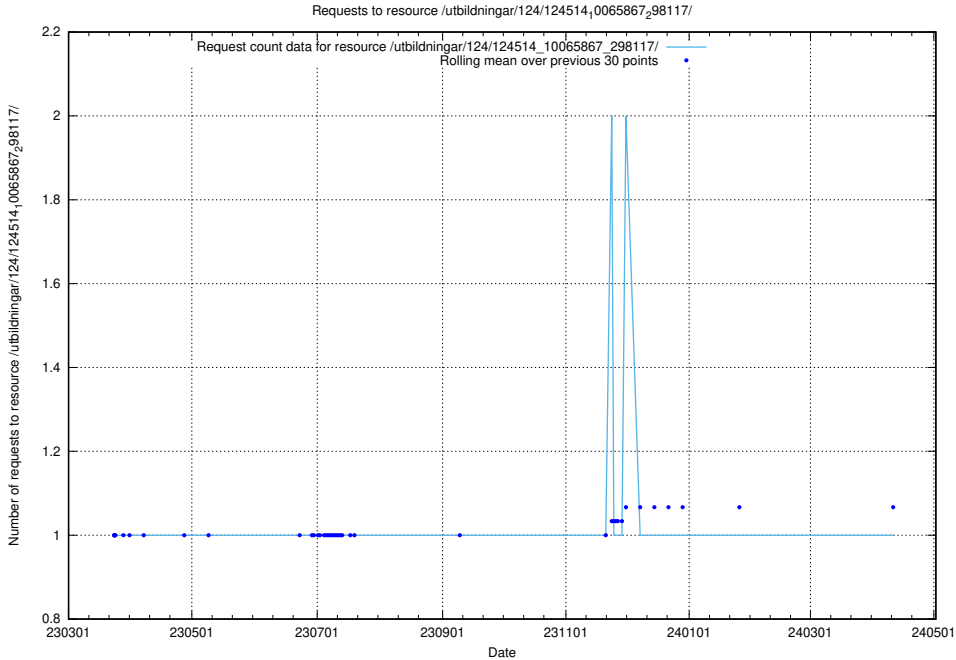

5.2028 Usage of /utbildningar/124/124514_10065867_298117/

Here, we count the number of requests to resource /utbildningar/124/124514_10065867_298117/.