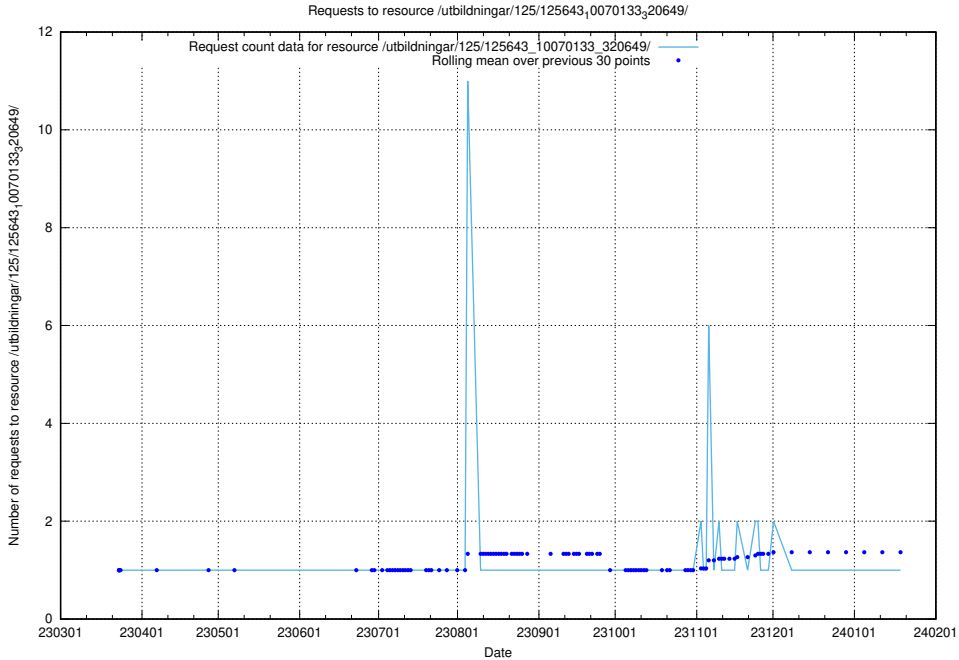

5.1071 Usage of /utbildningar/125/125643_10070133_320649/

Here, we count the number of requests to resource /utbildningar/125/125643_10070133_320649/.