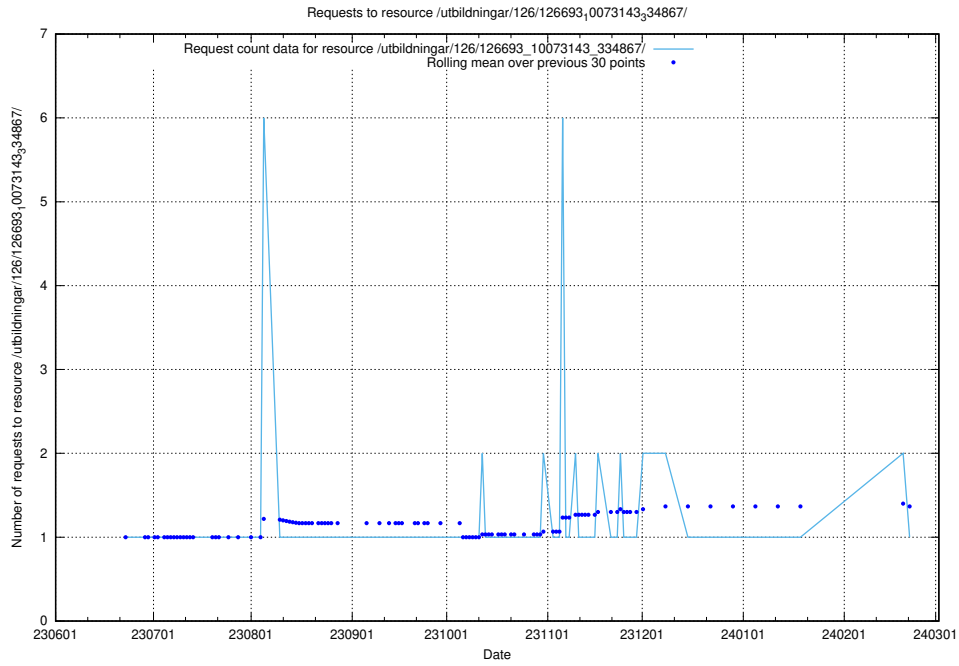

5.5669 Usage of /utbildningar/126/126693_10073143_334867/

Here, we count the number of requests to resource /utbildningar/126/126693_10073143_334867/.