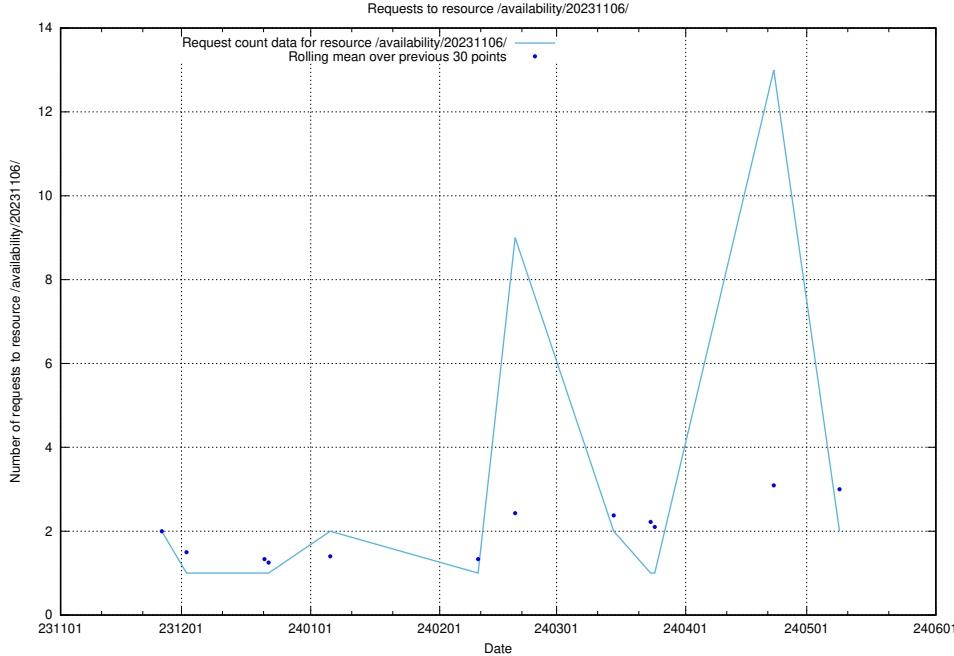

### 5.680 Usage of /availability/20231106/

Here, we count the number of requests to resource /availability/20231106/.