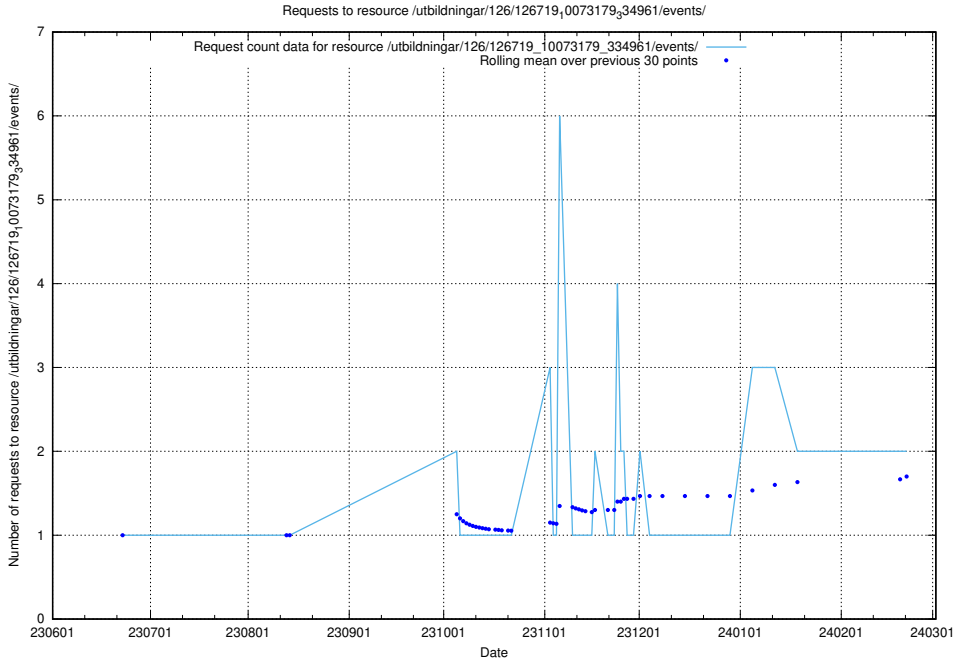

5.840 Usage of /utbildningar/126/126719_10073179_334961/events/

Here, we count the number of requests to resource /utbildningar/126/126719_10073179_334961/events/