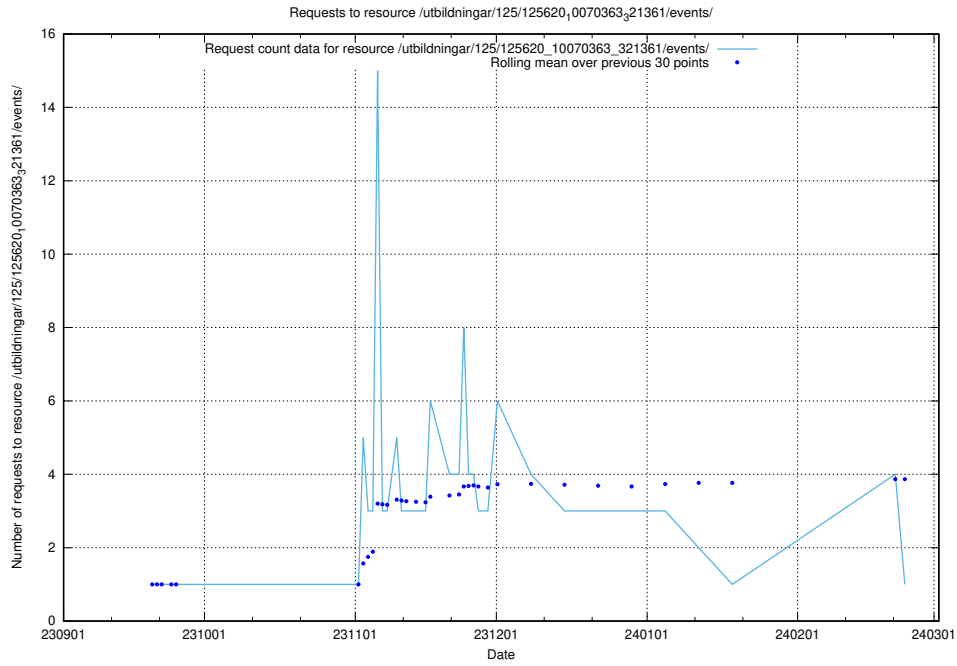

5.4557 Usage of /utbildningar/125/125620_10070363_321361/events/

Here, we count the number of requests to resource /utbildningar/125/125620_10070363_321361/events/