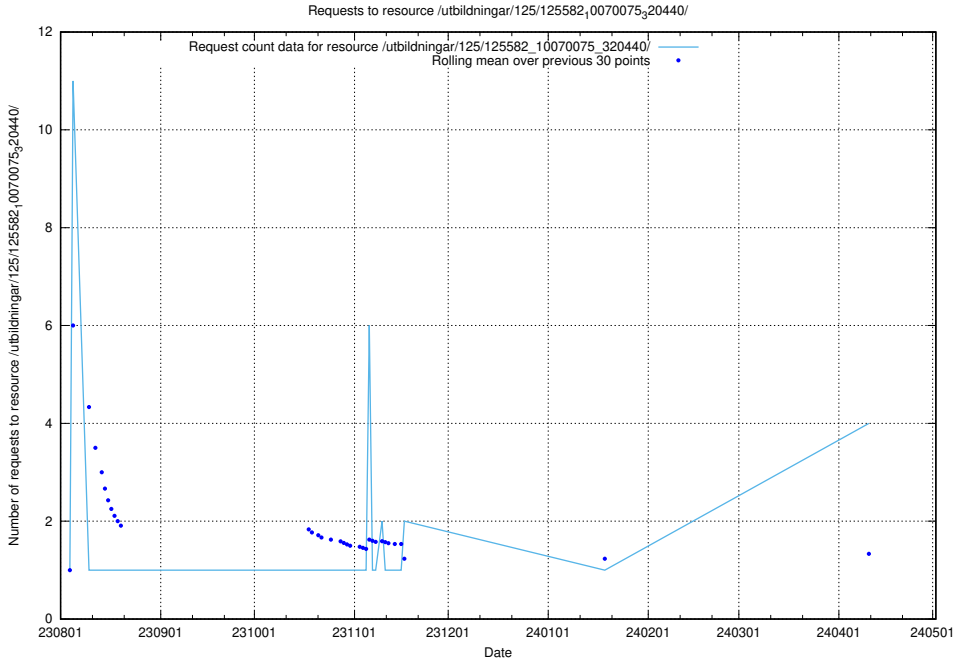

5.218 Usage of /utbildningar/125/125582_10070075_320440/

Here, we count the number of requests to resource /utbildningar/125/125582_10070075_320440/.