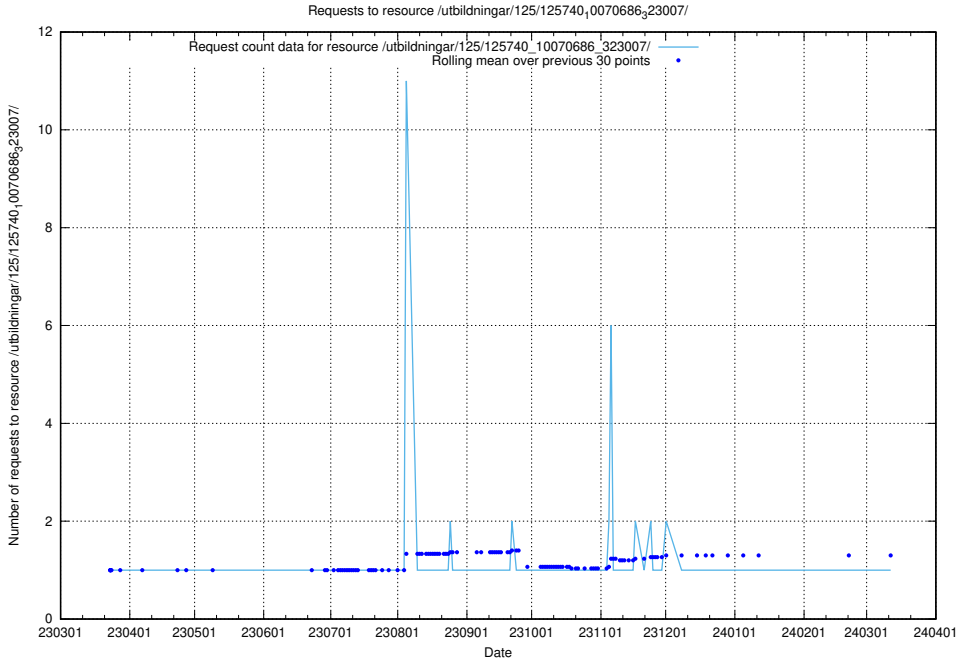

5.1004 Usage of /utbildningar/125/125740_10070686_323007/

Here, we count the number of requests to resource /utbildningar/125/125740_10070686_323007/.