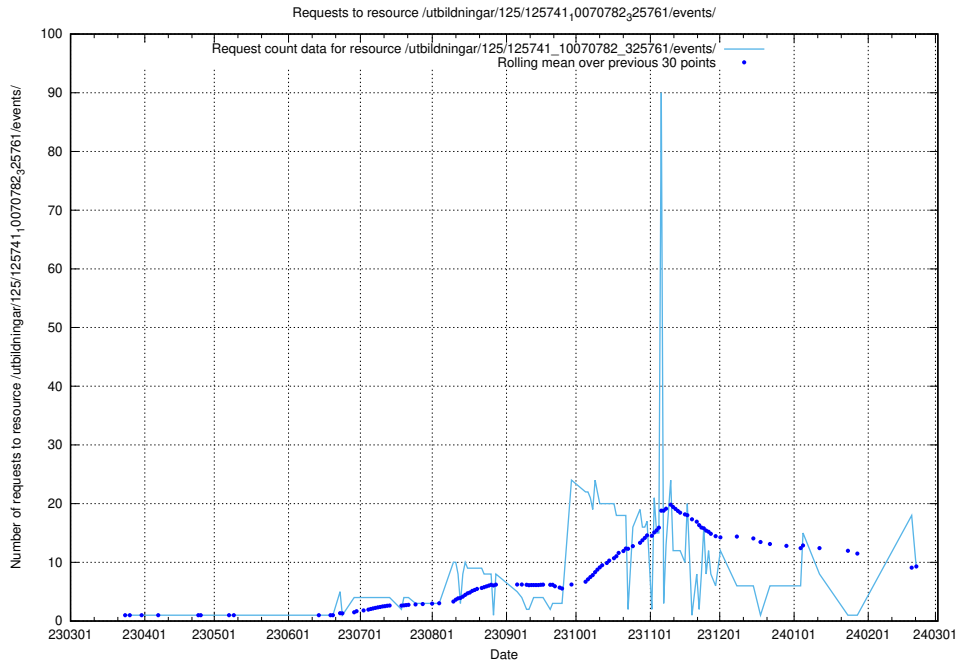

5.33 Usage of /utbildningar/125/125741_10070782_325761/events/

Here, we count the number of requests to resource /utbildningar/125/125741_10070782_325761/events/