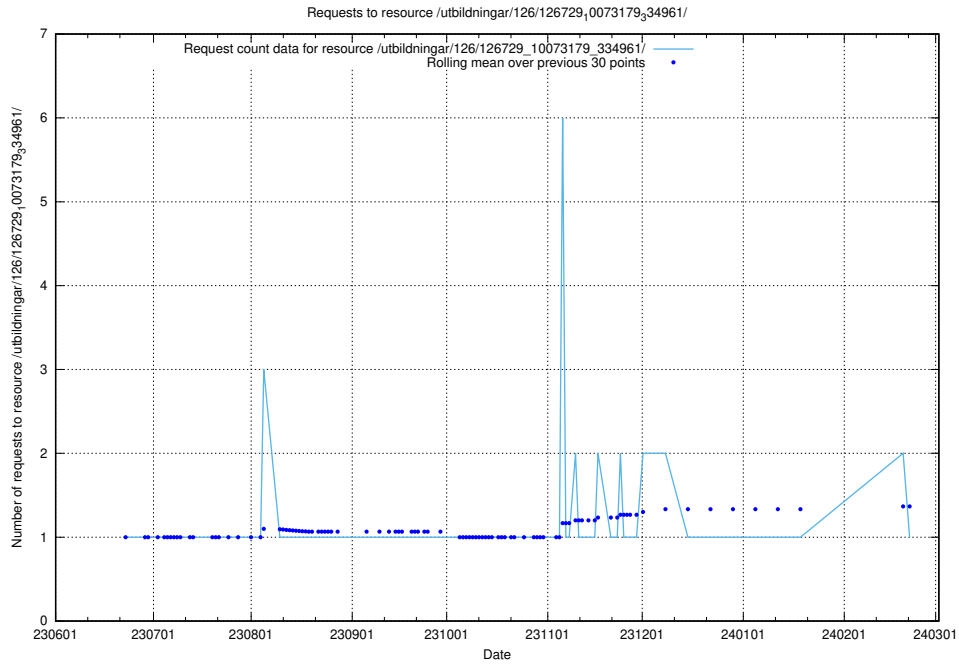

5.5622 Usage of /utbildningar/126/126729_10073179_334961/

Here, we count the number of requests to resource /utbildningar/126/126729_10073179_334961/.