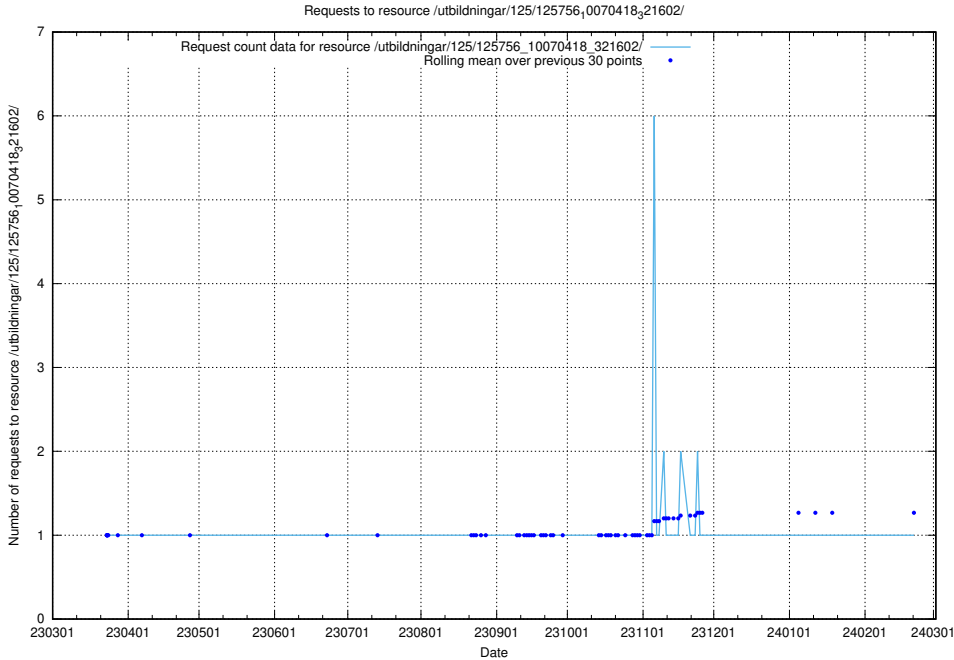

5.6458 Usage of /utbildningar/125/125756_10070418_321602/

Here, we count the number of requests to resource /utbildningar/125/125756_10070418_321602/.