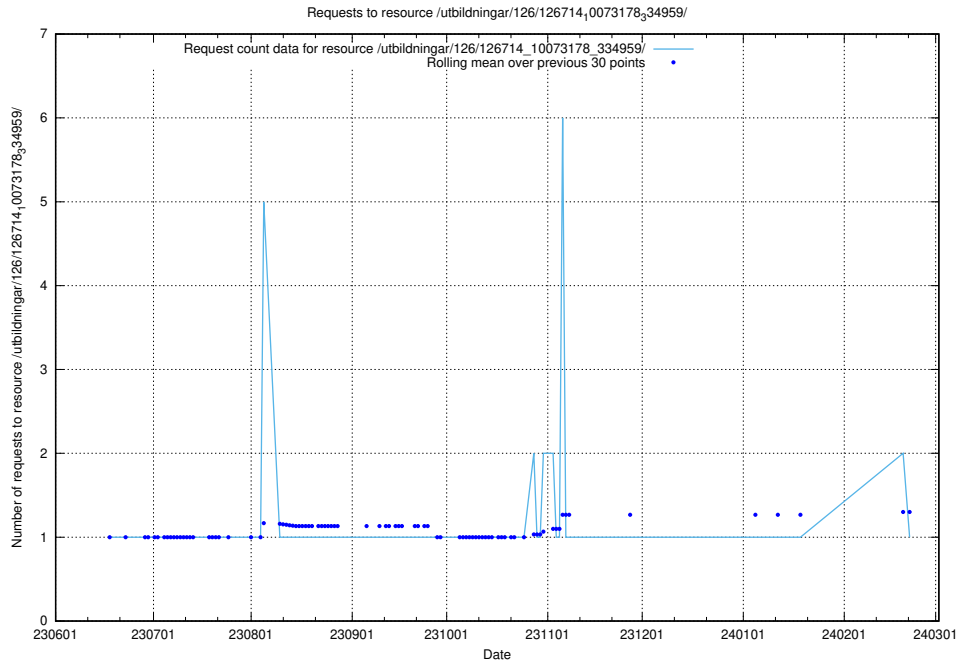

5.5880 Usage of /utbildningar/126/126714_10073178_334959/

Here, we count the number of requests to resource /utbildningar/126/126714_10073178_334959/.