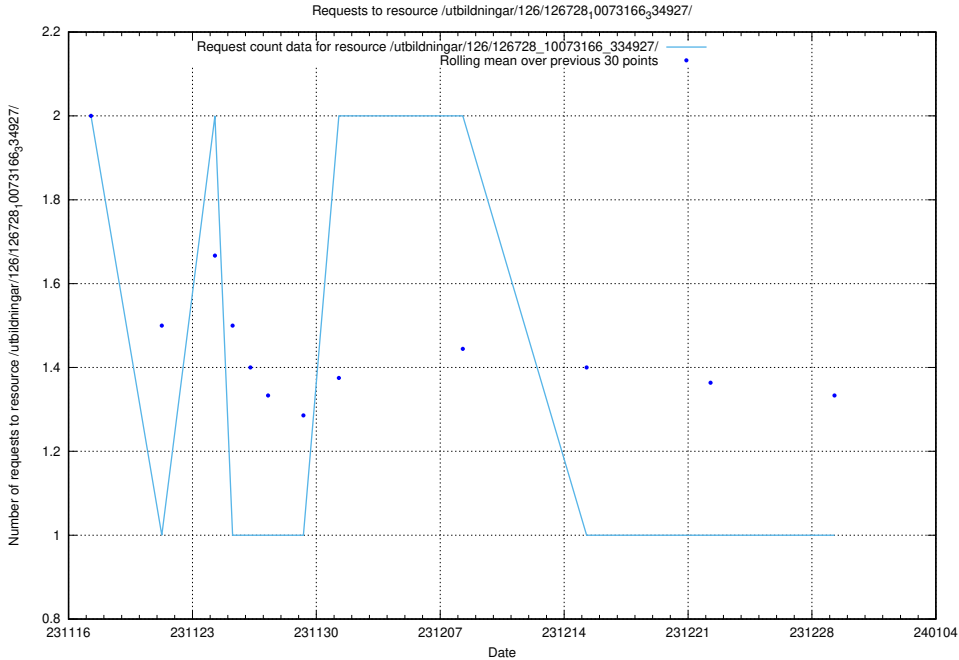

5.4106 Usage of /utbildningar/126/126728_10073166_334927/

Here, we count the number of requests to resource /utbildningar/126/126728_10073166_334927/.