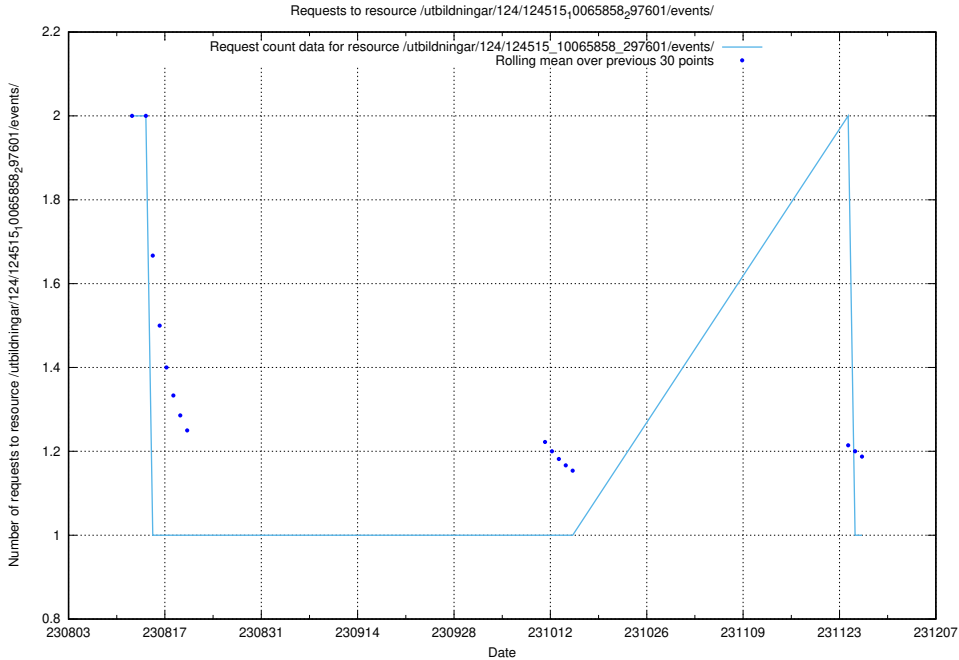

5.4828 Usage of /utbildningar/124/124515_10065858_297601/events/

Here, we count the number of requests to resource /utbildningar/124/124515_10065858_297601/events/