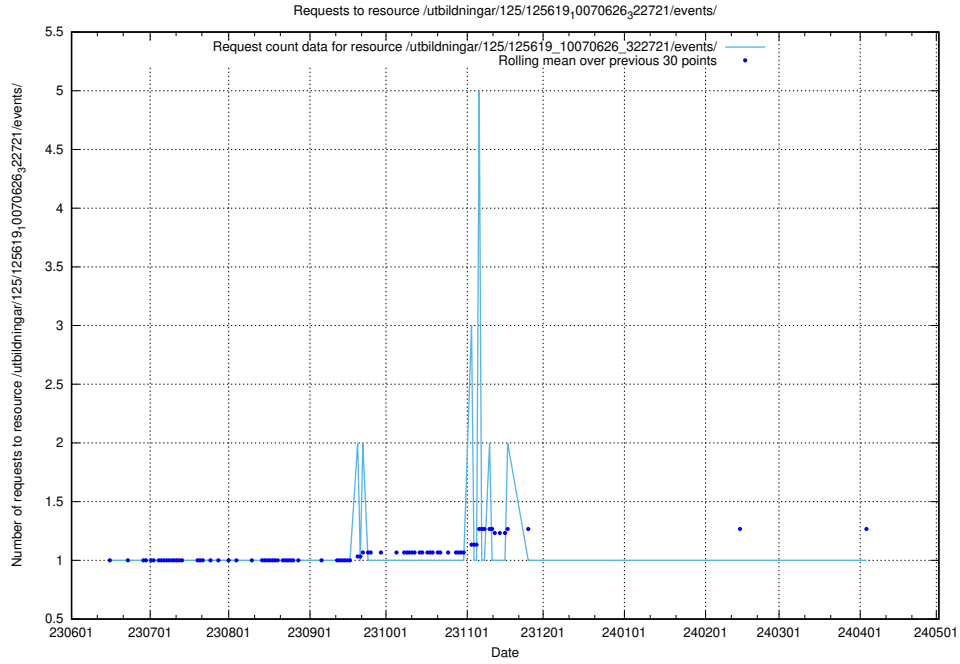

5.5899 Usage of /utbildningar/125/125619_10070626_322721/events/

Here, we count the number of requests to resource /utbildningar/125/125619_10070626_322721/events/