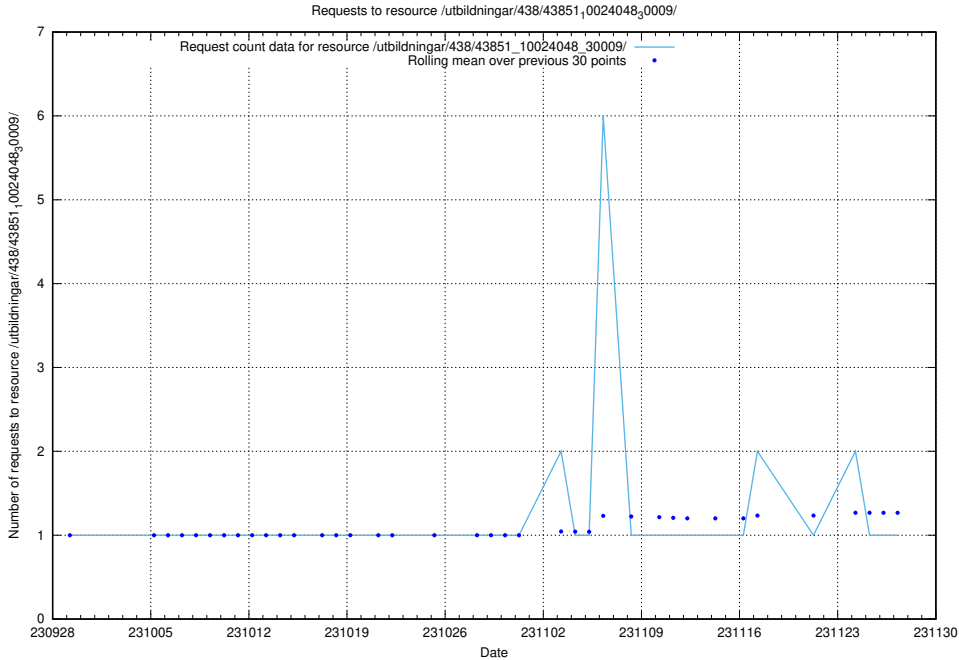

5.4468 Usage of /utbildningar/438/43851_10024048_30009/

Here, we count the number of requests to resource /utbildningar/438/43851_10024048_30009/.