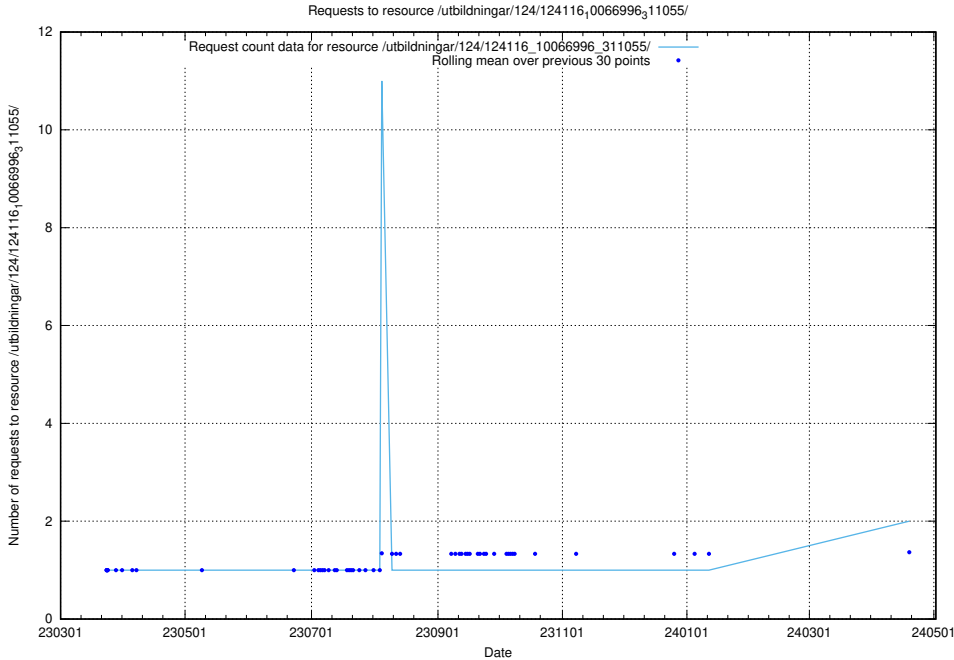

### 5.713 Usage of /utbildningar/124/124116\_10066996\_311055/

Here, we count the number of requests to resource /utbildningar/124/124116\_10066996\_311055/.