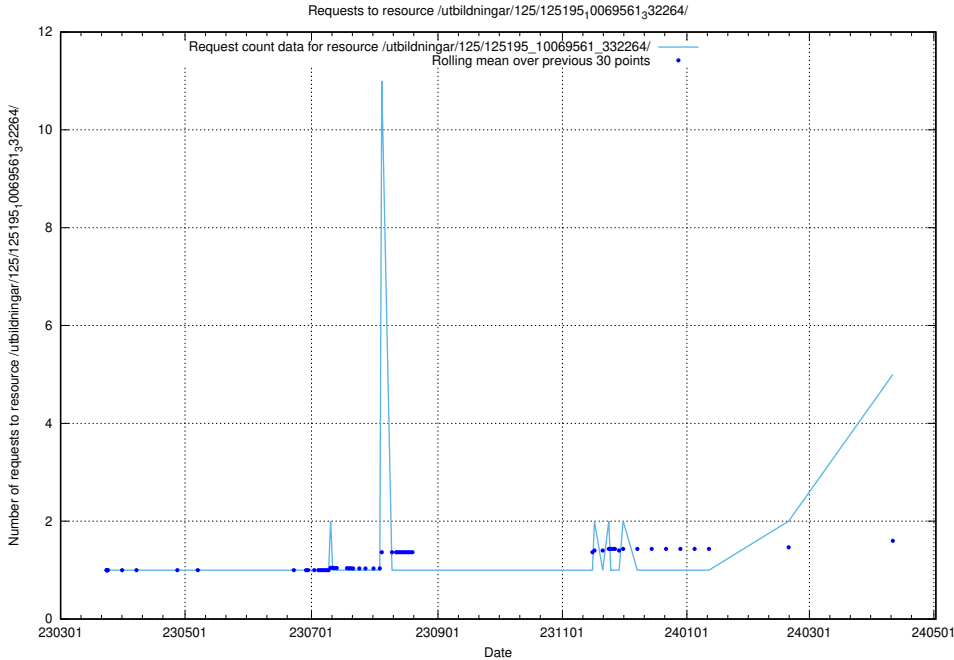

5.108 Usage of /utbildningar/125/125195_10069561_332264/

Here, we count the number of requests to resource /utbildningar/125/125195_10069561_332264/.