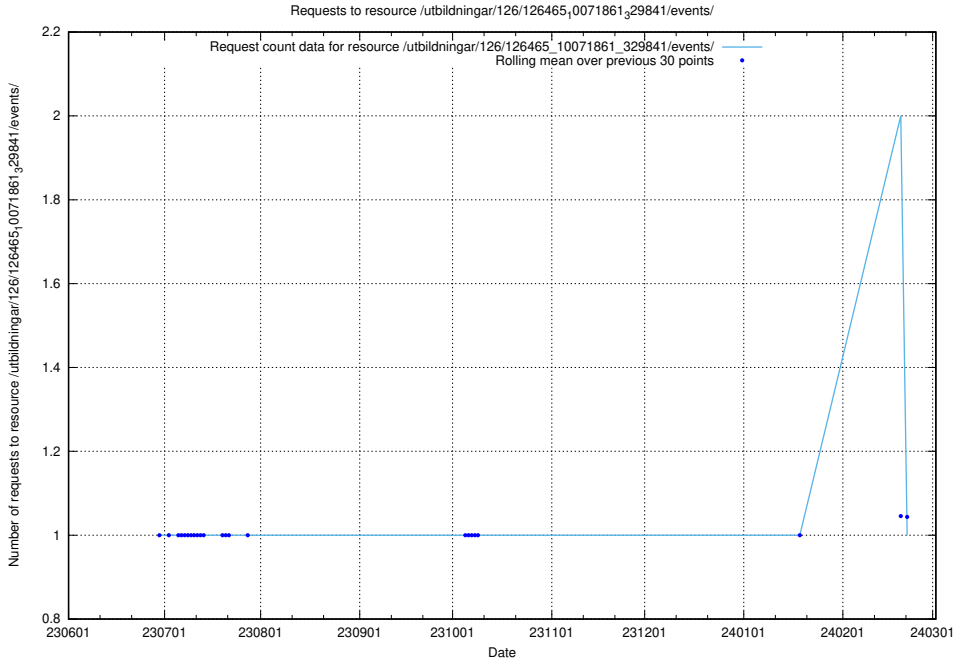

5.5401 Usage of /utbildningar/126/126465_10071861_329841/events/

Here, we count the number of requests to resource /utbildningar/126/126465_10071861_329841/events/