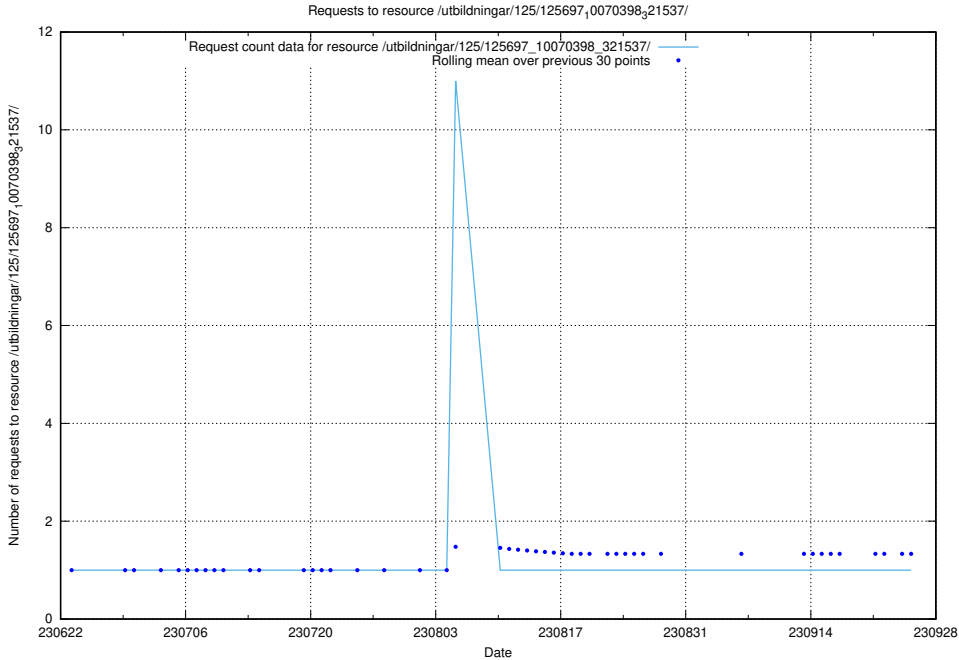

5.5737 Usage of /utbildningar/125/125697_10070398_321537/

Here, we count the number of requests to resource /utbildningar/125/125697_10070398_321537/.