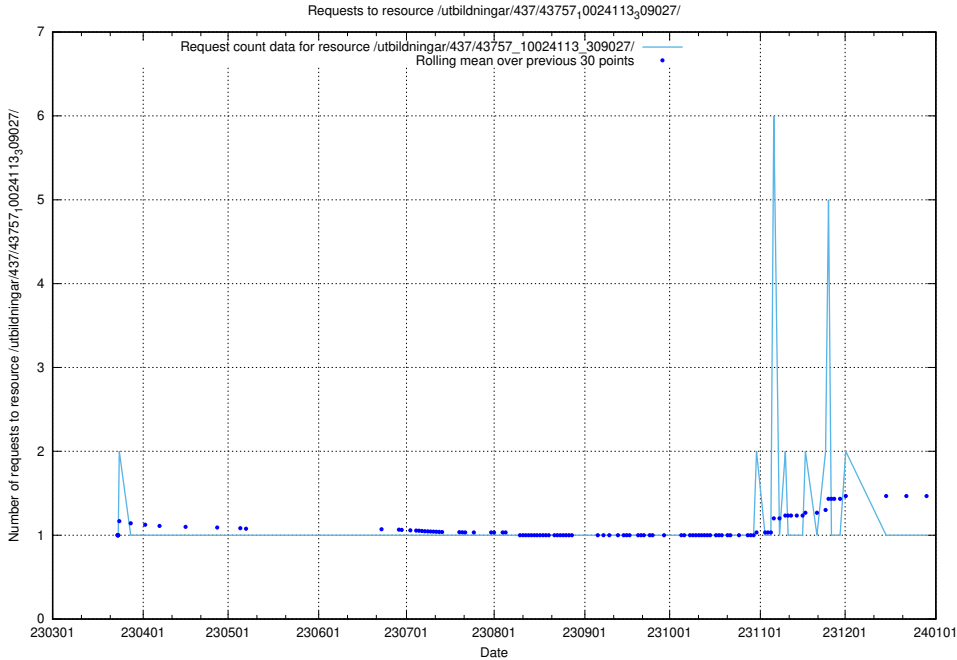

5.6379 Usage of /utbildningar/437/43757_10024113_309027/

Here, we count the number of requests to resource /utbildningar/437/43757_10024113_309027/.