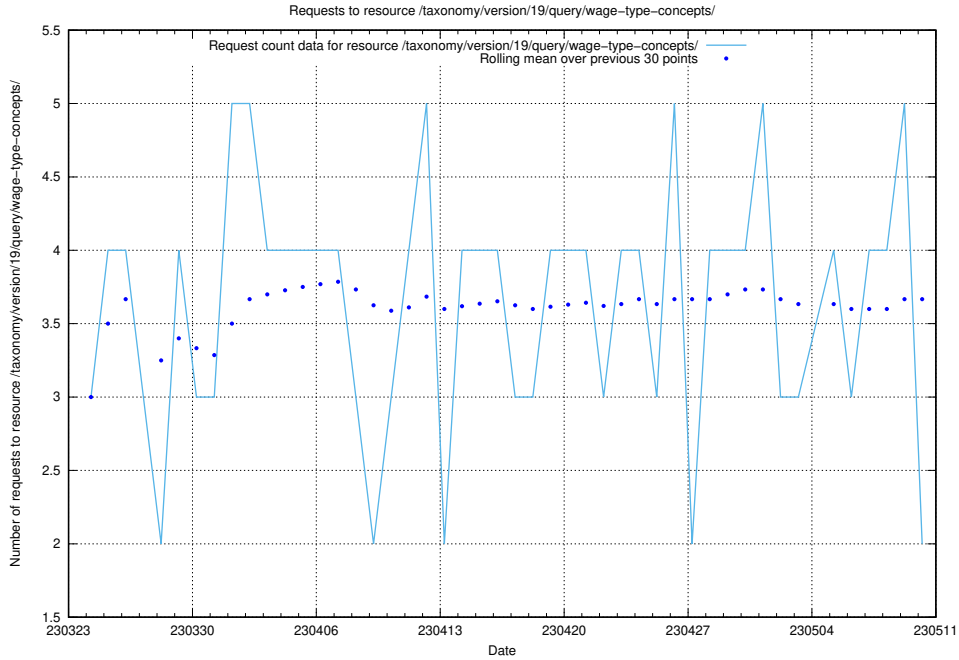

5.943 Usage of /taxonomy/version/19/query/wage-type-concepts/

Here, we count the number of requests to resource /taxonomy/version/19/query/wage-type-concepts/.