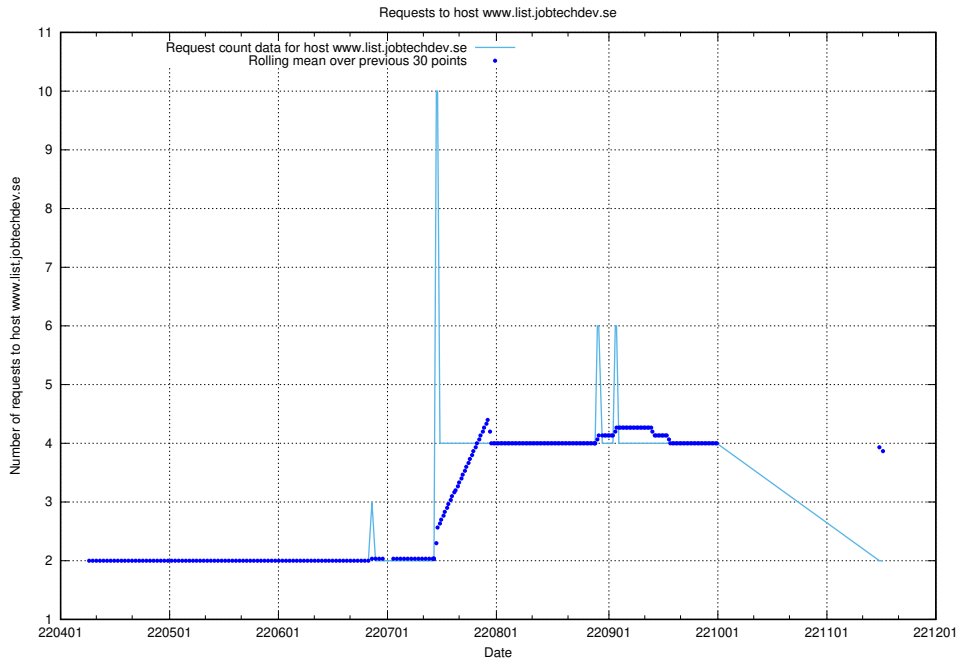

7.476 Usage of `www.list.jobtechdev.se`

Here, we count the number of requests to host `www.list.jobtechdev.se`.