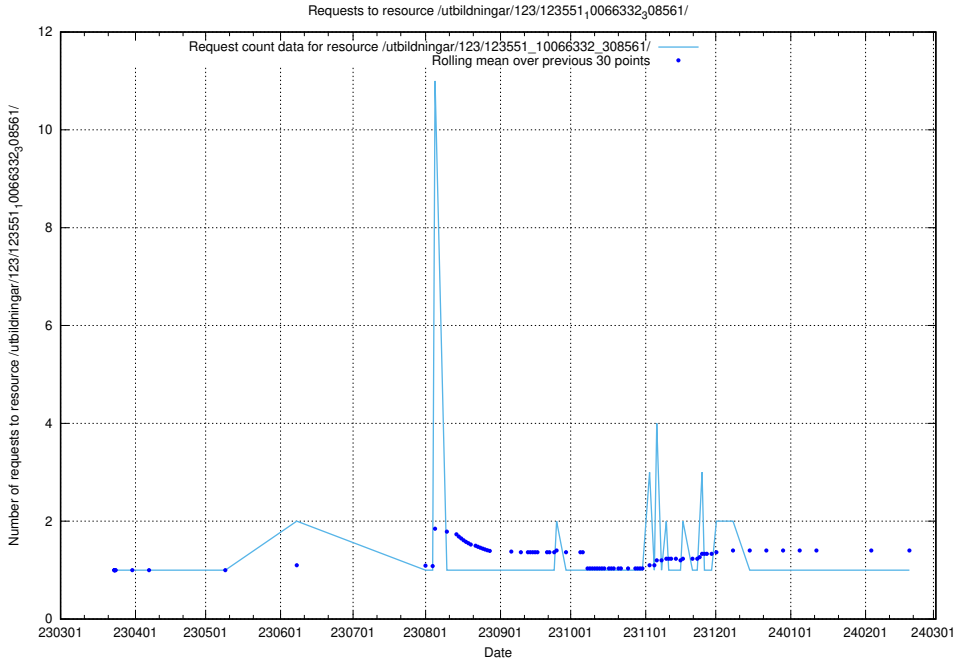

5.4517 Usage of /utbildningar/123/123551_10066332_308561/

Here, we count the number of requests to resource /utbildningar/123/123551_10066332_308561/.