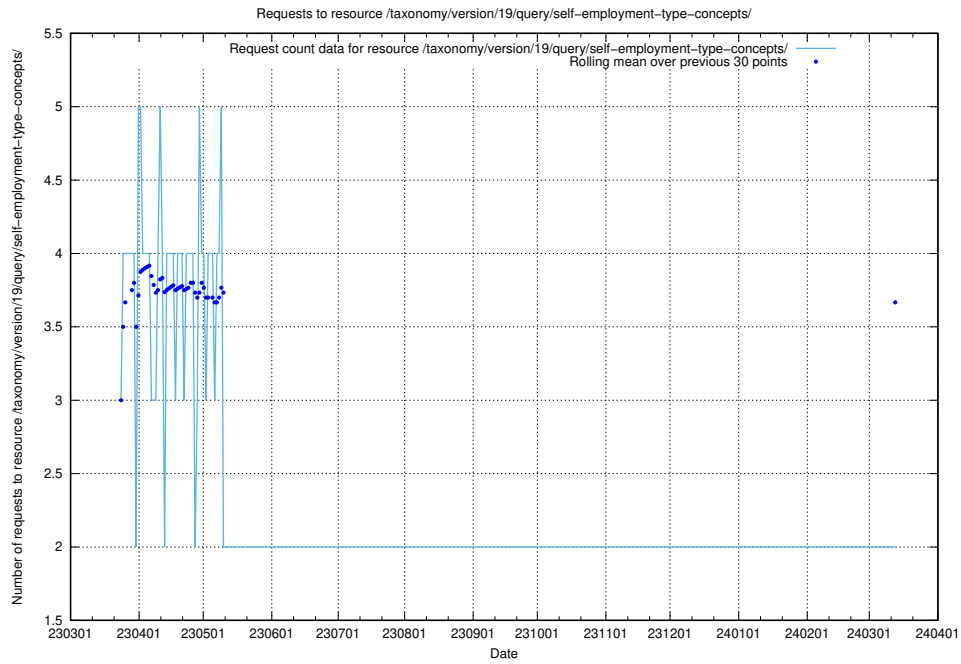

5.948 Usage of /taxonomy/version/19/query/self-employment-type-concepts/

Here, we count the number of requests to resource /taxonomy/version/19/query/self-employment-type-concepts/.