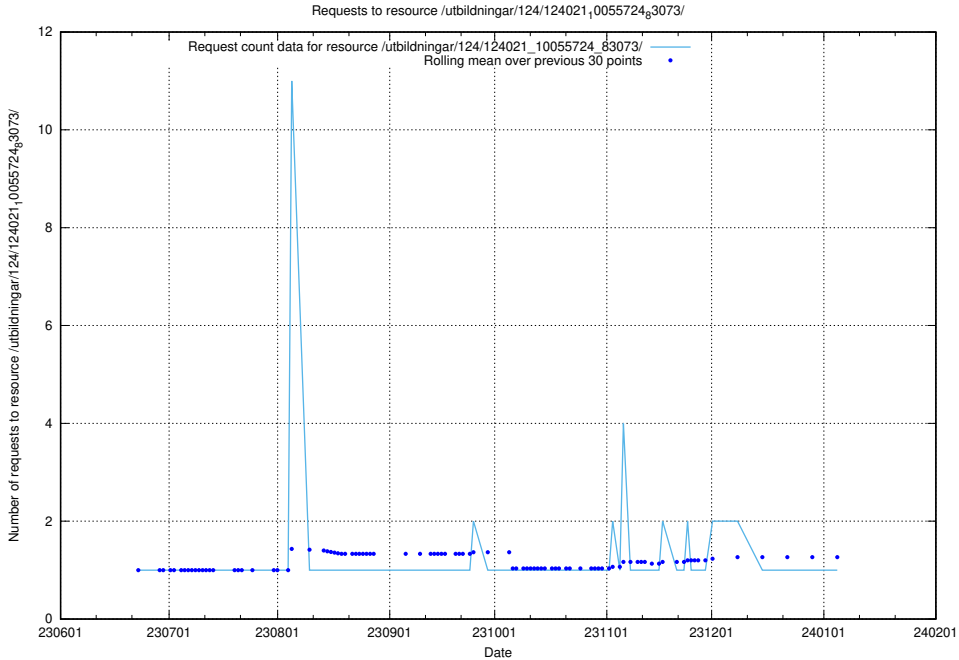

5.5843 Usage of /utbildningar/124/124021_10055724_83073/

Here, we count the number of requests to resource /utbildningar/124/124021_10055724_83073/.