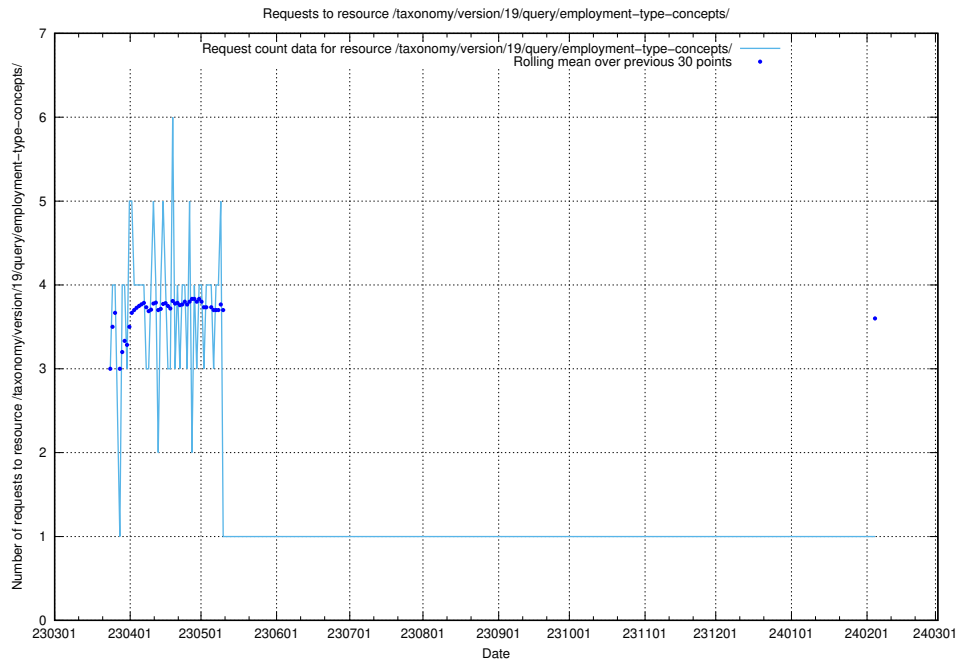

5.6150 Usage of /taxonomy/version/19/query/employment-type-concepts/

Here, we count the number of requests to resource /taxonomy/version/19/query/employment-type-concepts/.