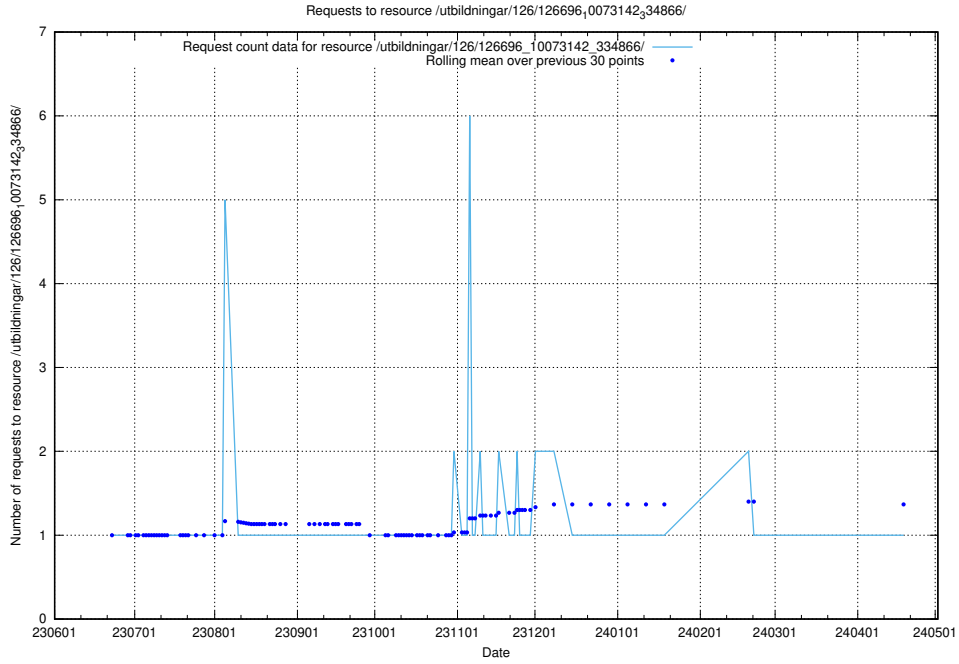

5.5650 Usage of /utbildningar/126/126696_10073142_334866/

Here, we count the number of requests to resource /utbildningar/126/126696_10073142_334866/.