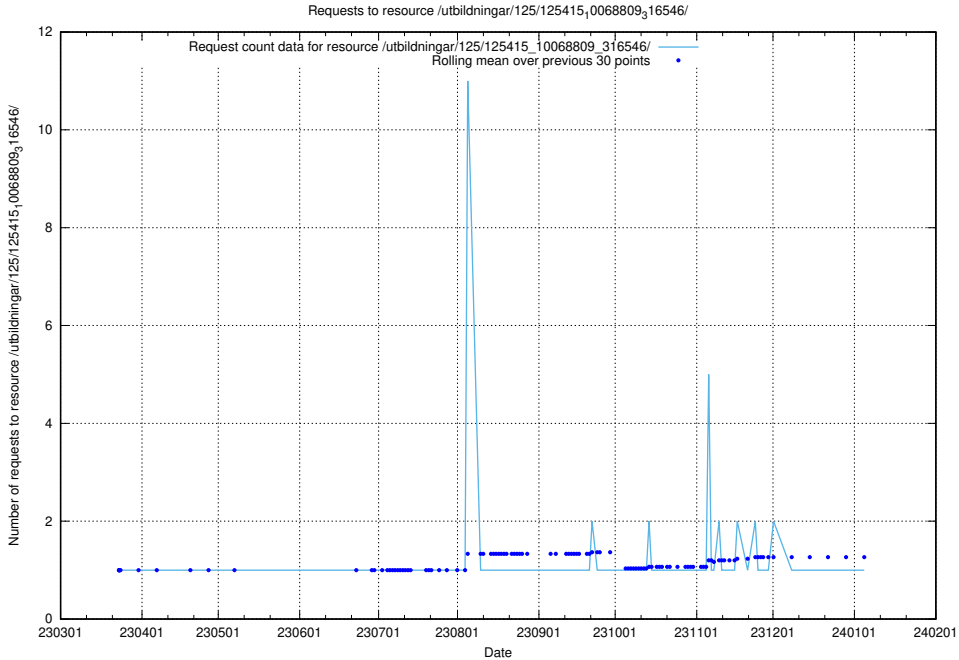

5.1126 Usage of /utbildningar/125/125415_10068809_316546/

Here, we count the number of requests to resource /utbildningar/125/125415_10068809_316546/.