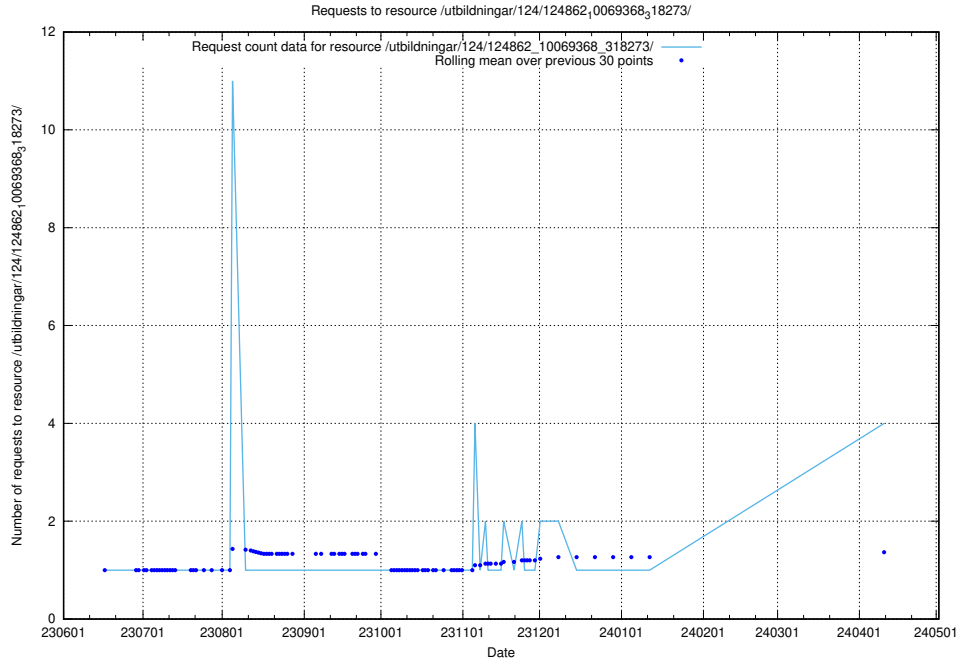

5.235 Usage of /utbildningar/124/124862_10069368_318273/

Here, we count the number of requests to resource /utbildningar/124/124862_10069368_318273/.