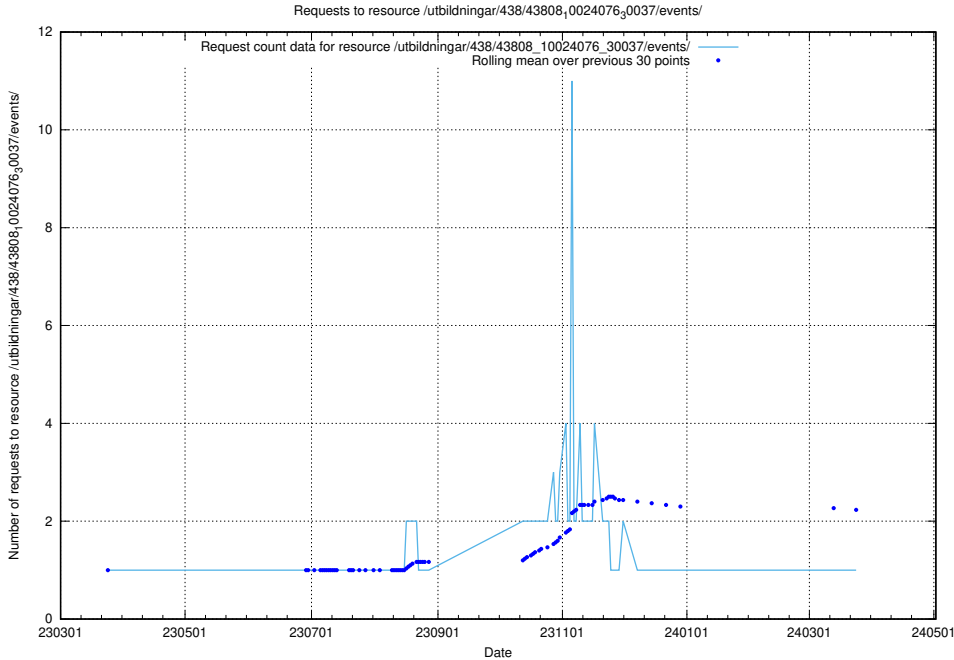

5.6178 Usage of /utbildningar/438/43808_10024076_30037/events/

Here, we count the number of requests to resource /utbildningar/438/43808_10024076_30037/events/.