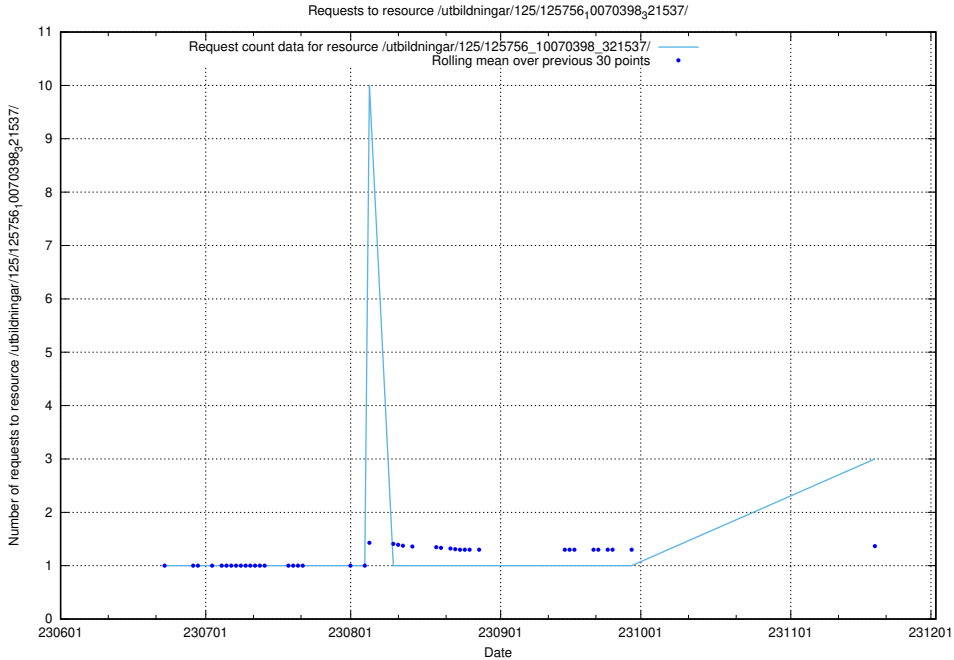

5.385 Usage of /utbildningar/125/125756_10070398_321537/

Here, we count the number of requests to resource /utbildningar/125/125756_10070398_321537/.