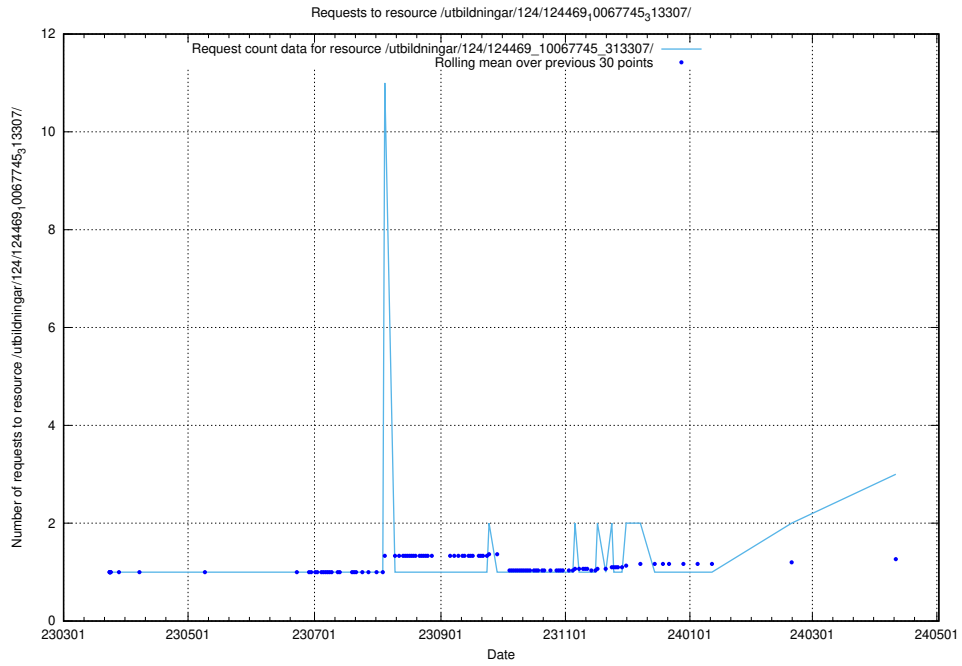

5.310 Usage of /utbildningar/124/124469_10067745_313307/

Here, we count the number of requests to resource /utbildningar/124/124469_10067745_313307/.