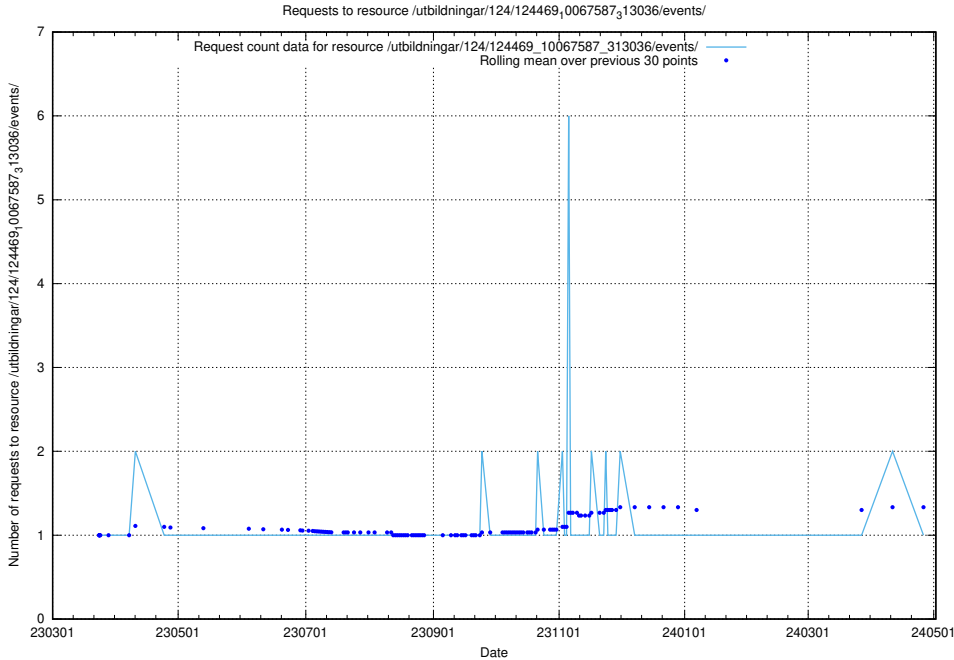

### 5.3295 Usage of /utbildningar/124/124469\_10067587\_313036/events/

Here, we count the number of requests to resource /utbildningar/124/124469\_10067587\_313036/events/