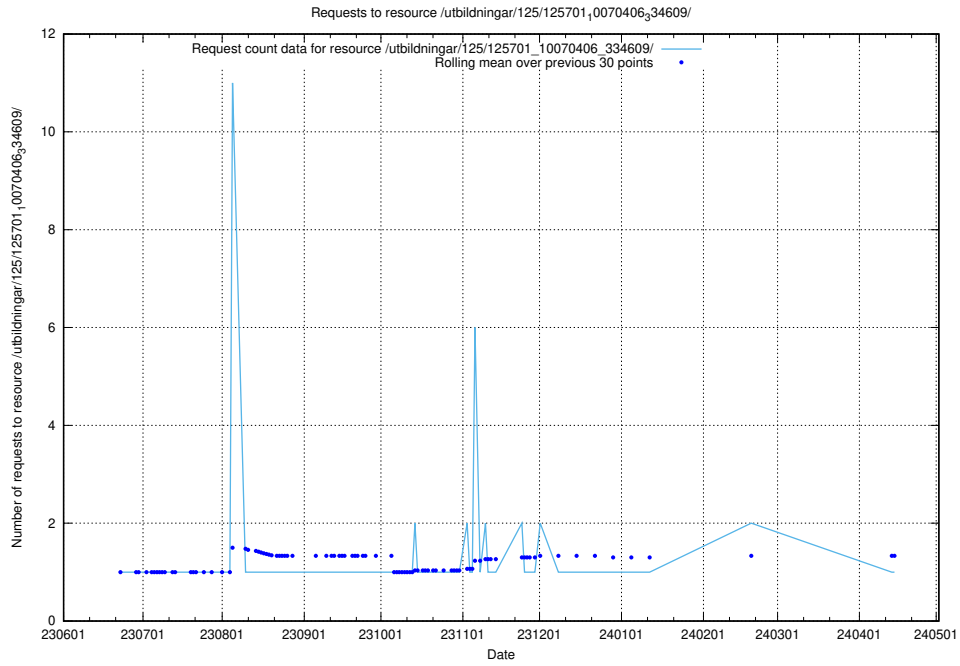

5.5731 Usage of /utbildningar/125/125701_10070406_334609/

Here, we count the number of requests to resource /utbildningar/125/125701_10070406_334609/.