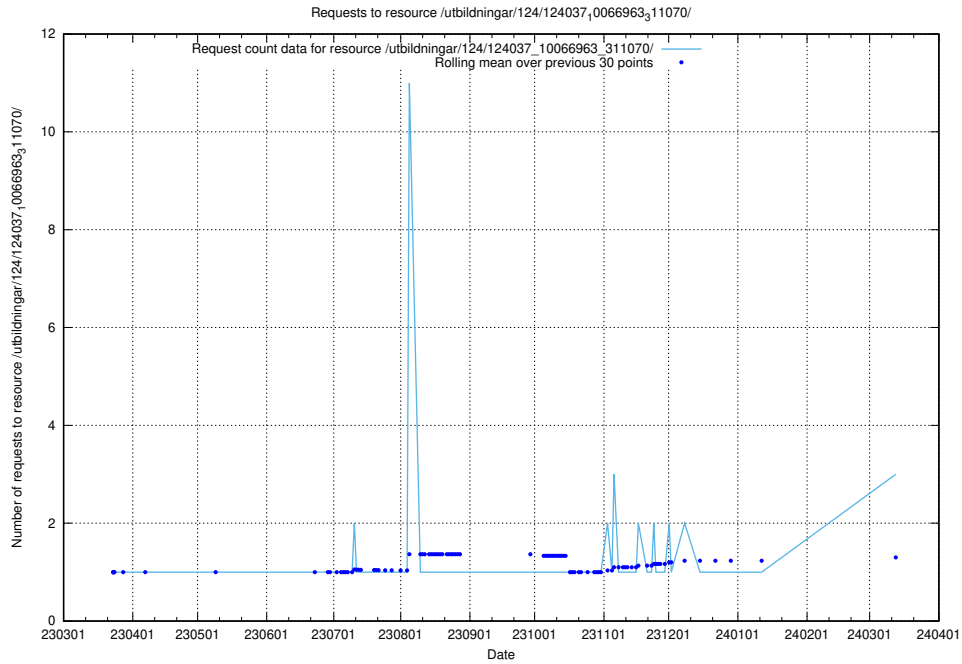

5.344 Usage of /utbildningar/124/124037_10066963_311070/

Here, we count the number of requests to resource /utbildningar/124/124037_10066963_311070/.