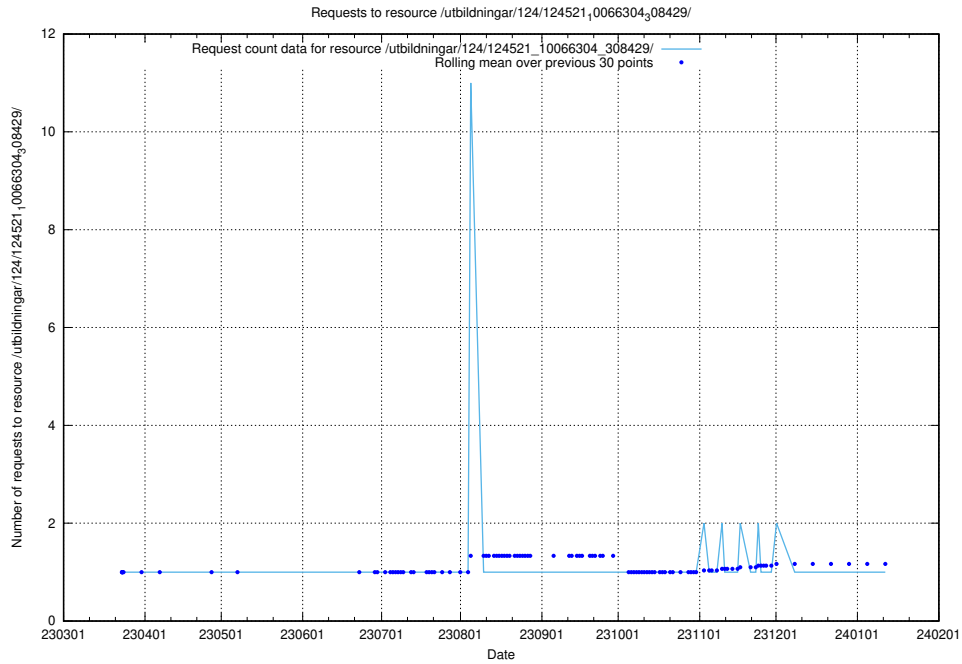

5.1247 Usage of /utbildningar/124/124521_10066304_308429/

Here, we count the number of requests to resource /utbildningar/124/124521_10066304_308429/.