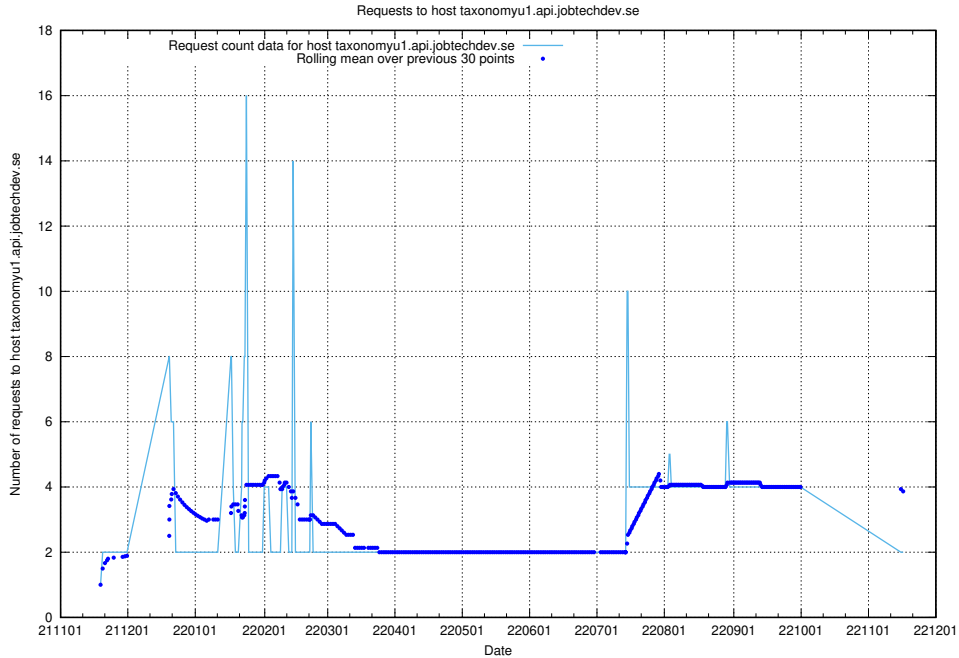

7.469 Usage of taxonomy1.api.jobtechdev.se

Here, we count the number of requests to host taxonomy1.api.jobtechdev.se.