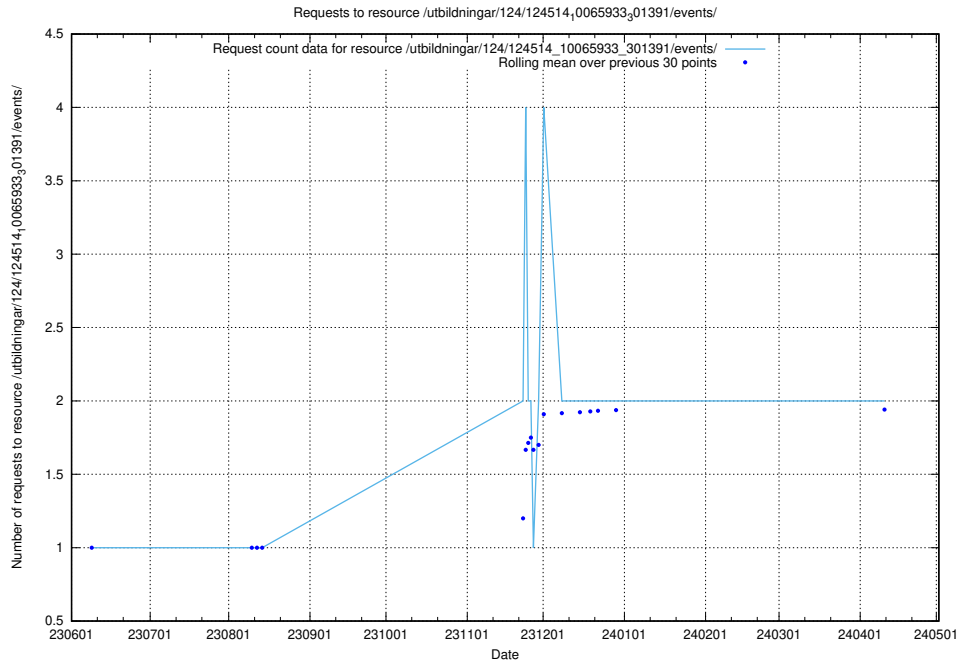

5.886 Usage of /utbildningar/124/124514_10065933_301391/events/

Here, we count the number of requests to resource /utbildningar/124/124514_10065933_301391/events/