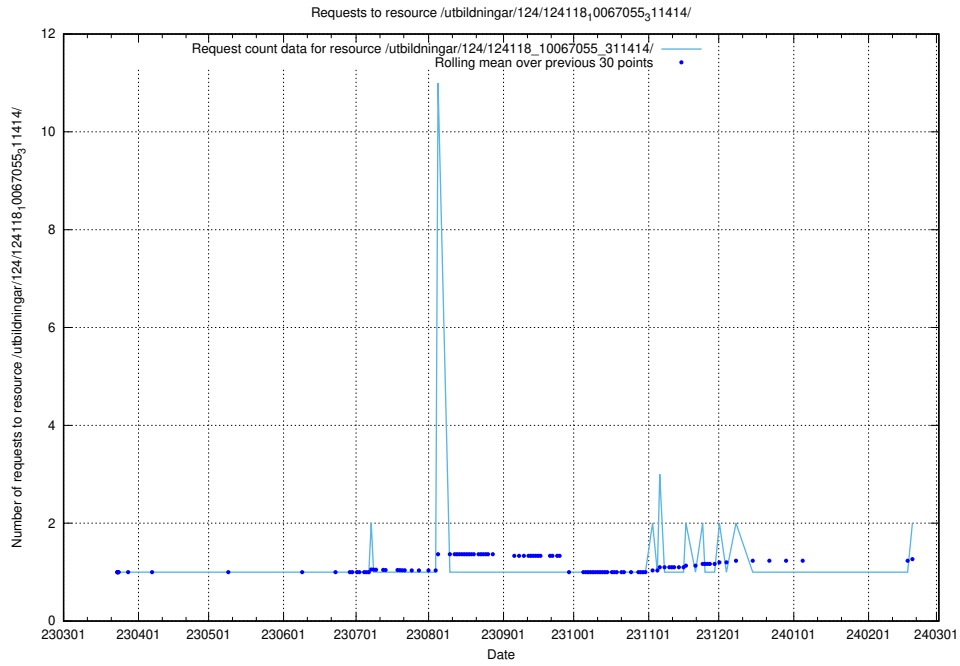

5.699 Usage of /utbildningar/124/124118_10067055_311414/

Here, we count the number of requests to resource /utbildningar/124/124118_10067055_311414/.