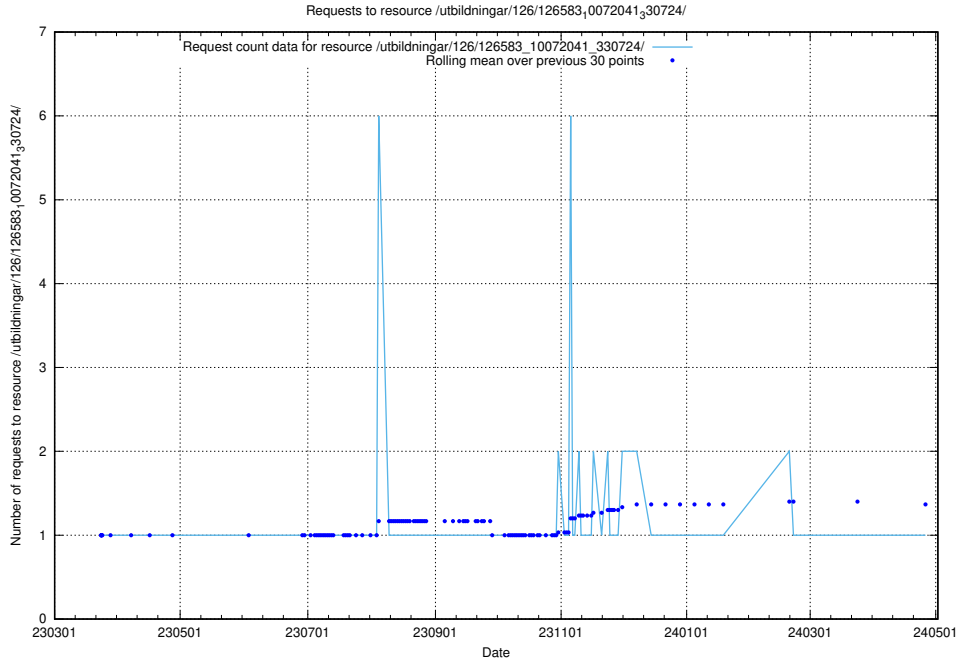

5.6403 Usage of /utbildningar/126/126583_10072041_330724/

Here, we count the number of requests to resource /utbildningar/126/126583_10072041_330724/.