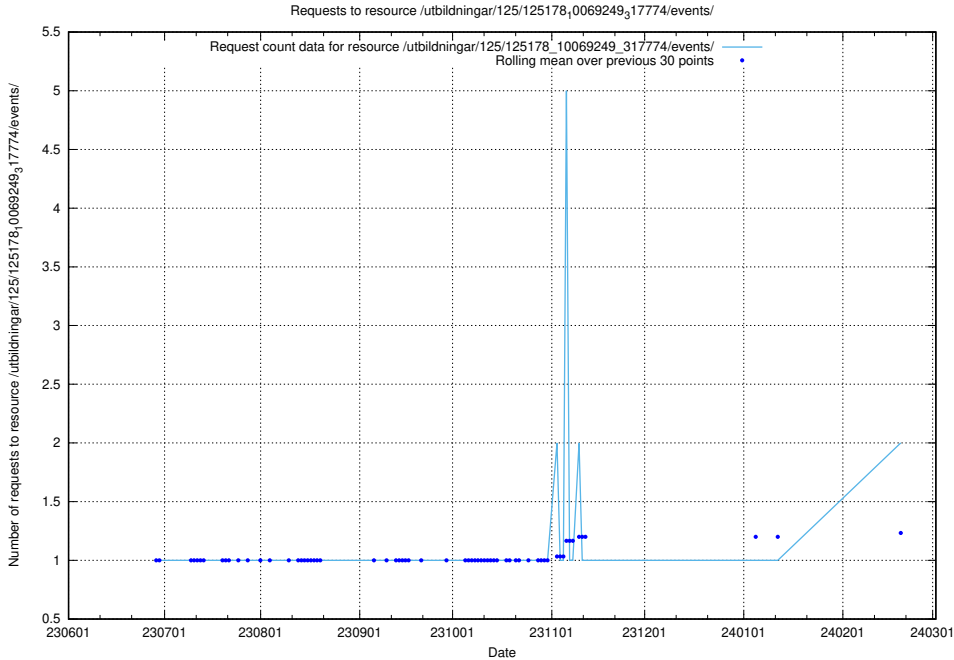

5.825 Usage of /utbildningar/125/125178_10069249_317774/events/

Here, we count the number of requests to resource /utbildningar/125/125178_10069249_317774/events/