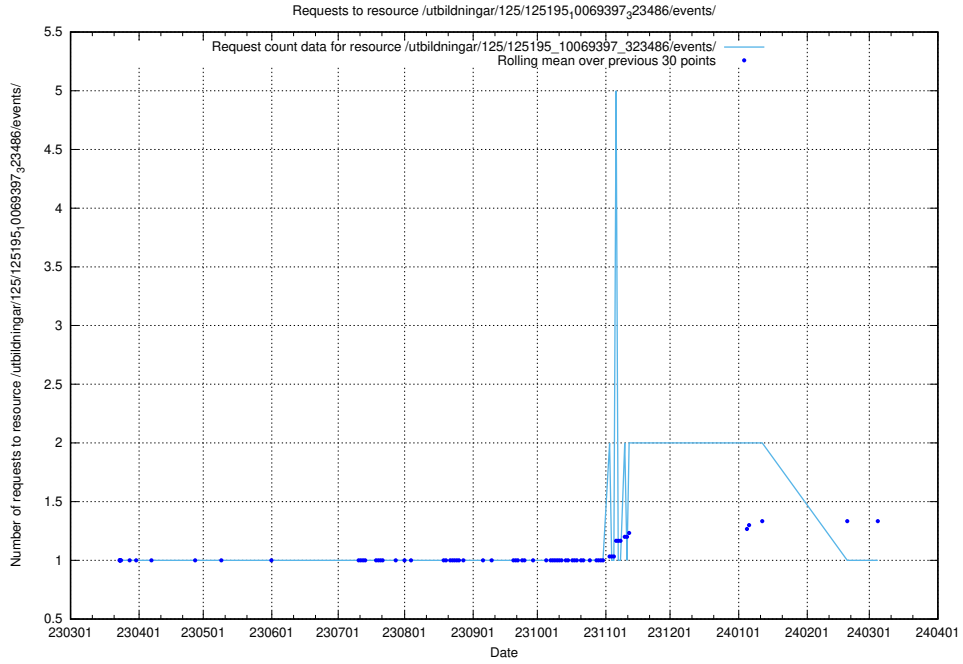

5.1149 Usage of /utbildningar/125/125195_10069397_323486/events/

Here, we count the number of requests to resource /utbildningar/125/125195_10069397_323486/events/