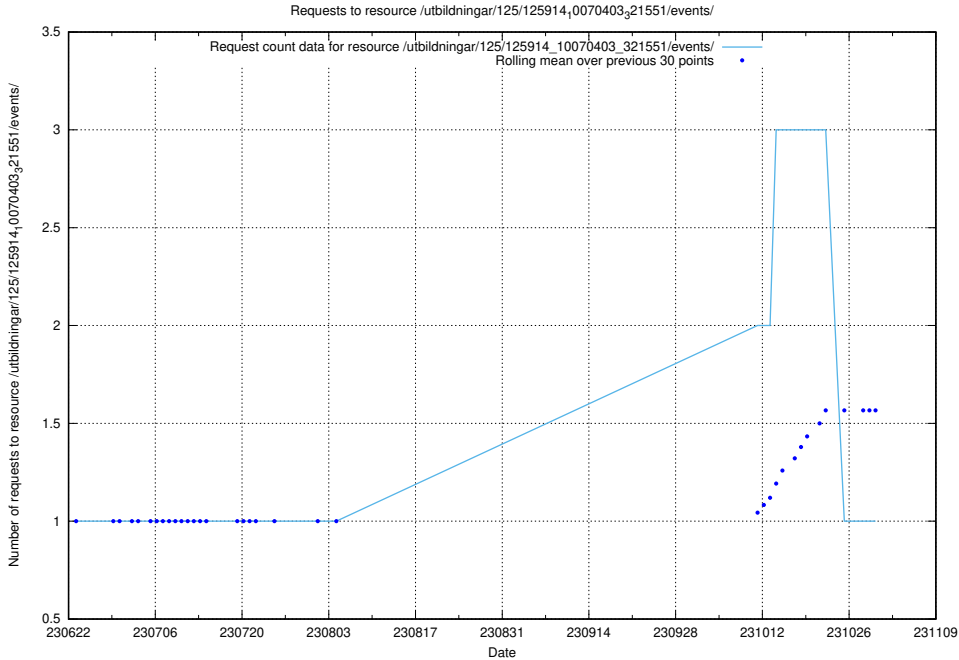

5.5715 Usage of /utbildningar/125/125914_10070403_321551/events/

Here, we count the number of requests to resource /utbildningar/125/125914_10070403_321551/events/