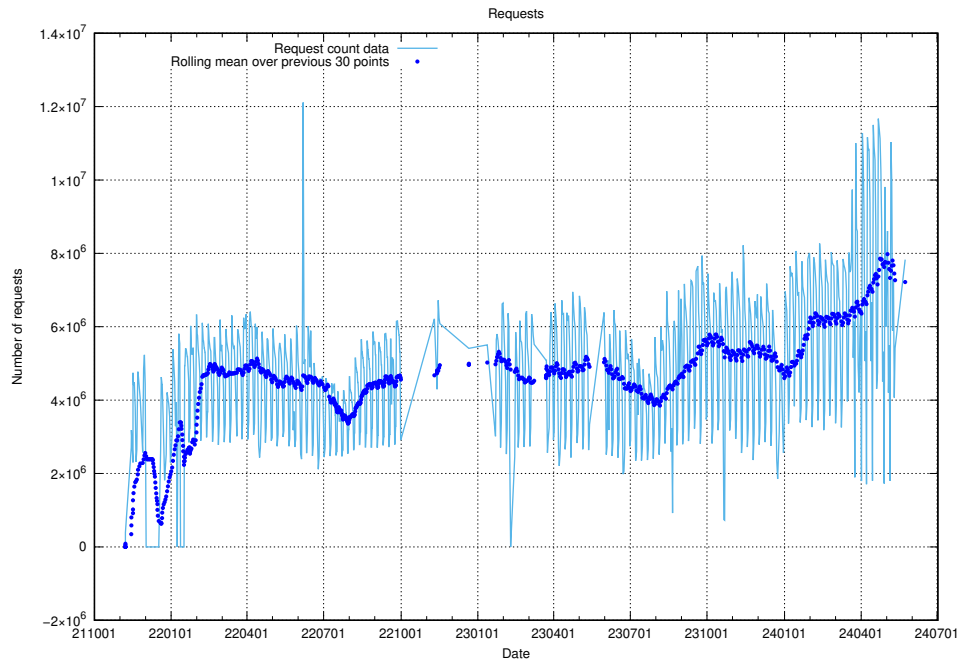

8 Log Stack - General Statistics

This section contains general statistics from [JobTech's log stack](#)⁸.

8.1 Total number of requests

Here, we count the total number of requests.