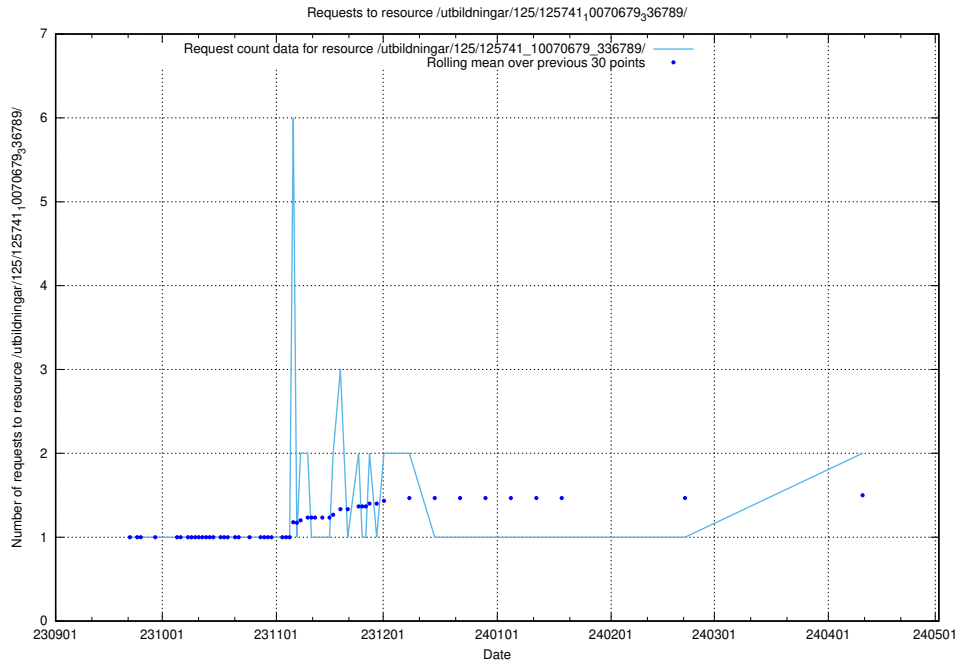

5.736 Usage of /utbildningar/125/125741_10070679_336789/

Here, we count the number of requests to resource /utbildningar/125/125741_10070679_336789/.