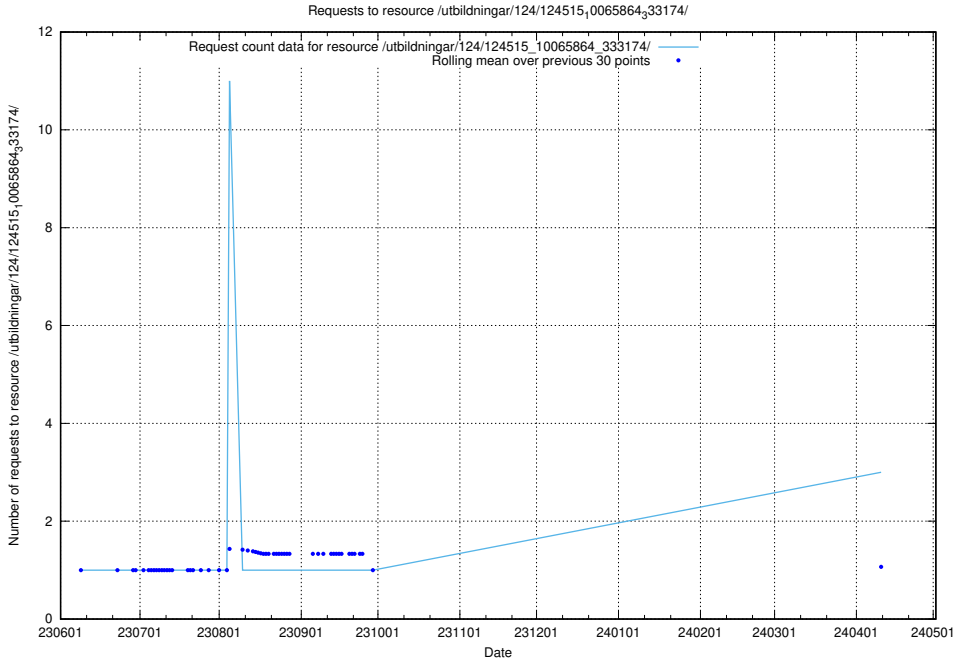

5.405 Usage of /utbildningar/124/124515_10065864_333174/

Here, we count the number of requests to resource /utbildningar/124/124515_10065864_333174/.