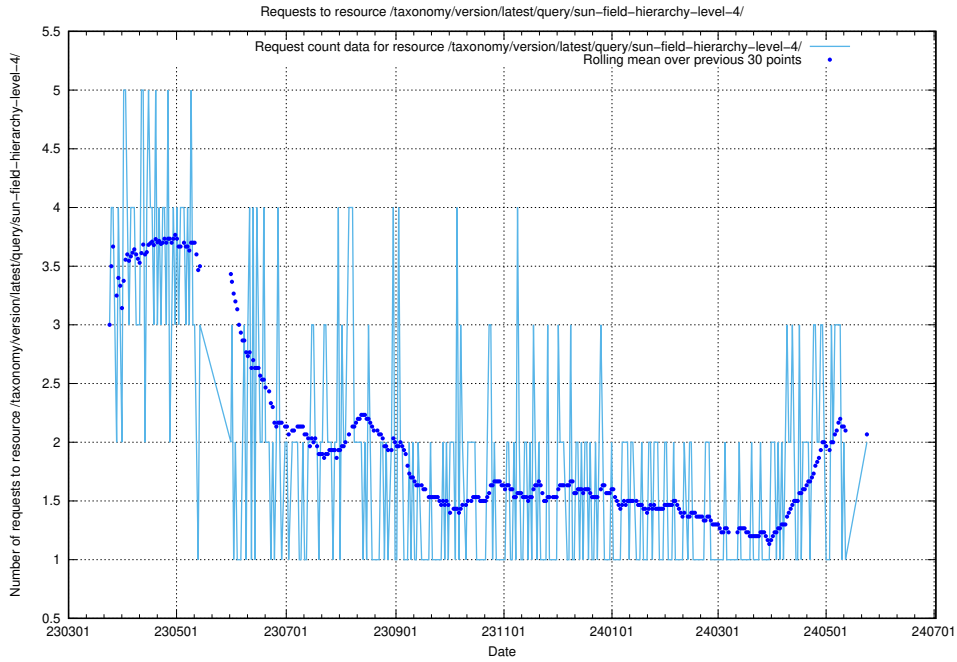

5.911 Usage of /taxonomy/version/latest/query/sun-field-hierarchy-level-4/

Here, we count the number of requests to resource /taxonomy/version/latest/query/sun-field-hierarchy-level-4/.