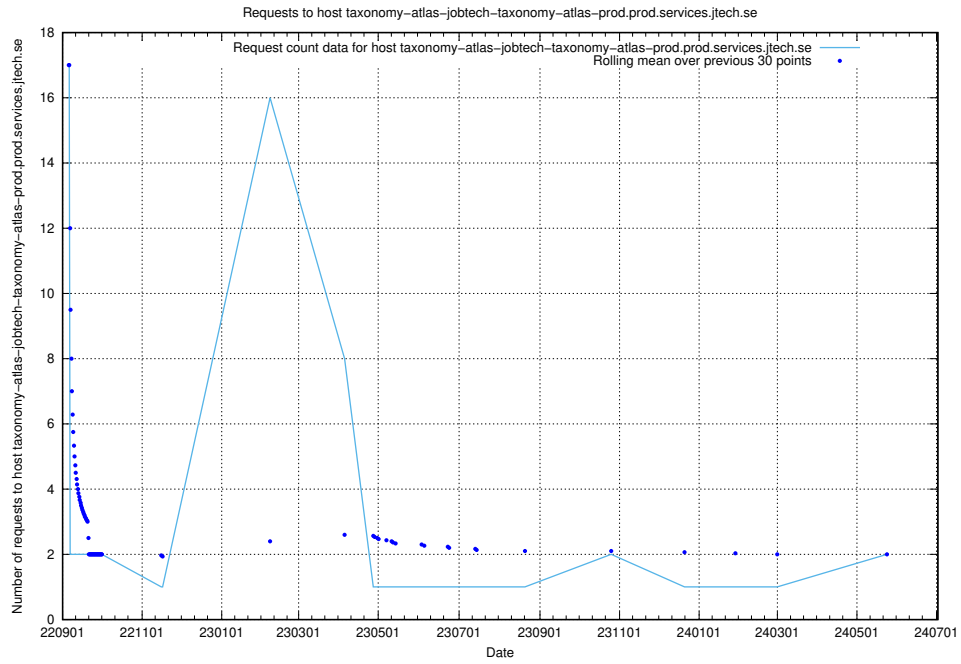

7.335 Usage of taxonomy-atlas-jobtech-taxonomy-atlas-prod.prod.services.jtech.se

Here, we count the number of requests to host taxonomy-atlas-jobtech-taxonomy-atlas-prod.prod.services.jtech.se.