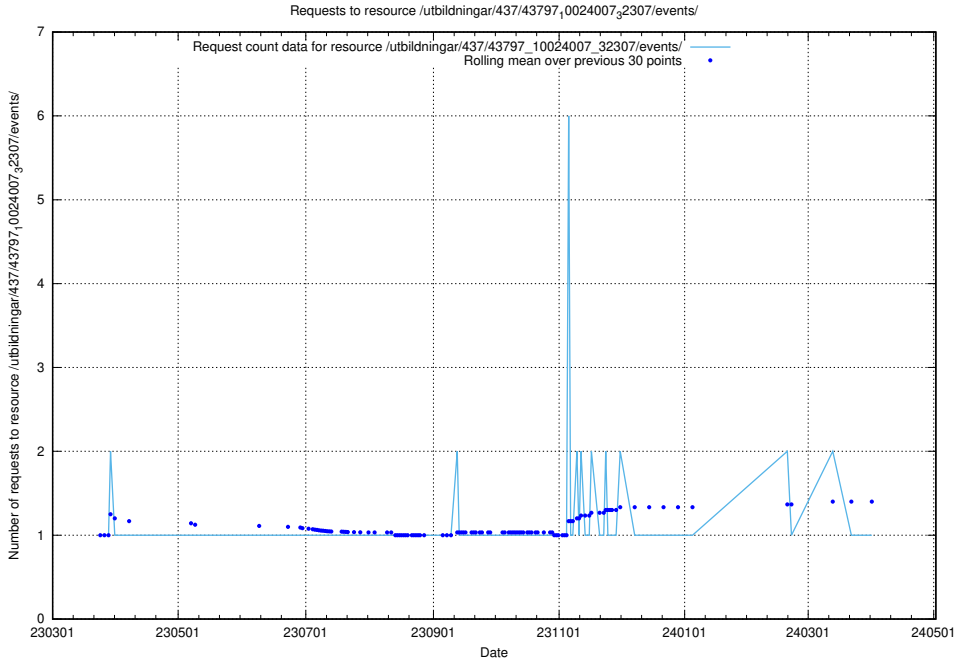

5.6181 Usage of /utbildningar/437/43797_10024007_32307/events/

Here, we count the number of requests to resource /utbildningar/437/43797_10024007_32307/events/.