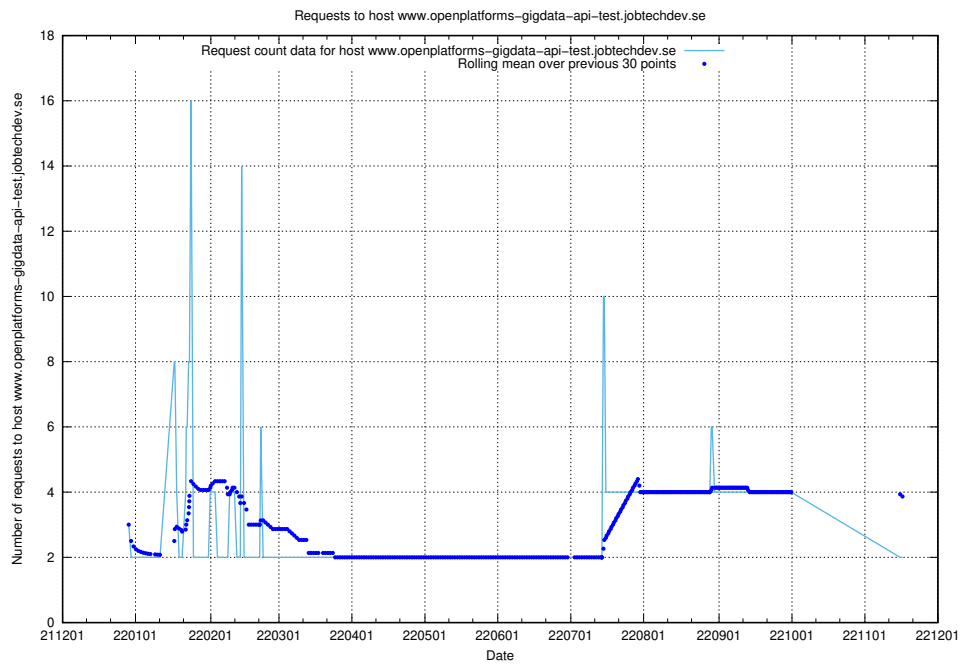

7.360 Usage of `www.openplatforms-gigdata-api-test.jobtechdev.se`

Here, we count the number of requests to host `www.openplatforms-gigdata-api-test.jobtechdev.se`.