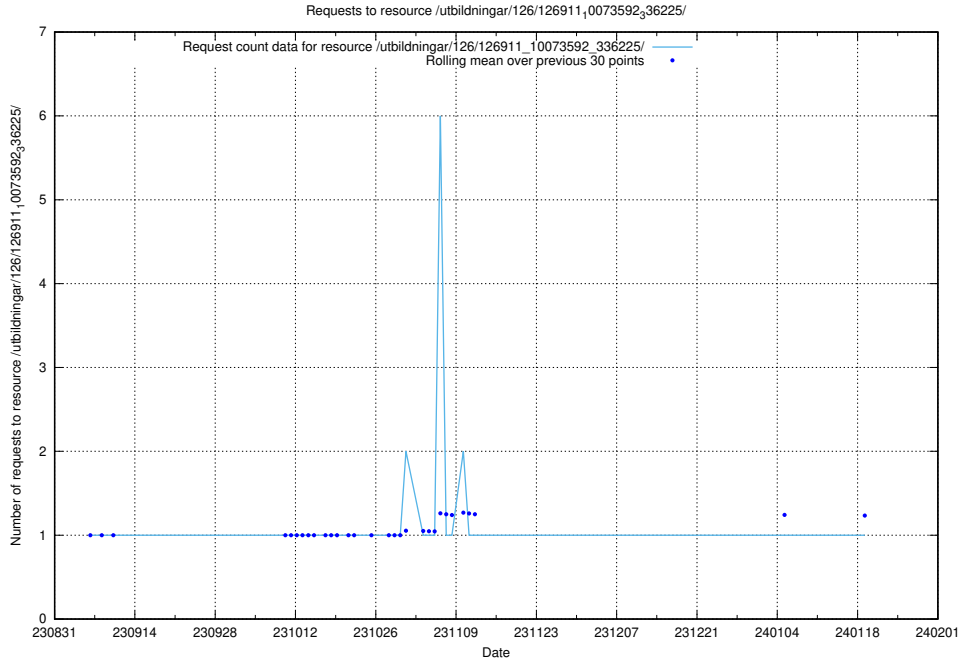

5.4682 Usage of /utbildningar/126/126911_10073592_336225/

Here, we count the number of requests to resource /utbildningar/126/126911_10073592_336225/.