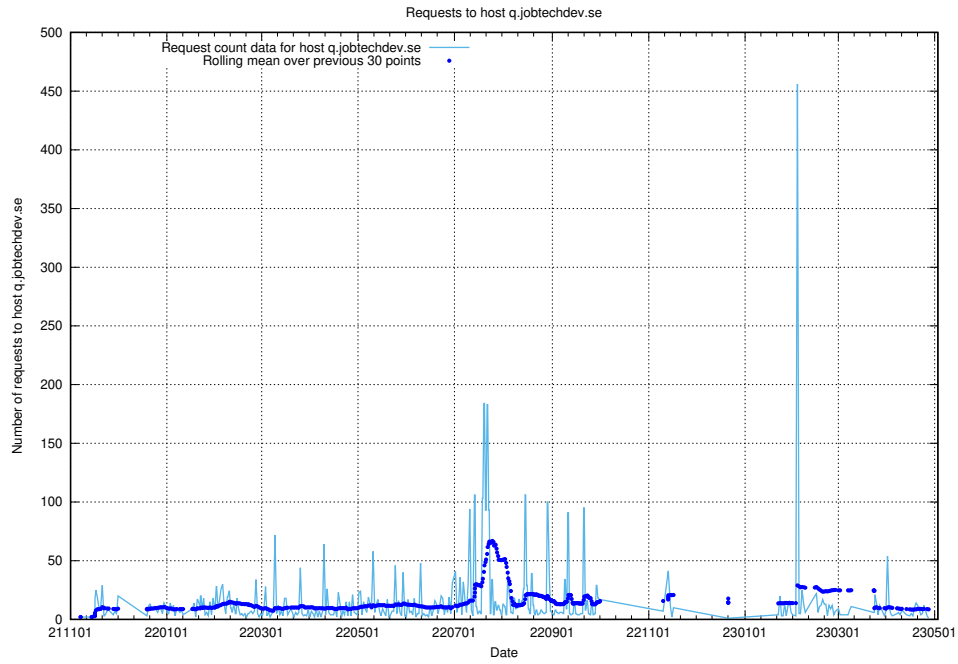

7.625 Usage of q.jobtechdev.se

Here, we count the number of requests to host q.jobtechdev.se.