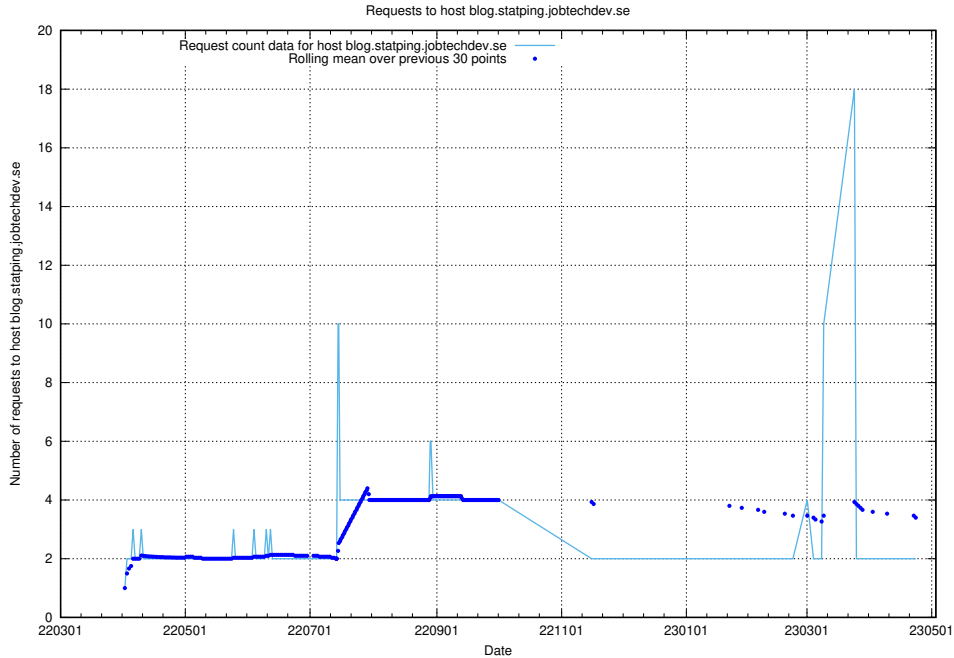

7.483 Usage of blog.statping.jobtechdev.se

Here, we count the number of requests to host blog.statping.jobtechdev.se.