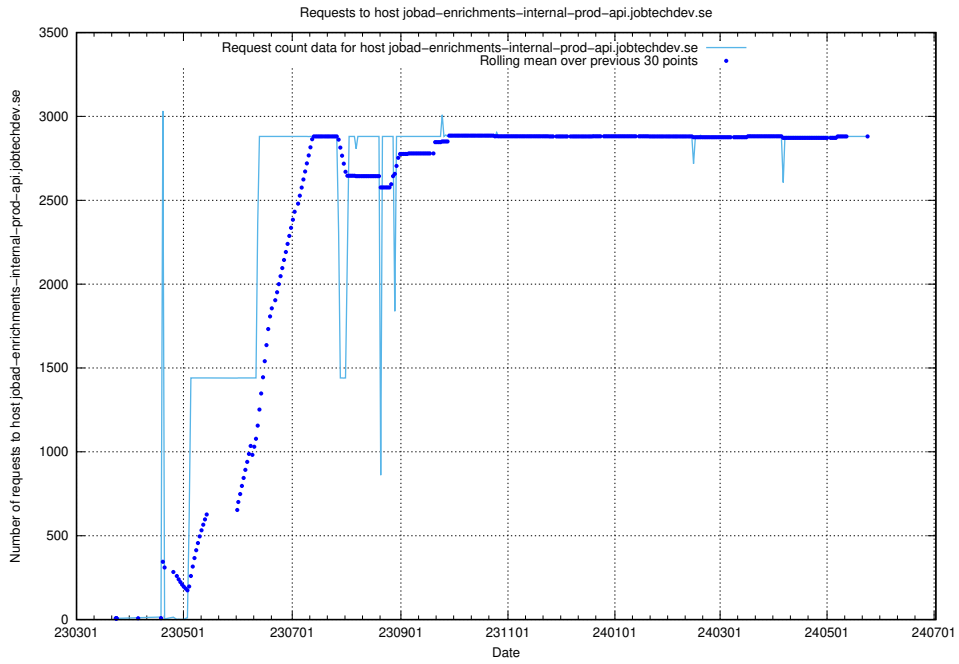

7.16 Usage of jobad-enrichments-internal-prod-api.jobtechdev.se

Here, we count the number of requests to host jobad-enrichments-internal-prod-api.jobtechdev.se.