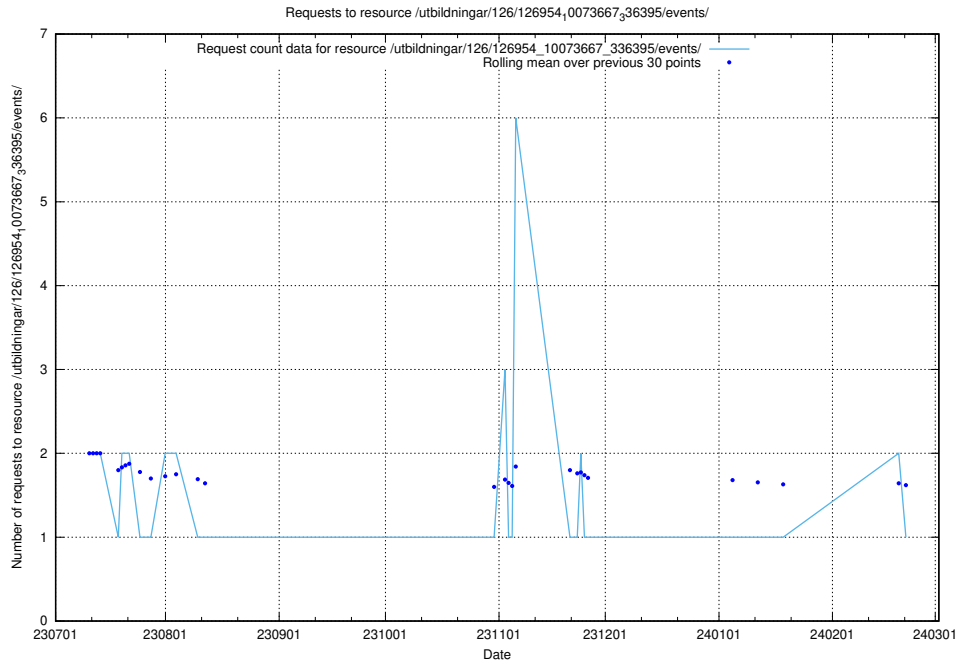

5.5134 Usage of /utbildningar/126/126954_10073667_336395/events/

Here, we count the number of requests to resource /utbildningar/126/126954_10073667_336395/events/