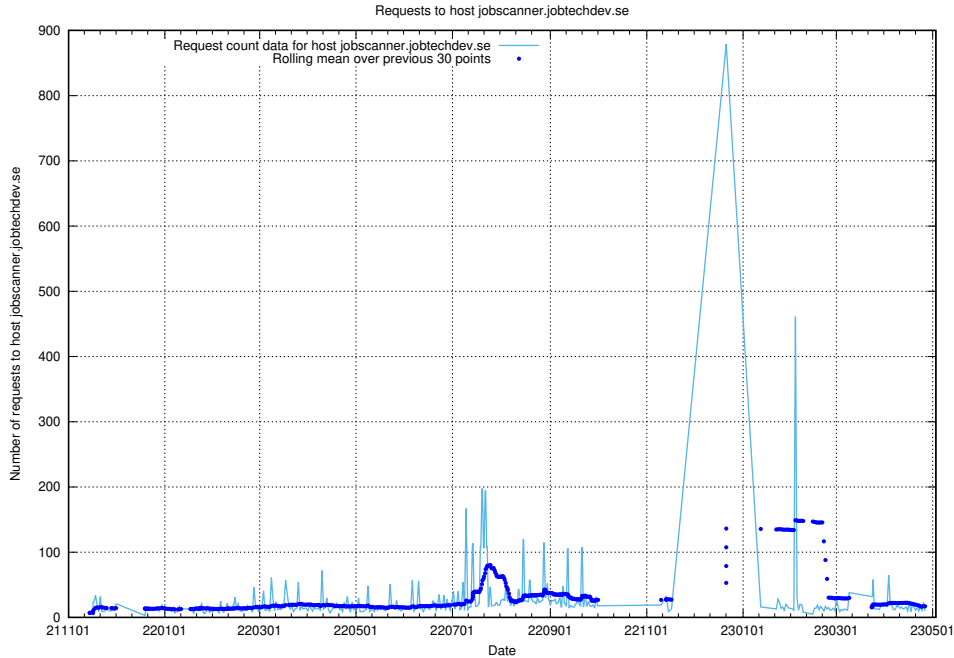

7.61 Usage of jobscanner.jobtechdev.se

Here, we count the number of requests to host jobscanner.jobtechdev.se.