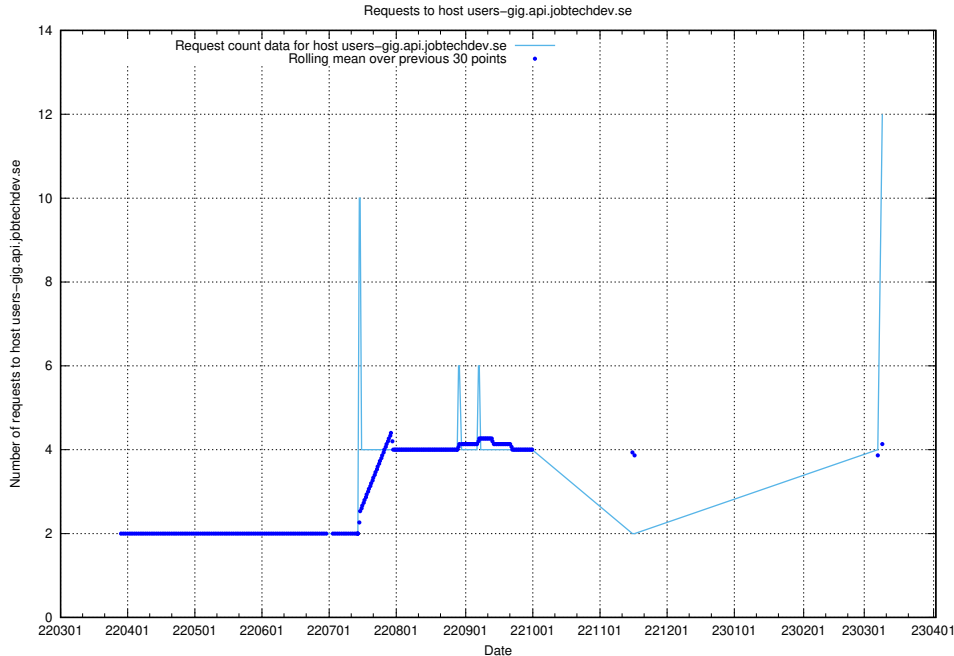

7.55 Usage of users-gig.api.jobtechdev.se

Here, we count the number of requests to host users-gig.api.jobtechdev.se.