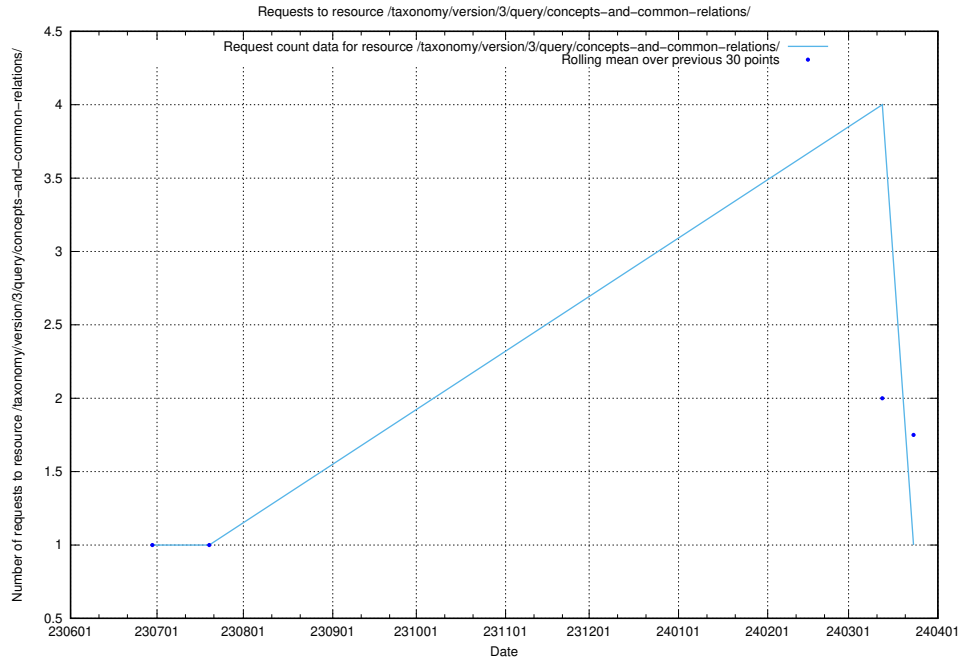

5.5433 Usage of /taxonomy/version/3/query/concepts-and-common-relations/

Here, we count the number of requests to resource /taxonomy/version/3/query/concepts-and-common-relations/.