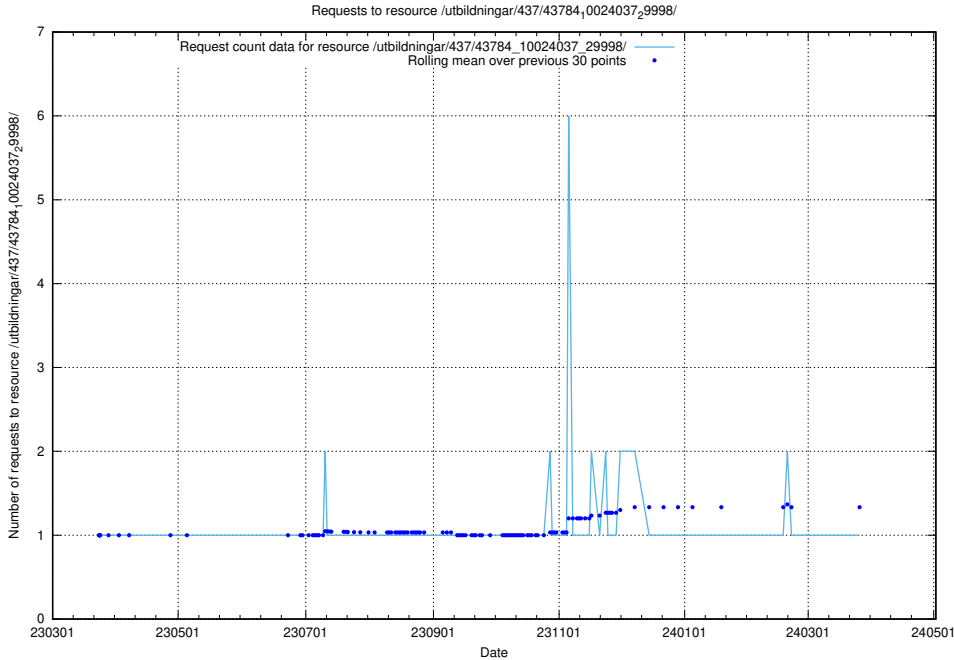

5.6371 Usage of /utbildningar/437/43784_10024037_29998/

Here, we count the number of requests to resource /utbildningar/437/43784_10024037_29998/.