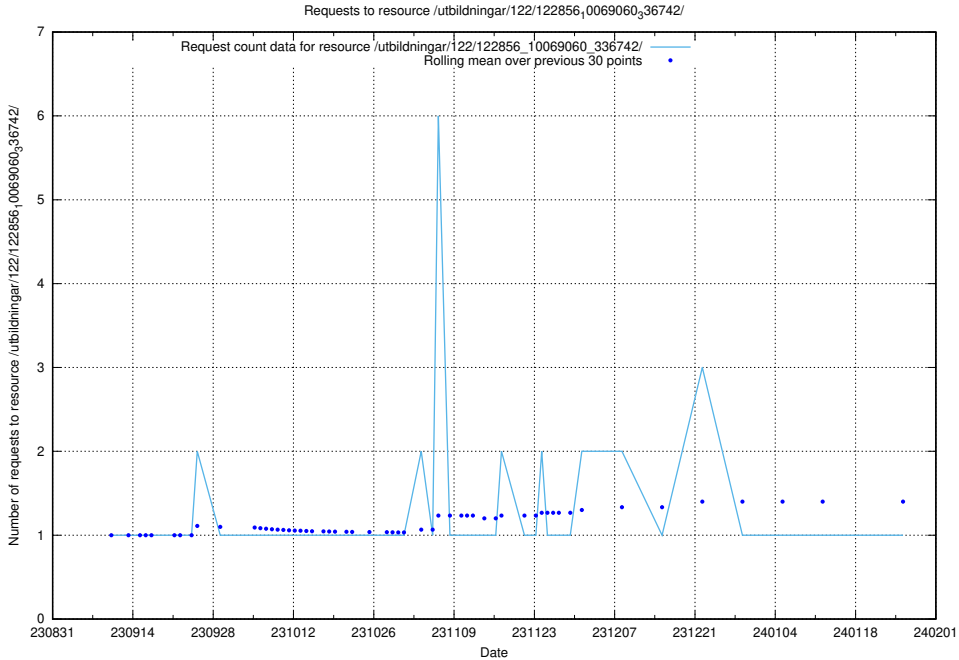

5.4651 Usage of /utbildningar/122/122856_10069060_336742/

Here, we count the number of requests to resource /utbildningar/122/122856_10069060_336742/.