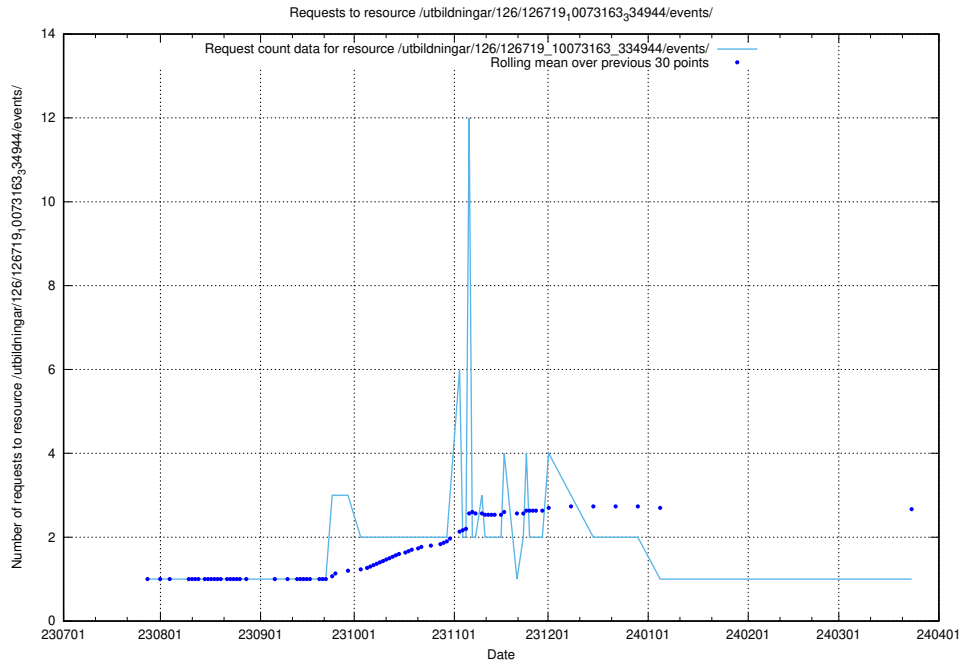

5.4922 Usage of /utbildningar/126/126719_10073163_334944/events/

Here, we count the number of requests to resource /utbildningar/126/126719_10073163_334944/events/