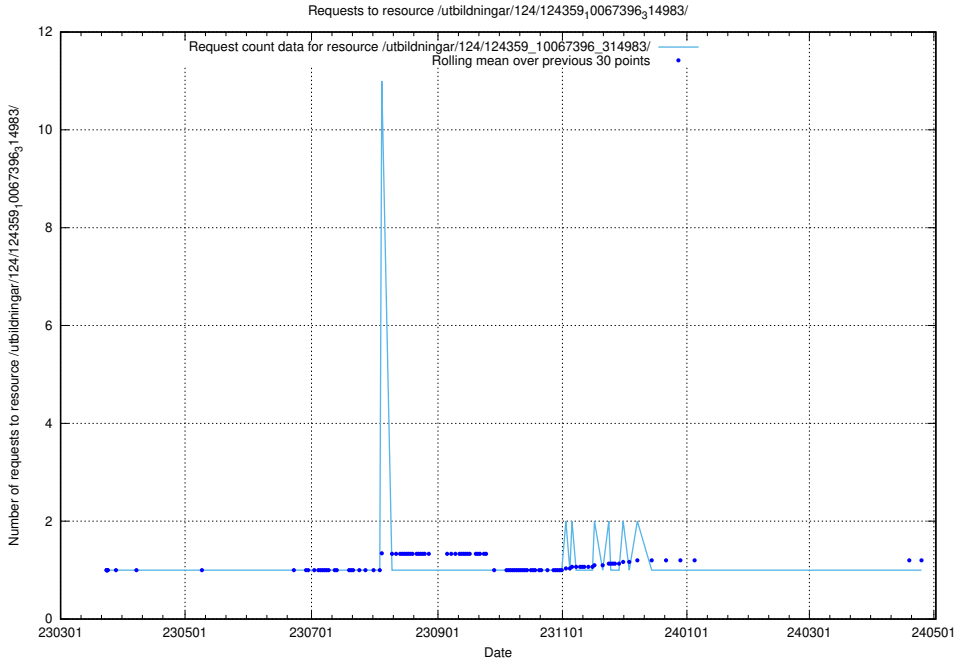

5.3844 Usage of /utbildningar/124/124359_10067396_314983/

Here, we count the number of requests to resource /utbildningar/124/124359_10067396_314983/.