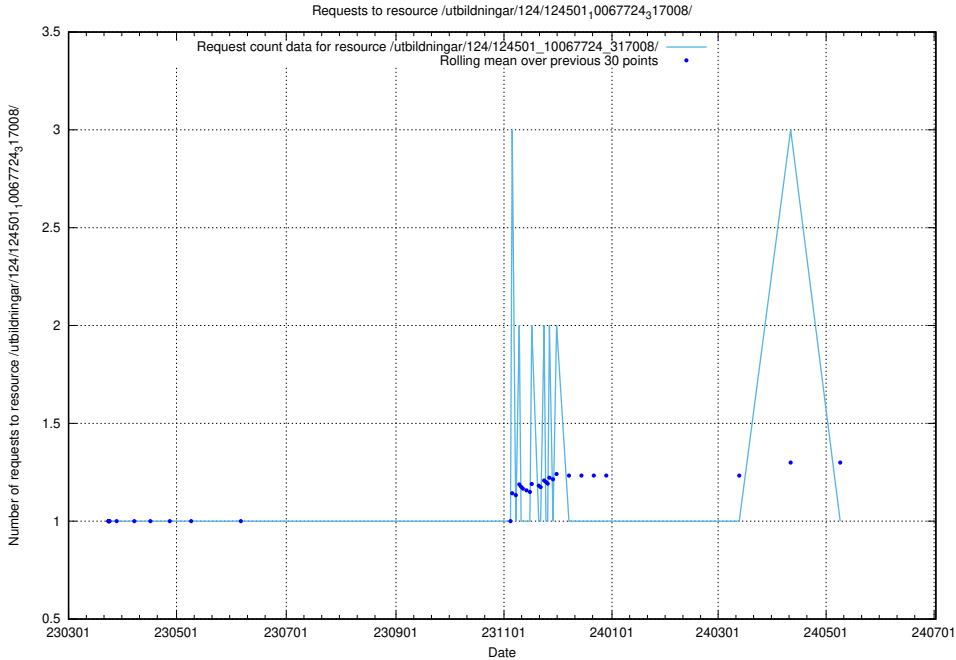

5.2309 Usage of /utbildningar/124/124501_10067724_317008/

Here, we count the number of requests to resource /utbildningar/124/124501_10067724_317008/.