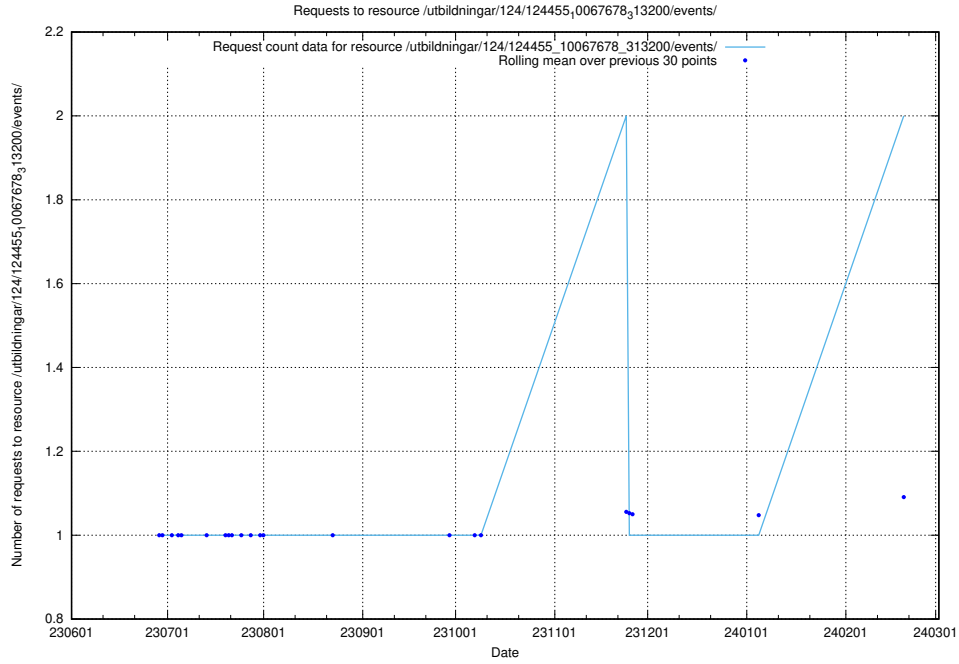

5.832 Usage of /utbildningar/124/124455_10067678_313200/events/

Here, we count the number of requests to resource /utbildningar/124/124455_10067678_313200/events/