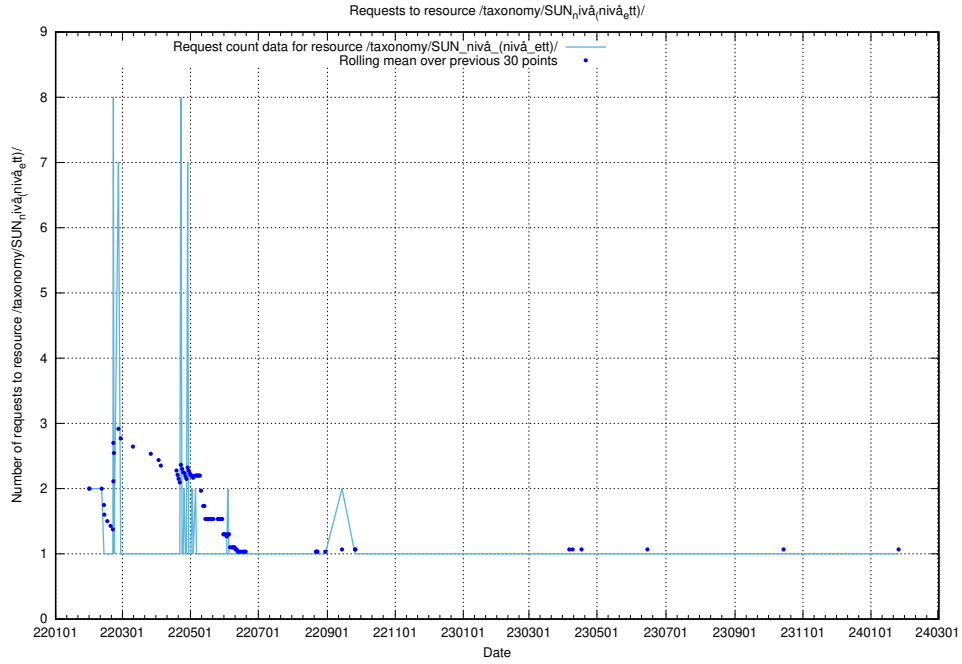

5.3368 Usage of /taxonomy/SUN_nivå_(nivå_ett)/

Here, we count the number of requests to resource /taxonomy/SUN_nivå_(nivå_ett)/.