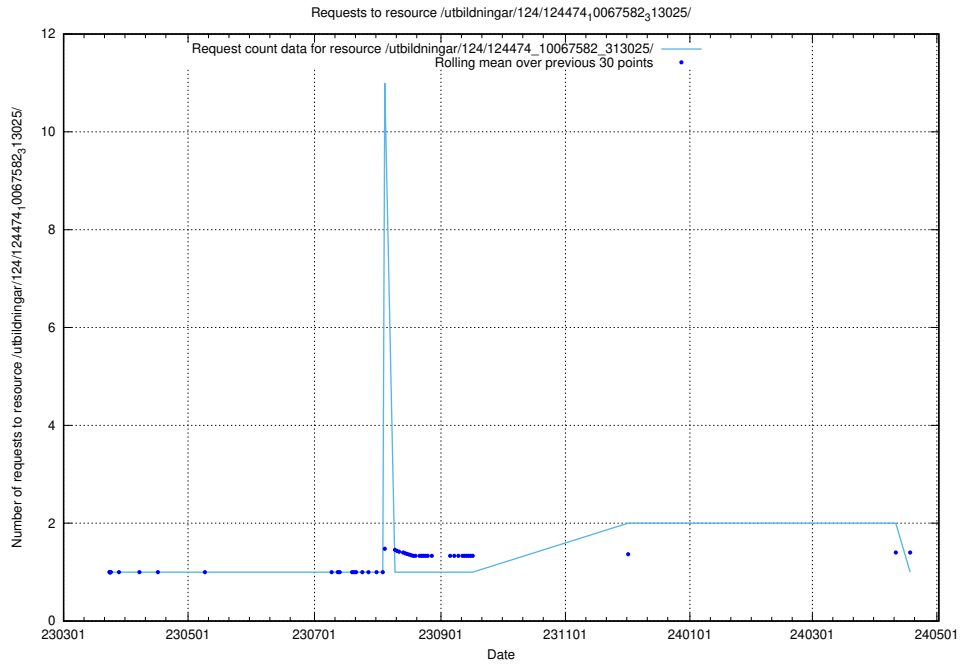

5.2924 Usage of /utbildningar/124/124474_10067582_313025/

Here, we count the number of requests to resource /utbildningar/124/124474_10067582_313025/.