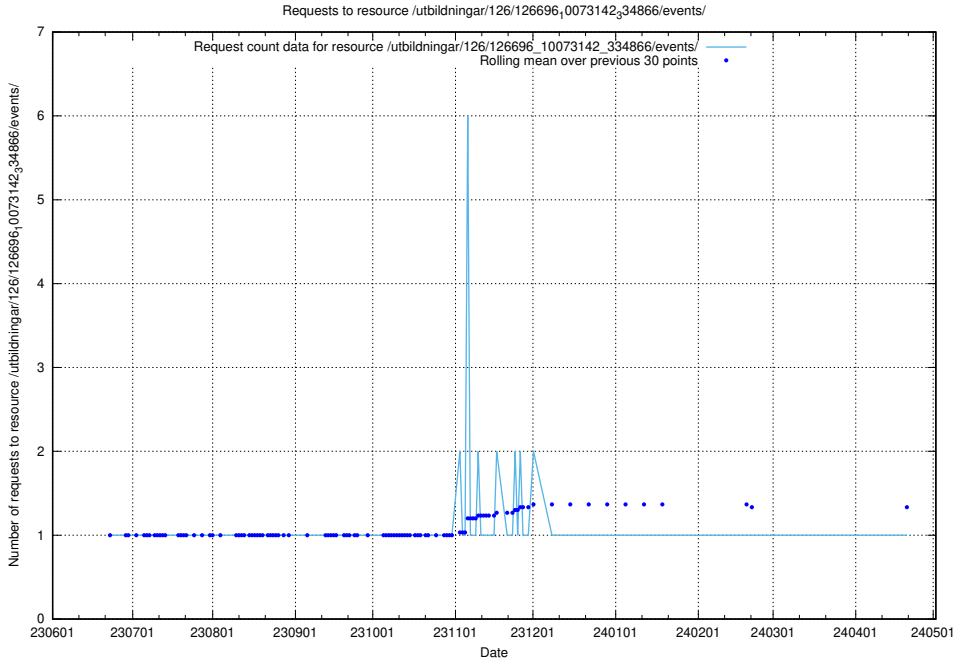

5.5649 Usage of /utbildningar/126/126696_10073142_334866/events/

Here, we count the number of requests to resource /utbildningar/126/126696_10073142_334866/events/