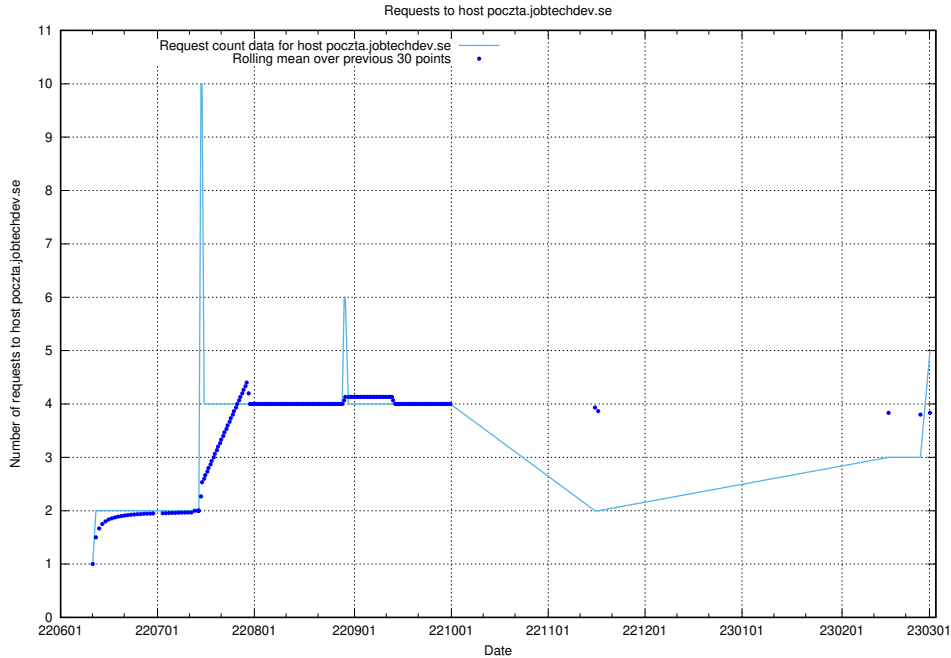

7.94 Usage of poczta.jobtechdev.se

Here, we count the number of requests to host poczta.jobtechdev.se.