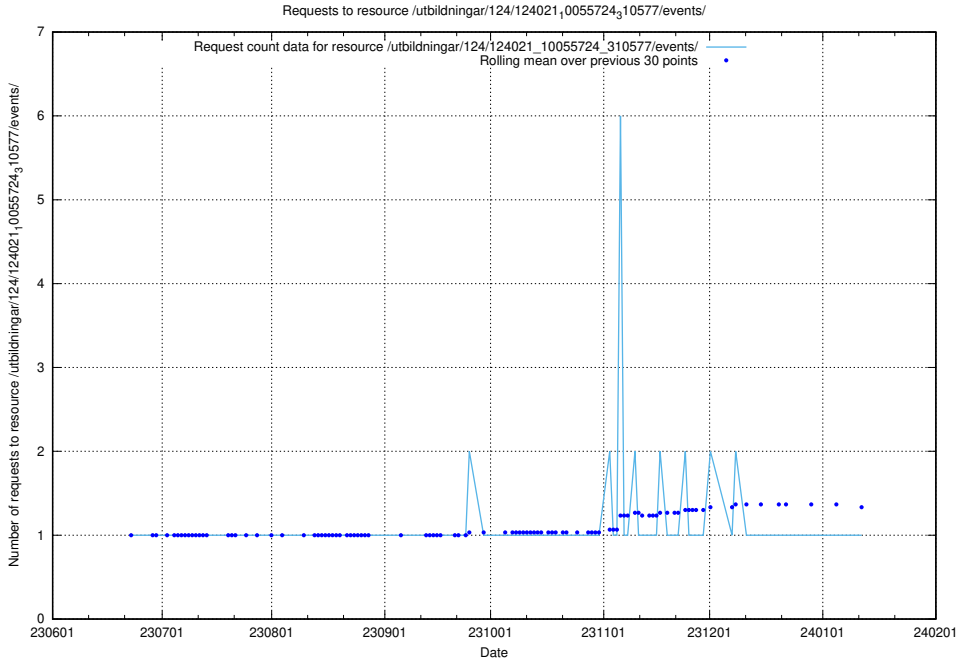

5.5847 Usage of /utbildningar/124/124021_10055724_310577/events/

Here, we count the number of requests to resource /utbildningar/124/124021_10055724_310577/events/