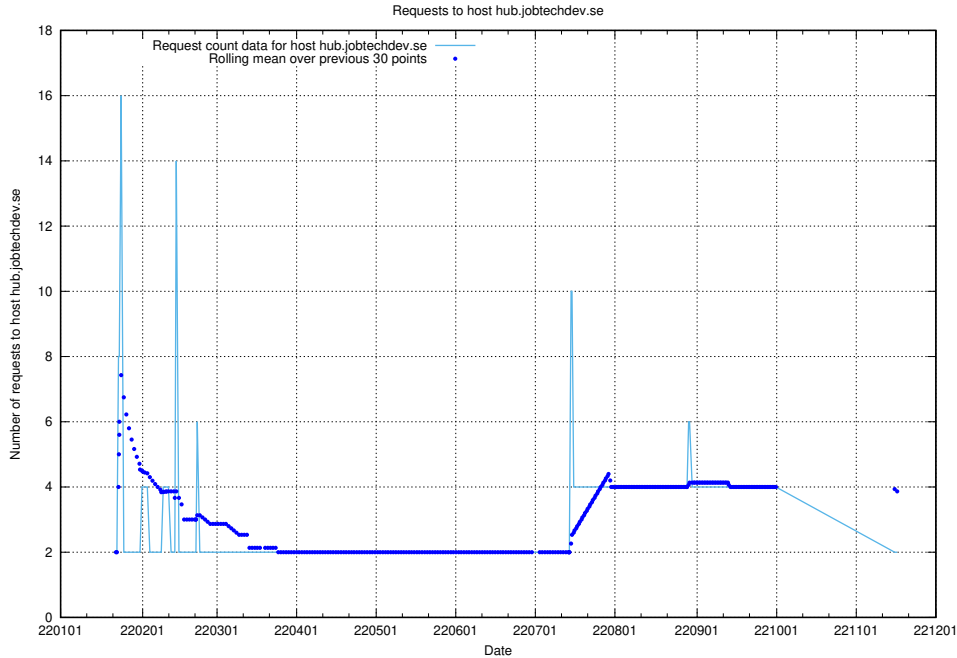

7.602 Usage of hub.jobtechdev.se

Here, we count the number of requests to host hub.jobtechdev.se.