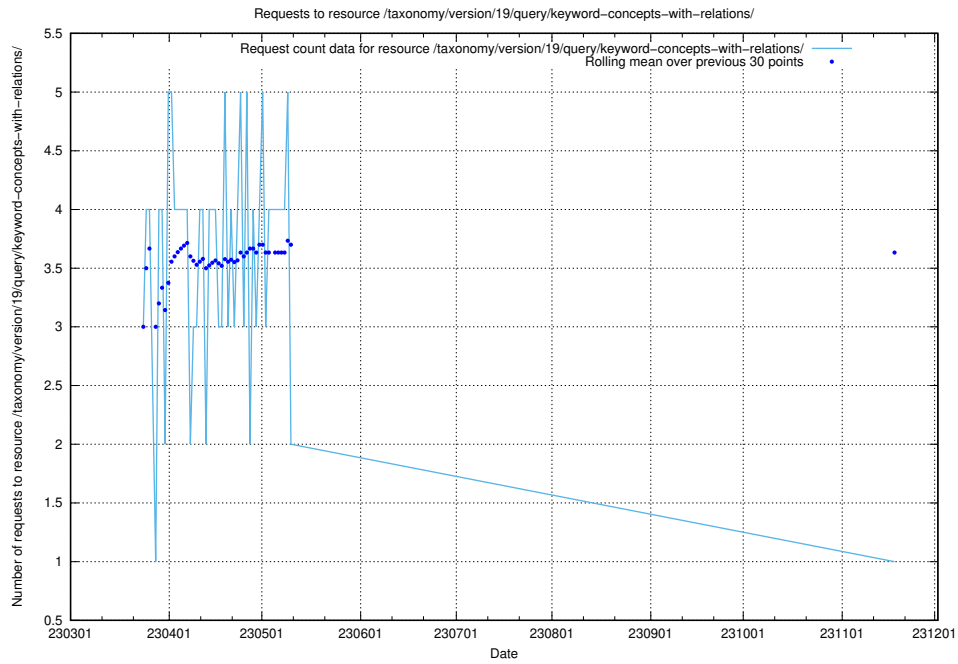

### 5.6147 Usage of /taxonomy/version/19/query/keyword-concepts-with-relations/

Here, we count the number of requests to resource /taxonomy/version/19/query/keyword-concepts-with-relations/.