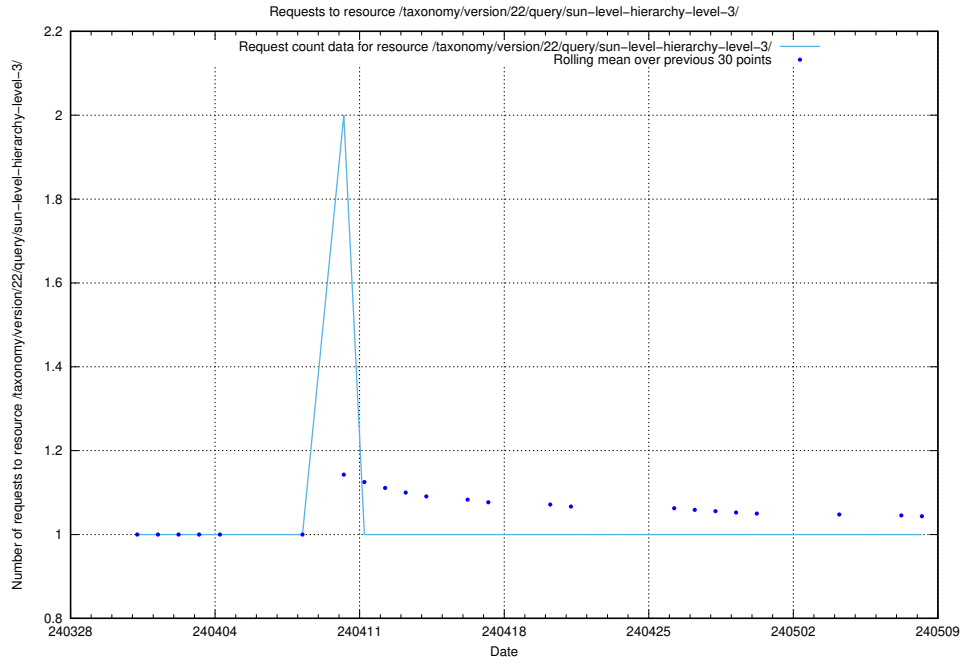

5.1618 Usage of /taxonomy/version/22/query/sun-level-hierarchy-level-3/

Here, we count the number of requests to resource /taxonomy/version/22/query/sun-level-hierarchy-level-3/.