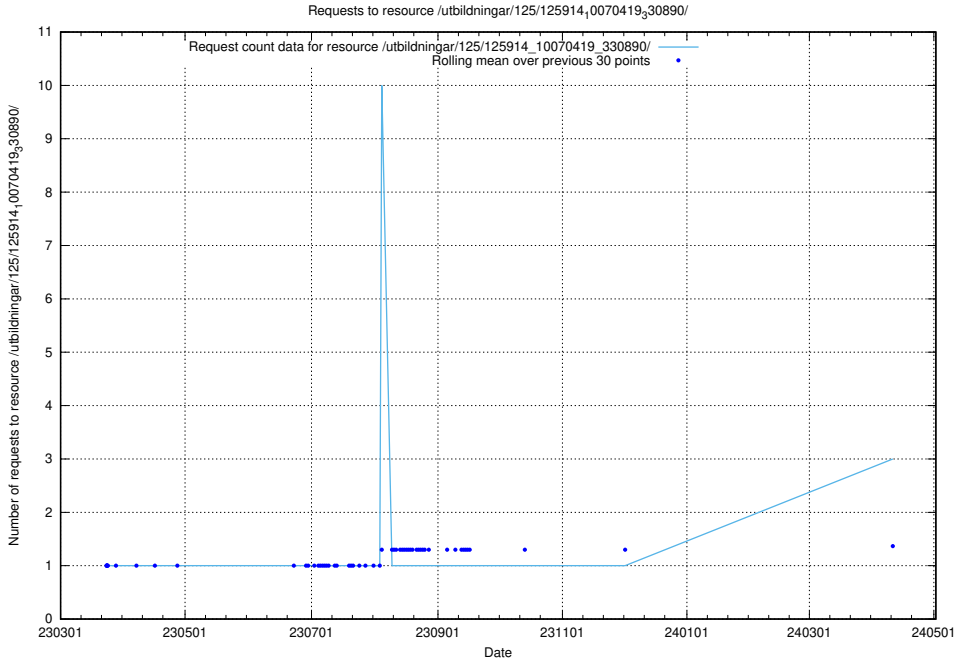

5.449 Usage of /utbildningar/125/125914_10070419_330890/

Here, we count the number of requests to resource /utbildningar/125/125914_10070419_330890/.