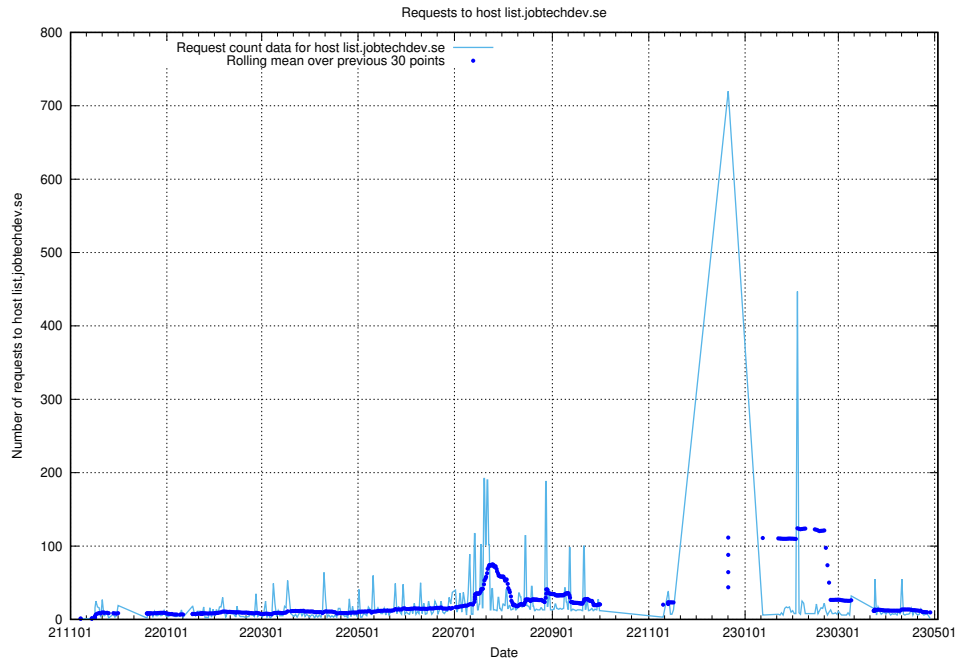

7.627 Usage of list.jobtechdev.se

Here, we count the number of requests to host list.jobtechdev.se.