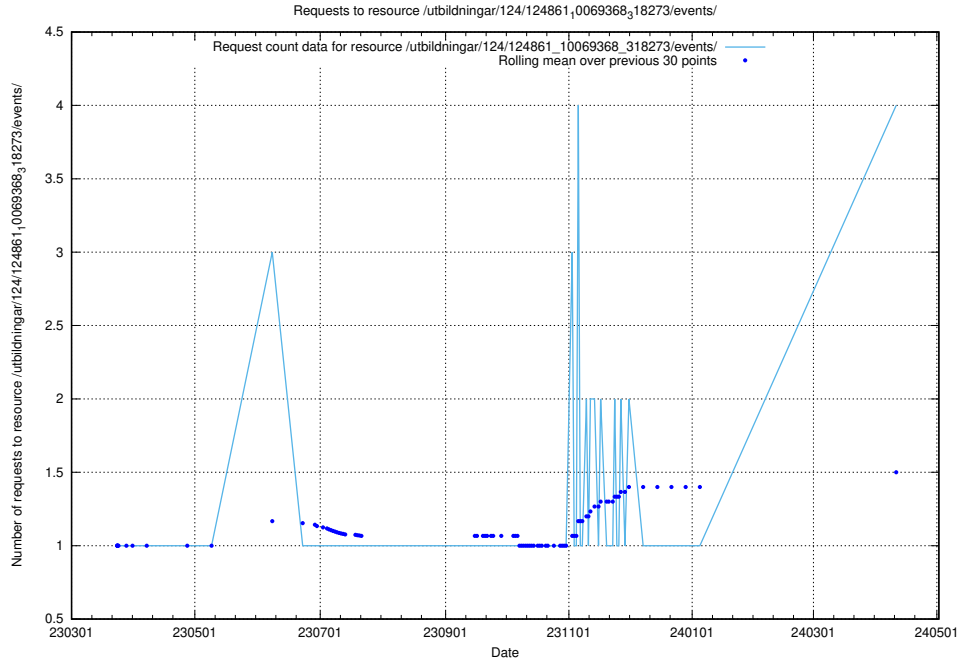

### 5.165 Usage of /utbildningar/124/124861\_10069368\_318273/events/

Here, we count the number of requests to resource /utbildningar/124/124861\_10069368\_318273/events/