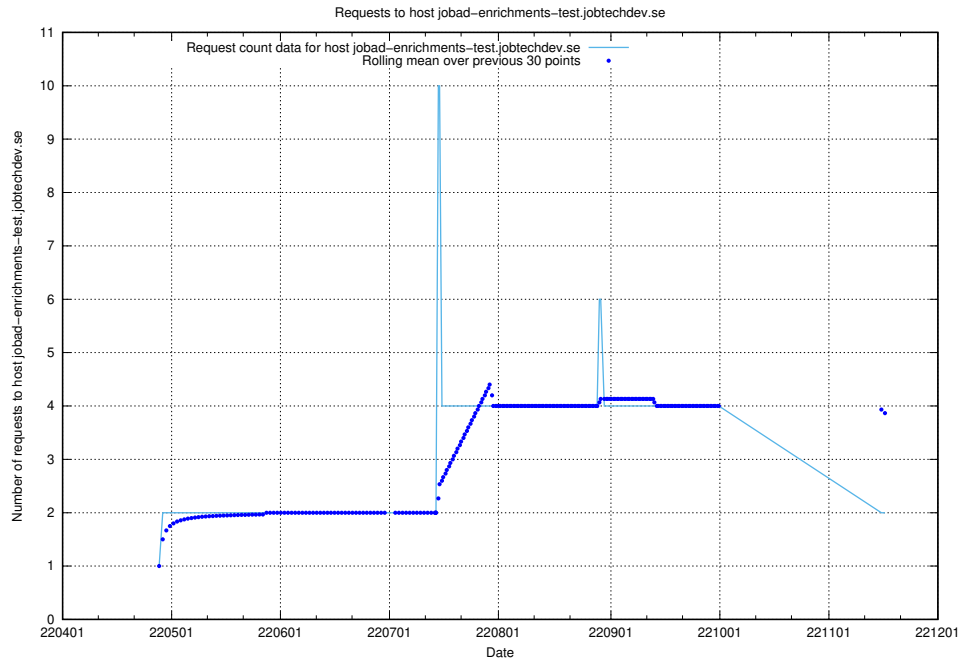

7.448 Usage of `jobad-enrichments-test.jobtechdev.se`

Here, we count the number of requests to host `jobad-enrichments-test.jobtechdev.se`.