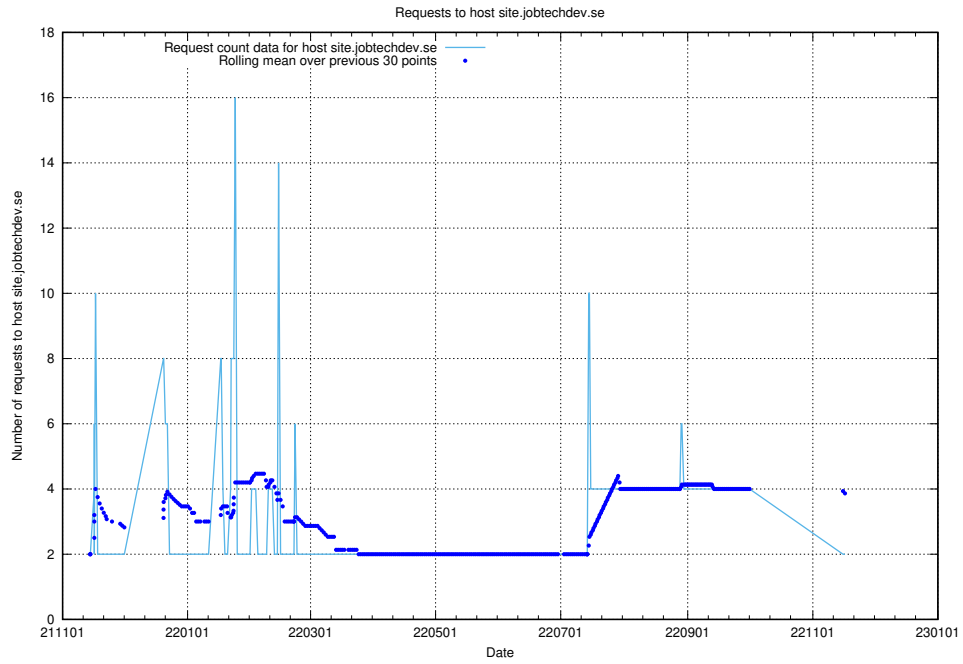

7.565 Usage of site.jobtechdev.se

Here, we count the number of requests to host site.jobtechdev.se.