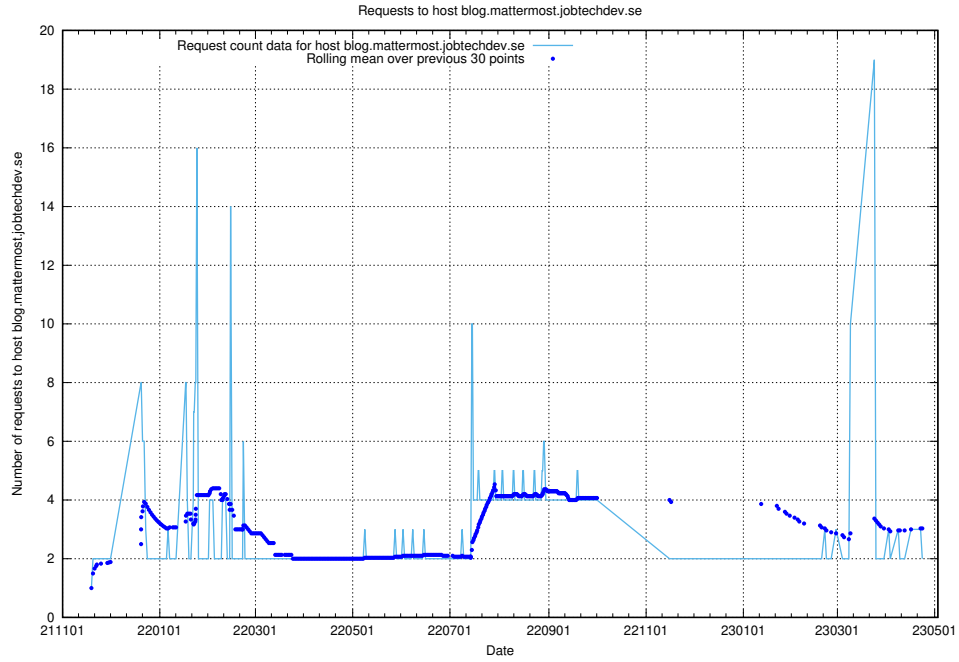

7.480 Usage of `blog.mattermost.jobtechdev.se`

Here, we count the number of requests to host `blog.mattermost.jobtechdev.se`.