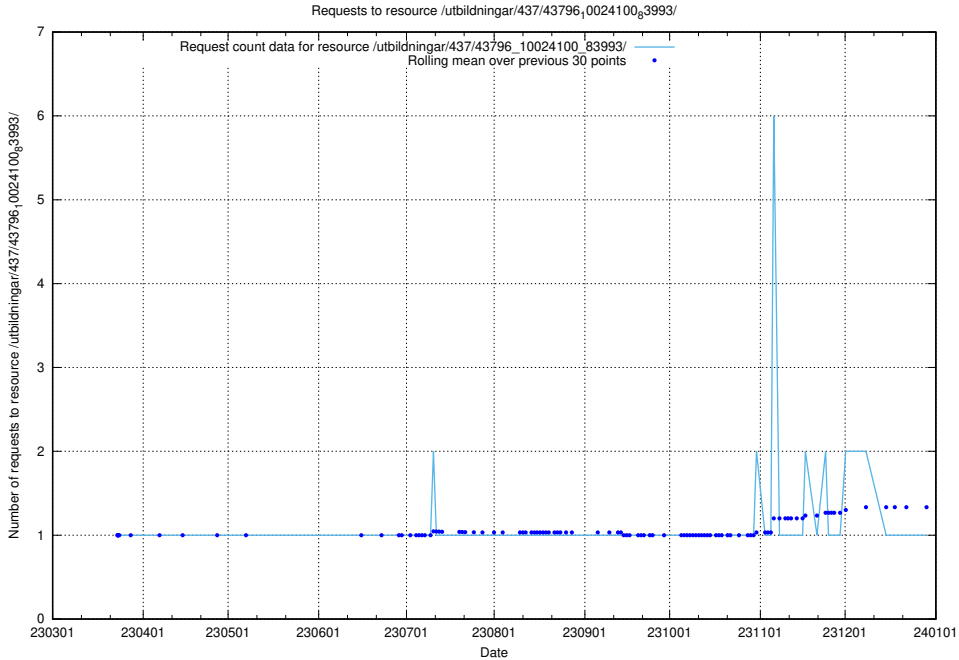

5.6359 Usage of /utbildningar/437/43796_10024100_83993/

Here, we count the number of requests to resource /utbildningar/437/43796_10024100_83993/.