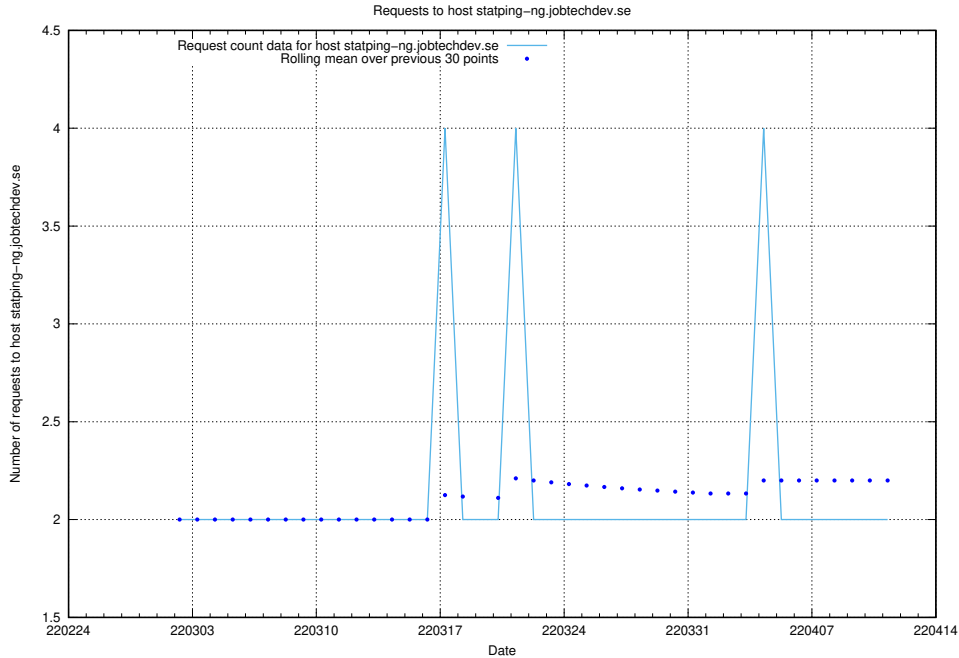

7.513 Usage of statping-ng.jobtechdev.se

Here, we count the number of requests to host statping-ng.jobtechdev.se.