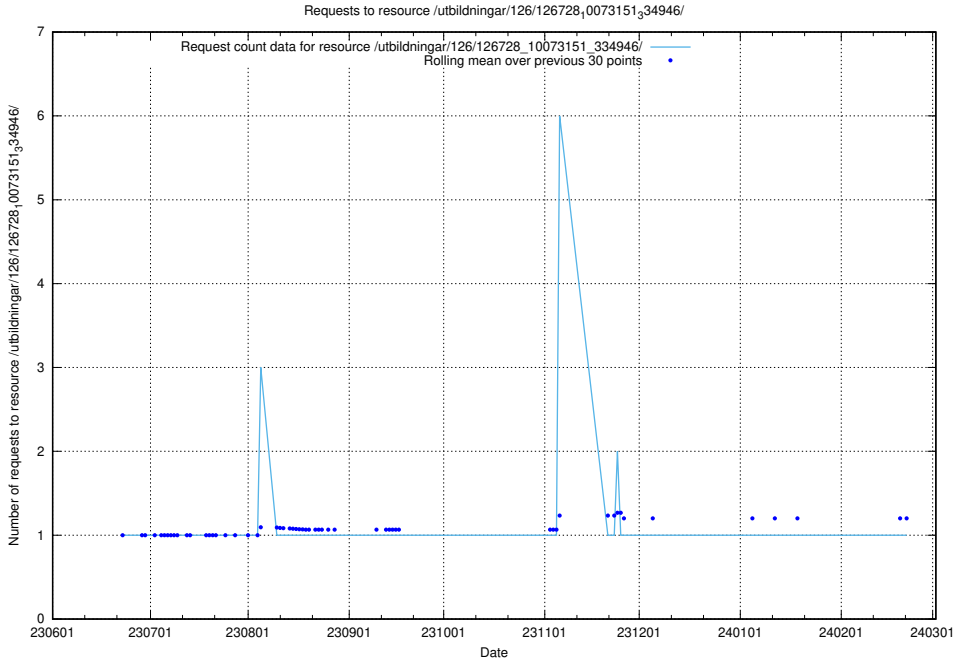

5.5625 Usage of /utbildningar/126/126728_10073151_334946/

Here, we count the number of requests to resource /utbildningar/126/126728_10073151_334946/.