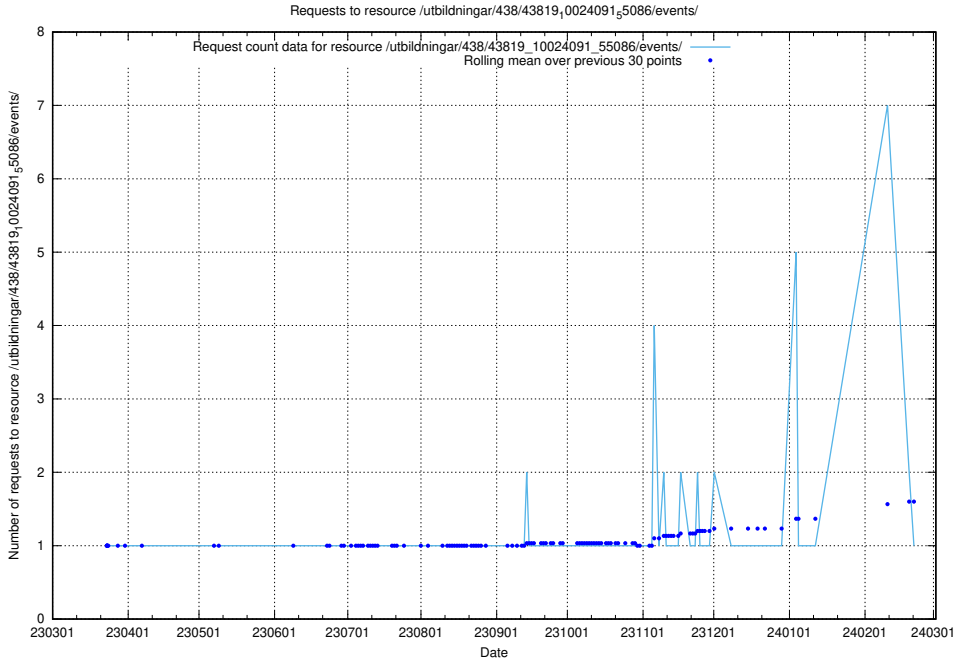

5.6347 Usage of /utbildningar/438/43819_10024091_55086/events/

Here, we count the number of requests to resource /utbildningar/438/43819_10024091_55086/events/.