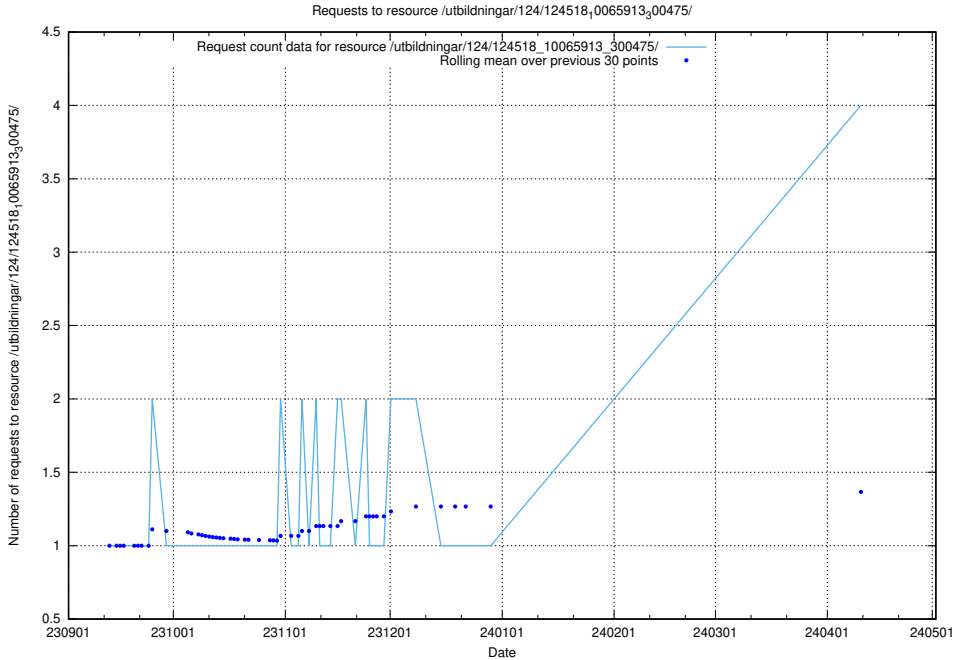

5.213 Usage of /utbildningar/124/124518_10065913_300475/

Here, we count the number of requests to resource /utbildningar/124/124518_10065913_300475/.