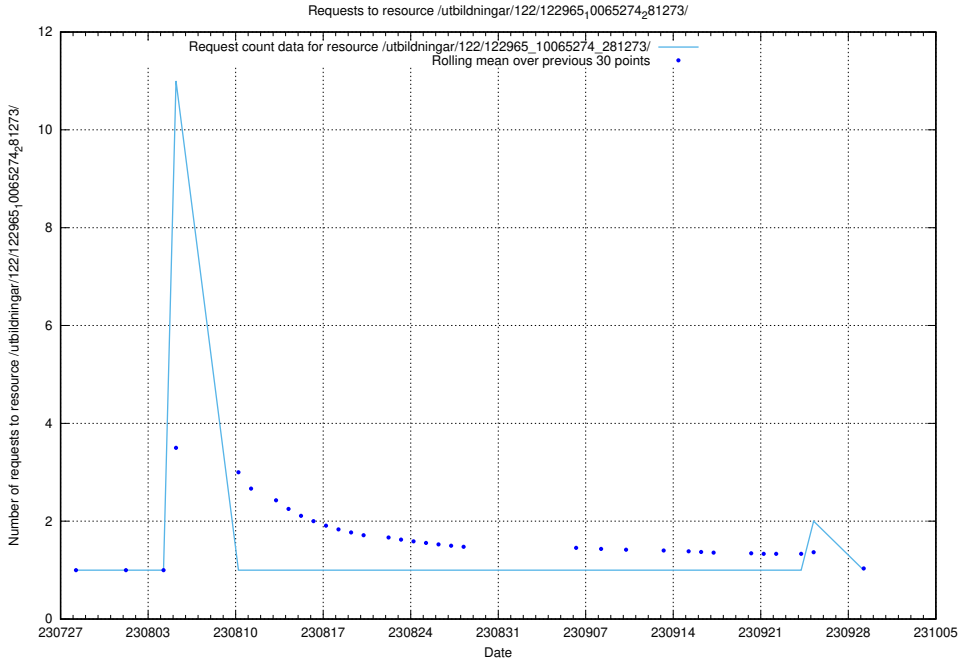

5.4933 Usage of /utbildningar/122/122965_10065274_281273/

Here, we count the number of requests to resource /utbildningar/122/122965_10065274_281273/.