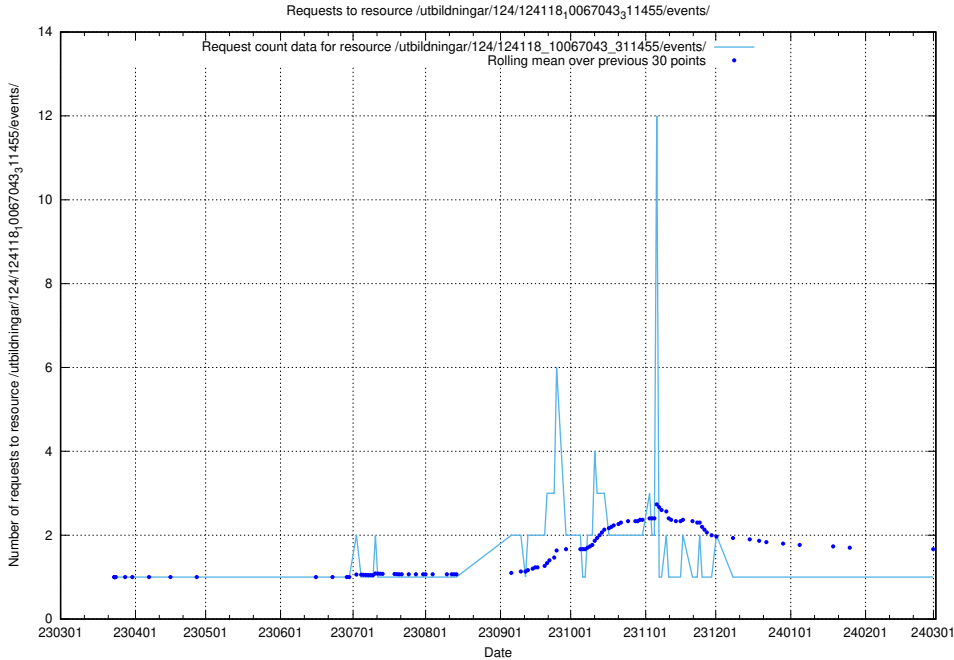

5.4203 Usage of /utbildningar/124/124118_10067043_311455/events/

Here, we count the number of requests to resource /utbildningar/124/124118_10067043_311455/events/