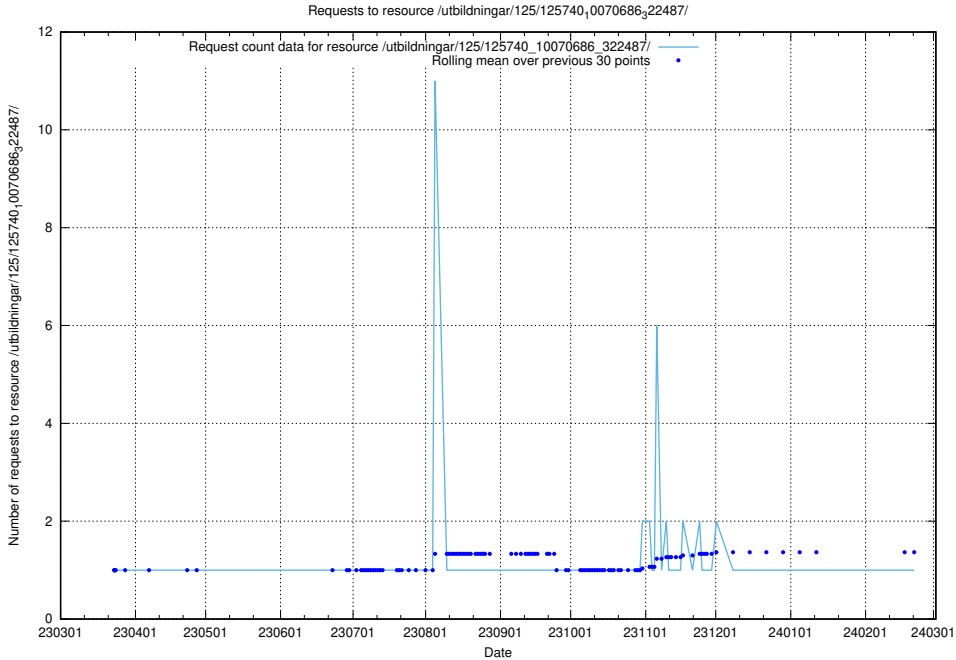

5.1006 Usage of /utbildningar/125/125740_10070686_322487/

Here, we count the number of requests to resource /utbildningar/125/125740_10070686_322487/.