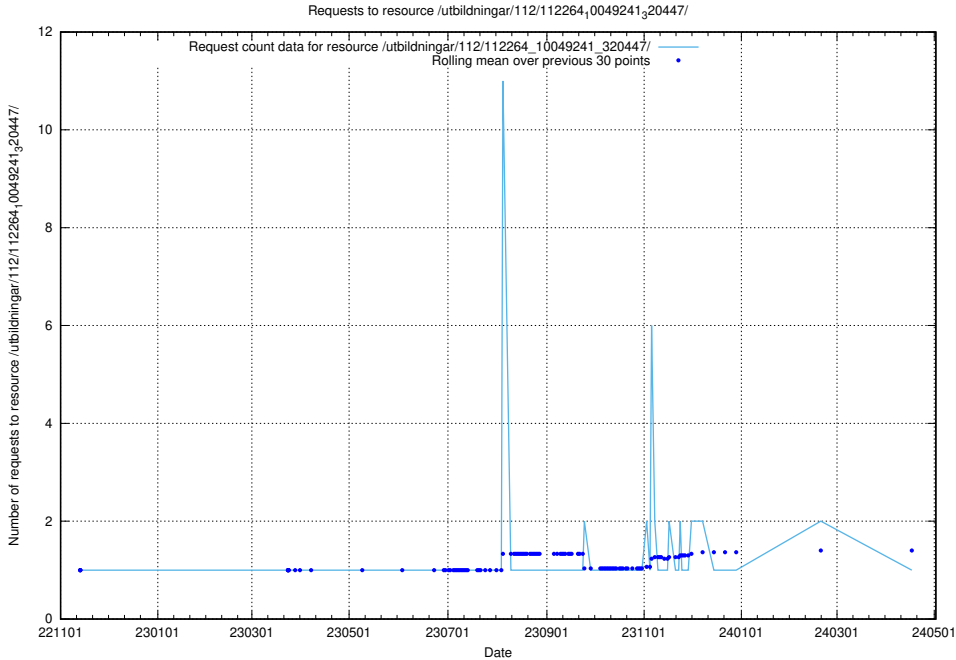

5.6187 Usage of /utbildningar/112/112264_10049241_320447/

Here, we count the number of requests to resource /utbildningar/112/112264_10049241_320447/.