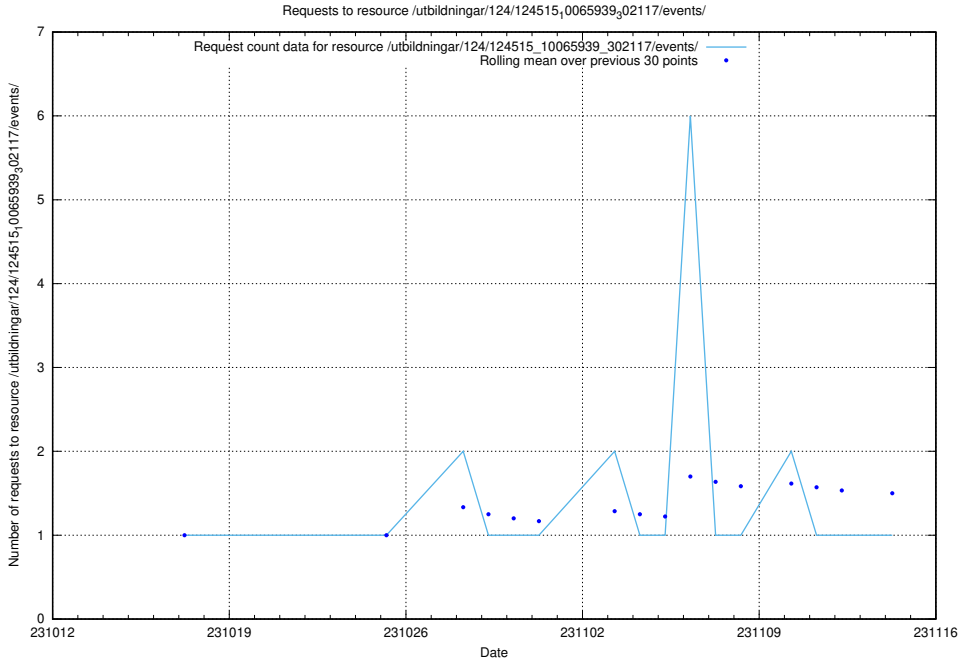

5.4336 Usage of /utbildningar/124/124515_10065939_302117/events/

Here, we count the number of requests to resource /utbildningar/124/124515_10065939_302117/events/