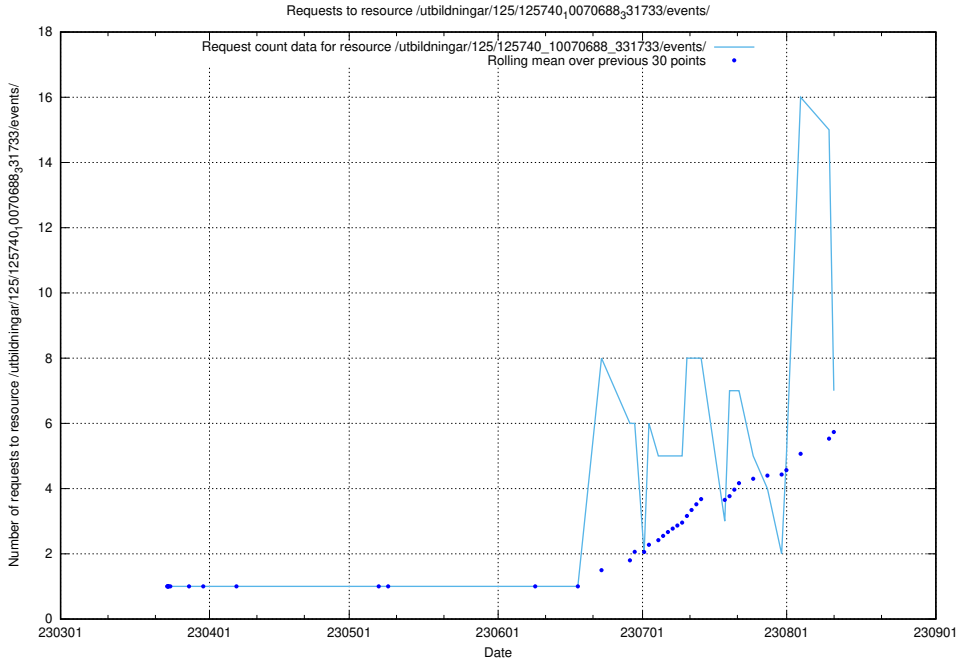

5.40 Usage of /utbildningar/125/125740_10070688_331733/events/

Here, we count the number of requests to resource /utbildningar/125/125740_10070688_331733/events/