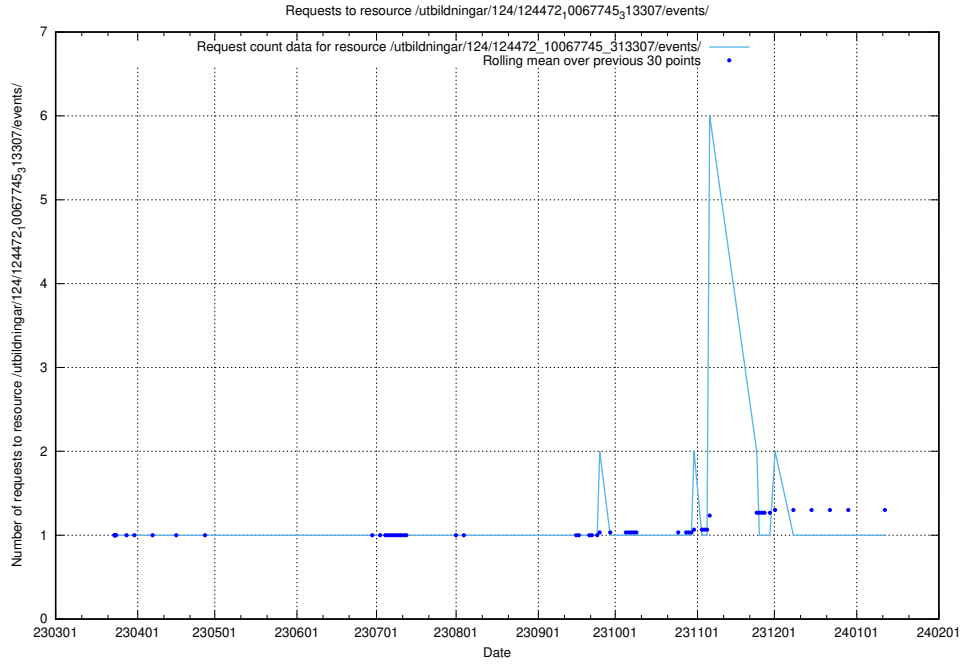

5.3038 Usage of /utbildningar/124/124472_10067745_313307/events/

Here, we count the number of requests to resource /utbildningar/124/124472_10067745_313307/events/