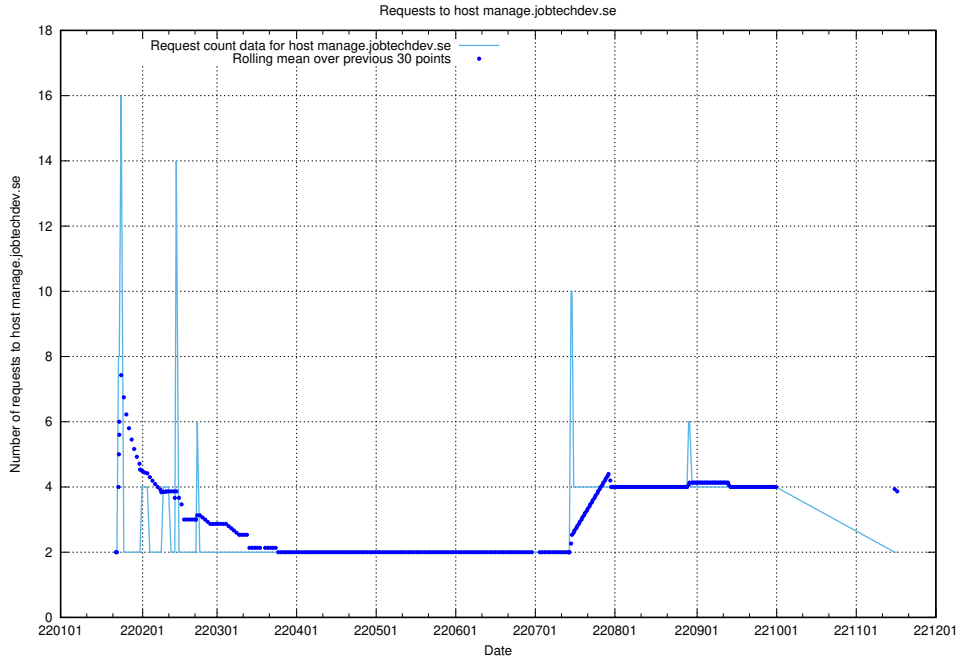

7.600 Usage of manage.jobtechdev.se

Here, we count the number of requests to host manage.jobtechdev.se.