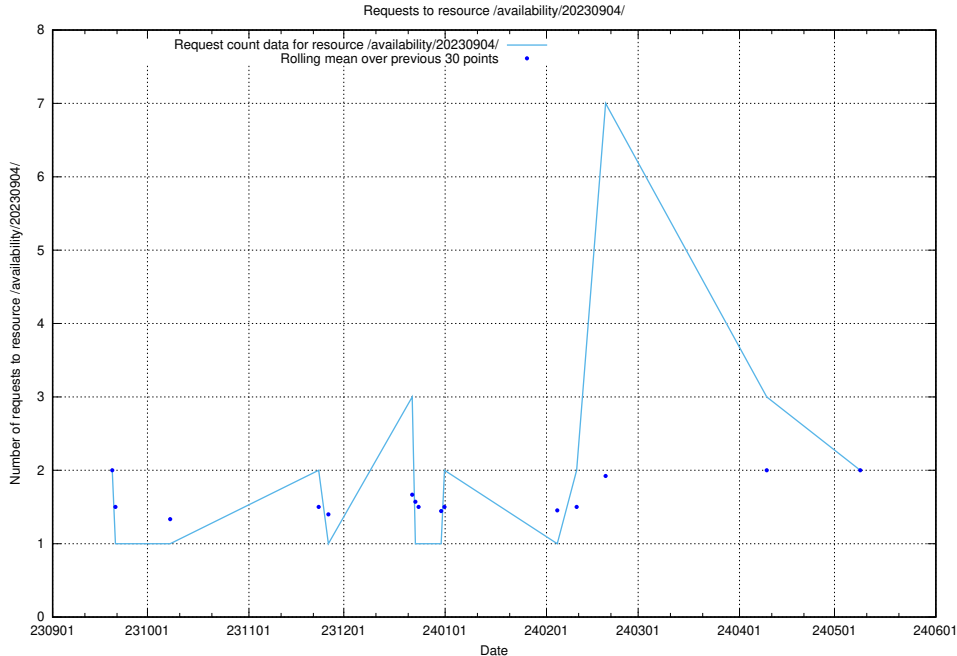

5.742 Usage of /availability/20230904/

Here, we count the number of requests to resource /availability/20230904/.