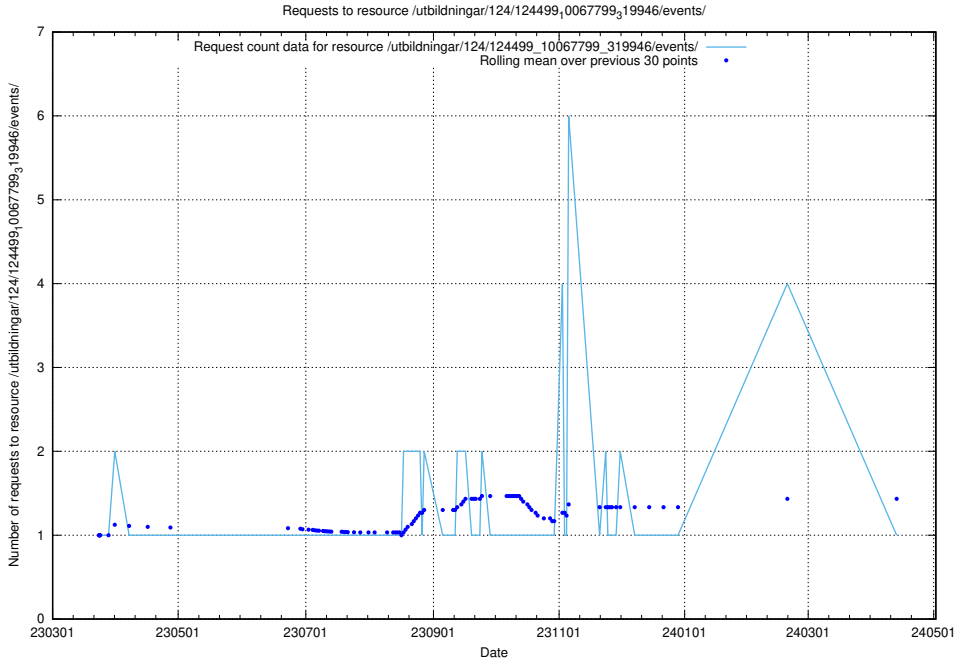

5.2497 Usage of /utbildningar/124/124499_10067799_319946/events/

Here, we count the number of requests to resource /utbildningar/124/124499_10067799_319946/events/