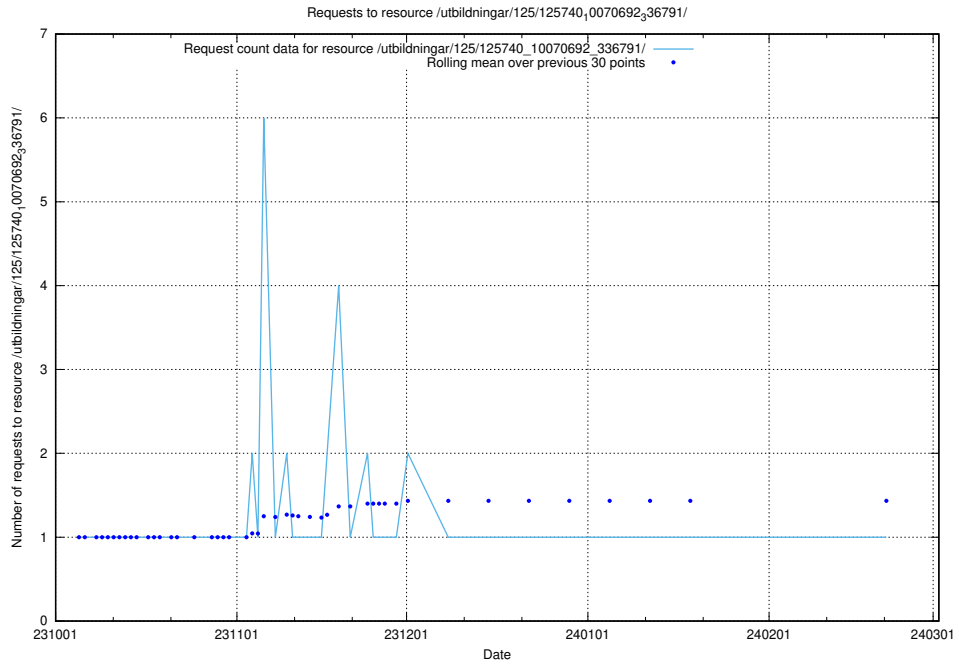

5.4437 Usage of /utbildningar/125/125740_10070692_336791/

Here, we count the number of requests to resource /utbildningar/125/125740_10070692_336791/.