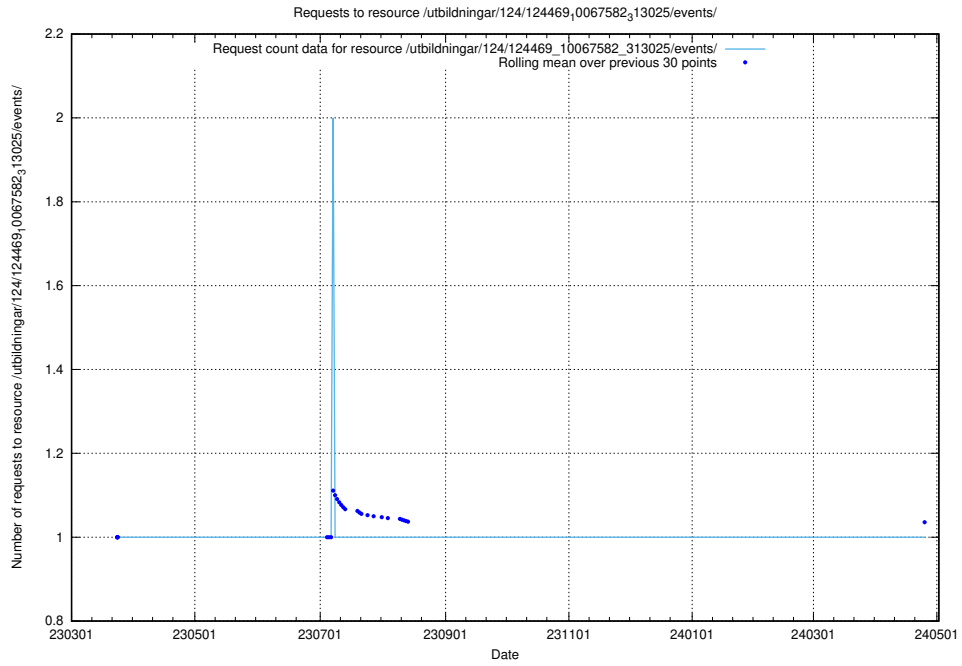

5.3335 Usage of /utbildningar/124/124469_10067582_313025/events/

Here, we count the number of requests to resource /utbildningar/124/124469_10067582_313025/events/