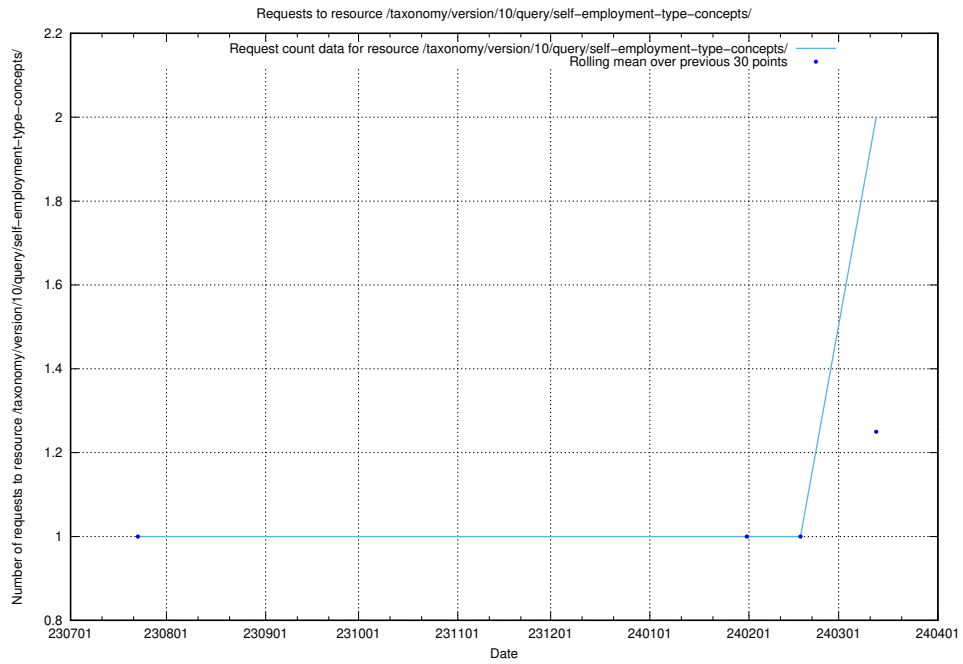

5.791 Usage of /taxonomy/version/10/query/self-employment-type-concepts/

Here, we count the number of requests to resource /taxonomy/version/10/query/self-employment-type-concepts/.