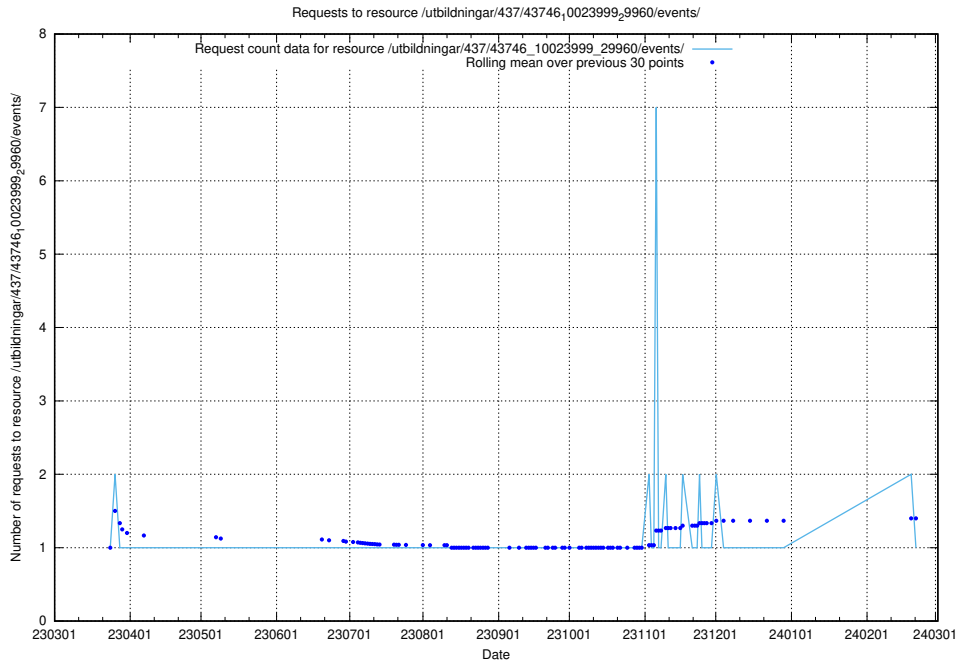

5.6203 Usage of /utbildningar/437/43746_10023999_29960/events/

Here, we count the number of requests to resource /utbildningar/437/43746_10023999_29960/events/.