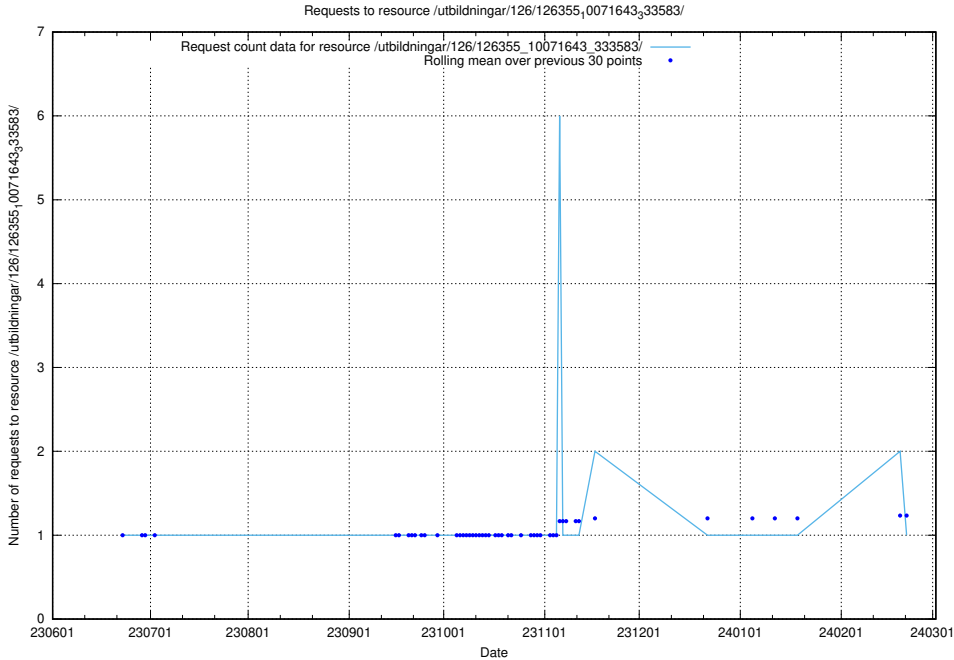

5.5682 Usage of /utbildningar/126/126355_10071643_333583/

Here, we count the number of requests to resource /utbildningar/126/126355_10071643_333583/.