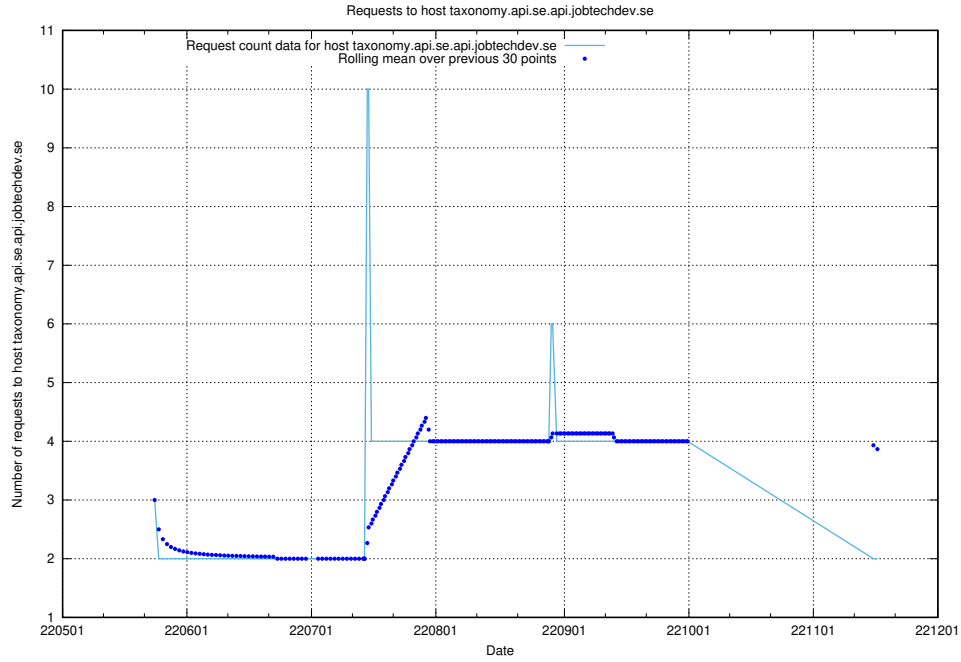

7.429 Usage of taxonomy.api.se.api.jobtechdev.se

Here, we count the number of requests to host taxonomy.api.se.api.jobtechdev.se.