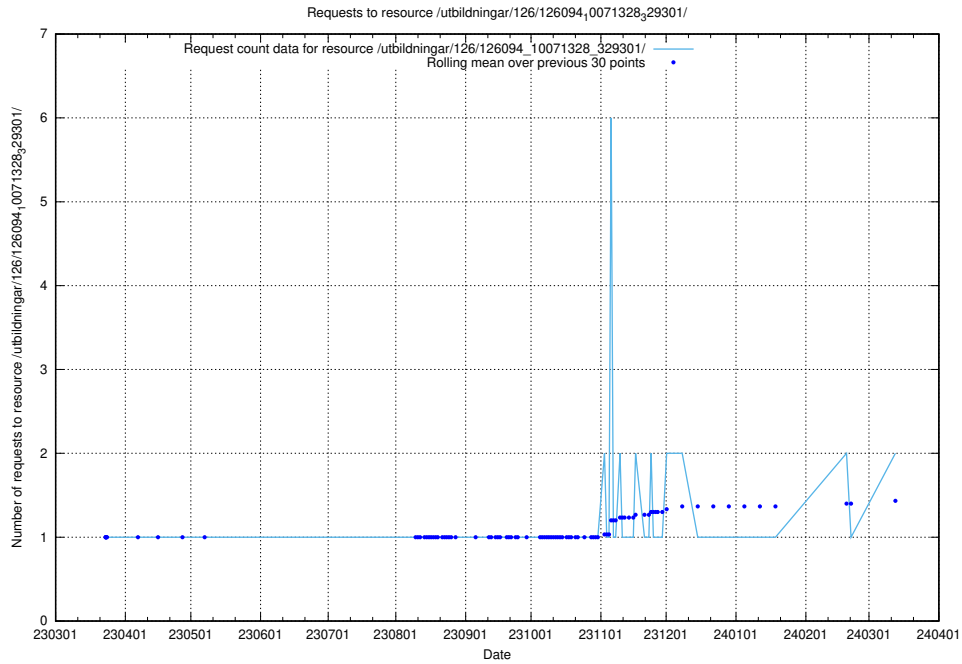

5.974 Usage of /utbildningar/126/126094_10071328_329301/

Here, we count the number of requests to resource /utbildningar/126/126094_10071328_329301/.