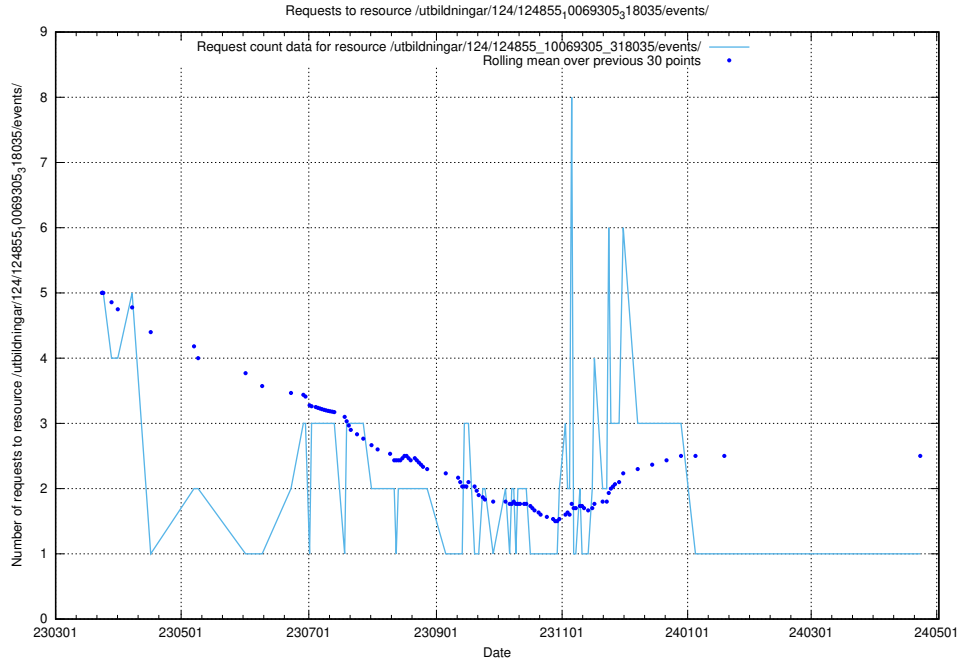

5.6258 Usage of /utbildningar/124/124855_10069305_318035/events/

Here, we count the number of requests to resource /utbildningar/124/124855_10069305_318035/events/