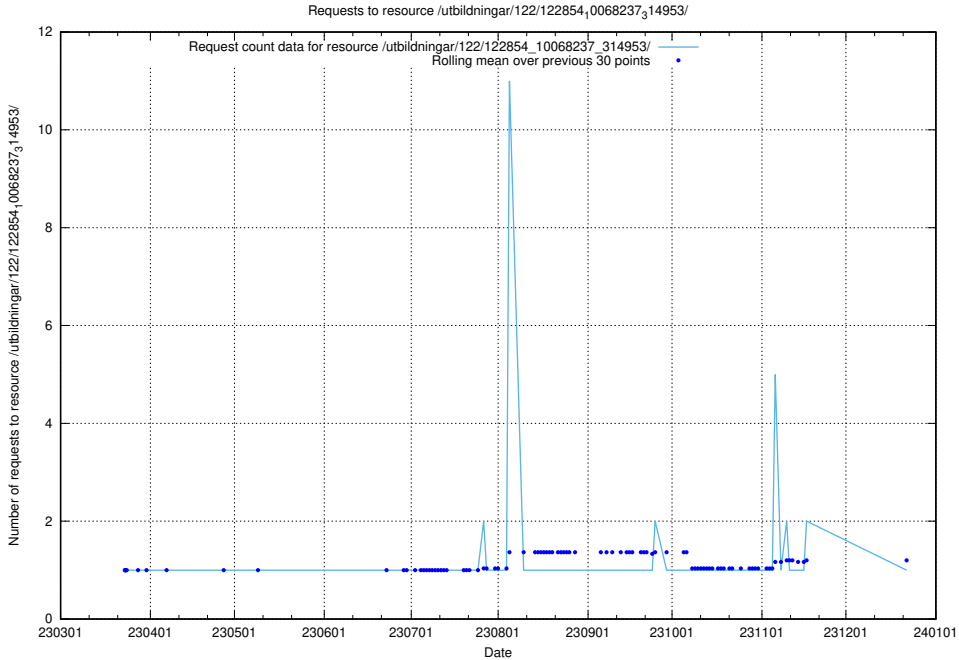

5.5202 Usage of /utbildningar/122/122854_10068237_314953/

Here, we count the number of requests to resource /utbildningar/122/122854_10068237_314953/.