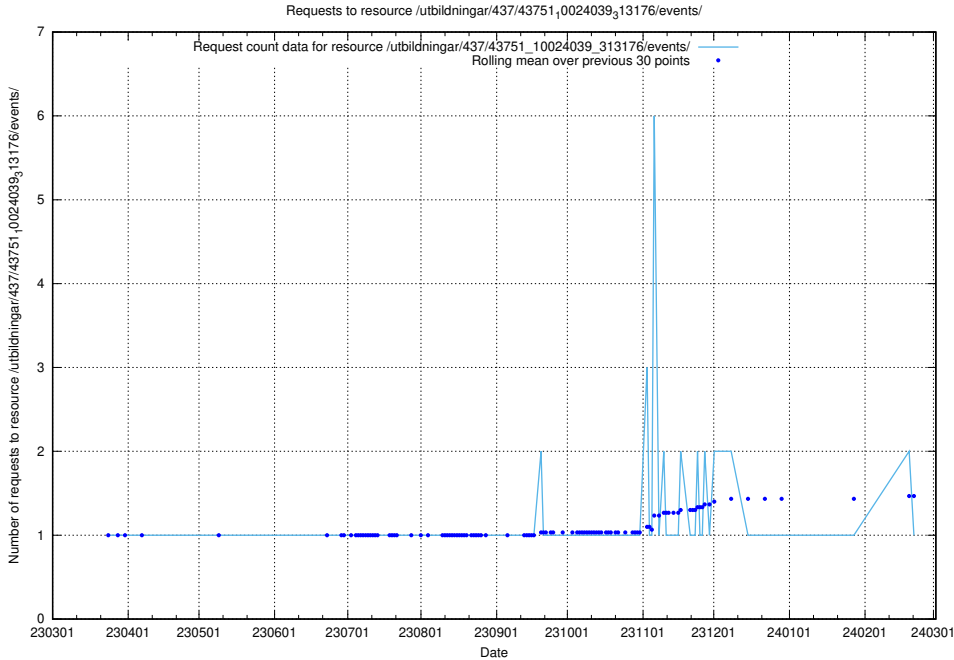

5.6200 Usage of /utbildningar/437/43751_10024039_313176/events/

Here, we count the number of requests to resource /utbildningar/437/43751_10024039_313176/events/.