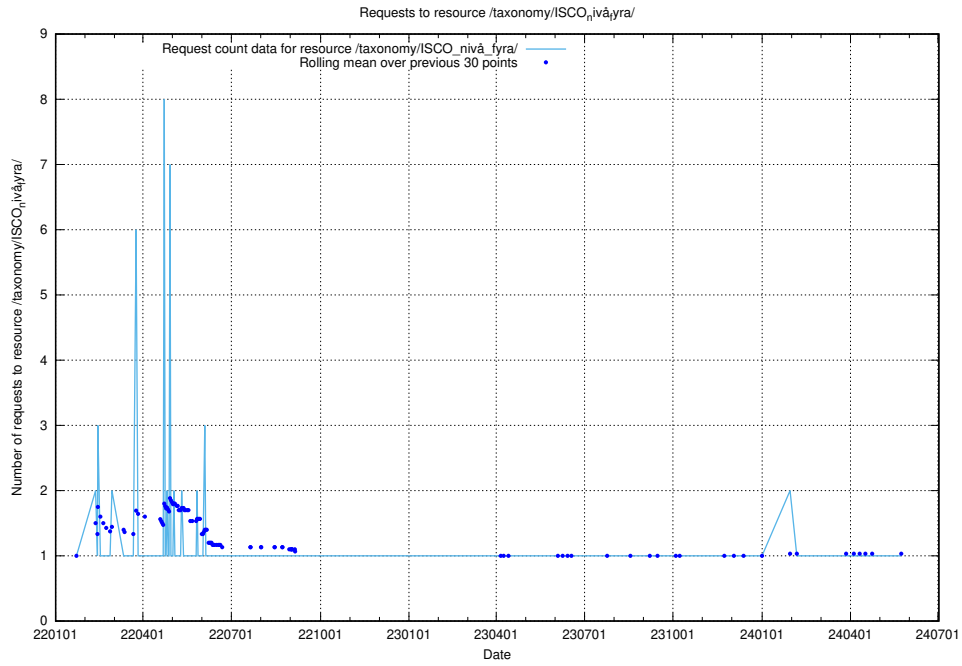

5.4977 Usage of /taxonomy/ISCO_nivå_fyra/

Here, we count the number of requests to resource /taxonomy/ISCO_nivå_fyra/.