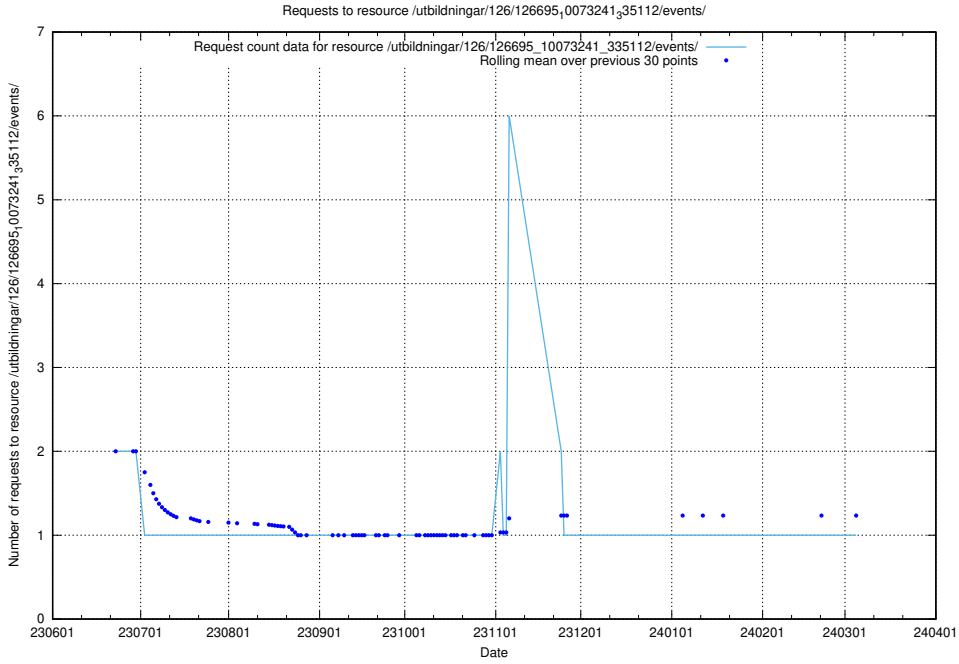

5.5588 Usage of /utbildningar/126/126695_10073241_335112/events/

Here, we count the number of requests to resource /utbildningar/126/126695_10073241_335112/events/