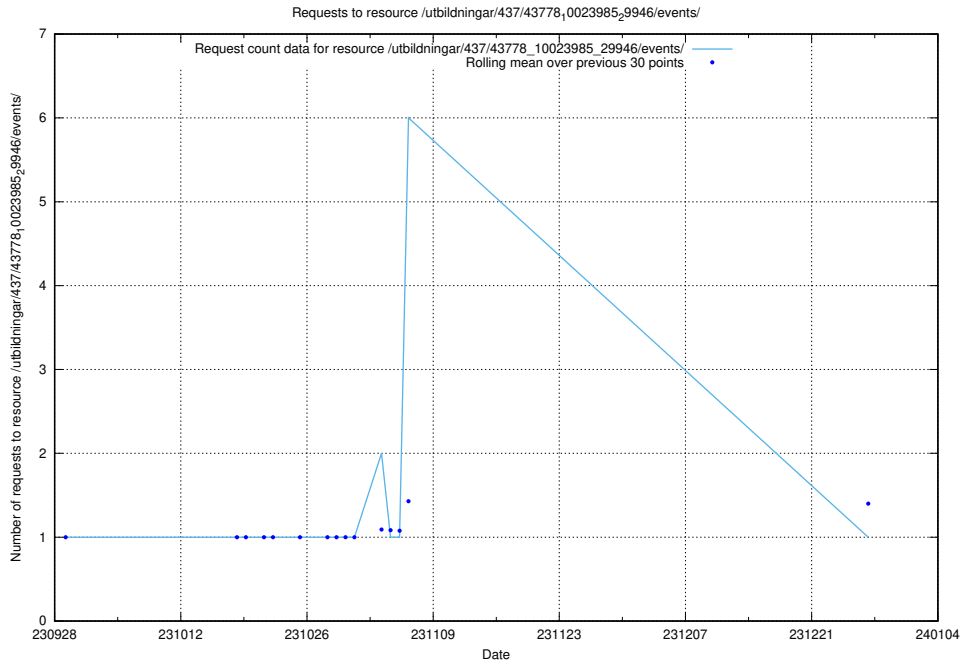

5.4470 Usage of /utbildningar/437/43778_10023985_29946/events/

Here, we count the number of requests to resource /utbildningar/437/43778_10023985_29946/events/.