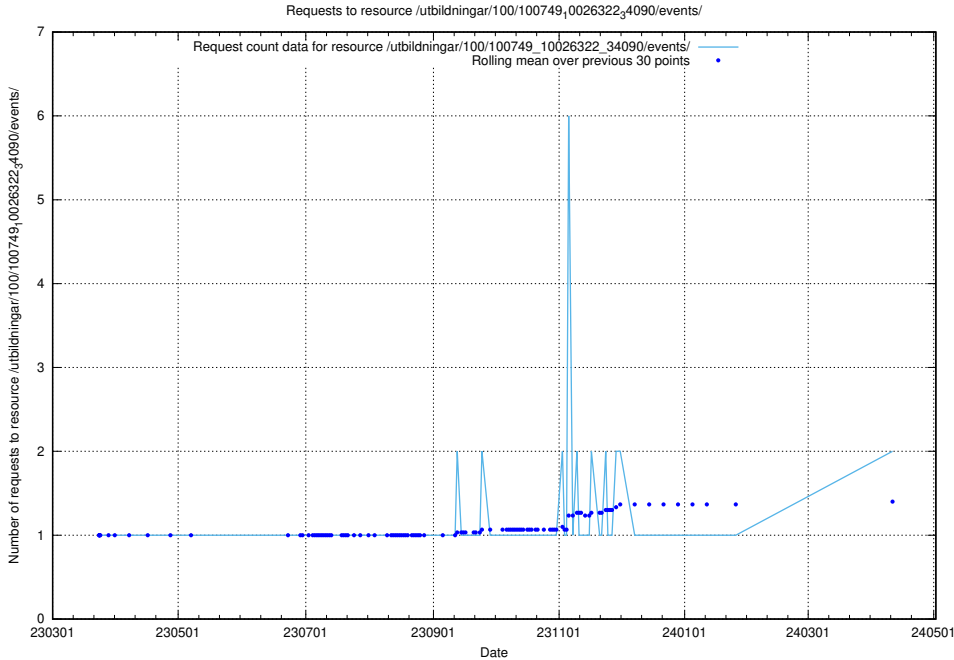

5.841 Usage of /utbildningar/100/100749_10026322_34090/events/

Here, we count the number of requests to resource /utbildningar/100/100749_10026322_34090/events/.