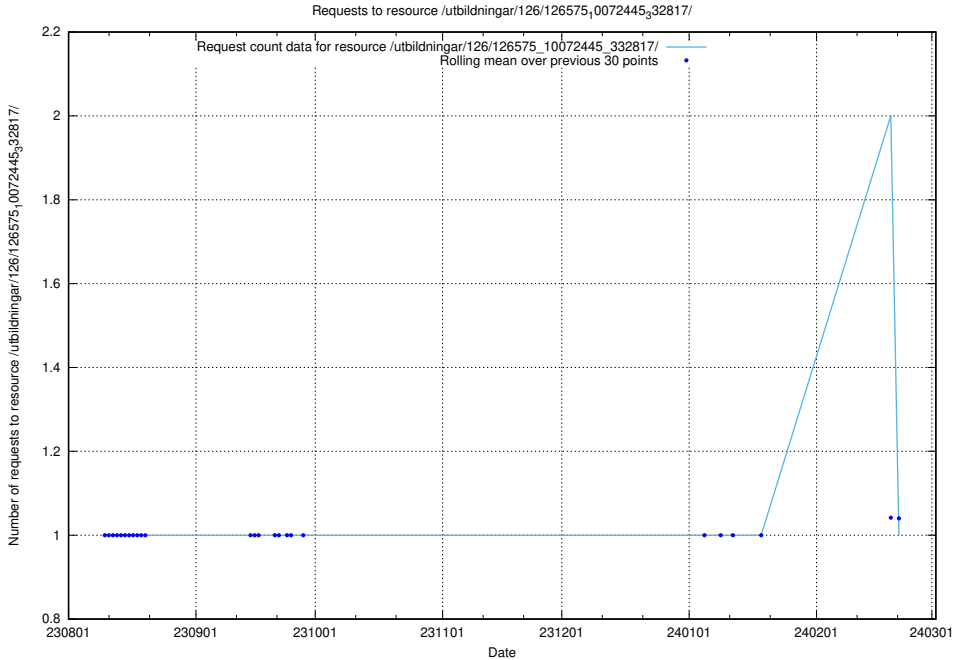

5.4848 Usage of /utbildningar/126/126575_10072445_332817/

Here, we count the number of requests to resource /utbildningar/126/126575_10072445_332817/.