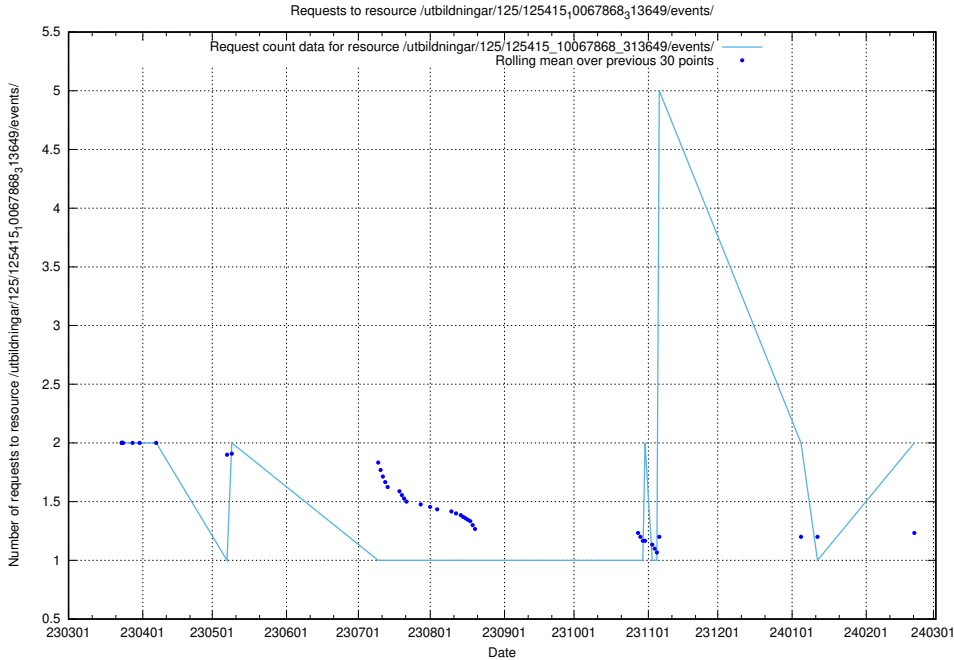

5.962 Usage of /utbildningar/125/125415_10067868_313649/events/

Here, we count the number of requests to resource /utbildningar/125/125415_10067868_313649/events/