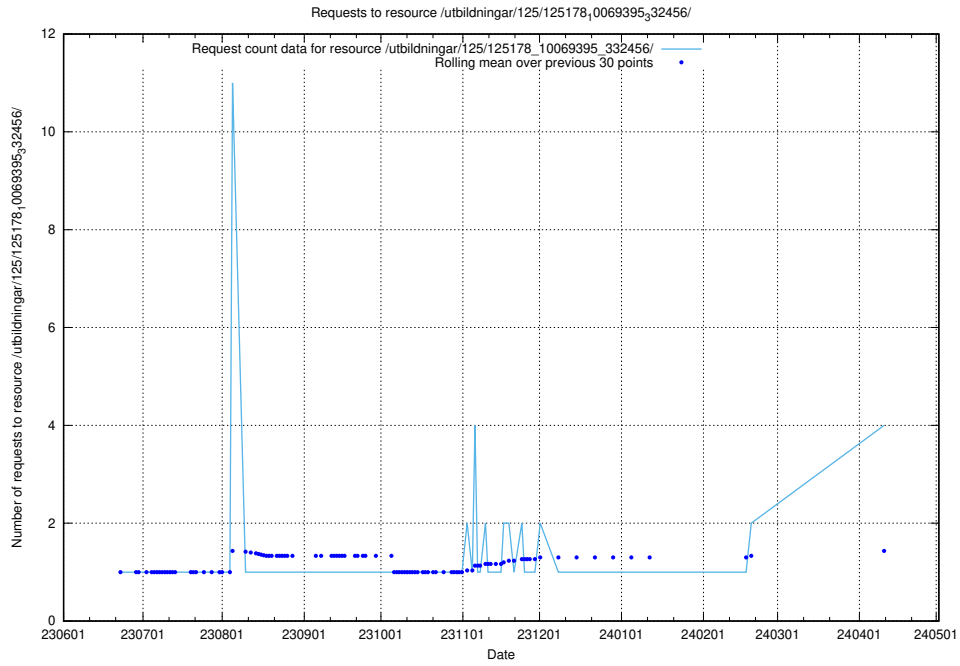

5.230 Usage of /utbildningar/125/125178_10069395_332456/

Here, we count the number of requests to resource /utbildningar/125/125178_10069395_332456/.