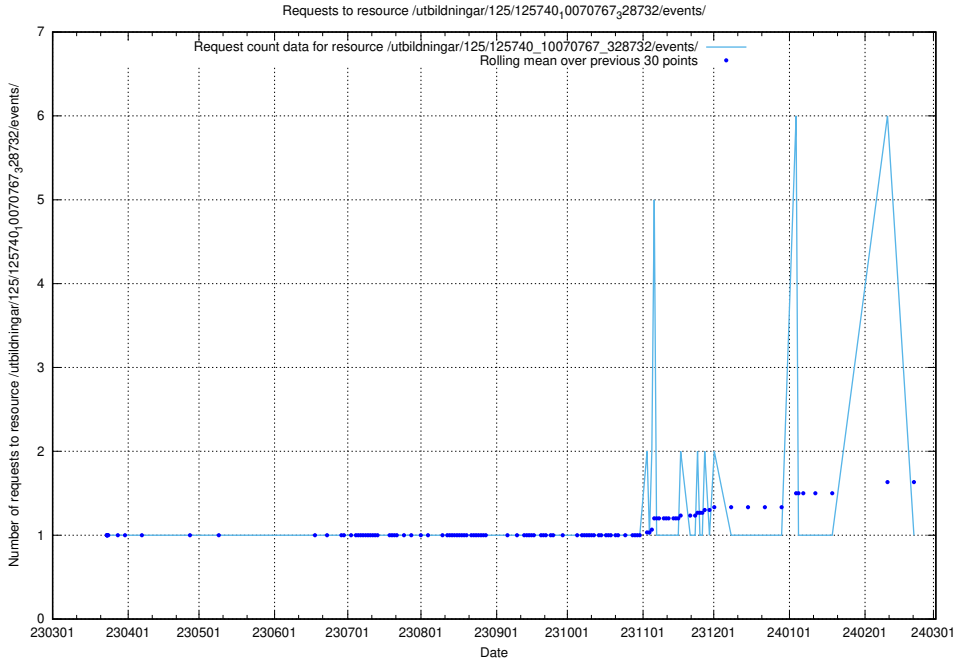

### 5.992 Usage of /utbildningar/125/125740\_10070767\_328732/events/

Here, we count the number of requests to resource /utbildningar/125/125740\_10070767\_328732/events/