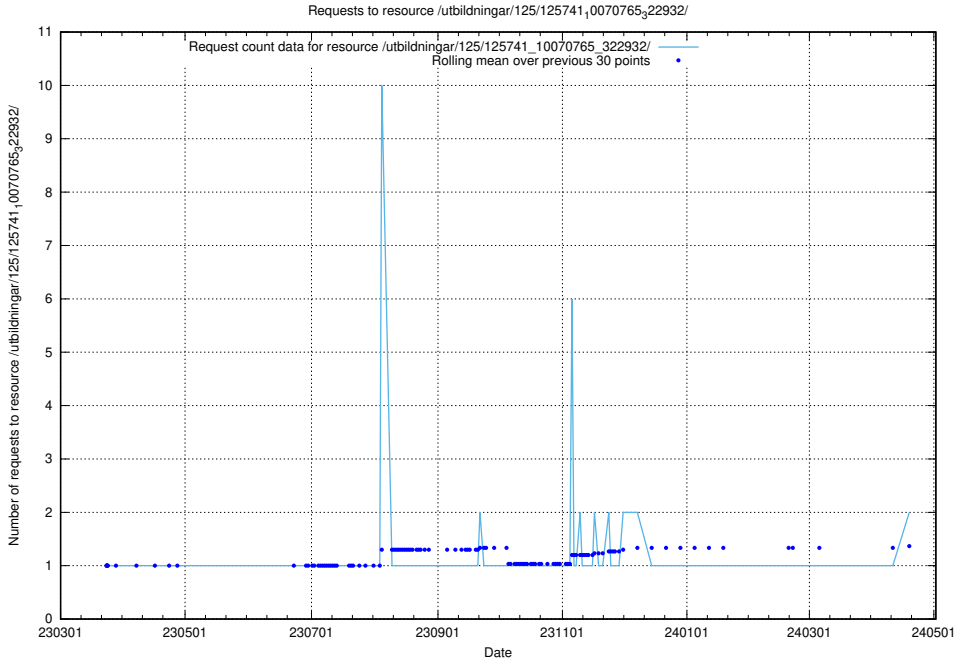

5.982 Usage of /utbildningar/125/125741_10070765_322932/

Here, we count the number of requests to resource /utbildningar/125/125741_10070765_322932/.