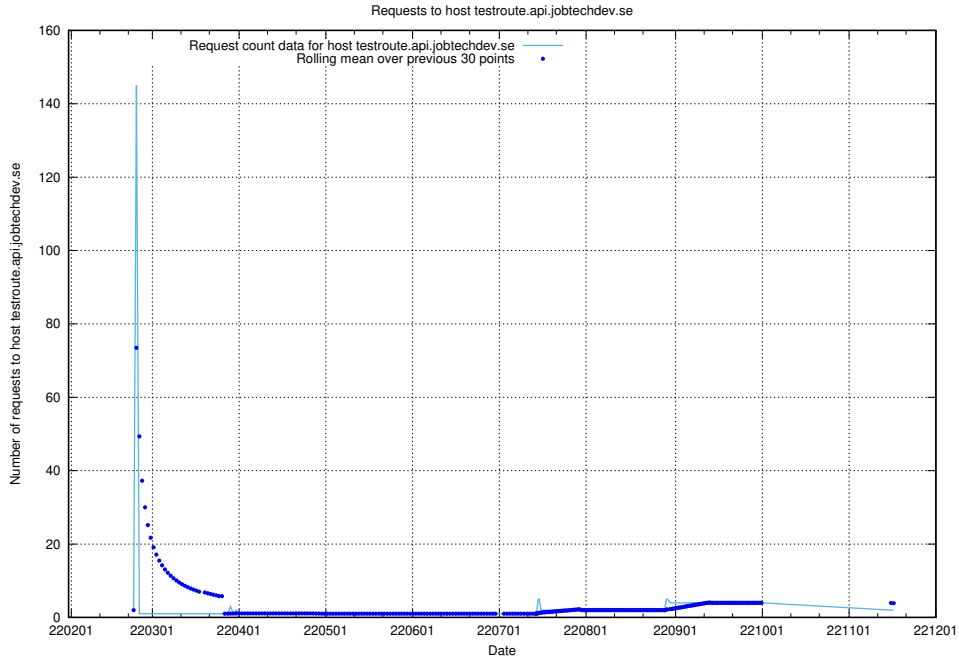

7.520 Usage of testroute.api.jobtechdev.se

Here, we count the number of requests to host testroute.api.jobtechdev.se.