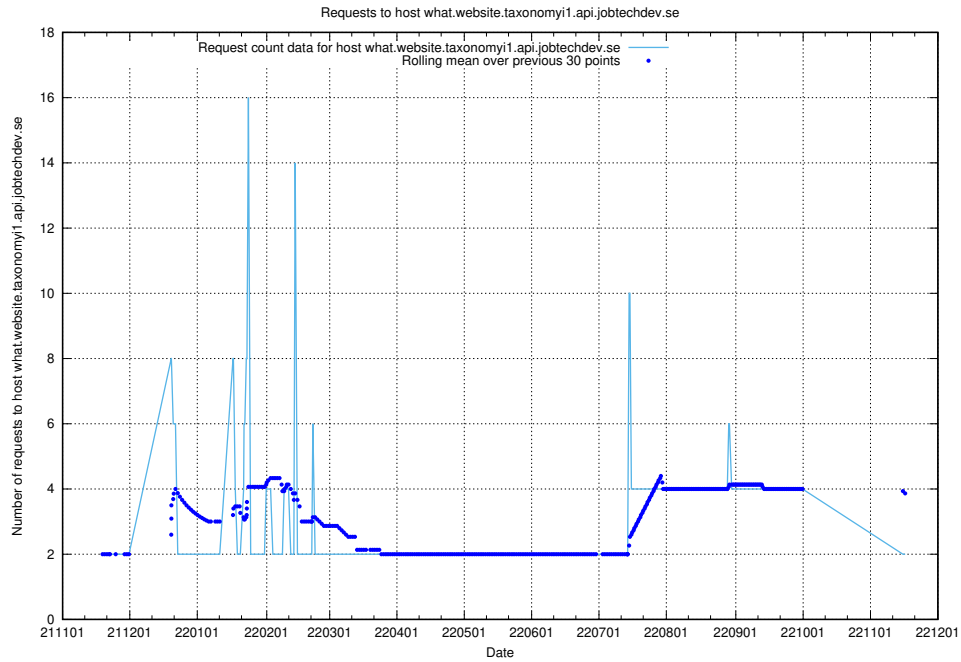

7.462 Usage of what.website.taxonomy1.api.jobtechdev.se

Here, we count the number of requests to host what.website.taxonomy1.api.jobtechdev.se.