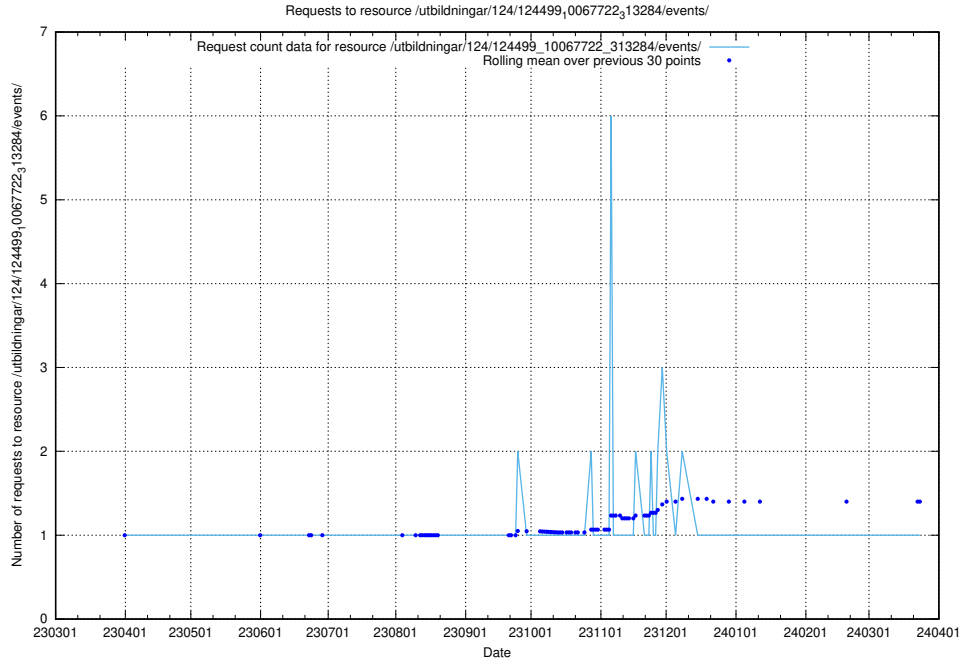

5.6085 Usage of /utbildningar/124/124499_10067722_313284/events/

Here, we count the number of requests to resource /utbildningar/124/124499_10067722_313284/events/