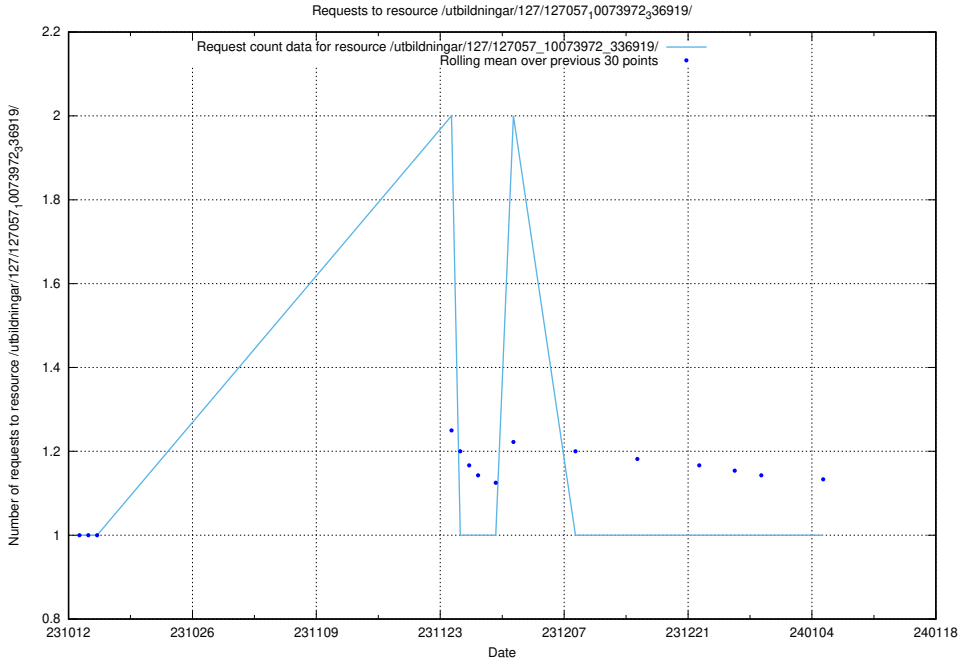

5.4373 Usage of /utbildningar/127/127057_10073972_336919/

Here, we count the number of requests to resource /utbildningar/127/127057_10073972_336919/.