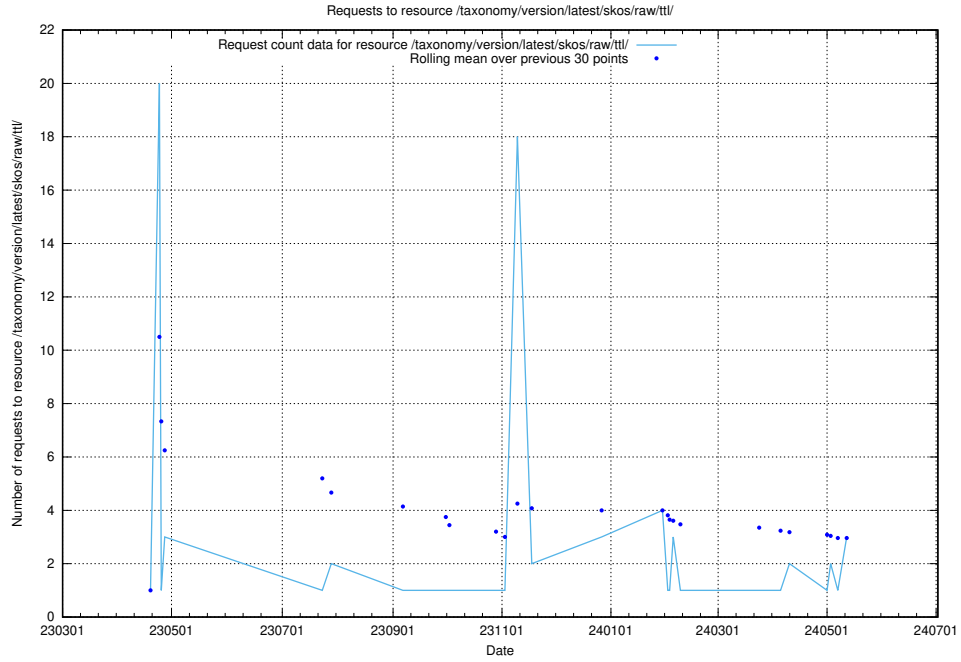

5.415 Usage of `/taxonomy/version/latest/skos/raw/ttl/`

Here, we count the number of requests to resource `/taxonomy/version/latest/skos/raw/ttl/`.