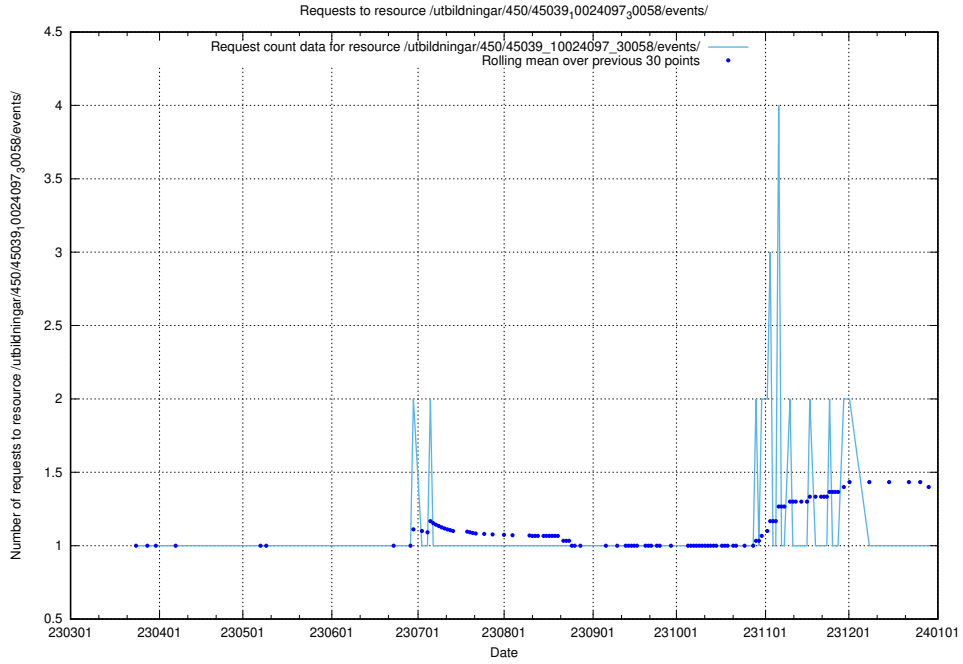

5.6167 Usage of /utbildningar/450/45039_10024097_30058/events/

Here, we count the number of requests to resource /utbildningar/450/45039_10024097_30058/events/.