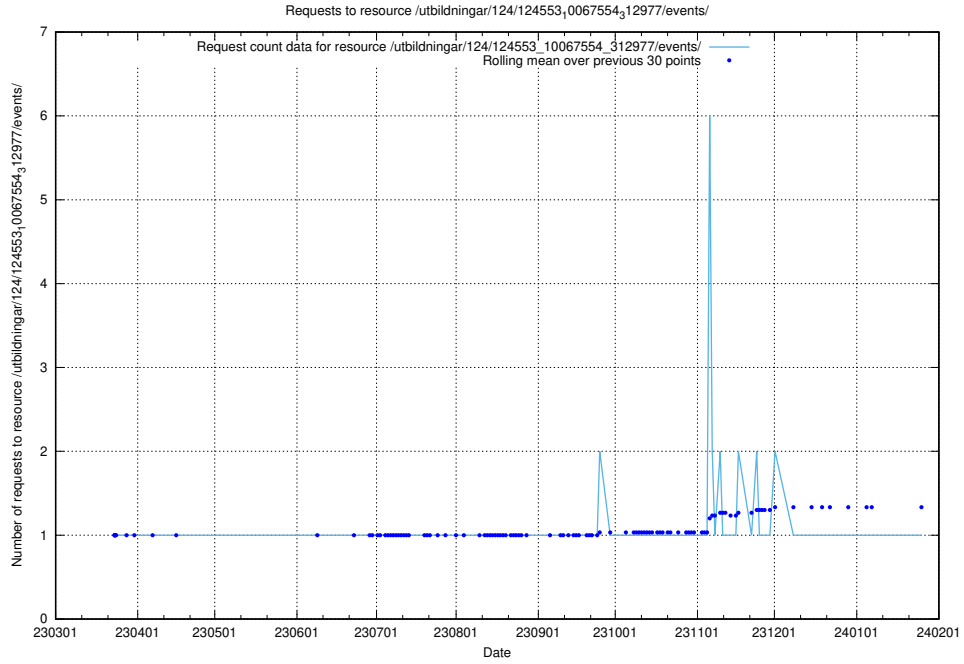

5.1237 Usage of /utbildningar/124/124553_10067554_312977/events/

Here, we count the number of requests to resource /utbildningar/124/124553_10067554_312977/events/