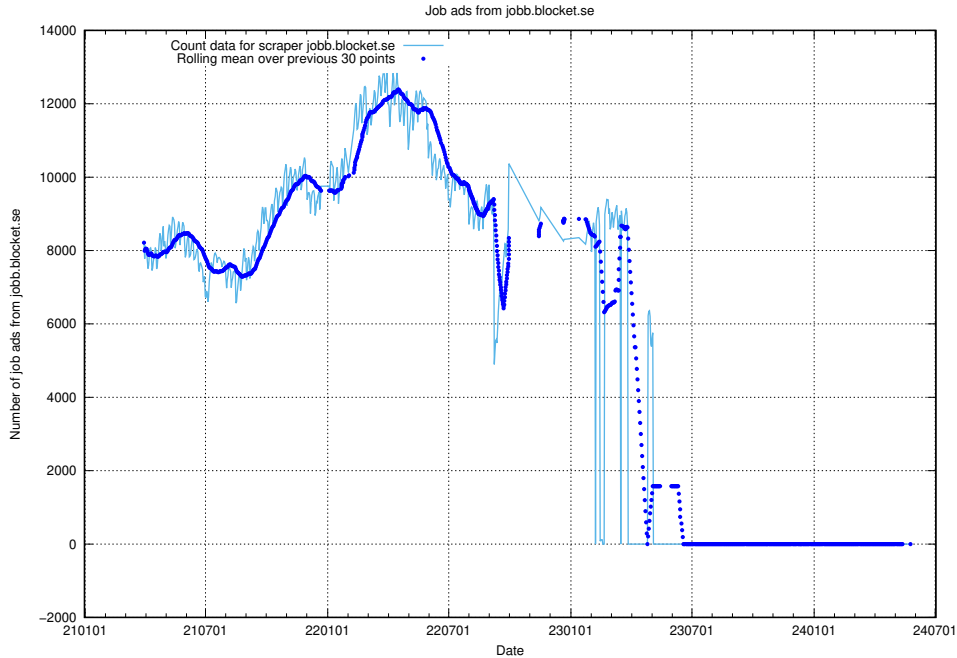

13.22 Number of ads by scraper jobb.blocket.se

Here, we count the number of job ads scraped from jobb.blocket.se.