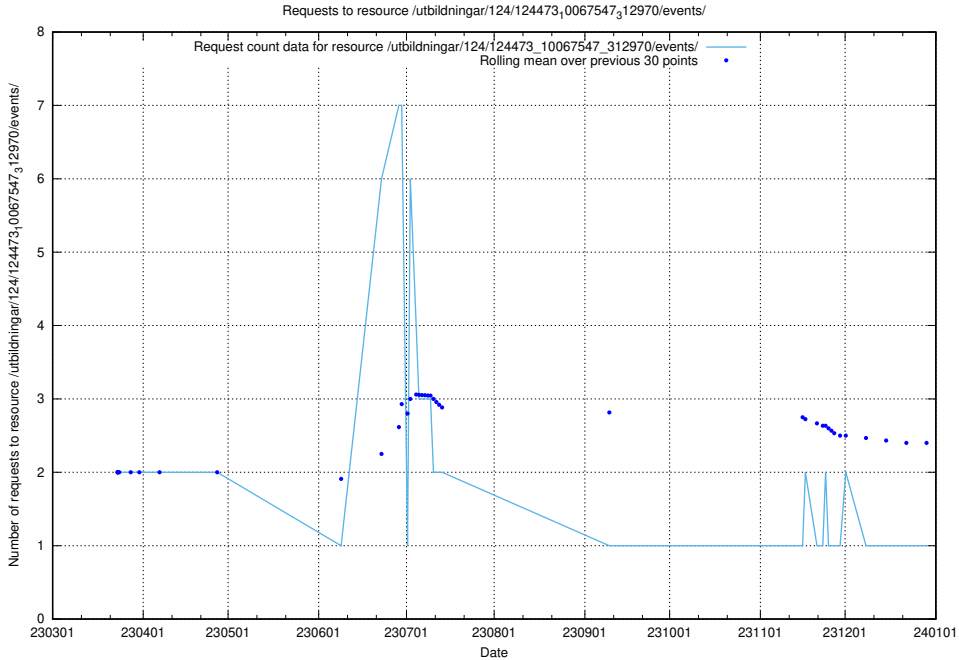

5.6305 Usage of /utbildningar/124/124473_10067547_312970/events/

Here, we count the number of requests to resource /utbildningar/124/124473_10067547_312970/events/