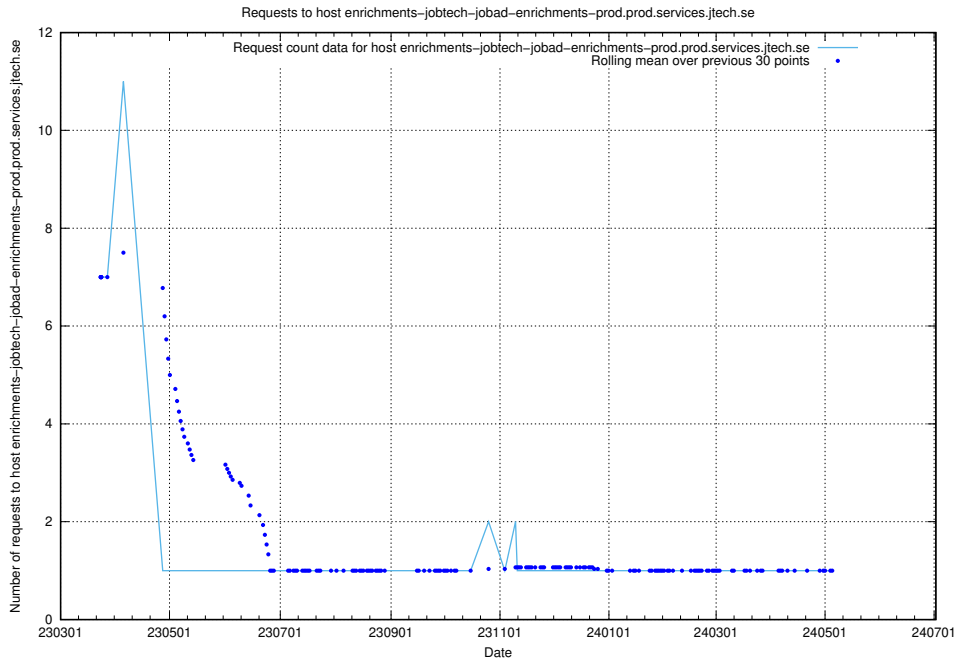

7.613 Usage of enrichments-jobtech-jobad-enrichments-prod.prod.services.jtech.se

Here, we count the number of requests to host enrichments-jobtech-jobad-enrichments-prod.prod.services.jtech.se.