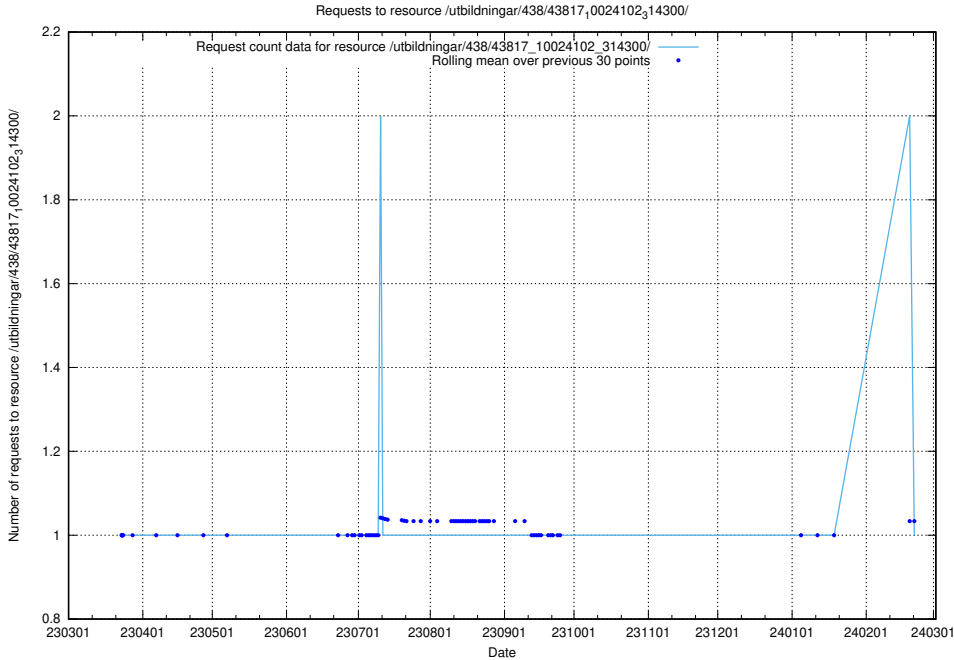

5.6350 Usage of /utbildningar/438/43817_10024102_314300/

Here, we count the number of requests to resource /utbildningar/438/43817_10024102_314300/.