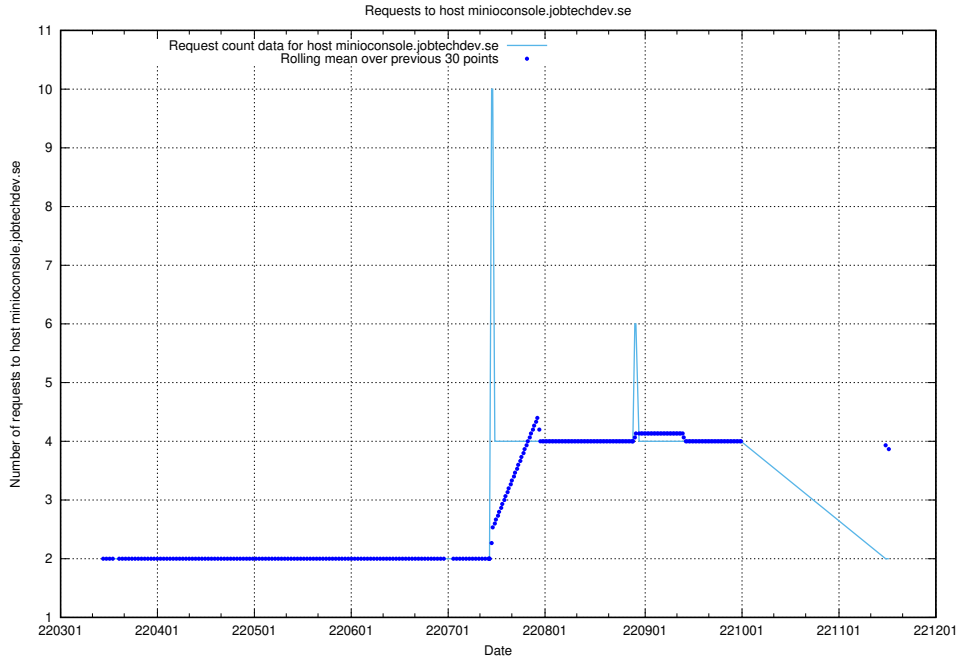

### 7.504 Usage of minioconsole.jobtechdev.se

Here, we count the number of requests to host minioconsole.jobtechdev.se.