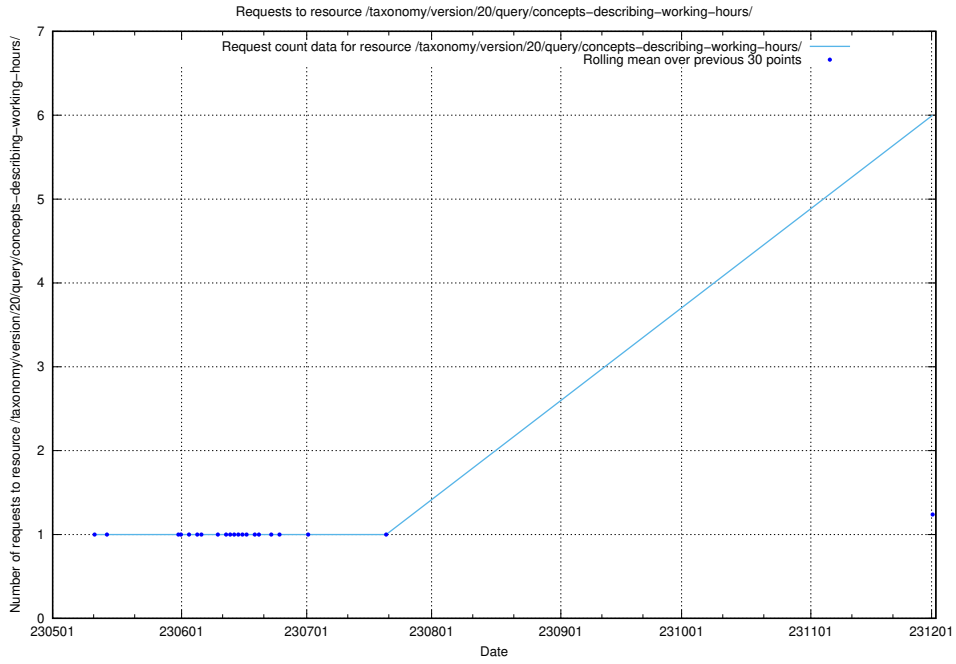

5.93 Usage of /taxonomy/version/20/query/concepts-describing-working-hours/

Here, we count the number of requests to resource /taxonomy/version/20/query/concepts-describing-working-hours/.