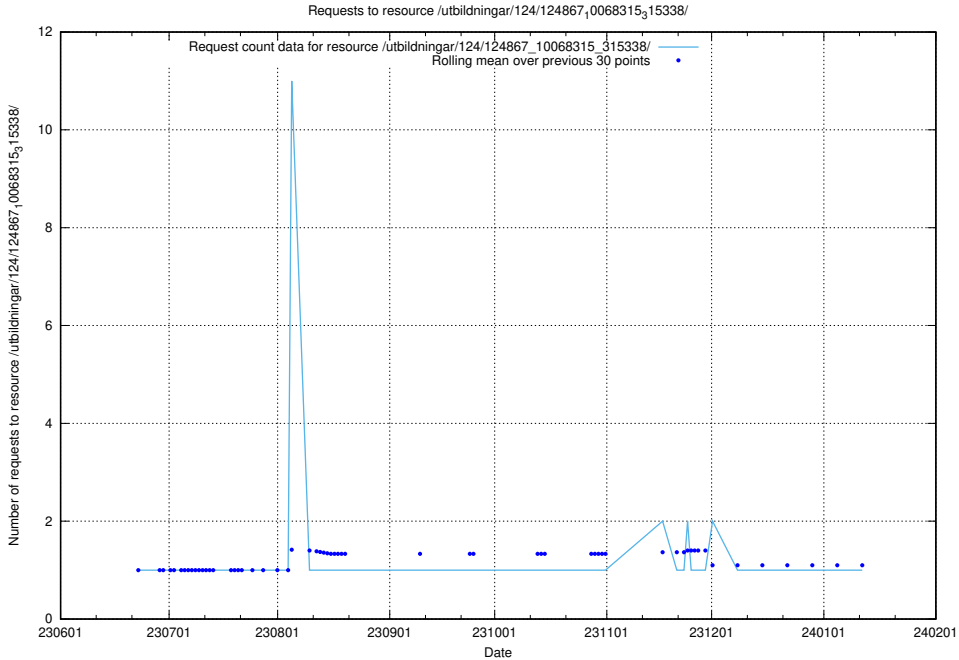

5.5764 Usage of /utbildningar/124/124867_10068315_315338/

Here, we count the number of requests to resource /utbildningar/124/124867_10068315_315338/.