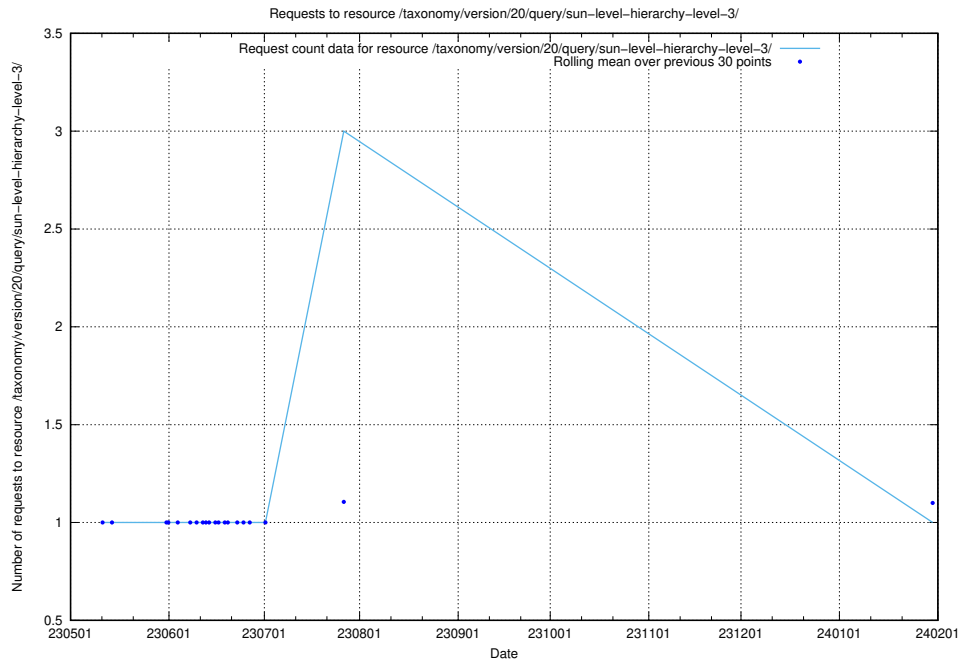

5.5976 Usage of /taxonomy/version/20/query/sun-level-hierarchy-level-3/

Here, we count the number of requests to resource /taxonomy/version/20/query/sun-level-hierarchy-level-3/.