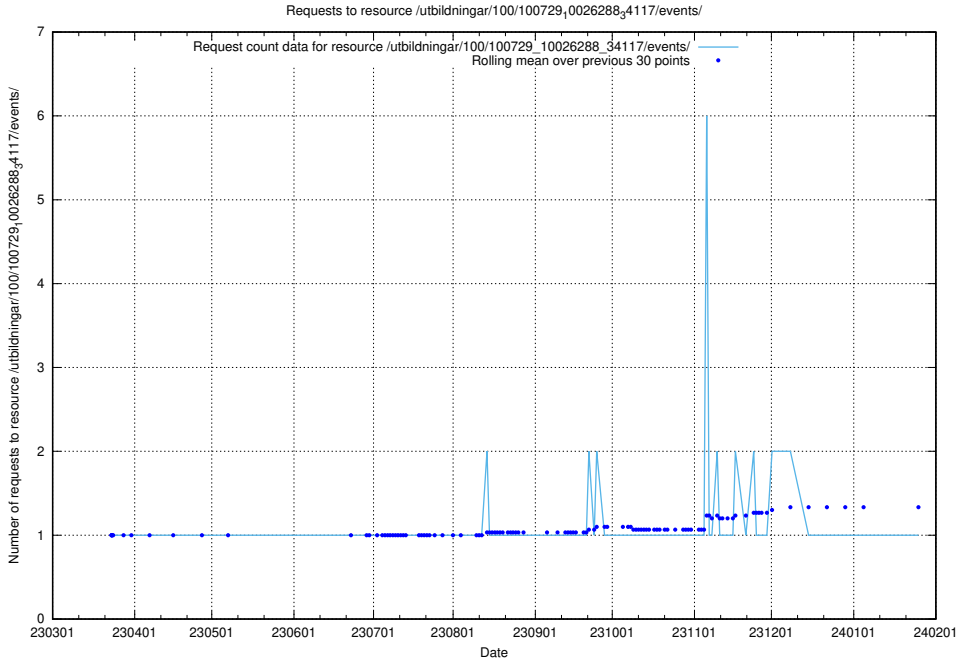

5.5700 Usage of /utbildningar/100/100729_10026288_34117/events/

Here, we count the number of requests to resource /utbildningar/100/100729_10026288_34117/events/.