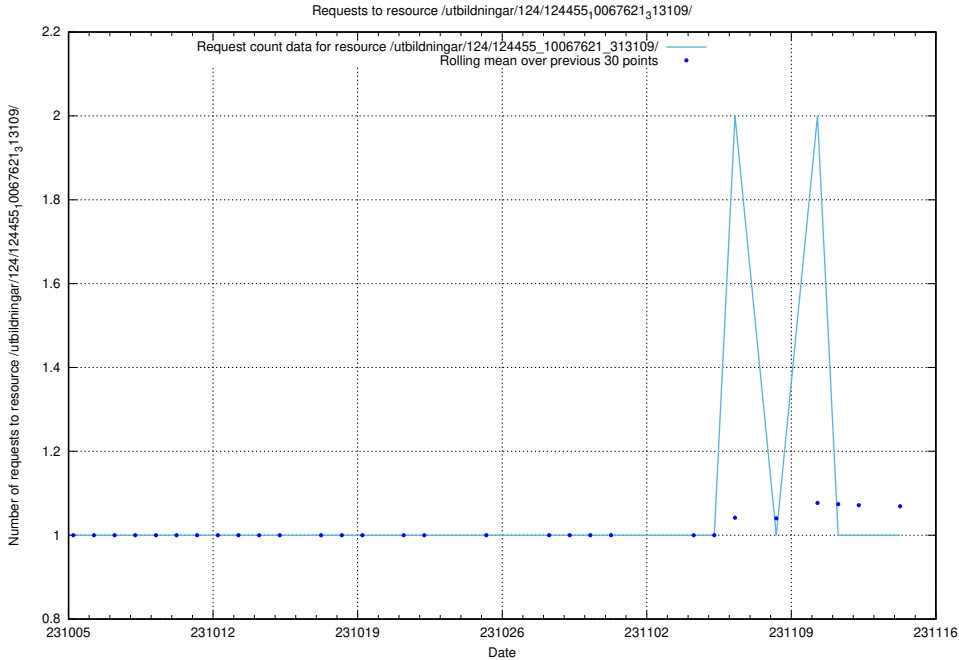

5.4446 Usage of /utbildningar/124/124455_10067621_313109/

Here, we count the number of requests to resource /utbildningar/124/124455_10067621_313109/.