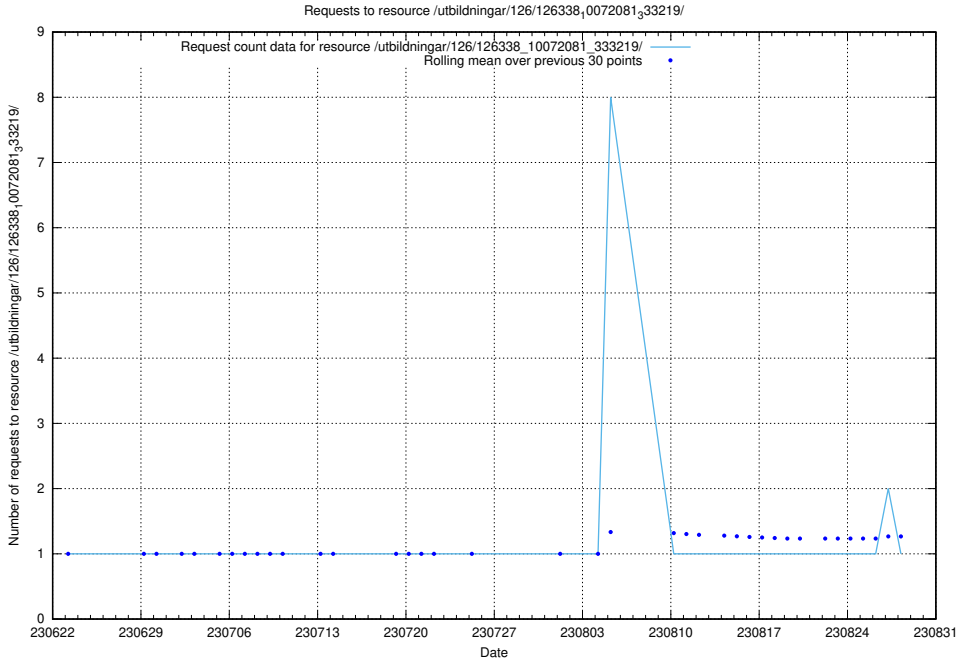

5.5688 Usage of /utbildningar/126/126338_10072081_333219/

Here, we count the number of requests to resource /utbildningar/126/126338_10072081_333219/.