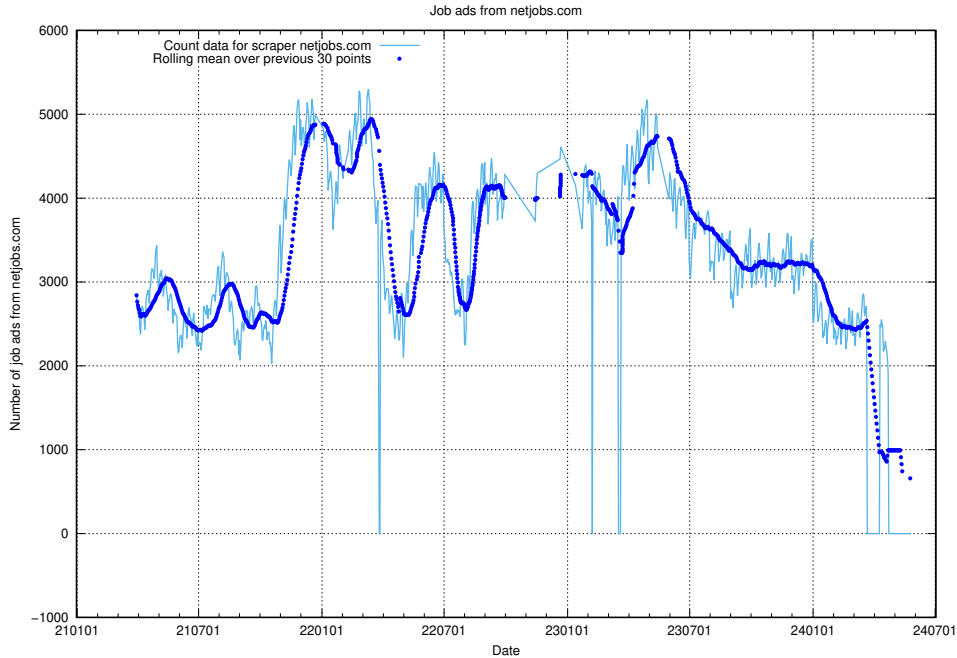

13.18 Number of ads by scraper netjobs.com

Here, we count the number of job ads scraped from netjobs.com.