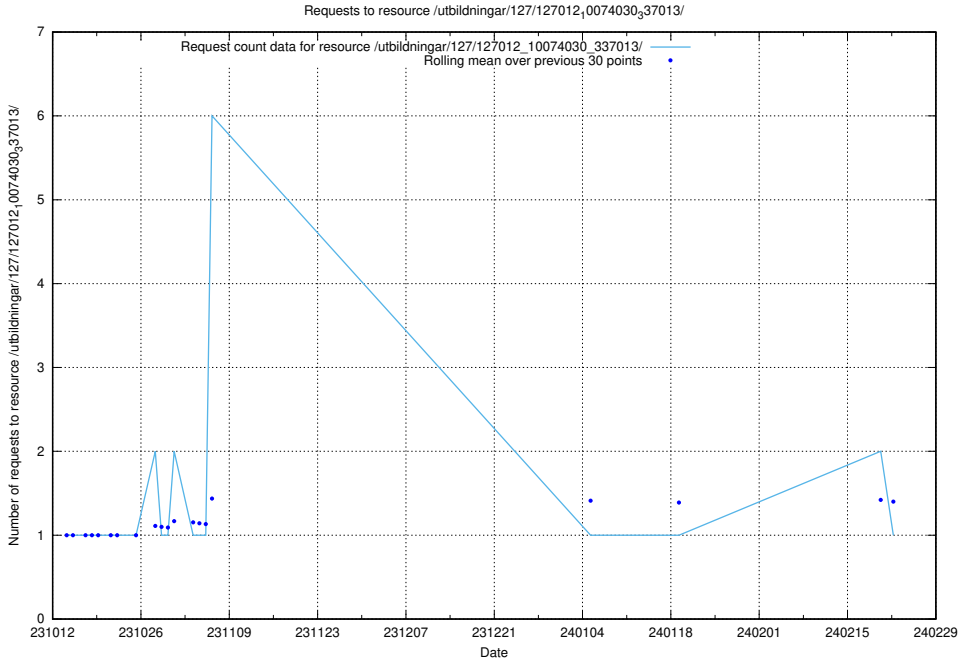

5.4353 Usage of /utbildningar/127/127012_10074030_337013/

Here, we count the number of requests to resource /utbildningar/127/127012_10074030_337013/.