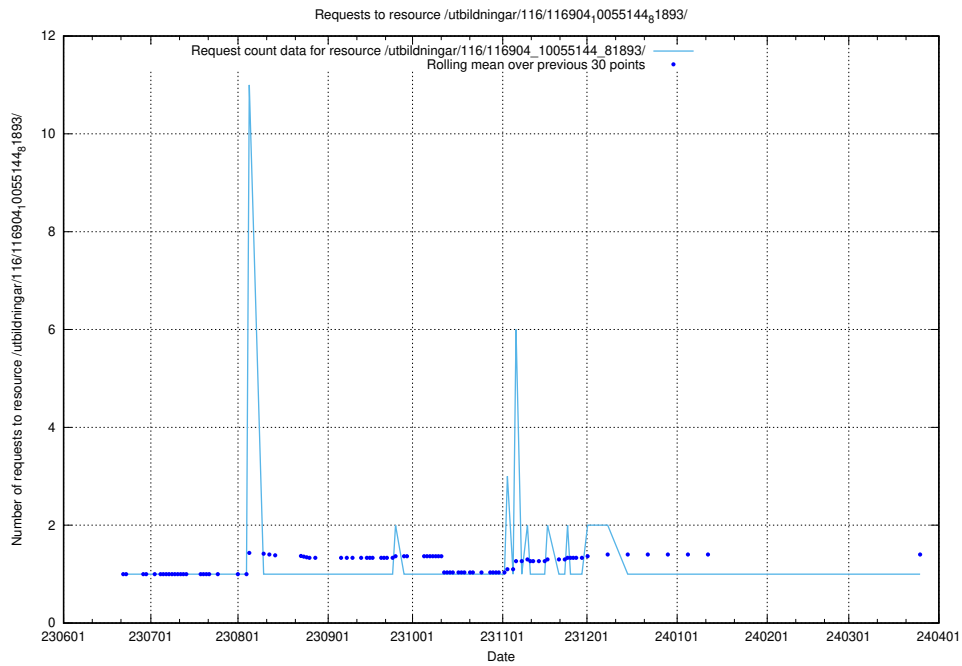

5.5868 Usage of /utbildningar/116/116904_10055144_81893/

Here, we count the number of requests to resource /utbildningar/116/116904_10055144_81893/.