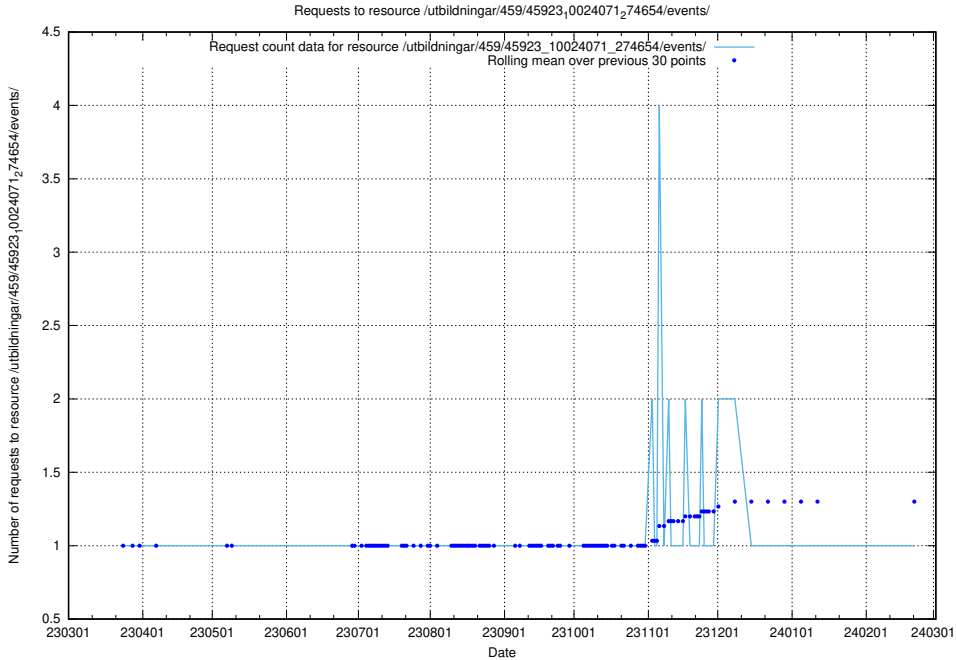

5.6166 Usage of /utbildningar/459/45923_10024071_274654/events/

Here, we count the number of requests to resource /utbildningar/459/45923_10024071_274654/events/.