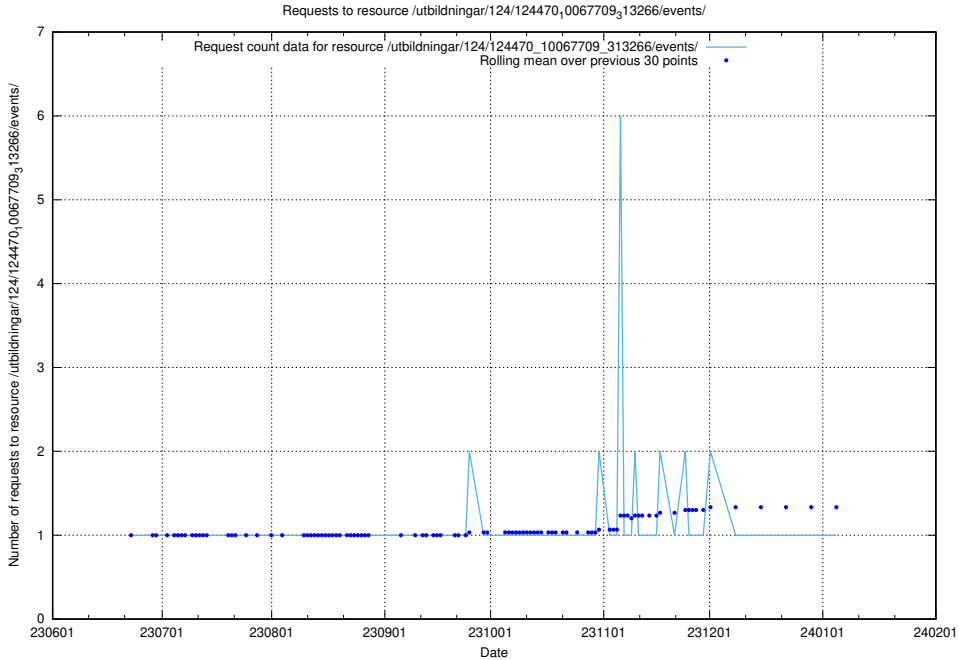

5.5828 Usage of /utbildningar/124/124470_10067709_313266/events/

Here, we count the number of requests to resource /utbildningar/124/124470_10067709_313266/events/