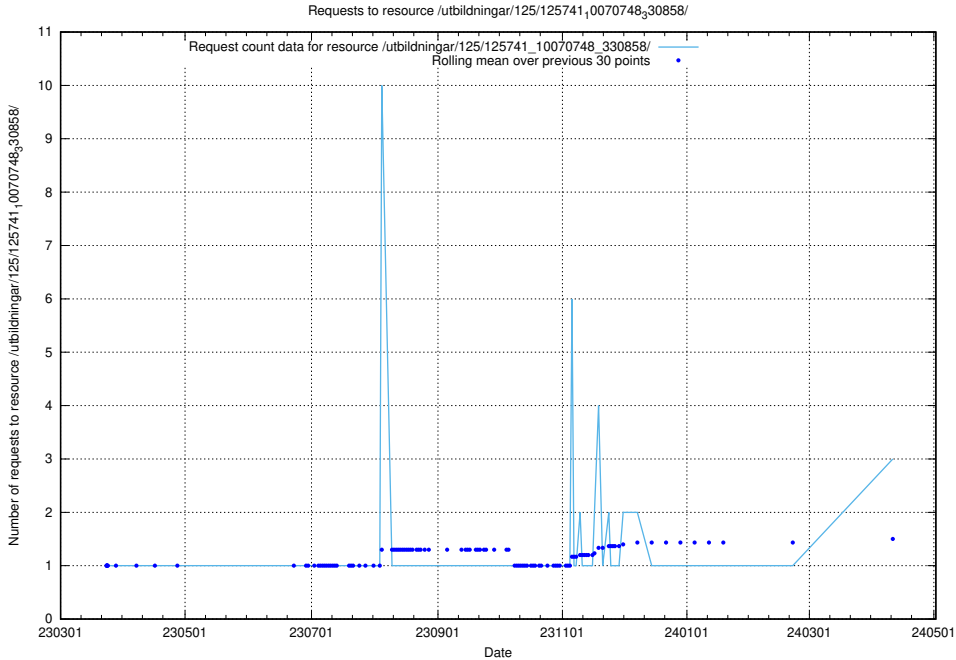

5.451 Usage of /utbildningar/125/125741_10070748_330858/

Here, we count the number of requests to resource /utbildningar/125/125741_10070748_330858/.