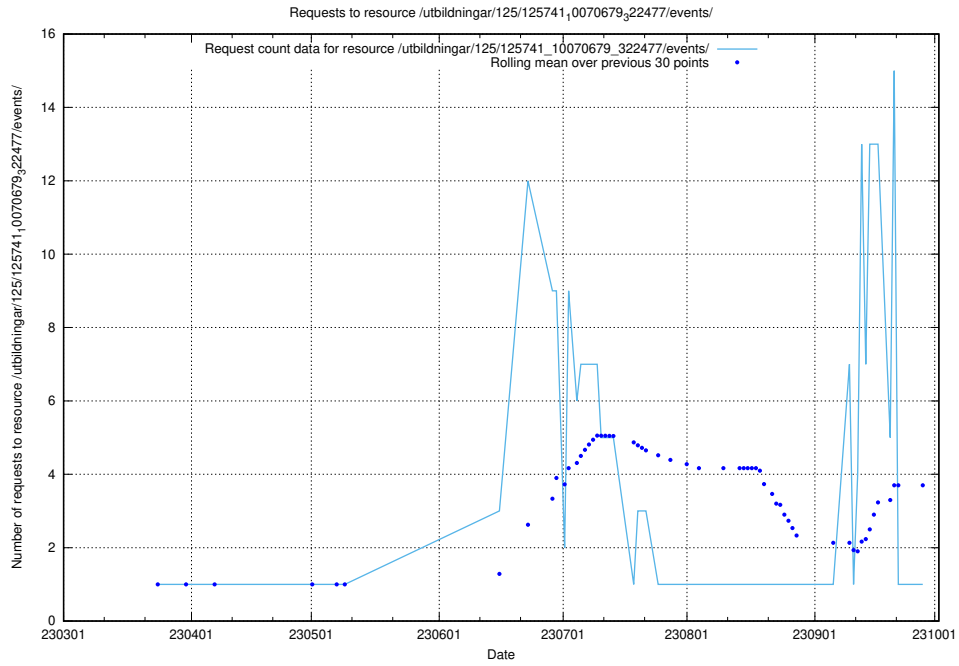

5.6236 Usage of /utbildningar/125/125741_10070679_322477/events/

Here, we count the number of requests to resource /utbildningar/125/125741_10070679_322477/events/