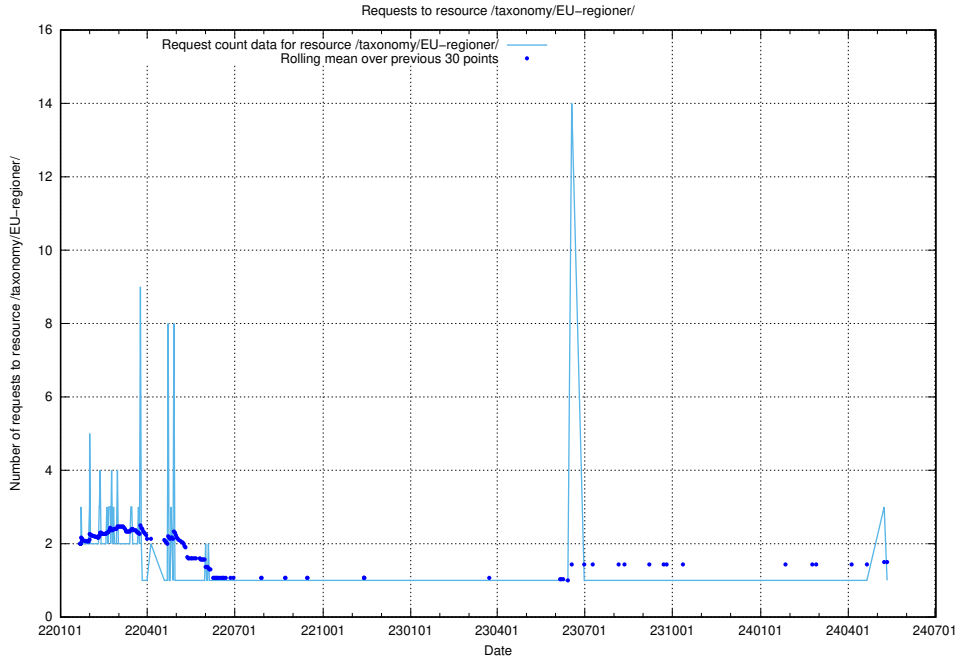

5.1154 Usage of /taxonomy/EU-regioner/

Here, we count the number of requests to resource /taxonomy/EU-regioner/.