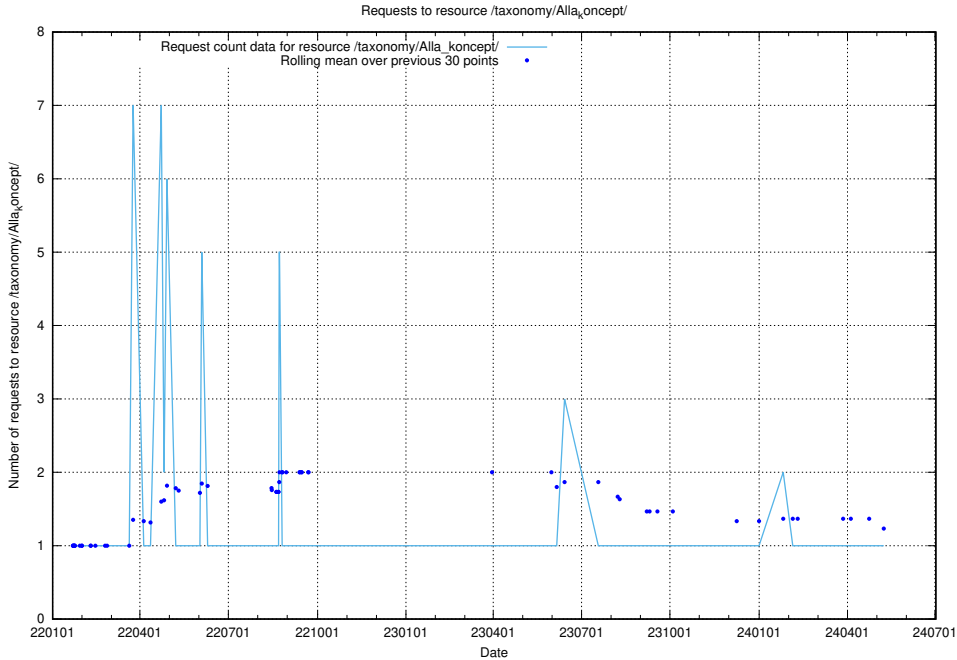

5.5832 Usage of /taxonomy/Alla_koncept/

Here, we count the number of requests to resource /taxonomy/Alla_koncept/.