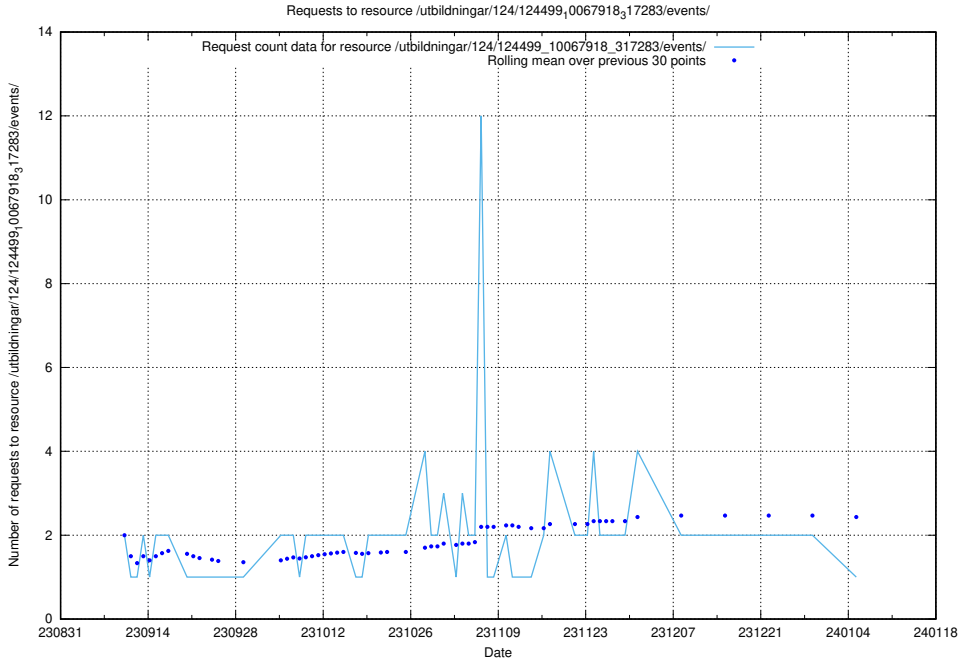

5.4625 Usage of /utbildningar/124/124499_10067918_317283/events/

Here, we count the number of requests to resource /utbildningar/124/124499_10067918_317283/events/