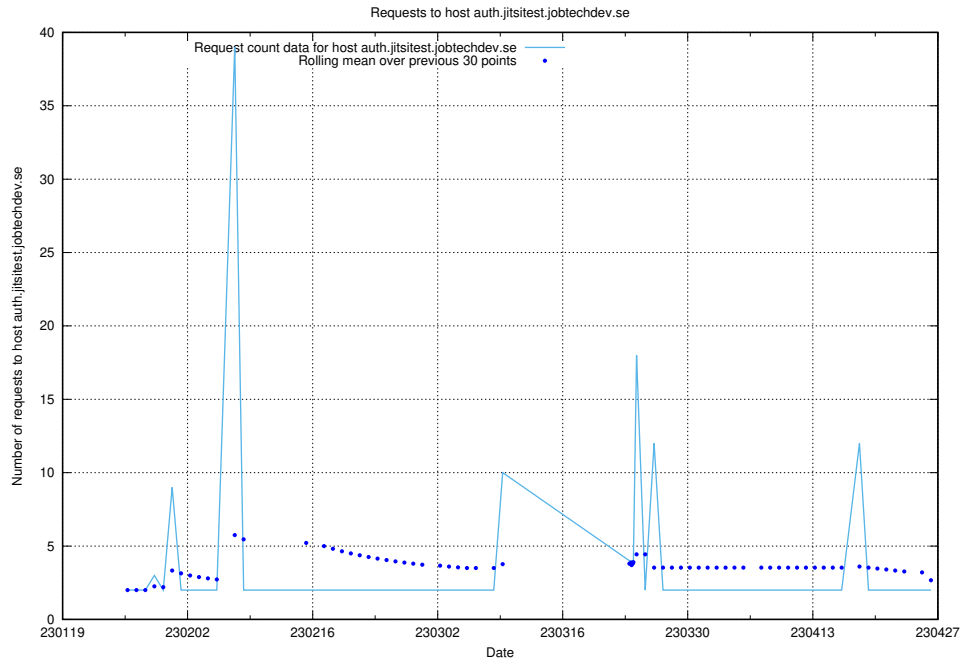

7.301 Usage of auth.jitsitest.jobtechdev.se

Here, we count the number of requests to host auth.jitsitest.jobtechdev.se.