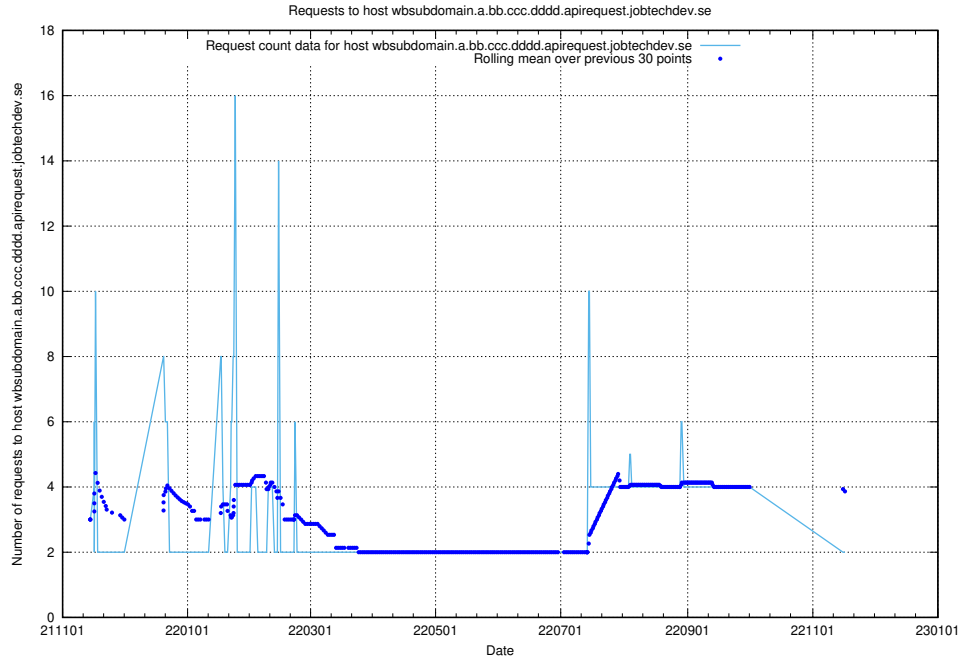

7.555 Usage of wbsubdomain.a.bb.ccc.dddd.apirequest.jobtechdev.se

Here, we count the number of requests to host wbsubdomain.a.bb.ccc.dddd.apirequest.jobtechdev.se.