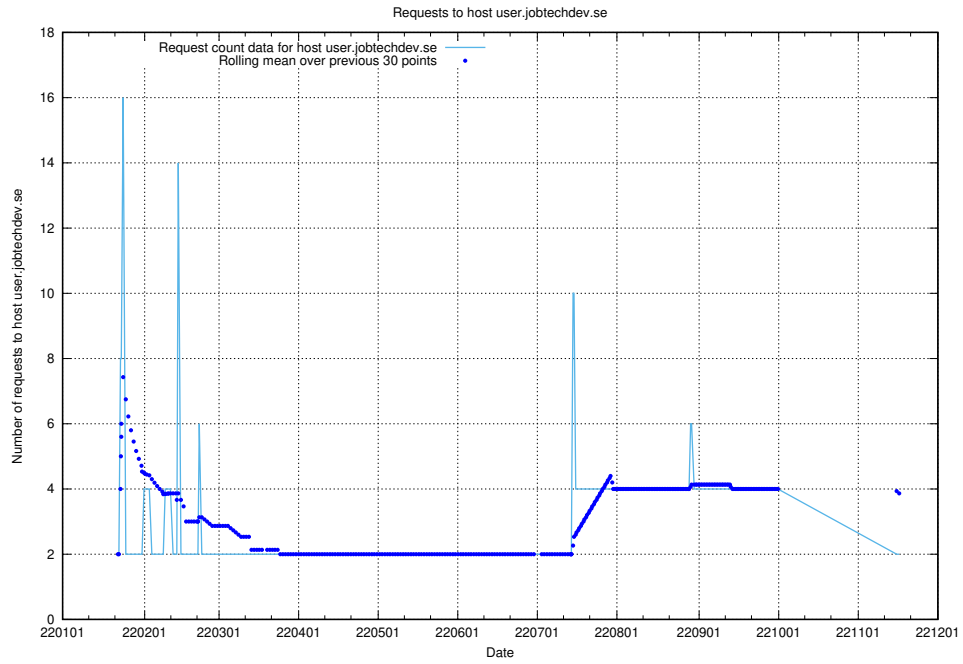

7.586 Usage of user.jobtechdev.se

Here, we count the number of requests to host user.jobtechdev.se.