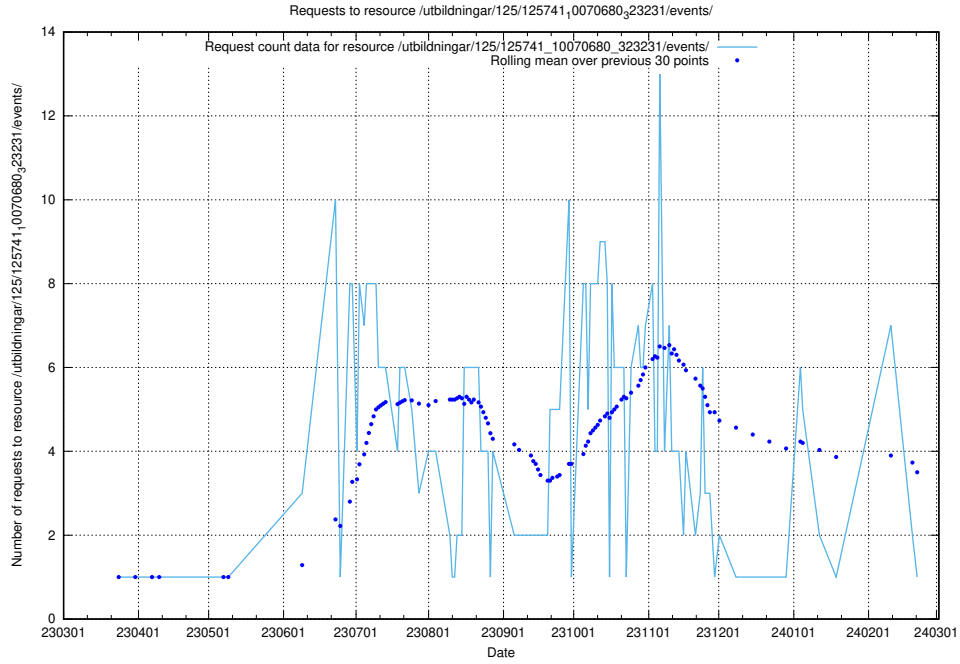

5.6235 Usage of /utbildningar/125/125741_10070680_323231/events/

Here, we count the number of requests to resource /utbildningar/125/125741_10070680_323231/events/