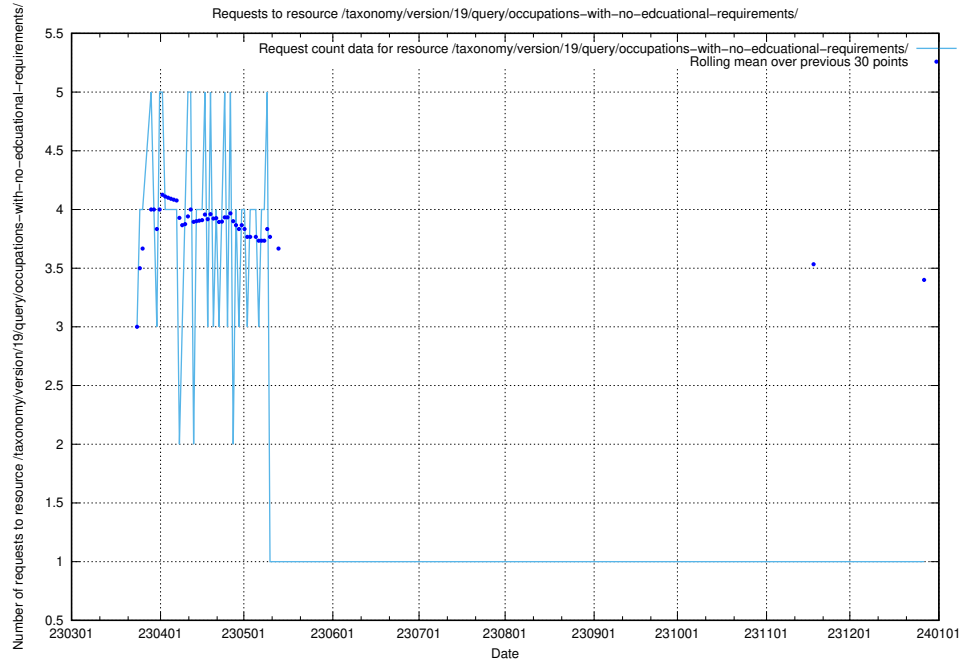

5.6142 Usage of /taxonomy/version/19/query/occupations-with-no-educational-requirements/

Here, we count the number of requests to resource /taxonomy/version/19/query/occupations-with-no-educational-requirements/.