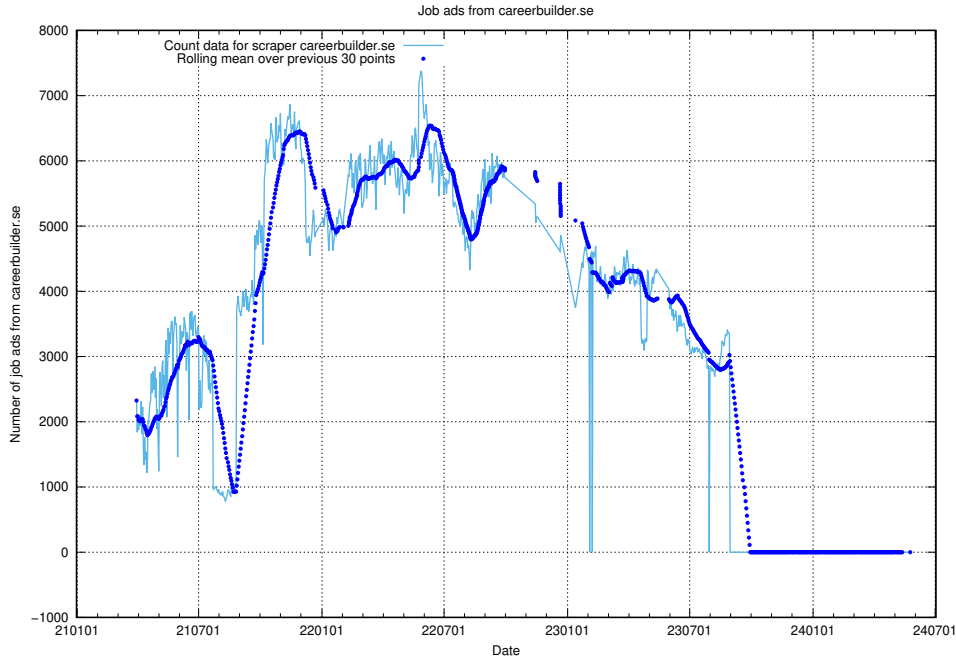

13.19 Number of ads by scraper careerbuilder.se

Here, we count the number of job ads scraped from careerbuilder.se.