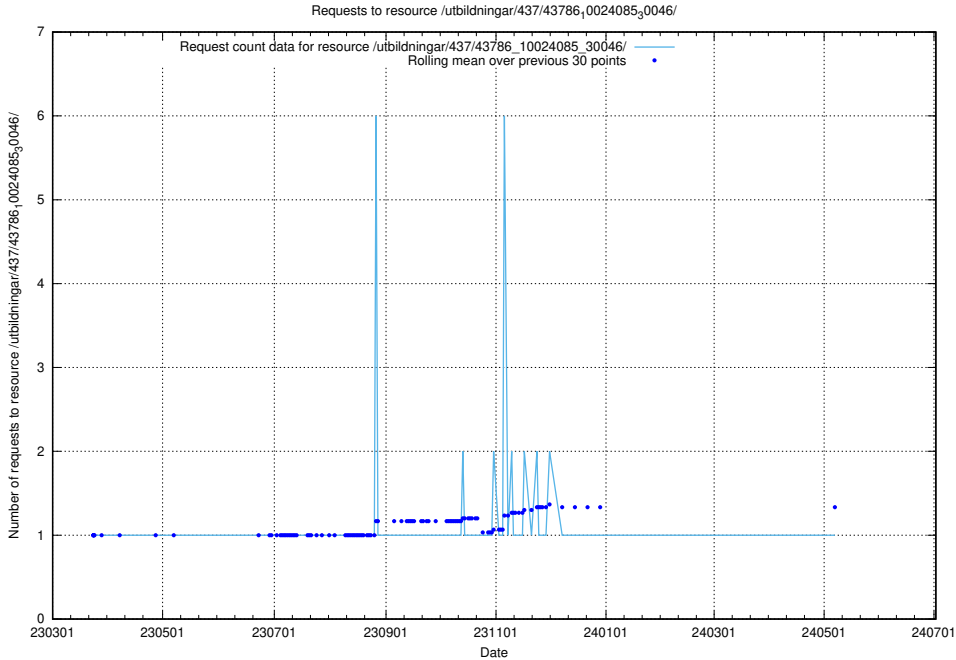

5.6370 Usage of /utbildningar/437/43786_10024085_30046/

Here, we count the number of requests to resource /utbildningar/437/43786_10024085_30046/.