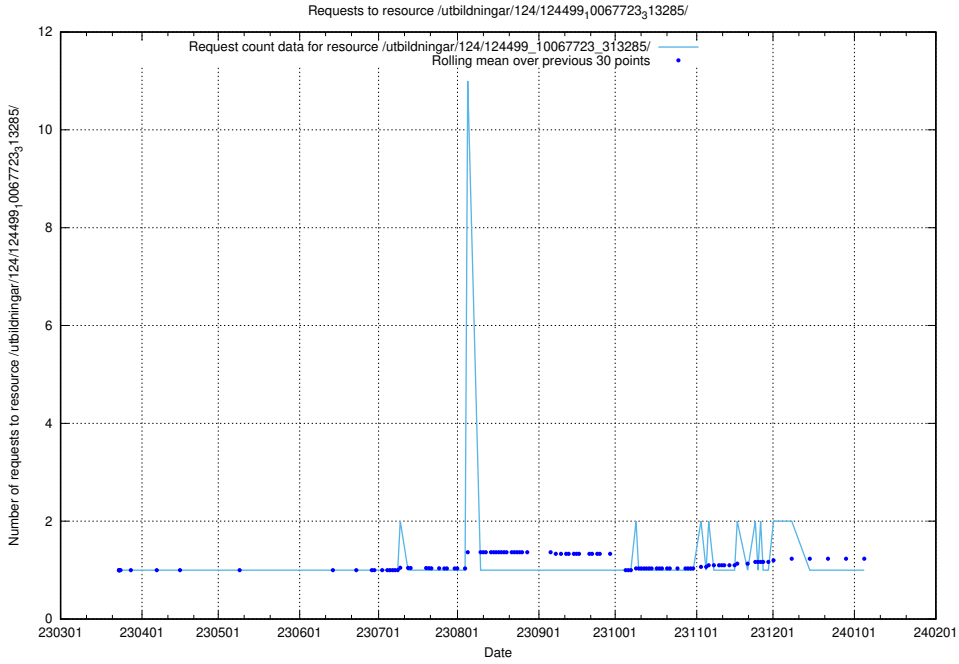

5.2560 Usage of /utbildningar/124/124499_10067723_313285/

Here, we count the number of requests to resource /utbildningar/124/124499_10067723_313285/.