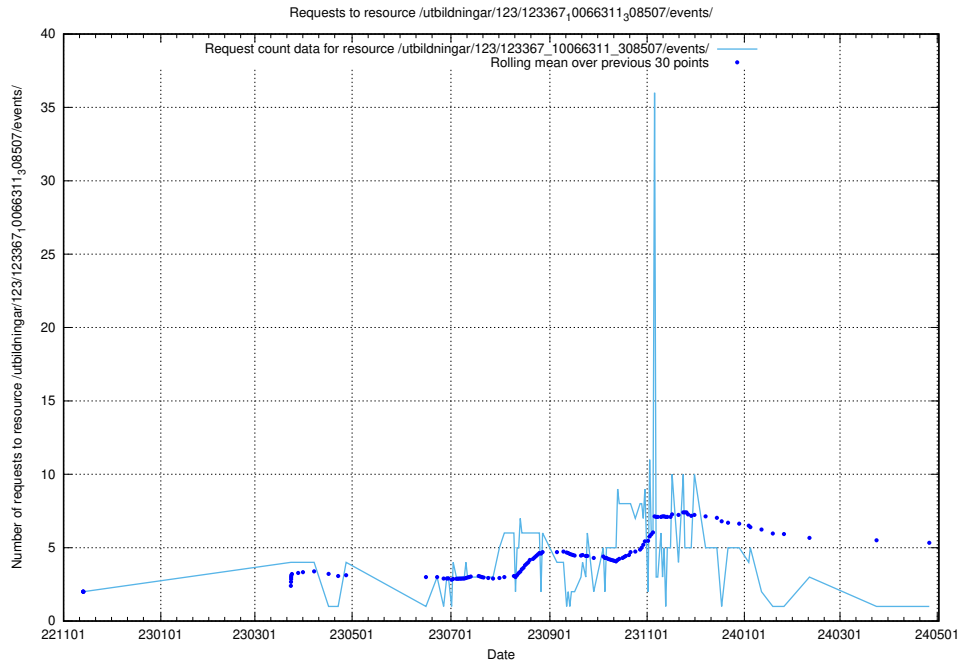

5.5845 Usage of /utbildningar/123/123367_10066311_308507/events/

Here, we count the number of requests to resource /utbildningar/123/123367_10066311_308507/events/