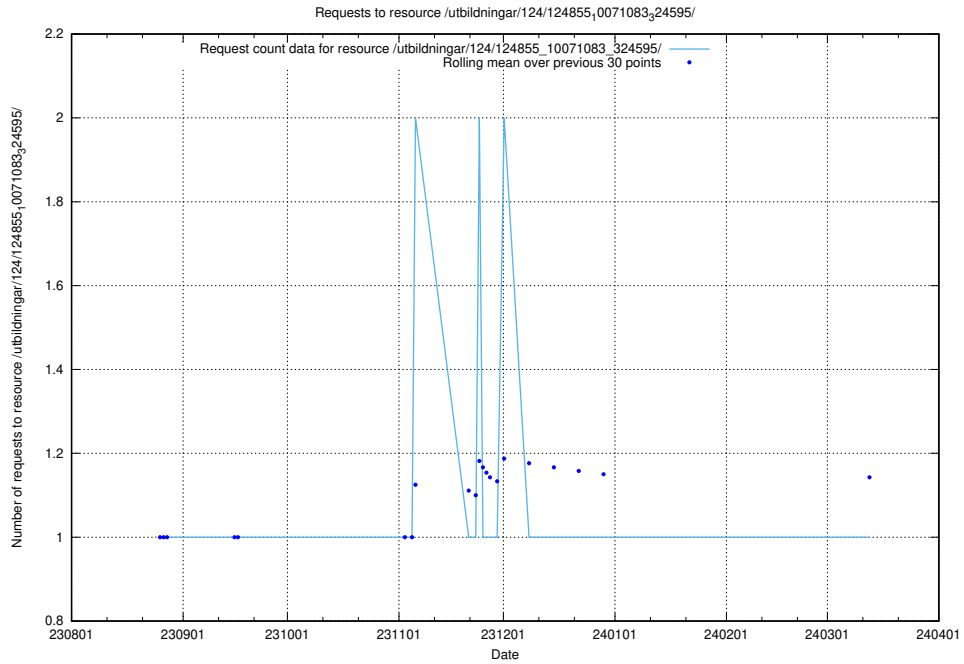

5.4734 Usage of /utbildningar/124/124855_10071083_324595/

Here, we count the number of requests to resource /utbildningar/124/124855_10071083_324595/.