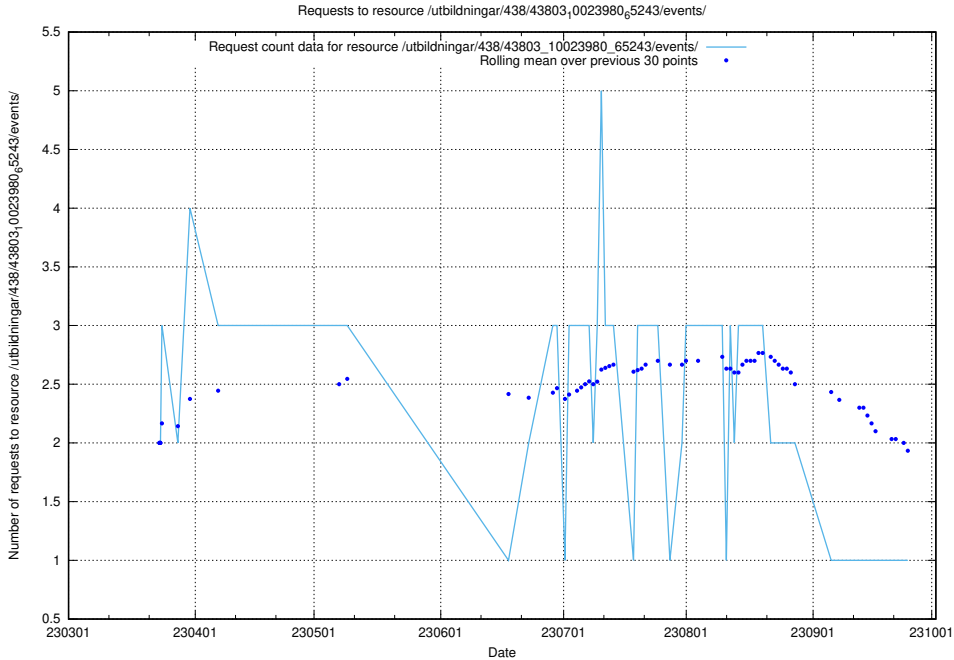

5.6273 Usage of /utbildningar/438/43803_10023980_65243/events/

Here, we count the number of requests to resource /utbildningar/438/43803_10023980_65243/events/.