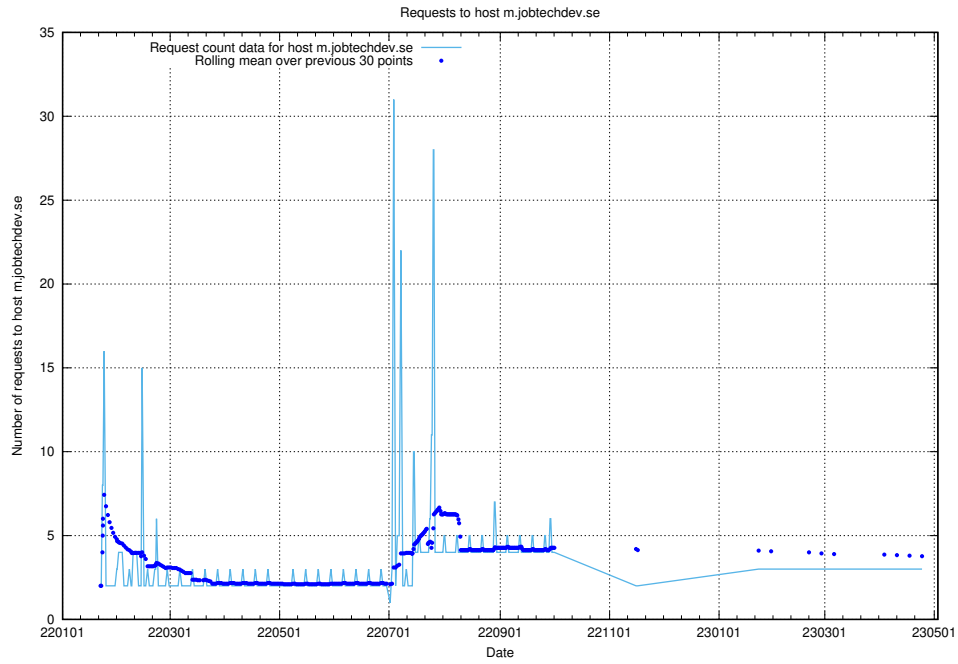

7.258 Usage of m.jobtechdev.se

Here, we count the number of requests to host m.jobtechdev.se.