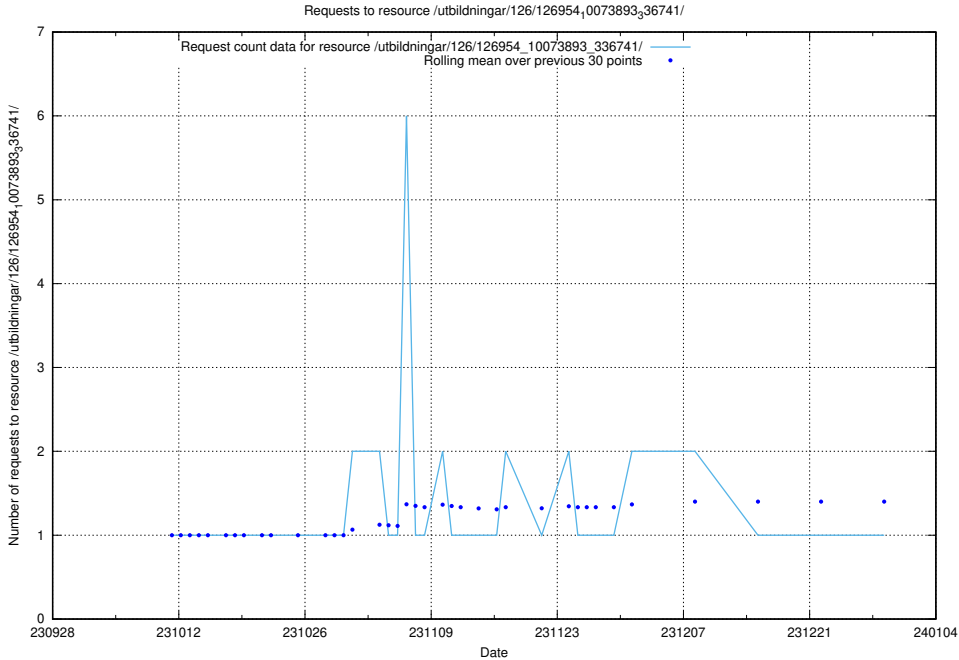

5.4393 Usage of /utbildningar/126/126954_10073893_336741/

Here, we count the number of requests to resource /utbildningar/126/126954_10073893_336741/.