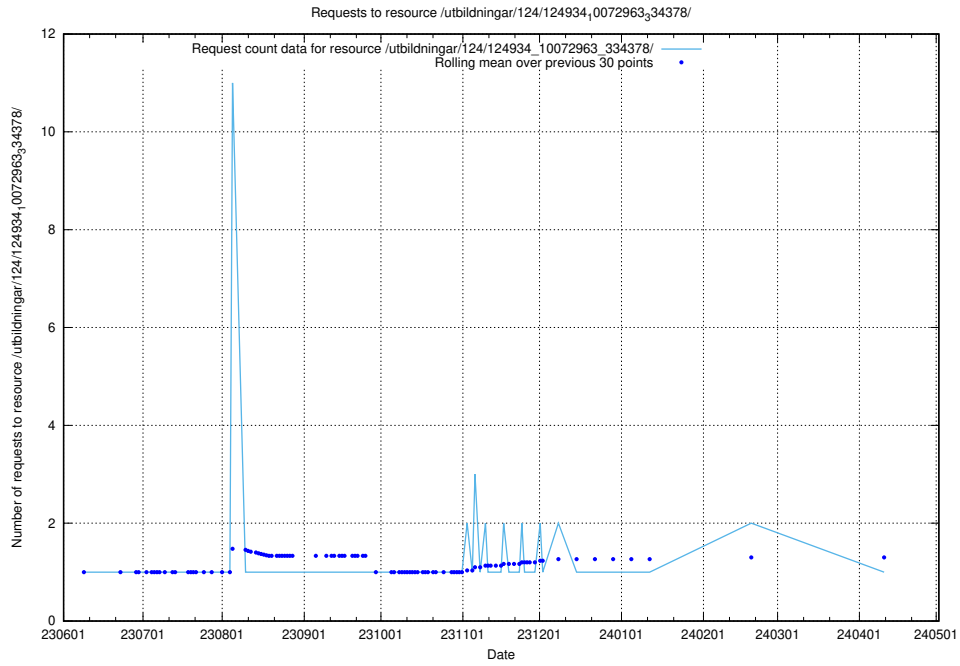

5.5915 Usage of /utbildningar/124/124934_10072963_334378/

Here, we count the number of requests to resource /utbildningar/124/124934_10072963_334378/.