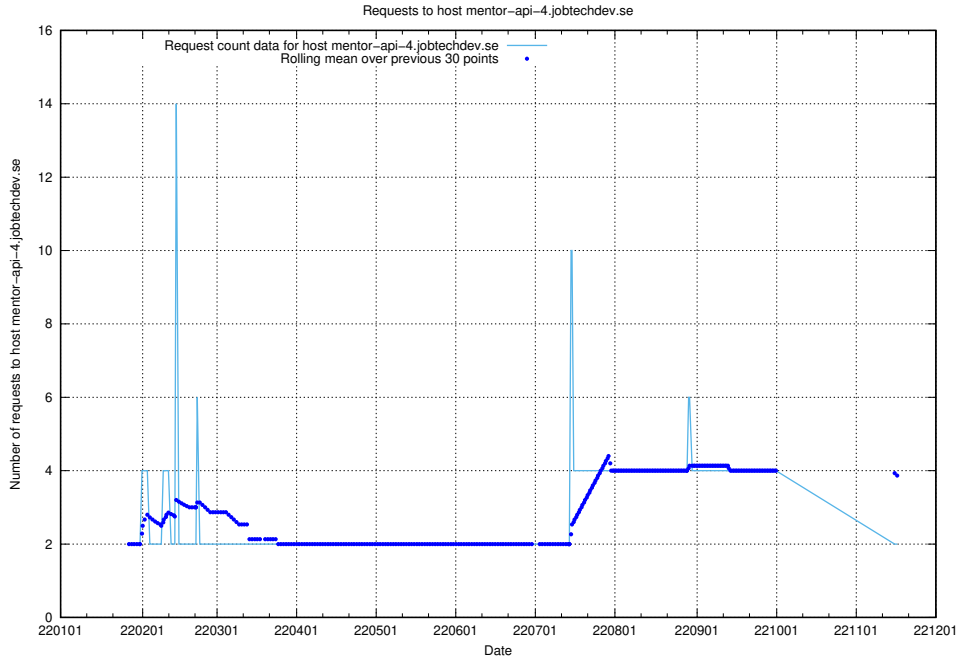

7.578 Usage of mentor-api-4.jobtechdev.se

Here, we count the number of requests to host mentor-api-4.jobtechdev.se.