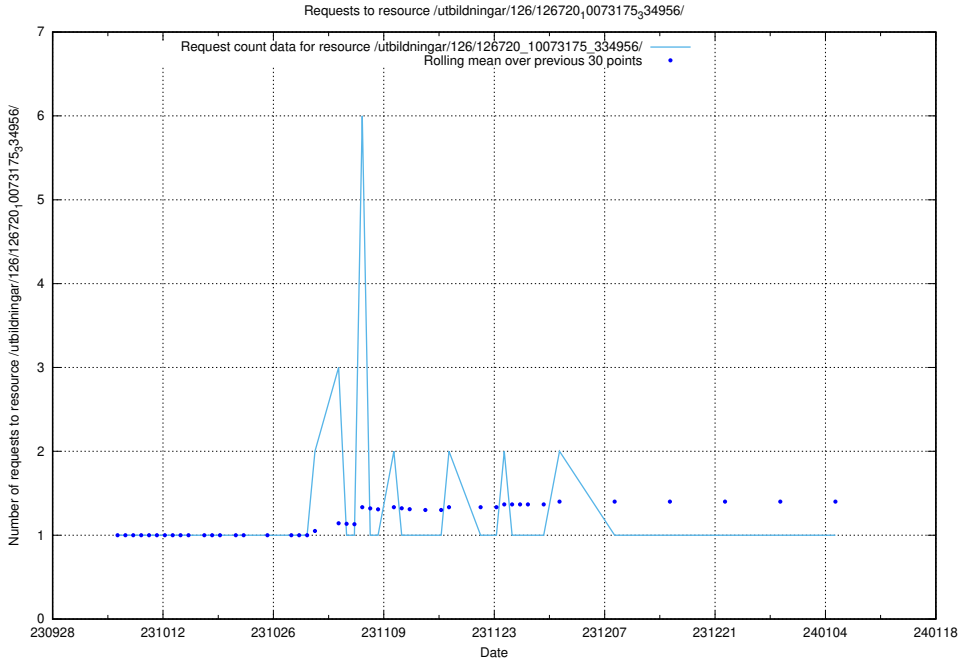

5.4423 Usage of /utbildningar/126/126720_10073175_334956/

Here, we count the number of requests to resource /utbildningar/126/126720_10073175_334956/.