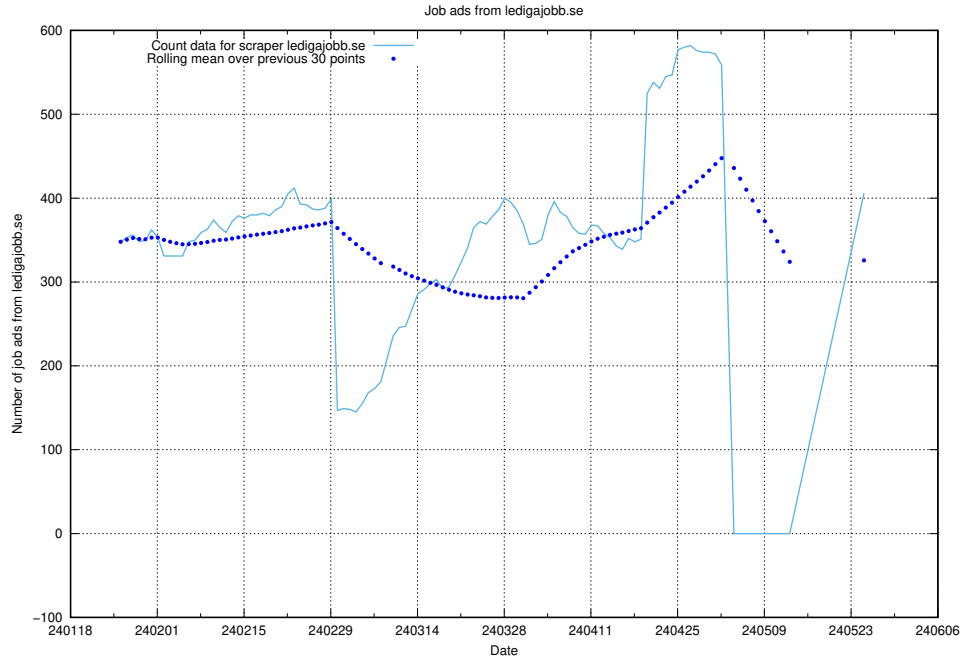

13.8 Number of ads by scraper ledigajobb.se

Here, we count the number of job ads scraped from ledigajobb.se.