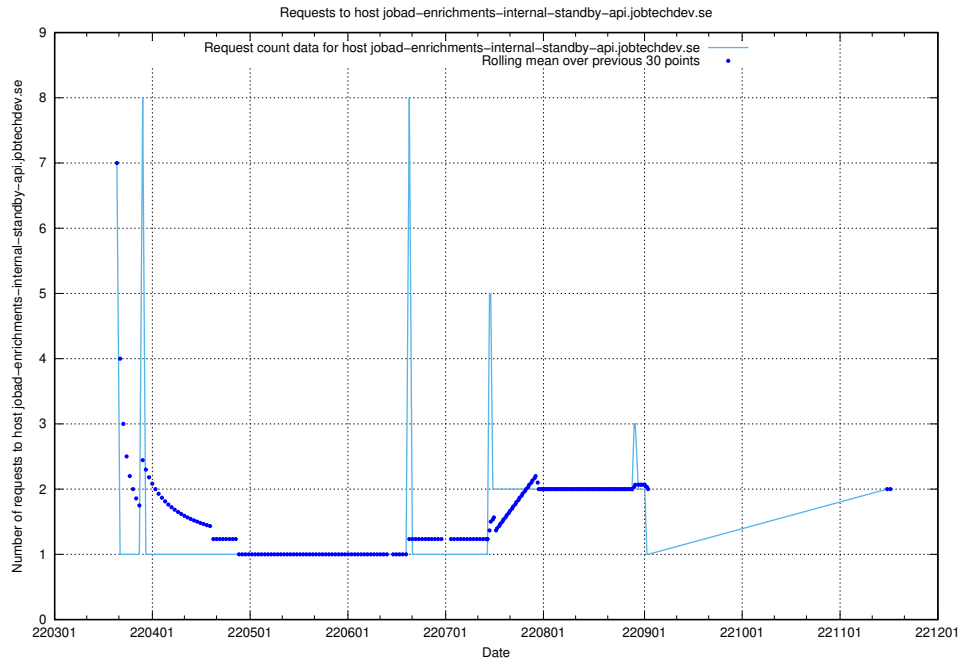

7.501 Usage of jobad-enrichments-internal-standby-api.jobtechdev.se

Here, we count the number of requests to host jobad-enrichments-internal-standby-api.jobtechdev.se.