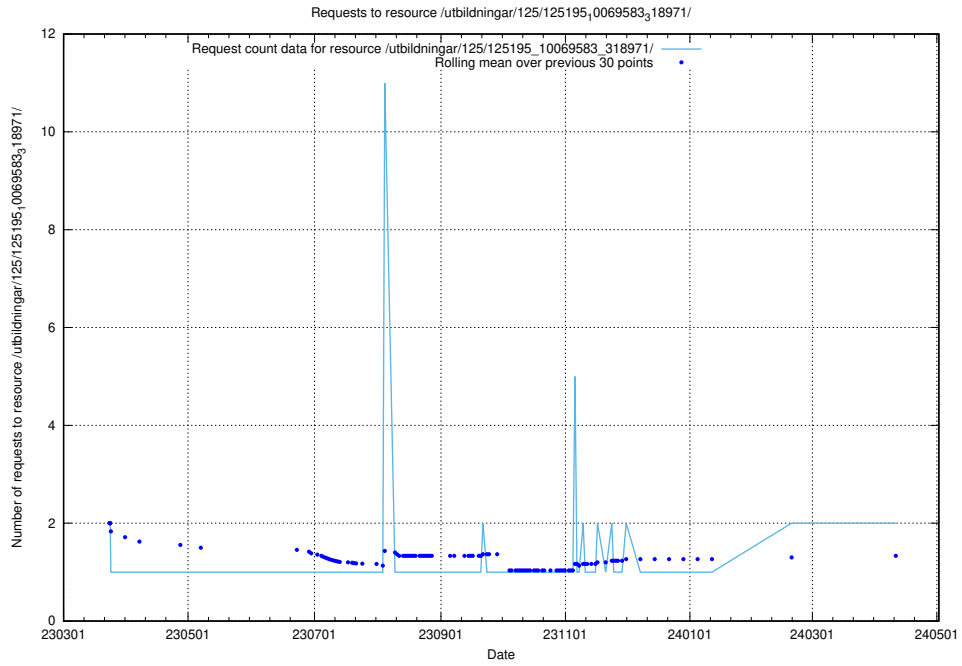

5.963 Usage of /utbildningar/125/125195_10069583_318971/

Here, we count the number of requests to resource /utbildningar/125/125195_10069583_318971/.