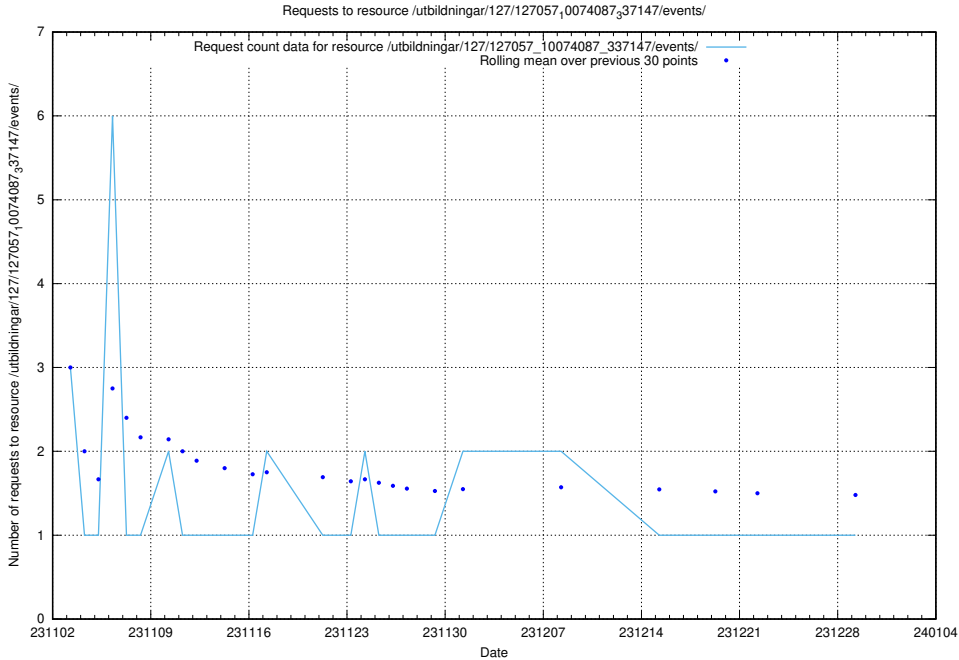

5.4171 Usage of /utbildningar/127/127057_10074087_337147/events/

Here, we count the number of requests to resource /utbildningar/127/127057_10074087_337147/events/