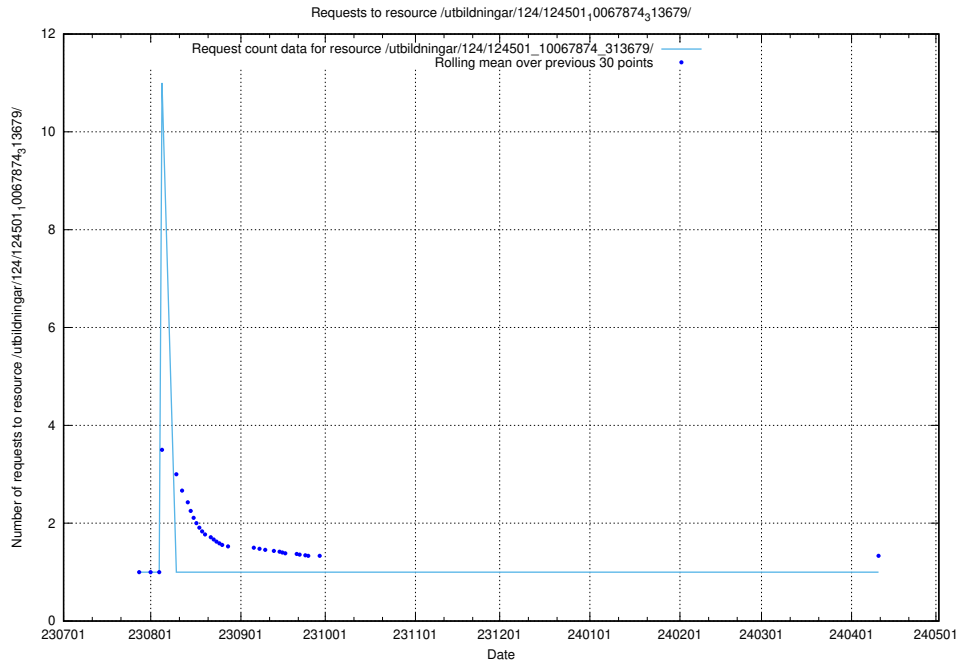

5.4927 Usage of /utbildningar/124/124501_10067874_313679/

Here, we count the number of requests to resource /utbildningar/124/124501_10067874_313679/.