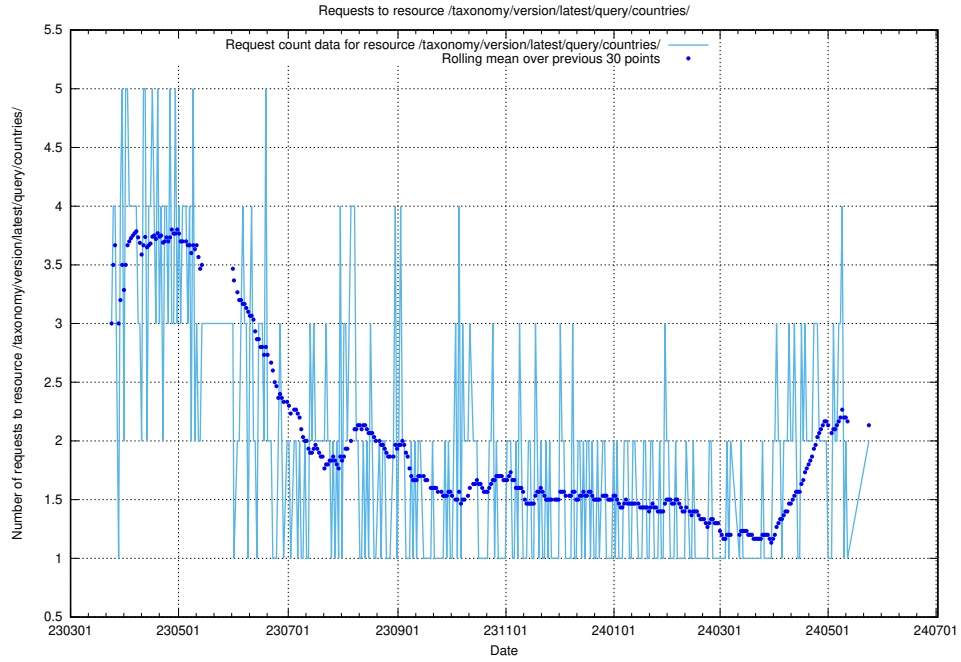

5.940 Usage of /taxonomy/version/latest/query/countries/

Here, we count the number of requests to resource /taxonomy/version/latest/query/countries/.