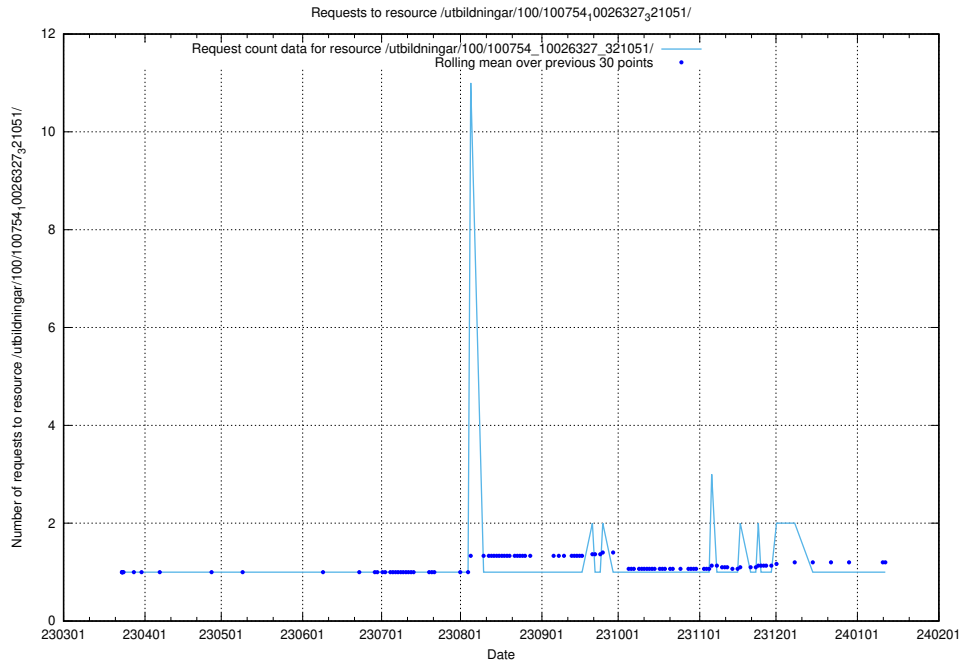

5.5631 Usage of /utbildningar/100/100754_10026327_321051/

Here, we count the number of requests to resource /utbildningar/100/100754_10026327_321051/.