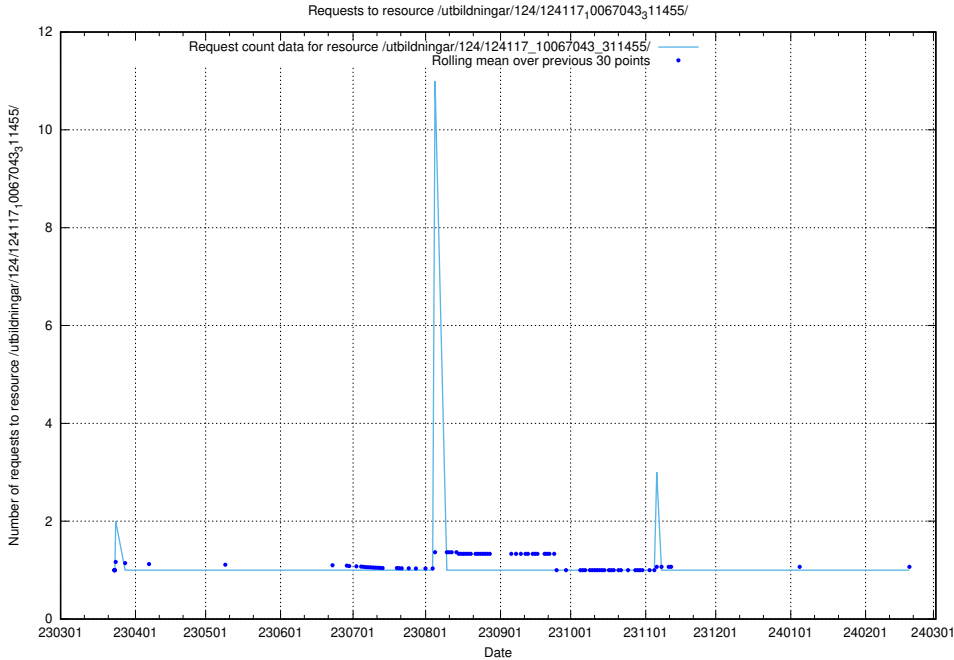

5.4263 Usage of /utbildningar/124/124117_10067043_311455/

Here, we count the number of requests to resource /utbildningar/124/124117_10067043_311455/.