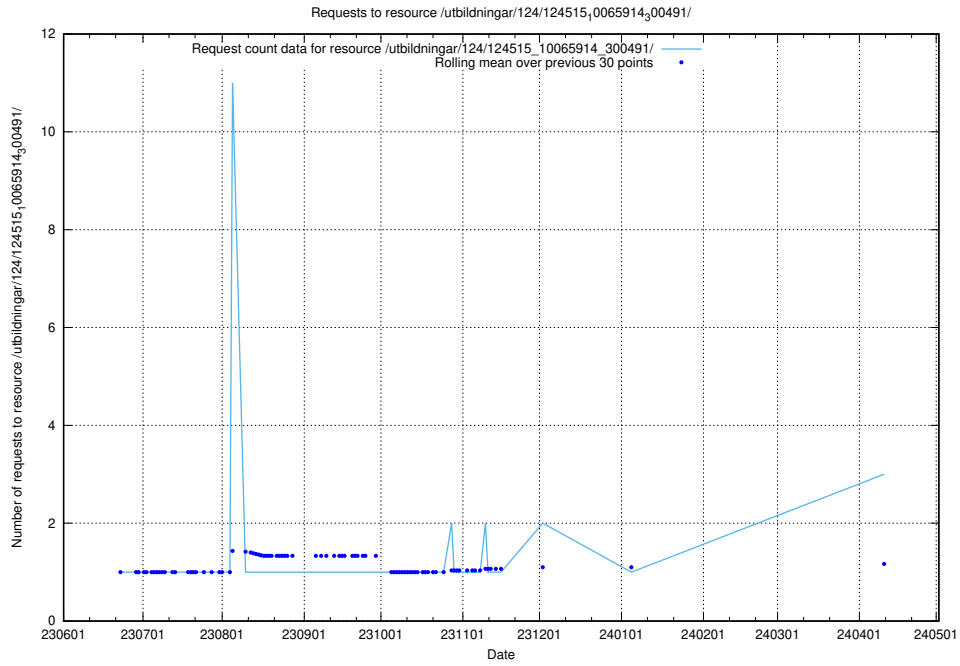

5.390 Usage of /utbildningar/124/124515_10065914_300491/

Here, we count the number of requests to resource /utbildningar/124/124515_10065914_300491/.