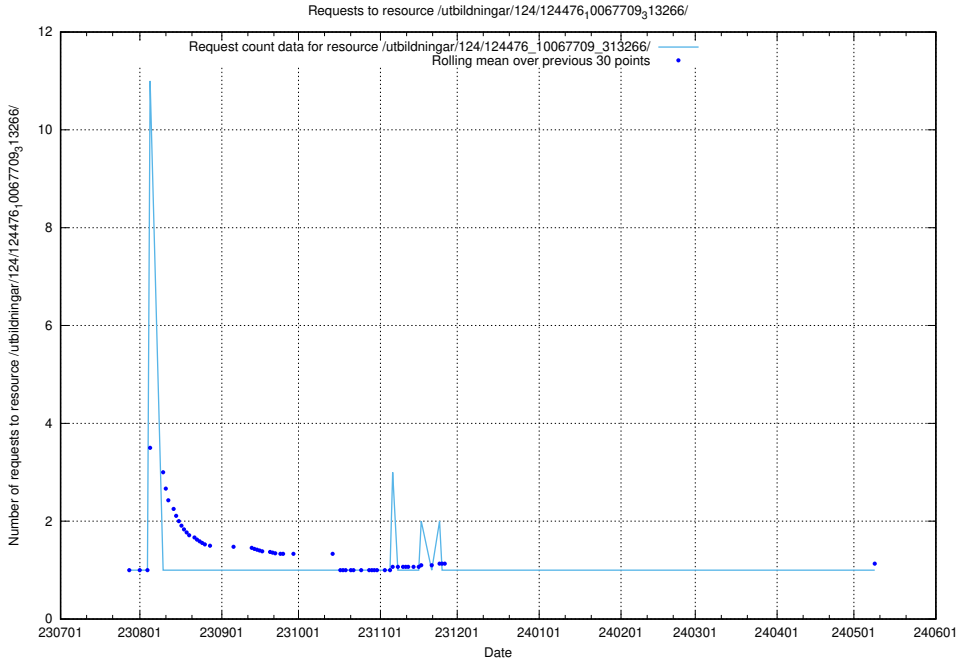

### 5.4928 Usage of /utbildningar/124/124476\_10067709\_313266/

Here, we count the number of requests to resource /utbildningar/124/124476\_10067709\_313266/.