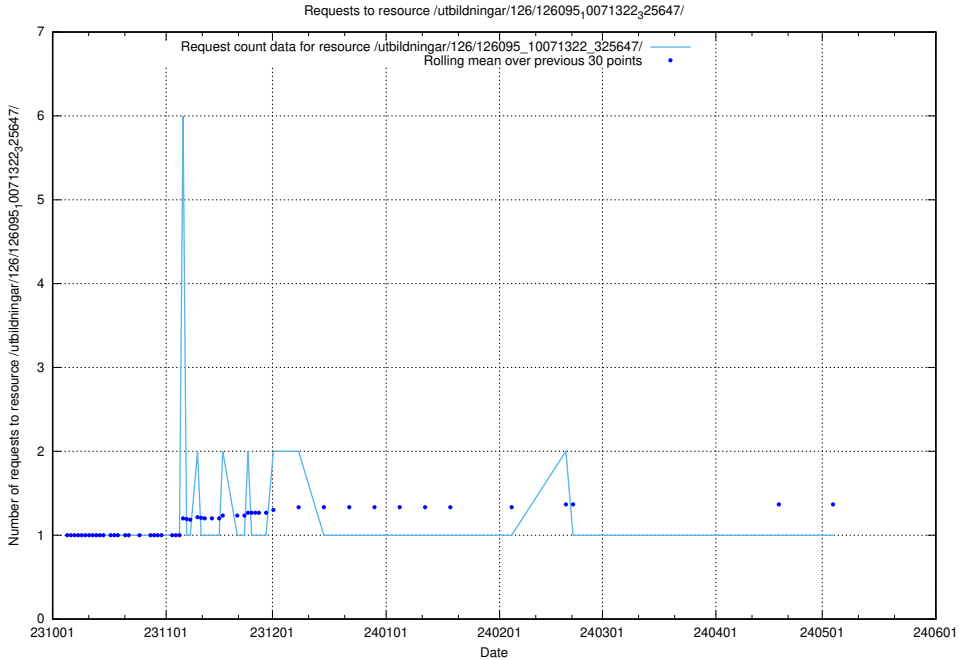

5.4433 Usage of /utbildningar/126/126095_10071322_325647/

Here, we count the number of requests to resource /utbildningar/126/126095_10071322_325647/.