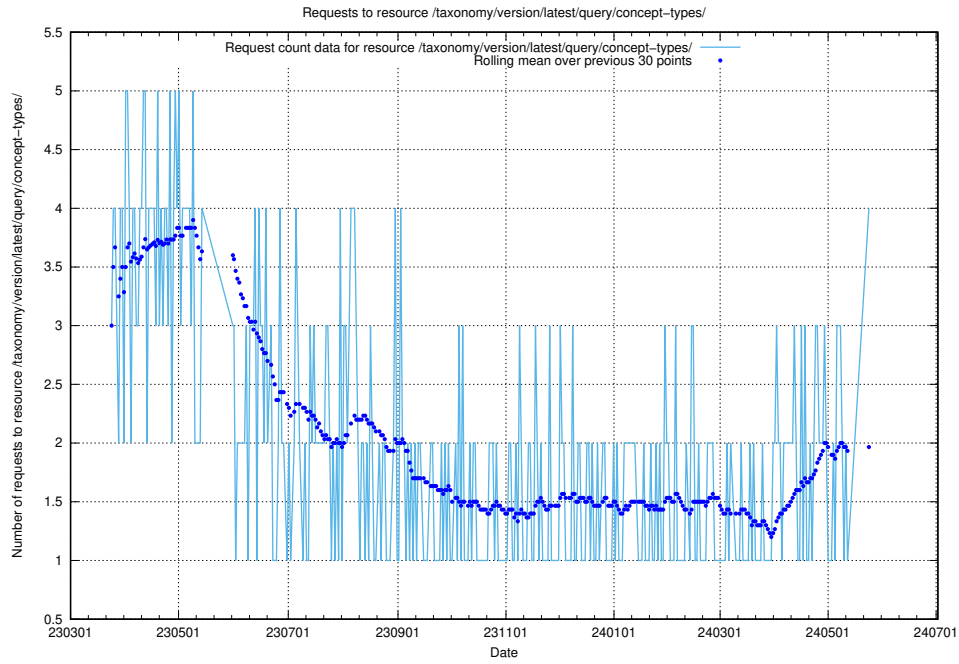

5.240 Usage of `/taxonomy/version/latest/query/concept-types/`

Here, we count the number of requests to resource `/taxonomy/version/latest/query/concept-types/`.