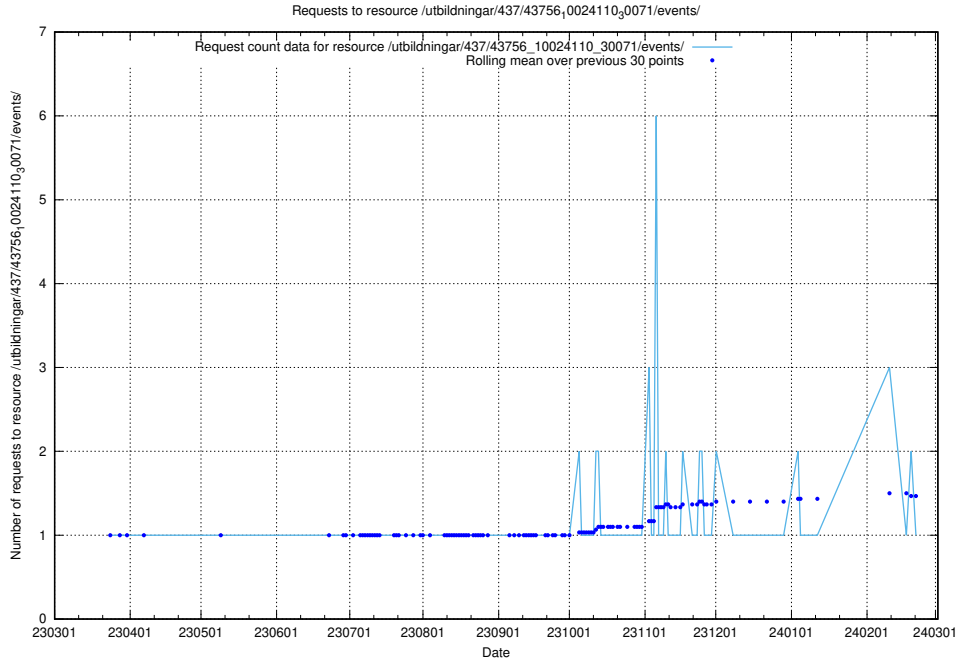

5.6195 Usage of /utbildningar/437/43756_10024110_30071/events/

Here, we count the number of requests to resource /utbildningar/437/43756_10024110_30071/events/.