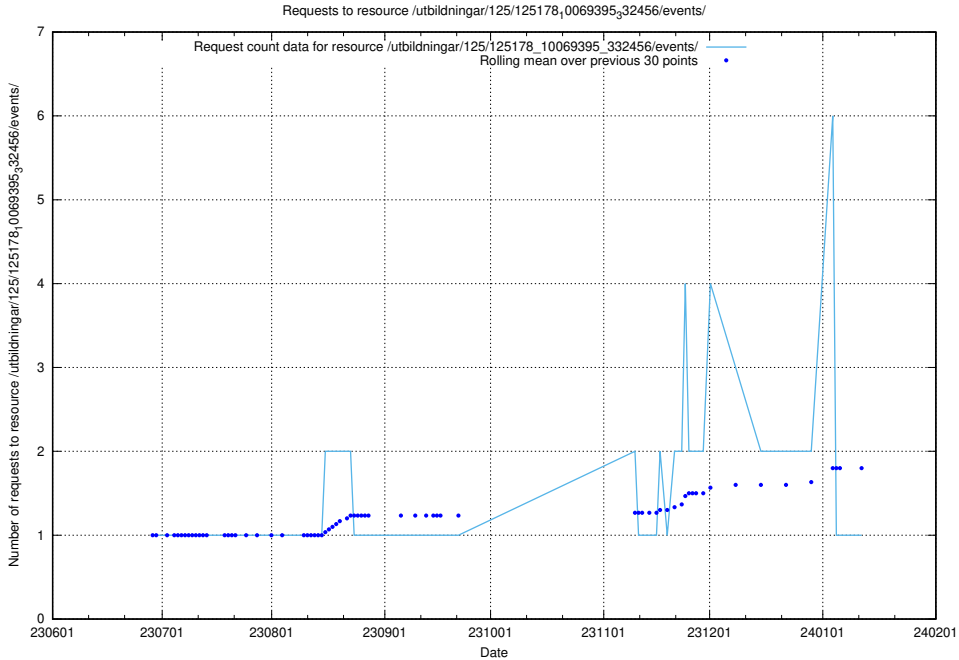

5.5502 Usage of /utbildningar/125/125178_10069395_332456/events/

Here, we count the number of requests to resource /utbildningar/125/125178_10069395_332456/events/