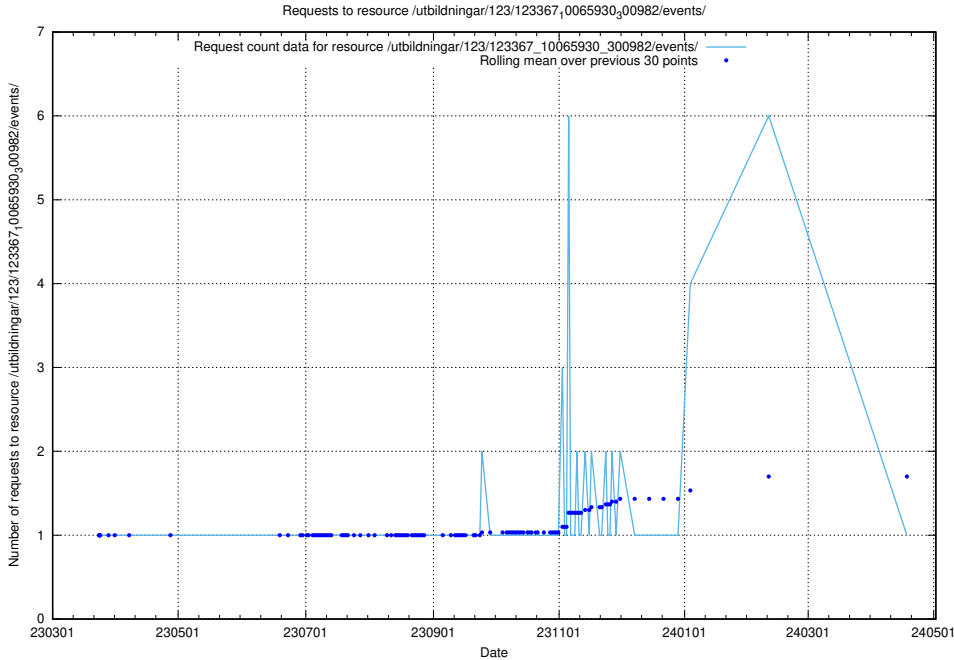

5.4645 Usage of /utbildningar/123/123367_10065930_300982/events/

Here, we count the number of requests to resource /utbildningar/123/123367_10065930_300982/events/