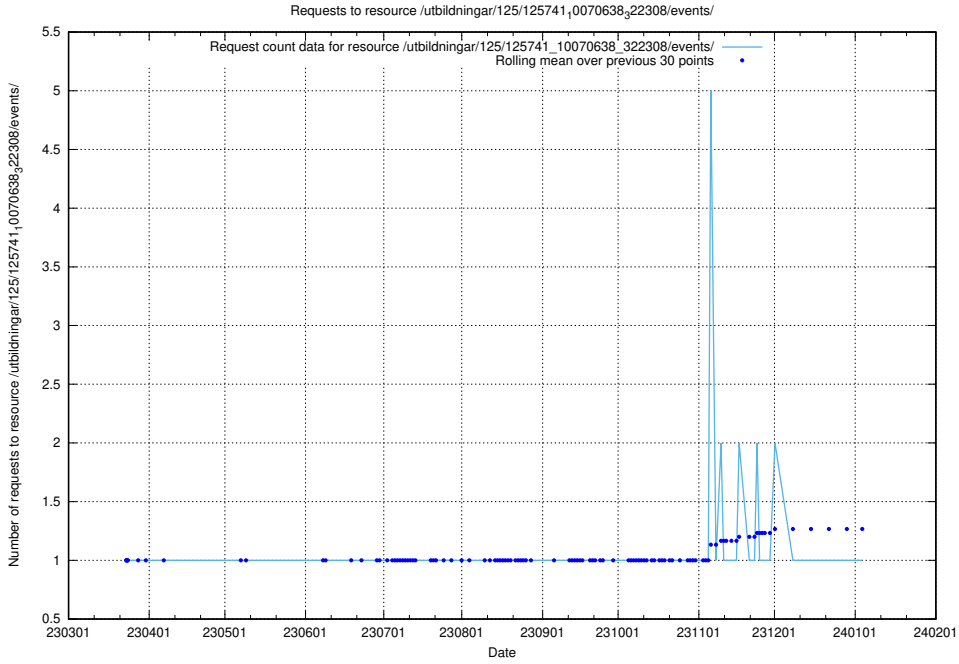

5.6498 Usage of /utbildningar/125/125741_10070638_322308/events/

Here, we count the number of requests to resource /utbildningar/125/125741_10070638_322308/events/