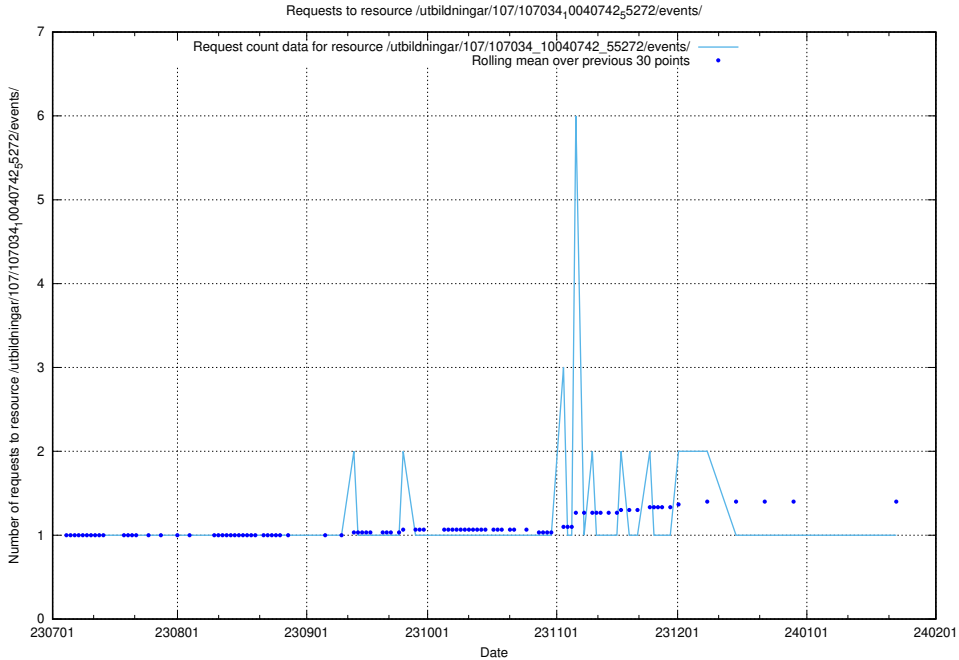

5.5381 Usage of /utbildningar/107/107034_10040742_55272/events/

Here, we count the number of requests to resource /utbildningar/107/107034_10040742_55272/events/.