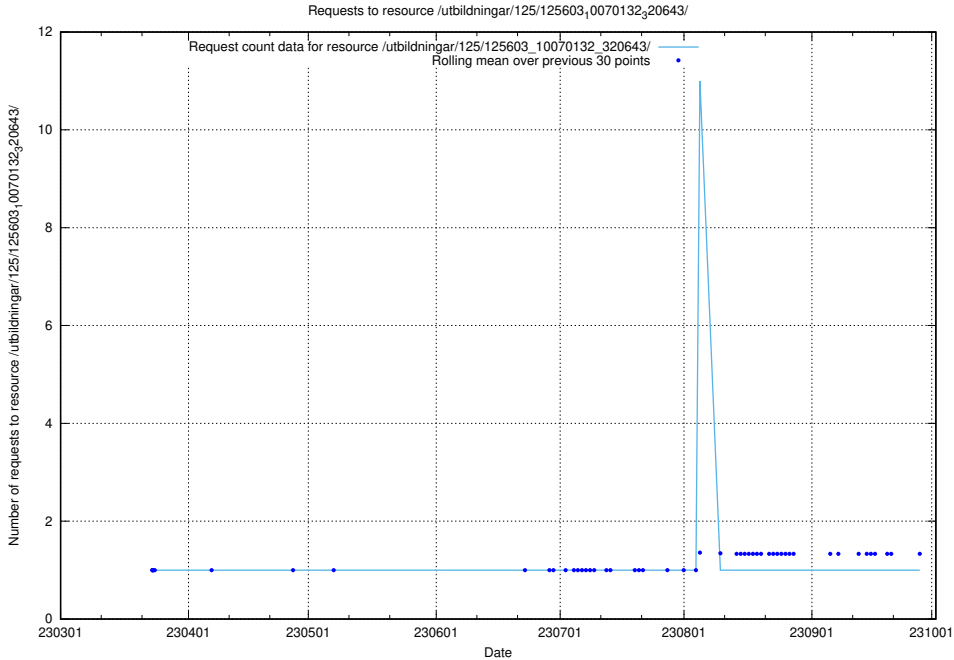

5.1104 Usage of /utbildningar/125/125603_10070132_320643/

Here, we count the number of requests to resource /utbildningar/125/125603_10070132_320643/.