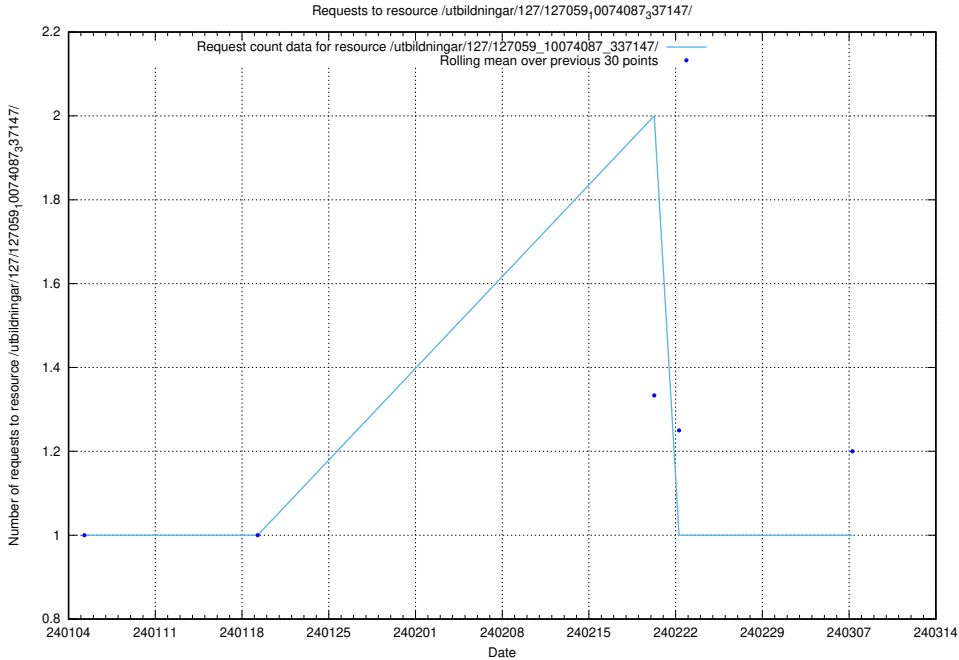

5.3885 Usage of /utbildningar/127/127059_10074087_337147/

Here, we count the number of requests to resource /utbildningar/127/127059_10074087_337147/.