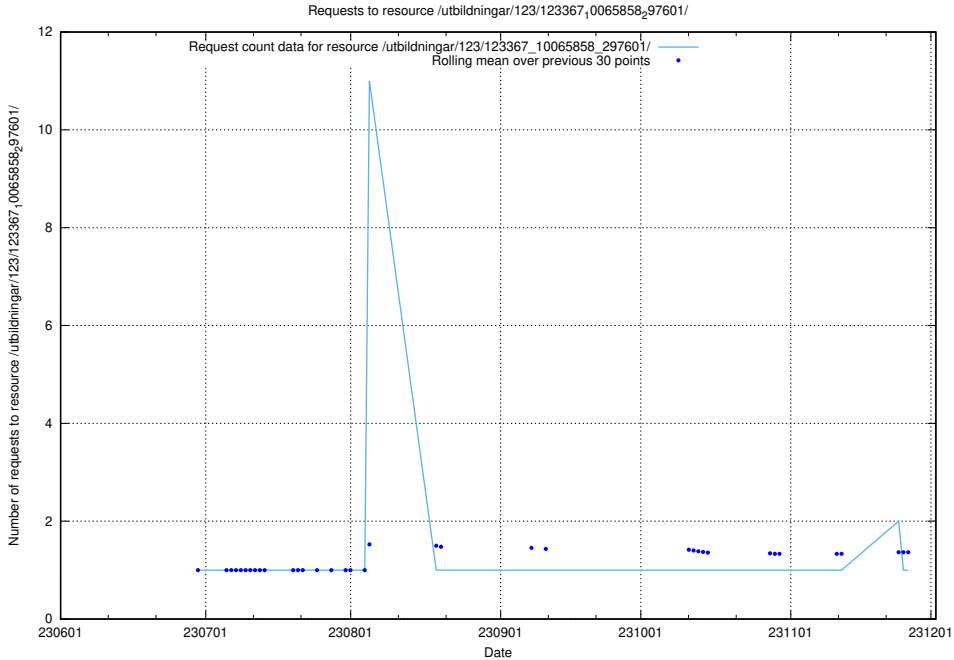

5.5425 Usage of /utbildningar/123/123367_10065858_297601/

Here, we count the number of requests to resource /utbildningar/123/123367_10065858_297601/.