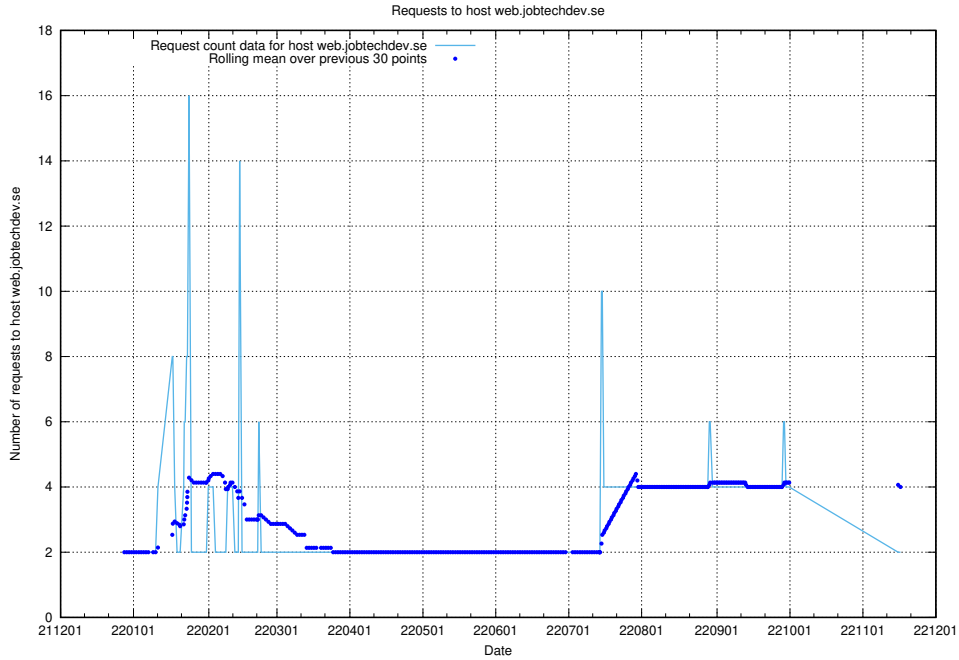

7.362 Usage of web.jobtechdev.se

Here, we count the number of requests to host web.jobtechdev.se.