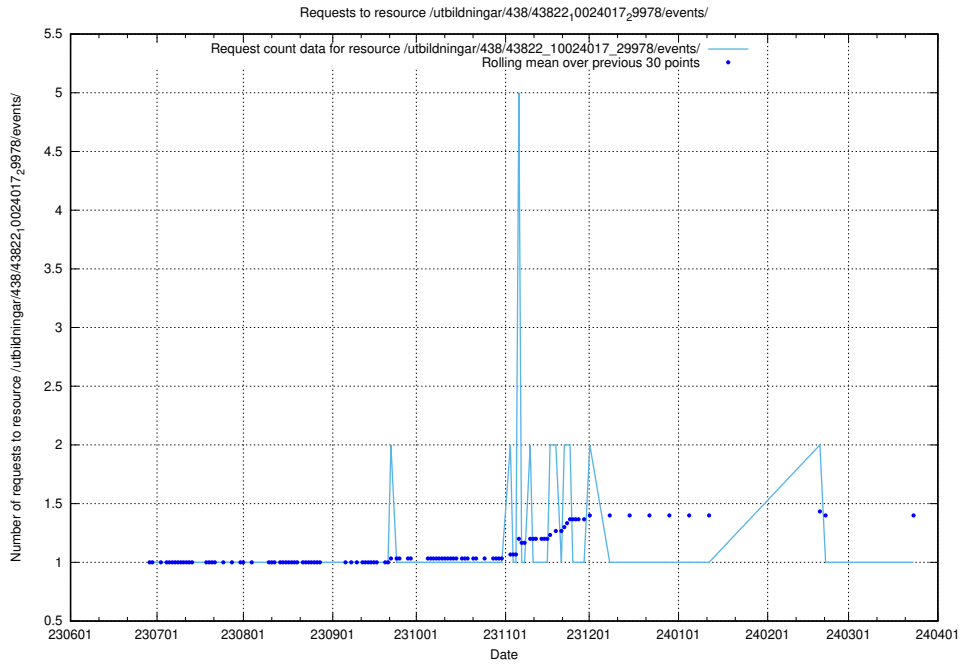

5.5451 Usage of /utbildningar/438/43822_10024017_29978/events/

Here, we count the number of requests to resource /utbildningar/438/43822_10024017_29978/events/.