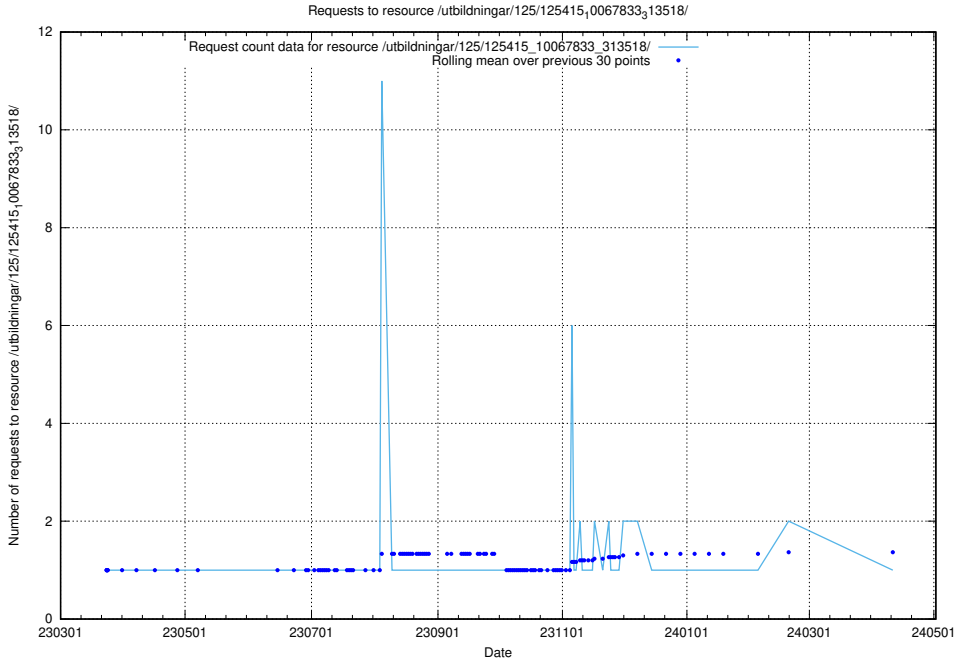

5.1129 Usage of /utbildningar/125/125415_10067833_313518/

Here, we count the number of requests to resource /utbildningar/125/125415_10067833_313518/.