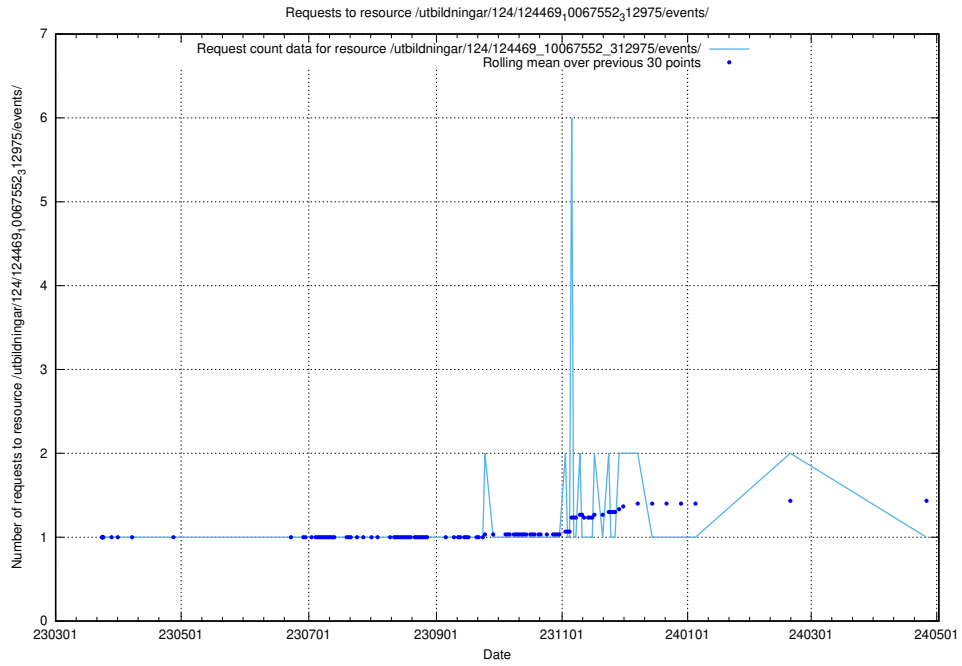

5.3357 Usage of /utbildningar/124/124469_10067552_312975/events/

Here, we count the number of requests to resource /utbildningar/124/124469_10067552_312975/events/