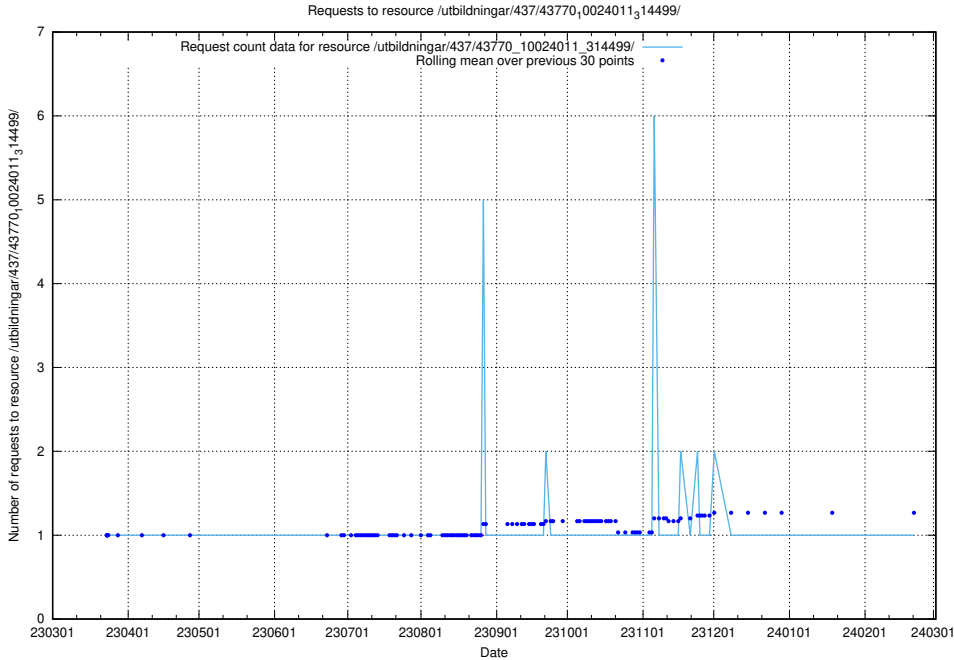

5.6375 Usage of /utbildningar/437/43770_10024011_314499/

Here, we count the number of requests to resource /utbildningar/437/43770_10024011_314499/.