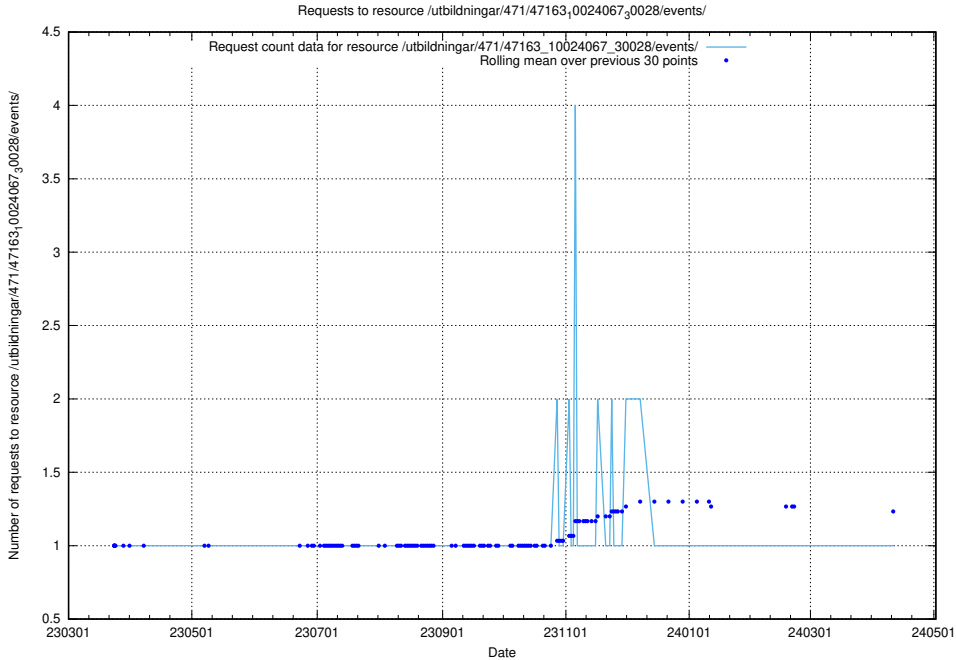

5.6319 Usage of /utbildningar/471/47163_10024067_30028/events/

Here, we count the number of requests to resource /utbildningar/471/47163_10024067_30028/events/.