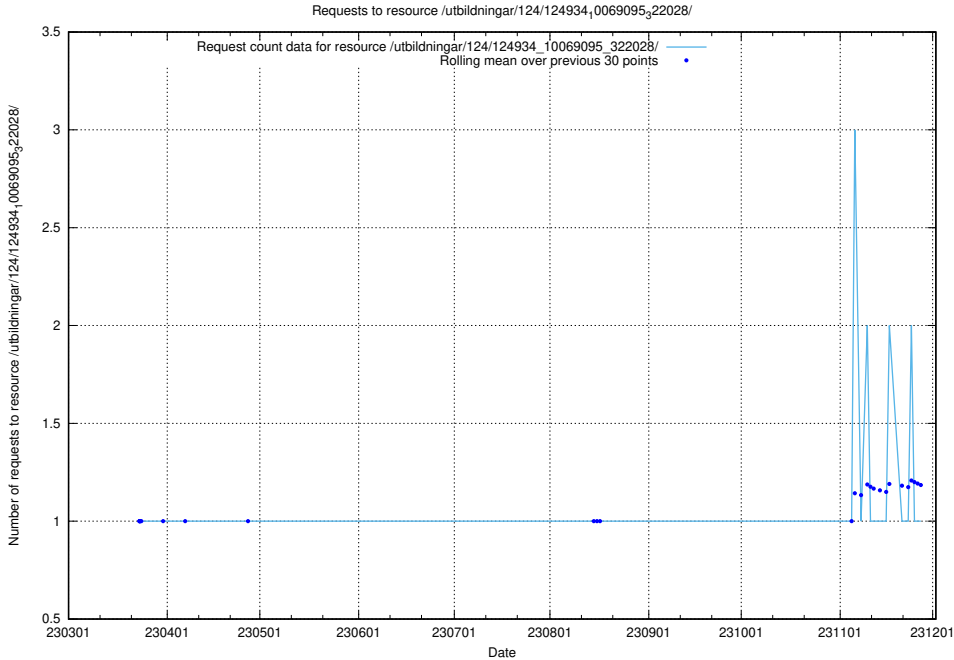

5.1167 Usage of /utbildningar/124/124934_10069095_322028/

Here, we count the number of requests to resource /utbildningar/124/124934_10069095_322028/.