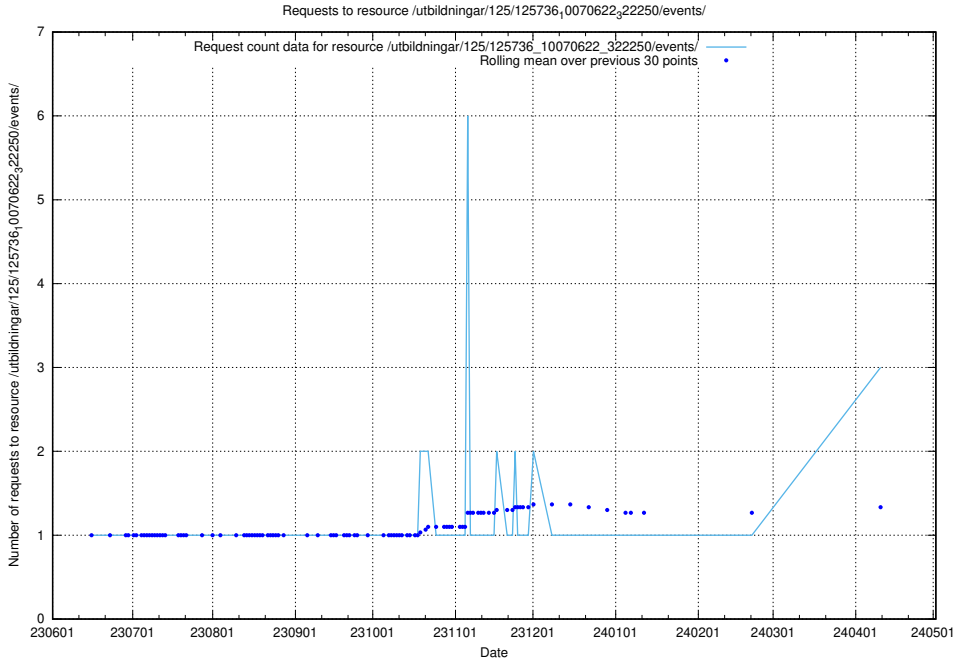

5.403 Usage of /utbildningar/125/125736_10070622_322250/events/

Here, we count the number of requests to resource /utbildningar/125/125736_10070622_322250/events/