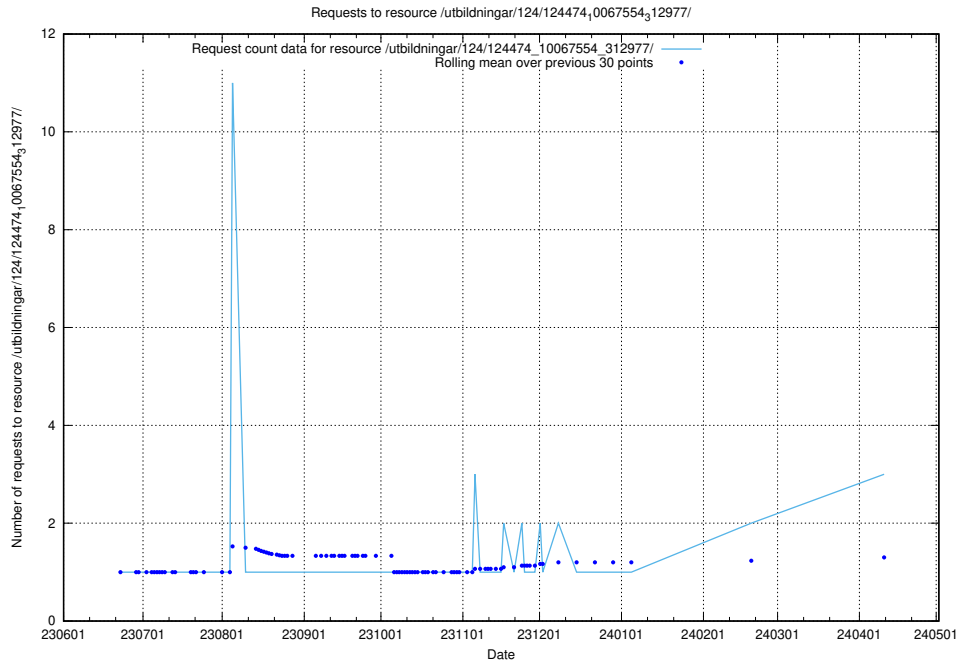

5.396 Usage of /utbildningar/124/124474_10067554_312977/

Here, we count the number of requests to resource /utbildningar/124/124474_10067554_312977/.