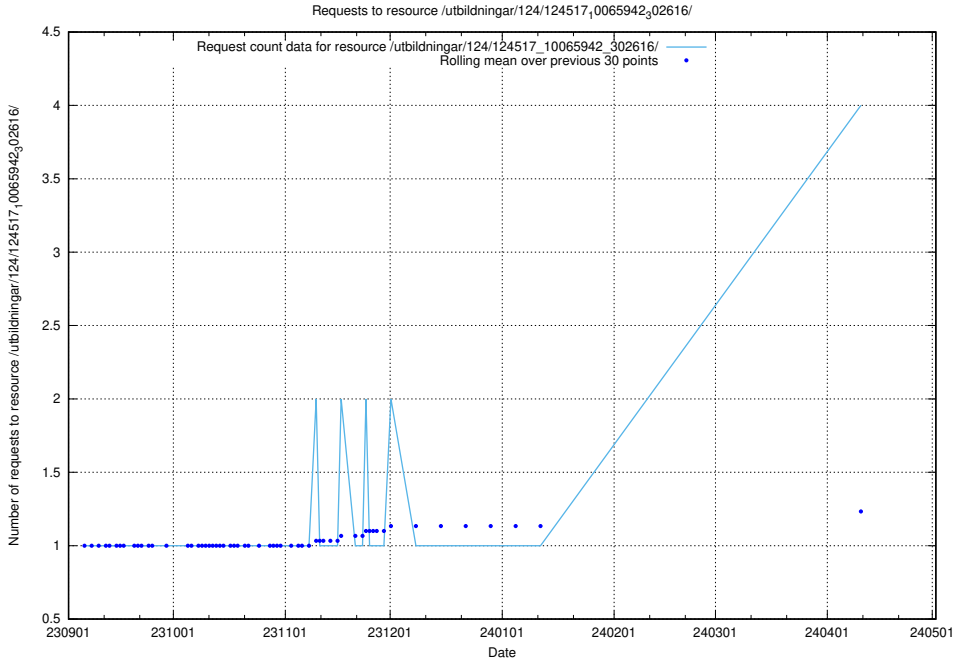

5.215 Usage of /utbildningar/124/124517_10065942_302616/

Here, we count the number of requests to resource /utbildningar/124/124517_10065942_302616/.