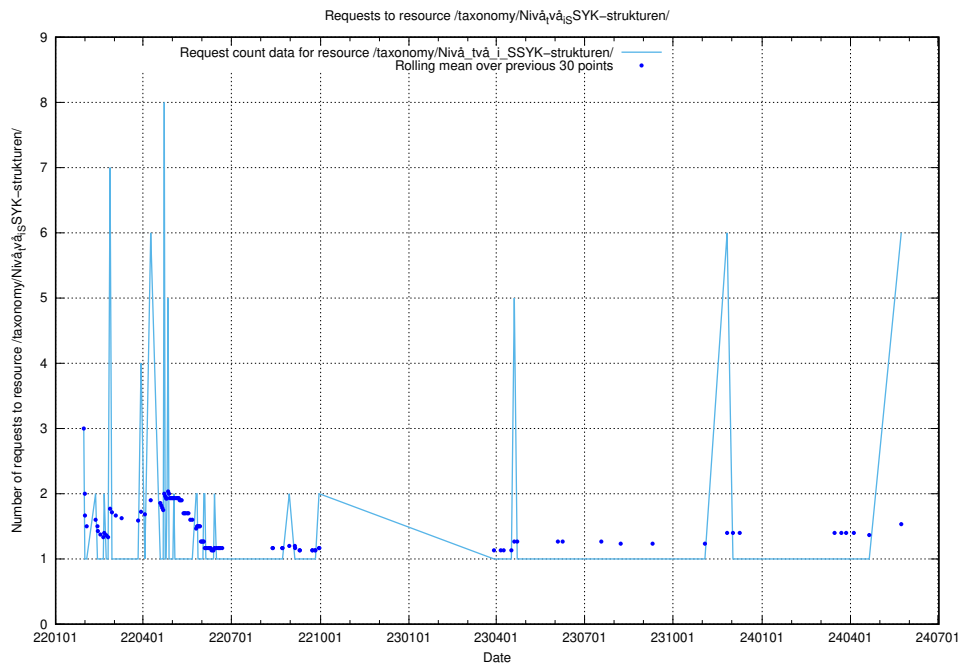

5.55 Usage of /taxonomy/Nivå_två_i_SSYK-strukturen/

Here, we count the number of requests to resource /taxonomy/Nivå_två_i_SSYK-strukturen/.