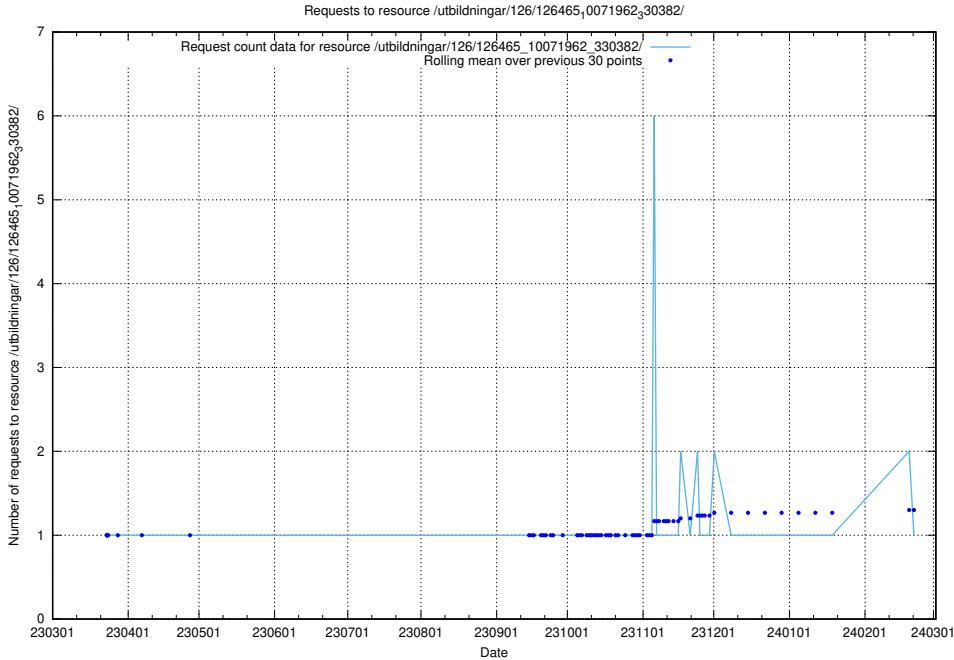

5.6424 Usage of /utbildningar/126/126465_10071962_330382/

Here, we count the number of requests to resource /utbildningar/126/126465_10071962_330382/.