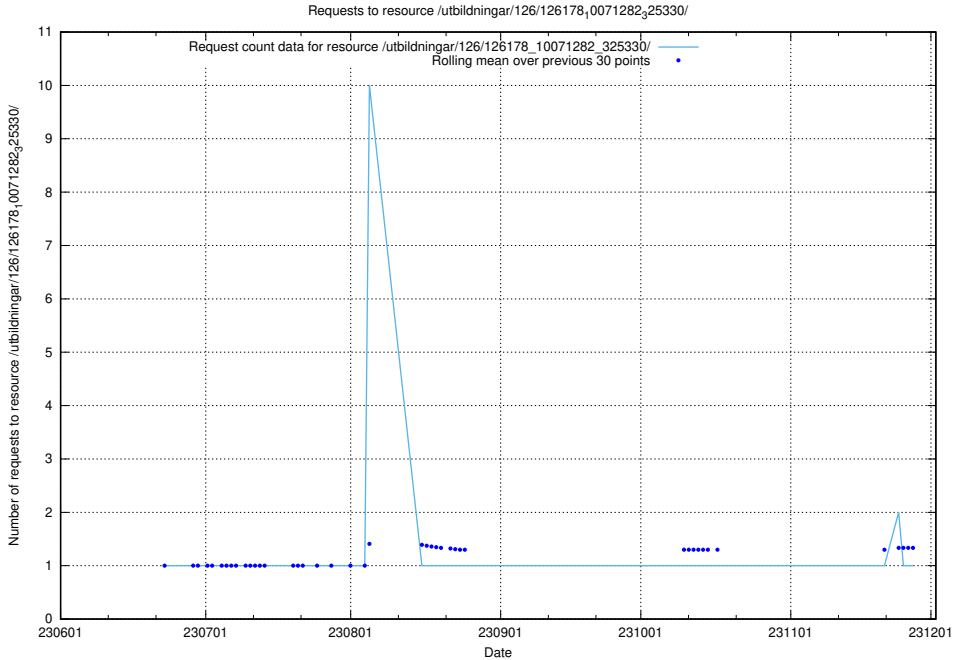

5.5702 Usage of /utbildningar/126/126178_10071282_325330/

Here, we count the number of requests to resource /utbildningar/126/126178_10071282_325330/.