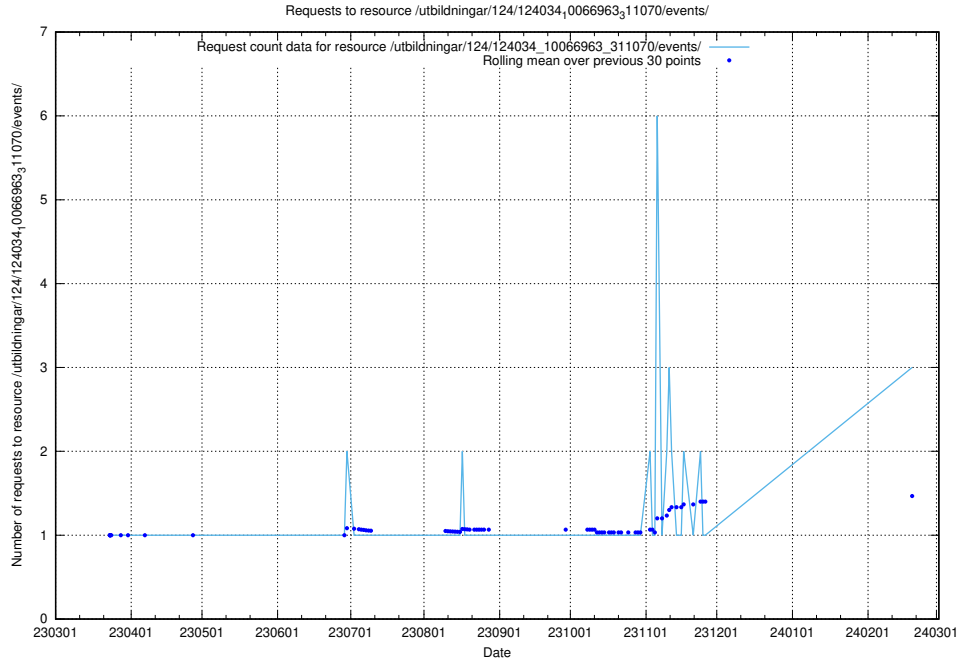

5.346 Usage of /utbildningar/124/124034_10066963_311070/events/

Here, we count the number of requests to resource /utbildningar/124/124034_10066963_311070/events/