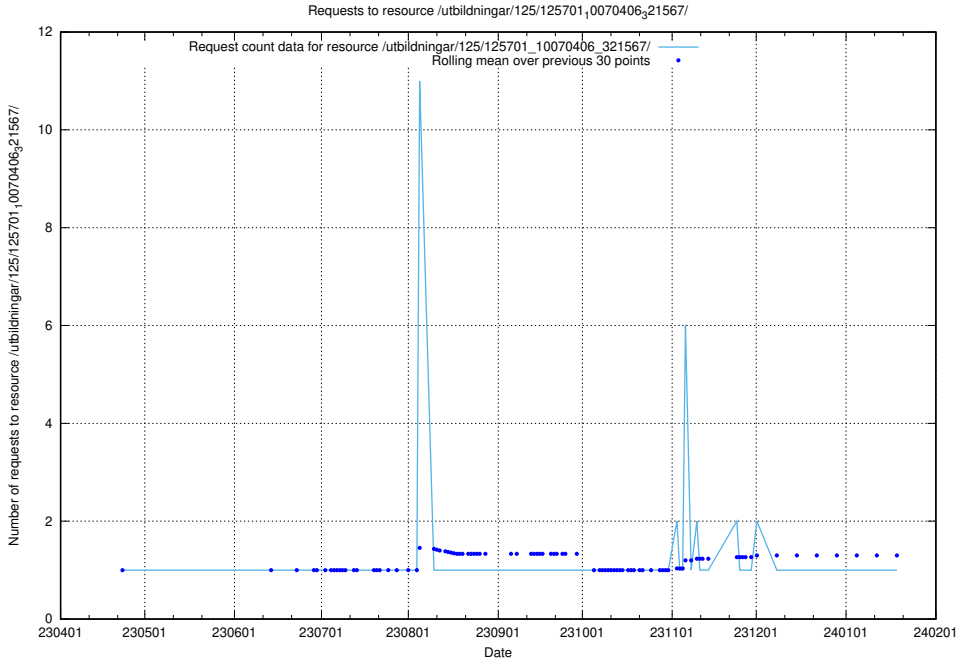

5.6058 Usage of /utbildningar/125/125701_10070406_321567/

Here, we count the number of requests to resource /utbildningar/125/125701_10070406_321567/.