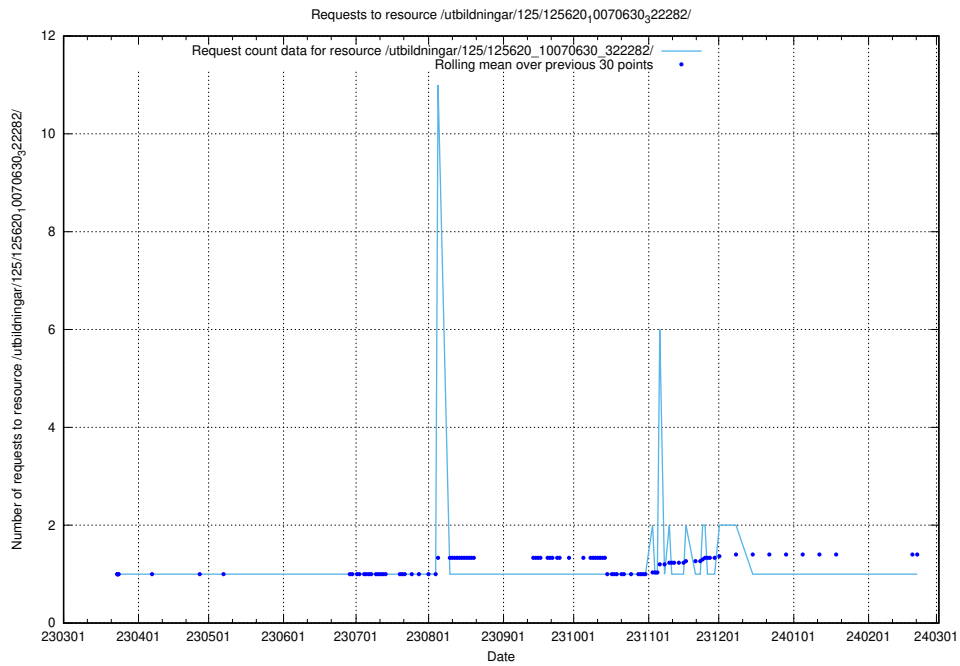

5.1082 Usage of /utbildningar/125/125620_10070630_322282/

Here, we count the number of requests to resource /utbildningar/125/125620_10070630_322282/.