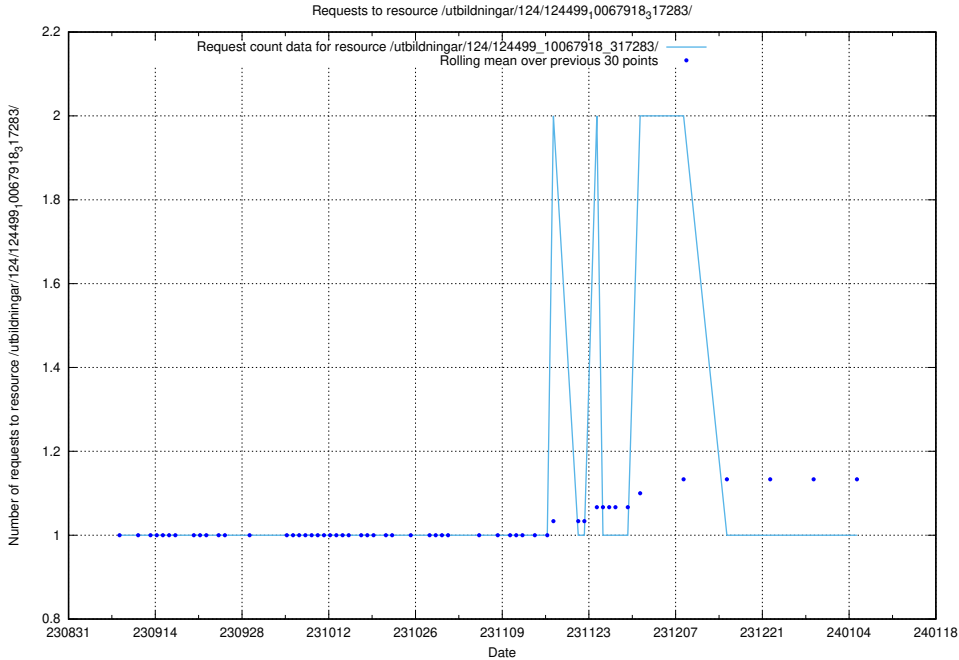

5.4662 Usage of /utbildningar/124/124499_10067918_317283/

Here, we count the number of requests to resource /utbildningar/124/124499_10067918_317283/.