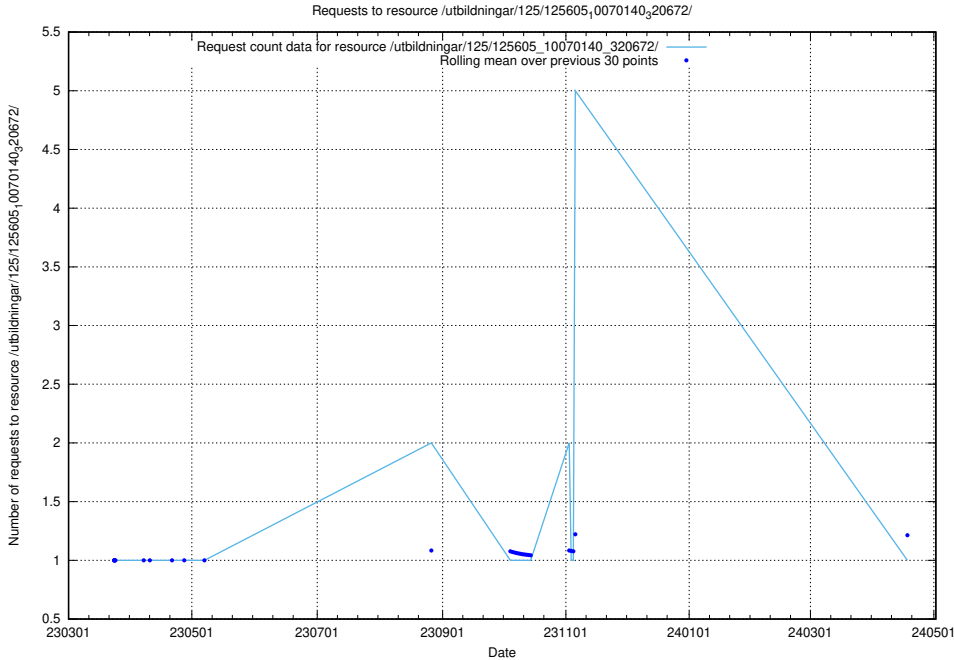

5.1098 Usage of /utbildningar/125/125605_10070140_320672/

Here, we count the number of requests to resource /utbildningar/125/125605_10070140_320672/.