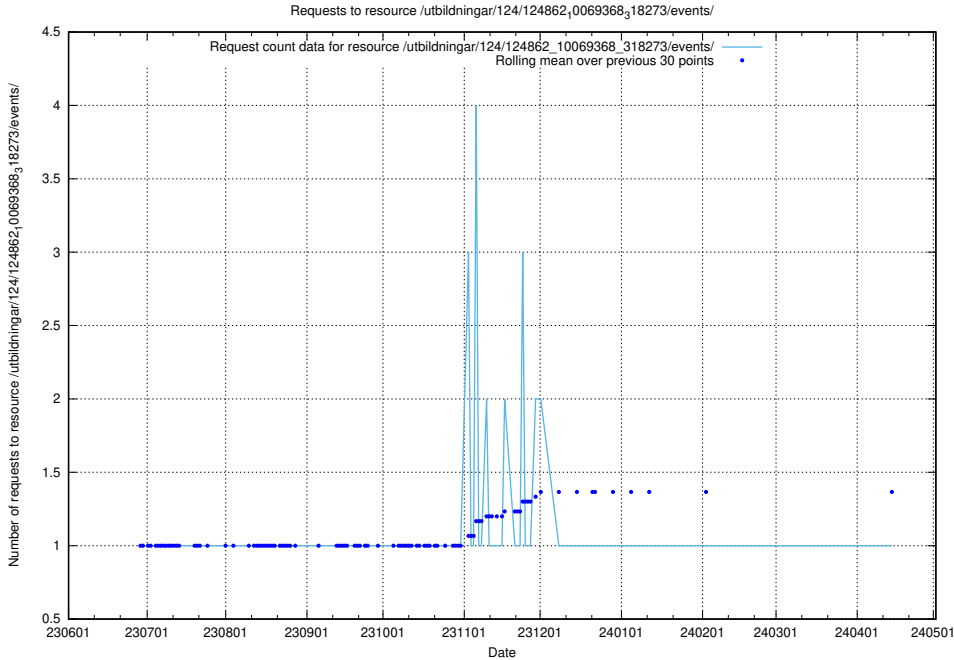

### 5.5503 Usage of /utbildningar/124/124862\_10069368\_318273/events/

Here, we count the number of requests to resource /utbildningar/124/124862\_10069368\_318273/events/