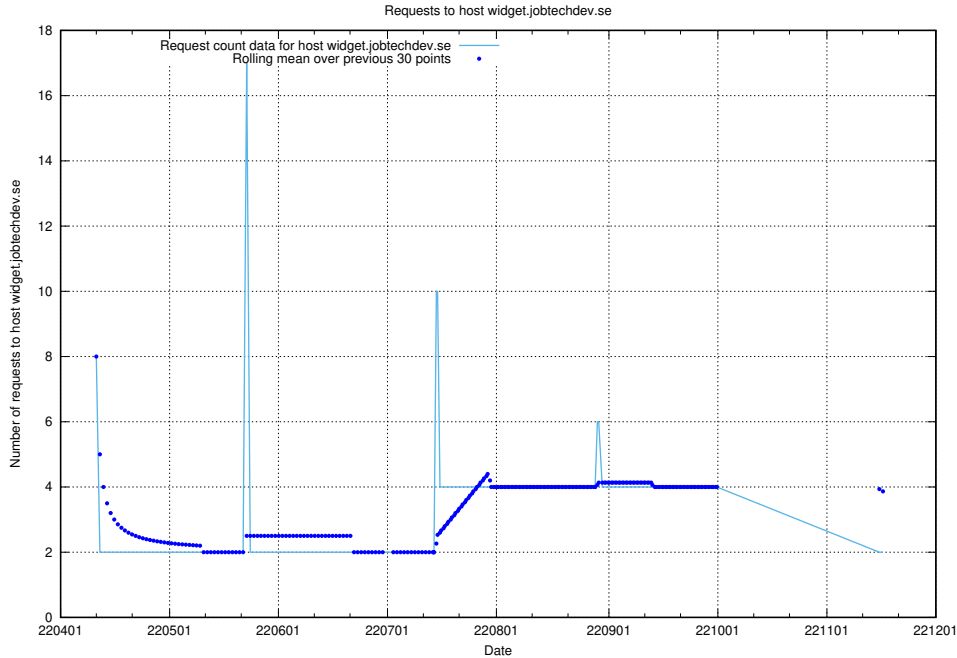

7.471 Usage of widget.jobtechdev.se

Here, we count the number of requests to host widget.jobtechdev.se.