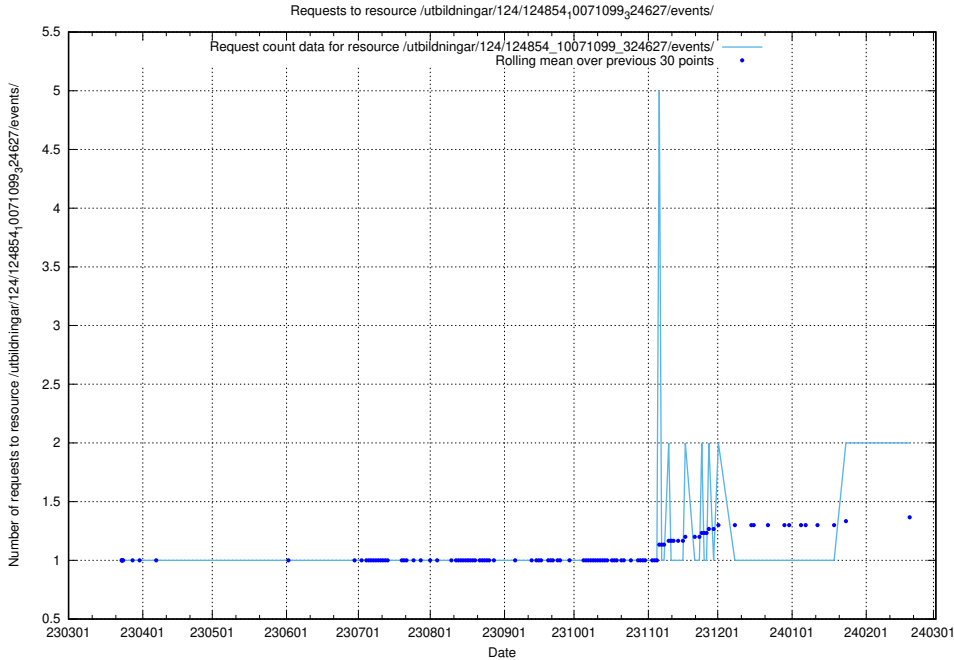

5.483 Usage of /utbildningar/124/124854_10071099_324627/events/

Here, we count the number of requests to resource /utbildningar/124/124854_10071099_324627/events/