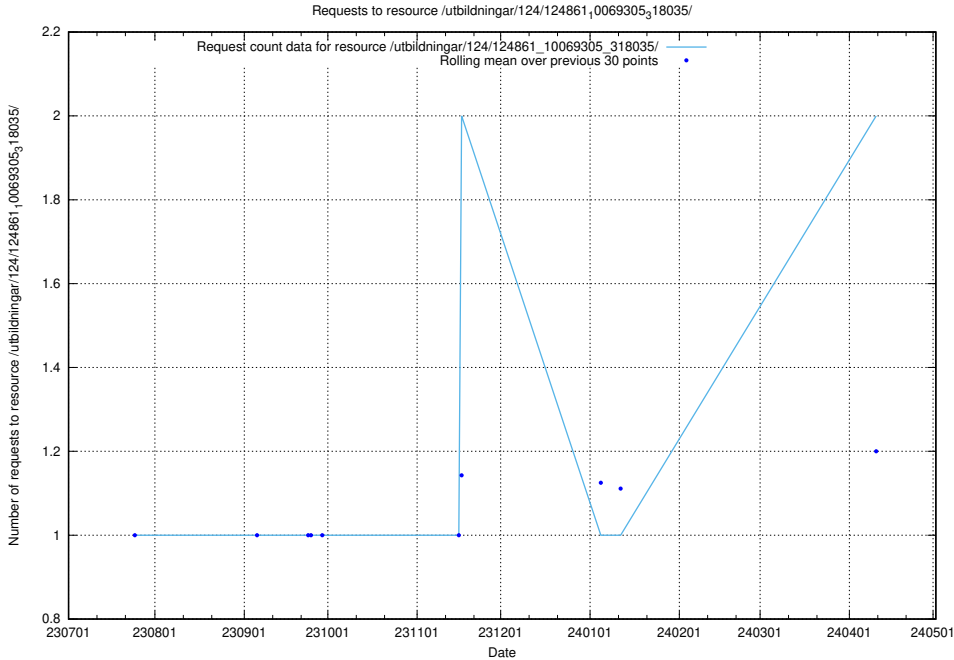

5.789 Usage of /utbildningar/124/124861_10069305_318035/

Here, we count the number of requests to resource /utbildningar/124/124861_10069305_318035/.