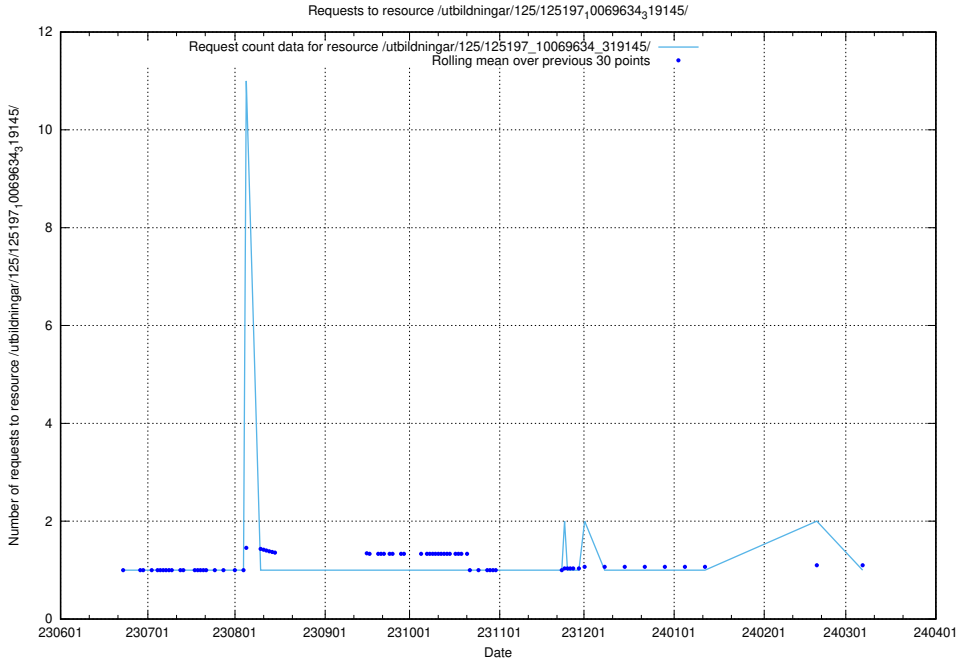

5.5754 Usage of /utbildningar/125/125197_10069634_319145/

Here, we count the number of requests to resource /utbildningar/125/125197_10069634_319145/.