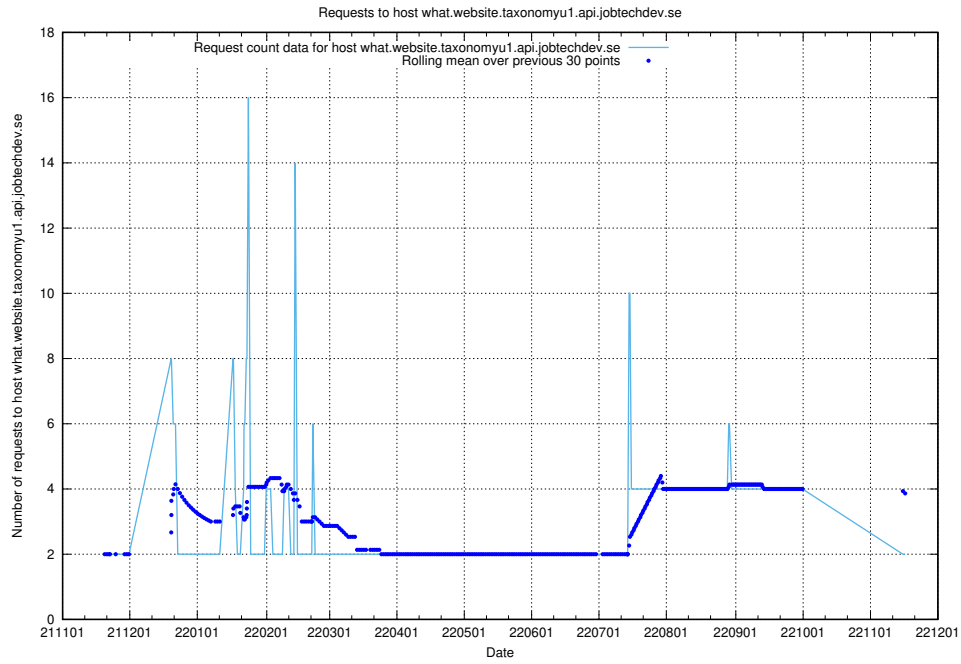

7.457 Usage of what.website.taxonomy1.api.jobtechdev.se

Here, we count the number of requests to host what.website.taxonomy1.api.jobtechdev.se.