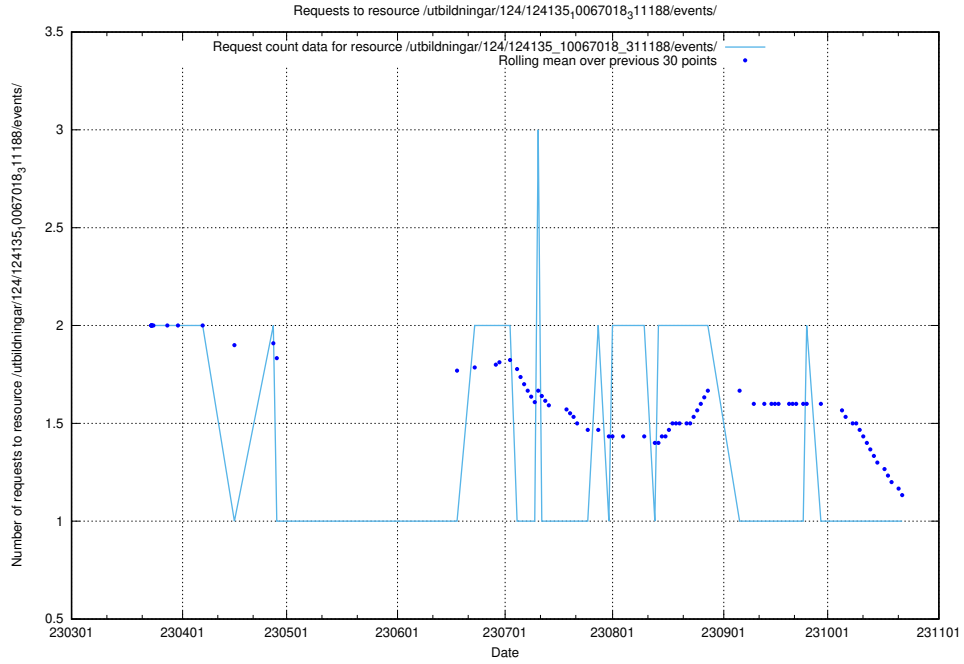

5.6311 Usage of /utbildningar/124/124135_10067018_311188/events/

Here, we count the number of requests to resource /utbildningar/124/124135_10067018_311188/events/