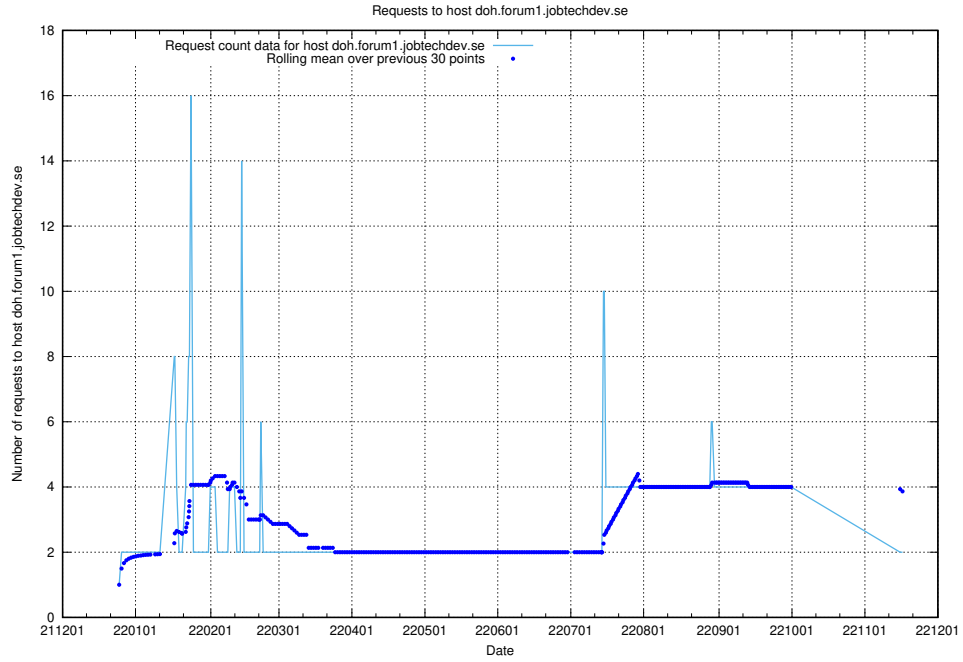

7.372 Usage of doh.forum1.jobtechdev.se

Here, we count the number of requests to host doh.forum1.jobtechdev.se.