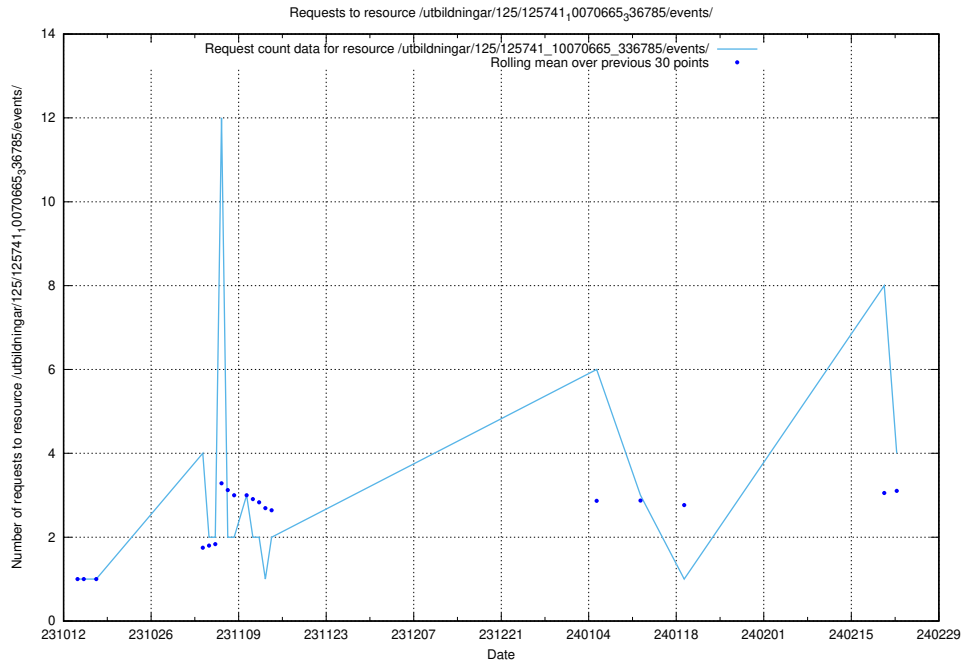

5.209 Usage of /utbildningar/125/125741_10070665_336785/events/

Here, we count the number of requests to resource /utbildningar/125/125741_10070665_336785/events/