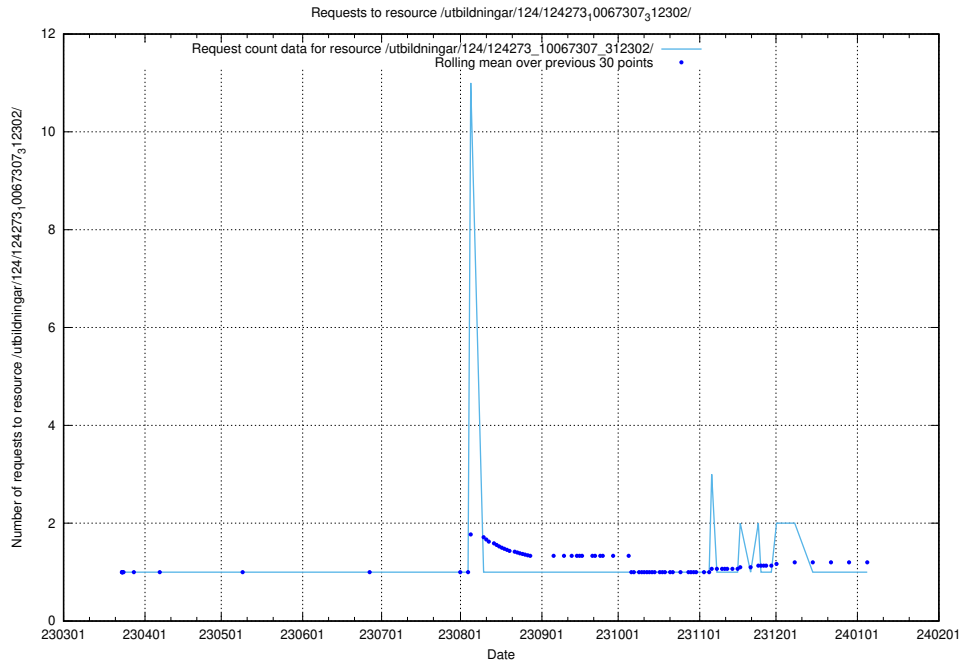

## 5.4024 Usage of /utbildningar/124/124273\_10067307\_312302/

Here, we count the number of requests to resource /utbildningar/124/124273\_10067307\_312302/.