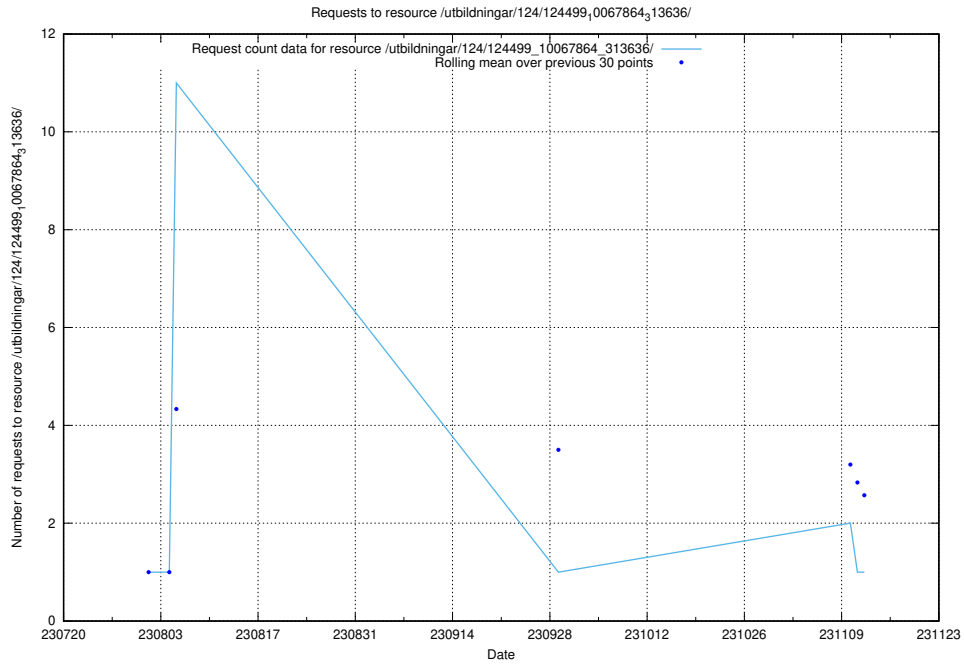

5.4917 Usage of /utbildningar/124/124499_10067864_313636/

Here, we count the number of requests to resource /utbildningar/124/124499_10067864_313636/.