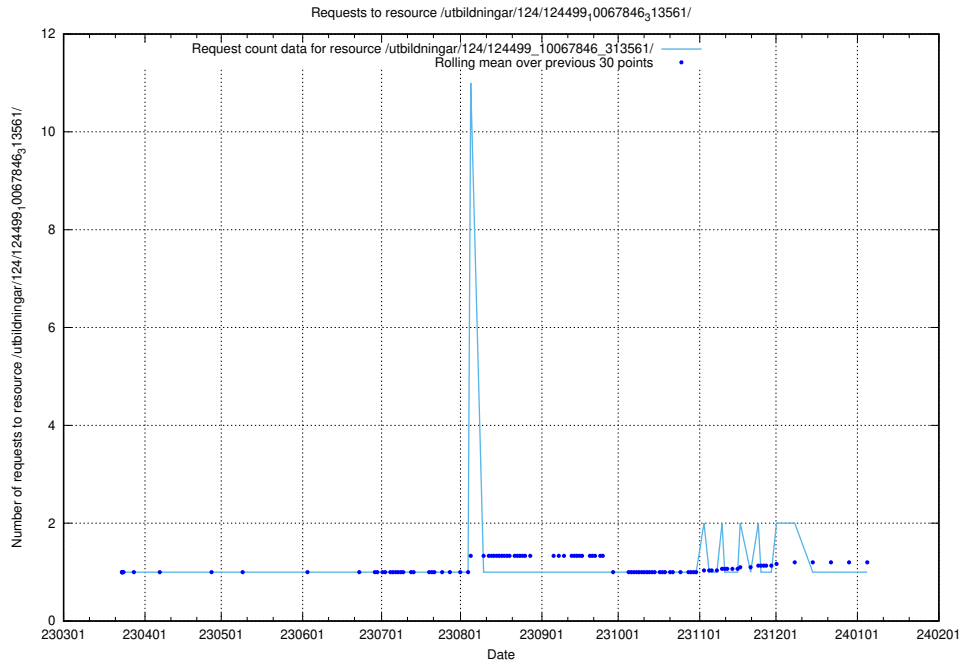

5.2442 Usage of /utbildningar/124/124499_10067846_313561/

Here, we count the number of requests to resource /utbildningar/124/124499_10067846_313561/.