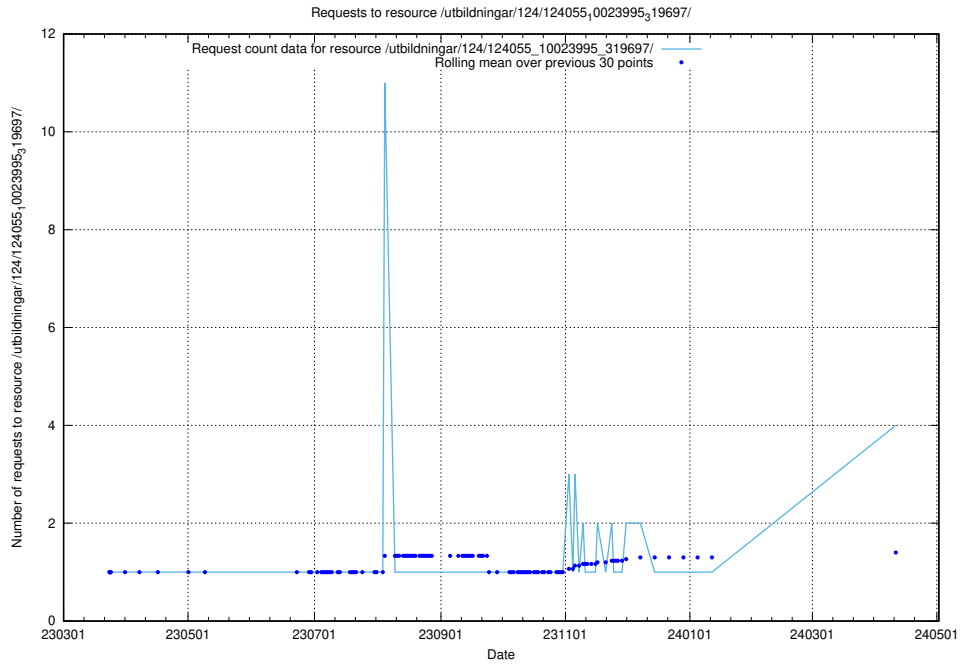

## 5.208 Usage of /utbildningar/124/124055\_10023995\_319697/

Here, we count the number of requests to resource /utbildningar/124/124055\_10023995\_319697/.