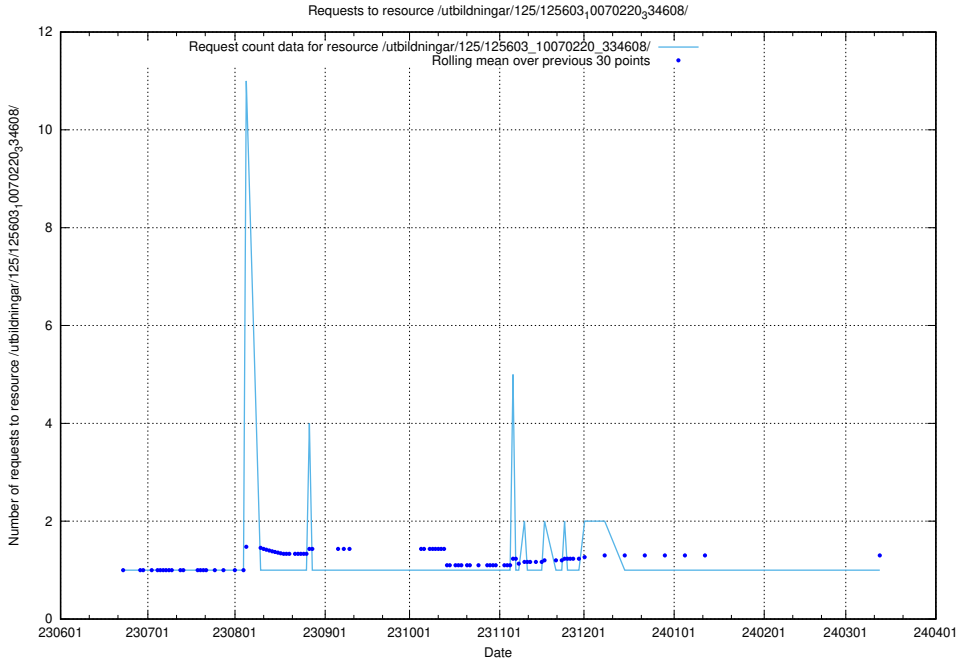

5.5746 Usage of /utbildningar/125/125603_10070220_334608/

Here, we count the number of requests to resource /utbildningar/125/125603_10070220_334608/.