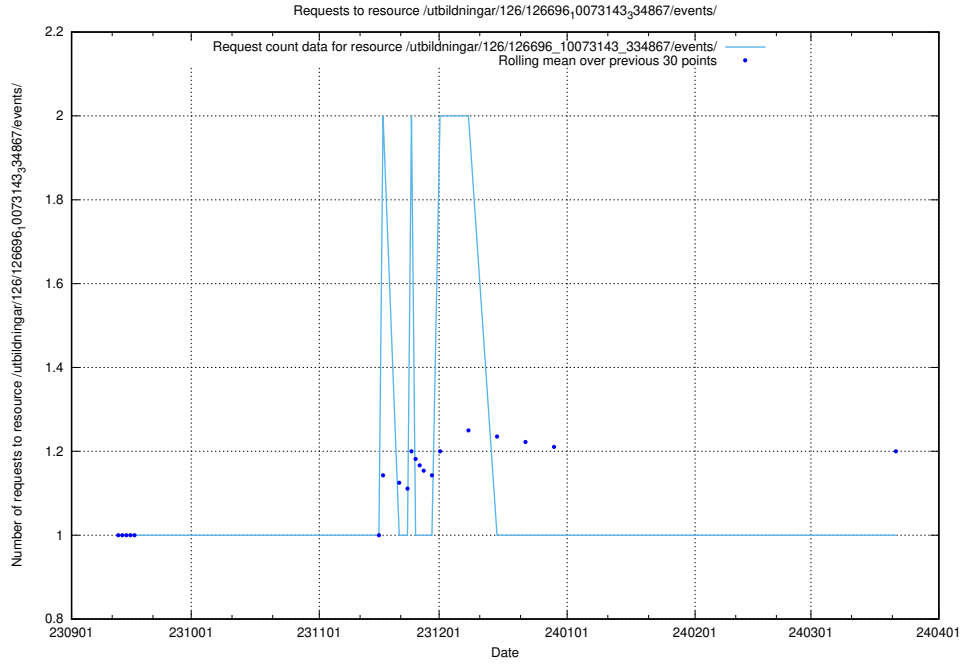

5.4612 Usage of /utbildningar/126/126696_10073143_334867/events/

Here, we count the number of requests to resource /utbildningar/126/126696_10073143_334867/events/