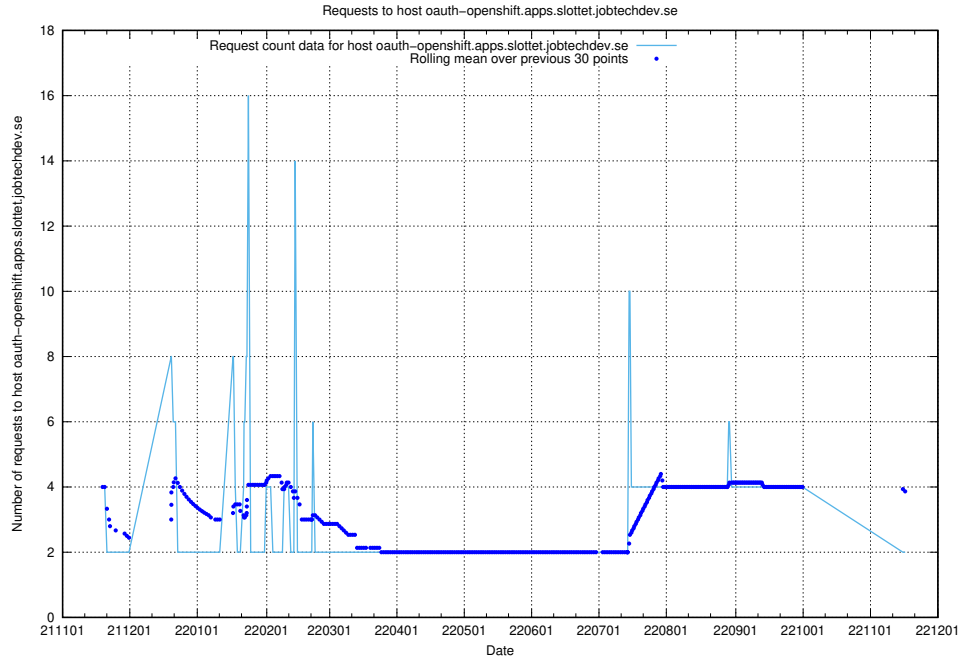

7.475 Usage of `oauth-openshift.apps.slottet.jobtechdev.se`

Here, we count the number of requests to host `oauth-openshift.apps.slottet.jobtechdev.se`.