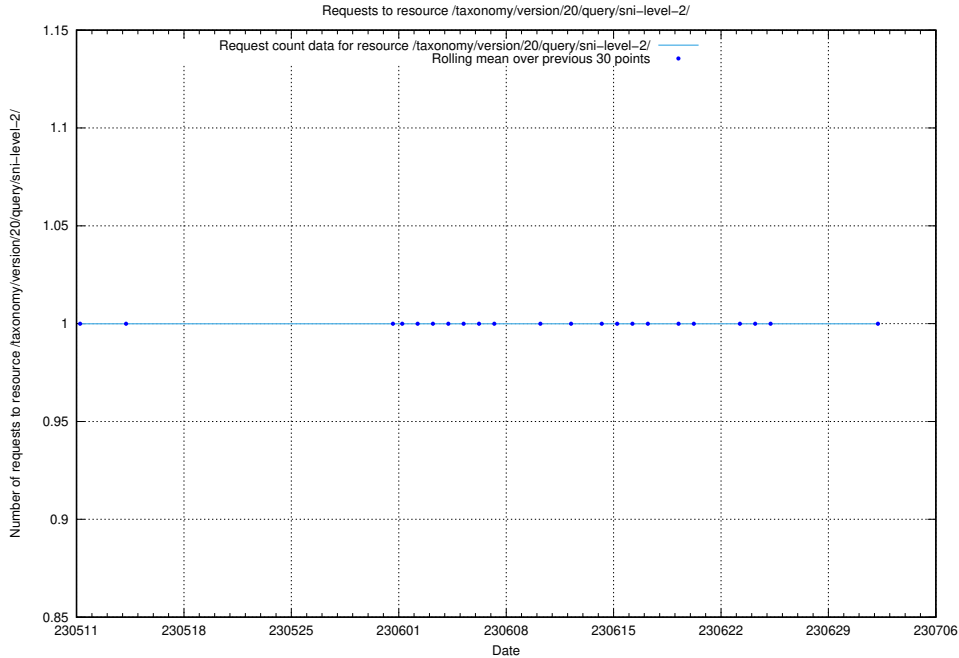

5.5995 Usage of /taxonomy/version/20/query/sni-level-2/

Here, we count the number of requests to resource /taxonomy/version/20/query/sni-level-2/.