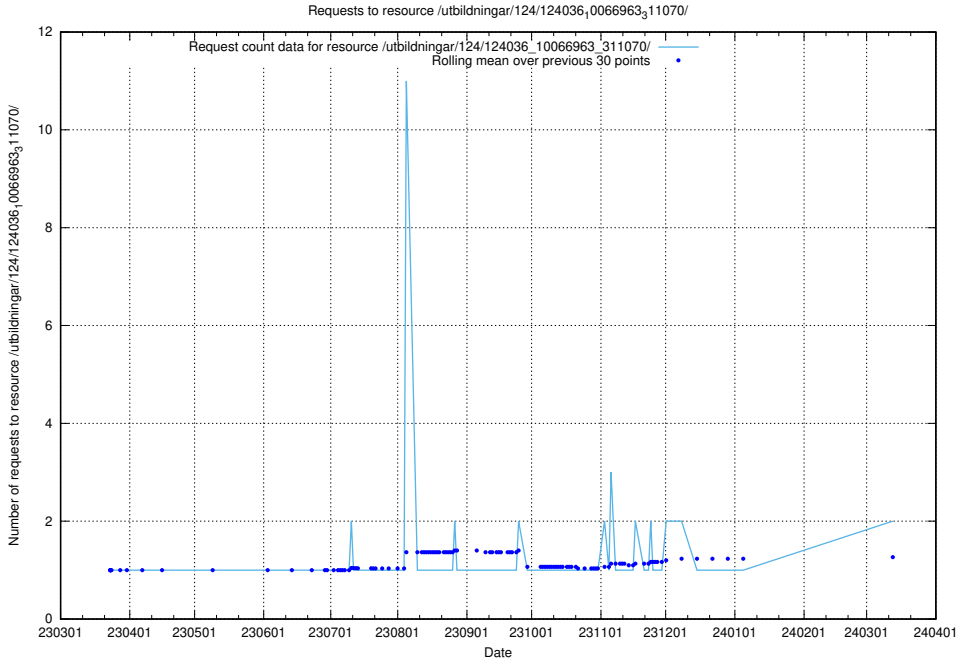

5.724 Usage of /utbildningar/124/124036_10066963_311070/

Here, we count the number of requests to resource /utbildningar/124/124036_10066963_311070/.