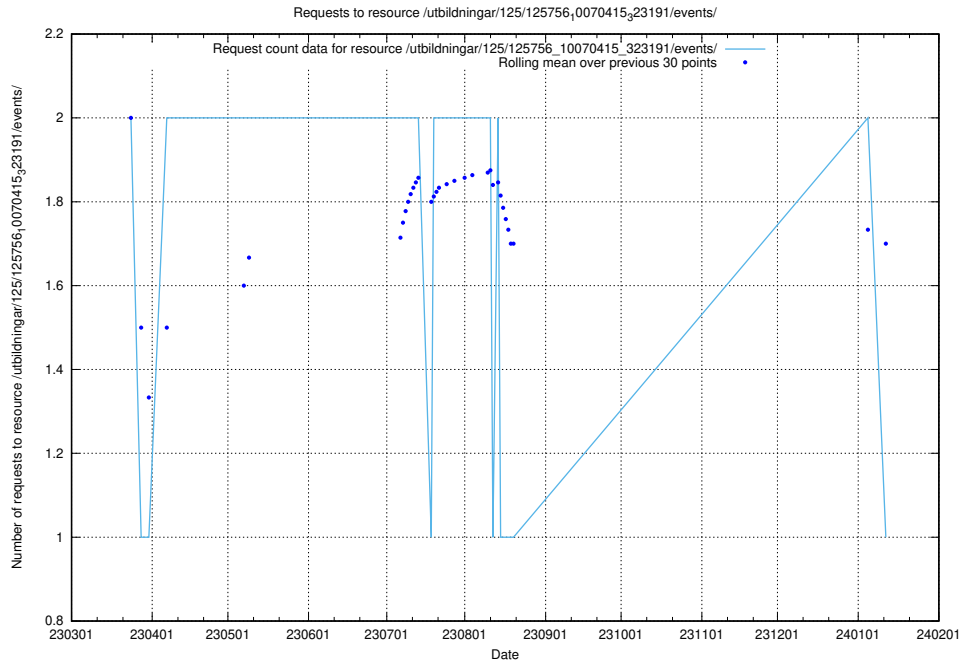

5.6161 Usage of /utbildningar/125/125756_10070415_323191/events/

Here, we count the number of requests to resource /utbildningar/125/125756_10070415_323191/events/