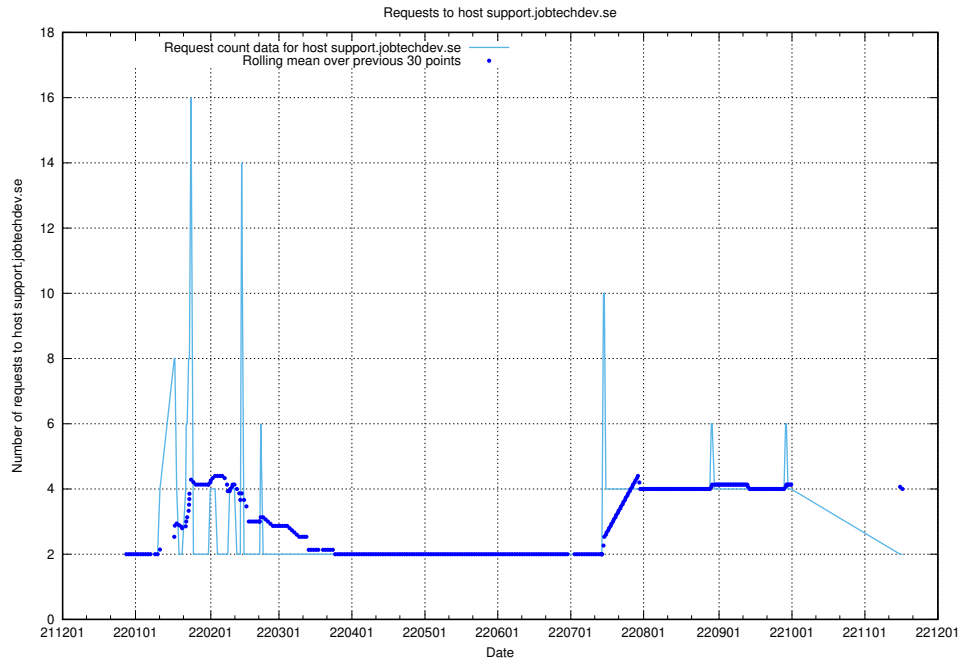

### 7.365 Usage of staging.jobtechdev.se

Here, we count the number of requests to host staging.jobtechdev.se.