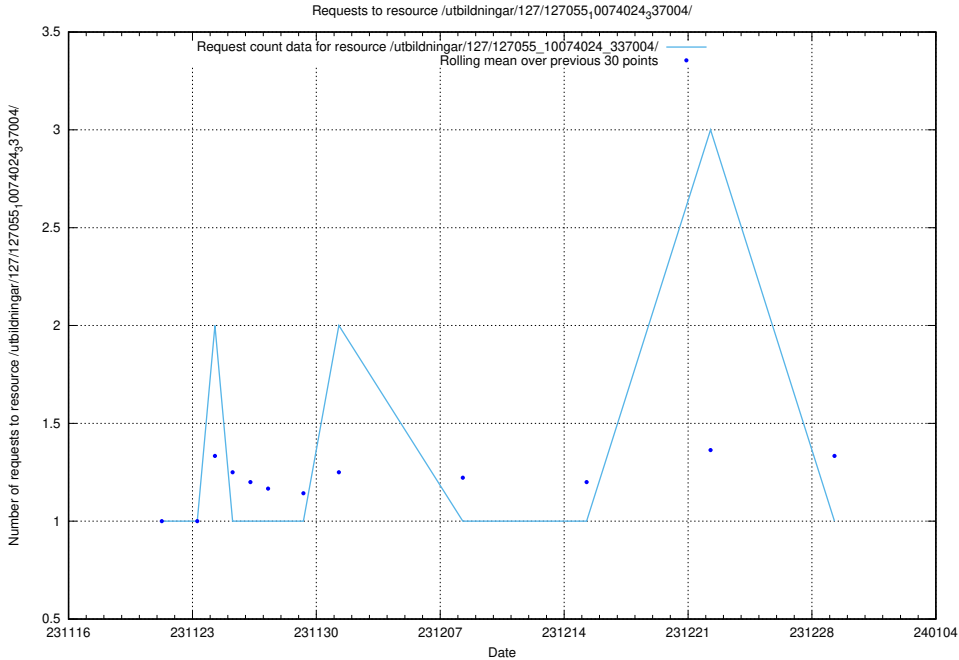

5.4083 Usage of /utbildningar/127/127055_10074024_337004/

Here, we count the number of requests to resource /utbildningar/127/127055_10074024_337004/.