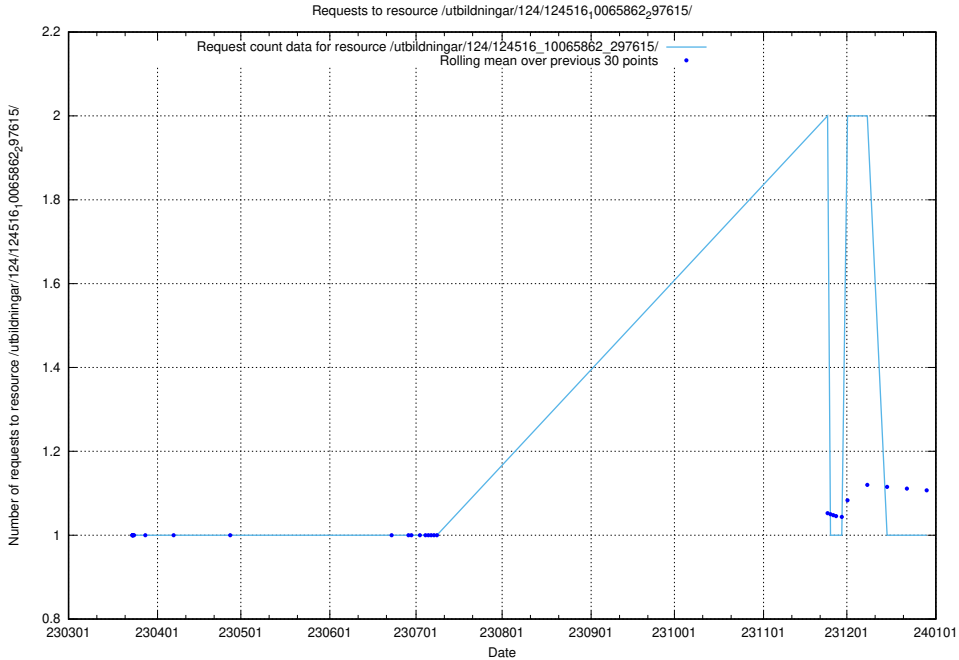

5.1529 Usage of /utbildningar/124/124516_10065862_297615/

Here, we count the number of requests to resource /utbildningar/124/124516_10065862_297615/.