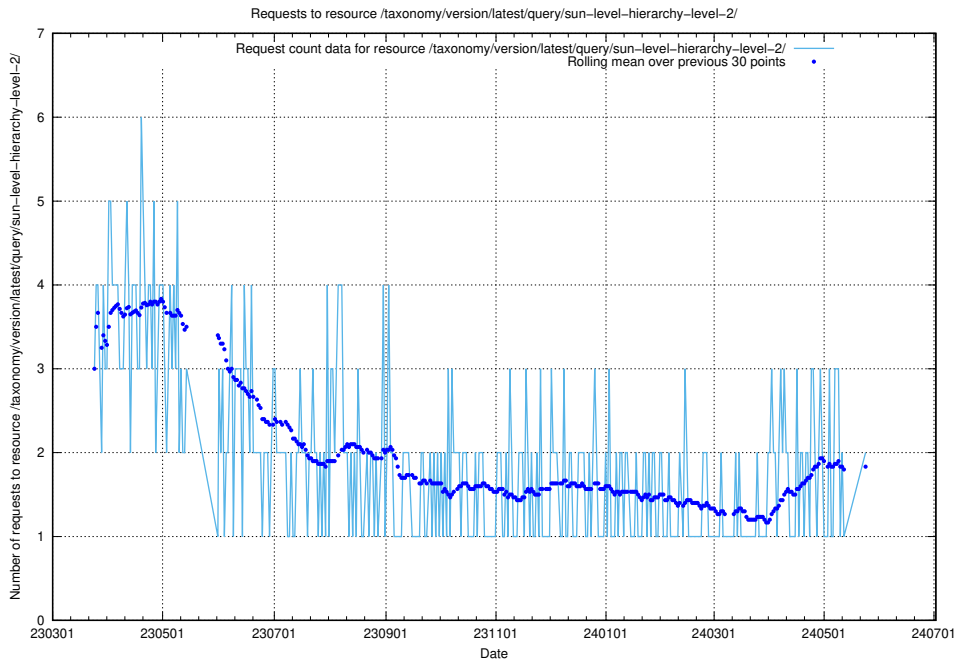

5.908 Usage of /taxonomy/version/latest/query/sun-level-hierarchy-level-2/

Here, we count the number of requests to resource /taxonomy/version/latest/query/sun-level-hierarchy-level-2/.