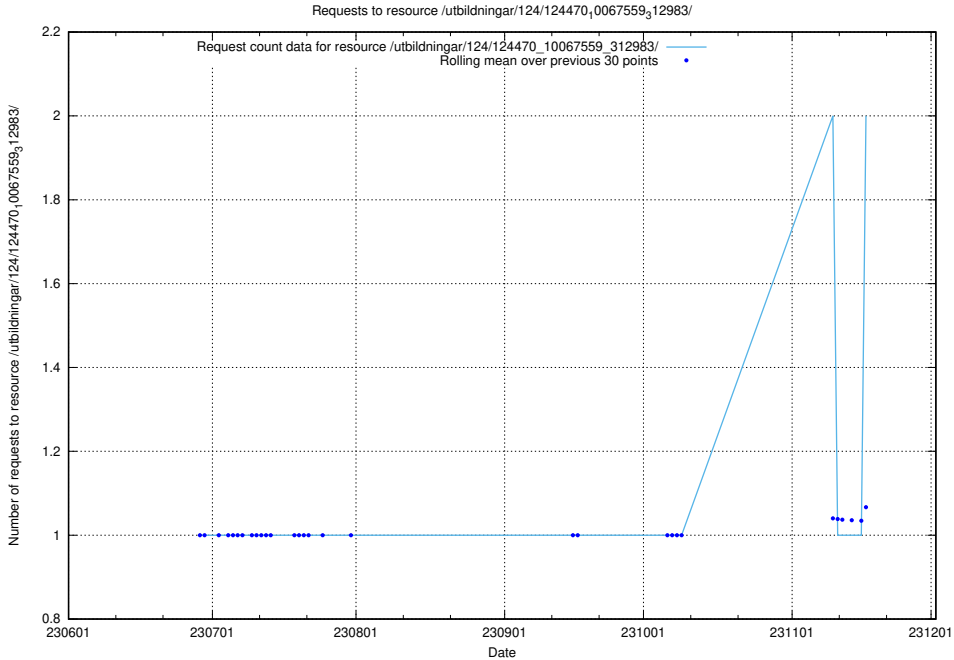

5.831 Usage of /utbildningar/124/124470_10067559_312983/

Here, we count the number of requests to resource /utbildningar/124/124470_10067559_312983/.