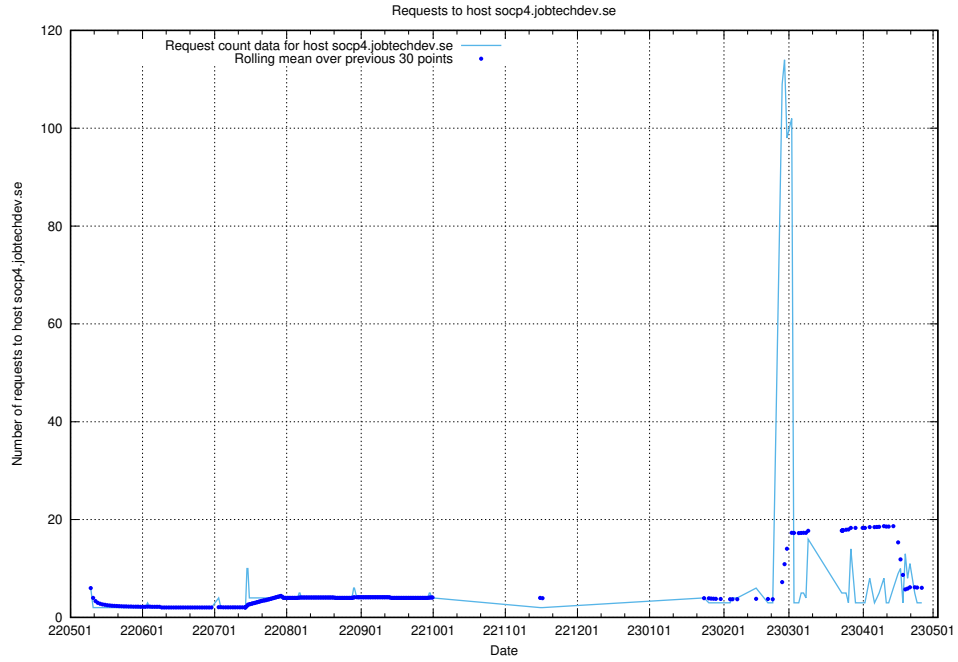

## 7.222 Usage of socp4.jobtechdev.se

Here, we count the number of requests to host socp4.jobtechdev.se.