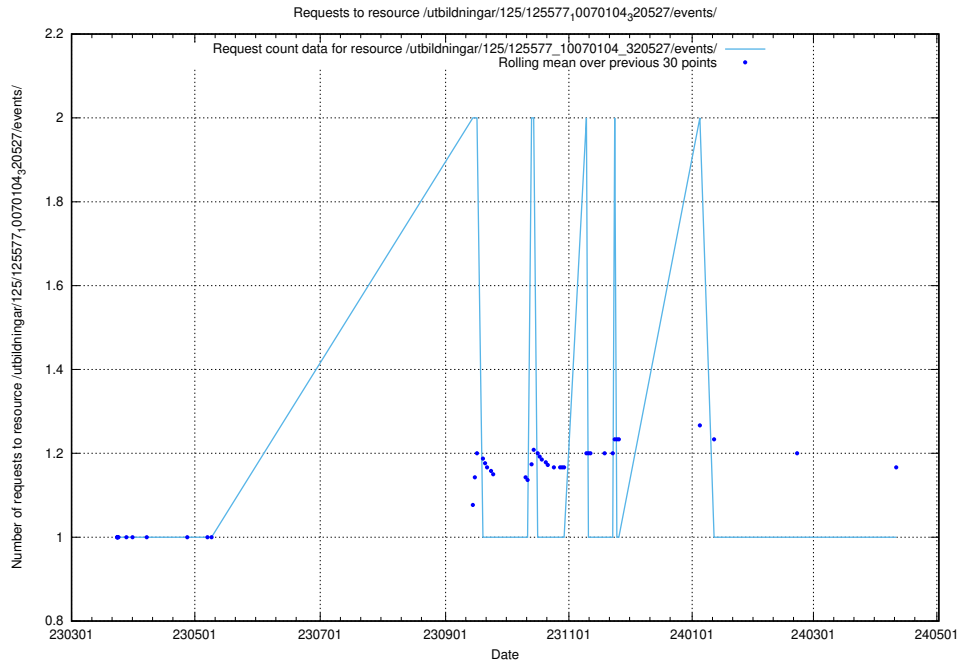

5.1120 Usage of /utbildningar/125/125577_10070104_320527/events/

Here, we count the number of requests to resource /utbildningar/125/125577_10070104_320527/events/