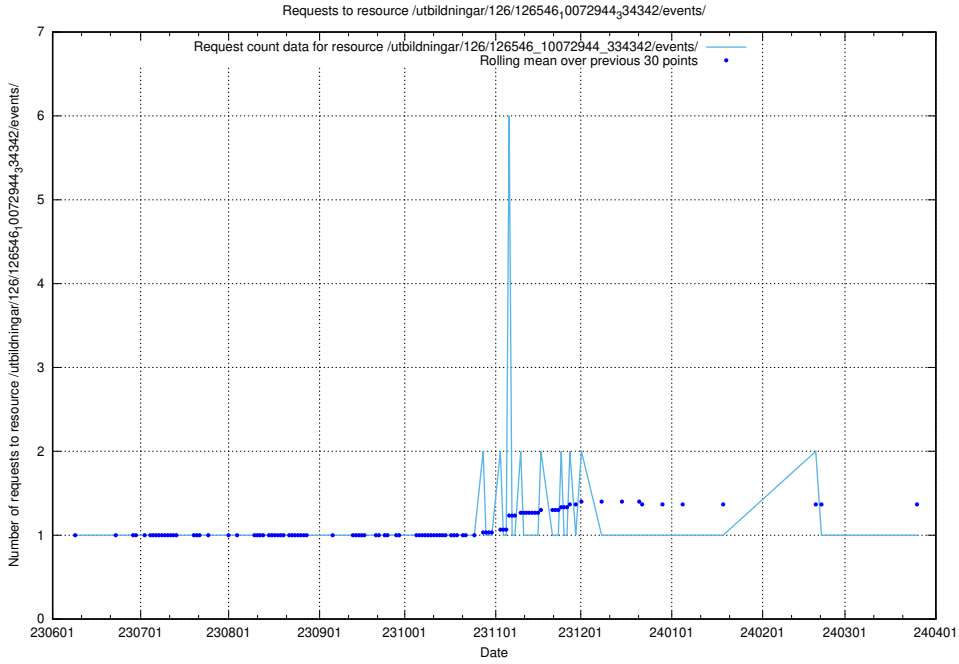

5.5914 Usage of /utbildningar/126/126546_10072944_334342/events/

Here, we count the number of requests to resource /utbildningar/126/126546_10072944_334342/events/