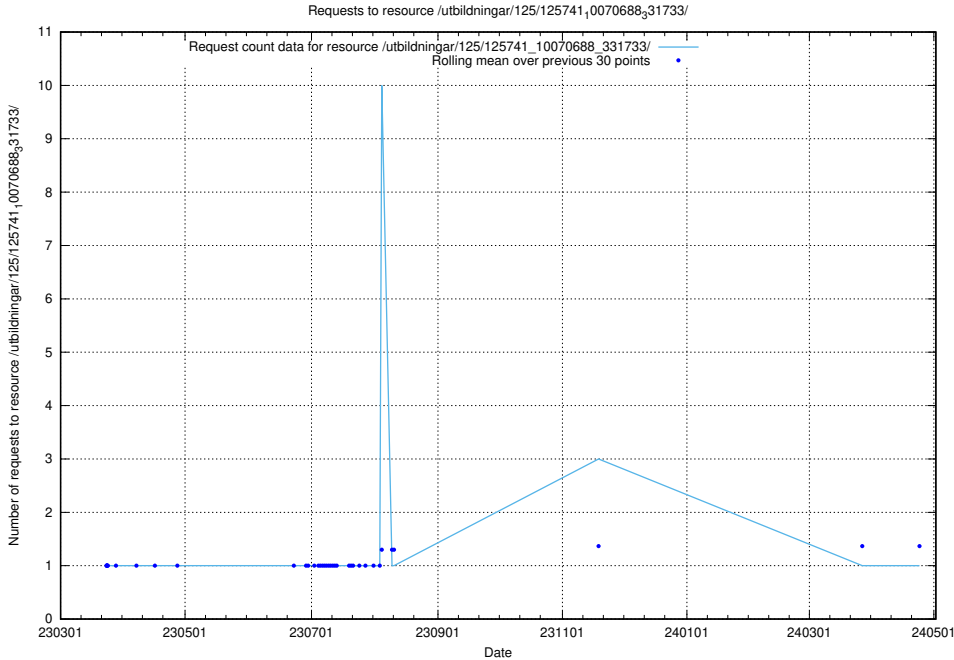

5.6476 Usage of /utbildningar/125/125741_10070688_331733/

Here, we count the number of requests to resource /utbildningar/125/125741_10070688_331733/.