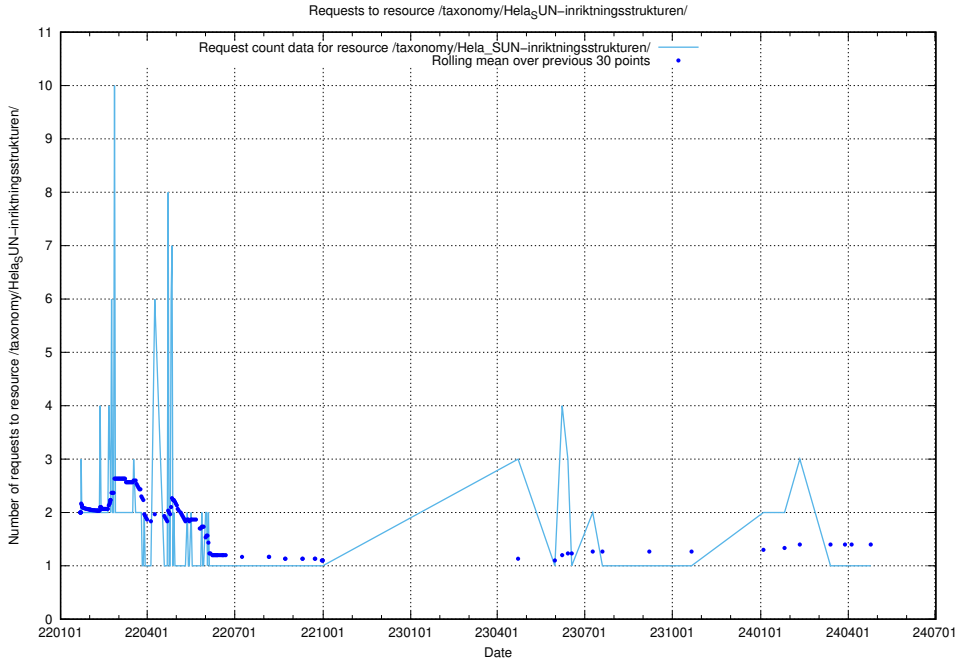

5.6500 Usage of /taxonomy/Hela_SUN-inriktningsstrukturen/

Here, we count the number of requests to resource /taxonomy/Hela_SUN-inriktningsstrukturen/.