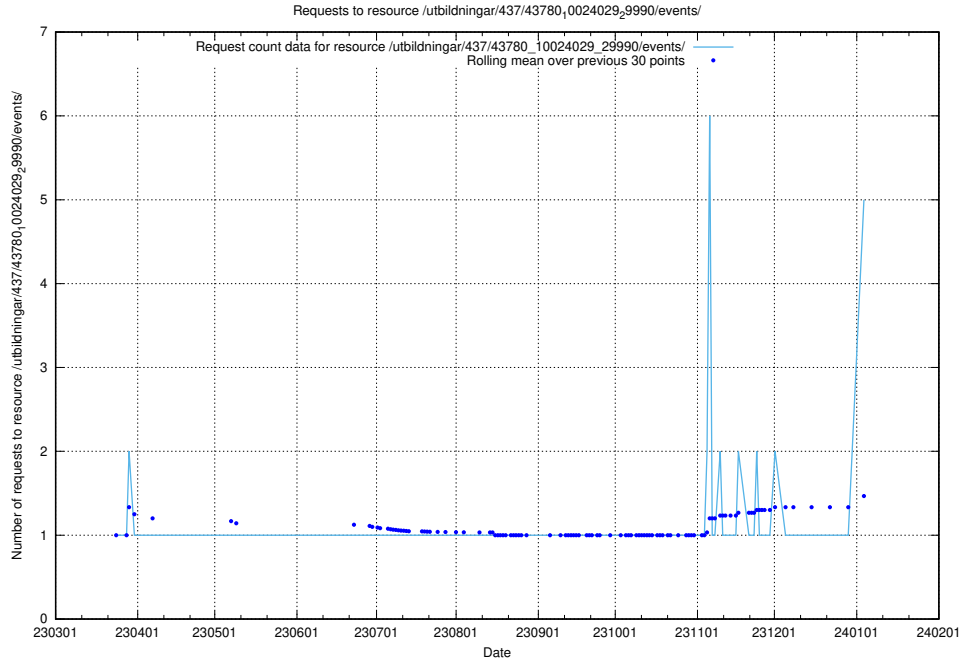

5.150 Usage of /utbildningar/437/43780_10024029_29990/events/

Here, we count the number of requests to resource /utbildningar/437/43780_10024029_29990/events/.