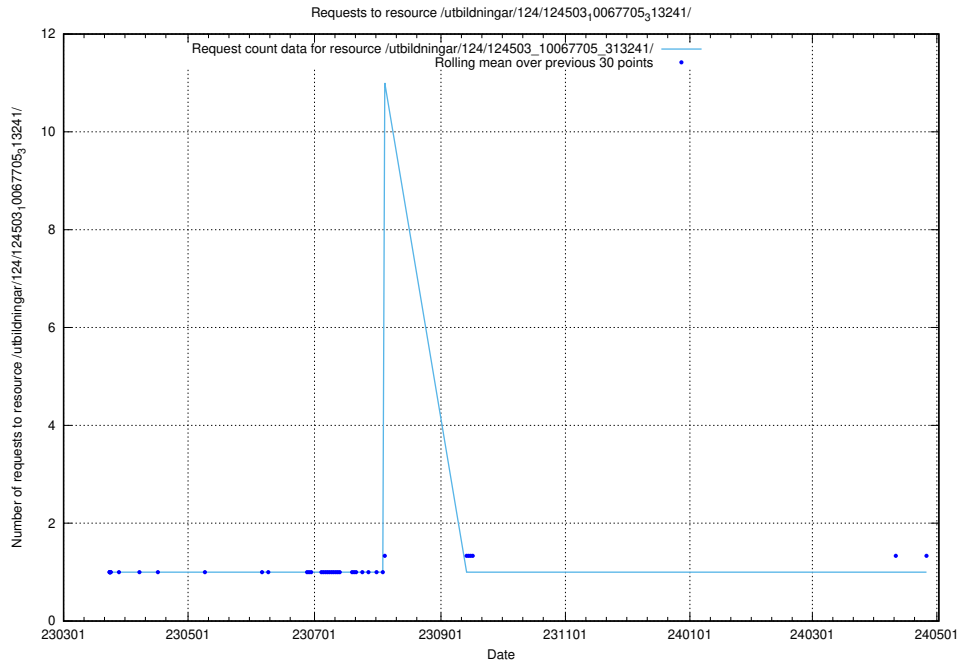

5.2186 Usage of /utbildningar/124/124503_10067705_313241/

Here, we count the number of requests to resource /utbildningar/124/124503_10067705_313241/.