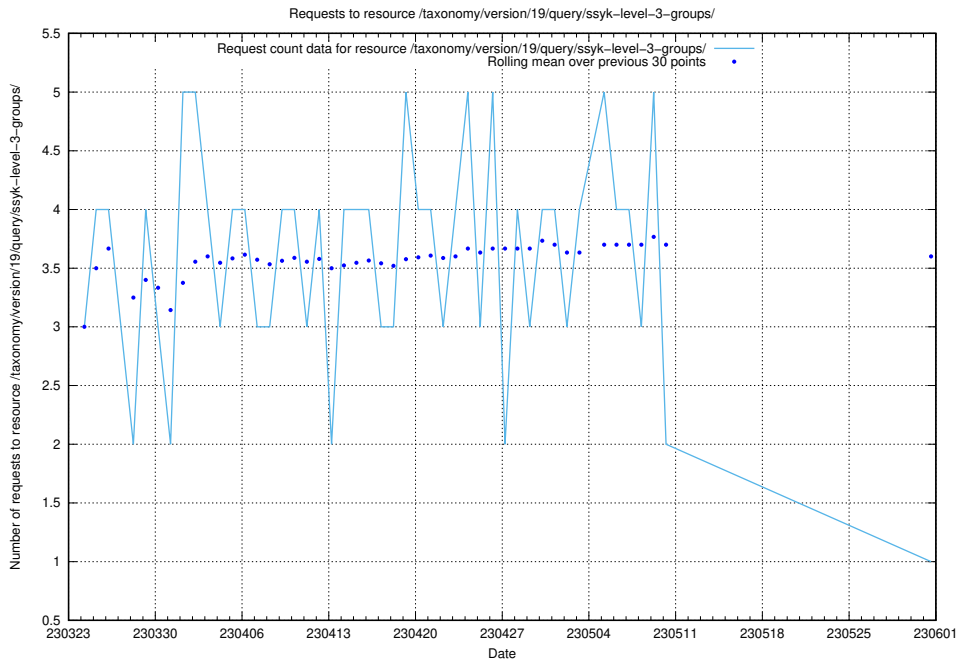

5.6130 Usage of /taxonomy/version/19/query/ssyk-level-3-groups/

Here, we count the number of requests to resource /taxonomy/version/19/query/ssyk-level-3-groups/.