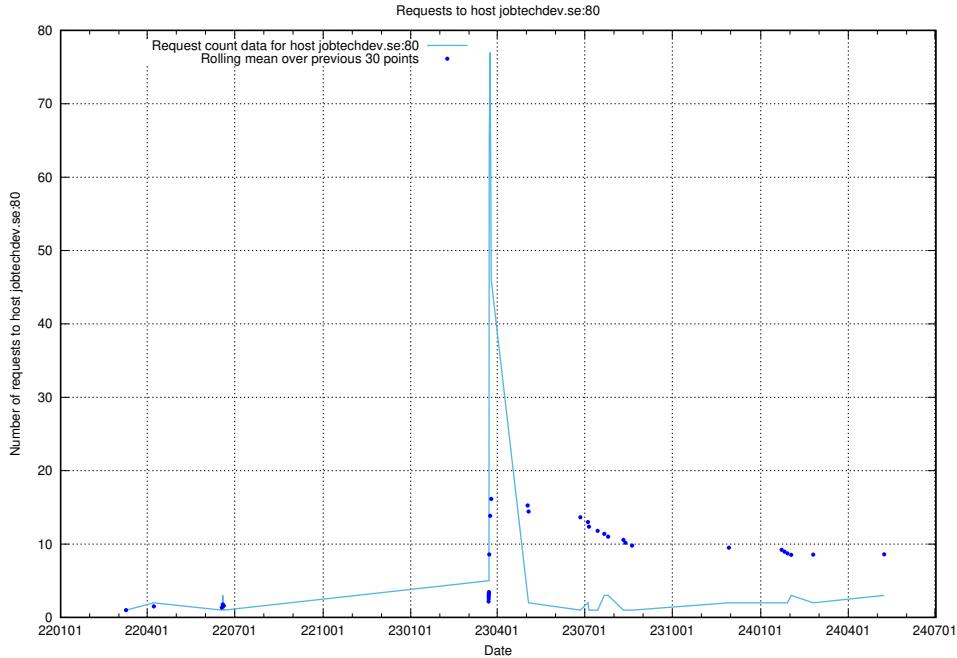

### 7.229 Usage of jobtechdev.se:80

Here, we count the number of requests to host jobtechdev.se:80.