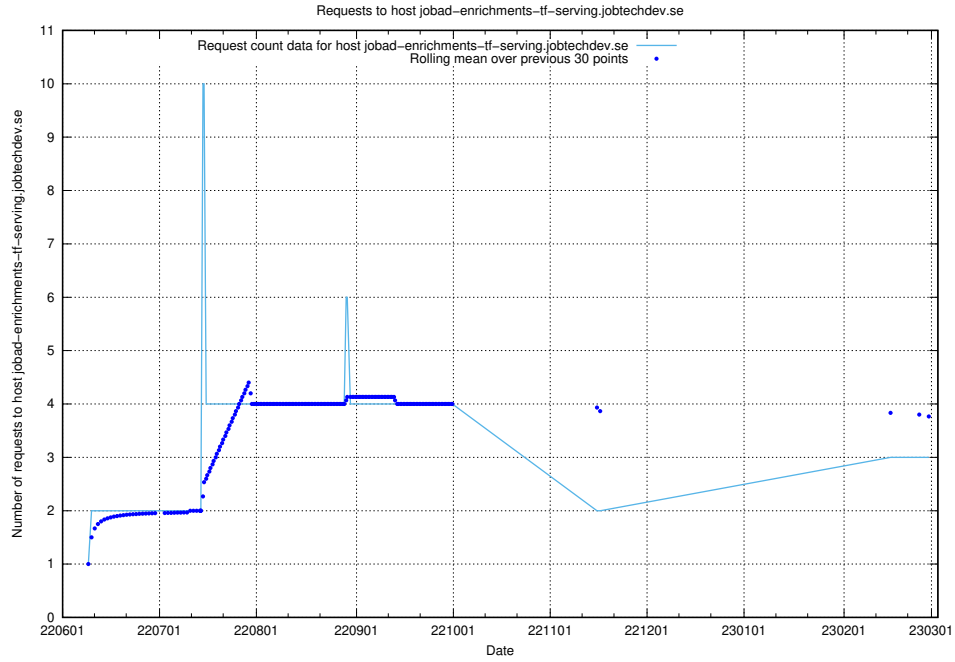

7.219 Usage of jobad-enrichments-tf-serving.jobtechdev.se

Here, we count the number of requests to host jobad-enrichments-tf-serving.jobtechdev.se.