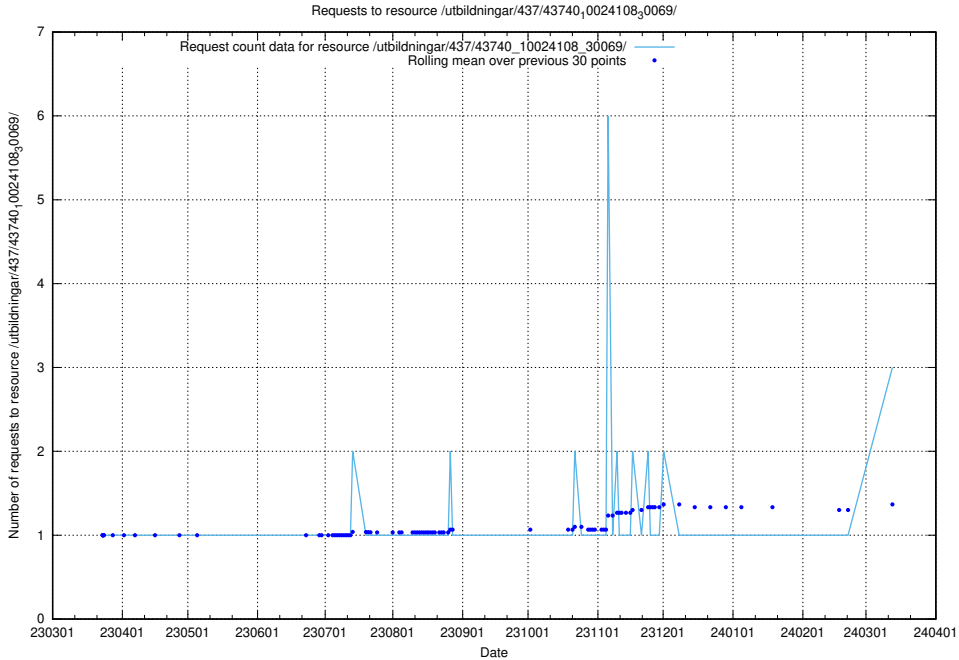

5.446 Usage of /utbildningar/437/43740_10024108_30069/

Here, we count the number of requests to resource /utbildningar/437/43740_10024108_30069/.