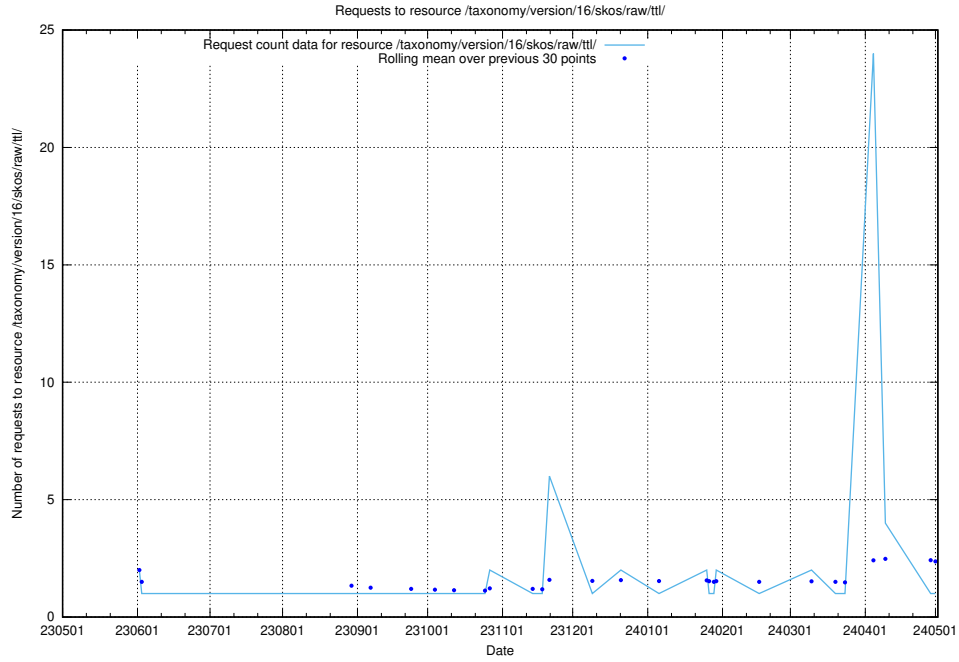

5.5943 Usage of /taxonomy/version/16/skos/raw/ttl/

Here, we count the number of requests to resource /taxonomy/version/16/skos/raw/ttl/.