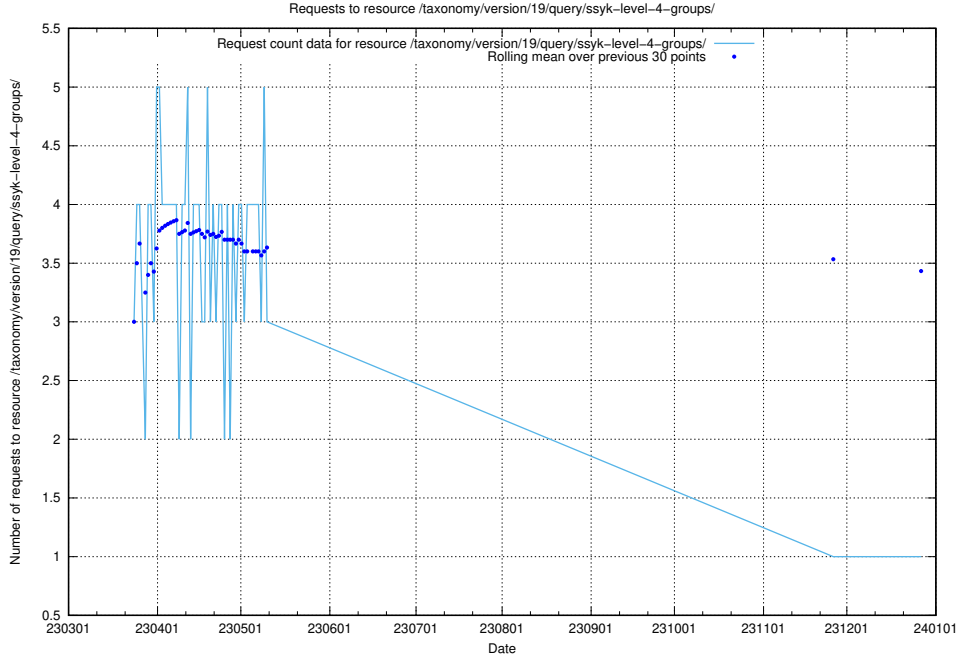

5.6128 Usage of /taxonomy/version/19/query/ssyk-level-4-groups/

Here, we count the number of requests to resource /taxonomy/version/19/query/ssyk-level-4-groups/.