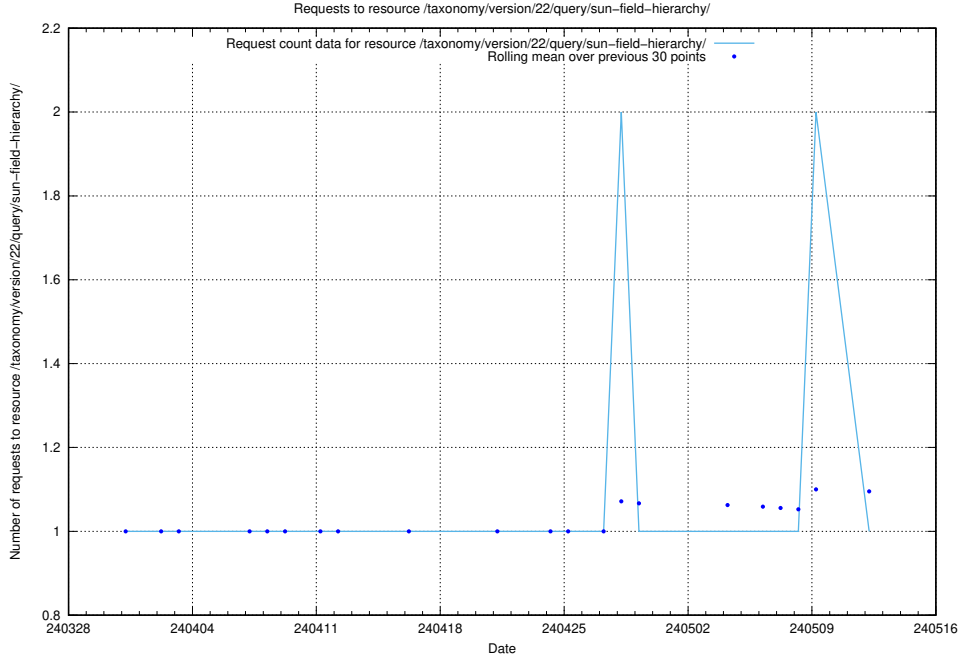

5.1622 Usage of /taxonomy/version/22/query/sun-field-hierarchy/

Here, we count the number of requests to resource /taxonomy/version/22/query/sun-field-hierarchy/.