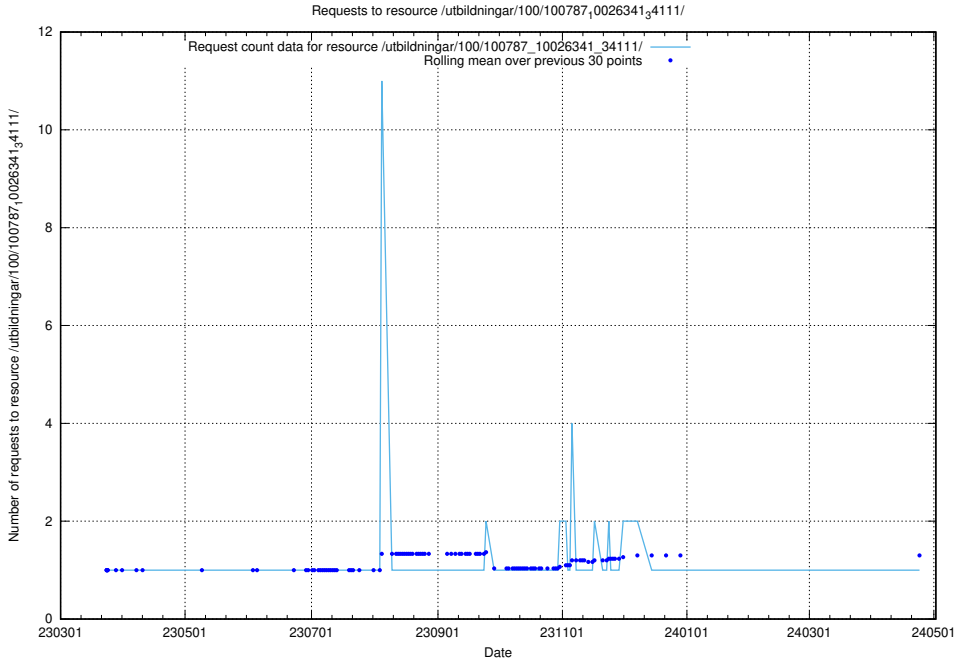

5.5551 Usage of /utbildningar/100/100787_10026341_34111/

Here, we count the number of requests to resource /utbildningar/100/100787_10026341_34111/.