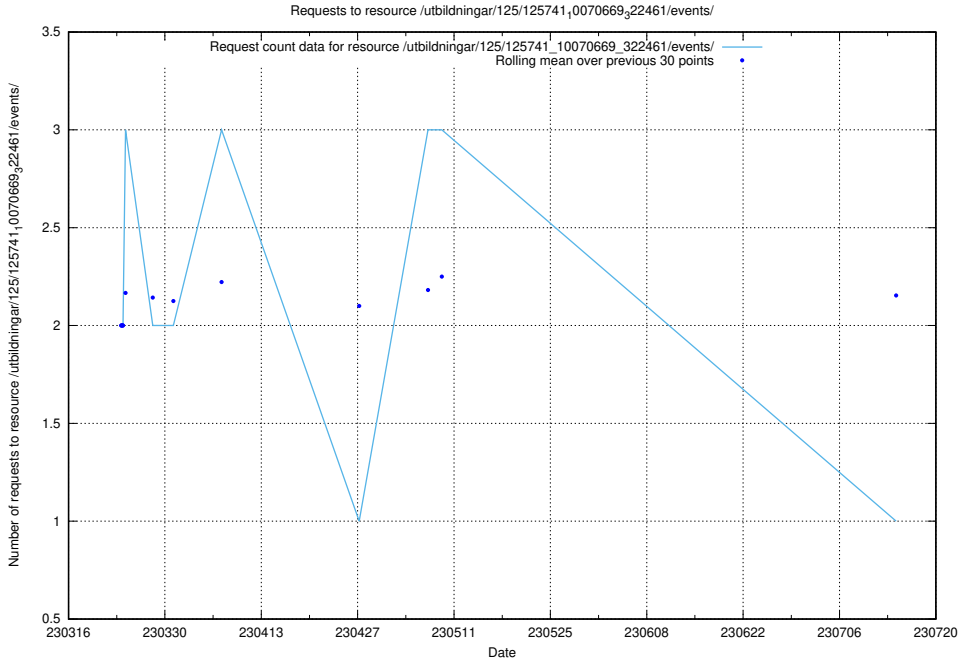

5.6282 Usage of /utbildningar/125/125741_10070669_322461/events/

Here, we count the number of requests to resource /utbildningar/125/125741_10070669_322461/events/