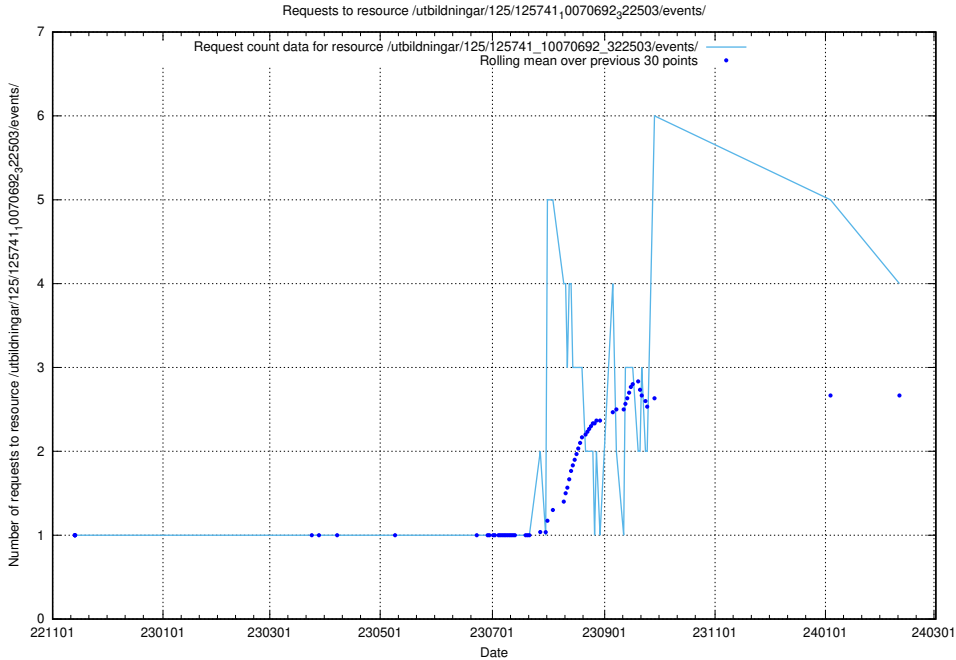

5.234 Usage of /utbildningar/125/125741_10070692_322503/events/

Here, we count the number of requests to resource /utbildningar/125/125741_10070692_322503/events/