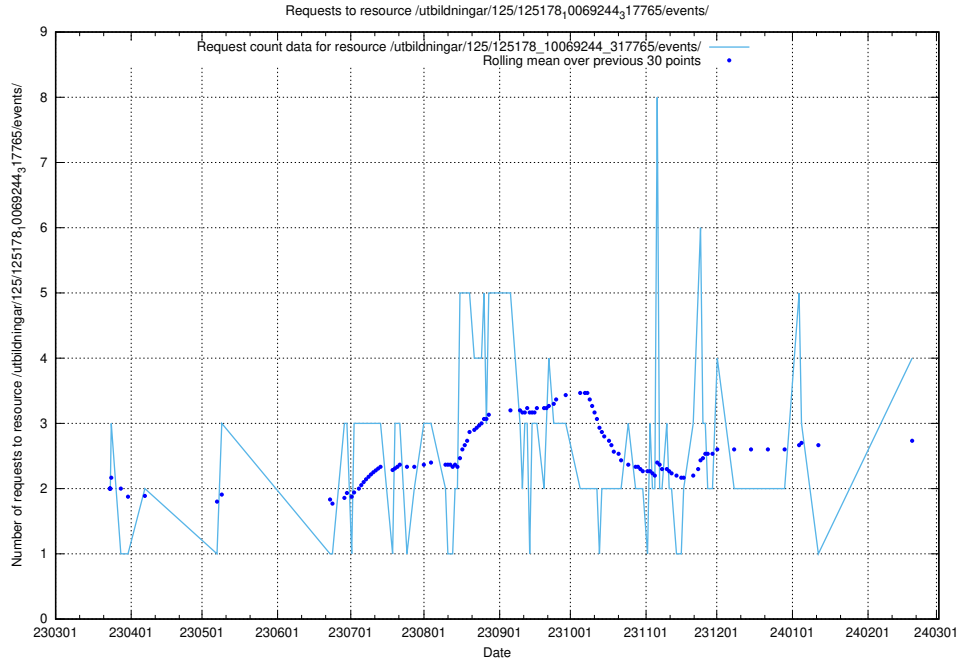

5.244 Usage of /utbildningar/125/125178_10069244_317765/events/

Here, we count the number of requests to resource /utbildningar/125/125178_10069244_317765/events/