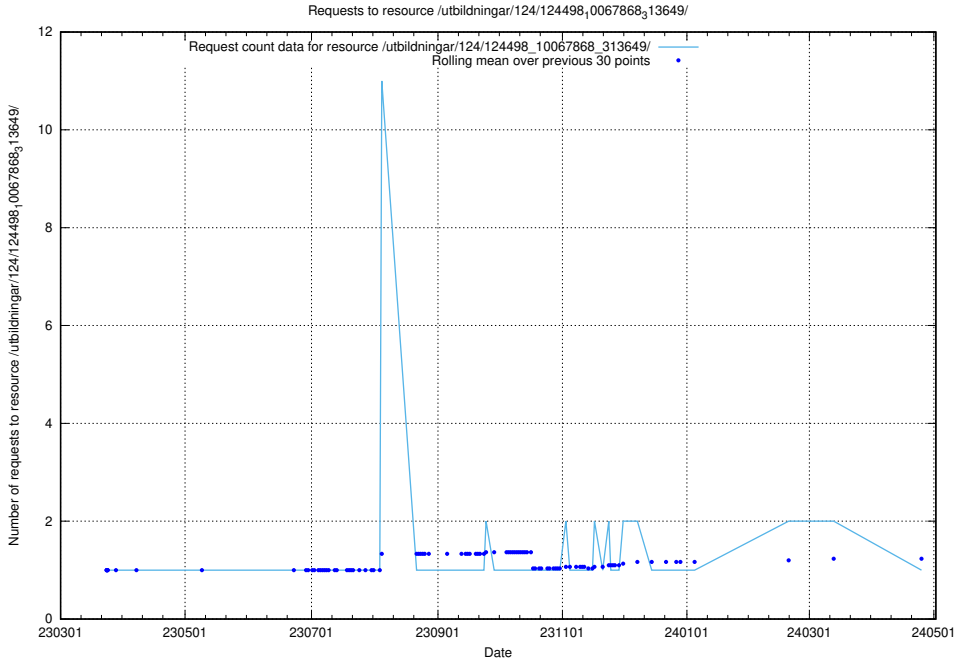

5.2700 Usage of /utbildningar/124/124498_10067868_313649/

Here, we count the number of requests to resource /utbildningar/124/124498_10067868_313649/.