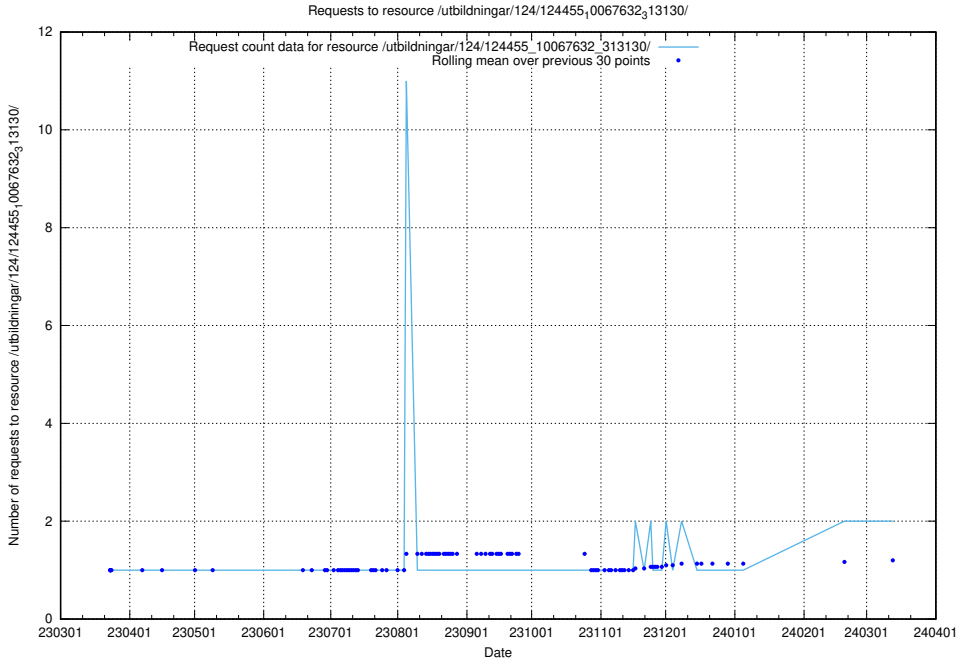

5.647 Usage of /utbildningar/124/124455_10067632_313130/

Here, we count the number of requests to resource /utbildningar/124/124455_10067632_313130/.