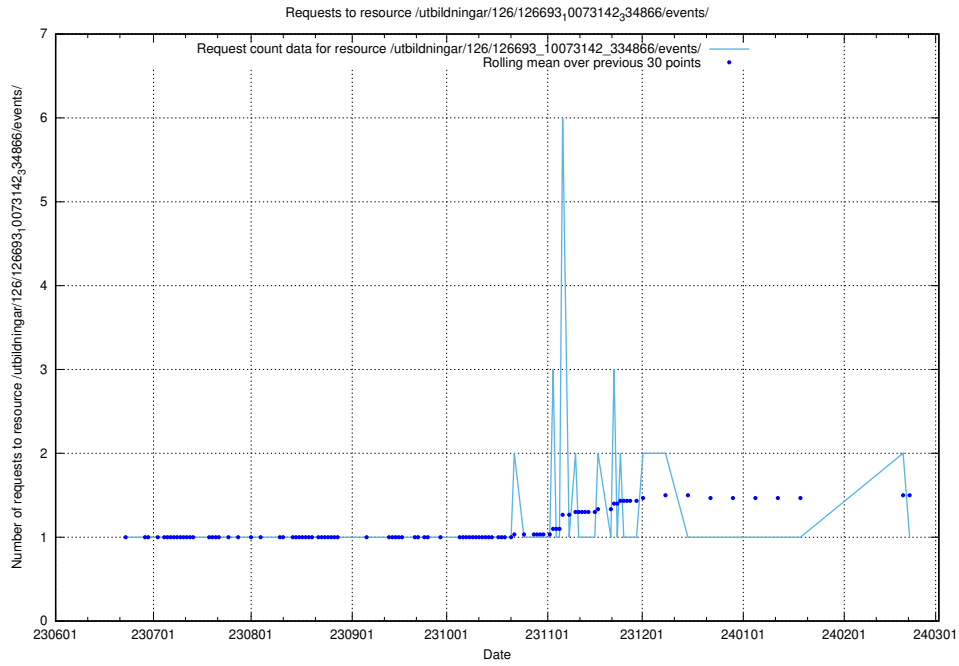

5.5670 Usage of /utbildningar/126/126693_10073142_334866/events/

Here, we count the number of requests to resource /utbildningar/126/126693_10073142_334866/events/