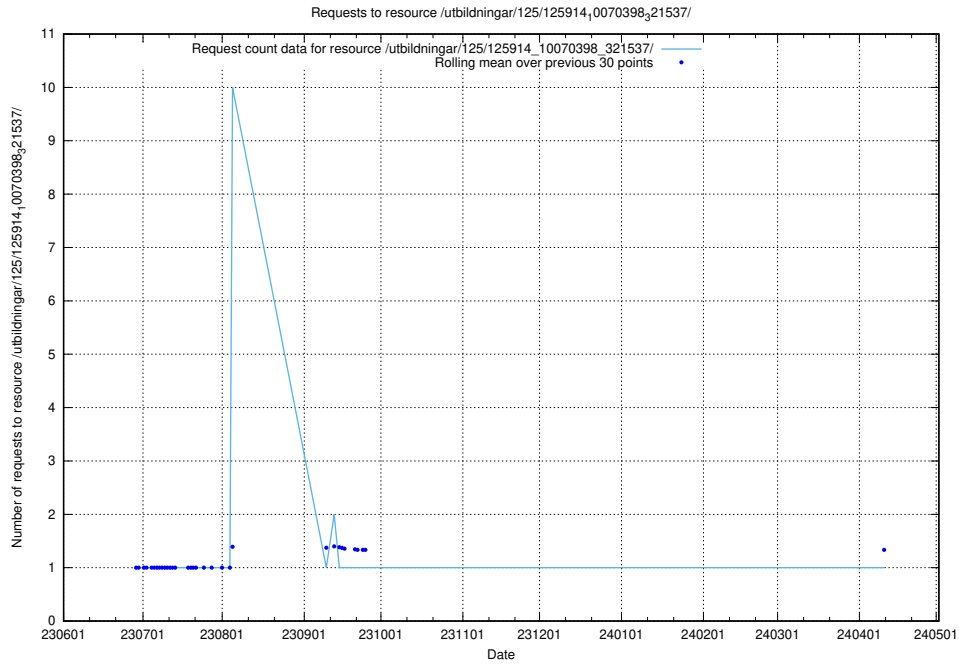

5.5492 Usage of /utbildningar/125/125914_10070398_321537/

Here, we count the number of requests to resource /utbildningar/125/125914_10070398_321537/.