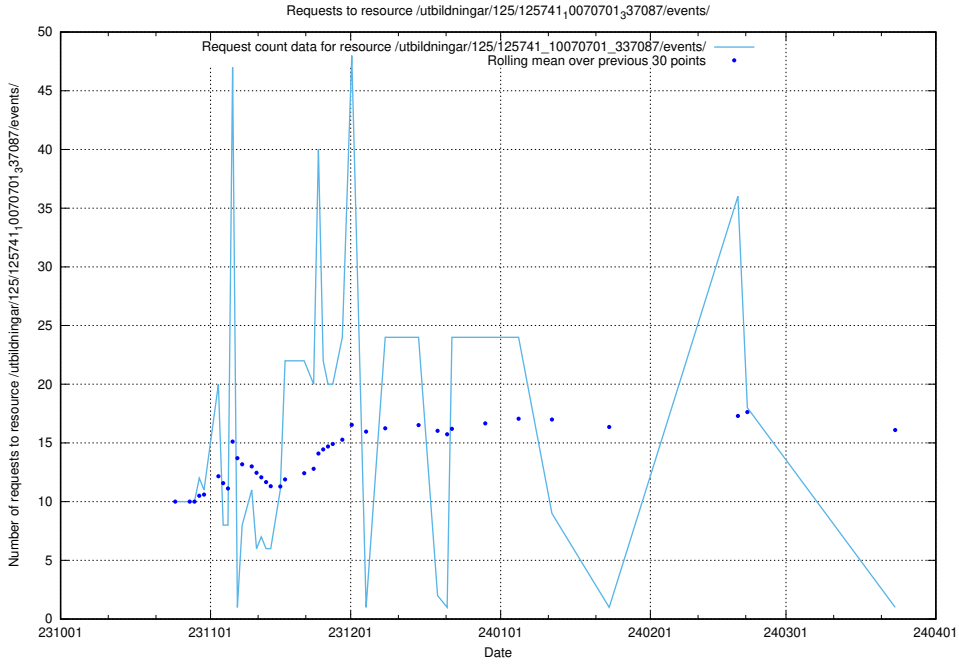

5.4233 Usage of /utbildningar/125/125741_10070701_337087/events/

Here, we count the number of requests to resource /utbildningar/125/125741_10070701_337087/events/