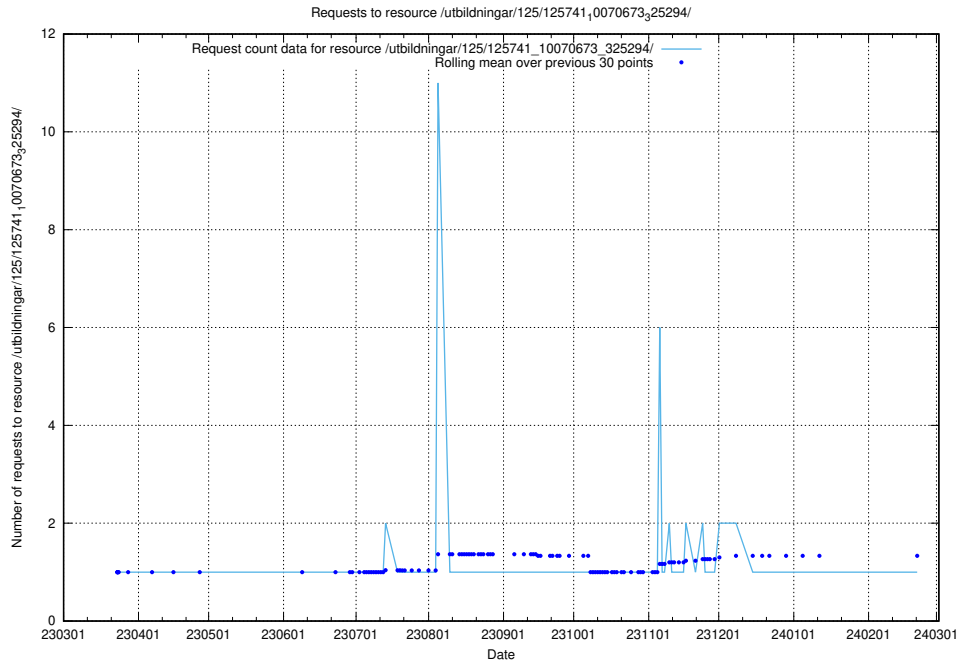

5.6492 Usage of /utbildningar/125/125741_10070673_325294/

Here, we count the number of requests to resource /utbildningar/125/125741_10070673_325294/.