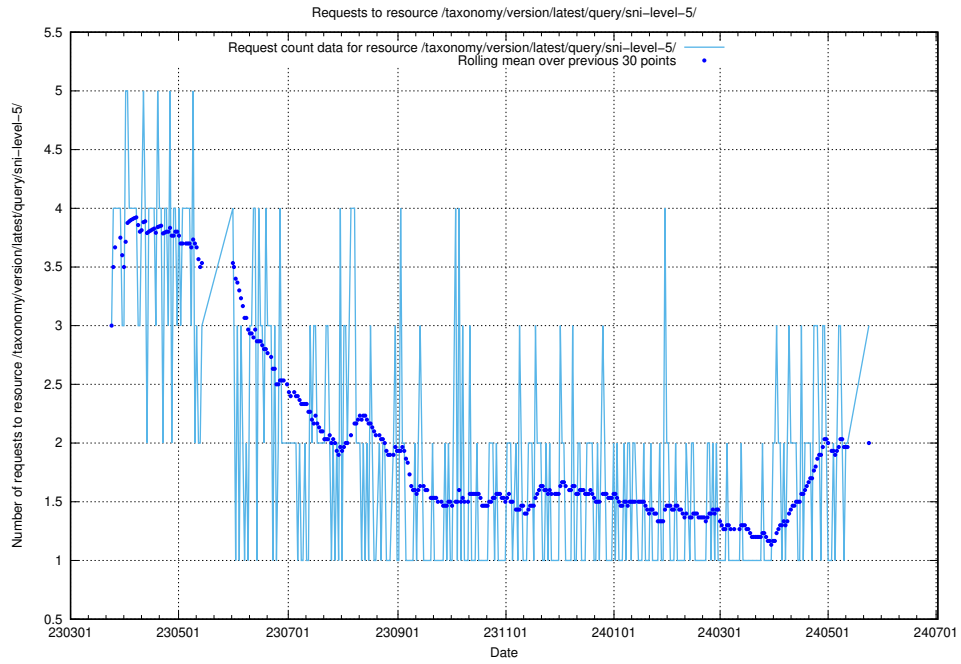

5.423 Usage of /taxonomy/version/latest/query/sni-level-5/

Here, we count the number of requests to resource /taxonomy/version/latest/query/sni-level-5/.