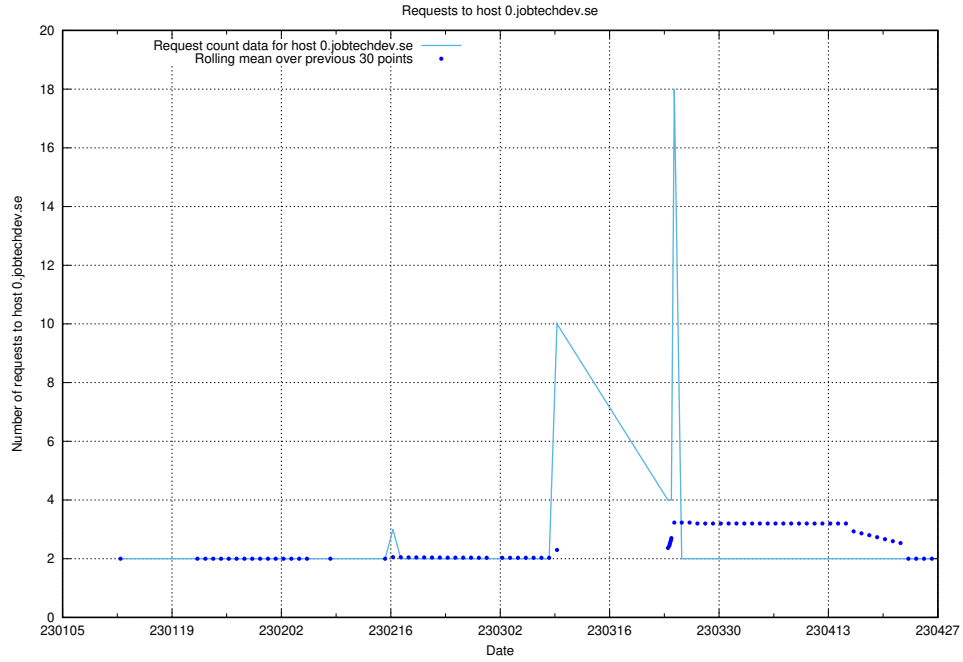

7.308 Usage of 0.jobtechdev.se

Here, we count the number of requests to host 0.jobtechdev.se.