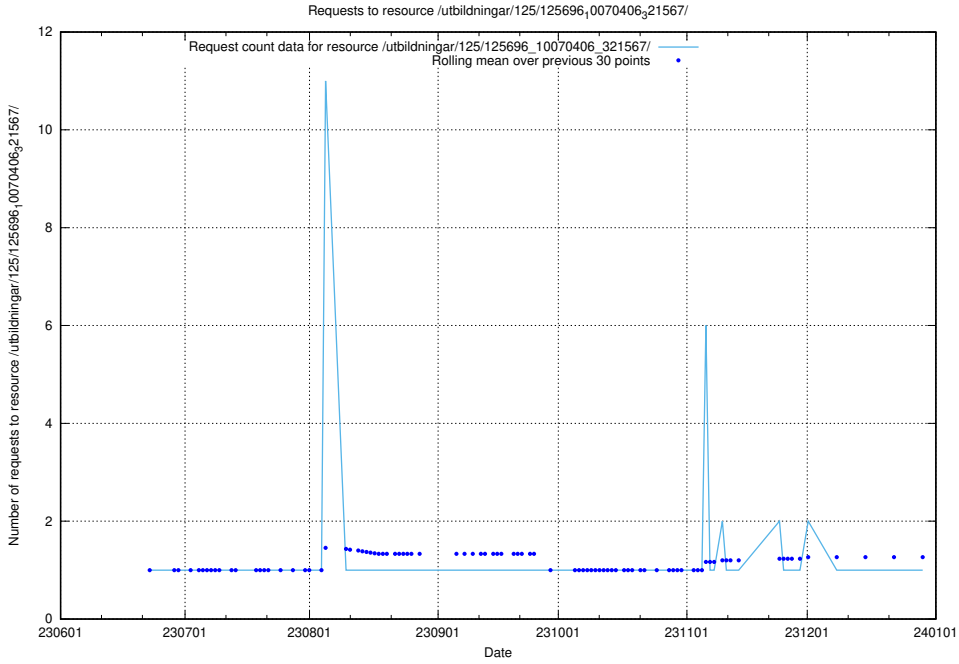

5.5742 Usage of /utbildningar/125/125696_10070406_321567/

Here, we count the number of requests to resource /utbildningar/125/125696_10070406_321567/.