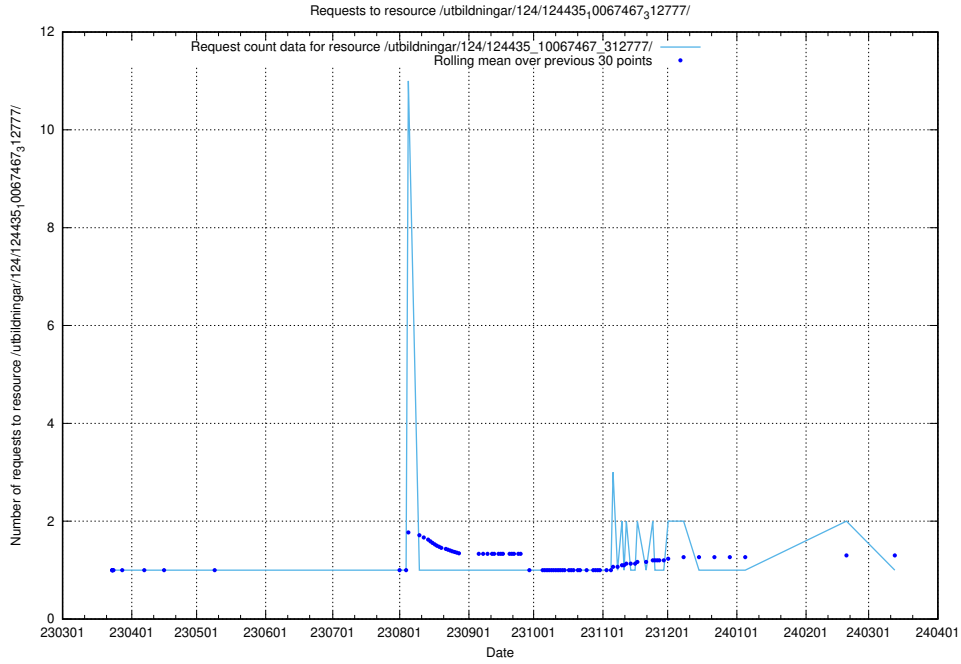

5.3794 Usage of /utbildningar/124/124435_10067467_312777/

Here, we count the number of requests to resource /utbildningar/124/124435_10067467_312777/.