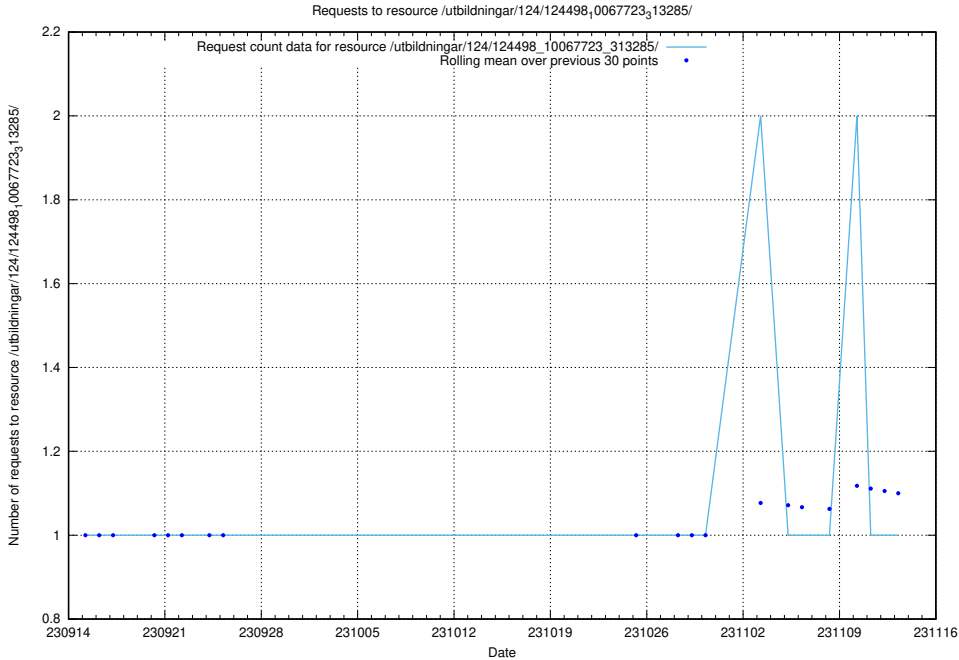

5.4604 Usage of /utbildningar/124/124498_10067723_313285/

Here, we count the number of requests to resource /utbildningar/124/124498_10067723_313285/.