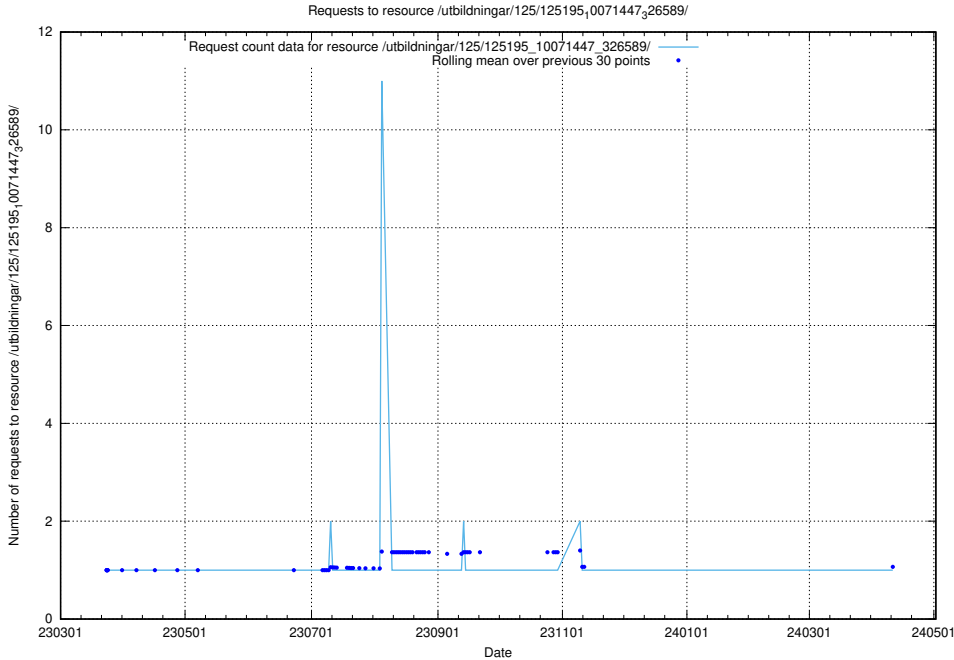

5.1145 Usage of /utbildningar/125/125195_10071447_326589/

Here, we count the number of requests to resource /utbildningar/125/125195_10071447_326589/.