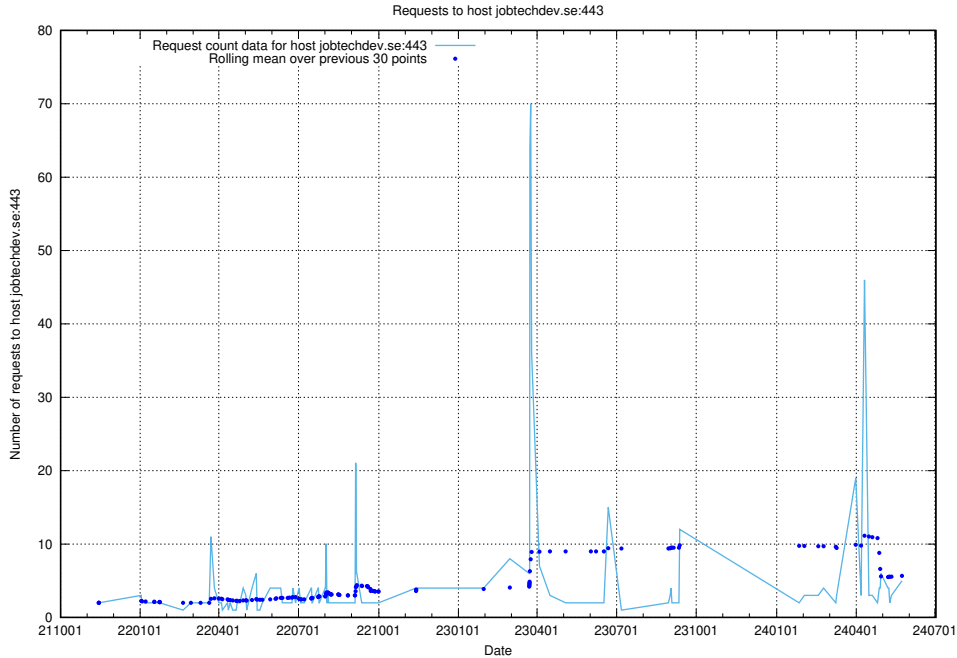

7.101 Usage of jobtechdev.se:443

Here, we count the number of requests to host jobtechdev.se:443.