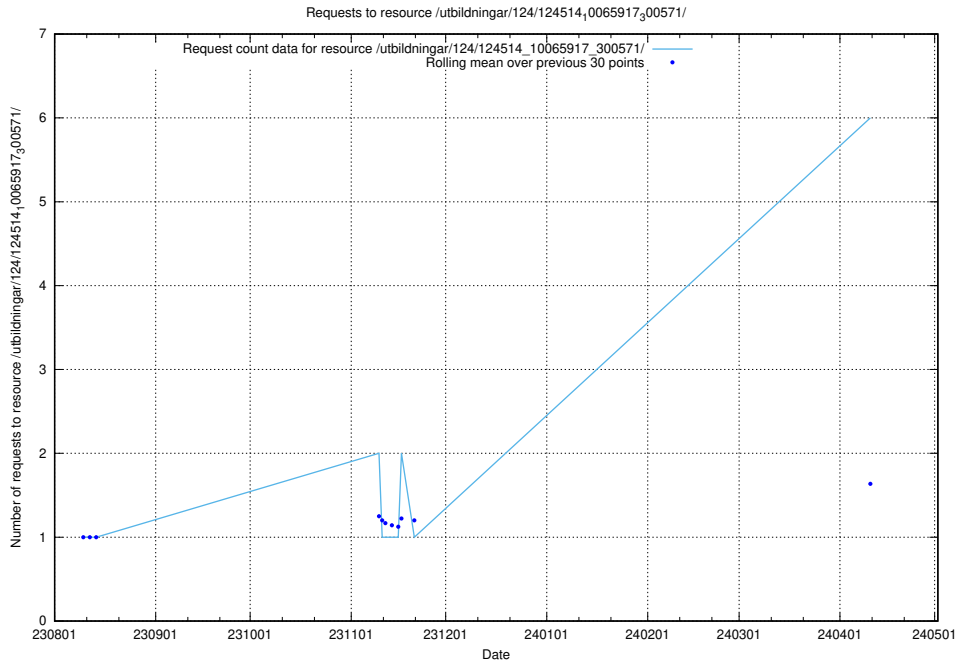

5.79 Usage of /utbildningar/124/124514_10065917_300571/

Here, we count the number of requests to resource /utbildningar/124/124514_10065917_300571/.