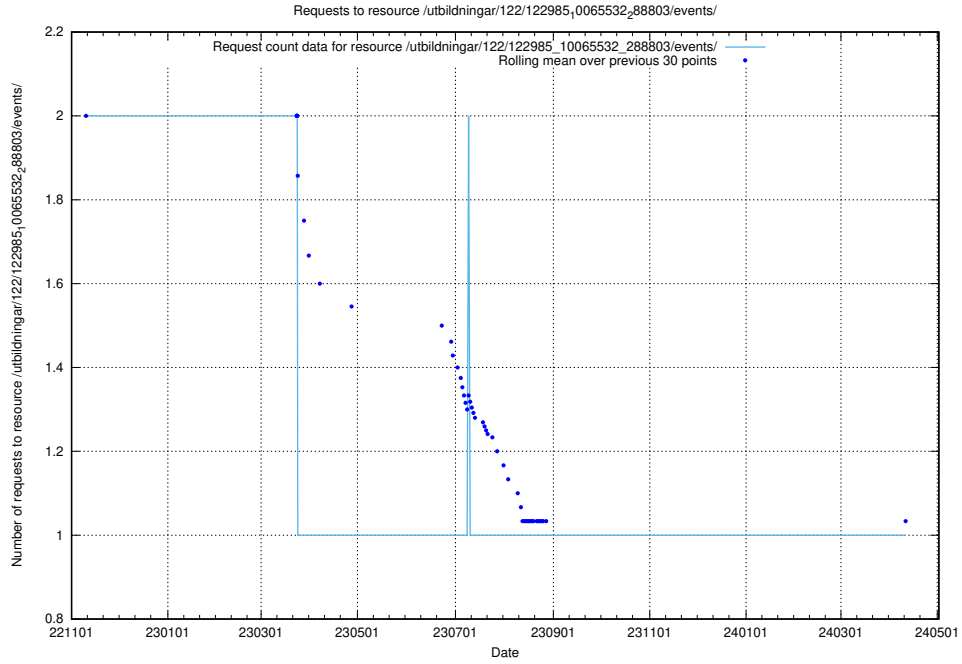

5.6269 Usage of /utbildningar/122/122985_10065532_288803/events/

Here, we count the number of requests to resource /utbildningar/122/122985_10065532_288803/events/