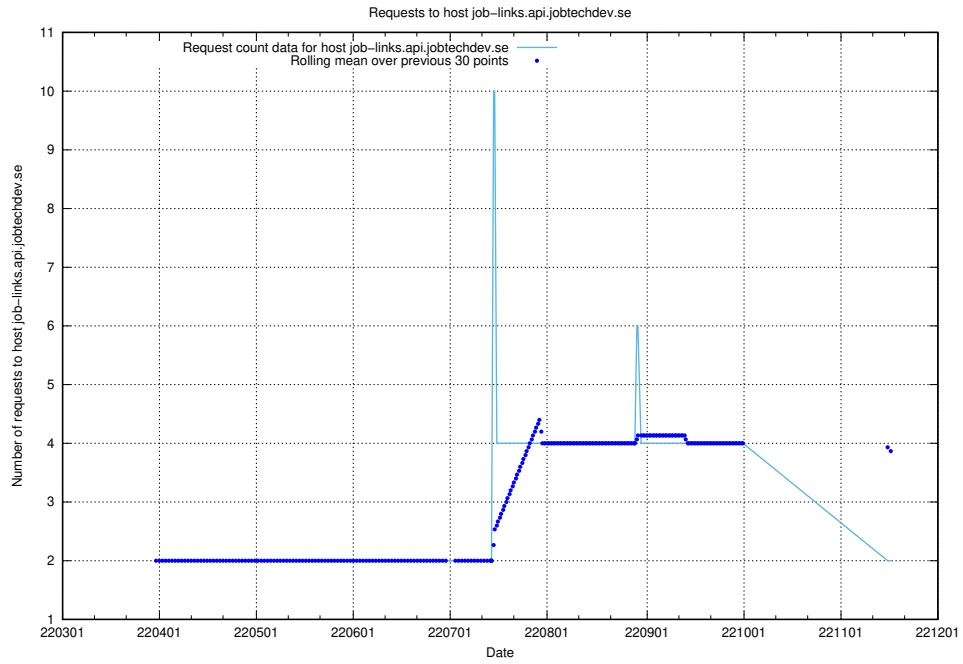

7.488 Usage of job-links.api.jobtechdev.se

Here, we count the number of requests to host job-links.api.jobtechdev.se.