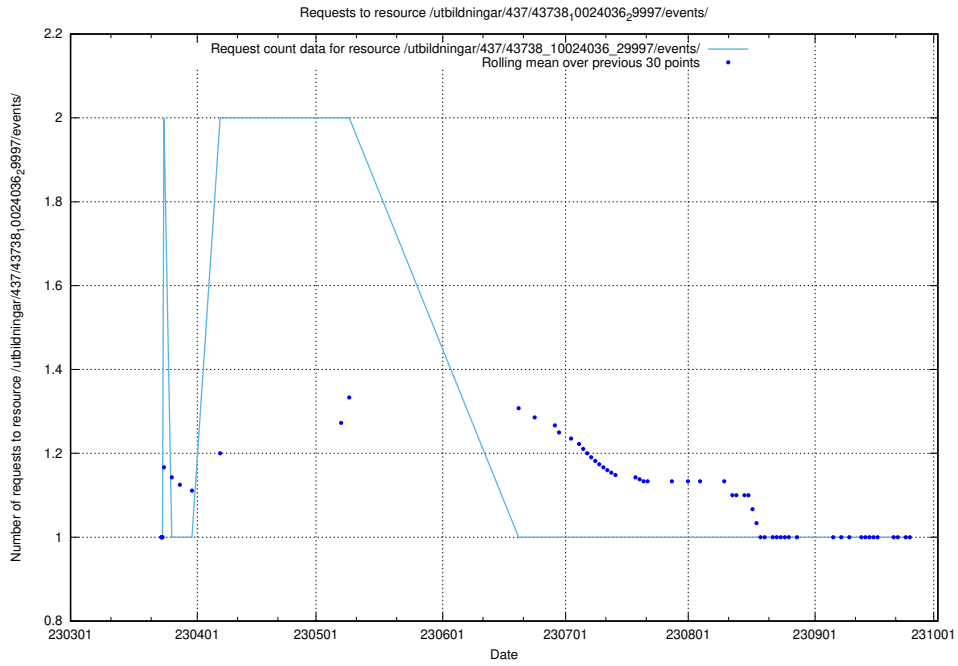

### 5.6399 Usage of /utbildningar/437/43738\_10024036\_29997/events/

Here, we count the number of requests to resource /utbildningar/437/43738\_10024036\_29997/events/.