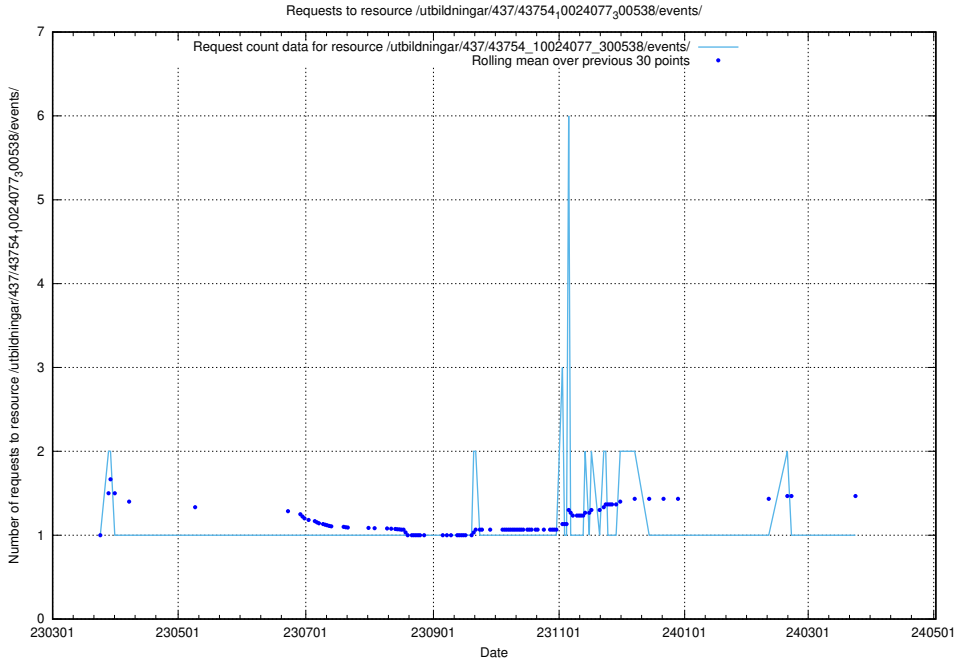

5.6197 Usage of /utbildningar/437/43754_10024077_300538/events/

Here, we count the number of requests to resource /utbildningar/437/43754_10024077_300538/events/.