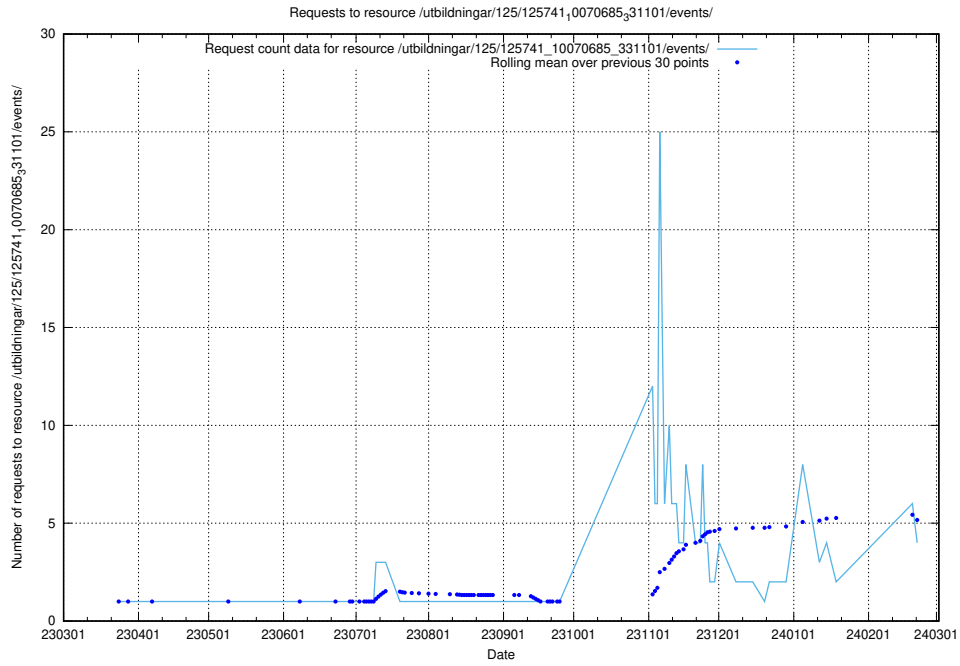

5.241 Usage of /utbildningar/125/125741_10070685_331101/events/

Here, we count the number of requests to resource /utbildningar/125/125741_10070685_331101/events/