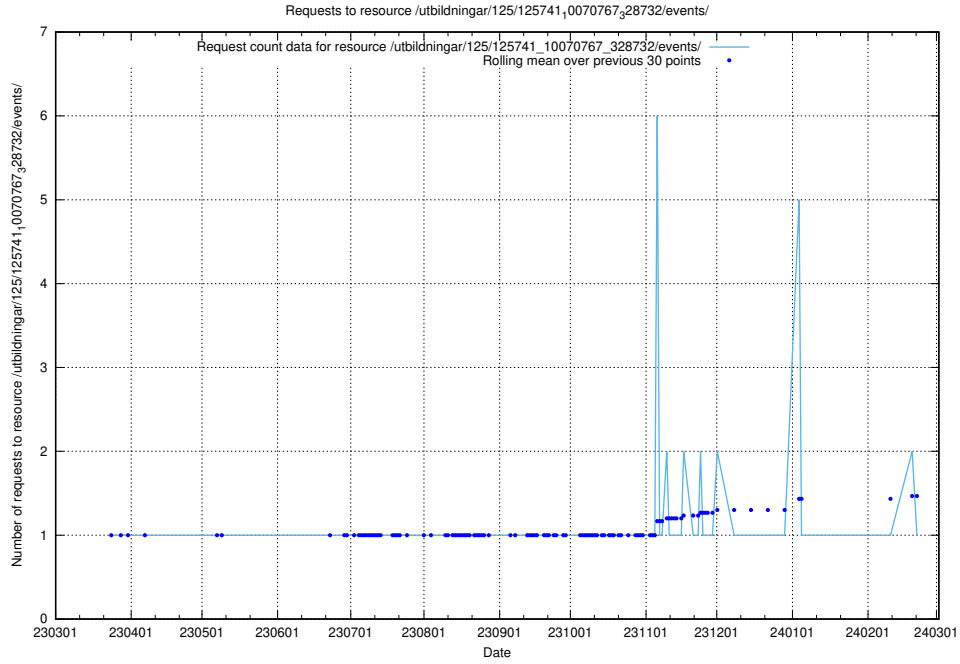

5.6228 Usage of /utbildningar/125/125741_10070767_328732/events/

Here, we count the number of requests to resource /utbildningar/125/125741_10070767_328732/events/