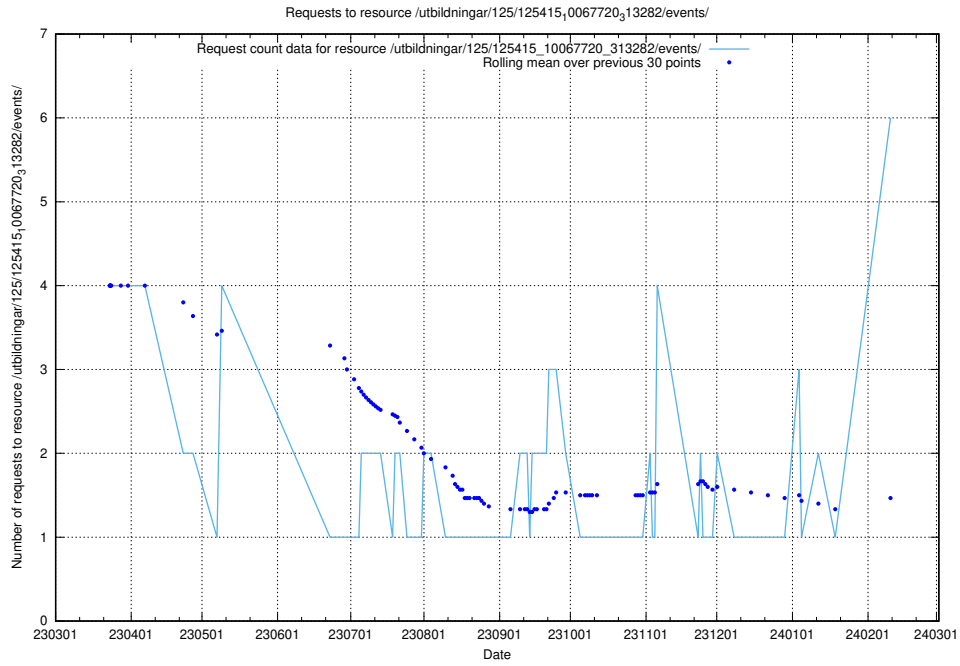

5.98 Usage of /utbildningar/125/125415_10067720_313282/events/

Here, we count the number of requests to resource /utbildningar/125/125415_10067720_313282/events/