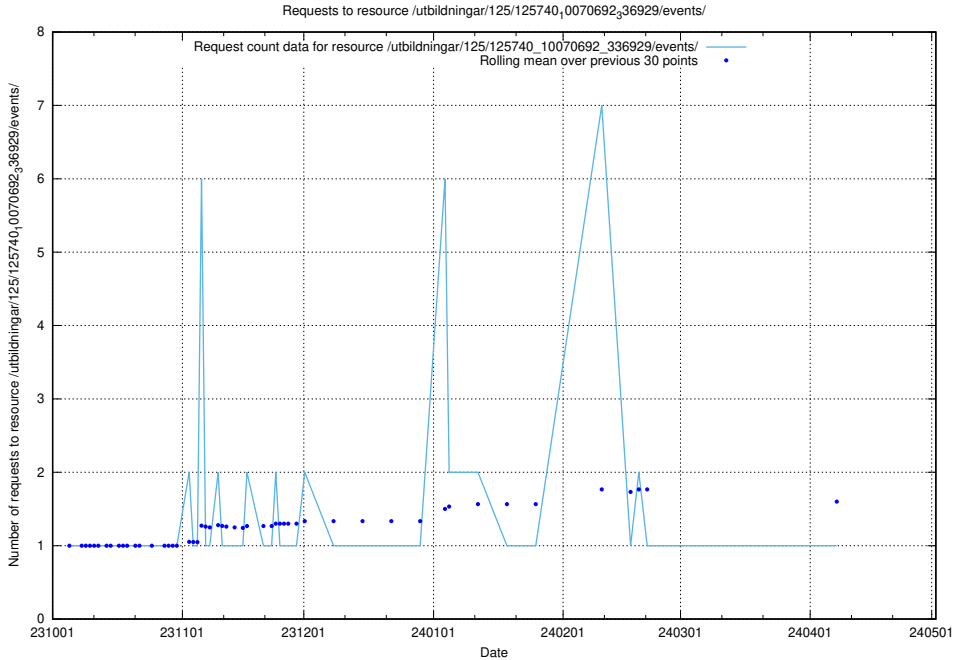

### 5.4435 Usage of /utbildningar/125/125740\_10070692\_336929/events/

Here, we count the number of requests to resource /utbildningar/125/125740\_10070692\_336929/events/