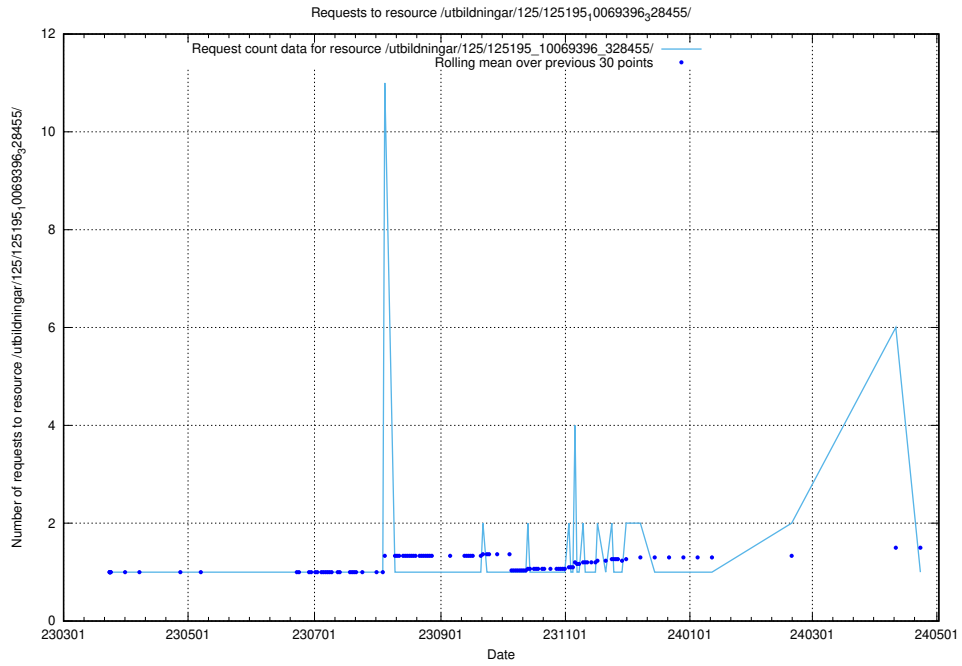

5.1150 Usage of /utbildningar/125/125195_10069396_328455/

Here, we count the number of requests to resource /utbildningar/125/125195_10069396_328455/.