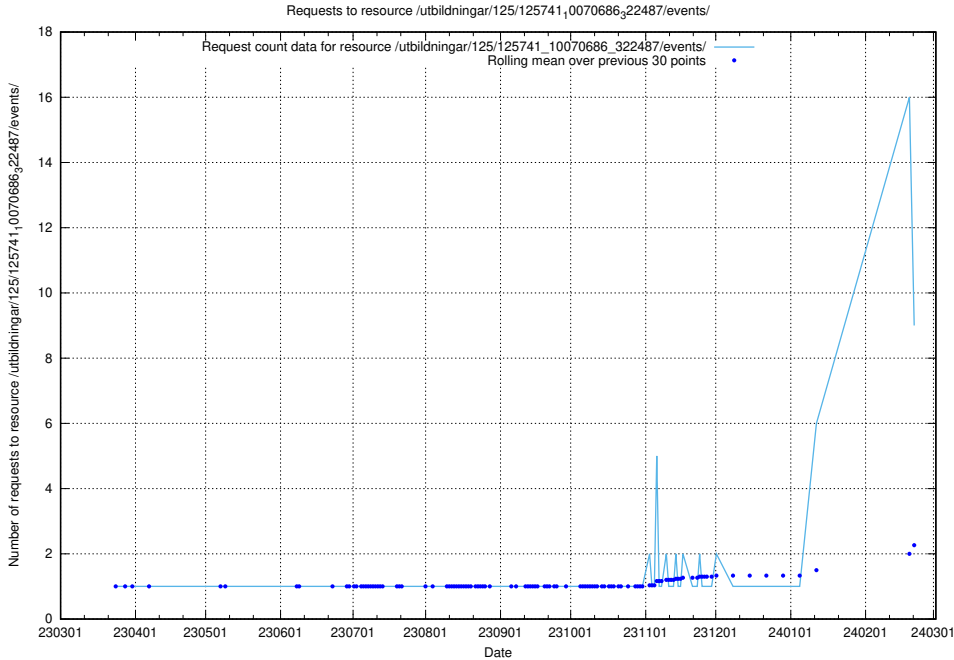

5.36 Usage of /utbildningar/125/125741_10070686_322487/events/

Here, we count the number of requests to resource /utbildningar/125/125741_10070686_322487/events/