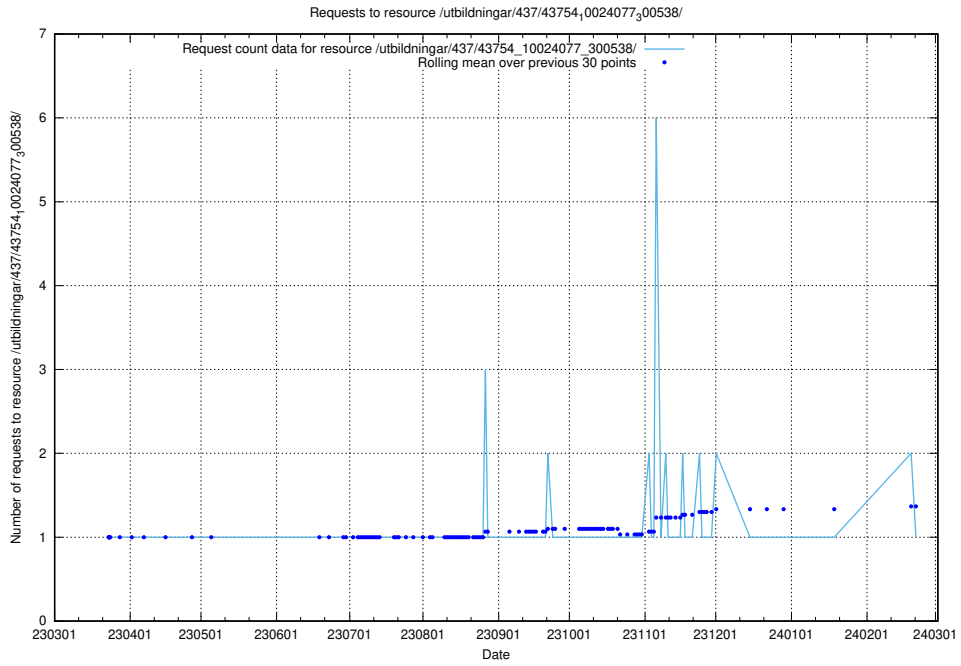

5.6382 Usage of /utbildningar/437/43754_10024077_300538/

Here, we count the number of requests to resource /utbildningar/437/43754_10024077_300538/.