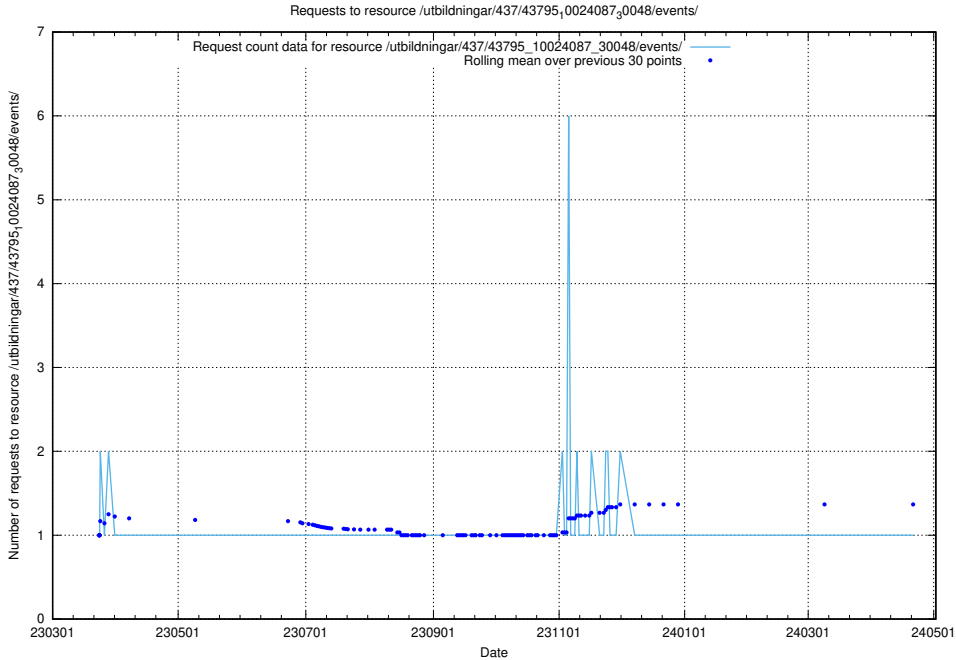

### 5.6365 Usage of /utbildningar/437/43795\_10024087\_30048/events/

Here, we count the number of requests to resource /utbildningar/437/43795\_10024087\_30048/events/.