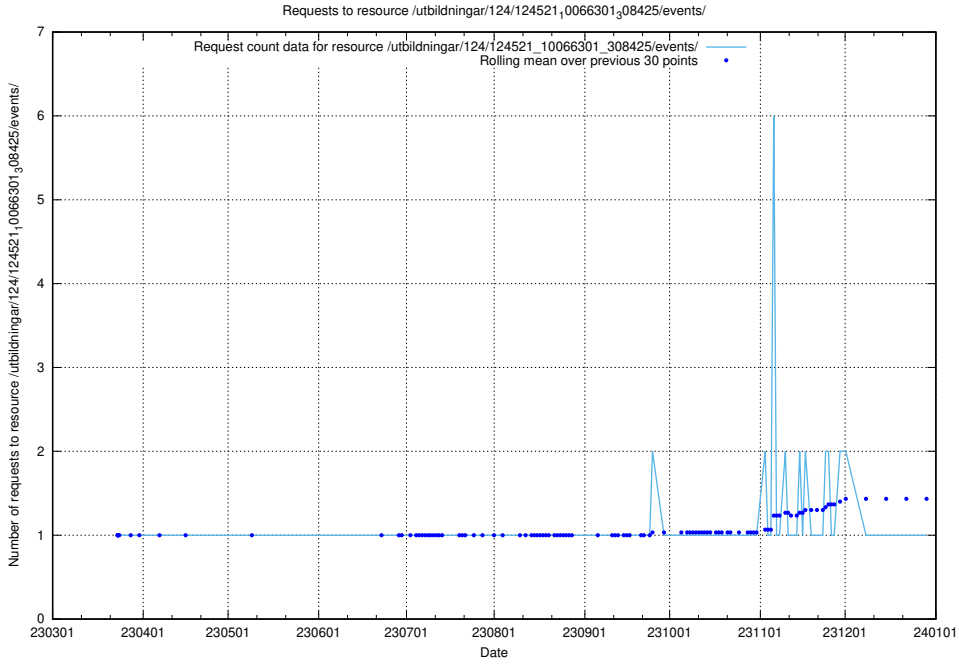

### 5.1249 Usage of /utbildningar/124/124521\_10066301\_308425/events/

Here, we count the number of requests to resource /utbildningar/124/124521\_10066301\_308425/events/