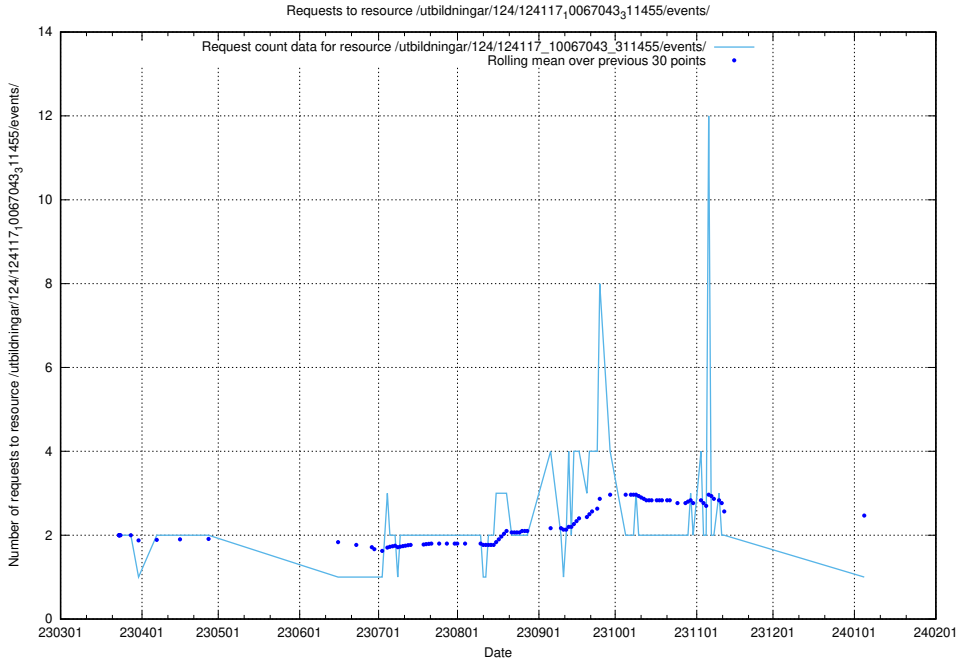

5.6313 Usage of /utbildningar/124/124117_10067043_311455/events/

Here, we count the number of requests to resource /utbildningar/124/124117_10067043_311455/events/