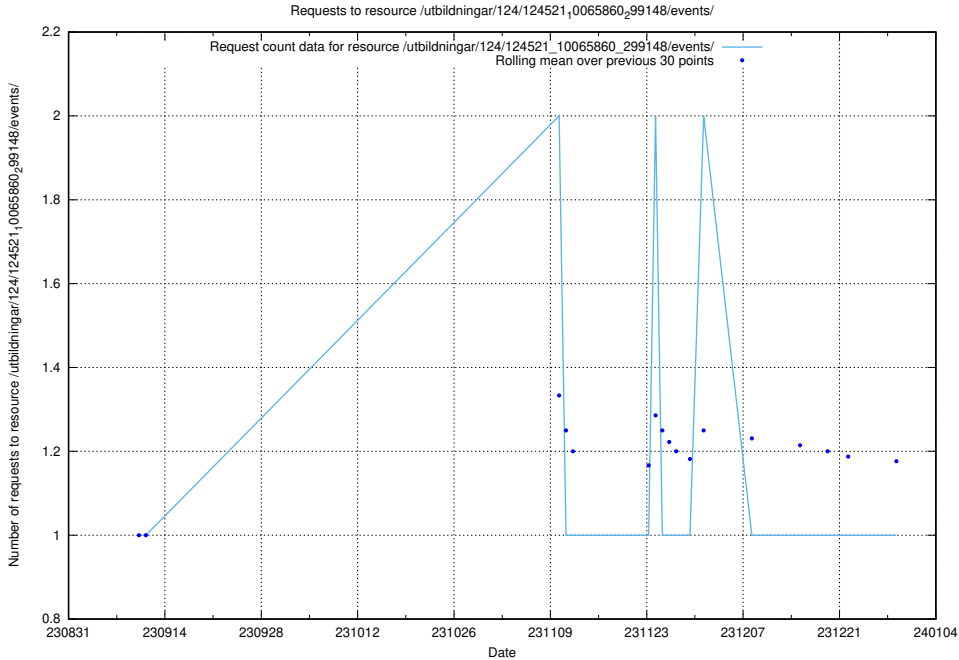

5.4636 Usage of /utbildningar/124/124521_10065860_299148/events/

Here, we count the number of requests to resource /utbildningar/124/124521_10065860_299148/events/