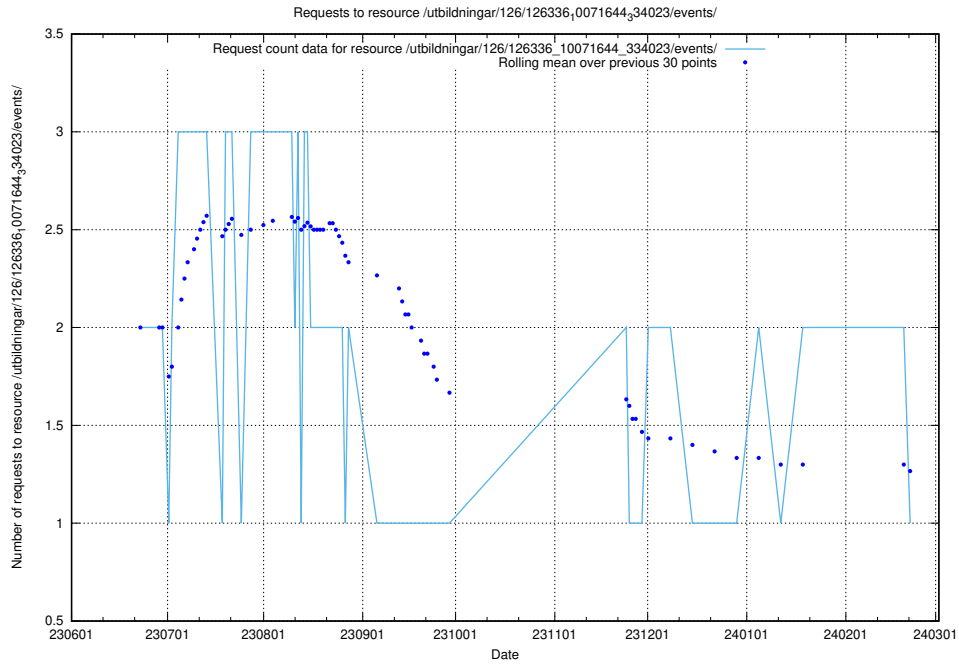

5.5590 Usage of /utbildningar/126/126336_10071644_334023/events/

Here, we count the number of requests to resource /utbildningar/126/126336_10071644_334023/events/