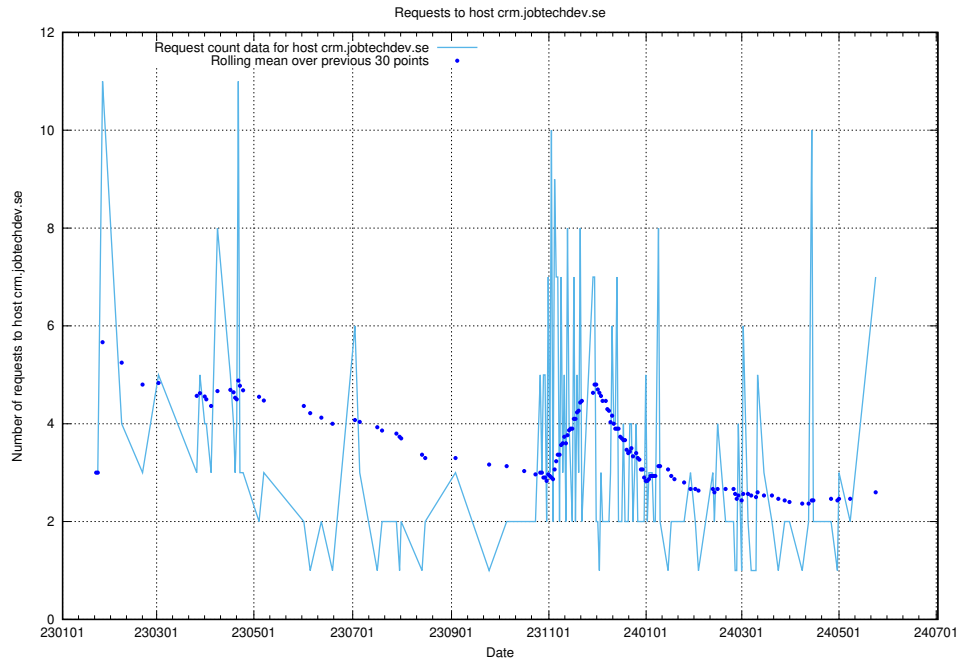

7.75 Usage of crm.jobtechdev.se

Here, we count the number of requests to host crm.jobtechdev.se.