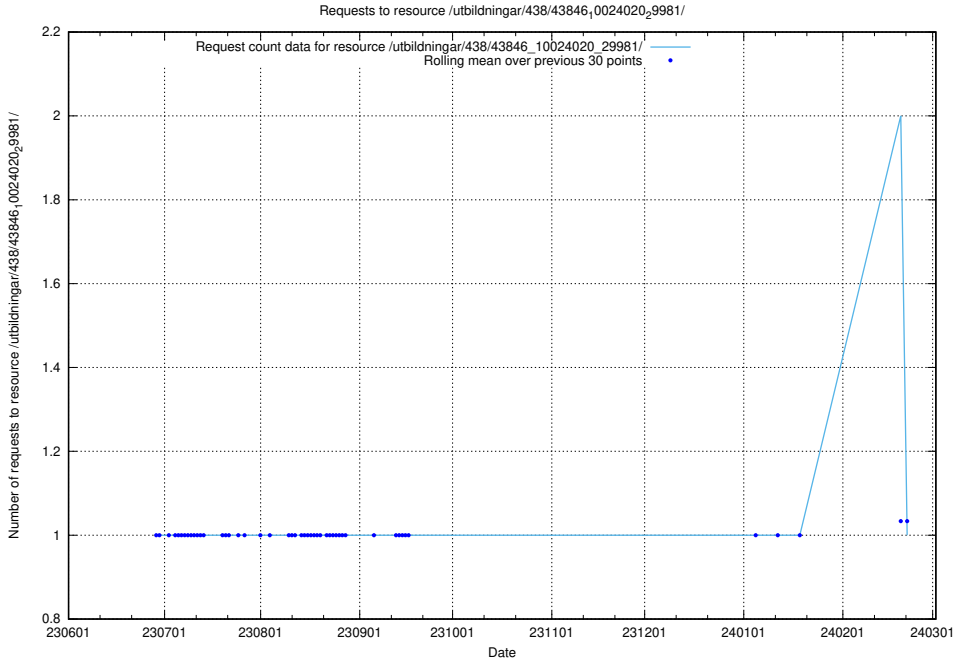

5.5448 Usage of /utbildningar/438/43846_10024020_29981/

Here, we count the number of requests to resource /utbildningar/438/43846_10024020_29981/.