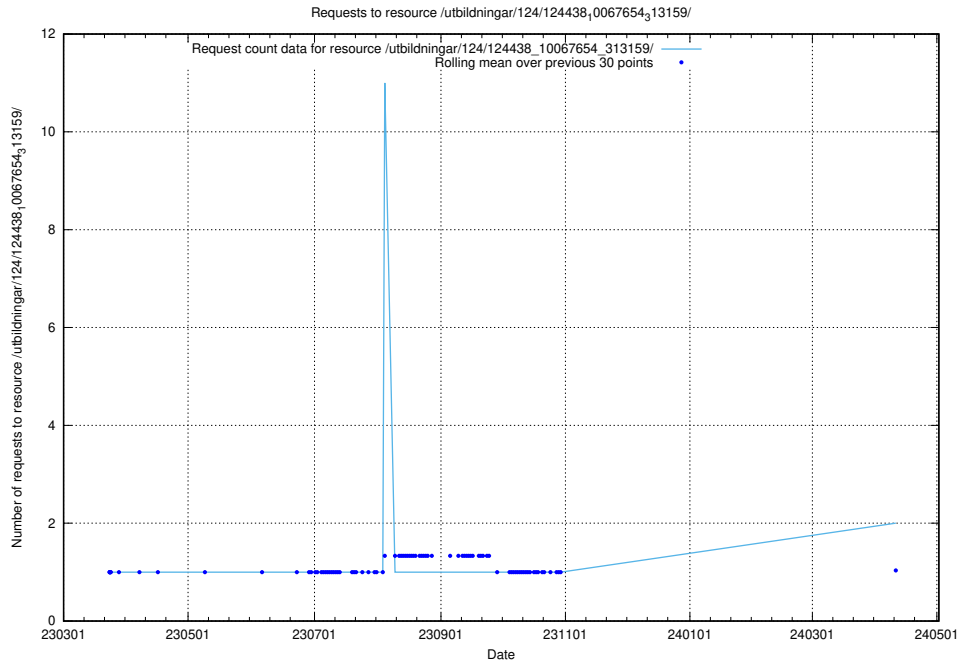

5.660 Usage of /utbildningar/124/124438_10067654_313159/

Here, we count the number of requests to resource /utbildningar/124/124438_10067654_313159/.