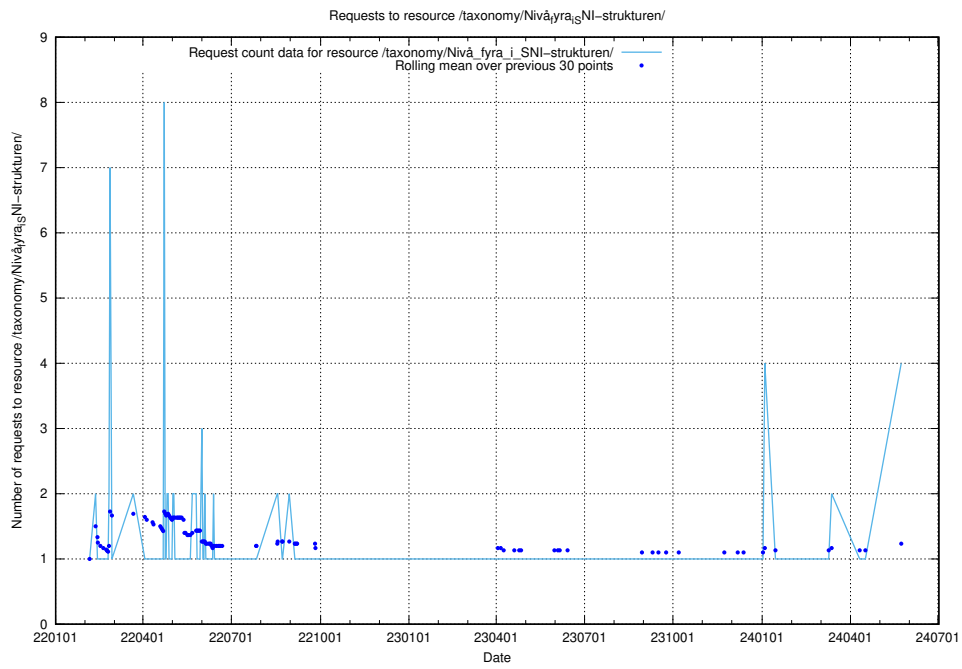

5.182 Usage of /taxonomy/Nivå_fyra_i_SNI-strukturen/

Here, we count the number of requests to resource /taxonomy/Nivå_fyra_i_SNI-strukturen/.