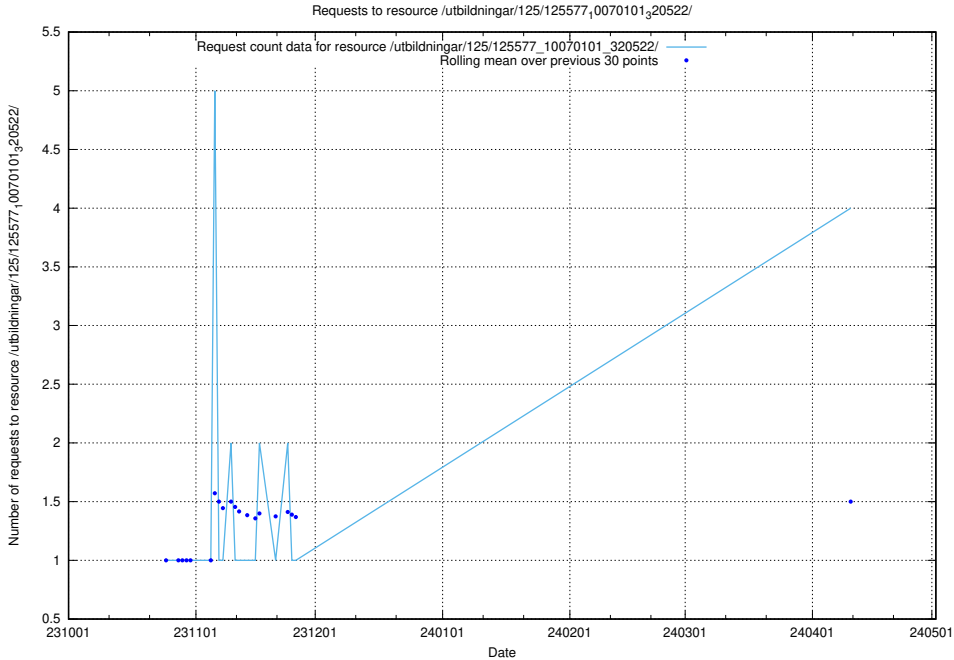

5.203 Usage of /utbildningar/125/125577_10070101_320522/

Here, we count the number of requests to resource /utbildningar/125/125577_10070101_320522/.