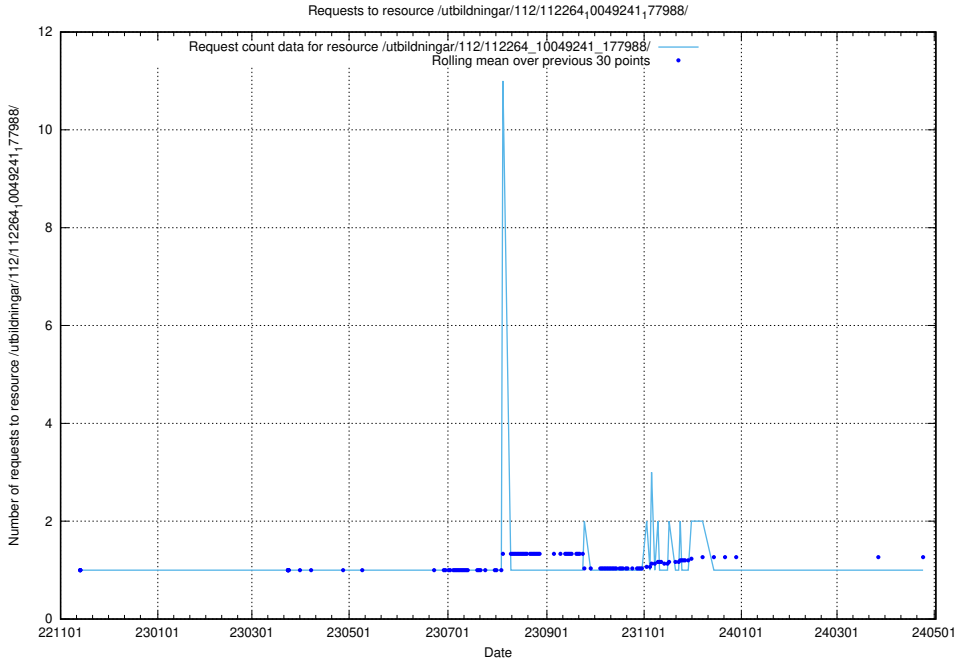

5.6196 Usage of /utbildningar/112/112264_10049241_177988/

Here, we count the number of requests to resource /utbildningar/112/112264_10049241_177988/.