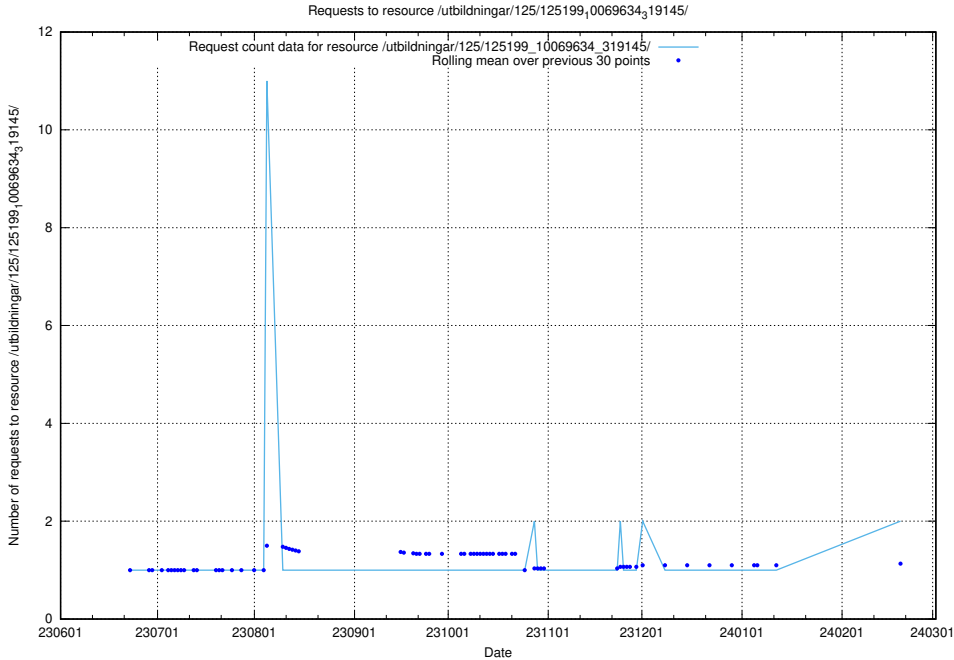

5.848 Usage of /utbildningar/125/125199_10069634_319145/

Here, we count the number of requests to resource /utbildningar/125/125199_10069634_319145/.