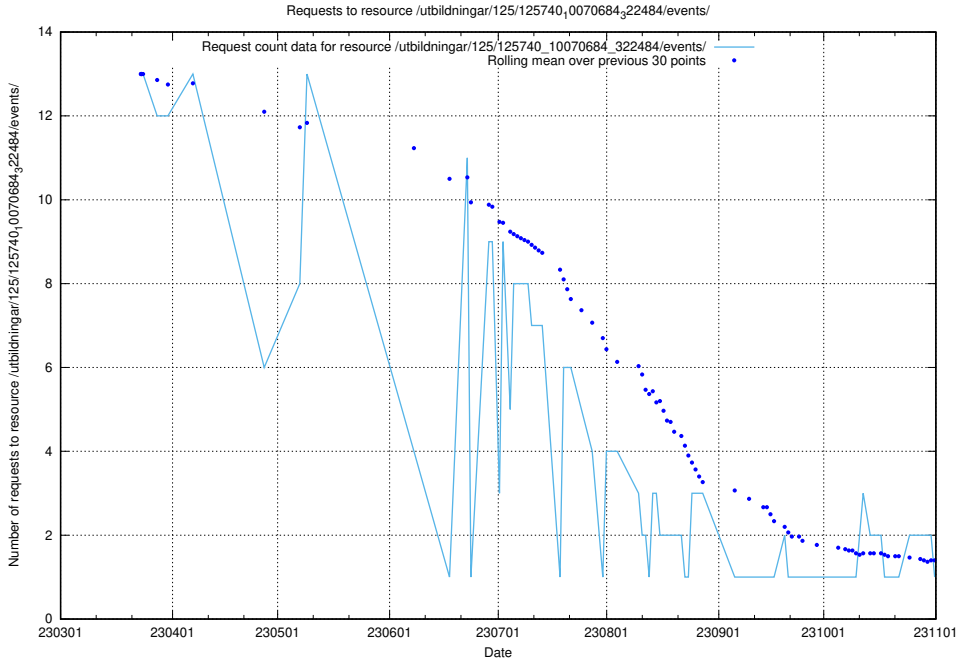

5.6251 Usage of /utbildningar/125/125740_10070684_322484/events/

Here, we count the number of requests to resource /utbildningar/125/125740_10070684_322484/events/