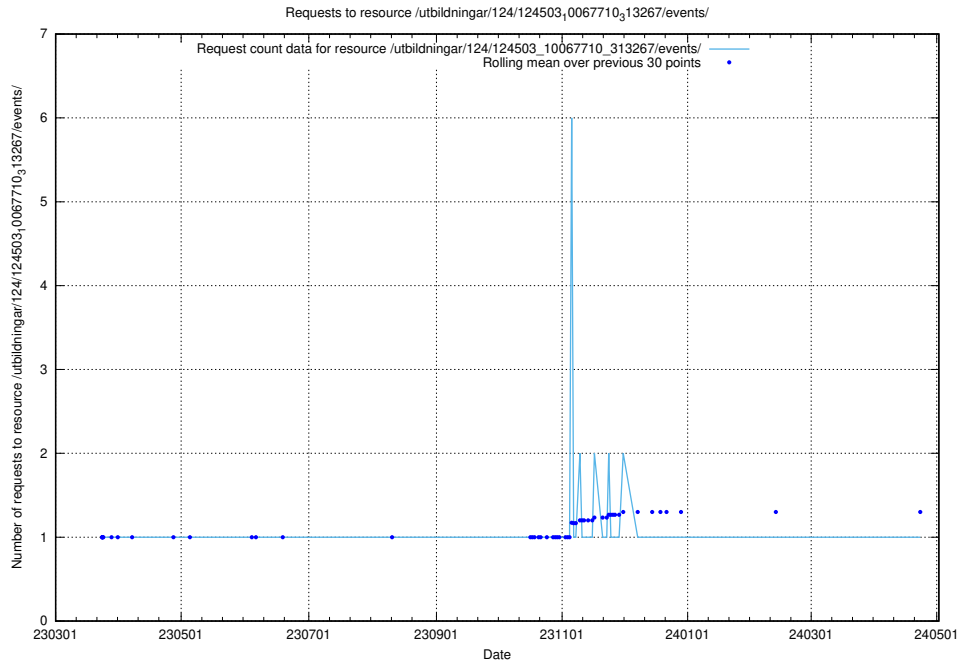

5.2164 Usage of /utbildningar/124/124503_10067710_313267/events/

Here, we count the number of requests to resource /utbildningar/124/124503_10067710_313267/events/