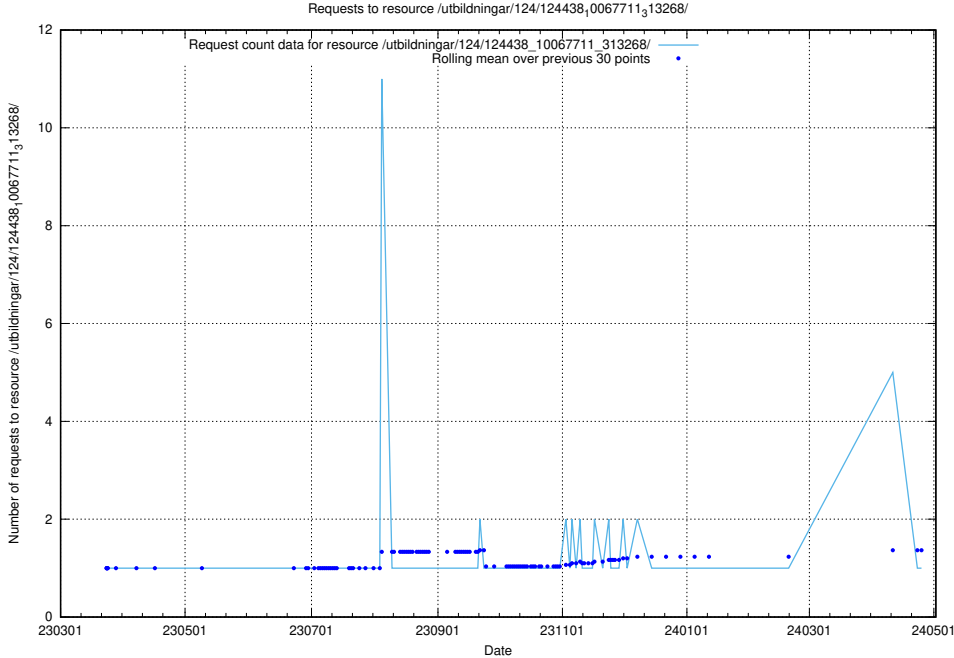

5.3745 Usage of /utbildningar/124/124438_10067711_313268/

Here, we count the number of requests to resource /utbildningar/124/124438_10067711_313268/.