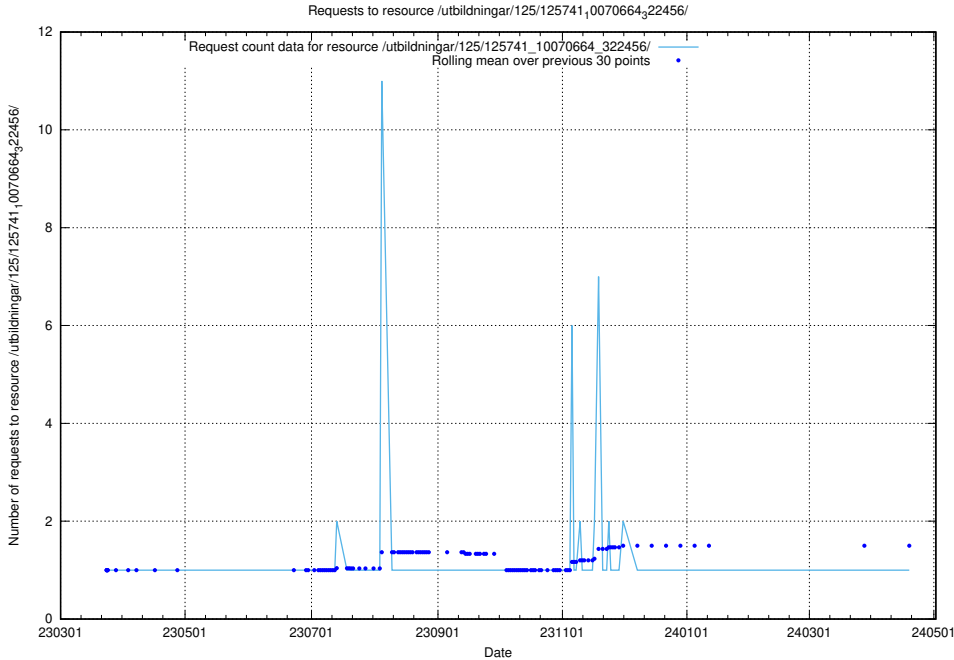

5.6497 Usage of /utbildningar/125/125741_10070664_322456/

Here, we count the number of requests to resource /utbildningar/125/125741_10070664_322456/.