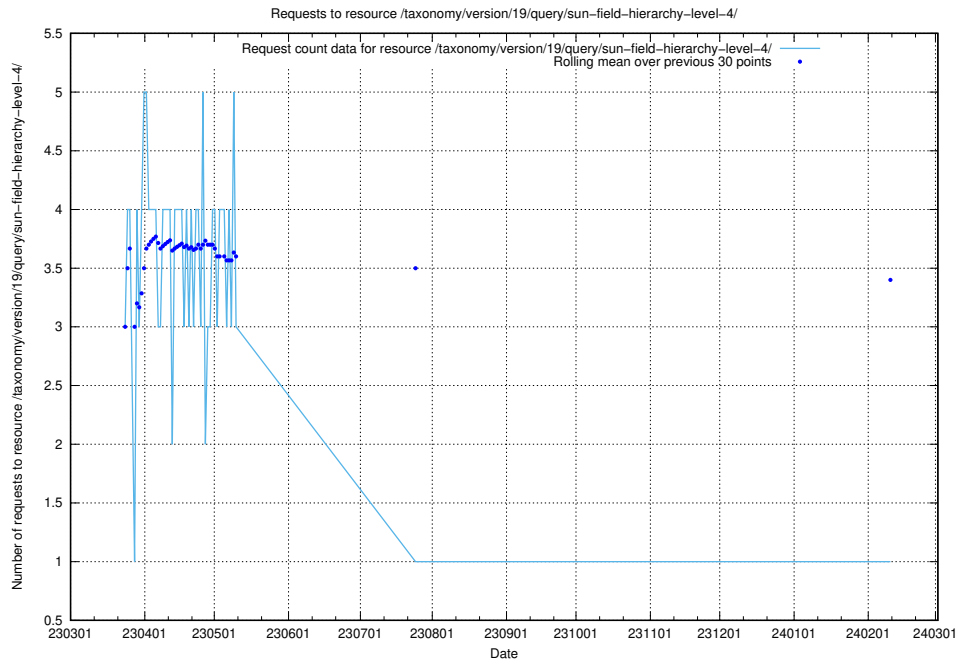

5.6121 Usage of /taxonomy/version/19/query/sun-field-hierarchy-level-4/

Here, we count the number of requests to resource /taxonomy/version/19/query/sun-field-hierarchy-level-4/.