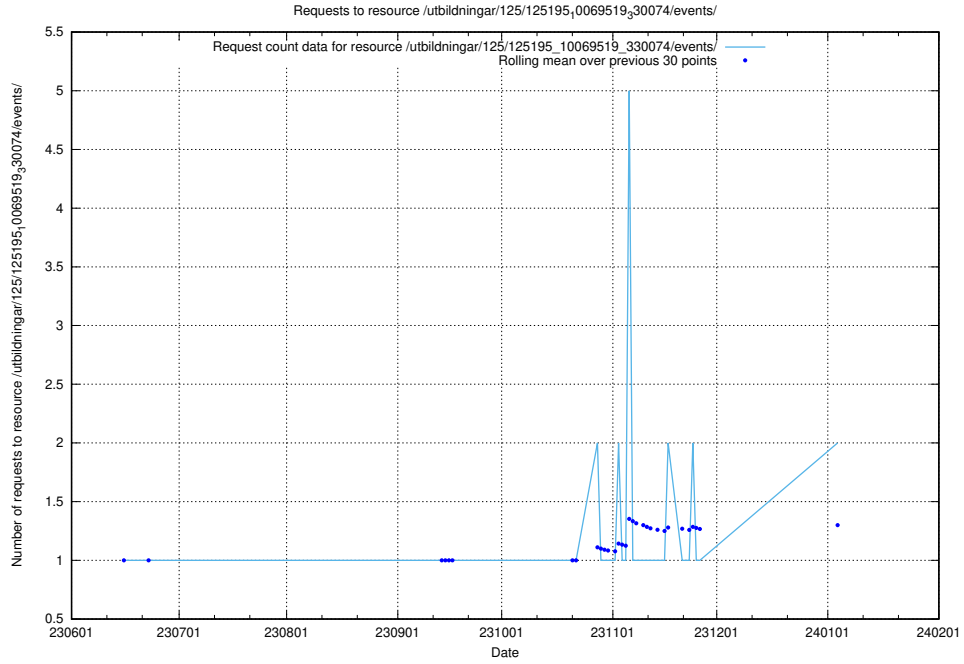

5.881 Usage of /utbildningar/125/125195_10069519_330074/events/

Here, we count the number of requests to resource /utbildningar/125/125195_10069519_330074/events/