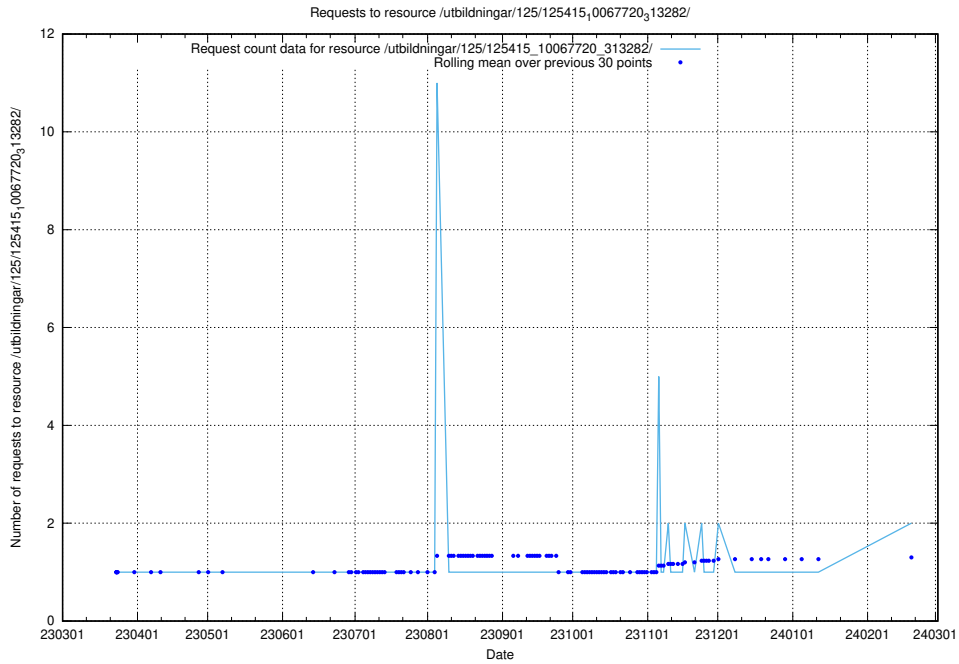

5.476 Usage of /utbildningar/125/125415_10067720_313282/

Here, we count the number of requests to resource /utbildningar/125/125415_10067720_313282/.