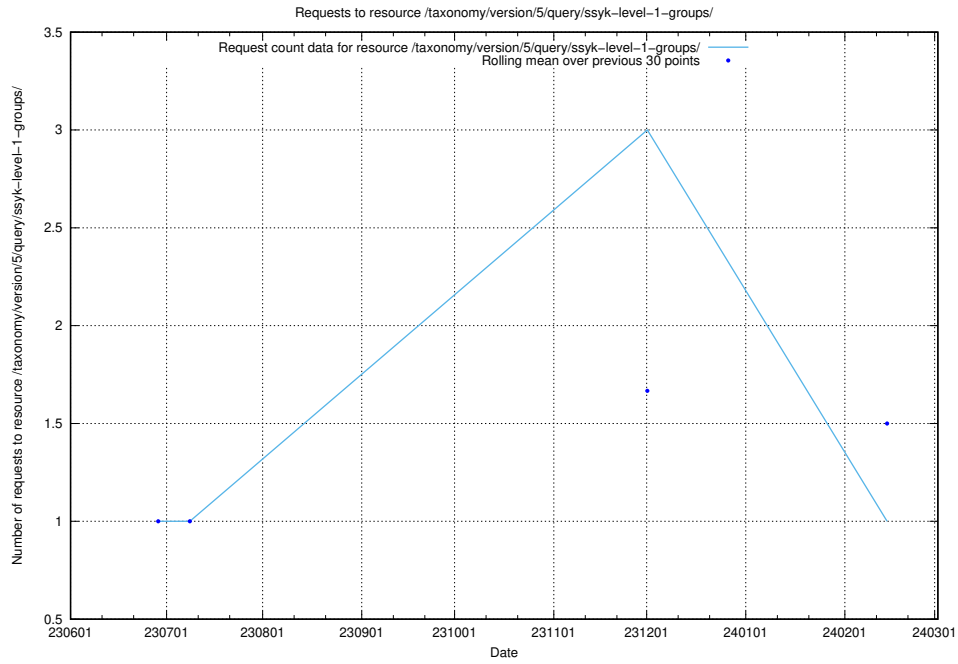

5.5562 Usage of /taxonomy/version/5/query/ssyk-level-1-groups/

Here, we count the number of requests to resource /taxonomy/version/5/query/ssyk-level-1-groups/.