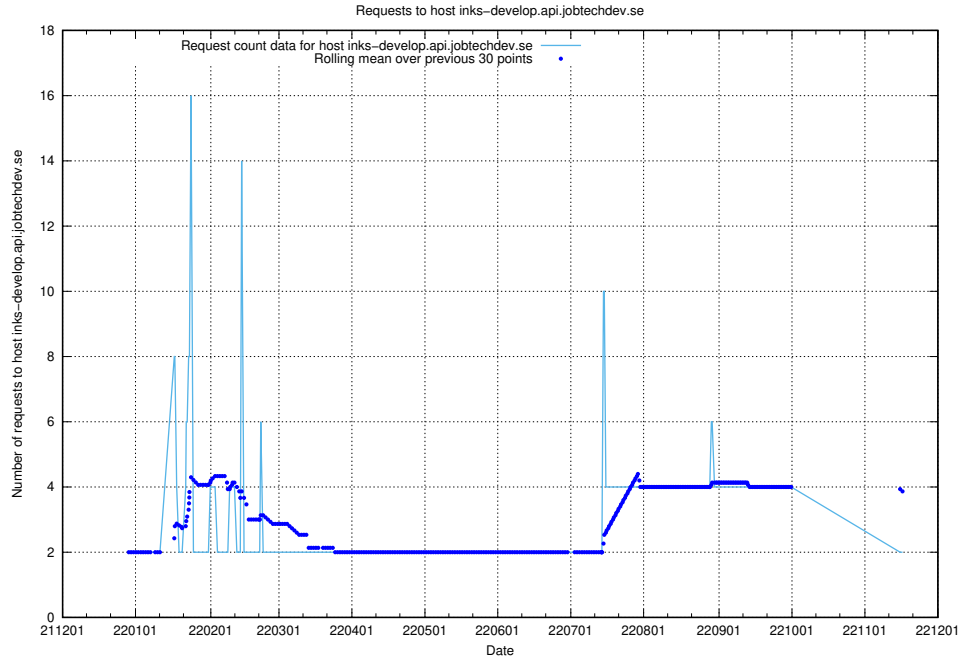

### 7.361 Usage of inks-develop.api.jobtechdev.se

Here, we count the number of requests to host inks-develop.api.jobtechdev.se.