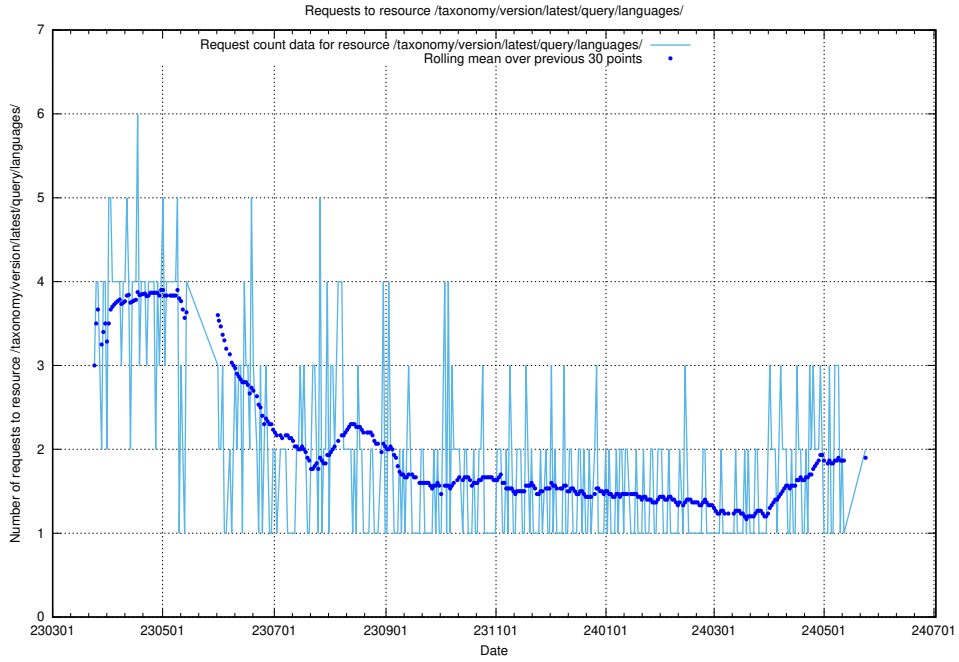

5.932 Usage of /taxonomy/version/latest/query/languages/

Here, we count the number of requests to resource /taxonomy/version/latest/query/languages/.