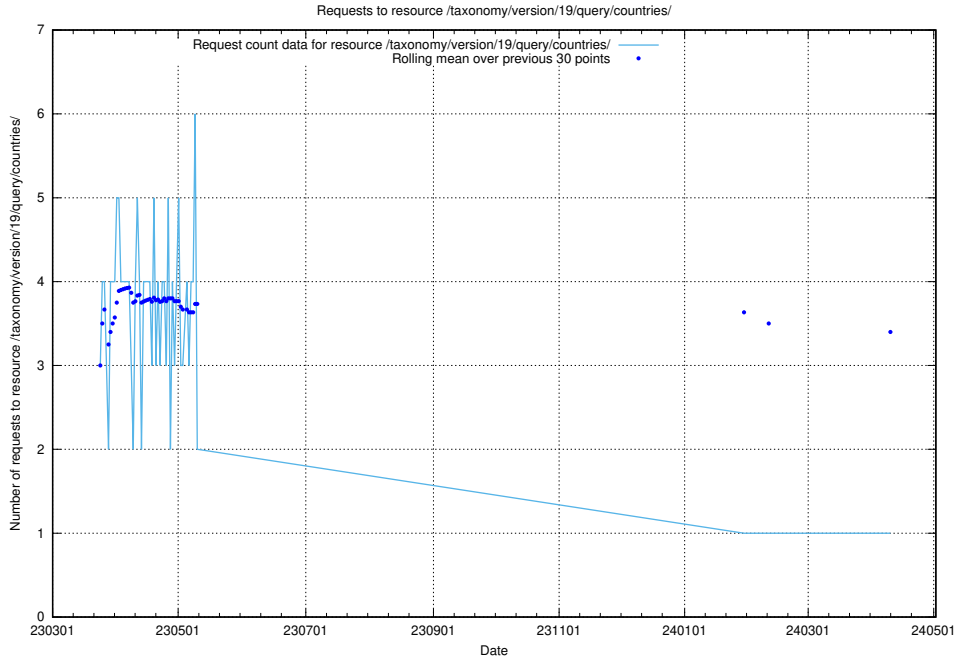

5.6153 Usage of /taxonomy/version/19/query/countries/

Here, we count the number of requests to resource /taxonomy/version/19/query/countries/.