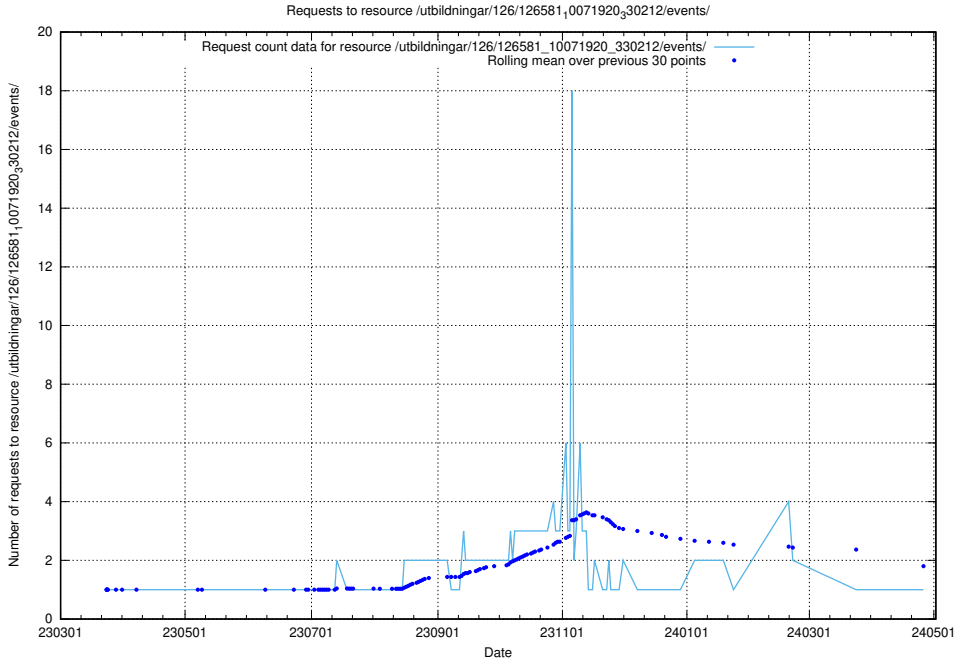

5.6405 Usage of /utbildningar/126/126581_10071920_330212/events/

Here, we count the number of requests to resource /utbildningar/126/126581_10071920_330212/events/