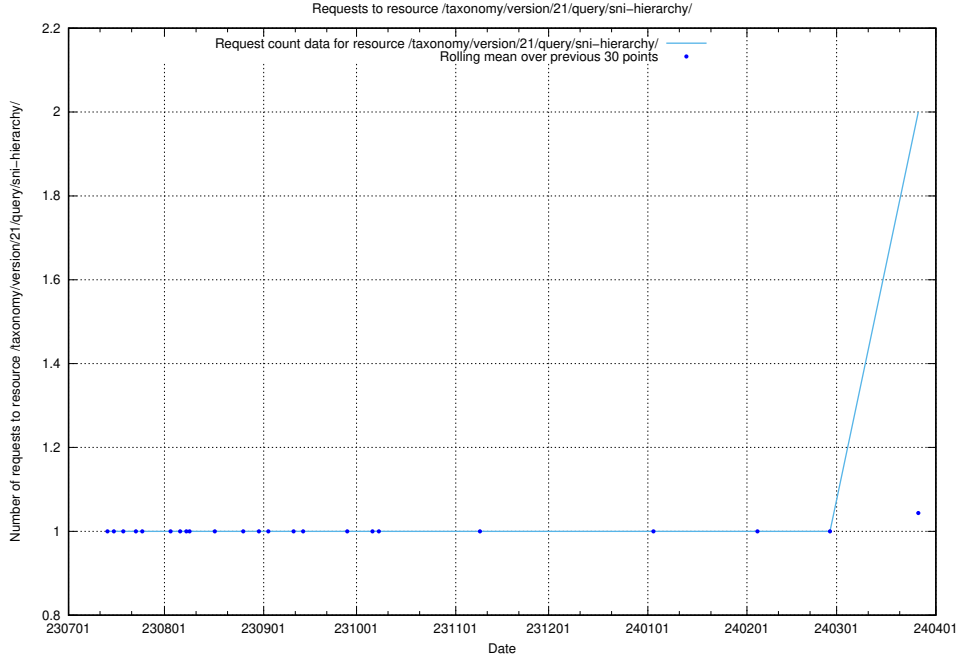

5.802 Usage of /taxonomy/version/21/query/sni-hierarchy/

Here, we count the number of requests to resource /taxonomy/version/21/query/sni-hierarchy/.