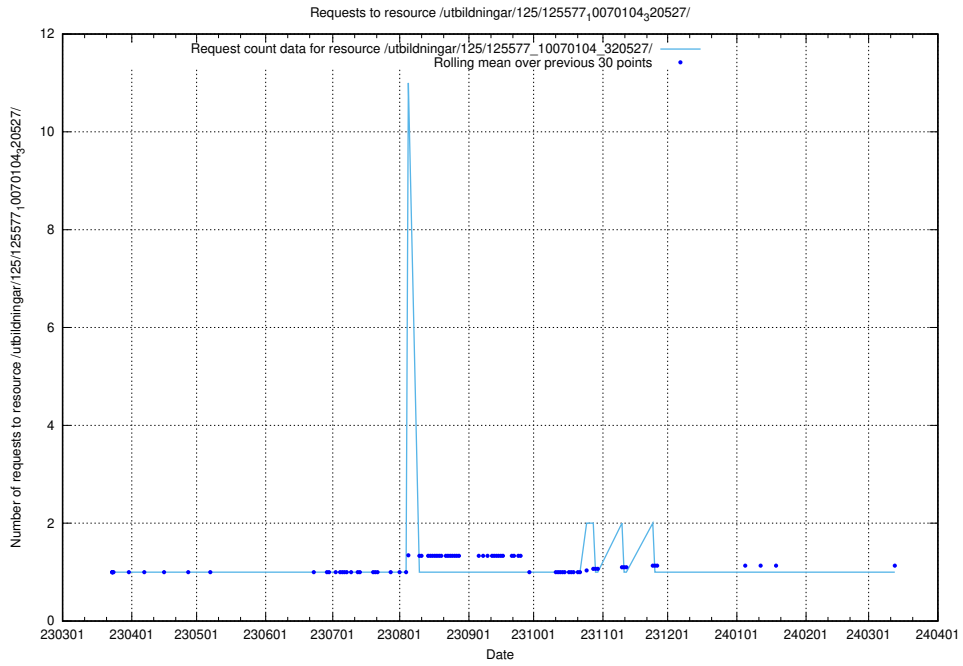

5.1121 Usage of /utbildningar/125/125577_10070104_320527/

Here, we count the number of requests to resource /utbildningar/125/125577_10070104_320527/.