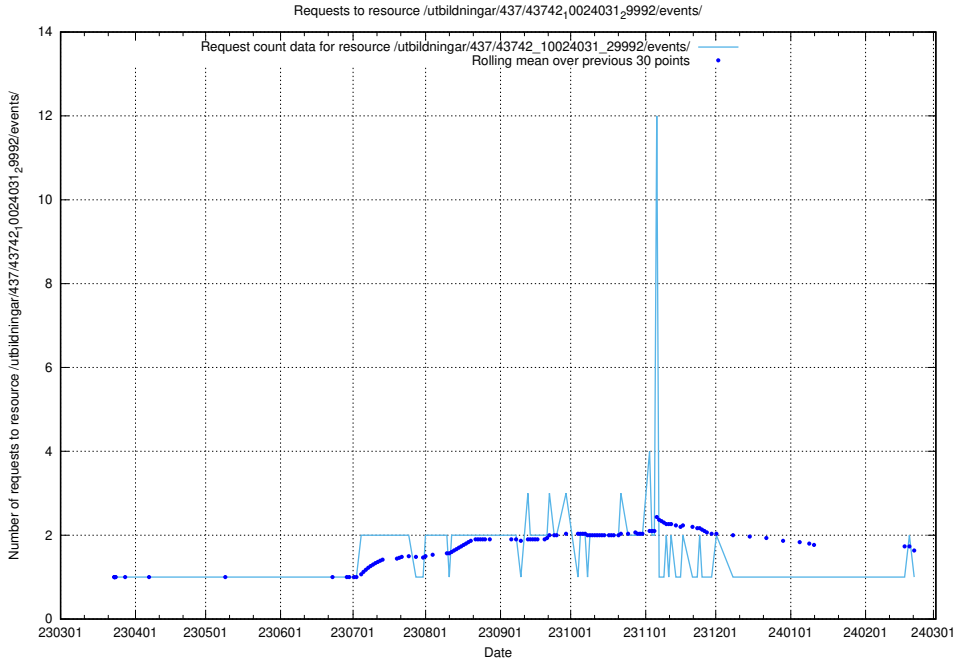

5.6395 Usage of /utbildningar/437/43742_10024031_29992/events/

Here, we count the number of requests to resource /utbildningar/437/43742_10024031_29992/events/.