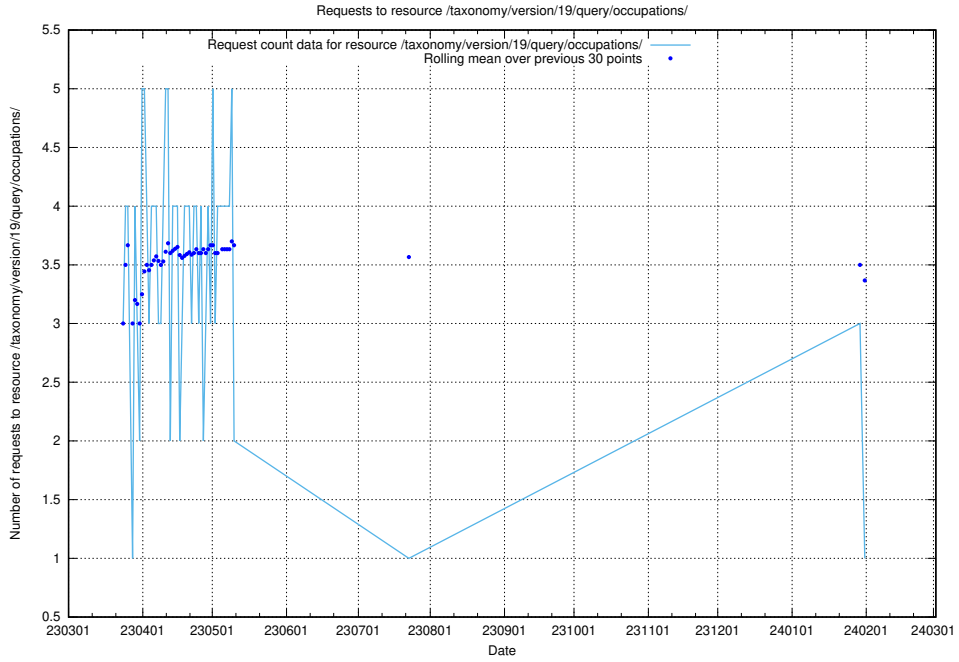

### 5.6139 Usage of /taxonomy/version/19/query/occupations/

Here, we count the number of requests to resource /taxonomy/version/19/query/occupations/.