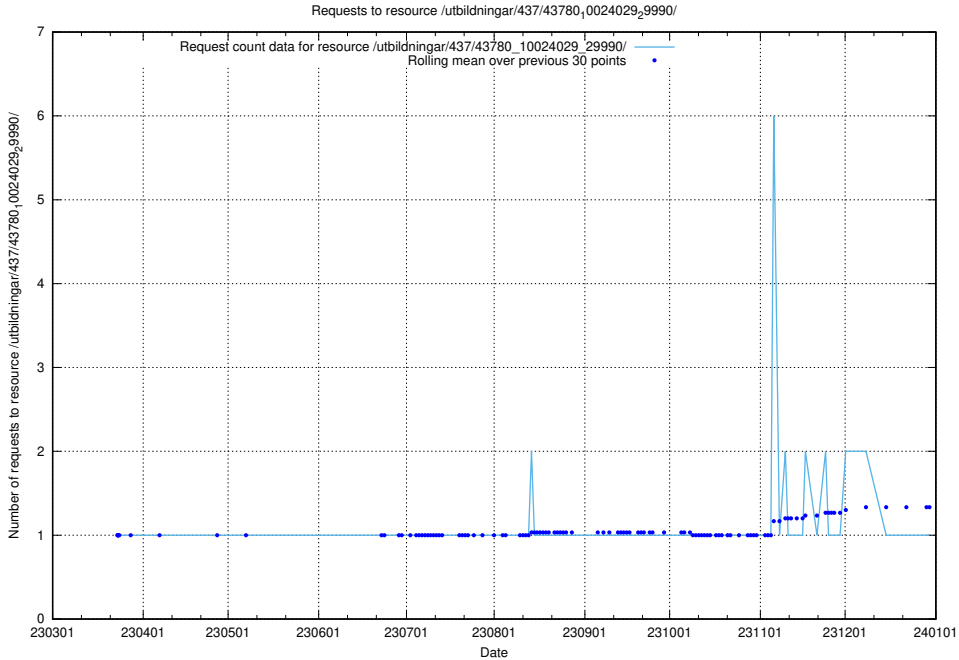

5.6374 Usage of /utbildningar/437/43780_10024029_29990/

Here, we count the number of requests to resource /utbildningar/437/43780_10024029_29990/.