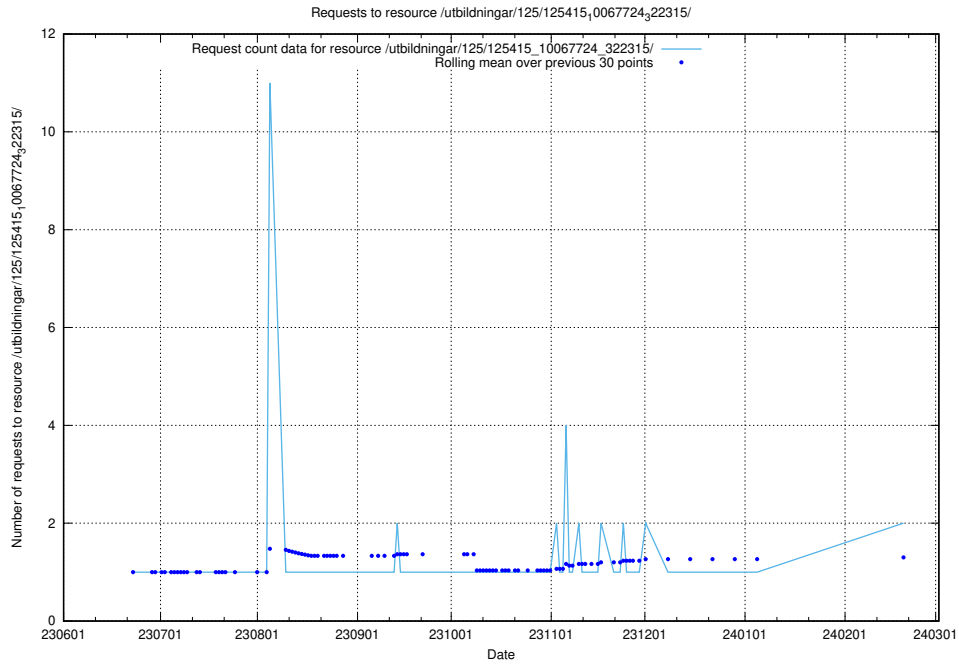

5.847 Usage of /utbildningar/125/125415_10067724_322315/

Here, we count the number of requests to resource /utbildningar/125/125415_10067724_322315/.