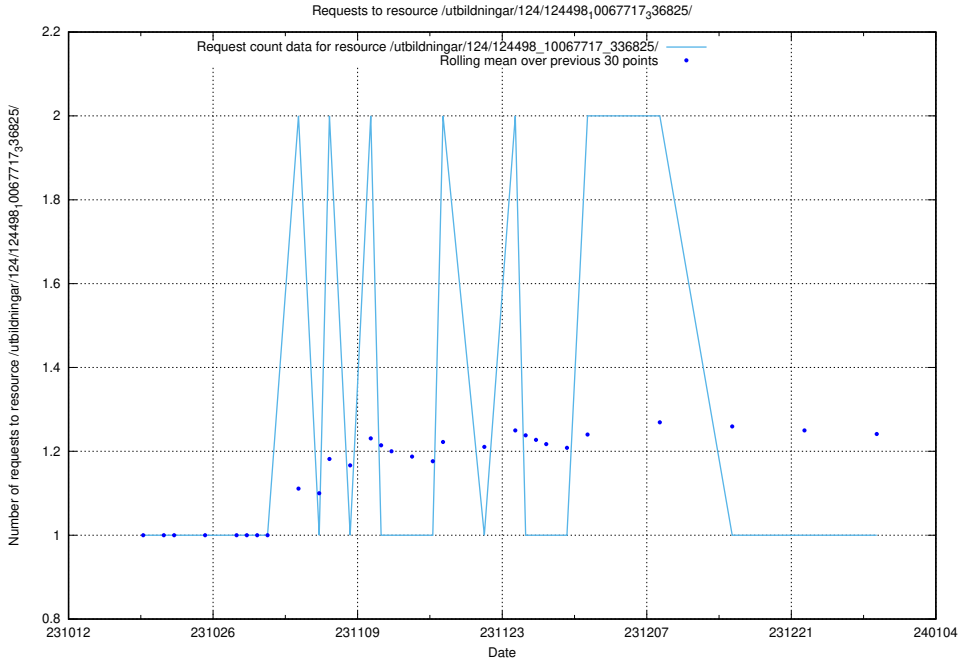

5.4299 Usage of /utbildningar/124/124498_10067717_336825/

Here, we count the number of requests to resource /utbildningar/124/124498_10067717_336825/.