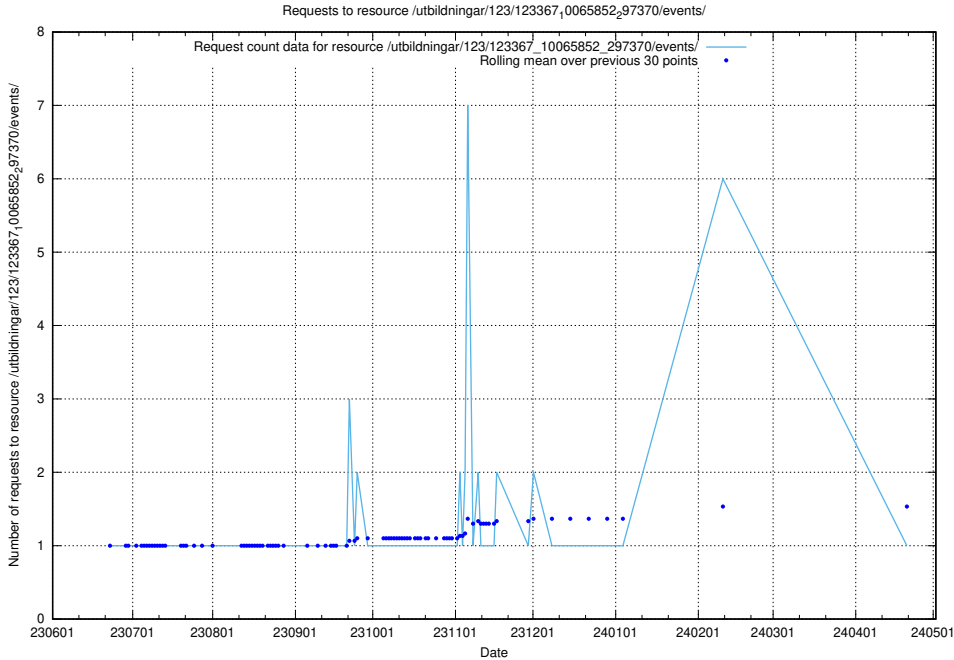

### 5.5853 Usage of /utbildningar/123/123367\_10065852\_297370/events/

Here, we count the number of requests to resource /utbildningar/123/123367\_10065852\_297370/events/