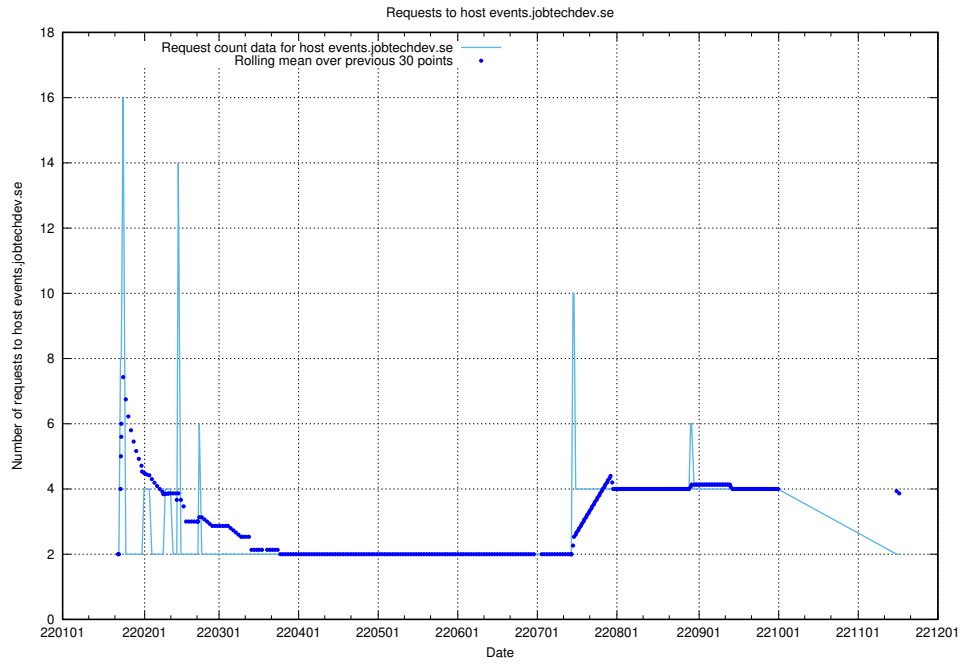

## 7.604 Usage of events.jobtechdev.se

Here, we count the number of requests to host events.jobtechdev.se.