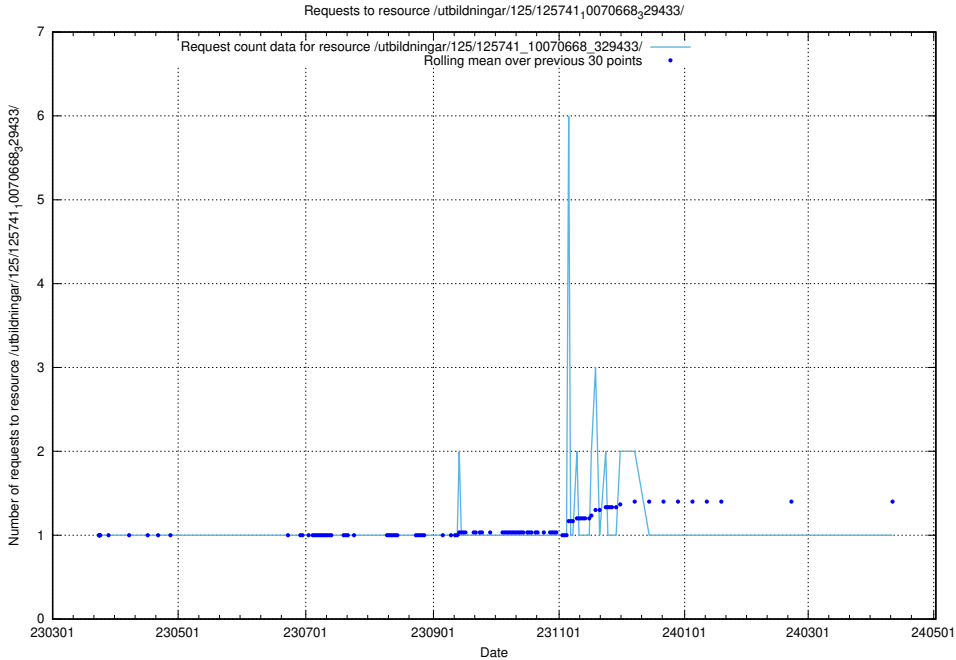

5.6494 Usage of /utbildningar/125/125741_10070668_329433/

Here, we count the number of requests to resource /utbildningar/125/125741_10070668_329433/.