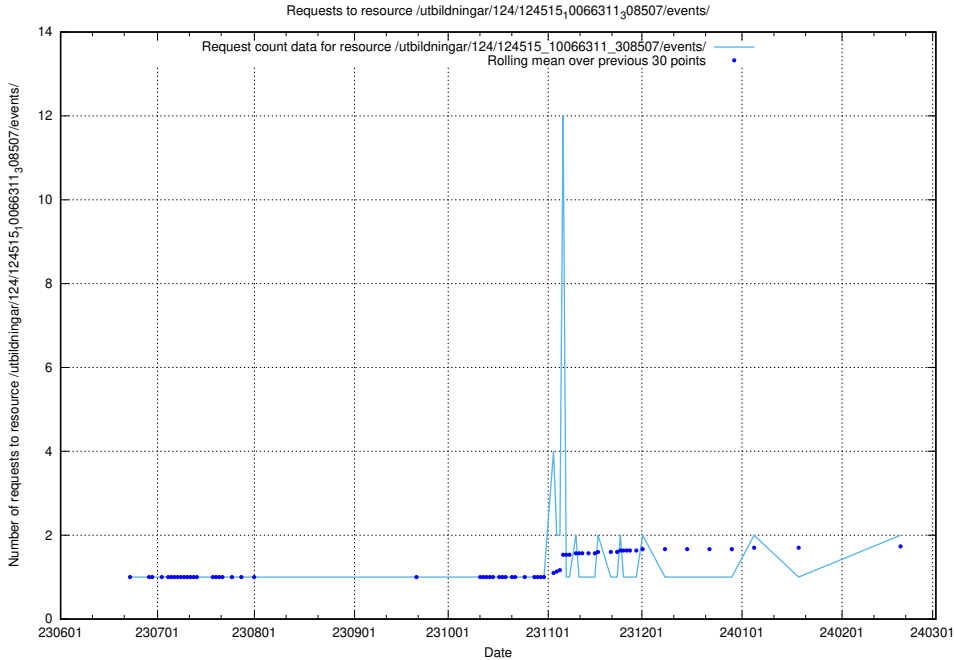

5.852 Usage of /utbildningar/124/124515_10066311_308507/events/

Here, we count the number of requests to resource /utbildningar/124/124515_10066311_308507/events/