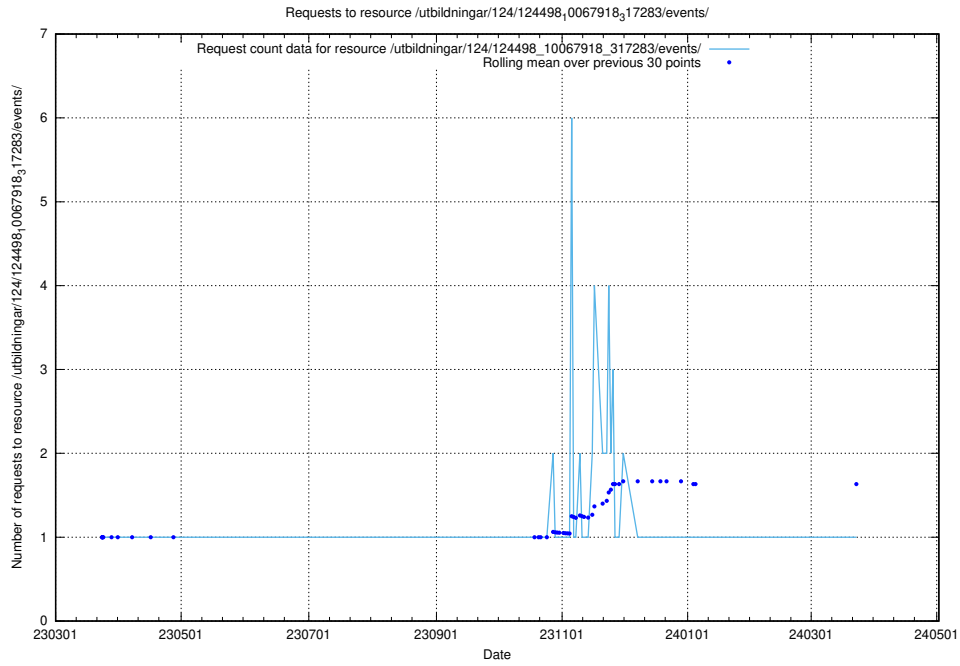

5.2635 Usage of /utbildningar/124/124498_10067918_317283/events/

Here, we count the number of requests to resource /utbildningar/124/124498_10067918_317283/events/