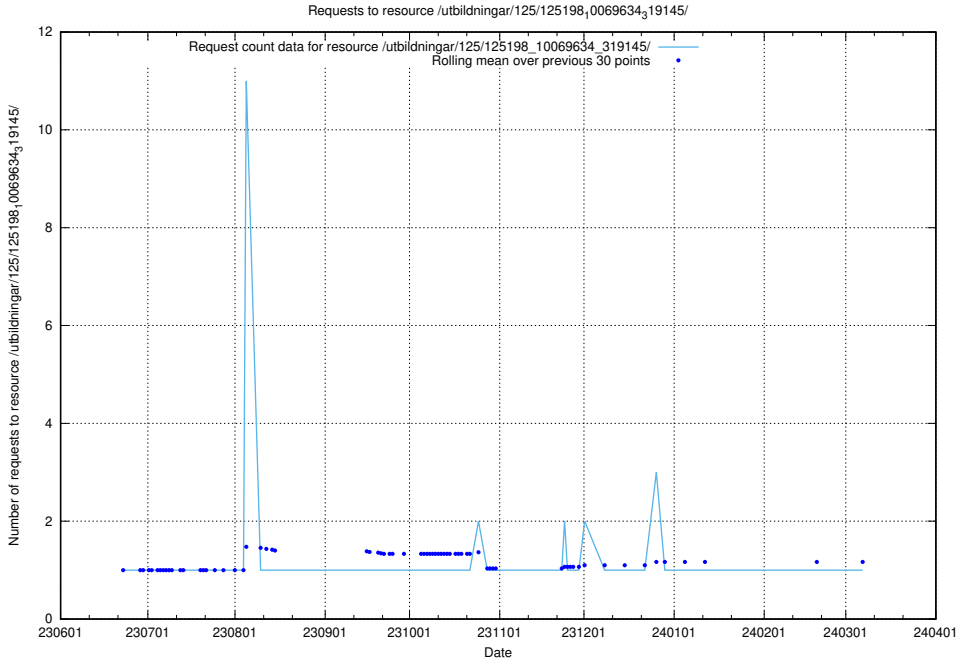

5.5753 Usage of /utbildningar/125/125198_10069634_319145/

Here, we count the number of requests to resource /utbildningar/125/125198_10069634_319145/.