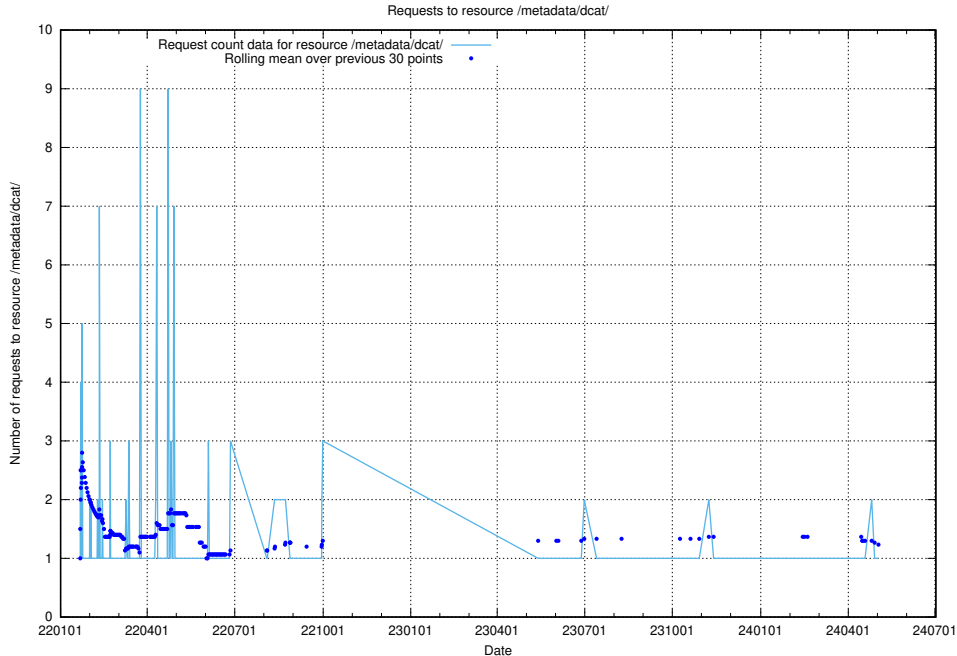

5.6501 Usage of /metadata/dcat/

Here, we count the number of requests to resource /metadata/dcat/.