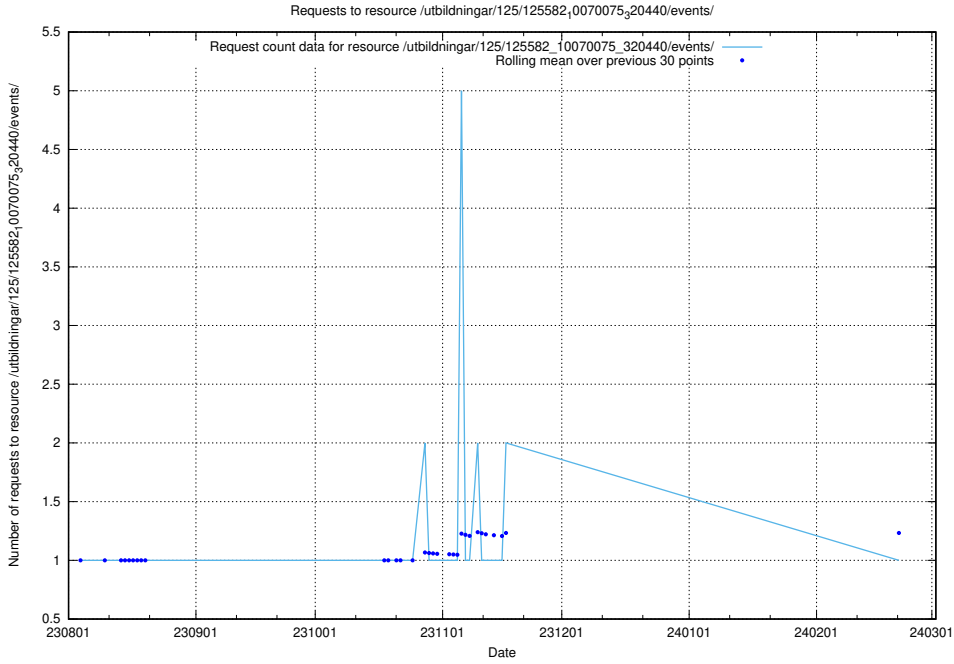

5.4897 Usage of /utbildningar/125/125582_10070075_320440/events/

Here, we count the number of requests to resource /utbildningar/125/125582_10070075_320440/events/