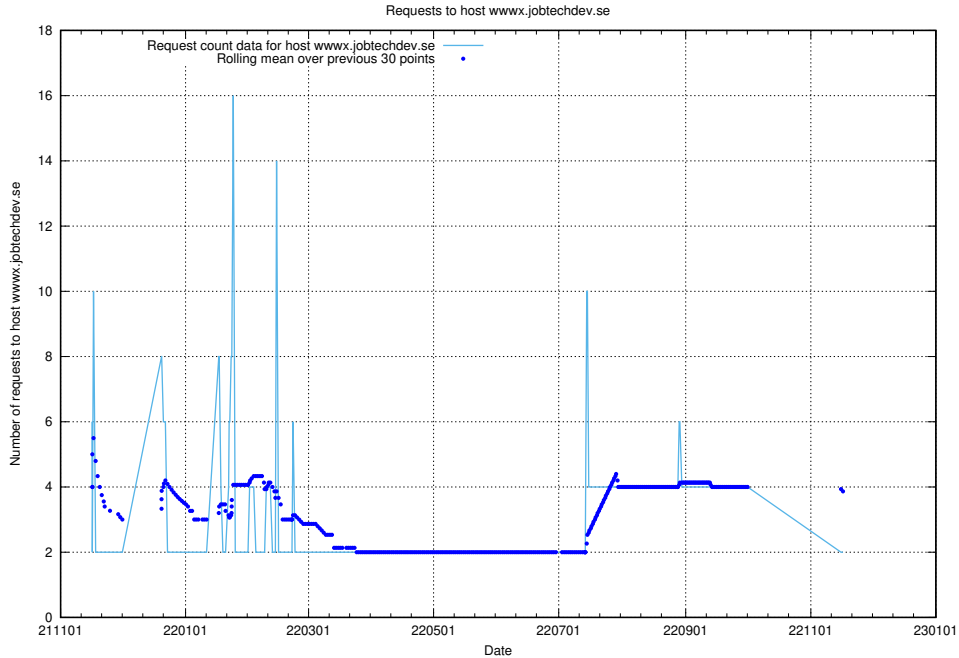

7.541 Usage of wwwx.jobtechdev.se

Here, we count the number of requests to host wwwx.jobtechdev.se.