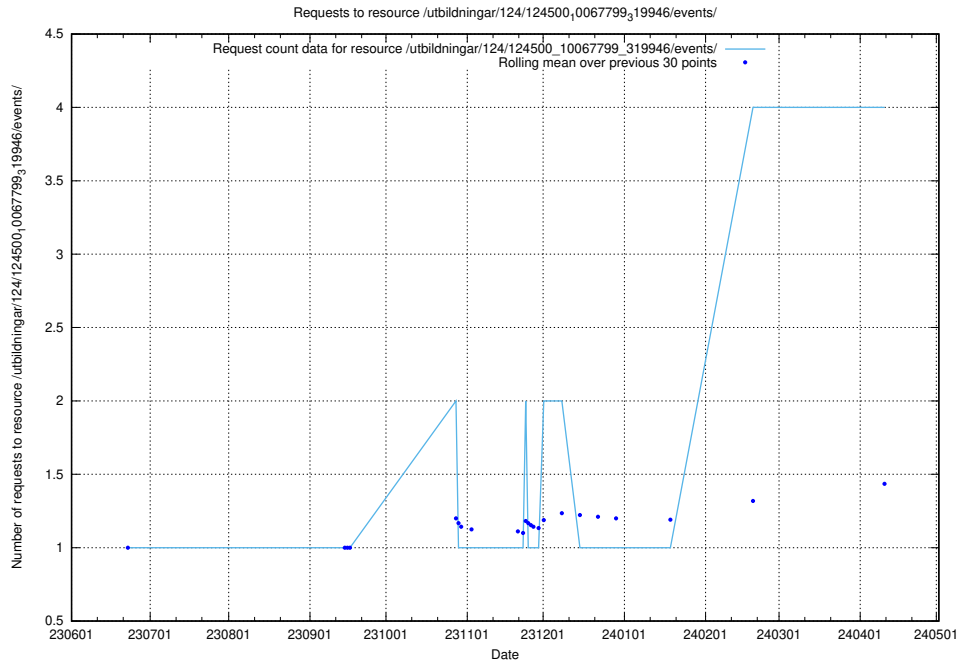

5.232 Usage of /utbildningar/124/124500_10067799_319946/events/

Here, we count the number of requests to resource /utbildningar/124/124500_10067799_319946/events/