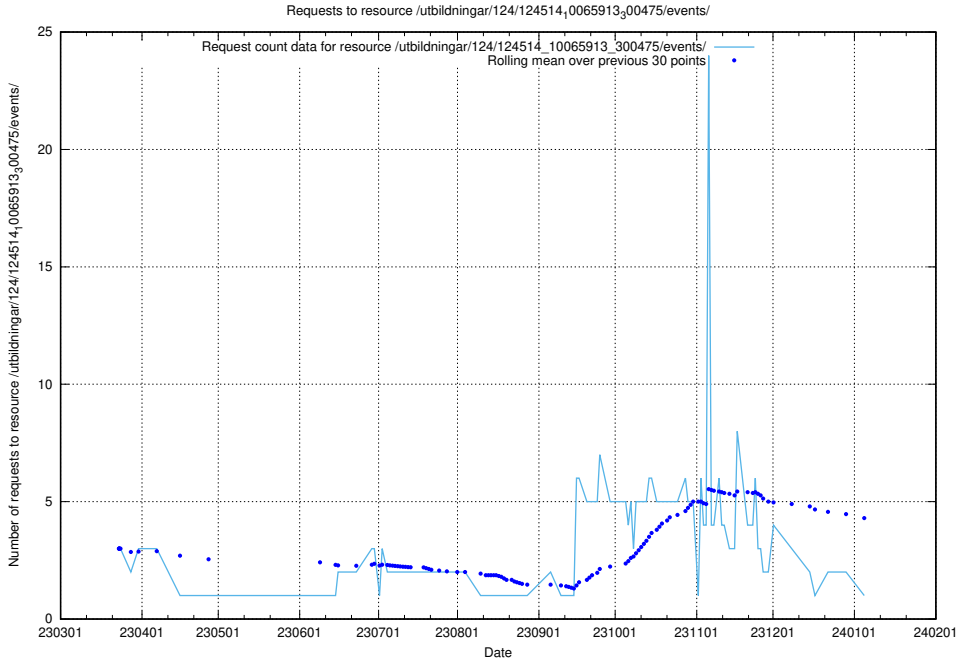

5.6268 Usage of /utbildningar/124/124514_10065913_300475/events/

Here, we count the number of requests to resource /utbildningar/124/124514_10065913_300475/events/