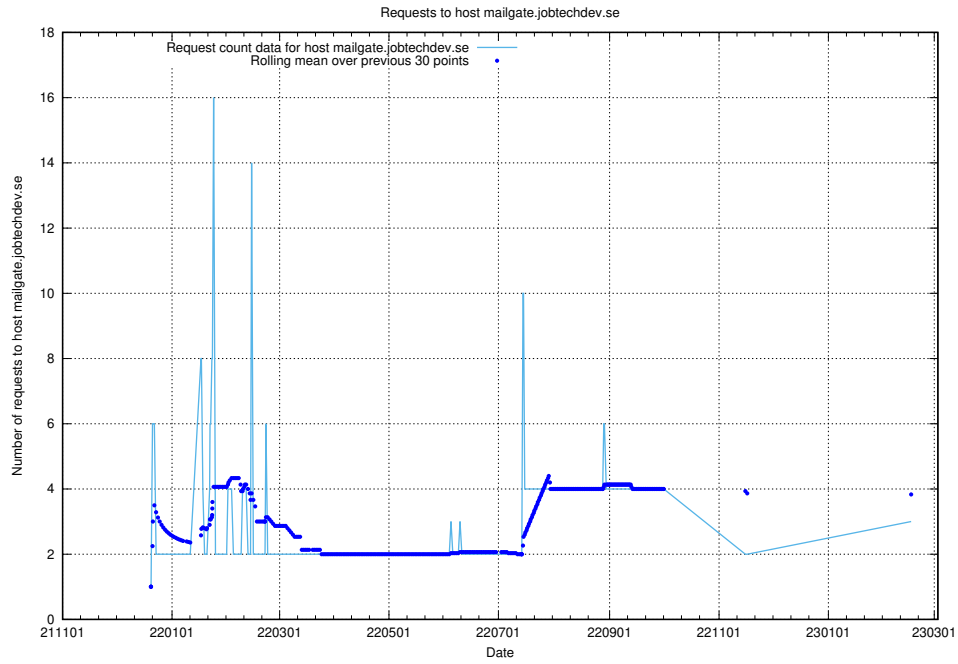

7.207 Usage of mailgate.jobtechdev.se

Here, we count the number of requests to host mailgate.jobtechdev.se.