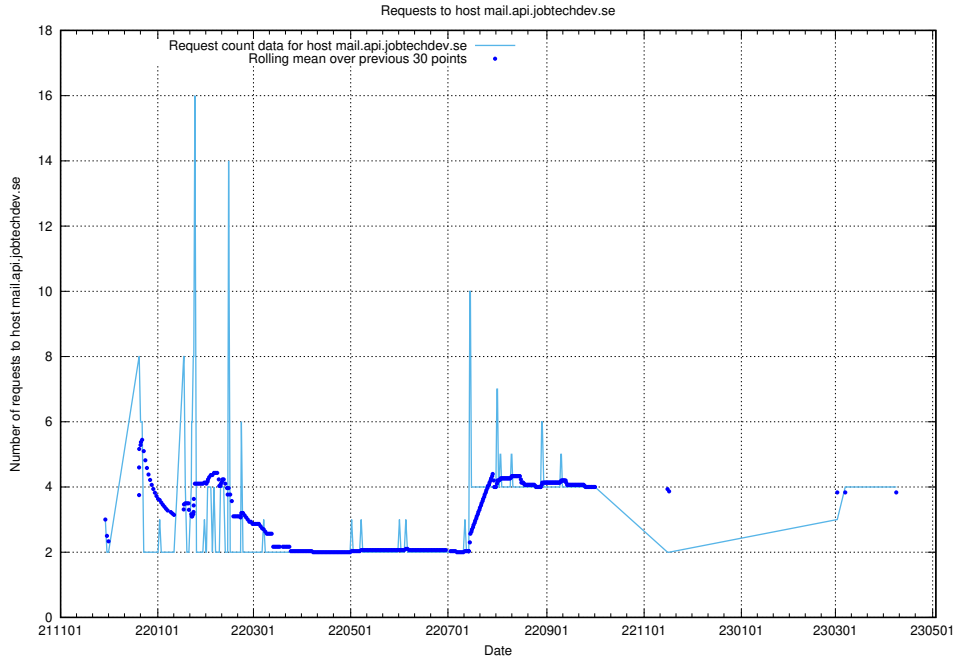

7.141 Usage of mail.api.jobtechdev.se

Here, we count the number of requests to host mail.api.jobtechdev.se.