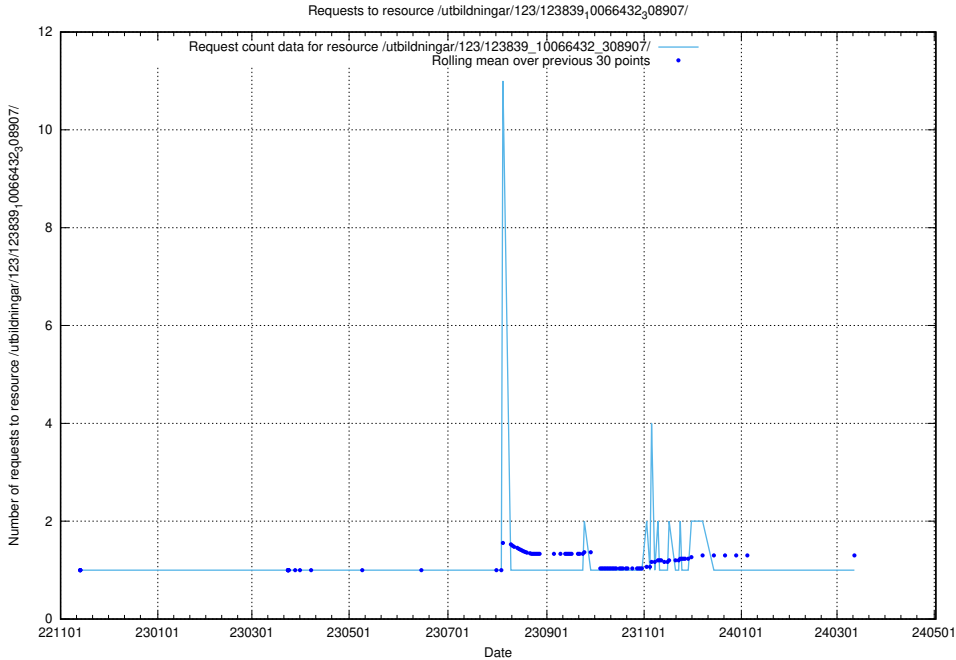

5.5905 Usage of /utbildningar/123/123839_10066432_308907/

Here, we count the number of requests to resource /utbildningar/123/123839_10066432_308907/.