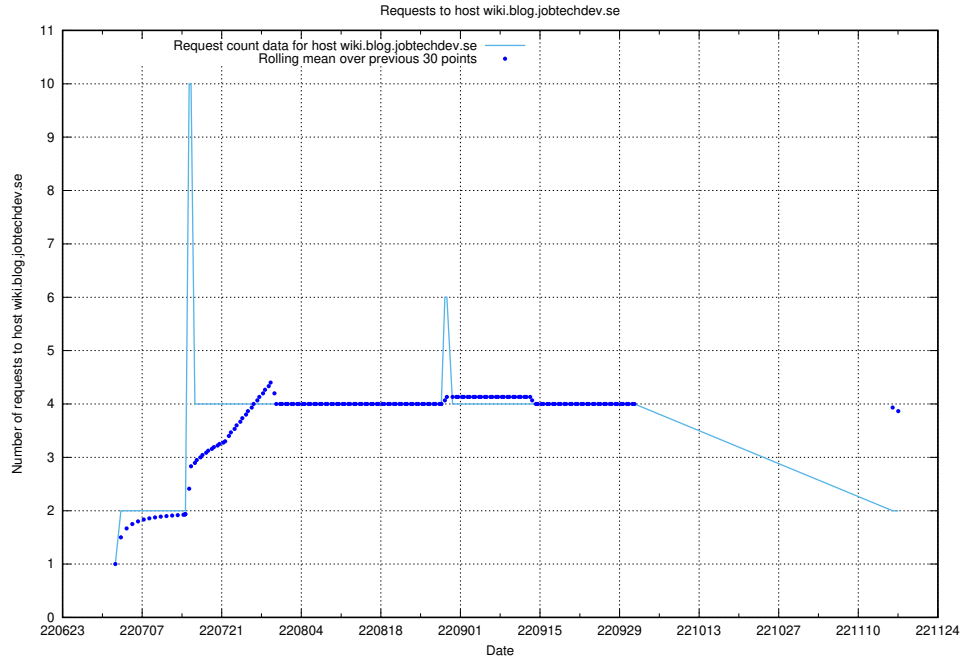

7.398 Usage of wiki.blog.jobtechdev.se

Here, we count the number of requests to host wiki.blog.jobtechdev.se.