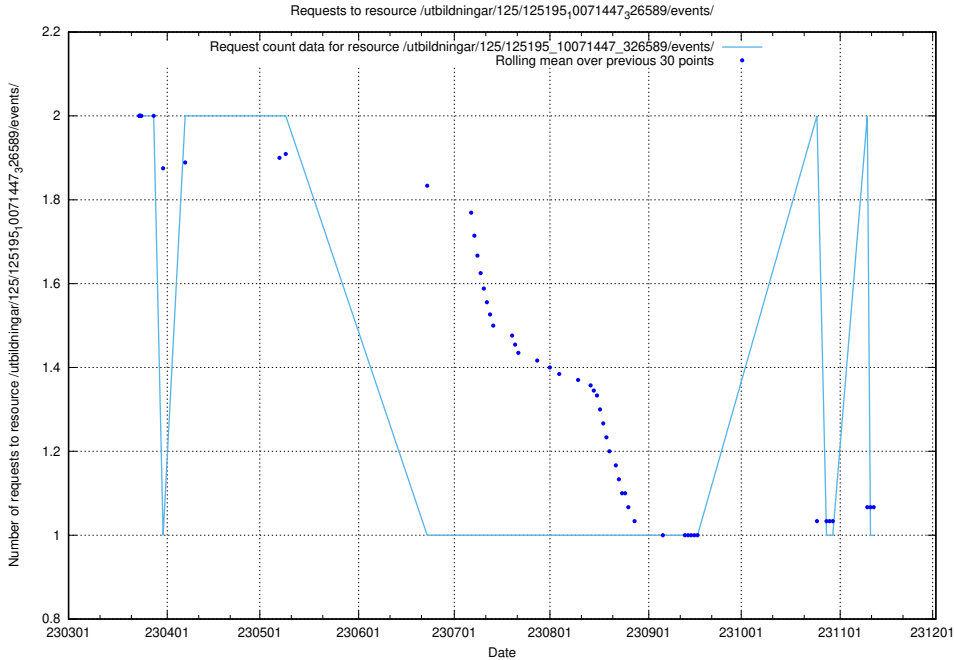

5.6292 Usage of /utbildningar/125/125195_10071447_326589/events/

Here, we count the number of requests to resource /utbildningar/125/125195_10071447_326589/events/