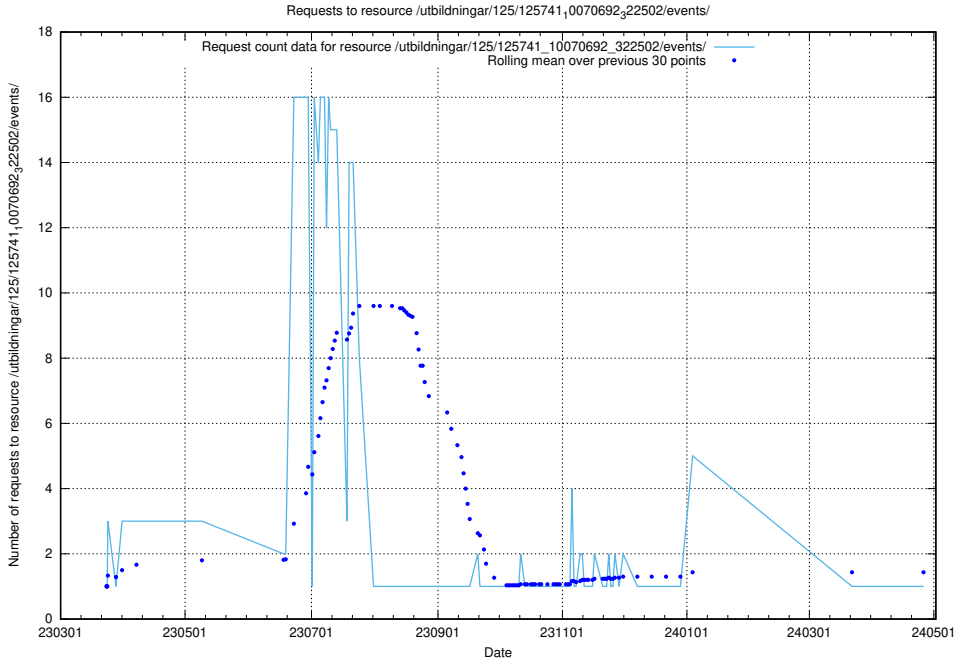

5.6473 Usage of /utbildningar/125/125741_10070692_322502/events/

Here, we count the number of requests to resource /utbildningar/125/125741_10070692_322502/events/