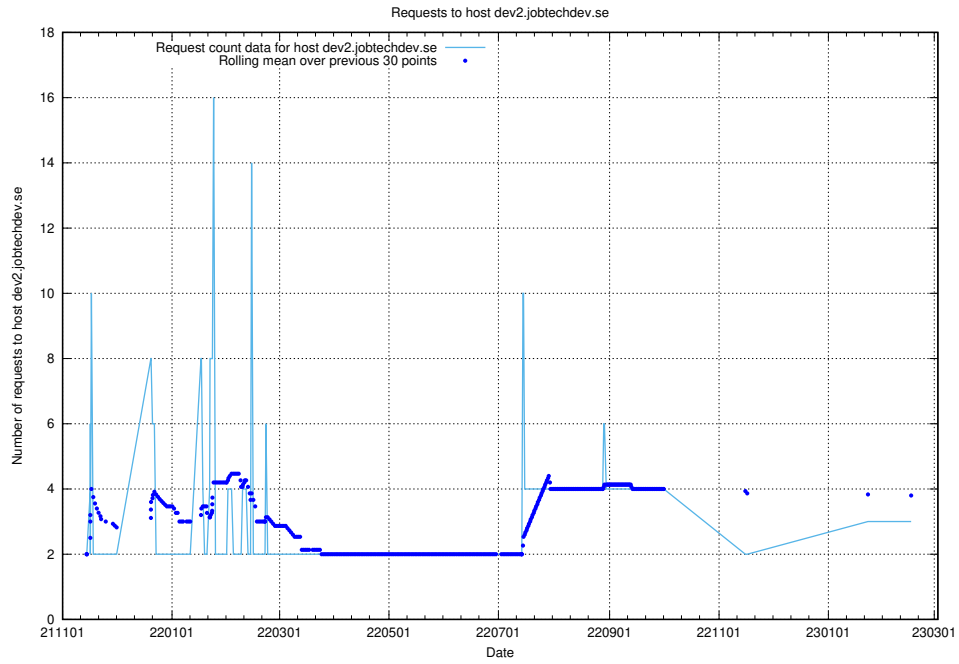

7.171 Usage of dev2.jobtechdev.se

Here, we count the number of requests to host dev2.jobtechdev.se.