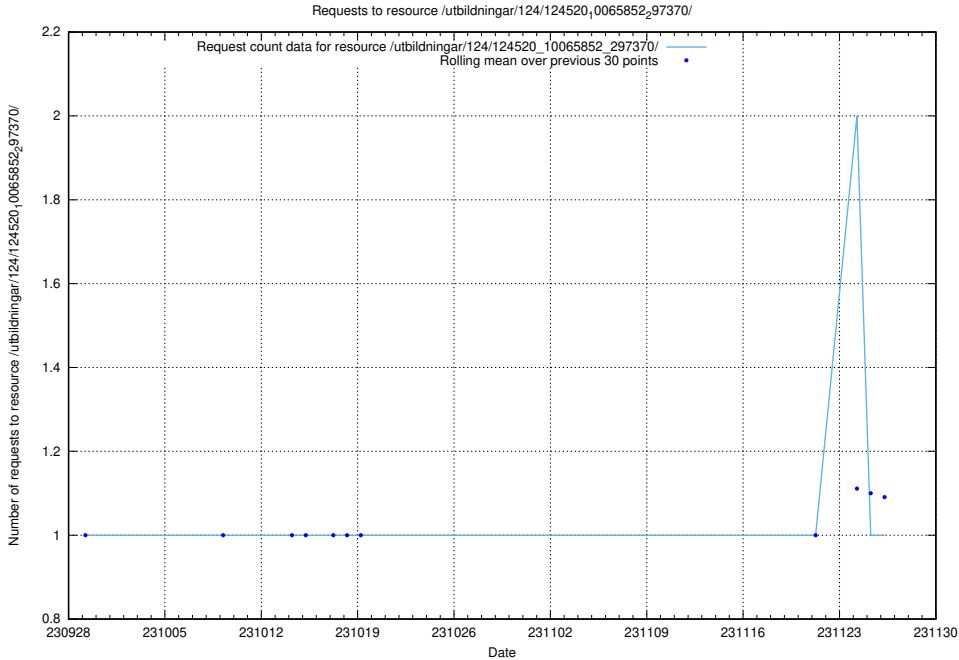

5.4488 Usage of /utbildningar/124/124520_10065852_297370/

Here, we count the number of requests to resource /utbildningar/124/124520_10065852_297370/.