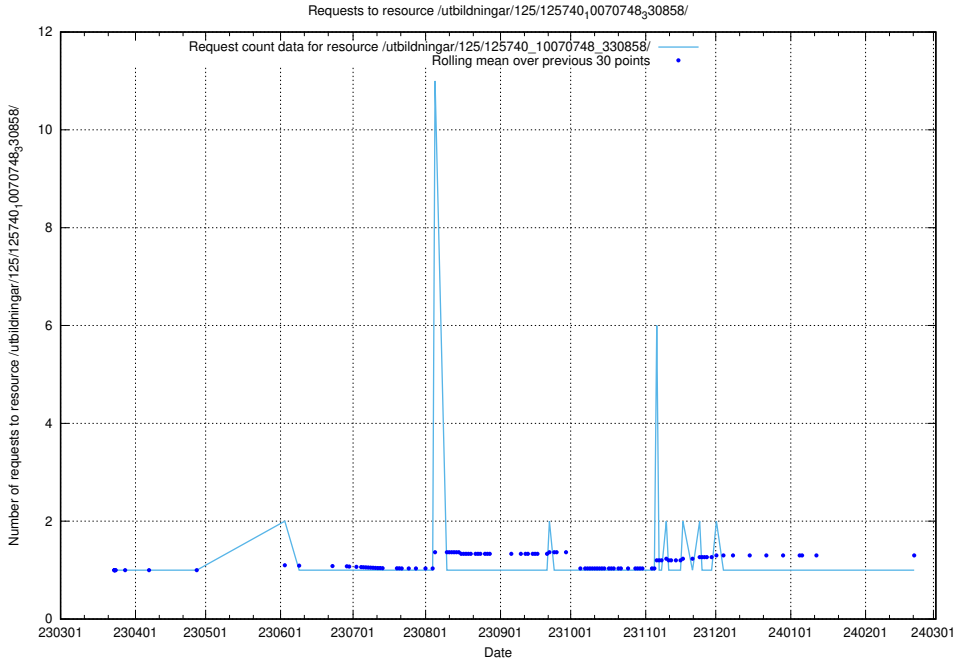

5.996 Usage of /utbildningar/125/125740_10070748_330858/

Here, we count the number of requests to resource /utbildningar/125/125740_10070748_330858/.