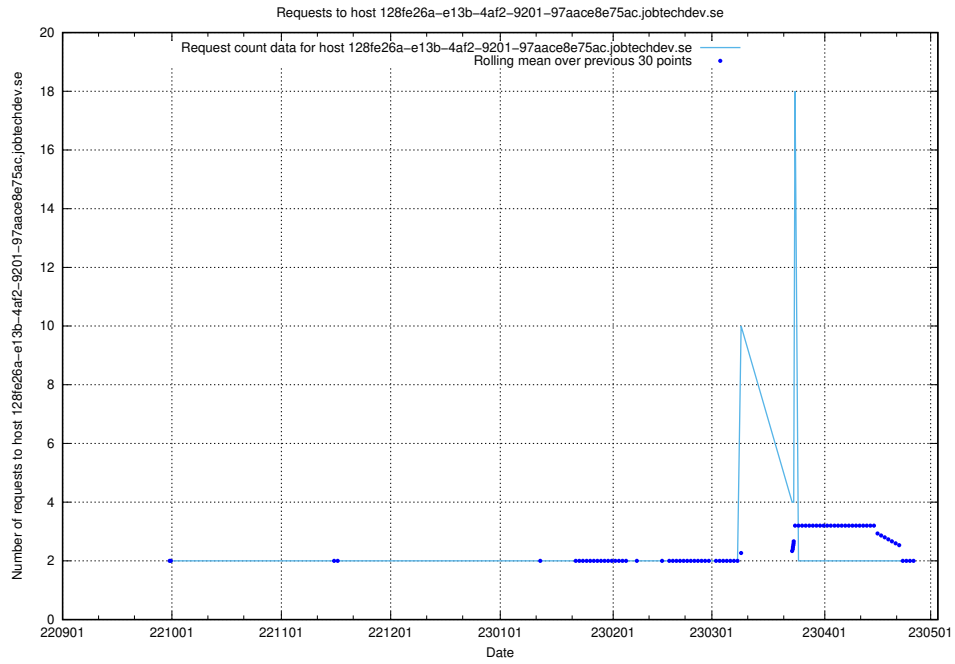

7.315 Usage of 128fe26a-e13b-4af2-9201-97aace8e75ac.jobtechdev.se

Here, we count the number of requests to host 128fe26a-e13b-4af2-9201-97aace8e75ac.jobtechdev.se.