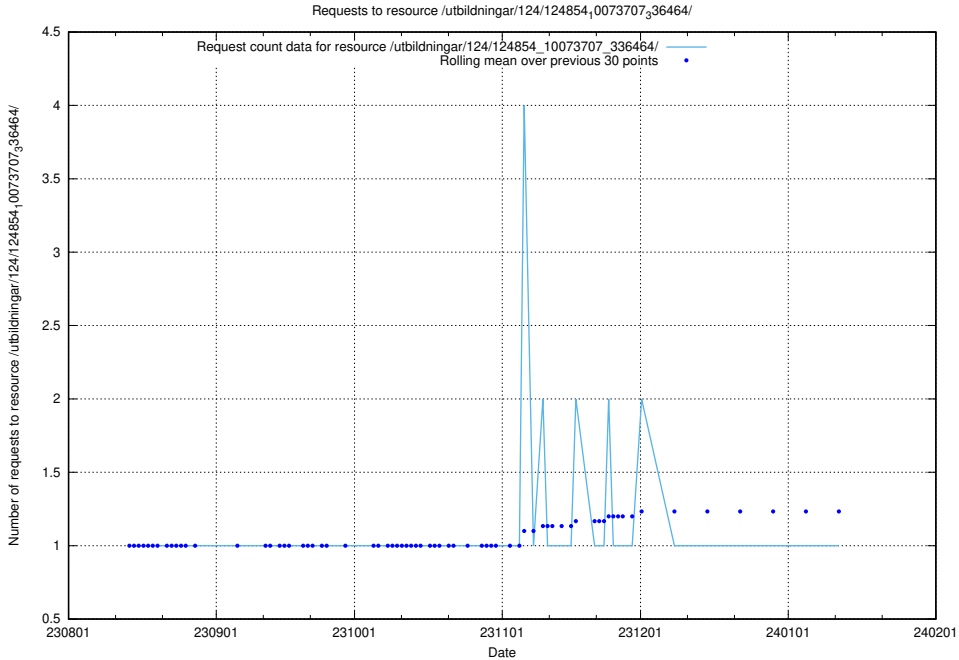

5.4822 Usage of /utbildningar/124/124854_10073707_336464/

Here, we count the number of requests to resource /utbildningar/124/124854_10073707_336464/.