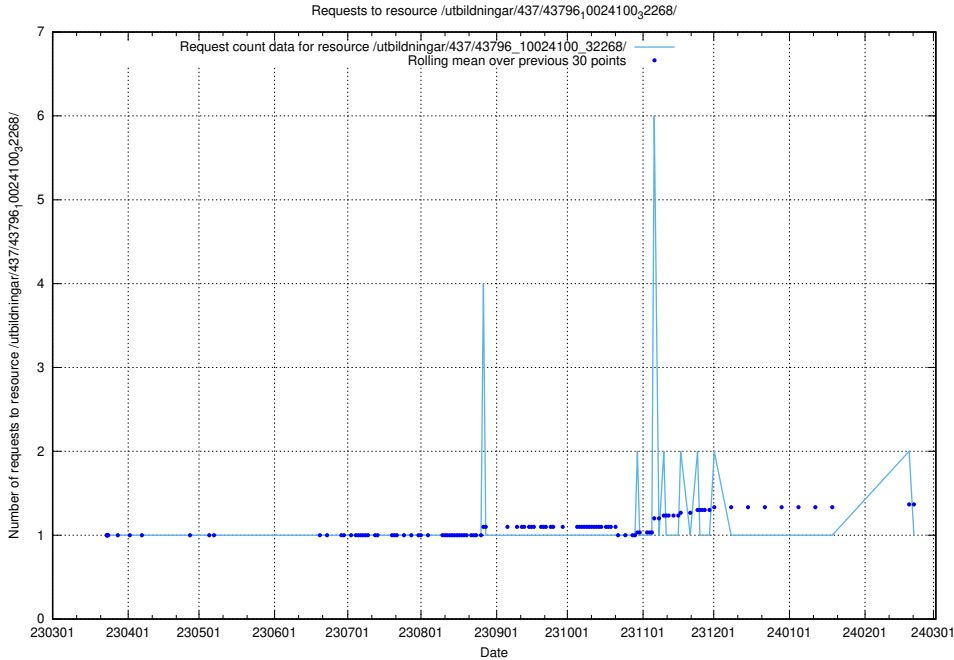

5.6360 Usage of /utbildningar/437/43796_10024100_32268/

Here, we count the number of requests to resource /utbildningar/437/43796_10024100_32268/.