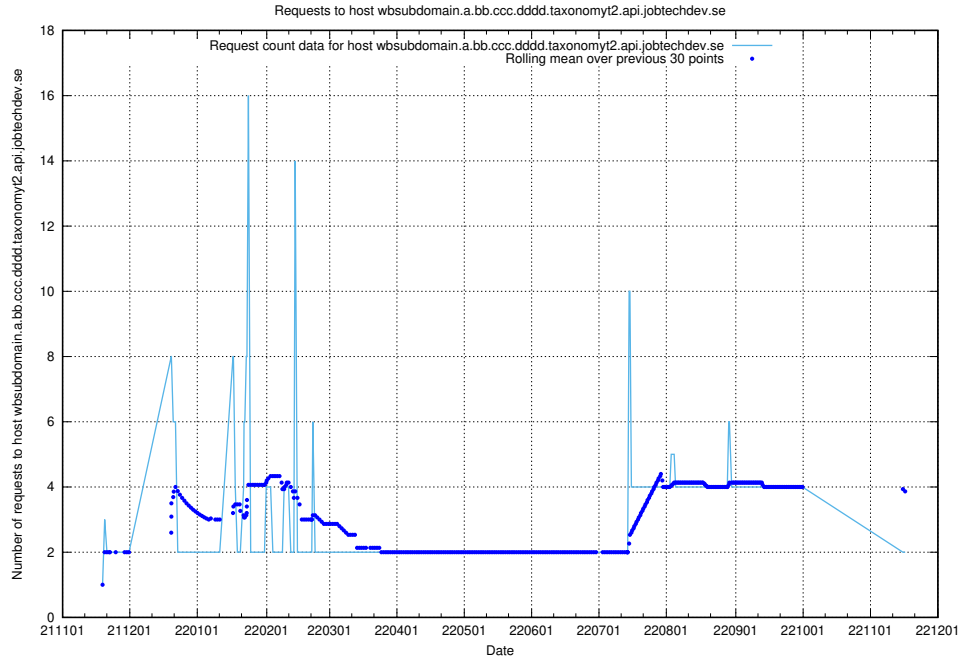

7.465 Usage of wbsubdomain.a.bb.ccc.dddd.taxonomyt2.api.jobtechdev.se

Here, we count the number of requests to host wbsubdomain.a.bb.ccc.dddd.taxonomyt2.api.jobtechdev.se