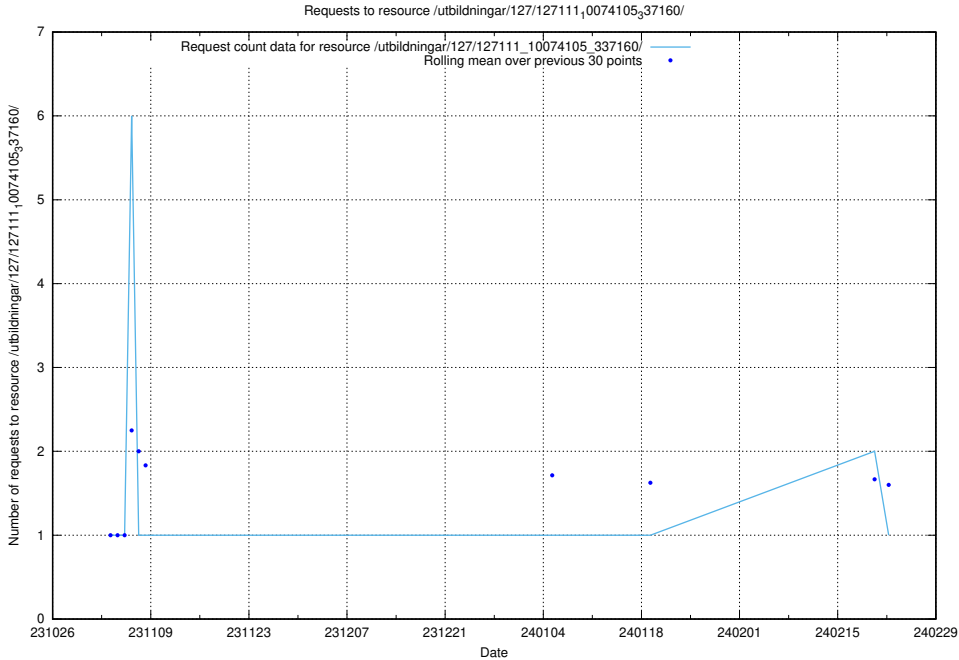

5.4182 Usage of /utbildningar/127/127111_10074105_337160/

Here, we count the number of requests to resource /utbildningar/127/127111_10074105_337160/.