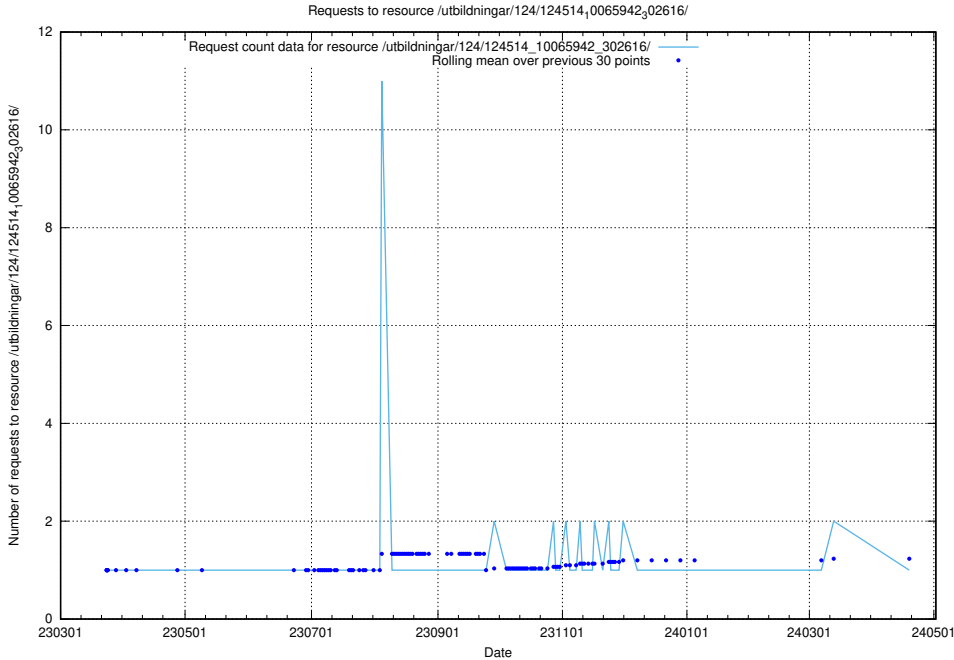

5.1910 Usage of /utbildningar/124/124514_10065942_302616/

Here, we count the number of requests to resource /utbildningar/124/124514_10065942_302616/.