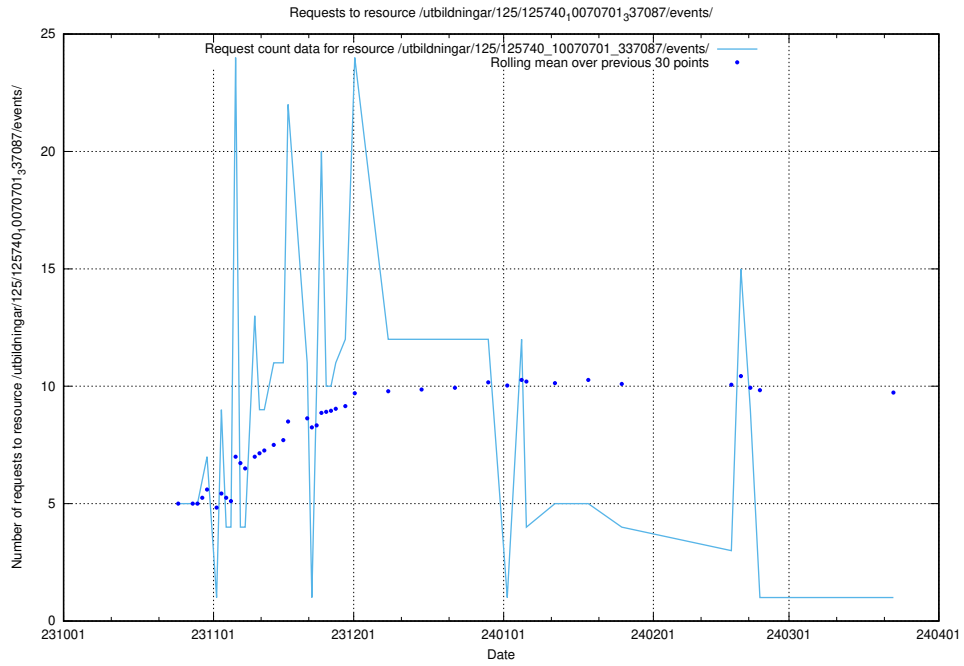

5.4234 Usage of /utbildningar/125/125740_10070701_337087/events/

Here, we count the number of requests to resource /utbildningar/125/125740_10070701_337087/events/