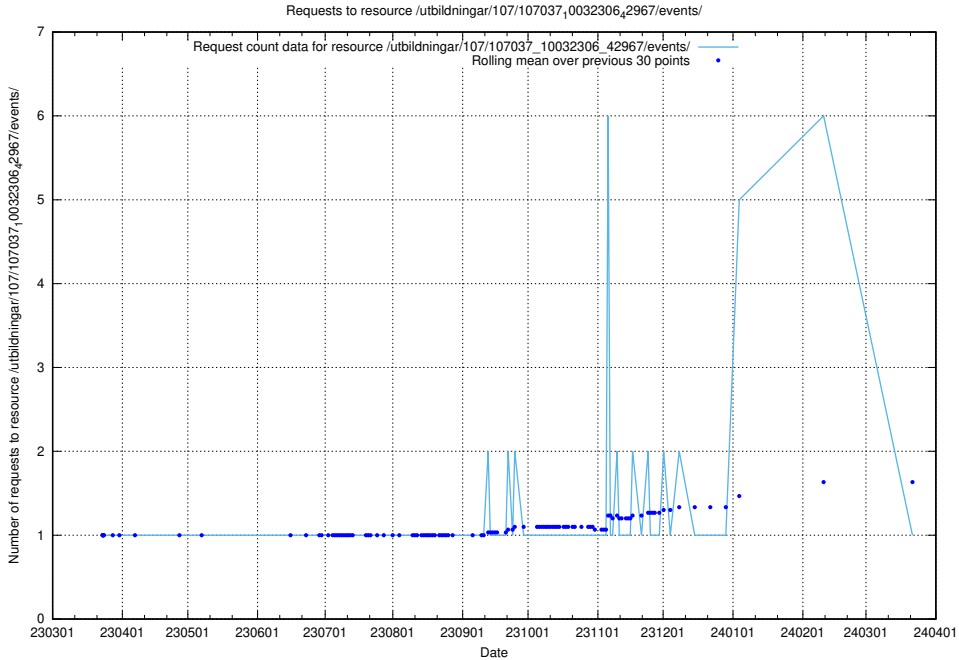

5.5392 Usage of /utbildningar/107/107037_10032306_42967/events/

Here, we count the number of requests to resource /utbildningar/107/107037_10032306_42967/events/.