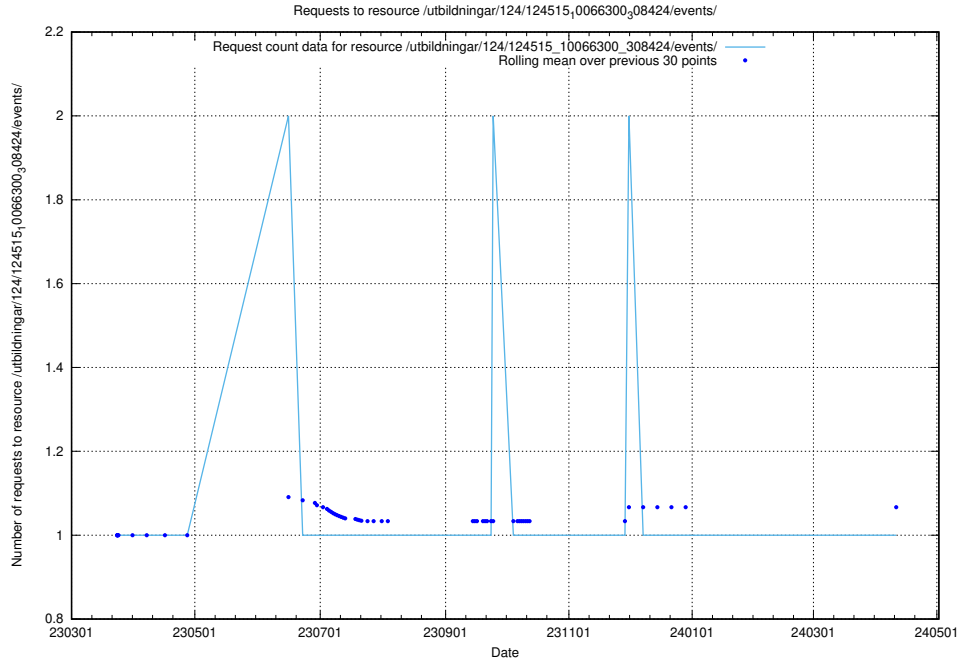

### 5.1563 Usage of /utbildningar/124/124515\_10066300\_308424/events/

Here, we count the number of requests to resource /utbildningar/124/124515\_10066300\_308424/events/