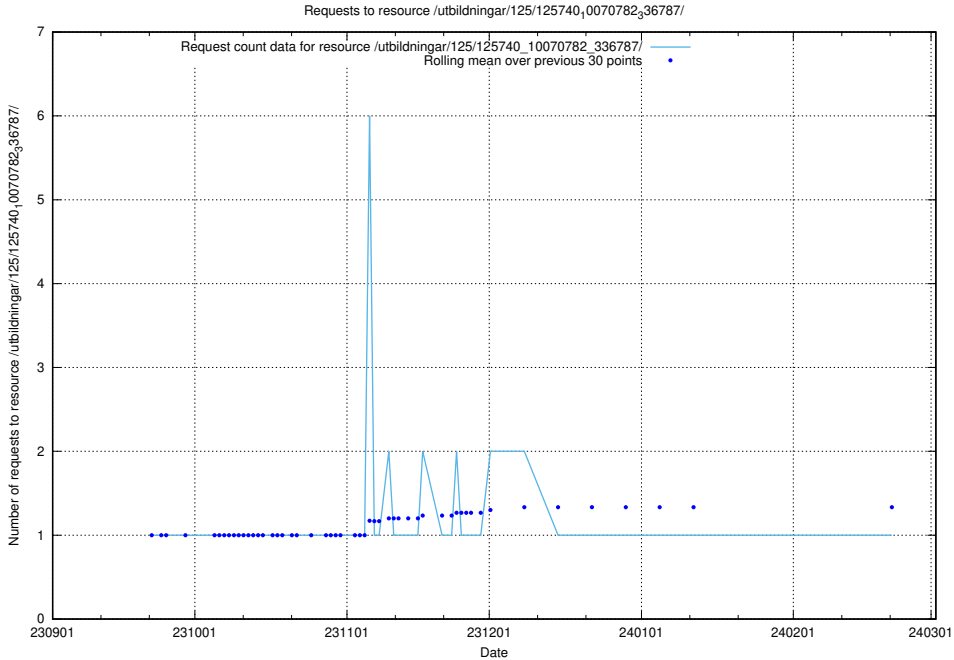

5.4534 Usage of /utbildningar/125/125740_10070782_336787/

Here, we count the number of requests to resource /utbildningar/125/125740_10070782_336787/.