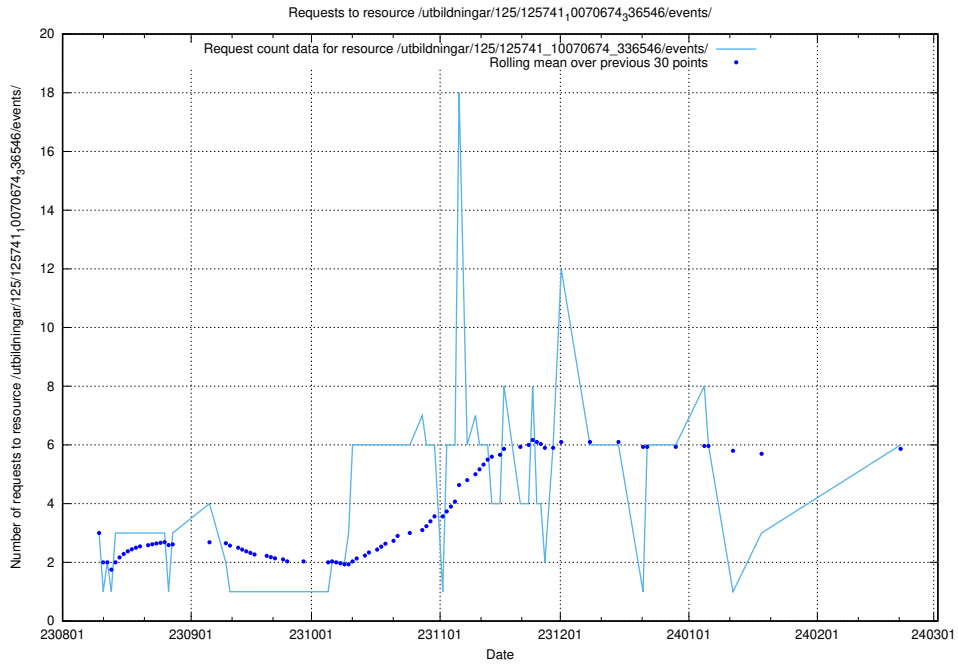

5.78 Usage of /utbildningar/125/125741_10070674_336546/events/

Here, we count the number of requests to resource /utbildningar/125/125741_10070674_336546/events/