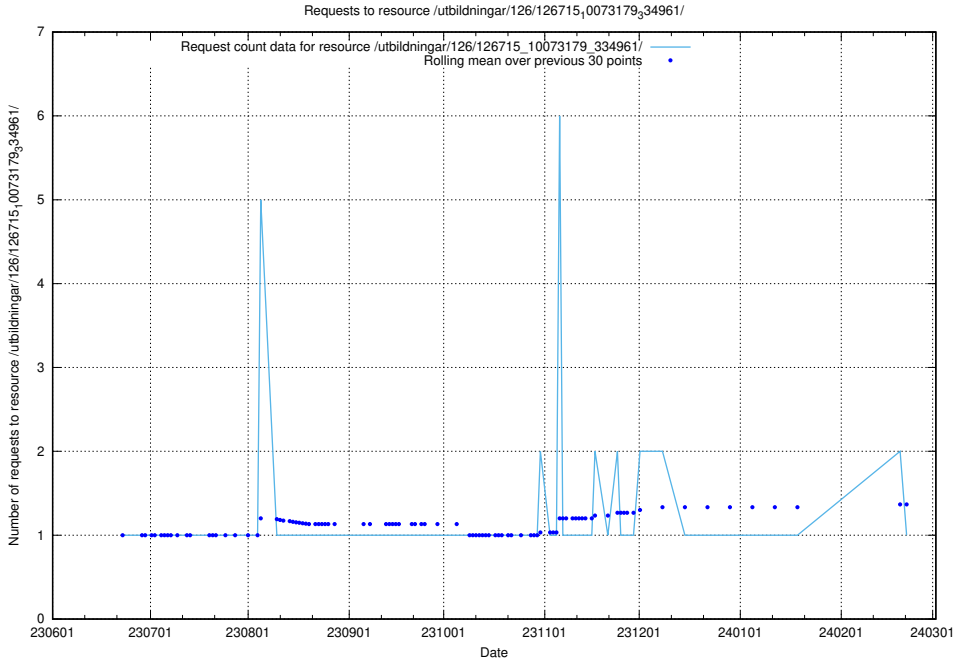

5.5644 Usage of /utbildningar/126/126715_10073179_334961/

Here, we count the number of requests to resource /utbildningar/126/126715_10073179_334961/.