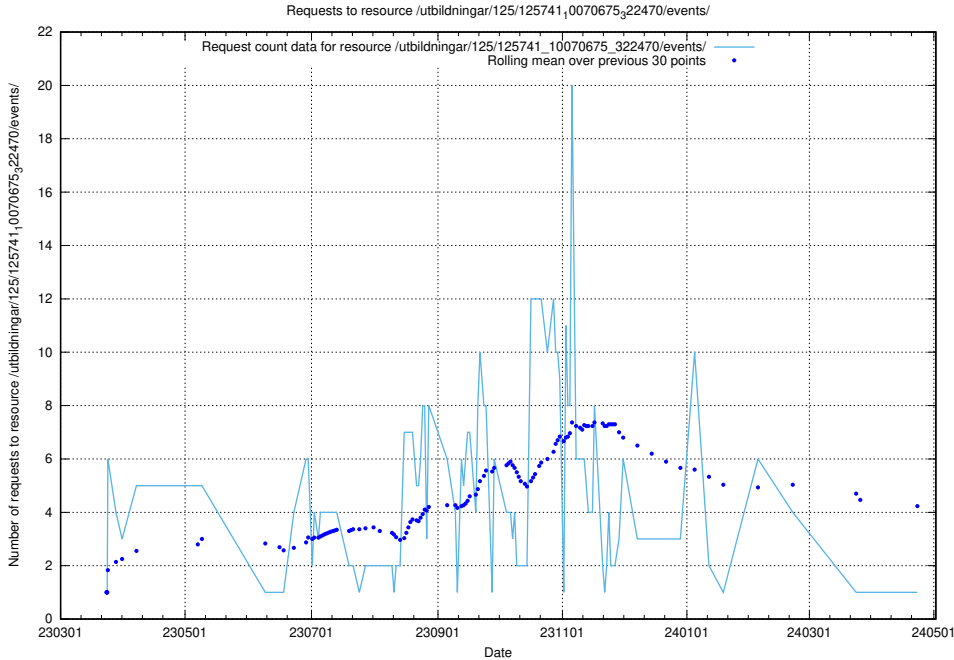

5.6485 Usage of /utbildningar/125/125741_10070675_322470/events/

Here, we count the number of requests to resource /utbildningar/125/125741_10070675_322470/events/