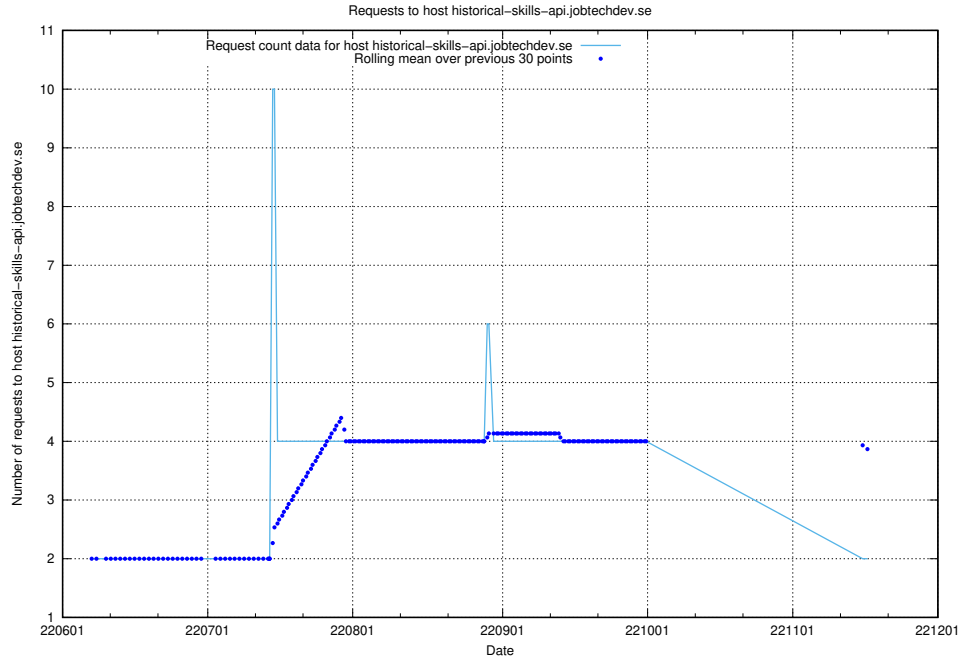

7.419 Usage of historical-skills-api.jobtechdev.se

Here, we count the number of requests to host historical-skills-api.jobtechdev.se.