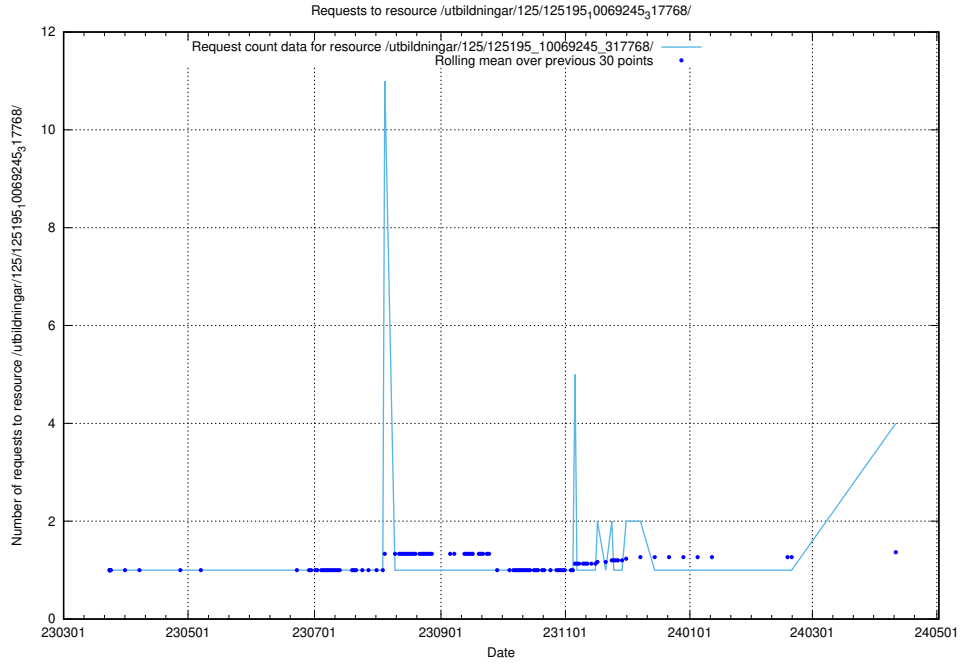

5.162 Usage of /utbildningar/125/125195_10069245_317768/

Here, we count the number of requests to resource /utbildningar/125/125195_10069245_317768/.