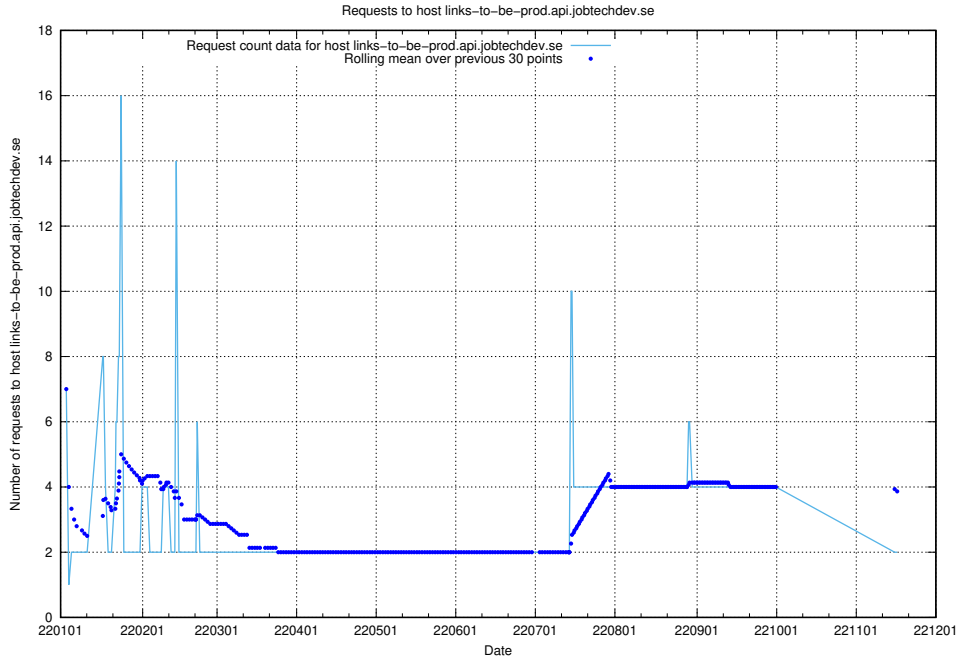

7.303 Usage of links-to-be-prod.api.jobtechdev.se

Here, we count the number of requests to host links-to-be-prod.api.jobtechdev.se.