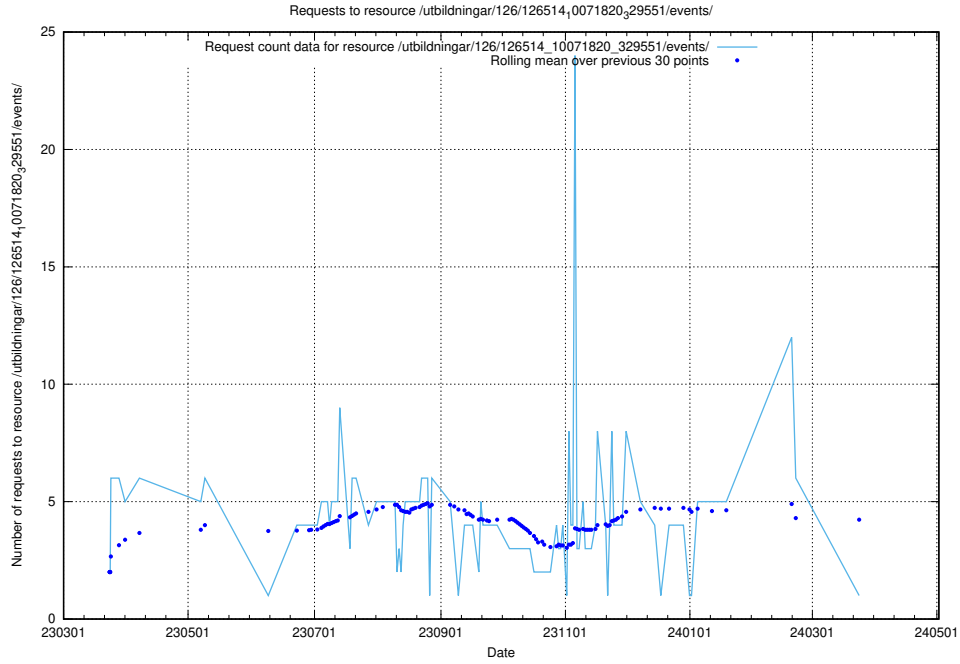

5.6275 Usage of /utbildningar/126/126514_10071820_329551/events/

Here, we count the number of requests to resource /utbildningar/126/126514_10071820_329551/events/