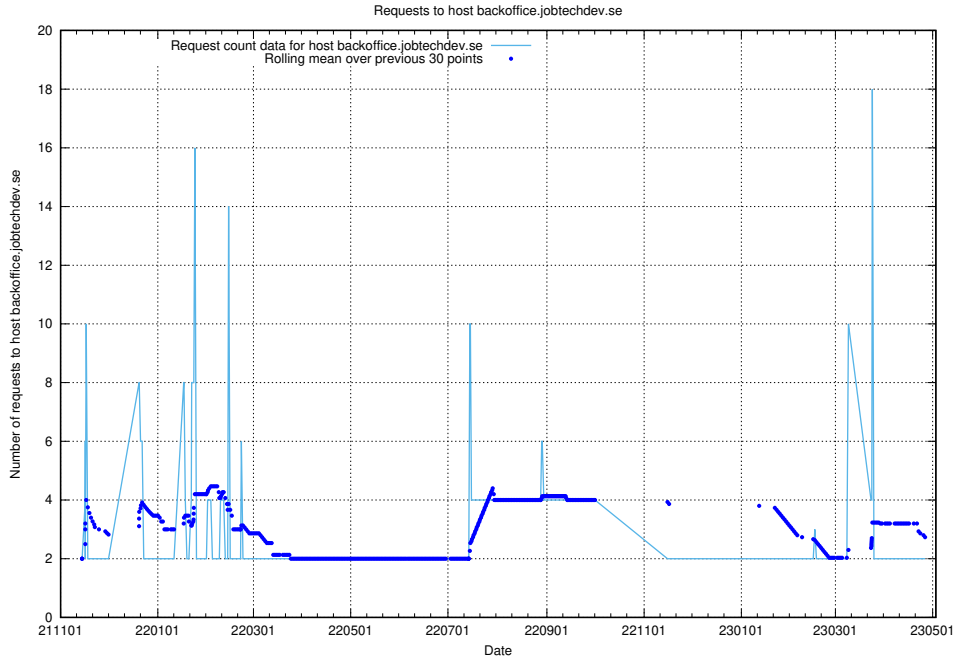

7.292 Usage of backoffice.jobtechdev.se

Here, we count the number of requests to host backoffice.jobtechdev.se.