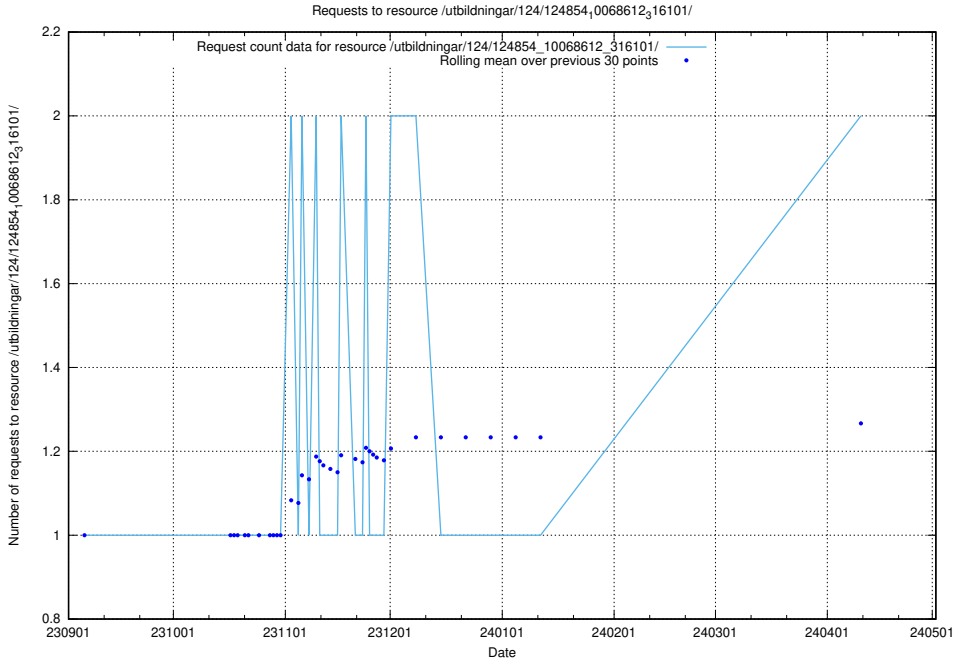

5.756 Usage of /utbildningar/124/124854_10068612_316101/

Here, we count the number of requests to resource /utbildningar/124/124854_10068612_316101/.