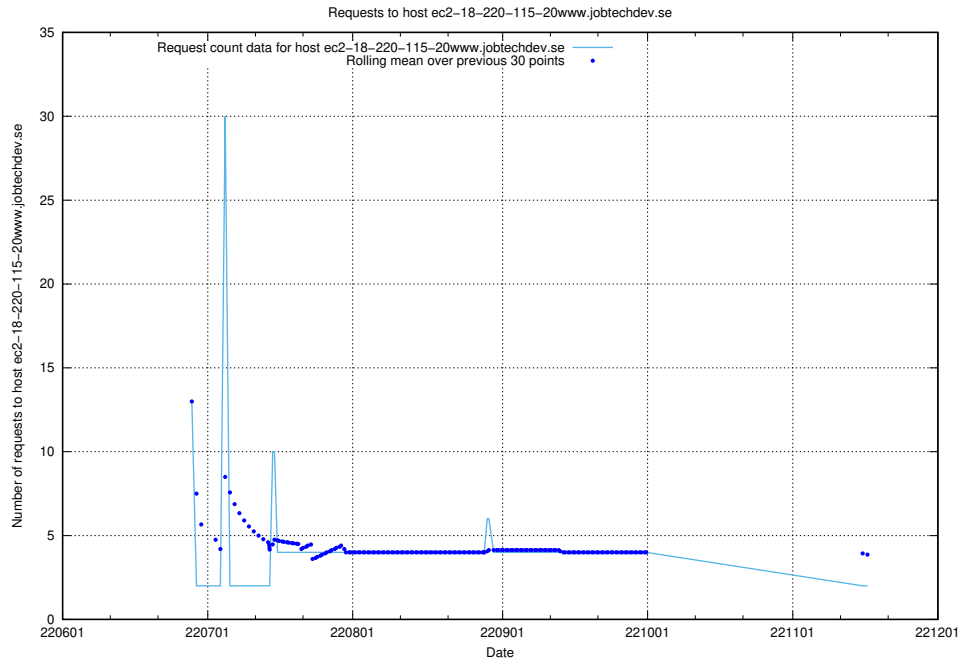

7.404 Usage of ec2-18-220-115-20www.jobtechdev.se

Here, we count the number of requests to host ec2-18-220-115-20www.jobtechdev.se.