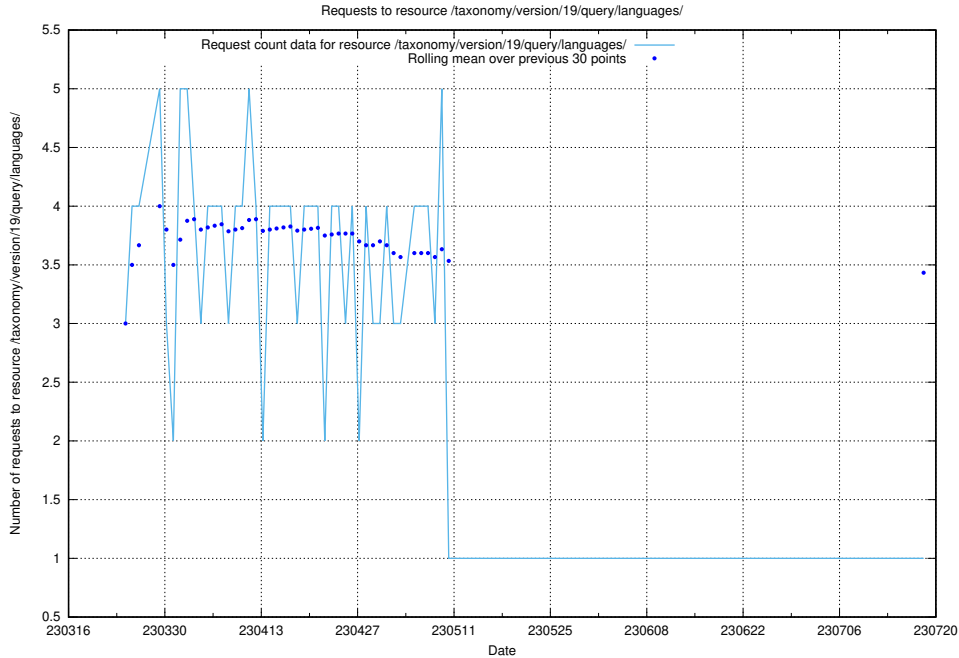

### 5.6147 Usage of /taxonomy/version/19/query/keyword-concepts-with-relations/

Here, we count the number of requests to resource /taxonomy/version/19/query/keyword-concepts-with-relations/.