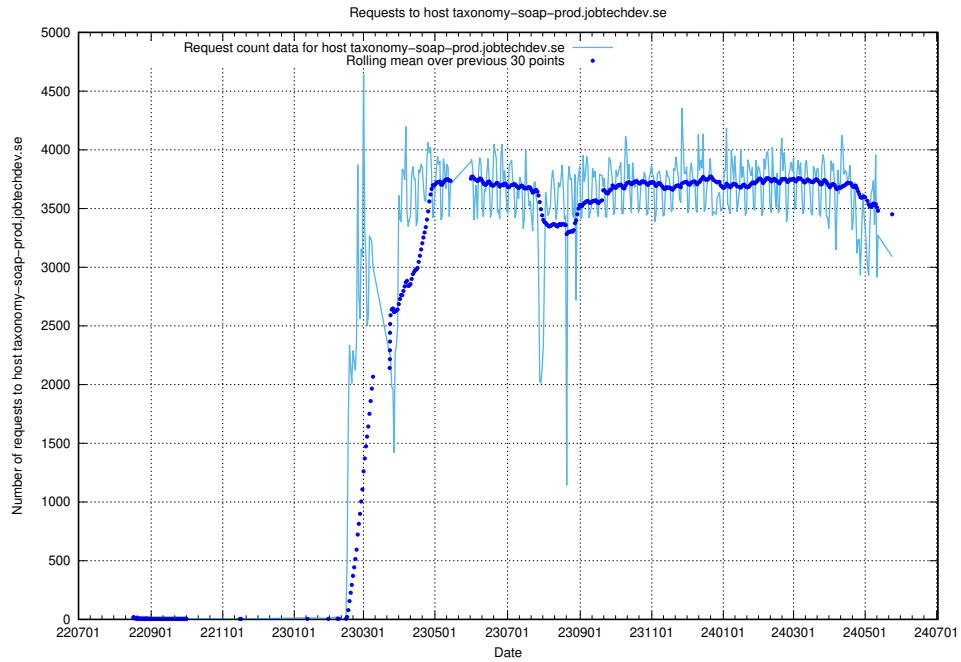

7.15 Usage of taxonomy-soap-prod.jobtechdev.se

Here, we count the number of requests to host taxonomy-soap-prod.jobtechdev.se.