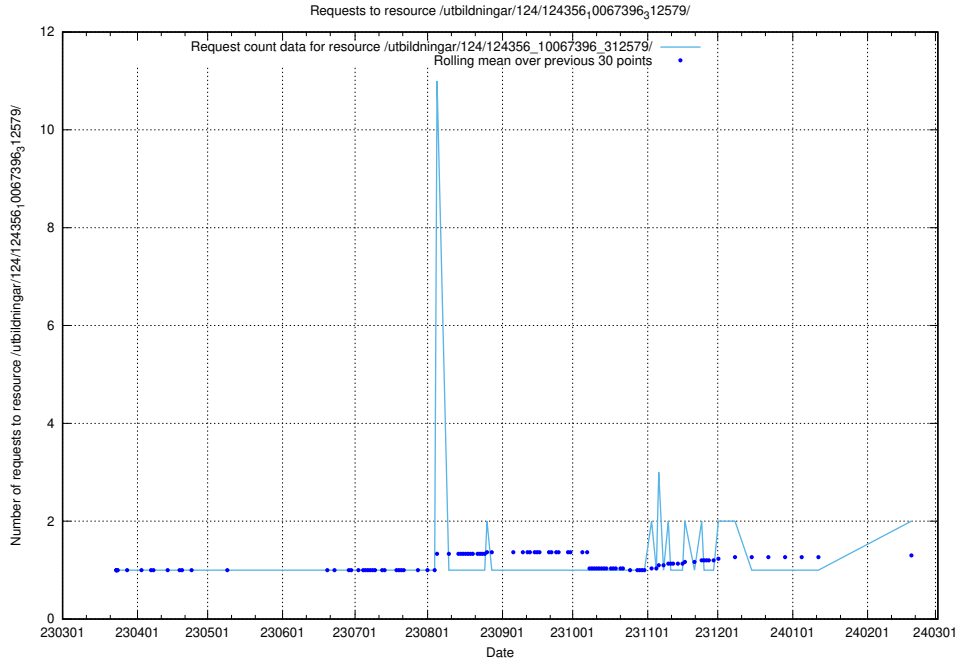

5.670 Usage of /utbildningar/124/124356_10067396_312579/

Here, we count the number of requests to resource /utbildningar/124/124356_10067396_312579/.