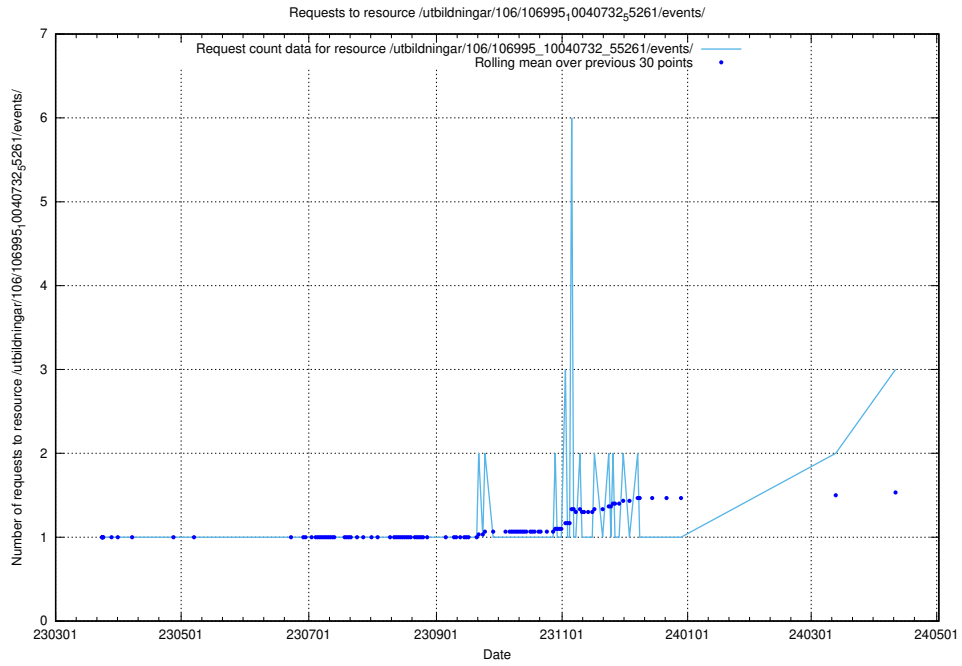

5.373 Usage of /utbildningar/106/106995_10040732_55261/events/

Here, we count the number of requests to resource /utbildningar/106/106995_10040732_55261/events/.