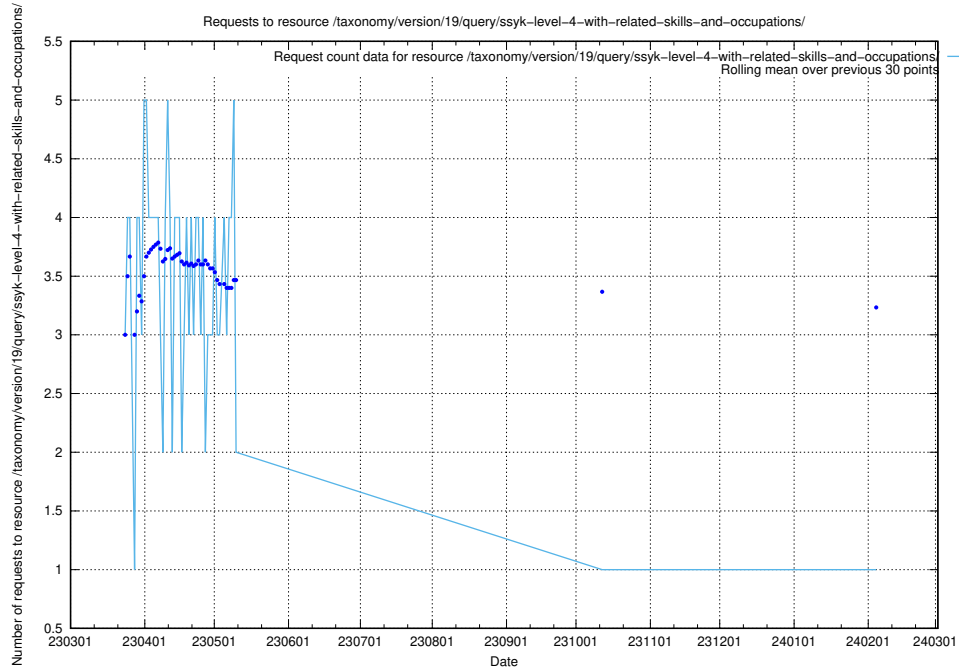

### 5.6127 Usage of /taxonomy/version/19/query/ssyk-level-4-with-related-isco-level-4-groups/

Here, we count the number of requests to resource /taxonomy/version/19/query/ssyk-level-4-with-related-isco-level-4-groups/.