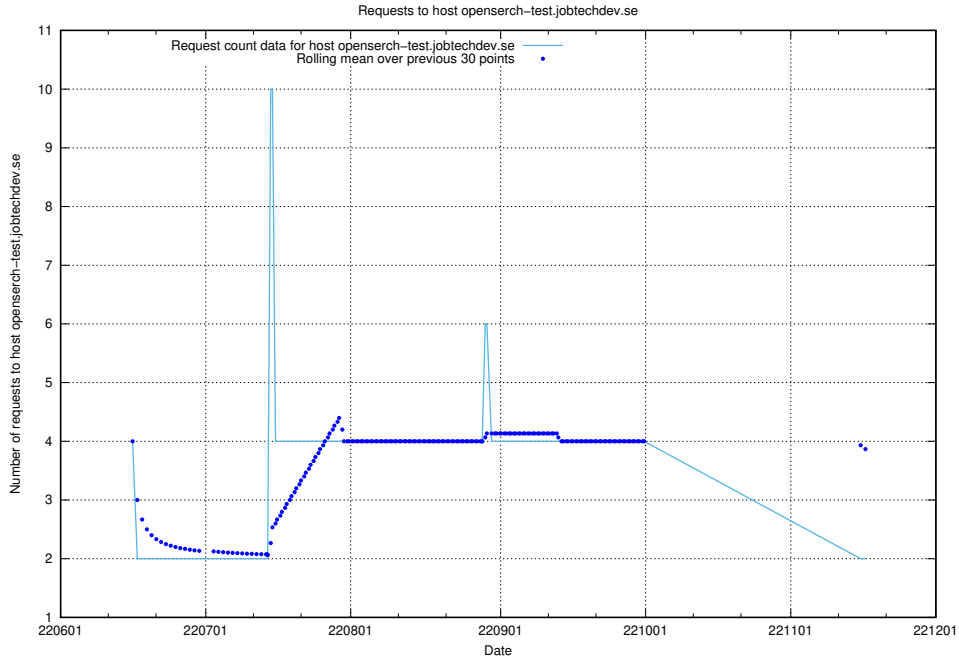

### 7.409 Usage of openserch-test.jobtechdev.se

Here, we count the number of requests to host openserch-test.jobtechdev.se.