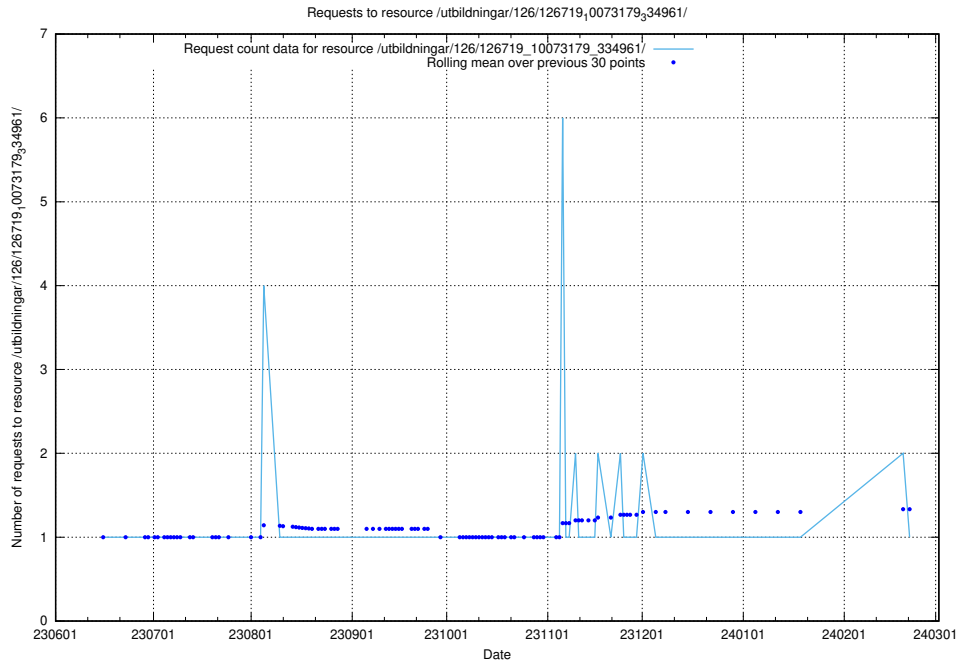

5.5895 Usage of /utbildningar/126/126719_10073179_334961/

Here, we count the number of requests to resource /utbildningar/126/126719_10073179_334961/.