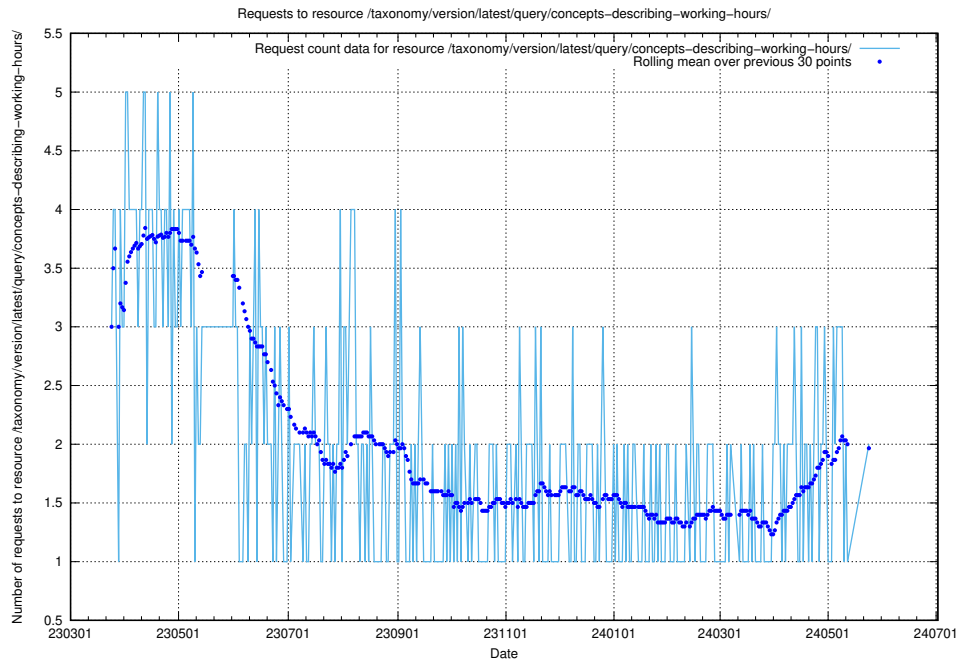

5.941 Usage of /taxonomy/version/latest/query/concepts-describing-working-hours/

Here, we count the number of requests to resource /taxonomy/version/latest/query/concepts-describing-working-hours/.