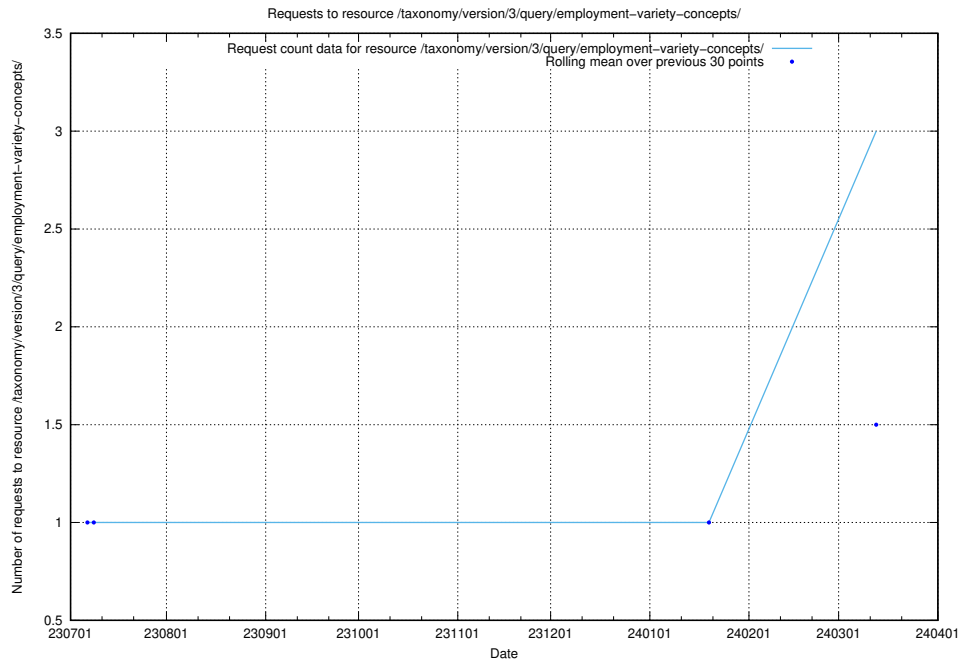

5.372 Usage of /taxonomy/version/3/query/employment-variety-concepts/

Here, we count the number of requests to resource /taxonomy/version/3/query/employment-variety-concepts/.