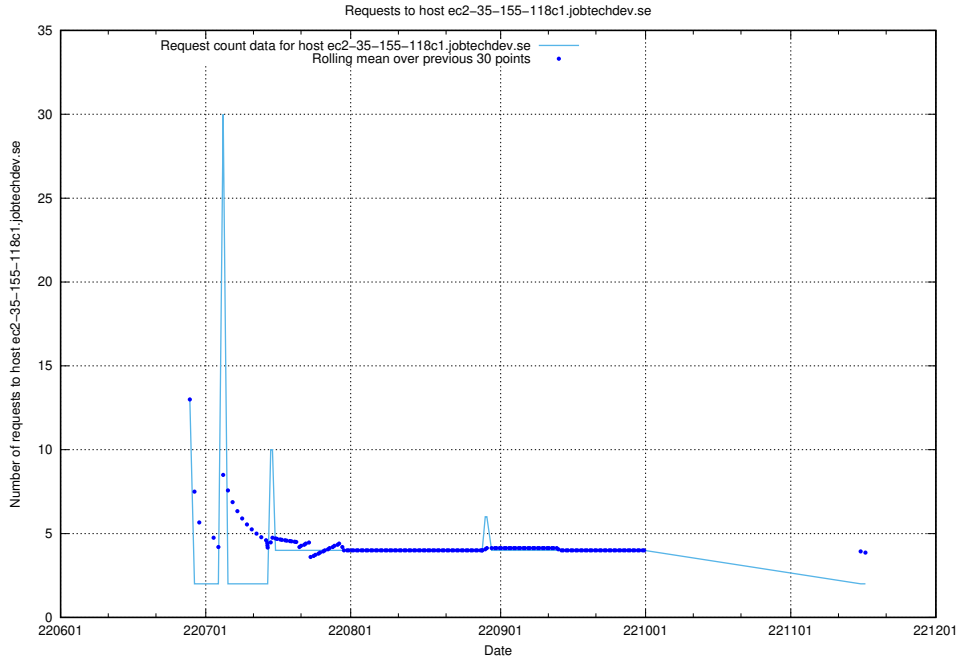

7.403 Usage of ec2-35-155-118c1.jobtechdev.se

Here, we count the number of requests to host ec2-35-155-118c1.jobtechdev.se.