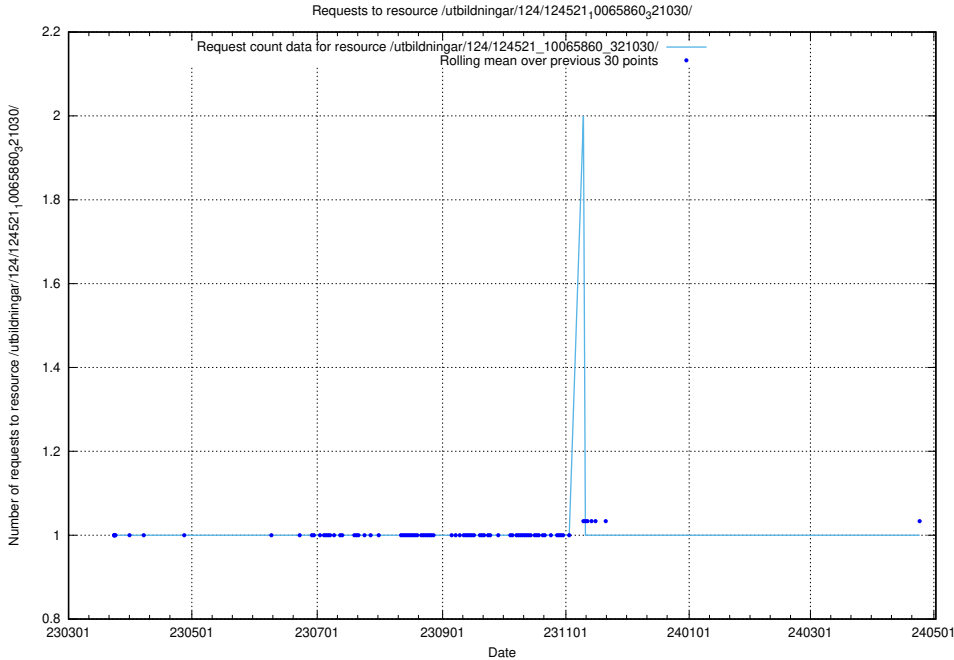

5.1265 Usage of /utbildningar/124/124521_10065860_321030/

Here, we count the number of requests to resource /utbildningar/124/124521_10065860_321030/.