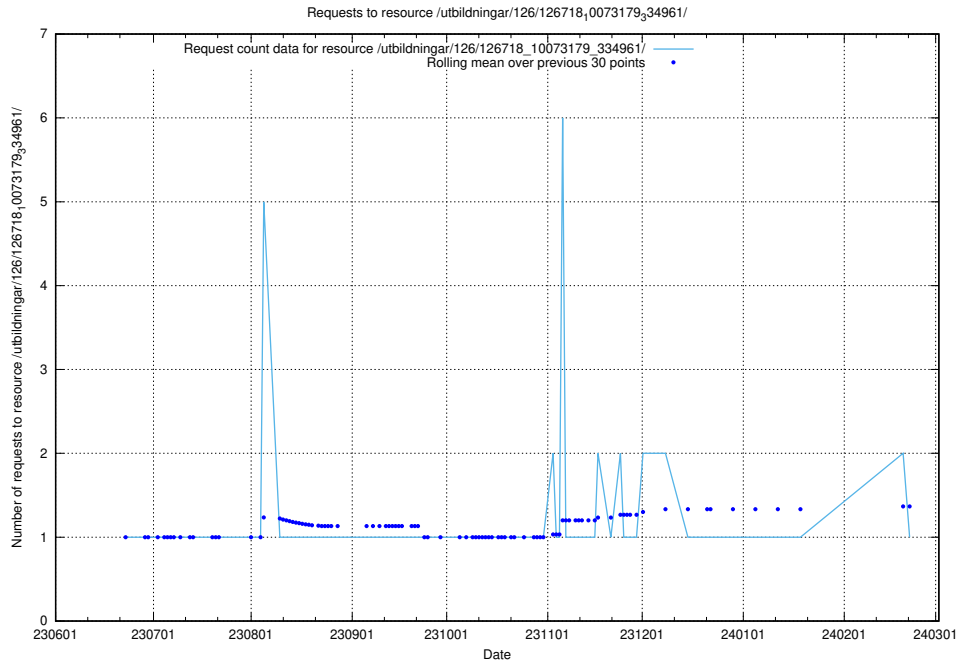

5.5639 Usage of /utbildningar/126/126718_10073179_334961/

Here, we count the number of requests to resource /utbildningar/126/126718_10073179_334961/.