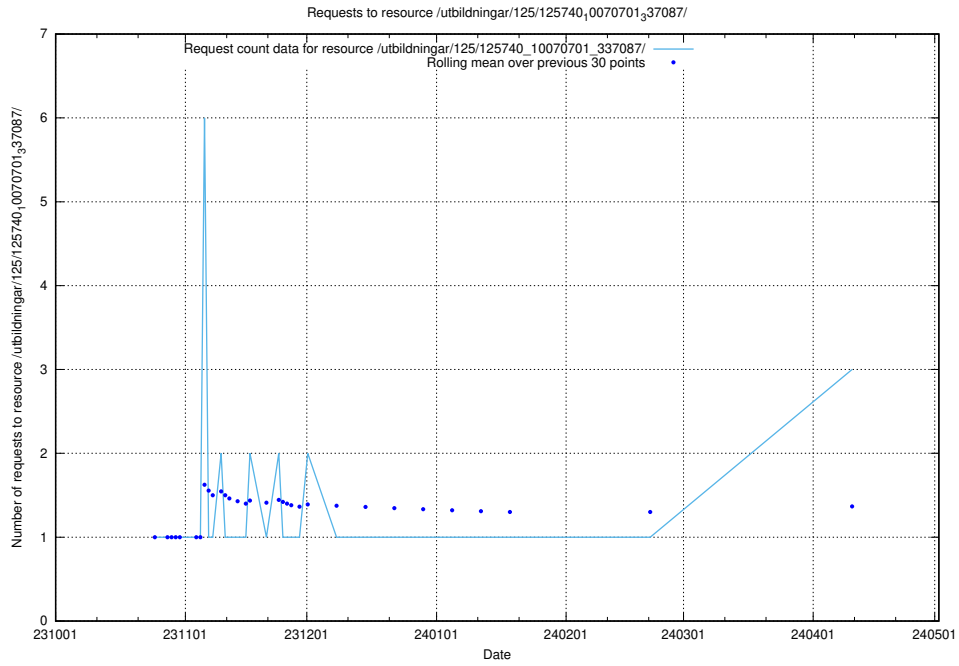

5.335 Usage of /utbildningar/125/125740_10070701_337087/

Here, we count the number of requests to resource /utbildningar/125/125740_10070701_337087/.