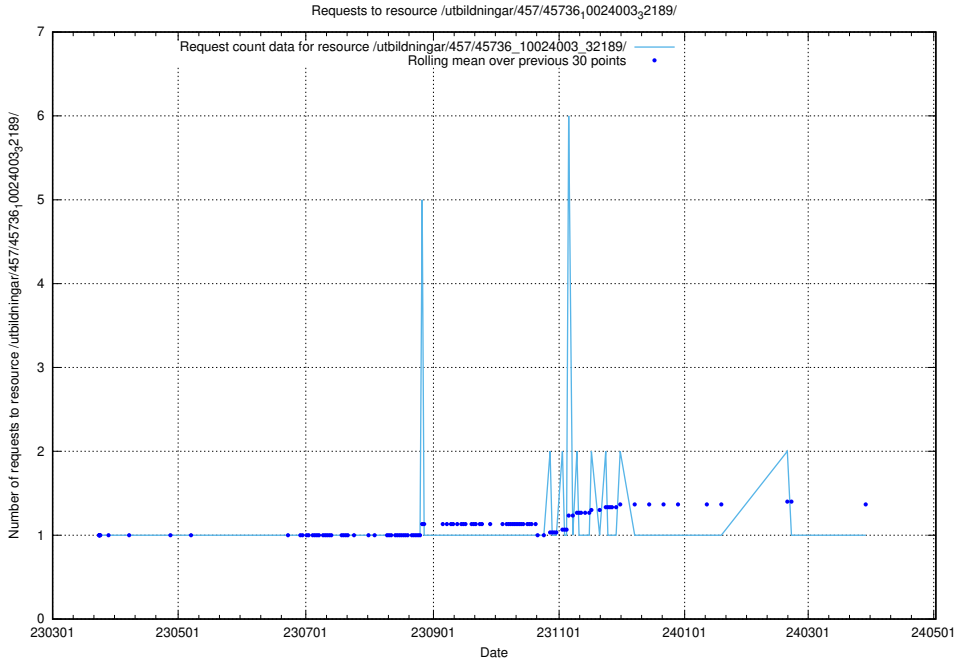

5.6327 Usage of /utbildningar/457/45736_10024003_32189/

Here, we count the number of requests to resource /utbildningar/457/45736_10024003_32189/.