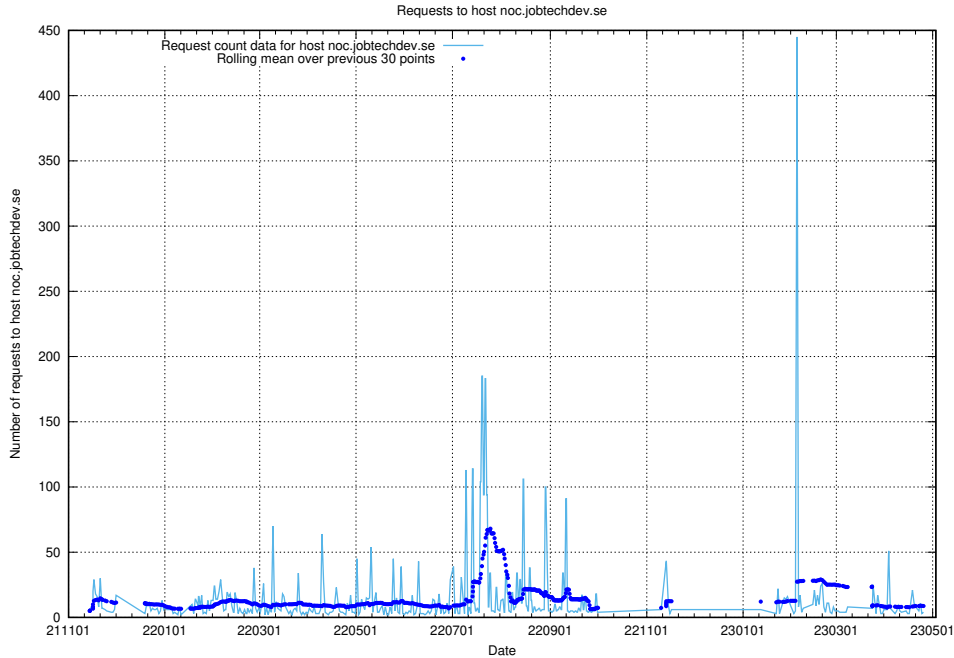

7.167 Usage of noc.jobtechdev.se

Here, we count the number of requests to host noc.jobtechdev.se.