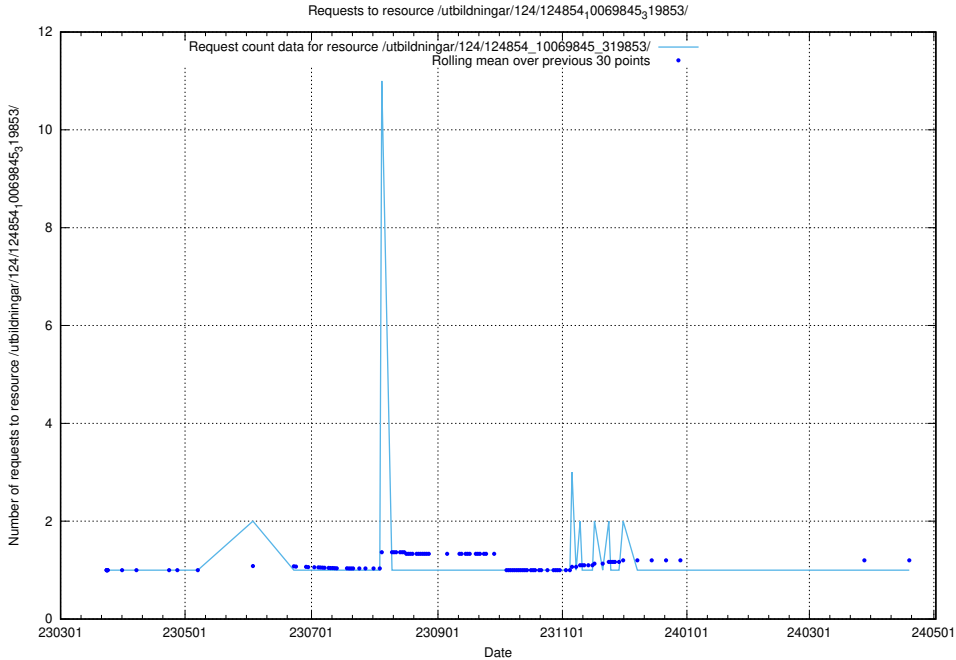

5.1224 Usage of /utbildningar/124/124854_10069845_319853/

Here, we count the number of requests to resource /utbildningar/124/124854_10069845_319853/.