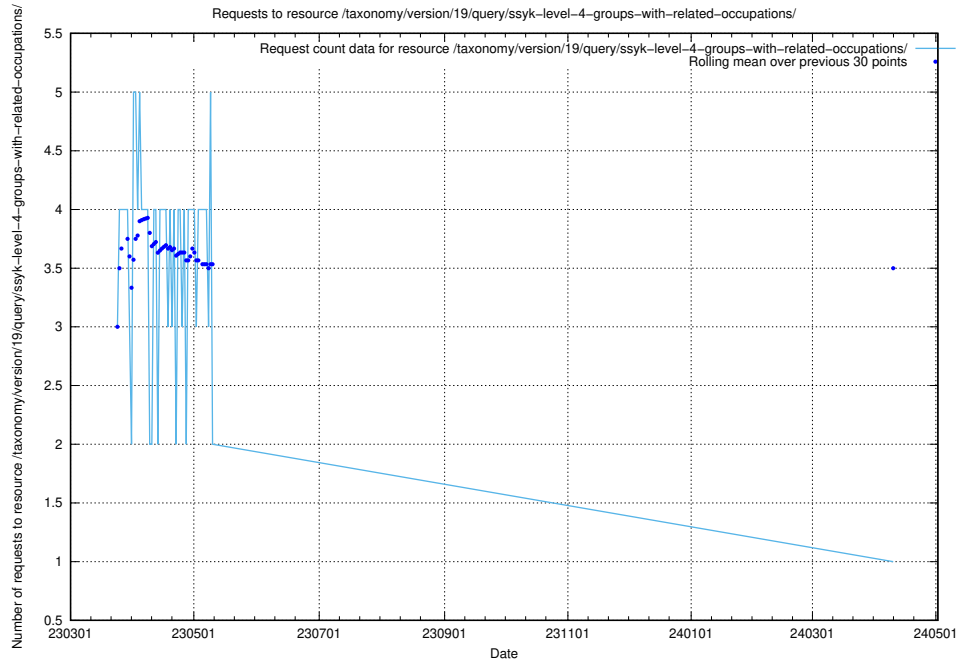

5.6129 Usage of /taxonomy/version/19/query/ssyk-level-4-groups-with-related-occupations/

Here, we count the number of requests to resource /taxonomy/version/19/query/ssyk-level-4-groups-with-related-occupations/.