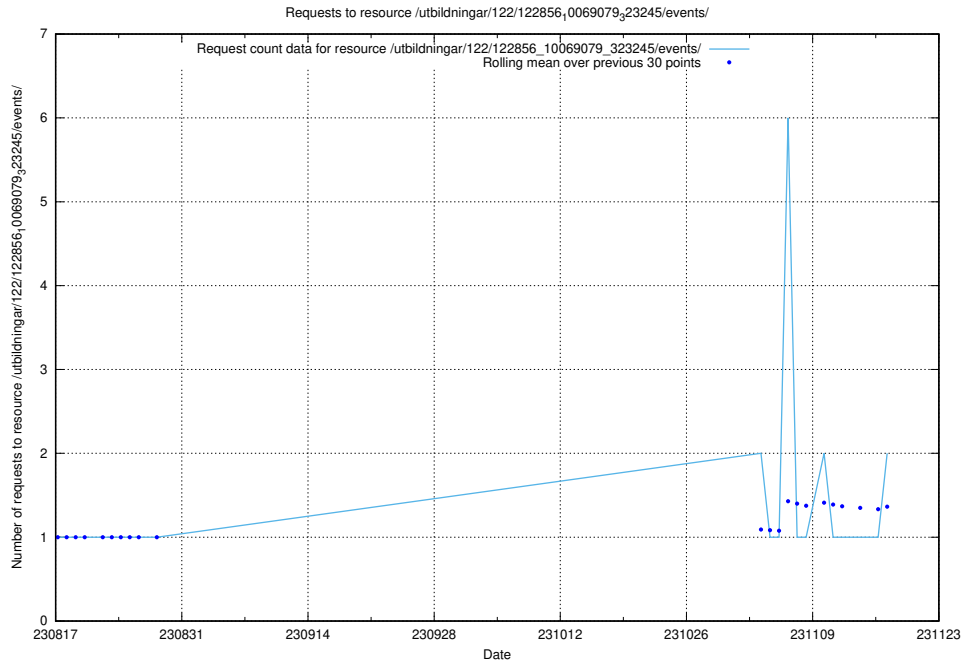

5.761 Usage of /utbildningar/122/122856_10069079_323245/events/

Here, we count the number of requests to resource /utbildningar/122/122856_10069079_323245/events/