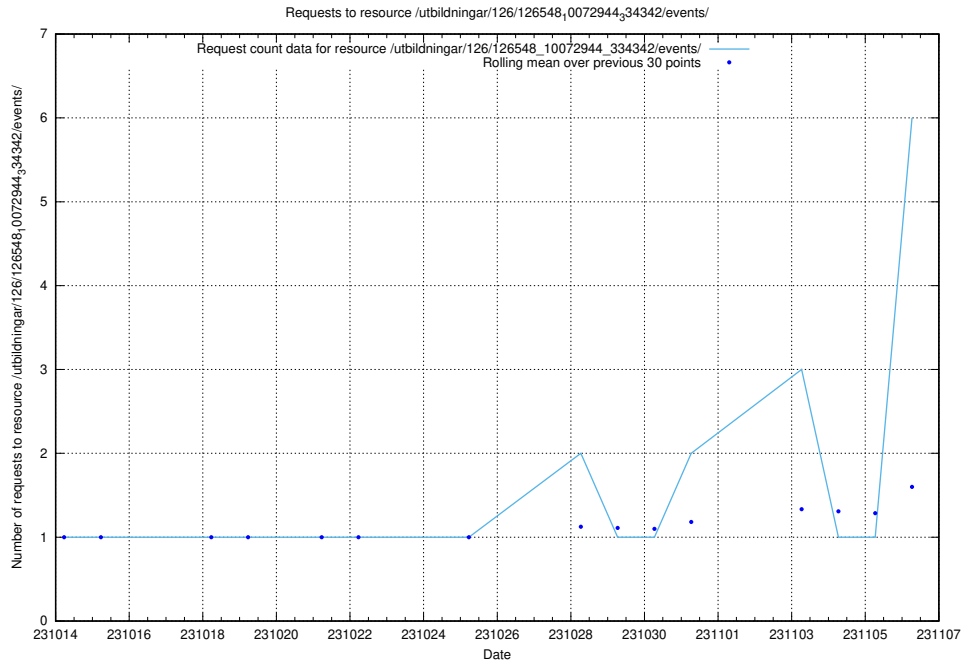

5.67 Usage of /utbildningar/126/126548_10072944_334342/events/

Here, we count the number of requests to resource /utbildningar/126/126548_10072944_334342/events/