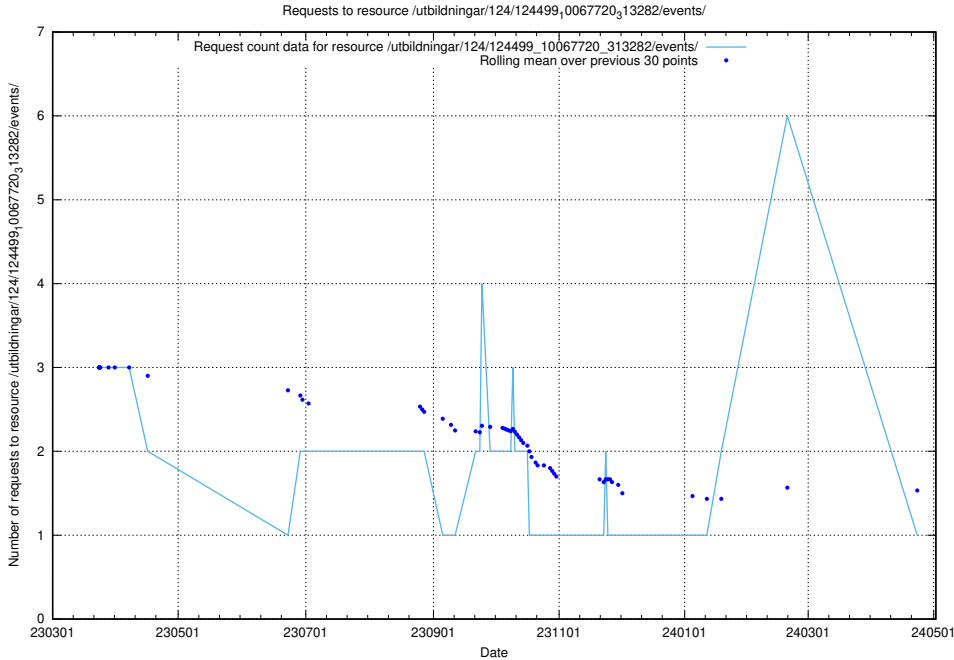

5.6270 Usage of /utbildningar/124/124499_10067720_313282/events/

Here, we count the number of requests to resource /utbildningar/124/124499_10067720_313282/events/