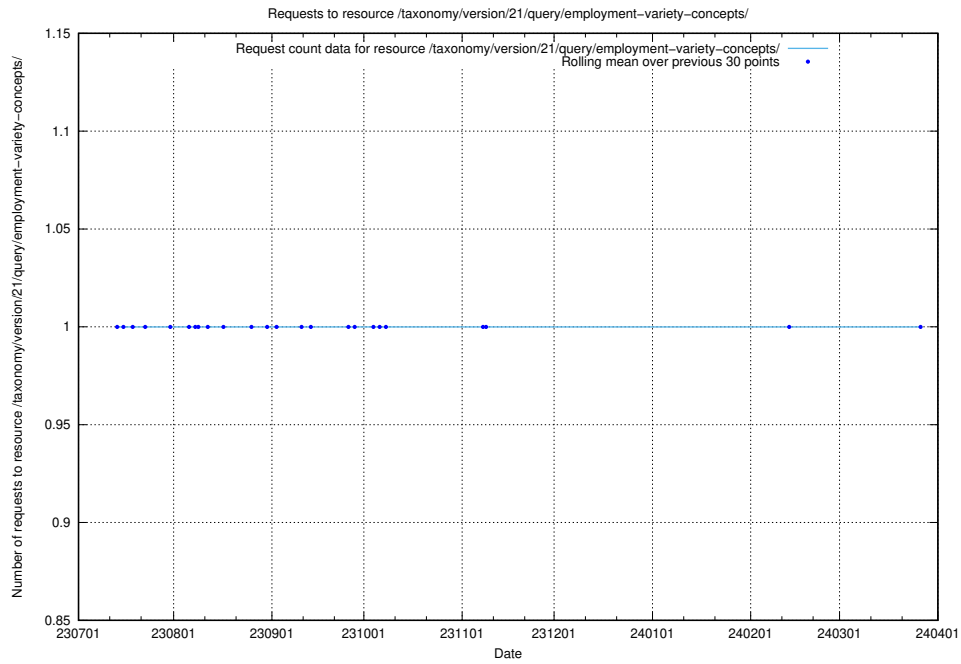

5.5117 Usage of /taxonomy/version/21/query/employment-variety-concepts/

Here, we count the number of requests to resource /taxonomy/version/21/query/employment-variety-concepts/.