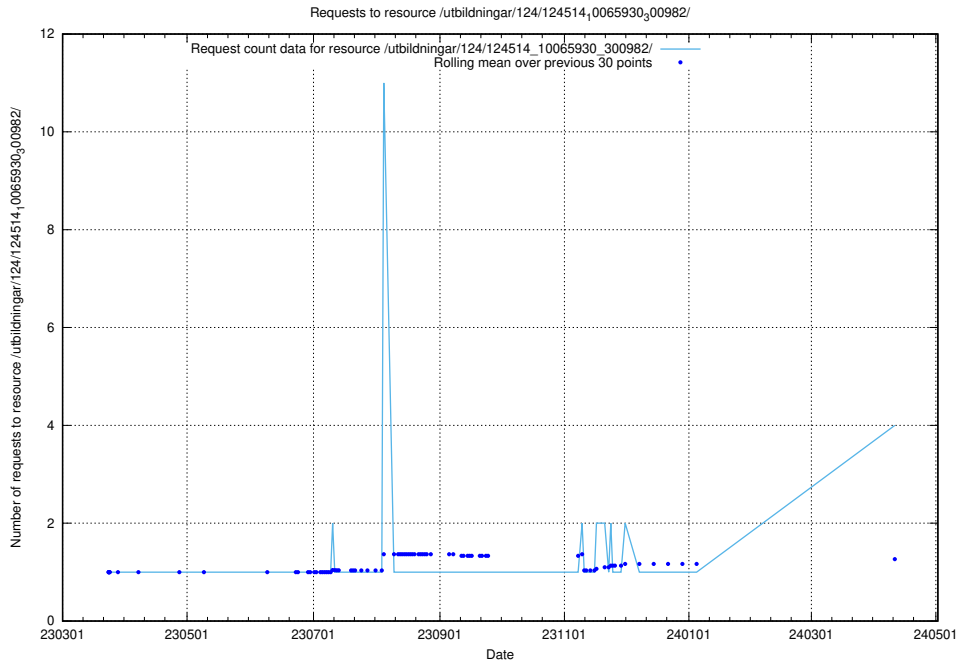

5.177 Usage of /utbildningar/124/124514_10065930_300982/

Here, we count the number of requests to resource /utbildningar/124/124514_10065930_300982/.