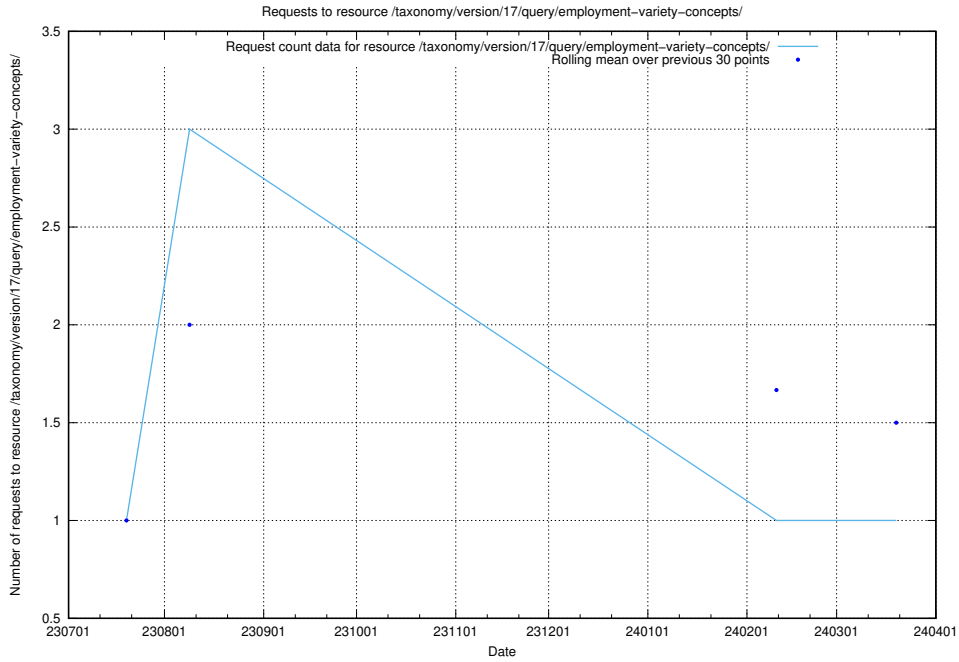

5.5029 Usage of /taxonomy/version/17/query/employment-variety-concepts/

Here, we count the number of requests to resource /taxonomy/version/17/query/employment-variety-concepts/.