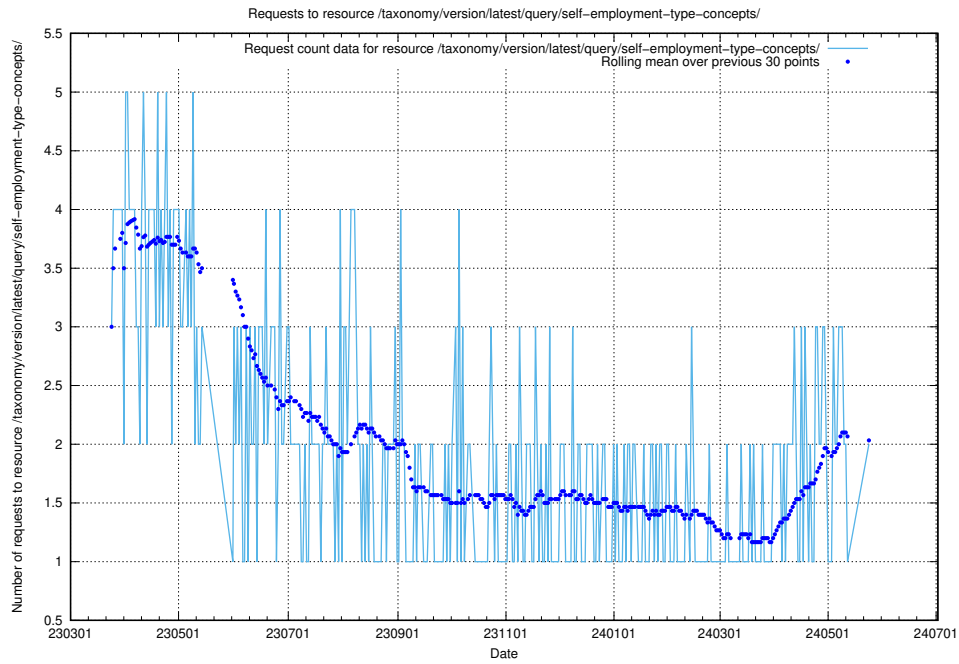

5.928 Usage of /taxonomy/version/latest/query/self-employment-type-concepts/

Here, we count the number of requests to resource /taxonomy/version/latest/query/self-employment-type-concepts/.