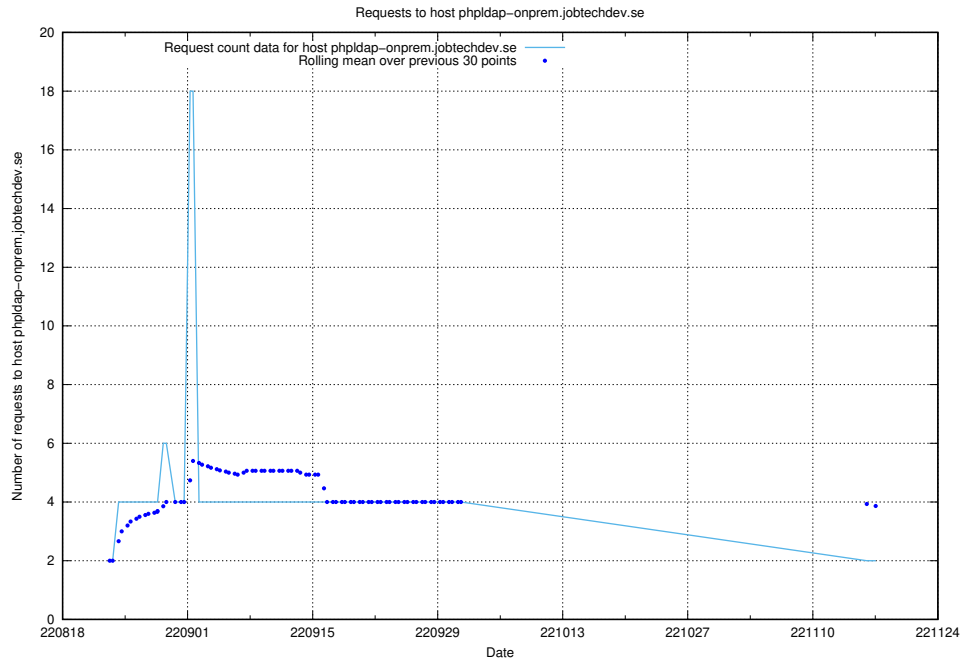

7.346 Usage of phpldap-onprem.jobtechdev.se

Here, we count the number of requests to host phpldap-onprem.jobtechdev.se.