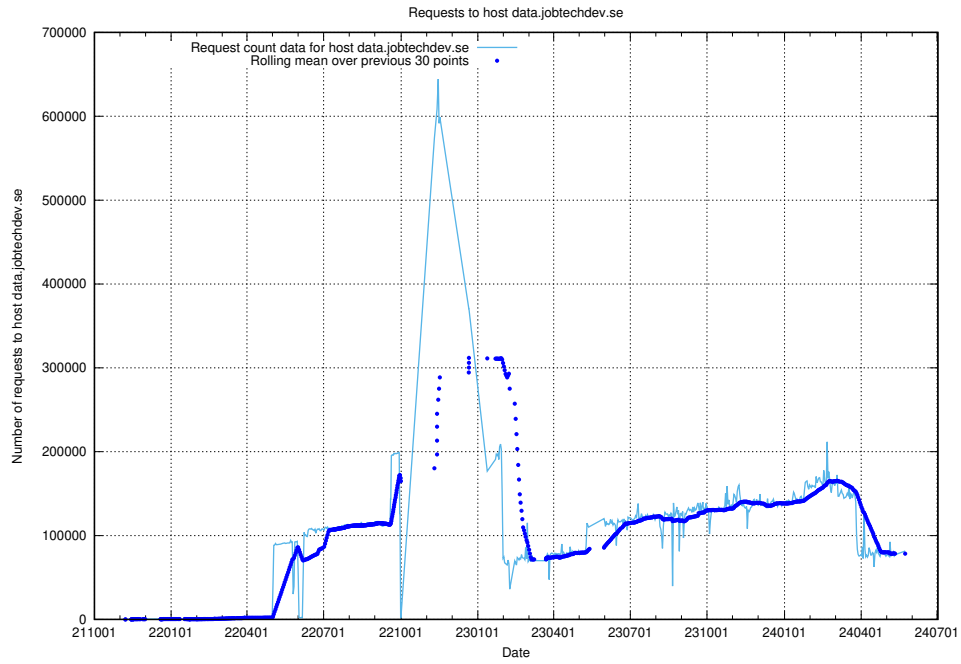

7.4 Usage of data.jobtechdev.se

Here, we count the number of requests to host data.jobtechdev.se.