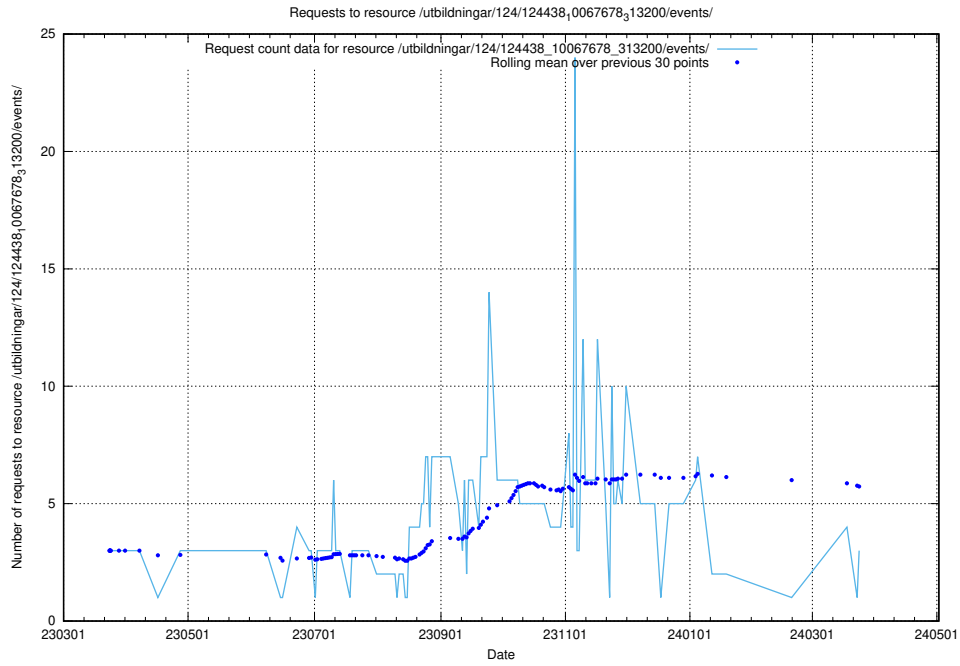

5.442 Usage of /utbildningar/124/124438_10067678_313200/events/

Here, we count the number of requests to resource /utbildningar/124/124438_10067678_313200/events/