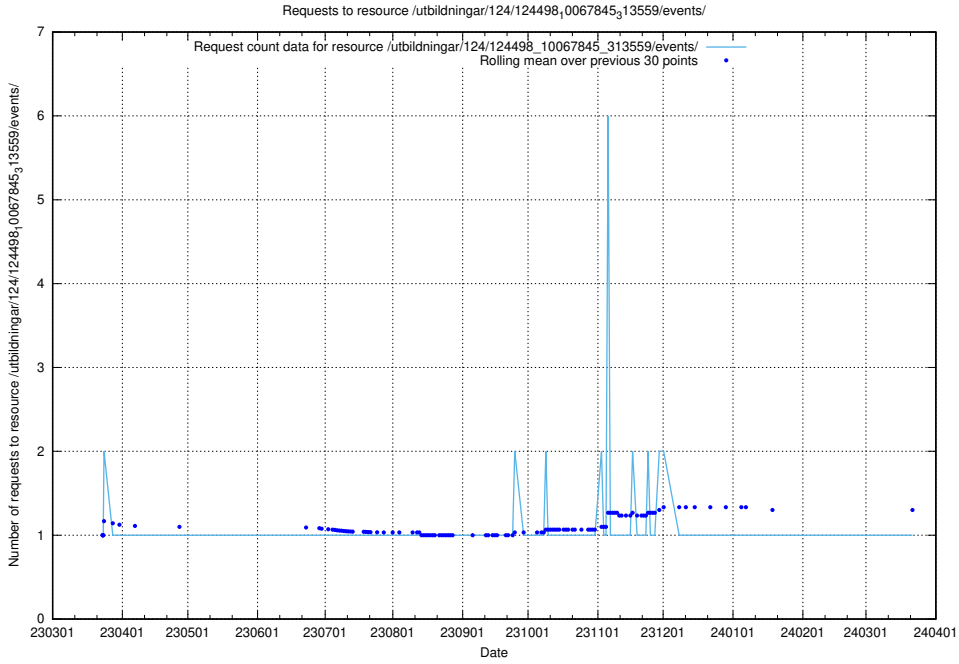

5.2705 Usage of /utbildningar/124/124498_10067845_313559/events/

Here, we count the number of requests to resource /utbildningar/124/124498_10067845_313559/events/