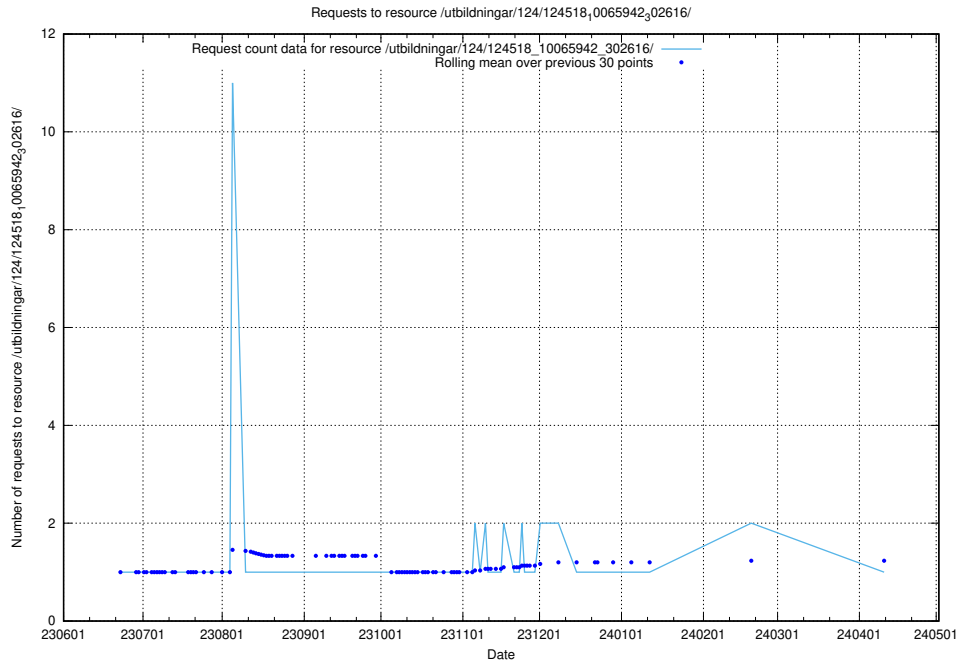

5.5790 Usage of /utbildningar/124/124518_10065942_302616/

Here, we count the number of requests to resource /utbildningar/124/124518_10065942_302616/.