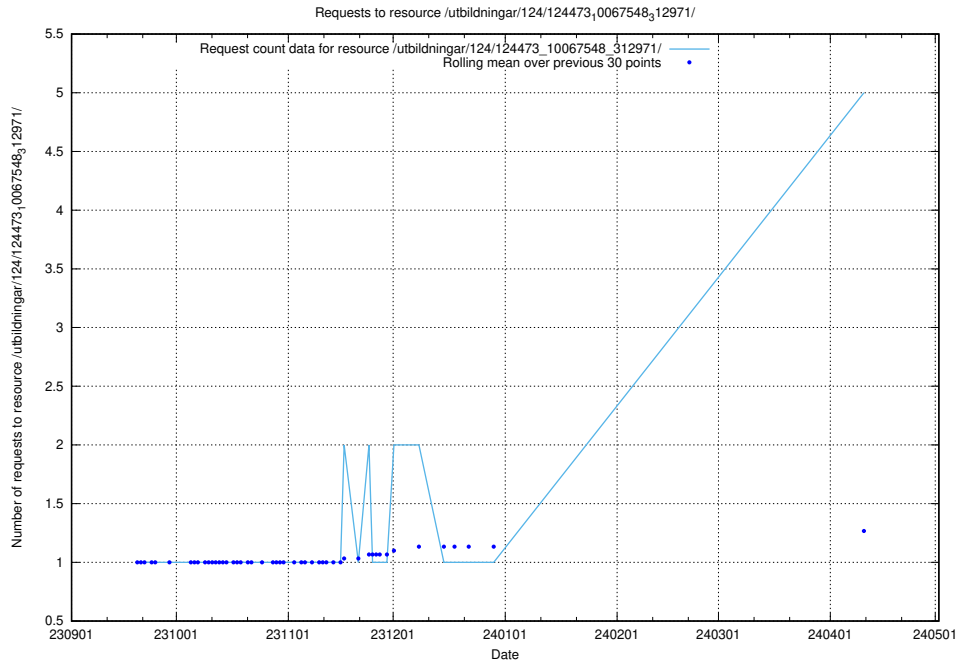

5.139 Usage of /utbildningar/124/124473_10067548_312971/

Here, we count the number of requests to resource /utbildningar/124/124473_10067548_312971/.