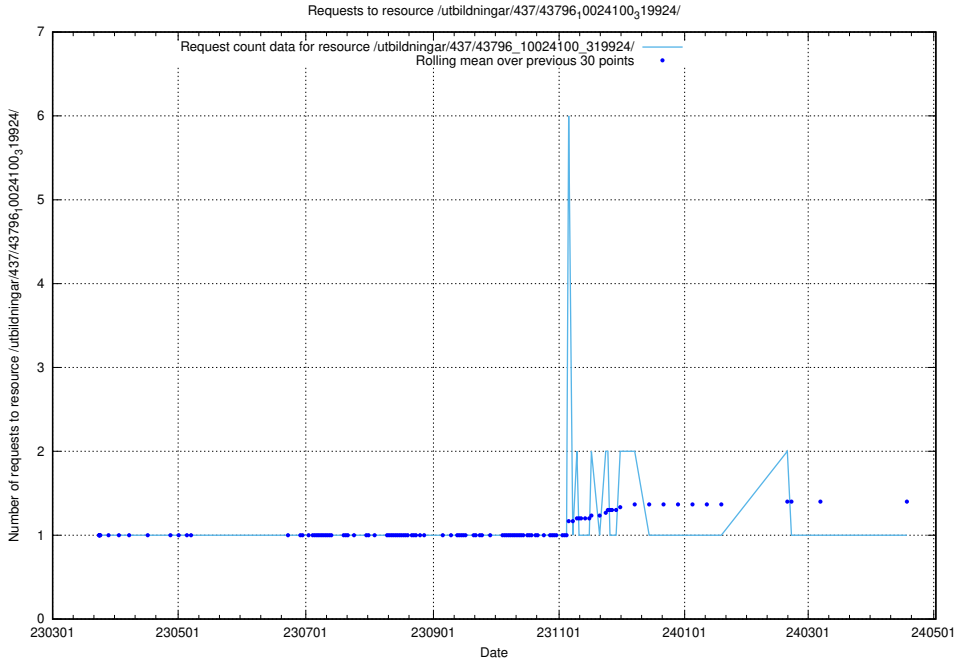

5.6363 Usage of /utbildningar/437/43796_10024100_319924/

Here, we count the number of requests to resource /utbildningar/437/43796_10024100_319924/.