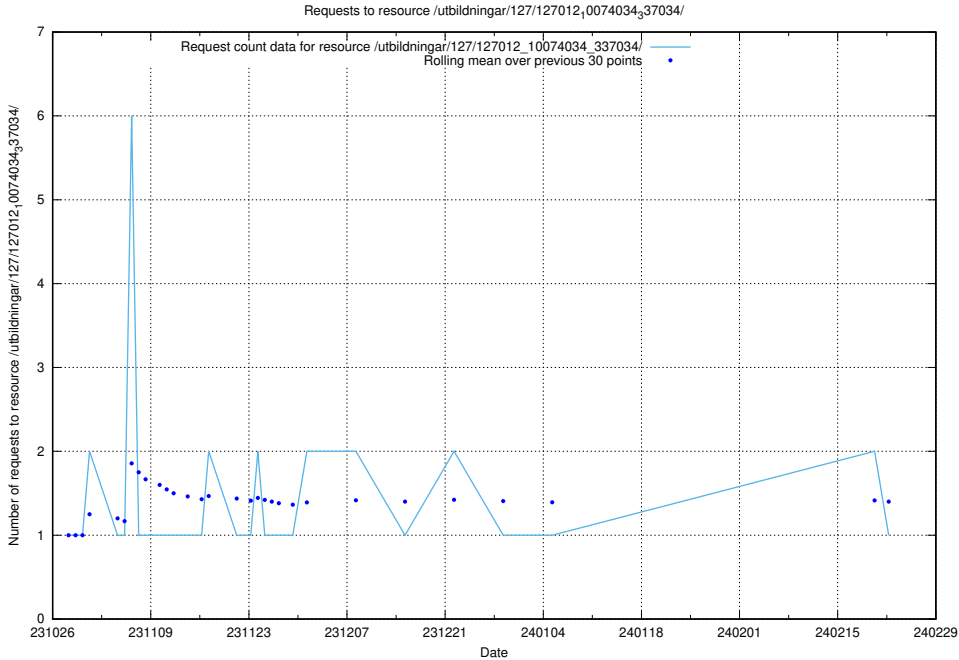

5.4219 Usage of /utbildningar/127/127012_10074034_337034/

Here, we count the number of requests to resource /utbildningar/127/127012_10074034_337034/.