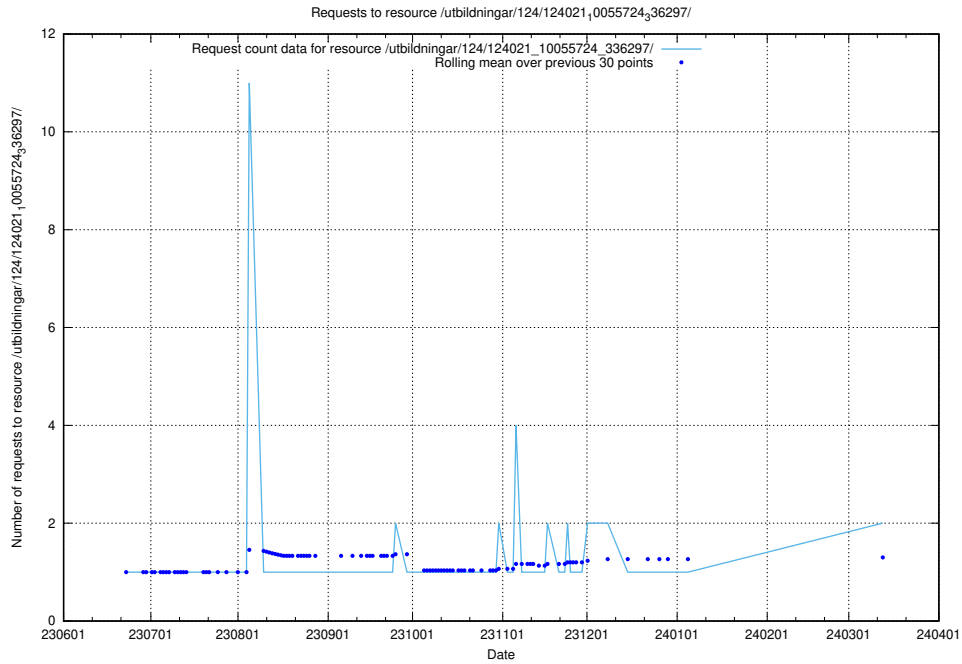

5.871 Usage of /utbildningar/124/124021_10055724_336297/

Here, we count the number of requests to resource /utbildningar/124/124021_10055724_336297/.