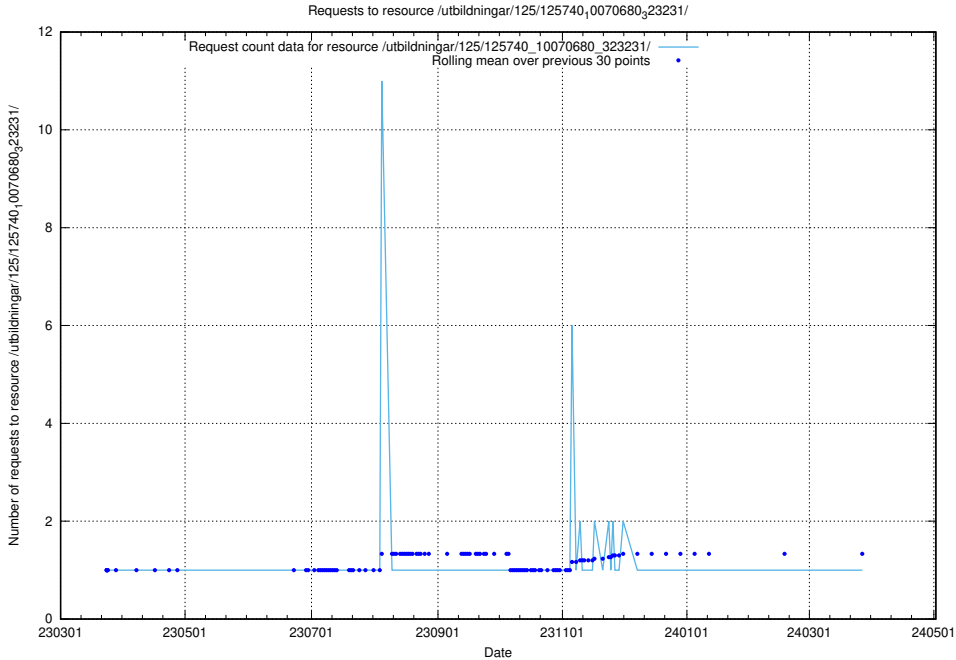

5.1013 Usage of /utbildningar/125/125740_10070680_323231/

Here, we count the number of requests to resource /utbildningar/125/125740_10070680_323231/.