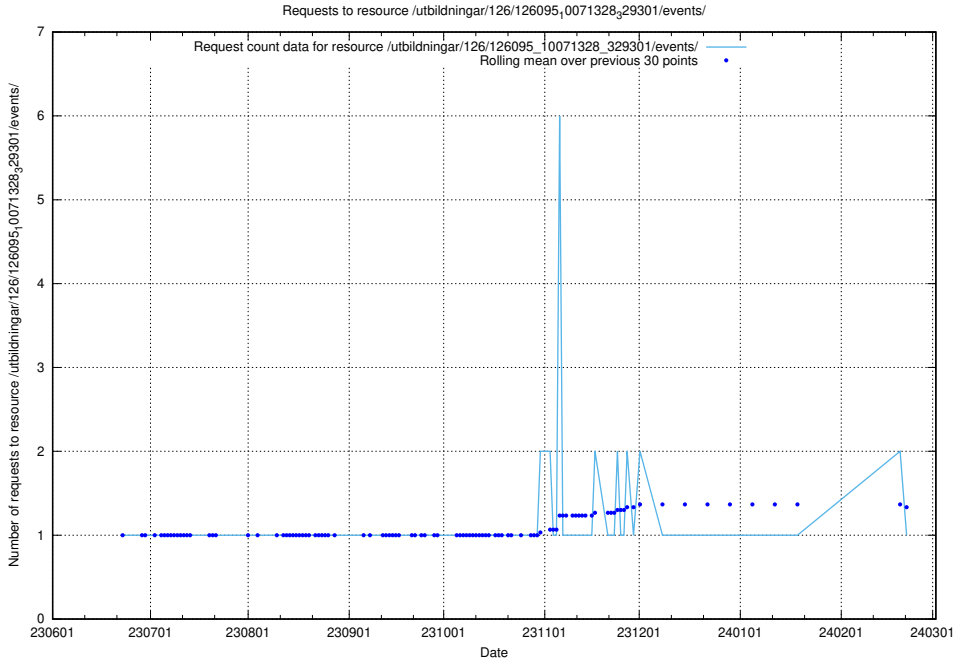

5.5704 Usage of /utbildningar/126/126095_10071328_329301/events/

Here, we count the number of requests to resource /utbildningar/126/126095_10071328_329301/events/