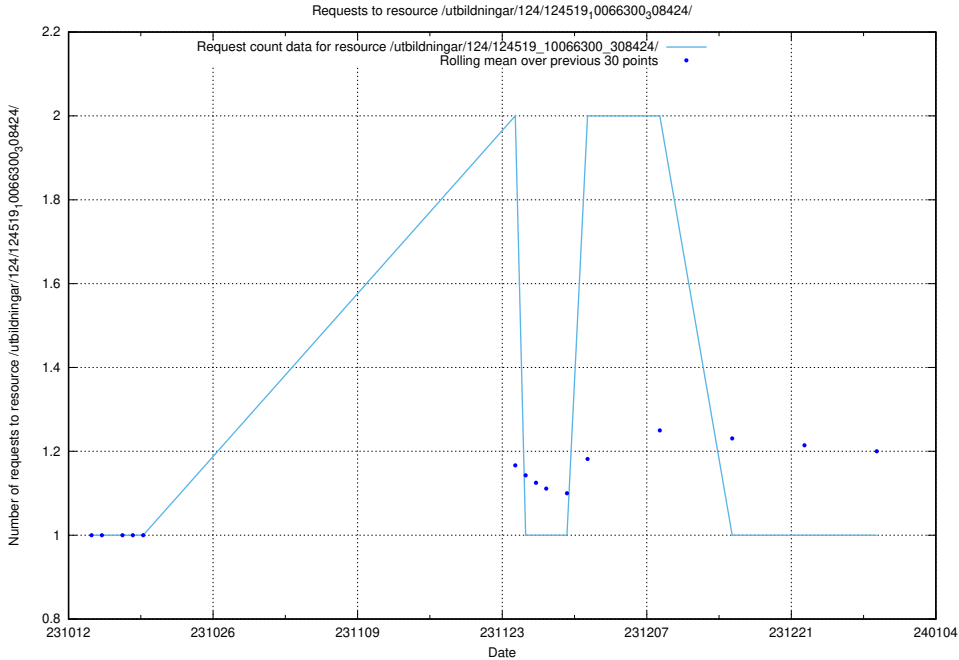

5.4363 Usage of /utbildningar/124/124519_10066300_308424/

Here, we count the number of requests to resource /utbildningar/124/124519_10066300_308424/.