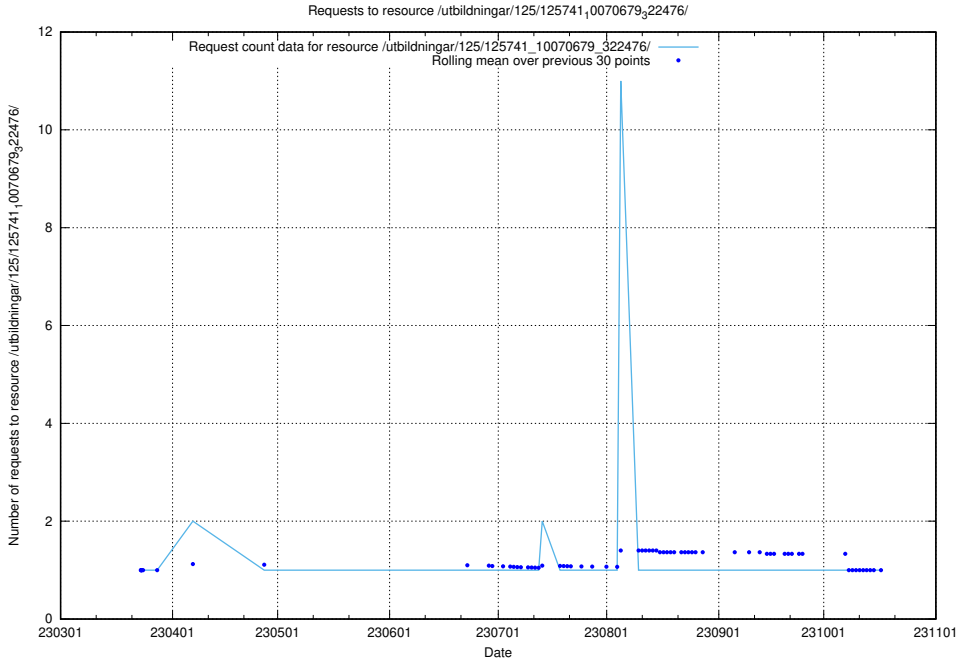

5.6483 Usage of /utbildningar/125/125741_10070679_322476/

Here, we count the number of requests to resource /utbildningar/125/125741_10070679_322476/.