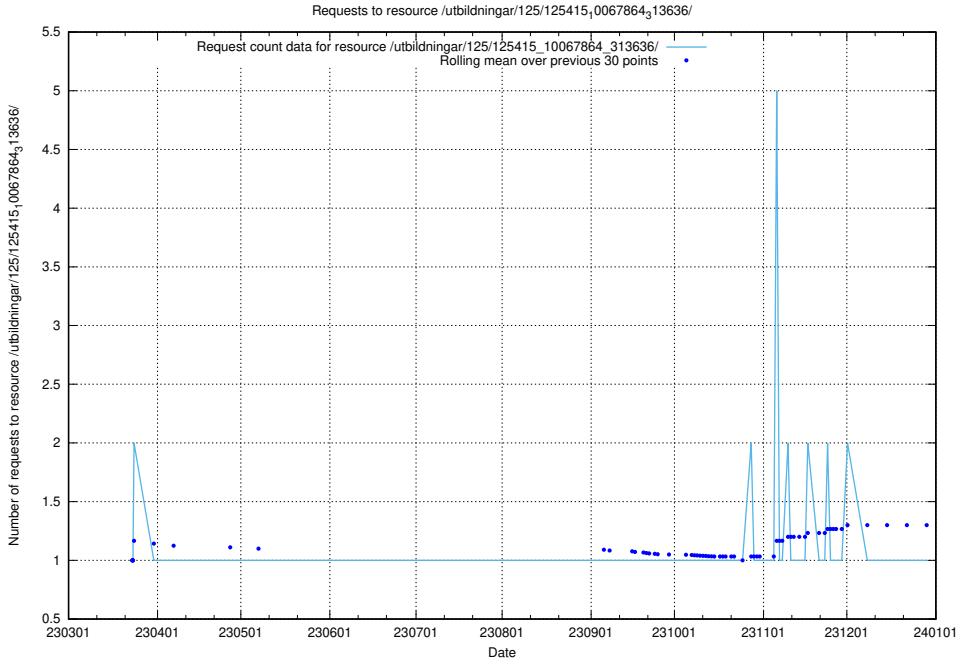

5.1128 Usage of /utbildningar/125/125415_10067864_313636/

Here, we count the number of requests to resource /utbildningar/125/125415_10067864_313636/.