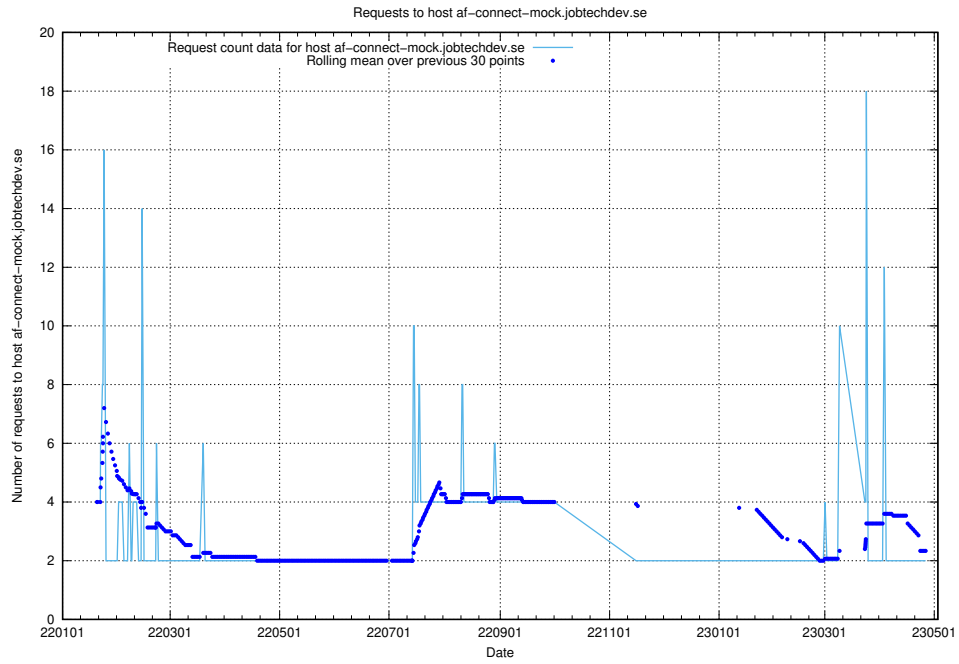

7.273 Usage of af-connect-mock.jobtechdev.se

Here, we count the number of requests to host af-connect-mock.jobtechdev.se.