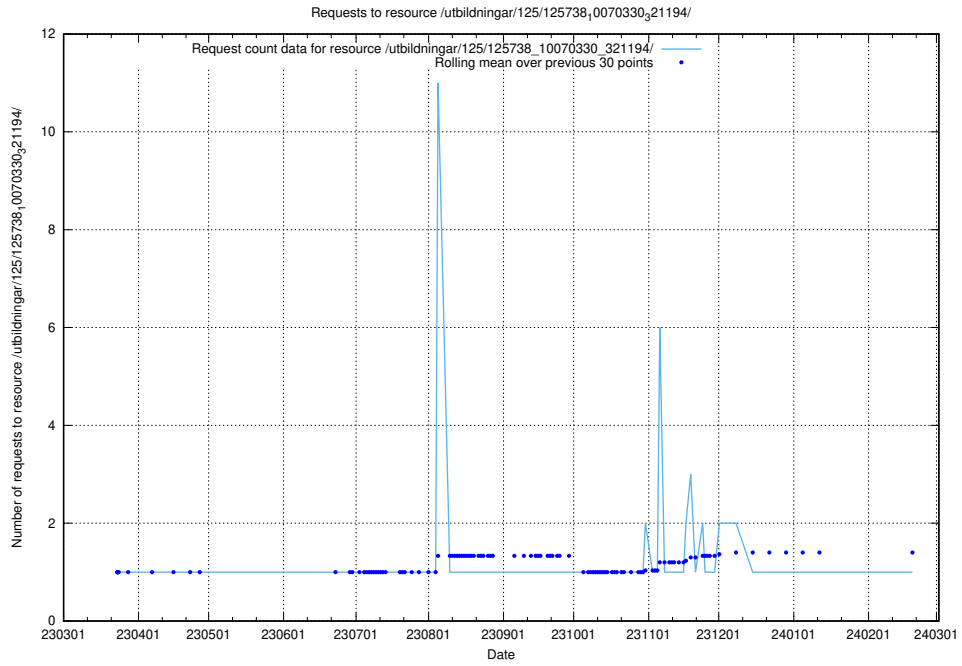

5.1035 Usage of /utbildningar/125/125738_10070330_321194/

Here, we count the number of requests to resource /utbildningar/125/125738_10070330_321194/.