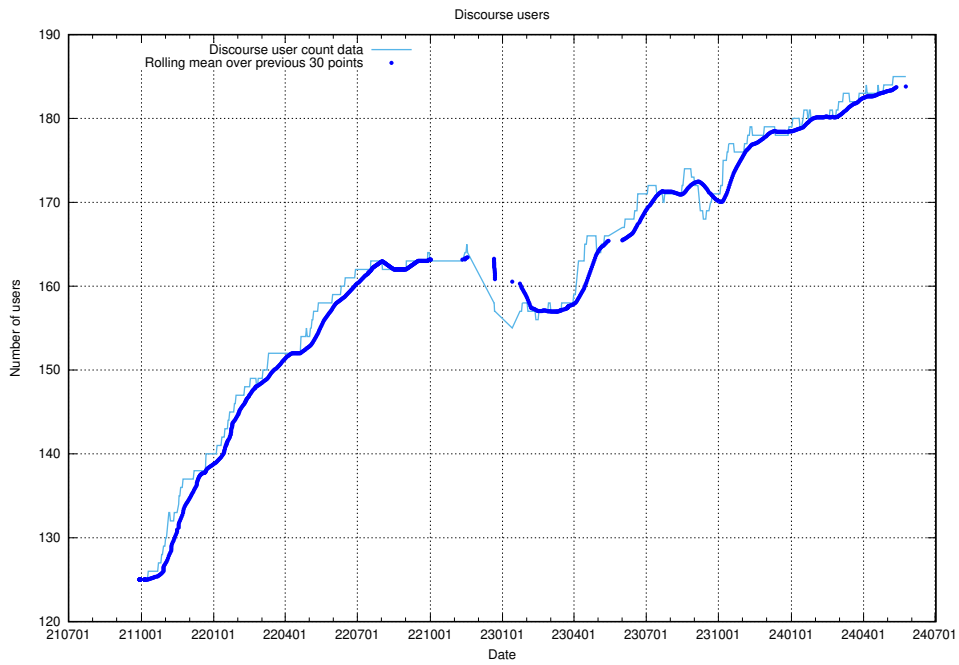

4 Discourse

This section summarises activities from the [JobTech Discourse Forum](https://forum.jobtechdev.se)⁵.

4.1 User count

A table of the number of users in Discourse.

---

⁵<https://forum.jobtechdev.se>