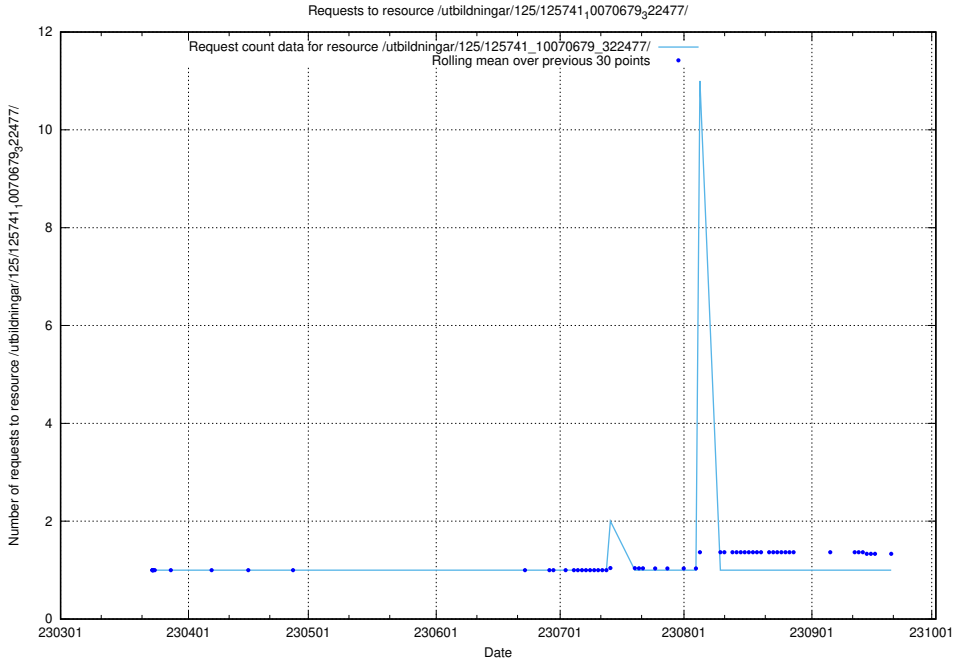

5.6482 Usage of /utbildningar/125/125741_10070679_322477/

Here, we count the number of requests to resource /utbildningar/125/125741_10070679_322477/.