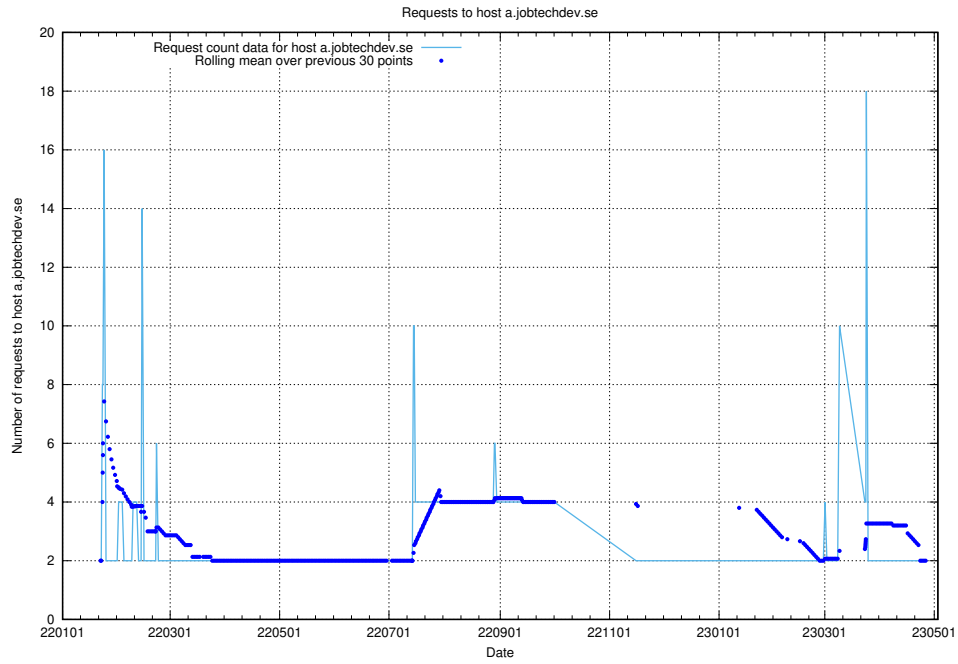

## 7.270 Usage of game.jobtechdev.se

Here, we count the number of requests to host game.jobtechdev.se.