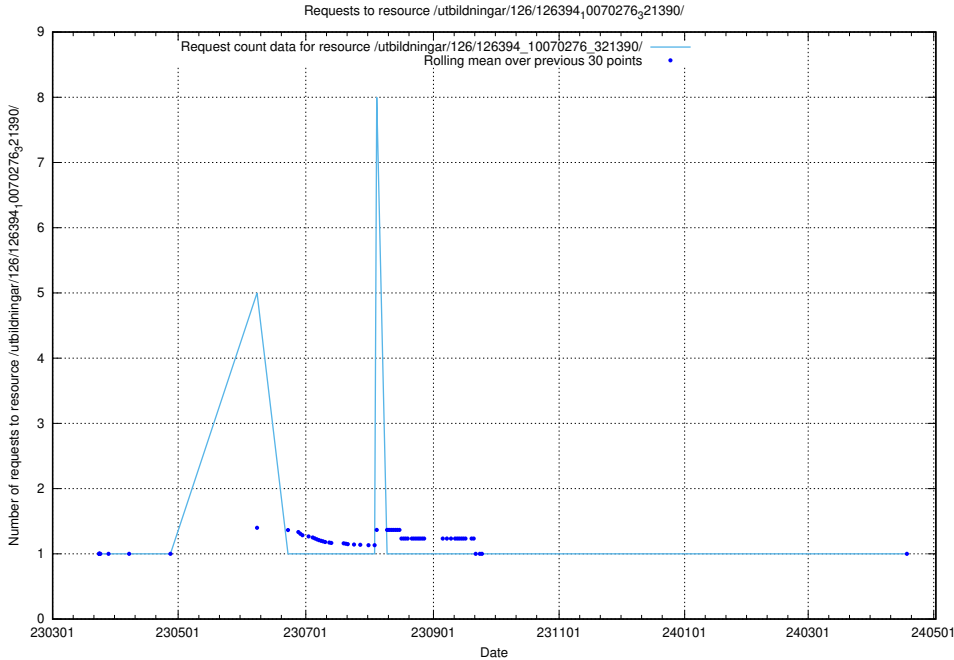

5.6428 Usage of /utbildningar/126/126394_10070276_321390/

Here, we count the number of requests to resource /utbildningar/126/126394_10070276_321390/.