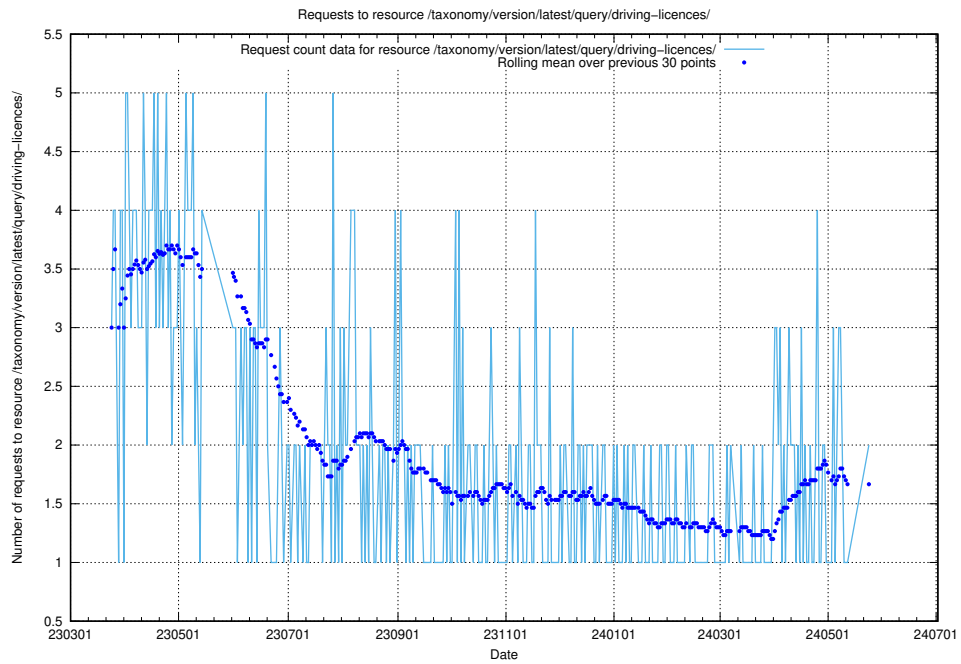

5.939 Usage of /taxonomy/version/latest/query/driving-licences/

Here, we count the number of requests to resource /taxonomy/version/latest/query/driving-licences/.