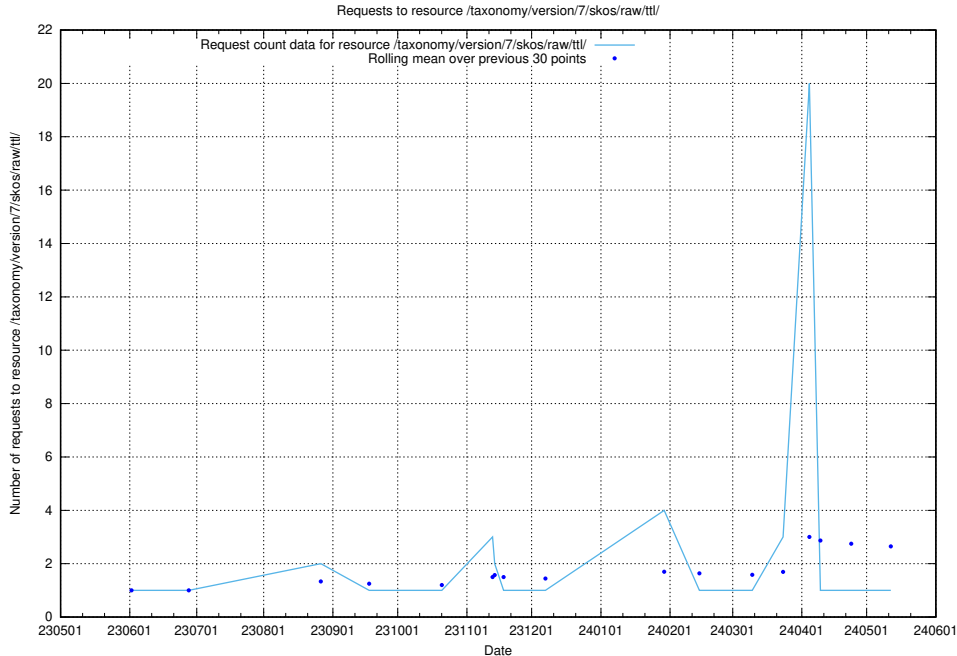

5.5946 Usage of /taxonomy/version/7/skos/raw/ttl/

Here, we count the number of requests to resource /taxonomy/version/7/skos/raw/ttl/.