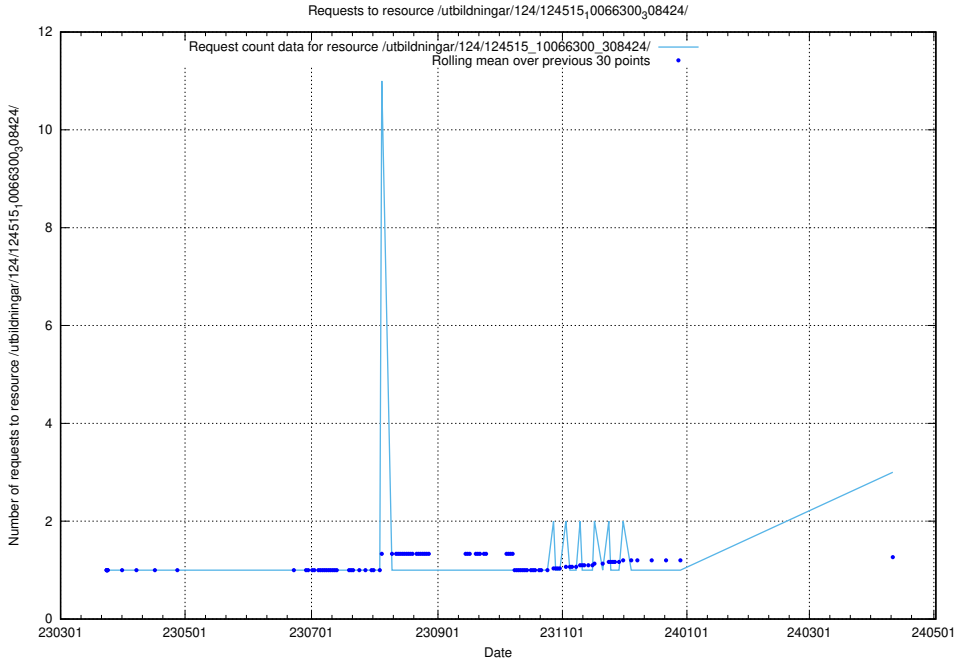

5.278 Usage of /utbildningar/124/124515_10066300_308424/

Here, we count the number of requests to resource /utbildningar/124/124515_10066300_308424/.