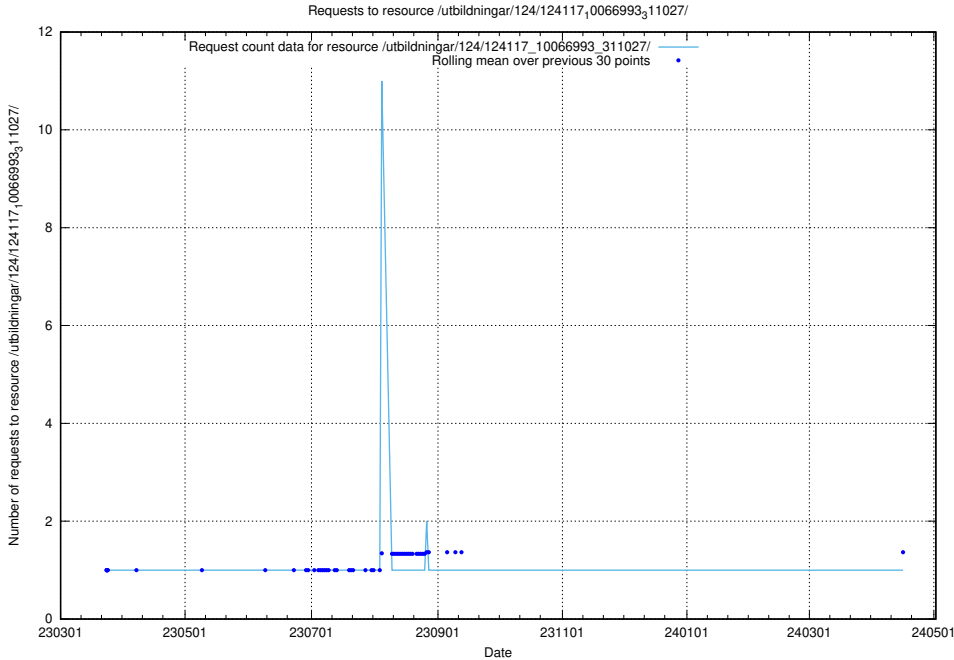

5.4273 Usage of /utbildningar/124/124117_10066993_311027/

Here, we count the number of requests to resource /utbildningar/124/124117_10066993_311027/.