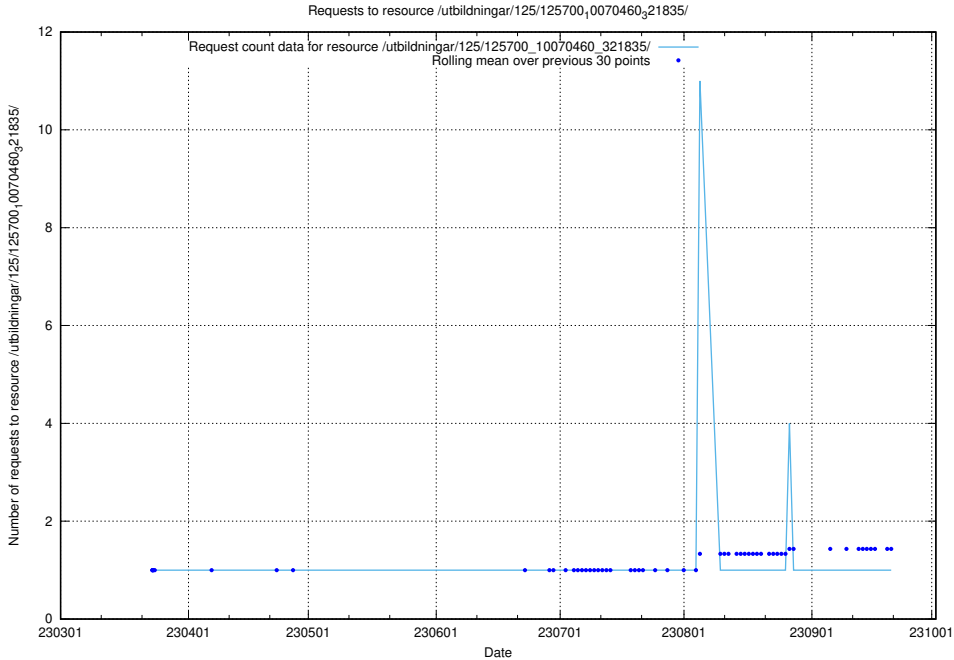

5.1049 Usage of /utbildningar/125/125700_10070460_321835/

Here, we count the number of requests to resource /utbildningar/125/125700_10070460_321835/.