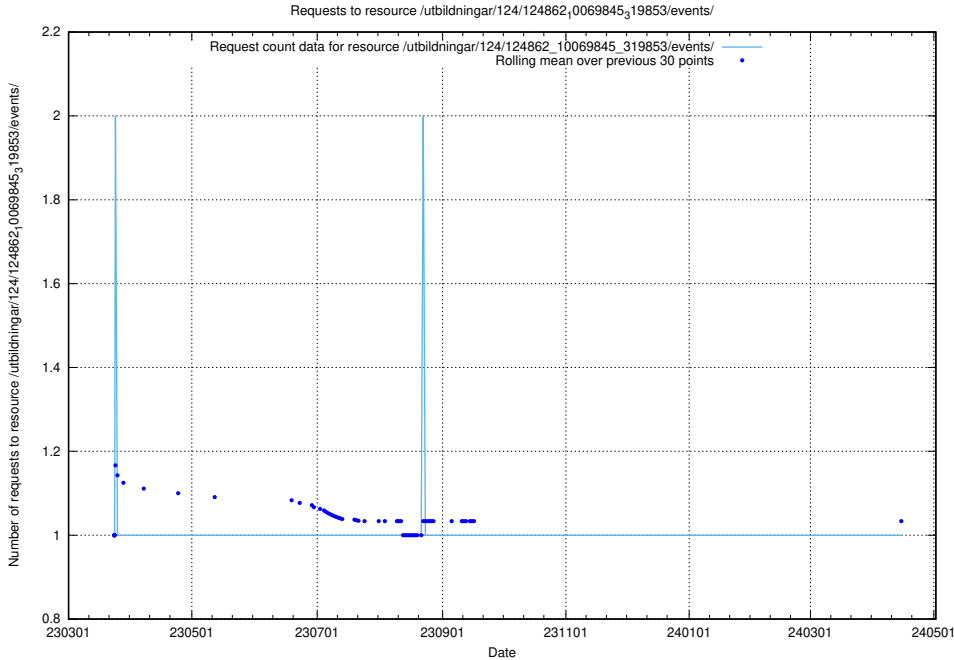

5.1181 Usage of /utbildningar/124/124862_10069845_319853/events/

Here, we count the number of requests to resource /utbildningar/124/124862_10069845_319853/events/