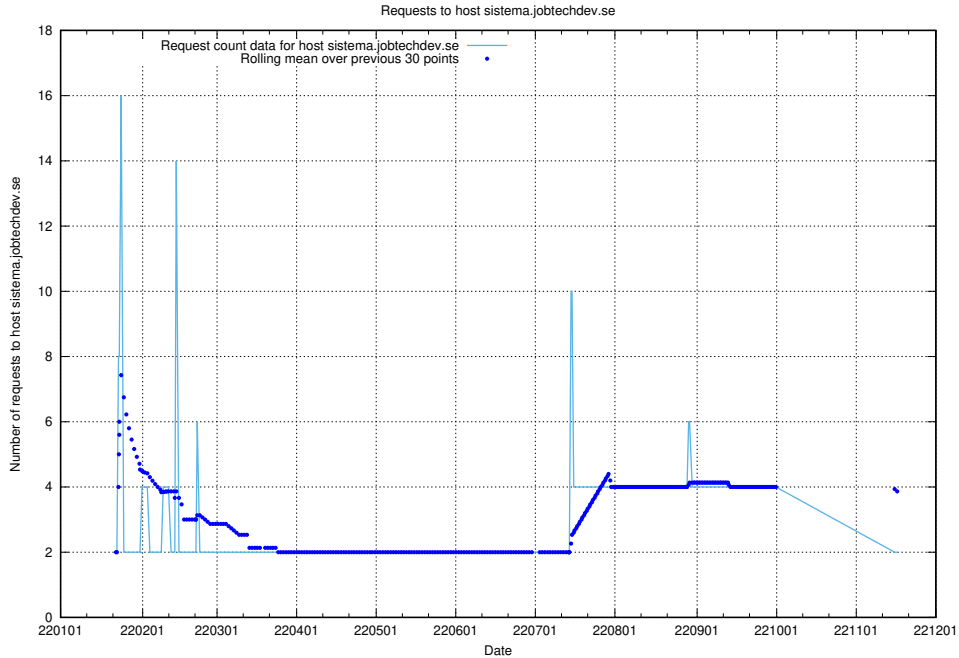

7.590 Usage of sistema.jobtechdev.se

Here, we count the number of requests to host sistema.jobtechdev.se.