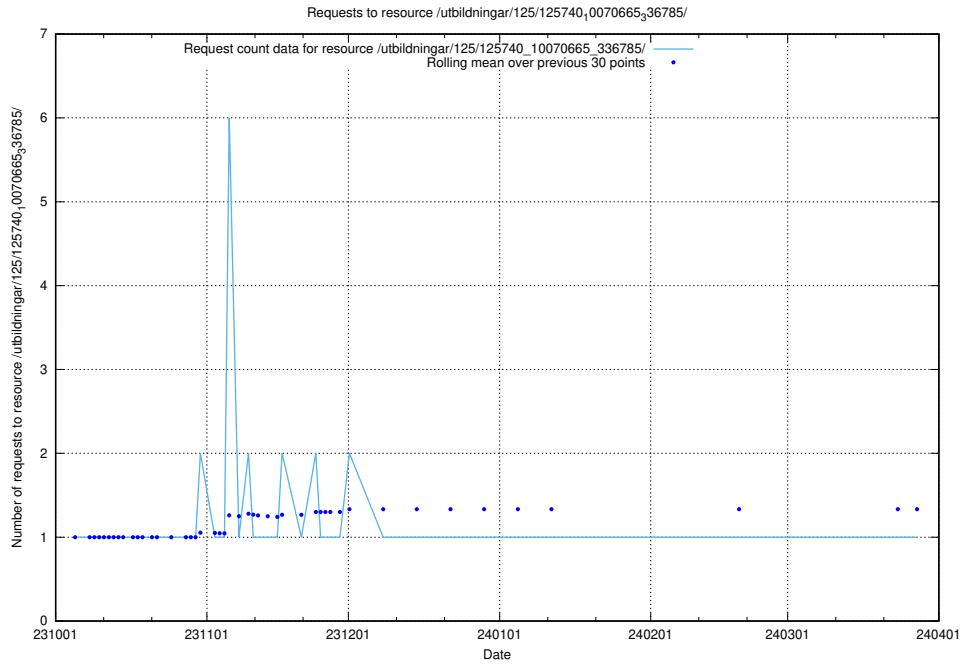

5.4439 Usage of /utbildningar/125/125740_10070665_336785/

Here, we count the number of requests to resource /utbildningar/125/125740_10070665_336785/.