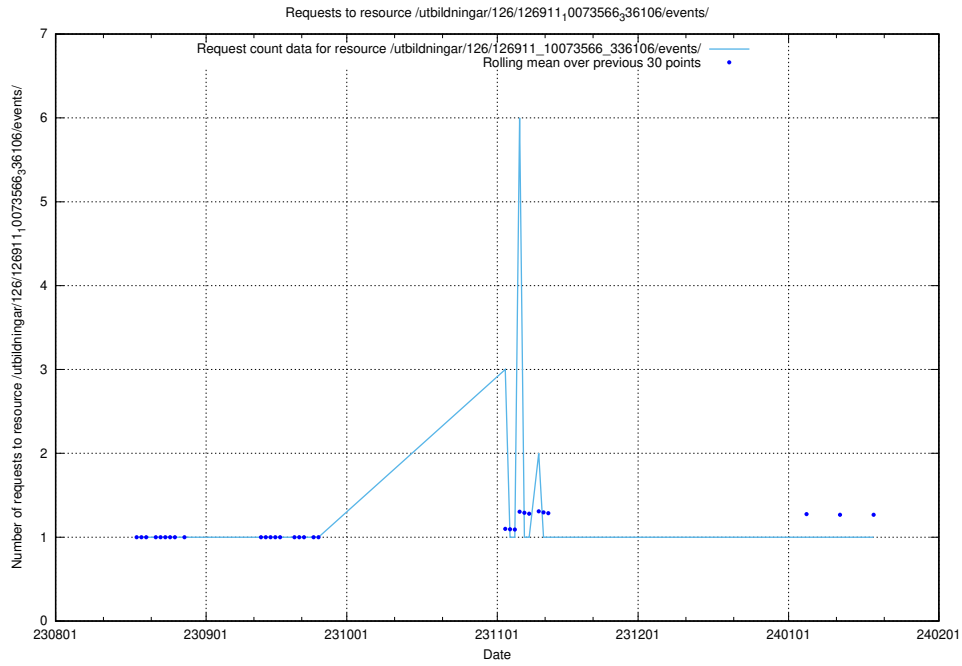

5.4791 Usage of /utbildningar/126/126911_10073566_336106/events/

Here, we count the number of requests to resource /utbildningar/126/126911_10073566_336106/events/