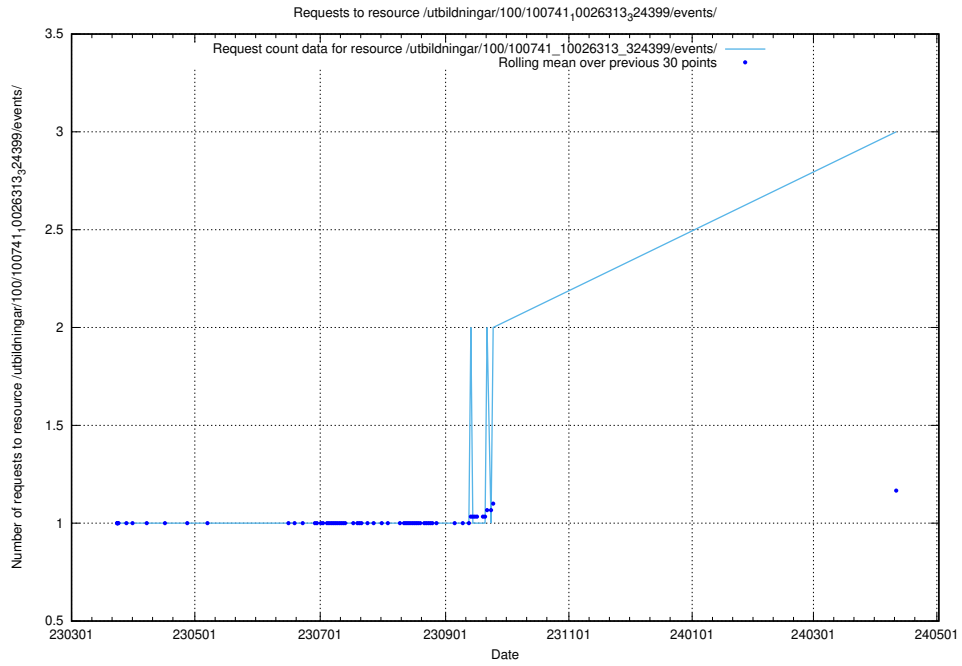

5.380 Usage of /utbildningar/100/100741_10026313_324399/events/

Here, we count the number of requests to resource /utbildningar/100/100741_10026313_324399/events/