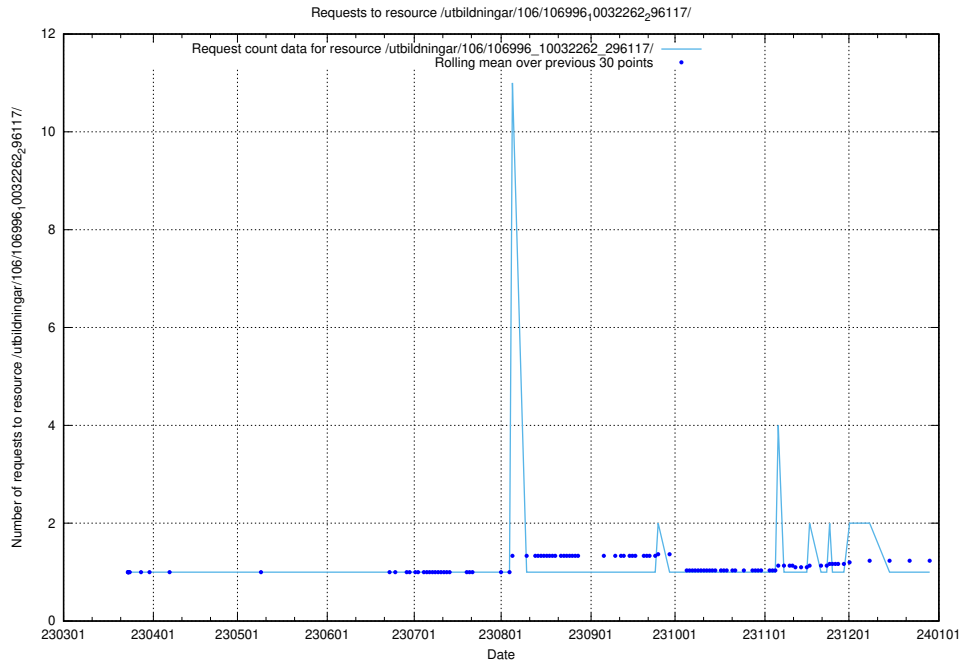

5.5440 Usage of /utbildningar/106/106996_10032262_296117/

Here, we count the number of requests to resource /utbildningar/106/106996_10032262_296117/.