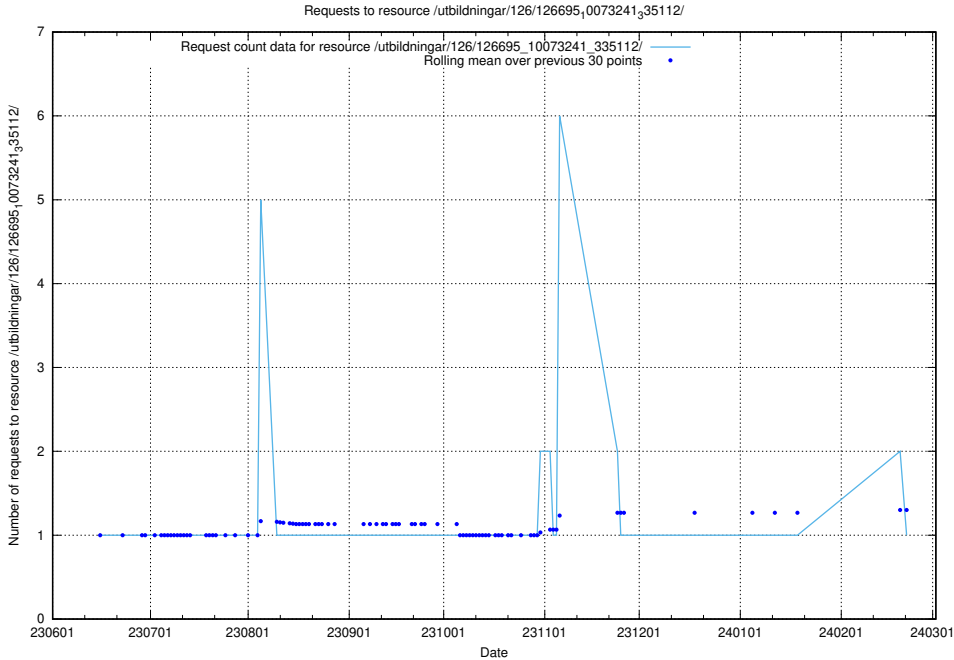

5.5896 Usage of /utbildningar/126/126695_10073241_335112/

Here, we count the number of requests to resource /utbildningar/126/126695_10073241_335112/.