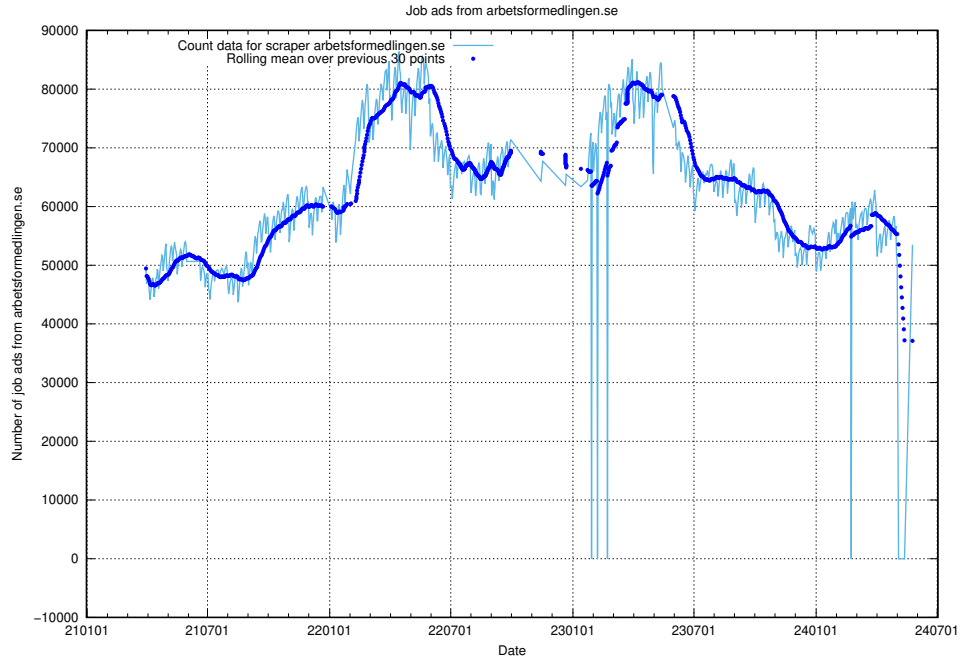

13.2 Number of ads by scraper arbetsformedlingen.se

Here, we count the number of job ads scraped from arbetsformedlingen.se.