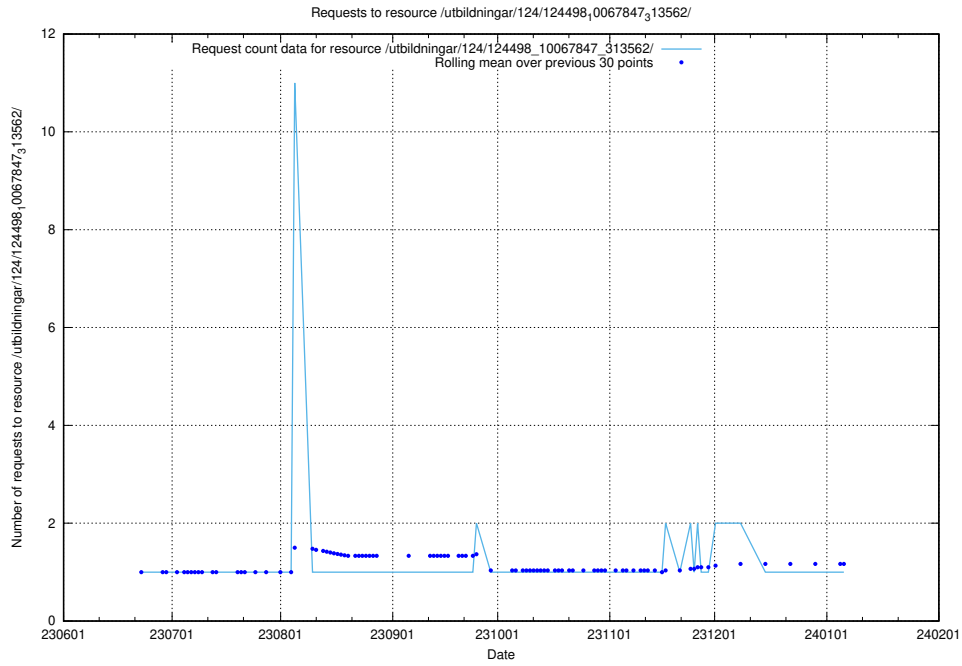

5.5813 Usage of /utbildningar/124/124498_10067847_313562/

Here, we count the number of requests to resource /utbildningar/124/124498_10067847_313562/.