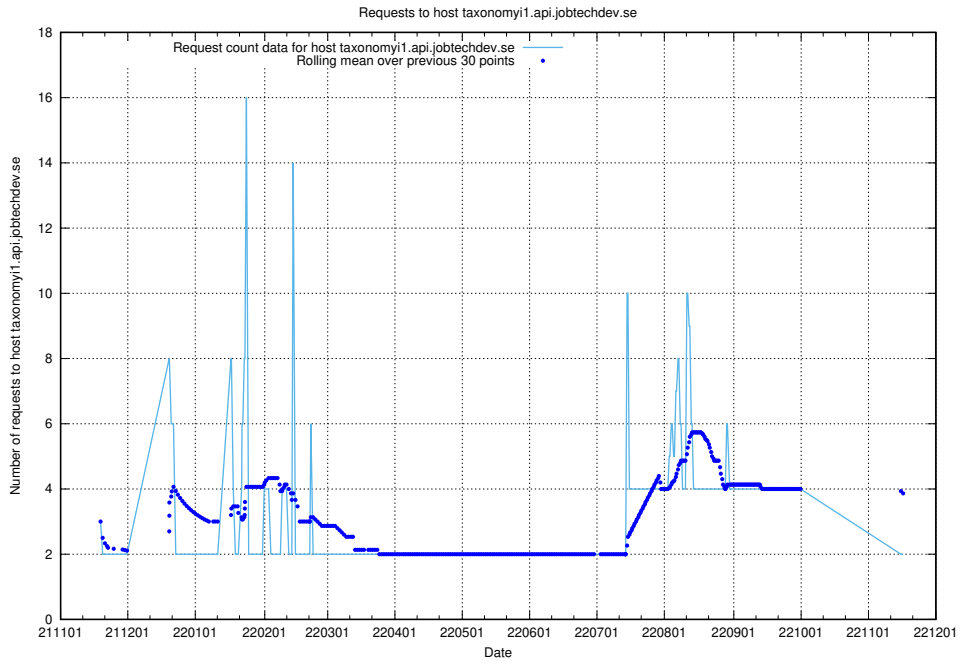

7.473 Usage of taxonomy1.api.jobtechdev.se

Here, we count the number of requests to host taxonomy1.api.jobtechdev.se.