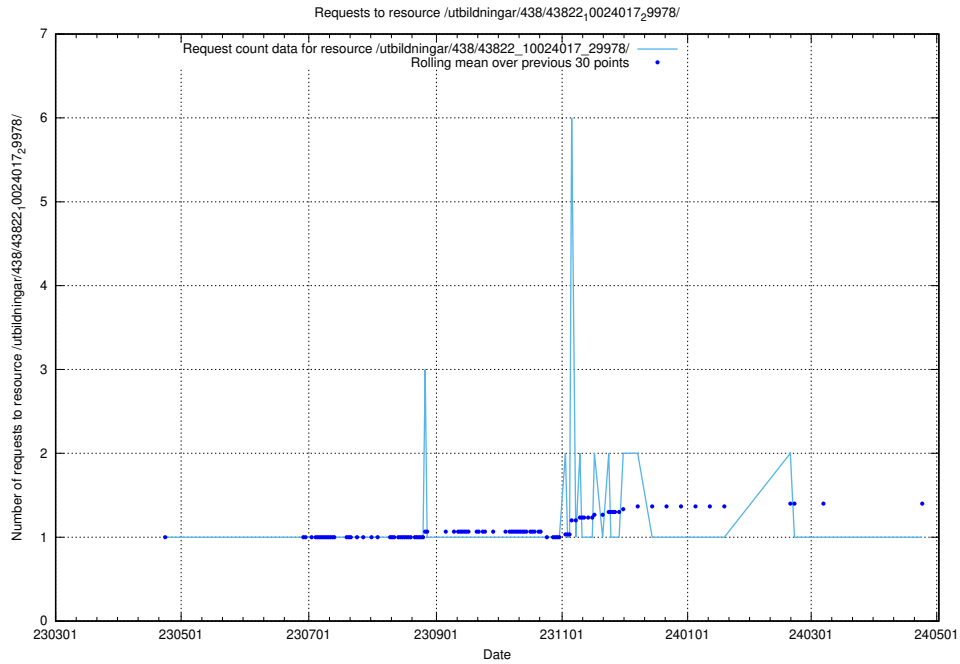

5.6052 Usage of /utbildningar/438/43822_10024017_29978/

Here, we count the number of requests to resource /utbildningar/438/43822_10024017_29978/.