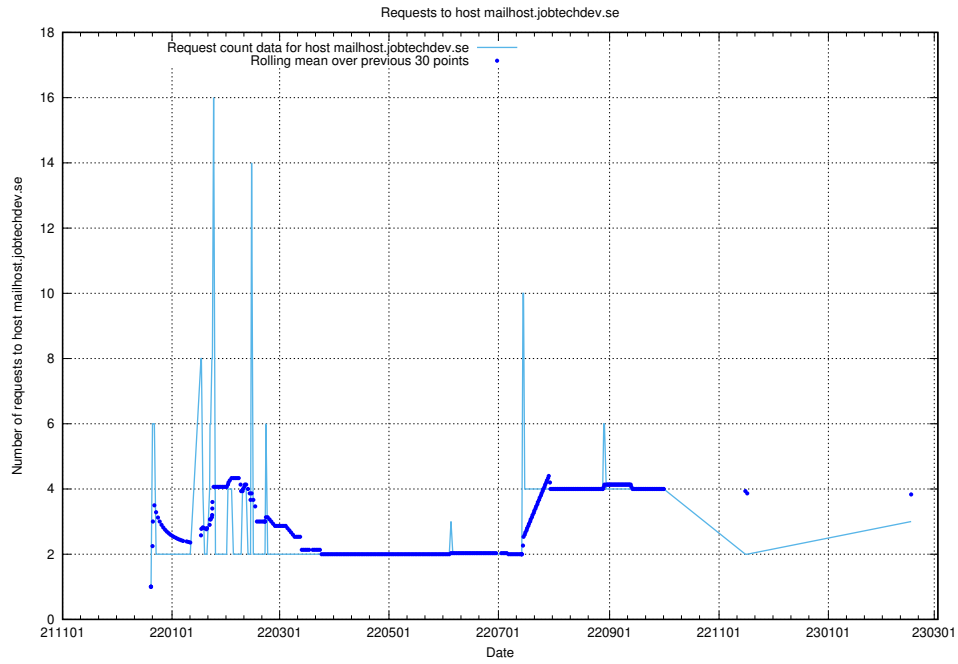

7.206 Usage of mailhost.jobtechdev.se

Here, we count the number of requests to host mailhost.jobtechdev.se.