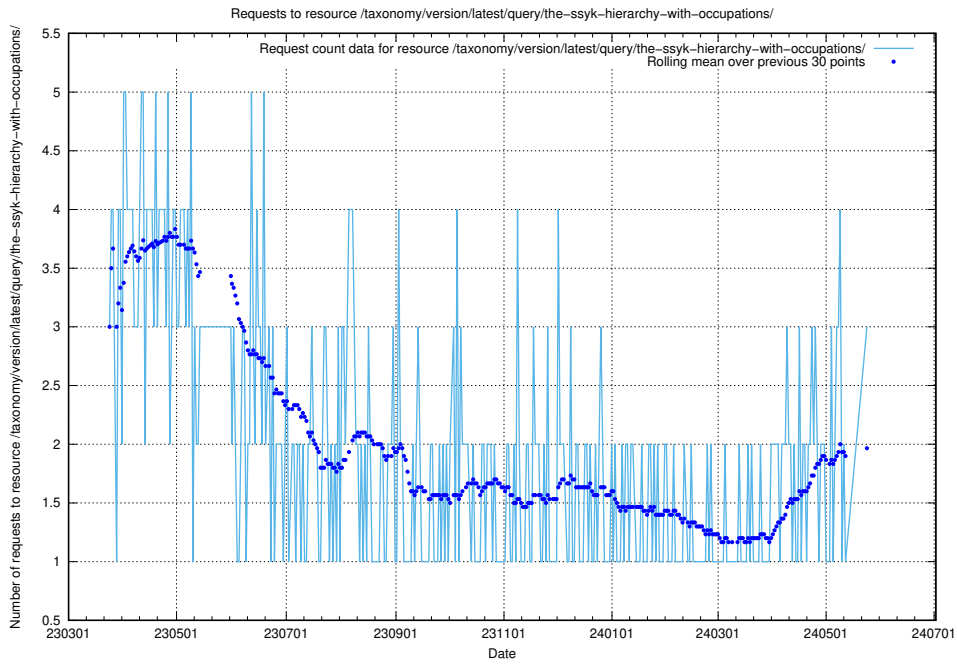

5.420 Usage of /taxonomy/version/latest/query/the-ssyk-hierarchy-with-occupations/

Here, we count the number of requests to resource /taxonomy/version/latest/query/the-ssyk-hierarchy-with-occupations/.