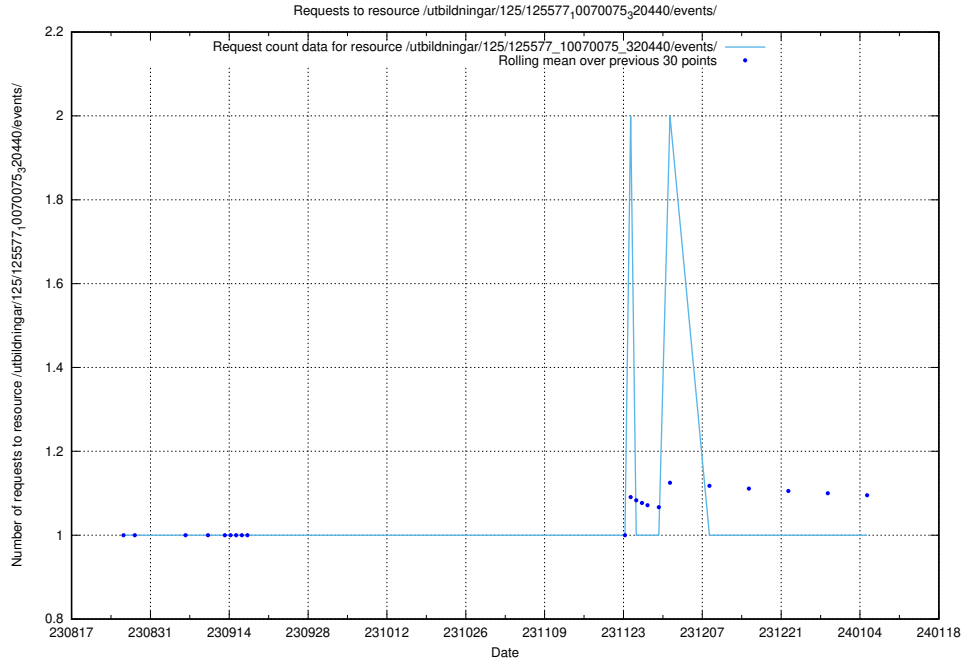

5.4731 Usage of /utbildningar/125/125577_10070075_320440/events/

Here, we count the number of requests to resource /utbildningar/125/125577_10070075_320440/events/