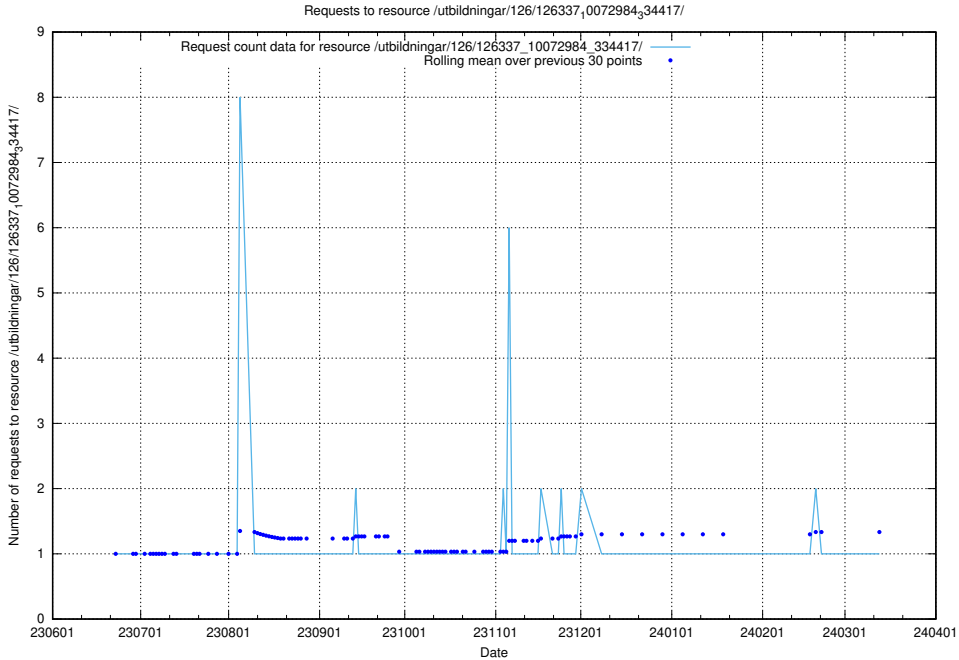

5.5689 Usage of /utbildningar/126/126337_10072984_334417/

Here, we count the number of requests to resource /utbildningar/126/126337_10072984_334417/.