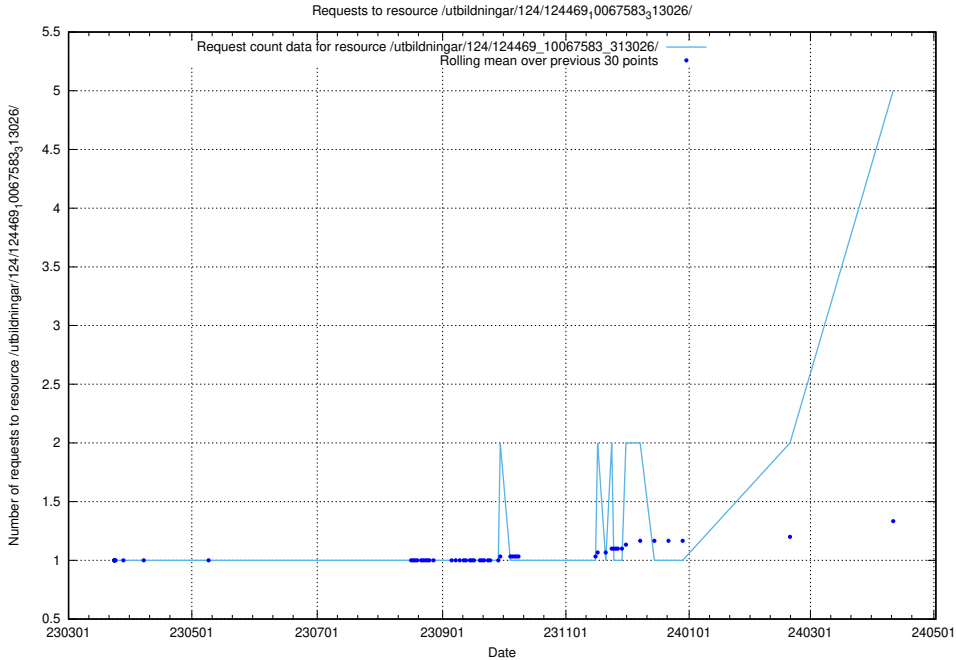

5.129 Usage of /utbildningar/124/124469_10067583_313026/

Here, we count the number of requests to resource /utbildningar/124/124469_10067583_313026/.