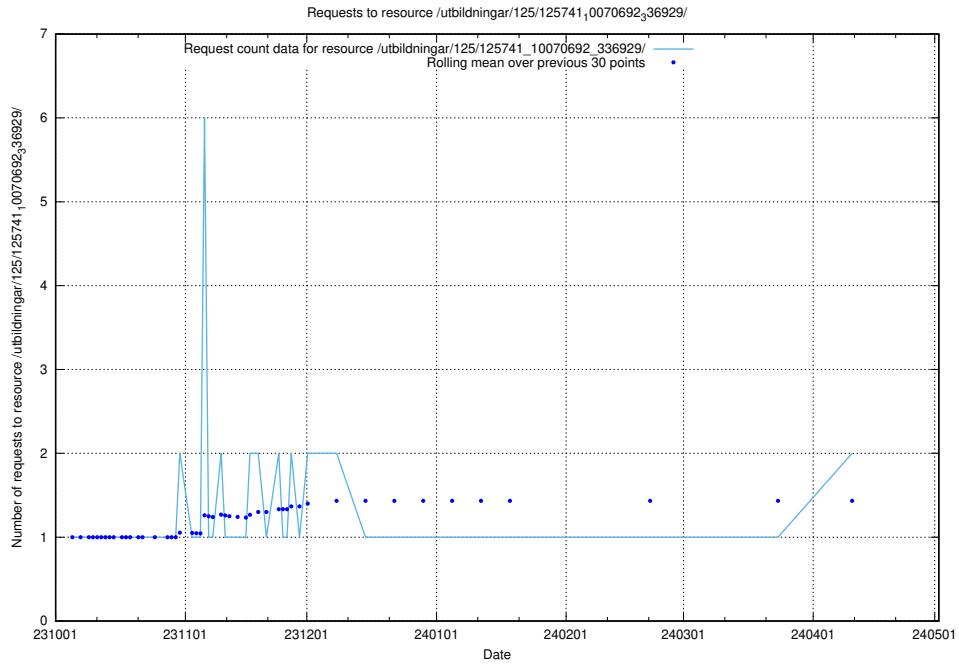

5.725 Usage of /utbildningar/125/125741_10070692_336929/

Here, we count the number of requests to resource /utbildningar/125/125741_10070692_336929/.