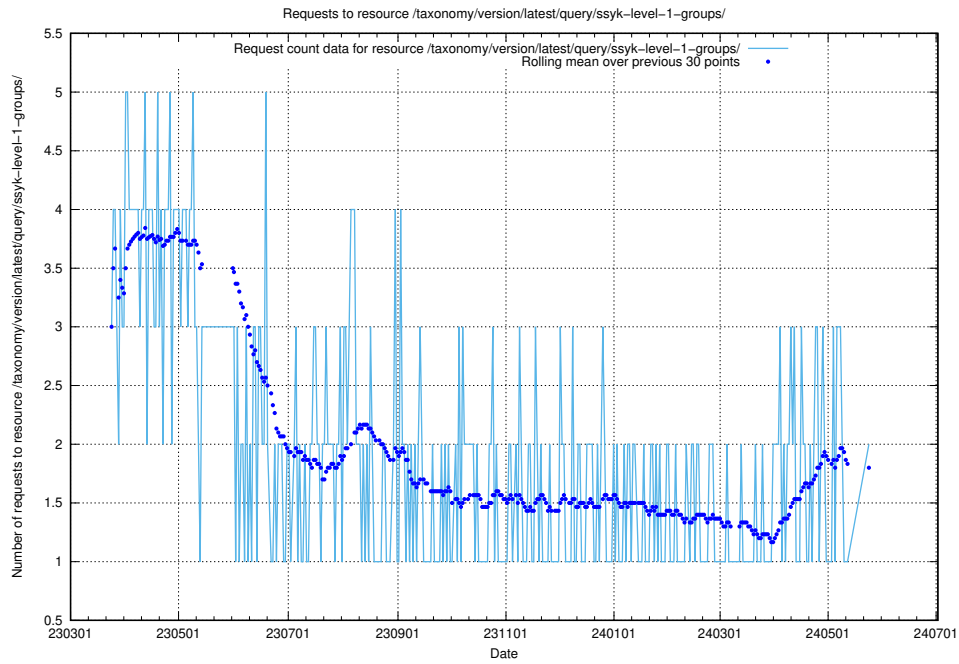

5.922 Usage of /taxonomy/version/latest/query/ssyk-level-1-groups/

Here, we count the number of requests to resource /taxonomy/version/latest/query/ssyk-level-1-groups/.