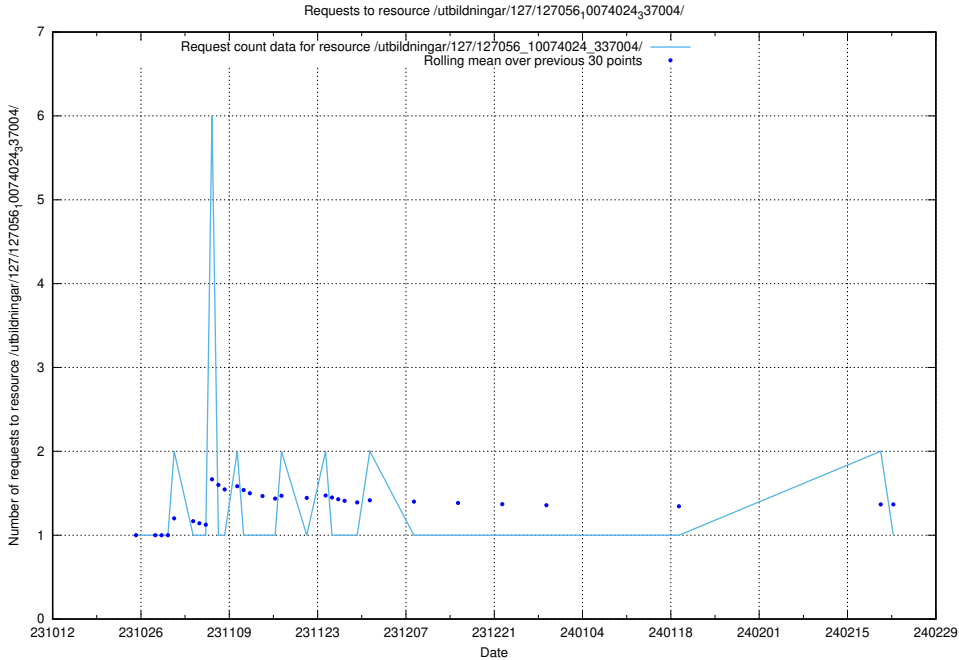

5.4243 Usage of /utbildningar/127/127056_10074024_337004/

Here, we count the number of requests to resource /utbildningar/127/127056_10074024_337004/.