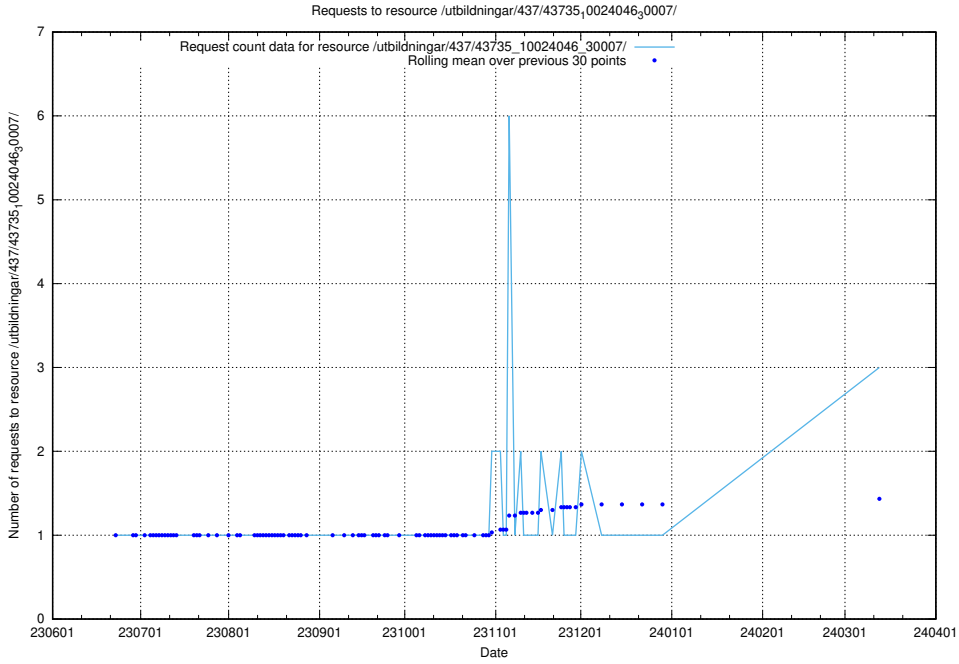

5.379 Usage of /utbildningar/437/43735_10024046_30007/

Here, we count the number of requests to resource /utbildningar/437/43735_10024046_30007/.