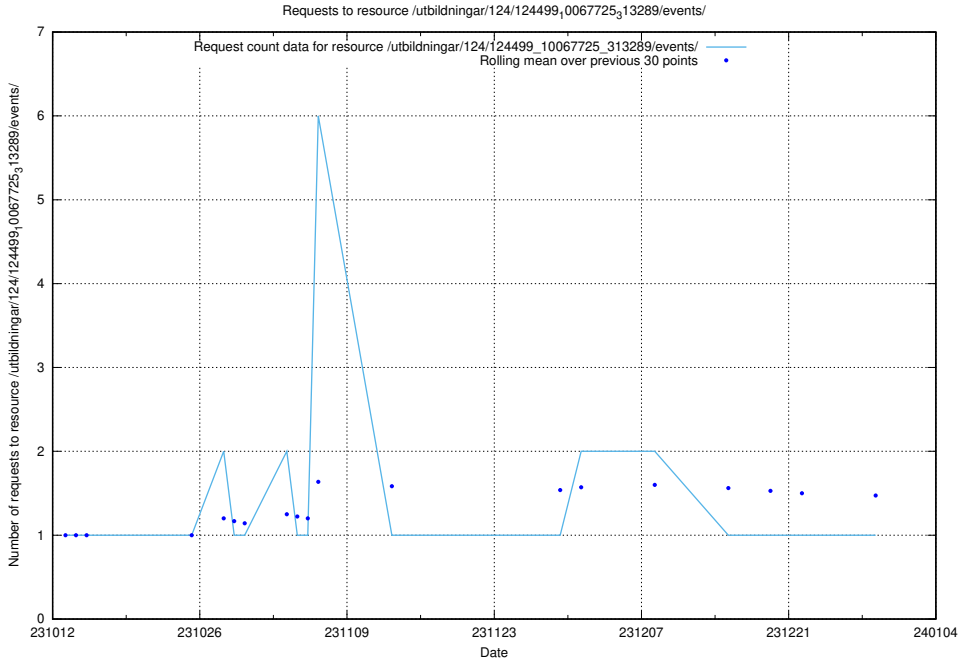

5.4382 Usage of /utbildningar/124/124499_10067725_313289/events/

Here, we count the number of requests to resource /utbildningar/124/124499_10067725_313289/events/