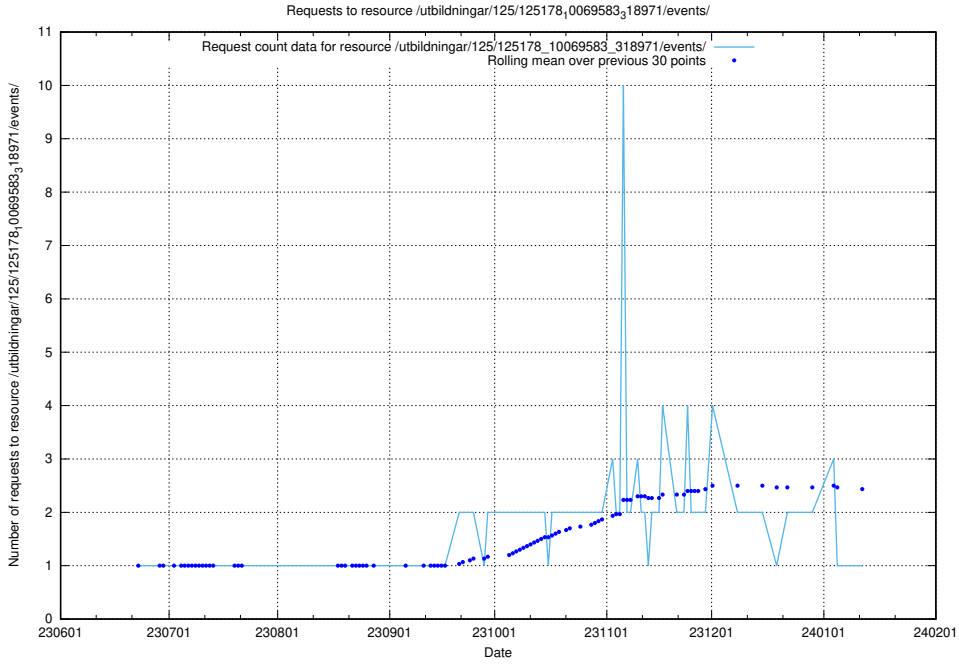

5.5756 Usage of /utbildningar/125/125178_10069583_318971/events/

Here, we count the number of requests to resource /utbildningar/125/125178_10069583_318971/events/