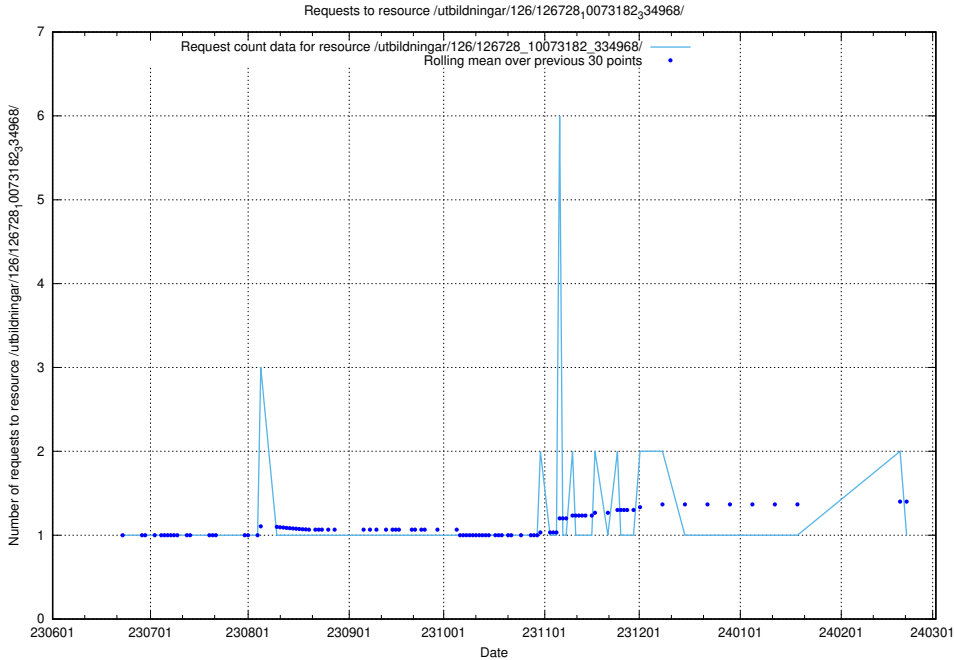

5.5624 Usage of /utbildningar/126/126728_10073182_334968/

Here, we count the number of requests to resource /utbildningar/126/126728_10073182_334968/.