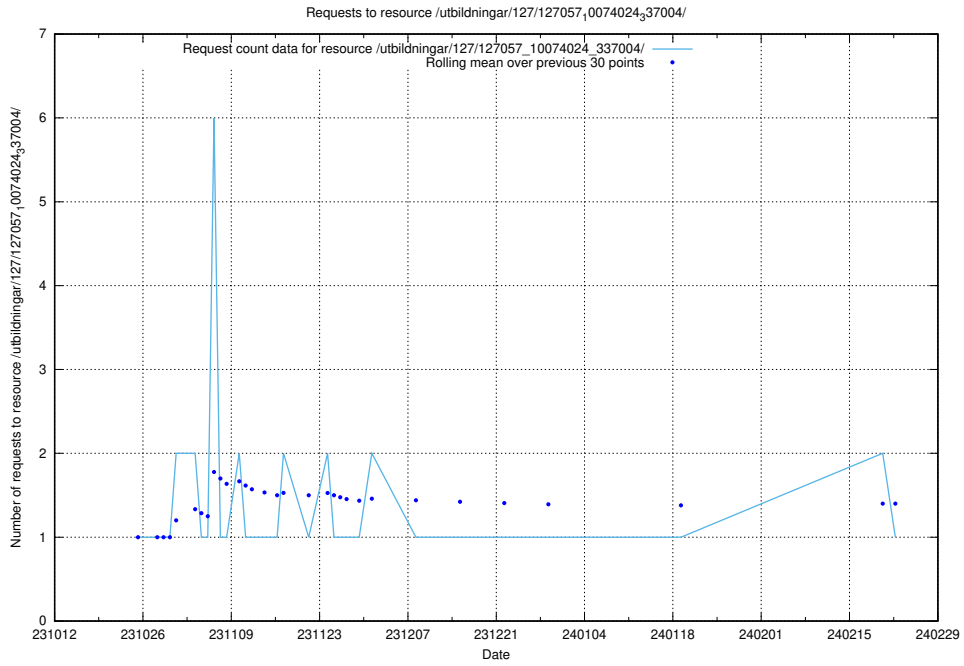

5.4241 Usage of /utbildningar/127/127057_10074024_337004/

Here, we count the number of requests to resource /utbildningar/127/127057_10074024_337004/.