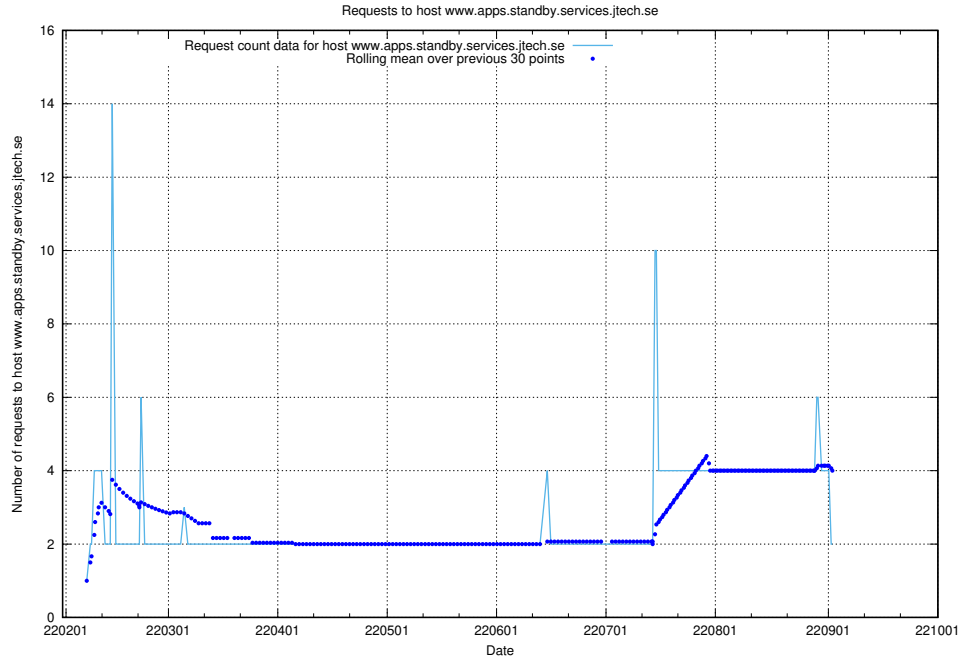

7.564 Usage of `www.apps.standby.services.jtech.se`

Here, we count the number of requests to host `www.apps.standby.services.jtech.se`.