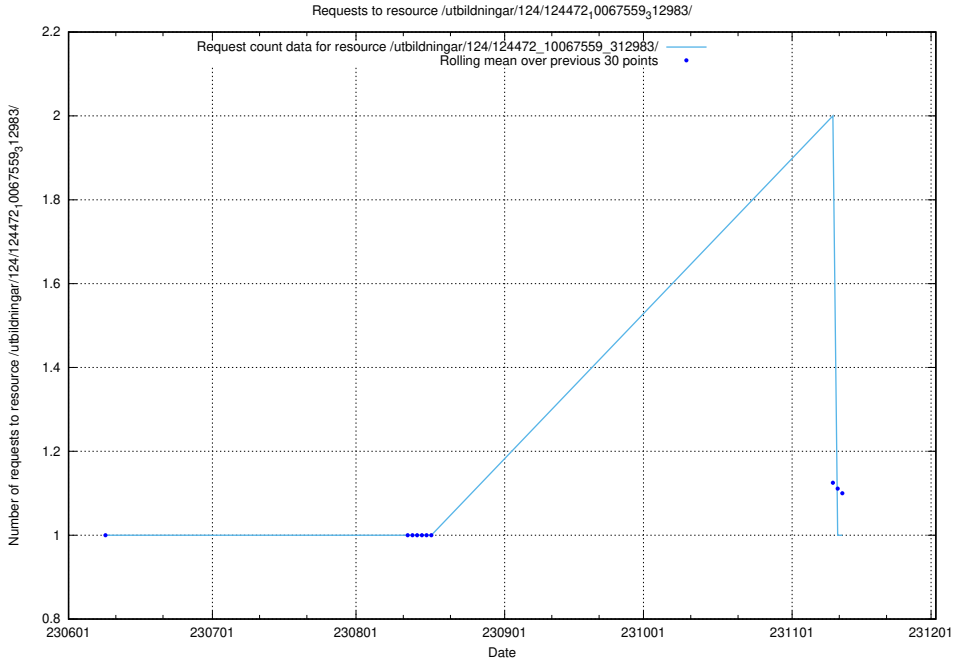

5.5923 Usage of /utbildningar/124/124472_10067559_312983/

Here, we count the number of requests to resource /utbildningar/124/124472_10067559_312983/.