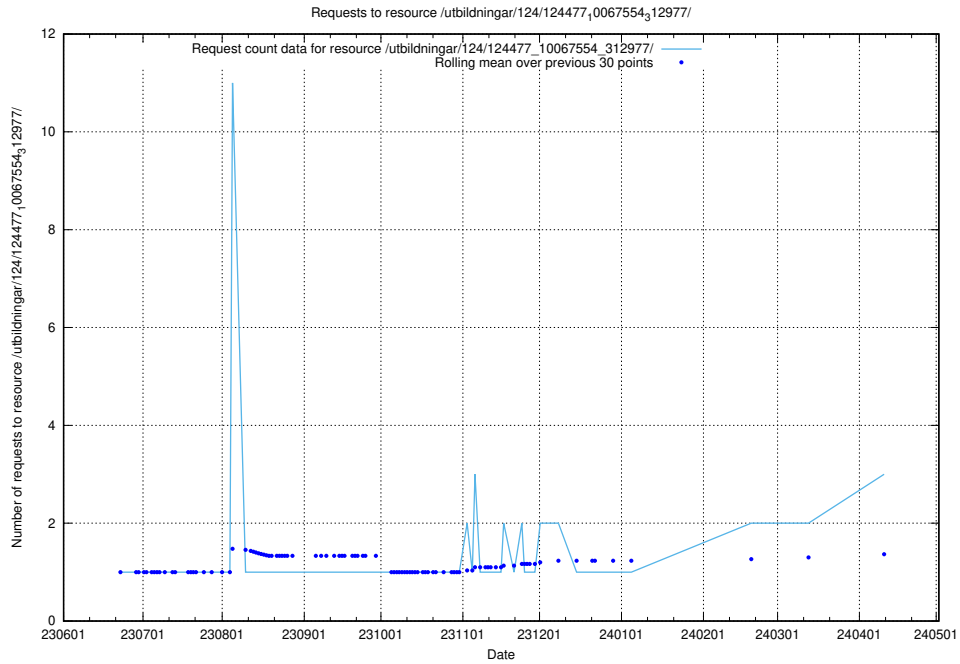

5.395 Usage of /utbildningar/124/124477_10067554_312977/

Here, we count the number of requests to resource /utbildningar/124/124477_10067554_312977/.