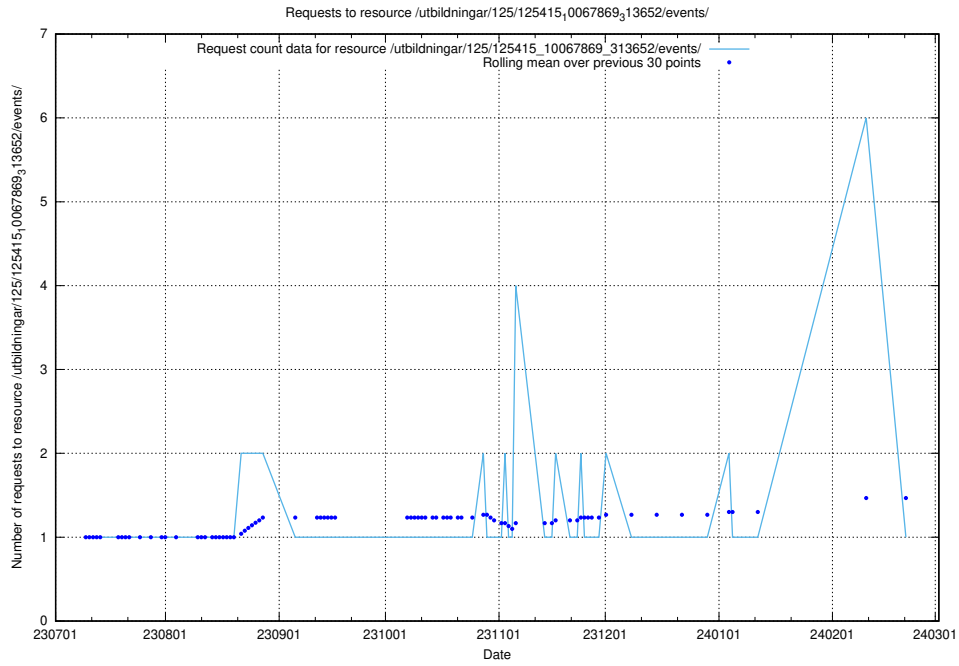

5.5140 Usage of /utbildningar/125/125415_10067869_313652/events/

Here, we count the number of requests to resource /utbildningar/125/125415_10067869_313652/events/