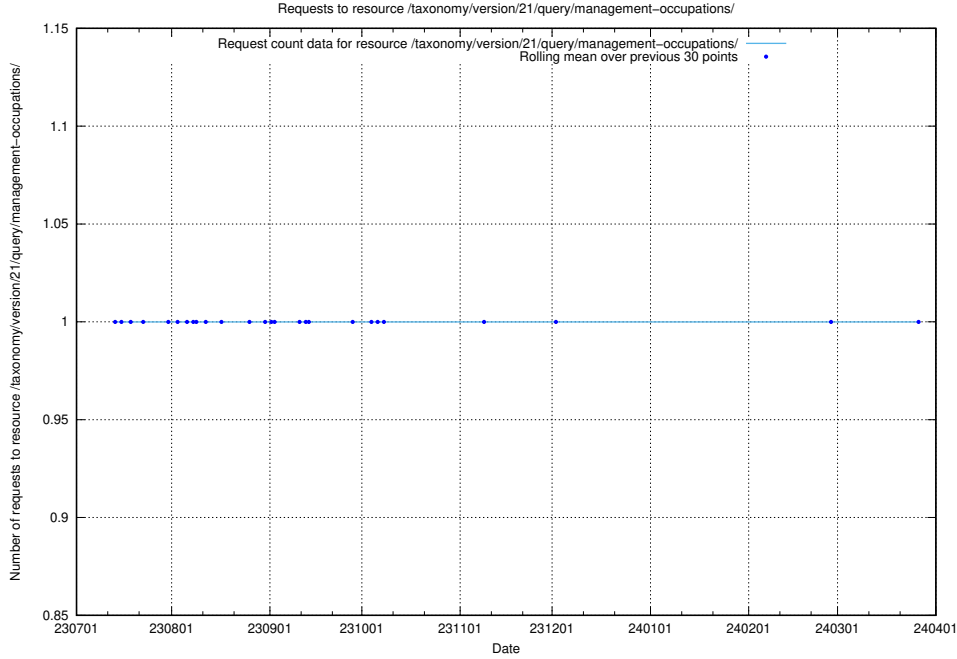

5.5115 Usage of /taxonomy/version/21/query/management-occupations/

Here, we count the number of requests to resource /taxonomy/version/21/query/management-occupations/.