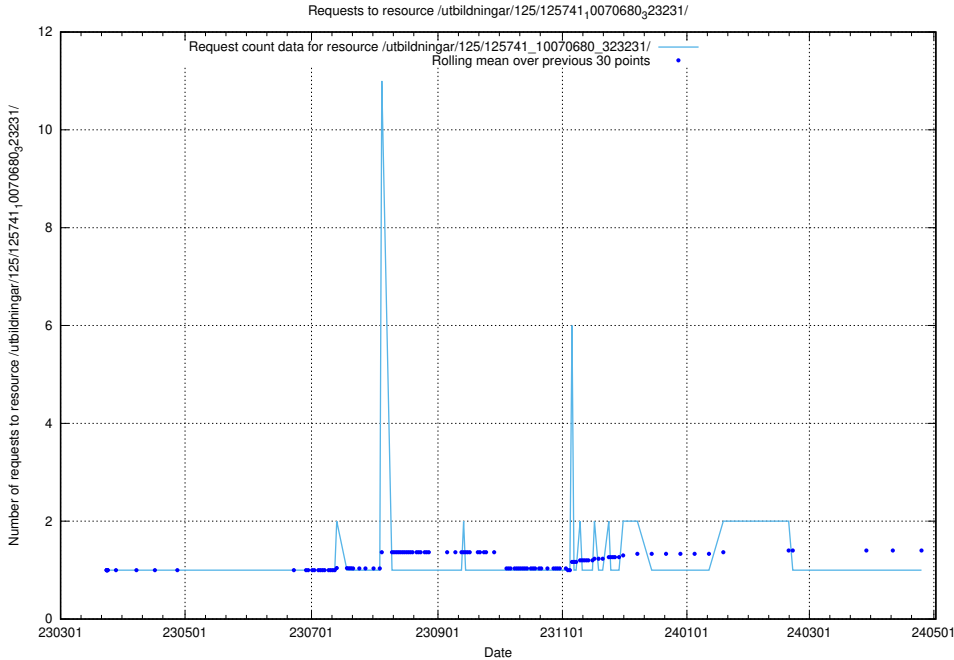

5.6480 Usage of /utbildningar/125/125741_10070680_323231/

Here, we count the number of requests to resource /utbildningar/125/125741_10070680_323231/.