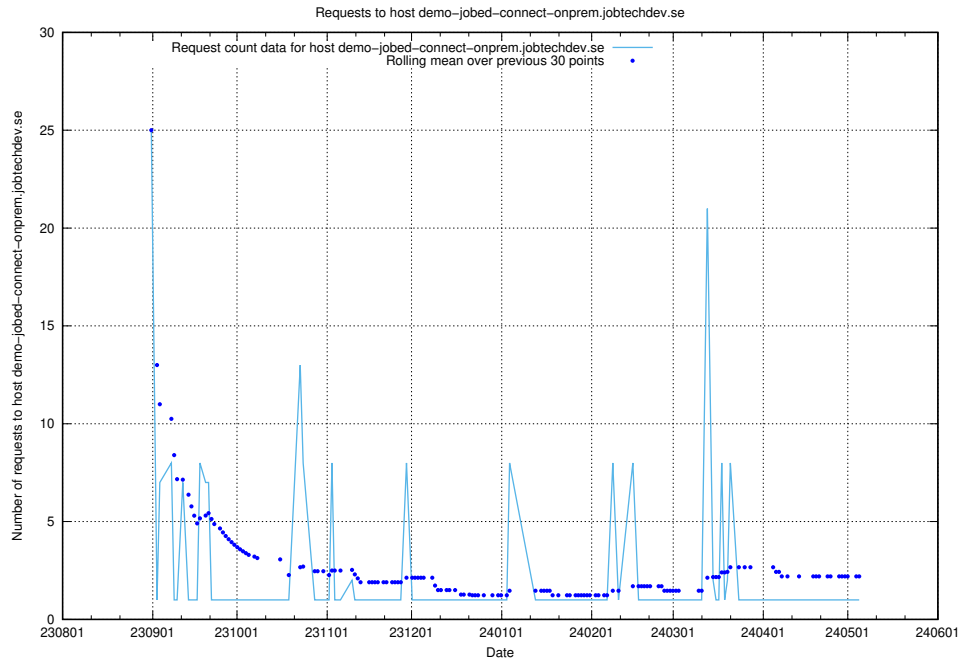

7.606 Usage of demo-jobed-connect-onprem.jobtechdev.se

Here, we count the number of requests to host demo-jobed-connect-onprem.jobtechdev.se.