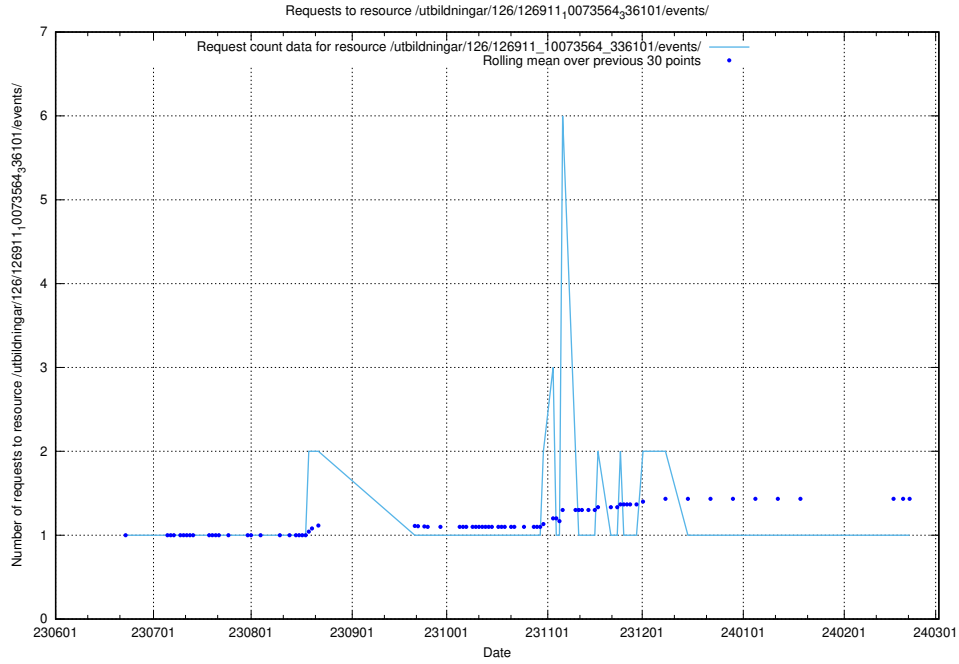

5.5605 Usage of /utbildningar/126/126911_10073564_336101/events/

Here, we count the number of requests to resource /utbildningar/126/126911_10073564_336101/events/