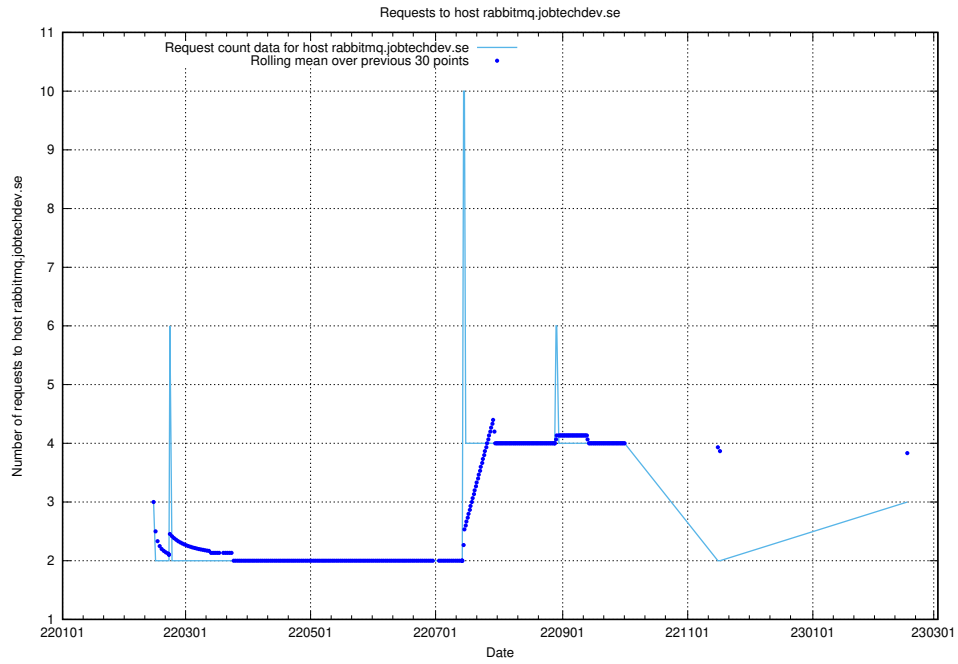

## 7.239 Usage of kam-openshift-gitops.prod.services.jtech.se

Here, we count the number of requests to host kam-openshift-gitops.prod.services.jtech.se.