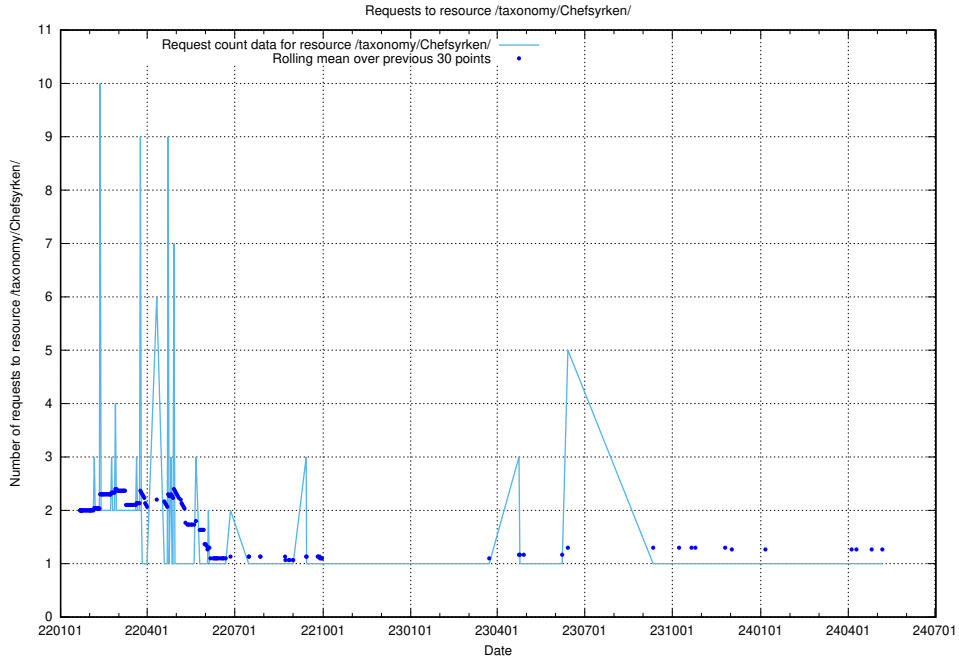

### 5.1249 Usage of /utbildningar/124/124521\_10066301\_308425/events/

Here, we count the number of requests to resource /utbildningar/124/124521\_10066301\_308425/events/