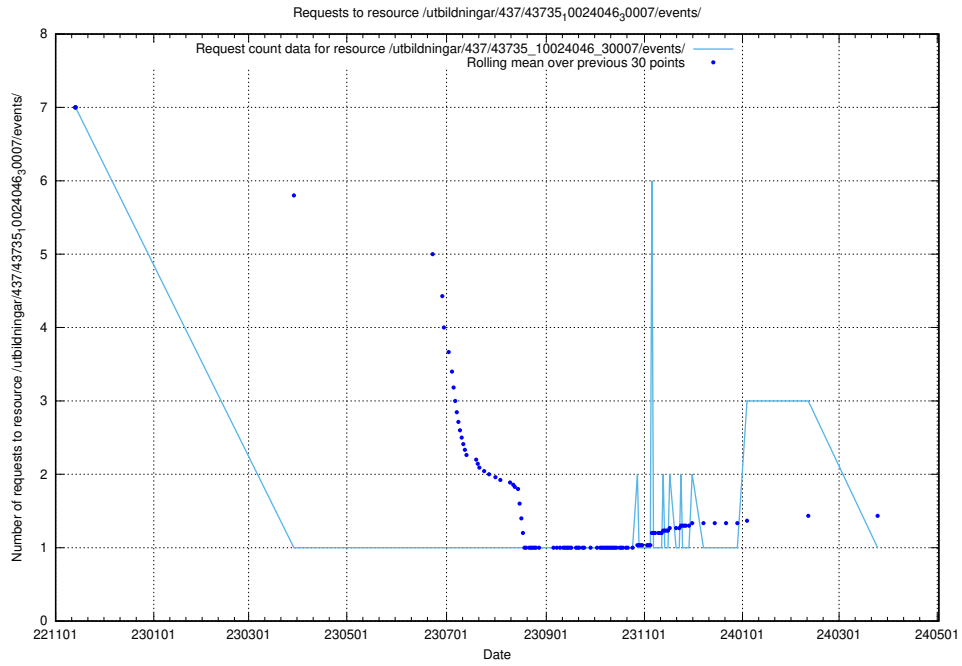

5.5820 Usage of /utbildningar/437/43735_10024046_30007/events/

Here, we count the number of requests to resource /utbildningar/437/43735_10024046_30007/events/.