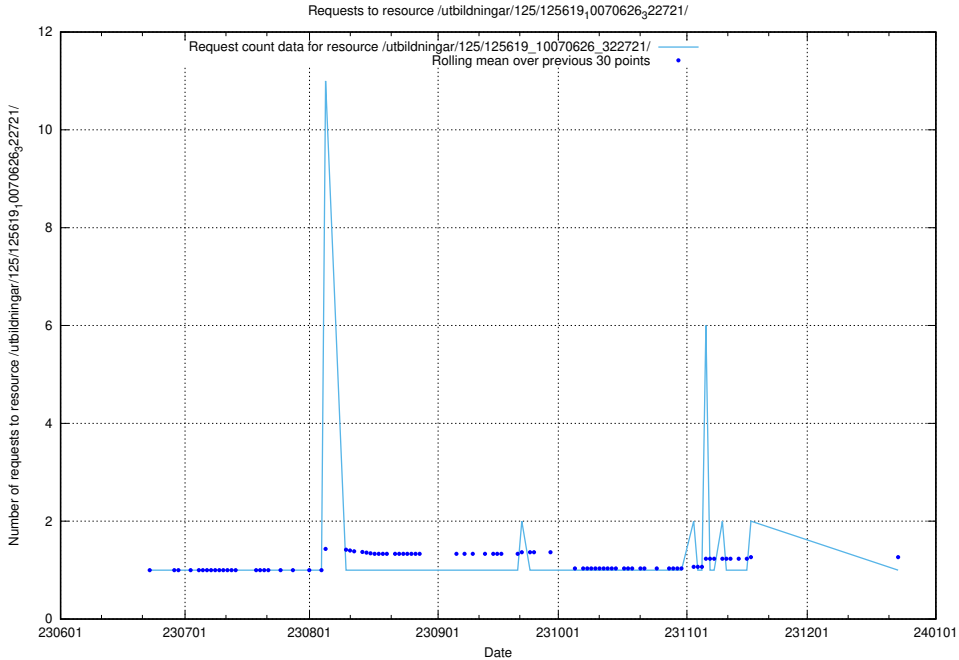

5.5745 Usage of /utbildningar/125/125619_10070626_322721/

Here, we count the number of requests to resource /utbildningar/125/125619_10070626_322721/.