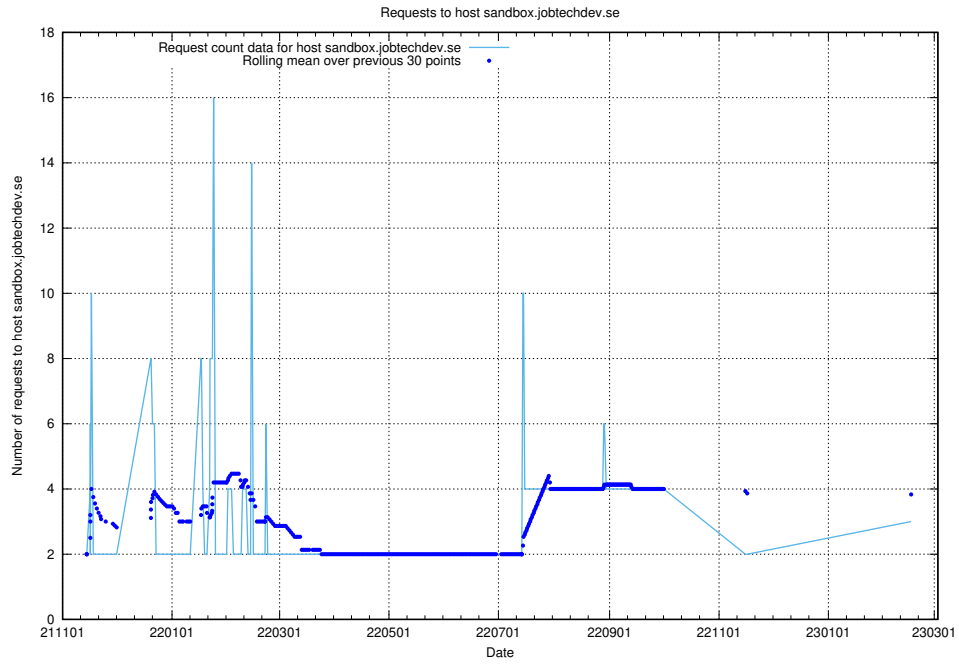

7.243 Usage of sandbox.jobtechdev.se

Here, we count the number of requests to host sandbox.jobtechdev.se.