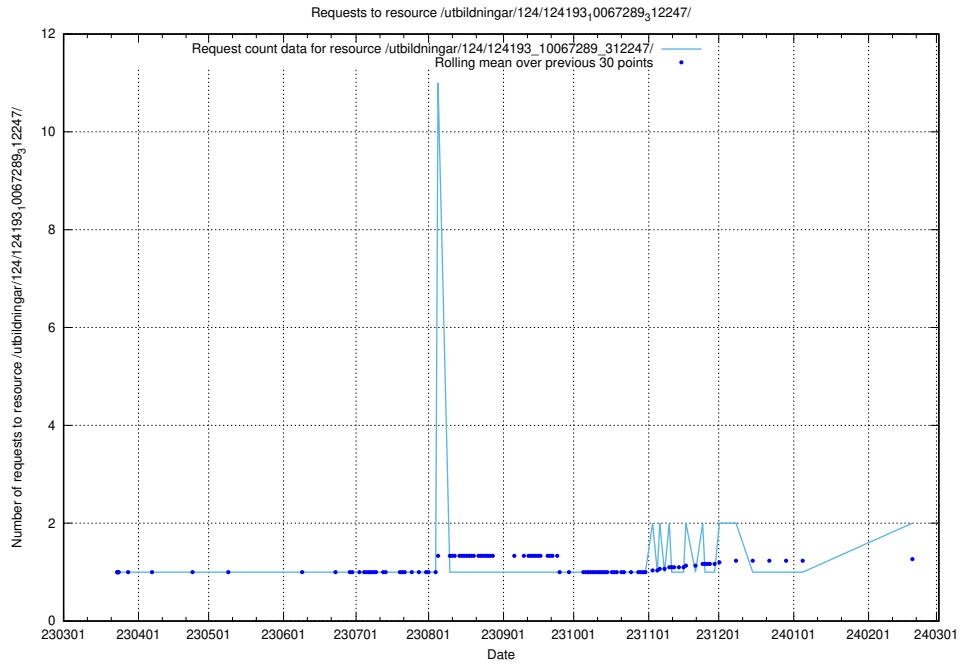

5.685 Usage of /utbildningar/124/124193_10067289_312247/

Here, we count the number of requests to resource /utbildningar/124/124193_10067289_312247/.