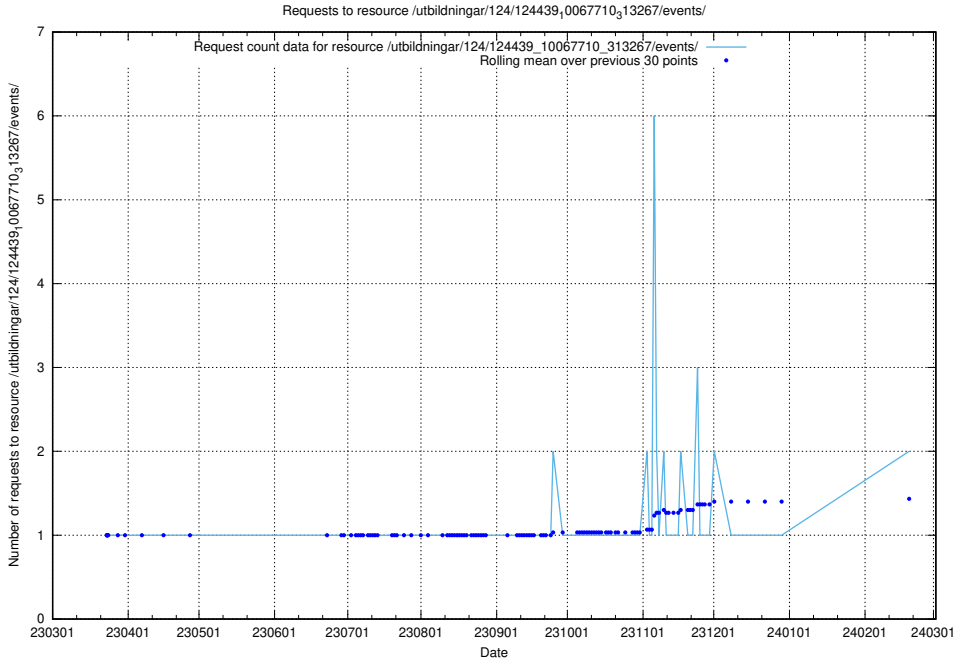

5.654 Usage of /utbildningar/124/124439_10067710_313267/events/

Here, we count the number of requests to resource /utbildningar/124/124439_10067710_313267/events/