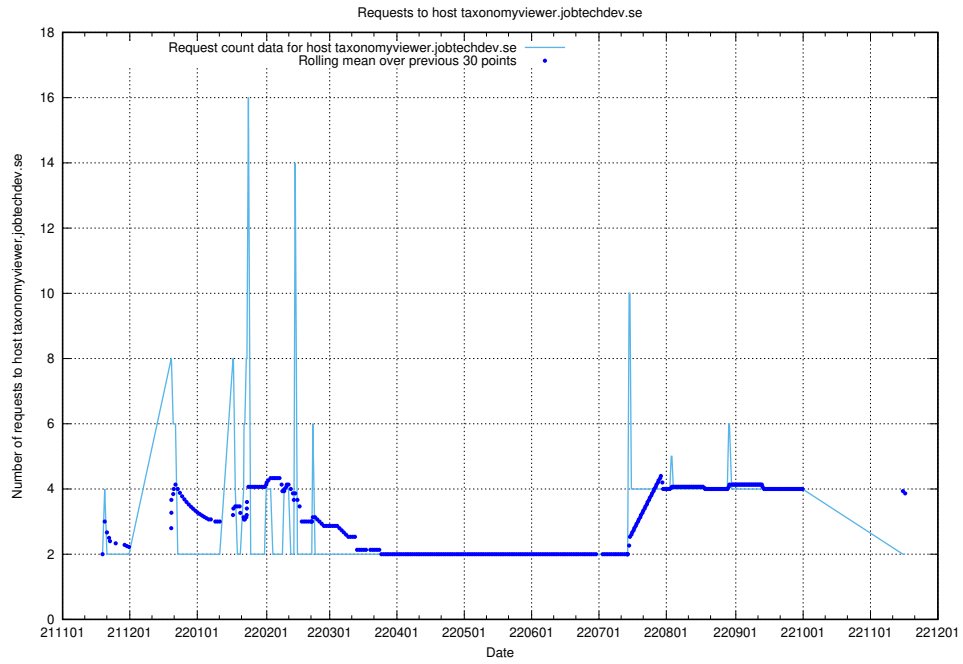

## 7.468 Usage of taxonomyviewer.jobtechdev.se

Here, we count the number of requests to host taxonomyviewer.jobtechdev.se.