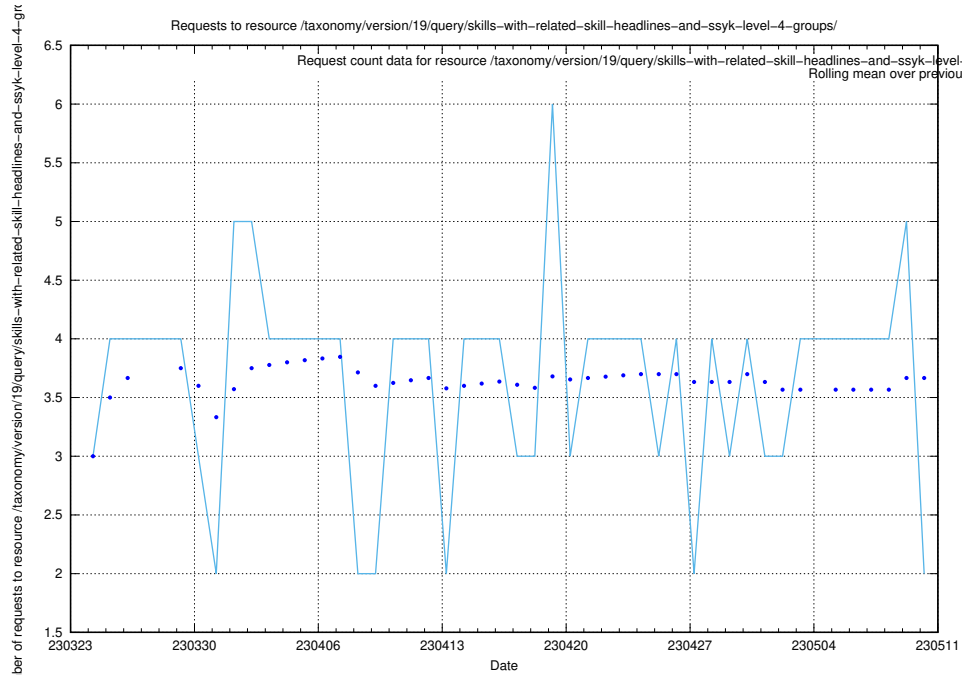

5.947 Usage of /taxonomy/version/19/query/skills-with-related-skill-headlines-and-ssyk-level-4-groups/

Here, we count the number of requests to resource /taxonomy/version/19/query/skills-with-related-skill-headlines-and-ssyk-level-4-groups/.