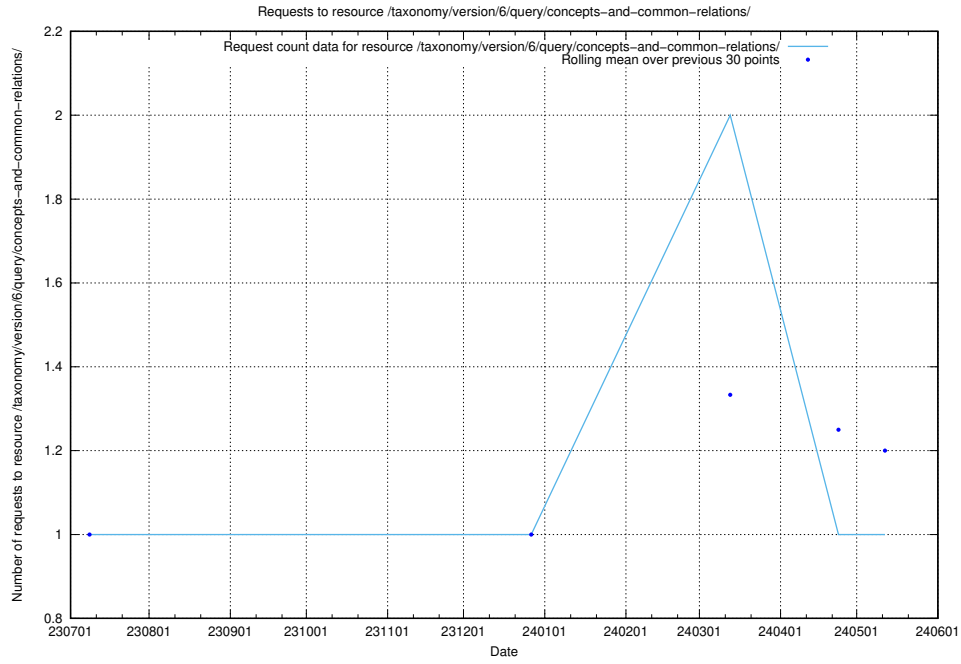

### 5.5275 Usage of /taxonomy/version/6/query/concept-types/

Here, we count the number of requests to resource /taxonomy/version/6/query/concept-types/.