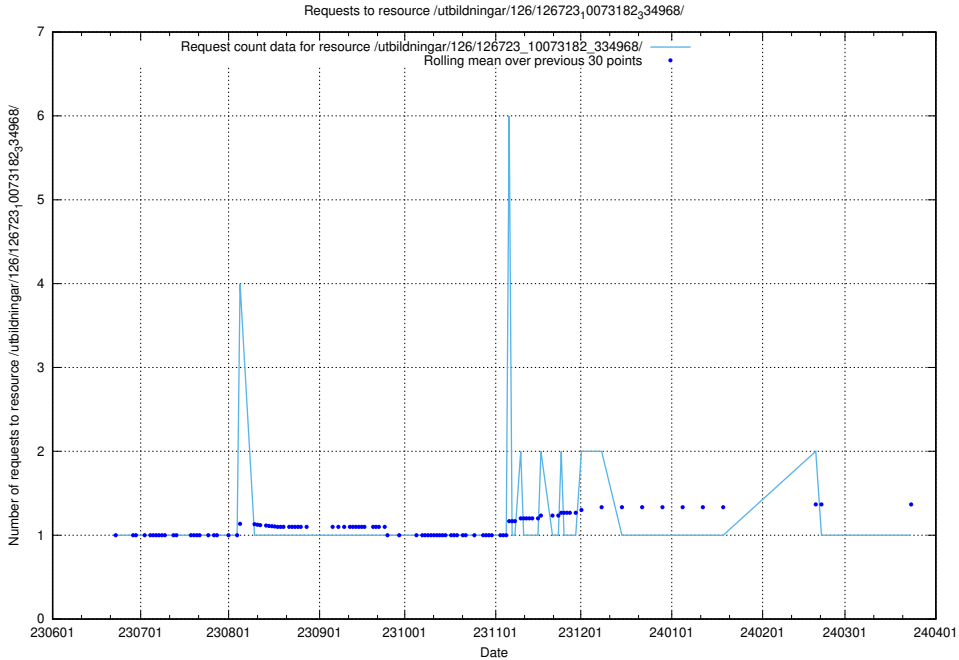

5.5628 Usage of /utbildningar/126/126723_10073182_334968/

Here, we count the number of requests to resource /utbildningar/126/126723_10073182_334968/.