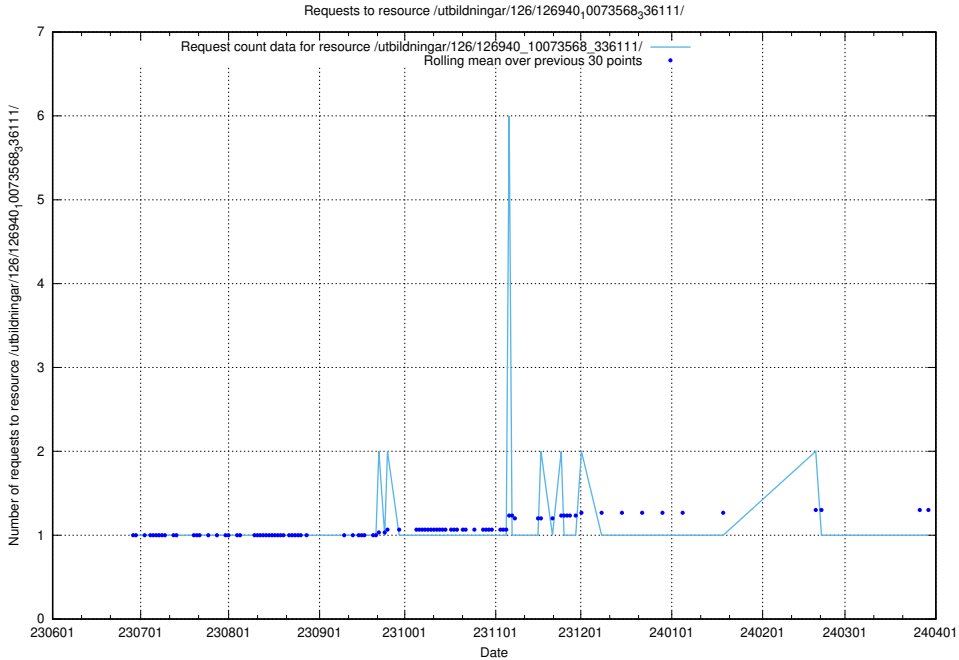

5.5455 Usage of /utbildningar/126/126940_10073568_336111/

Here, we count the number of requests to resource /utbildningar/126/126940_10073568_336111/.