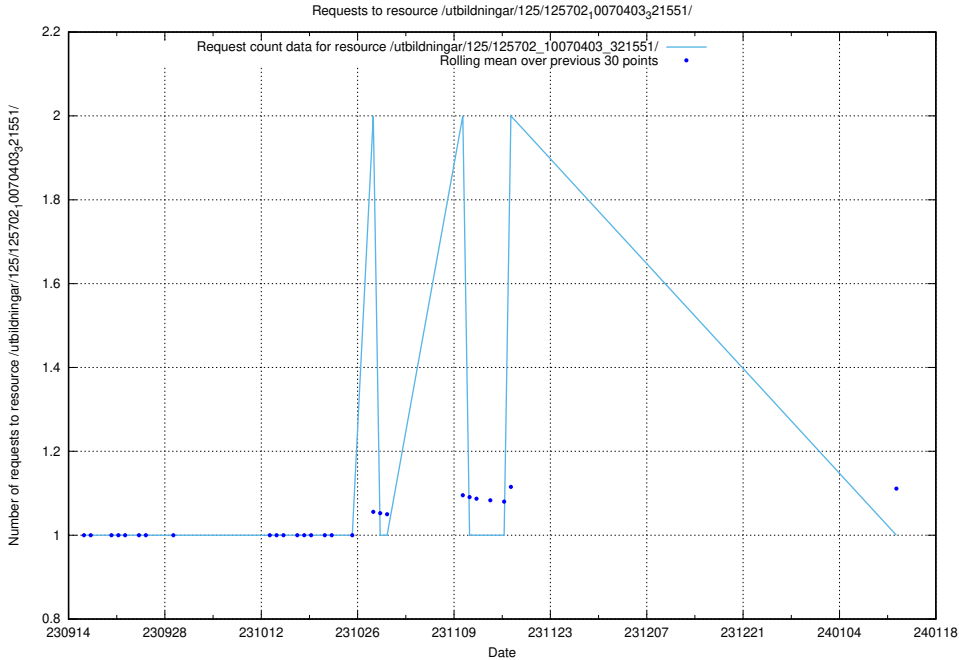

5.4578 Usage of /utbildningar/125/125702_10070403_321551/

Here, we count the number of requests to resource /utbildningar/125/125702_10070403_321551/.