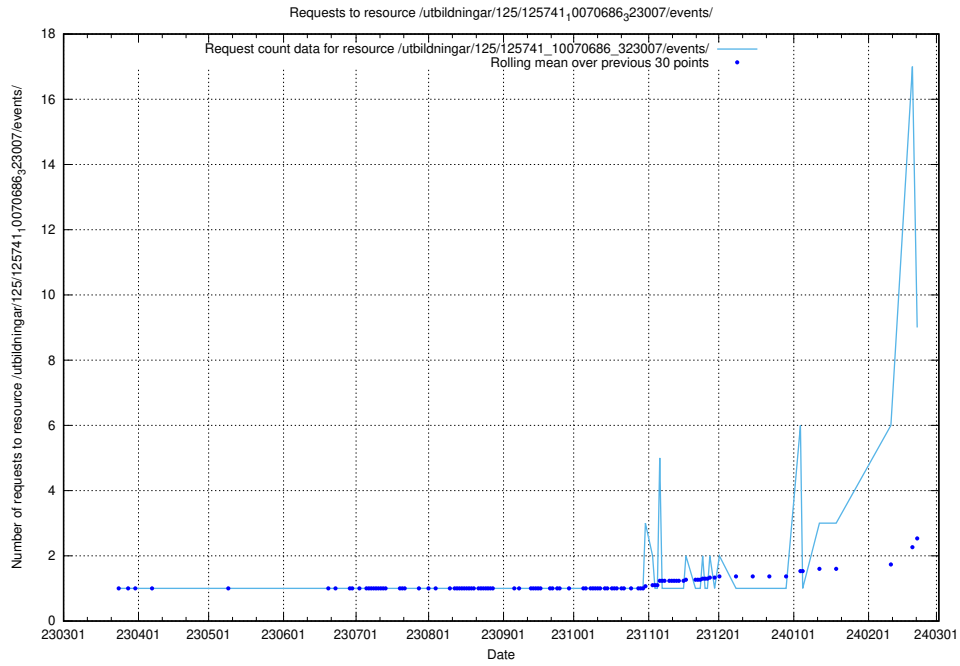

5.35 Usage of /utbildningar/125/125741_10070686_323007/events/

Here, we count the number of requests to resource /utbildningar/125/125741_10070686_323007/events/