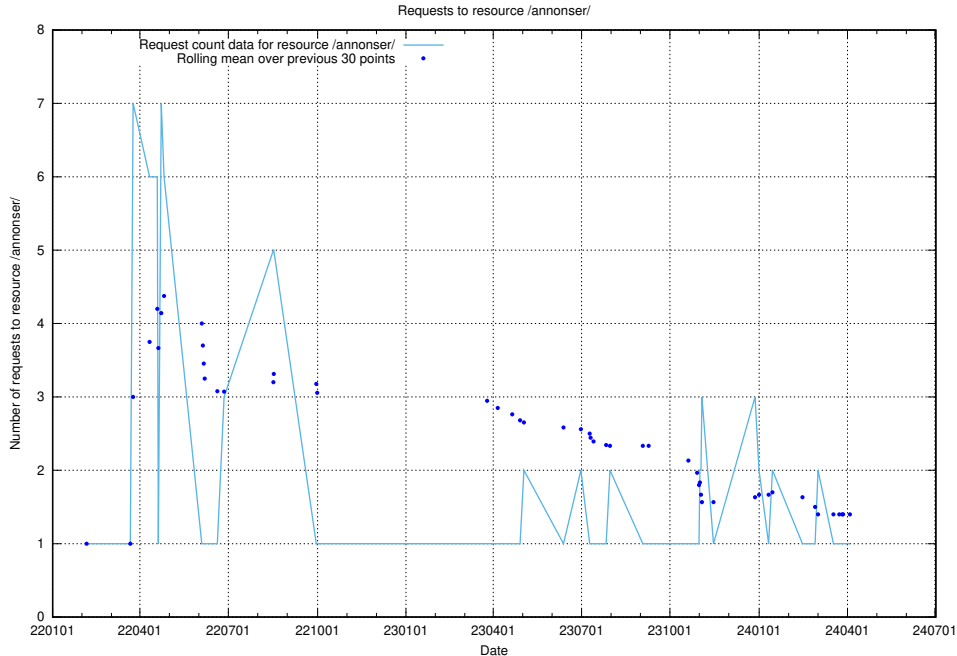

### 5.2582 Usage of /annonser/

Here, we count the number of requests to resource /annonser/.