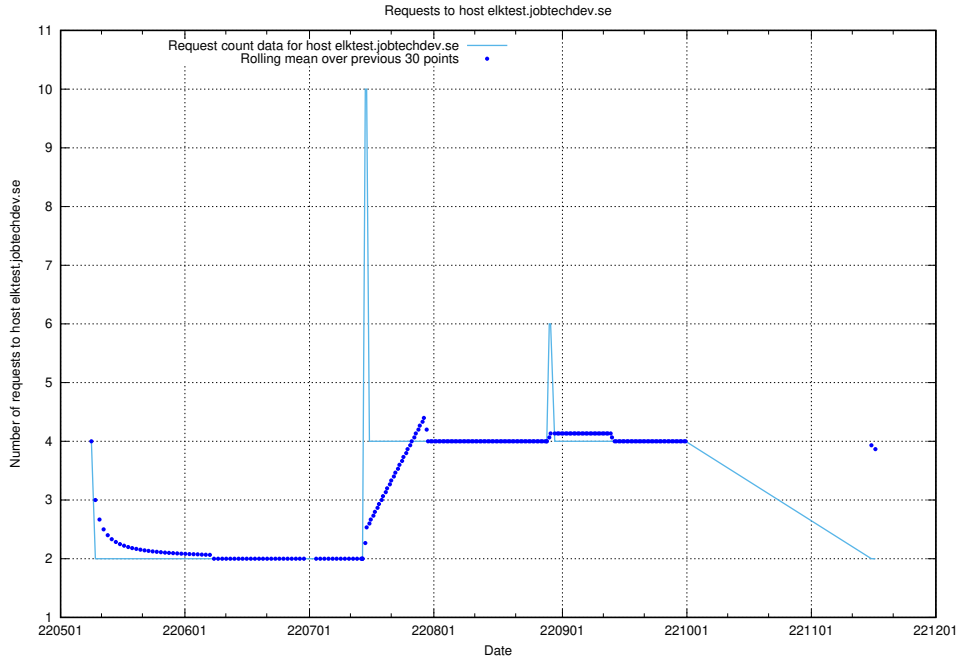

7.436 Usage of elktest.jobtechdev.se

Here, we count the number of requests to host elktest.jobtechdev.se.