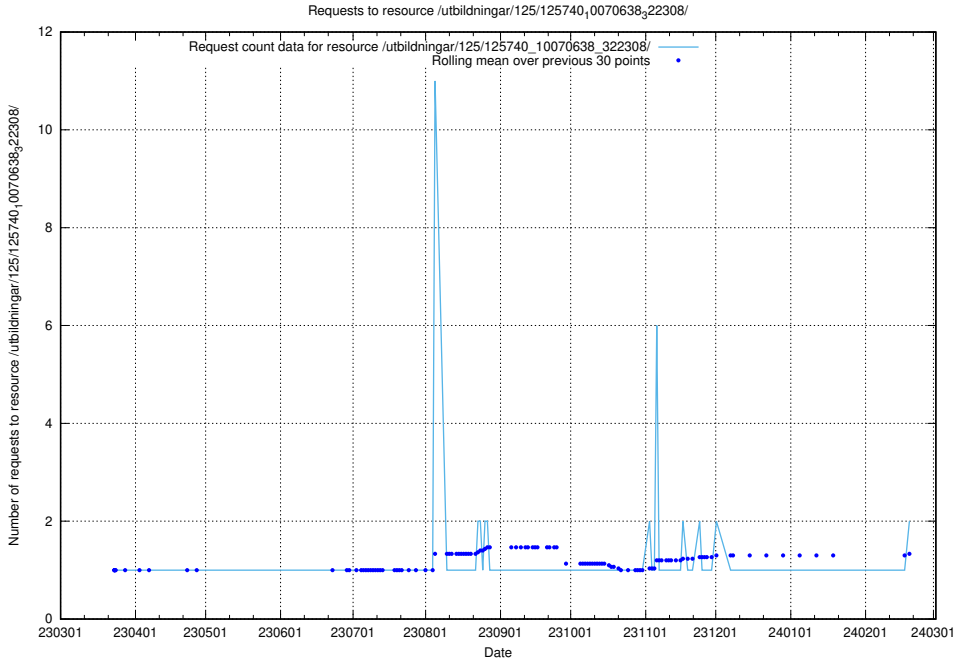

5.459 Usage of /utbildningar/125/125740_10070638_322308/

Here, we count the number of requests to resource /utbildningar/125/125740_10070638_322308/.