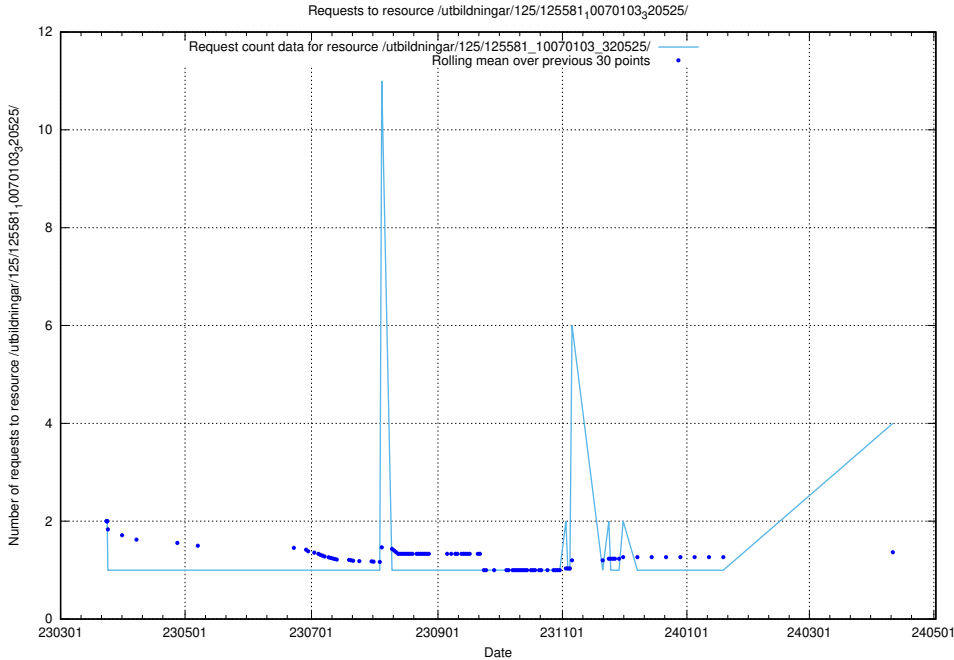

5.243 Usage of /utbildningar/125/125581_10070103_320525/

Here, we count the number of requests to resource /utbildningar/125/125581_10070103_320525/.