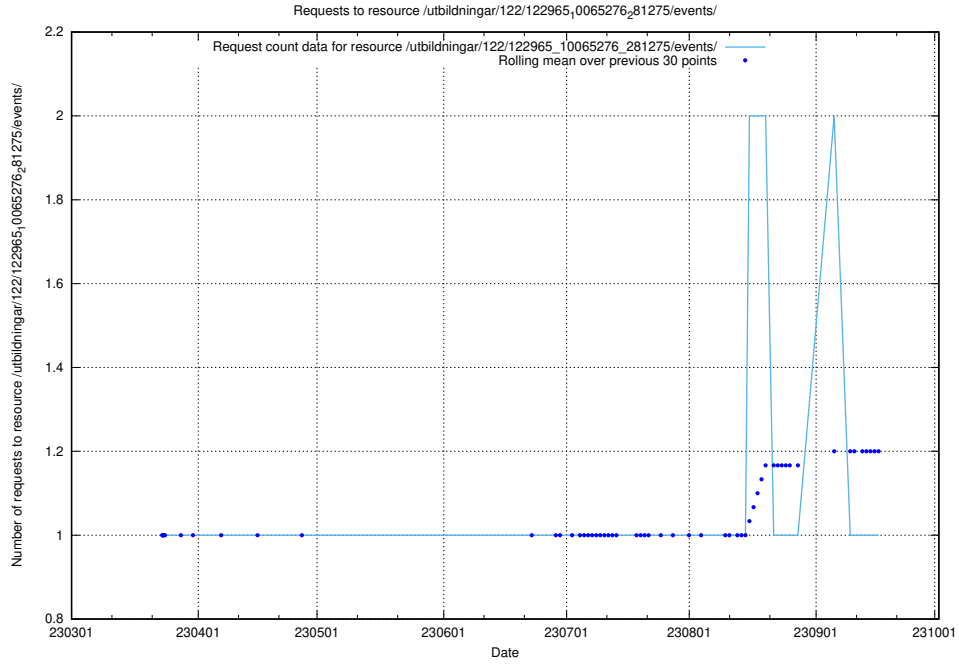

5.5133 Usage of /utbildningar/122/122965_10065276_281275/events/

Here, we count the number of requests to resource /utbildningar/122/122965_10065276_281275/events/