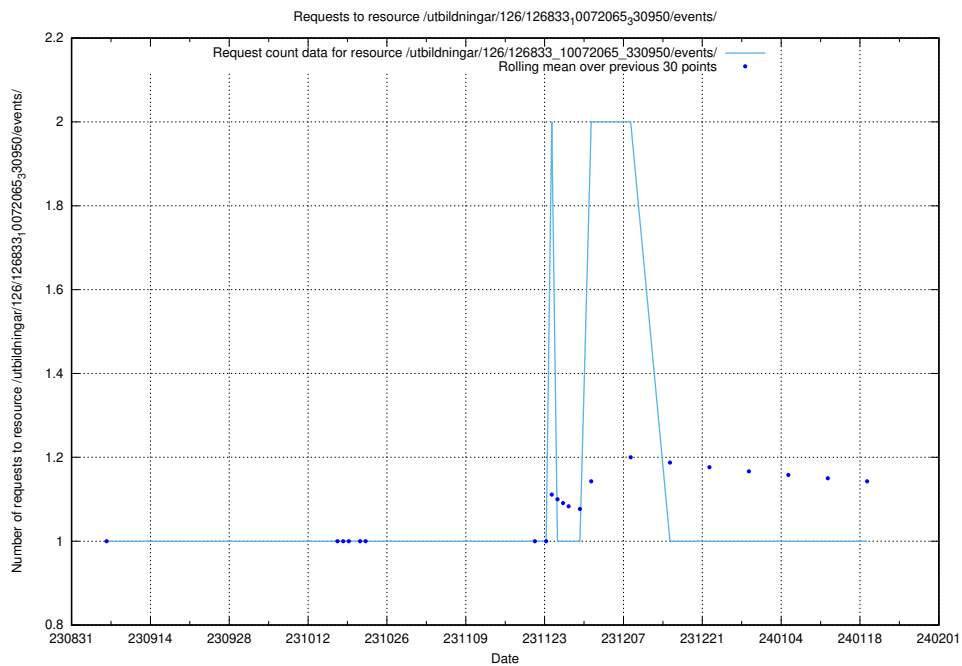

5.4684 Usage of /utbildningar/126/126833_10072065_330950/events/

Here, we count the number of requests to resource /utbildningar/126/126833_10072065_330950/events/