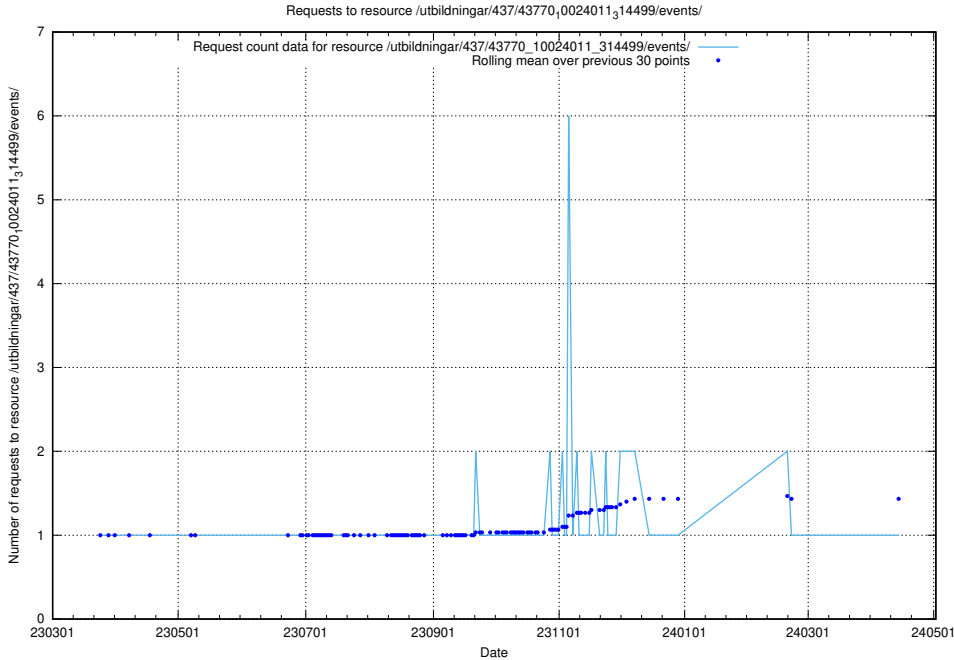

5.6191 Usage of /utbildningar/437/43770_10024011_314499/events/

Here, we count the number of requests to resource /utbildningar/437/43770_10024011_314499/events/.