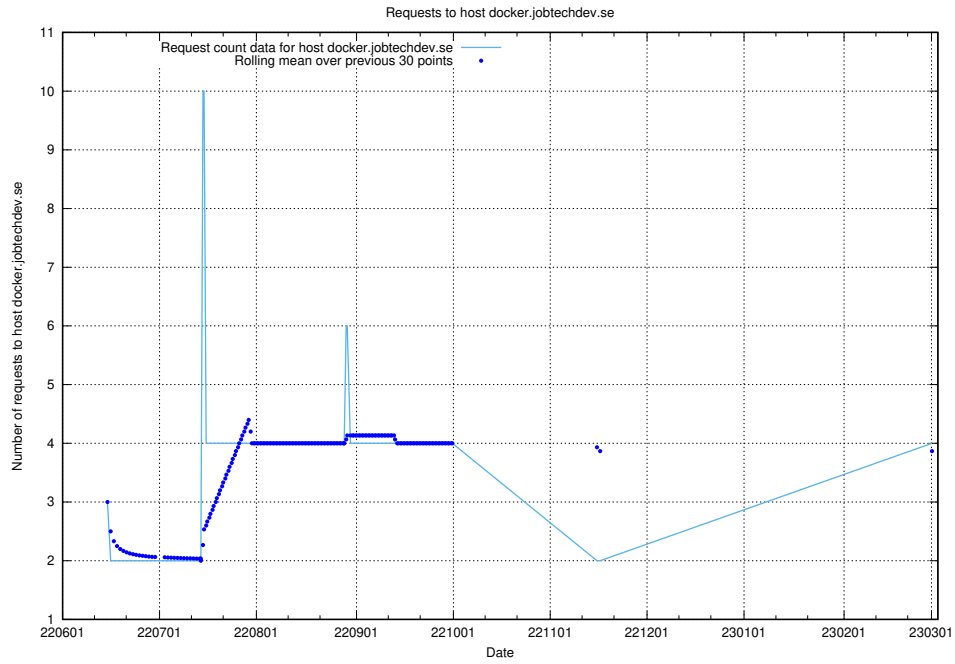

7.148 Usage of docker.jobtechdev.se

Here, we count the number of requests to host docker.jobtechdev.se.