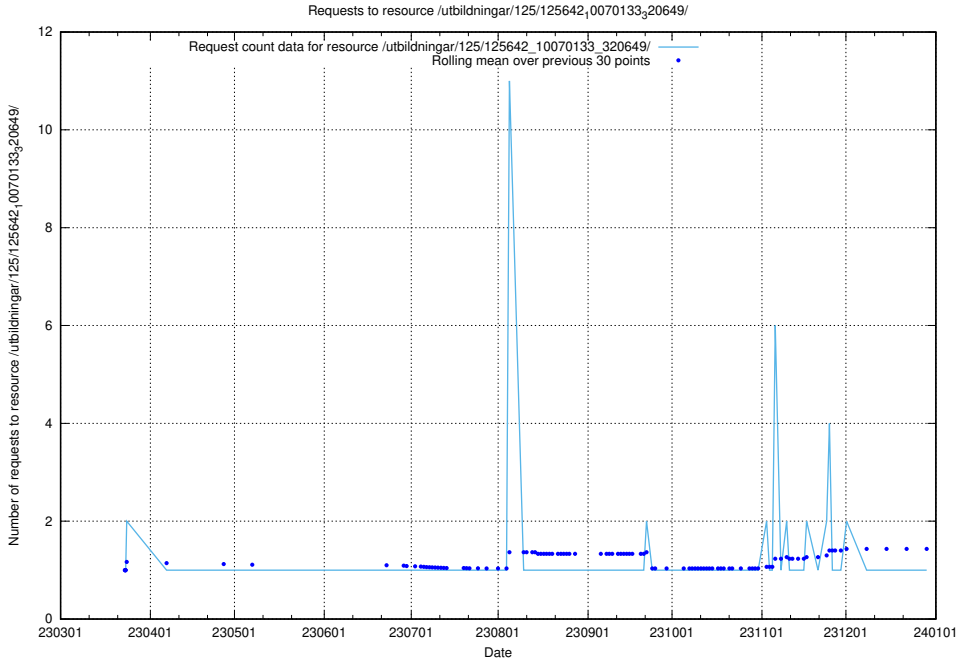

5.1073 Usage of /utbildningar/125/125642_10070133_320649/

Here, we count the number of requests to resource /utbildningar/125/125642_10070133_320649/.