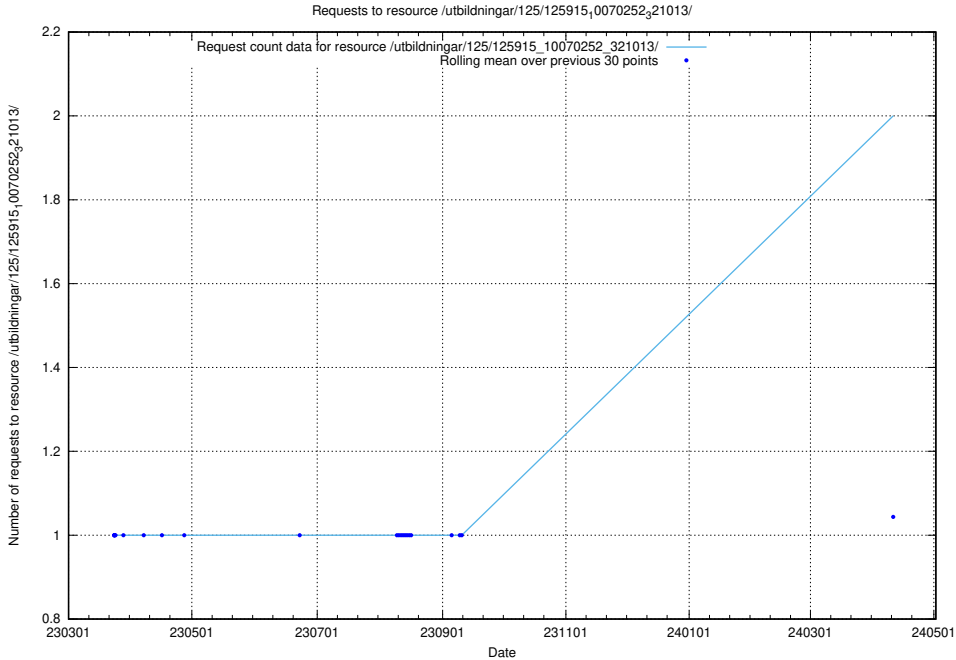

5.978 Usage of /utbildningar/125/125915_10070252_321013/

Here, we count the number of requests to resource /utbildningar/125/125915_10070252_321013/.