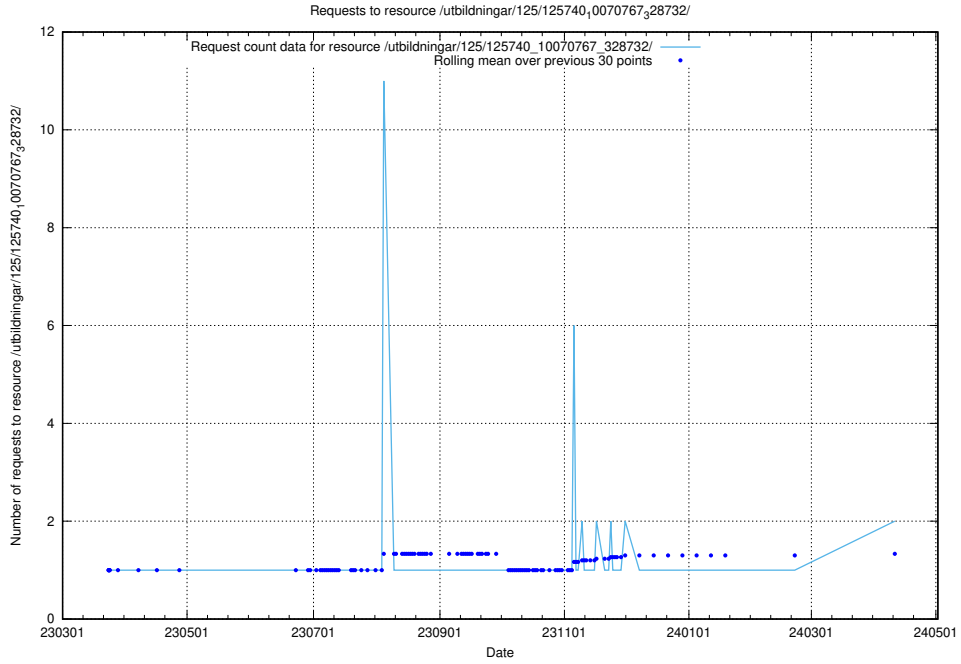

5.455 Usage of /utbildningar/125/125740_10070767_328732/

Here, we count the number of requests to resource /utbildningar/125/125740_10070767_328732/.