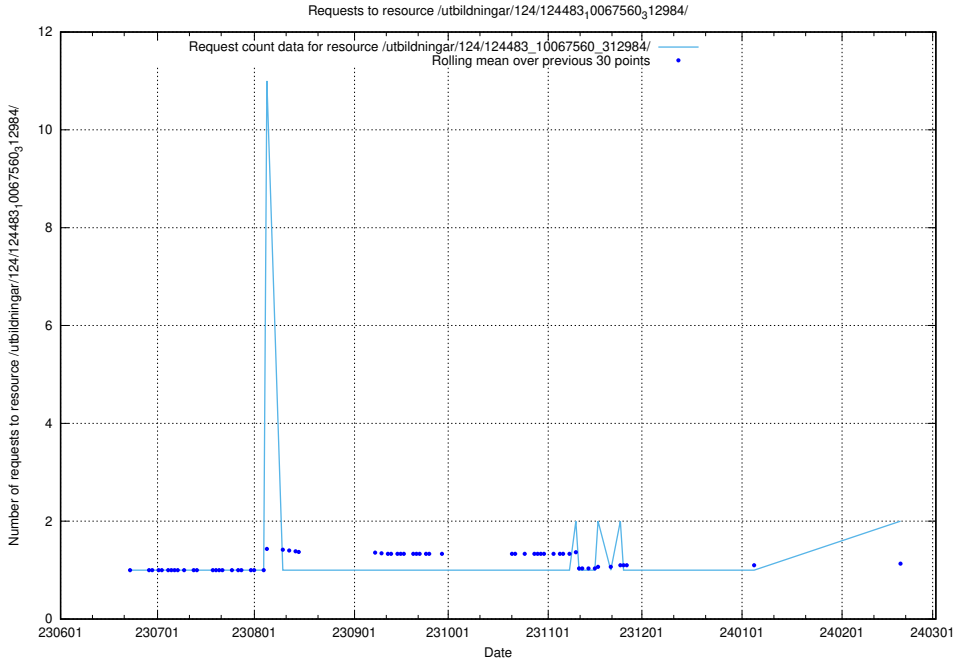

5.859 Usage of /utbildningar/124/124483_10067560_312984/

Here, we count the number of requests to resource /utbildningar/124/124483_10067560_312984/.