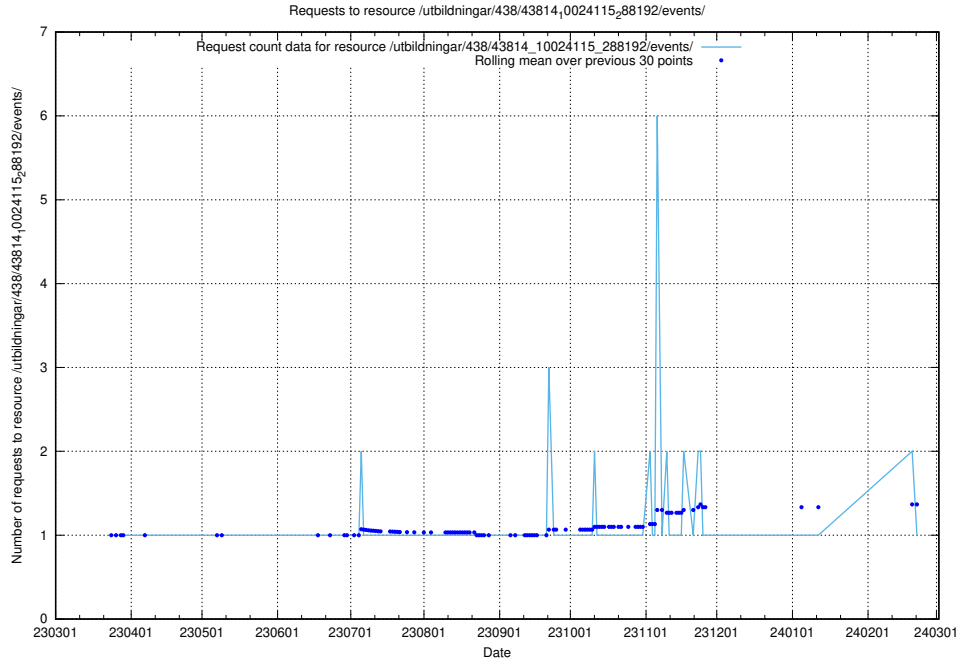

5.6175 Usage of /utbildningar/438/43814_10024115_288192/events/

Here, we count the number of requests to resource /utbildningar/438/43814_10024115_288192/events/.