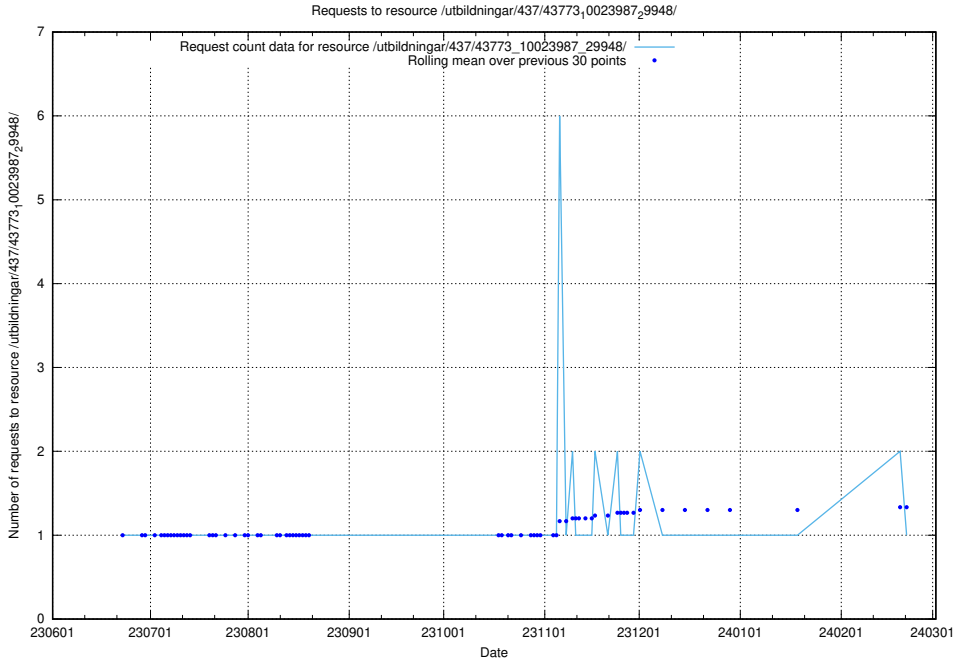

5.5600 Usage of /utbildningar/437/43773_10023987_29948/

Here, we count the number of requests to resource /utbildningar/437/43773_10023987_29948/.