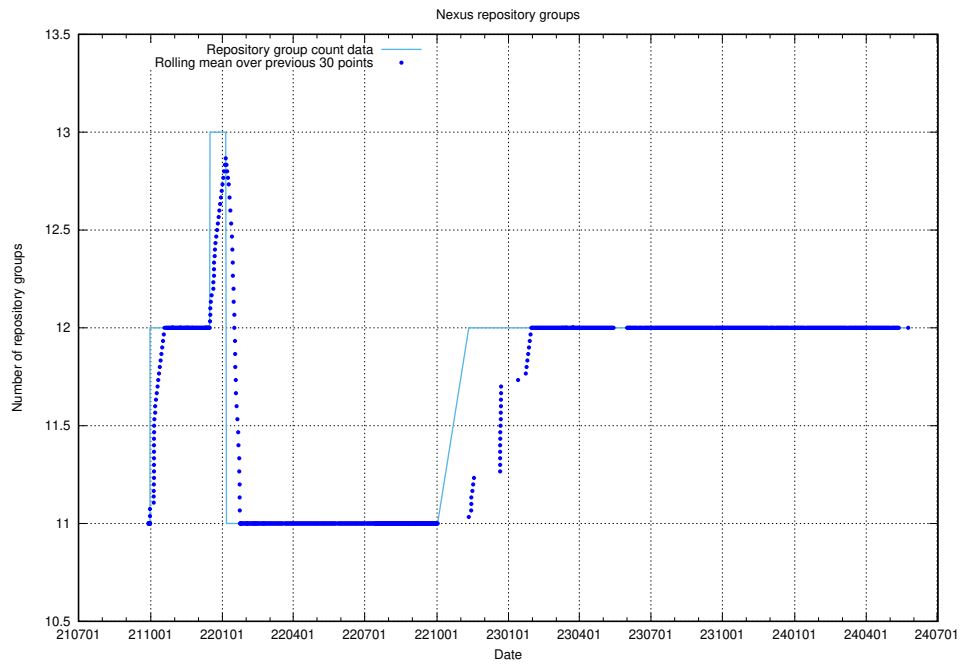

9 Nexus

This section contains statistics from the [image and package repositories](https://nexus.jobtechdev.se)⁹ of JobTech.

9.1 Number of repository groups in Nexus

A graph showing the number of repository groups.

⁹<https://nexus.jobtechdev.se>