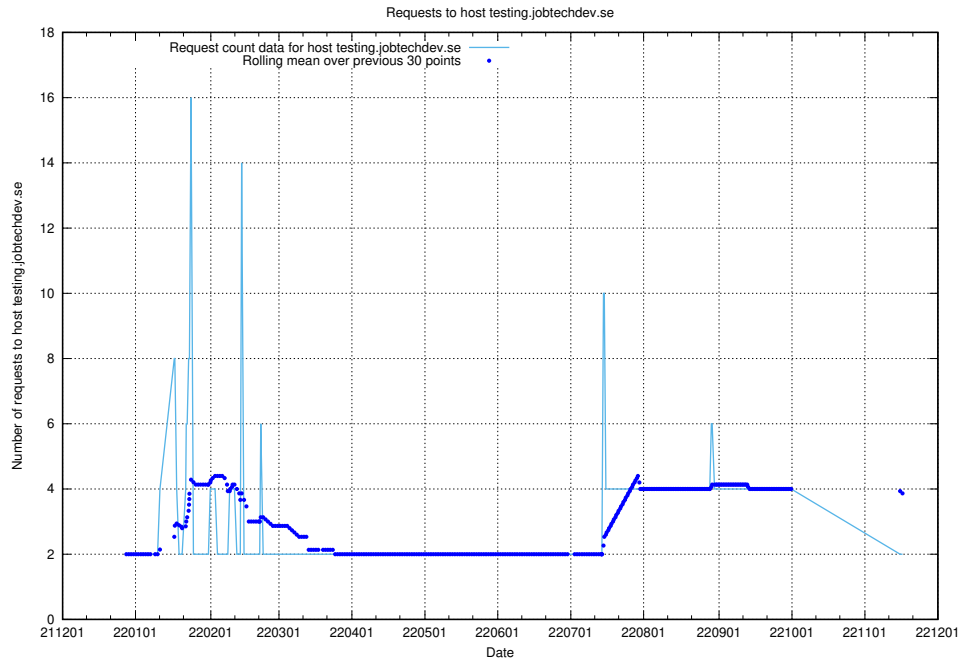

7.363 Usage of testing.jobtechdev.se

Here, we count the number of requests to host testing.jobtechdev.se.