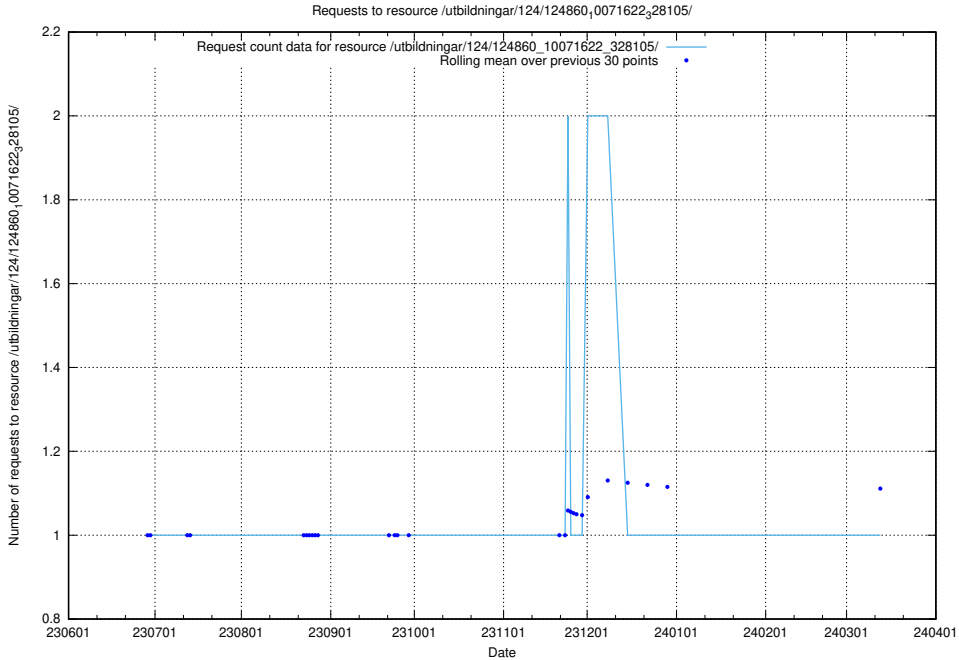

5.5510 Usage of /utbildningar/124/124860_10071622_328105/

Here, we count the number of requests to resource /utbildningar/124/124860_10071622_328105/.