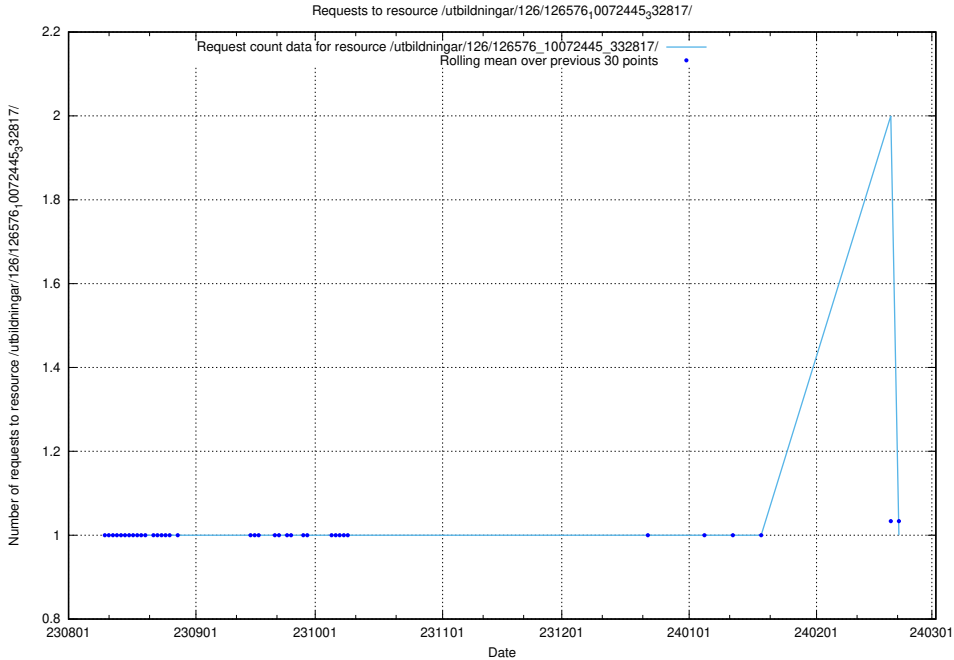

5.4846 Usage of /utbildningar/126/126576_10072445_332817/

Here, we count the number of requests to resource /utbildningar/126/126576_10072445_332817/.