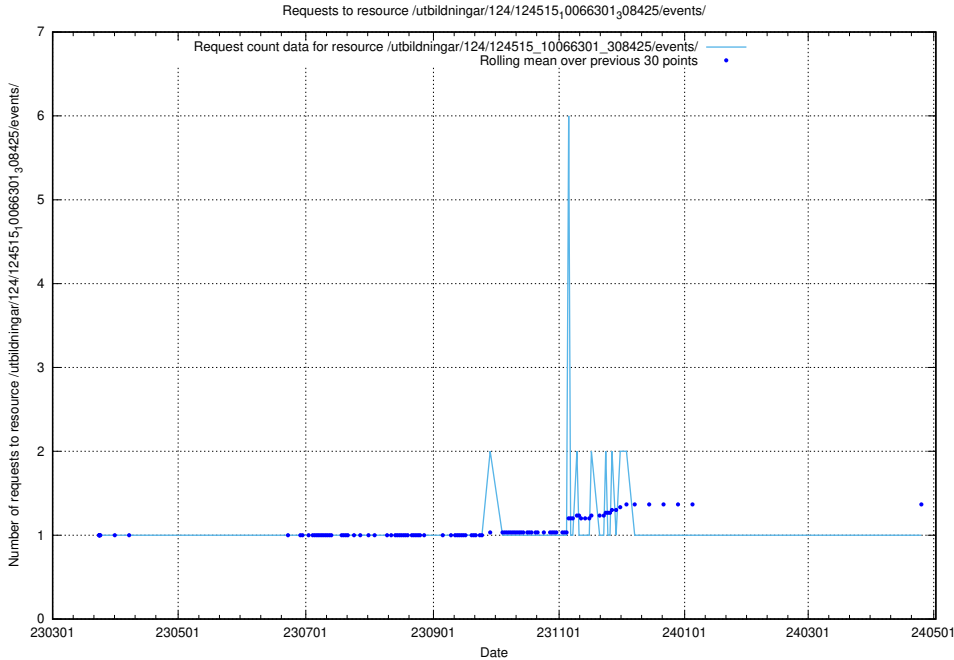

### 5.1542 Usage of /utbildningar/124/124515\_10066301\_308425/events/

Here, we count the number of requests to resource /utbildningar/124/124515\_10066301\_308425/events/