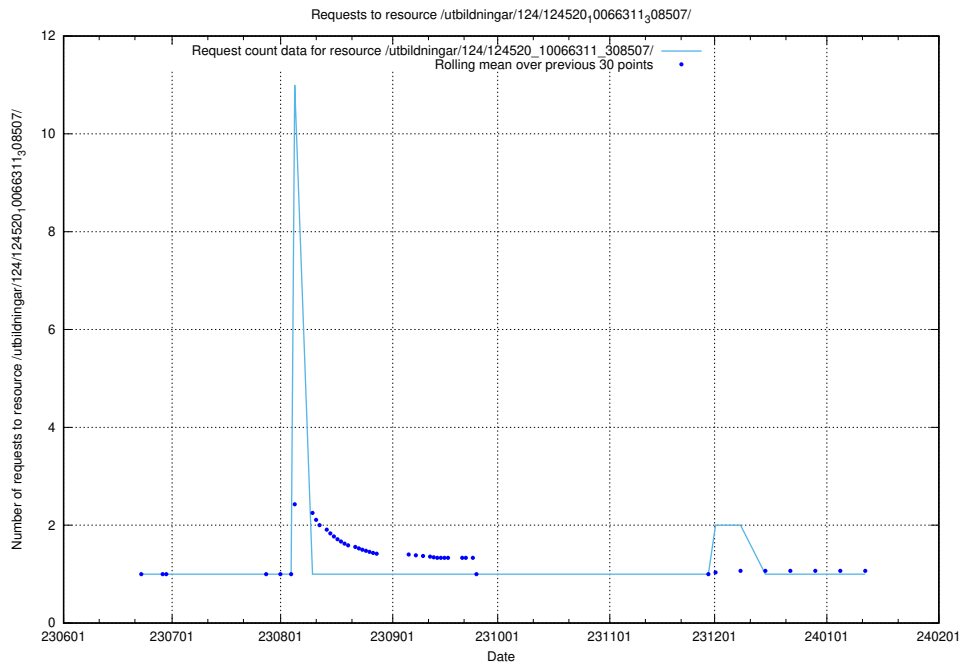

5.5781 Usage of /utbildningar/124/124520_10066311_308507/

Here, we count the number of requests to resource /utbildningar/124/124520_10066311_308507/.