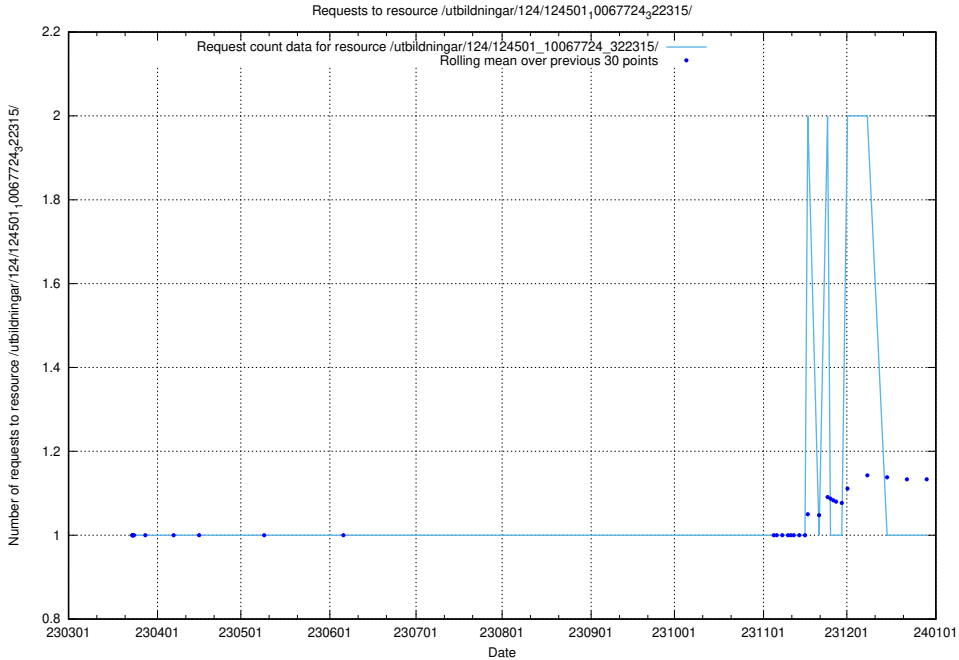

5.2298 Usage of /utbildningar/124/124501_10067724_322315/

Here, we count the number of requests to resource /utbildningar/124/124501_10067724_322315/.