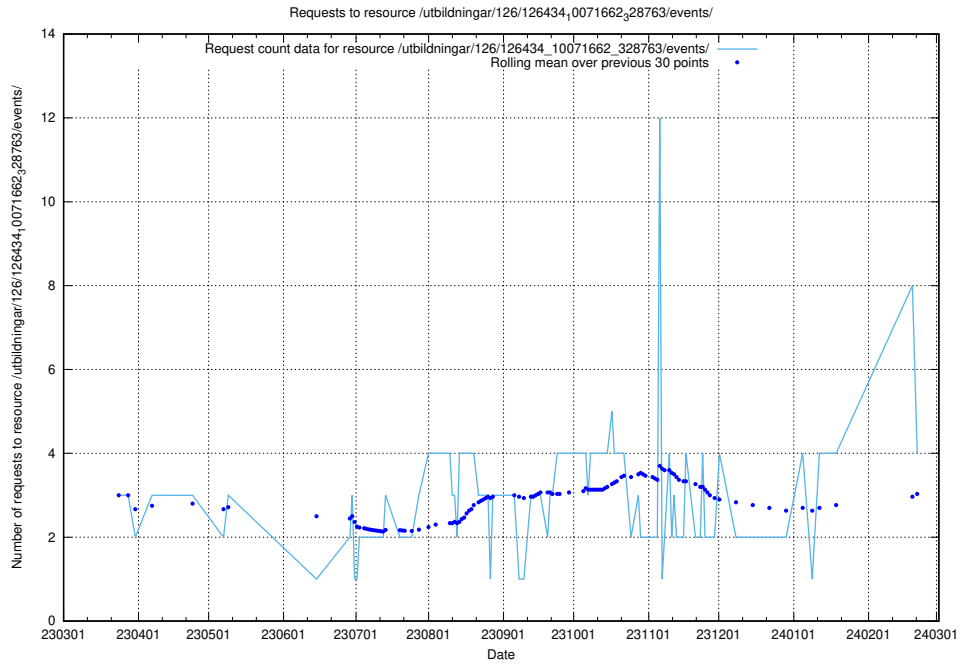

5.239 Usage of /utbildningar/126/126434_10071662_328763/events/

Here, we count the number of requests to resource /utbildningar/126/126434_10071662_328763/events/