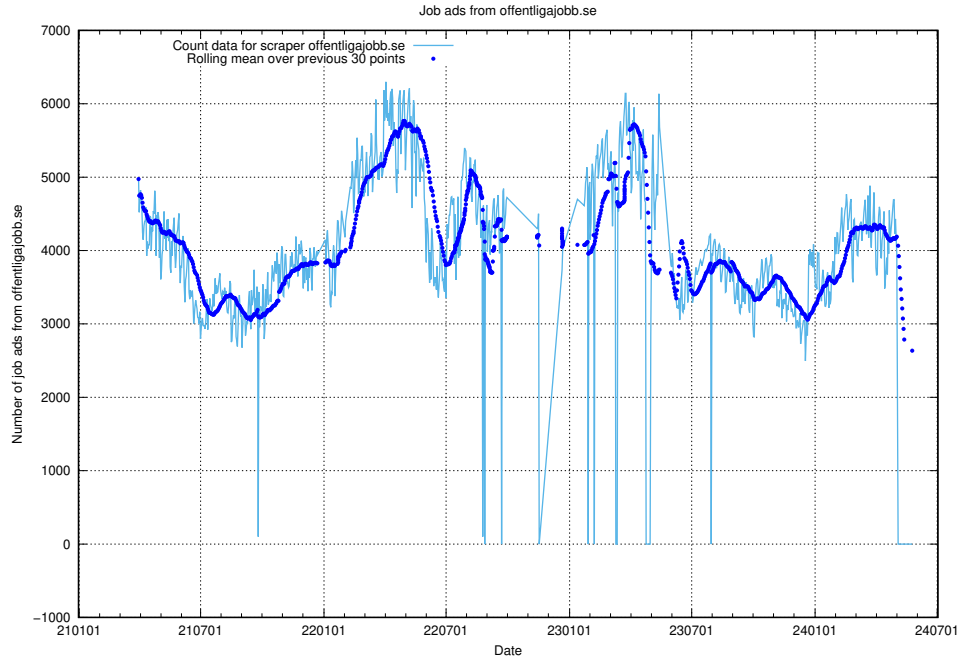

13.23 Number of ads by scraper offentligajobb.se

Here, we count the number of job ads scraped from offentligajobb.se.