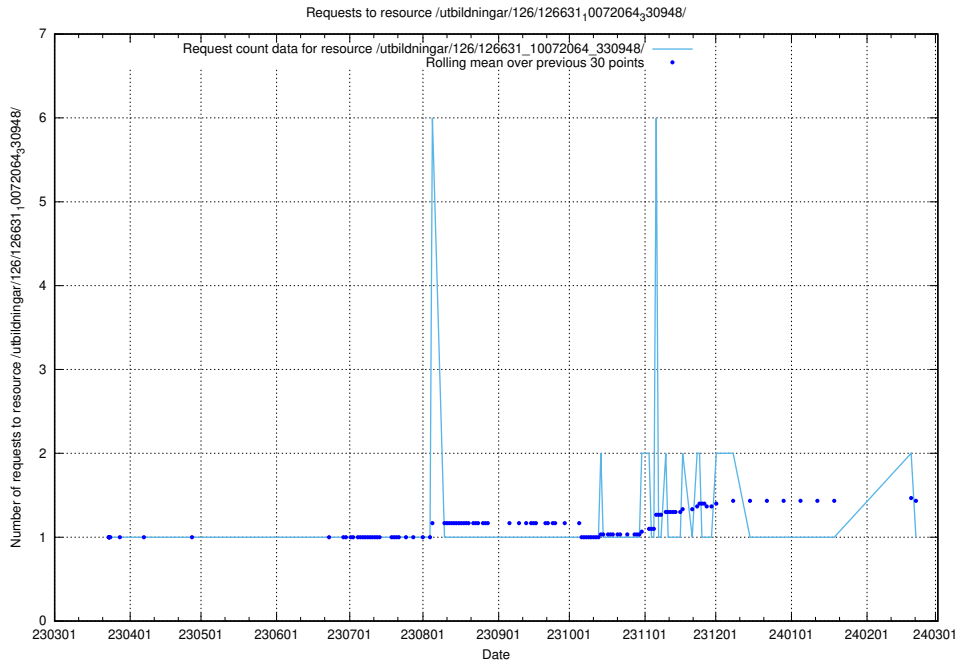

5.6402 Usage of /utbildningar/126/126631_10072064_330948/

Here, we count the number of requests to resource /utbildningar/126/126631_10072064_330948/.