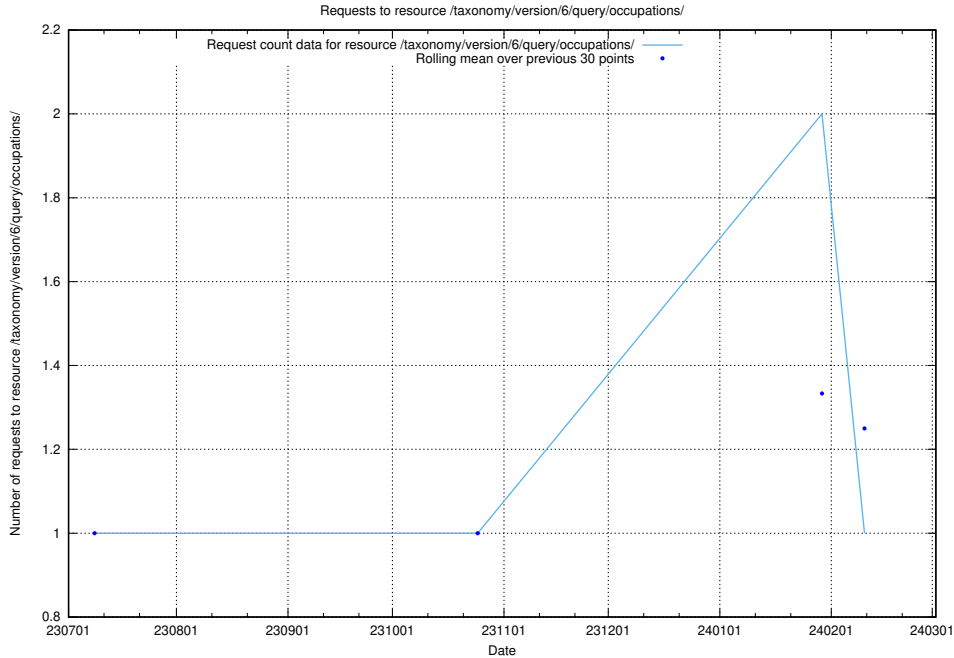

5.5260 Usage of /taxonomy/version/6/query/occupations/

Here, we count the number of requests to resource /taxonomy/version/6/query/occupations/.