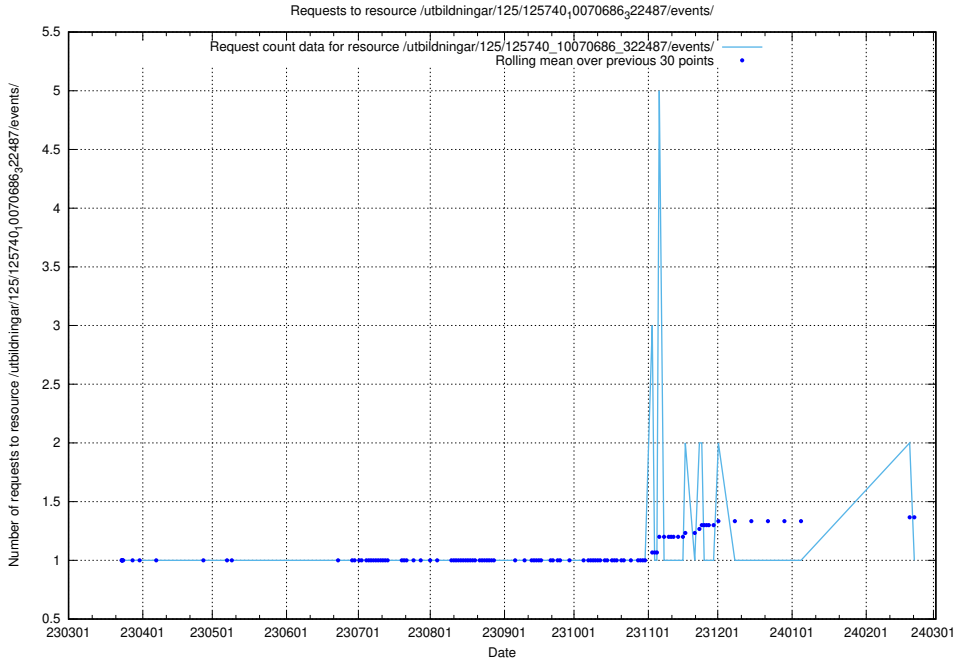

5.1005 Usage of /utbildningar/125/125740_10070686_322487/events/

Here, we count the number of requests to resource /utbildningar/125/125740_10070686_322487/events/