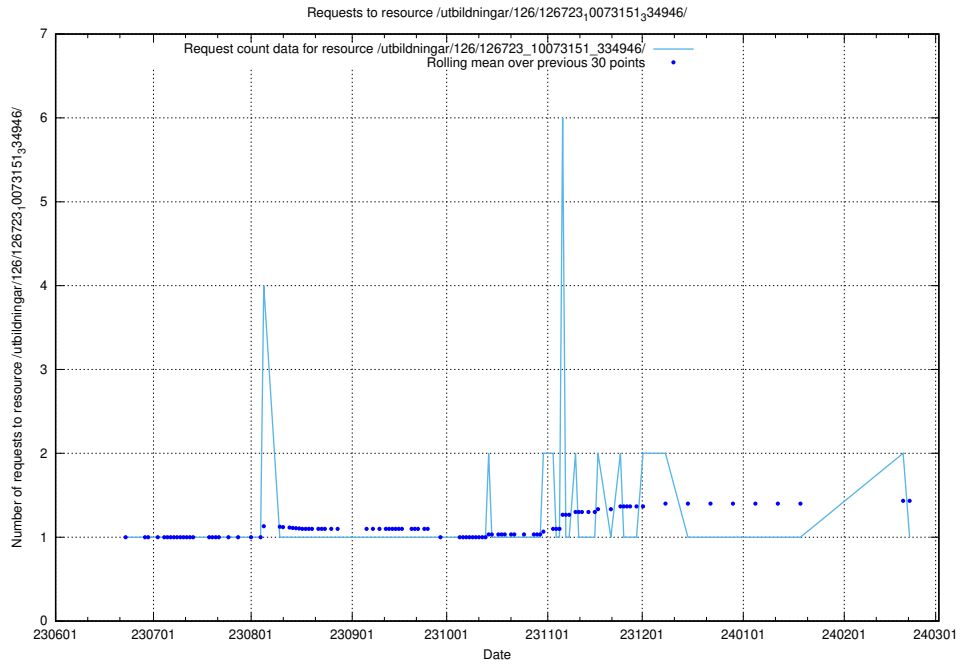

5.5630 Usage of /utbildningar/126/126723_10073151_334946/

Here, we count the number of requests to resource /utbildningar/126/126723_10073151_334946/.