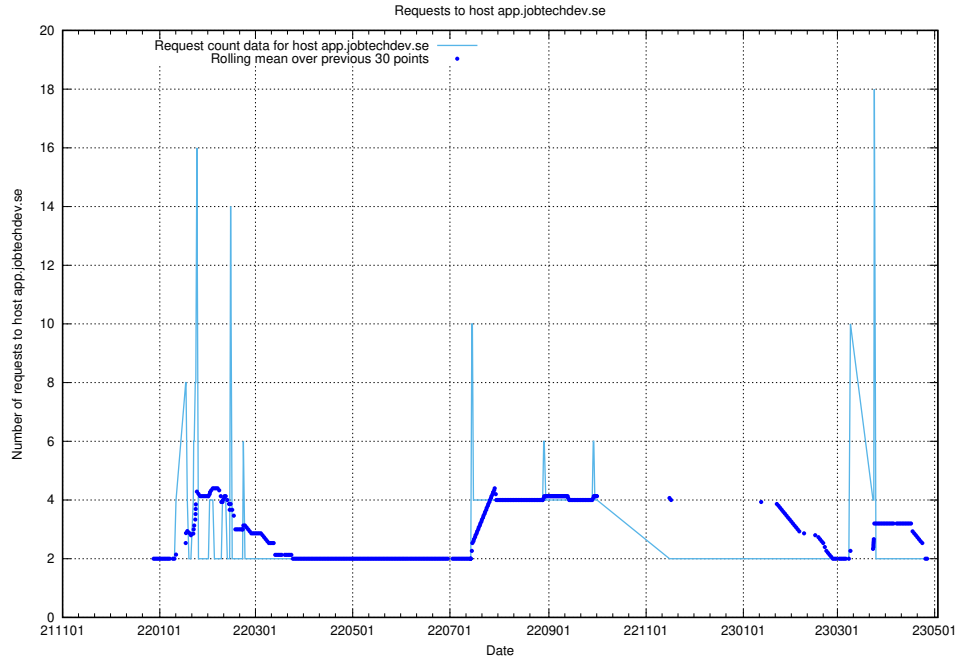

7.369 Usage of app.jobtechdev.se

Here, we count the number of requests to host app.jobtechdev.se.