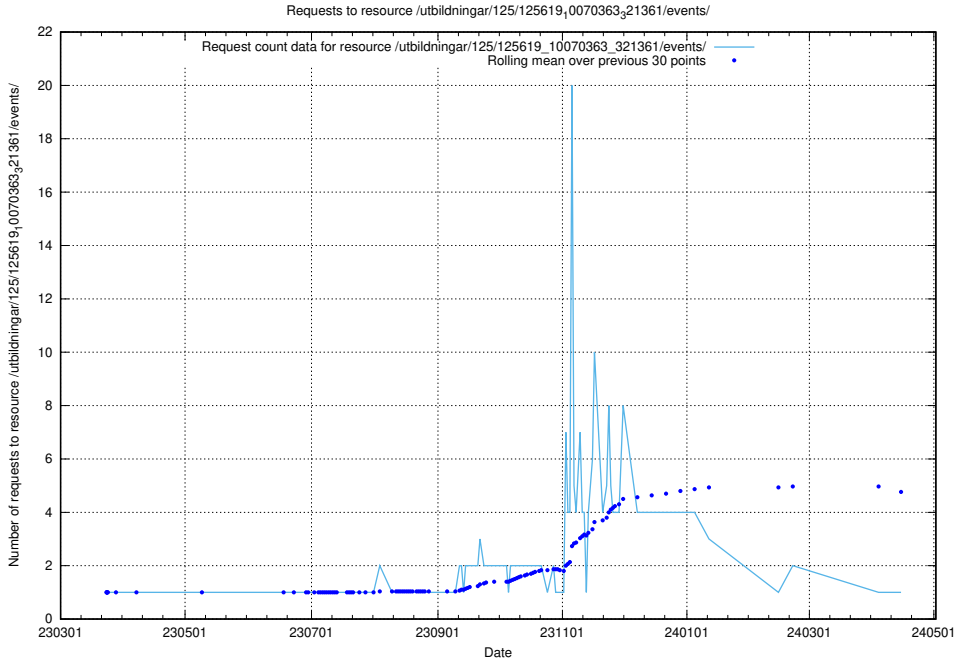

5.1087 Usage of /utbildningar/125/125619_10070363_321361/events/

Here, we count the number of requests to resource /utbildningar/125/125619_10070363_321361/events/