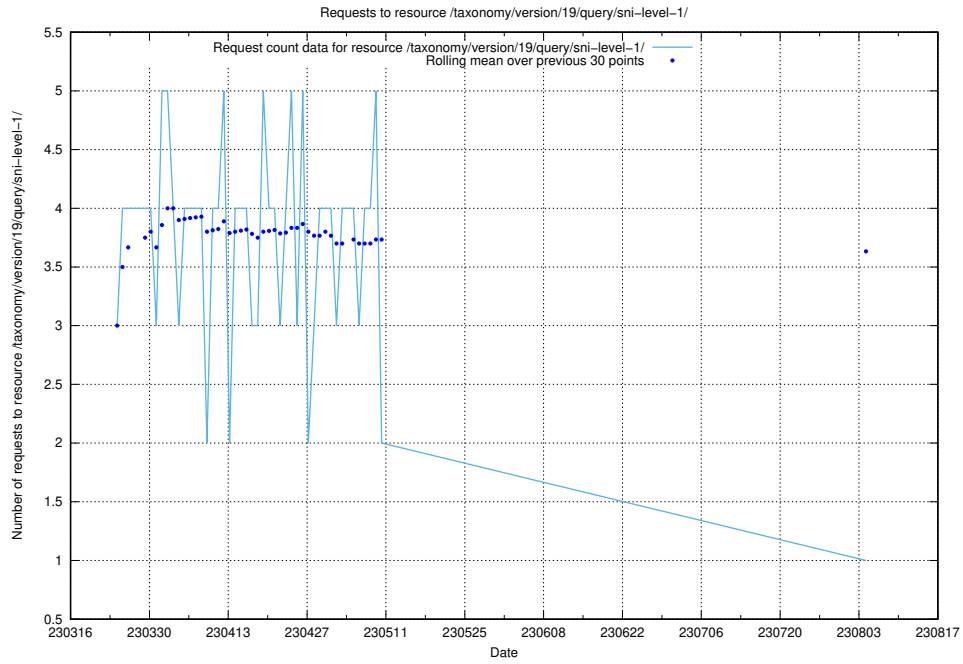

### 5.6139 Usage of /taxonomy/version/19/query/occupations/

Here, we count the number of requests to resource /taxonomy/version/19/query/occupations/.