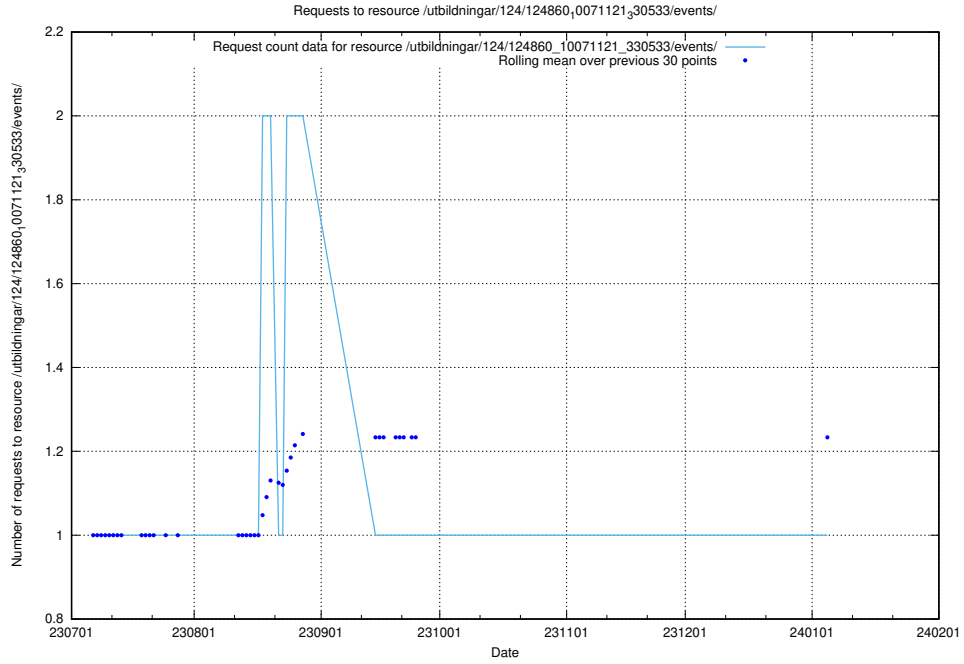

5.5334 Usage of /utbildningar/124/124860_10071121_330533/events/

Here, we count the number of requests to resource /utbildningar/124/124860_10071121_330533/events/