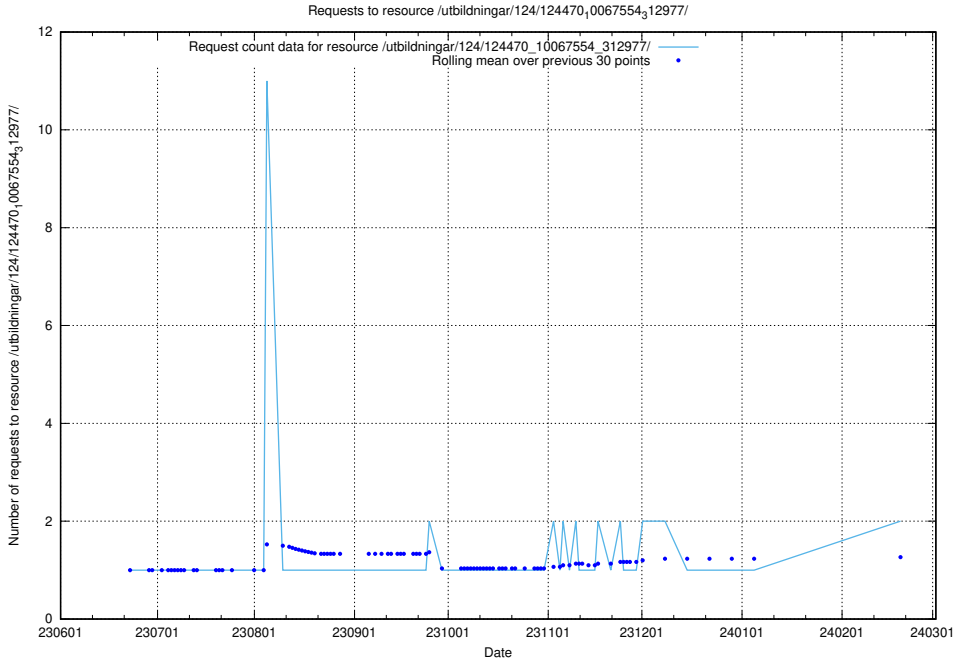

5.865 Usage of /utbildningar/124/124470_10067554_312977/

Here, we count the number of requests to resource /utbildningar/124/124470_10067554_312977/.