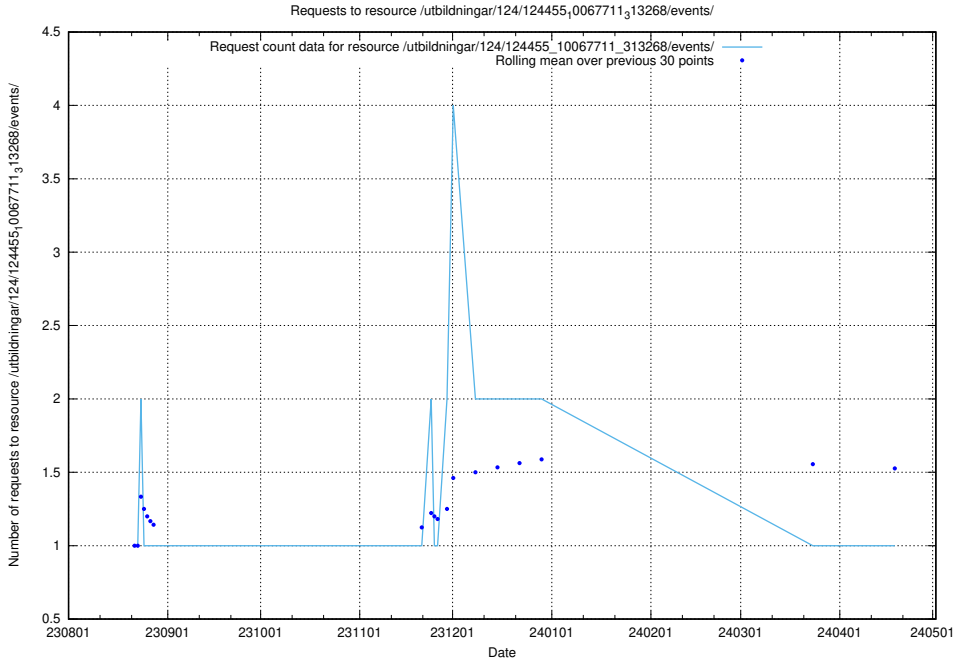

5.4771 Usage of /utbildningar/124/124455_10067711_313268/events/

Here, we count the number of requests to resource /utbildningar/124/124455_10067711_313268/events/