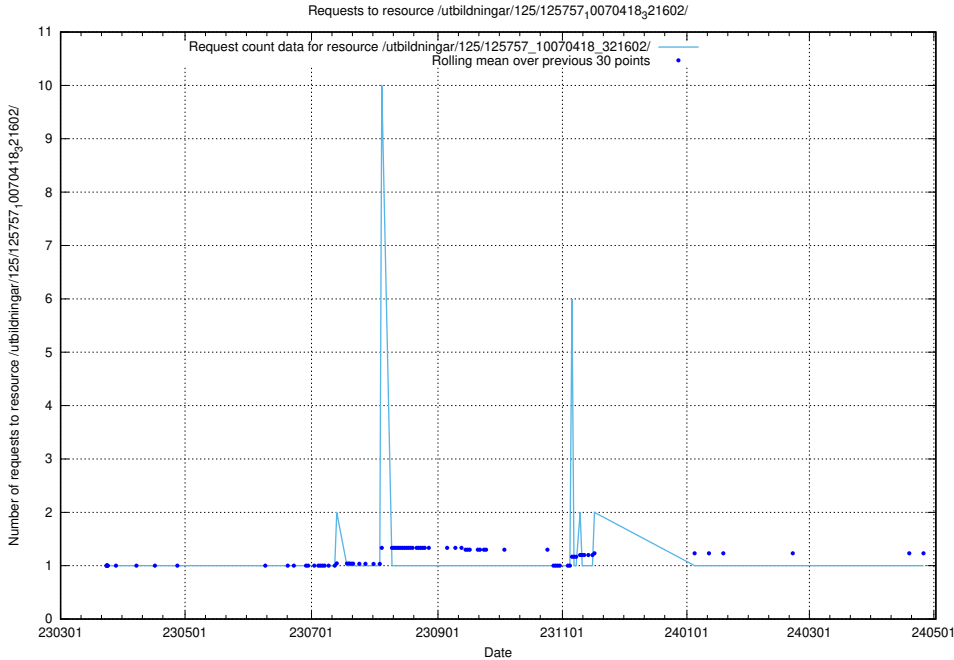

5.6455 Usage of /utbildningar/125/125757_10070418_321602/

Here, we count the number of requests to resource /utbildningar/125/125757_10070418_321602/.