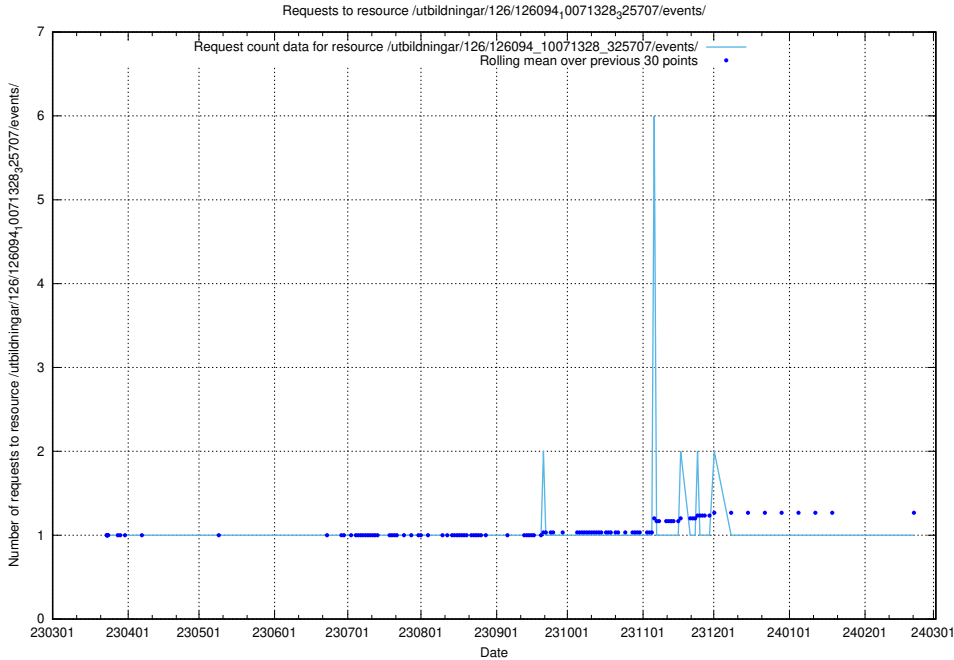

5.6438 Usage of /utbildningar/126/126094_10071328_325707/events/

Here, we count the number of requests to resource /utbildningar/126/126094_10071328_325707/events/