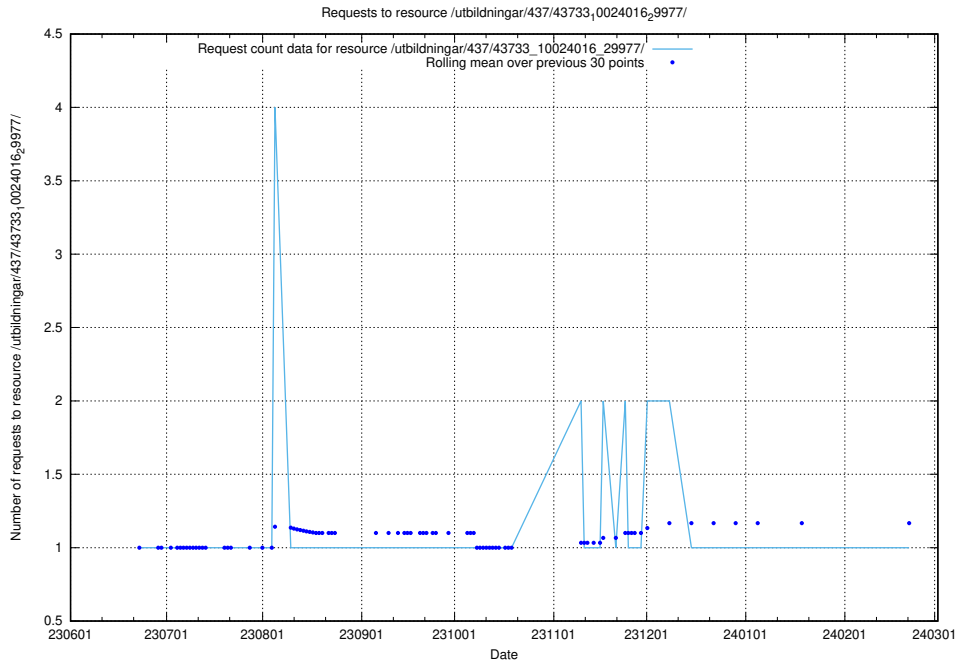

5.5603 Usage of /utbildningar/437/43733_10024016_29977/

Here, we count the number of requests to resource /utbildningar/437/43733_10024016_29977/.