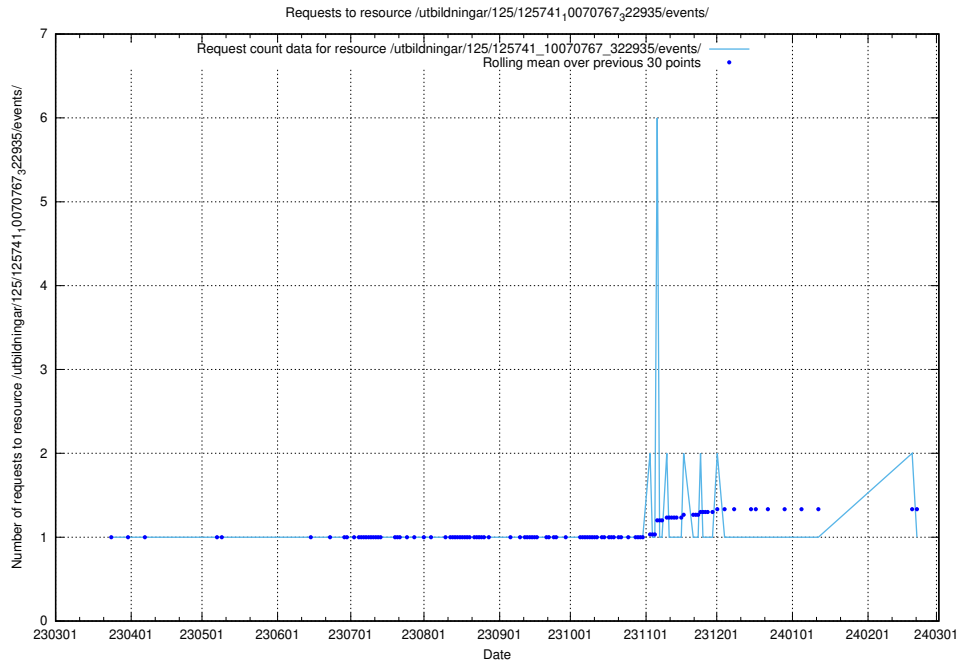

5.6229 Usage of /utbildningar/125/125741_10070767_322935/events/

Here, we count the number of requests to resource /utbildningar/125/125741_10070767_322935/events/