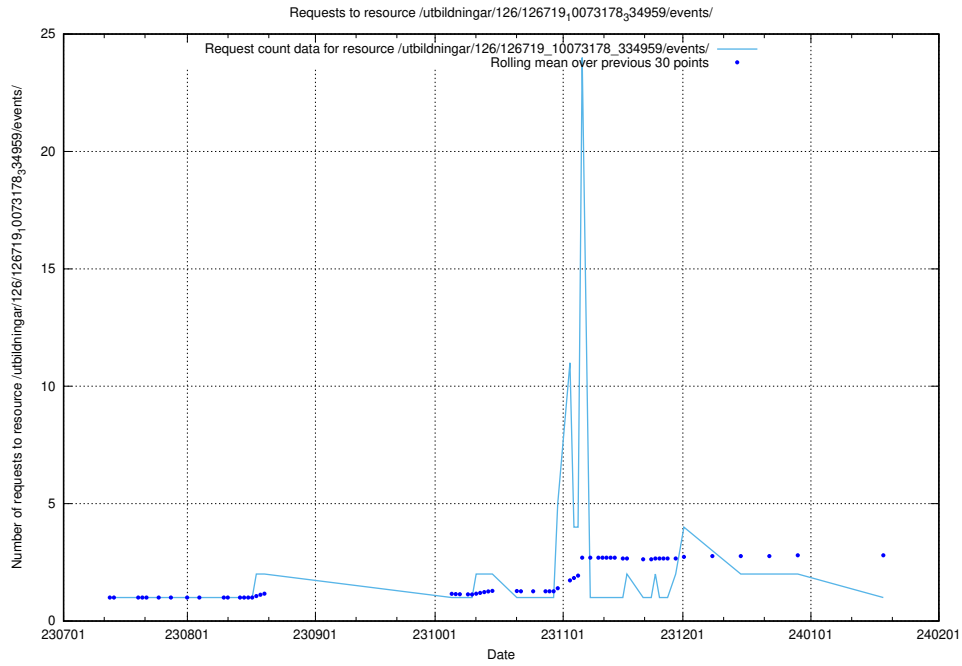

5.5126 Usage of /utbildningar/126/126719_10073178_334959/events/

Here, we count the number of requests to resource /utbildningar/126/126719_10073178_334959/events/