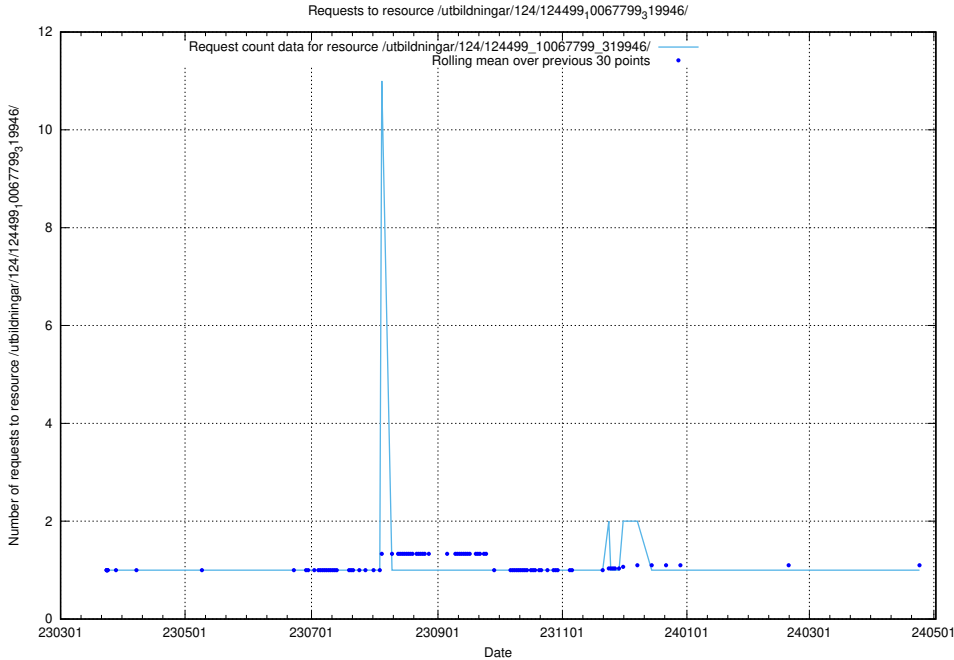

5.2507 Usage of /utbildningar/124/124499_10067799_319946/

Here, we count the number of requests to resource /utbildningar/124/124499_10067799_319946/.