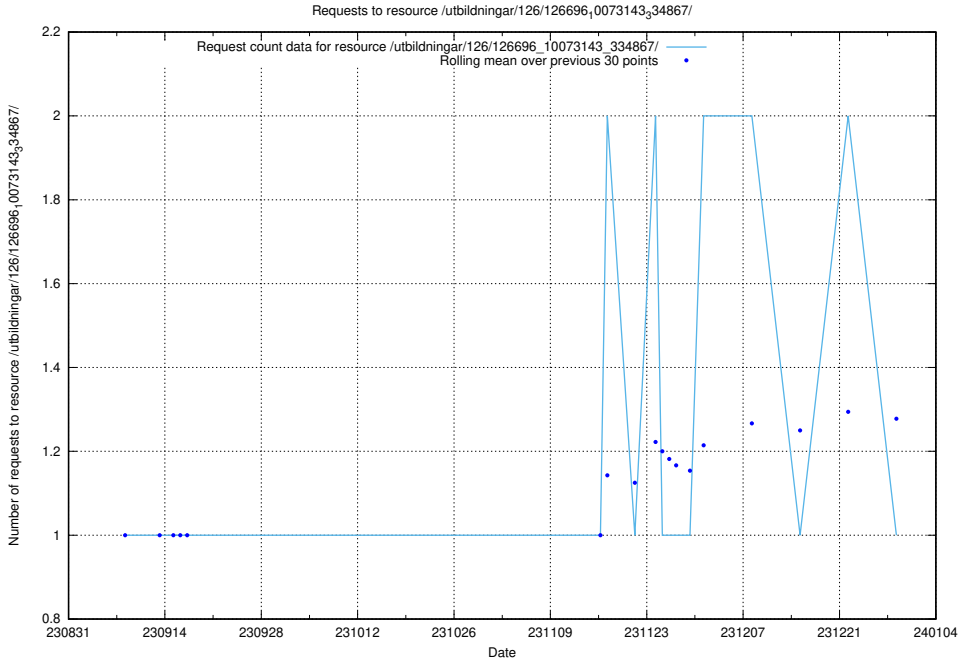

5.4656 Usage of /utbildningar/126/126696_10073143_334867/

Here, we count the number of requests to resource /utbildningar/126/126696_10073143_334867/.