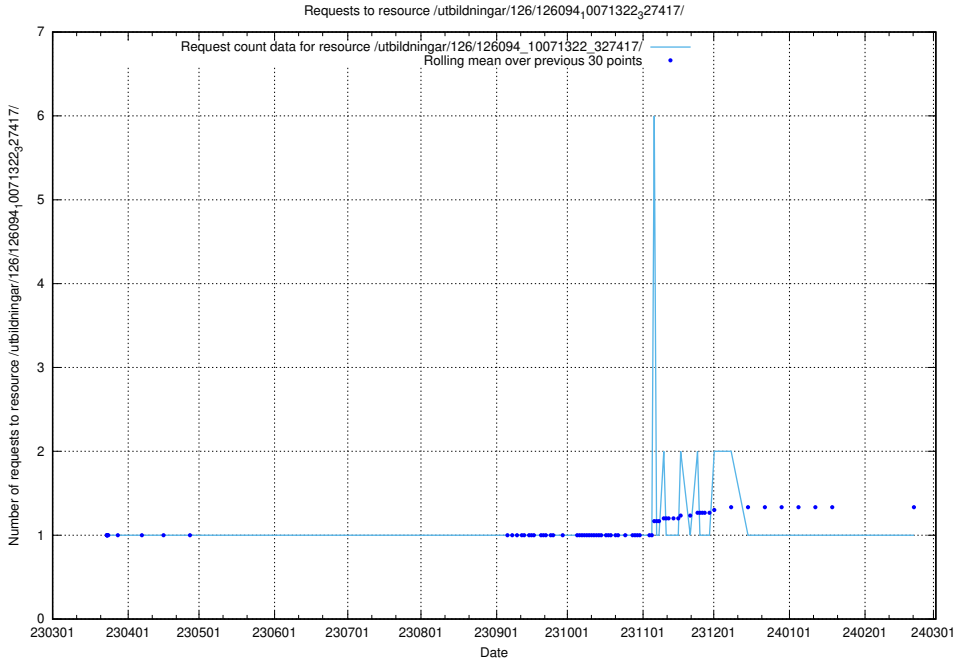

5.6439 Usage of /utbildningar/126/126094_10071322_327417/

Here, we count the number of requests to resource /utbildningar/126/126094_10071322_327417/.