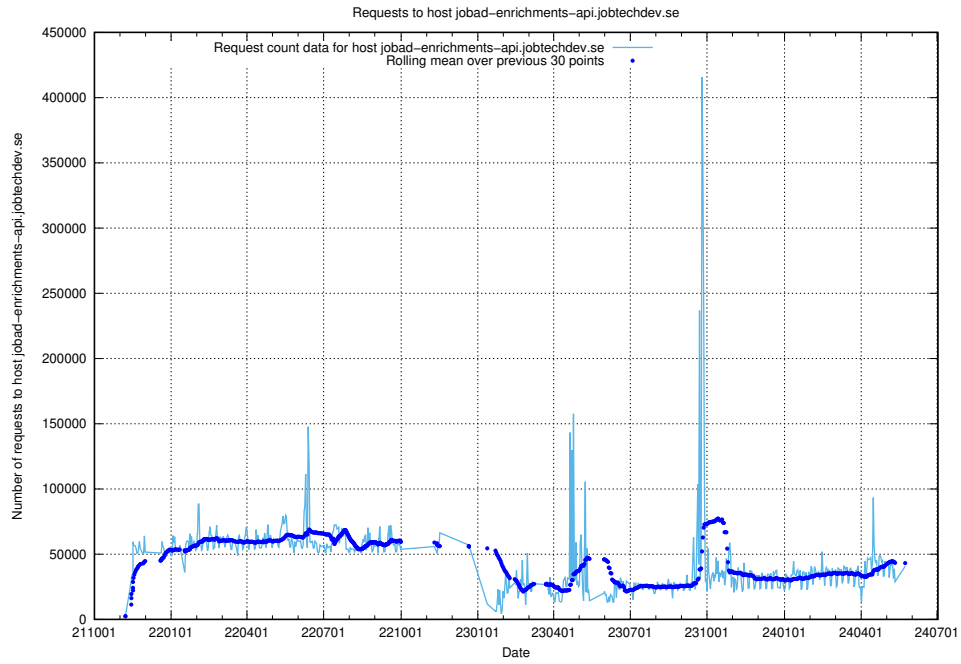

7.6 Usage of jobad-enrichments-api.jobtechdev.se

Here, we count the number of requests to host jobad-enrichments-api.jobtechdev.se.