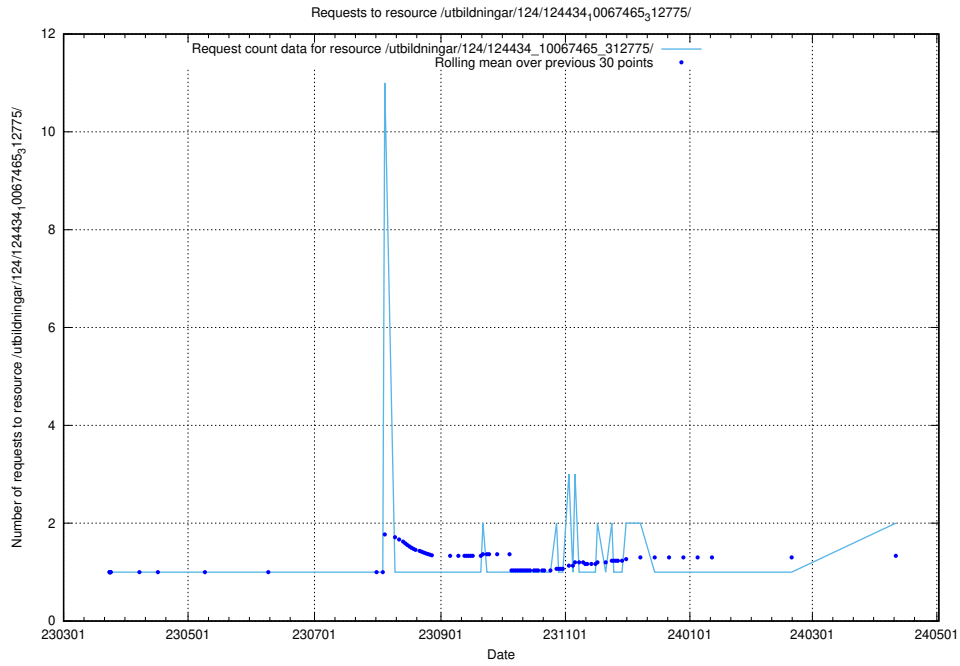

5.662 Usage of /utbildningar/124/124434_10067465_312775/

Here, we count the number of requests to resource /utbildningar/124/124434_10067465_312775/.