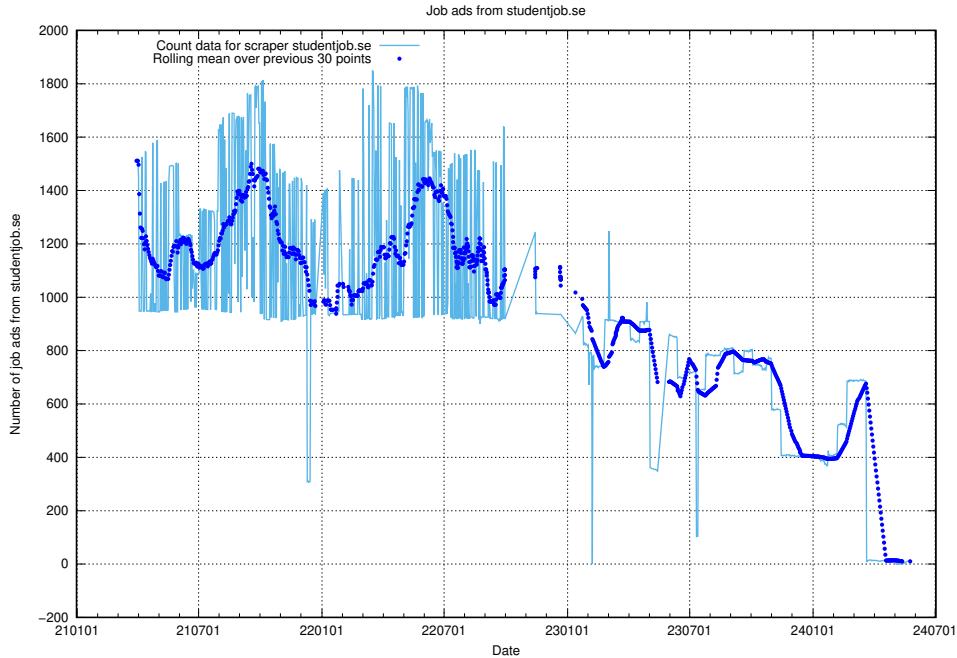

13.16 Number of ads by scraper studentjob.se

Here, we count the number of job ads scraped from studentjob.se.