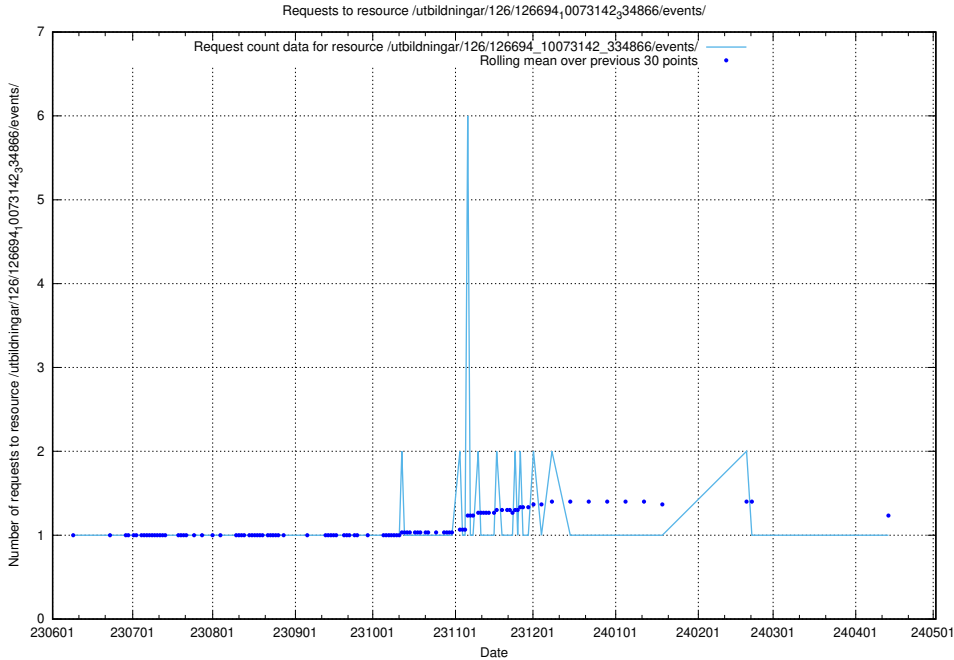

5.5912 Usage of /utbildningar/126/126694_10073142_334866/events/

Here, we count the number of requests to resource /utbildningar/126/126694_10073142_334866/events/