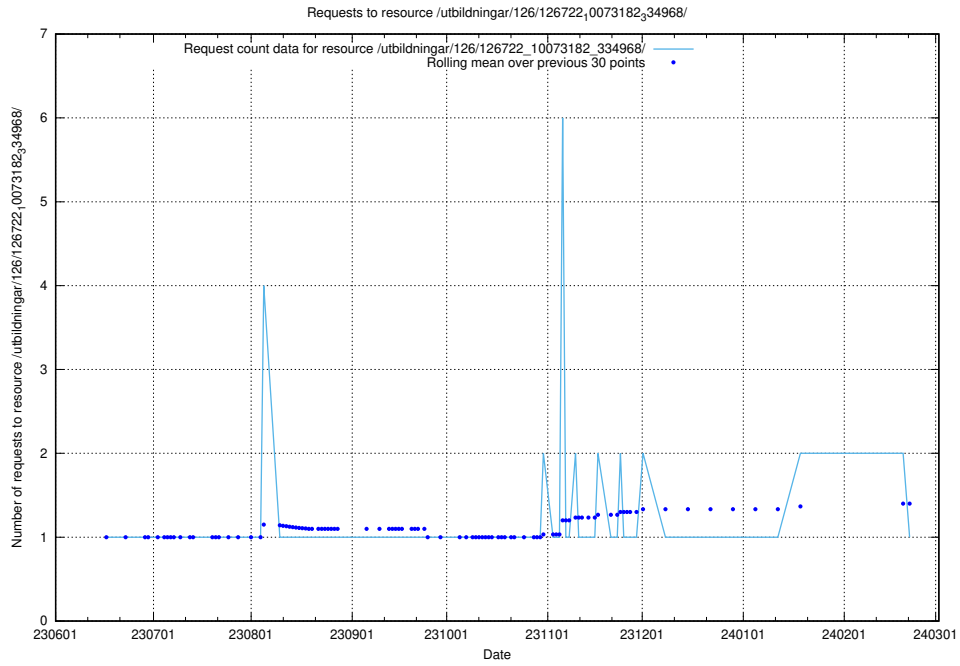

5.5888 Usage of /utbildningar/126/126722_10073182_334968/

Here, we count the number of requests to resource /utbildningar/126/126722_10073182_334968/.