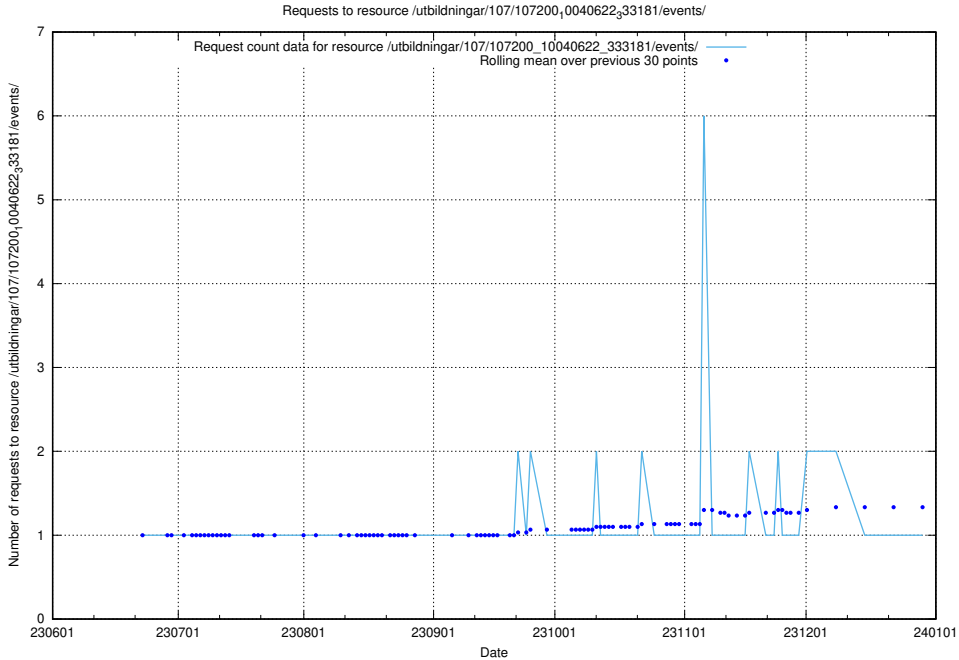

5.5863 Usage of /utbildningar/107/107200_10040622_333181/events/

Here, we count the number of requests to resource /utbildningar/107/107200_10040622_333181/events/