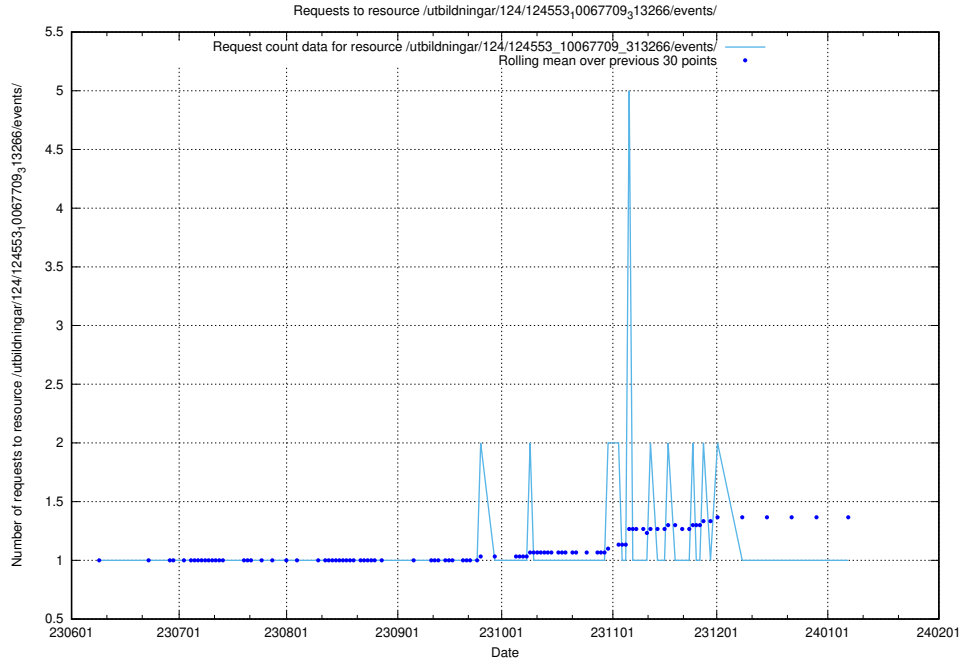

5.5916 Usage of /utbildningar/124/124553_10067709_313266/events/

Here, we count the number of requests to resource /utbildningar/124/124553_10067709_313266/events/