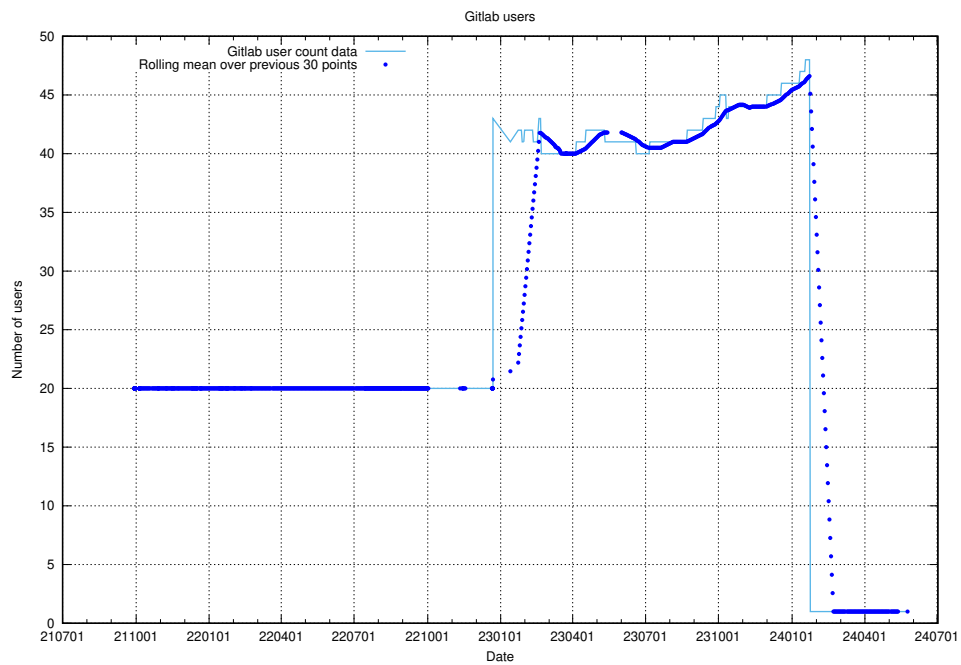

6 Gitlab

This section summarises the state of [JobTech's code repositories](https://gitlab.com/arbetsformedlingen)⁷.

6.1 User count

A graph of users in JobTech's official code repository.

⁷<https://gitlab.com/arbetsformedlingen>