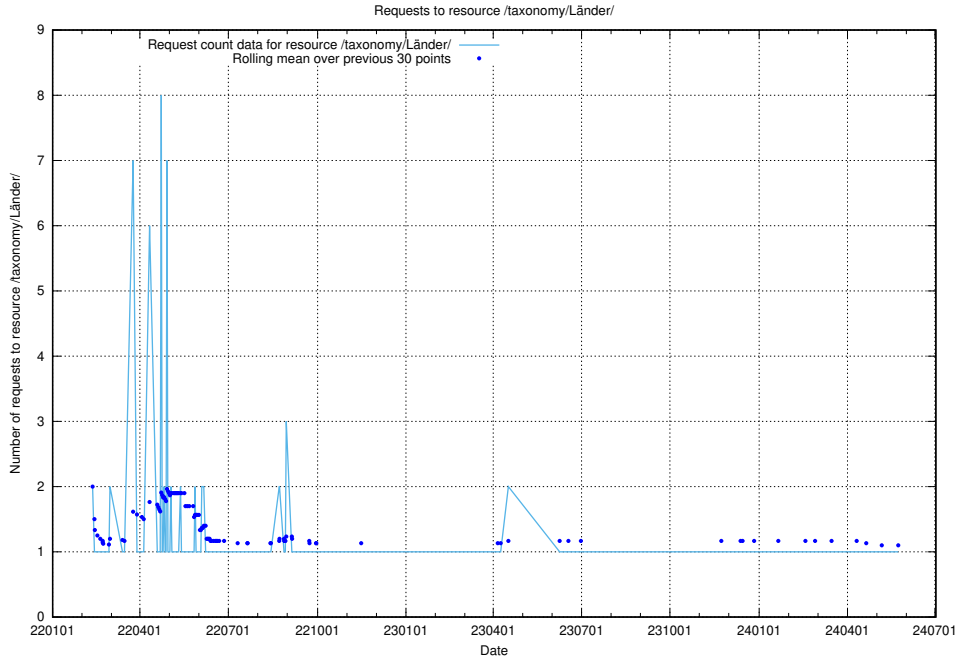

5.1662 Usage of /taxonomy/Länder/

Here, we count the number of requests to resource /taxonomy/Länder/.