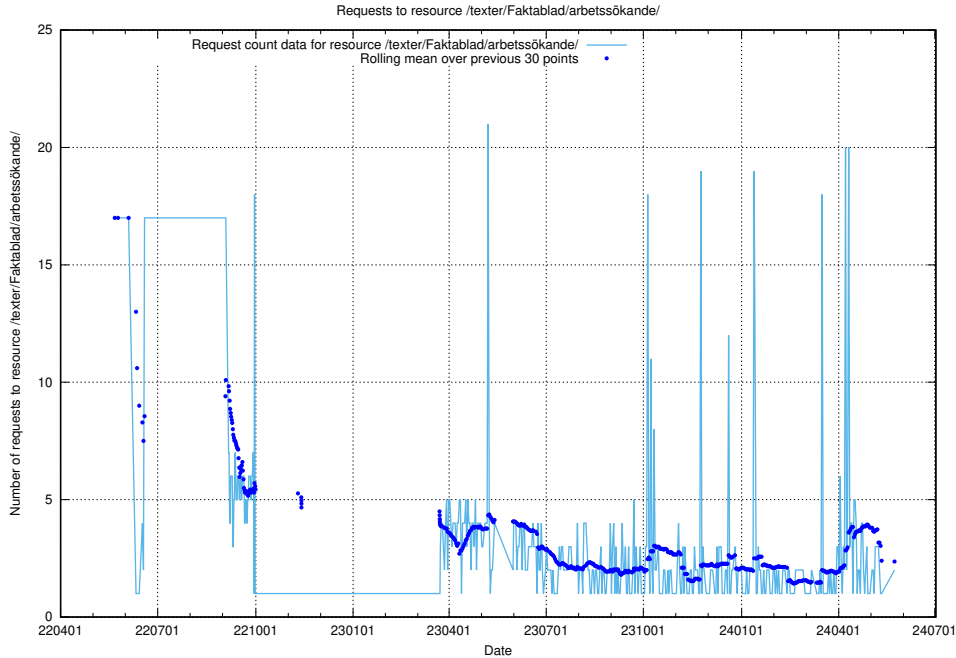

5.466 Usage of /texter/Faktablad/arbetssökande/

Here, we count the number of requests to resource /texter/Faktablad/arbetssökande/.