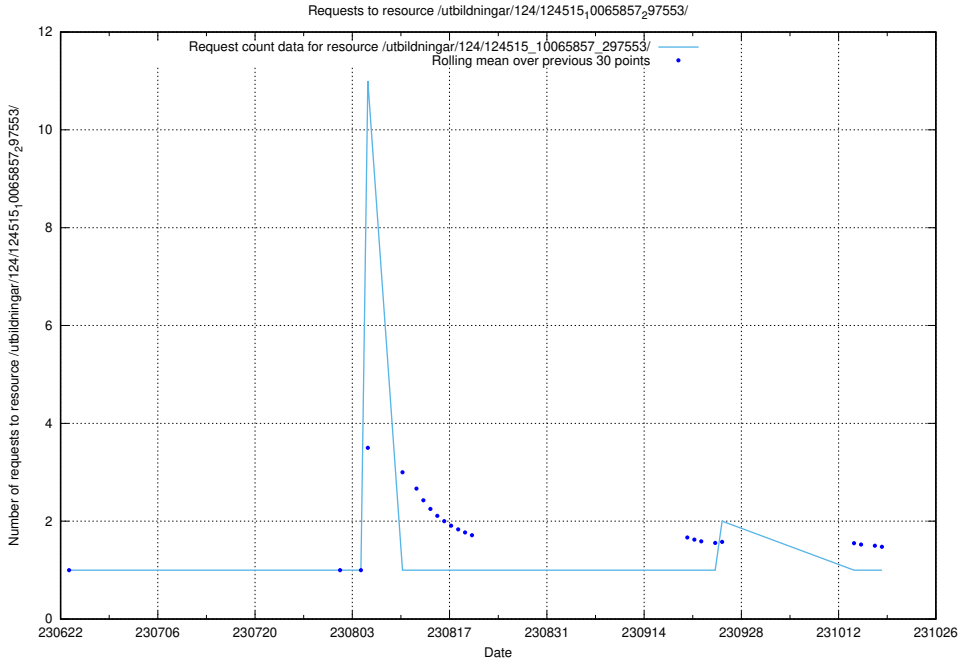

5.5794 Usage of /utbildningar/124/124515_10065857_297553/

Here, we count the number of requests to resource /utbildningar/124/124515_10065857_297553/.