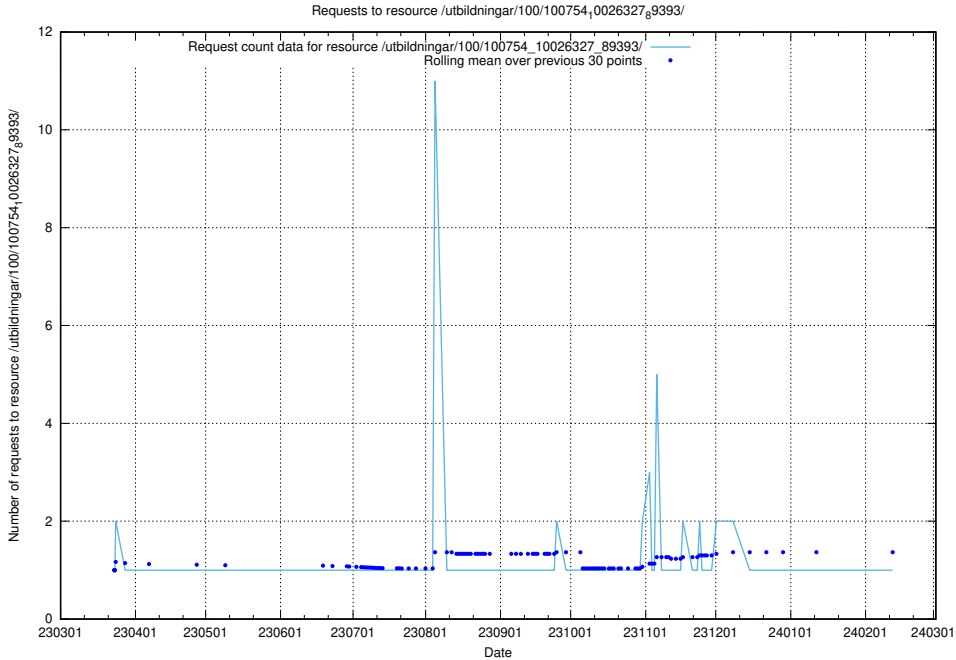

5.5591 Usage of /utbildningar/100/100754_10026327_89393/

Here, we count the number of requests to resource /utbildningar/100/100754_10026327_89393/.