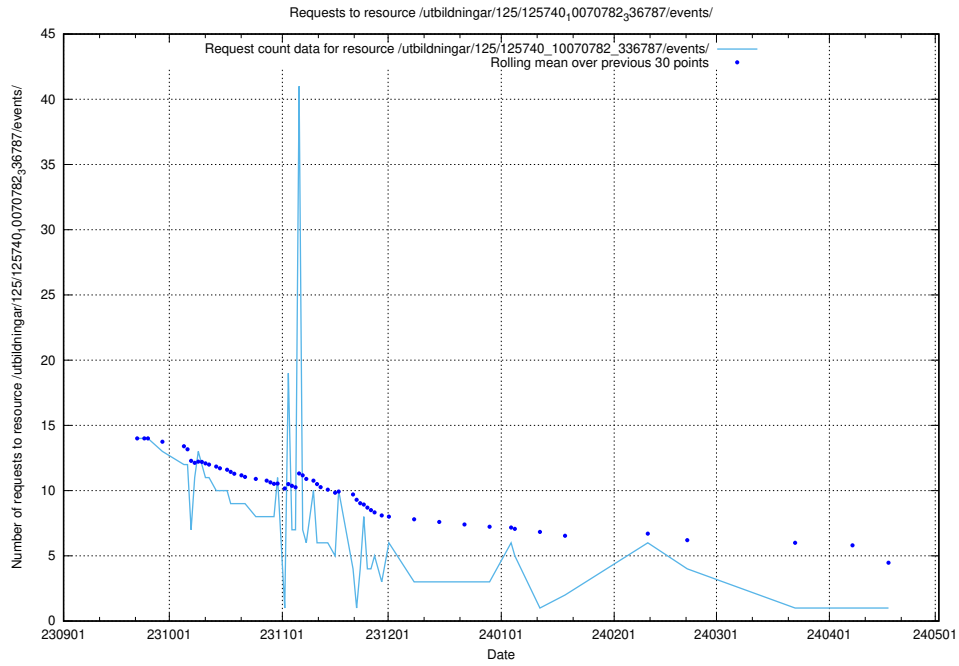

5.4523 Usage of /utbildningar/125/125740_10070782_336787/events/

Here, we count the number of requests to resource /utbildningar/125/125740_10070782_336787/events/