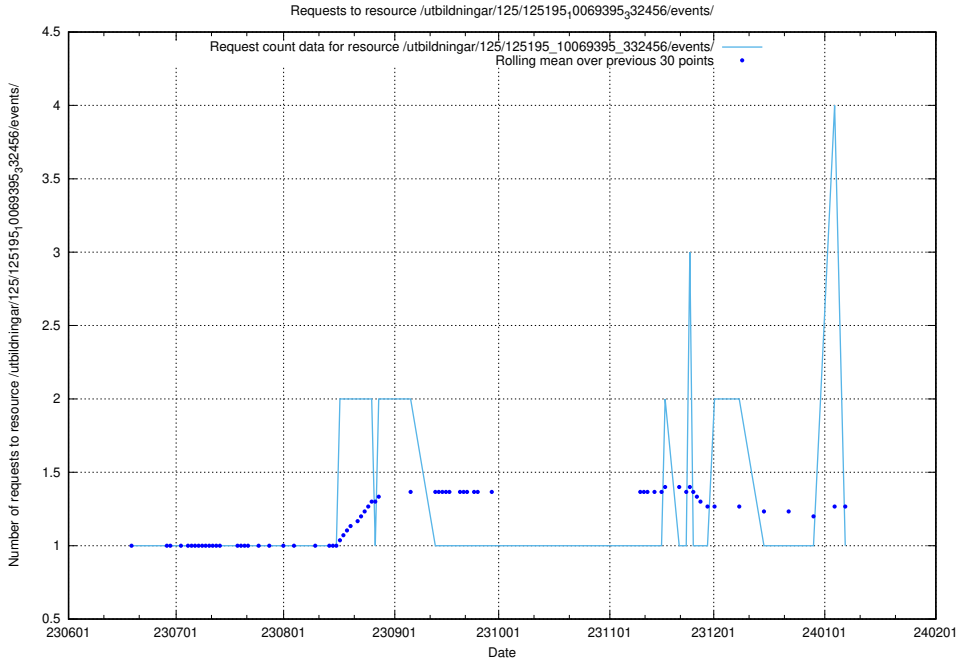

5.5876 Usage of /utbildningar/125/125195_10069395_332456/events/

Here, we count the number of requests to resource /utbildningar/125/125195_10069395_332456/events/