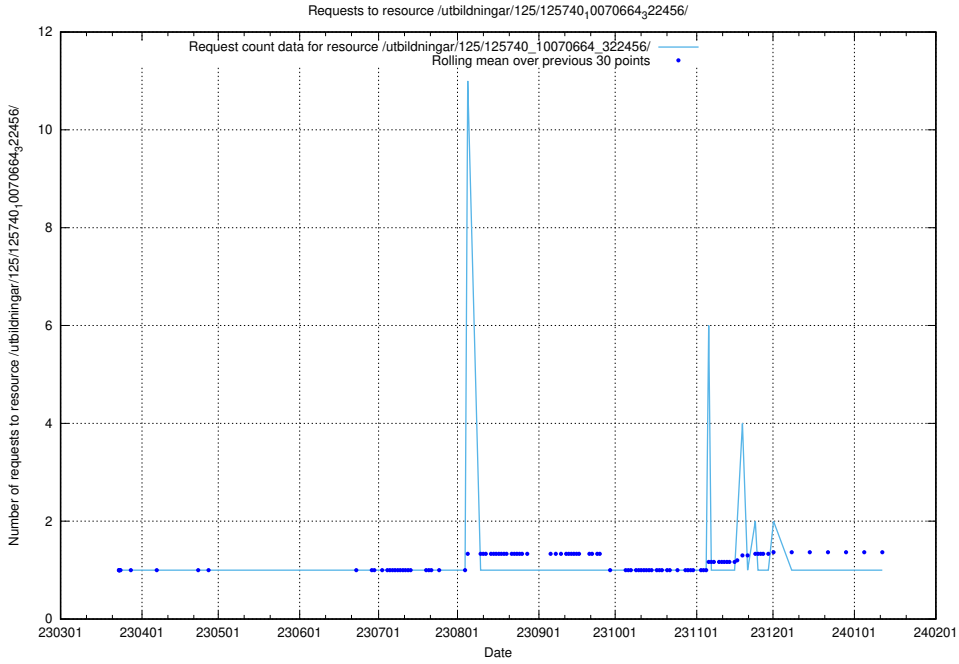

5.1031 Usage of /utbildningar/125/125740_10070664_322456/

Here, we count the number of requests to resource /utbildningar/125/125740_10070664_322456/.