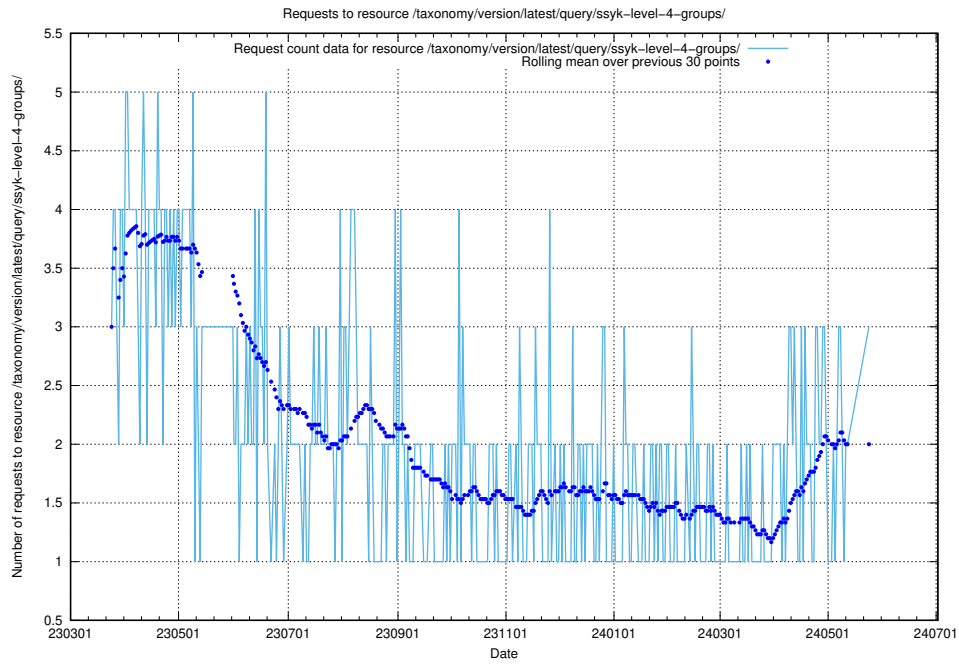

5.422 Usage of /taxonomy/version/latest/query/ssyk-level-4-groups/

Here, we count the number of requests to resource /taxonomy/version/latest/query/ssyk-level-4-groups/.