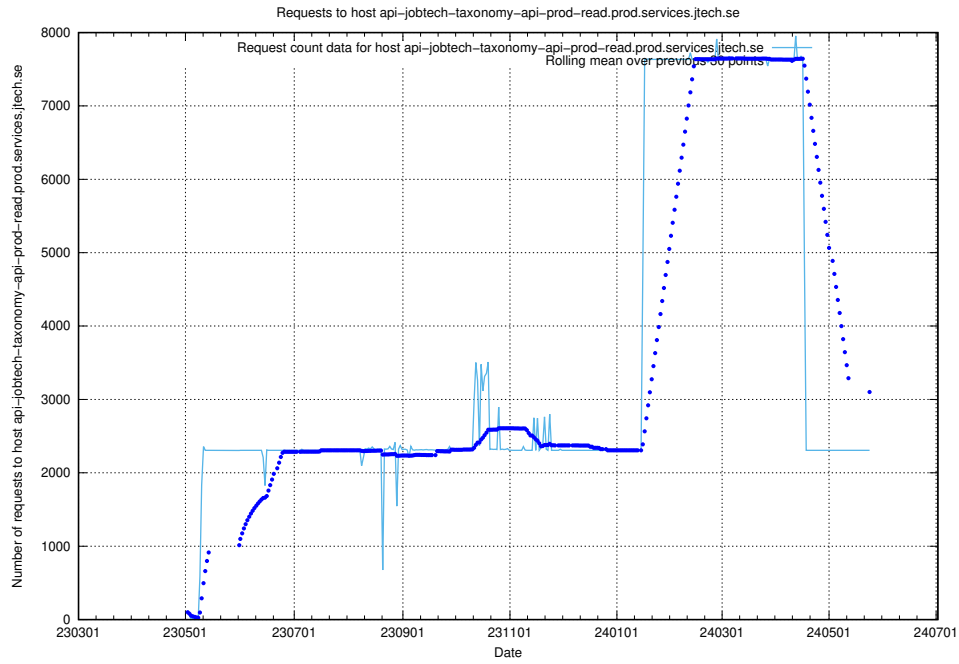

7.18 Usage of api-jobtech-taxonomy-api-prod-read.prod.services.jtech.se

Here, we count the number of requests to host api-jobtech-taxonomy-api-prod-read.prod.services.jtech.se.