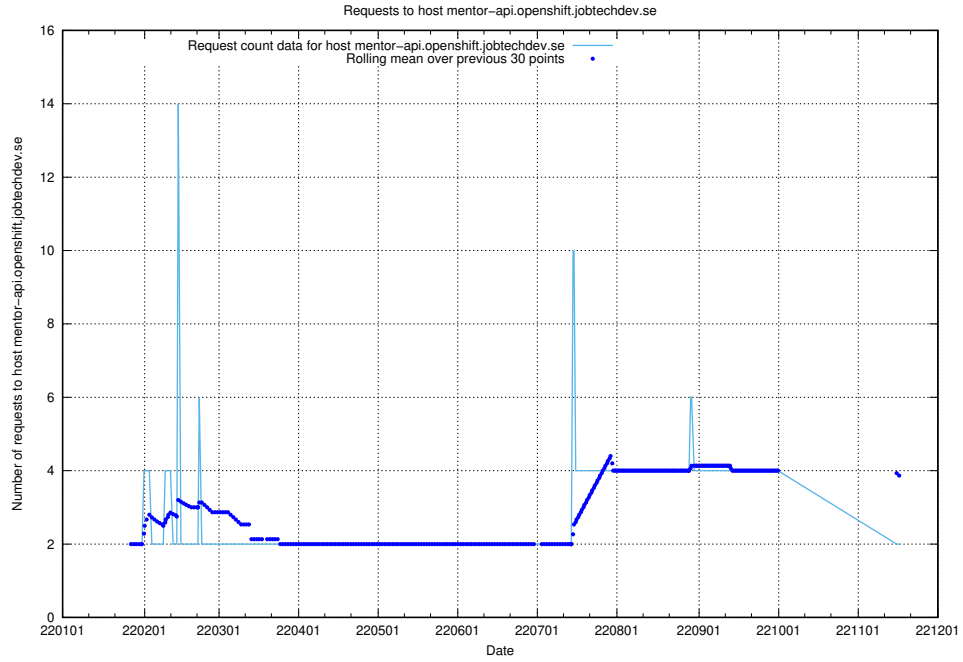

## 7.576 Usage of mentor-api.openshift.jobtechdev.se

Here, we count the number of requests to host mentor-api.openshift.jobtechdev.se.