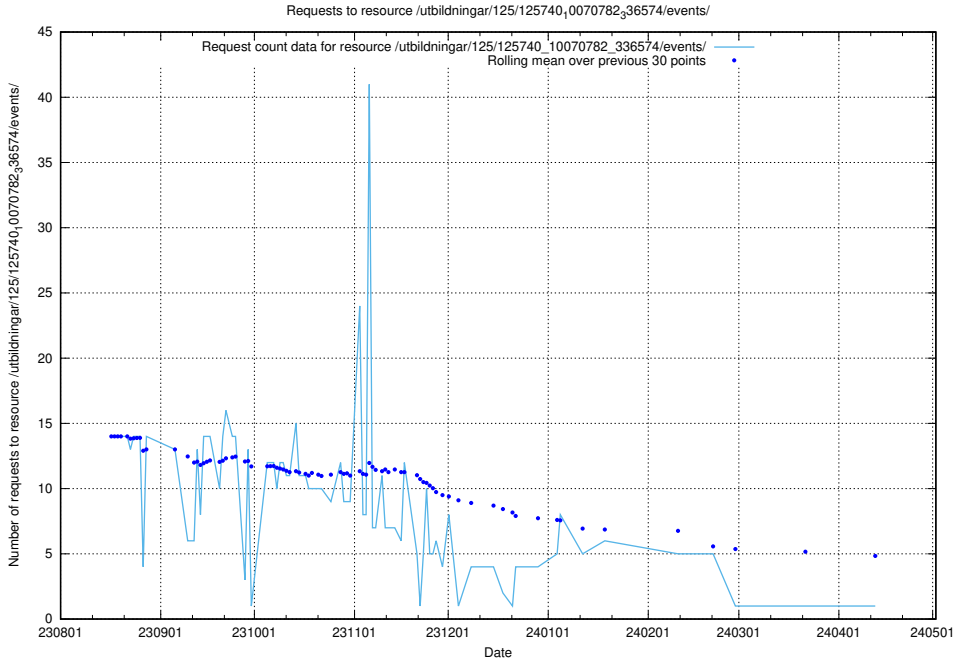

5.4801 Usage of /utbildningar/125/125740_10070782_336574/events/

Here, we count the number of requests to resource /utbildningar/125/125740_10070782_336574/events/