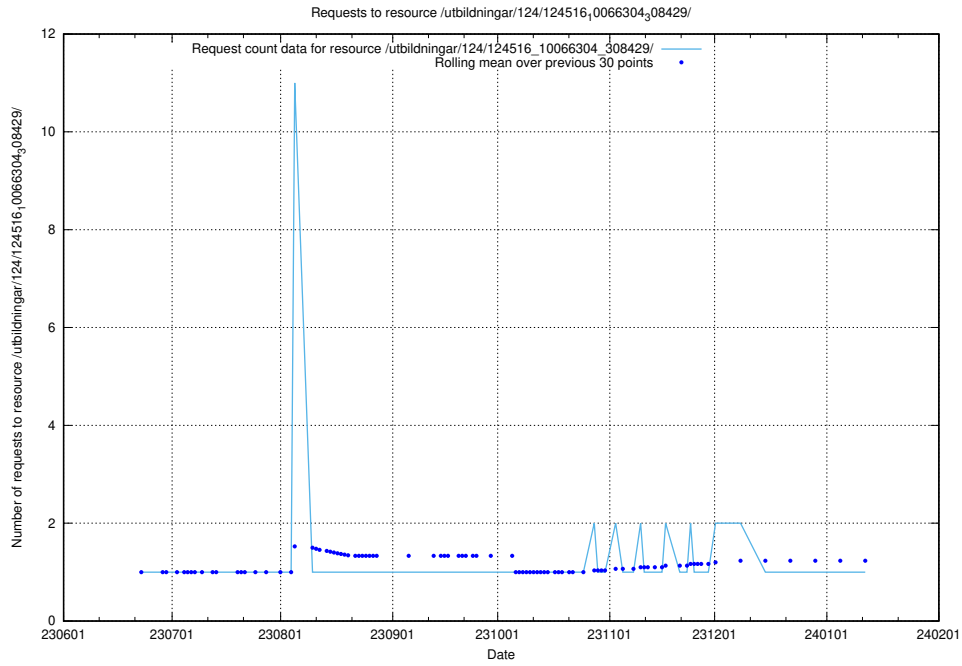

5.5791 Usage of /utbildningar/124/124516_10066304_308429/

Here, we count the number of requests to resource /utbildningar/124/124516_10066304_308429/.