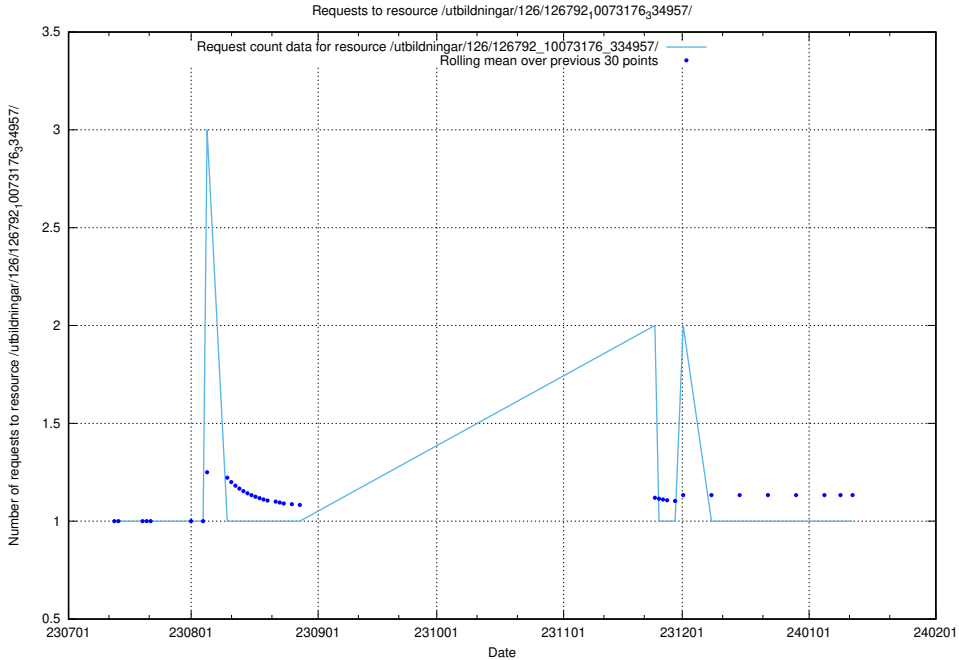

5.5125 Usage of /utbildningar/126/126792_10073176_334957/

Here, we count the number of requests to resource /utbildningar/126/126792_10073176_334957/.