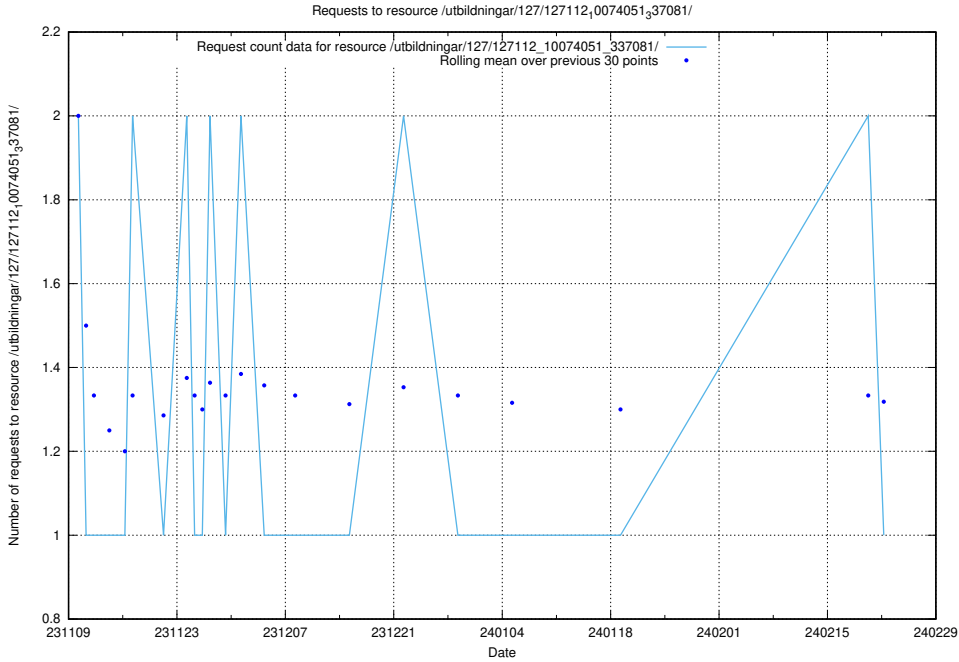

5.4131 Usage of /utbildningar/127/127112_10074051_337081/

Here, we count the number of requests to resource /utbildningar/127/127112_10074051_337081/.