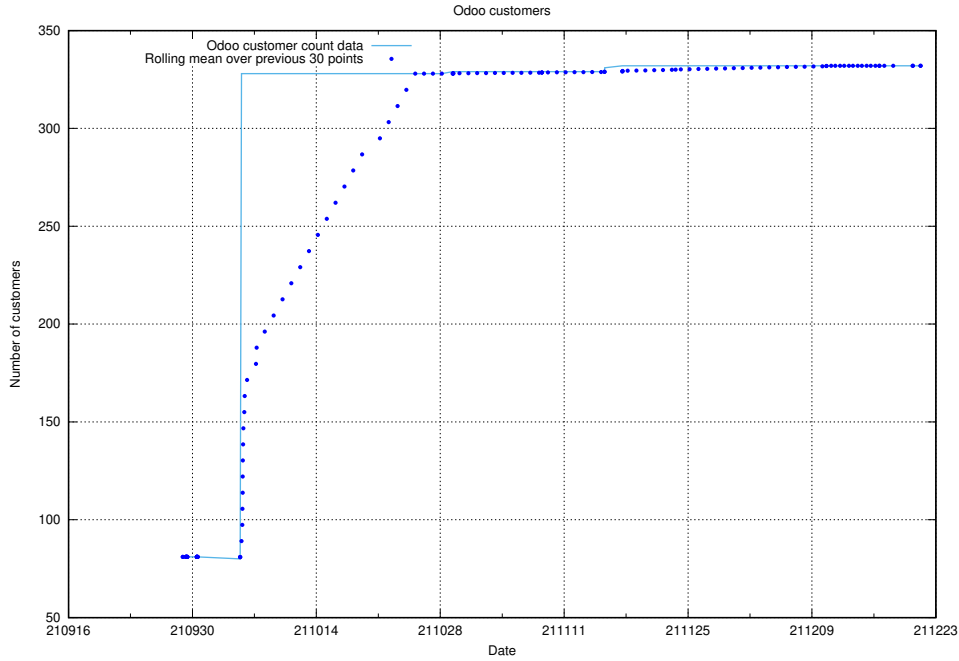

11 Customer Relation Management

This section summaries data from JobTech's [Odoo installation](#)¹¹.

11.1 Customer count

This is a table of the number of customers in Odoo.

¹¹<https://crm.jobtechdev.se>