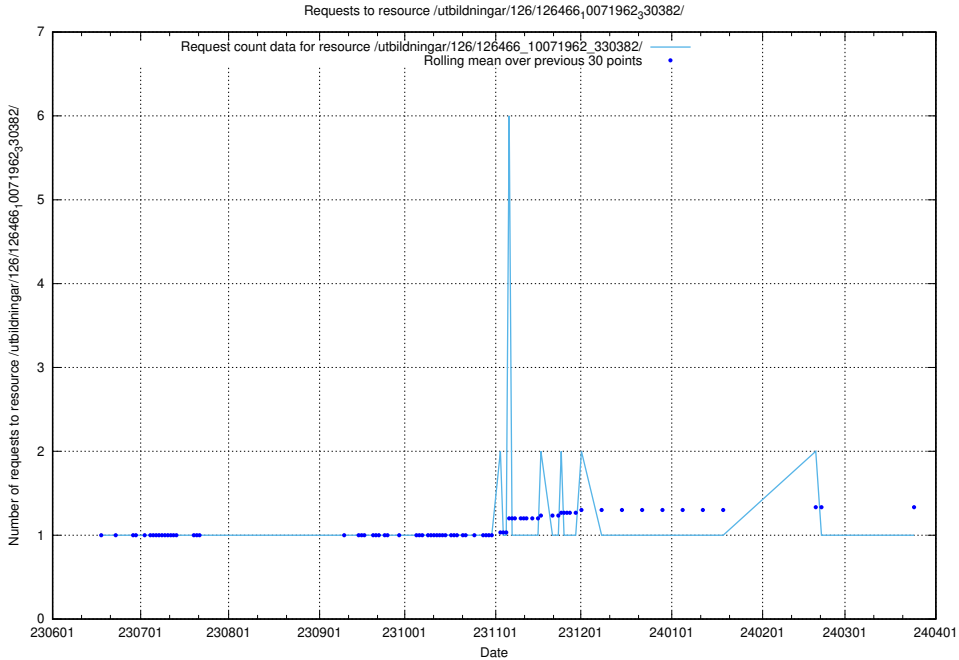

5.5882 Usage of /utbildningar/126/126466_10071962_330382/

Here, we count the number of requests to resource /utbildningar/126/126466_10071962_330382/.