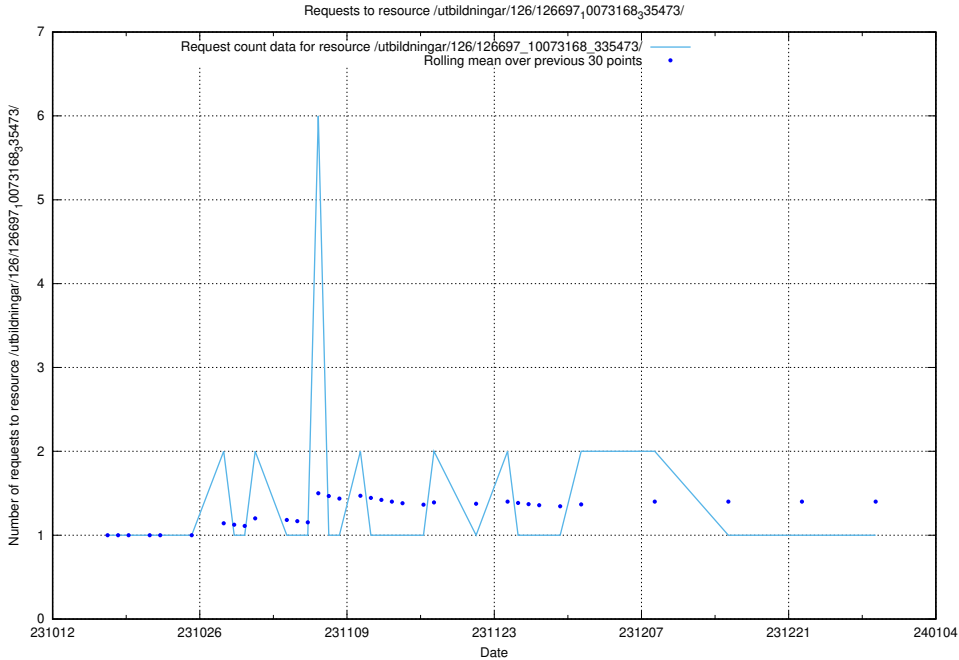

5.4325 Usage of /utbildningar/126/126697_10073168_335473/

Here, we count the number of requests to resource /utbildningar/126/126697_10073168_335473/.