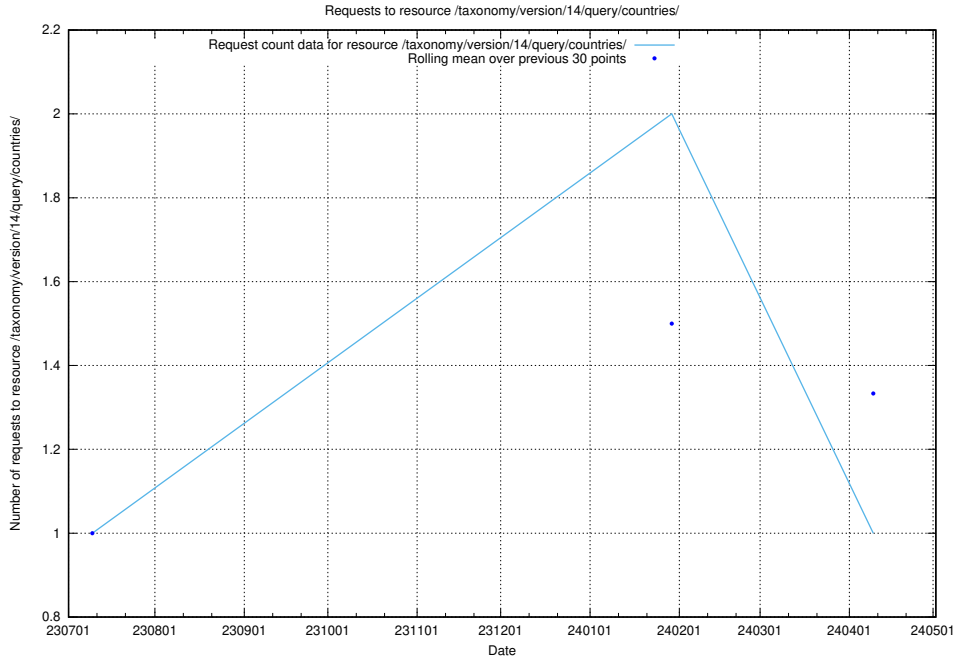

5.5164 Usage of /taxonomy/version/14/query/countries/

Here, we count the number of requests to resource /taxonomy/version/14/query/countries/.