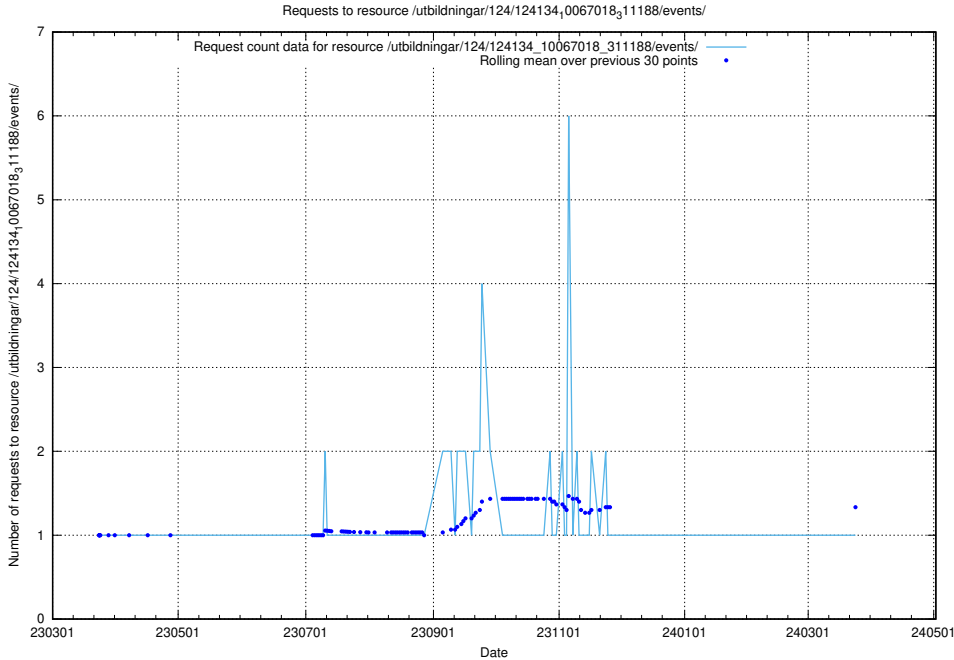

5.4114 Usage of /utbildningar/124/124134_10067018_311188/events/

Here, we count the number of requests to resource /utbildningar/124/124134_10067018_311188/events/