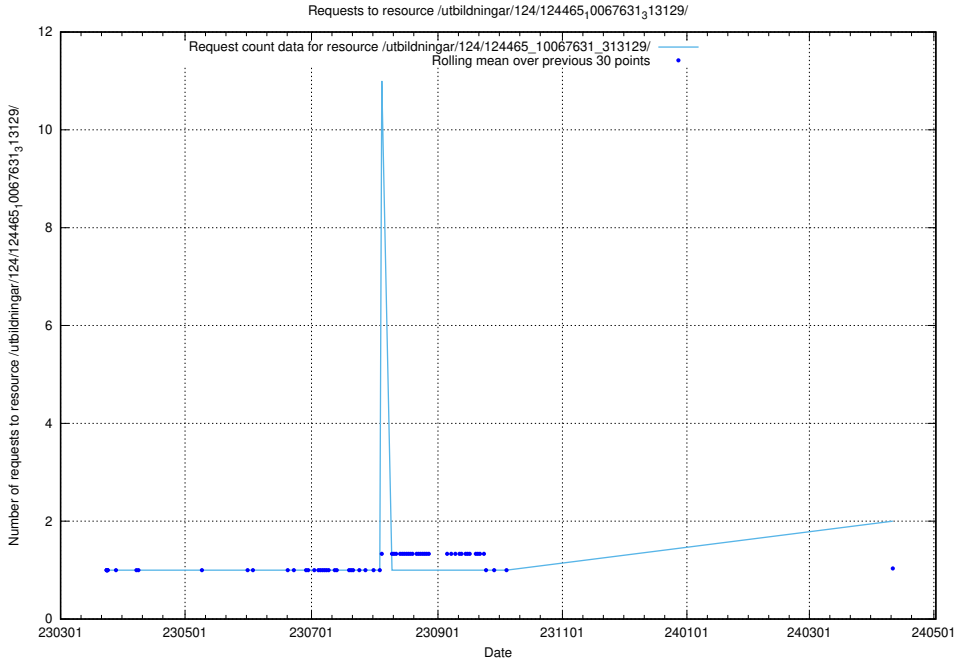

5.644 Usage of /utbildningar/124/124465_10067631_313129/

Here, we count the number of requests to resource /utbildningar/124/124465_10067631_313129/.