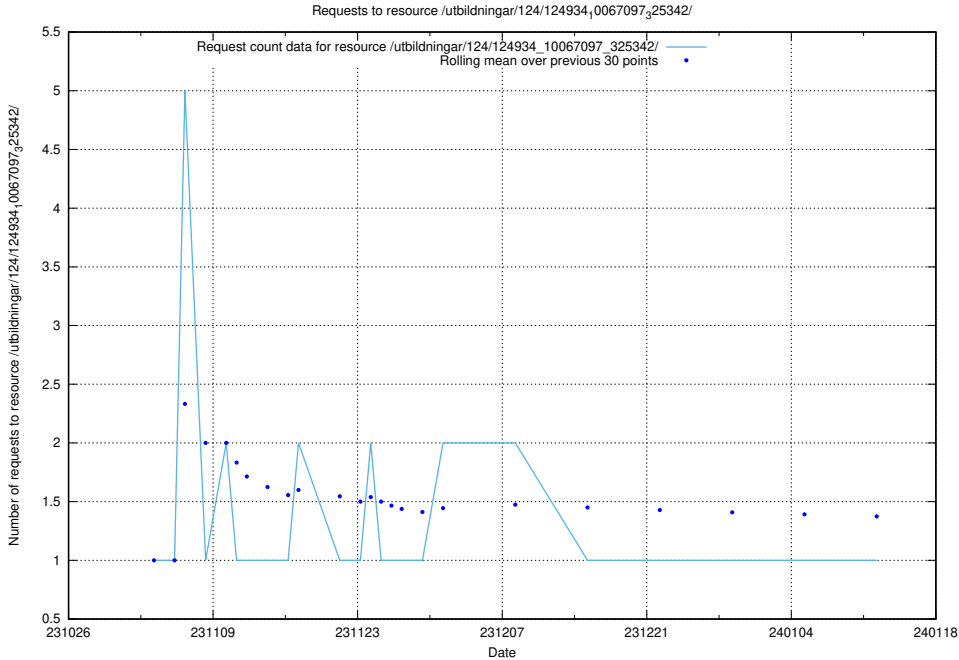

5.4189 Usage of /utbildningar/124/124934_10067097_325342/

Here, we count the number of requests to resource /utbildningar/124/124934_10067097_325342/.