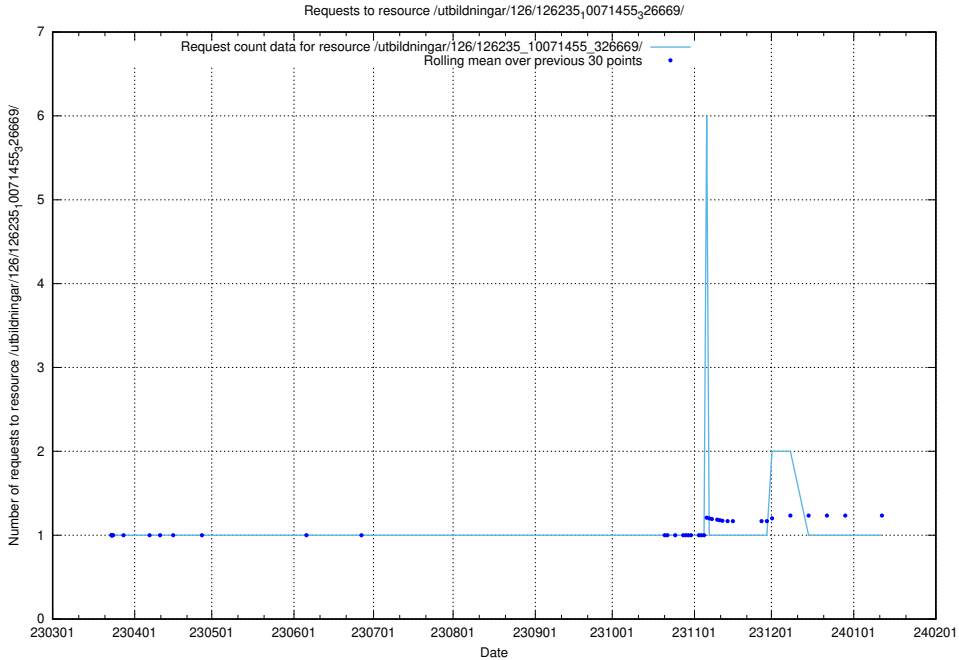

5.6431 Usage of /utbildningar/126/126235_10071455_326669/

Here, we count the number of requests to resource /utbildningar/126/126235_10071455_326669/.