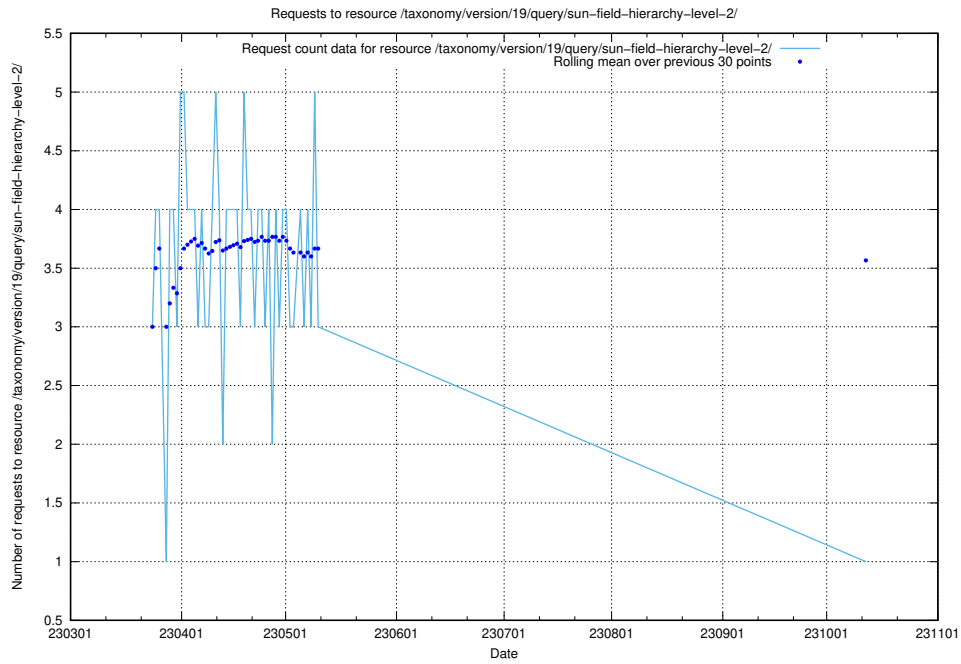

5.6123 Usage of /taxonomy/version/19/query/sun-field-hierarchy-level-2/

Here, we count the number of requests to resource /taxonomy/version/19/query/sun-field-hierarchy-level-2/.