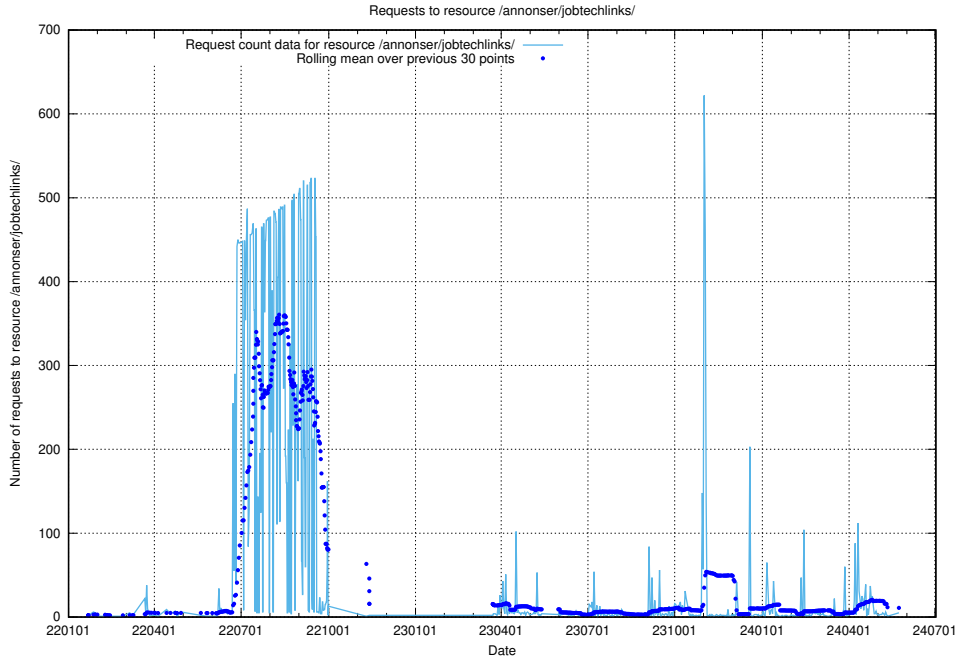

5.126 Usage of /annonser/jobtechlinks/

Here, we count the number of requests to resource /annonser/jobtechlinks/.