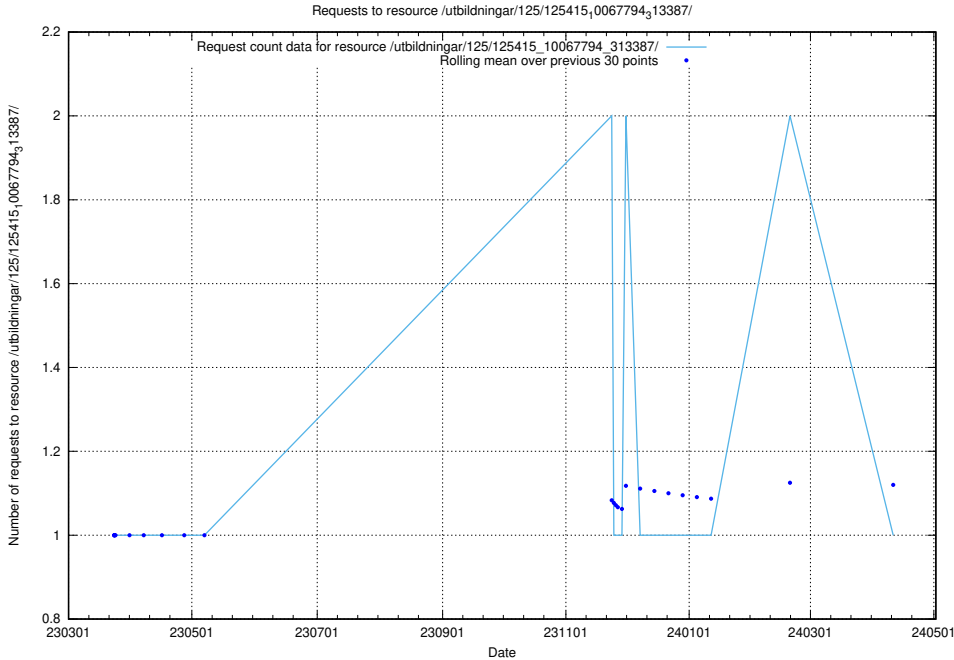

5.1130 Usage of /utbildningar/125/125415_10067794_313387/

Here, we count the number of requests to resource /utbildningar/125/125415_10067794_313387/.