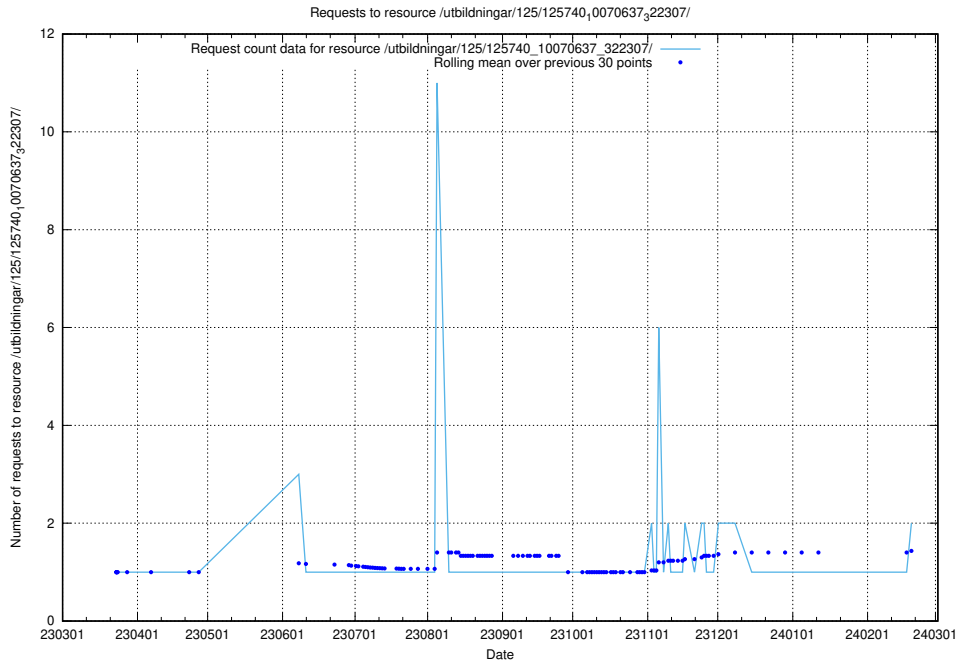

5.460 Usage of /utbildningar/125/125740_10070637_322307/

Here, we count the number of requests to resource /utbildningar/125/125740_10070637_322307/.