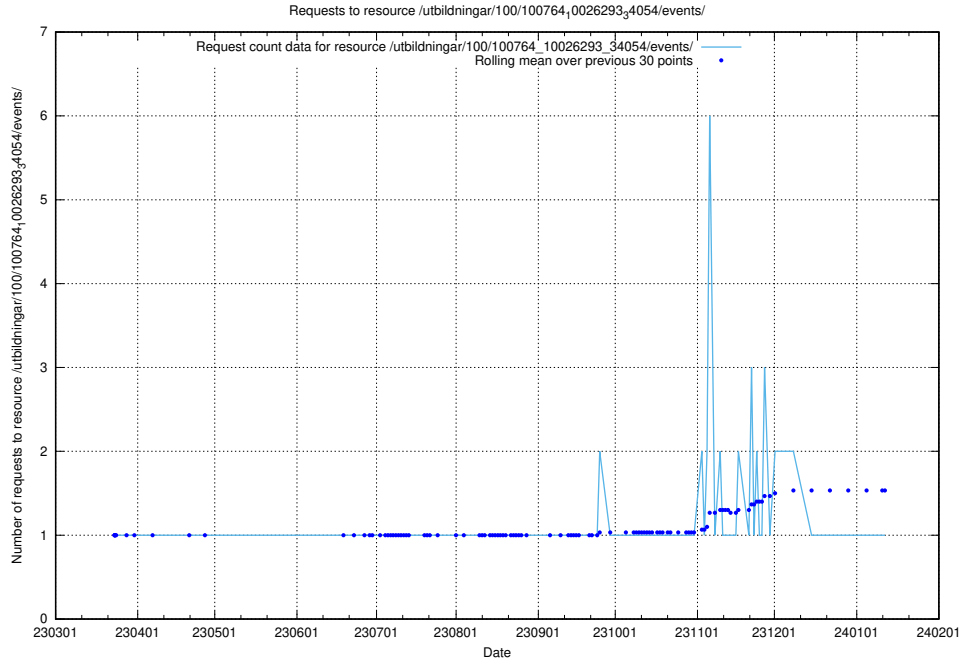

5.5559 Usage of /utbildningar/100/100764_10026293_34054/events/

Here, we count the number of requests to resource /utbildningar/100/100764_10026293_34054/events/.