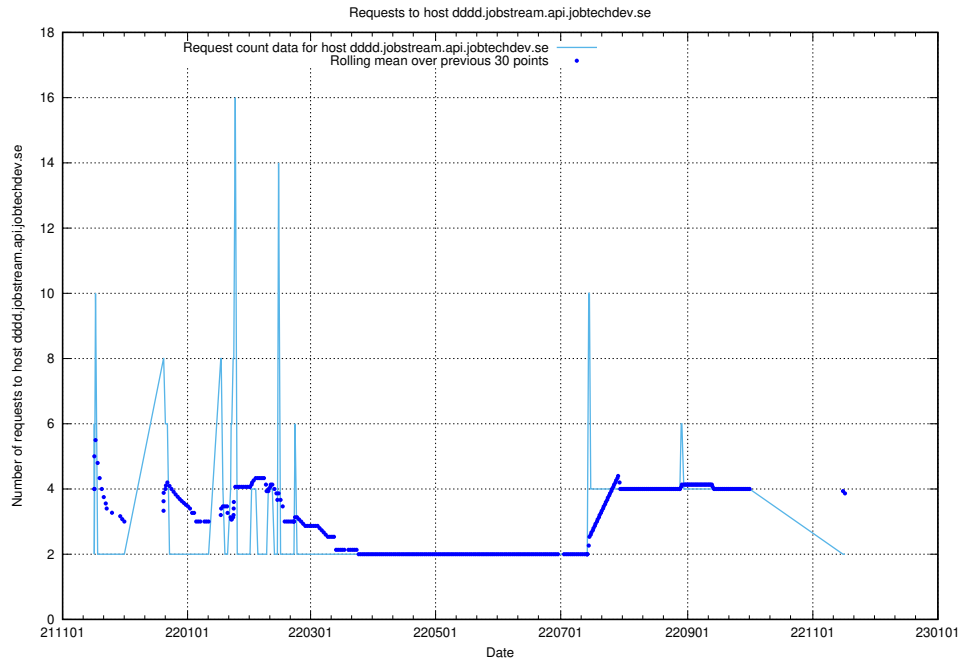

### 7.533 Usage of dddd.jobstream.api.jobtechdev.se

Here, we count the number of requests to host dddd.jobstream.api.jobtechdev.se.