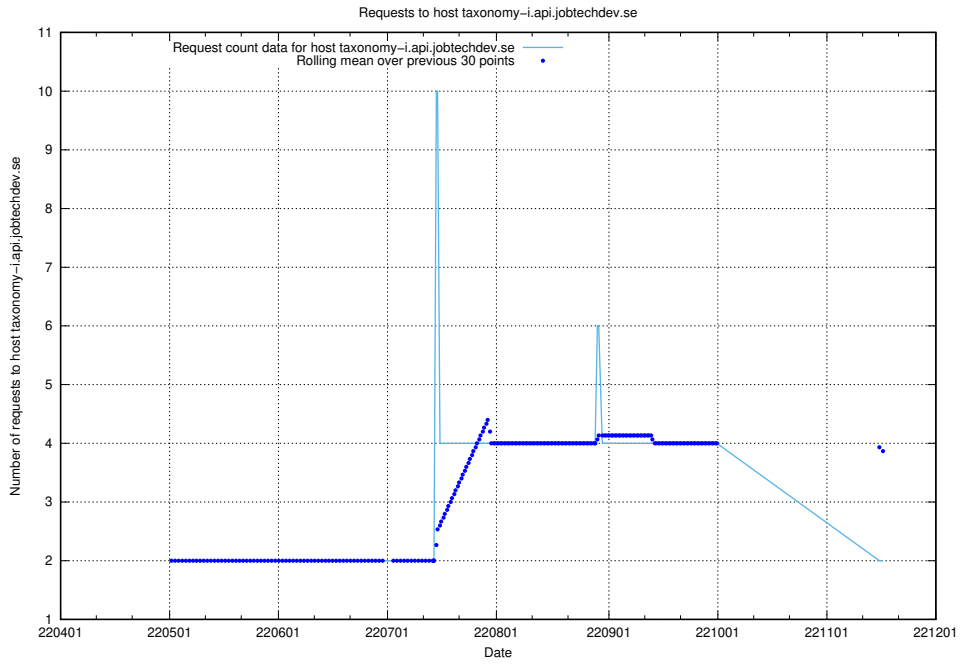

7.441 Usage of taxonomy-i.api.jobtechdev.se

Here, we count the number of requests to host taxonomy-i.api.jobtechdev.se.