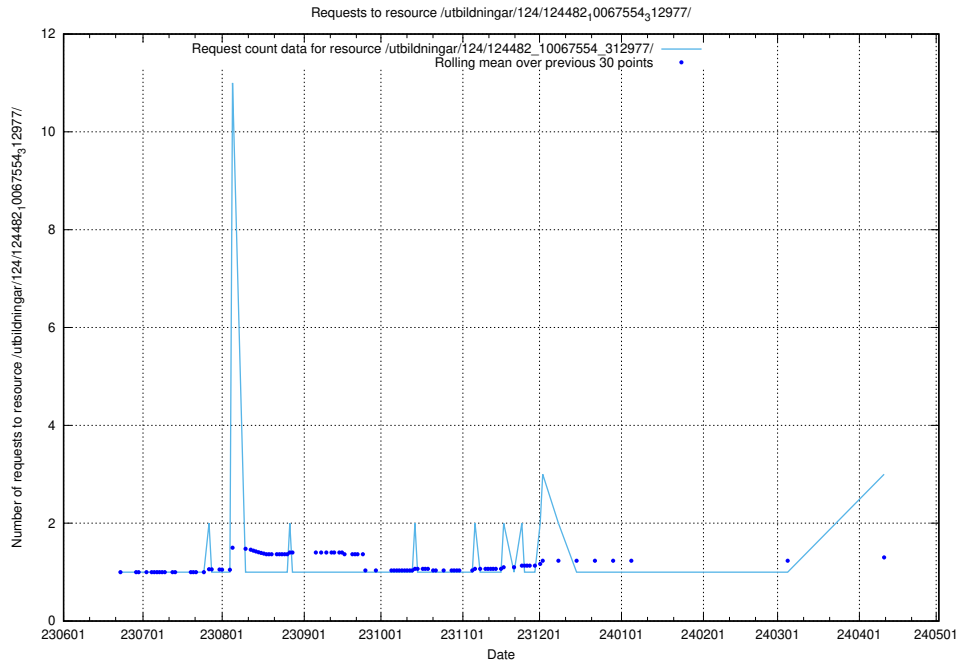

5.393 Usage of /utbildningar/124/124482_10067554_312977/

Here, we count the number of requests to resource /utbildningar/124/124482_10067554_312977/.