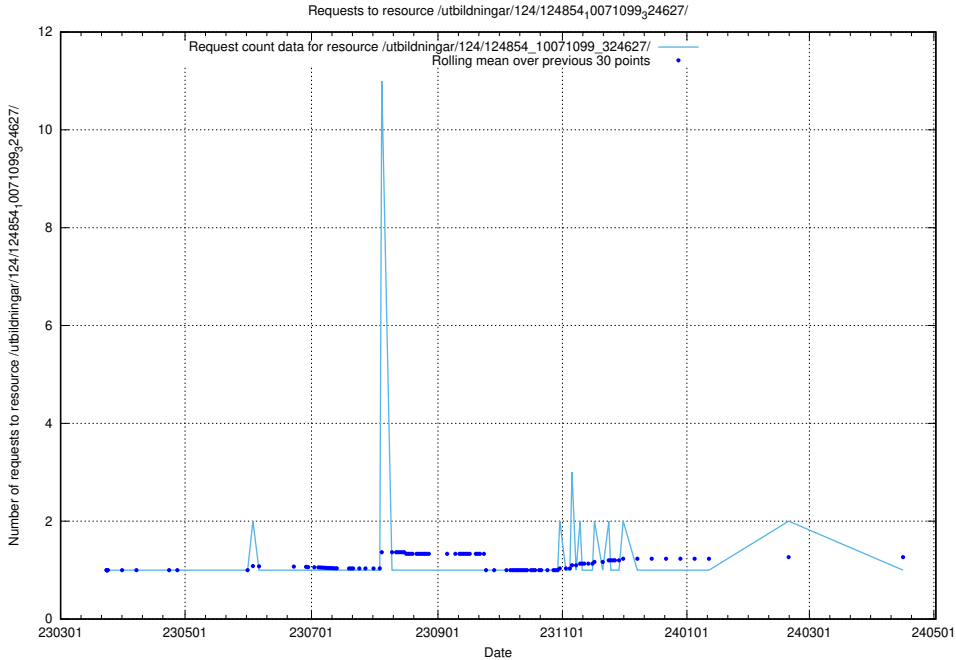

5.1222 Usage of /utbildningar/124/124854_10071099_324627/

Here, we count the number of requests to resource /utbildningar/124/124854_10071099_324627/.