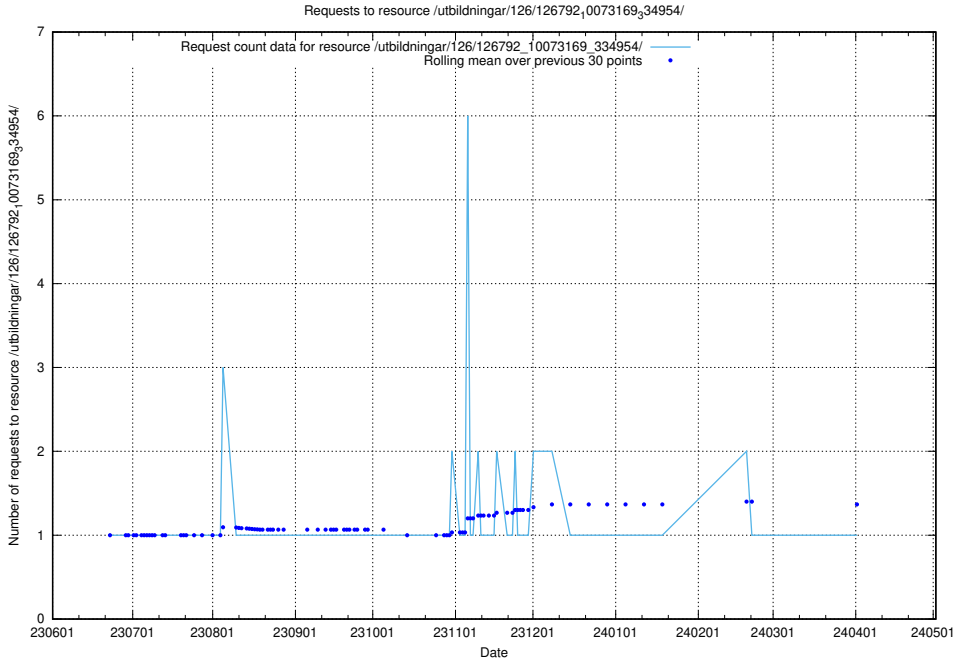

5.5618 Usage of /utbildningar/126/126792_10073169_334954/

Here, we count the number of requests to resource /utbildningar/126/126792_10073169_334954/.