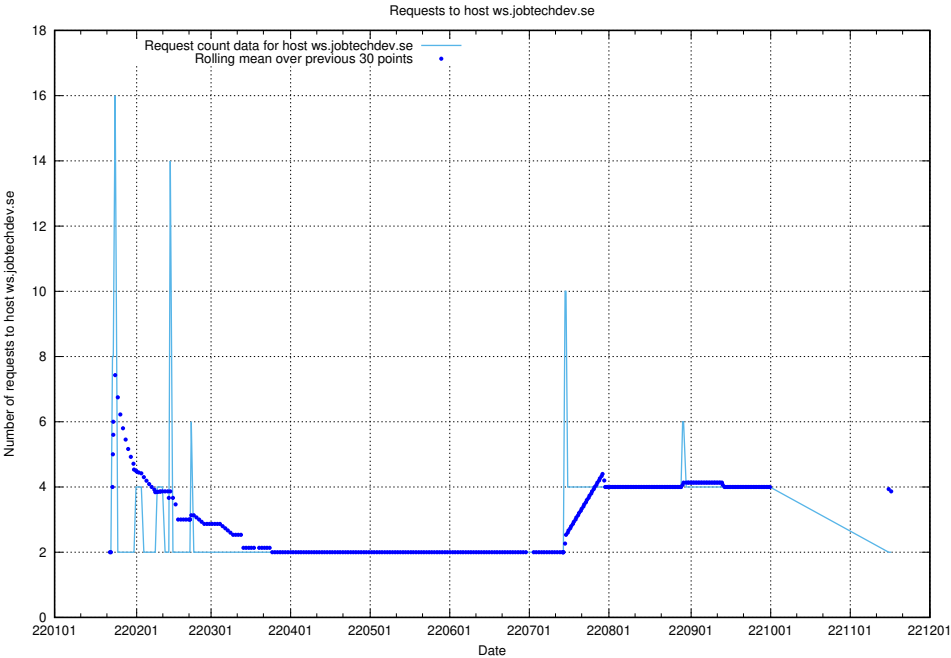

7.582 Usage of ws.jobtechdev.se

Here, we count the number of requests to host ws.jobtechdev.se.