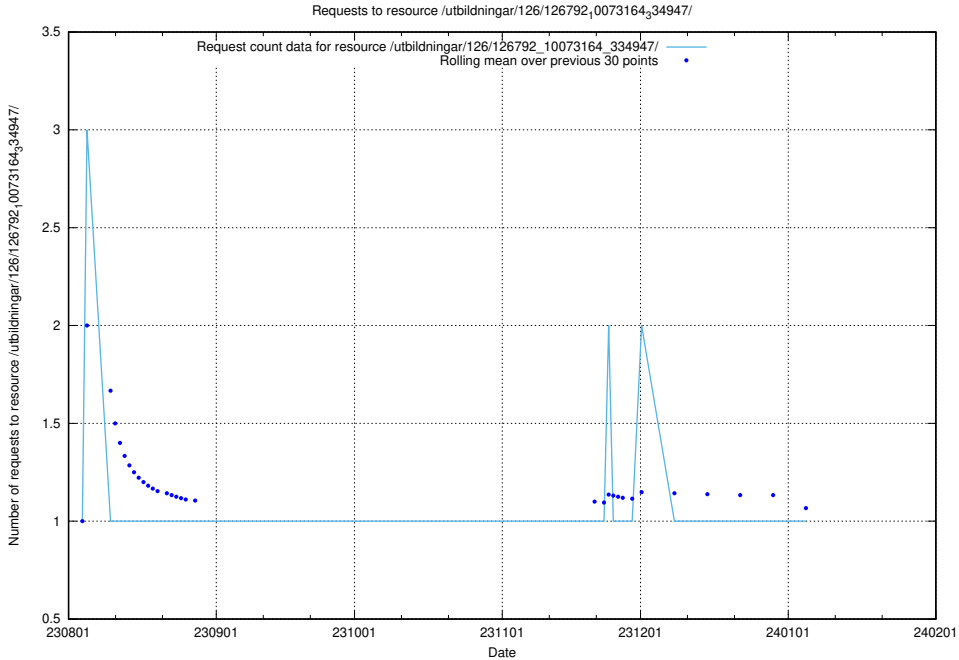

5.4889 Usage of /utbildningar/126/126792_10073164_334947/

Here, we count the number of requests to resource /utbildningar/126/126792_10073164_334947/.