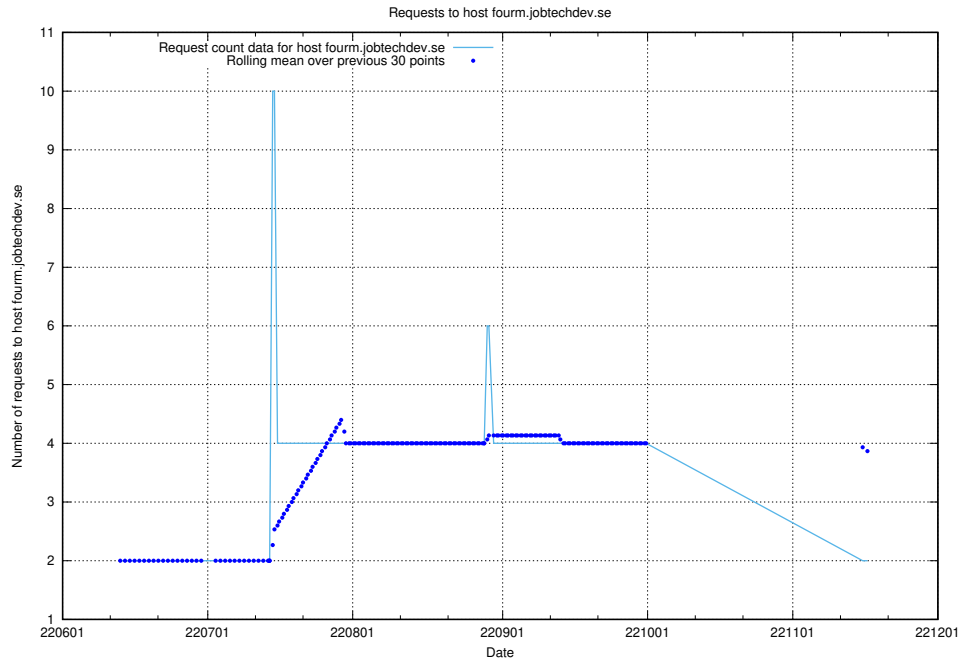

7.414 Usage of fourm.jobtechdev.se

Here, we count the number of requests to host fourm.jobtechdev.se.