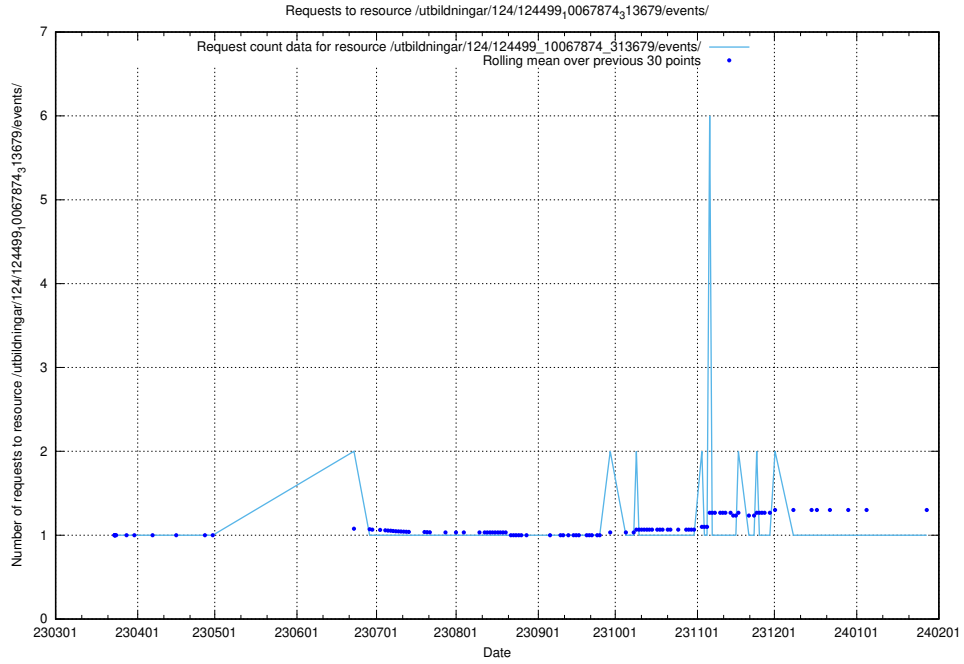

5.2381 Usage of /utbildningar/124/124499_10067874_313679/events/

Here, we count the number of requests to resource /utbildningar/124/124499_10067874_313679/events/