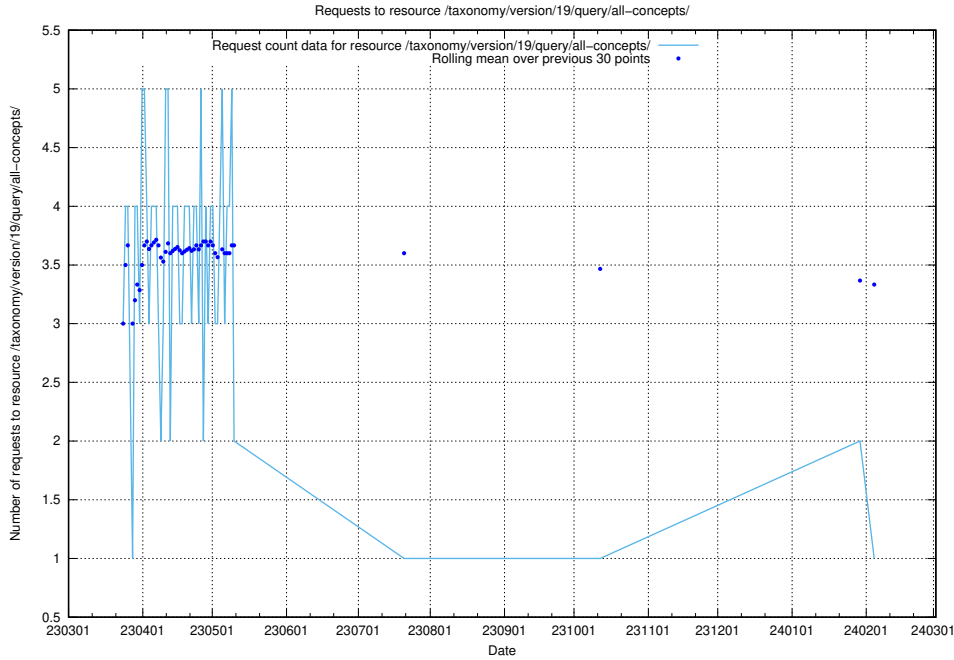

5.6157 Usage of /taxonomy/version/19/query/all-concepts/

Here, we count the number of requests to resource /taxonomy/version/19/query/all-concepts/.