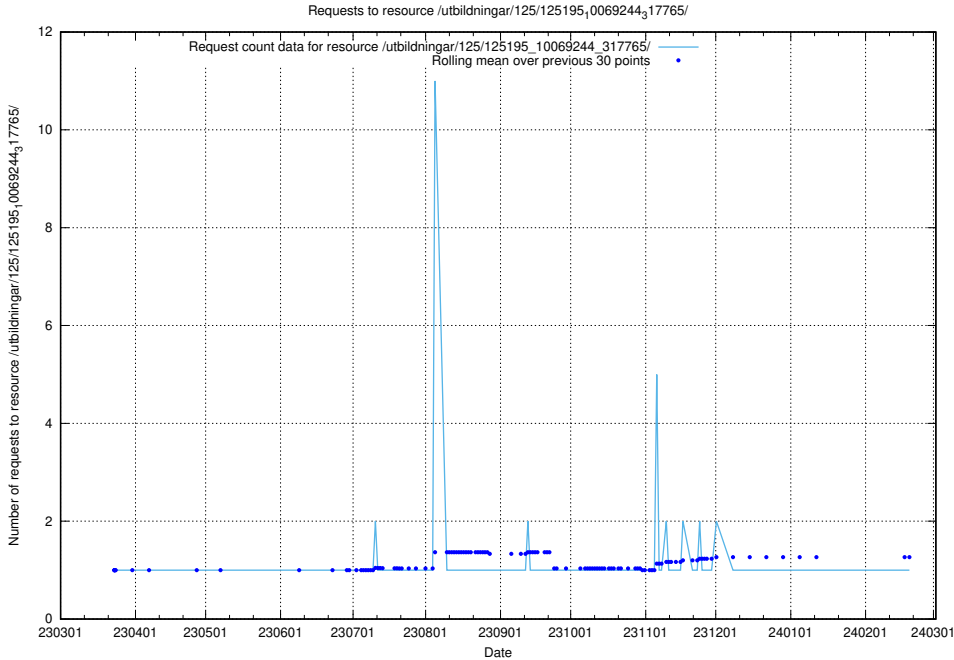

5.1152 Usage of /utbildningar/125/125195_10069244_317765/

Here, we count the number of requests to resource /utbildningar/125/125195_10069244_317765/.