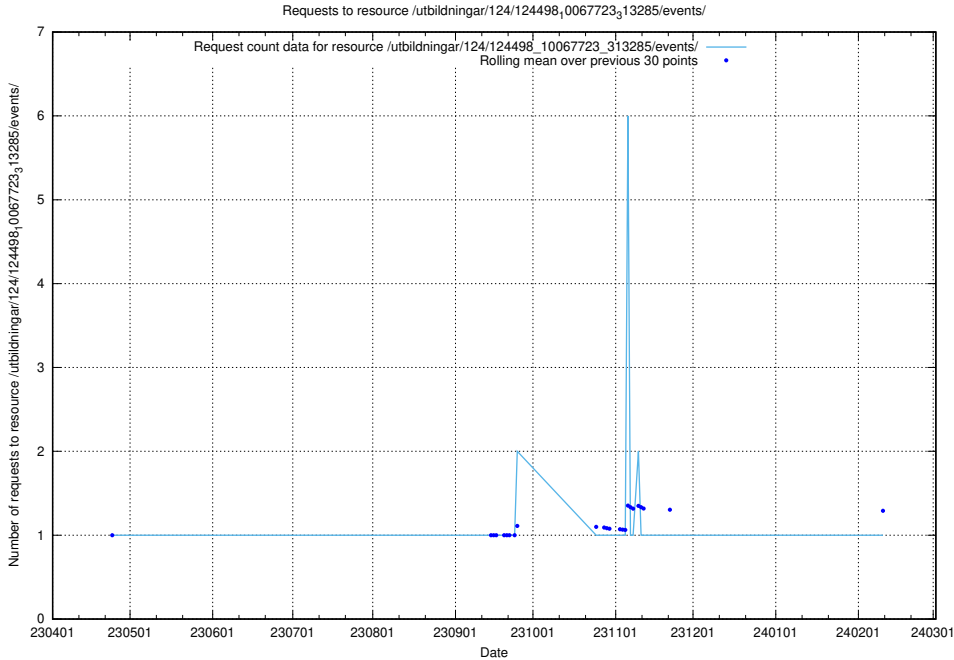

5.6034 Usage of /utbildningar/124/124498_10067723_313285/events/

Here, we count the number of requests to resource /utbildningar/124/124498_10067723_313285/events/