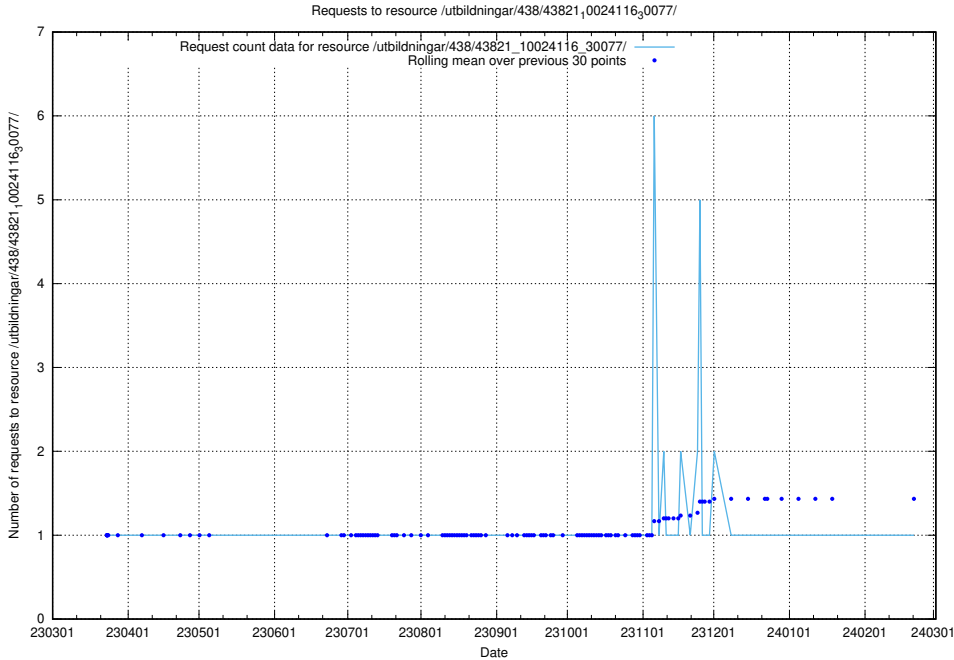

5.6346 Usage of /utbildningar/438/43821_10024116_30077/

Here, we count the number of requests to resource /utbildningar/438/43821_10024116_30077/.