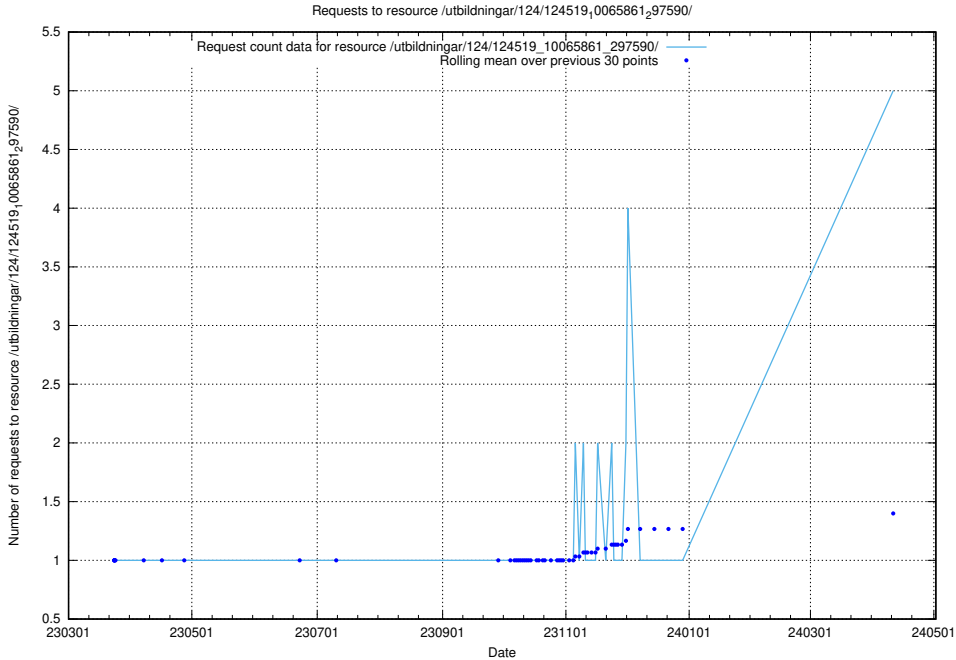

5.117 Usage of /utbildningar/124/124519_10065861_297590/

Here, we count the number of requests to resource /utbildningar/124/124519_10065861_297590/.