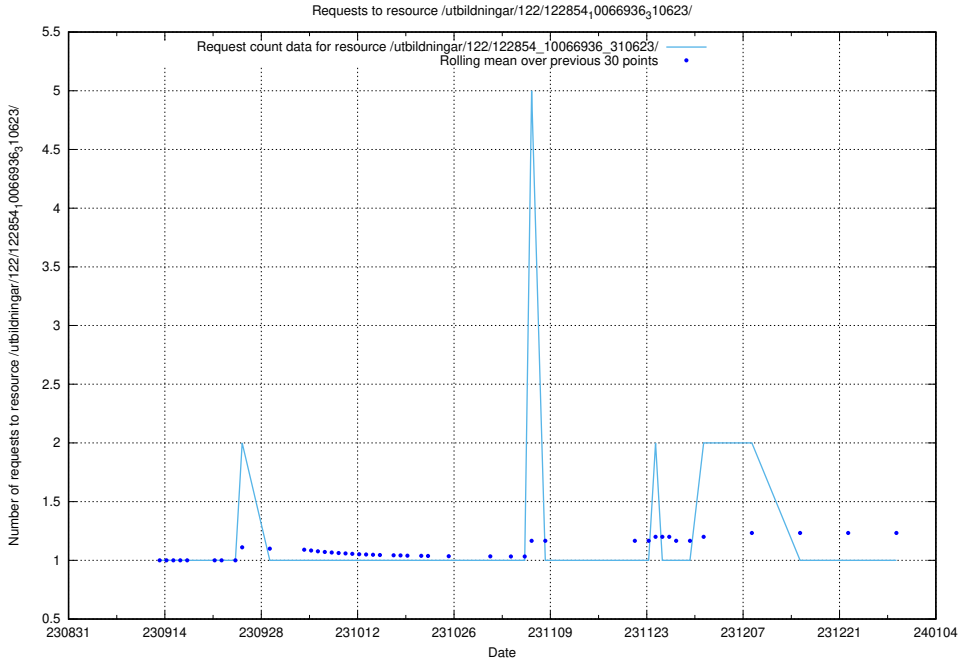

5.4618 Usage of /utbildningar/122/122854_10066936_310623/

Here, we count the number of requests to resource /utbildningar/122/122854_10066936_310623/.