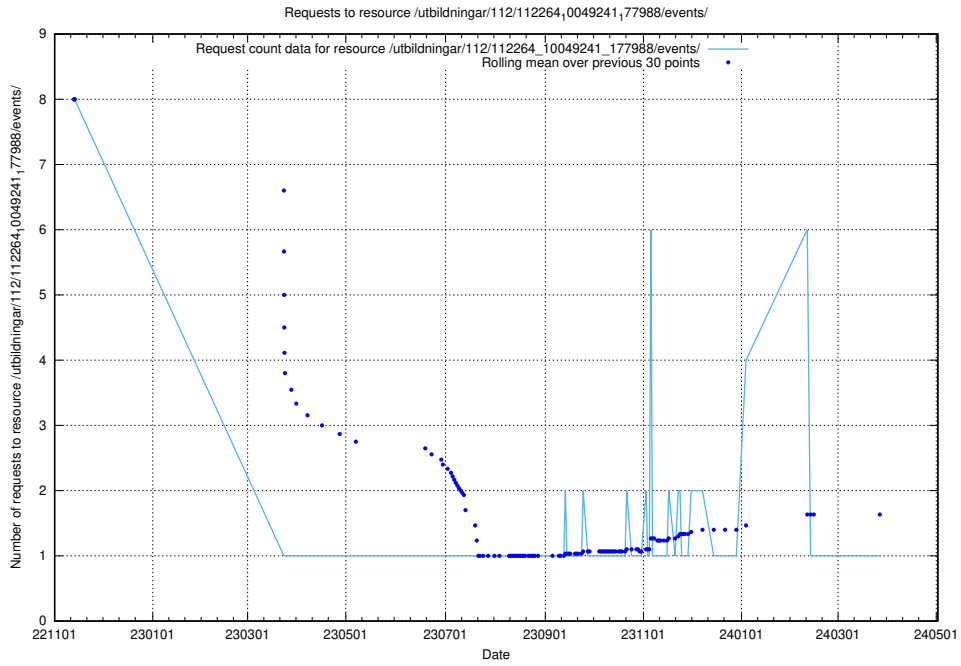

5.5814 Usage of /utbildningar/112/112264_10049241_177988/events/

Here, we count the number of requests to resource /utbildningar/112/112264_10049241_177988/events/