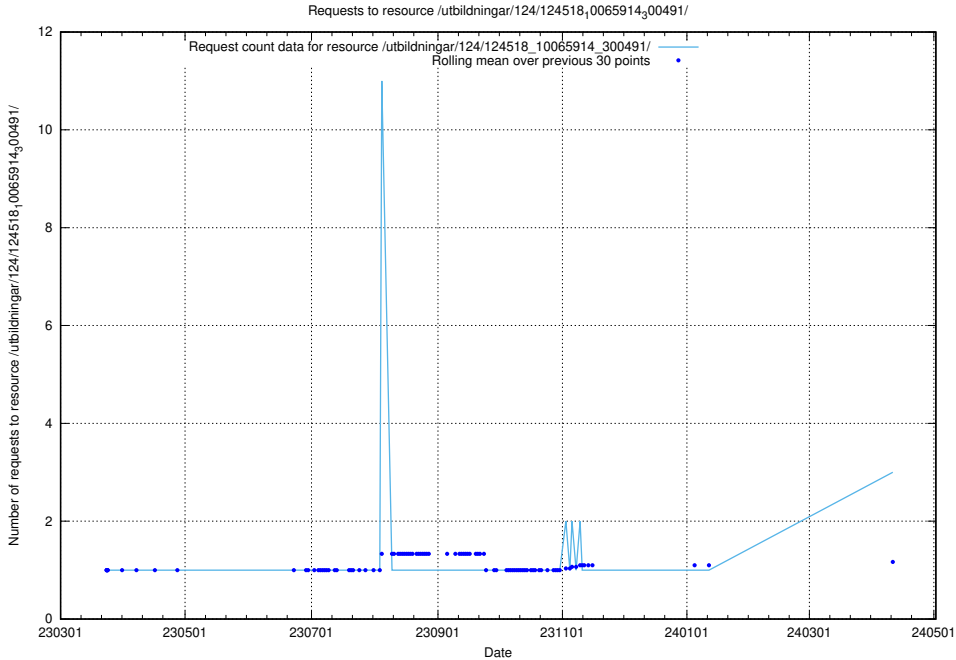

5.269 Usage of /utbildningar/124/124518_10065914_300491/

Here, we count the number of requests to resource /utbildningar/124/124518_10065914_300491/.