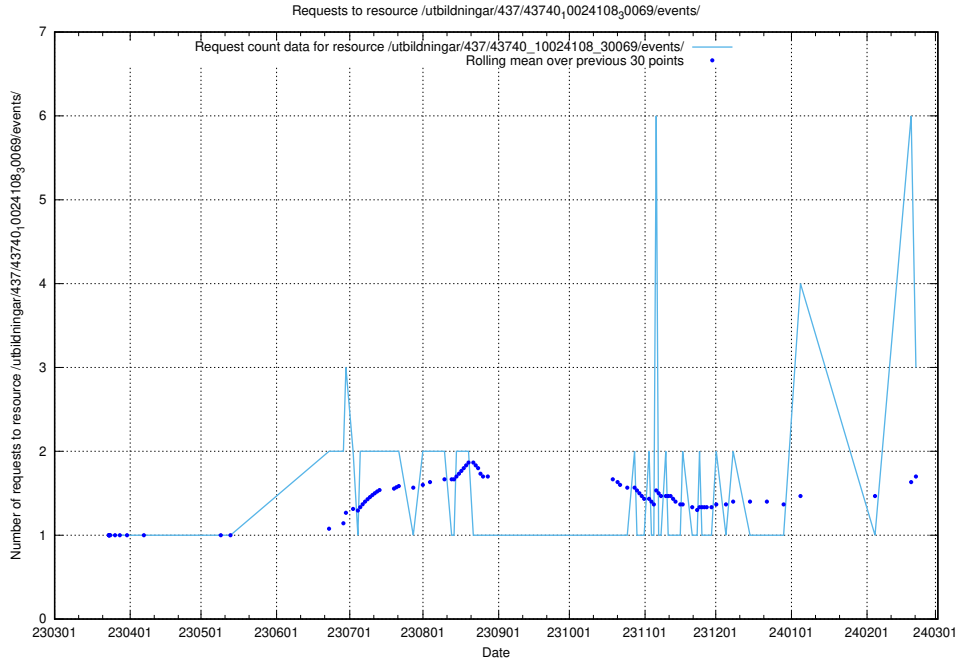

5.445 Usage of /utbildningar/437/43740_10024108_30069/events/

Here, we count the number of requests to resource /utbildningar/437/43740_10024108_30069/events/.