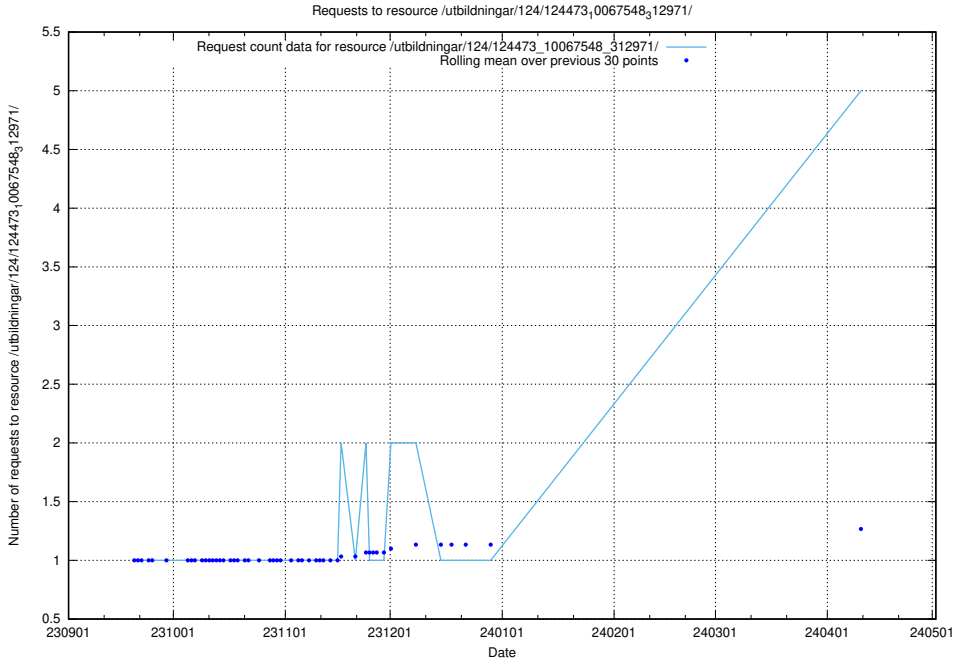

5.139 Usage of /utbildningar/124/124473_10067548_312971/

Here, we count the number of requests to resource /utbildningar/124/124473_10067548_312971/.