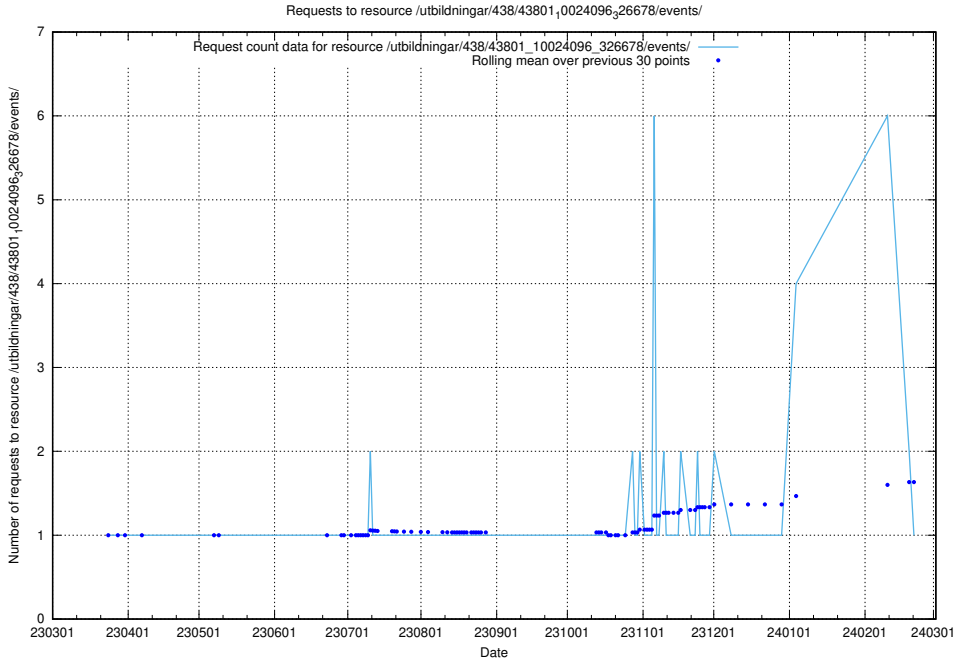

5.6367 Usage of /utbildningar/438/43801_10024096_326678/events/

Here, we count the number of requests to resource /utbildningar/438/43801_10024096_326678/events/.