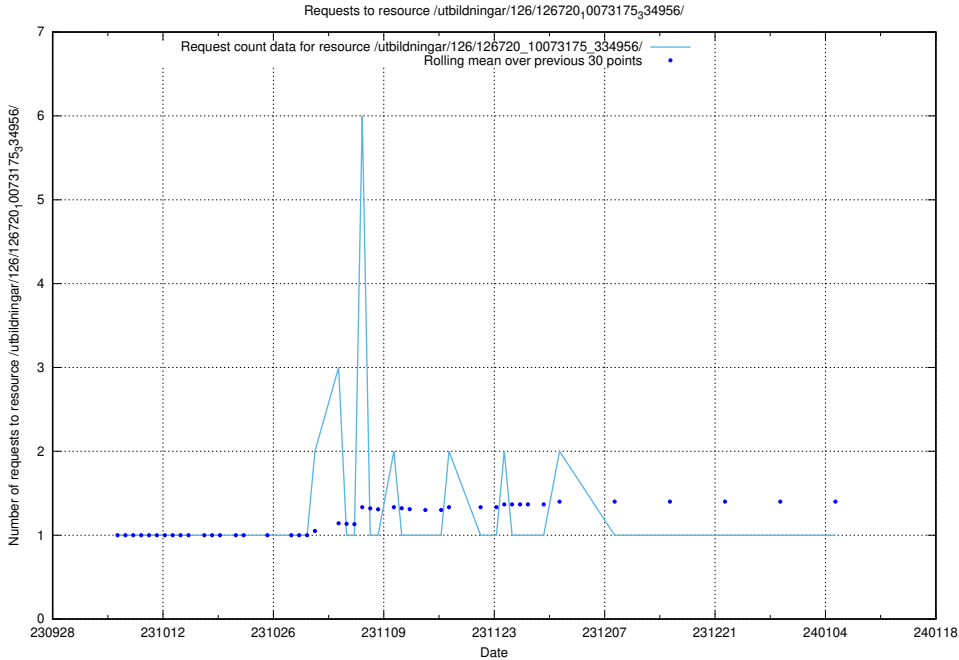

5.4565 Usage of /utbildningar/126/126720_10073175_334956/

Here, we count the number of requests to resource /utbildningar/126/126720_10073175_334956/.