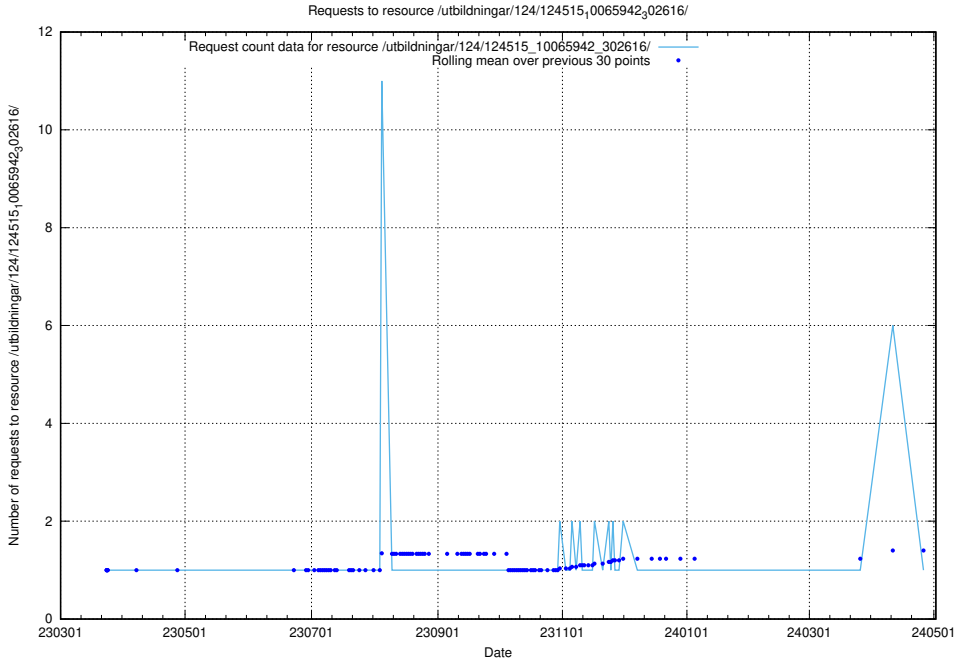

5.1747 Usage of /utbildningar/124/124515_10065942_302616/

Here, we count the number of requests to resource /utbildningar/124/124515_10065942_302616/.

5.1748 Usage of /availability/uptime/prod/20231009/