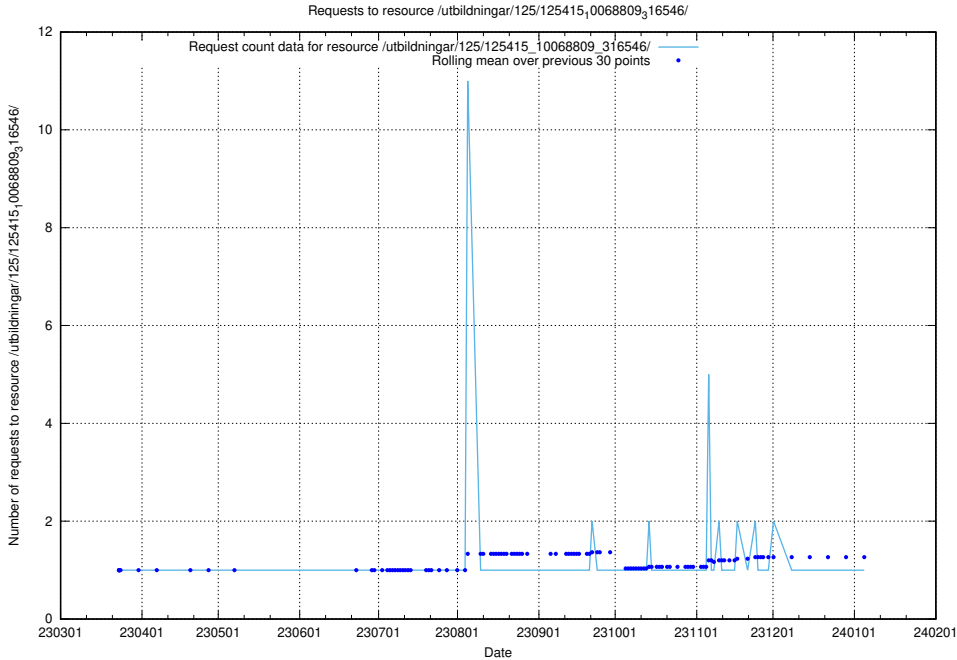

5.1101 Usage of /utbildningar/125/125415_10068809_316546/

Here, we count the number of requests to resource /utbildningar/125/125415_10068809_316546/.