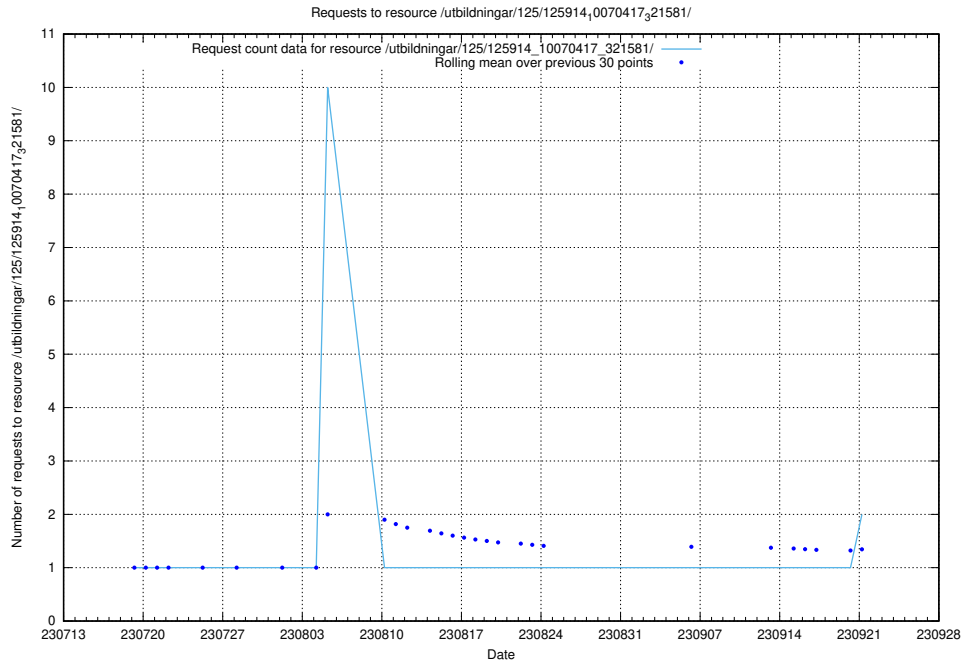

5.799 Usage of /utbildningar/125/125914_10070417_321581/

Here, we count the number of requests to resource /utbildningar/125/125914_10070417_321581/.