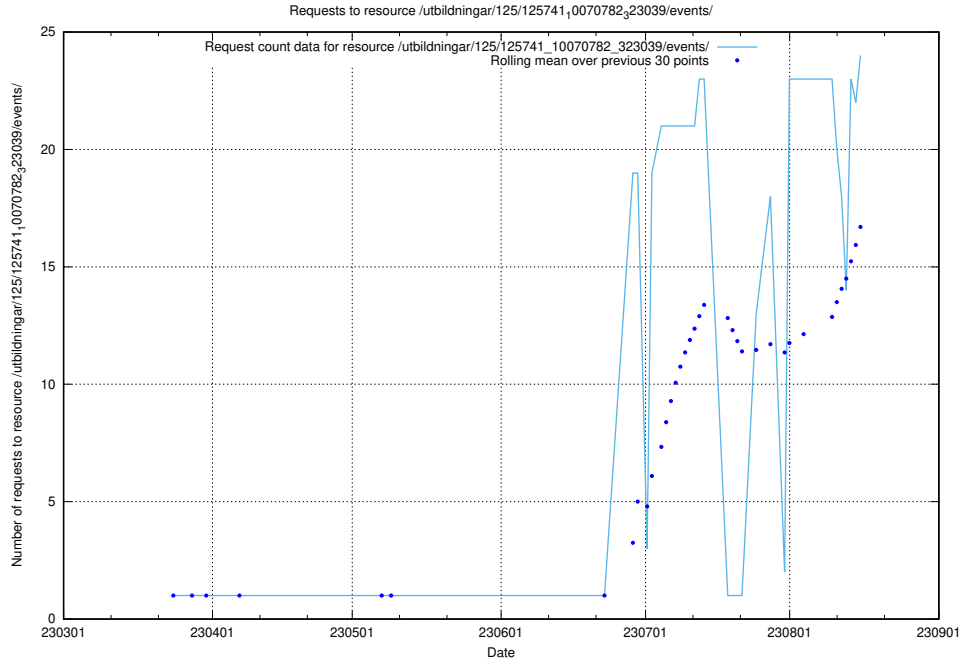

5.6 Usage of /utbildningar/125/125741_10070782_323039/events/

Here, we count the number of requests to resource /utbildningar/125/125741_10070782_323039/events/