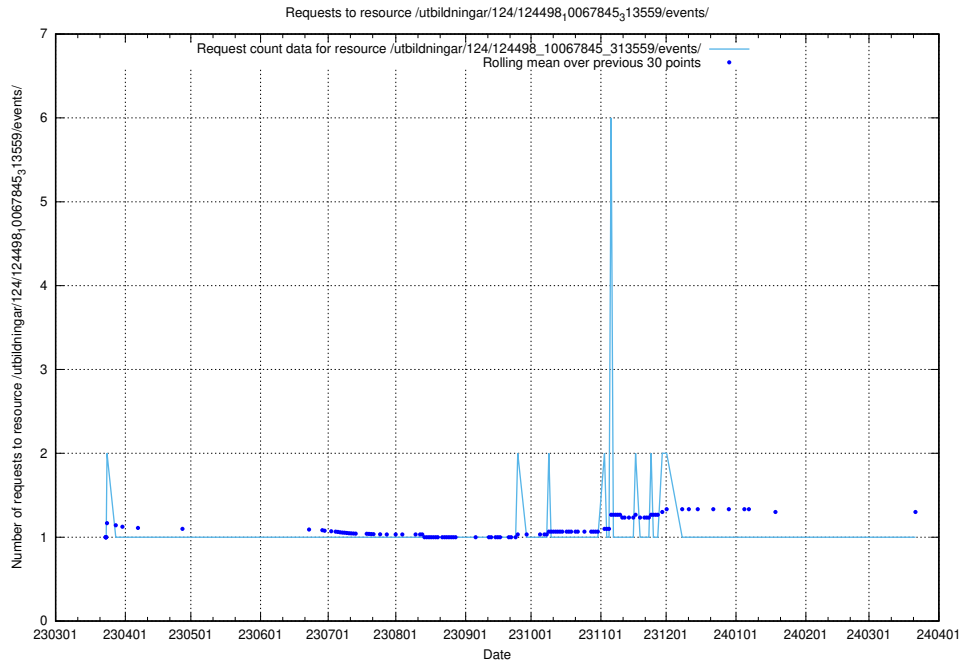

5.2852 Usage of /utbildningar/124/124498_10067845_313559/events/

Here, we count the number of requests to resource /utbildningar/124/124498_10067845_313559/events/