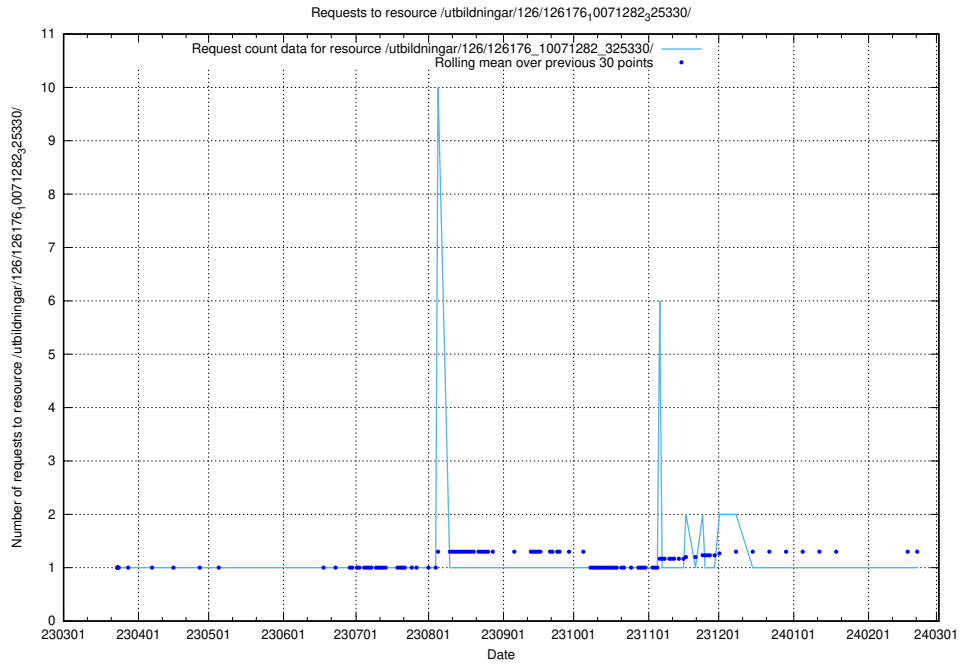

5.6621 Usage of /utbildningar/126/126176_10071282_325330/

Here, we count the number of requests to resource /utbildningar/126/126176_10071282_325330/.