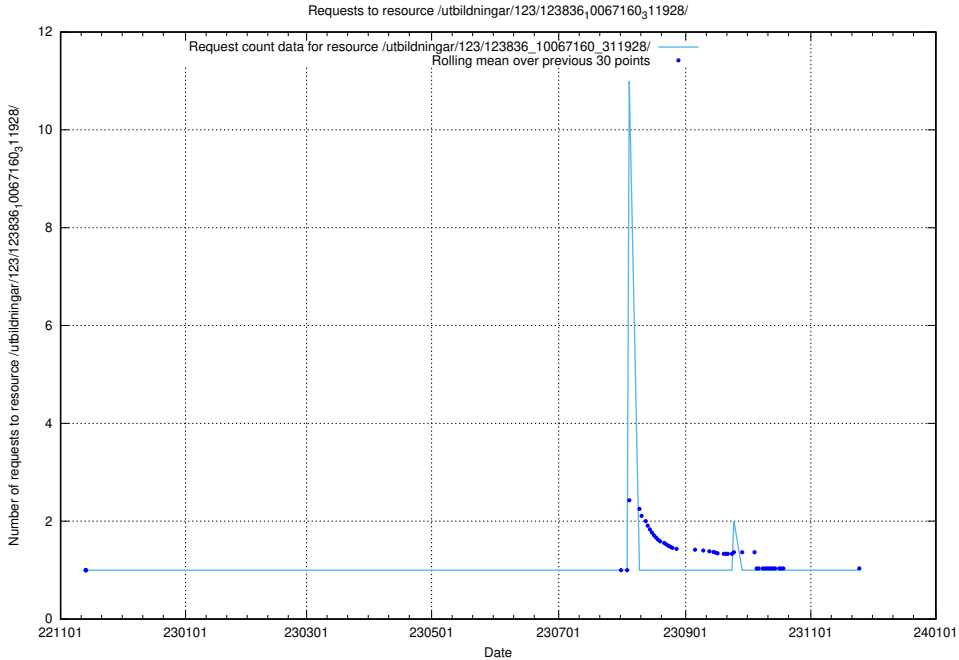

5.6063 Usage of /utbildningar/123/123836_10067160_311928/

Here, we count the number of requests to resource /utbildningar/123/123836_10067160_311928/.