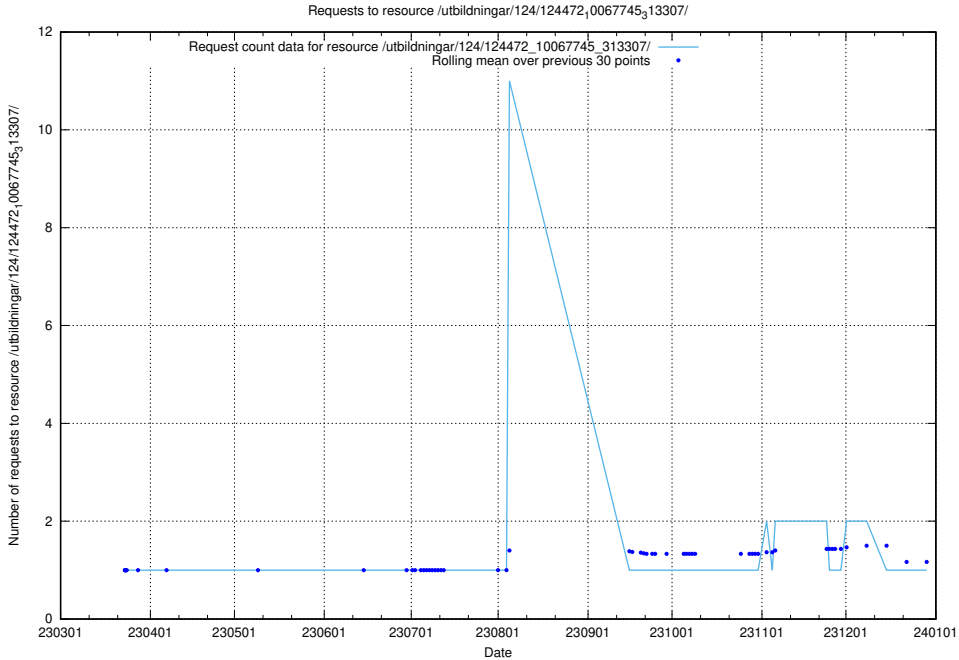

5.3194 Usage of /utbildningar/124/124472_10067745_313307/

Here, we count the number of requests to resource /utbildningar/124/124472_10067745_313307/.