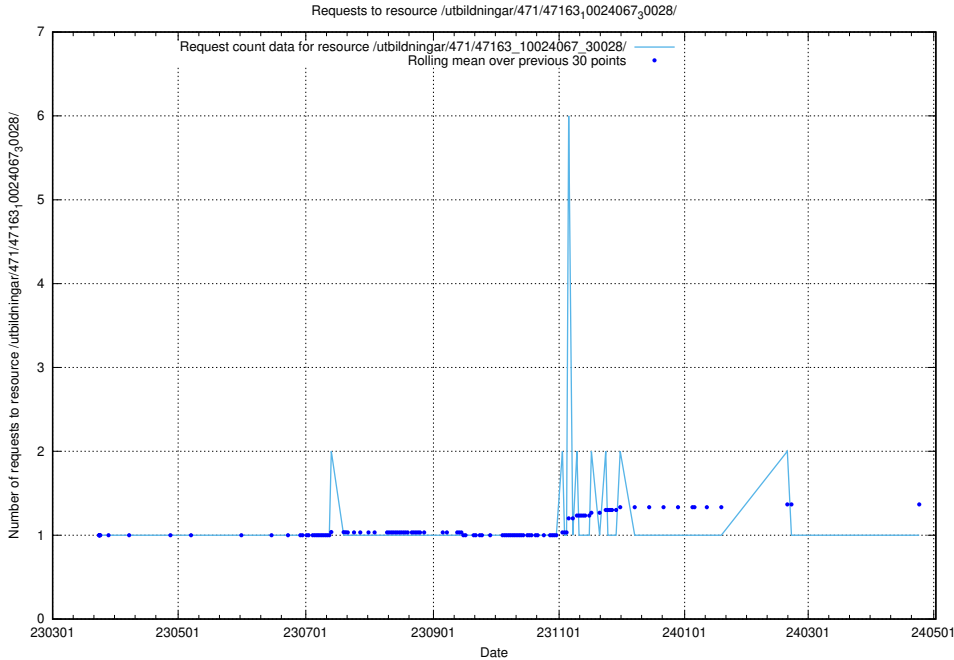

5.6508 Usage of /utbildningar/471/47163_10024067_30028/

Here, we count the number of requests to resource /utbildningar/471/47163_10024067_30028/.