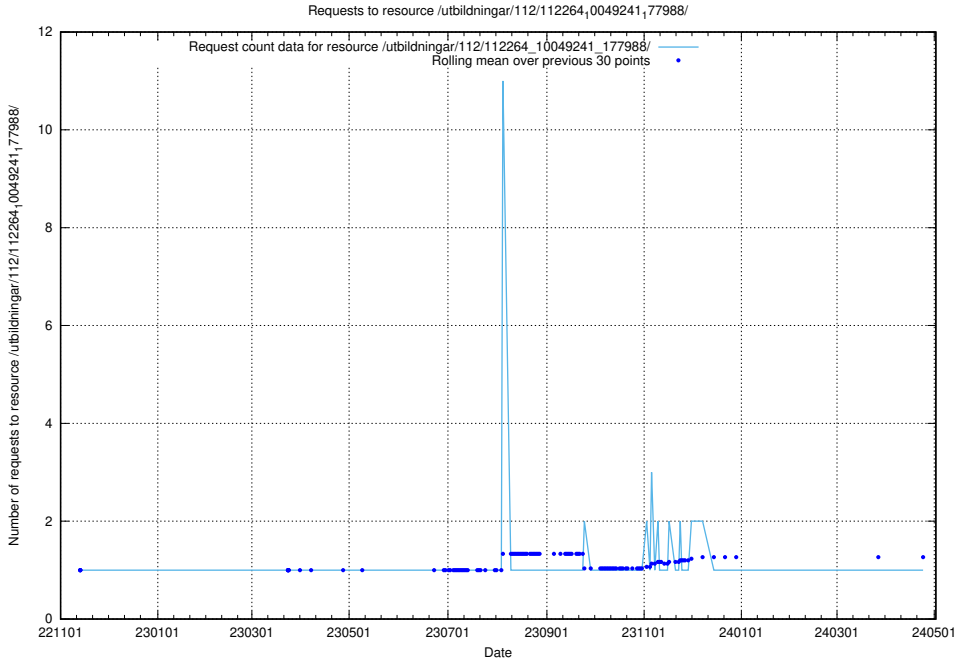

5.6384 Usage of /utbildningar/112/112264_10049241_177988/

Here, we count the number of requests to resource /utbildningar/112/112264_10049241_177988/.