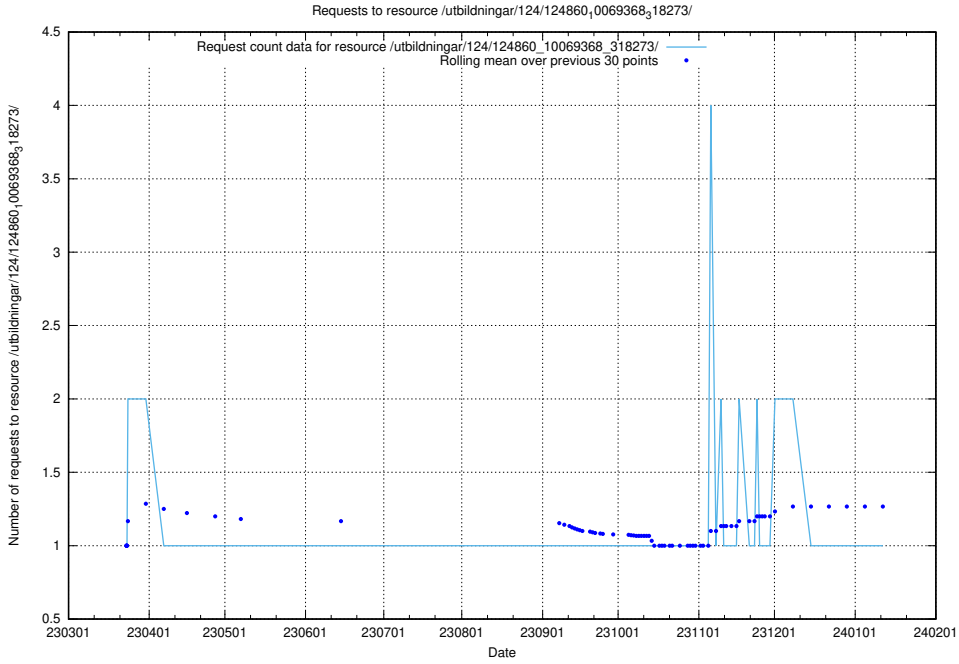

5.1168 Usage of /utbildningar/124/124860_10069368_318273/

Here, we count the number of requests to resource /utbildningar/124/124860_10069368_318273/.