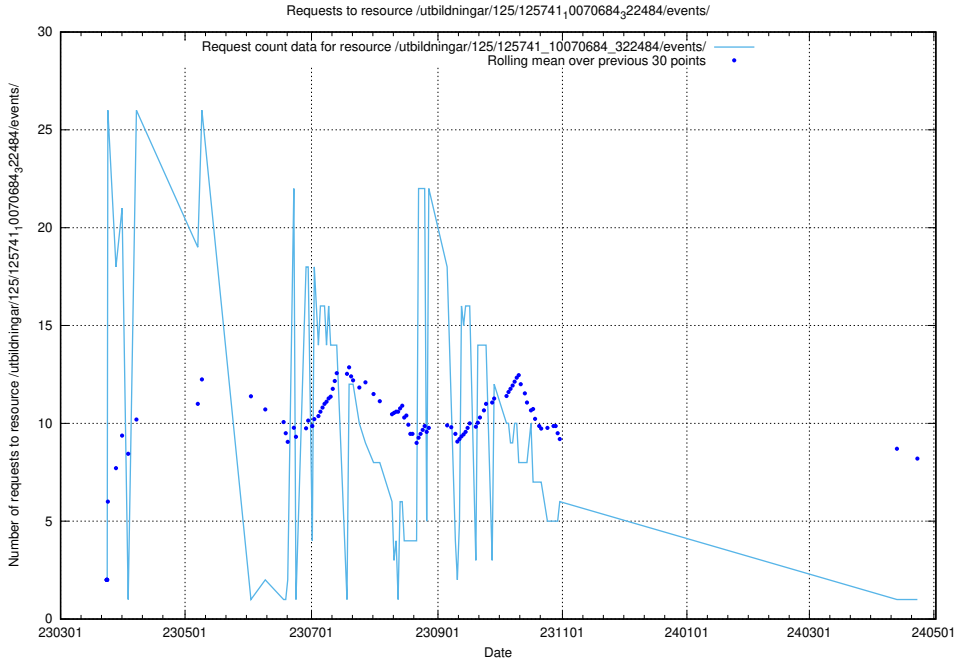

5.6469 Usage of /utbildningar/125/125741_10070684_322484/events/

Here, we count the number of requests to resource /utbildningar/125/125741_10070684_322484/events/