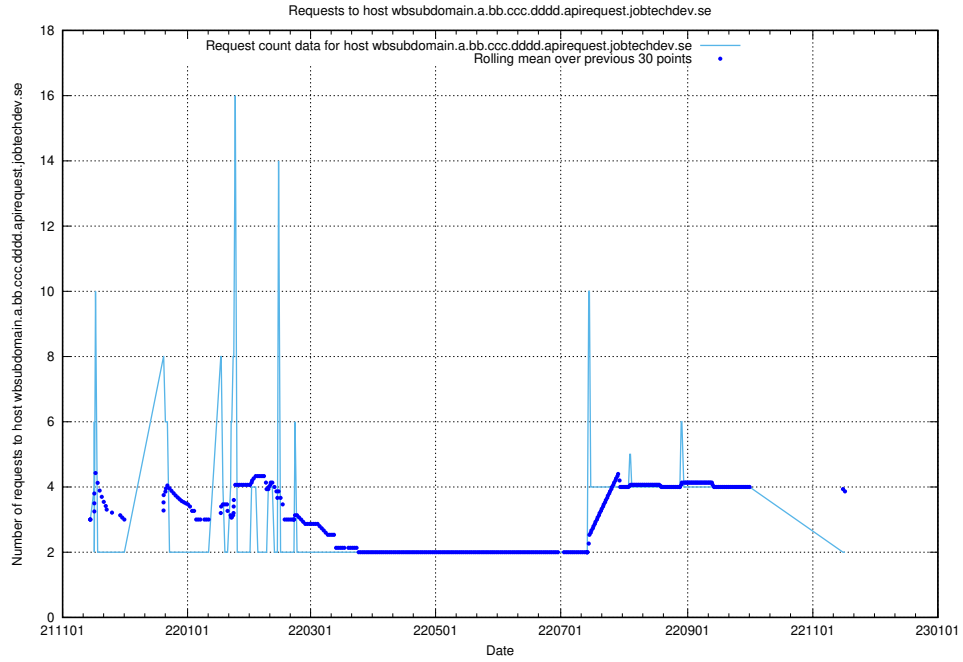

Here, we count the number of requests to host wbsubdomain.a.bb.ccc.dddd.atlas.jobtechdev.se.

7.552 Usage of wbsubdomain.a.bb.ccc.dddd.apirequest.jobtechdev.se

Here, we count the number of requests to host wbsubdomain.a.bb.ccc.dddd.apirequest.jobtechdev.se.