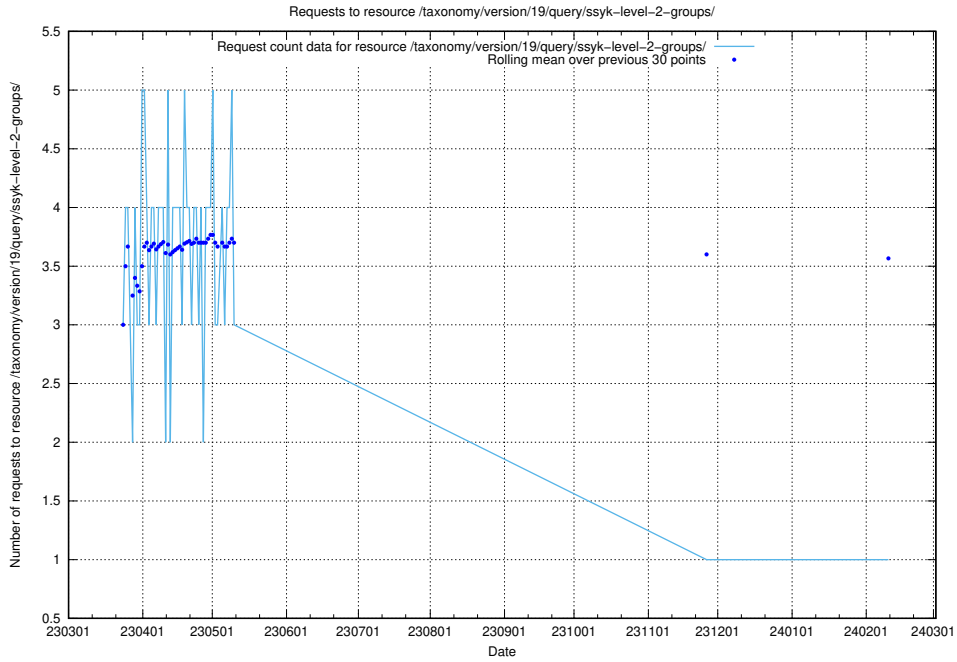

5.6319 Usage of /taxonomy/version/19/query/ssyk-level-2-groups/

Here, we count the number of requests to resource /taxonomy/version/19/query/ssyk-level-2-groups/.