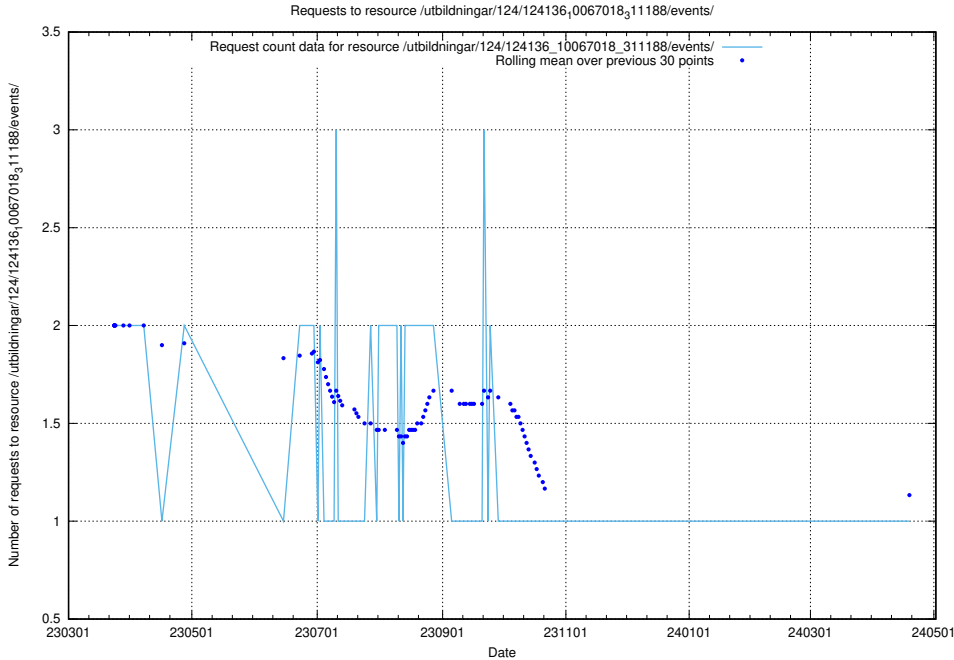

5.6498 Usage of /utbildningar/124/124136_10067018_311188/events/

Here, we count the number of requests to resource /utbildningar/124/124136_10067018_311188/events/