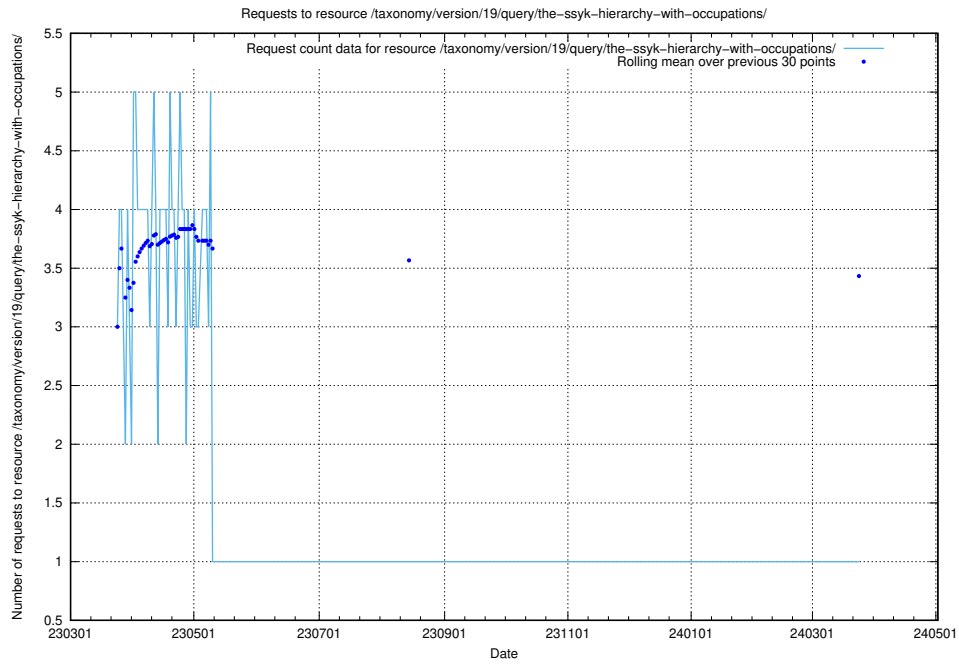

5.6304 Usage of /taxonomy/version/19/query/the-ssyk-hierarchy-with-occupations/

Here, we count the number of requests to resource /taxonomy/version/19/query/the-ssyk-hierarchy-with-occupations/.