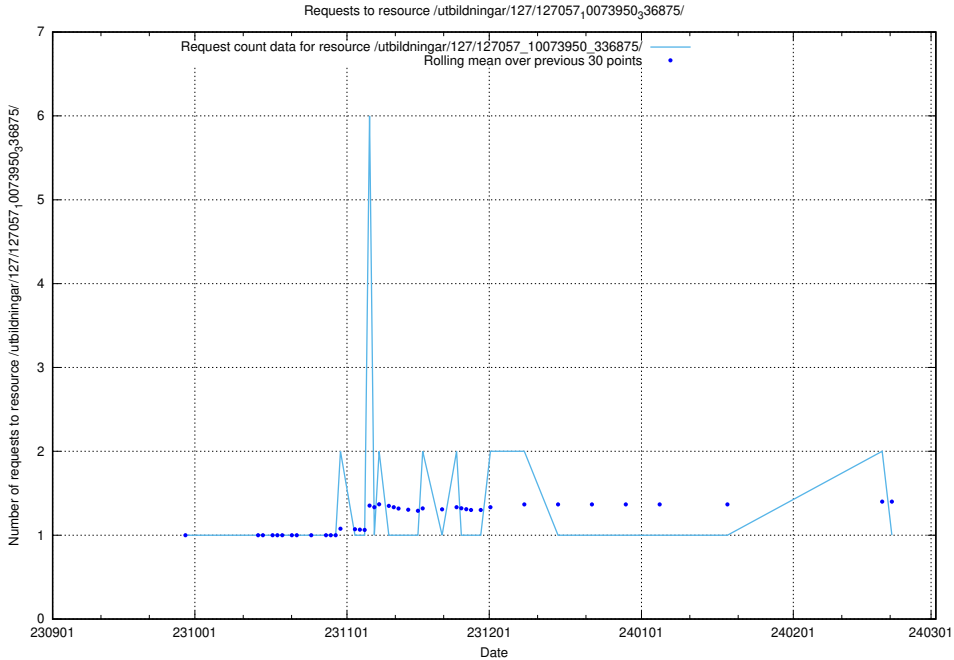

5.4614 Usage of /utbildningar/127/127057_10073950_336875/

Here, we count the number of requests to resource /utbildningar/127/127057_10073950_336875/.