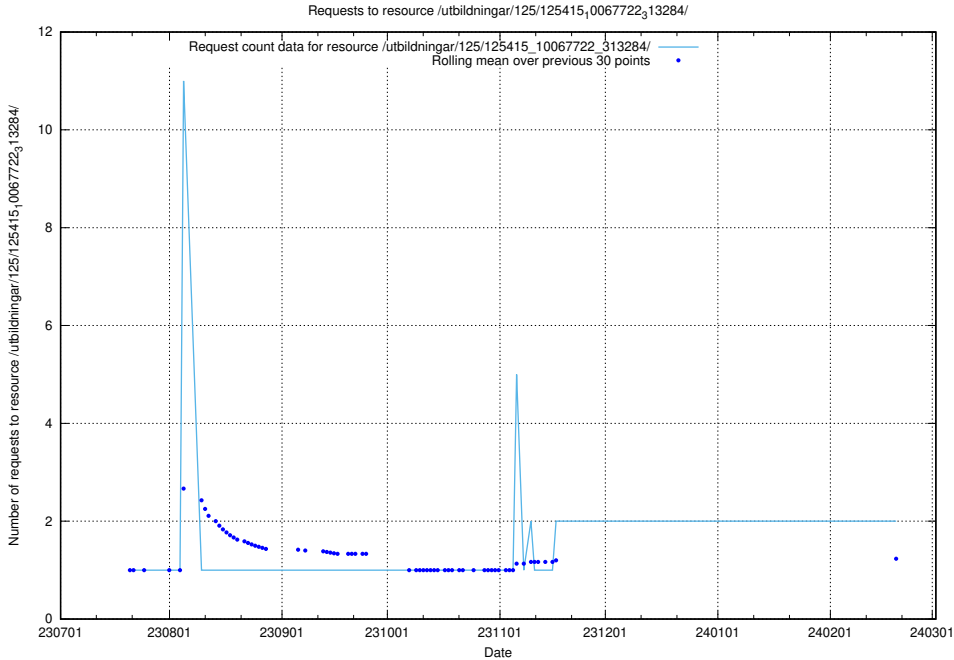

5.797 Usage of /utbildningar/125/125415_10067722_313284/

Here, we count the number of requests to resource /utbildningar/125/125415_10067722_313284/.