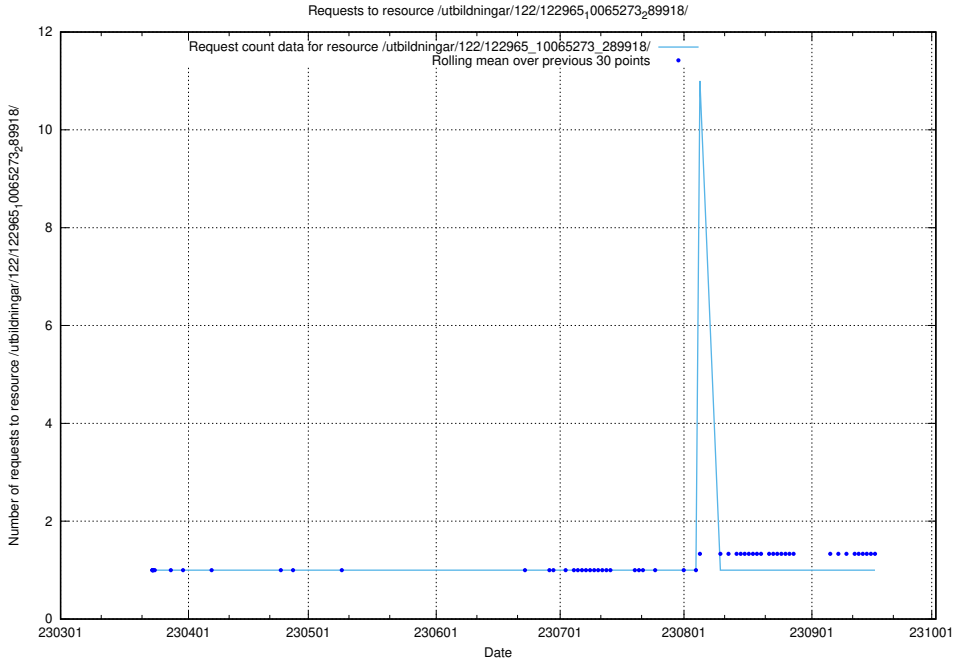

Here, we count the number of requests to resource /taxonomy/version/14/query/eu-regions/.

5.5302 Usage of /utbildningar/122/122965_10065273_289918/

Here, we count the number of requests to resource /utbildningar/122/122965_10065273_289918/.