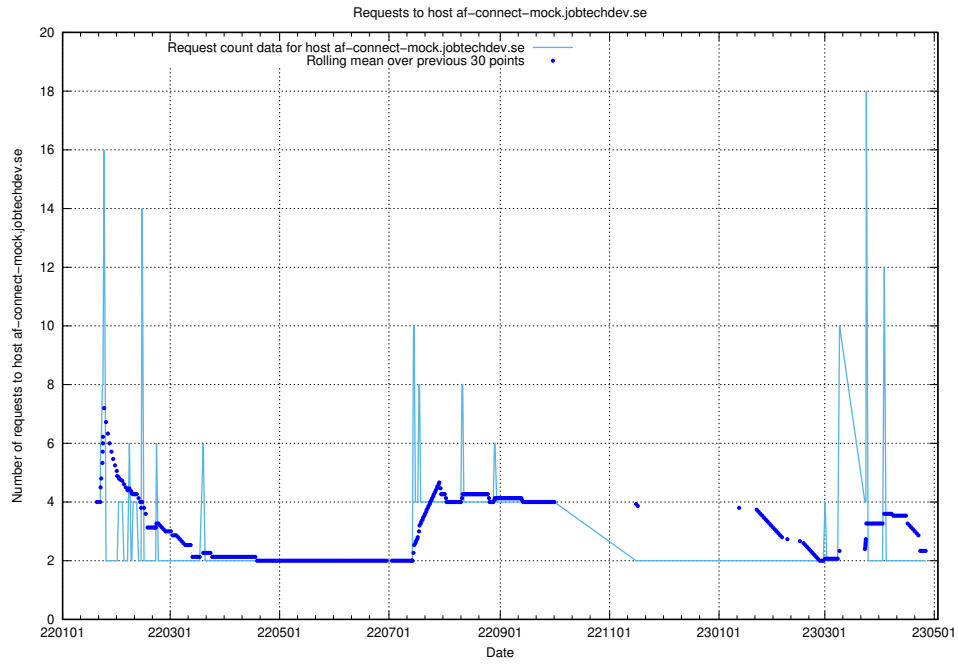

Here, we count the number of requests to host af-connect-mock.jobtechdev.se.

7.271 Usage of jittsi.jobtechdev.se

Here, we count the number of requests to host jittsi.jobtechdev.se.

7.272 Usage of api-jobtech-taxonomy-api-test-in-prod-read.prod.services.jtech.se