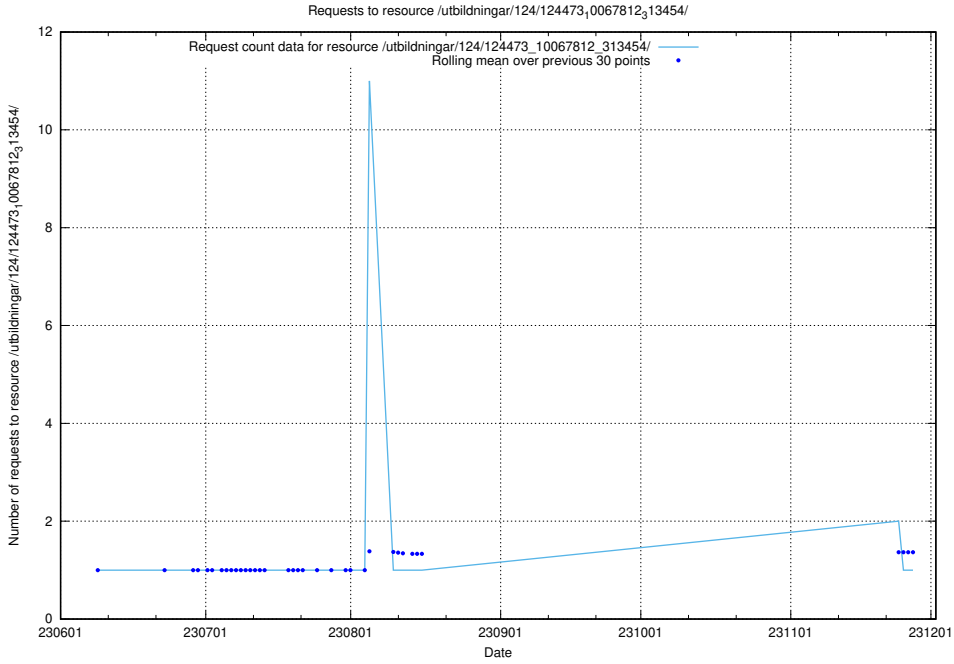

5.6064 Usage of /utbildningar/124/124473_10067812_313454/

Here, we count the number of requests to resource /utbildningar/124/124473_10067812_313454/.