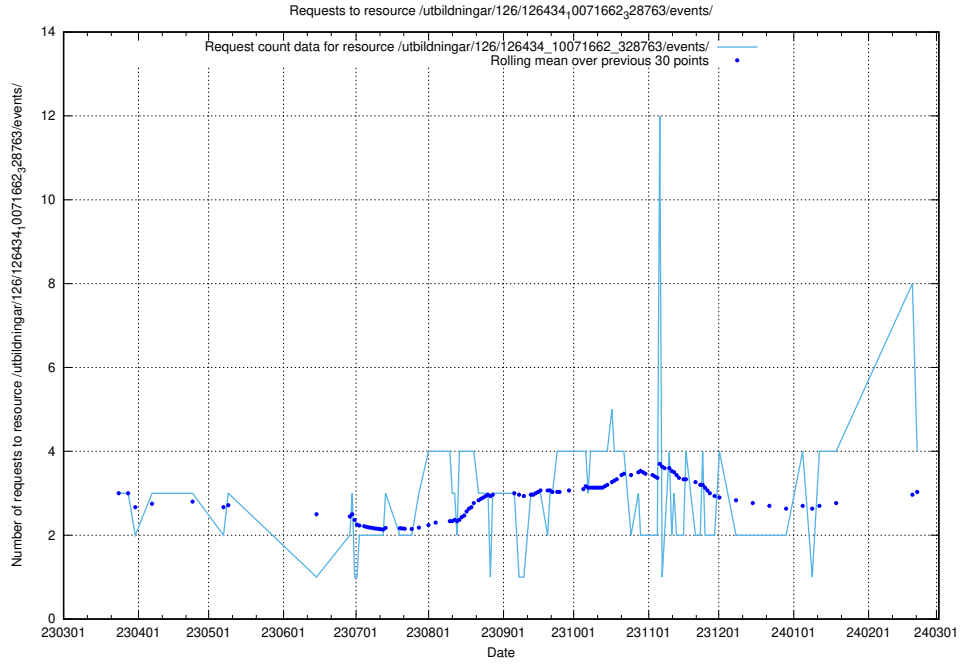

5.242 Usage of /utbildningar/126/126434_10071662_328763/events/

Here, we count the number of requests to resource /utbildningar/126/126434_10071662_328763/events/