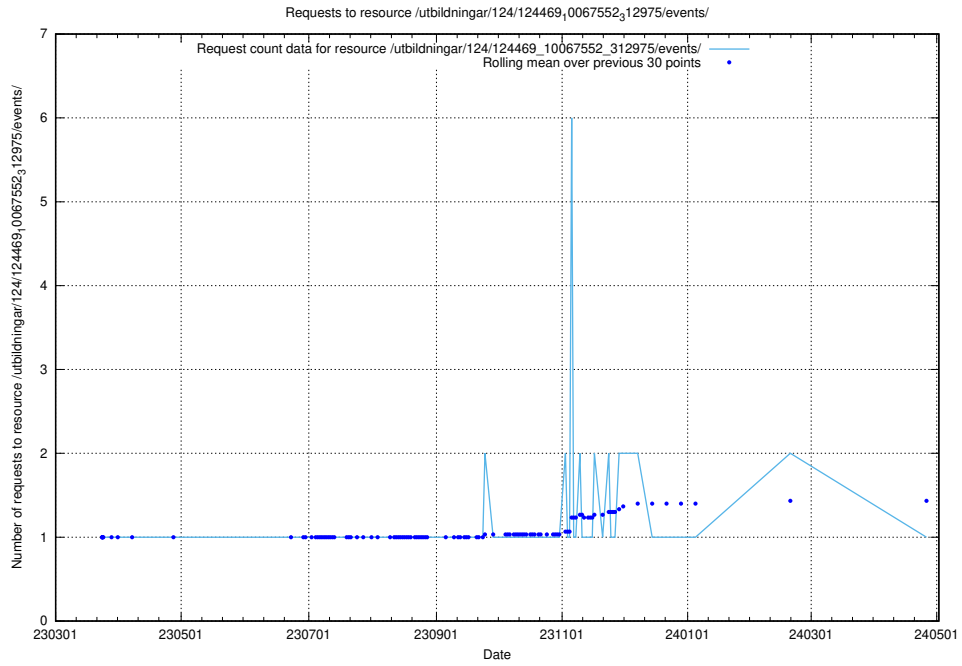

5.3499 Usage of /utbildningar/124/124469_10067552_312975/events/

Here, we count the number of requests to resource /utbildningar/124/124469_10067552_312975/events/