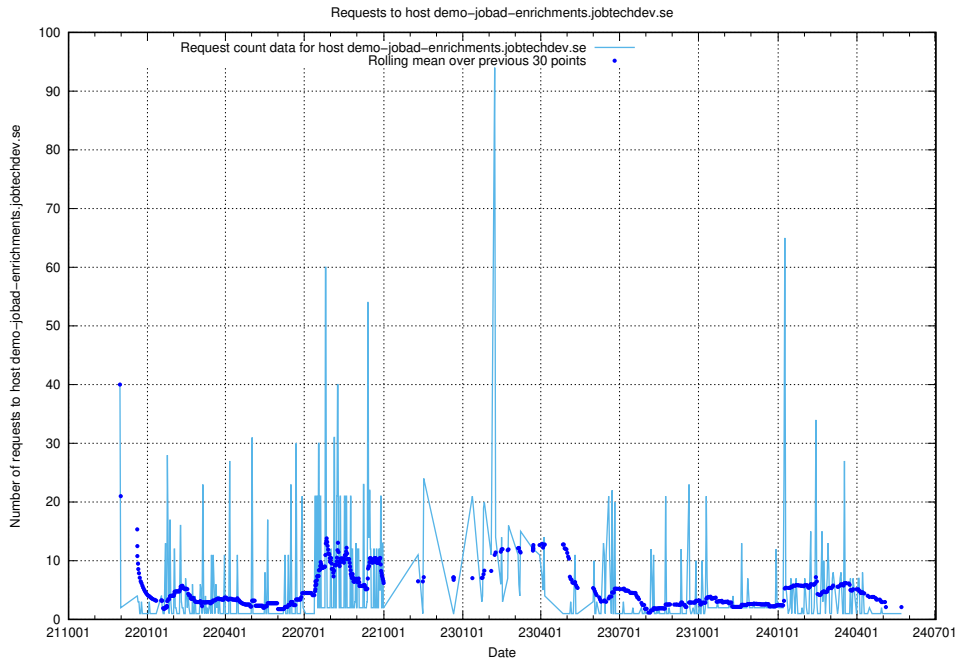

7.624 Usage of q.jobtechdev.se

Here, we count the number of requests to host q.jobtechdev.se.

7.625 Usage of mc.jobtechdev.se

Here, we count the number of requests to host mc.jobtechdev.se.

7.626 Usage of list.jobtechdev.se