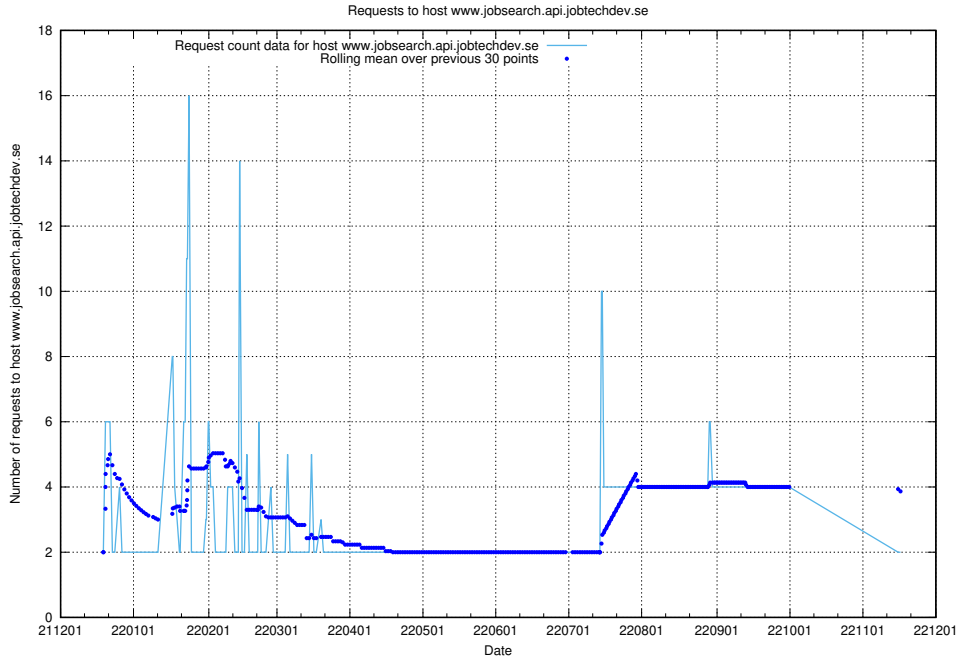

7.384 Usage of www.jobsearch.api.jobtechdev.se

Here, we count the number of requests to host www.jobsearch.api.jobtechdev.se.