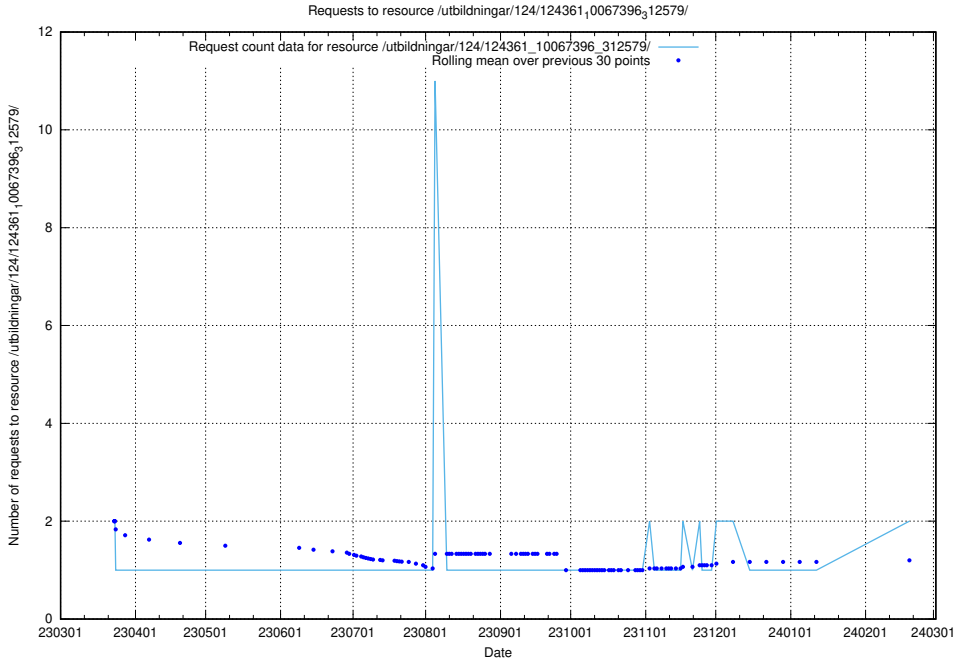

5.942 Usage of /utbildningar/124/124361_10067396_312579/

Here, we count the number of requests to resource /utbildningar/124/124361_10067396_312579/.