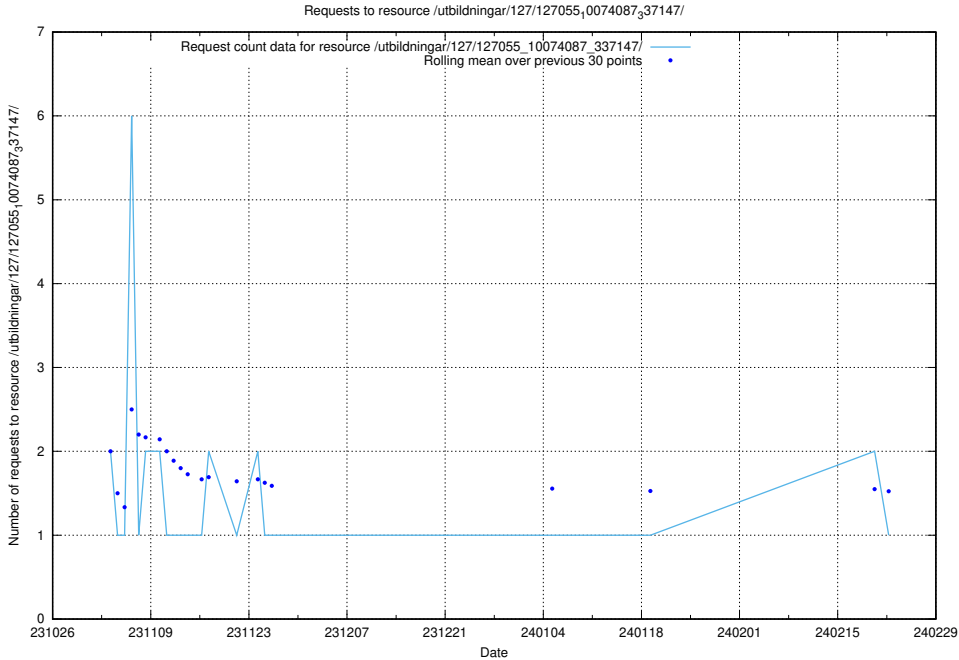

Here, we count the number of requests to resource /utbildningar/127/127055_10074087_337147/events/

5.4318 Usage of /utbildningar/127/127055_10074087_337147/

Here, we count the number of requests to resource /utbildningar/127/127055_10074087_337147/.