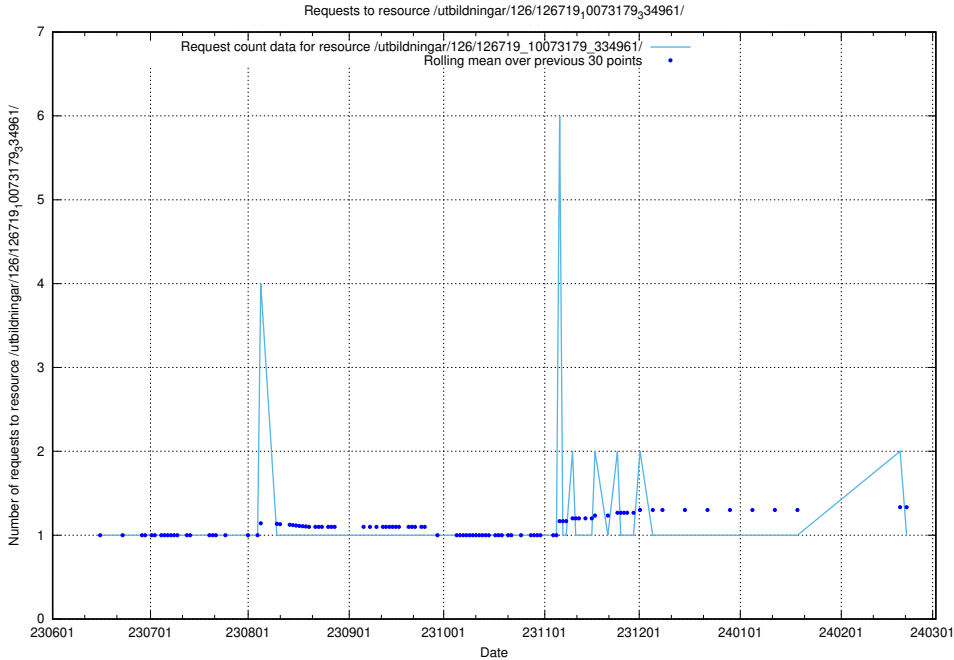

5.6038 Usage of /utbildningar/126/126719_10073179_334961/

Here, we count the number of requests to resource /utbildningar/126/126719_10073179_334961/.