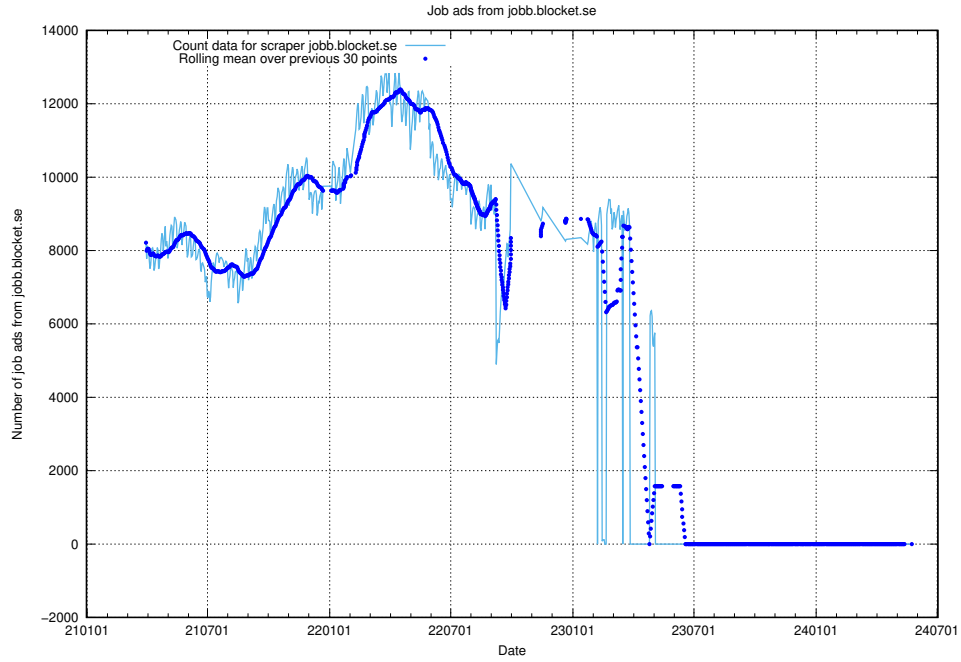

13.22 Number of ads by scraper jobb.blocket.se

Here, we count the number of job ads scraped from jobb.blocket.se.