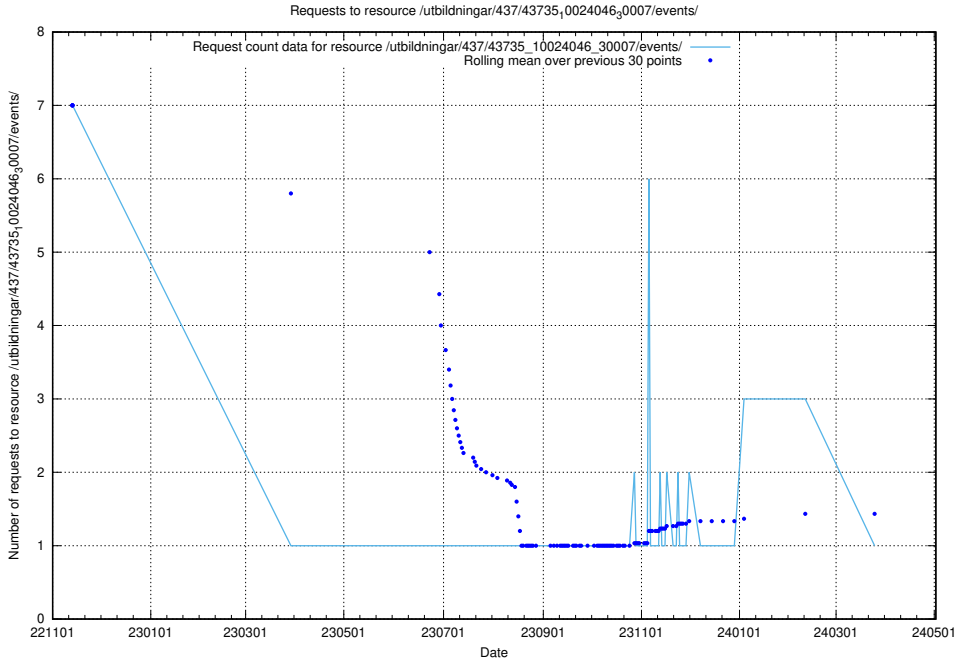

5.5962 Usage of /utbildningar/437/43735_10024046_30007/events/

Here, we count the number of requests to resource /utbildningar/437/43735_10024046_30007/events/.