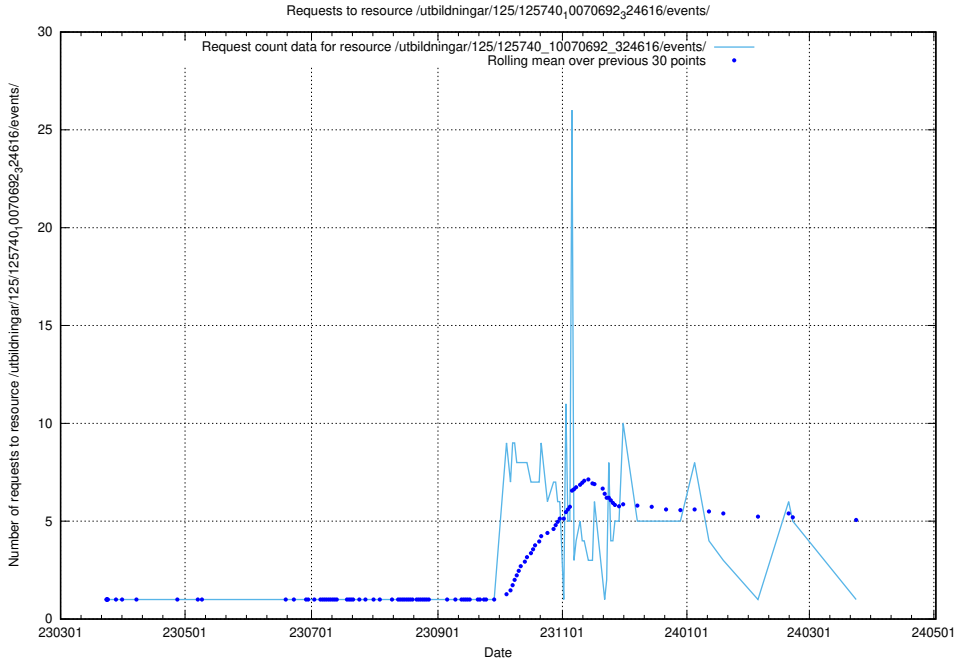

5.970 Usage of /utbildningar/125/125740_10070692_324616/events/

Here, we count the number of requests to resource /utbildningar/125/125740_10070692_324616/events/