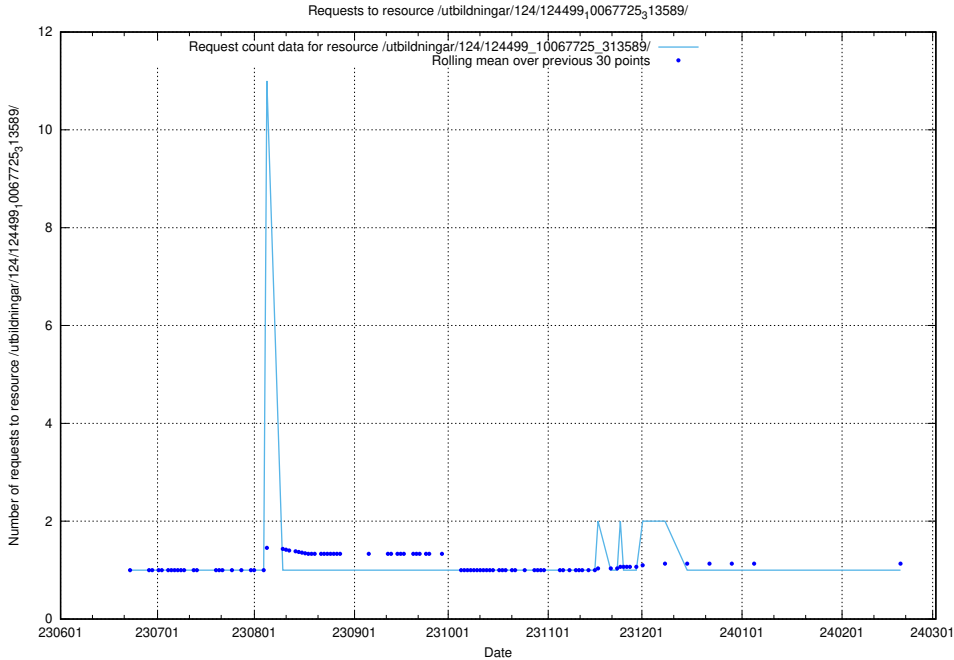

5.5950 Usage of /utbildningar/124/124499_10067725_313589/

Here, we count the number of requests to resource /utbildningar/124/124499_10067725_313589/.