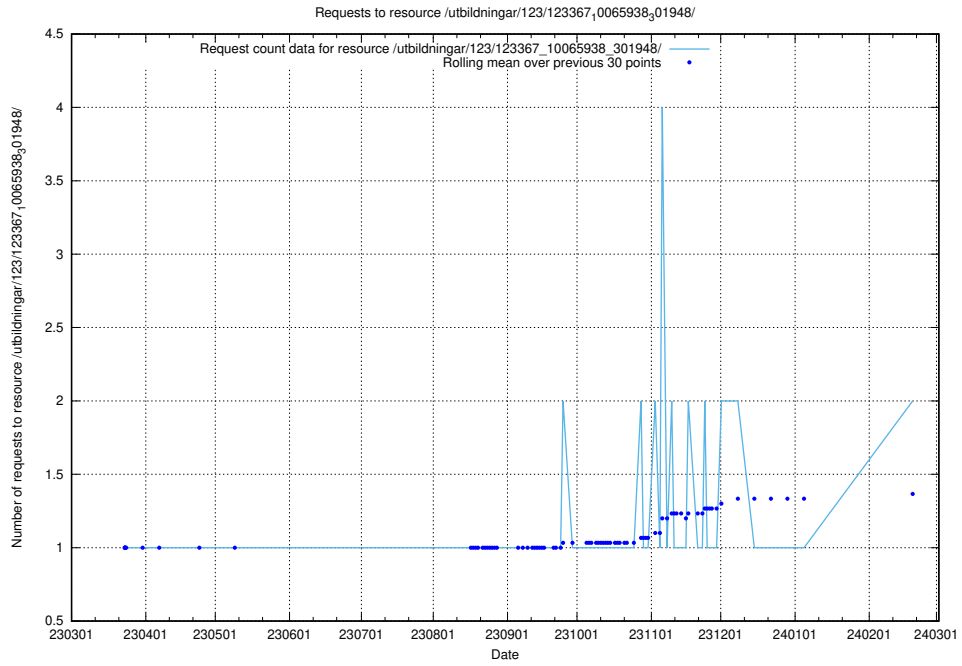

5.756 Usage of /utbildningar/123/123367_10065938_301948/

Here, we count the number of requests to resource /utbildningar/123/123367_10065938_301948/.