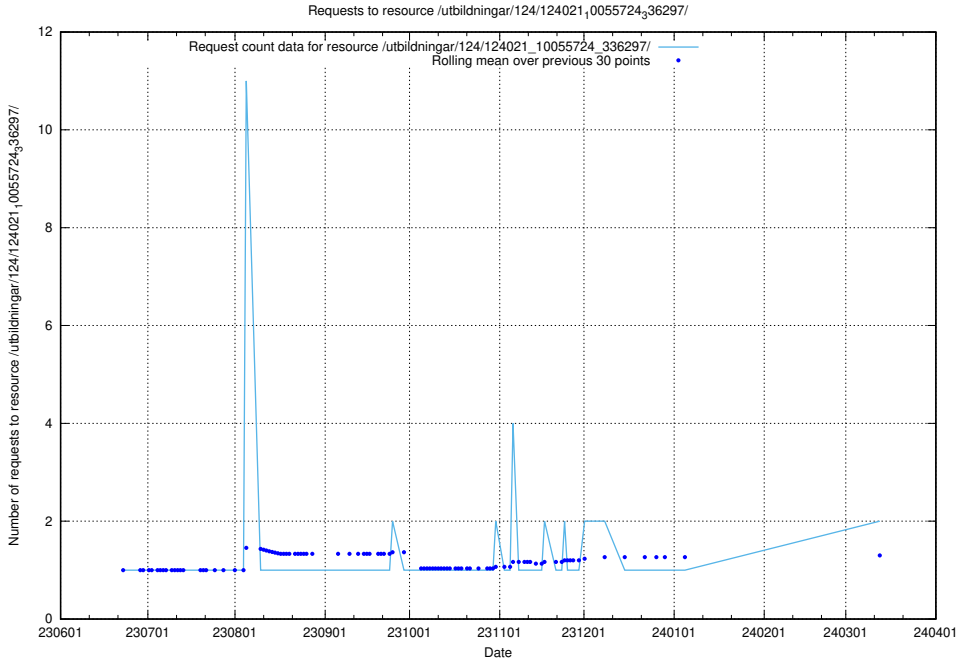

5.877 Usage of /utbildningar/124/124021_10055724_336297/

Here, we count the number of requests to resource /utbildningar/124/124021_10055724_336297/.