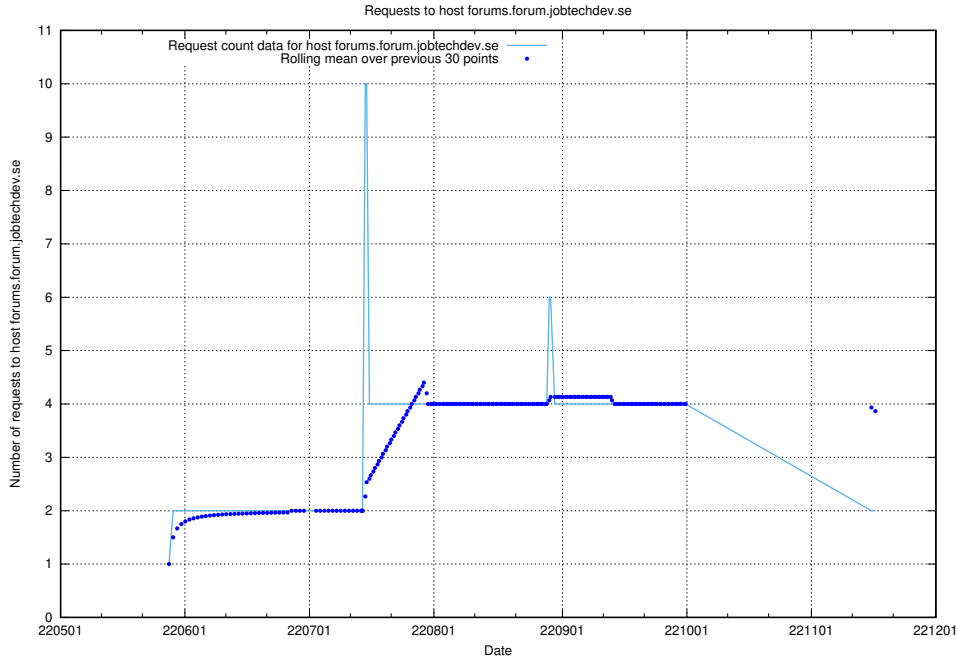

7.422 Usage of forums.forum.jobtechdev.se

Here, we count the number of requests to host forums.forum.jobtechdev.se.