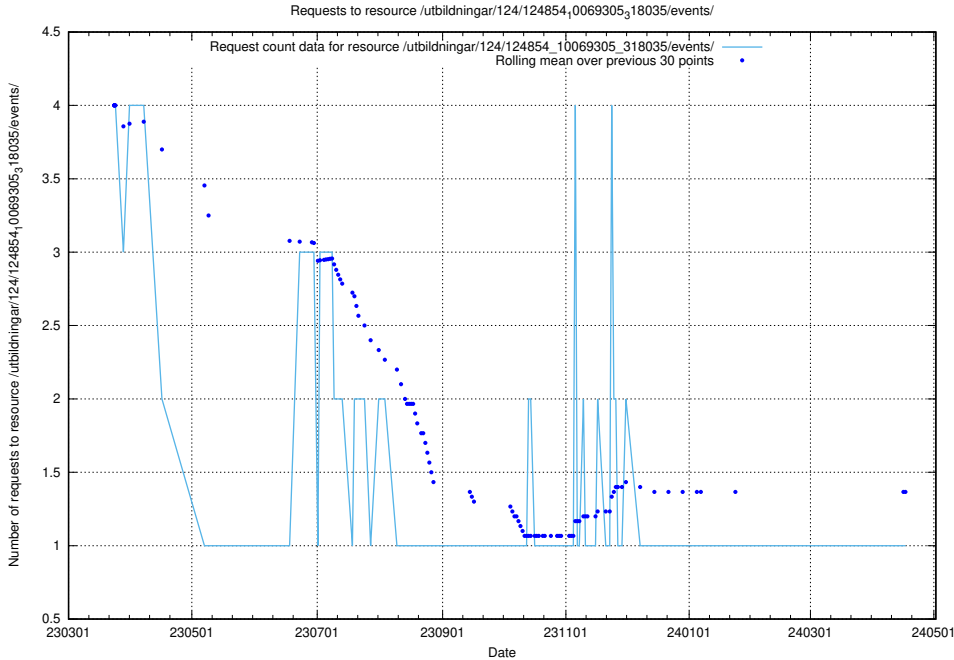

5.6447 Usage of /utbildningar/124/124854_10069305_318035/events/

Here, we count the number of requests to resource /utbildningar/124/124854_10069305_318035/events/