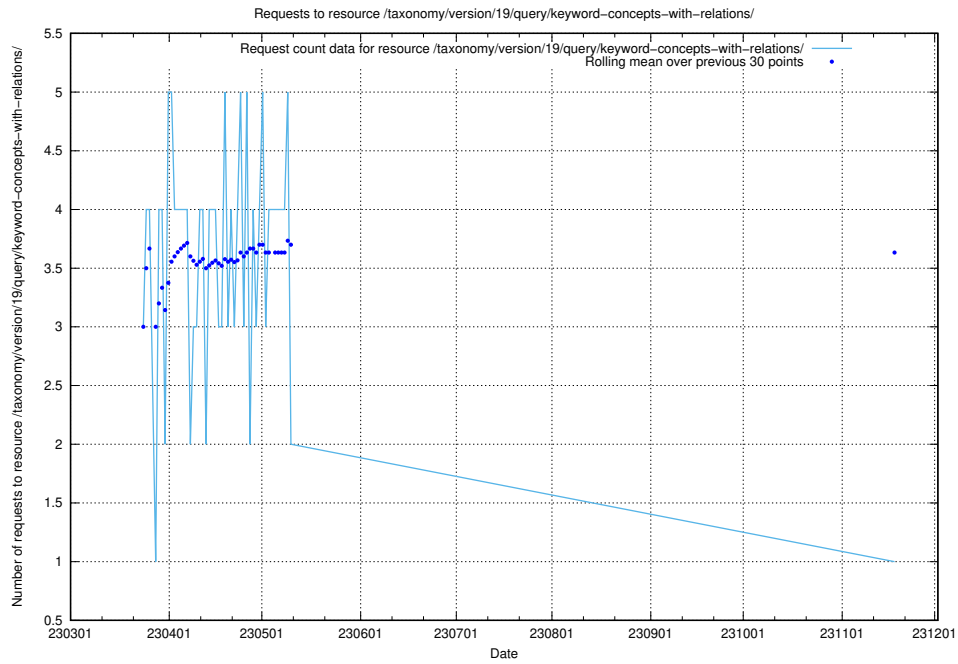

5.6335 Usage of /taxonomy/version/19/query/keyword-concepts-with-relations/

Here, we count the number of requests to resource /taxonomy/version/19/query/keyword-concepts-with-relations/.