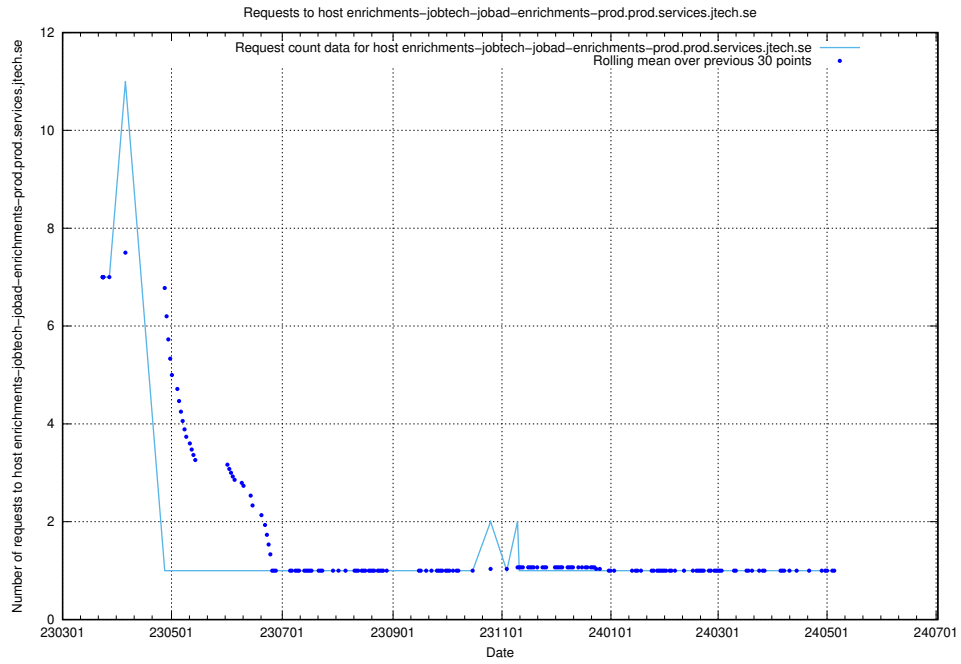

Here, we count the number of requests to host enrichments-jobtech-jobad-enrichments-prod.prod.services.jtech.se.

7.611 Usage of test.jobtechdev.se:443

Here, we count the number of requests to host test.jobtechdev.se:443.