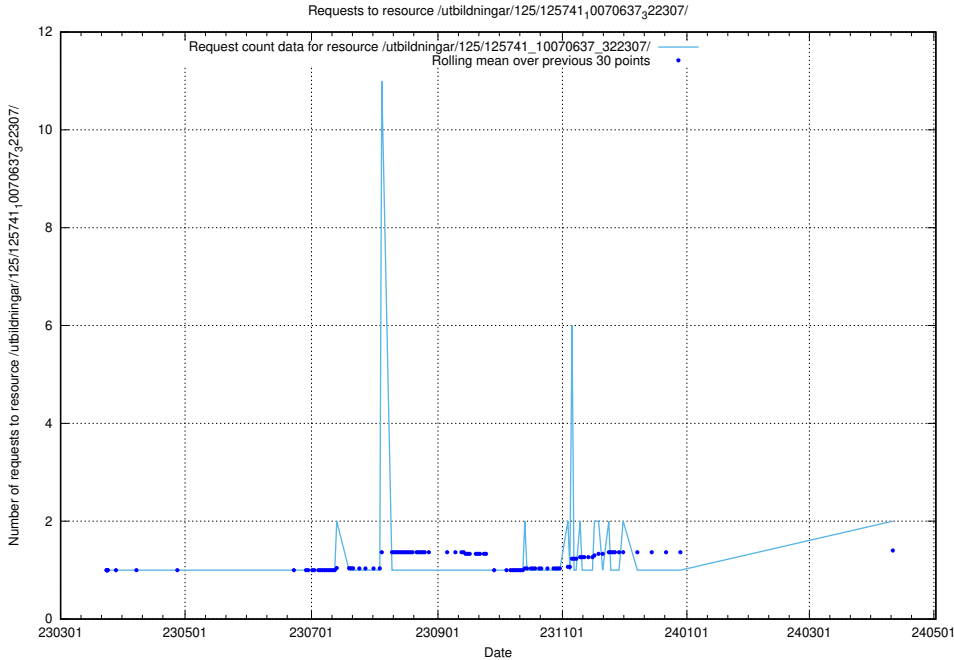

5.449 Usage of /utbildningar/125/125741_10070637_322307/

Here, we count the number of requests to resource /utbildningar/125/125741_10070637_322307/.