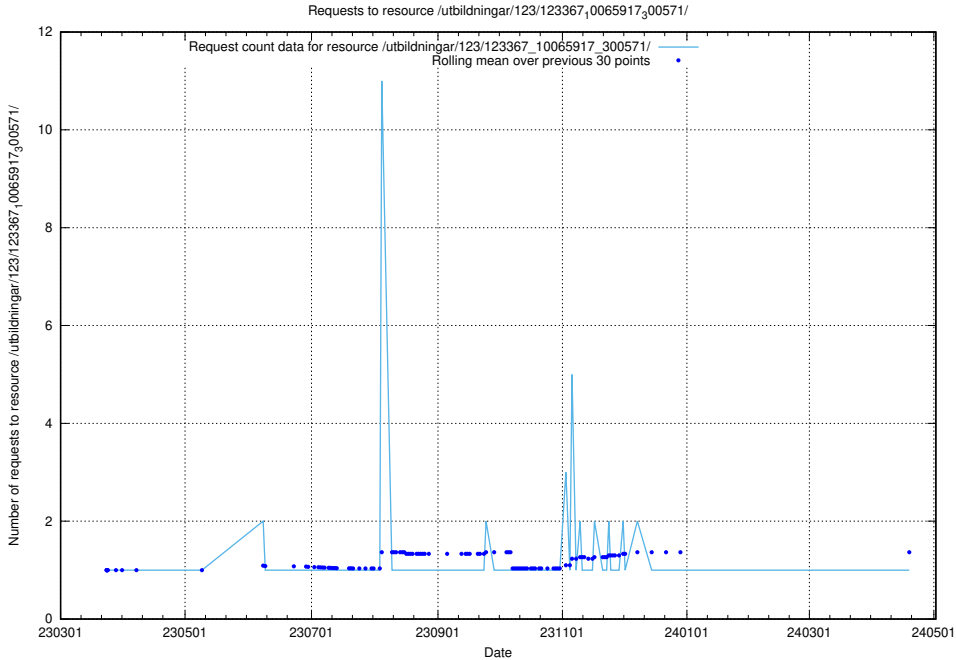

5.4816 Usage of /utbildningar/123/123367_10065917_300571/

Here, we count the number of requests to resource /utbildningar/123/123367_10065917_300571/.