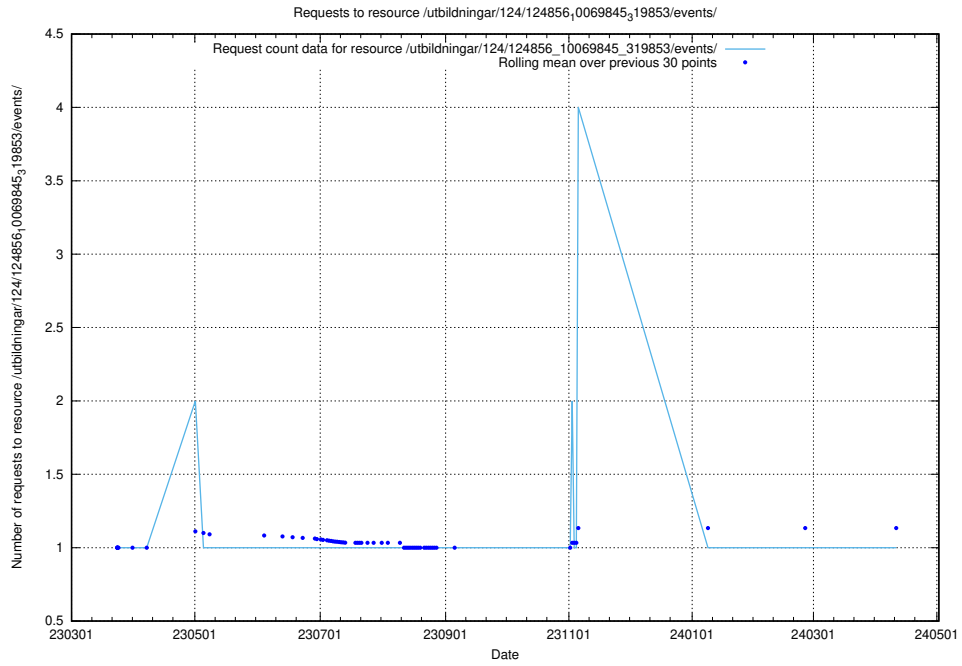

5.1178 Usage of /utbildningar/124/124856_10069845_319853/events/

Here, we count the number of requests to resource /utbildningar/124/124856_10069845_319853/events/