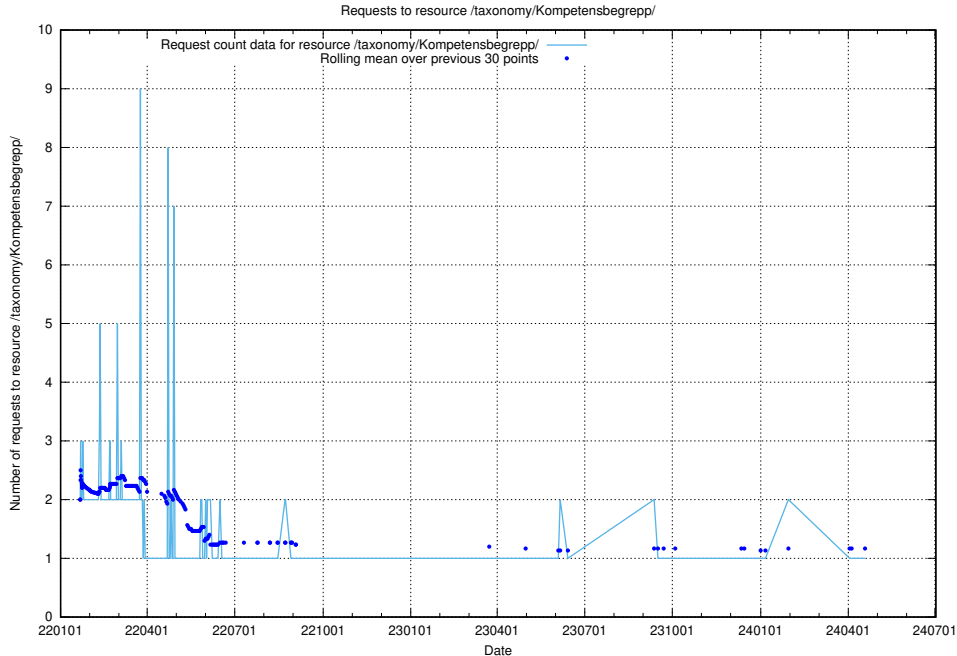

5.6604 Usage of /taxonomy/Kompetensbegrupp/

Here, we count the number of requests to resource /taxonomy/Kompetensbegrupp/.

5.6605 Usage of /utbildningar/126/126466_10071963_330384/

Here, we count the number of requests to resource /utbildningar/126/126466_10071963_330384/.