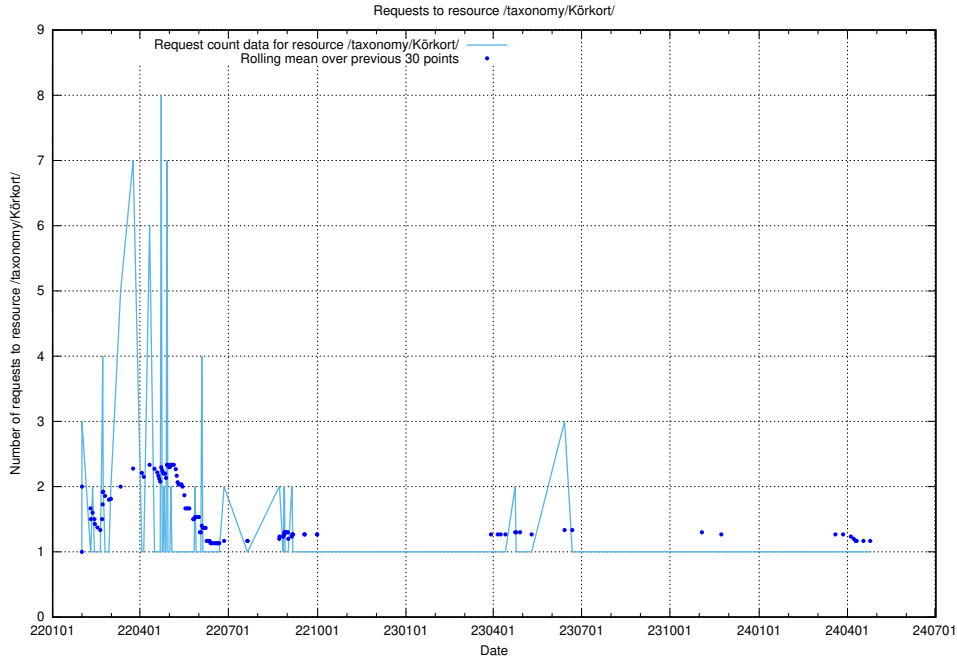

Here, we count the number of requests to resource /utbildningar/124/124455_10067710_313267/events/

5.3615 Usage of /taxonomy/Körkort/

Here, we count the number of requests to resource /taxonomy/Körkort/.