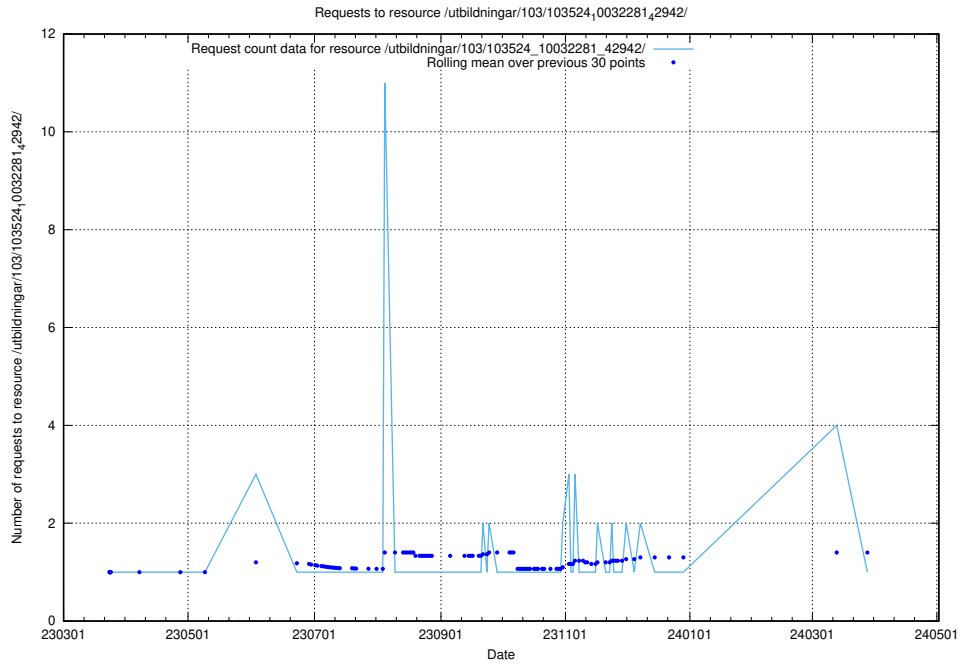

5.5624 Usage of /utbildningar/103/103524_10032281_42942/

Here, we count the number of requests to resource /utbildningar/103/103524_10032281_42942/.