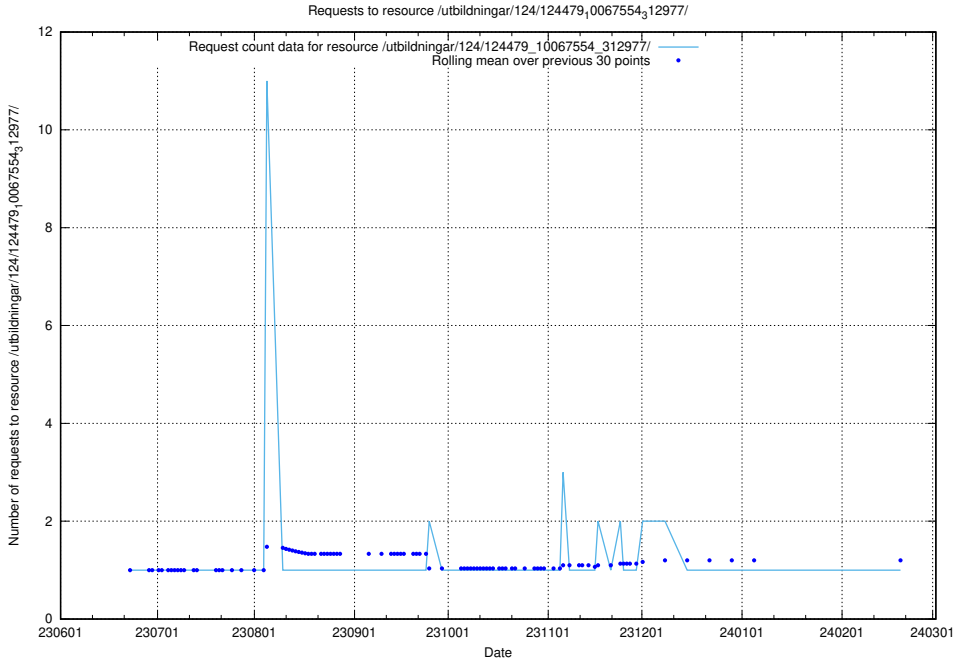

5.5960 Usage of /utbildningar/124/124479_10067554_312977/

Here, we count the number of requests to resource /utbildningar/124/124479_10067554_312977/.