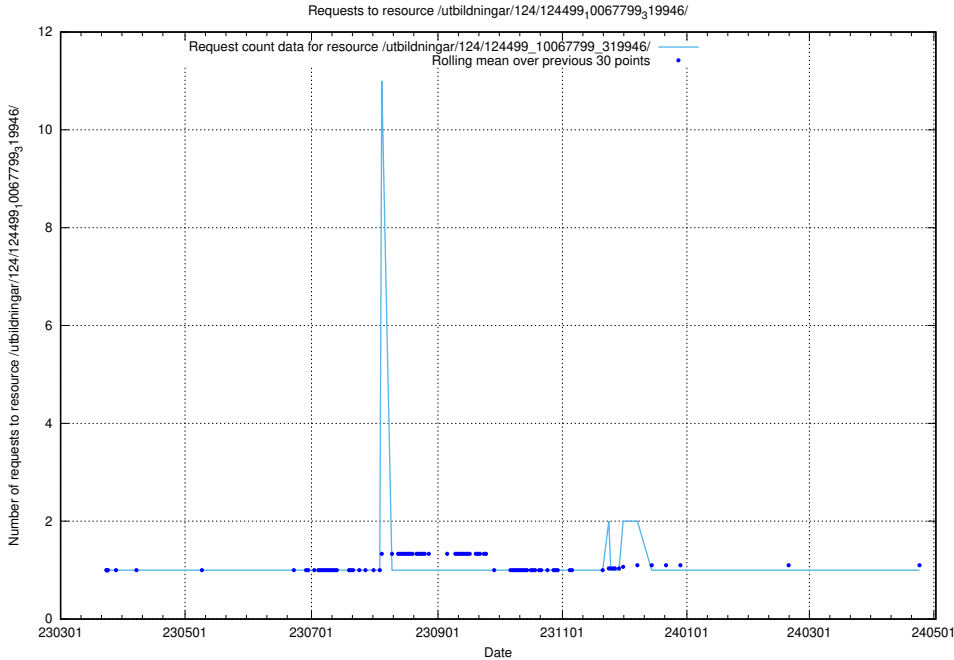

Here, we count the number of requests to resource /utbildningar/utb_emil/124/124473_10067547_312970/

5.2659 Usage of /utbildningar/124/124499_10067799_319946/

Here, we count the number of requests to resource /utbildningar/124/124499_10067799_319946/.