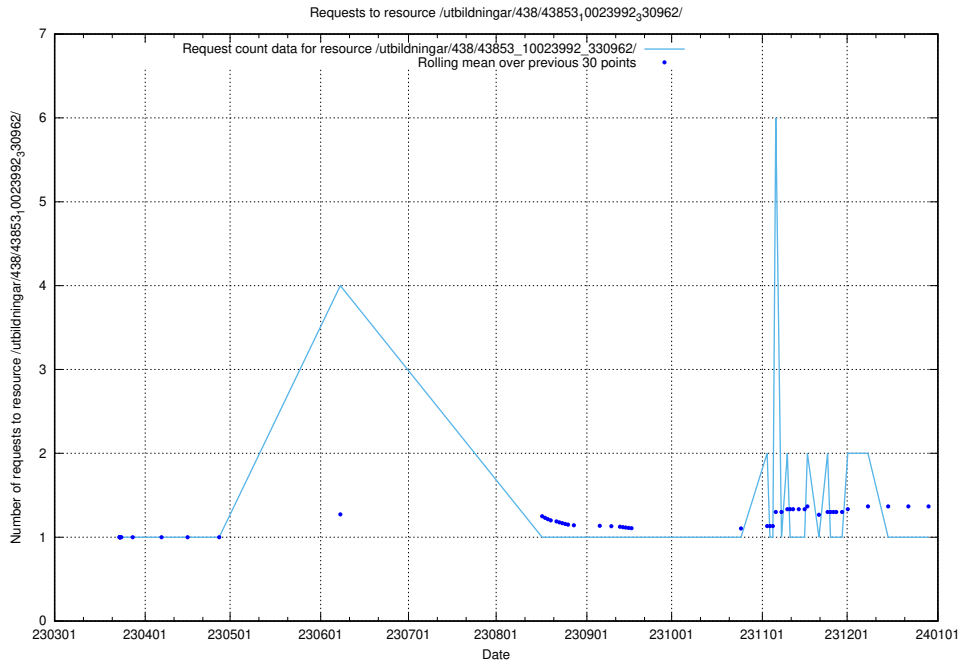

5.6522 Usage of /utbildningar/438/43853_10023992_330962/

Here, we count the number of requests to resource /utbildningar/438/43853_10023992_330962/.