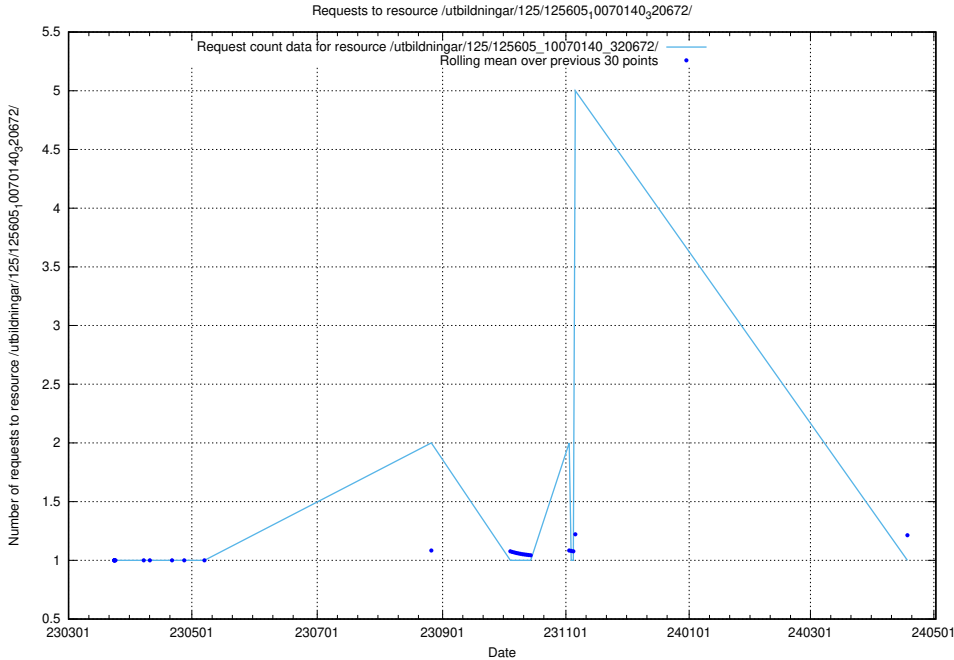

5.1073 Usage of /utbildningar/125/125605_10070140_320672/

Here, we count the number of requests to resource /utbildningar/125/125605_10070140_320672/.