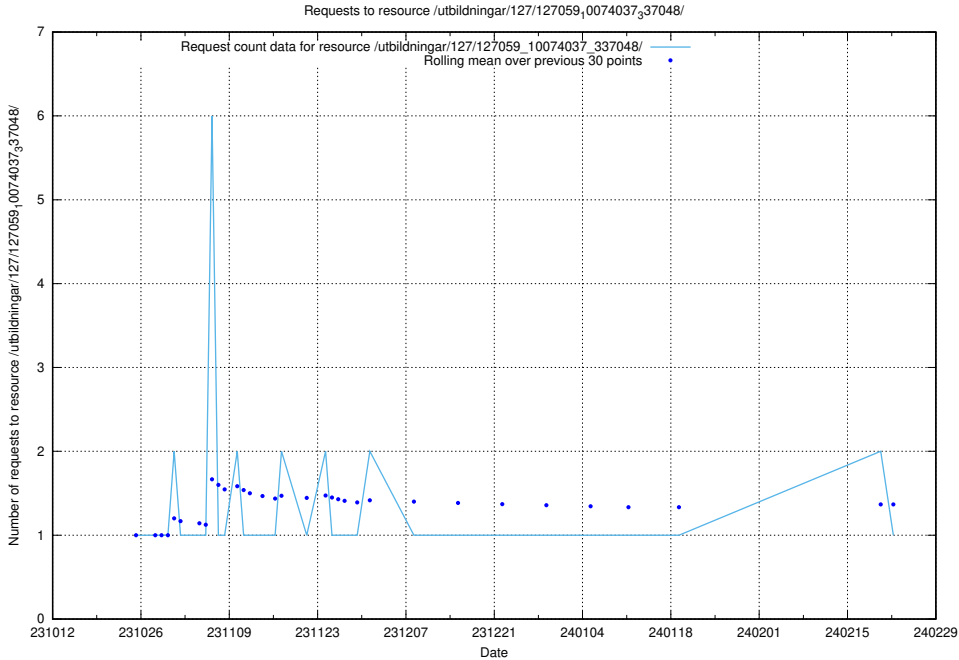

5.4378 Usage of /utbildningar/127/127059_10074037_337048/

Here, we count the number of requests to resource /utbildningar/127/127059_10074037_337048/.