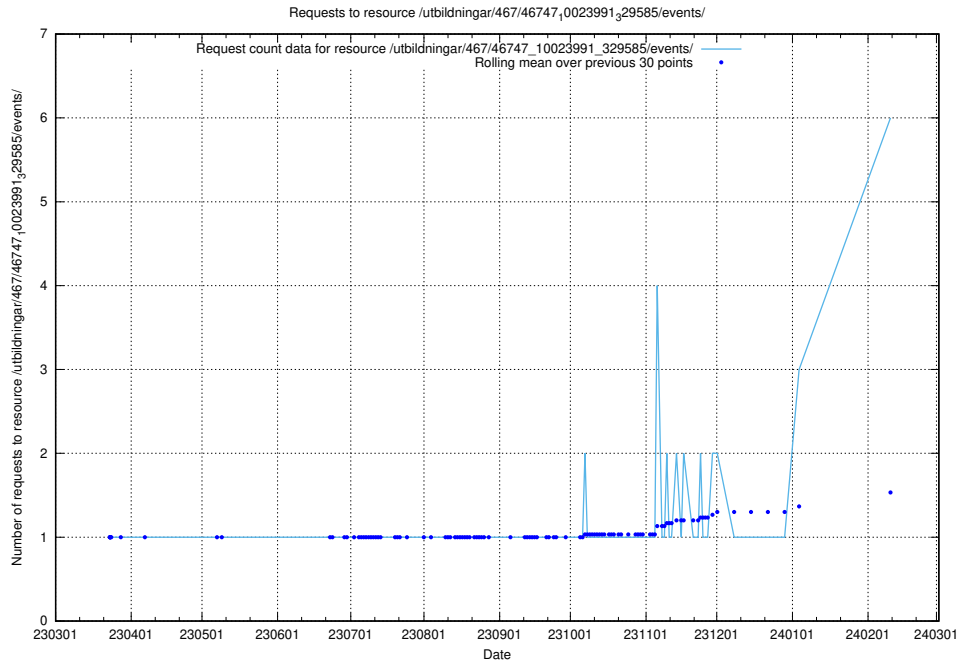

5.98 Usage of /utbildningar/467/46747_10023991_329585/events/

Here, we count the number of requests to resource /utbildningar/467/46747_10023991_329585/events/.