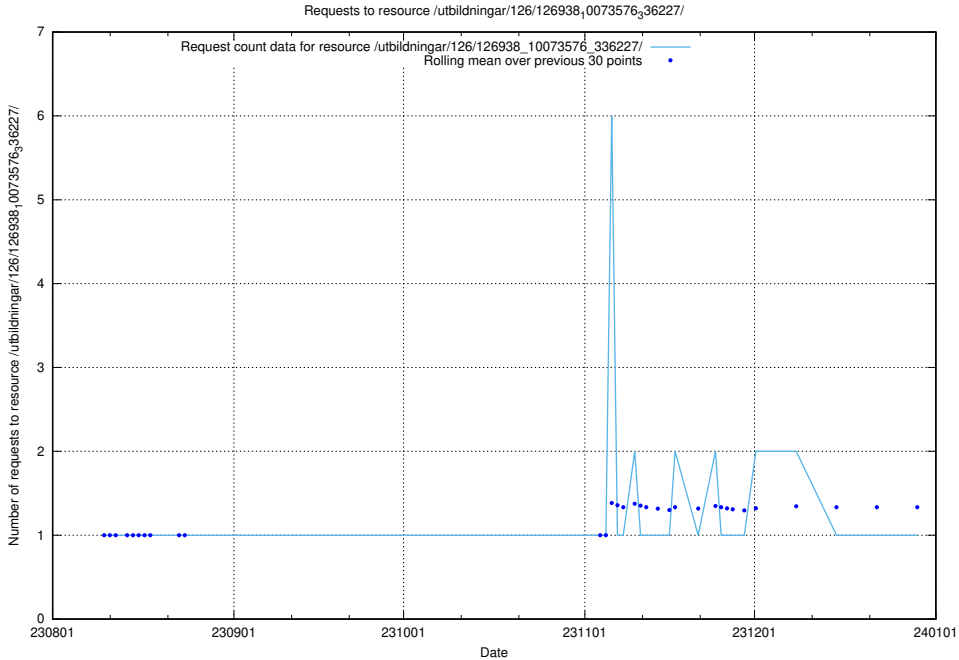

5.4983 Usage of /utbildningar/126/126938_10073576_336227/

Here, we count the number of requests to resource /utbildningar/126/126938_10073576_336227/.