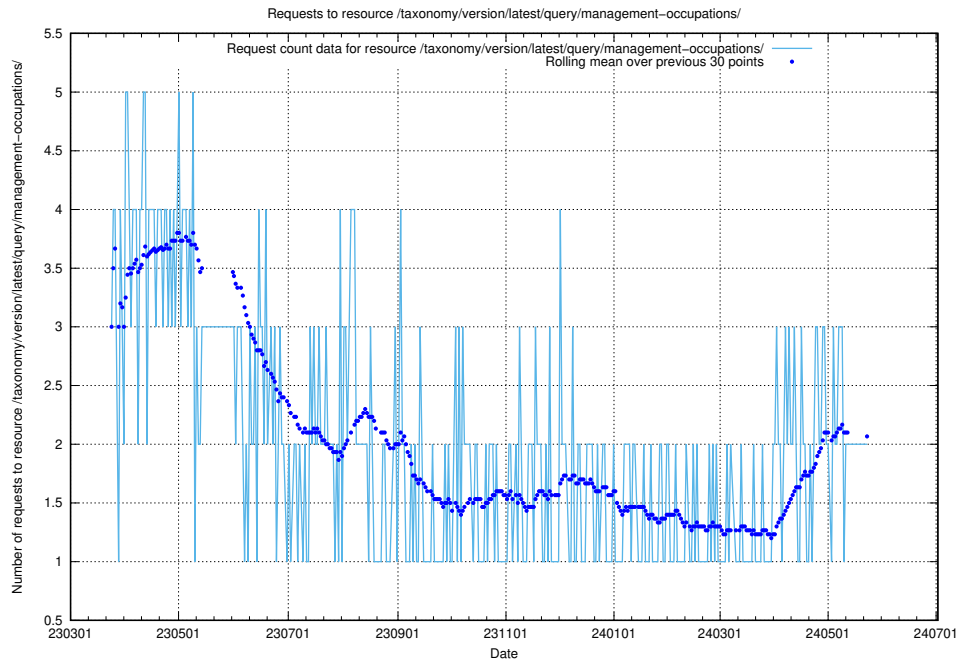

5.915 Usage of /taxonomy/version/latest/query/management-occupations/

Here, we count the number of requests to resource /taxonomy/version/latest/query/management-occupations/.