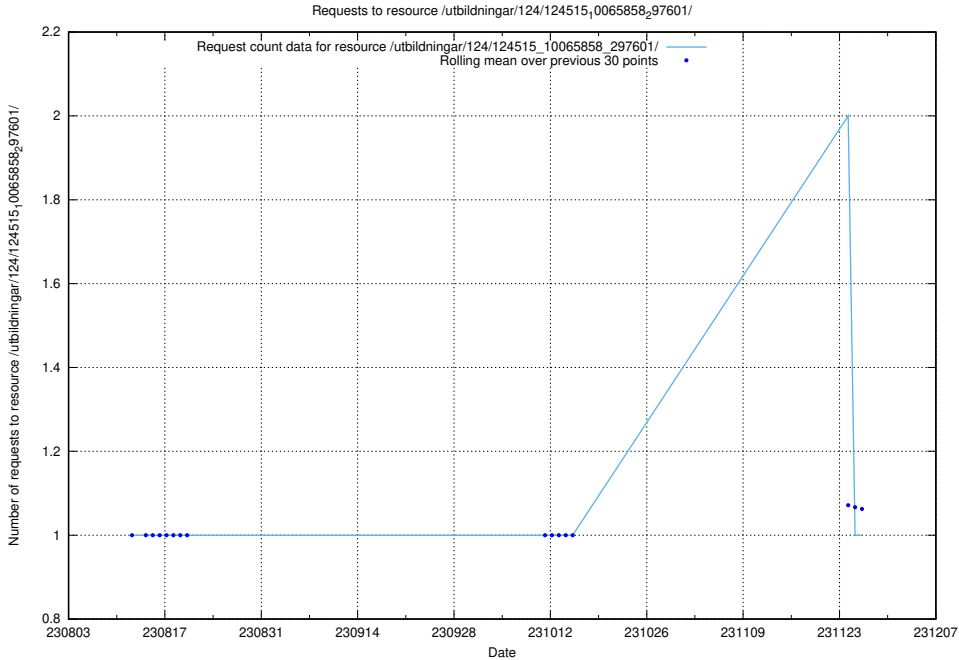

Here, we count the number of requests to resource /utbildningar/124/124515_10065860_299148/events/

5.4979 Usage of /utbildningar/124/124515_10065858_297601/

Here, we count the number of requests to resource /utbildningar/124/124515_10065858_297601/.