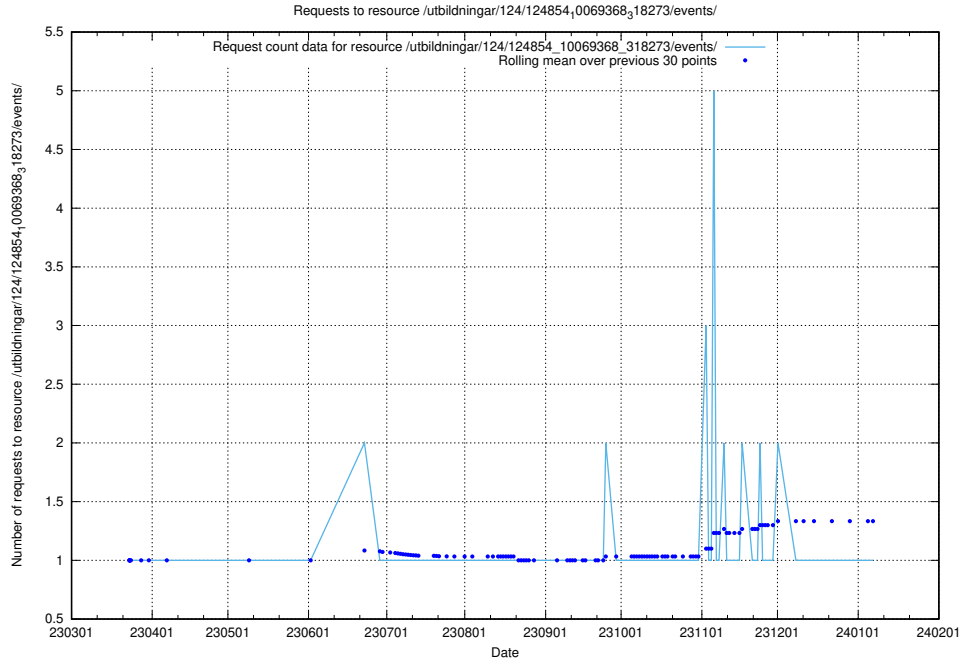

5.1200 Usage of /utbildningar/124/124854_10069368_318273/events/

Here, we count the number of requests to resource /utbildningar/124/124854_10069368_318273/events/