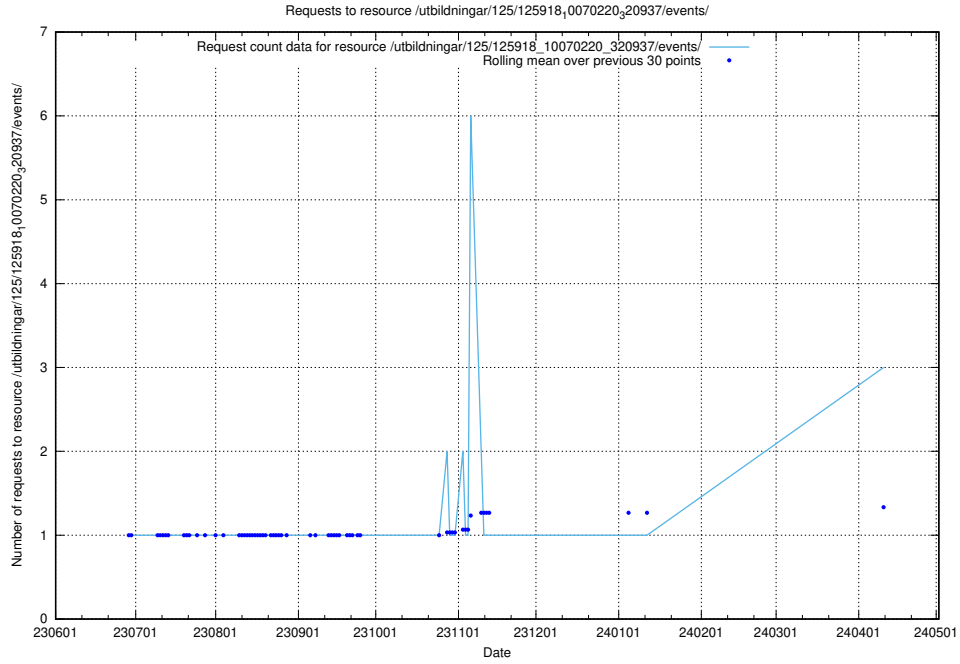

5.383 Usage of /utbildningar/125/125918_10070220_320937/events/

Here, we count the number of requests to resource /utbildningar/125/125918_10070220_320937/events/