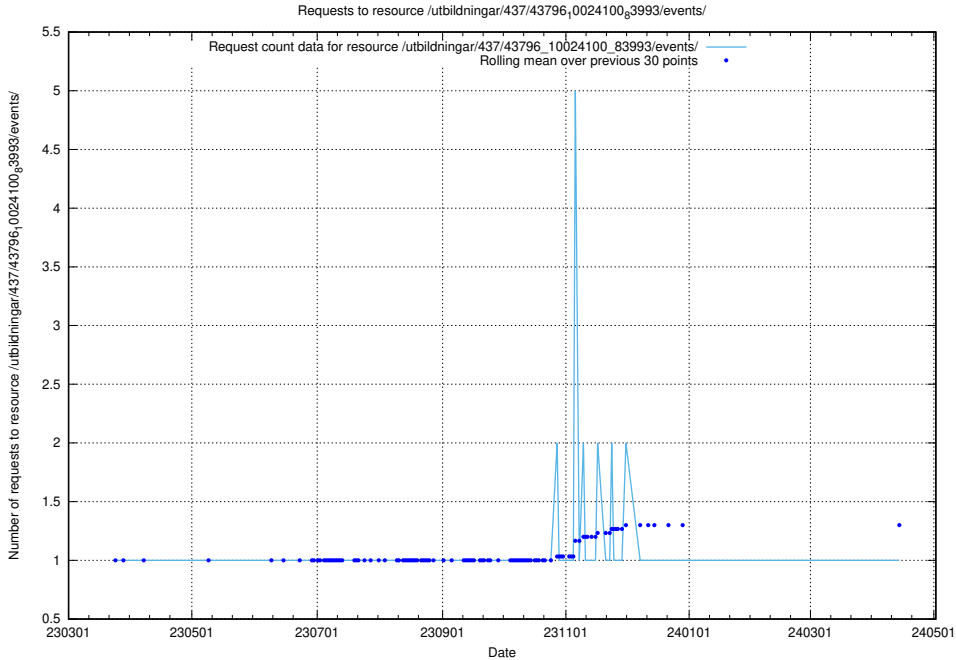

5.6371 Usage of /utbildningar/437/43796_10024100_83993/events/

Here, we count the number of requests to resource /utbildningar/437/43796_10024100_83993/events/.