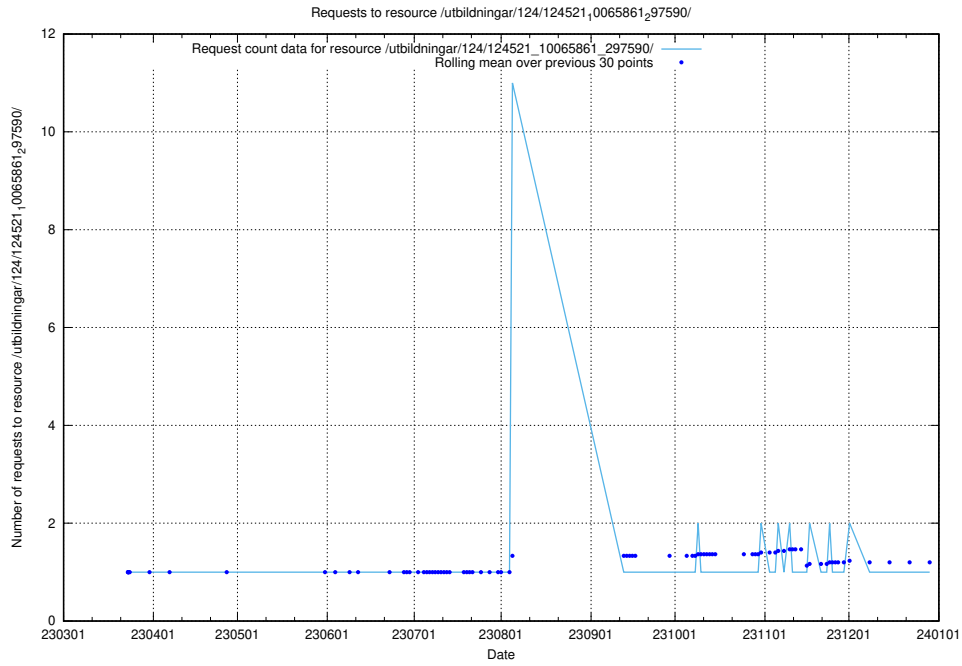

5.1239 Usage of /utbildningar/124/124521_10065861_297590/

Here, we count the number of requests to resource /utbildningar/124/124521_10065861_297590/.