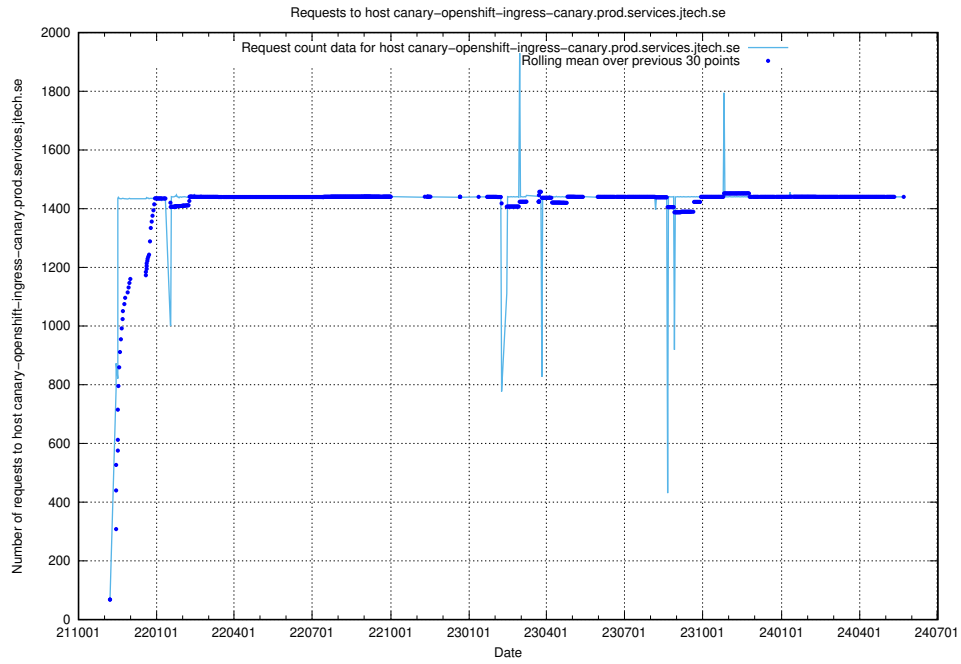

Here, we count the number of requests to host giggi.jobtechdev.se.

7.21 Usage of canary-openshift-ingress-canary.prod.services.jtech.se

Here, we count the number of requests to host canary-openshift-ingress-canary.prod.services.jtech.se.