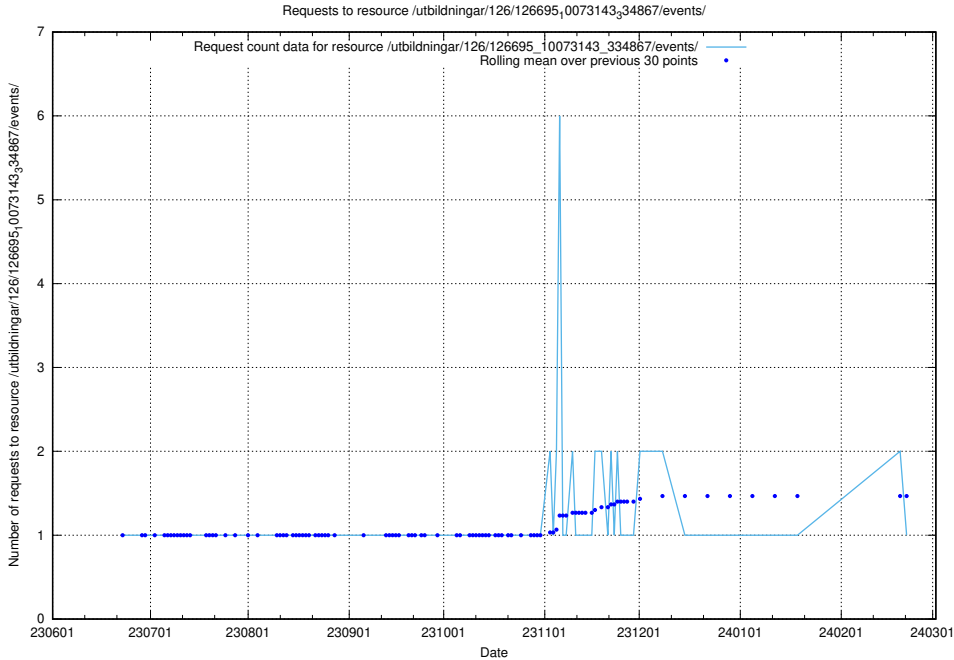

5.5796 Usage of /utbildningar/126/126695_10073143_334867/events/

Here, we count the number of requests to resource /utbildningar/126/126695_10073143_334867/events/