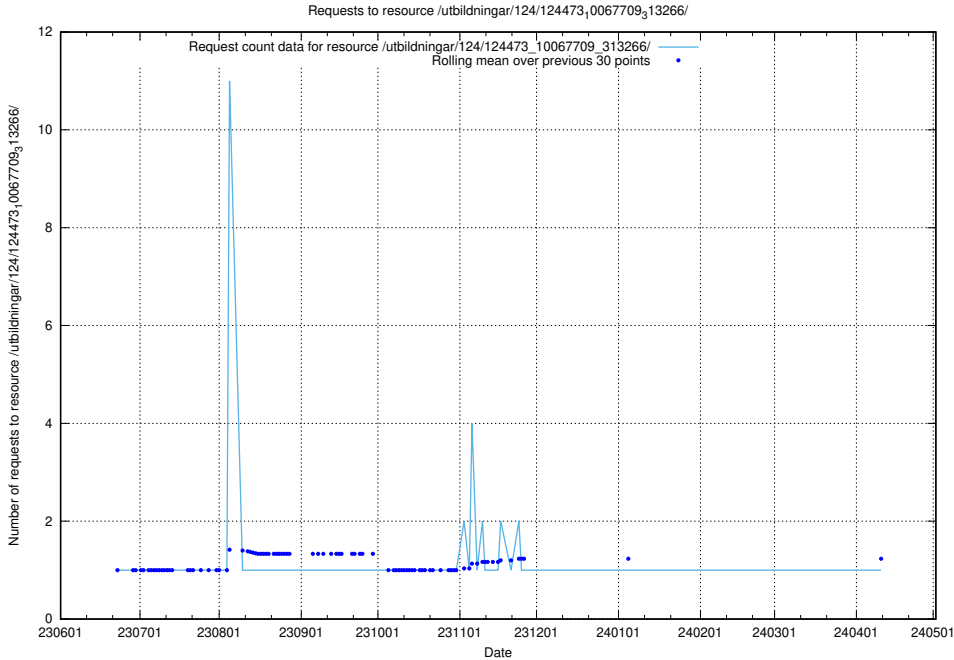

5.5967 Usage of /utbildningar/124/124473_10067709_313266/

Here, we count the number of requests to resource /utbildningar/124/124473_10067709_313266/.