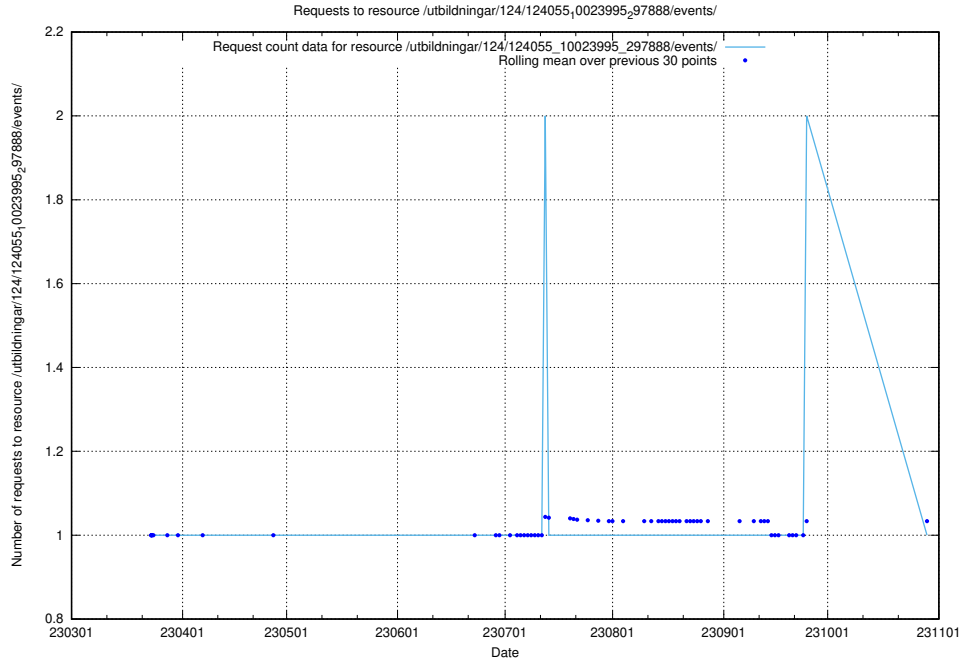

5.4494 Usage of /utbildningar/124/124055_10023995_297888/events/

Here, we count the number of requests to resource /utbildningar/124/124055_10023995_297888/events/