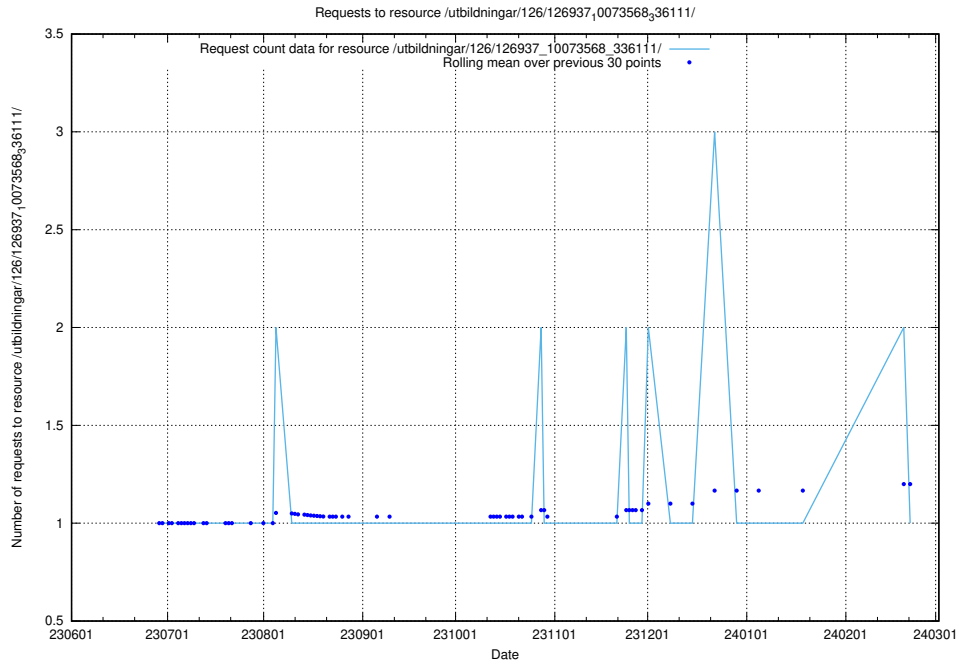

5.5604 Usage of /utbildningar/126/126937_10073568_336111/

Here, we count the number of requests to resource /utbildningar/126/126937_10073568_336111/.