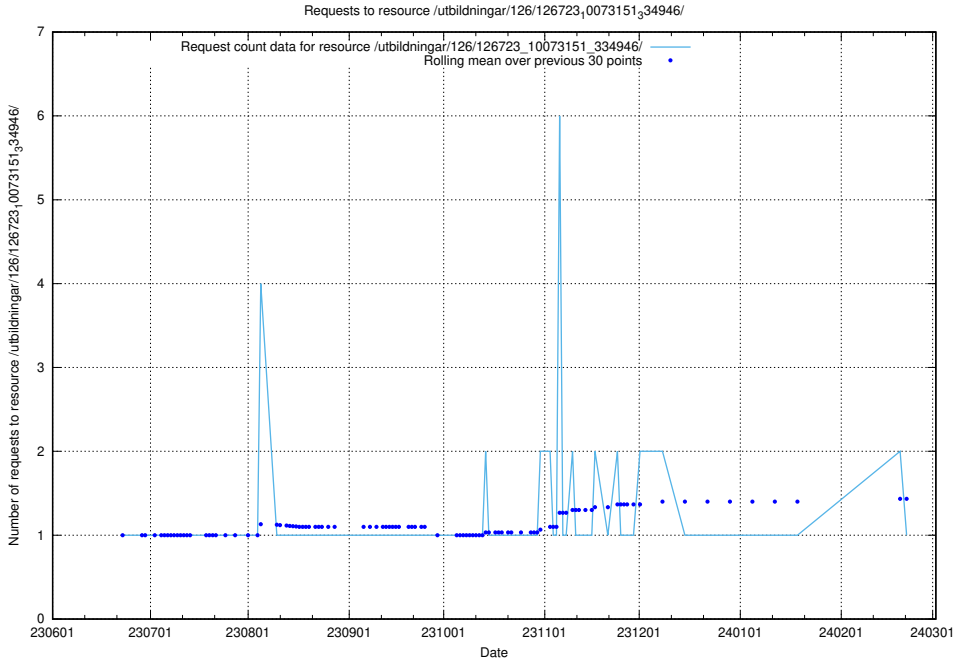

5.5772 Usage of /utbildningar/126/126723_10073151_334946/

Here, we count the number of requests to resource /utbildningar/126/126723_10073151_334946/.