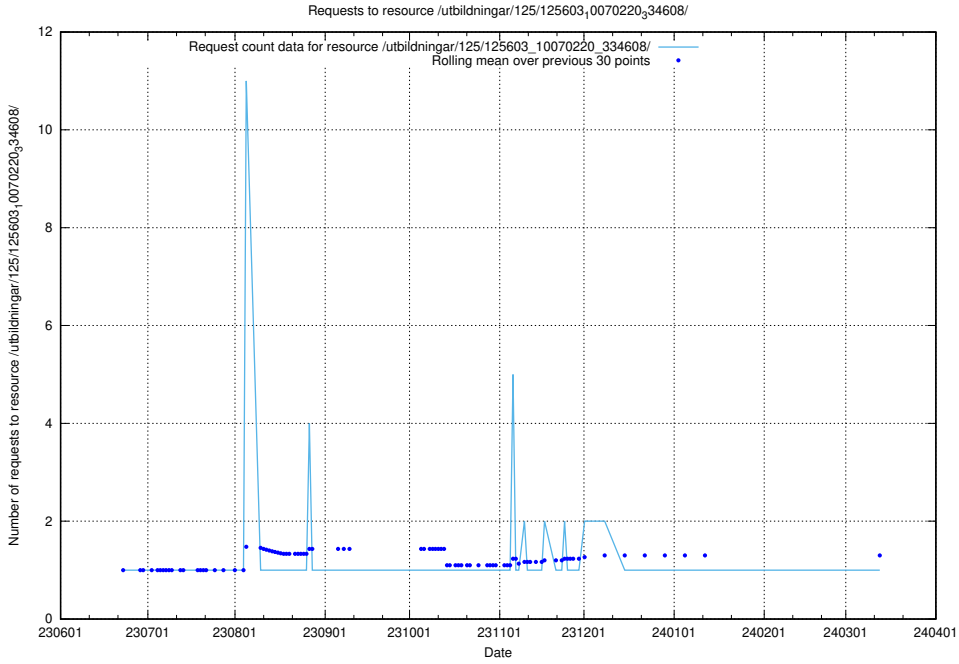

5.5888 Usage of /utbildningar/125/125603_10070220_334608/

Here, we count the number of requests to resource /utbildningar/125/125603_10070220_334608/.