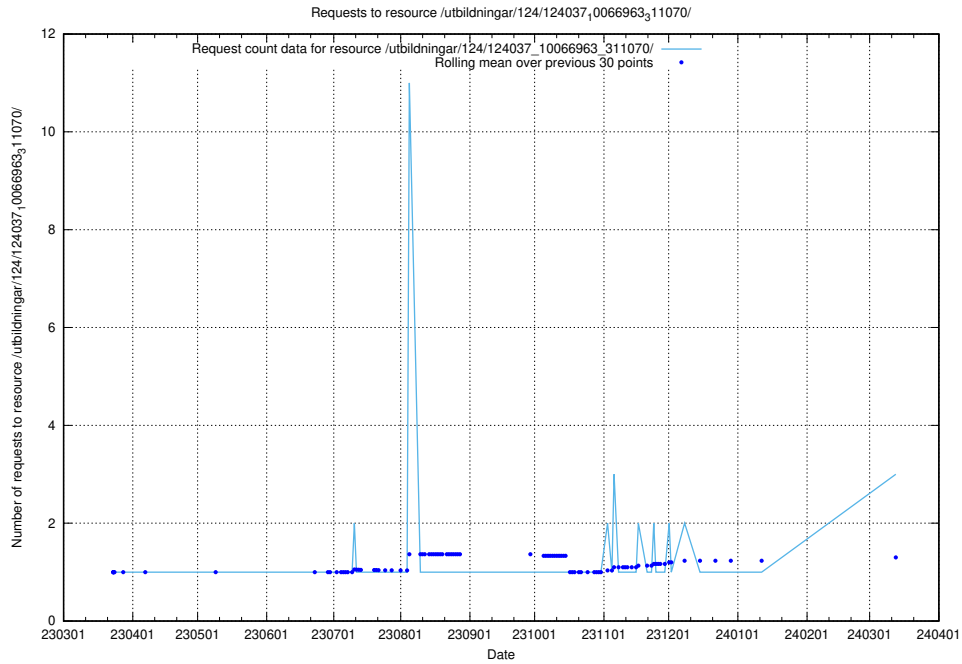

5.353 Usage of /utbildningar/124/124037_10066963_311070/

Here, we count the number of requests to resource /utbildningar/124/124037_10066963_311070/.