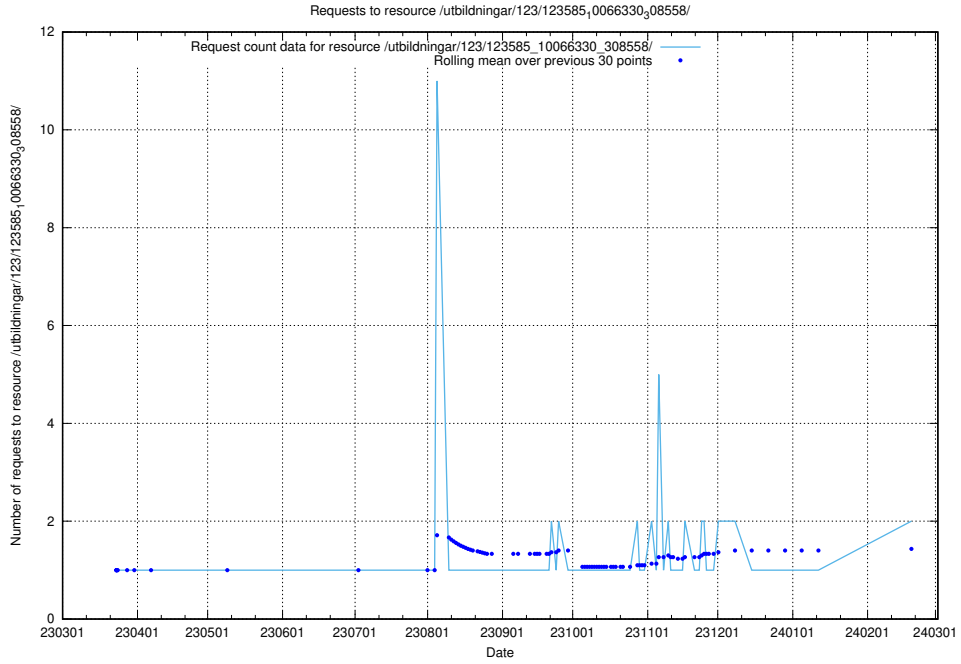

5.739 Usage of /utbildningar/123/123585_10066330_308558/

Here, we count the number of requests to resource /utbildningar/123/123585_10066330_308558/.