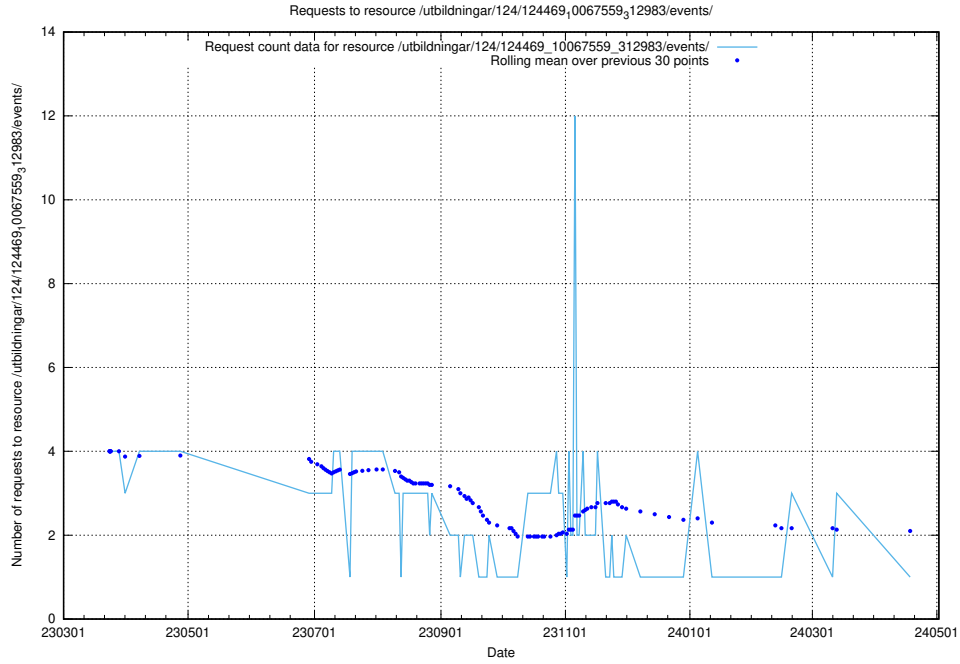

5.6450 Usage of /utbildningar/124/124469_10067559_312983/events/

Here, we count the number of requests to resource /utbildningar/124/124469_10067559_312983/events/