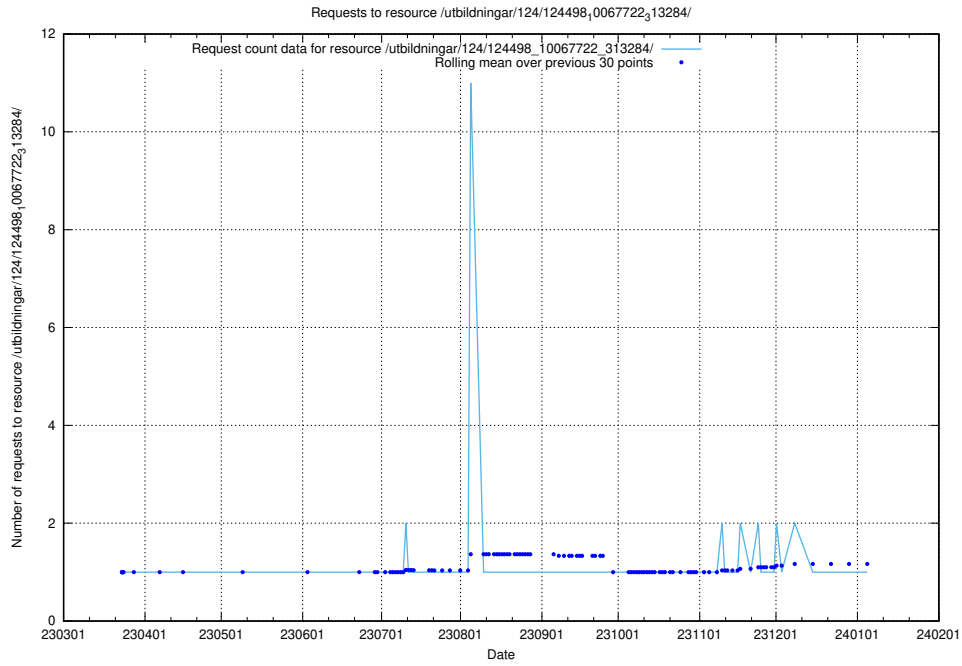

5.2892 Usage of /utbildningar/124/124498_10067722_313284/

Here, we count the number of requests to resource /utbildningar/124/124498_10067722_313284/.