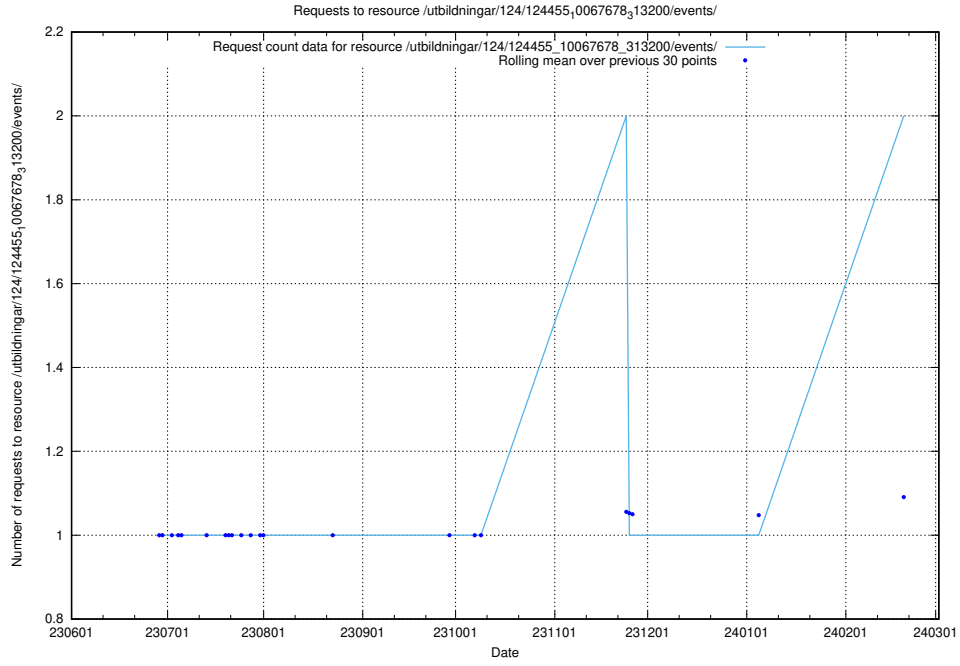

5.838 Usage of /utbildningar/124/124455_10067678_313200/events/

Here, we count the number of requests to resource /utbildningar/124/124455_10067678_313200/events/