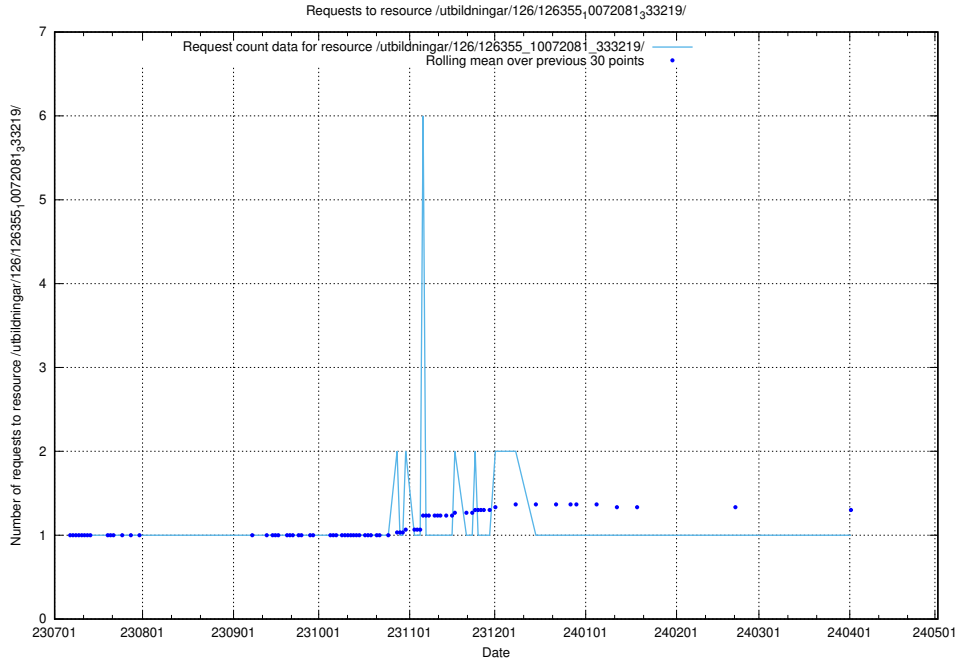

5.5468 Usage of /utbildningar/126/126355_10072081_333219/

Here, we count the number of requests to resource /utbildningar/126/126355_10072081_333219/.