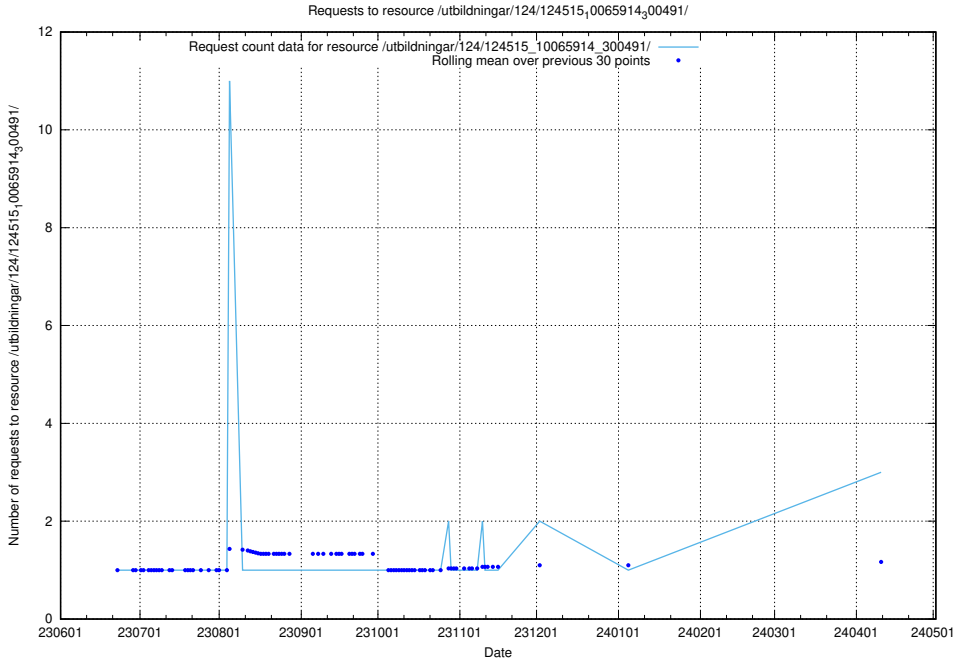

5.399 Usage of /utbildningar/124/124515_10065914_300491/

Here, we count the number of requests to resource /utbildningar/124/124515_10065914_300491/.