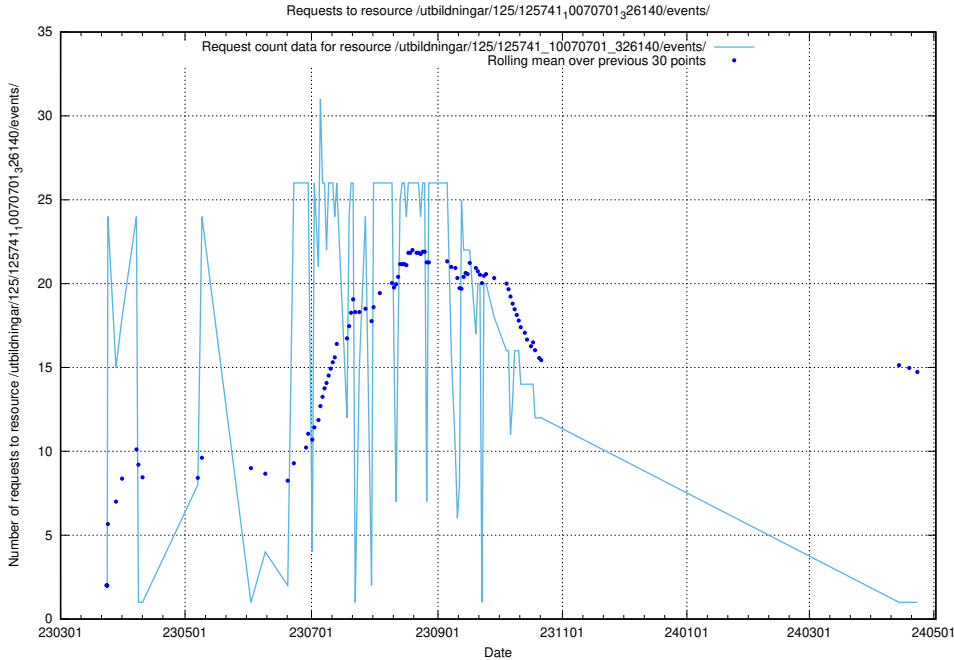

5.6468 Usage of /utbildningar/125/125741_10070701_326140/events/

Here, we count the number of requests to resource /utbildningar/125/125741_10070701_326140/events/