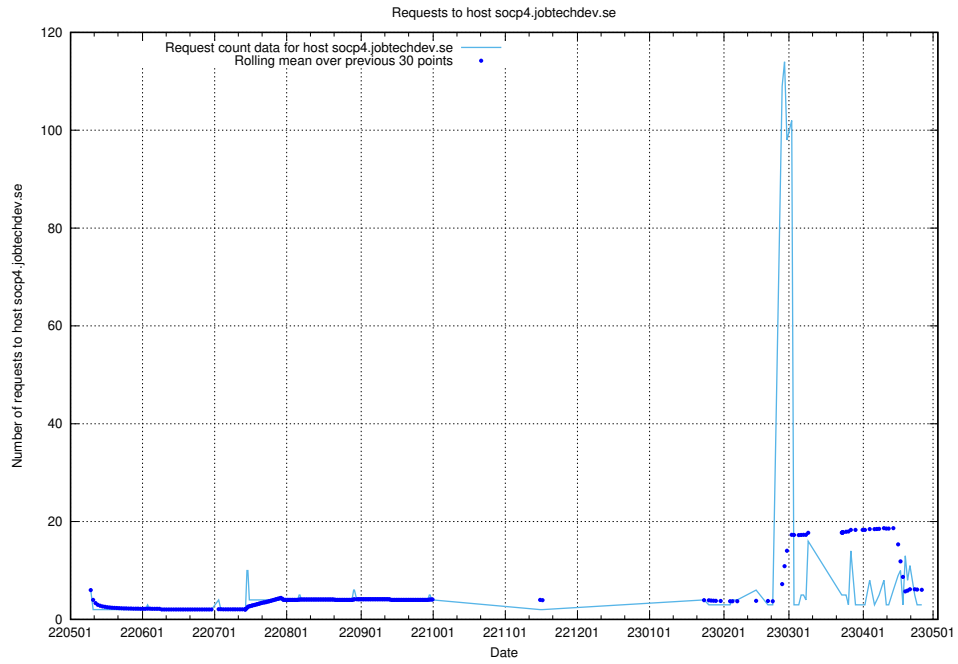

7.219 Usage of education-api-test.jobtechdev.se

Here, we count the number of requests to host education-api-test.jobtechdev.se.

7.220 Usage of socp4.jobtechdev.se

Here, we count the number of requests to host socp4.jobtechdev.se.