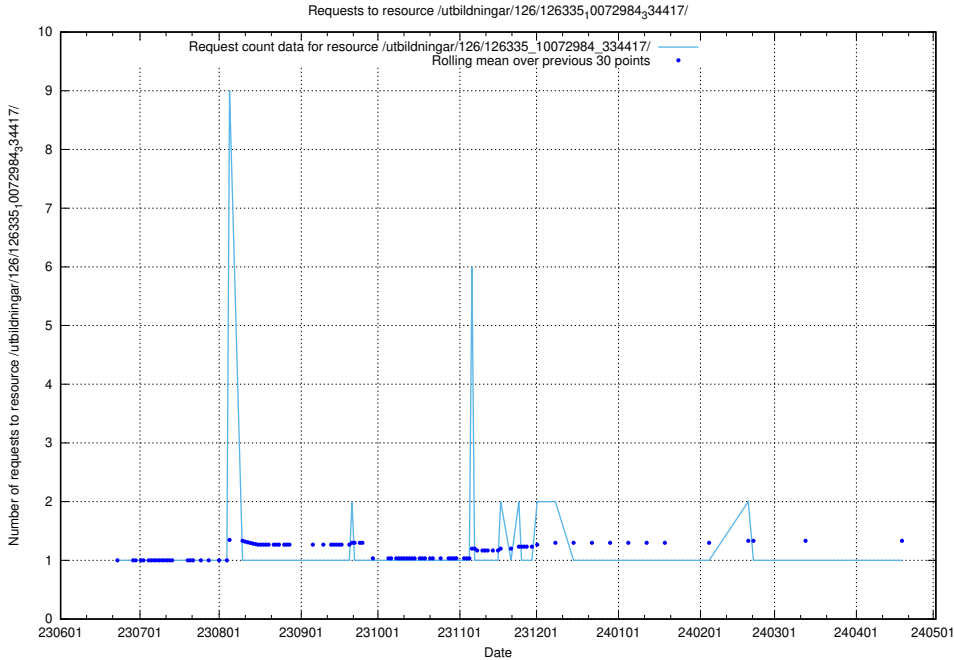

5.5838 Usage of /utbildningar/126/126335_10072984_334417/

Here, we count the number of requests to resource /utbildningar/126/126335_10072984_334417/.