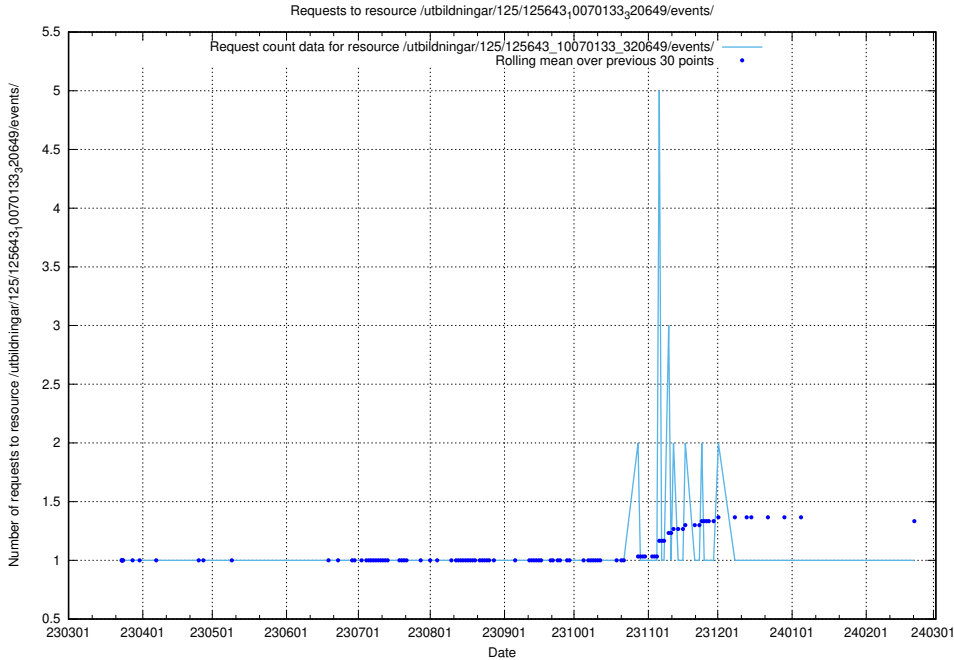

5.1043 Usage of /utbildningar/125/125643_10070133_320649/events/

Here, we count the number of requests to resource /utbildningar/125/125643_10070133_320649/events/