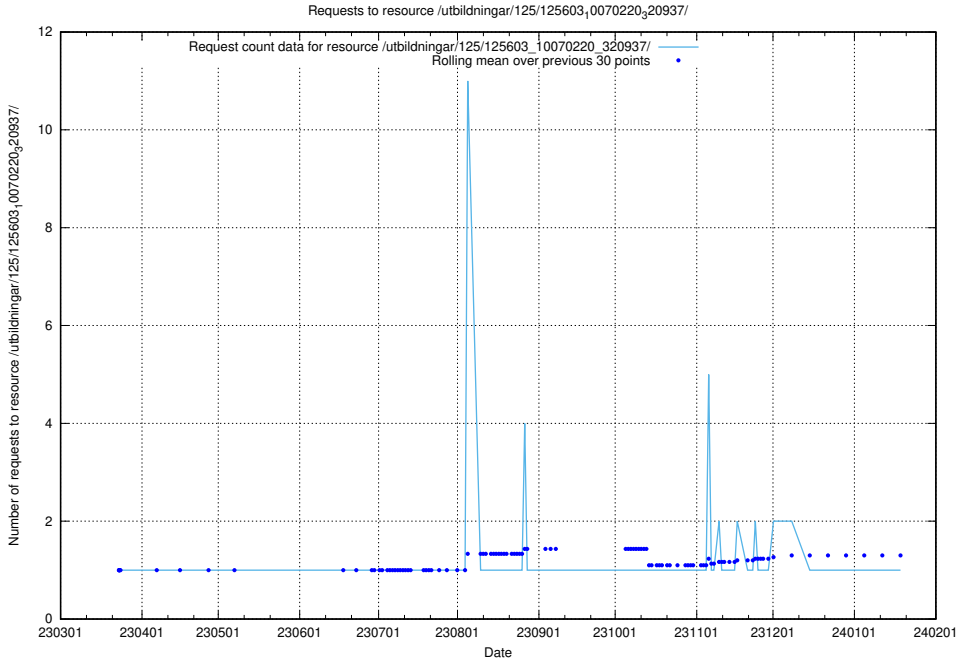

5.1078 Usage of /utbildningar/125/125603_10070220_320937/

Here, we count the number of requests to resource /utbildningar/125/125603_10070220_320937/.