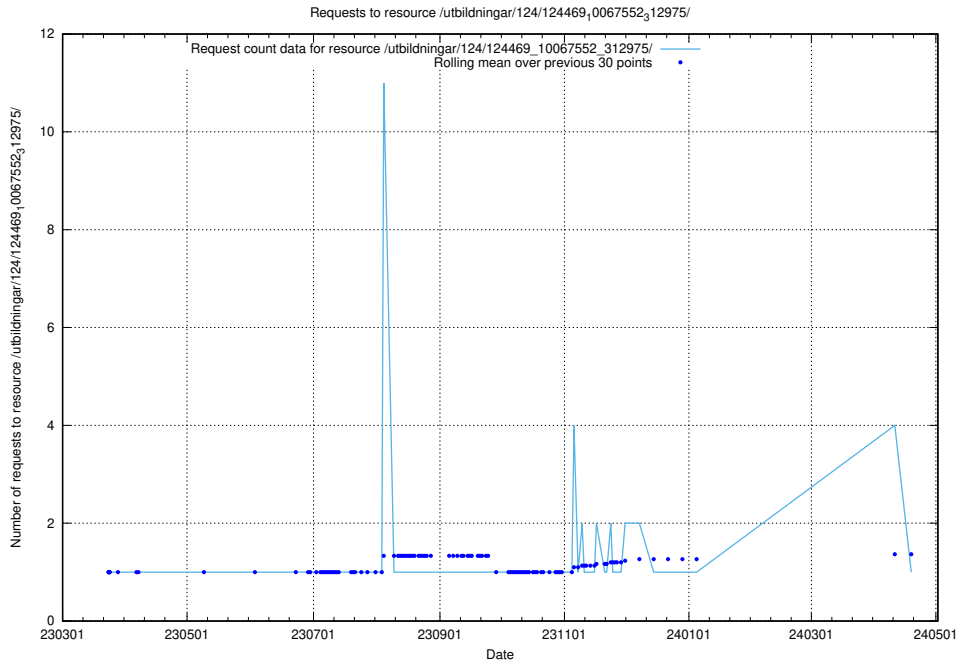

5.3509 Usage of /utbildningar/124/124469_10067552_312975/

Here, we count the number of requests to resource /utbildningar/124/124469_10067552_312975/.