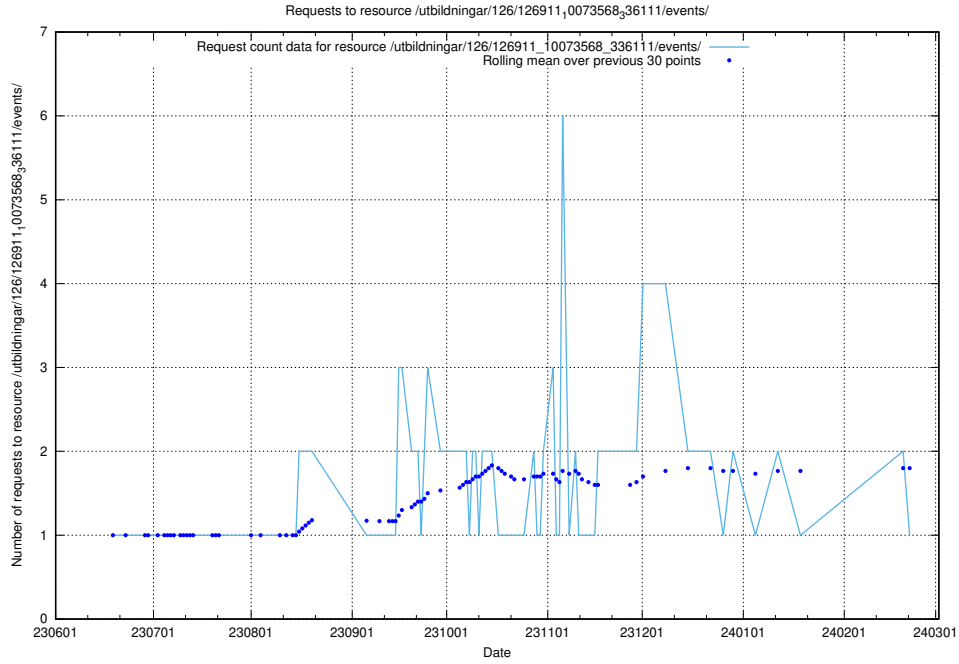

5.6014 Usage of /utbildningar/126/126911_10073568_336111/events/

Here, we count the number of requests to resource /utbildningar/126/126911_10073568_336111/events/