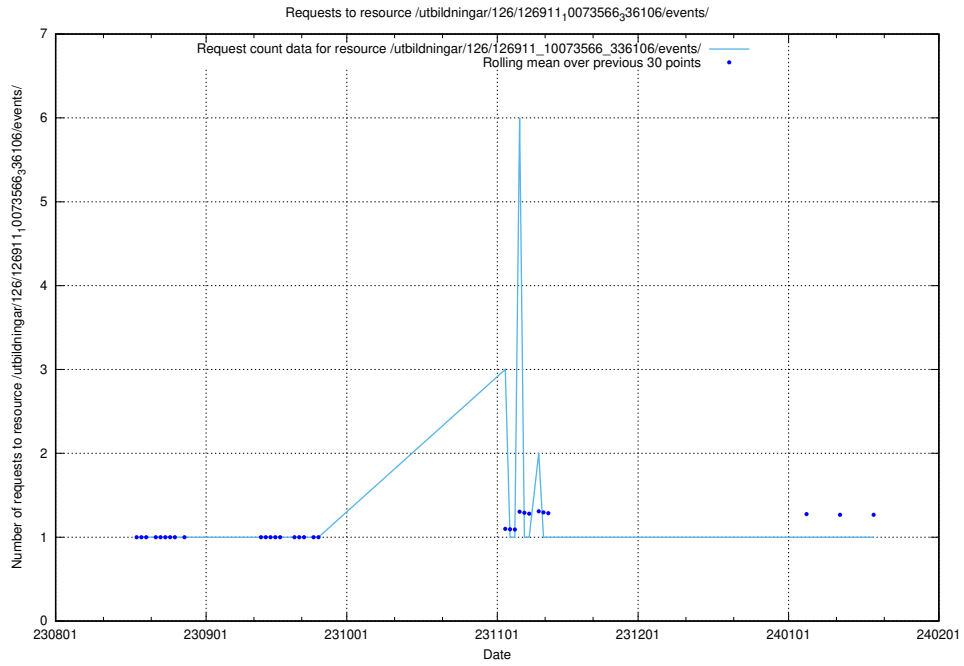

5.4933 Usage of /utbildningar/126/126911_10073566_336106/events/

Here, we count the number of requests to resource /utbildningar/126/126911_10073566_336106/events/