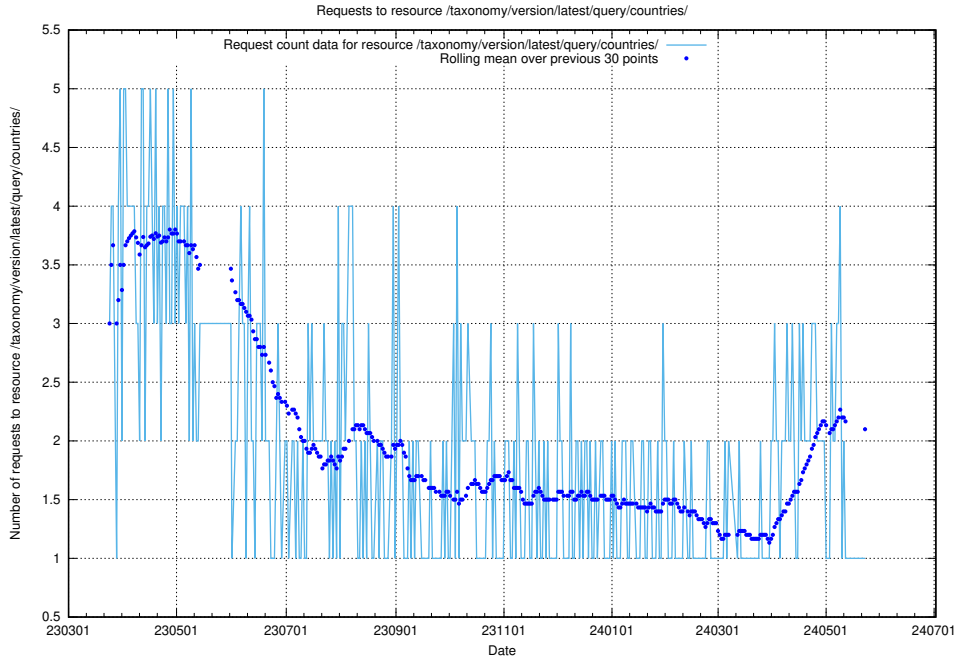

5.6297 Usage of /taxonomy/version/latest/query/countries/

Here, we count the number of requests to resource /taxonomy/version/latest/query/countries/.