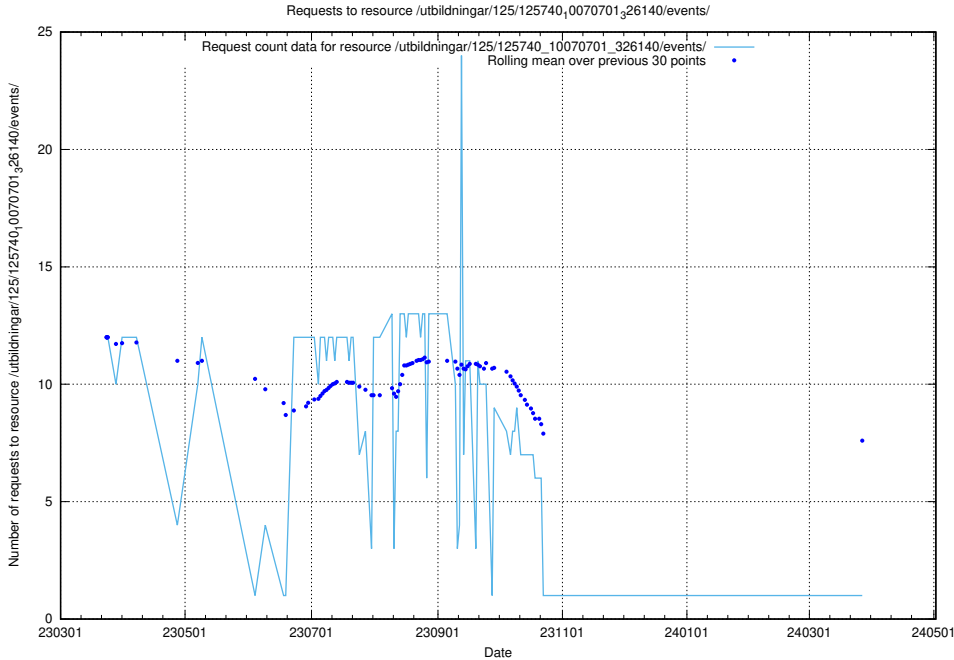

5.6442 Usage of /utbildningar/125/125740_10070701_326140/events/

Here, we count the number of requests to resource /utbildningar/125/125740_10070701_326140/events/