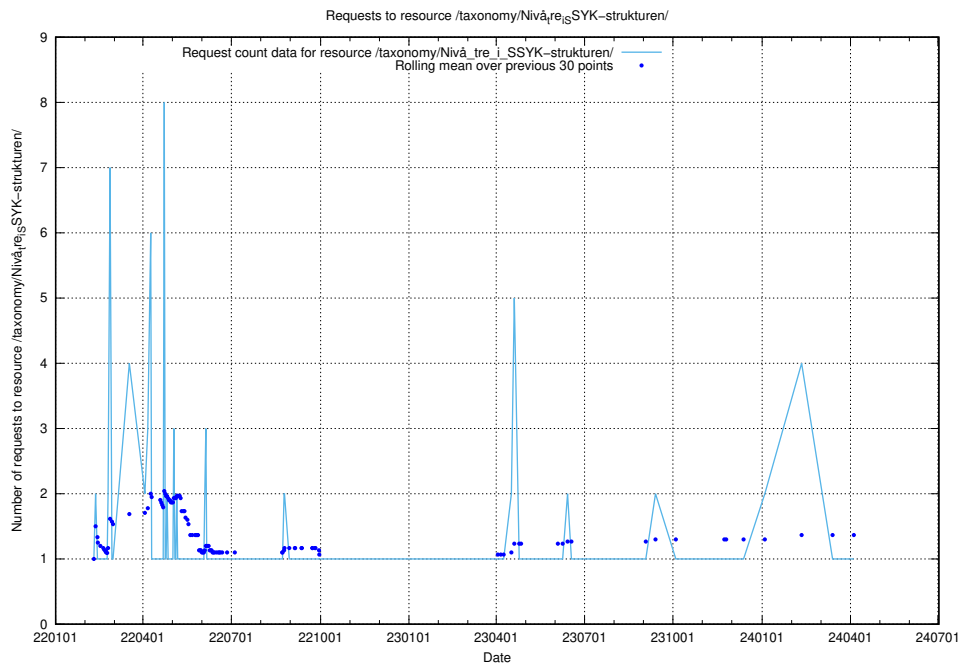

5.2118 Usage of /taxonomy/Nivå_tre_i_SSYK-strukturen/

Here, we count the number of requests to resource /taxonomy/Nivå_tre_i_SSYK-strukturen/.