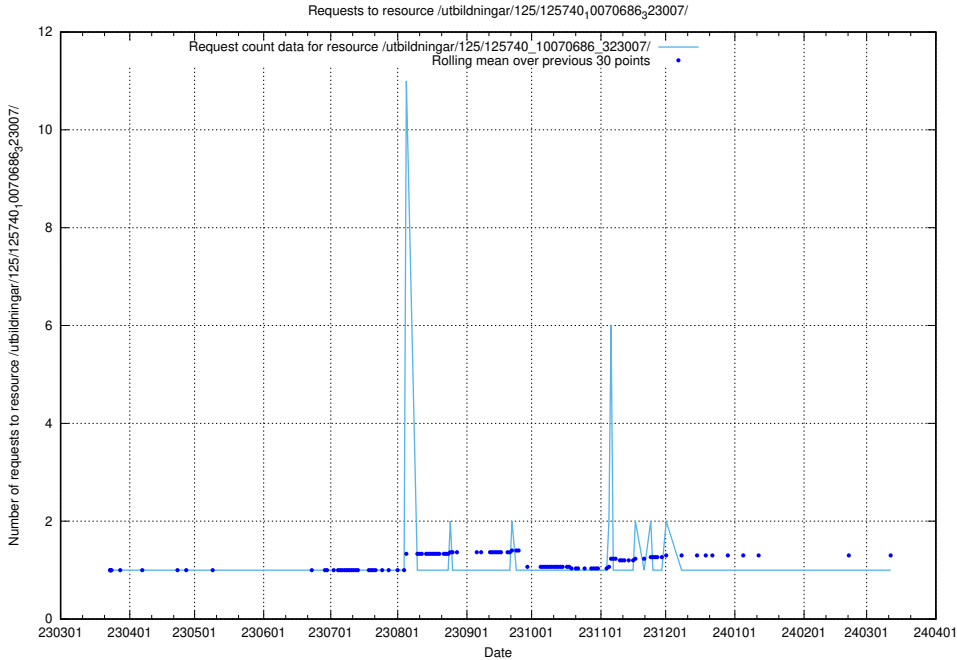

5.977 Usage of /utbildningar/125/125740_10070686_323007/

Here, we count the number of requests to resource /utbildningar/125/125740_10070686_323007/.

5.978 Usage of /utbildningar/125/125740_10070686_322487/events/