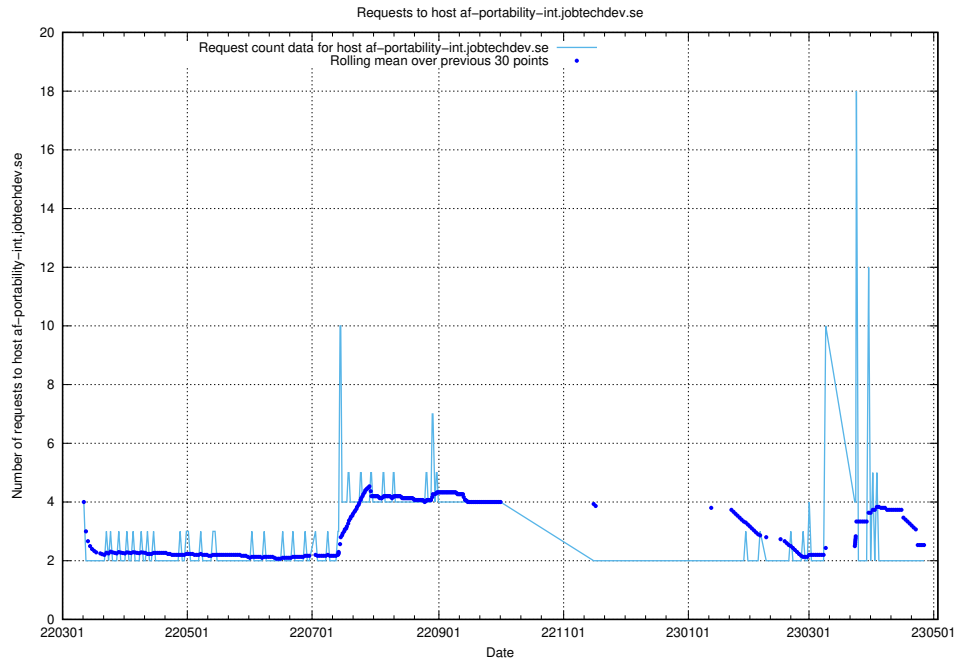

7.505 Usage of af-portability-int.jobtechdev.se

Here, we count the number of requests to host af-portability-int.jobtechdev.se.