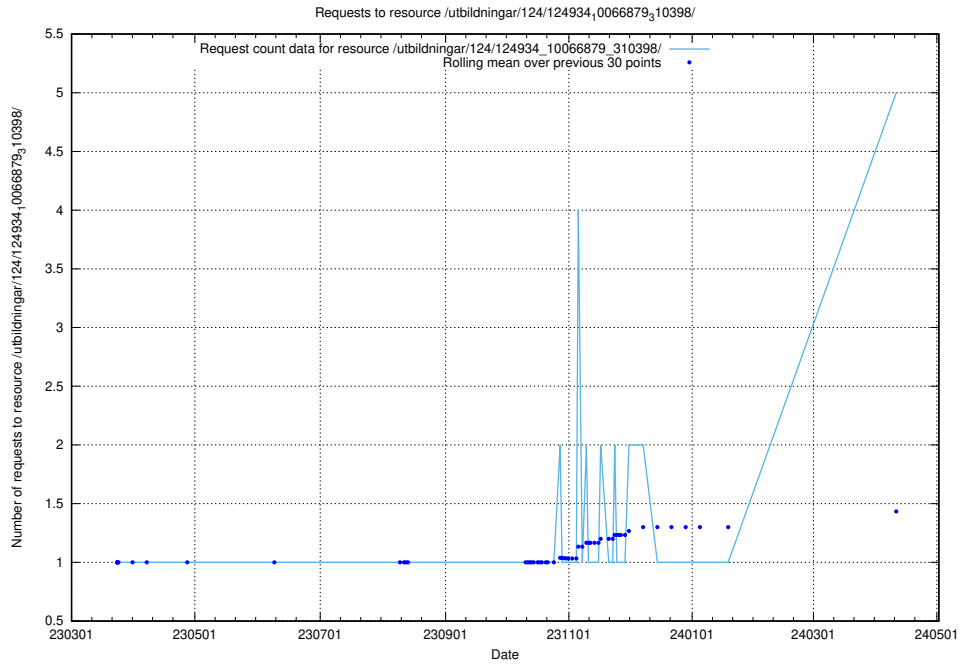

5.109 Usage of /utbildningar/124/124934_10066879_310398/

Here, we count the number of requests to resource /utbildningar/124/124934_10066879_310398/.