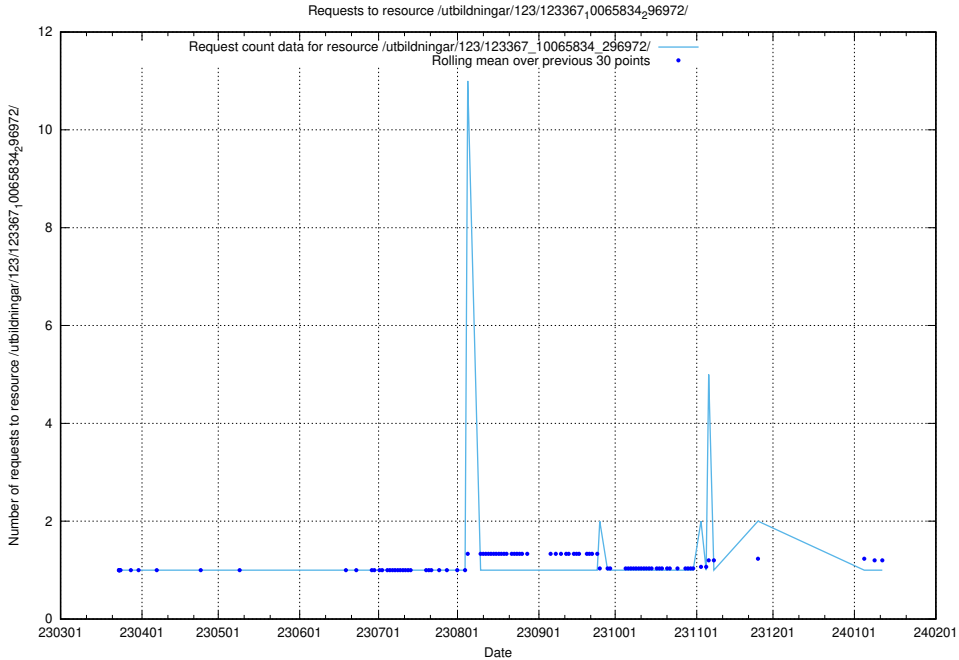

5.5033 Usage of /utbildningar/123/123367_10065834_296972/

Here, we count the number of requests to resource /utbildningar/123/123367_10065834_296972/.