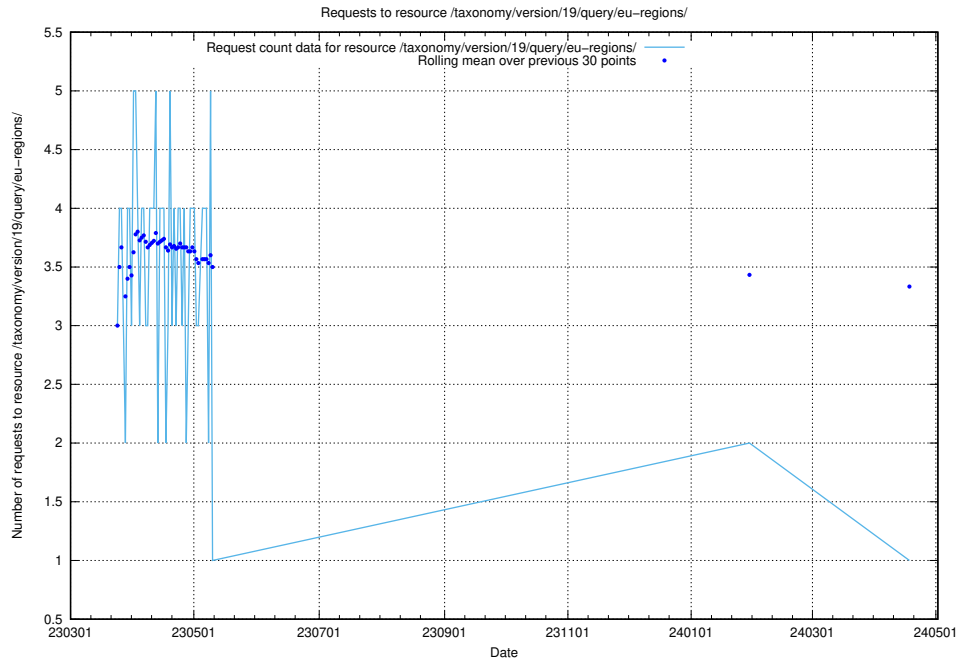

5.6336 Usage of /taxonomy/version/19/query/eu-regions/

Here, we count the number of requests to resource /taxonomy/version/19/query/eu-regions/.