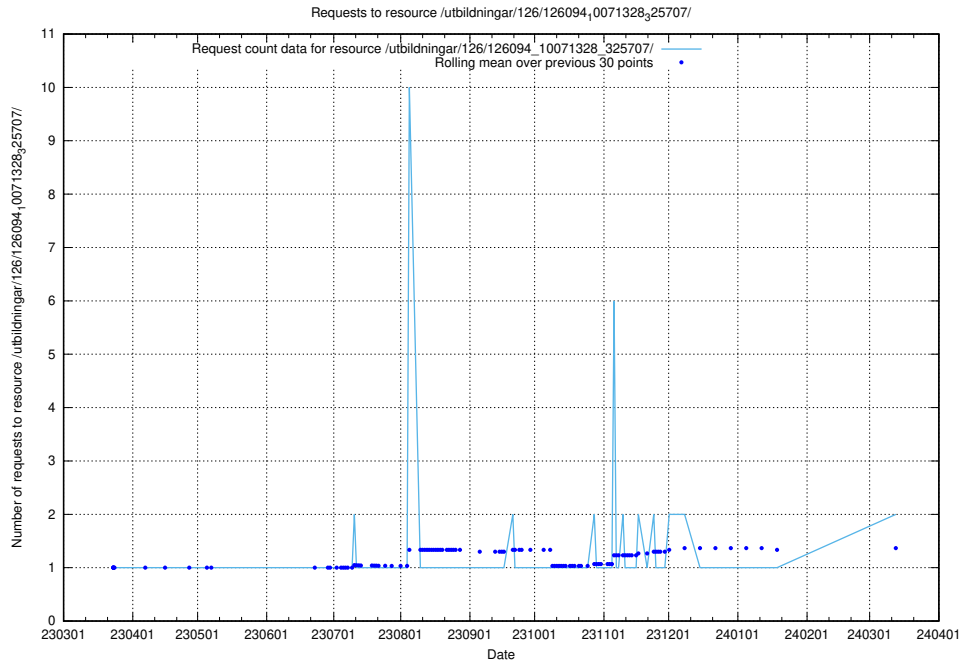

5.949 Usage of /utbildningar/126/126094_10071328_325707/

Here, we count the number of requests to resource /utbildningar/126/126094_10071328_325707/.