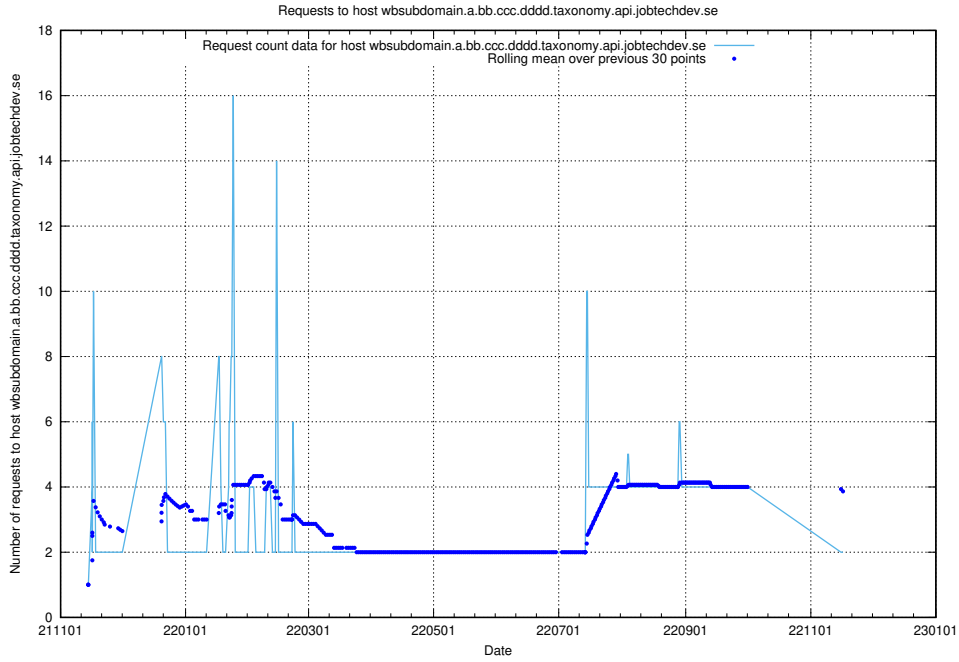

7.548 Usage of wbsubdomain.a.bb.ccc.dddd.taxonomy.api.jobtechdev.se

Here, we count the number of requests to host wbsubdomain.a.bb.ccc.dddd.taxonomy.api.jobtechdev.se.