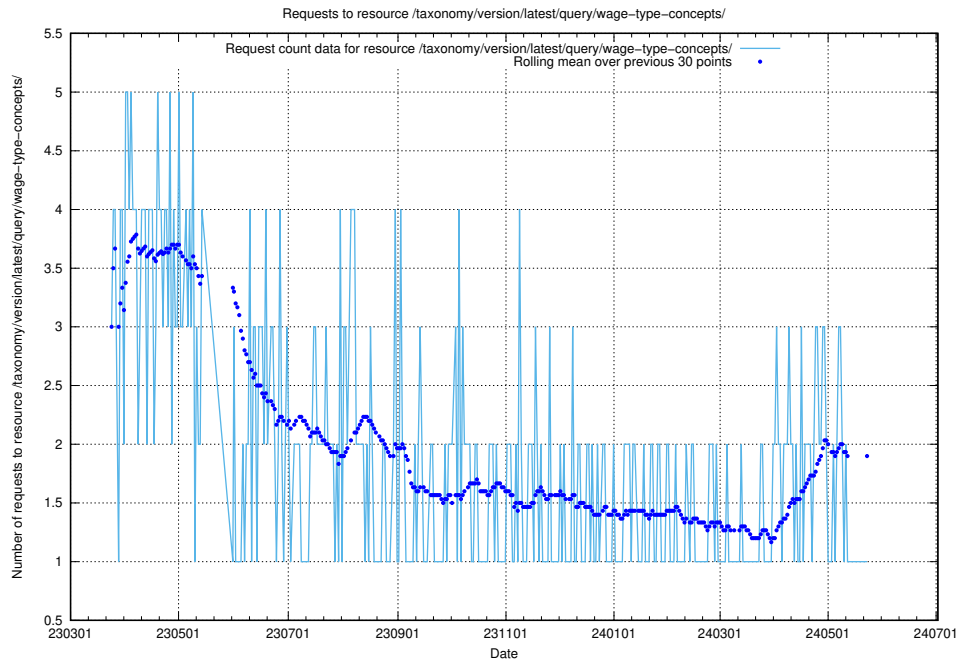

5.6253 Usage of /taxonomy/version/latest/query/wage-type-concepts/

Here, we count the number of requests to resource /taxonomy/version/latest/query/wage-type-concepts/.