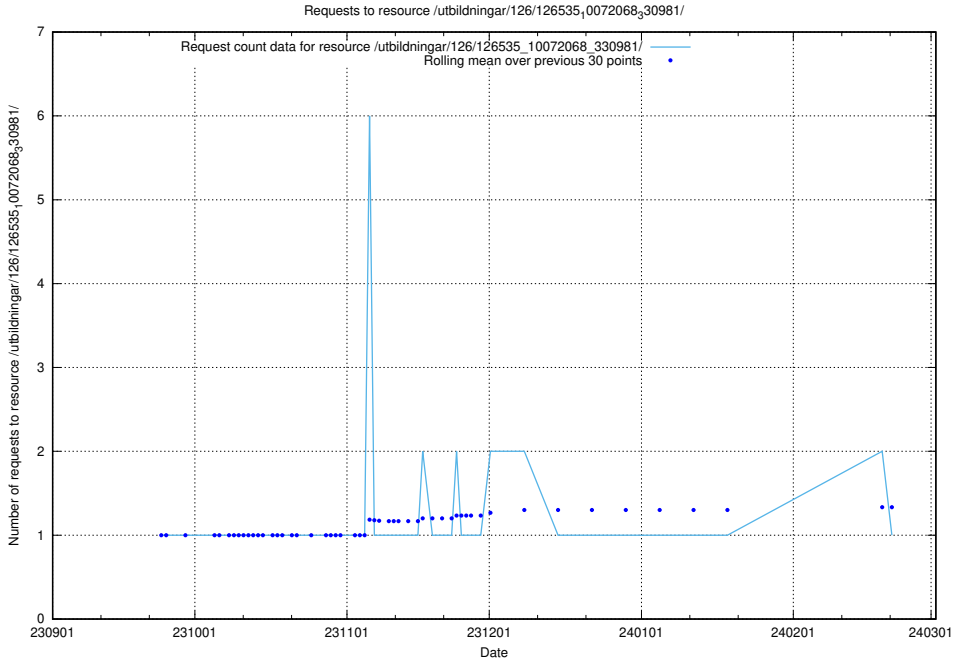

5.4648 Usage of /utbildningar/126/126535_10072068_330981/

Here, we count the number of requests to resource /utbildningar/126/126535_10072068_330981/.