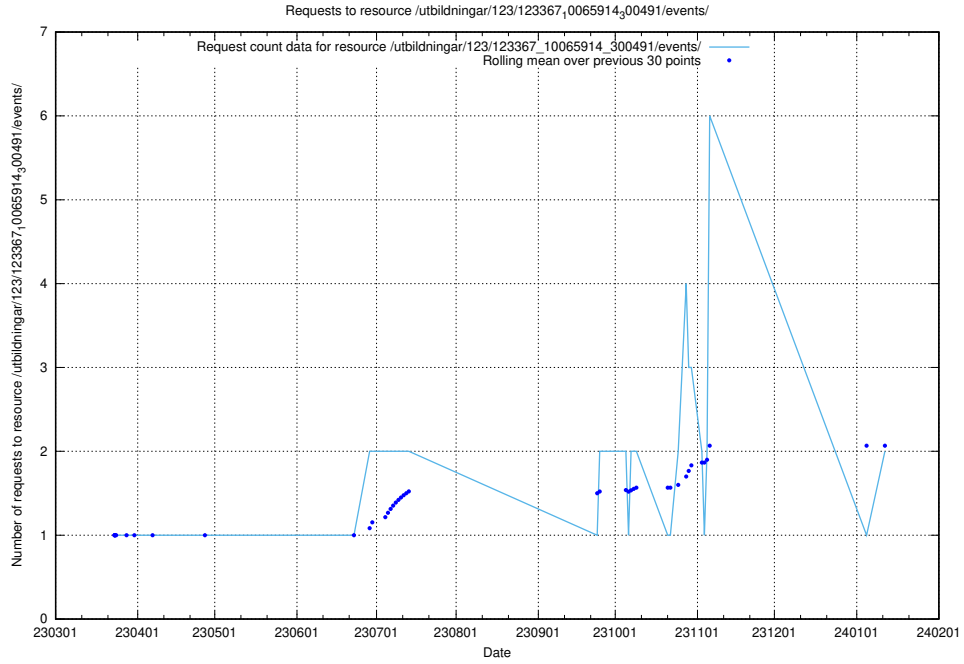

5.760 Usage of /availability/20230814/

Here, we count the number of requests to resource /availability/20230814/.

5.761 Usage of /utbildningar/123/123367_10065914_300491/events/

Here, we count the number of requests to resource /utbildningar/123/123367_10065914_300491/events/