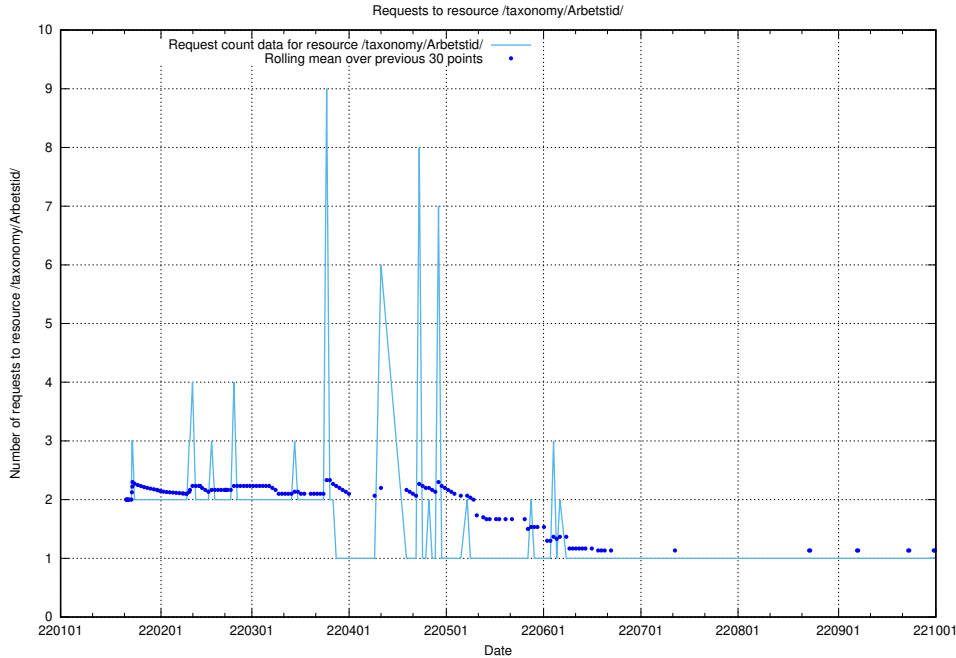

5.1919 Usage of /taxonomy/Arbetstid/

Here, we count the number of requests to resource /taxonomy/Arbetstid/.