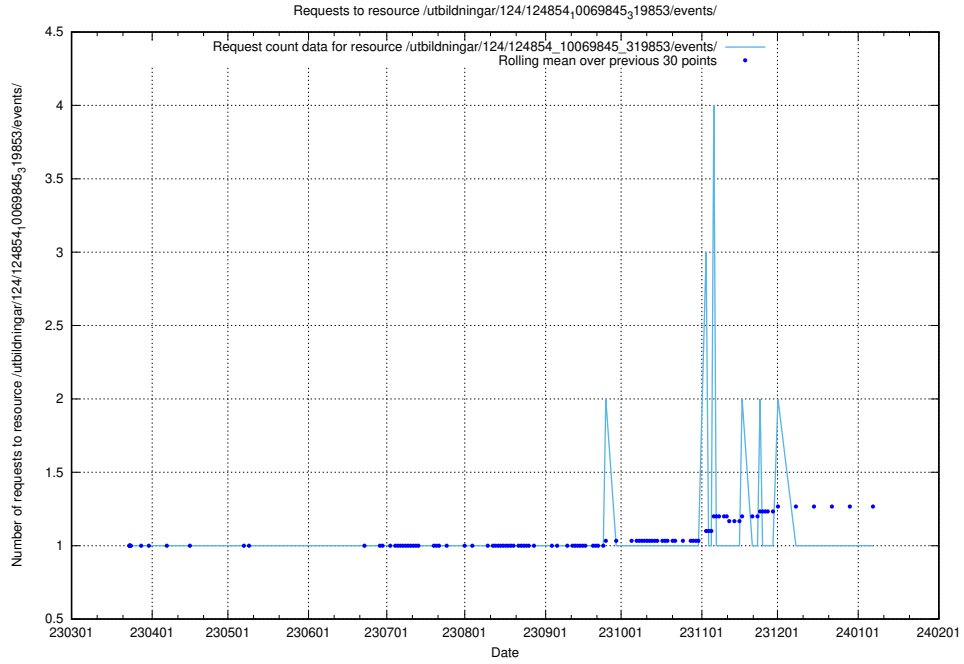

5.1198 Usage of /utbildningar/124/124854_10069845_319853/events/

Here, we count the number of requests to resource /utbildningar/124/124854_10069845_319853/events/