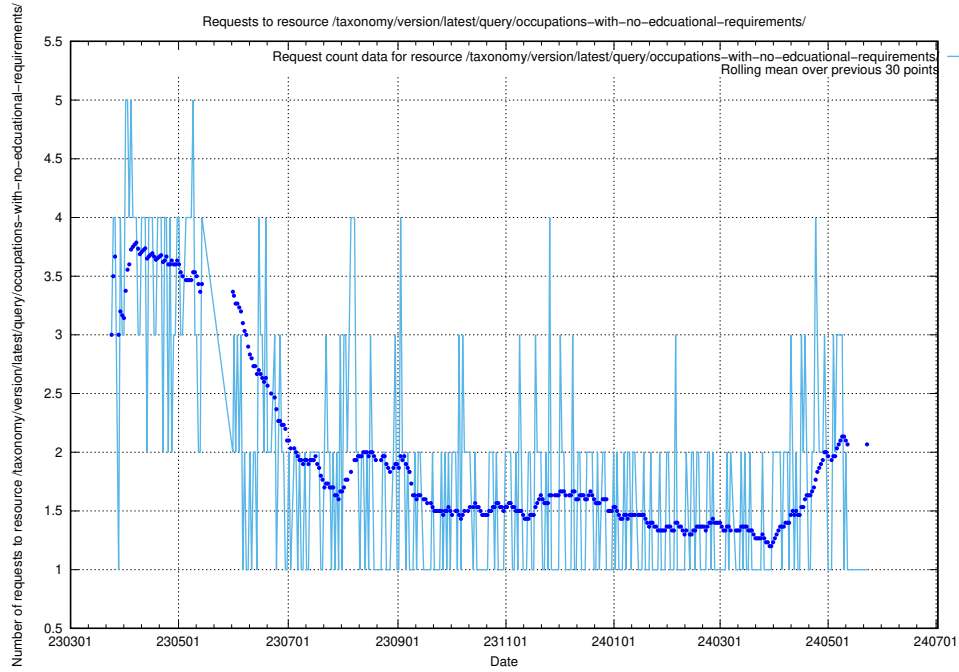

Here, we count the number of requests to resource /taxonomy/version/latest/query/occupations/.

5.6285 Usage of /taxonomy/version/latest/query/occupations-with-no-educational-requirements/

Here, we count the number of requests to resource /taxonomy/version/latest/query/occupations-with-no-educational-requirements/.