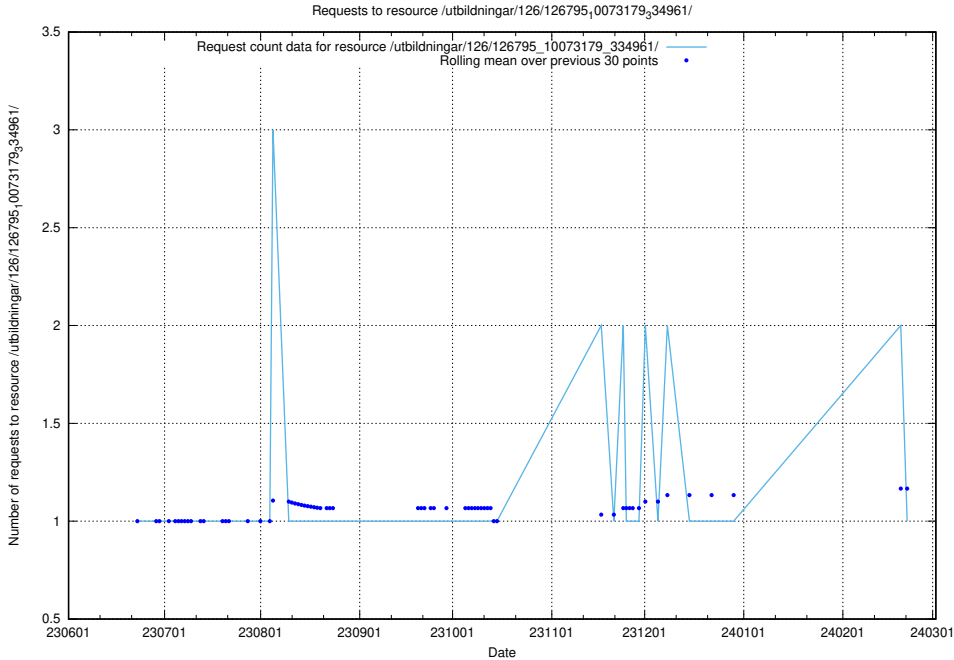

5.5753 Usage of /utbildningar/126/126795_10073163_334944/events/

Here, we count the number of requests to resource /utbildningar/126/126795_10073163_334944/events/

5.5754 Usage of /utbildningar/126/126795_10073163_334944/