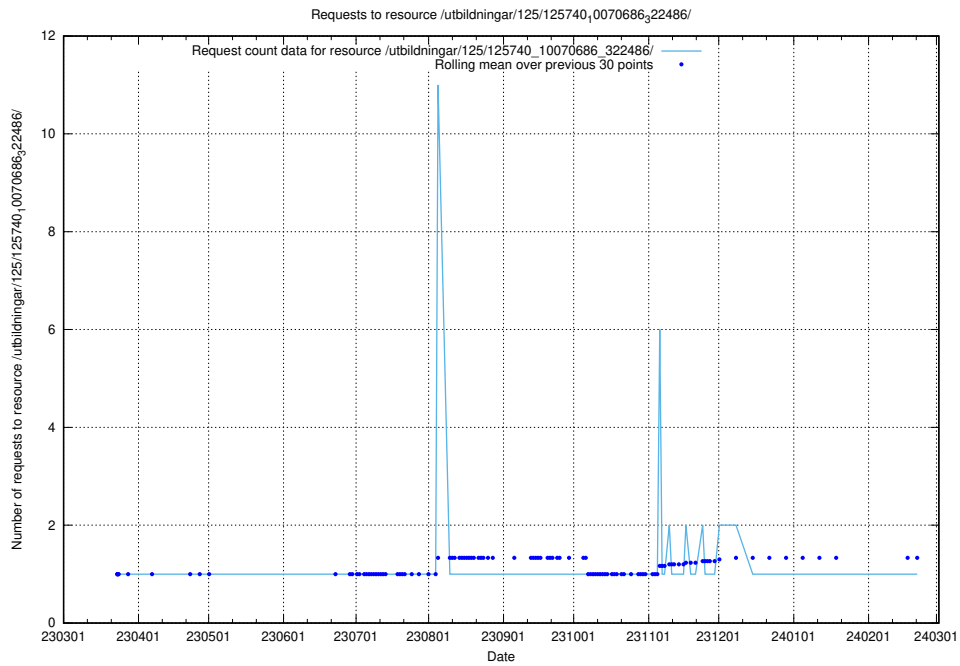

5.980 Usage of /utbildningar/125/125740_10070686_322486/

Here, we count the number of requests to resource /utbildningar/125/125740_10070686_322486/.