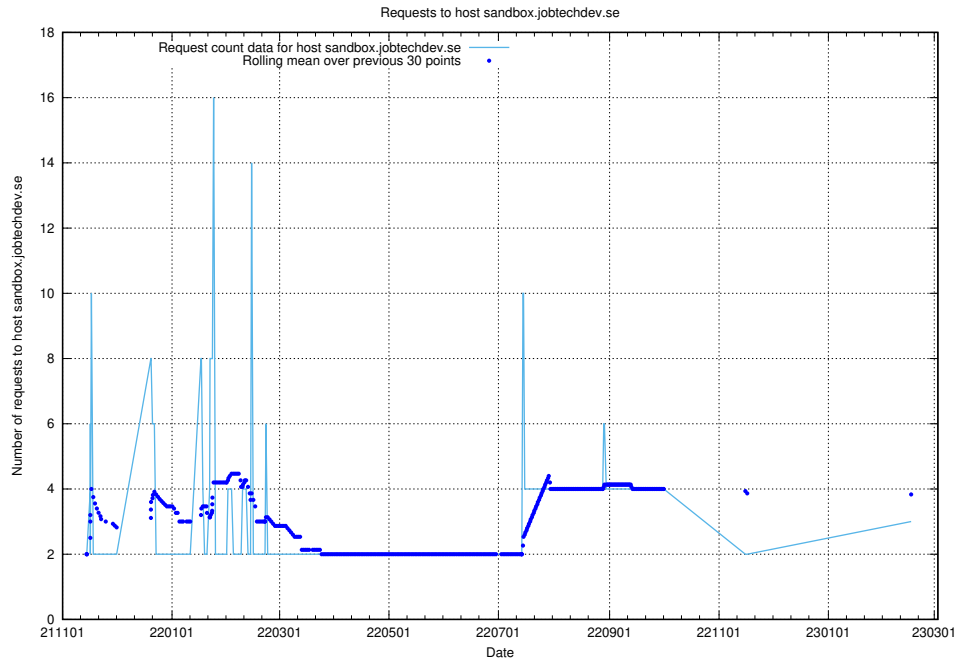

7.239 Usage of sandbox.jobtechdev.se

Here, we count the number of requests to host sandbox.jobtechdev.se.