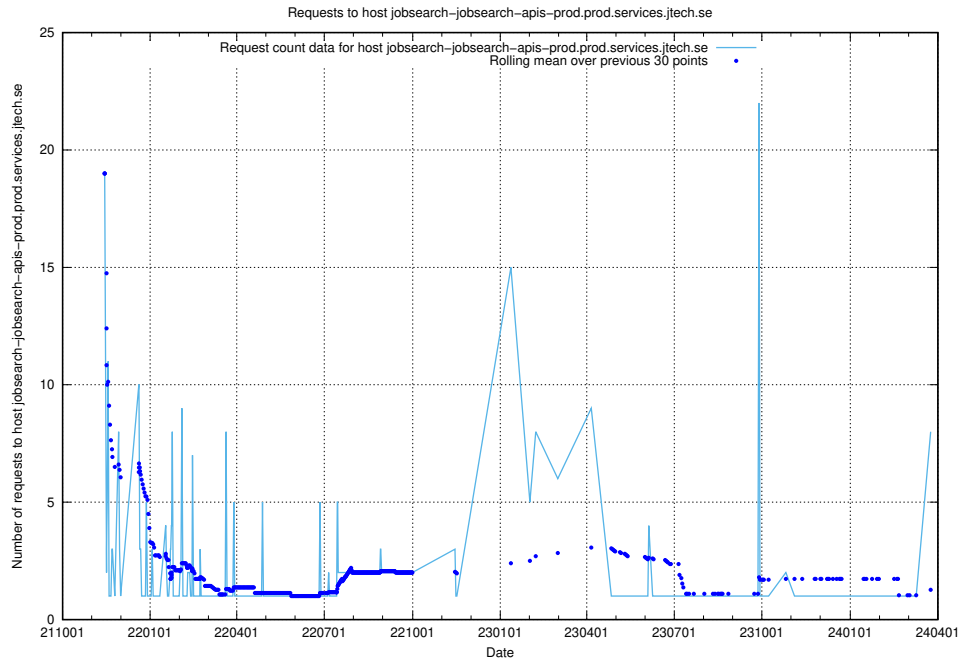

7.73 Usage of jobsearch-jobsearch-apis-prod.prod.services.jtech.se

Here, we count the number of requests to host jobsearch-jobsearch-apis-prod.prod.services.jtech.se.