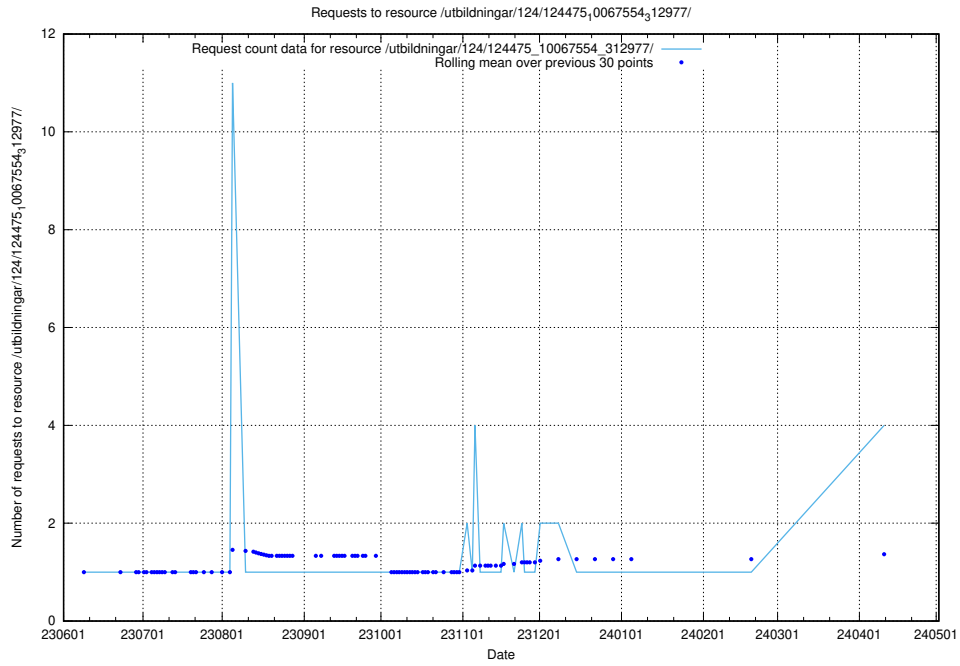

5.239 Usage of /utbildningar/124/124475_10067554_312977/

Here, we count the number of requests to resource /utbildningar/124/124475_10067554_312977/.