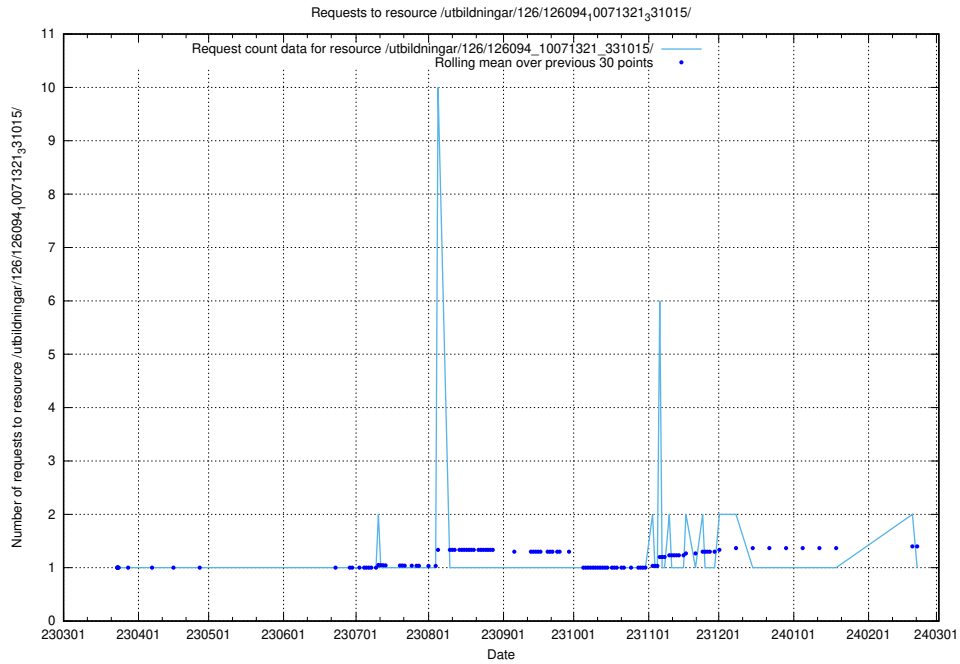

5.6629 Usage of /utbildningar/126/126094_10071321_331015/

Here, we count the number of requests to resource /utbildningar/126/126094_10071321_331015/.