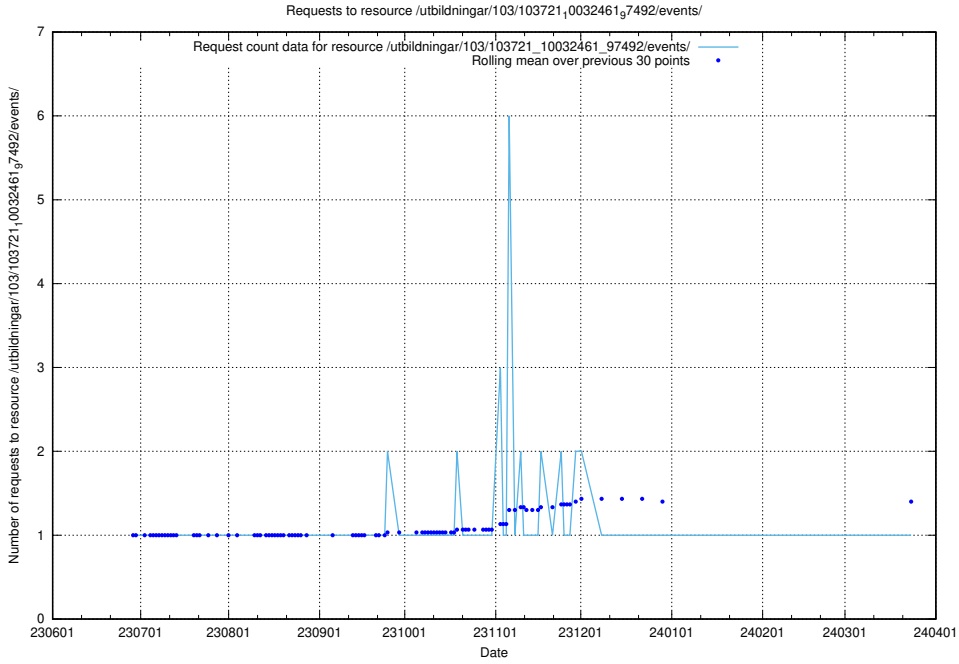

5.5699 Usage of /utbildningar/103/103721_10032461_97492/events/

Here, we count the number of requests to resource /utbildningar/103/103721_10032461_97492/events/.