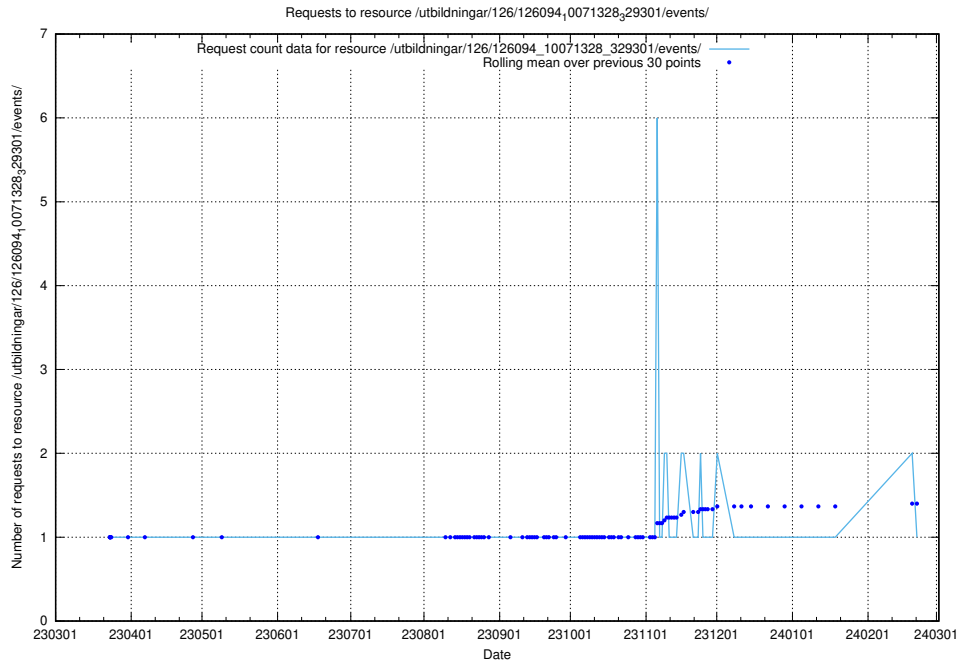

5.6625 Usage of /tst/

Here, we count the number of requests to resource /tst/.

5.6626 Usage of /utbildningar/126/126094_10071328_325707/events/

Here, we count the number of requests to resource /utbildningar/126/126094_10071328_325707/events/