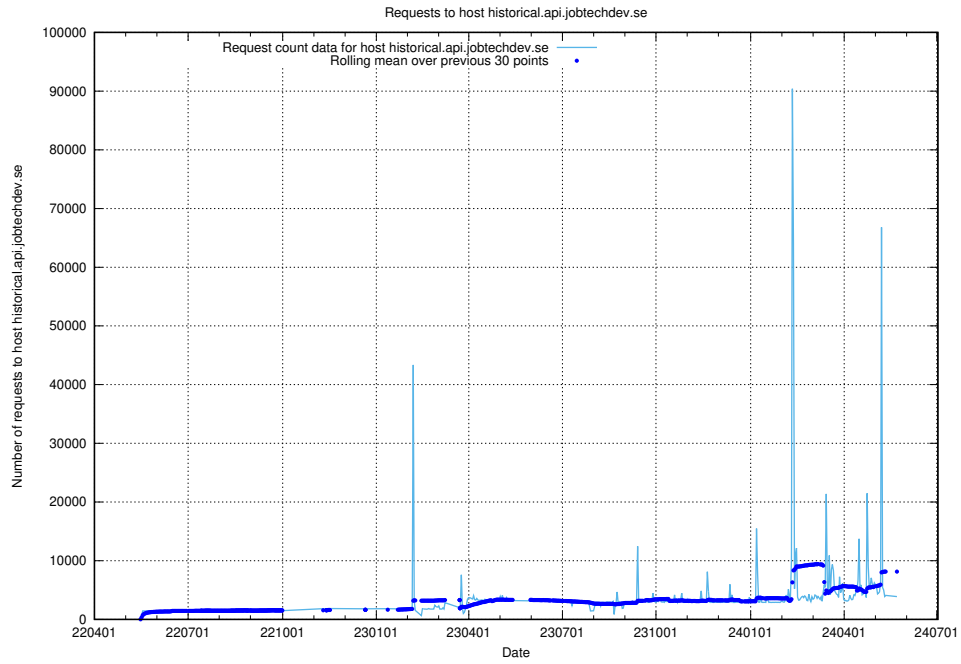

7.15 Usage of `historical.api.jobtechdev.se`

Here, we count the number of requests to host `historical.api.jobtechdev.se`.