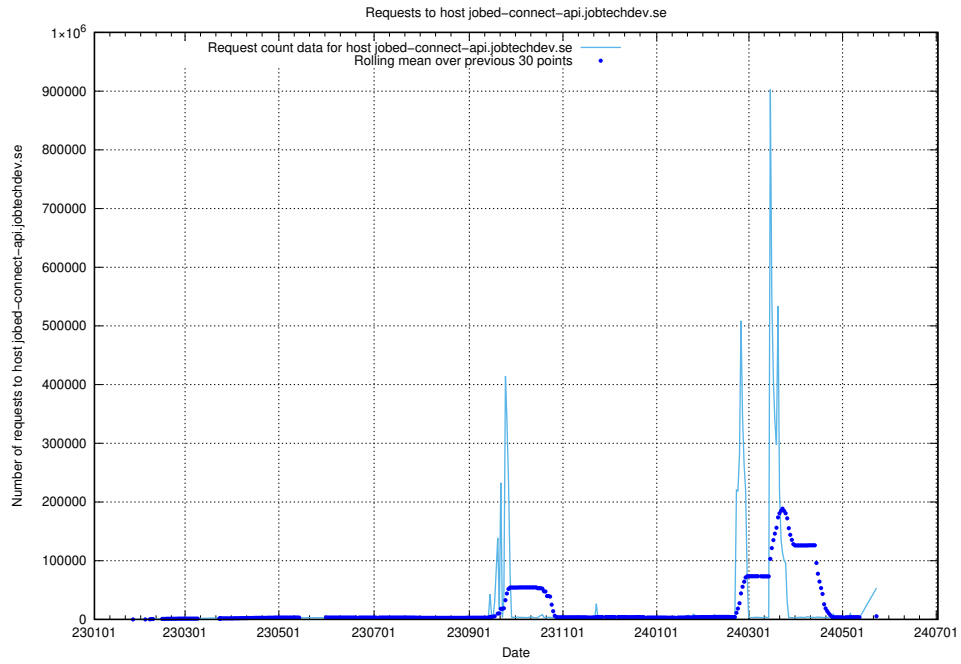

7.6 Usage of jobed-connect-api.jobtechdev.se

Here, we count the number of requests to host jobed-connect-api.jobtechdev.se.