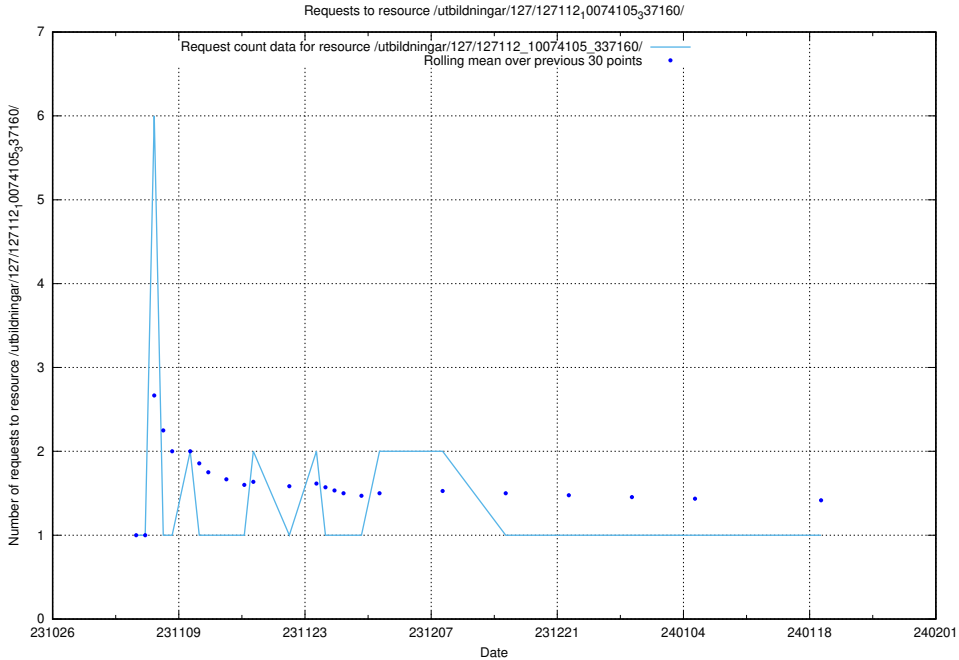

5.4300 Usage of /utbildningar/127/127112_10074105_337160/

Here, we count the number of requests to resource /utbildningar/127/127112_10074105_337160/.