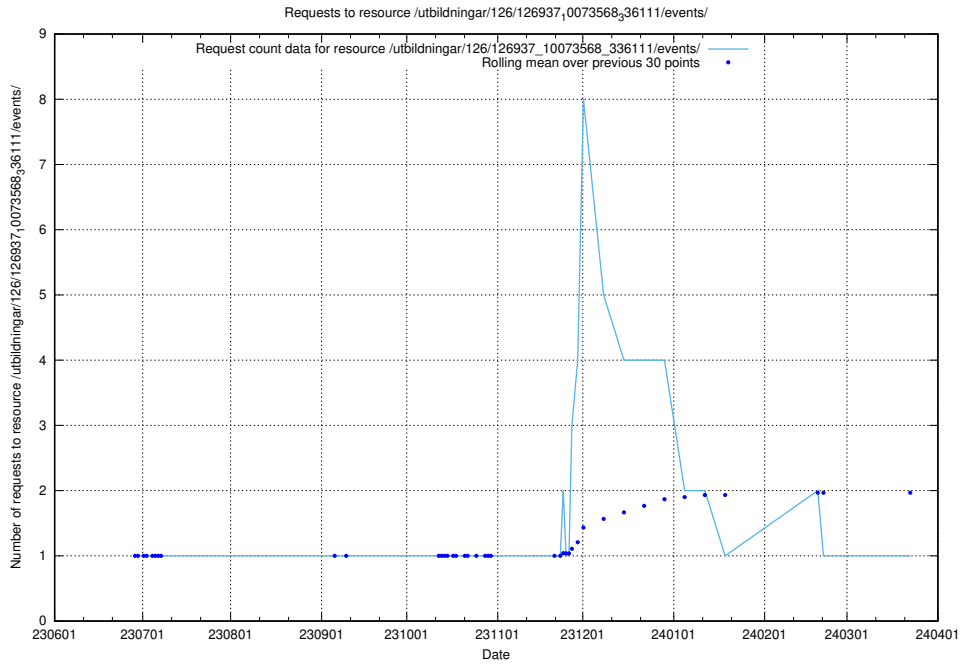

5.5603 Usage of /utbildningar/126/126937_10073568_336111/events/

Here, we count the number of requests to resource /utbildningar/126/126937_10073568_336111/events/