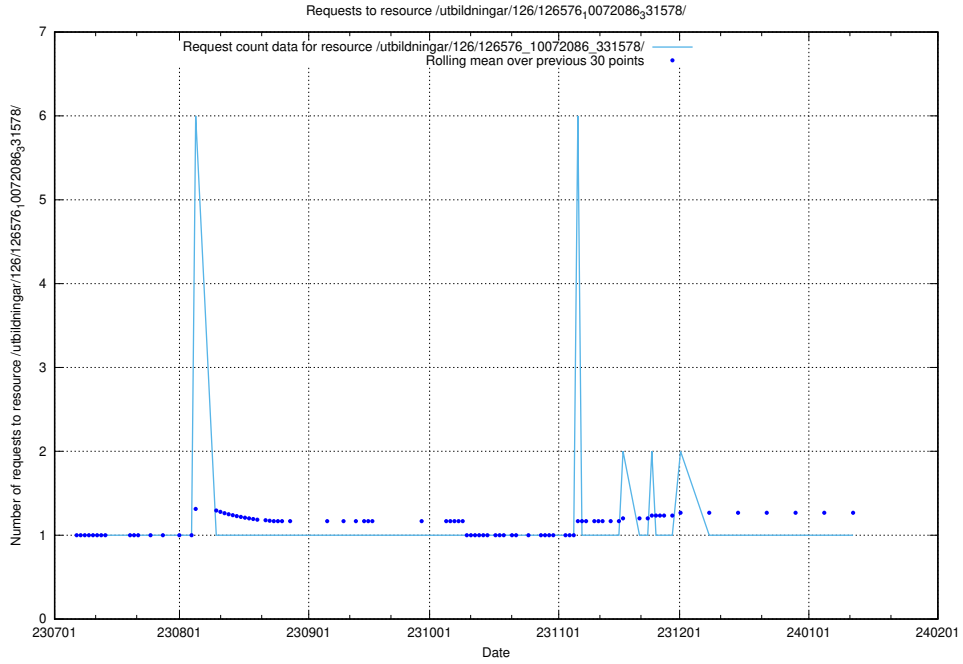

Here, we count the number of requests to resource /utbildningar/125/125600_10070136_324706/events/

5.5461 Usage of /utbildningar/126/126576_10072086_331578/

Here, we count the number of requests to resource /utbildningar/126/126576_10072086_331578/.