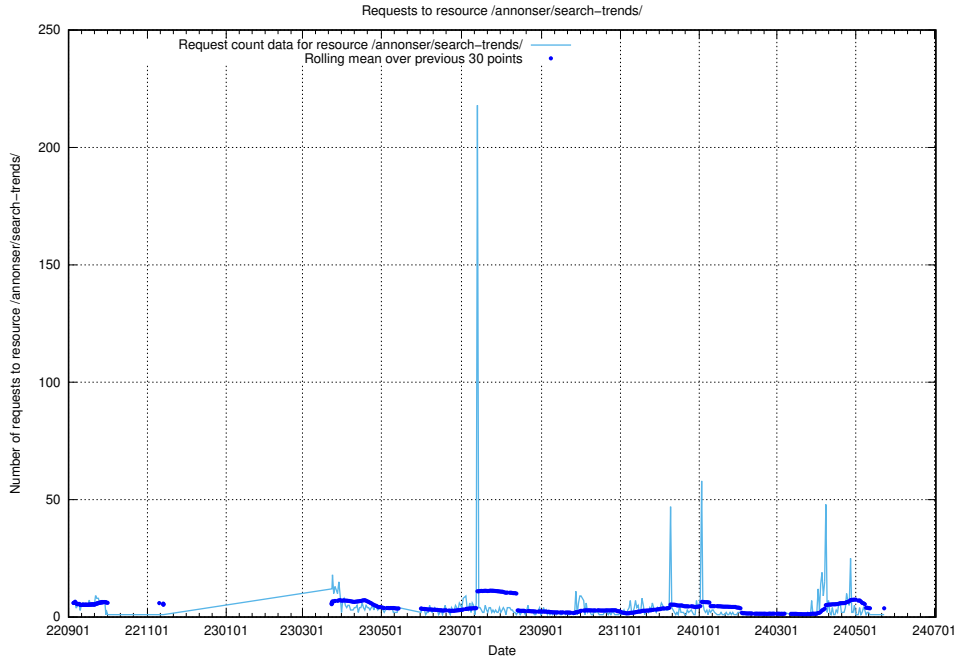

5.6633 Usage of /annonser/search-trends/

Here, we count the number of requests to resource /annonser/search-trends/.

5.6634 Usage of /utbildningar/125/125918_10070136_324706/

Here, we count the number of requests to resource /utbildningar/125/125918_10070136_324706/.