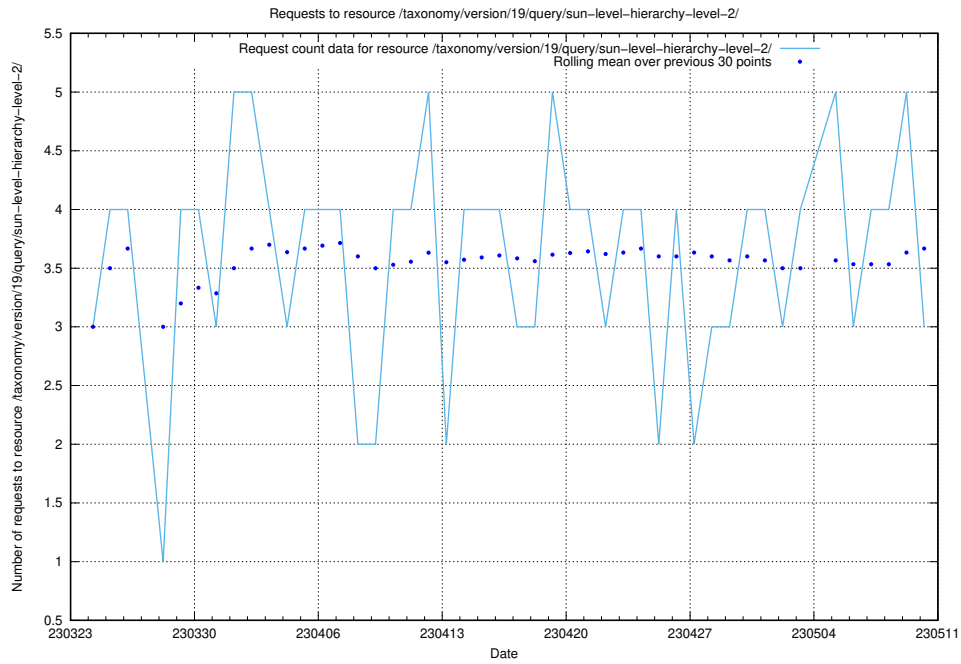

5.426 Usage of /taxonomy/version/19/query/sun-level-hierarchy-level-2/

Here, we count the number of requests to resource /taxonomy/version/19/query/sun-level-hierarchy-level-2/.