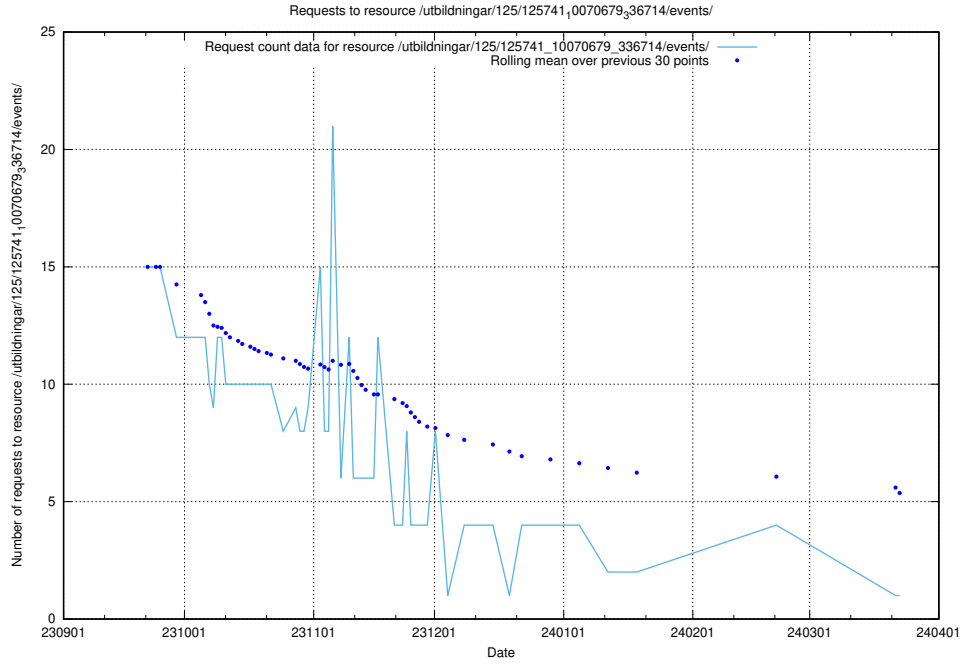

5.4664 Usage of /utbildningar/125/125741_10070679_336714/events/

Here, we count the number of requests to resource /utbildningar/125/125741_10070679_336714/events/