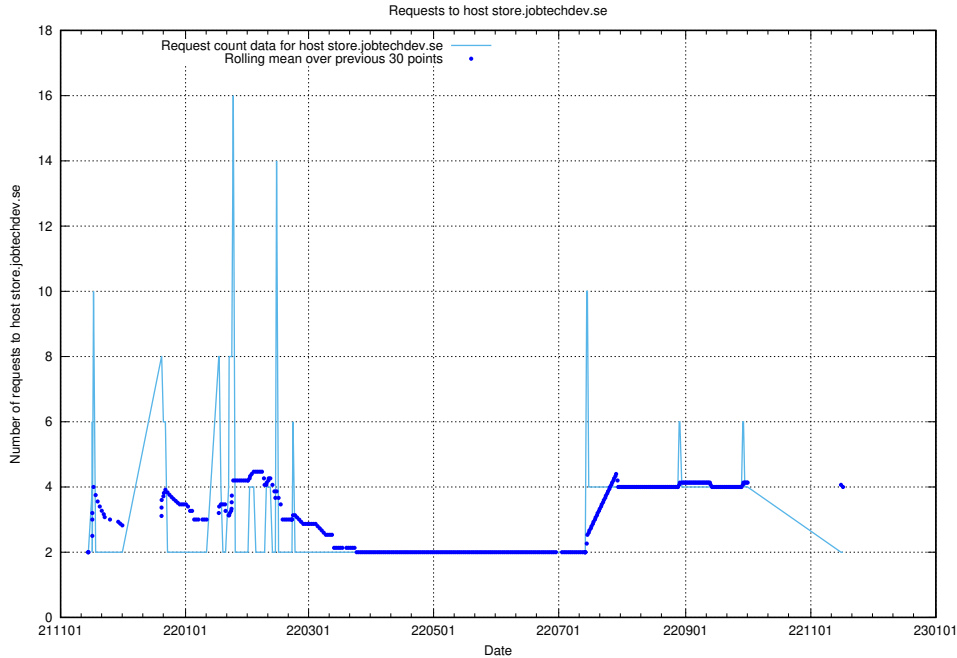

Here, we count the number of requests to host system.jobtechdev.se.

7.556 Usage of store.jobtechdev.se

Here, we count the number of requests to host store.jobtechdev.se.

7.557 Usage of jobtechlinks.api.jobtechdev.se