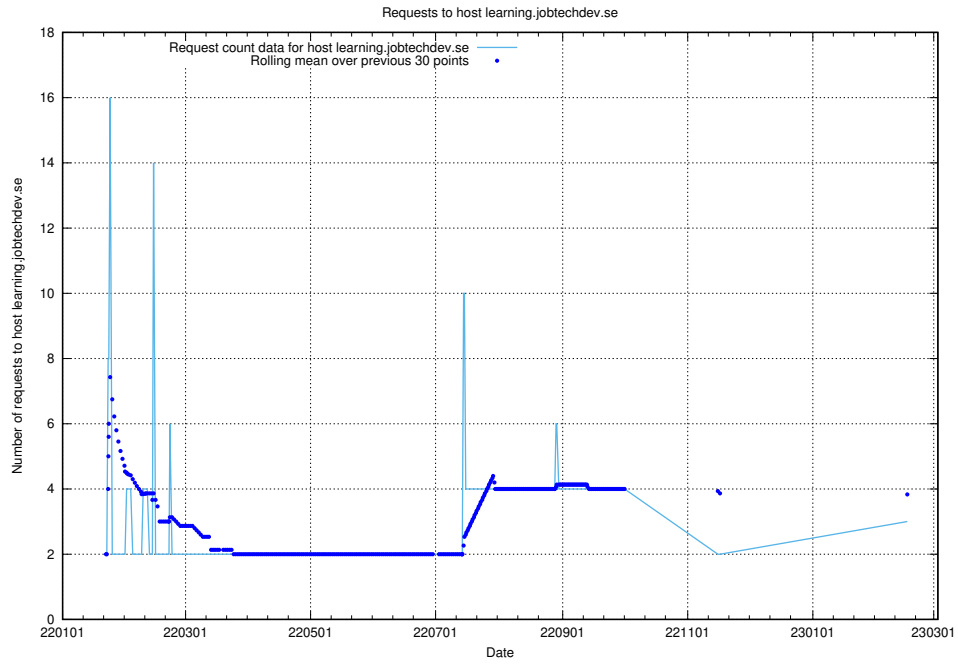

7.257 Usage of learning.jobtechdev.se

Here, we count the number of requests to host learning.jobtechdev.se.

7.258 Usage of intranet.jobtechdev.se

Here, we count the number of requests to host intranet.jobtechdev.se.