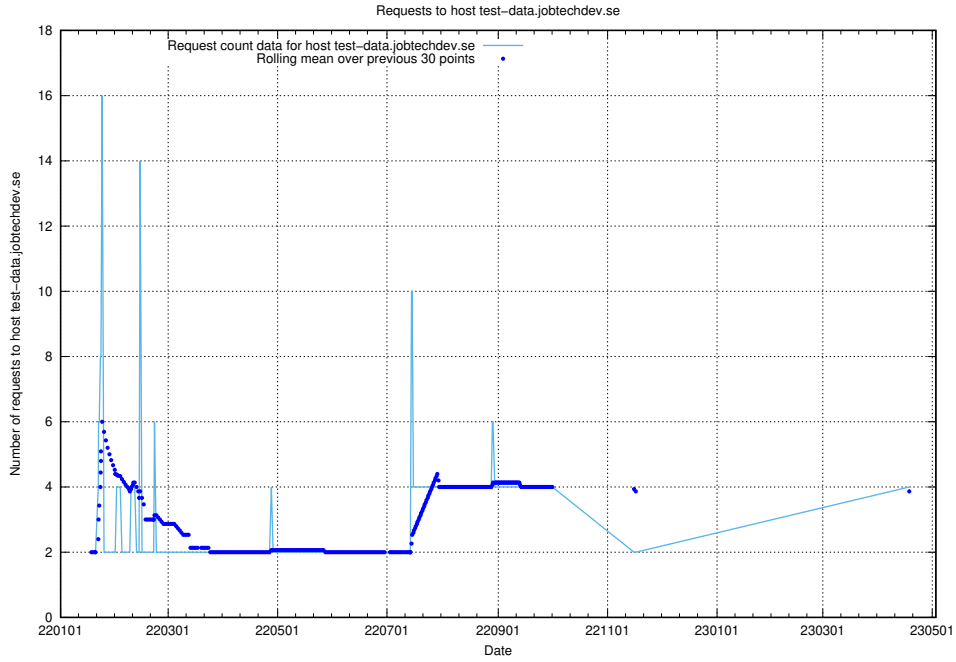

7.104 Usage of test-data.jobtechdev.se

Here, we count the number of requests to host test-data.jobtechdev.se.