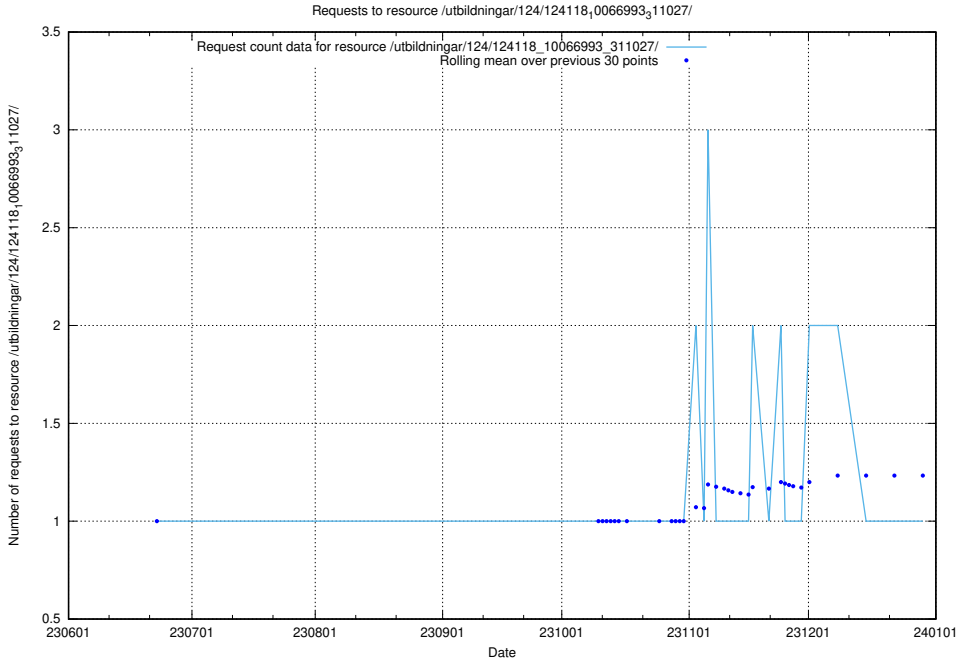

5.5982 Usage of /utbildningar/124/124118_10066993_311027/

Here, we count the number of requests to resource /utbildningar/124/124118_10066993_311027/.