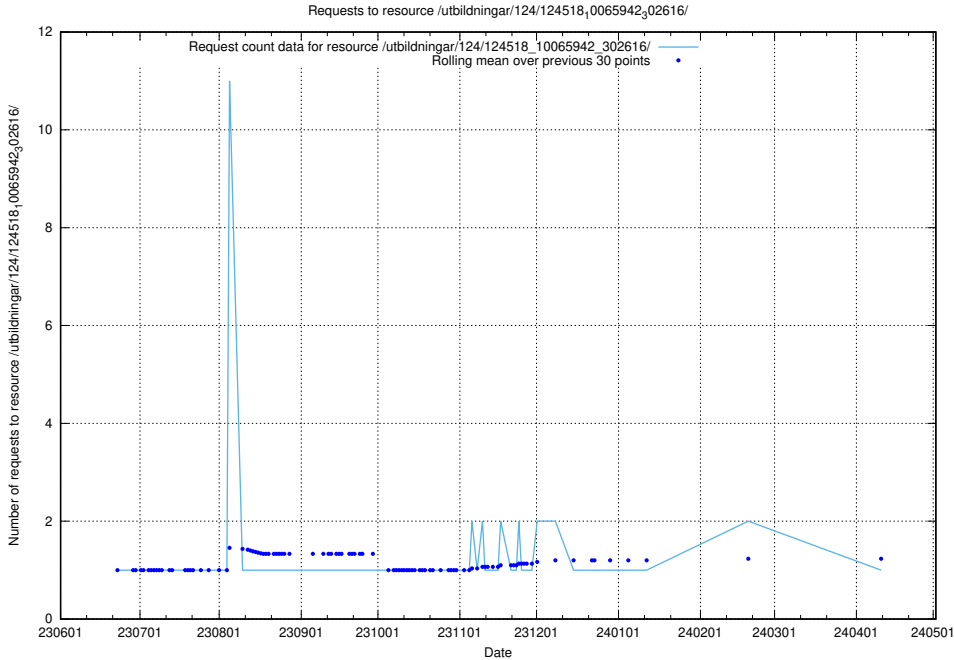

5.5932 Usage of /utbildningar/124/124518_10065942_302616/

Here, we count the number of requests to resource /utbildningar/124/124518_10065942_302616/.