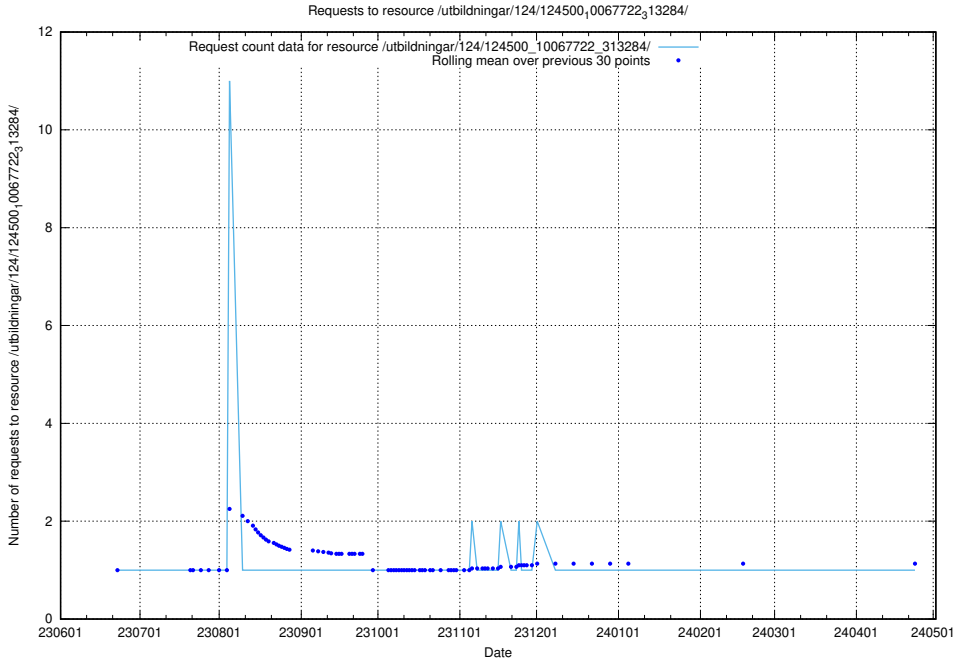

5.5946 Usage of /utbildningar/124/124500_10067722_313284/

Here, we count the number of requests to resource /utbildningar/124/124500_10067722_313284/.