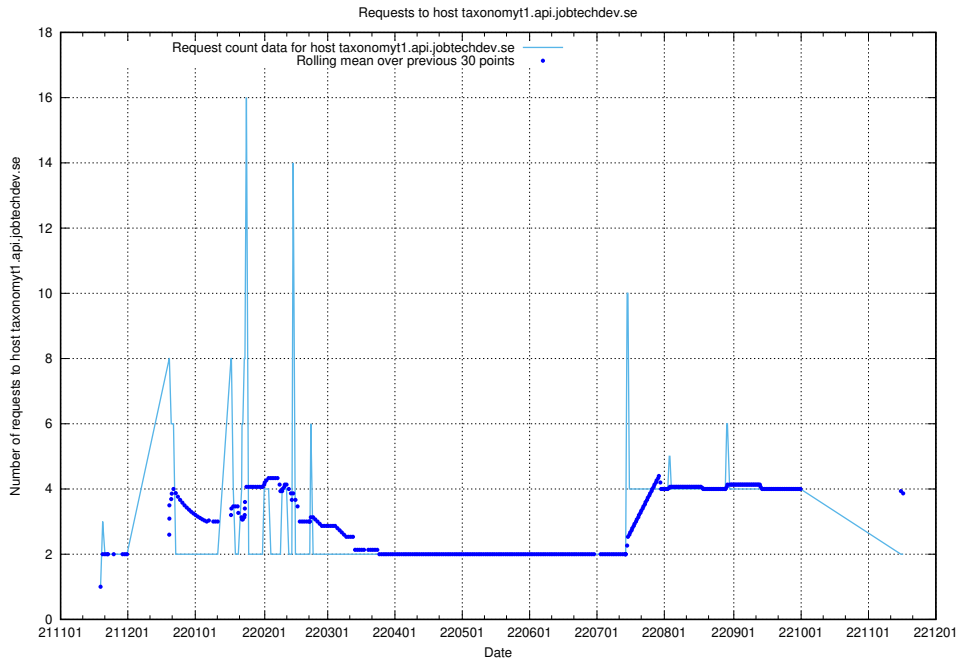

7.469 Usage of taxonomyt1.api.jobtechdev.se

Here, we count the number of requests to host taxonomyt1.api.jobtechdev.se.