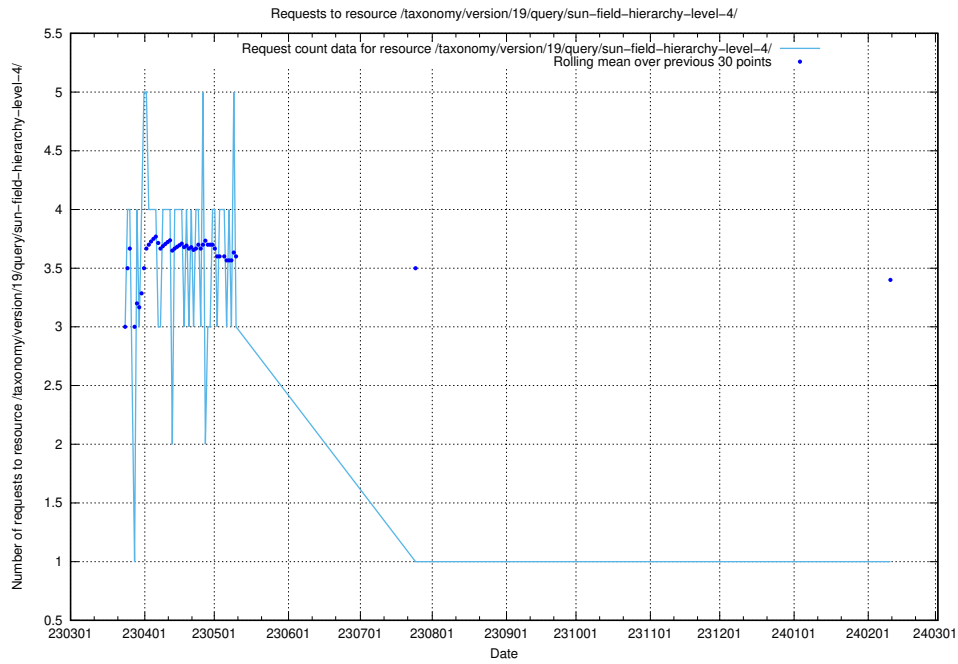

5.6309 Usage of /taxonomy/version/19/query/sun-field-hierarchy-level-4/

Here, we count the number of requests to resource /taxonomy/version/19/query/sun-field-hierarchy-level-4/.