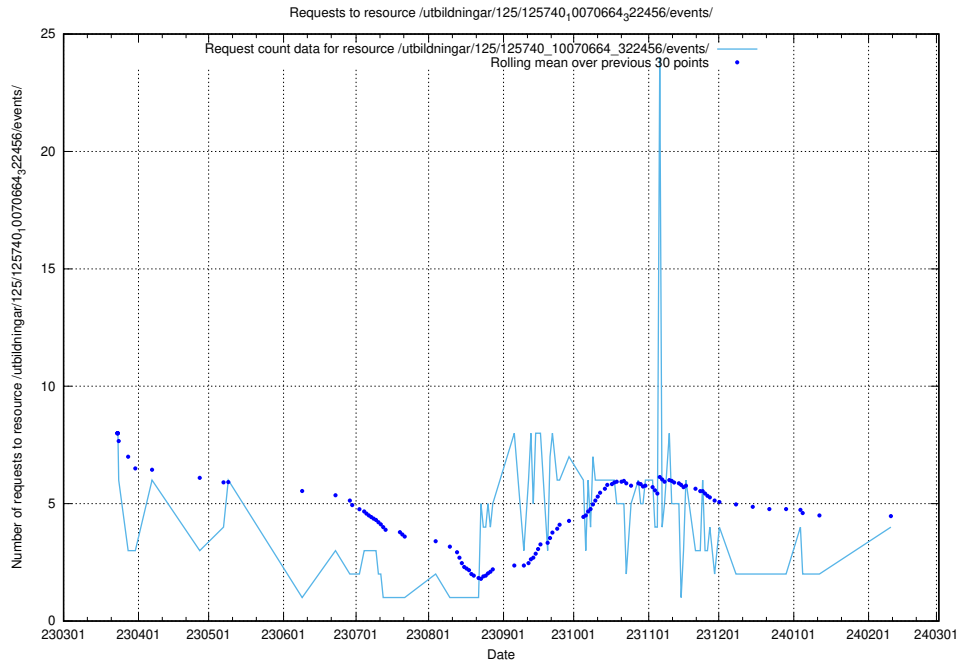

5.244 Usage of /utbildningar/125/125740_10070664_322456/events/

Here, we count the number of requests to resource /utbildningar/125/125740_10070664_322456/events/