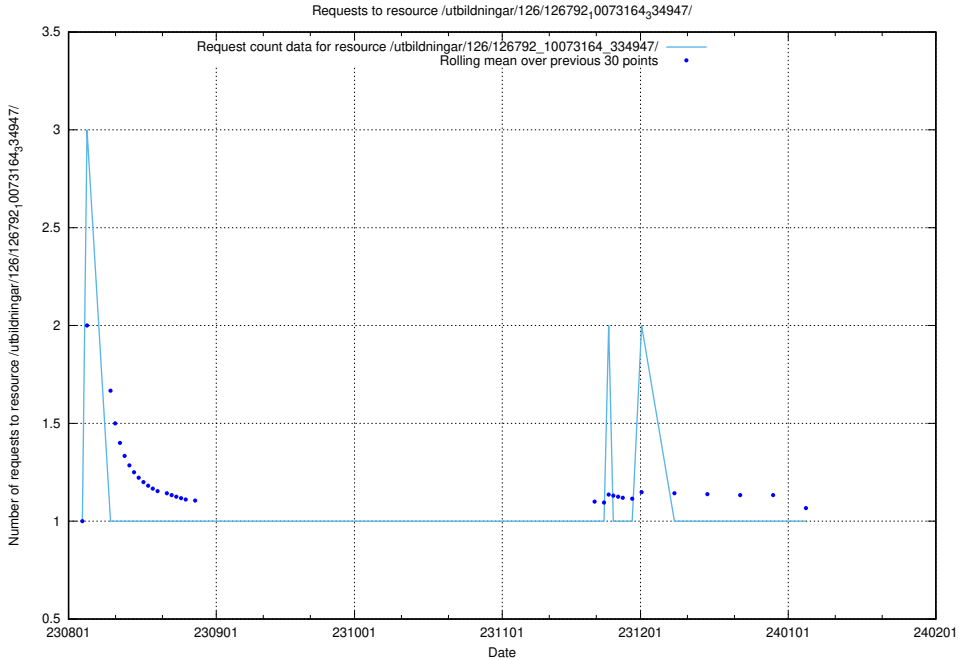

Here, we count the number of requests to resource /utbildningar/126/126792_10073164_334947/events/

5.5031 Usage of /utbildningar/126/126792_10073164_334947/

Here, we count the number of requests to resource /utbildningar/126/126792_10073164_334947/.