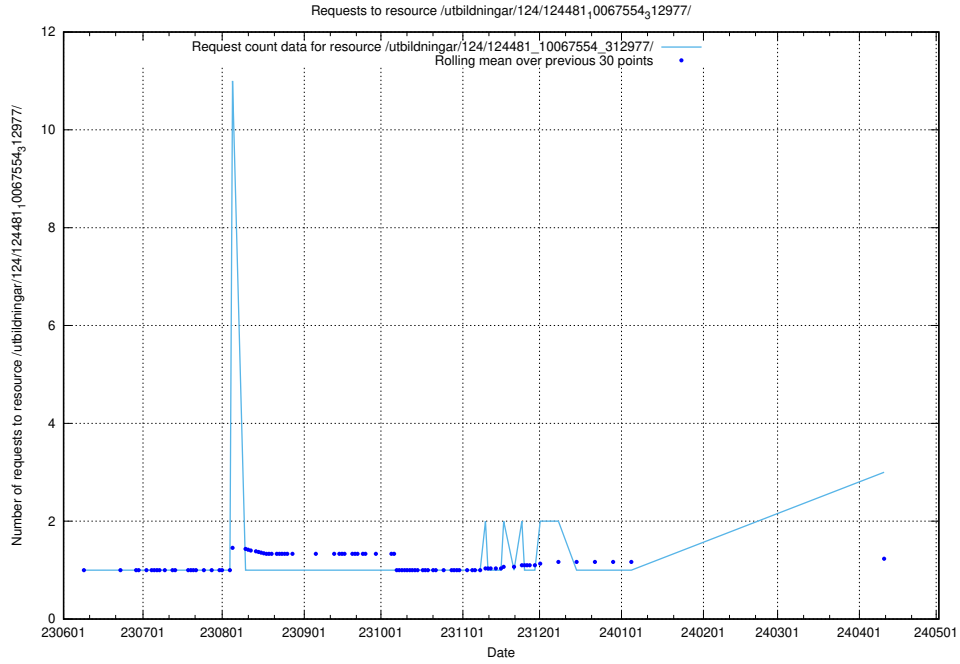

5.416 Usage of /utbildningar/124/124481_10067554_312977/

Here, we count the number of requests to resource /utbildningar/124/124481_10067554_312977/.