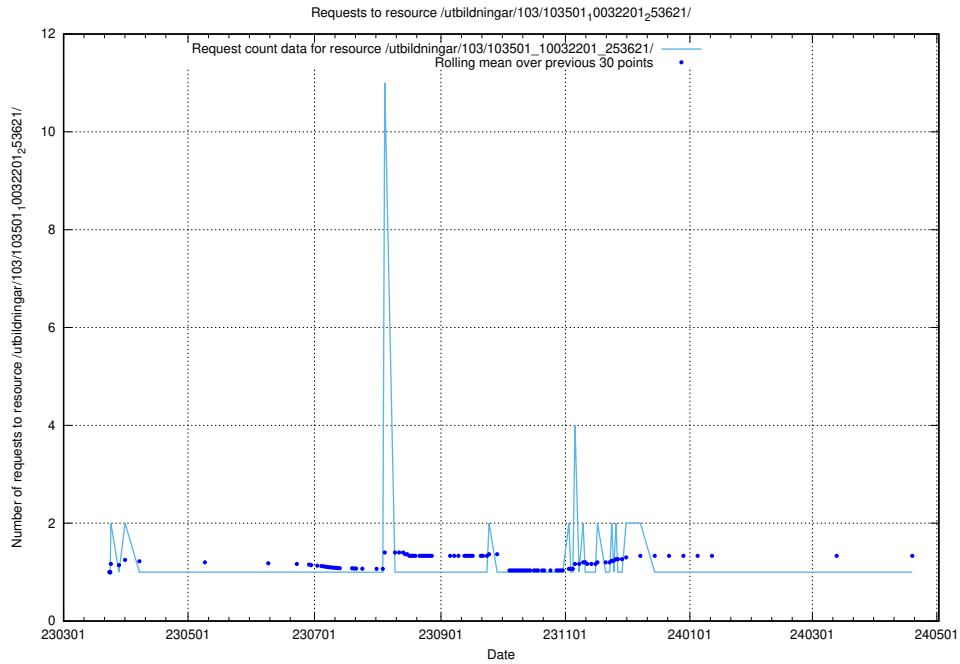

5.5659 Usage of /utbildningar/103/103501_10032201_253621/

Here, we count the number of requests to resource /utbildningar/103/103501_10032201_253621/.