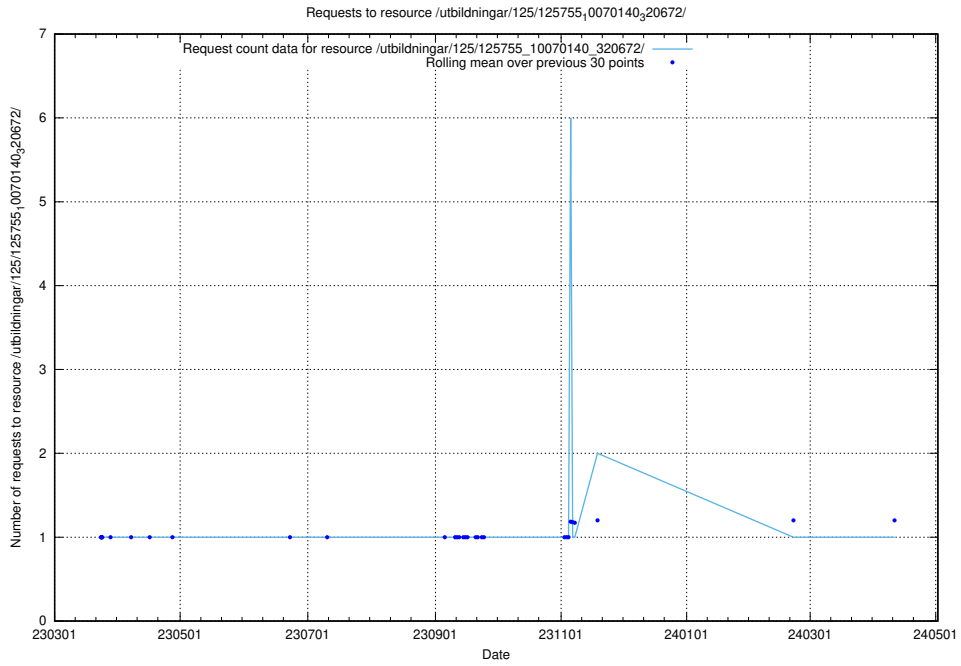

5.6652 Usage of /utbildningar/125/125755_10070140_320672/

Here, we count the number of requests to resource /utbildningar/125/125755_10070140_320672/.