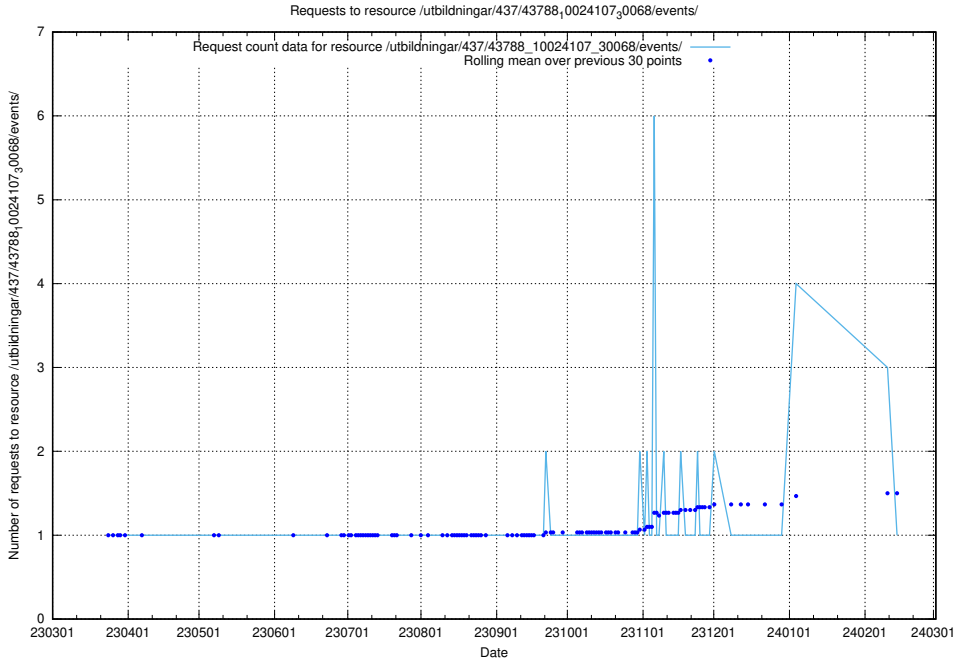

5.6373 Usage of /utbildningar/437/43788_10024107_30068/events/

Here, we count the number of requests to resource /utbildningar/437/43788_10024107_30068/events/.