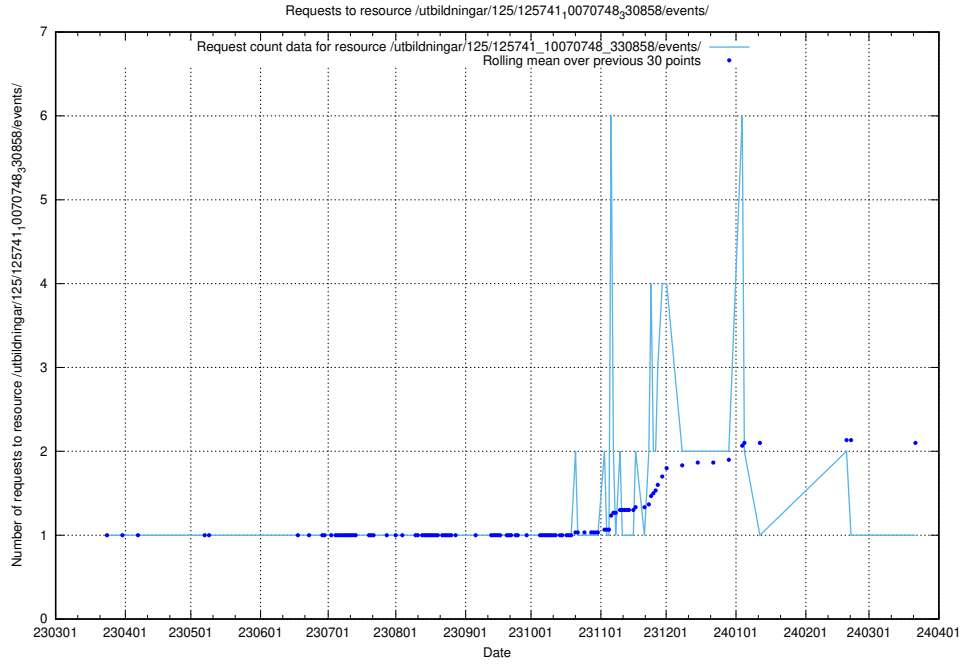

5.6419 Usage of /utbildningar/125/125741_10070748_330858/events/

Here, we count the number of requests to resource /utbildningar/125/125741_10070748_330858/events/