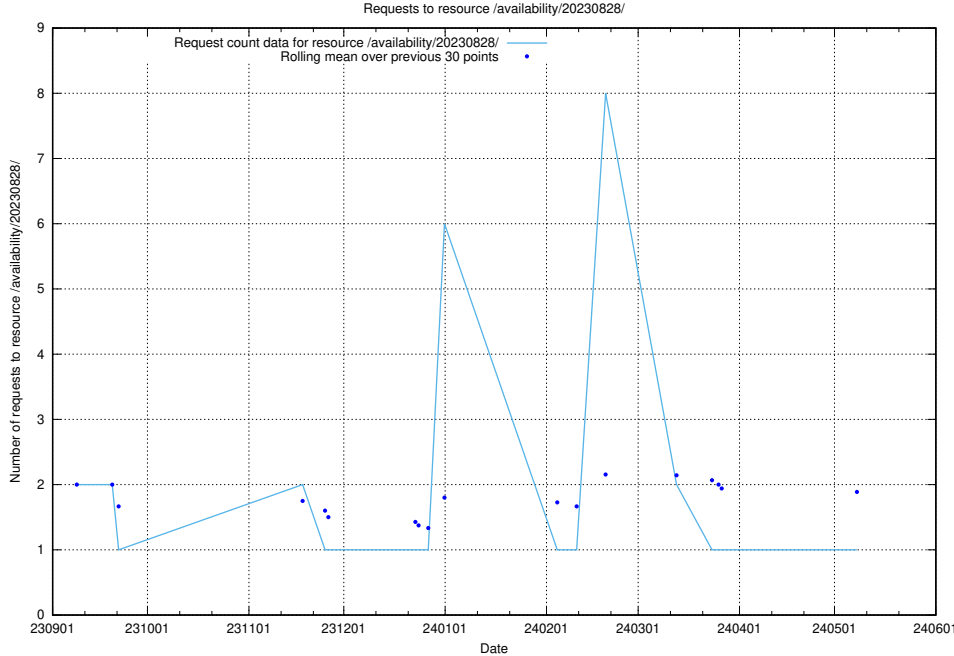

Here, we count the number of requests to resource /utbildningar/122/122850_10069060_336742/.

5.4796 Usage of /availability/20230828/

Here, we count the number of requests to resource /availability/20230828/.