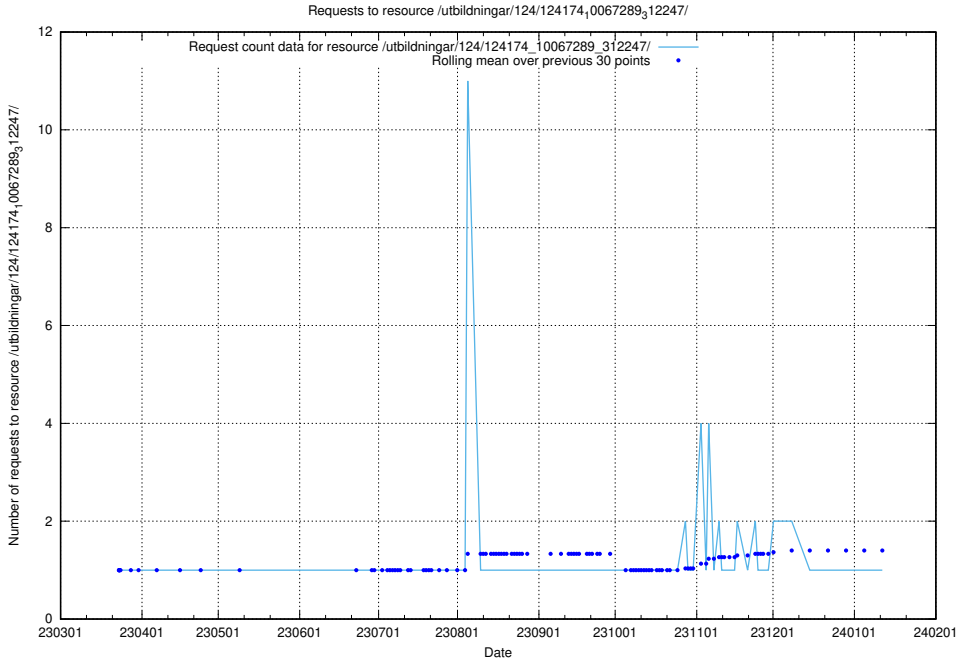

5.4228 Usage of /utbildningar/124/124174_10067289_312247/

Here, we count the number of requests to resource /utbildningar/124/124174_10067289_312247/.