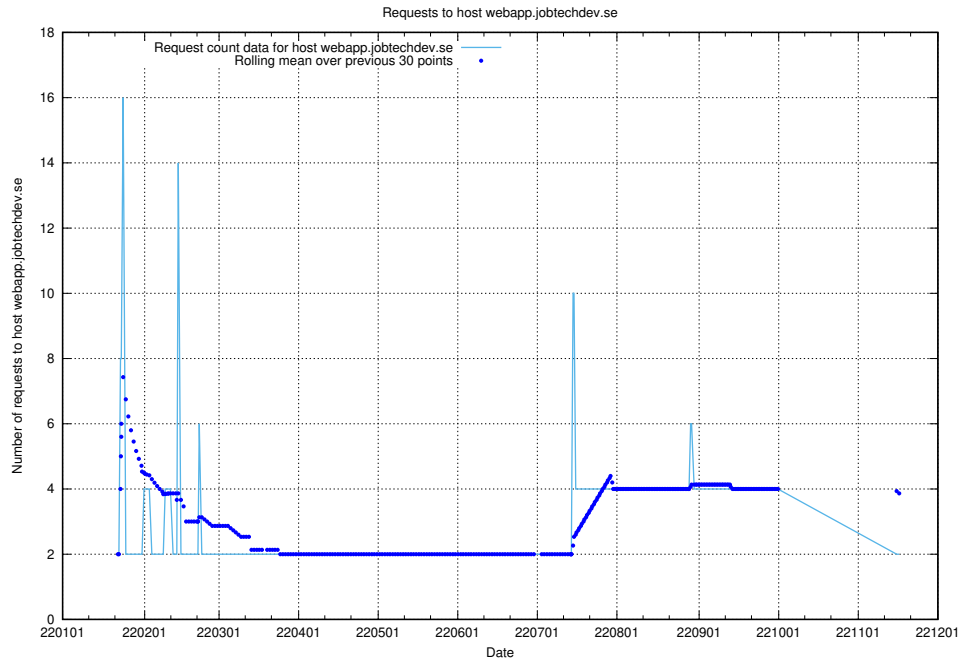

7.580 Usage of webapp.jobtechdev.se

Here, we count the number of requests to host webapp.jobtechdev.se.