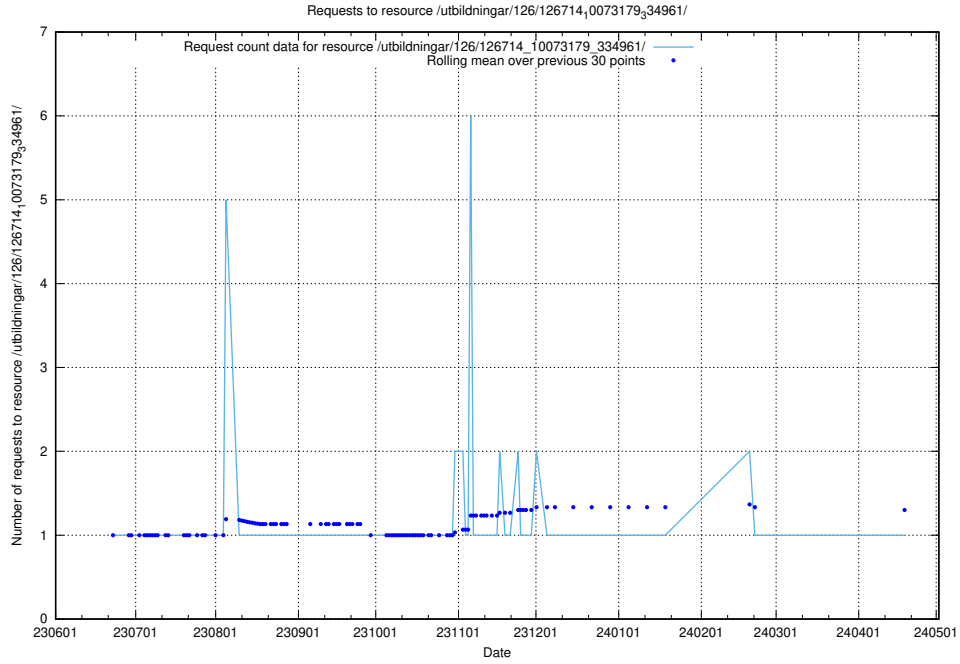

5.5787 Usage of /utbildningar/126/126714_10073179_334961/

Here, we count the number of requests to resource /utbildningar/126/126714_10073179_334961/.