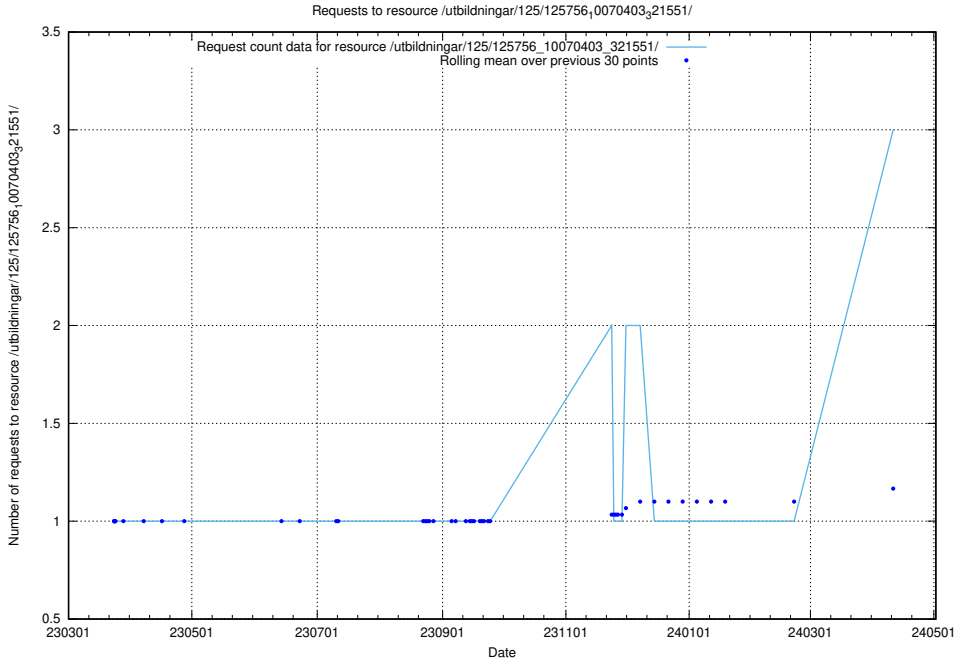

5.445 Usage of /utbildningar/125/125756_10070403_321551/

Here, we count the number of requests to resource /utbildningar/125/125756_10070403_321551/.