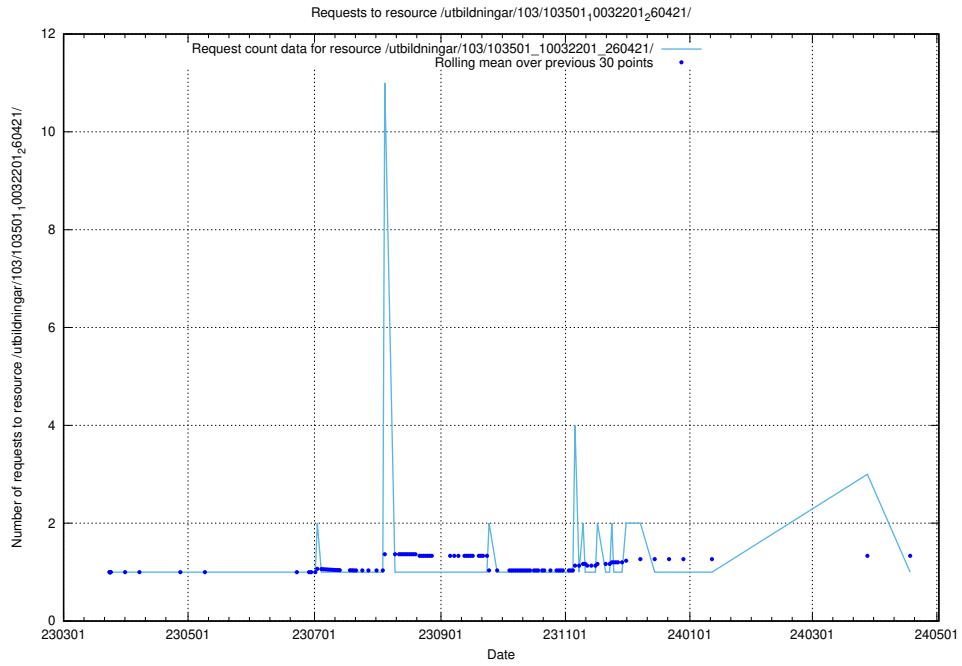

5.5640 Usage of /utbildningar/103/103501_10032201_260421/

Here, we count the number of requests to resource /utbildningar/103/103501_10032201_260421/.