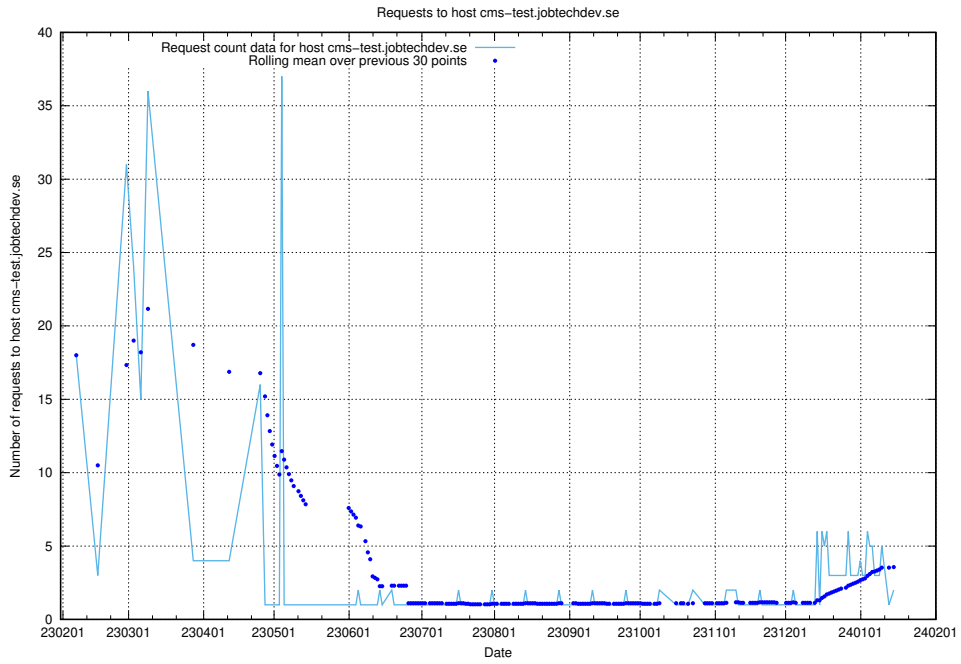

7.293 Usage of cms-test.jobtechdev.se

Here, we count the number of requests to host cms-test.jobtechdev.se.