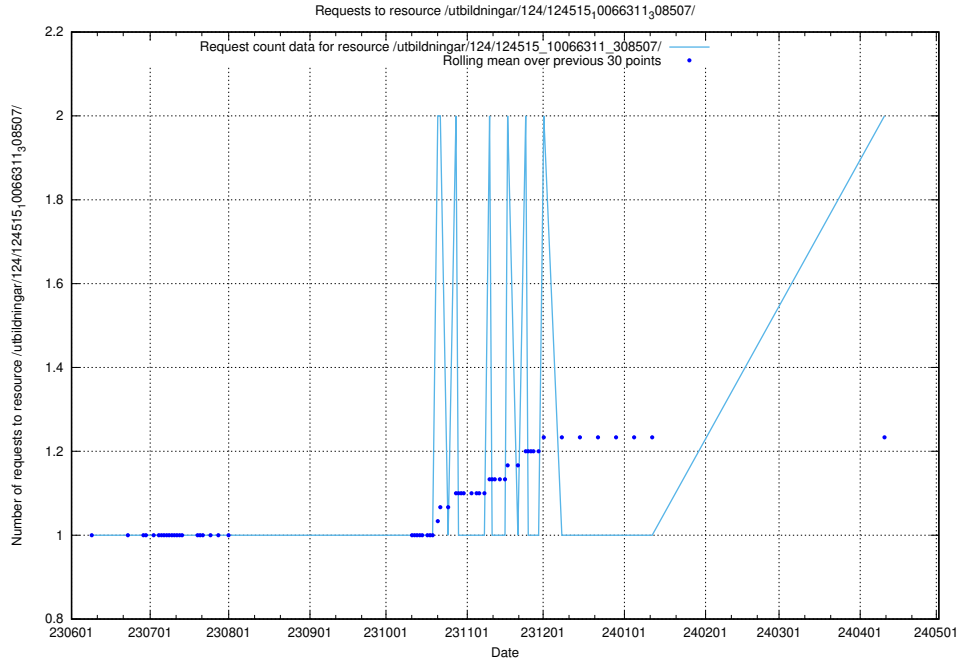

5.890 Usage of /utbildningar/124/124515_10066311_308507/

Here, we count the number of requests to resource /utbildningar/124/124515_10066311_308507/.