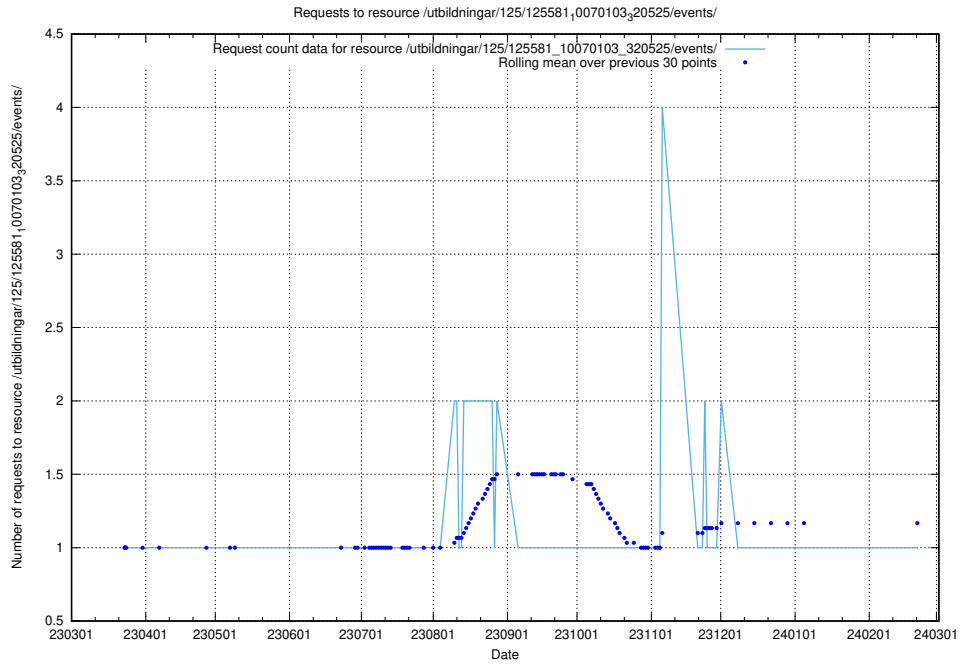

Here, we count the number of requests to resource /utbildningar/125/125581_10070104_320527/.

5.1092 Usage of /utbildningar/125/125581_10070103_320525/events/

Here, we count the number of requests to resource /utbildningar/125/125581_10070103_320525/events/