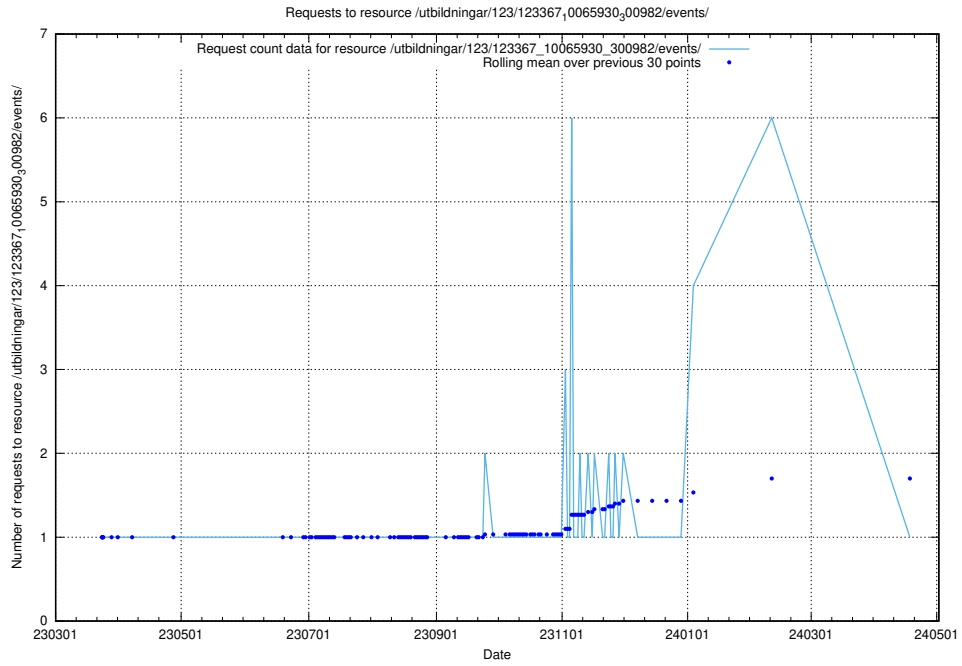

5.4787 Usage of /utbildningar/123/123367_10065930_300982/events/

Here, we count the number of requests to resource /utbildningar/123/123367_10065930_300982/events/