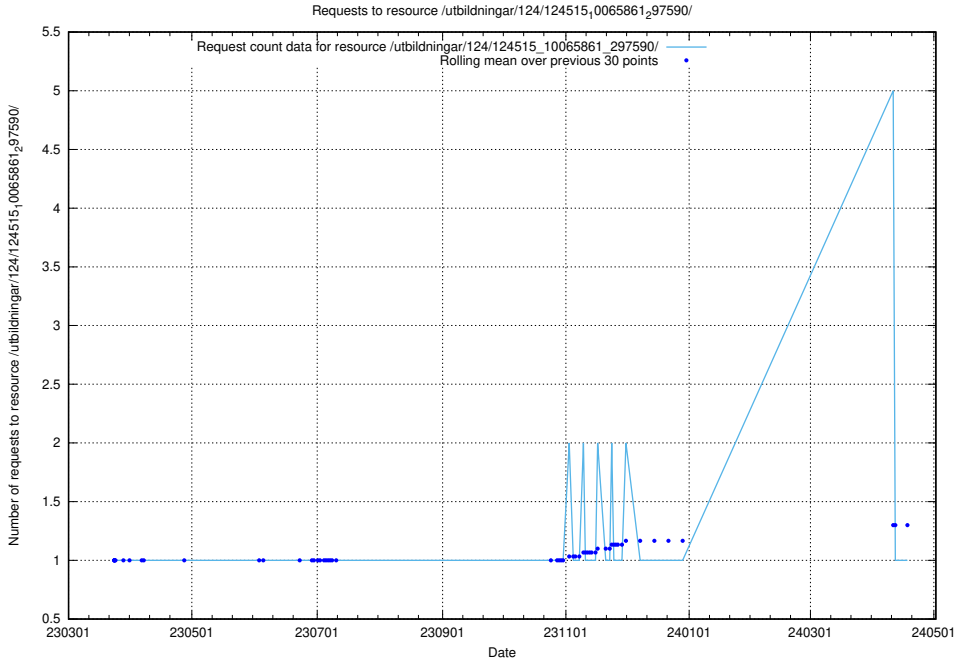

5.1928 Usage of /utbildningar/124/124515_10065861_297590/

Here, we count the number of requests to resource /utbildningar/124/124515_10065861_297590/.