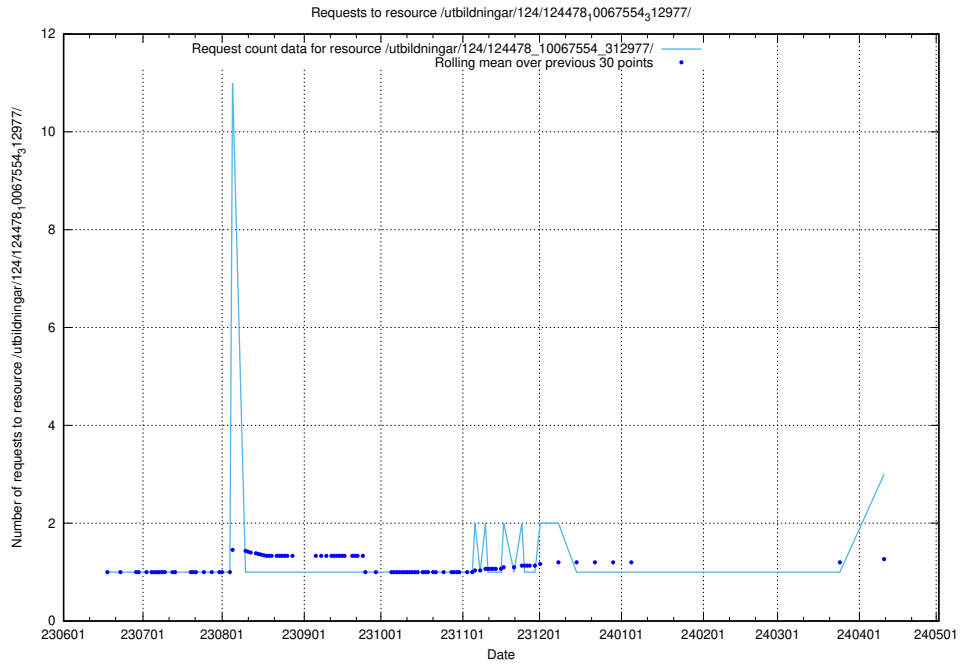

5.411 Usage of /utbildningar/124/124478_10067554_312977/

Here, we count the number of requests to resource /utbildningar/124/124478_10067554_312977/.