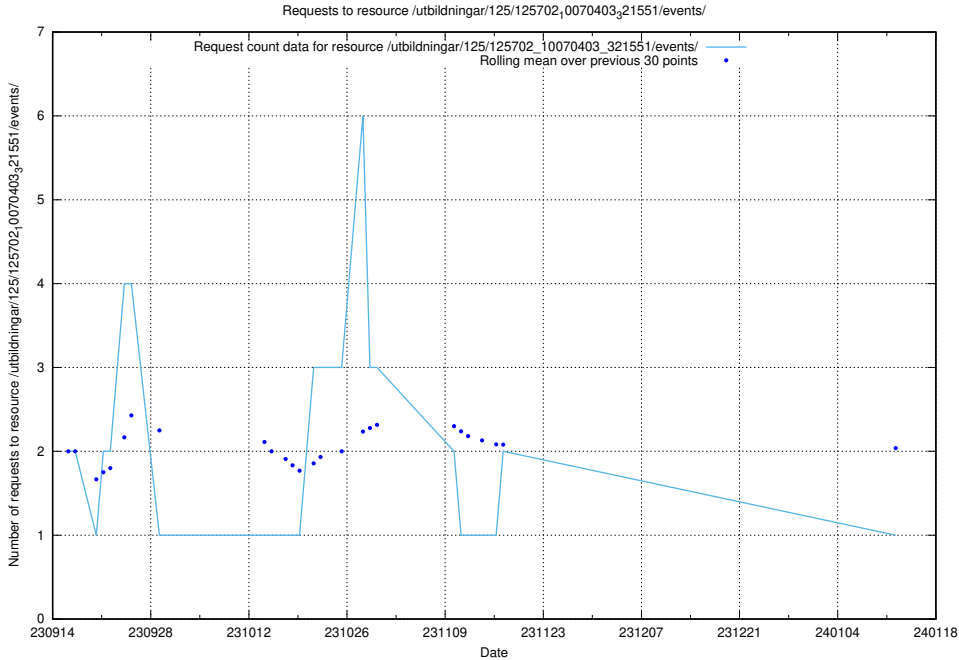

5.4705 Usage of /utbildningar/125/125702_10070403_321551/events/

Here, we count the number of requests to resource /utbildningar/125/125702_10070403_321551/events/