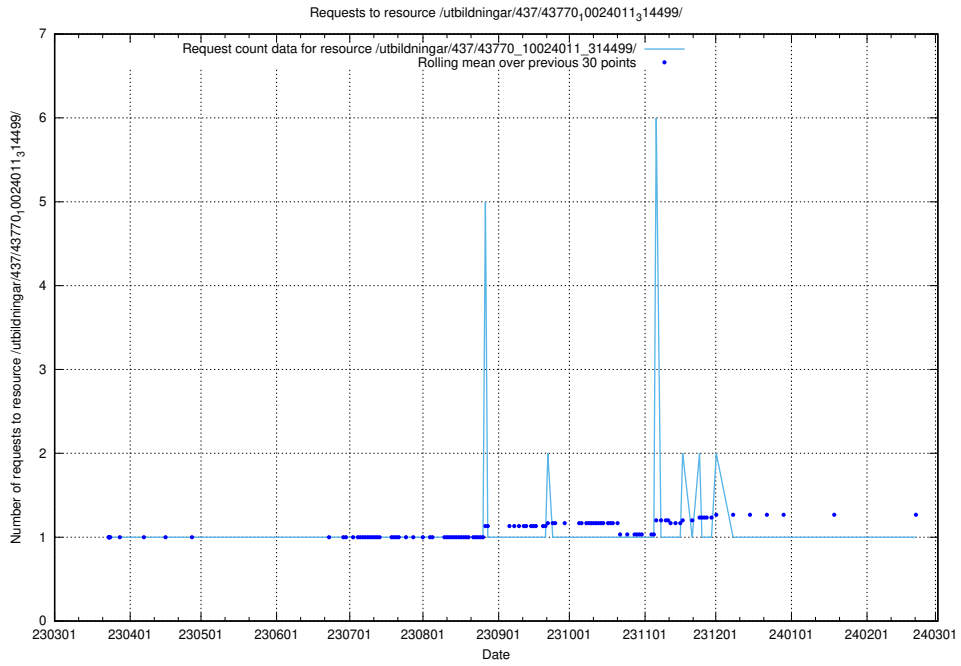

5.6563 Usage of /utbildningar/437/43770_10024011_314499/

Here, we count the number of requests to resource /utbildningar/437/43770_10024011_314499/.