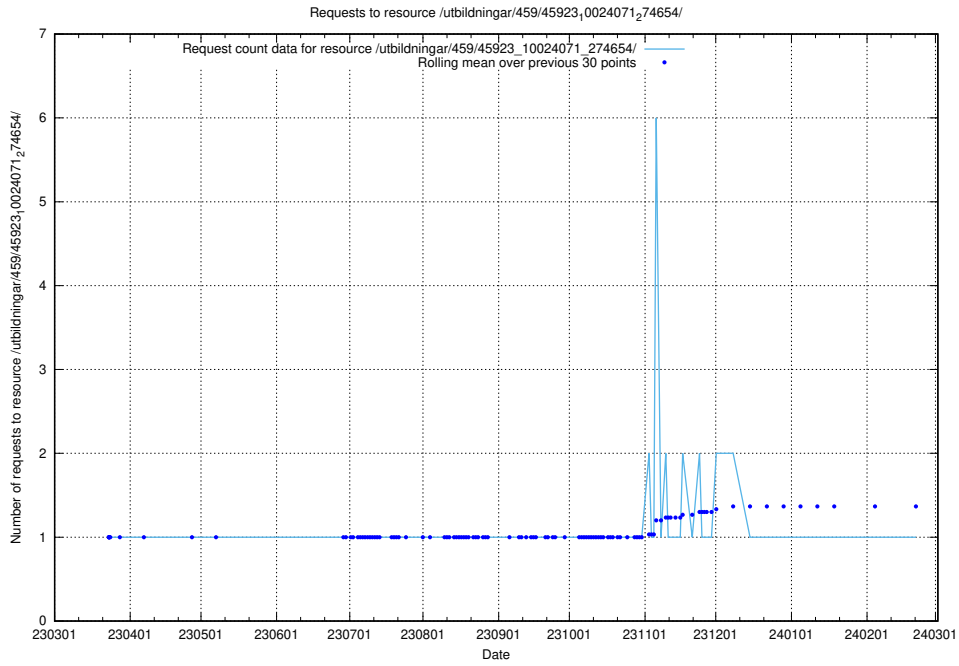

5.6512 Usage of /utbildningar/459/45923_10024071_274654/

Here, we count the number of requests to resource /utbildningar/459/45923_10024071_274654/.