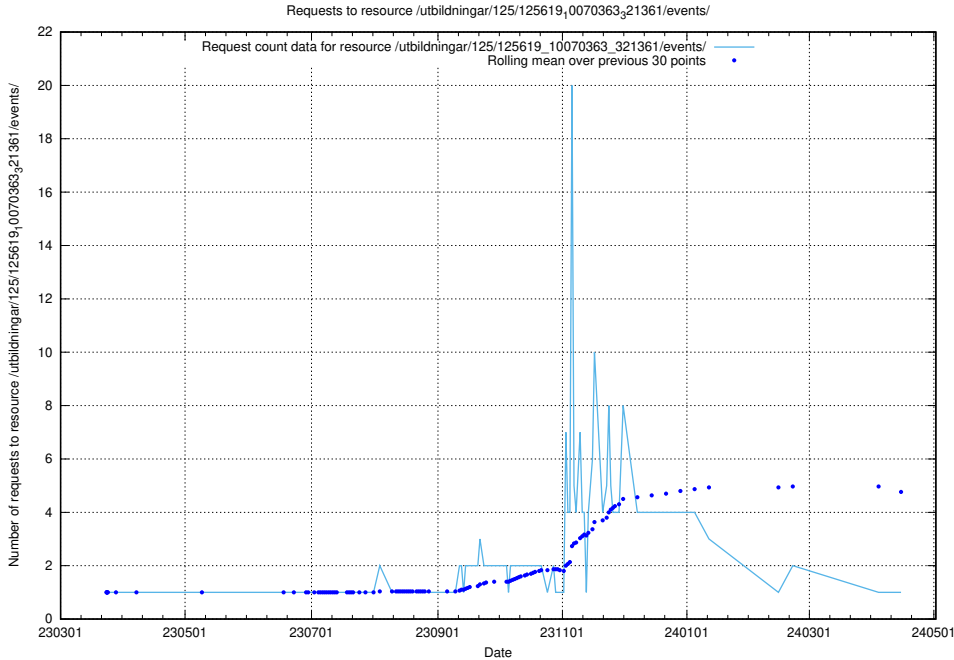

5.1062 Usage of /utbildningar/125/125619_10070363_321361/events/

Here, we count the number of requests to resource /utbildningar/125/125619_10070363_321361/events/

5.1063 Usage of /utbildningar/125/125619_10070363_321361/