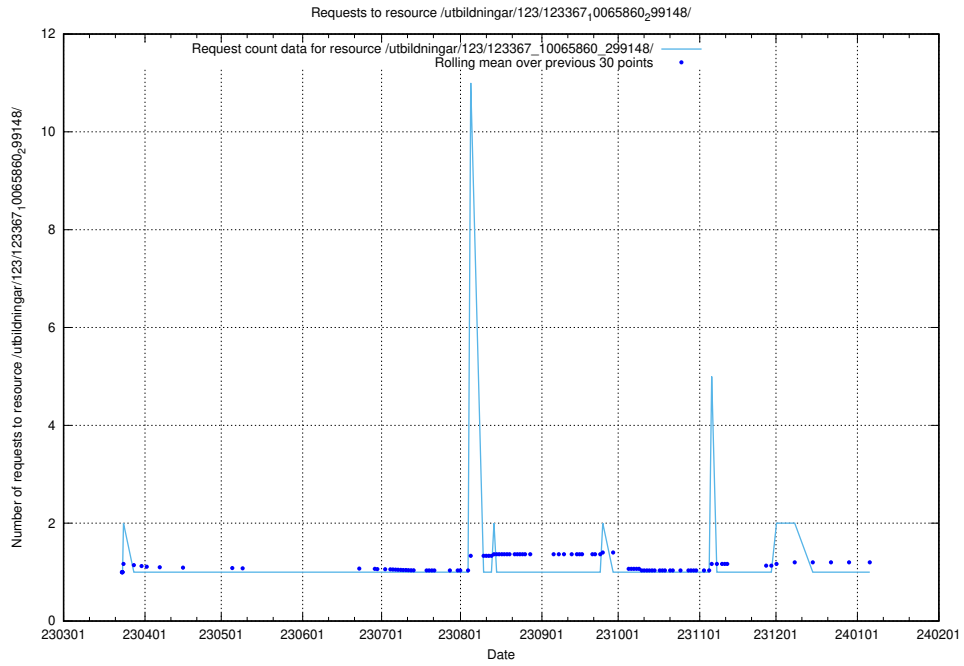

5.4992 Usage of /utbildningar/123/123367_10065860_299148/

Here, we count the number of requests to resource /utbildningar/123/123367_10065860_299148/.