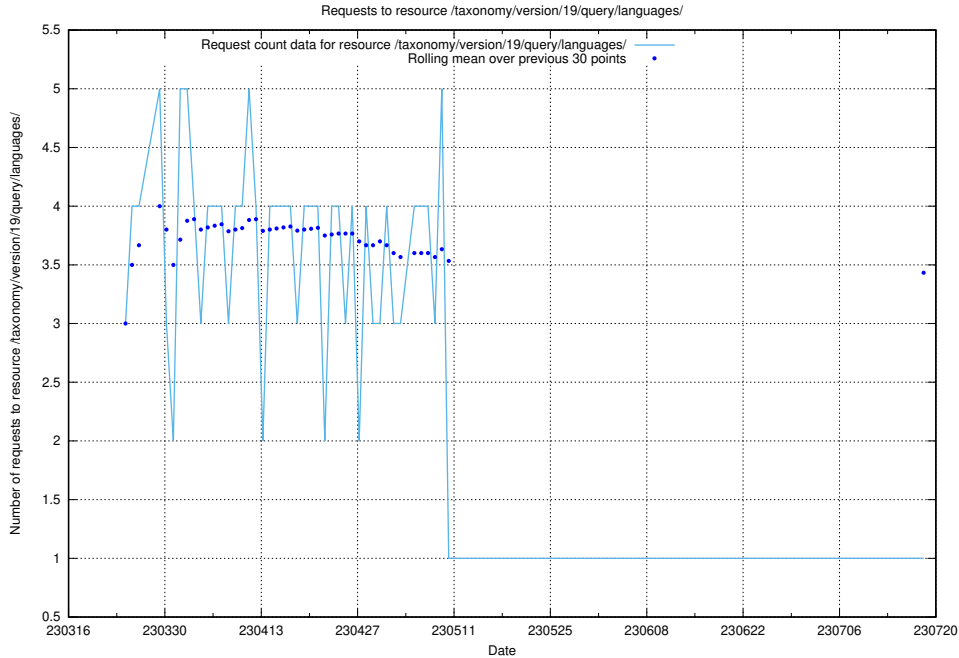

5.6334 Usage of /taxonomy/version/19/query/keyword-concepts./

Here, we count the number of requests to resource /taxonomy/version/19/query/keyword-concepts./.

5.6335 Usage of /taxonomy/version/19/query/keyword-concepts-with-relations/