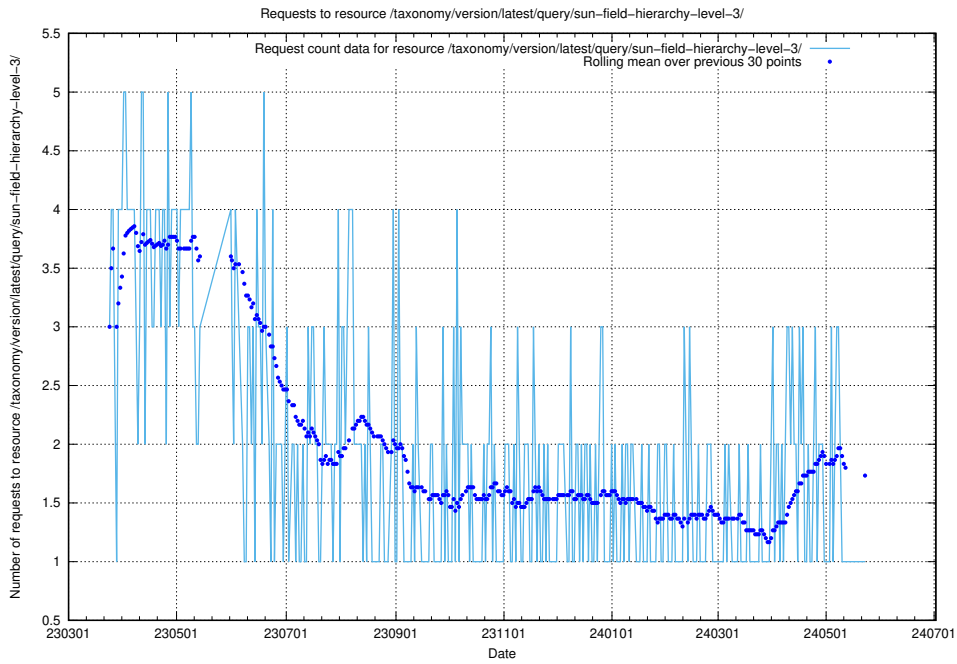

5.6261 Usage of /taxonomy/version/latest/query/sun-field-hierarchy-level-3/

Here, we count the number of requests to resource /taxonomy/version/latest/query/sun-field-hierarchy-level-3/.