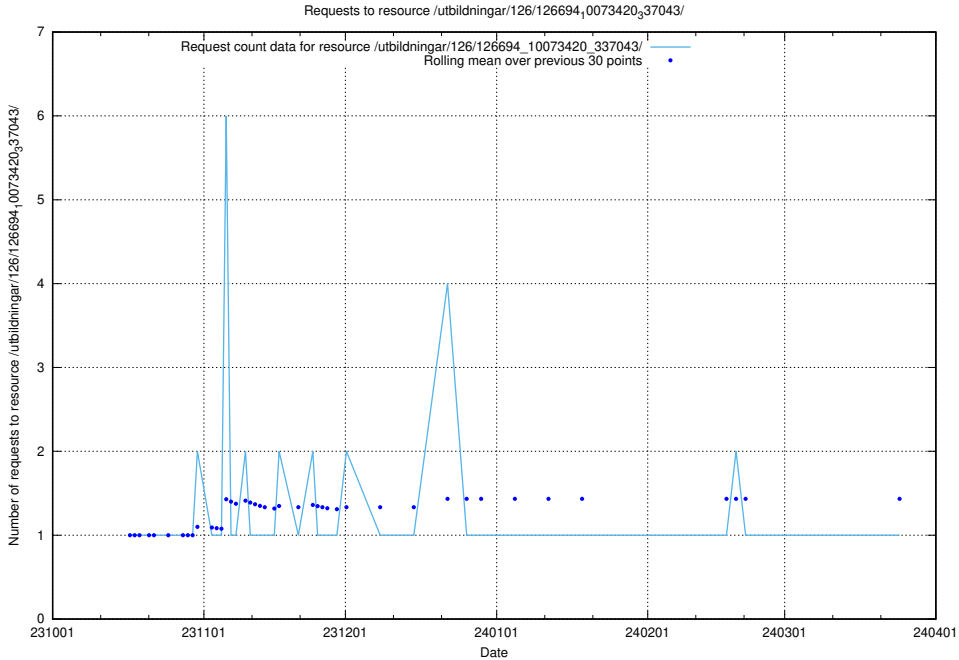

5.4472 Usage of /utbildningar/126/126694_10073420_337043/

Here, we count the number of requests to resource /utbildningar/126/126694_10073420_337043/.