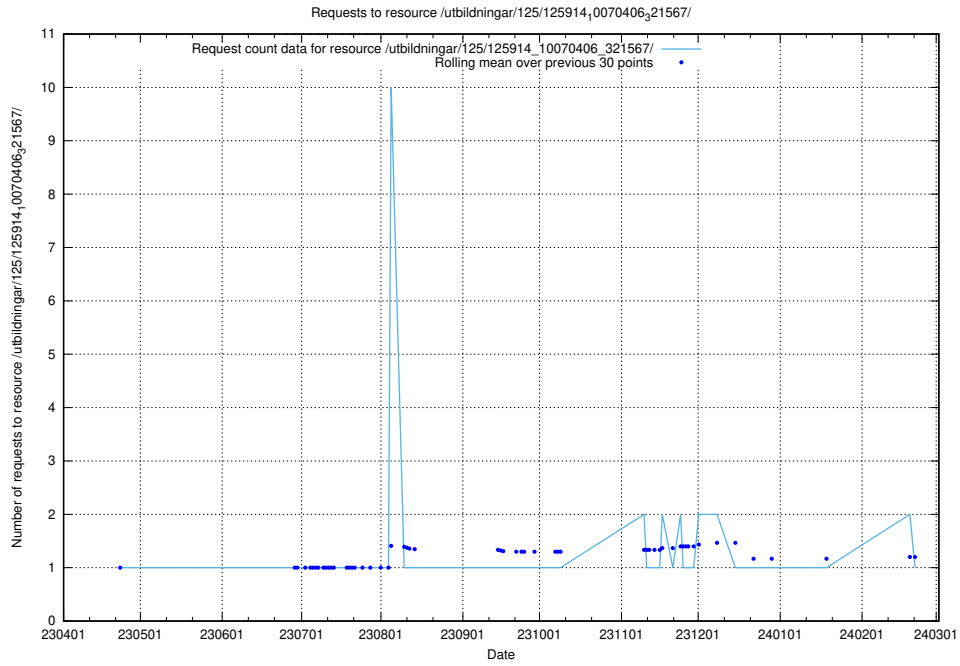

5.6196 Usage of /utbildningar/125/125914_10070406_321567/

Here, we count the number of requests to resource /utbildningar/125/125914_10070406_321567/.