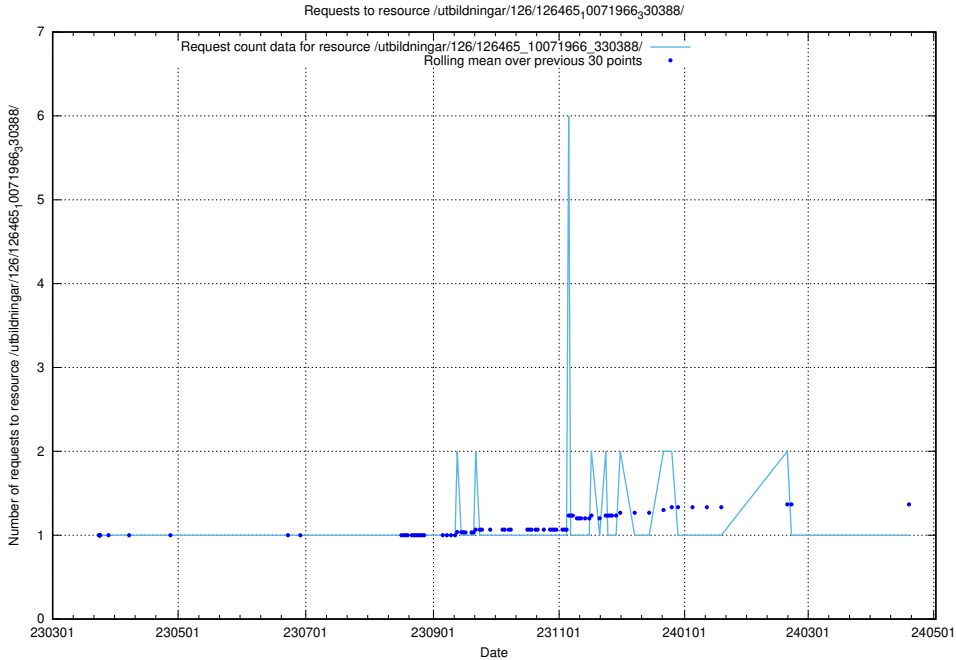

5.6609 Usage of /utbildningar/126/126465_10071966_330388/

Here, we count the number of requests to resource /utbildningar/126/126465_10071966_330388/.