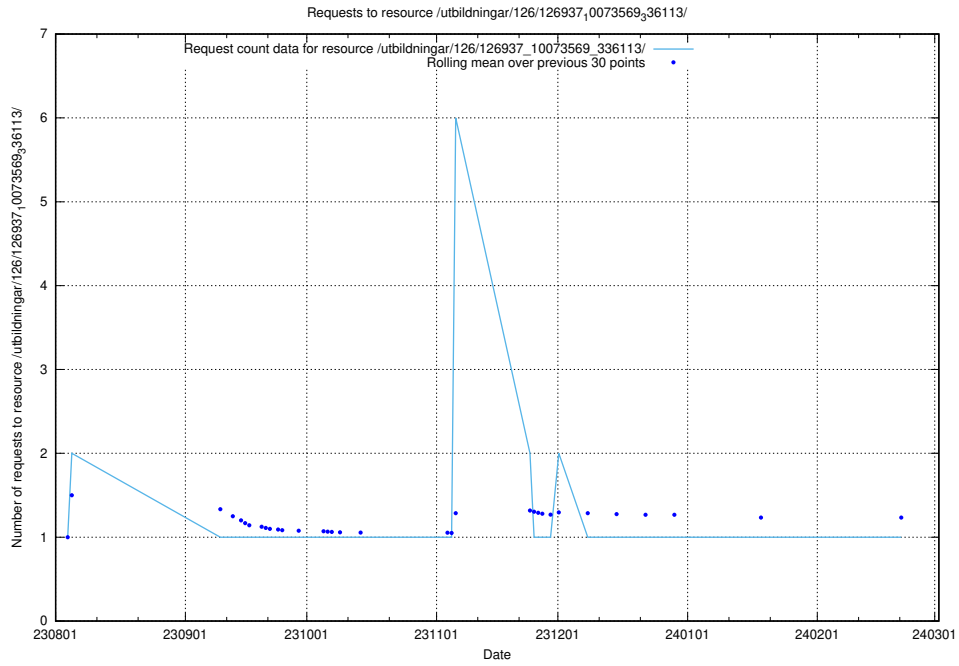

5.5027 Usage of /utbildningar/126/126937_10073569_336113/

Here, we count the number of requests to resource /utbildningar/126/126937_10073569_336113/.