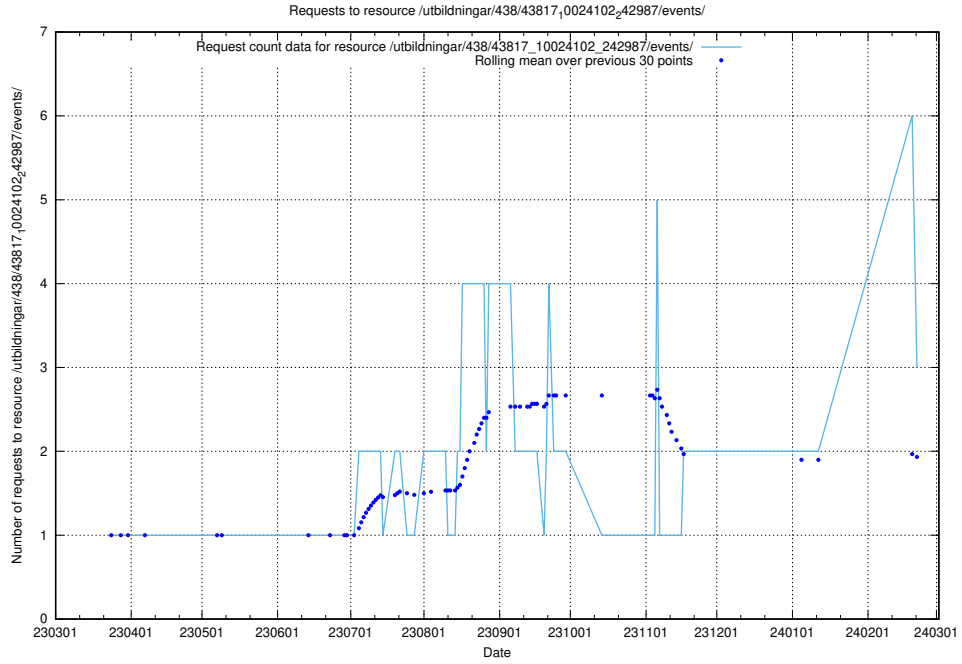

5.432 Usage of /utbildningar/438/43817_10024102_242987/events/

Here, we count the number of requests to resource /utbildningar/438/43817_10024102_242987/events/.

5.433 Usage of /utbildningar/437/43757_10024113_309027/events/