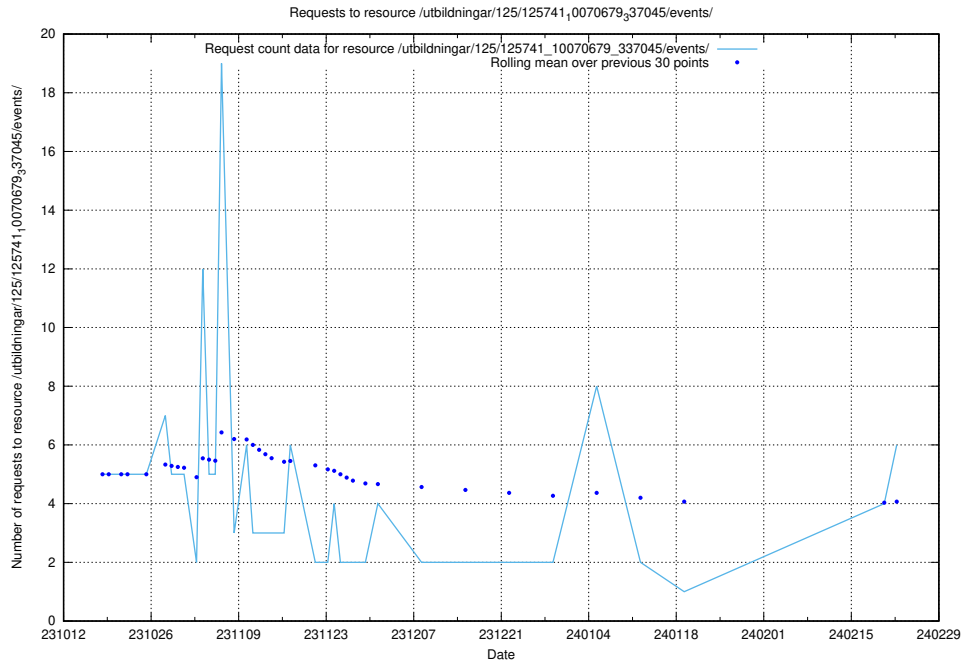

5.63 Usage of /utbildningar/125/125741_10070679_337045/events/

Here, we count the number of requests to resource /utbildningar/125/125741_10070679_337045/events/