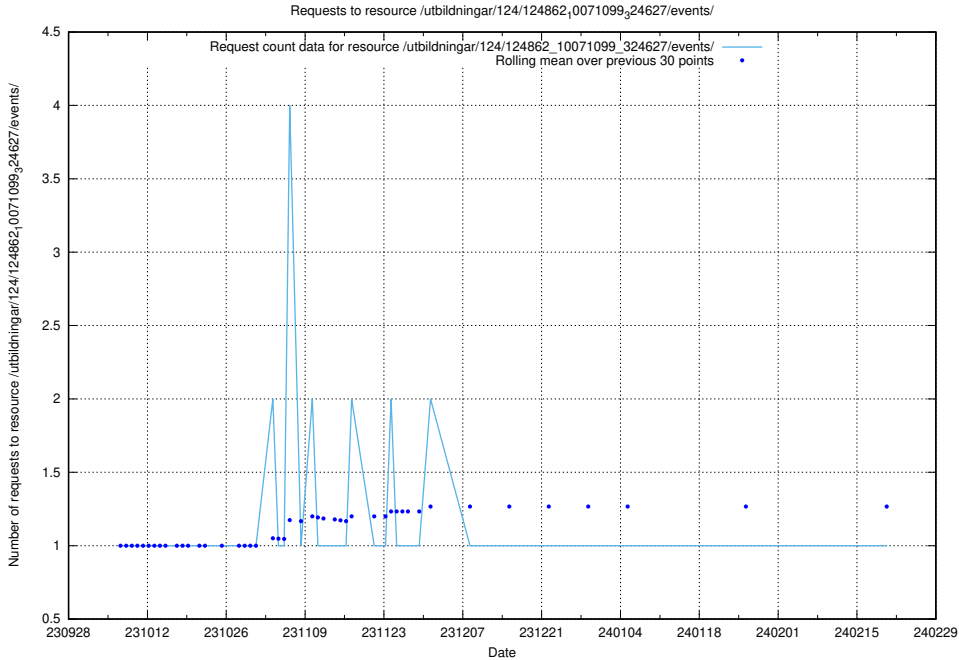

Here, we count the number of requests to resource /utbildningar/125/125415_10067799_319946/.

5.4561 Usage of /utbildningar/124/124862_10071099_324627/events/

Here, we count the number of requests to resource /utbildningar/124/124862_10071099_324627/events/