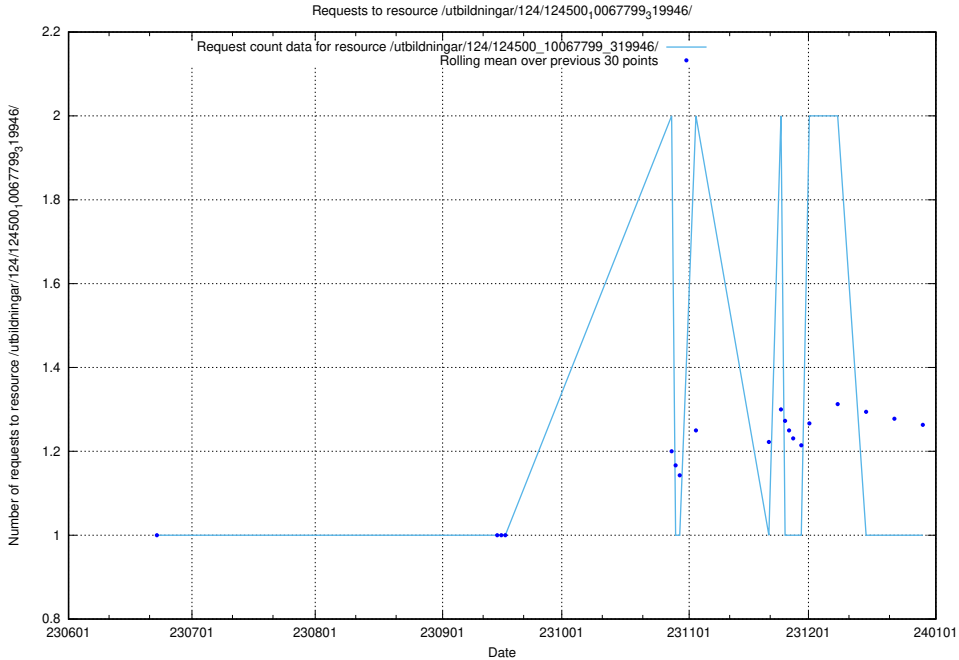

5.5945 Usage of /utbildningar/124/124500_10067799_319946/

Here, we count the number of requests to resource /utbildningar/124/124500_10067799_319946/.