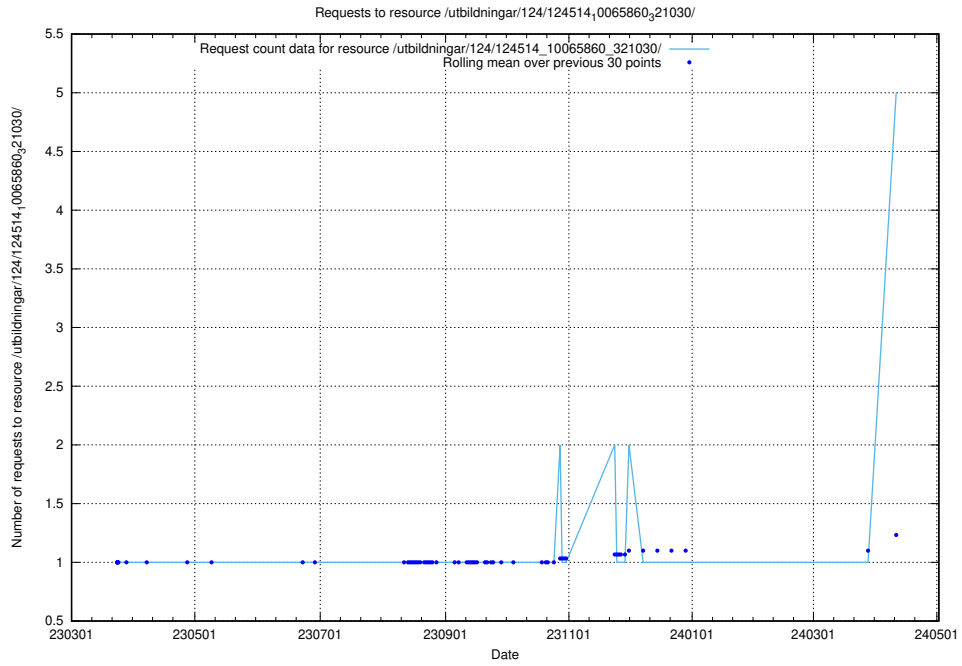

5.124 Usage of /utbildningar/124/124514_10065860_321030/

Here, we count the number of requests to resource /utbildningar/124/124514_10065860_321030/.