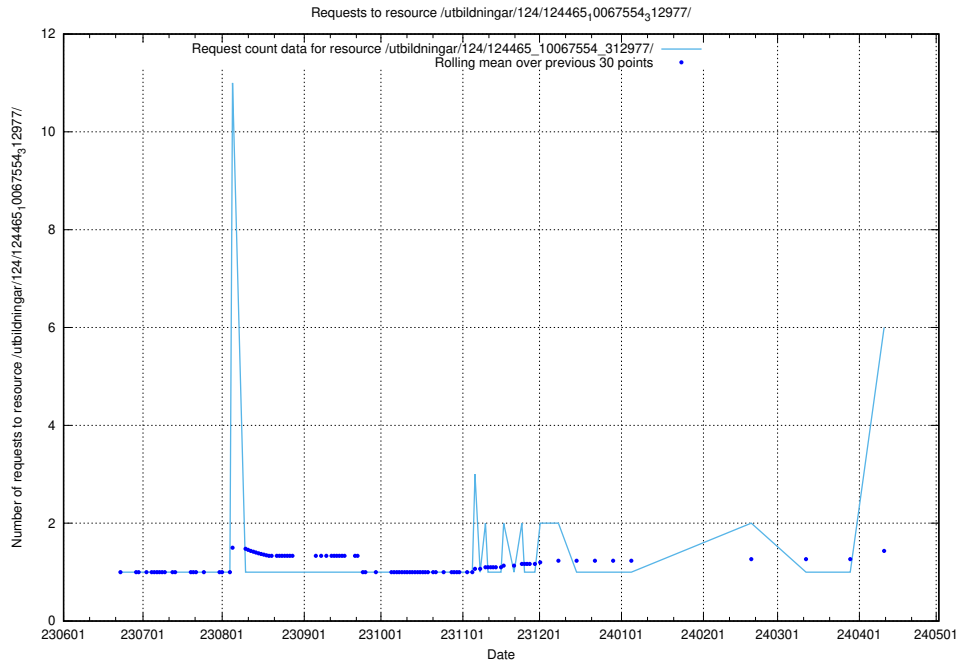

5.90 Usage of /utbildningar/124/124465_10067554_312977/

Here, we count the number of requests to resource /utbildningar/124/124465_10067554_312977/.