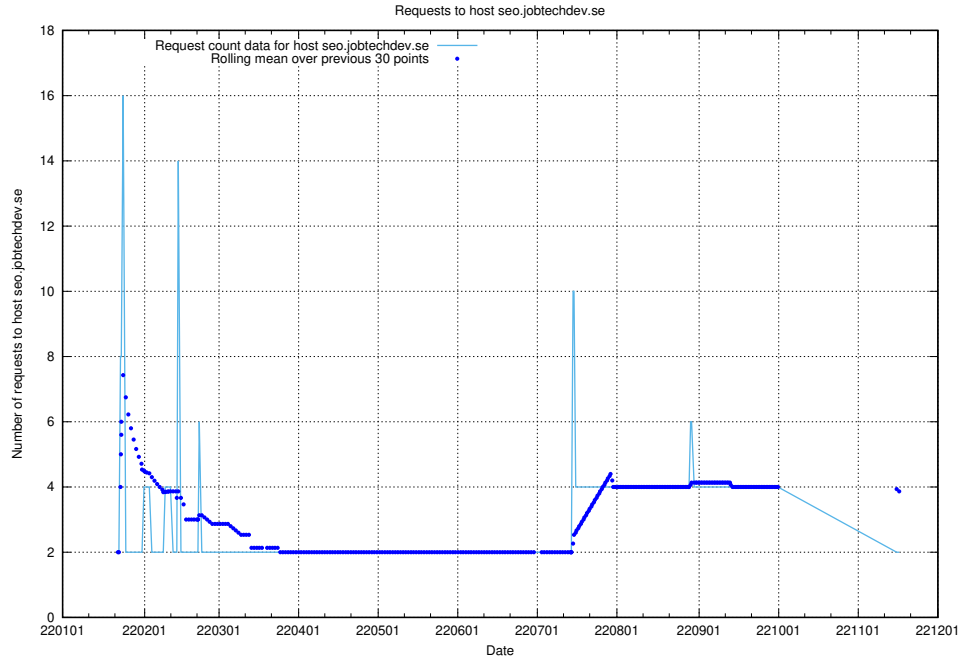

7.591 Usage of seo.jobtechdev.se

Here, we count the number of requests to host seo.jobtechdev.se.