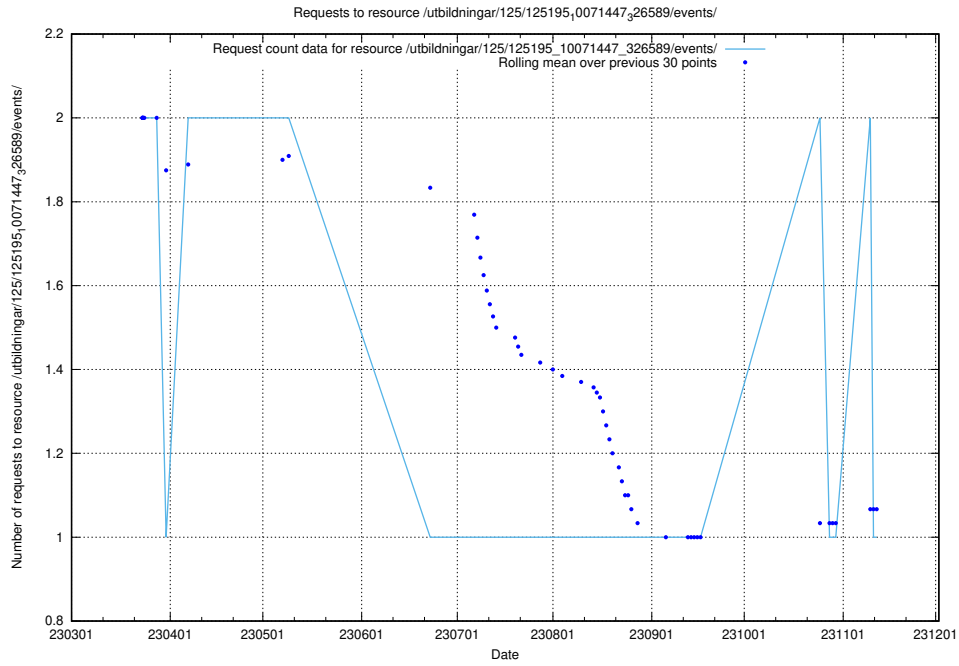

5.6480 Usage of /utbildningar/125/125195_10071447_326589/events/

Here, we count the number of requests to resource /utbildningar/125/125195_10071447_326589/events/