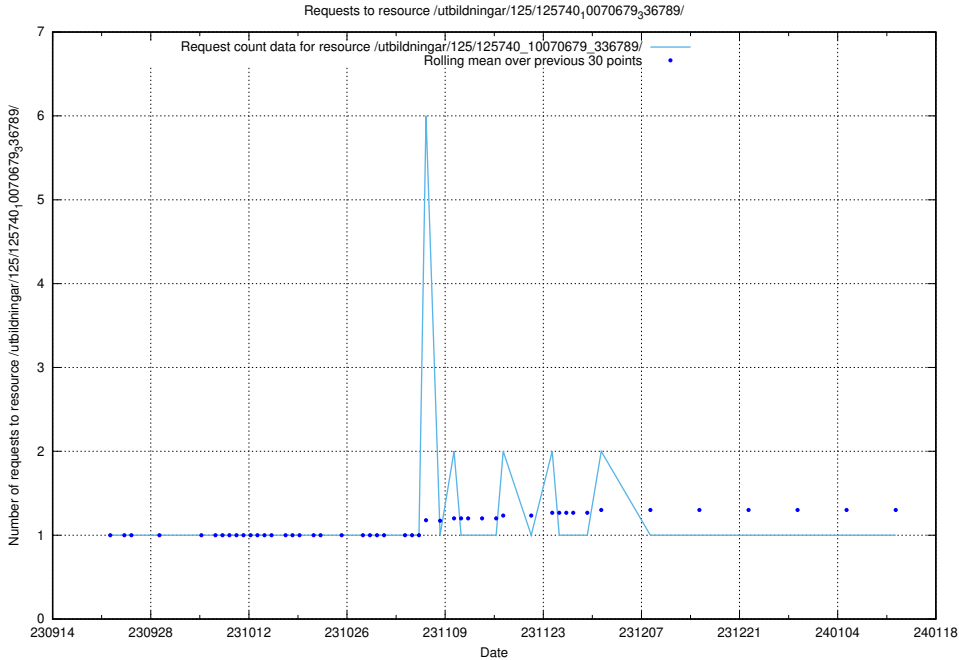

5.4677 Usage of /utbildningar/125/125740_10070679_336789/

Here, we count the number of requests to resource /utbildningar/125/125740_10070679_336789/.