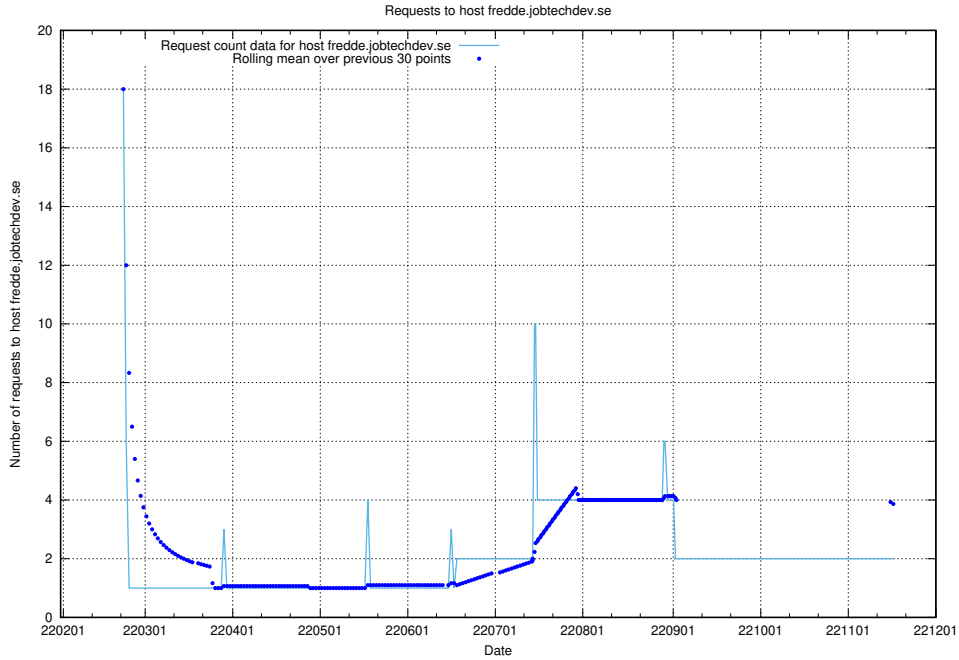

7.520 Usage of fredde.jobtechdev.se

Here, we count the number of requests to host fredde.jobtechdev.se.

7.521 Usage of fredde.api.jobtechdev.se

Here, we count the number of requests to host fredde.api.jobtechdev.se.