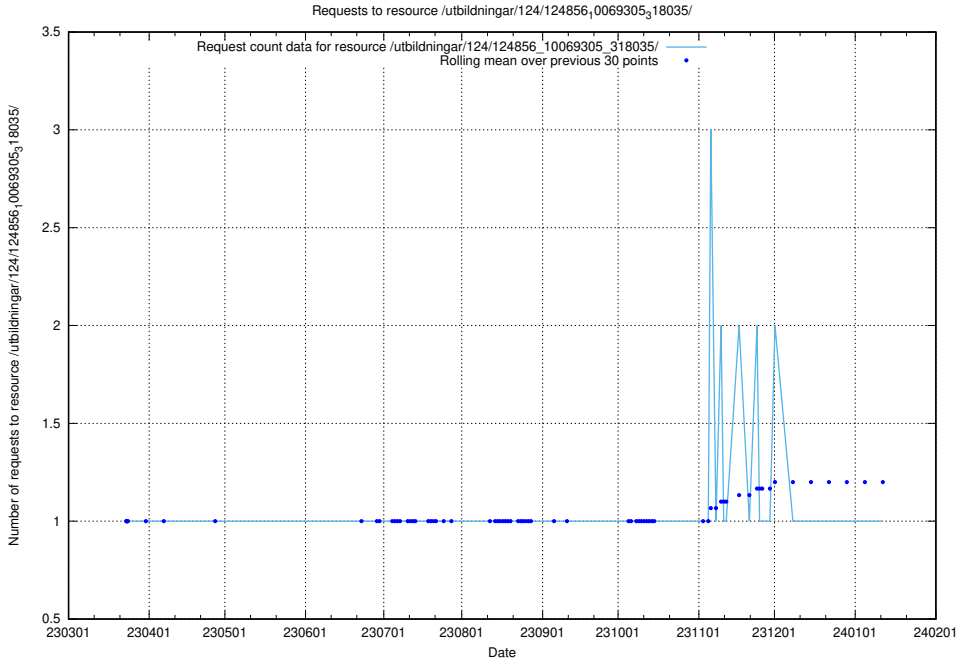

5.1182 Usage of /utbildningar/124/124856_10069305_318035/

Here, we count the number of requests to resource /utbildningar/124/124856_10069305_318035/.