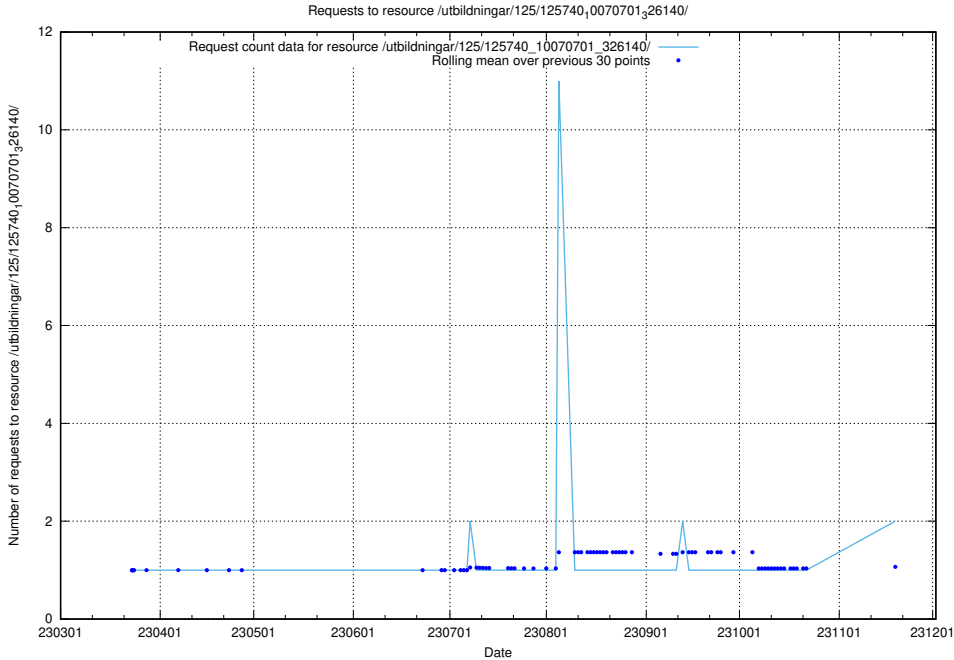

5.451 Usage of /utbildningar/125/125740_10070701_326140/

Here, we count the number of requests to resource /utbildningar/125/125740_10070701_326140/.