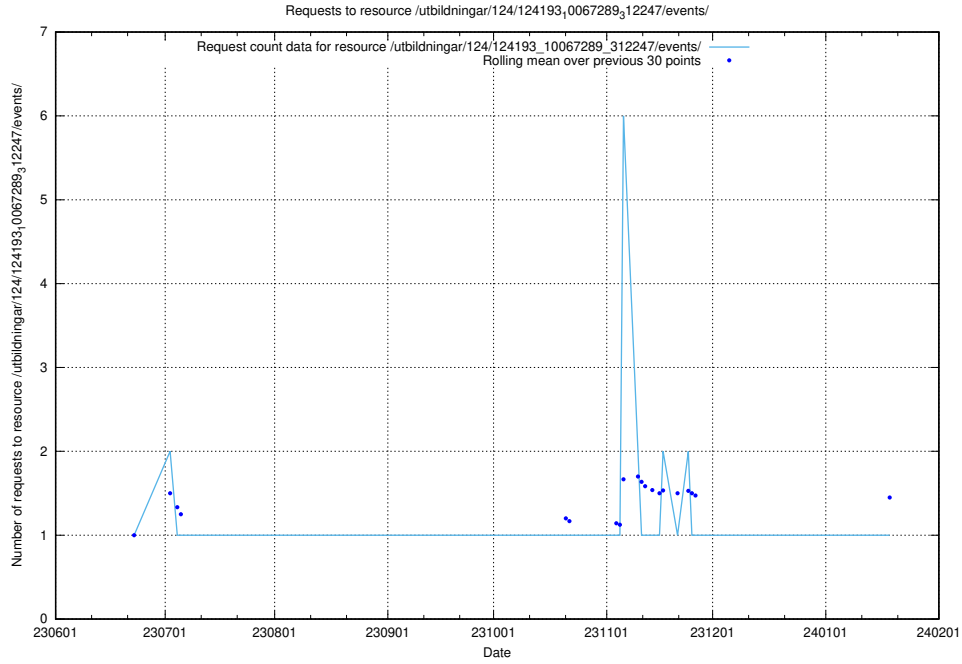

5.5978 Usage of /utbildningar/124/124193_10067289_312247/events/

Here, we count the number of requests to resource /utbildningar/124/124193_10067289_312247/events/