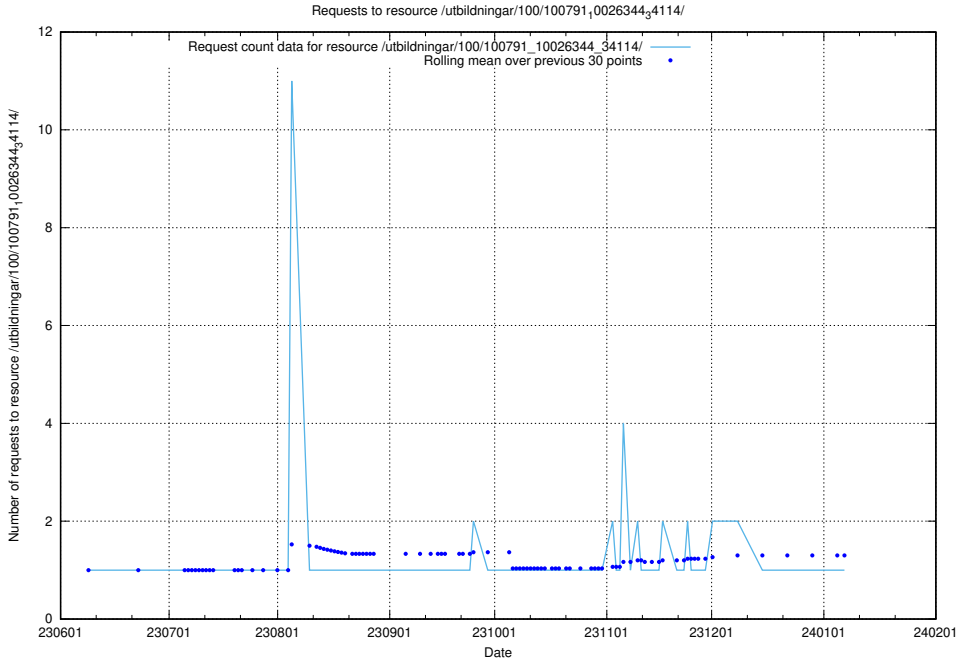

5.6070 Usage of /utbildningar/100/100791_10026344_34114/

Here, we count the number of requests to resource /utbildningar/100/100791_10026344_34114/.