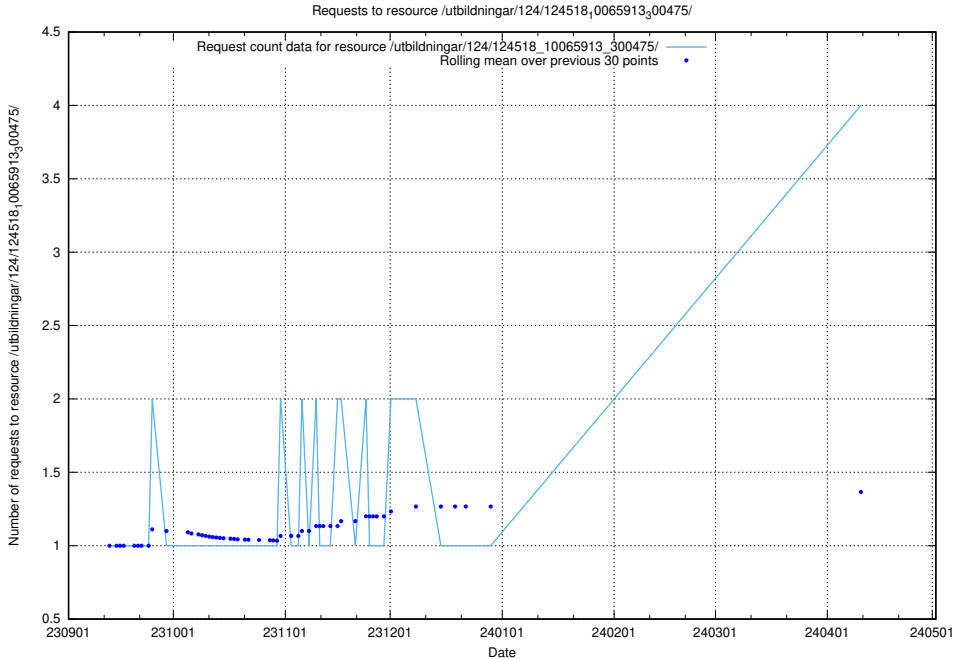

5.216 Usage of /utbildningar/124/124518_10065913_300475/

Here, we count the number of requests to resource /utbildningar/124/124518_10065913_300475/.