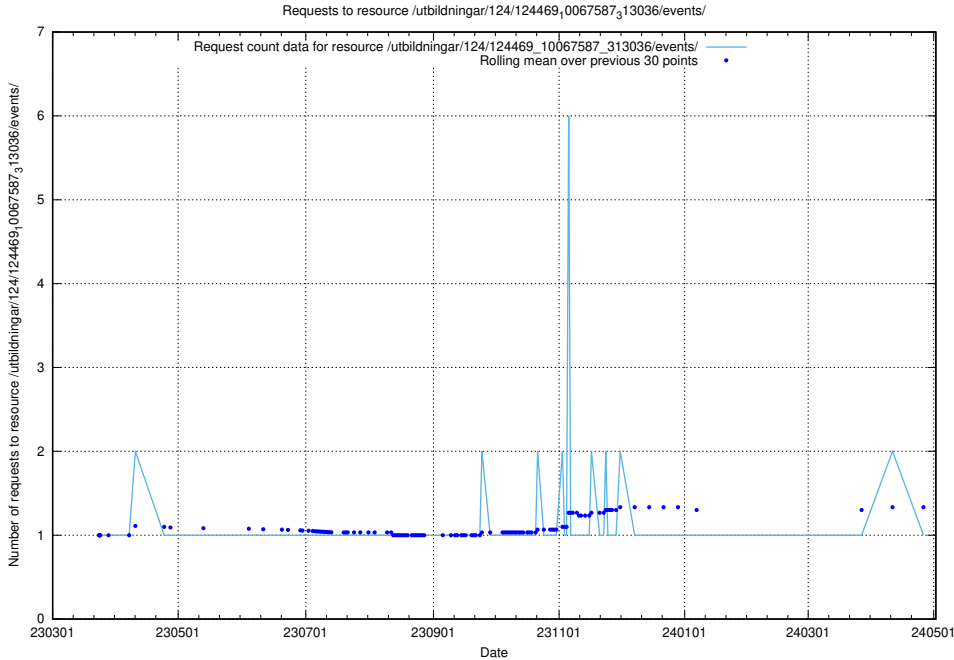

5.3437 Usage of /utbildningar/124/124469_10067587_313036/events/

Here, we count the number of requests to resource /utbildningar/124/124469_10067587_313036/events/