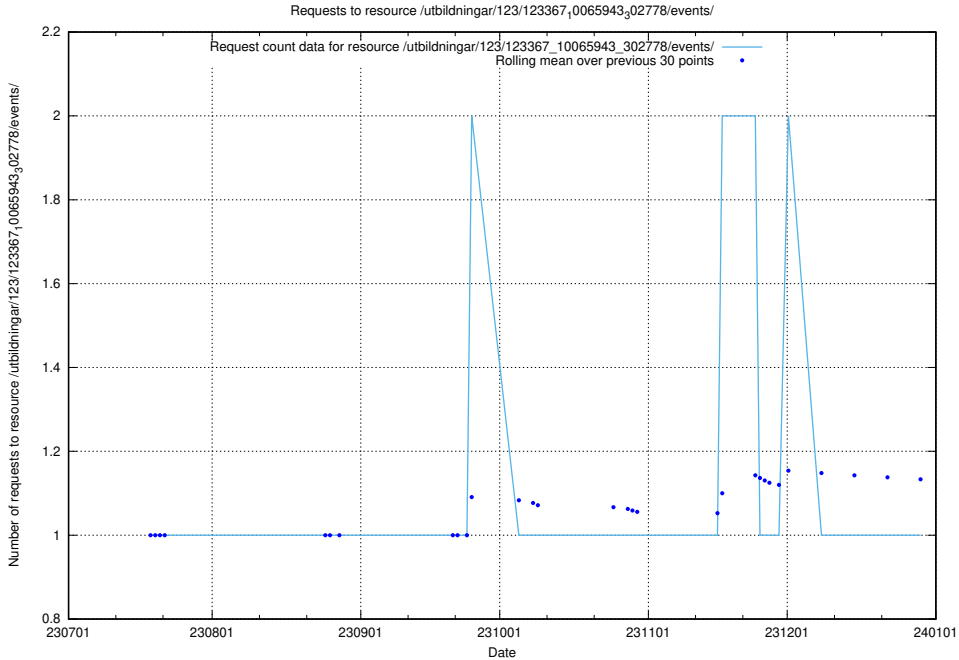

5.5186 Usage of /utbildningar/123/123367_10065943_302778/events/

Here, we count the number of requests to resource /utbildningar/123/123367_10065943_302778/events/

5.5187 Usage of /utbildningar/123/123367_10065867_298117/events/