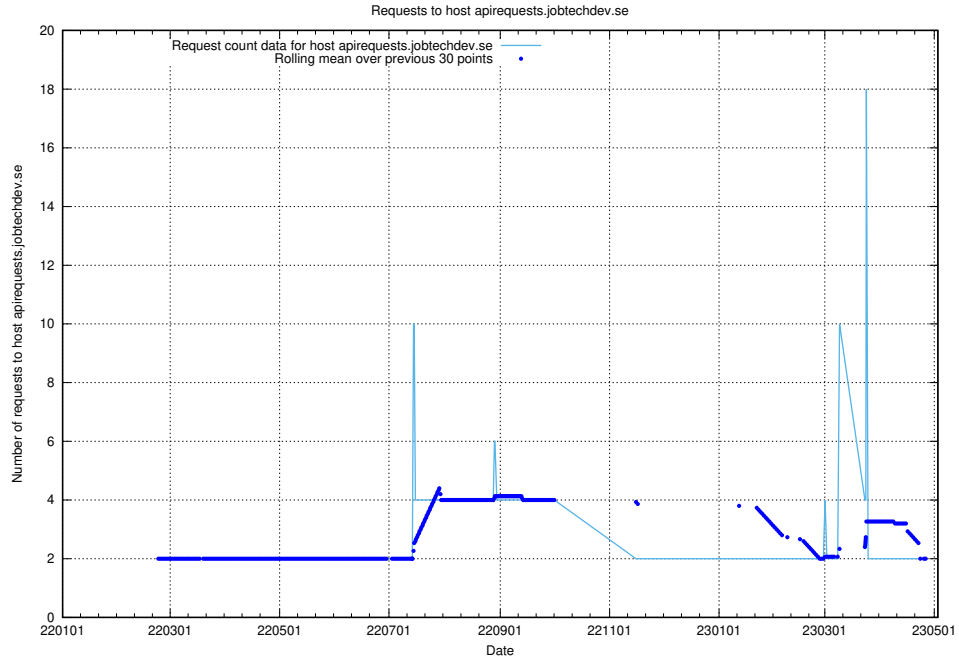

7.517 Usage of apirequests.jobtechdev.se

Here, we count the number of requests to host apirequests.jobtechdev.se.