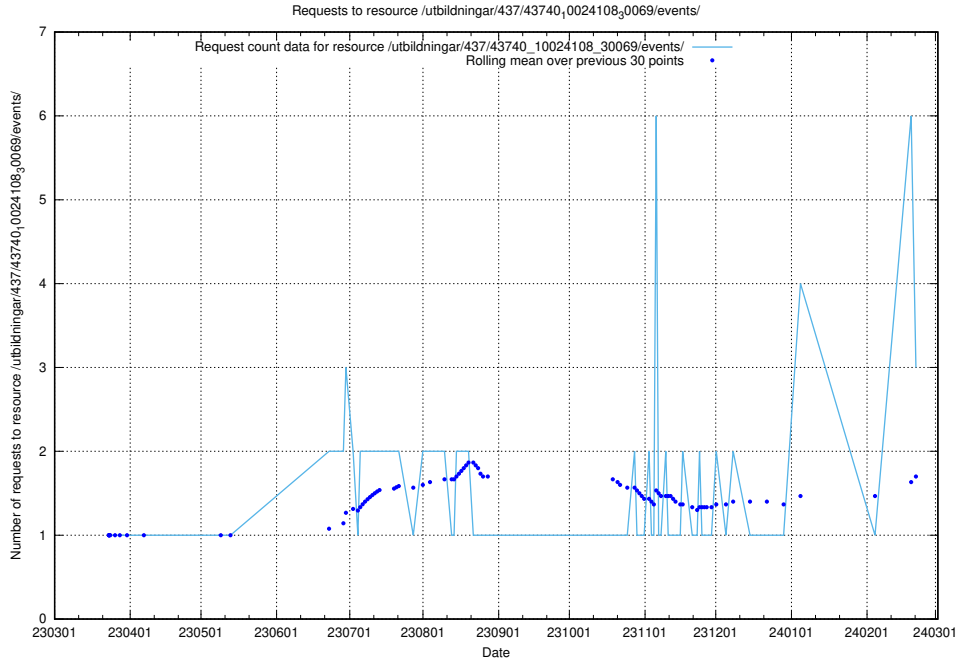

Here, we count the number of requests to resource /utbildningar/125/125740_10070692_322503/events/

5.440 Usage of /utbildningar/437/43740_10024108_30069/events/

Here, we count the number of requests to resource /utbildningar/437/43740_10024108_30069/events/.