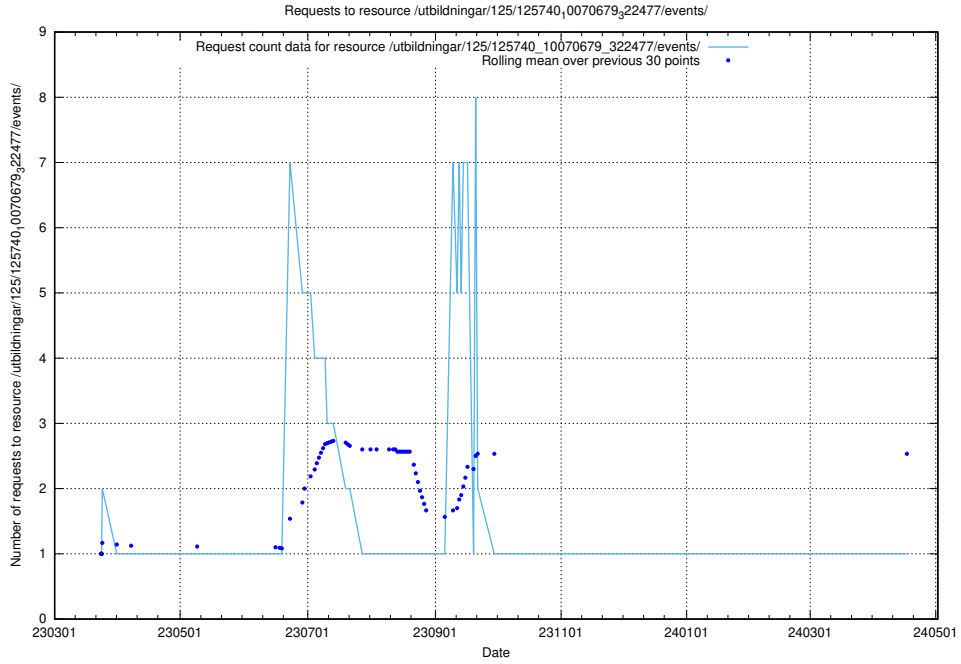

5.987 Usage of /utbildningar/125/125740_10070679_322477/events/

Here, we count the number of requests to resource /utbildningar/125/125740_10070679_322477/events/