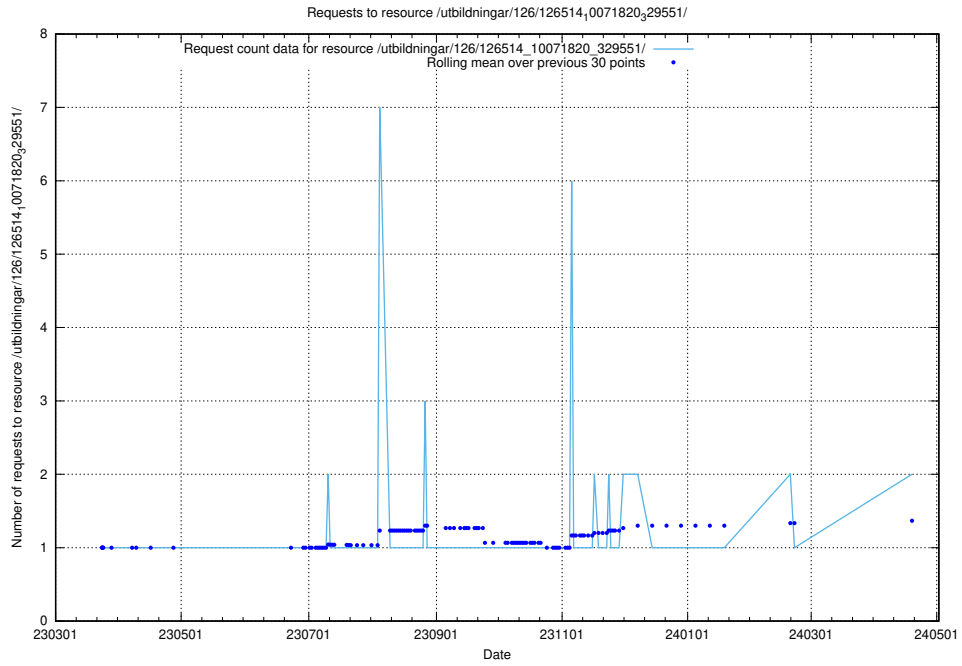

5.946 Usage of /utbildningar/126/126514_10071820_329551/

Here, we count the number of requests to resource /utbildningar/126/126514_10071820_329551/.