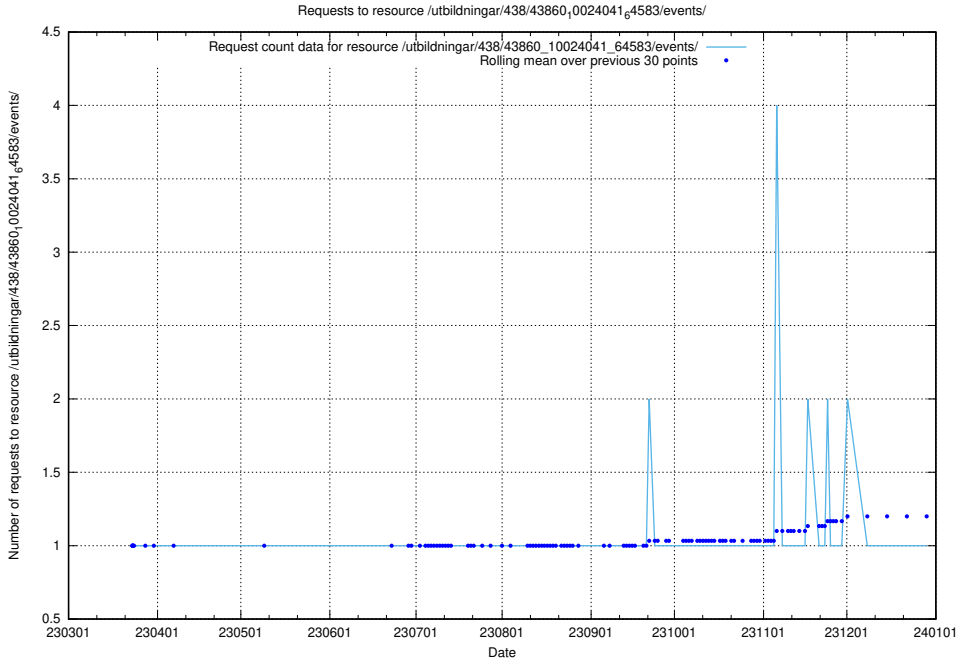

5.6518 Usage of /utbildningar/438/43860_10024041_64583/events/

Here, we count the number of requests to resource /utbildningar/438/43860_10024041_64583/events/.