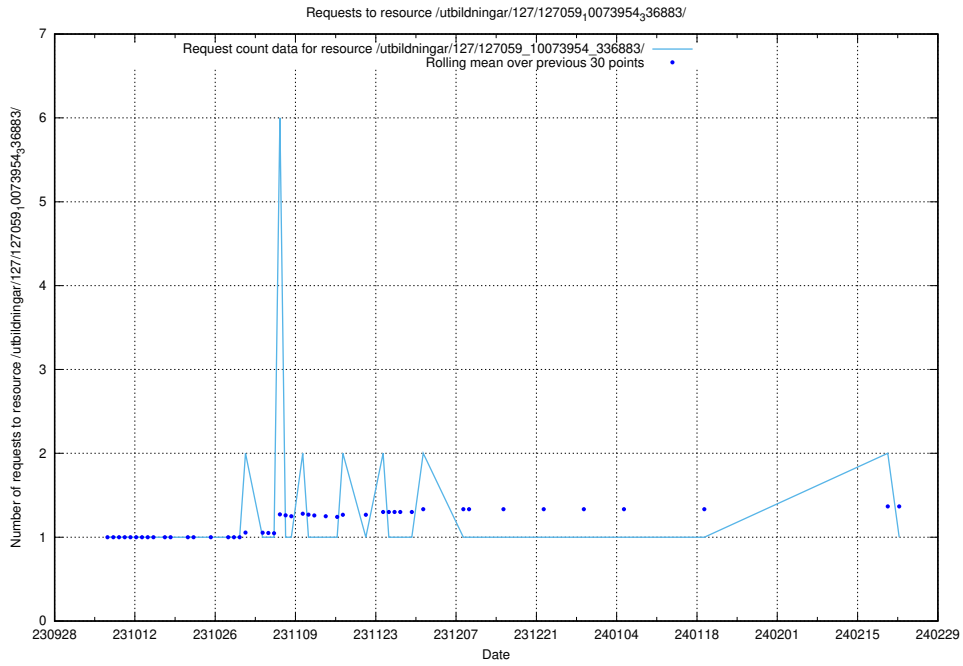

5.4555 Usage of /utbildningar/127/127059_10073954_336883/

Here, we count the number of requests to resource /utbildningar/127/127059_10073954_336883/.