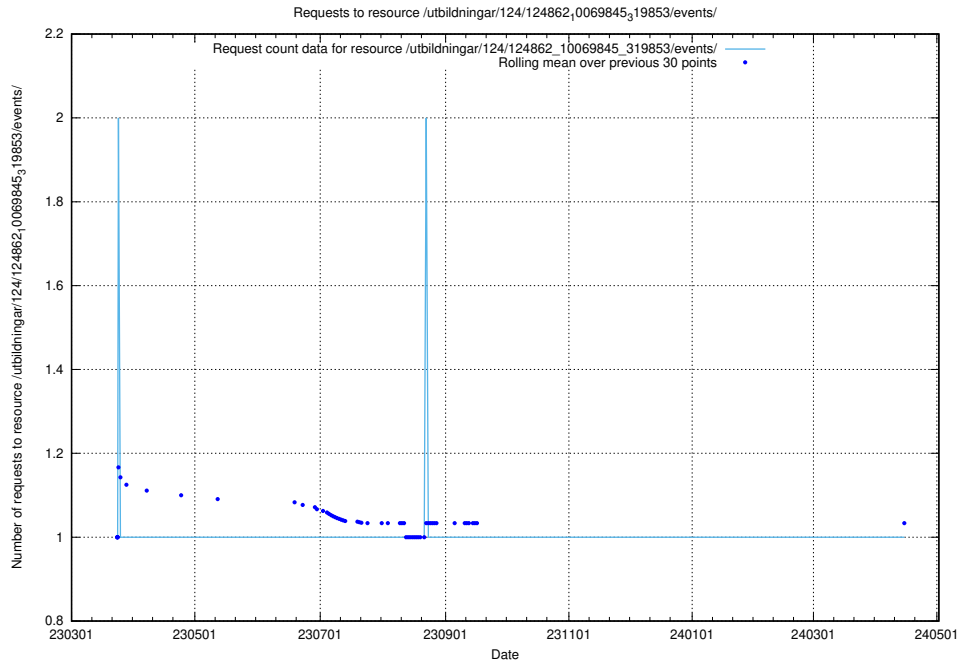

5.1156 Usage of /utbildningar/124/124862_10069845_319853/events/

Here, we count the number of requests to resource /utbildningar/124/124862_10069845_319853/events/