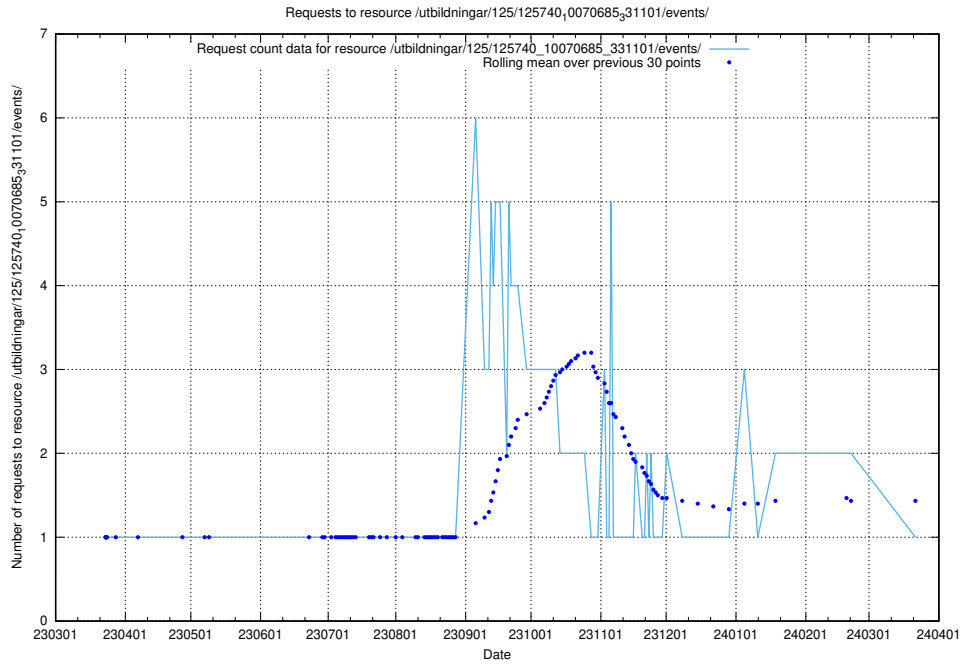

5.981 Usage of /utbildningar/125/125740_10070685_331101/events/

Here, we count the number of requests to resource /utbildningar/125/125740_10070685_331101/events/