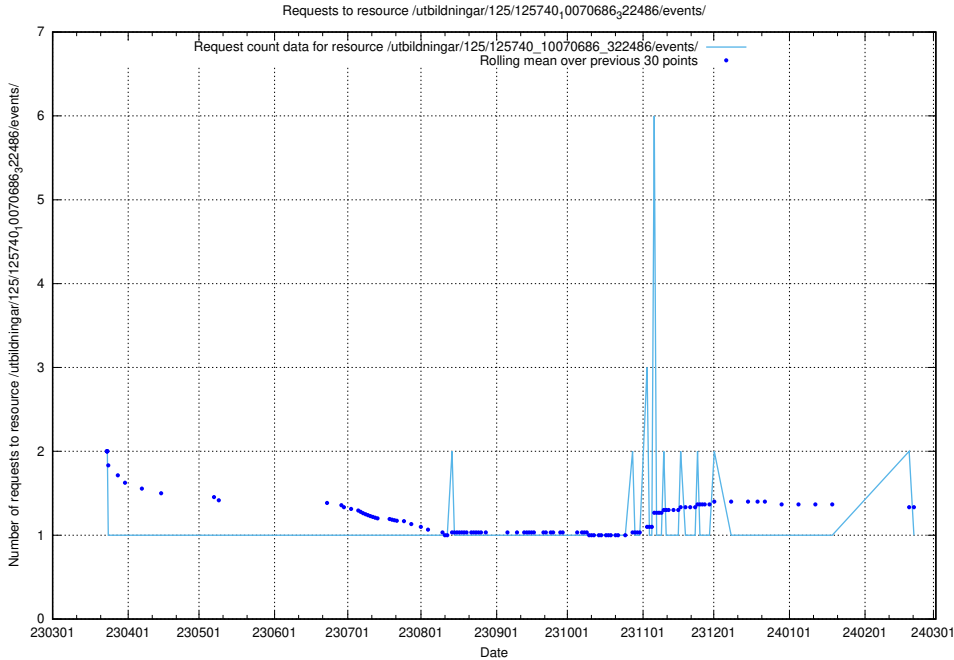

5.6473 Usage of /utbildningar/125/125740_10070686_322486/events/

Here, we count the number of requests to resource /utbildningar/125/125740_10070686_322486/events/