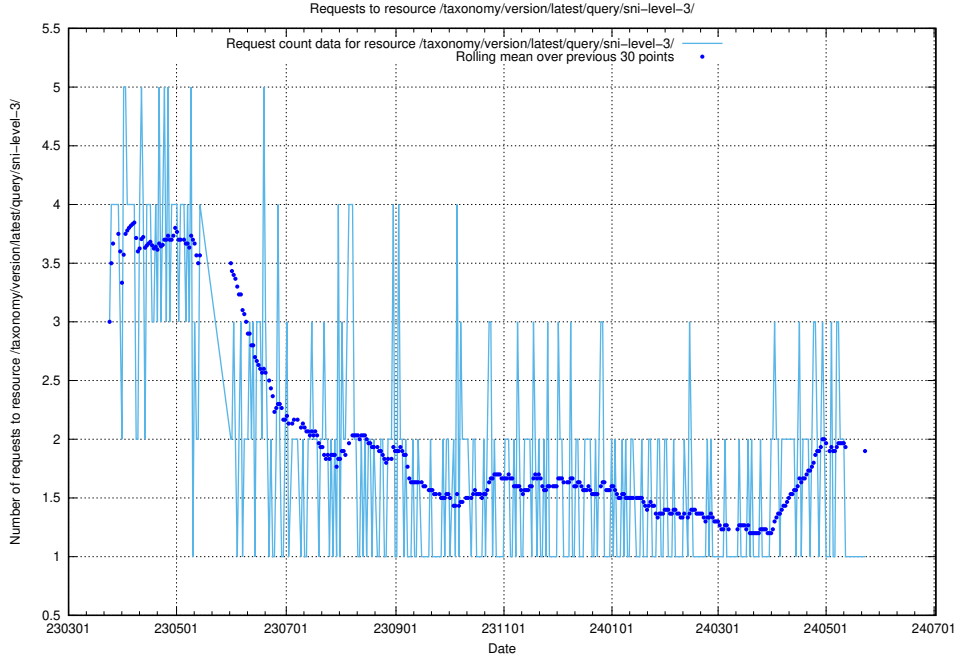

5.6276 Usage of /taxonomy/version/latest/query/sni-level-3/

Here, we count the number of requests to resource /taxonomy/version/latest/query/sni-level-3/.