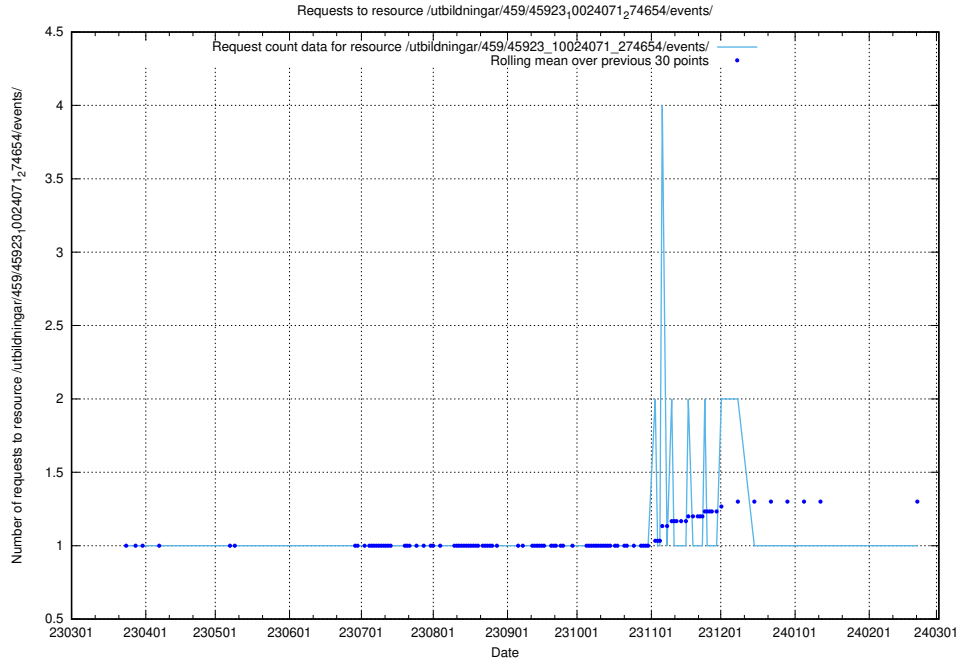

5.6354 Usage of /utbildningar/459/45923_10024071_274654/events/

Here, we count the number of requests to resource /utbildningar/459/45923_10024071_274654/events/.