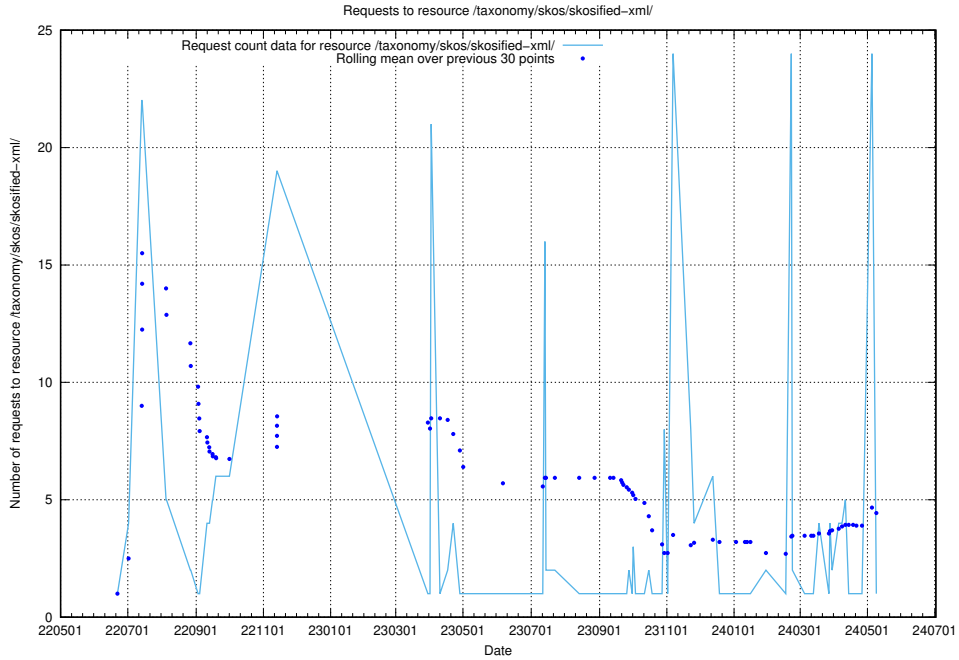

Here, we count the number of requests to resource /utbildningar/125/125696_10070500_321926/events/

5.1027 Usage of /taxonomy/skos/skosified-xml/

Here, we count the number of requests to resource /taxonomy/skos/skosified-xml/.