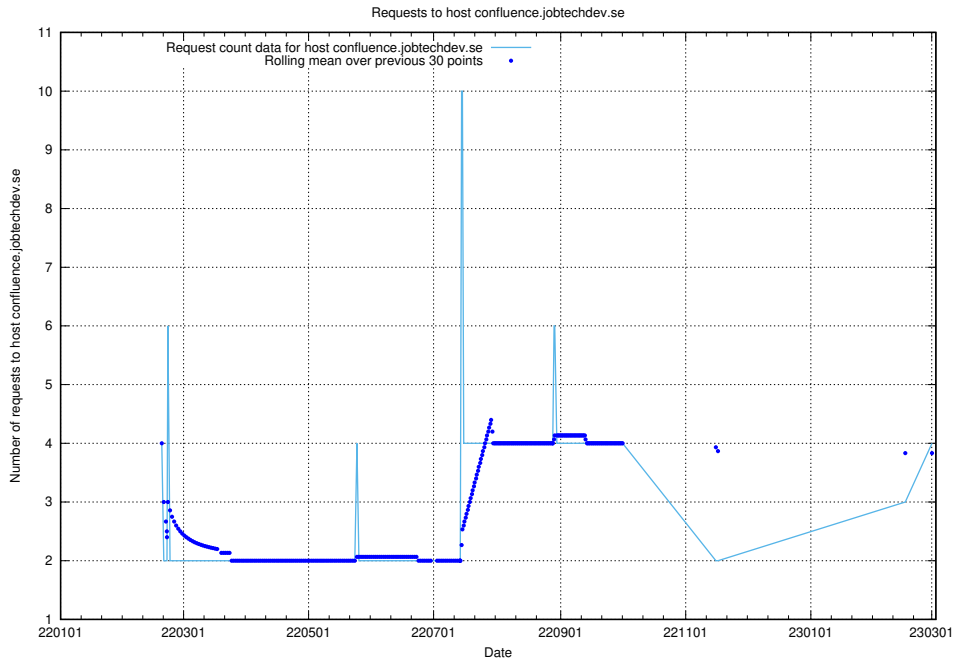

7.161 Usage of confluence.jobtechdev.se

Here, we count the number of requests to host confluence.jobtechdev.se.