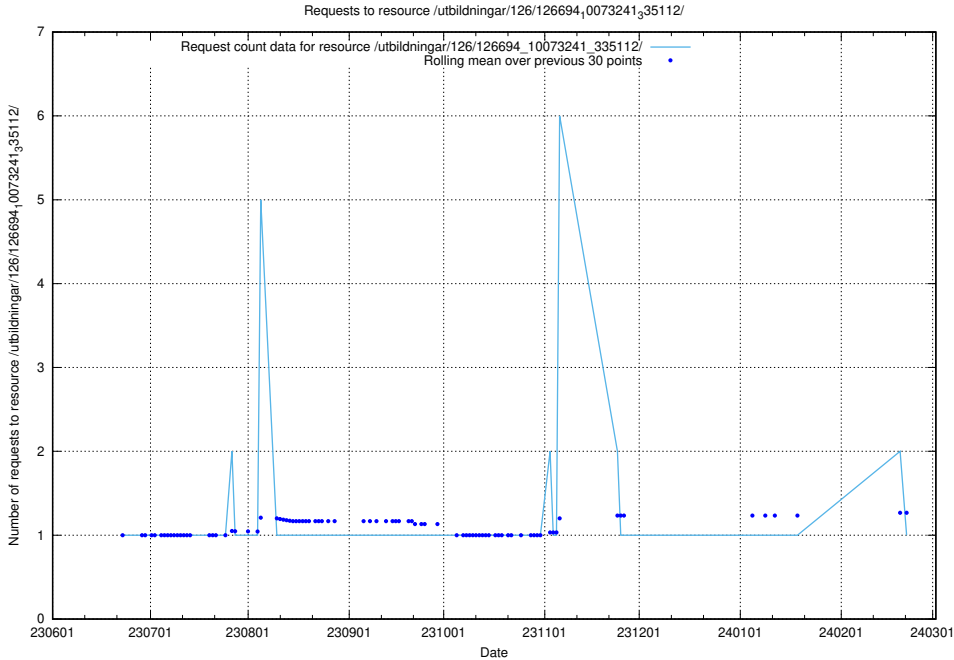

5.5801 Usage of /utbildningar/126/126694_10073241_335112/

Here, we count the number of requests to resource /utbildningar/126/126694_10073241_335112/.