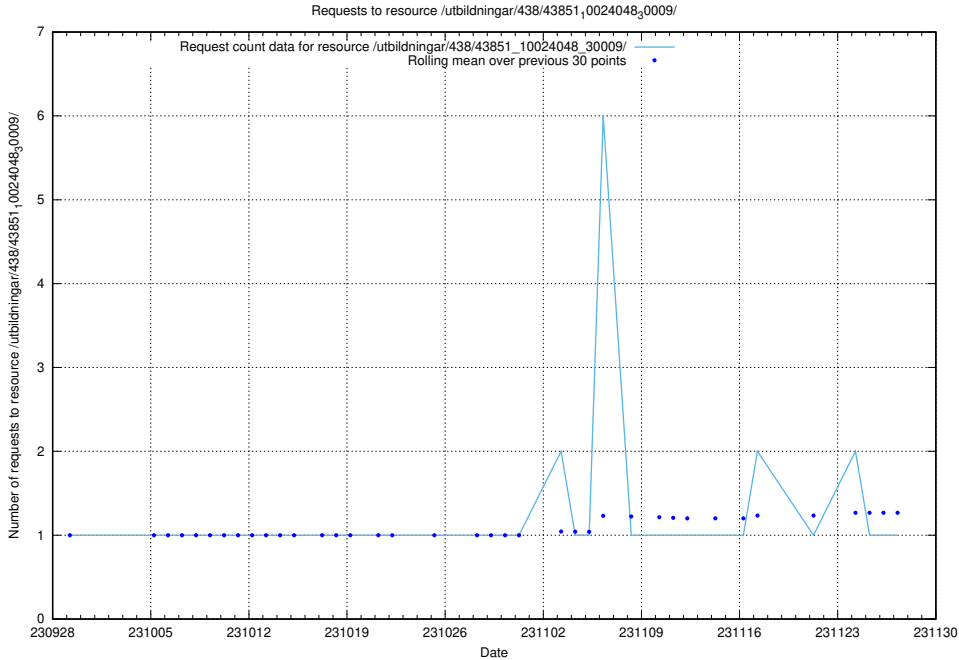

5.4610 Usage of /utbildningar/438/43851_10024048_30009/

Here, we count the number of requests to resource /utbildningar/438/43851_10024048_30009/.