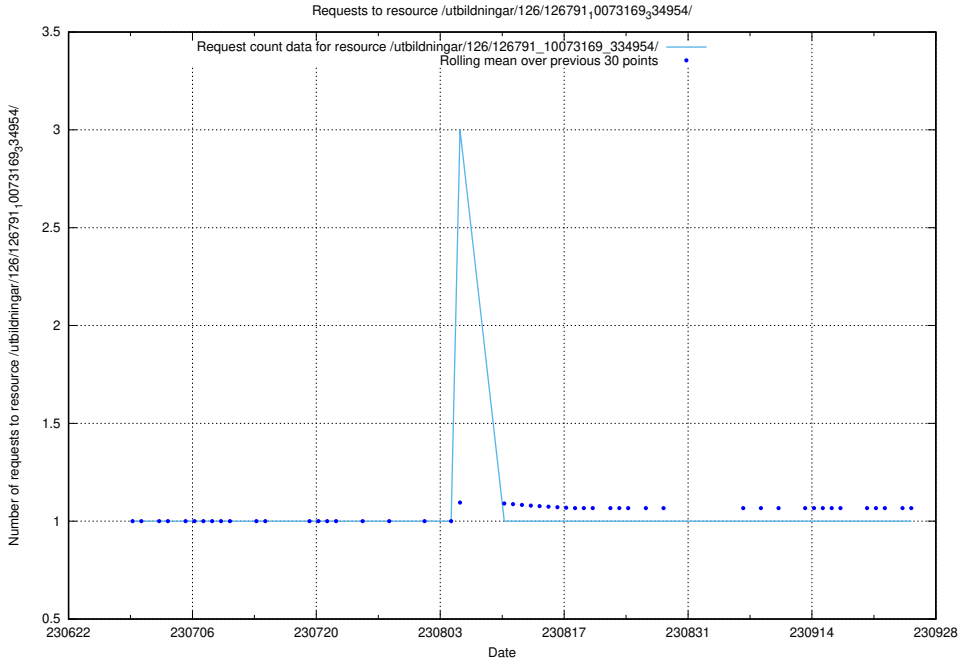

5.5612 Usage of /utbildningar/126/126791_10073169_334954/

Here, we count the number of requests to resource /utbildningar/126/126791_10073169_334954/.