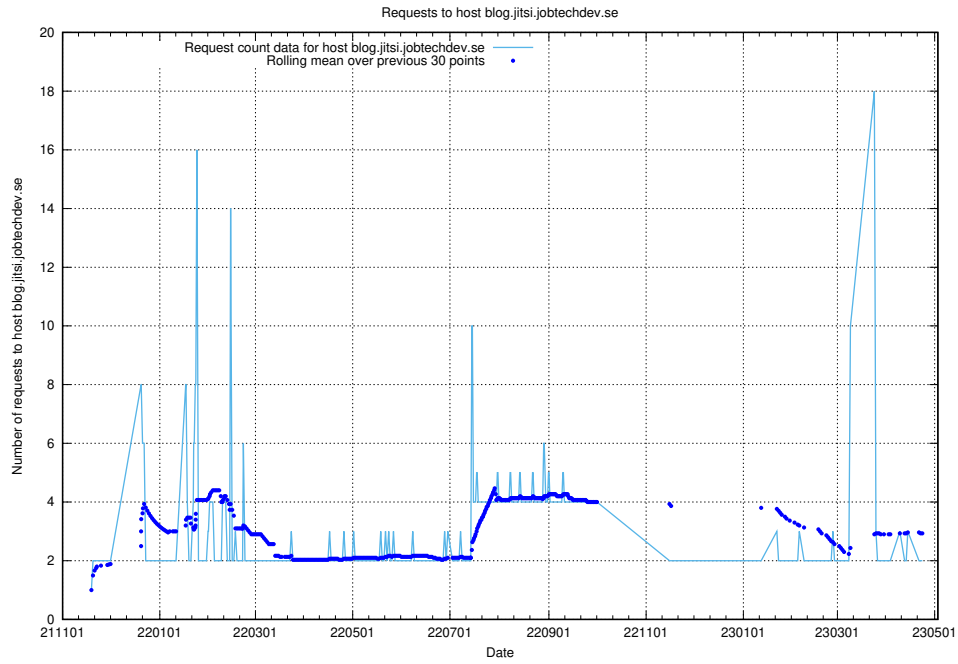

7.478 Usage of `blog.jitsi.jobtechdev.se`

Here, we count the number of requests to host `blog.jitsi.jobtechdev.se`.