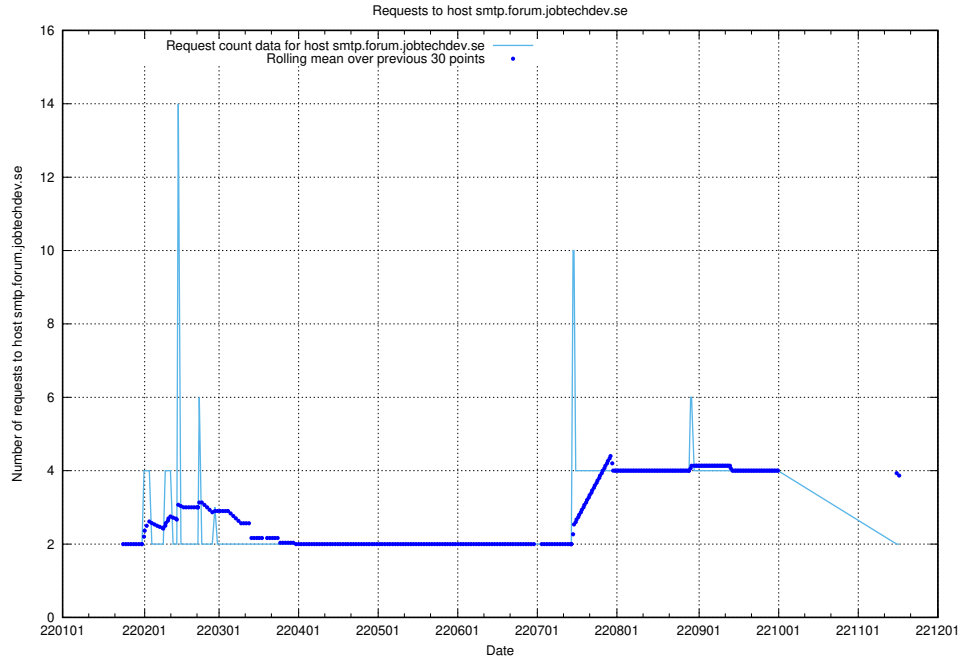

7.577 Usage of smtp.forum.jobtechdev.se

Here, we count the number of requests to host smtp.forum.jobtechdev.se.