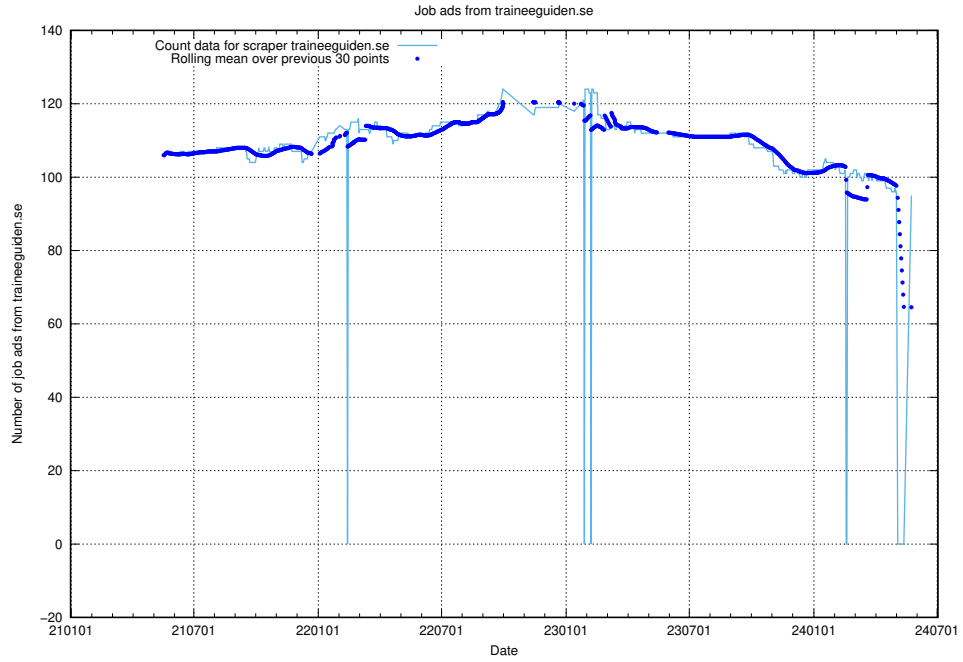

13.13 Number of ads by scraper traineeguiden.se

Here, we count the number of job ads scraped from traineeguiden.se.