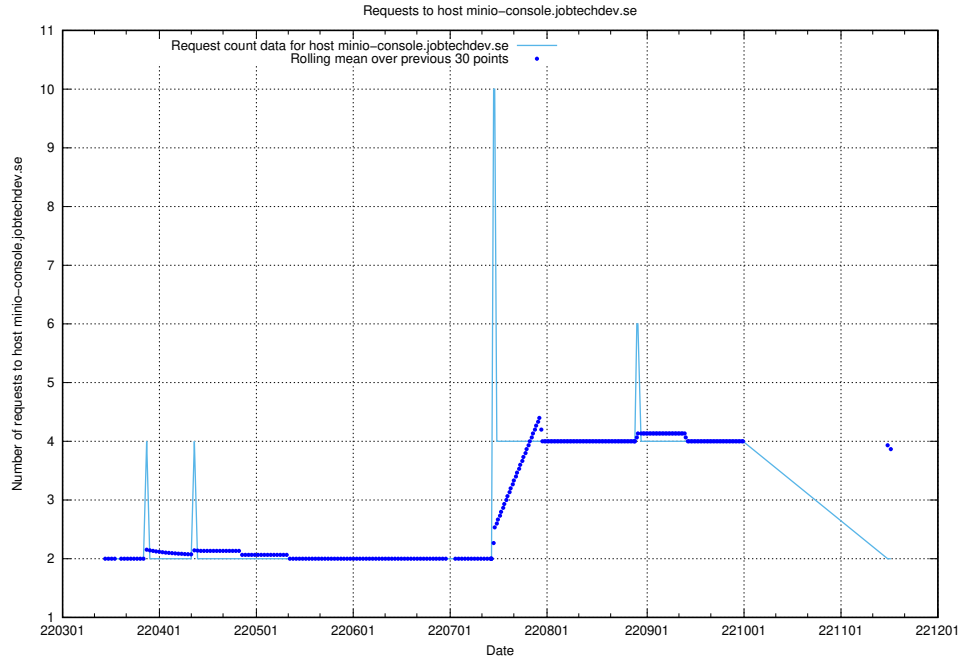

7.500 Usage of minioconsole.jobtechdev.se

Here, we count the number of requests to host minioconsole.jobtechdev.se.

7.501 Usage of minio-console.jobtechdev.se

Here, we count the number of requests to host minio-console.jobtechdev.se.