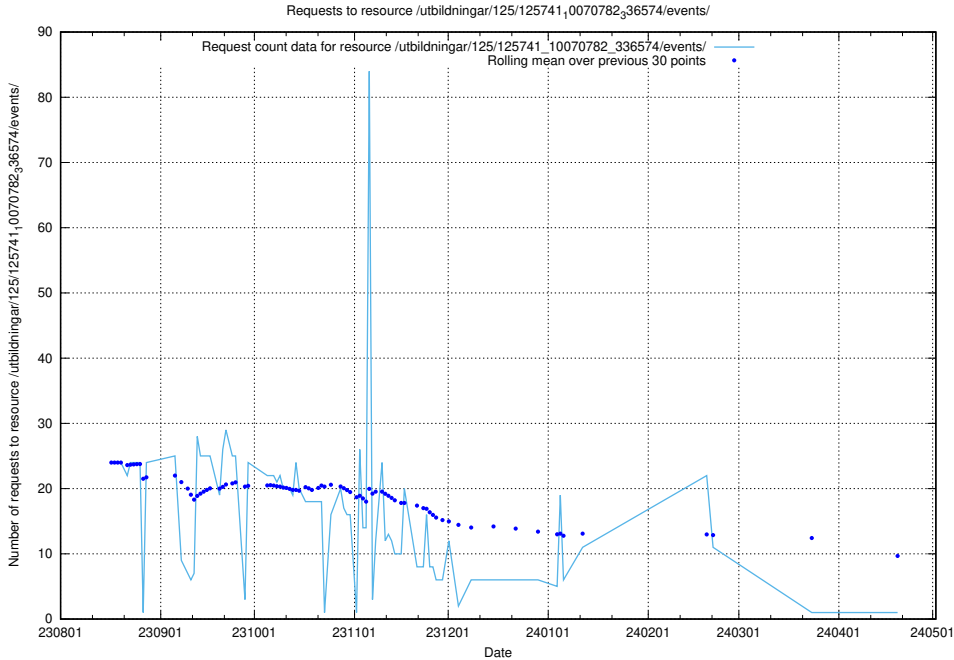

5.4941 Usage of /utbildningar/125/125741_10070782_336574/events/

Here, we count the number of requests to resource /utbildningar/125/125741_10070782_336574/events/