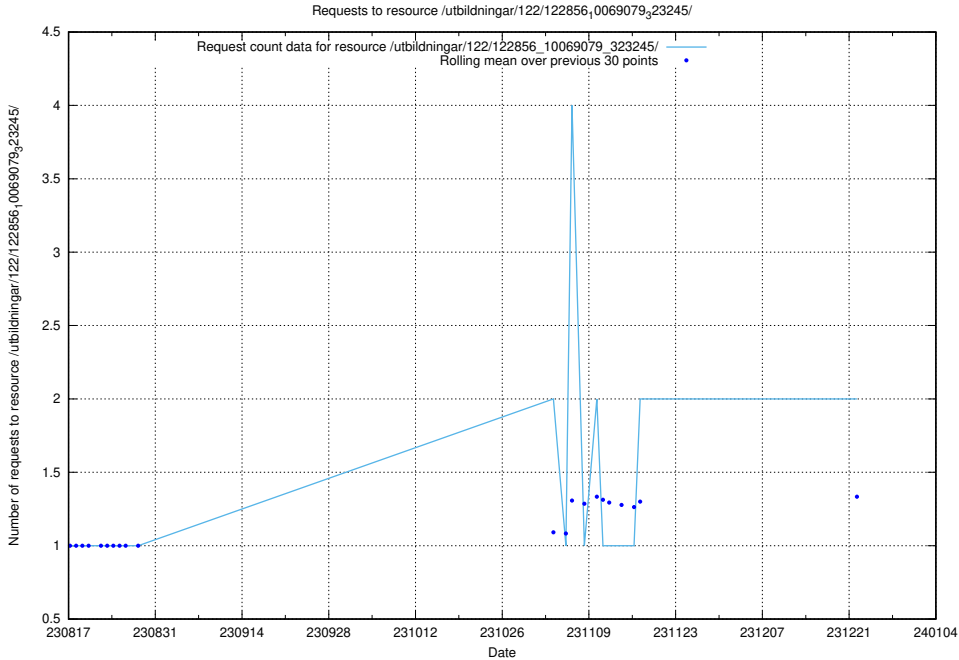

5.768 Usage of /utbildningar/122/122856_10069079_323245/

Here, we count the number of requests to resource /utbildningar/122/122856_10069079_323245/.