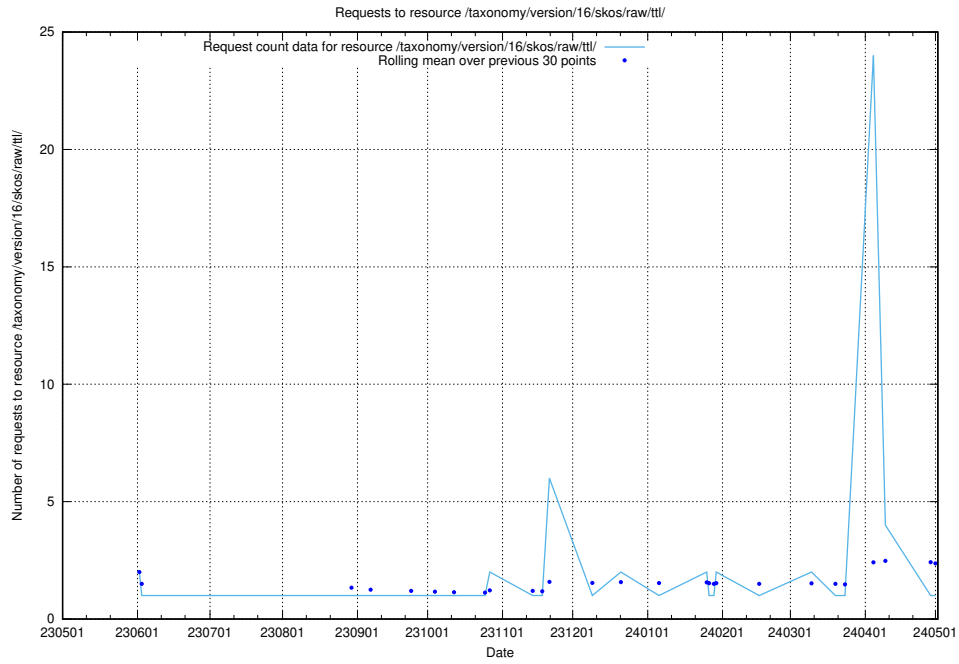

5.6086 Usage of /taxonomy/version/16/skos/raw/ttl/

Here, we count the number of requests to resource /taxonomy/version/16/skos/raw/ttl/.