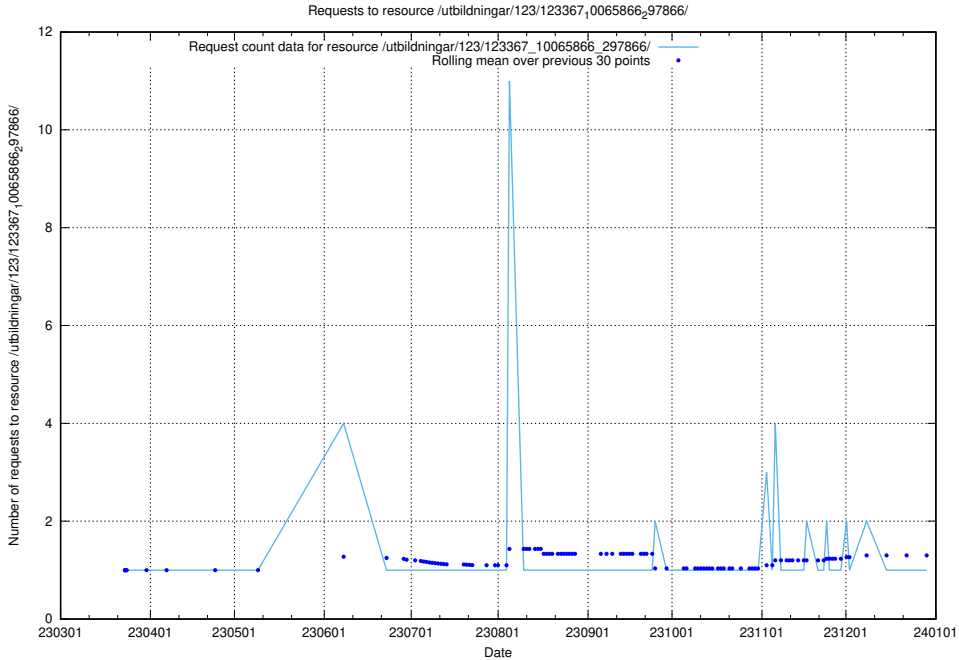

5.4942 Usage of /utbildningar/123/123367_10065866_297866/

Here, we count the number of requests to resource /utbildningar/123/123367_10065866_297866/.