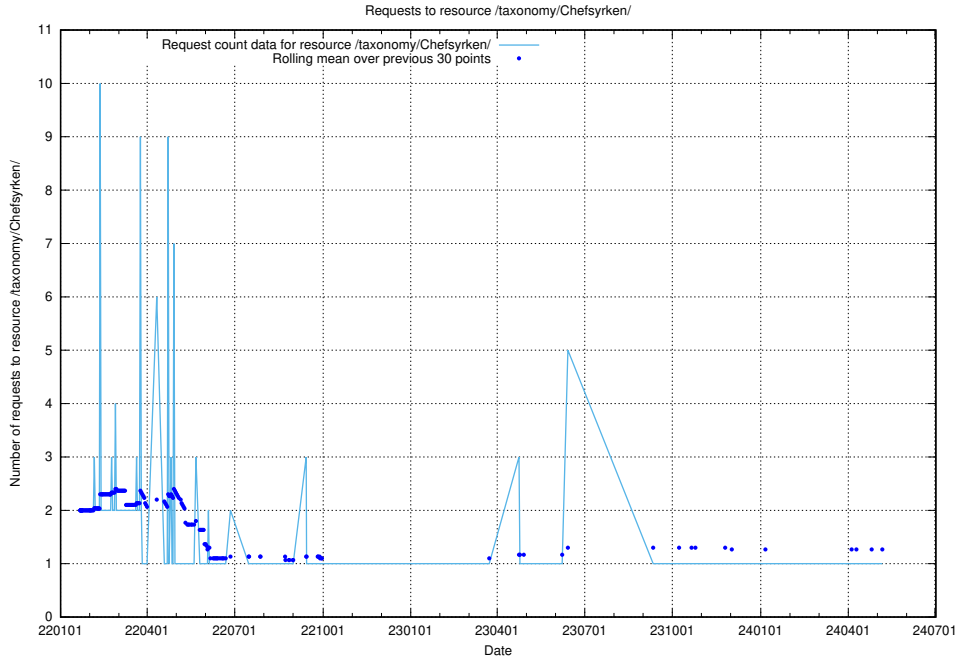

5.1224 Usage of /utbildningar/124/124521_10066301_308425/events/

Here, we count the number of requests to resource /utbildningar/124/124521_10066301_308425/events/

5.1225 Usage of /utbildningar/124/124521_10066301_308425/