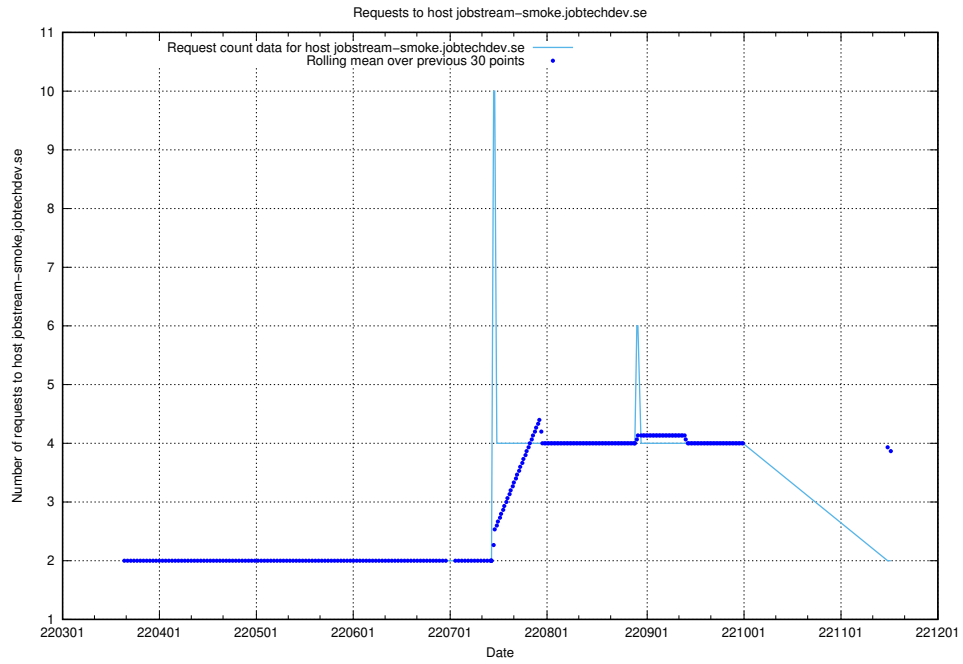

7.496 Usage of `jobstream-smoke.jobtechdev.se`

Here, we count the number of requests to host `jobstream-smoke.jobtechdev.se`.