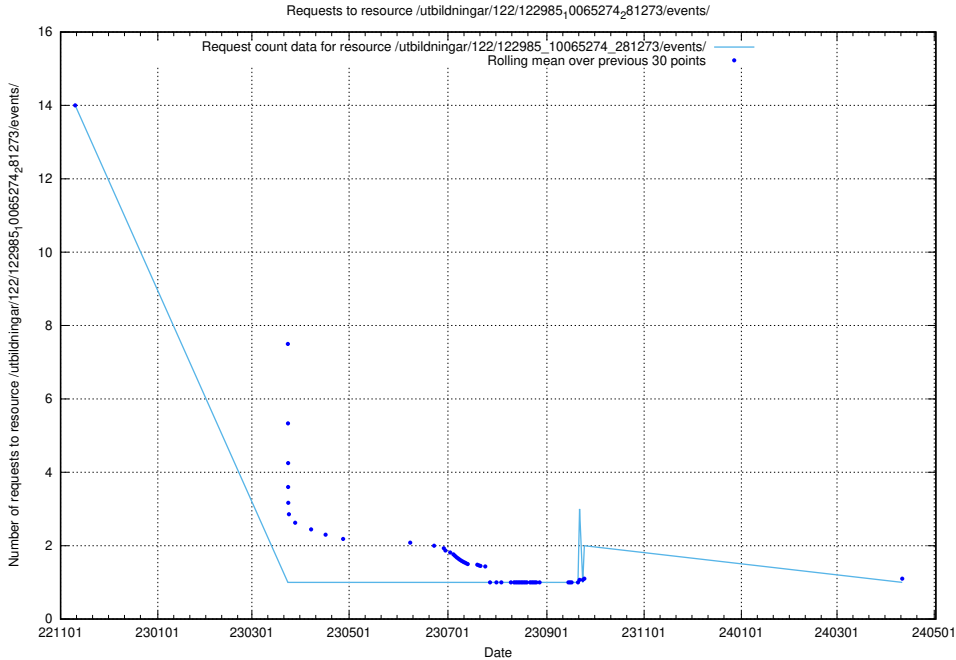

5.6414 Usage of /utbildningar/122/122985_10065274_281273/events/

Here, we count the number of requests to resource /utbildningar/122/122985_10065274_281273/events/