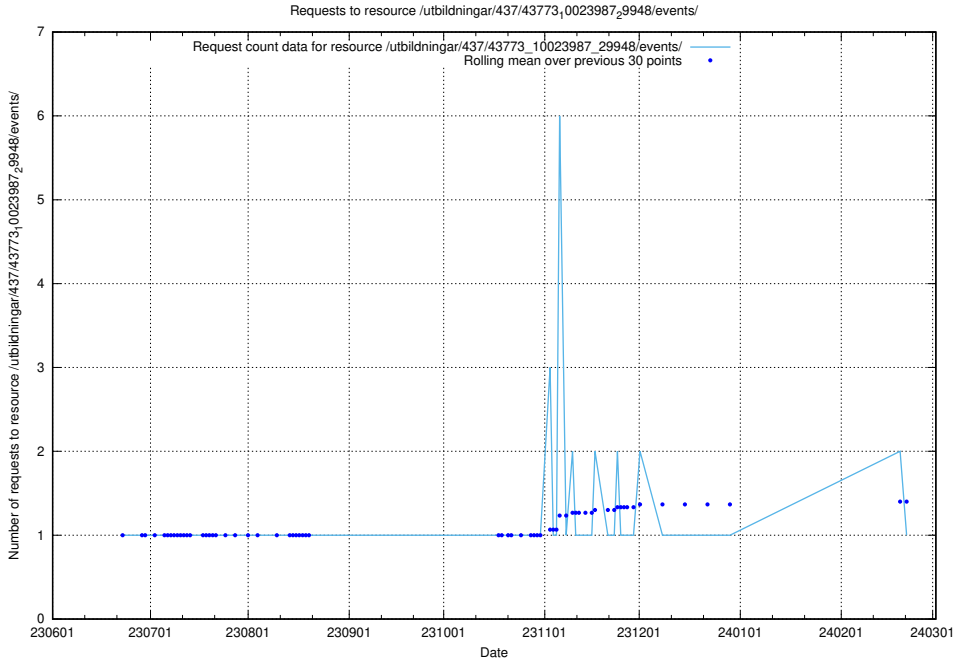

5.5741 Usage of /utbildningar/437/43773_10023987_29948/events/

Here, we count the number of requests to resource /utbildningar/437/43773_10023987_29948/events/.