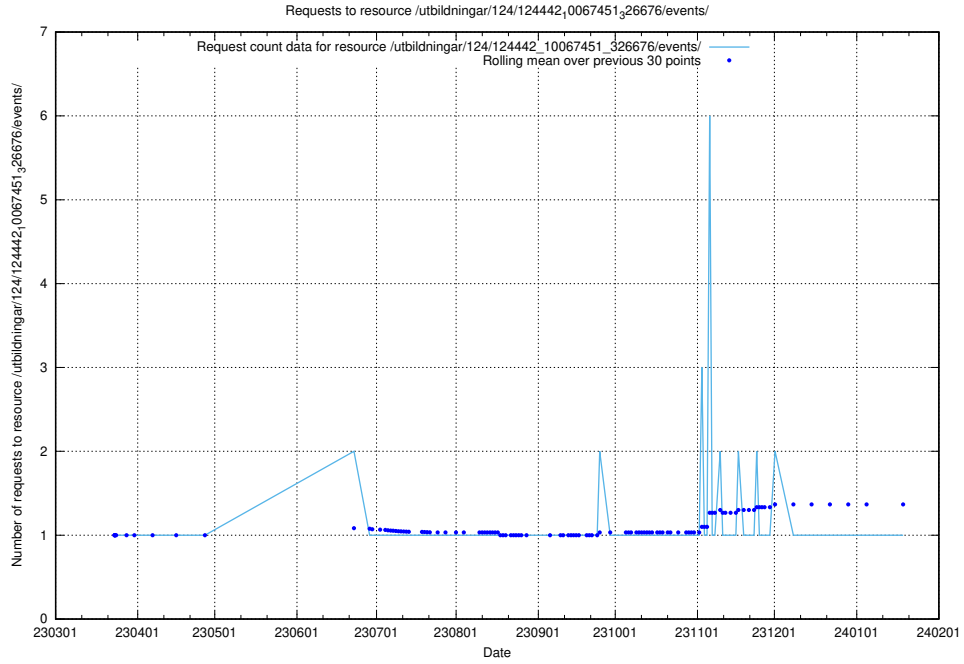

5.3678 Usage of /utbildningar/124/124442_10067451_326676/events/

Here, we count the number of requests to resource /utbildningar/124/124442_10067451_326676/events/