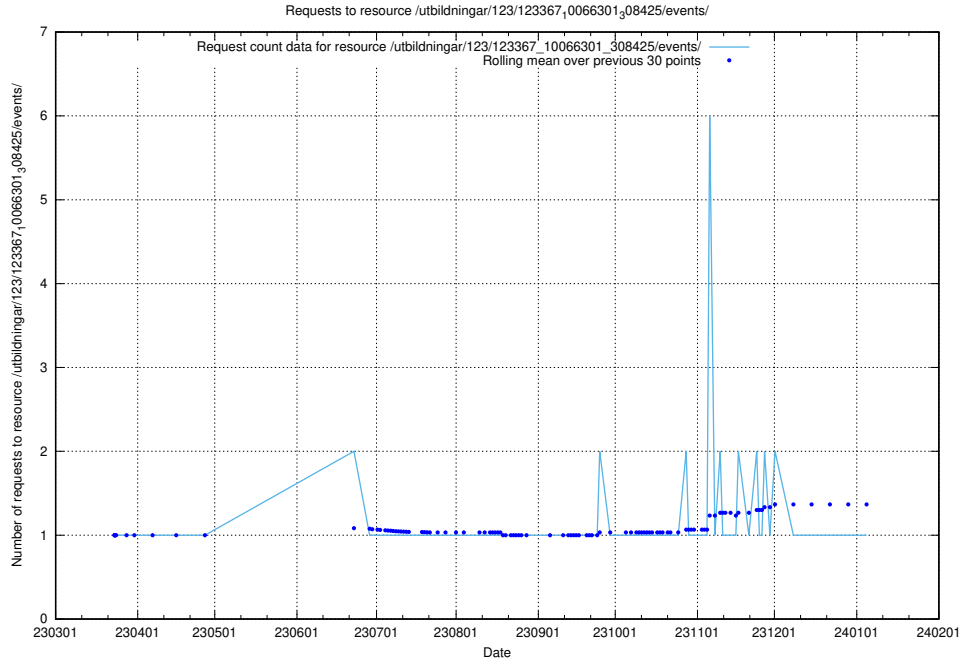

Here, we count the number of requests to resource /utbildningar/126/126254_10071449_329487/events/

5.4711 Usage of /utbildningar/123/123367_10066301_308425/events/

Here, we count the number of requests to resource /utbildningar/123/123367_10066301_308425/events/