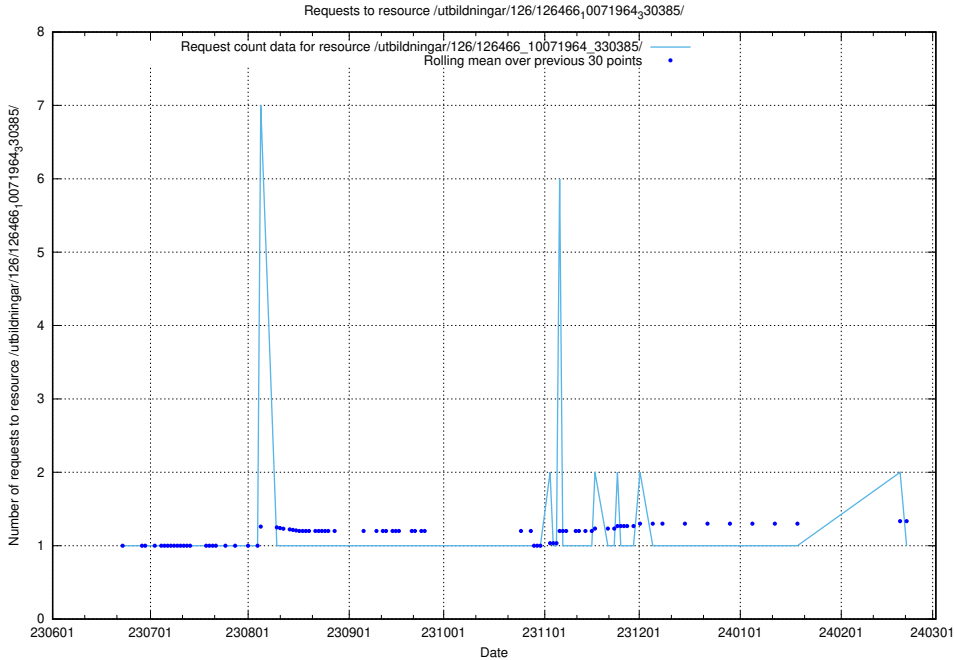

5.5819 Usage of /utbildningar/126/126466_10071964_330385/

Here, we count the number of requests to resource /utbildningar/126/126466_10071964_330385/.