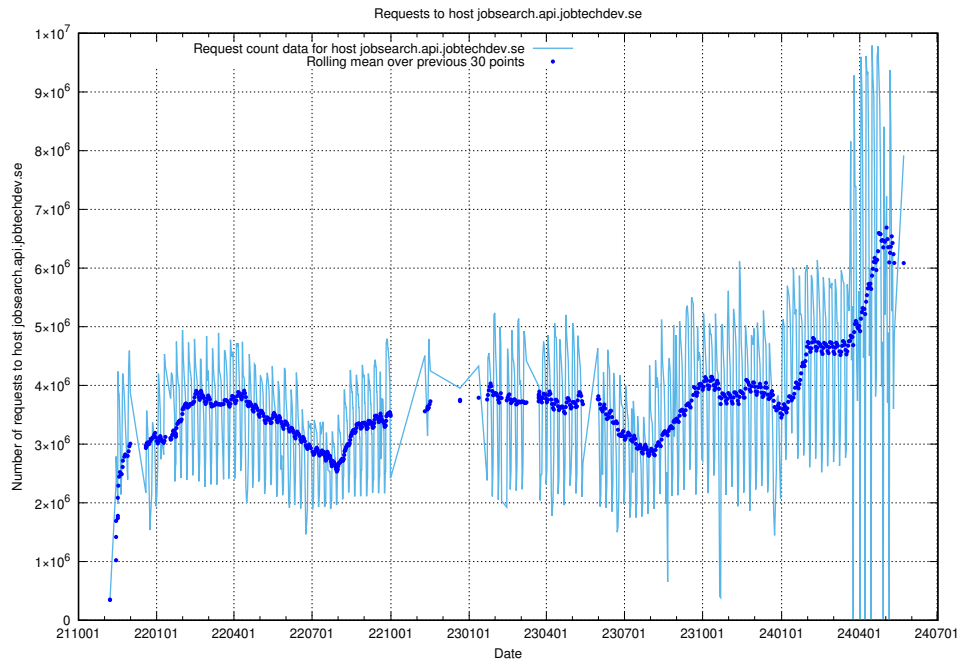

7 Log Stack

This section contains request statistics from [JobTech's log stack](#)⁸.

7.1 Usage of jobsearch.api.jobtechdev.se

Here, we count the number of requests to host jobsearch.api.jobtechdev.se.

---

⁸<https://elk.jobtechdev.se>