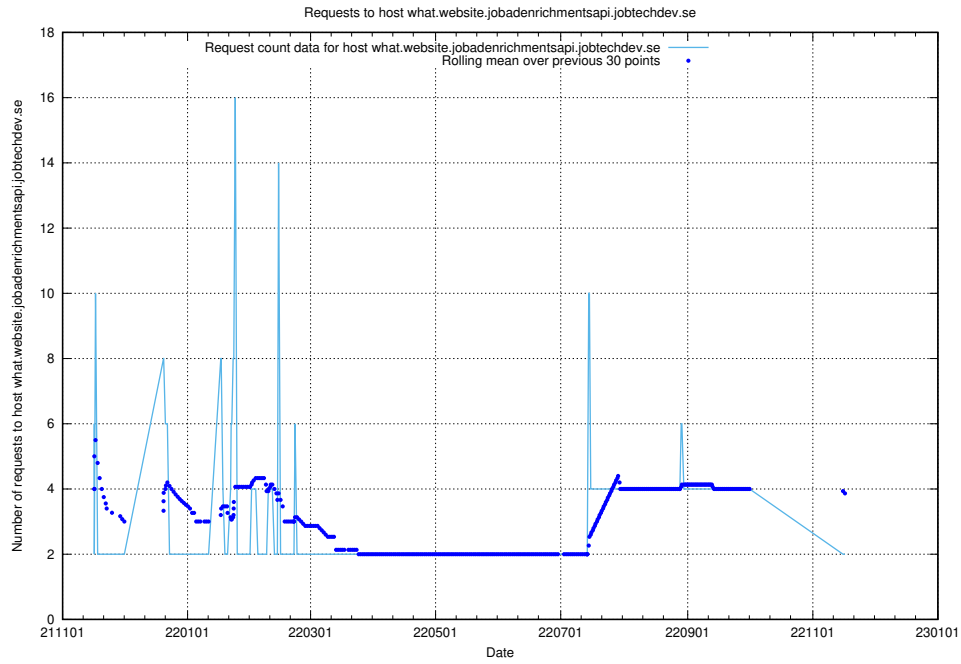

7.507 Usage of what.website.jobadenrichmentsapi.jobtechdev.se

Here, we count the number of requests to host what.website.jobadenrichmentsapi.jobtechdev.se.