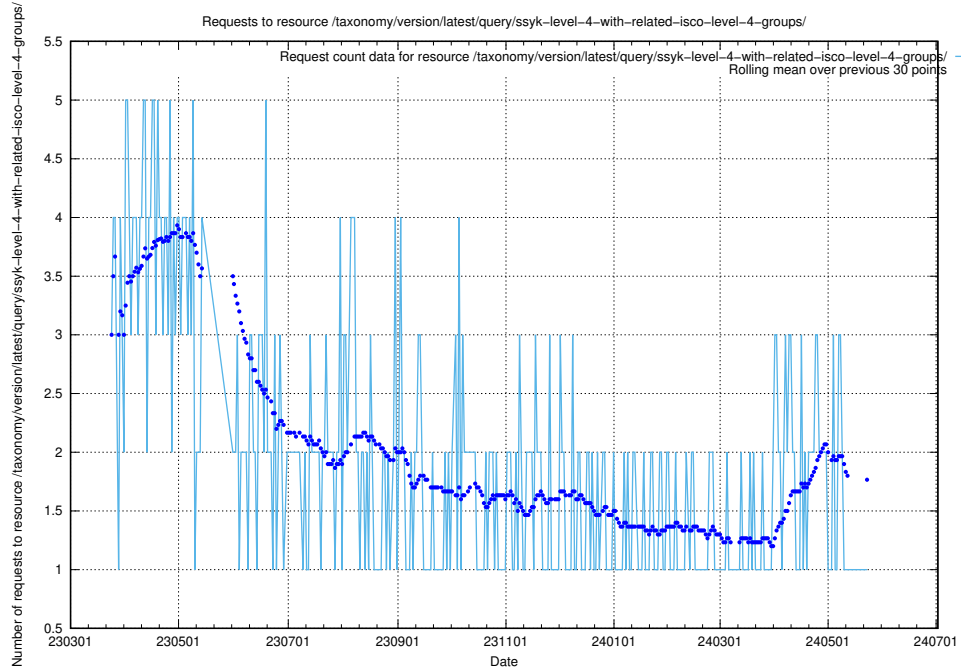

5.6267 Usage of /taxonomy/version/latest/query/ssyk-level-4-with-related-isco-level-4-groups/

Here, we count the number of requests to resource /taxonomy/version/latest/query/ssyk-level-4-with-related-isco-level-4-groups/.