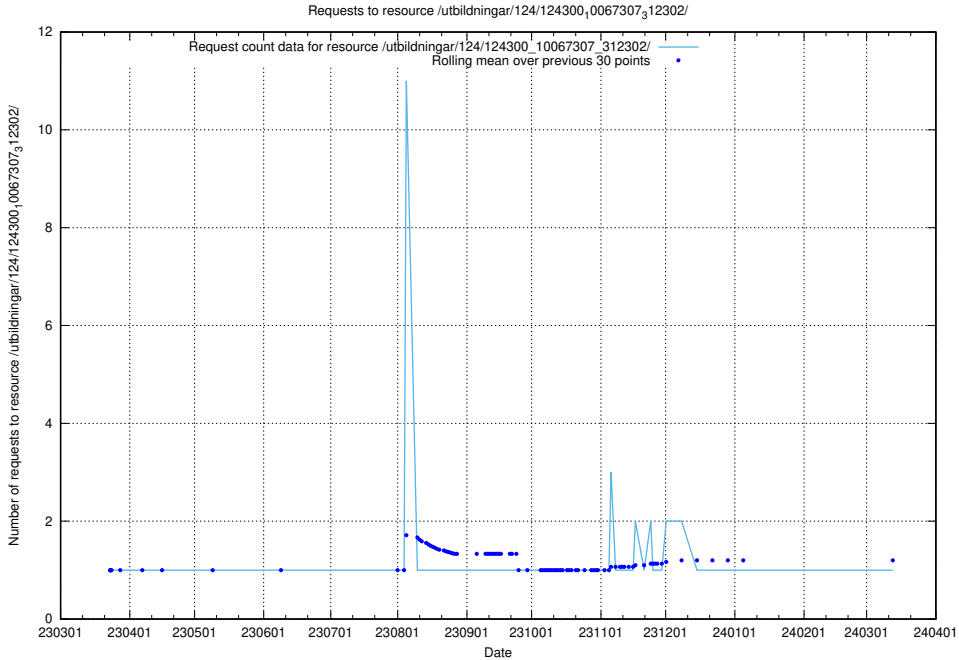

Here, we count the number of requests to resource /utbildningar/126/126235_10071455_326669/events/

5.4127 Usage of /utbildningar/124/124300_10067307_312302/

Here, we count the number of requests to resource /utbildningar/124/124300_10067307_312302/.