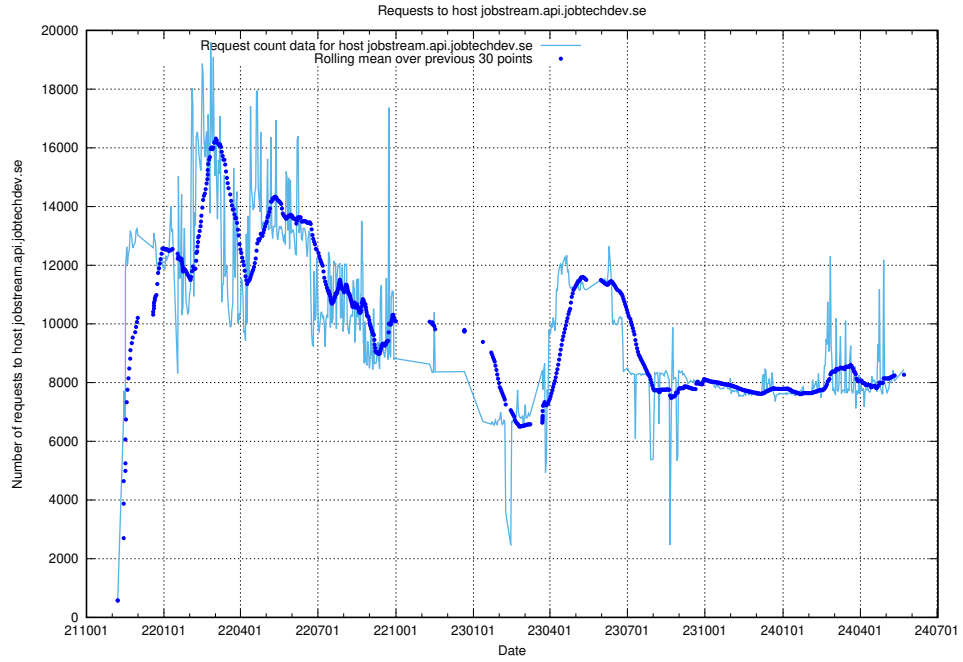

7.13 Usage of jobstream.api.jobtechdev.se

Here, we count the number of requests to host jobstream.api.jobtechdev.se.