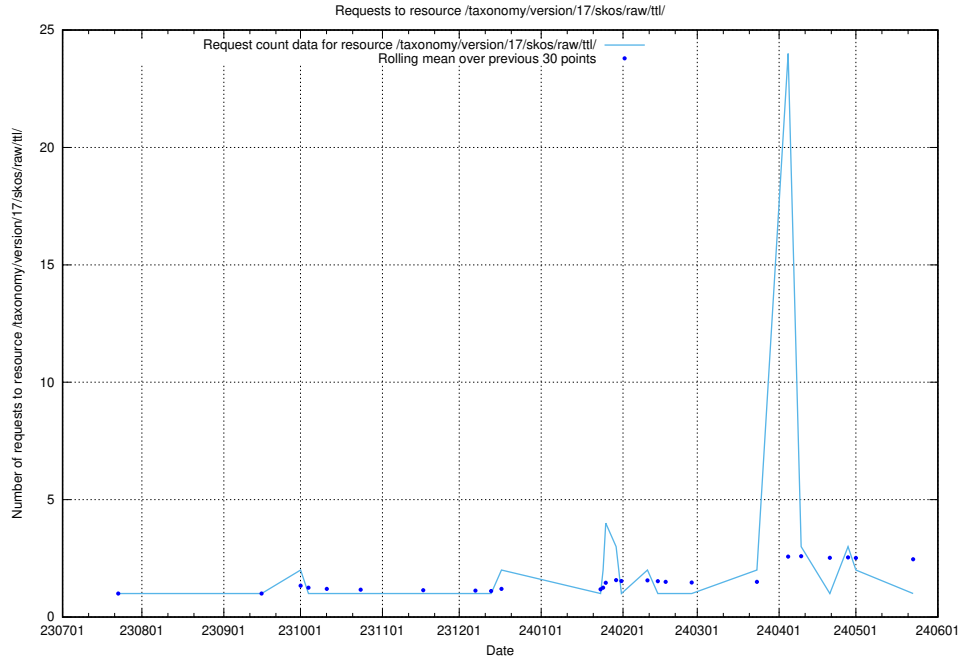

5.5132 Usage of /taxonomy/version/17/skos/raw/ttl/

Here, we count the number of requests to resource /taxonomy/version/17/skos/raw/ttl/.