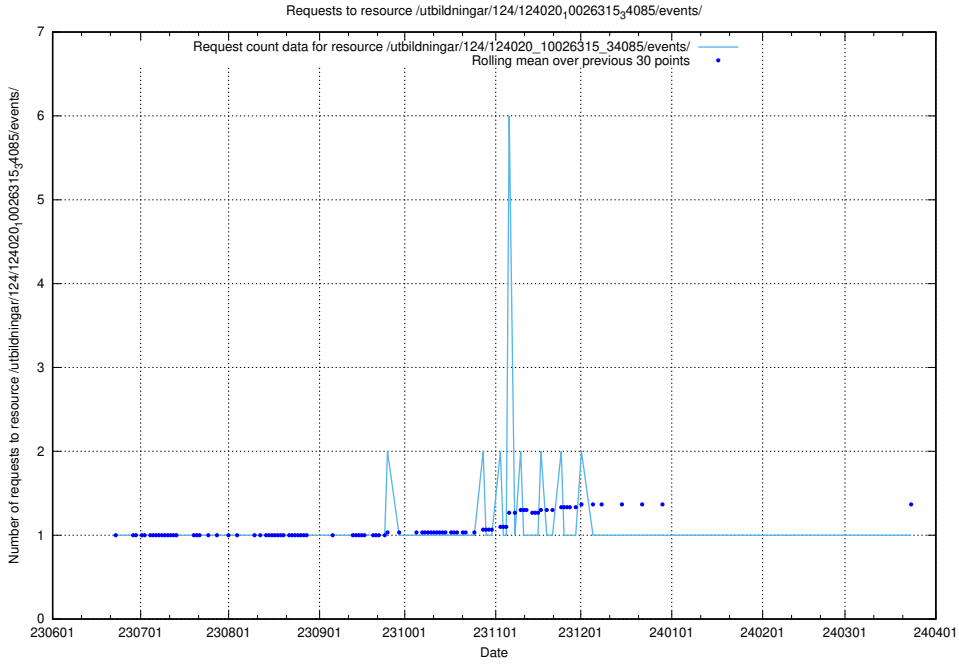

5.5993 Usage of /utbildningar/124/124020_10026315_34085/events/

Here, we count the number of requests to resource /utbildningar/124/124020_10026315_34085/events/.