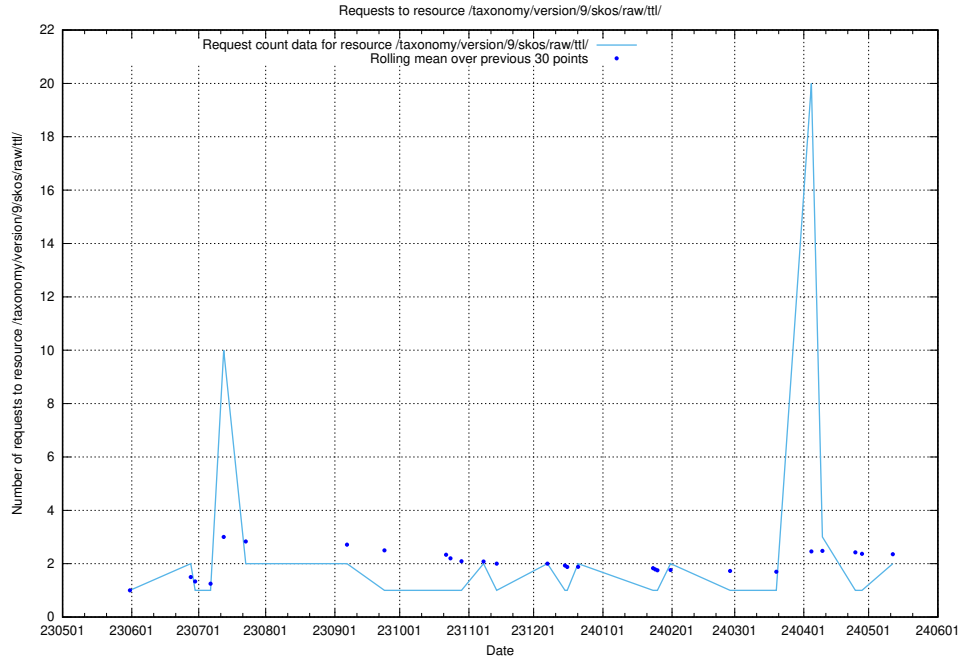

5.899 Usage of /taxonomy/version/9/skos/raw/ttl/

Here, we count the number of requests to resource /taxonomy/version/9/skos/raw/ttl/.