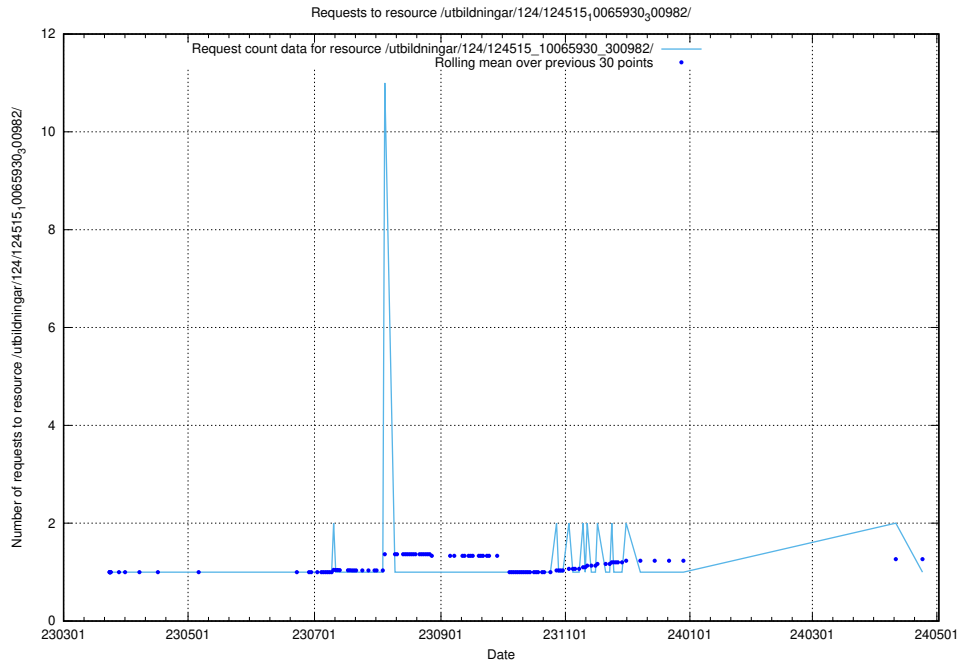

5.1776 Usage of /utbildningar/124/124515_10065930_300982/

Here, we count the number of requests to resource /utbildningar/124/124515_10065930_300982/.