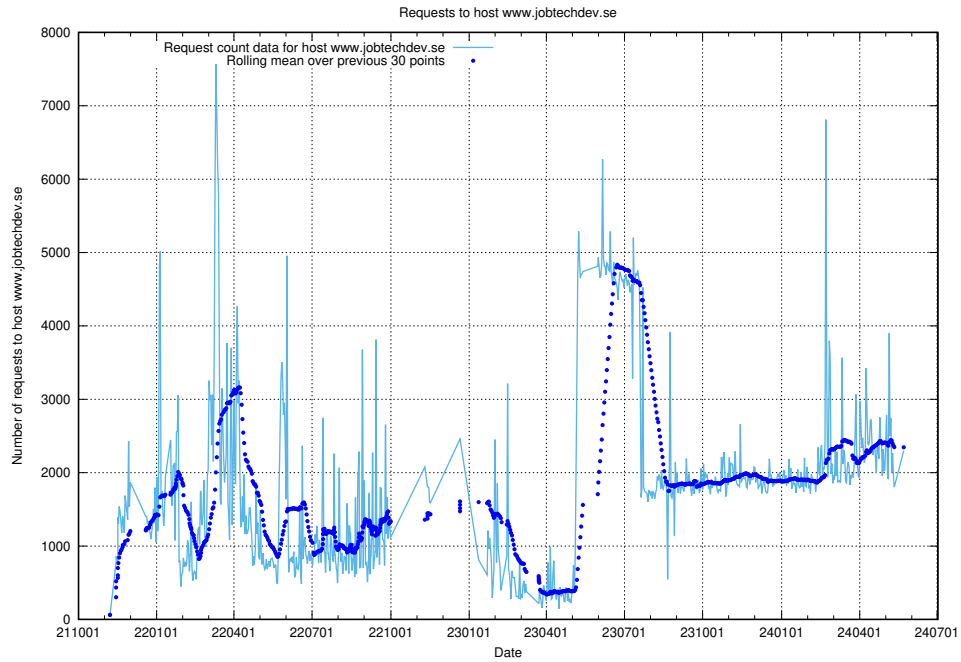

7.19 Usage of www.jobtechdev.se

Here, we count the number of requests to host www.jobtechdev.se.