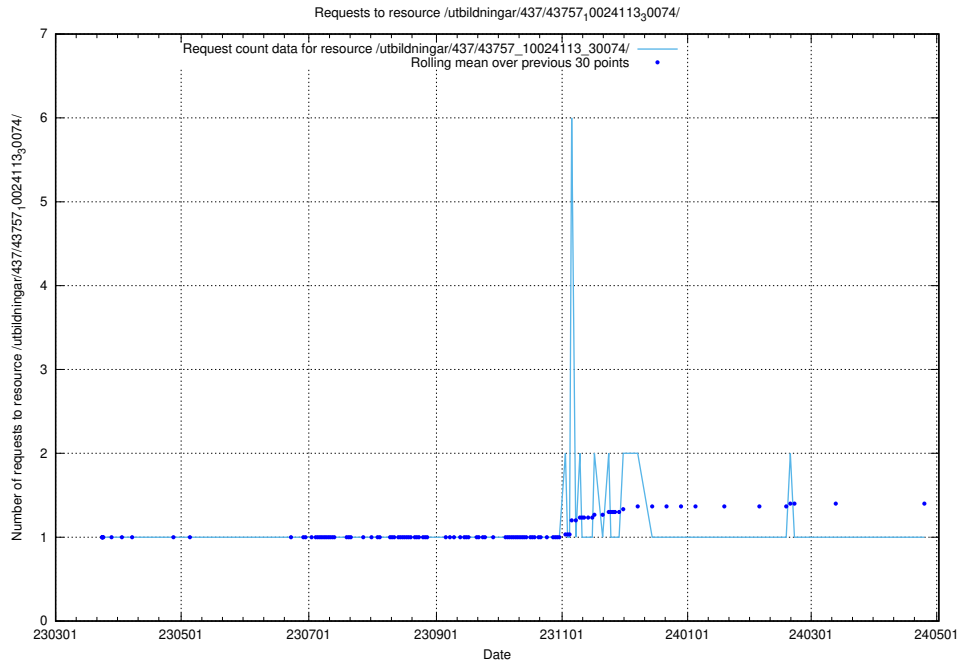

5.6568 Usage of /utbildningar/437/43757_10024113_30074/

Here, we count the number of requests to resource /utbildningar/437/43757_10024113_30074/.