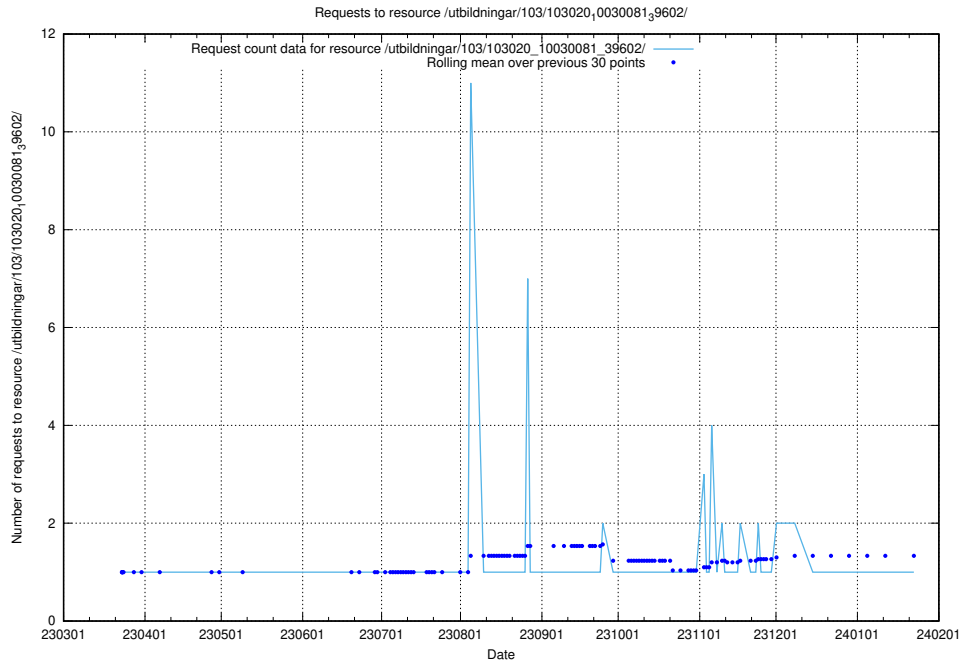

5.5678 Usage of /utbildningar/103/103020_10030081_39602/

Here, we count the number of requests to resource /utbildningar/103/103020_10030081_39602/.