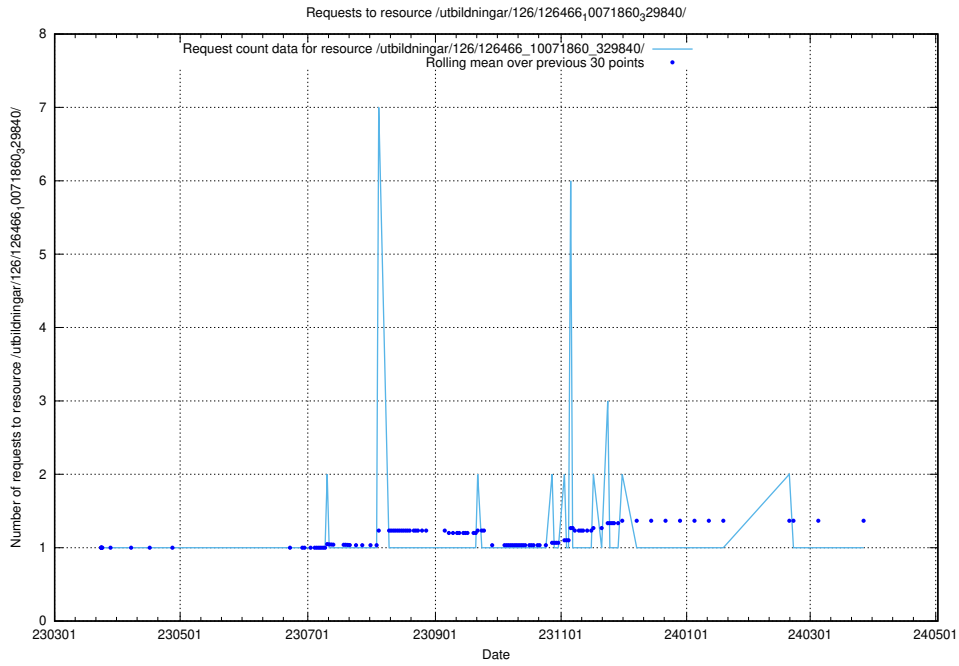

5.6607 Usage of /utbildningar/126/126466_10071860_329840/

Here, we count the number of requests to resource /utbildningar/126/126466_10071860_329840/.