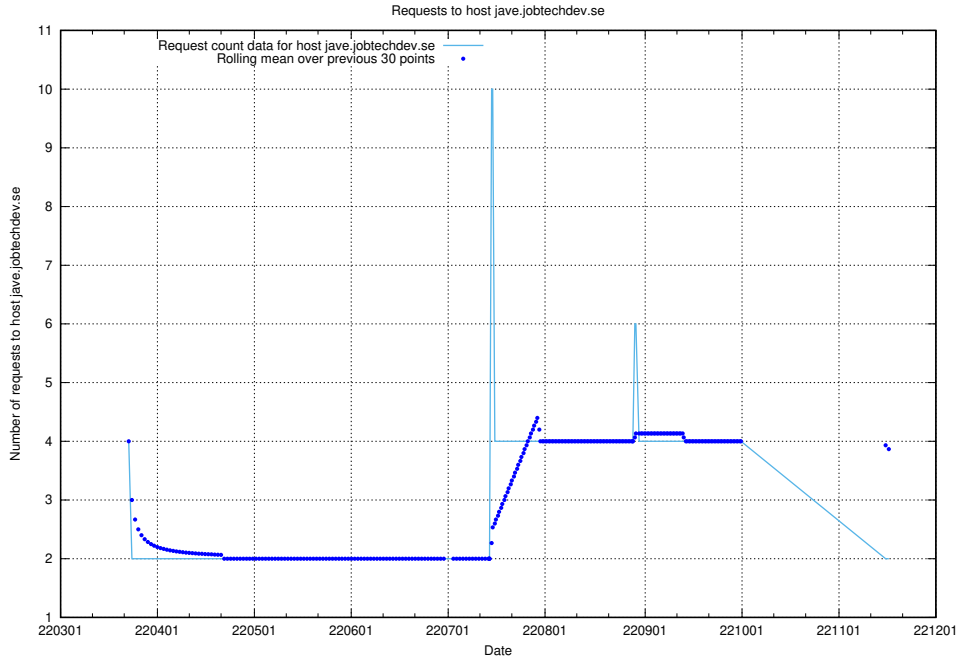

7.495 Usage of `jave.jobtechdev.se`

Here, we count the number of requests to host `jave.jobtechdev.se`.