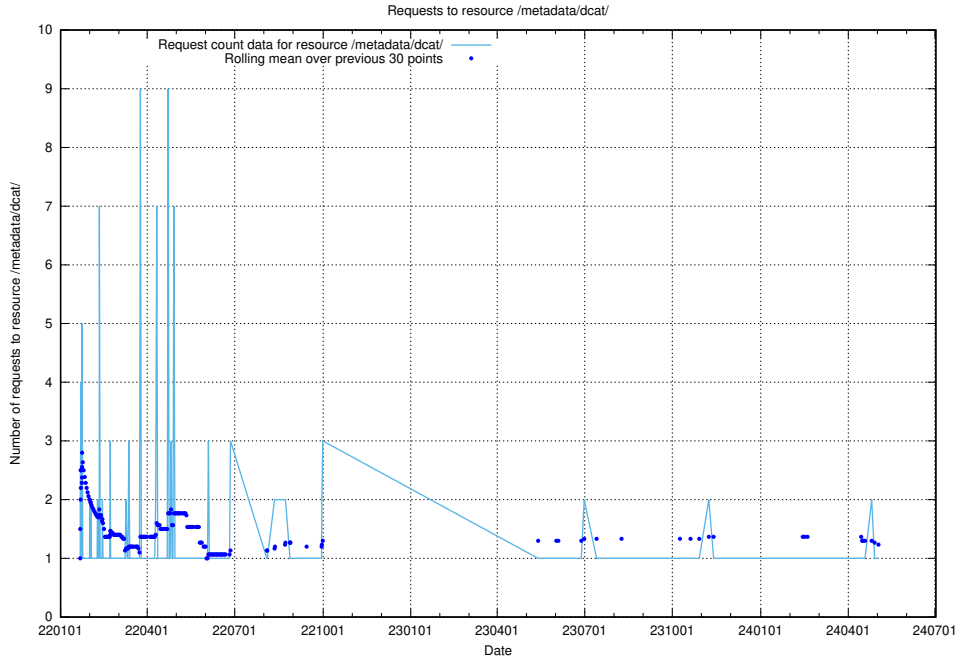

5.6690 Usage of /metadata/dcat/

Here, we count the number of requests to resource /metadata/dcat/.