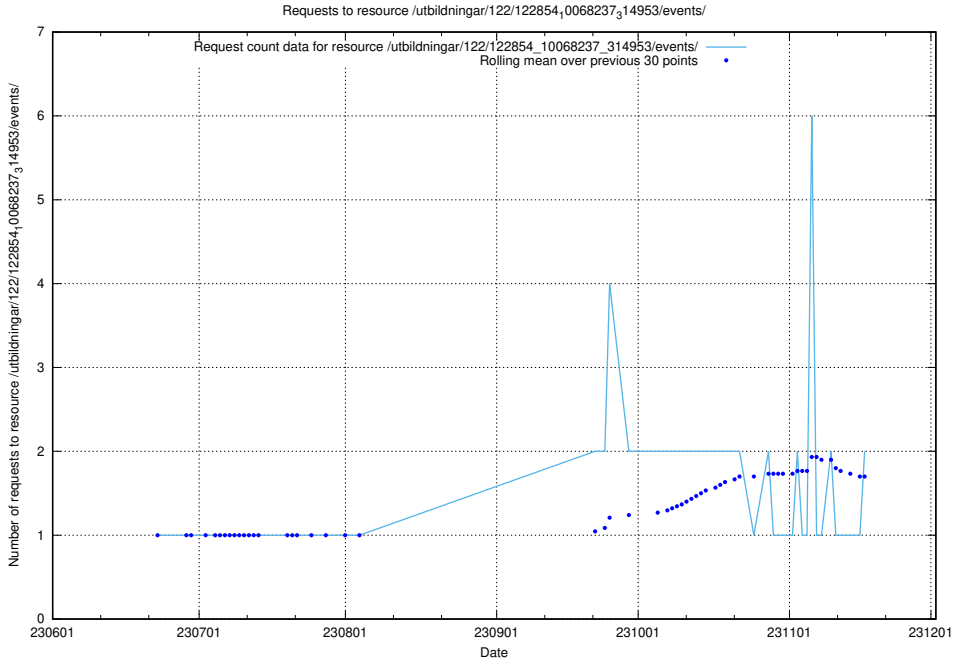

5.879 Usage of /utbildningar/122/122854_10068237_314953/events/

Here, we count the number of requests to resource /utbildningar/122/122854_10068237_314953/events/