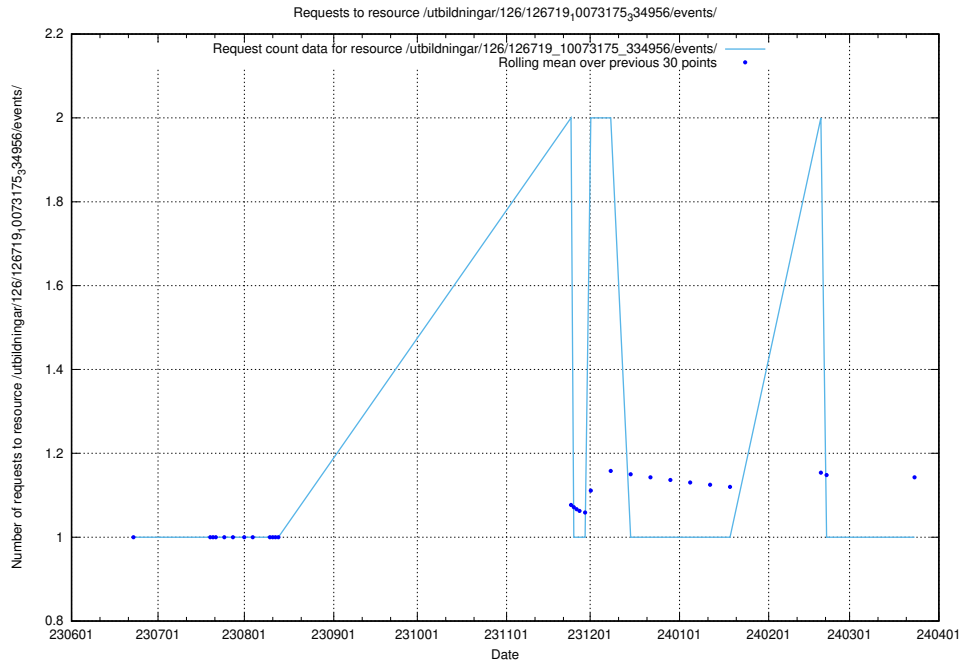

5.5778 Usage of /utbildningar/126/126719_10073175_334956/events/

Here, we count the number of requests to resource /utbildningar/126/126719_10073175_334956/events/