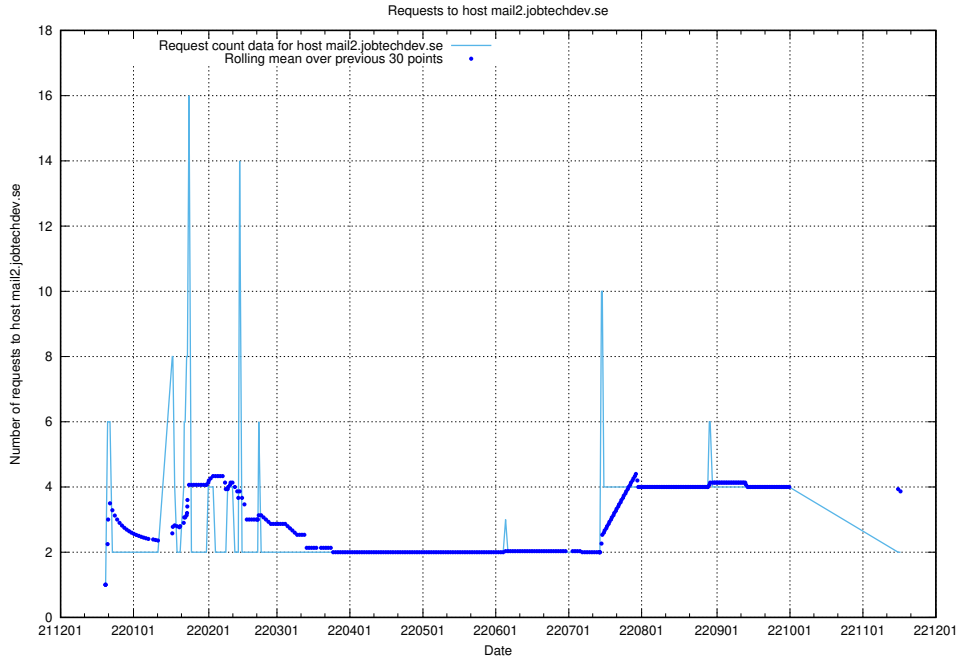

7.378 Usage of mail2.jobtechdev.se

Here, we count the number of requests to host mail2.jobtechdev.se.