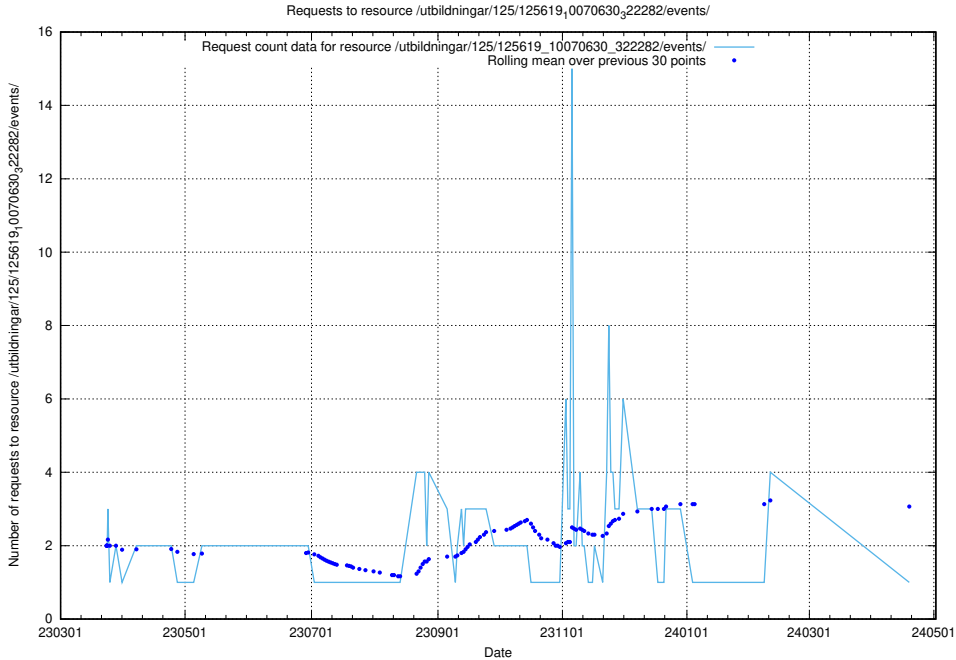

5.6478 Usage of /utbildningar/125/125619_10070630_322282/events/

Here, we count the number of requests to resource /utbildningar/125/125619_10070630_322282/events/