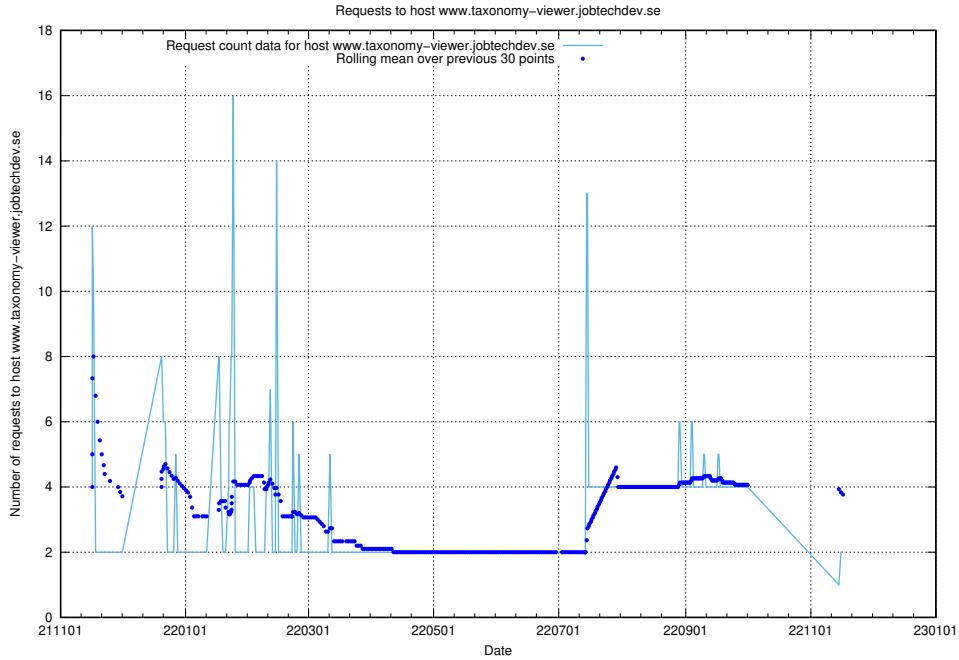

7.506 Usage of `www.taxonomy-viewer.jobtechdev.se`

Here, we count the number of requests to host `www.taxonomy-viewer.jobtechdev.se`.