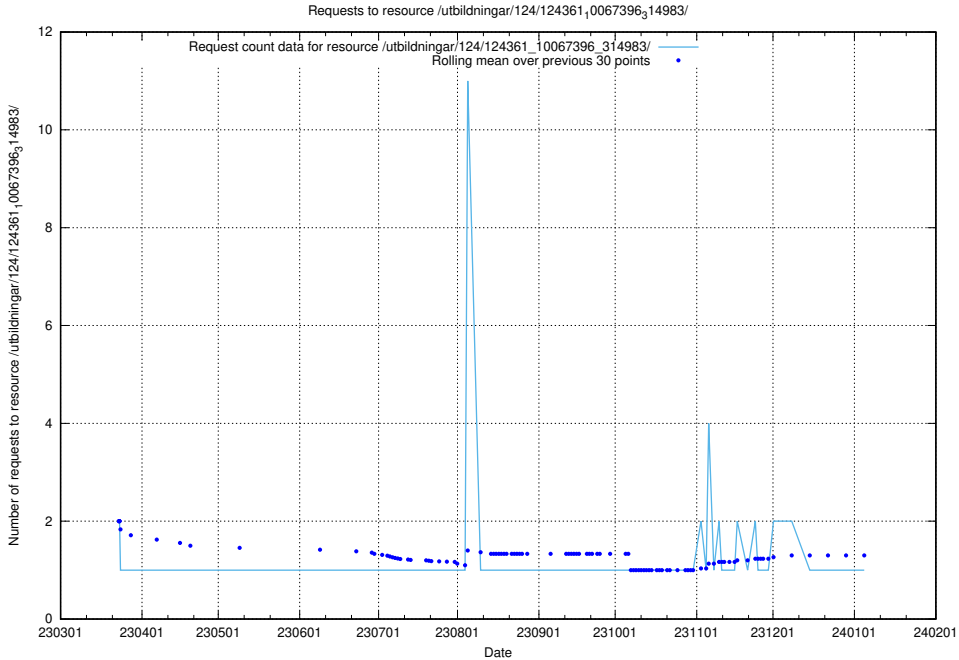

5.6497 Usage of /utbildningar/124/124361_10067396_314983/

Here, we count the number of requests to resource /utbildningar/124/124361_10067396_314983/.