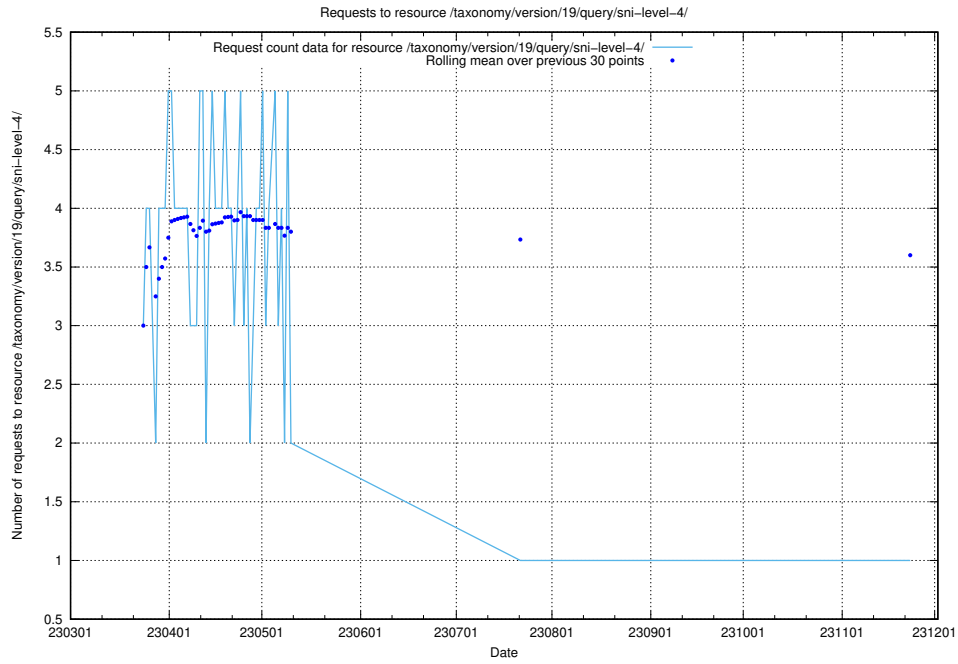

5.6323 Usage of /taxonomy/version/19/query/sni-level-4/

Here, we count the number of requests to resource /taxonomy/version/19/query/sni-level-4/.