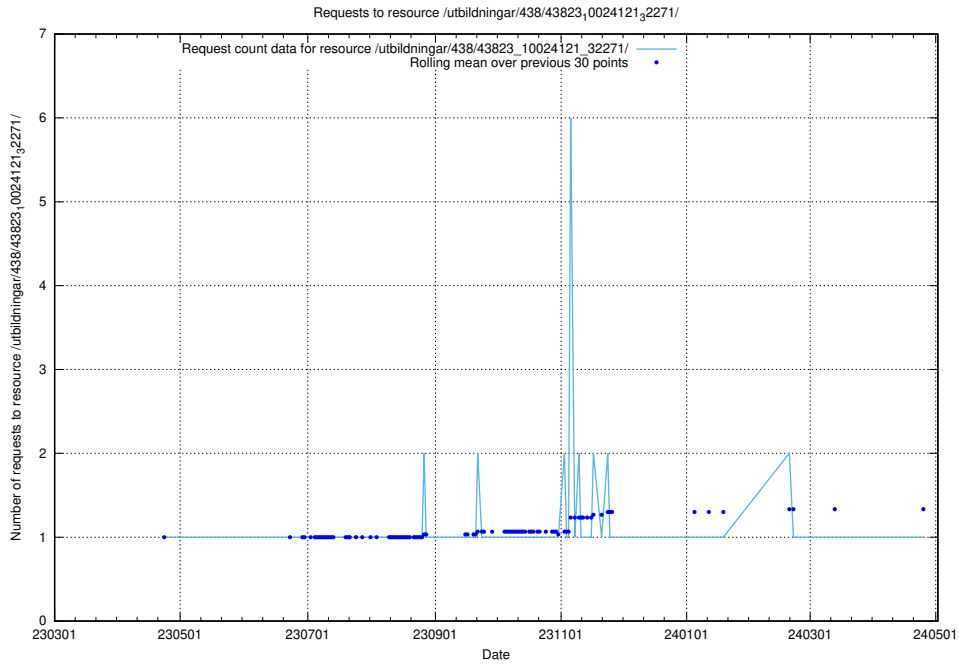

5.6194 Usage of /utbildningar/438/43823_10024121_32271/

Here, we count the number of requests to resource /utbildningar/438/43823_10024121_32271/.