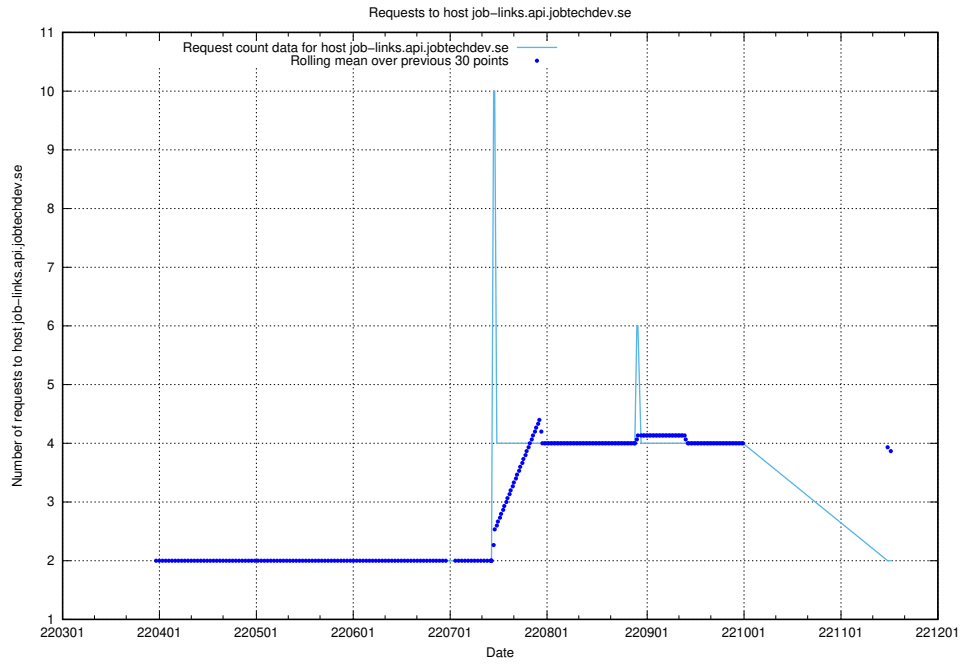

7.485 Usage of job-links.api.jobtechdev.se

Here, we count the number of requests to host job-links.api.jobtechdev.se.