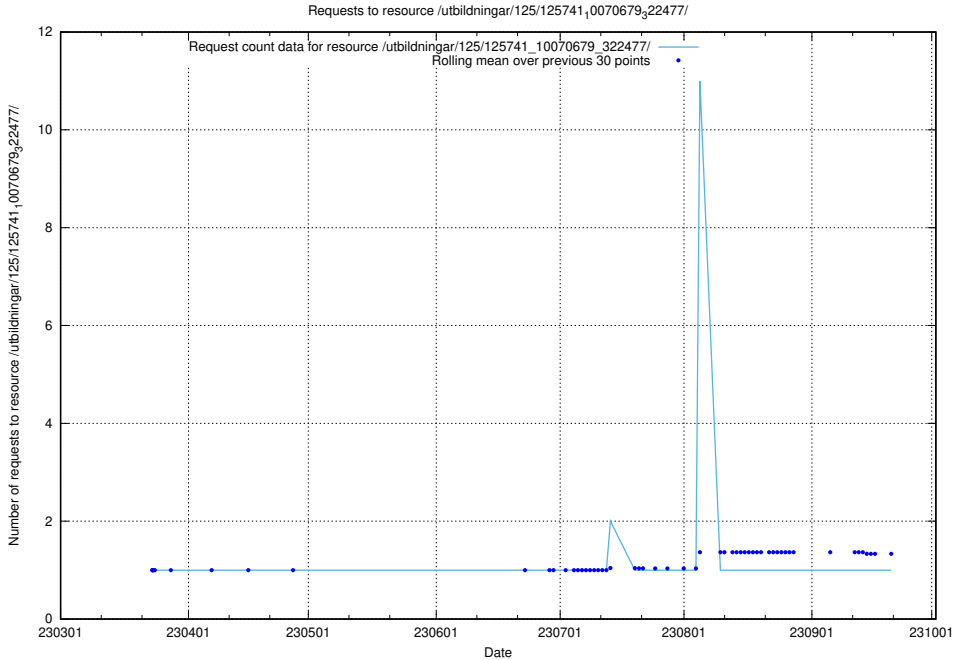

5.6671 Usage of /utbildningar/125/125741_10070679_322477/

Here, we count the number of requests to resource /utbildningar/125/125741_10070679_322477/.