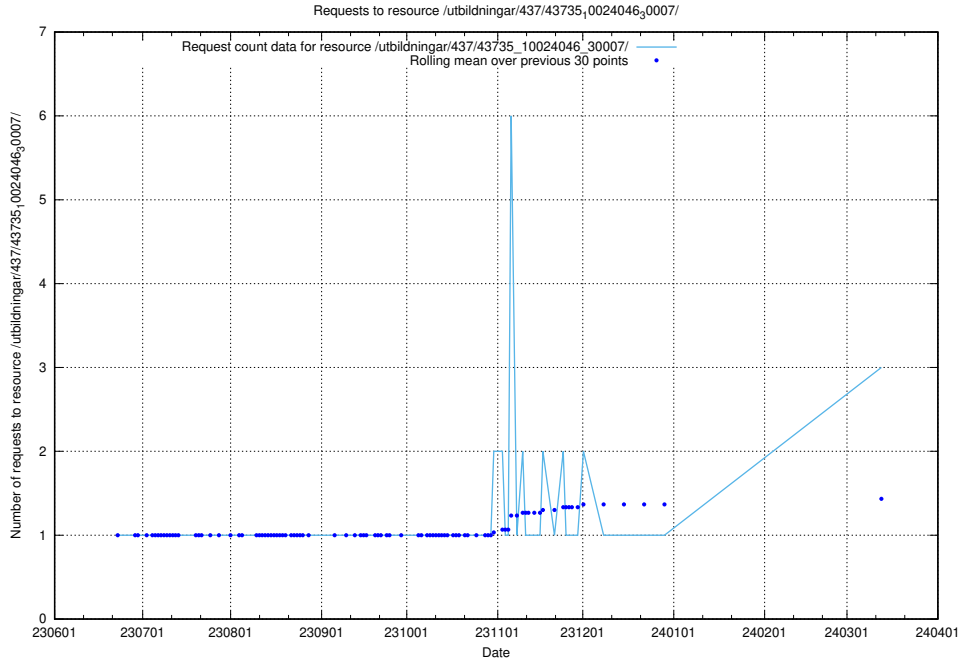

5.388 Usage of /utbildningar/437/43735_10024046_30007/

Here, we count the number of requests to resource /utbildningar/437/43735_10024046_30007/.