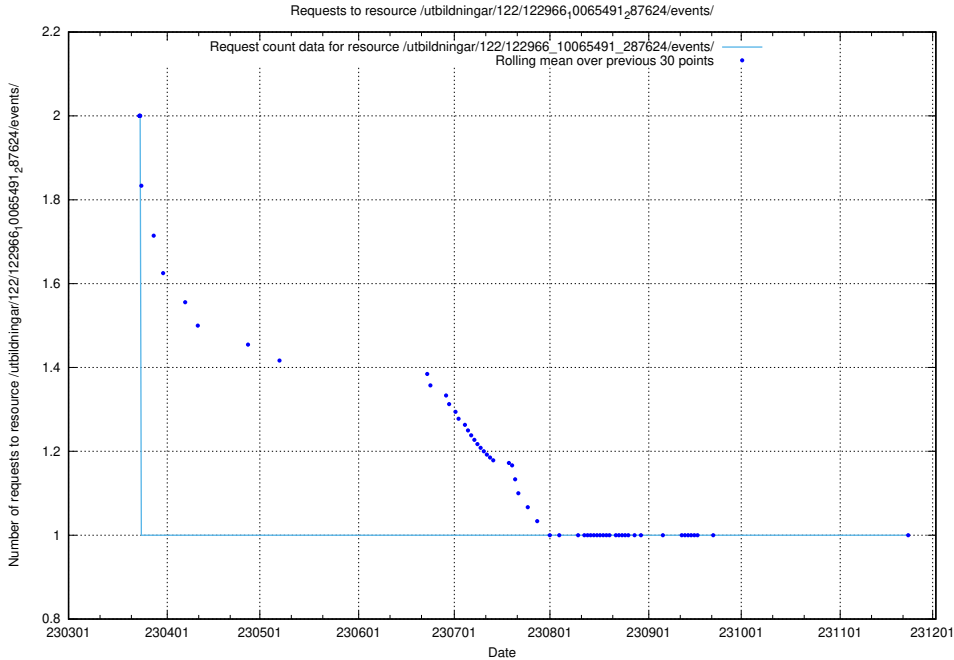

5.6506 Usage of /utbildningar/122/122966_10065491_287624/events/

Here, we count the number of requests to resource /utbildningar/122/122966_10065491_287624/events/