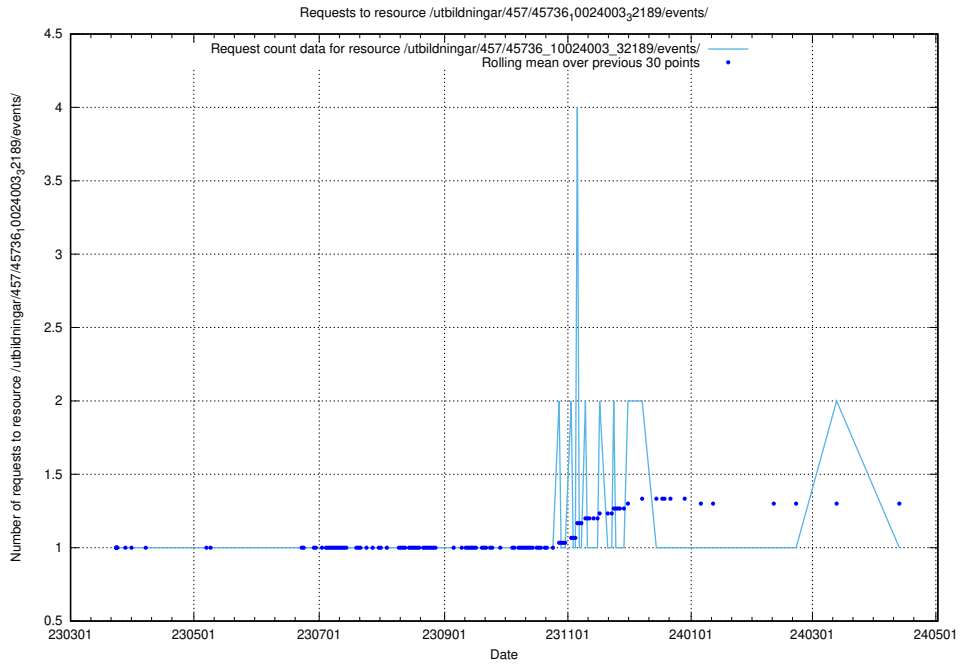

Here, we count the number of requests to resource /utbildningar/459/45923_10024071_274654/.

5.6513 Usage of /utbildningar/457/45736_10024003_32189/events/

Here, we count the number of requests to resource /utbildningar/457/45736_10024003_32189/events/.