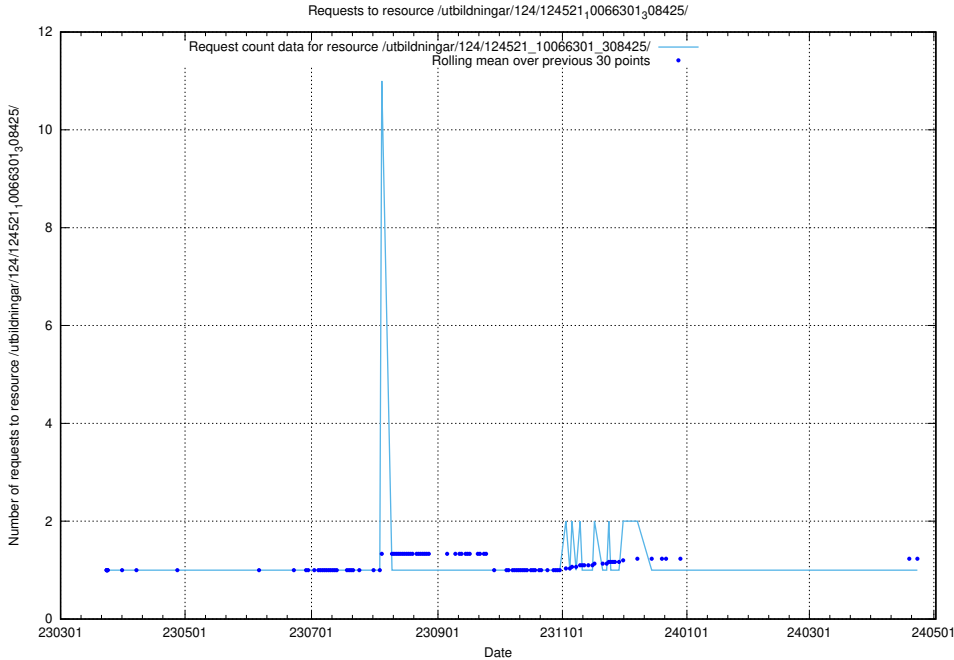

5.1225 Usage of /utbildningar/124/124521_10066301_308425/

Here, we count the number of requests to resource /utbildningar/124/124521_10066301_308425/.