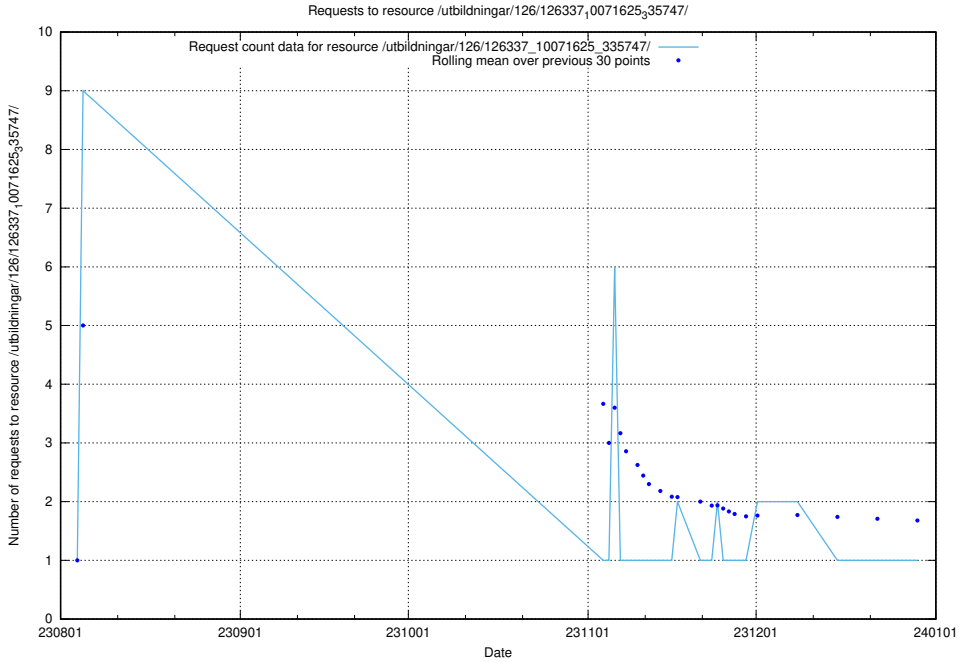

5.5036 Usage of /utbildningar/126/126337_10071625_335747/

Here, we count the number of requests to resource /utbildningar/126/126337_10071625_335747/.