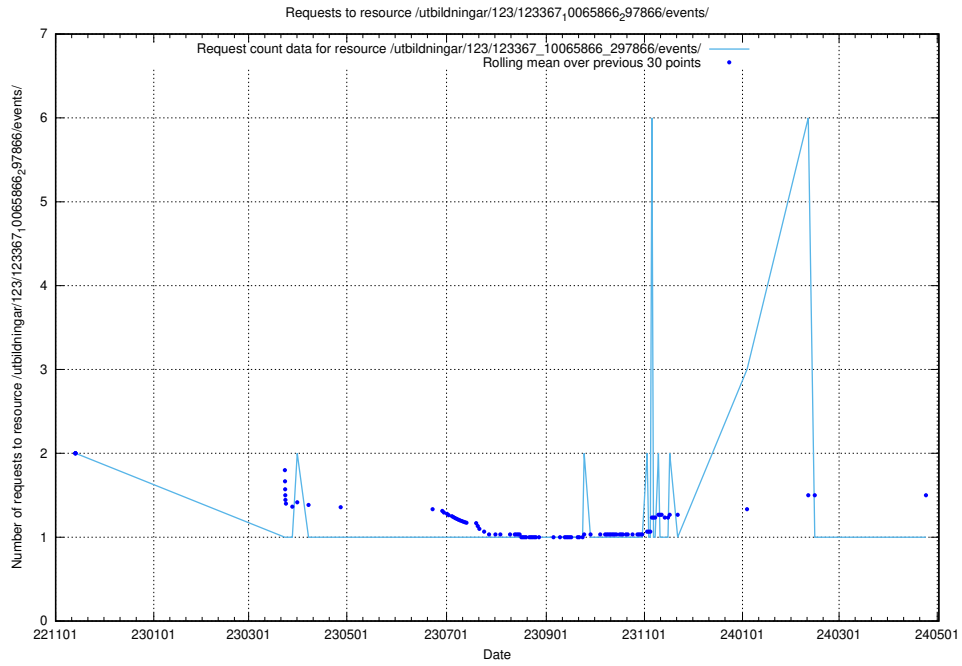

Here, we count the number of requests to resource /utbildningar/123/123367_10065852_297370/events/

5.5996 Usage of /utbildningar/123/123367_10065866_297866/events/

Here, we count the number of requests to resource /utbildningar/123/123367_10065866_297866/events/