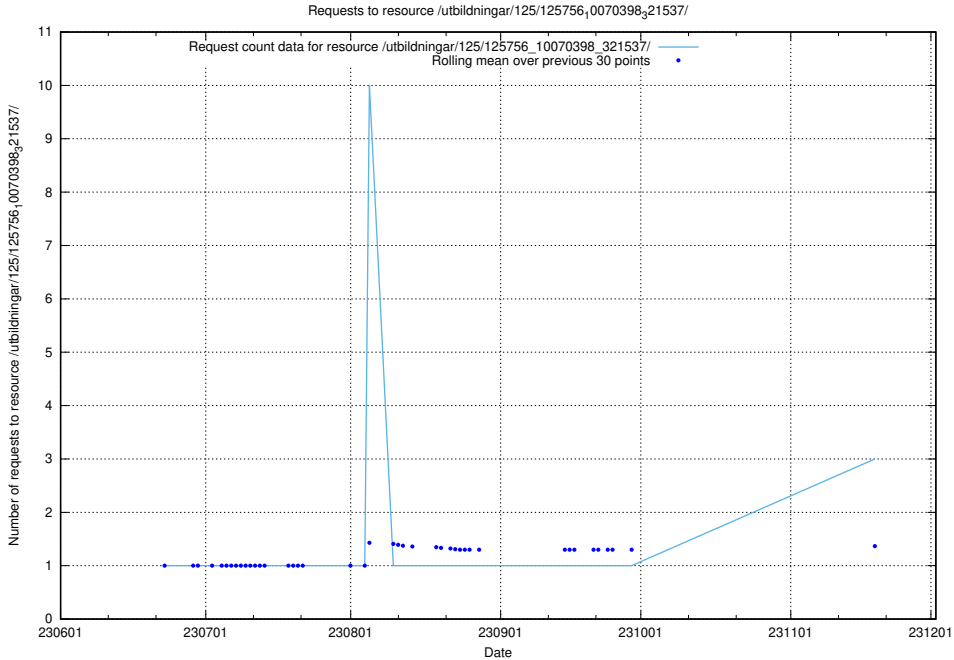

5.394 Usage of /utbildningar/125/125756_10070398_321537/

Here, we count the number of requests to resource /utbildningar/125/125756_10070398_321537/.