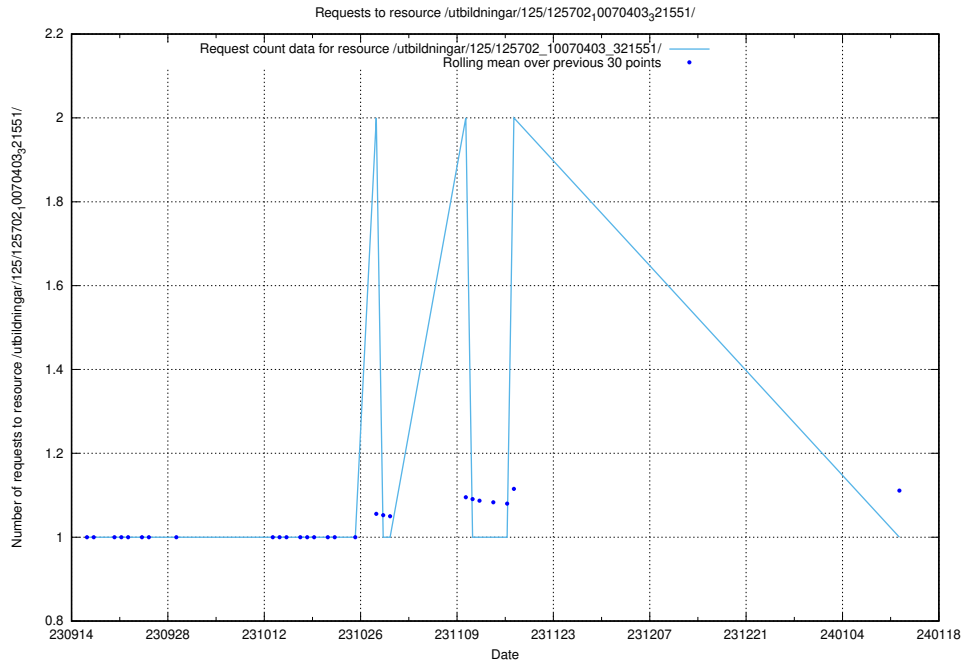

5.4720 Usage of /utbildningar/125/125702_10070403_321551/

Here, we count the number of requests to resource /utbildningar/125/125702_10070403_321551/.