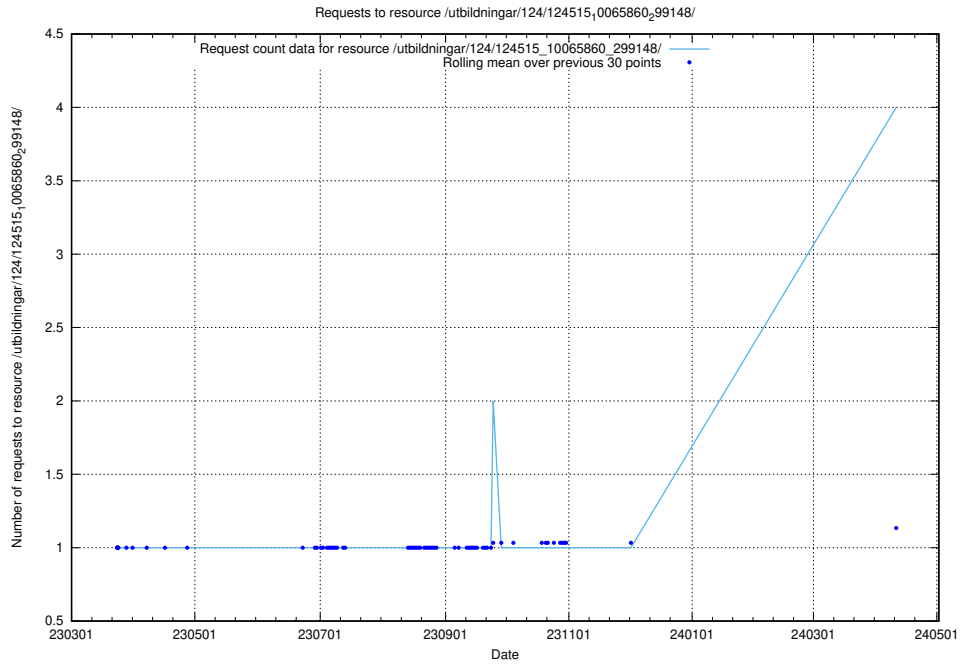

5.176 Usage of /utbildningar/124/124515_10065860_299148/

Here, we count the number of requests to resource /utbildningar/124/124515_10065860_299148/.

5.177 Usage of /availability/20240226/

Here, we count the number of requests to resource /availability/20240226/.