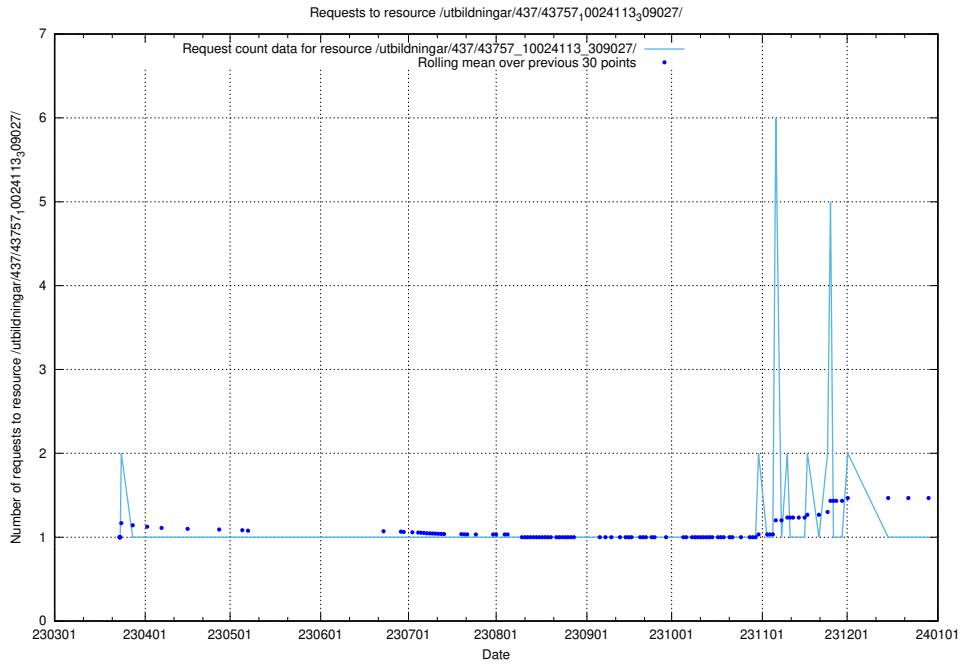

5.6567 Usage of /utbildningar/437/43757_10024113_309027/

Here, we count the number of requests to resource /utbildningar/437/43757_10024113_309027/.