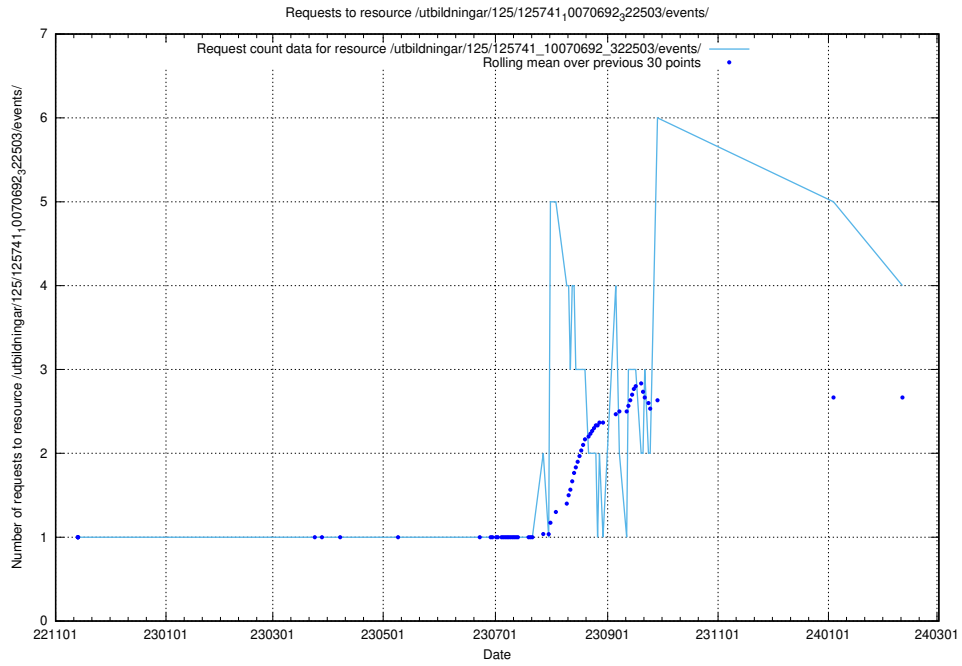

5.237 Usage of /utbildningar/125/125741_10070692_322503/events/

Here, we count the number of requests to resource /utbildningar/125/125741_10070692_322503/events/