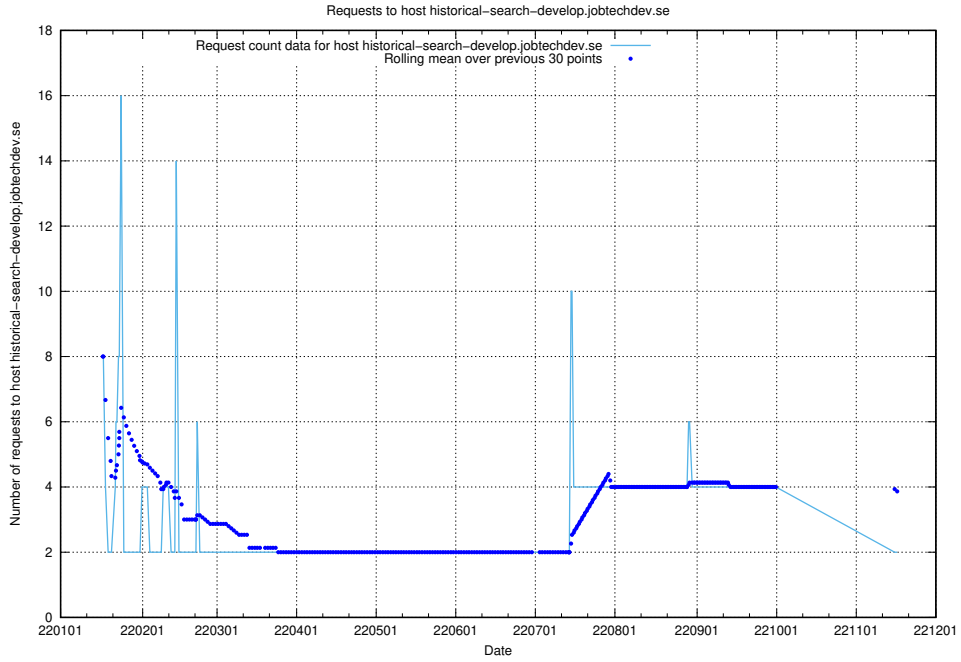

7.276 Usage of historical-search-develop.jobtechdev.se

Here, we count the number of requests to host historical-search-develop.jobtechdev.se.

7.277 Usage of jocp4.jobtechdev.se

Here, we count the number of requests to host jocp4.jobtechdev.se.