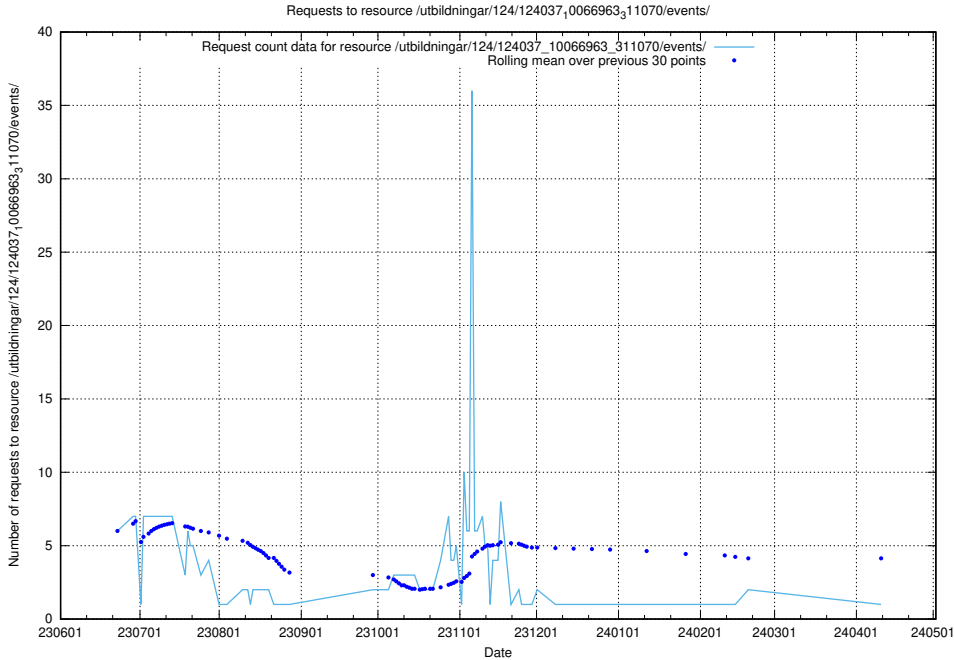

Here, we count the number of requests to resource /utbildningar/124/124037_10066963_311070/events/

5.5728 Usage of /utbildningar/124/124474_10067547_312970/events/

Here, we count the number of requests to resource /utbildningar/124/124474_10067547_312970/events/