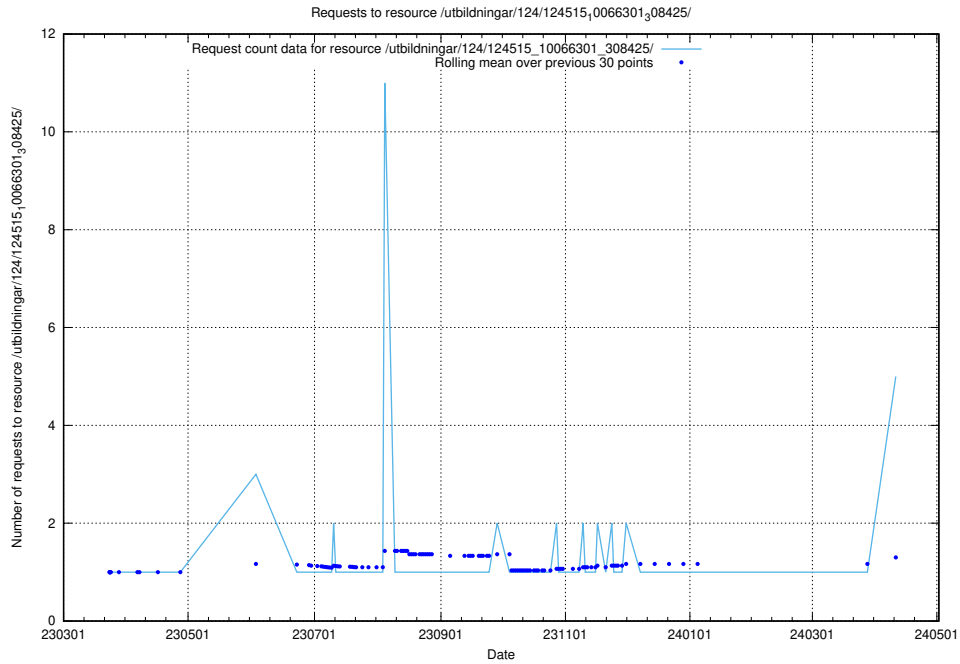

5.121 Usage of /utbildningar/124/124515_10066301_308425/

Here, we count the number of requests to resource /utbildningar/124/124515_10066301_308425/.