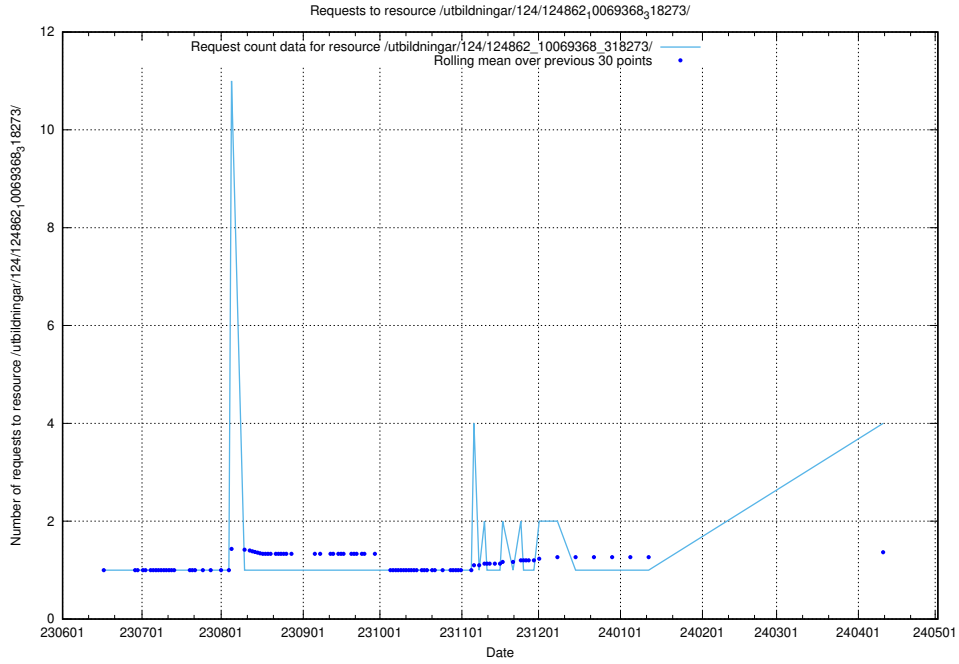

5.238 Usage of /utbildningar/124/124862_10069368_318273/

Here, we count the number of requests to resource /utbildningar/124/124862_10069368_318273/.