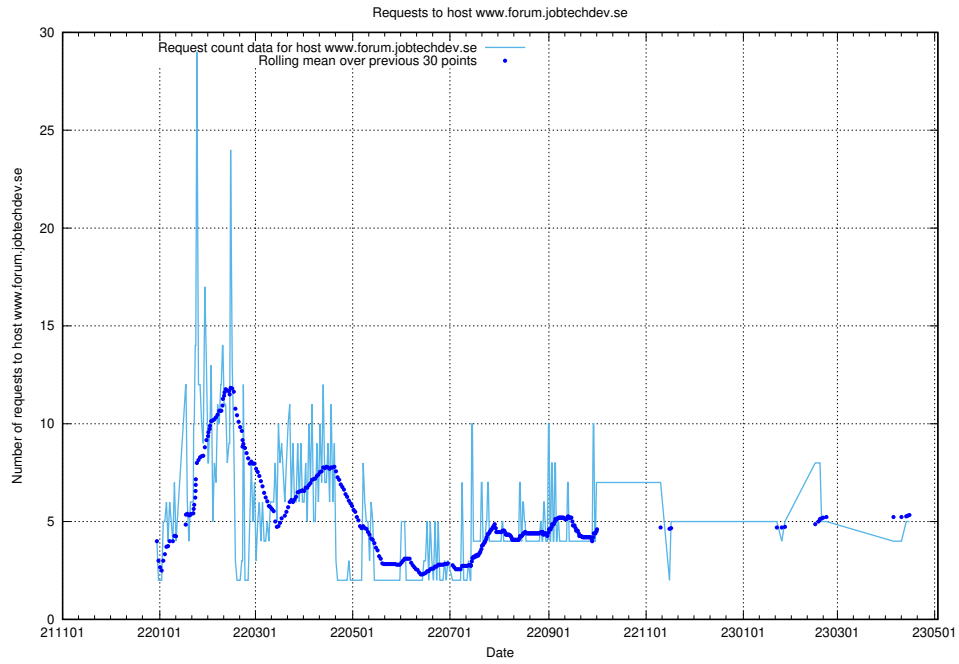

7.92 Usage of `www.forum.jobtechdev.se`

Here, we count the number of requests to host `www.forum.jobtechdev.se`.