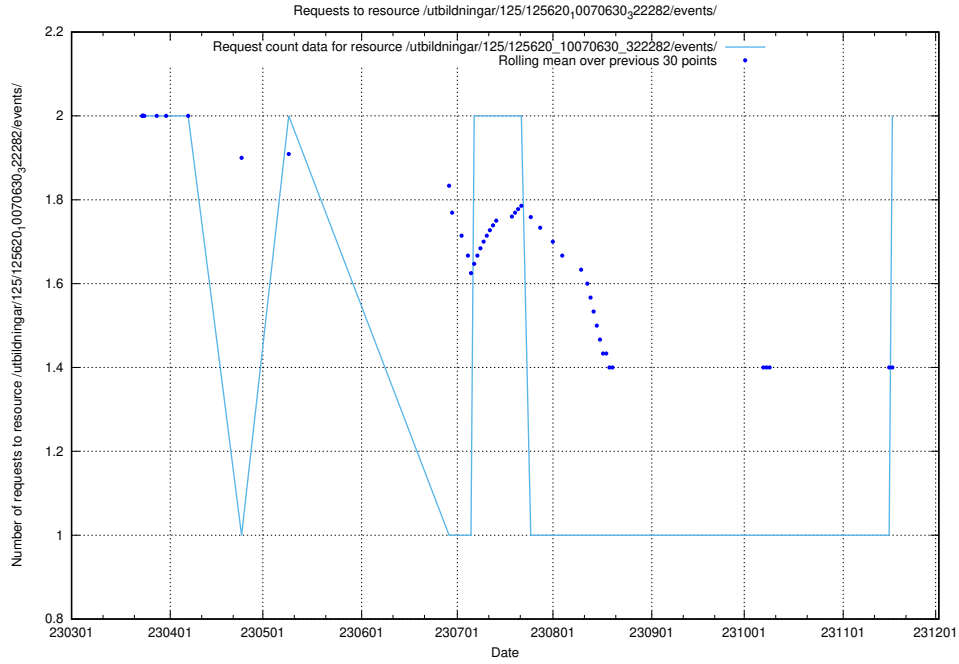

5.933 Usage of /utbildningar/125/125620_10070630_322282/events/

Here, we count the number of requests to resource /utbildningar/125/125620_10070630_322282/events/