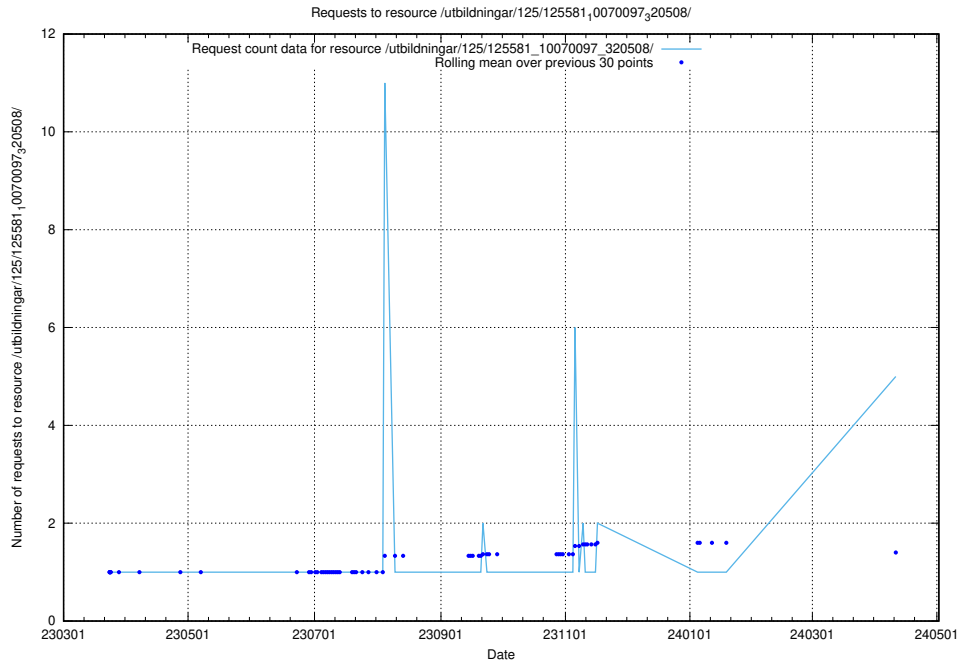

5.105 Usage of /utbildningar/125/125581_10070097_320508/

Here, we count the number of requests to resource /utbildningar/125/125581_10070097_320508/.