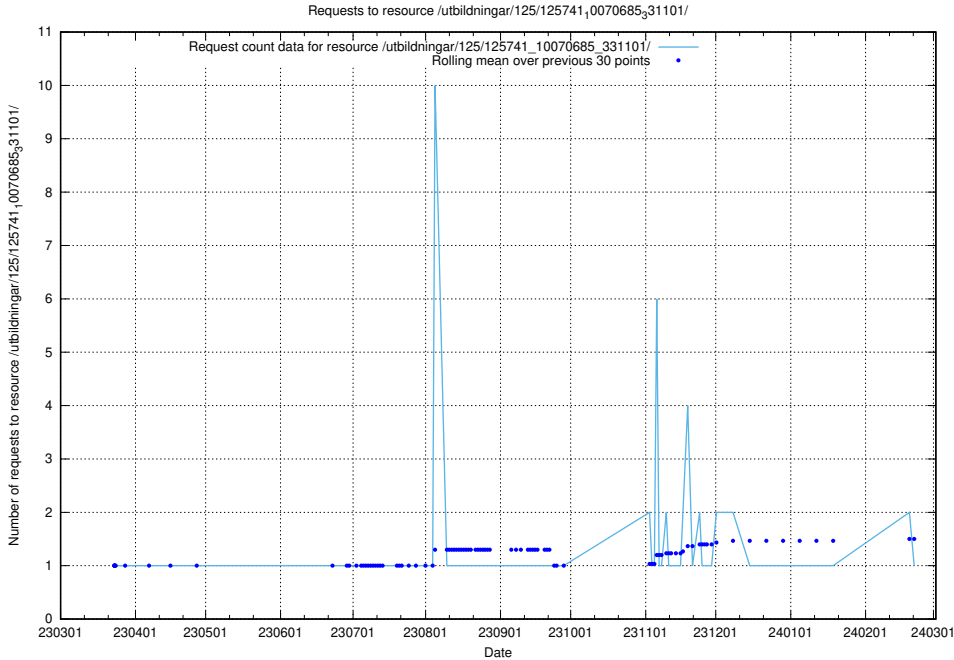

5.6668 Usage of /utbildningar/125/125741_10070685_331101/

Here, we count the number of requests to resource /utbildningar/125/125741_10070685_331101/.