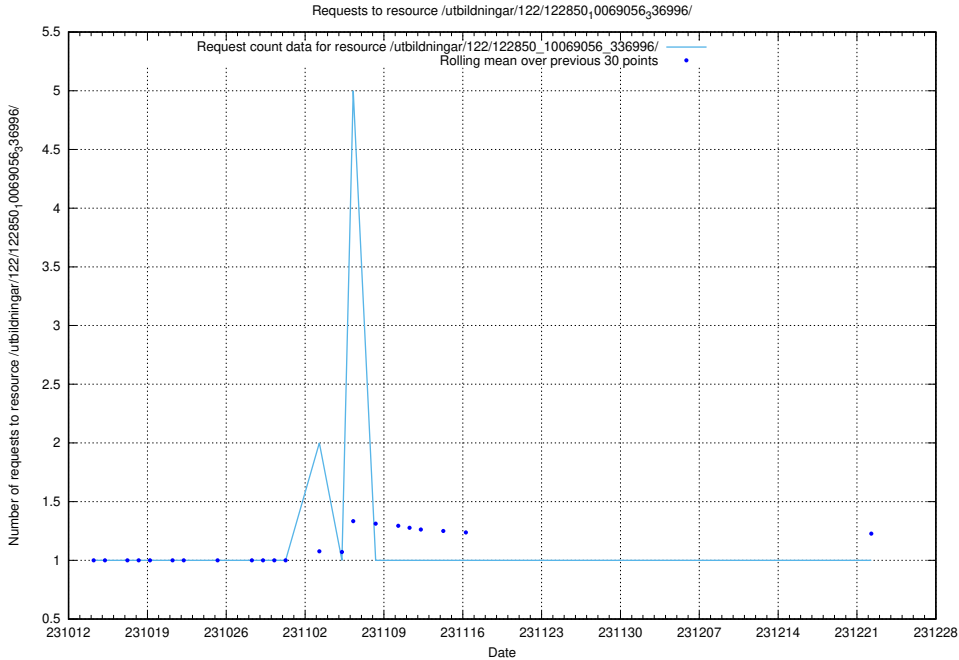

5.4511 Usage of /utbildningar/122/122850_10069056_336996/

Here, we count the number of requests to resource /utbildningar/122/122850_10069056_336996/.