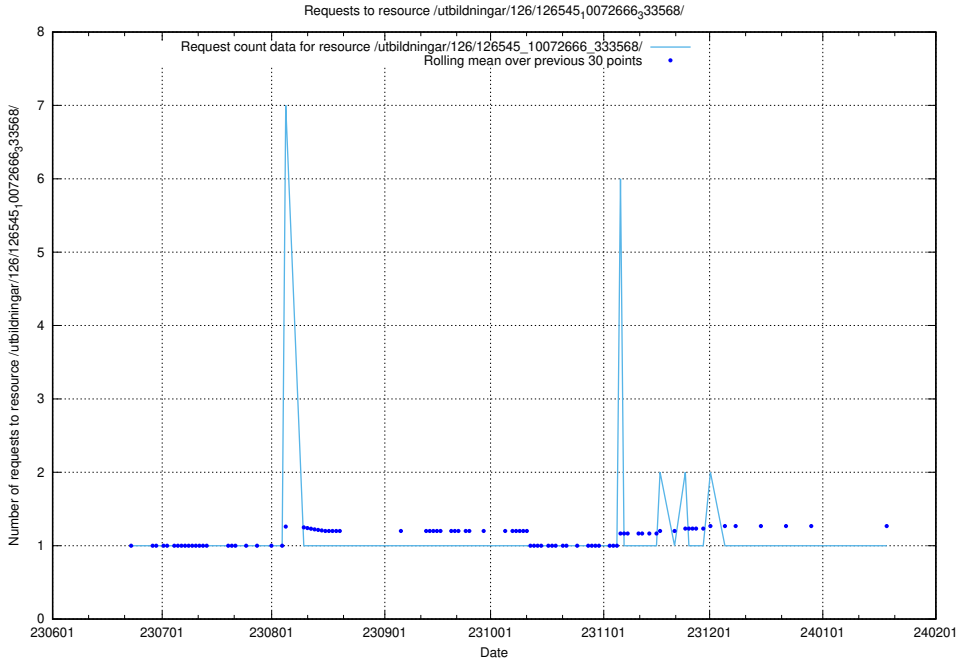

5.5818 Usage of /utbildningar/126/126545_10072666_333568/

Here, we count the number of requests to resource /utbildningar/126/126545_10072666_333568/.