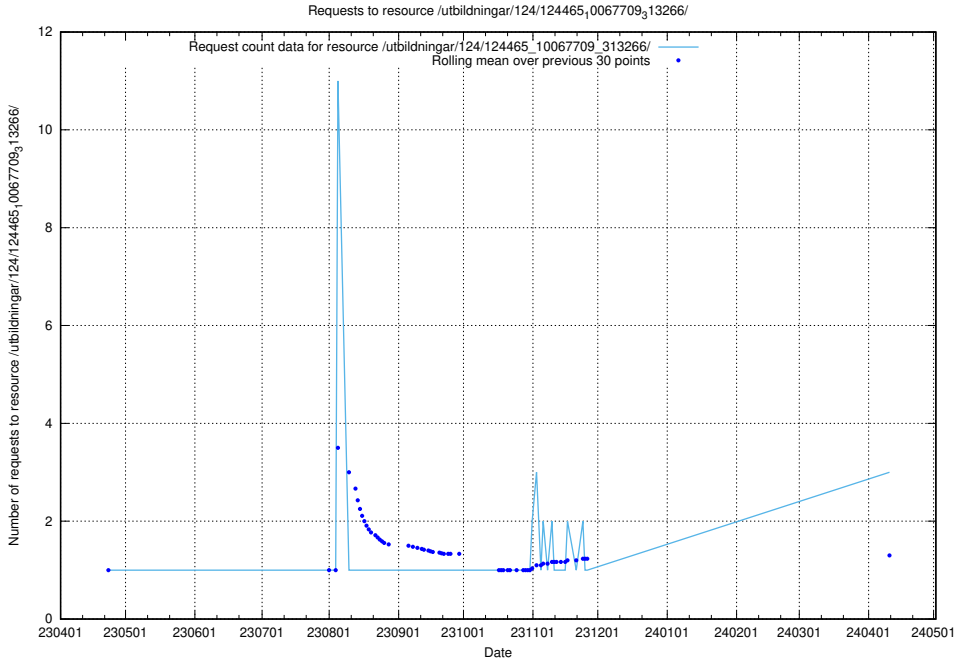

5.422 Usage of /utbildningar/124/124465_10067709_313266/

Here, we count the number of requests to resource /utbildningar/124/124465_10067709_313266/.