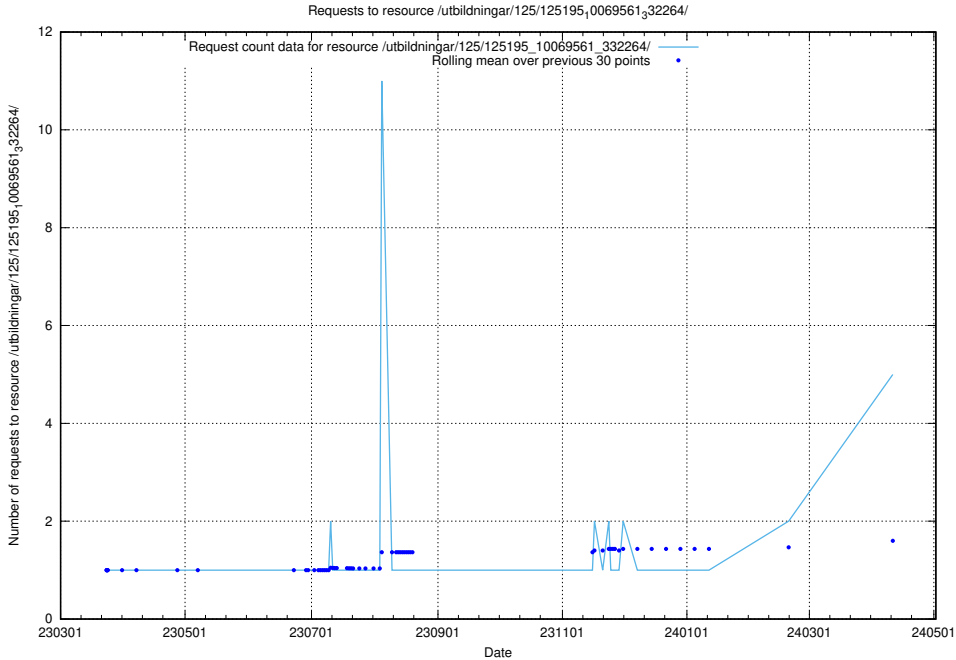

5.107 Usage of /utbildningar/125/125195_10069561_332264/

Here, we count the number of requests to resource /utbildningar/125/125195_10069561_332264/.