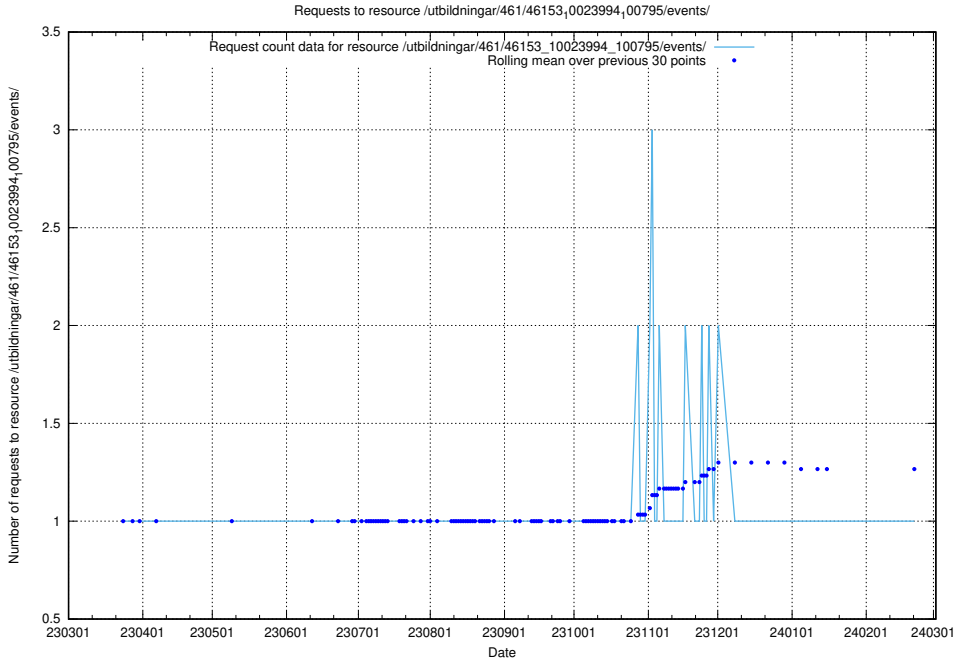

5.6353 Usage of /utbildningar/461/46153_10023994_100795/events/

Here, we count the number of requests to resource /utbildningar/461/46153_10023994_100795/events/.