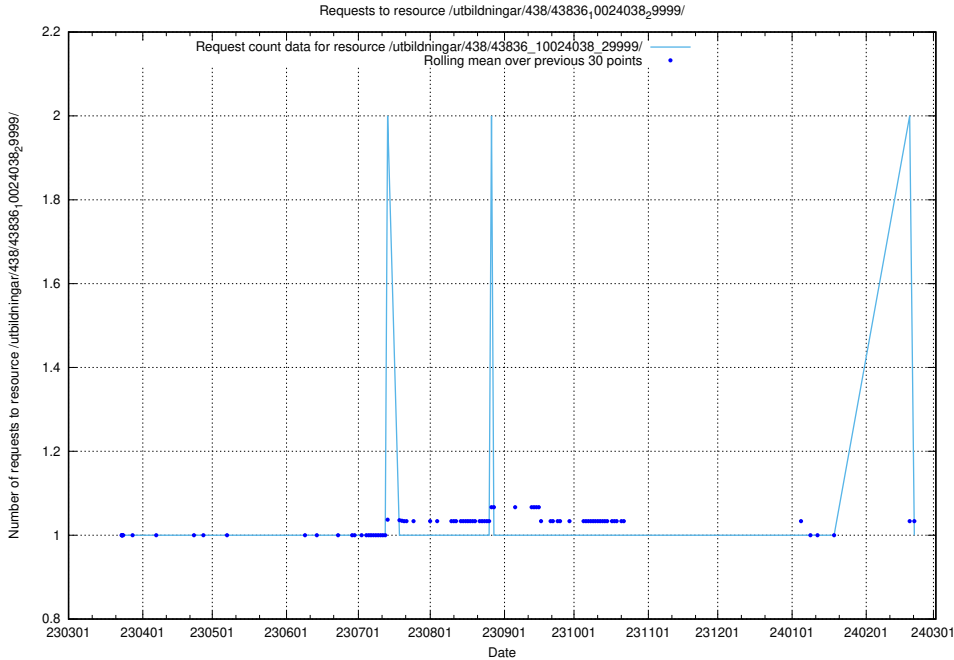

Here, we count the number of requests to resource /utbildningar/438/43836_10024038_29999/.

5.6528 Usage of /utbildningar/438/43831_10024051_32246/

Here, we count the number of requests to resource /utbildningar/438/43831_10024051_32246/.