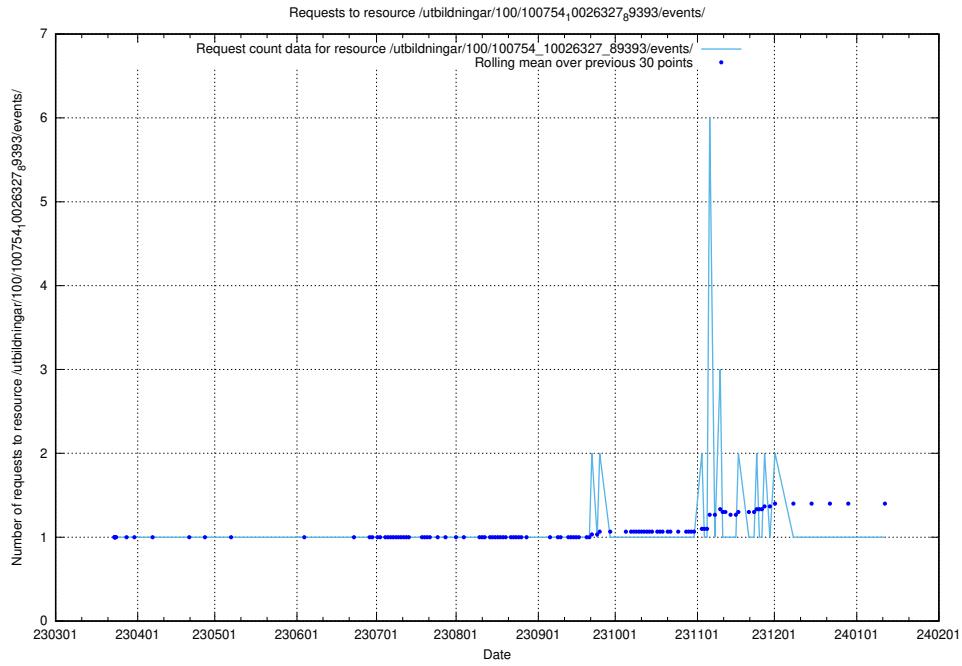

5.5723 Usage of /utbildningar/100/100754_10026327_89393/events/

Here, we count the number of requests to resource /utbildningar/100/100754_10026327_89393/events/.