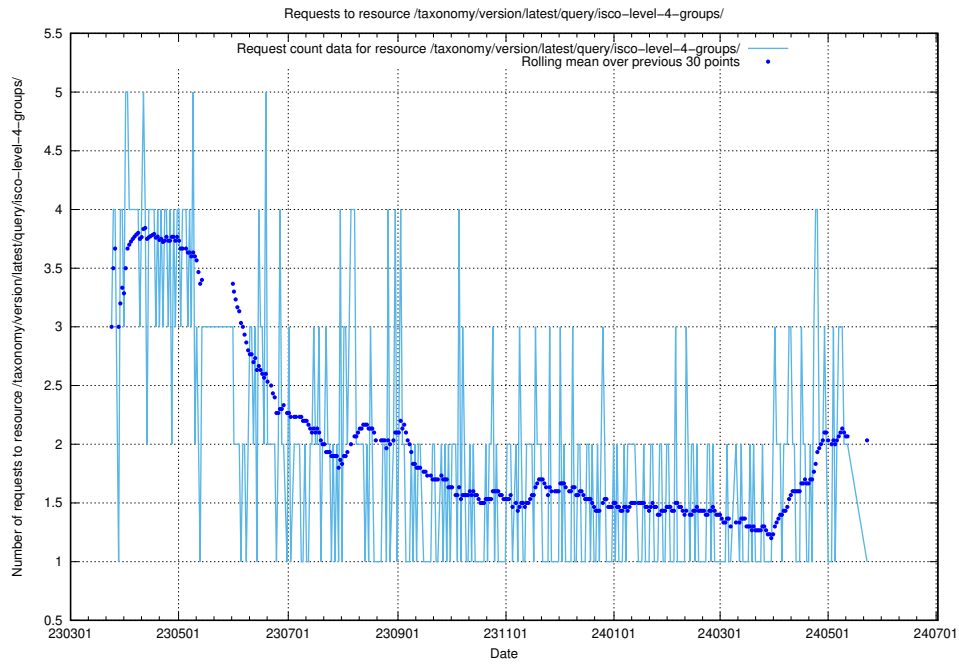

5.6291 Usage of /taxonomy/version/latest/query/isco-level-4-groups/

Here, we count the number of requests to resource /taxonomy/version/latest/query/isco-level-4-groups/.