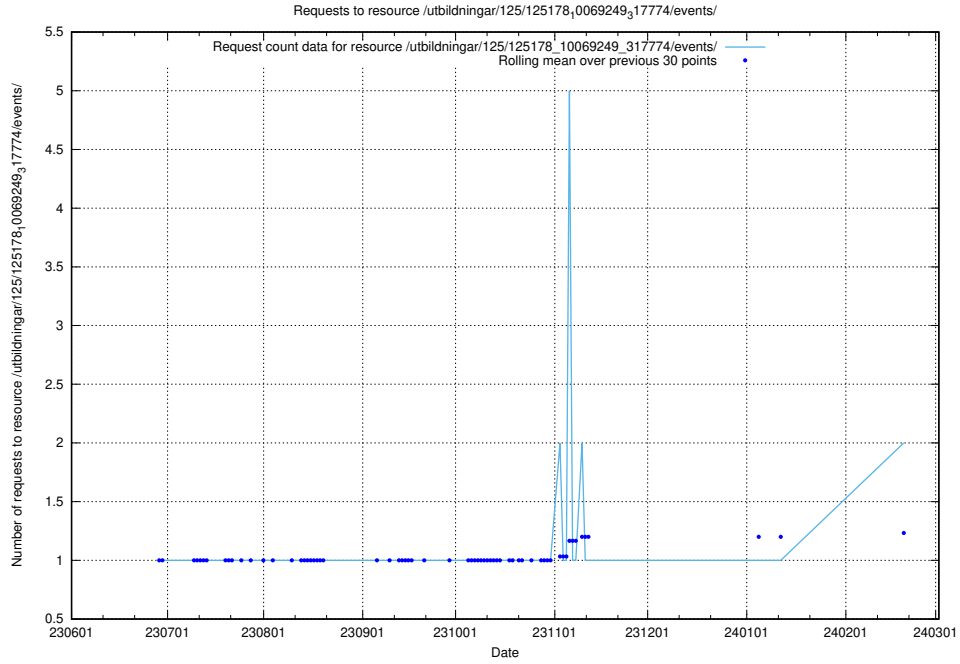

5.831 Usage of /utbildningar/125/125178_10069249_317774/events/

Here, we count the number of requests to resource /utbildningar/125/125178_10069249_317774/events/