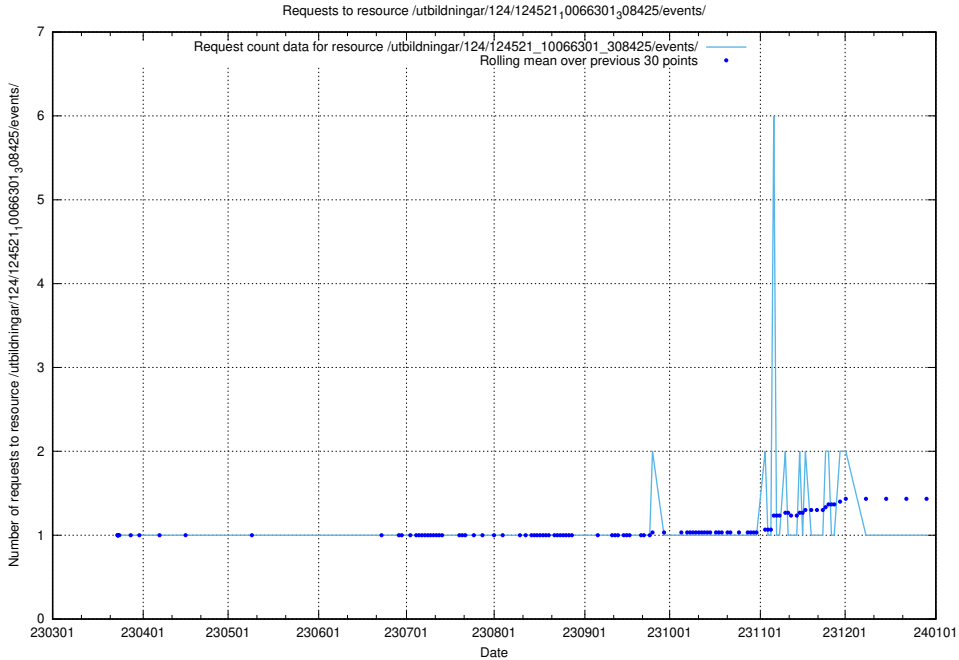

5.1224 Usage of /utbildningar/124/124521_10066301_308425/events/

Here, we count the number of requests to resource /utbildningar/124/124521_10066301_308425/events/