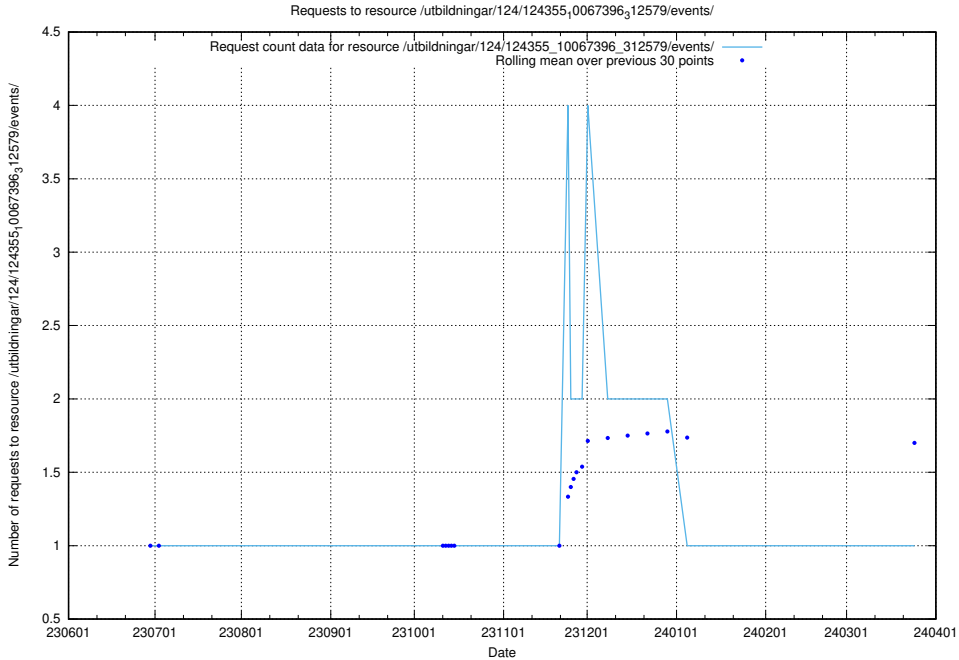

5.5566 Usage of /utbildningar/123/123367_10065858_297601/events/

Here, we count the number of requests to resource /utbildningar/123/123367_10065858_297601/events/

5.5567 Usage of /utbildningar/123/123367_10065858_297601/