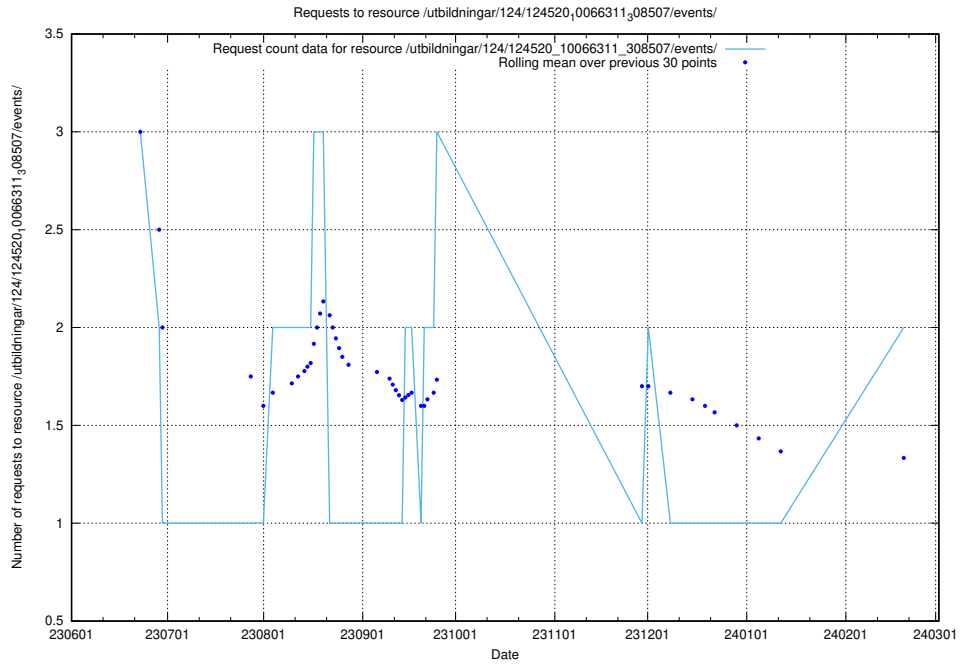

5.843 Usage of /utbildningar/124/124520_10066311_308507/events/

Here, we count the number of requests to resource /utbildningar/124/124520_10066311_308507/events/