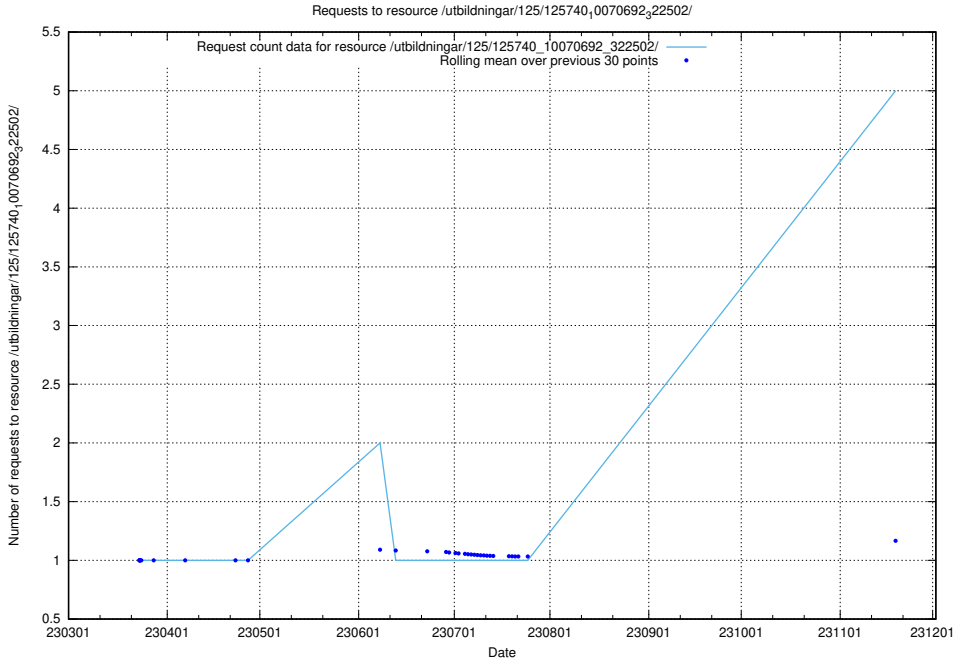

5.102 Usage of /utbildningar/125/125740_10070692_322502/

Here, we count the number of requests to resource /utbildningar/125/125740_10070692_322502/.