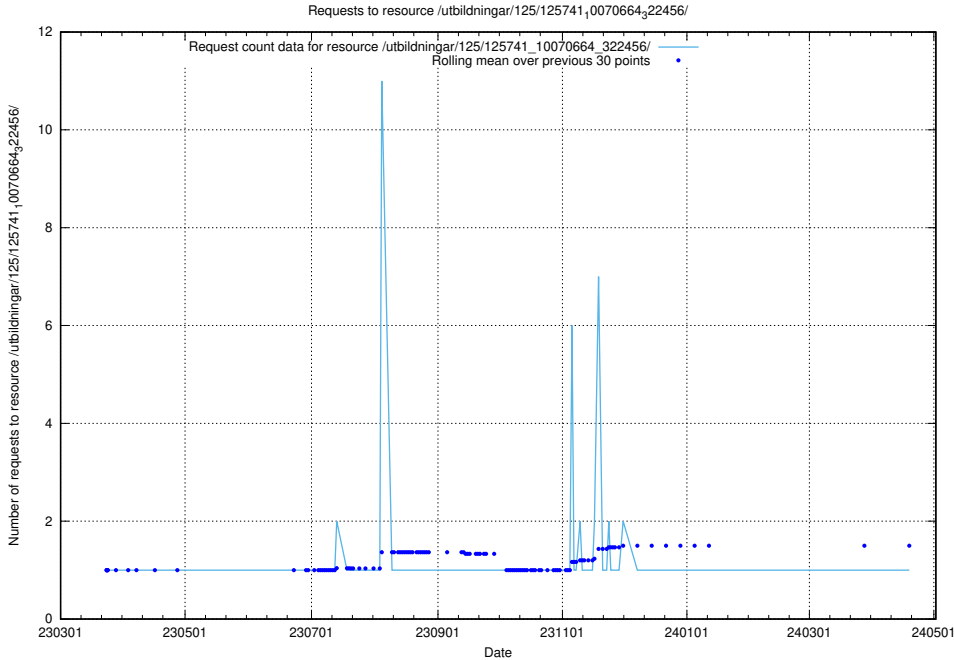

5.6686 Usage of /utbildningar/125/125741_10070664_322456/

Here, we count the number of requests to resource /utbildningar/125/125741_10070664_322456/.