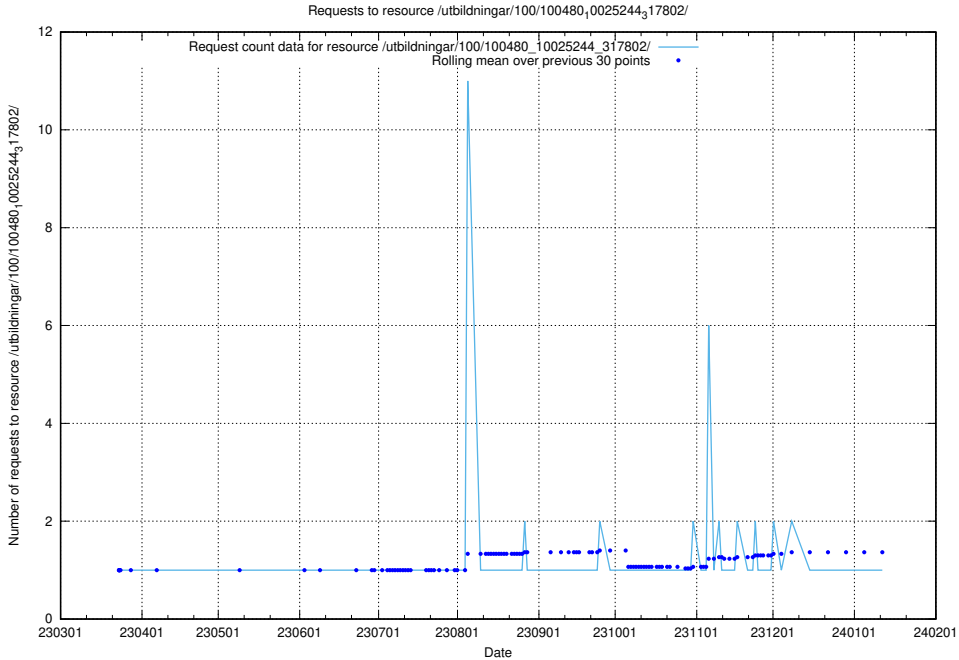

5.5882 Usage of /utbildningar/100/100480_10025244_317802/

Here, we count the number of requests to resource /utbildningar/100/100480_10025244_317802/.