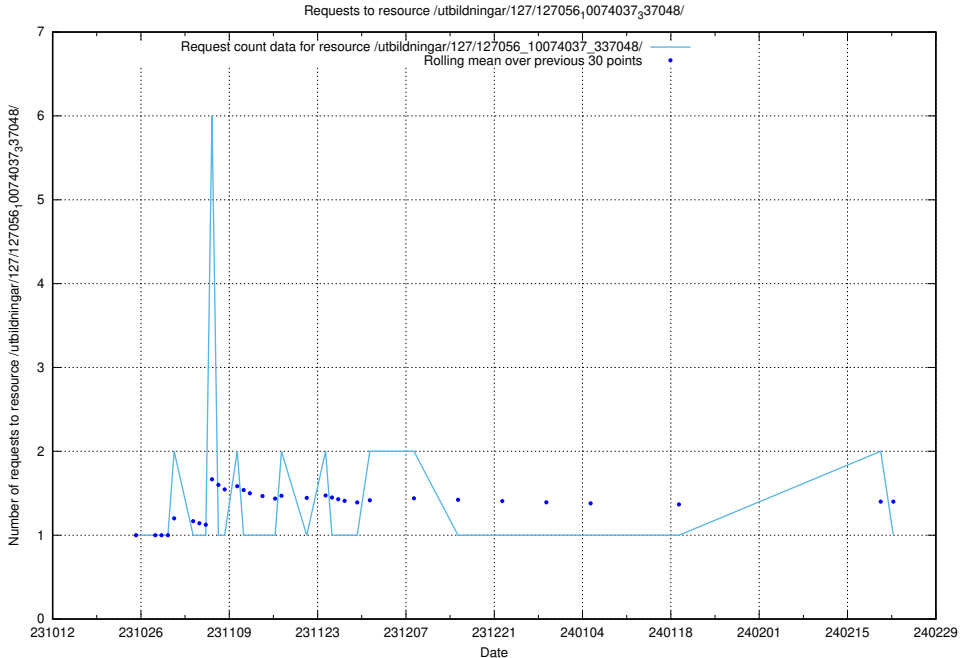

5.4384 Usage of /utbildningar/127/127056_10074024_337004/

Here, we count the number of requests to resource /utbildningar/127/127056_10074024_337004/.

5.4385 Usage of /utbildningar/127/127056_10073972_336919/events/