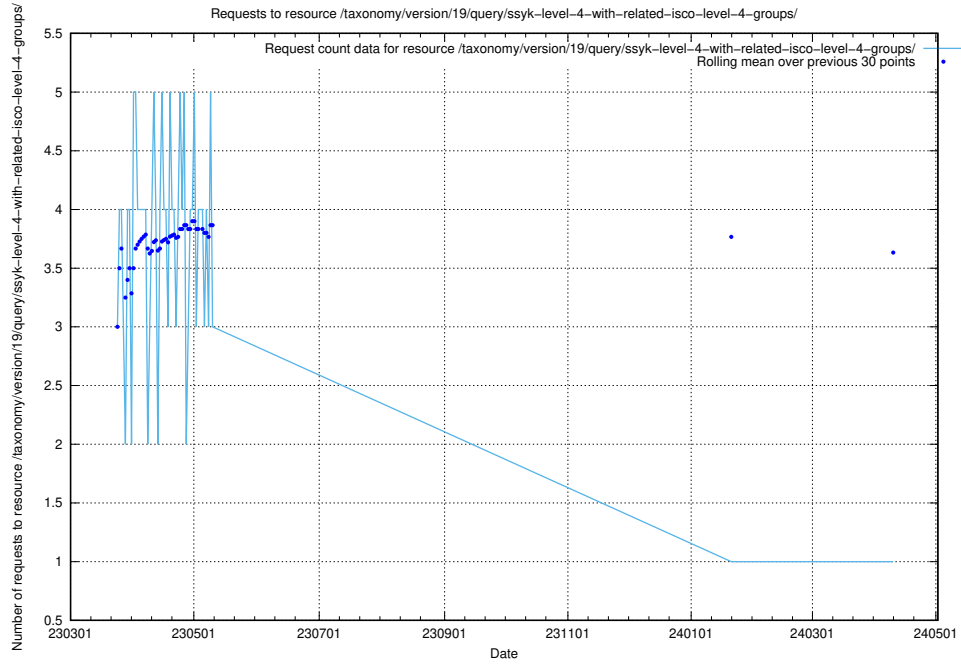

5.6315 Usage of /taxonomy/version/19/query/ssyk-level-4-with-related-isco-level-4-groups/

Here, we count the number of requests to resource /taxonomy/version/19/query/ssyk-level-4-with-related-isco-level-4-groups/.