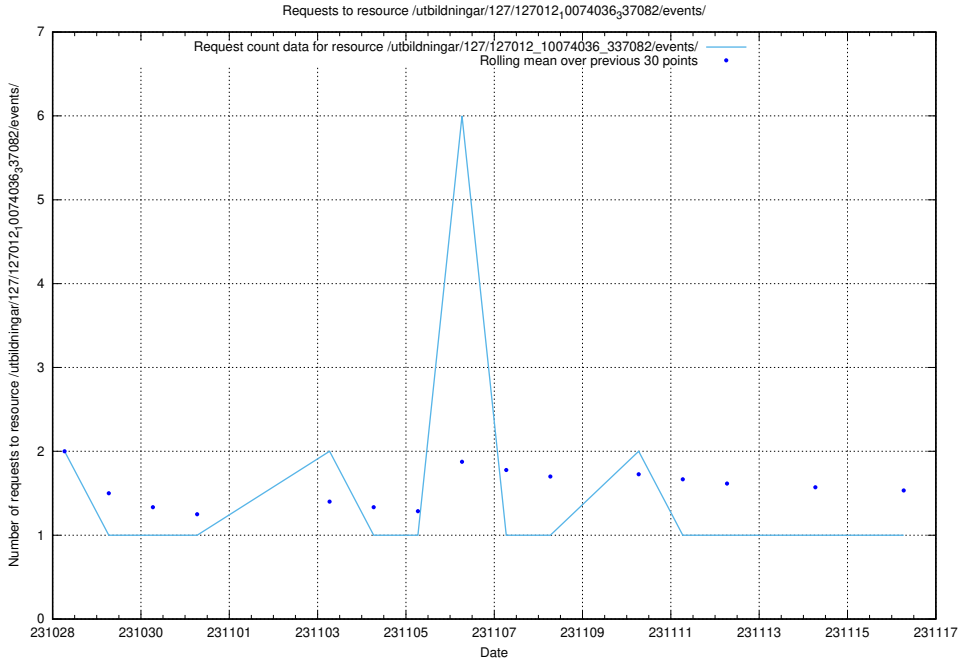

Here, we count the number of requests to resource /utbildningar/127/127012_10074036_337082/events/

5.4356 Usage of /utbildningar/126/126795_10073175_334956/events/

Here, we count the number of requests to resource /utbildningar/126/126795_10073175_334956/events/