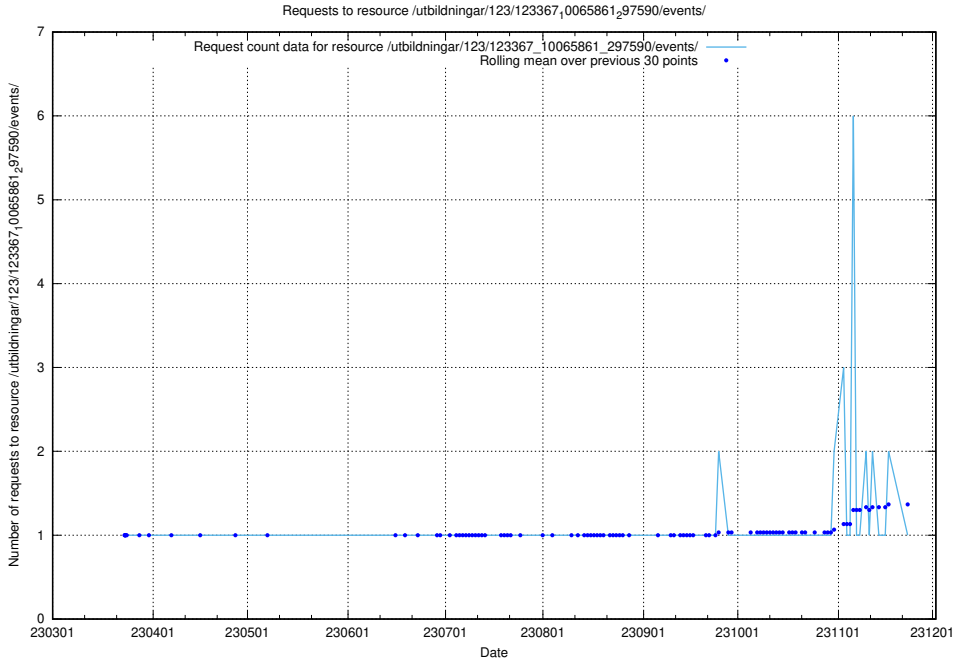

5.4968 Usage of /utbildningar/123/123367_10065861_297590/events/

Here, we count the number of requests to resource /utbildningar/123/123367_10065861_297590/events/

5.4969 Usage of /utbildningar/124/124519_10065858_297601/events/