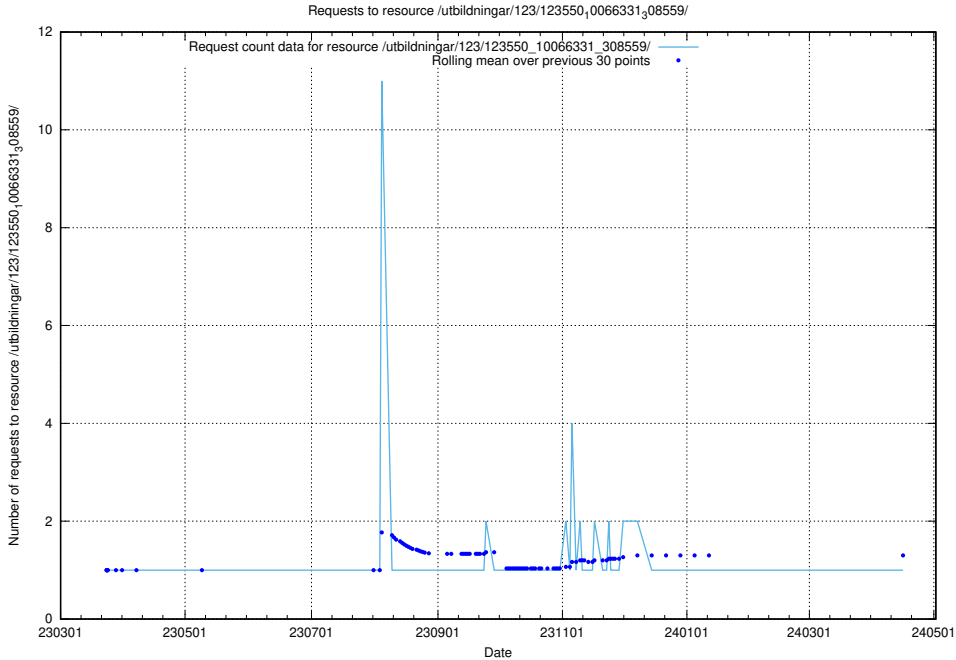

5.4669 Usage of /utbildningar/123/123550_10066331_308559/

Here, we count the number of requests to resource /utbildningar/123/123550_10066331_308559/.