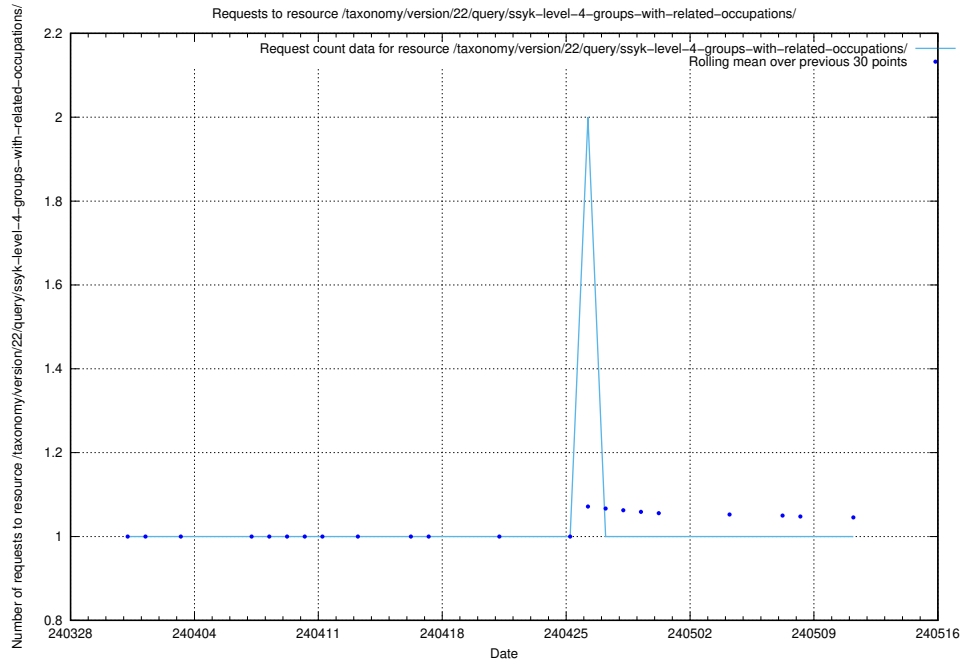

5.1775 Usage of /taxonomy/version/22/query/ssyk-level-4-groups-with-related-occupations/

Here, we count the number of requests to resource /taxonomy/version/22/query/ssyk-level-4-groups-with-related-occupations/.