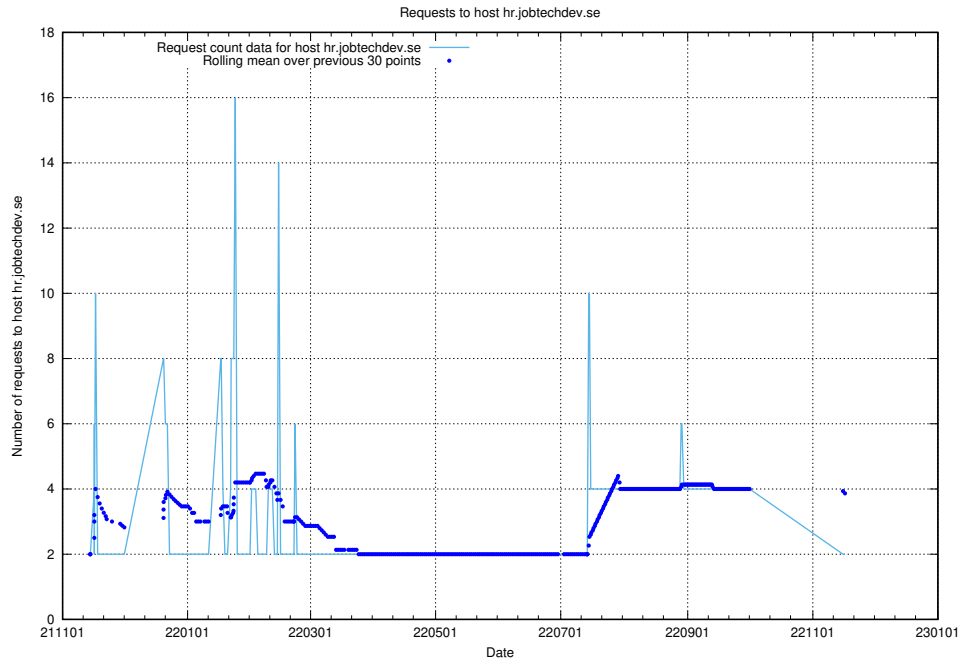

7.601 Usage of events.jobtechdev.se

Here, we count the number of requests to host events.jobtechdev.se.

7.602 Usage of hr.jobtechdev.se

Here, we count the number of requests to host hr.jobtechdev.se.

7.603 Usage of demo-jobed-connect-onprem.jobtechdev.se