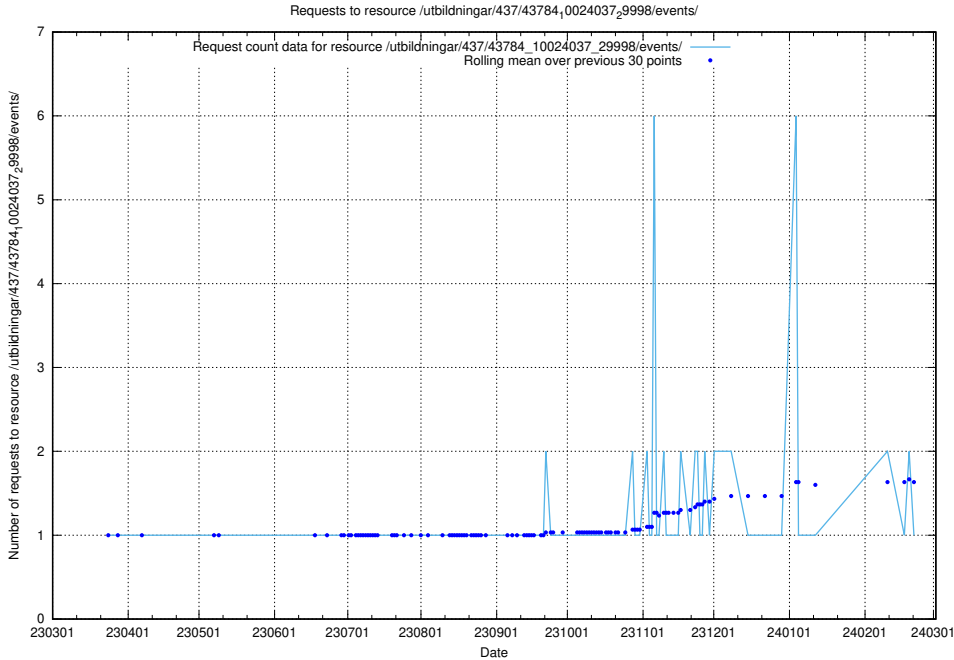

5.6377 Usage of /utbildningar/437/43784_10024037_29998/events/

Here, we count the number of requests to resource /utbildningar/437/43784_10024037_29998/events/.