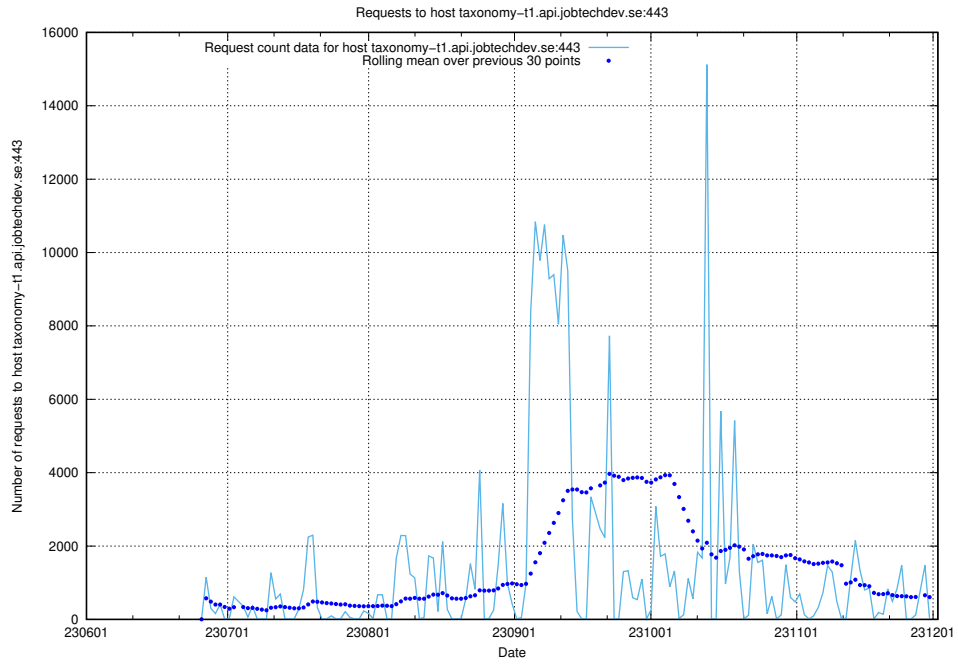

7.58 Usage of taxonomy-t1.api.jobtechdev.se:443

Here, we count the number of requests to host taxonomy-t1.api.jobtechdev.se:443.

7.59 Usage of staping.jobtechdev.se

Here, we count the number of requests to host staping.jobtechdev.se.