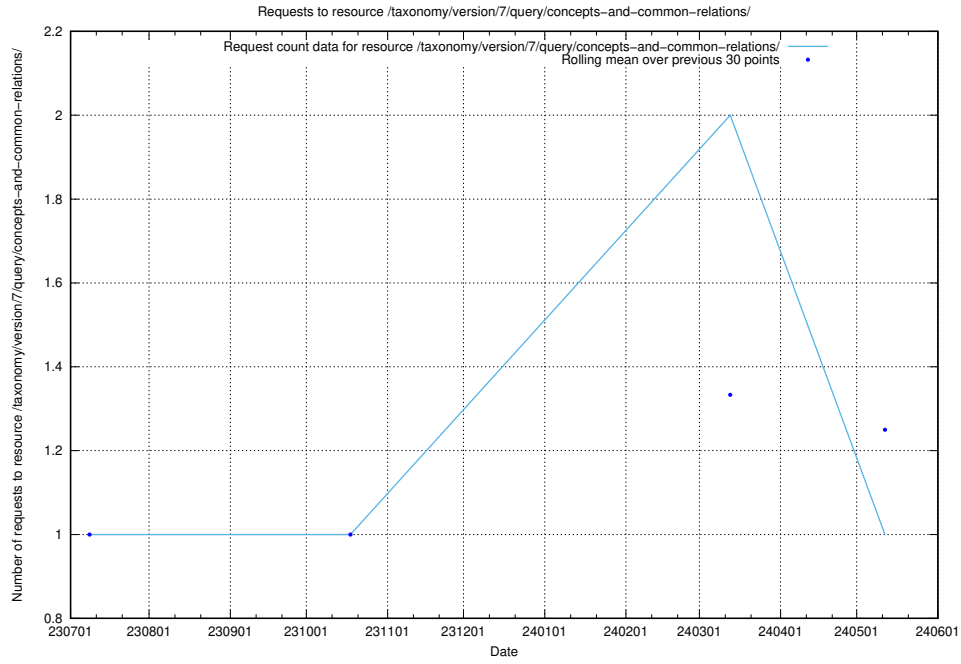

5.5375 Usage of /taxonomy/version/7/query/concepts-and-common-relations/

Here, we count the number of requests to resource /taxonomy/version/7/query/concepts-and-common-relations/.