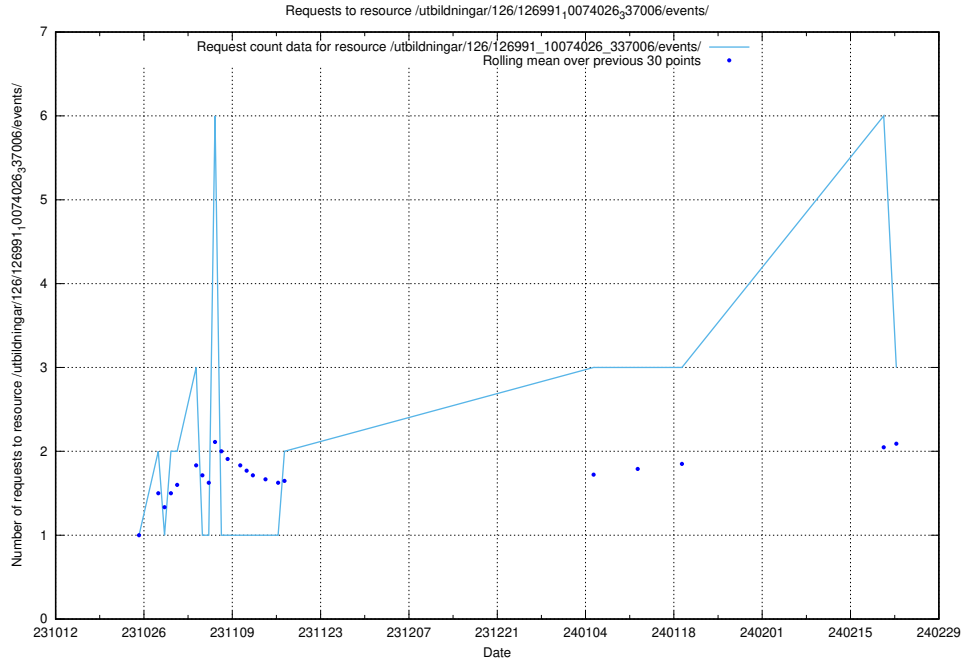

5.343 Usage of /utbildningar/126/126991_10074026_337006/events/

Here, we count the number of requests to resource /utbildningar/126/126991_10074026_337006/events/