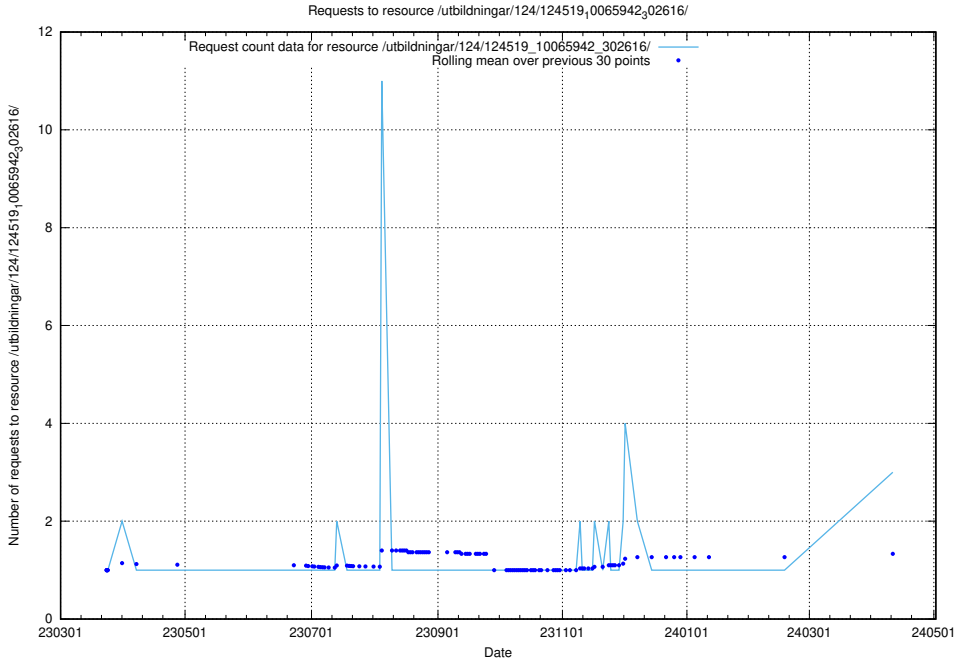

5.272 Usage of /utbildningar/124/124519_10065942_302616/

Here, we count the number of requests to resource /utbildningar/124/124519_10065942_302616/.