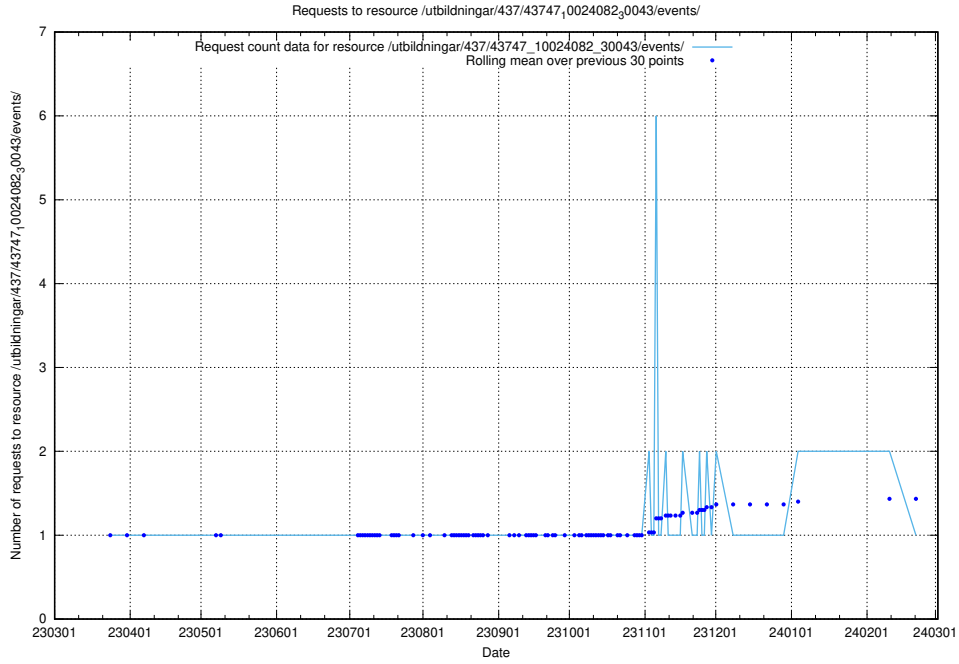

5.6390 Usage of /utbildningar/437/43747_10024082_30043/events/

Here, we count the number of requests to resource /utbildningar/437/43747_10024082_30043/events/.