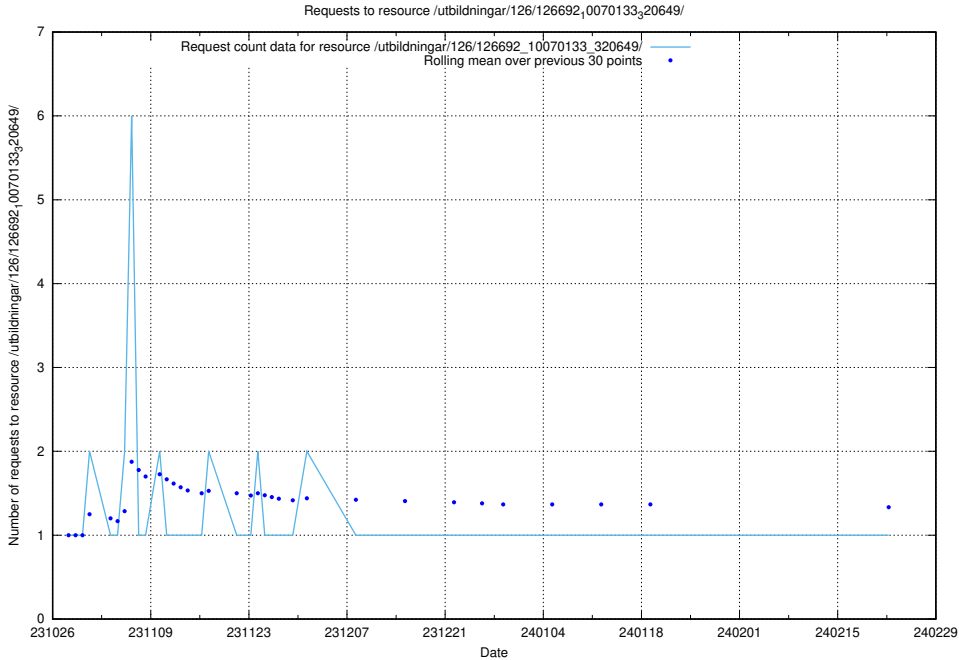

5.4365 Usage of /utbildningar/126/126692_10070133_320649/

Here, we count the number of requests to resource /utbildningar/126/126692_10070133_320649/.