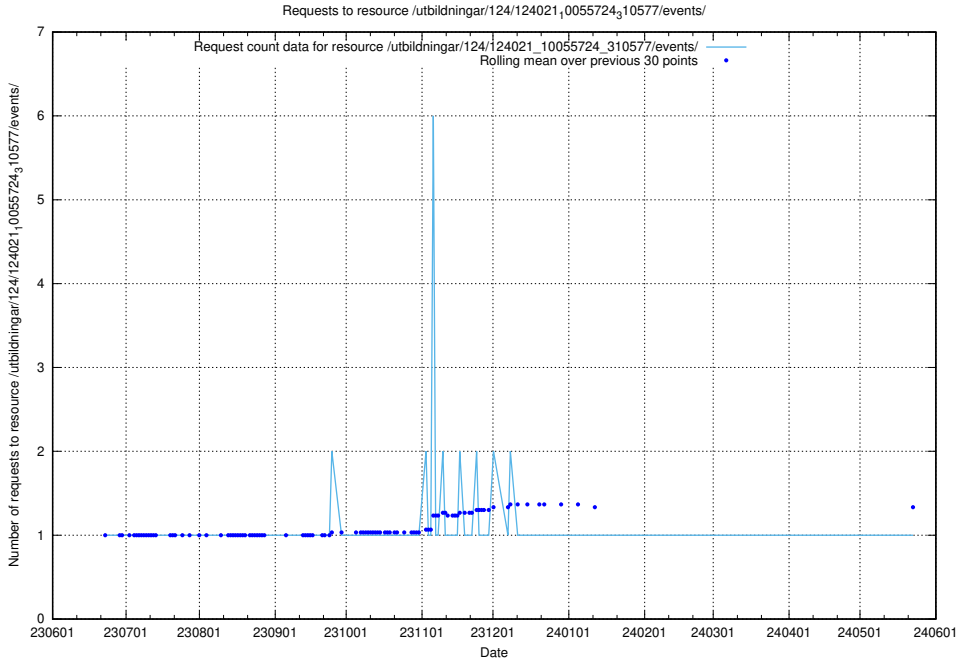

5.5989 Usage of /utbildningar/124/124021_10055724_310577/events/

Here, we count the number of requests to resource /utbildningar/124/124021_10055724_310577/events/