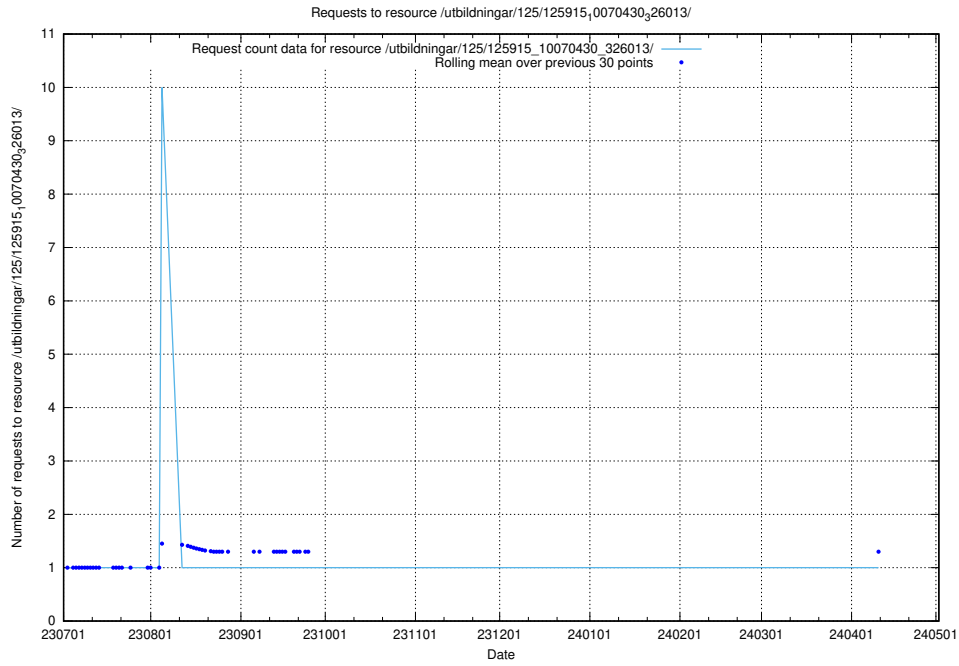

5.5532 Usage of /utbildningar/125/125915_10070430_326013/

Here, we count the number of requests to resource /utbildningar/125/125915_10070430_326013/.