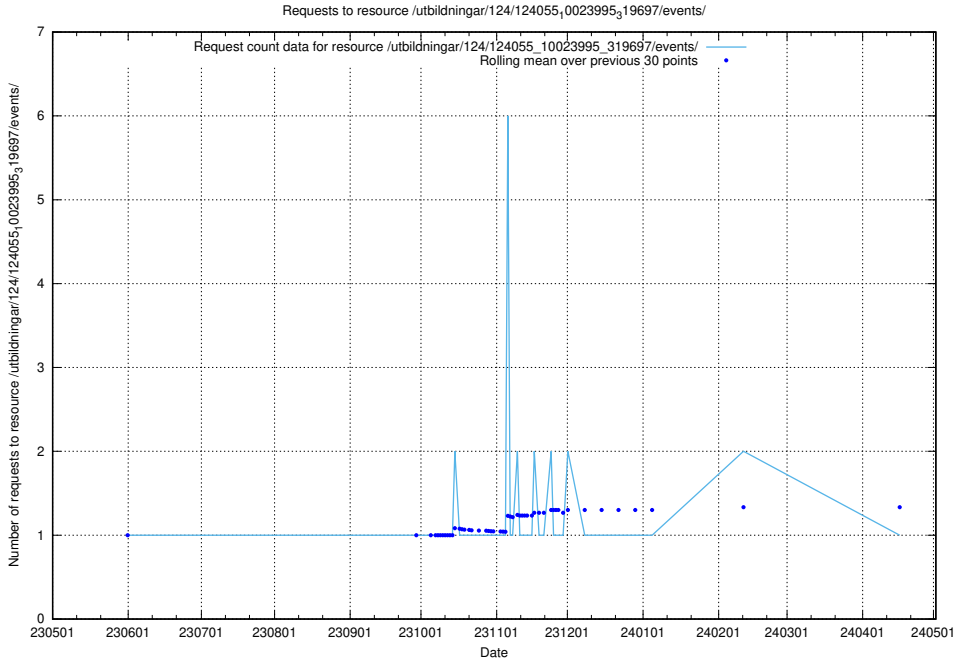

5.6095 Usage of /utbildningar/124/124055_10023995_319697/events/

Here, we count the number of requests to resource /utbildningar/124/124055_10023995_319697/events/

5.6096 Usage of /utbildningar/123/123665_10066431_308906/