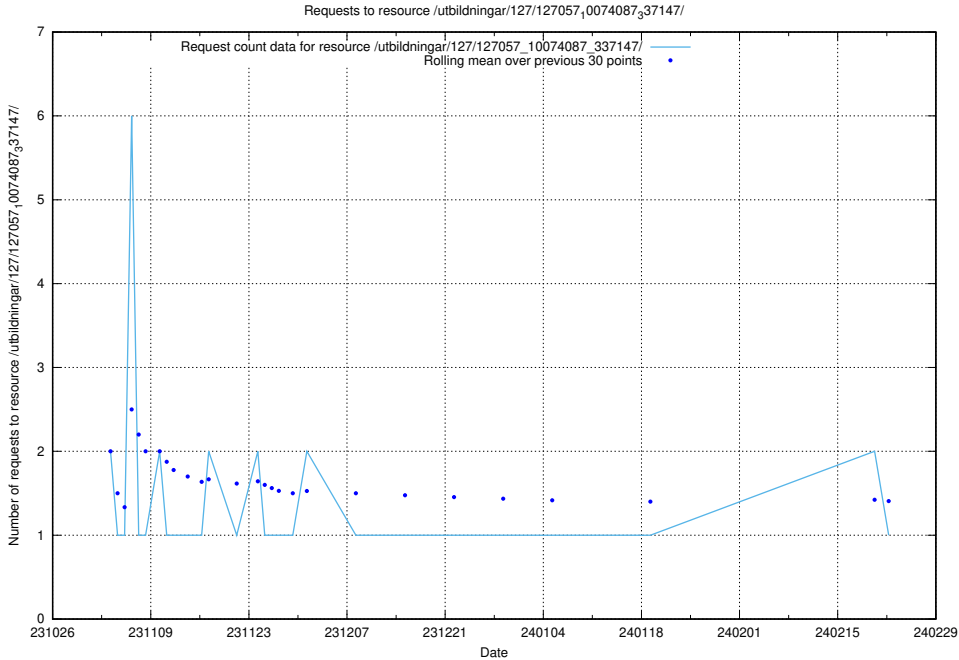

Here, we count the number of requests to resource /utbildningar/127/127112_10074048_337078/events/

5.4315 Usage of /utbildningar/127/127057_10074087_337147/

Here, we count the number of requests to resource /utbildningar/127/127057_10074087_337147/.