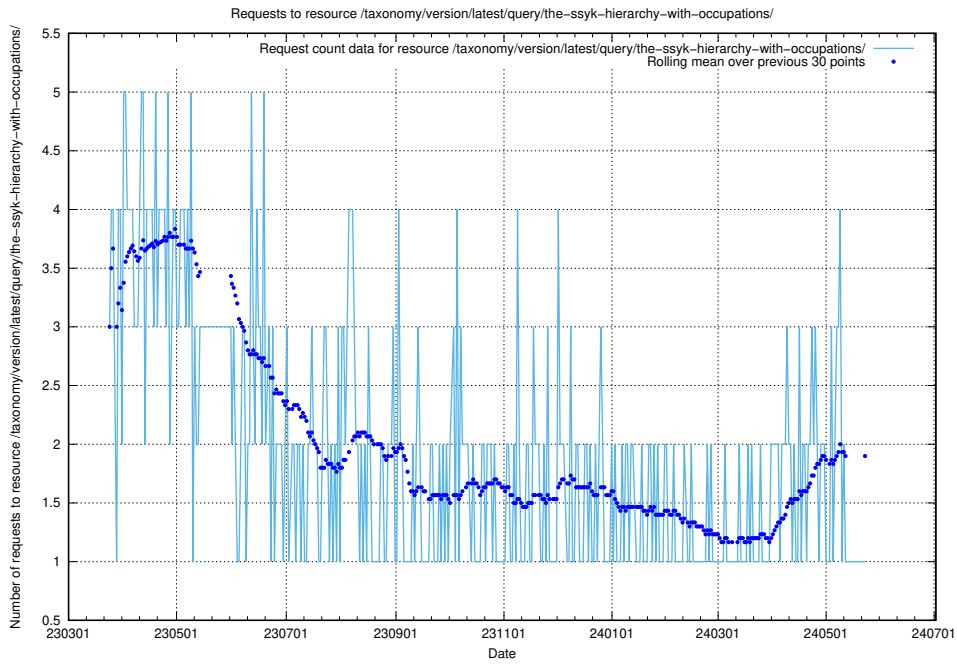

5.6255 Usage of /taxonomy/version/latest/query/the-ssyk-hierarchy-with-occupations/

Here, we count the number of requests to resource /taxonomy/version/latest/query/the-ssyk-hierarchy-with-occupations/.