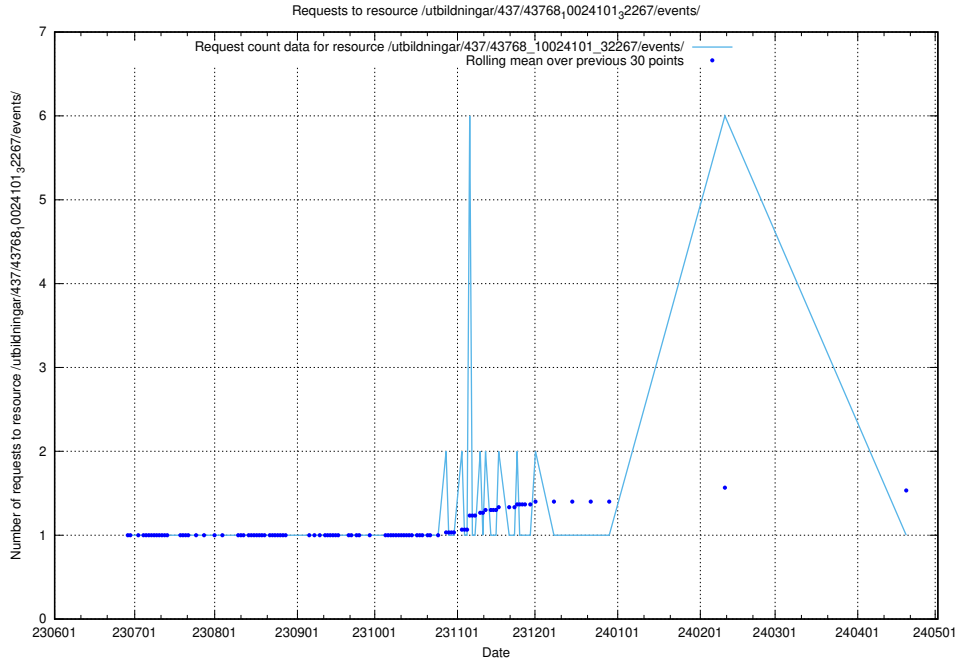

Here, we count the number of requests to resource /utbildningar/438/43808_10024076_30037/.

5.5595 Usage of /utbildningar/437/43768_10024101_32267/events/

Here, we count the number of requests to resource /utbildningar/437/43768_10024101_32267/events/.