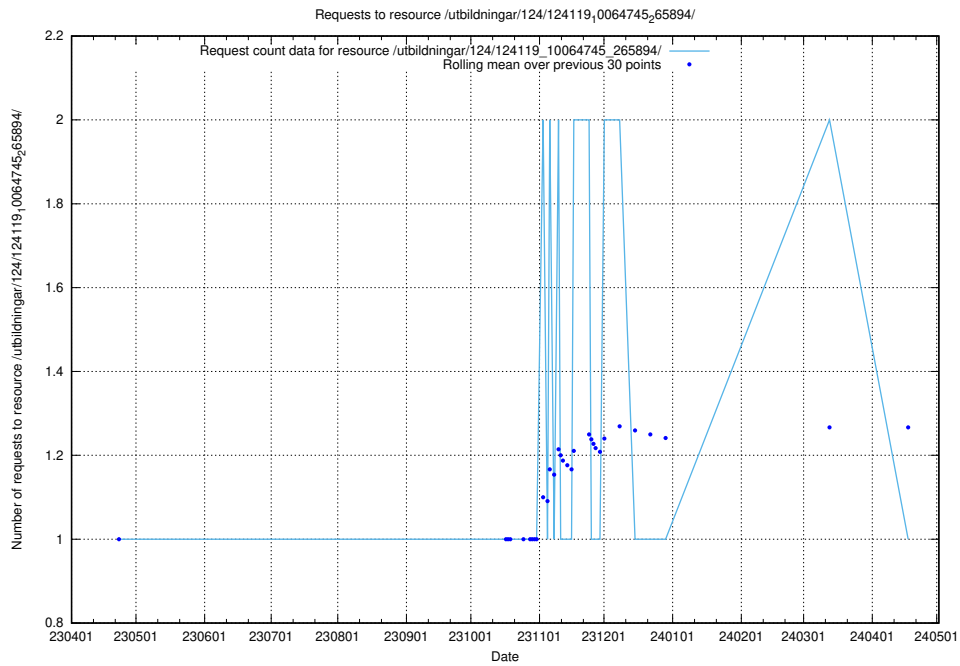

5.6208 Usage of /utbildningar/124/124119_10064745_265894/

Here, we count the number of requests to resource /utbildningar/124/124119_10064745_265894/.