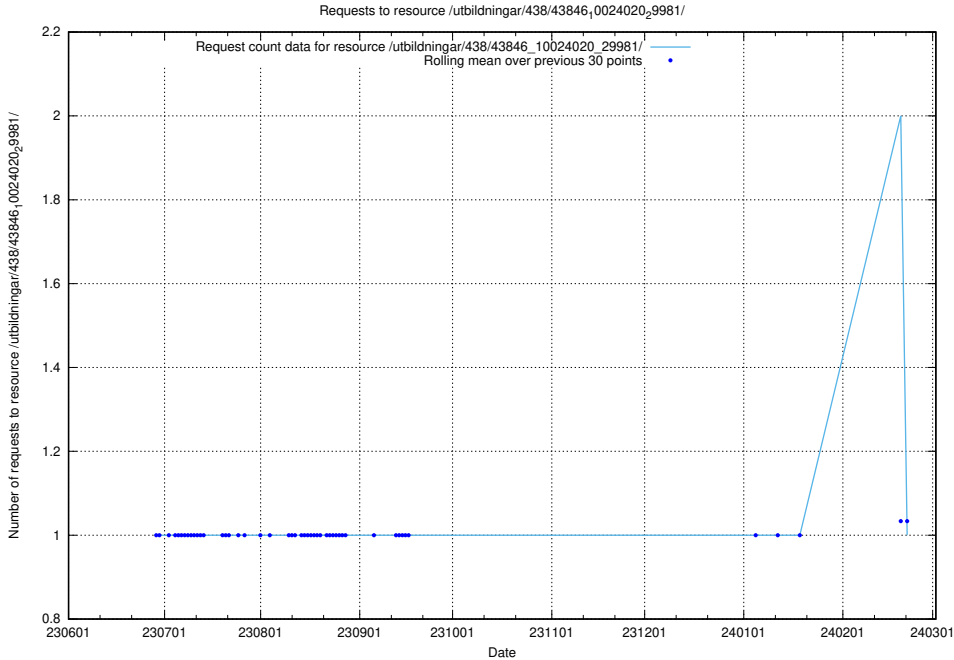

5.5590 Usage of /utbildningar/438/43846_10024020_29981/

Here, we count the number of requests to resource /utbildningar/438/43846_10024020_29981/.