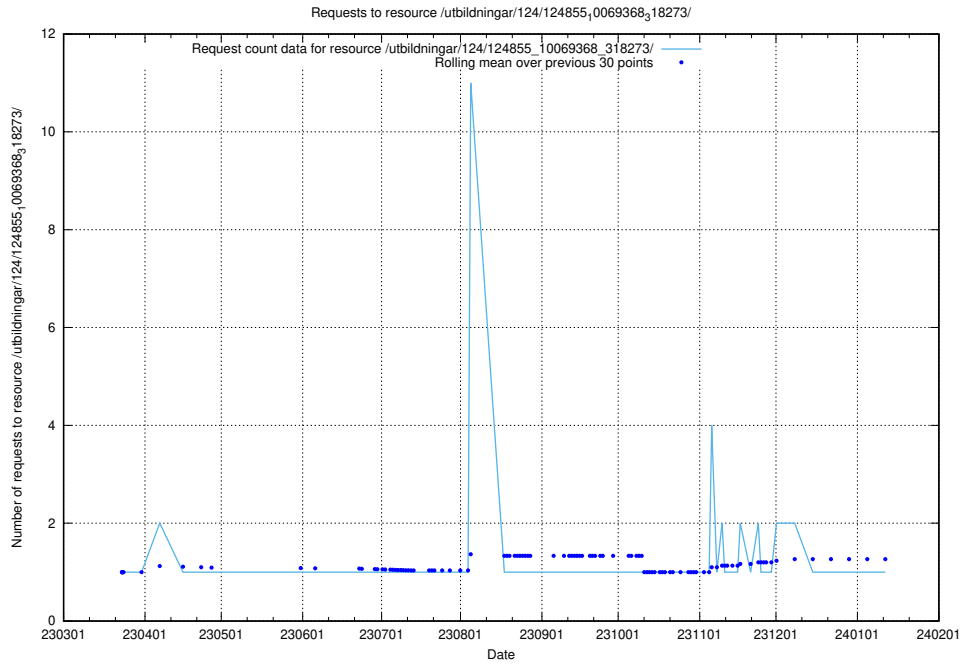

Here, we count the number of requests to resource /utbildningar/124/124855_10069368_318273/events/

5.1191 Usage of /utbildningar/124/124855_10069368_318273/

Here, we count the number of requests to resource /utbildningar/124/124855_10069368_318273/.