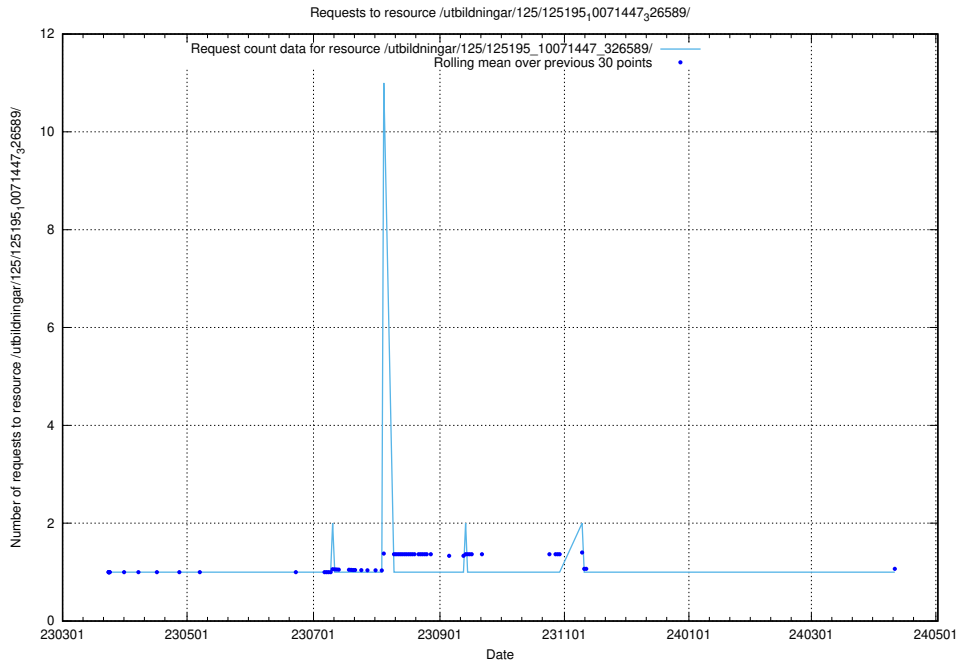

5.1120 Usage of /utbildningar/125/125195_10071447_326589/

Here, we count the number of requests to resource /utbildningar/125/125195_10071447_326589/.