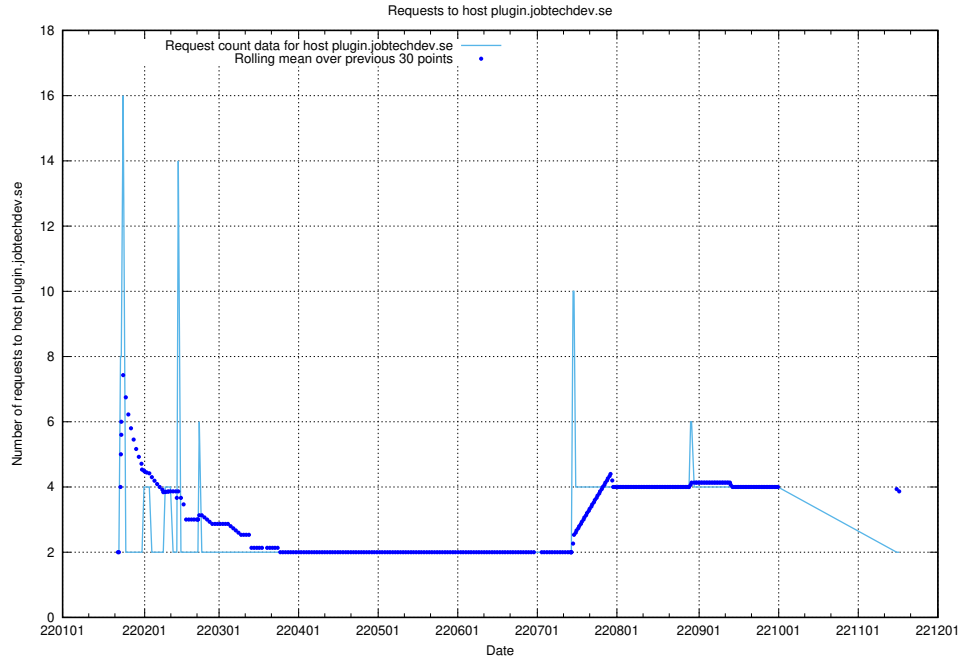

7.592 Usage of plugin.jobtechdev.se

Here, we count the number of requests to host plugin.jobtechdev.se.