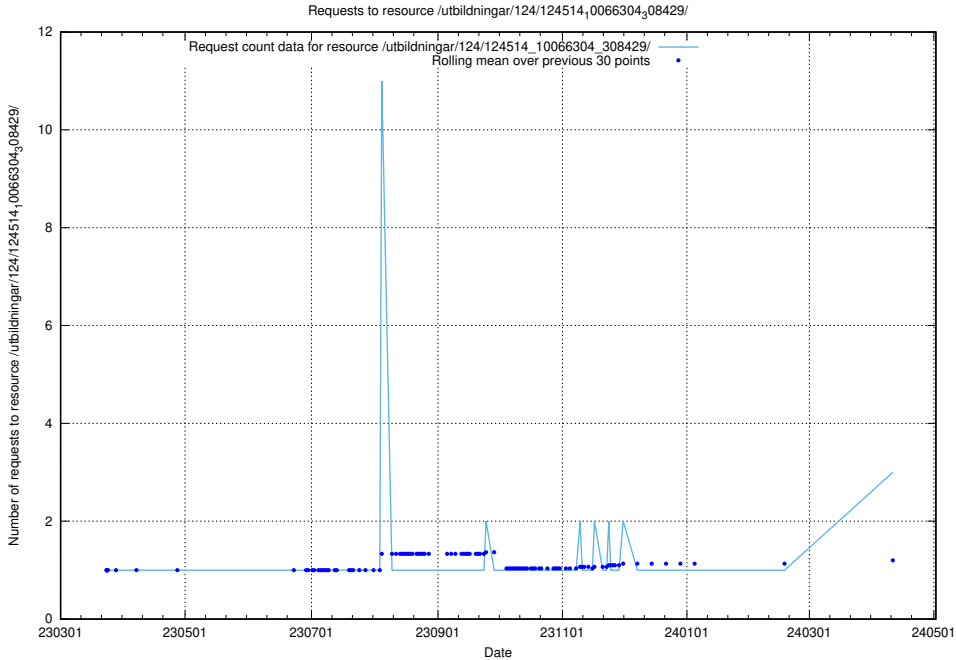

5.290 Usage of /utbildningar/124/124514_10066304_308429/

Here, we count the number of requests to resource /utbildningar/124/124514_10066304_308429/.