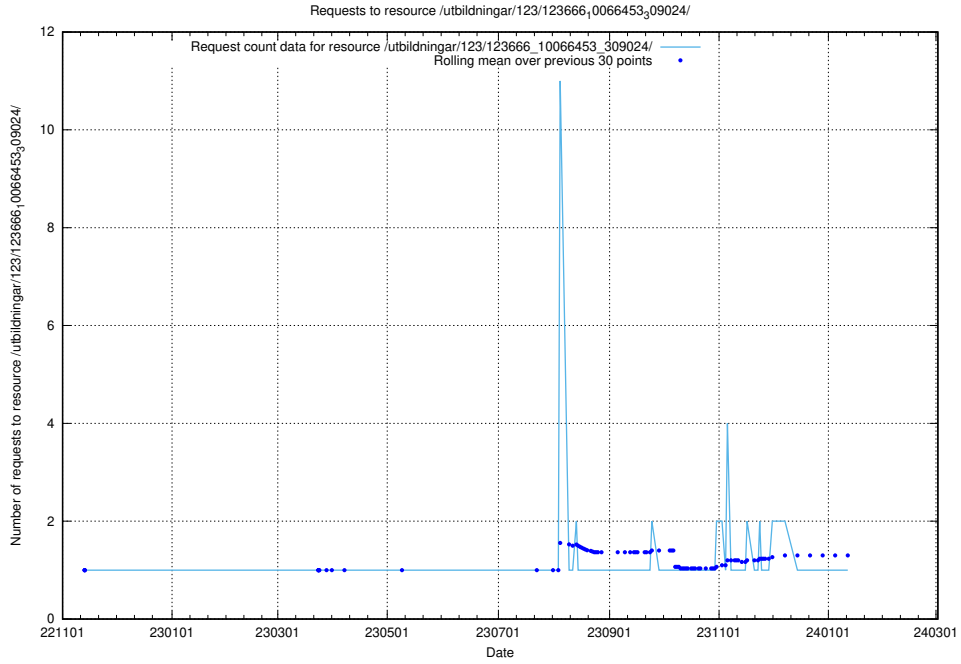

5.6088 Usage of /utbildningar/123/123666_10066453_309024/

Here, we count the number of requests to resource /utbildningar/123/123666_10066453_309024/.