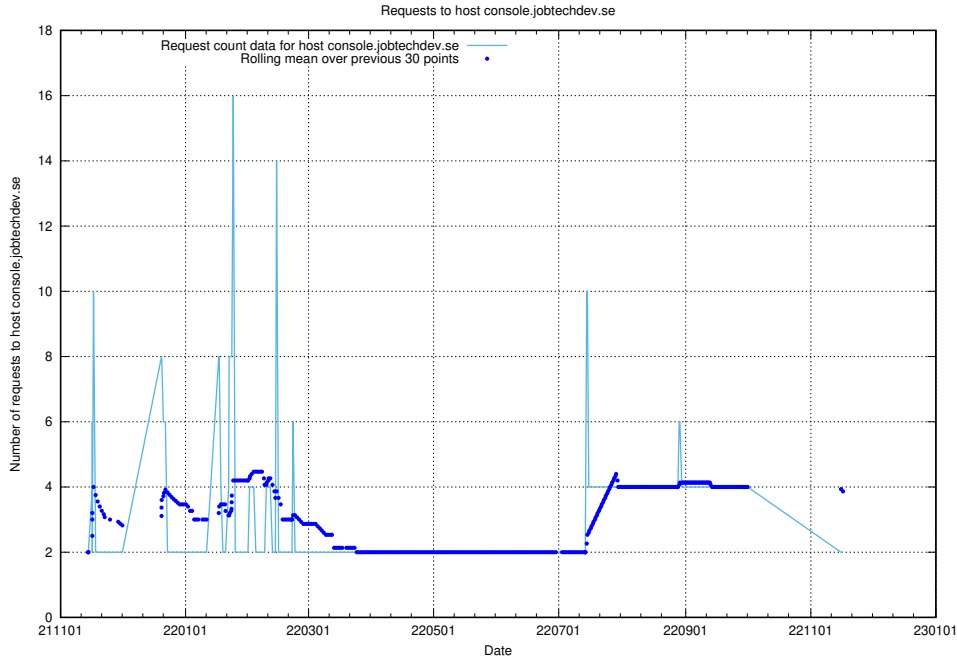

7.273 Usage of console.jobtechdev.se

Here, we count the number of requests to host console.jobtechdev.se.