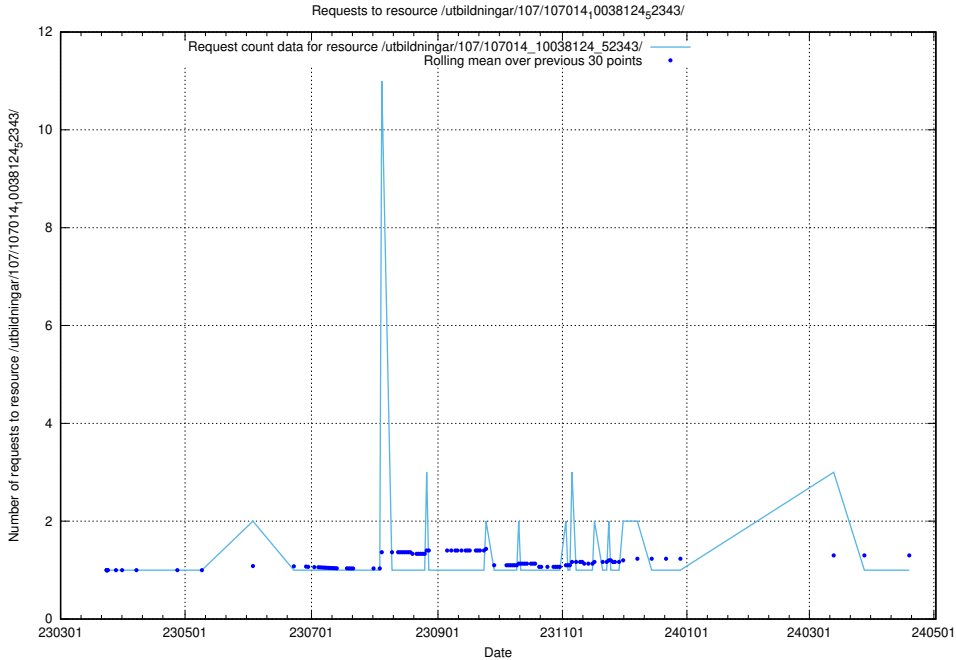

5.5563 Usage of /utbildningar/107/107014_10038124_52343/

Here, we count the number of requests to resource /utbildningar/107/107014_10038124_52343/.