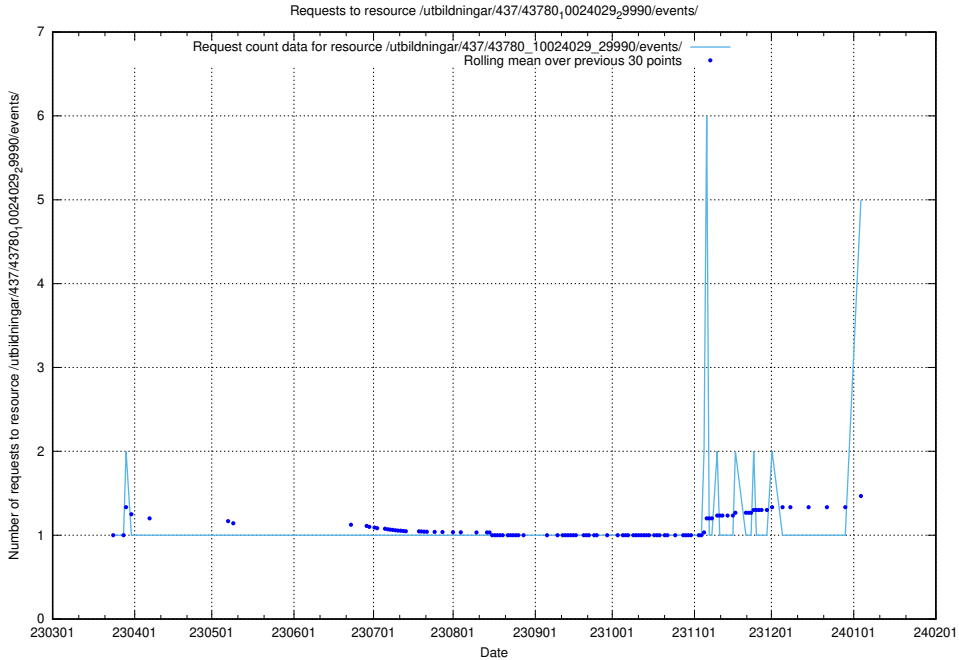

5.151 Usage of /utbildningar/437/43780_10024029_29990/events/

Here, we count the number of requests to resource /utbildningar/437/43780_10024029_29990/events/.

5.152 Usage of /utbildningar/125/125605_10070140_320672/events/