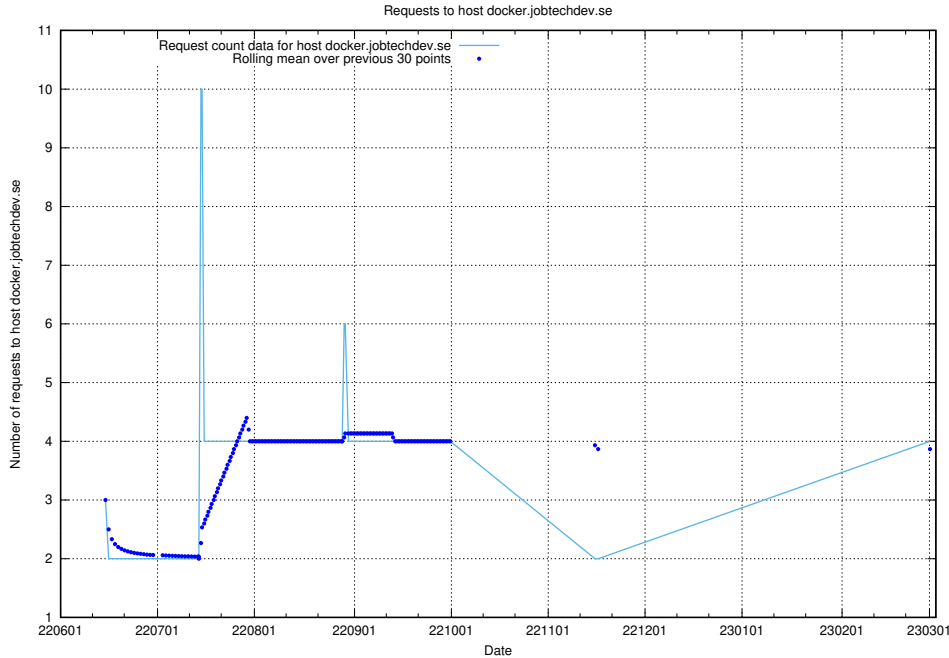

7.146 Usage of docker.jobtechdev.se

Here, we count the number of requests to host docker.jobtechdev.se.