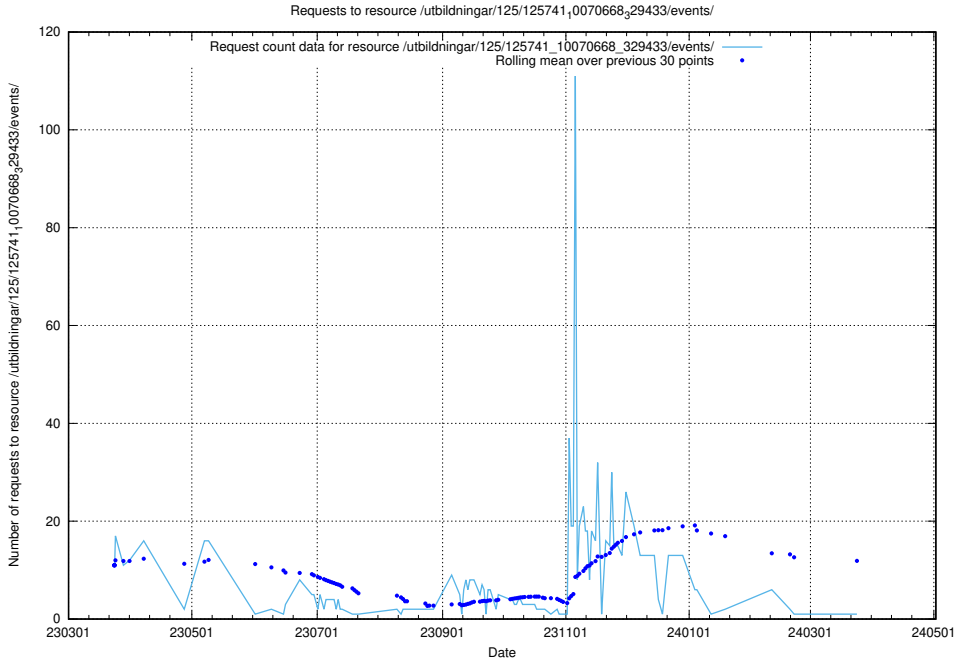

5.6443 Usage of /utbildningar/125/125741_10070668_329433/events/

Here, we count the number of requests to resource /utbildningar/125/125741_10070668_329433/events/