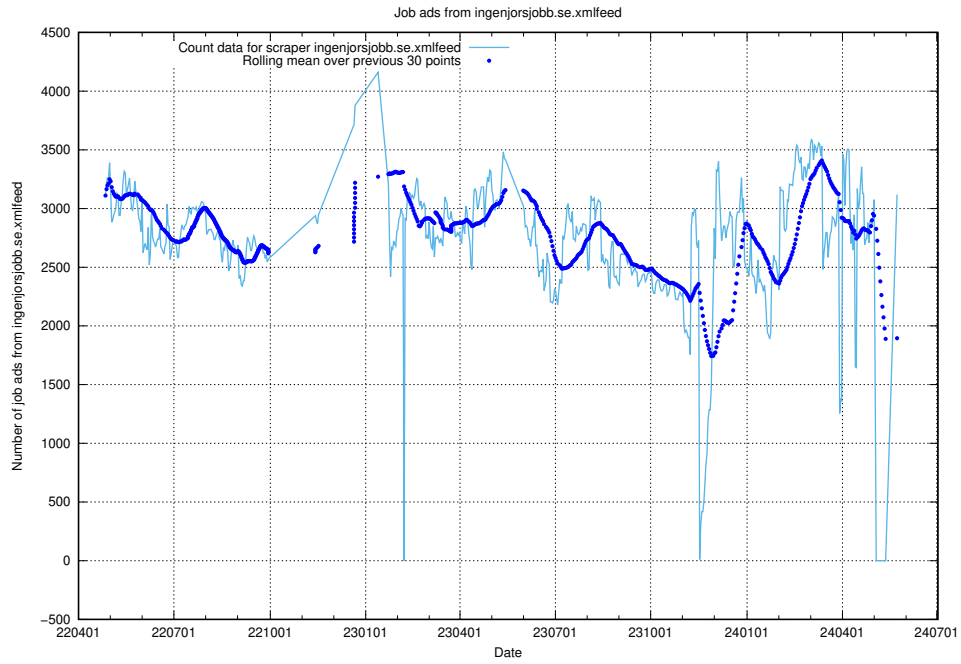

13.3 Number of ads by scraper ingenjorsjobb.se.xmlfeed

Here, we count the number of job ads scraped from ingenjorsjobb.se.xmlfeed.