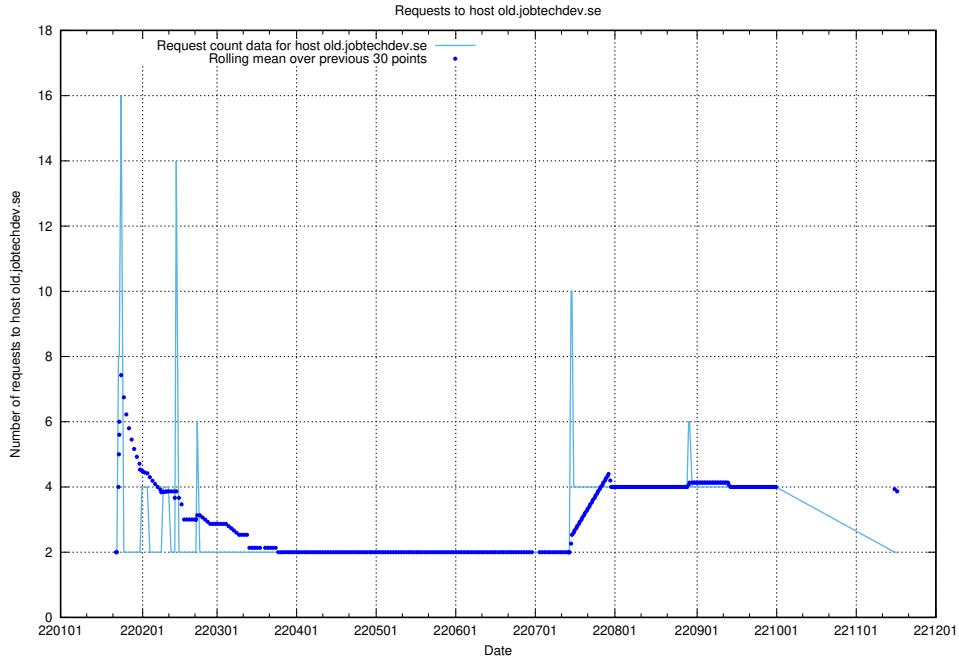

7.594 Usage of old.jobtechdev.se

Here, we count the number of requests to host old.jobtechdev.se.