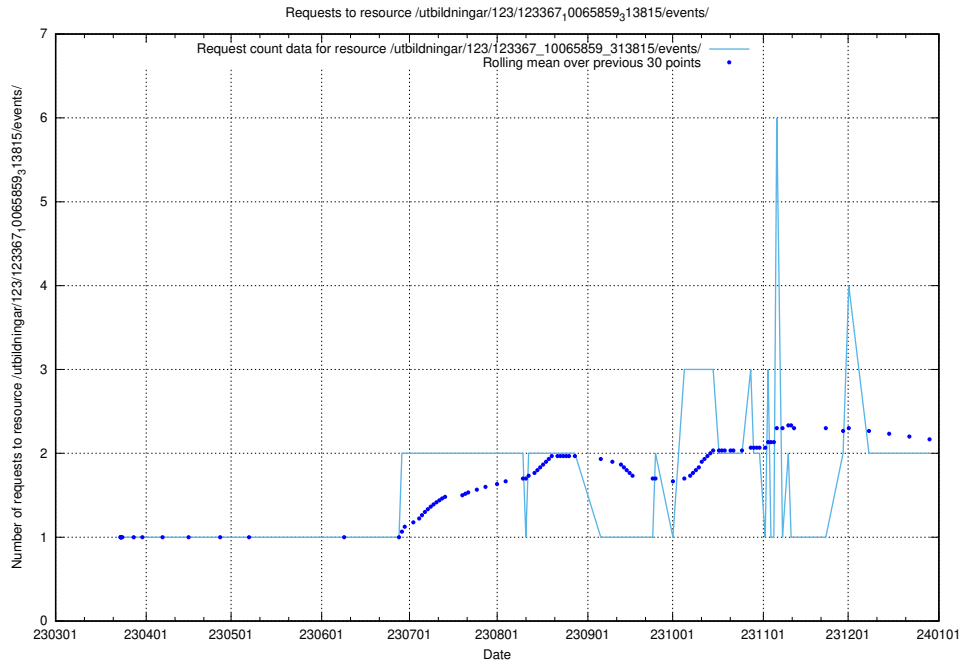

5.780 Usage of /utbildningar/123/123367_10065859_313815/events/

Here, we count the number of requests to resource /utbildningar/123/123367_10065859_313815/events/