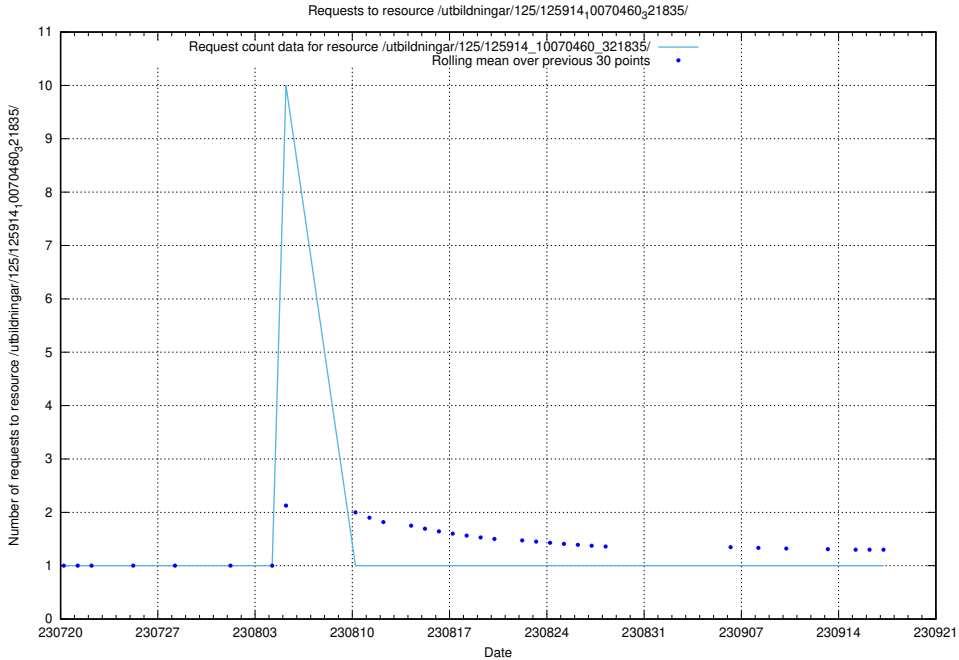

5.5154 Usage of /utbildningar/125/125914_10070460_321835/

Here, we count the number of requests to resource /utbildningar/125/125914_10070460_321835/.