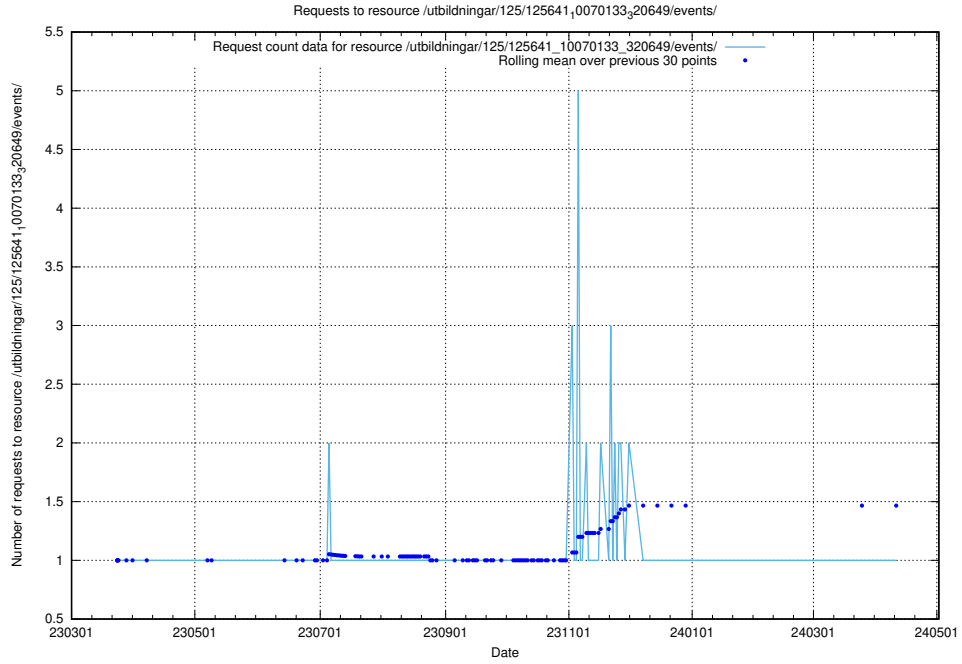

5.1048 Usage of /utbildningar/125/125641_10070133_320649/events/

Here, we count the number of requests to resource /utbildningar/125/125641_10070133_320649/events/