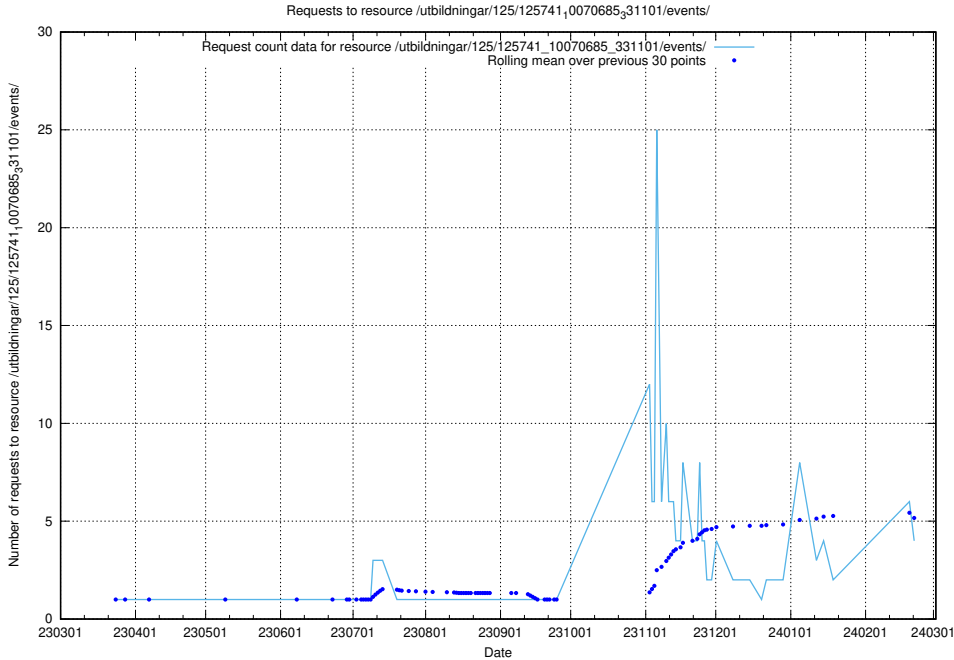

5.243 Usage of /utbildningar/125/125741_10070685_331101/events/

Here, we count the number of requests to resource /utbildningar/125/125741_10070685_331101/events/