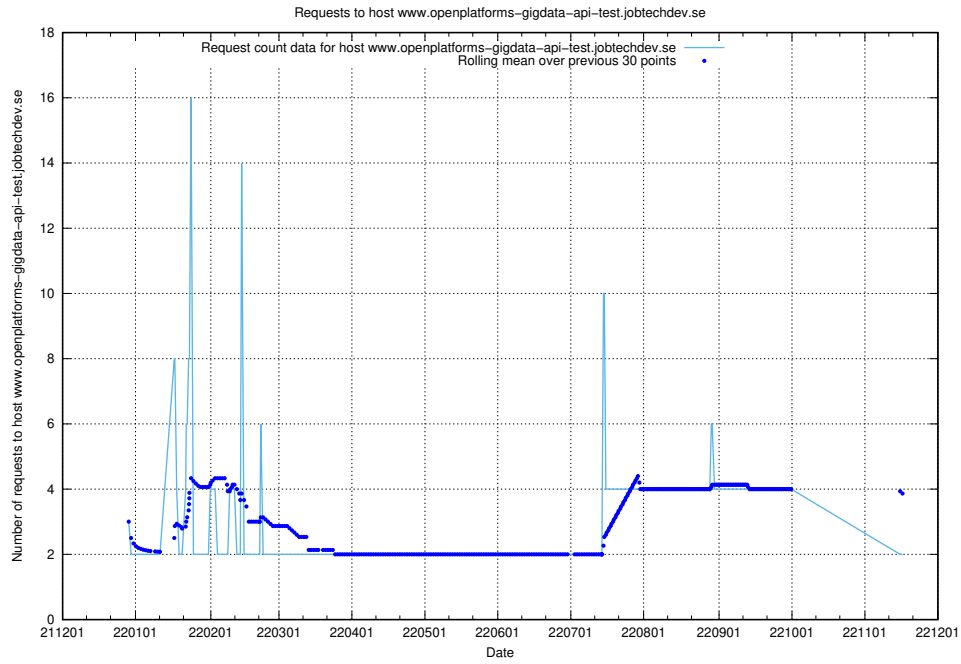

7.356 Usage of `www.openplatforms-gigdata-api-test.jobtechdev.se`

Here, we count the number of requests to host `www.openplatforms-gigdata-api-test.jobtechdev.se`.