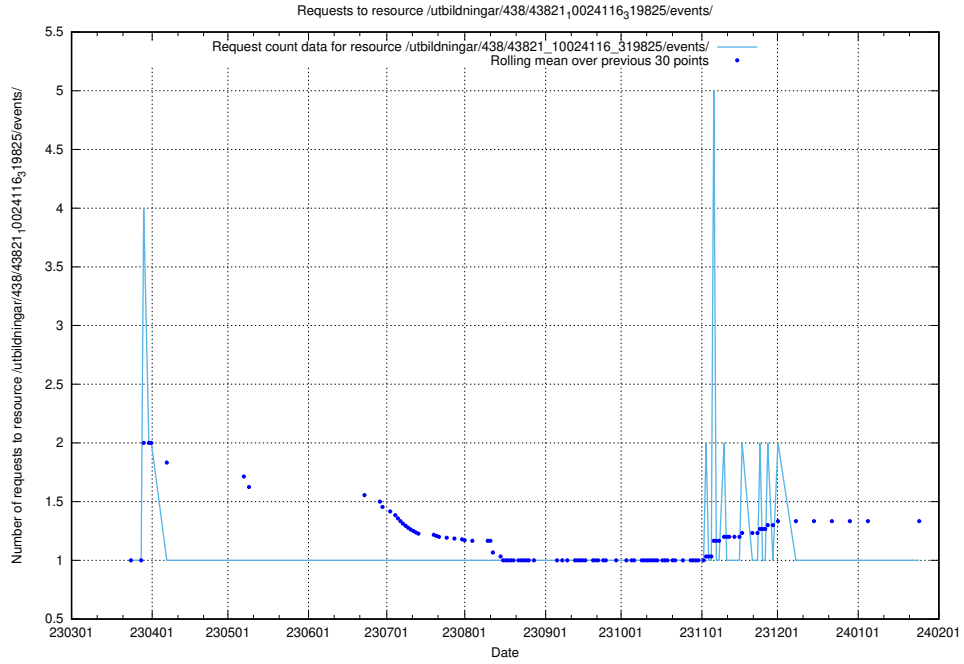

5.6361 Usage of /utbildningar/438/43821_10024116_319825/events/

Here, we count the number of requests to resource /utbildningar/438/43821_10024116_319825/events/.