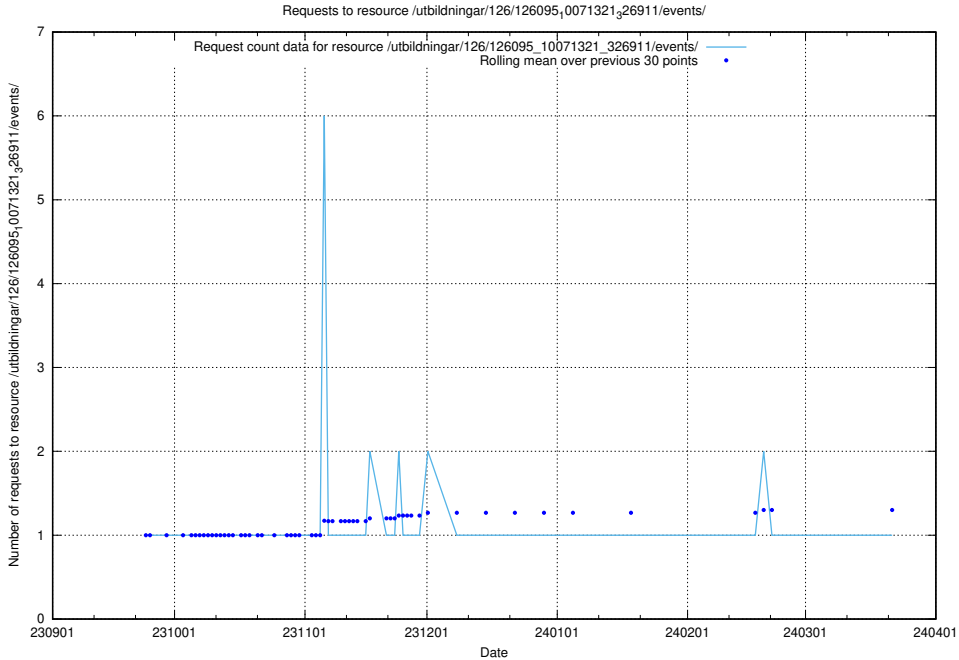

Here, we count the number of requests to resource /utbildningar/126/126535_10072068_330981/.

5.4649 Usage of /utbildningar/126/126095_10071321_326911/events/

Here, we count the number of requests to resource /utbildningar/126/126095_10071321_326911/events/