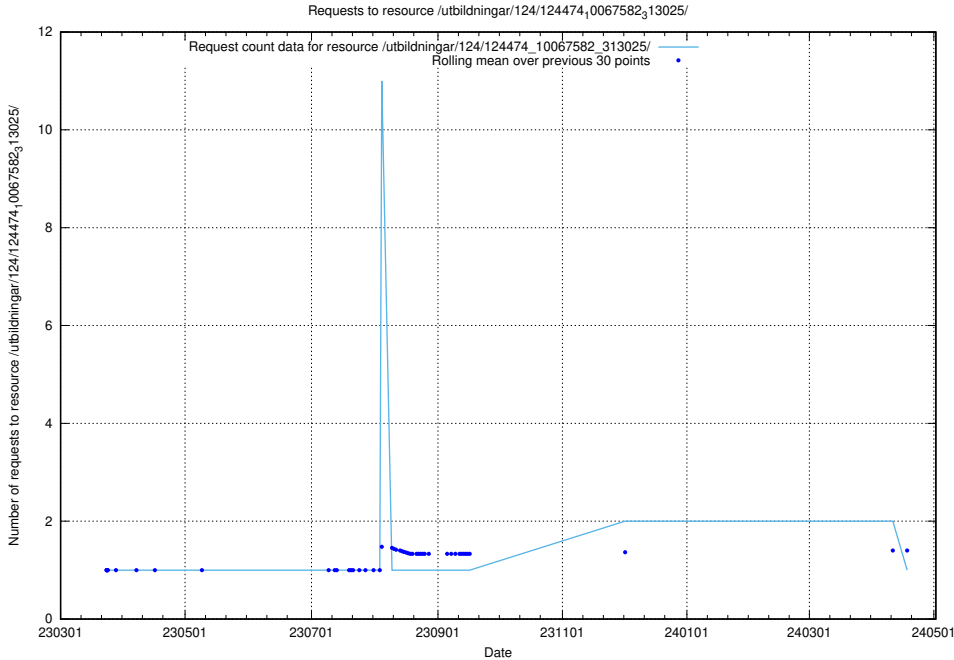

5.3071 Usage of /utbildningar/124/124474_10067582_313025/

Here, we count the number of requests to resource /utbildningar/124/124474_10067582_313025/.