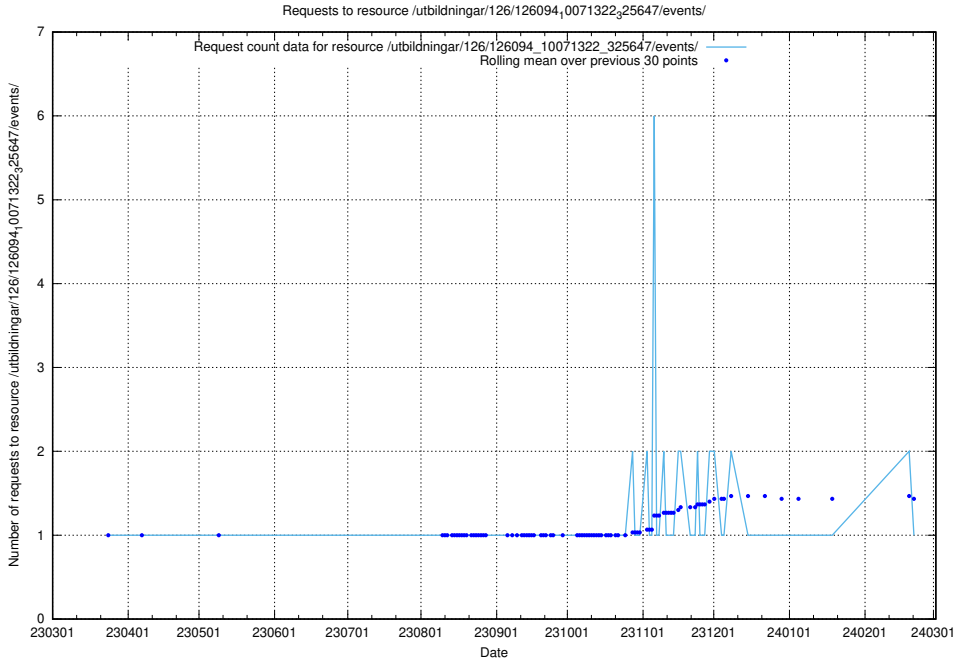

5.6400 Usage of /utbildningar/126/126094_10071322_325647/events/

Here, we count the number of requests to resource /utbildningar/126/126094_10071322_325647/events/