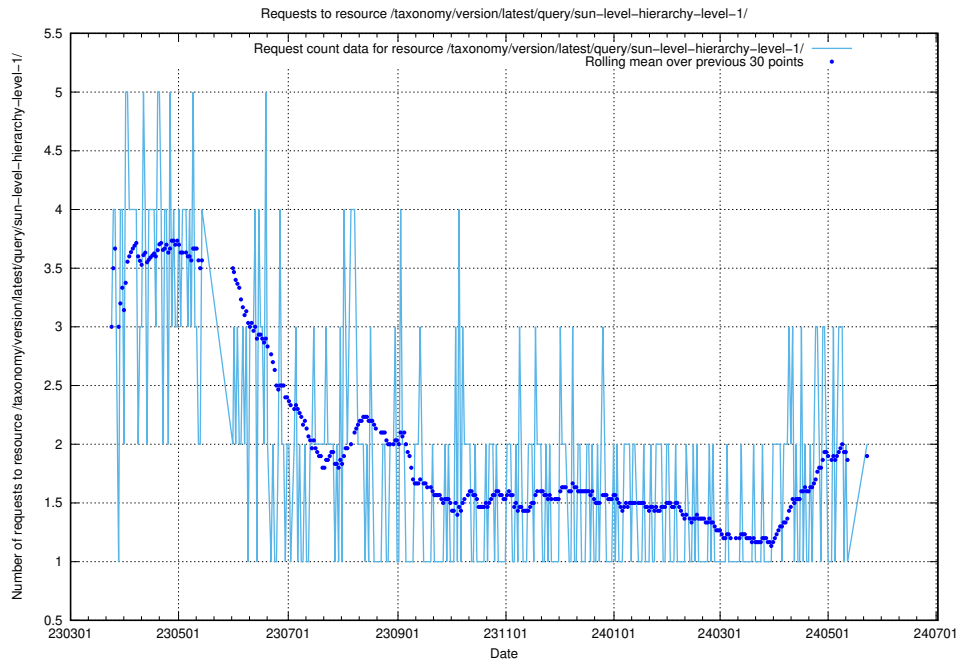

5.912 Usage of `/taxonomy/version/latest/query/sun-level-hierarchy-level-1/`

Here, we count the number of requests to resource `/taxonomy/version/latest/query/sun-level-hierarchy-level-1/`.