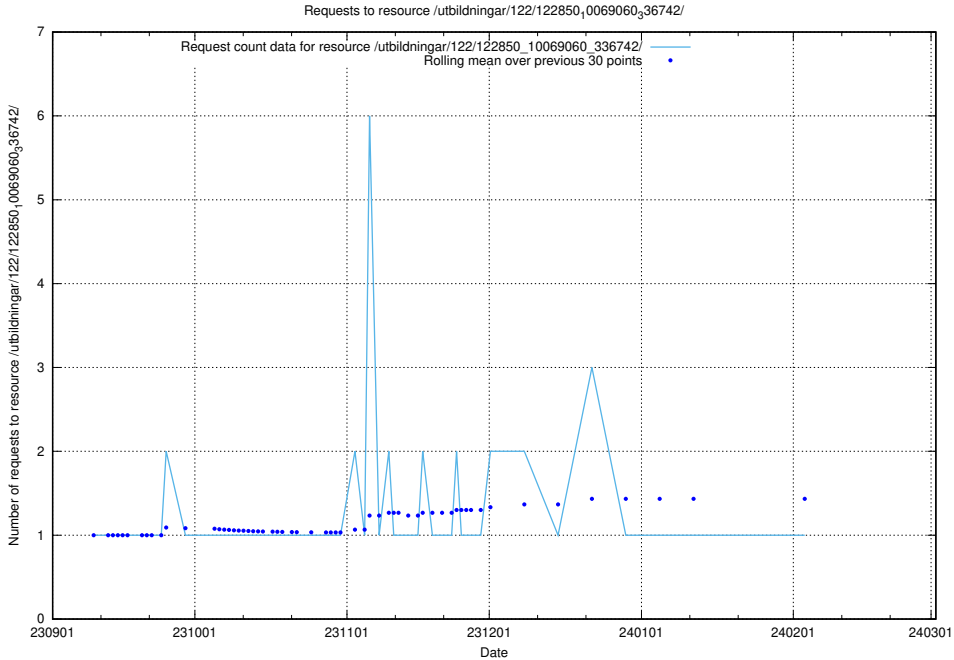

5.4795 Usage of /utbildningar/122/122850_10069060_336742/

Here, we count the number of requests to resource /utbildningar/122/122850_10069060_336742/.