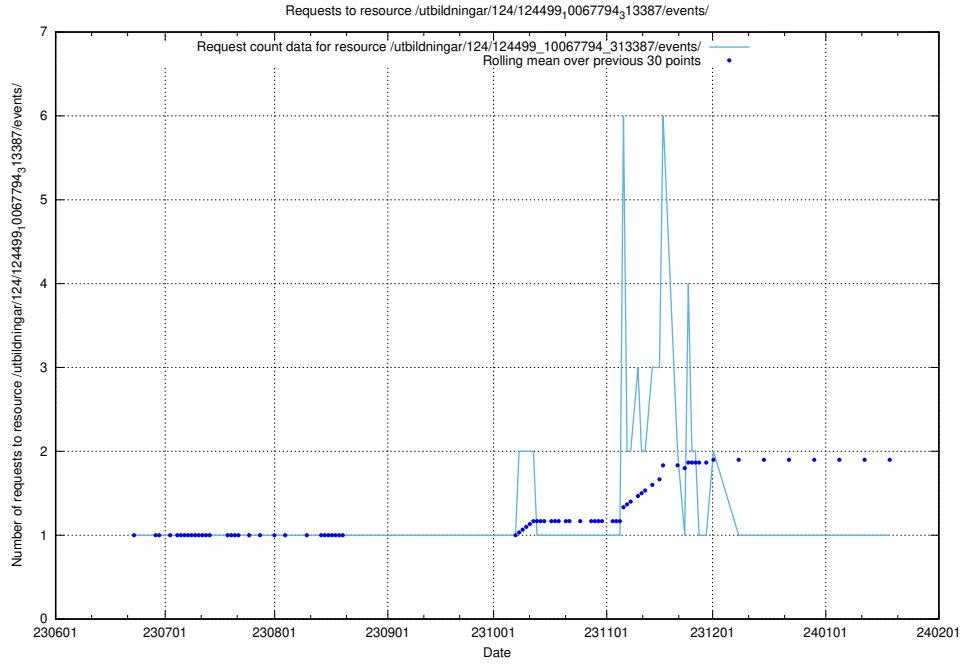

5.5949 Usage of /utbildningar/124/124499_10067794_313387/events/

Here, we count the number of requests to resource /utbildningar/124/124499_10067794_313387/events/