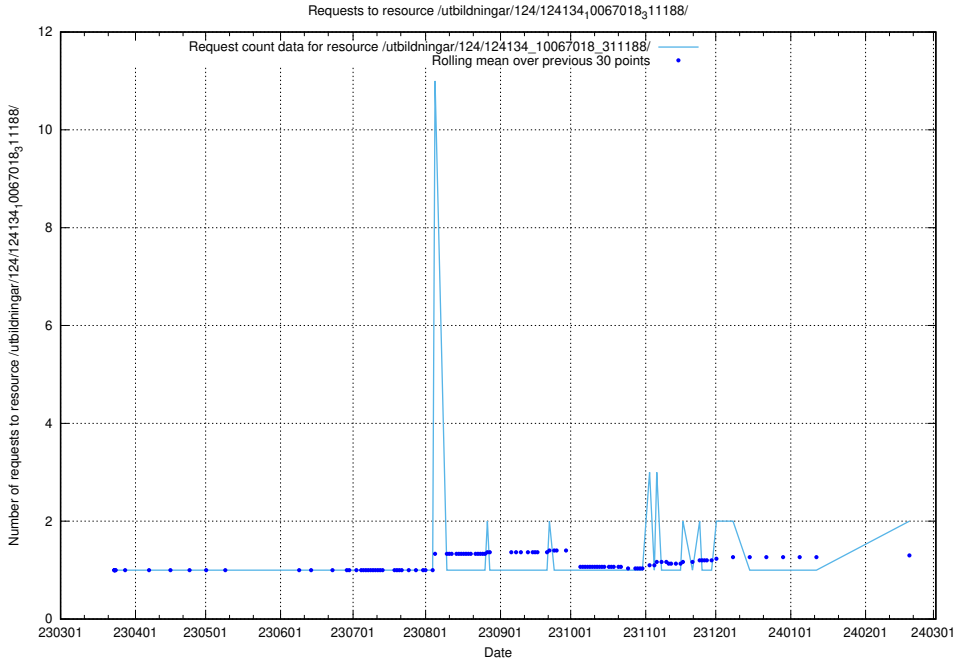

5.699 Usage of /utbildningar/124/124134_10067018_311188/

Here, we count the number of requests to resource /utbildningar/124/124134_10067018_311188/.