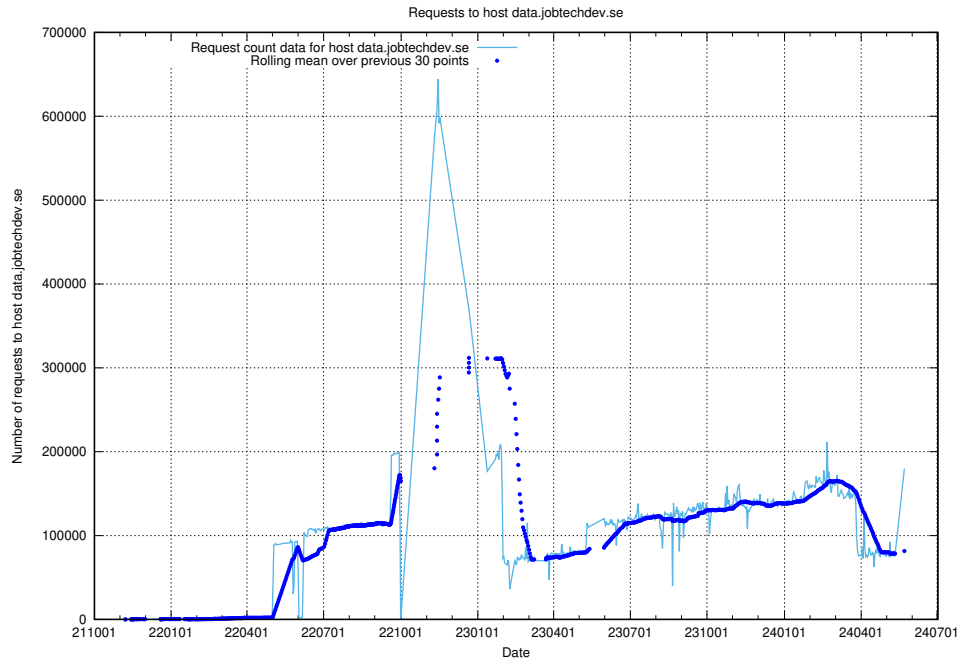

7.4 Usage of data.jobtechdev.se

Here, we count the number of requests to host data.jobtechdev.se.

7.5 Usage of taxonomy.api.jobtechdev.se

Here, we count the number of requests to host taxonomy.api.jobtechdev.se.