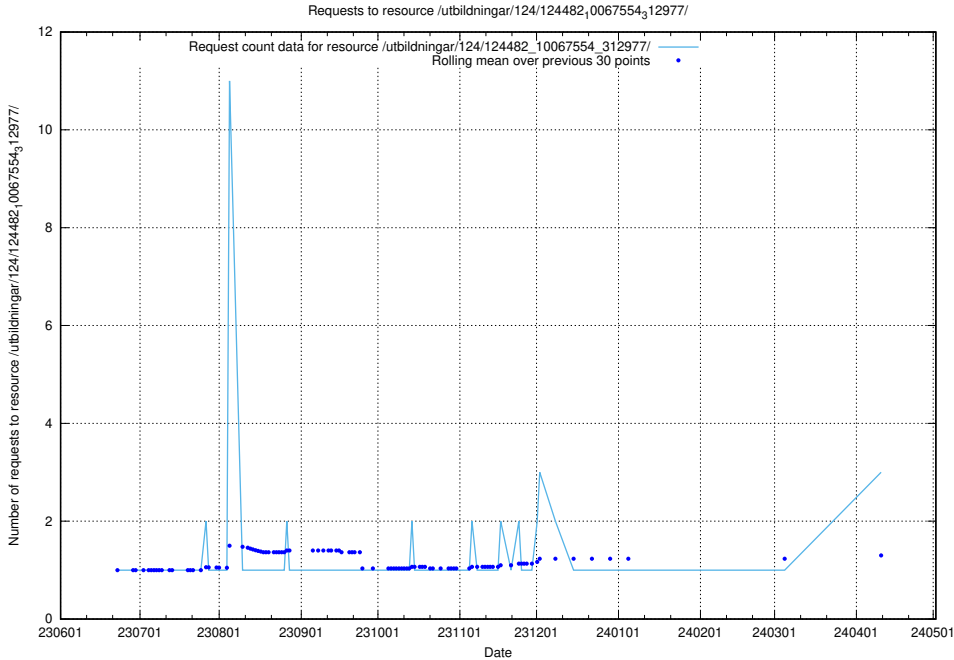

5.402 Usage of /utbildningar/124/124482_10067554_312977/

Here, we count the number of requests to resource /utbildningar/124/124482_10067554_312977/.