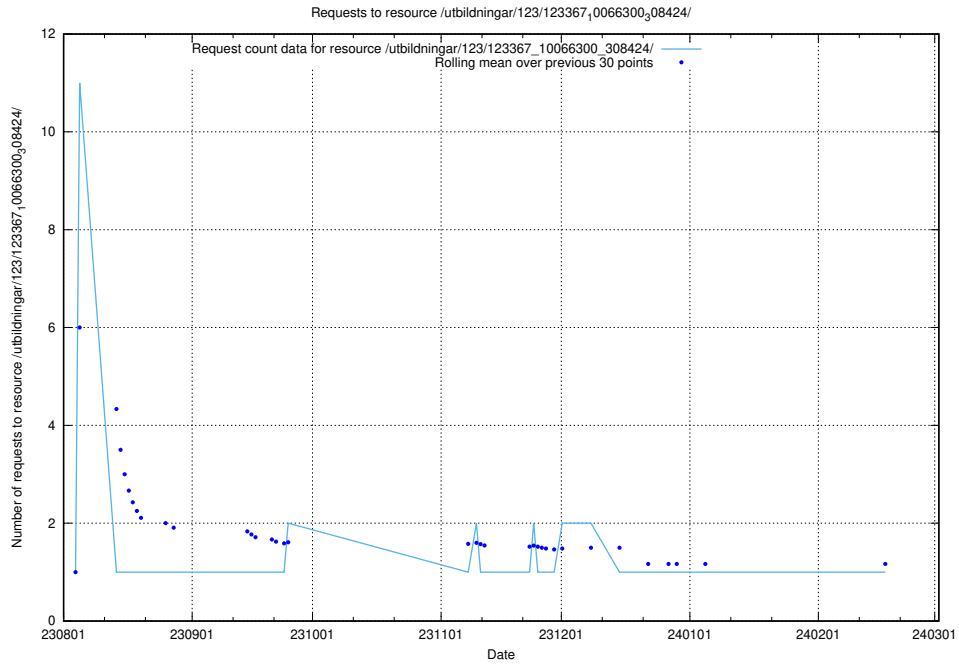

5.5049 Usage of /utbildningar/123/123367_10066300_308424/

Here, we count the number of requests to resource /utbildningar/123/123367_10066300_308424/.