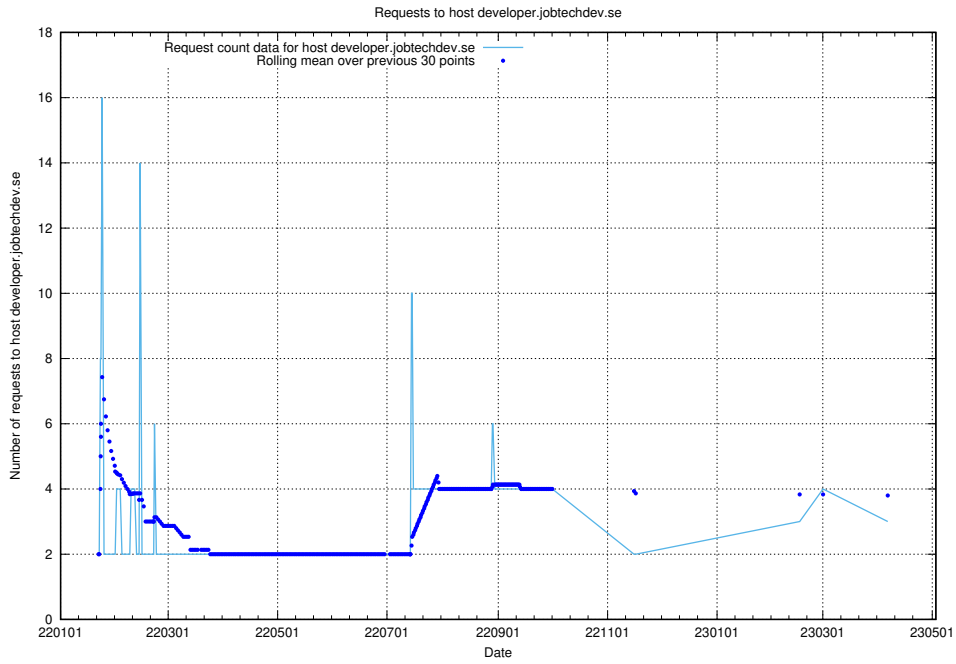

7.166 Usage of developer.jobtechdev.se

Here, we count the number of requests to host developer.jobtechdev.se.