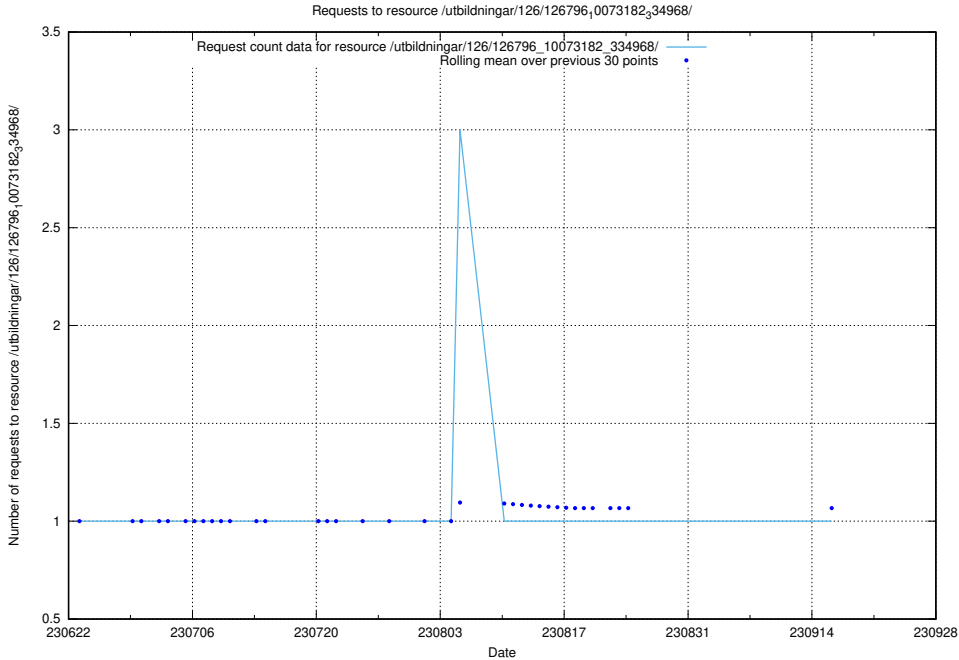

5.5750 Usage of /utbildningar/126/126796_10073182_334968/

Here, we count the number of requests to resource /utbildningar/126/126796_10073182_334968/.