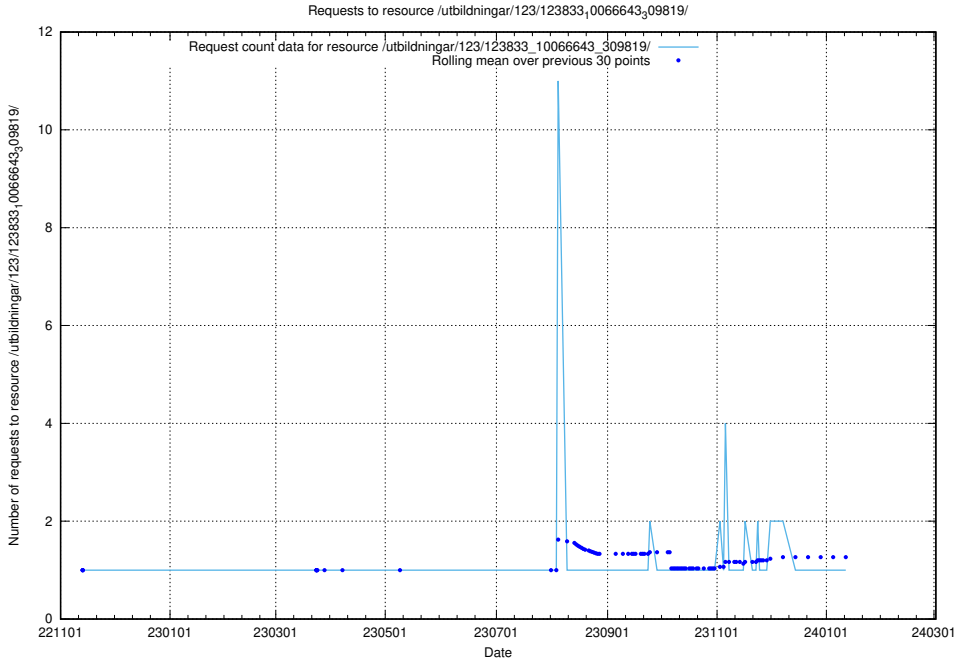

5.6080 Usage of /utbildningar/123/123833_10066643_309819/

Here, we count the number of requests to resource /utbildningar/123/123833_10066643_309819/.