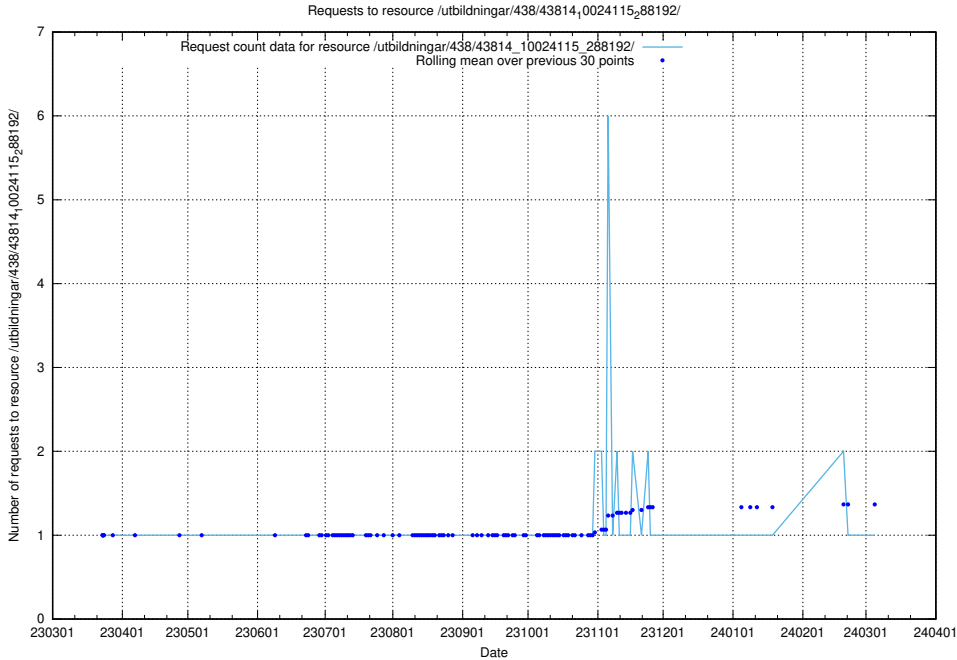

5.6540 Usage of /utbildningar/438/43814_10024115_288192/

Here, we count the number of requests to resource /utbildningar/438/43814_10024115_288192/.