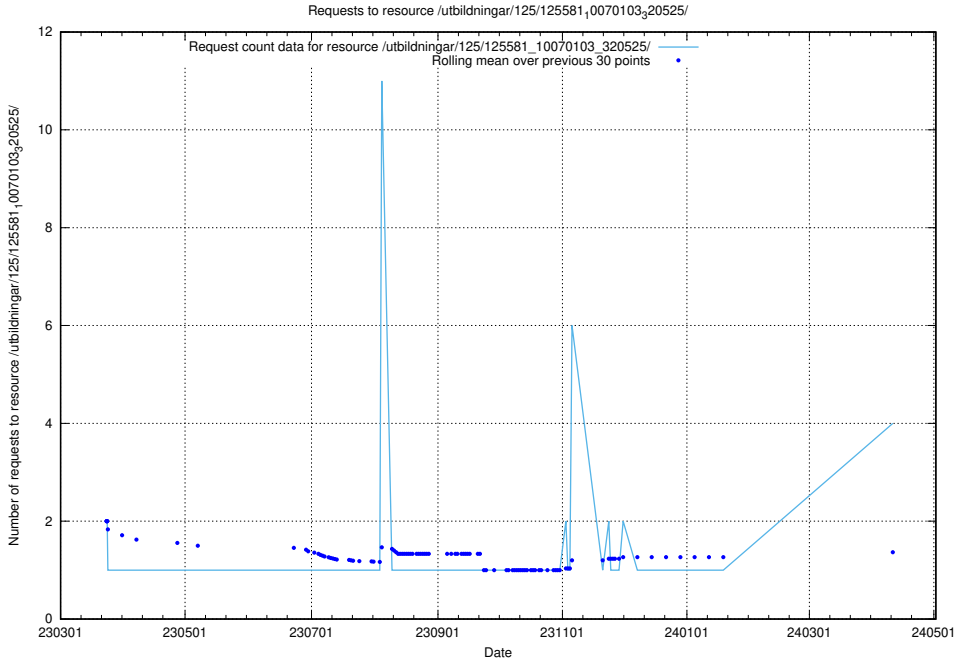

5.245 Usage of /utbildningar/125/125581_10070103_320525/

Here, we count the number of requests to resource /utbildningar/125/125581_10070103_320525/.