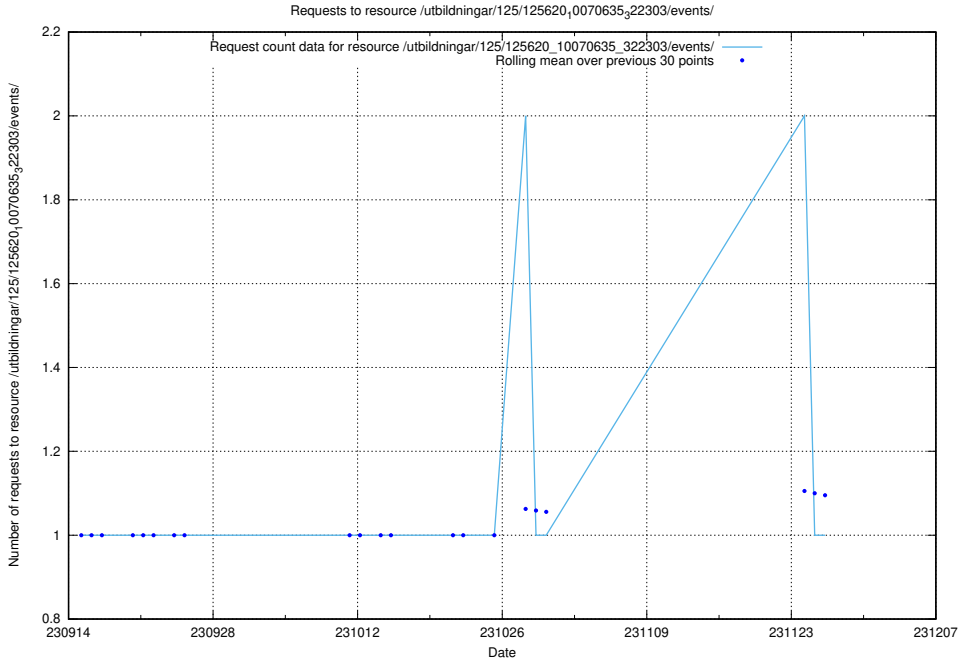

5.4737 Usage of /utbildningar/125/125620_10070635_322303/events/

Here, we count the number of requests to resource /utbildningar/125/125620_10070635_322303/events/