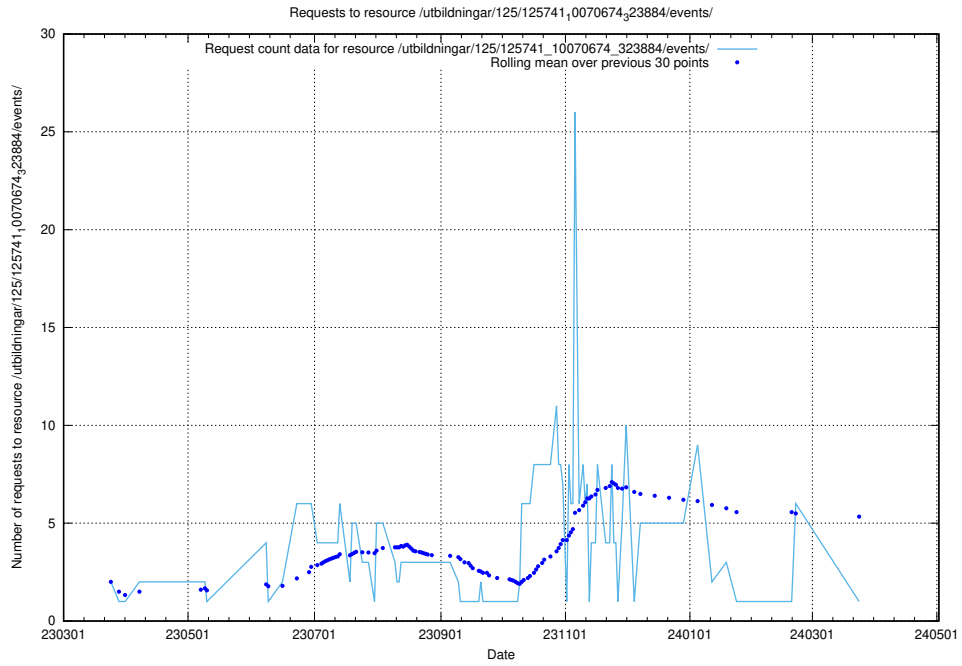

5.6351 Usage of /utbildningar/125/125741_10070674_323884/events/

Here, we count the number of requests to resource /utbildningar/125/125741_10070674_323884/events/