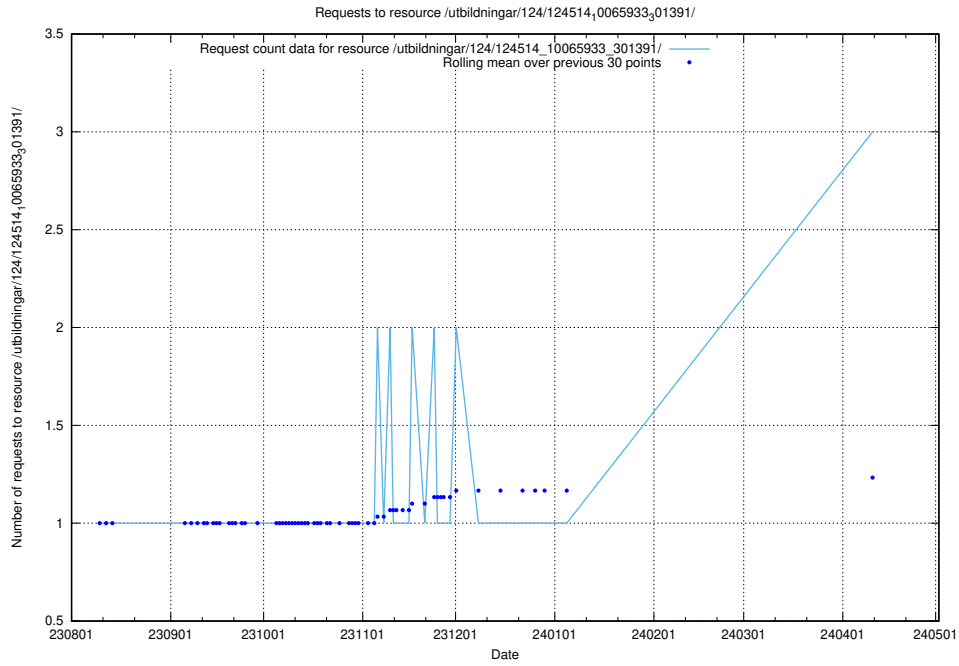

5.366 Usage of /utbildningar/124/124514_10065933_301391/

Here, we count the number of requests to resource /utbildningar/124/124514_10065933_301391/.