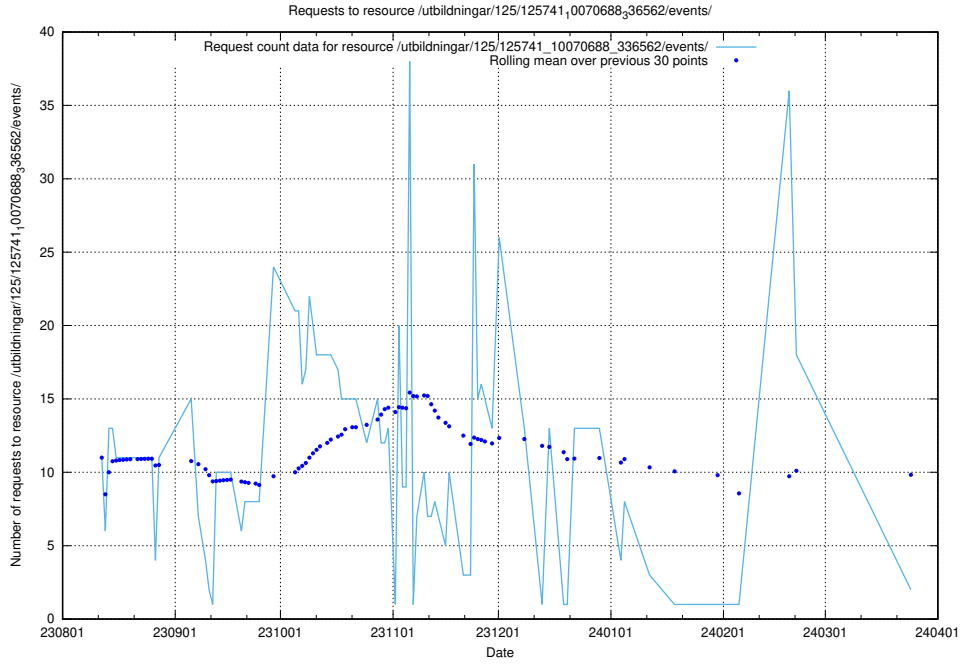

5.771 Usage of /utbildningar/125/125741_10070688_336562/events/

Here, we count the number of requests to resource /utbildningar/125/125741_10070688_336562/events/