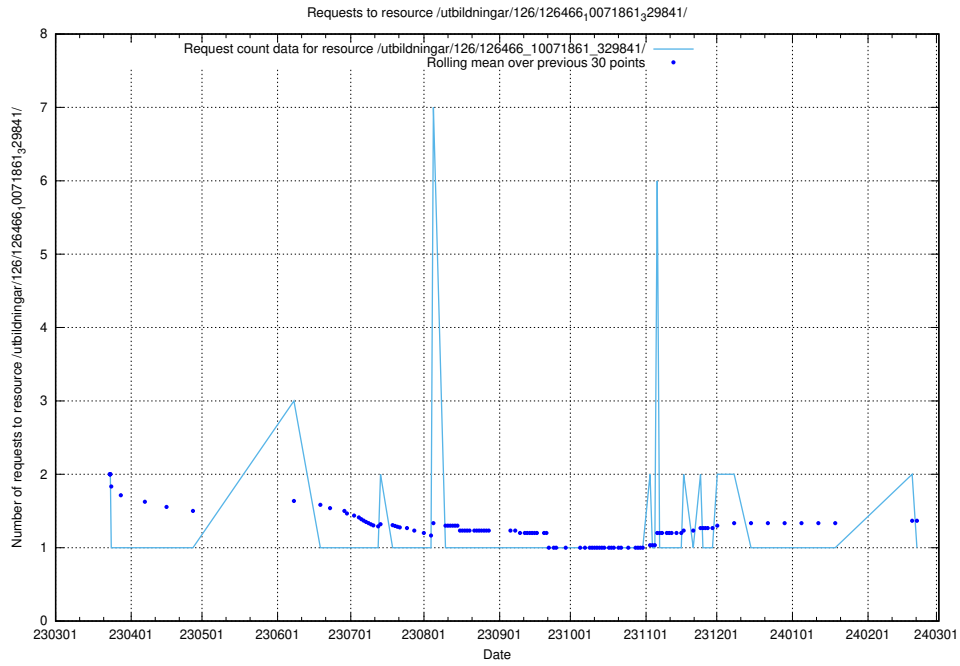

5.6464 Usage of /utbildningar/126/126466_10071861_329841/

Here, we count the number of requests to resource /utbildningar/126/126466_10071861_329841/.