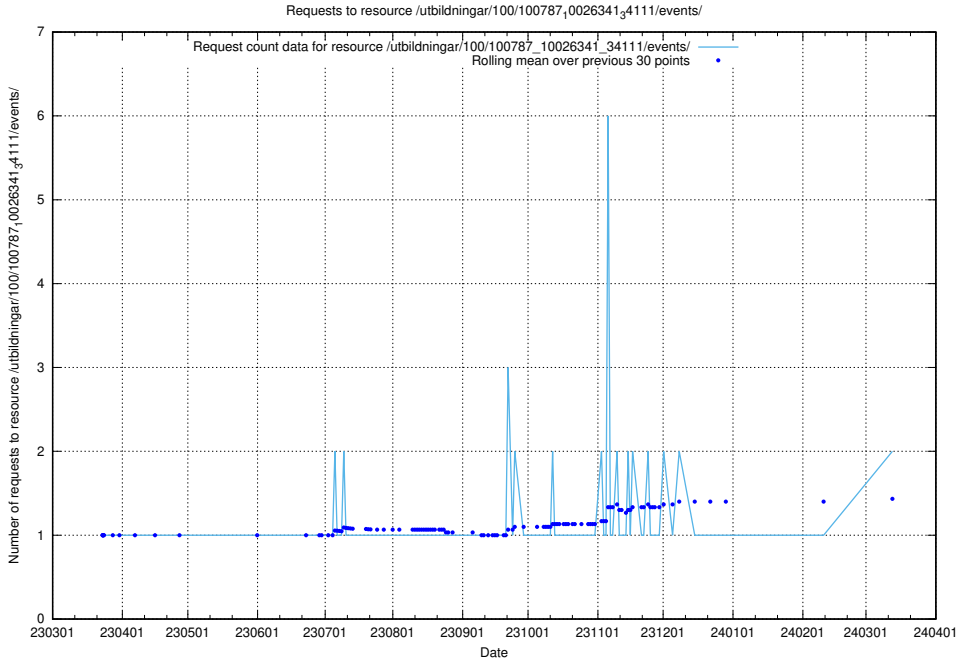

5.839 Usage of /utbildningar/100/100787_10026341_34111/events/

Here, we count the number of requests to resource /utbildningar/100/100787_10026341_34111/events/.