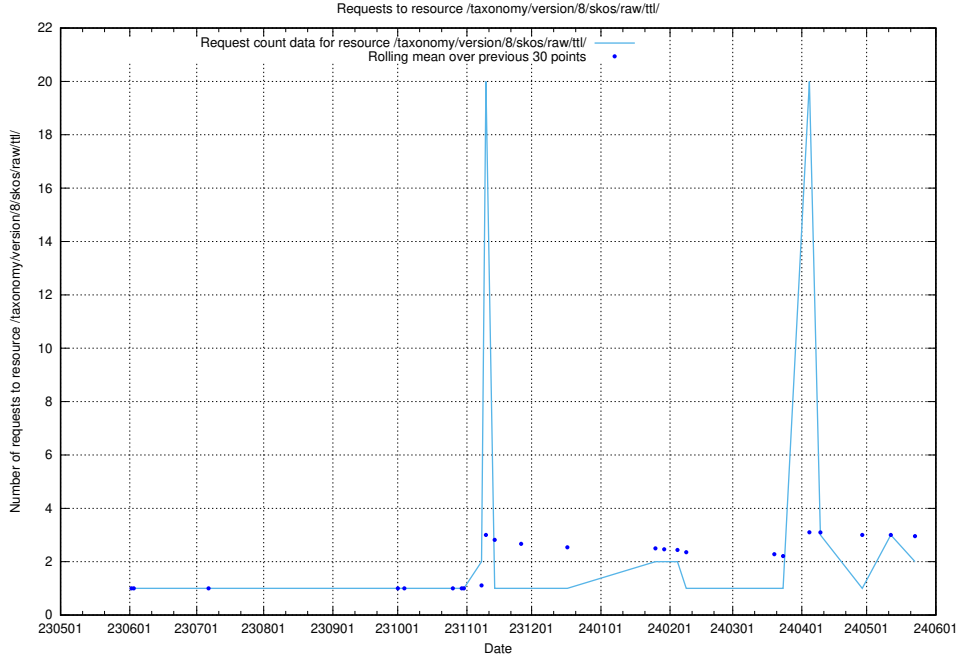

5.895 Usage of /taxonomy/version/8/skos/raw/ttl/

Here, we count the number of requests to resource /taxonomy/version/8/skos/raw/ttl/.