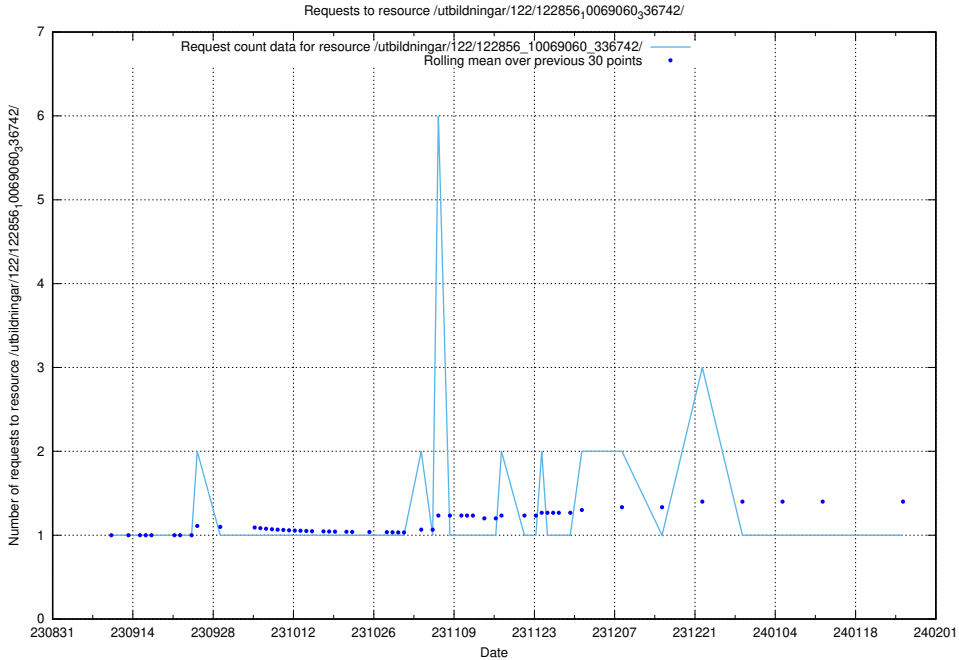

5.4793 Usage of /utbildningar/122/122856_10069060_336742/

Here, we count the number of requests to resource /utbildningar/122/122856_10069060_336742/.