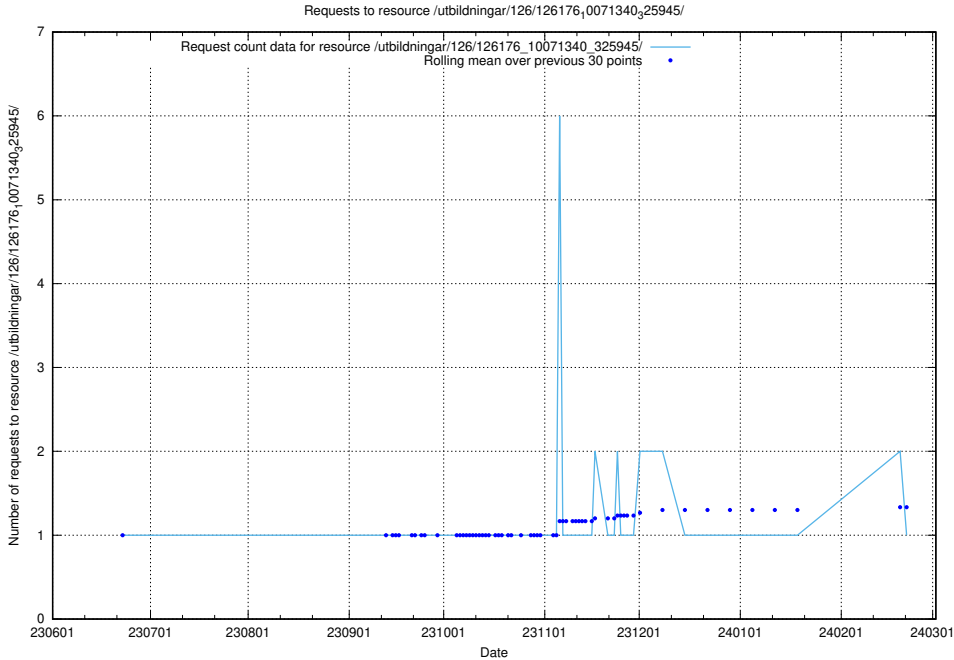

5.5845 Usage of /utbildningar/126/126176_10071340_325945/

Here, we count the number of requests to resource /utbildningar/126/126176_10071340_325945/.