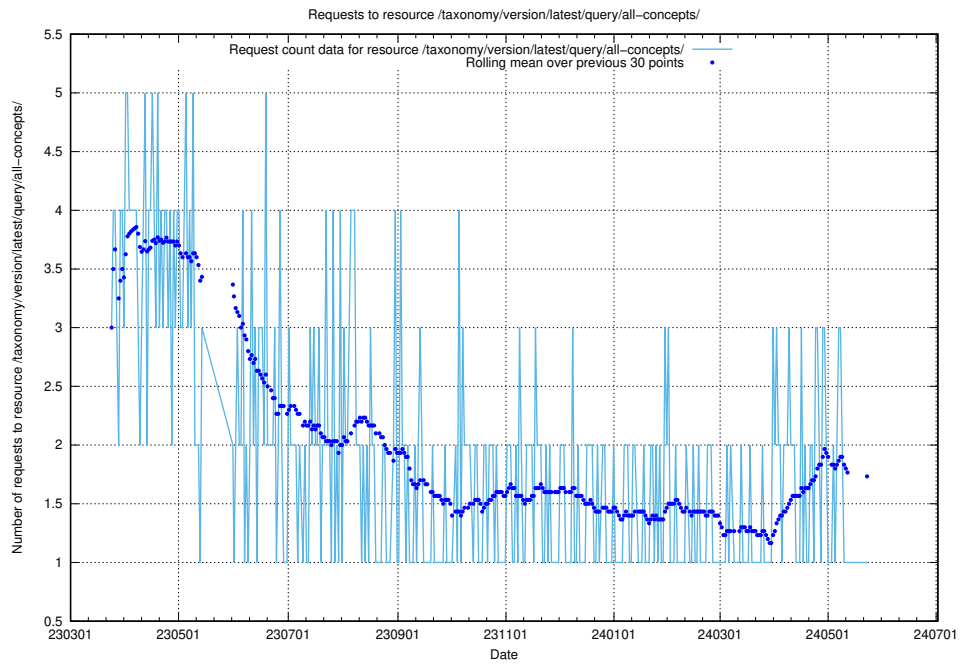

5.6302 Usage of /taxonomy/version/latest/query/all-concepts/

Here, we count the number of requests to resource /taxonomy/version/latest/query/all-concepts/.