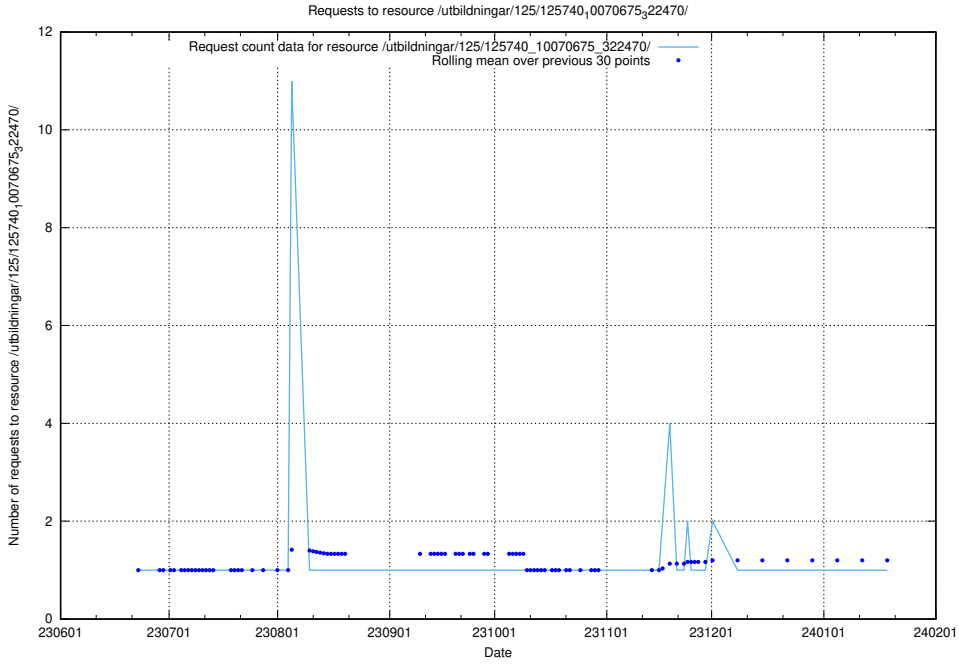

5.5867 Usage of /utbildningar/125/125740_10070675_322470/

Here, we count the number of requests to resource /utbildningar/125/125740_10070675_322470/.