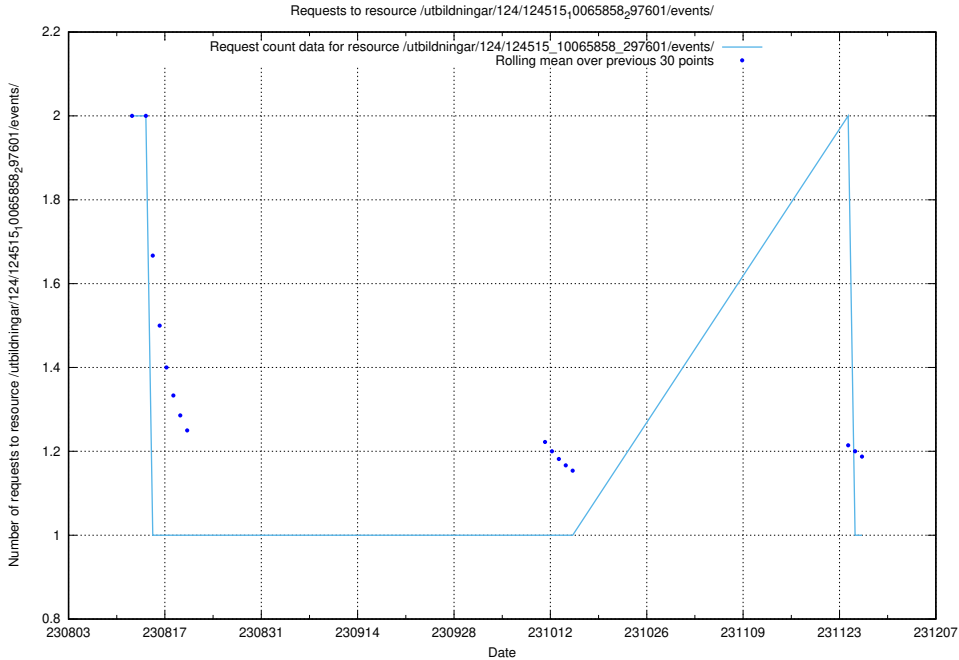

5.4970 Usage of /utbildningar/124/124515_10065858_297601/events/

Here, we count the number of requests to resource /utbildningar/124/124515_10065858_297601/events/