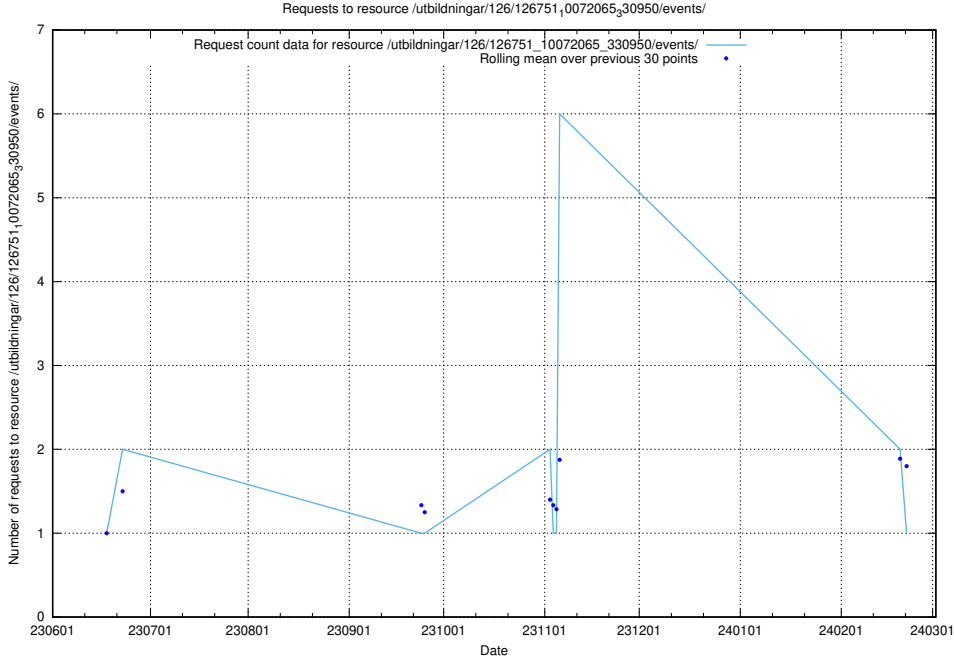

5.6021 Usage of /utbildningar/126/126751_10072065_330950/events/

Here, we count the number of requests to resource /utbildningar/126/126751_10072065_330950/events/