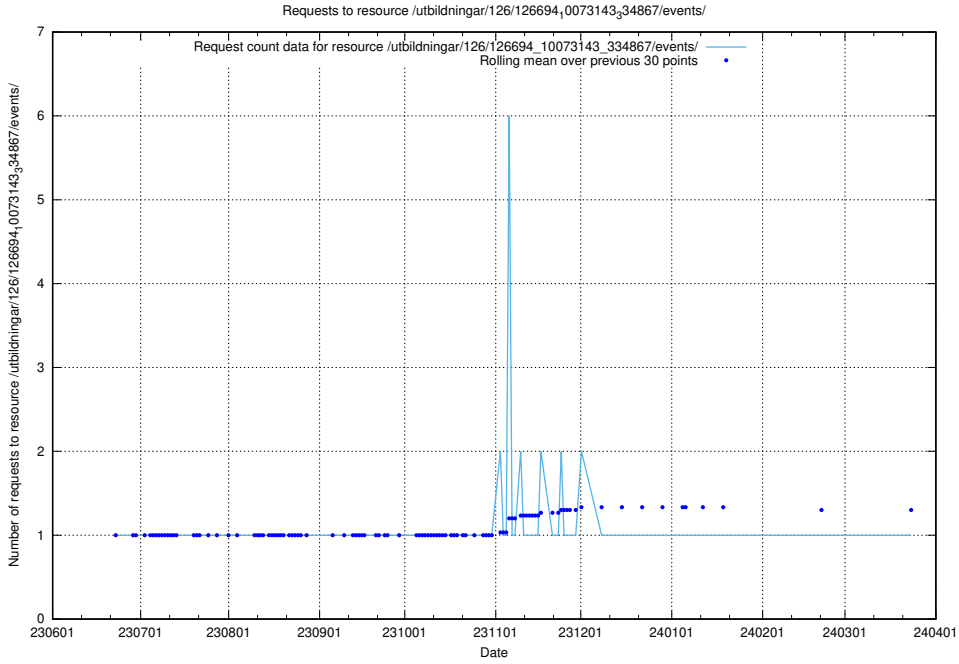

5.5802 Usage of /utbildningar/126/126694_10073143_334867/events/

Here, we count the number of requests to resource /utbildningar/126/126694_10073143_334867/events/