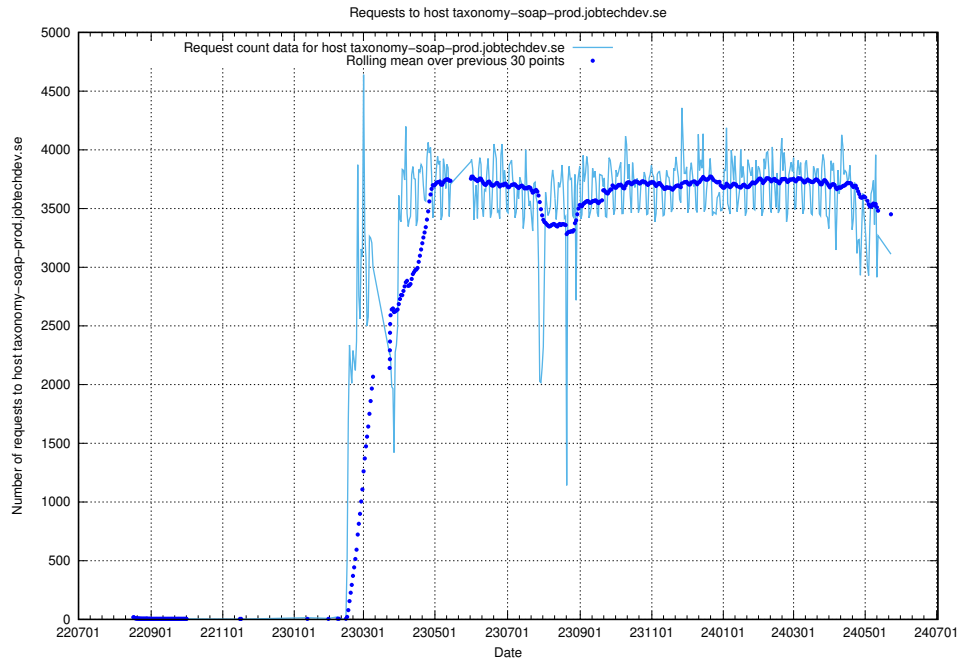

7.16 Usage of taxonomy-soap-prod.jobtechdev.se

Here, we count the number of requests to host taxonomy-soap-prod.jobtechdev.se.