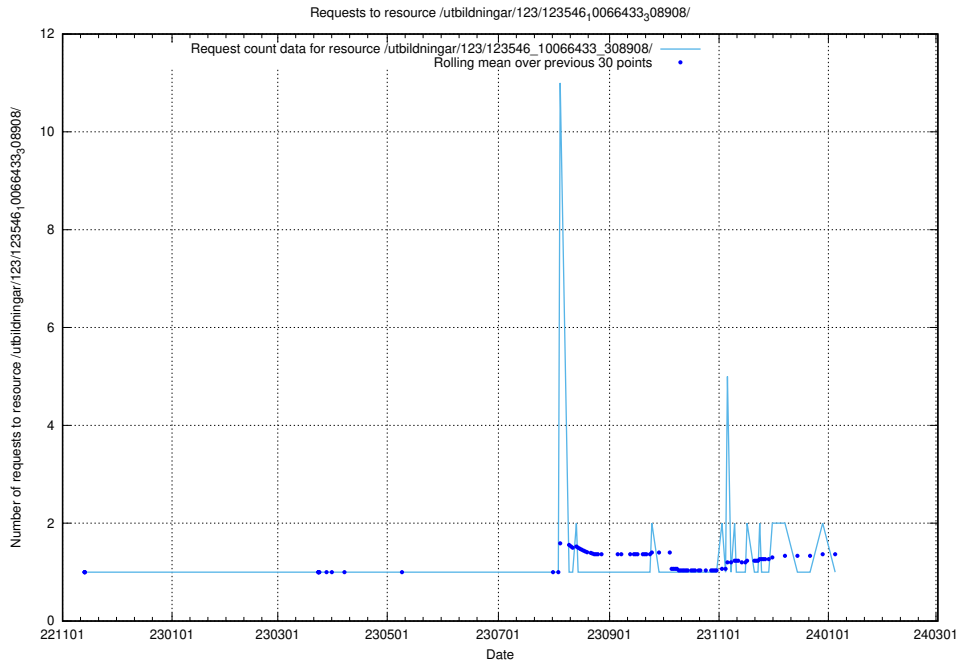

5.6115 Usage of /utbildningar/123/123546_10066433_308908/

Here, we count the number of requests to resource /utbildningar/123/123546_10066433_308908/.