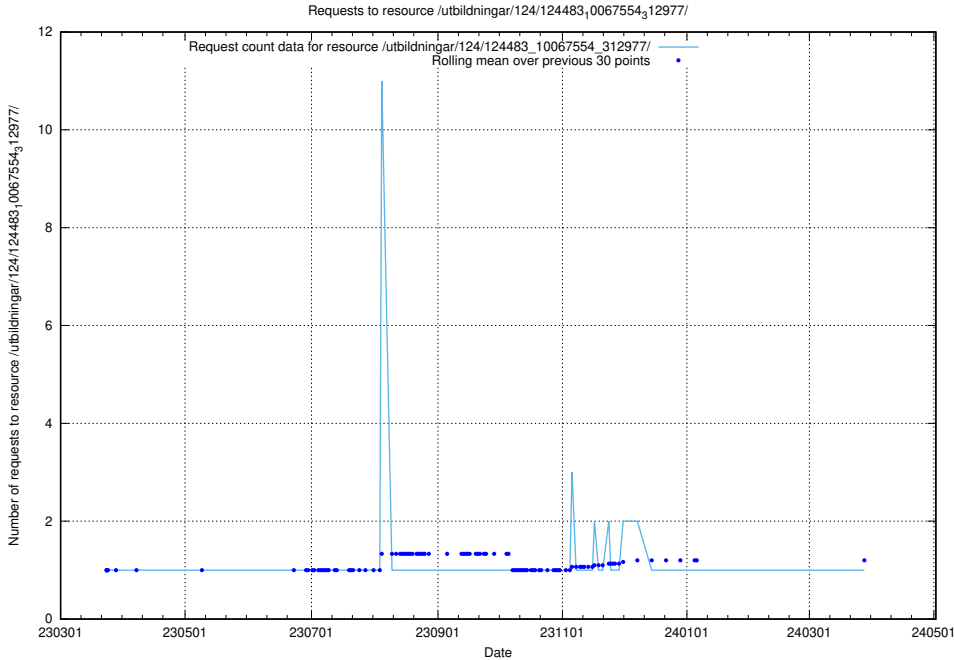

5.2978 Usage of /utbildningar/124/124483_10067554_312977/

Here, we count the number of requests to resource /utbildningar/124/124483_10067554_312977/.