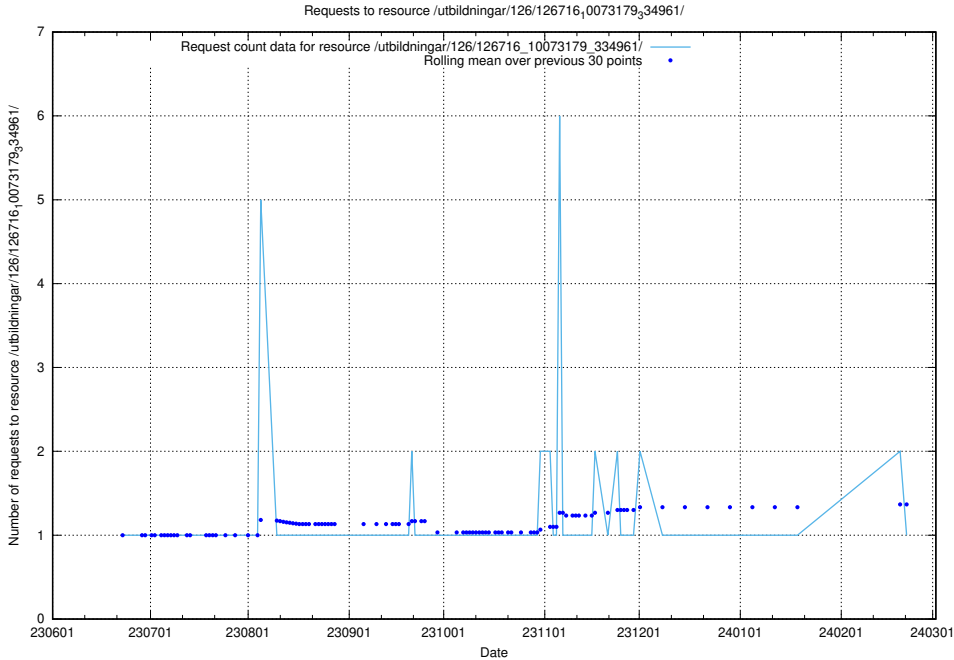

5.5785 Usage of /utbildningar/126/126716_10073179_334961/

Here, we count the number of requests to resource /utbildningar/126/126716_10073179_334961/.