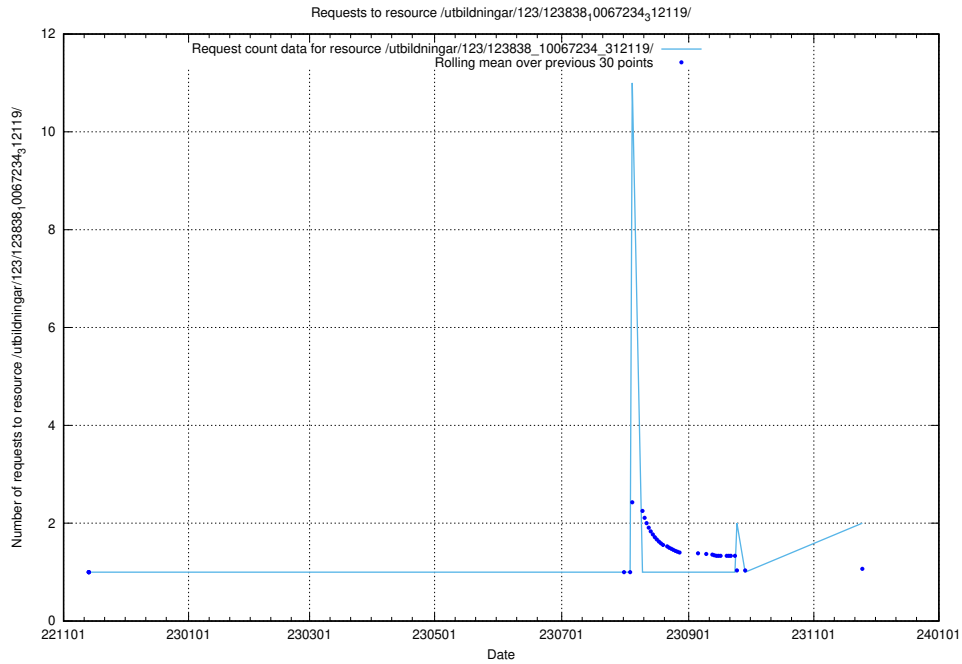

5.889 Usage of /utbildningar/123/123838_10067234_312119/

Here, we count the number of requests to resource /utbildningar/123/123838_10067234_312119/.