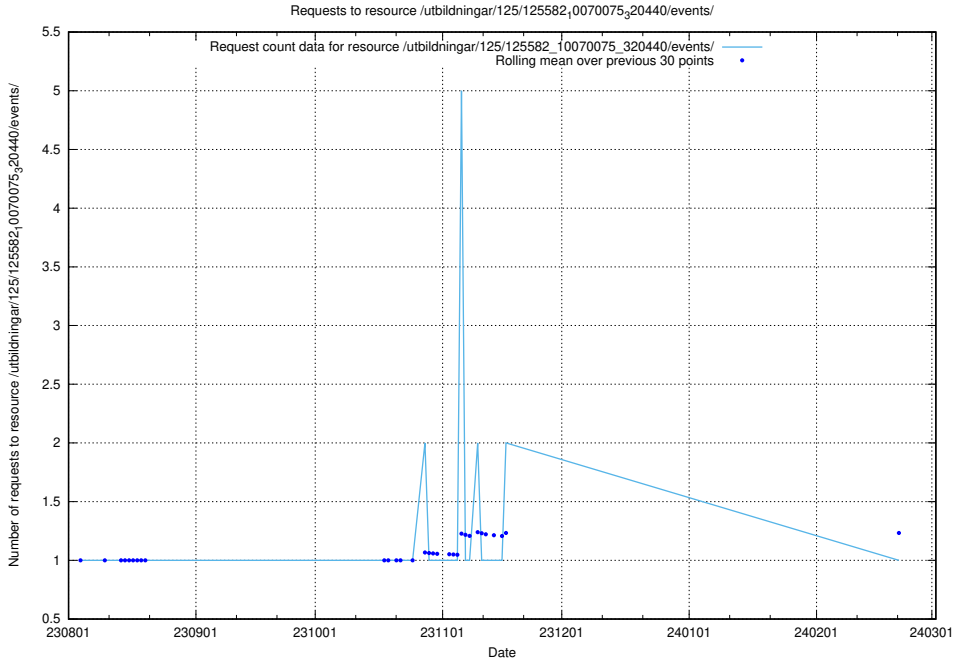

5.5039 Usage of /utbildningar/125/125582_10070075_320440/events/

Here, we count the number of requests to resource /utbildningar/125/125582_10070075_320440/events/