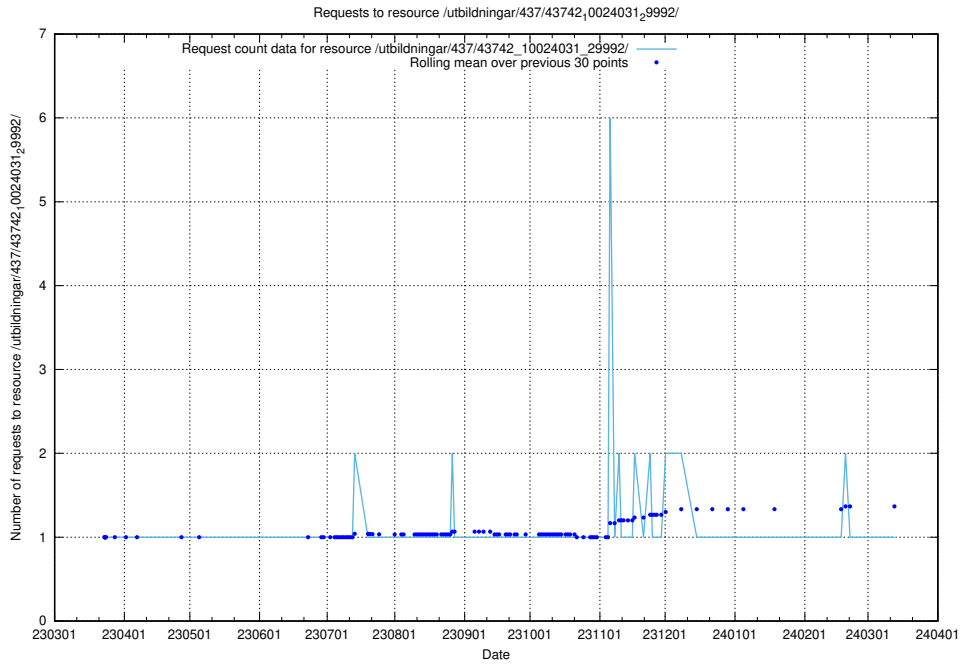

5.6584 Usage of /utbildningar/437/43742_10024031_29992/

Here, we count the number of requests to resource /utbildningar/437/43742_10024031_29992/.