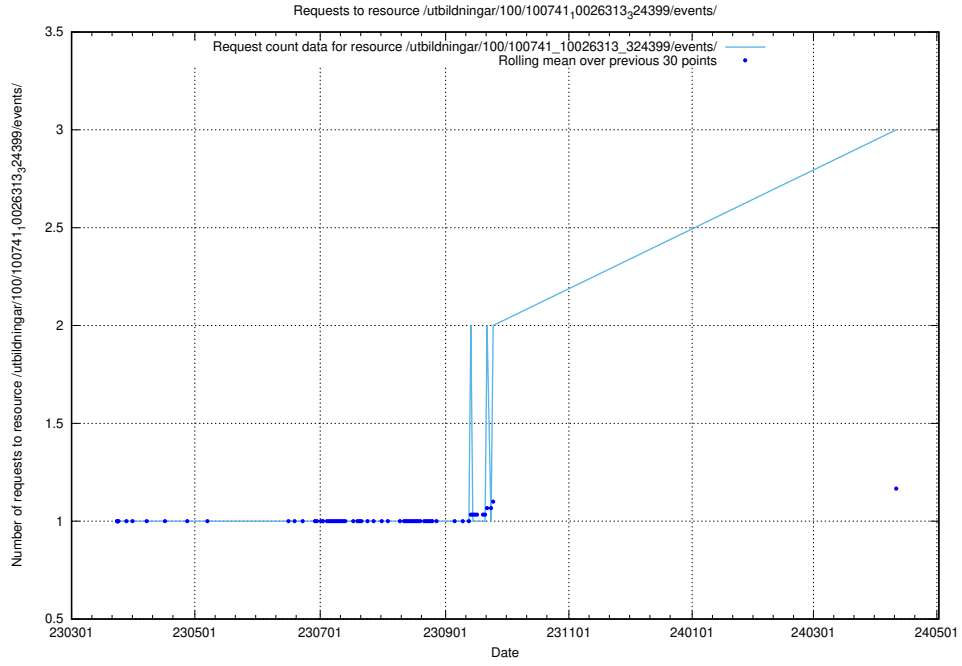

Here, we count the number of requests to resource /utbildningar/437/43735_10024046_30007/.

5.389 Usage of /utbildningar/100/100741_10026313_324399/events/

Here, we count the number of requests to resource /utbildningar/100/100741_10026313_324399/events/