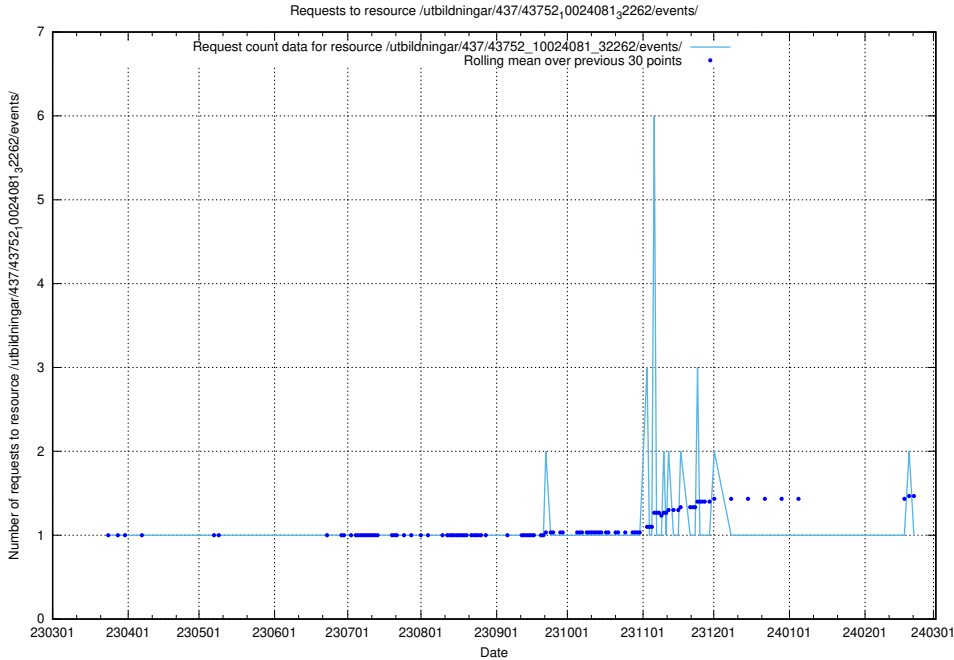

5.6387 Usage of /utbildningar/437/43752_10024081_32262/events/

Here, we count the number of requests to resource /utbildningar/437/43752_10024081_32262/events/.