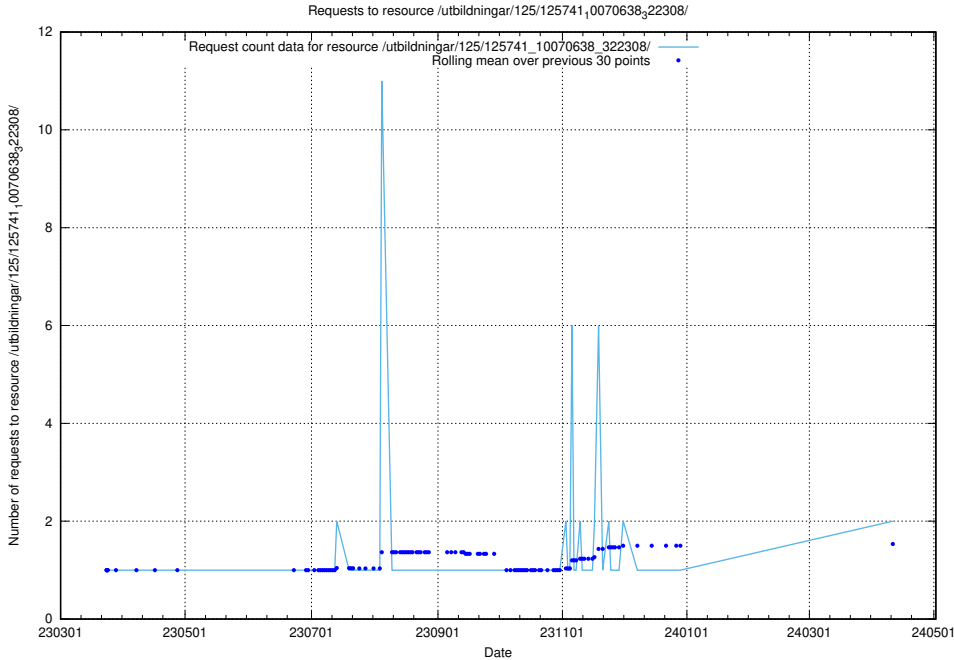

5.448 Usage of /utbildningar/125/125741_10070638_322308/

Here, we count the number of requests to resource /utbildningar/125/125741_10070638_322308/.