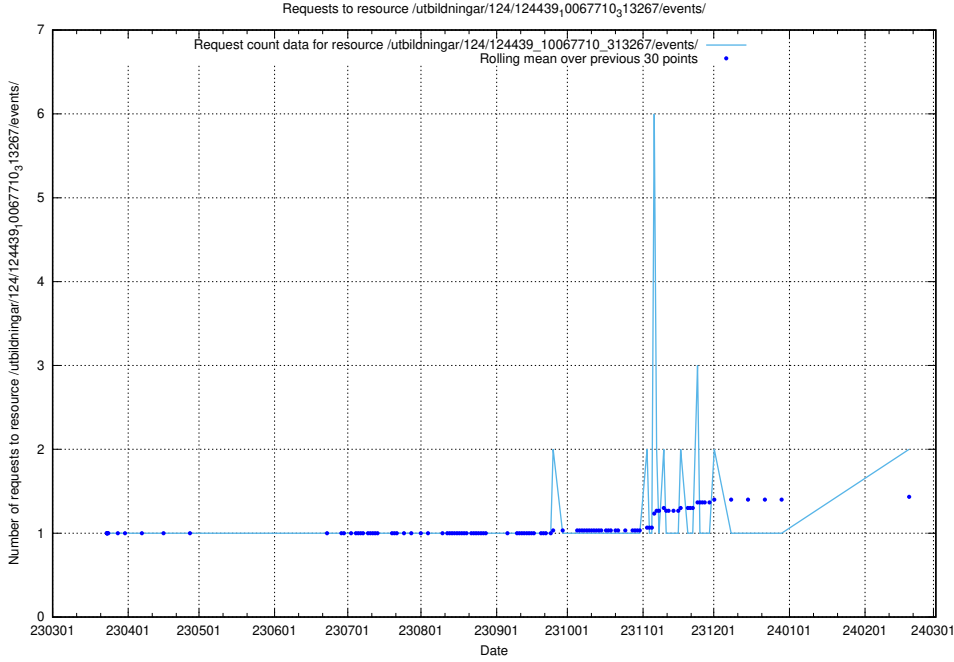

5.659 Usage of /utbildningar/124/124439_10067710_313267/events/

Here, we count the number of requests to resource /utbildningar/124/124439_10067710_313267/events/