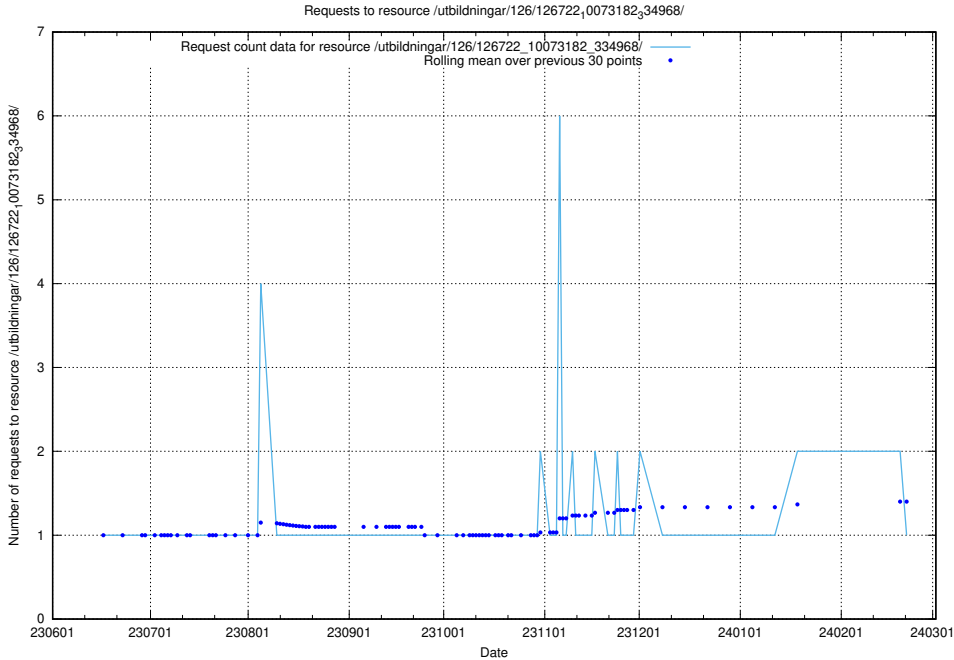

5.6031 Usage of /utbildningar/126/126722_10073182_334968/

Here, we count the number of requests to resource /utbildningar/126/126722_10073182_334968/.