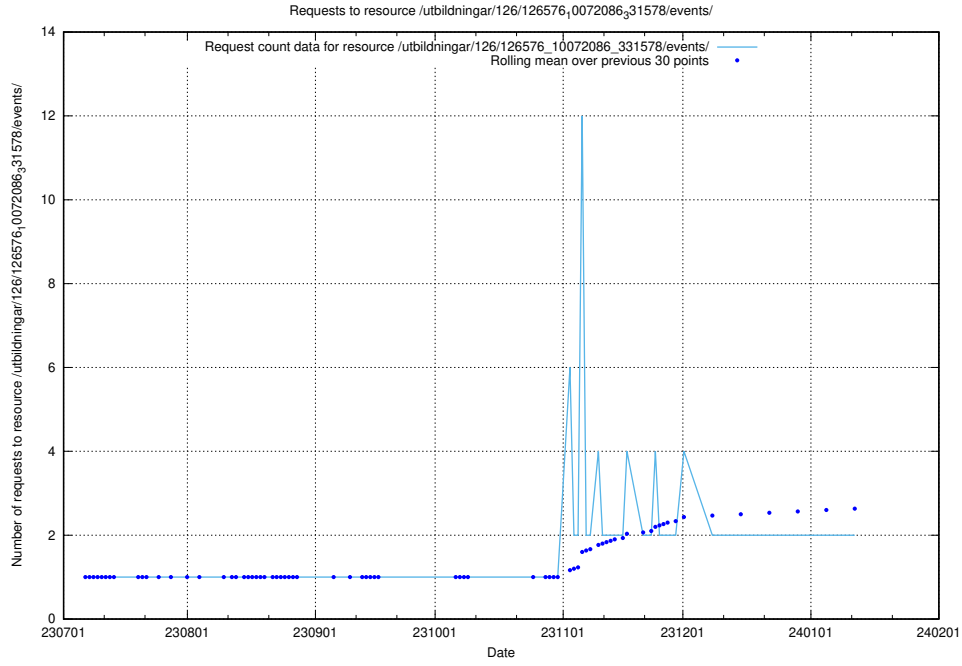

5.817 Usage of /utbildningar/126/126576_10072086_331578/events/

Here, we count the number of requests to resource /utbildningar/126/126576_10072086_331578/events/

5.818 Usage of /utbildningar/124/124862_10071083_324595/events/