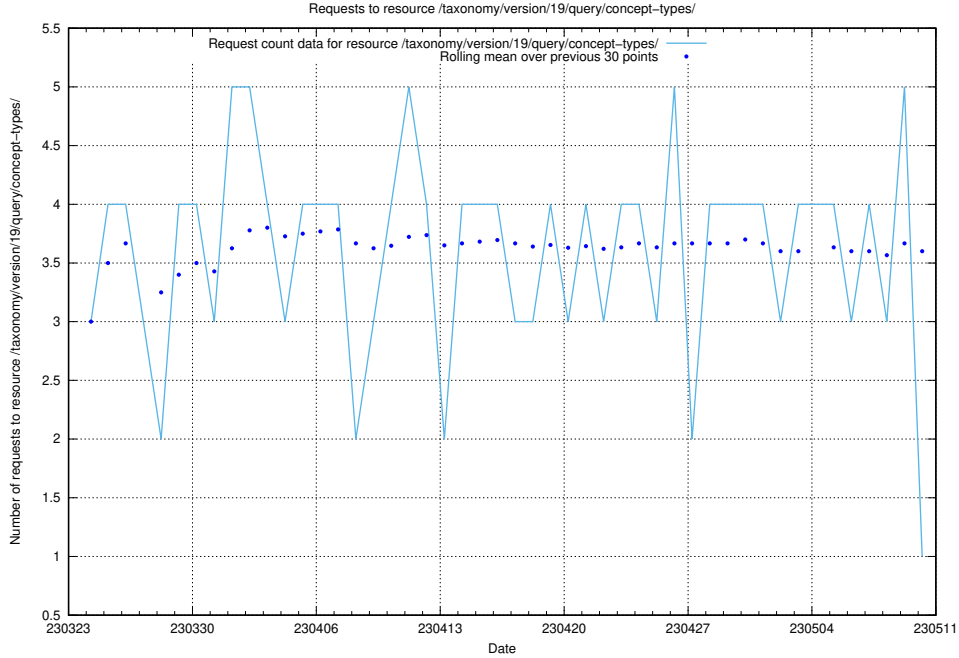

Here, we count the number of requests to resource /taxonomy/version/19/query/concept-types/.

5.6345 Usage of /taxonomy/version/19/query/all-concepts/

Here, we count the number of requests to resource /taxonomy/version/19/query/all-concepts/.