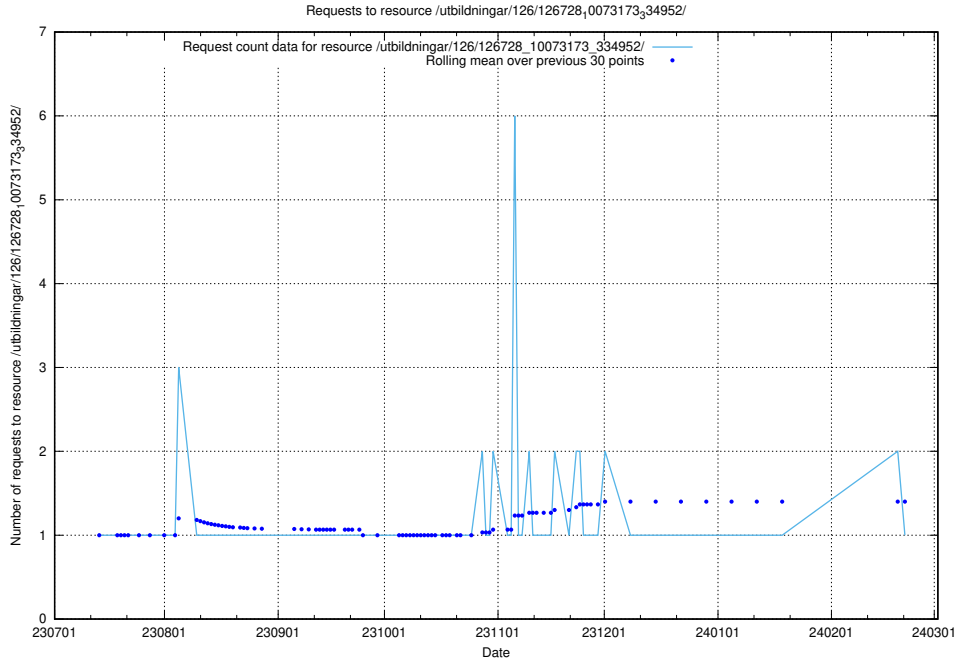

Here, we count the number of requests to resource /utbildningar/126/126728_10073173_334952/events/

5.5233 Usage of /utbildningar/126/126728_10073173_334952/

Here, we count the number of requests to resource /utbildningar/126/126728_10073173_334952/.