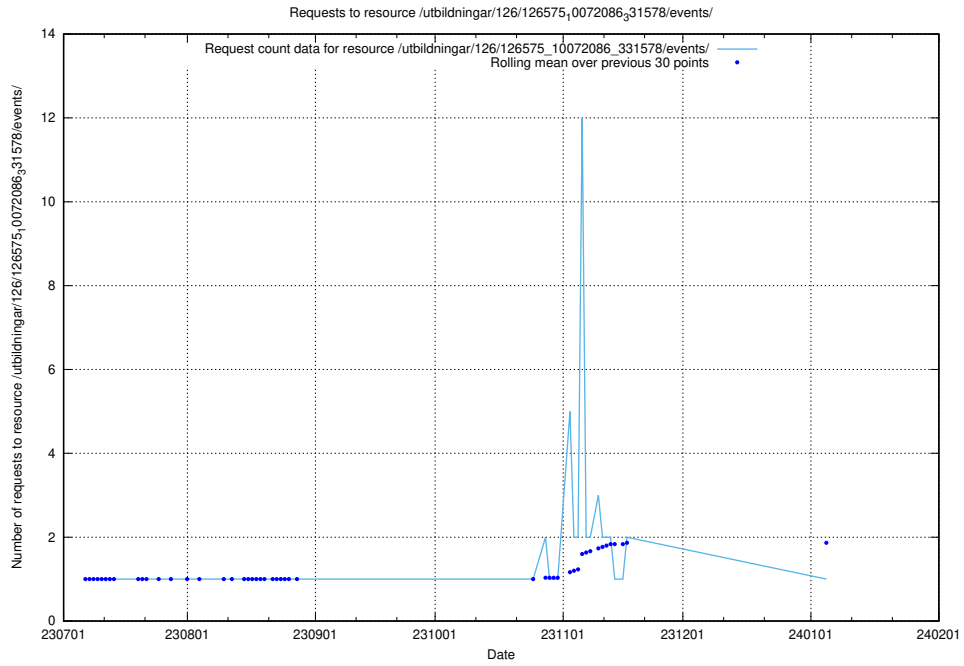

5.5462 Usage of /utbildningar/126/126575_10072086_331578/events/

Here, we count the number of requests to resource /utbildningar/126/126575_10072086_331578/events/