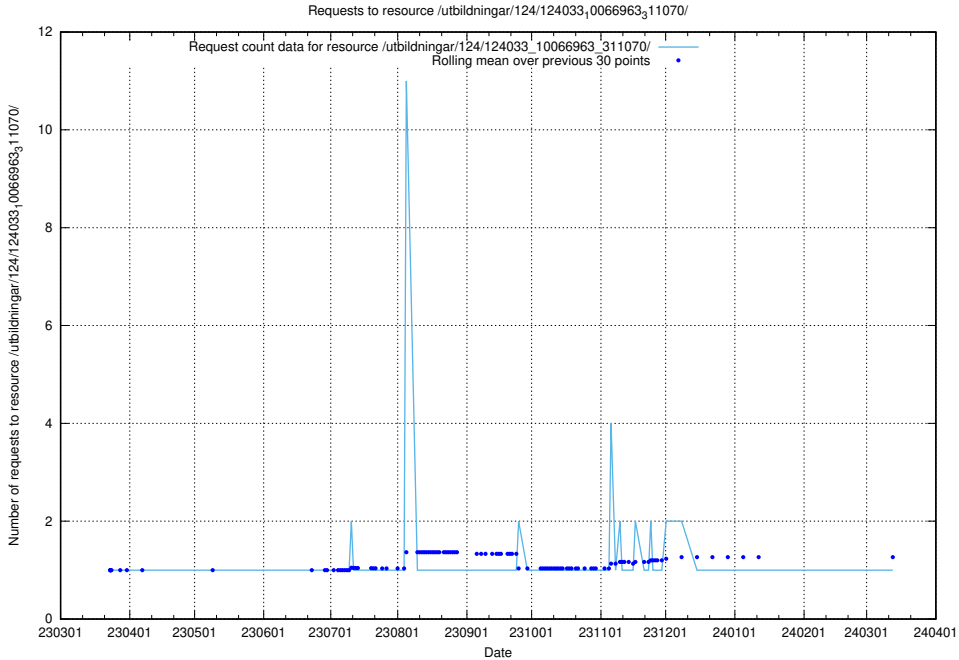

5.4620 Usage of /utbildningar/124/124033_10066963_311070/

Here, we count the number of requests to resource /utbildningar/124/124033_10066963_311070/.