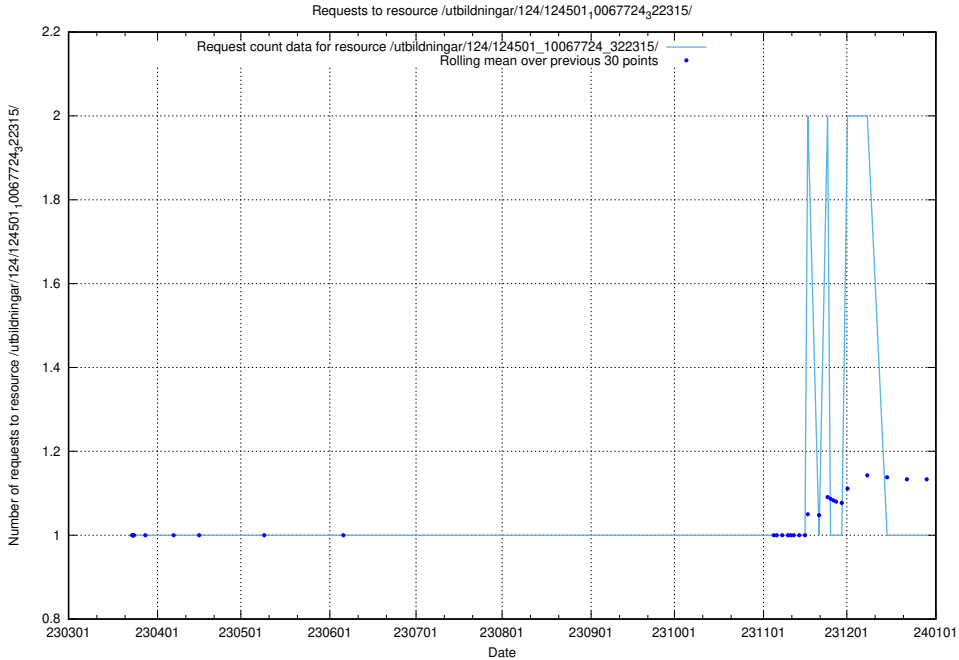

5.2448 Usage of /utbildningar/124/124501_10067724_322315/

Here, we count the number of requests to resource /utbildningar/124/124501_10067724_322315/.