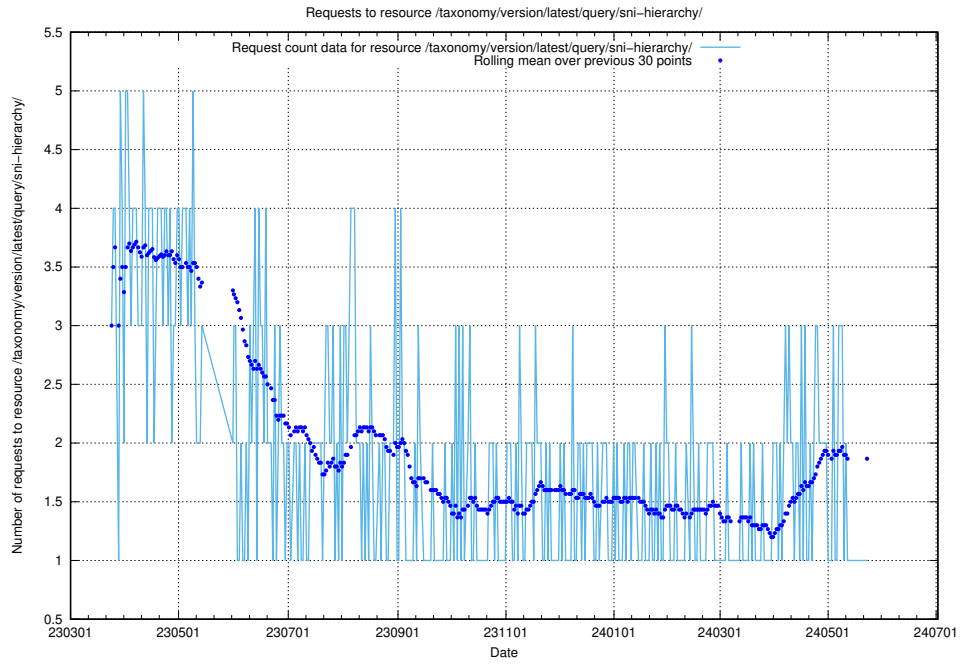

5.6279 Usage of /taxonomy/version/latest/query/sni-hierarchy/

Here, we count the number of requests to resource /taxonomy/version/latest/query/sni-hierarchy/.