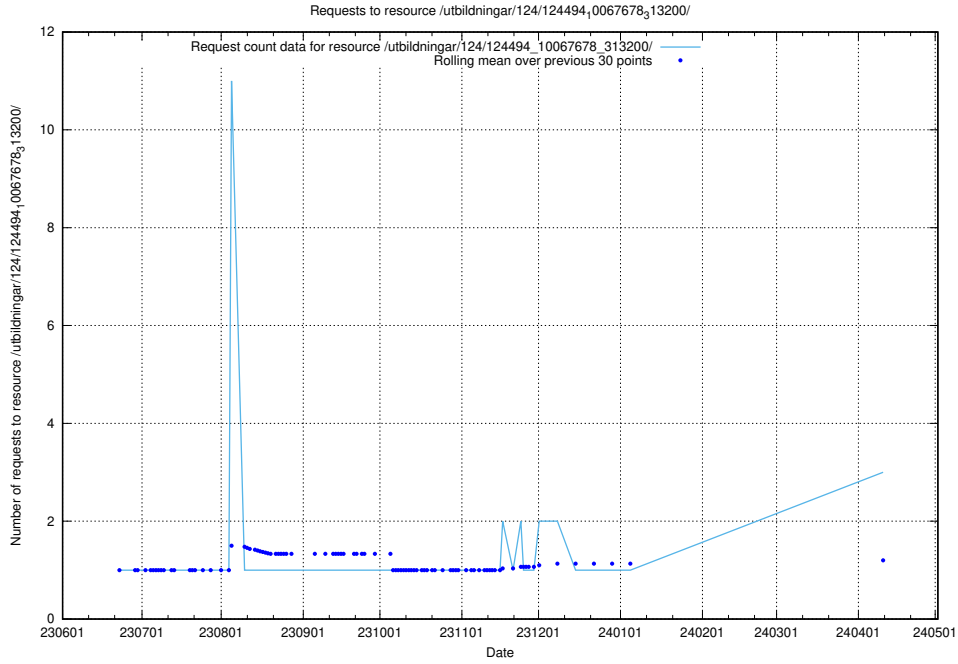

5.401 Usage of /utbildningar/124/124494_10067678_313200/

Here, we count the number of requests to resource /utbildningar/124/124494_10067678_313200/.