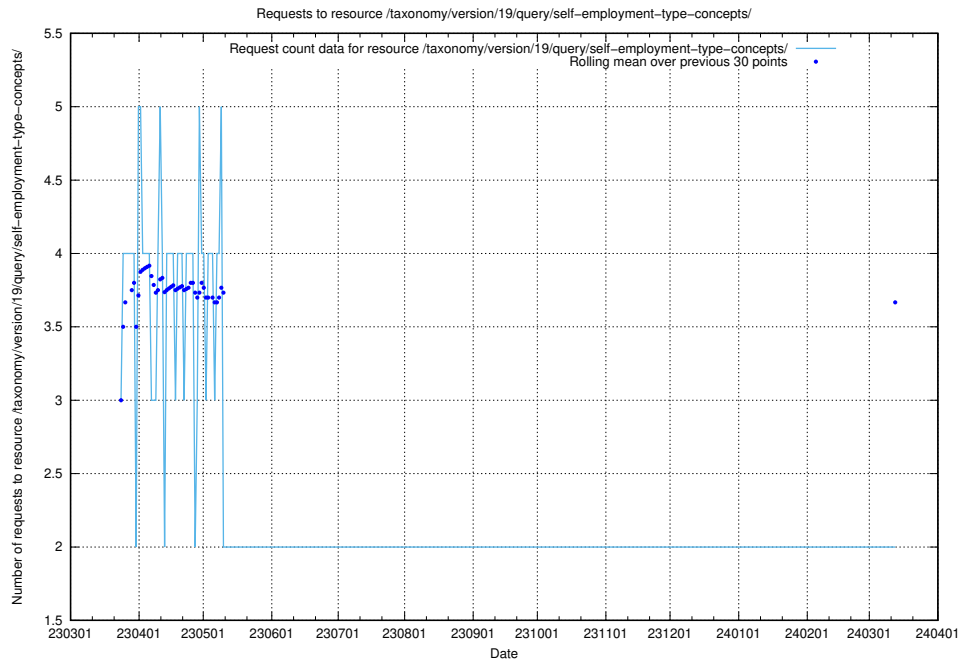

5.922 Usage of /taxonomy/version/19/query/self-employment-type-concepts/

Here, we count the number of requests to resource /taxonomy/version/19/query/self-employment-type-concepts/.