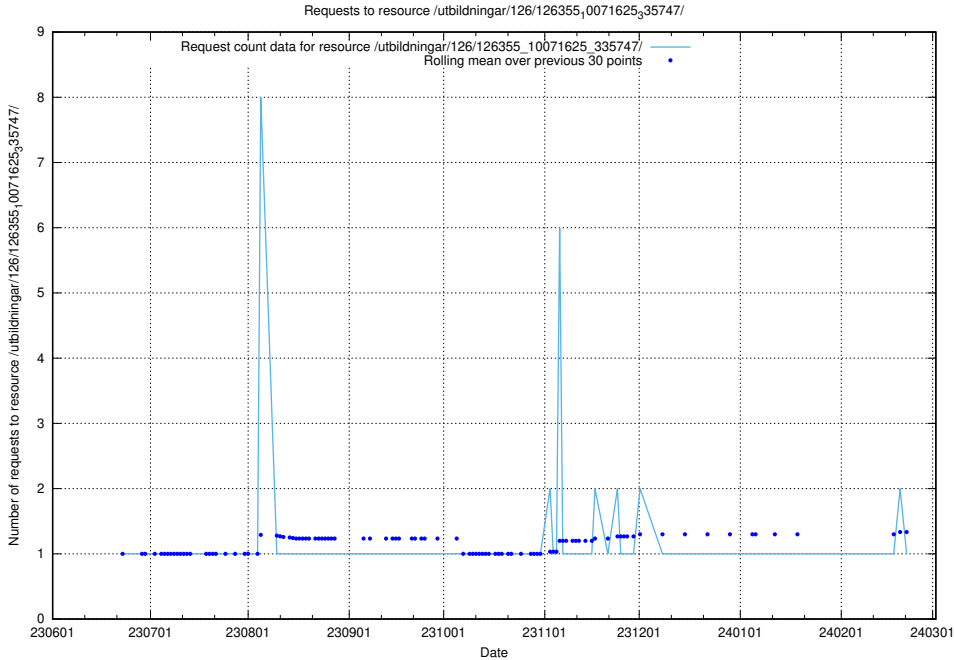

5.5826 Usage of /utbildningar/126/126355_10071625_335747/

Here, we count the number of requests to resource /utbildningar/126/126355_10071625_335747/.