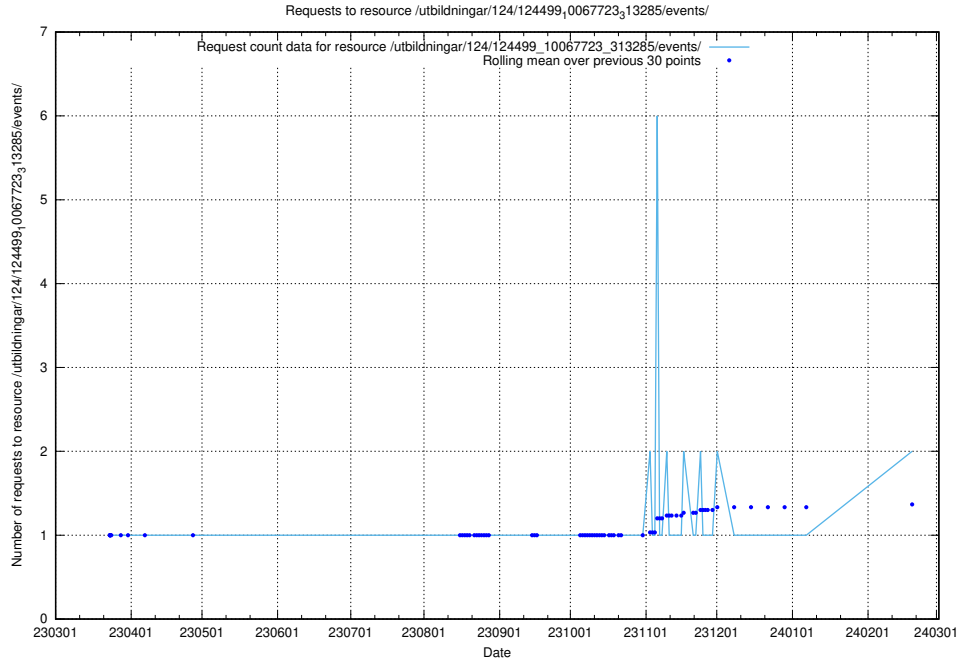

5.568 Usage of /utbildningar/124/124499_10067723_313285/events/

Here, we count the number of requests to resource /utbildningar/124/124499_10067723_313285/events/