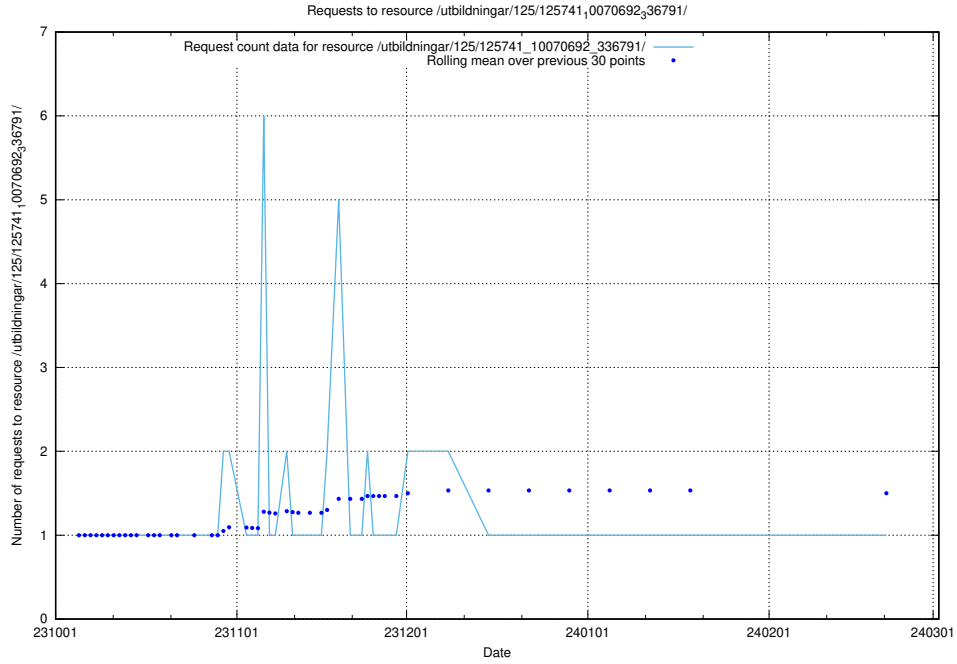

5.4576 Usage of /utbildningar/125/125741_10070692_336791/

Here, we count the number of requests to resource /utbildningar/125/125741_10070692_336791/.