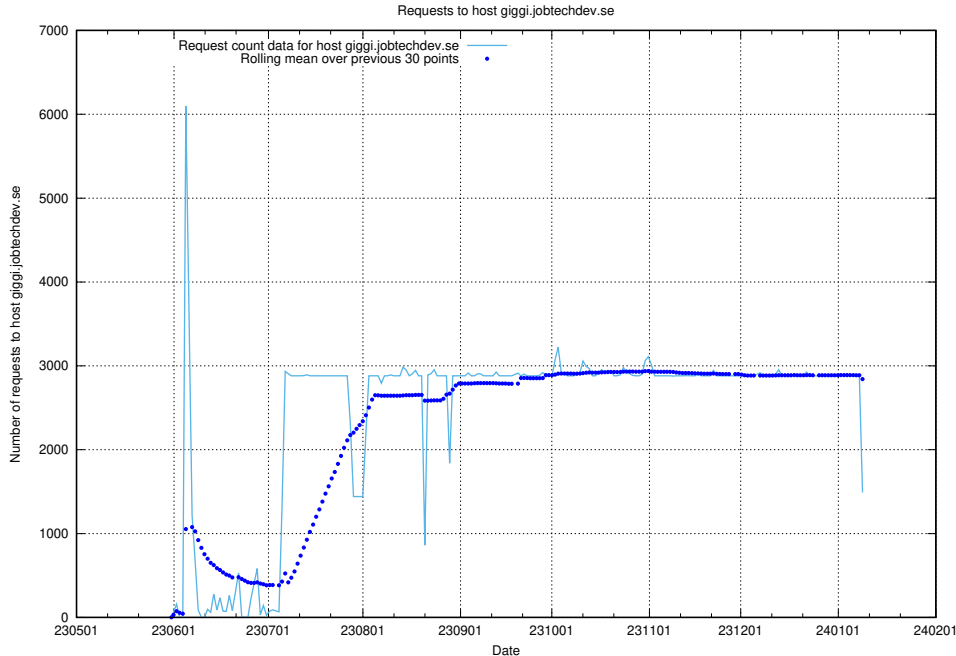

Here, we count the number of requests to host giggi.jobtechdev.se.

7.21 Usage of canary-openshift-ingress-canary.prod.services.jtech.se

Here, we count the number of requests to host canary-openshift-ingress-canary.prod.services.jtech.se.