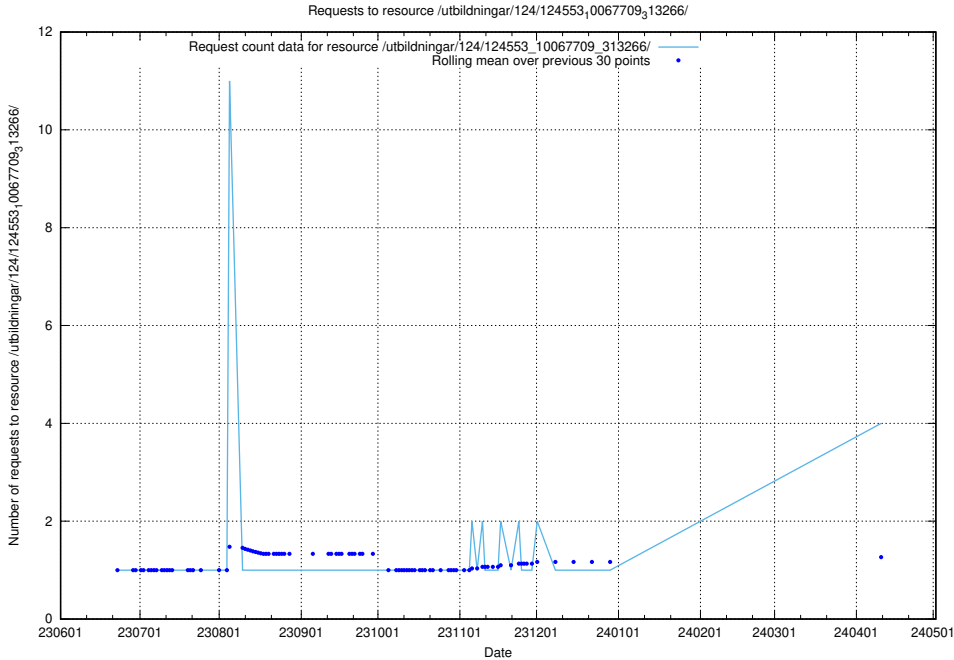

5.234 Usage of /utbildningar/124/124553_10067709_313266/

Here, we count the number of requests to resource /utbildningar/124/124553_10067709_313266/.