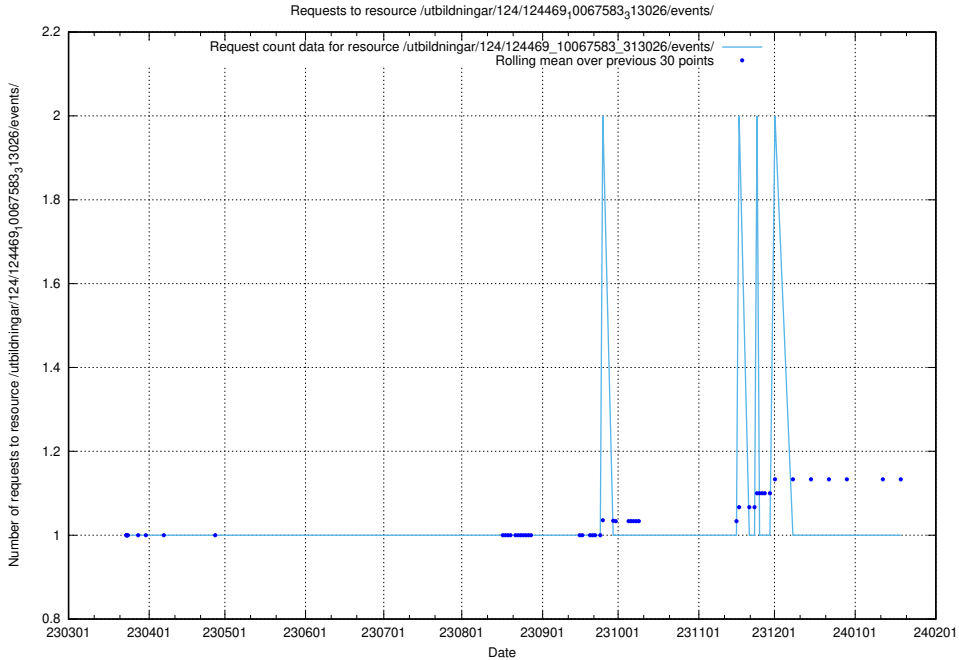

5.3458 Usage of /utbildningar/124/124469_10067583_313026/events/

Here, we count the number of requests to resource /utbildningar/124/124469_10067583_313026/events/