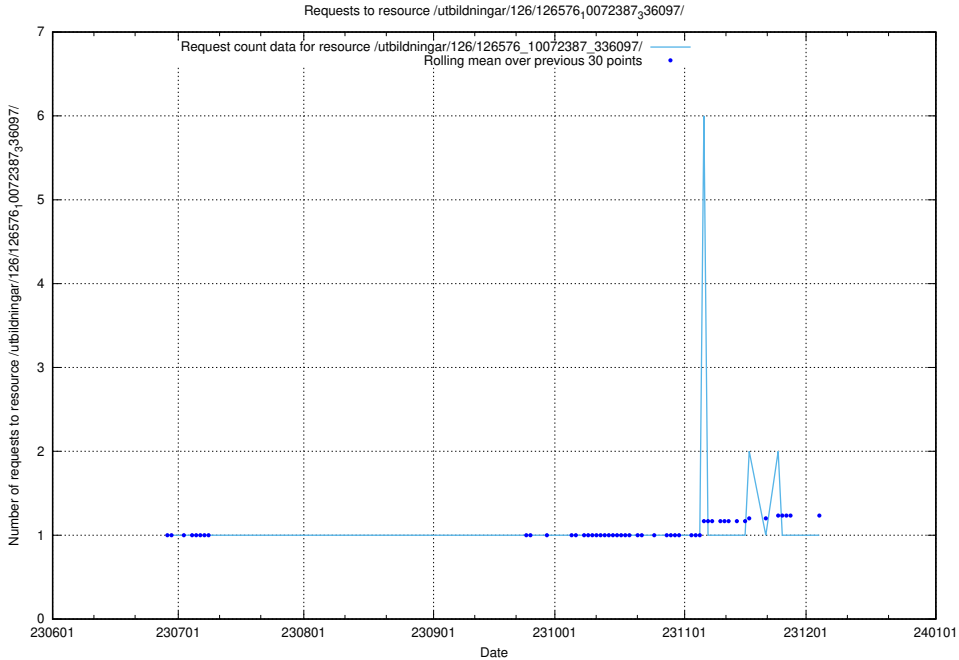

Here, we count the number of requests to resource /utbildningar/126/126576_10072387_336097/events/

5.5619 Usage of /utbildningar/126/126576_10072387_336097/

Here, we count the number of requests to resource /utbildningar/126/126576_10072387_336097/.