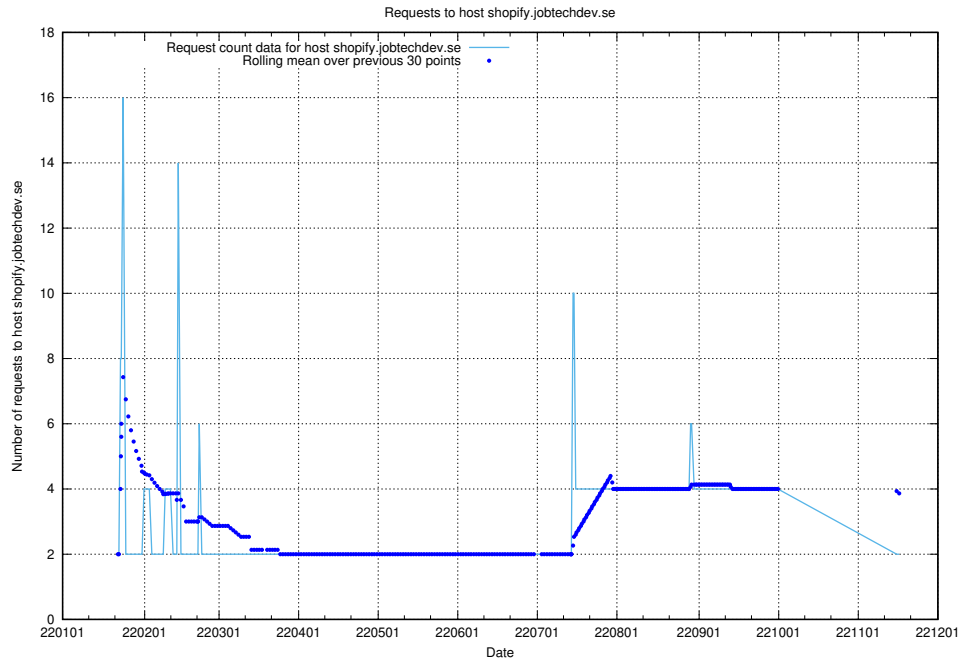

7.588 Usage of shopify.jobtechdev.se

Here, we count the number of requests to host shopify.jobtechdev.se.

7.589 Usage of `jijitsi.jobtechdev.se`

Here, we count the number of requests to host `jijitsi.jobtechdev.se`.