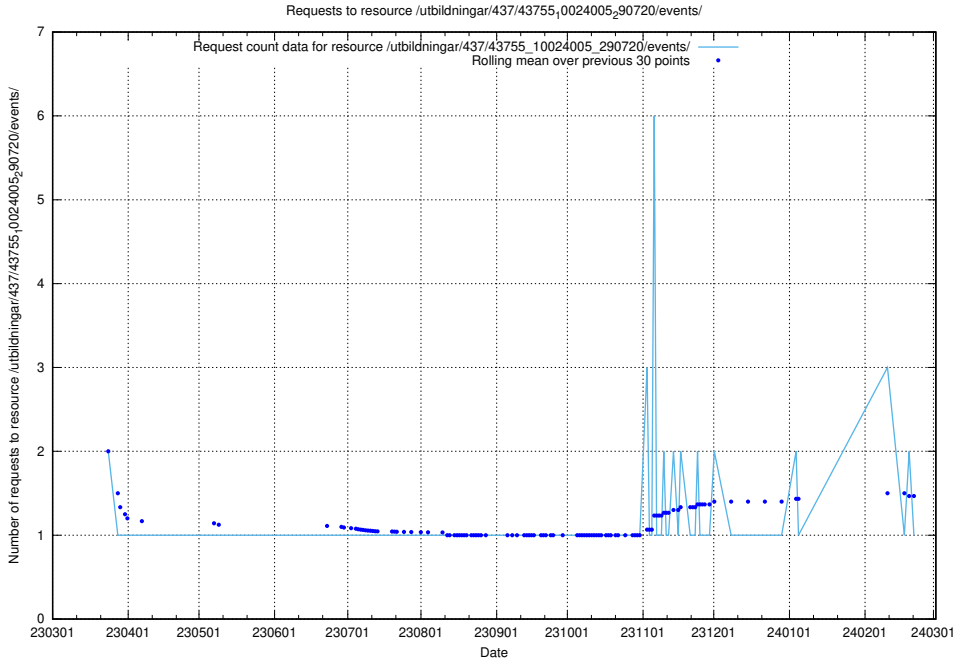

5.6346 Usage of /utbildningar/437/43755_10024005_290720/events/

Here, we count the number of requests to resource /utbildningar/437/43755_10024005_290720/events/.