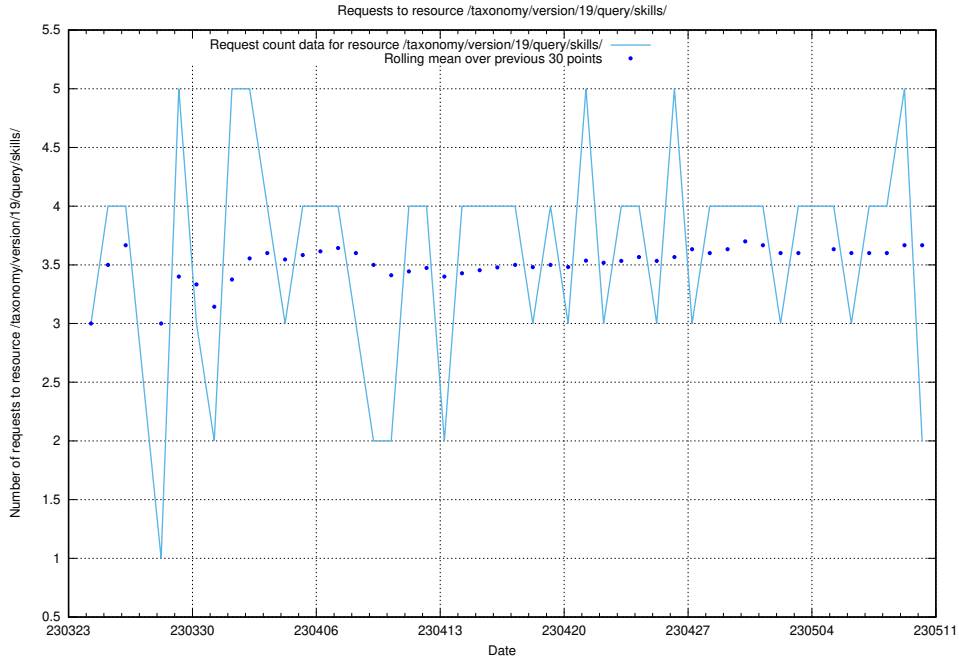

5.920 Usage of /taxonomy/version/19/query/skills/

Here, we count the number of requests to resource /taxonomy/version/19/query/skills/.