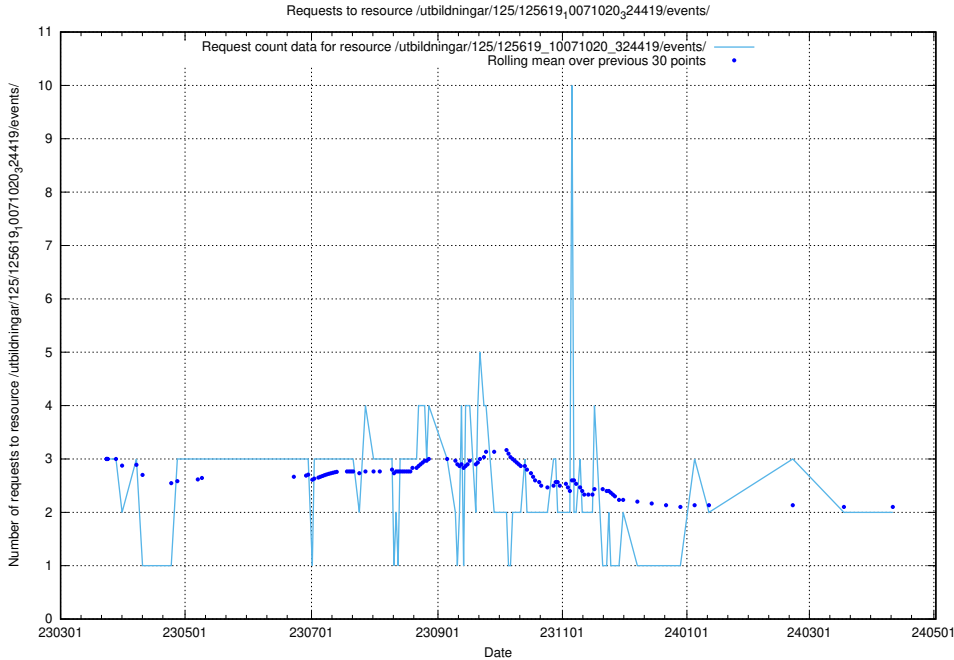

5.929 Usage of /utbildningar/125/125619_10071020_324419/events/

Here, we count the number of requests to resource /utbildningar/125/125619_10071020_324419/events/