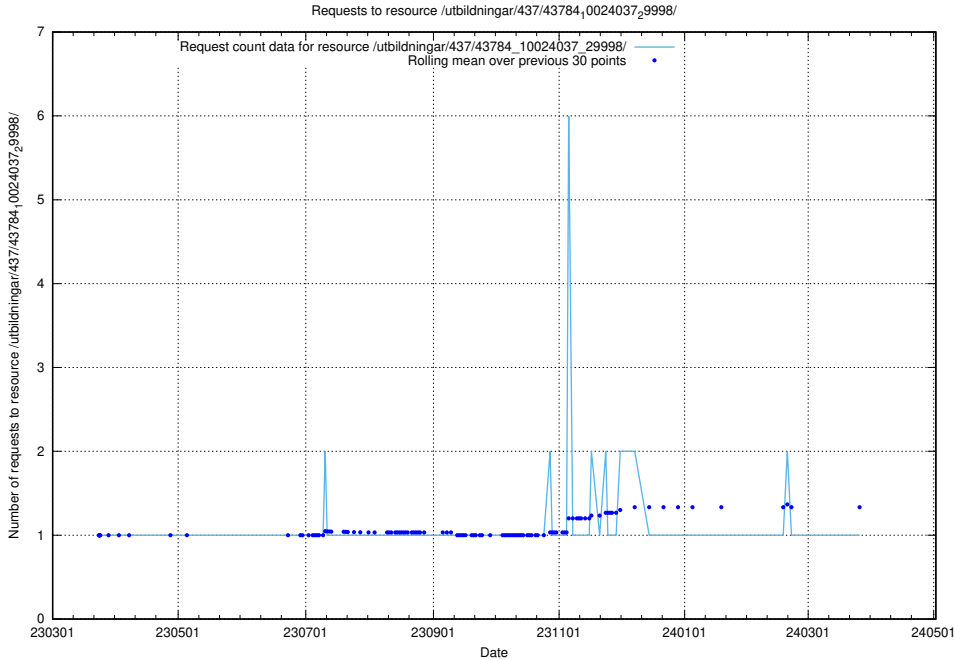

5.6559 Usage of /utbildningar/437/43784_10024037_29998/

Here, we count the number of requests to resource /utbildningar/437/43784_10024037_29998/.