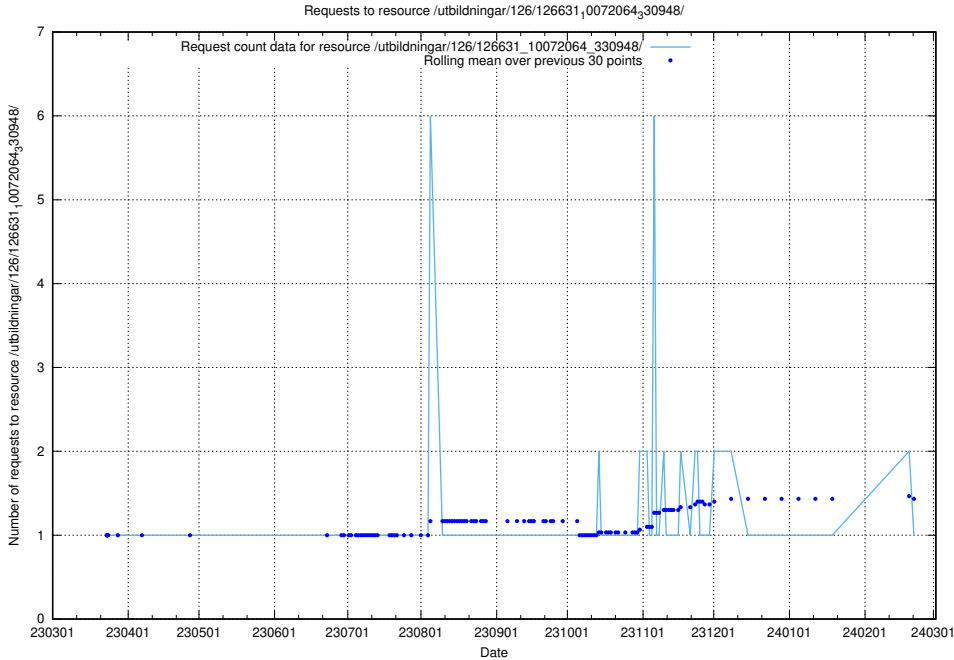

5.6590 Usage of /utbildningar/126/126631_10072064_330948/

Here, we count the number of requests to resource /utbildningar/126/126631_10072064_330948/.