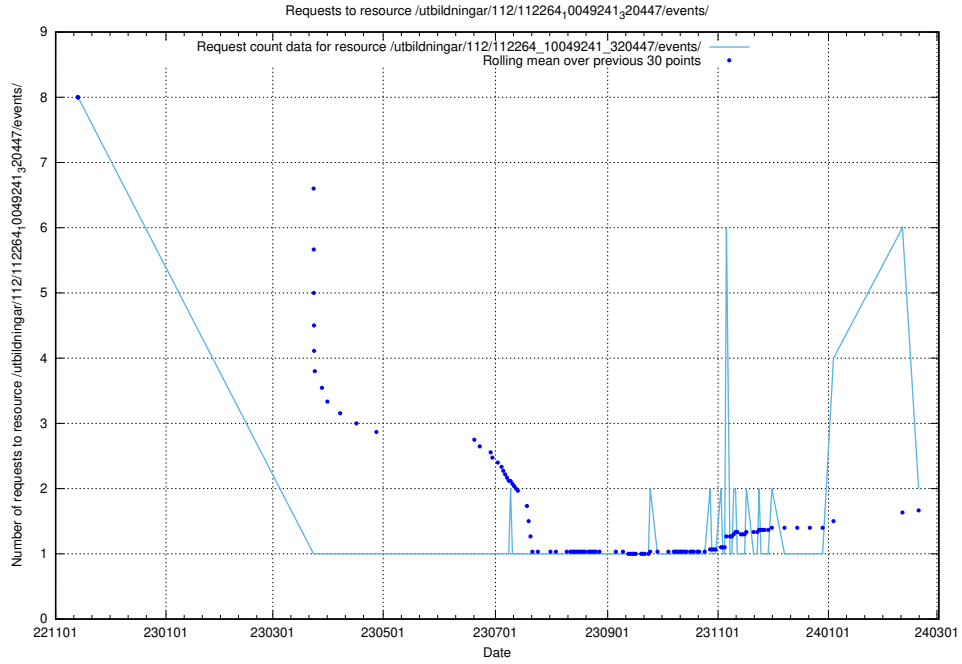

5.862 Usage of /utbildningar/112/112264_10049241_320447/events/

Here, we count the number of requests to resource /utbildningar/112/112264_10049241_320447/events/