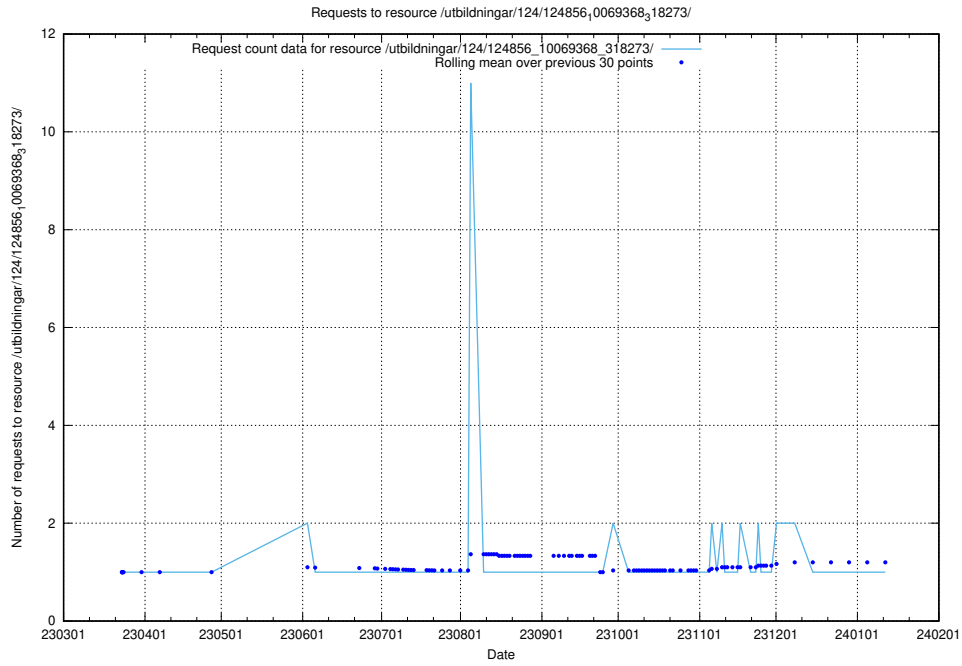

5.1181 Usage of /utbildningar/124/124856_10069368_318273/

Here, we count the number of requests to resource /utbildningar/124/124856_10069368_318273/.