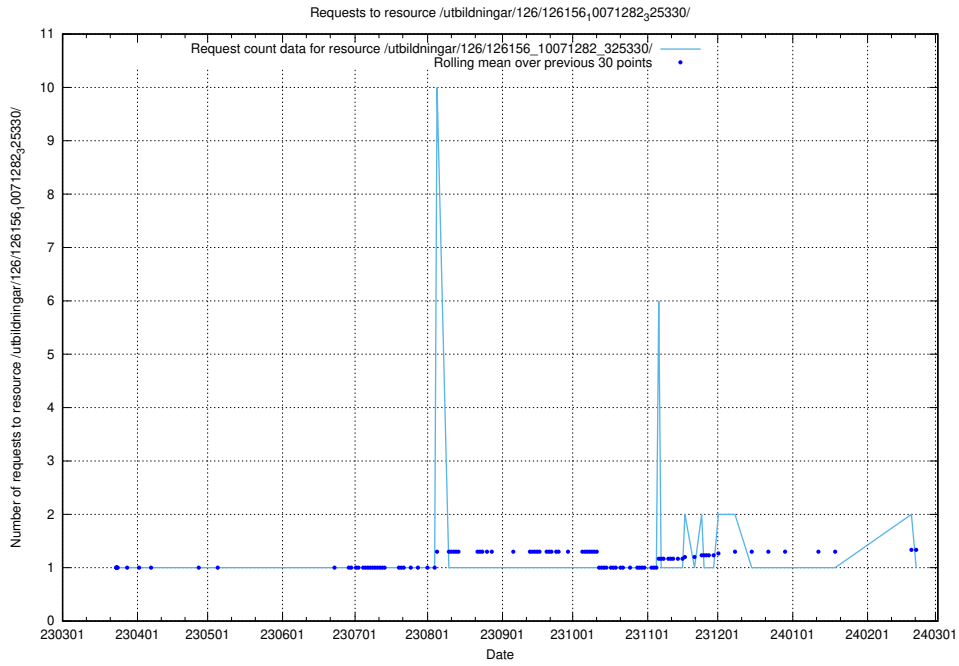

5.6623 Usage of /utbildningar/126/126156_10071282_325330/

Here, we count the number of requests to resource /utbildningar/126/126156_10071282_325330/.