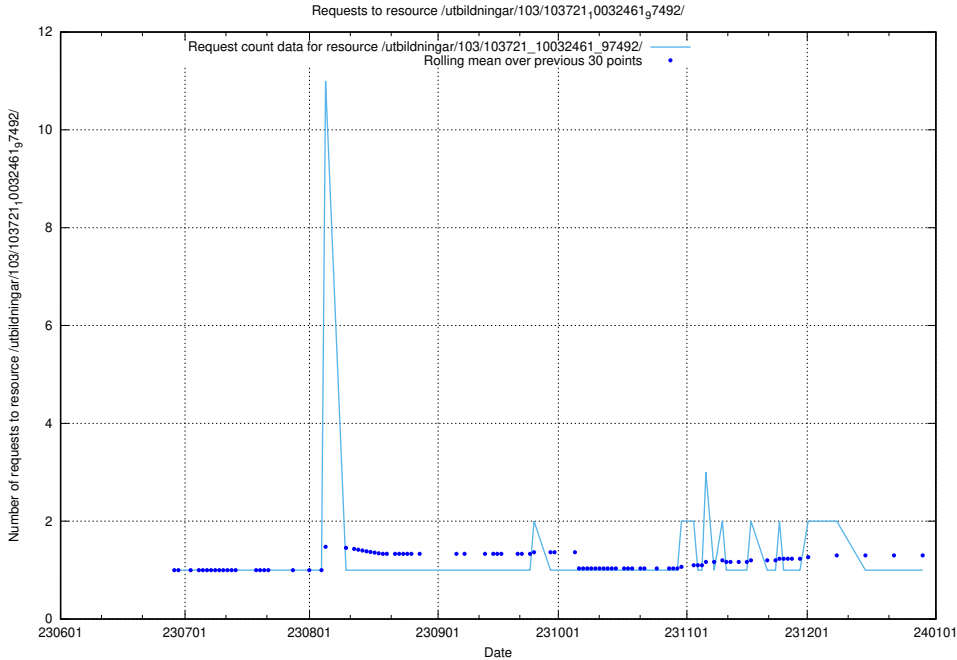

5.5700 Usage of /utbildningar/103/103721_10032461_97492/

Here, we count the number of requests to resource /utbildningar/103/103721_10032461_97492/.