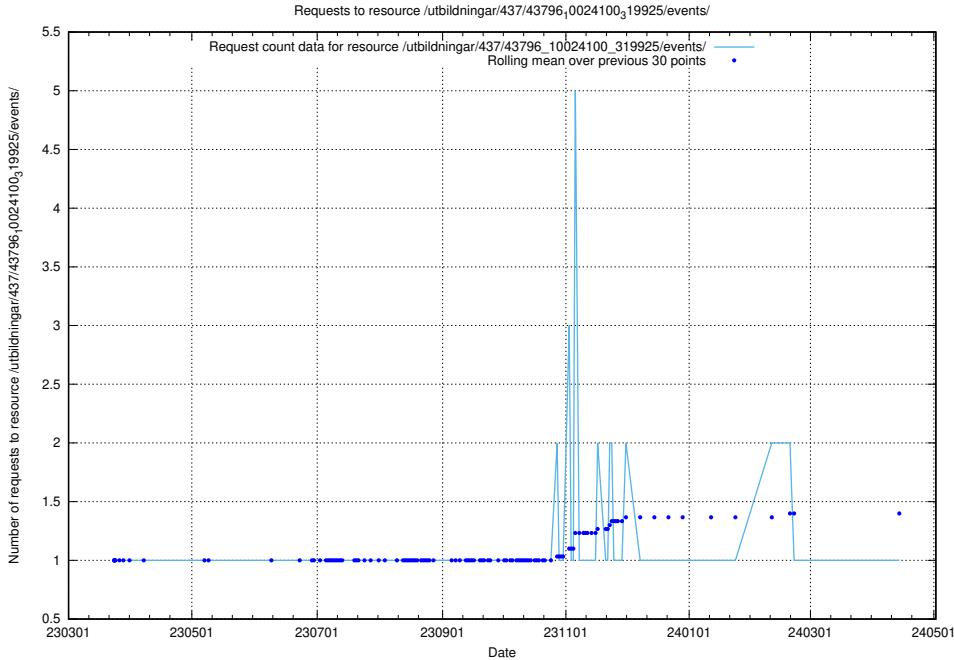

5.6549 Usage of /utbildningar/437/43796_10024100_319925/events/

Here, we count the number of requests to resource /utbildningar/437/43796_10024100_319925/events/.