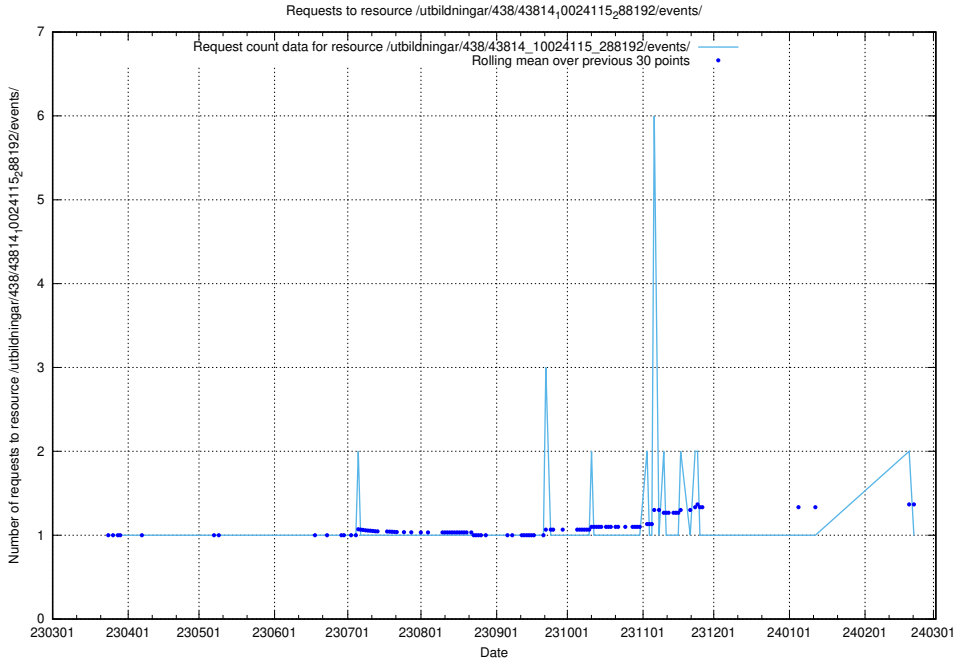

5.6363 Usage of /utbildningar/438/43814_10024115_288192/events/

Here, we count the number of requests to resource /utbildningar/438/43814_10024115_288192/events/.