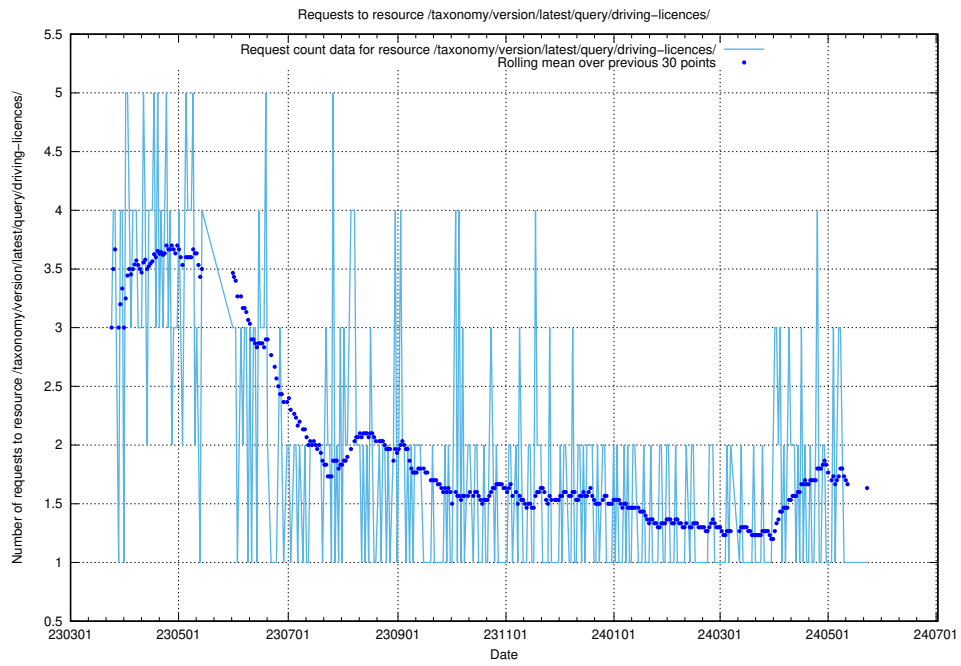

5.6296 Usage of /taxonomy/version/latest/query/driving-licences/

Here, we count the number of requests to resource /taxonomy/version/latest/query/driving-licences/.