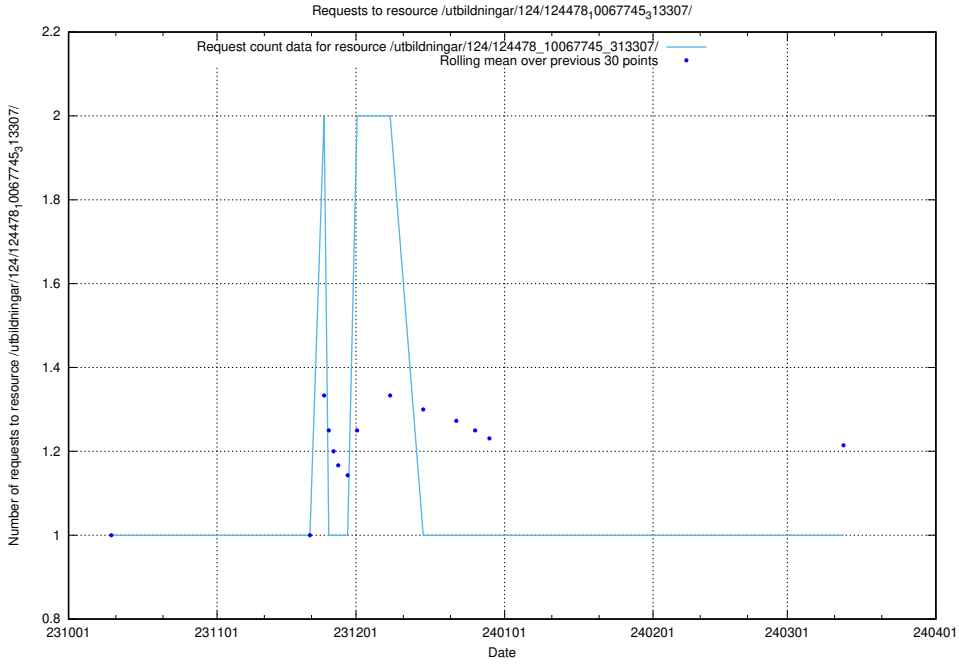

5.4549 Usage of /utbildningar/124/124478_10067745_313307/

Here, we count the number of requests to resource /utbildningar/124/124478_10067745_313307/.