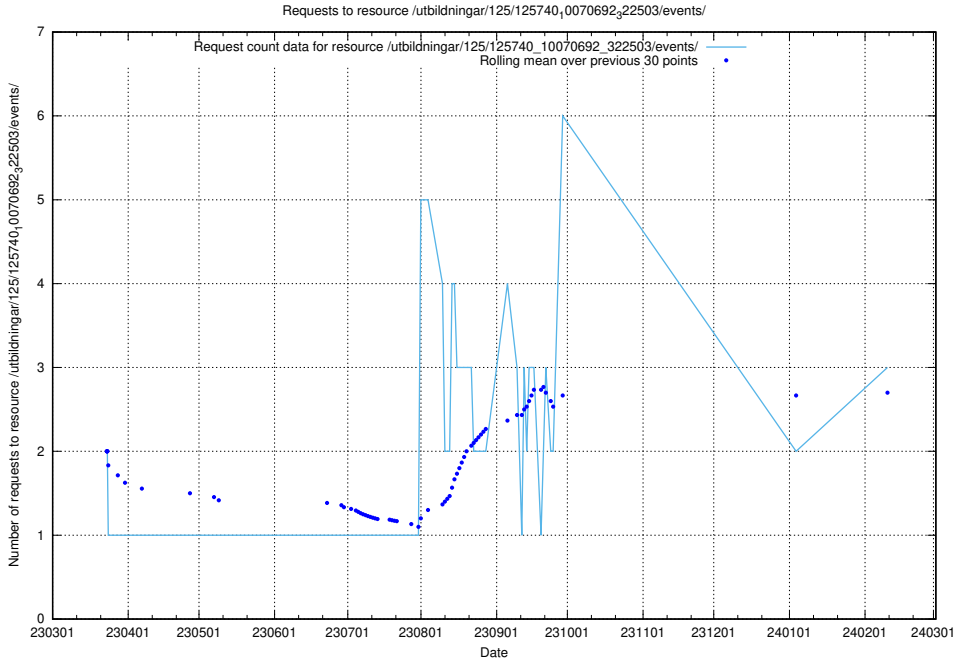

5.439 Usage of /utbildningar/125/125740_10070692_322503/events/

Here, we count the number of requests to resource /utbildningar/125/125740_10070692_322503/events/