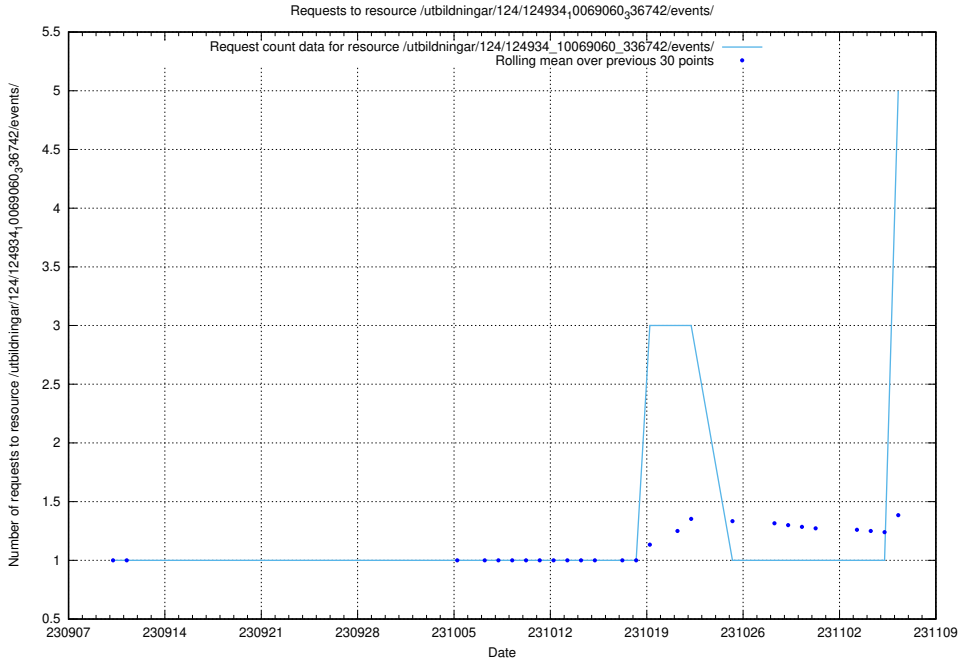

5.140 Usage of /utbildningar/124/124934_10069060_336742/events/

Here, we count the number of requests to resource /utbildningar/124/124934_10069060_336742/events/