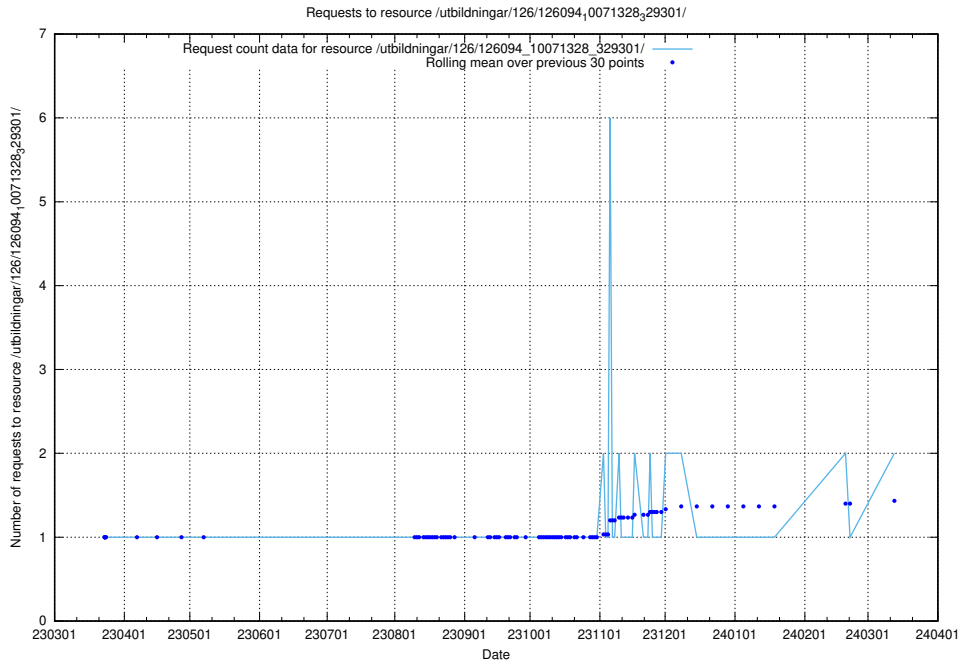

5.948 Usage of /utbildningar/126/126094_10071328_329301/

Here, we count the number of requests to resource /utbildningar/126/126094_10071328_329301/.