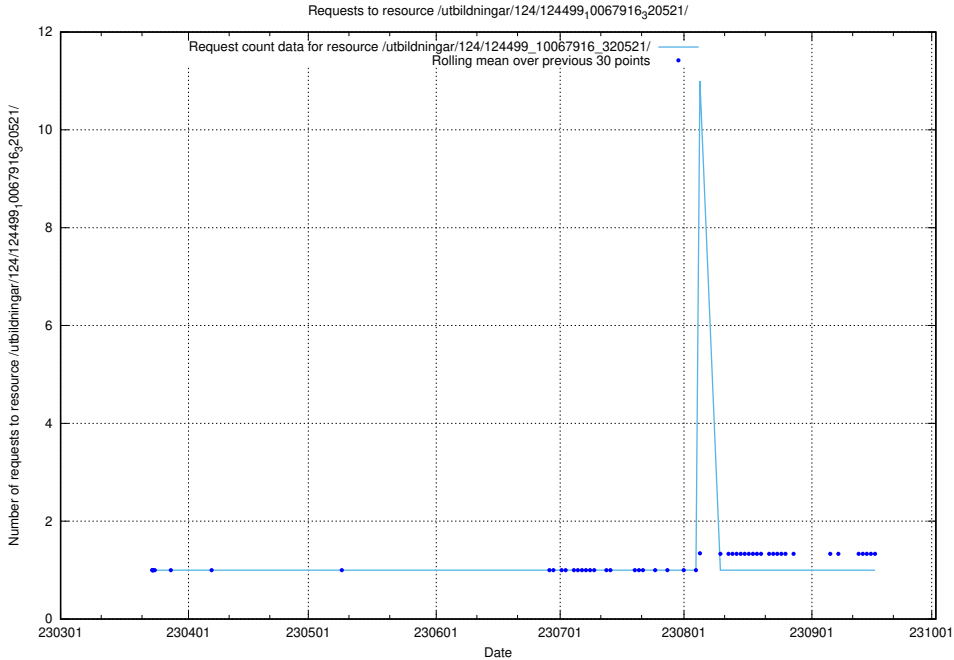

5.2520 Usage of /utbildningar/124/124499_10067916_320521/

Here, we count the number of requests to resource /utbildningar/124/124499_10067916_320521/.