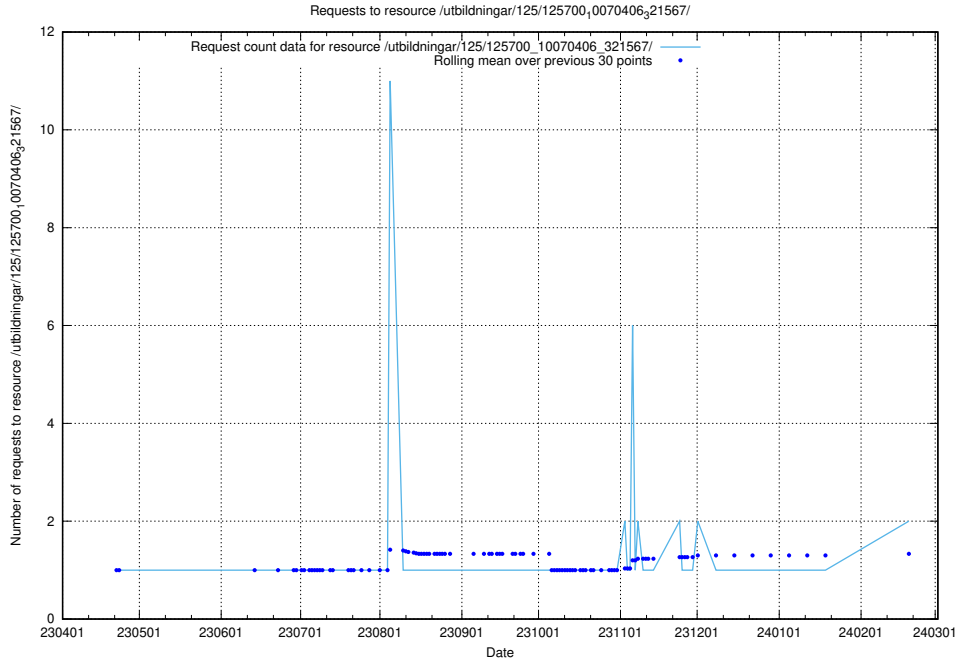

5.905 Usage of /dist/images/mask/guide/cn/

Here, we count the number of requests to resource /dist/images/mask/guide/cn/.

5.906 Usage of /utbildningar/125/125700_10070406_321567/

Here, we count the number of requests to resource /utbildningar/125/125700_10070406_321567/.