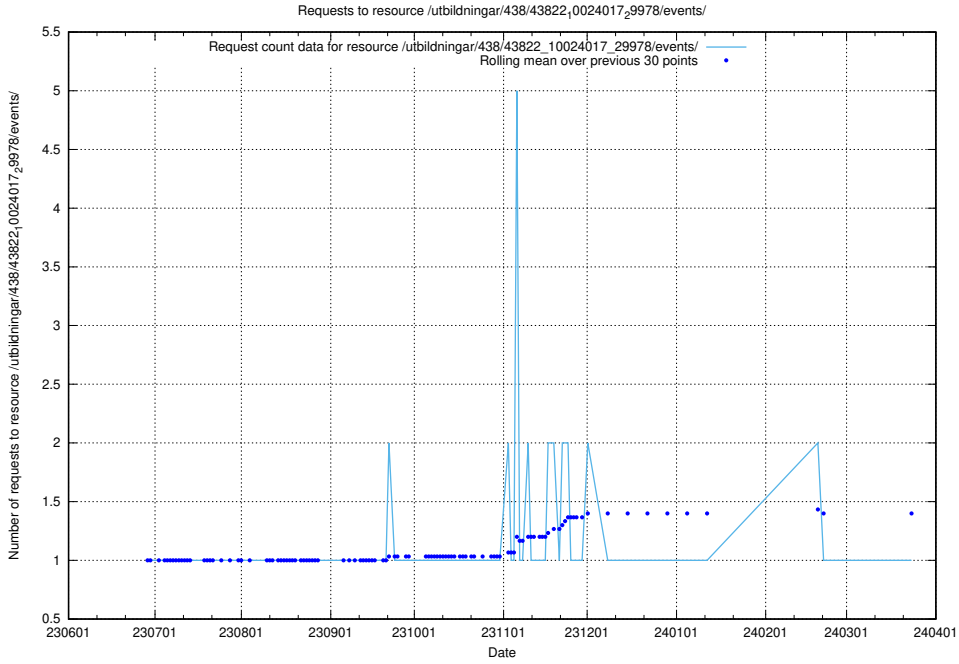

5.5593 Usage of /utbildningar/438/43822_10024017_29978/events/

Here, we count the number of requests to resource /utbildningar/438/43822_10024017_29978/events/.