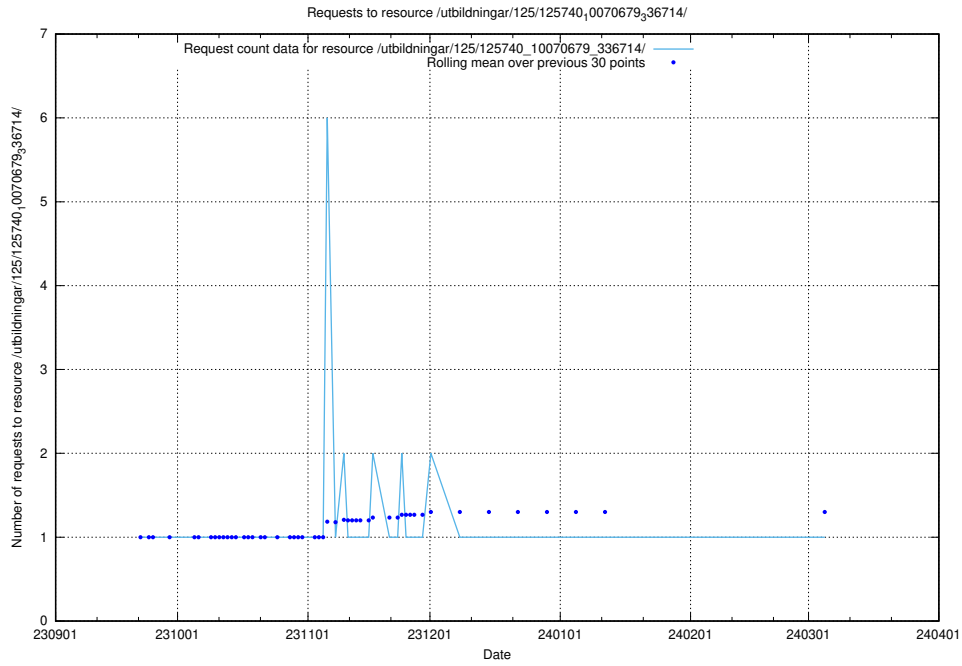

5.4678 Usage of /utbildningar/125/125740_10070679_336714/

Here, we count the number of requests to resource /utbildningar/125/125740_10070679_336714/.