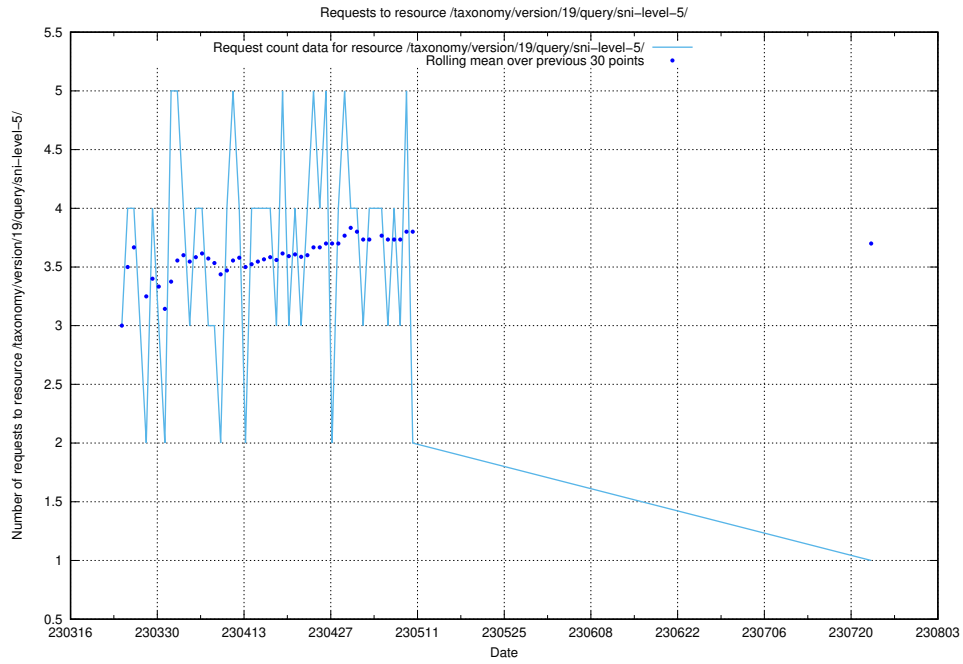

5.6322 Usage of /taxonomy/version/19/query/sni-level-5/

Here, we count the number of requests to resource /taxonomy/version/19/query/sni-level-5/.