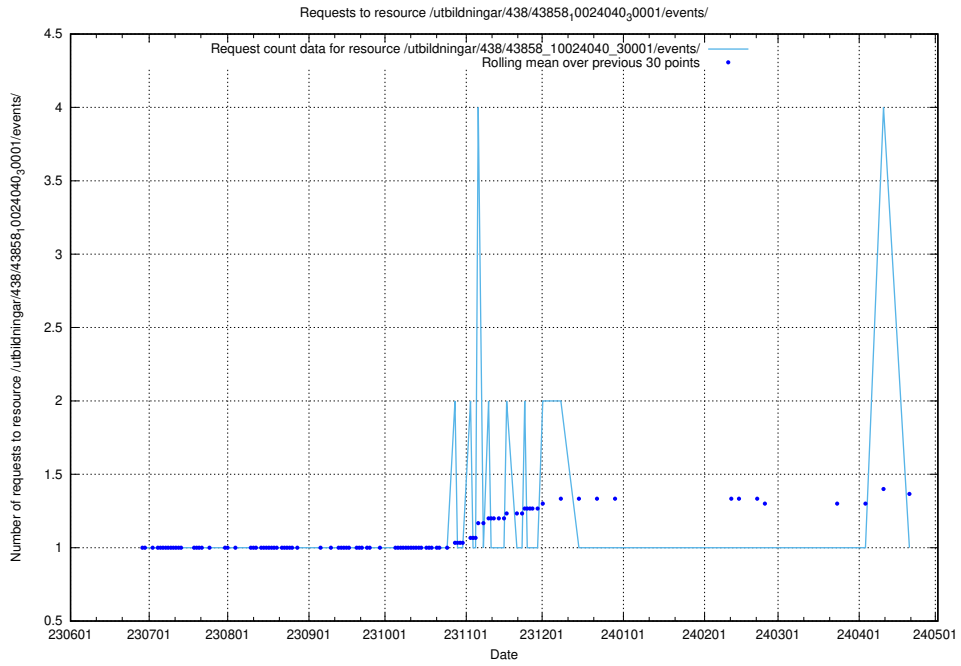

5.5587 Usage of /utbildningar/438/43858_10024040_30001/events/

Here, we count the number of requests to resource /utbildningar/438/43858_10024040_30001/events/.