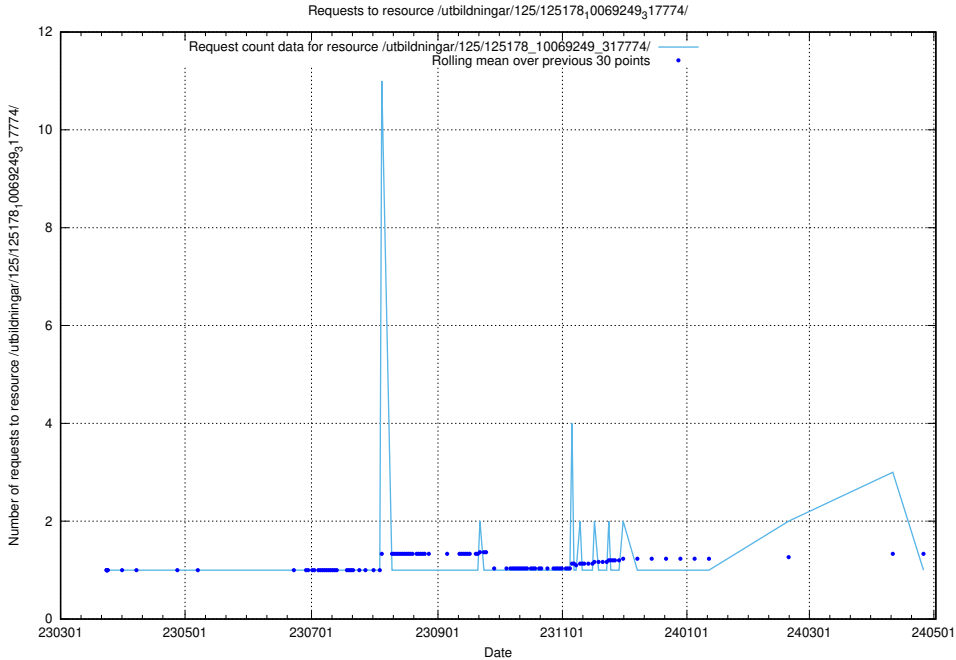

5.1135 Usage of /utbildningar/125/125178_10069249_317774/

Here, we count the number of requests to resource /utbildningar/125/125178_10069249_317774/.