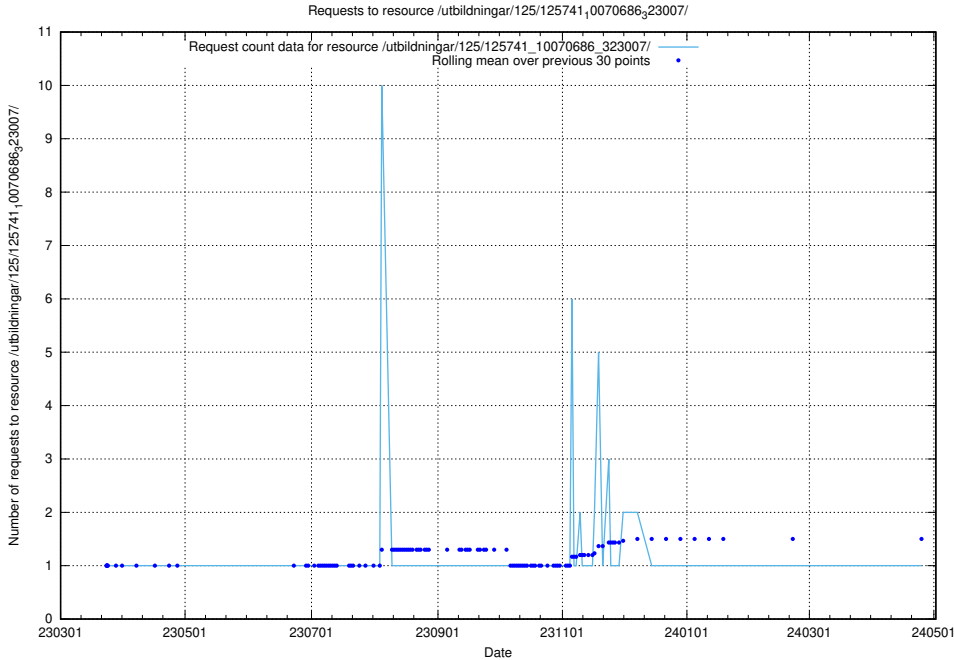

5.6666 Usage of /utbildningar/125/125741_10070686_323007/

Here, we count the number of requests to resource /utbildningar/125/125741_10070686_323007/.