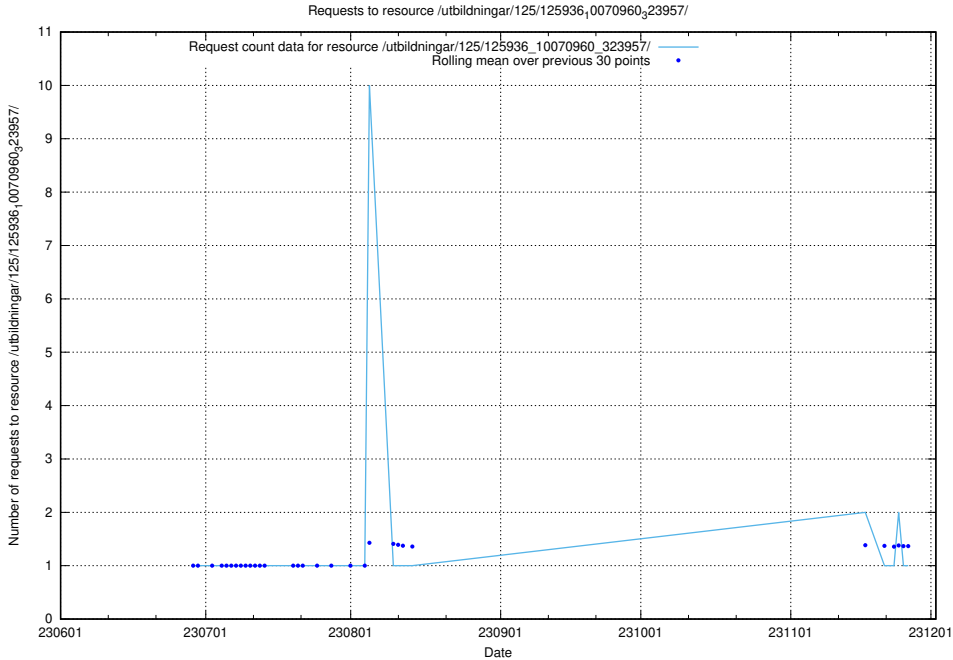

5.5629 Usage of /utbildningar/125/125936_10070960_323957/

Here, we count the number of requests to resource /utbildningar/125/125936_10070960_323957/.