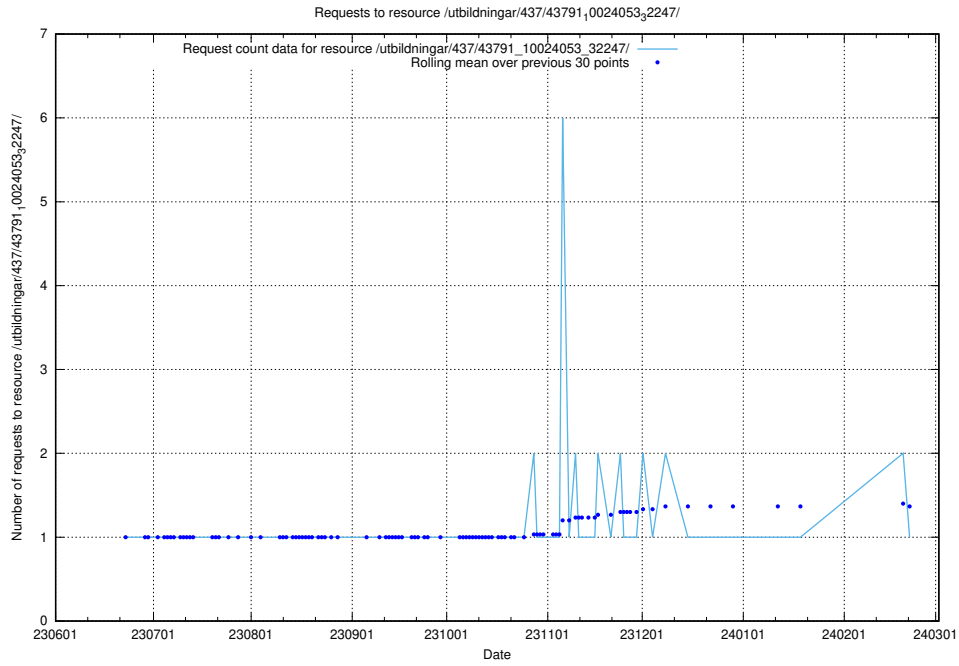

5.5740 Usage of /utbildningar/437/43791_10024053_32247/

Here, we count the number of requests to resource /utbildningar/437/43791_10024053_32247/.