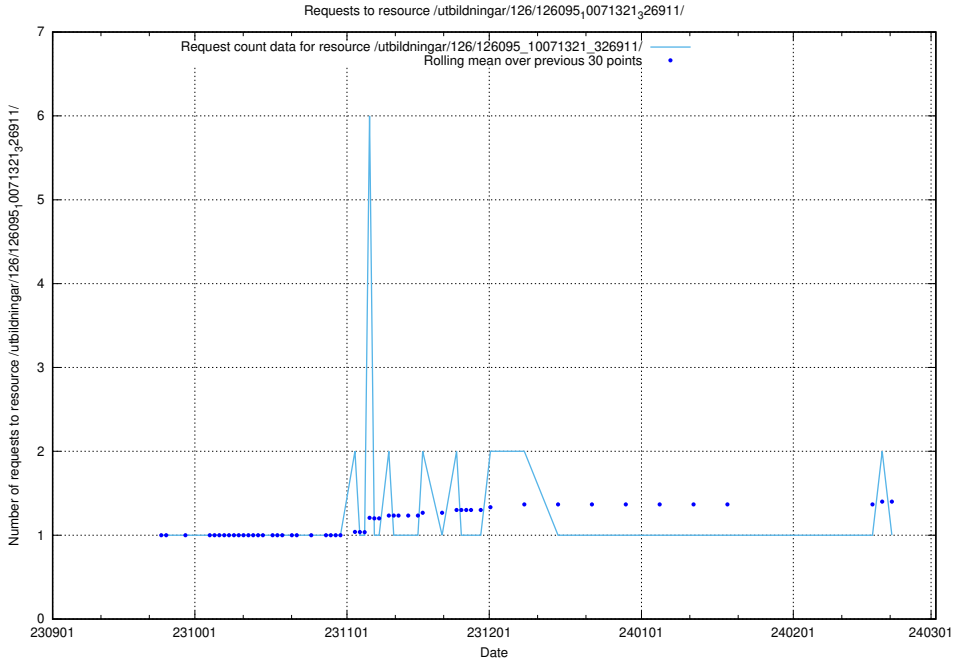

5.4650 Usage of /utbildningar/126/126095_10071321_326911/

Here, we count the number of requests to resource /utbildningar/126/126095_10071321_326911/.