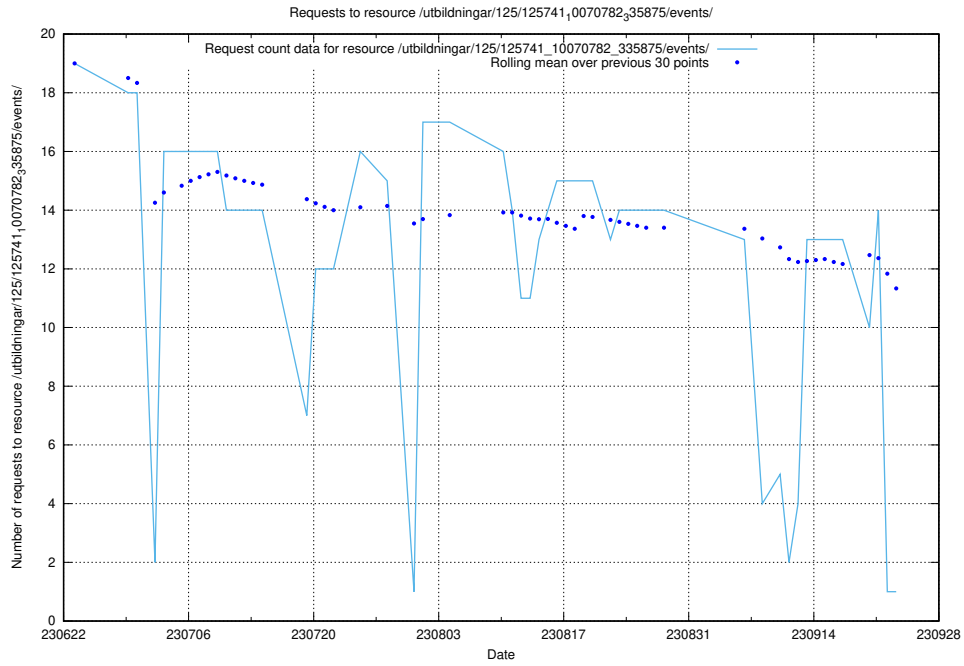

5.5726 Usage of /utbildningar/124/124038_10066963_311070/events/

Here, we count the number of requests to resource /utbildningar/124/124038_10066963_311070/events/

5.5727 Usage of /utbildningar/124/124037_10066963_311070/events/