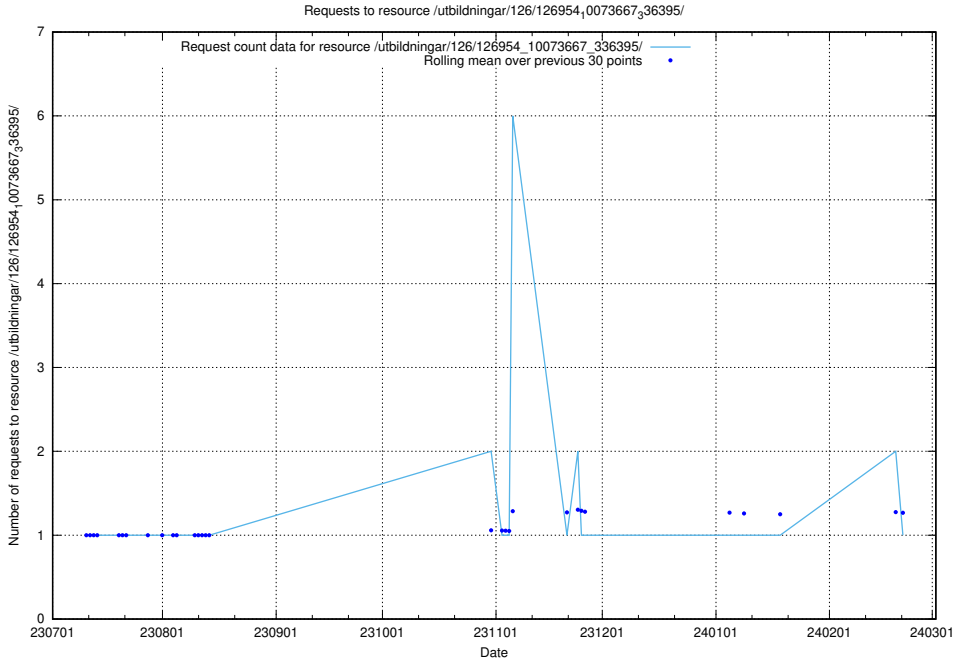

Here, we count the number of requests to resource /utbildningar/126/126954_10073667_336395/events/

5.5278 Usage of /utbildningar/126/126954_10073667_336395/

Here, we count the number of requests to resource /utbildningar/126/126954_10073667_336395/.