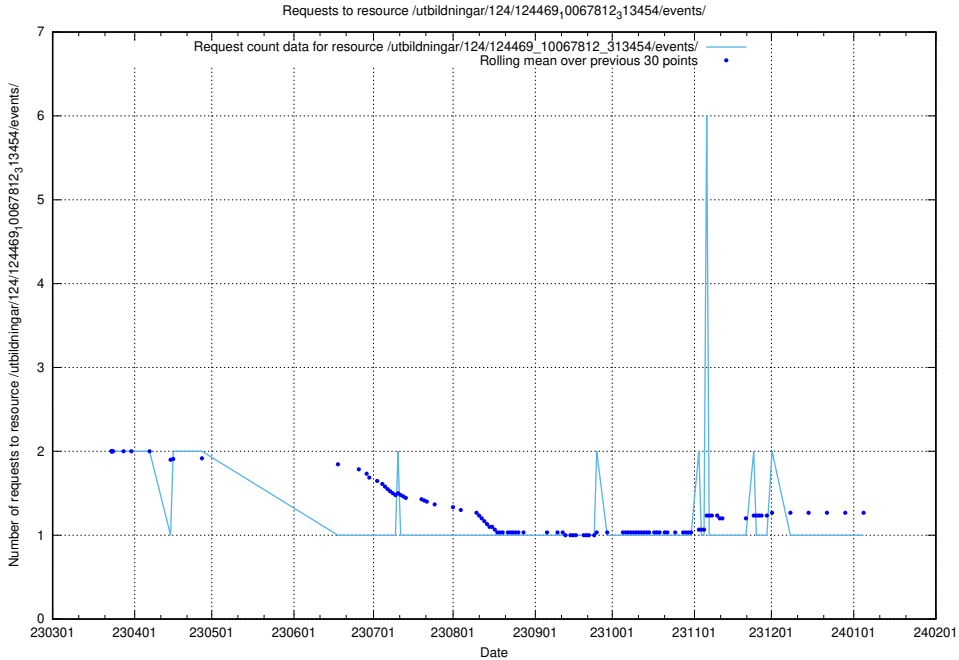

Here, we count the number of requests to resource /utbildningar/124/124472_10067812_313454/events/

5.6496 Usage of /utbildningar/124/124469_10067812_313454/events/

Here, we count the number of requests to resource /utbildningar/124/124469_10067812_313454/events/