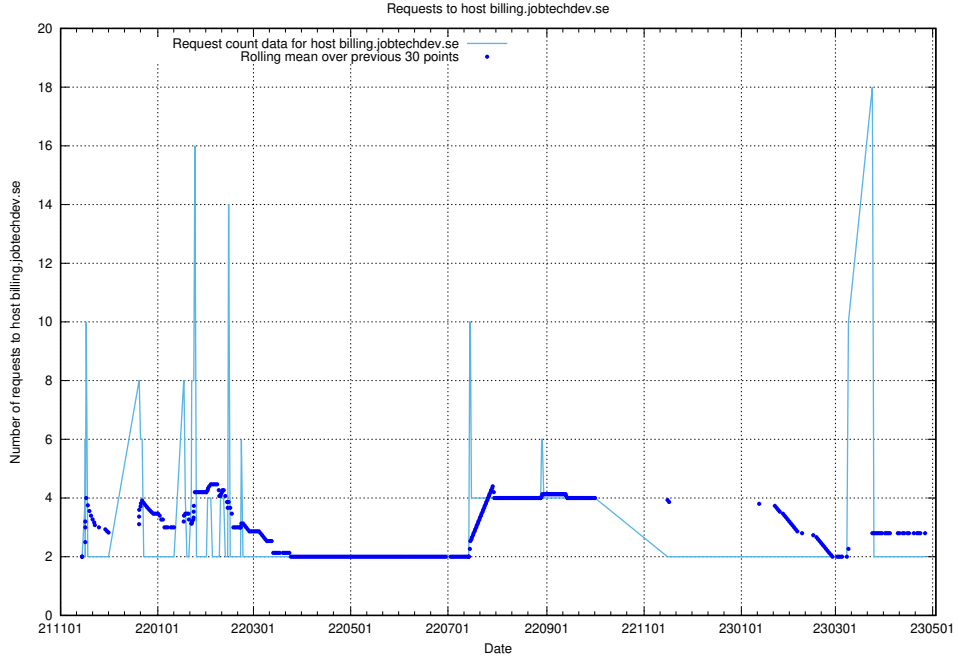

7.288 Usage of billing.jobtechdev.se

Here, we count the number of requests to host billing.jobtechdev.se.