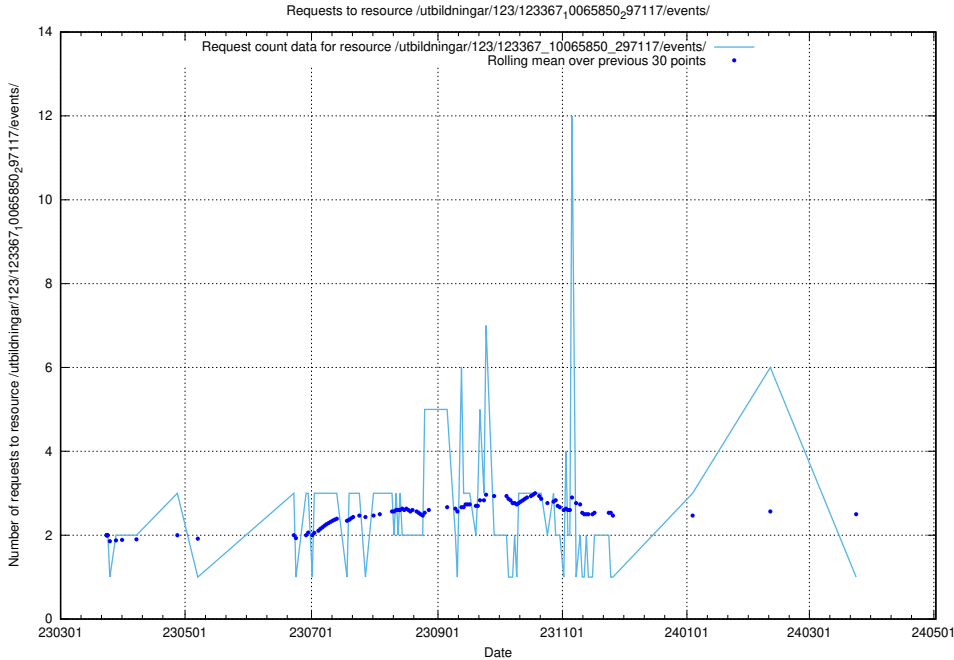

5.6505 Usage of /utbildningar/123/123367_10065850_297117/events/

Here, we count the number of requests to resource /utbildningar/123/123367_10065850_297117/events/

5.6506 Usage of /utbildningar/122/122966_10065491_287624/events/