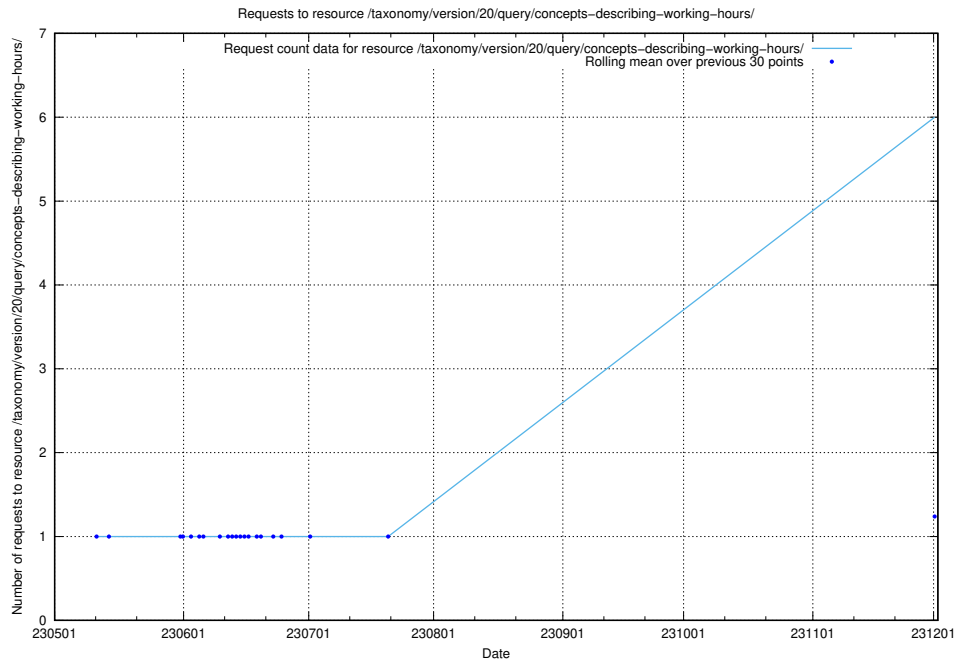

5.92 Usage of /taxonomy/version/20/query/concepts-describing-working-hours/

Here, we count the number of requests to resource /taxonomy/version/20/query/concepts-describing-working-hours/.