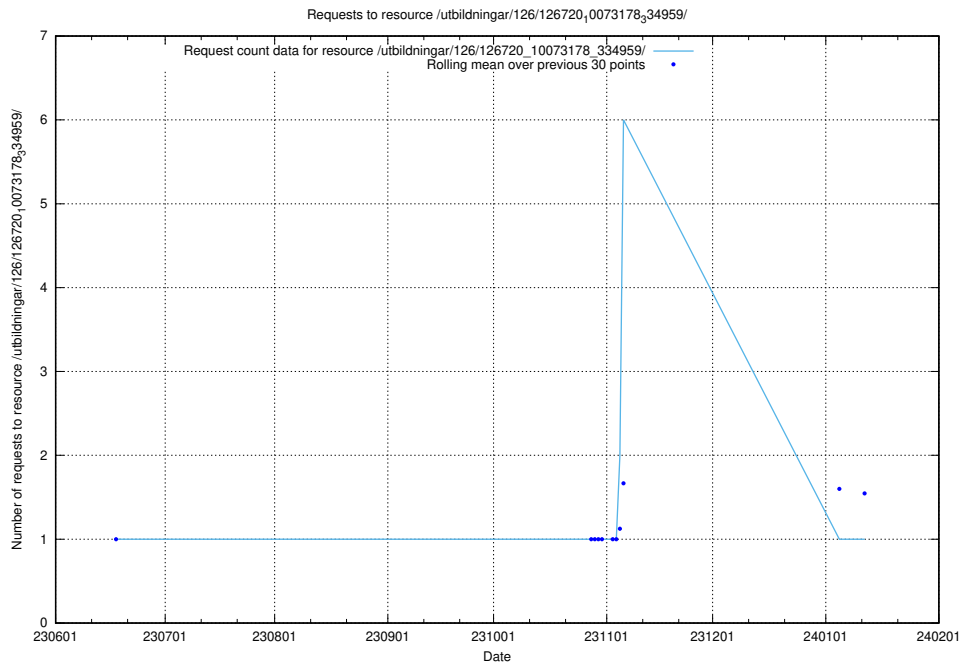

5.6022 Usage of /utbildningar/126/126720_10073178_334959/

Here, we count the number of requests to resource /utbildningar/126/126720_10073178_334959/.