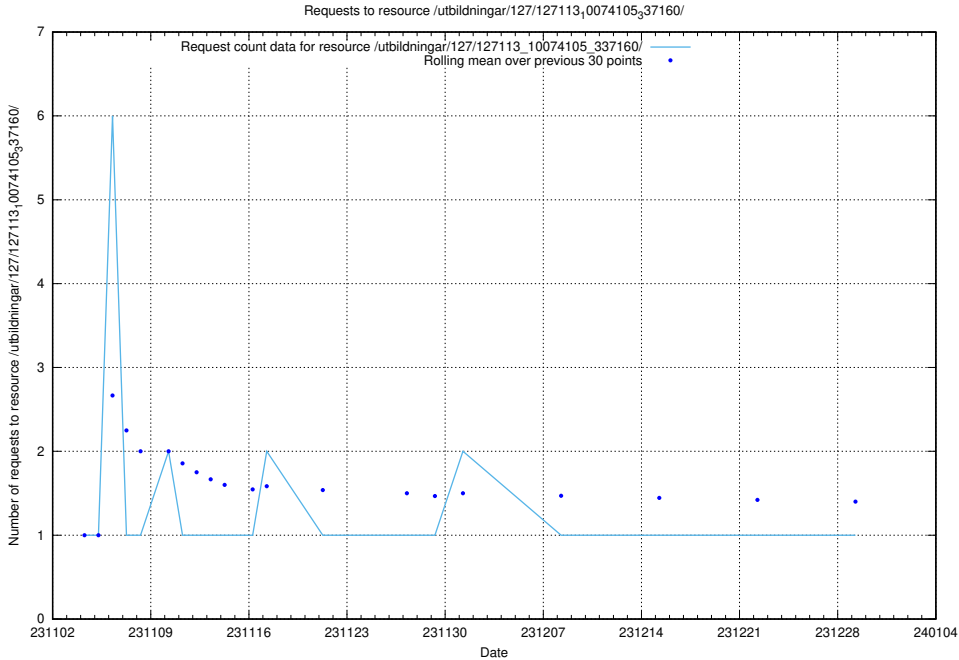

5.4296 Usage of /utbildningar/127/127113_10074105_337160/

Here, we count the number of requests to resource /utbildningar/127/127113_10074105_337160/.