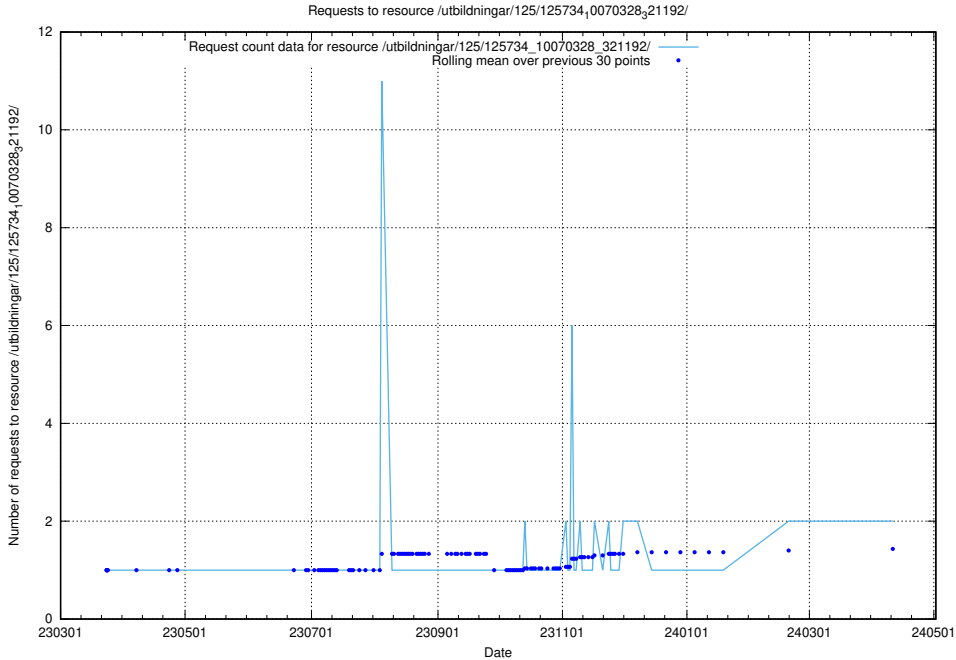

5.456 Usage of /utbildningar/125/125734_10070328_321192/

Here, we count the number of requests to resource /utbildningar/125/125734_10070328_321192/.