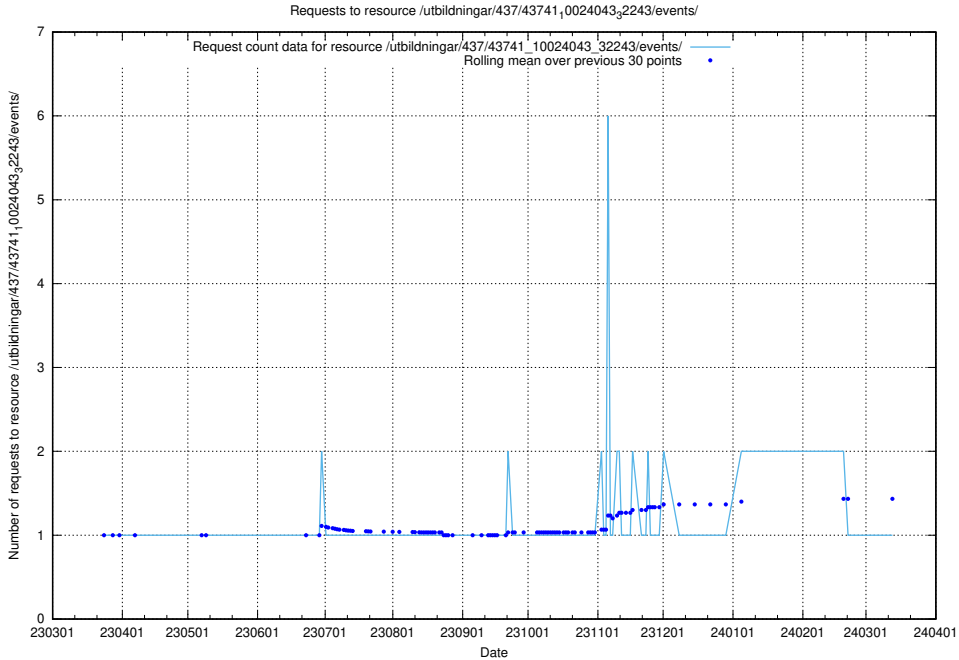

5.6393 Usage of /utbildningar/437/43741_10024043_32243/events/

Here, we count the number of requests to resource /utbildningar/437/43741_10024043_32243/events/.