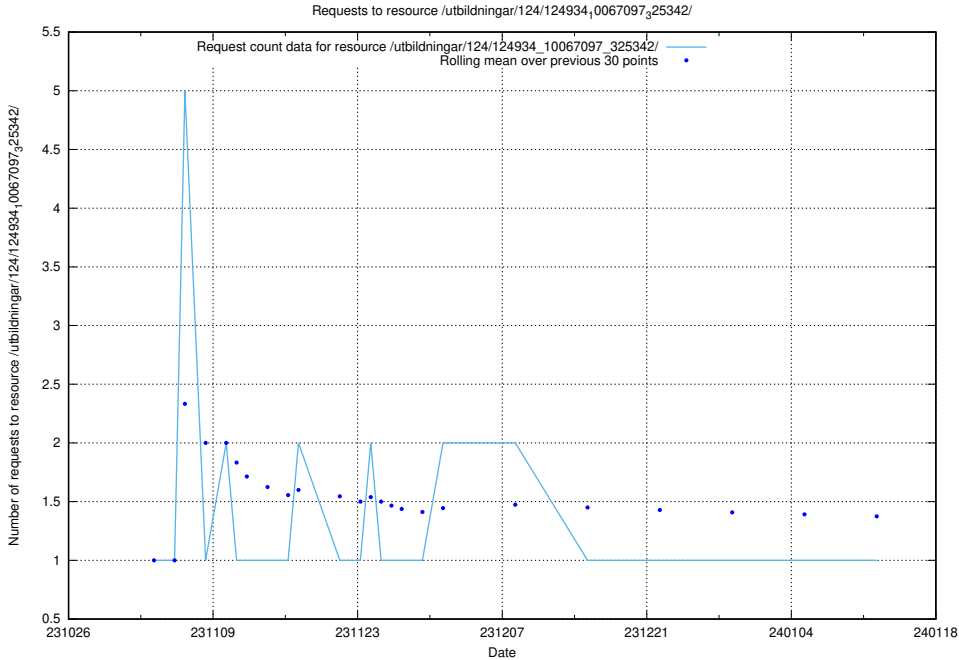

5.4331 Usage of /utbildningar/124/124499_10067717_336825/events/

Here, we count the number of requests to resource /utbildningar/124/124499_10067717_336825/events/

5.4332 Usage of /taxonomy/version/2/query/swedish-retail-and-wholesale-council-skills/