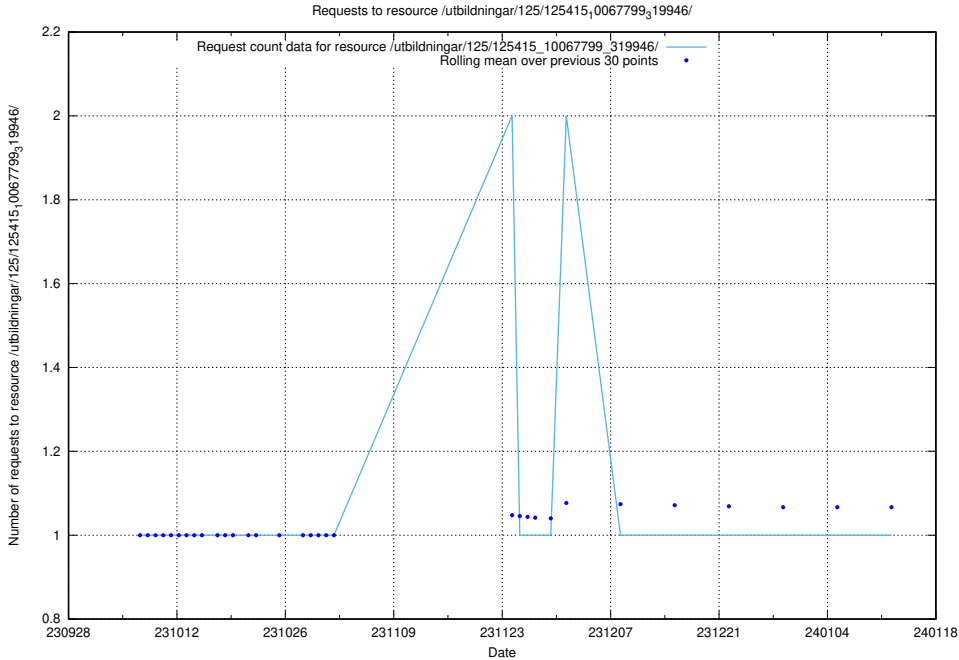

5.4560 Usage of /utbildningar/125/125415_10067799_319946/

Here, we count the number of requests to resource /utbildningar/125/125415_10067799_319946/.