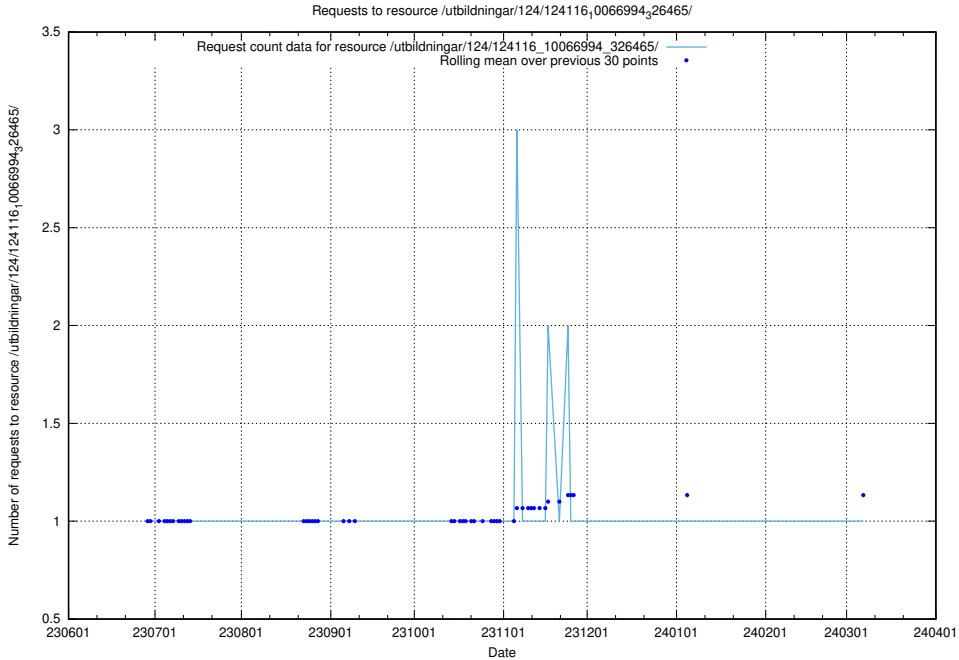

5.5692 Usage of /utbildningar/124/124116_10066994_326465/

Here, we count the number of requests to resource /utbildningar/124/124116_10066994_326465/.