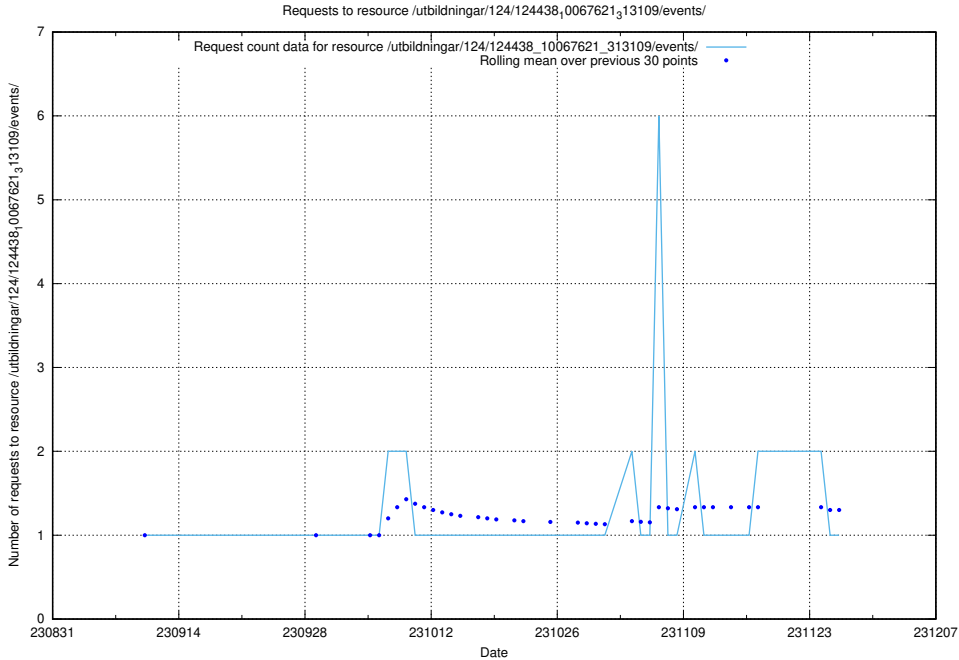

5.4788 Usage of /utbildningar/124/124438_10067621_313109/events/

Here, we count the number of requests to resource /utbildningar/124/124438_10067621_313109/events/