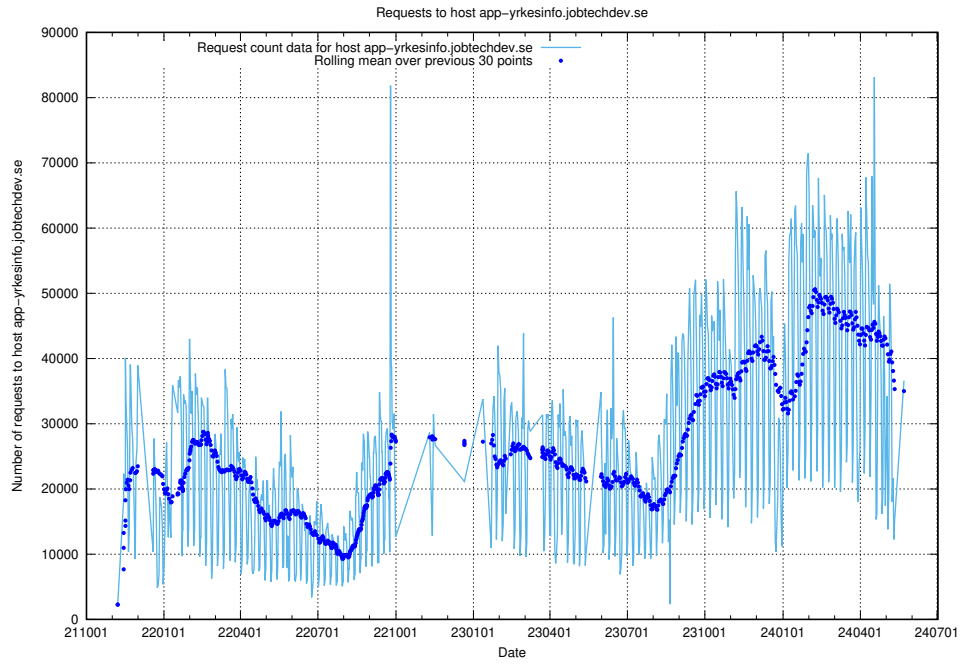

7.9 Usage of app-yrkesinfo.jobtechdev.se

Here, we count the number of requests to host app-yrkesinfo.jobtechdev.se.