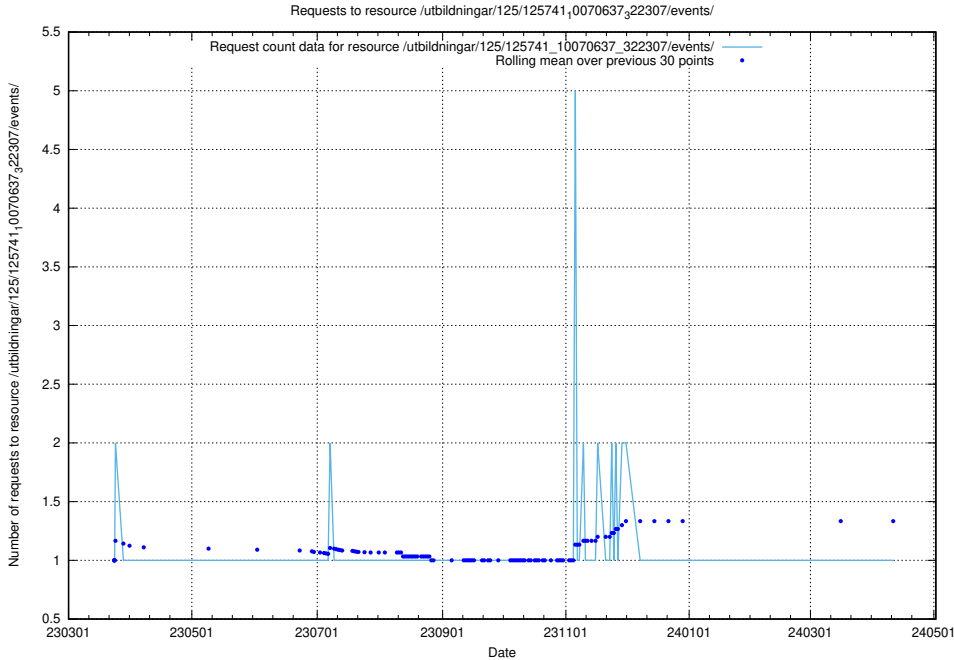

5.960 Usage of /utbildningar/125/125741_10070637_322307/events/

Here, we count the number of requests to resource /utbildningar/125/125741_10070637_322307/events/