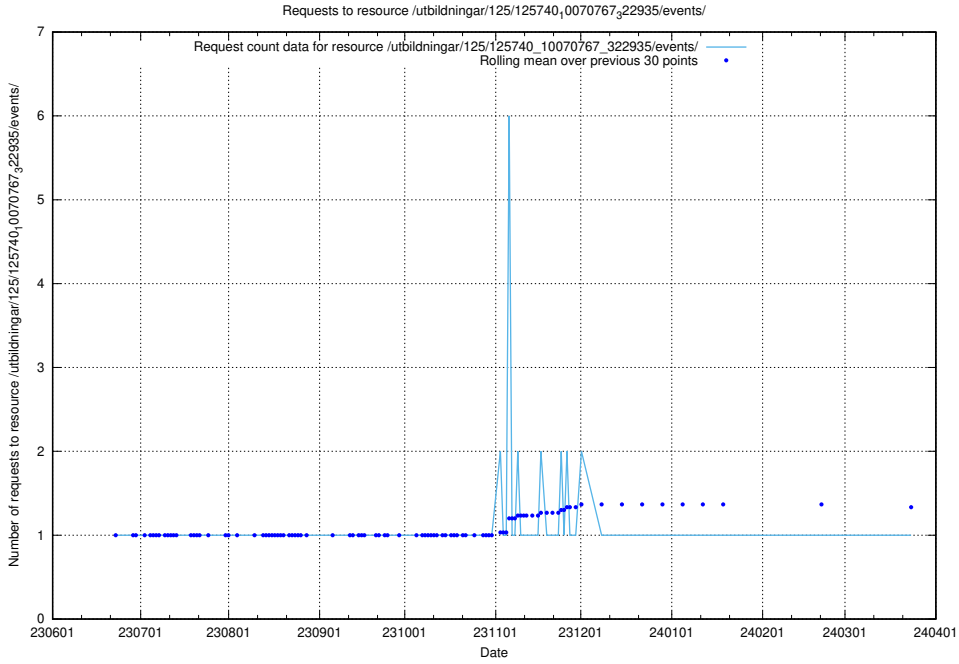

5.5865 Usage of /utbildningar/125/125740_10070767_322935/events/

Here, we count the number of requests to resource /utbildningar/125/125740_10070767_322935/events/

5.5866 Usage of /utbildningar/125/125740_10070767_322935/