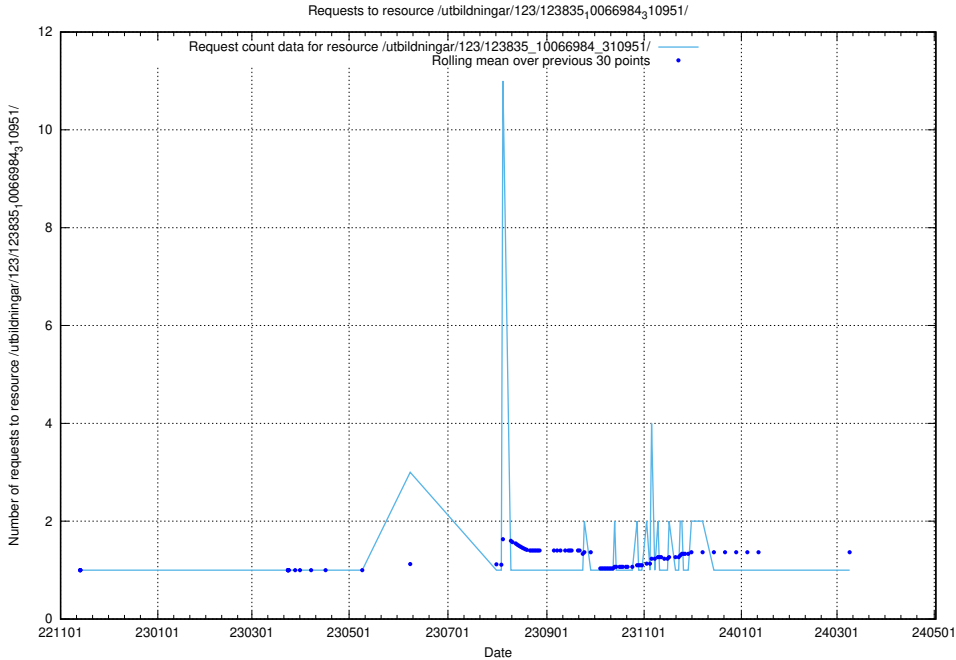

5.6069 Usage of /utbildningar/123/123835_10066984_310951/

Here, we count the number of requests to resource /utbildningar/123/123835_10066984_310951/.