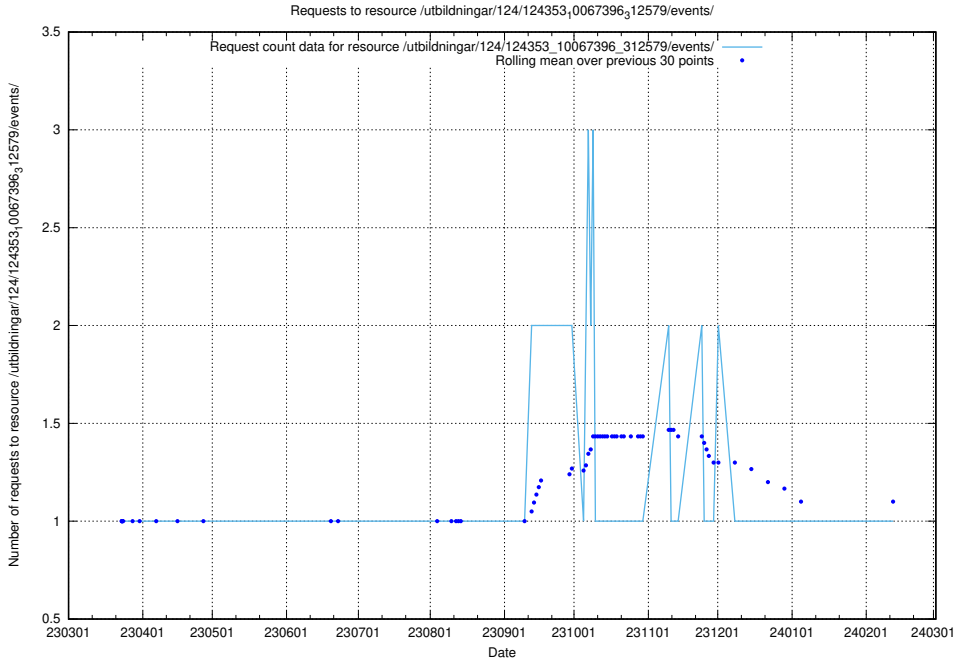

5.4110 Usage of /utbildningar/124/124353_10067396_312579/events/

Here, we count the number of requests to resource /utbildningar/124/124353_10067396_312579/events/