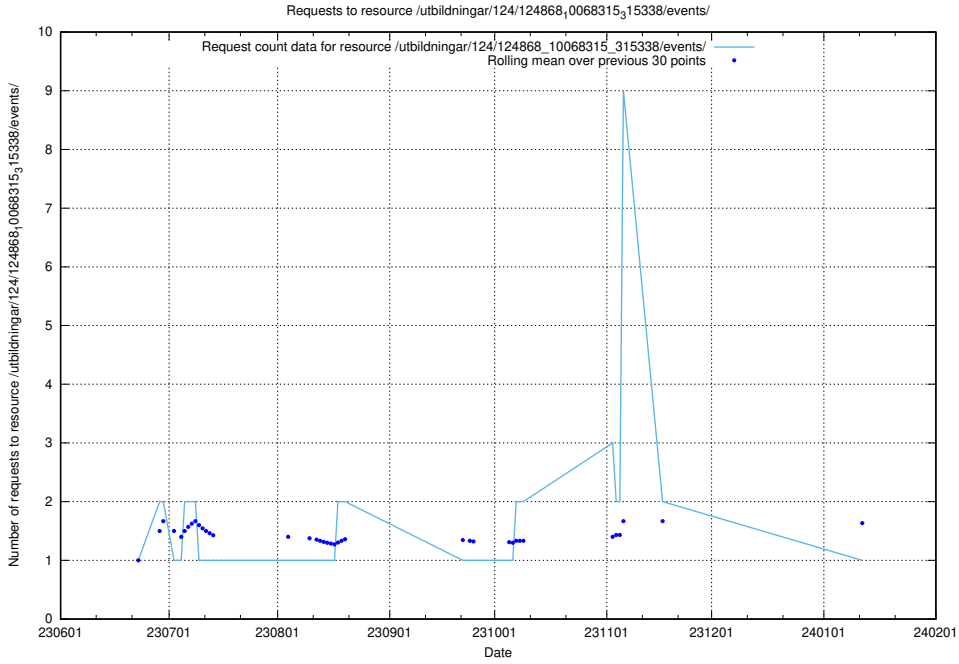

5.5904 Usage of /utbildningar/124/124868_10068315_315338/events/

Here, we count the number of requests to resource /utbildningar/124/124868_10068315_315338/events/