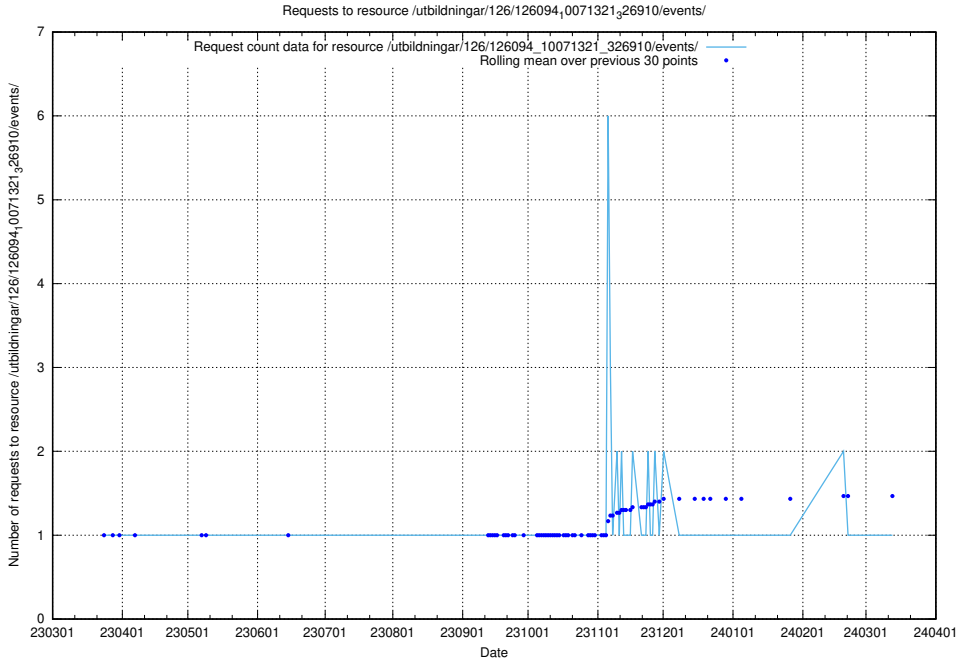

5.6402 Usage of /utbildningar/126/126094_10071321_326910/events/

Here, we count the number of requests to resource /utbildningar/126/126094_10071321_326910/events/