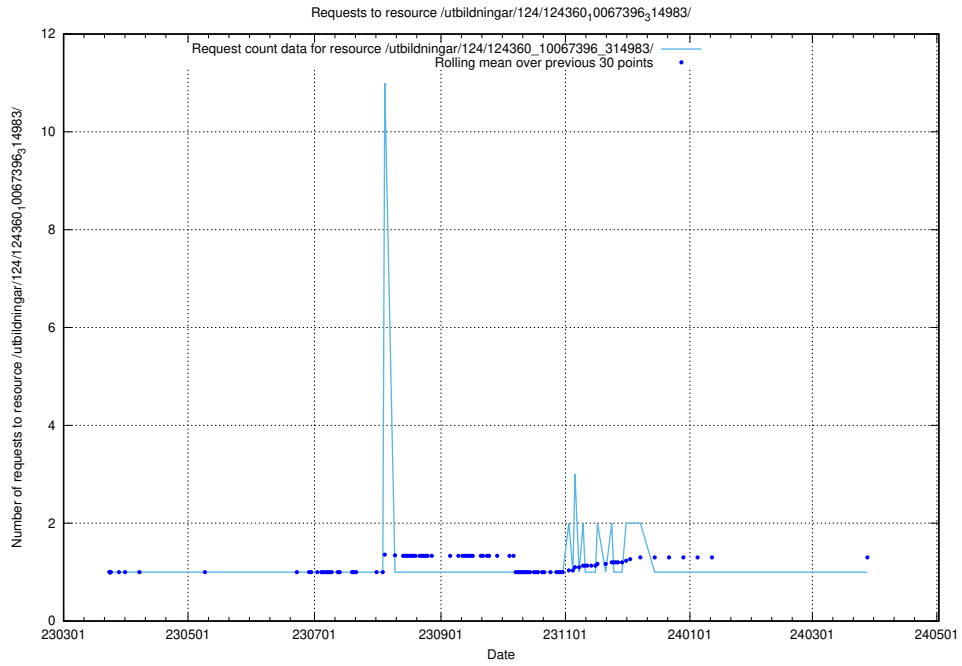

5.3963 Usage of /utbildningar/124/124360_10067396_314983/

Here, we count the number of requests to resource /utbildningar/124/124360_10067396_314983/.