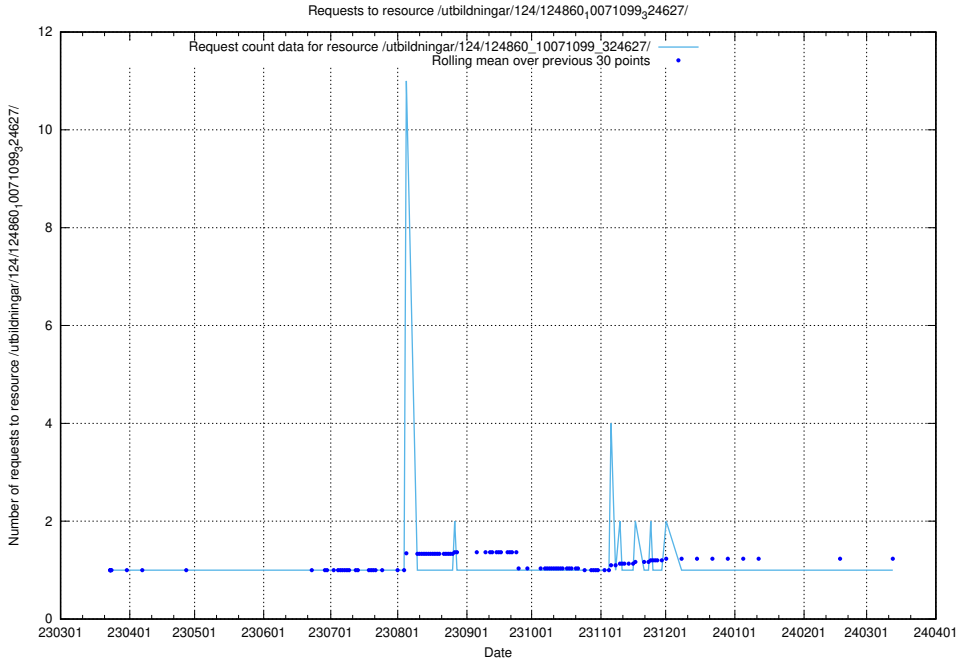

5.1164 Usage of /utbildningar/124/124860_10071099_324627/

Here, we count the number of requests to resource /utbildningar/124/124860_10071099_324627/.