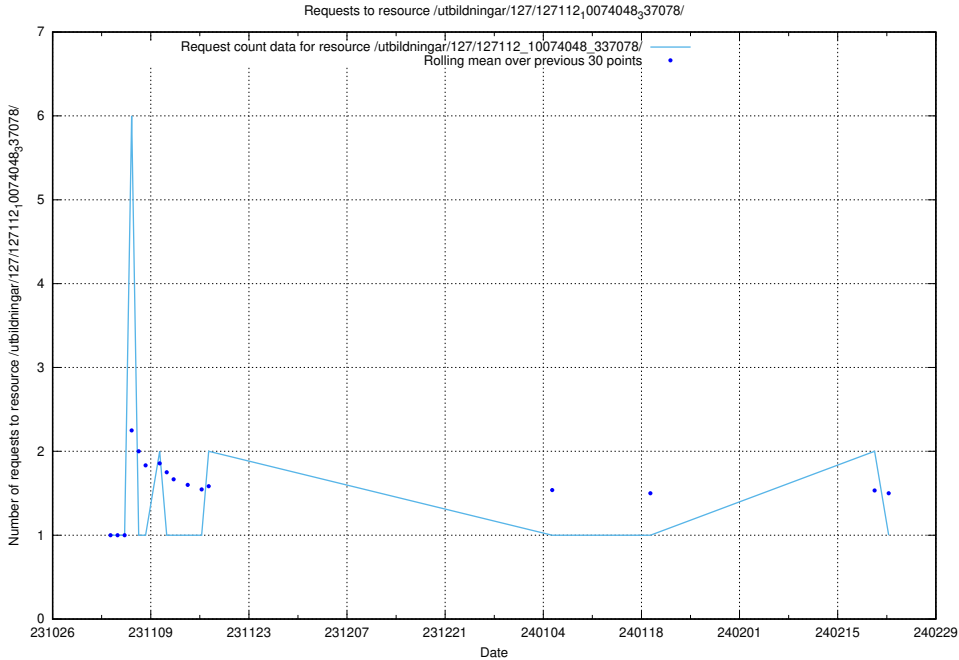

5.4322 Usage of /utbildningar/127/127112_10074048_337078/

Here, we count the number of requests to resource /utbildningar/127/127112_10074048_337078/.