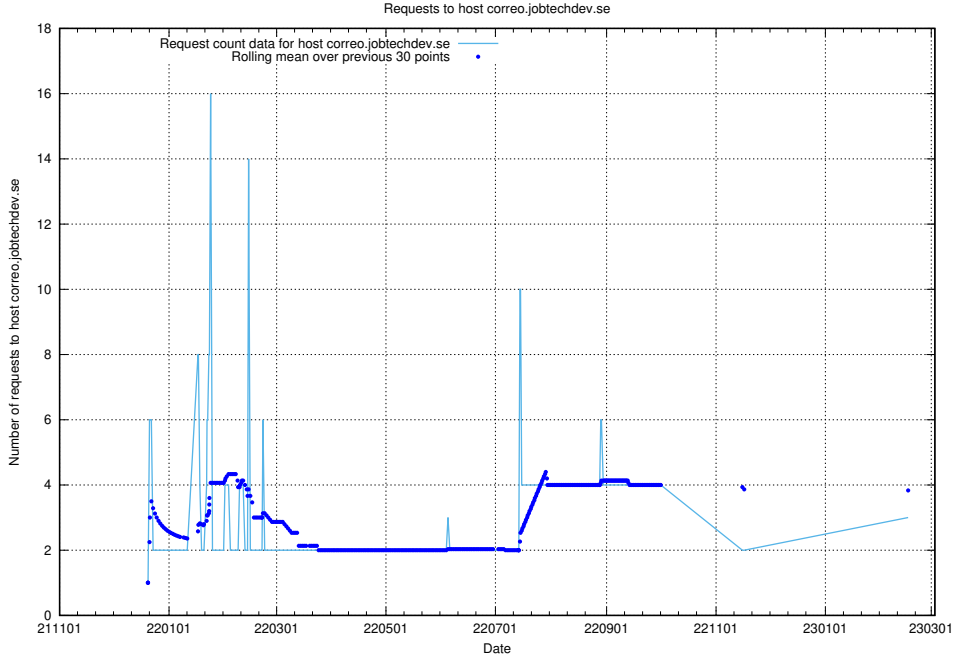

7.207 Usage of email.jobtechdev.se

Here, we count the number of requests to host email.jobtechdev.se.

7.208 Usage of correo.jobtechdev.se

Here, we count the number of requests to host correo.jobtechdev.se.