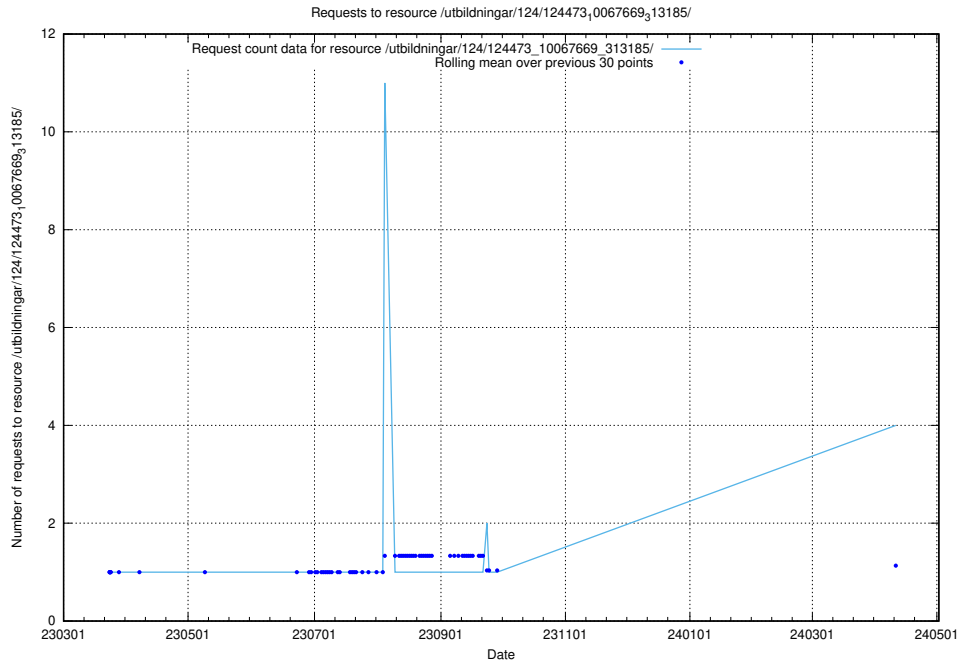

5.192 Usage of /utbildningar/124/124473_10067669_313185/

Here, we count the number of requests to resource /utbildningar/124/124473_10067669_313185/.