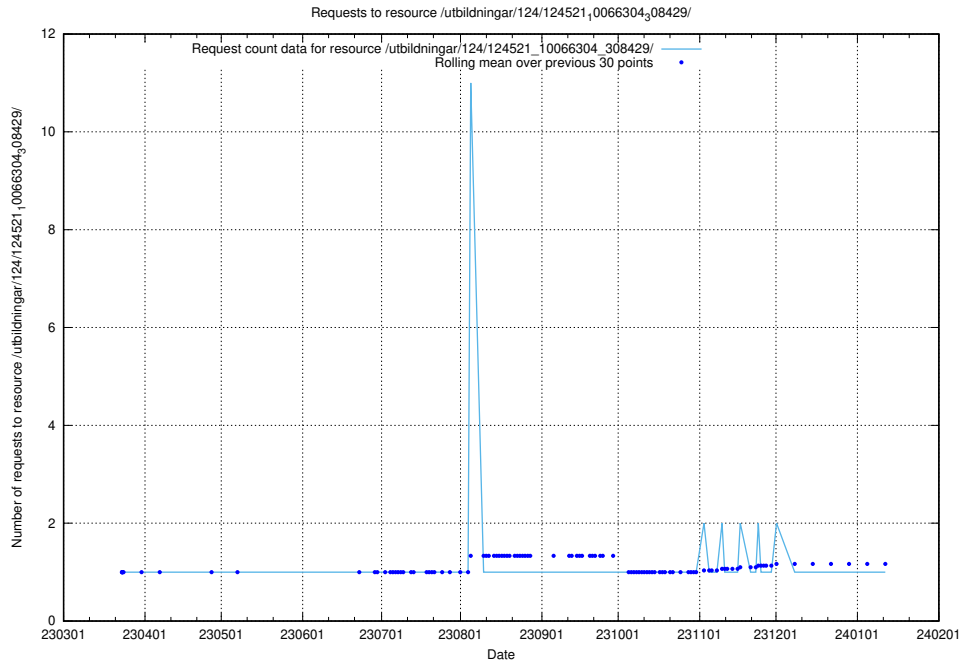

5.1222 Usage of /utbildningar/124/124521_10066304_308429/

Here, we count the number of requests to resource /utbildningar/124/124521_10066304_308429/.