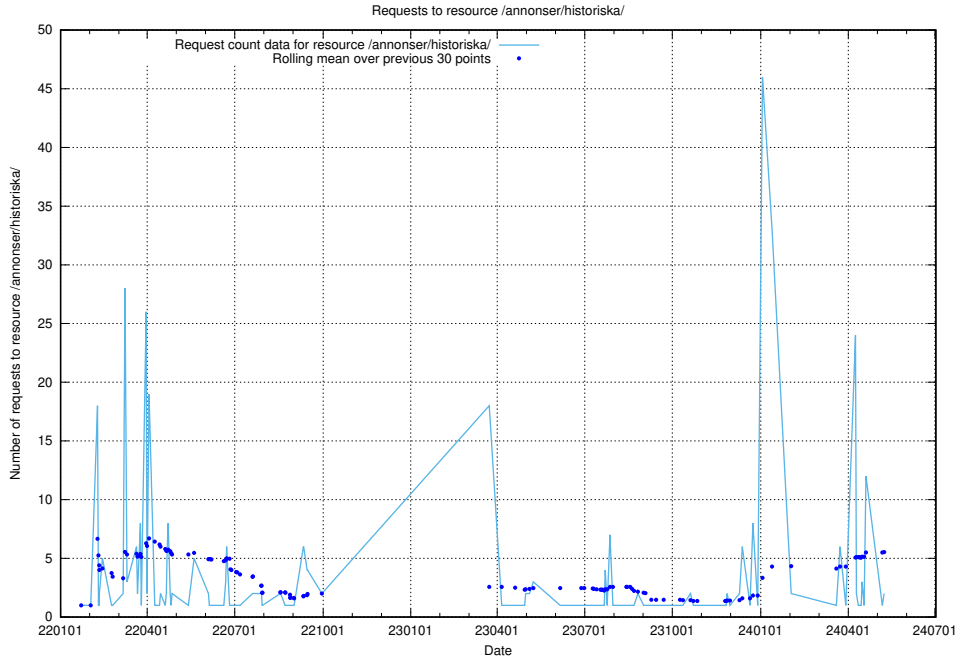

5.810 Usage of /annonser/historiska/

Here, we count the number of requests to resource /annonser/historiska/.