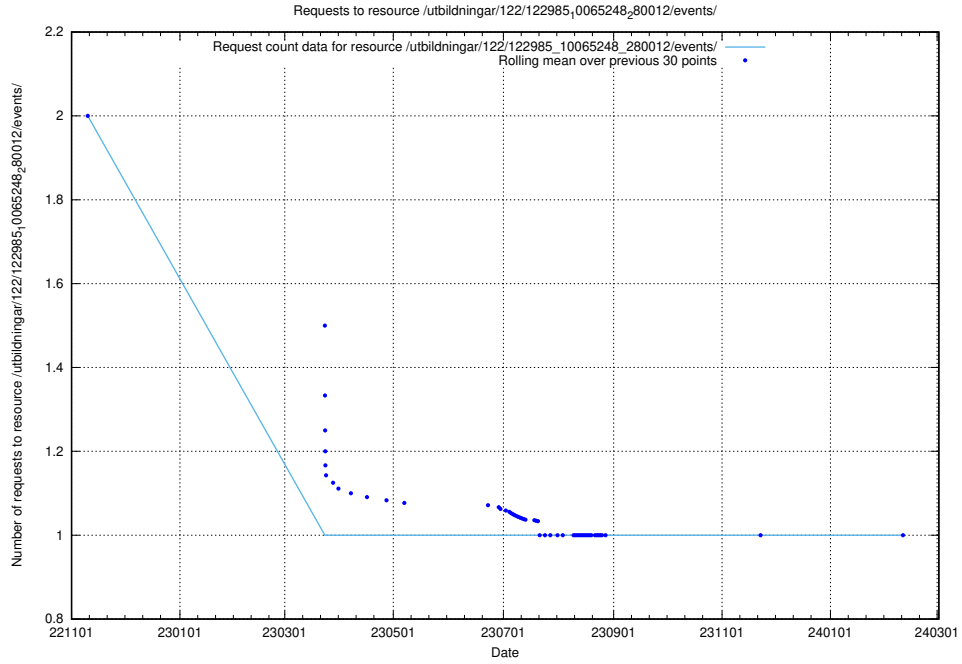

5.6465 Usage of /utbildningar/122/122985_10065248_280012/events/

Here, we count the number of requests to resource /utbildningar/122/122985_10065248_280012/events/