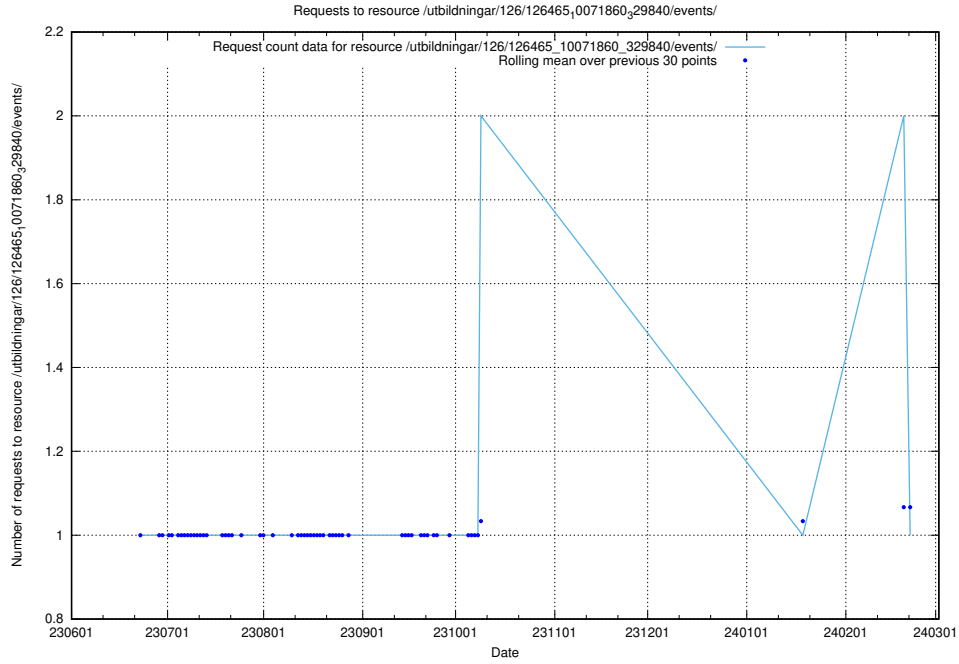

5.5821 Usage of /utbildningar/126/126465_10071860_329840/events/

Here, we count the number of requests to resource /utbildningar/126/126465_10071860_329840/events/