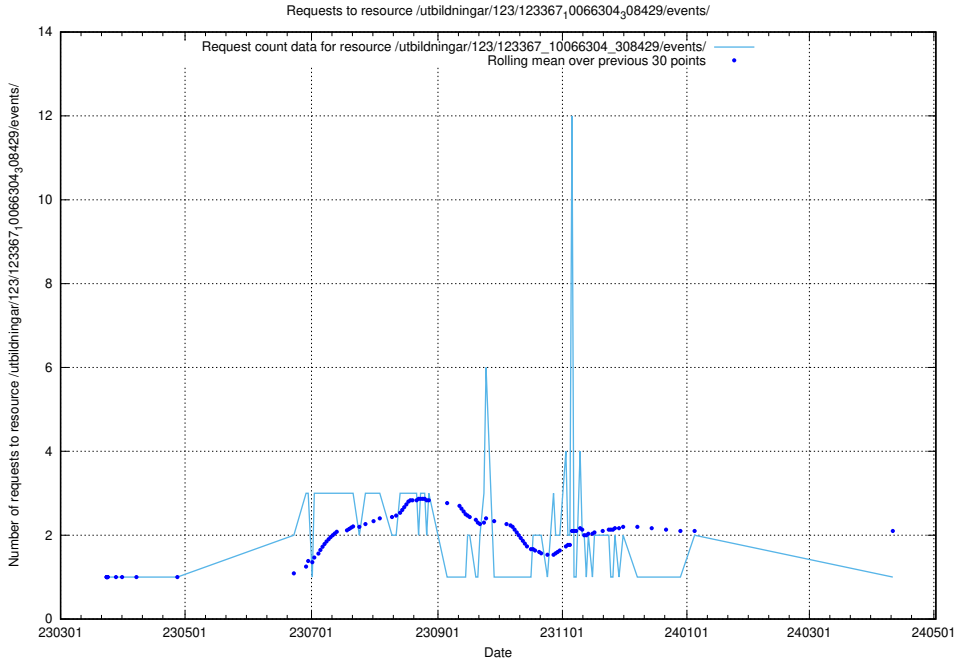

5.4694 Usage of /utbildningar/123/123367_10066304_308429/events/

Here, we count the number of requests to resource /utbildningar/123/123367_10066304_308429/events/