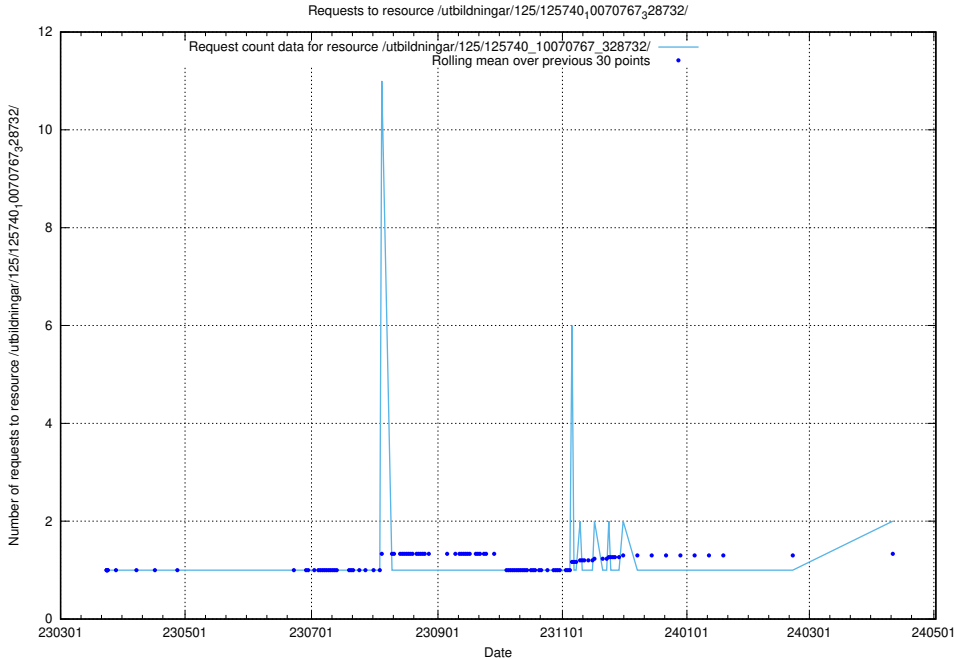

5.450 Usage of /utbildningar/125/125740_10070767_328732/

Here, we count the number of requests to resource /utbildningar/125/125740_10070767_328732/.