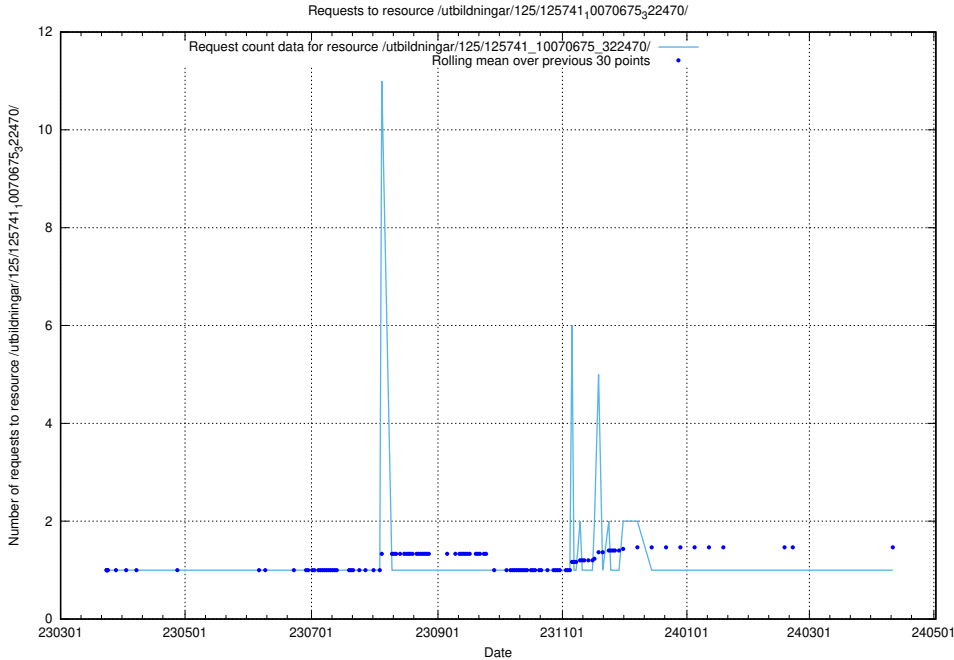

5.6675 Usage of /utbildningar/125/125741_10070675_322470/

Here, we count the number of requests to resource /utbildningar/125/125741_10070675_322470/.