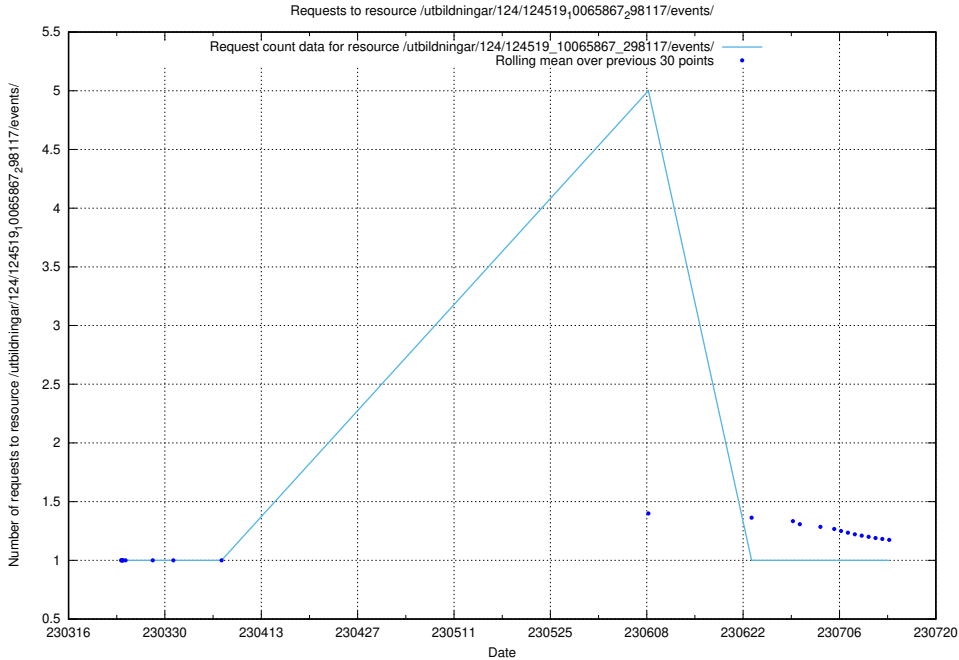

5.1497 Usage of /utbildningar/124/124519_10065867_298117/events/

Here, we count the number of requests to resource /utbildningar/124/124519_10065867_298117/events/

5.1498 Usage of /utbildningar/124/124515_10065933_301391/events/