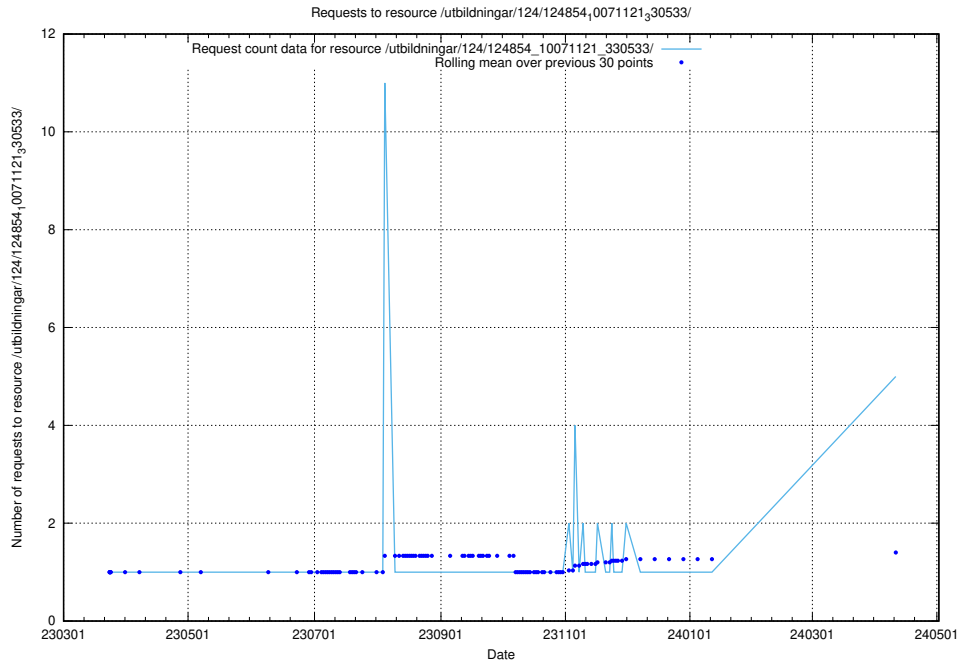

5.110 Usage of /utbildningar/124/124854_10071121_330533/

Here, we count the number of requests to resource /utbildningar/124/124854_10071121_330533/.