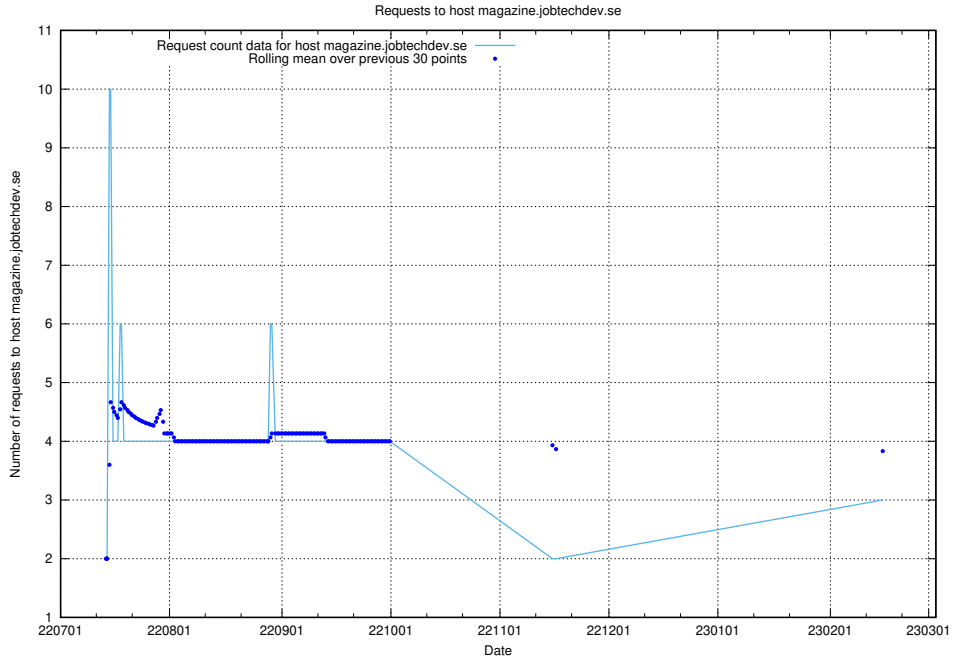

7.213 Usage of magazine.jobtechdev.se

Here, we count the number of requests to host magazine.jobtechdev.se.

7.214 Usage of `blog.atlas.jobtechdev.se`

Here, we count the number of requests to host `blog.atlas.jobtechdev.se`.