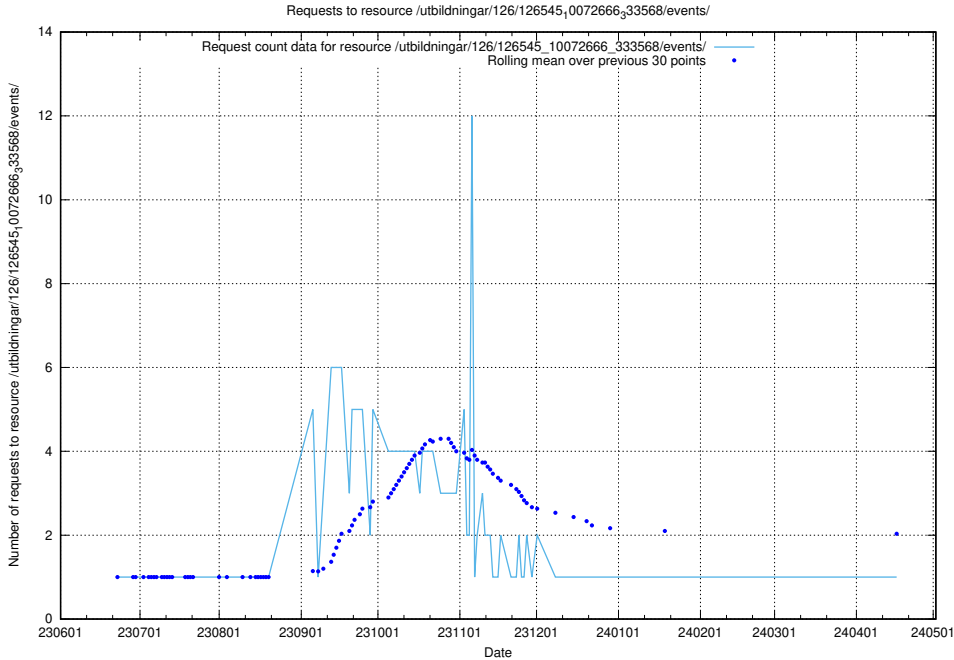

Here, we count the number of requests to resource /utbildningar/126/126546_10072944_334342/.

5.5816 Usage of /utbildningar/126/126545_10072666_333568/events/

Here, we count the number of requests to resource /utbildningar/126/126545_10072666_333568/events/