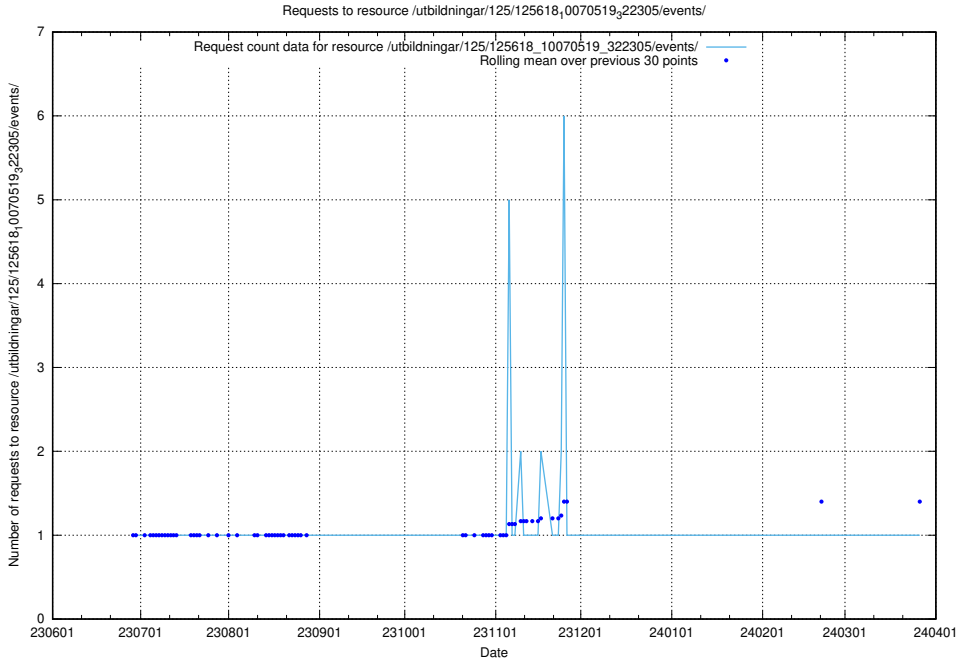

5.5638 Usage of /utbildningar/125/125618_10070519_322305/events/

Here, we count the number of requests to resource /utbildningar/125/125618_10070519_322305/events/