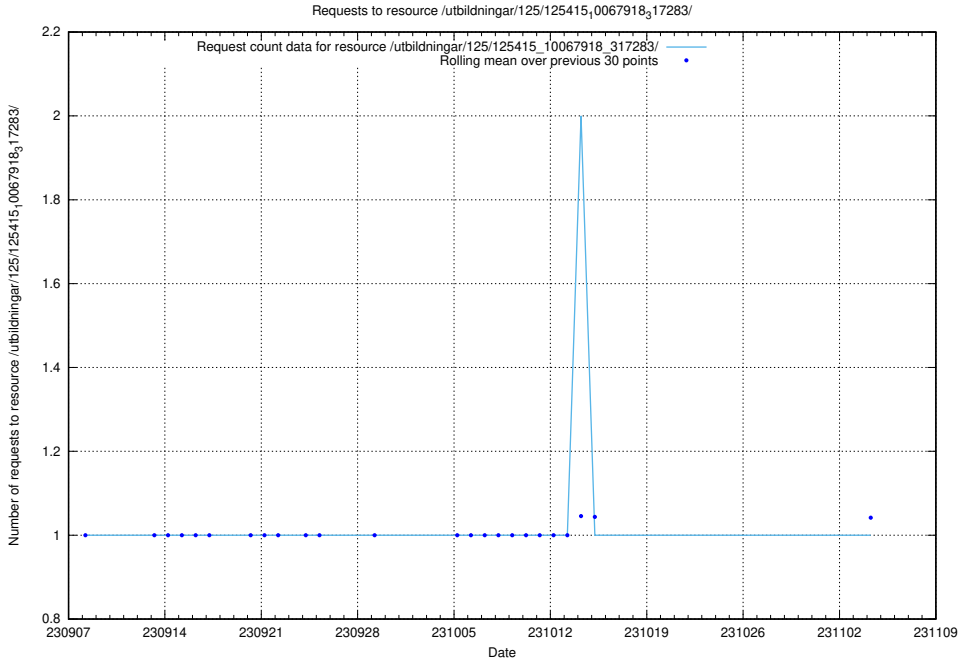

5.4801 Usage of /utbildningar/125/125415_10067918_317283/

Here, we count the number of requests to resource /utbildningar/125/125415_10067918_317283/.