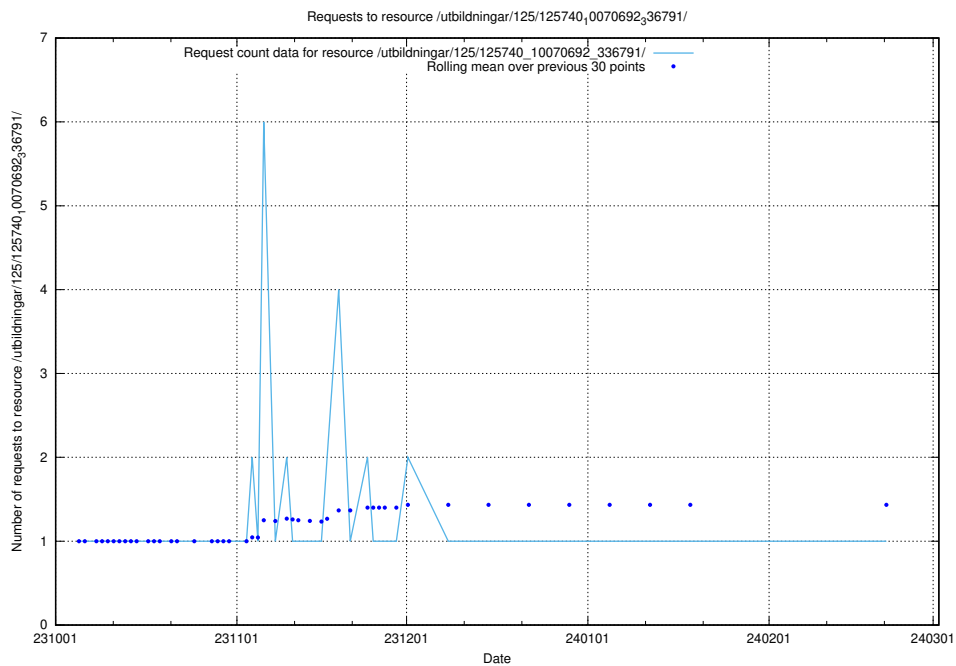

5.4579 Usage of /utbildningar/125/125740_10070692_336791/

Here, we count the number of requests to resource /utbildningar/125/125740_10070692_336791/.