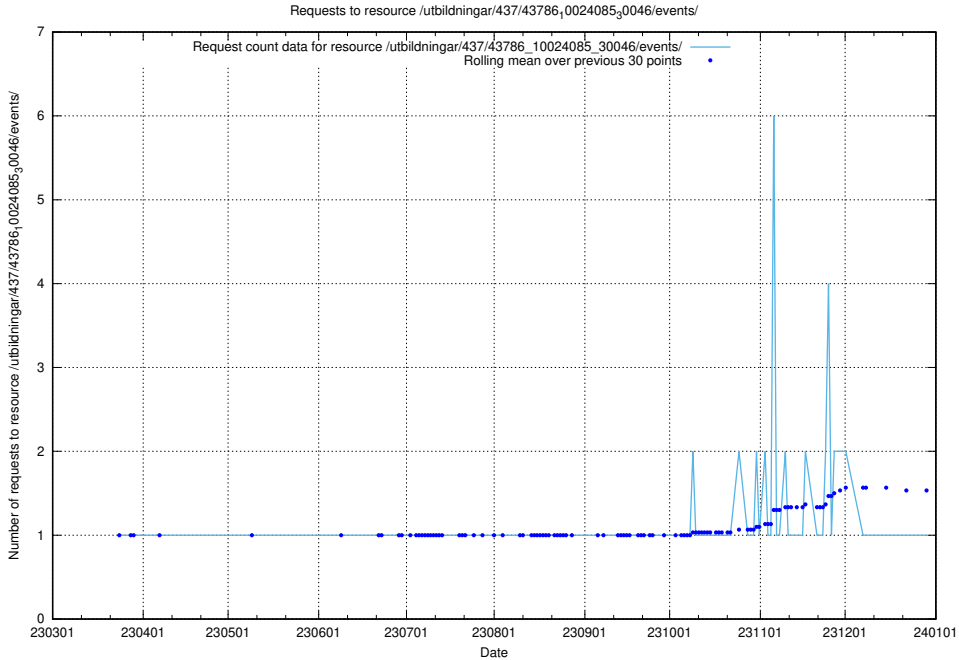

5.6376 Usage of /utbildningar/437/43786_10024085_30046/events/

Here, we count the number of requests to resource /utbildningar/437/43786_10024085_30046/events/.