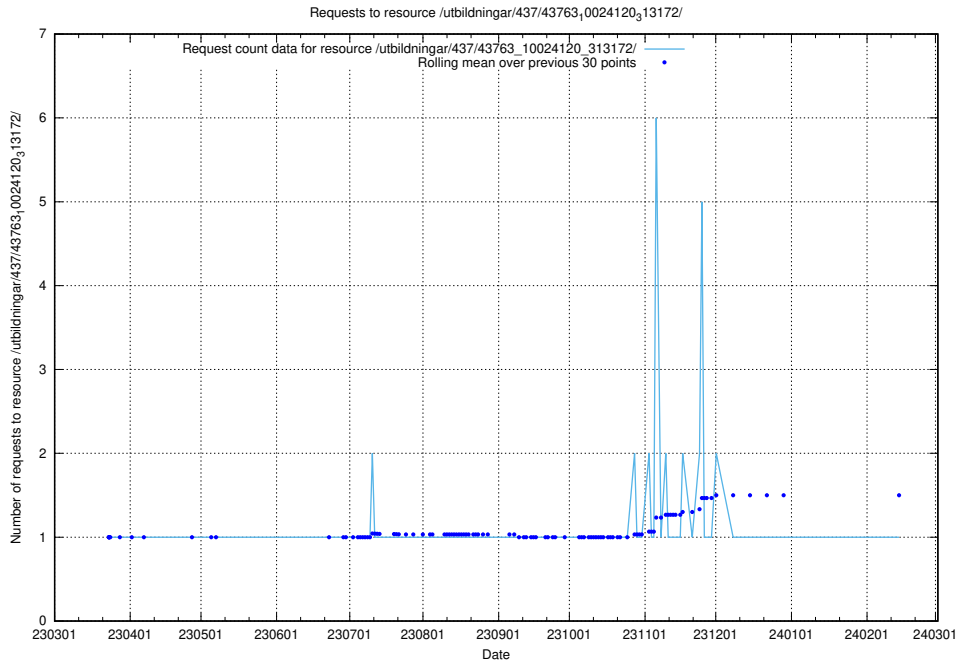

5.6564 Usage of /utbildningar/437/43763_10024120_313172/

Here, we count the number of requests to resource /utbildningar/437/43763_10024120_313172/.