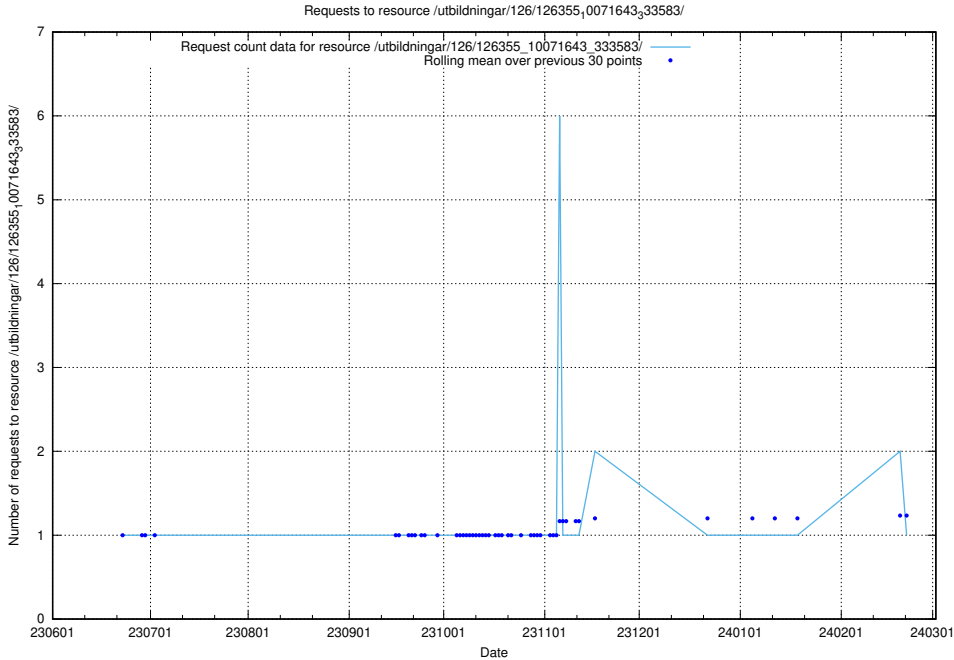

5.5824 Usage of /utbildningar/126/126355_10071643_333583/

Here, we count the number of requests to resource /utbildningar/126/126355_10071643_333583/.