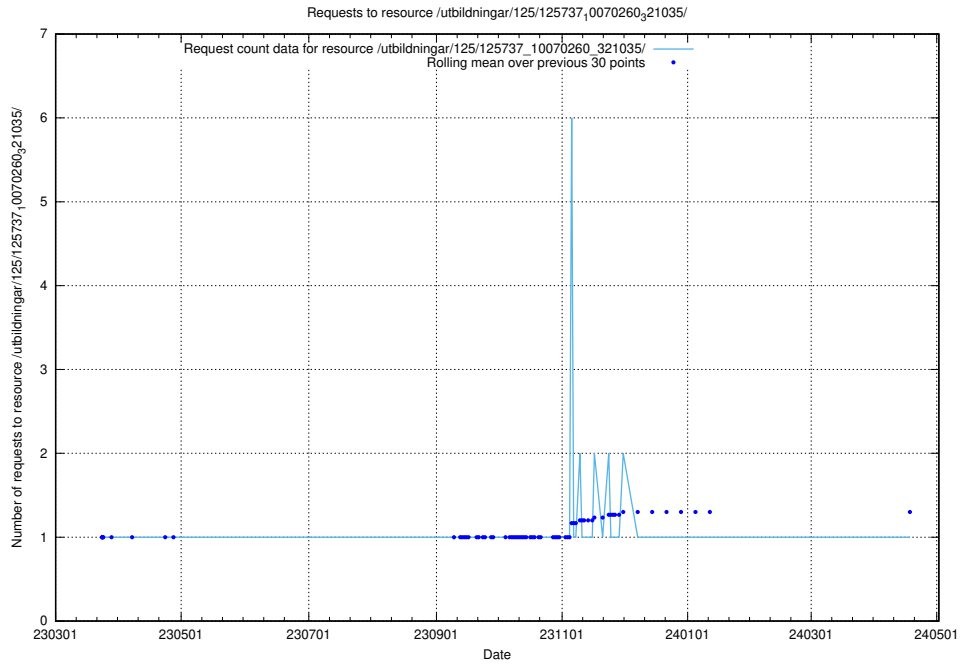

5.1009 Usage of /utbildningar/125/125737_10070260_321035/

Here, we count the number of requests to resource /utbildningar/125/125737_10070260_321035/.