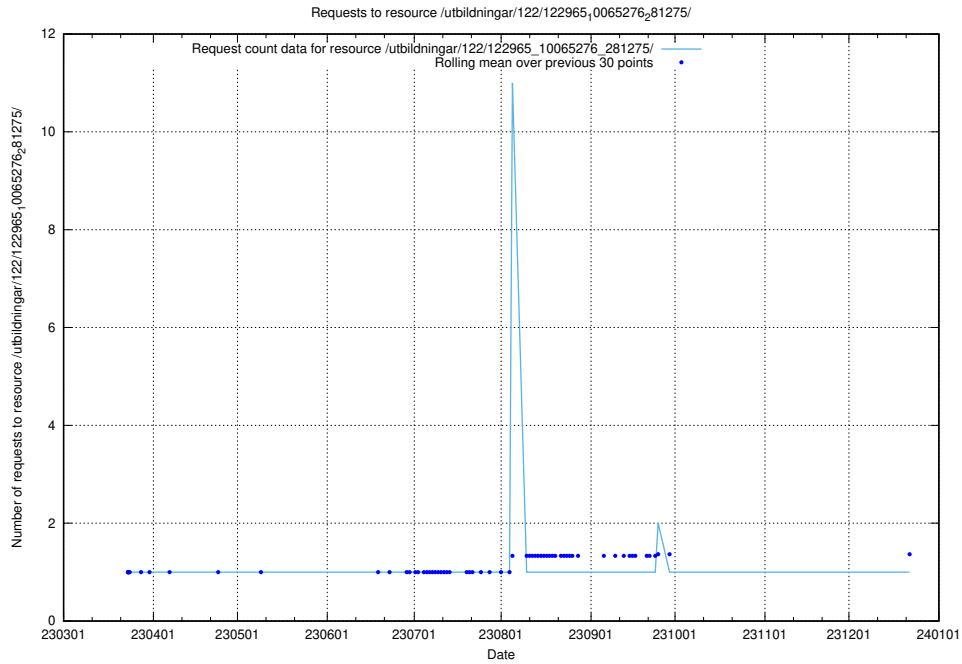

5.5284 Usage of /utbildningar/122/122965_10065276_281275/

Here, we count the number of requests to resource /utbildningar/122/122965_10065276_281275/.