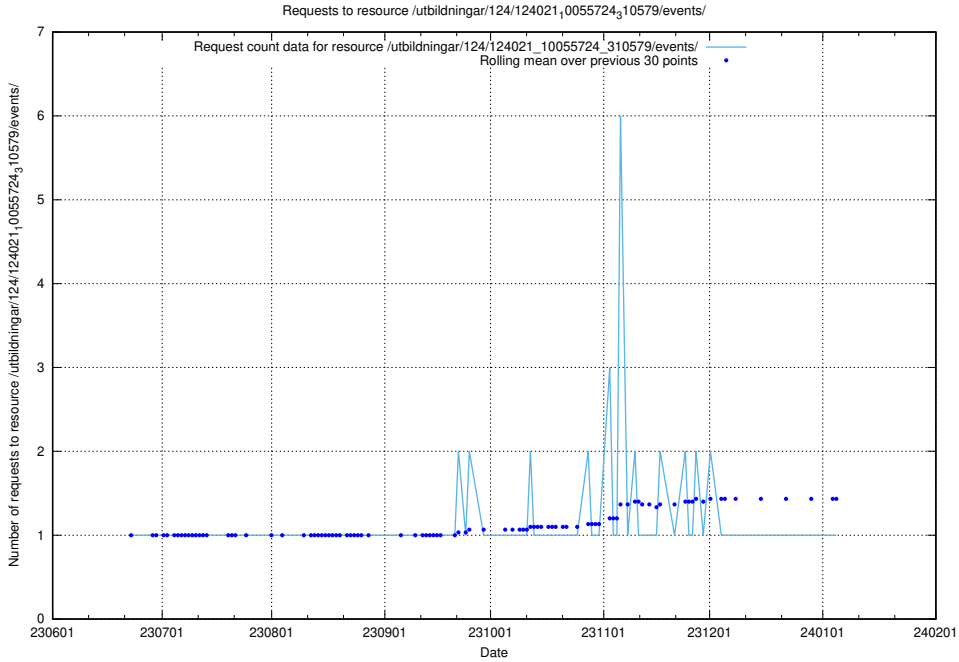

5.5986 Usage of /utbildningar/124/124021_10055724_310579/events/

Here, we count the number of requests to resource /utbildningar/124/124021_10055724_310579/events/