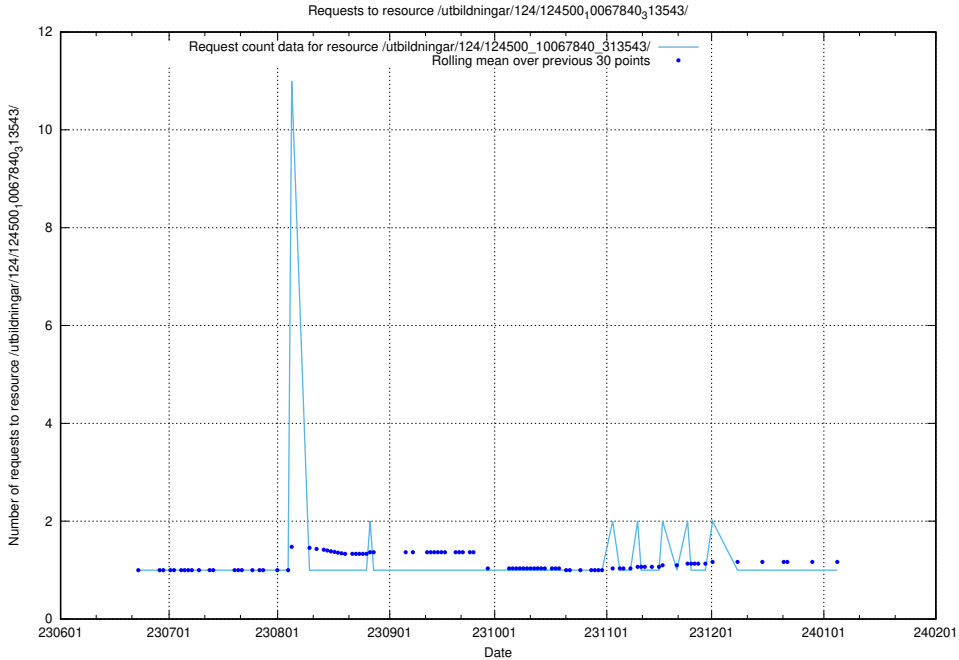

5.5944 Usage of /utbildningar/124/124500_10067840_313543/

Here, we count the number of requests to resource /utbildningar/124/124500_10067840_313543/.