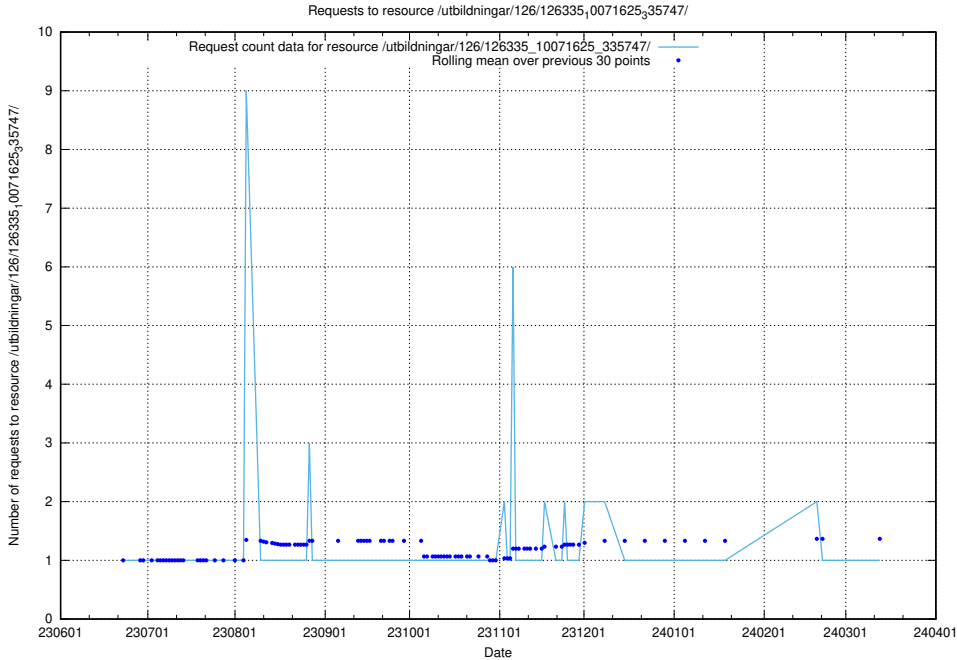

5.5841 Usage of /utbildningar/126/126335_10071625_335747/

Here, we count the number of requests to resource /utbildningar/126/126335_10071625_335747/.