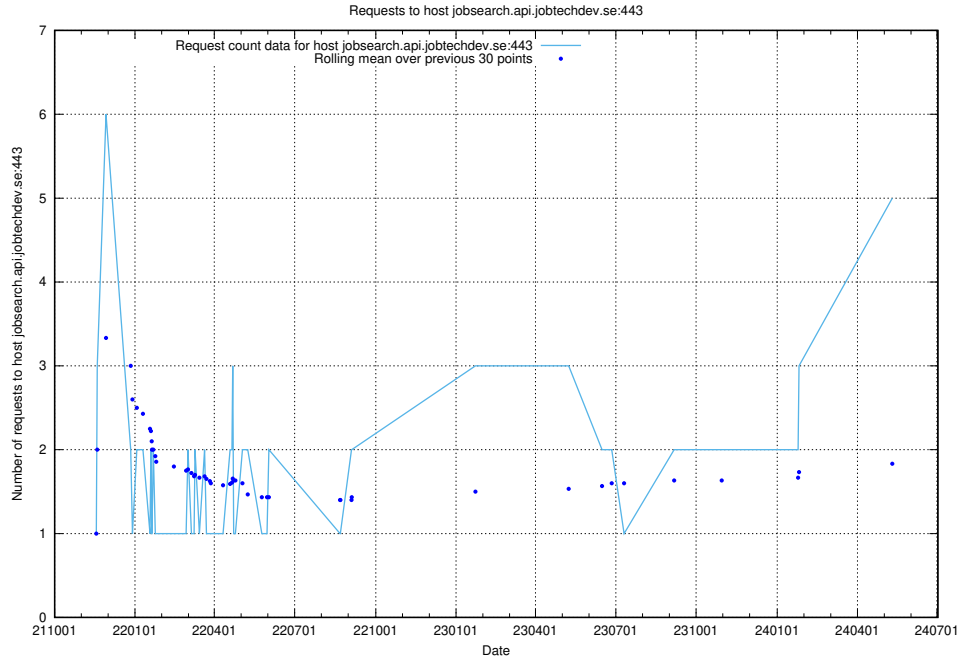

7.96 Usage of jobsearch.api.jobtechdev.se:443

Here, we count the number of requests to host jobsearch.api.jobtechdev.se:443.