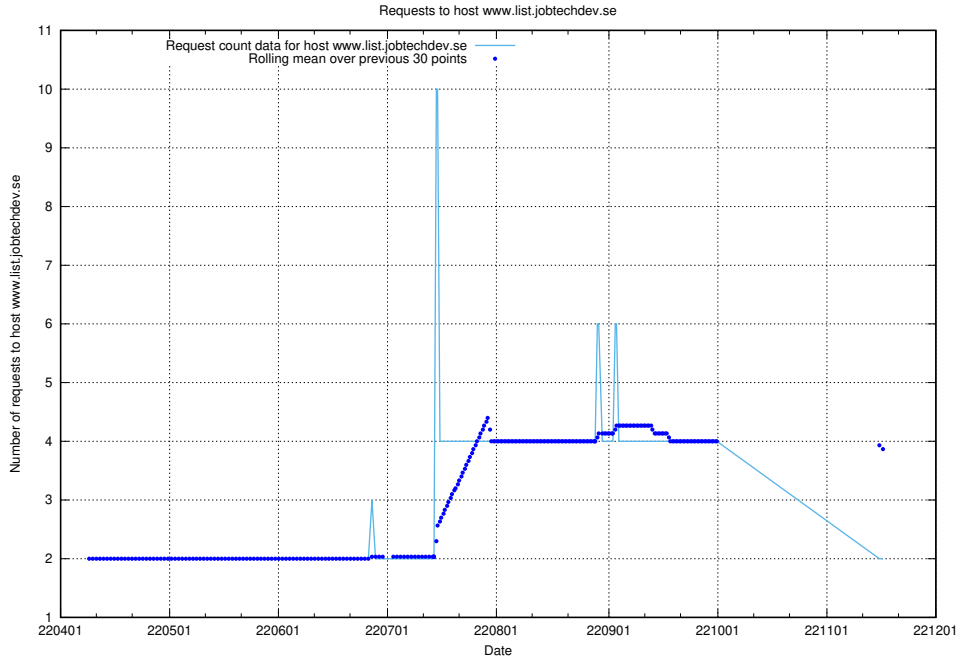

7.473 Usage of www.list.jobtechdev.se

Here, we count the number of requests to host www.list.jobtechdev.se.