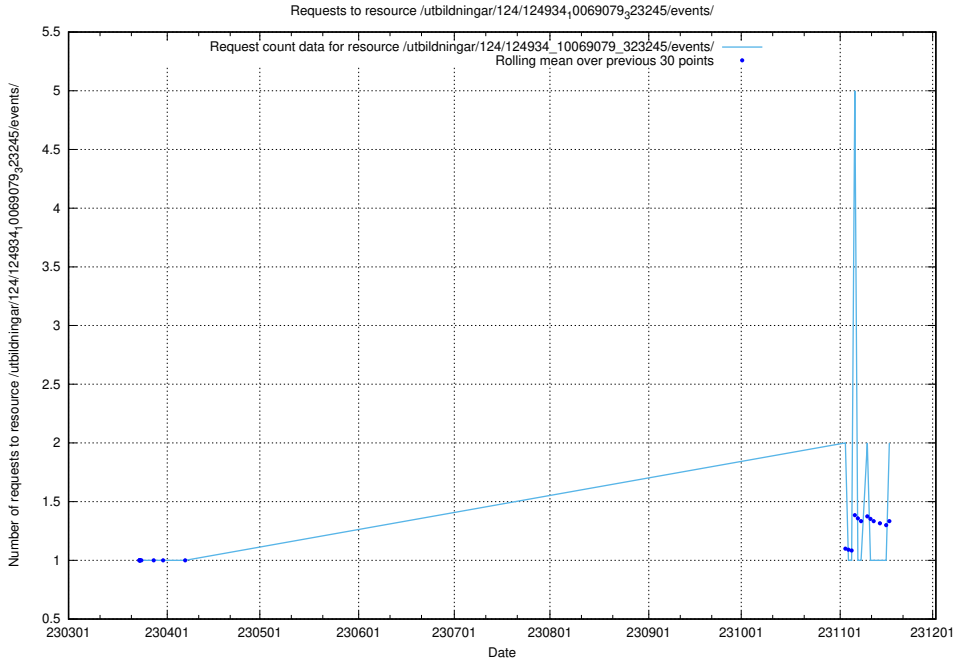

Here, we count the number of requests to resource /utbildningar/125/125178_10069244_317765/.

5.476 Usage of /utbildningar/124/124934_10069079_323245/events/

Here, we count the number of requests to resource /utbildningar/124/124934_10069079_323245/events/