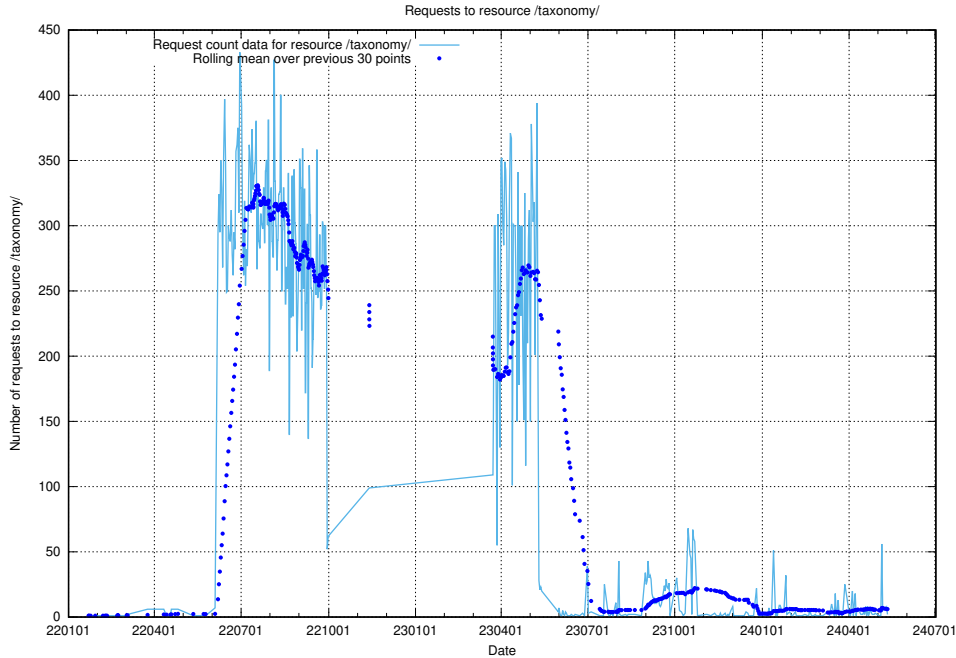

5.815 Usage of /taxonomy/

Here, we count the number of requests to resource /taxonomy/.