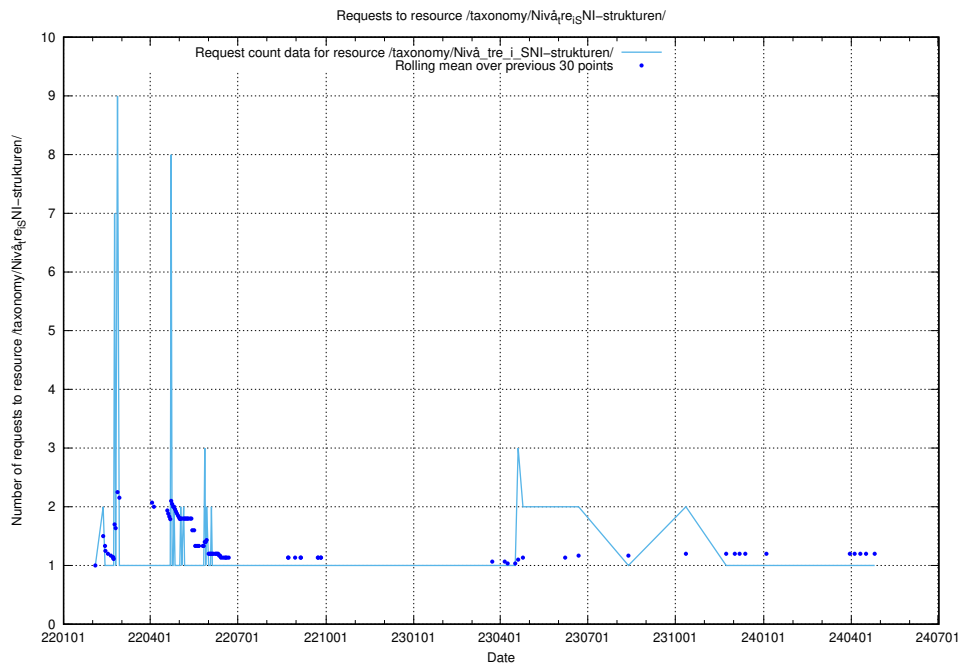

5.3203 Usage of /taxonomy/Nivå_tre_i_SNI-strukturen/

Here, we count the number of requests to resource /taxonomy/Nivå_tre_i_SNI-strukturen/.