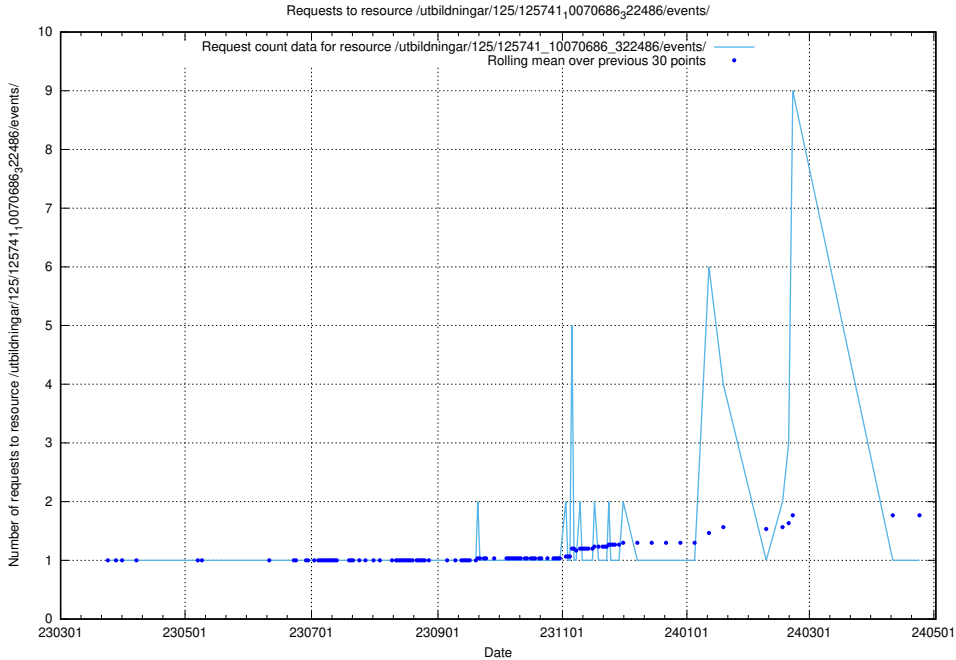

5.6422 Usage of /utbildningar/125/125741_10070686_322486/events/

Here, we count the number of requests to resource /utbildningar/125/125741_10070686_322486/events/