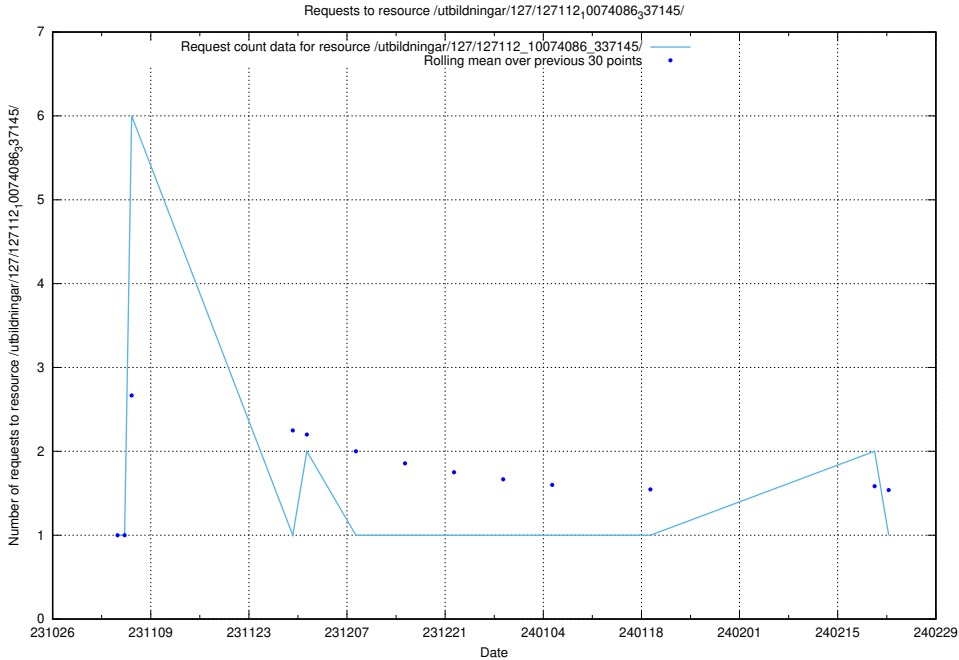

Here, we count the number of requests to resource /utbildningar/127/127112_10074105_337160/.

5.4301 Usage of /utbildningar/127/127112_10074086_337145/

Here, we count the number of requests to resource /utbildningar/127/127112_10074086_337145/.