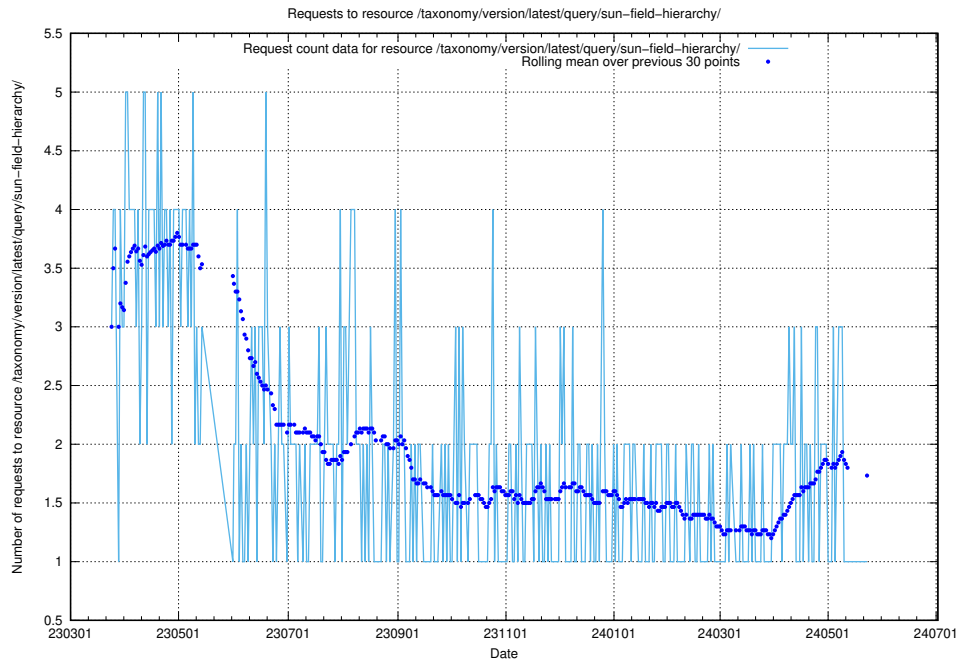

5.6260 Usage of /taxonomy/version/latest/query/sun-field-hierarchy/

Here, we count the number of requests to resource /taxonomy/version/latest/query/sun-field-hierarchy/.