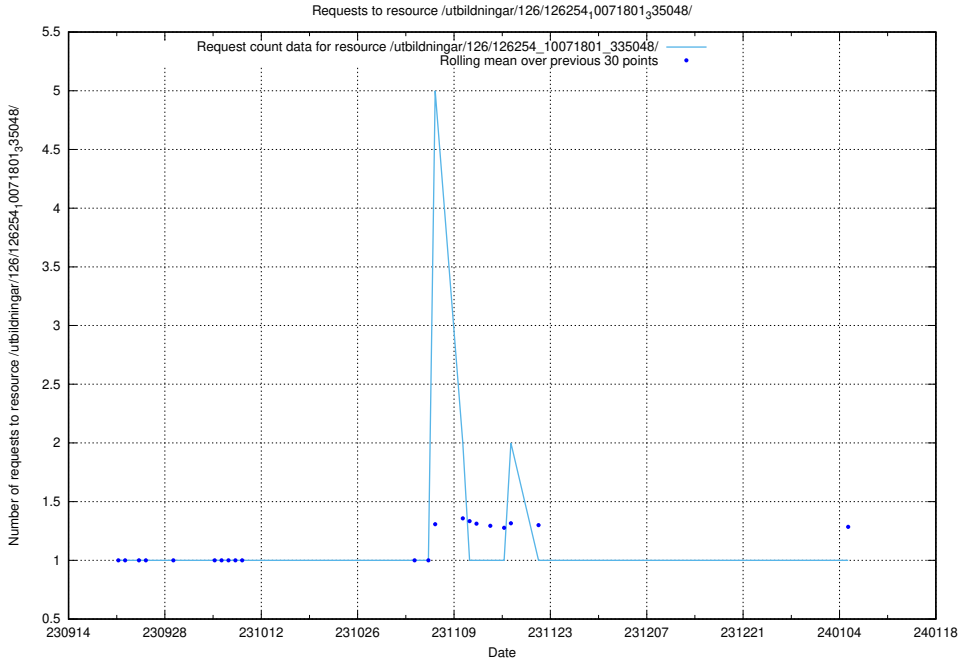

5.4690 Usage of /utbildningar/126/126254_10071801_335048/

Here, we count the number of requests to resource /utbildningar/126/126254_10071801_335048/.