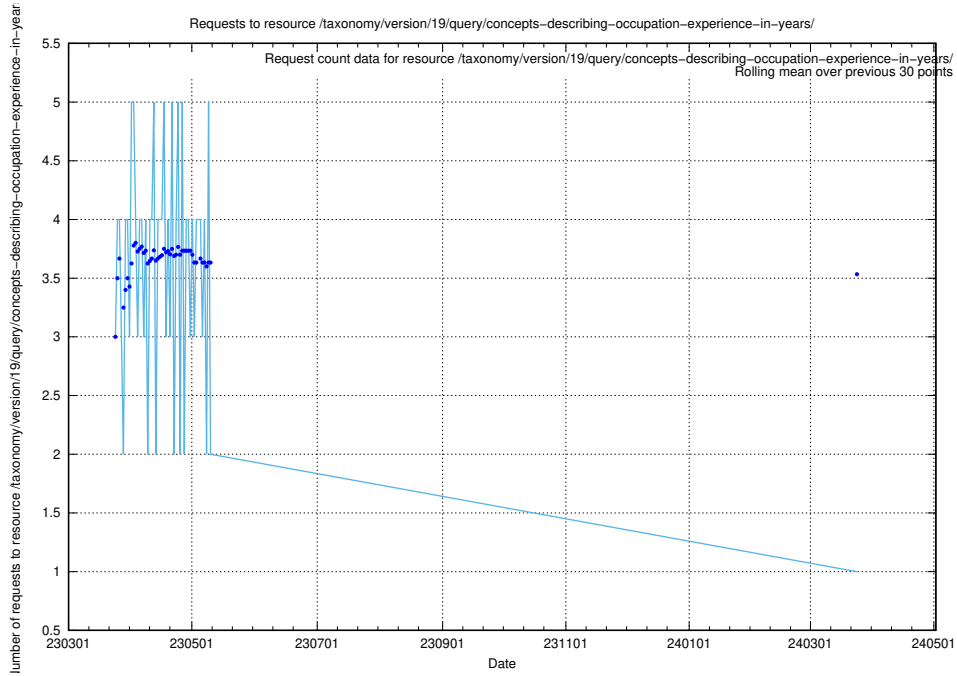

5.6342 Usage of /taxonomy/version/19/query/concepts-describing-occupation-experience-in-years/

Here, we count the number of requests to resource /taxonomy/version/19/query/concepts-describing-occupation-experience-in-years/.