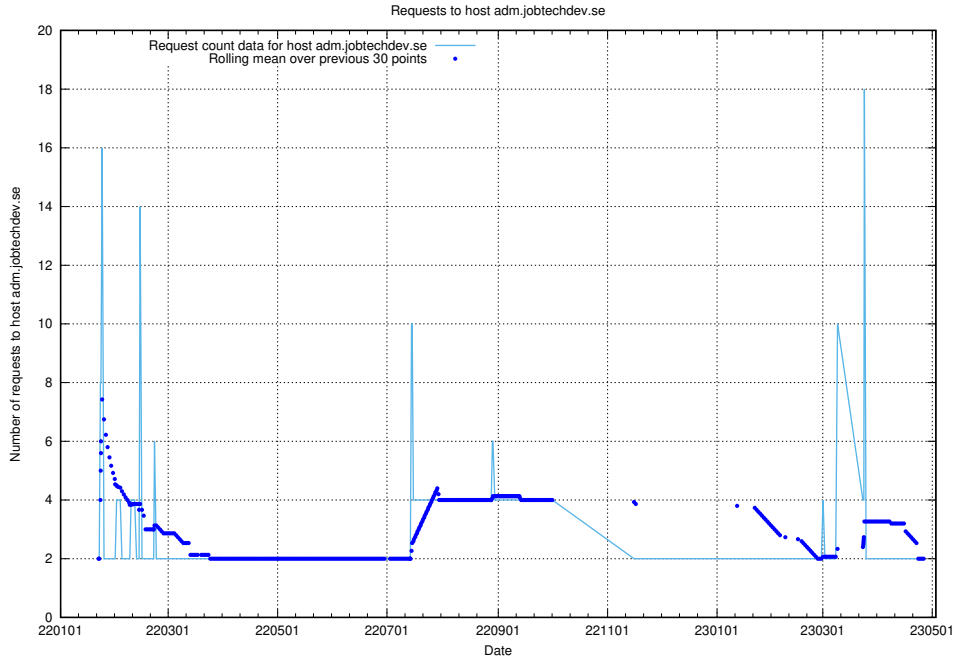

7.264 Usage of adm.jobtechdev.se

Here, we count the number of requests to host adm.jobtechdev.se.