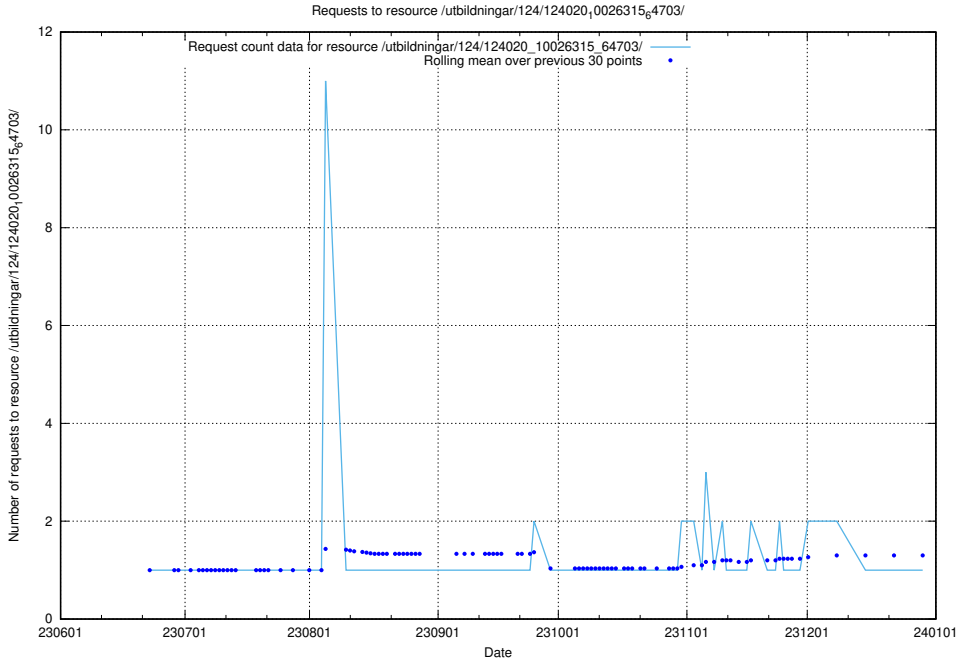

5.5992 Usage of /utbildningar/124/124020_10026315_64703/

Here, we count the number of requests to resource /utbildningar/124/124020_10026315_64703/.