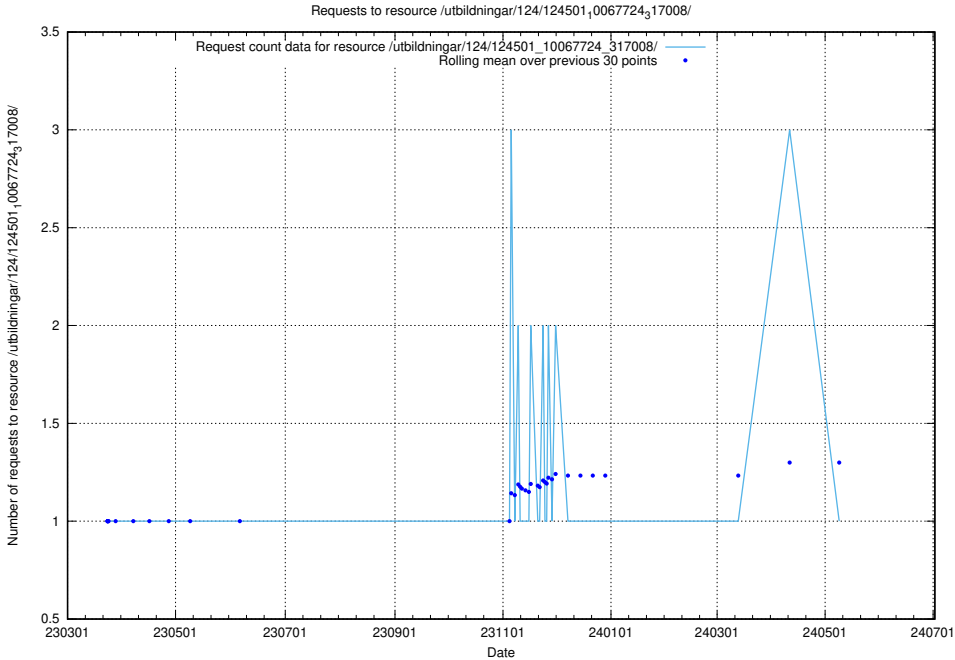

5.2459 Usage of /utbildningar/124/124501_10067724_317008/

Here, we count the number of requests to resource /utbildningar/124/124501_10067724_317008/.