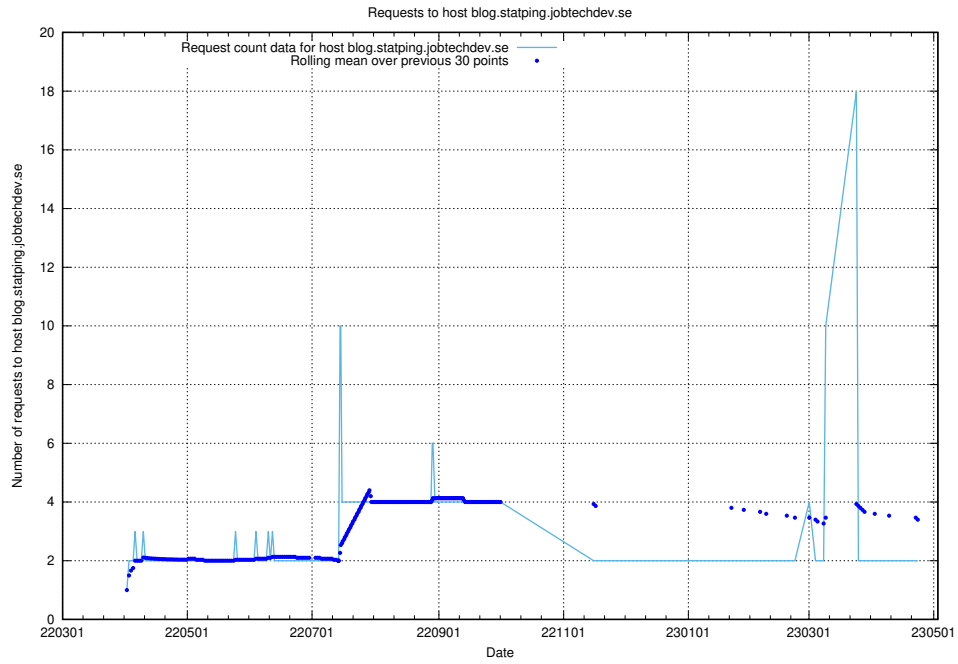

7.480 Usage of `blog.statping.jobtechdev.se`

Here, we count the number of requests to host `blog.statping.jobtechdev.se`.