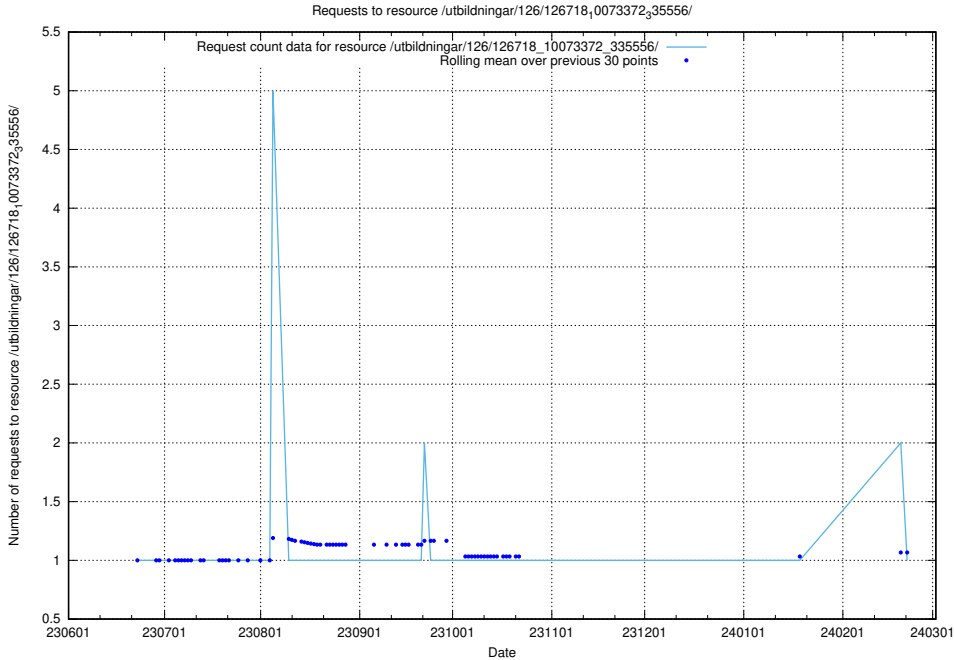

5.5780 Usage of /utbildningar/126/126718_10073372_335556/

Here, we count the number of requests to resource /utbildningar/126/126718_10073372_335556/.