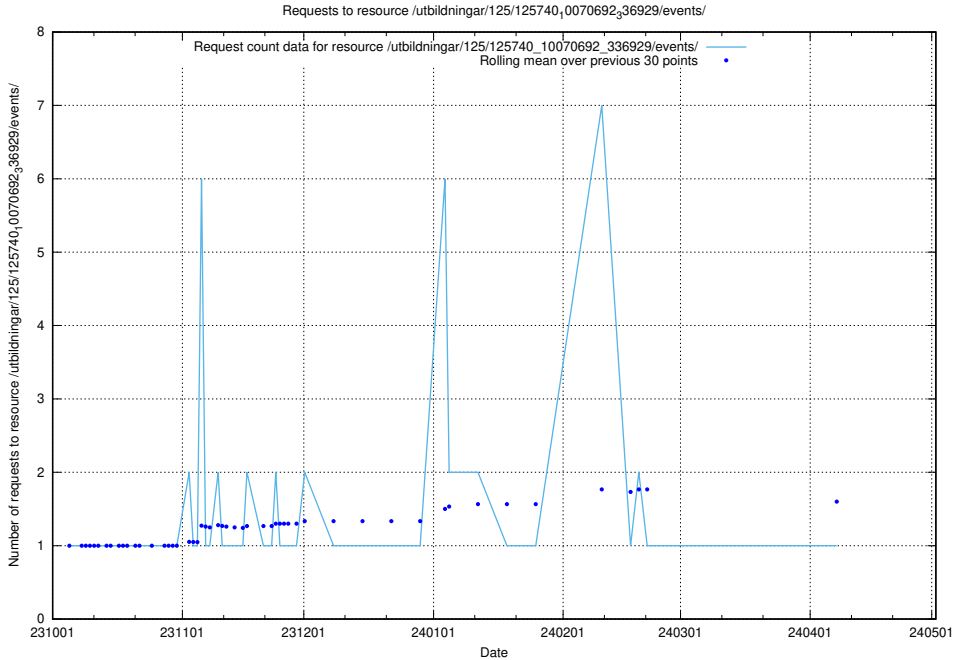

5.4577 Usage of /utbildningar/125/125740_10070692_336929/events/

Here, we count the number of requests to resource /utbildningar/125/125740_10070692_336929/events/