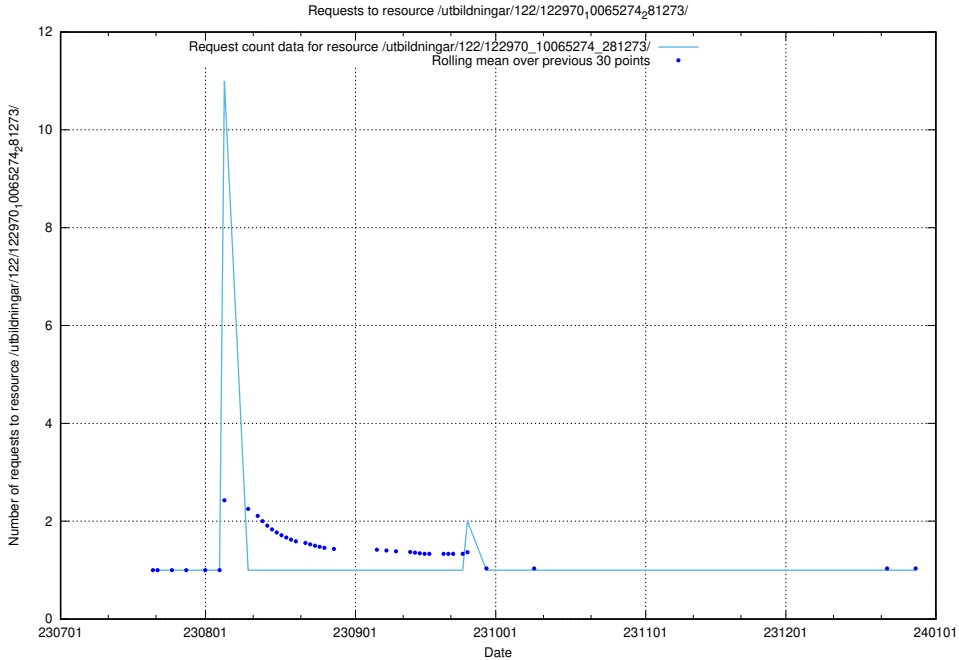

5.5145 Usage of /utbildningar/122/122970_10065274_281273/

Here, we count the number of requests to resource /utbildningar/122/122970_10065274_281273/.