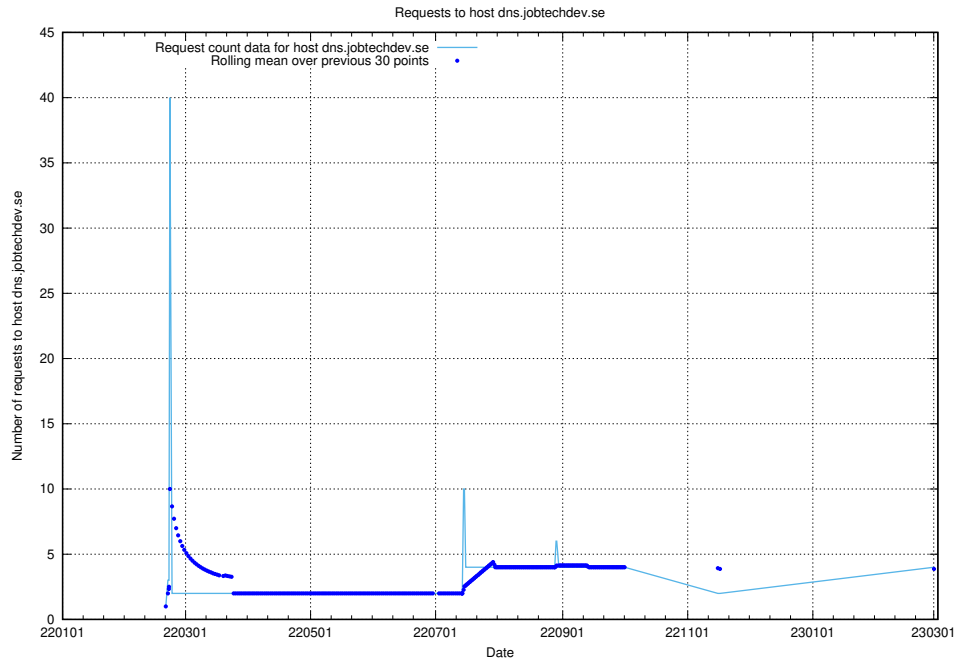

7.159 Usage of dns.jobtechdev.se

Here, we count the number of requests to host dns.jobtechdev.se.