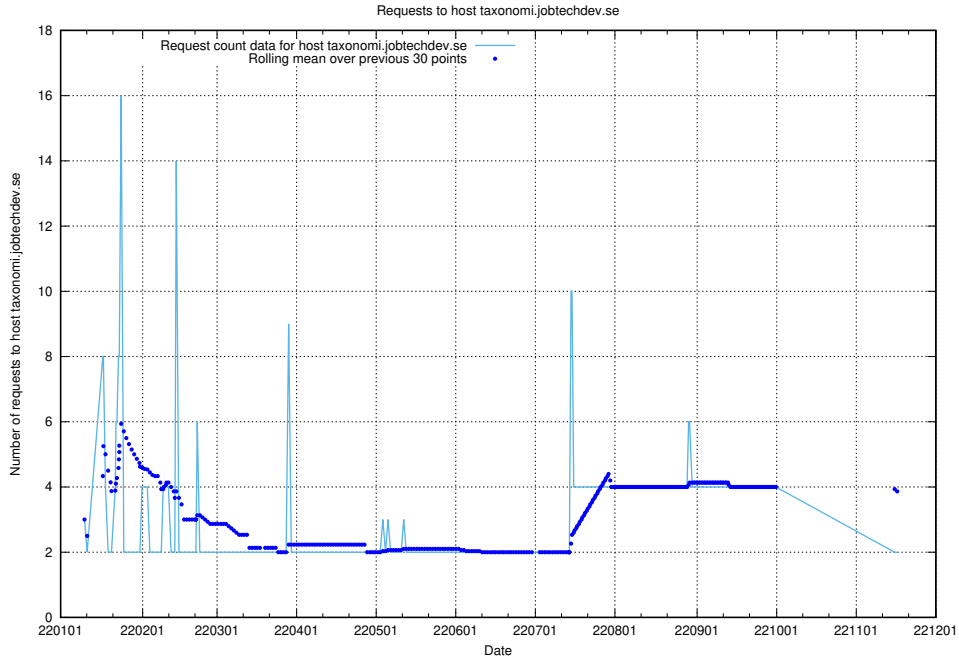

7.286 Usage of taxonomi.jobtechdev.se

Here, we count the number of requests to host taxonomi.jobtechdev.se.

7.287 Usage of jobad-enrichments-api.jobtechdev.se:80

Here, we count the number of requests to host jobad-enrichments-api.jobtechdev.se:80.