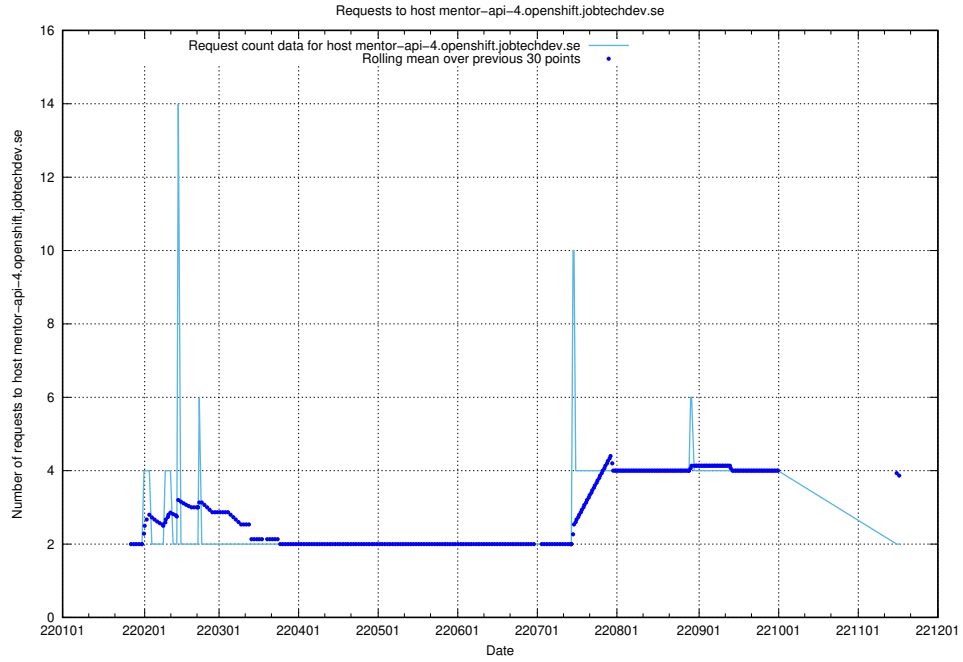

7.573 Usage of mentor-api.openshift.jobtechdev.se

Here, we count the number of requests to host mentor-api.openshift.jobtechdev.se.

7.574 Usage of mentor-api-4.openshift.jobtechdev.se

Here, we count the number of requests to host mentor-api-4.openshift.jobtechdev.se.