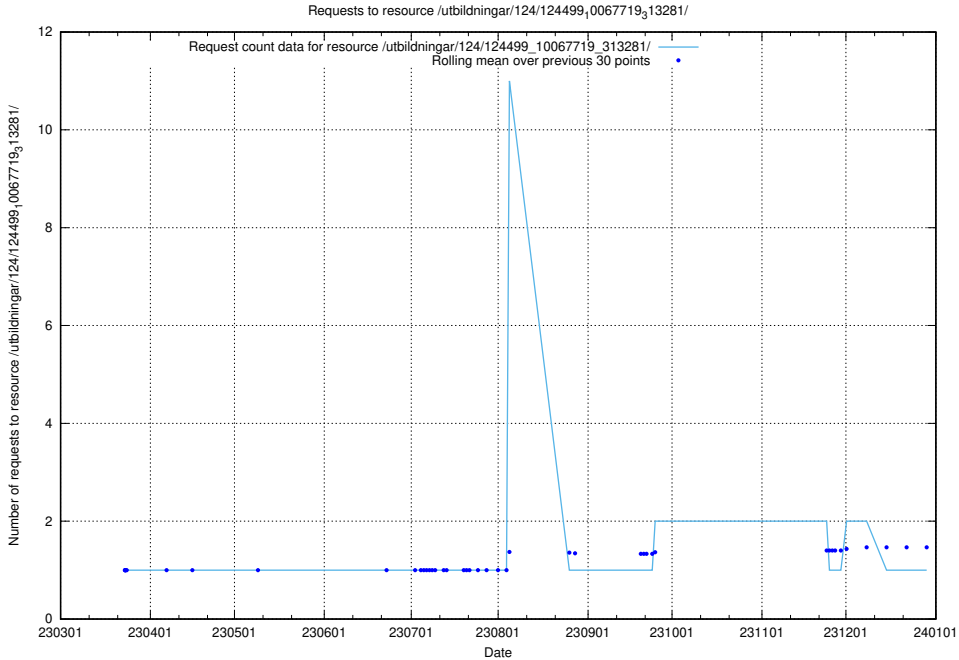

5.2730 Usage of /utbildningar/124/124499_10067719_313281/

Here, we count the number of requests to resource /utbildningar/124/124499_10067719_313281/.