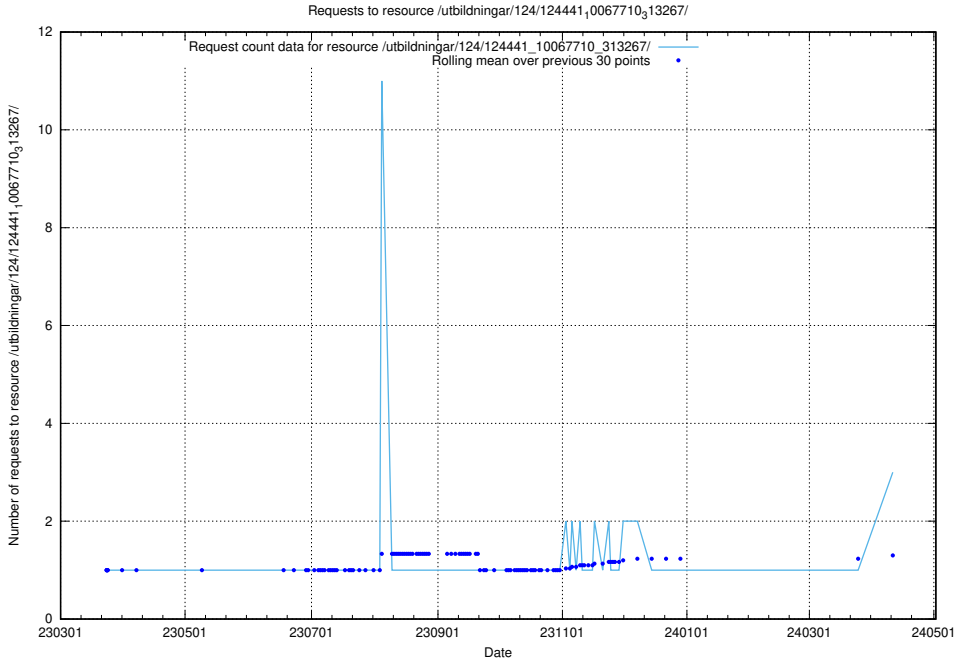

5.320 Usage of /utbildningar/124/124441_10067710_313267/

Here, we count the number of requests to resource /utbildningar/124/124441_10067710_313267/.