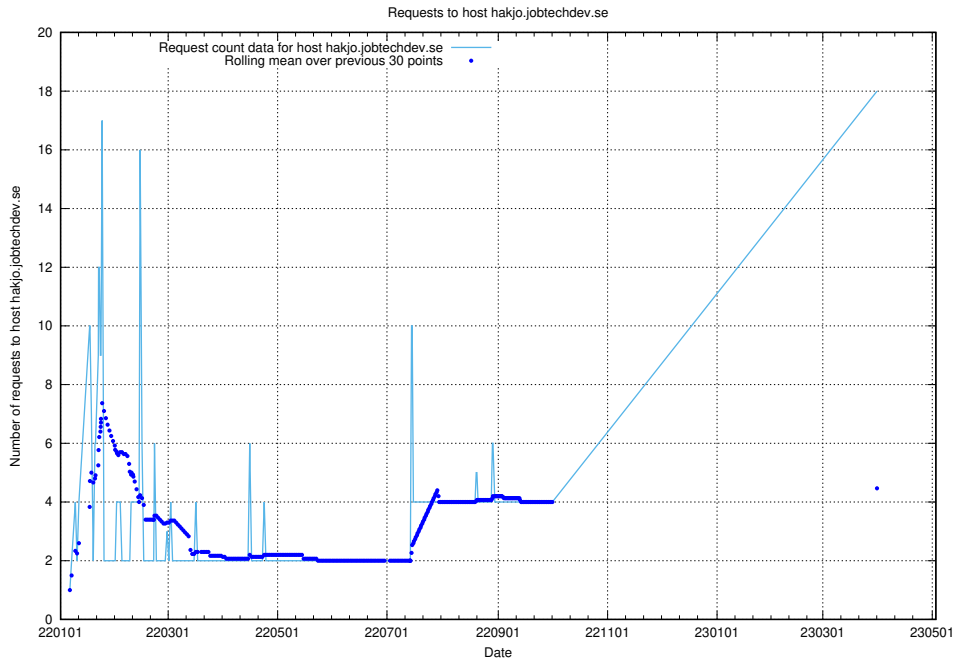

7.36 Usage of hakjo.jobtechdev.se

Here, we count the number of requests to host hakjo.jobtechdev.se.