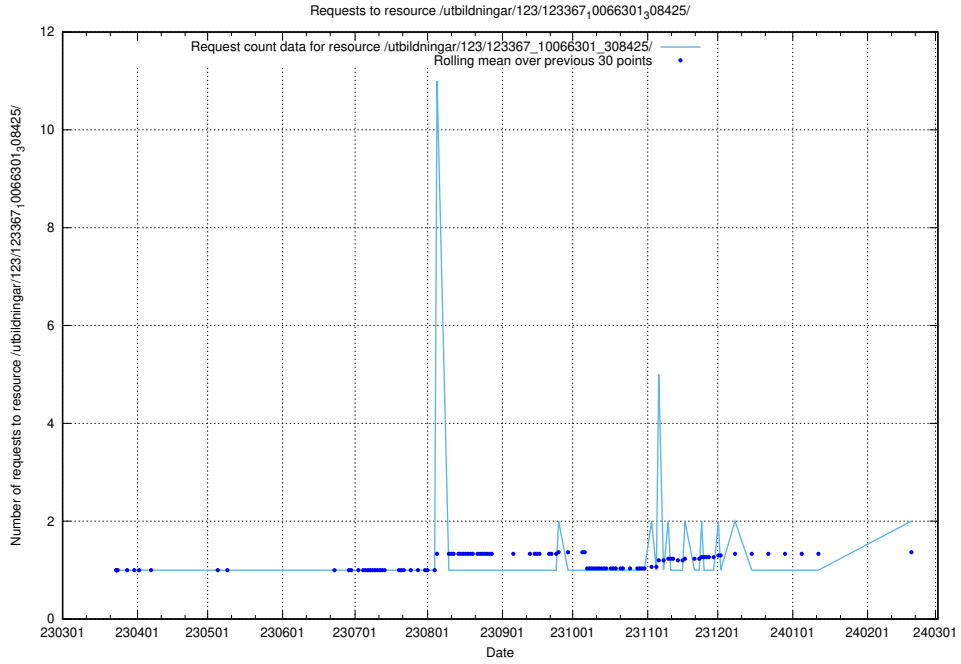

5.750 Usage of /utbildningar/123/123367_10066301_308425/

Here, we count the number of requests to resource /utbildningar/123/123367_10066301_308425/.