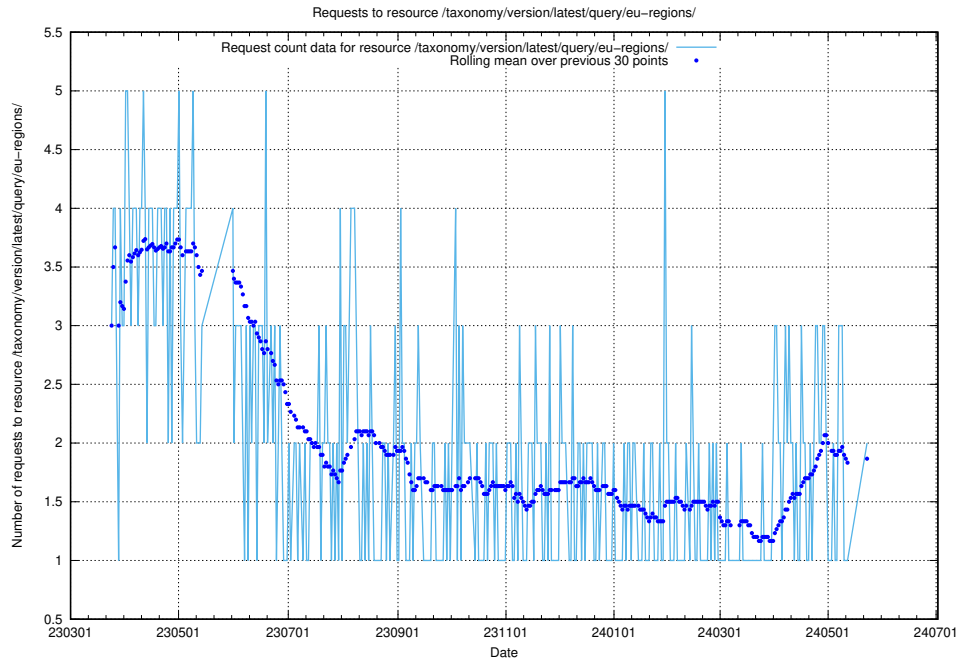

5.916 Usage of /taxonomy/version/latest/query/eu-regions/

Here, we count the number of requests to resource /taxonomy/version/latest/query/eu-regions/.