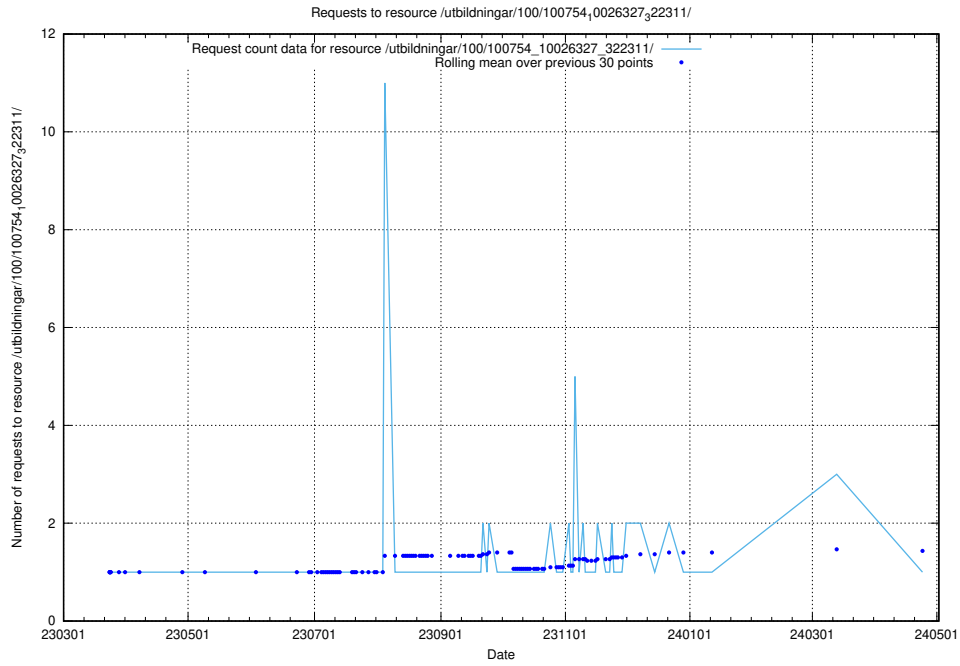

5.5751 Usage of /utbildningar/100/100754_10026327_322311/

Here, we count the number of requests to resource /utbildningar/100/100754_10026327_322311/.