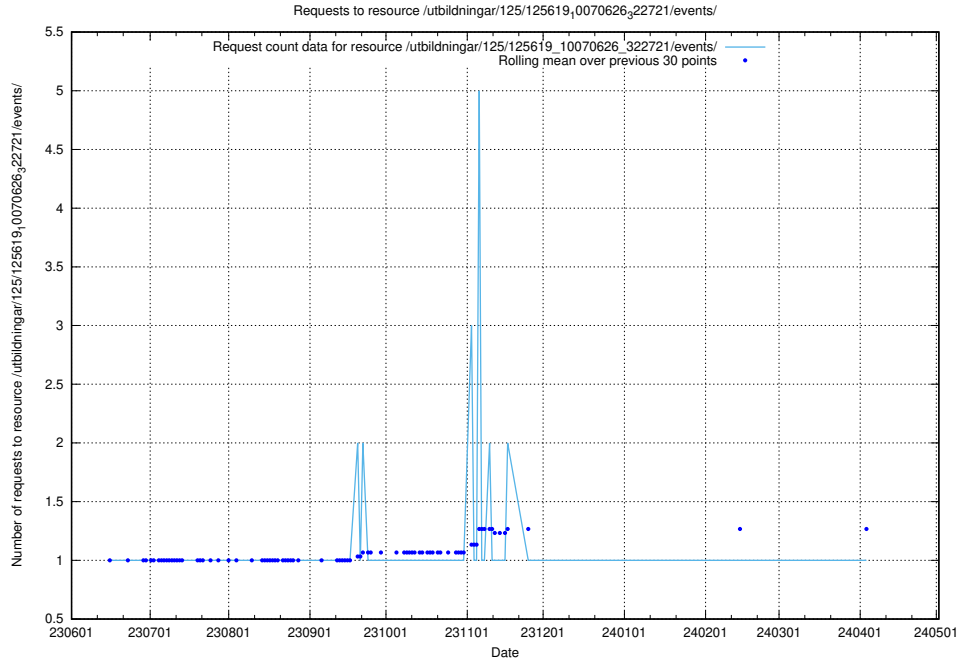

5.6042 Usage of /utbildningar/125/125619_10070626_322721/events/

Here, we count the number of requests to resource /utbildningar/125/125619_10070626_322721/events/