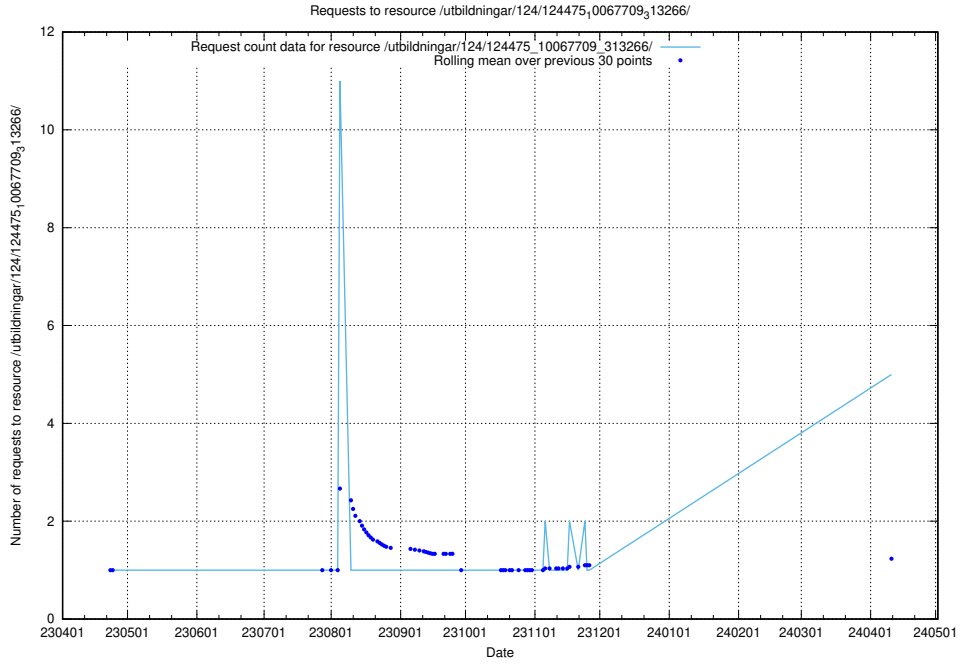

5.149 Usage of /utbildningar/124/124475_10067709_313266/

Here, we count the number of requests to resource /utbildningar/124/124475_10067709_313266/.