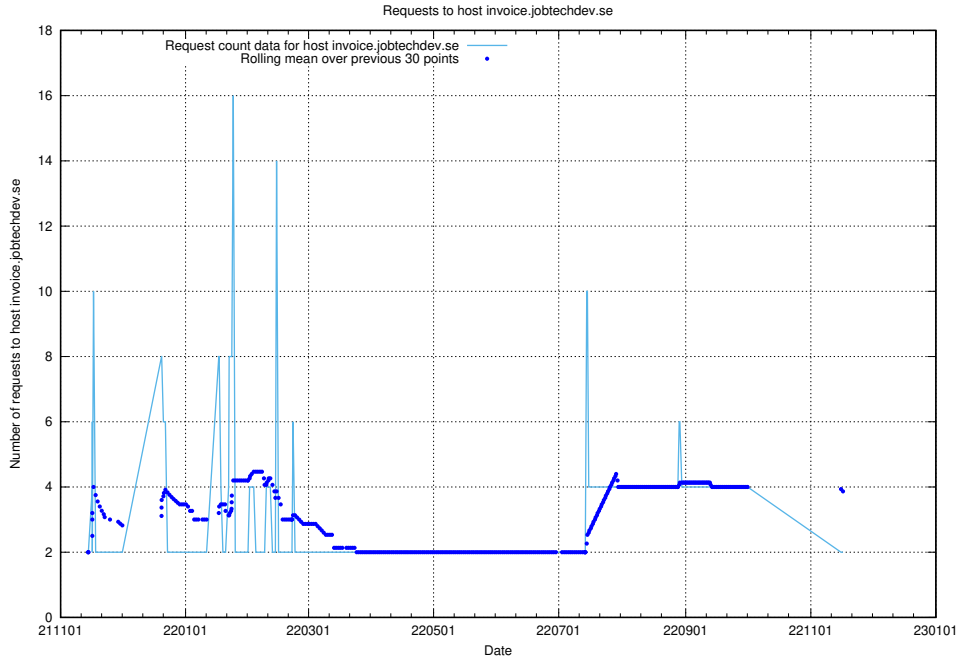

7.596 Usage of invoice.jobtechdev.se

Here, we count the number of requests to host invoice.jobtechdev.se.