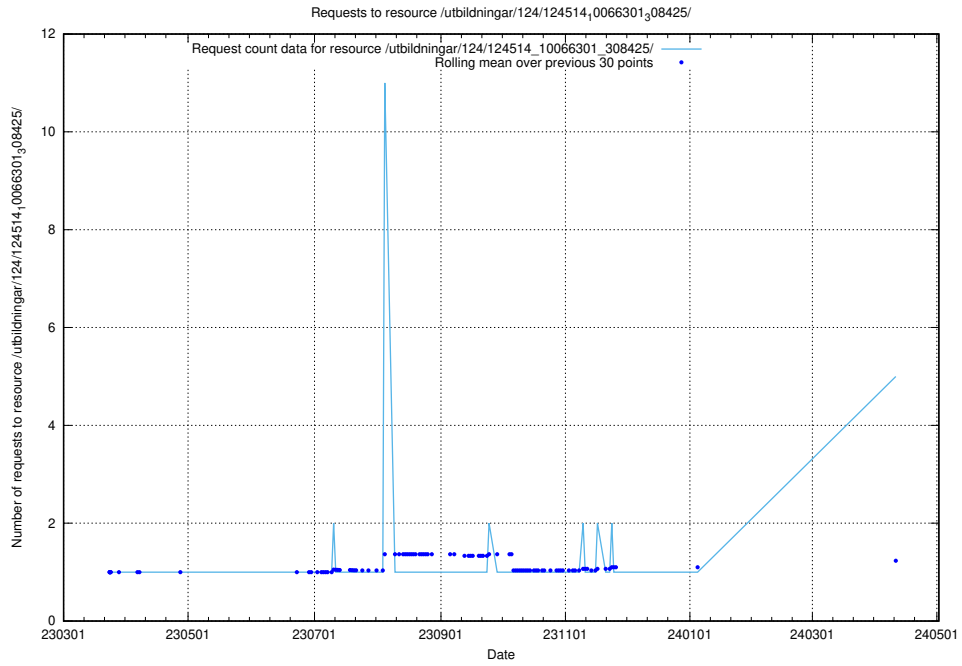

5.123 Usage of /utbildningar/124/124514_10066301_308425/

Here, we count the number of requests to resource /utbildningar/124/124514_10066301_308425/.