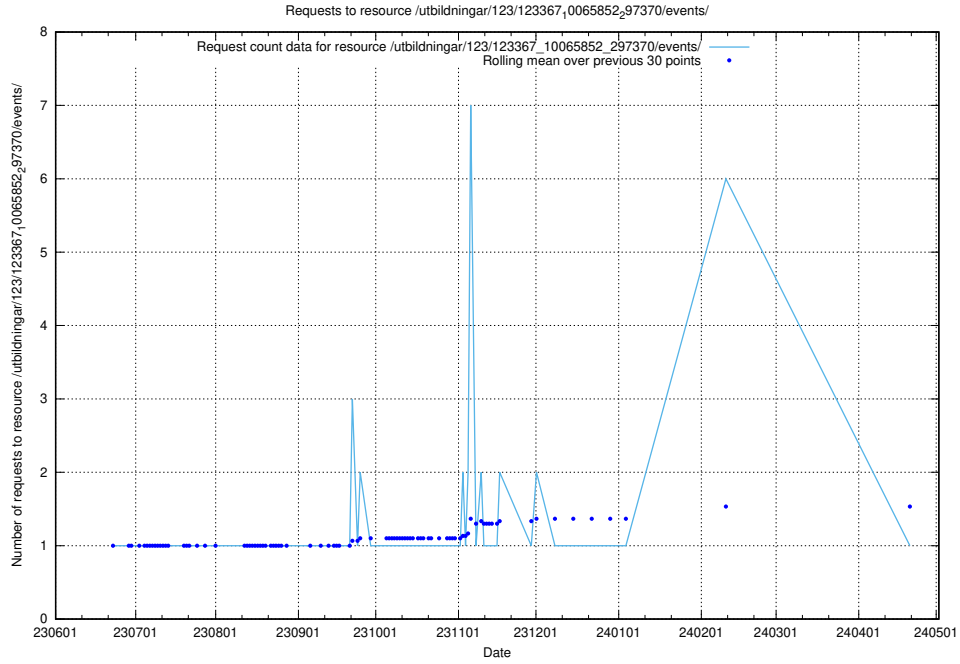

5.5995 Usage of /utbildningar/123/123367_10065852_297370/events/

Here, we count the number of requests to resource /utbildningar/123/123367_10065852_297370/events/