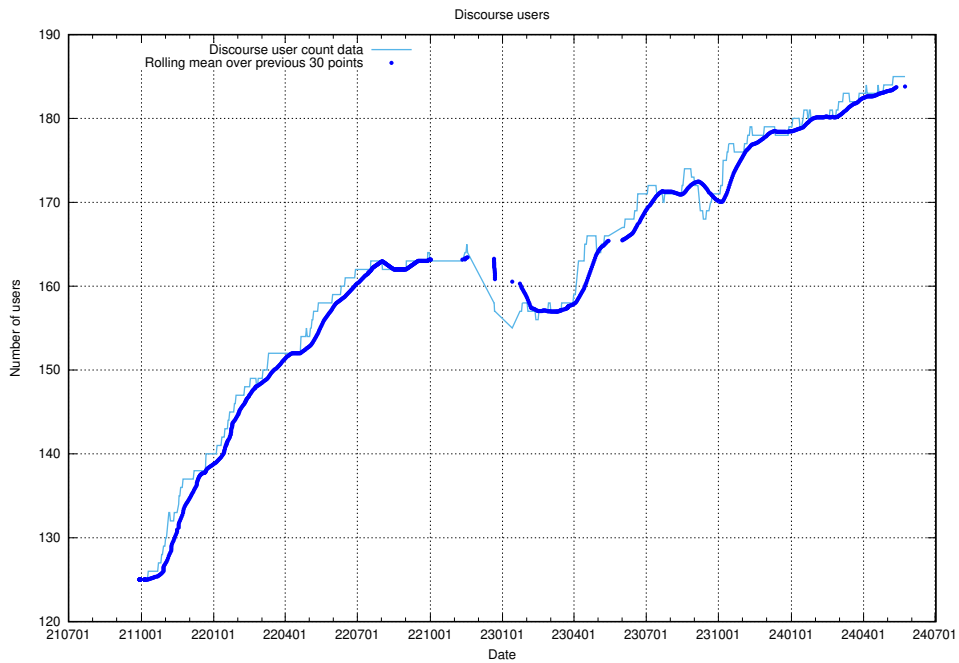

4 Discourse

This section summarises activities from the [JobTech Discourse Forum](https://forum.jobtechdev.se)⁵.

4.1 User count

A table of the number of users in Discourse.

---

⁵<https://forum.jobtechdev.se>