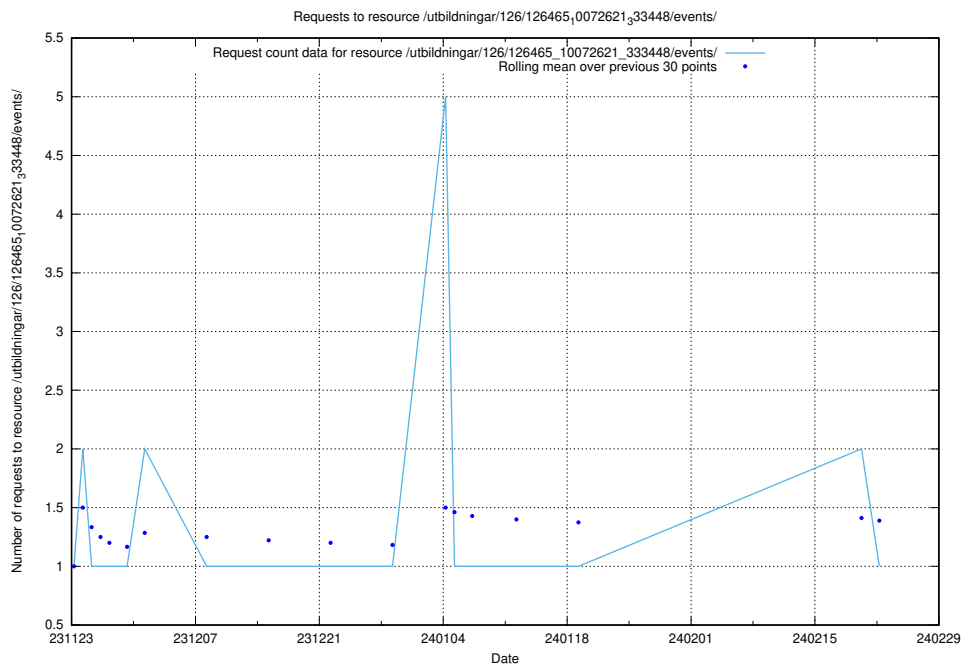

5.4205 Usage of `/utbildningar/126/126465_10072621_333448/events/`

Here, we count the number of requests to resource `/utbildningar/126/126465_10072621_333448/events/`