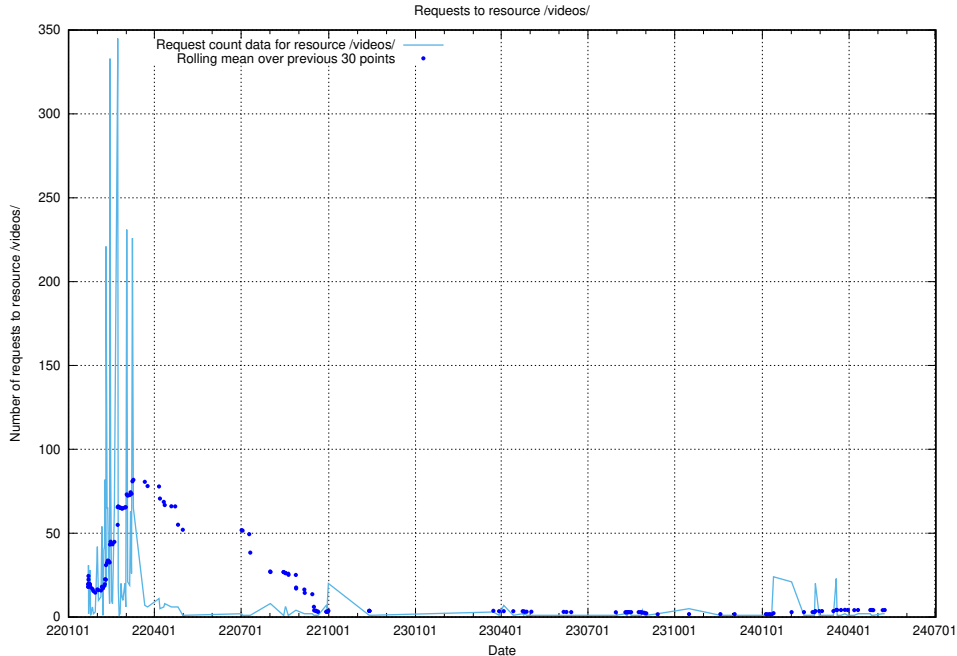

5.903 Usage of /videos/

Here, we count the number of requests to resource /videos/.