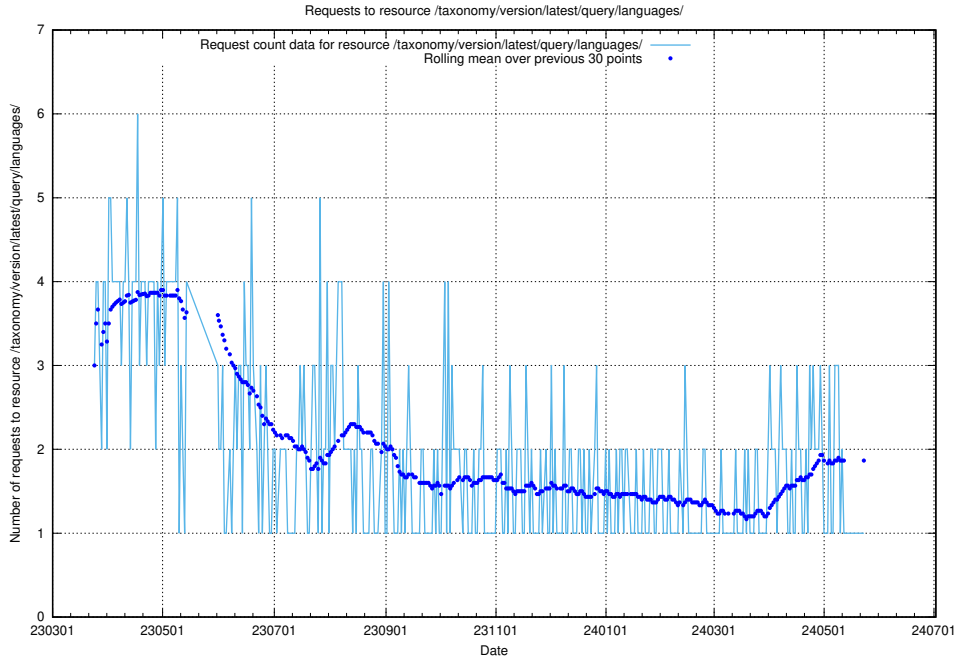

5.6288 Usage of /taxonomy/version/latest/query/languages/

Here, we count the number of requests to resource /taxonomy/version/latest/query/languages/.