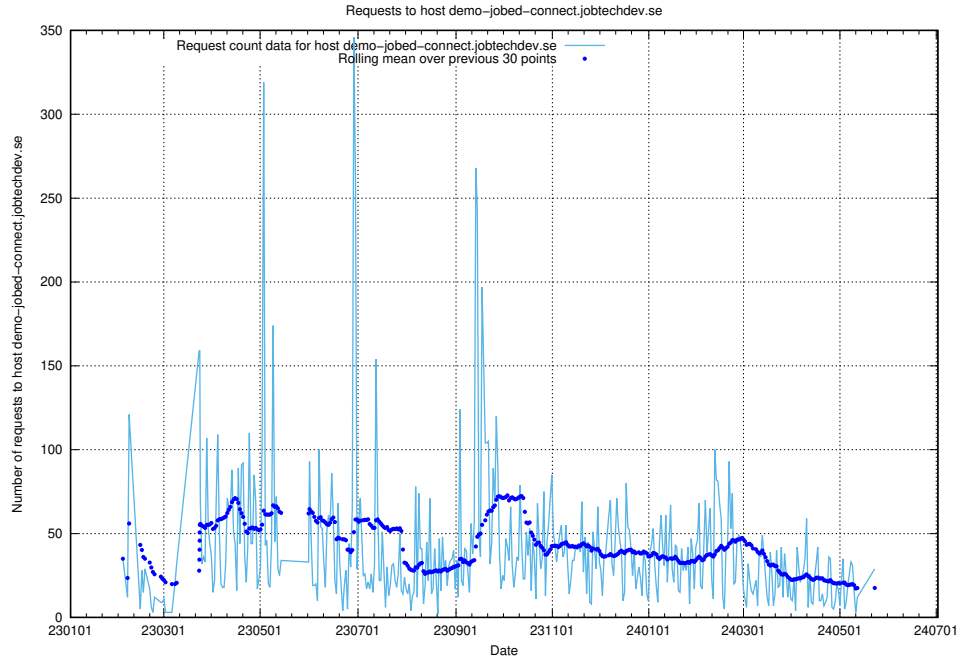

7.30 Usage of demo-jobed-connect.jobtechdev.se

Here, we count the number of requests to host demo-jobed-connect.jobtechdev.se.