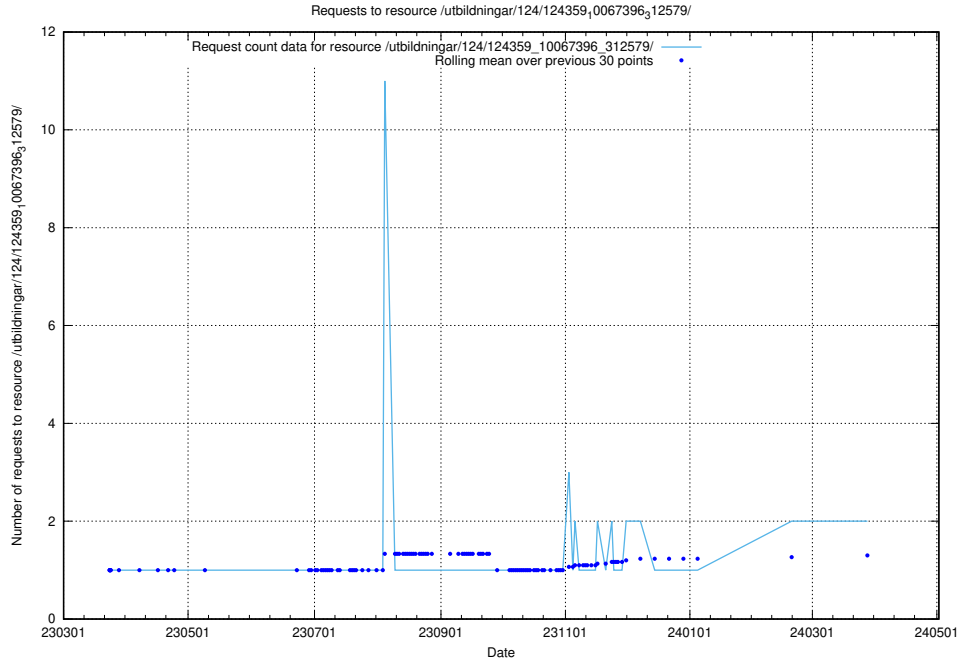

Here, we count the number of requests to resource /utbildningar/127/127352_10074349_337604/events/

5.671 Usage of /utbildningar/124/124359_10067396_312579/

Here, we count the number of requests to resource /utbildningar/124/124359_10067396_312579/.