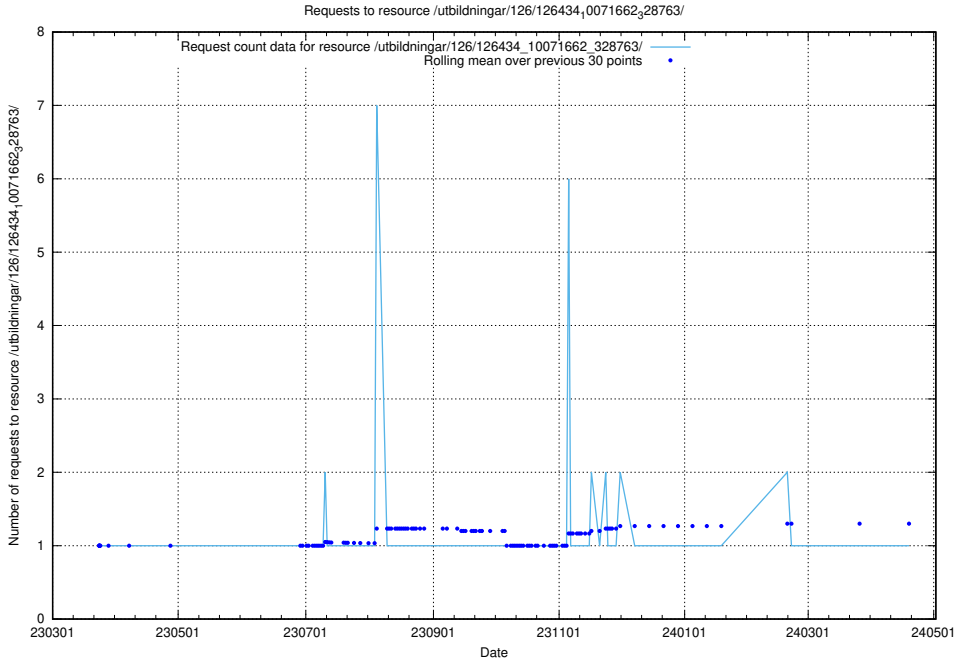

Here, we count the number of requests to resource /utbildningar/126/126465_10071861_329841/.

5.6615 Usage of /utbildningar/126/126434_10071662_328763/

Here, we count the number of requests to resource /utbildningar/126/126434_10071662_328763/.