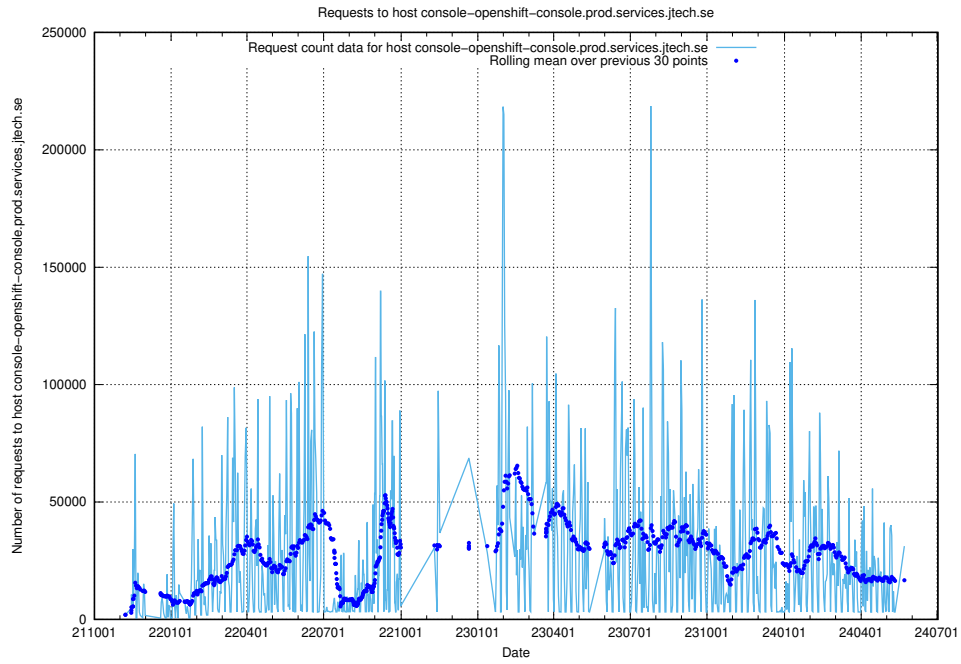

7.10 Usage of console-openshift-console.prod.services.jtech.se

Here, we count the number of requests to host console-openshift-console.prod.services.jtech.se.