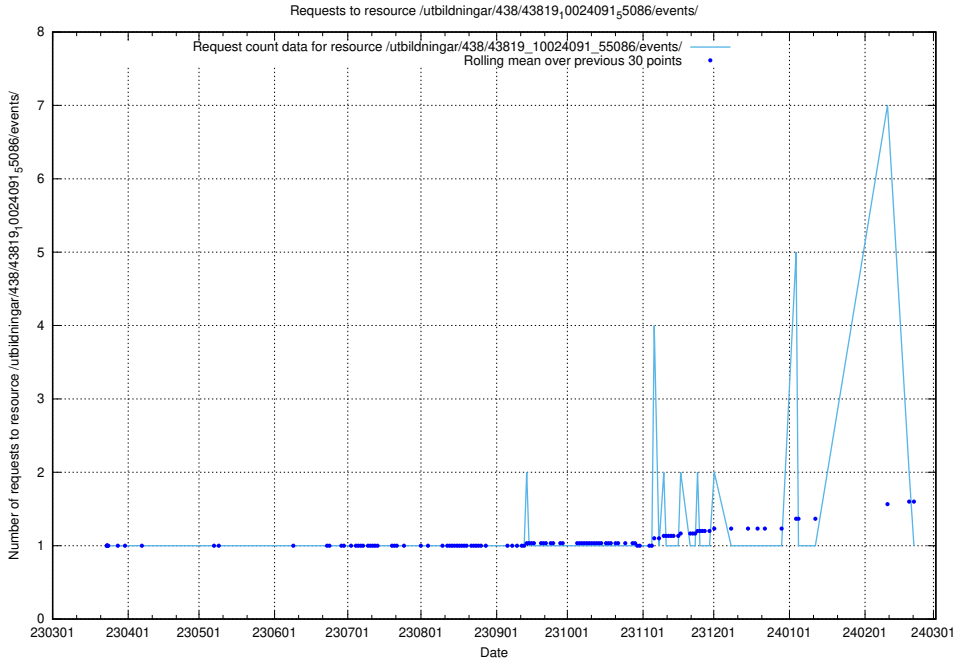

5.6535 Usage of /utbildningar/438/43819_10024091_55086/events/

Here, we count the number of requests to resource /utbildningar/438/43819_10024091_55086/events/.