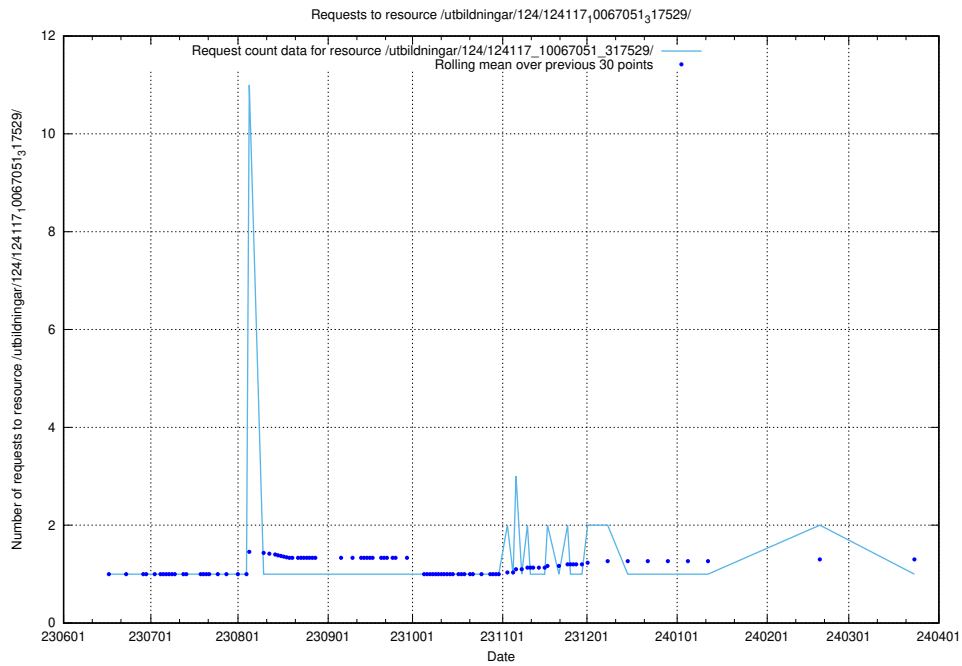

5.6036 Usage of /utbildningar/124/124117_10067051_317529/

Here, we count the number of requests to resource /utbildningar/124/124117_10067051_317529/.