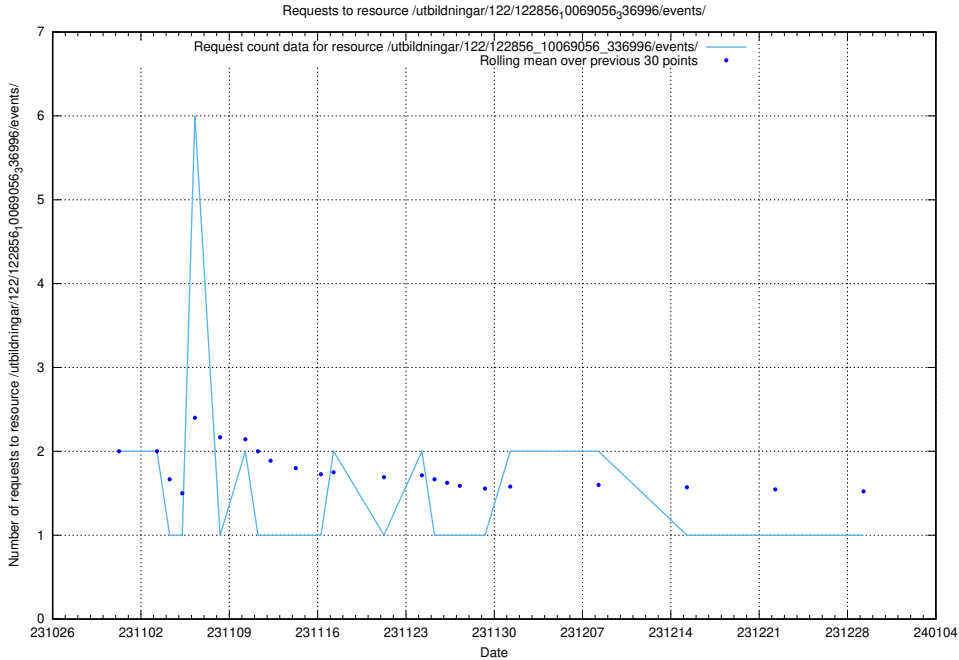

Here, we count the number of requests to resource /utbildningar/127/127012_10074034_337034/events/

5.4336 Usage of /utbildningar/122/122856_10069056_336996/events/

Here, we count the number of requests to resource /utbildningar/122/122856_10069056_336996/events/