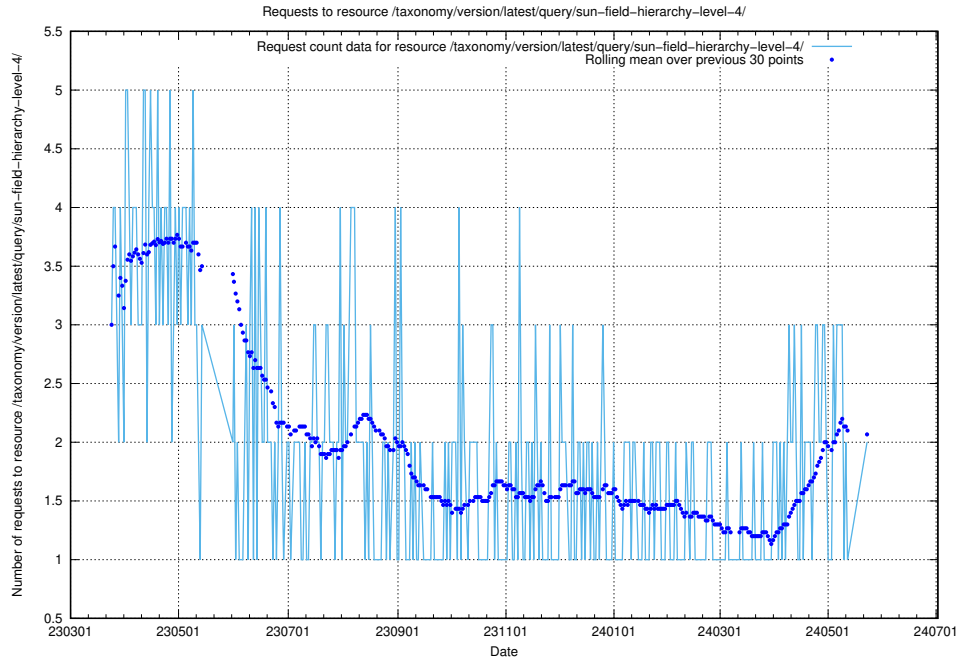

5.913 Usage of /taxonomy/version/latest/query/sun-field-hierarchy-level-4/

Here, we count the number of requests to resource /taxonomy/version/latest/query/sun-field-hierarchy-level-4/.