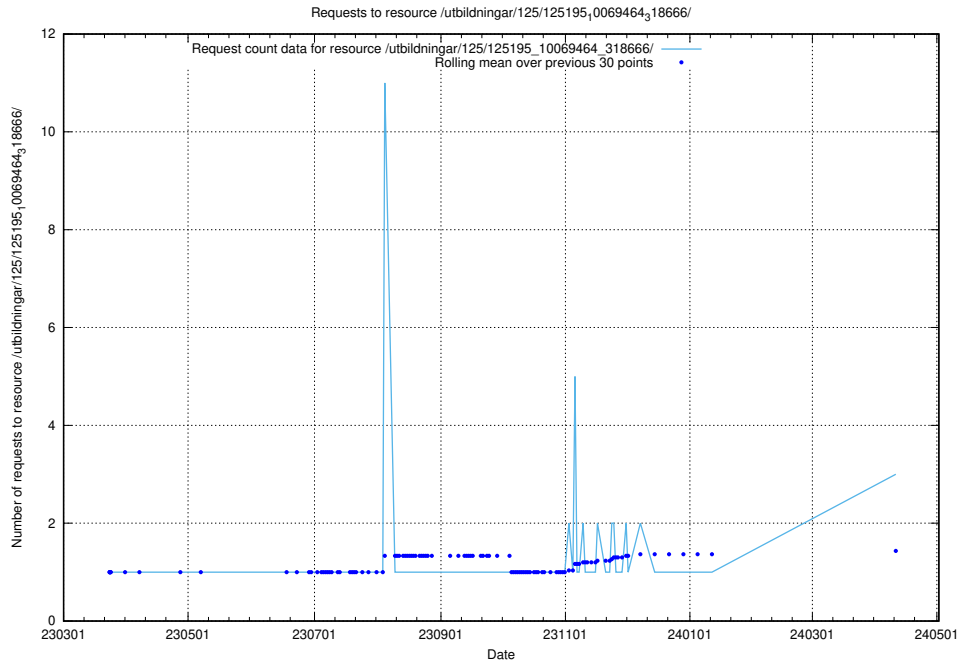

5.256 Usage of /utbildningar/125/125195_10069464_318666/

Here, we count the number of requests to resource /utbildningar/125/125195_10069464_318666/.