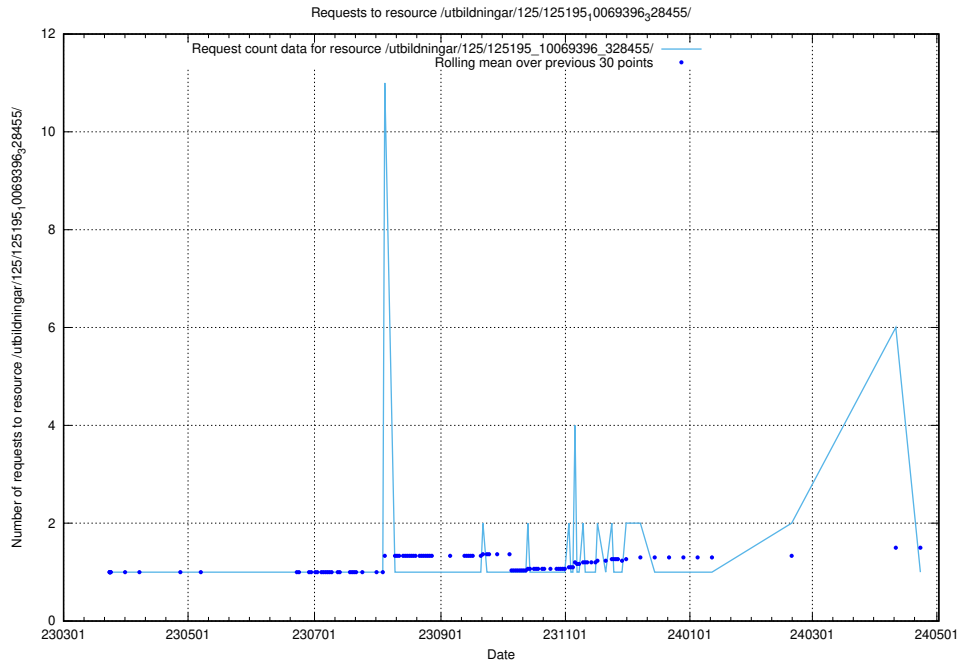

5.1125 Usage of /utbildningar/125/125195_10069396_328455/

Here, we count the number of requests to resource /utbildningar/125/125195_10069396_328455/.