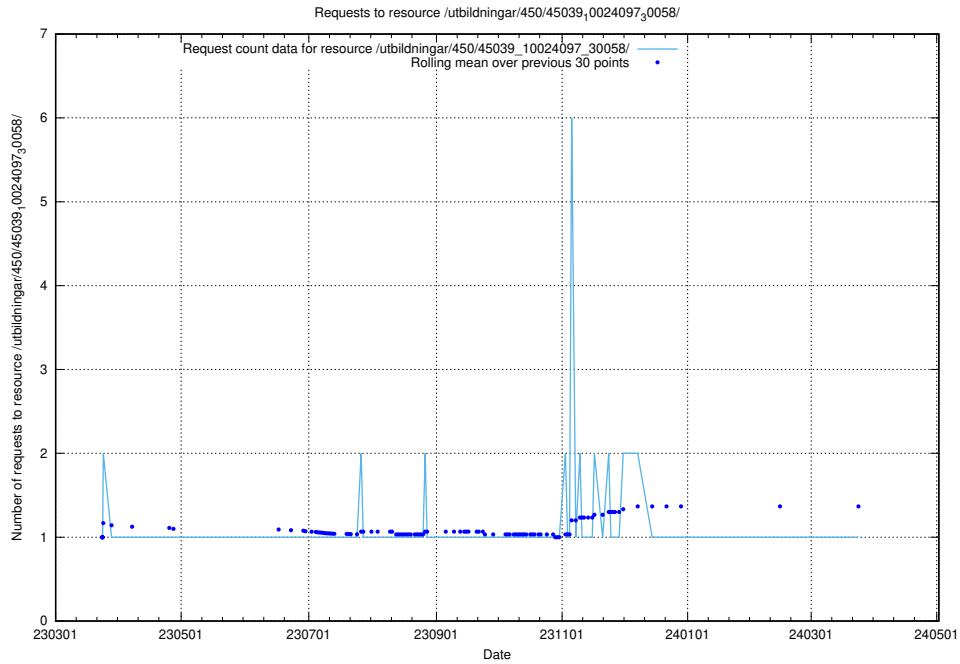

5.6516 Usage of /utbildningar/450/45039_10024097_30058/

Here, we count the number of requests to resource /utbildningar/450/45039_10024097_30058/.