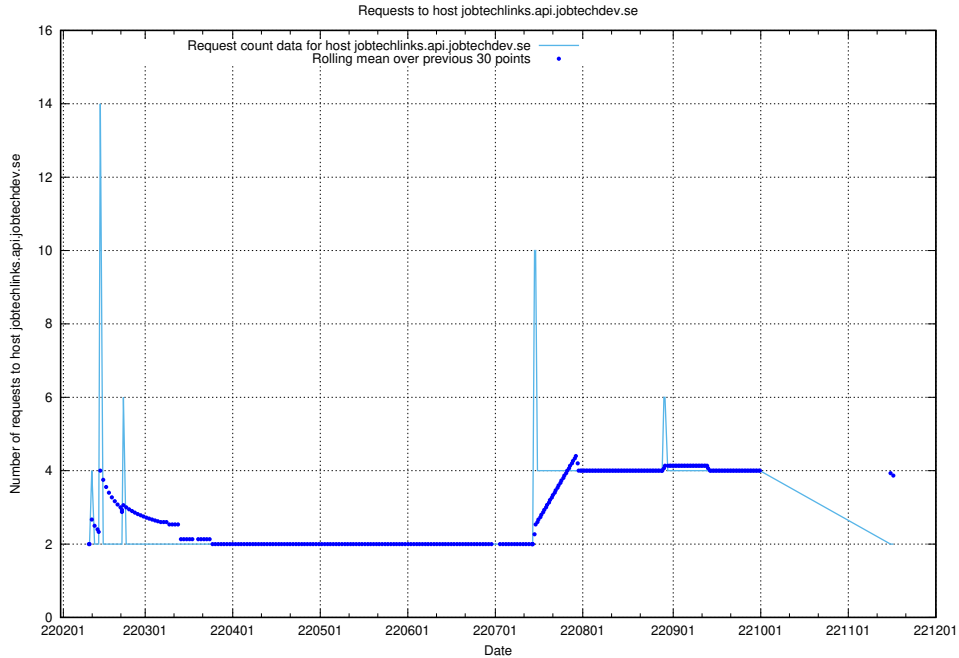

7.557 Usage of jobtechlinks.api.jobtechdev.se

Here, we count the number of requests to host jobtechlinks.api.jobtechdev.se.