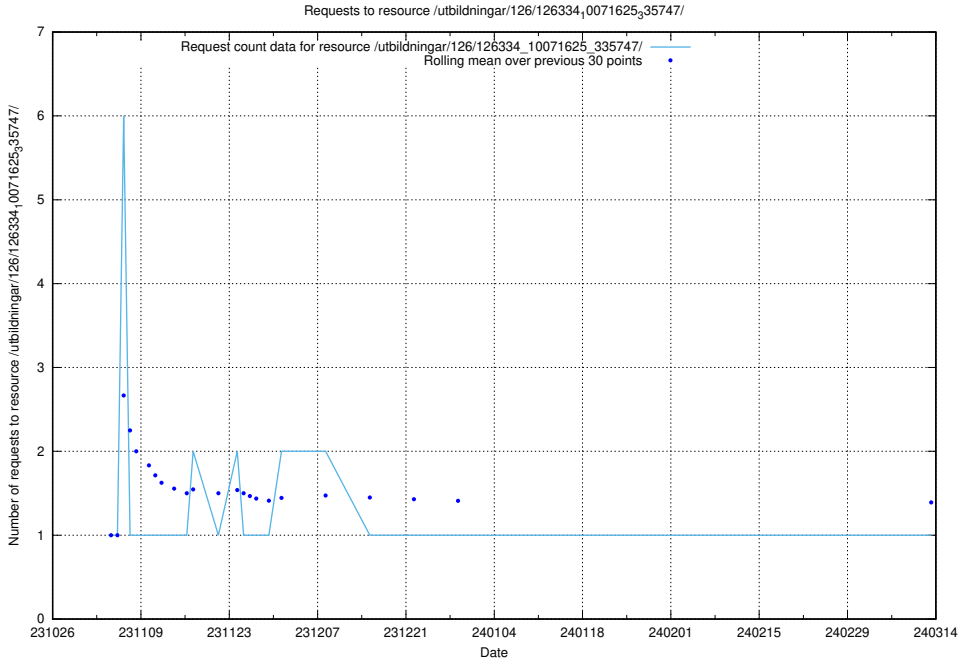

5.4308 Usage of /utbildningar/126/126334_10071625_335747/

Here, we count the number of requests to resource /utbildningar/126/126334_10071625_335747/.