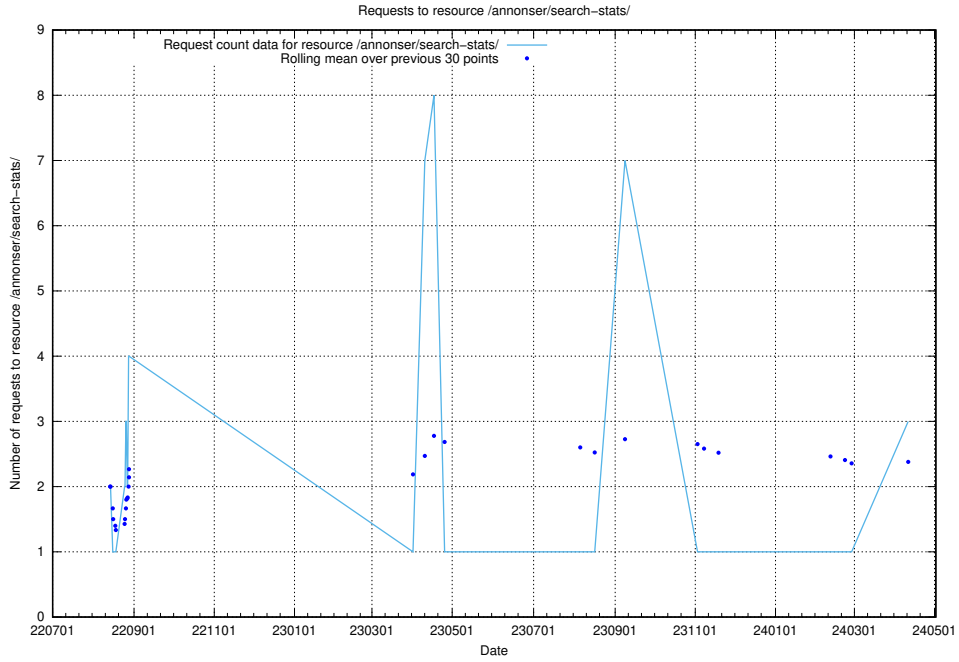

5.447 Usage of /annonser/search-stats/

Here, we count the number of requests to resource /annonser/search-stats/.