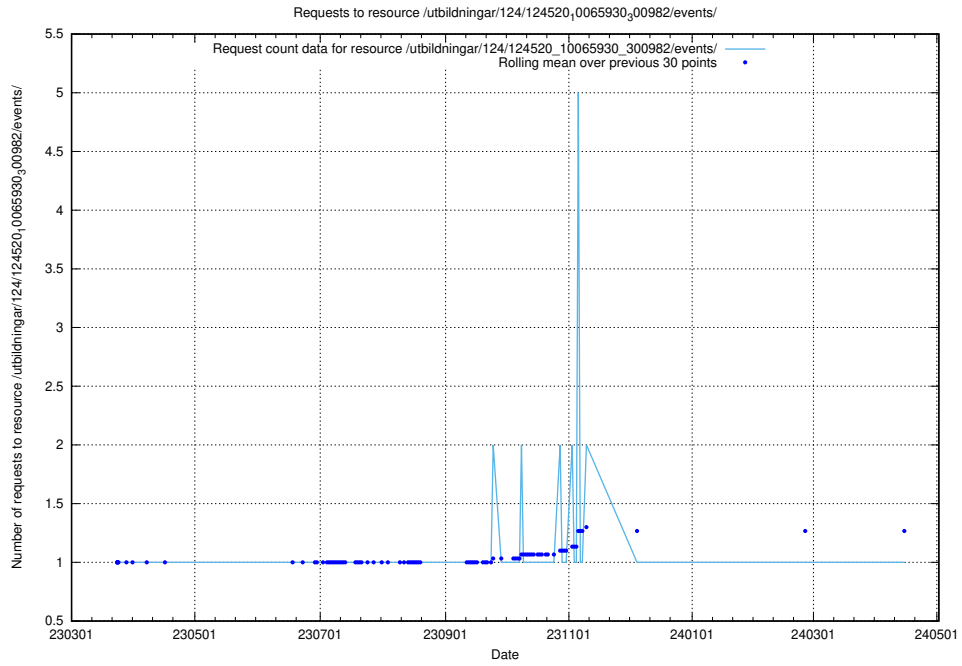

5.1250 Usage of /utbildningar/124/124520_10065930_300982/events/

Here, we count the number of requests to resource /utbildningar/124/124520_10065930_300982/events/