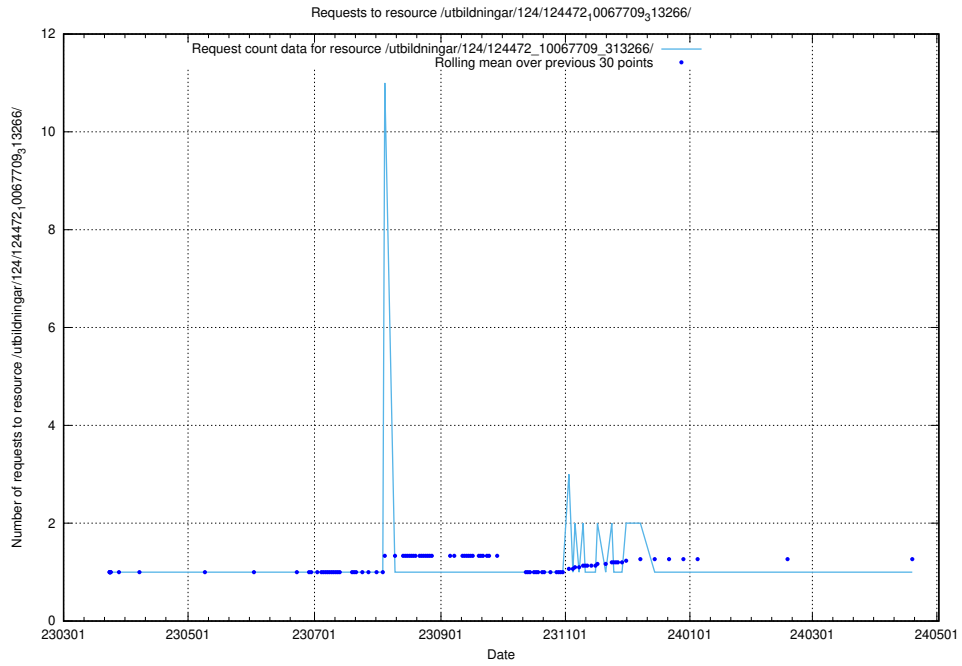

5.3232 Usage of /utbildningar/124/124472_10067709_313266/

Here, we count the number of requests to resource /utbildningar/124/124472_10067709_313266/.