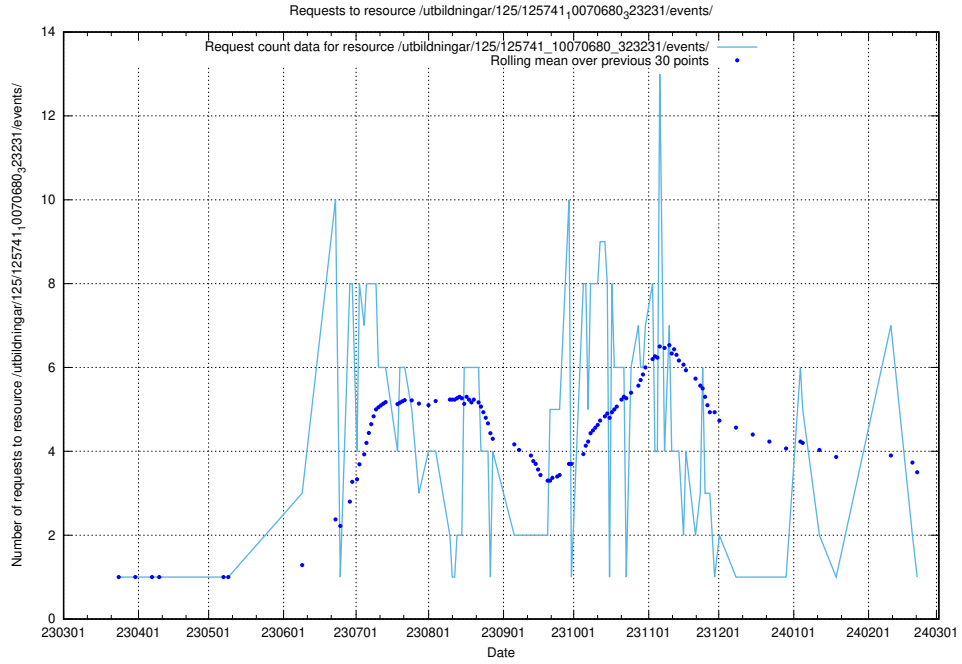

5.6423 Usage of /utbildningar/125/125741_10070680_323231/events/

Here, we count the number of requests to resource /utbildningar/125/125741_10070680_323231/events/