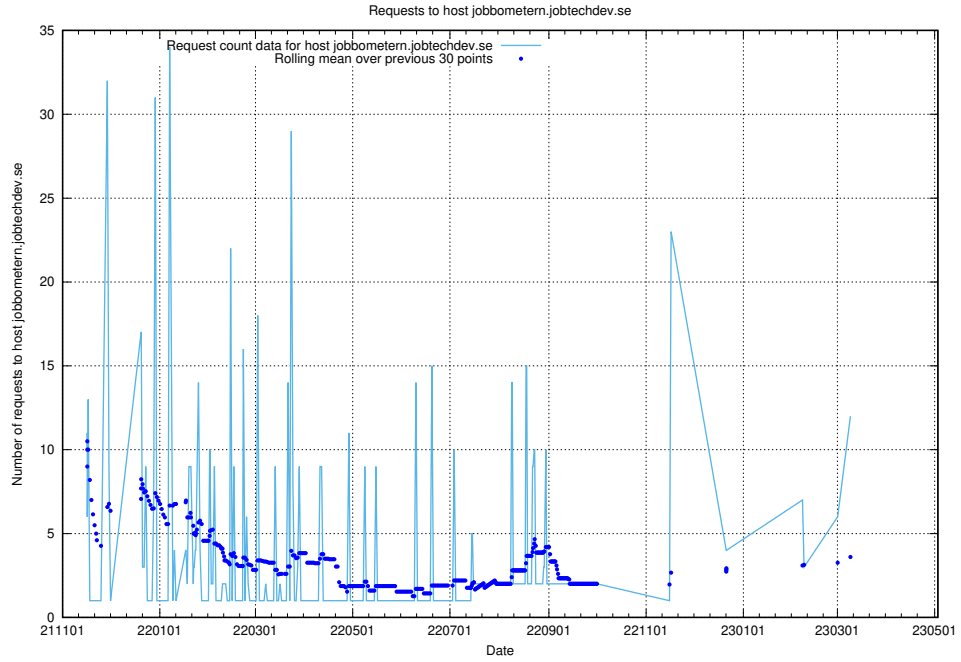

7.56 Usage of `jobbometern.jobtechdev.se`

Here, we count the number of requests to host `jobbometern.jobtechdev.se`.