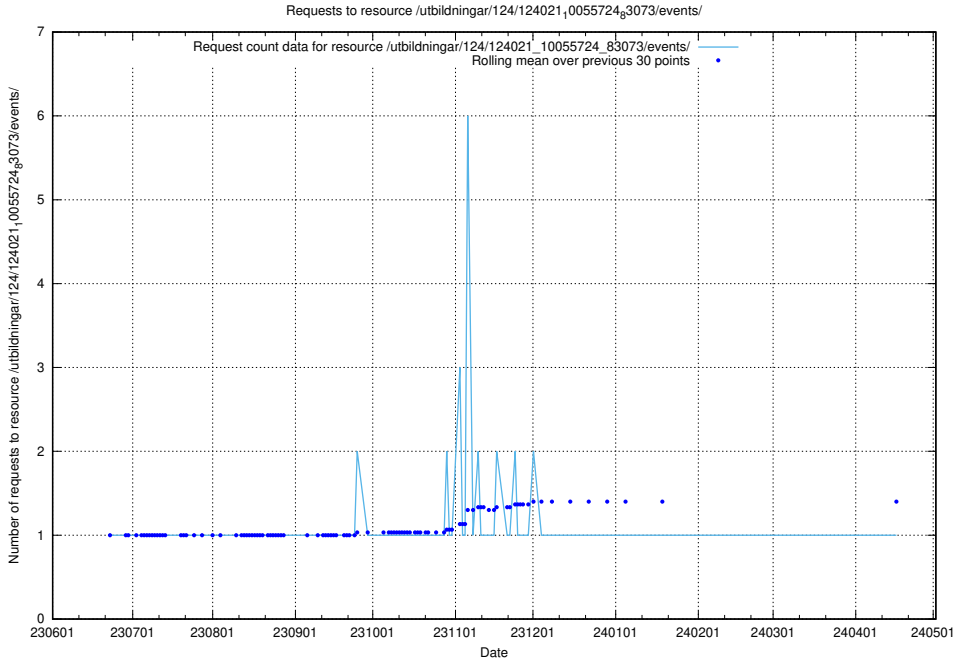

5.5984 Usage of /utbildningar/124/124021_10055724_83073/events/

Here, we count the number of requests to resource /utbildningar/124/124021_10055724_83073/events/.