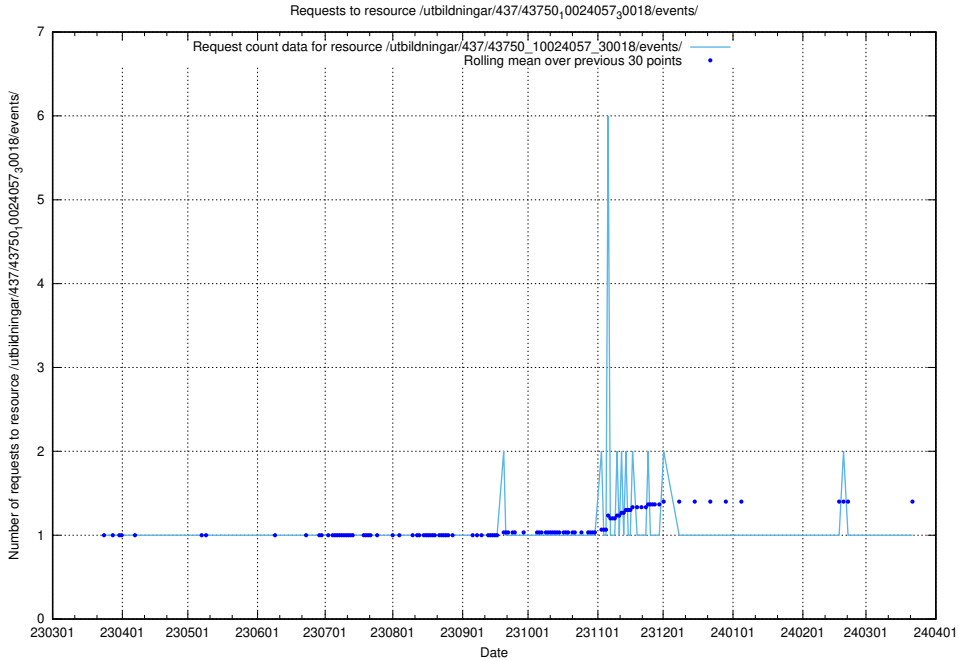

5.6389 Usage of /utbildningar/437/43750_10024057_30018/events/

Here, we count the number of requests to resource /utbildningar/437/43750_10024057_30018/events/.