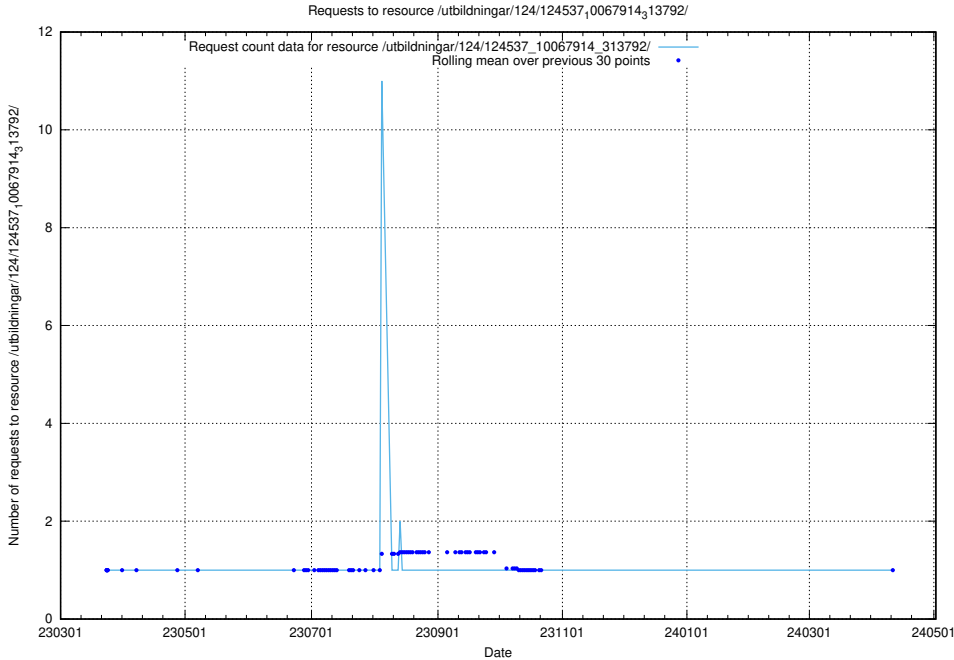

5.1215 Usage of /utbildningar/124/124537_10067914_313792/

Here, we count the number of requests to resource /utbildningar/124/124537_10067914_313792/.