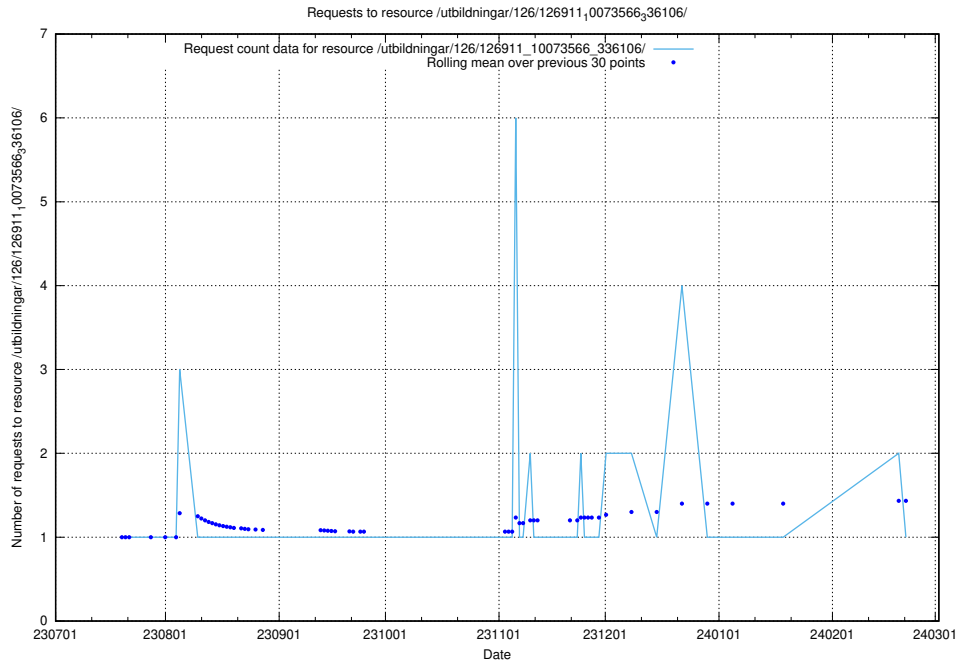

Here, we count the number of requests to resource /utbildningar/126/126911_10073566_336106/.

5.5153 Usage of /utbildningar/125/125914_10070460_321835/events/

Here, we count the number of requests to resource /utbildningar/125/125914_10070460_321835/events/