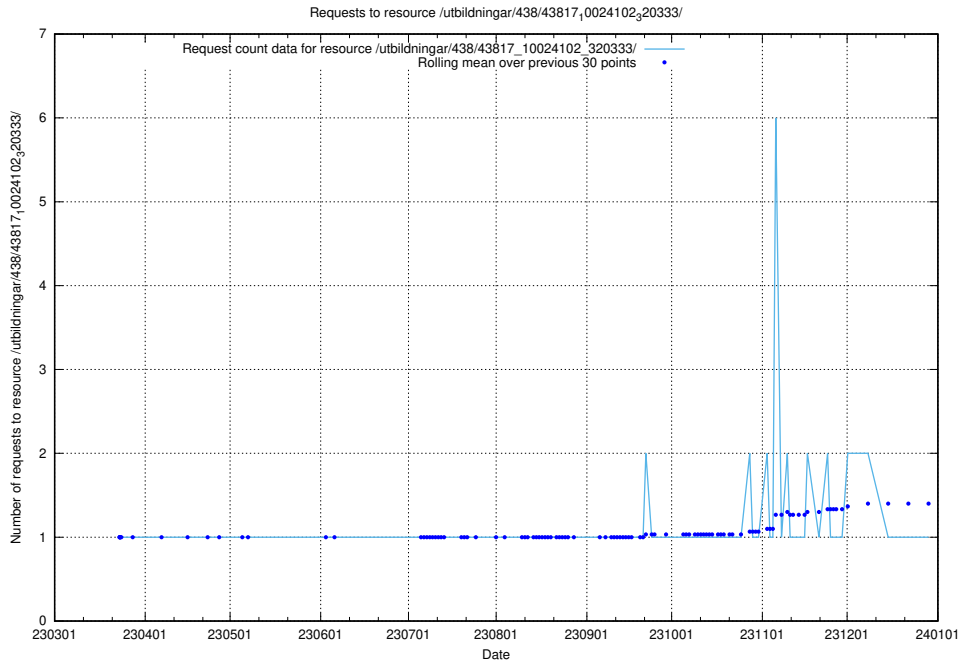

5.6537 Usage of /utbildningar/438/43817_10024102_320333/

Here, we count the number of requests to resource /utbildningar/438/43817_10024102_320333/.