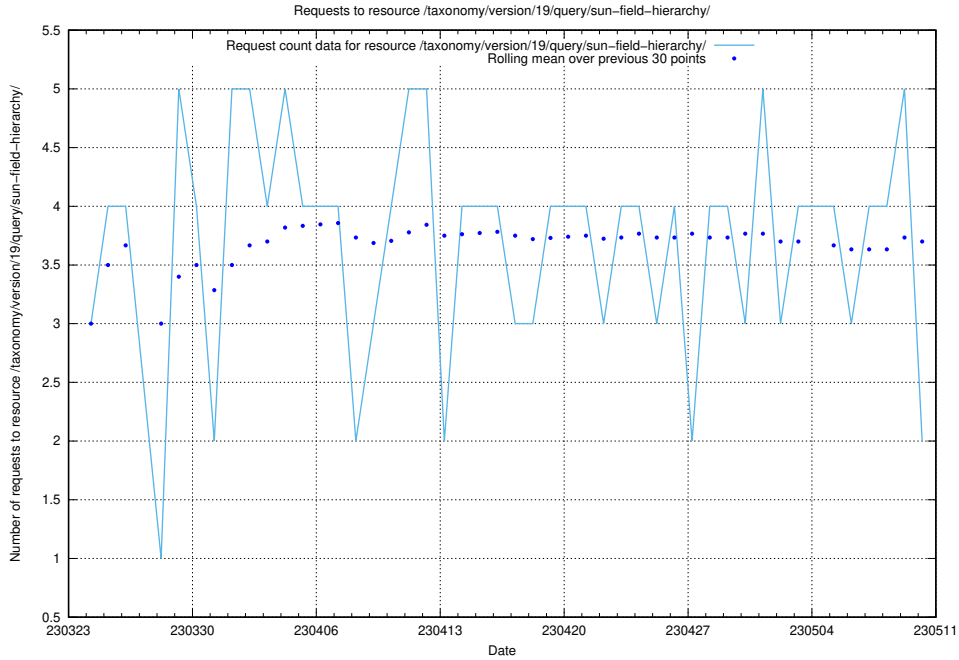

5.918 Usage of /taxonomy/version/19/query/sun-field-hierarchy/

Here, we count the number of requests to resource /taxonomy/version/19/query/sun-field-hierarchy/.