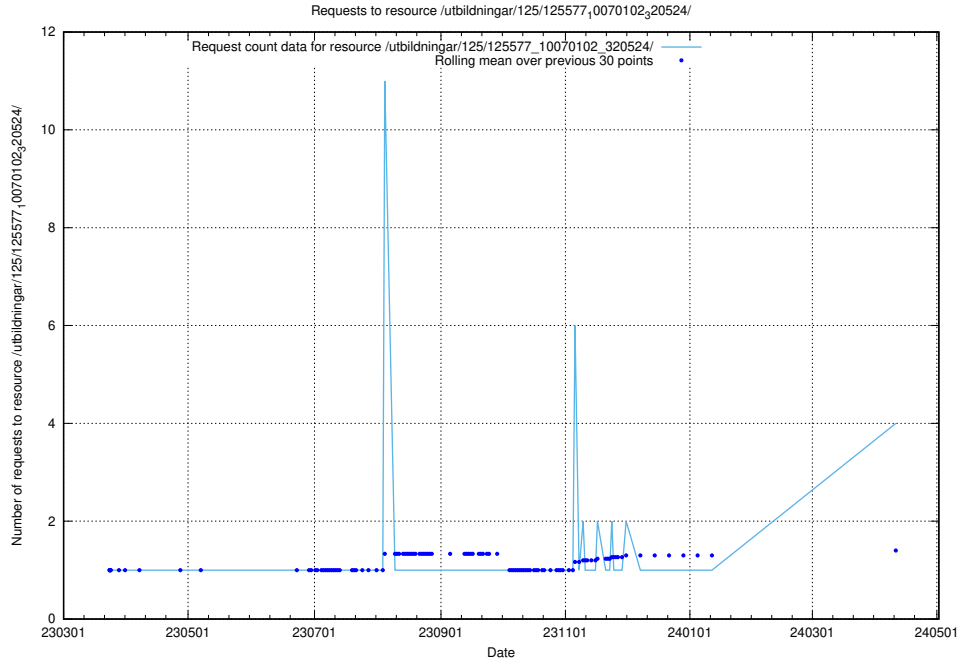

5.159 Usage of /utbildningar/125/125577_10070102_320524/

Here, we count the number of requests to resource /utbildningar/125/125577_10070102_320524/.