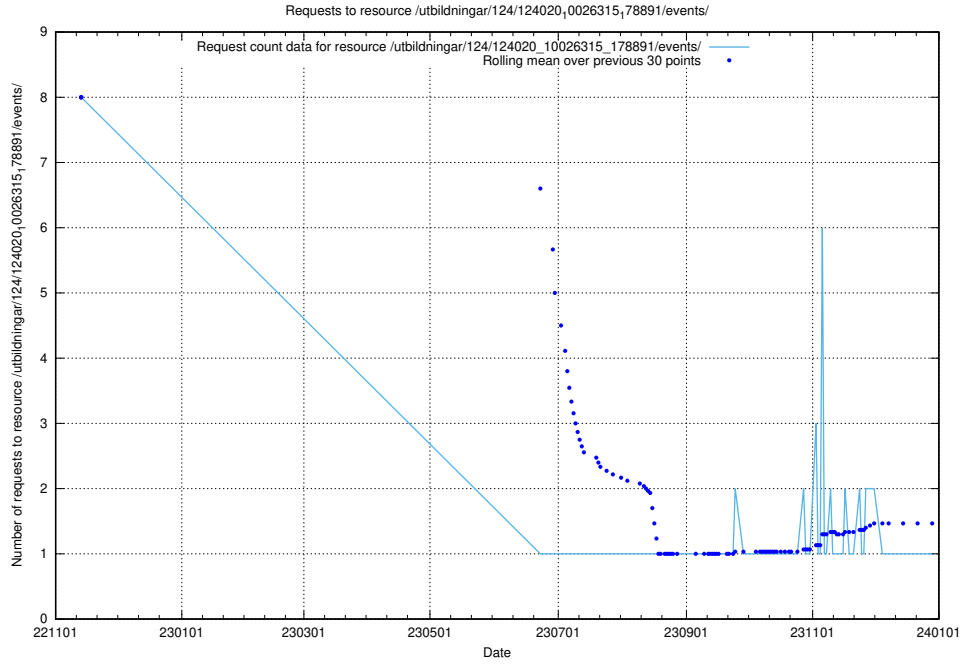

5.5941 Usage of /utbildningar/124/124020_10026315_178891/events/

Here, we count the number of requests to resource /utbildningar/124/124020_10026315_178891/events/