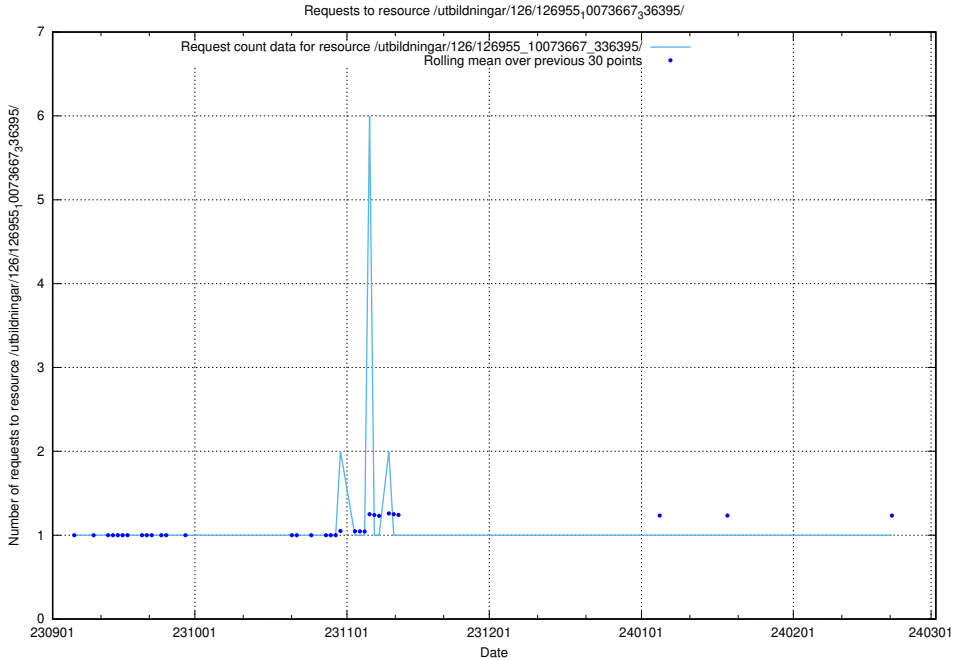

5.4819 Usage of /utbildningar/126/126955_10073667_336395/

Here, we count the number of requests to resource /utbildningar/126/126955_10073667_336395/.