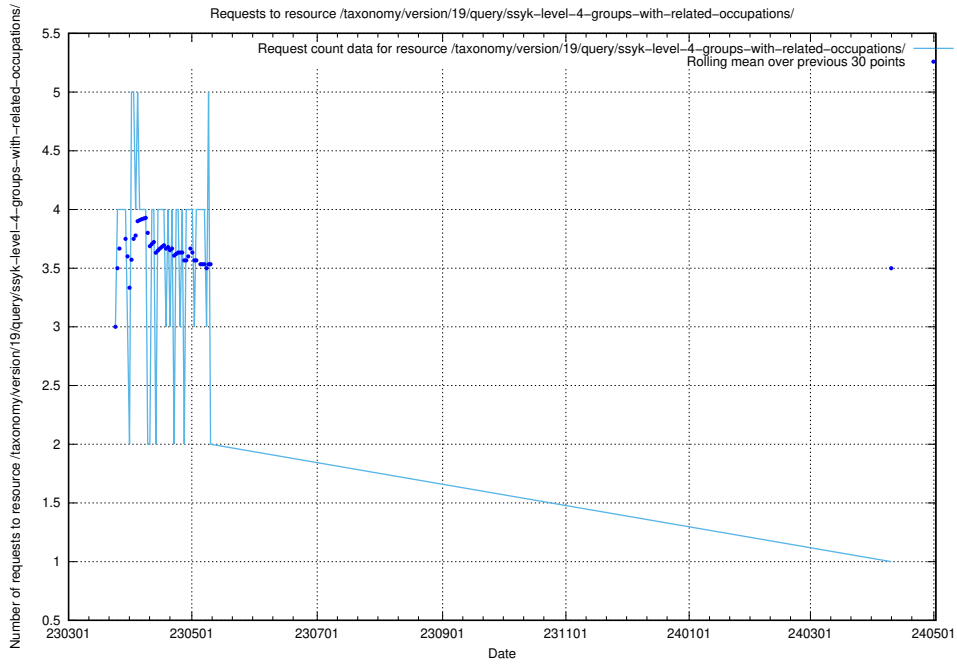

5.6317 Usage of /taxonomy/version/19/query/ssyk-level-4-groups-with-related-occupations/

Here, we count the number of requests to resource /taxonomy/version/19/query/ssyk-level-4-groups-with-related-occupations/.