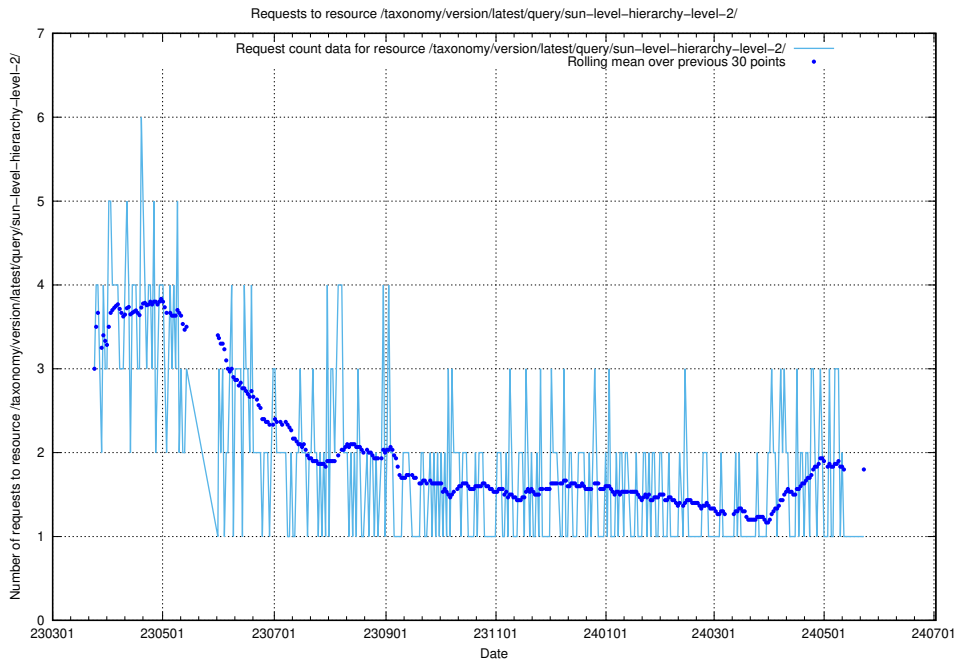

5.6259 Usage of /taxonomy/version/latest/query/sun-level-hierarchy-level-2/

Here, we count the number of requests to resource /taxonomy/version/latest/query/sun-level-hierarchy-level-2/.