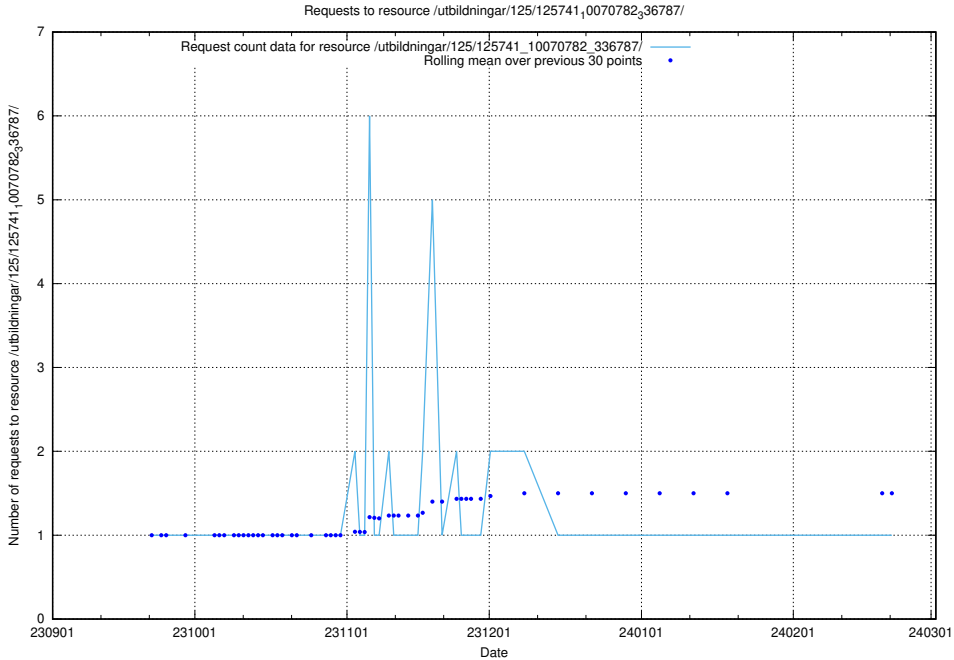

5.4674 Usage of /utbildningar/125/125741_10070782_336787/

Here, we count the number of requests to resource /utbildningar/125/125741_10070782_336787/.