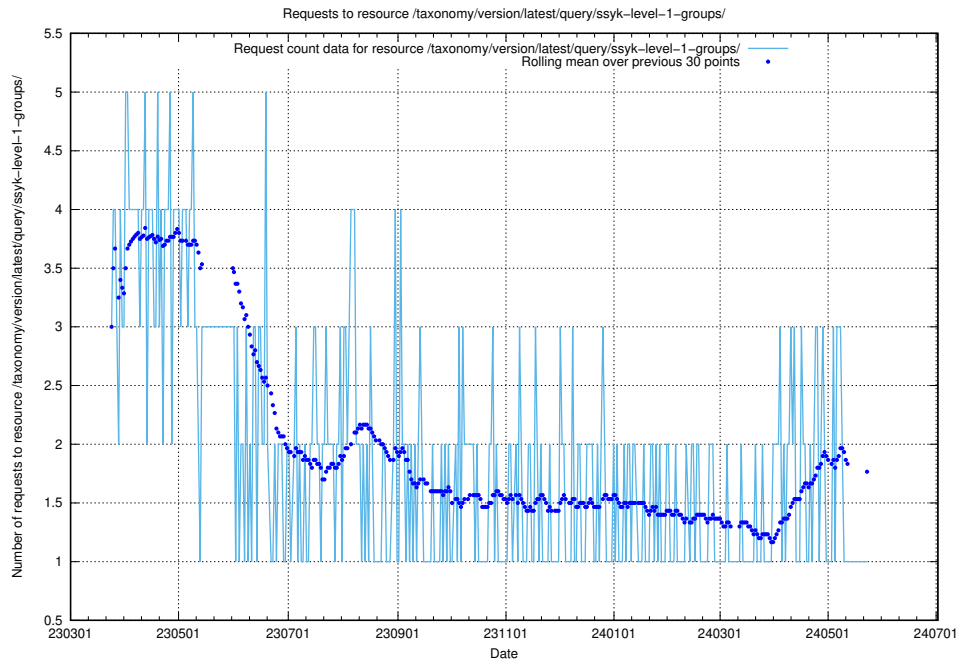

5.6272 Usage of /taxonomy/version/latest/query/ssyk-level-1-groups/

Here, we count the number of requests to resource /taxonomy/version/latest/query/ssyk-level-1-groups/.