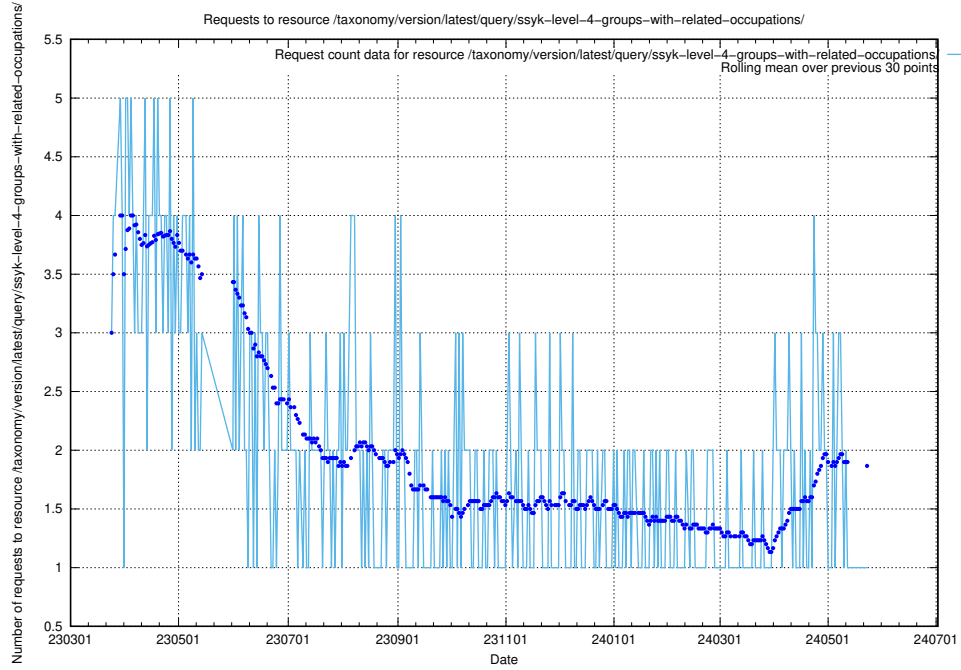

5.6270 Usage of /taxonomy/version/latest/query/ssyk-level-4-groups-with-related-occupations/

Here, we count the number of requests to resource /taxonomy/version/latest/query/ssyk-level-4-groups-with-related-occupations/.