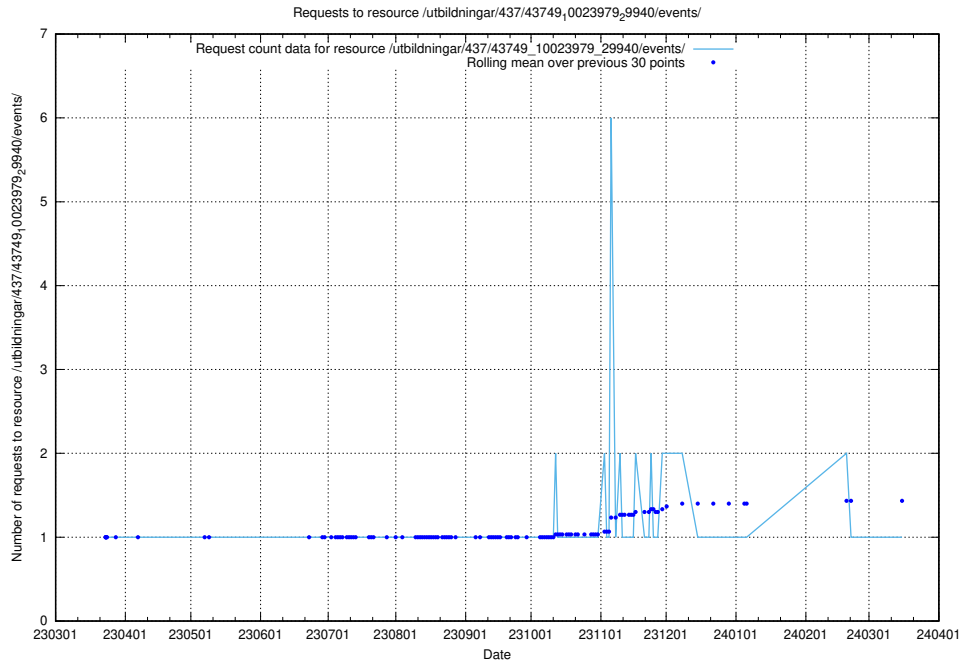

5.6575 Usage of /utbildningar/437/43749_10023979_29940/events/

Here, we count the number of requests to resource /utbildningar/437/43749_10023979_29940/events/.