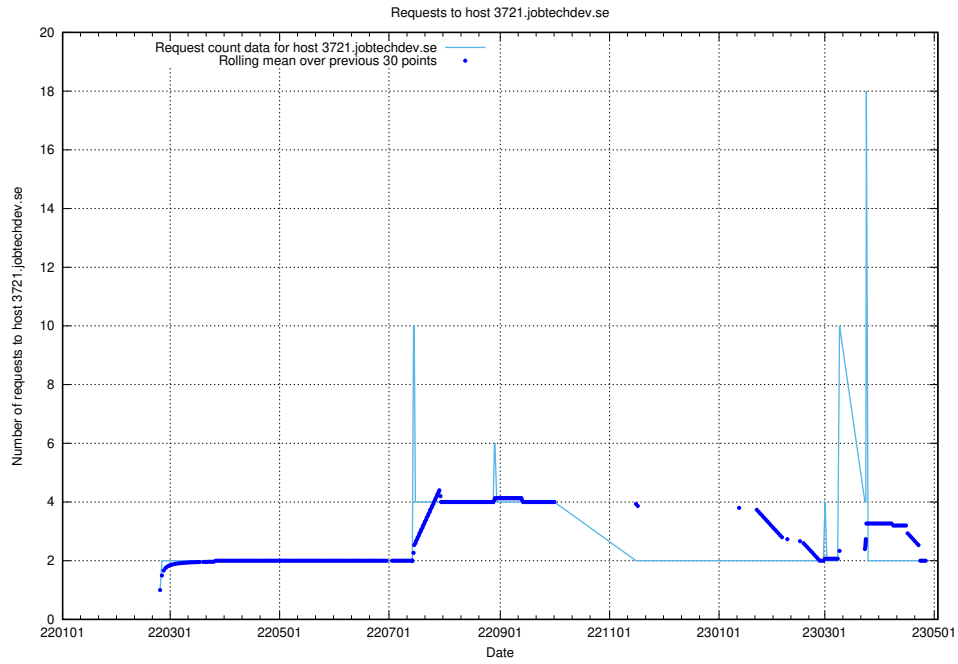

7.515 Usage of 3721.jobtechdev.se

Here, we count the number of requests to host 3721.jobtechdev.se.