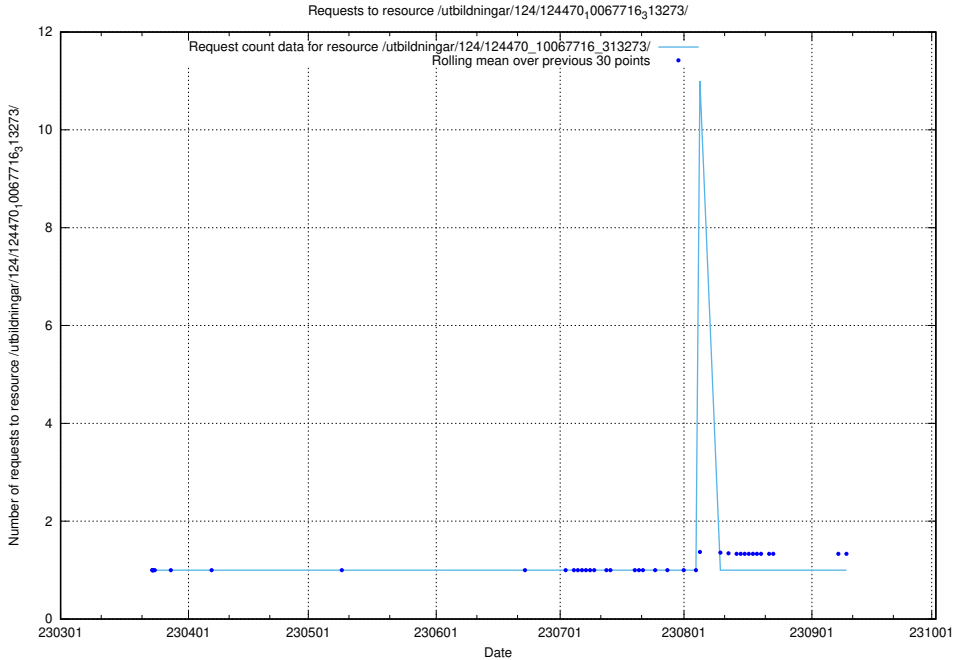

5.3347 Usage of /utbildningar/124/124470_10067716_313273/

Here, we count the number of requests to resource /utbildningar/124/124470_10067716_313273/.