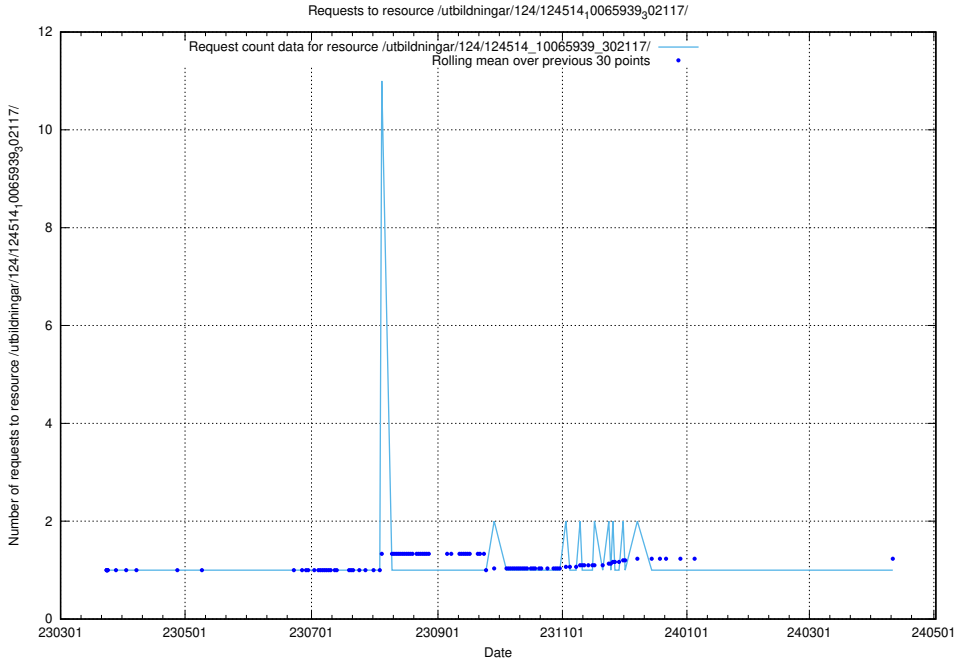

5.2068 Usage of /utbildningar/124/124514_10065939_302117/

Here, we count the number of requests to resource /utbildningar/124/124514_10065939_302117/.