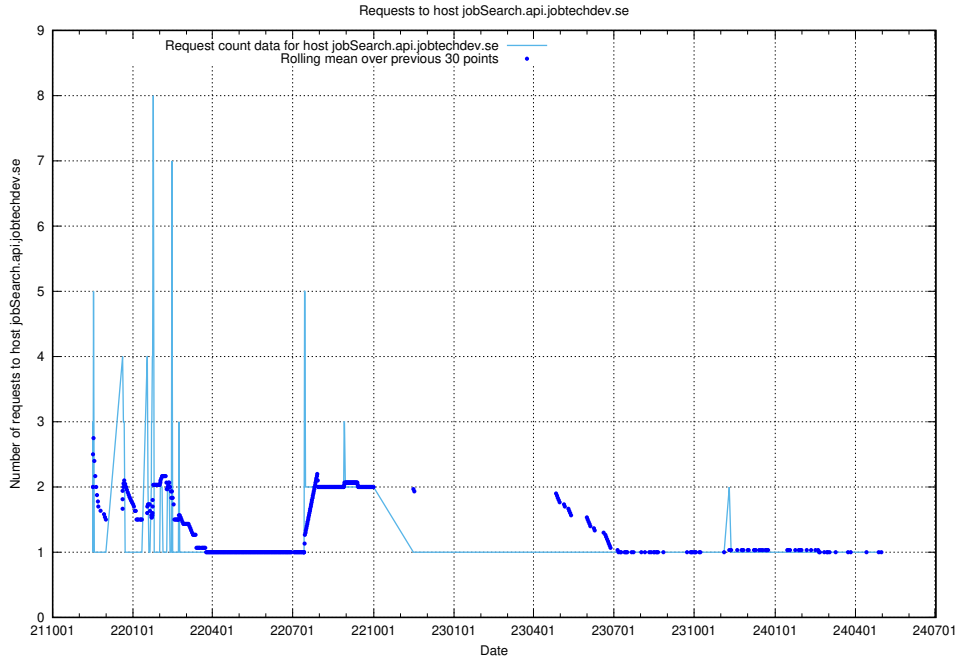

7.647 Usage of jobSearch.api.jobtechdev.se

Here, we count the number of requests to host jobSearch.api.jobtechdev.se.