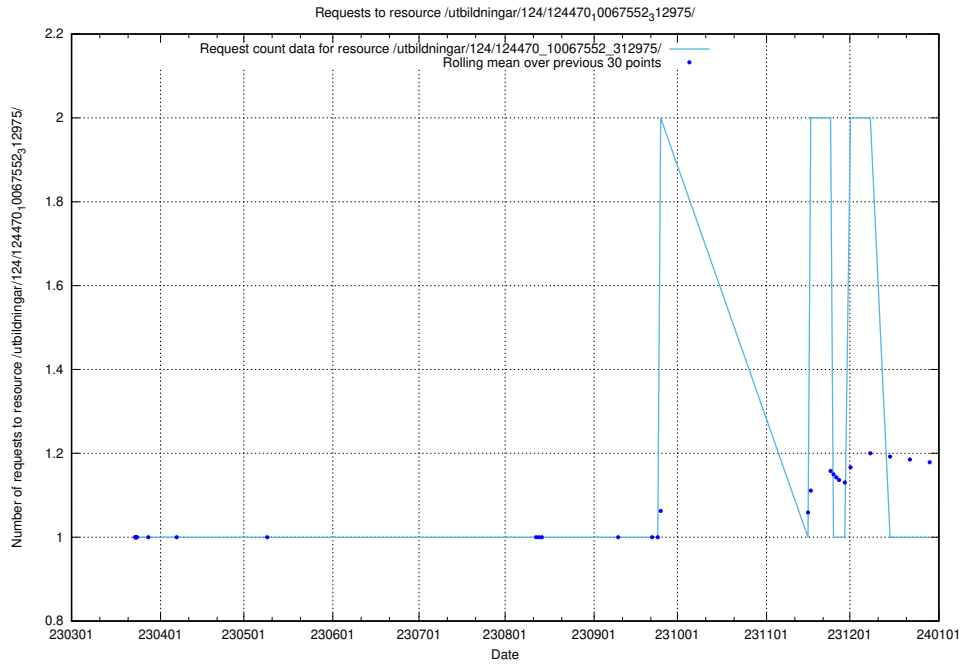

5.3368 Usage of /utbildningar/124/124470_10067552_312975/

Here, we count the number of requests to resource /utbildningar/124/124470_10067552_312975/.