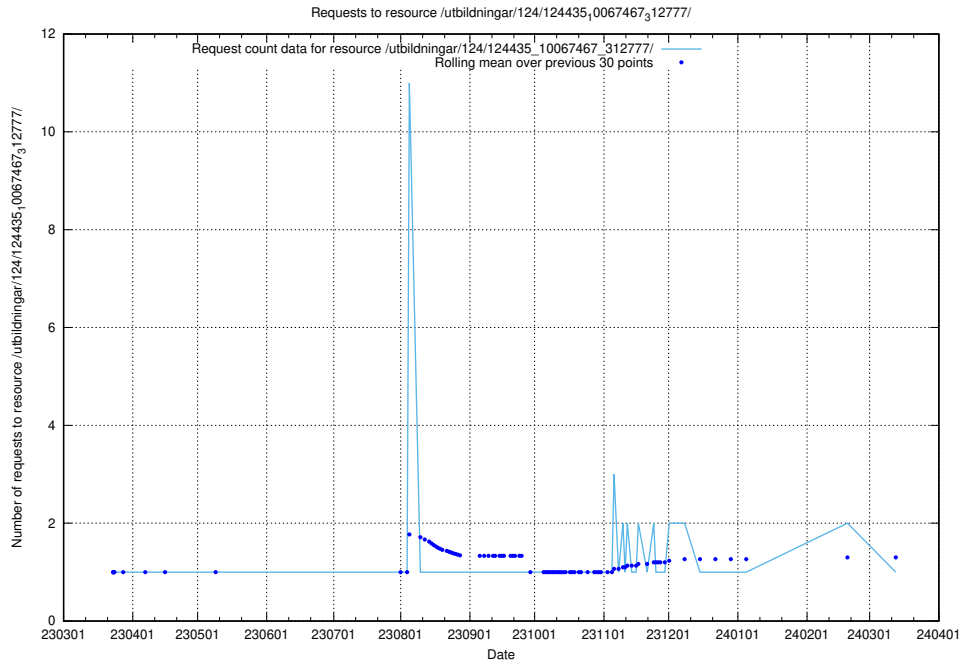

5.3935 Usage of /utbildningar/124/124435_10067467_312777/

Here, we count the number of requests to resource /utbildningar/124/124435_10067467_312777/.