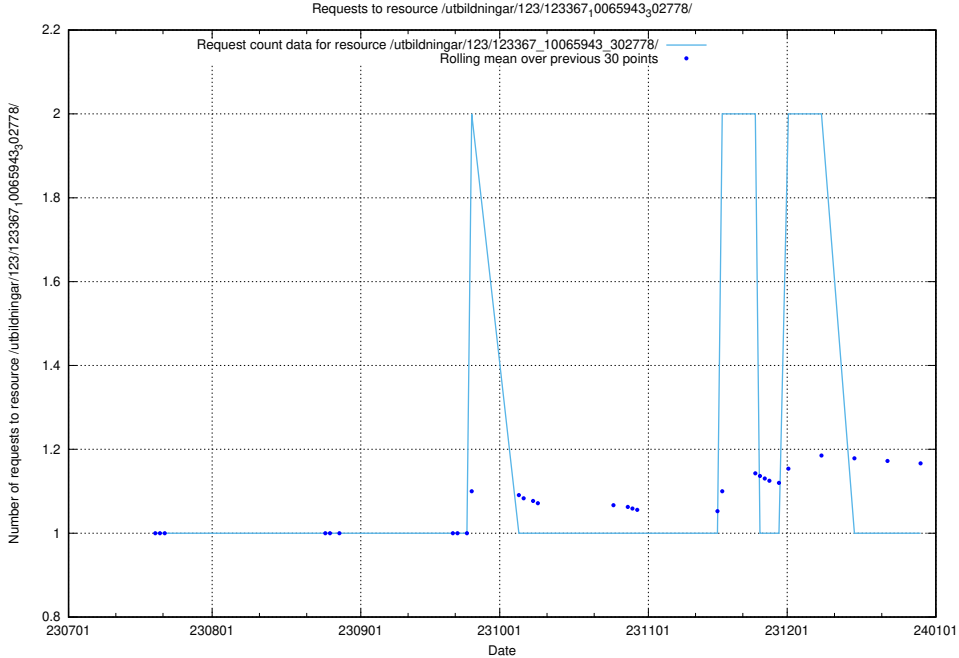

5.5166 Usage of /utbildningar/123/123367_10065943_302778/

Here, we count the number of requests to resource /utbildningar/123/123367_10065943_302778/.