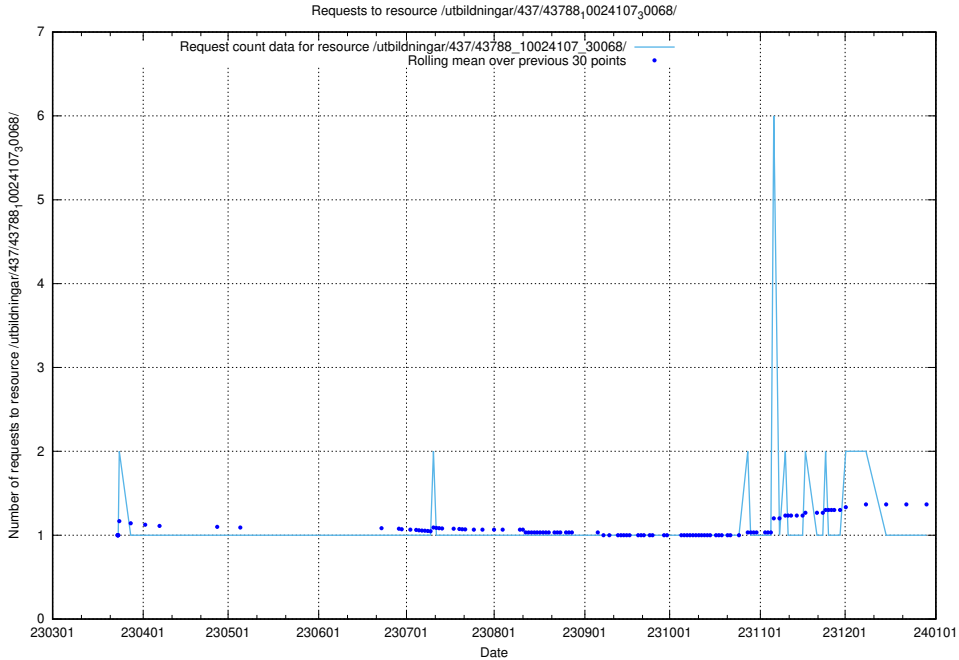

5.6556 Usage of /utbildningar/437/43788_10024107_30068/

Here, we count the number of requests to resource /utbildningar/437/43788_10024107_30068/.