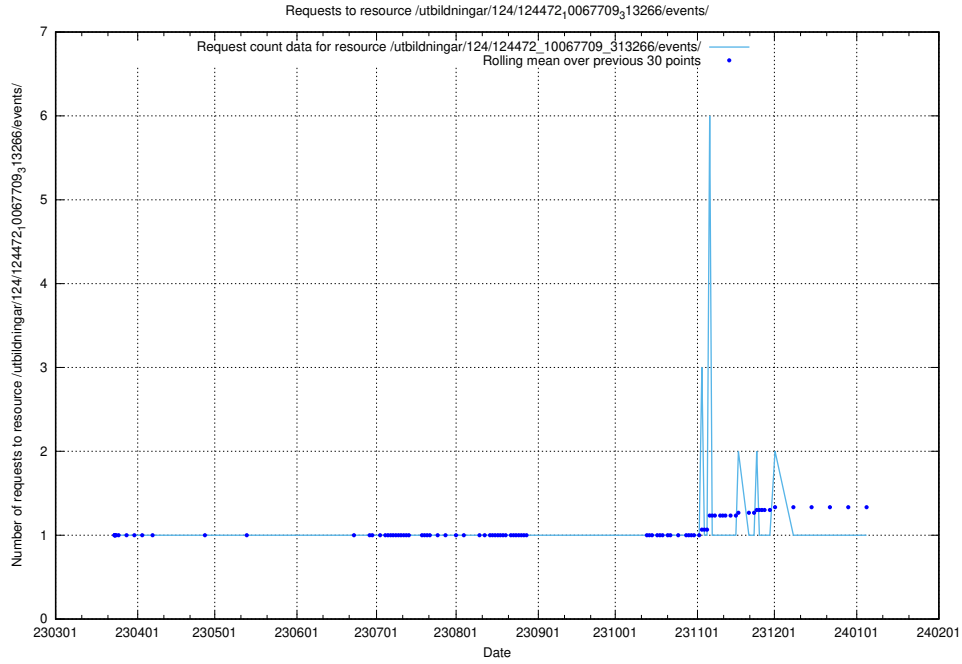

5.3222 Usage of /utbildningar/124/124472_10067709_313266/events/

Here, we count the number of requests to resource /utbildningar/124/124472_10067709_313266/events/