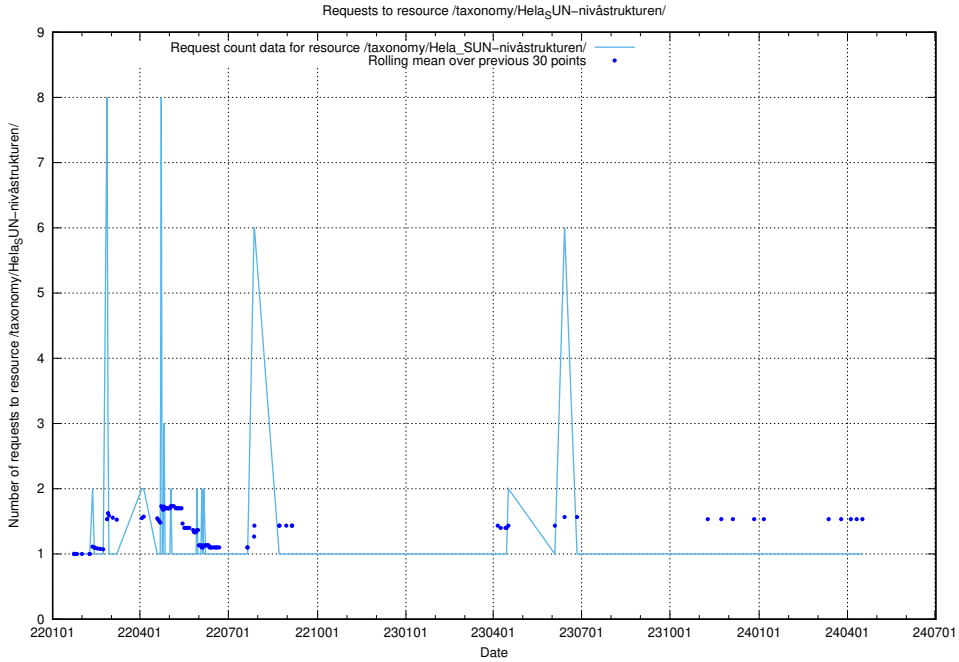

5.4474 Usage of /taxonomy/Hela_SUN-nivåstrukturen/

Here, we count the number of requests to resource /taxonomy/Hela_SUN-nivåstrukturen/.