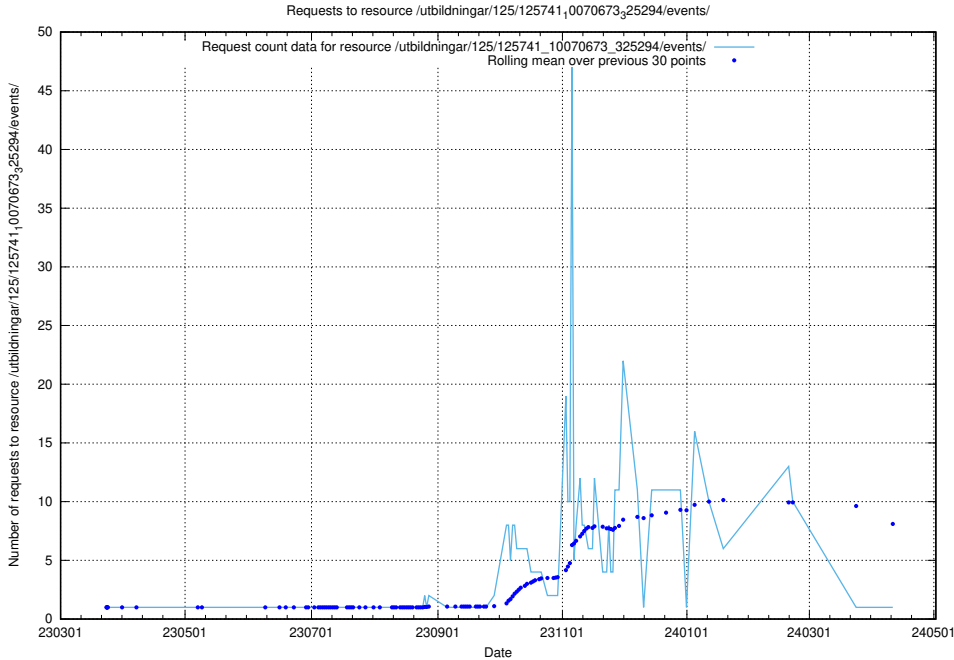

5.6680 Usage of /utbildningar/125/125741_10070673_325294/events/

Here, we count the number of requests to resource /utbildningar/125/125741_10070673_325294/events/