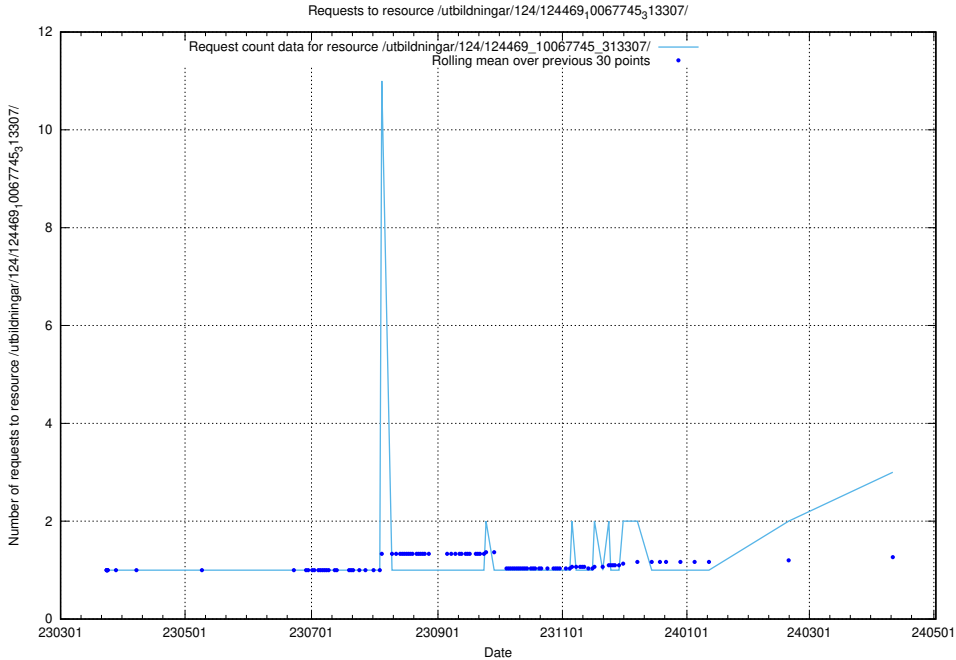

5.319 Usage of /utbildningar/124/124469_10067745_313307/

Here, we count the number of requests to resource /utbildningar/124/124469_10067745_313307/.