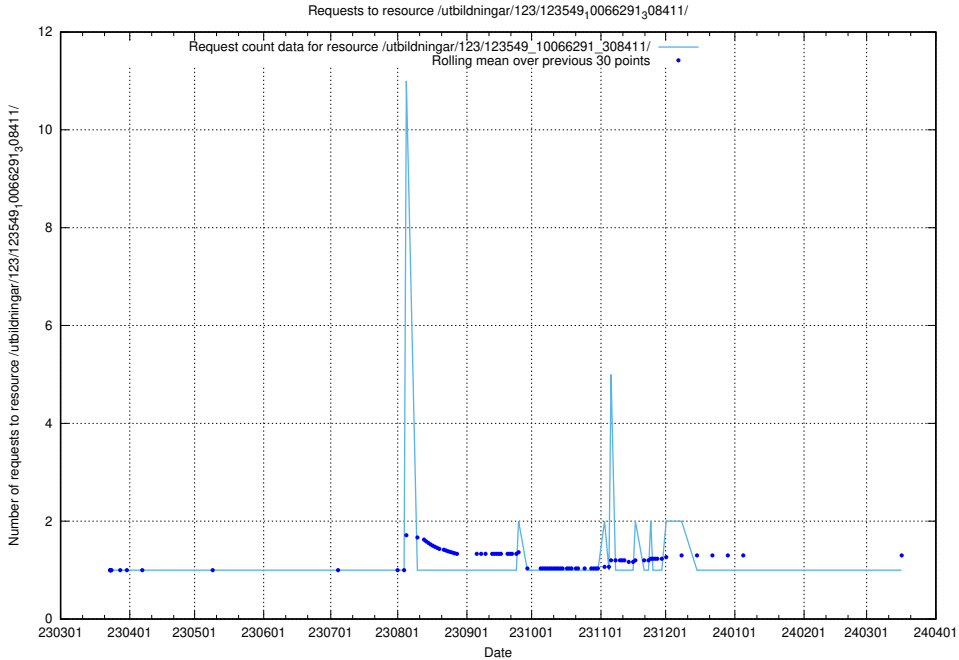

5.4679 Usage of /utbildningar/123/123549_10066291_308411/

Here, we count the number of requests to resource /utbildningar/123/123549_10066291_308411/.