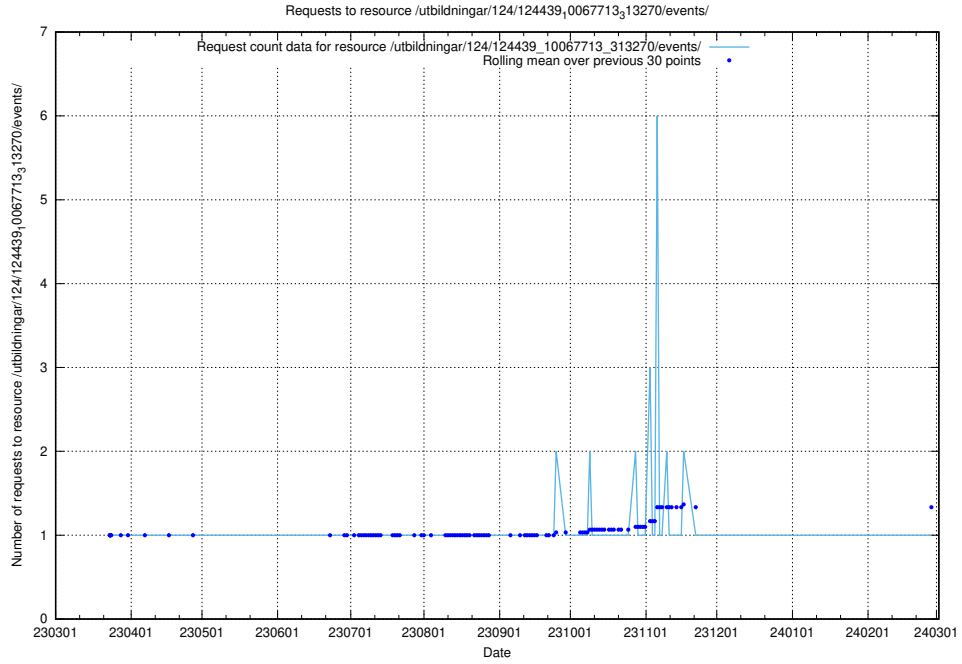

5.3751 Usage of /utbildningar/124/124439_10067713_313270/events/

Here, we count the number of requests to resource /utbildningar/124/124439_10067713_313270/events/