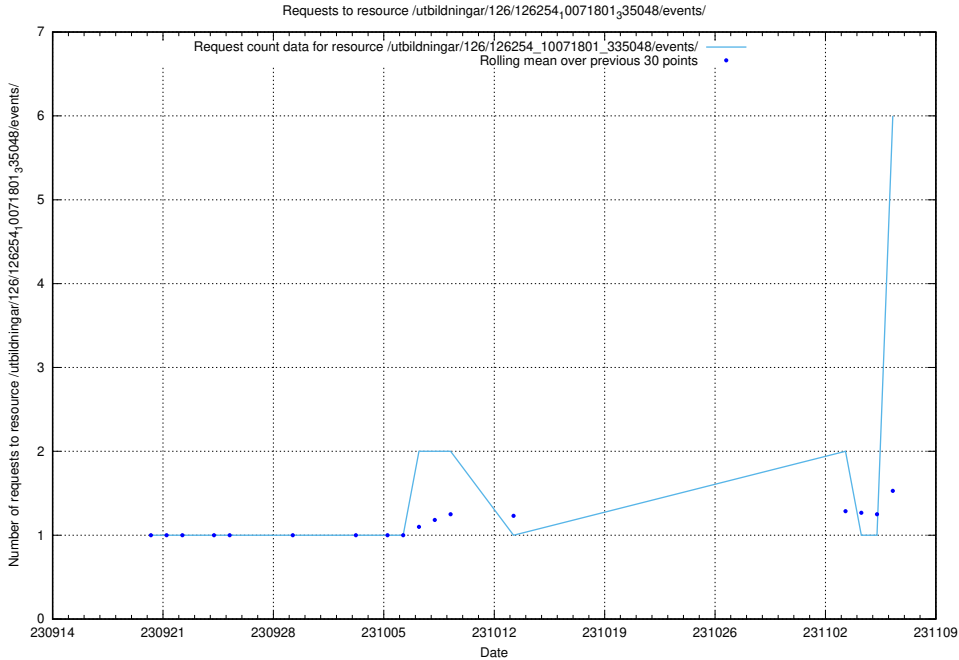

5.74 Usage of /utbildningar/126/126254_10071801_335048/events/

Here, we count the number of requests to resource /utbildningar/126/126254_10071801_335048/events/