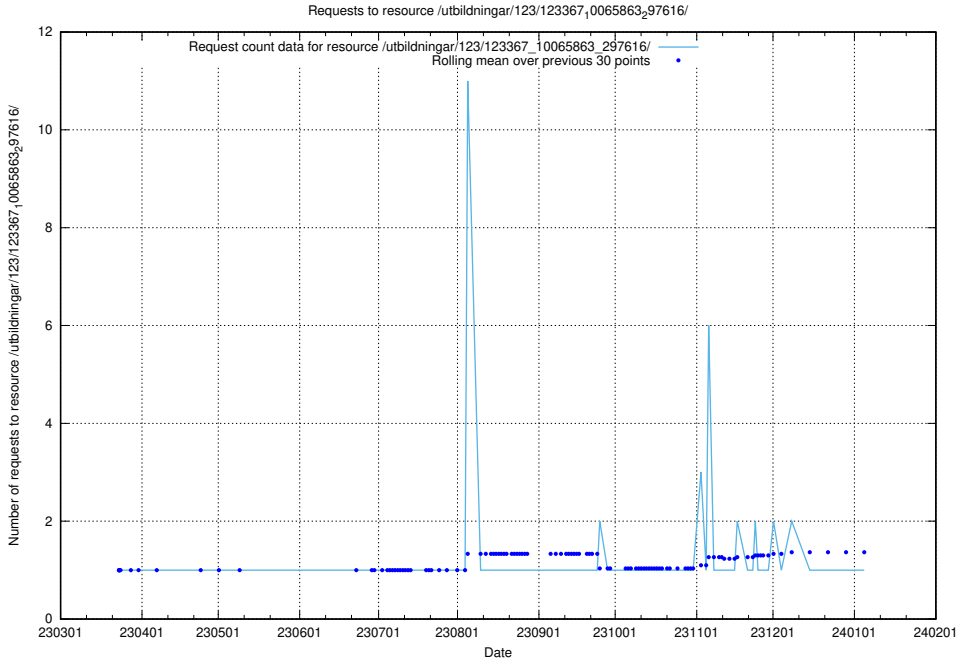

Here, we count the number of requests to resource /utbildningar/124/124854_10073707_336464/events/

5.4952 Usage of /utbildningar/123/123367_10065863_297616/

Here, we count the number of requests to resource /utbildningar/123/123367_10065863_297616/.