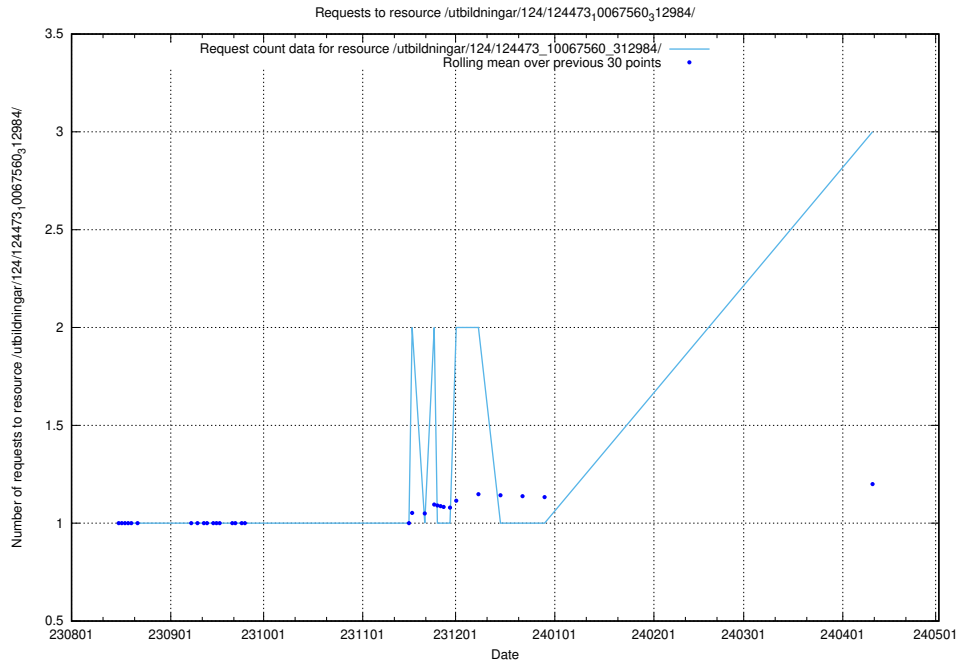

5.364 Usage of /utbildningar/124/124473_10067560_312984/

Here, we count the number of requests to resource /utbildningar/124/124473_10067560_312984/.