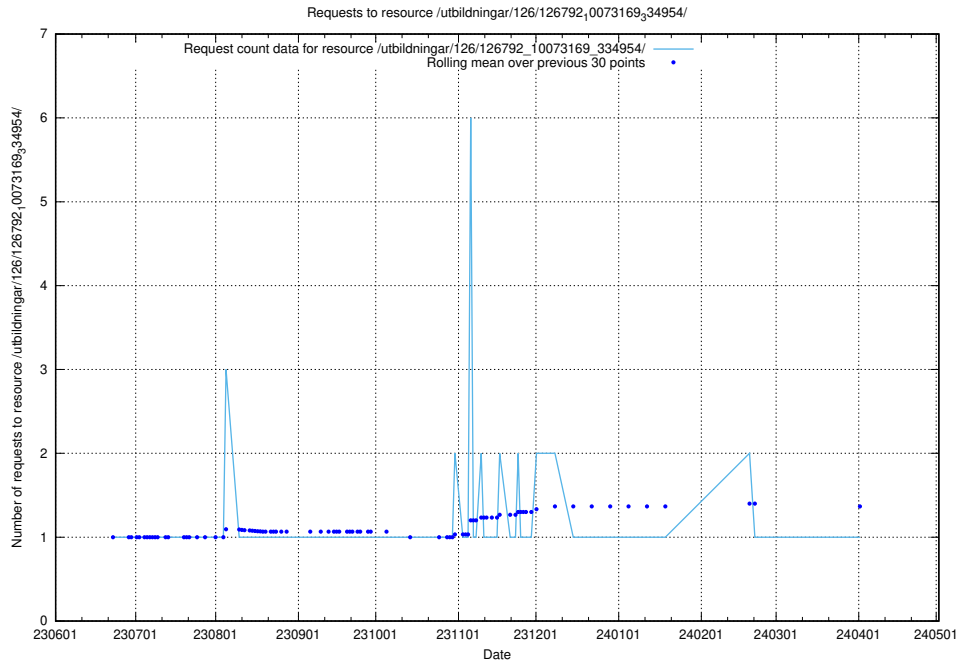

5.5760 Usage of /utbildningar/126/126792_10073169_334954/

Here, we count the number of requests to resource /utbildningar/126/126792_10073169_334954/.