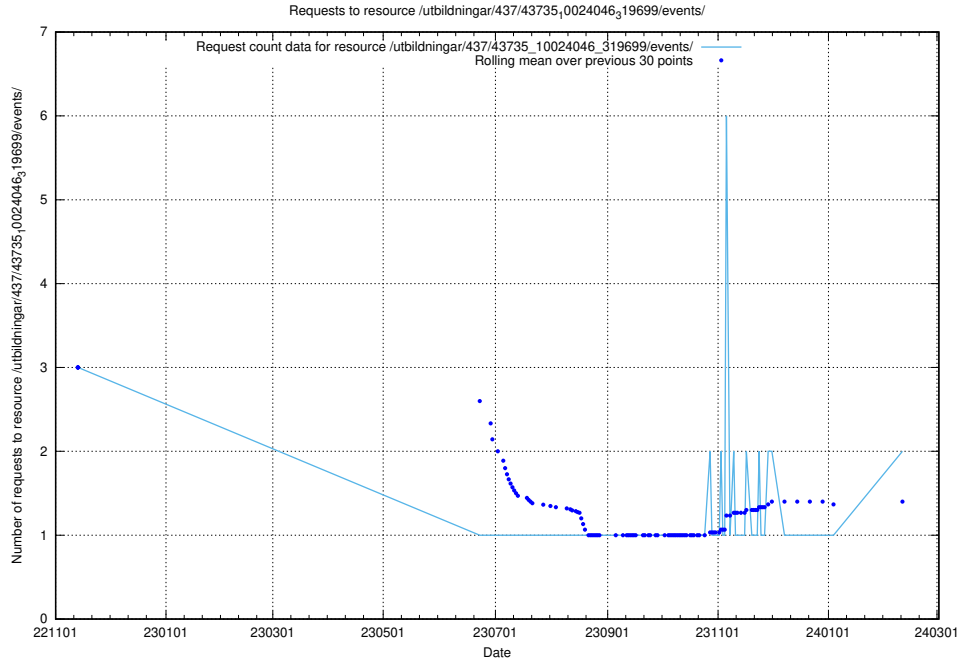

5.873 Usage of /utbildningar/437/43735_10024046_319699/events/

Here, we count the number of requests to resource /utbildningar/437/43735_10024046_319699/events/.