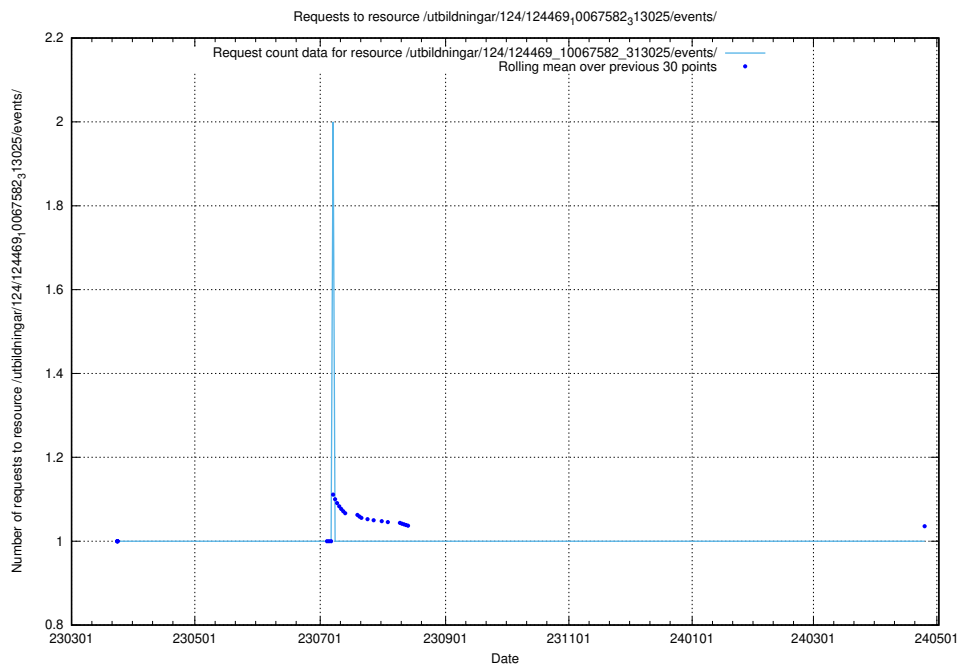

5.3477 Usage of /utbildningar/124/124469_10067582_313025/events/

Here, we count the number of requests to resource /utbildningar/124/124469_10067582_313025/events/