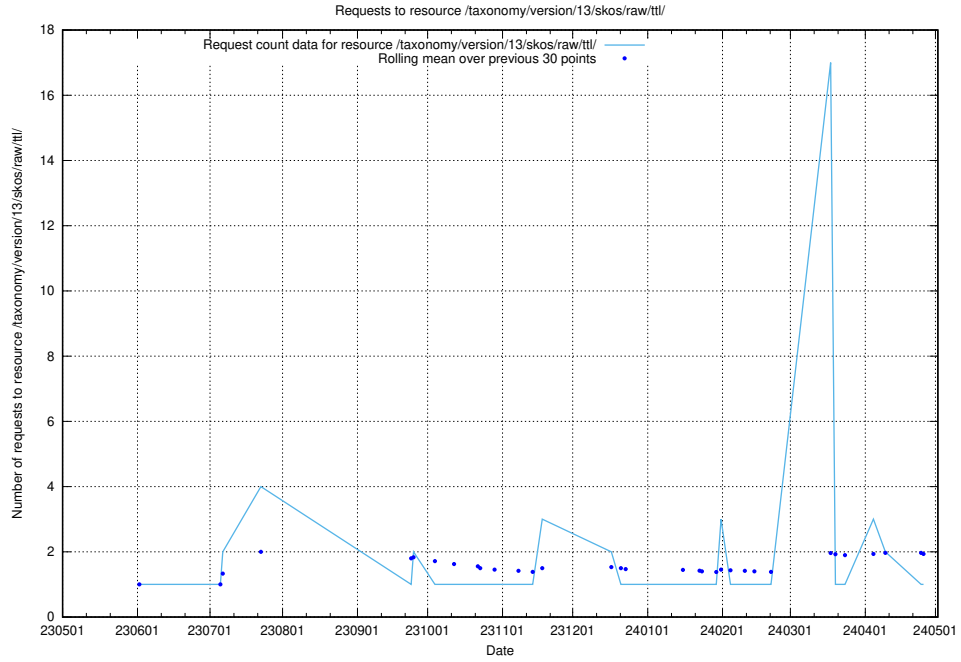

5.6093 Usage of /taxonomy/version/13/skos/raw/ttl/

Here, we count the number of requests to resource /taxonomy/version/13/skos/raw/ttl/.