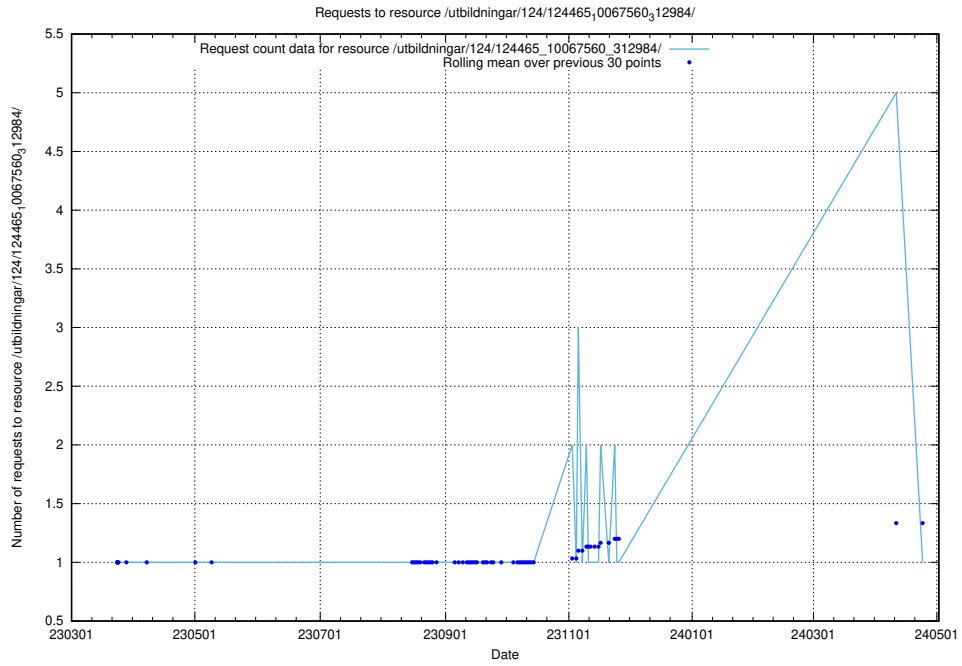

5.3593 Usage of /utbildningar/124/124465_10067560_312984/

Here, we count the number of requests to resource /utbildningar/124/124465_10067560_312984/.