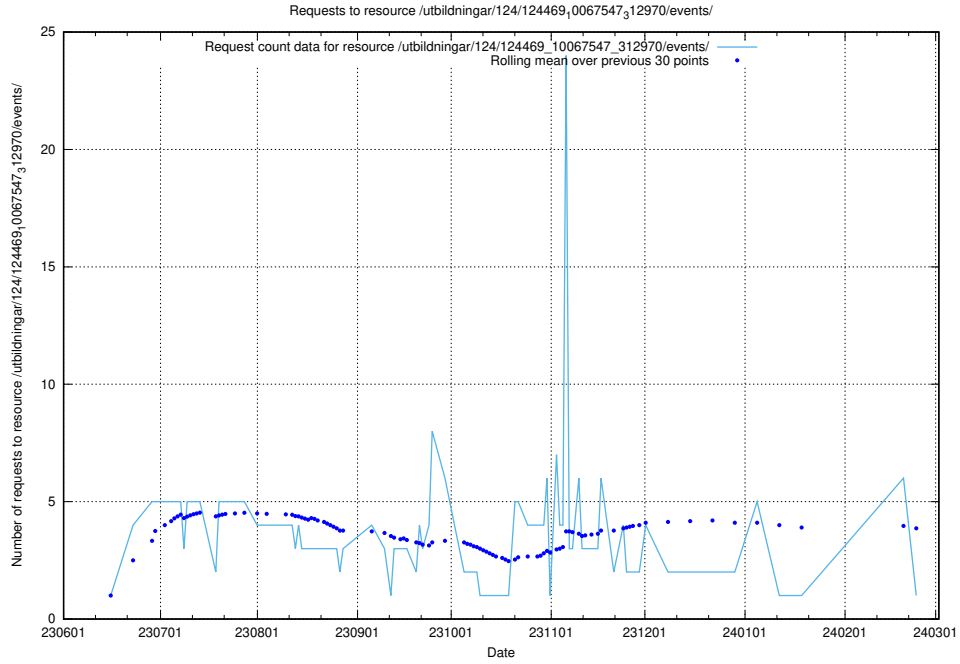

Here, we count the number of requests to resource /utbildningar/123/123839_10066432_308907/.

5.6049 Usage of /utbildningar/124/124469_10067547_312970/events/

Here, we count the number of requests to resource /utbildningar/124/124469_10067547_312970/events/