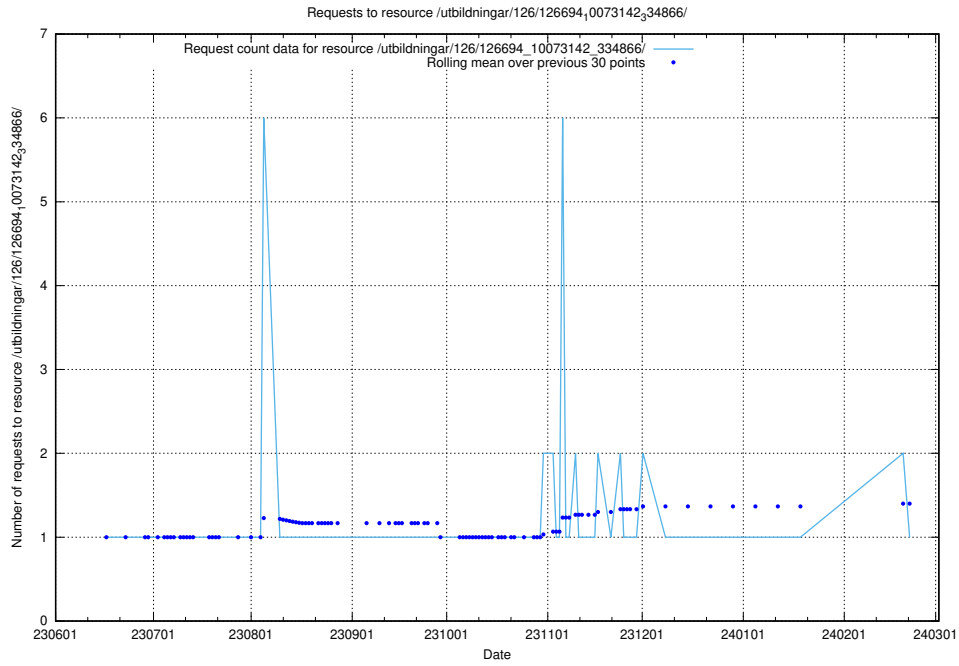

5.6032 Usage of /utbildningar/126/126694_10073142_334866/

Here, we count the number of requests to resource /utbildningar/126/126694_10073142_334866/.