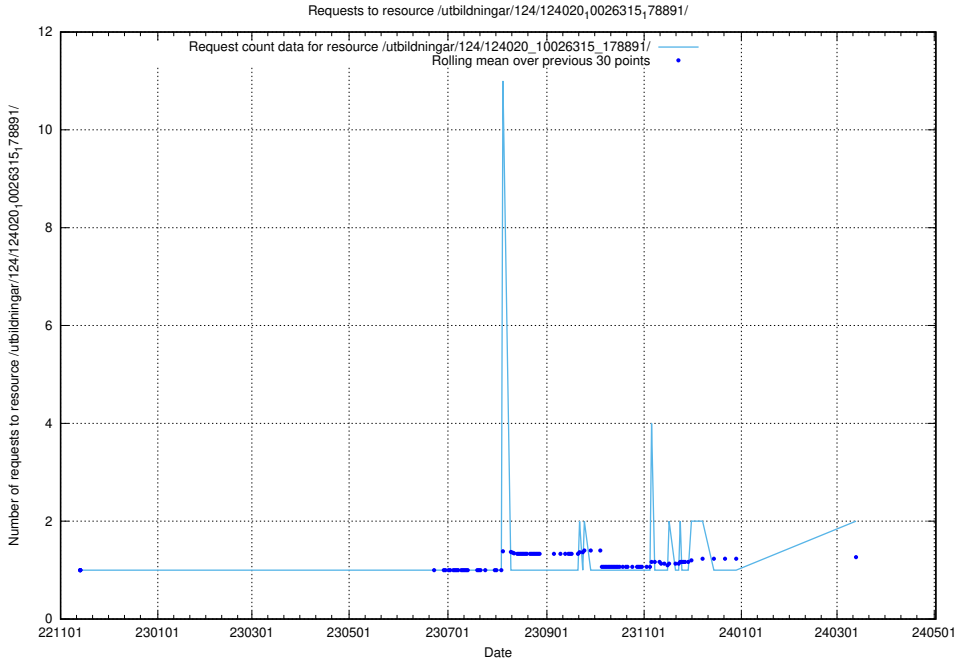

5.885 Usage of /utbildningar/124/124020_10026315_178891/

Here, we count the number of requests to resource /utbildningar/124/124020_10026315_178891/.