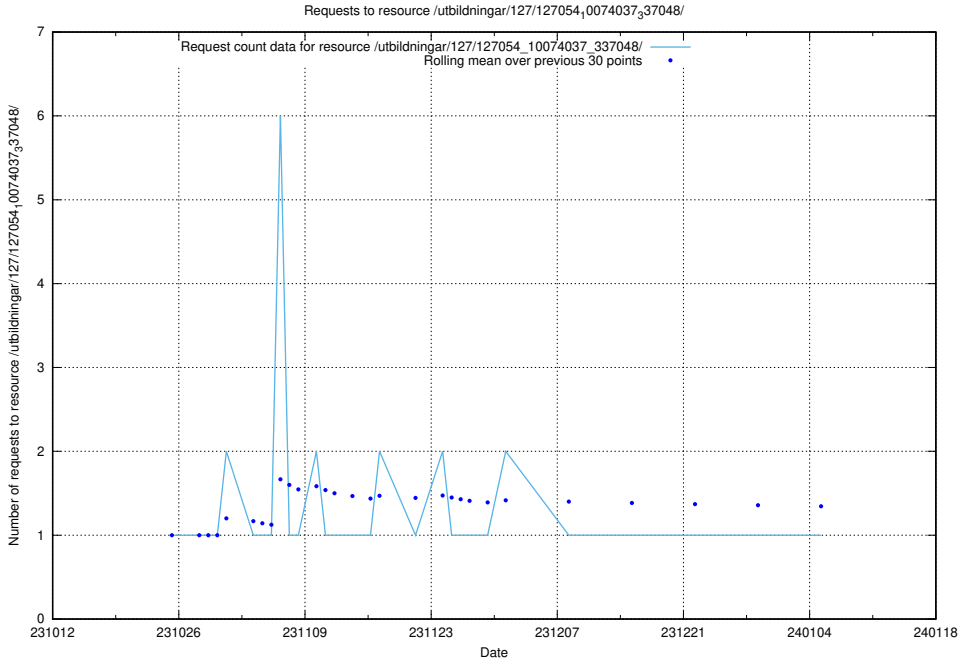

5.4388 Usage of /utbildningar/127/127054_10074037_337048/

Here, we count the number of requests to resource /utbildningar/127/127054_10074037_337048/.