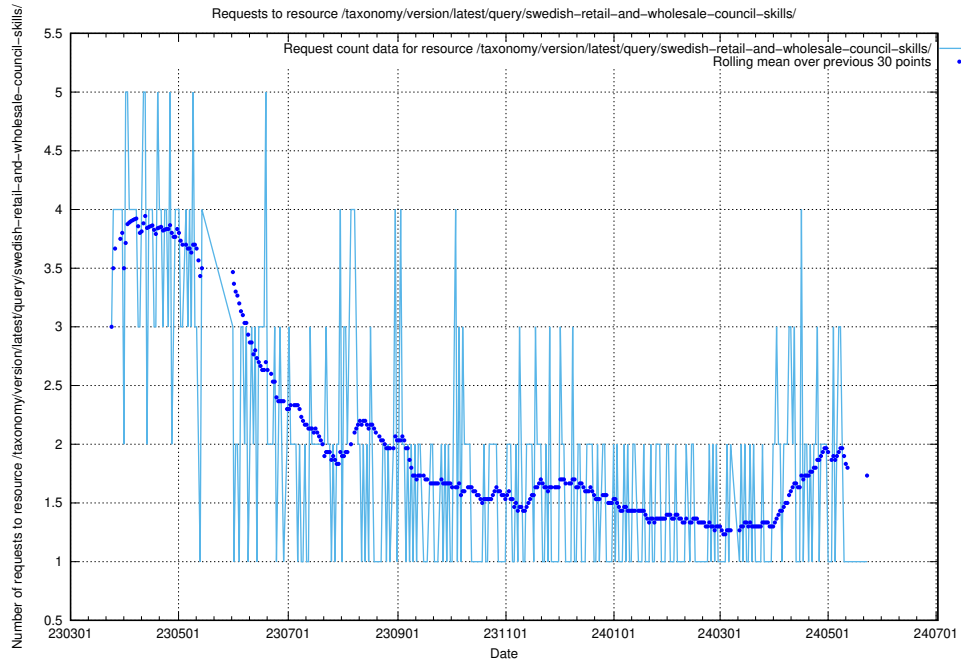

5.6256 Usage of /taxonomy/version/latest/query/swedish-retail-and-wholesale-council-skills/

Here, we count the number of requests to resource /taxonomy/version/latest/query/swedish-retail-and-wholesale-council-skills/.