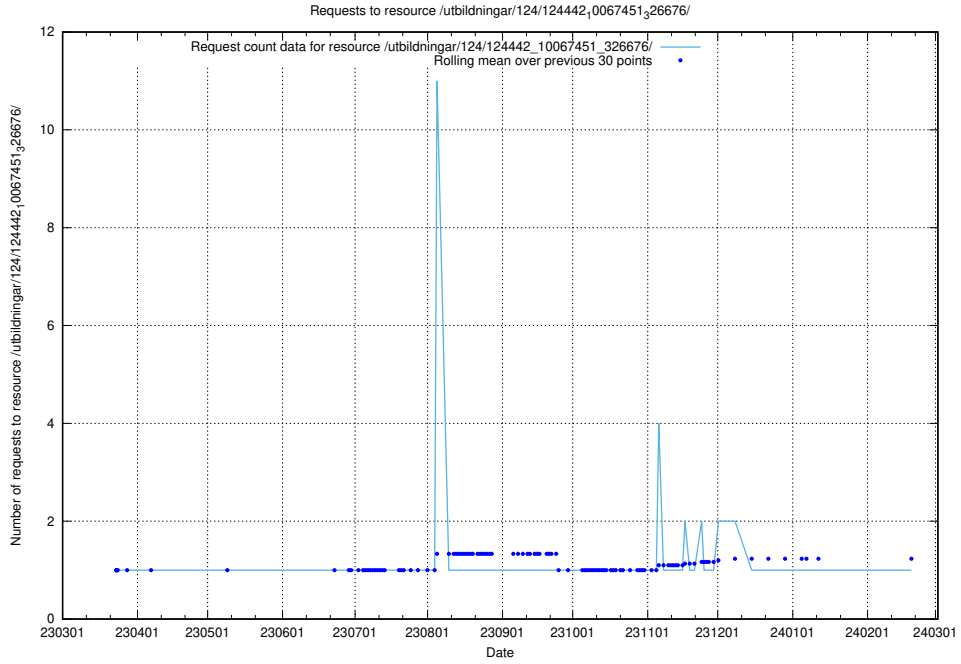

5.3688 Usage of /utbildningar/124/124442_10067451_326676/

Here, we count the number of requests to resource /utbildningar/124/124442_10067451_326676/.