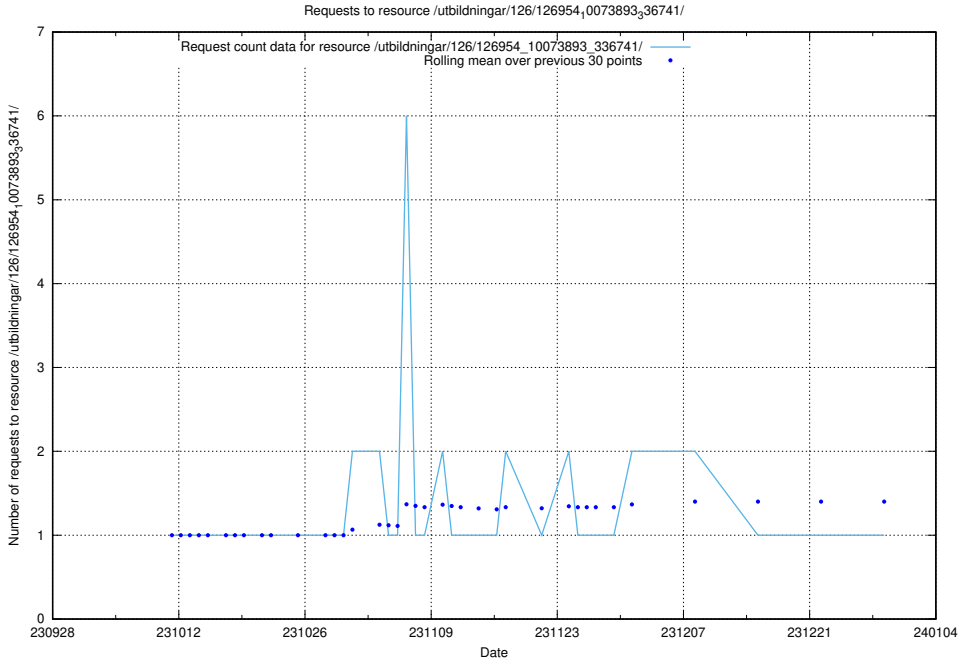

Here, we count the number of requests to resource /utbildningar/126/126954_10073893_336741/.

5.4536 Usage of /utbildningar/126/126751_10072075_331197/events/

Here, we count the number of requests to resource /utbildningar/126/126751_10072075_331197/events/