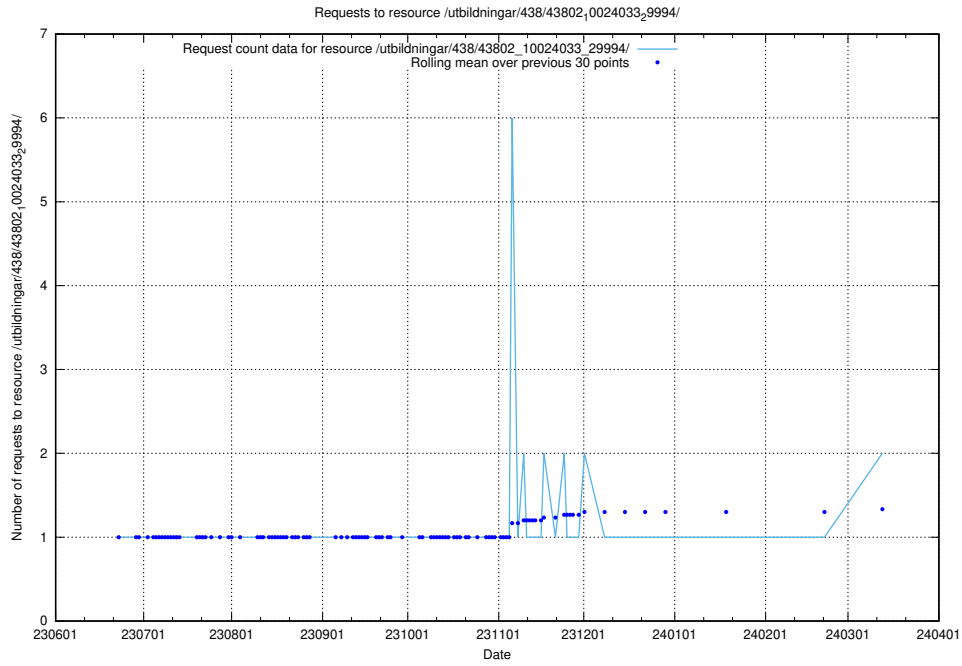

5.844 Usage of /utbildningar/438/43802_10024033_29994/

Here, we count the number of requests to resource /utbildningar/438/43802_10024033_29994/.