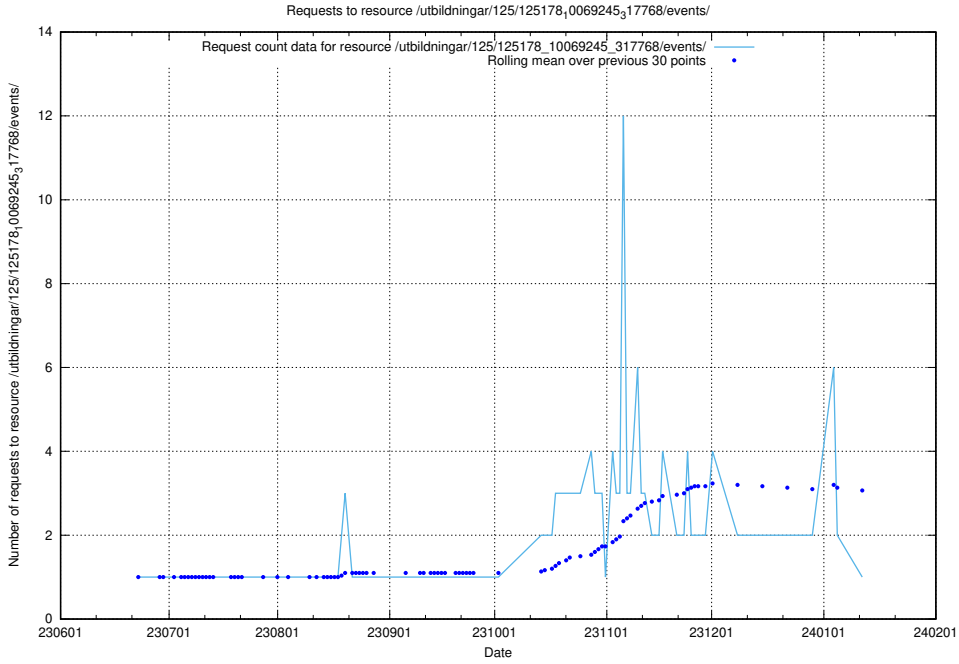

5.5901 Usage of /utbildningar/125/125178_10069245_317768/events/

Here, we count the number of requests to resource /utbildningar/125/125178_10069245_317768/events/