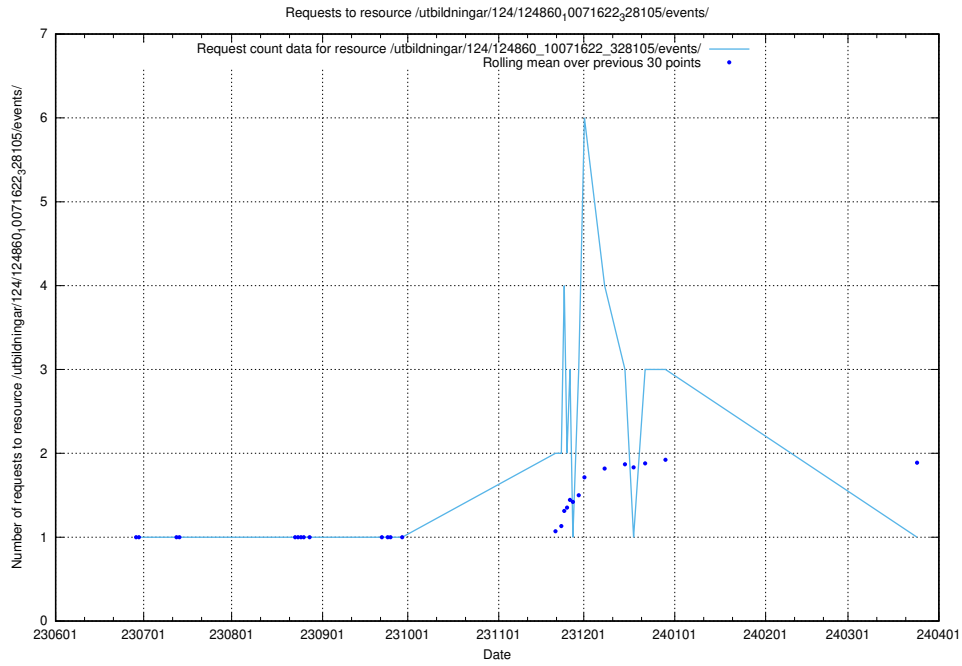

5.5651 Usage of /utbildningar/124/124860_10071622_328105/events/

Here, we count the number of requests to resource /utbildningar/124/124860_10071622_328105/events/