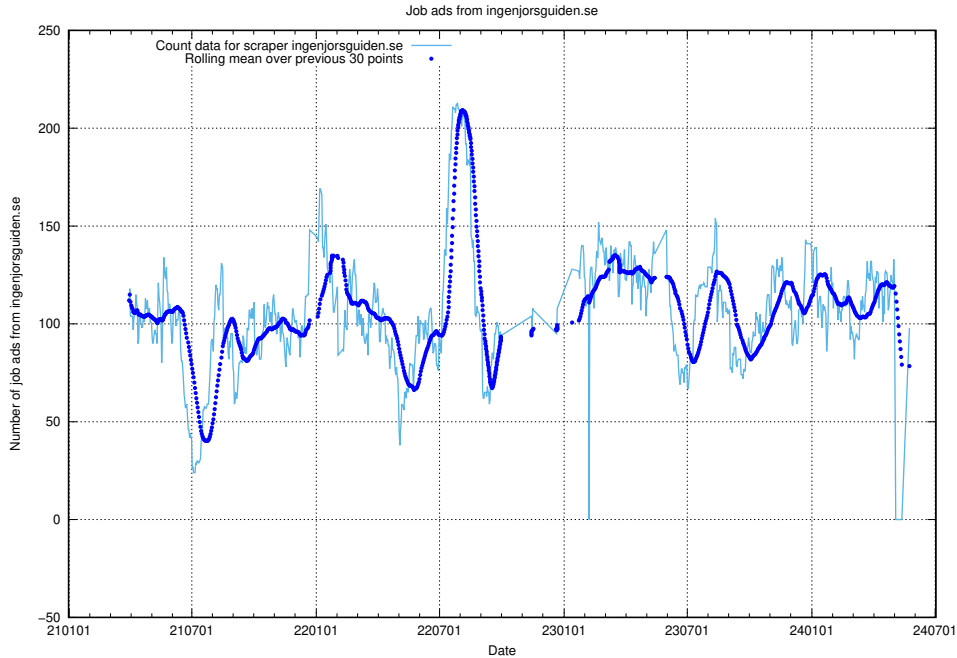

13.12 Number of ads by scraper ingenjorsguiden.se

Here, we count the number of job ads scraped from ingenjorsguiden.se.