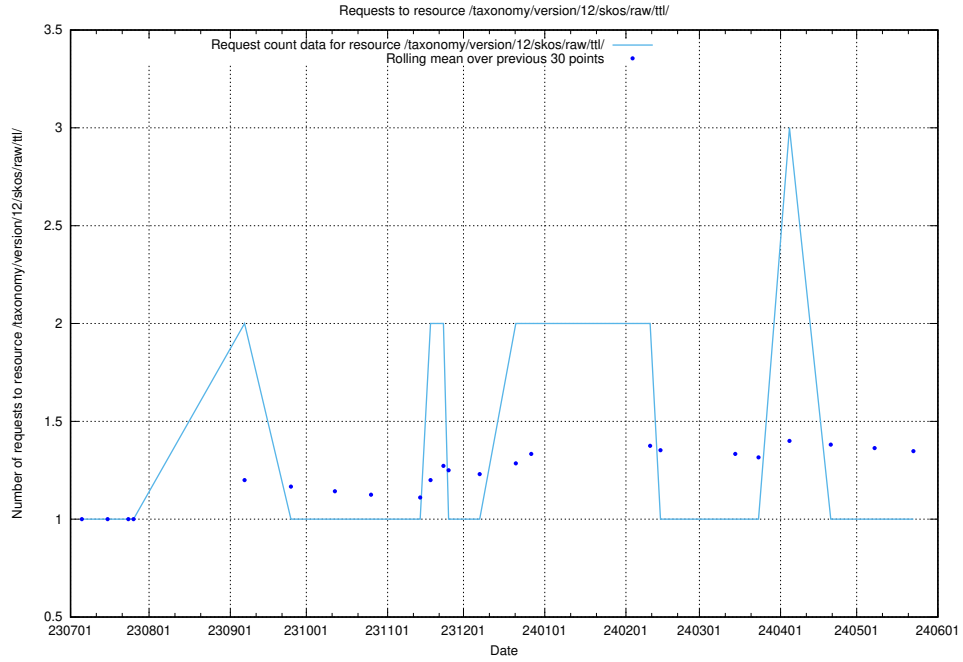

5.5508 Usage of /taxonomy/version/12/skos/raw/ttl/

Here, we count the number of requests to resource /taxonomy/version/12/skos/raw/ttl/.