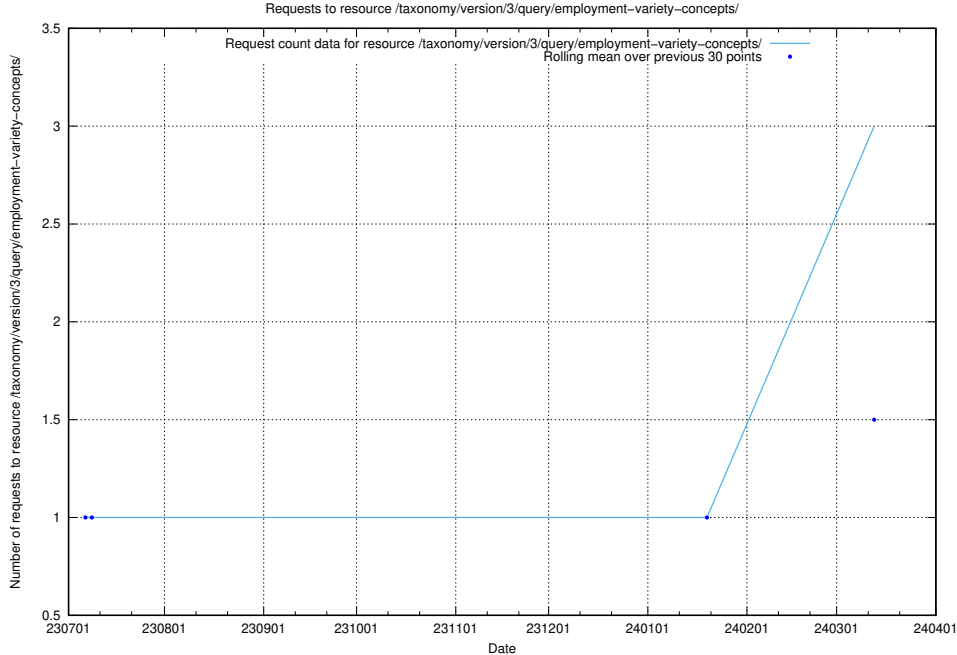

5.381 Usage of /taxonomy/version/3/query/employment-variety-concepts/

Here, we count the number of requests to resource /taxonomy/version/3/query/employment-variety-concepts/.