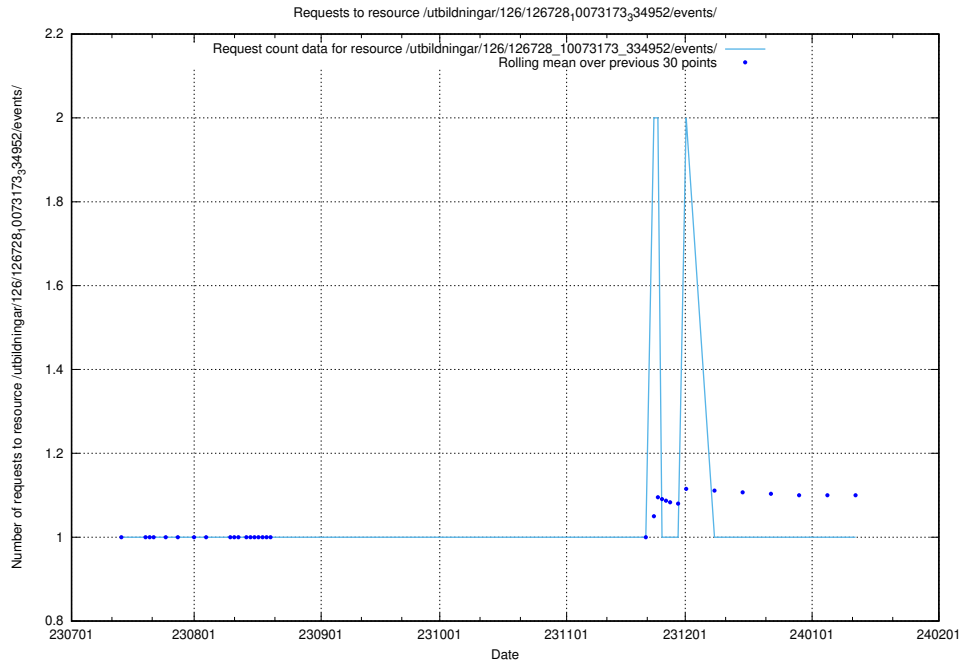

Here, we count the number of requests to resource /utbildningar/126/126728_10073173_334952/events/

5.5233 Usage of /utbildningar/126/126728_10073173_334952/

Here, we count the number of requests to resource /utbildningar/126/126728_10073173_334952/.