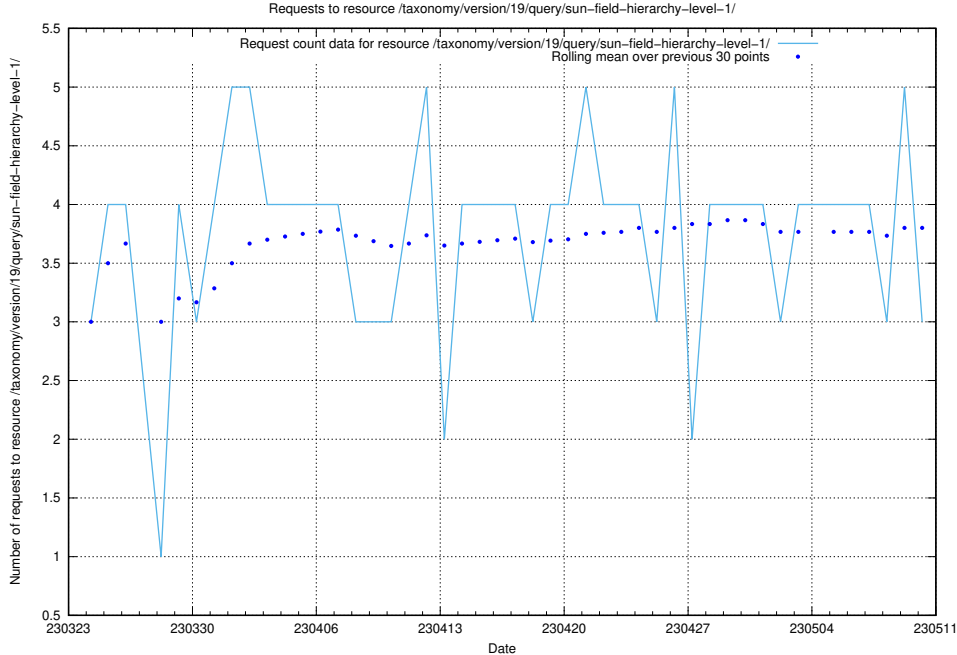

5.427 Usage of /taxonomy/version/19/query/sun-field-hierarchy-level-1/

Here, we count the number of requests to resource /taxonomy/version/19/query/sun-field-hierarchy-level-1/.