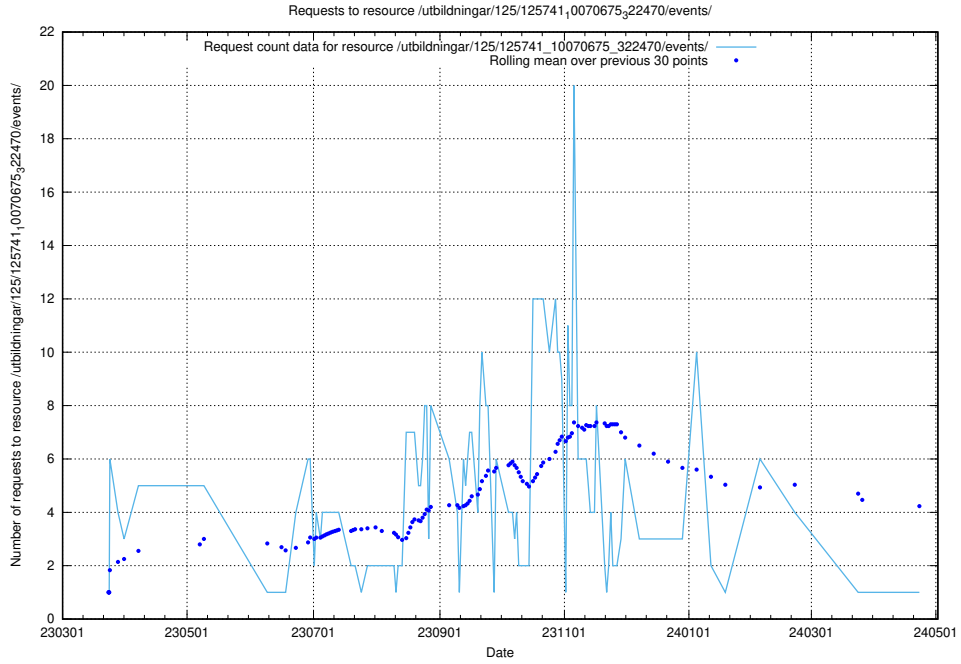

Here, we count the number of requests to resource /utbildningar/125/125741_10070679_322474/.

5.6674 Usage of /utbildningar/125/125741_10070675_322470/events/

Here, we count the number of requests to resource /utbildningar/125/125741_10070675_322470/events/