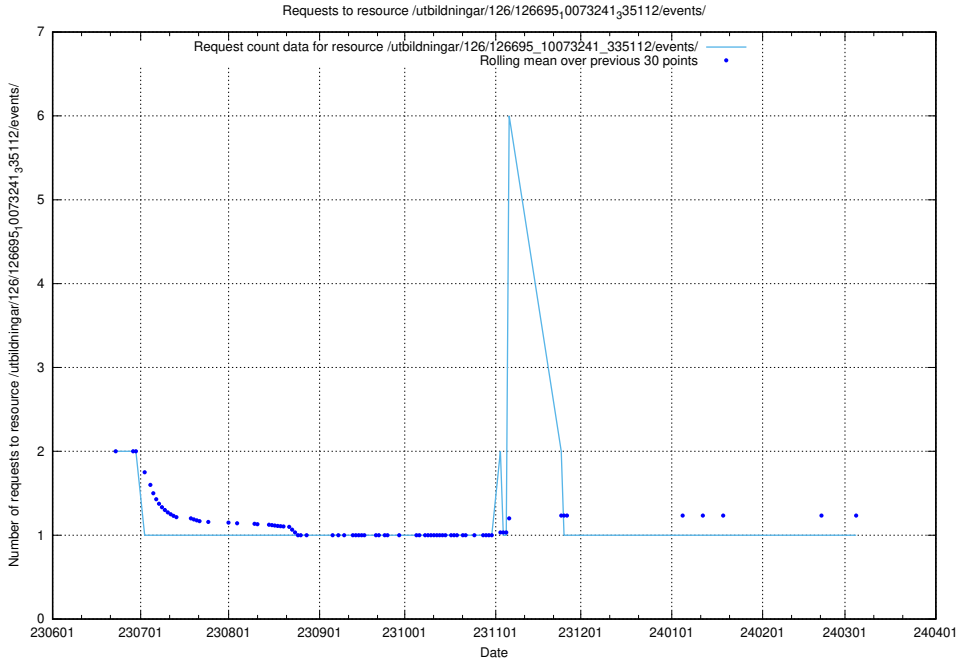

5.5730 Usage of /utbildningar/126/126695_10073241_335112/events/

Here, we count the number of requests to resource /utbildningar/126/126695_10073241_335112/events/