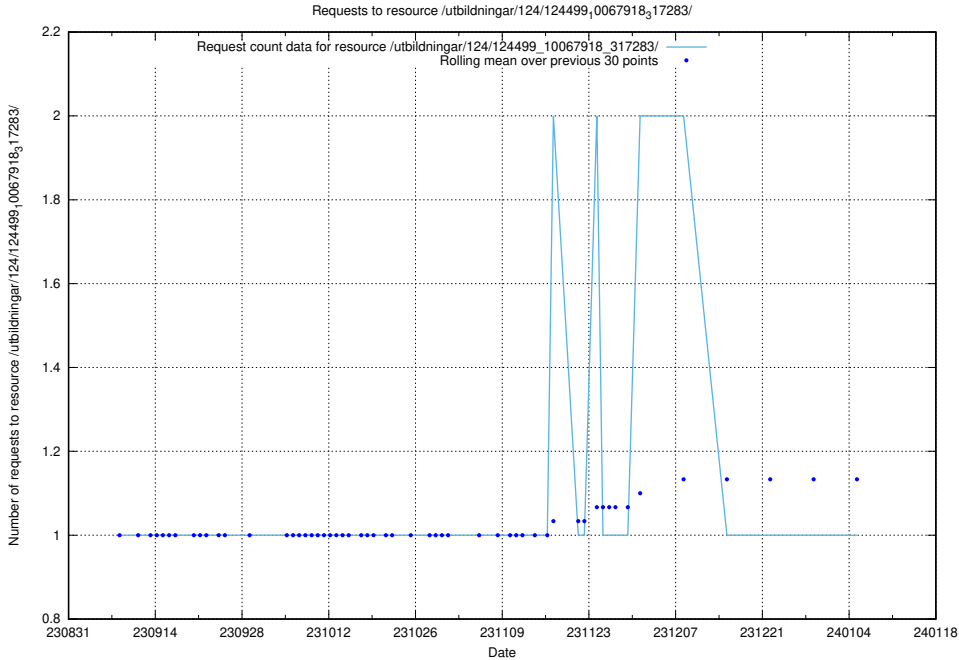

5.4804 Usage of /utbildningar/124/124499_10067918_317283/

Here, we count the number of requests to resource /utbildningar/124/124499_10067918_317283/.