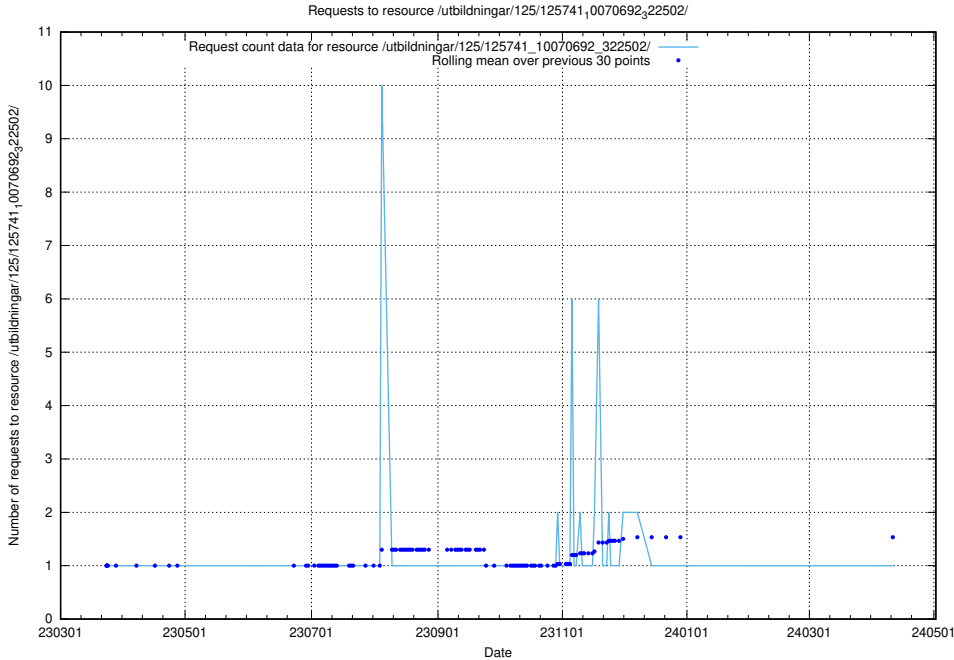

5.6663 Usage of /utbildningar/125/125741_10070692_322502/

Here, we count the number of requests to resource /utbildningar/125/125741_10070692_322502/.