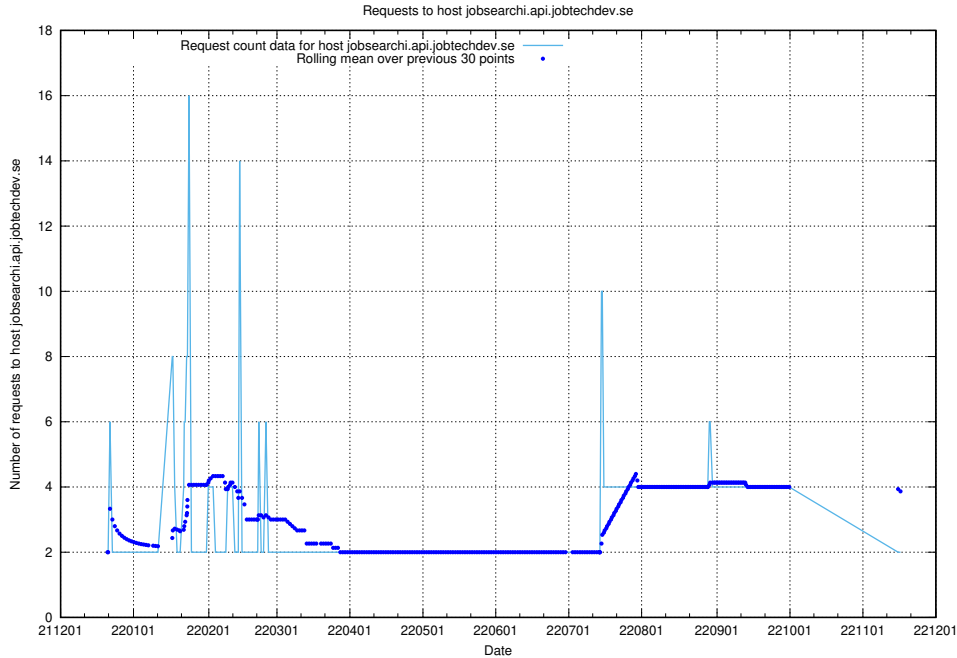

7.370 Usage of jobsearchi.api.jobtechdev.se

Here, we count the number of requests to host jobsearchi.api.jobtechdev.se.