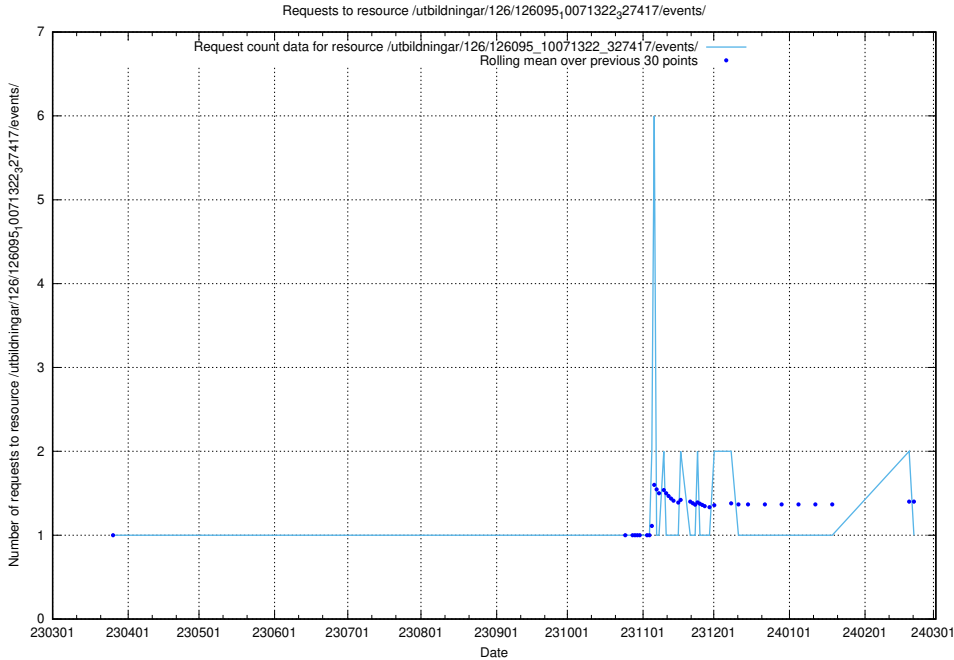

5.6246 Usage of /utbildningar/126/126095_10071322_327417/events/

Here, we count the number of requests to resource /utbildningar/126/126095_10071322_327417/events/