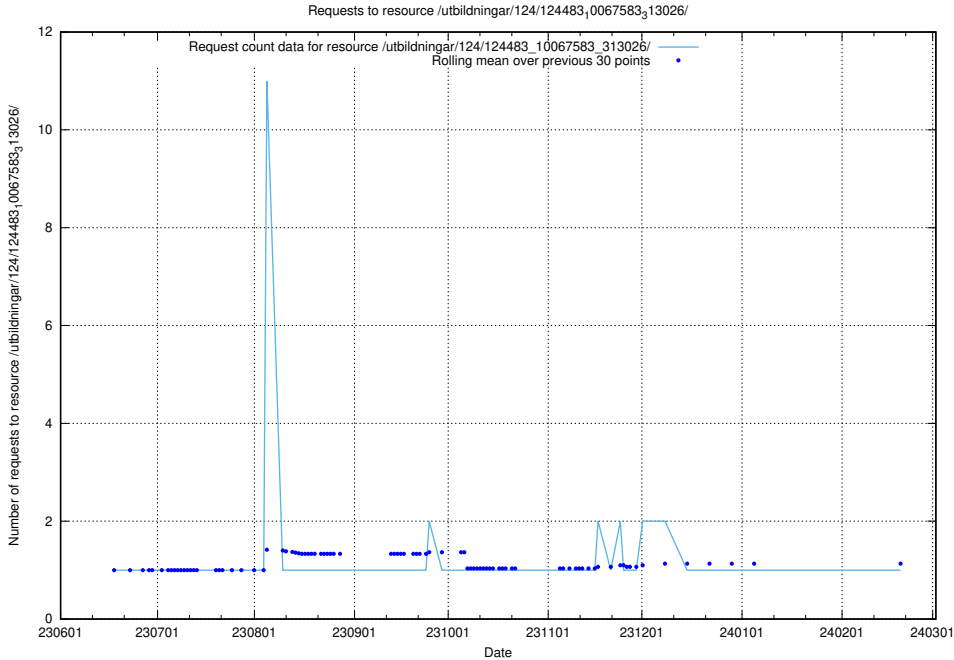

5.6028 Usage of /utbildningar/124/124483_10067583_313026/

Here, we count the number of requests to resource /utbildningar/124/124483_10067583_313026/.