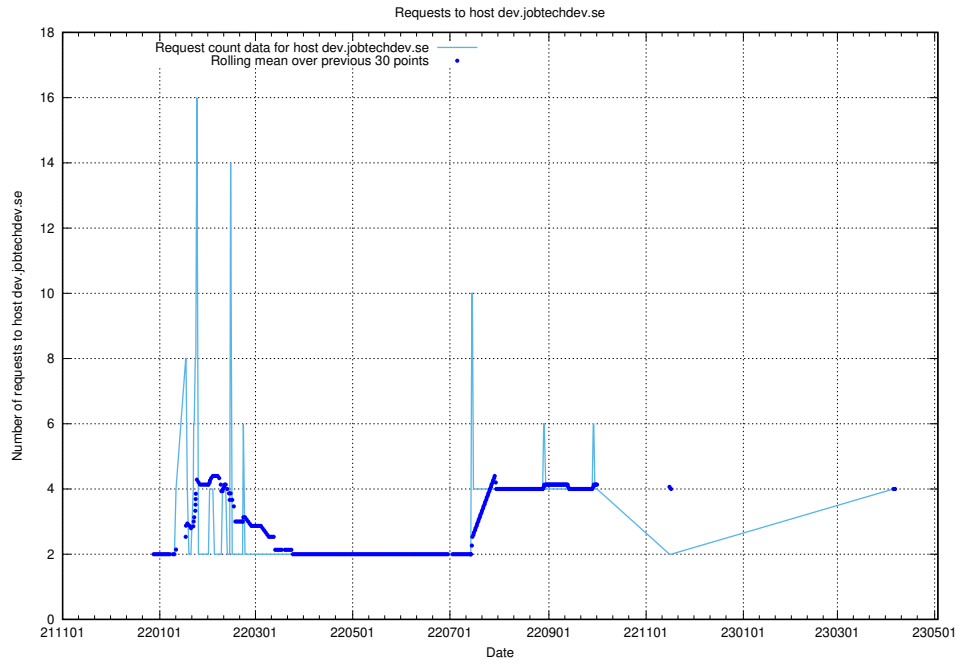

7.134 Usage of dev.jobtechdev.se

Here, we count the number of requests to host dev.jobtechdev.se.