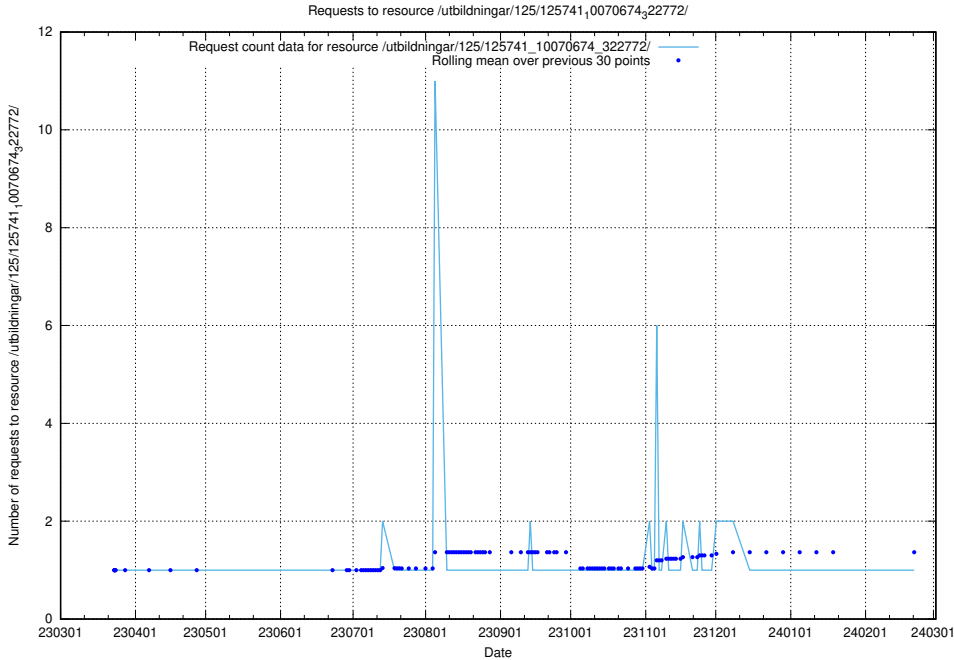

5.6677 Usage of /utbildningar/125/125741_10070674_322772/

Here, we count the number of requests to resource /utbildningar/125/125741_10070674_322772/.