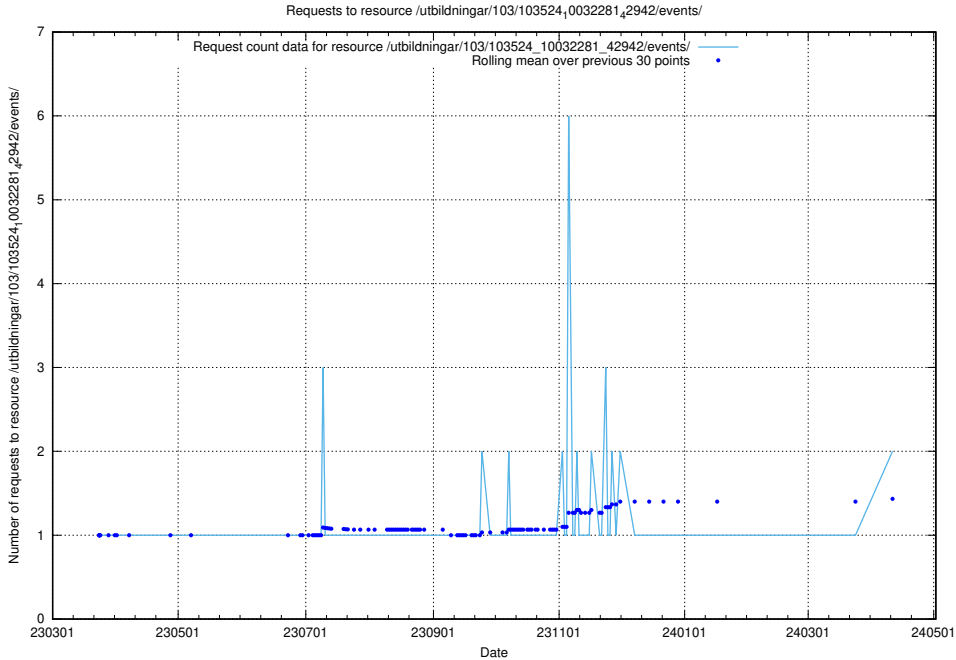

5.827 Usage of /utbildningar/103/103524_10032281_42942/events/

Here, we count the number of requests to resource /utbildningar/103/103524_10032281_42942/events/.