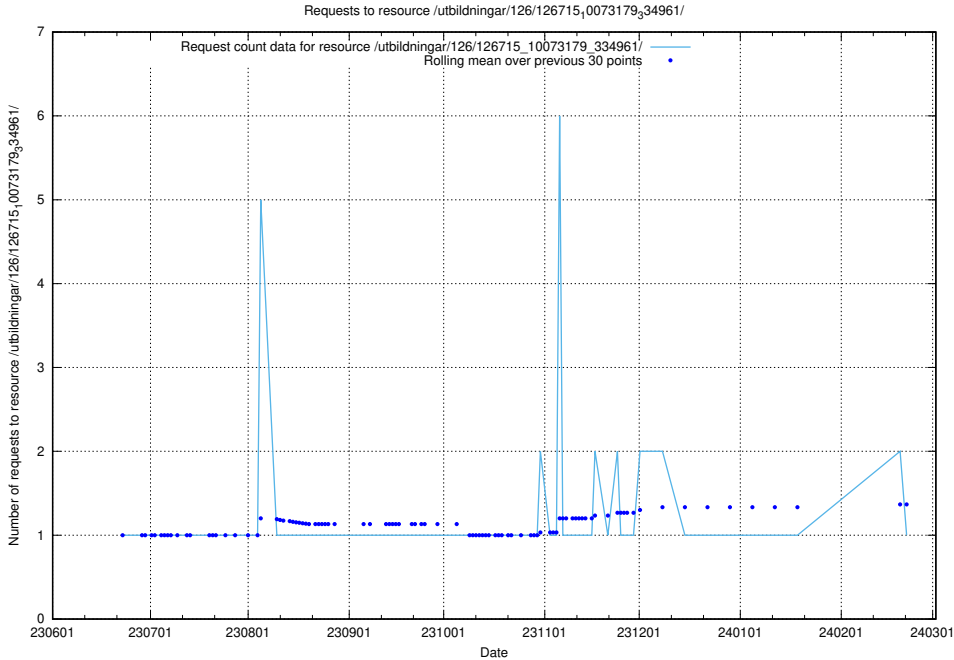

5.5786 Usage of /utbildningar/126/126715_10073179_334961/

Here, we count the number of requests to resource /utbildningar/126/126715_10073179_334961/.