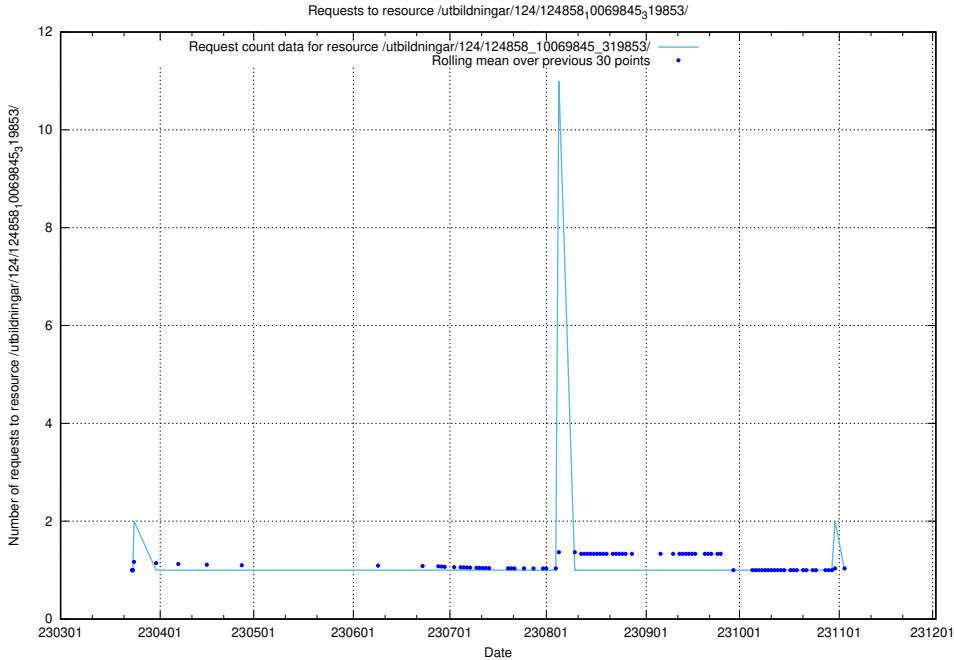

5.1175 Usage of /utbildningar/124/124858_10069845_319853/

Here, we count the number of requests to resource /utbildningar/124/124858_10069845_319853/.