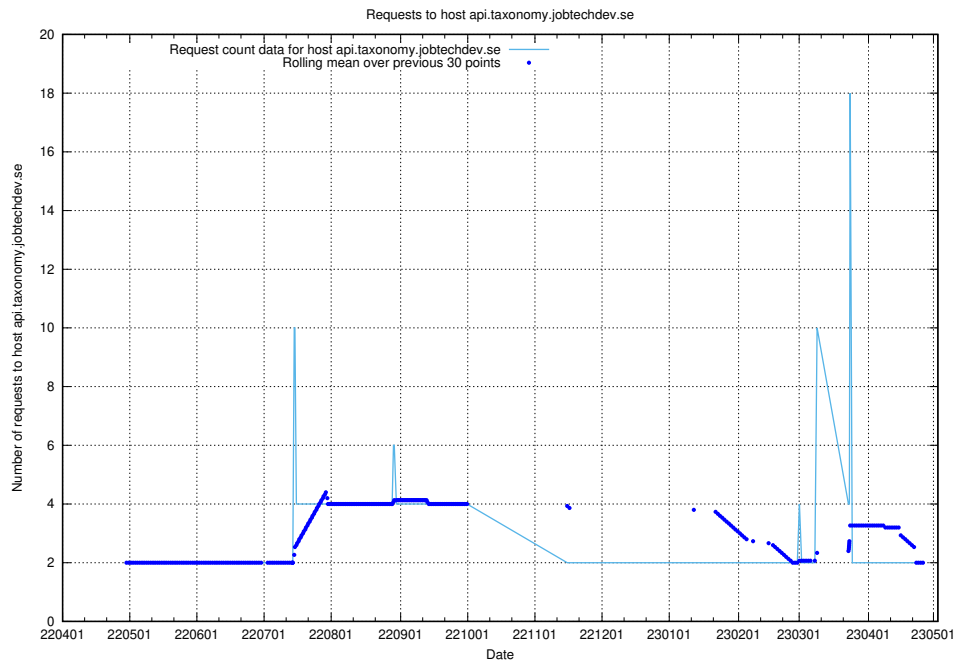

7.441 Usage of api.taxonomy.jobtechdev.se

Here, we count the number of requests to host api.taxonomy.jobtechdev.se.