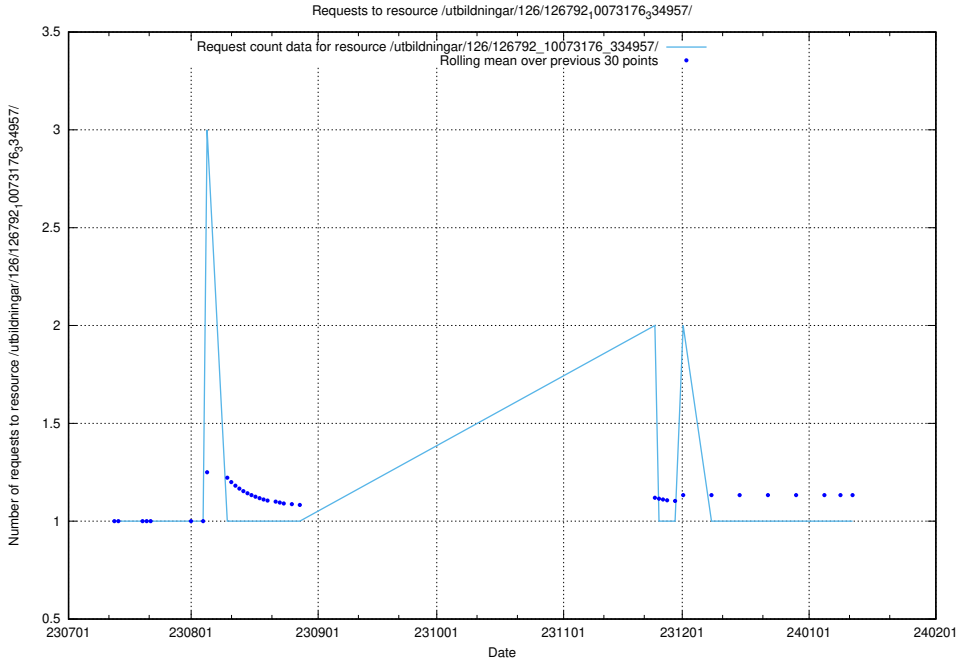

5.5268 Usage of /utbildningar/126/126792_10073176_334957/

Here, we count the number of requests to resource /utbildningar/126/126792_10073176_334957/.