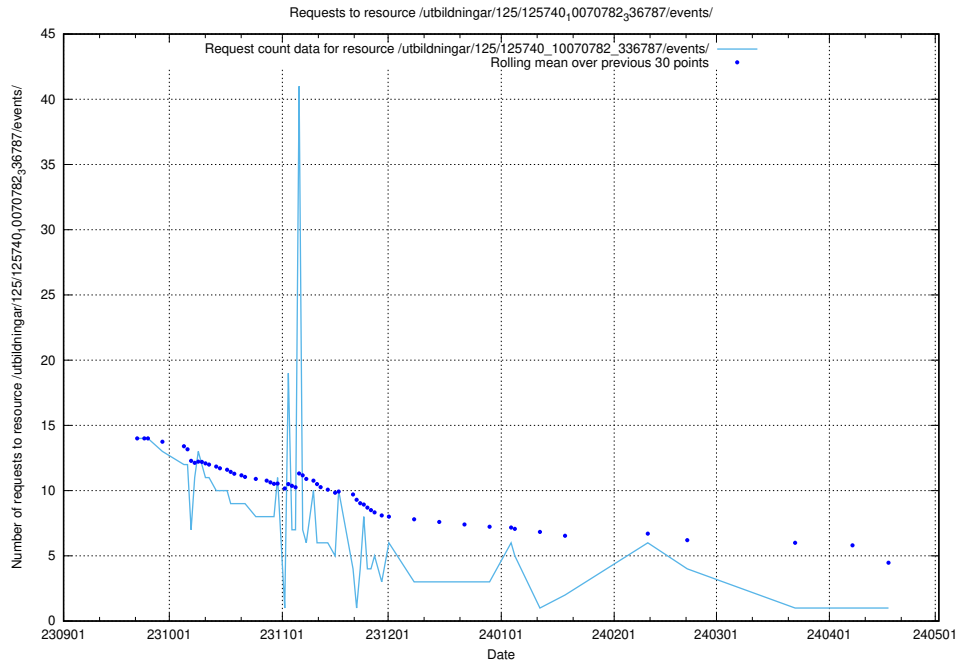

5.4665 Usage of /utbildningar/125/125740_10070782_336787/events/

Here, we count the number of requests to resource /utbildningar/125/125740_10070782_336787/events/