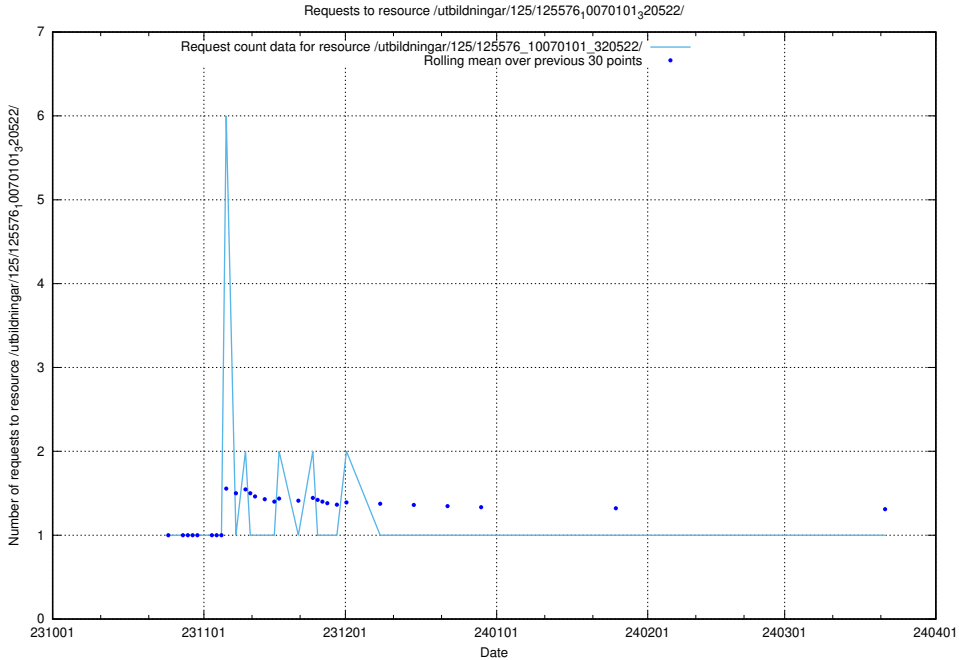

5.4393 Usage of /utbildningar/125/125576_10070101_320522/

Here, we count the number of requests to resource /utbildningar/125/125576_10070101_320522/.