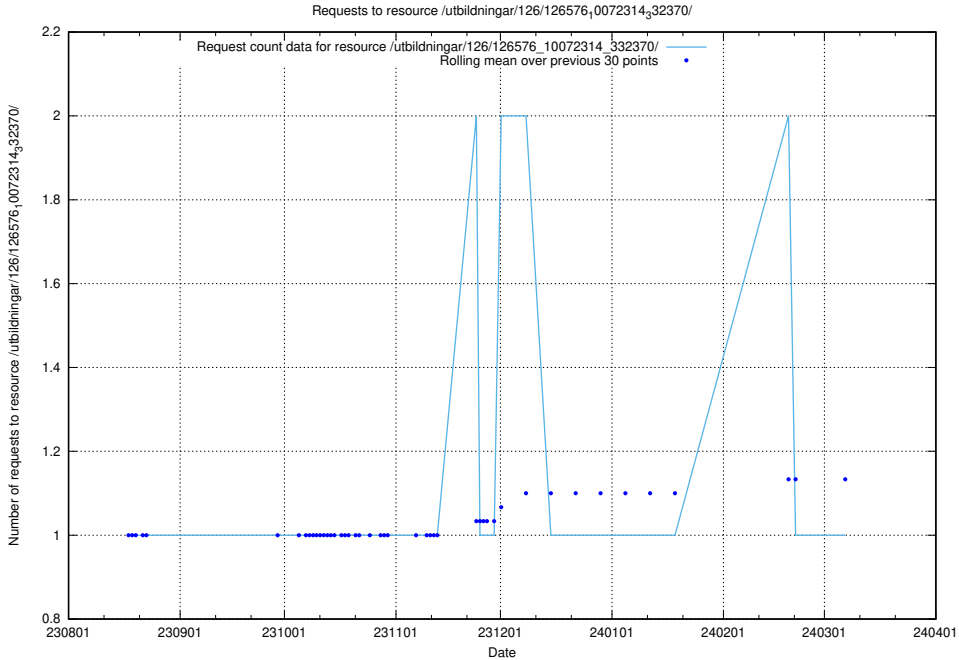

5.4935 Usage of /utbildningar/126/126576_10072314_332370/

Here, we count the number of requests to resource /utbildningar/126/126576_10072314_332370/.