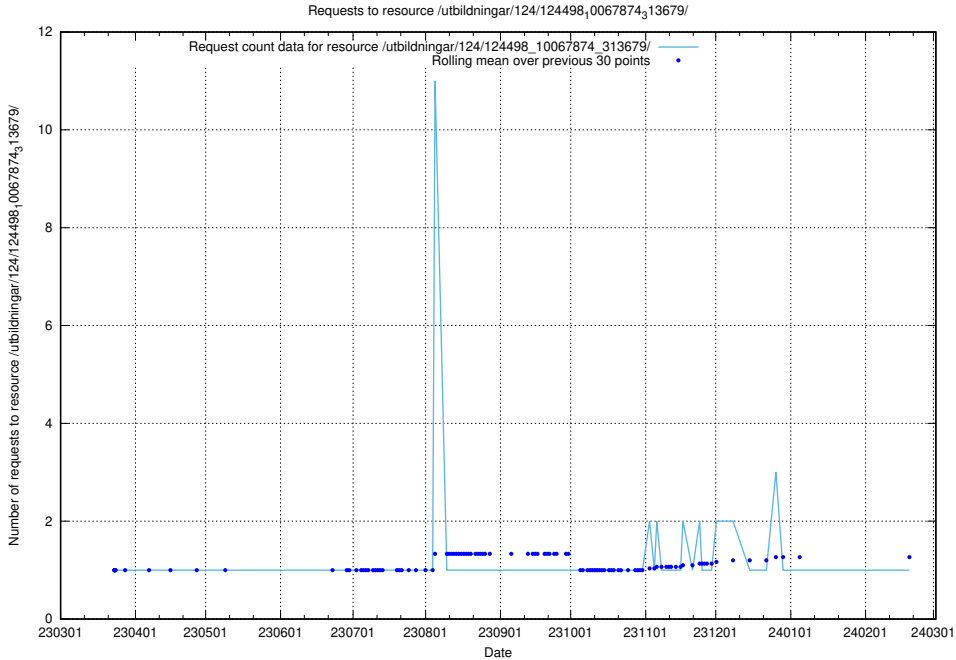

Here, we count the number of requests to resource /taxonomy/version/18/query/all-concepts/.

5.2822 Usage of /utbildningar/124/124498_10067874_313679/

Here, we count the number of requests to resource /utbildningar/124/124498_10067874_313679/.