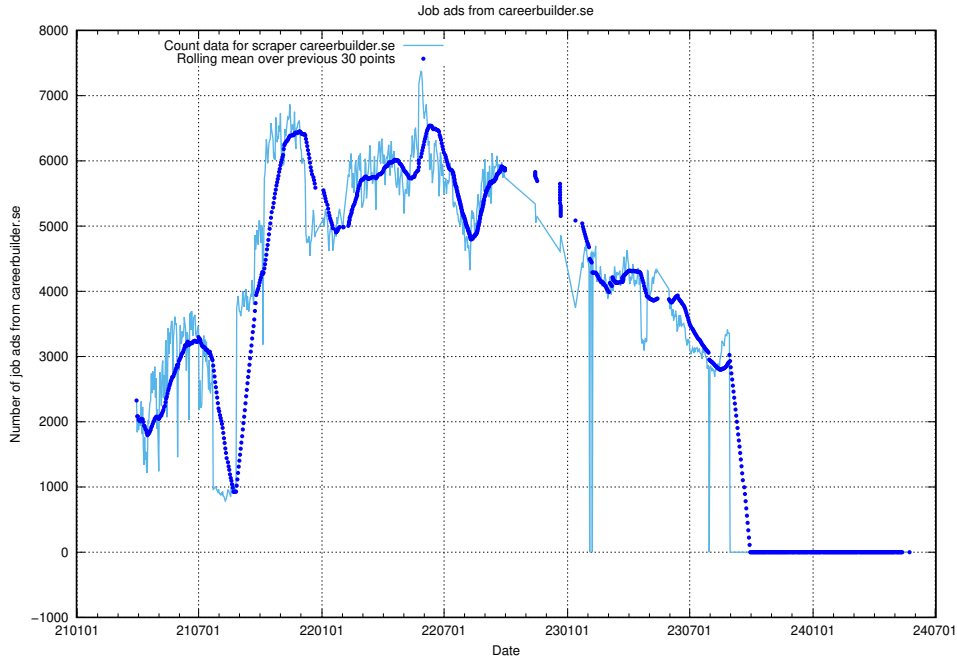

13.19 Number of ads by scraper careerbuilder.se

Here, we count the number of job ads scraped from careerbuilder.se.