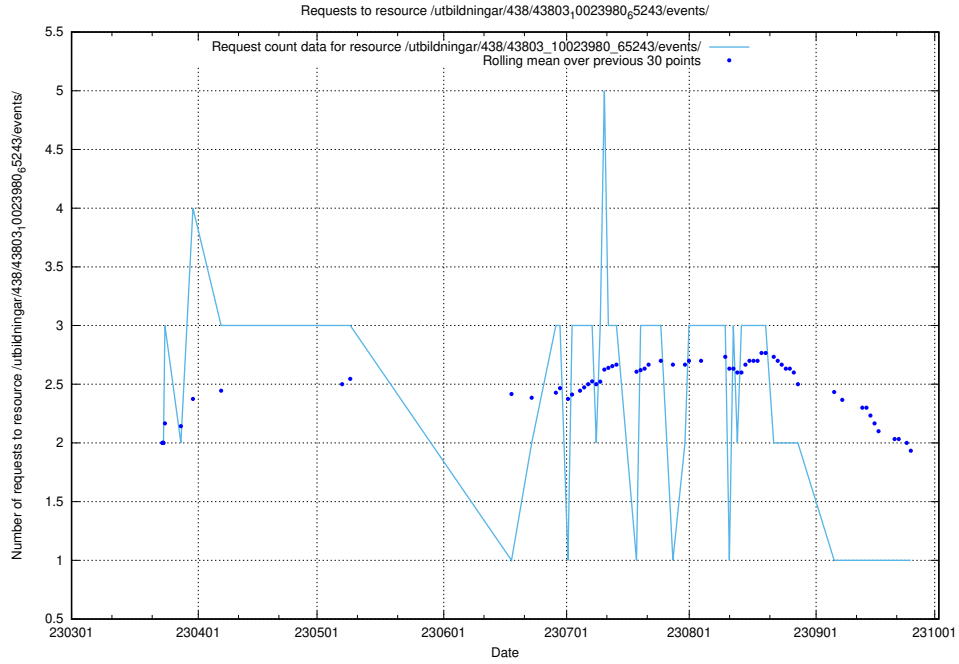

5.6461 Usage of /utbildningar/438/43803_10023980_65243/events/

Here, we count the number of requests to resource /utbildningar/438/43803_10023980_65243/events/.