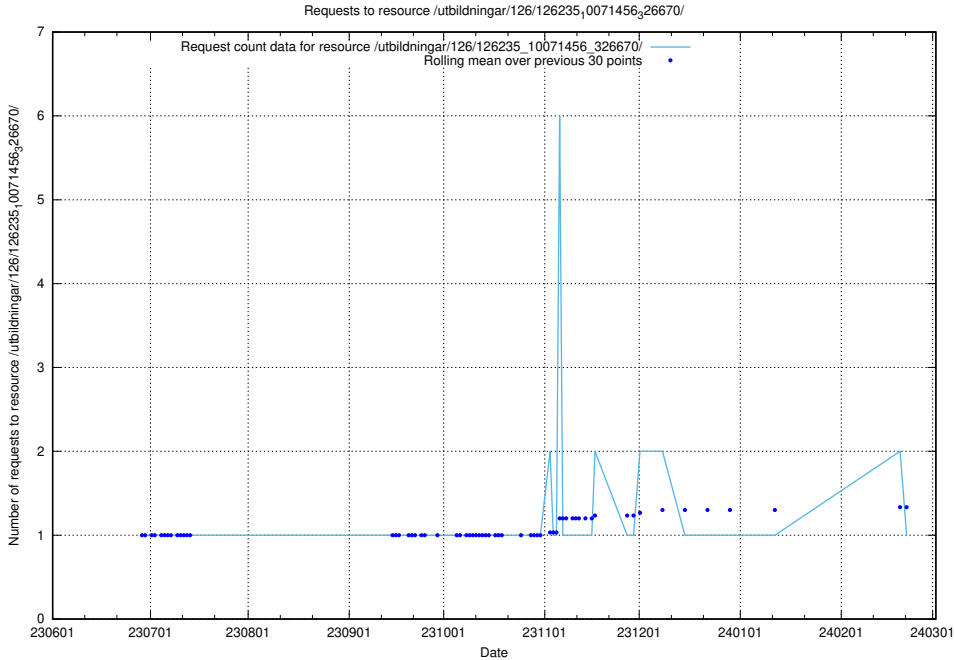

5.5627 Usage of /utbildningar/126/126235_10071456_326670/

Here, we count the number of requests to resource /utbildningar/126/126235_10071456_326670/.