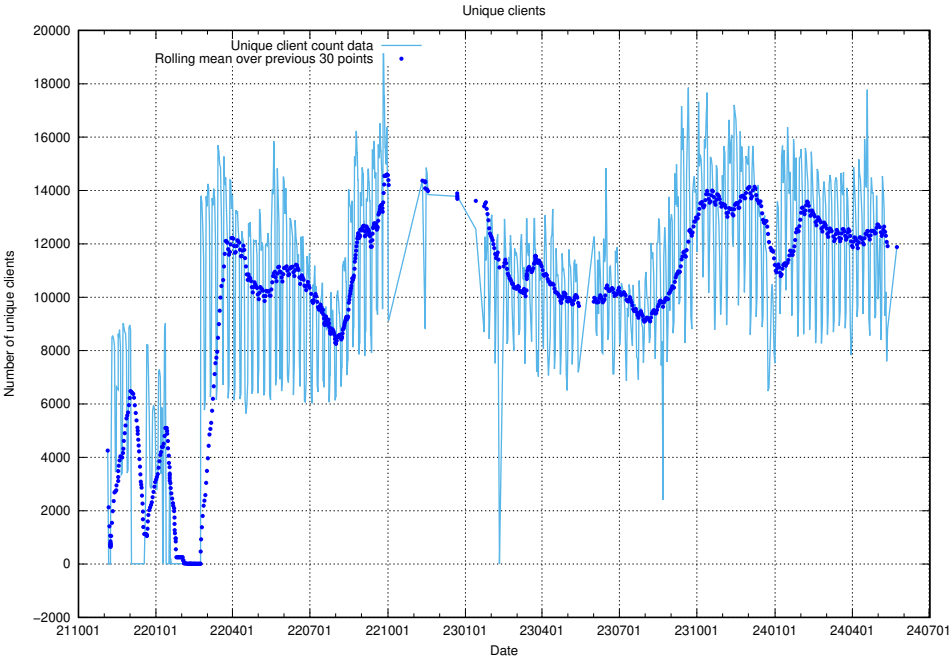

8.2 Number of unique clients

Here we extract the number of unique clients that have used our APIs.