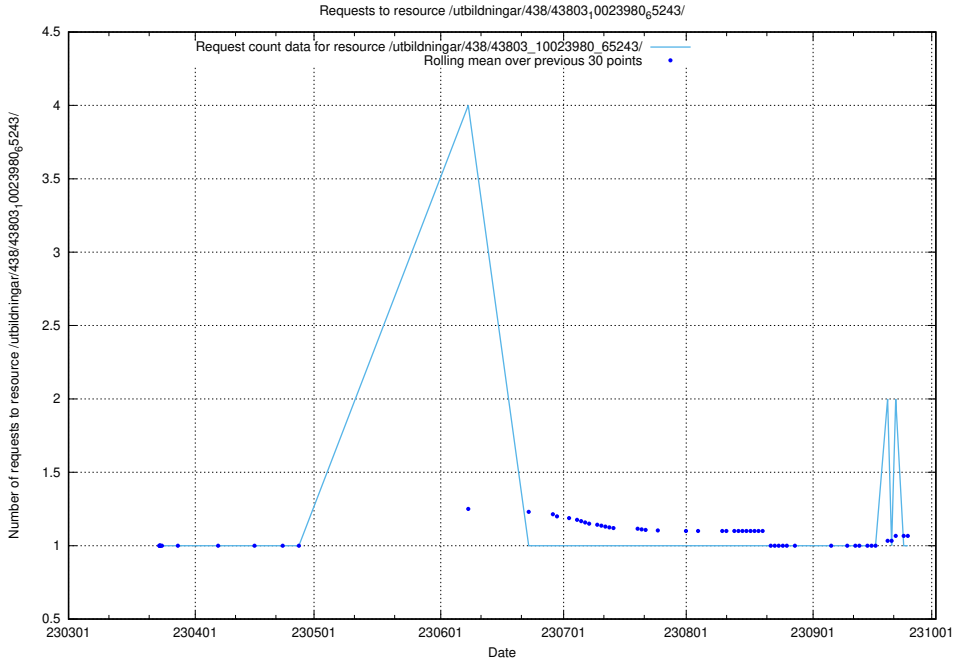

5.6542 Usage of /utbildningar/438/43803_10023980_65243/

Here, we count the number of requests to resource /utbildningar/438/43803_10023980_65243/.