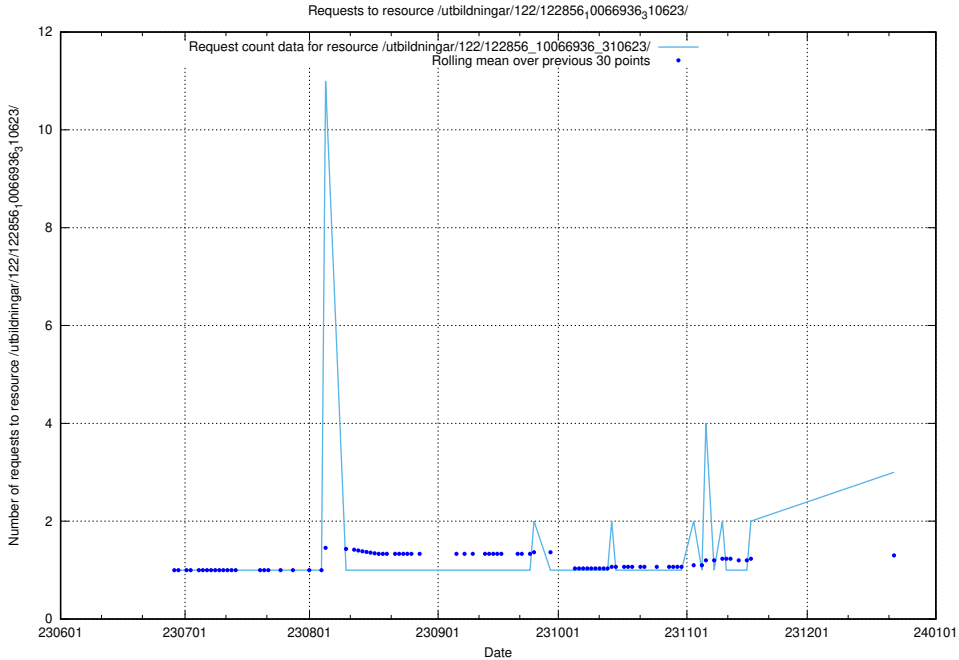

5.386 Usage of /utbildningar/122/122856_10066936_310623/

Here, we count the number of requests to resource /utbildningar/122/122856_10066936_310623/.