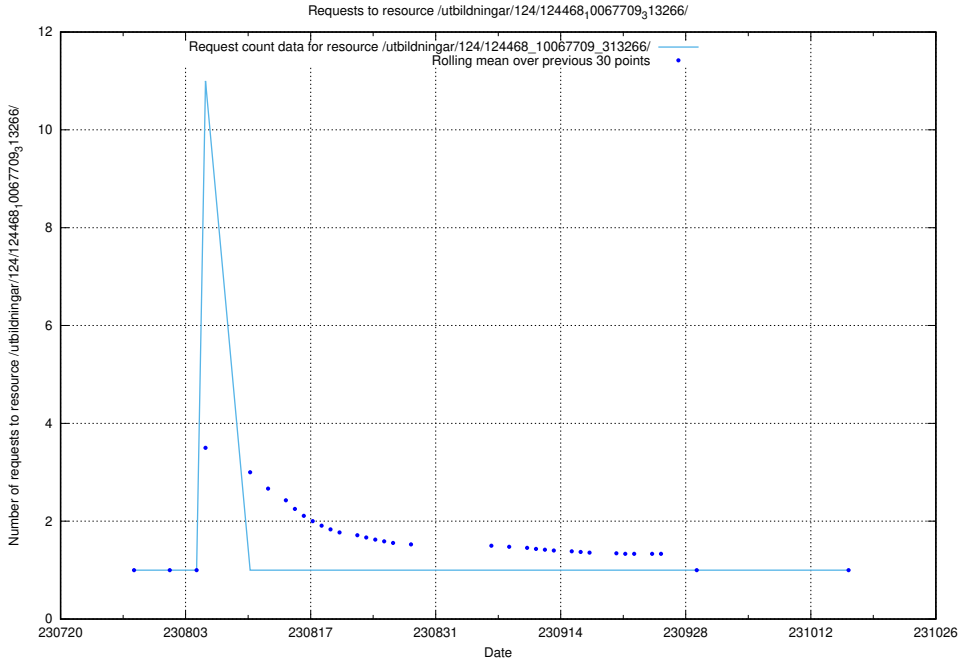

5.5072 Usage of /utbildningar/124/124468_10067709_313266/

Here, we count the number of requests to resource /utbildningar/124/124468_10067709_313266/.