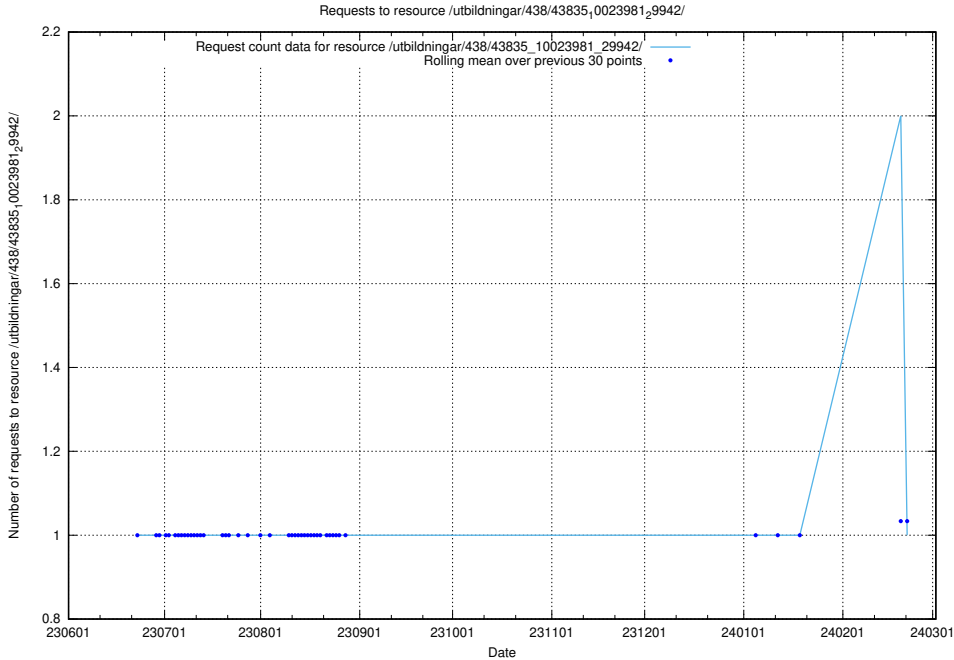

5.5739 Usage of /utbildningar/438/43835_10023981_29942/

Here, we count the number of requests to resource /utbildningar/438/43835_10023981_29942/.