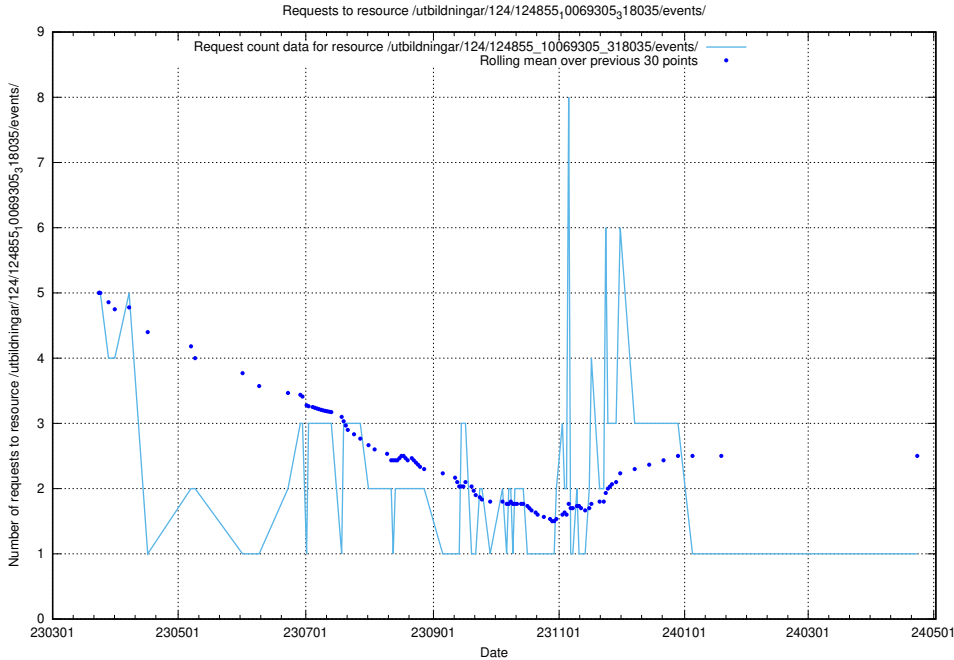

5.6446 Usage of /utbildningar/124/124855_10069305_318035/events/

Here, we count the number of requests to resource /utbildningar/124/124855_10069305_318035/events/