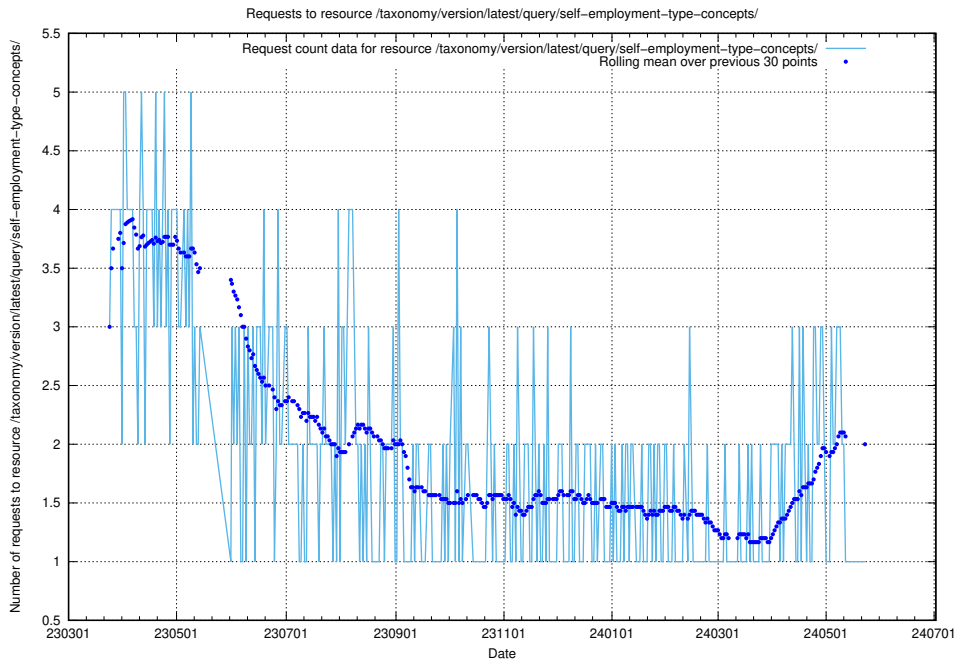

5.6282 Usage of /taxonomy/version/latest/query/self-employment-type-concepts/

Here, we count the number of requests to resource /taxonomy/version/latest/query/self-employment-type-concepts/.