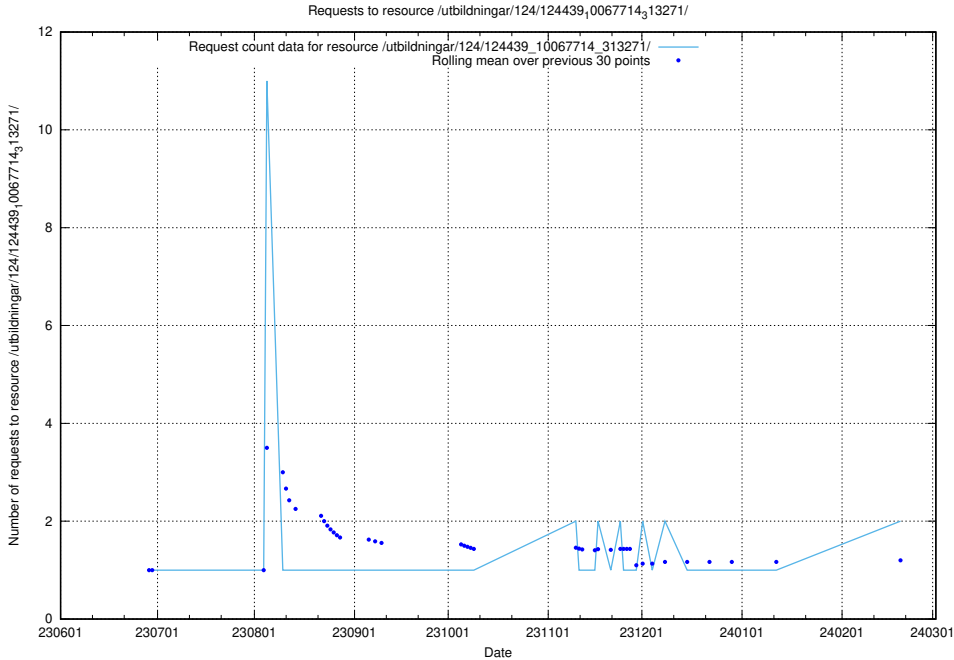

5.840 Usage of /utbildningar/124/124439_10067714_313271/

Here, we count the number of requests to resource /utbildningar/124/124439_10067714_313271/.