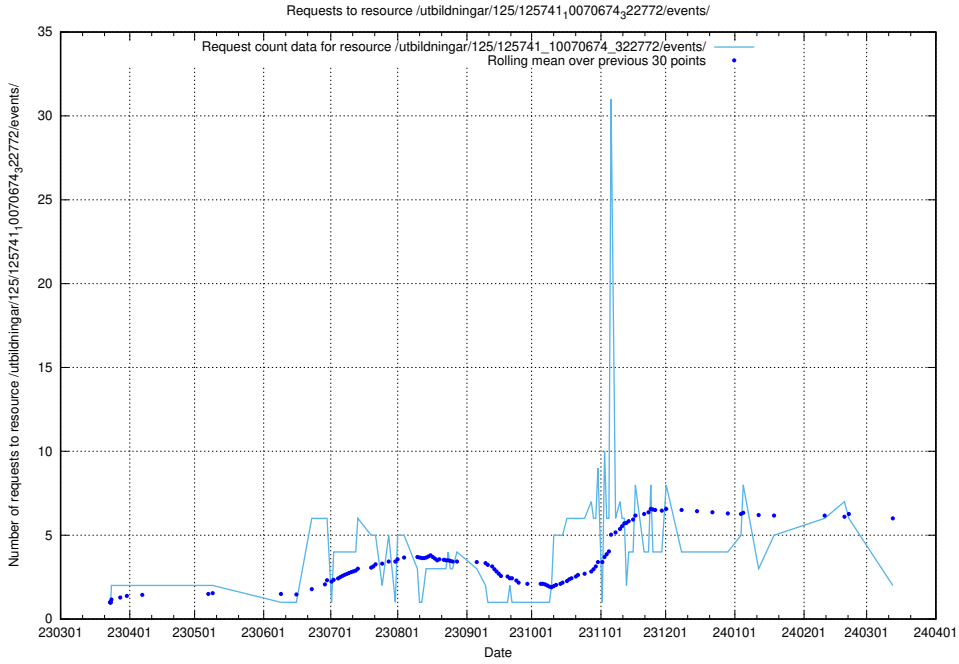

5.958 Usage of /utbildningar/125/125741_10070674_322772/events/

Here, we count the number of requests to resource /utbildningar/125/125741_10070674_322772/events/