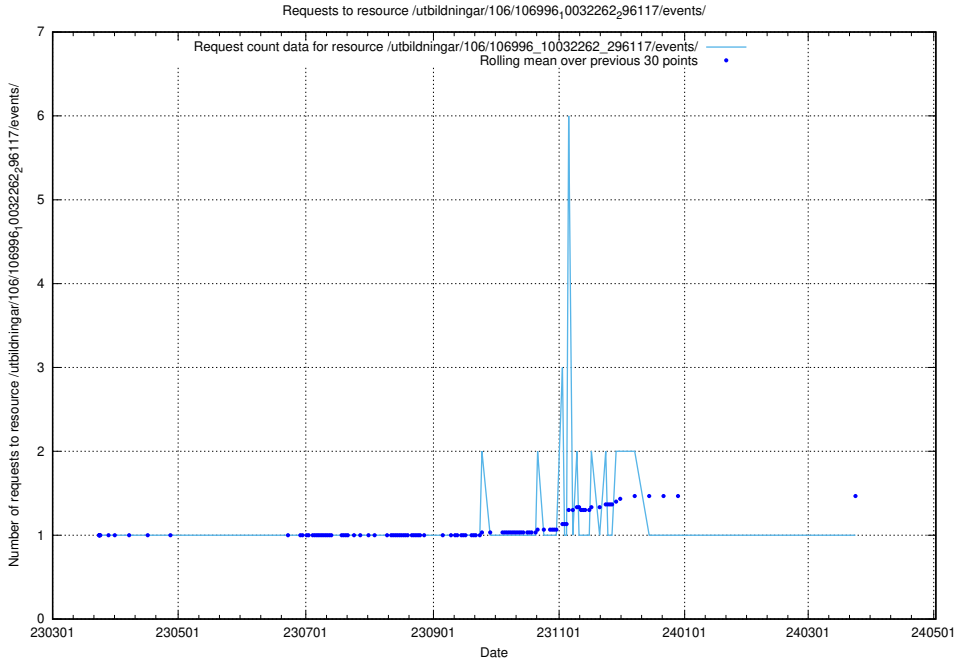

Here, we count the number of requests to resource /taxonomy/version/7/query/isco-level-4-groups/.

5.5574 Usage of /utbildningar/106/106996_10032262_296117/events/

Here, we count the number of requests to resource /utbildningar/106/106996_10032262_296117/events/