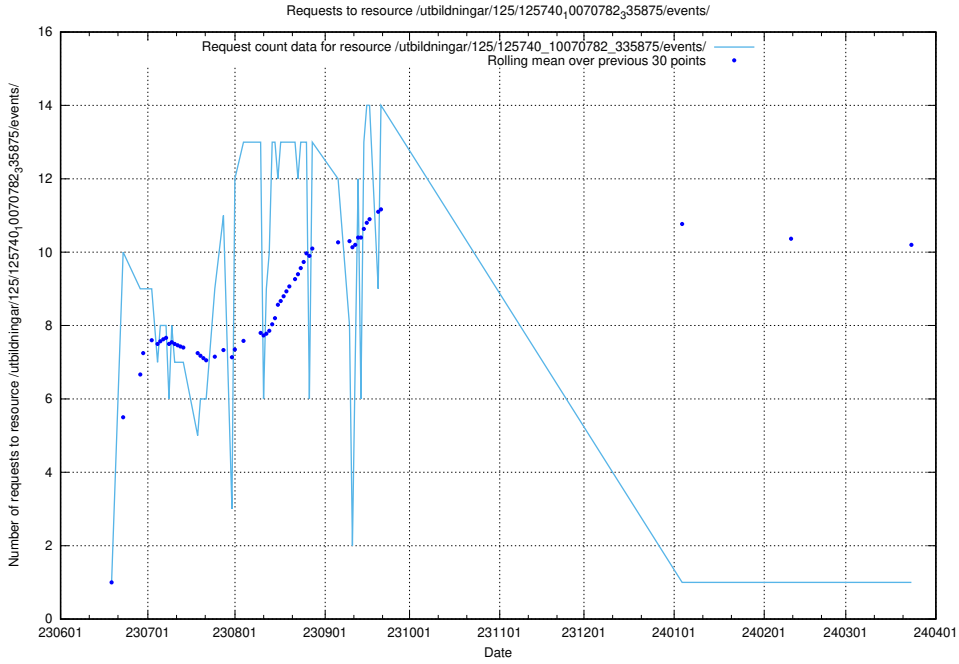

5.6017 Usage of /utbildningar/125/125740_10070782_335875/events/

Here, we count the number of requests to resource /utbildningar/125/125740_10070782_335875/events/