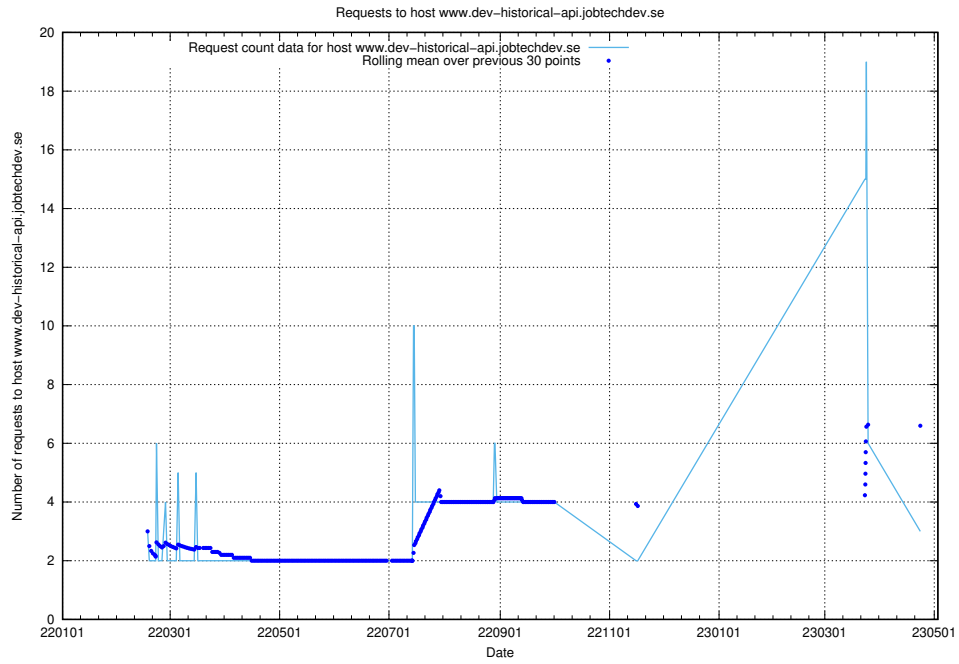

7.234 Usage of `www.dev-historical-api.jobtechdev.se`

Here, we count the number of requests to host `www.dev-historical-api.jobtechdev.se`.