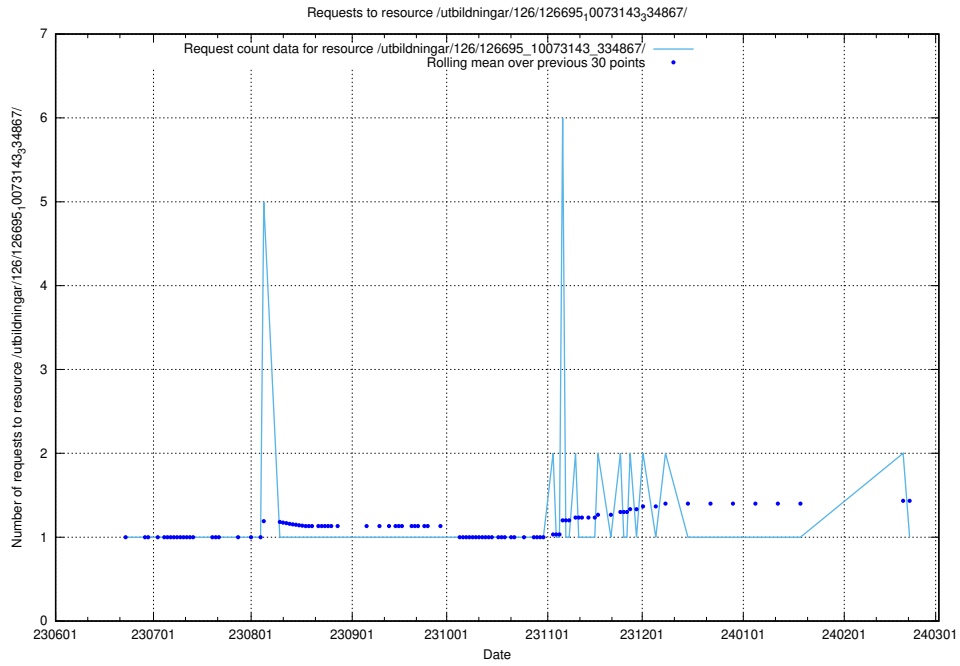

Here, we count the number of requests to resource /utbildningar/126/126695_10073143_334867/events/

5.5797 Usage of /utbildningar/126/126695_10073143_334867/

Here, we count the number of requests to resource /utbildningar/126/126695_10073143_334867/.