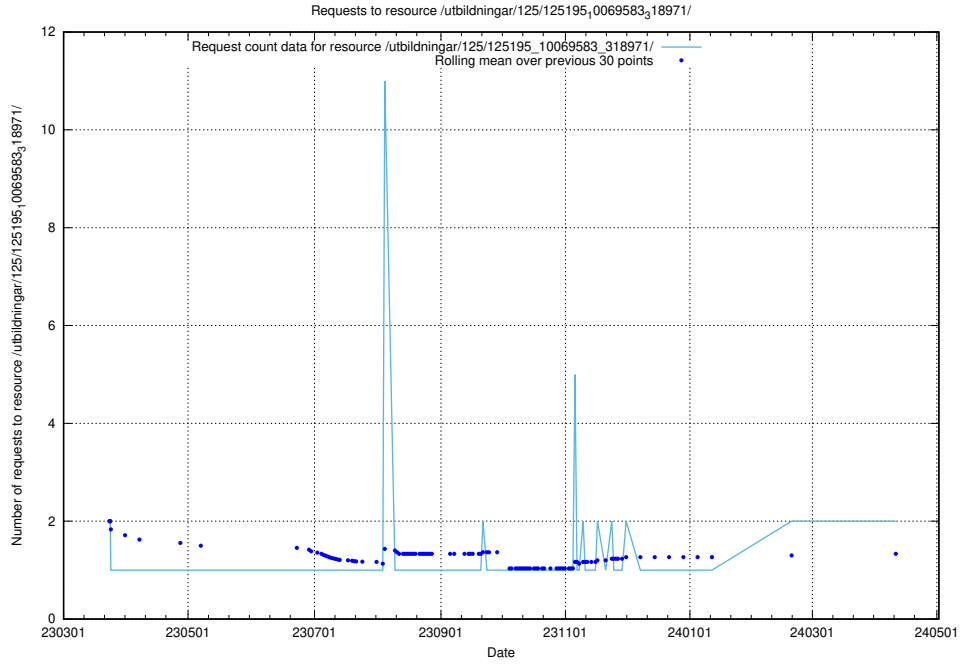

5.937 Usage of /utbildningar/125/125195_10069583_318971/

Here, we count the number of requests to resource /utbildningar/125/125195_10069583_318971/.