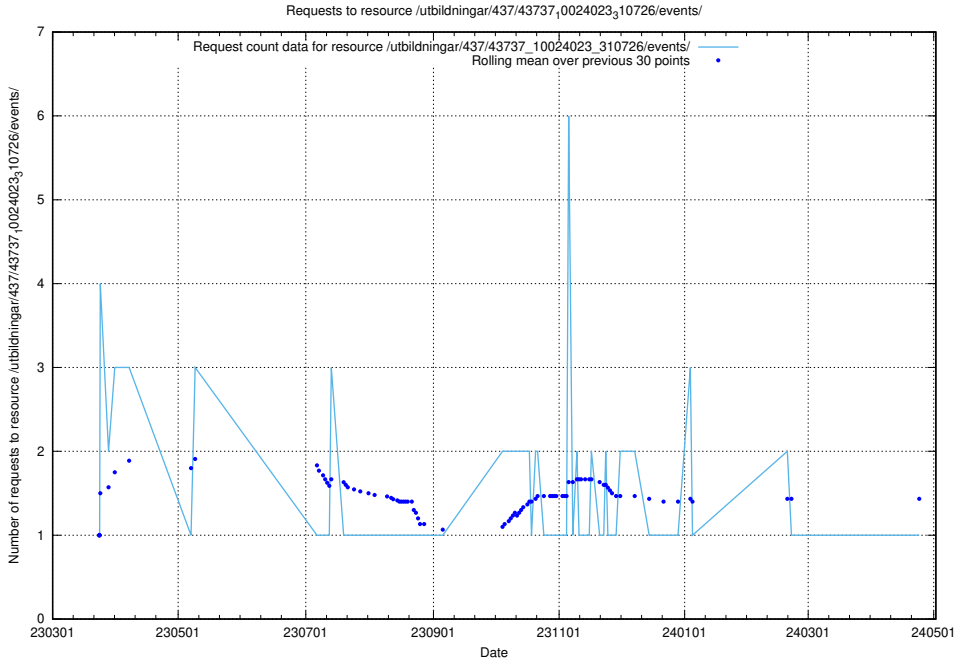

5.6589 Usage of /utbildningar/437/43737_10024023_310726/events/

Here, we count the number of requests to resource /utbildningar/437/43737_10024023_310726/events/.