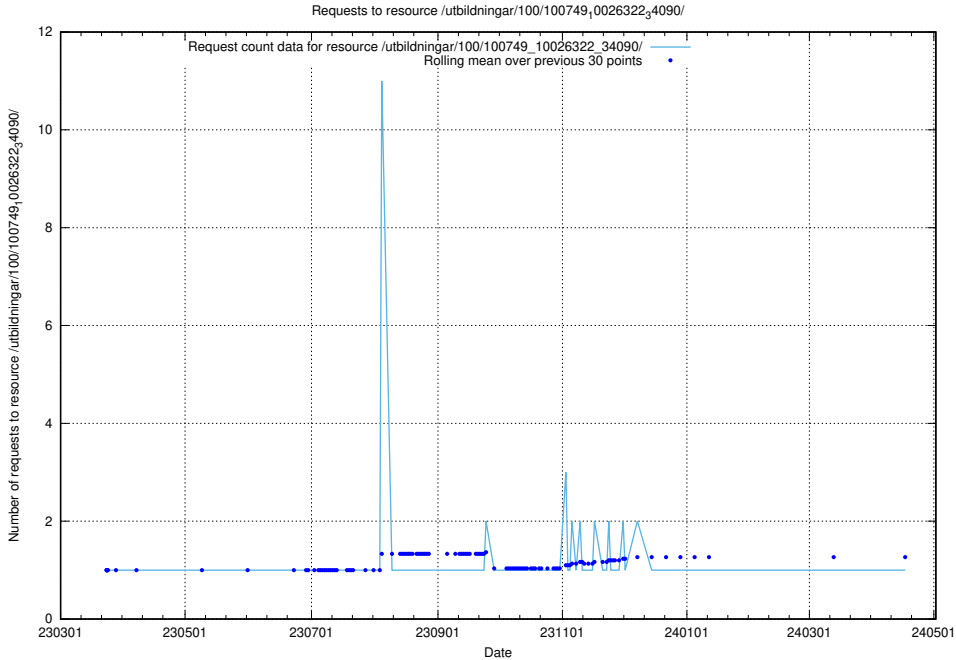

5.5793 Usage of /utbildningar/100/100749_10026322_34090/

Here, we count the number of requests to resource /utbildningar/100/100749_10026322_34090/.