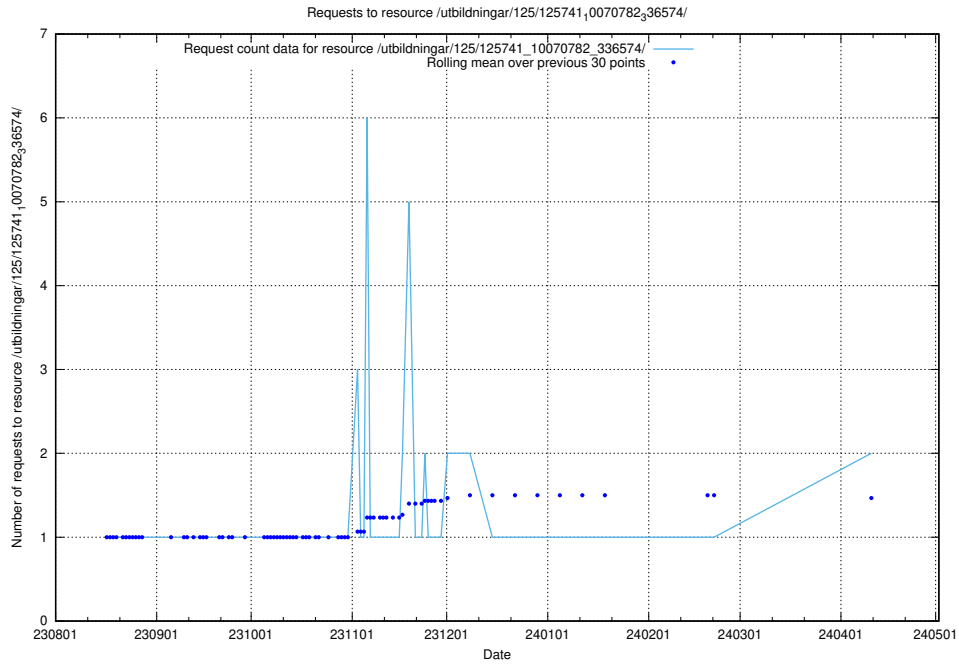

5.766 Usage of /utbildningar/125/125741_10070782_336574/

Here, we count the number of requests to resource /utbildningar/125/125741_10070782_336574/.