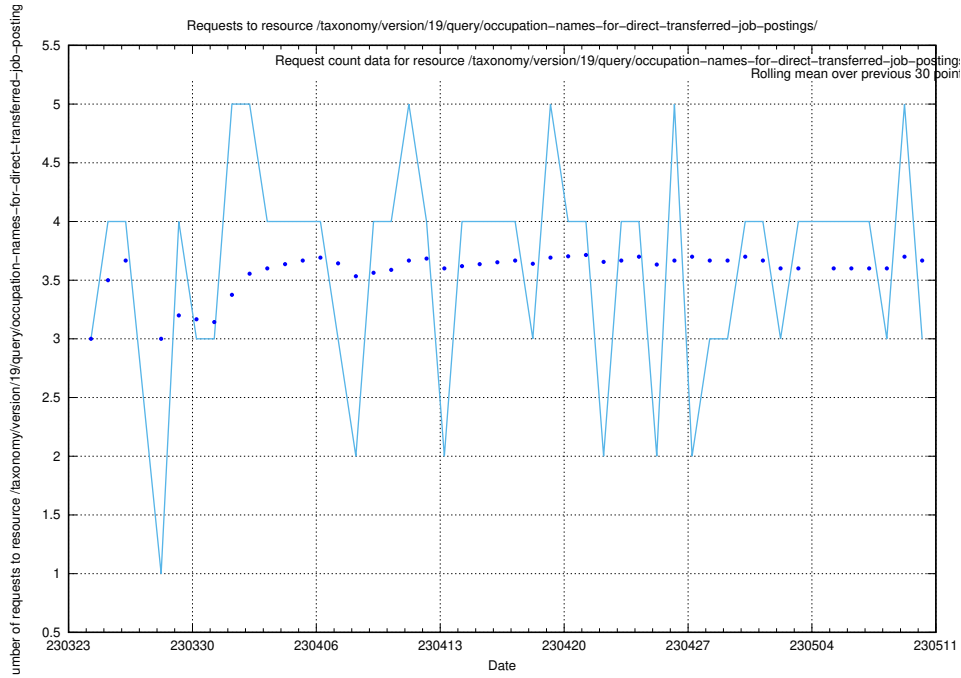

5.429 Usage of /taxonomy/version/19/query/occupation-names-for-direct-transferred-job-postings/

Here, we count the number of requests to resource /taxonomy/version/19/query/occupation-names-for-direct-transferred-job-postings/.