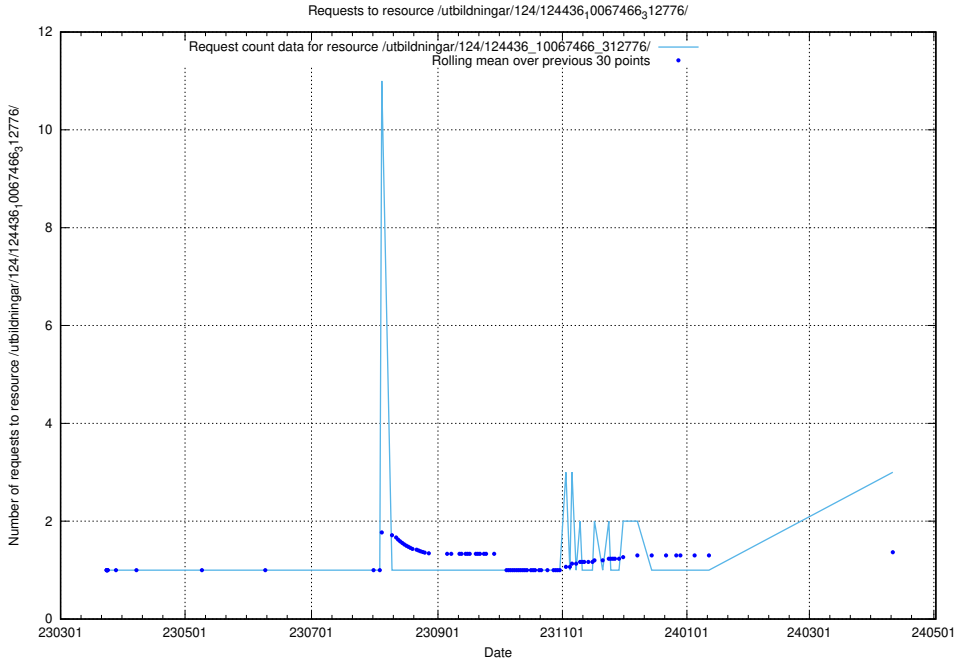

5.324 Usage of /utbildningar/124/124436_10067466_312776/

Here, we count the number of requests to resource /utbildningar/124/124436_10067466_312776/.