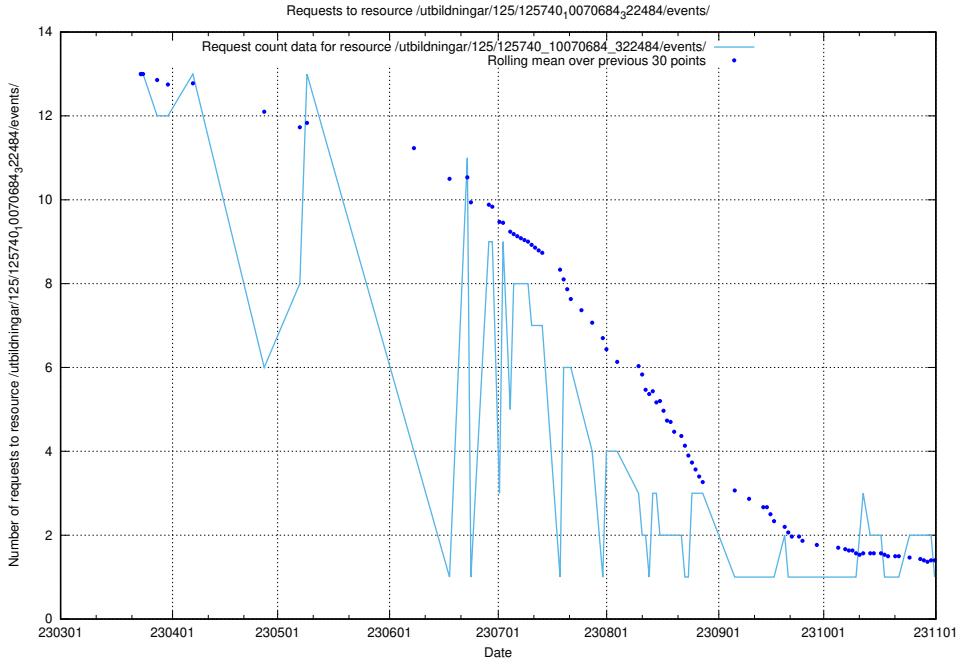

5.6439 Usage of /utbildningar/125/125740_10070684_322484/events/

Here, we count the number of requests to resource /utbildningar/125/125740_10070684_322484/events/