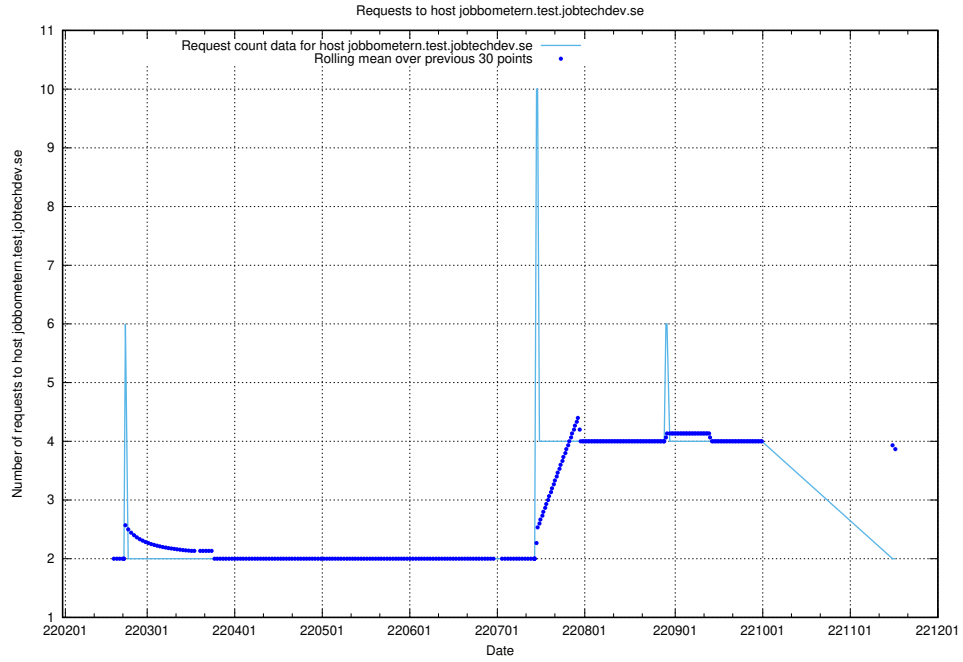

7.536 Usage of `jobbometern.test.jobtechdev.se`

Here, we count the number of requests to host `jobbometern.test.jobtechdev.se`.