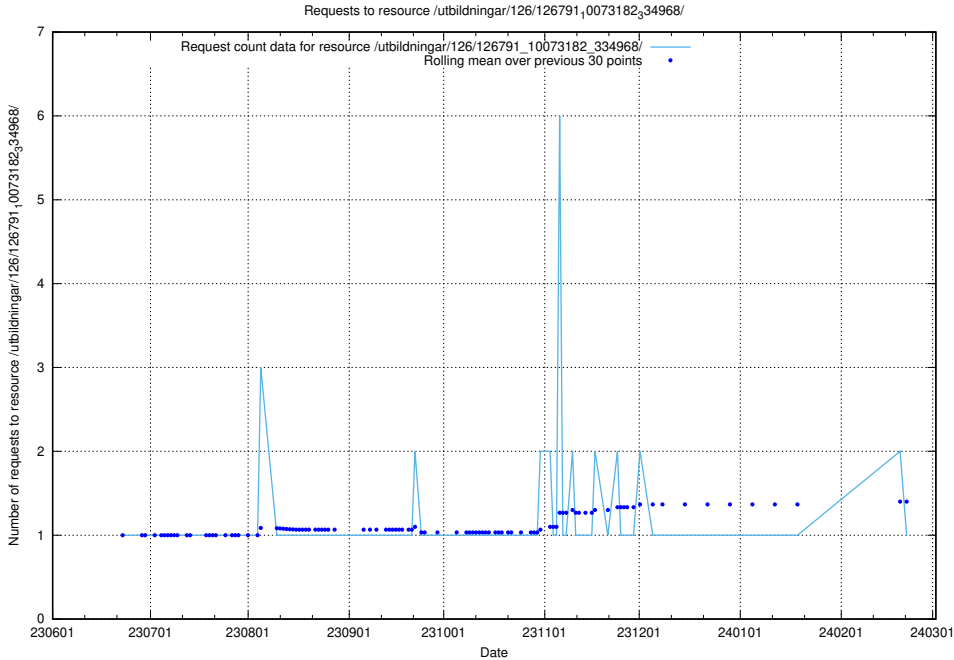

Here, we count the number of requests to resource /utbildningar/126/126792_10073169_334954/.

5.5761 Usage of /utbildningar/126/126791_10073182_334968/

Here, we count the number of requests to resource /utbildningar/126/126791_10073182_334968/.