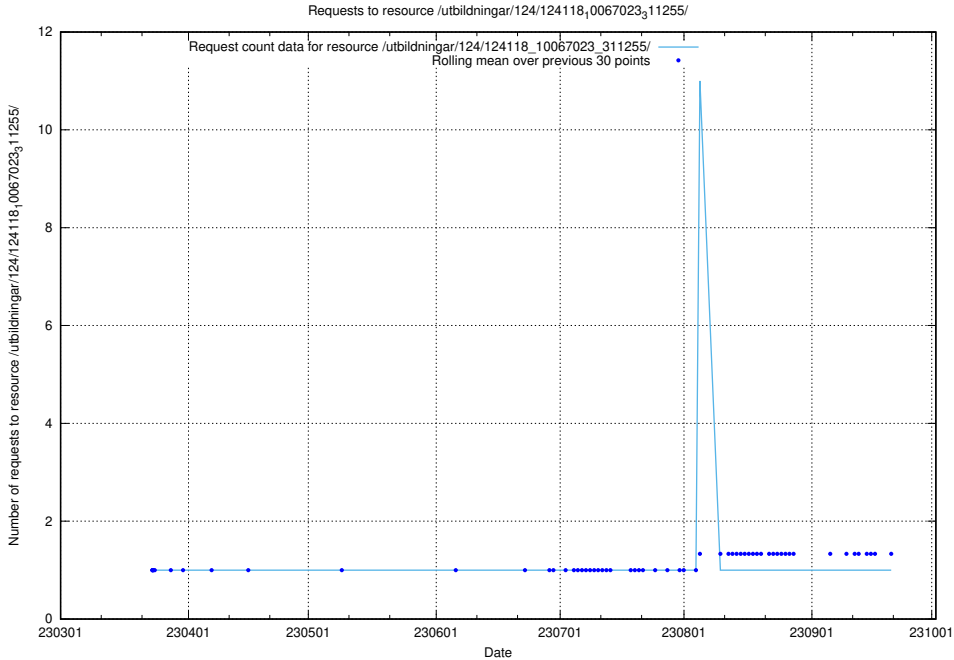

5.4371 Usage of /utbildningar/124/124118_10067023_311255/

Here, we count the number of requests to resource /utbildningar/124/124118_10067023_311255/.