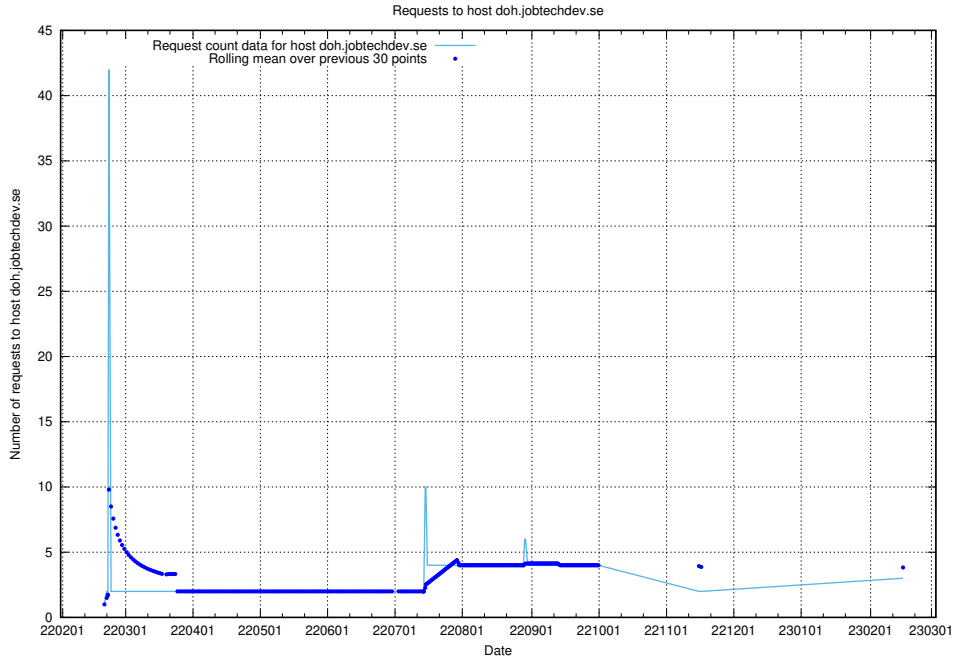

7.230 Usage of doh.jobtechdev.se

Here, we count the number of requests to host doh.jobtechdev.se.