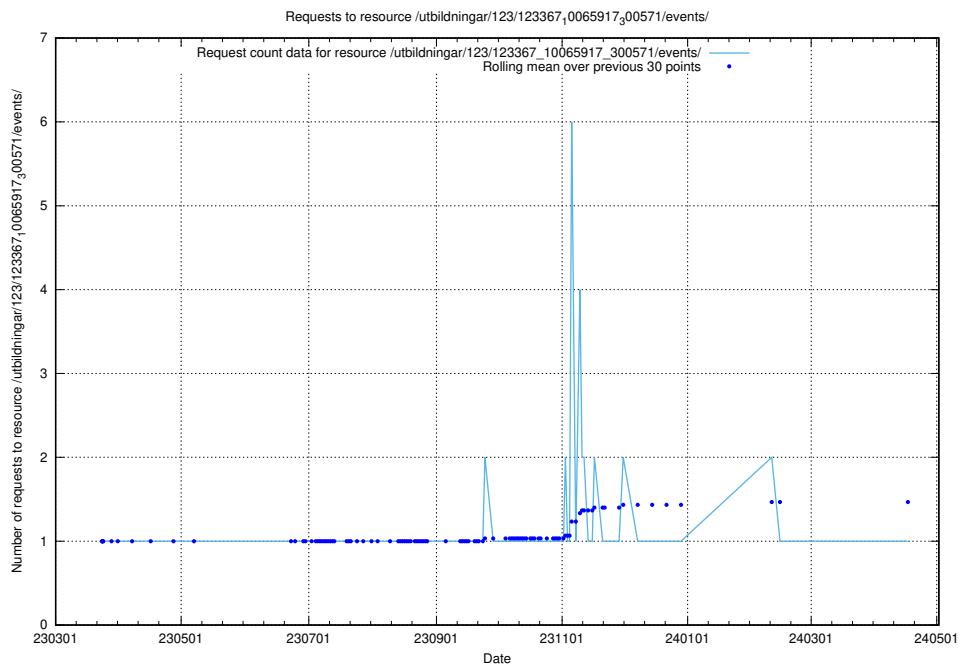

Here, we count the number of requests to resource /taxonomy/version/3/query/employment-type-concepts/.

5.4808 Usage of /utbildningar/123/123367_10065917_300571/events/

Here, we count the number of requests to resource /utbildningar/123/123367_10065917_300571/events/