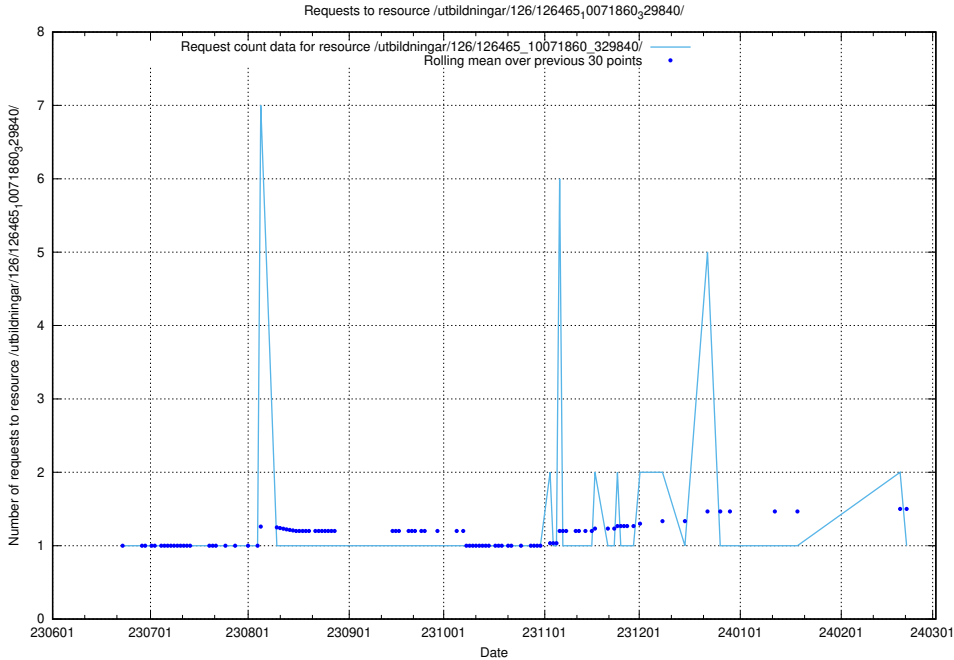

5.5822 Usage of /utbildningar/126/126465_10071860_329840/

Here, we count the number of requests to resource /utbildningar/126/126465_10071860_329840/.