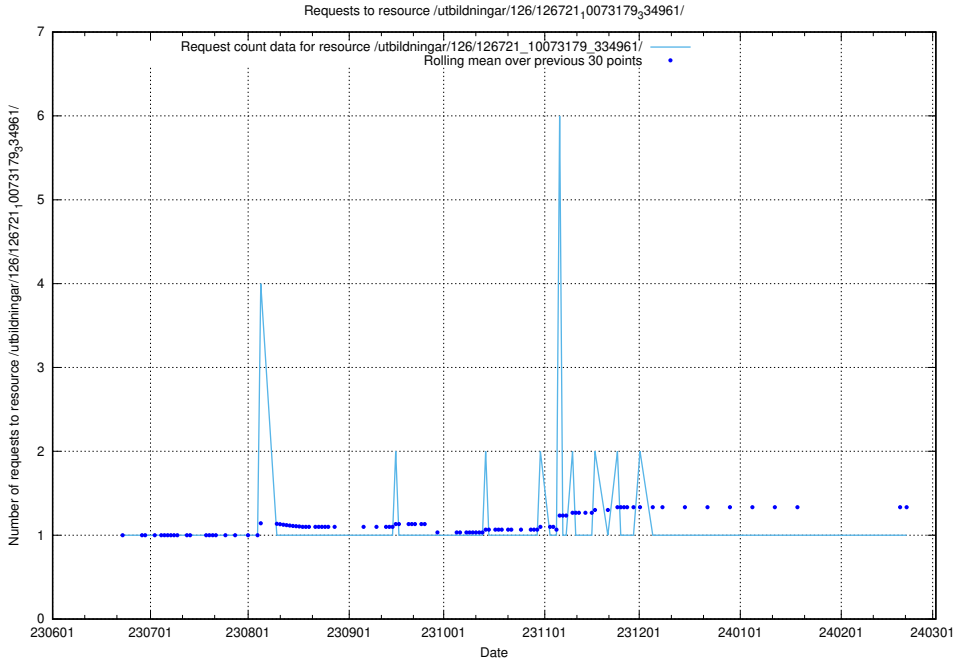

5.5774 Usage of /utbildningar/126/126721_10073179_334961/

Here, we count the number of requests to resource /utbildningar/126/126721_10073179_334961/.