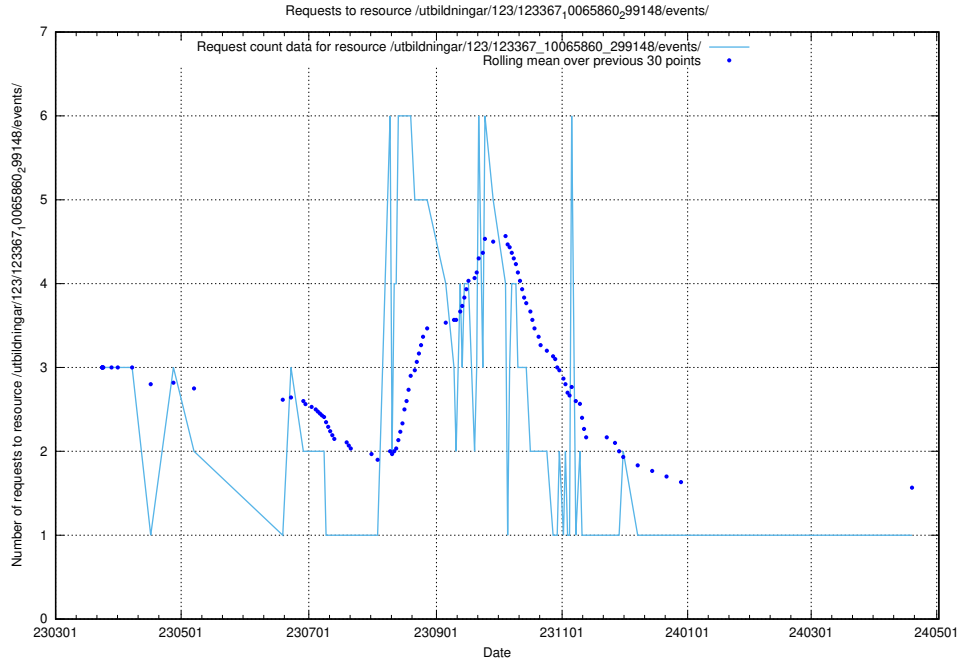

5.6460 Usage of /utbildningar/123/123367_10065860_299148/events/

Here, we count the number of requests to resource /utbildningar/123/123367_10065860_299148/events/