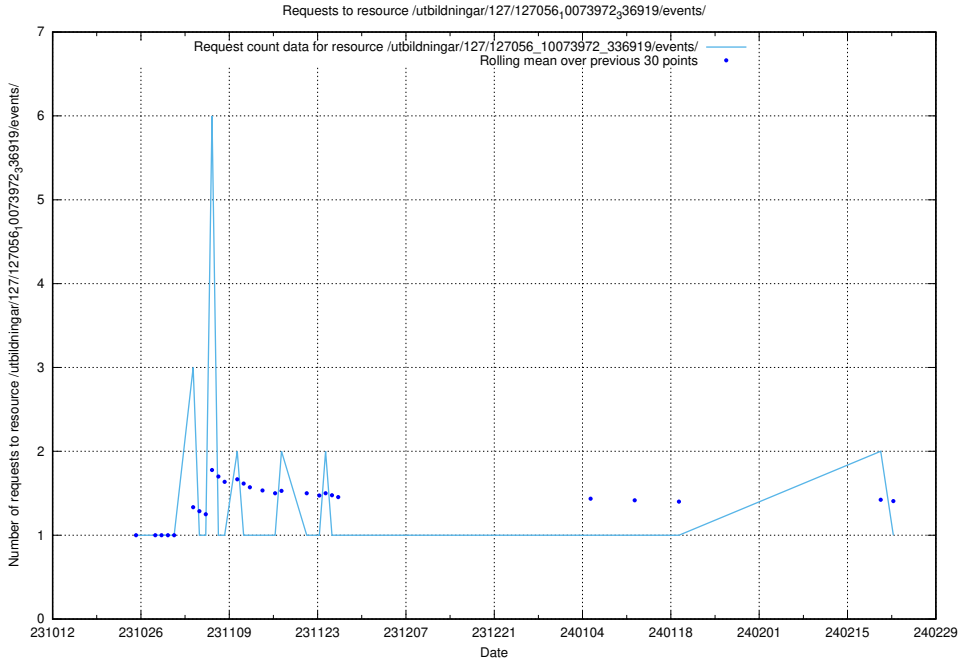

5.4385 Usage of /utbildningar/127/127056_10073972_336919/events/

Here, we count the number of requests to resource /utbildningar/127/127056_10073972_336919/events/