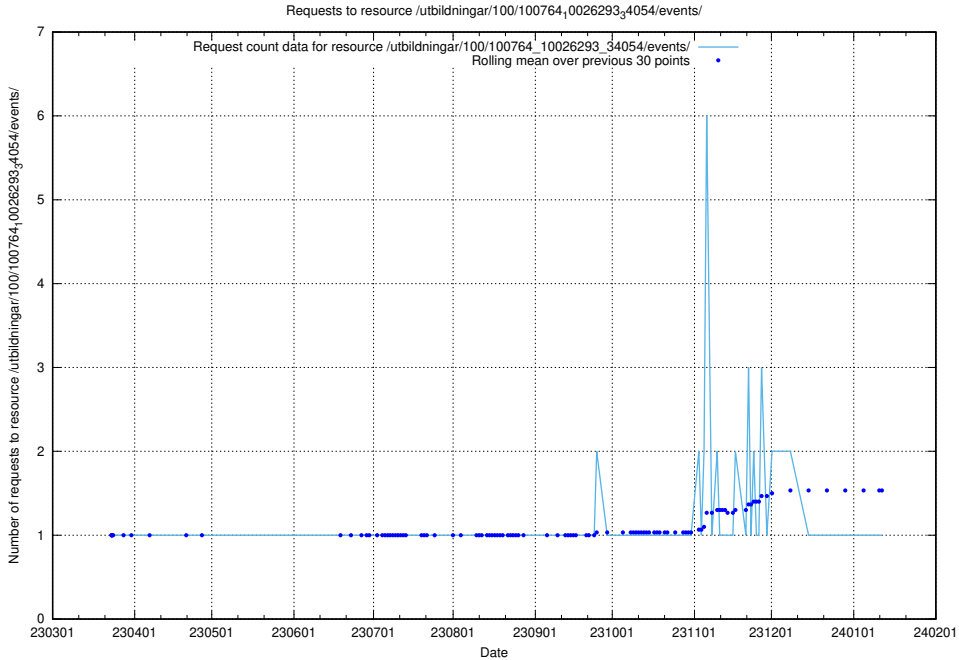

5.5701 Usage of /utbildningar/100/100764_10026293_34054/events/

Here, we count the number of requests to resource /utbildningar/100/100764_10026293_34054/events/.