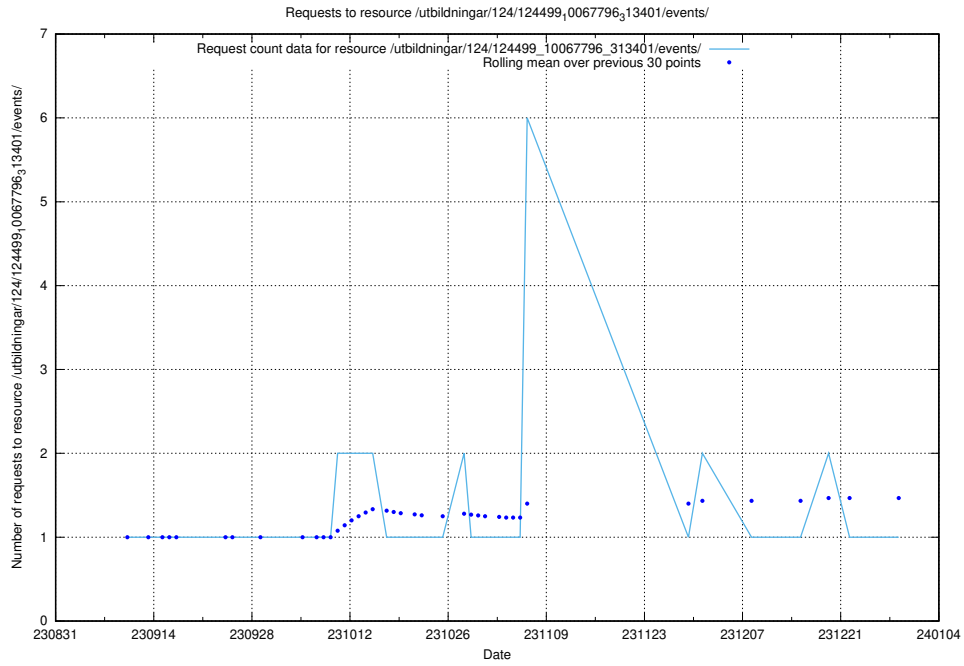

5.4780 Usage of /utbildningar/124/124499_10067796_313401/events/

Here, we count the number of requests to resource /utbildningar/124/124499_10067796_313401/events/