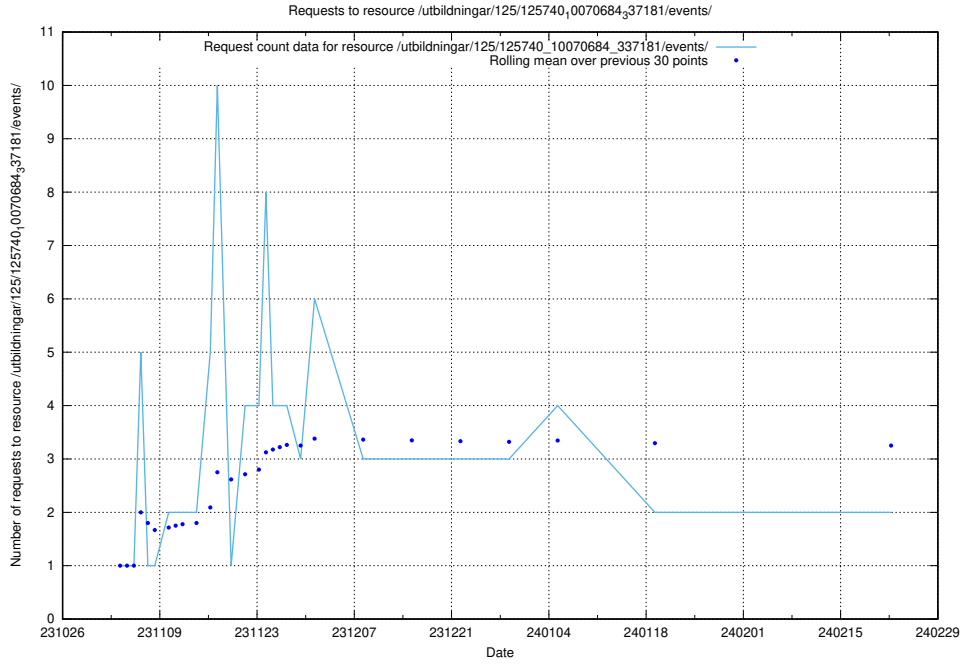

5.708 Usage of /utbildningar/125/125740_10070684_337181/events/

Here, we count the number of requests to resource /utbildningar/125/125740_10070684_337181/events/