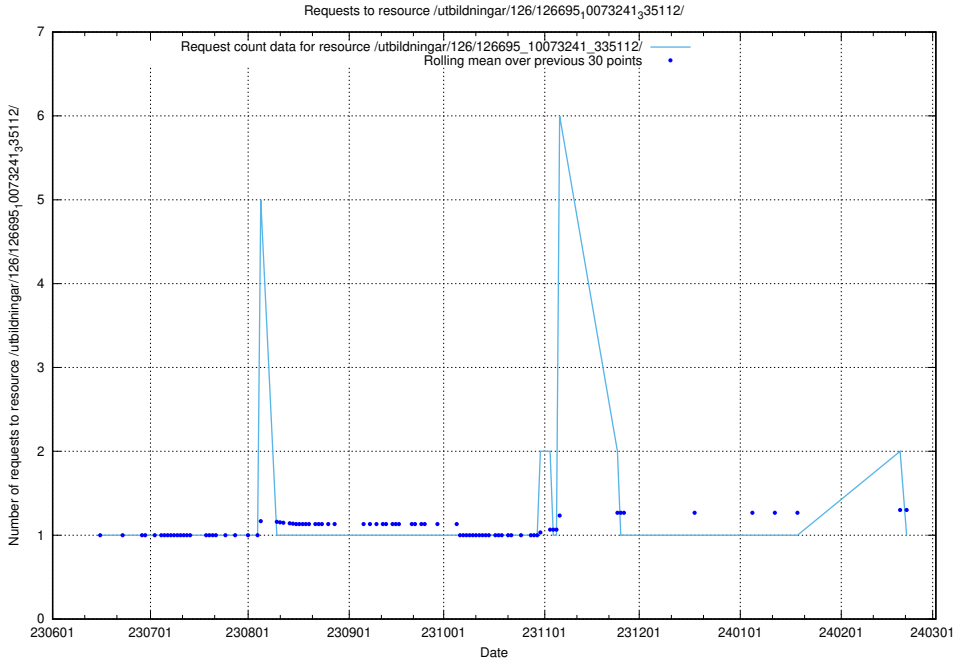

5.6039 Usage of /utbildningar/126/126695_10073241_335112/

Here, we count the number of requests to resource /utbildningar/126/126695_10073241_335112/.