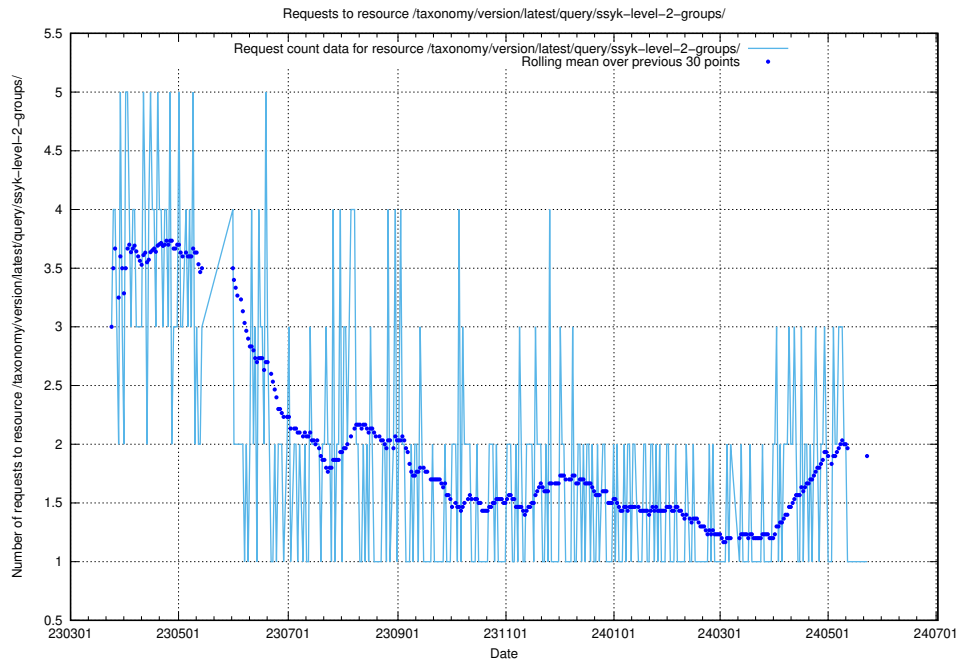

5.6271 Usage of /taxonomy/version/latest/query/ssyk-level-2-groups/

Here, we count the number of requests to resource /taxonomy/version/latest/query/ssyk-level-2-groups/.