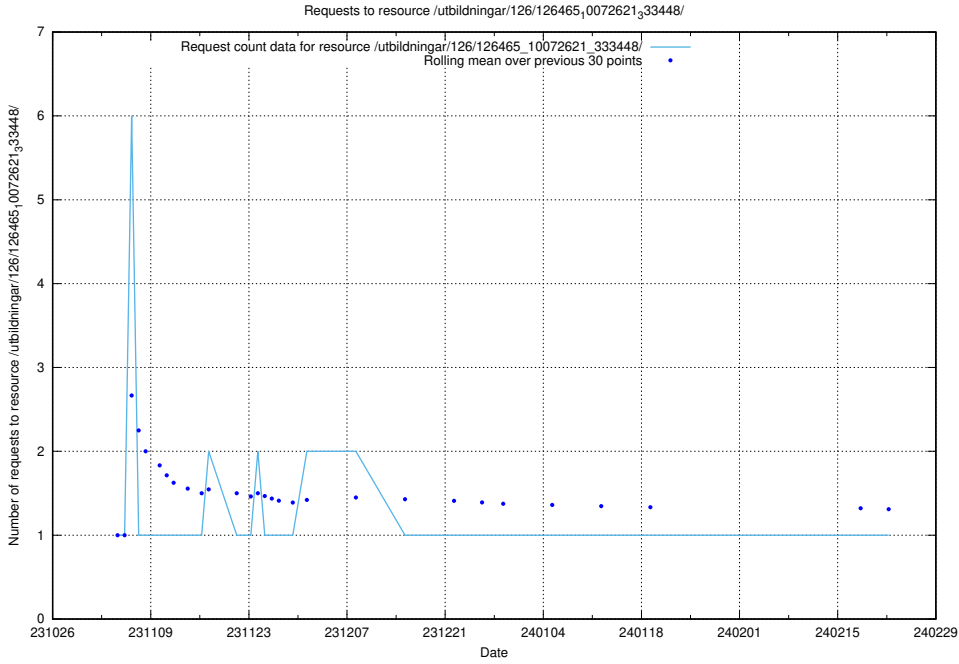

5.4307 Usage of /utbildningar/126/126465_10072621_333448/

Here, we count the number of requests to resource /utbildningar/126/126465_10072621_333448/.