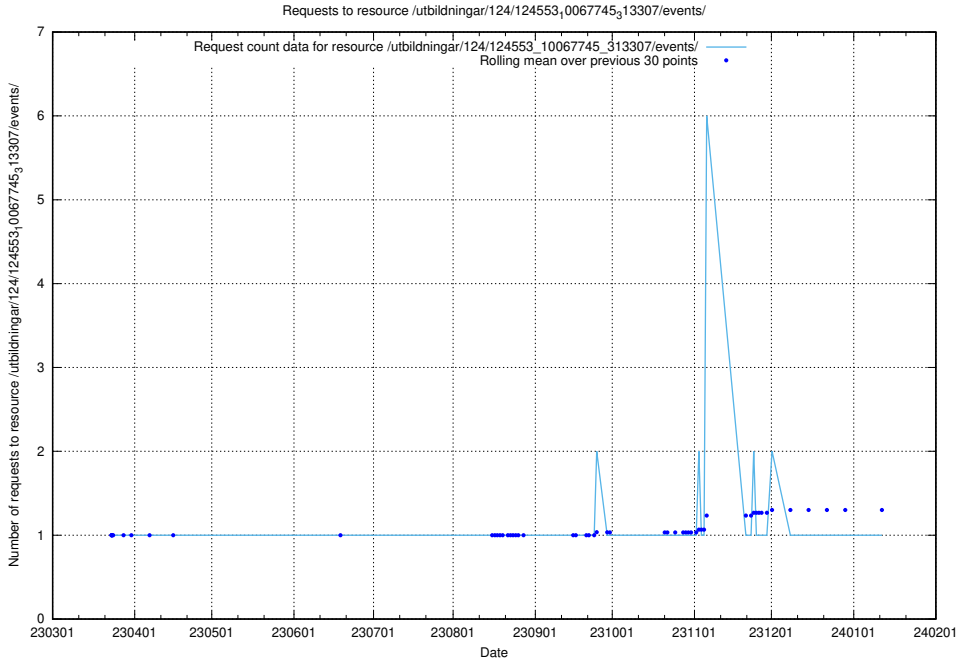

5.1210 Usage of /utbildningar/124/124553_10067745_313307/events/

Here, we count the number of requests to resource /utbildningar/124/124553_10067745_313307/events/