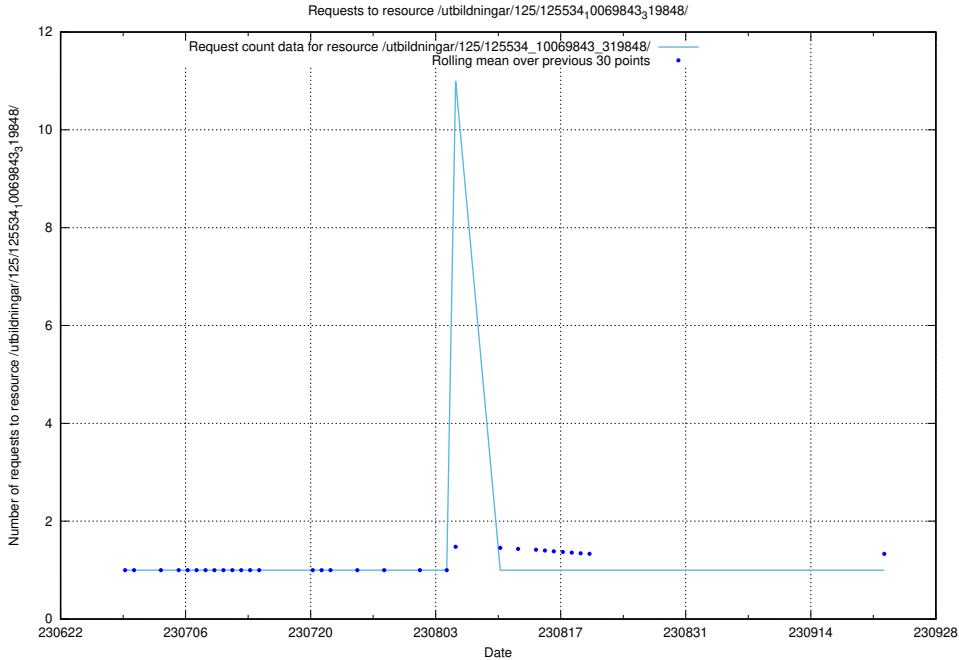

5.5643 Usage of /utbildningar/125/125534_10069843_319848/

Here, we count the number of requests to resource /utbildningar/125/125534_10069843_319848/.