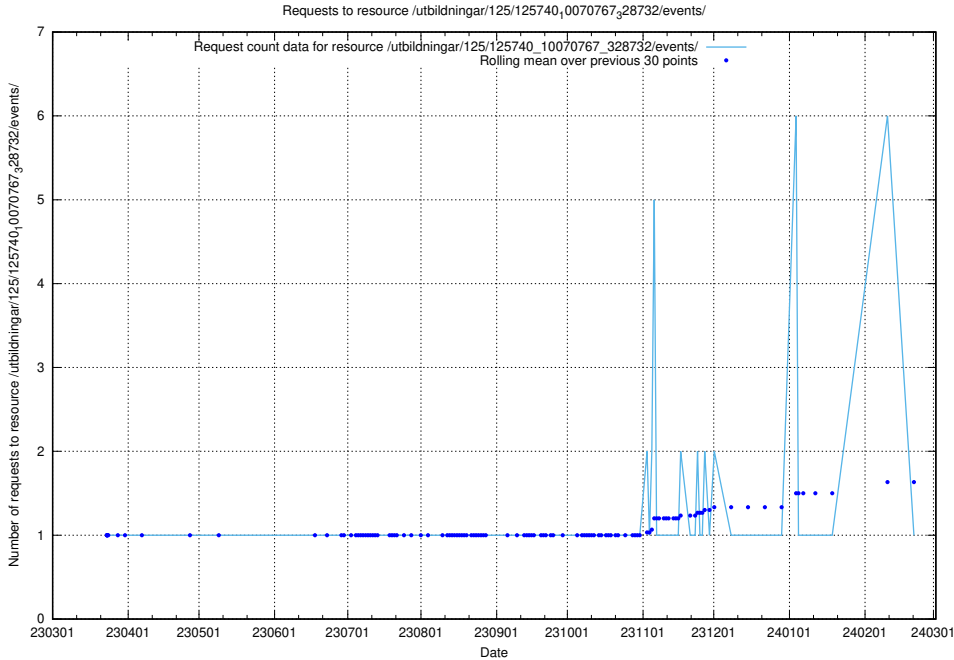

5.965 Usage of /utbildningar/125/125740_10070767_328732/events/

Here, we count the number of requests to resource /utbildningar/125/125740_10070767_328732/events/