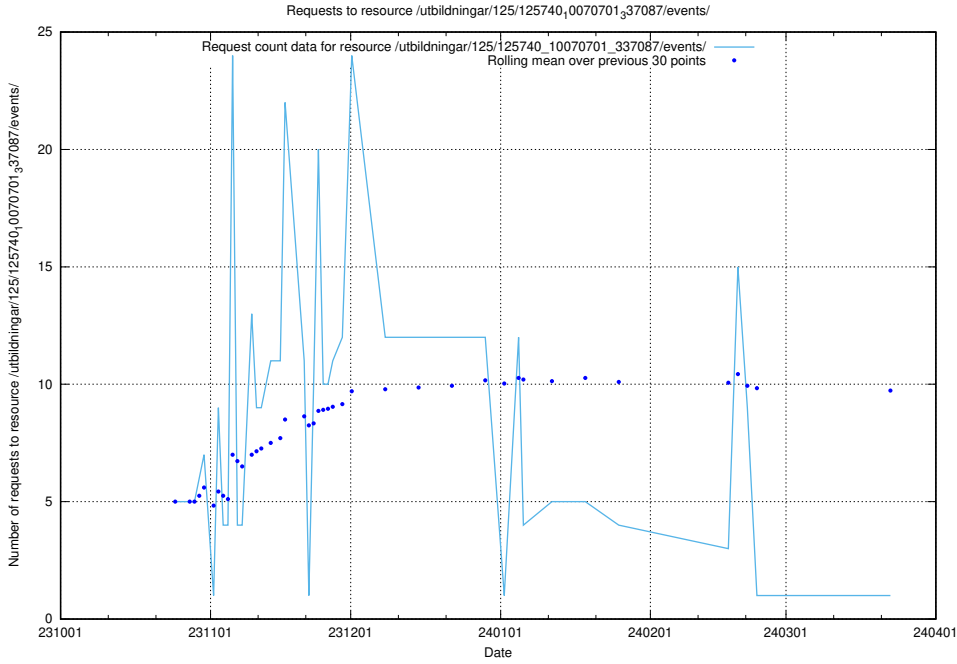

5.4375 Usage of /utbildningar/125/125740_10070701_337087/events/

Here, we count the number of requests to resource /utbildningar/125/125740_10070701_337087/events/