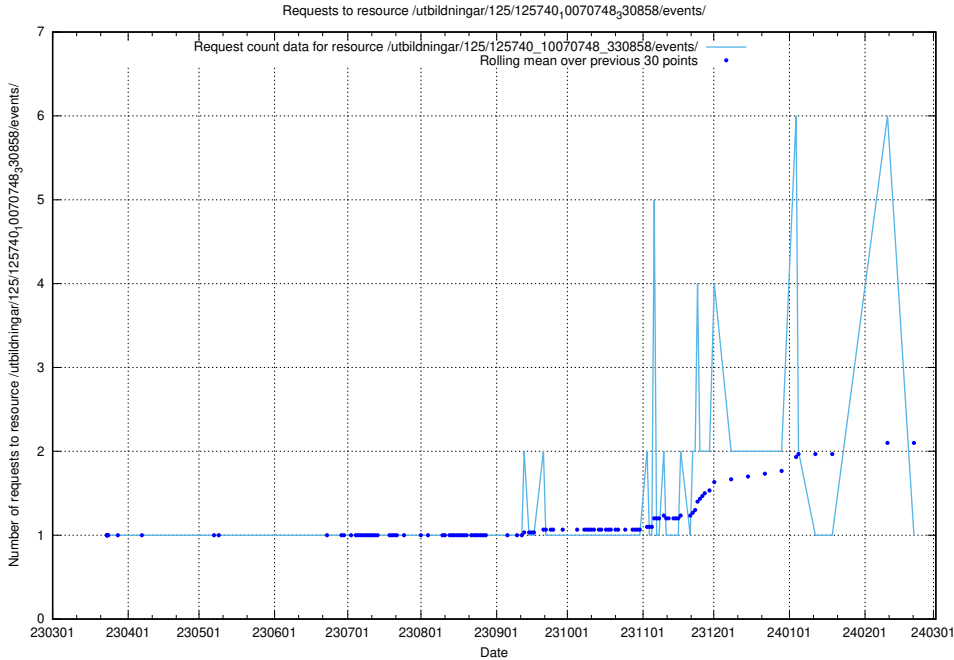

5.968 Usage of /utbildningar/125/125740_10070748_330858/events/

Here, we count the number of requests to resource /utbildningar/125/125740_10070748_330858/events/

5.969 Usage of /utbildningar/125/125740_10070748_330858/