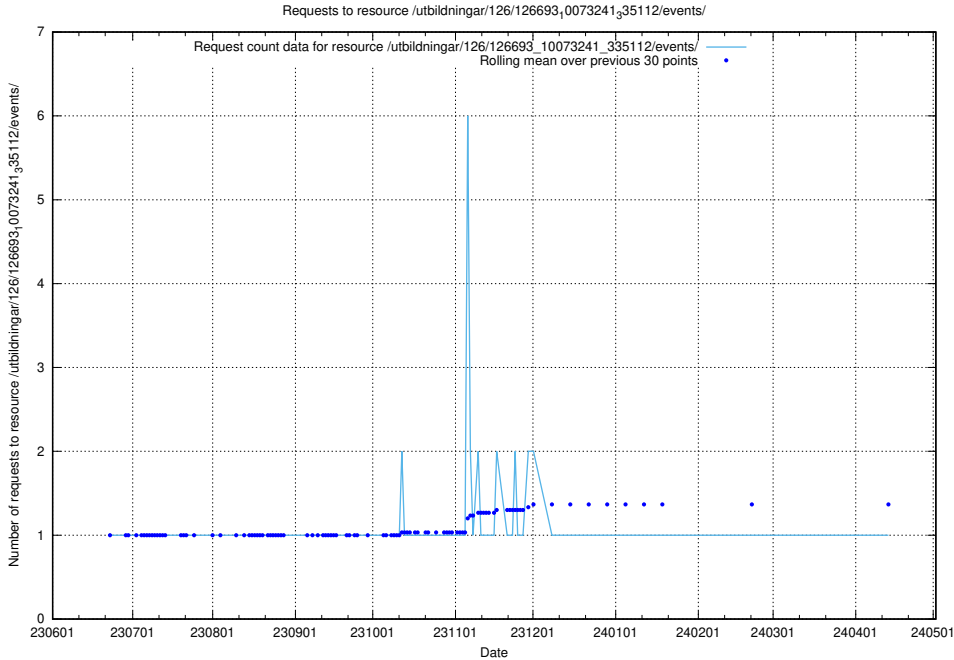

Here, we count the number of requests to resource /utbildningar/126/126693_10073241_335112/events/

5.5810 Usage of /utbildningar/126/126693_10073143_334867/events/

Here, we count the number of requests to resource /utbildningar/126/126693_10073143_334867/events/