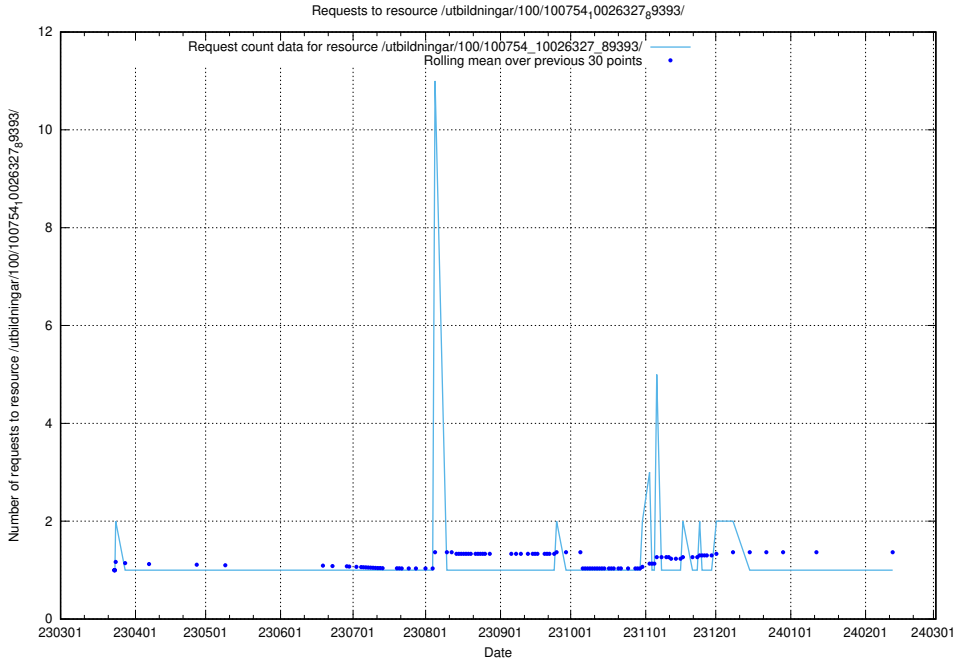

5.5733 Usage of /utbildningar/100/100754_10026327_89393/

Here, we count the number of requests to resource /utbildningar/100/100754_10026327_89393/.