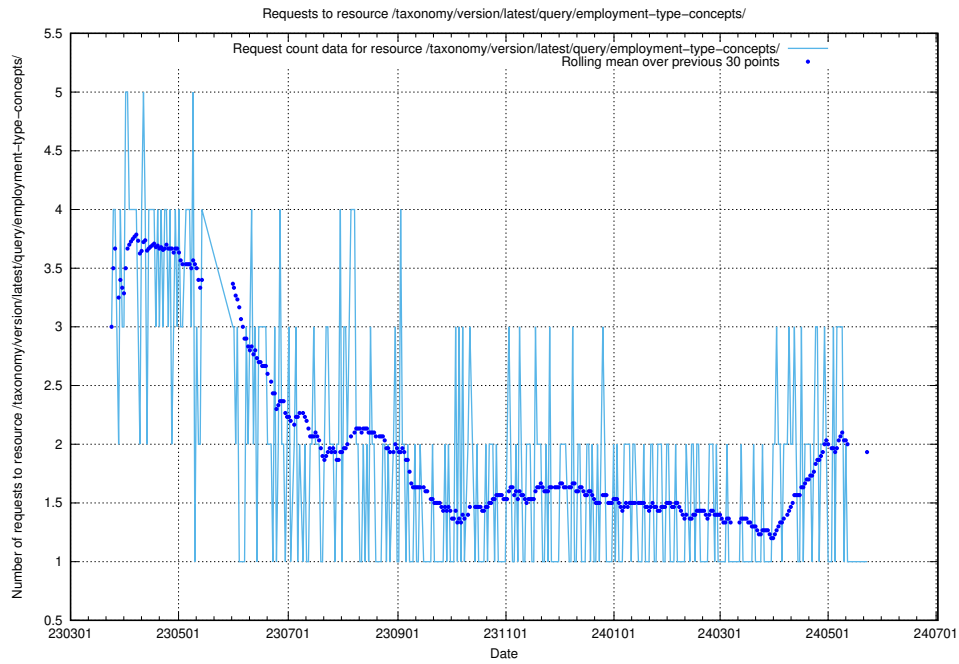

5.6294 Usage of /taxonomy/version/latest/query/employment-type-concepts/

Here, we count the number of requests to resource /taxonomy/version/latest/query/employment-type-concepts/.