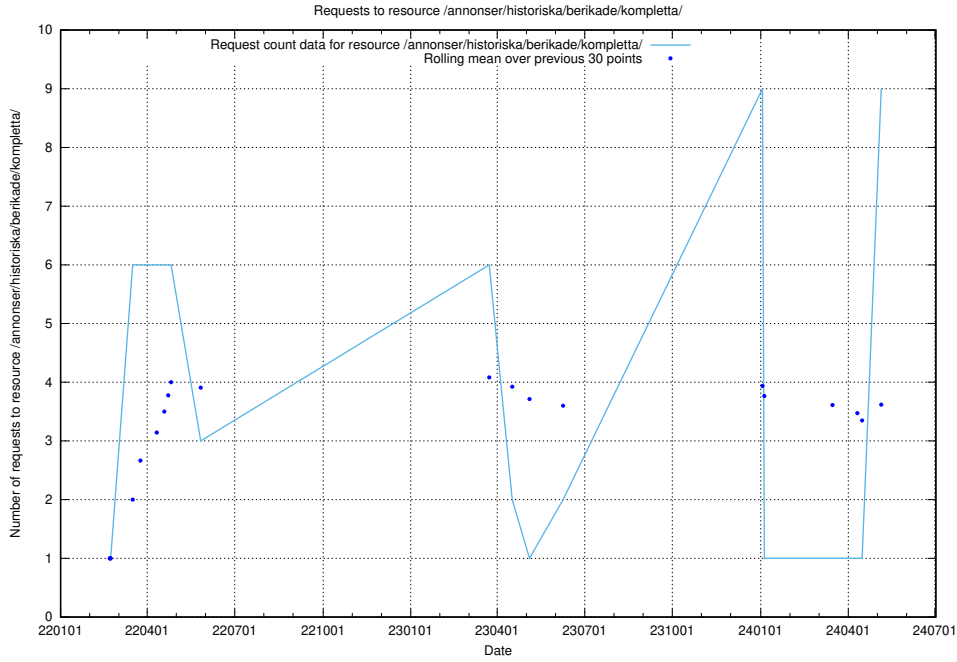

5.27 Usage of /annonser/historiska/berikade/kompletta/

Here, we count the number of requests to resource /annonser/historiska/berikade/kompletta/.