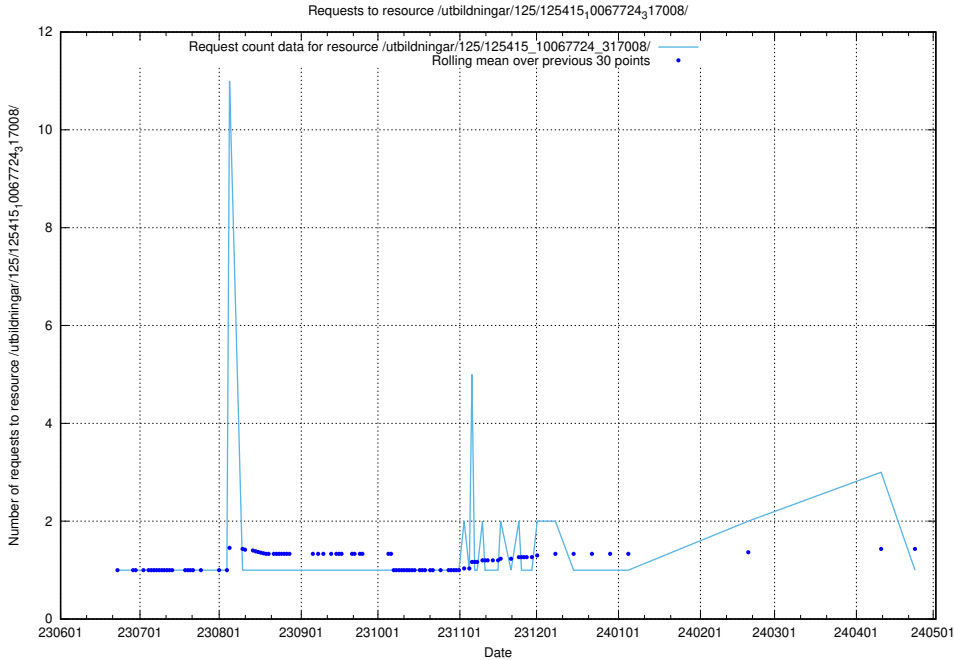

5.5894 Usage of /utbildningar/125/125415_10067724_317008/

Here, we count the number of requests to resource /utbildningar/125/125415_10067724_317008/.