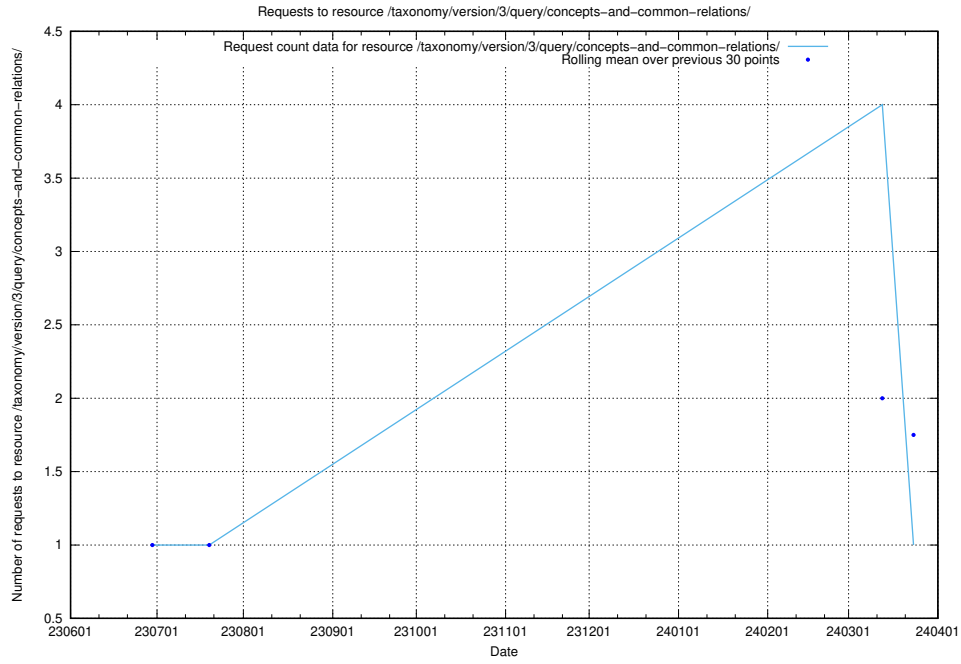

5.5575 Usage of /taxonomy/version/3/query/concepts-and-common-relations/

Here, we count the number of requests to resource /taxonomy/version/3/query/concepts-and-common-relations/.