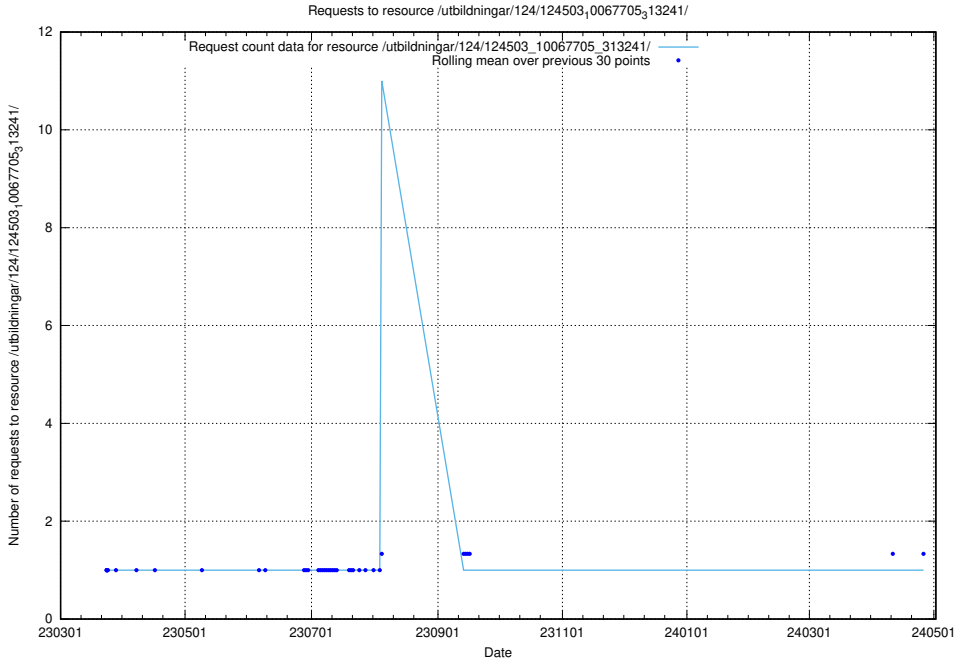

Here, we count the number of requests to resource /utbildningar/utb_emil/125/125195_10069395_332456/events/

5.2336 Usage of /utbildningar/124/124503_10067705_313241/

Here, we count the number of requests to resource /utbildningar/124/124503_10067705_313241/.