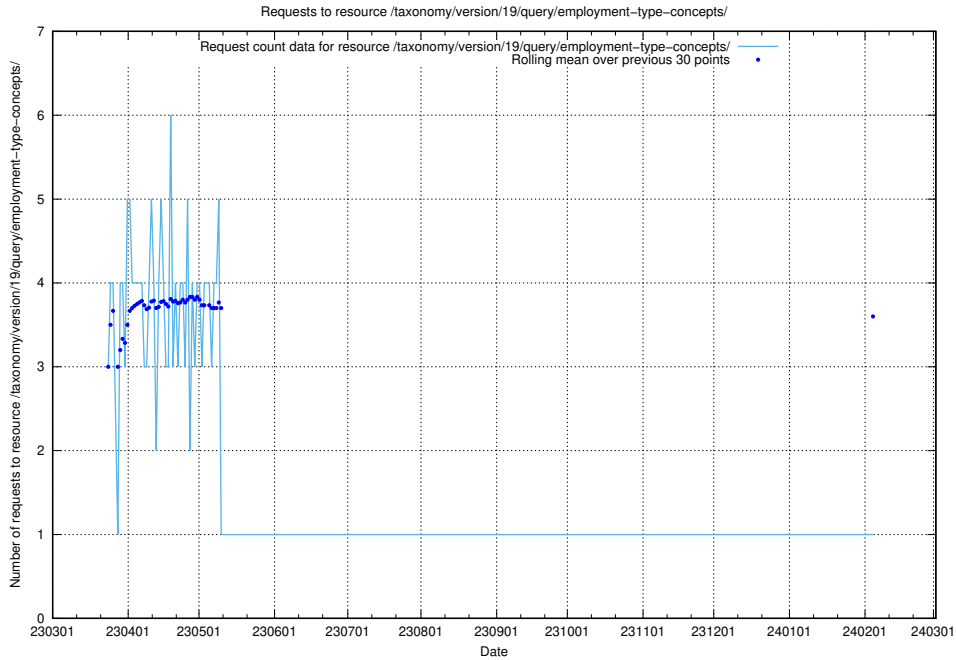

5.6338 Usage of /taxonomy/version/19/query/employment-type-concepts/

Here, we count the number of requests to resource /taxonomy/version/19/query/employment-type-concepts/.