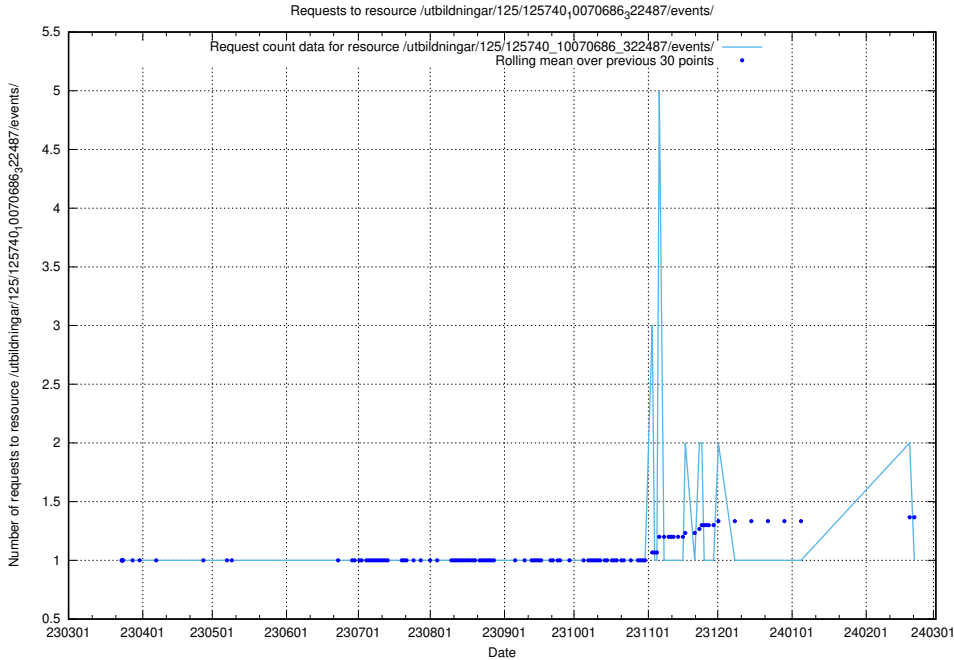

5.978 Usage of /utbildningar/125/125740_10070686_322487/events/

Here, we count the number of requests to resource /utbildningar/125/125740_10070686_322487/events/