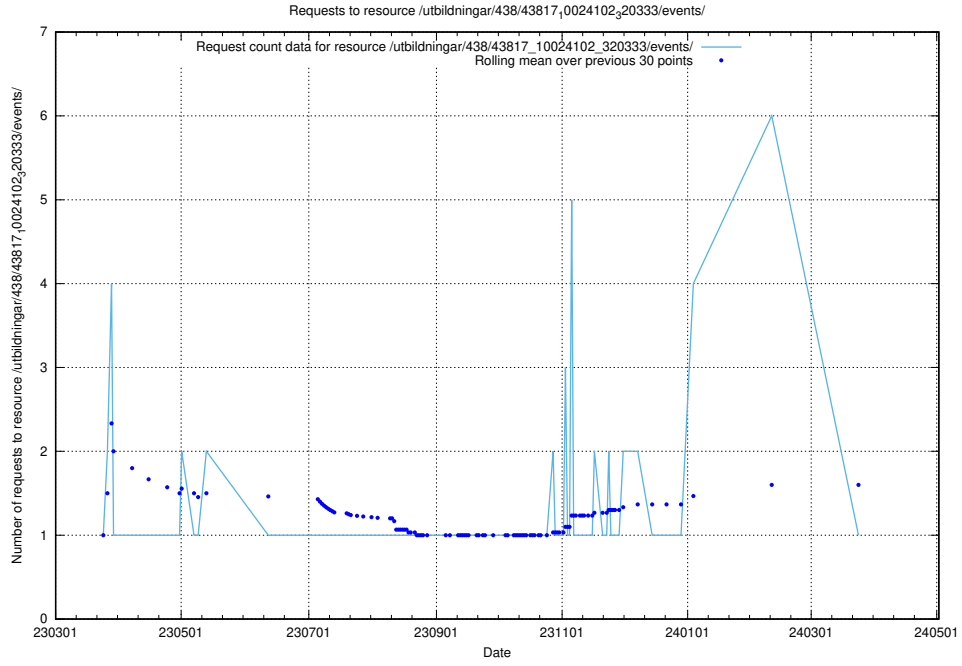

5.6362 Usage of /utbildningar/438/43817_10024102_320333/events/

Here, we count the number of requests to resource /utbildningar/438/43817_10024102_320333/events/.