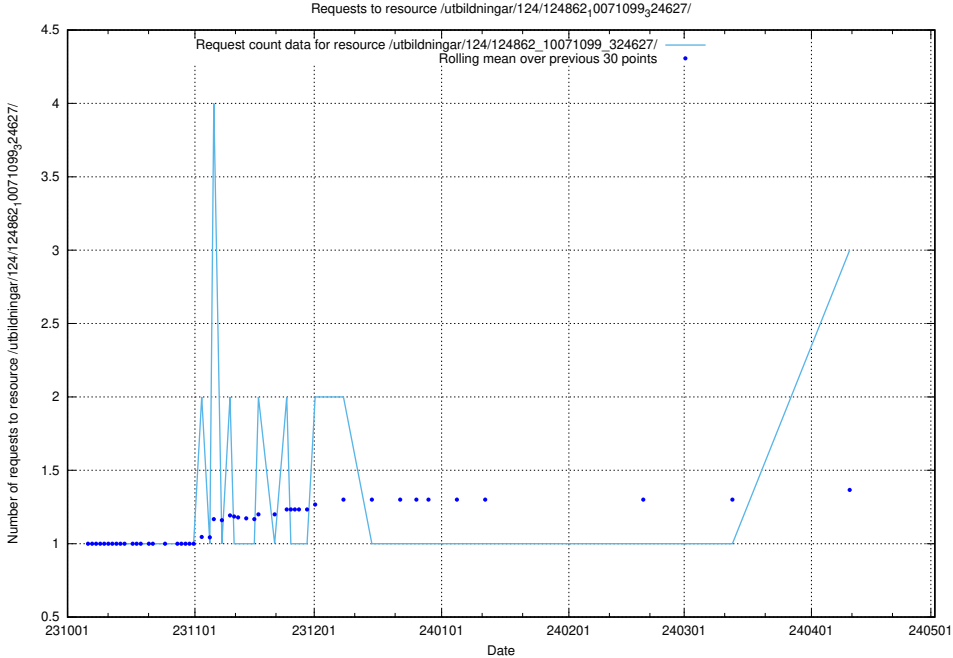

5.354 Usage of /utbildningar/124/124862_10071099_324627/

Here, we count the number of requests to resource /utbildningar/124/124862_10071099_324627/.