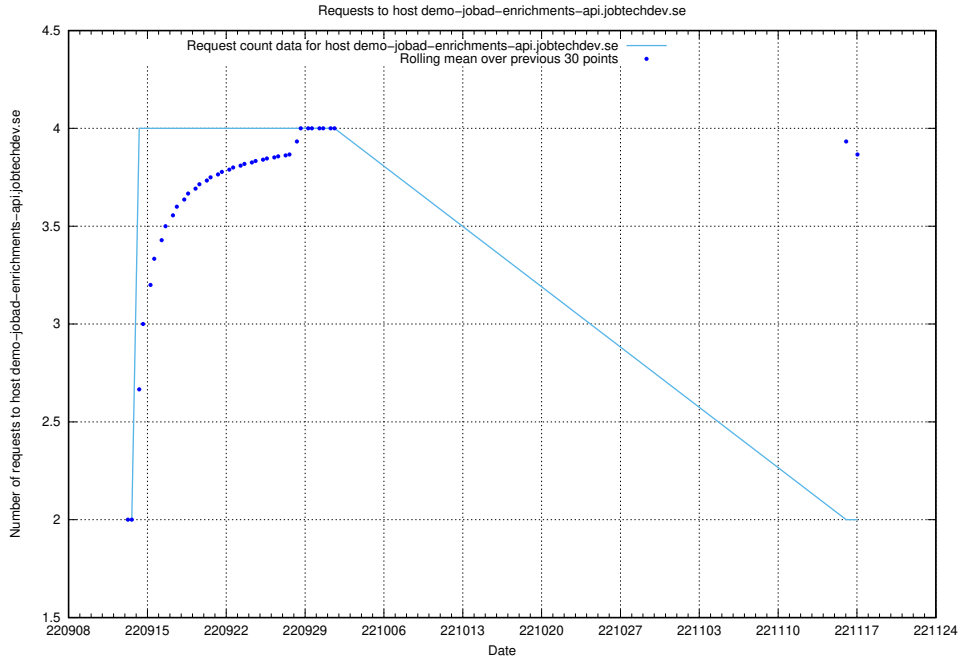

7.328 Usage of demo-jobad-enrichments-api.jobtechdev.se

Here, we count the number of requests to host demo-jobad-enrichments-api.jobtechdev.se.