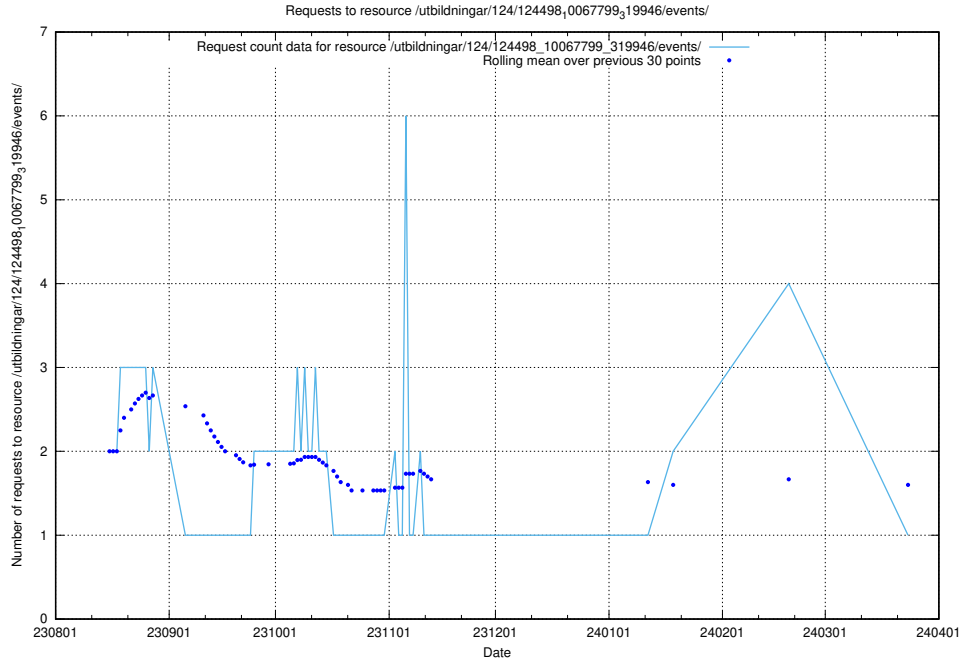

5.4957 Usage of /utbildningar/124/124498_10067799_319946/events/

Here, we count the number of requests to resource /utbildningar/124/124498_10067799_319946/events/