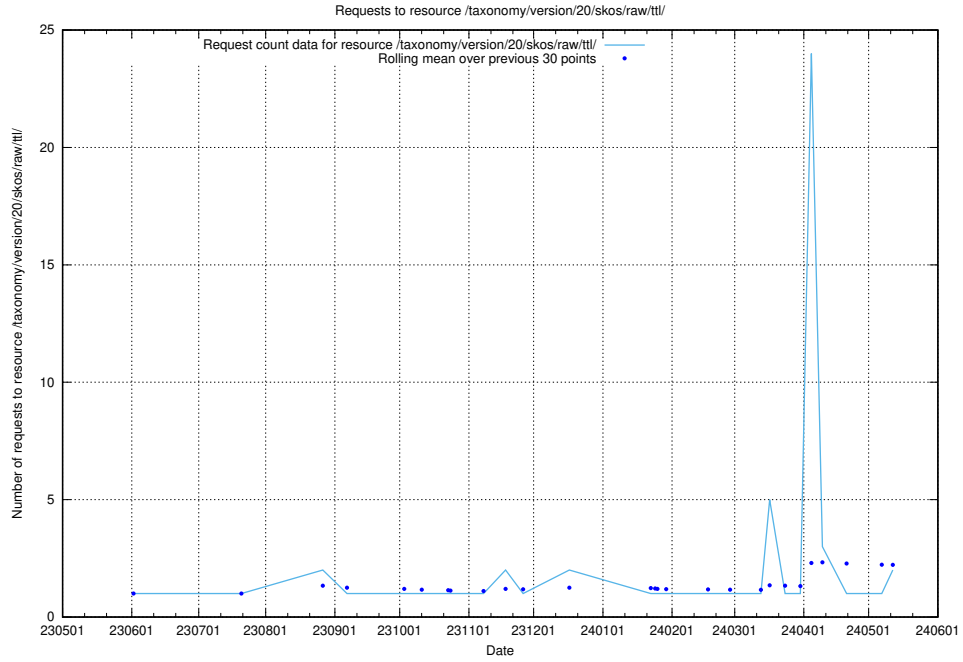

5.896 Usage of `/taxonomy/version/20/skos/raw/ttl/`

Here, we count the number of requests to resource `/taxonomy/version/20/skos/raw/ttl/`.