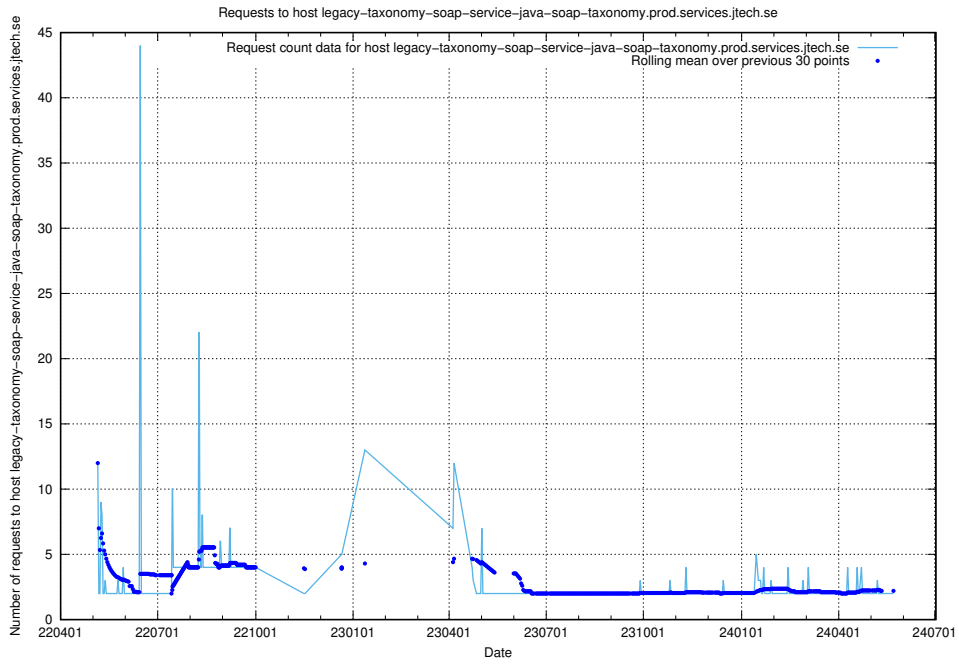

7.436 Usage of legacy-taxonomy-soap-service-java-soap-taxonomy.prod.services.jtech.se

Here, we count the number of requests to host legacy-taxonomy-soap-service-java-soap-taxonomy.prod.services.jtech.se.