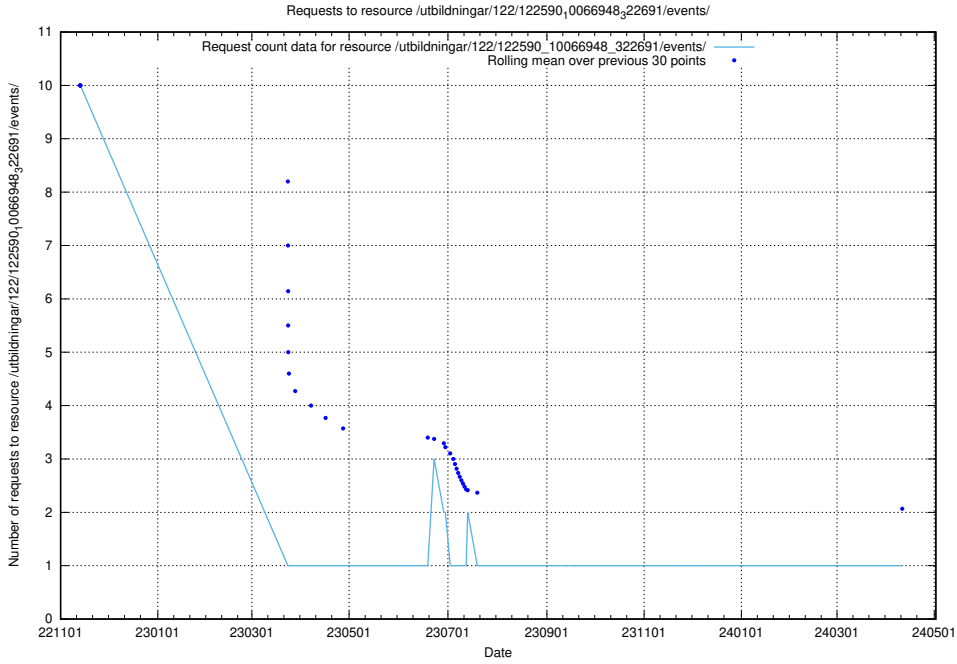

5.5917 Usage of /utbildningar/122/122590_10066948_322691/events/

Here, we count the number of requests to resource /utbildningar/122/122590_10066948_322691/events/