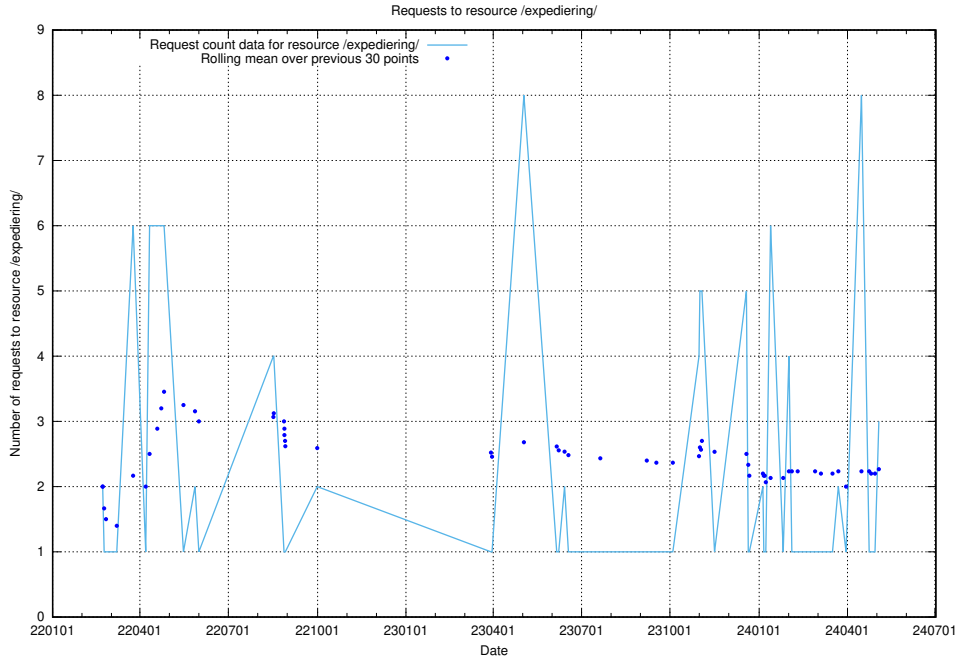

5.262 Usage of /expediering/

Here, we count the number of requests to resource /expediering/.