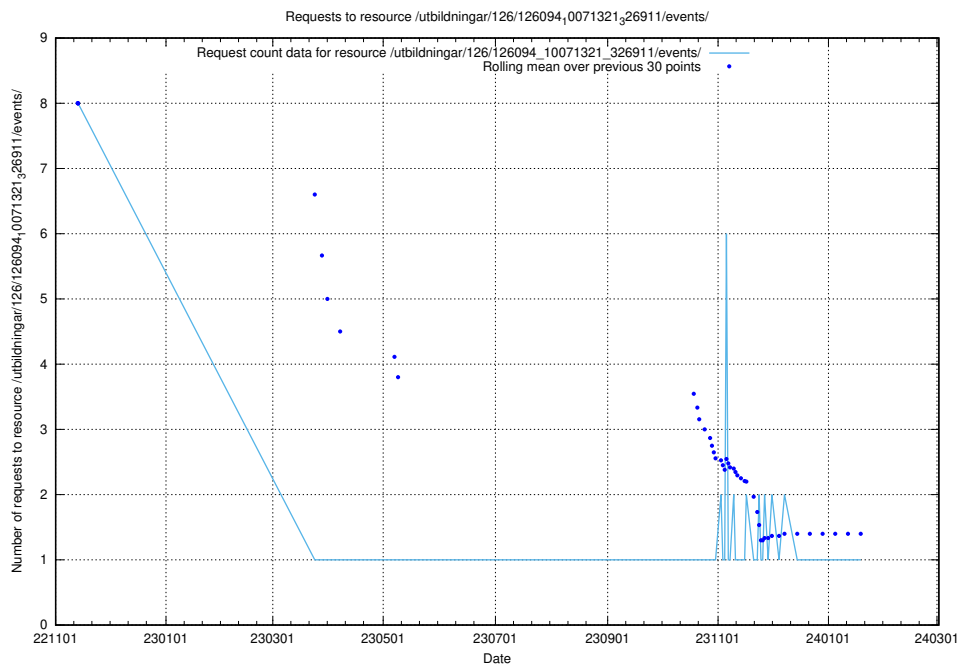

5.5934 Usage of /utbildningar/126/126094_10071321_326911/events/

Here, we count the number of requests to resource /utbildningar/126/126094_10071321_326911/events/