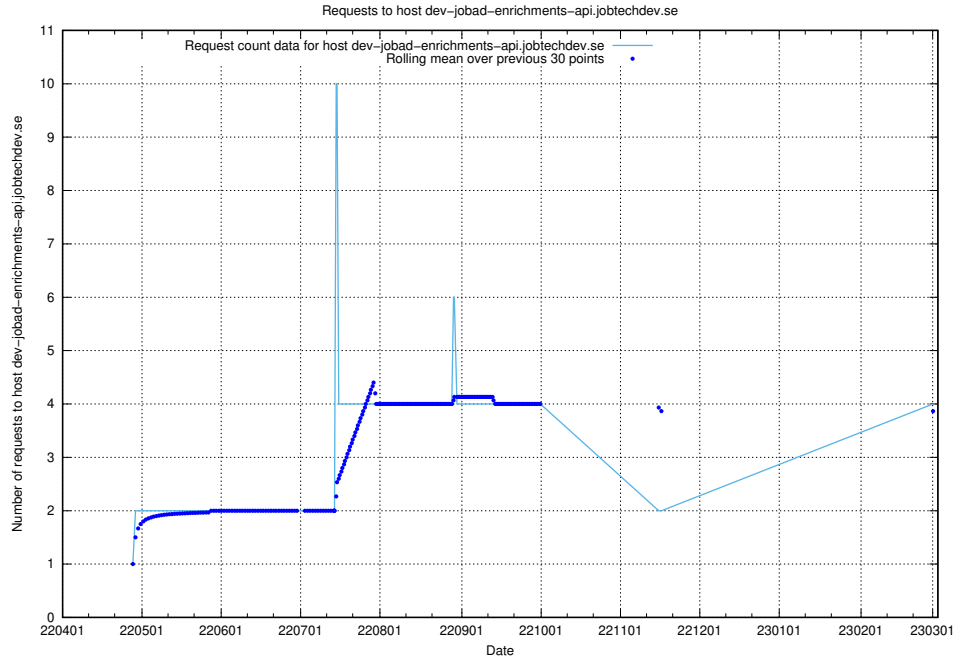

Here, we count the number of requests to host dev-jobad-enrichments-api.jobtechdev.se.

7.154 Usage of crossplane.jobtechdev.se

Here, we count the number of requests to host crossplane.jobtechdev.se.

7.155 Usage of taxonomi.api.jobtechdev.se