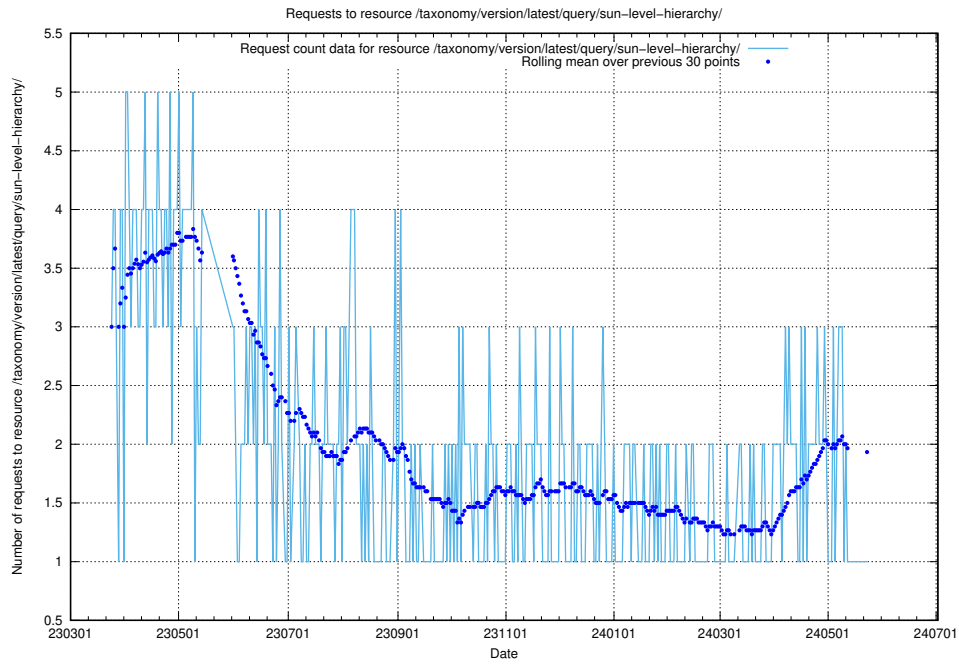

5.6257 Usage of /taxonomy/version/latest/query/sun-level-hierarchy/

Here, we count the number of requests to resource /taxonomy/version/latest/query/sun-level-hierarchy/.