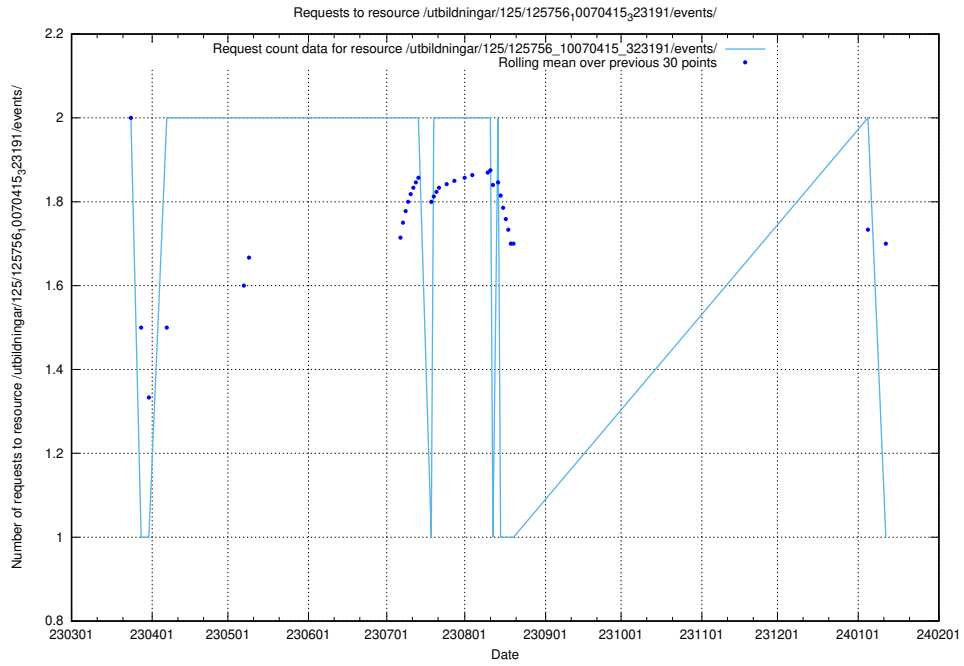

5.6349 Usage of /utbildningar/125/125756_10070415_323191/events/

Here, we count the number of requests to resource /utbildningar/125/125756_10070415_323191/events/