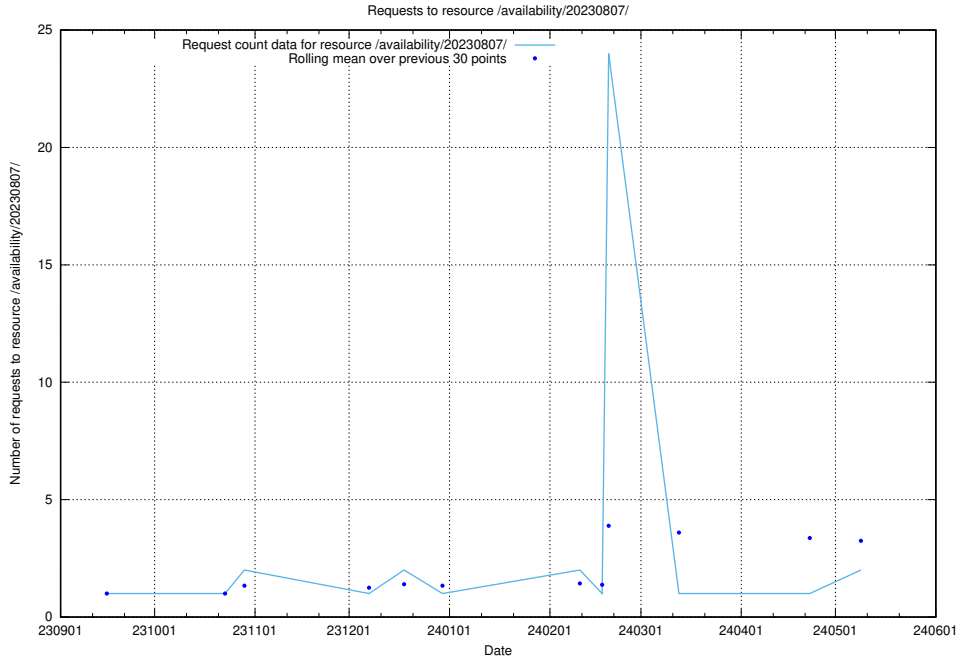

5.752 Usage of /availability/20230807/

Here, we count the number of requests to resource /availability/20230807/.