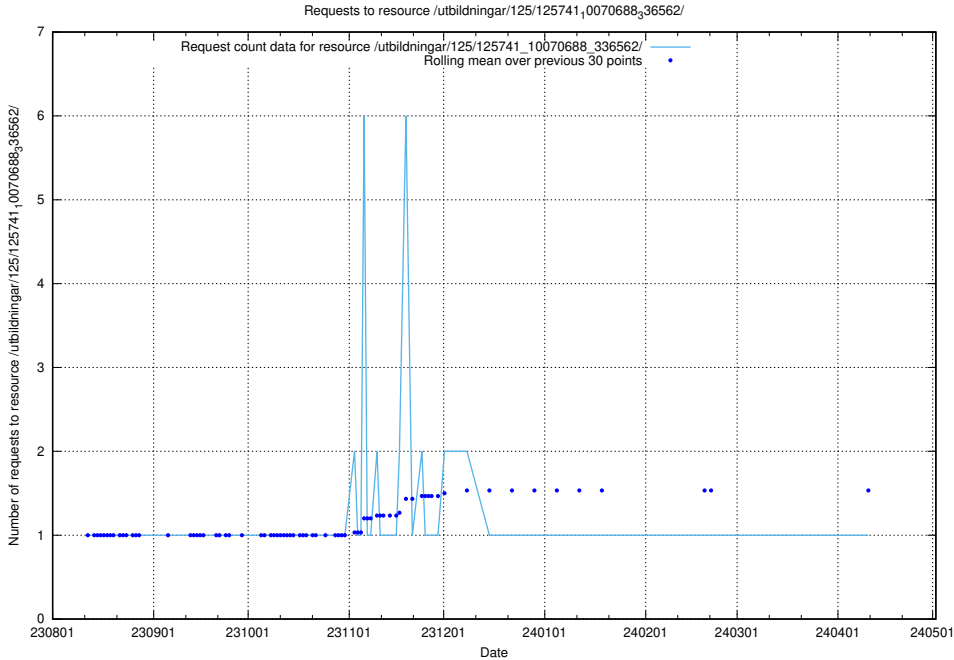

5.4972 Usage of /utbildningar/125/125741_10070688_336562/

Here, we count the number of requests to resource /utbildningar/125/125741_10070688_336562/.