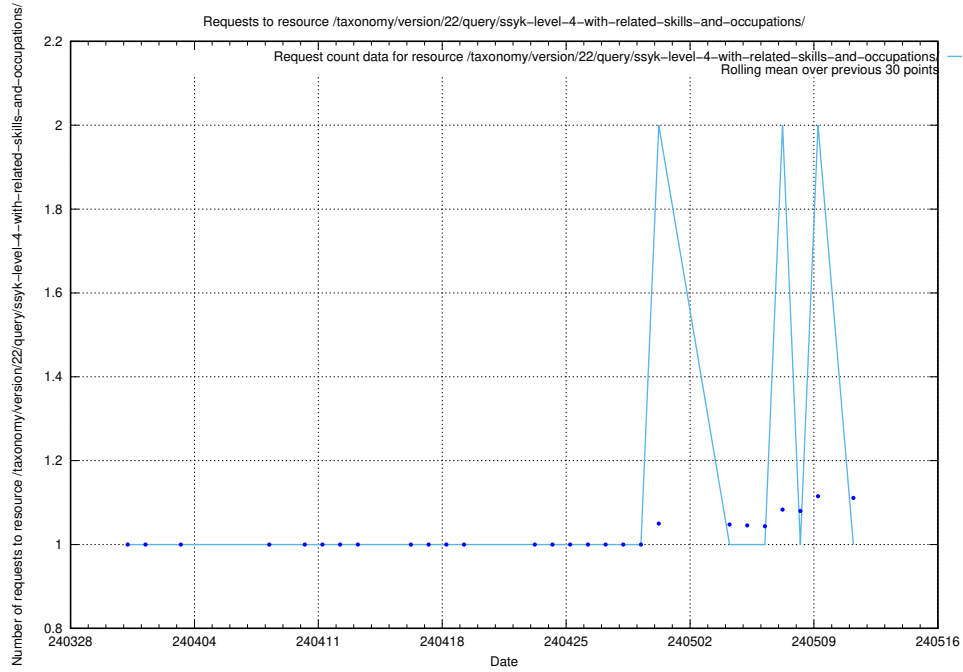

5.1771 Usage of /taxonomy/version/22/query/ssyk-level-4-with-related-skills-and-occupations/

Here, we count the number of requests to resource /taxonomy/version/22/query/ssyk-level-4-with-related-skills-and-occupations/.