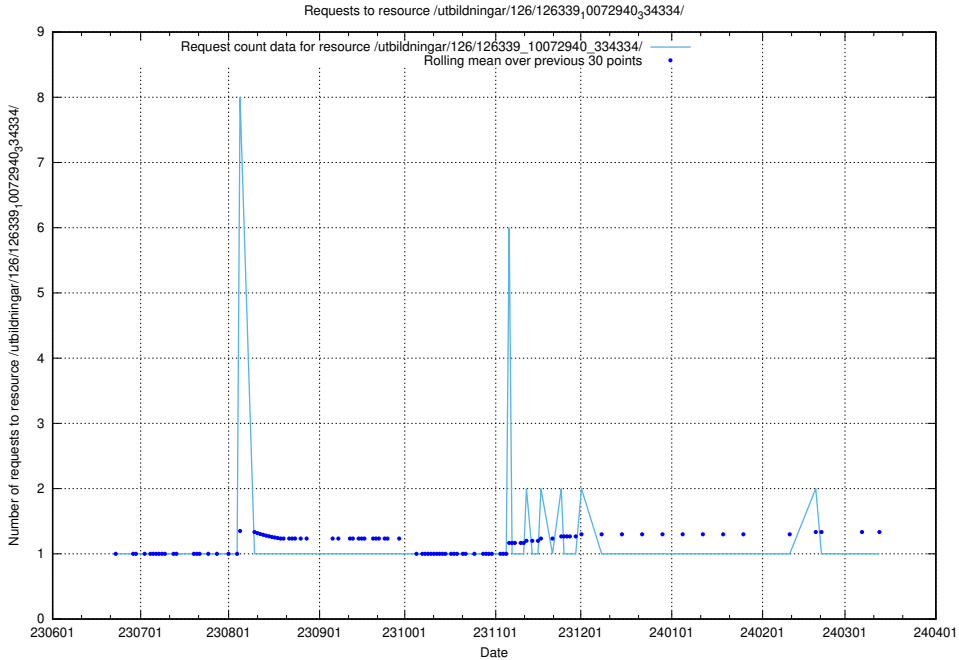

5.5827 Usage of /utbildningar/126/126339_10072940_334334/

Here, we count the number of requests to resource /utbildningar/126/126339_10072940_334334/.