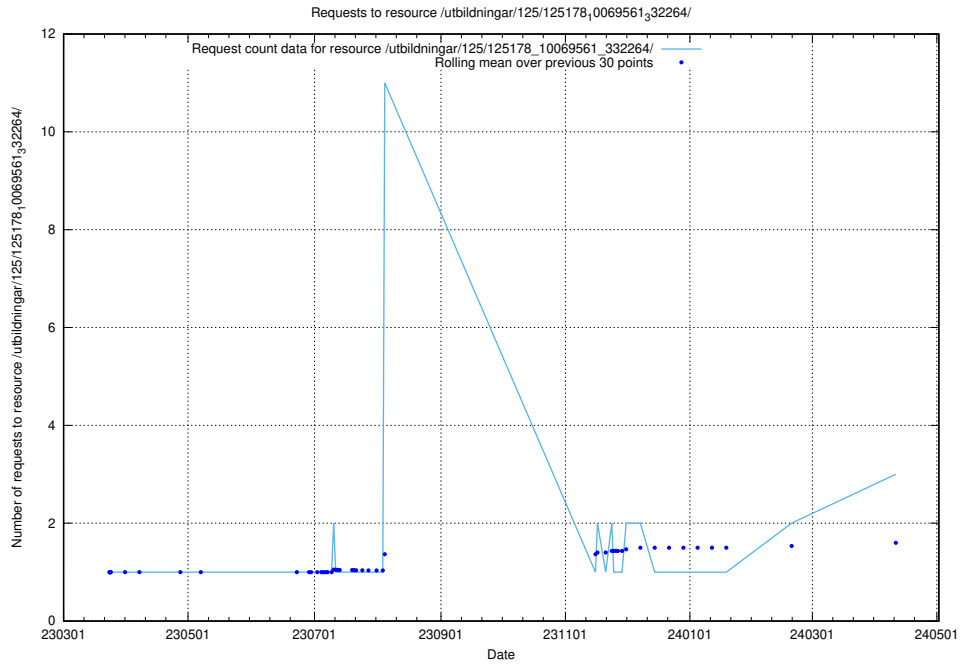

5.258 Usage of /utbildningar/125/125178_10069561_332264/

Here, we count the number of requests to resource /utbildningar/125/125178_10069561_332264/.