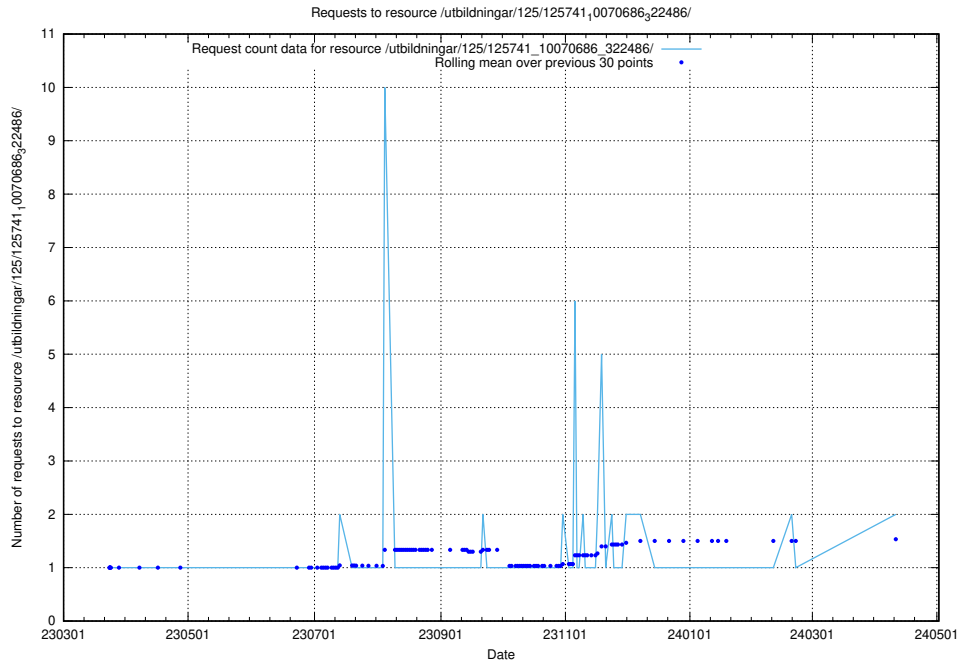

5.956 Usage of /utbildningar/125/125741_10070686_322486/

Here, we count the number of requests to resource /utbildningar/125/125741_10070686_322486/.