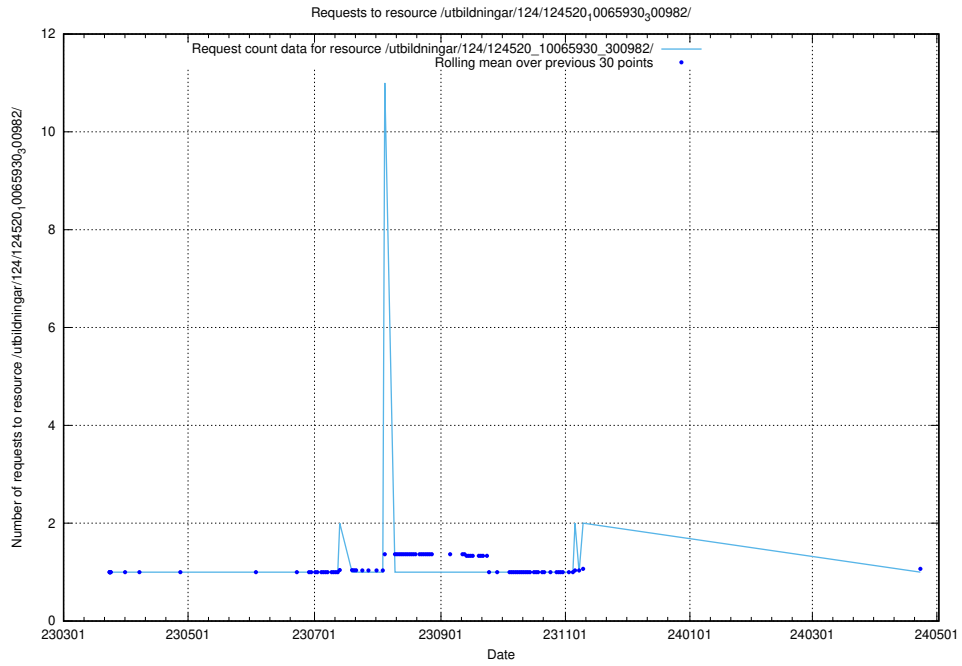

5.1251 Usage of /utbildningar/124/124520_10065930_300982/

Here, we count the number of requests to resource /utbildningar/124/124520_10065930_300982/.