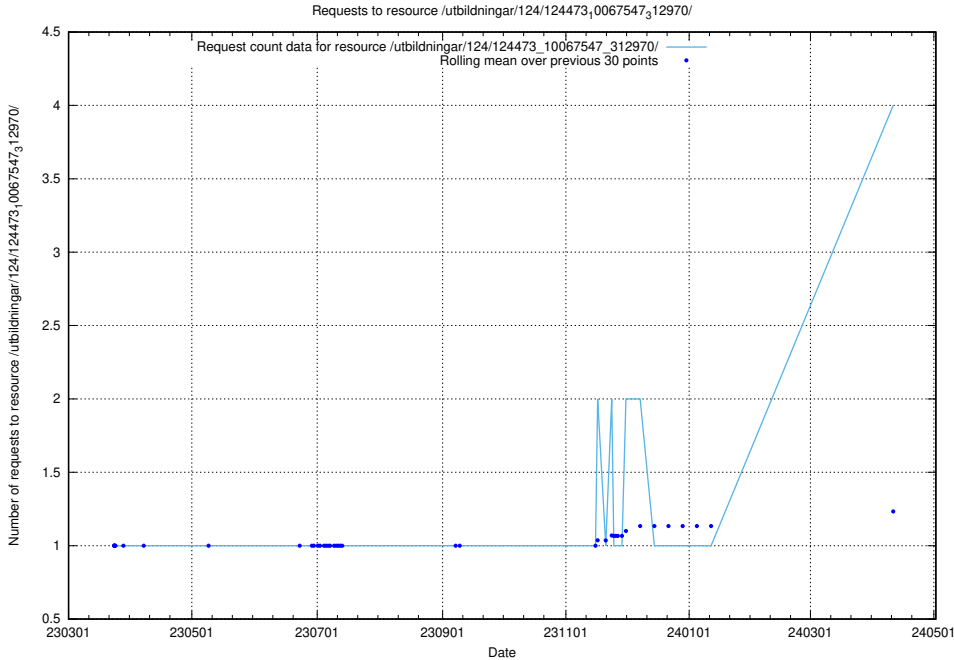

5.193 Usage of /utbildningar/124/124473_10067547_312970/

Here, we count the number of requests to resource /utbildningar/124/124473_10067547_312970/.