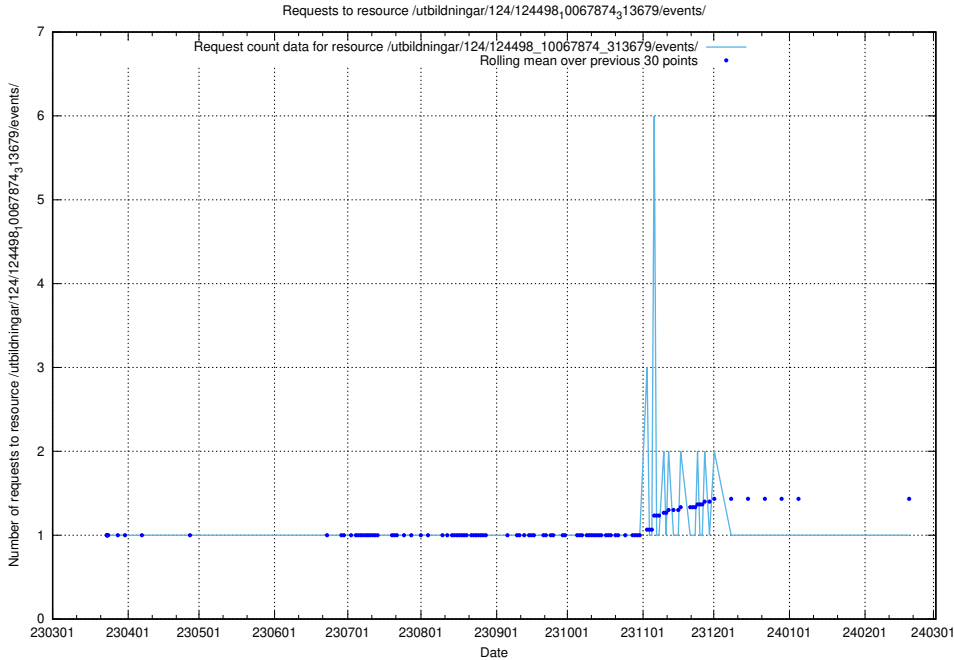

5.2811 Usage of /utbildningar/124/124498_10067874_313679/events/

Here, we count the number of requests to resource /utbildningar/124/124498_10067874_313679/events/

5.2812 Usage of /taxonomy/version/9/query/countries/