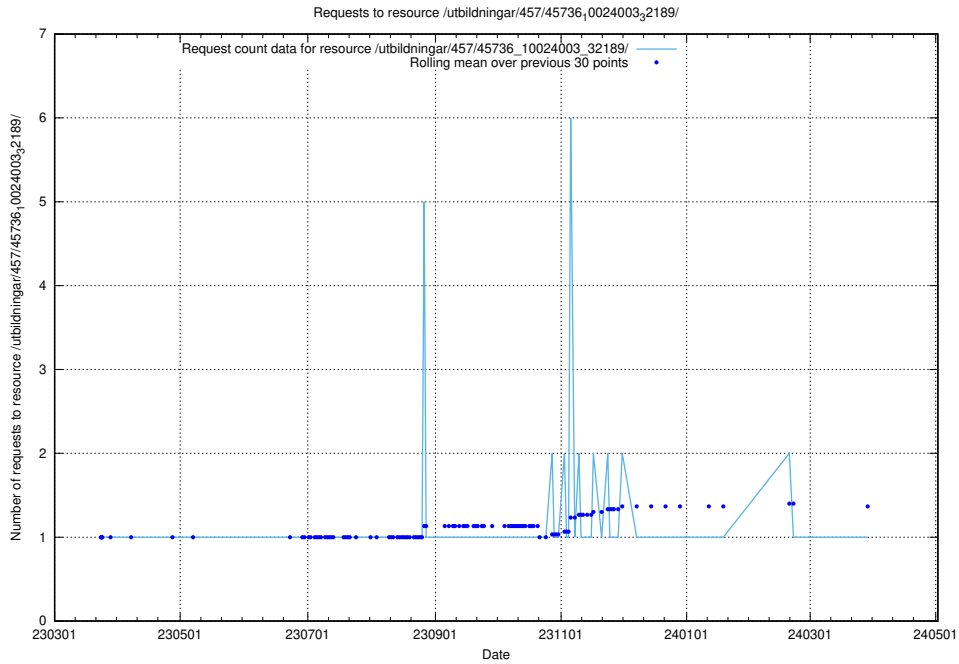

5.6515 Usage of /utbildningar/457/45736_10024003_32189/

Here, we count the number of requests to resource /utbildningar/457/45736_10024003_32189/.