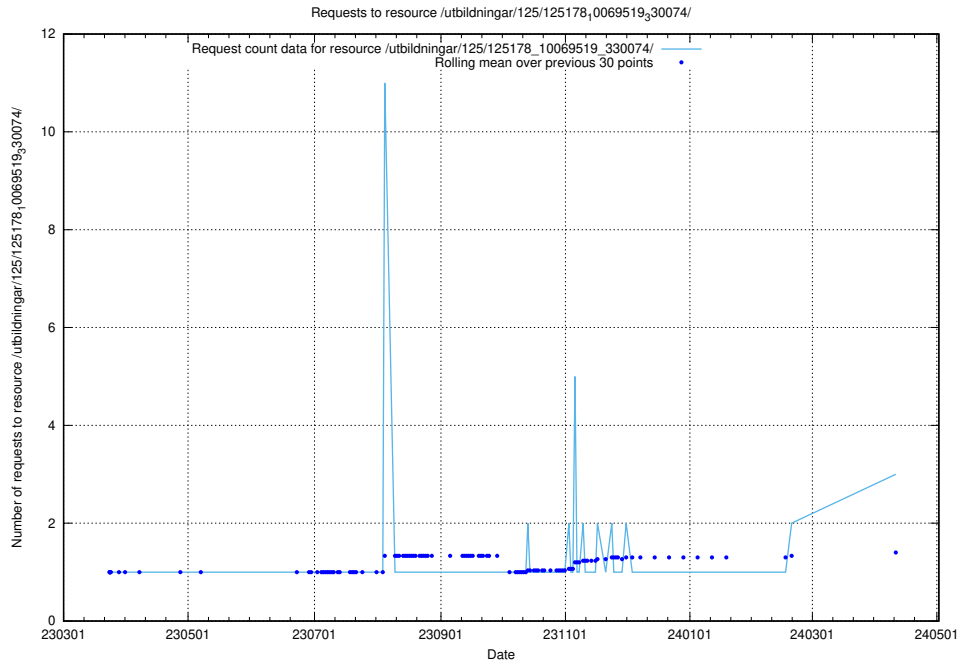

5.259 Usage of /utbildningar/125/125178_10069519_330074/

Here, we count the number of requests to resource /utbildningar/125/125178_10069519_330074/.