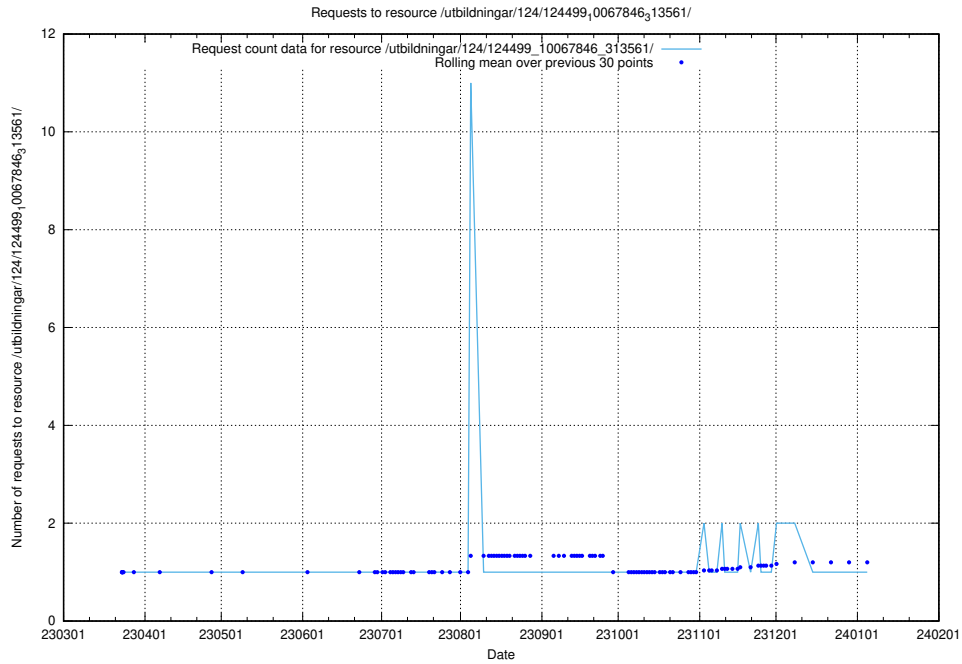

5.2594 Usage of /utbildningar/124/124499_10067846_313561/

Here, we count the number of requests to resource /utbildningar/124/124499_10067846_313561/.