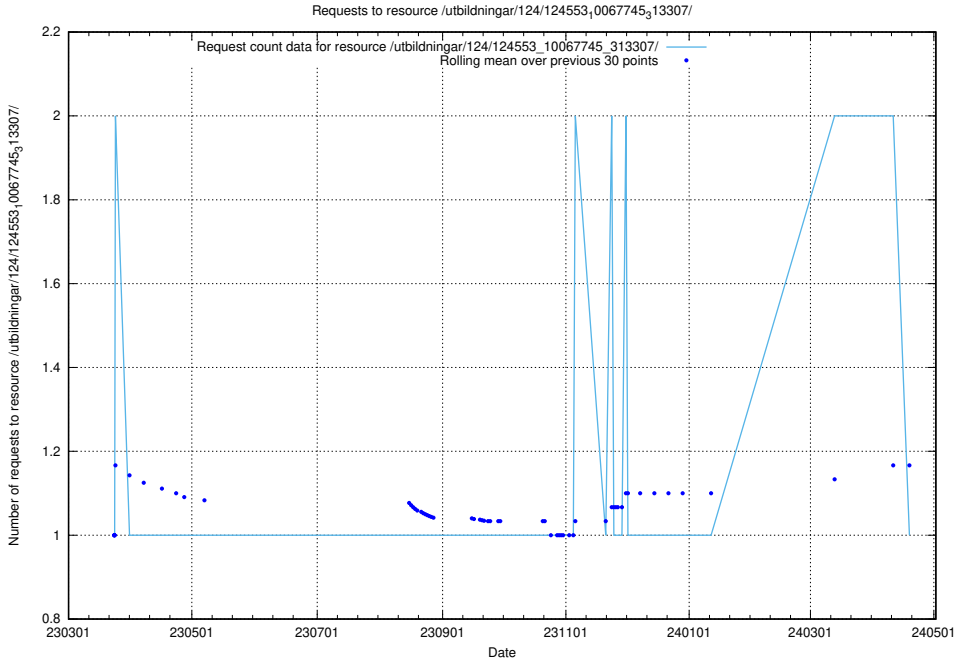

Here, we count the number of requests to resource /utbildningar/124/124553_10067745_313307/events/

5.1211 Usage of /utbildningar/124/124553_10067745_313307/

Here, we count the number of requests to resource /utbildningar/124/124553_10067745_313307/.