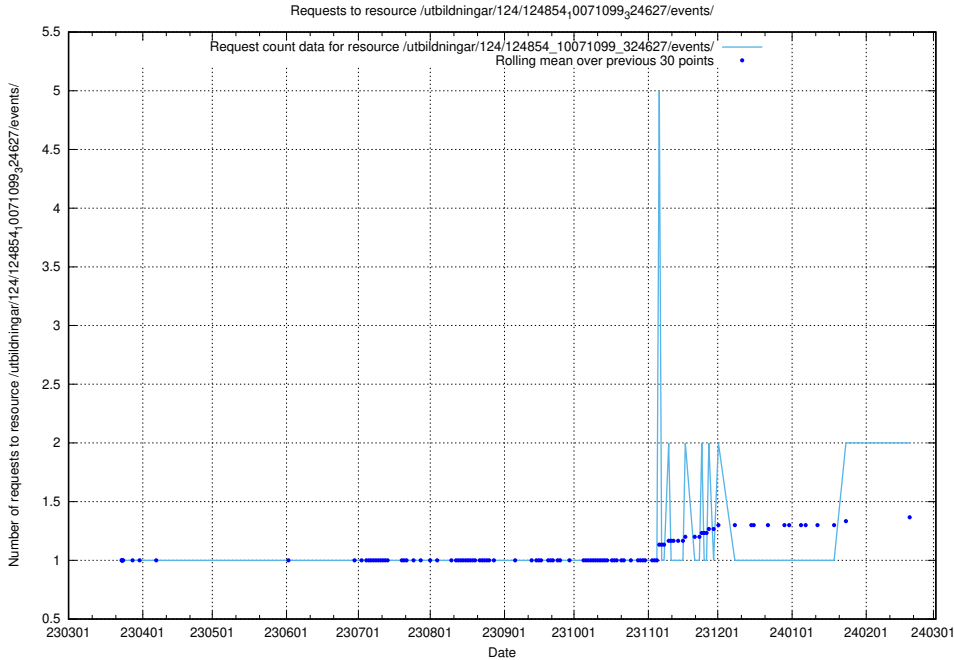

5.478 Usage of /utbildningar/124/124854_10071099_324627/events/

Here, we count the number of requests to resource /utbildningar/124/124854_10071099_324627/events/