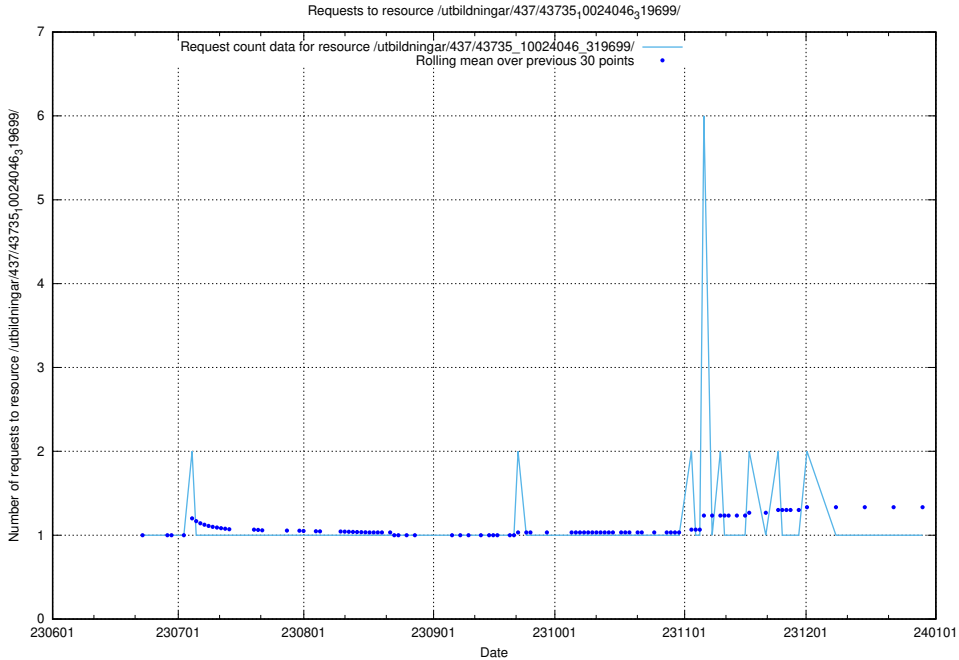

5.5743 Usage of /utbildningar/437/43735_10024046_319699/

Here, we count the number of requests to resource /utbildningar/437/43735_10024046_319699/.