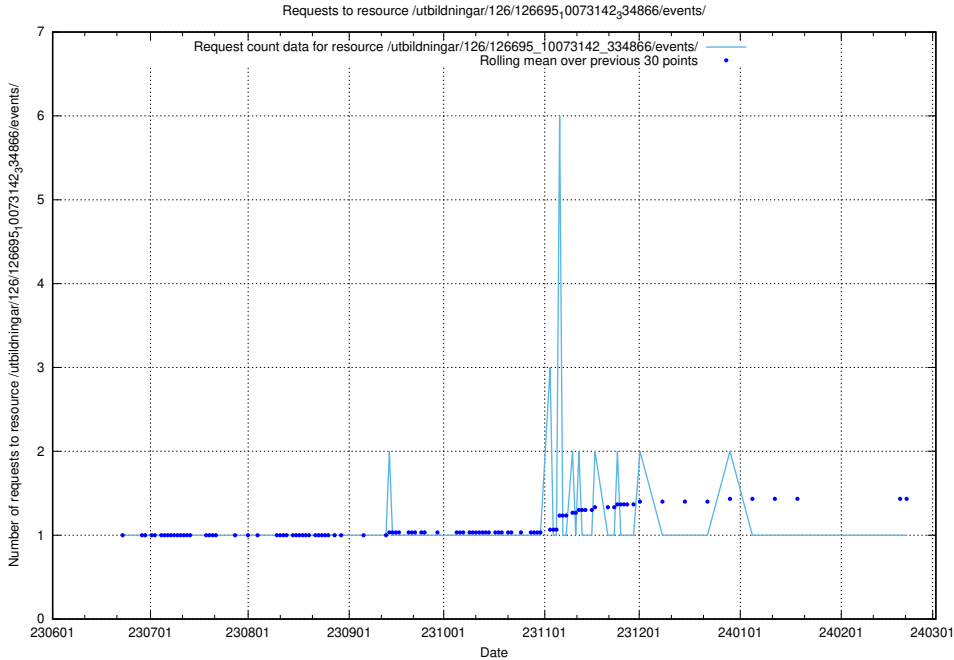

5.5798 Usage of /utbildningar/126/126695_10073142_334866/events/

Here, we count the number of requests to resource /utbildningar/126/126695_10073142_334866/events/