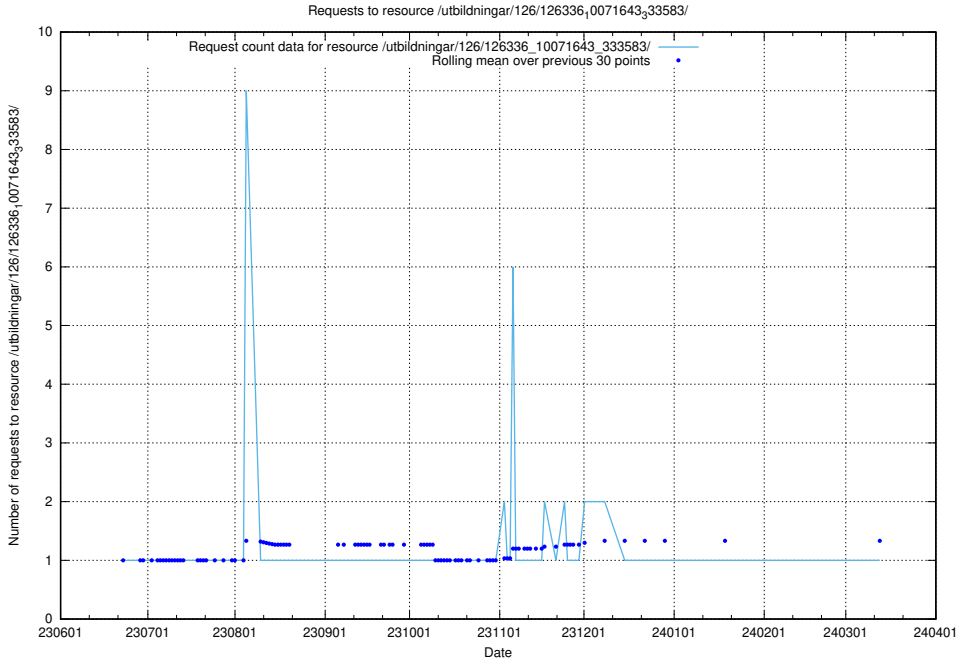

5.5836 Usage of /utbildningar/126/126336_10071643_333583/

Here, we count the number of requests to resource /utbildningar/126/126336_10071643_333583/.