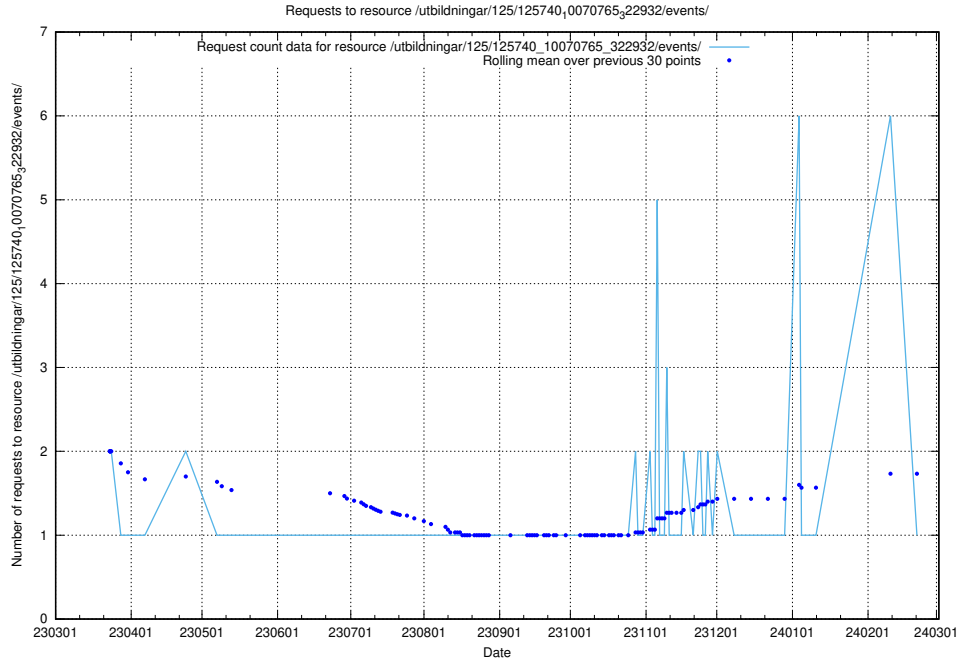

5.6471 Usage of /utbildningar/125/125740_10070765_322932/events/

Here, we count the number of requests to resource /utbildningar/125/125740_10070765_322932/events/