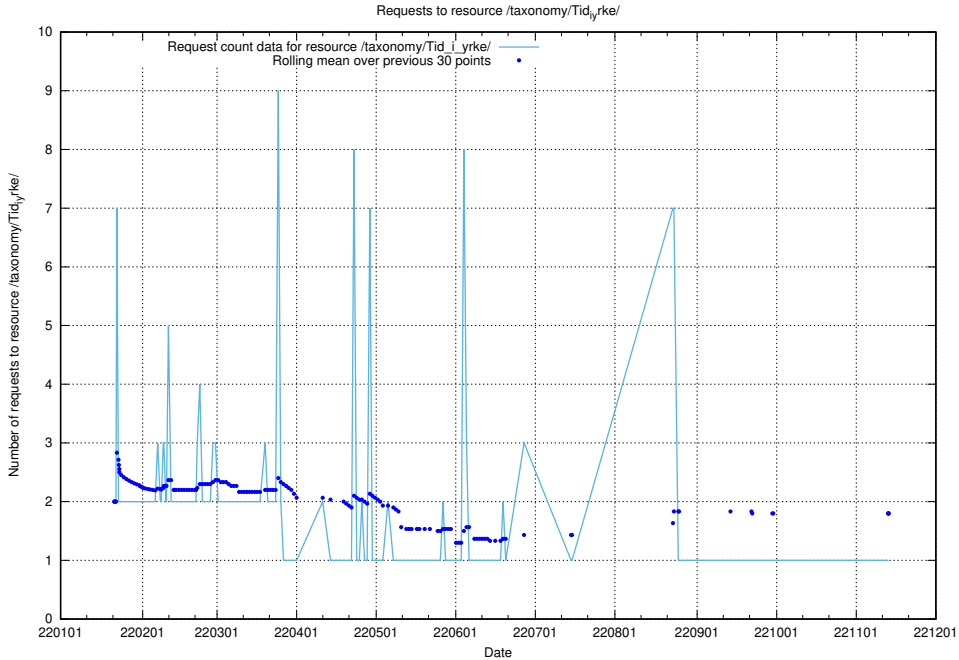

5.6504 Usage of /taxonomy/Tid_i_yrke/

Here, we count the number of requests to resource /taxonomy/Tid_i_yrke/.