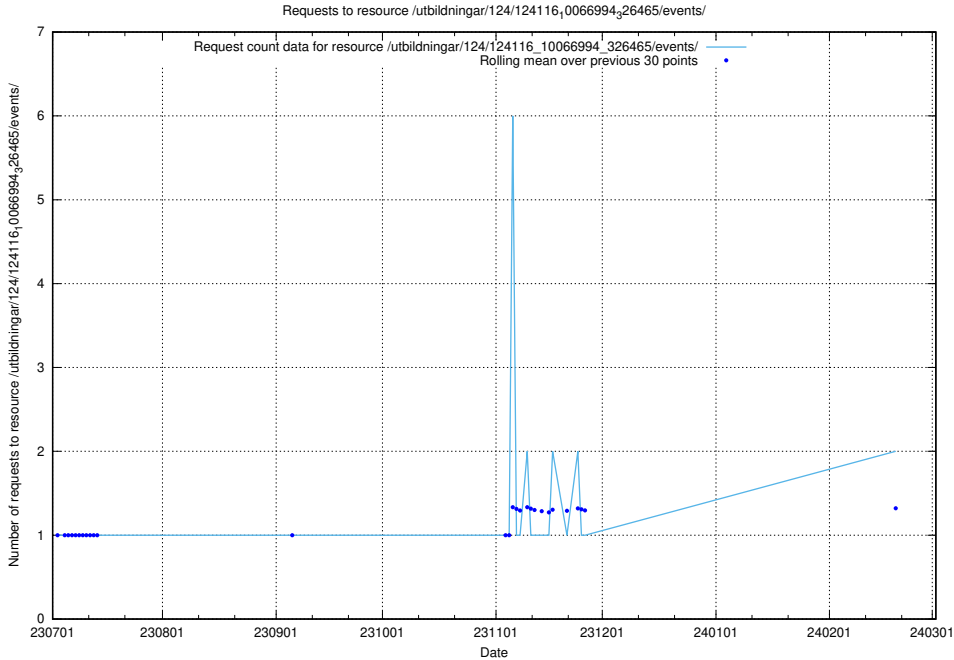

5.822 Usage of /utbildningar/124/124116_10066994_326465/events/

Here, we count the number of requests to resource /utbildningar/124/124116_10066994_326465/events/