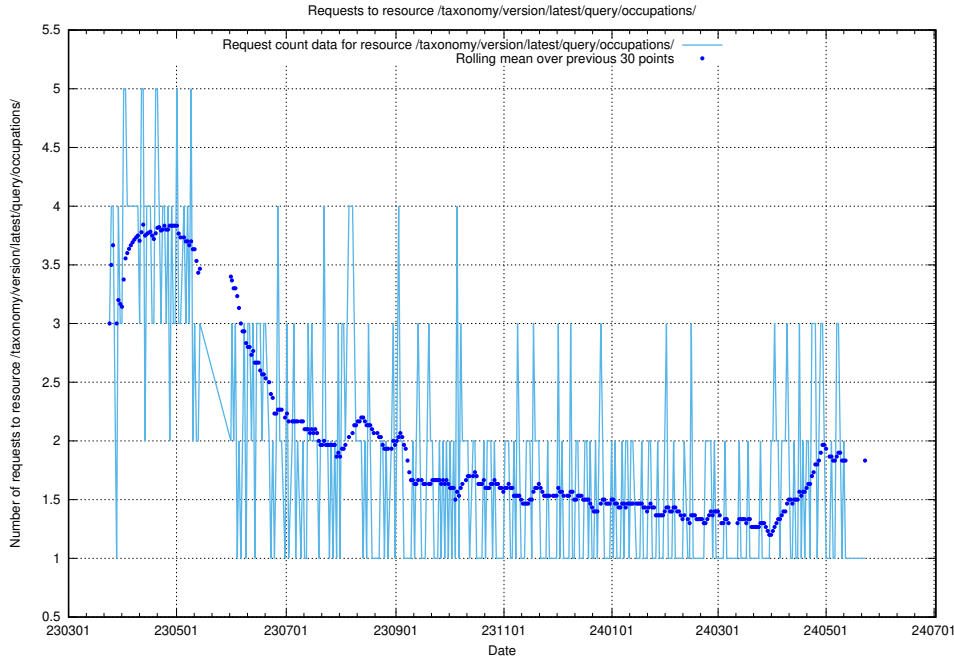

Here, we count the number of requests to resource /taxonomy/version/latest/query/occupations/.

5.6285 Usage of /taxonomy/version/latest/query/occupations-with-no-educational-requirements/

Here, we count the number of requests to resource /taxonomy/version/latest/query/occupations-with-no-educational-requirements/.