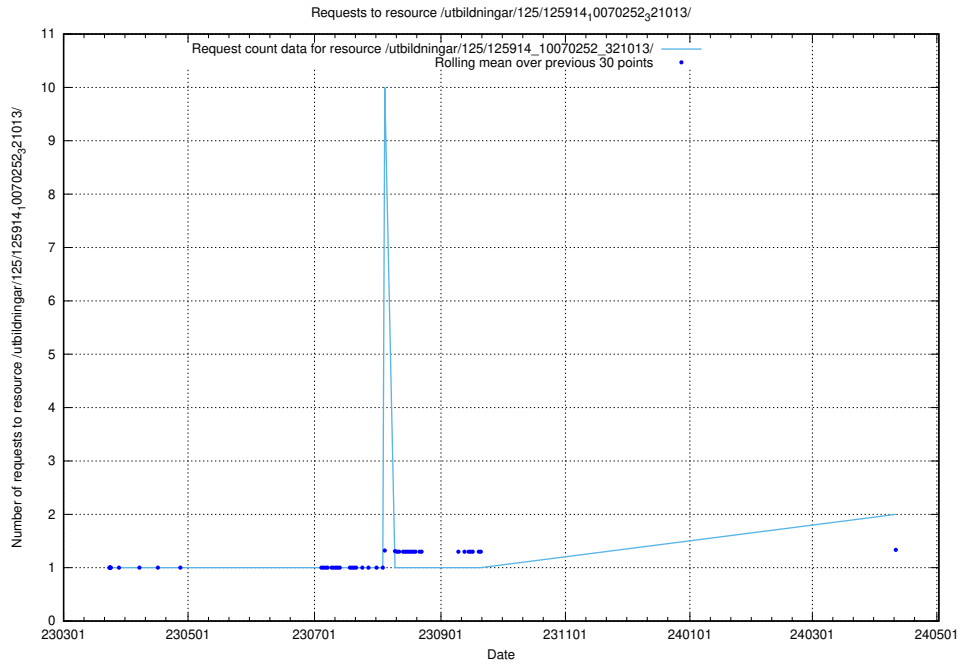

5.952 Usage of /utbildningar/125/125914_10070252_321013/

Here, we count the number of requests to resource /utbildningar/125/125914_10070252_321013/.