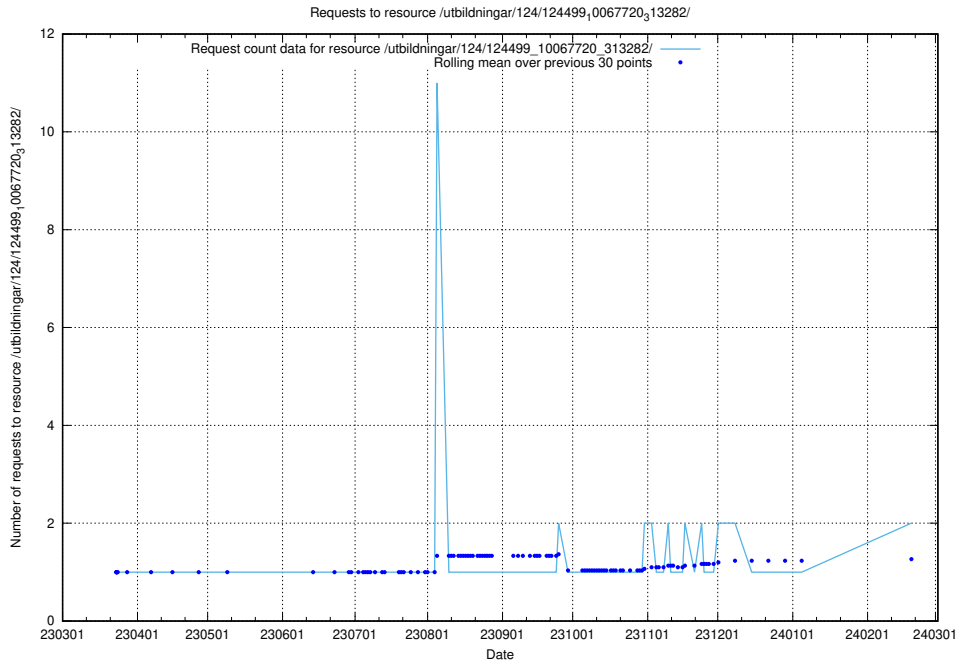

5.570 Usage of /utbildningar/124/124499_10067720_313282/

Here, we count the number of requests to resource /utbildningar/124/124499_10067720_313282/.