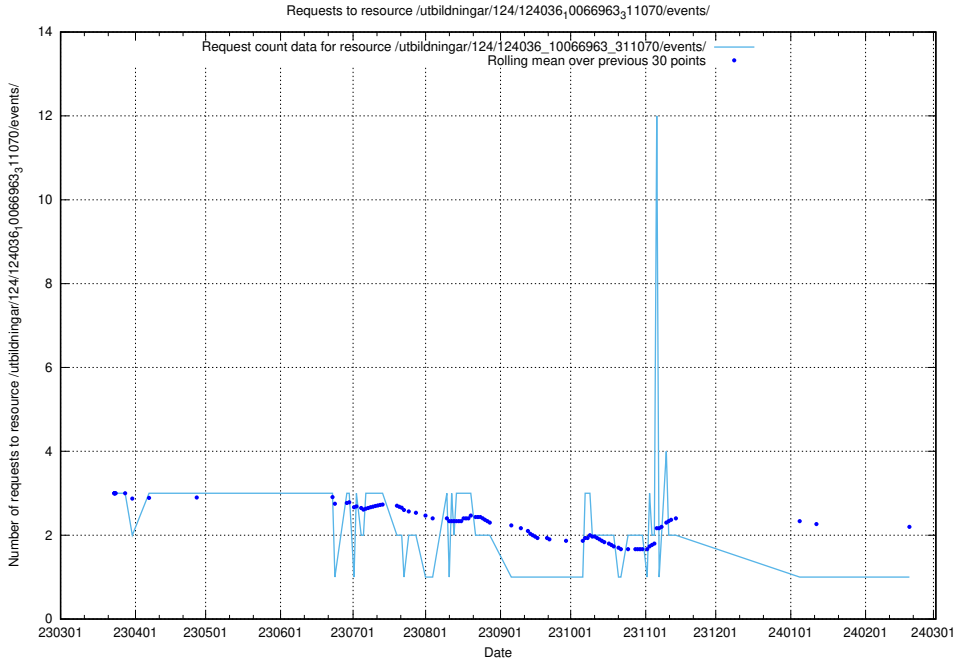

5.6459 Usage of /utbildningar/124/124036_10066963_311070/events/

Here, we count the number of requests to resource /utbildningar/124/124036_10066963_311070/events/

5.6460 Usage of /utbildningar/123/123367_10065860_299148/events/