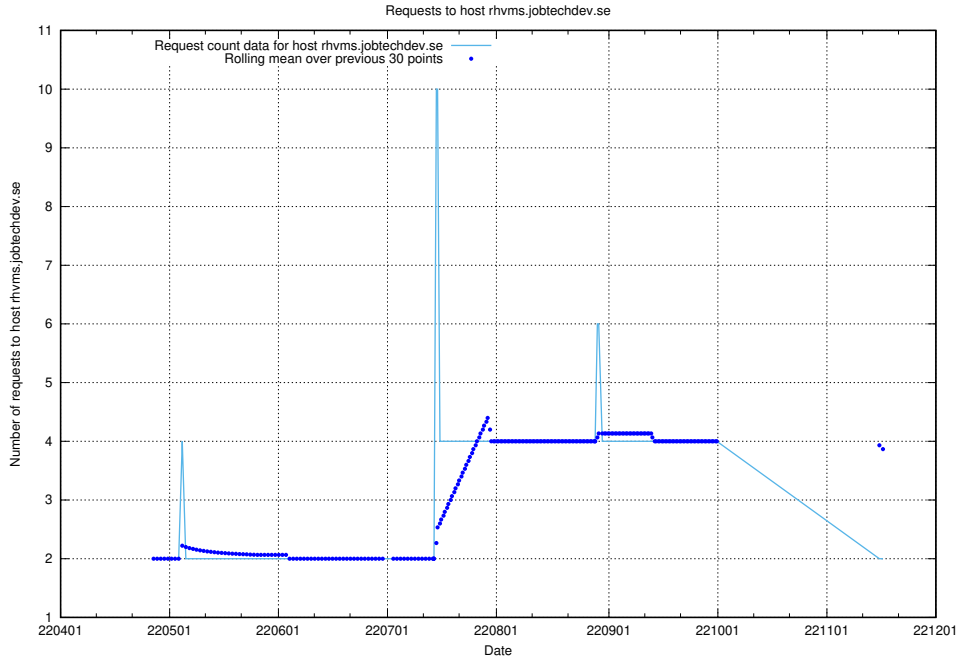

7.451 Usage of rhvms.jobtechdev.se

Here, we count the number of requests to host rhvms.jobtechdev.se.

7.452 Usage of arbetsformedlingen.se.apps.standby.services.jtech.se

Here, we count the number of requests to host arbetsformedlingen.se.apps.standby.services.jtech.se.