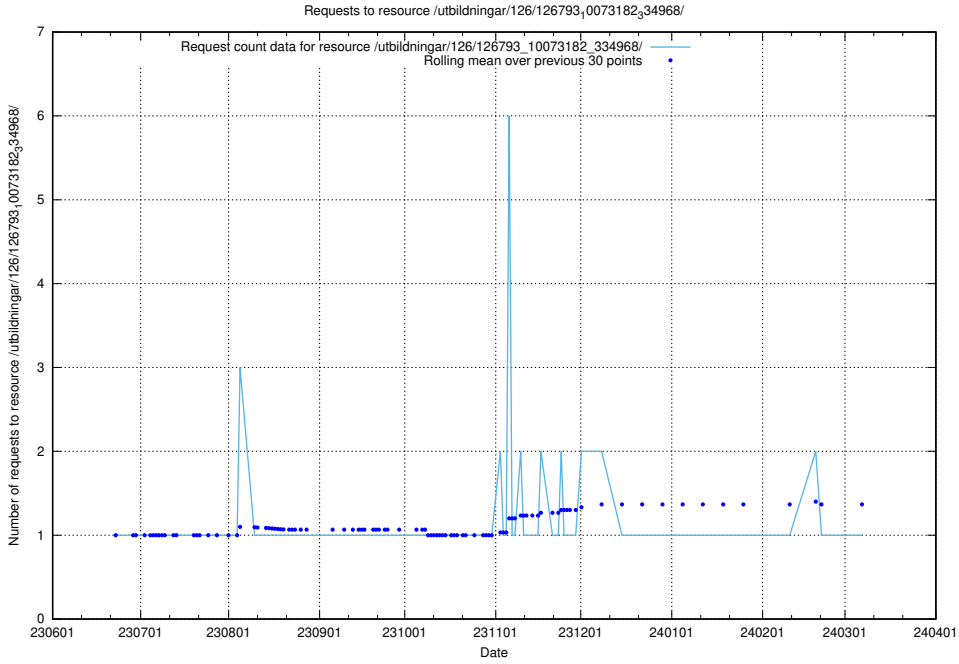

5.5757 Usage of /utbildningar/126/126793_10073182_334968/

Here, we count the number of requests to resource /utbildningar/126/126793_10073182_334968/.