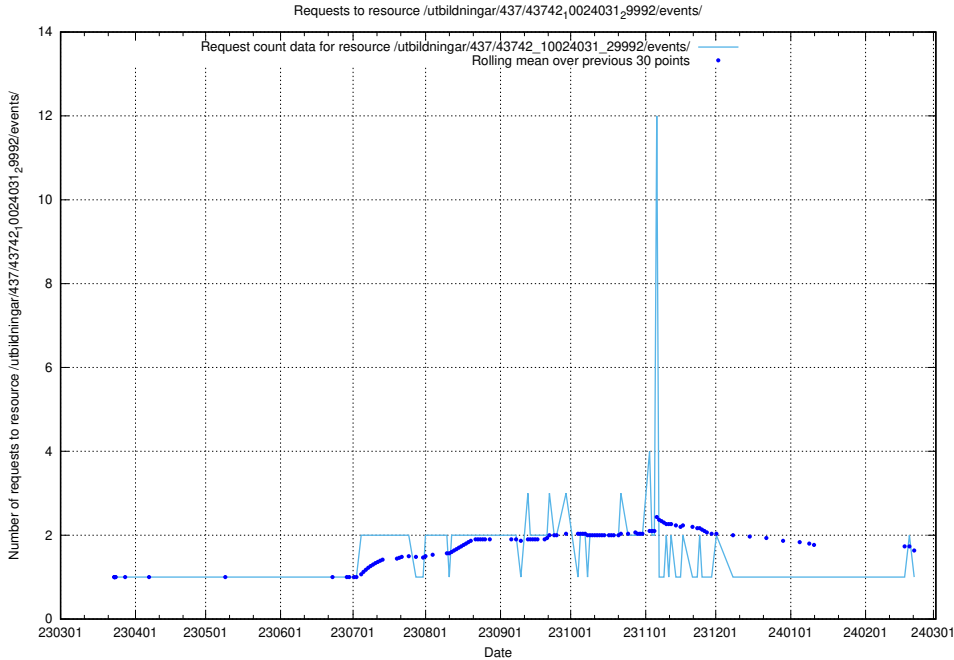

Here, we count the number of requests to resource /utbildningar/437/43745_10024024_29985/.

5.6583 Usage of /utbildningar/437/43742_10024031_29992/events/

Here, we count the number of requests to resource /utbildningar/437/43742_10024031_29992/events/.