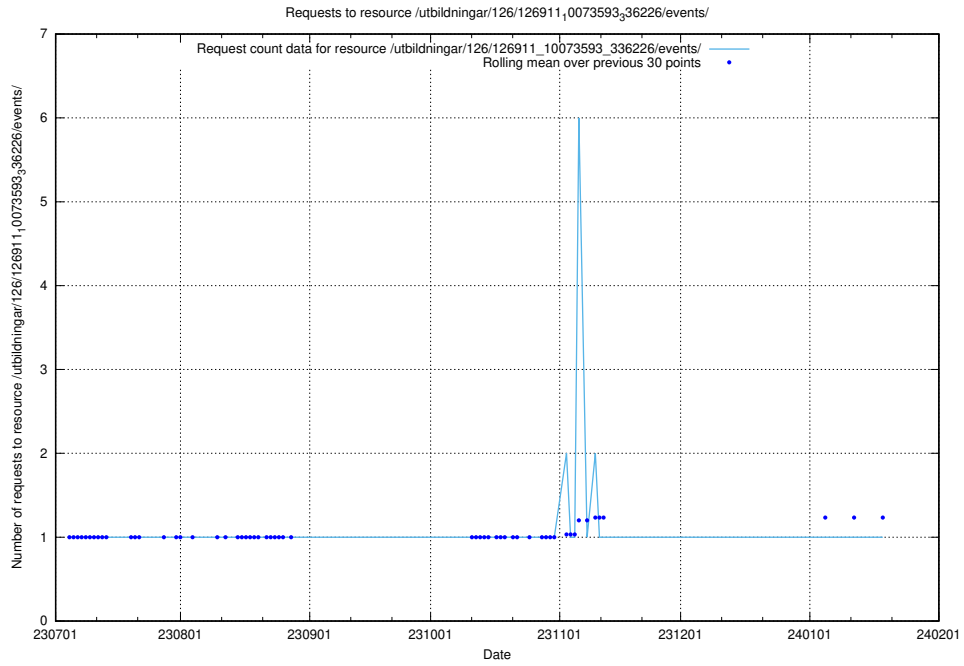

5.5509 Usage of /utbildningar/126/126911_10073593_336226/events/

Here, we count the number of requests to resource /utbildningar/126/126911_10073593_336226/events/

5.5510 Usage of /utbildningar/126/126911_10073593_336226/