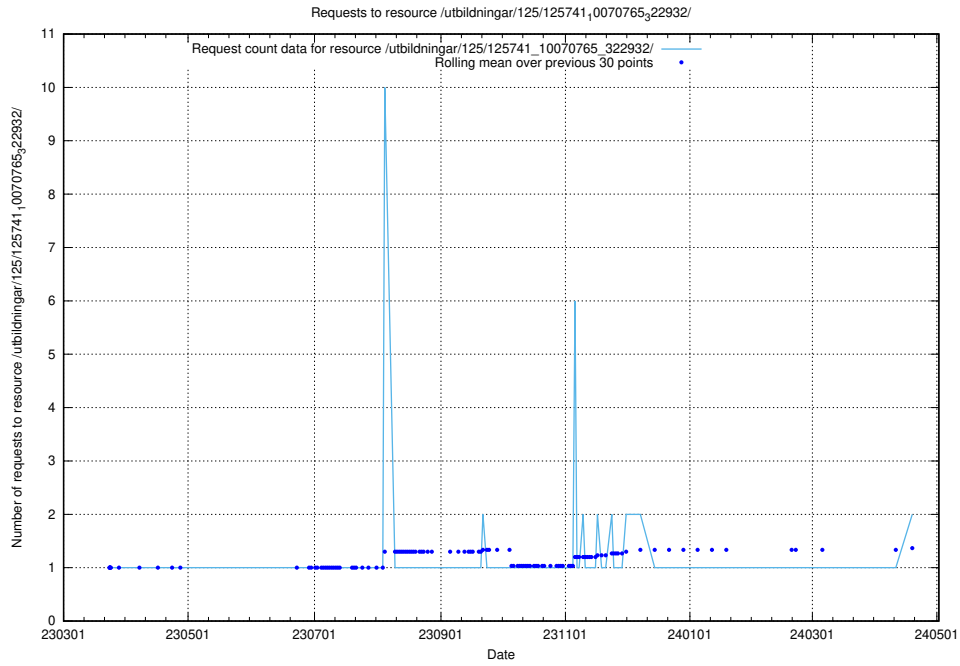

5.955 Usage of /utbildningar/125/125741_10070765_322932/

Here, we count the number of requests to resource /utbildningar/125/125741_10070765_322932/.