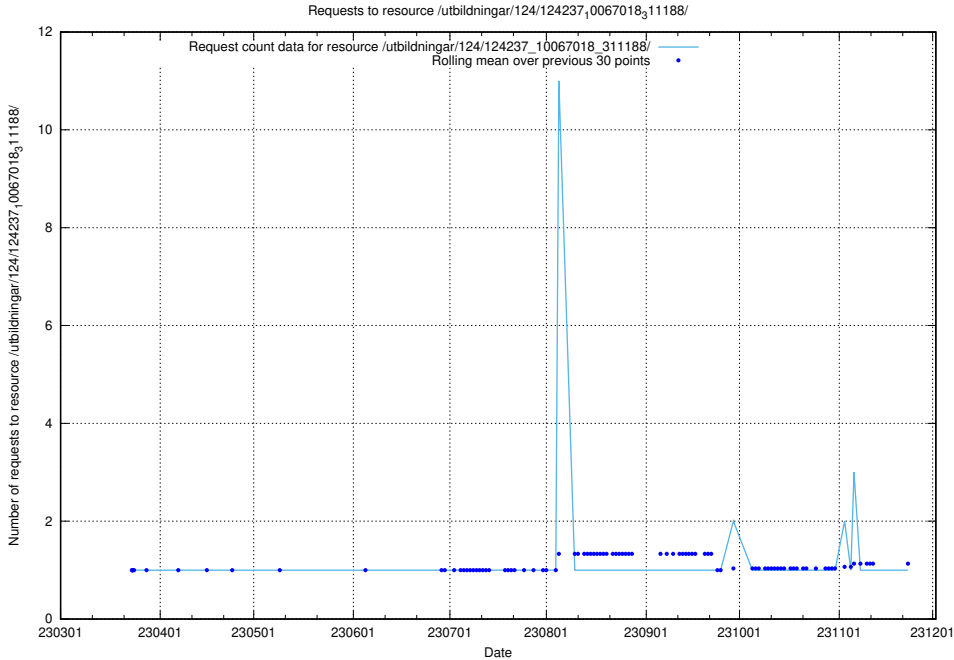

5.4192 Usage of /utbildningar/124/124237_10067018_311188/

Here, we count the number of requests to resource /utbildningar/124/124237_10067018_311188/.