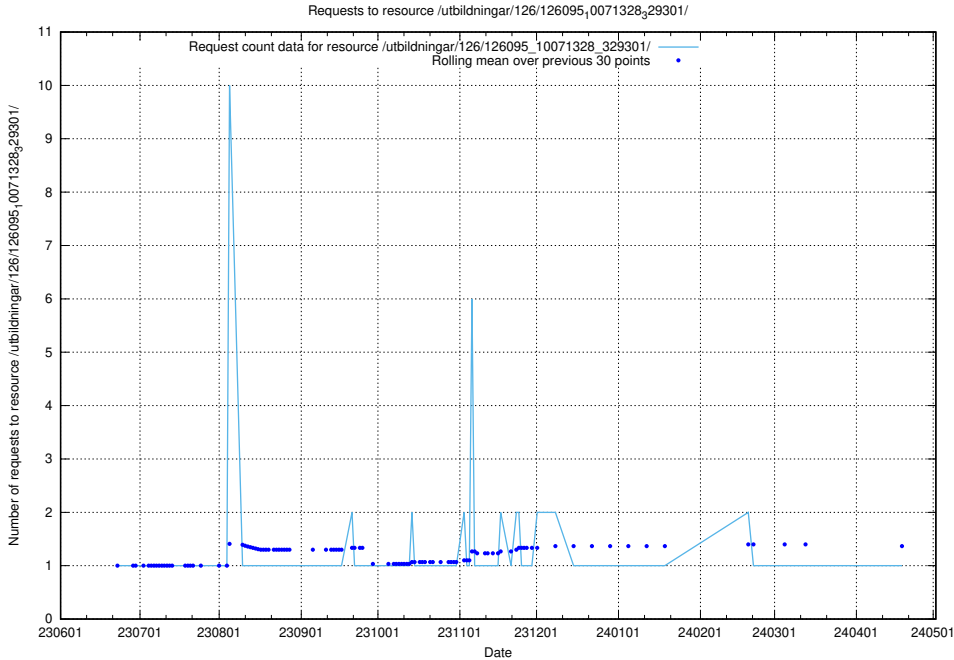

5.5847 Usage of /utbildningar/126/126095_10071328_329301/

Here, we count the number of requests to resource /utbildningar/126/126095_10071328_329301/.