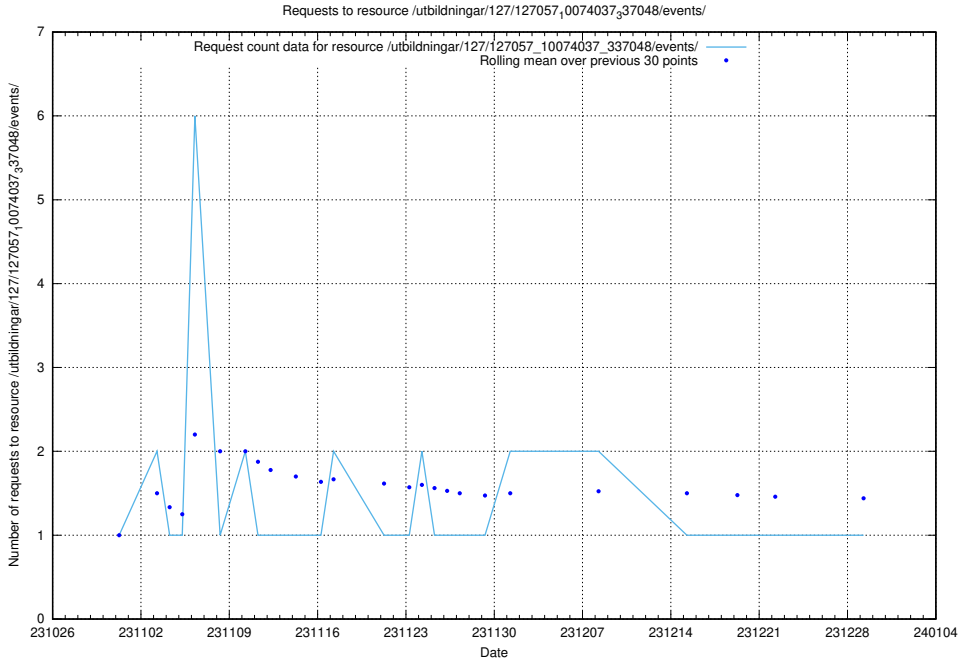

5.4337 Usage of /utbildningar/127/127057_10074037_337048/events/

Here, we count the number of requests to resource /utbildningar/127/127057_10074037_337048/events/