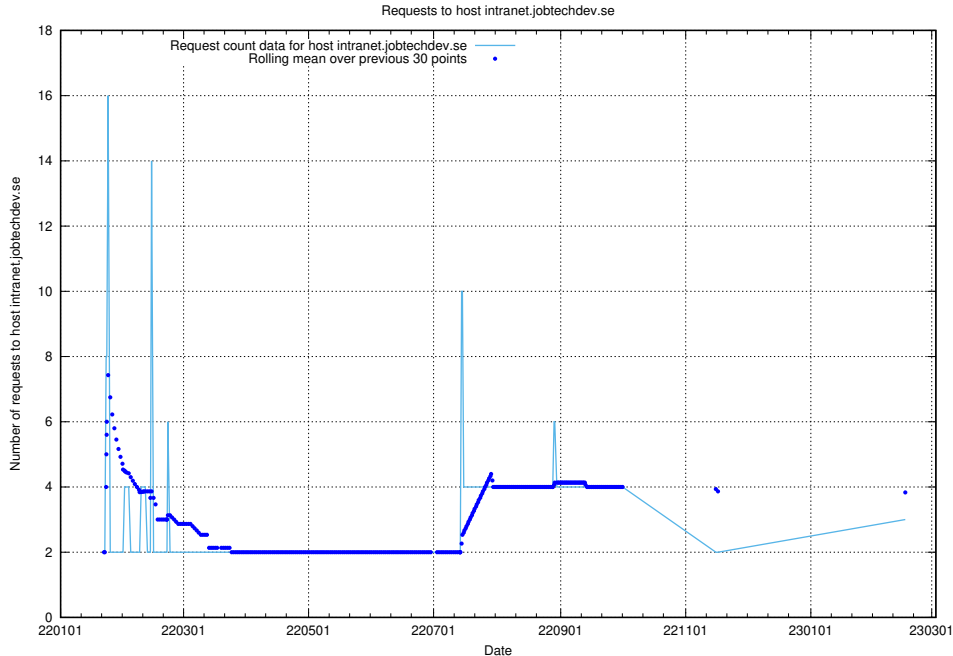

7.257 Usage of learning.jobtechdev.se

Here, we count the number of requests to host learning.jobtechdev.se.

7.258 Usage of intranet.jobtechdev.se

Here, we count the number of requests to host intranet.jobtechdev.se.