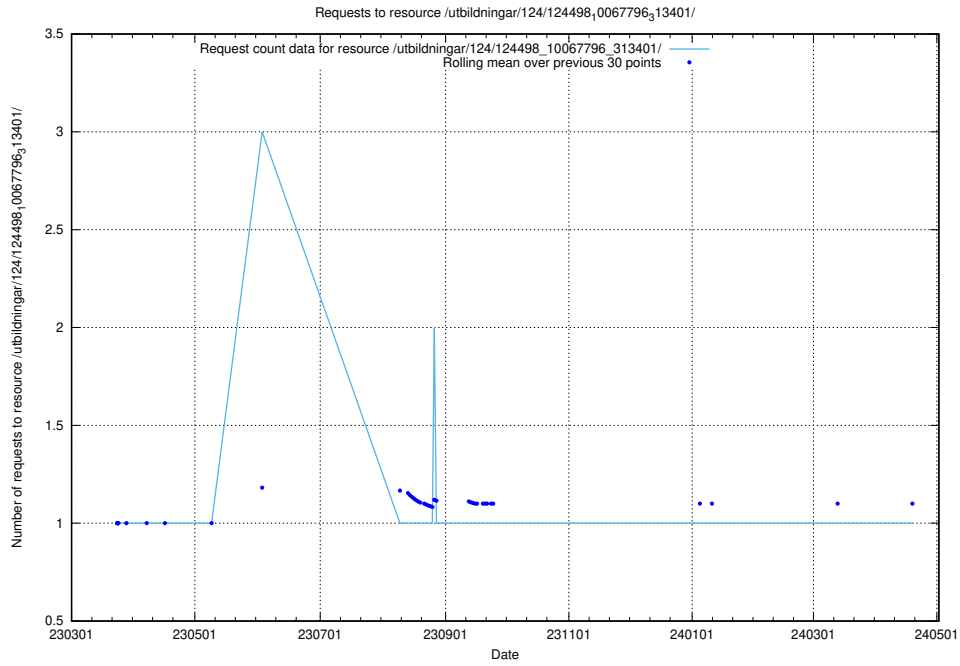

5.2874 Usage of /utbildningar/124/124498_10067796_313401/

Here, we count the number of requests to resource /utbildningar/124/124498_10067796_313401/.