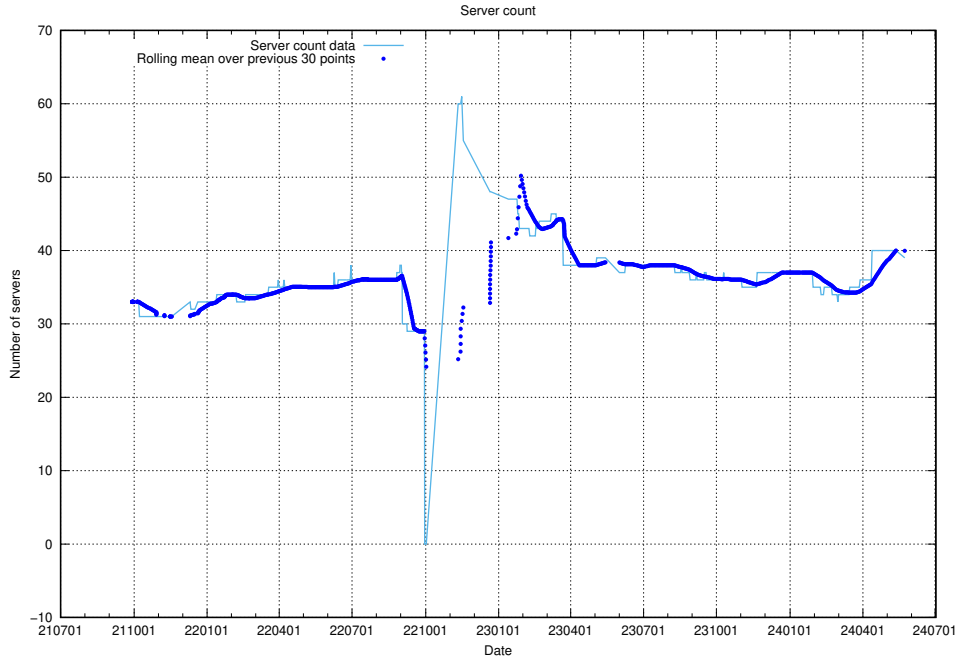

2.2 Number of servers in the JobTech production region

A graph of the servers in AWS region eu-north-1.