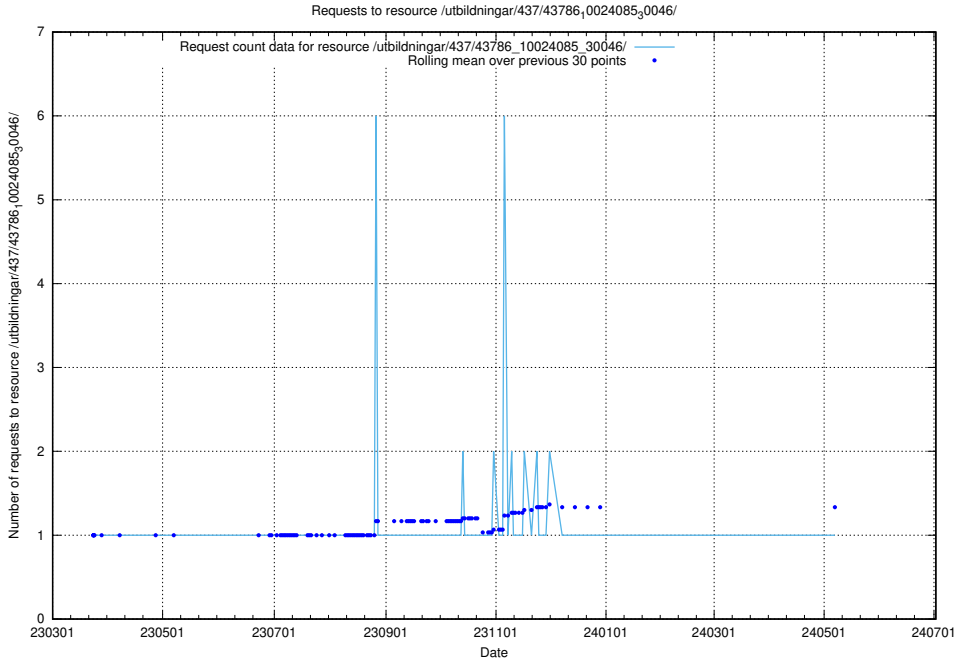

5.6558 Usage of /utbildningar/437/43786_10024085_30046/

Here, we count the number of requests to resource /utbildningar/437/43786_10024085_30046/.