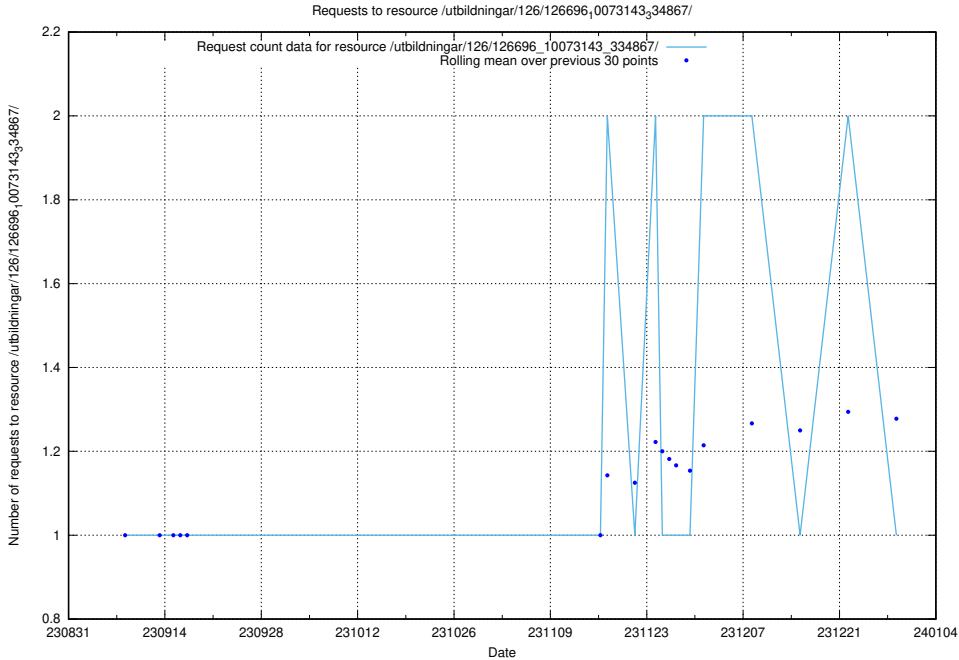

5.4798 Usage of /utbildningar/126/126696_10073143_334867/

Here, we count the number of requests to resource /utbildningar/126/126696_10073143_334867/.