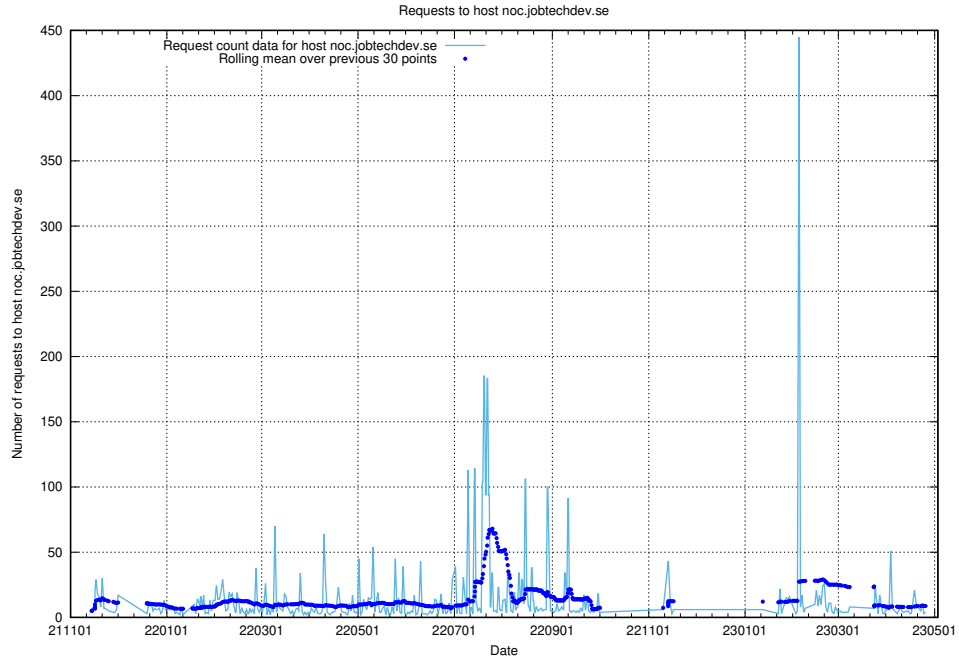

7.165 Usage of noc.jobtechdev.se

Here, we count the number of requests to host noc.jobtechdev.se.