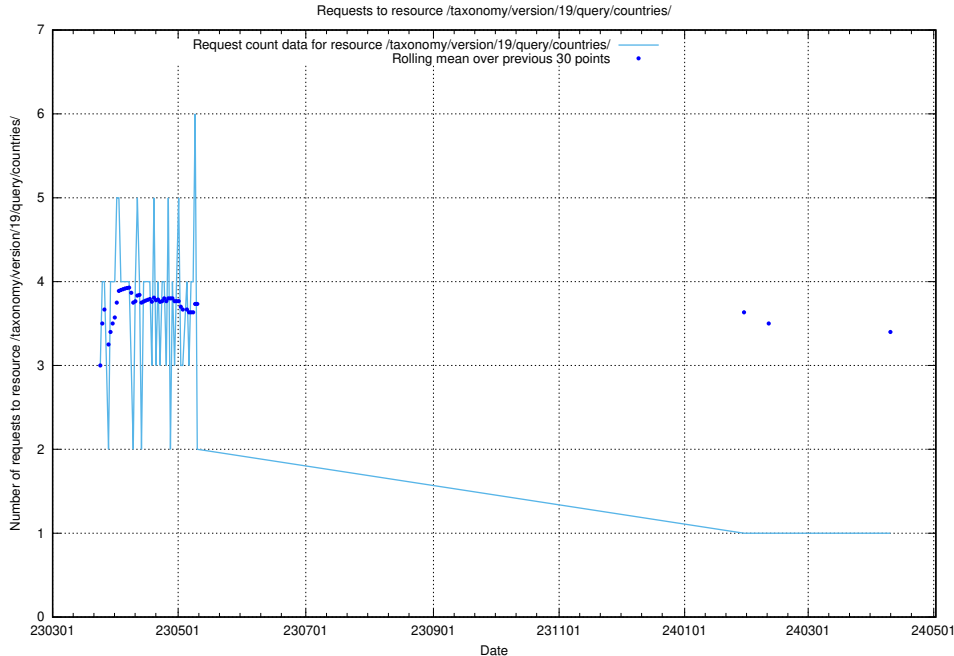

5.6341 Usage of /taxonomy/version/19/query/countries/

Here, we count the number of requests to resource /taxonomy/version/19/query/countries/.