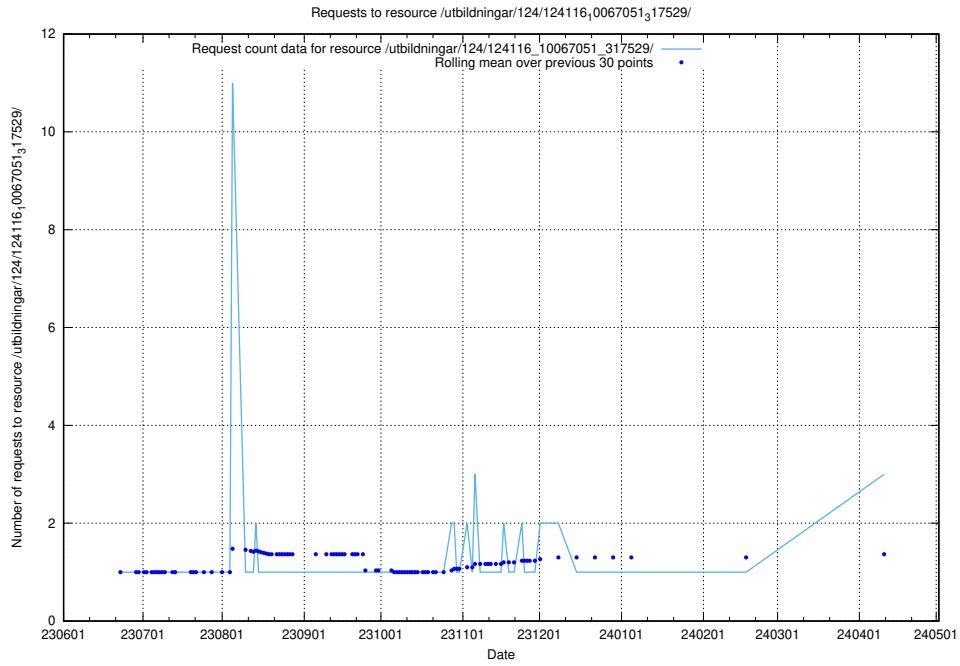

5.409 Usage of /utbildningar/124/124116_10067051_317529/

Here, we count the number of requests to resource /utbildningar/124/124116_10067051_317529/.