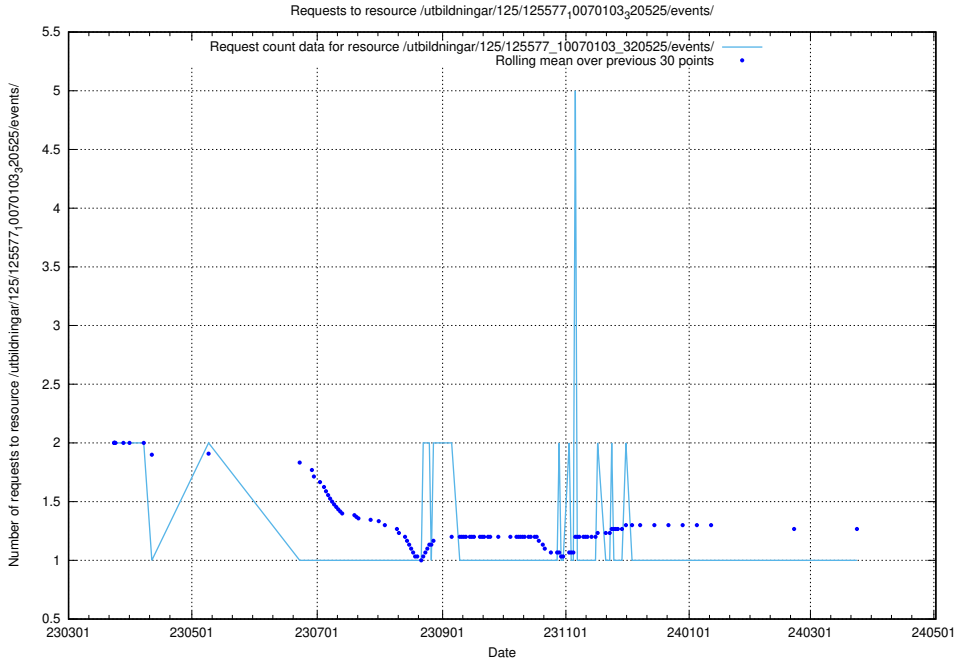

5.6479 Usage of /utbildningar/125/125577_10070103_320525/events/

Here, we count the number of requests to resource /utbildningar/125/125577_10070103_320525/events/