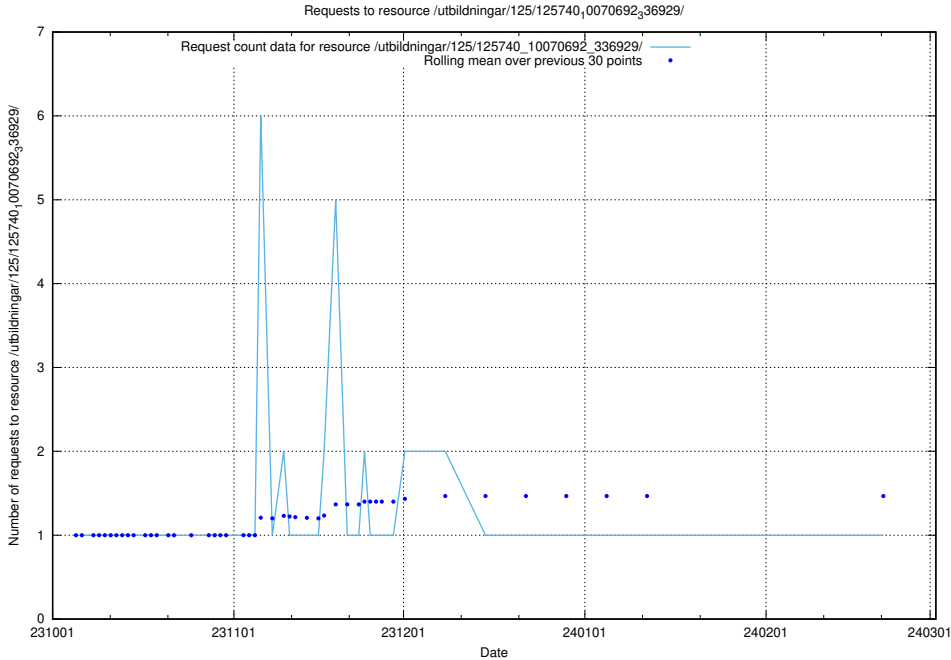

5.4578 Usage of /utbildningar/125/125740_10070692_336929/

Here, we count the number of requests to resource /utbildningar/125/125740_10070692_336929/.