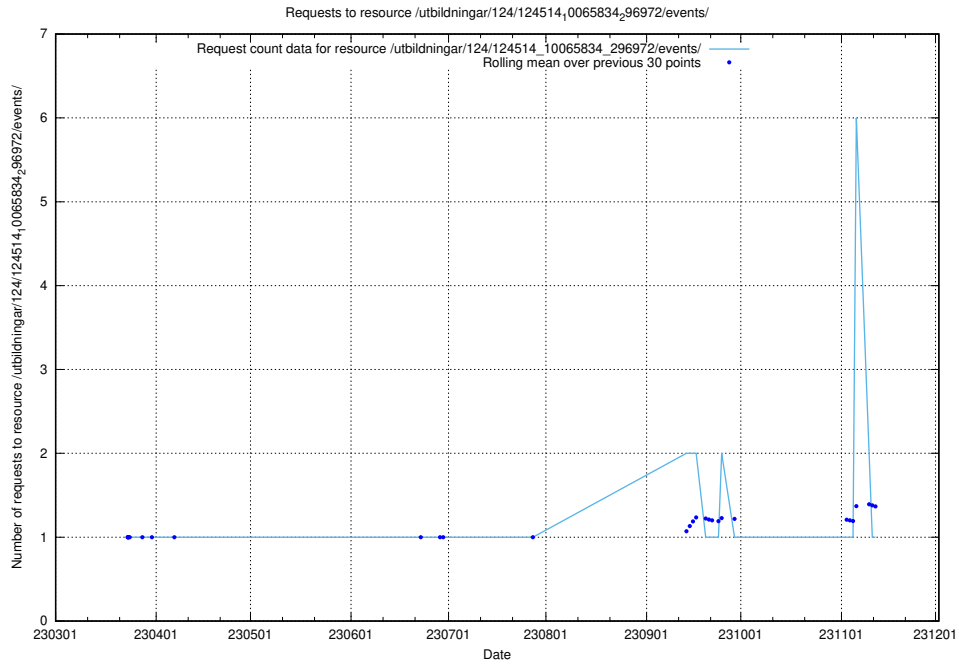

5.2286 Usage of /utbildningar/124/124514_10065834_296972/events/

Here, we count the number of requests to resource /utbildningar/124/124514_10065834_296972/events/