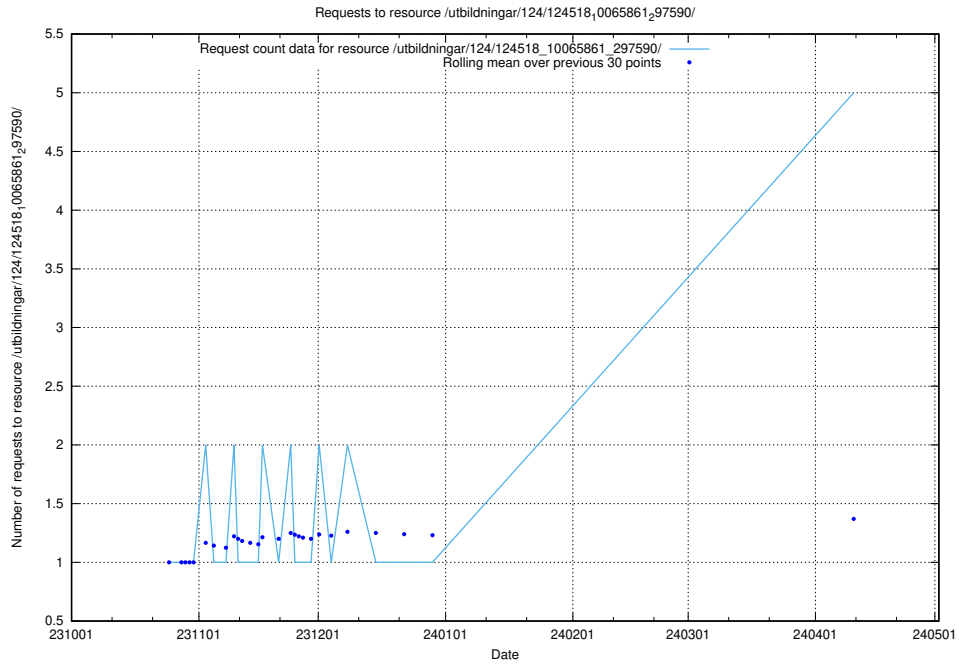

5.137 Usage of /utbildningar/124/124518_10065861_297590/

Here, we count the number of requests to resource /utbildningar/124/124518_10065861_297590/.