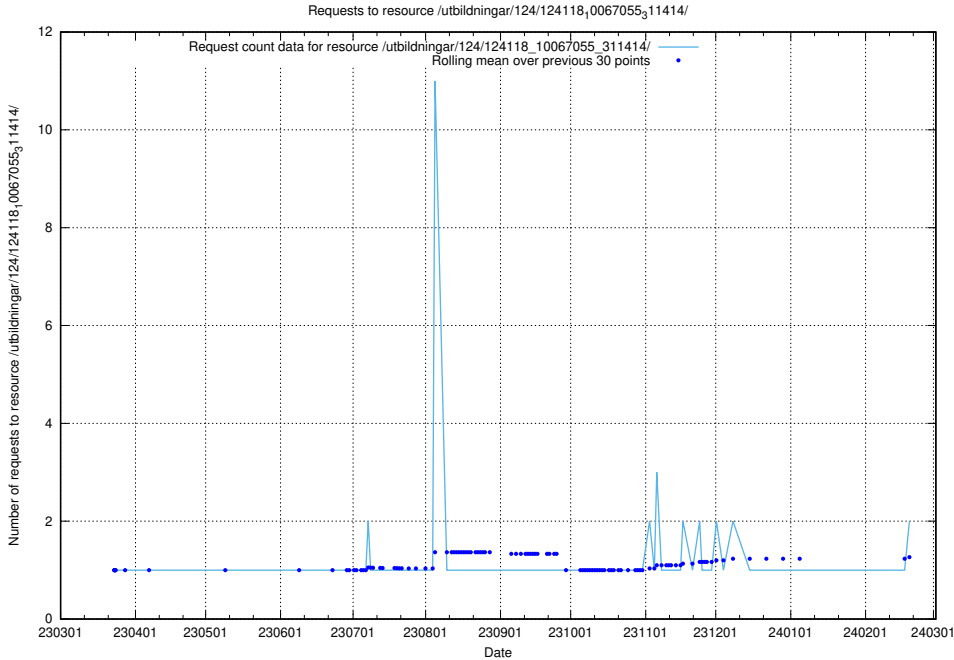

5.705 Usage of /utbildningar/124/124118_10067055_311414/

Here, we count the number of requests to resource /utbildningar/124/124118_10067055_311414/.