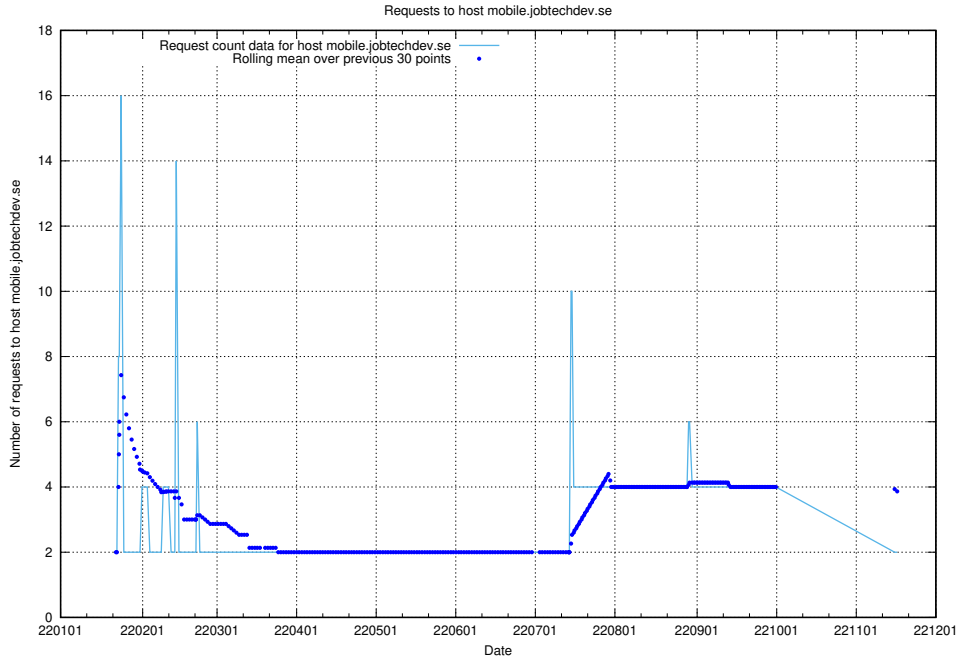

7.595 Usage of mobile.jobtechdev.se

Here, we count the number of requests to host mobile.jobtechdev.se.