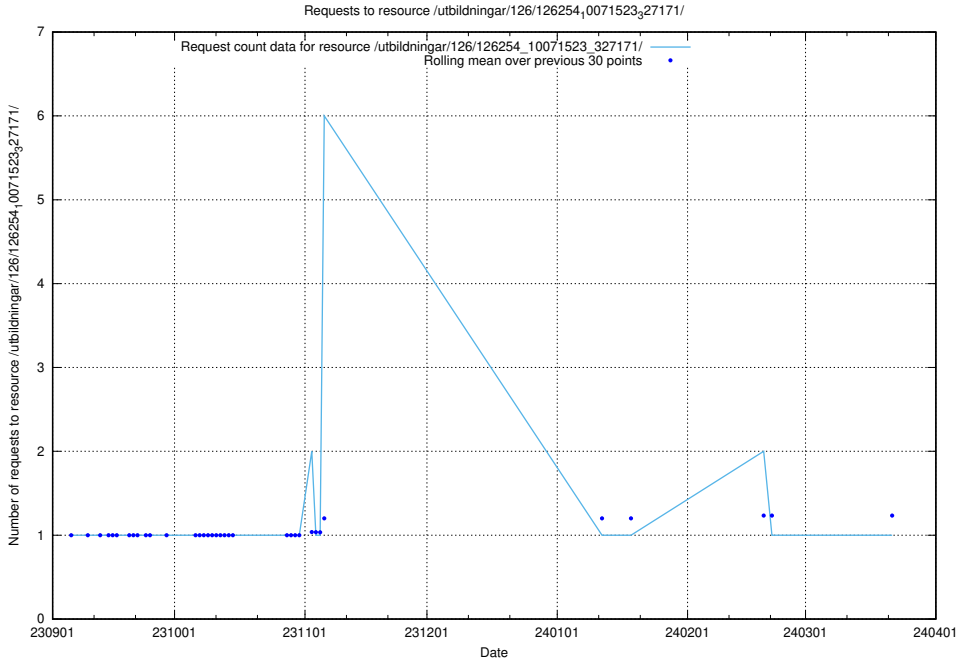

5.4831 Usage of /utbildningar/126/126254_10071523_327171/

Here, we count the number of requests to resource /utbildningar/126/126254_10071523_327171/.