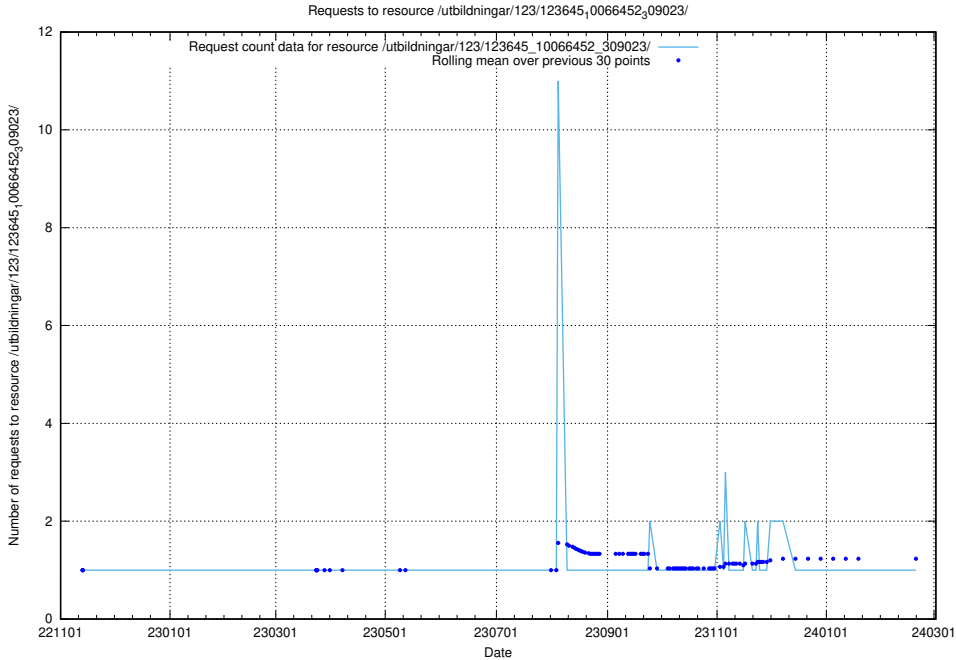

Here, we count the number of requests to resource /taxonomy/version/13/query/employment-variety-concepts/.

5.6106 Usage of /utbildningar/123/123645_10066452_309023/

Here, we count the number of requests to resource /utbildningar/123/123645_10066452_309023/.