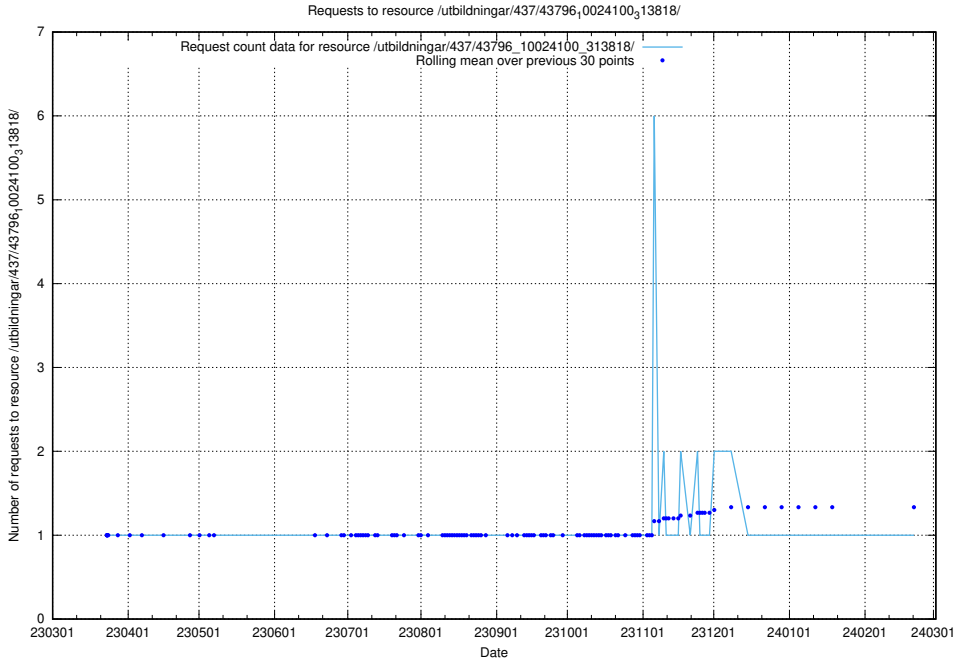

5.6552 Usage of /utbildningar/437/43796_10024100_313818/

Here, we count the number of requests to resource /utbildningar/437/43796_10024100_313818/.