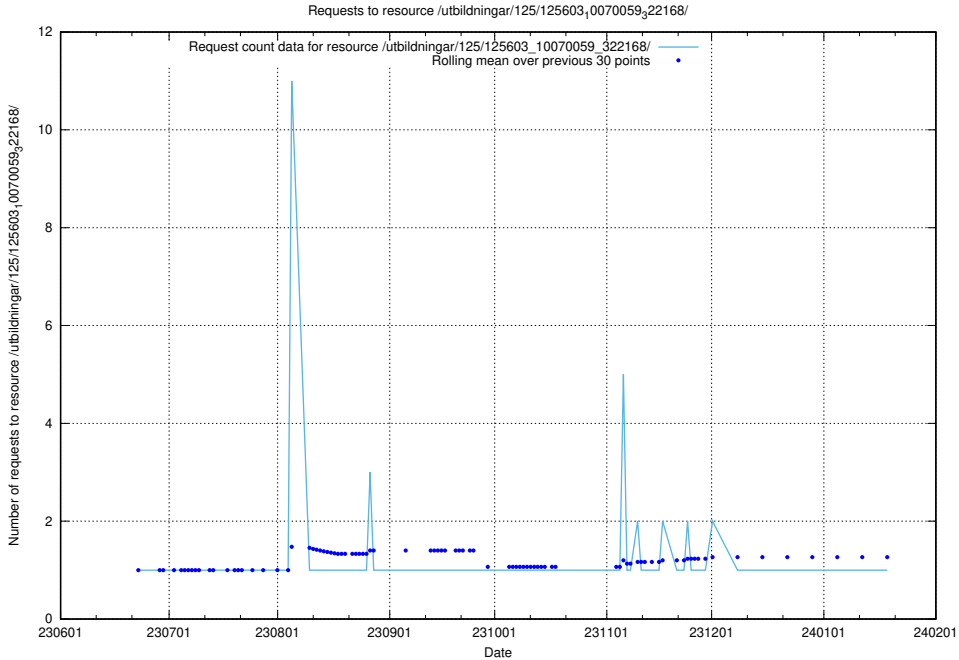

5.5889 Usage of /utbildningar/125/125603_10070059_322168/

Here, we count the number of requests to resource /utbildningar/125/125603_10070059_322168/.