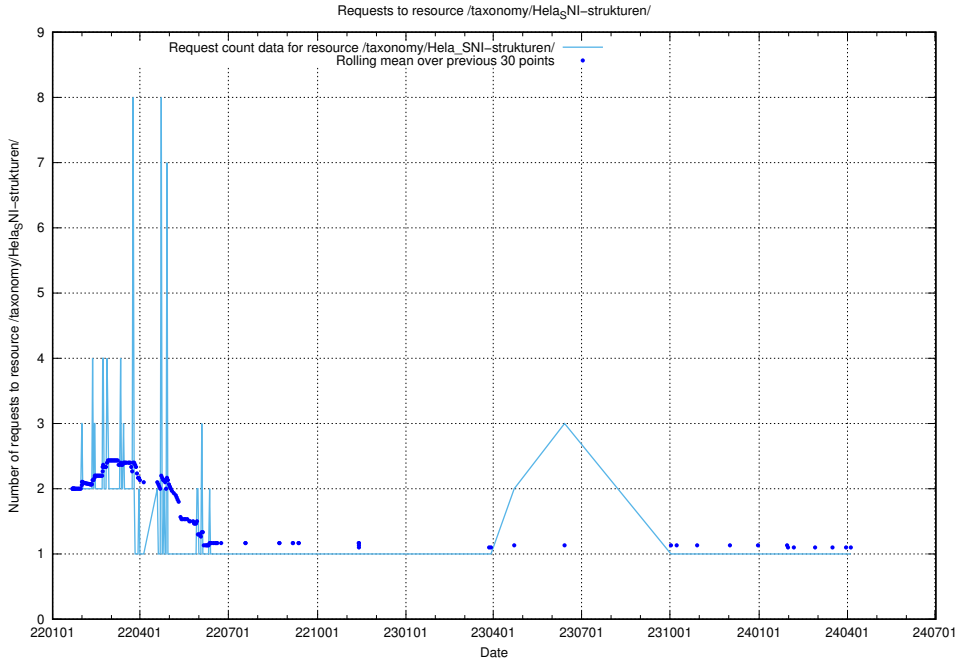

5.1047 Usage of /taxonomy/Hela_SNI-strukturen/

Here, we count the number of requests to resource /taxonomy/Hela_SNI-strukturen/.