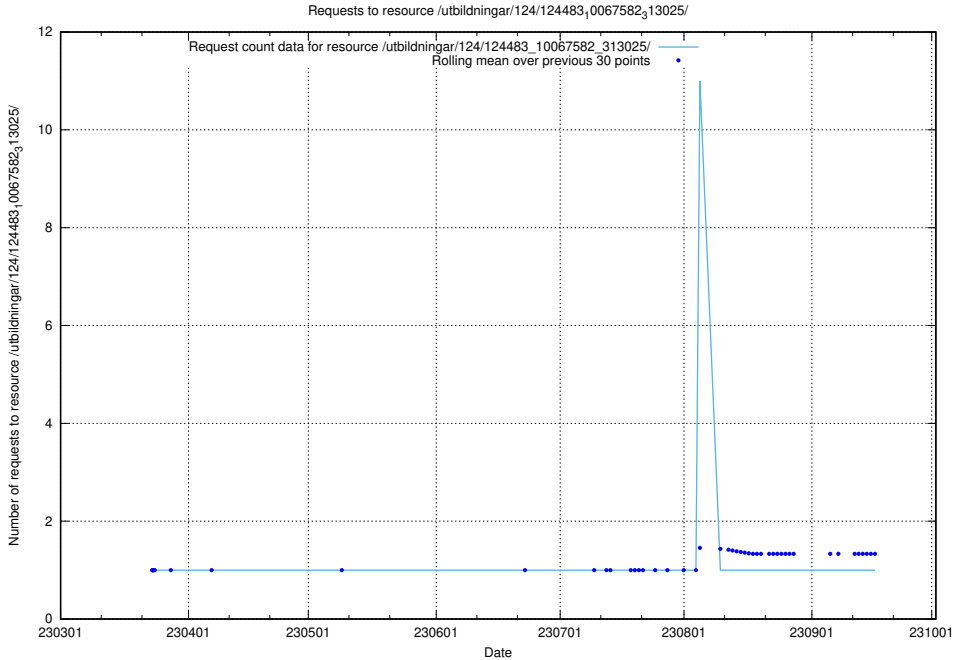

5.2968 Usage of /utbildningar/124/124483_10067582_313025/

Here, we count the number of requests to resource /utbildningar/124/124483_10067582_313025/.