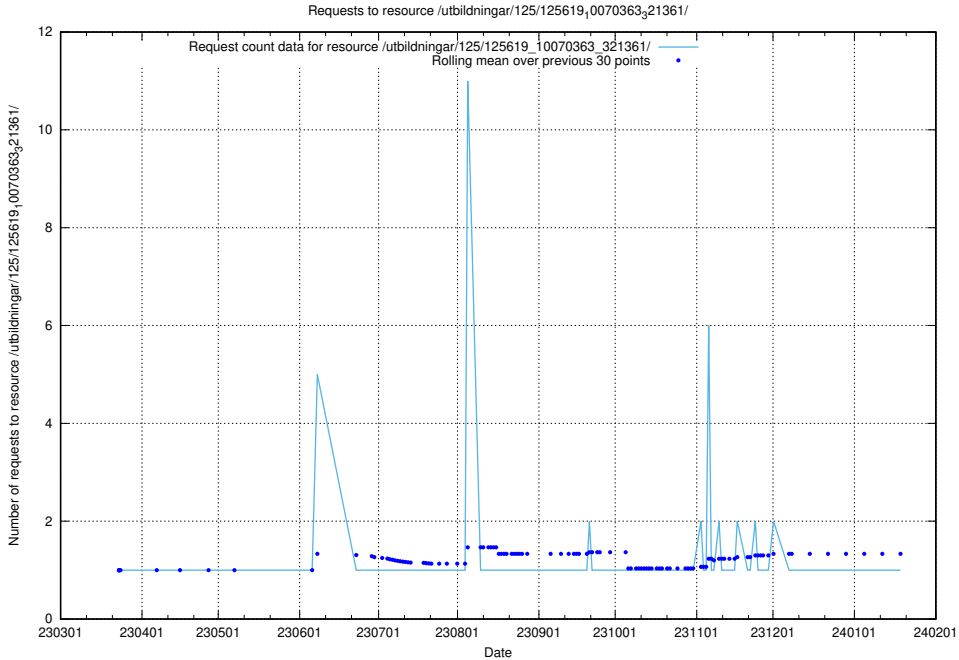

5.1063 Usage of /utbildningar/125/125619_10070363_321361/

Here, we count the number of requests to resource /utbildningar/125/125619_10070363_321361/.