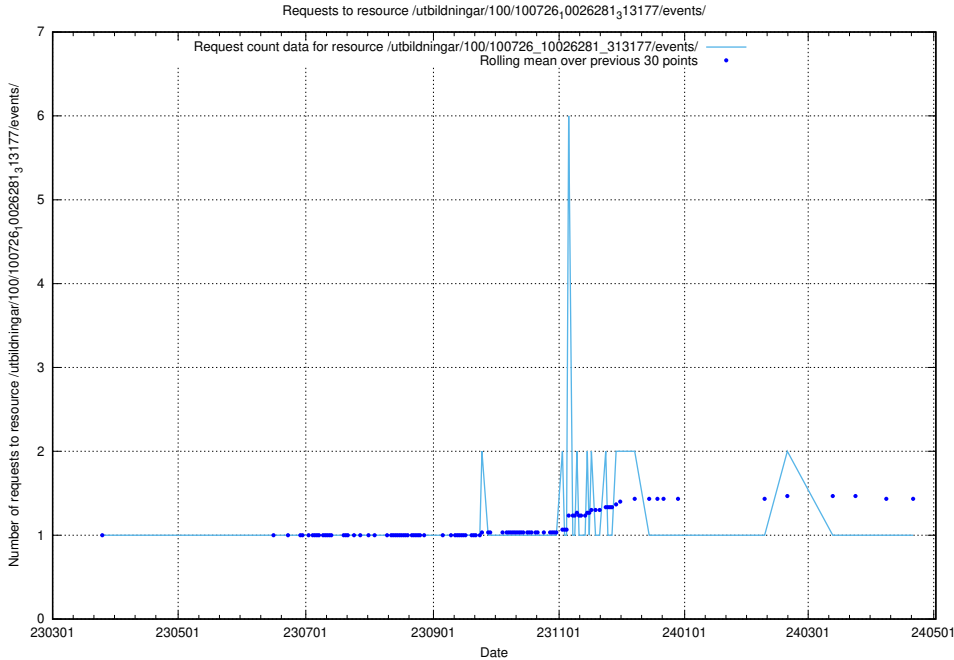

5.6247 Usage of /utbildningar/100/100726_10026281_313177/events/

Here, we count the number of requests to resource /utbildningar/100/100726_10026281_313177/events/