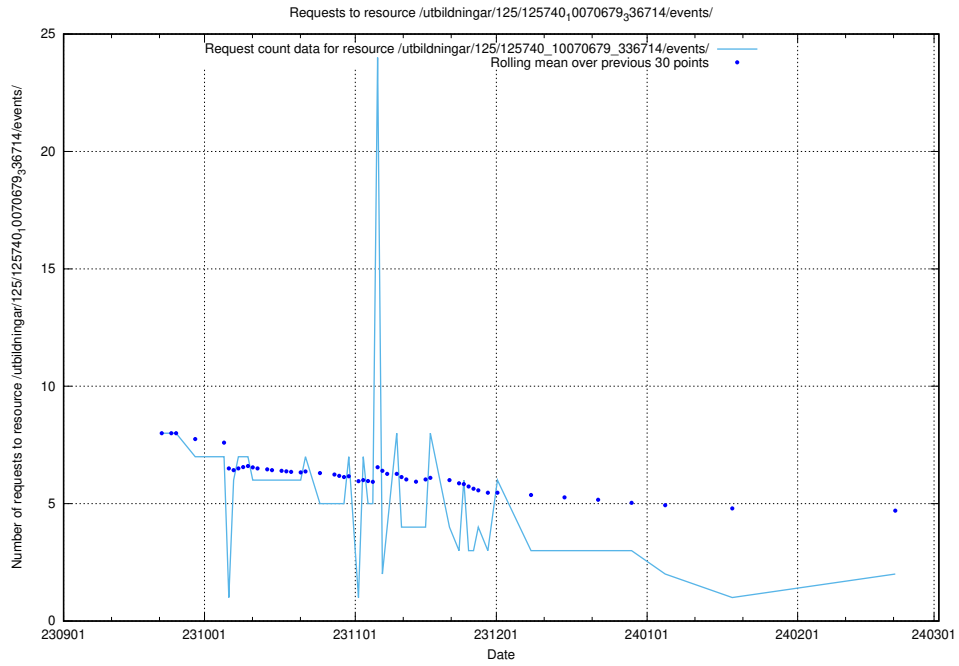

5.741 Usage of /utbildningar/125/125740_10070679_336714/events/

Here, we count the number of requests to resource /utbildningar/125/125740_10070679_336714/events/