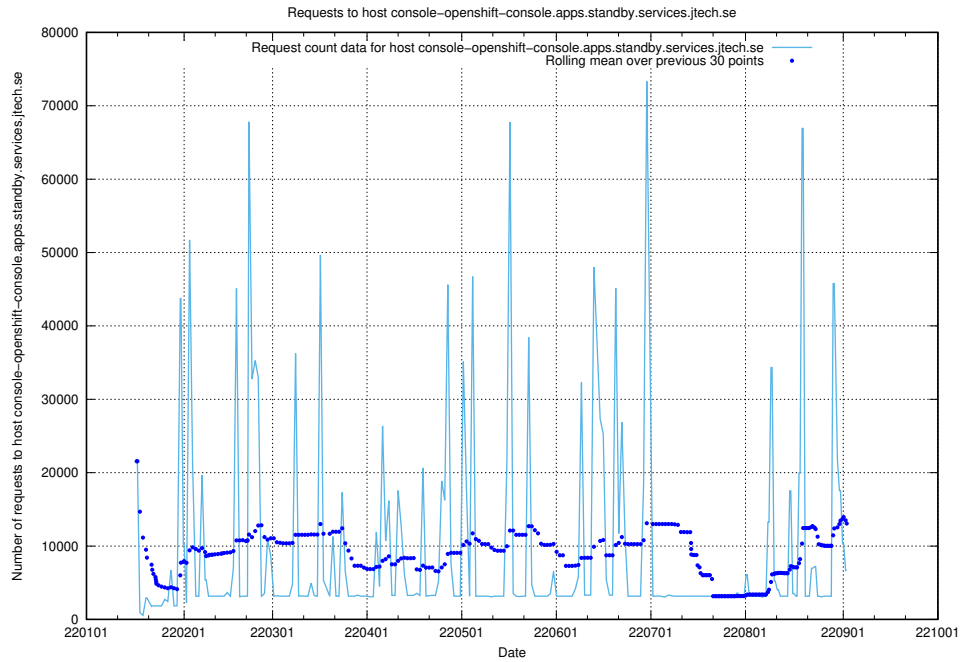

7.14 Usage of console-openshift-console.apps.standby.services.jtech.se

Here, we count the number of requests to host console-openshift-console.apps.standby.services.jtech.se.