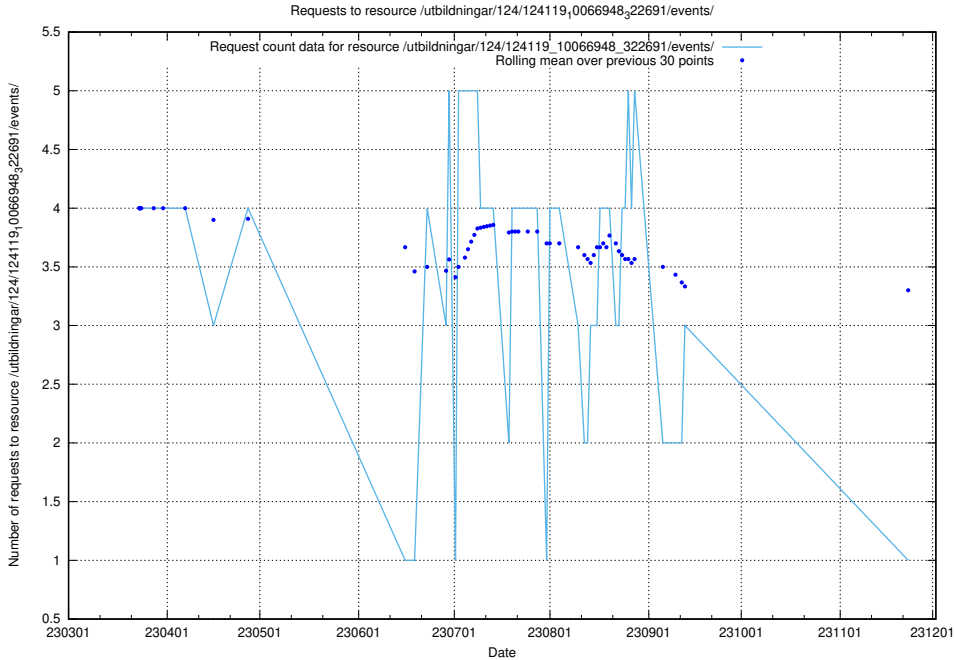

5.6452 Usage of /utbildningar/124/124119_10066948_322691/events/

Here, we count the number of requests to resource /utbildningar/124/124119_10066948_322691/events/