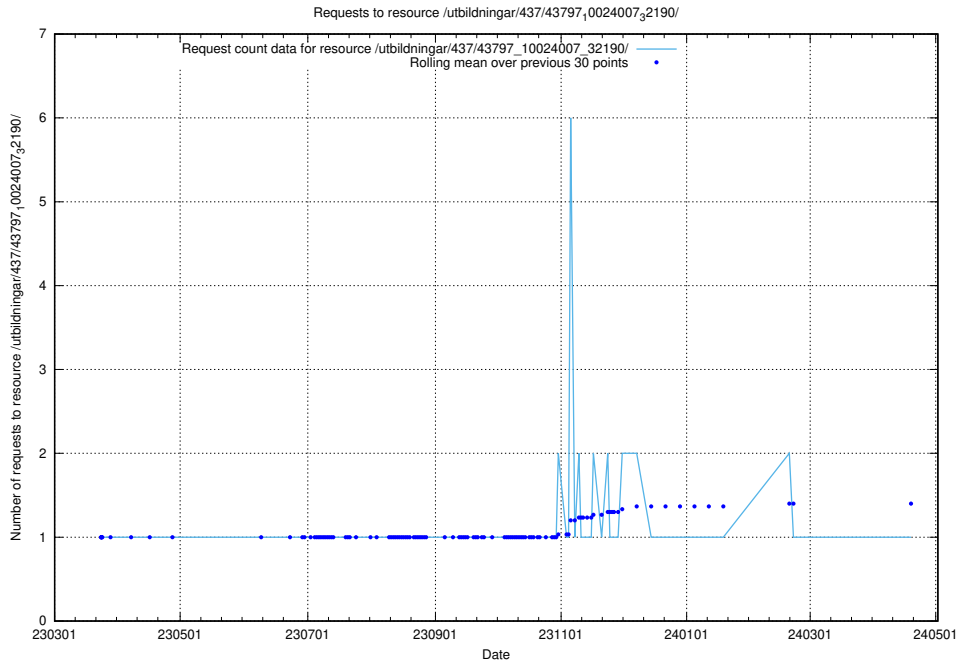

5.6546 Usage of /utbildningar/437/43797_10024007_32190/

Here, we count the number of requests to resource /utbildningar/437/43797_10024007_32190/.