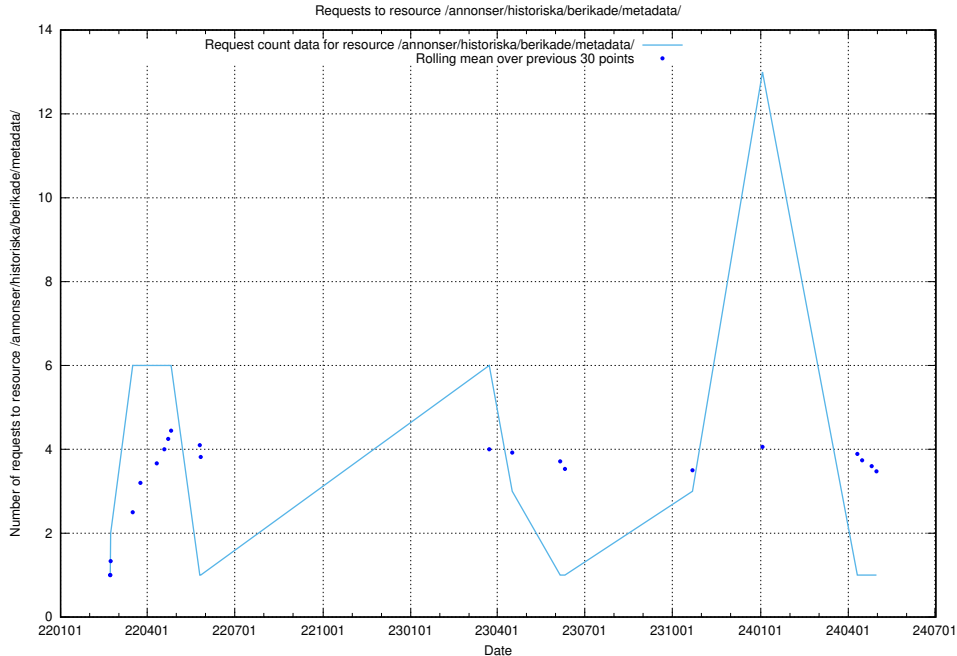

5.1243 Usage of /annonser/historiska/berikade/metadata/

Here, we count the number of requests to resource /annonser/historiska/berikade/metadata/.