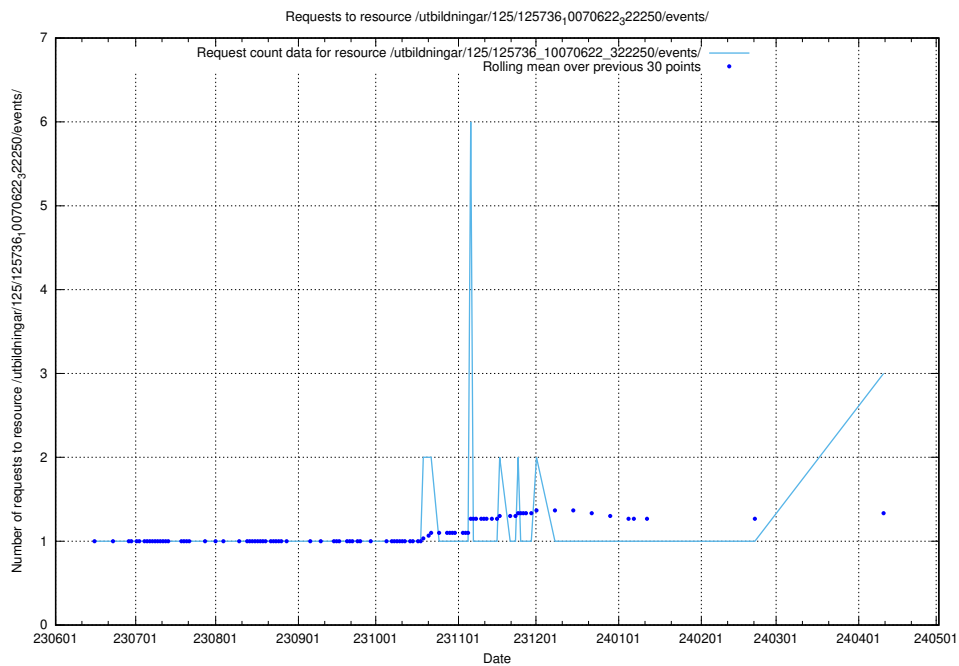

5.412 Usage of /utbildningar/125/125736_10070622_322250/events/

Here, we count the number of requests to resource /utbildningar/125/125736_10070622_322250/events/