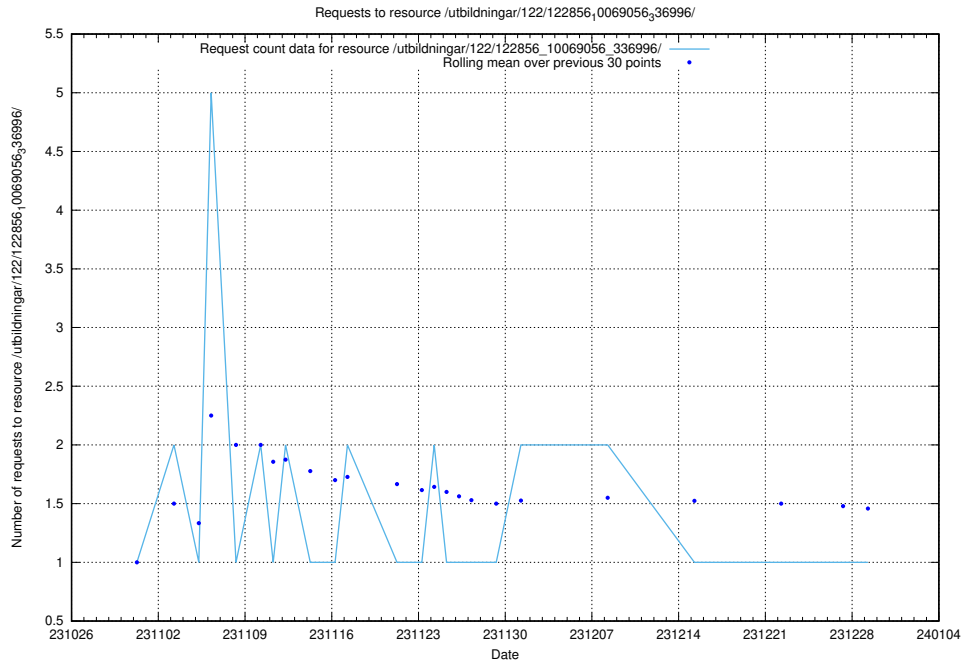

5.4340 Usage of /utbildningar/122/122856_10069056_336996/

Here, we count the number of requests to resource /utbildningar/122/122856_10069056_336996/.