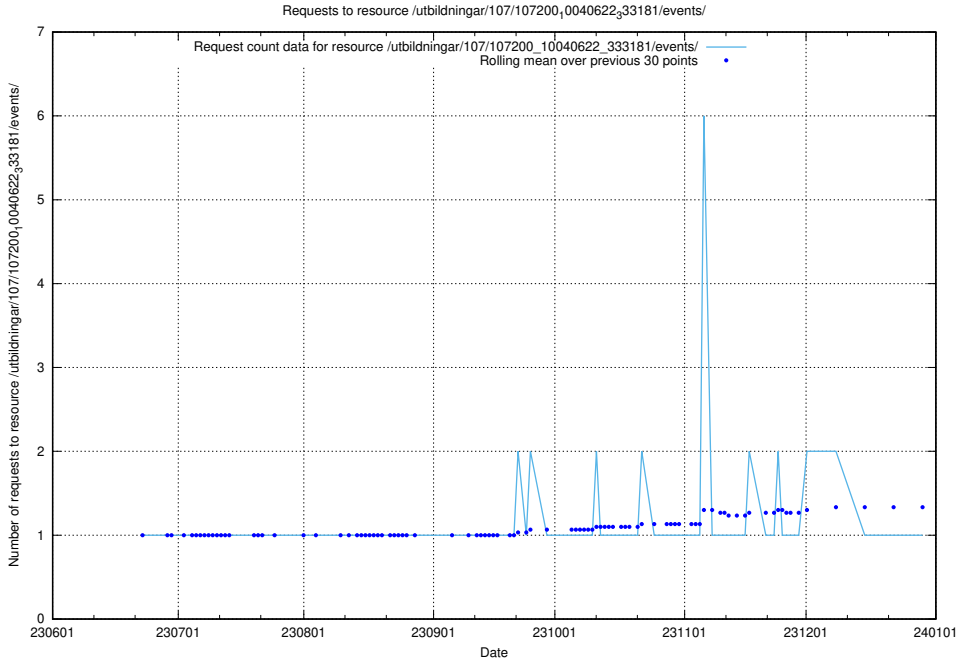

5.6005 Usage of /utbildningar/107/107200_10040622_333181/events/

Here, we count the number of requests to resource /utbildningar/107/107200_10040622_333181/events/