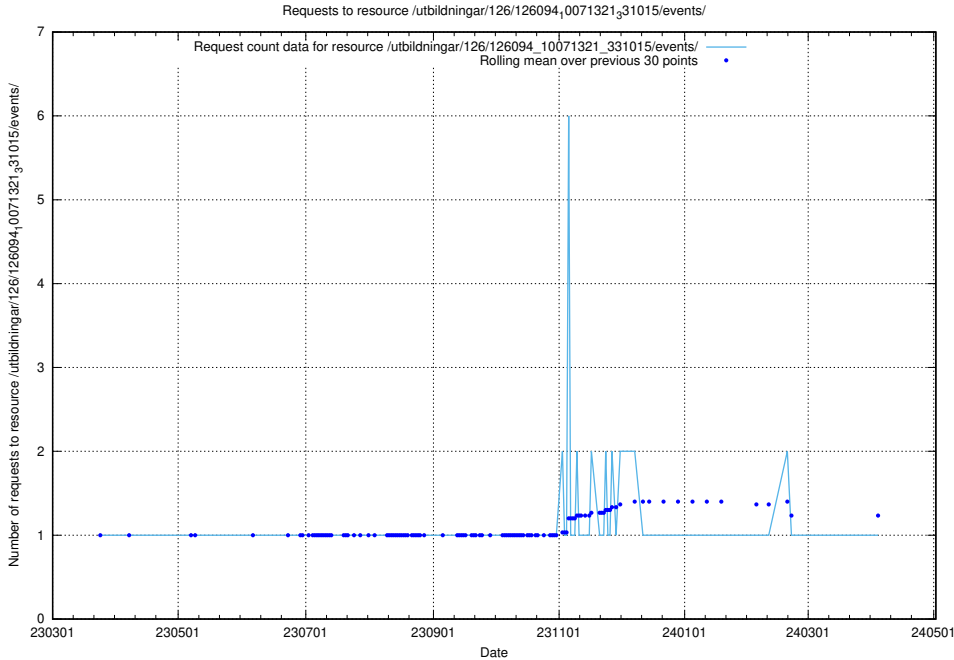

5.6401 Usage of /utbildningar/126/126094_10071321_331015/events/

Here, we count the number of requests to resource /utbildningar/126/126094_10071321_331015/events/