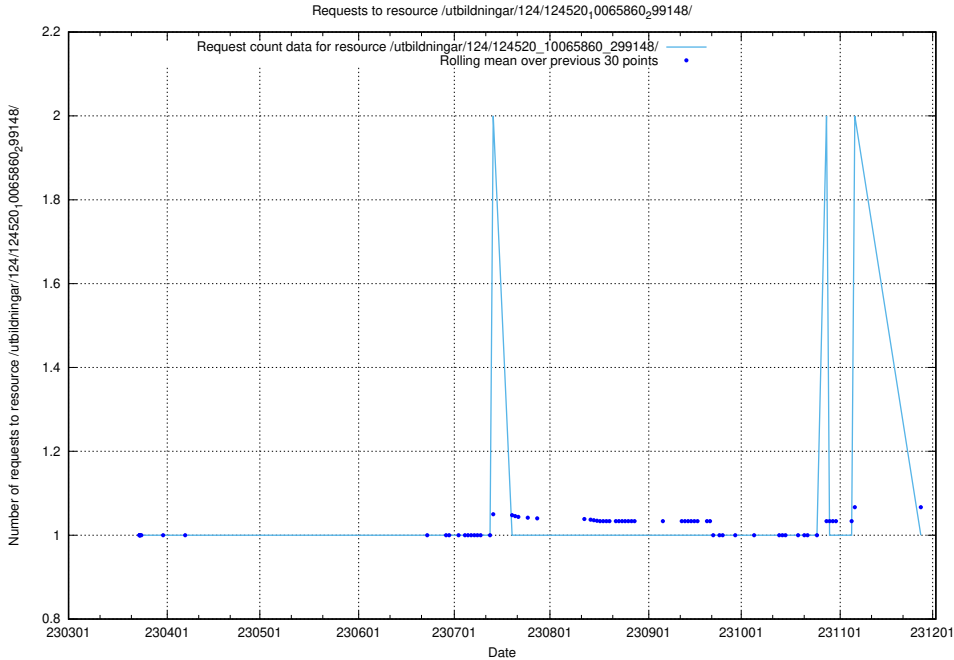

Here, we count the number of requests to resource /utbildningar/utb_emil/125/125741_10074644_338171/

5.1393 Usage of /utbildningar/124/124520_10065860_299148/

Here, we count the number of requests to resource /utbildningar/124/124520_10065860_299148/.