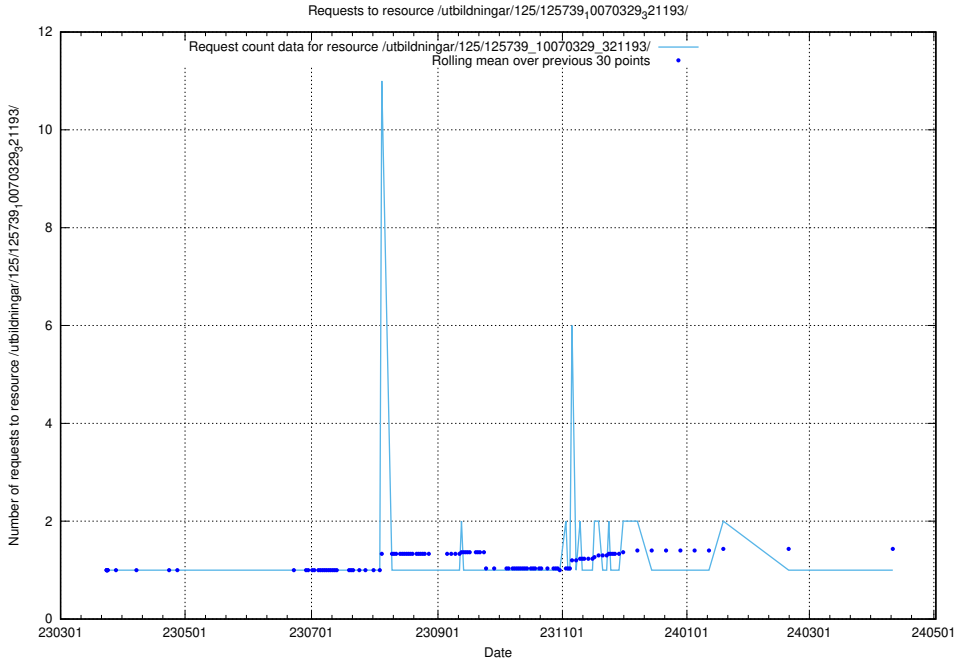

5.1007 Usage of /utbildningar/125/125739_10070329_321193/

Here, we count the number of requests to resource /utbildningar/125/125739_10070329_321193/.