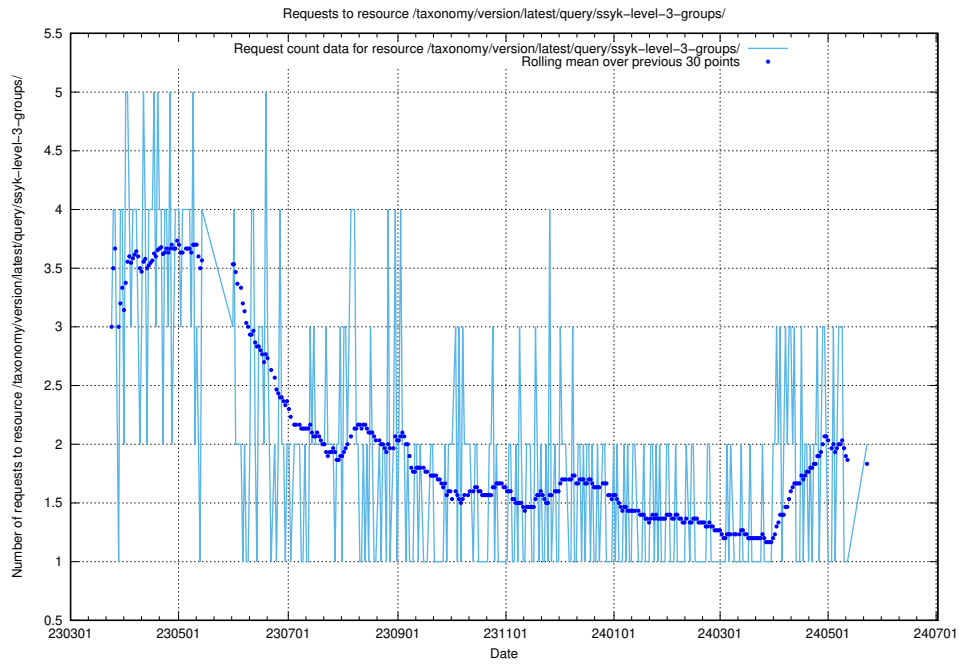

5.914 Usage of /taxonomy/version/latest/query/ssyk-level-3-groups/

Here, we count the number of requests to resource /taxonomy/version/latest/query/ssyk-level-3-groups/.