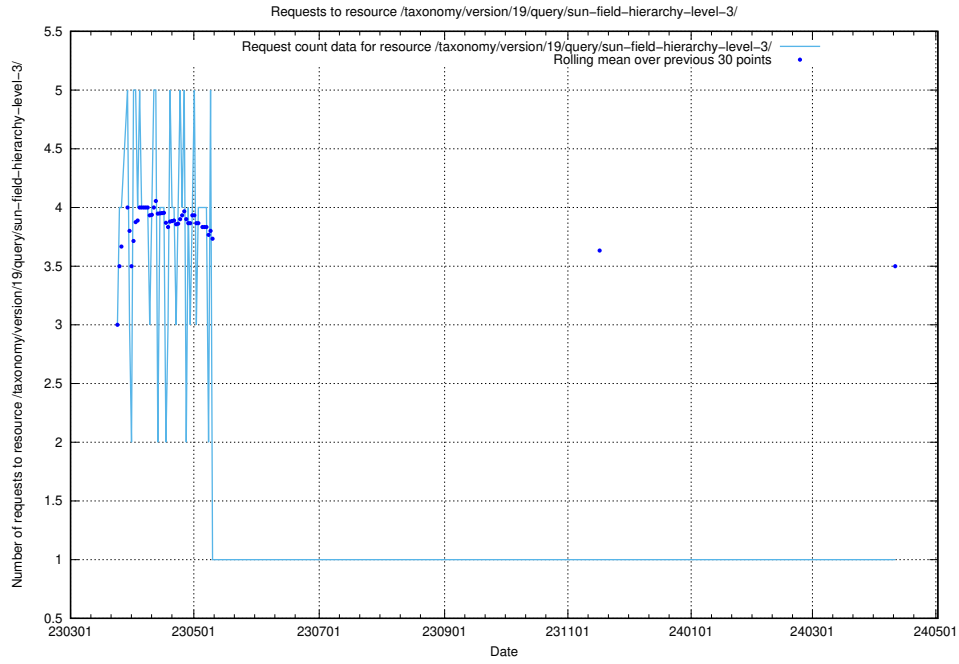

5.6310 Usage of /taxonomy/version/19/query/sun-field-hierarchy-level-3/

Here, we count the number of requests to resource /taxonomy/version/19/query/sun-field-hierarchy-level-3/.