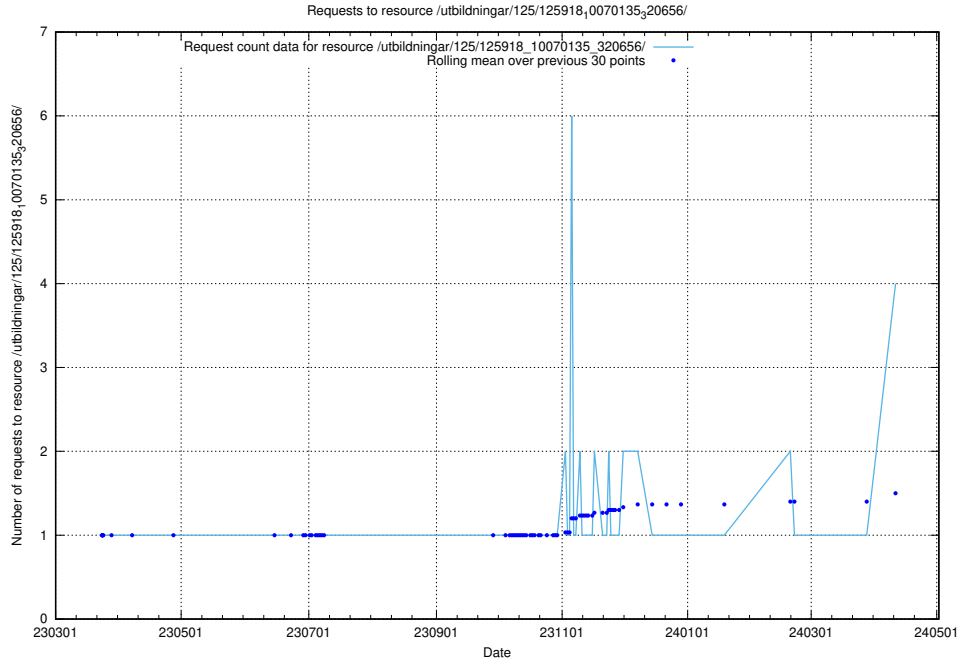

5.249 Usage of /utbildningar/125/125918_10070135_320656/

Here, we count the number of requests to resource /utbildningar/125/125918_10070135_320656/.