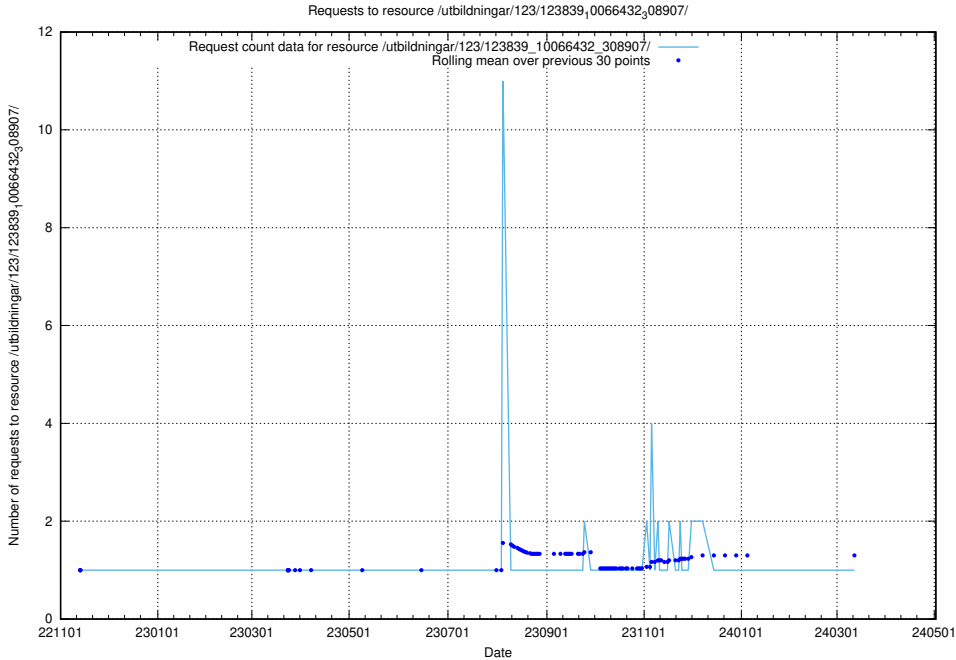

5.6048 Usage of /utbildningar/123/123839_10066432_308907/

Here, we count the number of requests to resource /utbildningar/123/123839_10066432_308907/.