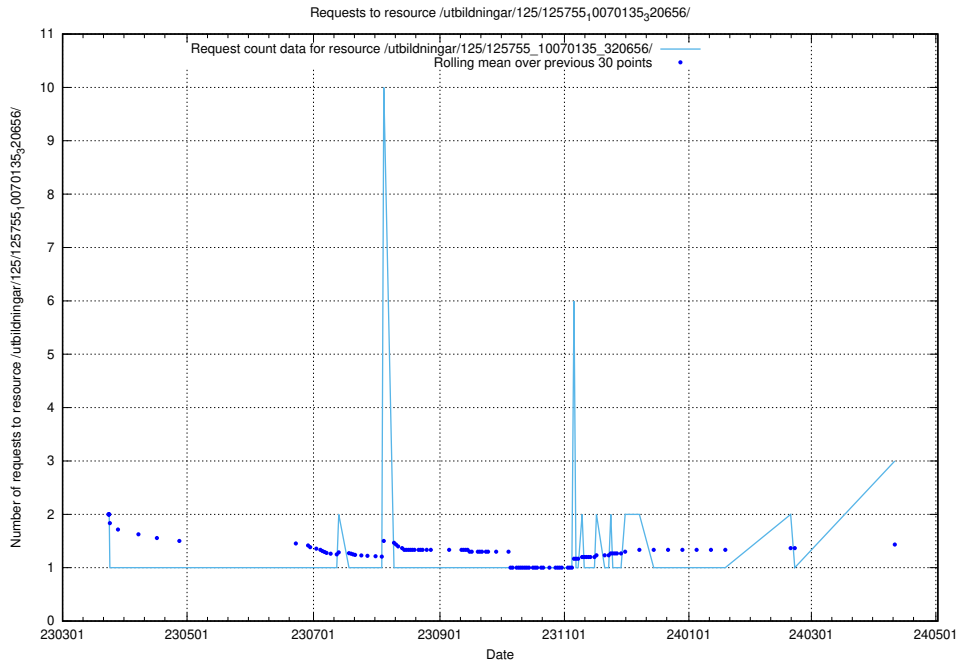

5.438 Usage of /utbildningar/125/125755_10070135_320656/

Here, we count the number of requests to resource /utbildningar/125/125755_10070135_320656/.