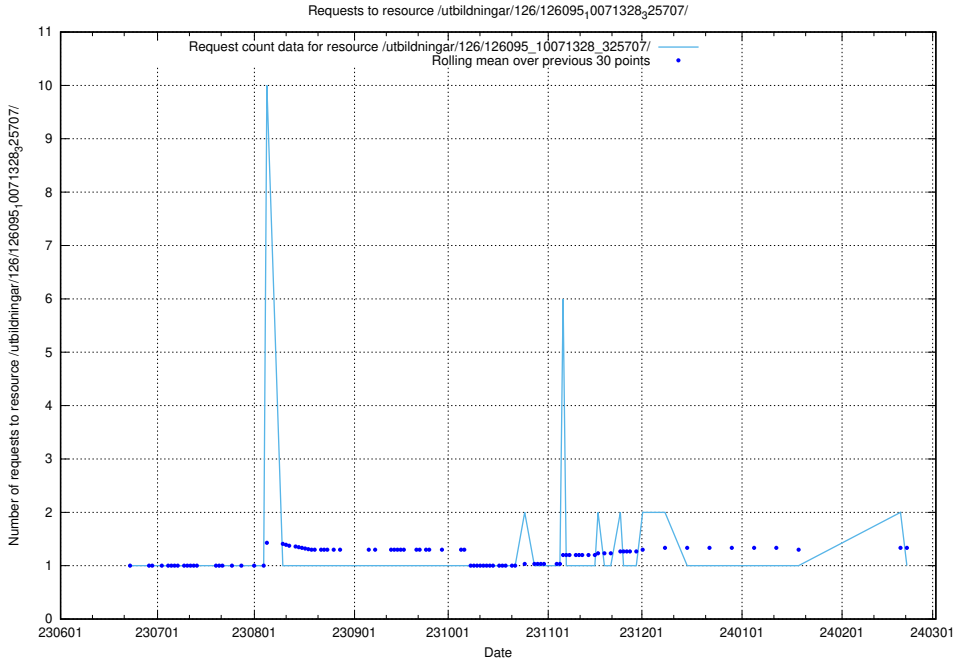

5.5849 Usage of /utbildningar/126/126095_10071328_325707/

Here, we count the number of requests to resource /utbildningar/126/126095_10071328_325707/.