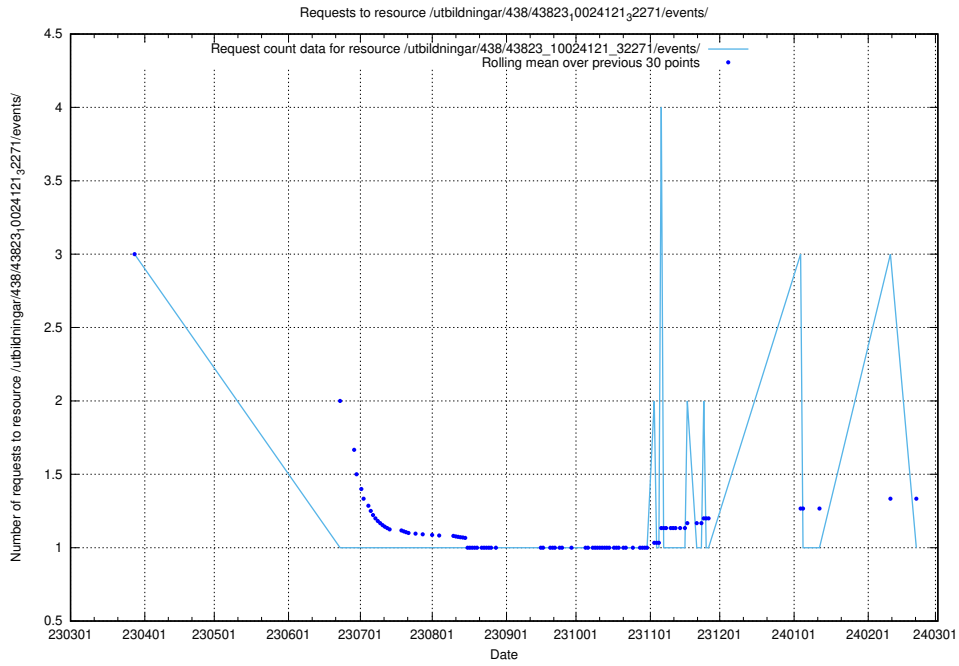

5.6238 Usage of /utbildningar/438/43823_10024121_32271/events/

Here, we count the number of requests to resource /utbildningar/438/43823_10024121_32271/events/.