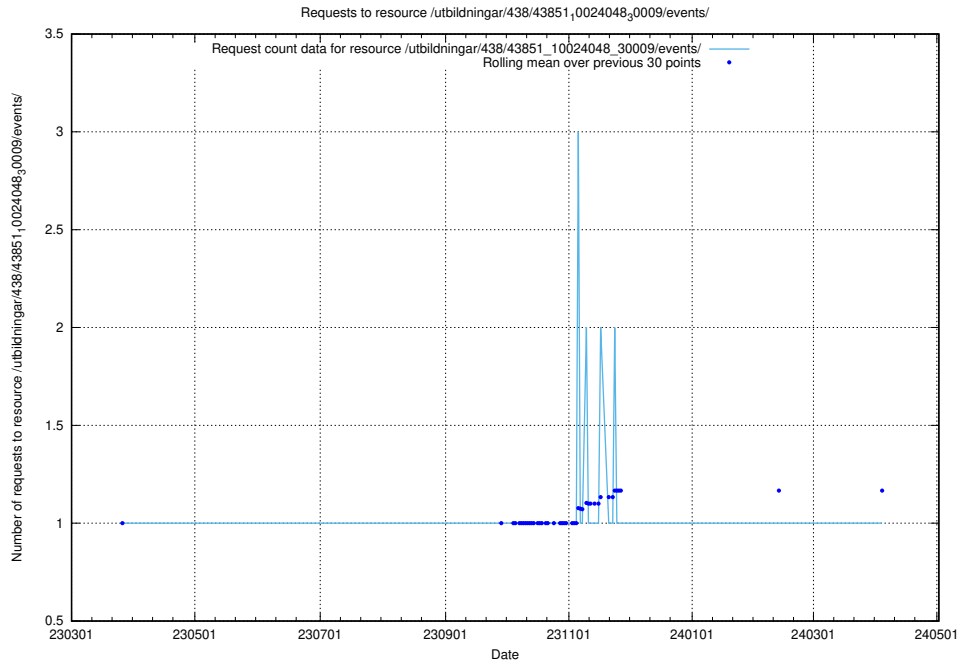

5.6240 Usage of /utbildningar/438/43851_10024048_30009/events/

Here, we count the number of requests to resource /utbildningar/438/43851_10024048_30009/events/.