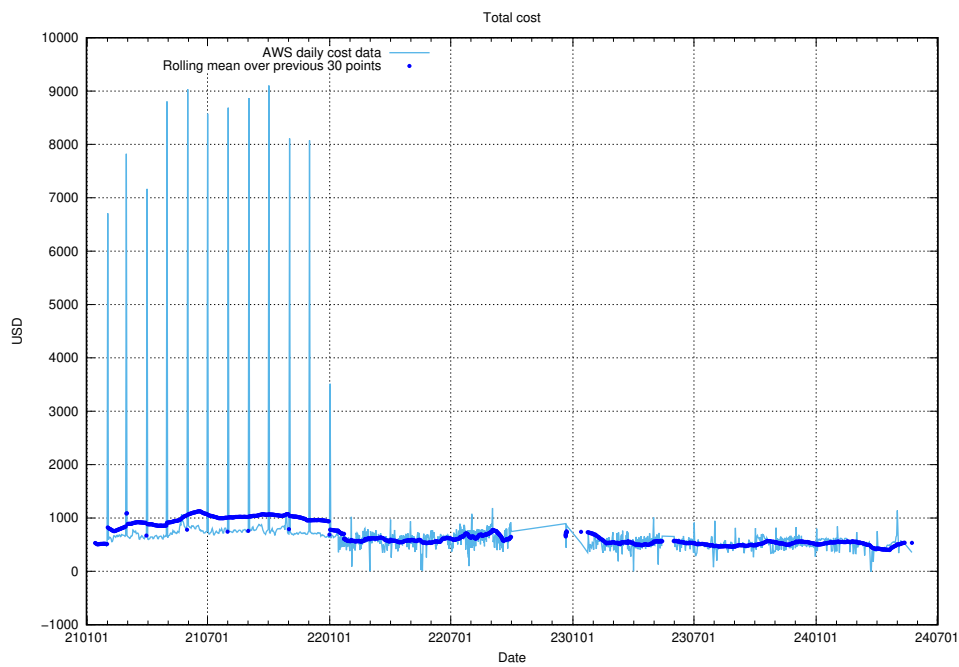

1.1.20 2021-11-15 0.4.0

- Add request counts to our hosts.

1.1.21 2021-10-29 0.3.0

- Change the statistics for JobTech Log Stack / ELK. The new number indicates the number of api keys that has been in use.

2 Amazon Web Services

This section contains aggregated data from [AWS³](https://aws.amazon.com).

2.1 Total daily cost of AWS

This graph tracks the total daily cost of AWS.

³<https://aws.amazon.com>