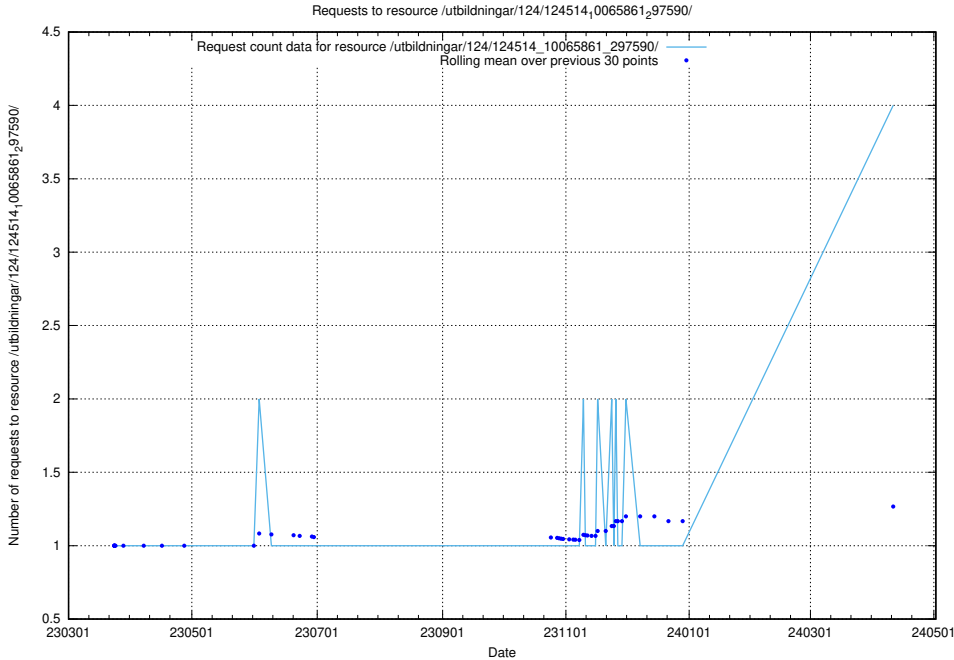

5.181 Usage of /utbildningar/124/124514_10065861_297590/

Here, we count the number of requests to resource /utbildningar/124/124514_10065861_297590/.