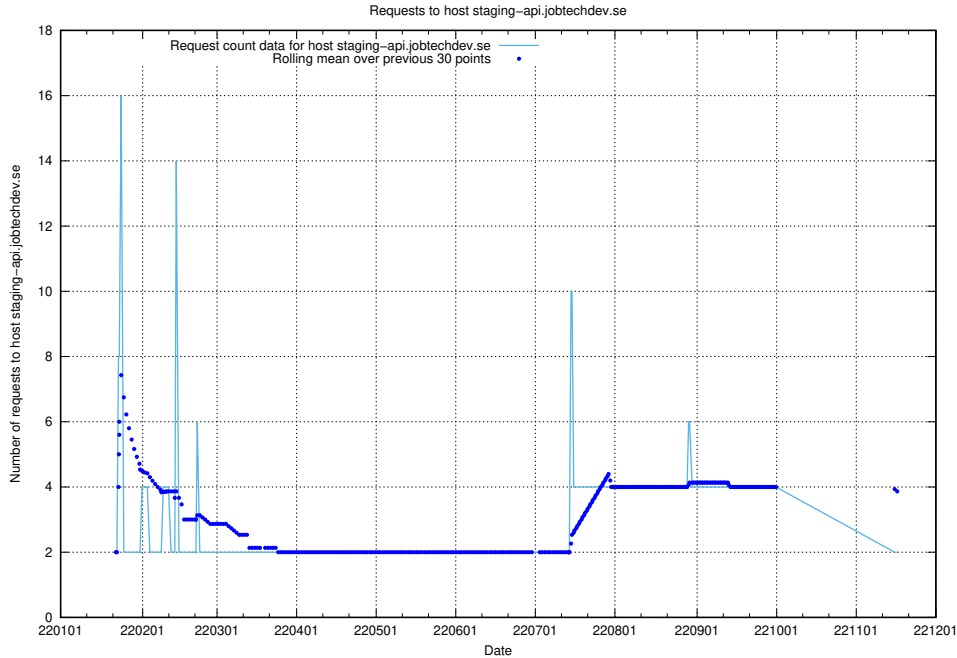

7.585 Usage of staging-api.jobtechdev.se

Here, we count the number of requests to host staging-api.jobtechdev.se.