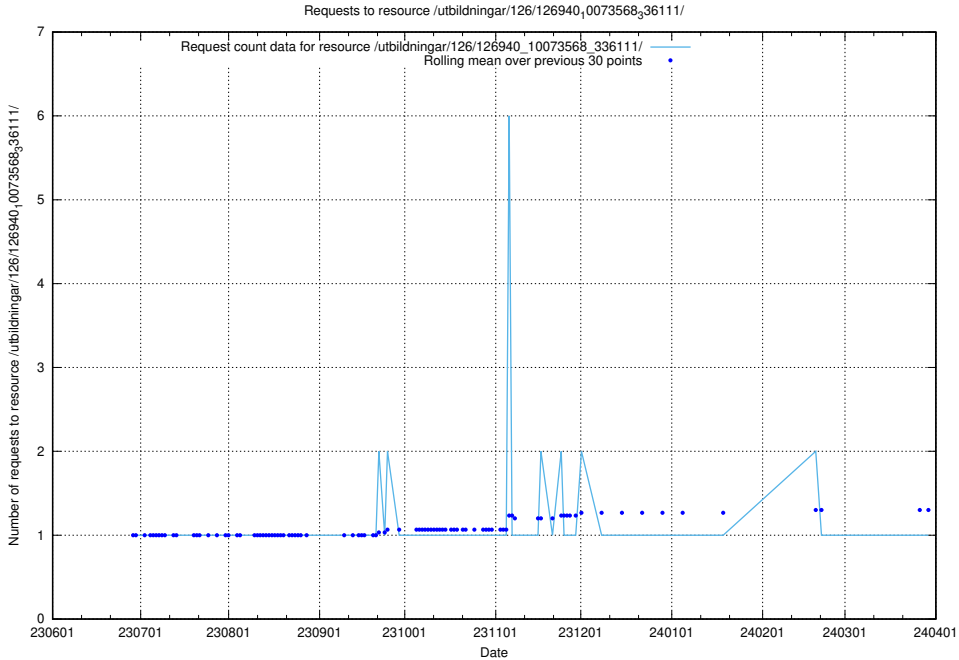

5.5597 Usage of /utbildningar/126/126940_10073568_336111/

Here, we count the number of requests to resource /utbildningar/126/126940_10073568_336111/.