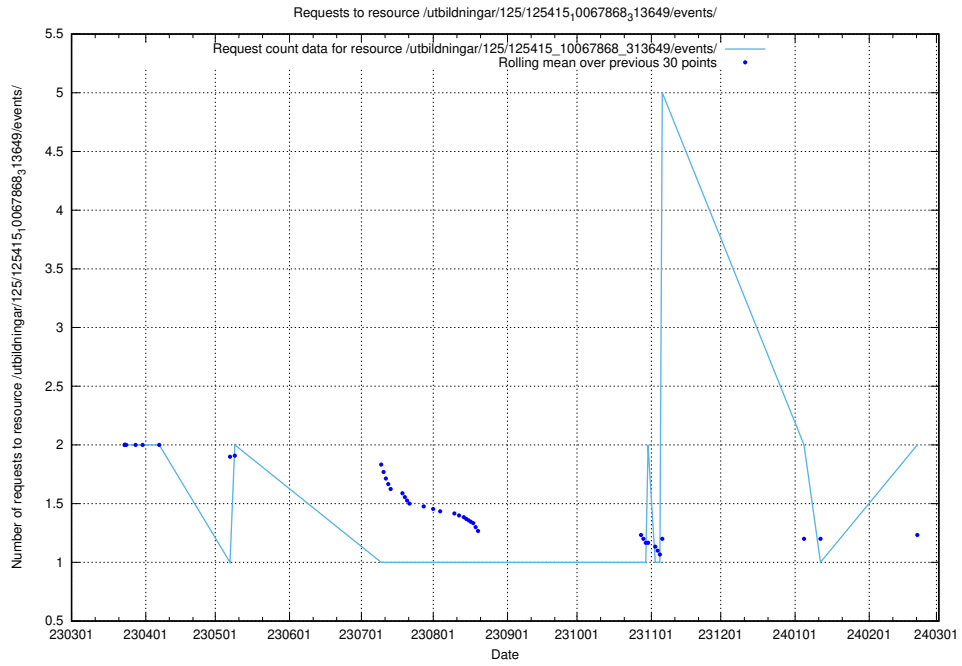

5.936 Usage of /utbildningar/125/125415_10067868_313649/events/

Here, we count the number of requests to resource /utbildningar/125/125415_10067868_313649/events/