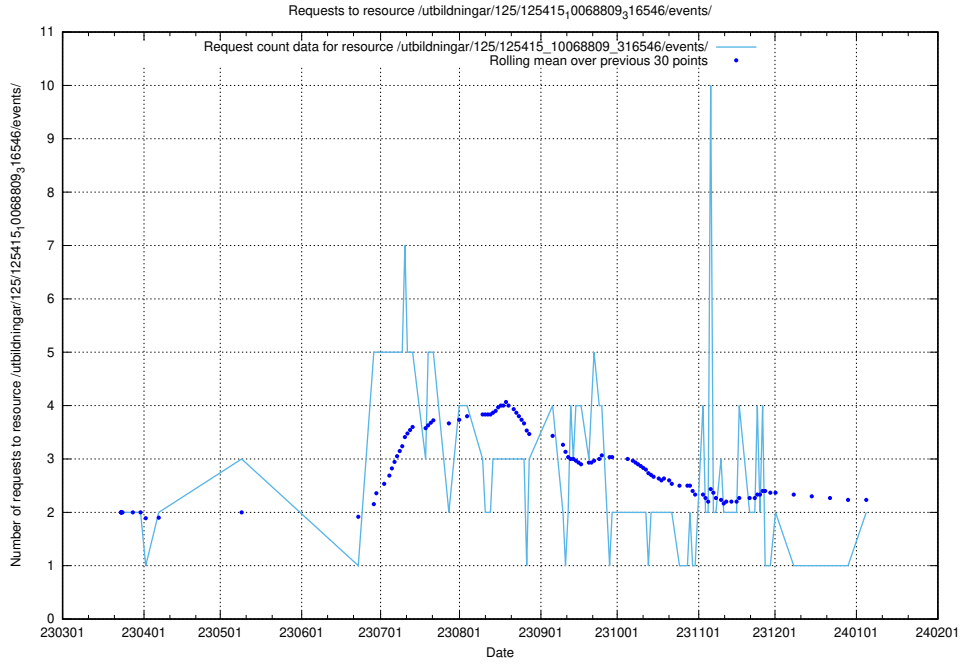

5.934 Usage of /utbildningar/125/125415_10068809_316546/events/

Here, we count the number of requests to resource /utbildningar/125/125415_10068809_316546/events/