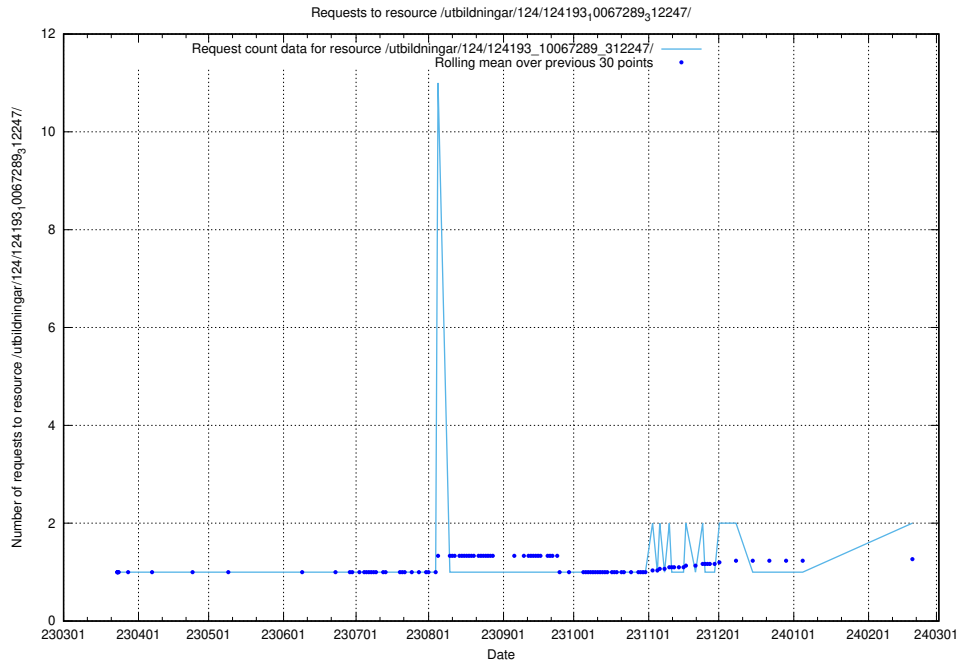

5.691 Usage of /utbildningar/124/124193_10067289_312247/

Here, we count the number of requests to resource /utbildningar/124/124193_10067289_312247/.