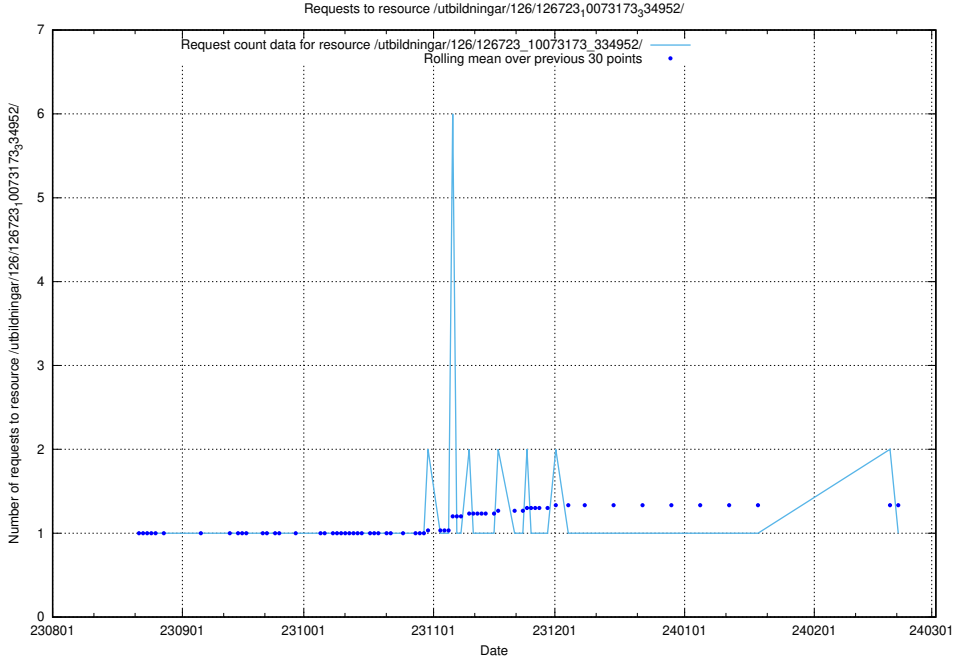

5.4906 Usage of /utbildningar/126/126723_10073173_334952/

Here, we count the number of requests to resource /utbildningar/126/126723_10073173_334952/.