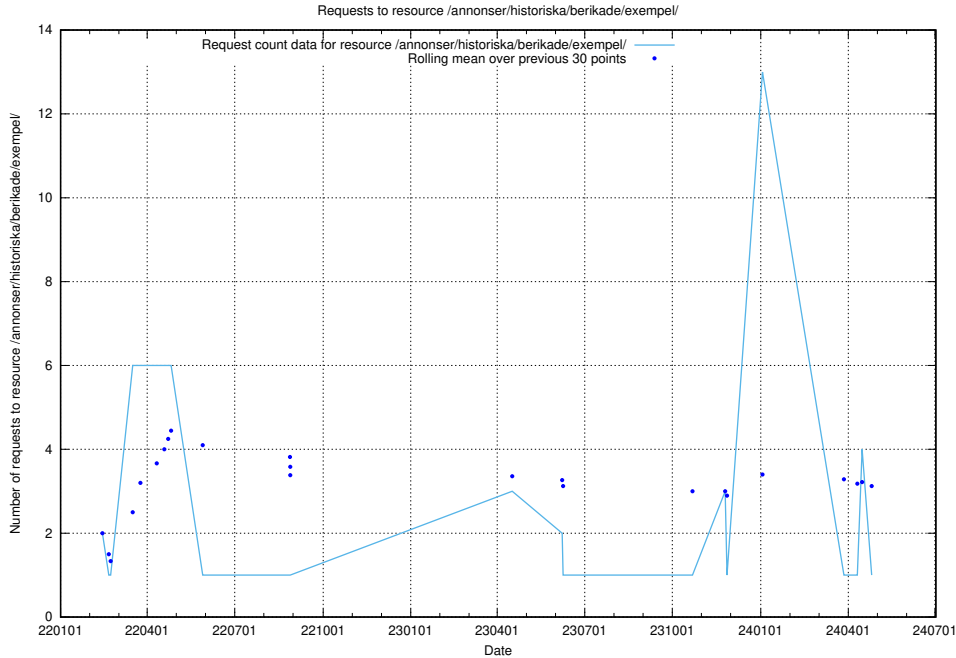

5.1449 Usage of /annonser/historiska/berikade/exempel/

Here, we count the number of requests to resource /annonser/historiska/berikade/exempel/.