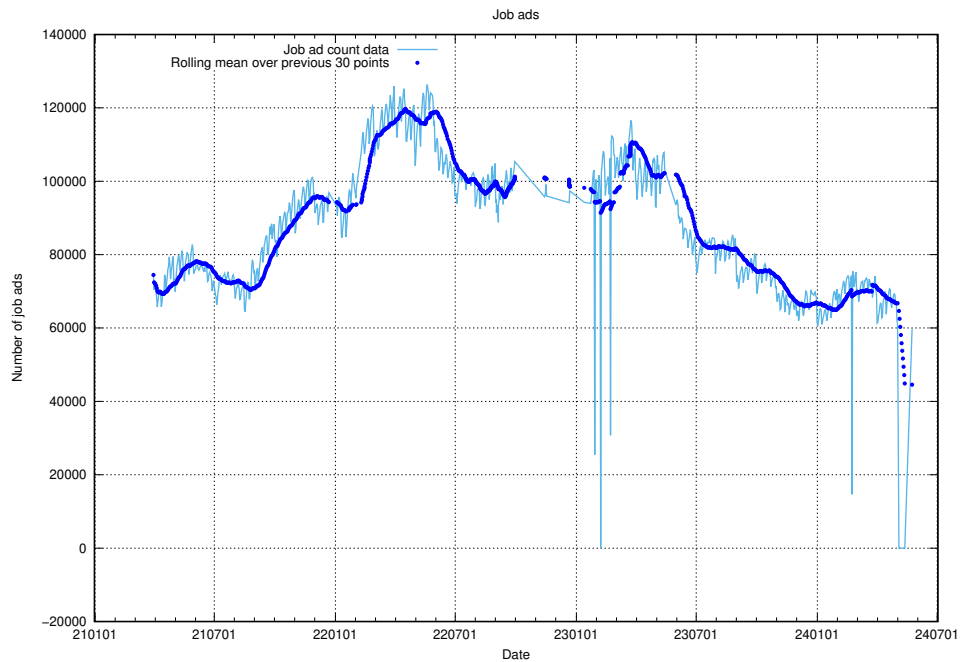

13 JobTechLinks Pipeline

This section contains a summary of last night's job ad processing in the [JobTech Links pipeline](#)¹³.

For a detailed statistical summary, please see [14.1](#).

13.1 Number of job ads

Here, we count the number of job ads processed by the pipeline each night.

¹³<https://gitlab.com/arbetsformedlingen/joblinks/wiki/-/wikis/home>