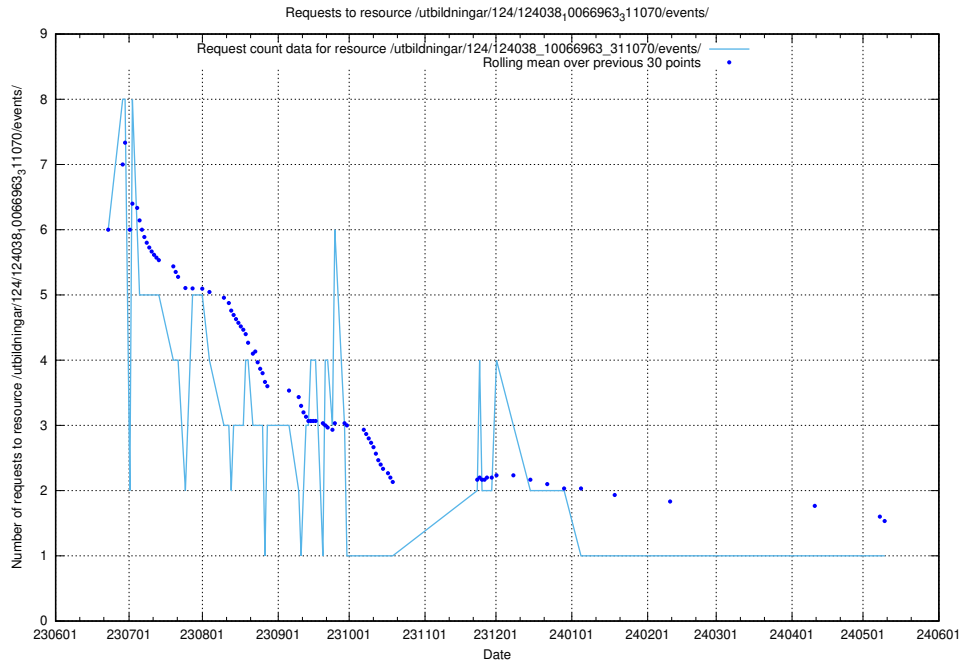

5.5726 Usage of /utbildningar/124/124038_10066963_311070/events/

Here, we count the number of requests to resource /utbildningar/124/124038_10066963_311070/events/