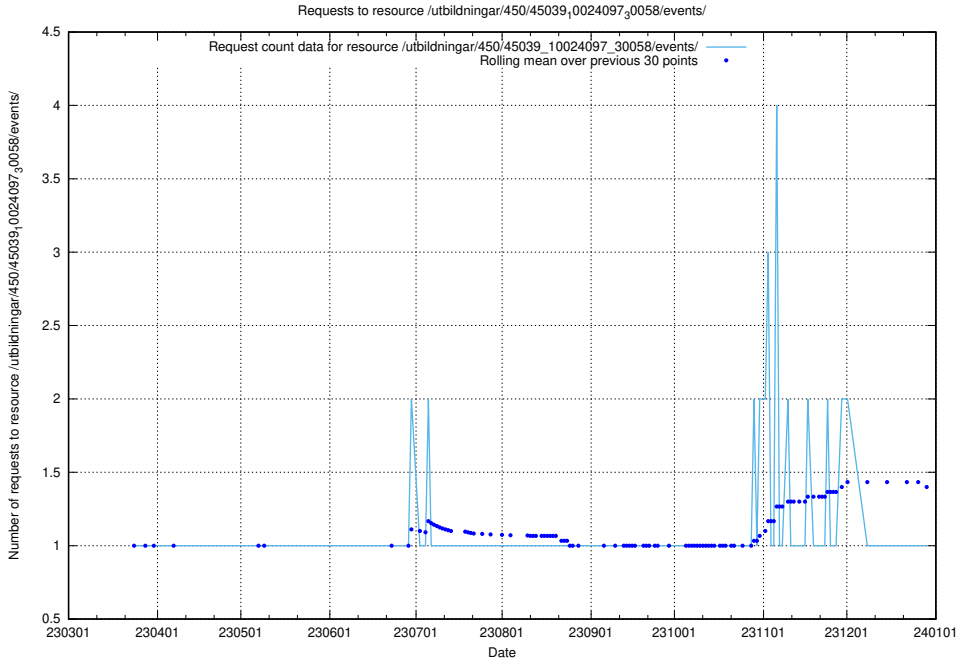

5.6355 Usage of /utbildningar/450/45039_10024097_30058/events/

Here, we count the number of requests to resource /utbildningar/450/45039_10024097_30058/events/.