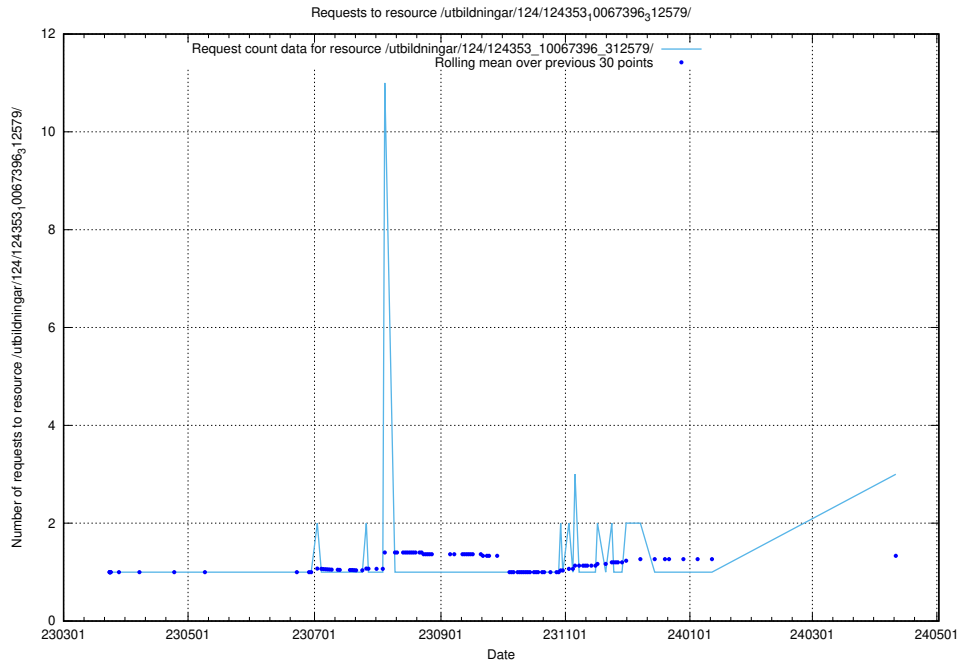

5.328 Usage of /utbildningar/124/124353_10067396_312579/

Here, we count the number of requests to resource /utbildningar/124/124353_10067396_312579/.