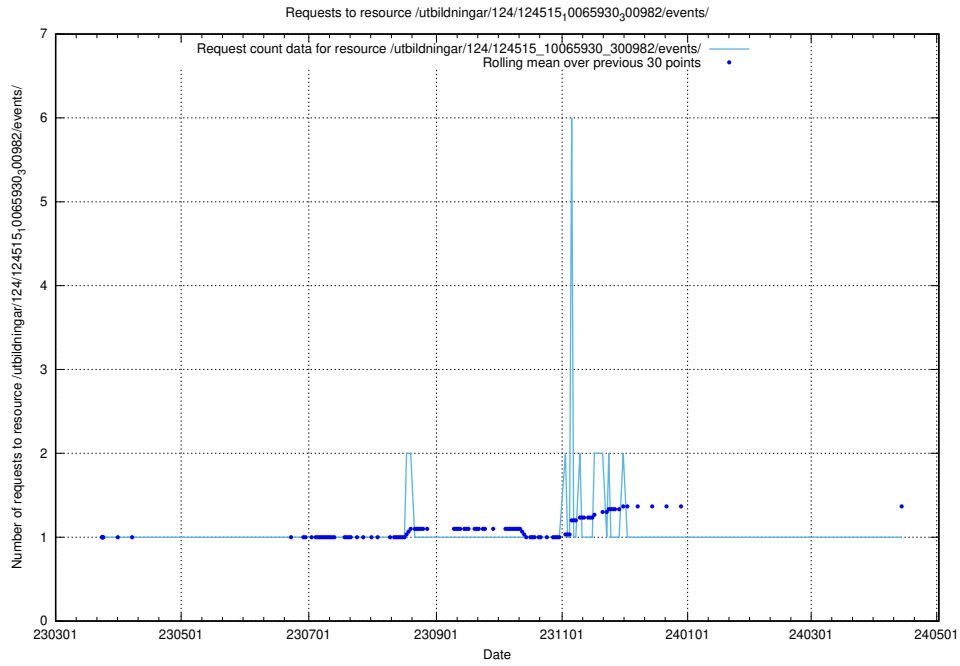

5.1765 Usage of /utbildningar/124/124515_10065930_300982/events/

Here, we count the number of requests to resource /utbildningar/124/124515_10065930_300982/events/