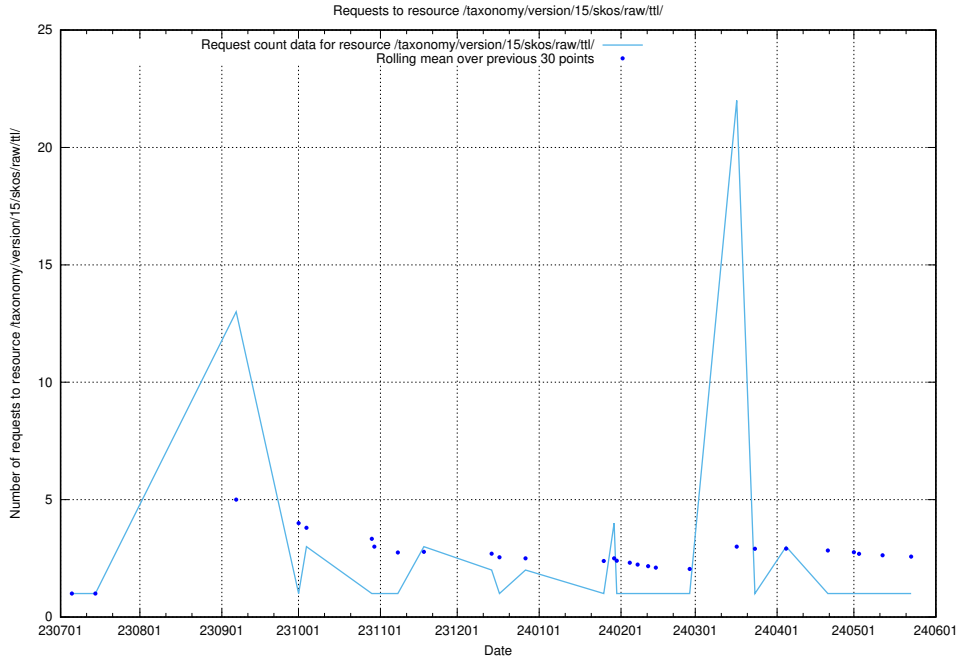

5.5507 Usage of /taxonomy/version/15/skos/raw/ttl/

Here, we count the number of requests to resource /taxonomy/version/15/skos/raw/ttl/.