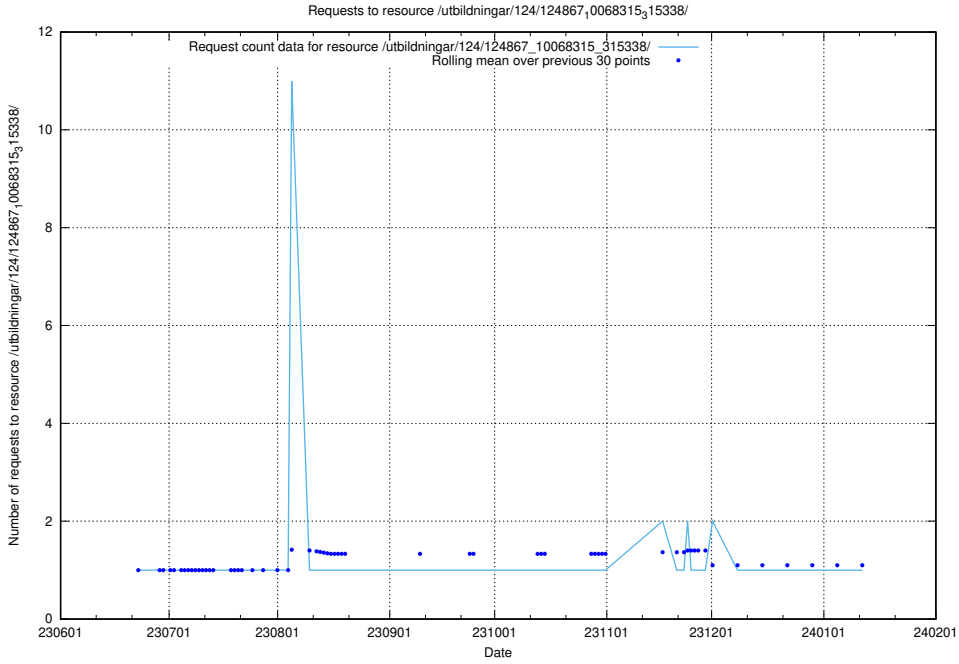

Here, we count the number of requests to resource /utbildningar/124/124867_10068315_315338/events/

5.5906 Usage of /utbildningar/124/124867_10068315_315338/

Here, we count the number of requests to resource /utbildningar/124/124867_10068315_315338/.