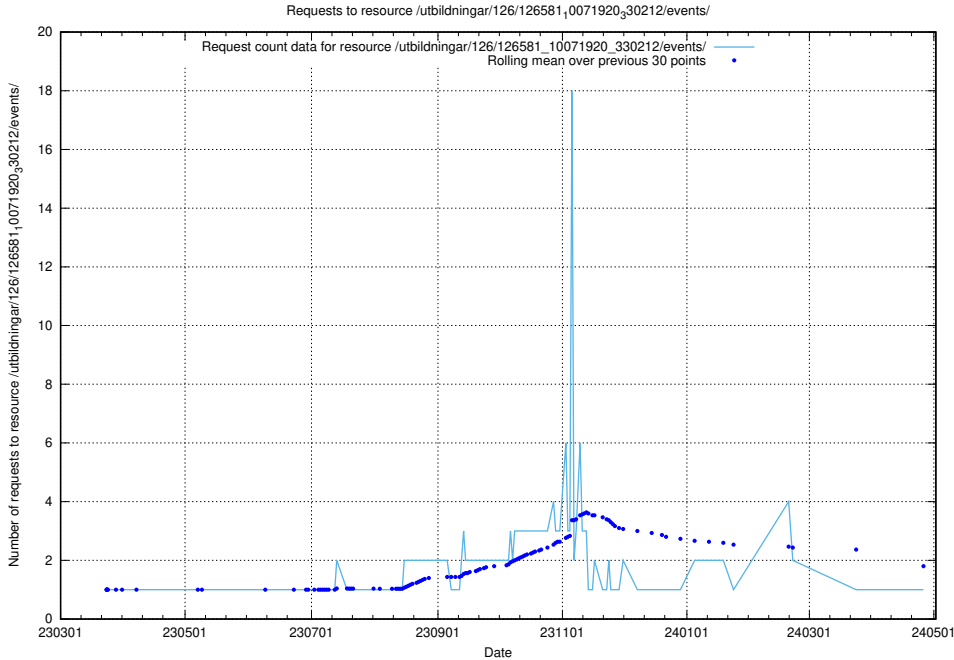

5.6593 Usage of /utbildningar/126/126581_10071920_330212/events/

Here, we count the number of requests to resource /utbildningar/126/126581_10071920_330212/events/