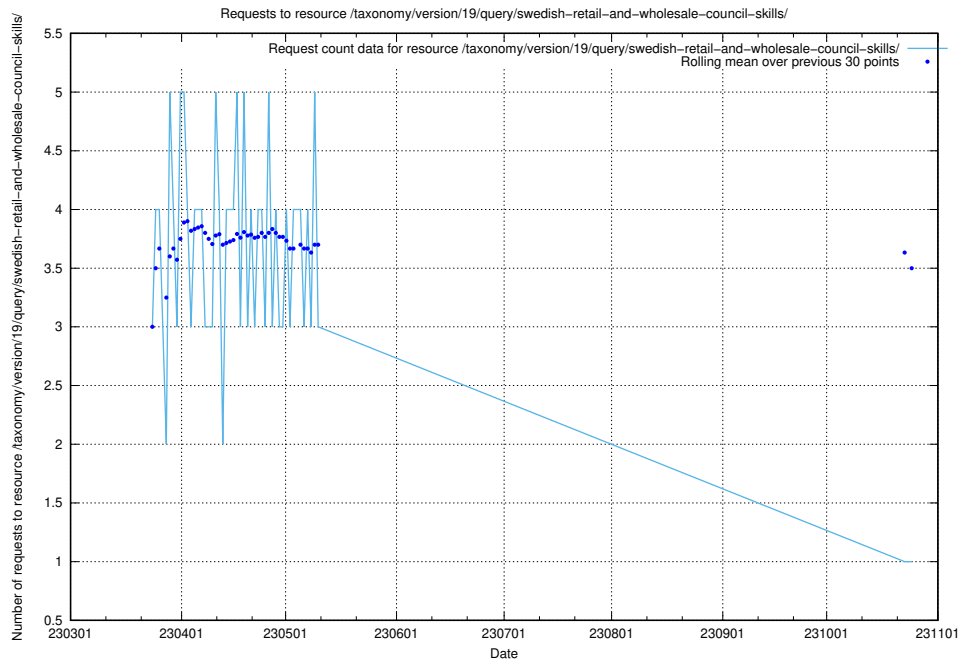

5.6305 Usage of /taxonomy/version/19/query/swedish-retail-and-wholesale-council-skills/

Here, we count the number of requests to resource /taxonomy/version/19/query/swedish-retail-and-wholesale-council-skills/.