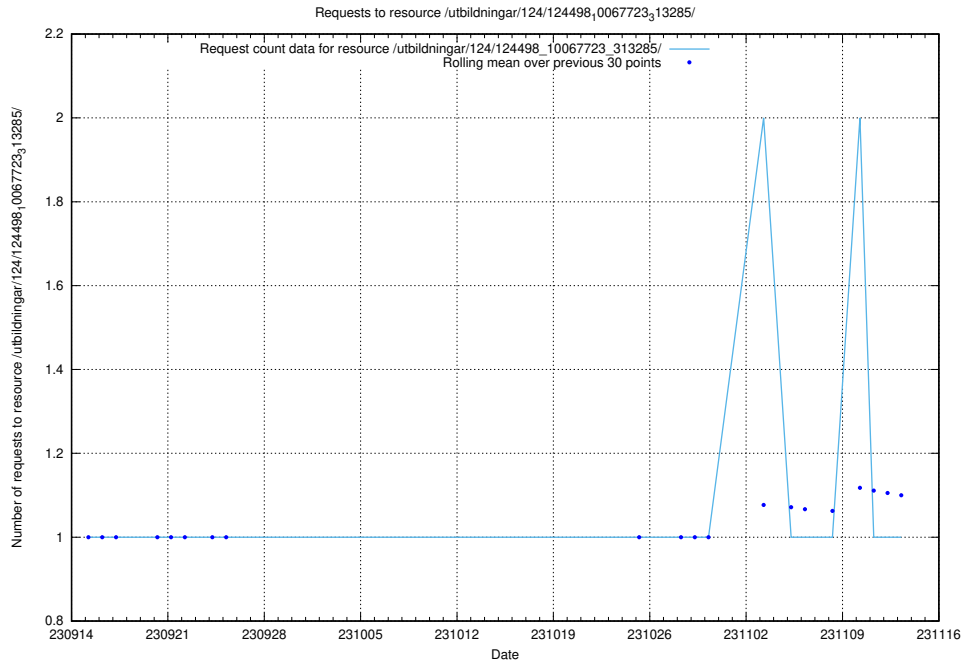

5.4746 Usage of /utbildningar/124/124498_10067723_313285/

Here, we count the number of requests to resource /utbildningar/124/124498_10067723_313285/.