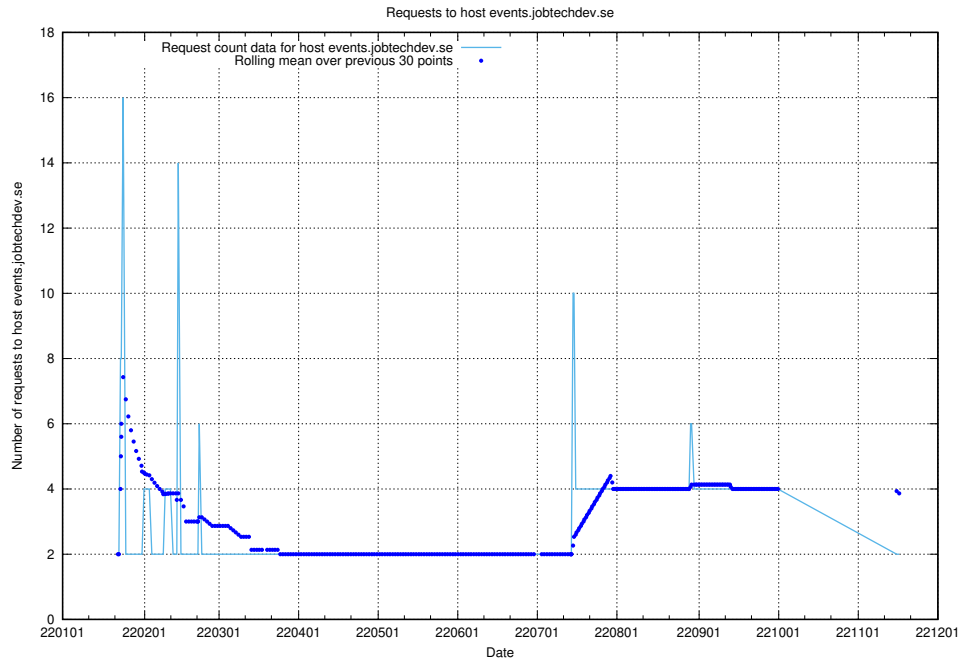

7.601 Usage of events.jobtechdev.se

Here, we count the number of requests to host events.jobtechdev.se.

7.602 Usage of hr.jobtechdev.se

Here, we count the number of requests to host hr.jobtechdev.se.

7.603 Usage of demo-jobed-connect-onprem.jobtechdev.se