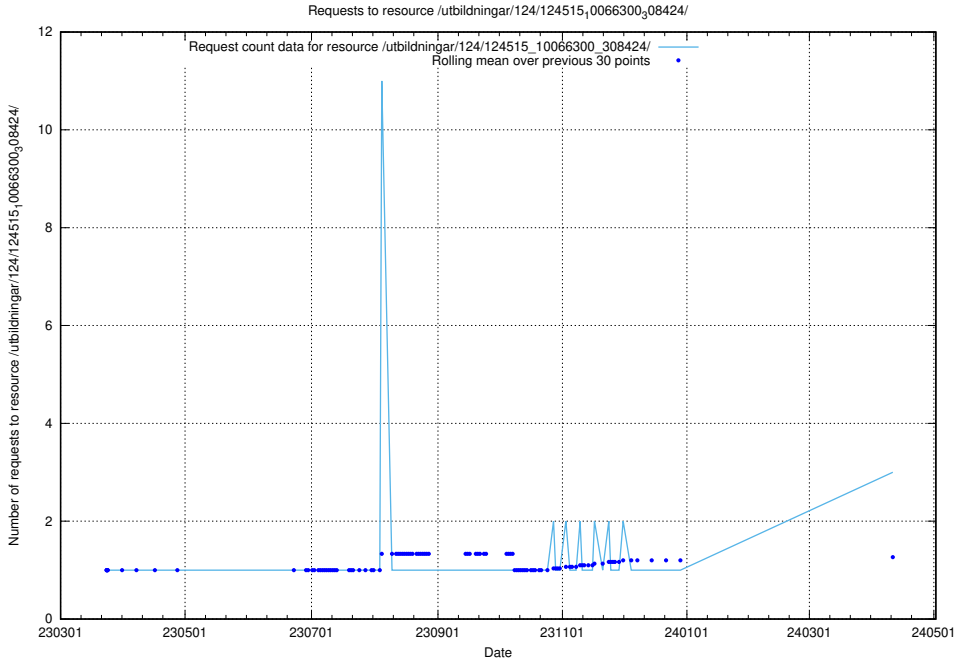

5.284 Usage of /utbildningar/124/124515_10066300_308424/

Here, we count the number of requests to resource /utbildningar/124/124515_10066300_308424/.

5.285 Usage of /availability/kpi/20240404/

Here, we count the number of requests to resource /availability/kpi/20240404/.