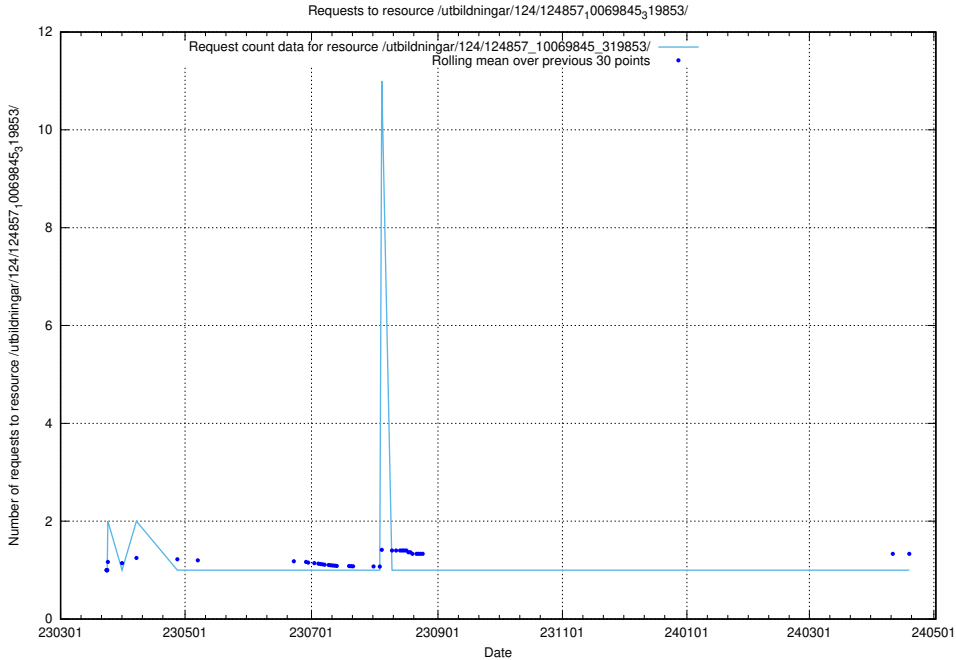

Here, we count the number of requests to resource /utbildningar/124/124857_10069845_319853/events/

5.1177 Usage of /utbildningar/124/124857_10069845_319853/

Here, we count the number of requests to resource /utbildningar/124/124857_10069845_319853/.