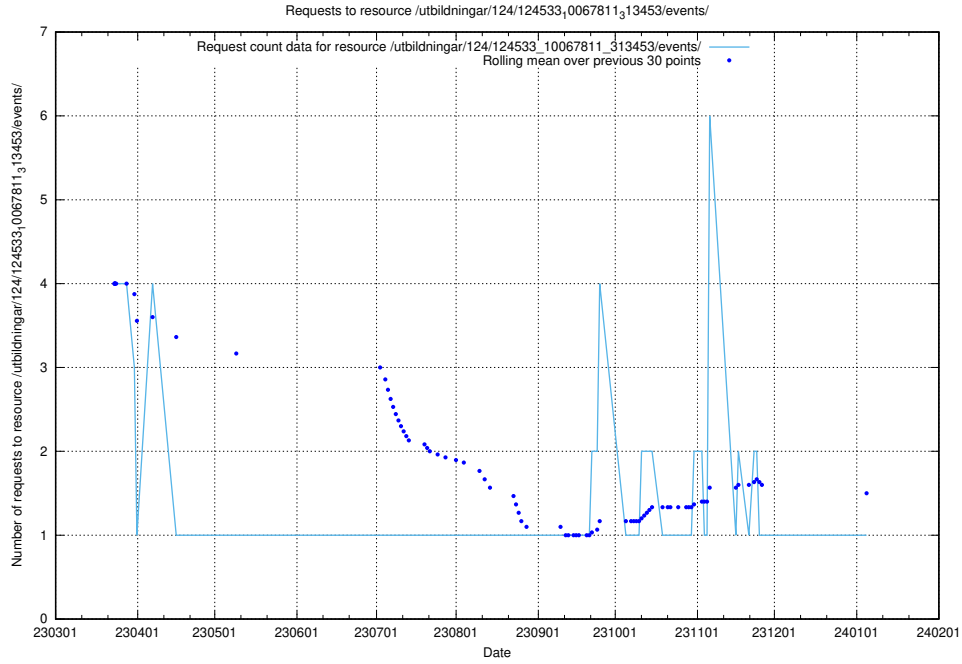

5.6448 Usage of /utbildningar/124/124533_10067811_313453/events/

Here, we count the number of requests to resource /utbildningar/124/124533_10067811_313453/events/