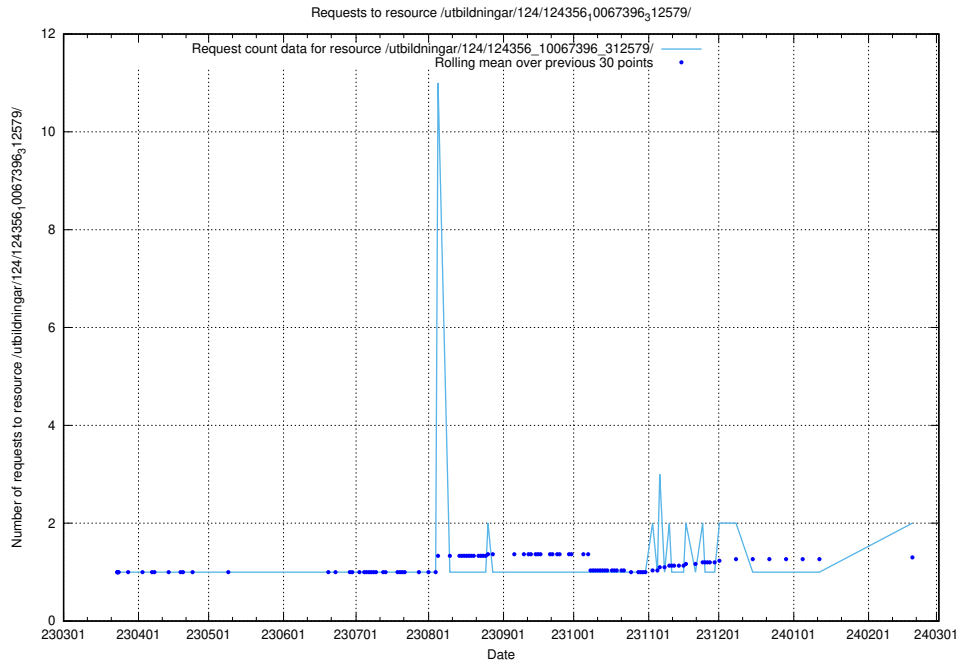

5.676 Usage of /utbildningar/124/124356_10067396_312579/

Here, we count the number of requests to resource /utbildningar/124/124356_10067396_312579/.