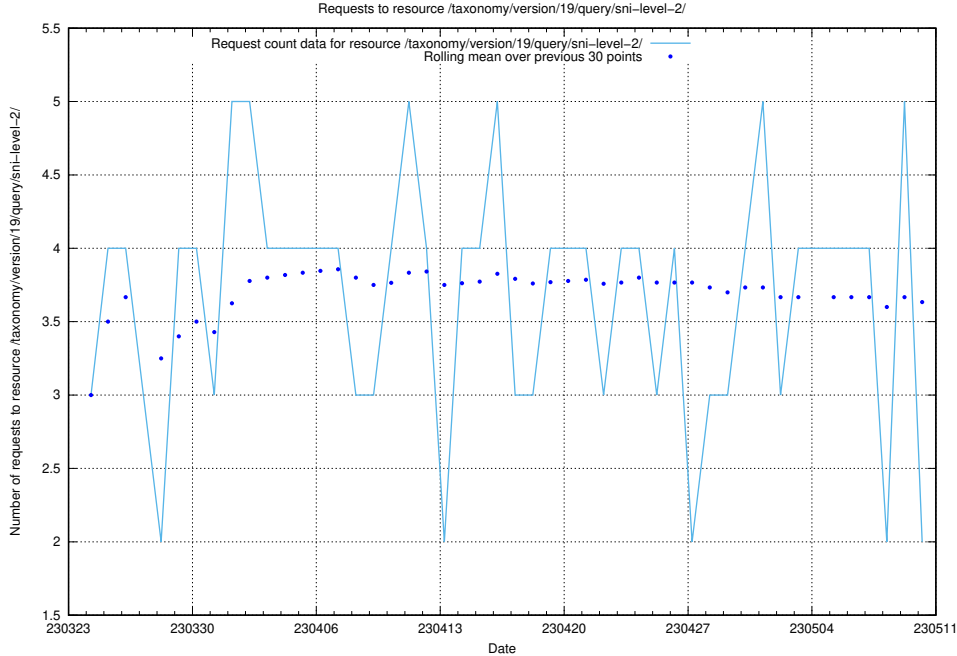

5.919 Usage of /taxonomy/version/19/query/sni-level-2/

Here, we count the number of requests to resource /taxonomy/version/19/query/sni-level-2/.