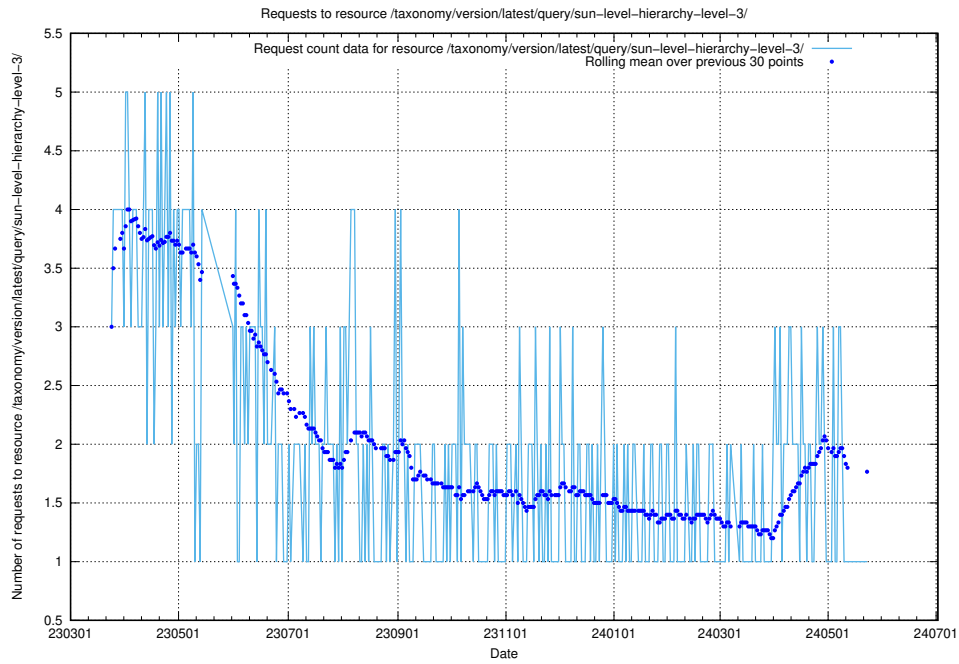

5.6258 Usage of /taxonomy/version/latest/query/sun-level-hierarchy-level-3/

Here, we count the number of requests to resource /taxonomy/version/latest/query/sun-level-hierarchy-level-3/.