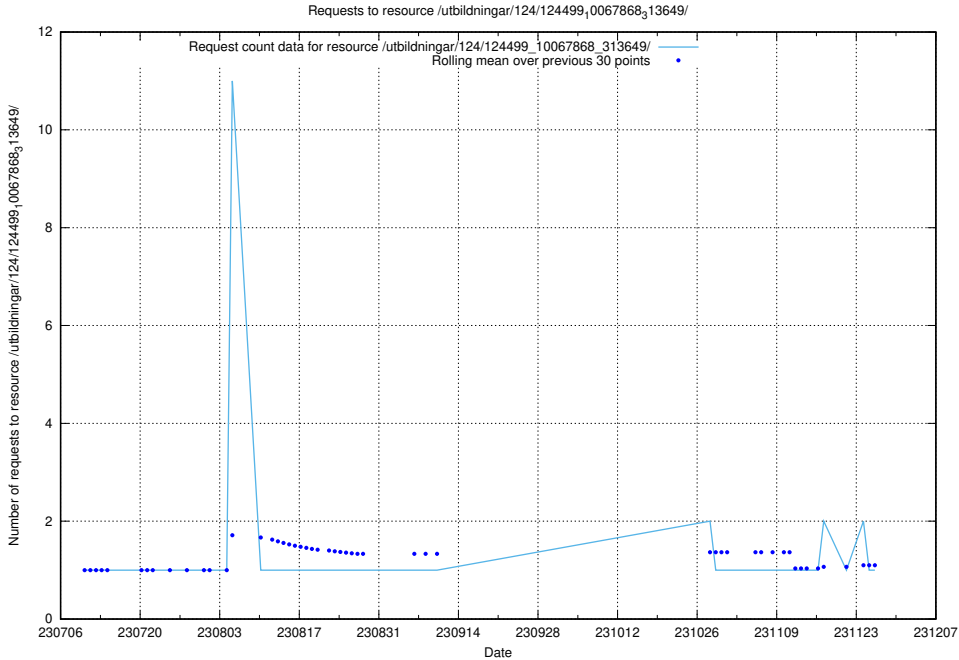

Here, we count the number of requests to resource /utbildningar/124/124499_10067868_313649/events/

5.5287 Usage of /utbildningar/124/124499_10067868_313649/

Here, we count the number of requests to resource /utbildningar/124/124499_10067868_313649/.