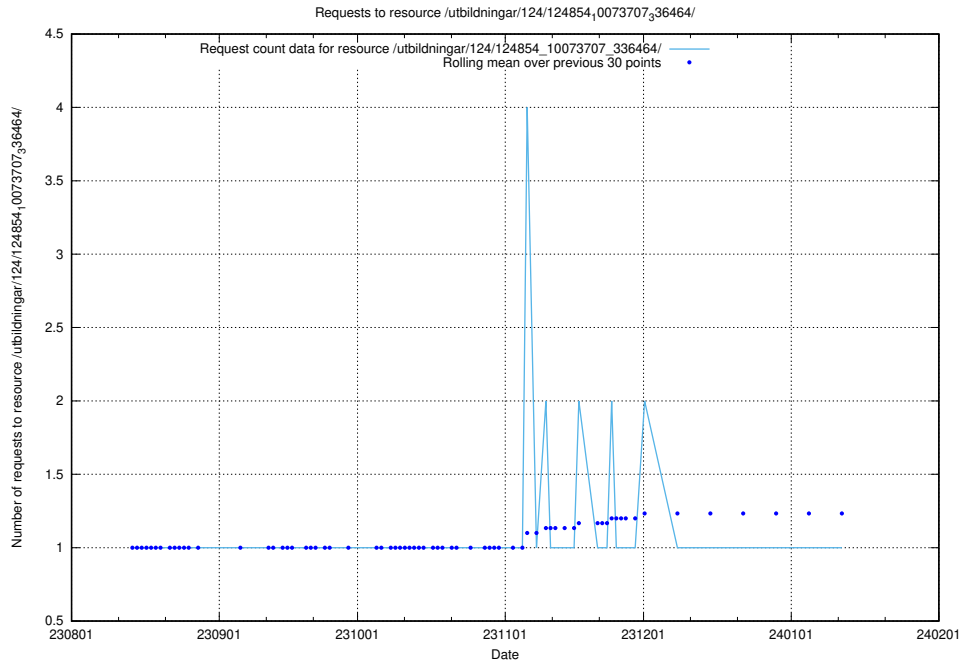

5.4964 Usage of /utbildningar/124/124854_10073707_336464/

Here, we count the number of requests to resource /utbildningar/124/124854_10073707_336464/.