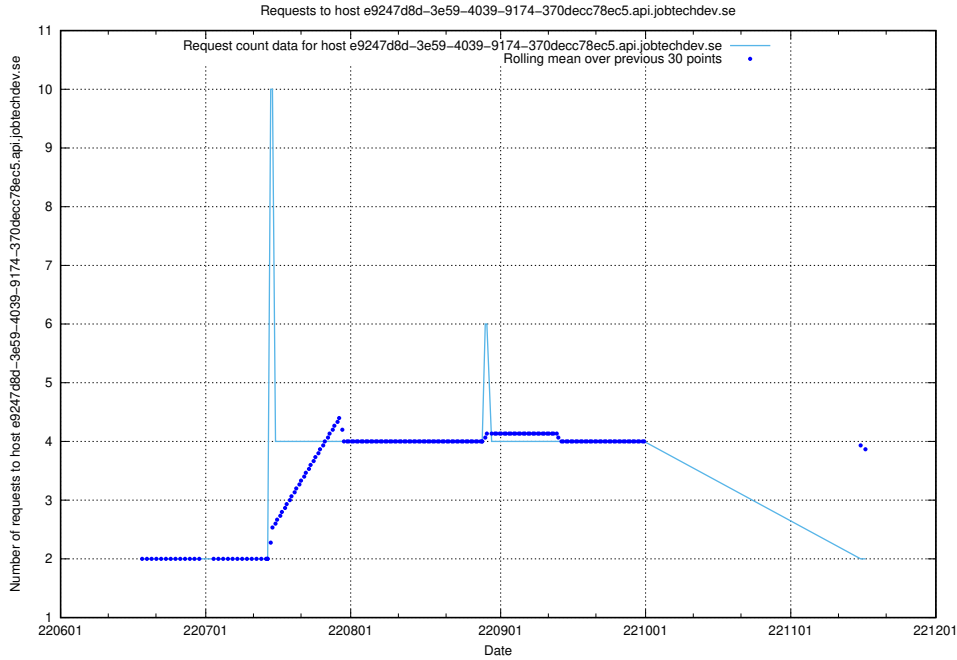

7.403 Usage of e9247d8d-3e59-4039-9174-370decc78ec5.api.jobtechdev.se

Here, we count the number of requests to host e9247d8d-3e59-4039-9174-370decc78ec5.api.jobtechdev.se.