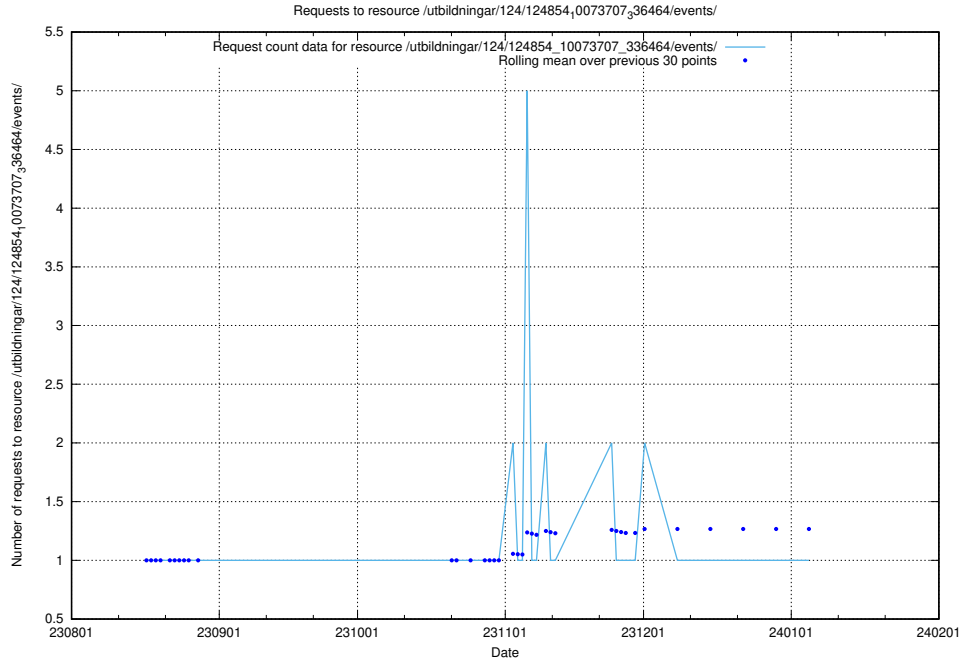

Here, we count the number of requests to resource /utbildningar/124/124854_10073707_336464/events/

5.4952 Usage of /utbildningar/123/123367_10065863_297616/

Here, we count the number of requests to resource /utbildningar/123/123367_10065863_297616/.