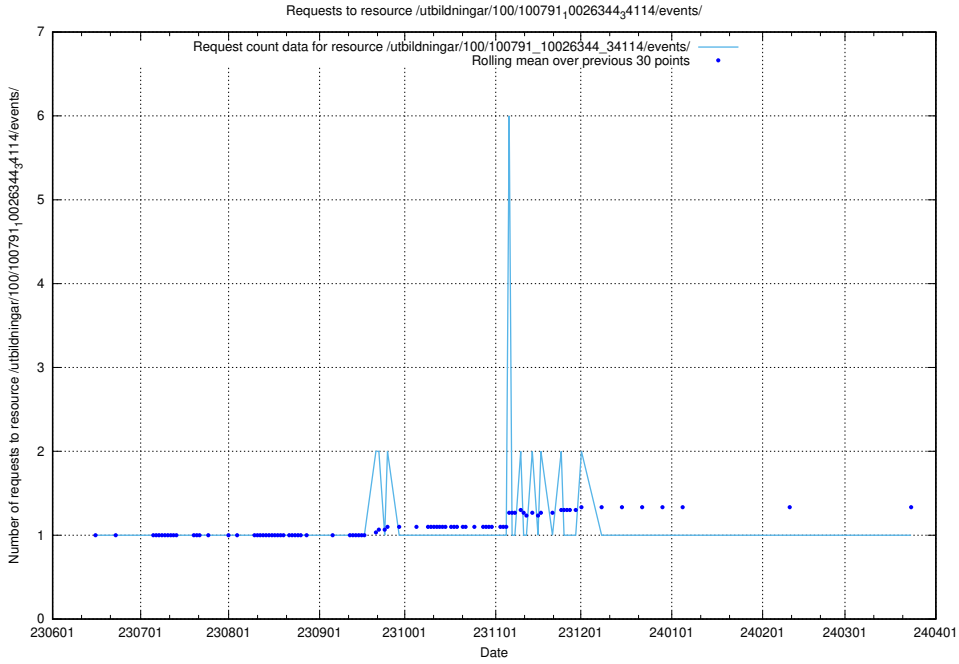

5.6052 Usage of /utbildningar/100/100791_10026344_34114/events/

Here, we count the number of requests to resource /utbildningar/100/100791_10026344_34114/events/.