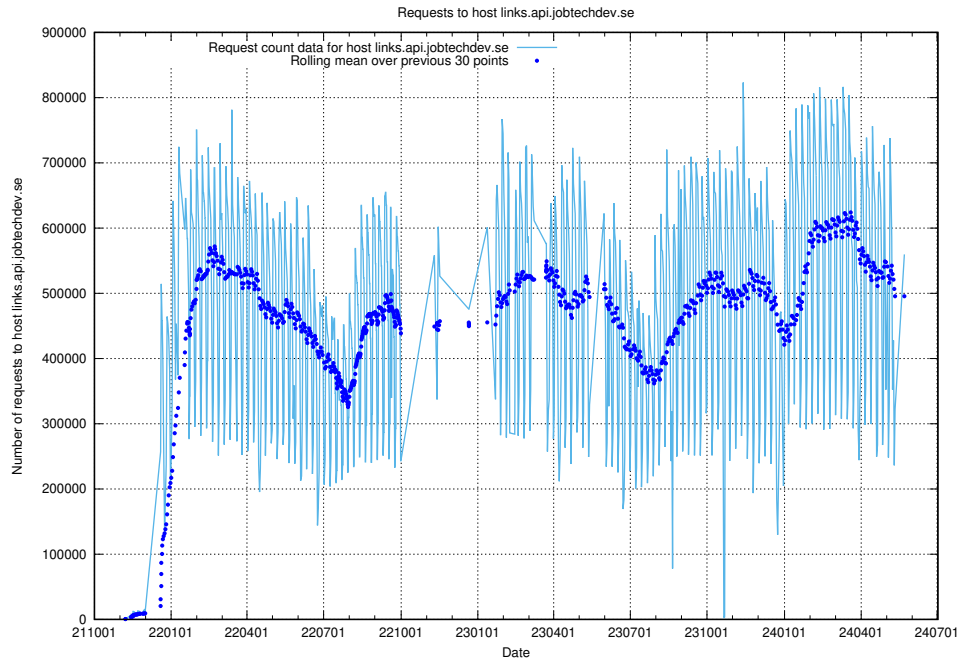

7.4 Usage of data.jobtechdev.se

Here, we count the number of requests to host data.jobtechdev.se.

7.5 Usage of taxonomy.api.jobtechdev.se

Here, we count the number of requests to host taxonomy.api.jobtechdev.se.