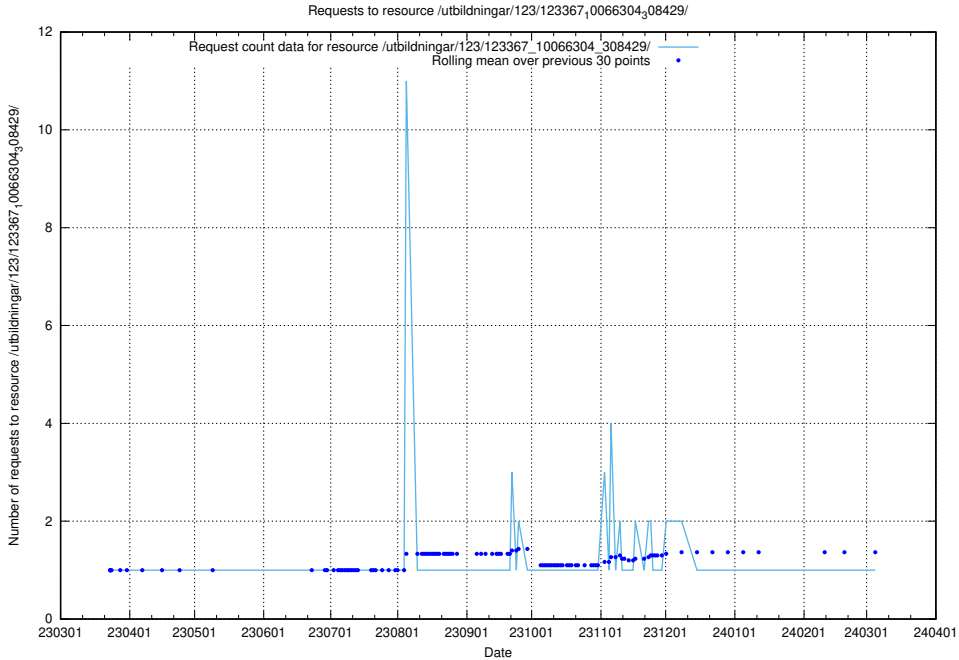

5.4703 Usage of /utbildningar/123/123367_10066304_308429/

Here, we count the number of requests to resource /utbildningar/123/123367_10066304_308429/.