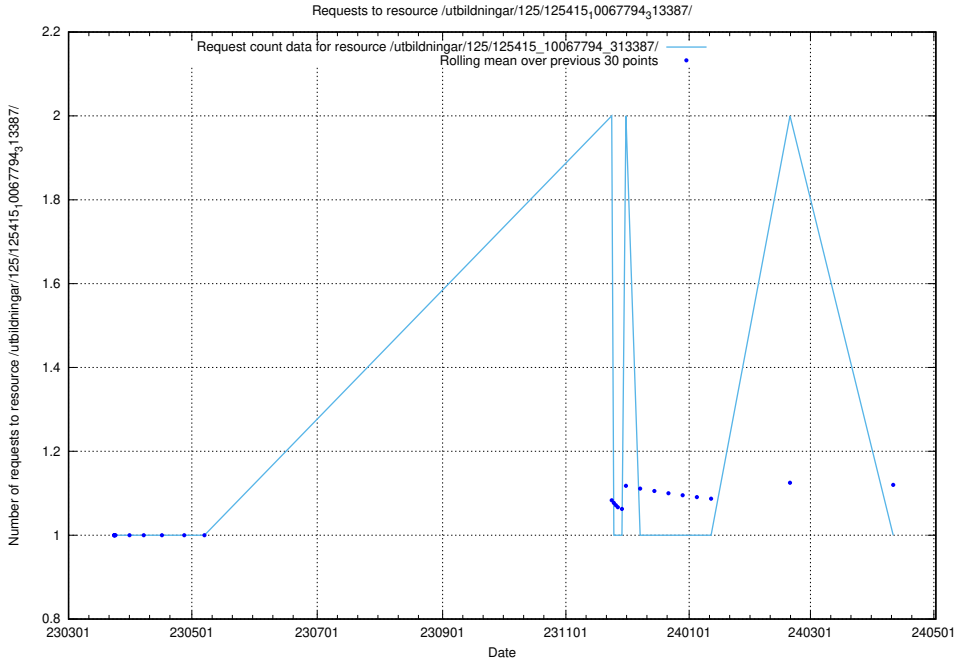

5.1105 Usage of /utbildningar/125/125415_10067794_313387/

Here, we count the number of requests to resource /utbildningar/125/125415_10067794_313387/.