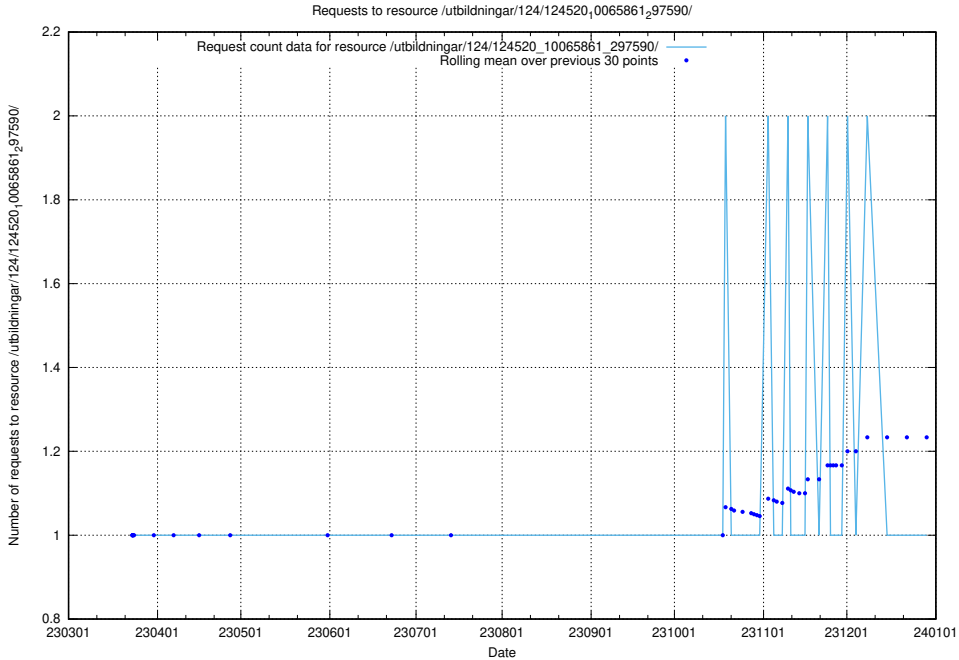

5.1371 Usage of /utbildningar/124/124520_10065861_297590/

Here, we count the number of requests to resource /utbildningar/124/124520_10065861_297590/.