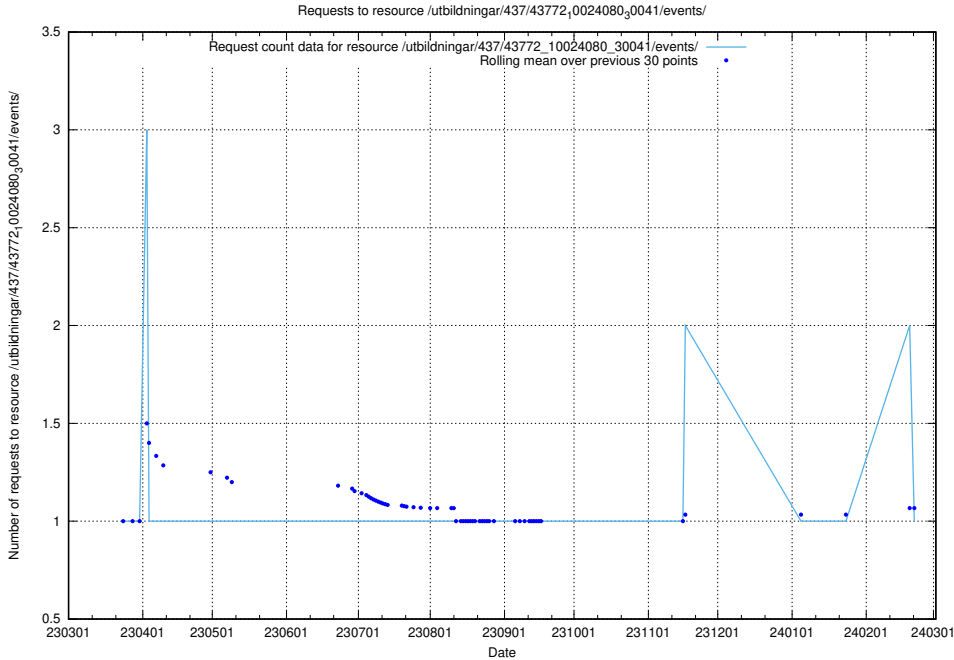

5.6378 Usage of /utbildningar/437/43772_10024080_30041/events/

Here, we count the number of requests to resource /utbildningar/437/43772_10024080_30041/events/.