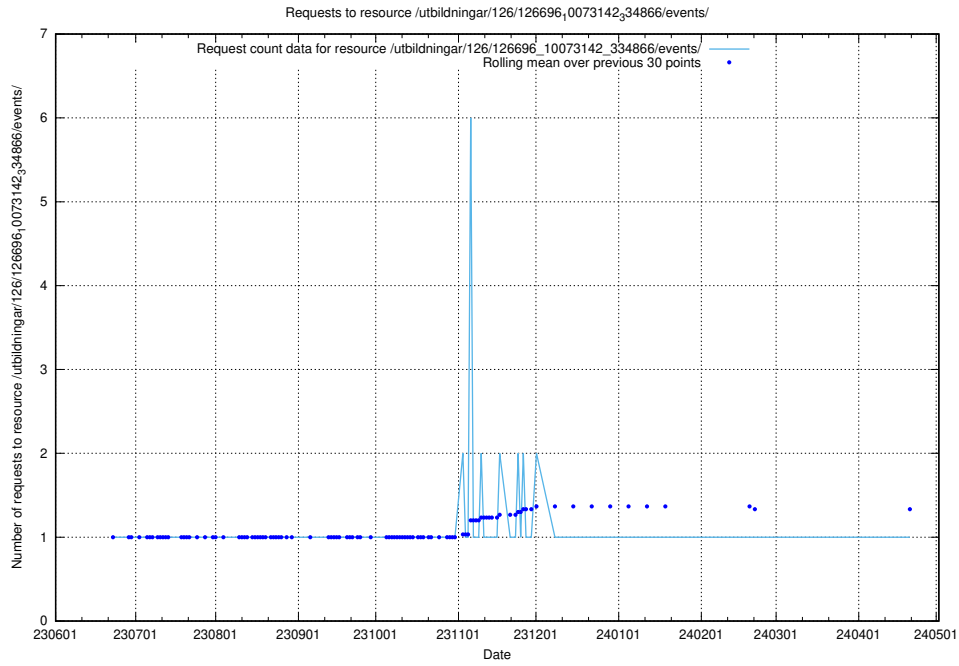

5.5791 Usage of /utbildningar/126/126696_10073142_334866/events/

Here, we count the number of requests to resource /utbildningar/126/126696_10073142_334866/events/