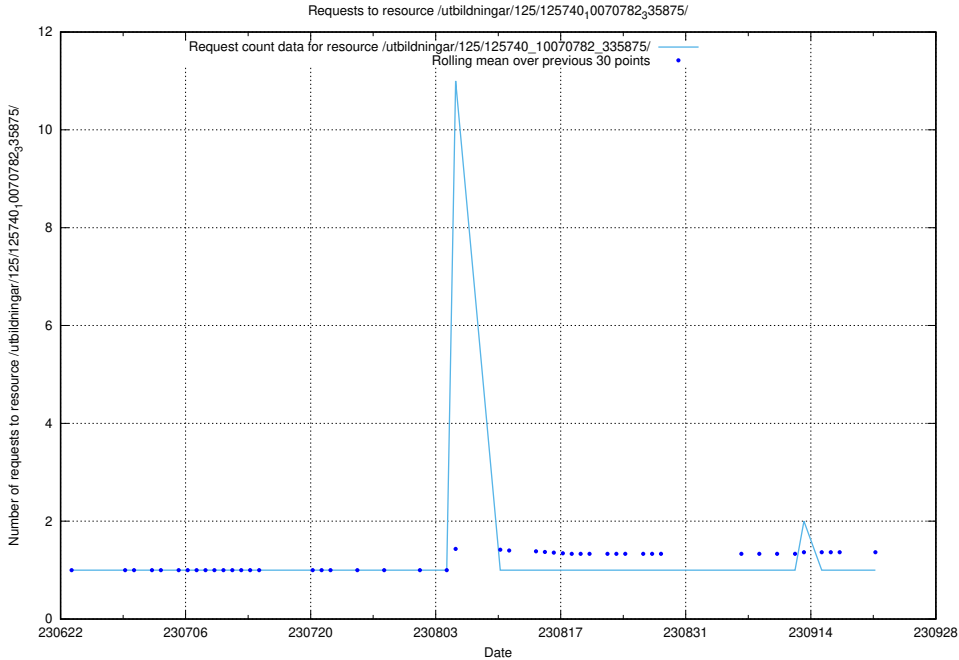

5.5864 Usage of /utbildningar/125/125740_10070782_335875/

Here, we count the number of requests to resource /utbildningar/125/125740_10070782_335875/.