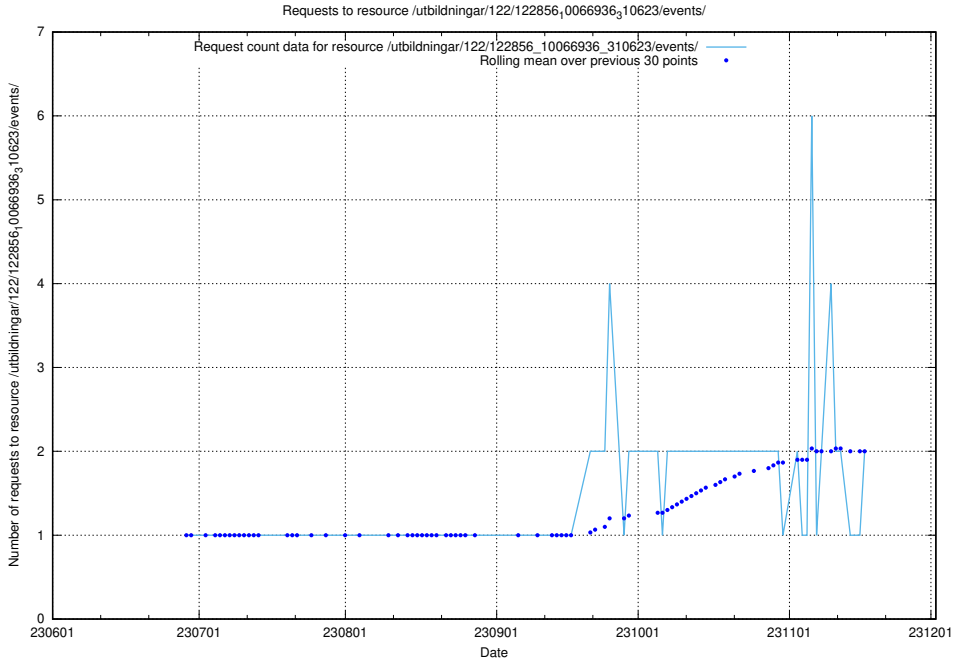

5.842 Usage of /utbildningar/122/122856_10066936_310623/events/

Here, we count the number of requests to resource /utbildningar/122/122856_10066936_310623/events/