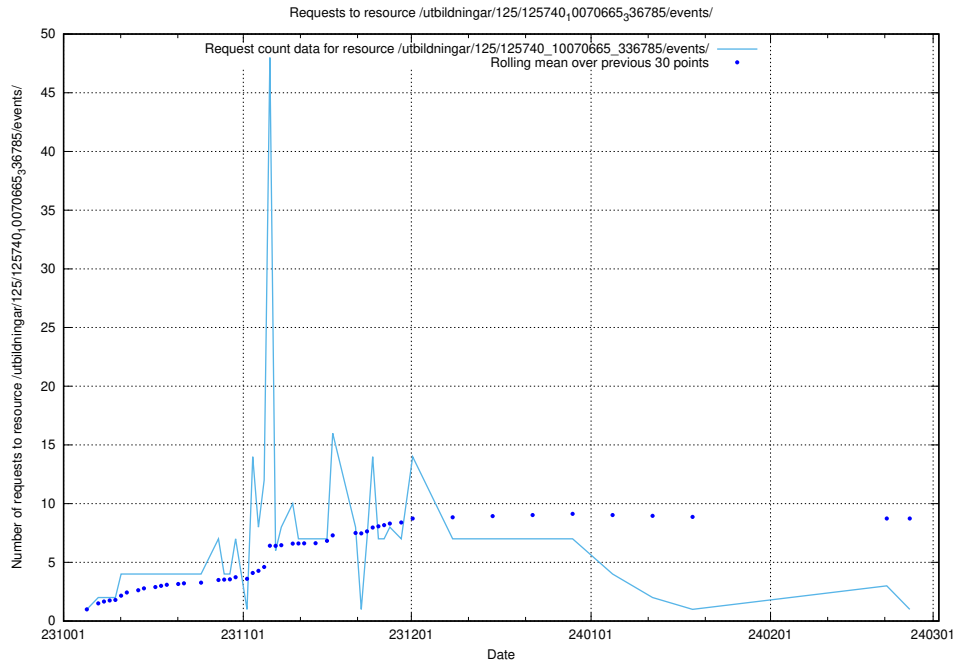

5.4580 Usage of /utbildningar/125/125740_10070665_336785/events/

Here, we count the number of requests to resource /utbildningar/125/125740_10070665_336785/events/