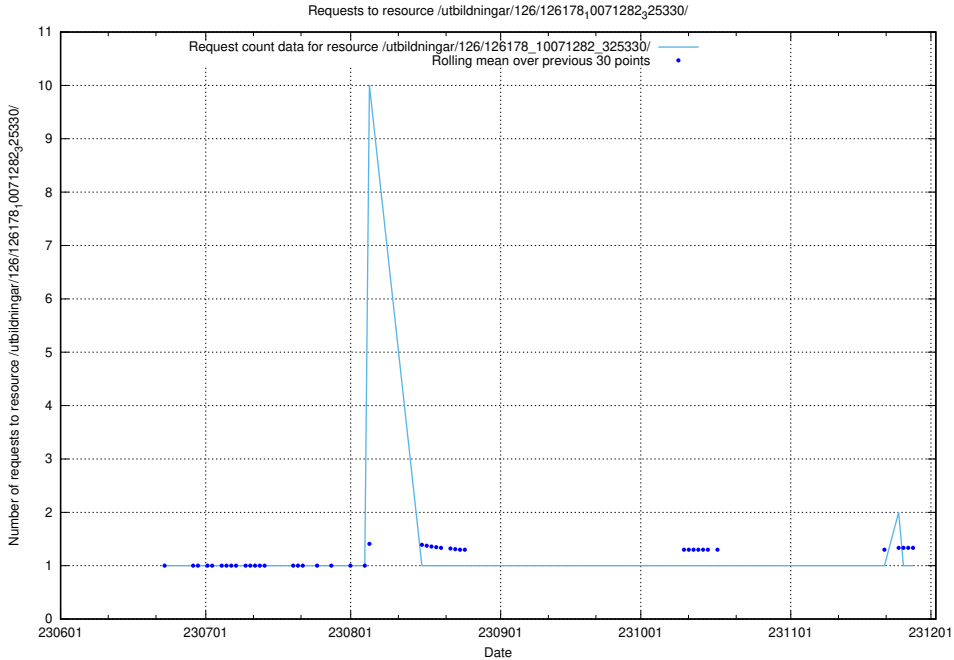

5.5844 Usage of /utbildningar/126/126178_10071282_325330/

Here, we count the number of requests to resource /utbildningar/126/126178_10071282_325330/.