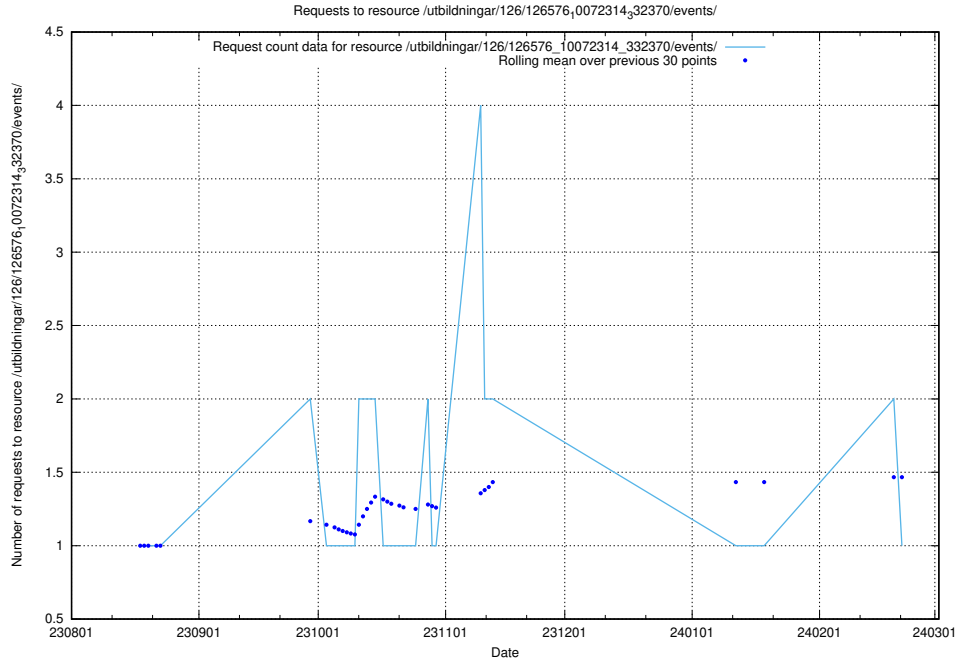

5.4934 Usage of /utbildningar/126/126576_10072314_332370/events/

Here, we count the number of requests to resource /utbildningar/126/126576_10072314_332370/events/