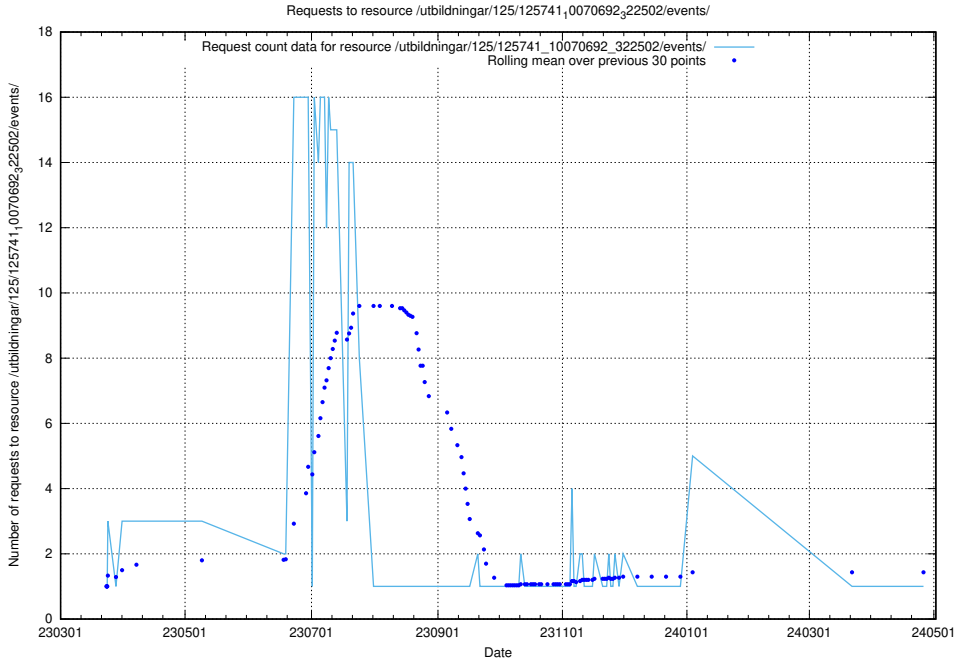

5.6662 Usage of /utbildningar/125/125741_10070692_322502/events/

Here, we count the number of requests to resource /utbildningar/125/125741_10070692_322502/events/