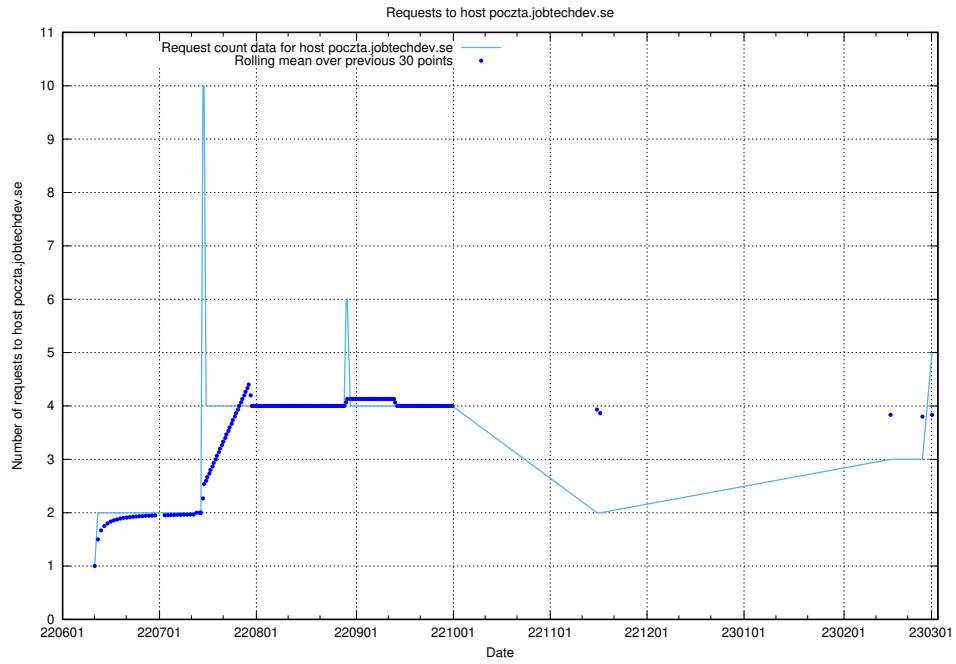

7.93 Usage of poczta.jobtechdev.se

Here, we count the number of requests to host poczta.jobtechdev.se.