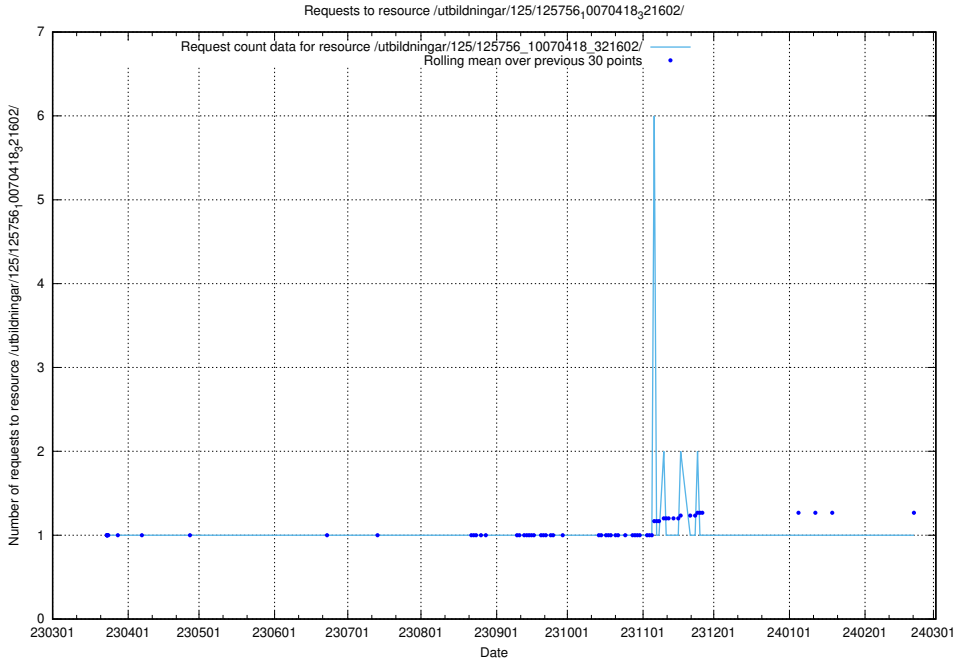

5.6647 Usage of /utbildningar/125/125756_10070418_321602/

Here, we count the number of requests to resource /utbildningar/125/125756_10070418_321602/.