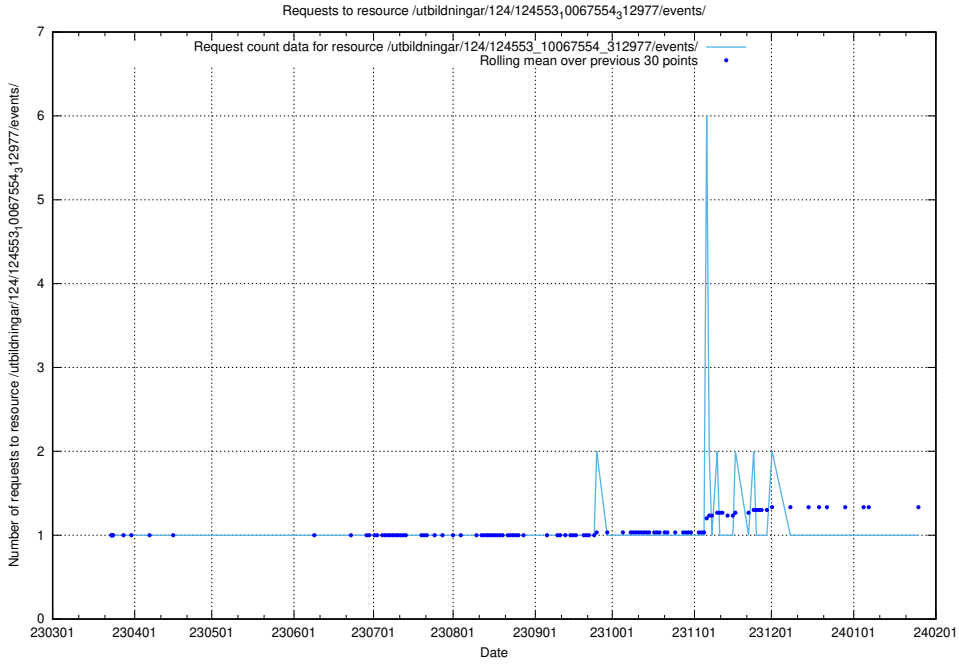

5.1212 Usage of /utbildningar/124/124553_10067554_312977/events/

Here, we count the number of requests to resource /utbildningar/124/124553_10067554_312977/events/