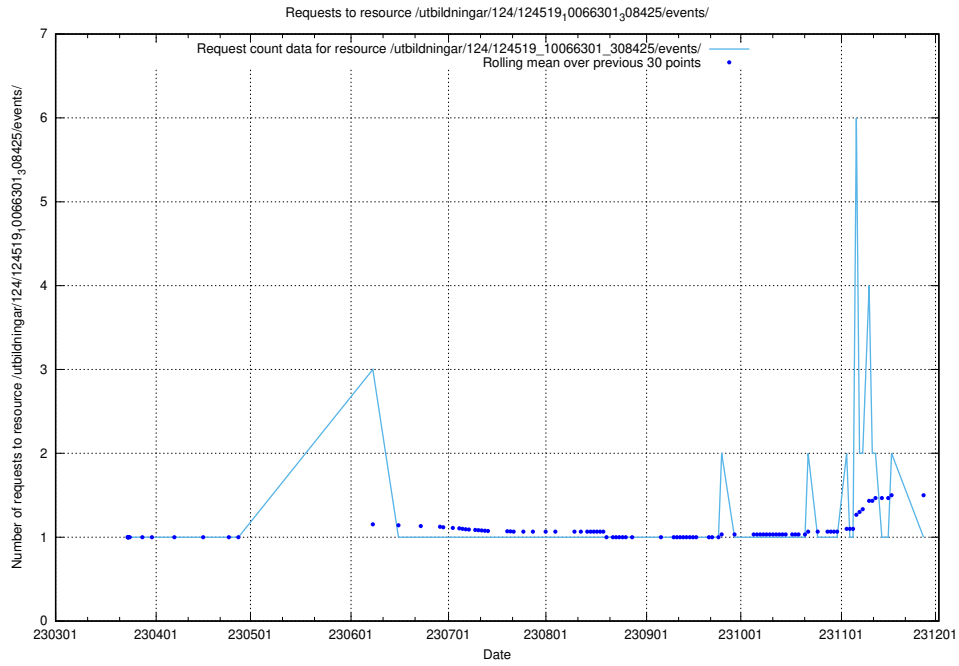

5.1448 Usage of /utbildningar/124/124519_10066301_308425/events/

Here, we count the number of requests to resource /utbildningar/124/124519_10066301_308425/events/

5.1449 Usage of /annonser/historiska/berikade/exempel/