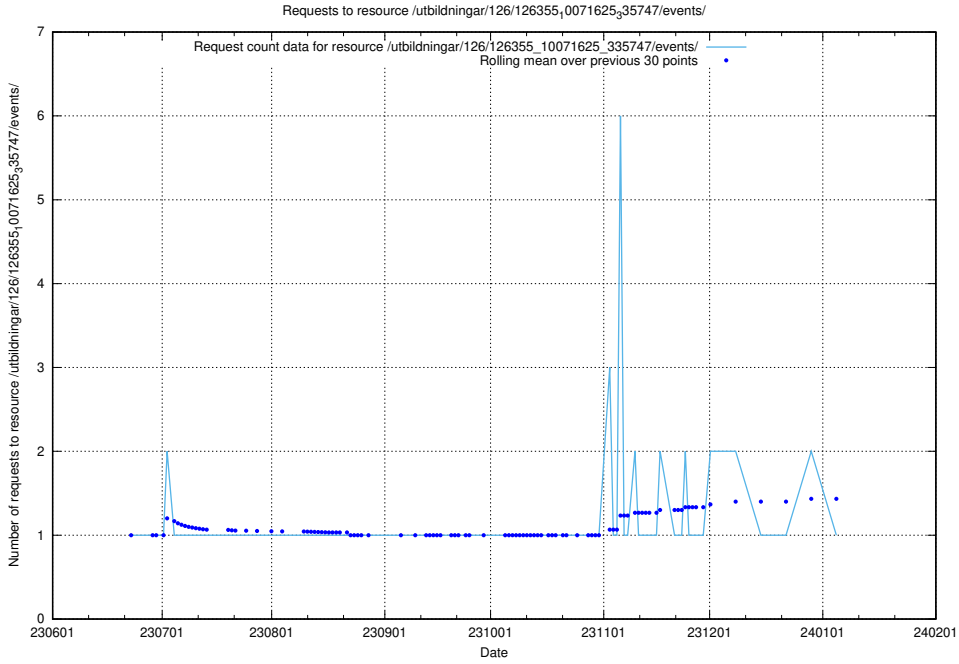

5.5825 Usage of /utbildningar/126/126355_10071625_335747/events/

Here, we count the number of requests to resource /utbildningar/126/126355_10071625_335747/events/