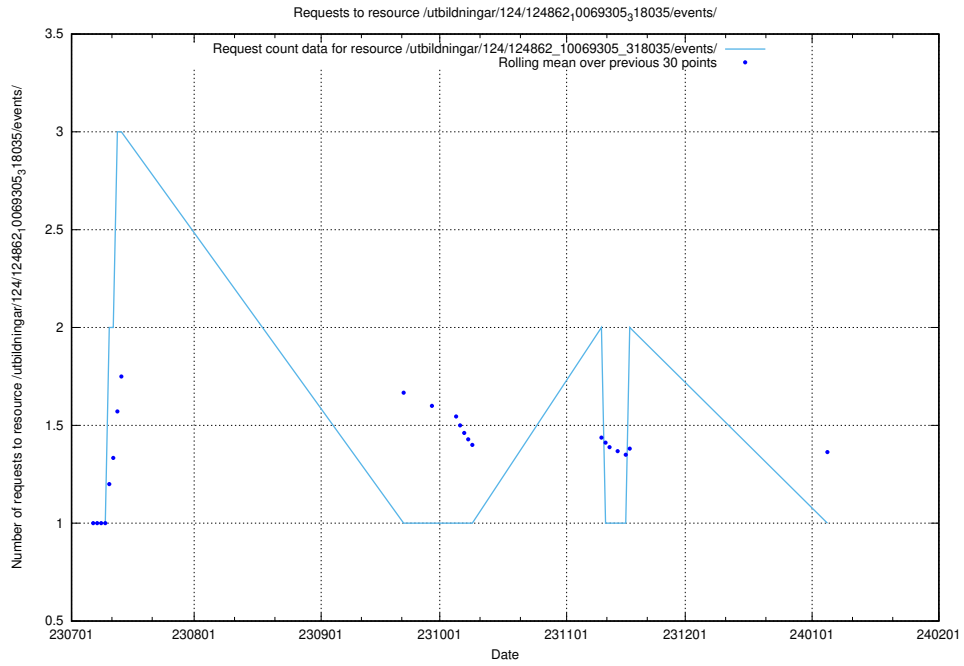

5.5472 Usage of /utbildningar/124/124862_10069305_318035/events/

Here, we count the number of requests to resource /utbildningar/124/124862_10069305_318035/events/