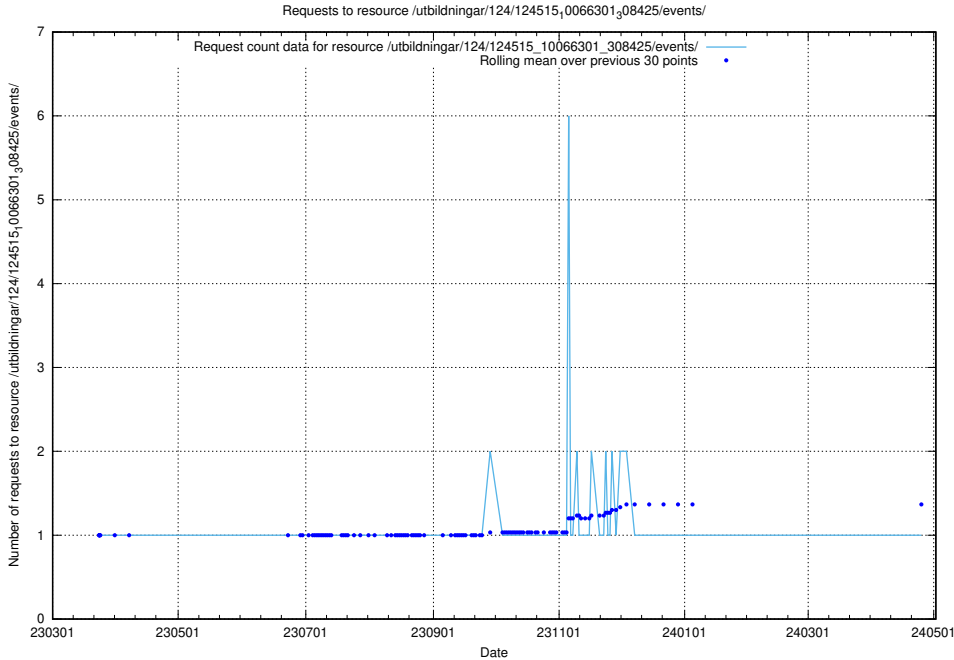

5.1686 Usage of /utbildningar/124/124515_10066301_308425/events/

Here, we count the number of requests to resource /utbildningar/124/124515_10066301_308425/events/