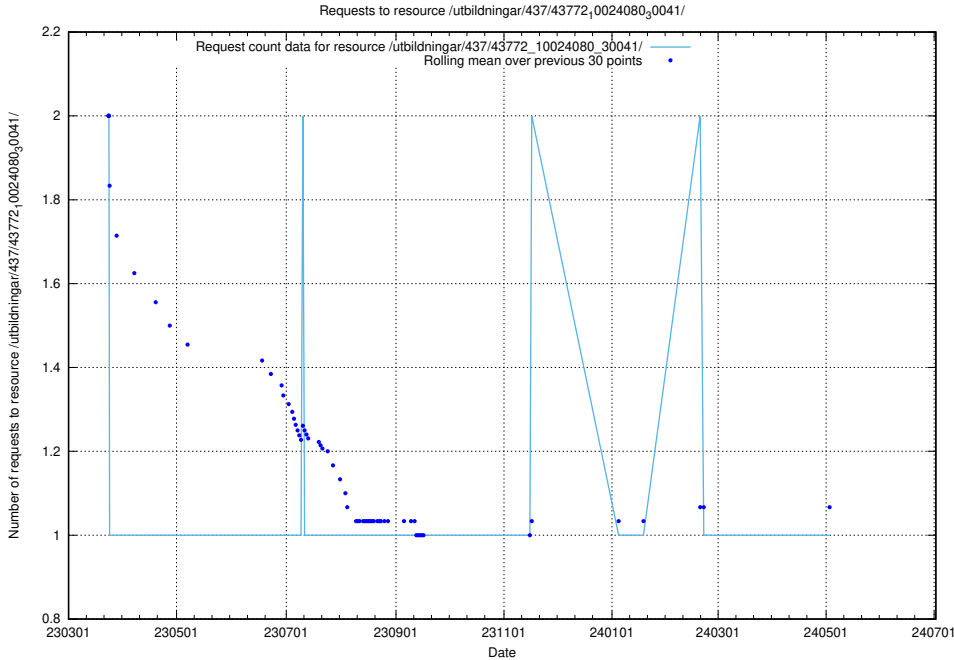

5.6462 Usage of /utbildningar/437/43772_10024080_30041/

Here, we count the number of requests to resource /utbildningar/437/43772_10024080_30041/.