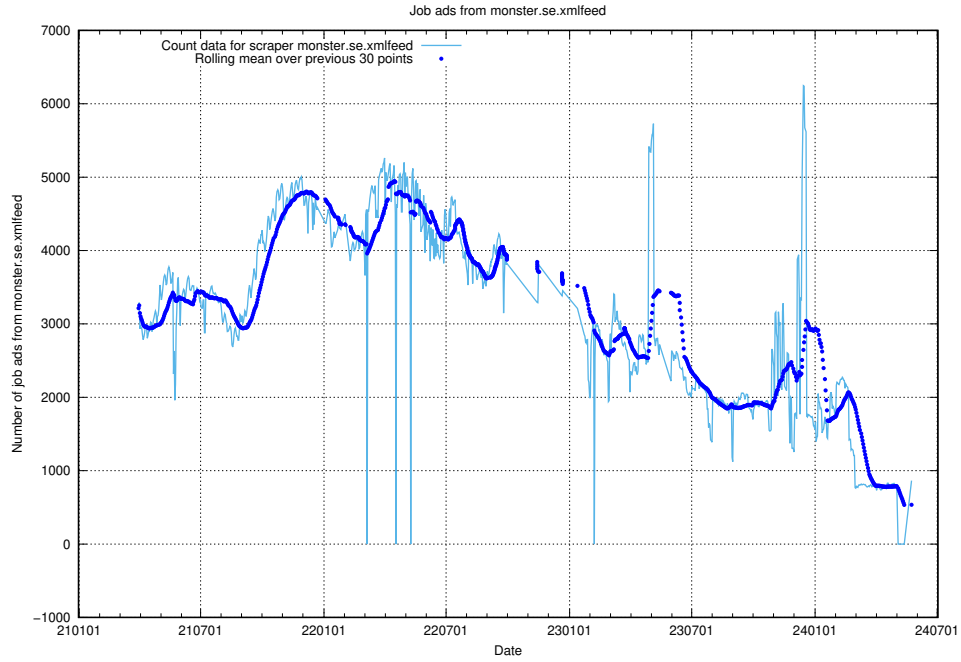

13.7 Number of ads by scraper monster.se.xmlfeed

Here, we count the number of job ads scraped from monster.se.xmlfeed.