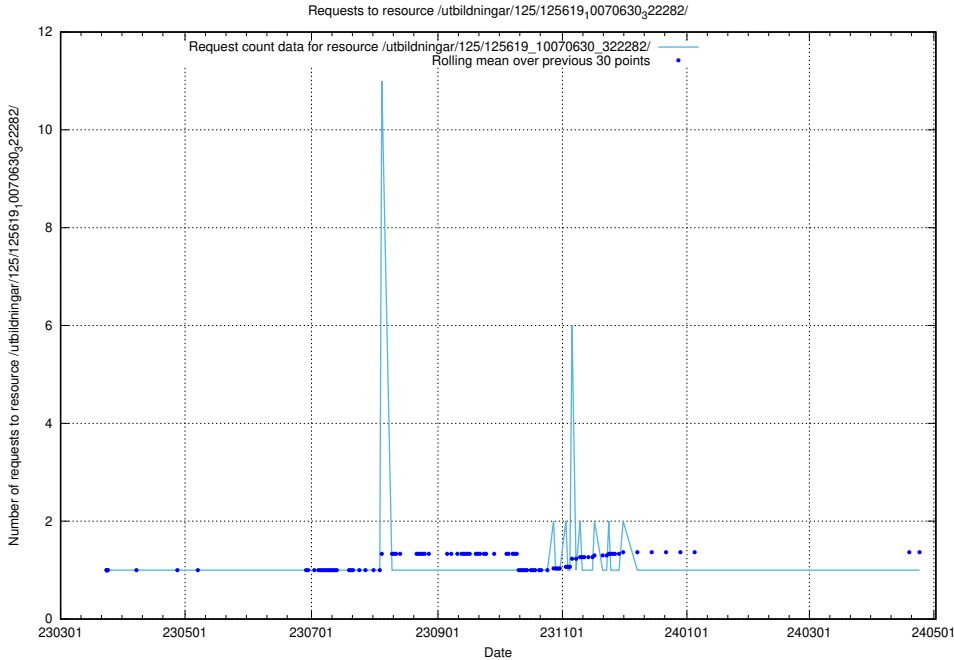

5.1062 Usage of /utbildningar/125/125619_10070363_321361/events/

Here, we count the number of requests to resource /utbildningar/125/125619_10070363_321361/events/

5.1063 Usage of /utbildningar/125/125619_10070363_321361/