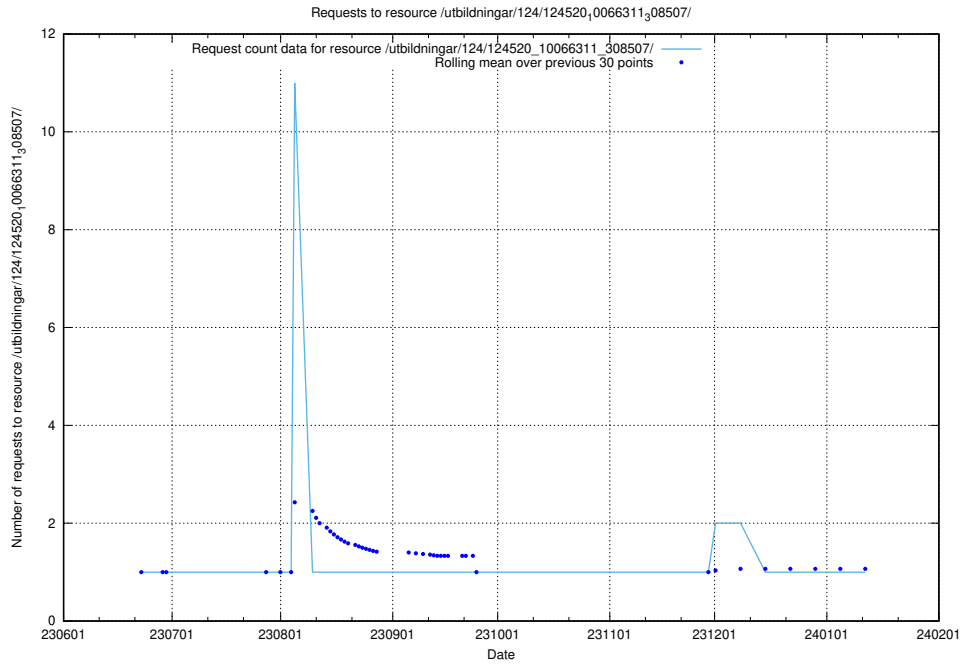

5.5923 Usage of /utbildningar/124/124520_10066311_308507/

Here, we count the number of requests to resource /utbildningar/124/124520_10066311_308507/.