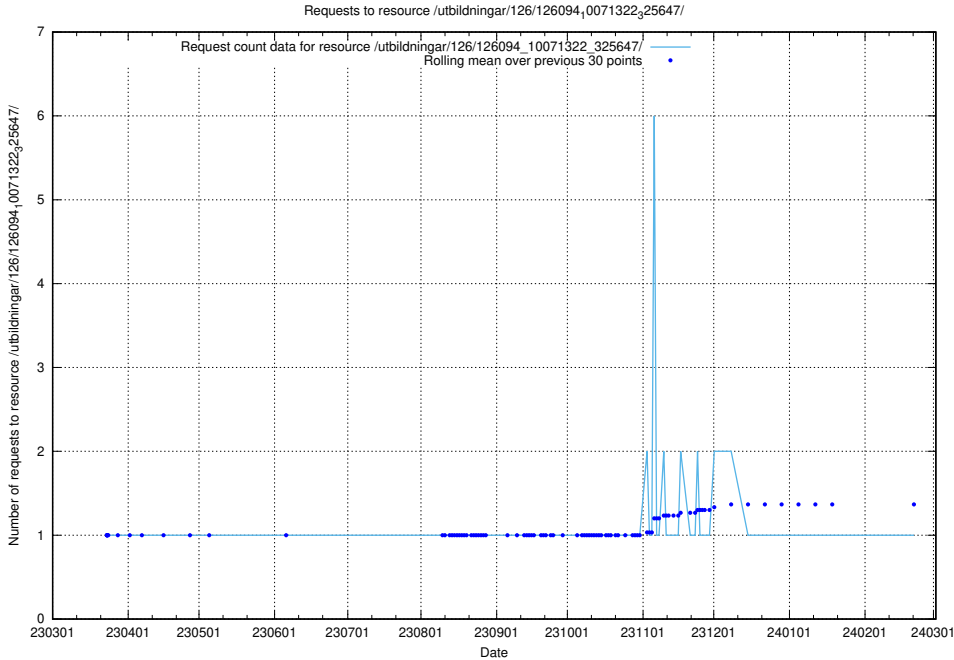

5.6628 Usage of /utbildningar/126/126094_10071322_325647/

Here, we count the number of requests to resource /utbildningar/126/126094_10071322_325647/.