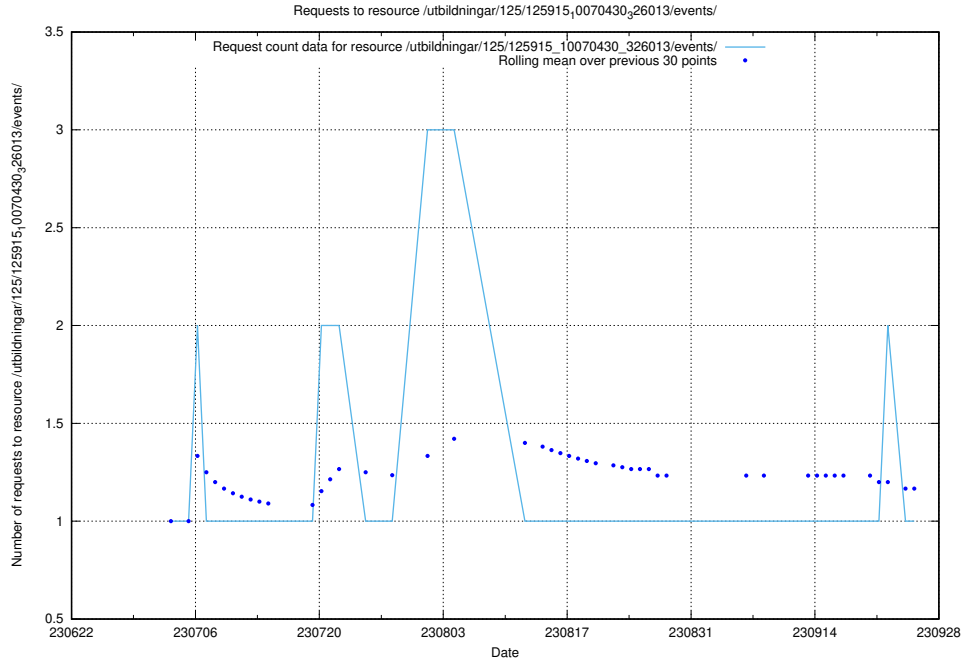

5.5531 Usage of /utbildningar/125/125915_10070430_326013/events/

Here, we count the number of requests to resource /utbildningar/125/125915_10070430_326013/events/