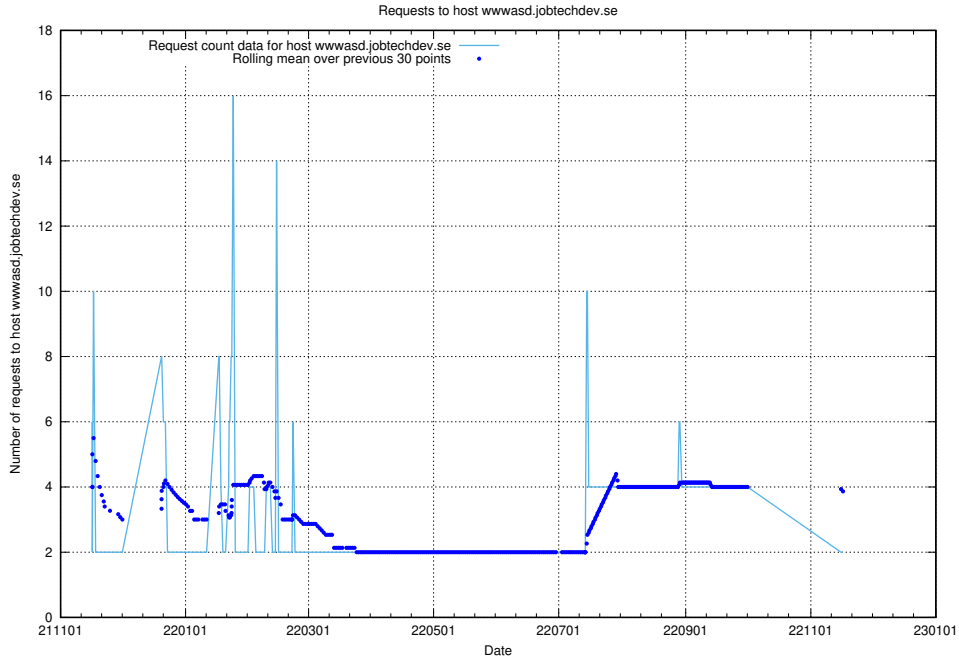

7.538 Usage of wwwasd.jobtechdev.se

Here, we count the number of requests to host wwwasd.jobtechdev.se.