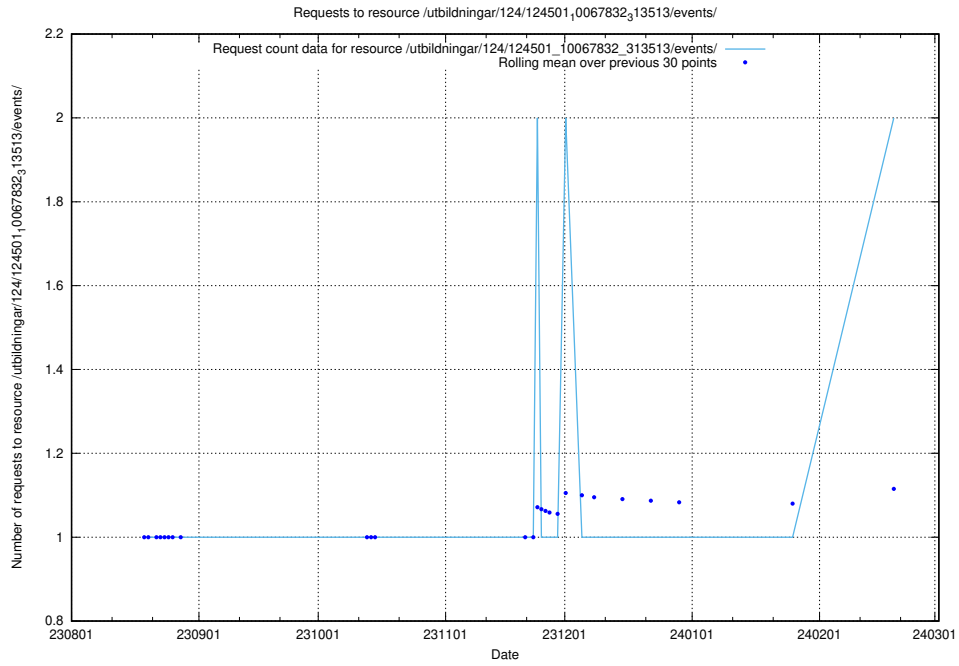

5.765 Usage of /utbildningar/124/124501_10067832_313513/events/

Here, we count the number of requests to resource /utbildningar/124/124501_10067832_313513/events/