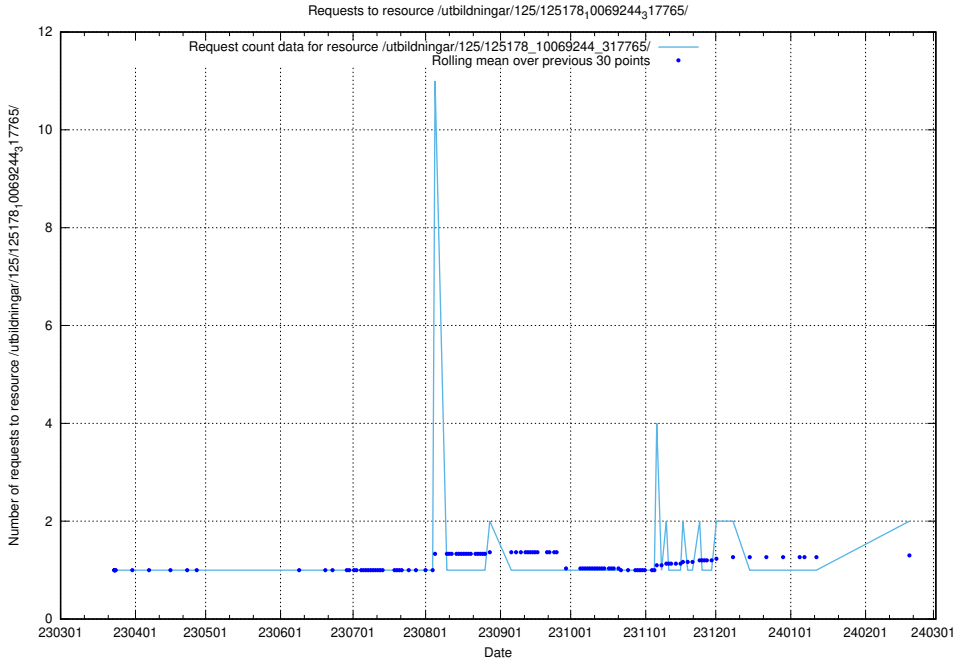

5.475 Usage of /utbildningar/125/125178_10069244_317765/

Here, we count the number of requests to resource /utbildningar/125/125178_10069244_317765/.