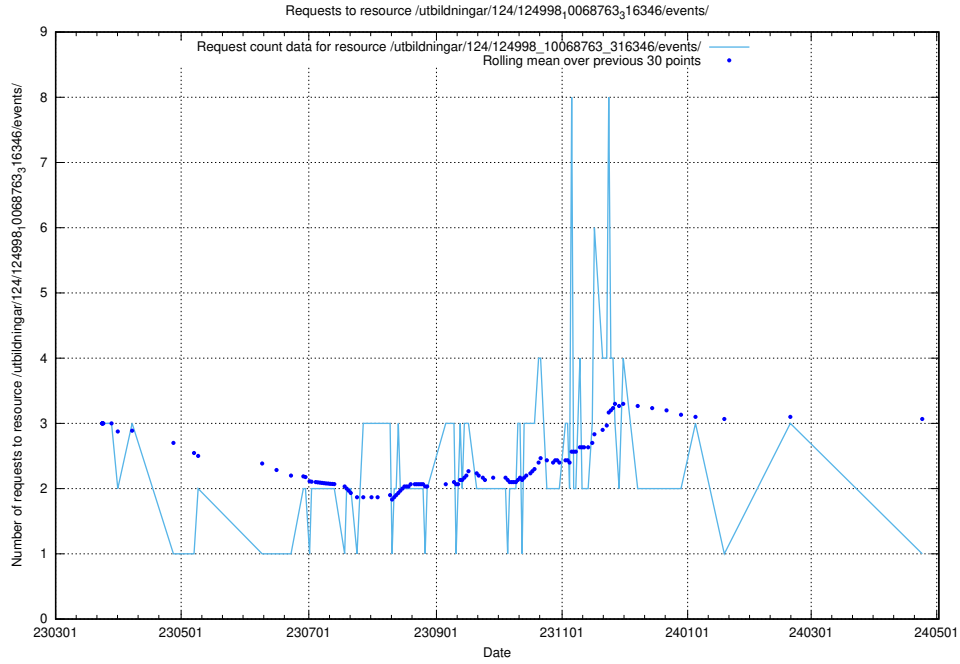

5.6454 Usage of /utbildningar/124/124998_10068763_316346/events/

Here, we count the number of requests to resource /utbildningar/124/124998_10068763_316346/events/