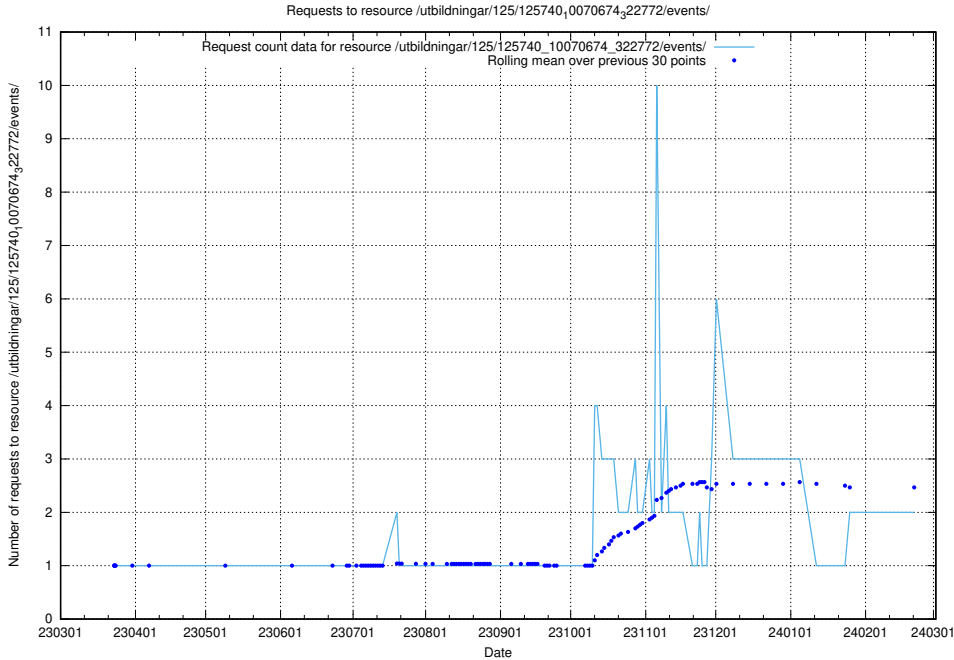

5.453 Usage of /utbildningar/125/125740_10070674_322772/events/

Here, we count the number of requests to resource /utbildningar/125/125740_10070674_322772/events/