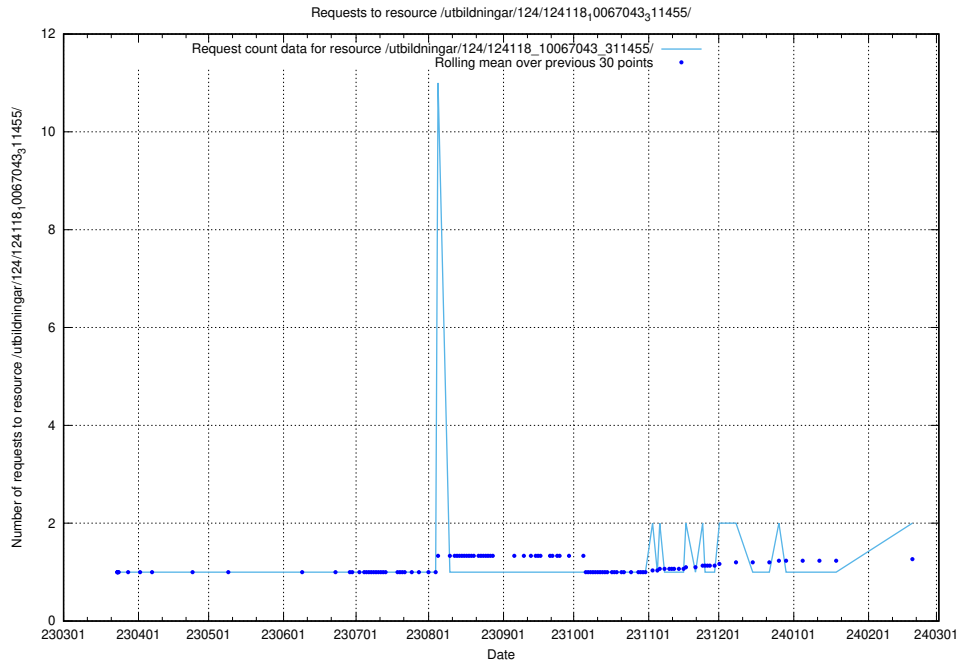

5.713 Usage of /utbildningar/124/124470_10067536_312951/events/

Here, we count the number of requests to resource /utbildningar/124/124470_10067536_312951/events/

5.714 Usage of /utbildningar/124/124118_10066994_326465/