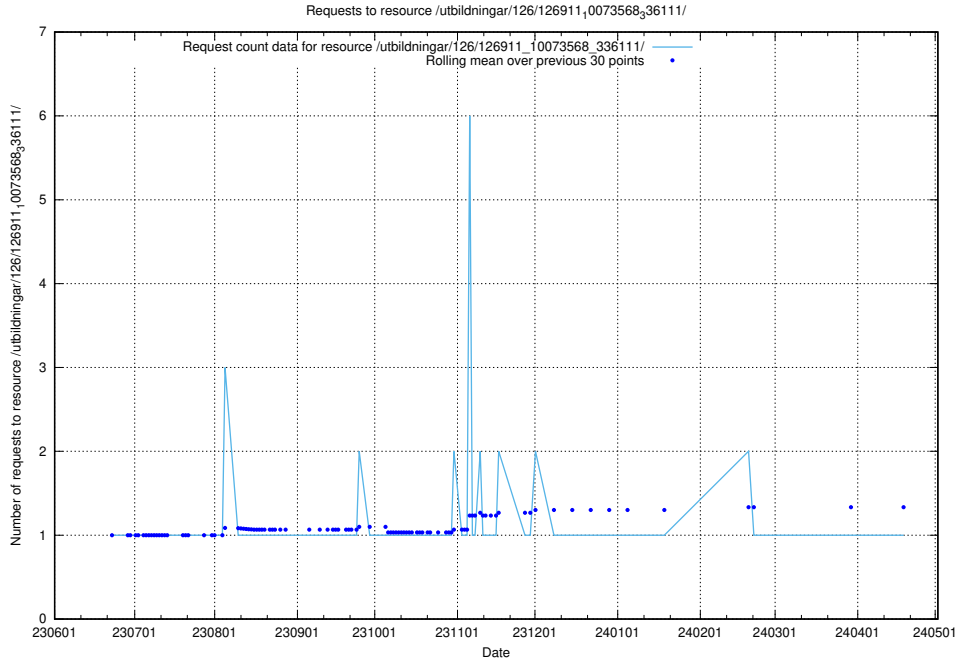

5.5746 Usage of /utbildningar/126/126911_10073568_336111/

Here, we count the number of requests to resource /utbildningar/126/126911_10073568_336111/.