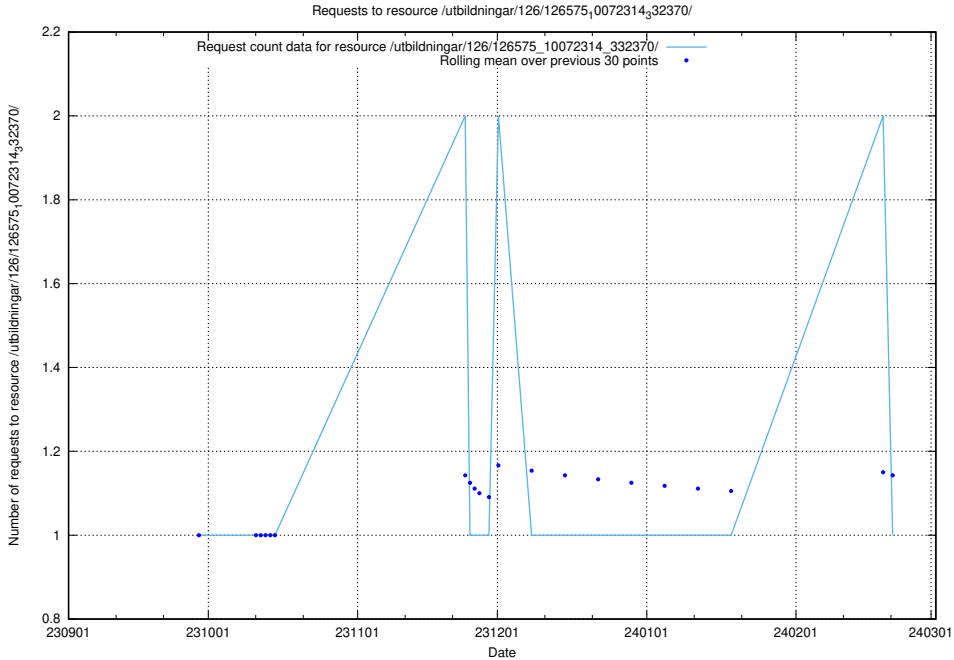

5.4619 Usage of /utbildningar/126/126575_10072314_332370/

Here, we count the number of requests to resource /utbildningar/126/126575_10072314_332370/.