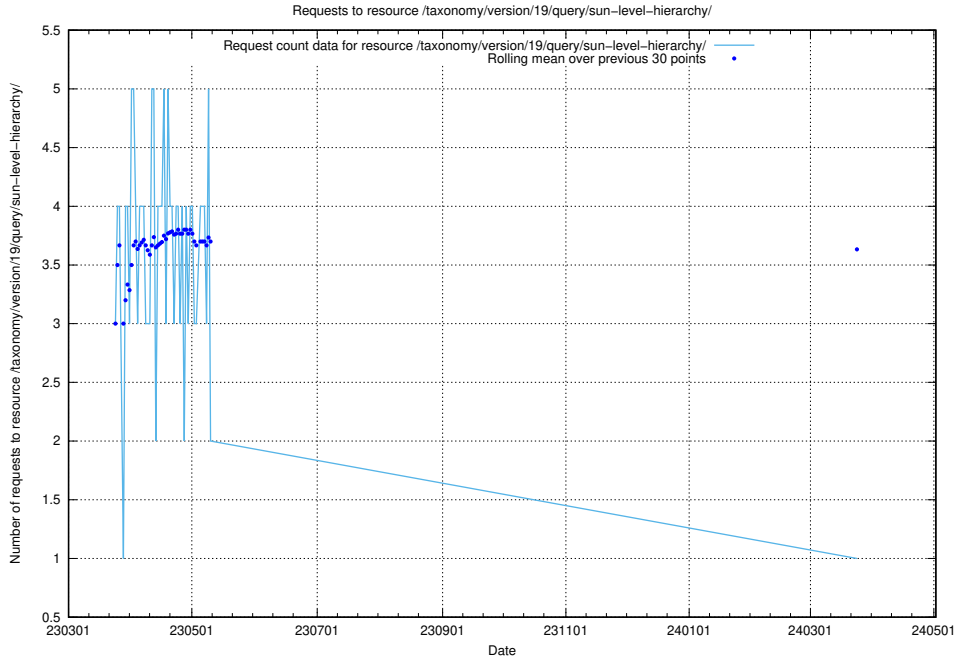

5.6306 Usage of /taxonomy/version/19/query/sun-level-hierarchy/

Here, we count the number of requests to resource /taxonomy/version/19/query/sun-level-hierarchy/.