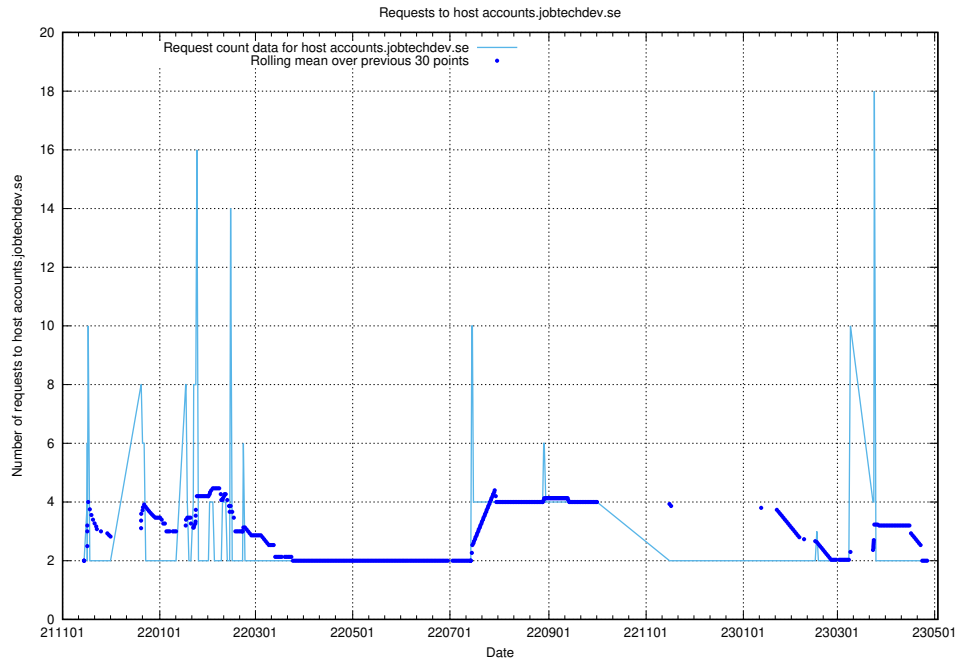

7.296 Usage of accounts.jobtechdev.se

Here, we count the number of requests to host accounts.jobtechdev.se.