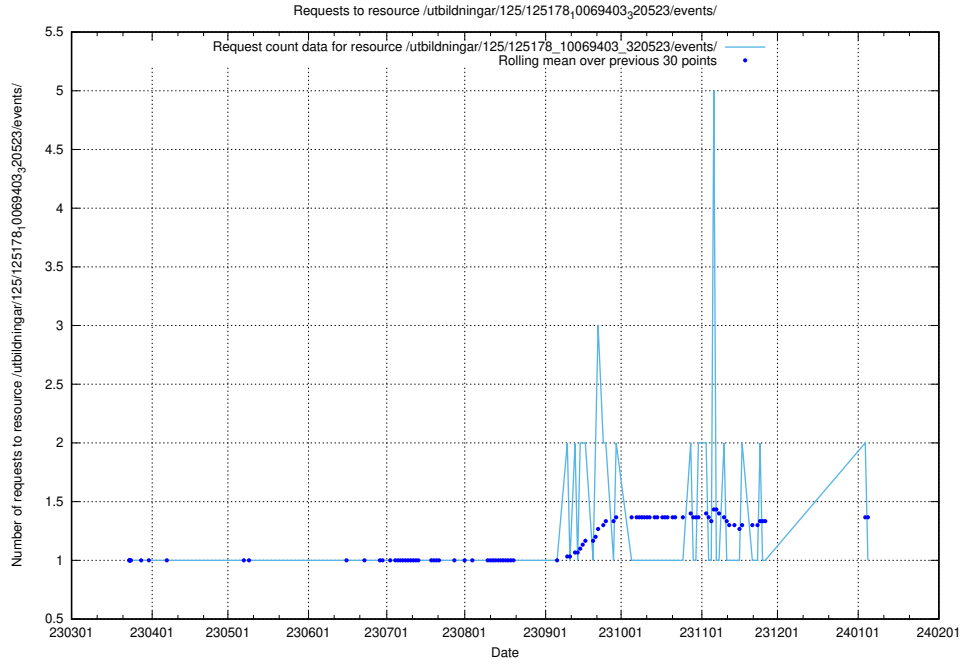

5.1132 Usage of /utbildningar/125/125178_10069403_320523/events/

Here, we count the number of requests to resource /utbildningar/125/125178_10069403_320523/events/