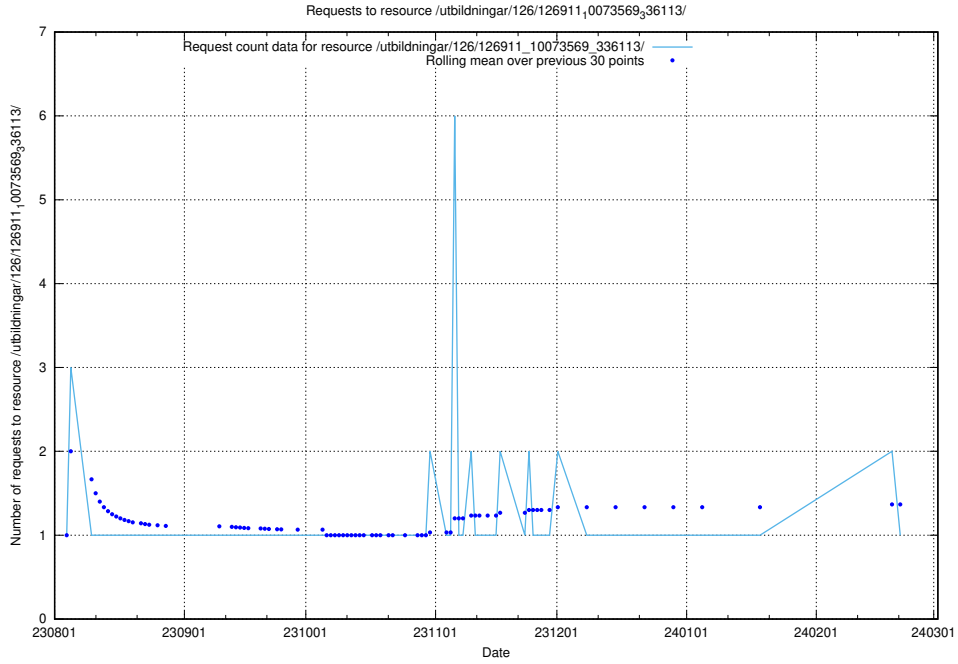

5.5029 Usage of /utbildningar/126/126911_10073569_336113/

Here, we count the number of requests to resource /utbildningar/126/126911_10073569_336113/.