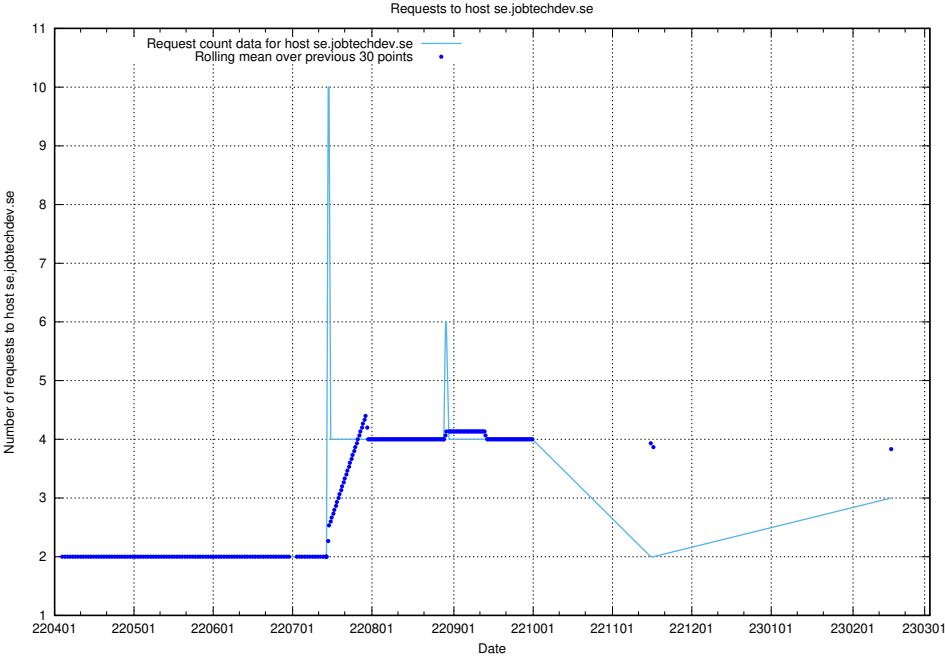

7.223 Usage of se.jobtechdev.se

Here, we count the number of requests to host se.jobtechdev.se.