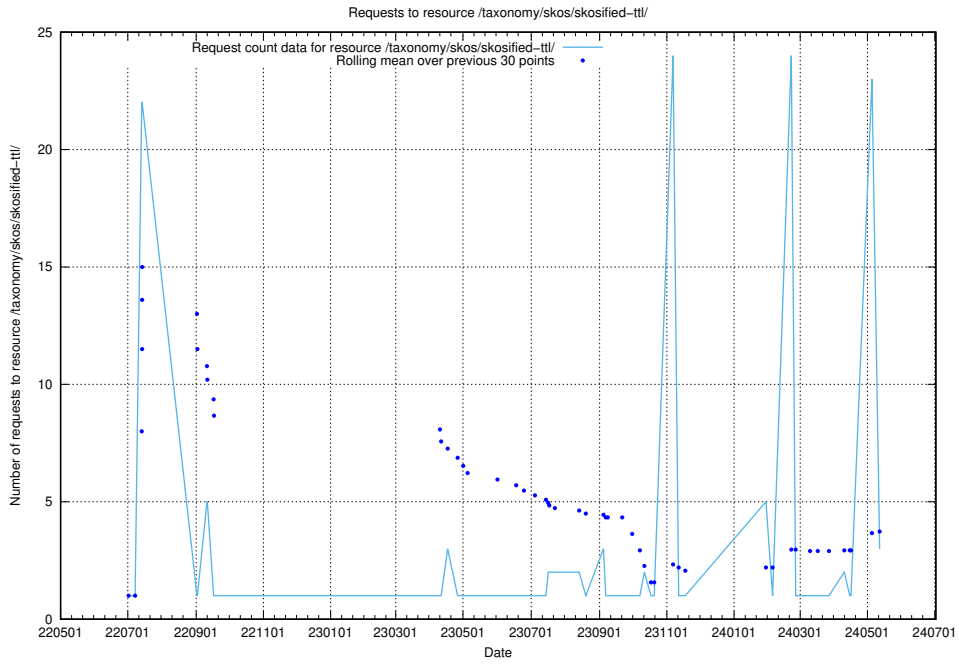

Here, we count the number of requests to resource /utbildningar/125/125741_10070673_323042/events/

5.253 Usage of /taxonomy/skos/skosified-ttl/

Here, we count the number of requests to resource /taxonomy/skos/skosified-ttl/.