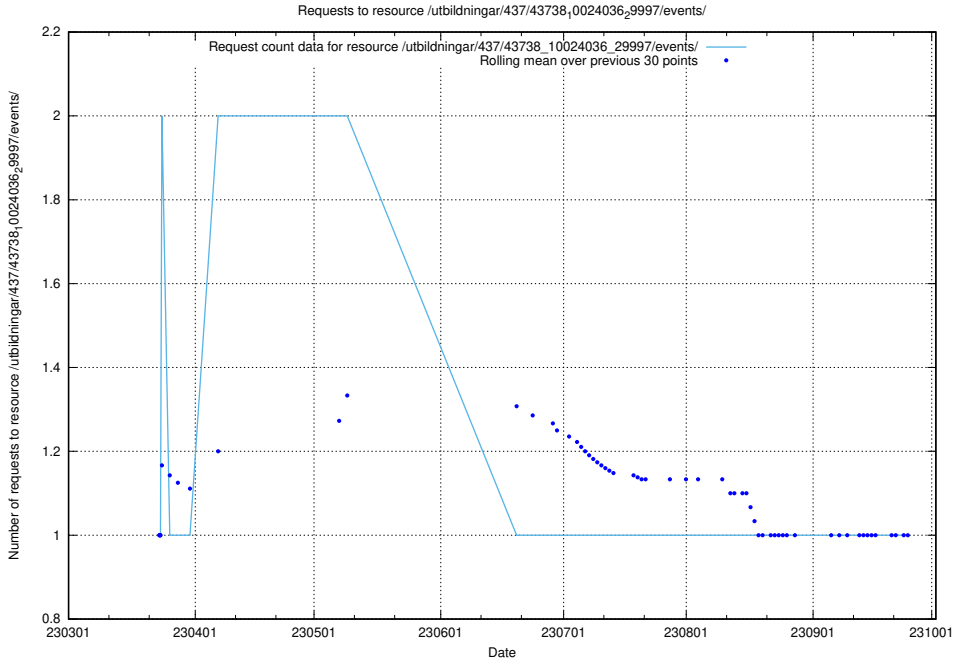

Here, we count the number of requests to resource /utbildningar/437/43738_10024036_29997/events/.

5.6588 Usage of /utbildningar/437/43738_10024036_29997/

Here, we count the number of requests to resource /utbildningar/437/43738_10024036_29997/.