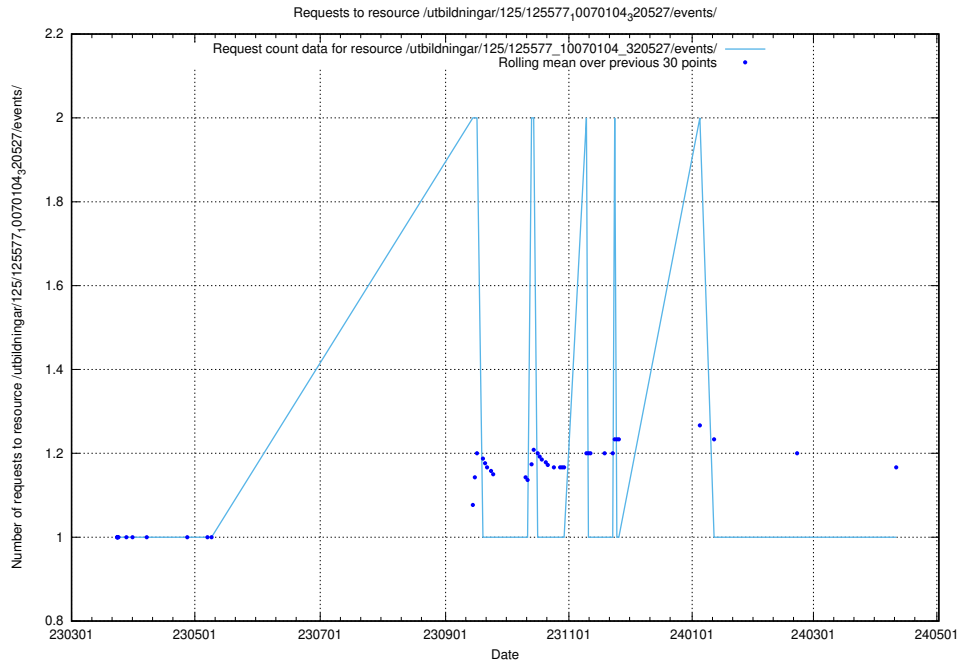

5.1095 Usage of /utbildningar/125/125577_10070104_320527/events/

Here, we count the number of requests to resource /utbildningar/125/125577_10070104_320527/events/