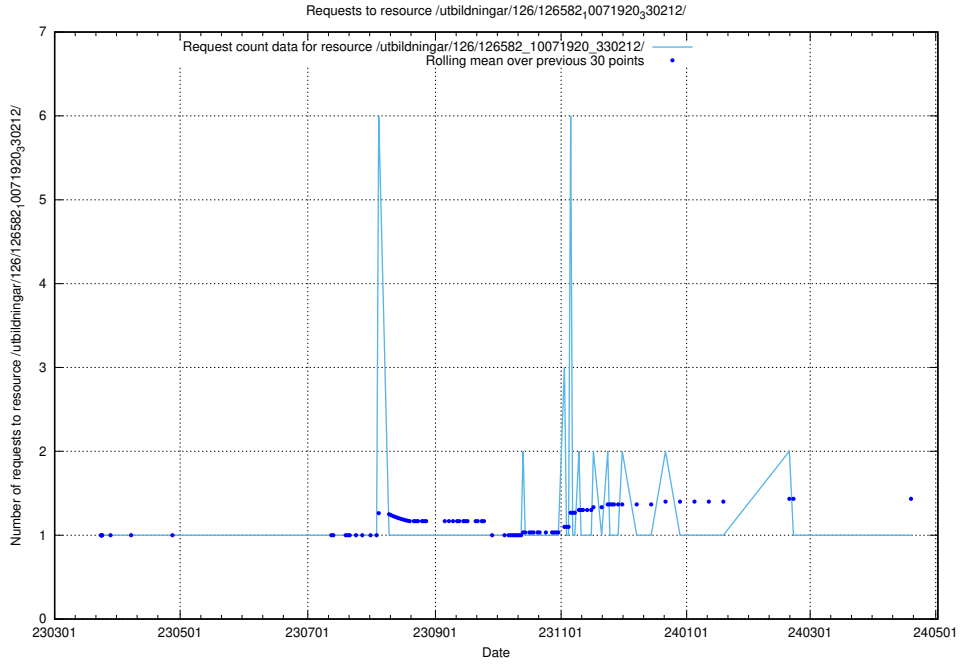

5.6592 Usage of /utbildningar/126/126582_10071920_330212/

Here, we count the number of requests to resource /utbildningar/126/126582_10071920_330212/.