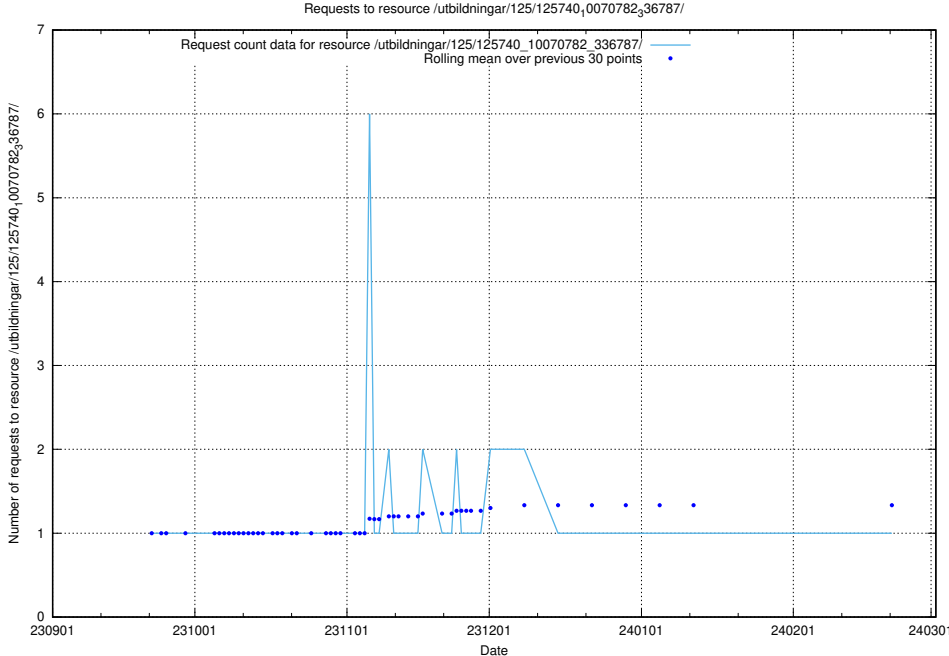

5.4676 Usage of /utbildningar/125/125740_10070782_336787/

Here, we count the number of requests to resource /utbildningar/125/125740_10070782_336787/.