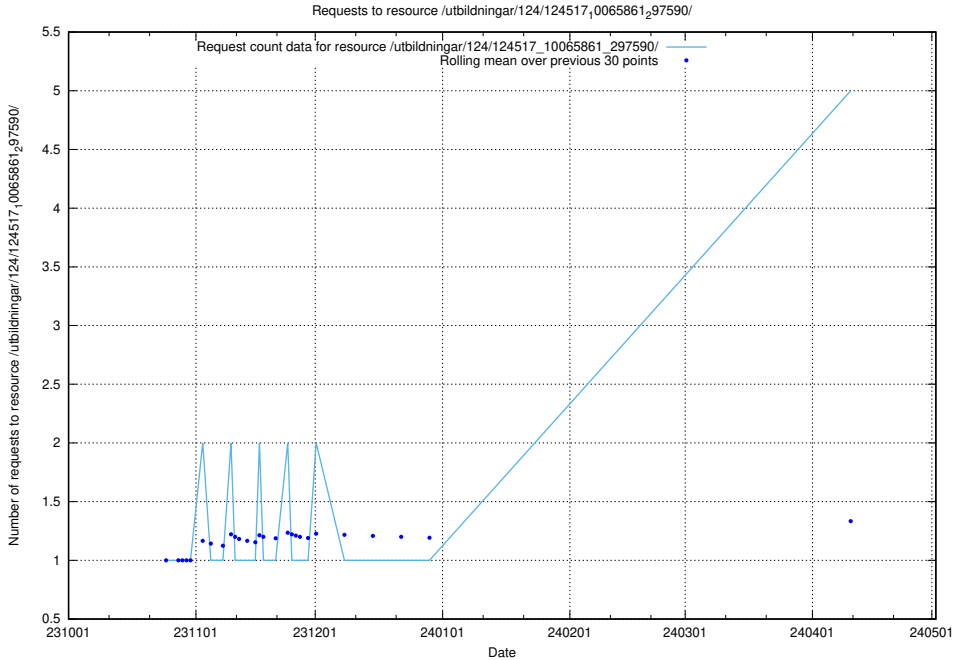

5.138 Usage of /utbildningar/124/124517_10065861_297590/

Here, we count the number of requests to resource /utbildningar/124/124517_10065861_297590/.