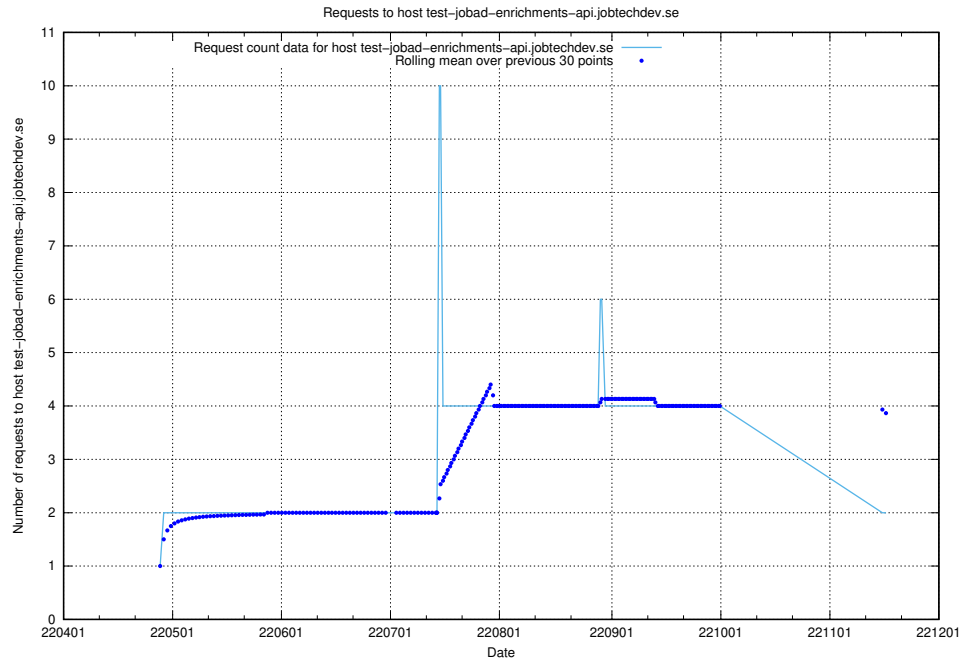

7.443 Usage of test-jobad-enrichments-api.jobtechdev.se

Here, we count the number of requests to host test-jobad-enrichments-api.jobtechdev.se.

7.444 Usage of jobtech-jobad-enrichments-develop.jobtechdev.se