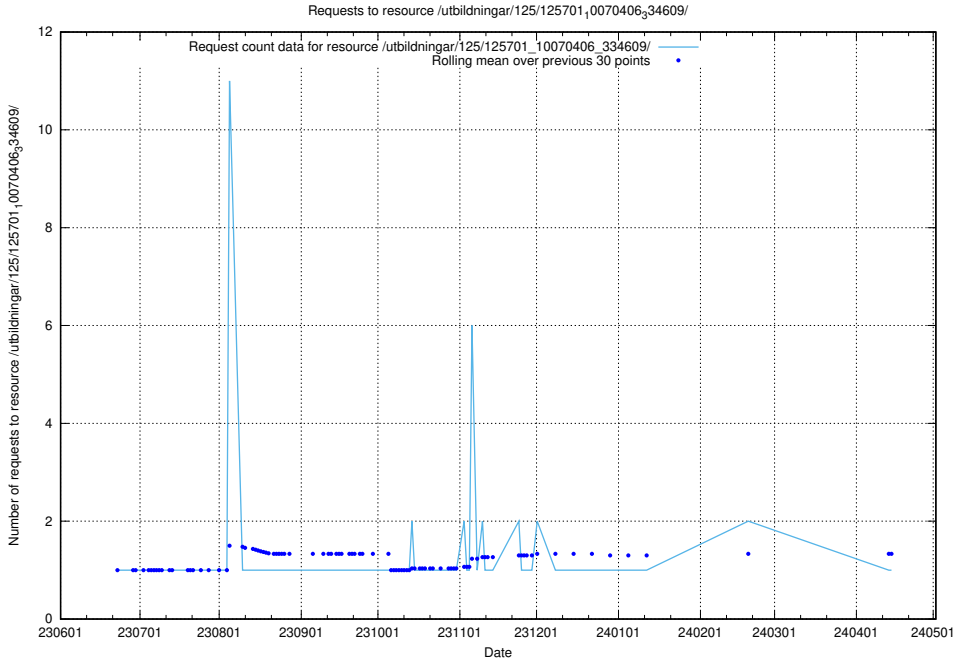

5.5873 Usage of /utbildningar/125/125701_10070406_334609/

Here, we count the number of requests to resource /utbildningar/125/125701_10070406_334609/.