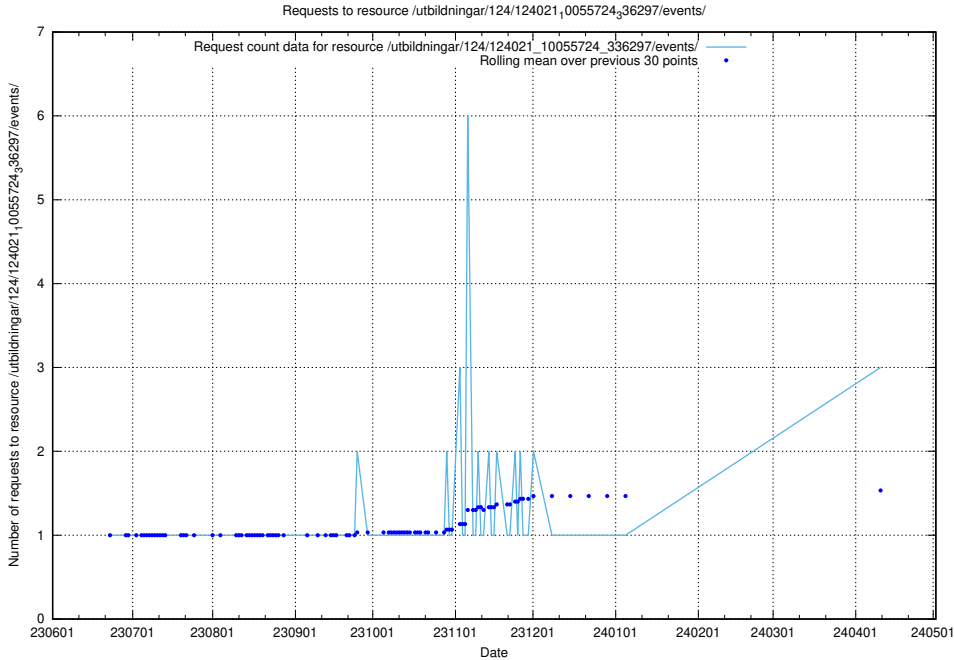

Here, we count the number of requests to resource /utbildningar/124/124116_10067051_317529/.

5.410 Usage of /utbildningar/124/124021_10055724_336297/events/

Here, we count the number of requests to resource /utbildningar/124/124021_10055724_336297/events/