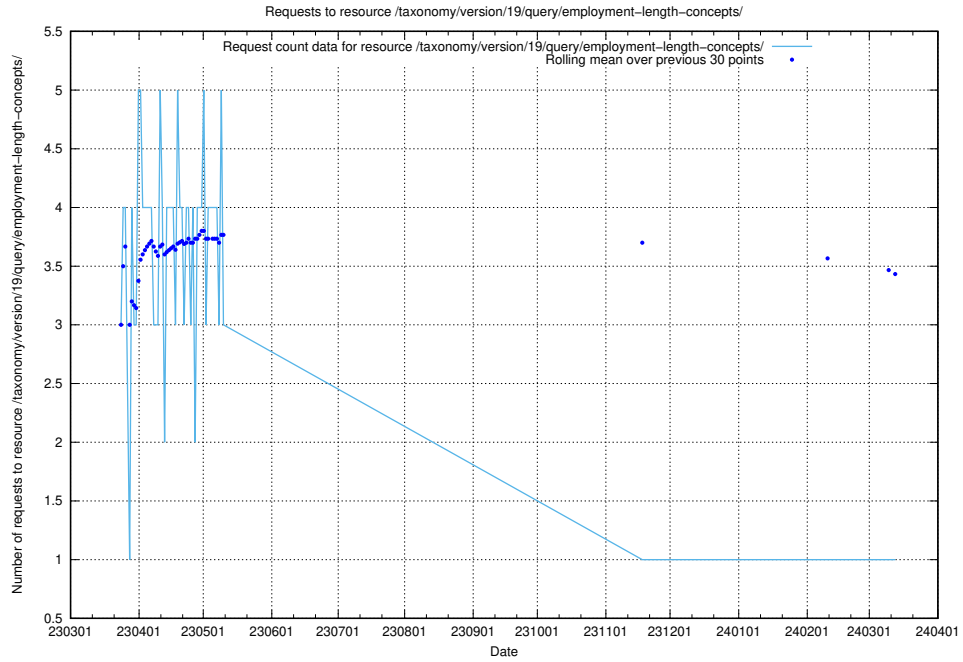

5.6339 Usage of /taxonomy/version/19/query/employment-length-concepts/

Here, we count the number of requests to resource /taxonomy/version/19/query/employment-length-concepts/.