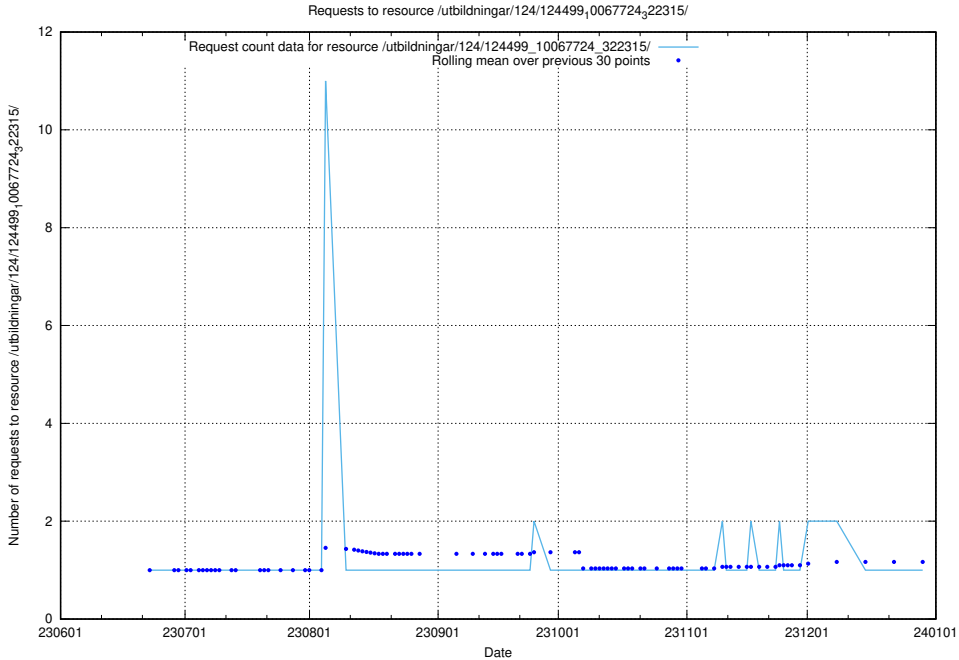

5.5951 Usage of /utbildningar/124/124499_10067724_322315/

Here, we count the number of requests to resource /utbildningar/124/124499_10067724_322315/.