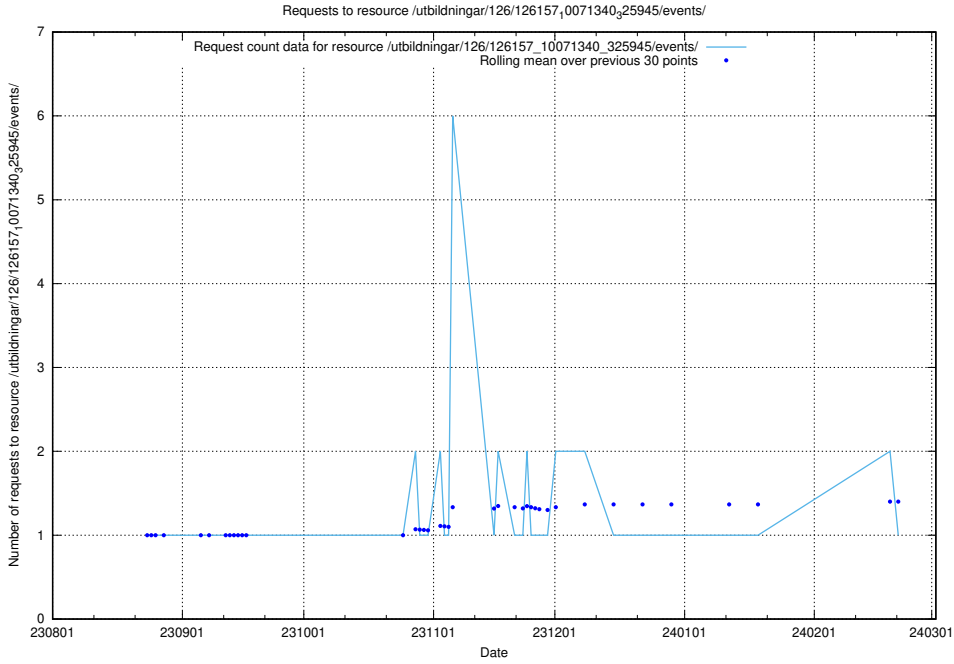

5.4891 Usage of /utbildningar/126/126157_10071340_325945/events/

Here, we count the number of requests to resource /utbildningar/126/126157_10071340_325945/events/