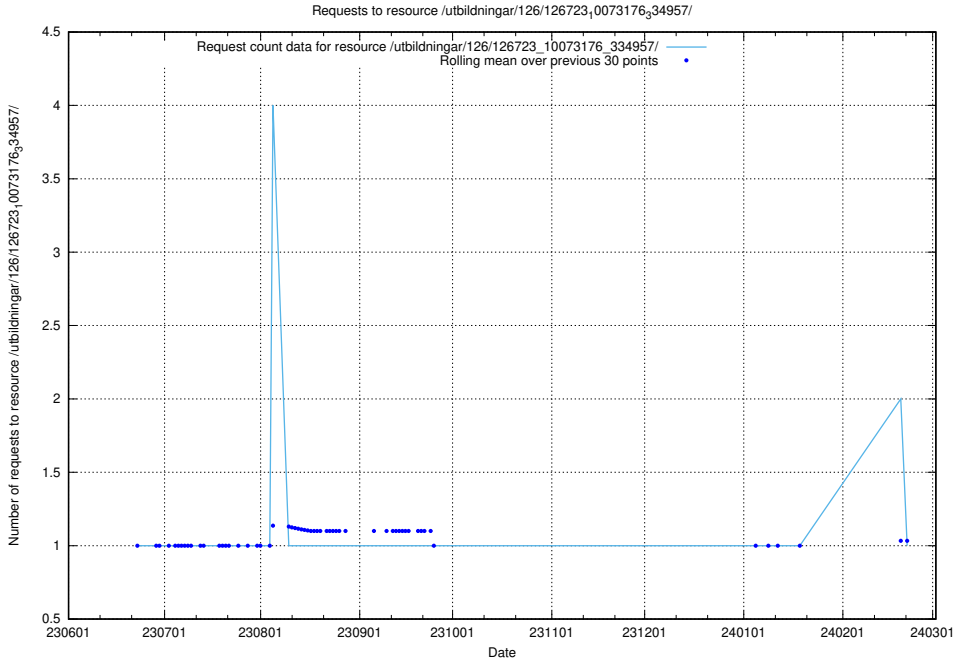

5.5771 Usage of /utbildningar/126/126723_10073176_334957/

Here, we count the number of requests to resource /utbildningar/126/126723_10073176_334957/.