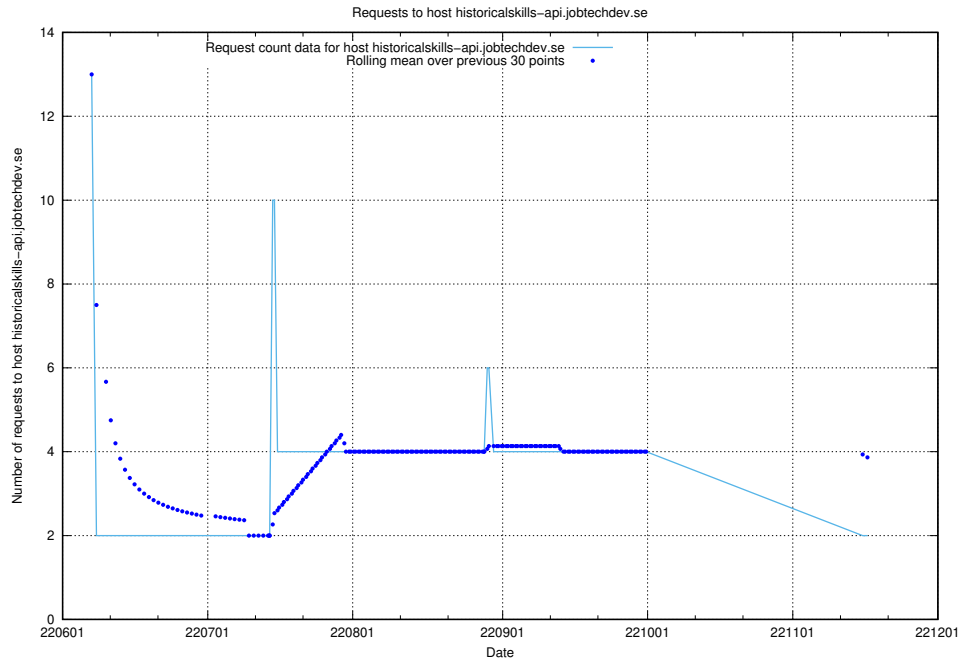

Here, we count the number of requests to host mentor-api-prod.jobtechdev.se.

7.414 Usage of `historicalskills-api.jobtechdev.se`

Here, we count the number of requests to host `historicalskills-api.jobtechdev.se`.