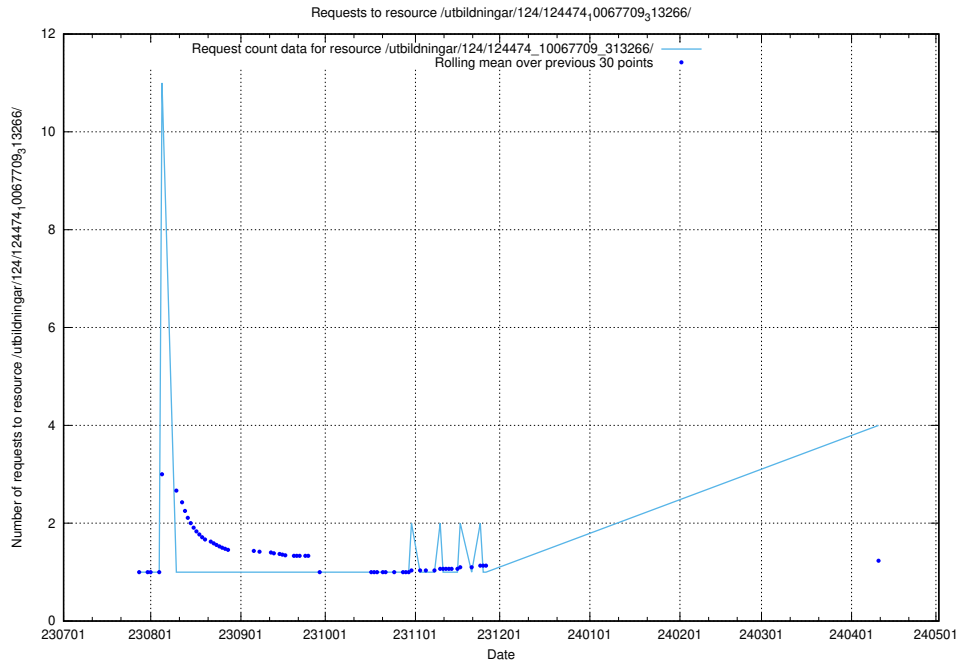

5.222 Usage of /utbildningar/124/124474_10067709_313266/

Here, we count the number of requests to resource /utbildningar/124/124474_10067709_313266/.