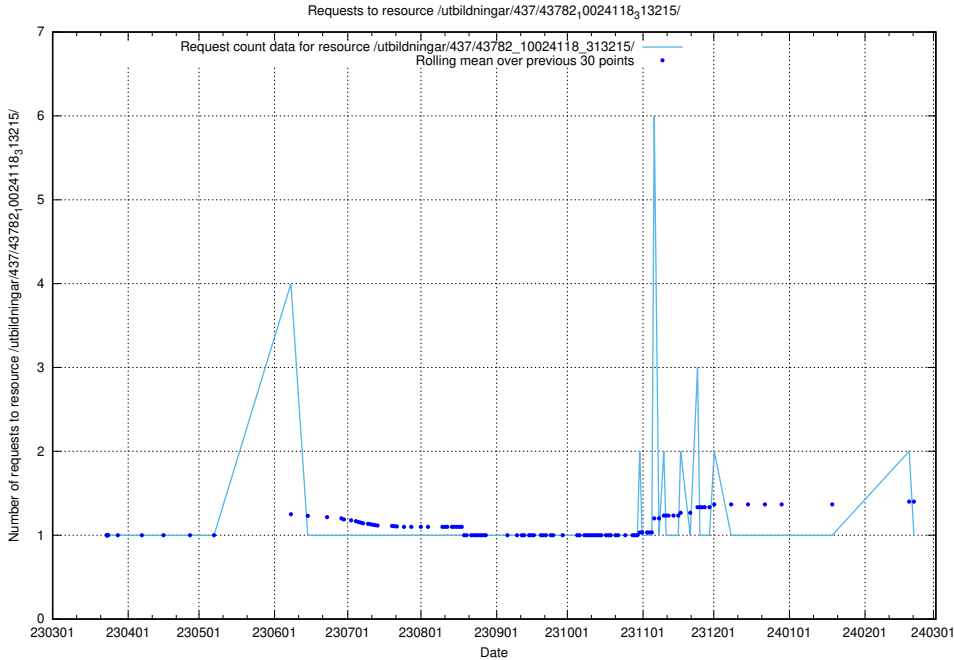

5.6561 Usage of /utbildningar/437/43782_10024118_313215/

Here, we count the number of requests to resource /utbildningar/437/43782_10024118_313215/.