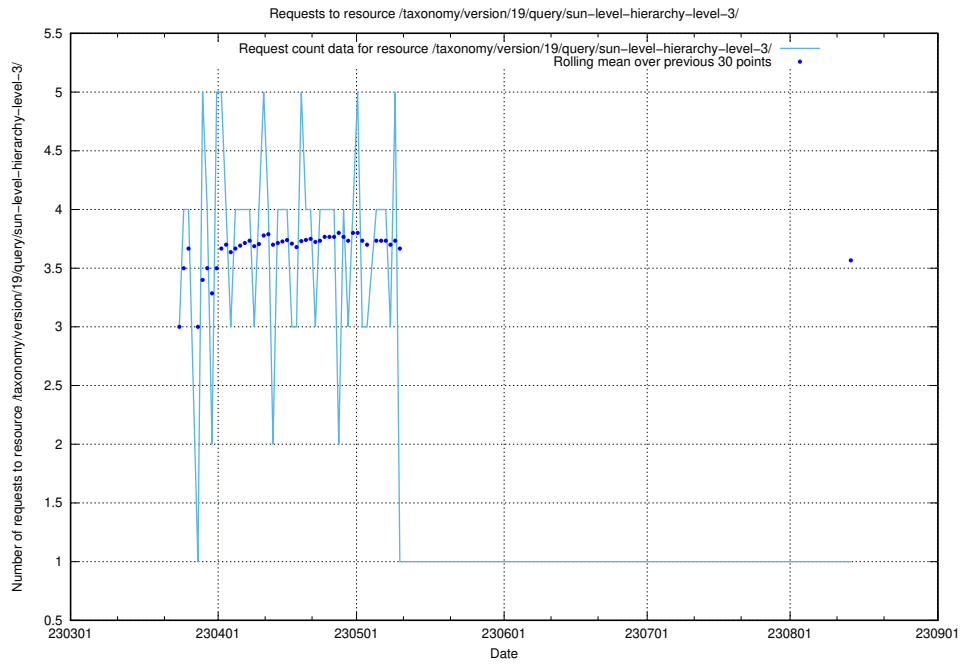

5.6307 Usage of /taxonomy/version/19/query/sun-level-hierarchy-level-3/

Here, we count the number of requests to resource /taxonomy/version/19/query/sun-level-hierarchy-level-3/.