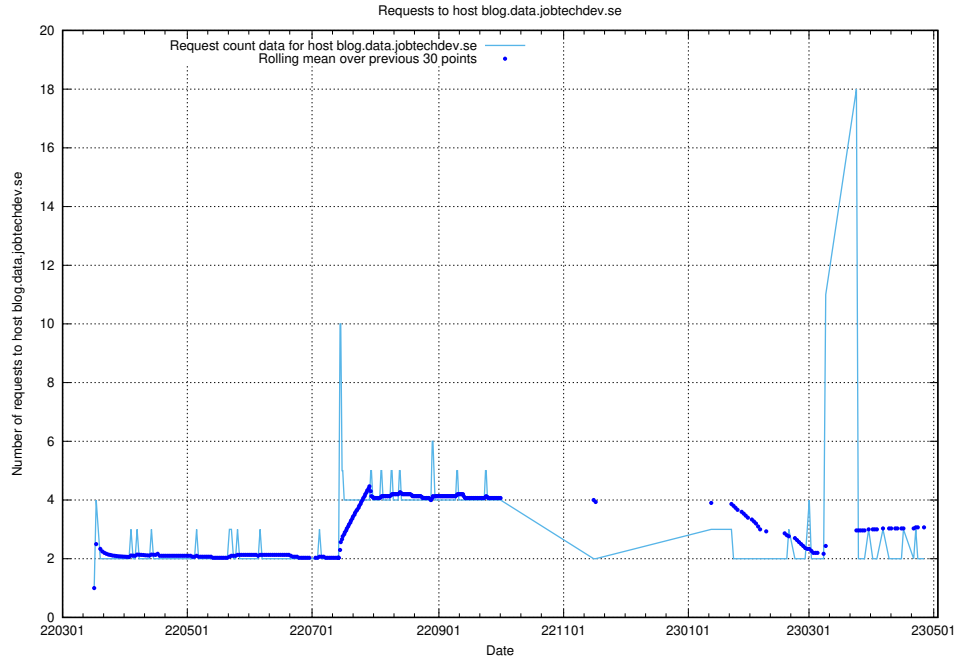

7.500 Usage of minioconsole.jobtechdev.se

Here, we count the number of requests to host minioconsole.jobtechdev.se.

7.501 Usage of minio-console.jobtechdev.se

Here, we count the number of requests to host minio-console.jobtechdev.se.