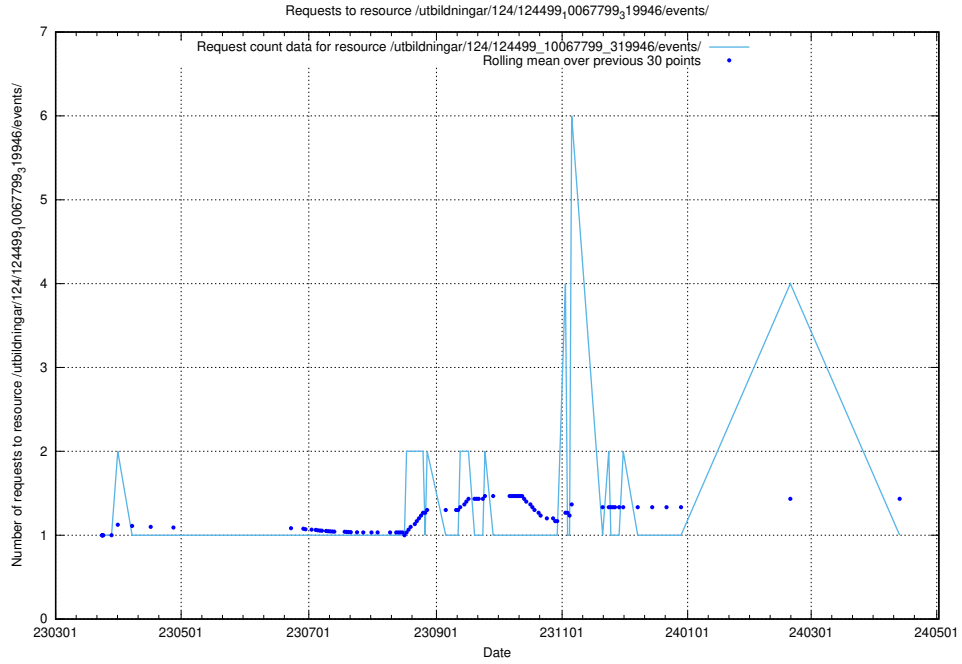

5.2648 Usage of /utbildningar/124/124499_10067799_319946/events/

Here, we count the number of requests to resource /utbildningar/124/124499_10067799_319946/events/

5.2649 Usage of /utbildningar/utb_emil/124/124475_10067547_312970/