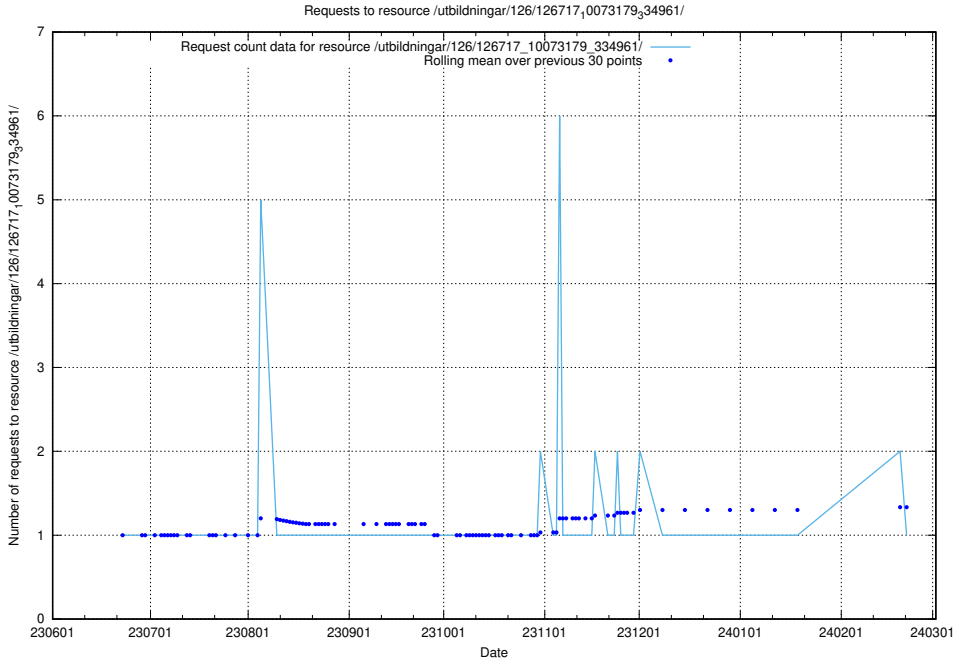

5.5784 Usage of /utbildningar/126/126717_10073179_334961/

Here, we count the number of requests to resource /utbildningar/126/126717_10073179_334961/.