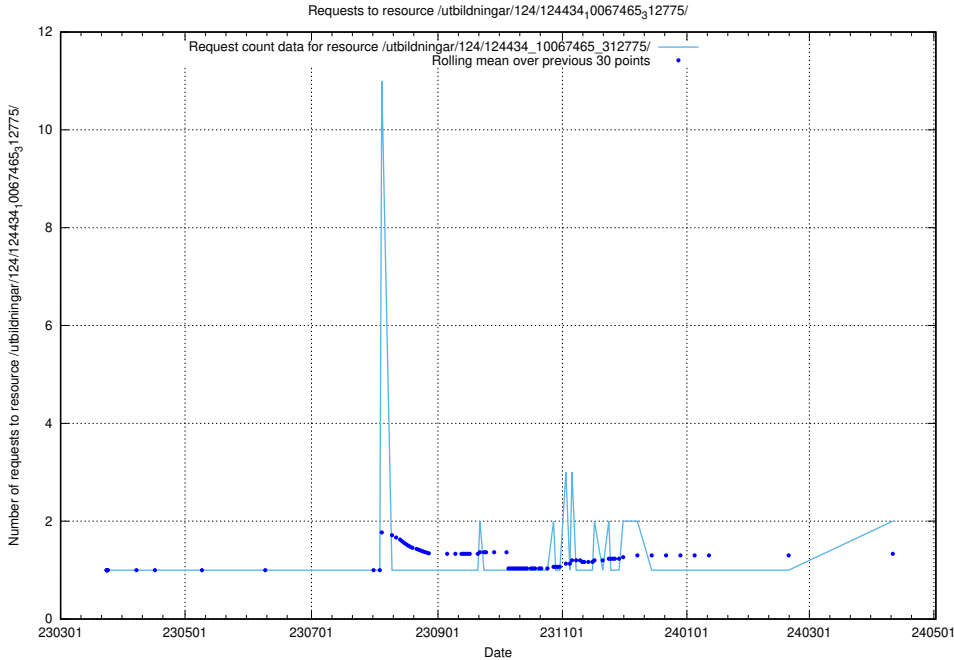

5.668 Usage of /utbildningar/124/124434_10067465_312775/

Here, we count the number of requests to resource /utbildningar/124/124434_10067465_312775/.