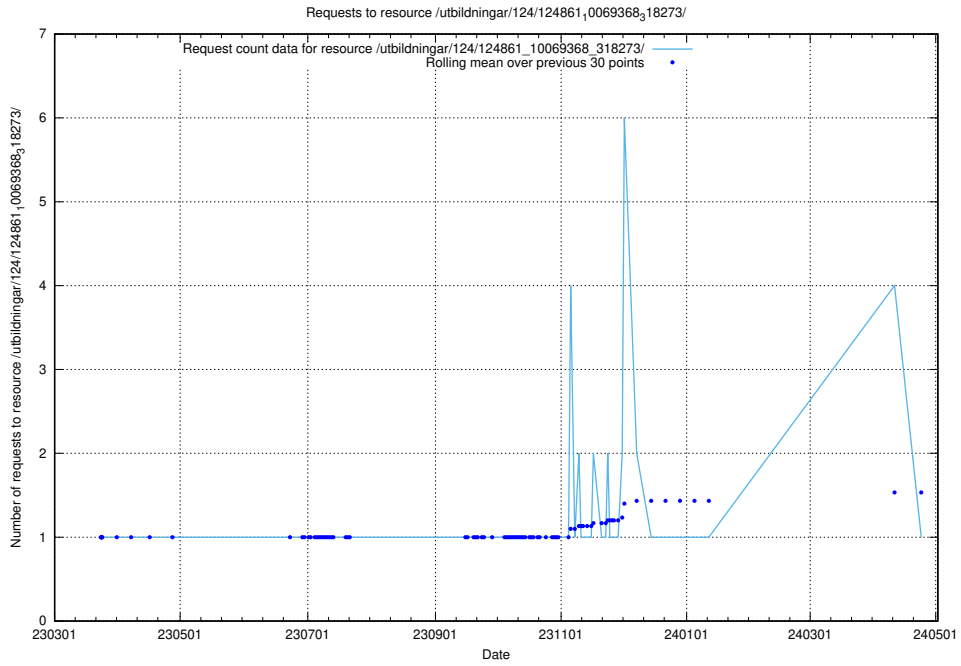

5.1160 Usage of /utbildningar/124/124861_10069368_318273/

Here, we count the number of requests to resource /utbildningar/124/124861_10069368_318273/.