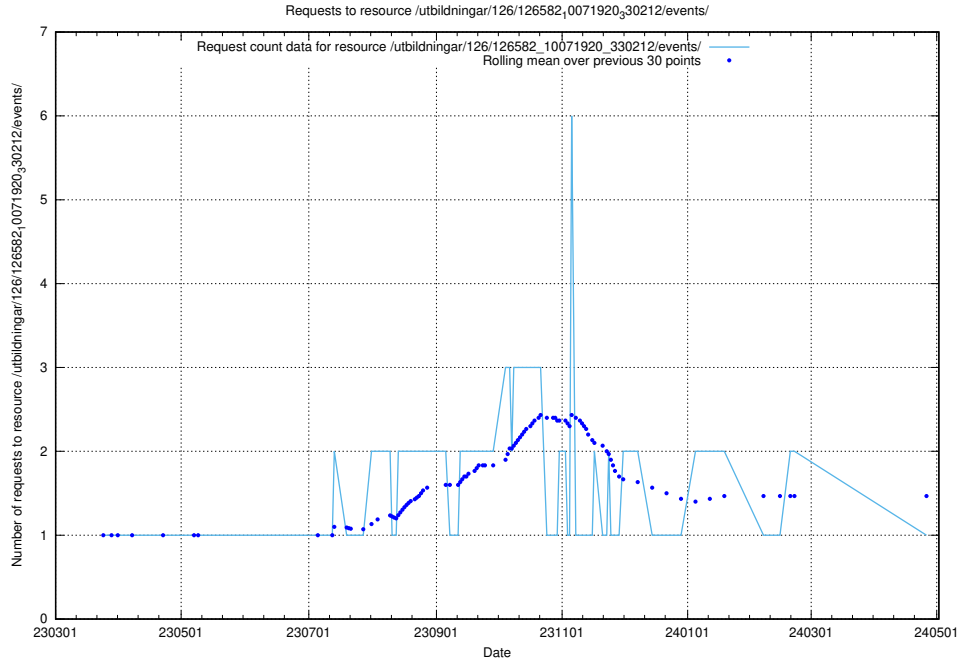

5.6395 Usage of /utbildningar/126/126582_10071920_330212/events/

Here, we count the number of requests to resource /utbildningar/126/126582_10071920_330212/events/