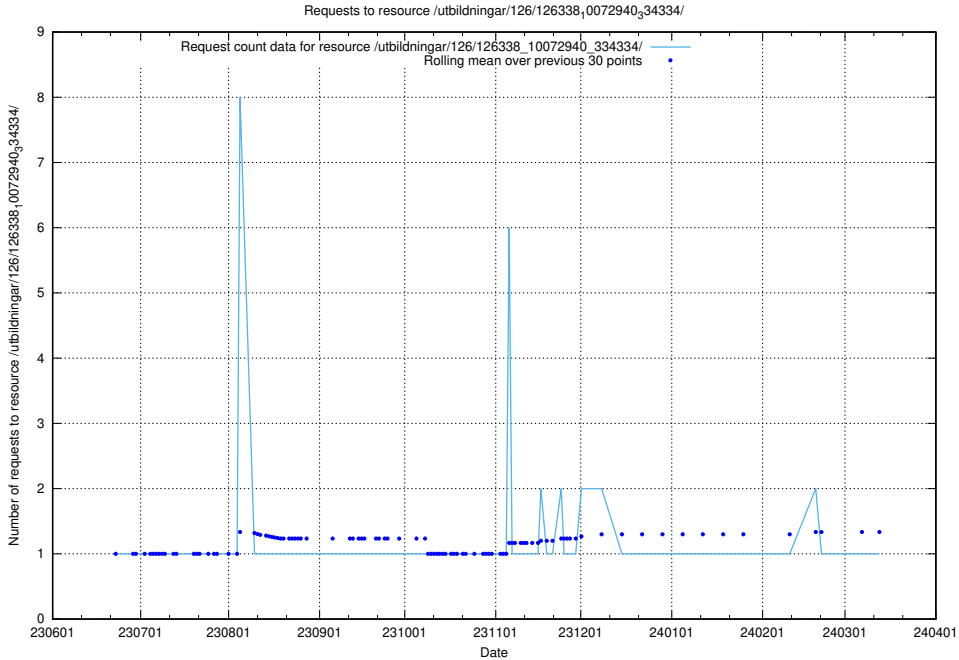

5.5829 Usage of /utbildningar/126/126338_10072940_334334/

Here, we count the number of requests to resource /utbildningar/126/126338_10072940_334334/.