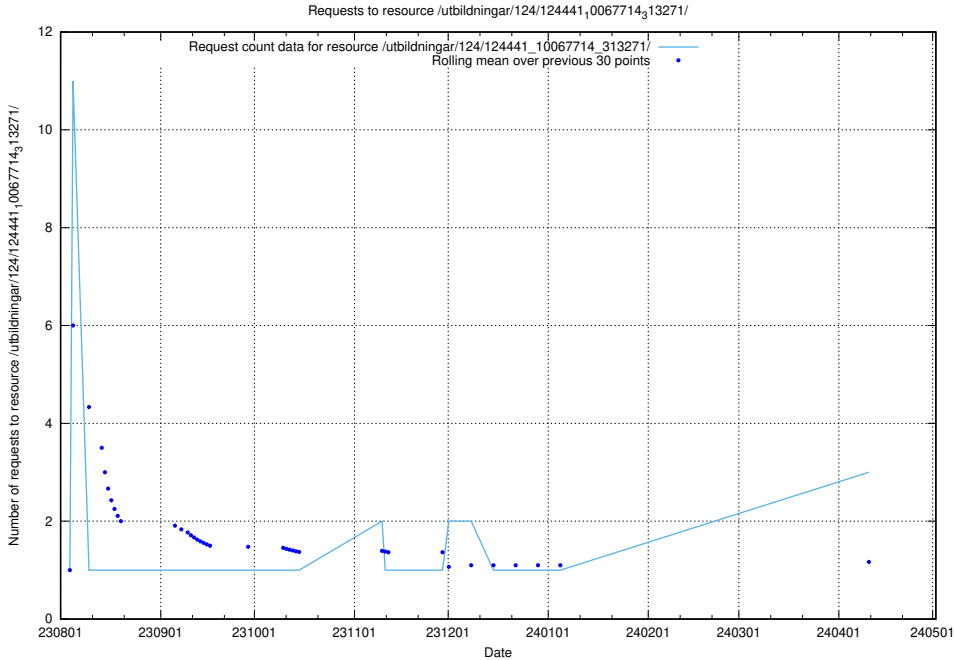

5.367 Usage of /utbildningar/124/124441_10067714_313271/

Here, we count the number of requests to resource /utbildningar/124/124441_10067714_313271/.