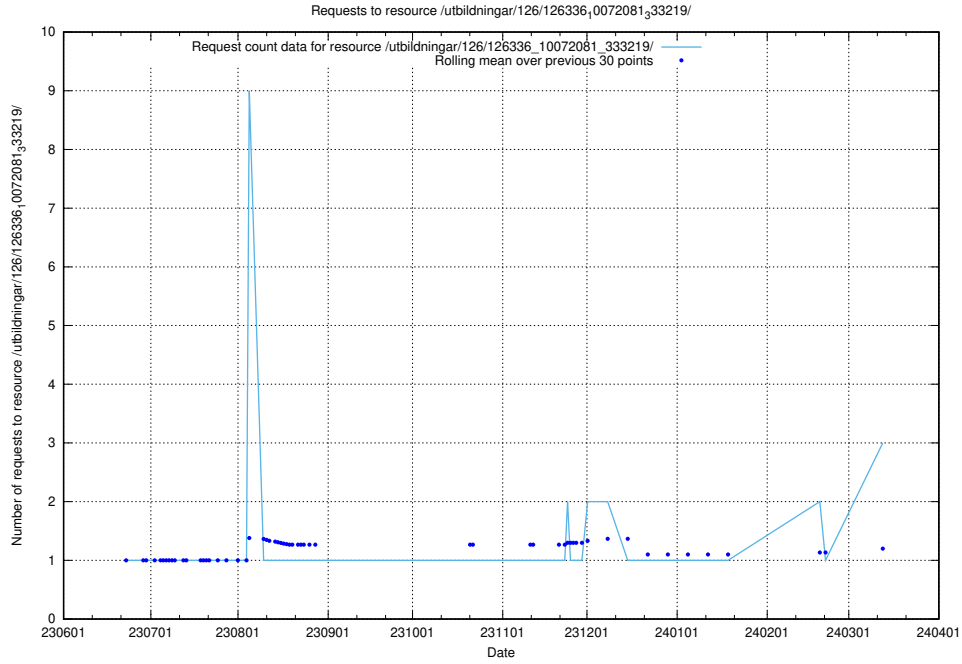

5.392 Usage of /utbildningar/126/126336_10072081_333219/

Here, we count the number of requests to resource /utbildningar/126/126336_10072081_333219/.