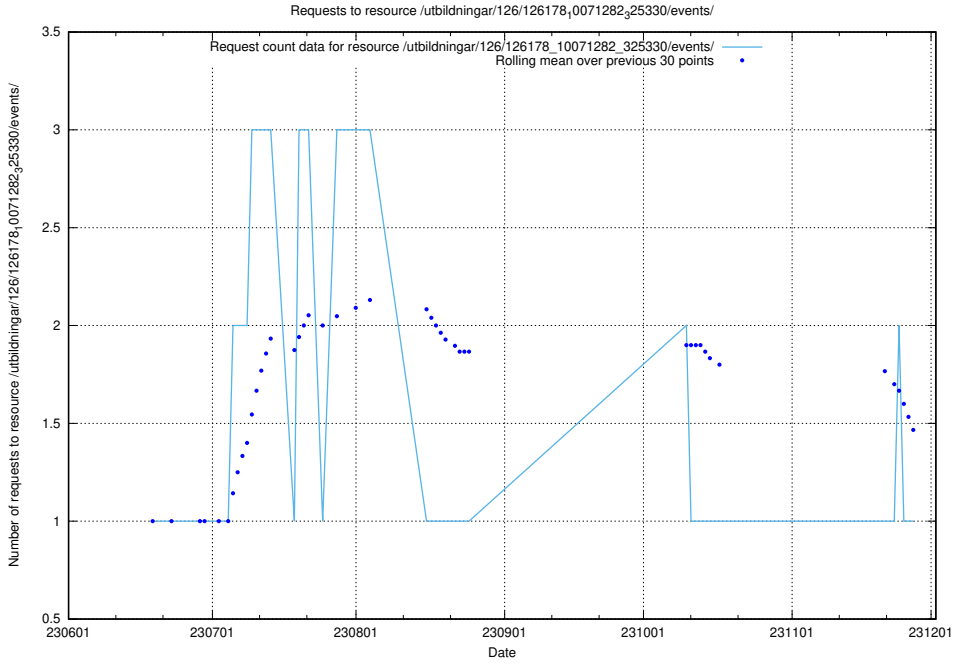

5.6016 Usage of /utbildningar/126/126178_10071282_325330/events/

Here, we count the number of requests to resource /utbildningar/126/126178_10071282_325330/events/