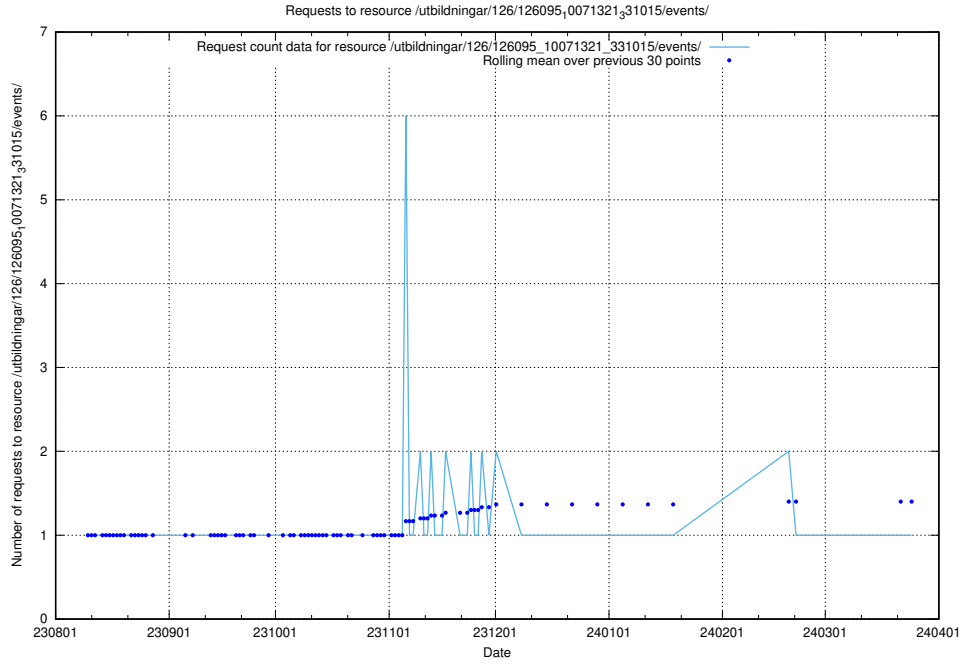

5.4993 Usage of /utbildningar/126/126095_10071321_331015/events/

Here, we count the number of requests to resource /utbildningar/126/126095_10071321_331015/events/