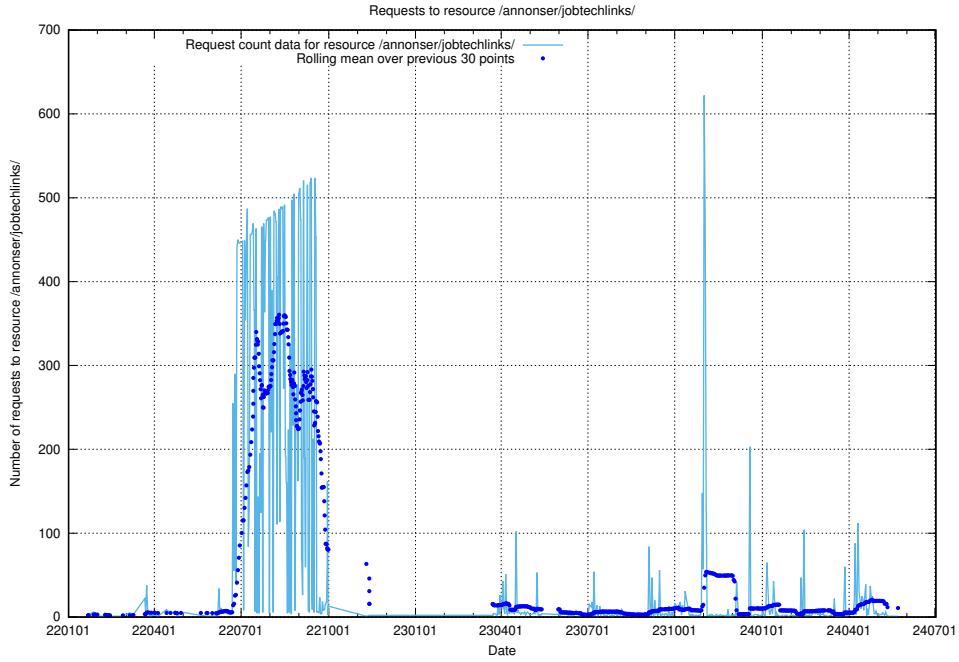

5.2904 Usage of /annonser/jobtechlinks/

Here, we count the number of requests to resource /annonser/jobtechlinks/.