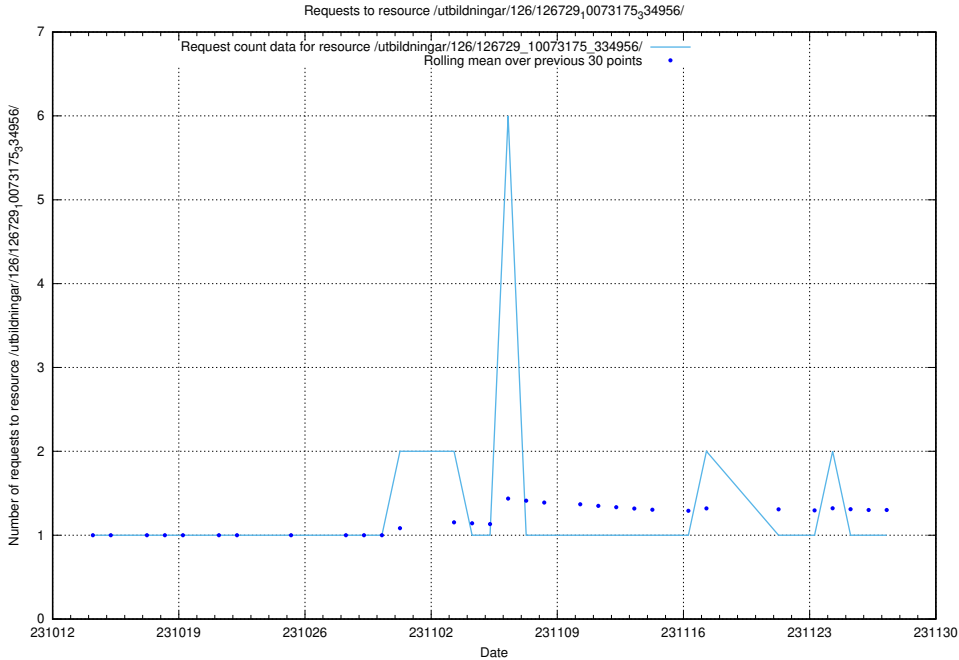

5.4499 Usage of /utbildningar/126/126729_10073175_334956/

Here, we count the number of requests to resource /utbildningar/126/126729_10073175_334956/.