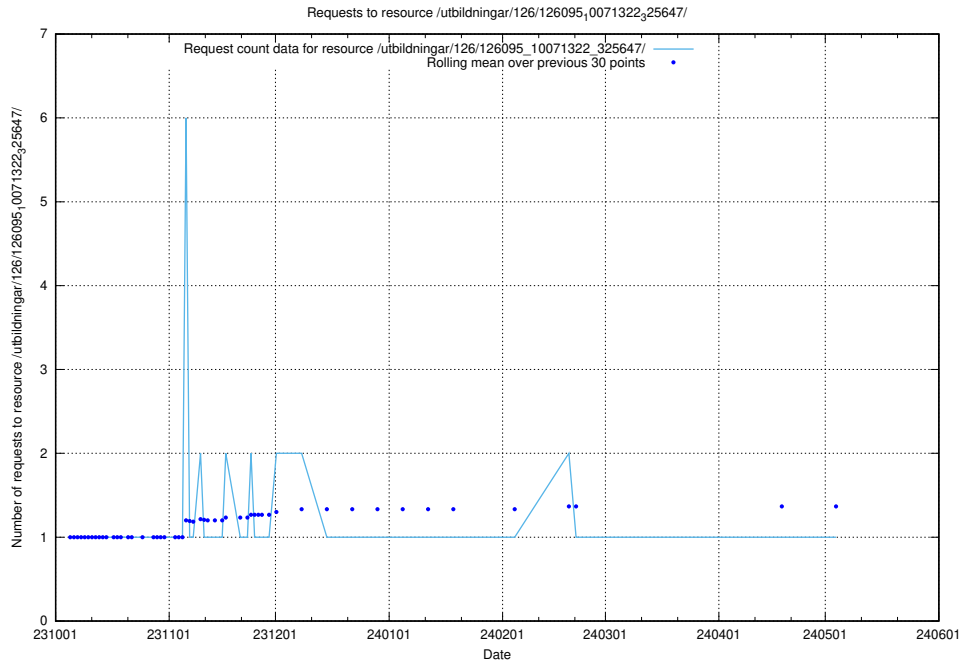

5.4575 Usage of /utbildningar/126/126095_10071322_325647/

Here, we count the number of requests to resource /utbildningar/126/126095_10071322_325647/.