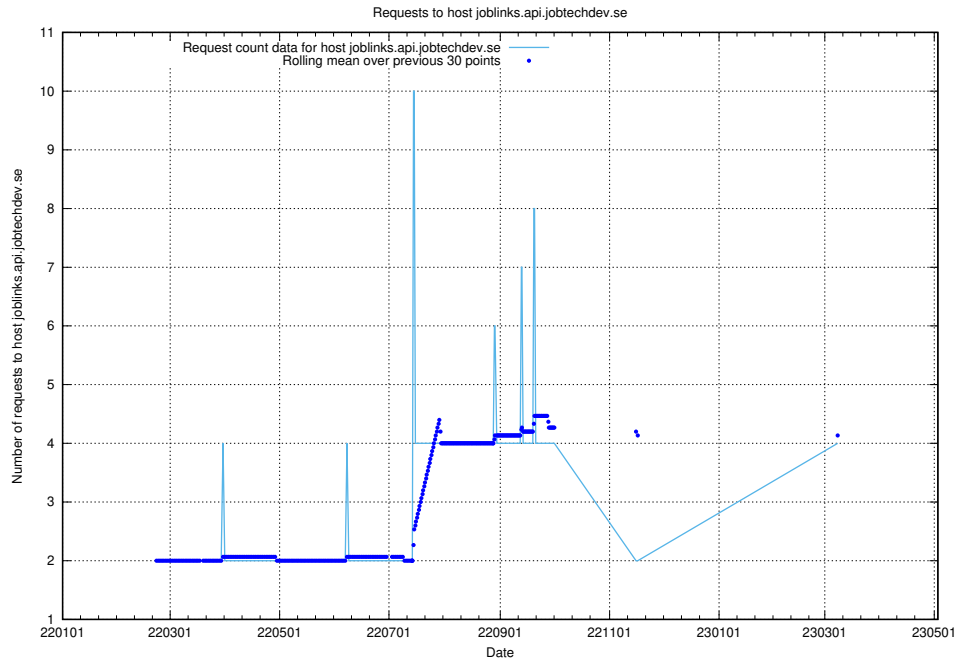

7.158 Usage of `joblinks.api.jobtechdev.se`

Here, we count the number of requests to host `joblinks.api.jobtechdev.se`.