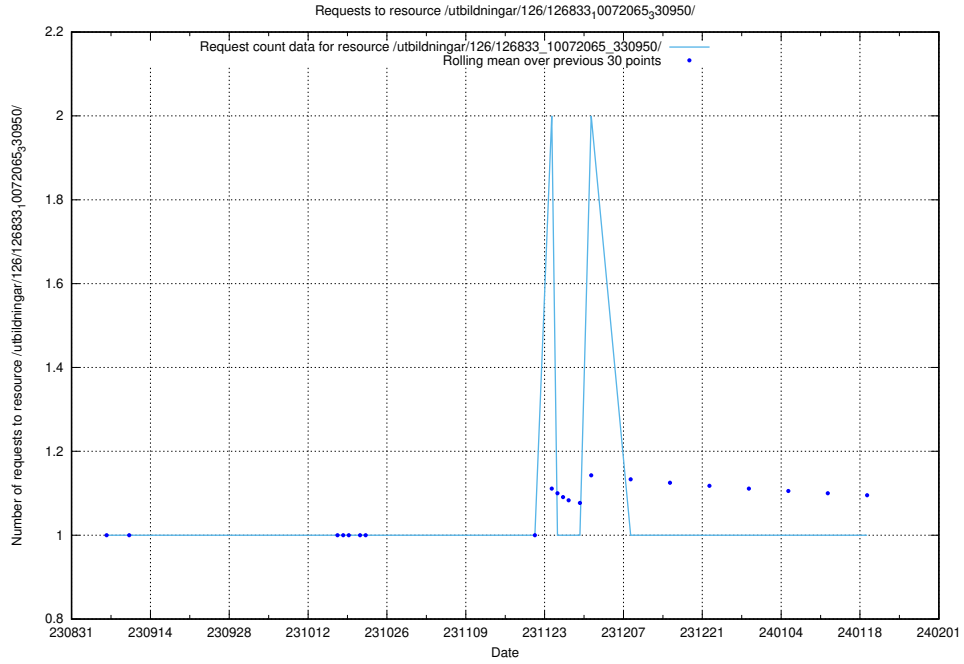

5.4827 Usage of /utbildningar/126/126833_10072065_330950/

Here, we count the number of requests to resource /utbildningar/126/126833_10072065_330950/.