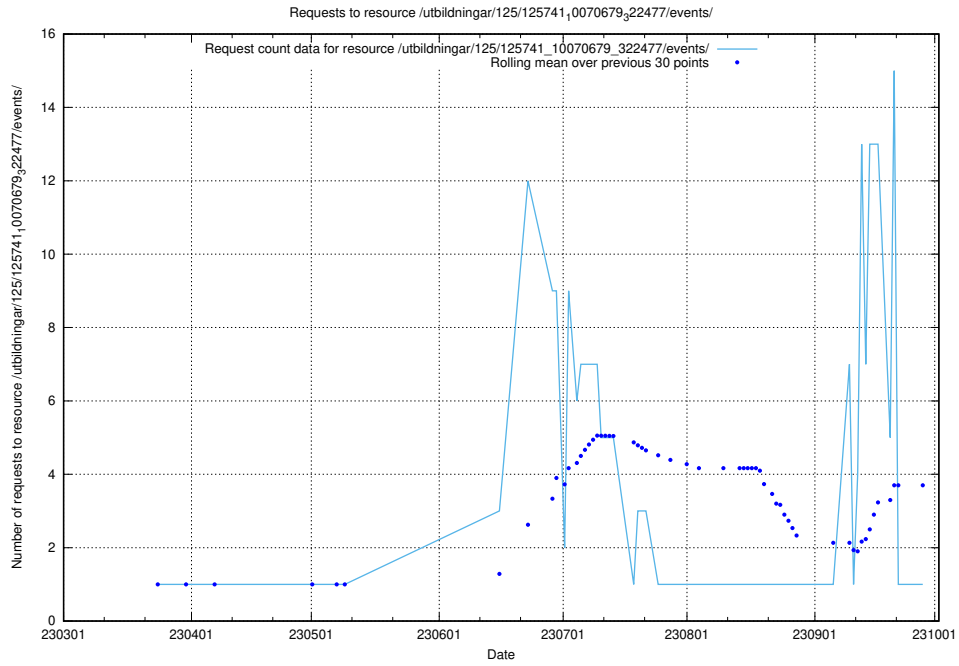

5.6424 Usage of /utbildningar/125/125741_10070679_322477/events/

Here, we count the number of requests to resource /utbildningar/125/125741_10070679_322477/events/