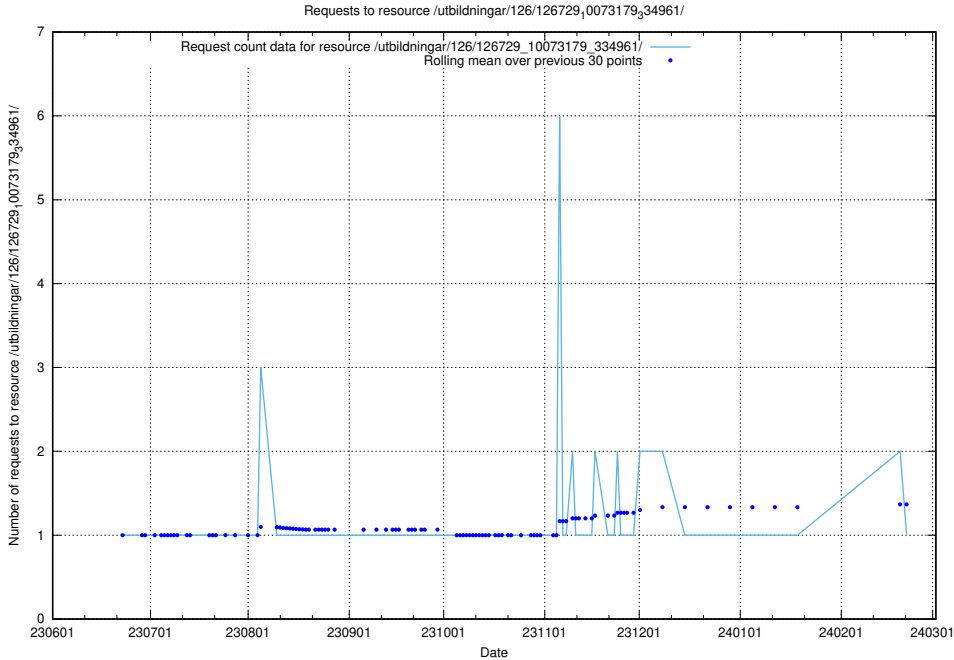

5.5764 Usage of /utbildningar/126/126729_10073179_334961/

Here, we count the number of requests to resource /utbildningar/126/126729_10073179_334961/.