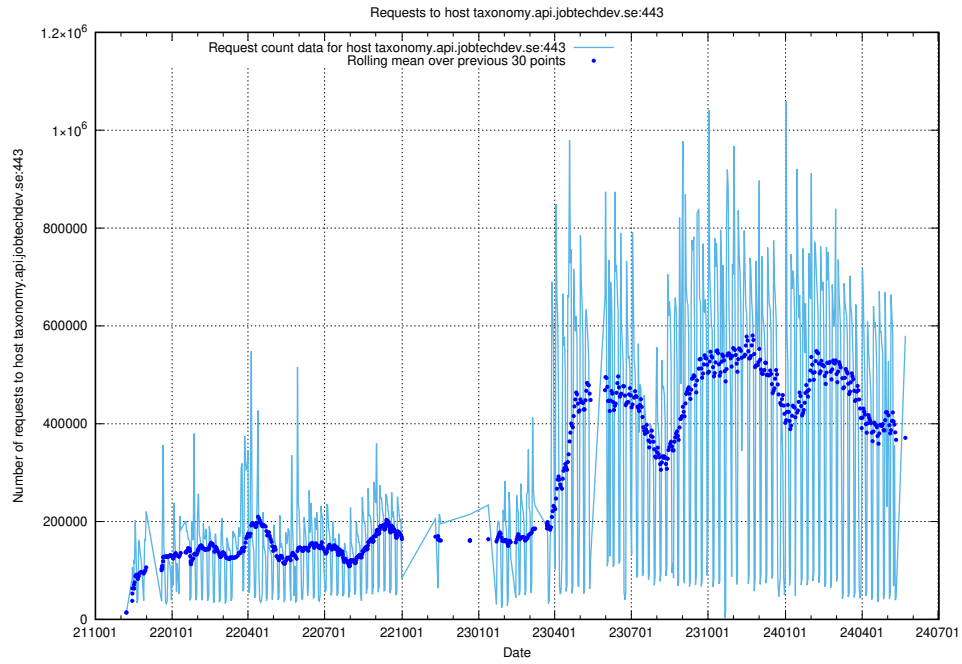

7.2 Usage of taxonomy.api.jobtechdev.se:443

Here, we count the number of requests to host taxonomy.api.jobtechdev.se:443.