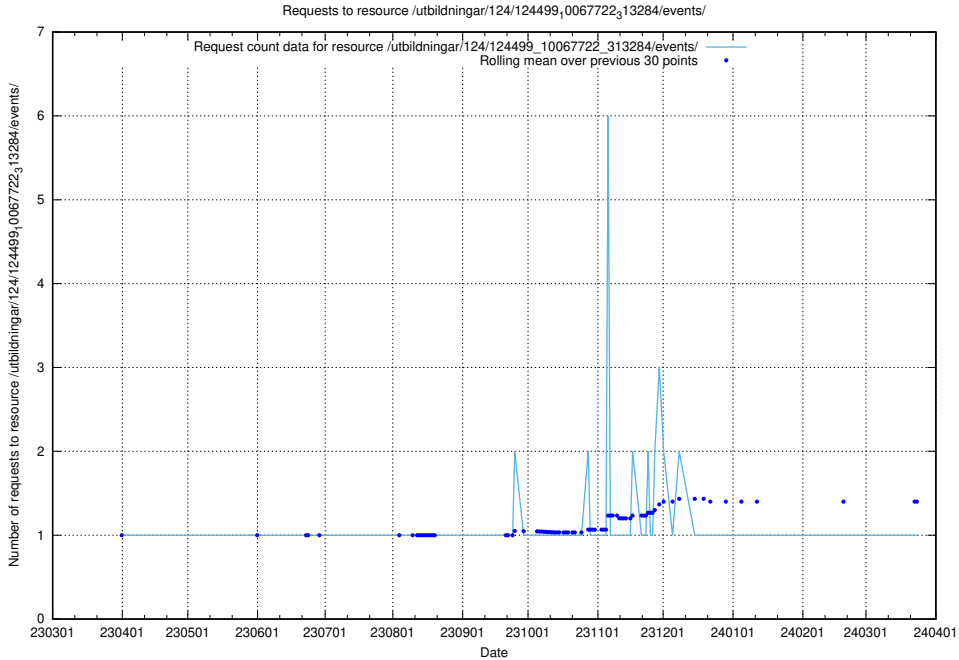

5.6228 Usage of /utbildningar/124/124499_10067722_313284/events/

Here, we count the number of requests to resource /utbildningar/124/124499_10067722_313284/events/