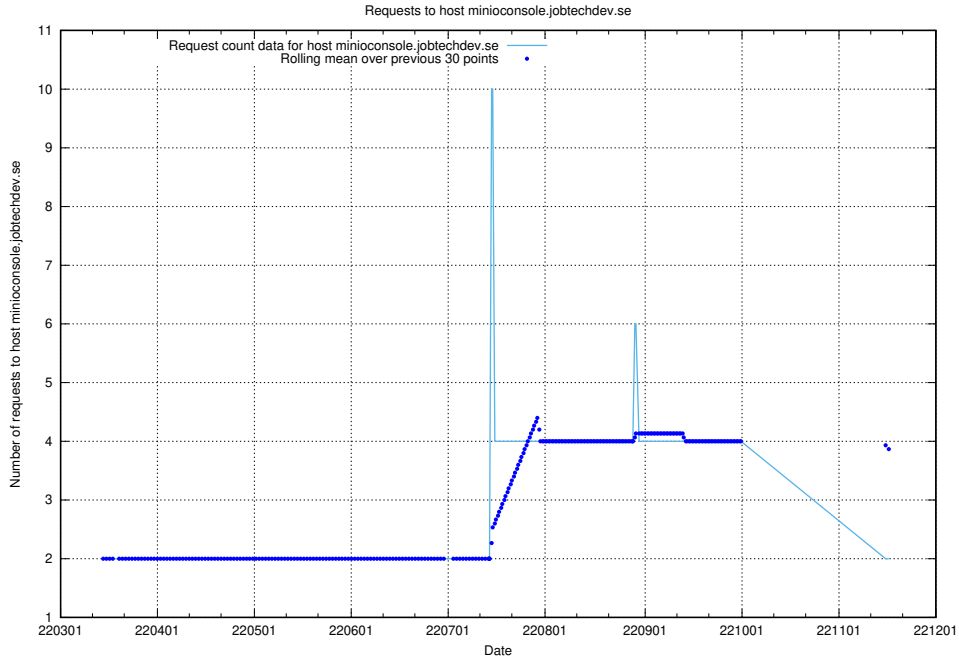

7.500 Usage of minioconsole.jobtechdev.se

Here, we count the number of requests to host minioconsole.jobtechdev.se.

7.501 Usage of minio-console.jobtechdev.se

Here, we count the number of requests to host minio-console.jobtechdev.se.