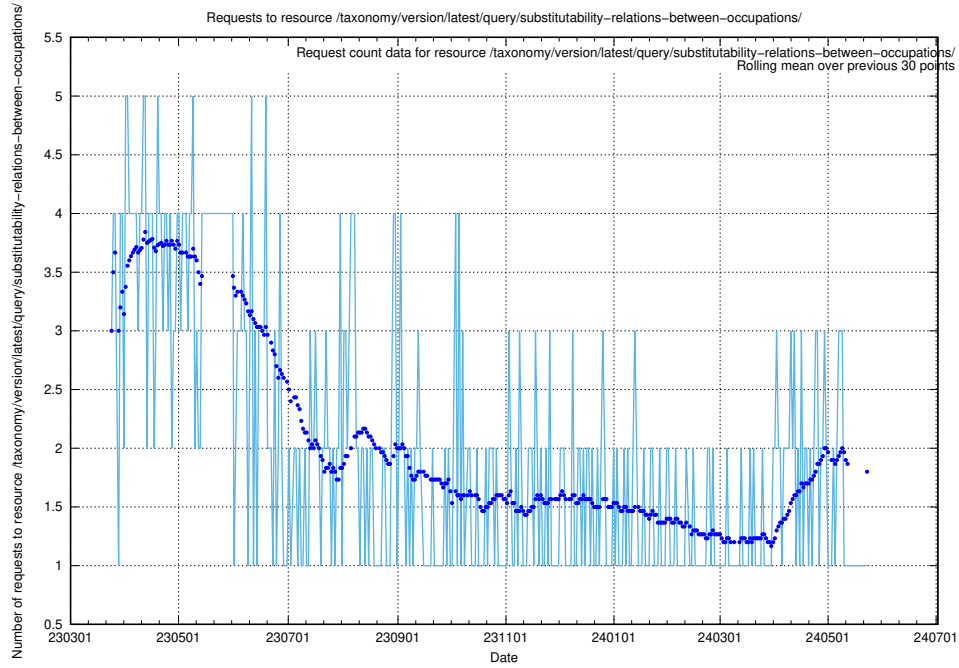

5.6265 Usage of /taxonomy/version/latest/query/substitutability-relations-between-occupations/

Here, we count the number of requests to resource /taxonomy/version/latest/query/substitutability-relations-between-occupations/.