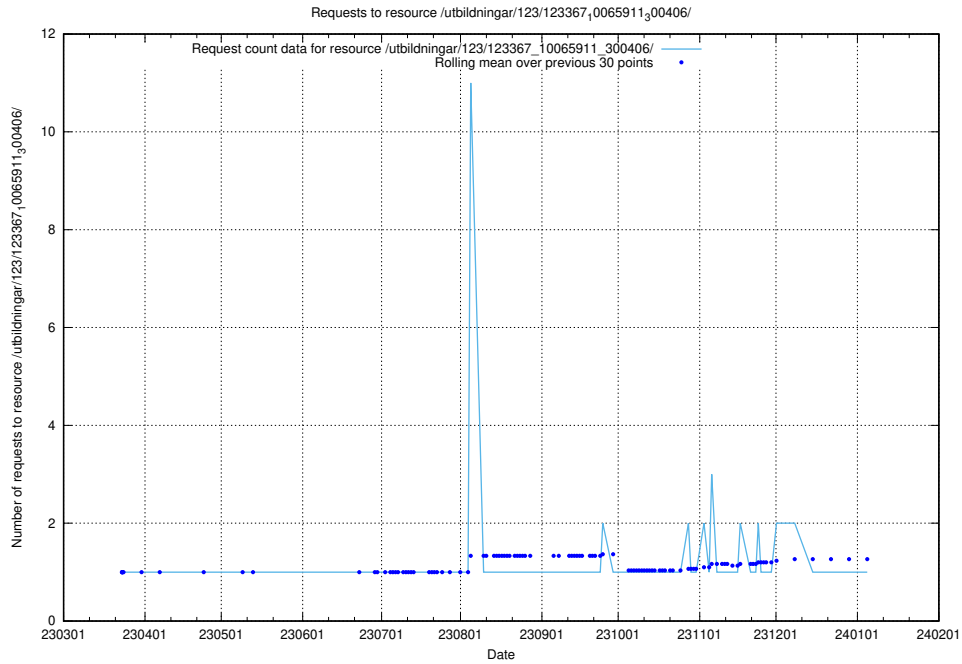

5.4890 Usage of /utbildningar/123/123367_10065911_300406/

Here, we count the number of requests to resource /utbildningar/123/123367_10065911_300406/.

5.4891 Usage of /utbildningar/126/126157_10071340_325945/events/