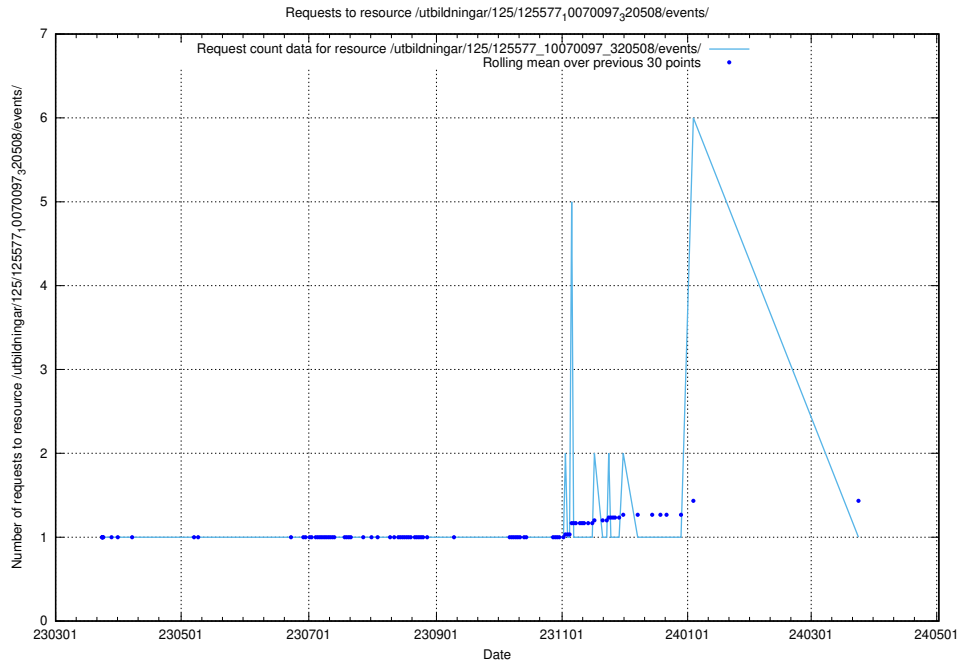

5.1098 Usage of /utbildningar/125/125577_10070097_320508/events/

Here, we count the number of requests to resource /utbildningar/125/125577_10070097_320508/events/