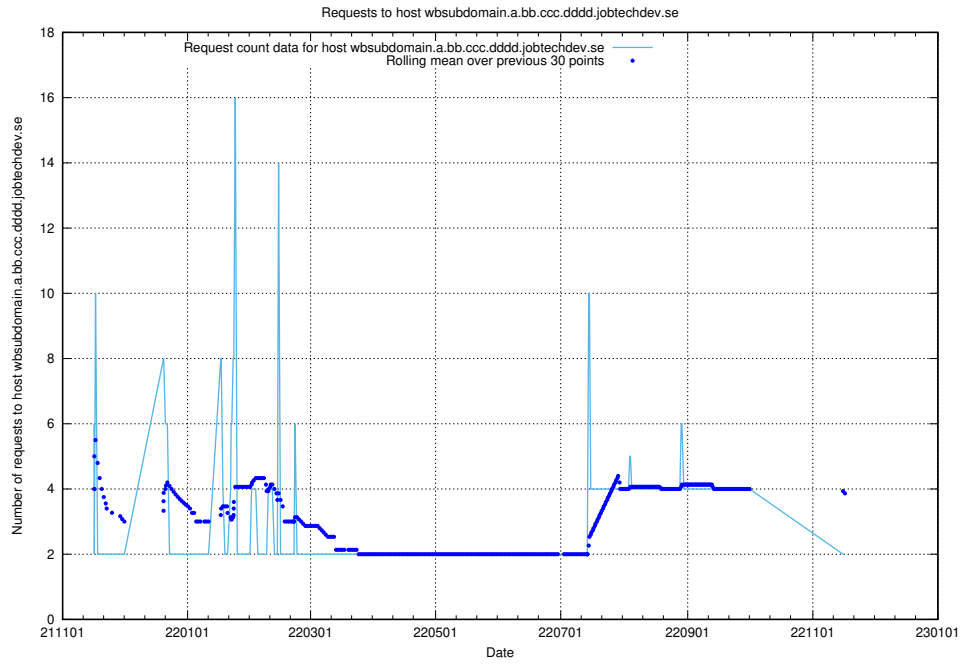

7.525 Usage of wbsubdomain.a.bb.ccc.dddd.jobtechdev.se

Here, we count the number of requests to host wbsubdomain.a.bb.ccc.dddd.jobtechdev.se.