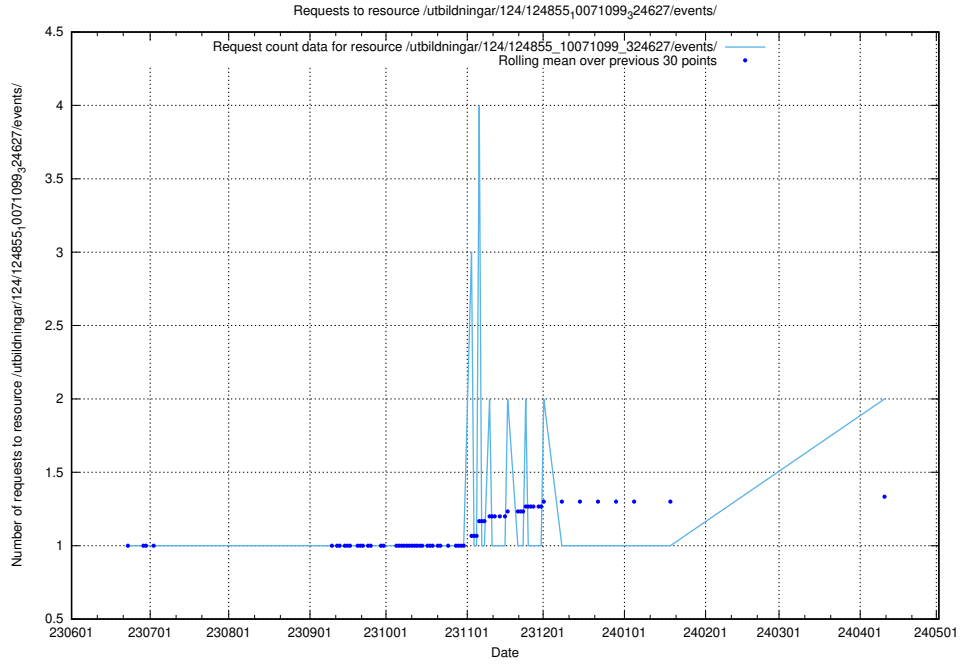

5.857 Usage of /utbildningar/124/124855_10071099_324627/events/

Here, we count the number of requests to resource /utbildningar/124/124855_10071099_324627/events/