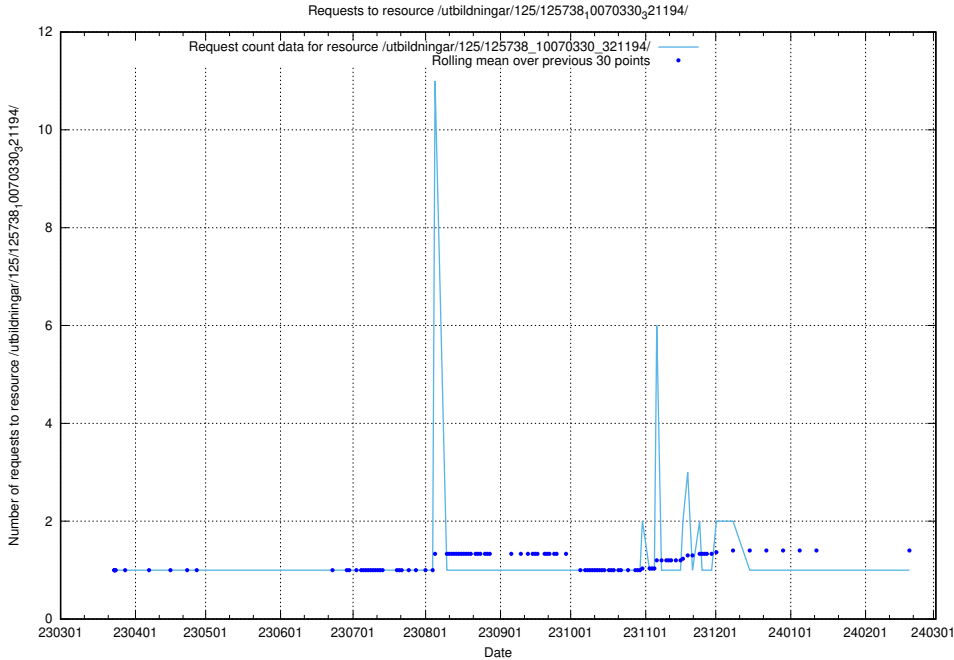

5.1008 Usage of /utbildningar/125/125738_10070330_321194/

Here, we count the number of requests to resource /utbildningar/125/125738_10070330_321194/.