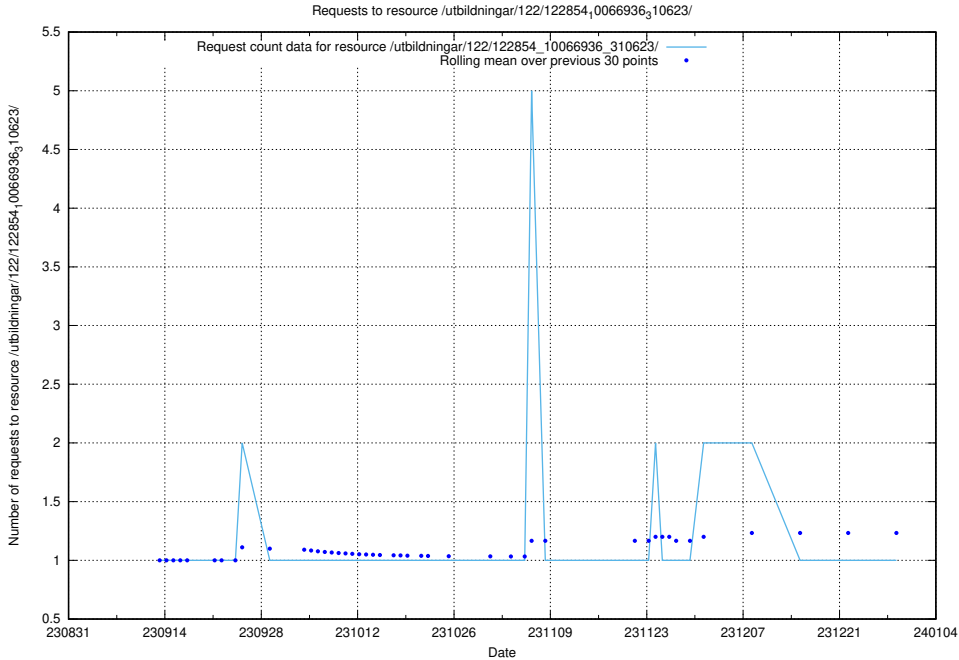

Here, we count the number of requests to resource /utbildningar/122/122854_10066936_310623/events/

5.4760 Usage of /utbildningar/122/122854_10066936_310623/

Here, we count the number of requests to resource /utbildningar/122/122854_10066936_310623/.