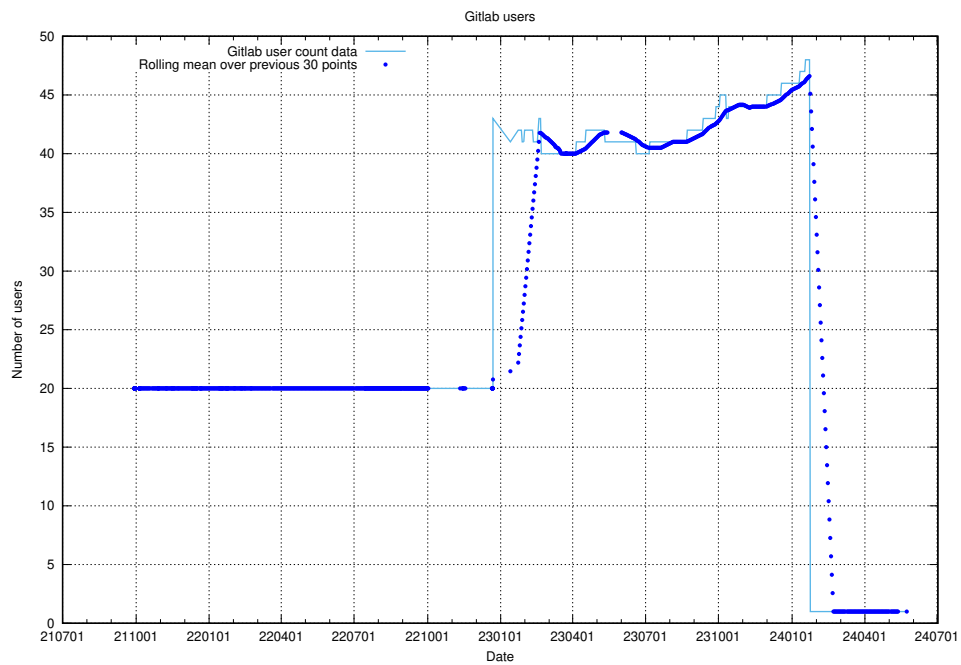

6 Gitlab

This section summarises the state of [JobTech's code repositories](https://gitlab.com/arbetsformedlingen)⁷.

6.1 User count

A graph of users in JobTech's official code repository.

⁷<https://gitlab.com/arbetsformedlingen>