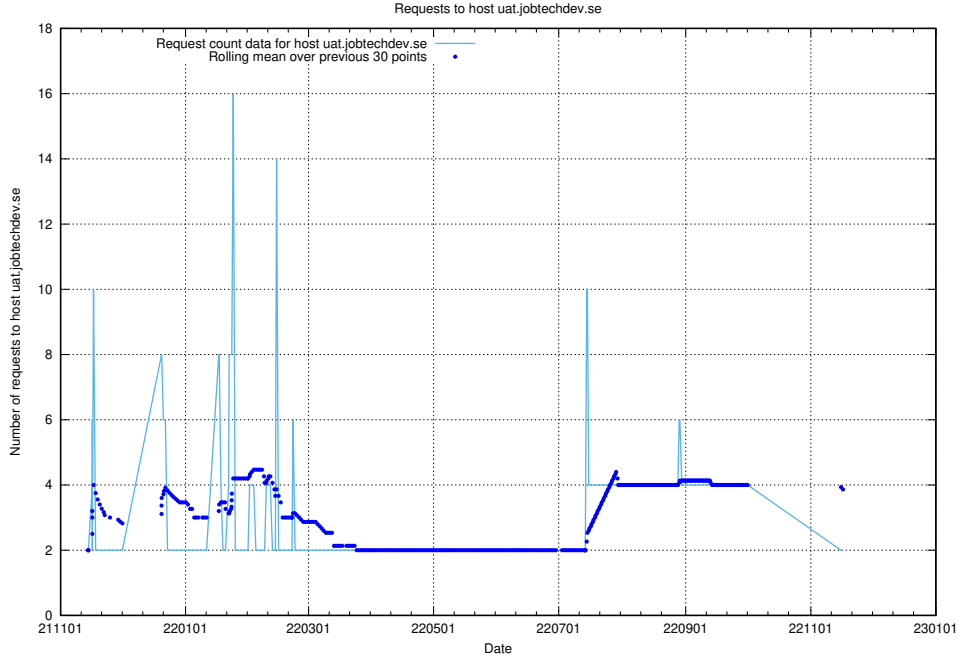

7.554 Usage of uat.jobtechdev.se

Here, we count the number of requests to host uat.jobtechdev.se.