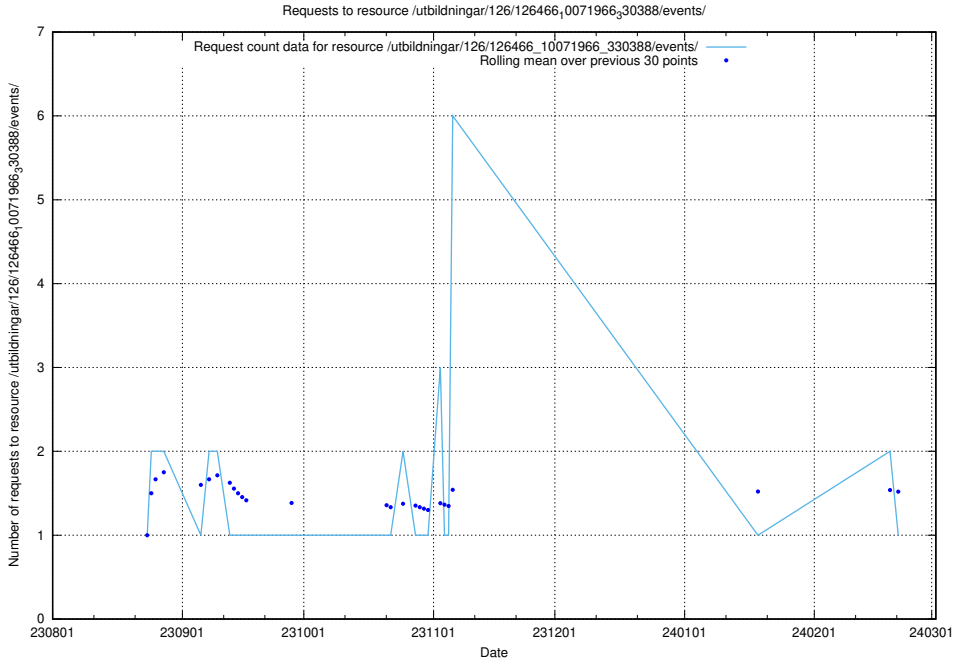

5.4889 Usage of /utbildningar/126/126466_10071966_330388/events/

Here, we count the number of requests to resource /utbildningar/126/126466_10071966_330388/events/