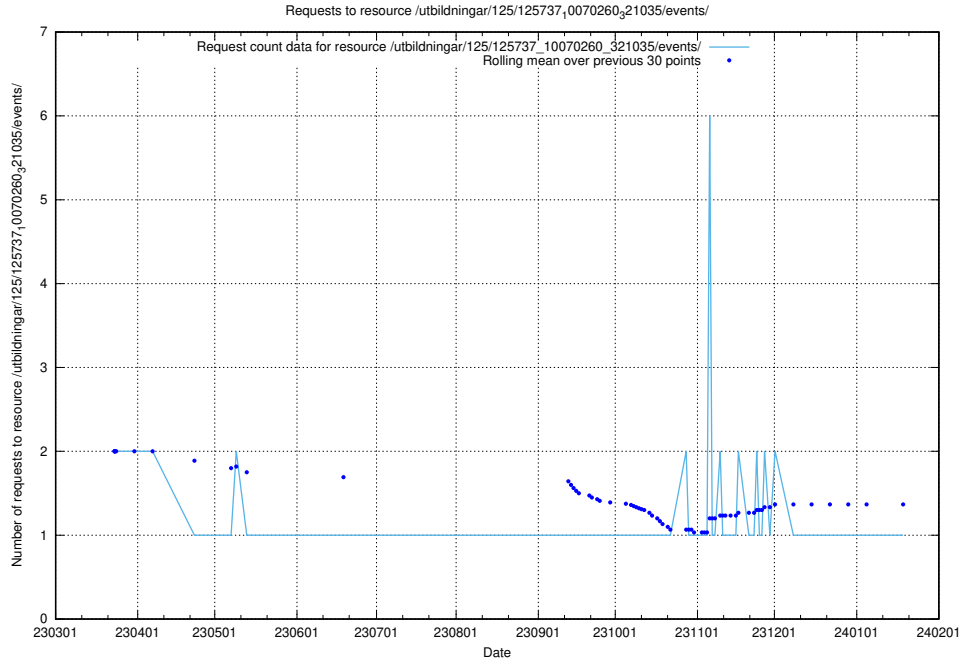

5.6475 Usage of /utbildningar/125/125737_10070260_321035/events/

Here, we count the number of requests to resource /utbildningar/125/125737_10070260_321035/events/