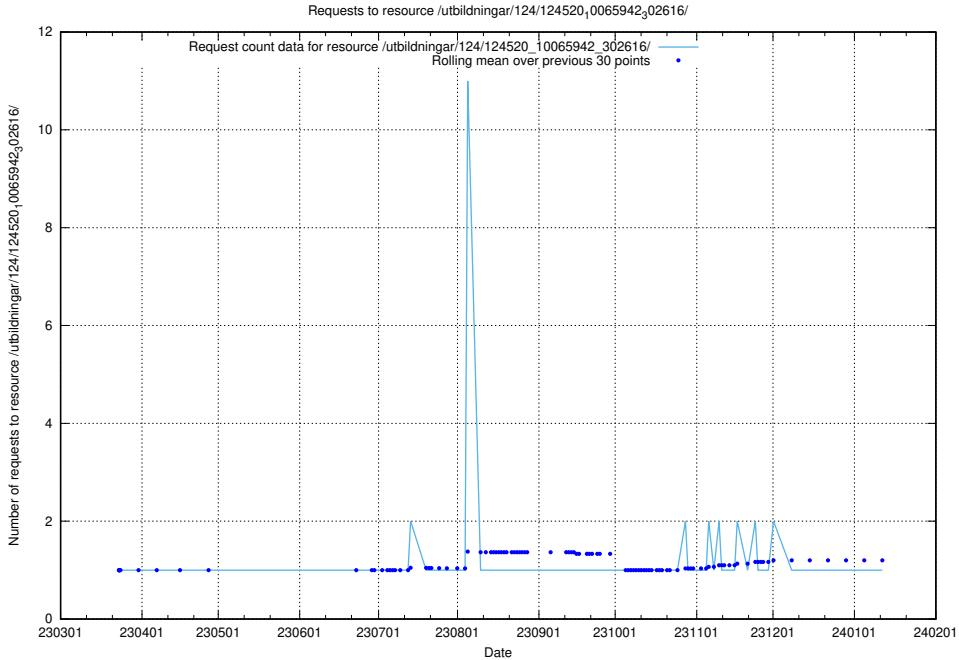

5.1249 Usage of /utbildningar/124/124520_10065942_302616/

Here, we count the number of requests to resource /utbildningar/124/124520_10065942_302616/.