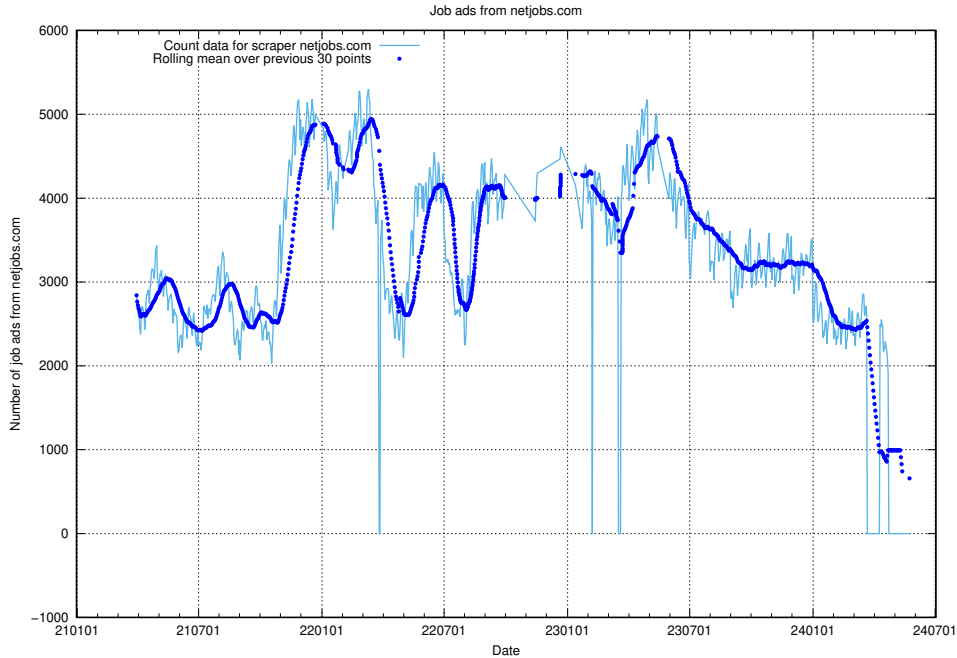

13.18 Number of ads by scraper netjobs.com

Here, we count the number of job ads scraped from netjobs.com.