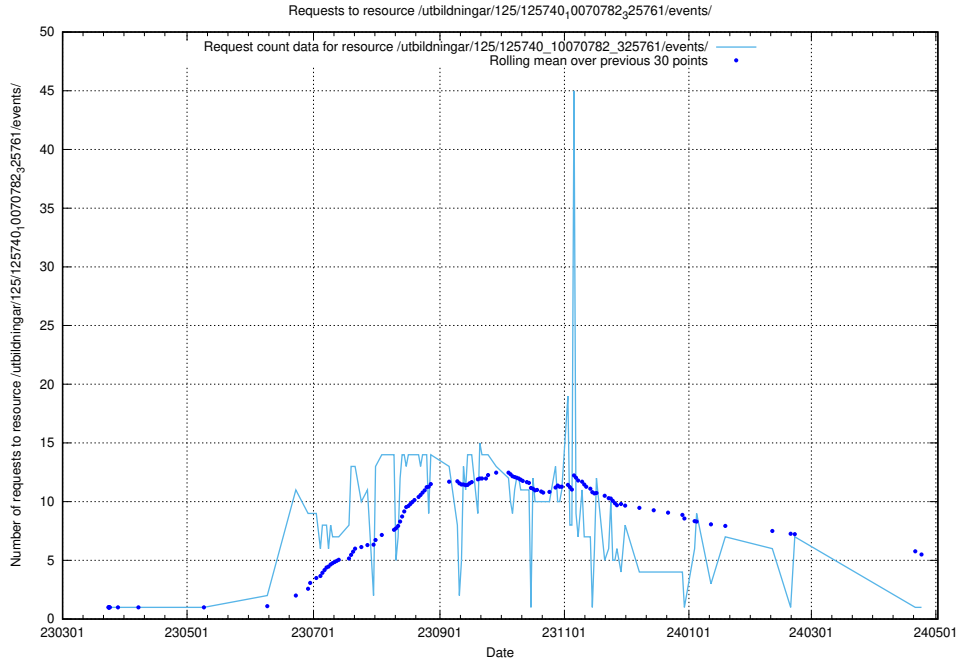

5.961 Usage of /utbildningar/125/125740_10070782_325761/events/

Here, we count the number of requests to resource /utbildningar/125/125740_10070782_325761/events/