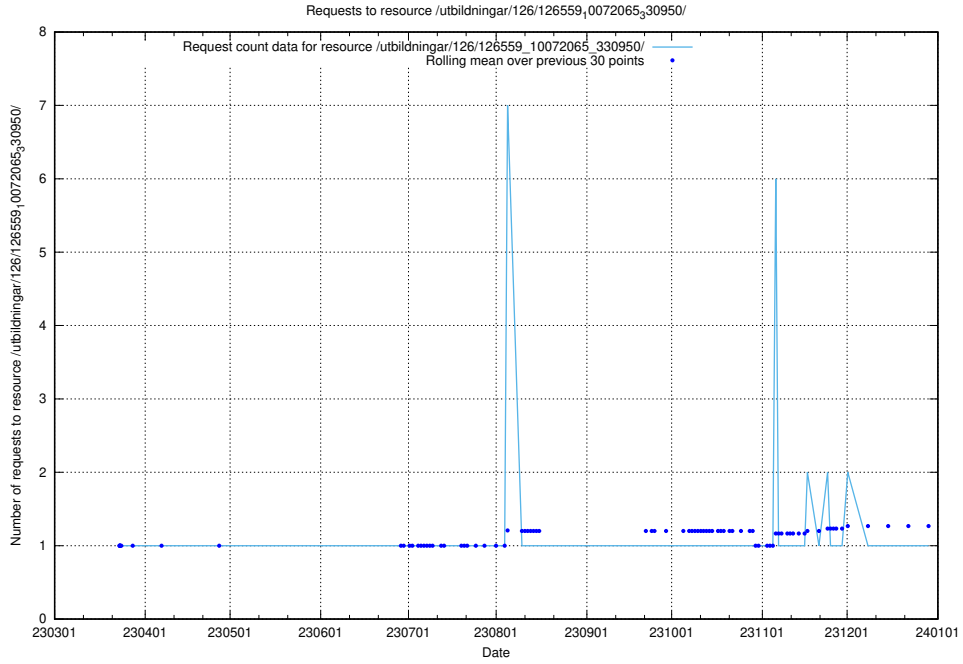

5.6596 Usage of /utbildningar/126/126559_10072065_330950/

Here, we count the number of requests to resource /utbildningar/126/126559_10072065_330950/.