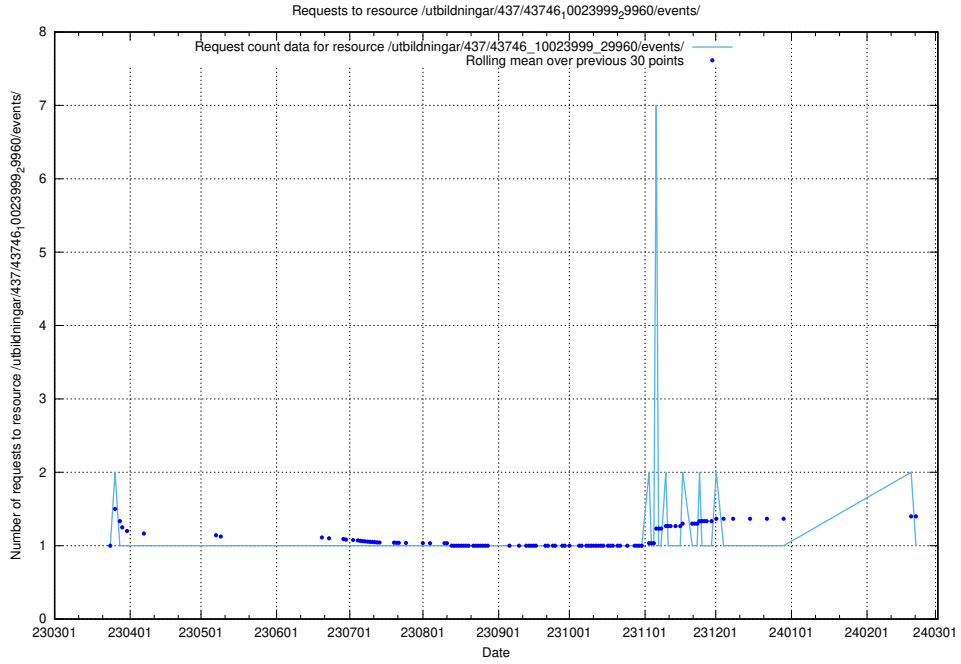

5.6391 Usage of /utbildningar/437/43746_10023999_29960/events/

Here, we count the number of requests to resource /utbildningar/437/43746_10023999_29960/events/.