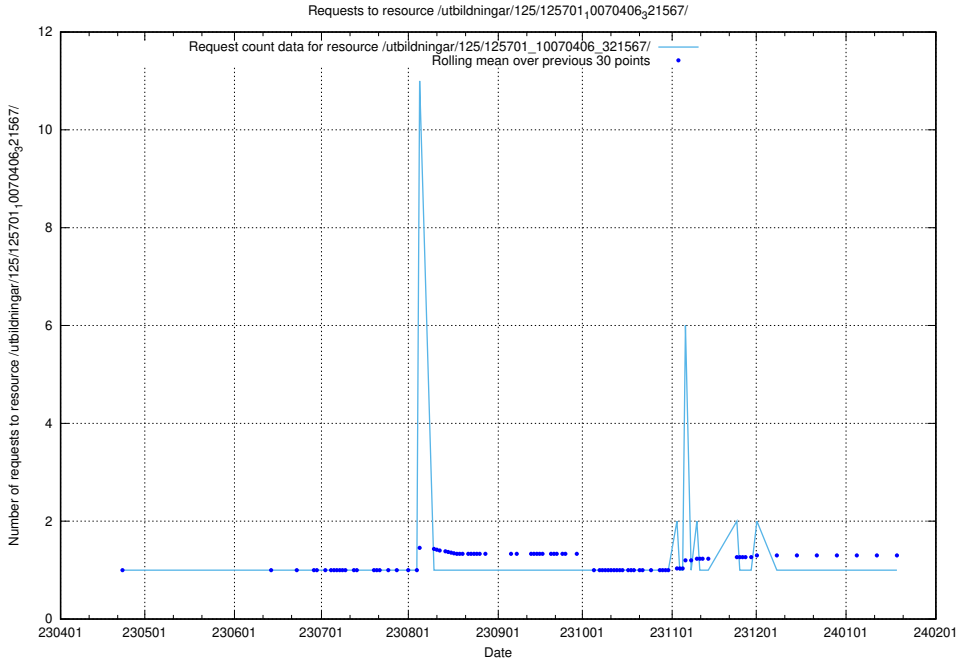

5.6201 Usage of /utbildningar/125/125701_10070406_321567/

Here, we count the number of requests to resource /utbildningar/125/125701_10070406_321567/.