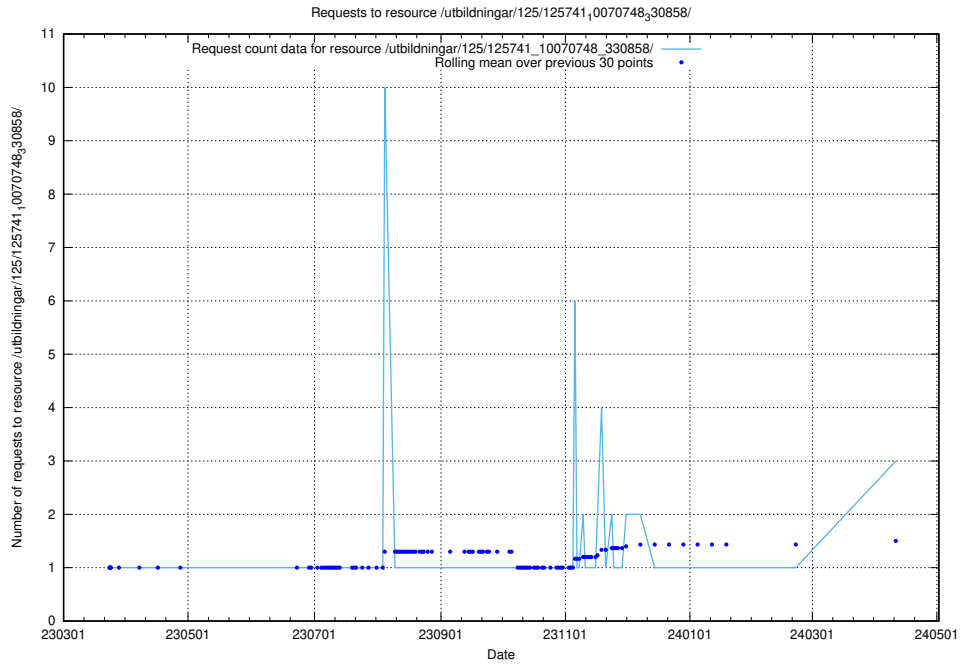

5.446 Usage of /utbildningar/125/125741_10070748_330858/

Here, we count the number of requests to resource /utbildningar/125/125741_10070748_330858/.