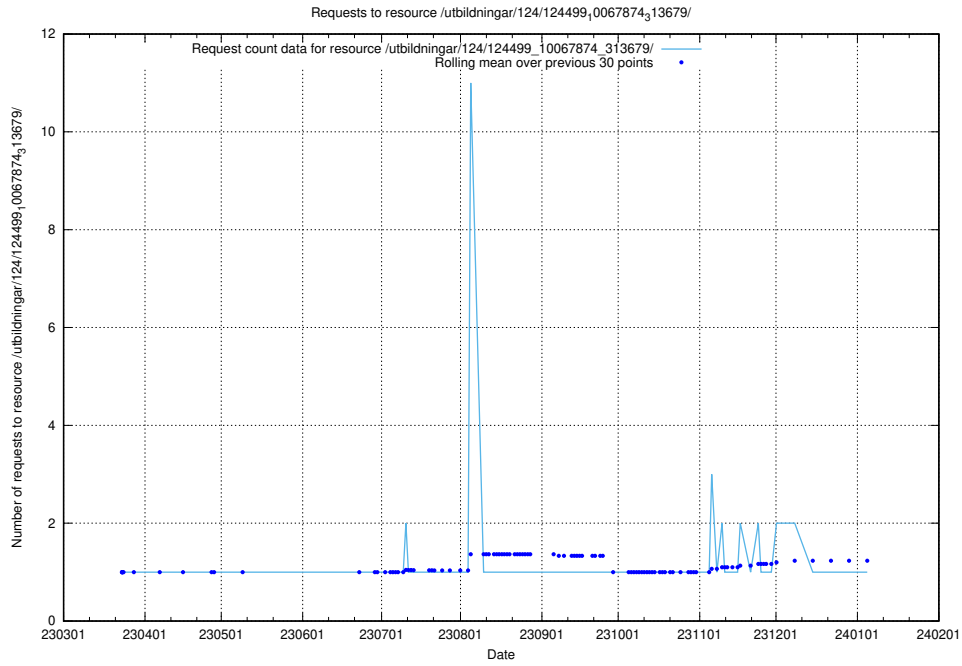

5.2543 Usage of /utbildningar/124/124499_10067874_313679/

Here, we count the number of requests to resource /utbildningar/124/124499_10067874_313679/.