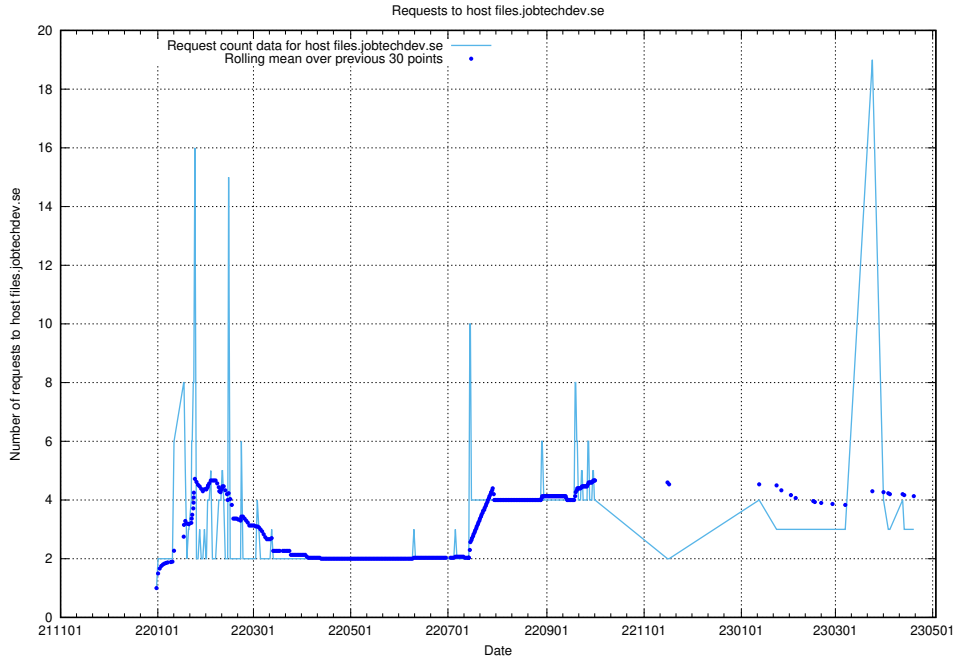

7.194 Usage of files.jobtechdev.se

Here, we count the number of requests to host files.jobtechdev.se.