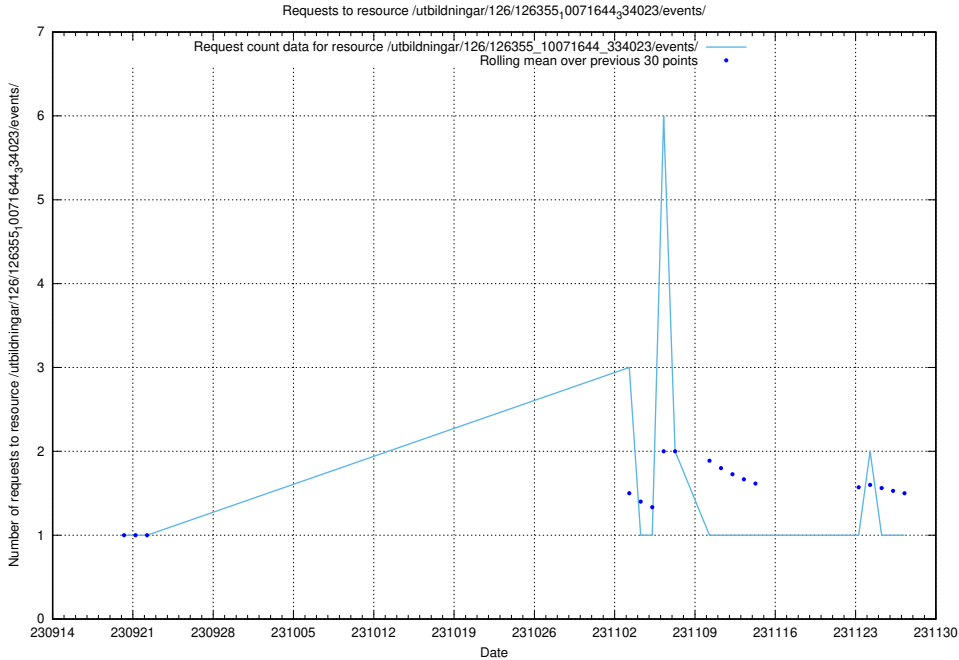

5.4696 Usage of /utbildningar/126/126355_10071644_334023/events/

Here, we count the number of requests to resource /utbildningar/126/126355_10071644_334023/events/