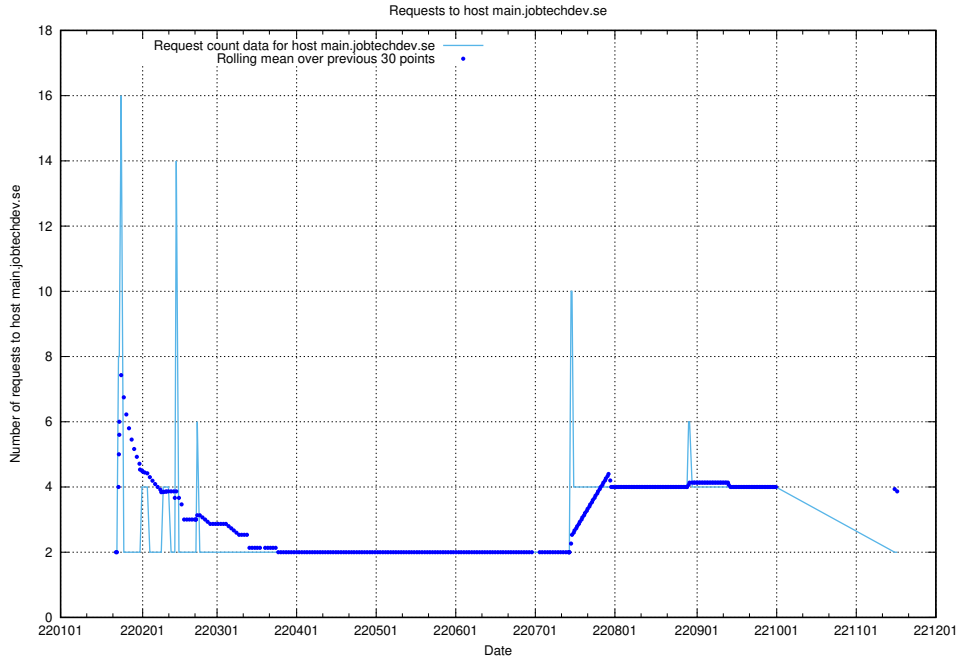

7.598 Usage of main.jobtechdev.se

Here, we count the number of requests to host main.jobtechdev.se.