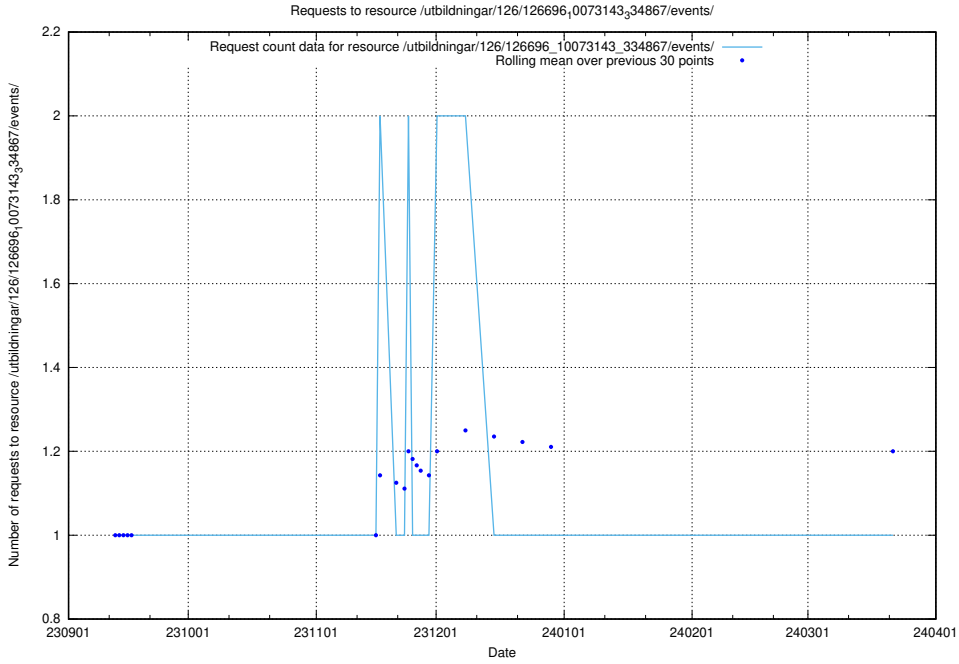

5.4754 Usage of /utbildningar/126/126696_10073143_334867/events/

Here, we count the number of requests to resource /utbildningar/126/126696_10073143_334867/events/