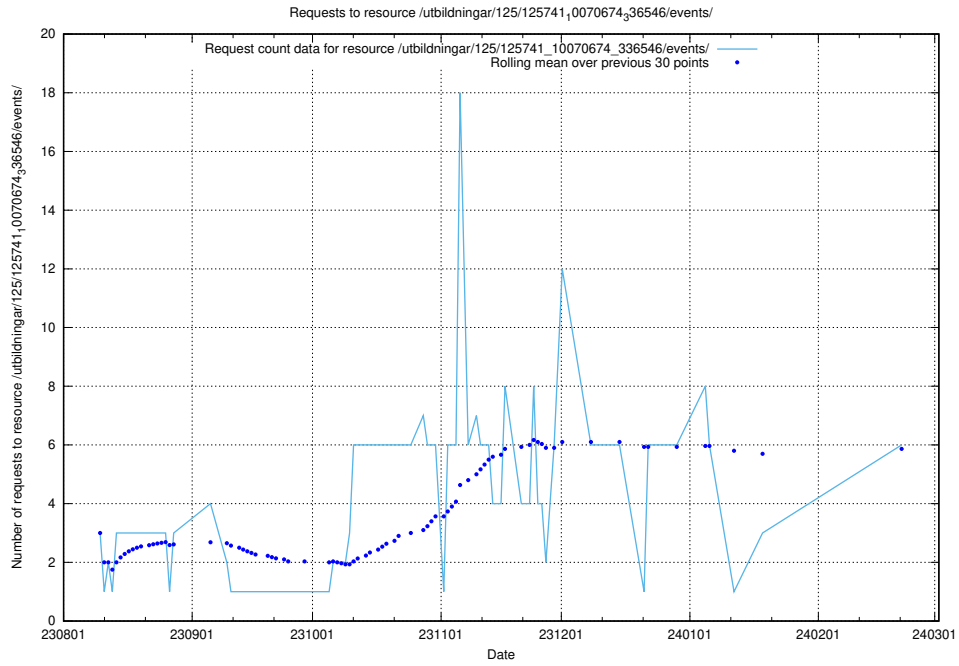

5.77 Usage of /utbildningar/125/125741_10070674_336546/events/

Here, we count the number of requests to resource /utbildningar/125/125741_10070674_336546/events/