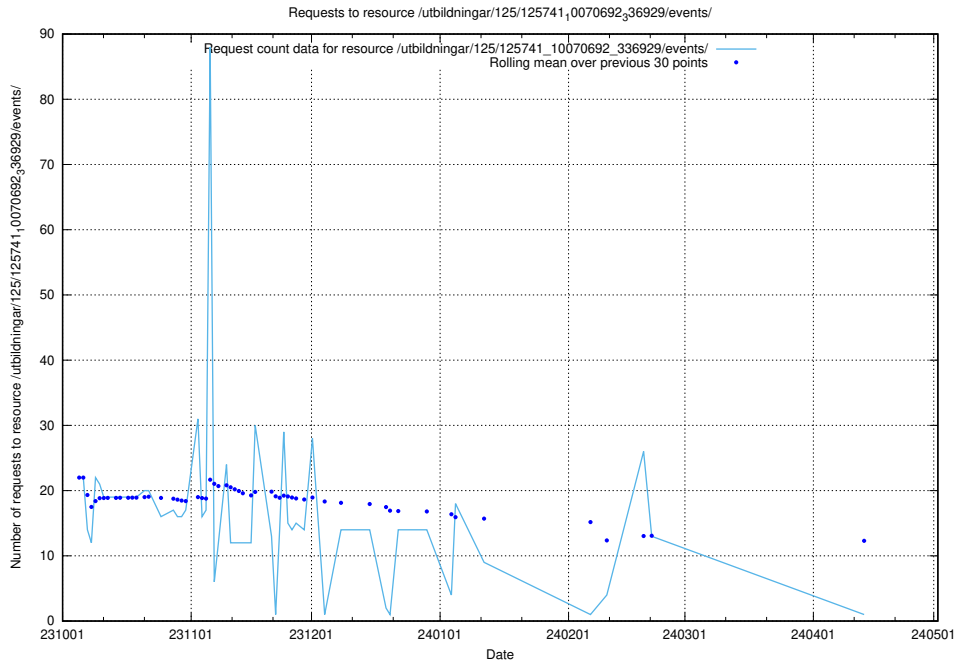

5.4569 Usage of /utbildningar/125/125741_10070692_336929/events/

Here, we count the number of requests to resource /utbildningar/125/125741_10070692_336929/events/