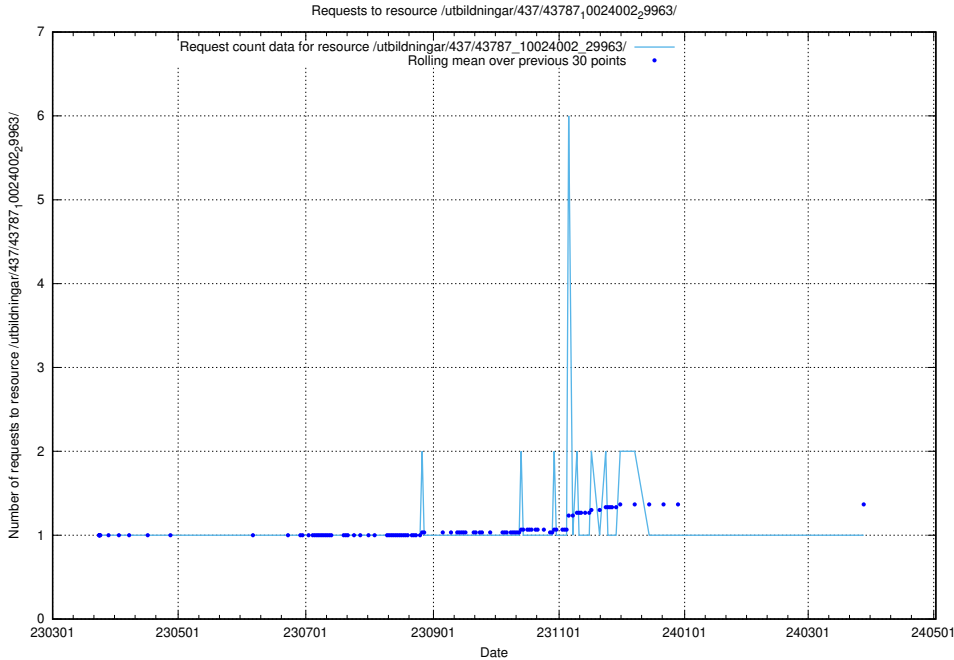

5.6557 Usage of /utbildningar/437/43787_10024002_29963/

Here, we count the number of requests to resource /utbildningar/437/43787_10024002_29963/.