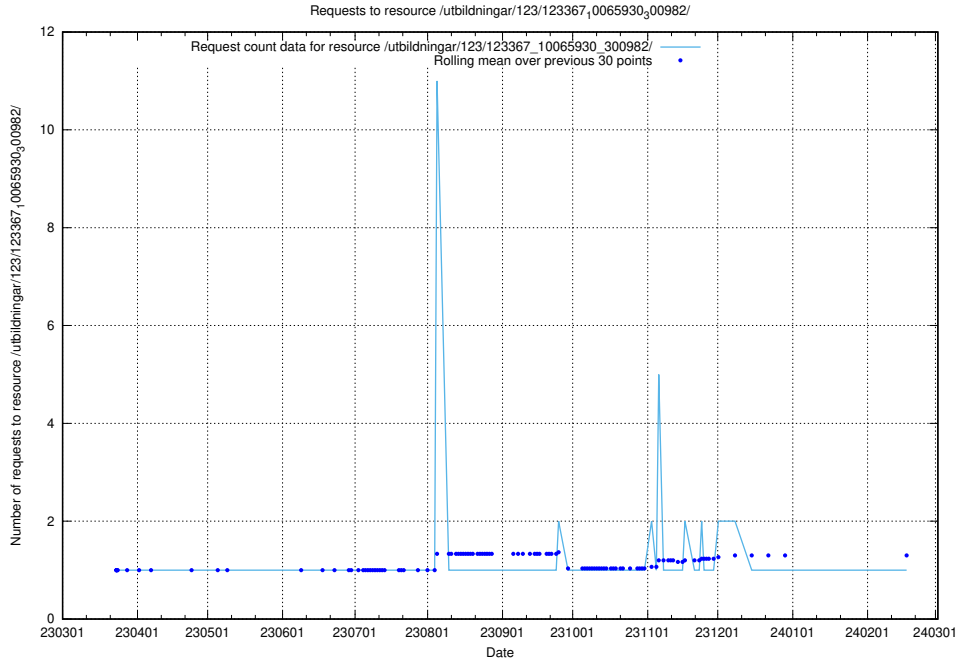

5.4797 Usage of /utbildningar/123/123367_10065930_300982/

Here, we count the number of requests to resource /utbildningar/123/123367_10065930_300982/.