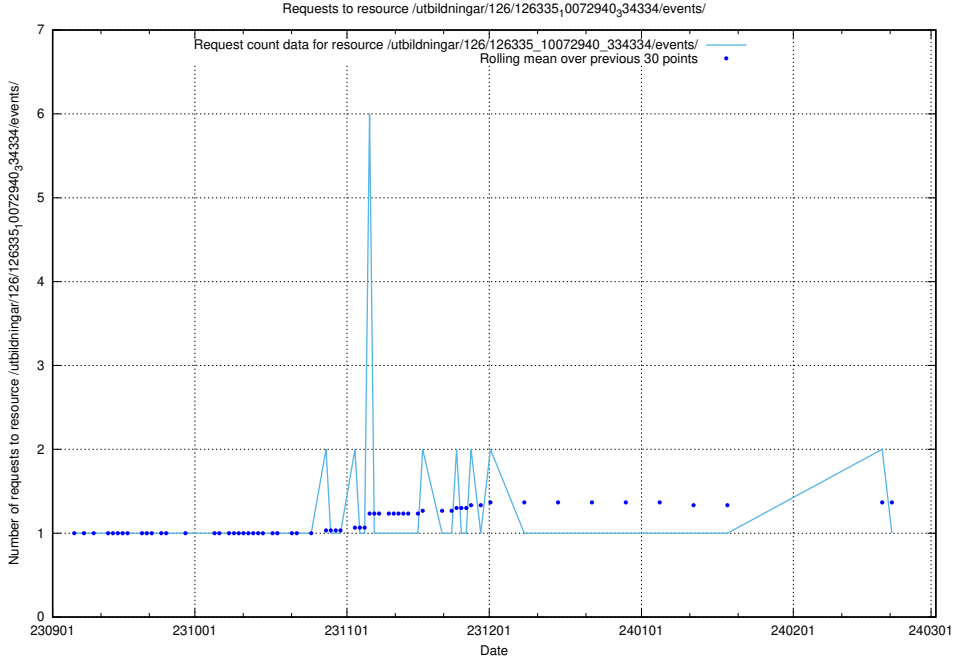

5.4829 Usage of /utbildningar/126/126335_10072940_334334/events/

Here, we count the number of requests to resource /utbildningar/126/126335_10072940_334334/events/