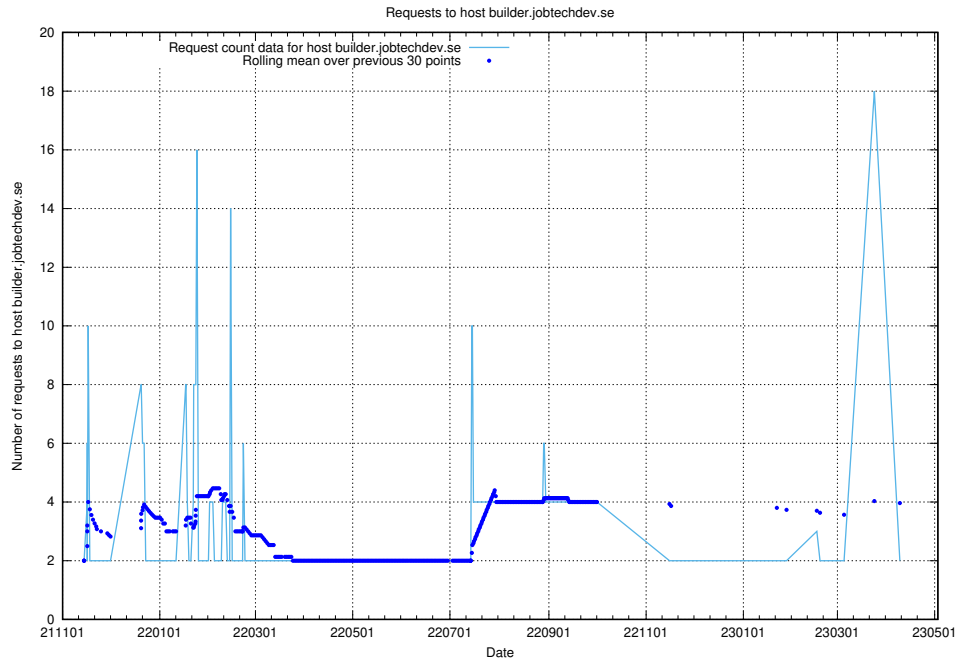

7.282 Usage of builder.jobtechdev.se

Here, we count the number of requests to host builder.jobtechdev.se.