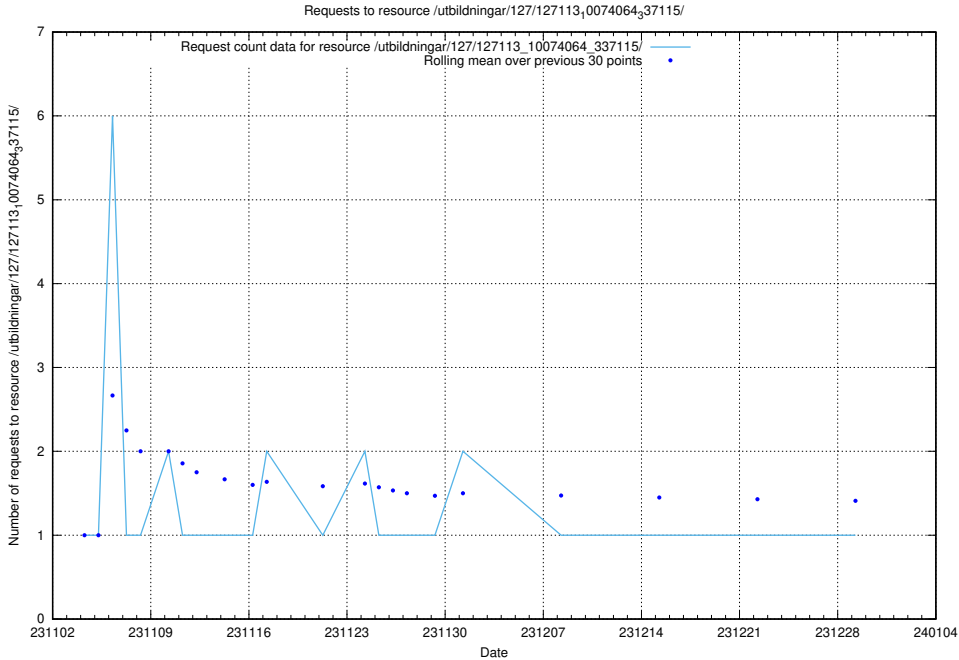

5.4298 Usage of /utbildningar/127/127113_10074064_337115/

Here, we count the number of requests to resource /utbildningar/127/127113_10074064_337115/.