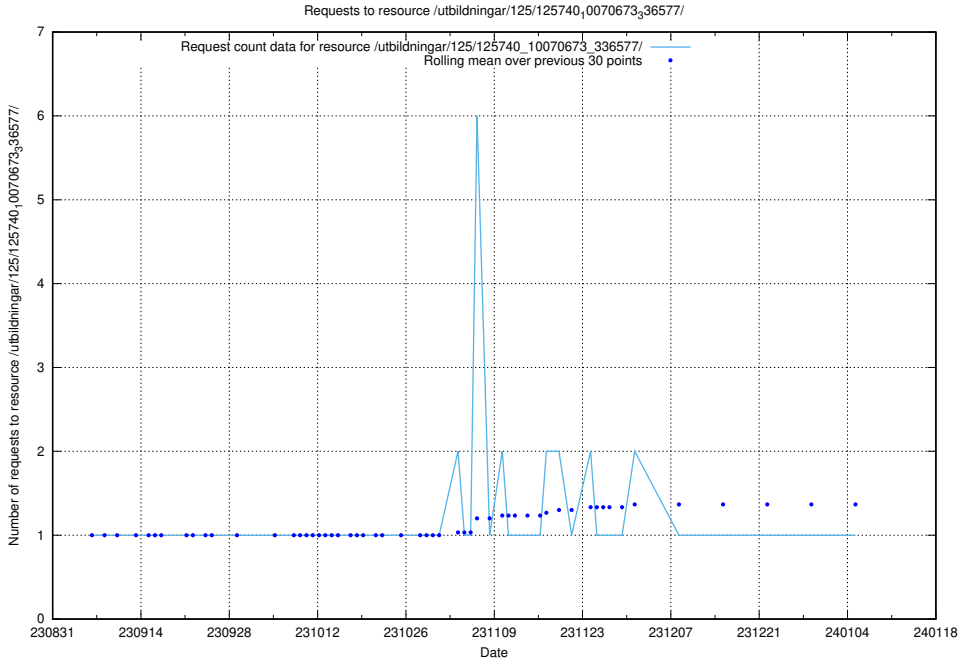

5.4838 Usage of /utbildningar/125/125740_10070673_336577/

Here, we count the number of requests to resource /utbildningar/125/125740_10070673_336577/.