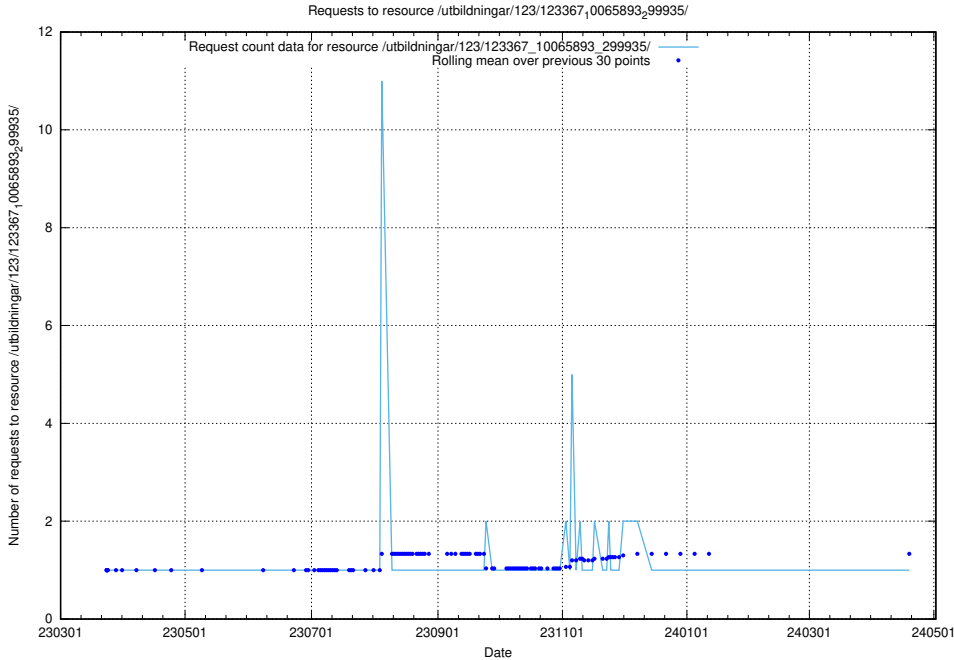

5.4911 Usage of /utbildningar/123/123367_10065893_299935/

Here, we count the number of requests to resource /utbildningar/123/123367_10065893_299935/.