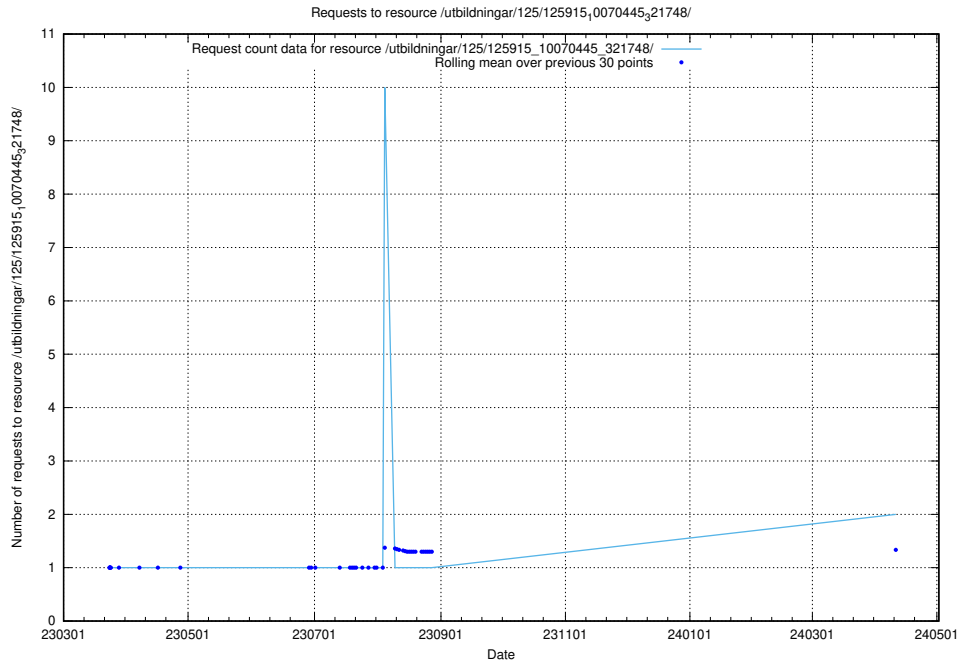

5.950 Usage of /utbildningar/125/125915_10070445_321748/

Here, we count the number of requests to resource /utbildningar/125/125915_10070445_321748/.