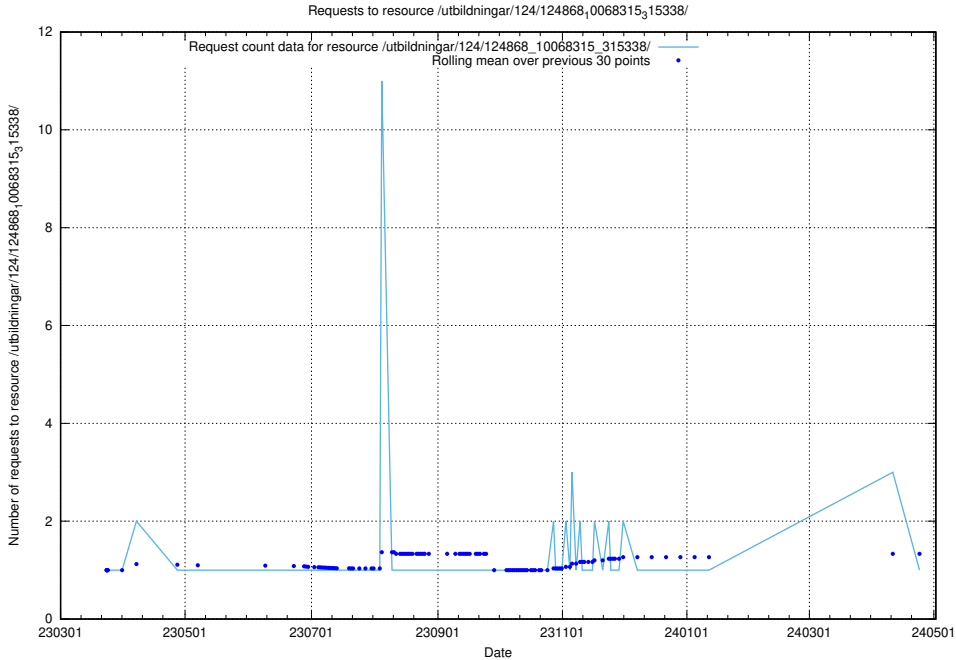

5.1154 Usage of /utbildningar/124/124868_10068315_315338/

Here, we count the number of requests to resource /utbildningar/124/124868_10068315_315338/.