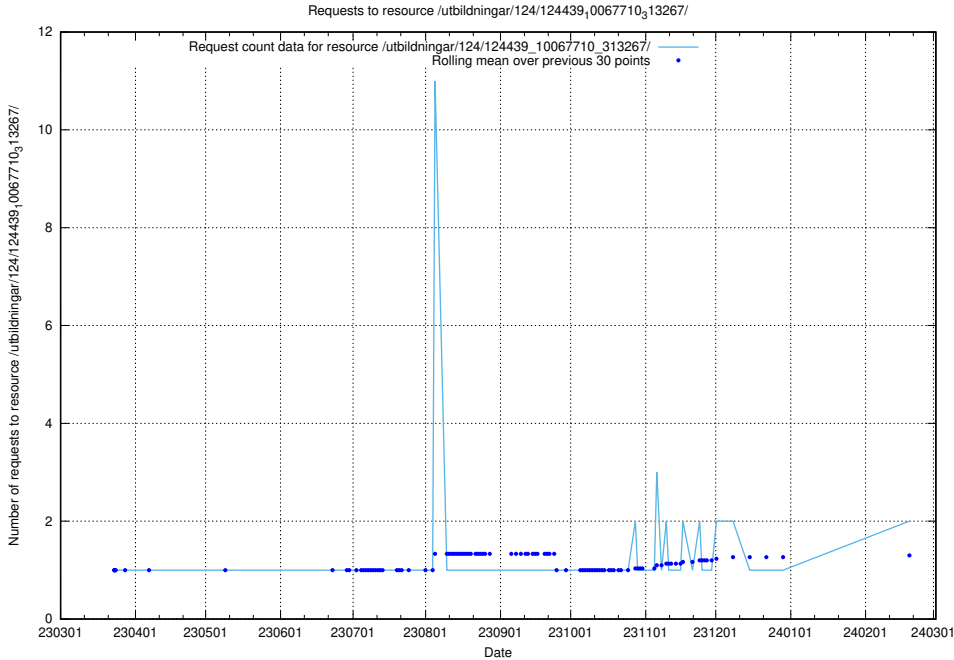

5.660 Usage of /utbildningar/124/124439_10067710_313267/

Here, we count the number of requests to resource /utbildningar/124/124439_10067710_313267/.