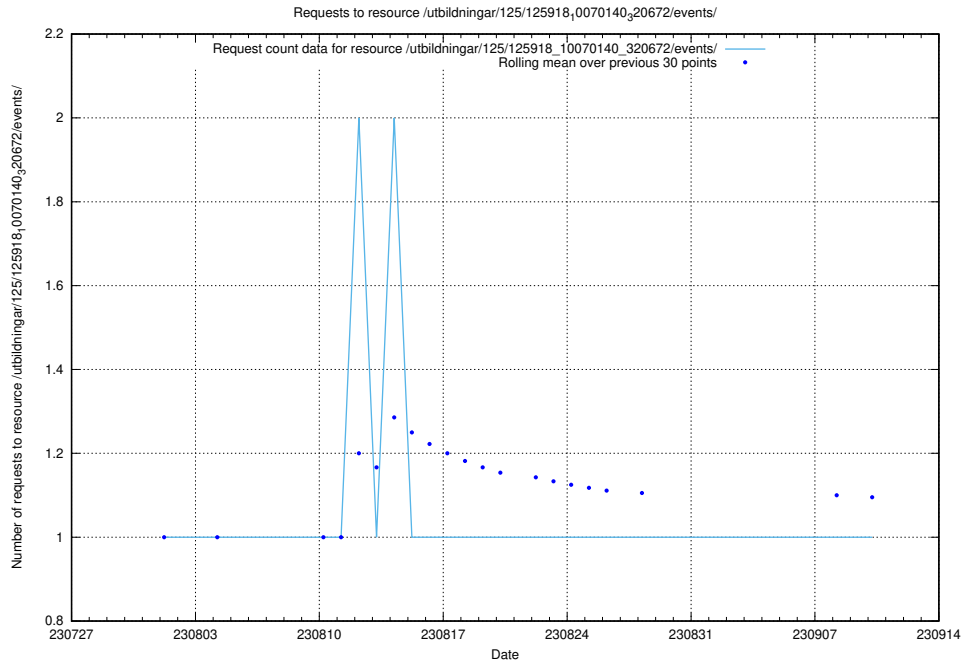

5.5054 Usage of /utbildningar/125/125918_10070140_320672/events/

Here, we count the number of requests to resource /utbildningar/125/125918_10070140_320672/events/