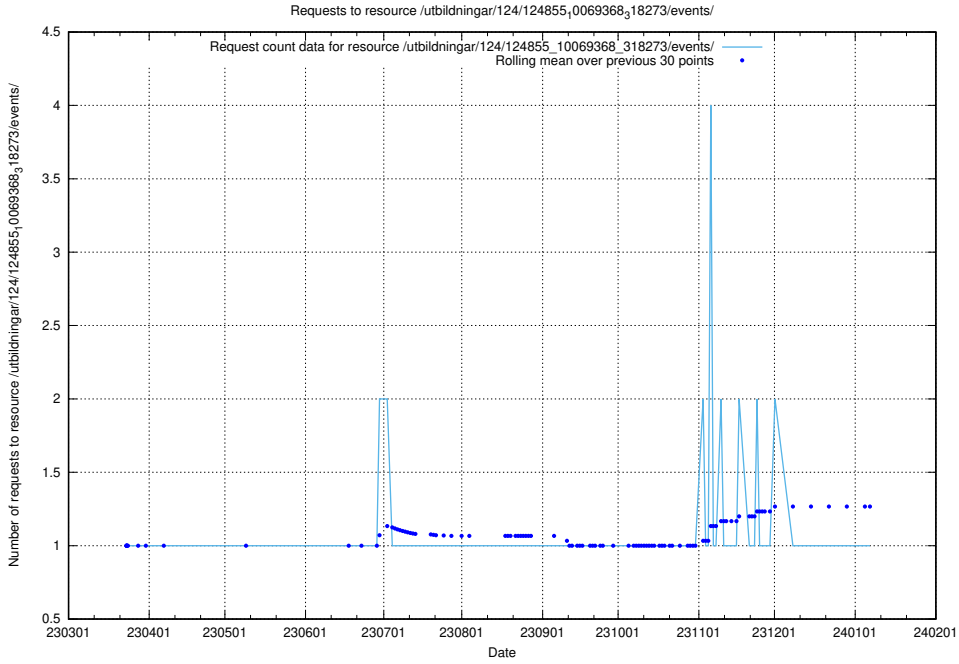

5.1190 Usage of /utbildningar/124/124855_10069368_318273/events/

Here, we count the number of requests to resource /utbildningar/124/124855_10069368_318273/events/