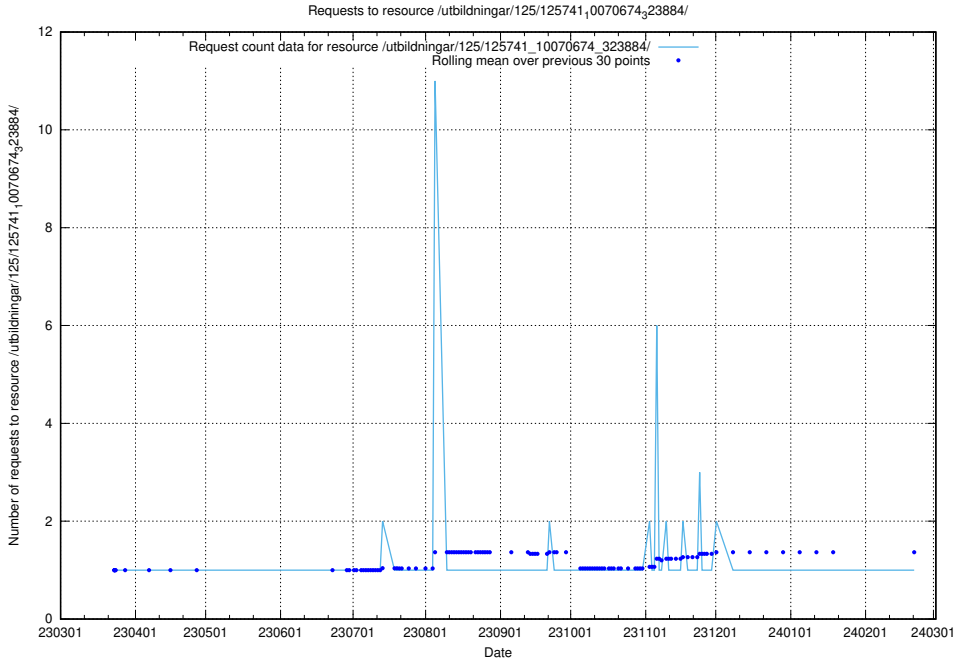

5.6676 Usage of /utbildningar/125/125741_10070674_323884/

Here, we count the number of requests to resource /utbildningar/125/125741_10070674_323884/.