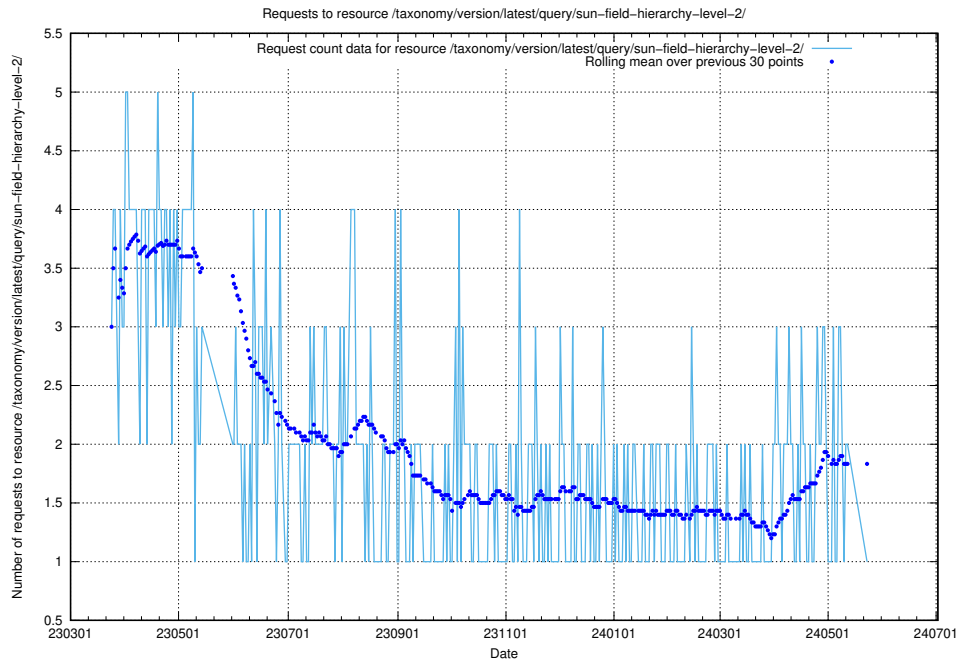

5.6262 Usage of /taxonomy/version/latest/query/sun-field-hierarchy-level-2/

Here, we count the number of requests to resource /taxonomy/version/latest/query/sun-field-hierarchy-level-2/.