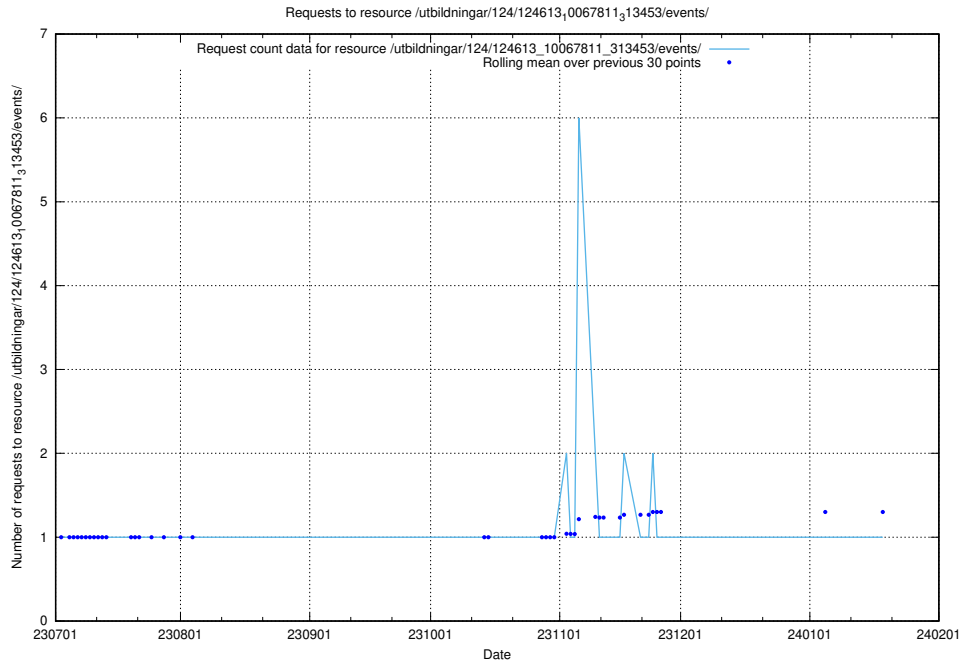

5.5536 Usage of /utbildningar/124/124613_10067811_313453/events/

Here, we count the number of requests to resource /utbildningar/124/124613_10067811_313453/events/