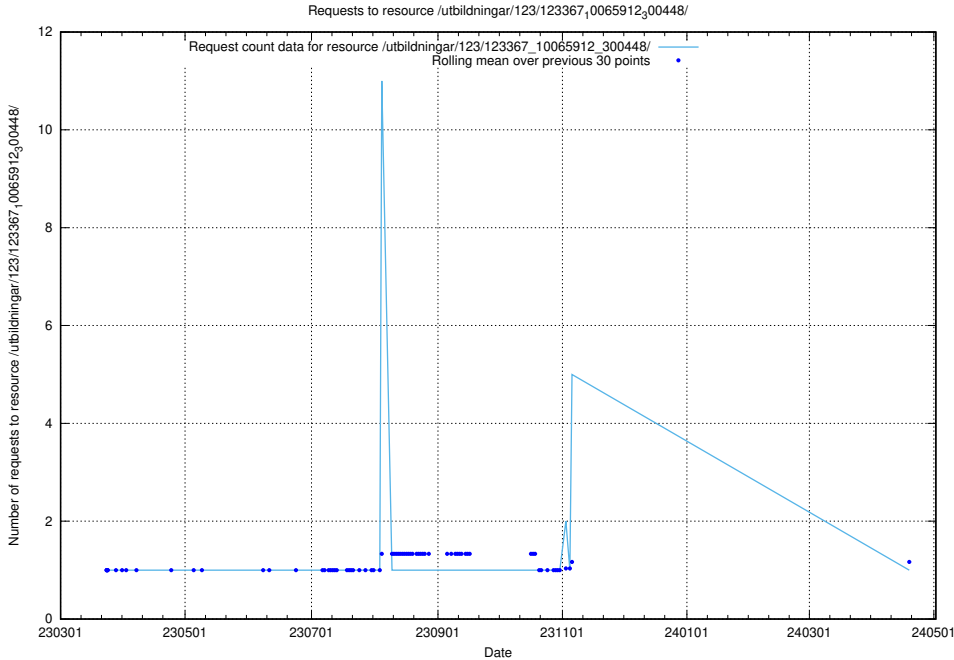

Here, we count the number of requests to resource /utbildningar/126/126237_10071454_326668/.

5.4868 Usage of /utbildningar/123/123367_10065912_300448/

Here, we count the number of requests to resource /utbildningar/123/123367_10065912_300448/.