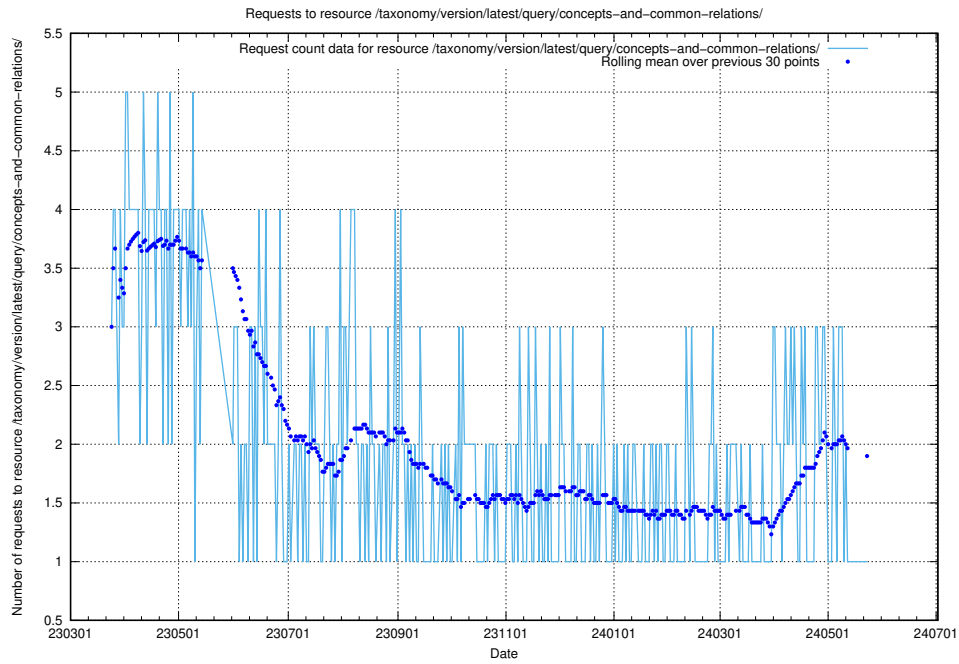

Here, we count the number of requests to resource /taxonomy/version/latest/query/concepts-and-common-relations/.

5.6301 Usage of /taxonomy/version/latest/query/concept-types/

Here, we count the number of requests to resource /taxonomy/version/latest/query/concept-types/.