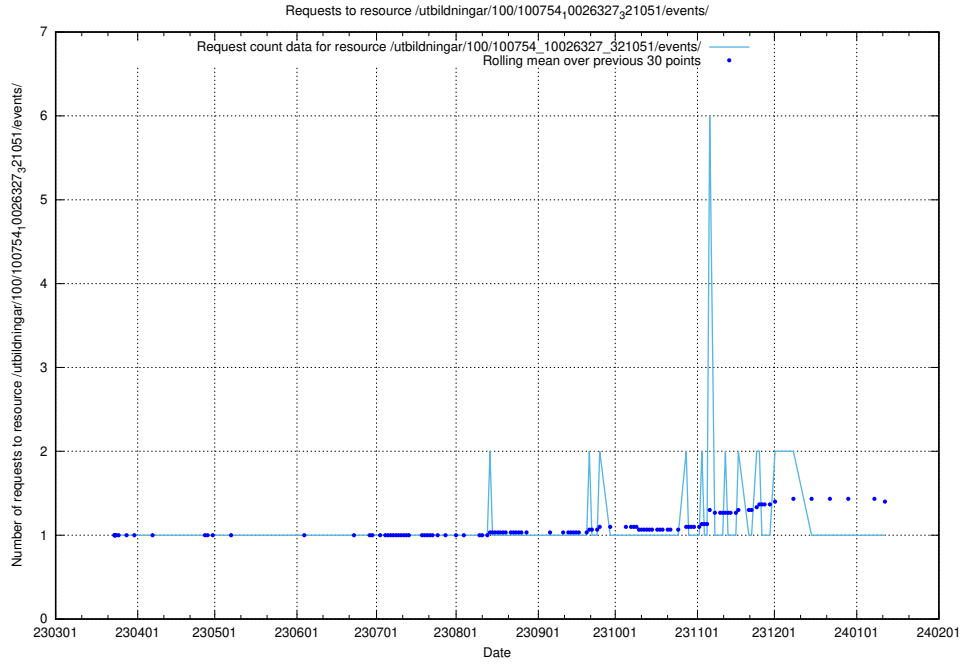

5.5762 Usage of /utbildningar/100/100754_10026327_321051/events/

Here, we count the number of requests to resource /utbildningar/100/100754_10026327_321051/events/