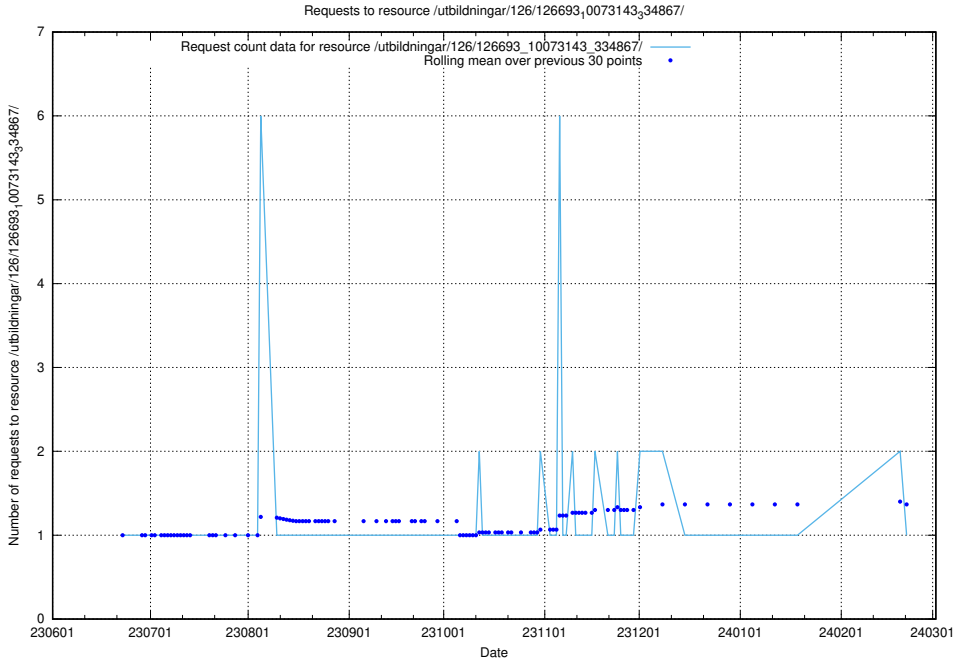

5.5811 Usage of /utbildningar/126/126693_10073143_334867/

Here, we count the number of requests to resource /utbildningar/126/126693_10073143_334867/.