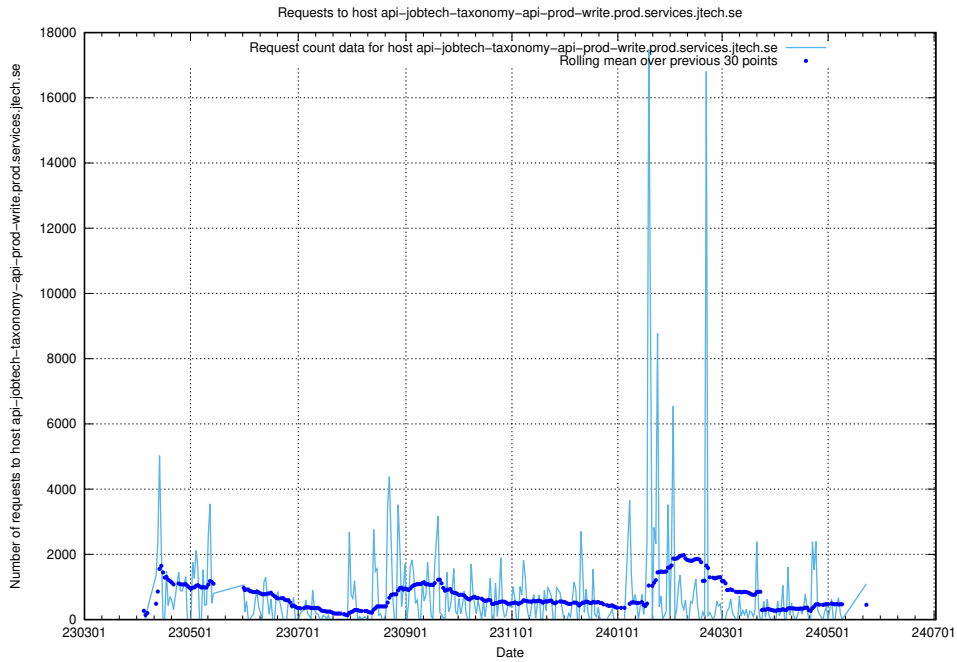

7.22 Usage of api-jobtech-taxonomy-api-prod-write.prod.services.jtech.se

Here, we count the number of requests to host api-jobtech-taxonomy-api-prod-write.prod.services.jtech.se.