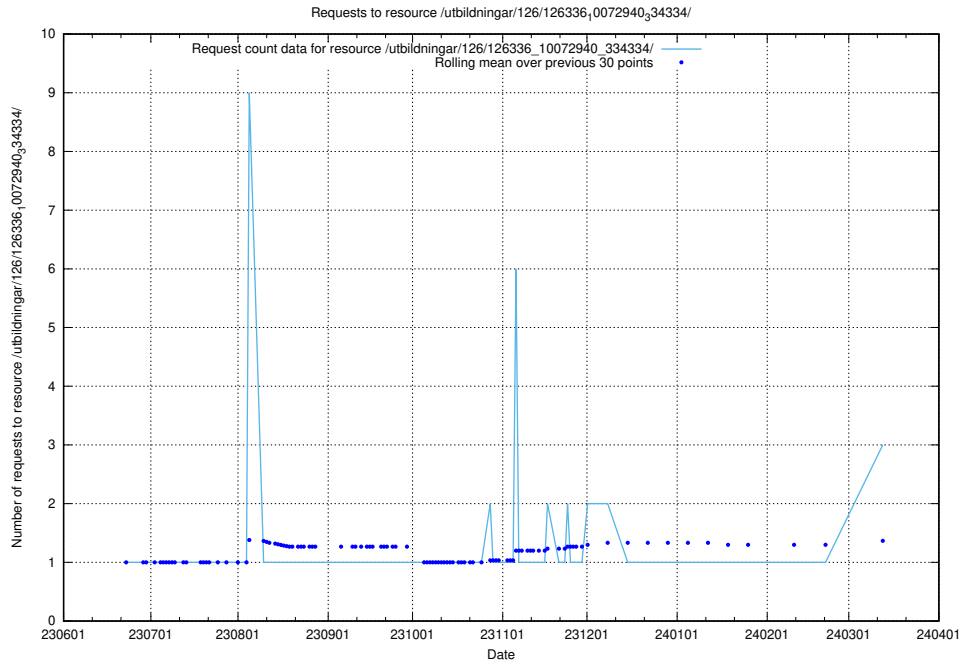

5.391 Usage of /utbildningar/126/126336_10072940_334334/

Here, we count the number of requests to resource /utbildningar/126/126336_10072940_334334/.