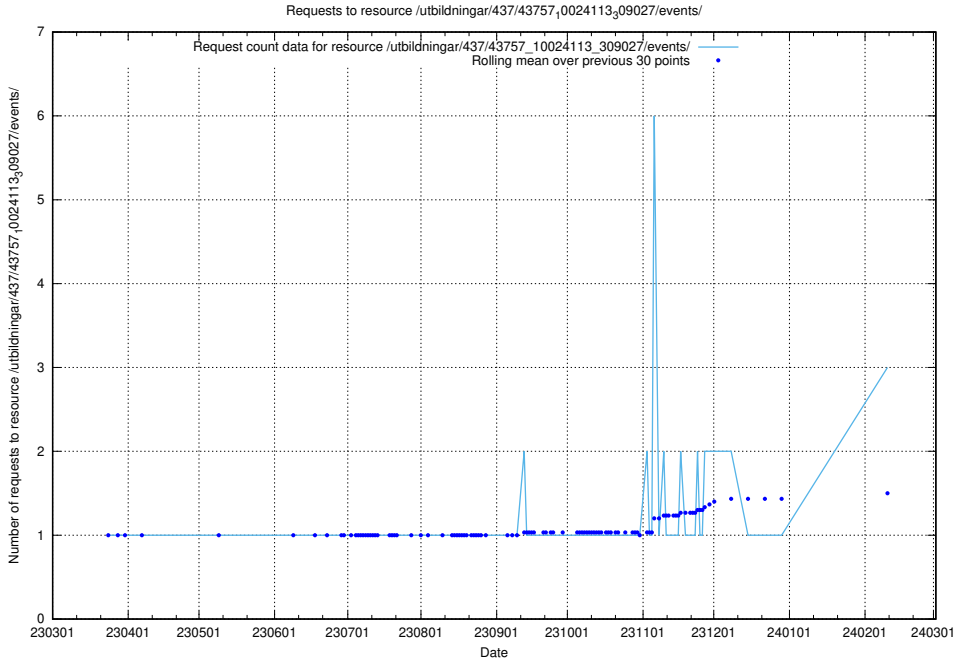

5.433 Usage of /utbildningar/437/43757_10024113_309027/events/

Here, we count the number of requests to resource /utbildningar/437/43757_10024113_309027/events/.