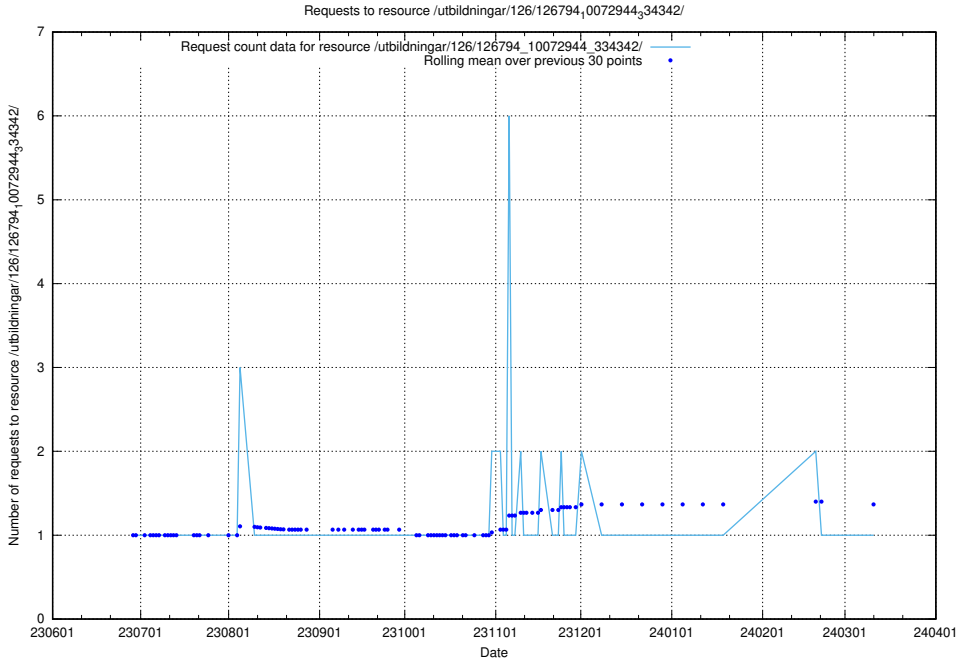

5.5609 Usage of /utbildningar/126/126794_10072944_334342/

Here, we count the number of requests to resource /utbildningar/126/126794_10072944_334342/.