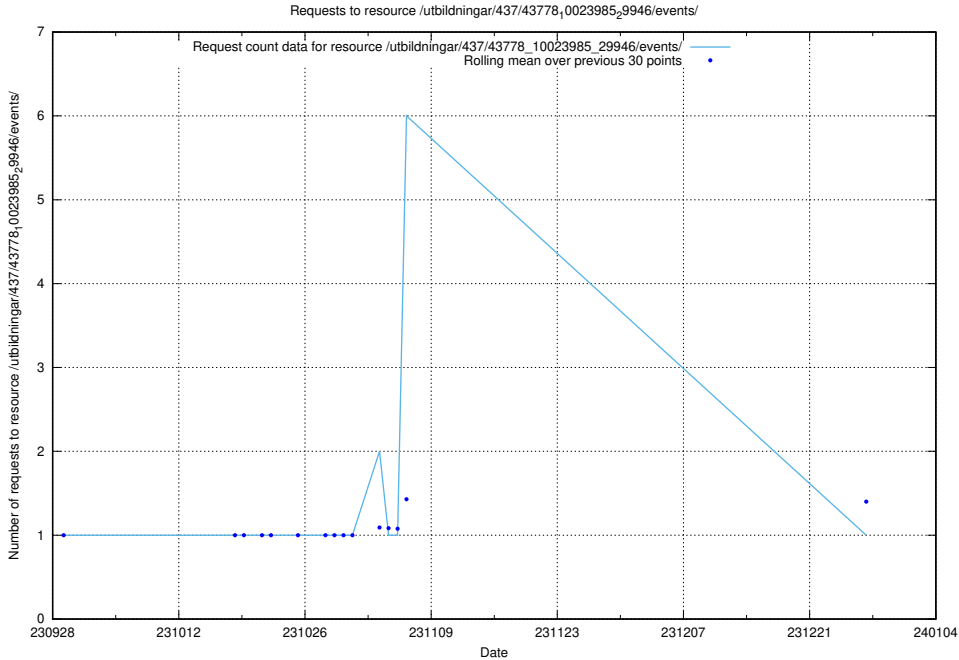

5.4612 Usage of /utbildningar/437/43778_10023985_29946/events/

Here, we count the number of requests to resource /utbildningar/437/43778_10023985_29946/events/.