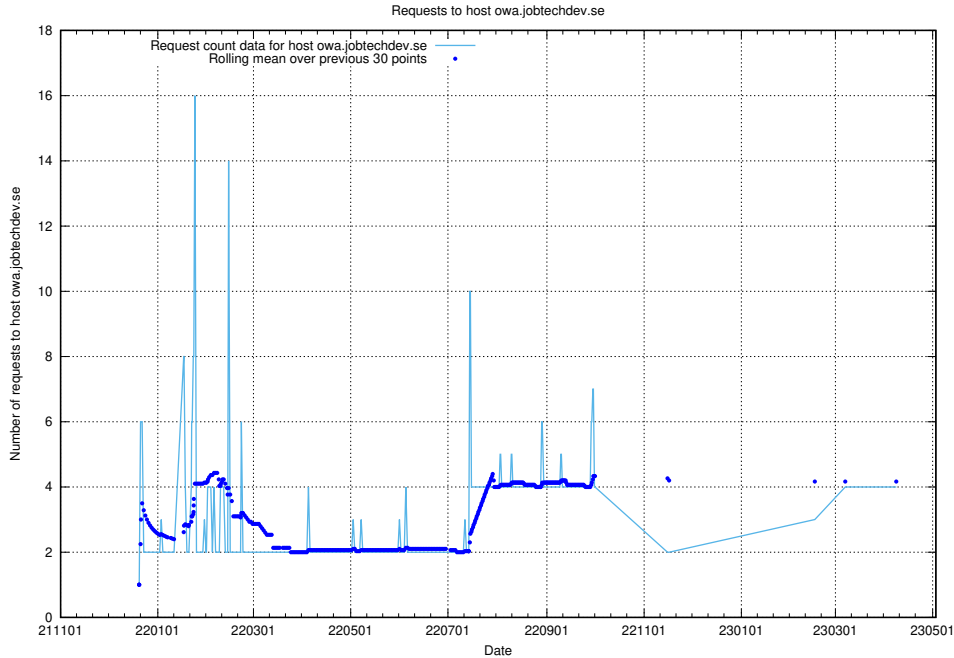

7.136 Usage of owa.jobtechdev.se

Here, we count the number of requests to host owa.jobtechdev.se.