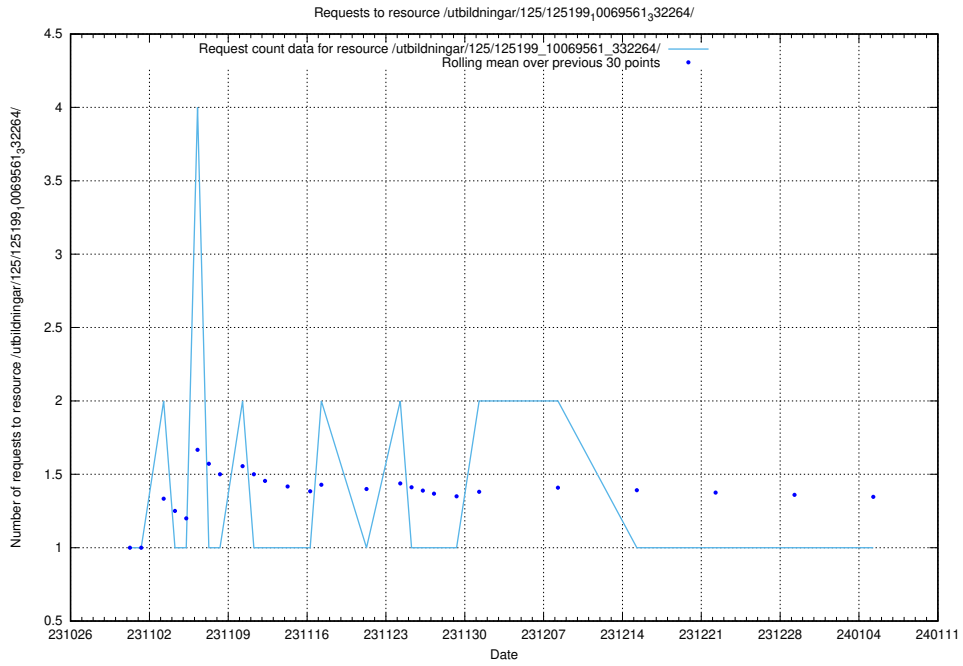

5.4339 Usage of /utbildningar/125/125199_10069561_332264/

Here, we count the number of requests to resource /utbildningar/125/125199_10069561_332264/.