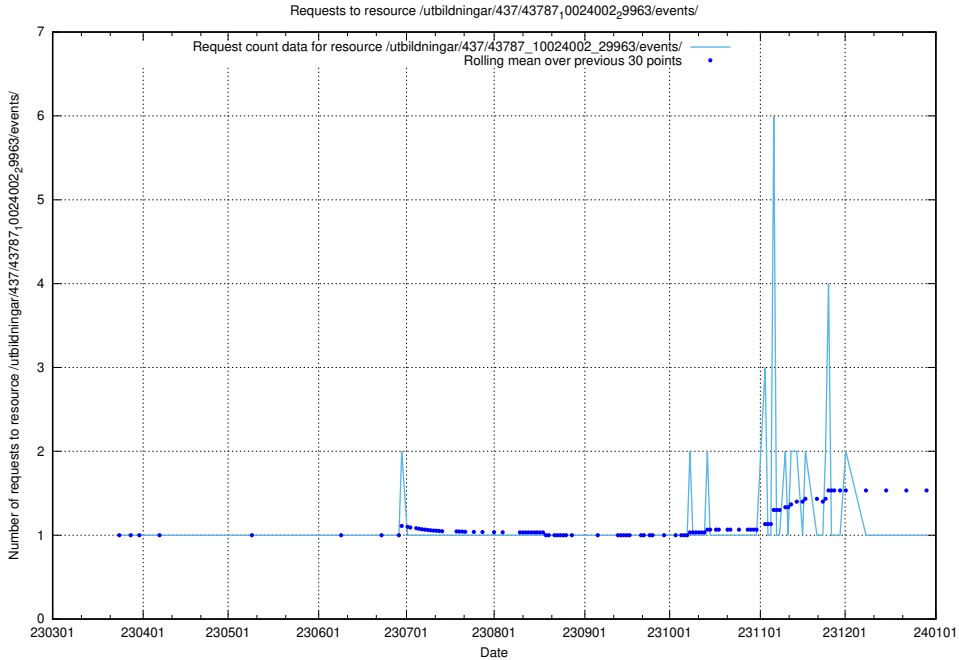

5.6374 Usage of /utbildningar/437/43787_10024002_29963/events/

Here, we count the number of requests to resource /utbildningar/437/43787_10024002_29963/events/.