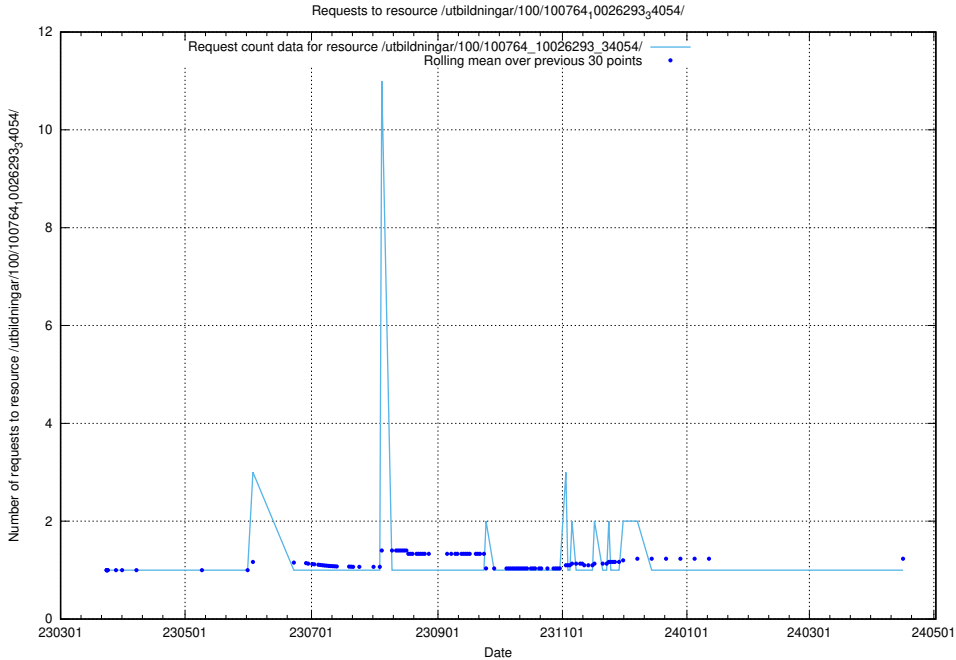

5.5712 Usage of /utbildningar/100/100764_10026293_34054/

Here, we count the number of requests to resource /utbildningar/100/100764_10026293_34054/.