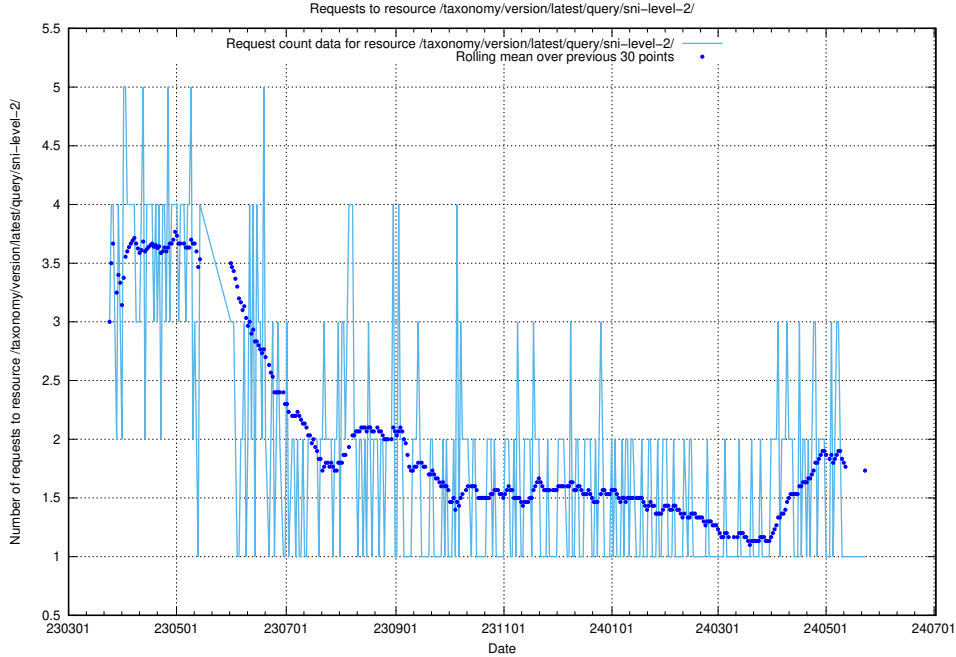

5.6277 Usage of /taxonomy/version/latest/query/sni-level-2/

Here, we count the number of requests to resource /taxonomy/version/latest/query/sni-level-2/.