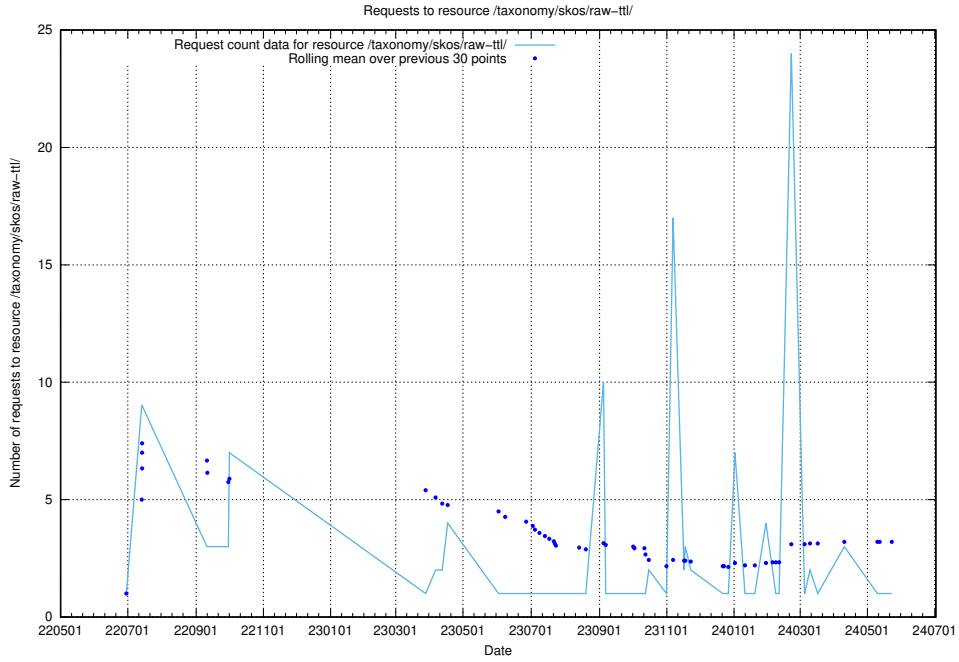

5.1001 Usage of /taxonomy/skos/raw-ttl/

Here, we count the number of requests to resource /taxonomy/skos/raw-ttl/.