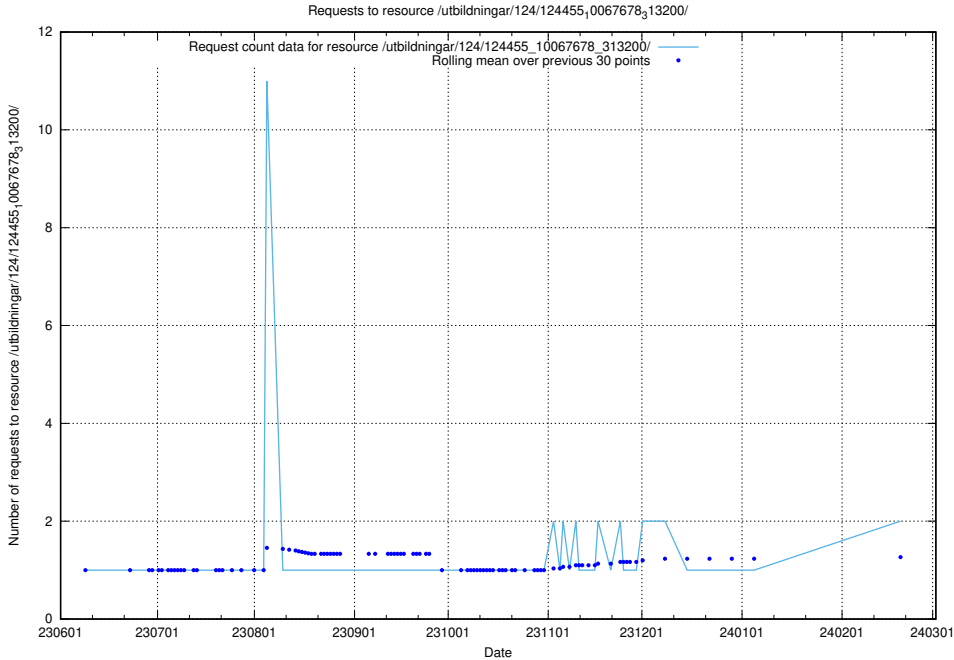

5.892 Usage of /utbildningar/124/124455_10067678_313200/

Here, we count the number of requests to resource /utbildningar/124/124455_10067678_313200/.