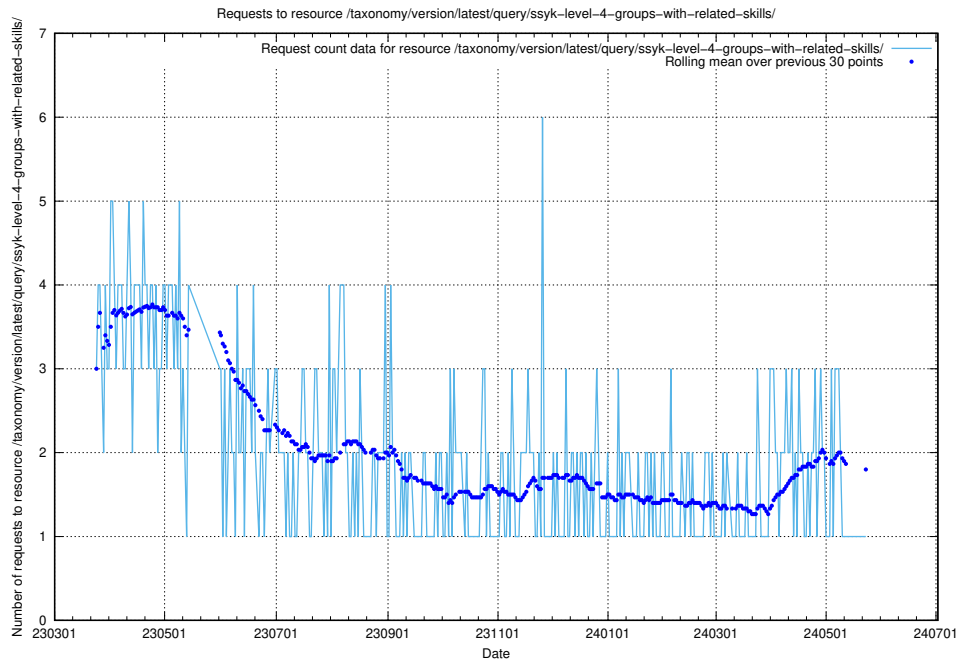

5.6269 Usage of /taxonomy/version/latest/query/ssyk-level-4-groups-with-related-skills/

Here, we count the number of requests to resource /taxonomy/version/latest/query/ssyk-level-4-groups-with-related-skills/.