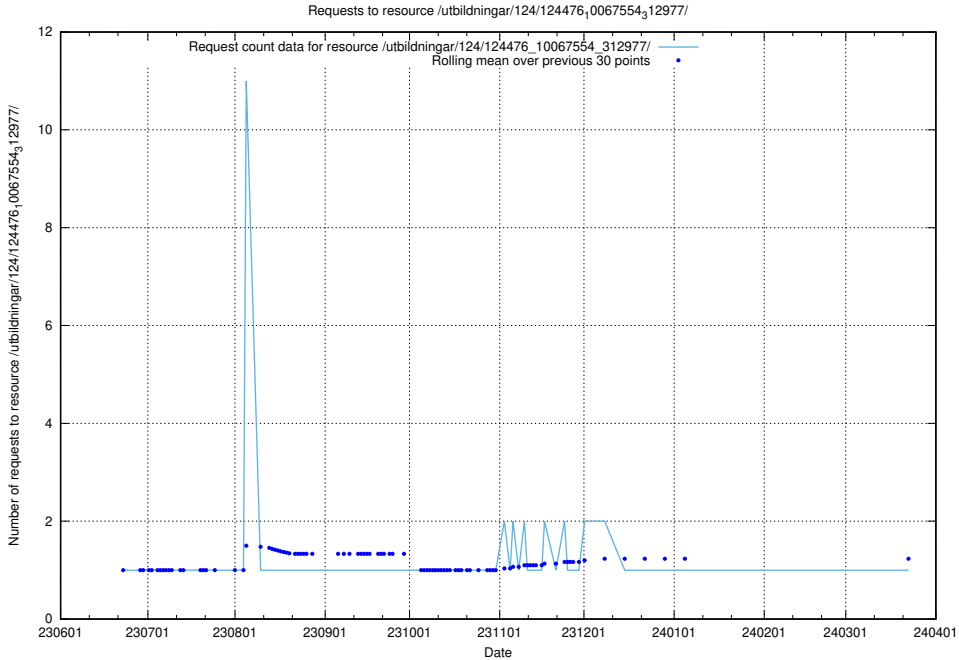

5.5965 Usage of /utbildningar/124/124476_10067554_312977/

Here, we count the number of requests to resource /utbildningar/124/124476_10067554_312977/.