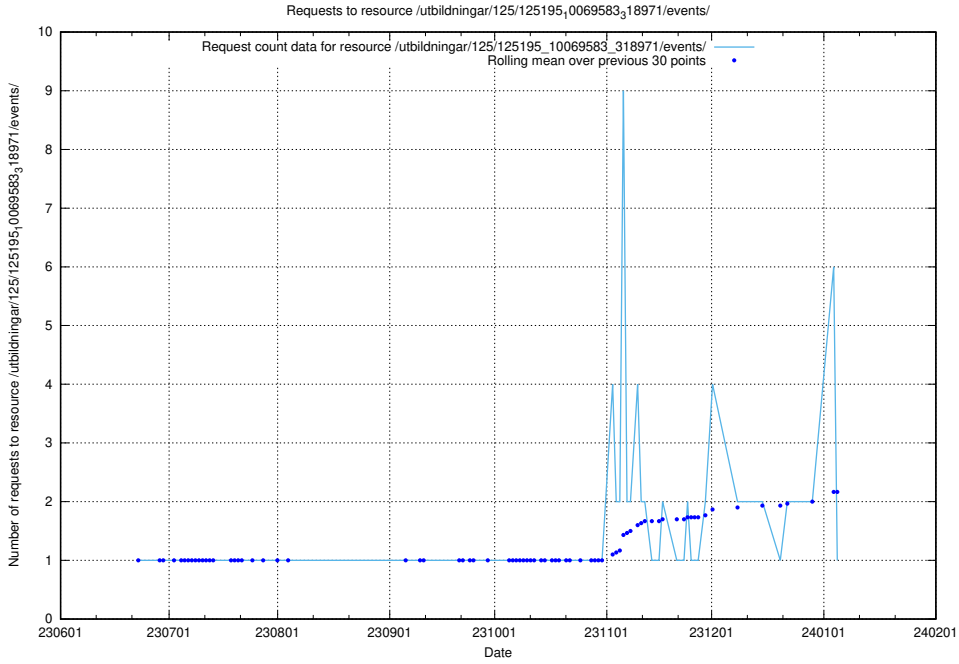

Here, we count the number of requests to resource /utbildningar/125/125197_10069634_319145/.

5.5897 Usage of /utbildningar/125/125195_10069583_318971/events/

Here, we count the number of requests to resource /utbildningar/125/125195_10069583_318971/events/