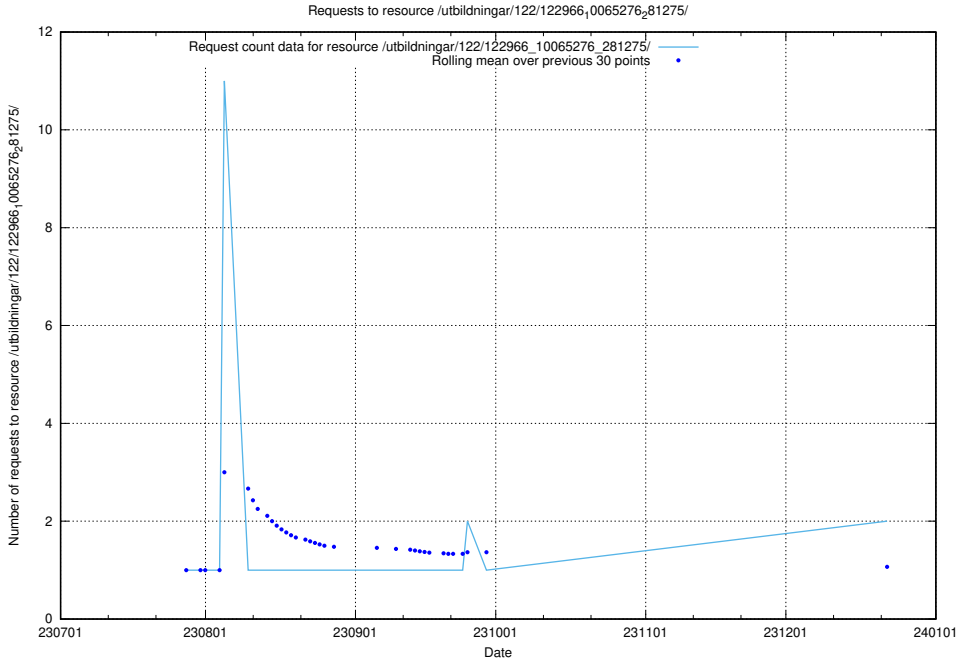

5.788 Usage of /utbildningar/122/122966_10065276_281275/

Here, we count the number of requests to resource /utbildningar/122/122966_10065276_281275/.