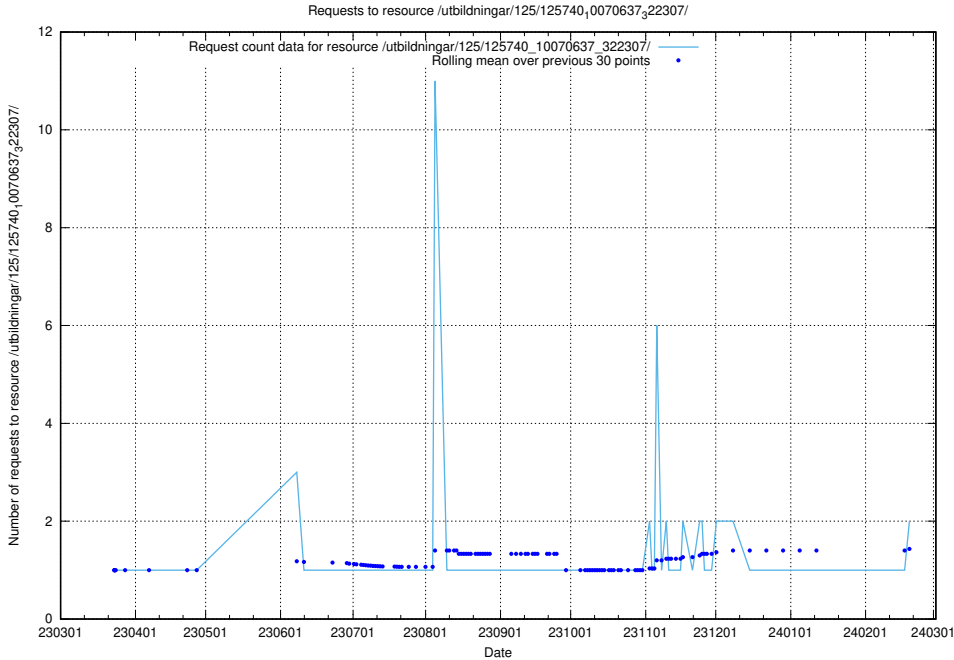

5.455 Usage of /utbildningar/125/125740_10070637_322307/

Here, we count the number of requests to resource /utbildningar/125/125740_10070637_322307/.