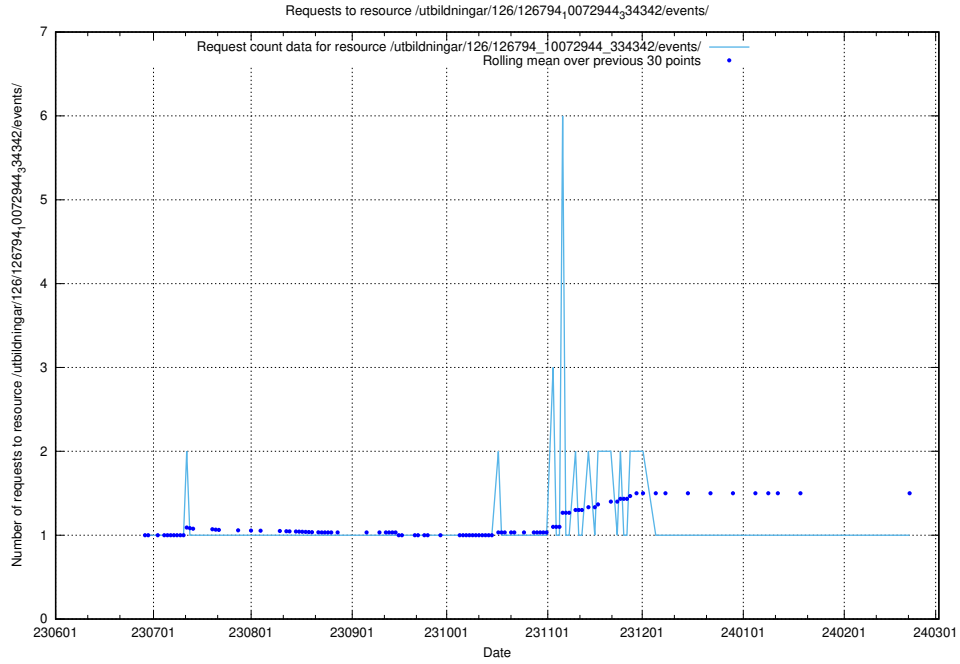

5.5608 Usage of /utbildningar/126/126794_10072944_334342/events/

Here, we count the number of requests to resource /utbildningar/126/126794_10072944_334342/events/