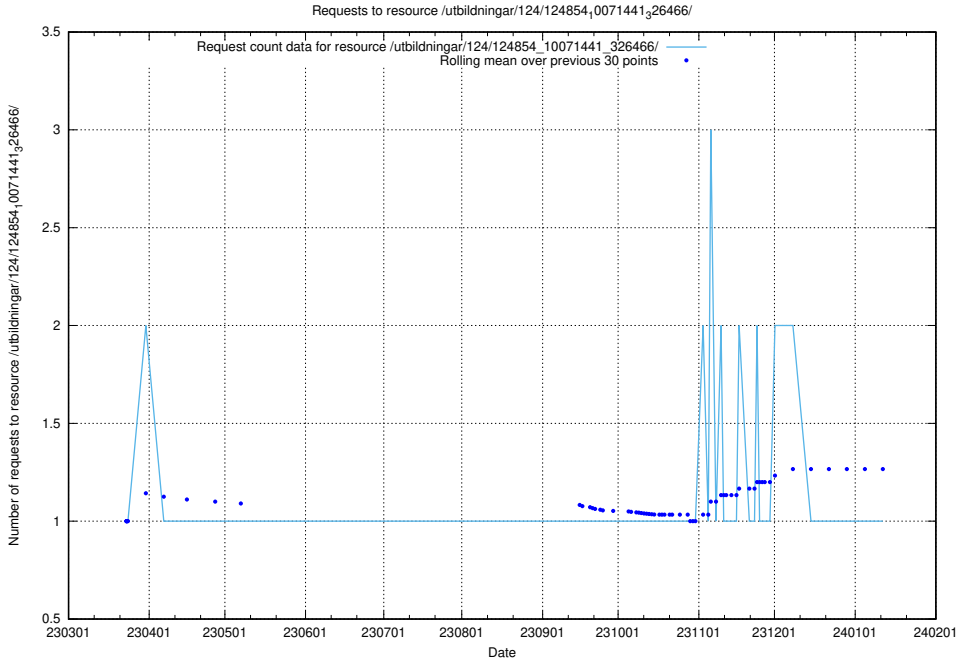

5.1196 Usage of /utbildningar/124/124854_10071441_326466/

Here, we count the number of requests to resource /utbildningar/124/124854_10071441_326466/.