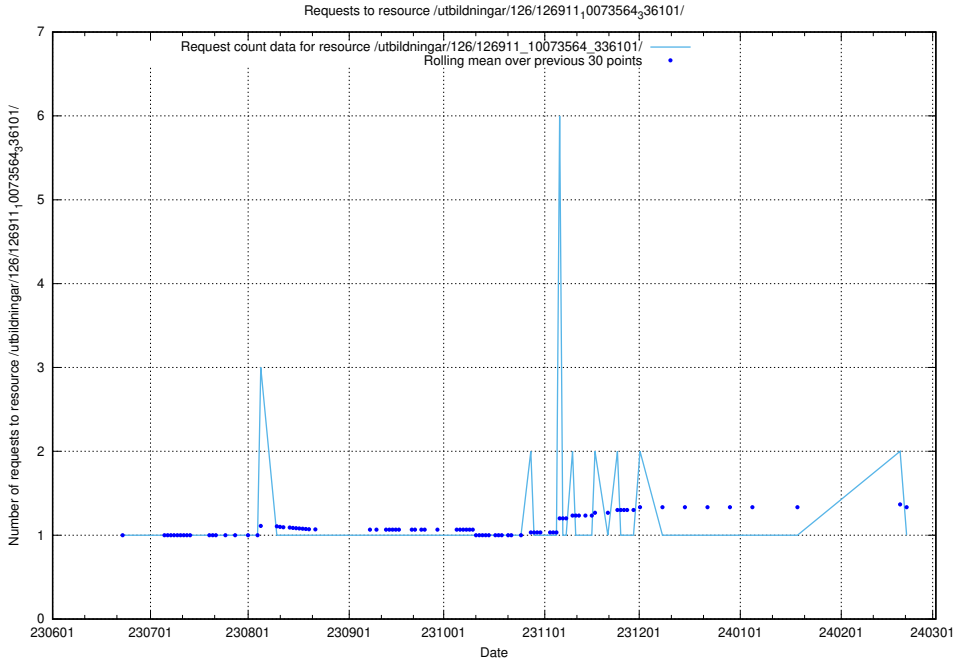

5.5748 Usage of /utbildningar/126/126911_10073564_336101/

Here, we count the number of requests to resource /utbildningar/126/126911_10073564_336101/.