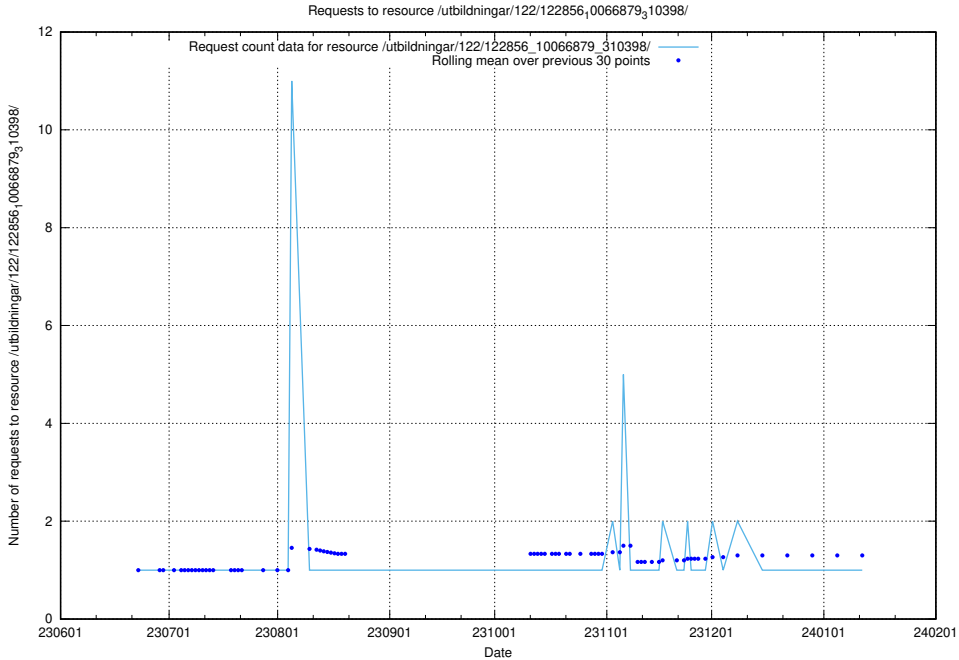

5.5998 Usage of /utbildningar/122/122856_10066879_310398/

Here, we count the number of requests to resource /utbildningar/122/122856_10066879_310398/.