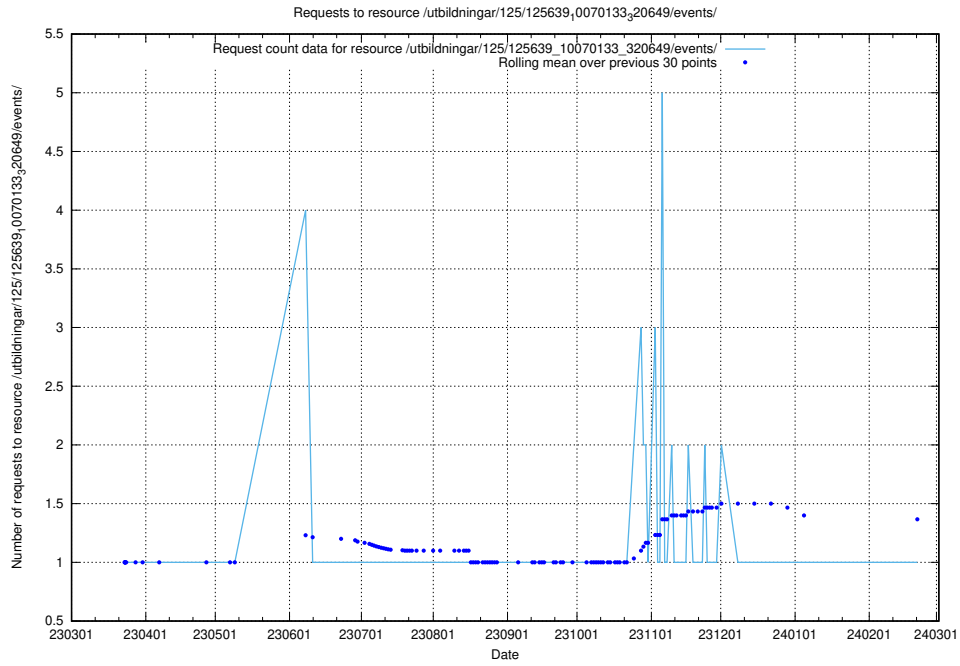

5.1052 Usage of /utbildningar/125/125639_10070133_320649/events/

Here, we count the number of requests to resource /utbildningar/125/125639_10070133_320649/events/