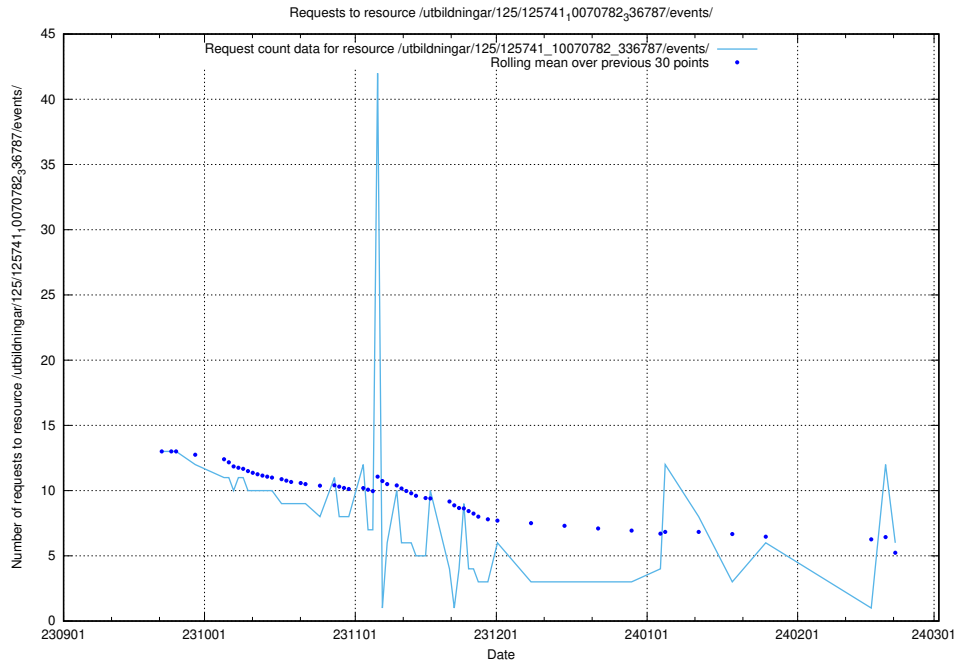

5.72 Usage of /utbildningar/125/125741_10070782_336787/events/

Here, we count the number of requests to resource /utbildningar/125/125741_10070782_336787/events/