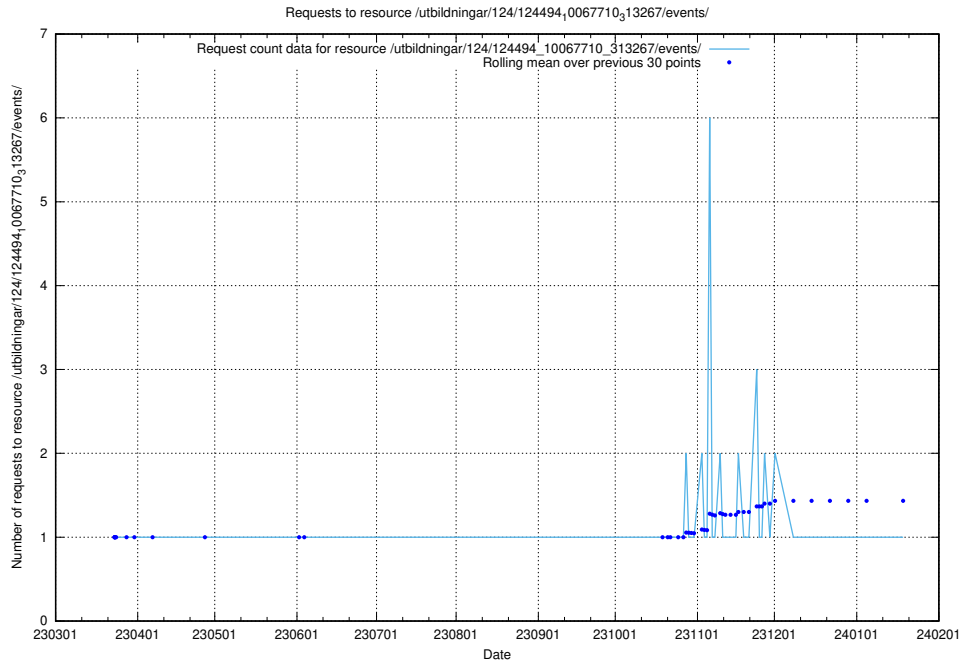

5.2921 Usage of /utbildningar/124/124494_10067710_313267/events/

Here, we count the number of requests to resource /utbildningar/124/124494_10067710_313267/events/