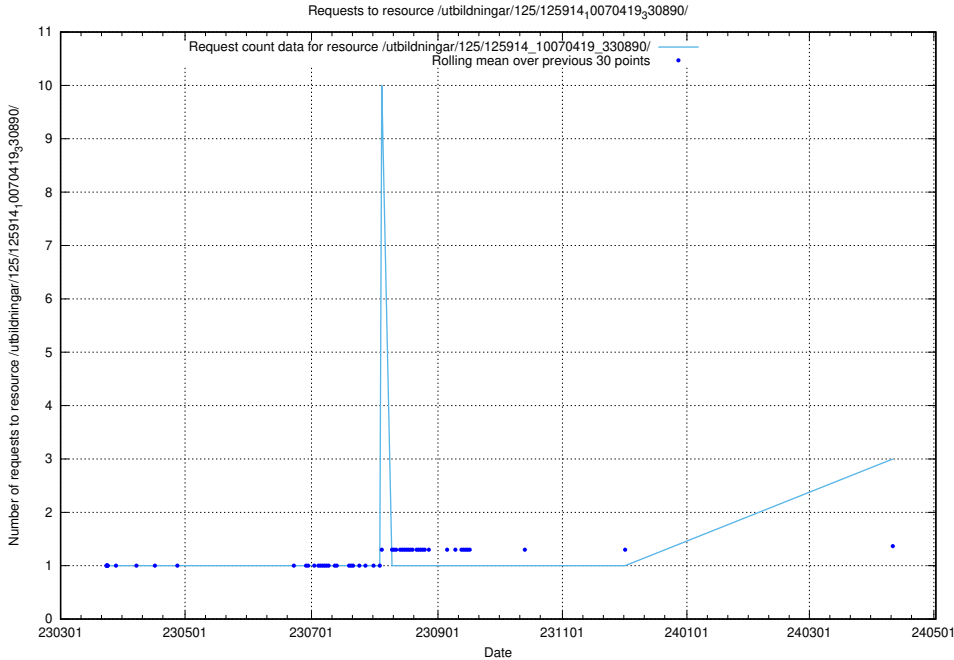

5.444 Usage of /utbildningar/125/125914_10070419_330890/

Here, we count the number of requests to resource /utbildningar/125/125914_10070419_330890/.