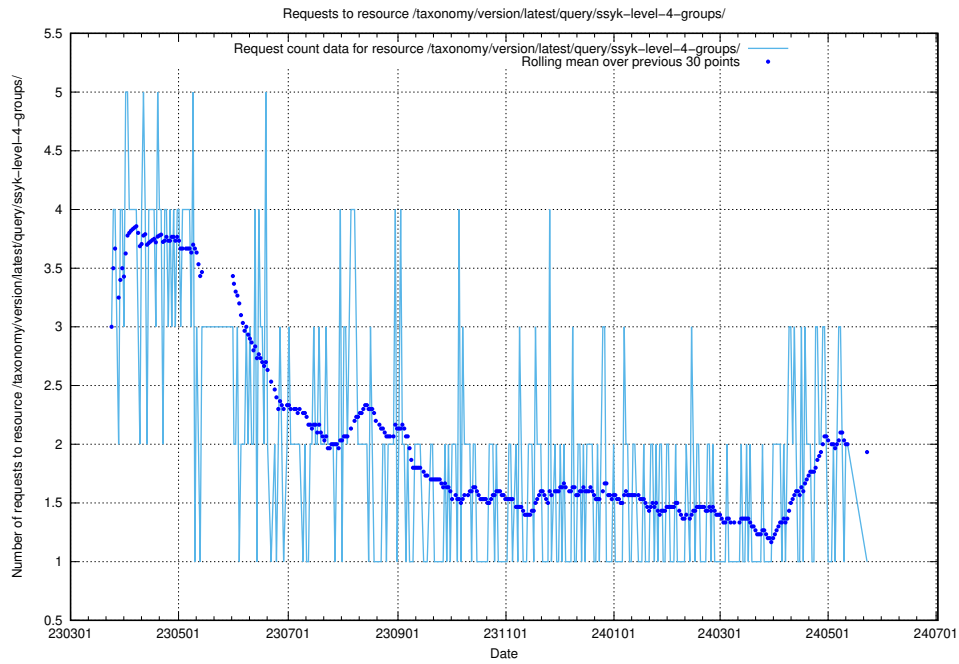

5.6268 Usage of /taxonomy/version/latest/query/ssyk-level-4-groups/

Here, we count the number of requests to resource /taxonomy/version/latest/query/ssyk-level-4-groups/.