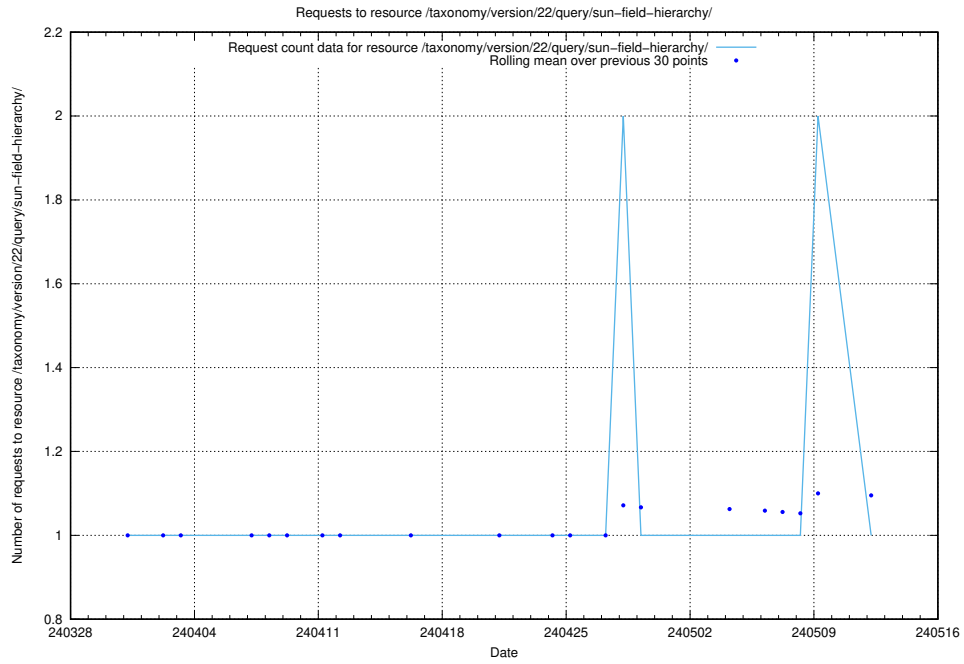

Here, we count the number of requests to resource /utbildningar/124/124515_10065930_300982/events/

5.1766 Usage of /taxonomy/version/22/query/sun-field-hierarchy/

Here, we count the number of requests to resource /taxonomy/version/22/query/sun-field-hierarchy/.