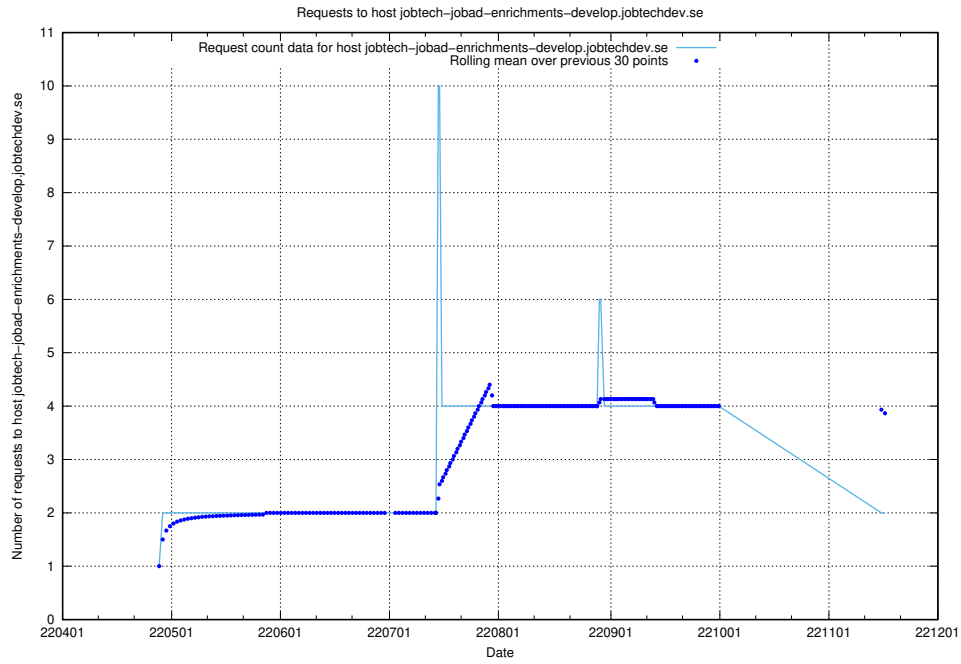

7.444 Usage of jobtech-jobad-enrichments-develop.jobtechdev.se

Here, we count the number of requests to host jobtech-jobad-enrichments-develop.jobtechdev.se.