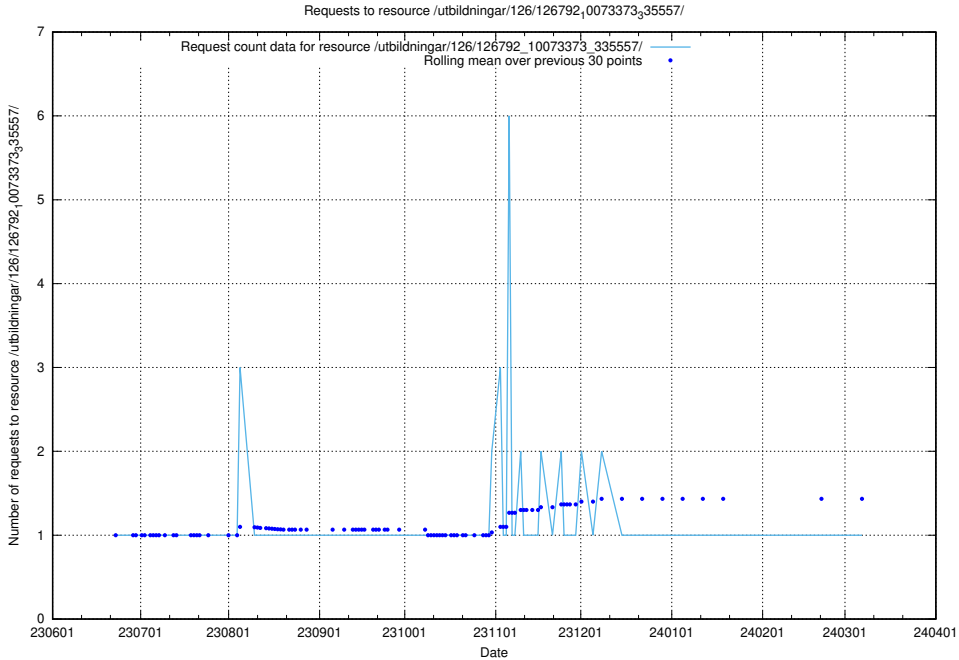

5.5758 Usage of /utbildningar/126/126792_10073373_335557/

Here, we count the number of requests to resource /utbildningar/126/126792_10073373_335557/.