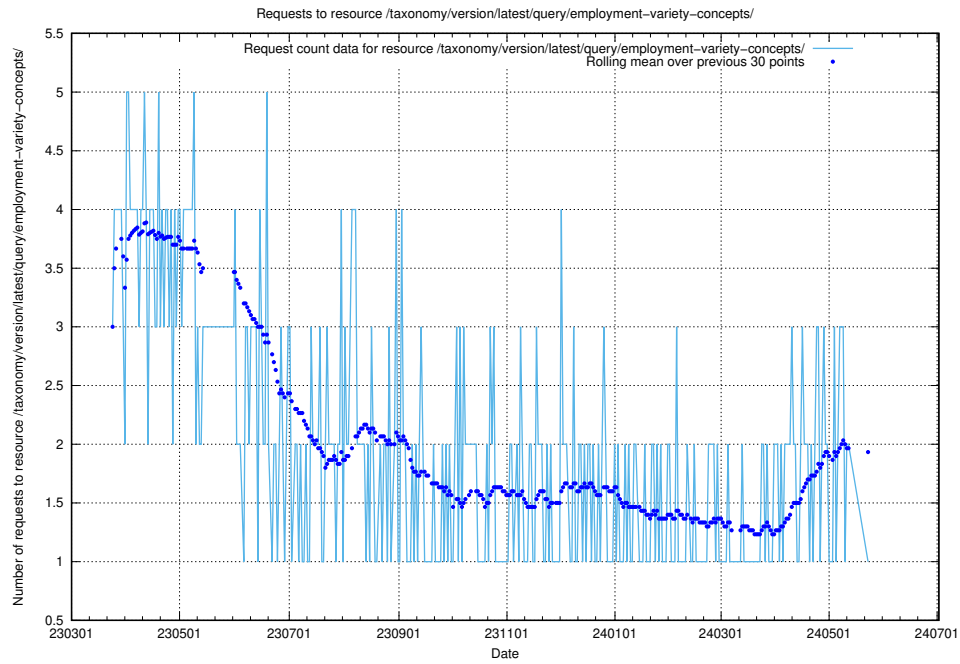

5.6292 Usage of /taxonomy/version/latest/query/employment-variety-concepts/

Here, we count the number of requests to resource /taxonomy/version/latest/query/employment-variety-concepts/.