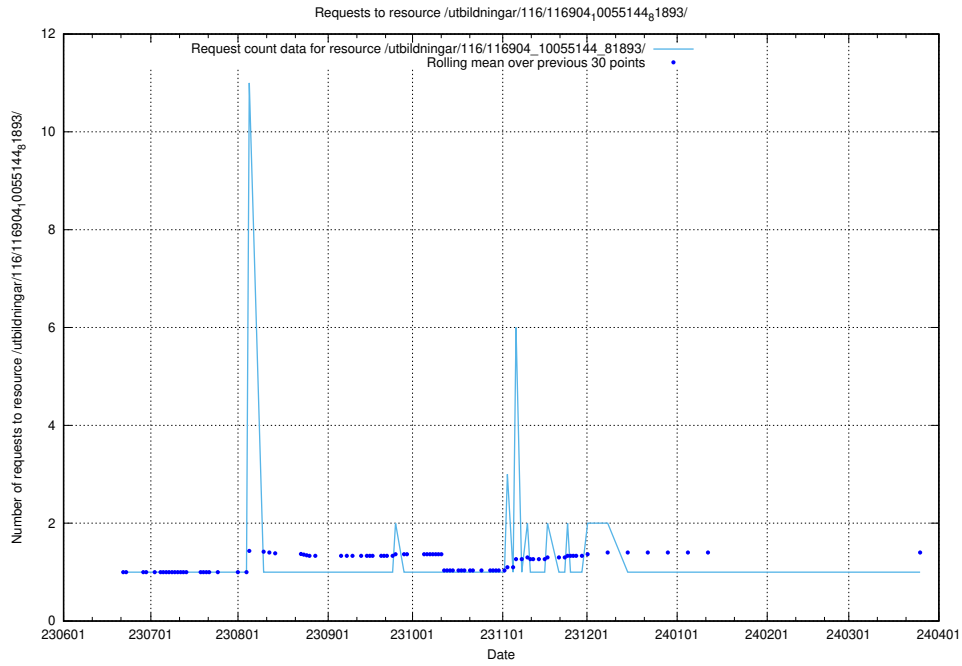

5.6010 Usage of /utbildningar/116/116904_10055144_81893/

Here, we count the number of requests to resource /utbildningar/116/116904_10055144_81893/.