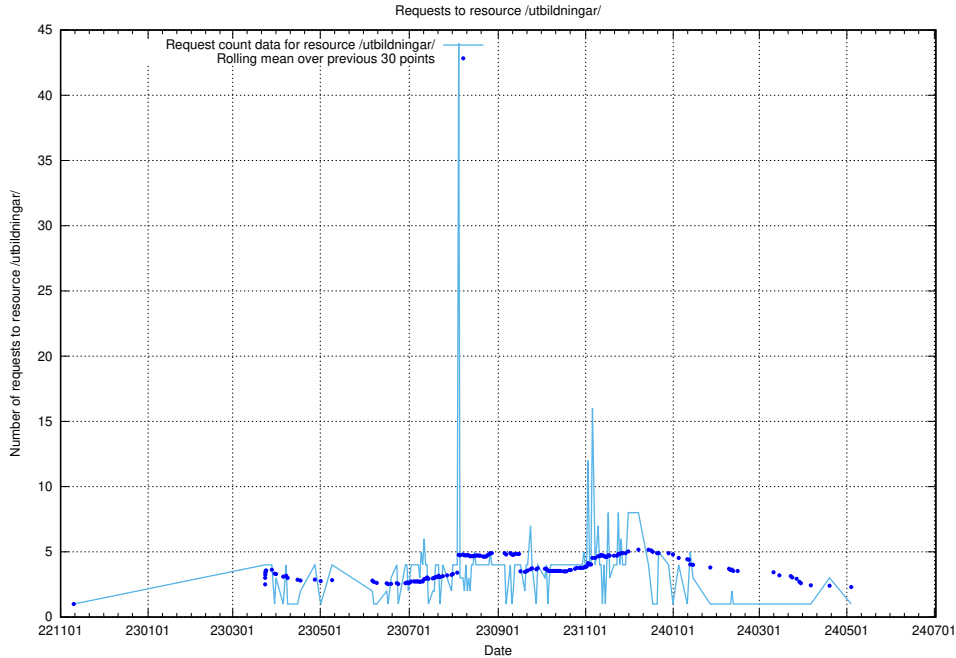

5.6485 Usage of /utbildningar/

Here, we count the number of requests to resource /utbildningar/.