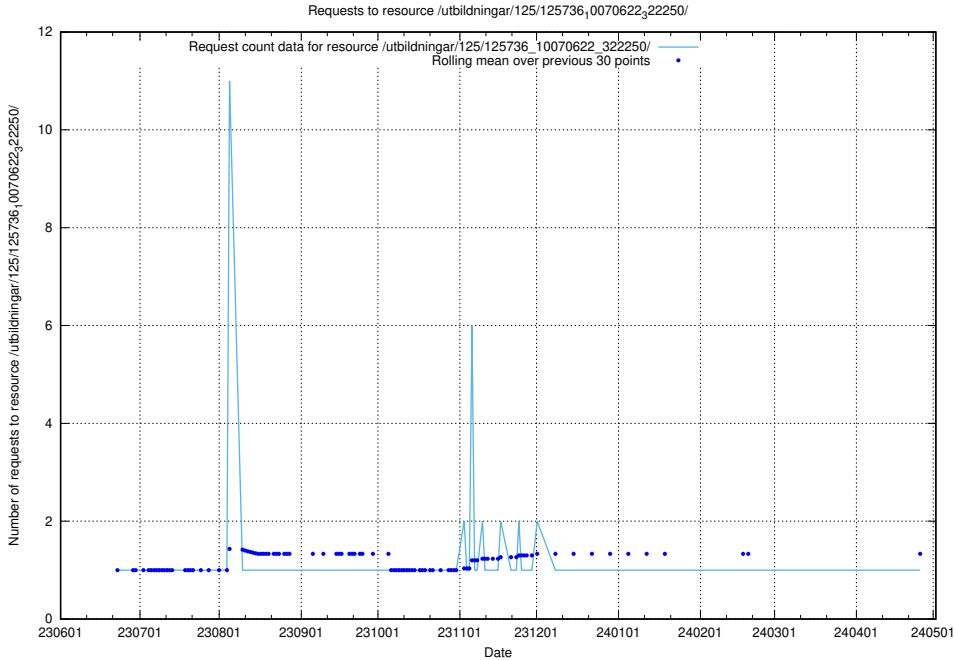

5.5868 Usage of /utbildningar/125/125736_10070622_322250/

Here, we count the number of requests to resource /utbildningar/125/125736_10070622_322250/.