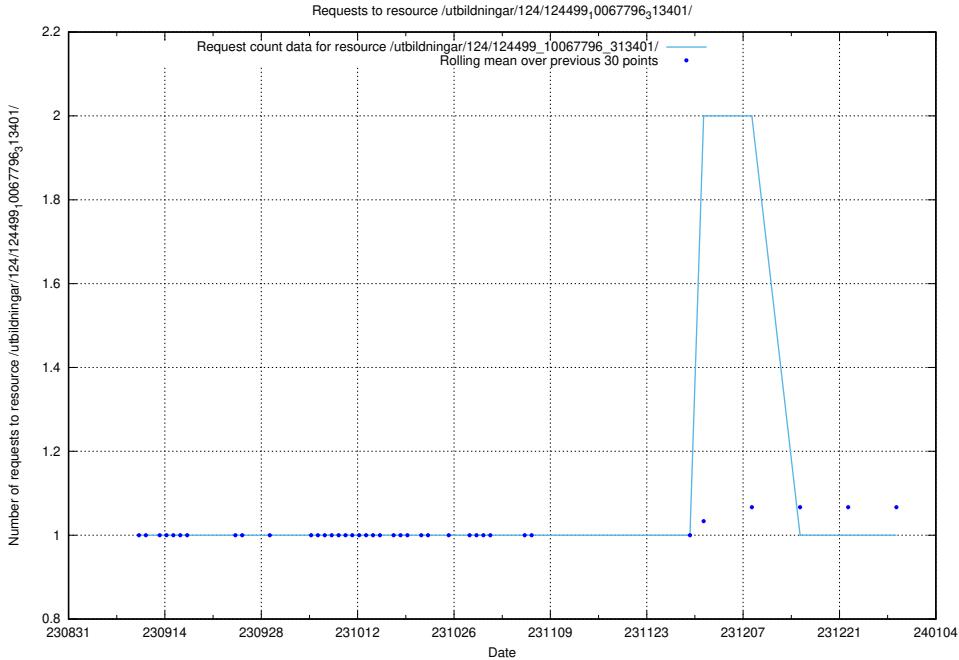

Here, we count the number of requests to resource /utbildningar/124/124499_10067796_313401/events/

5.4781 Usage of /utbildningar/124/124499_10067796_313401/

Here, we count the number of requests to resource /utbildningar/124/124499_10067796_313401/.