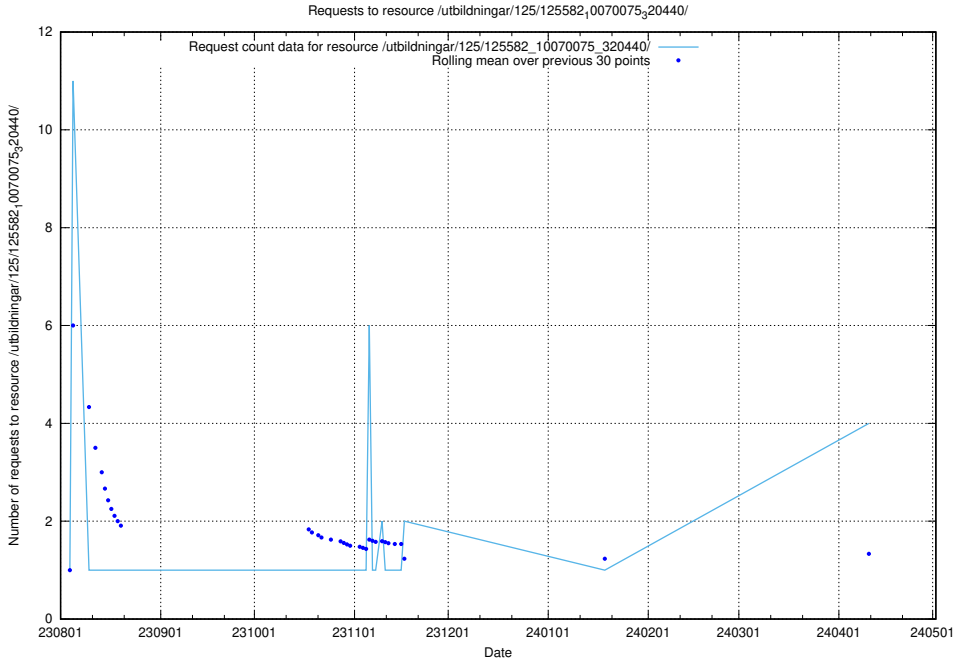

5.221 Usage of /utbildningar/125/125582_10070075_320440/

Here, we count the number of requests to resource /utbildningar/125/125582_10070075_320440/.