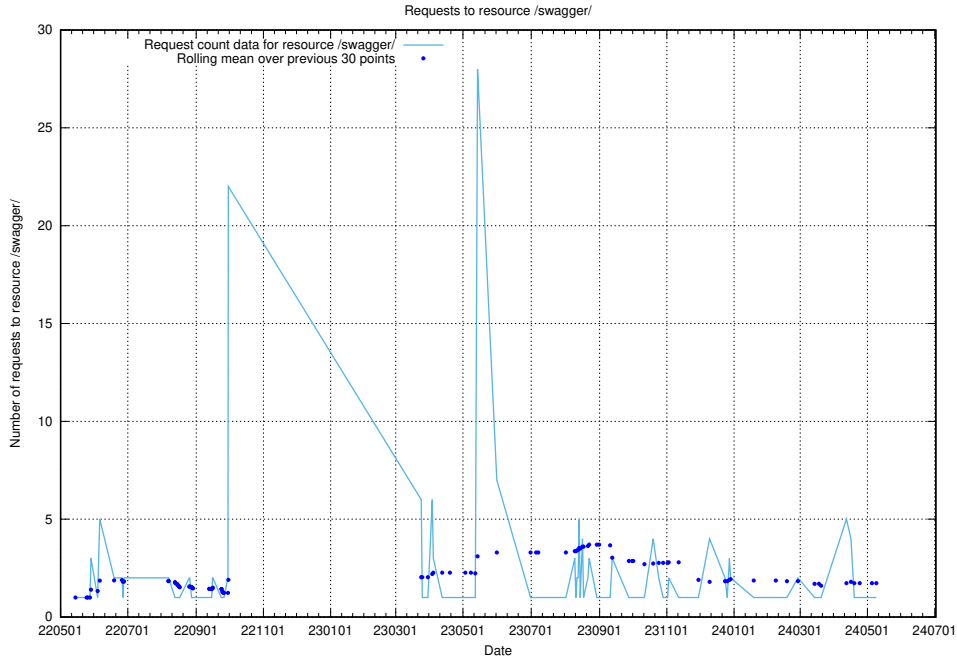

5.1067 Usage of /swagger/

Here, we count the number of requests to resource /swagger/.