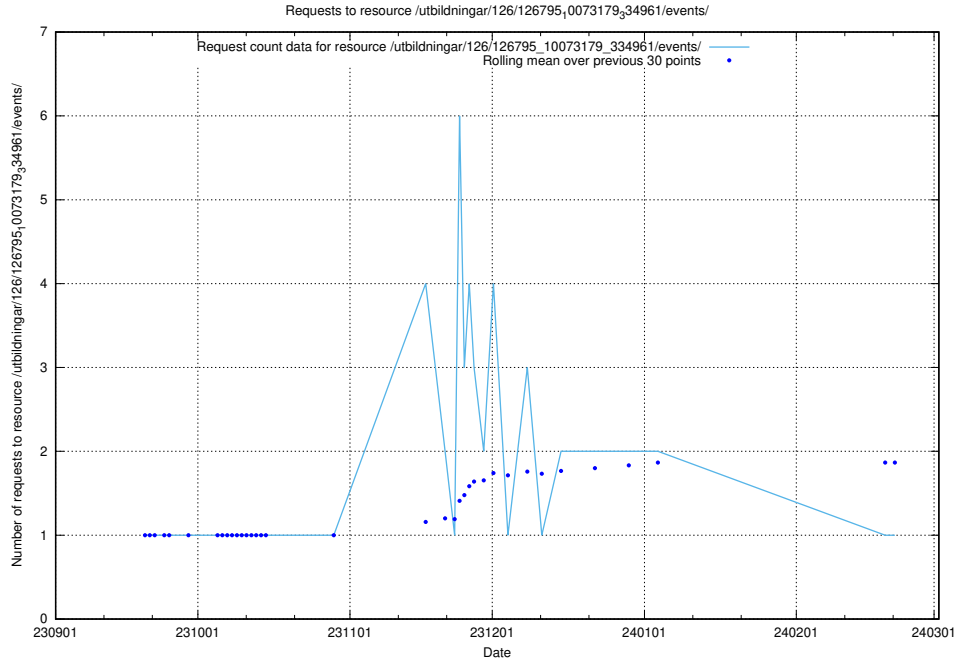

Here, we count the number of requests to resource /taxonomy/version/11/query/keyword-concepts-with-relations/.

5.4693 Usage of /utbildningar/126/126795_10073179_334961/events/

Here, we count the number of requests to resource /utbildningar/126/126795_10073179_334961/events/