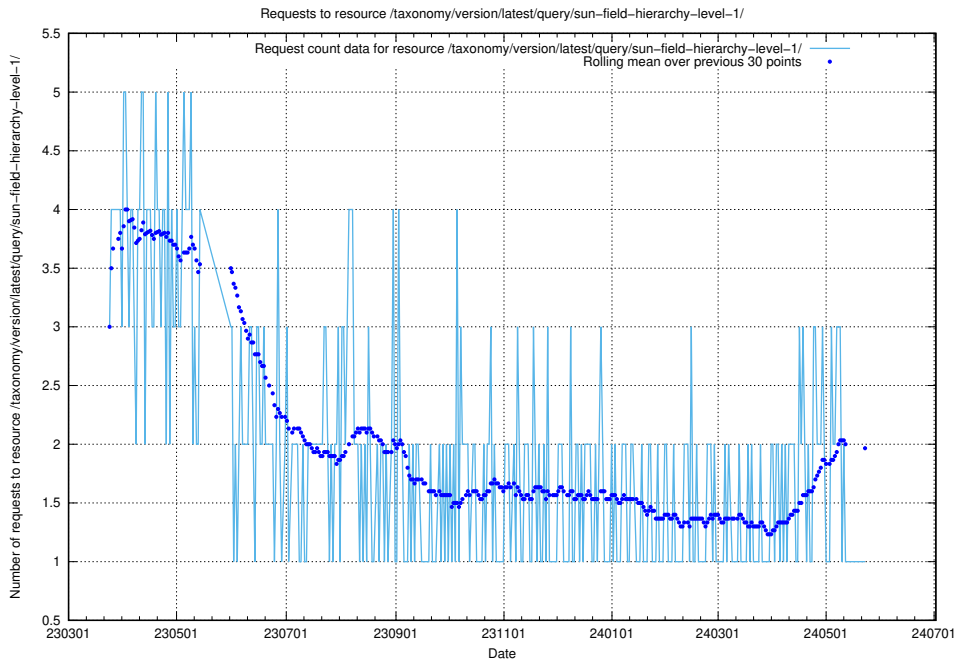

5.6264 Usage of /taxonomy/version/latest/query/sun-field-hierarchy-level-1/

Here, we count the number of requests to resource /taxonomy/version/latest/query/sun-field-hierarchy-level-1/.