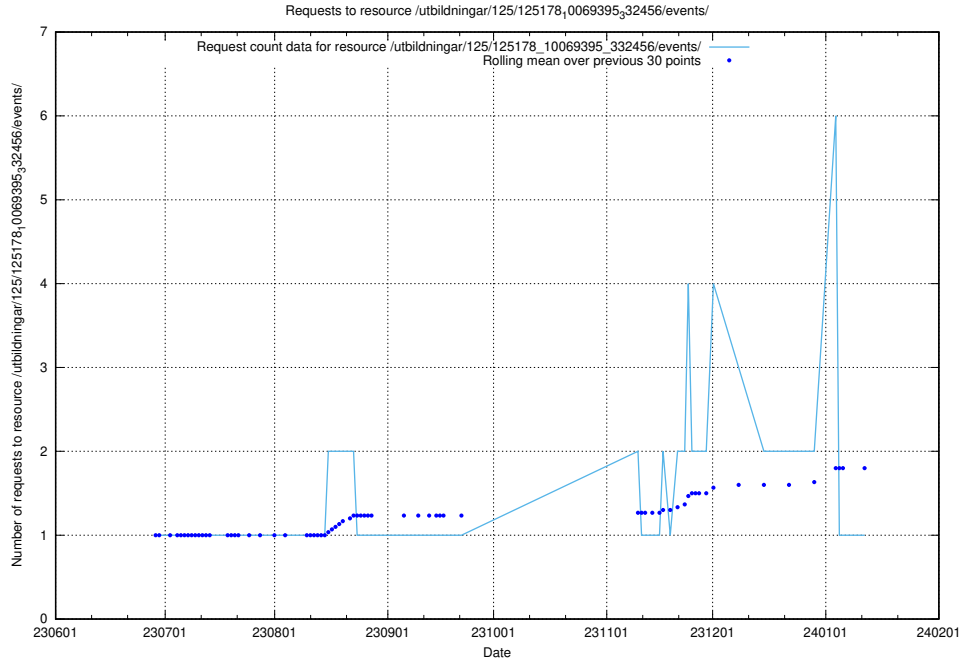

5.5644 Usage of /utbildningar/125/125178_10069395_332456/events/

Here, we count the number of requests to resource /utbildningar/125/125178_10069395_332456/events/