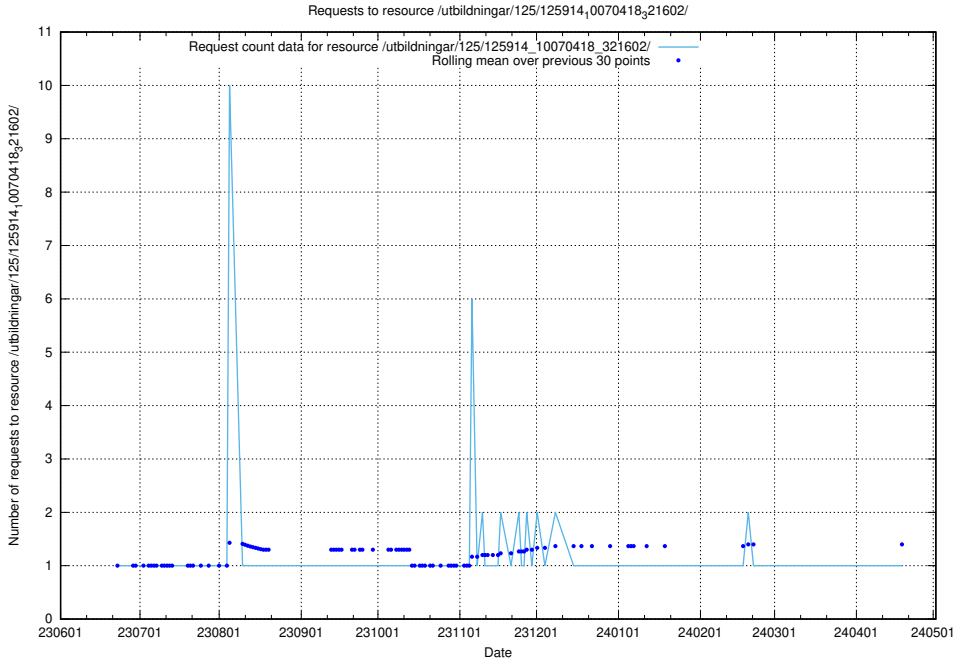

5.5856 Usage of /utbildningar/125/125914_10070418_321602/

Here, we count the number of requests to resource /utbildningar/125/125914_10070418_321602/.