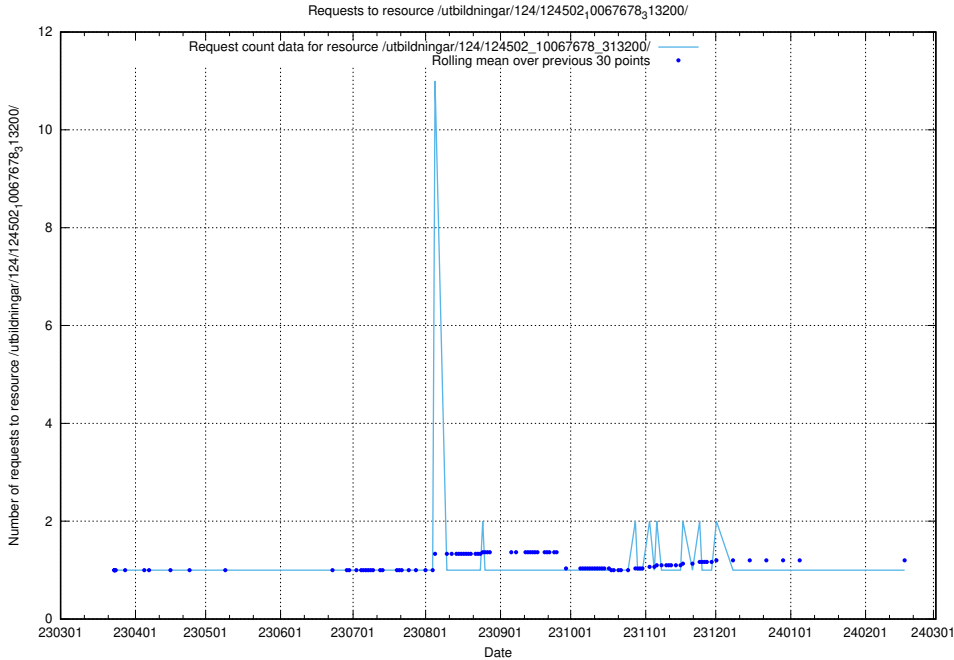

5.2367 Usage of /utbildningar/124/124502_10067678_313200/

Here, we count the number of requests to resource /utbildningar/124/124502_10067678_313200/.