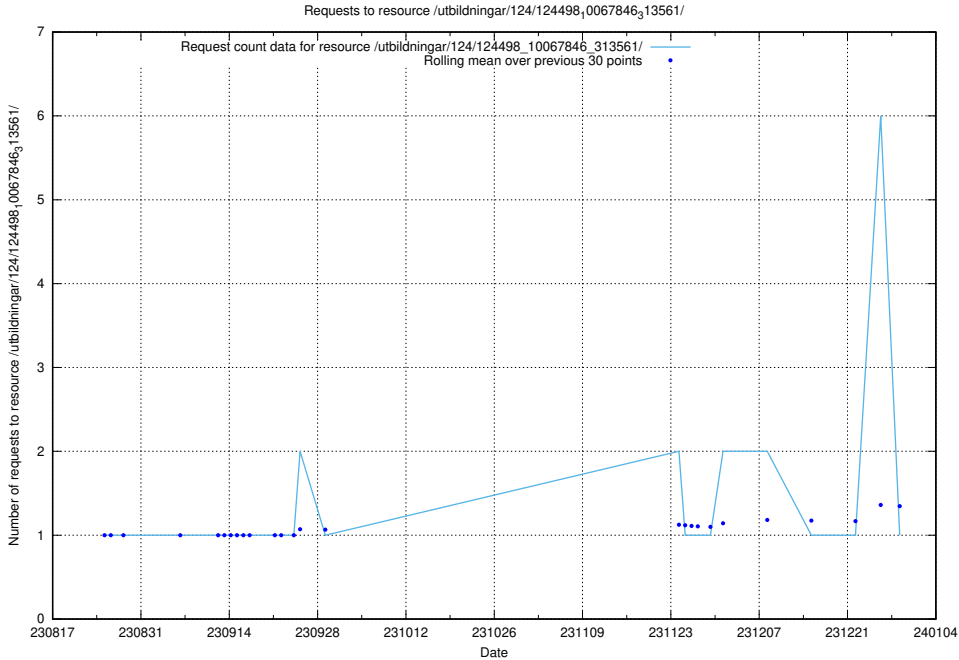

Here, we count the number of requests to resource /utbildningar/124/124498_10067846_313561/events/

5.4886 Usage of /utbildningar/124/124498_10067846_313561/

Here, we count the number of requests to resource /utbildningar/124/124498_10067846_313561/.