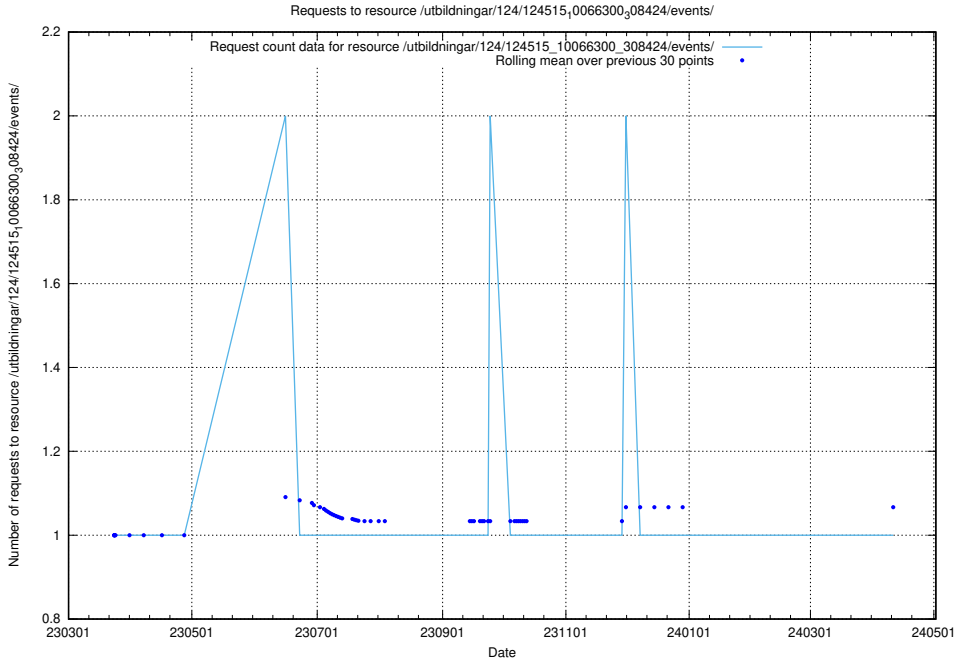

5.1706 Usage of /availability/kpi/20240409/

Here, we count the number of requests to resource /availability/kpi/20240409/.

5.1707 Usage of /utbildningar/124/124515_10066300_308424/events/

Here, we count the number of requests to resource /utbildningar/124/124515_10066300_308424/events/