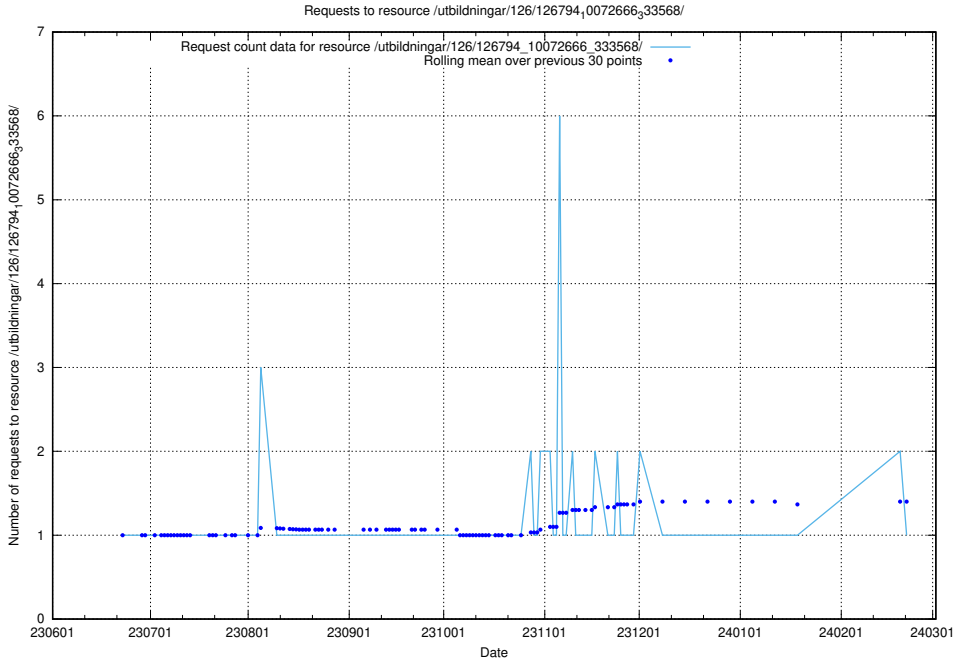

5.5756 Usage of /utbildningar/126/126794_10072666_333568/

Here, we count the number of requests to resource /utbildningar/126/126794_10072666_333568/.