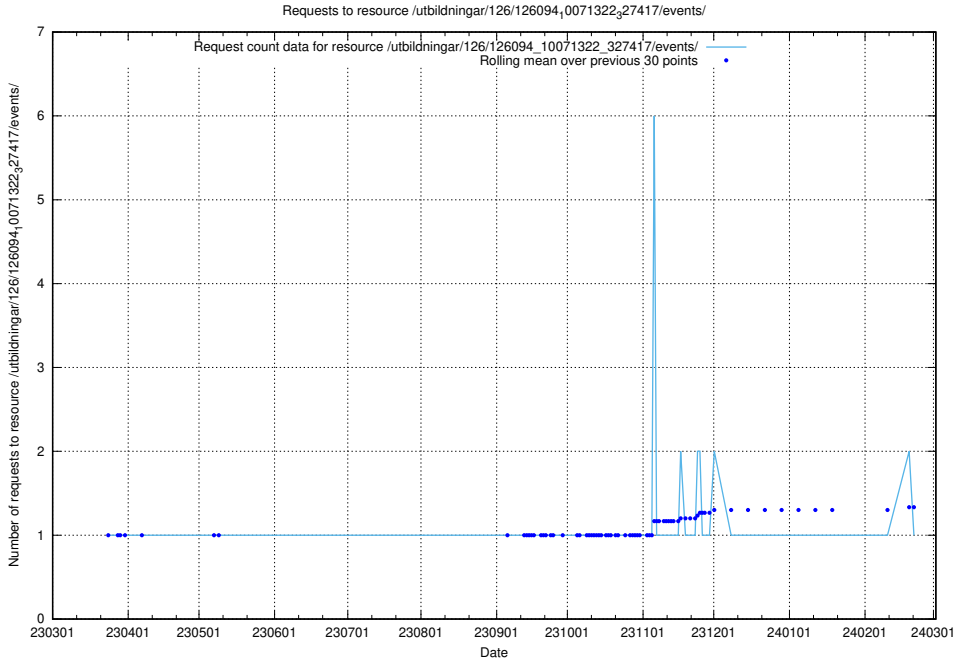

5.6399 Usage of /utbildningar/126/126094_10071322_327417/events/

Here, we count the number of requests to resource /utbildningar/126/126094_10071322_327417/events/