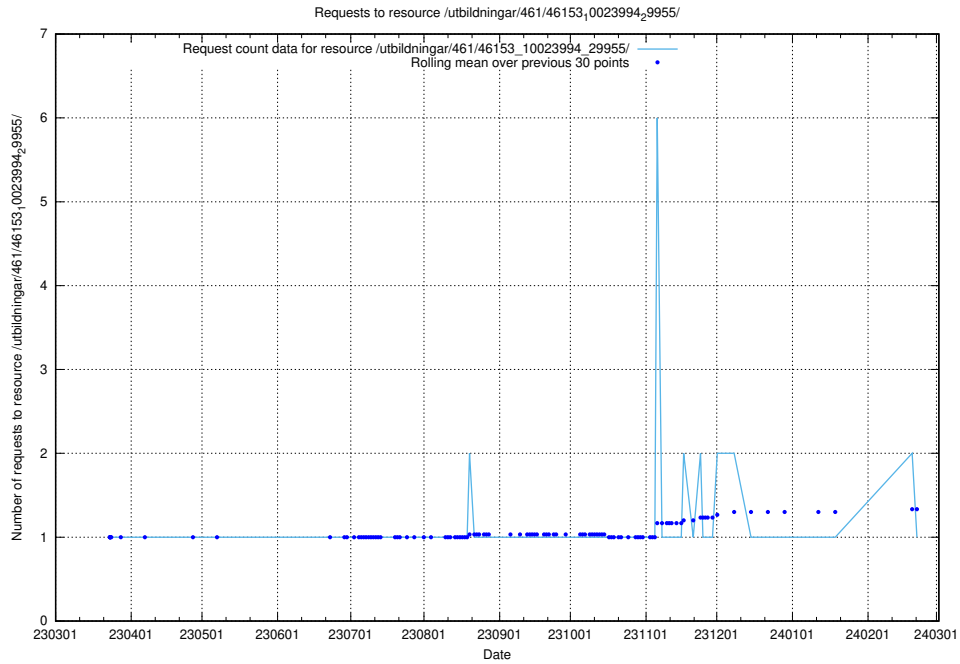

5.6510 Usage of /utbildningar/461/46153_10023994_29955/

Here, we count the number of requests to resource /utbildningar/461/46153_10023994_29955/.