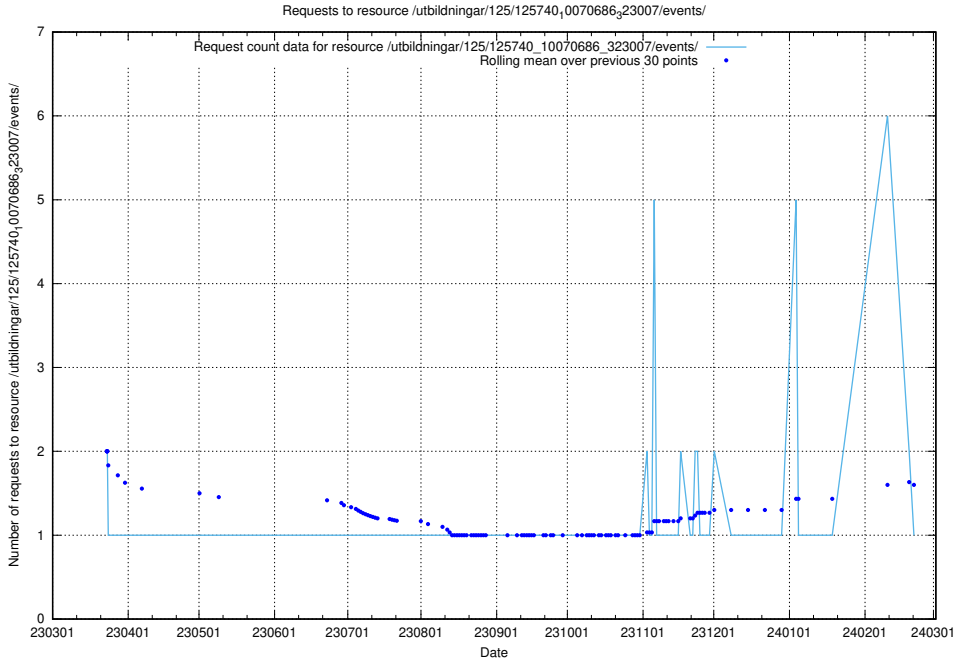

5.6472 Usage of /utbildningar/125/125740_10070686_323007/events/

Here, we count the number of requests to resource /utbildningar/125/125740_10070686_323007/events/