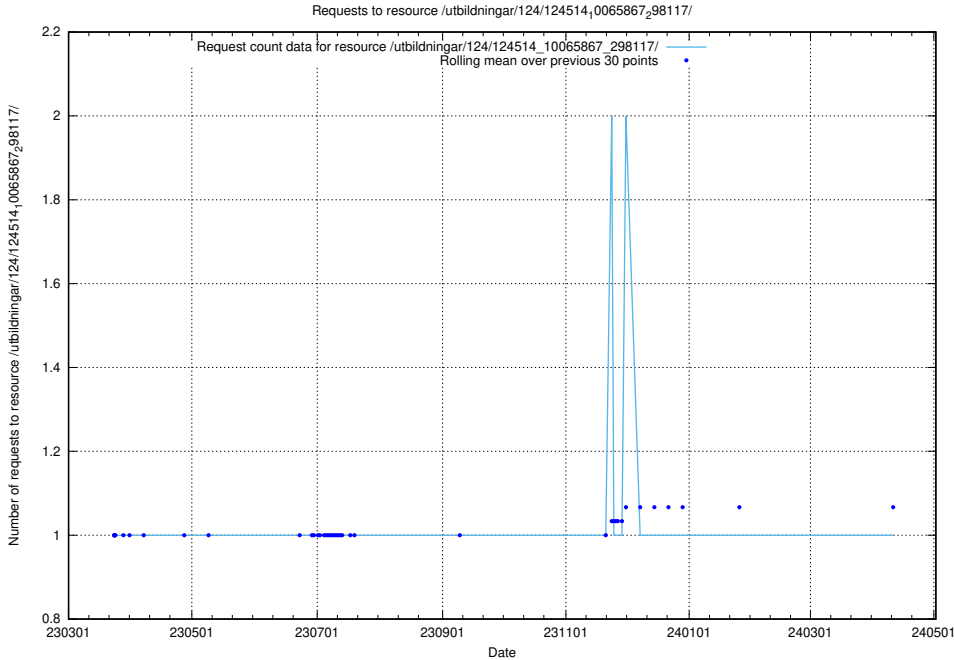

5.2179 Usage of /utbildningar/124/124514_10065867_298117/

Here, we count the number of requests to resource /utbildningar/124/124514_10065867_298117/.