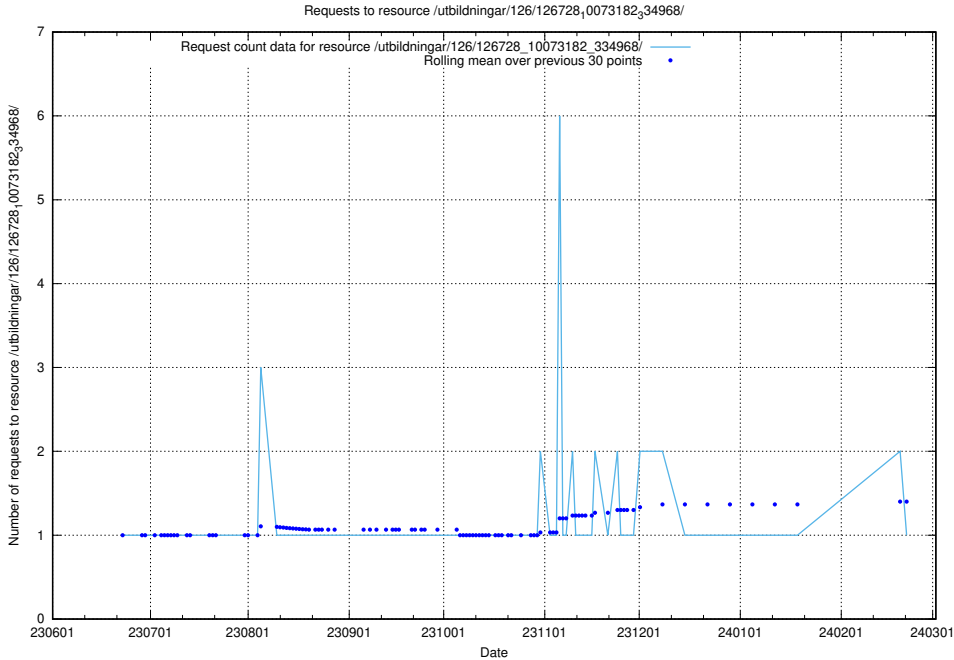

5.5766 Usage of /utbildningar/126/126728_10073182_334968/

Here, we count the number of requests to resource /utbildningar/126/126728_10073182_334968/.