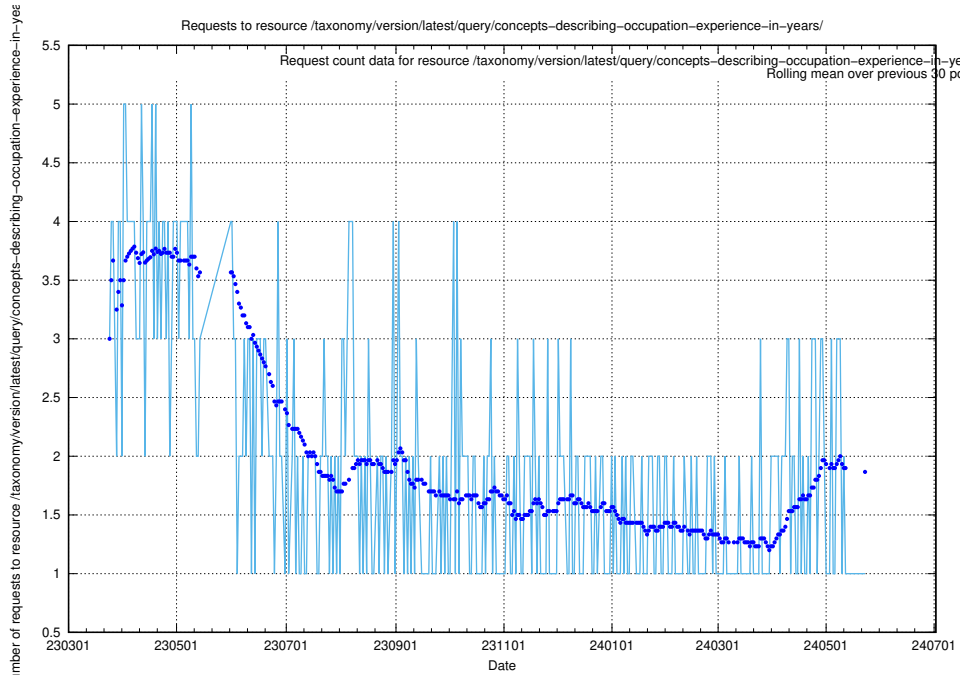

5.6299 Usage of /taxonomy/version/latest/query/concepts-describing-occupation-experience-in-years/

Here, we count the number of requests to resource /taxonomy/version/latest/query/concepts-describing-occupation-experience-in-years/.