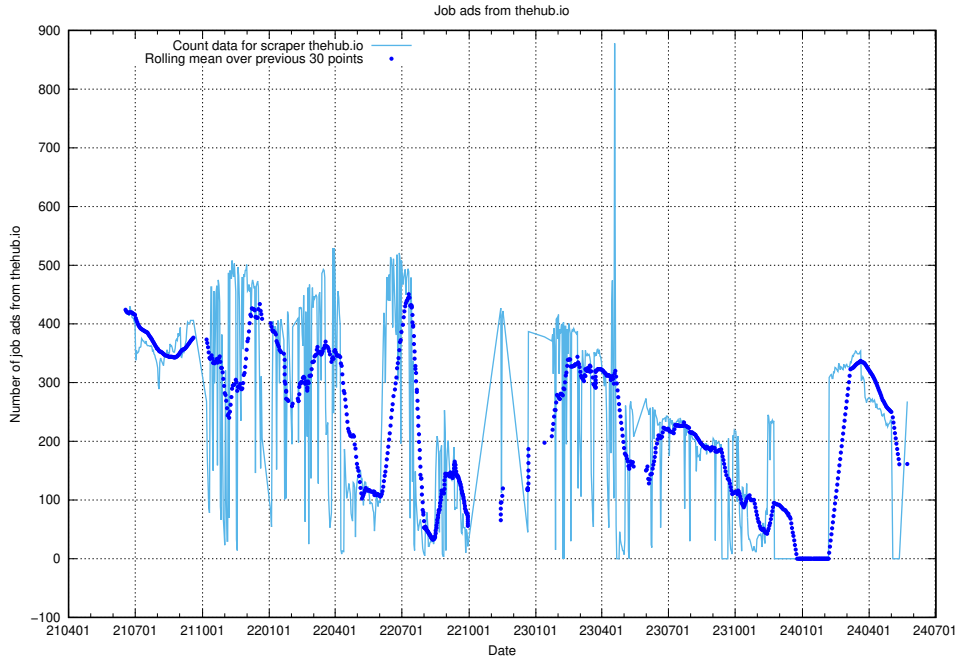

13.10 Number of ads by scraper thehub.io

Here, we count the number of job ads scraped from thehub.io.