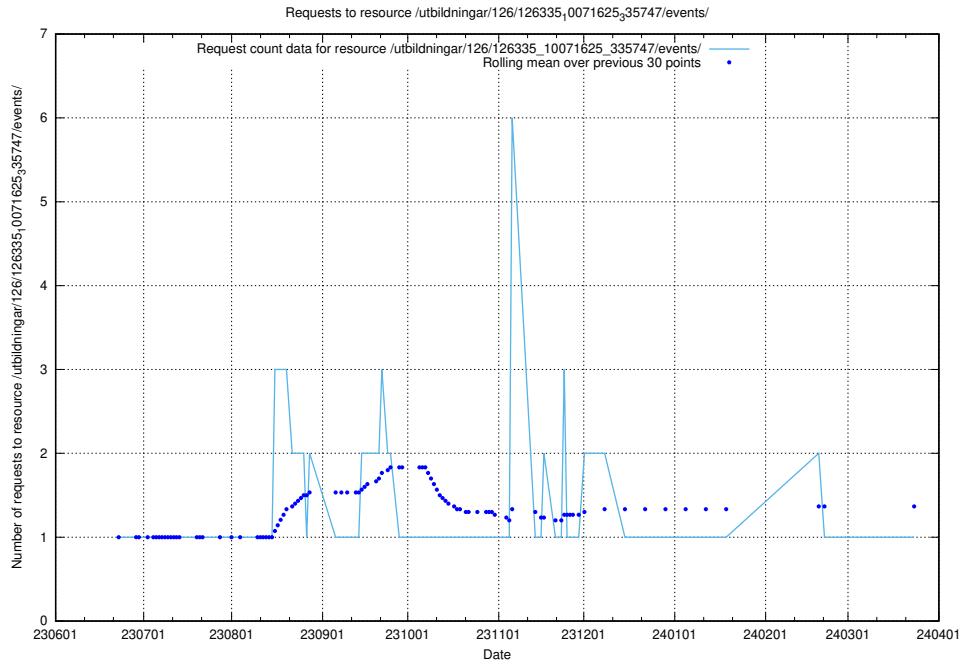

Here, we count the number of requests to resource /utbildningar/126/126335_10072940_334334/.

5.5840 Usage of /utbildningar/126/126335_10071625_335747/events/

Here, we count the number of requests to resource /utbildningar/126/126335_10071625_335747/events/