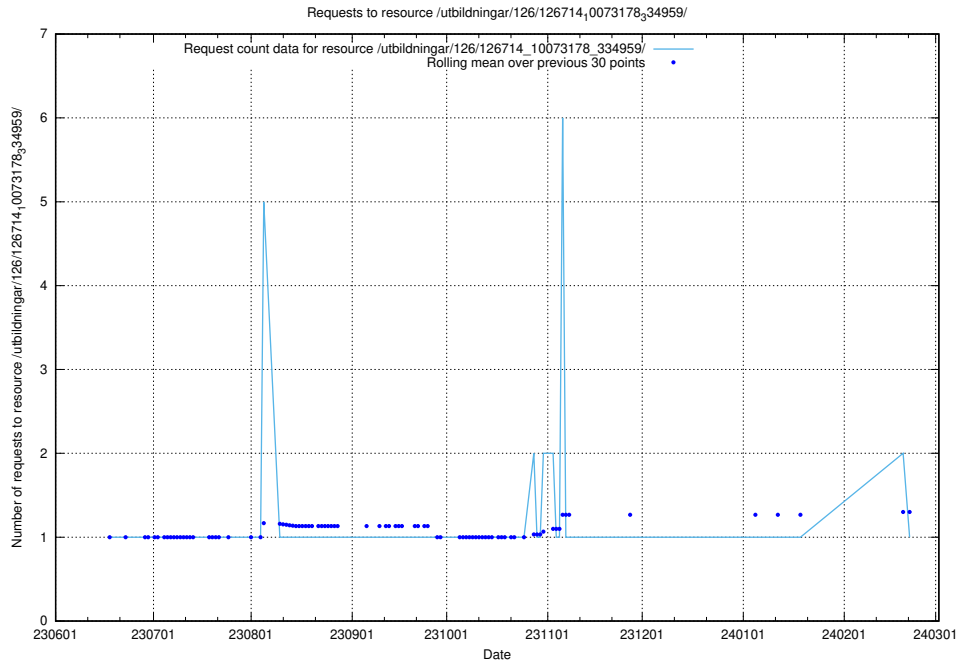

5.6023 Usage of /utbildningar/126/126714_10073178_334959/

Here, we count the number of requests to resource /utbildningar/126/126714_10073178_334959/.