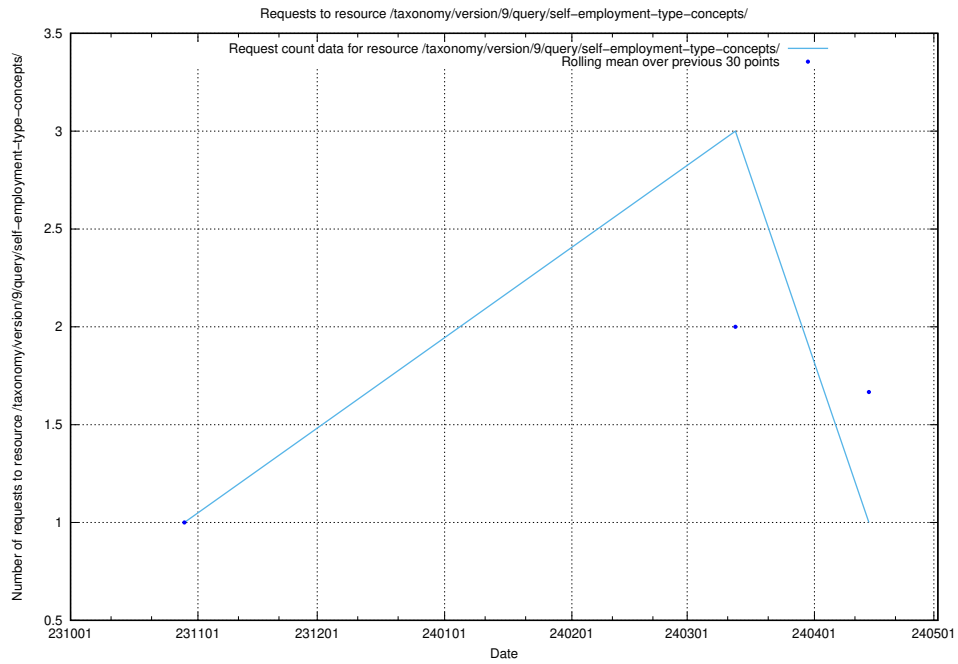

5.4343 Usage of /taxonomy/version/9/query/self-employment-type-concepts/

Here, we count the number of requests to resource /taxonomy/version/9/query/self-employment-type-concepts/.