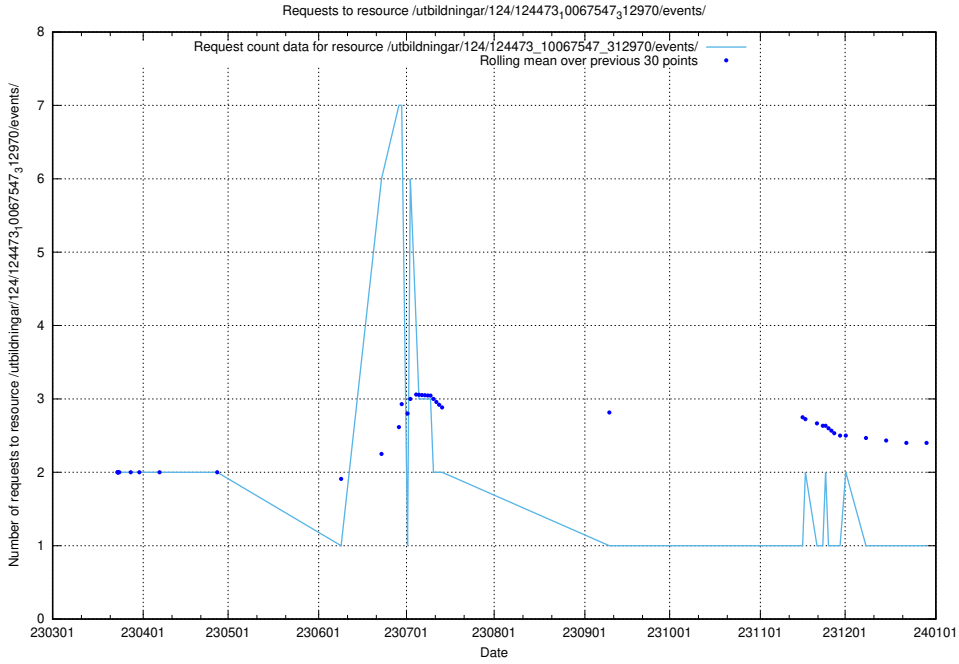

5.6493 Usage of /utbildningar/124/124473_10067547_312970/events/

Here, we count the number of requests to resource /utbildningar/124/124473_10067547_312970/events/