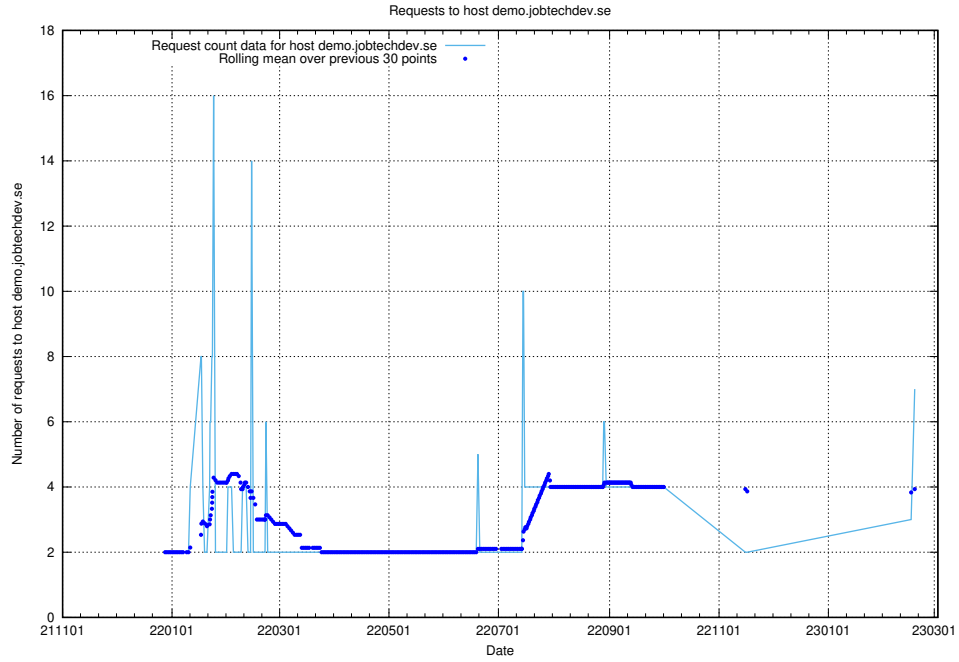

Here, we count the number of requests to host education-api.jobtechdev.se.

7.75 Usage of demo.jobtechdev.se

Here, we count the number of requests to host demo.jobtechdev.se.

7.76 Usage of www.jobtechdev.se:443