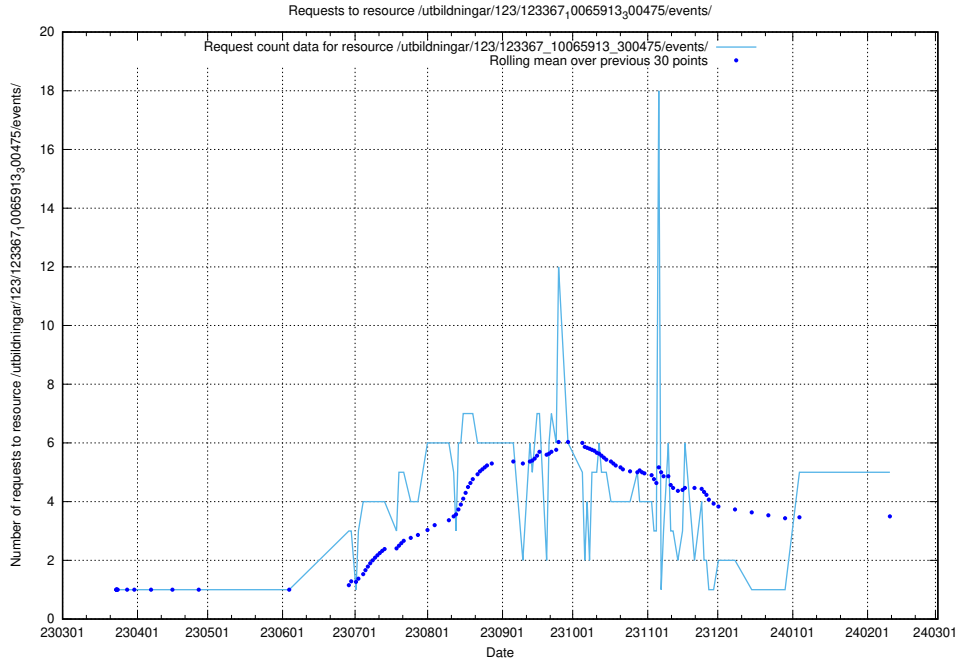

5.141 Usage of /utbildningar/123/123367_10065913_300475/events/

Here, we count the number of requests to resource /utbildningar/123/123367_10065913_300475/events/