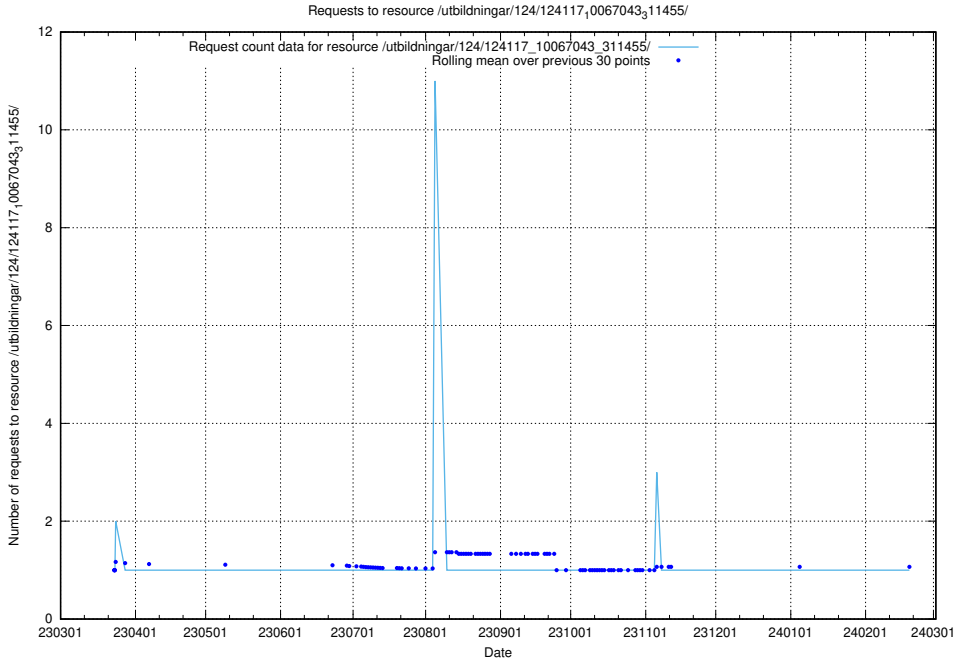

Here, we count the number of requests to resource /taxonomy/version/12/query/employment-variety-concepts/.

5.4405 Usage of /utbildningar/124/124117_10067043_311455/

Here, we count the number of requests to resource /utbildningar/124/124117_10067043_311455/.