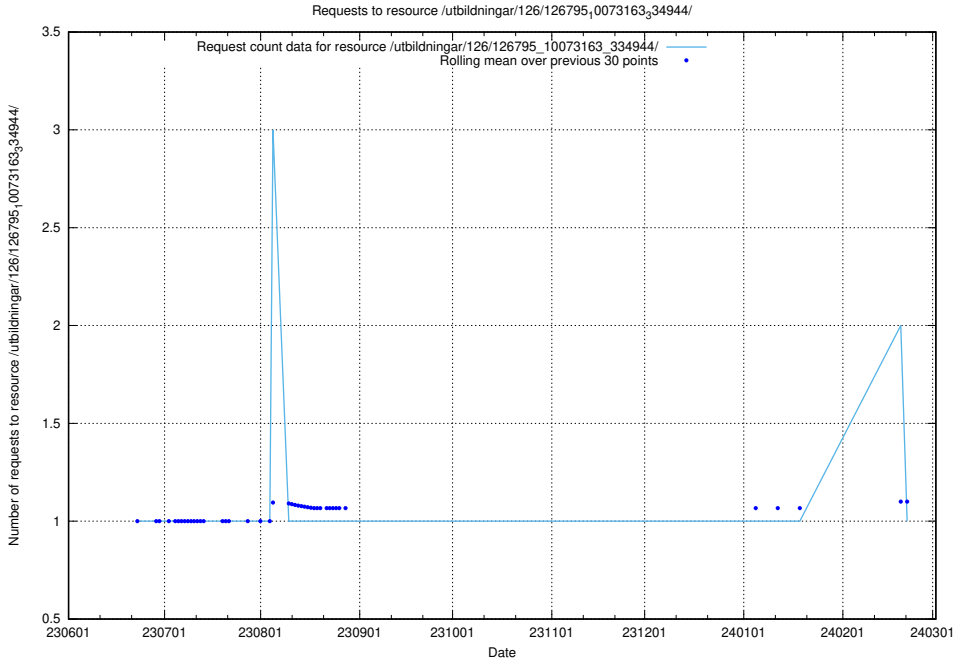

5.5754 Usage of /utbildningar/126/126795_10073163_334944/

Here, we count the number of requests to resource /utbildningar/126/126795_10073163_334944/.