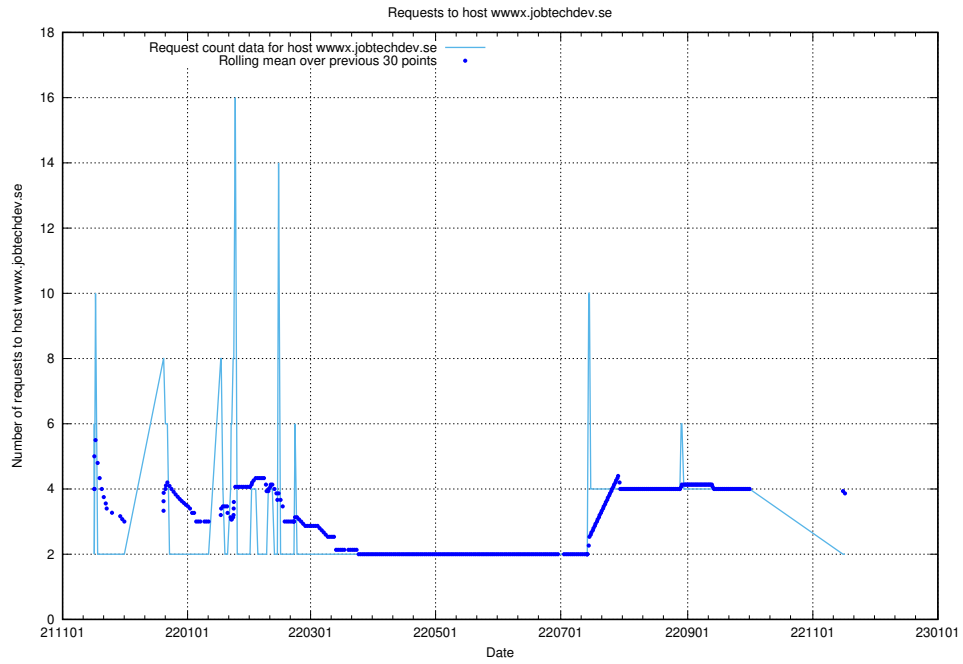

7.537 Usage of www.jobtechdev.se

Here, we count the number of requests to host www.jobtechdev.se.