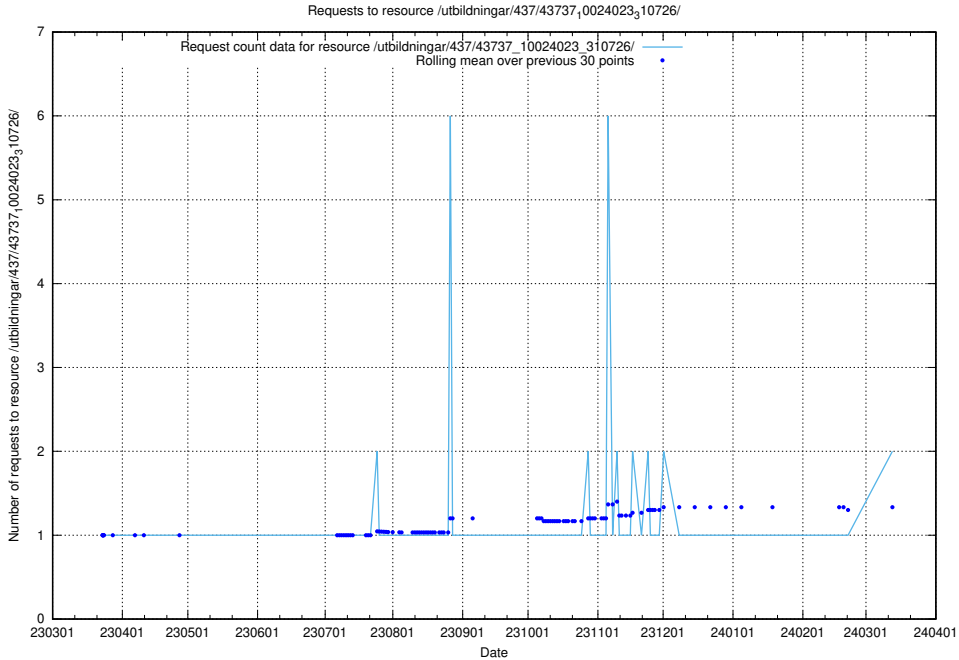

5.945 Usage of /utbildningar/437/43737_10024023_310726/

Here, we count the number of requests to resource /utbildningar/437/43737_10024023_310726/.