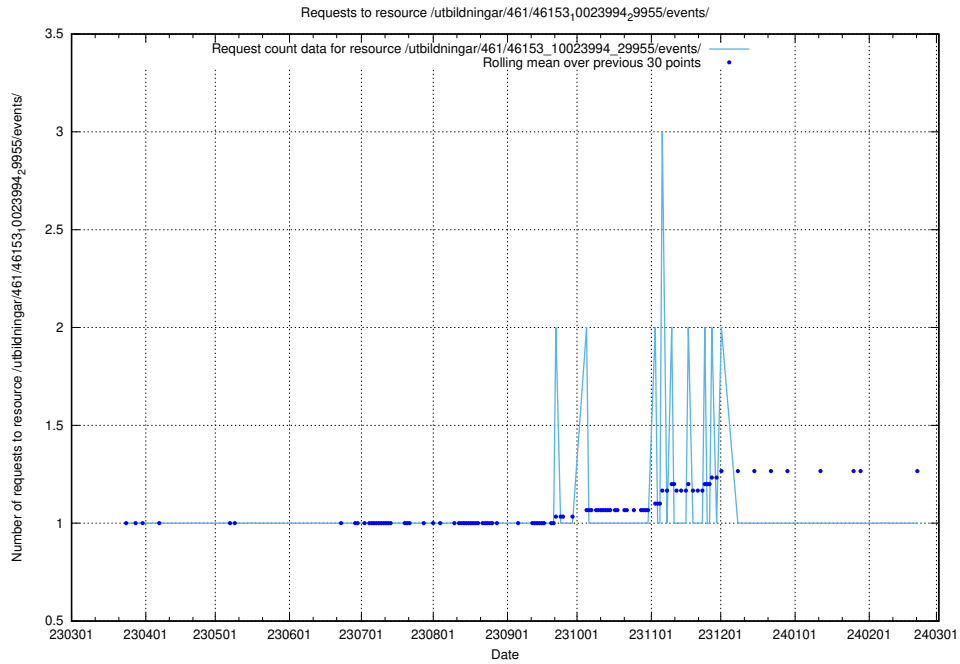

5.6352 Usage of /utbildningar/461/46153_10023994_29955/events/

Here, we count the number of requests to resource /utbildningar/461/46153_10023994_29955/events/.