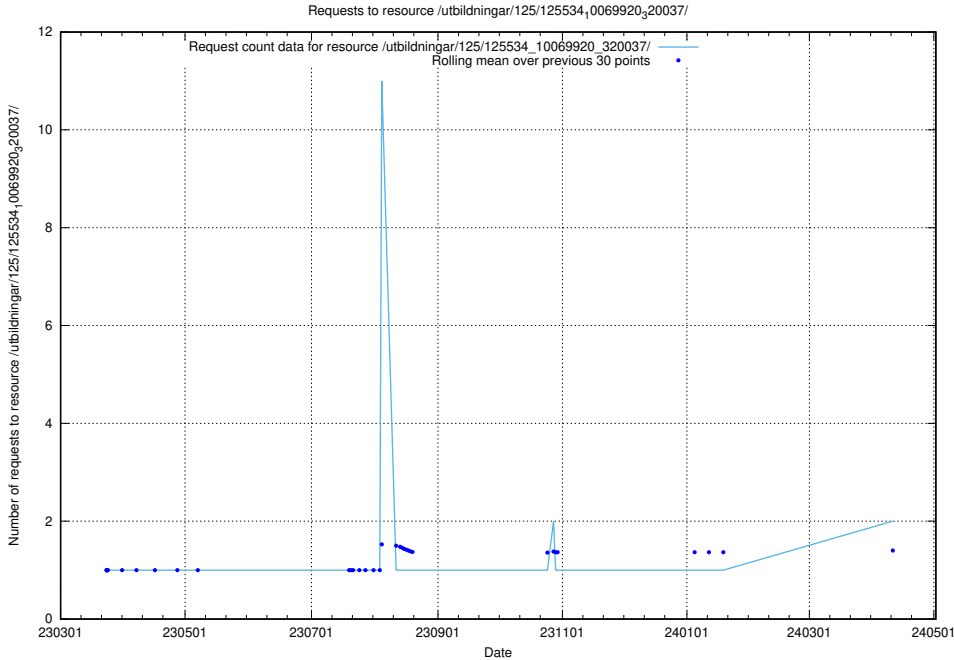

5.469 Usage of /utbildningar/125/125534_10069920_320037/

Here, we count the number of requests to resource /utbildningar/125/125534_10069920_320037/.