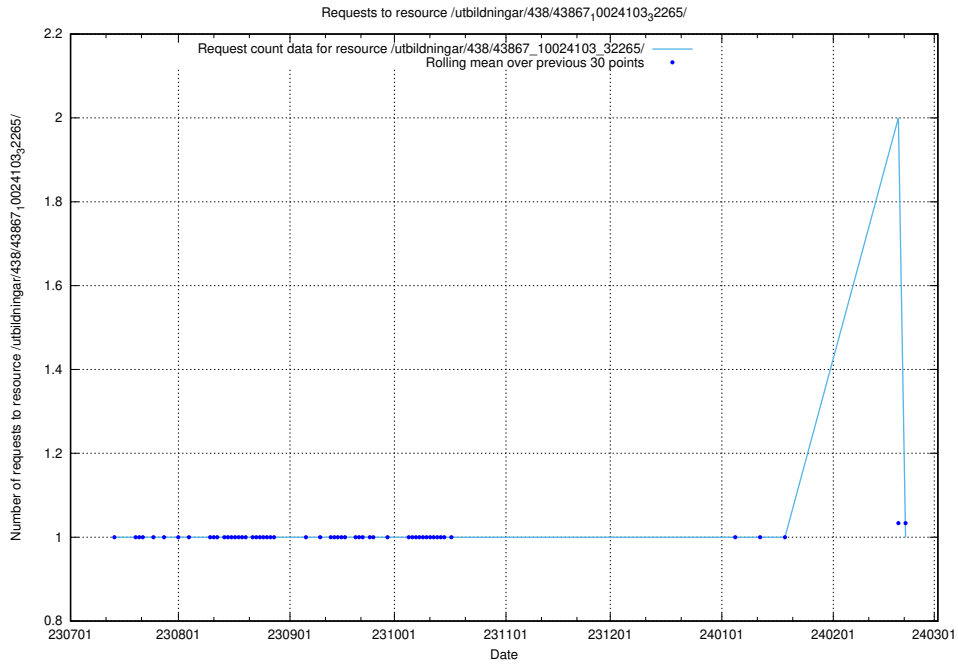

5.5231 Usage of /utbildningar/438/43867_10024103_32265/

Here, we count the number of requests to resource /utbildningar/438/43867_10024103_32265/.