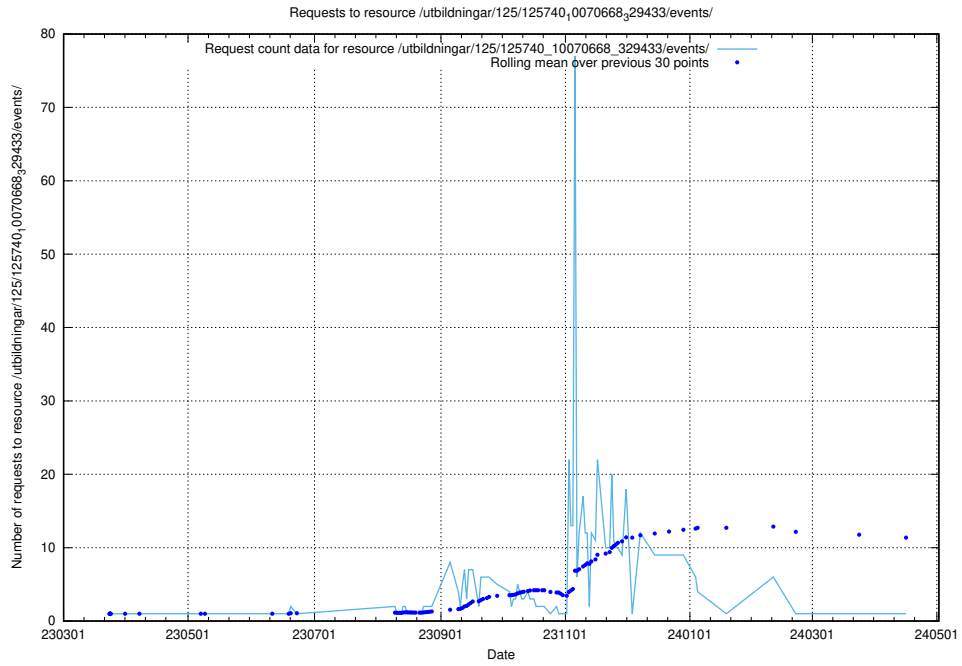

5.999 Usage of /utbildningar/125/125740_10070668_329433/events/

Here, we count the number of requests to resource /utbildningar/125/125740_10070668_329433/events/