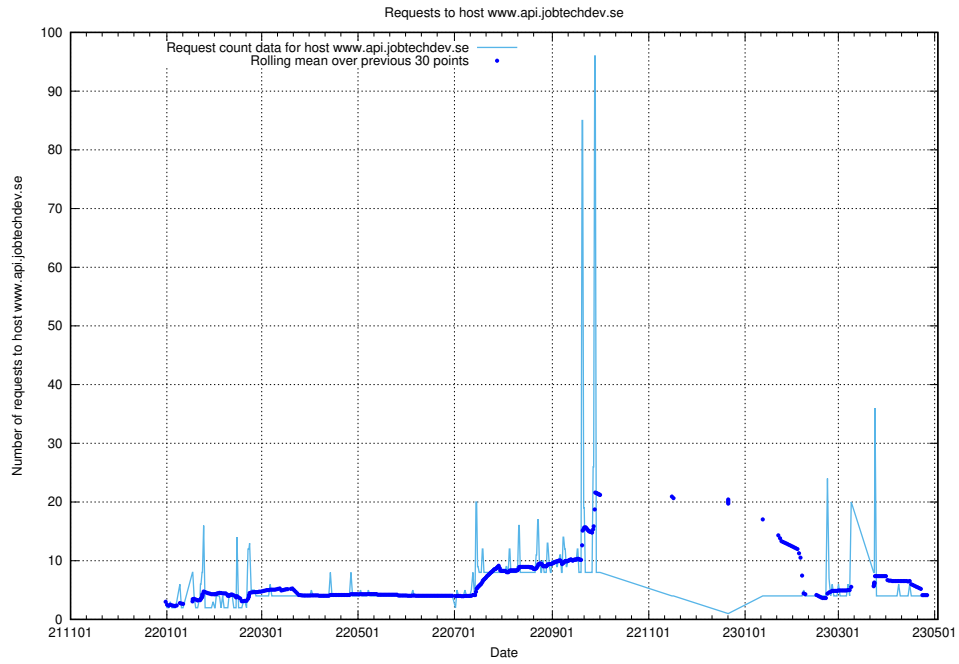

7.133 Usage of www.api.jobtechdev.se

Here, we count the number of requests to host www.api.jobtechdev.se.