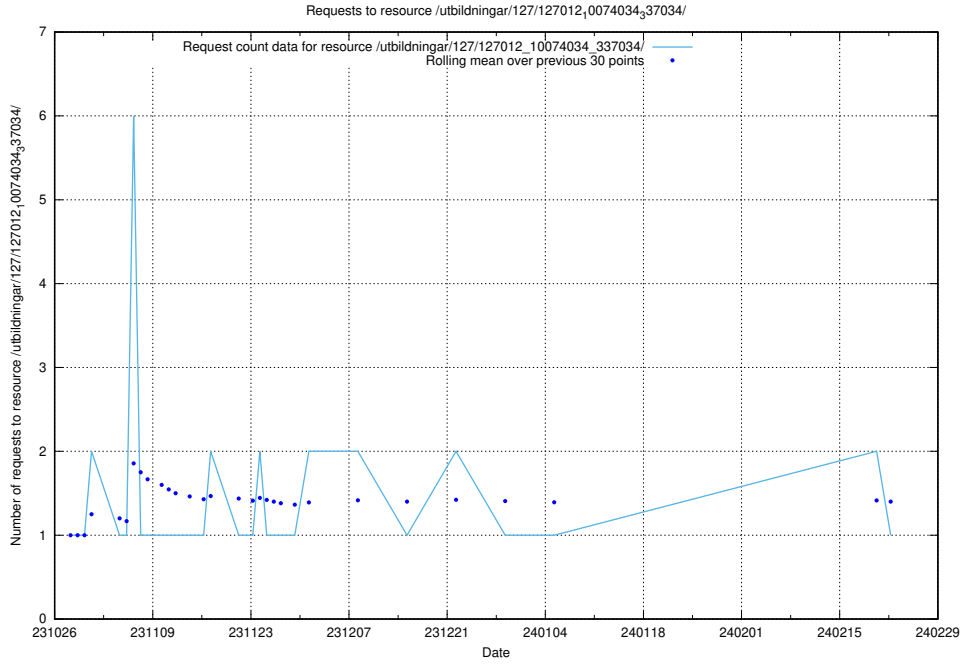

5.4360 Usage of /utbildningar/127/127012_10074034_337034/

Here, we count the number of requests to resource /utbildningar/127/127012_10074034_337034/.