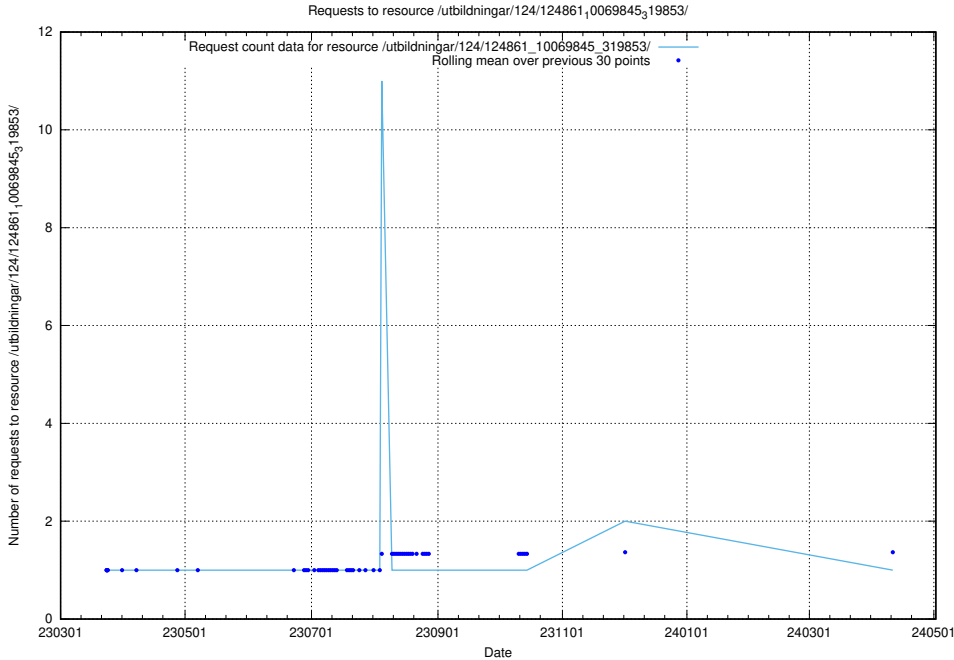

5.1159 Usage of /utbildningar/124/124861_10069845_319853/

Here, we count the number of requests to resource /utbildningar/124/124861_10069845_319853/.