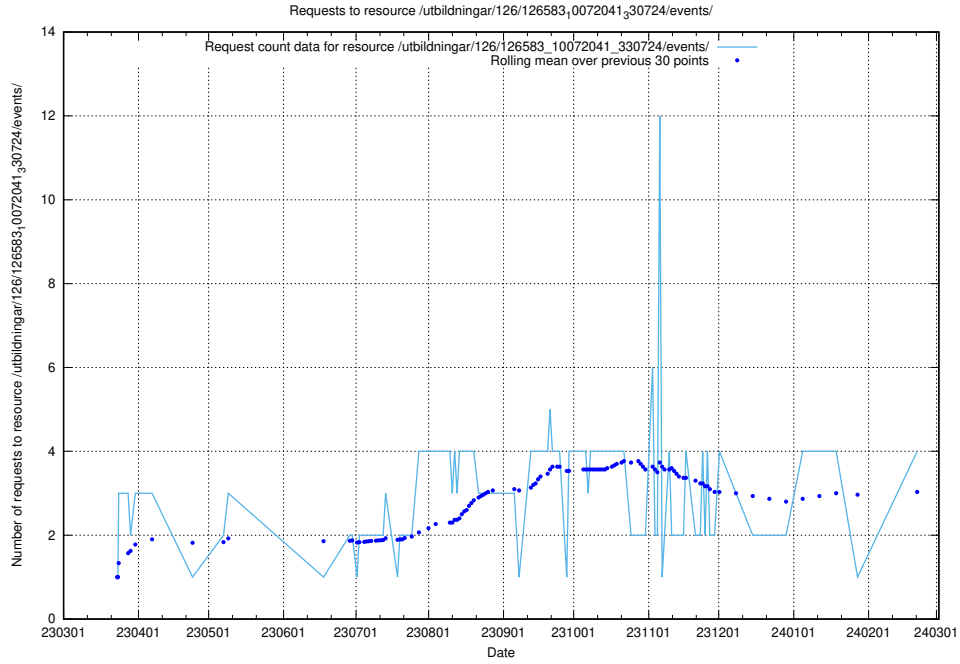

5.248 Usage of /utbildningar/126/126583_10072041_330724/events/

Here, we count the number of requests to resource /utbildningar/126/126583_10072041_330724/events/