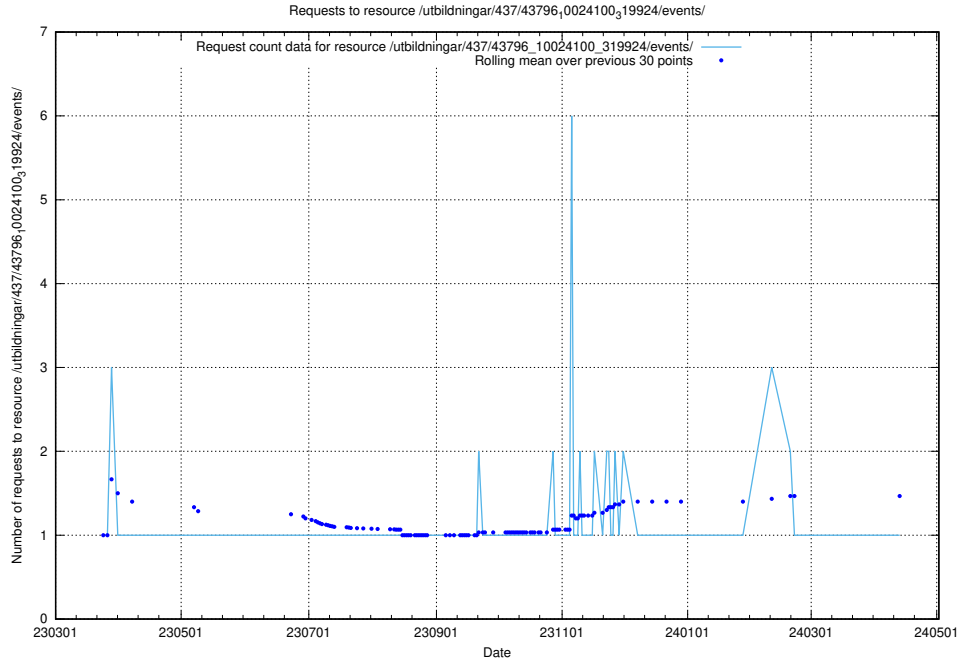

5.6372 Usage of /utbildningar/437/43796_10024100_319924/events/

Here, we count the number of requests to resource /utbildningar/437/43796_10024100_319924/events/.