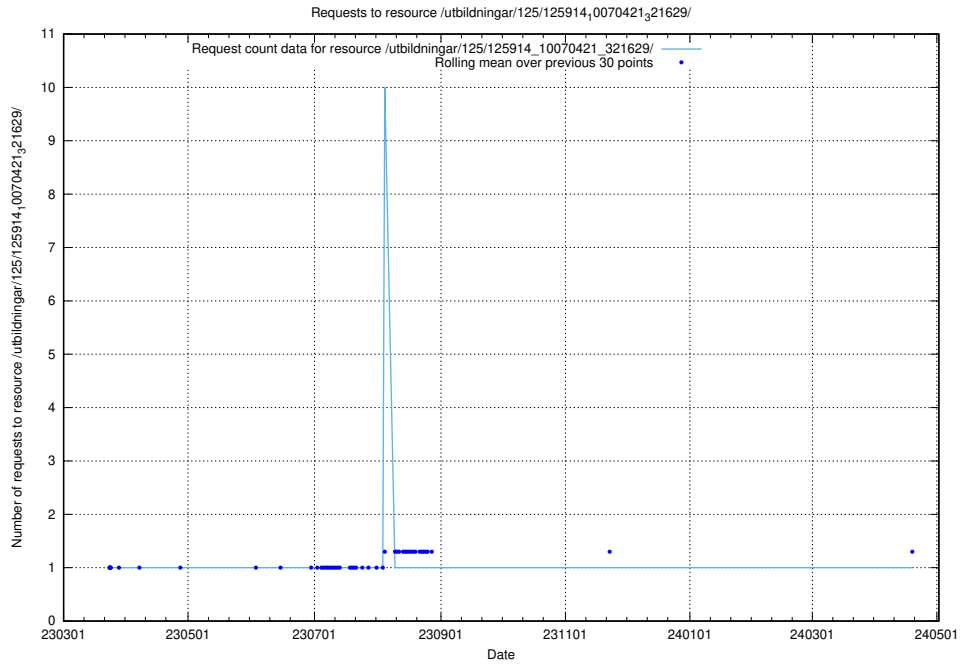

5.6640 Usage of /utbildningar/125/125914_10070421_321629/

Here, we count the number of requests to resource /utbildningar/125/125914_10070421_321629/.