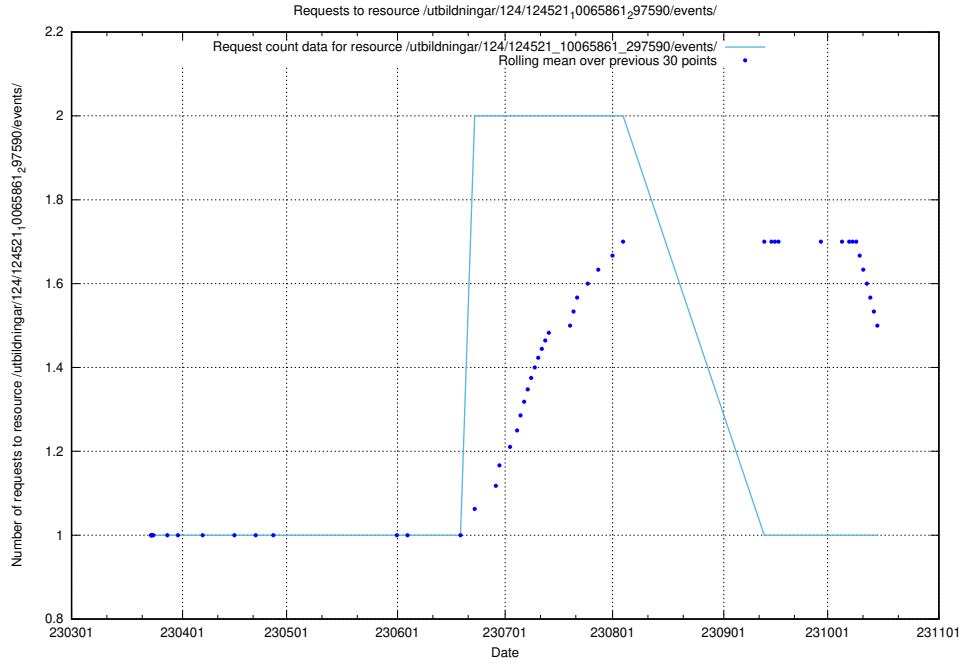

5.1238 Usage of /utbildningar/124/124521_10065861_297590/events/

Here, we count the number of requests to resource /utbildningar/124/124521_10065861_297590/events/