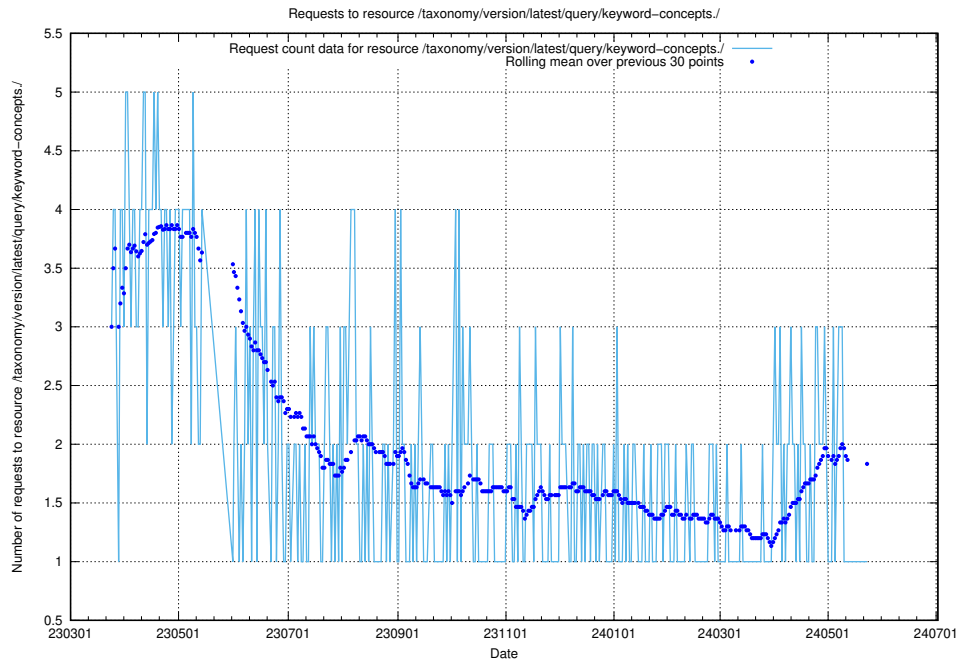

Here, we count the number of requests to resource /taxonomy/version/latest/query/keyword-concepts./.

5.6290 Usage of /taxonomy/version/latest/query/keyword-concepts-with-relations/

Here, we count the number of requests to resource /taxonomy/version/latest/query/keyword-concepts-with-relations/.