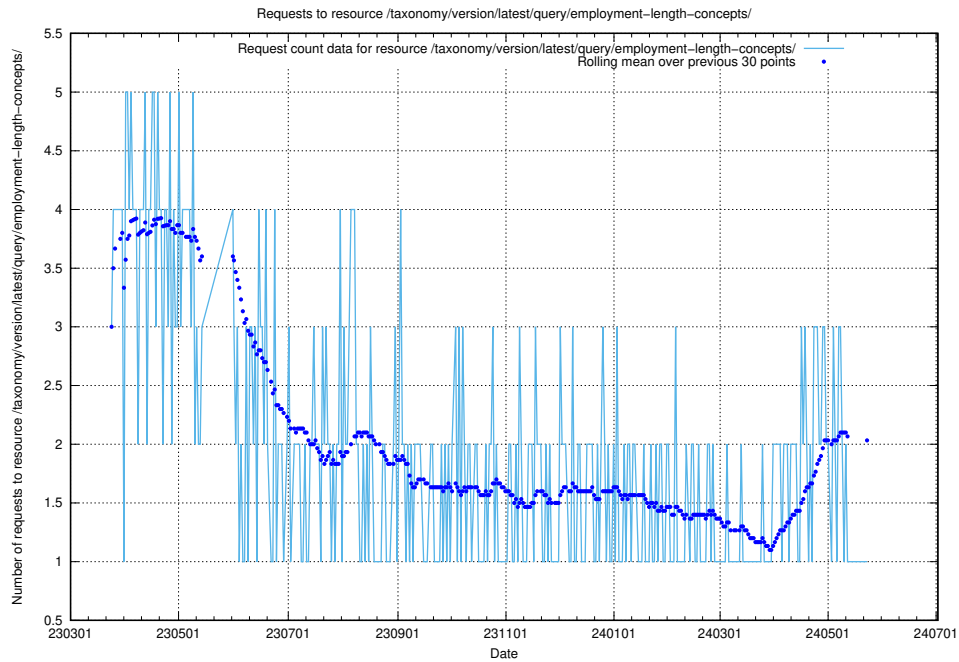

5.6295 Usage of /taxonomy/version/latest/query/employment-length-concepts/

Here, we count the number of requests to resource /taxonomy/version/latest/query/employment-length-concepts/.