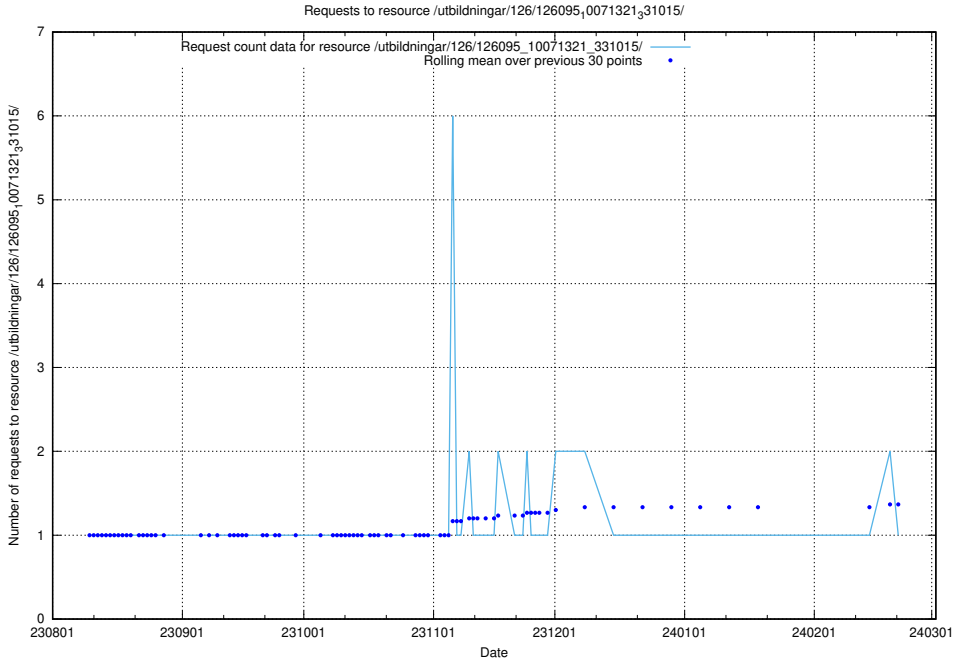

5.4994 Usage of /utbildningar/126/126095_10071321_331015/

Here, we count the number of requests to resource /utbildningar/126/126095_10071321_331015/.