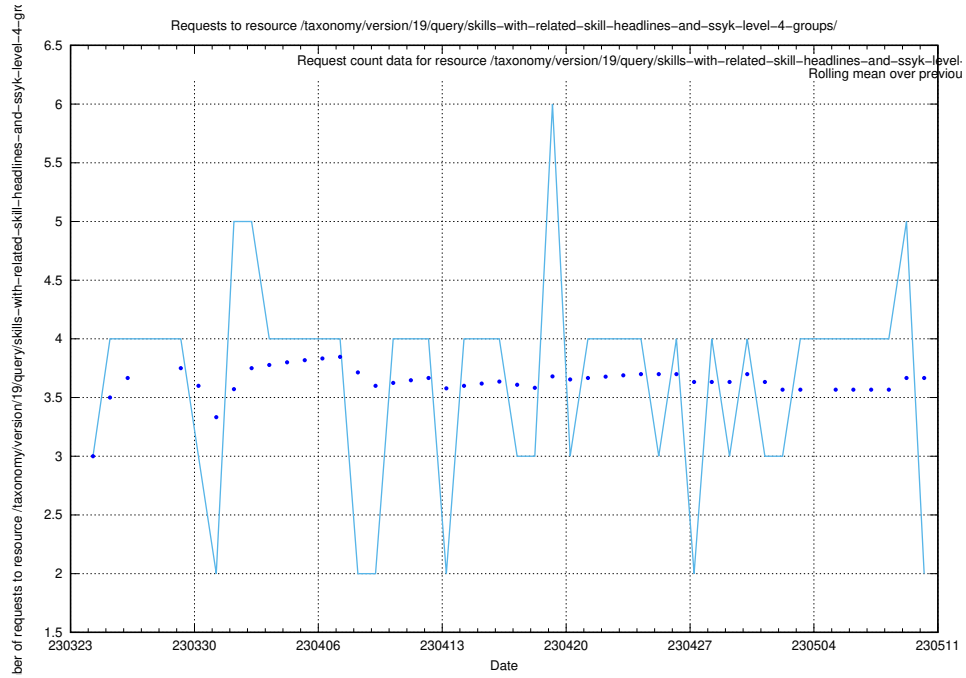

5.921 Usage of /taxonomy/version/19/query/skills-with-related-skill-headlines-and-ssyk-level-4-groups/

Here, we count the number of requests to resource /taxonomy/version/19/query/skills-with-related-skill-headlines-and-ssyk-level-4-groups/.