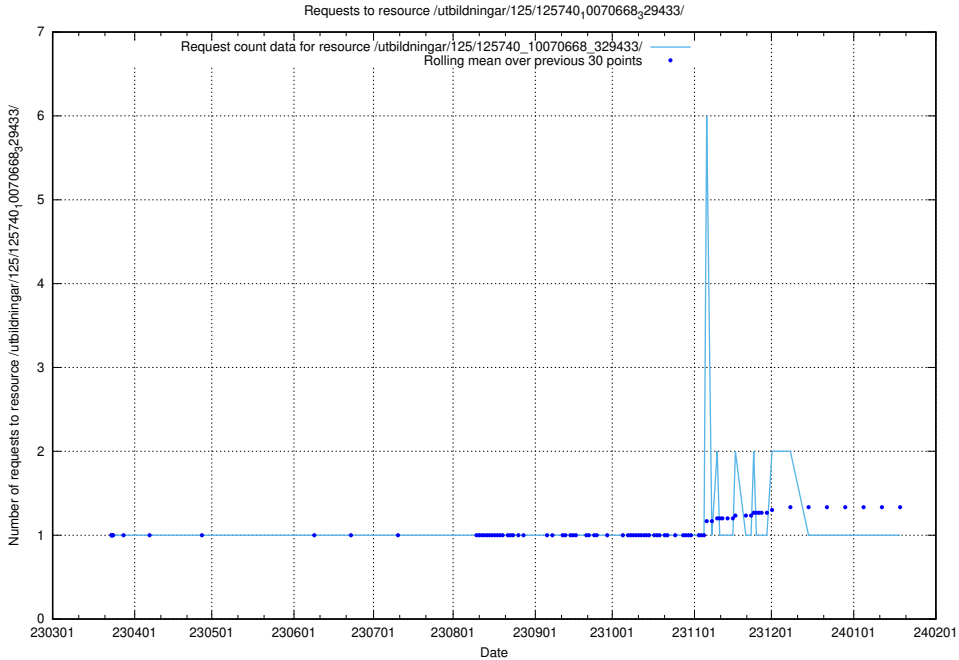

5.1000 Usage of /utbildningar/125/125740_10070668_329433/

Here, we count the number of requests to resource /utbildningar/125/125740_10070668_329433/.