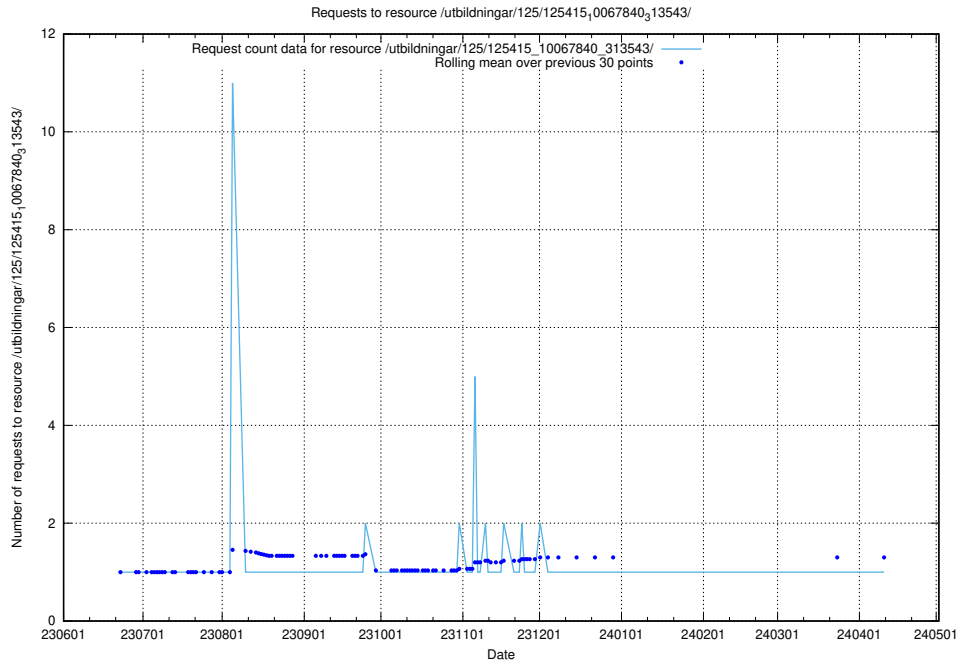

5.5892 Usage of /utbildningar/125/125415_10067840_313543/

Here, we count the number of requests to resource /utbildningar/125/125415_10067840_313543/.