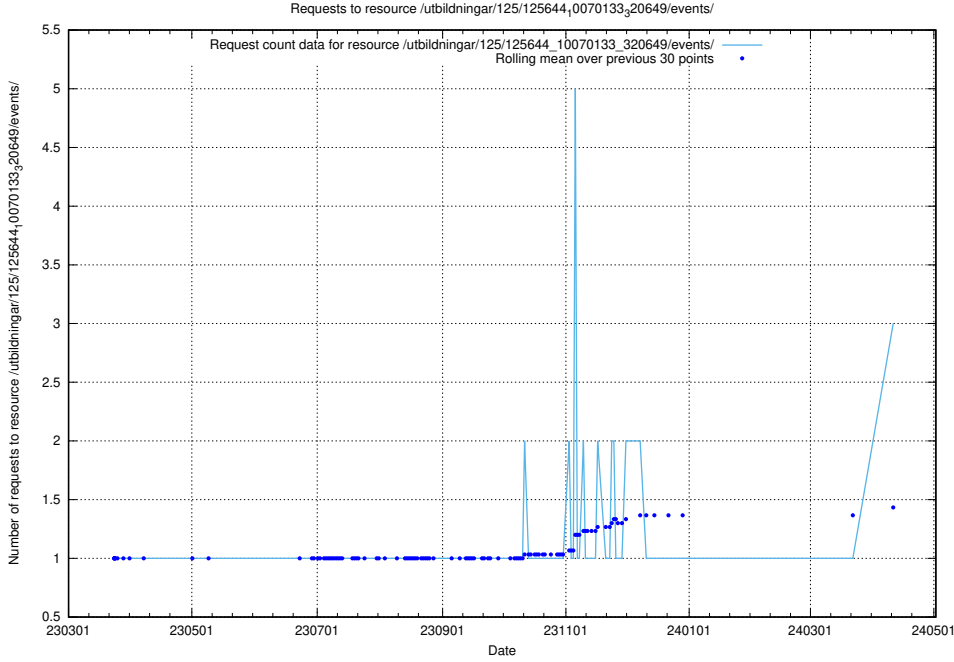

5.254 Usage of /utbildningar/125/125644_10070133_320649/events/

Here, we count the number of requests to resource /utbildningar/125/125644_10070133_320649/events/