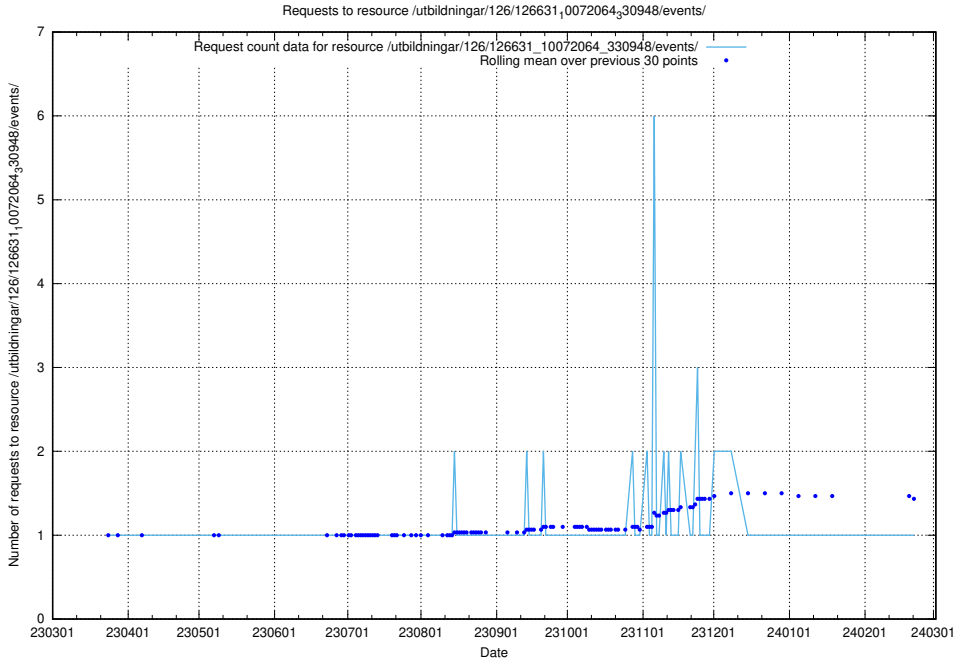

5.6394 Usage of /utbildningar/126/126631_10072064_330948/events/

Here, we count the number of requests to resource /utbildningar/126/126631_10072064_330948/events/