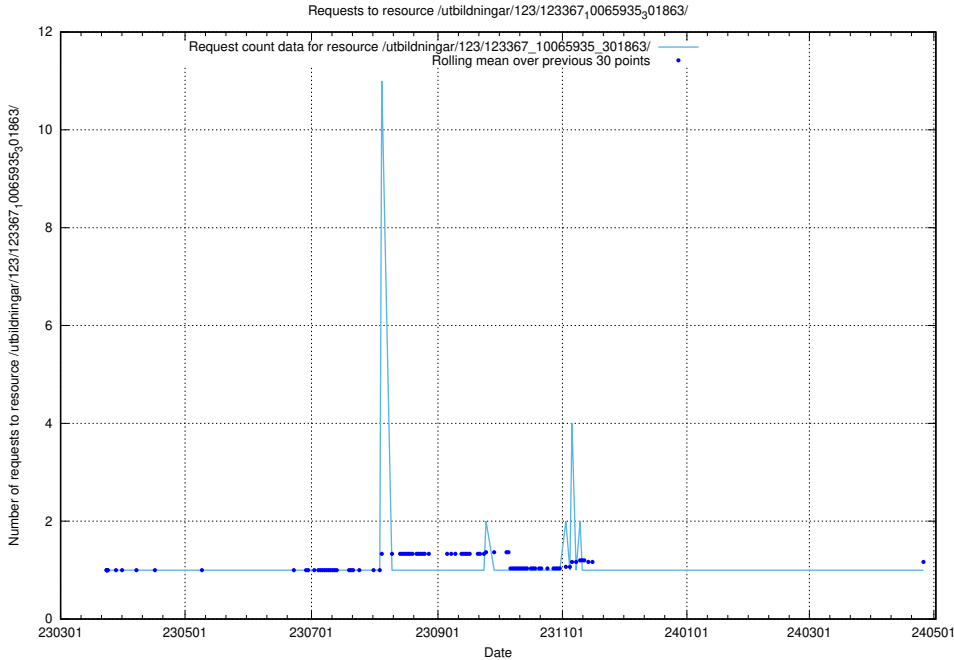

5.4776 Usage of /utbildningar/123/123367_10065935_301863/

Here, we count the number of requests to resource /utbildningar/123/123367_10065935_301863/.