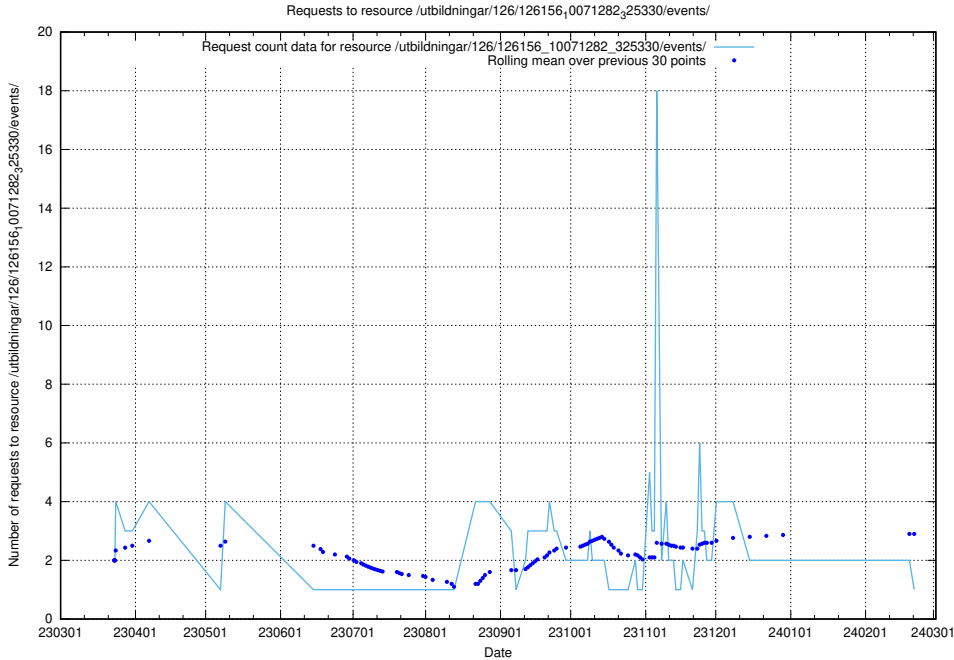

5.6466 Usage of /utbildningar/126/126156_10071282_325330/events/

Here, we count the number of requests to resource /utbildningar/126/126156_10071282_325330/events/