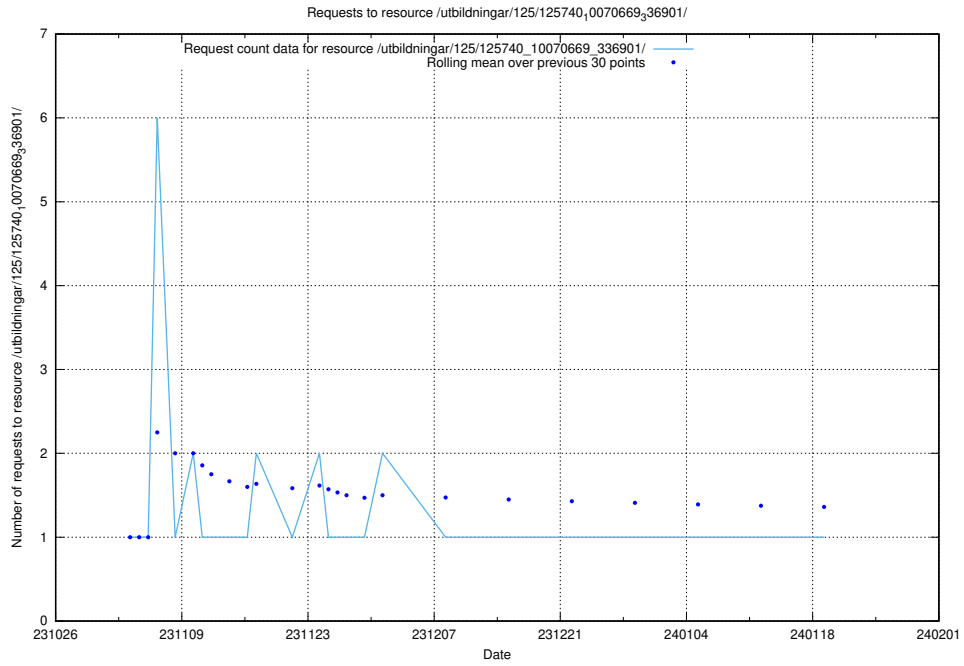

5.4327 Usage of /utbildningar/125/125740_10070669_336901/

Here, we count the number of requests to resource /utbildningar/125/125740_10070669_336901/.