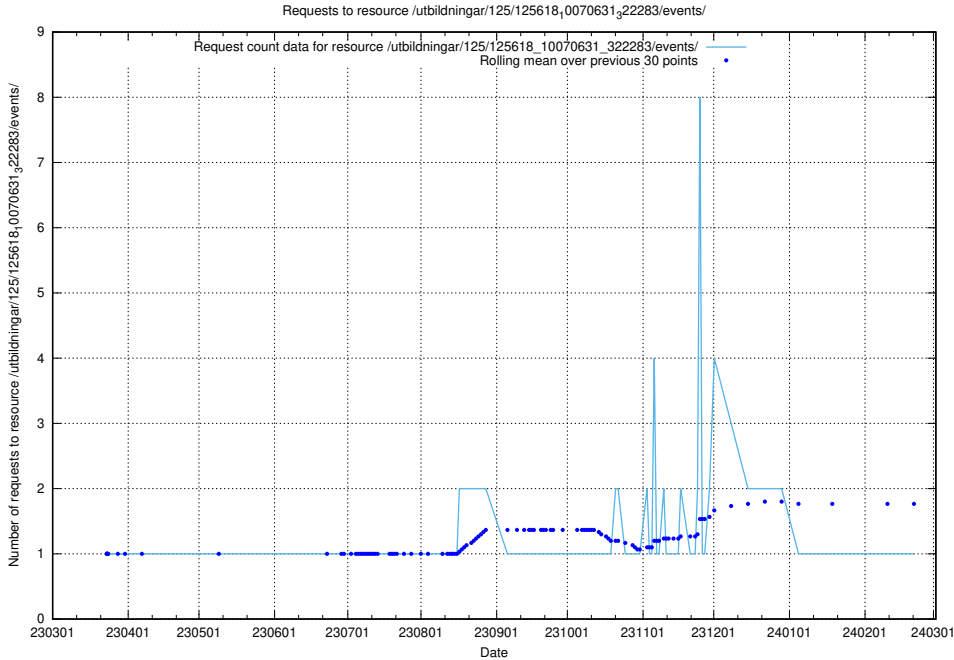

5.1066 Usage of /utbildningar/125/125618_10070631_322283/events/

Here, we count the number of requests to resource /utbildningar/125/125618_10070631_322283/events/