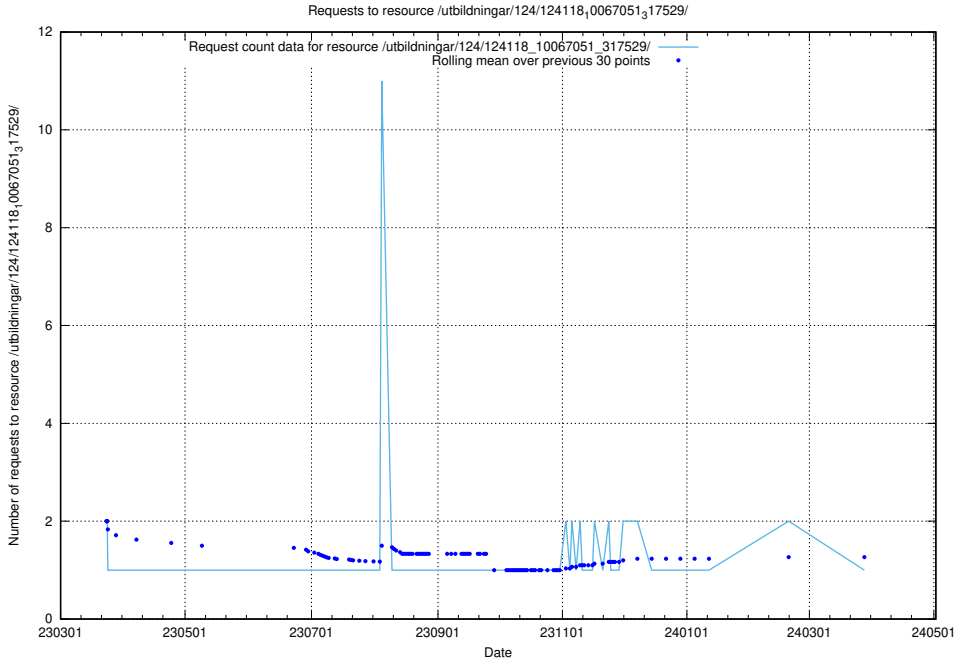

5.6500 Usage of /utbildningar/124/124118_10067051_317529/

Here, we count the number of requests to resource /utbildningar/124/124118_10067051_317529/.