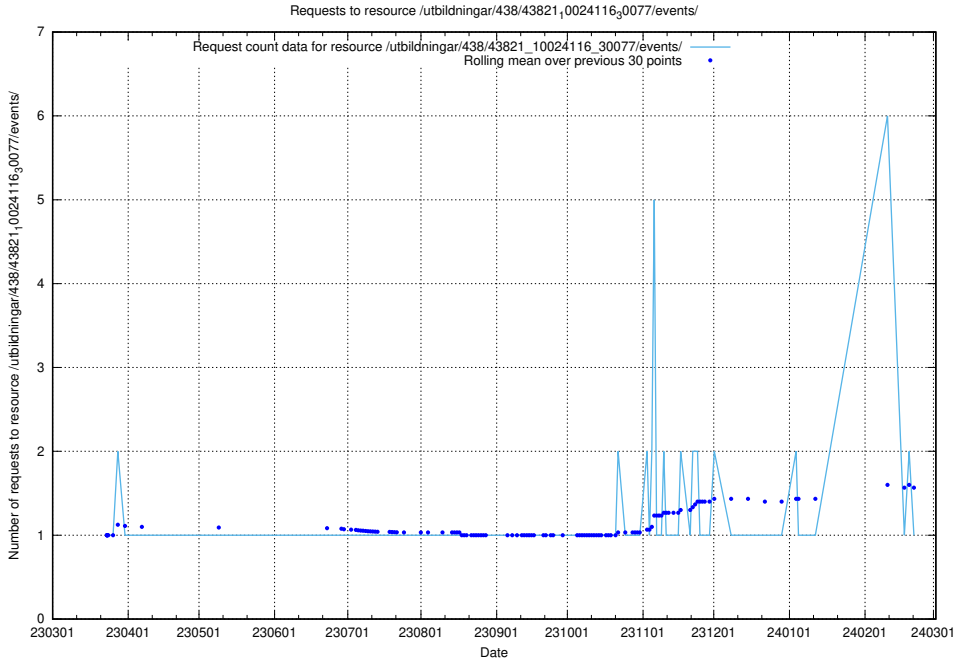

5.6533 Usage of /utbildningar/438/43821_10024116_30077/events/

Here, we count the number of requests to resource /utbildningar/438/43821_10024116_30077/events/.