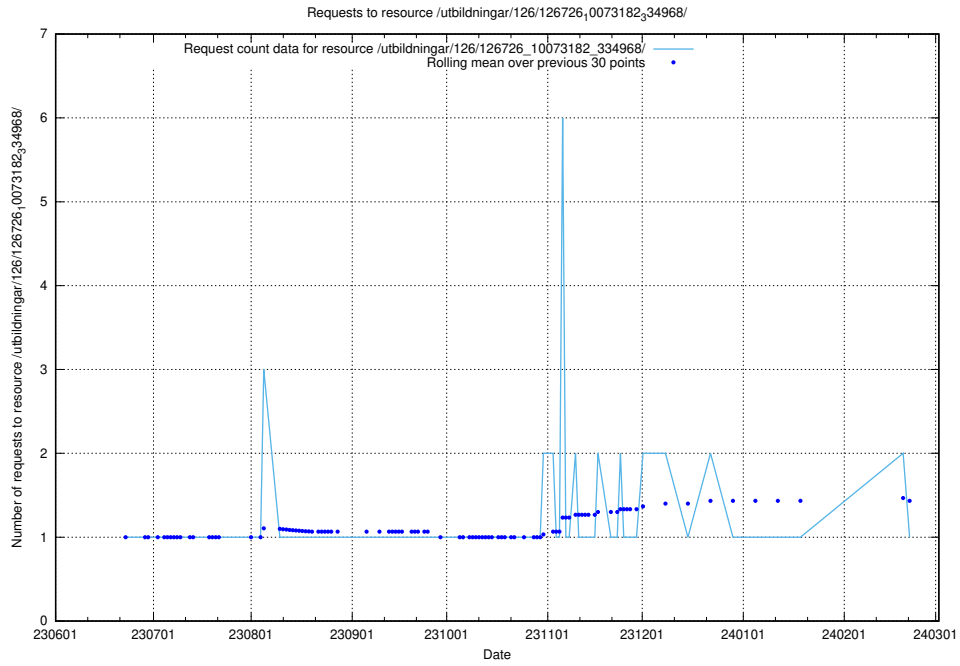

5.5768 Usage of /utbildningar/126/126726_10073182_334968/

Here, we count the number of requests to resource /utbildningar/126/126726_10073182_334968/.