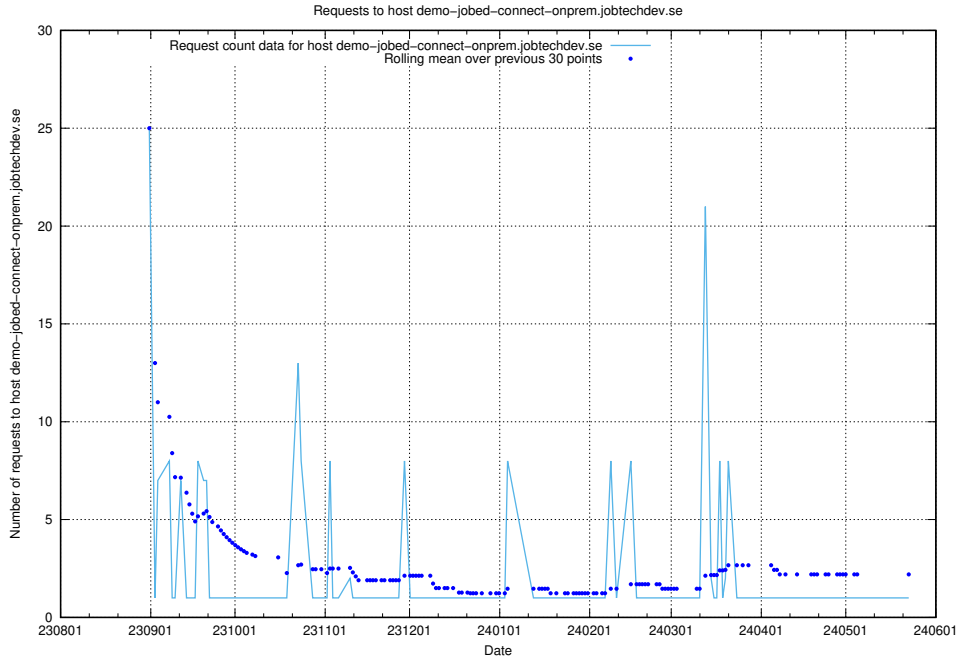

7.603 Usage of demo-jobed-connect-onprem.jobtechdev.se

Here, we count the number of requests to host demo-jobed-connect-onprem.jobtechdev.se.