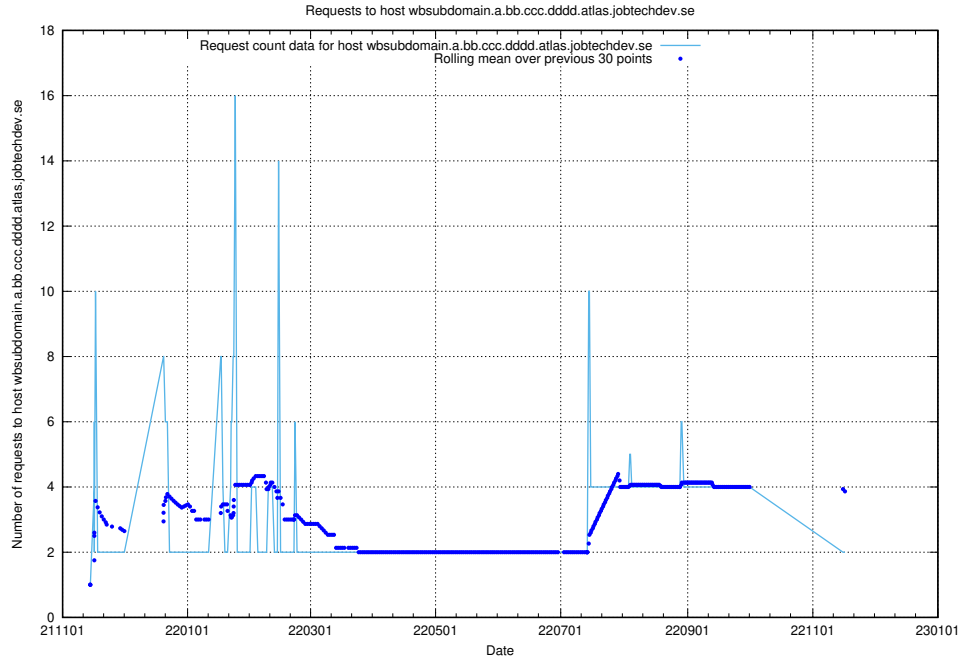

7.551 Usage of wbsubdomain.a.bb.ccc.dddd.atlas.jobtechdev.se

Here, we count the number of requests to host wbsubdomain.a.bb.ccc.dddd.atlas.jobtechdev.se.