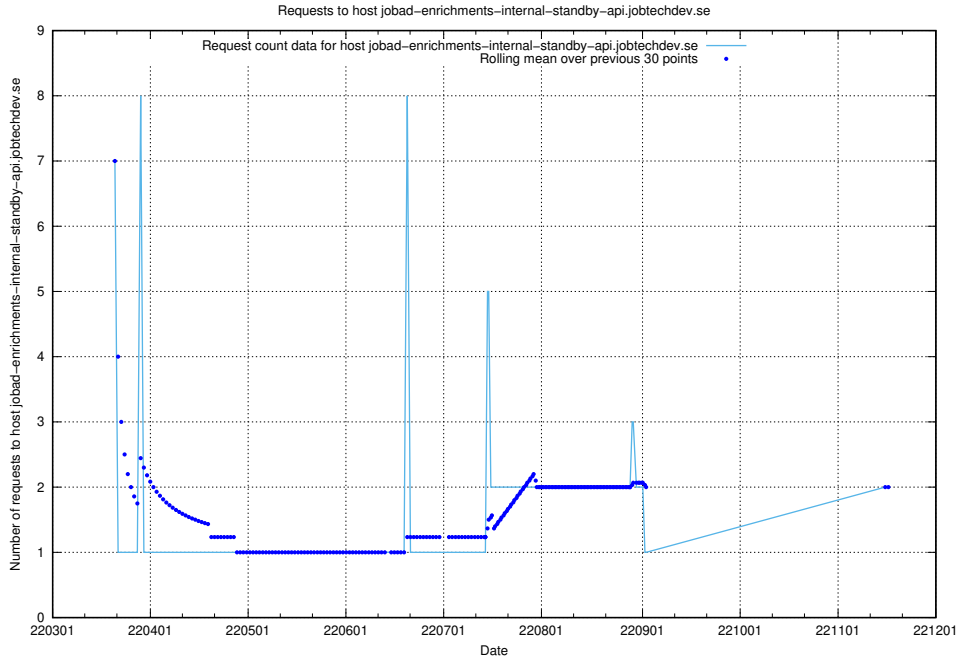

7.497 Usage of jobad-enrichments-internal-standby-api.jobtechdev.se

Here, we count the number of requests to host jobad-enrichments-internal-standby-api.jobtechdev.se.