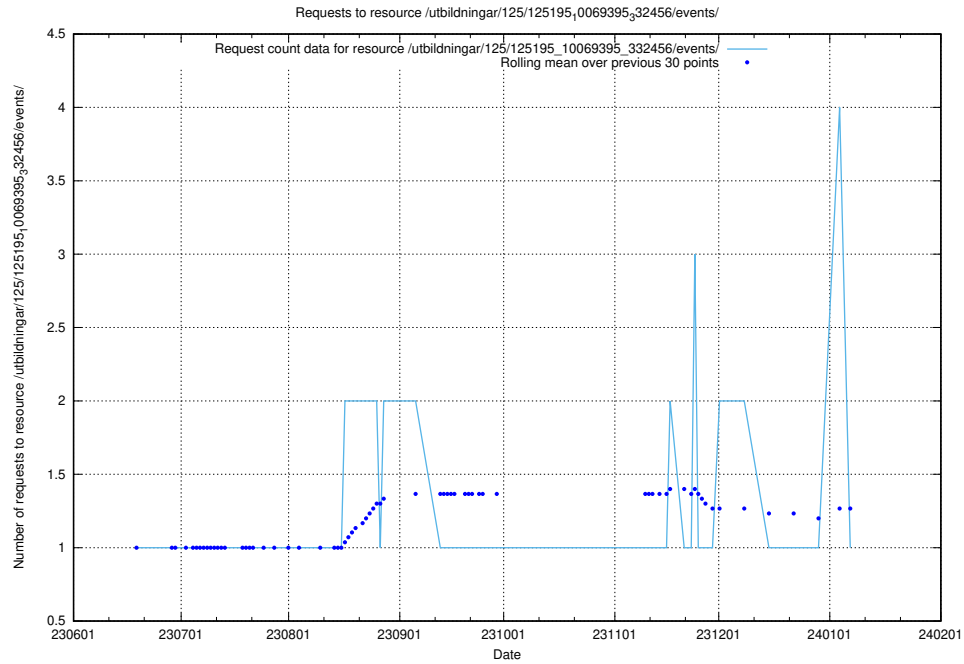

5.6018 Usage of /utbildningar/125/125195_10069395_332456/events/

Here, we count the number of requests to resource /utbildningar/125/125195_10069395_332456/events/