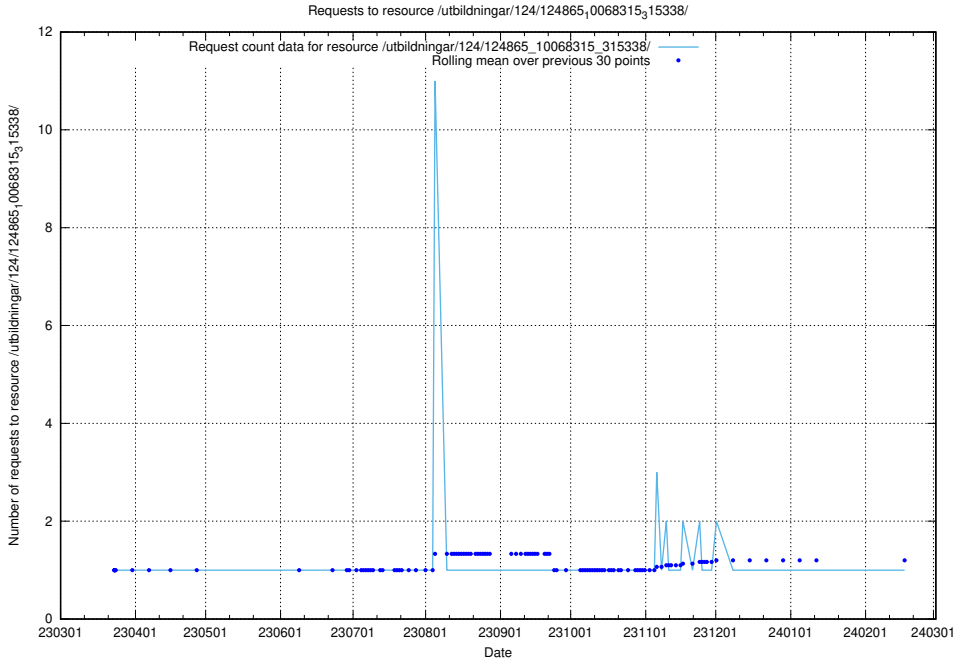

5.1155 Usage of /utbildningar/124/124865_10068315_315338/

Here, we count the number of requests to resource /utbildningar/124/124865_10068315_315338/.