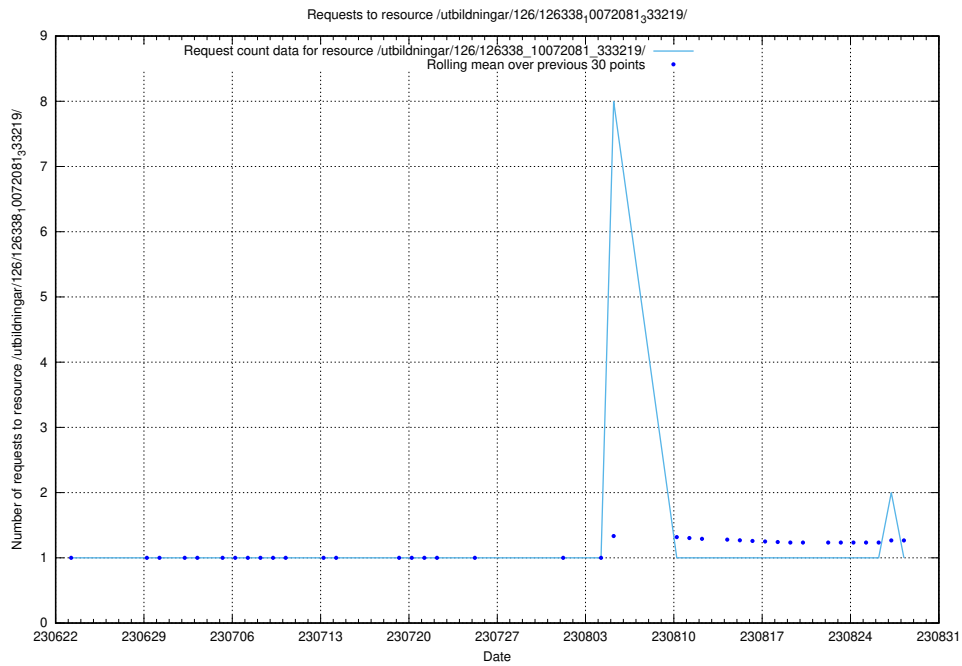

5.5830 Usage of /utbildningar/126/126338_10072081_333219/

Here, we count the number of requests to resource /utbildningar/126/126338_10072081_333219/.