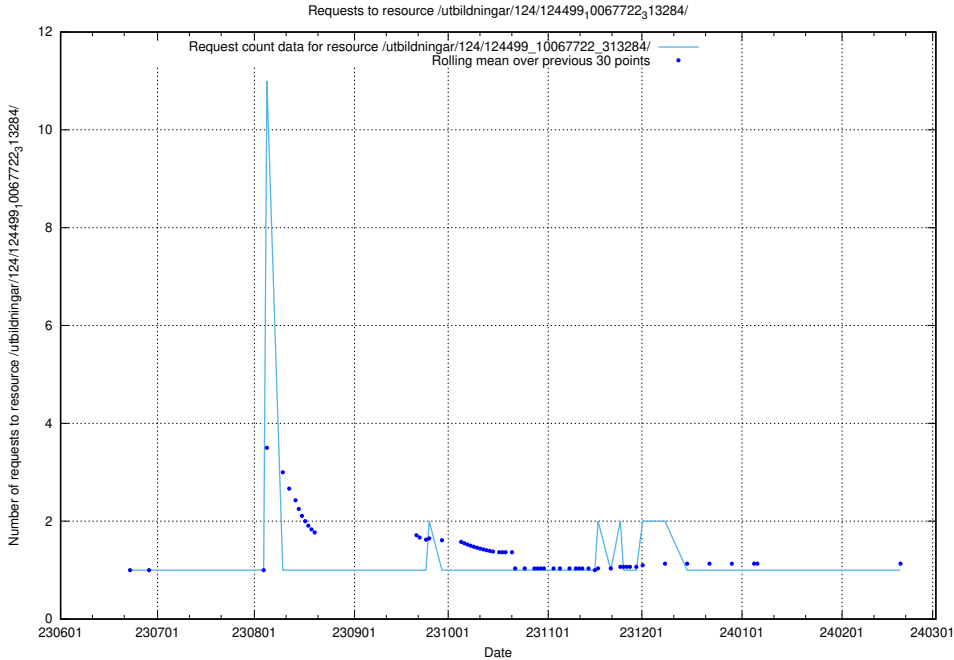

5.5952 Usage of /utbildningar/124/124499_10067722_313284/

Here, we count the number of requests to resource /utbildningar/124/124499_10067722_313284/.