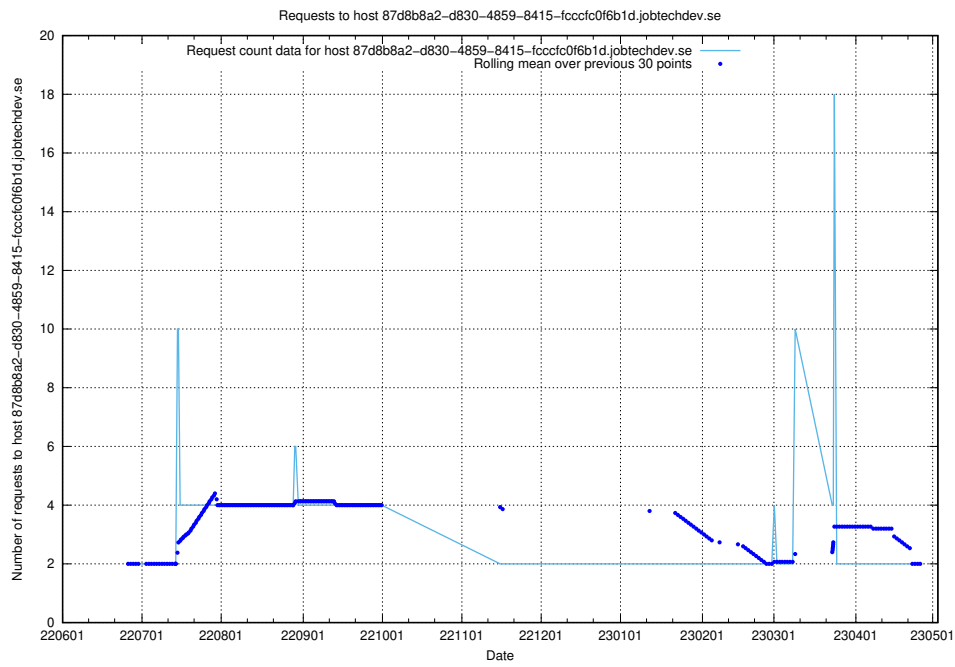

7.401 Usage of 87d8b8a2-d830-4859-8415-fccfc0f6b1d.jobtechdev.se

Here, we count the number of requests to host 87d8b8a2-d830-4859-8415-fccfc0f6b1d.jobtechdev.se.