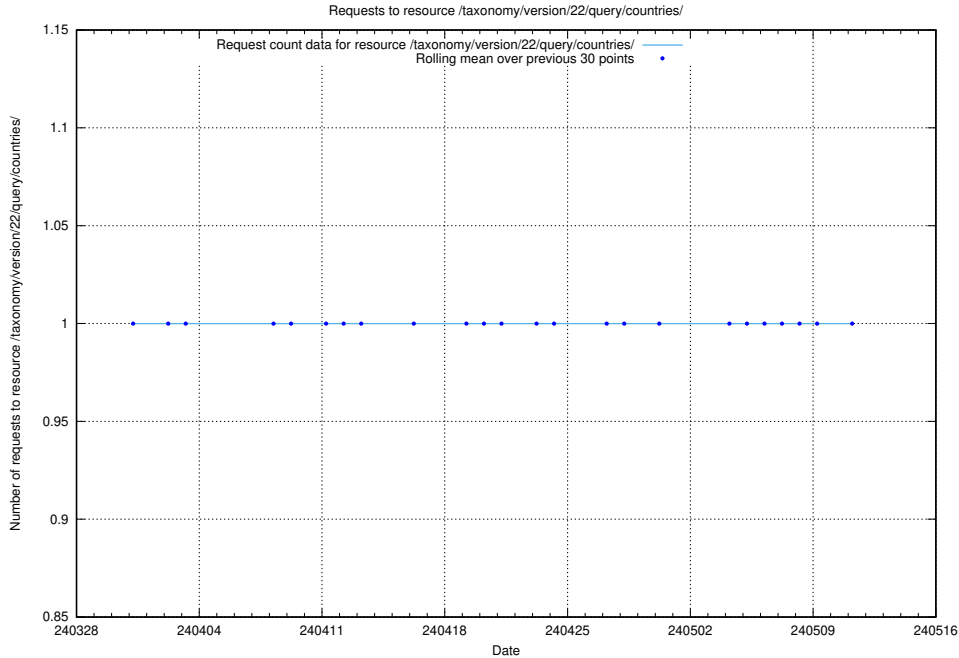

5.1802 Usage of /taxonomy/version/22/query/countries/

Here, we count the number of requests to resource /taxonomy/version/22/query/countries/.