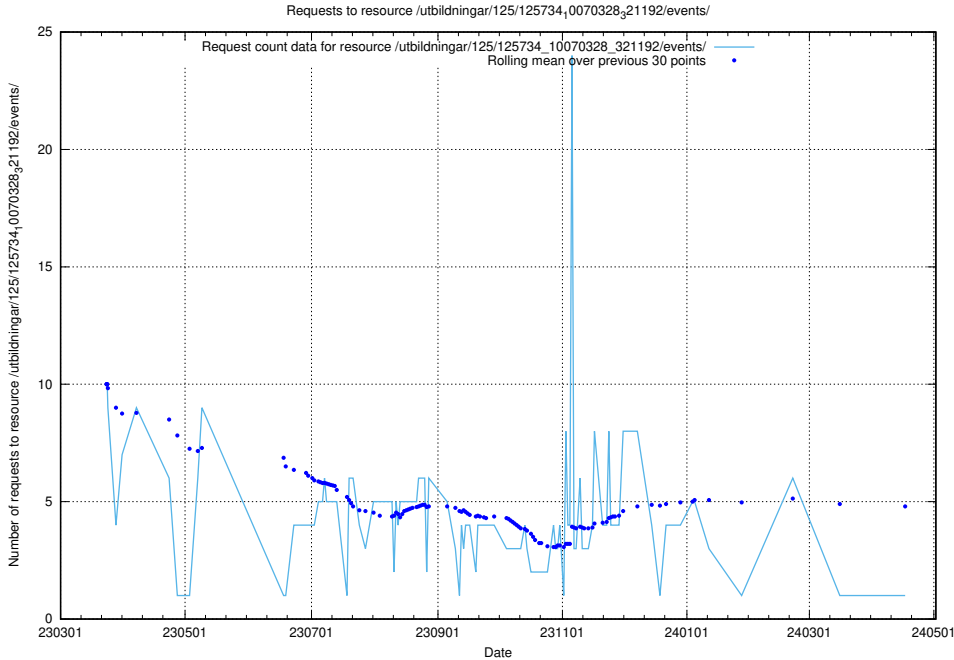

5.6444 Usage of /utbildningar/125/125734_10070328_321192/events/

Here, we count the number of requests to resource /utbildningar/125/125734_10070328_321192/events/