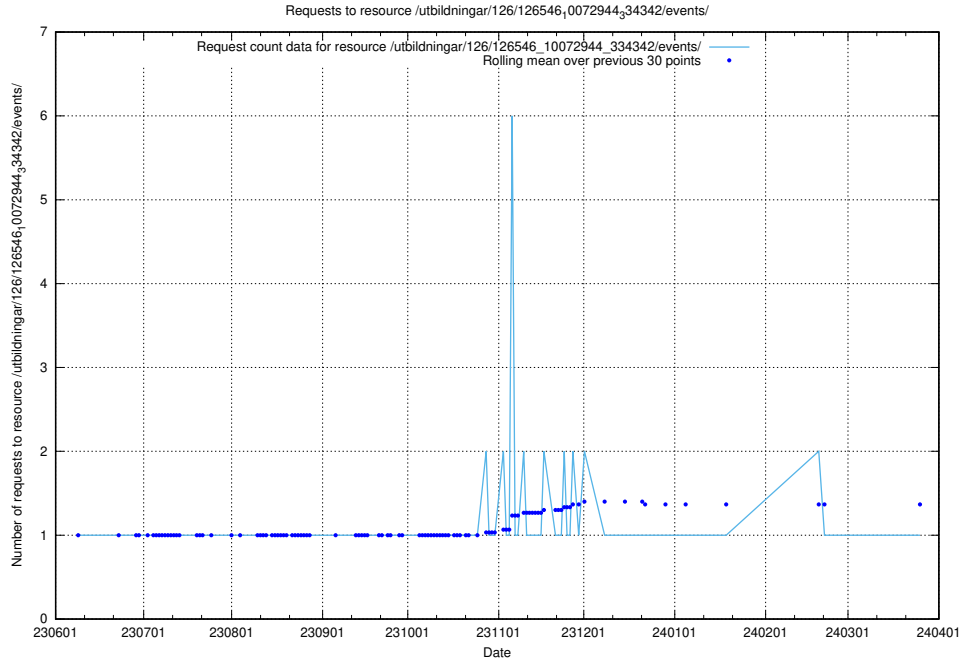

5.6057 Usage of /utbildningar/126/126546_10072944_334342/events/

Here, we count the number of requests to resource /utbildningar/126/126546_10072944_334342/events/