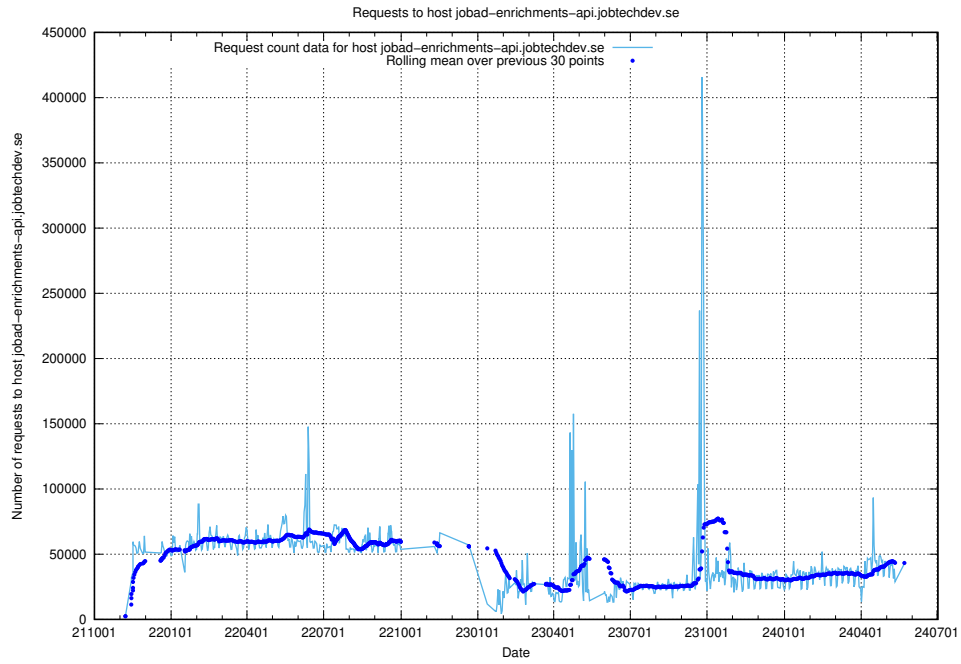

7.8 Usage of jobad-enrichments-api.jobtechdev.se

Here, we count the number of requests to host jobad-enrichments-api.jobtechdev.se.