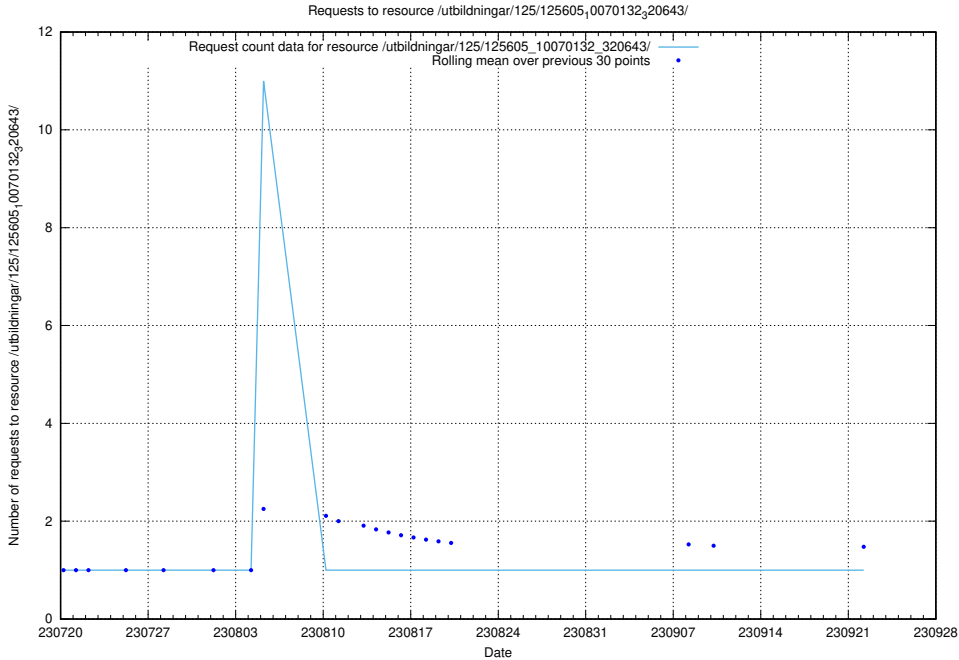

5.5160 Usage of /utbildningar/125/125605_10070132_320643/

Here, we count the number of requests to resource /utbildningar/125/125605_10070132_320643/.