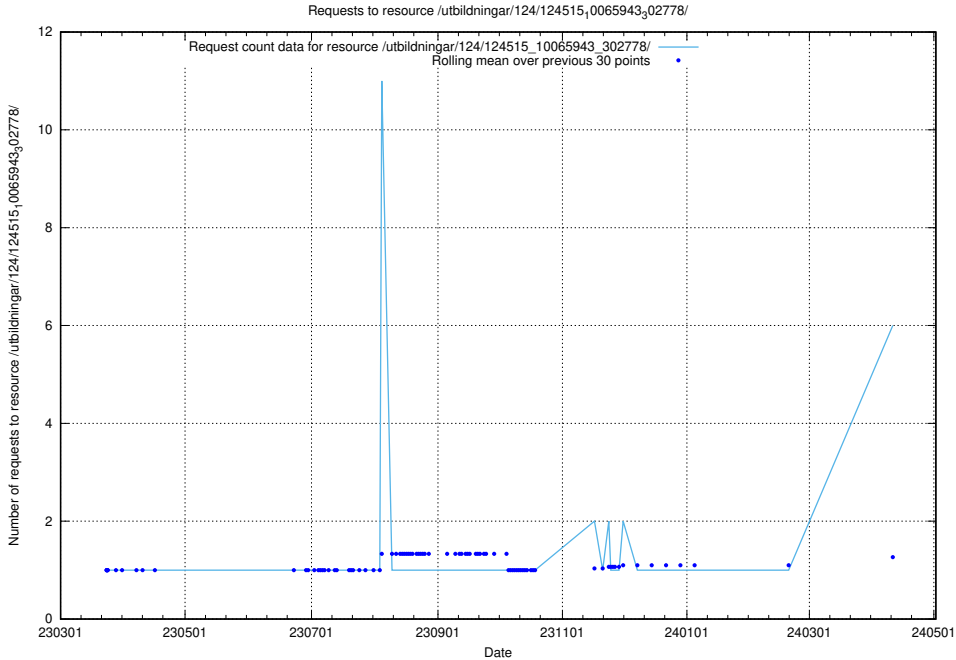

5.50 Usage of /utbildningar/124/124515_10065943_302778/

Here, we count the number of requests to resource /utbildningar/124/124515_10065943_302778/.