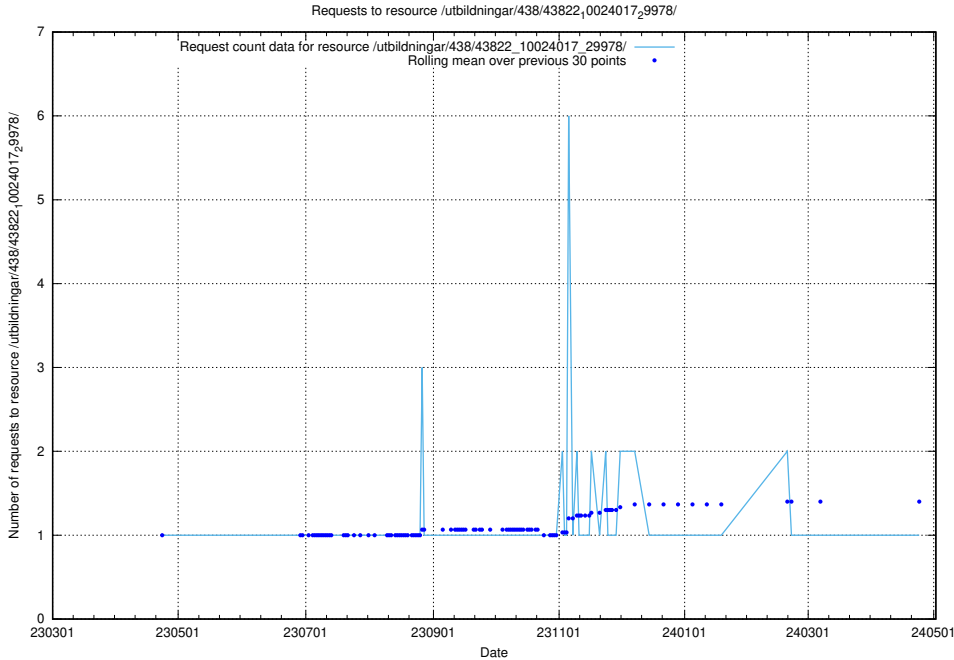

5.6195 Usage of /utbildningar/438/43822_10024017_29978/

Here, we count the number of requests to resource /utbildningar/438/43822_10024017_29978/.