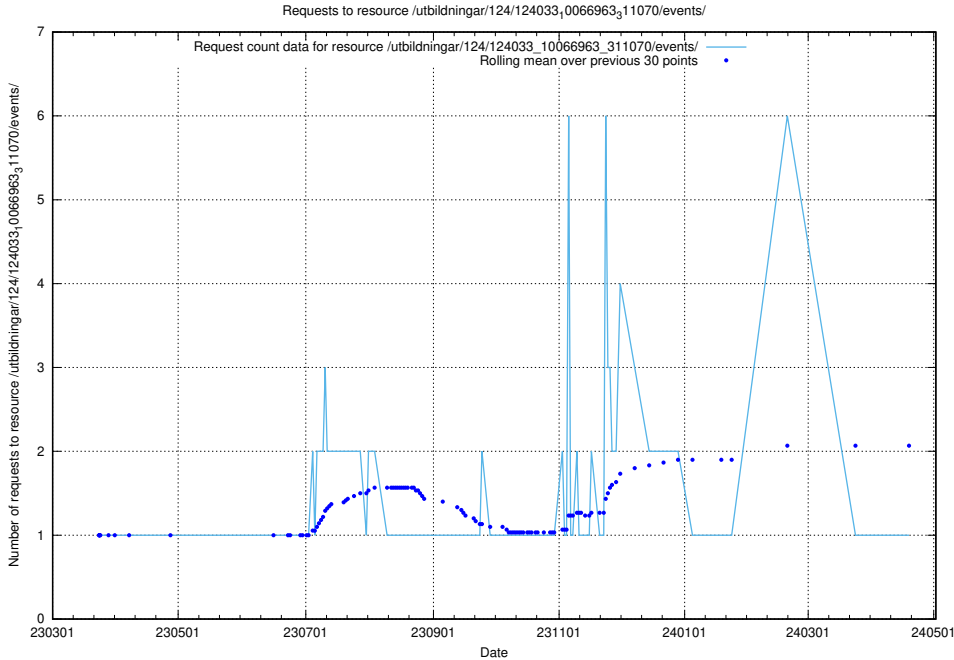

5.4611 Usage of /utbildningar/124/124033_10066963_311070/events/

Here, we count the number of requests to resource /utbildningar/124/124033_10066963_311070/events/