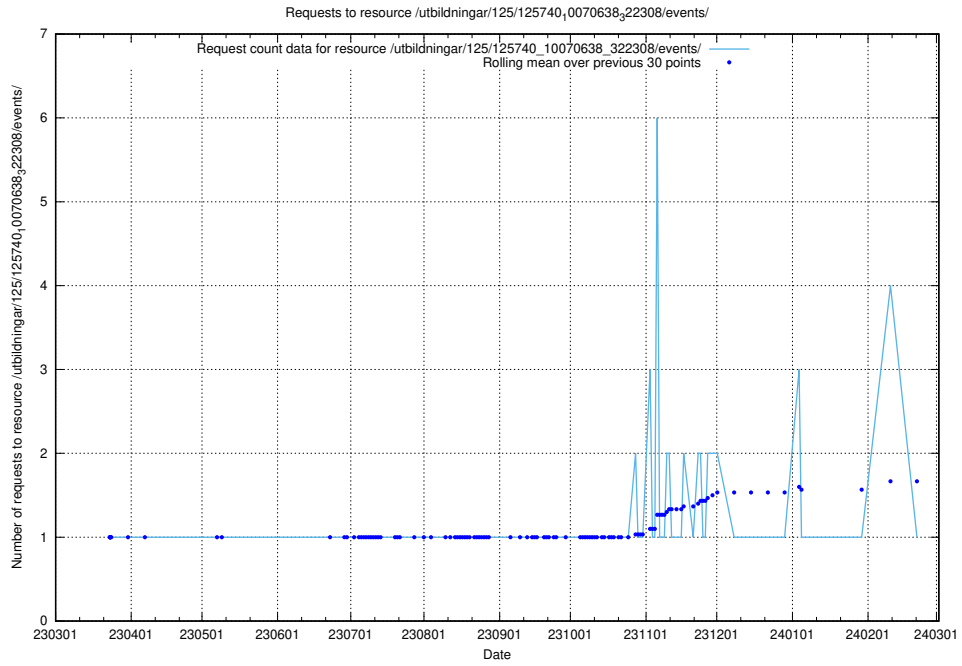

5.1005 Usage of /utbildningar/125/125740_10070638_322308/events/

Here, we count the number of requests to resource /utbildningar/125/125740_10070638_322308/events/