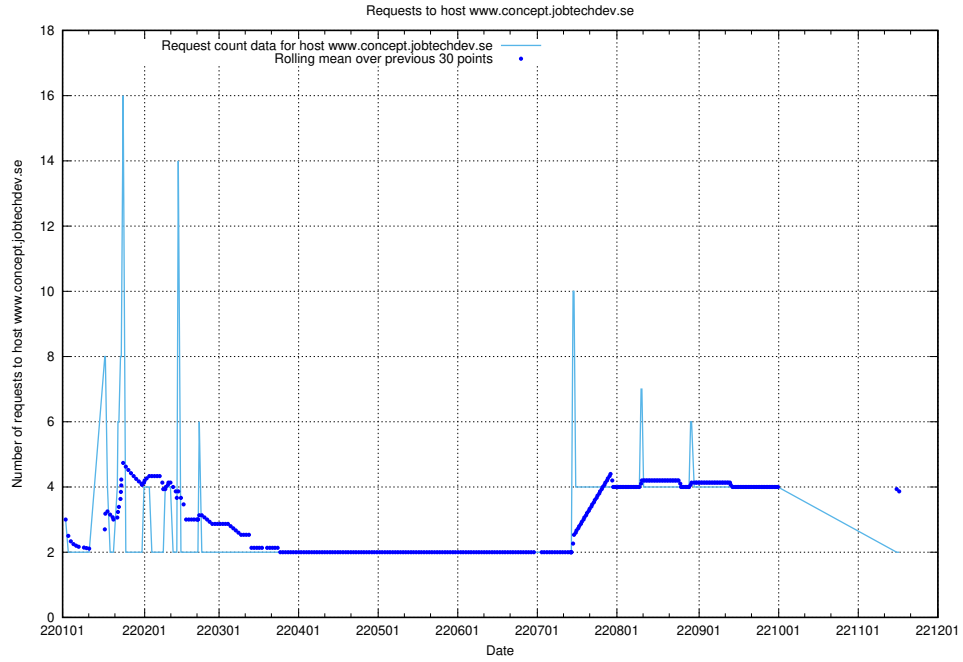

7.311 Usage of www.concept.jobtechdev.se

Here, we count the number of requests to host www.concept.jobtechdev.se.