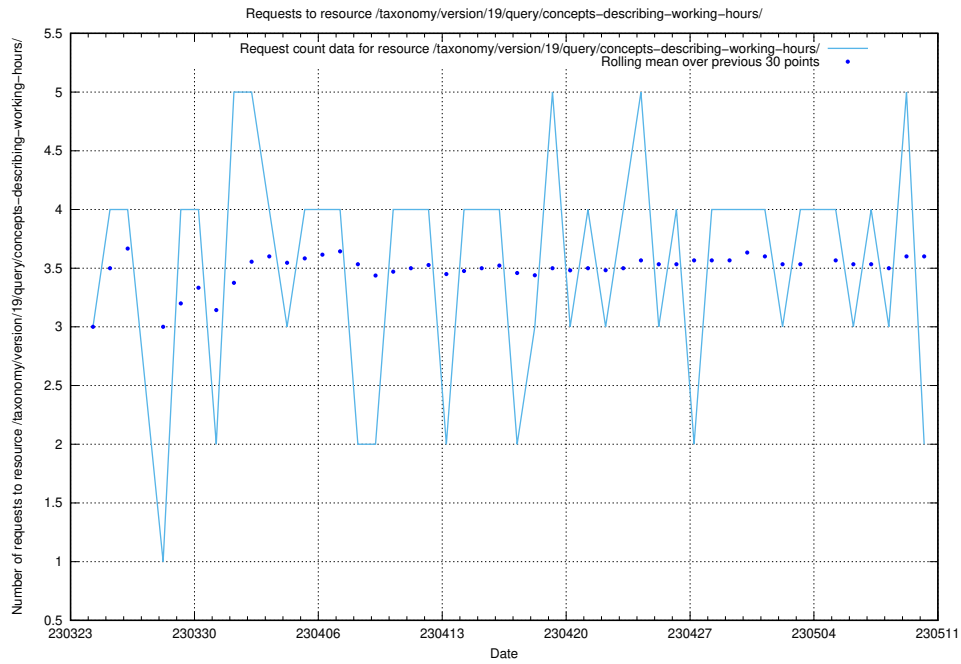

5.924 Usage of /utbildningar/438/43836_10024038_29999/events/

Here, we count the number of requests to resource /utbildningar/438/43836_10024038_29999/events/.

5.925 Usage of /utbildningar/438/43817_10024102_314300/events/