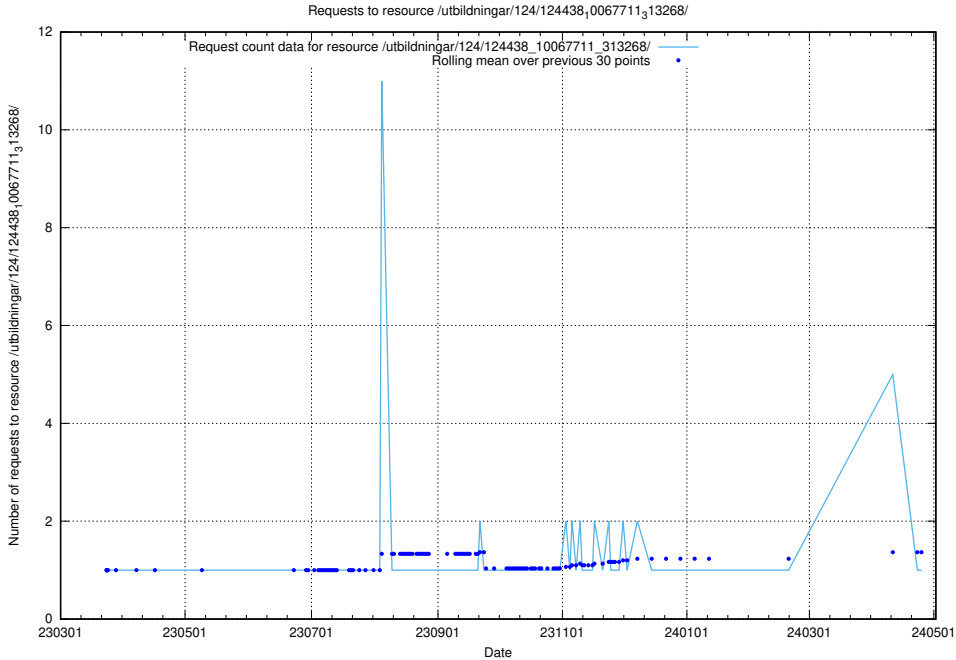

5.3885 Usage of /utbildningar/124/124438_10067711_313268/

Here, we count the number of requests to resource /utbildningar/124/124438_10067711_313268/.