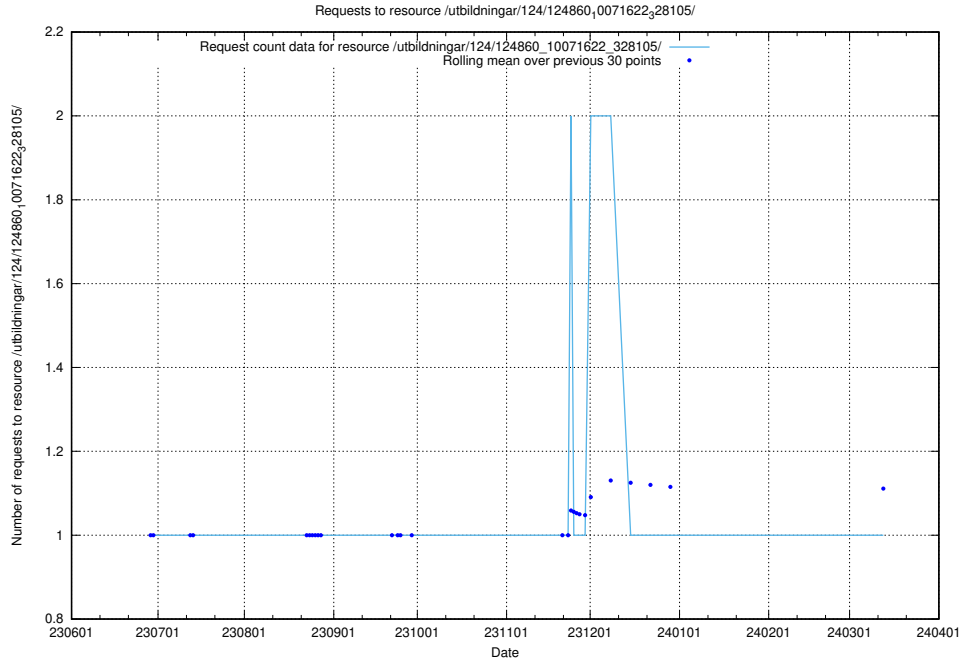

5.5652 Usage of /utbildningar/124/124860_10071622_328105/

Here, we count the number of requests to resource /utbildningar/124/124860_10071622_328105/.