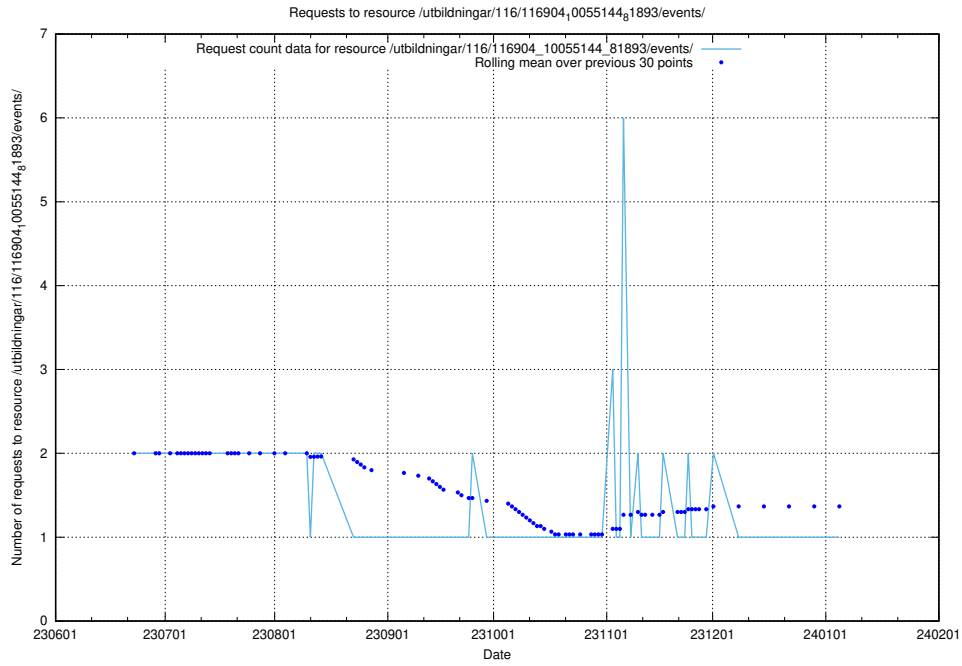

5.5737 Usage of /utbildningar/116/116904_10055144_81893/events/

Here, we count the number of requests to resource /utbildningar/116/116904_10055144_81893/events/.