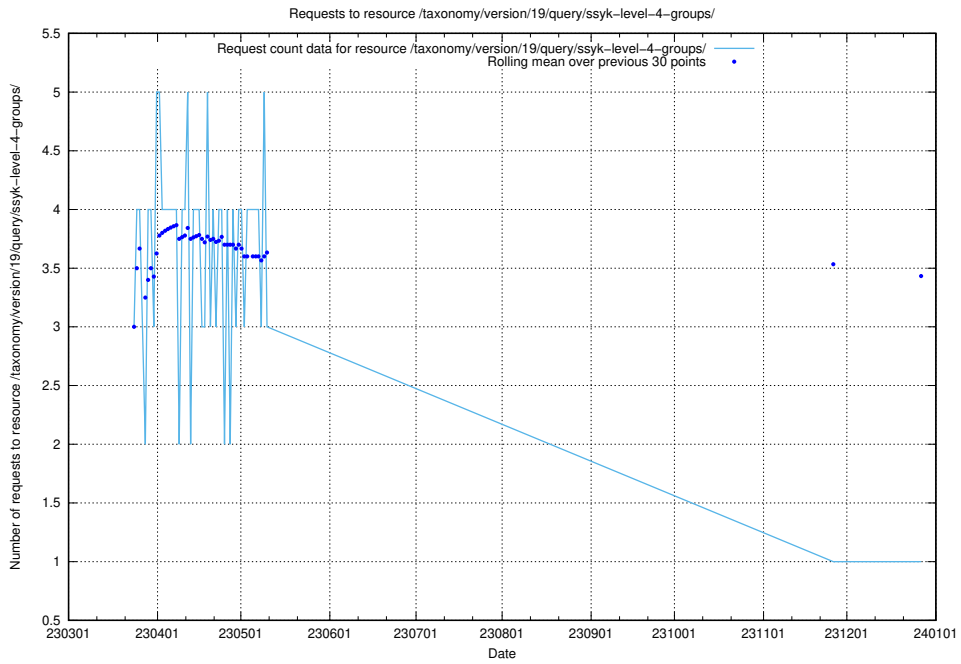

5.6316 Usage of /taxonomy/version/19/query/ssyk-level-4-groups/

Here, we count the number of requests to resource /taxonomy/version/19/query/ssyk-level-4-groups/.