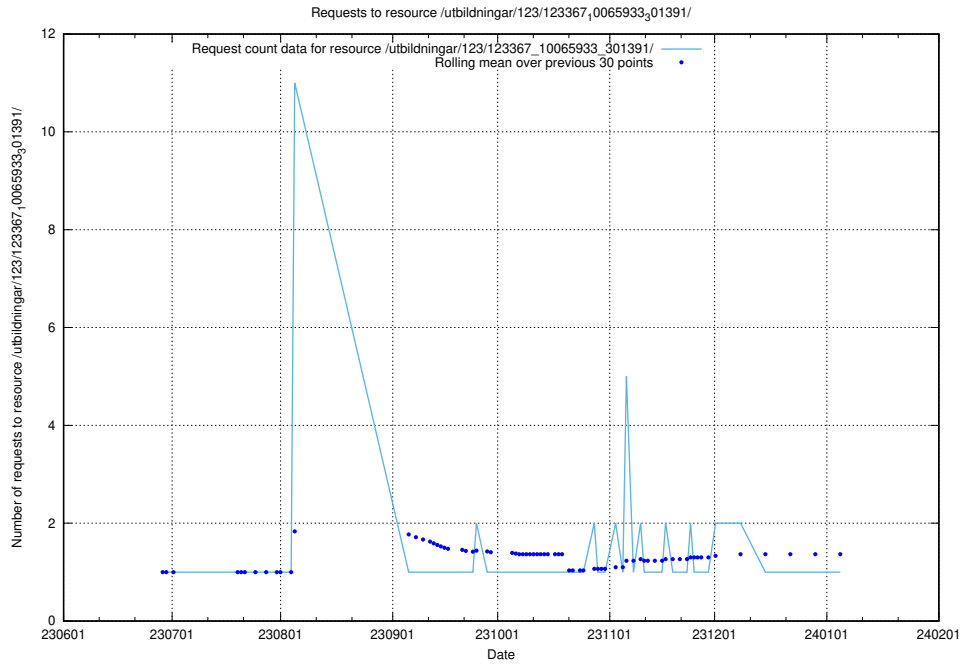

5.5697 Usage of /utbildningar/123/123367_10065933_301391/

Here, we count the number of requests to resource /utbildningar/123/123367_10065933_301391/.