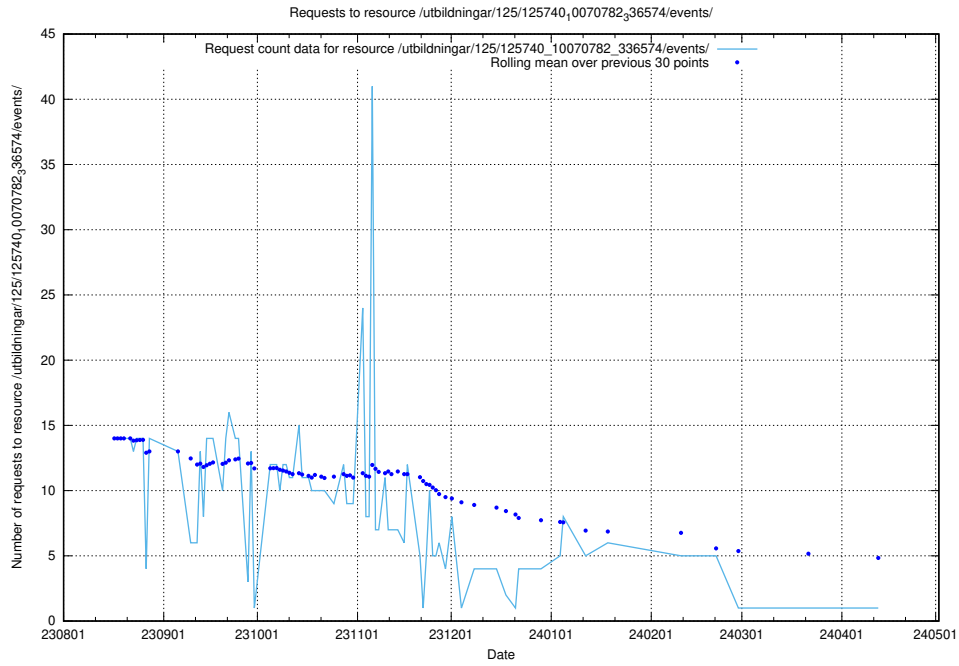

5.4943 Usage of /utbildningar/125/125740_10070782_336574/events/

Here, we count the number of requests to resource /utbildningar/125/125740_10070782_336574/events/