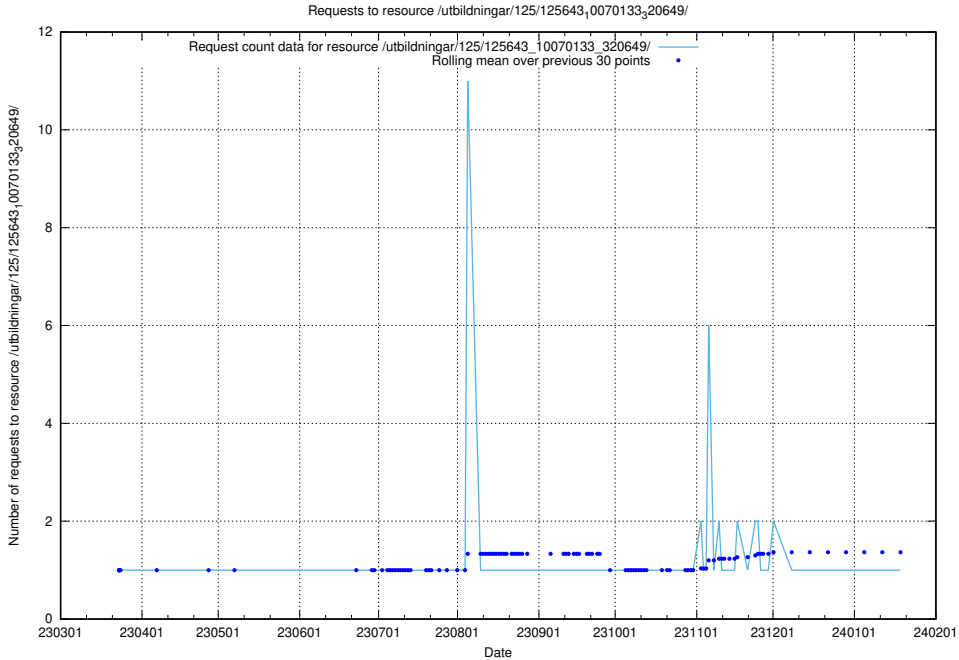

5.1044 Usage of /utbildningar/125/125643_10070133_320649/

Here, we count the number of requests to resource /utbildningar/125/125643_10070133_320649/.