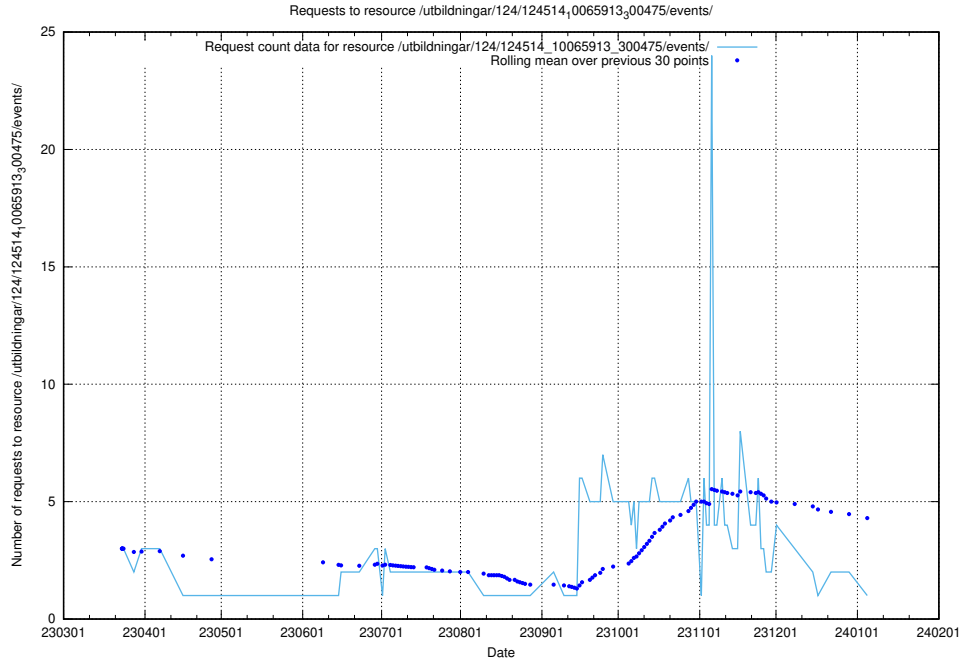

5.6456 Usage of /utbildningar/124/124514_10065913_300475/events/

Here, we count the number of requests to resource /utbildningar/124/124514_10065913_300475/events/