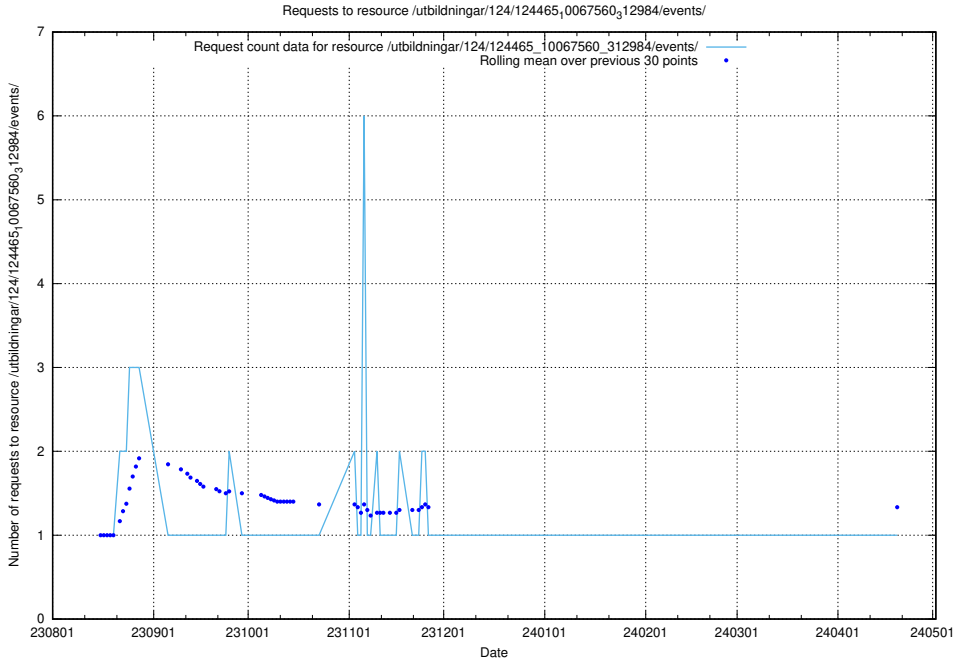

5.4960 Usage of /utbildningar/124/124465_10067560_312984/events/

Here, we count the number of requests to resource /utbildningar/124/124465_10067560_312984/events/