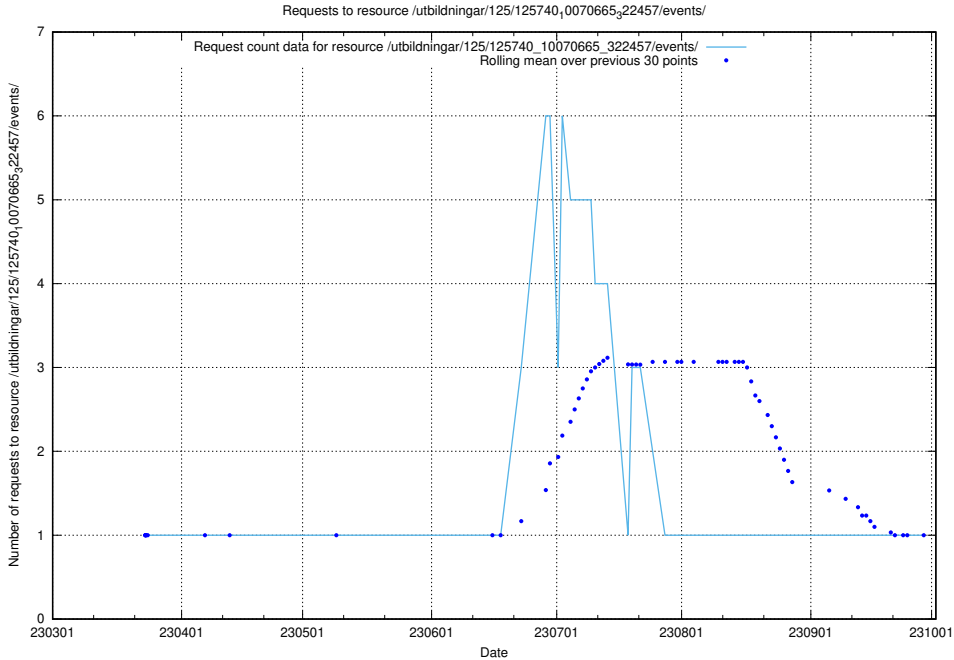

5.1002 Usage of /utbildningar/125/125740_10070665_322457/events/

Here, we count the number of requests to resource /utbildningar/125/125740_10070665_322457/events/