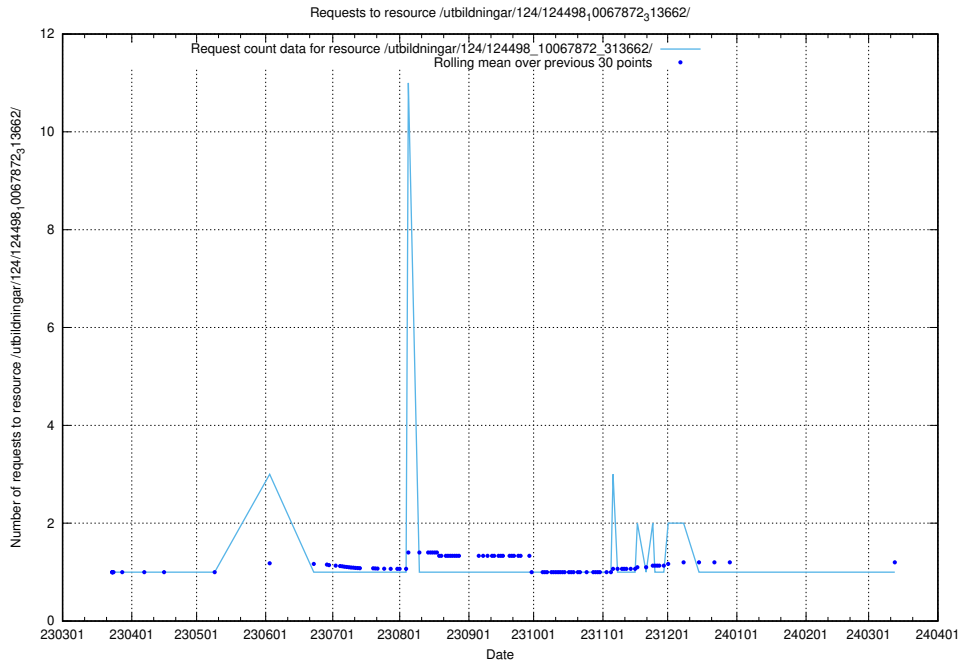

5.2833 Usage of /utbildningar/124/124498_10067872_313662/

Here, we count the number of requests to resource /utbildningar/124/124498_10067872_313662/.