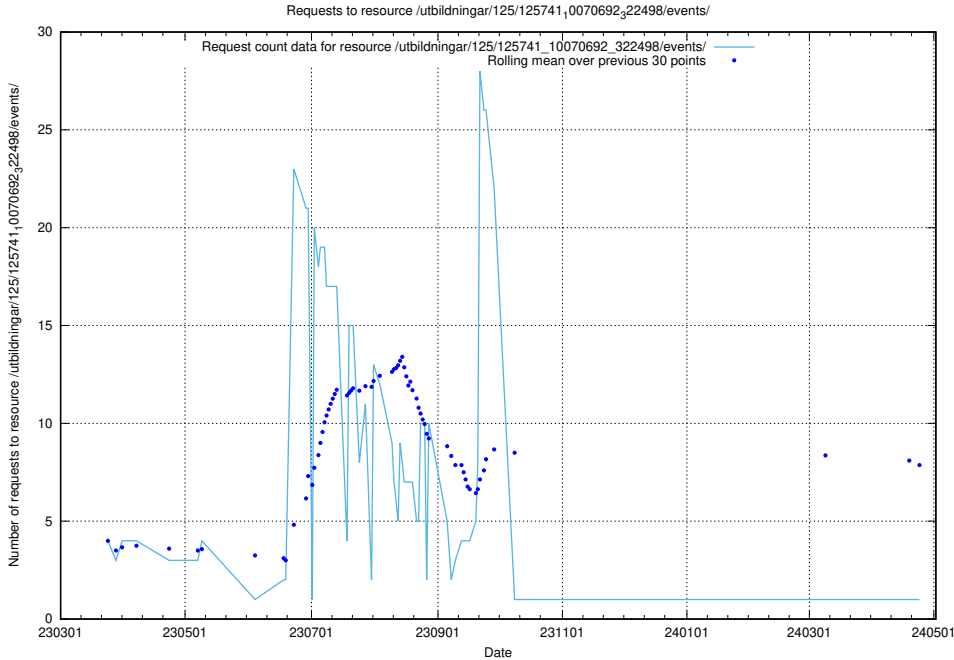

5.6251 Usage of /utbildningar/125/125741_10070692_322498/events/

Here, we count the number of requests to resource /utbildningar/125/125741_10070692_322498/events/