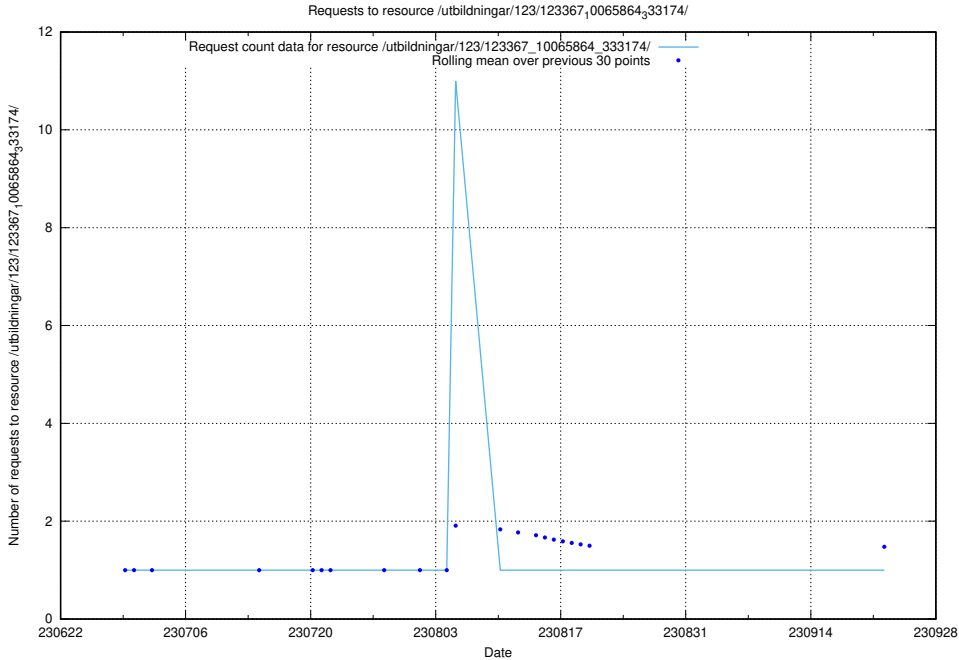

5.5698 Usage of /utbildningar/123/123367_10065864_333174/

Here, we count the number of requests to resource /utbildningar/123/123367_10065864_333174/.