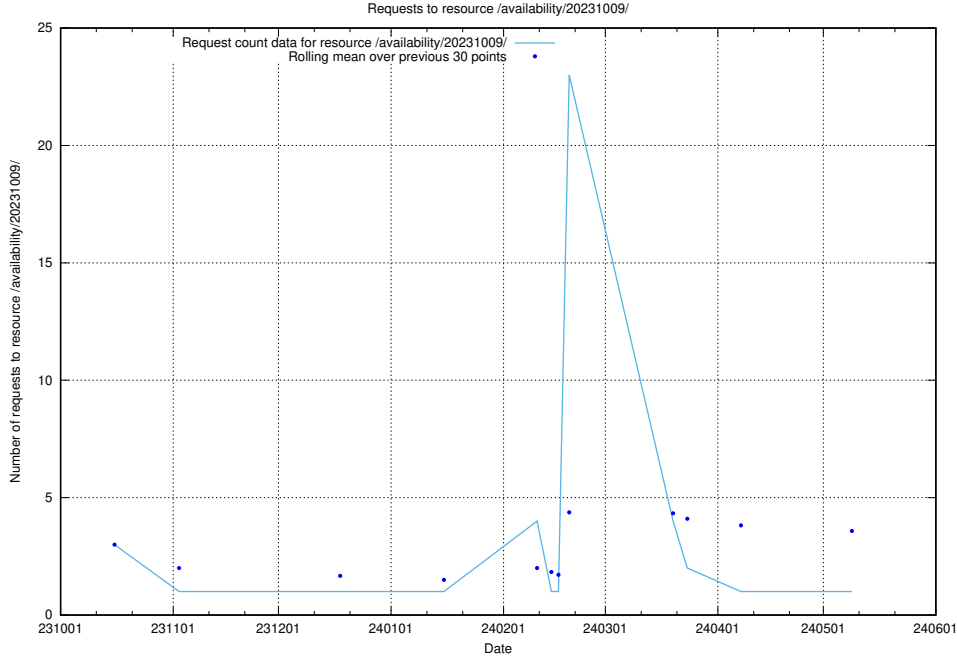

5.4487 Usage of /availability/20231009/

Here, we count the number of requests to resource /availability/20231009/.