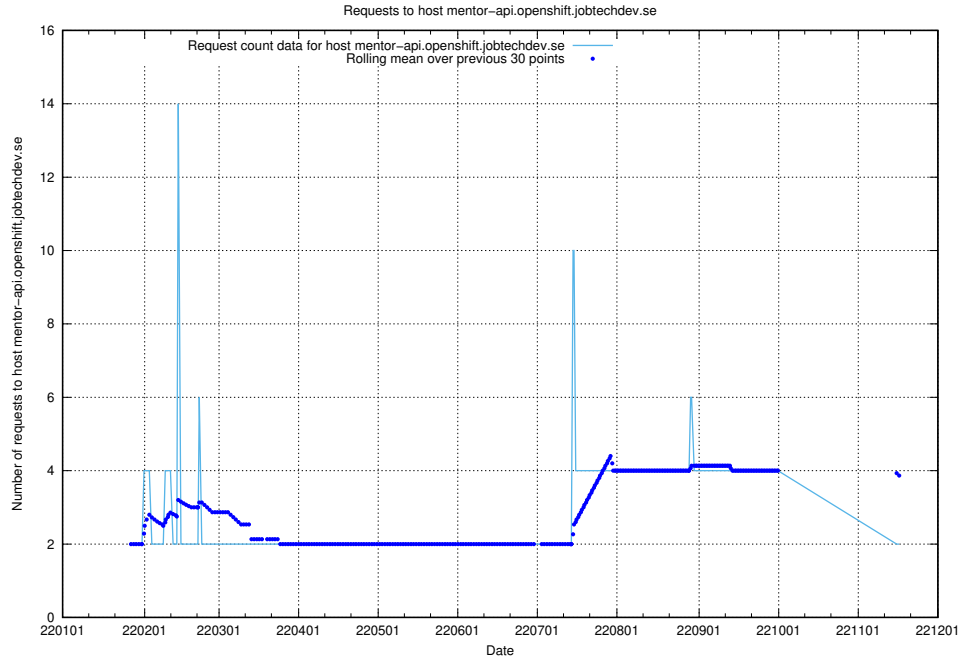

7.573 Usage of mentor-api.openshift.jobtechdev.se

Here, we count the number of requests to host mentor-api.openshift.jobtechdev.se.

7.574 Usage of mentor-api-4.openshift.jobtechdev.se

Here, we count the number of requests to host mentor-api-4.openshift.jobtechdev.se.