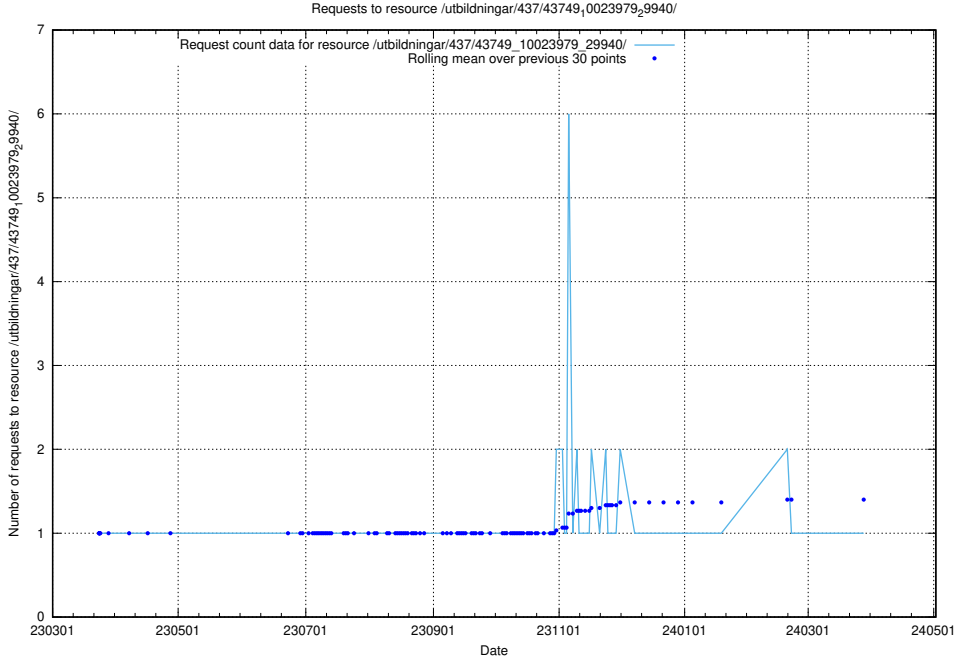

5.6577 Usage of /utbildningar/437/43749_10023979_29940/

Here, we count the number of requests to resource /utbildningar/437/43749_10023979_29940/.