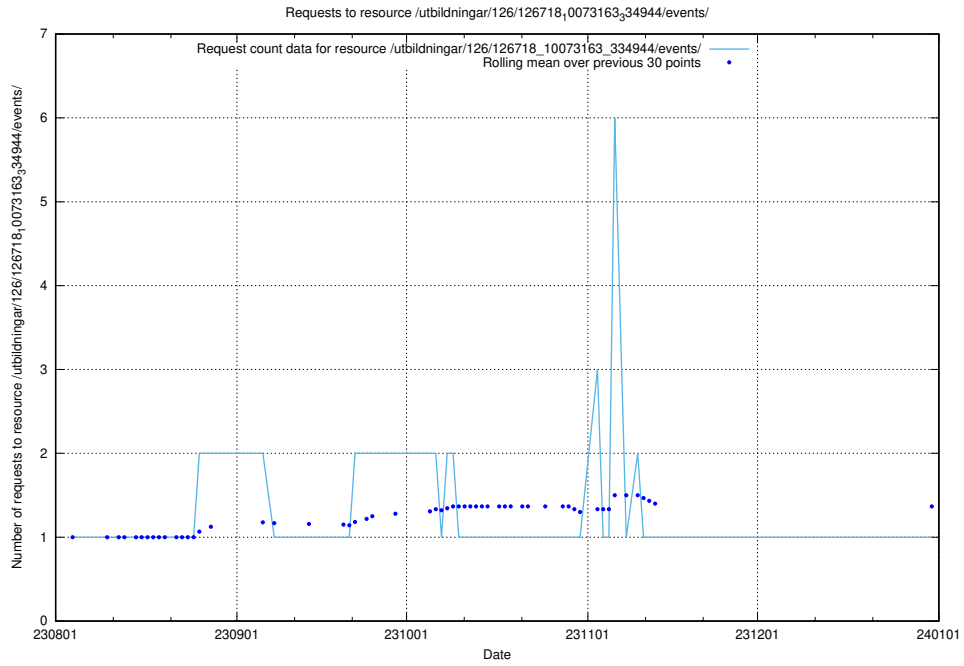

5.5032 Usage of /utbildningar/126/126718_10073163_334944/events/

Here, we count the number of requests to resource /utbildningar/126/126718_10073163_334944/events/