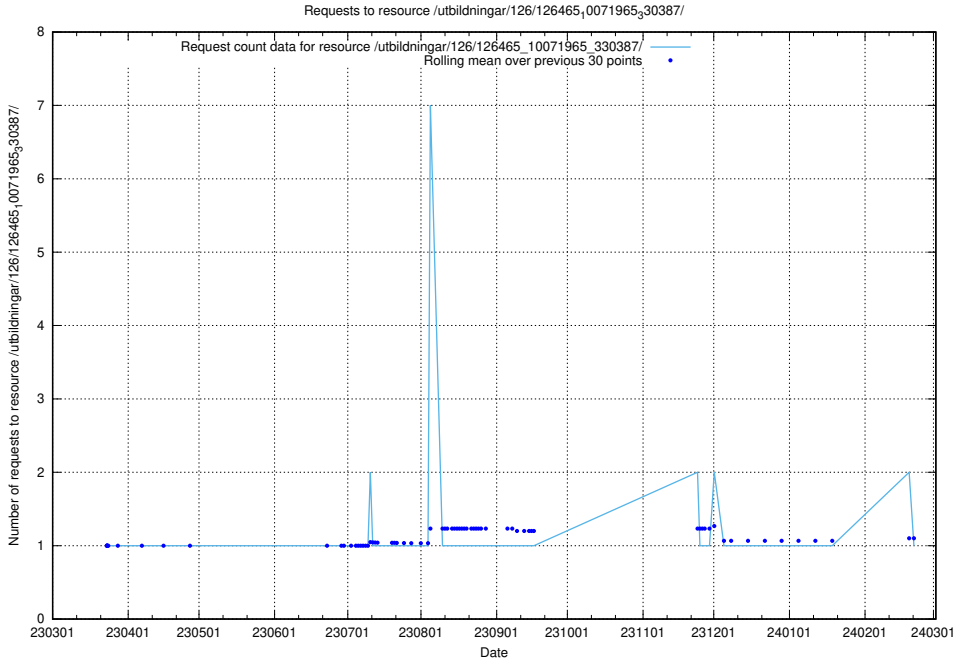

5.6610 Usage of /utbildningar/126/126465_10071965_330387/

Here, we count the number of requests to resource /utbildningar/126/126465_10071965_330387/.