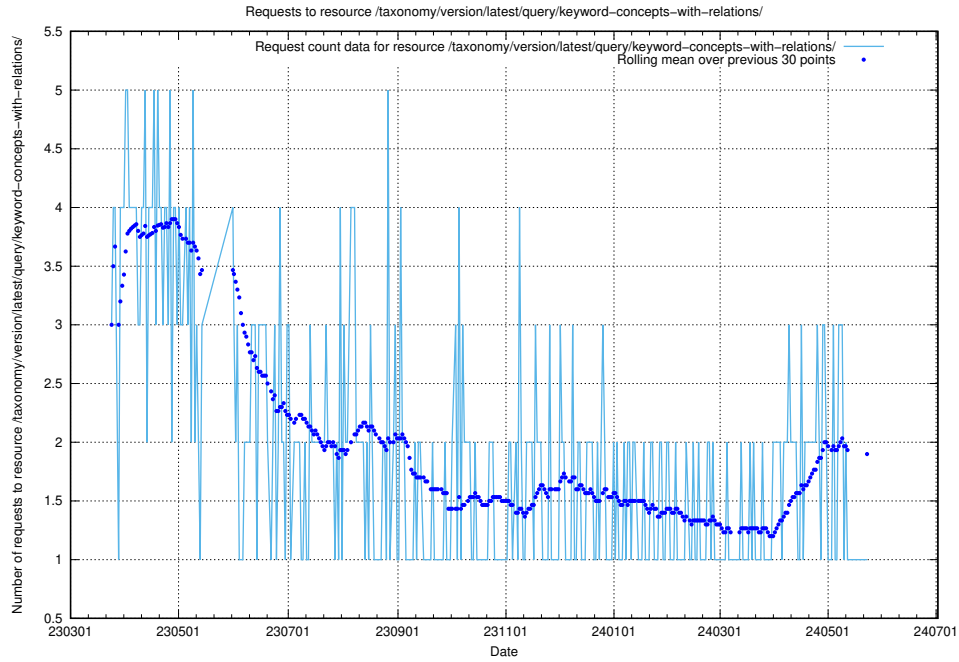

Here, we count the number of requests to resource /taxonomy/version/latest/query/keyword-concepts./.

5.6290 Usage of /taxonomy/version/latest/query/keyword-concepts-with-relations/

Here, we count the number of requests to resource /taxonomy/version/latest/query/keyword-concepts-with-relations/.