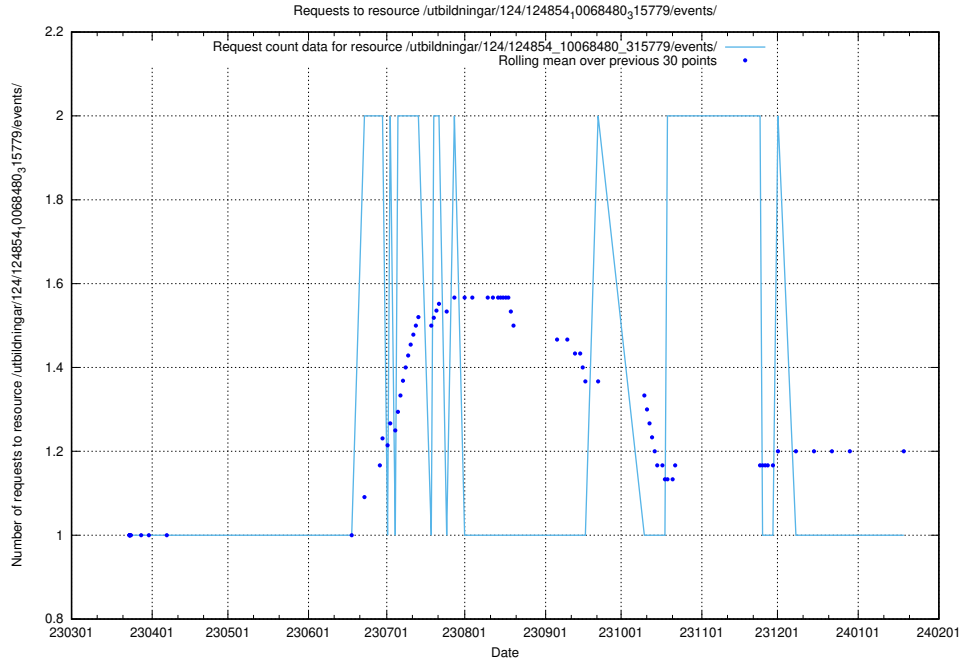

5.1207 Usage of /utbildningar/124/124854_10068480_315779/events/

Here, we count the number of requests to resource /utbildningar/124/124854_10068480_315779/events/