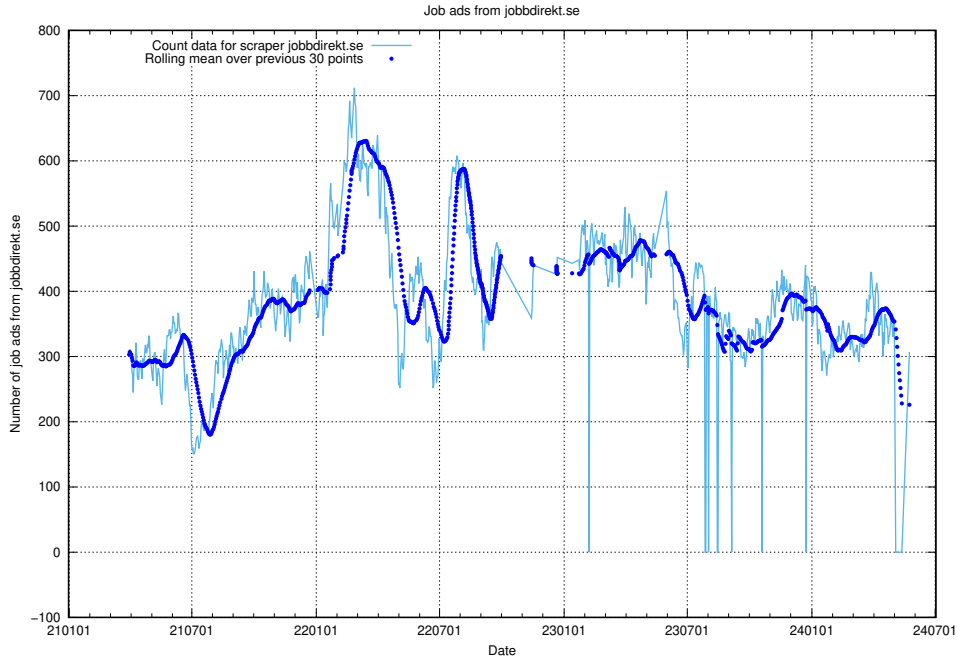

13.8 Number of ads by scraper ledigajobb.se

Here, we count the number of job ads scraped from ledigajobb.se.

13.9 Number of ads by scraper jobbdirekt.se

Here, we count the number of job ads scraped from jobbdirekt.se.