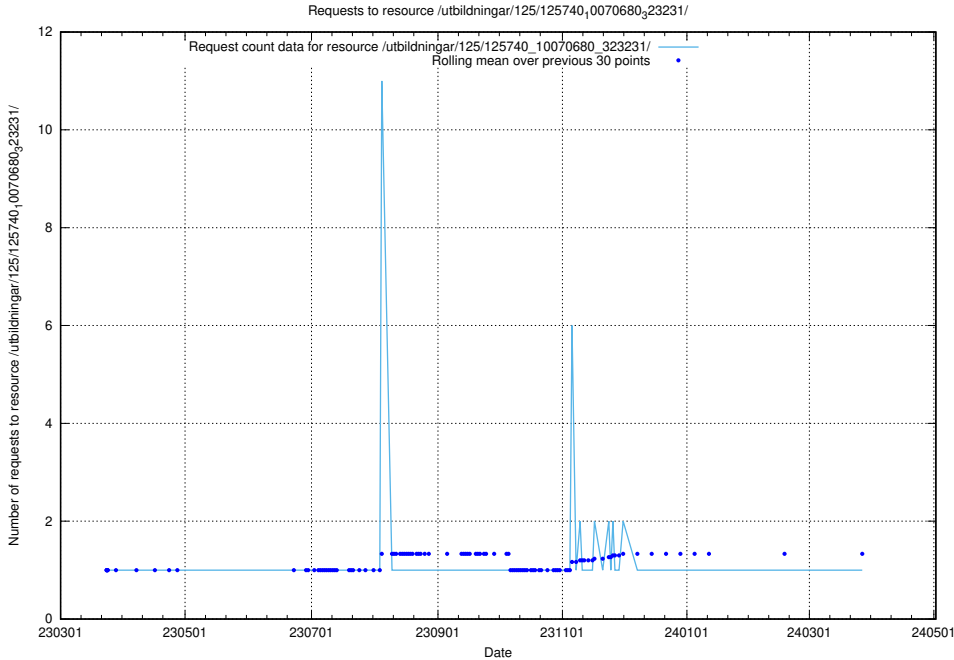

5.986 Usage of /utbildningar/125/125740_10070680_323231/

Here, we count the number of requests to resource /utbildningar/125/125740_10070680_323231/.