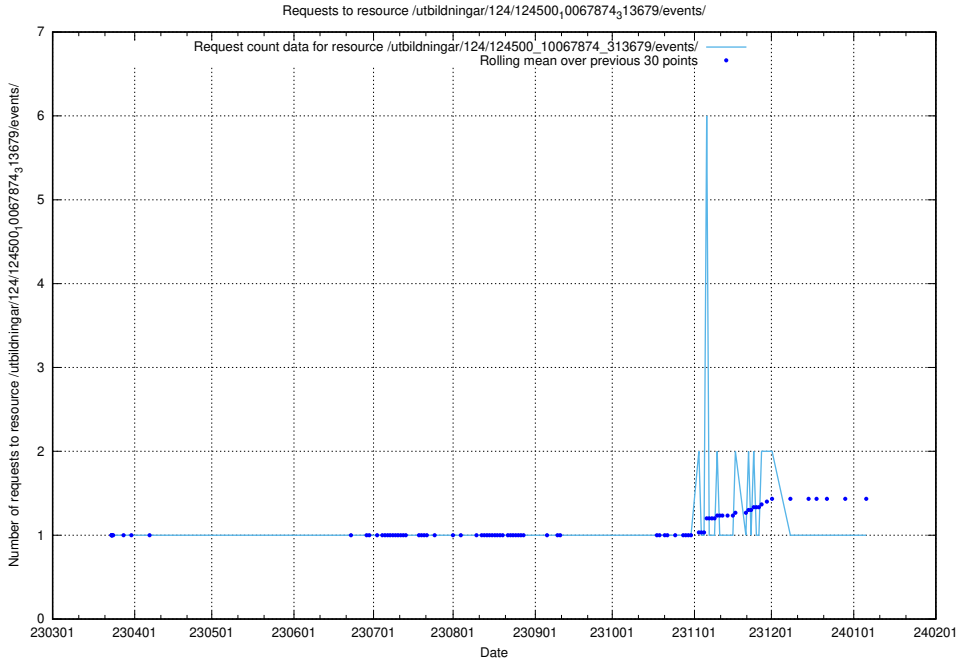

5.2468 Usage of /utbildningar/124/124500_10067874_313679/events/

Here, we count the number of requests to resource /utbildningar/124/124500_10067874_313679/events/

5.2469 Usage of /taxonomy/version/10/query/employment-length-concepts/