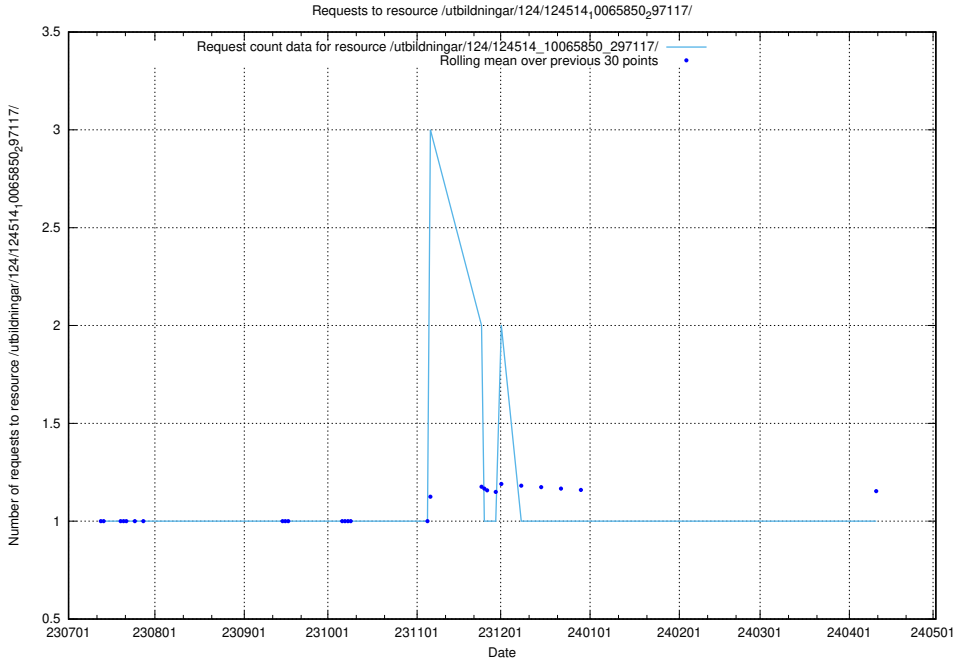

5.5274 Usage of /utbildningar/124/124514_10065850_297117/

Here, we count the number of requests to resource /utbildningar/124/124514_10065850_297117/.