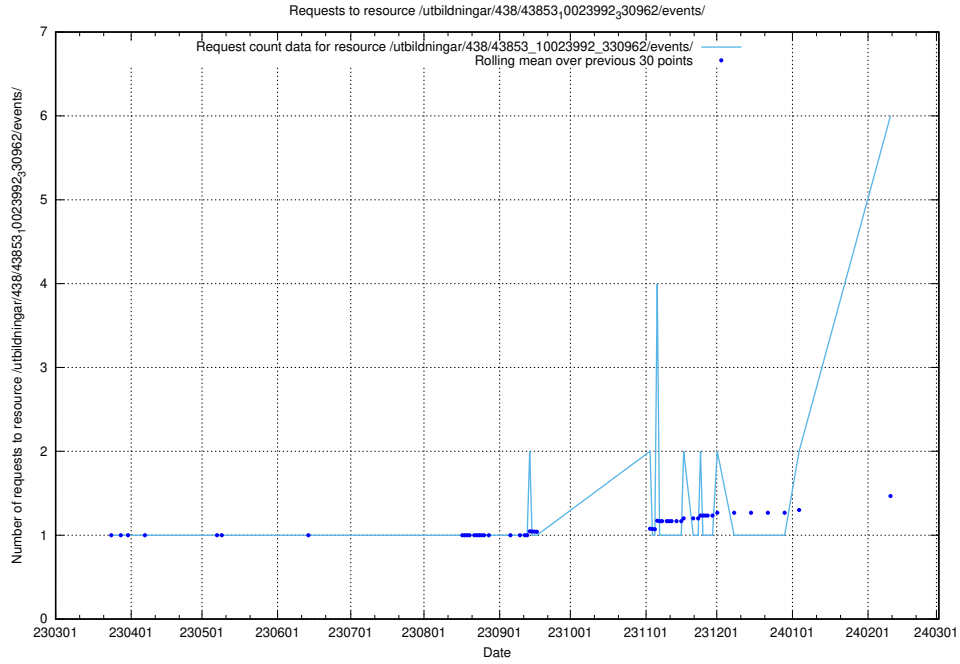

5.95 Usage of /utbildningar/438/43853_10023992_330962/events/

Here, we count the number of requests to resource /utbildningar/438/43853_10023992_330962/events/.