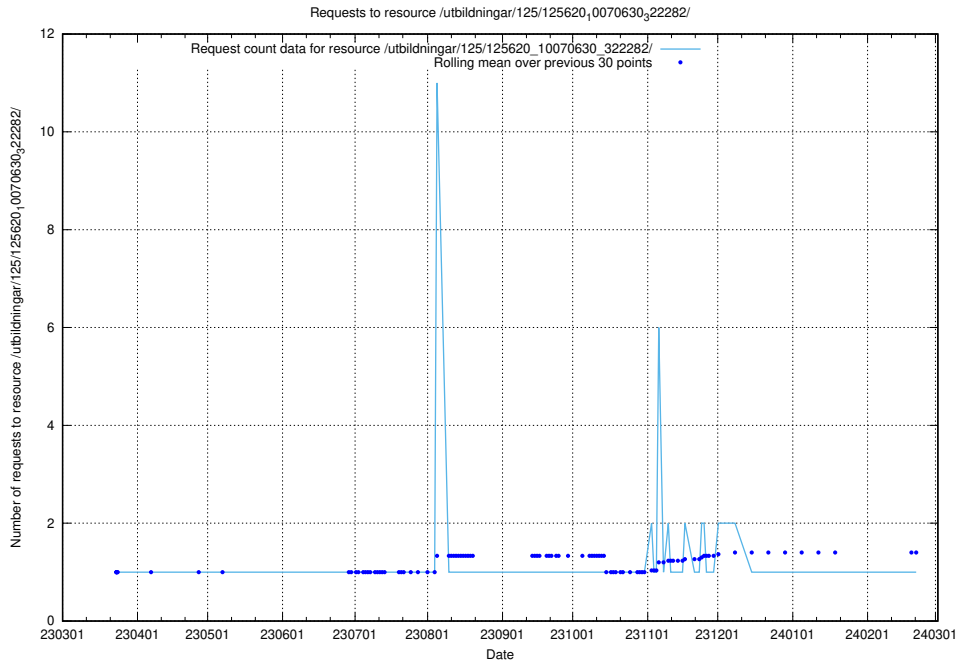

5.1056 Usage of /utbildningar/125/125620_10070630_322282/

Here, we count the number of requests to resource /utbildningar/125/125620_10070630_322282/.