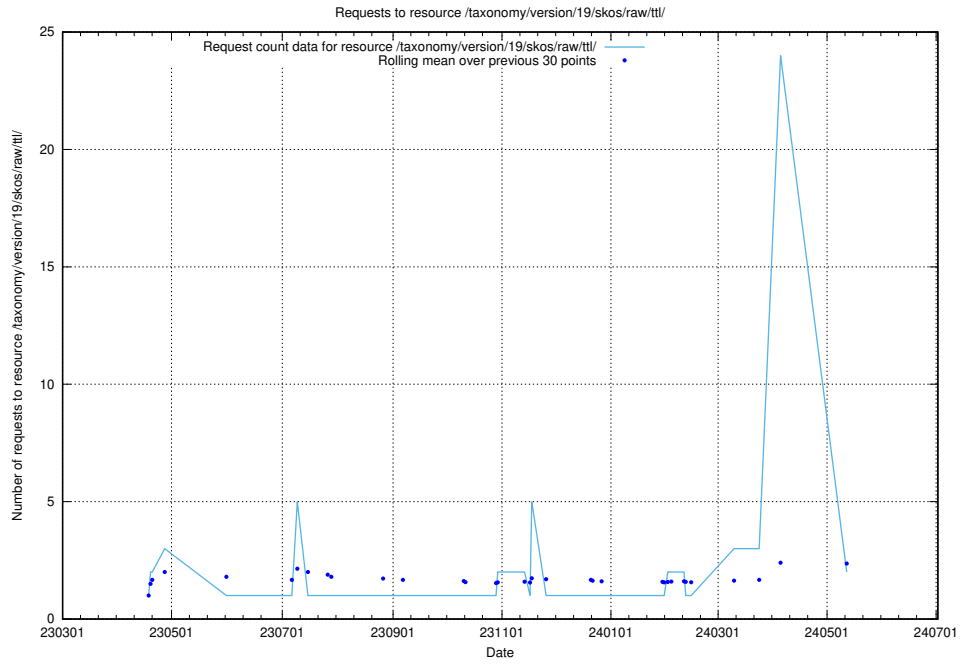

5.907 Usage of /taxonomy/version/19/skos/raw/ttl/

Here, we count the number of requests to resource /taxonomy/version/19/skos/raw/ttl/.