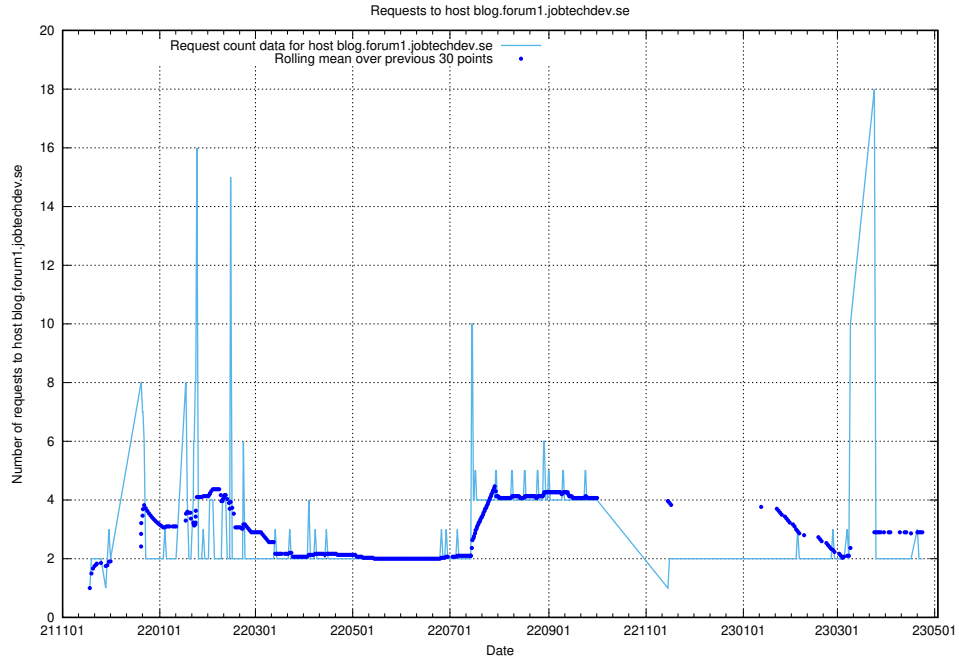

7.487 Usage of `blog.forum1.jobtechdev.se`

Here, we count the number of requests to host `blog.forum1.jobtechdev.se`.