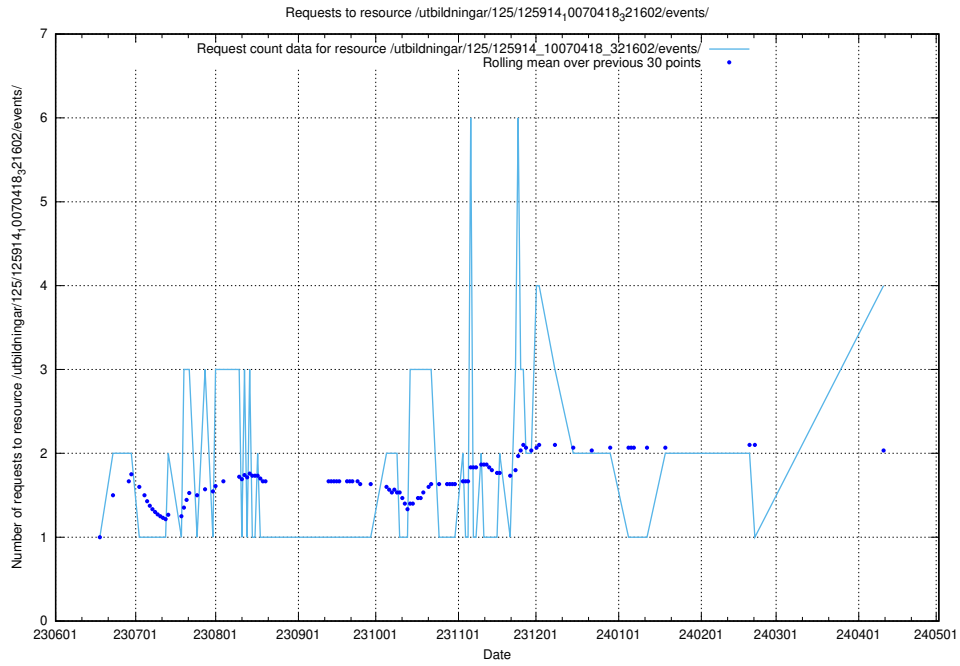

5.236 Usage of /utbildningar/125/125914_10070418_321602/events/

Here, we count the number of requests to resource /utbildningar/125/125914_10070418_321602/events/