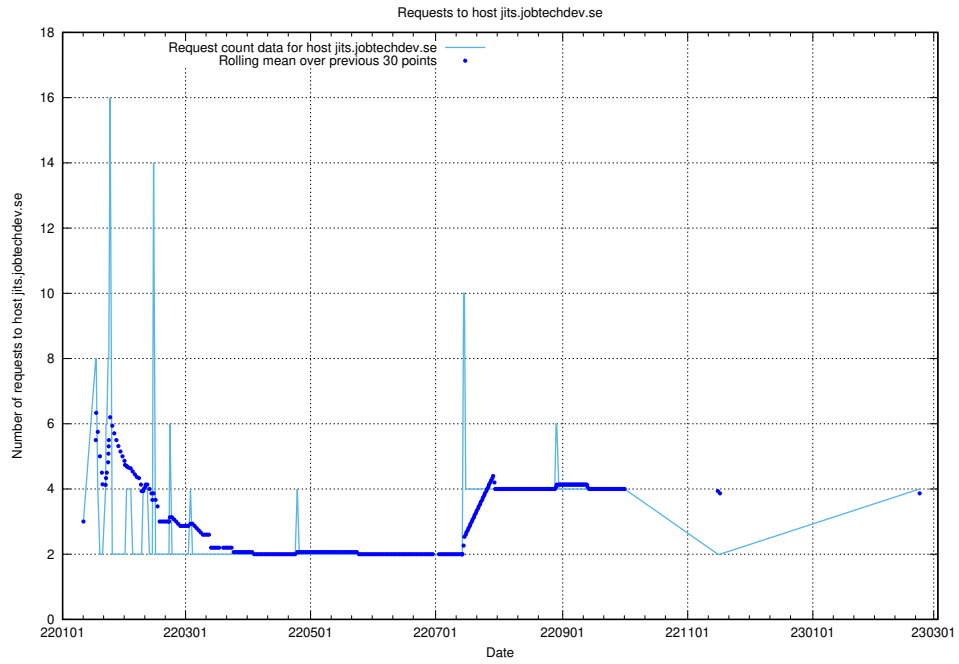

7.109 Usage of `jits.jobtechdev.se`

Here, we count the number of requests to host `jits.jobtechdev.se`.