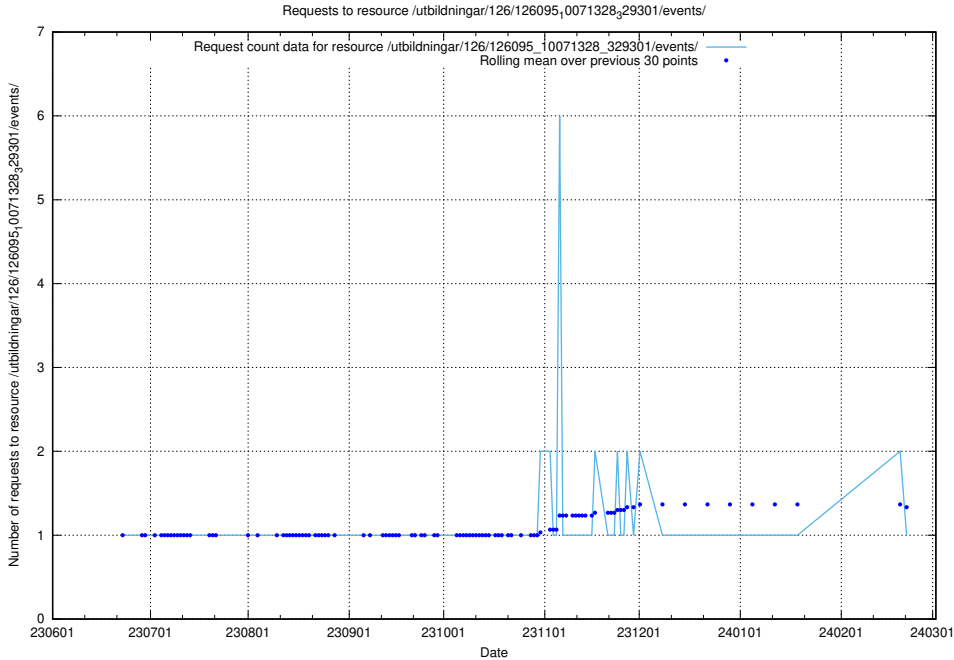

Here, we count the number of requests to resource /utbildningar/126/126176_10071340_325945/.

5.5846 Usage of /utbildningar/126/126095_10071328_329301/events/

Here, we count the number of requests to resource /utbildningar/126/126095_10071328_329301/events/