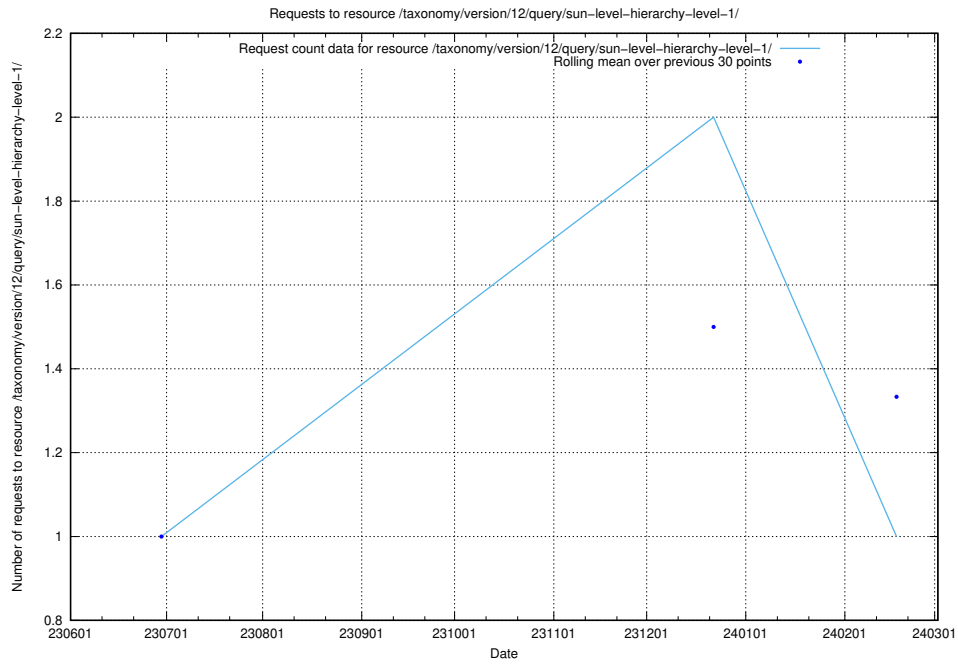

5.5579 Usage of /taxonomy/version/12/query/sun-level-hierarchy-level-1/

Here, we count the number of requests to resource /taxonomy/version/12/query/sun-level-hierarchy-level-1/.