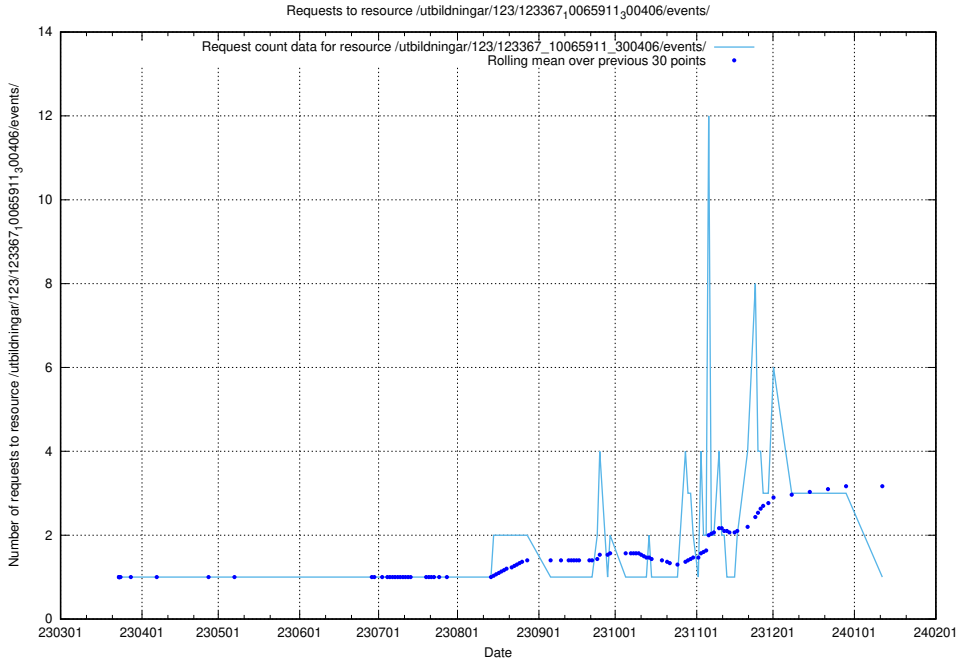

5.4879 Usage of /utbildningar/123/123367_10065911_300406/events/

Here, we count the number of requests to resource /utbildningar/123/123367_10065911_300406/events/