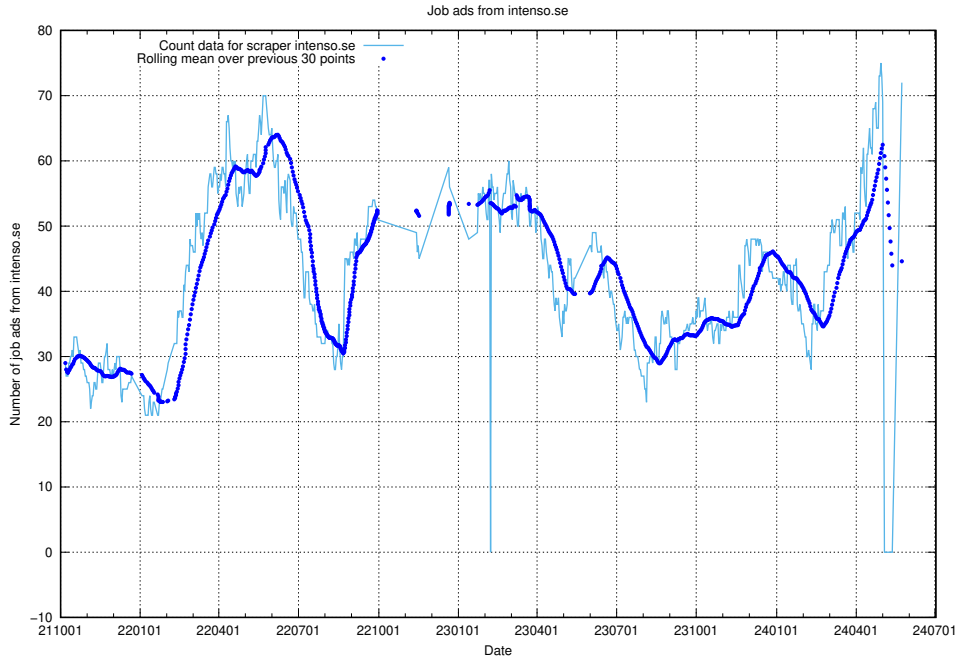

13.15 Number of ads by scraper intenso.se

Here, we count the number of job ads scraped from intenso.se.