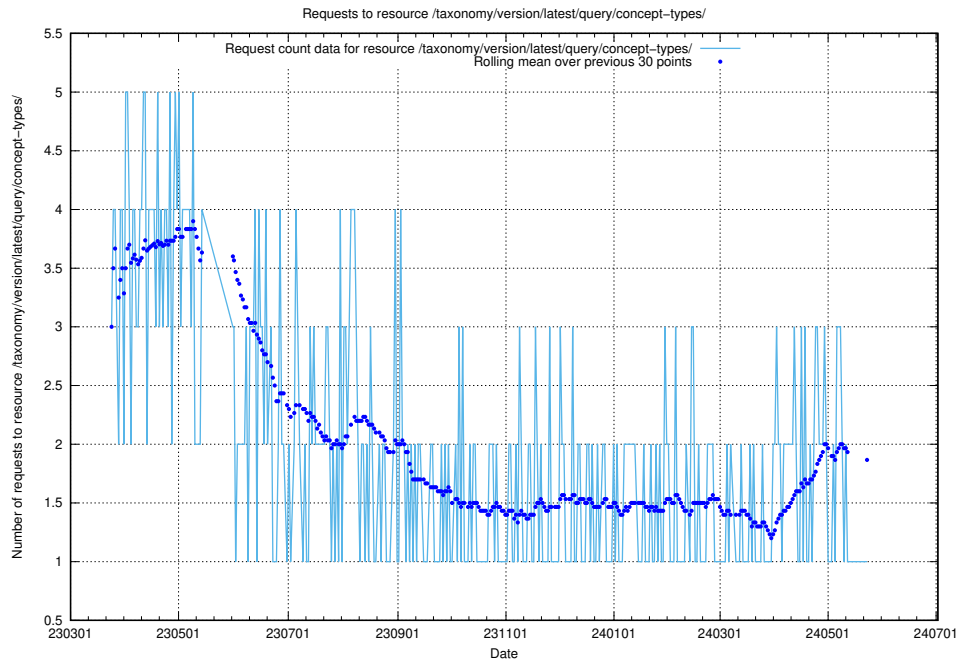

Here, we count the number of requests to resource /taxonomy/version/latest/query/concepts-and-common-relations/.

5.6301 Usage of /taxonomy/version/latest/query/concept-types/

Here, we count the number of requests to resource /taxonomy/version/latest/query/concept-types/.