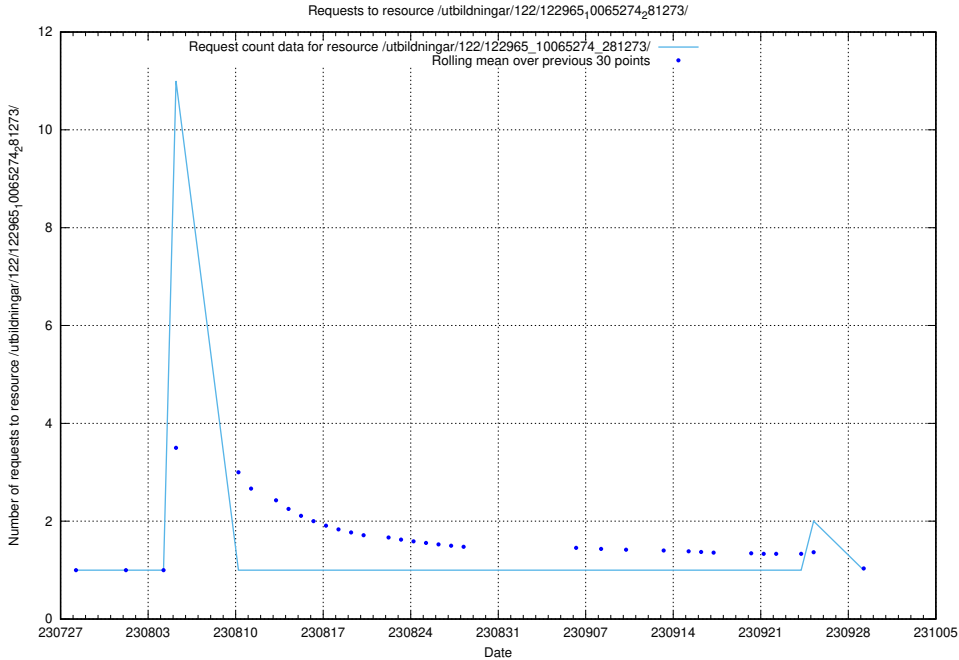

5.5075 Usage of /utbildningar/122/122965_10065274_281273/

Here, we count the number of requests to resource /utbildningar/122/122965_10065274_281273/.