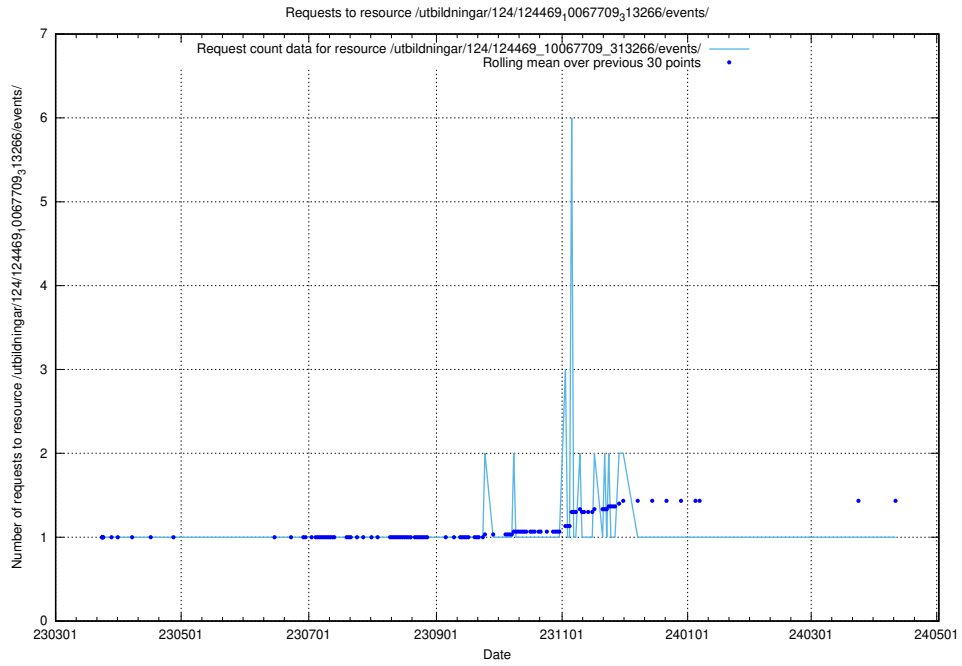

5.3417 Usage of /utbildningar/124/124469_10067709_313266/events/

Here, we count the number of requests to resource /utbildningar/124/124469_10067709_313266/events/