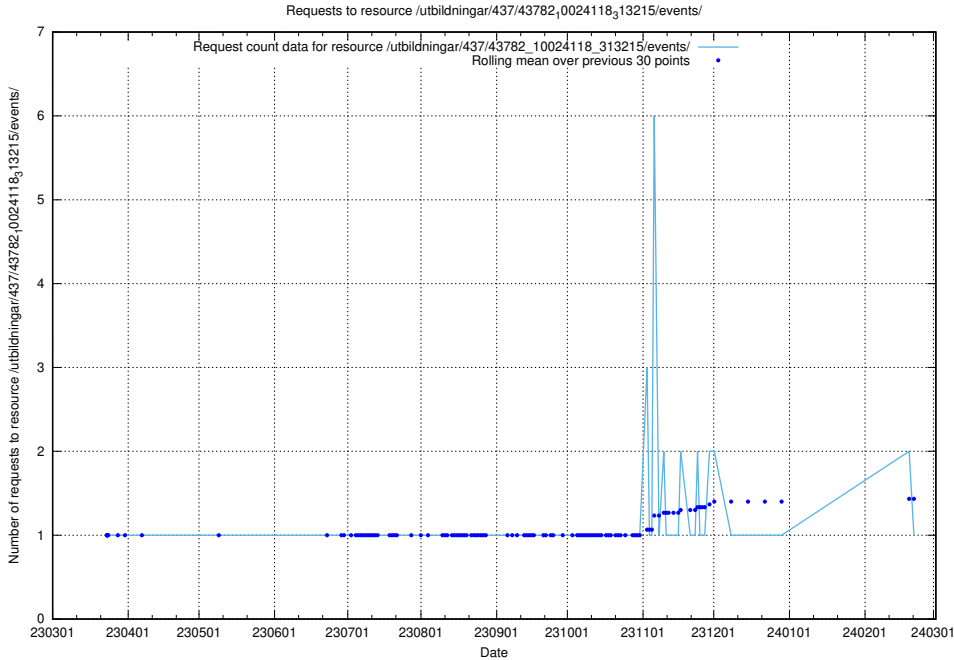

5.6560 Usage of /utbildningar/437/43782_10024118_313215/events/

Here, we count the number of requests to resource /utbildningar/437/43782_10024118_313215/events/.