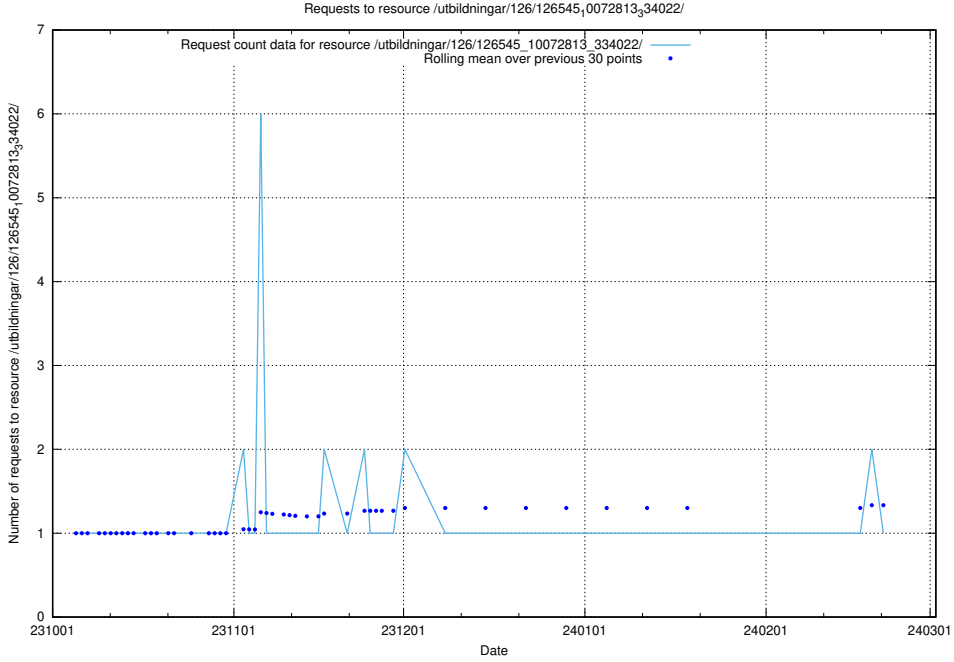

5.4574 Usage of /utbildningar/126/126545_10072813_334022/

Here, we count the number of requests to resource /utbildningar/126/126545_10072813_334022/.