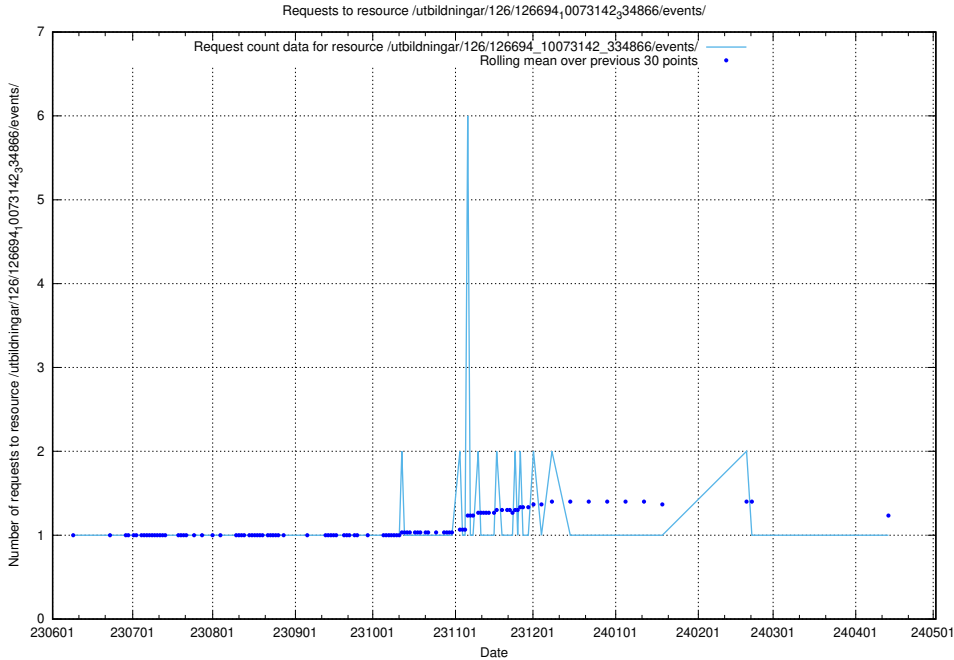

5.6055 Usage of /utbildningar/126/126694_10073142_334866/events/

Here, we count the number of requests to resource /utbildningar/126/126694_10073142_334866/events/