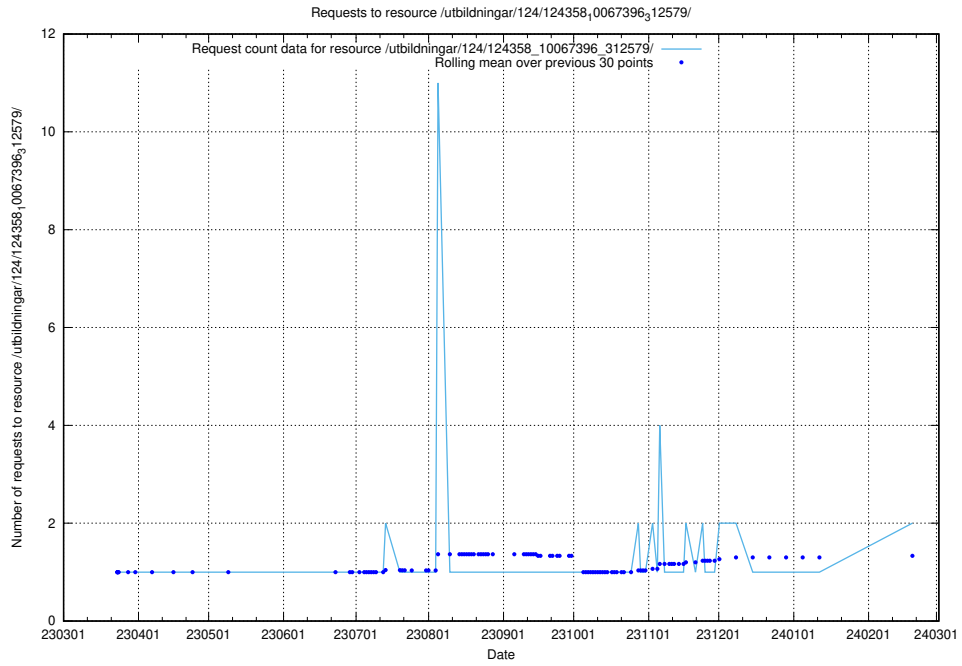

5.675 Usage of /utbildningar/124/124358_10067396_312579/

Here, we count the number of requests to resource /utbildningar/124/124358_10067396_312579/.