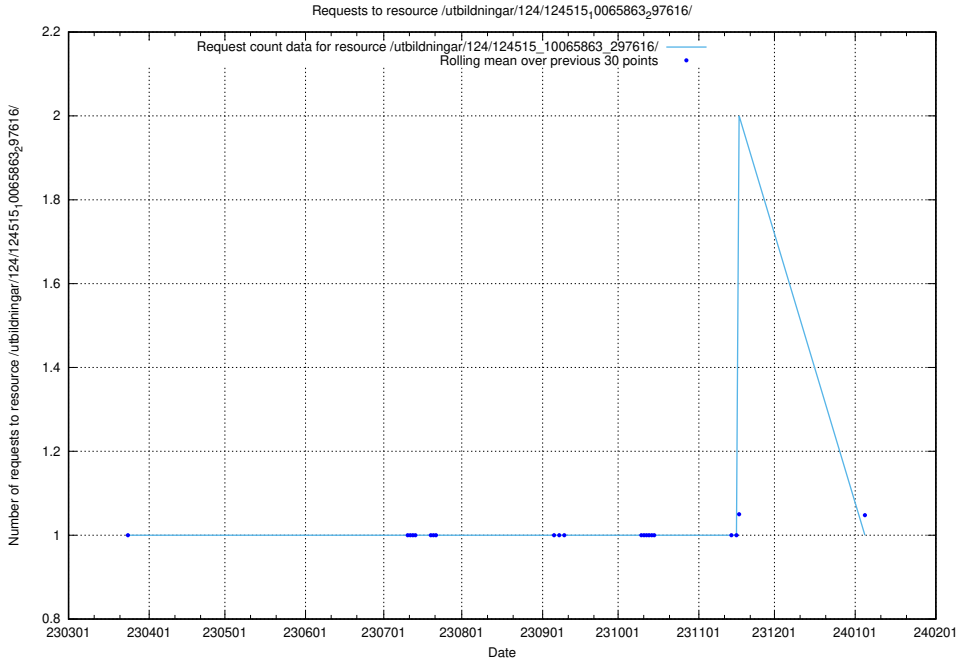

5.6429 Usage of /utbildningar/124/124515_10065863_297616/

Here, we count the number of requests to resource /utbildningar/124/124515_10065863_297616/.