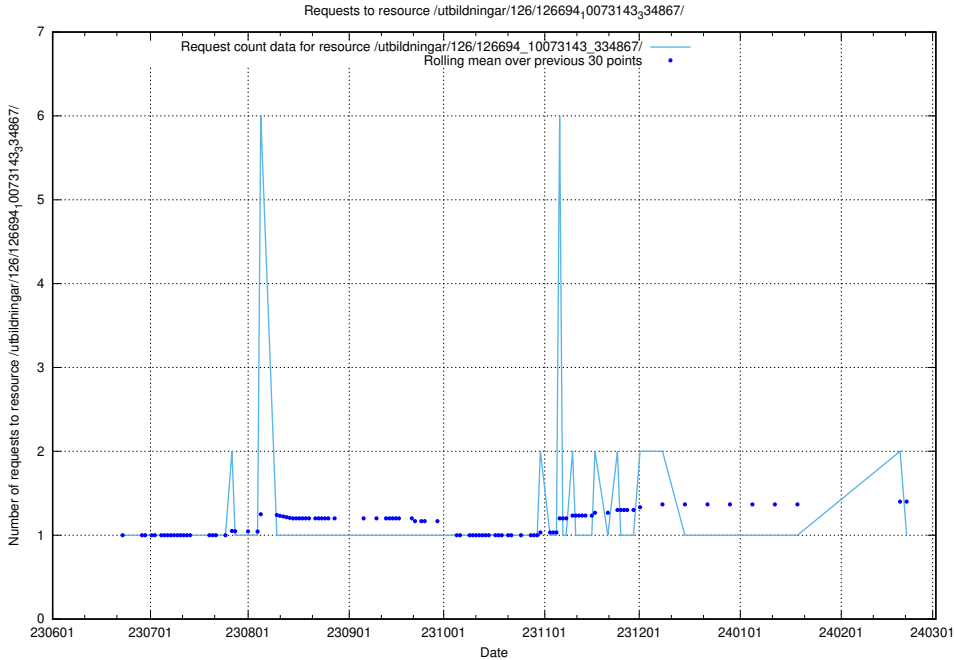

Here, we count the number of requests to resource /utbildningar/126/126694_10073143_334867/events/

5.5803 Usage of /utbildningar/126/126694_10073143_334867/

Here, we count the number of requests to resource /utbildningar/126/126694_10073143_334867/.