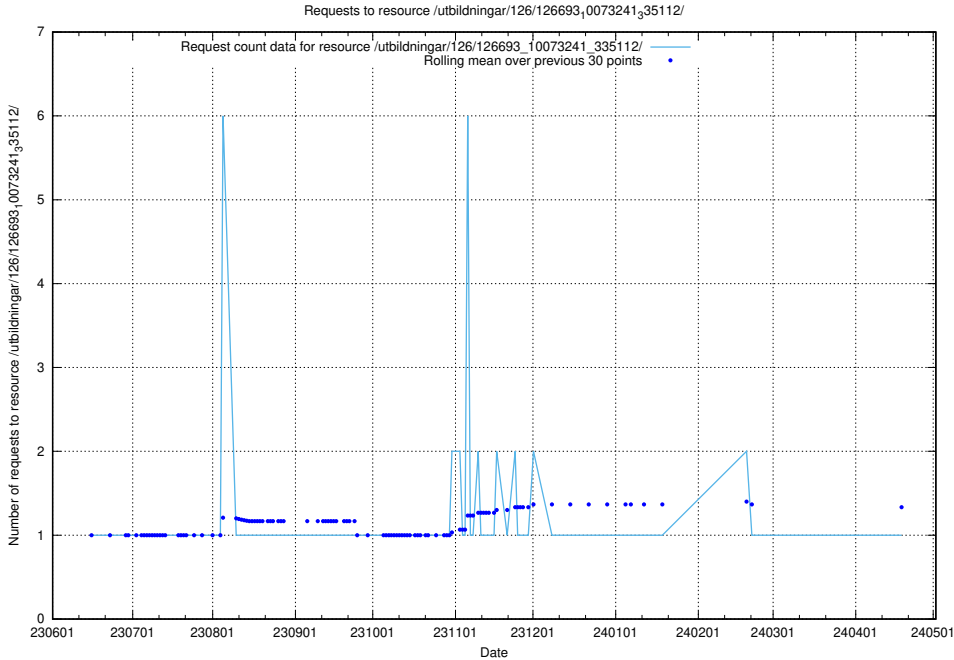

5.6040 Usage of /utbildningar/126/126693_10073241_335112/

Here, we count the number of requests to resource /utbildningar/126/126693_10073241_335112/.