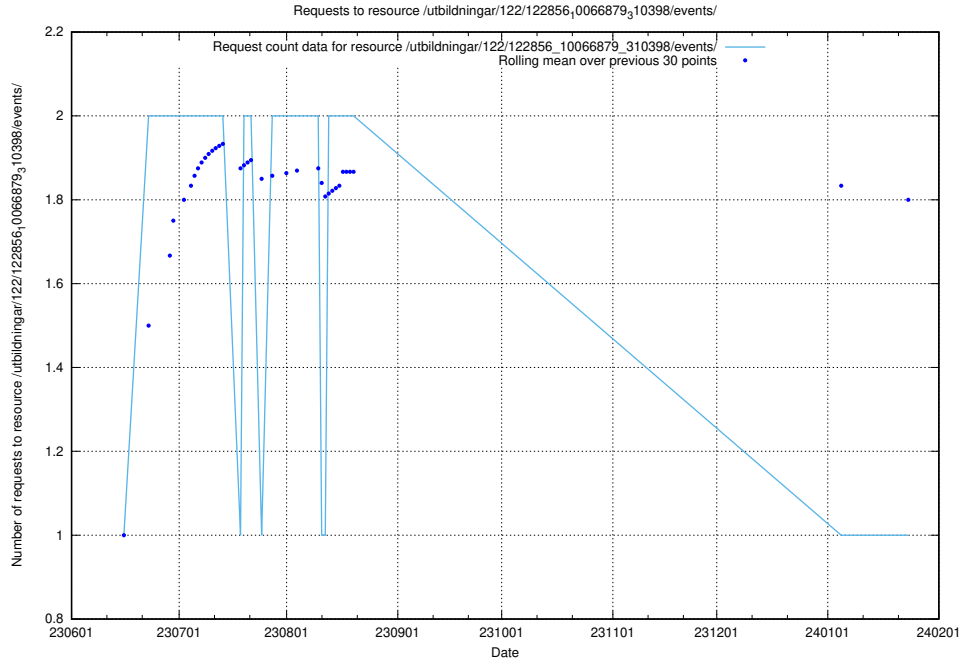

5.6051 Usage of /utbildningar/122/122856_10066879_310398/events/

Here, we count the number of requests to resource /utbildningar/122/122856_10066879_310398/events/