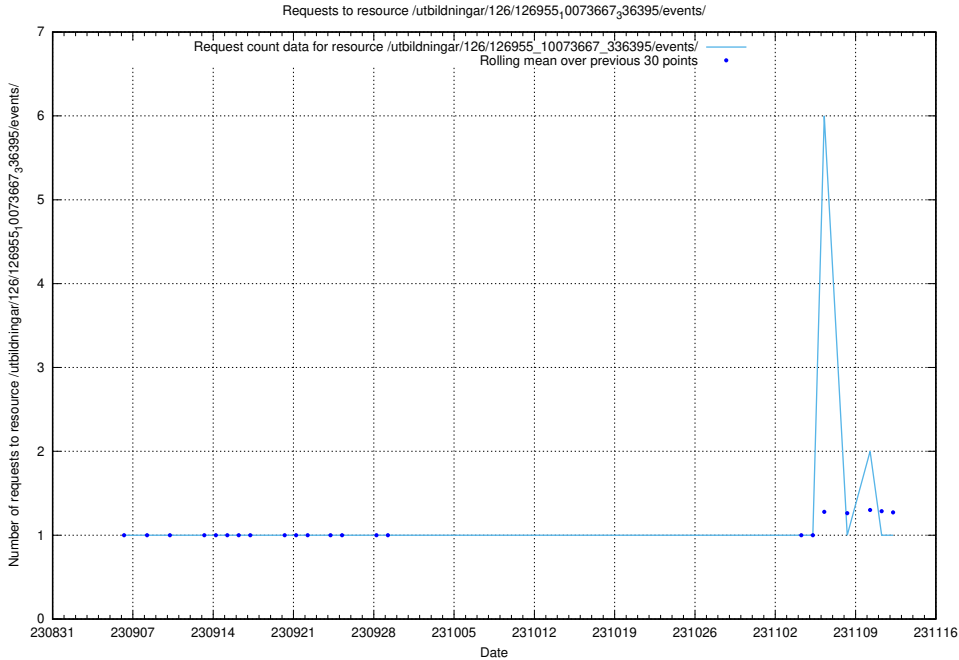

5.4818 Usage of /utbildningar/126/126955_10073667_336395/events/

Here, we count the number of requests to resource /utbildningar/126/126955_10073667_336395/events/

5.4819 Usage of /utbildningar/126/126955_10073667_336395/