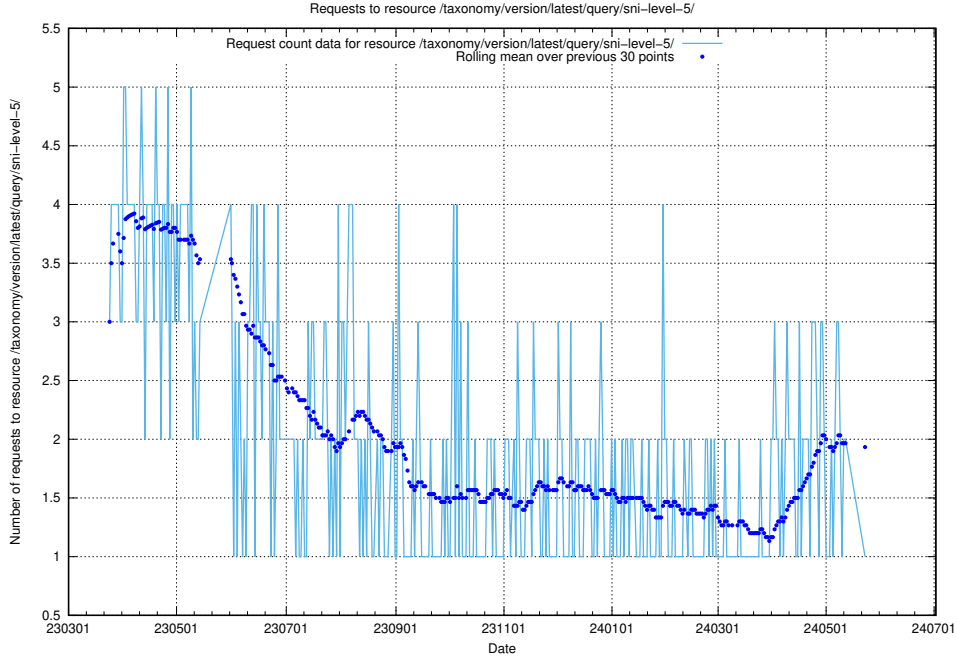

5.6274 Usage of /taxonomy/version/latest/query/sni-level-5/

Here, we count the number of requests to resource /taxonomy/version/latest/query/sni-level-5/.