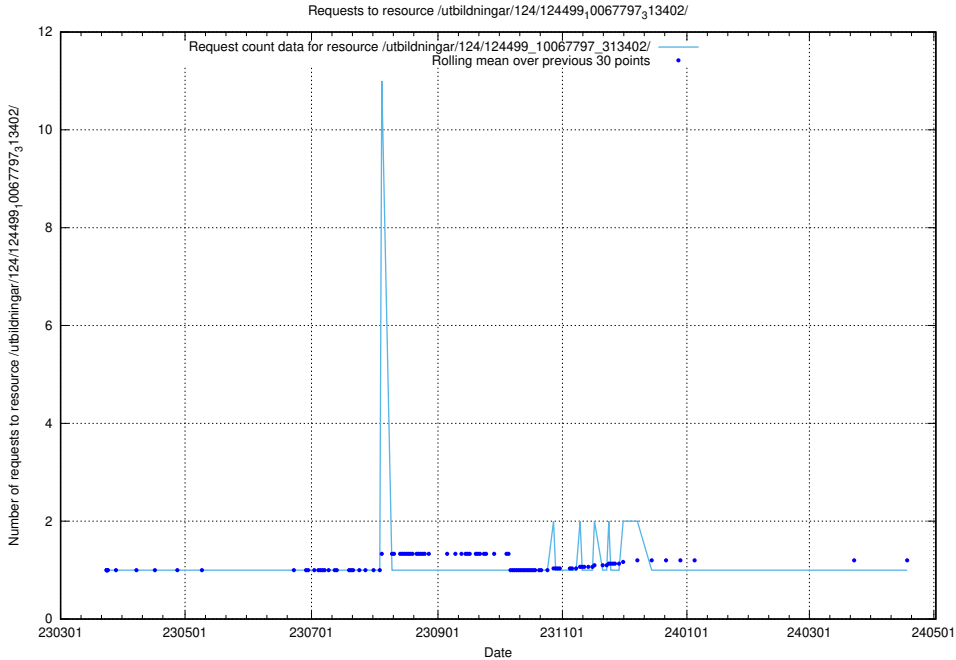

5.2670 Usage of /utbildningar/124/124499_10067797_313402/

Here, we count the number of requests to resource /utbildningar/124/124499_10067797_313402/.