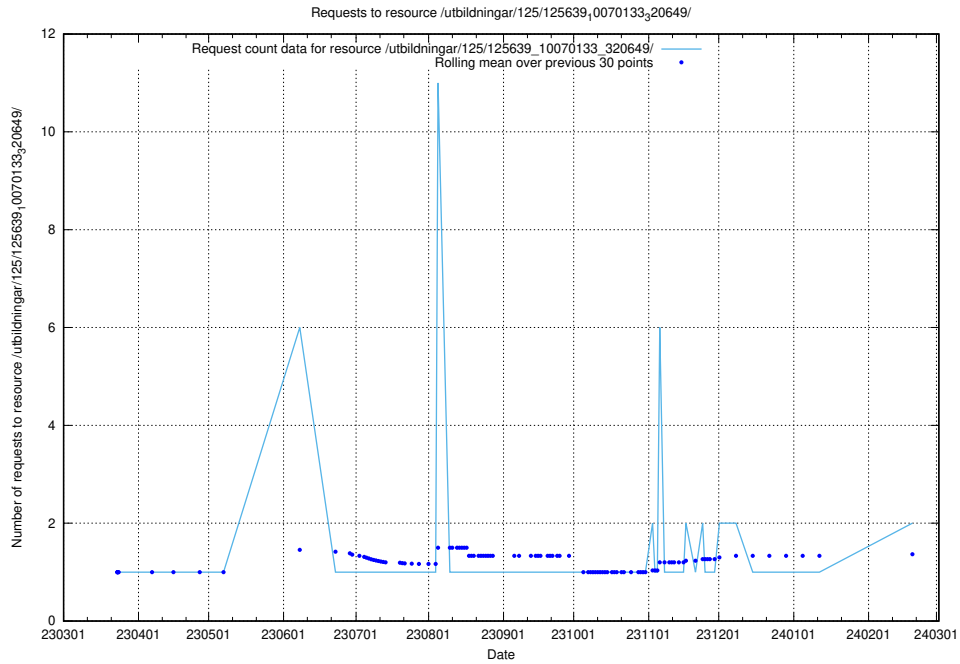

5.462 Usage of /utbildningar/125/125639_10070133_320649/

Here, we count the number of requests to resource /utbildningar/125/125639_10070133_320649/.