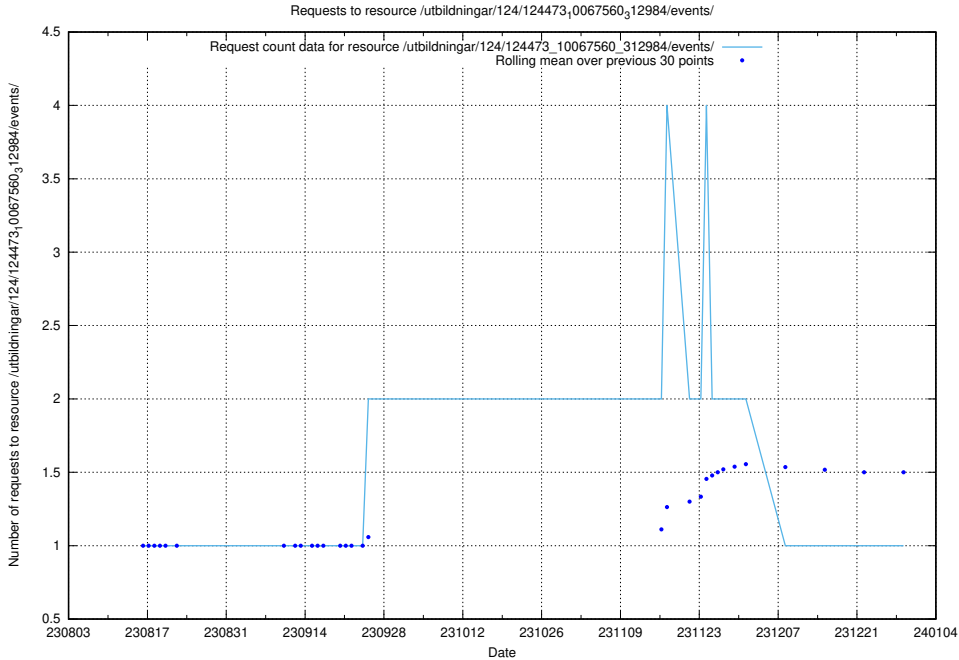

5.4959 Usage of /utbildningar/124/124473_10067560_312984/events/

Here, we count the number of requests to resource /utbildningar/124/124473_10067560_312984/events/

5.4960 Usage of /utbildningar/124/124465_10067560_312984/events/