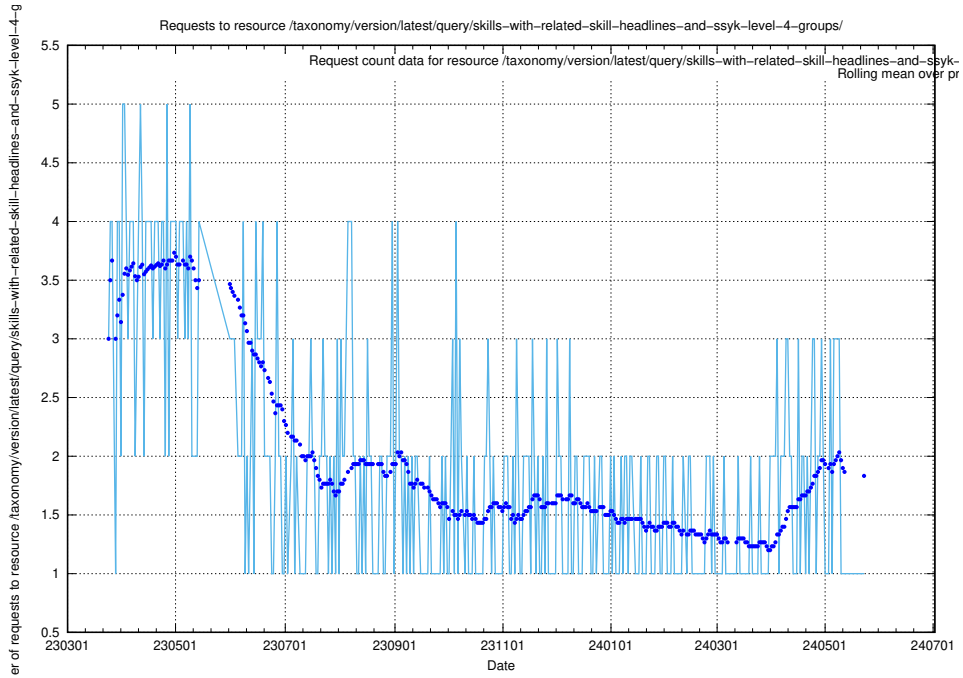

5.6281 Usage of /taxonomy/version/latest/query/skills-with-related-skill-headlines-and-ssyk-level-4-groups/

Here, we count the number of requests to resource /taxonomy/version/latest/query/skills-with-related-skill-headlines-and-ssyk-level-4-groups/.