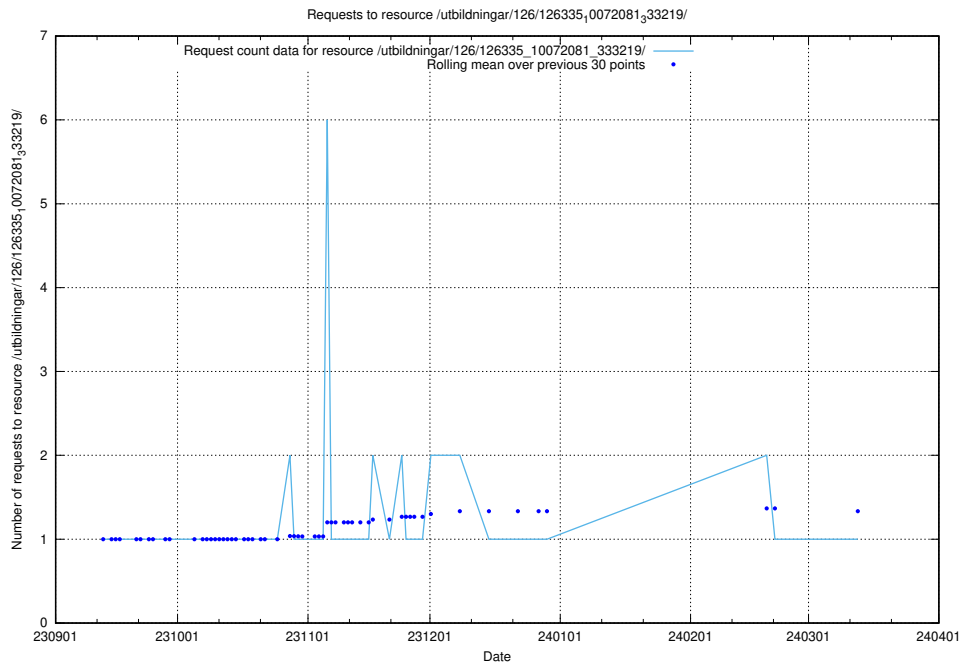

5.4755 Usage of /utbildningar/126/126335_10072081_333219/

Here, we count the number of requests to resource /utbildningar/126/126335_10072081_333219/.