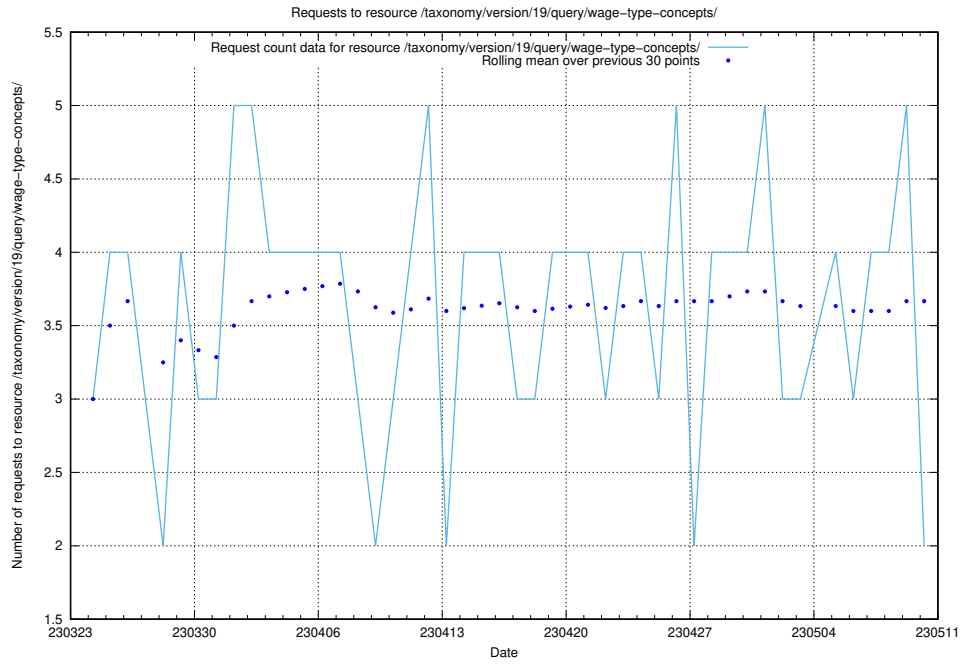

5.917 Usage of /taxonomy/version/19/query/wage-type-concepts/

Here, we count the number of requests to resource /taxonomy/version/19/query/wage-type-concepts/.