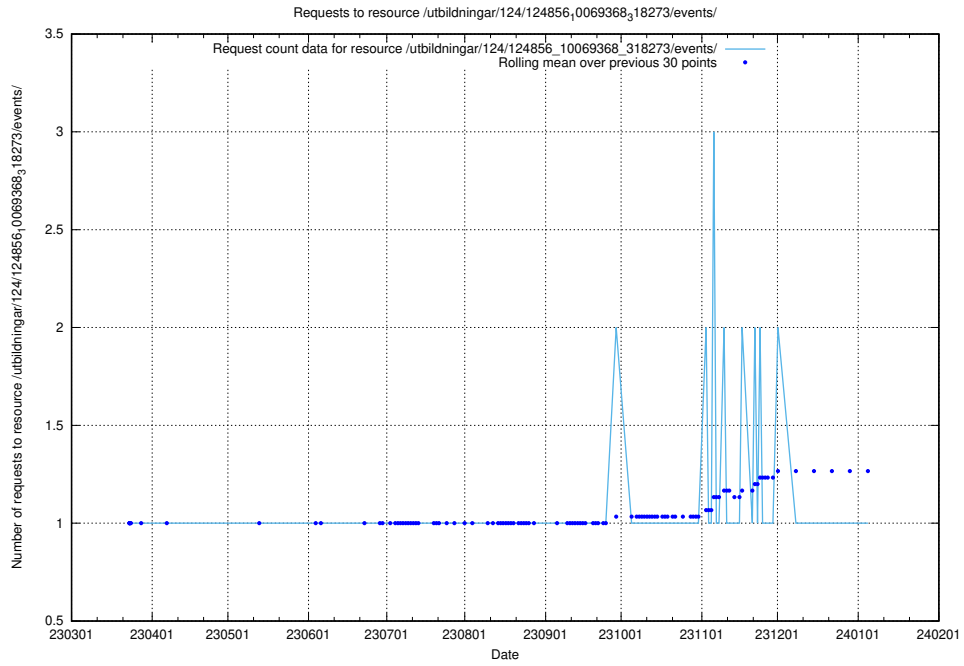

Here, we count the number of requests to resource /utbildningar/124/124856_10069845_319853/.

5.1180 Usage of /utbildningar/124/124856_10069368_318273/events/

Here, we count the number of requests to resource /utbildningar/124/124856_10069368_318273/events/