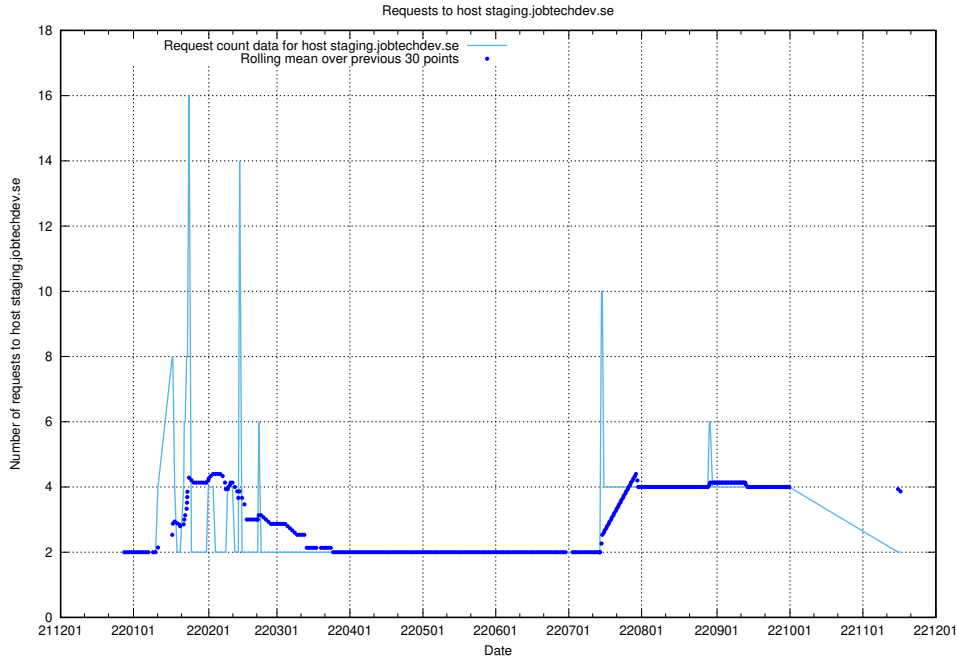

7.361 Usage of staging.jobtechdev.se

Here, we count the number of requests to host staging.jobtechdev.se.