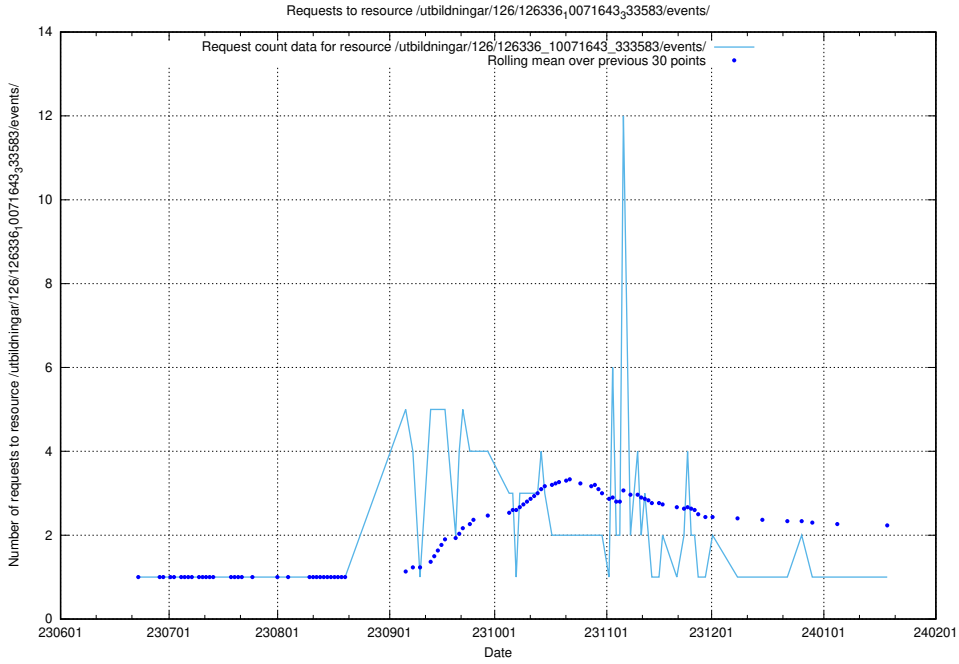

5.5835 Usage of /utbildningar/126/126336_10071643_333583/events/

Here, we count the number of requests to resource /utbildningar/126/126336_10071643_333583/events/