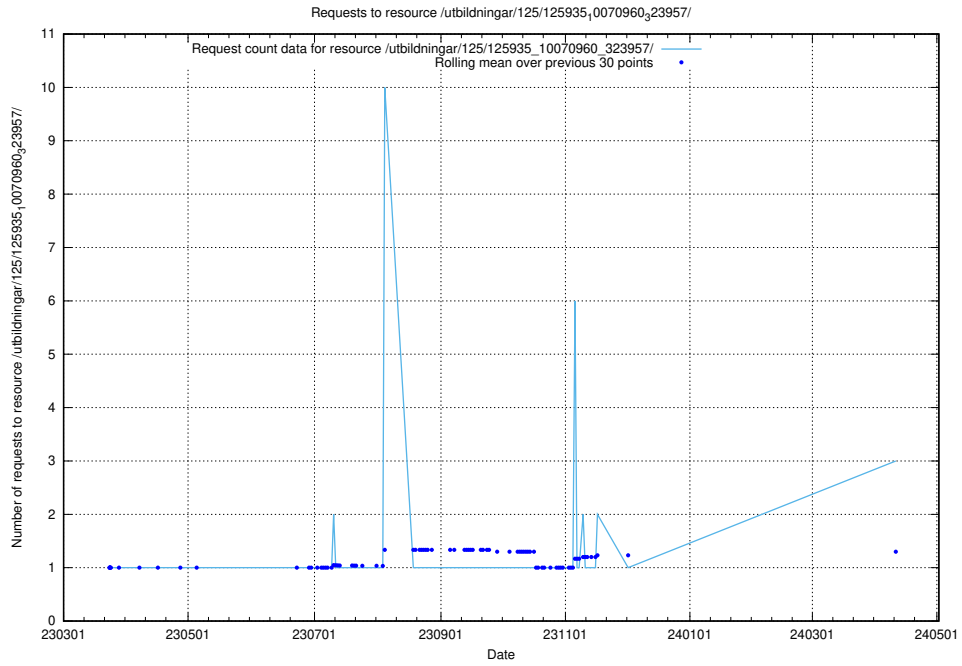

5.442 Usage of /utbildningar/125/125935_10070960_323957/

Here, we count the number of requests to resource /utbildningar/125/125935_10070960_323957/.