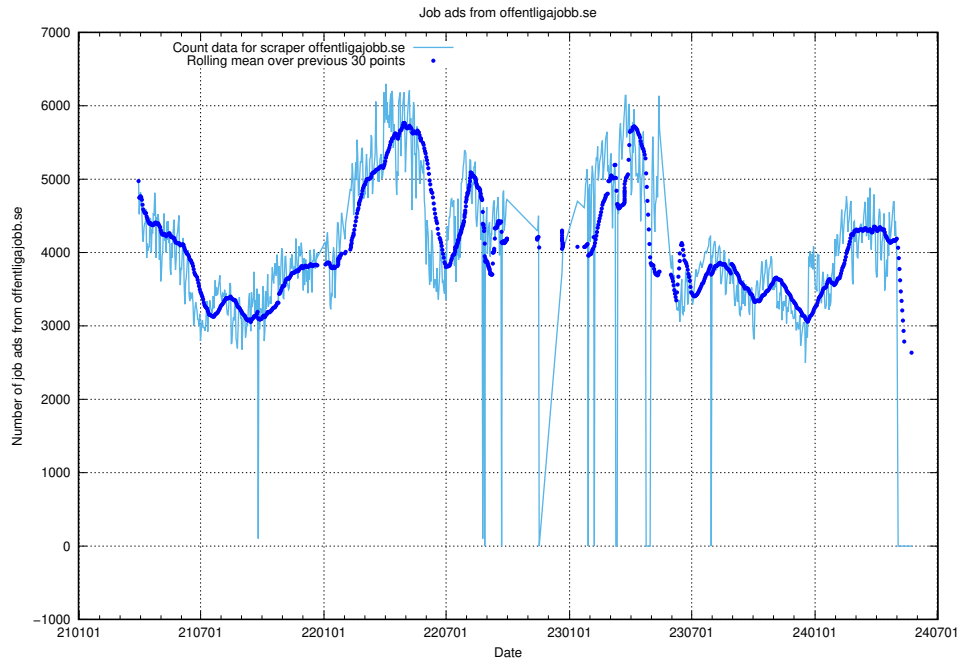

13.23 Number of ads by scraper offentligajobb.se

Here, we count the number of job ads scraped from offentligajobb.se.