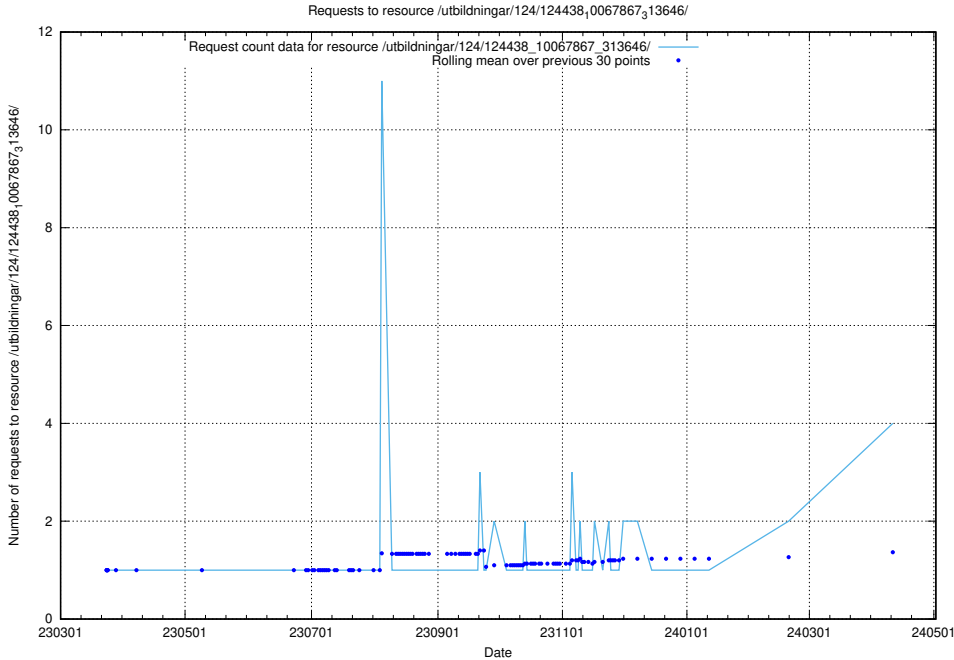

5.196 Usage of /utbildningar/124/124438_10067867_313646/

Here, we count the number of requests to resource /utbildningar/124/124438_10067867_313646/.