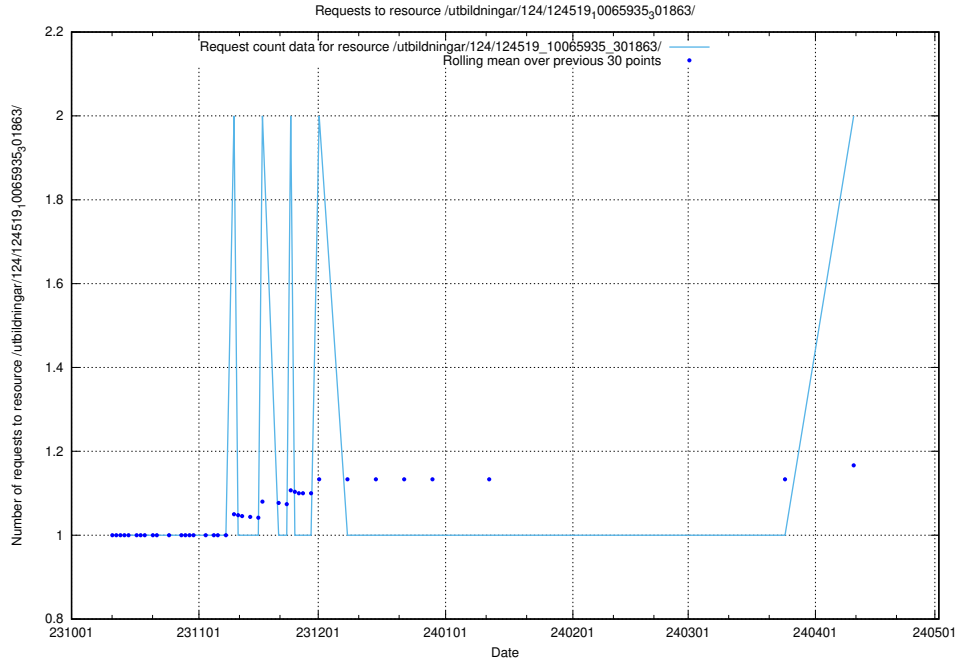

5.729 Usage of /utbildningar/124/124519_10065935_301863/

Here, we count the number of requests to resource /utbildningar/124/124519_10065935_301863/.