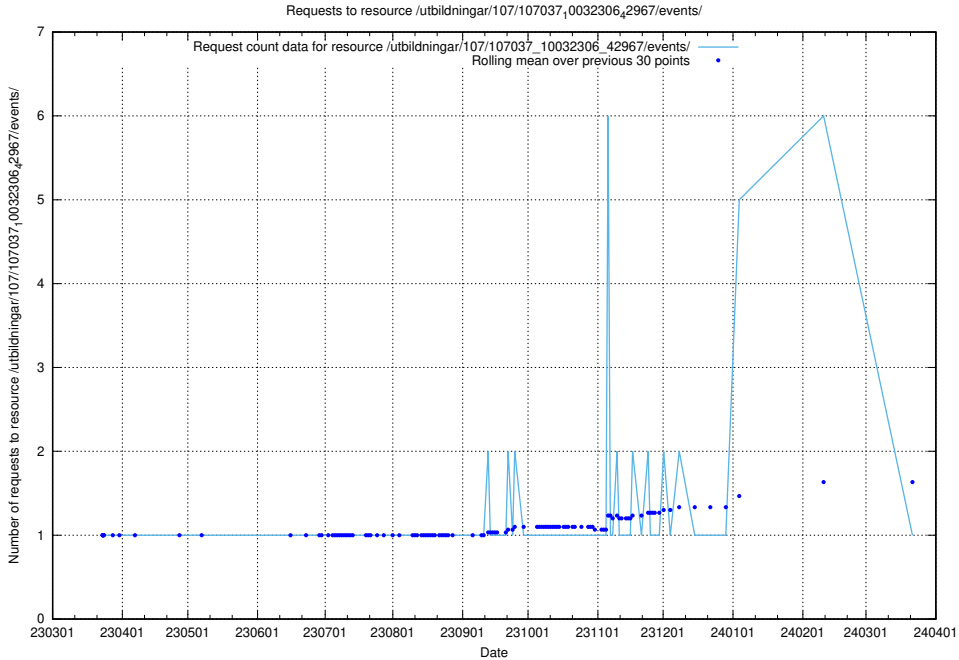

5.5535 Usage of /utbildningar/107/107037_10032306_42967/events/

Here, we count the number of requests to resource /utbildningar/107/107037_10032306_42967/events/.