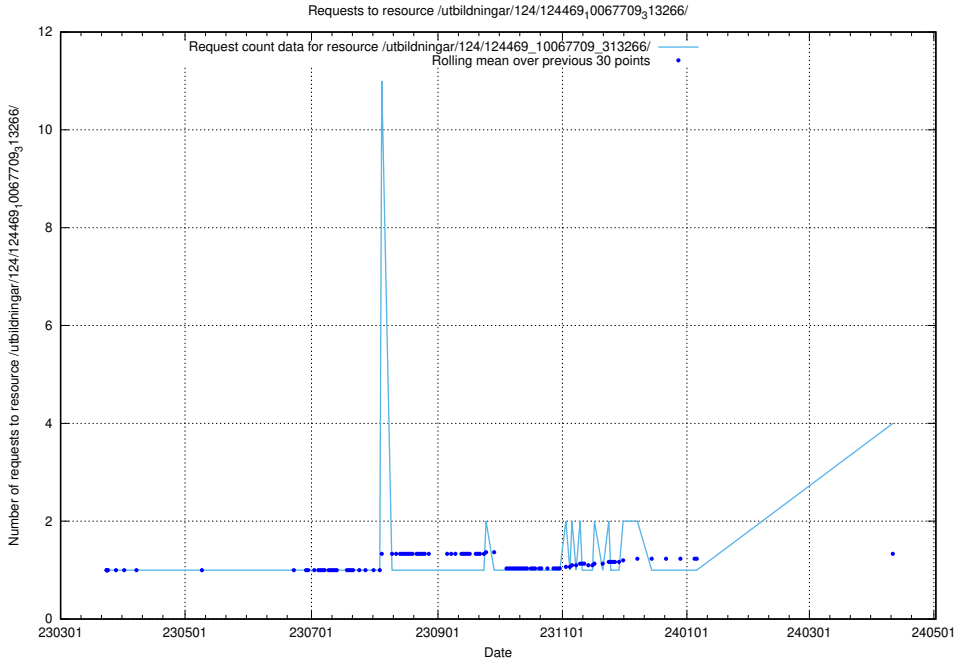

5.195 Usage of /utbildningar/124/124469_10067709_313266/

Here, we count the number of requests to resource /utbildningar/124/124469_10067709_313266/.