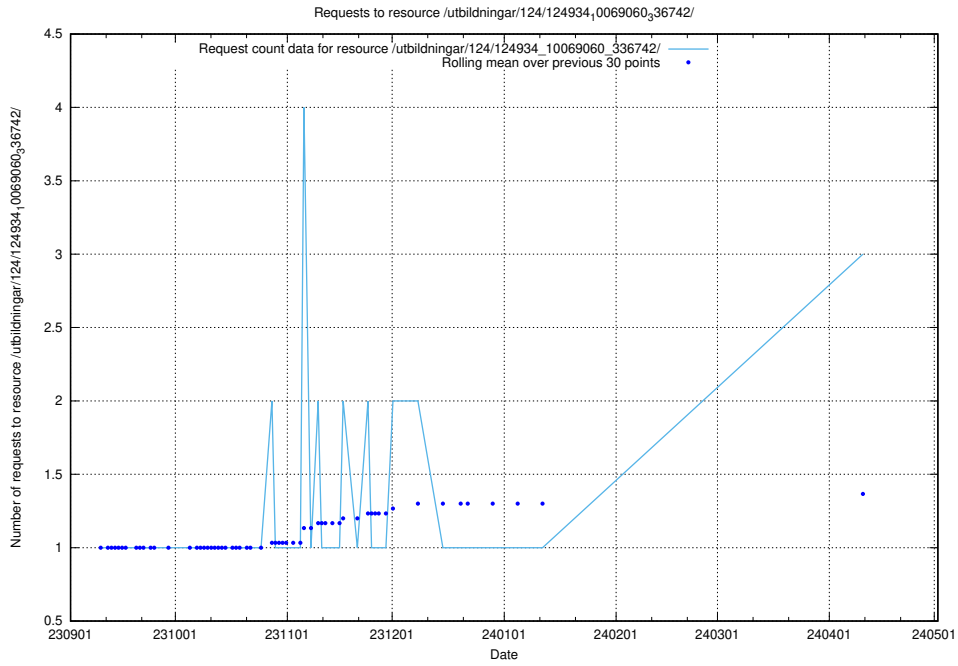

5.361 Usage of /utbildningar/124/124934_10069060_336742/

Here, we count the number of requests to resource /utbildningar/124/124934_10069060_336742/.