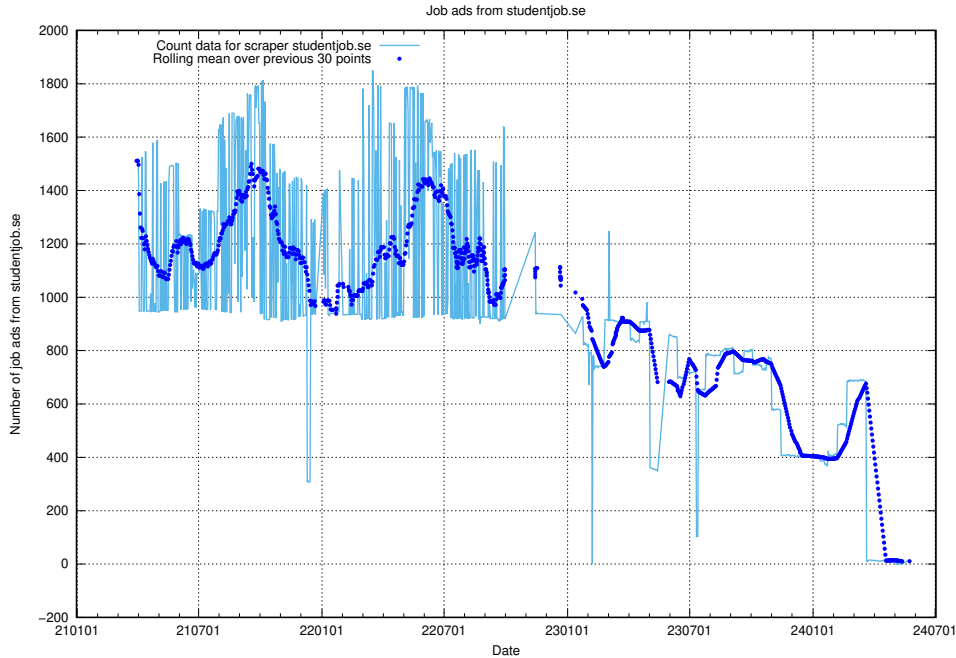

13.16 Number of ads by scraper studentjob.se

Here, we count the number of job ads scraped from studentjob.se.

13.17 Number of ads by scraper gronajobb.se

Here, we count the number of job ads scraped from gronajobb.se.