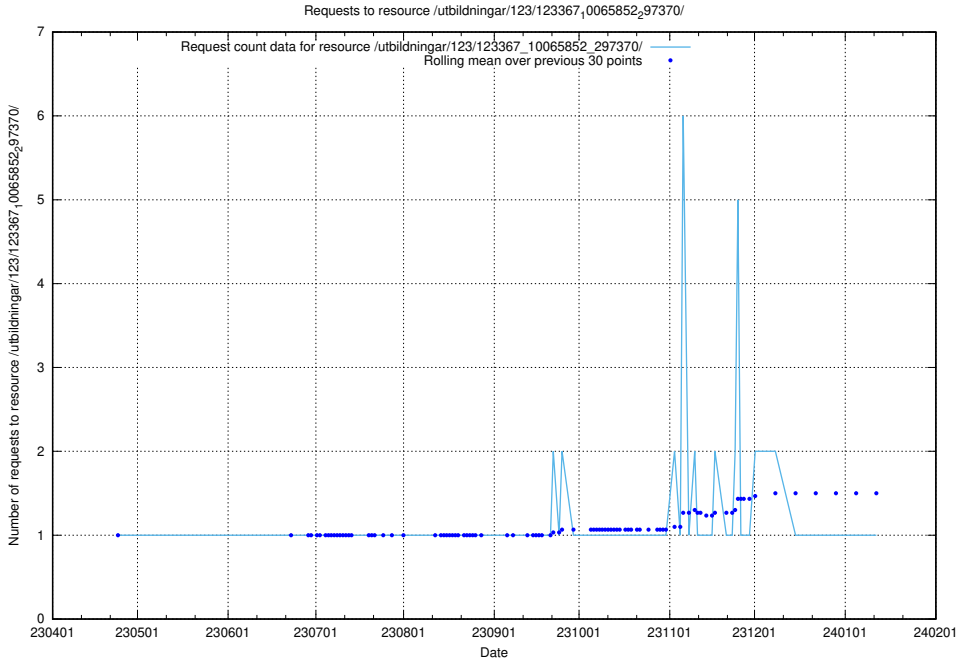

5.6179 Usage of /utbildningar/123/123367_10065852_297370/

Here, we count the number of requests to resource /utbildningar/123/123367_10065852_297370/.