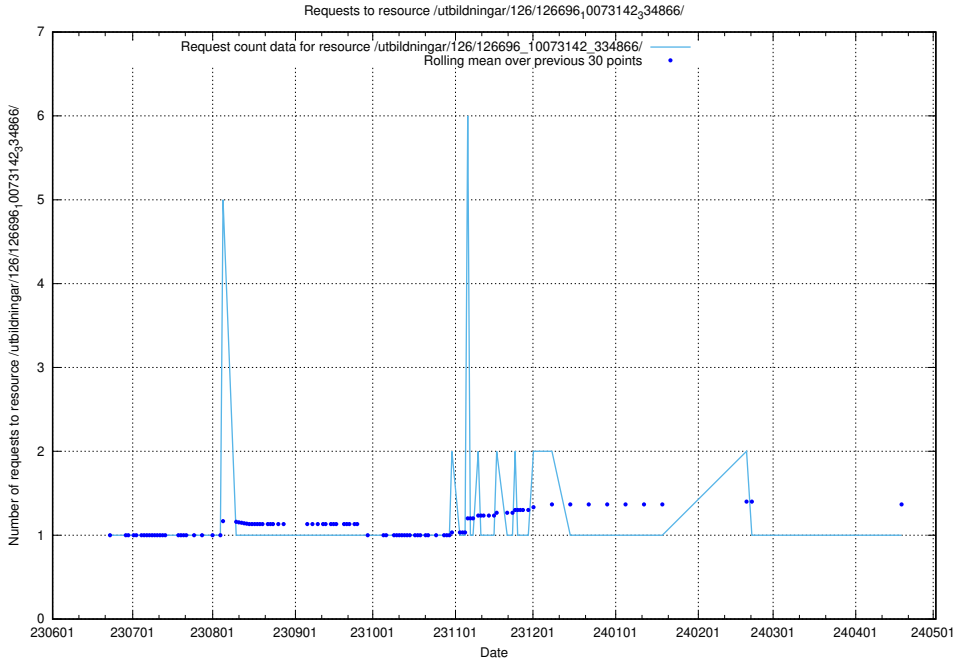

5.5792 Usage of /utbildningar/126/126696_10073142_334866/

Here, we count the number of requests to resource /utbildningar/126/126696_10073142_334866/.