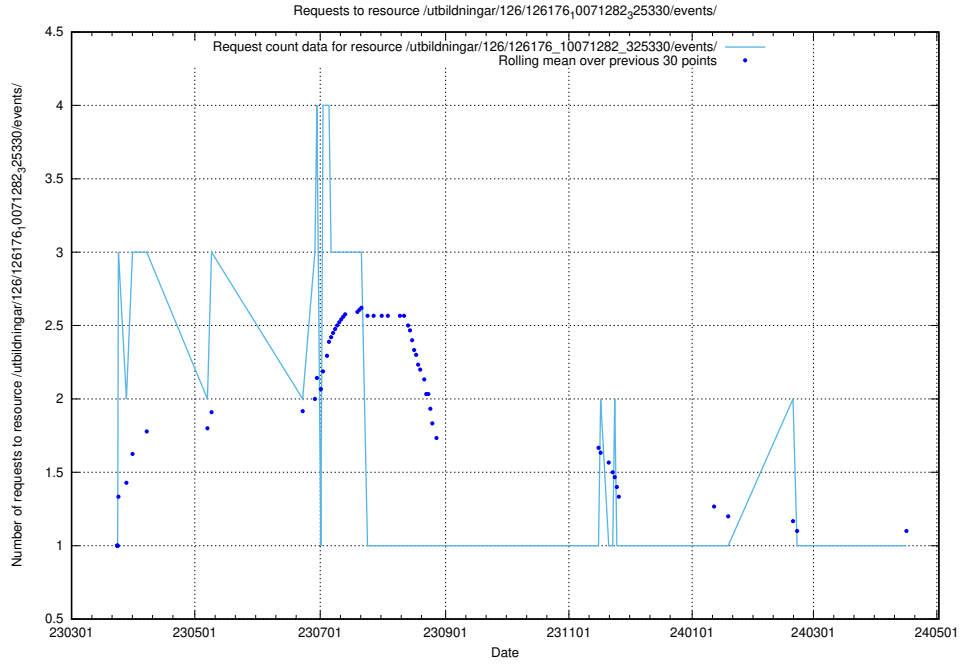

5.6620 Usage of /utbildningar/126/126176_10071282_325330/events/

Here, we count the number of requests to resource /utbildningar/126/126176_10071282_325330/events/