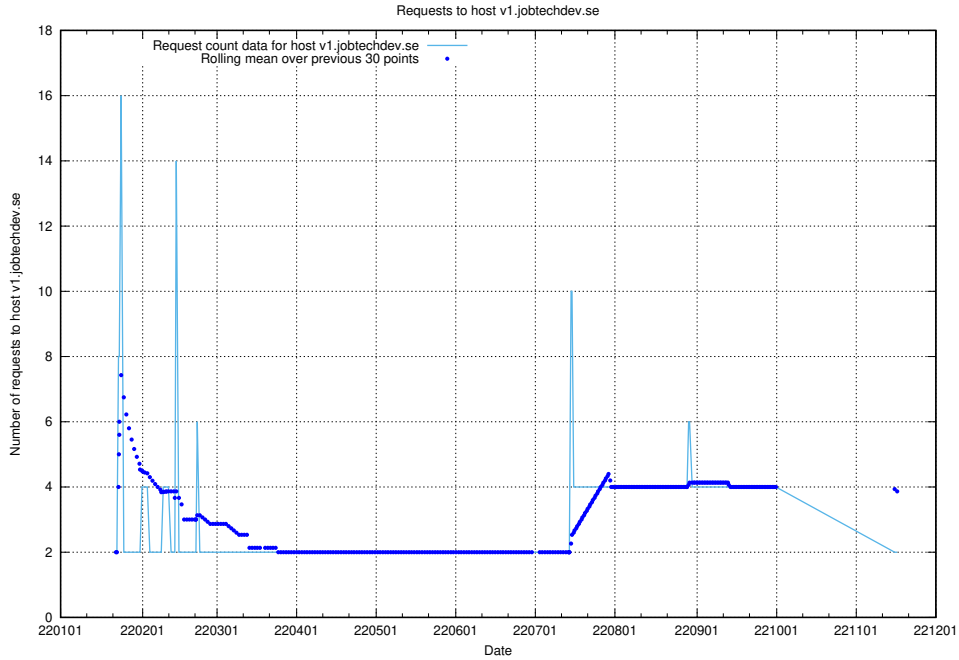

7.582 Usage of v1.jobtechdev.se

Here, we count the number of requests to host v1.jobtechdev.se.