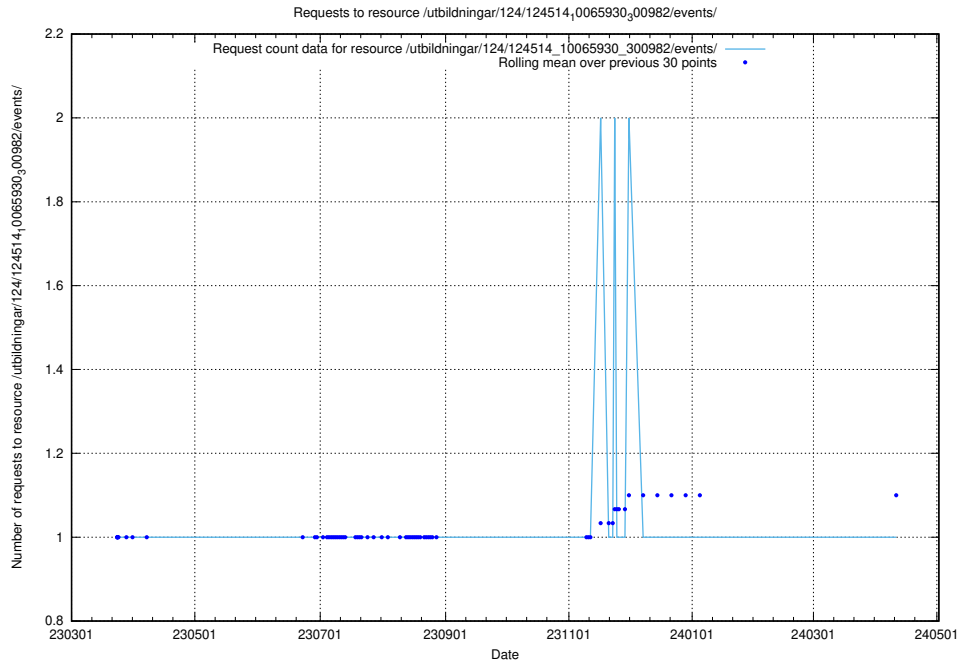

5.2087 Usage of /utbildningar/124/124514_10065930_300982/events/

Here, we count the number of requests to resource /utbildningar/124/124514_10065930_300982/events/