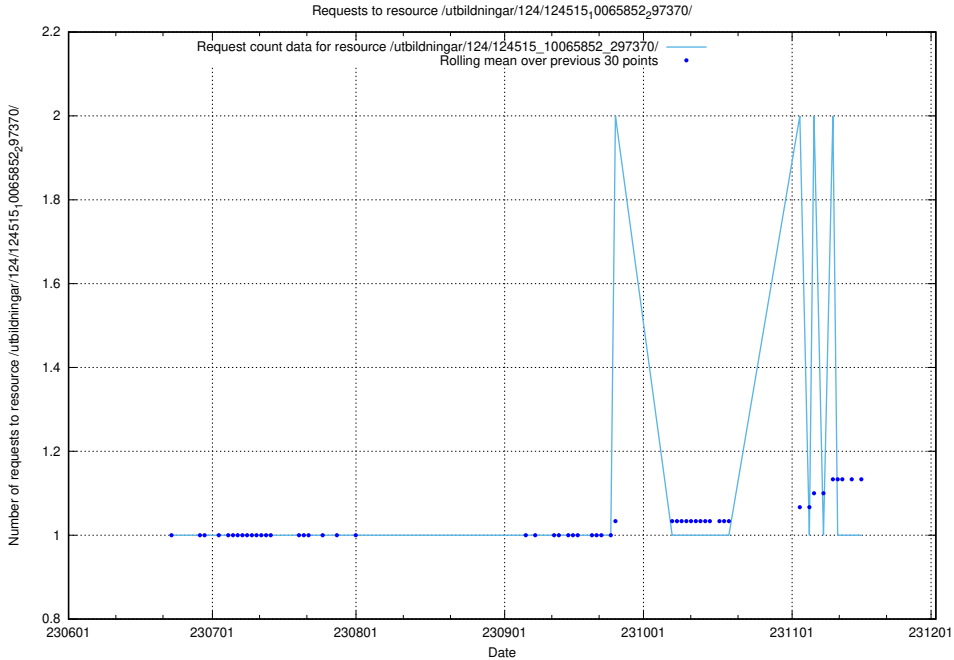

5.5937 Usage of /utbildningar/124/124515_10065852_297370/

Here, we count the number of requests to resource /utbildningar/124/124515_10065852_297370/.