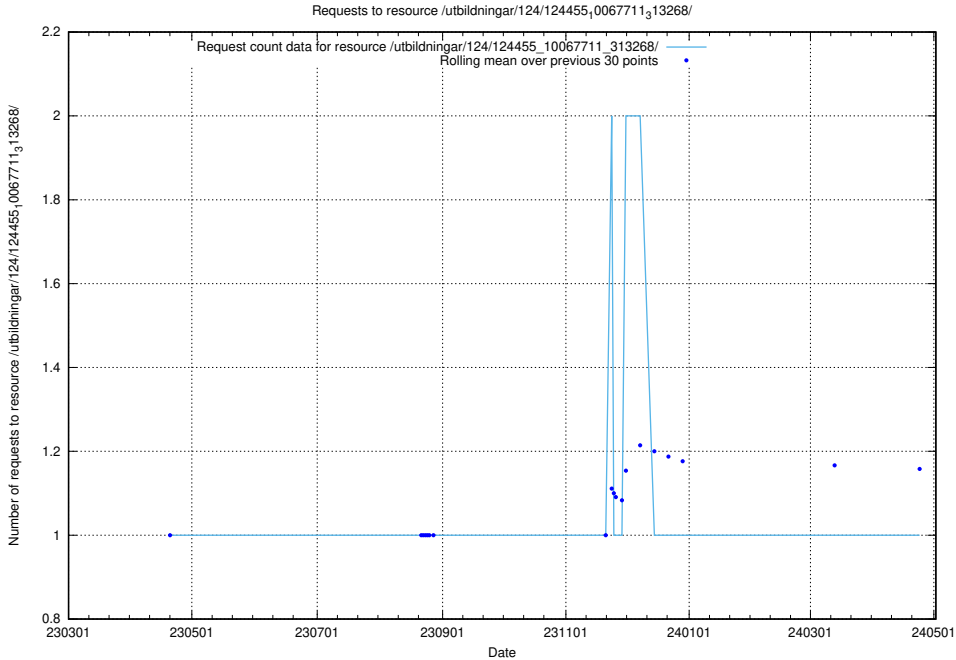

5.6218 Usage of /utbildningar/124/124455_10067711_313268/

Here, we count the number of requests to resource /utbildningar/124/124455_10067711_313268/.