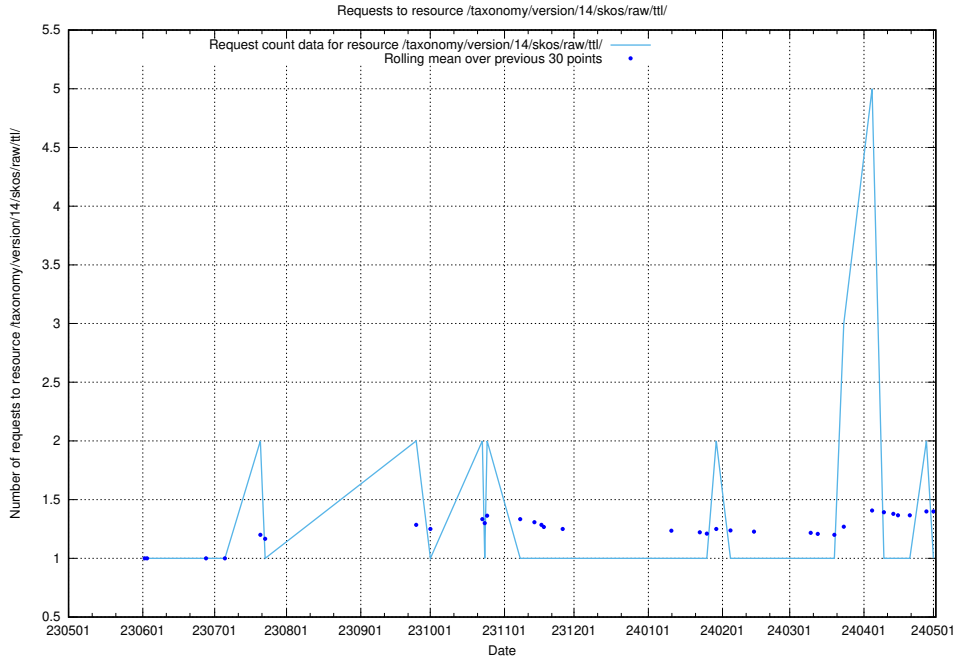

5.6092 Usage of /taxonomy/version/14/skos/raw/ttl/

Here, we count the number of requests to resource /taxonomy/version/14/skos/raw/ttl/.