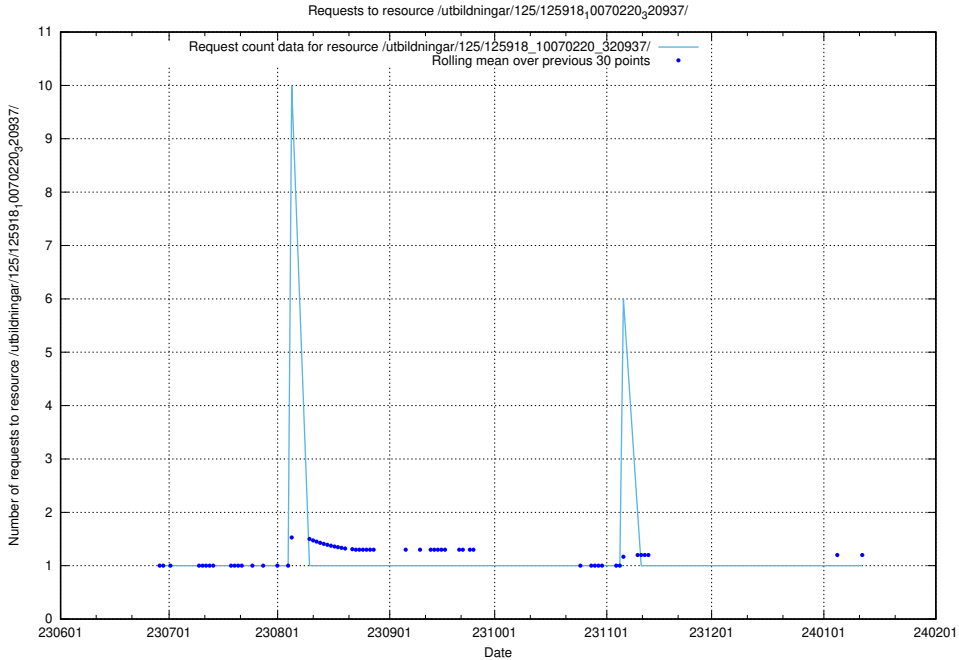

5.5630 Usage of /utbildningar/125/125918_10070220_320937/

Here, we count the number of requests to resource /utbildningar/125/125918_10070220_320937/.