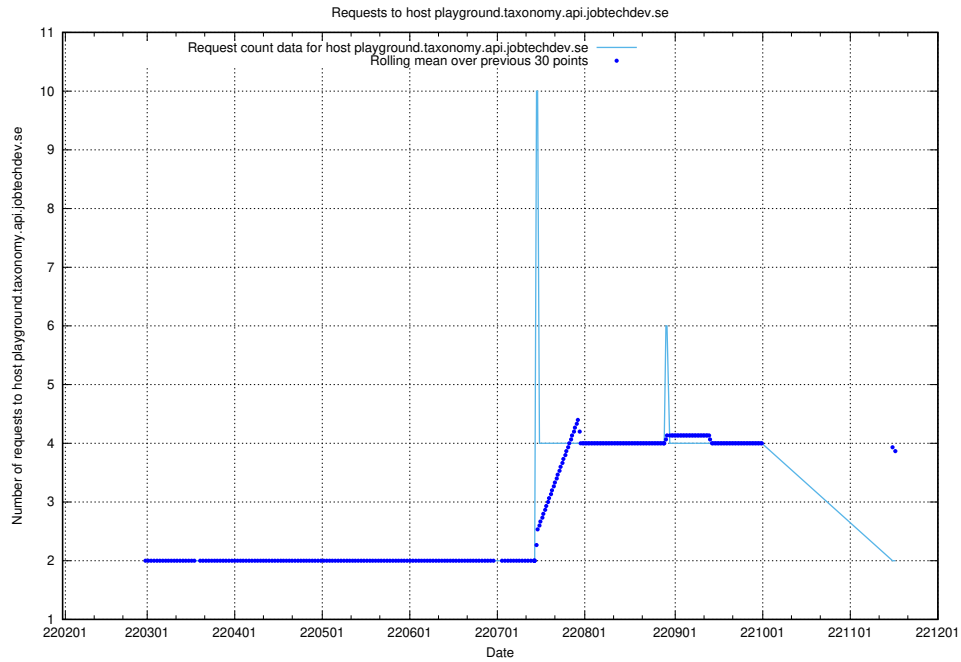

7.510 Usage of playground.taxonomy.api.jobtechdev.se

Here, we count the number of requests to host playground.taxonomy.api.jobtechdev.se.

7.511 Usage of jobscanner.jobtechdev.se:443

Here, we count the number of requests to host jobscanner.jobtechdev.se:443.