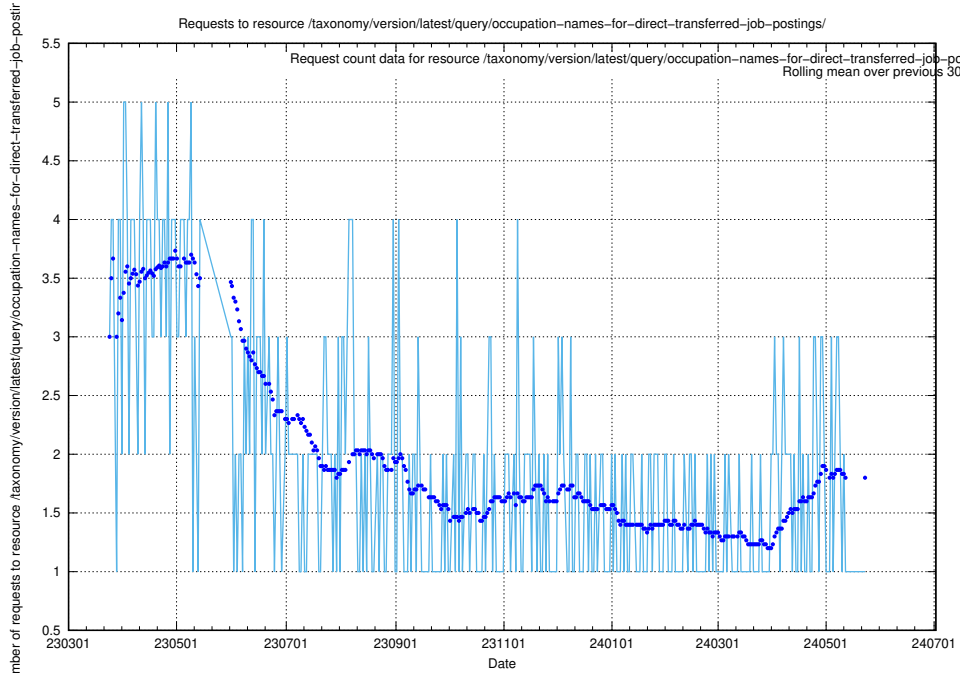

5.6286 Usage of /taxonomy/version/latest/query/occupation-names-for-direct-transferred-job-postings/

Here, we count the number of requests to resource /taxonomy/version/latest/query/occupation-names-for-direct-transferred-job-postings/.