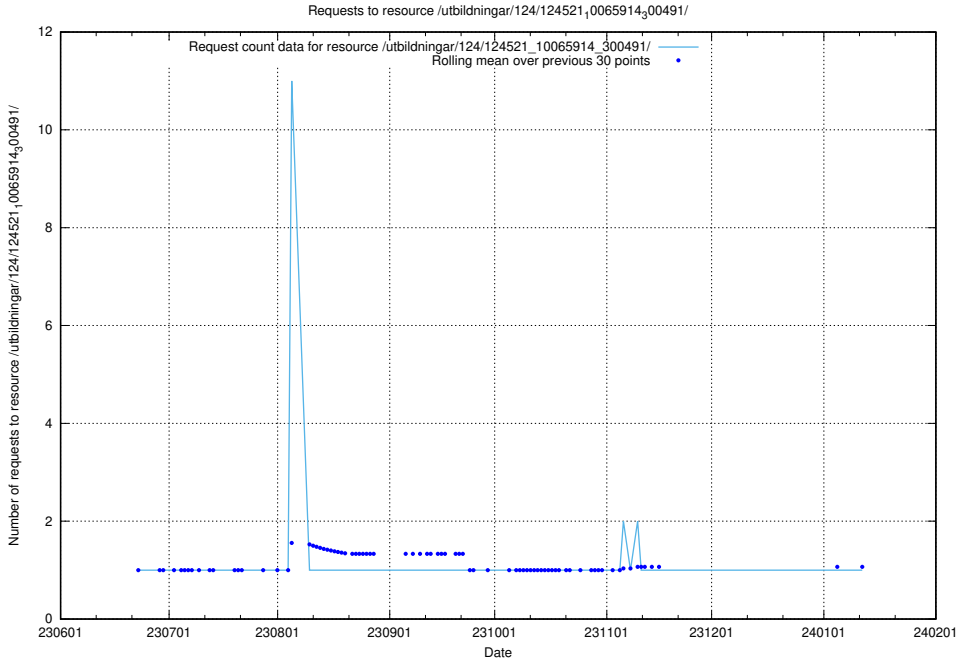

5.5919 Usage of /utbildningar/124/124521_10065914_300491/

Here, we count the number of requests to resource /utbildningar/124/124521_10065914_300491/.