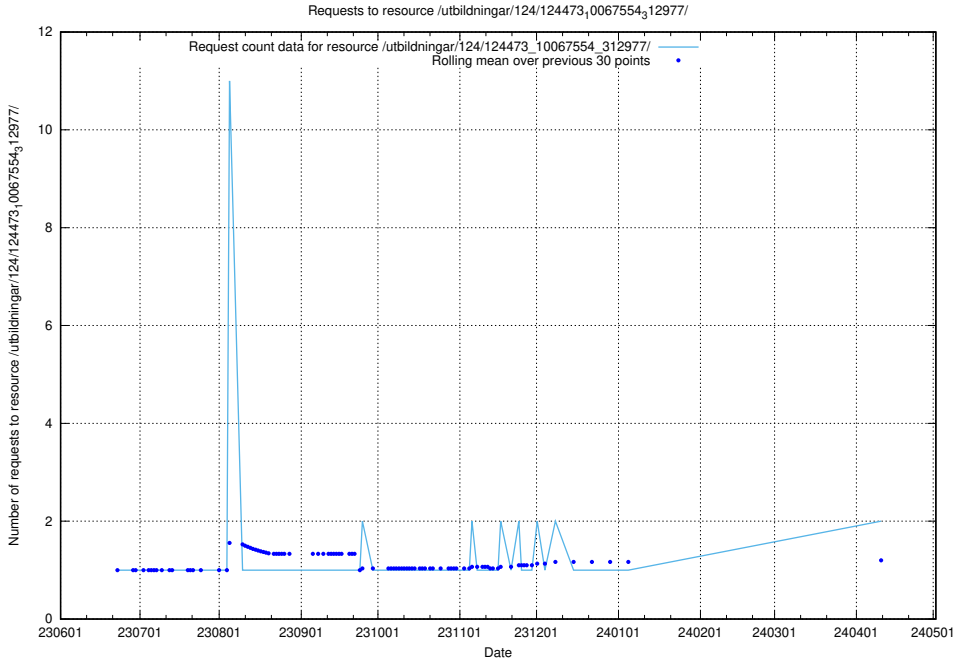

Here, we count the number of requests to resource /utbildningar/124/124473_10067812_313454/events/

5.869 Usage of /utbildningar/124/124473_10067554_312977/

Here, we count the number of requests to resource /utbildningar/124/124473_10067554_312977/.