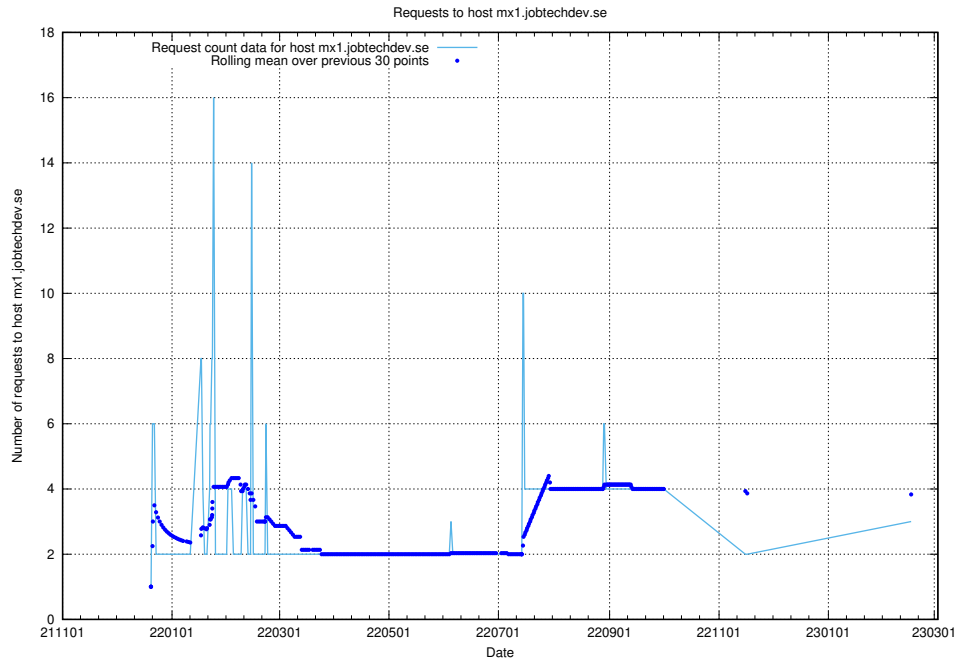

7.203 Usage of mx1.jobtechdev.se

Here, we count the number of requests to host mx1.jobtechdev.se.