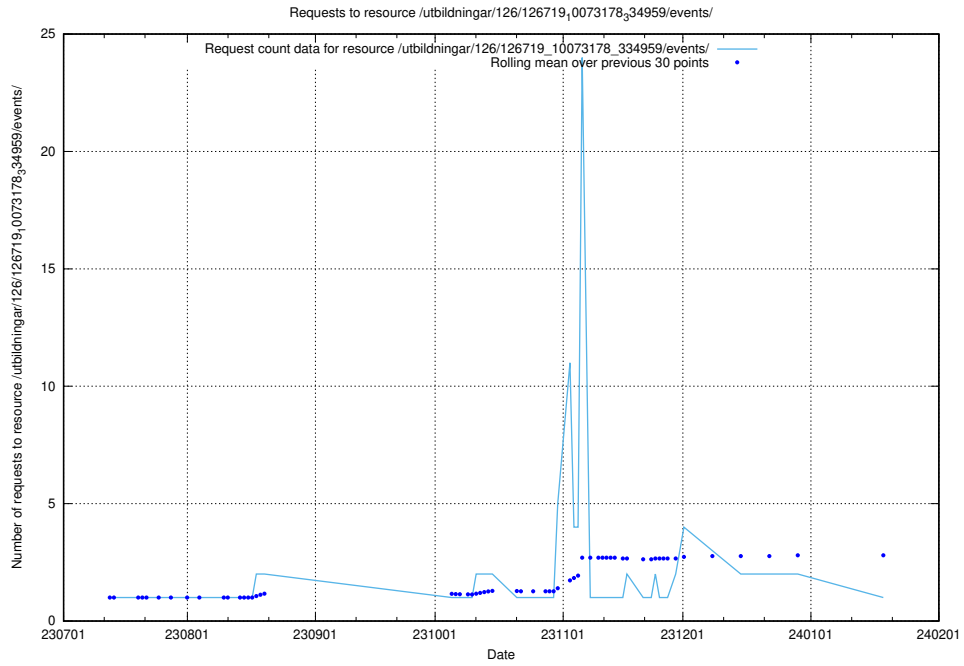

5.5269 Usage of /utbildningar/126/126719_10073178_334959/events/

Here, we count the number of requests to resource /utbildningar/126/126719_10073178_334959/events/