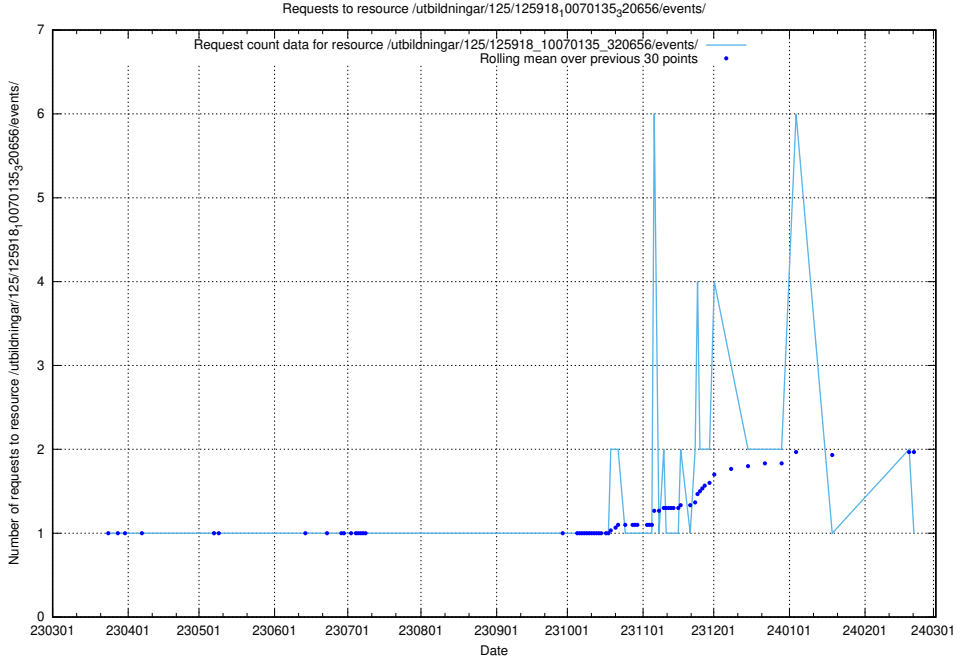

5.6403 Usage of /utbildningar/125/125918_10070135_320656/events/

Here, we count the number of requests to resource /utbildningar/125/125918_10070135_320656/events/