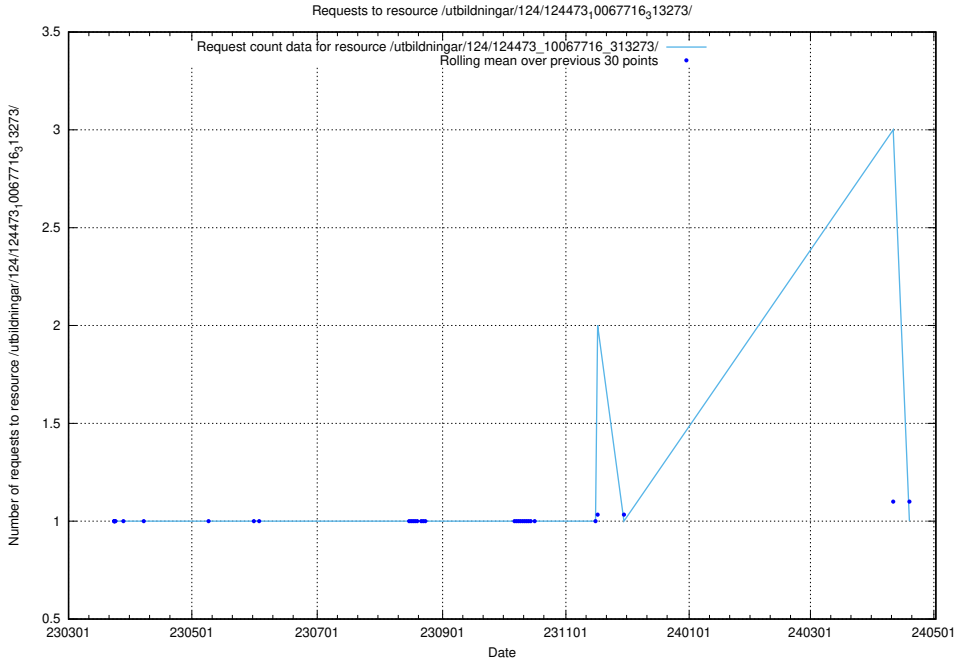

5.3103 Usage of /utbildningar/124/124473_10067716_313273/

Here, we count the number of requests to resource /utbildningar/124/124473_10067716_313273/.