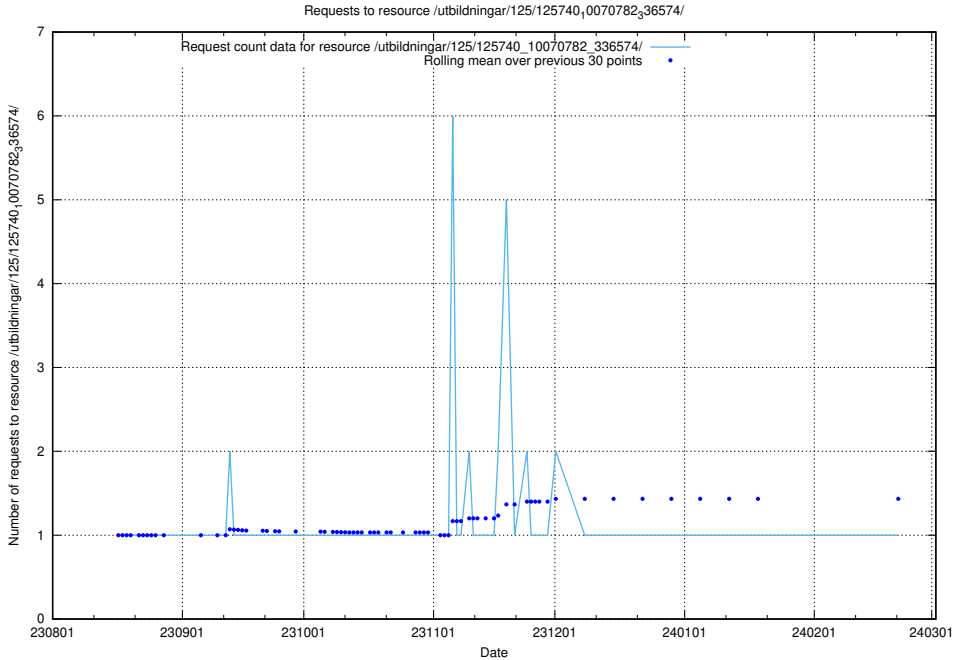

5.4950 Usage of /utbildningar/125/125740_10070782_336574/

Here, we count the number of requests to resource /utbildningar/125/125740_10070782_336574/.