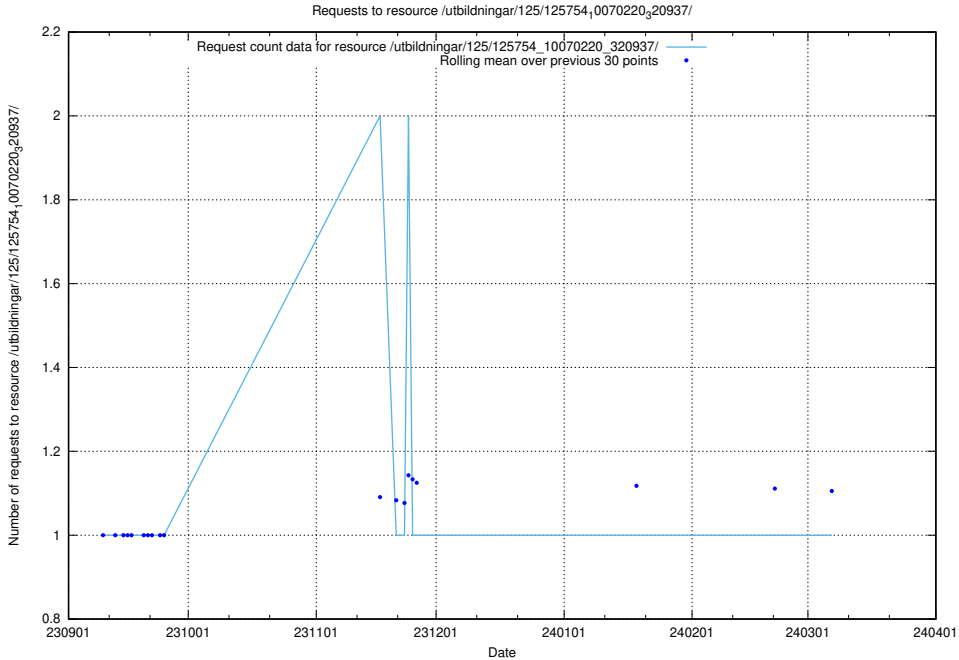

5.4772 Usage of /utbildningar/125/125754_10070220_320937/

Here, we count the number of requests to resource /utbildningar/125/125754_10070220_320937/.