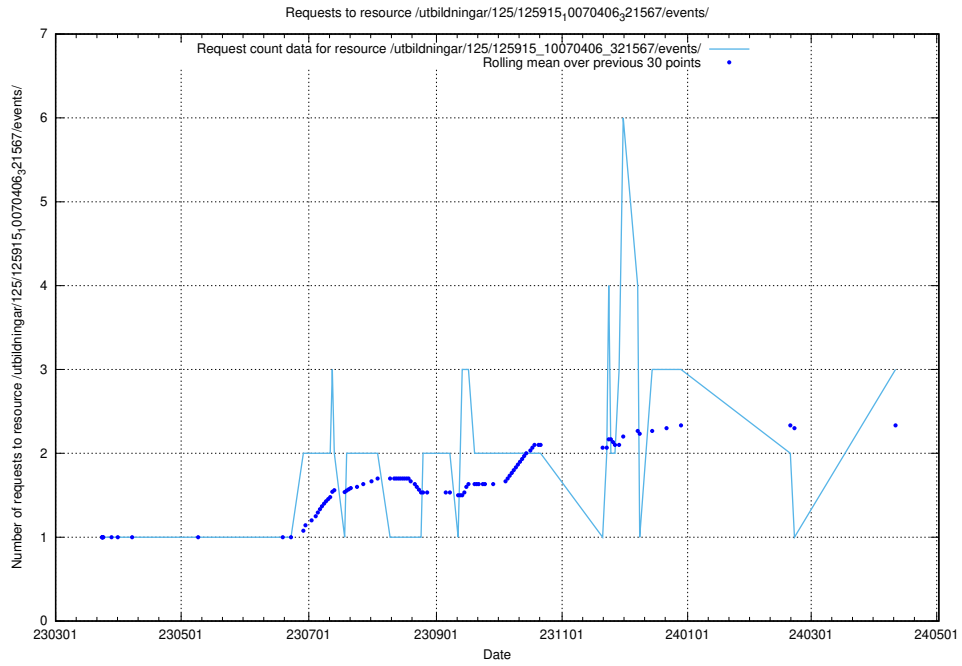

5.443 Usage of /utbildningar/125/125915_10070406_321567/events/

Here, we count the number of requests to resource /utbildningar/125/125915_10070406_321567/events/