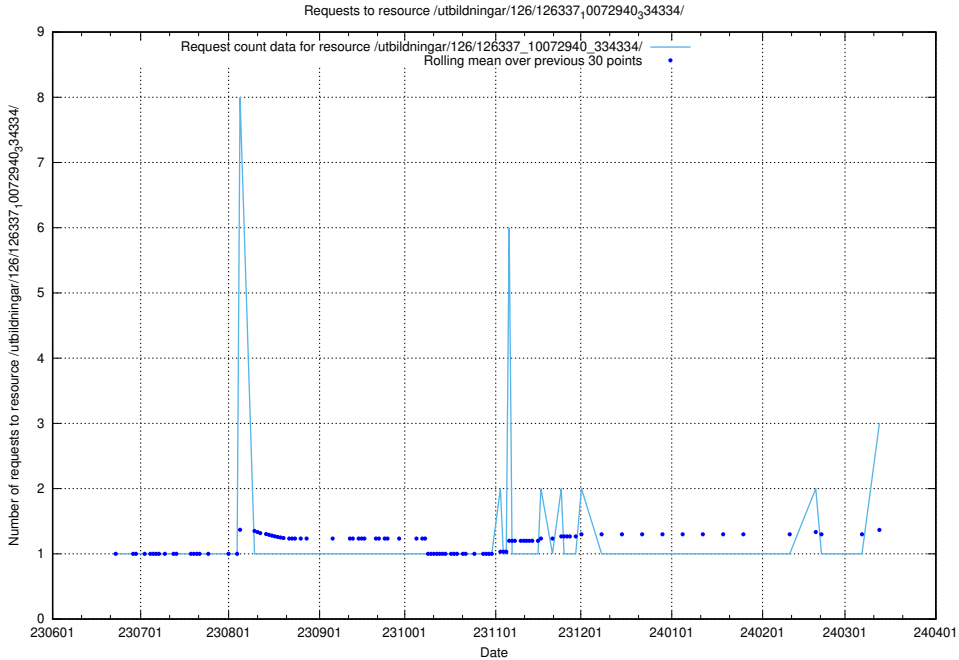

5.390 Usage of /utbildningar/126/126337_10072940_334334/

Here, we count the number of requests to resource /utbildningar/126/126337_10072940_334334/.