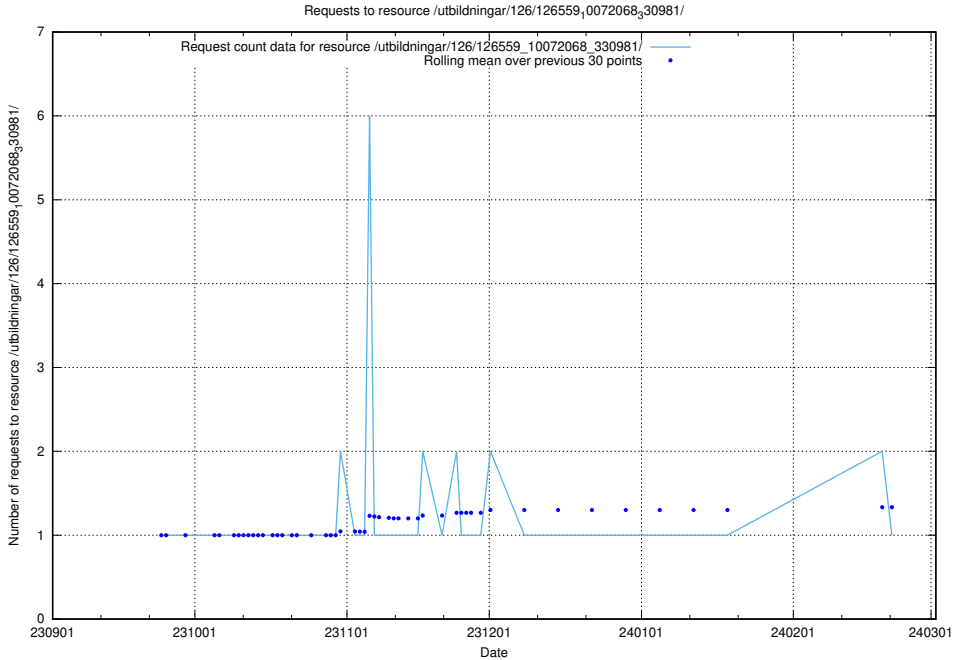

5.4647 Usage of /utbildningar/126/126559_10072068_330981/

Here, we count the number of requests to resource /utbildningar/126/126559_10072068_330981/.