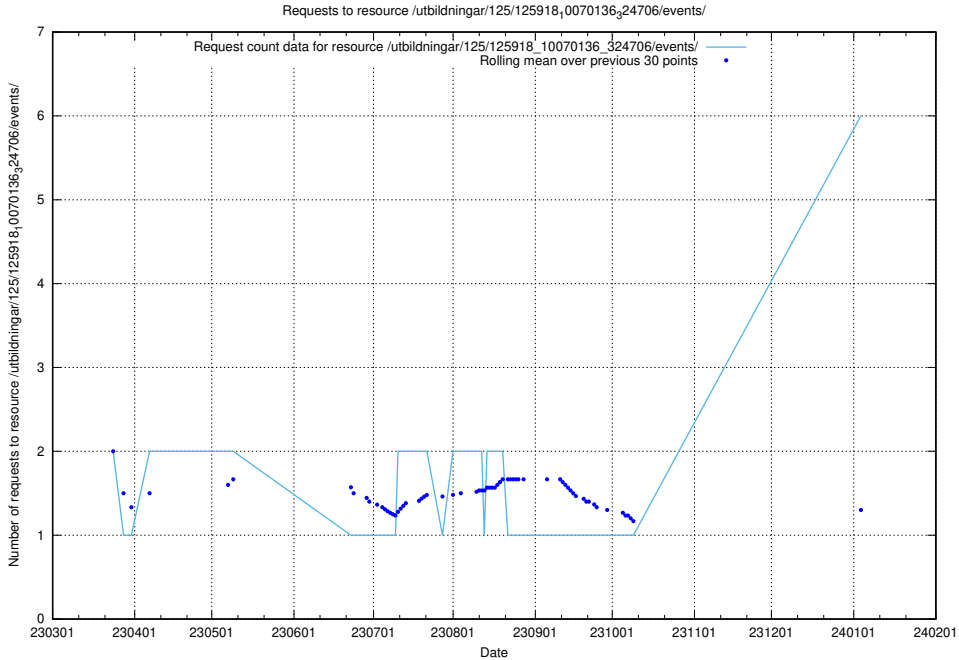

5.94 Usage of /utbildningar/125/125918_10070136_324706/events/

Here, we count the number of requests to resource /utbildningar/125/125918_10070136_324706/events/