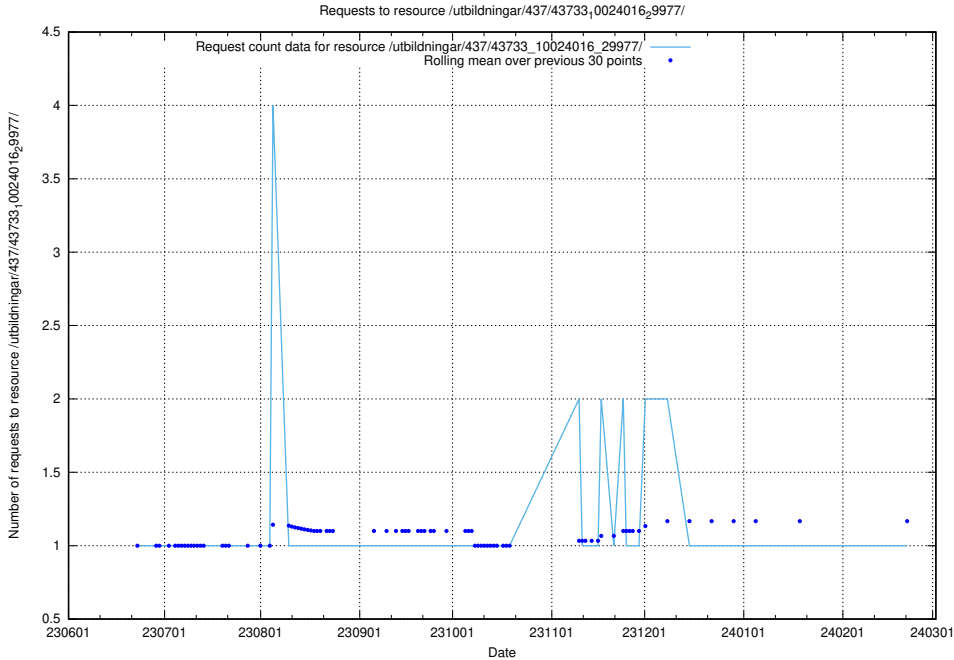

5.5745 Usage of /utbildningar/437/43733_10024016_29977/

Here, we count the number of requests to resource /utbildningar/437/43733_10024016_29977/.