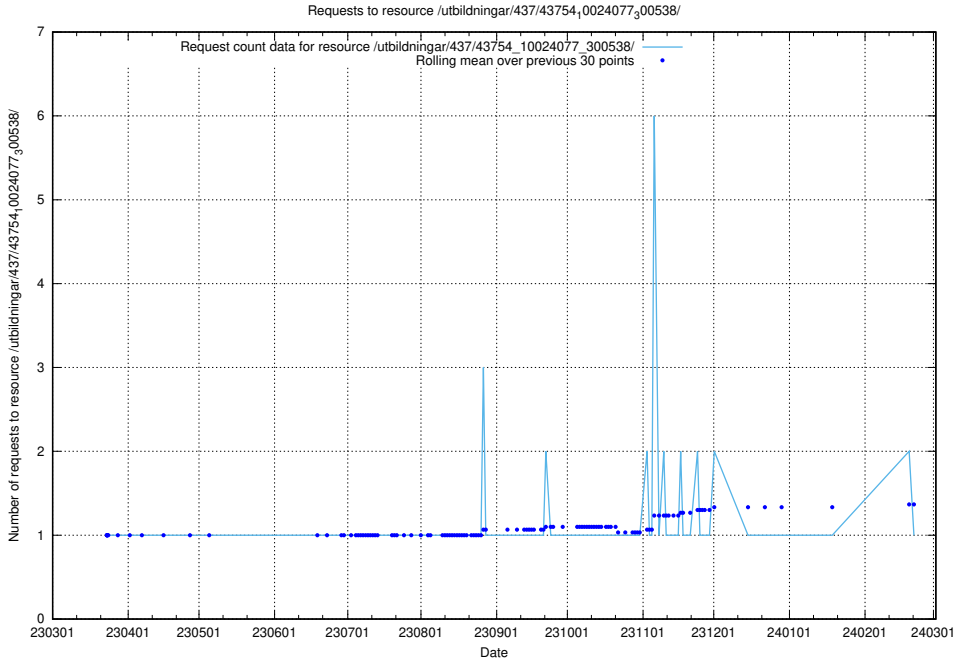

5.6570 Usage of /utbildningar/437/43754_10024077_300538/

Here, we count the number of requests to resource /utbildningar/437/43754_10024077_300538/.