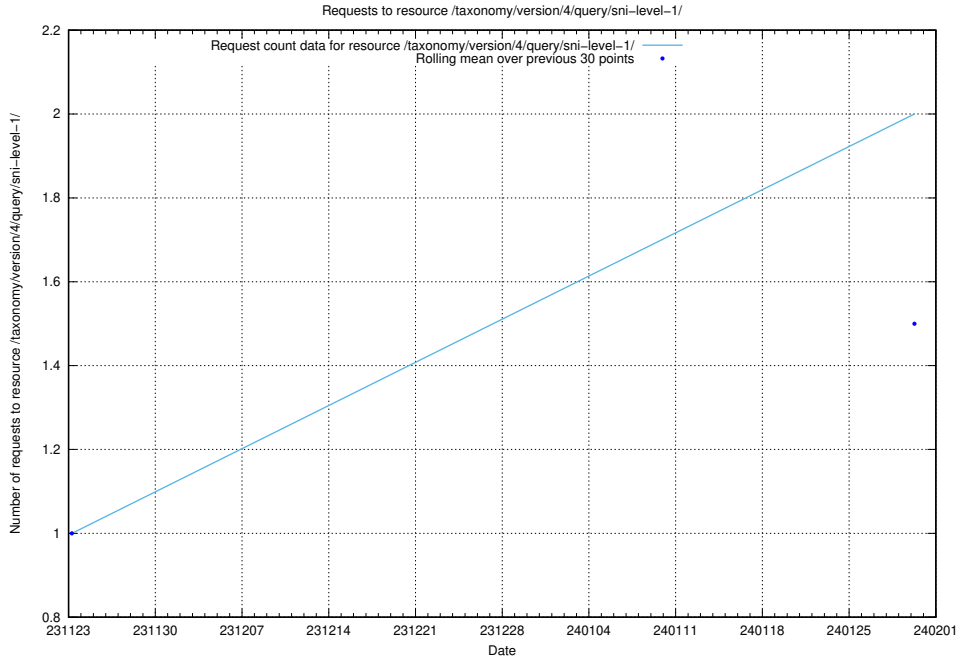

5.692 Usage of /taxonomy/version/4/query/sni-level-1/

Here, we count the number of requests to resource /taxonomy/version/4/query/sni-level-1/.