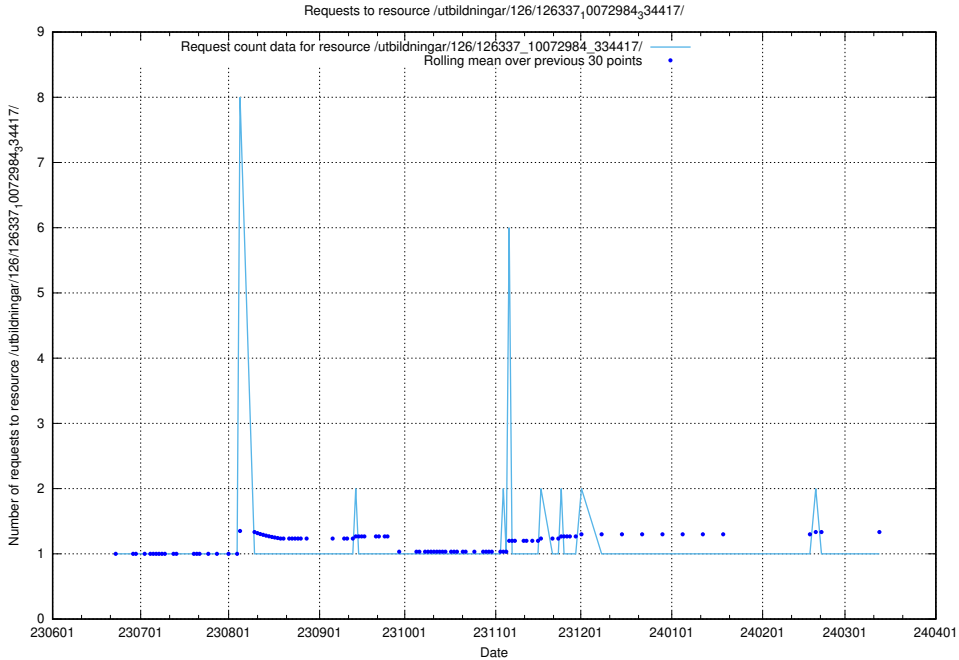

5.5831 Usage of /utbildningar/126/126337_10072984_334417/

Here, we count the number of requests to resource /utbildningar/126/126337_10072984_334417/.