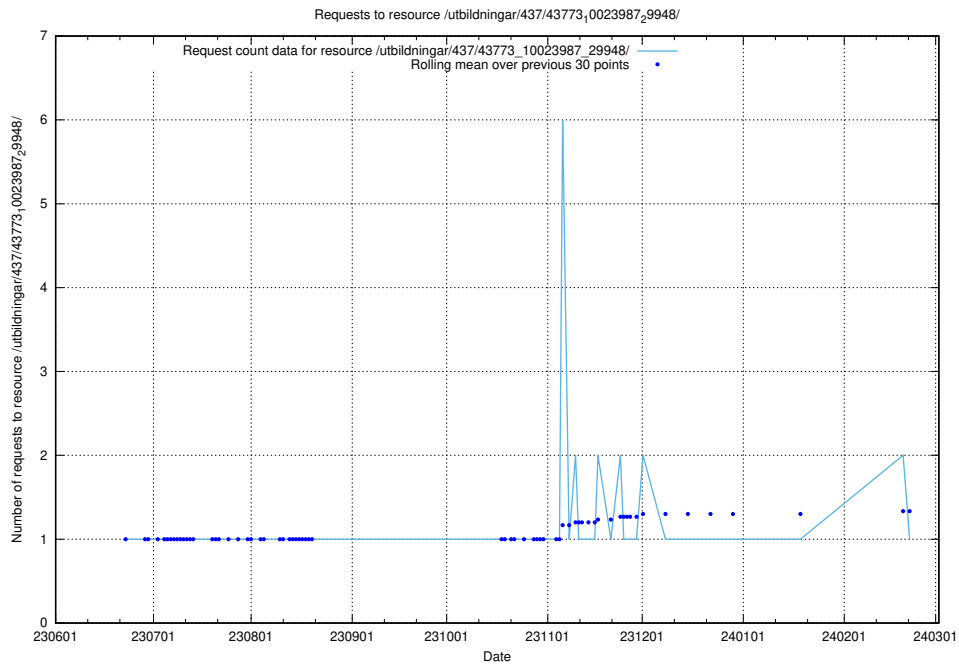

5.5742 Usage of /utbildningar/437/43773_10023987_29948/

Here, we count the number of requests to resource /utbildningar/437/43773_10023987_29948/.