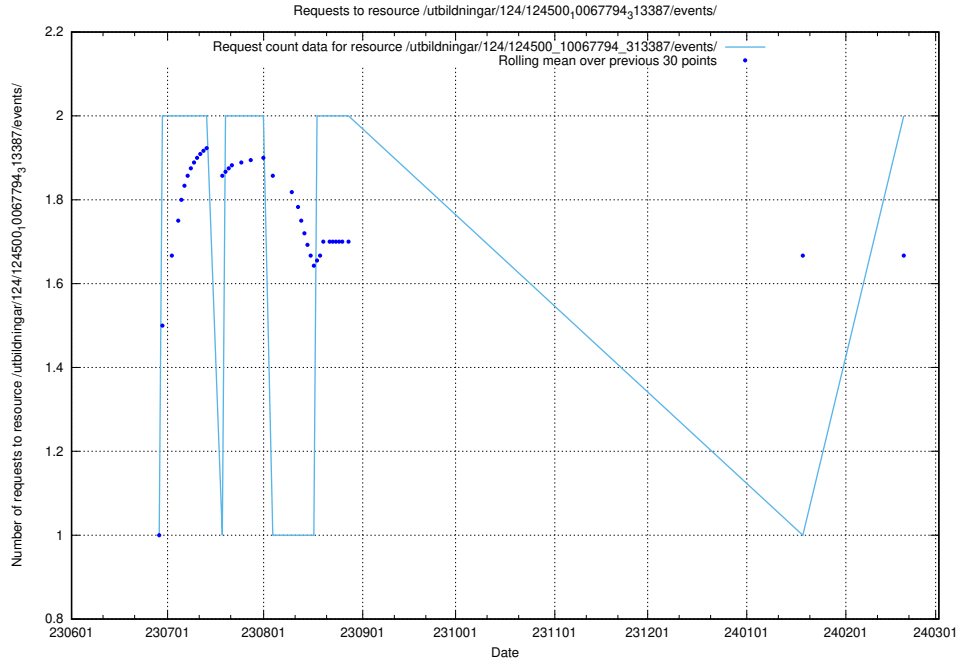

5.835 Usage of /utbildningar/124/124500_10067794_313387/events/

Here, we count the number of requests to resource /utbildningar/124/124500_10067794_313387/events/