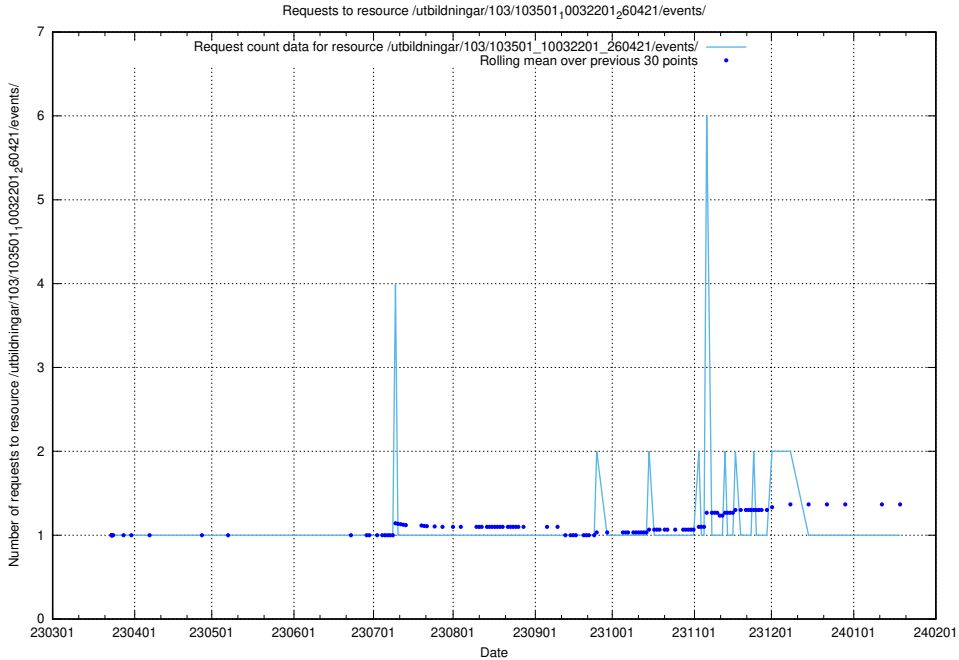

5.5632 Usage of /utbildningar/103/103501_10032201_260421/events/

Here, we count the number of requests to resource /utbildningar/103/103501_10032201_260421/events/