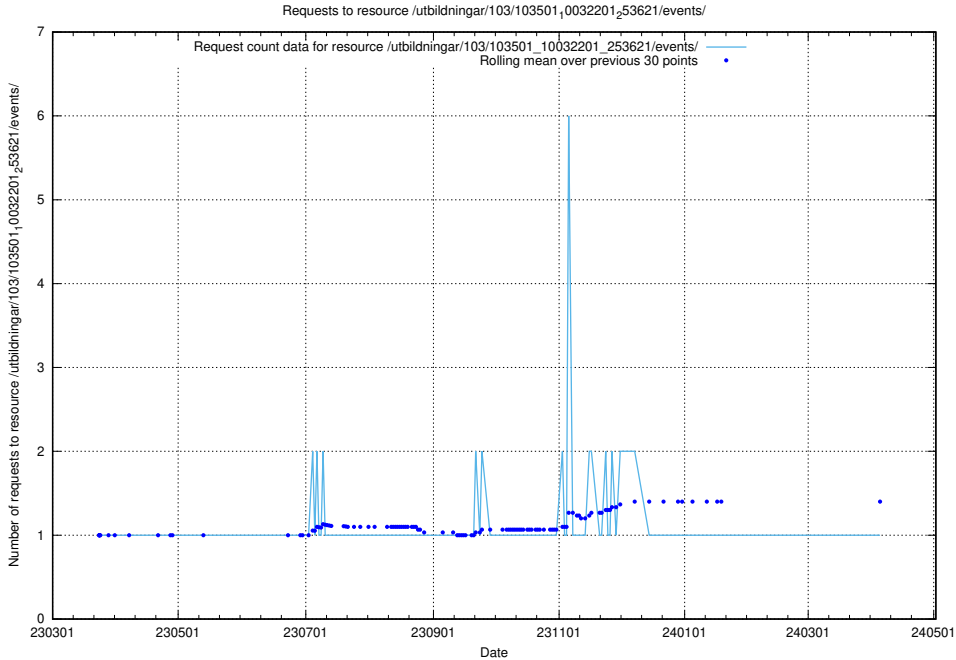

5.5649 Usage of /utbildningar/103/103501_10032201_253621/events/

Here, we count the number of requests to resource /utbildningar/103/103501_10032201_253621/events/