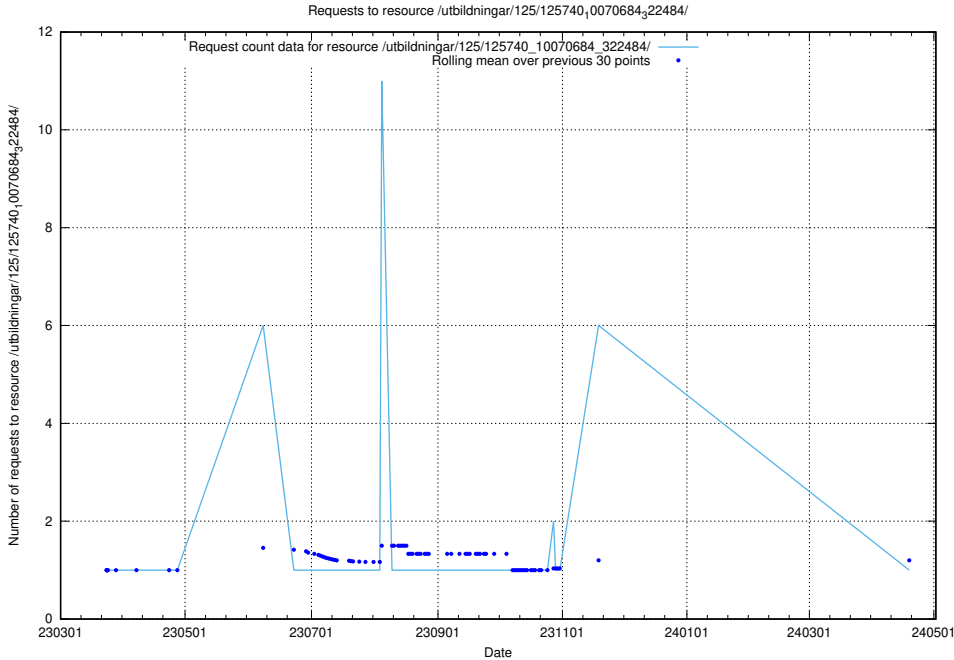

5.983 Usage of /utbildningar/125/125740_10070684_322484/

Here, we count the number of requests to resource /utbildningar/125/125740_10070684_322484/.