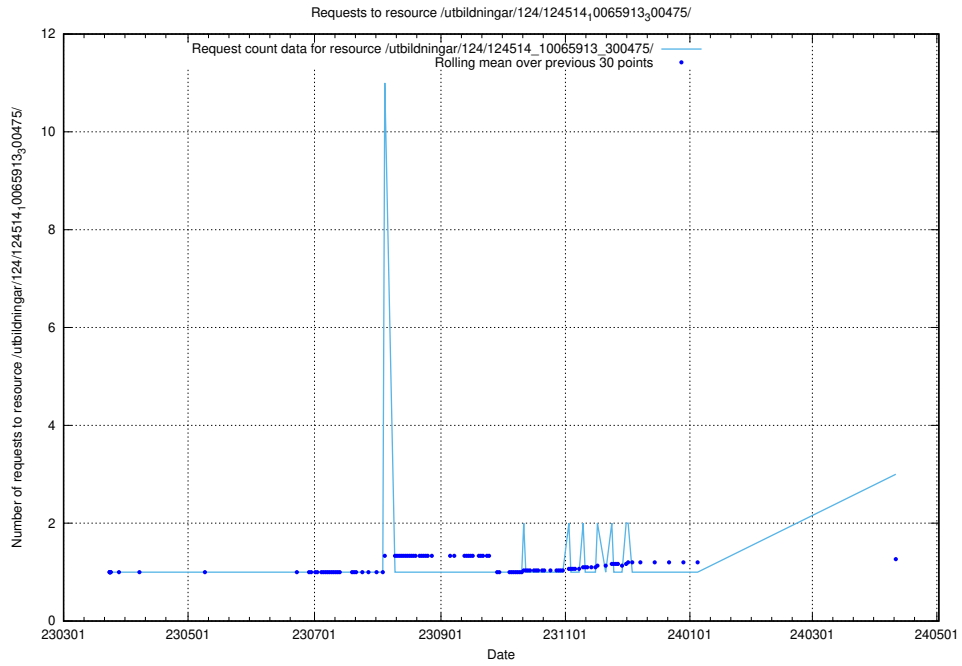

5.297 Usage of /utbildningar/124/124514_10065913_300475/

Here, we count the number of requests to resource /utbildningar/124/124514_10065913_300475/.