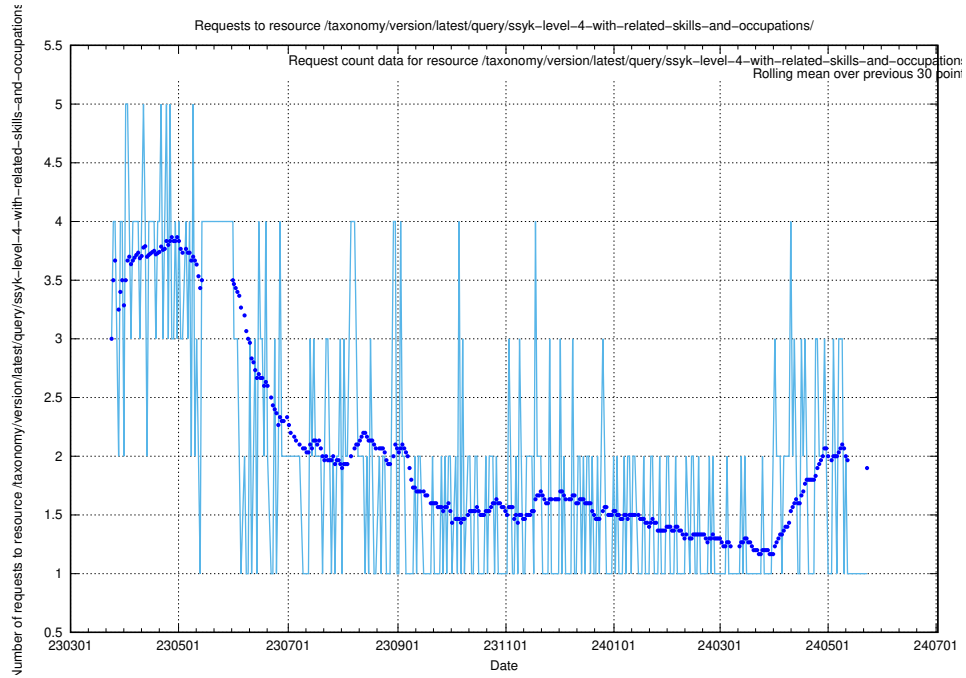

Here, we count the number of requests to resource /taxonomy/version/latest/query/ssyk-level-4-with-related-skills-and-occupations/.

5.6267 Usage of /taxonomy/version/latest/query/ssyk-level-4-with-related-isco-level-4-groups/