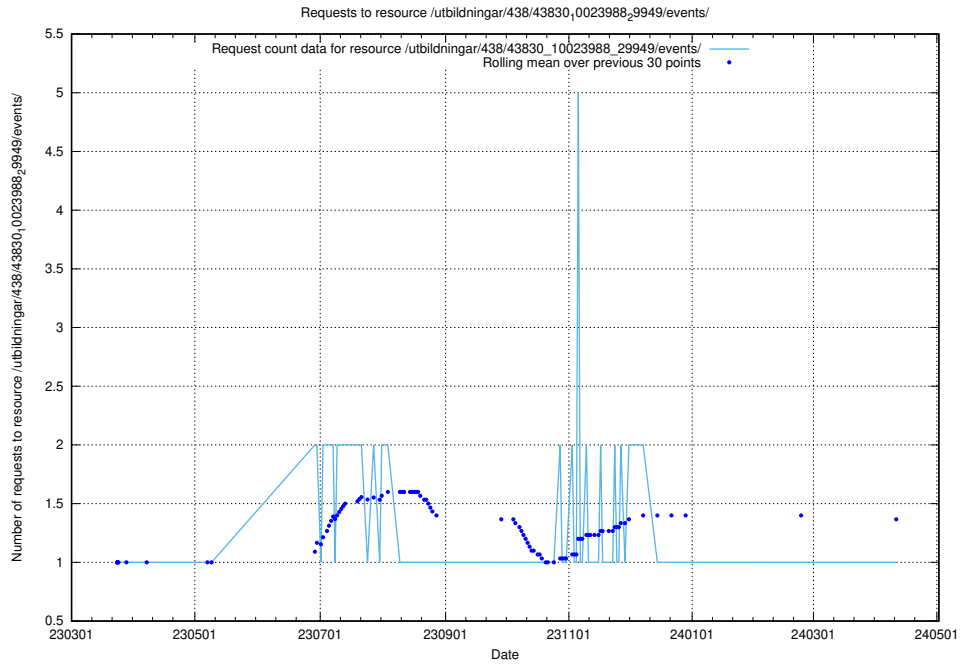

5.6529 Usage of /utbildningar/438/43830_10023988_29949/events/

Here, we count the number of requests to resource /utbildningar/438/43830_10023988_29949/events/.