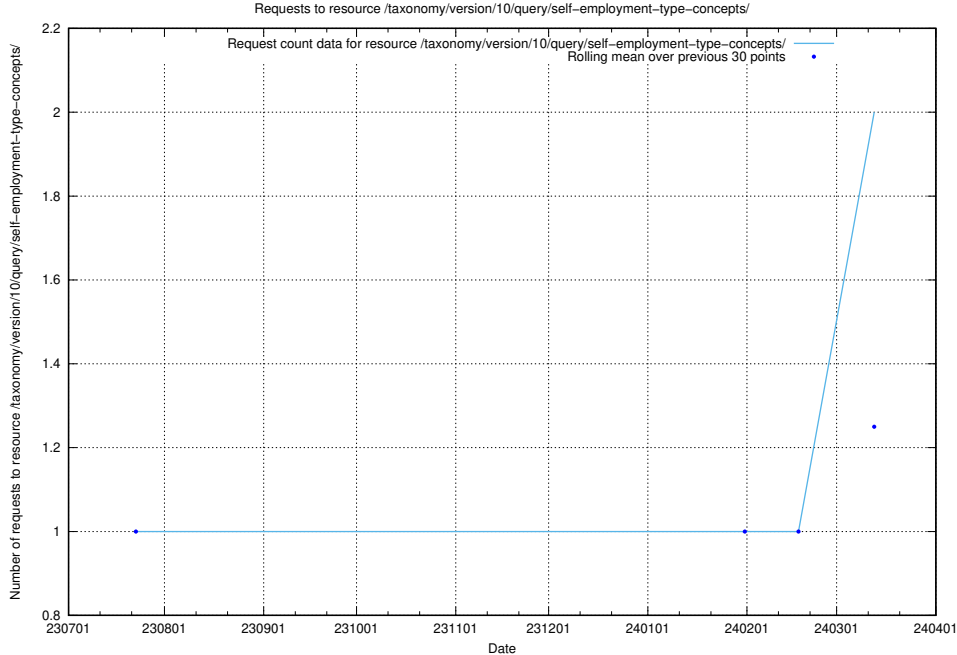

5.796 Usage of /taxonomy/version/10/query/self-employment-type-concepts/

Here, we count the number of requests to resource /taxonomy/version/10/query/self-employment-type-concepts/.