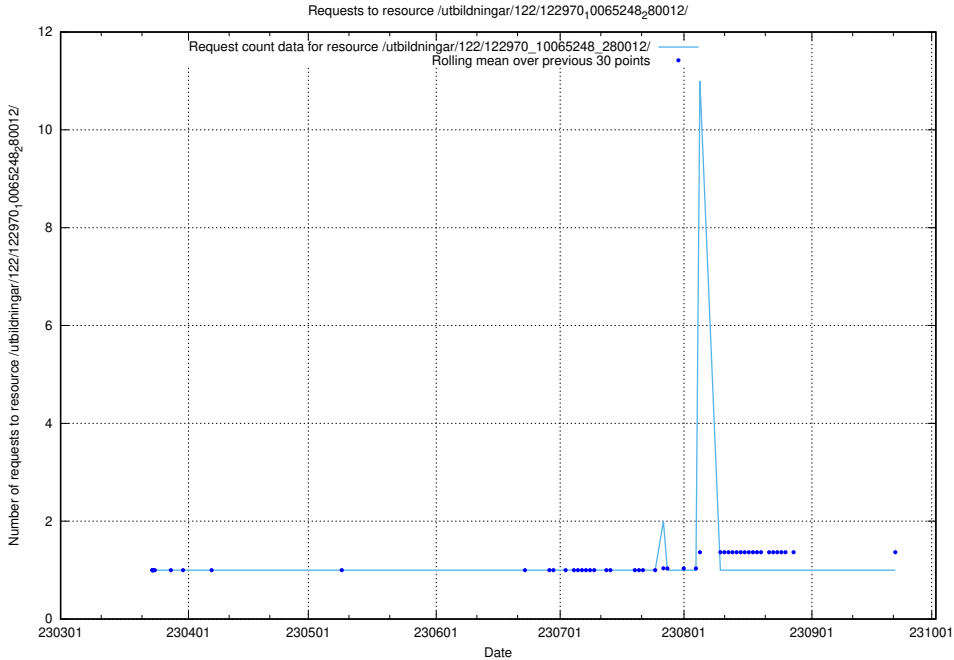

5.5139 Usage of /utbildningar/122/122970_10065248_280012/

Here, we count the number of requests to resource /utbildningar/122/122970_10065248_280012/.