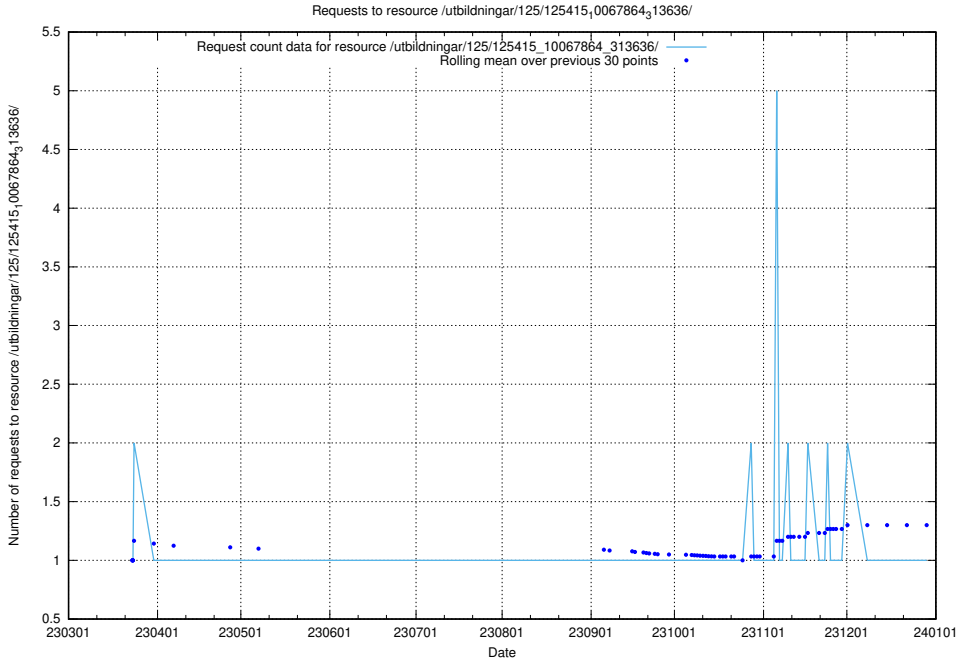

5.1103 Usage of /utbildningar/125/125415_10067864_313636/

Here, we count the number of requests to resource /utbildningar/125/125415_10067864_313636/.