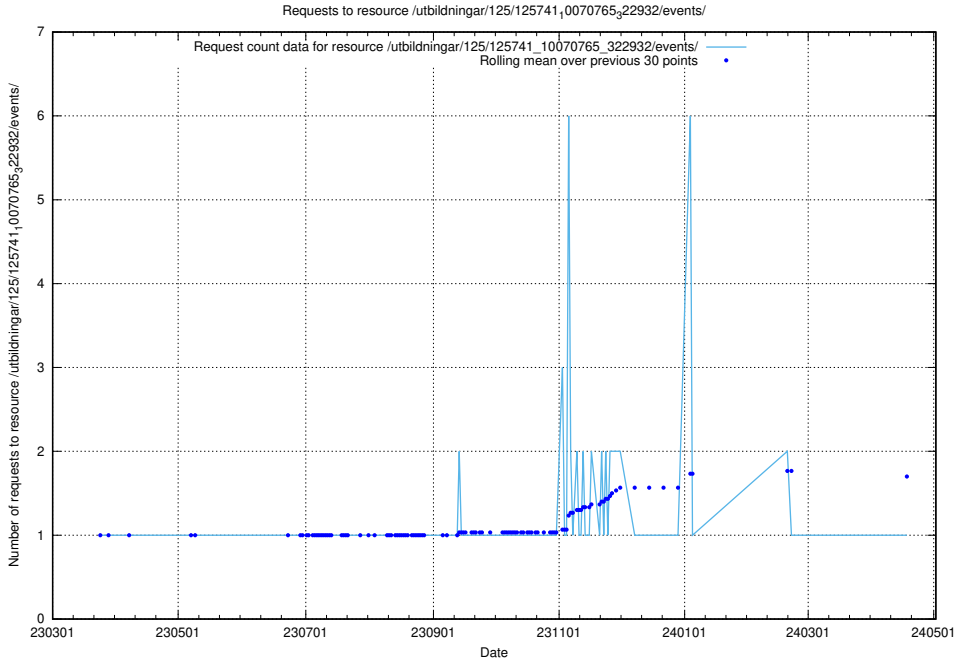

5.6418 Usage of /utbildningar/125/125741_10070765_322932/events/

Here, we count the number of requests to resource /utbildningar/125/125741_10070765_322932/events/