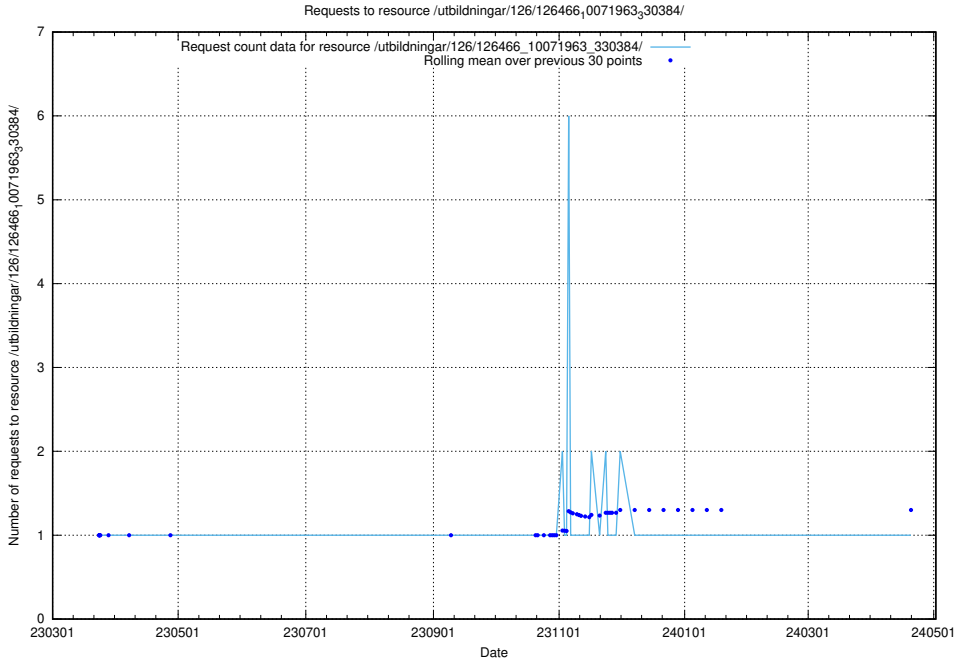

5.6604 Usage of /taxonomy/Kompetensbegrupp/

Here, we count the number of requests to resource /taxonomy/Kompetensbegrupp/.

5.6605 Usage of /utbildningar/126/126466_10071963_330384/

Here, we count the number of requests to resource /utbildningar/126/126466_10071963_330384/.