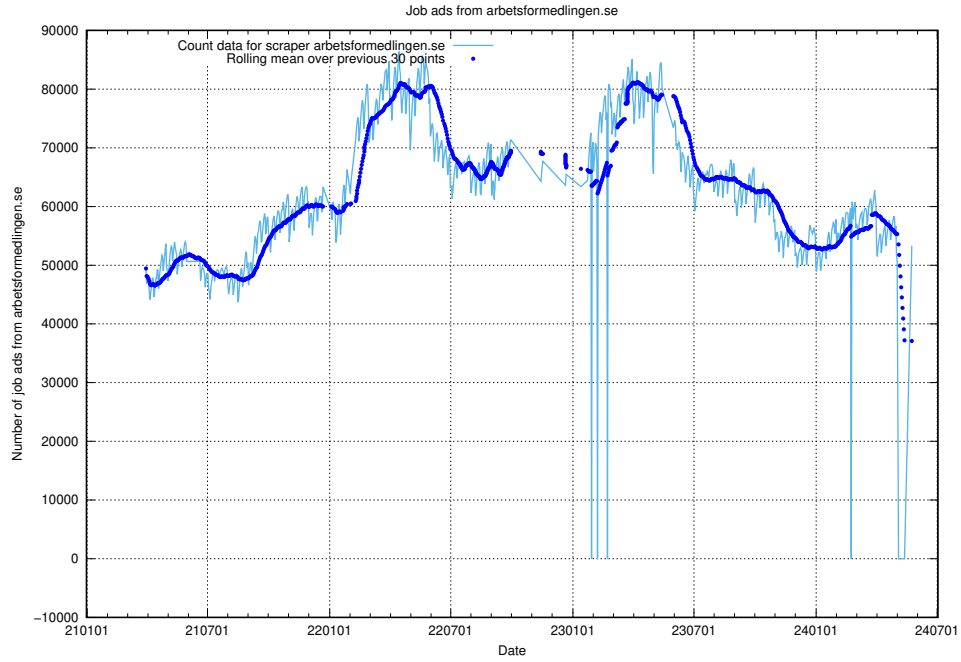

13.2 Number of ads by scraper arbetsformedlingen.se

Here, we count the number of job ads scraped from arbetsformedlingen.se.