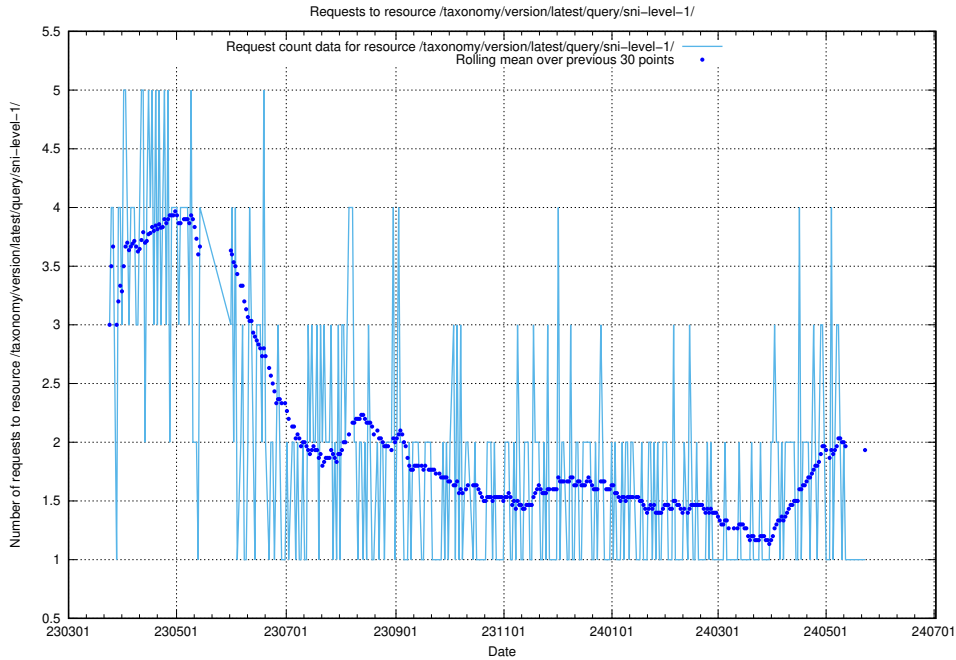

5.6278 Usage of /taxonomy/version/latest/query/sni-level-1/

Here, we count the number of requests to resource /taxonomy/version/latest/query/sni-level-1/.