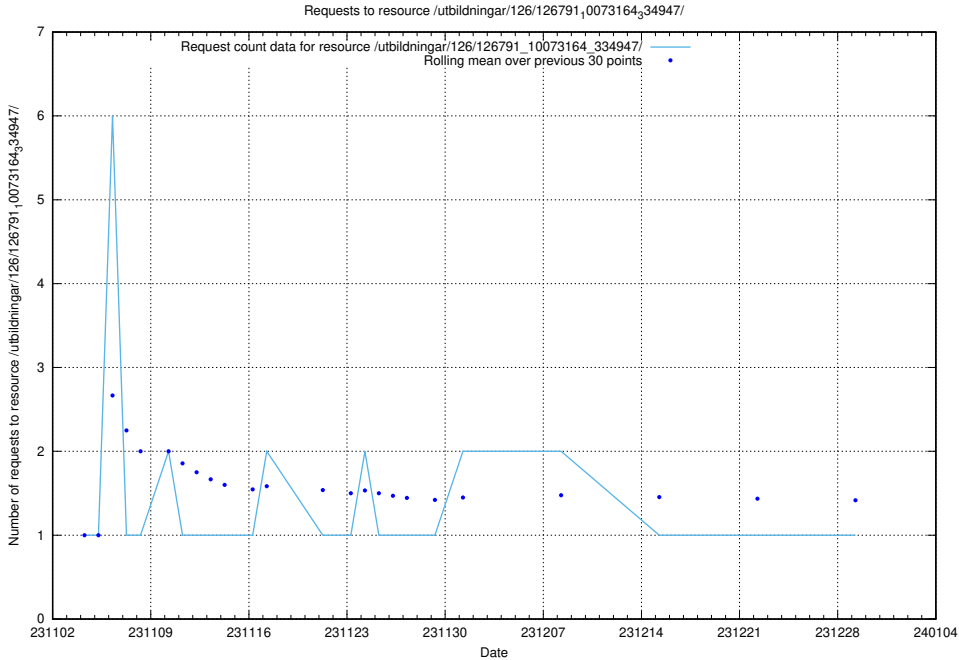

5.4305 Usage of /utbildningar/126/126791_10073164_334947/

Here, we count the number of requests to resource /utbildningar/126/126791_10073164_334947/.