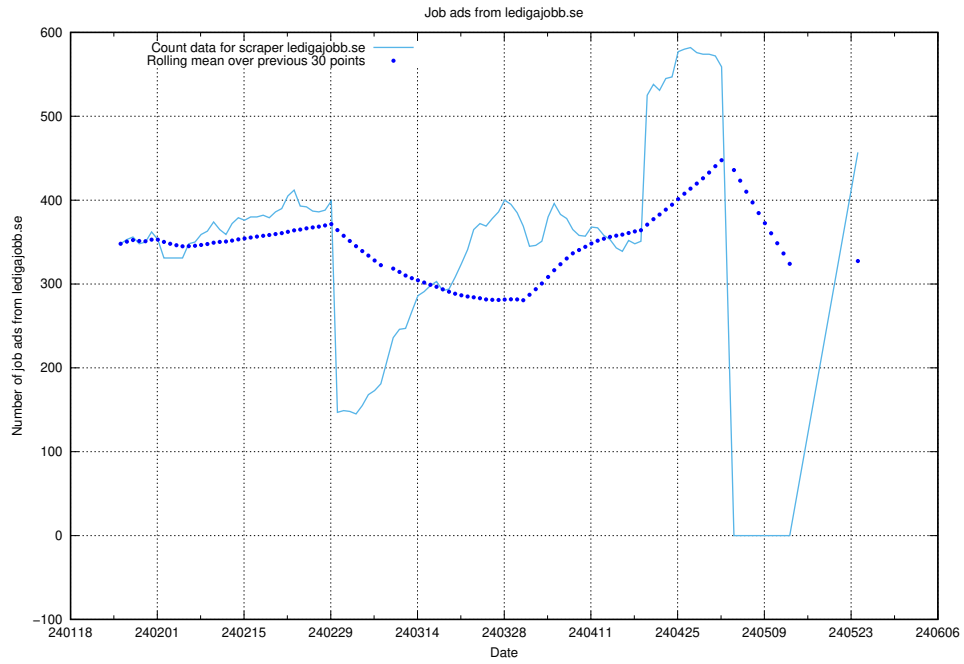

13.8 Number of ads by scraper ledigajobb.se

Here, we count the number of job ads scraped from ledigajobb.se.

13.9 Number of ads by scraper jobbdirekt.se

Here, we count the number of job ads scraped from jobbdirekt.se.