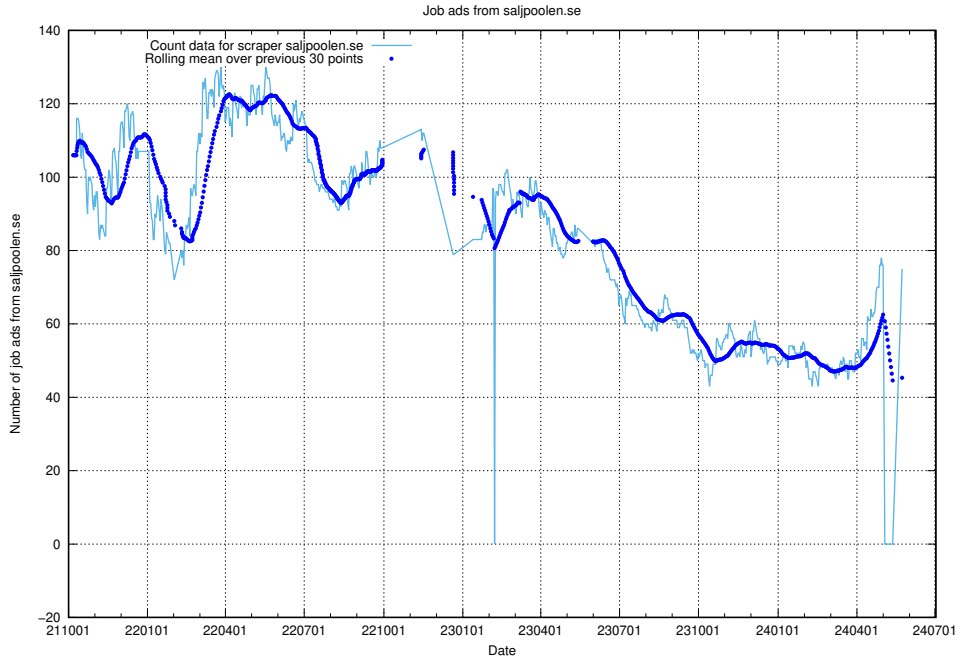

13.14 Number of ads by scraper saljpoolen.se

Here, we count the number of job ads scraped from saljpoolen.se.