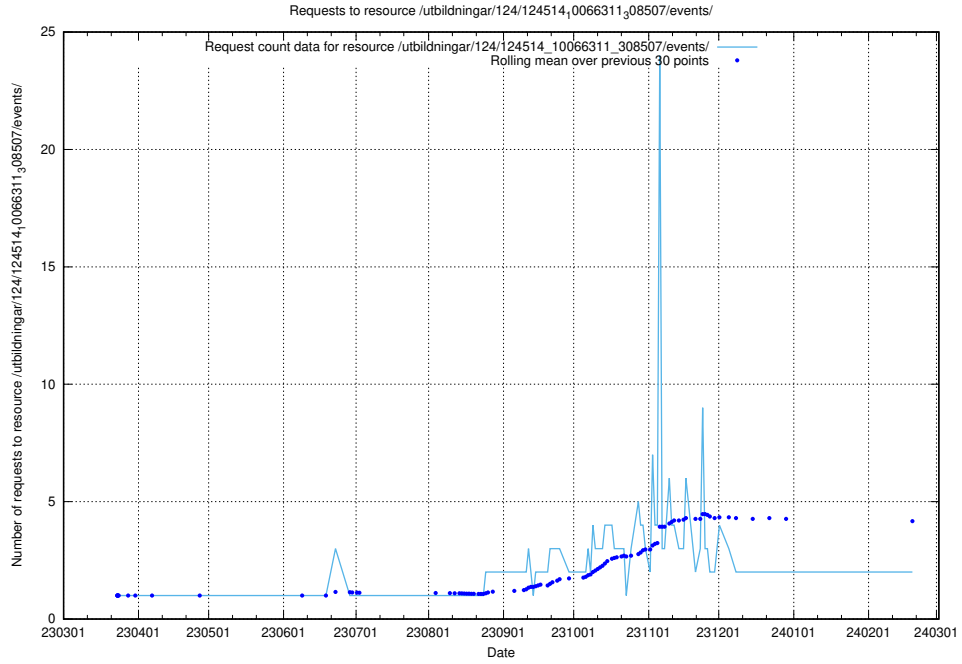

5.527 Usage of /utbildningar/124/124514_10066311_308507/events/

Here, we count the number of requests to resource /utbildningar/124/124514_10066311_308507/events/