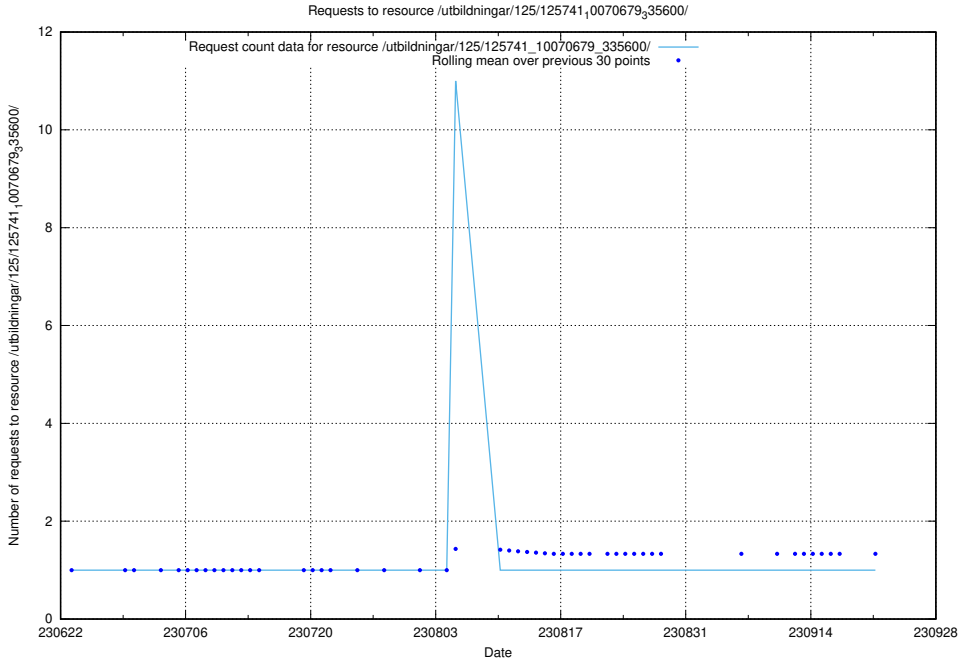

5.5863 Usage of /utbildningar/125/125741_10070679_335600/

Here, we count the number of requests to resource /utbildningar/125/125741_10070679_335600/.