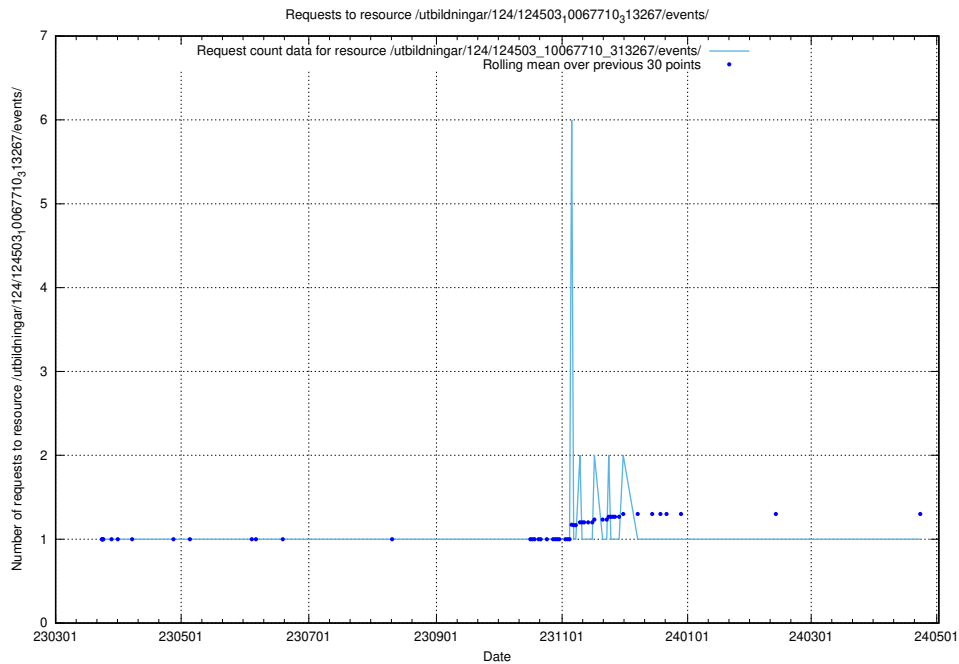

5.2314 Usage of /utbildningar/124/124503_10067710_313267/events/

Here, we count the number of requests to resource /utbildningar/124/124503_10067710_313267/events/