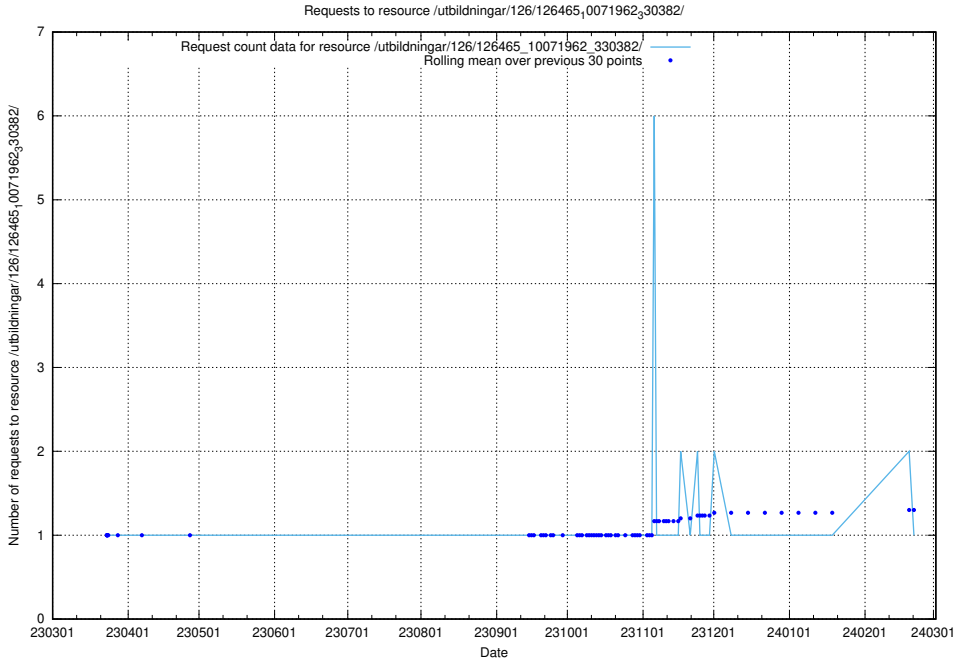

5.6612 Usage of /utbildningar/126/126465_10071962_330382/

Here, we count the number of requests to resource /utbildningar/126/126465_10071962_330382/.