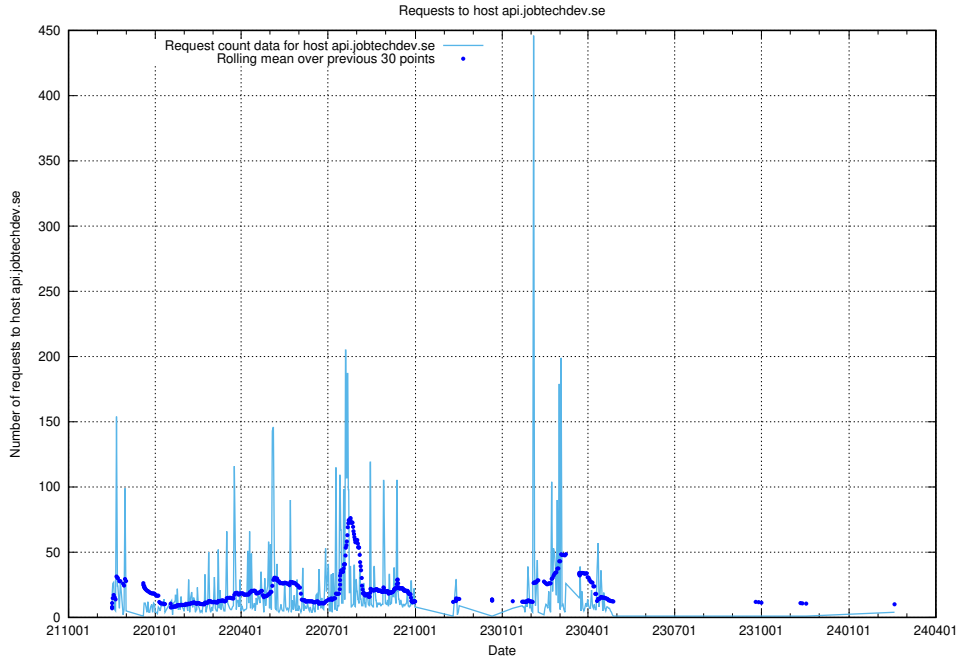

7.157 Usage of api.jobtechdev.se

Here, we count the number of requests to host api.jobtechdev.se.