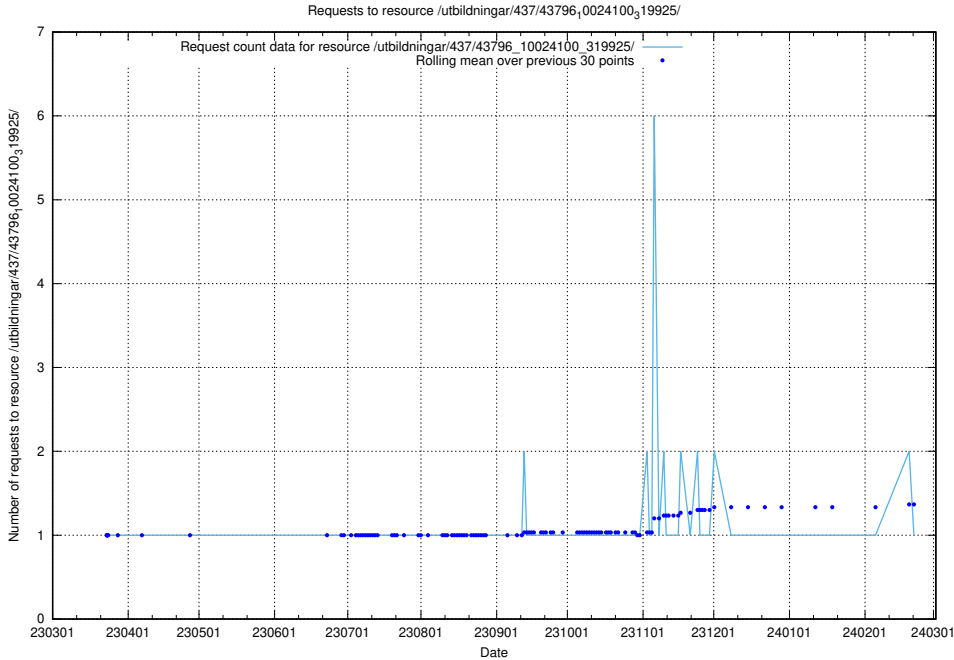

5.6550 Usage of /utbildningar/437/43796_10024100_319925/

Here, we count the number of requests to resource /utbildningar/437/43796_10024100_319925/.