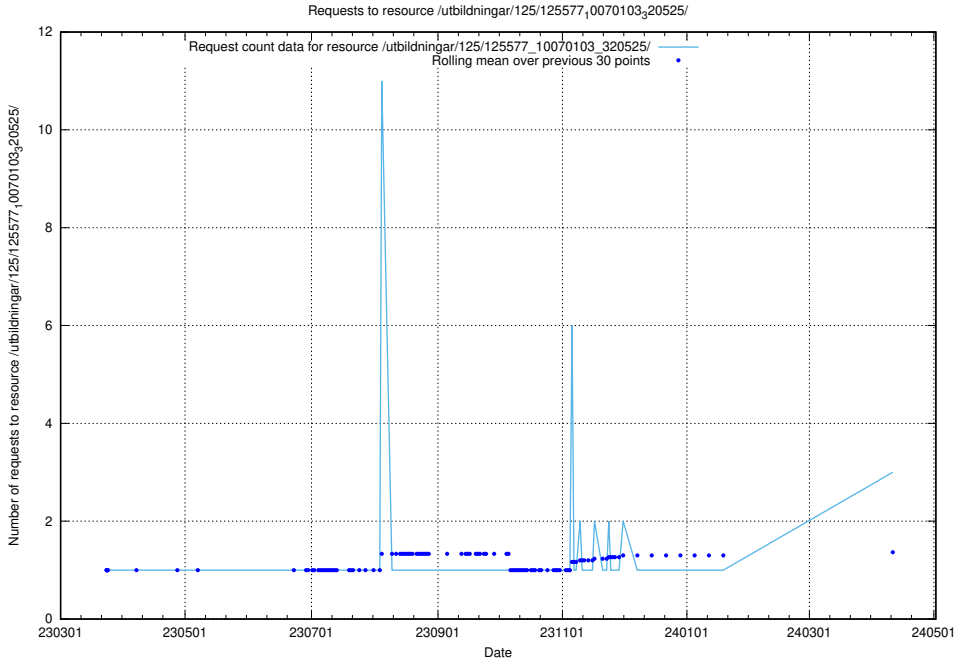

5.255 Usage of /utbildningar/125/125577_10070103_320525/

Here, we count the number of requests to resource /utbildningar/125/125577_10070103_320525/.