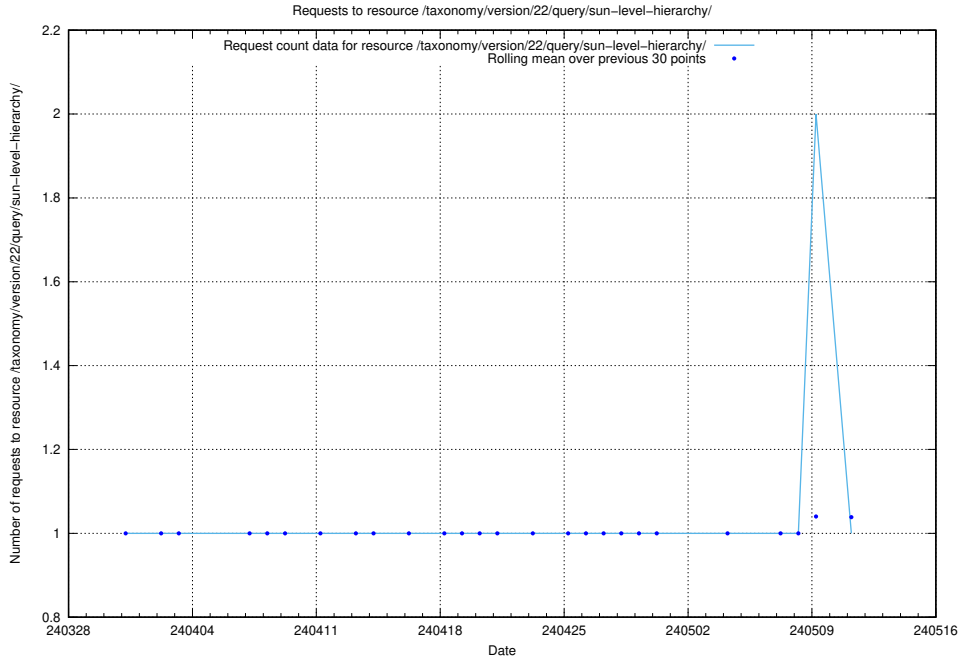

5.1761 Usage of /taxonomy/version/22/query/sun-level-hierarchy/

Here, we count the number of requests to resource /taxonomy/version/22/query/sun-level-hierarchy/.