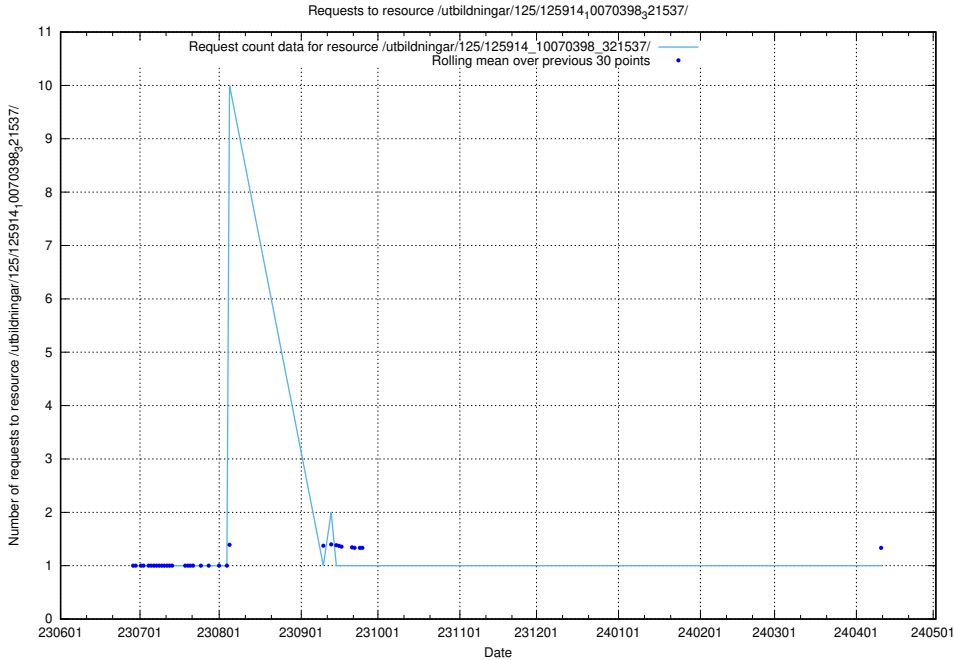

Here, we count the number of requests to resource /utbildningar/125/125914_10070398_321537/events/

5.5634 Usage of /utbildningar/125/125914_10070398_321537/

Here, we count the number of requests to resource /utbildningar/125/125914_10070398_321537/.