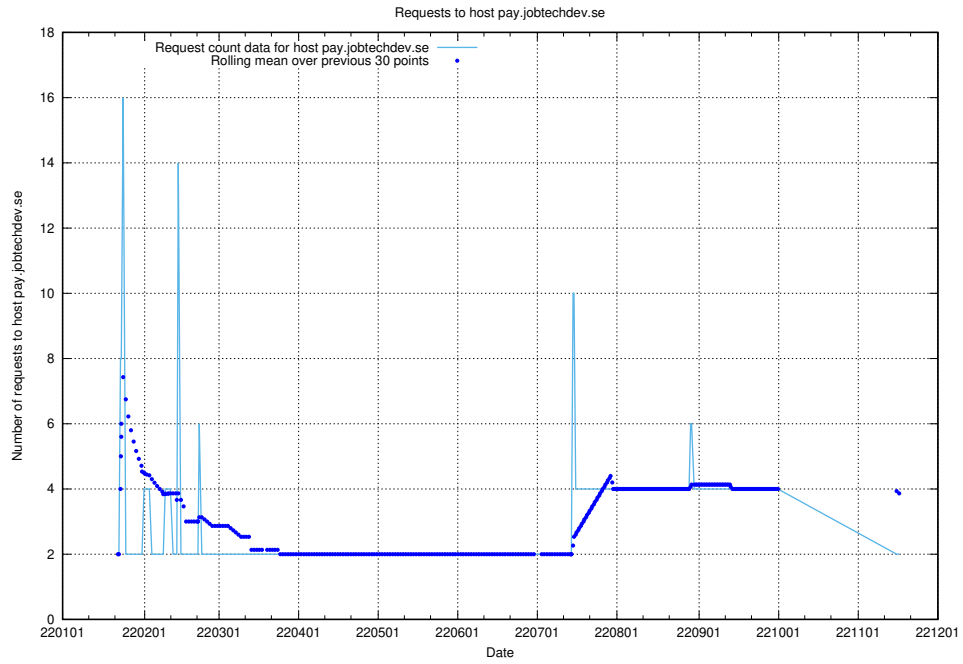

7.593 Usage of pay.jobtechdev.se

Here, we count the number of requests to host pay.jobtechdev.se.