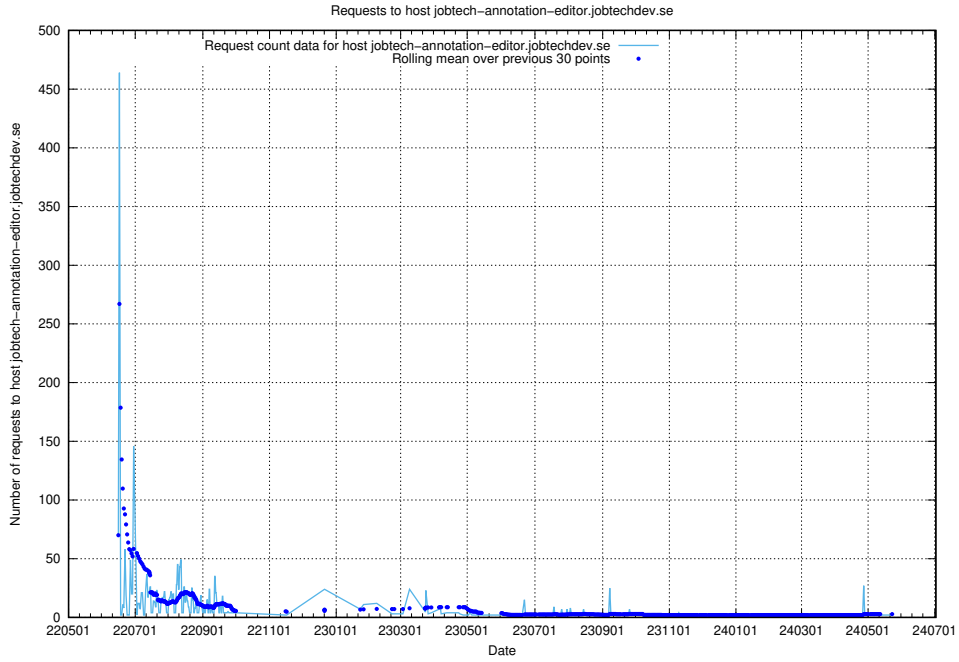

7.407 Usage of `jobtech-annotation-editor.jobtechdev.se`

Here, we count the number of requests to host `jobtech-annotation-editor.jobtechdev.se`.