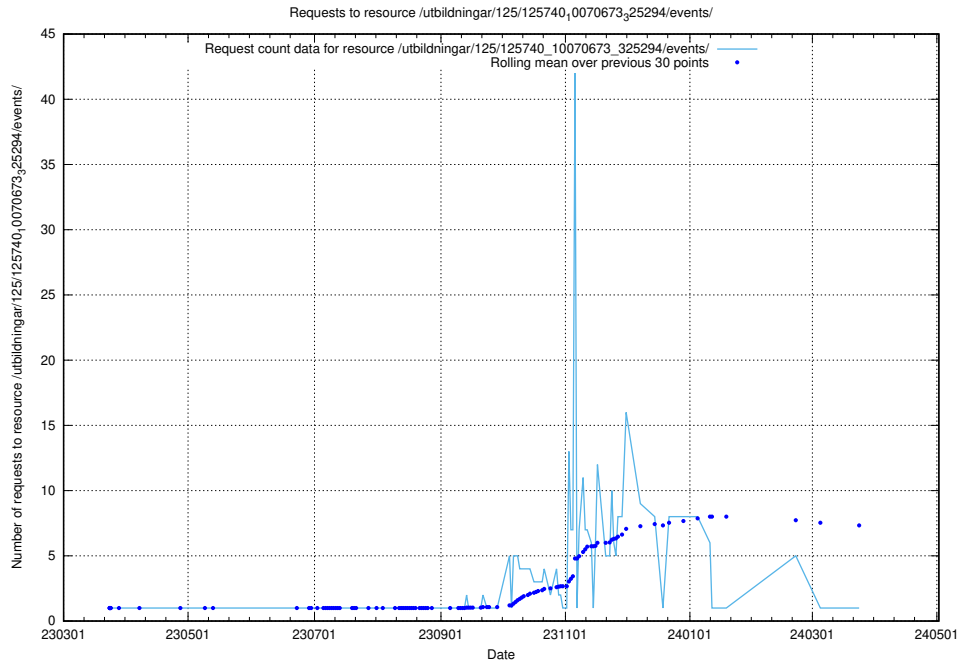

5.995 Usage of /utbildningar/125/125740_10070673_325294/events/

Here, we count the number of requests to resource /utbildningar/125/125740_10070673_325294/events/