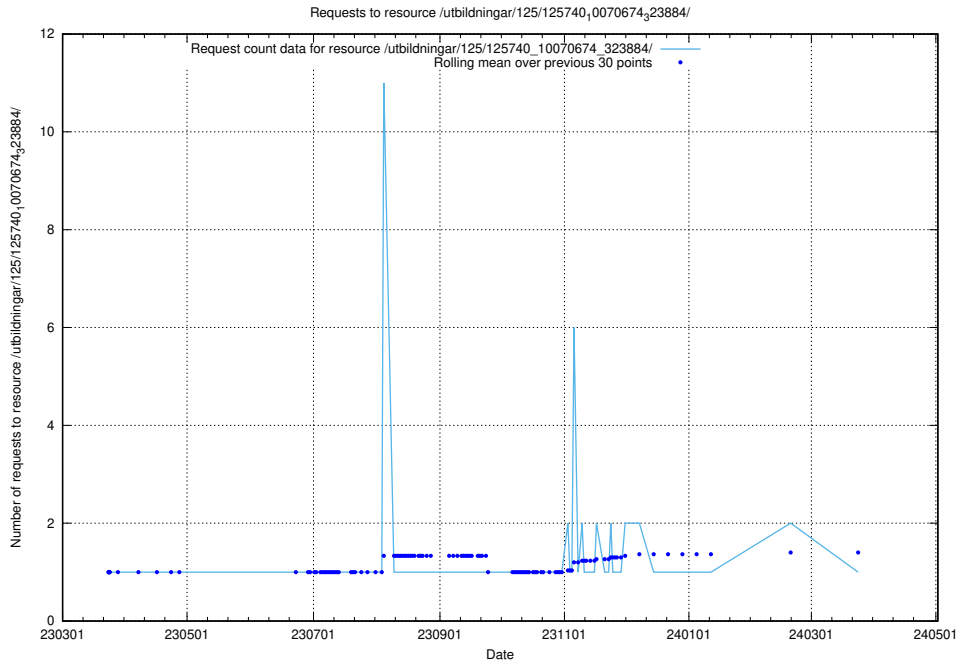

5.992 Usage of /utbildningar/125/125740_10070674_323884/

Here, we count the number of requests to resource /utbildningar/125/125740_10070674_323884/.