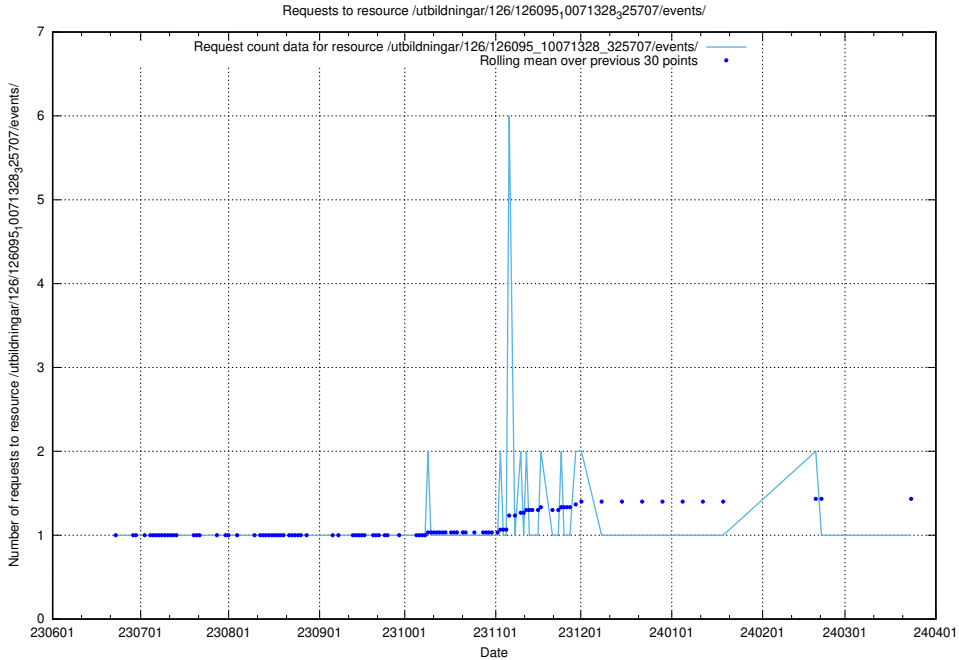

5.5848 Usage of /utbildningar/126/126095_10071328_325707/events/

Here, we count the number of requests to resource /utbildningar/126/126095_10071328_325707/events/