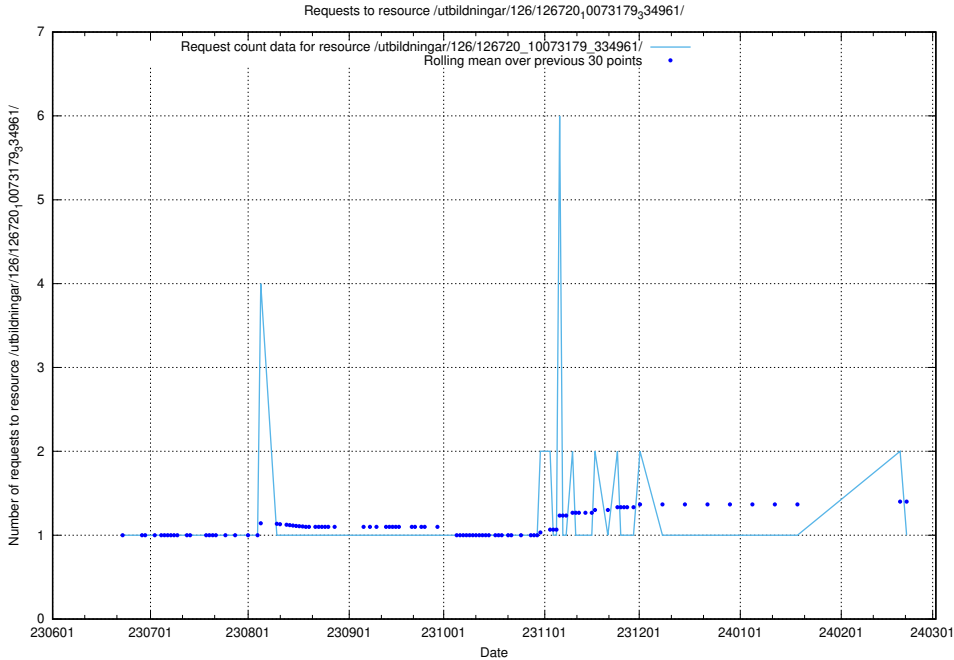

5.5775 Usage of /utbildningar/126/126720_10073179_334961/

Here, we count the number of requests to resource /utbildningar/126/126720_10073179_334961/.