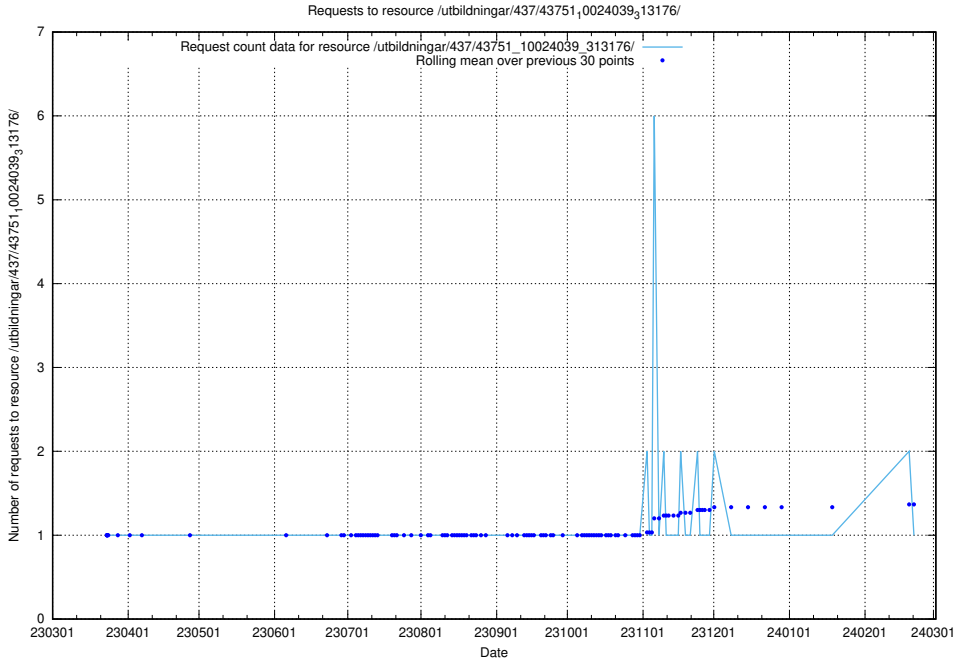

5.6573 Usage of /utbildningar/437/43751_10024039_313176/

Here, we count the number of requests to resource /utbildningar/437/43751_10024039_313176/.