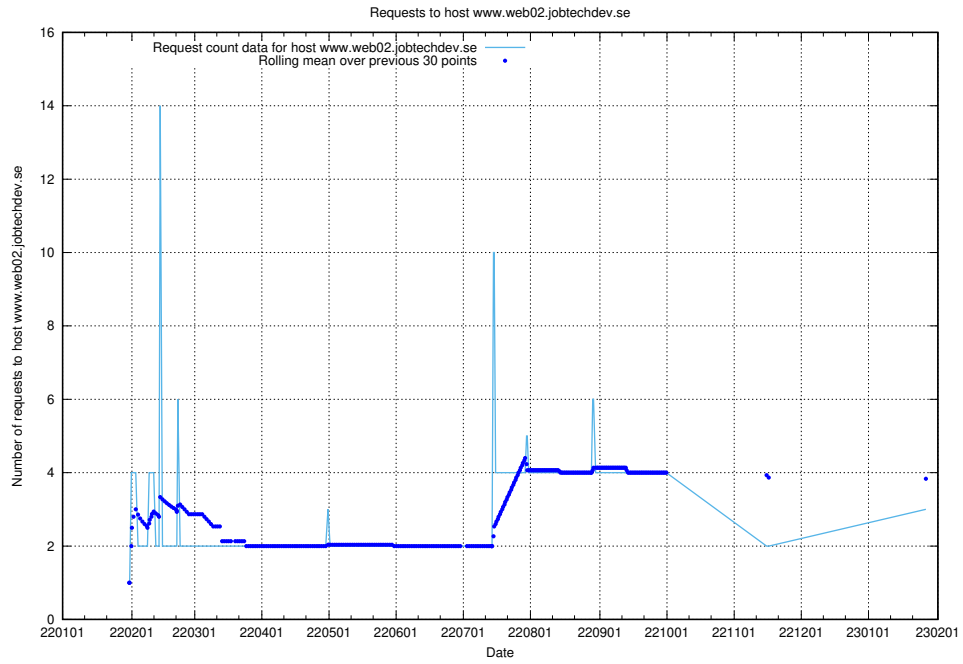

7.242 Usage of www.web02.jobtechdev.se

Here, we count the number of requests to host www.web02.jobtechdev.se.