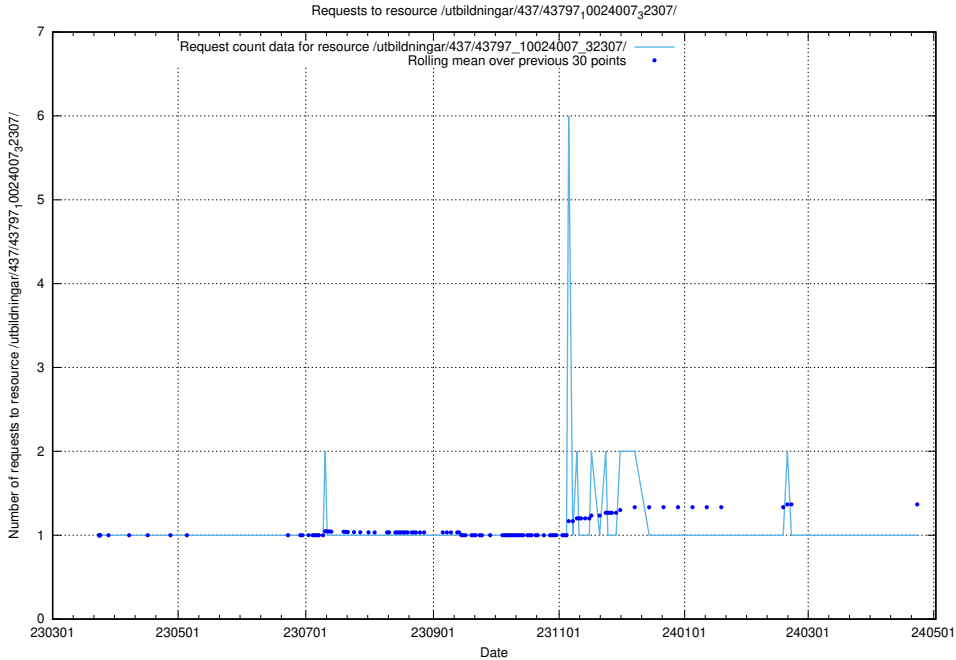

5.6545 Usage of /utbildningar/437/43797_10024007_32307/

Here, we count the number of requests to resource /utbildningar/437/43797_10024007_32307/.