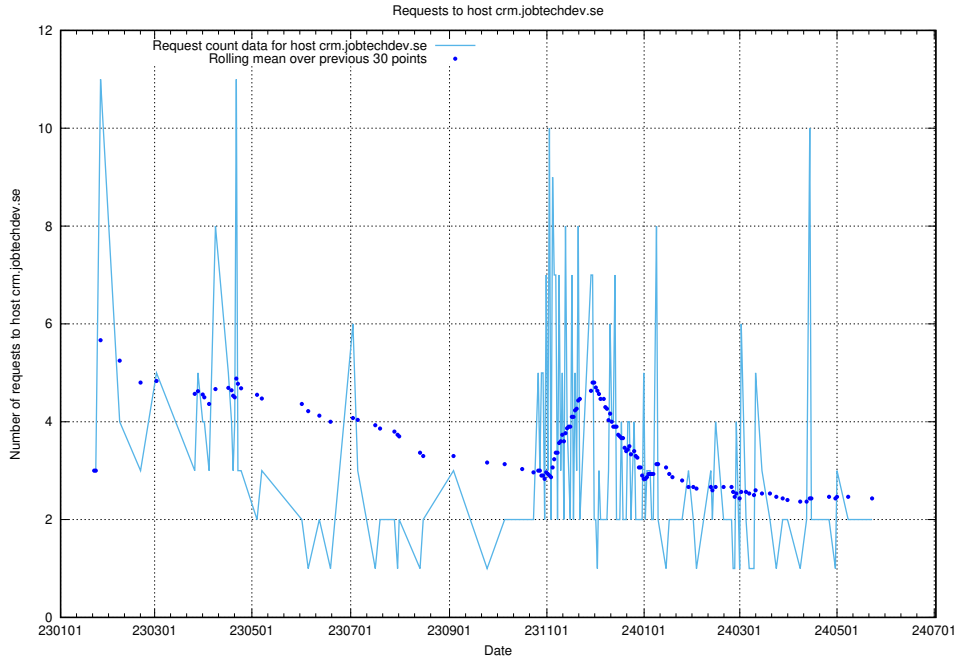

7.300 Usage of crm.jobtechdev.se

Here, we count the number of requests to host crm.jobtechdev.se.