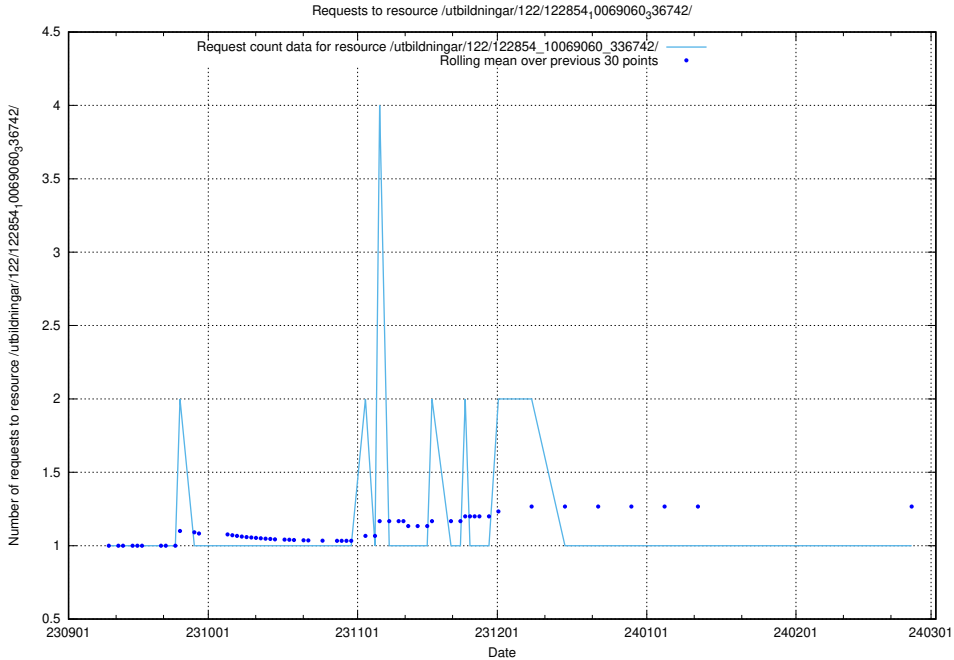

5.4794 Usage of /utbildningar/122/122854_10069060_336742/

Here, we count the number of requests to resource /utbildningar/122/122854_10069060_336742/.