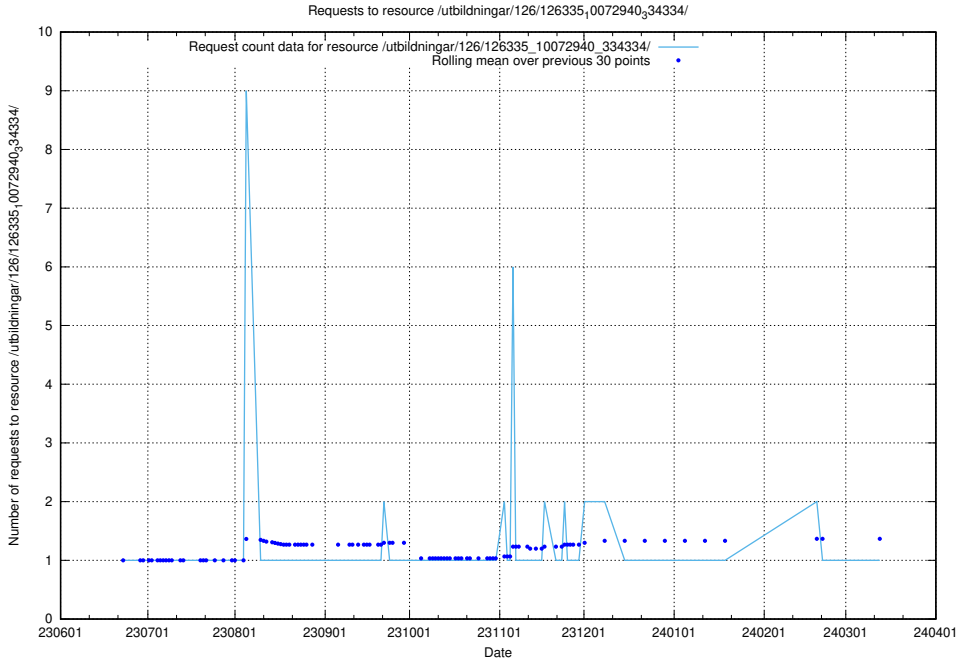

5.5839 Usage of /utbildningar/126/126335_10072940_334334/

Here, we count the number of requests to resource /utbildningar/126/126335_10072940_334334/.