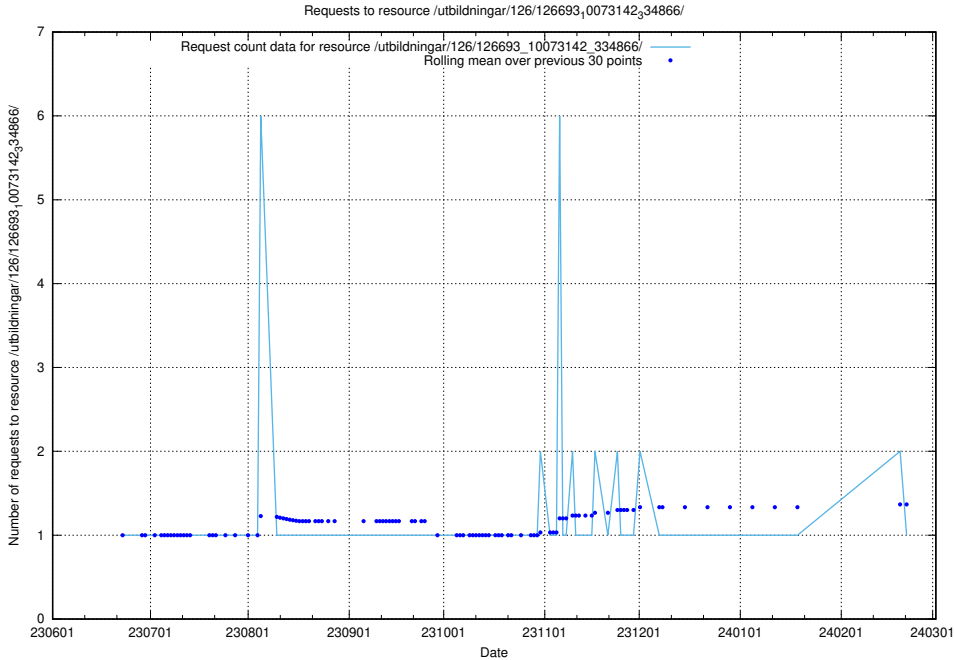

5.5813 Usage of /utbildningar/126/126693_10073142_334866/

Here, we count the number of requests to resource /utbildningar/126/126693_10073142_334866/.