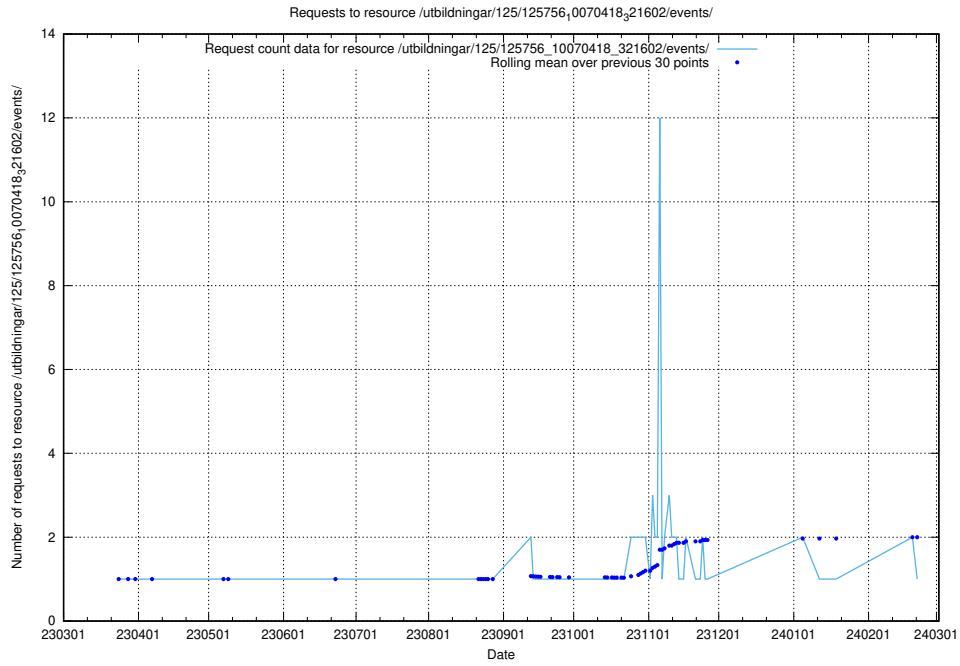

5.6412 Usage of /utbildningar/125/125756_10070418_321602/events/

Here, we count the number of requests to resource /utbildningar/125/125756_10070418_321602/events/