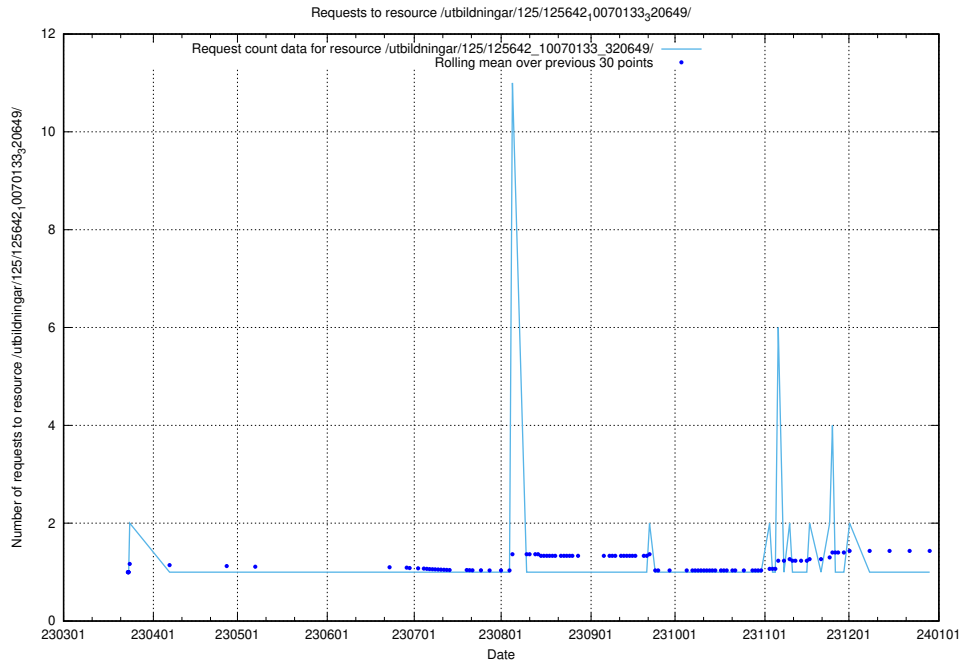

5.1046 Usage of /utbildningar/125/125642_10070133_320649/

Here, we count the number of requests to resource /utbildningar/125/125642_10070133_320649/.