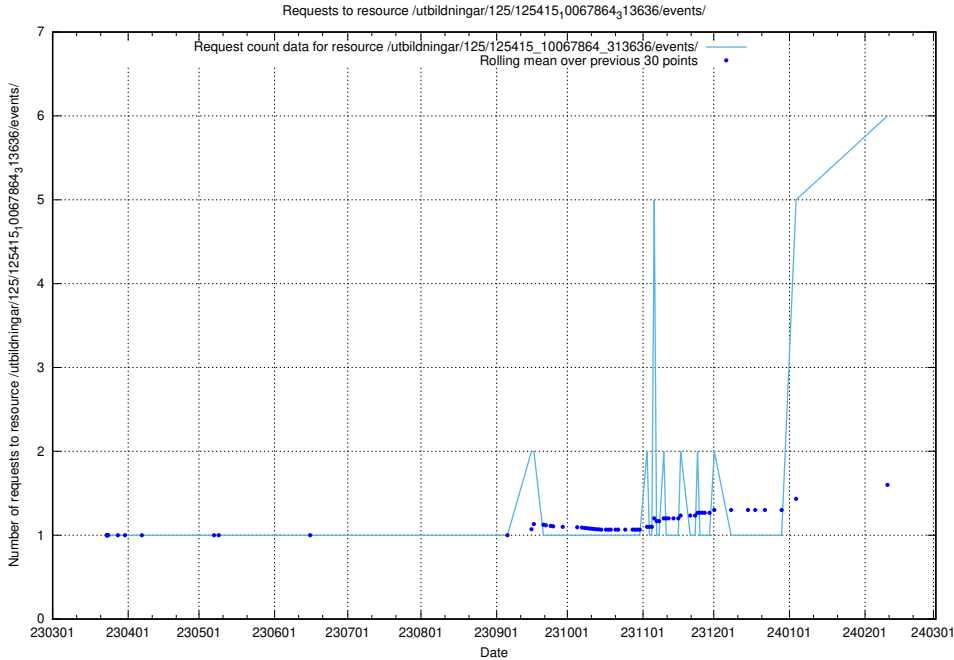

5.45 Usage of /utbildningar/125/125415_10067864_313636/events/

Here, we count the number of requests to resource /utbildningar/125/125415_10067864_313636/events/