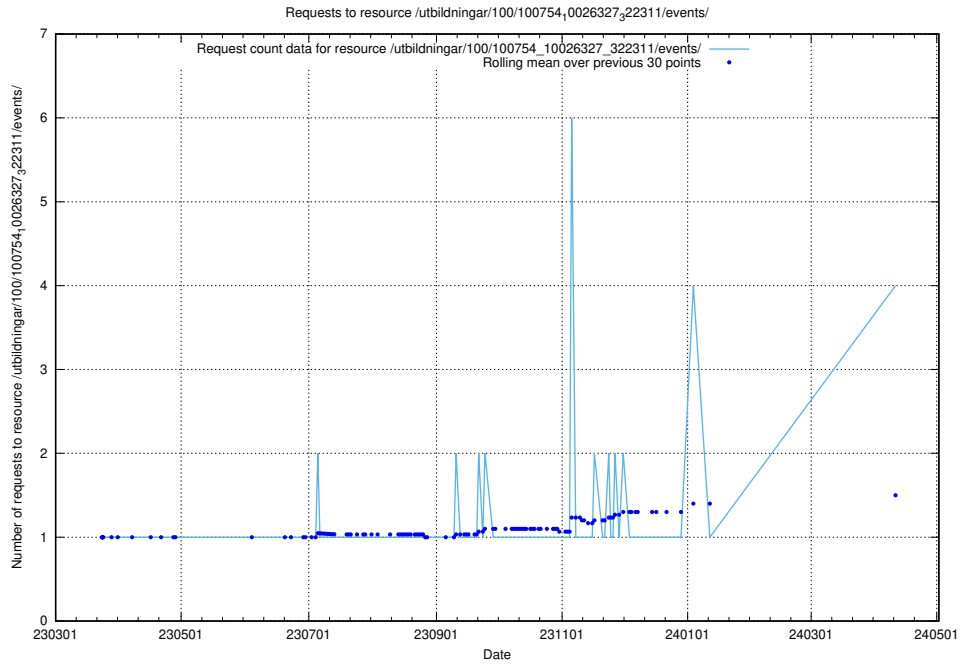

Here, we count the number of requests to resource /utbildningar/124/124862_10071083_324595/.

5.232 Usage of /utbildningar/100/100754_10026327_322311/events/

Here, we count the number of requests to resource /utbildningar/100/100754_10026327_322311/events/