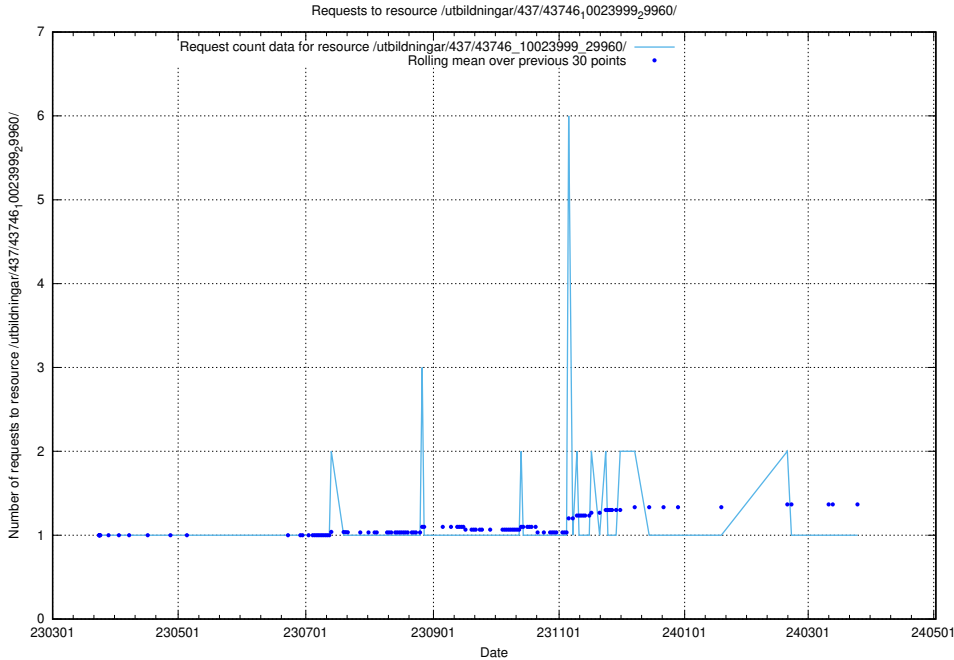

5.6579 Usage of /utbildningar/437/43746_10023999_29960/

Here, we count the number of requests to resource /utbildningar/437/43746_10023999_29960/.