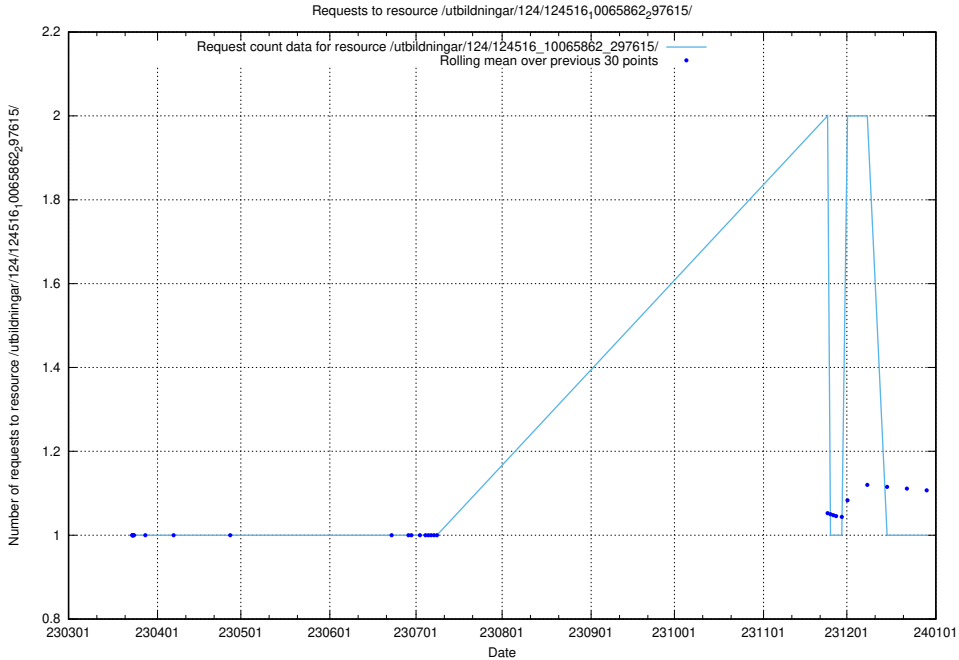

5.1673 Usage of /utbildningar/124/124516_10065862_297615/

Here, we count the number of requests to resource /utbildningar/124/124516_10065862_297615/.