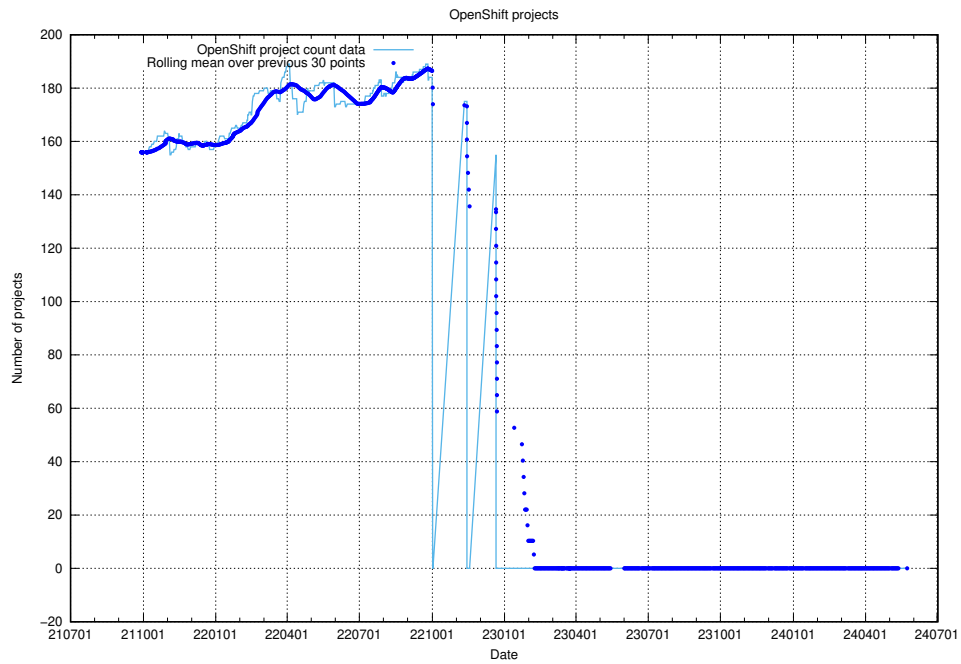

10.1 Number of projects in OpenShift

A graph of the number of projects in JobTech's production cluster of OpenShift.

¹⁰<https://console-openshift-console.prod.services.jtech.se>

11 Customer Relation Management