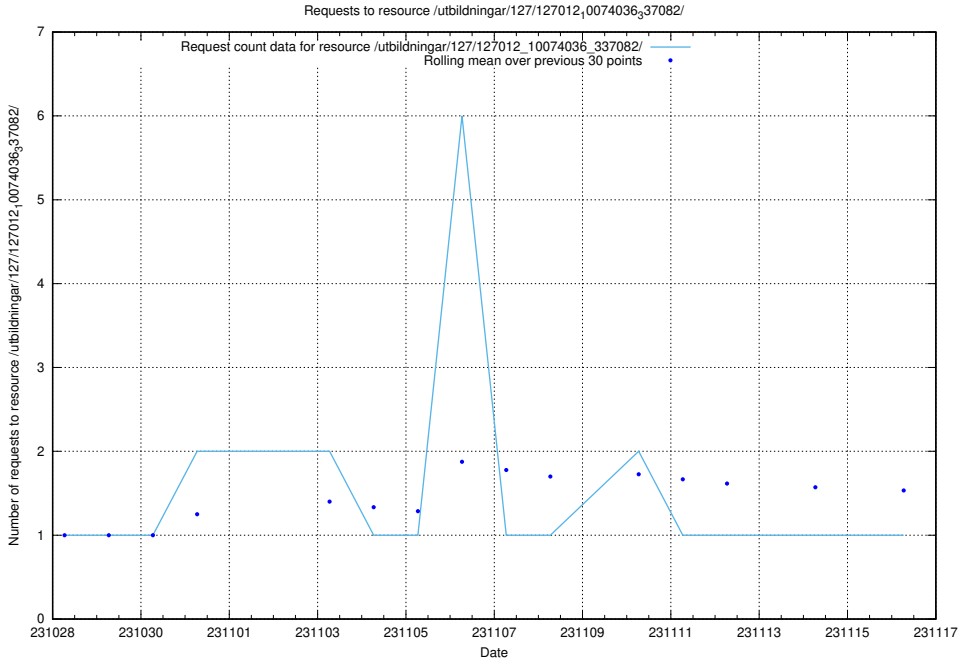

5.4359 Usage of /utbildningar/127/127012_10074036_337082/

Here, we count the number of requests to resource /utbildningar/127/127012_10074036_337082/.