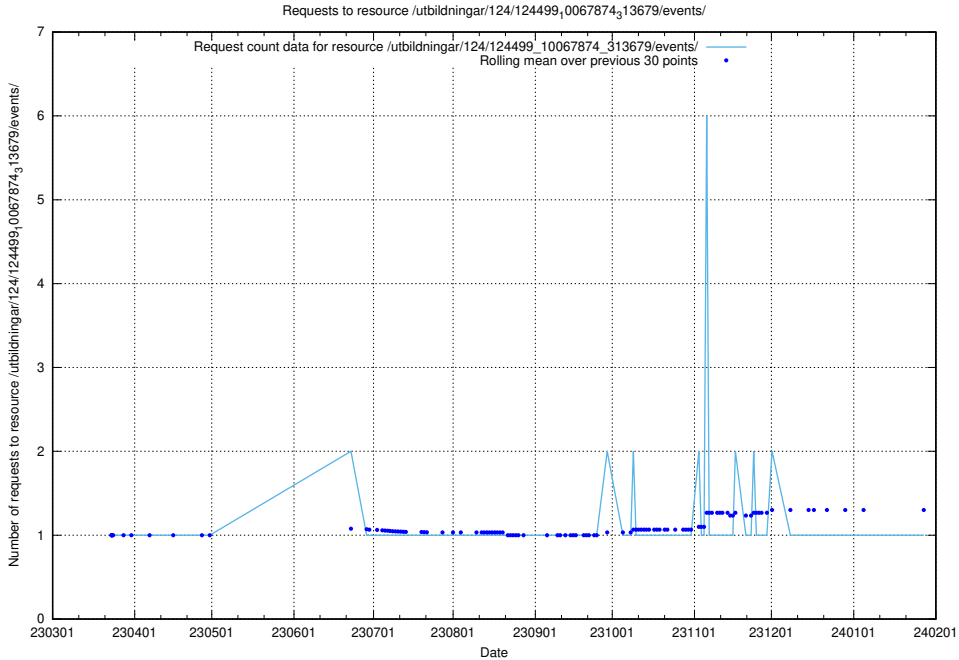

5.2532 Usage of /utbildningar/124/124499_10067874_313679/events/

Here, we count the number of requests to resource /utbildningar/124/124499_10067874_313679/events/