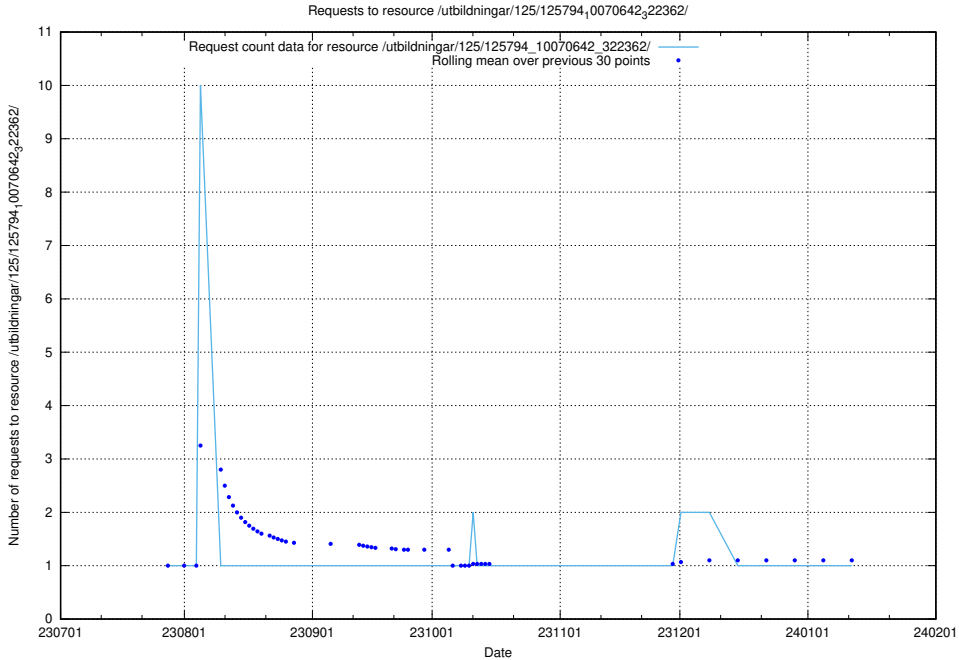

5.5065 Usage of /utbildningar/125/125794_10070642_322362/

Here, we count the number of requests to resource /utbildningar/125/125794_10070642_322362/.