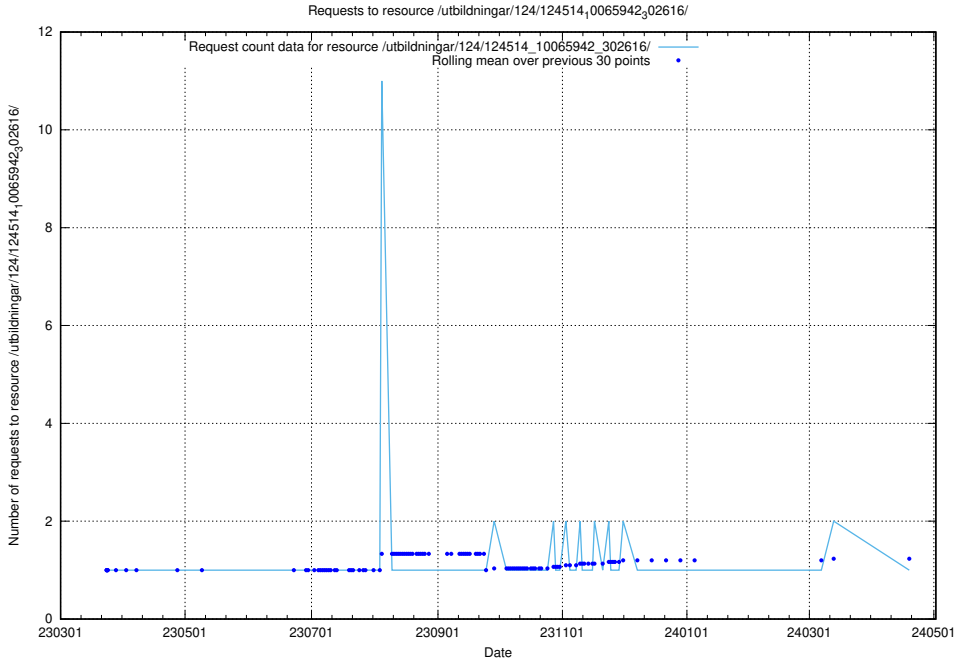

5.2062 Usage of /utbildningar/124/124514_10065942_302616/

Here, we count the number of requests to resource /utbildningar/124/124514_10065942_302616/.