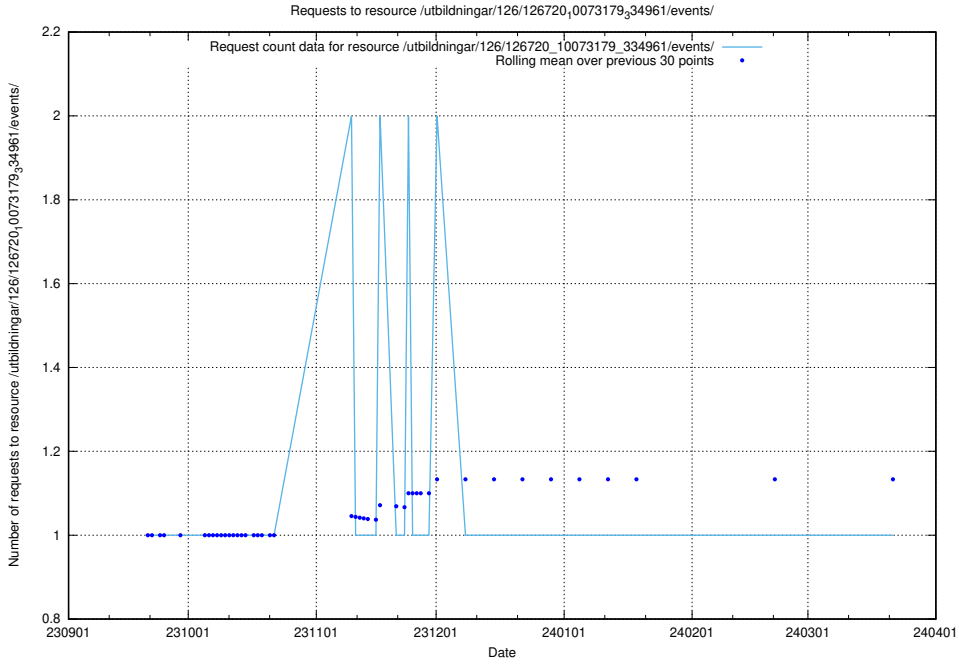

5.4687 Usage of /utbildningar/126/126720_10073179_334961/events/

Here, we count the number of requests to resource /utbildningar/126/126720_10073179_334961/events/