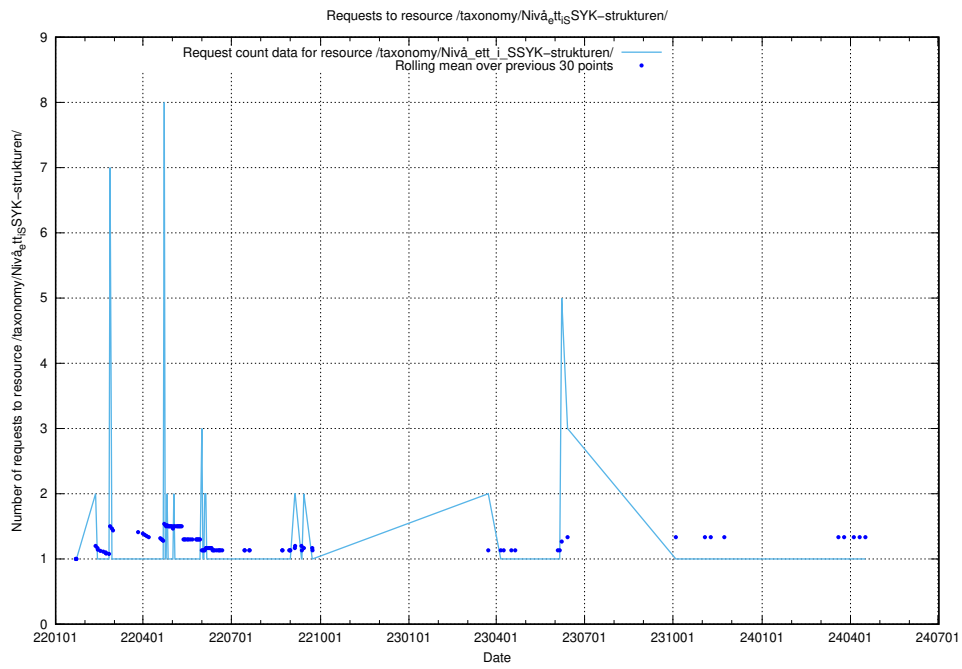

5.5805 Usage of /taxonomy/Nivå_ett_i_SSYK-strukturen/

Here, we count the number of requests to resource /taxonomy/Nivå_ett_i_SSYK-strukturen/.