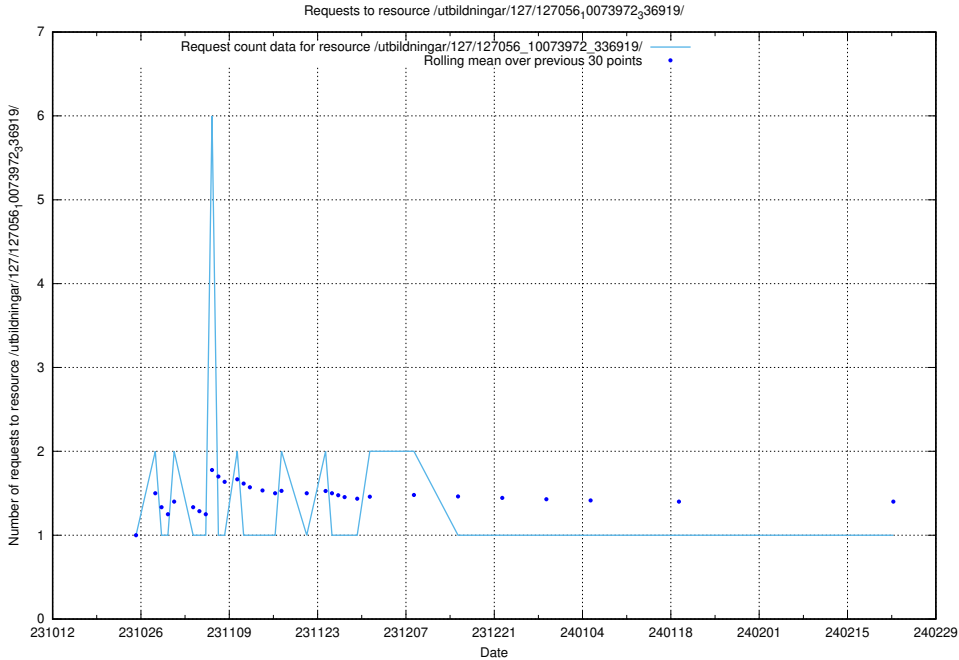

5.4386 Usage of /utbildningar/127/127056_10073972_336919/

Here, we count the number of requests to resource /utbildningar/127/127056_10073972_336919/.