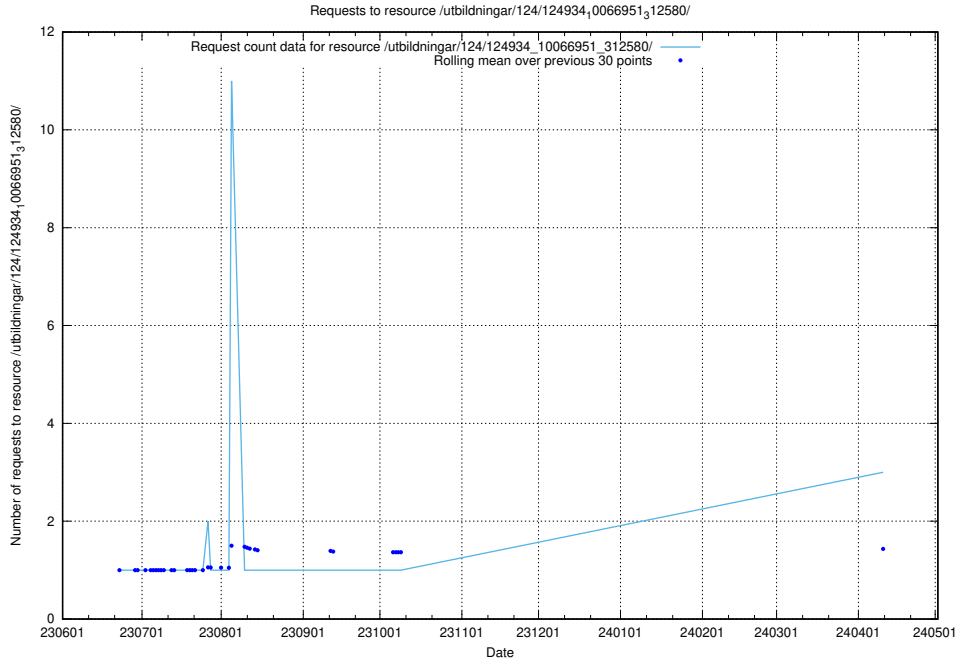

5.395 Usage of /utbildningar/124/124934_10066951_312580/

Here, we count the number of requests to resource /utbildningar/124/124934_10066951_312580/.