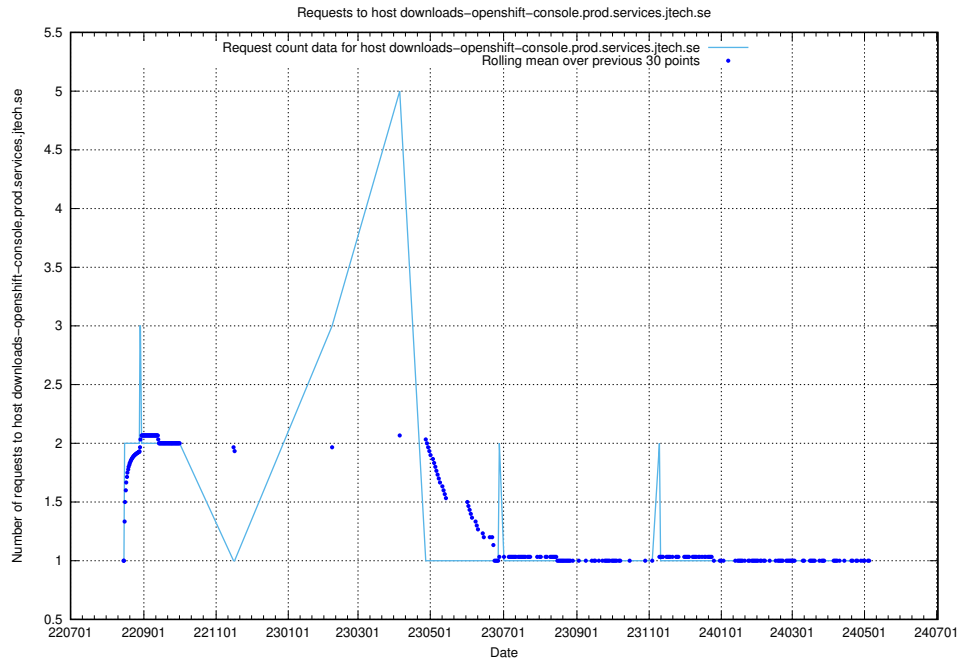

7.618 Usage of downloads-openshift-console.prod.services.jtech.se

Here, we count the number of requests to host downloads-openshift-console.prod.services.jtech.se.