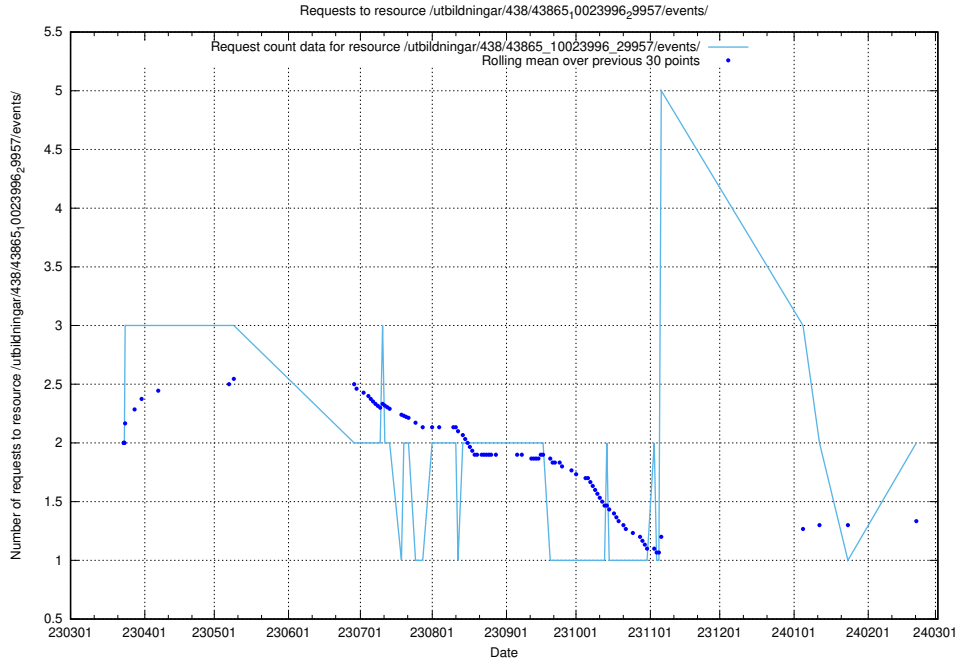

5.930 Usage of /utbildningar/438/43865_10023996_29957/events/

Here, we count the number of requests to resource /utbildningar/438/43865_10023996_29957/events/.