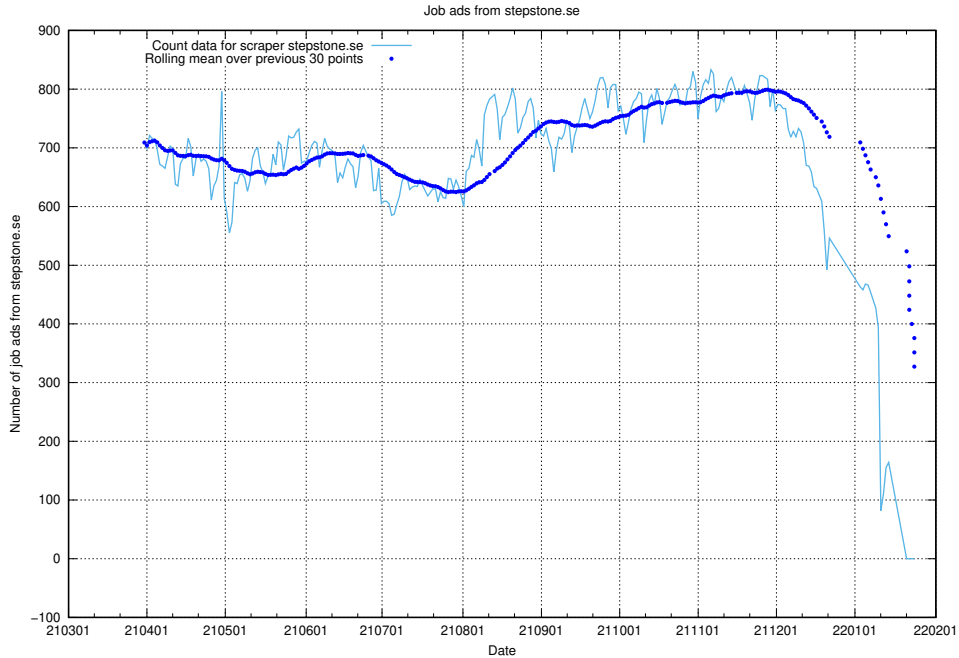

13.20 Number of ads by scraper stepstone.se

Here, we count the number of job ads scraped from stepstone.se.

13.21 Number of ads by scraper monster.se

Here, we count the number of job ads scraped from monster.se.