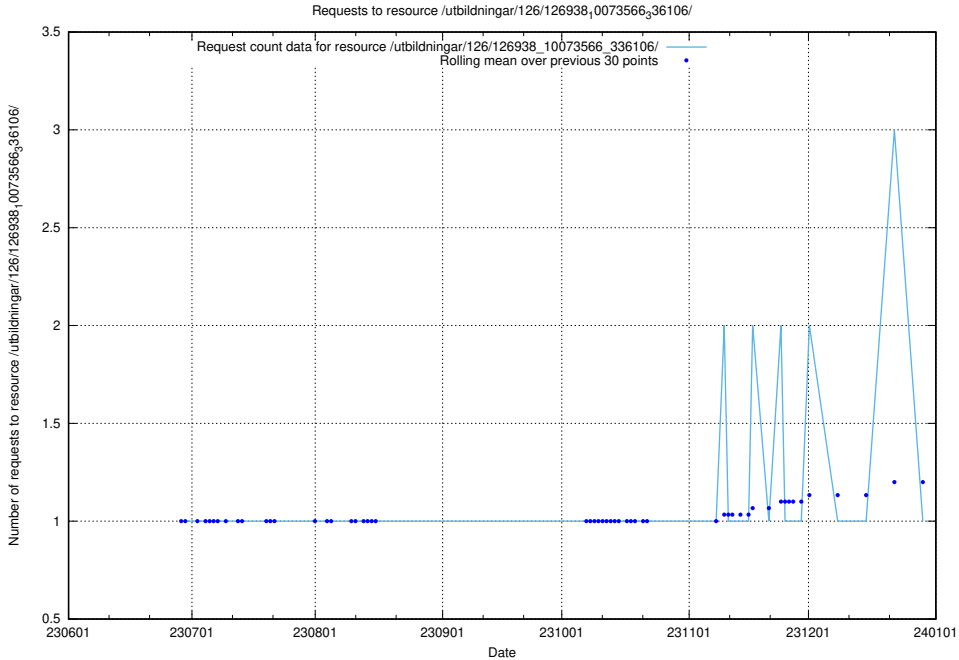

5.5601 Usage of /utbildningar/126/126938_10073566_336106/

Here, we count the number of requests to resource /utbildningar/126/126938_10073566_336106/.