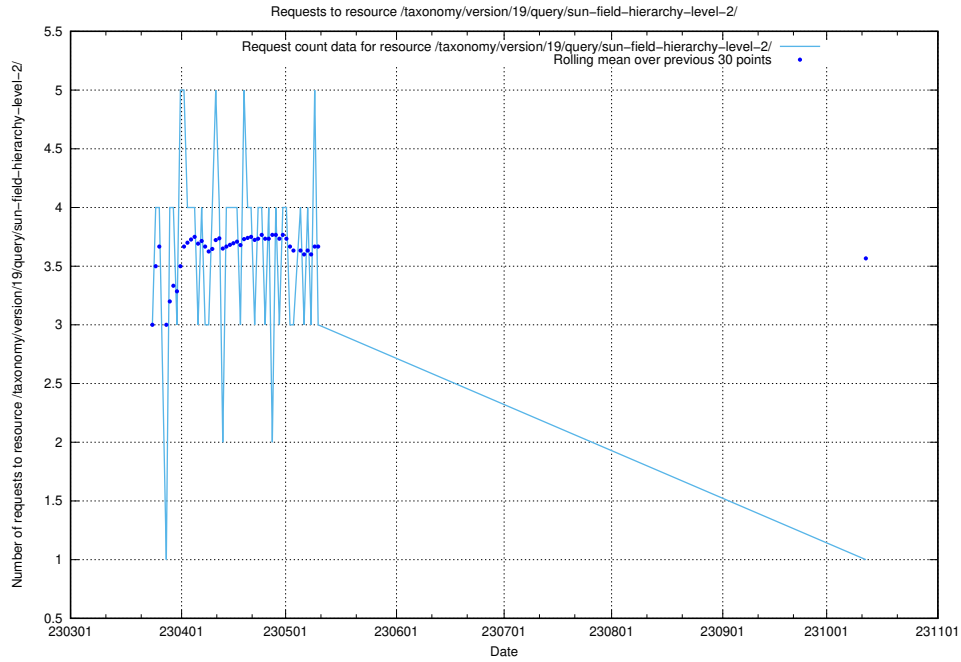

5.6311 Usage of /taxonomy/version/19/query/sun-field-hierarchy-level-2/

Here, we count the number of requests to resource /taxonomy/version/19/query/sun-field-hierarchy-level-2/.