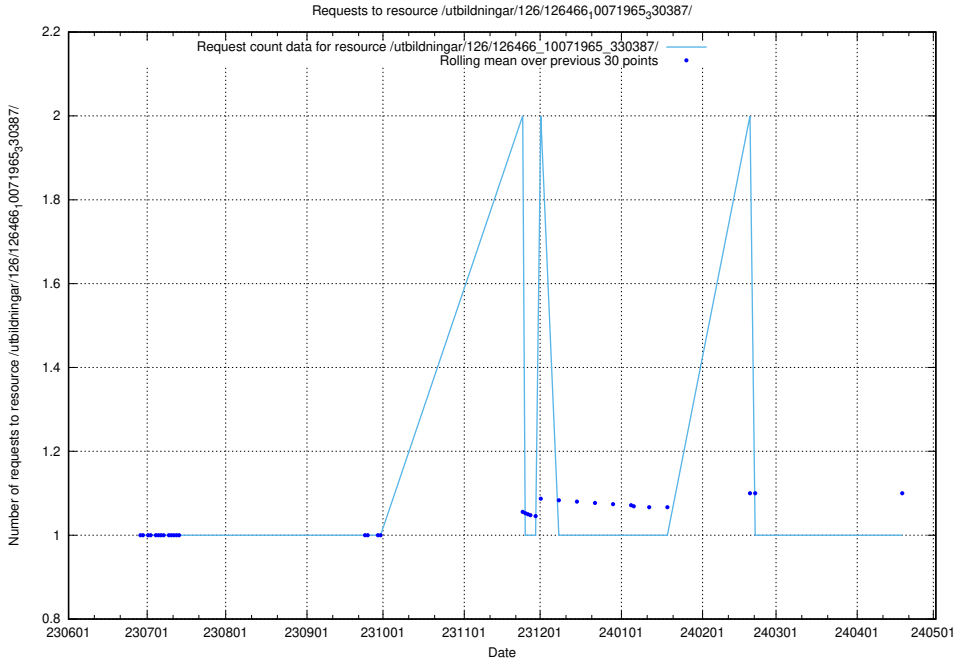

5.5621 Usage of /utbildningar/126/126466_10071965_330387/

Here, we count the number of requests to resource /utbildningar/126/126466_10071965_330387/.