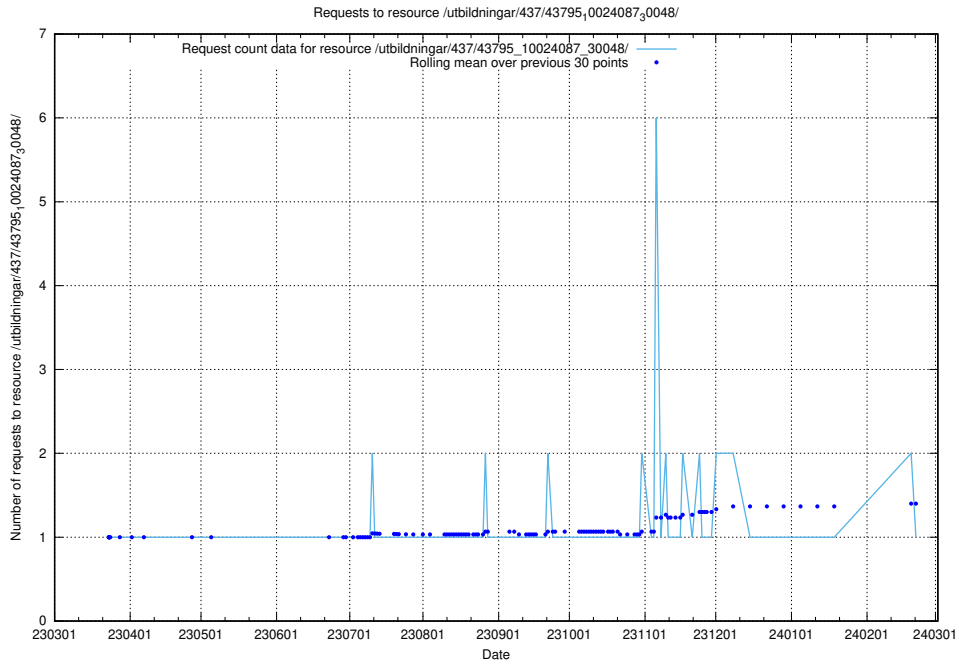

5.6554 Usage of /utbildningar/437/43795_10024087_30048/

Here, we count the number of requests to resource /utbildningar/437/43795_10024087_30048/.