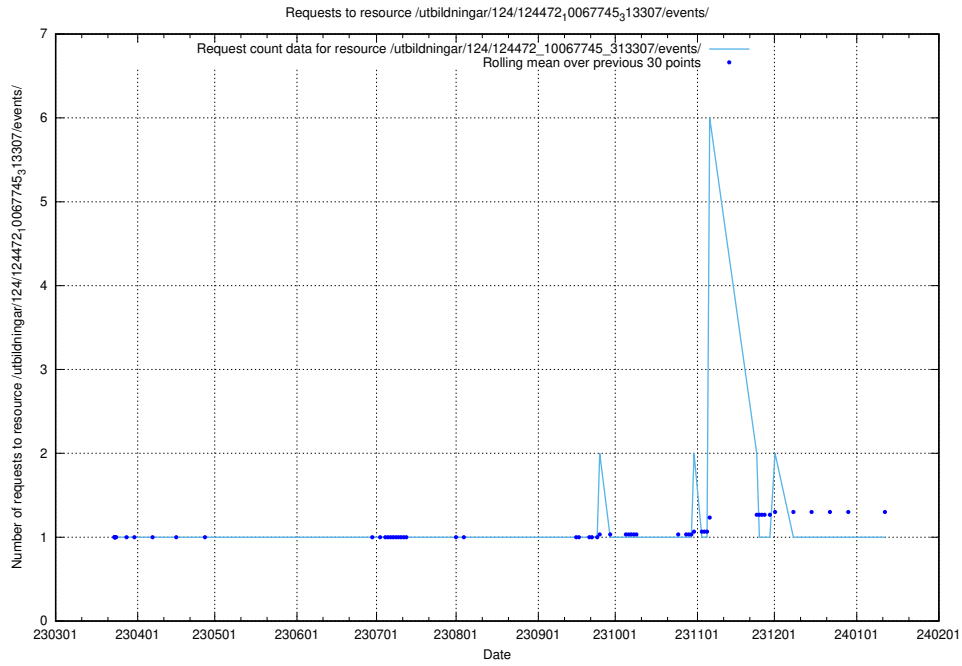

Here, we count the number of requests to resource /utbildningar/utb_emil/127/127057_10073950_336875/

5.3183 Usage of /utbildningar/124/124472_10067745_313307/events/

Here, we count the number of requests to resource /utbildningar/124/124472_10067745_313307/events/