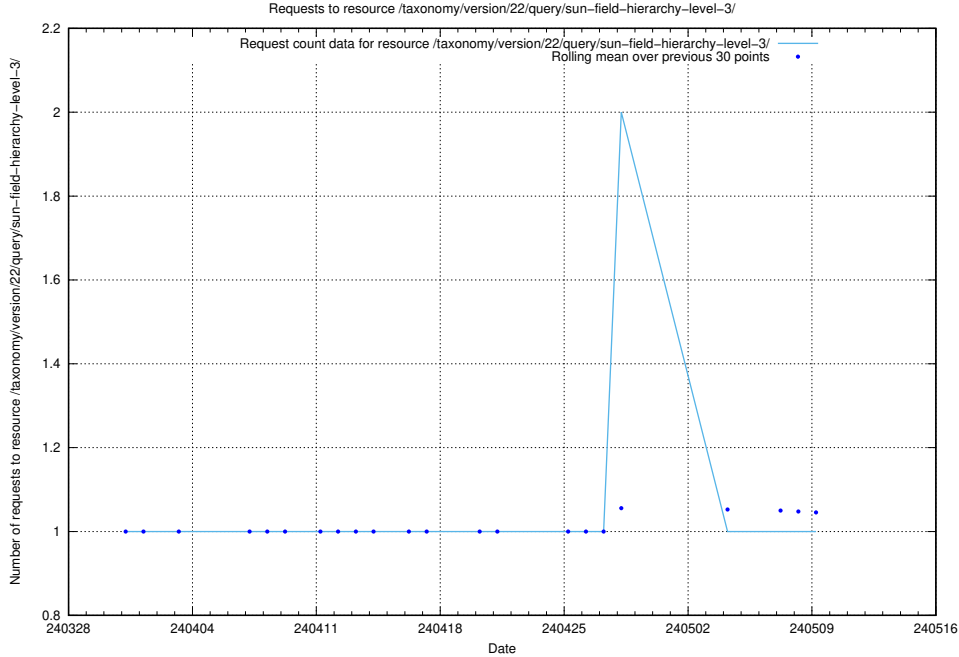

5.1767 Usage of /taxonomy/version/22/query/sun-field-hierarchy-level-3/

Here, we count the number of requests to resource /taxonomy/version/22/query/sun-field-hierarchy-level-3/.