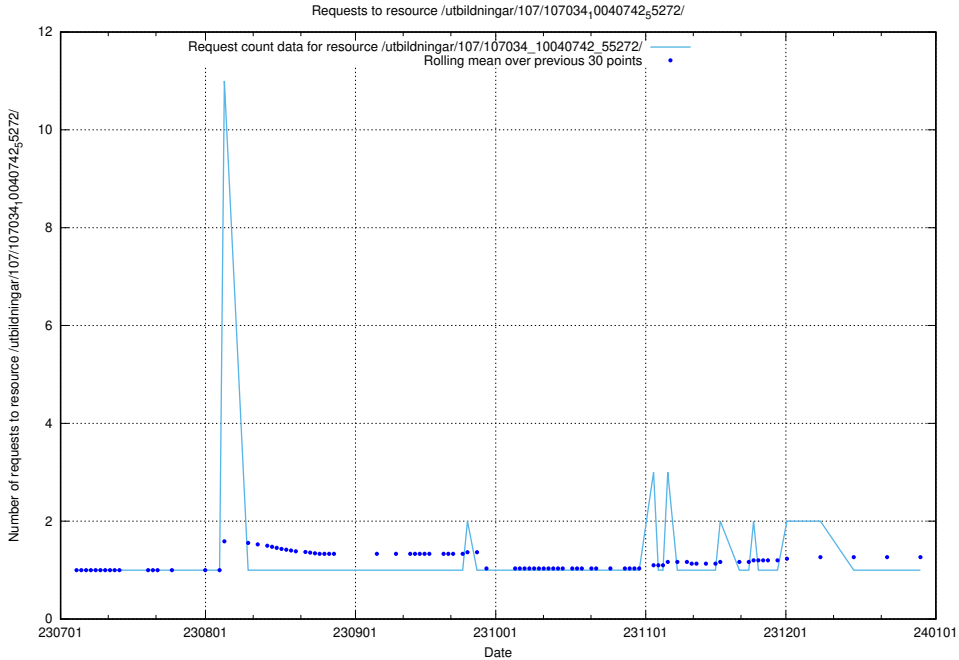

5.5526 Usage of /utbildningar/107/107034_10040742_55272/

Here, we count the number of requests to resource /utbildningar/107/107034_10040742_55272/.