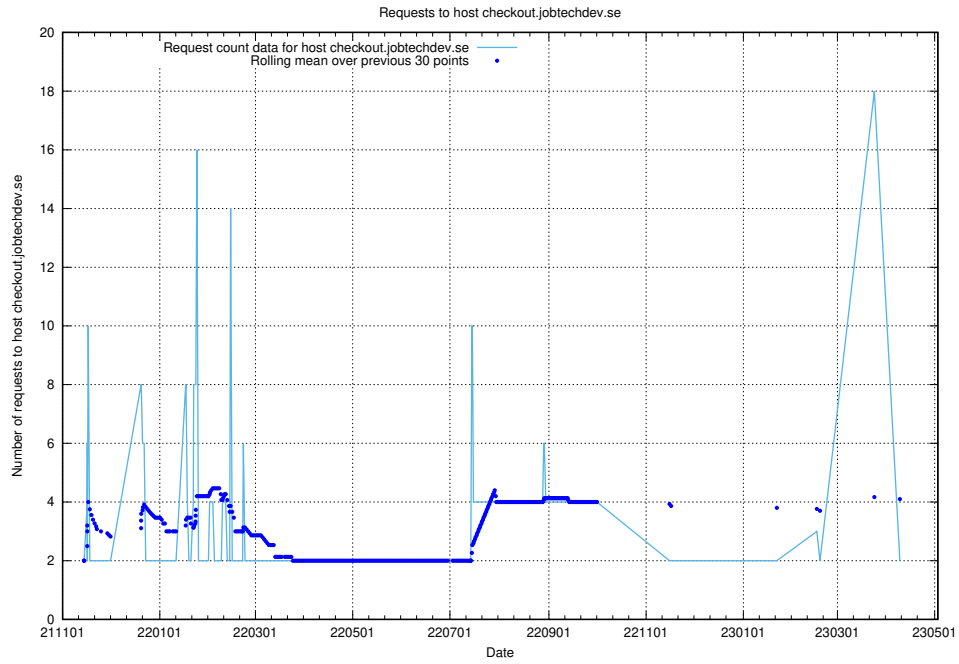

7.278 Usage of checkout.jobtechdev.se

Here, we count the number of requests to host checkout.jobtechdev.se.