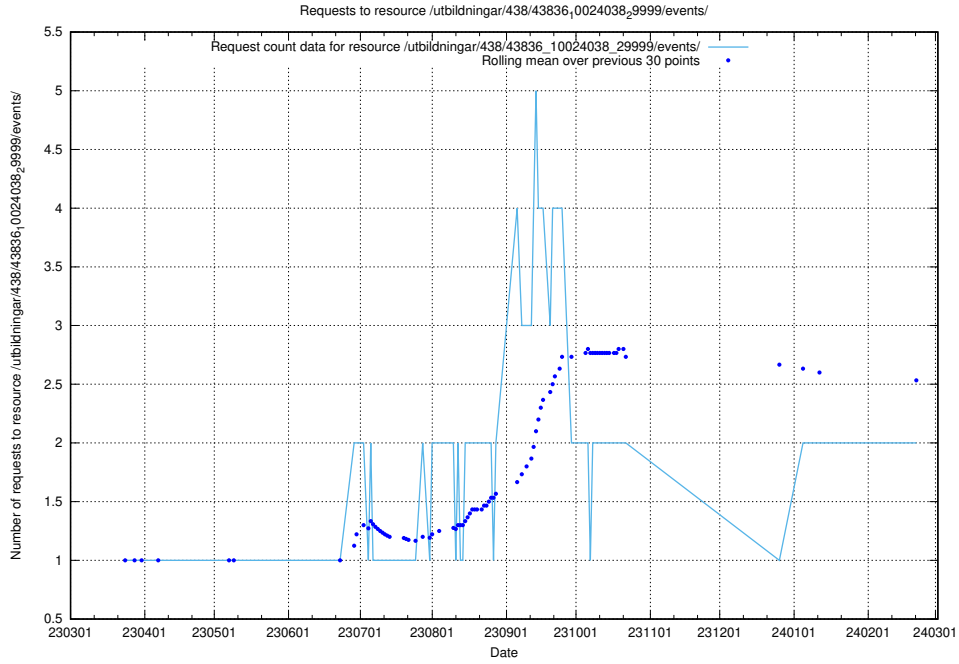

5.924 Usage of /utbildningar/438/43836_10024038_29999/events/

Here, we count the number of requests to resource /utbildningar/438/43836_10024038_29999/events/.

5.925 Usage of /utbildningar/438/43817_10024102_314300/events/