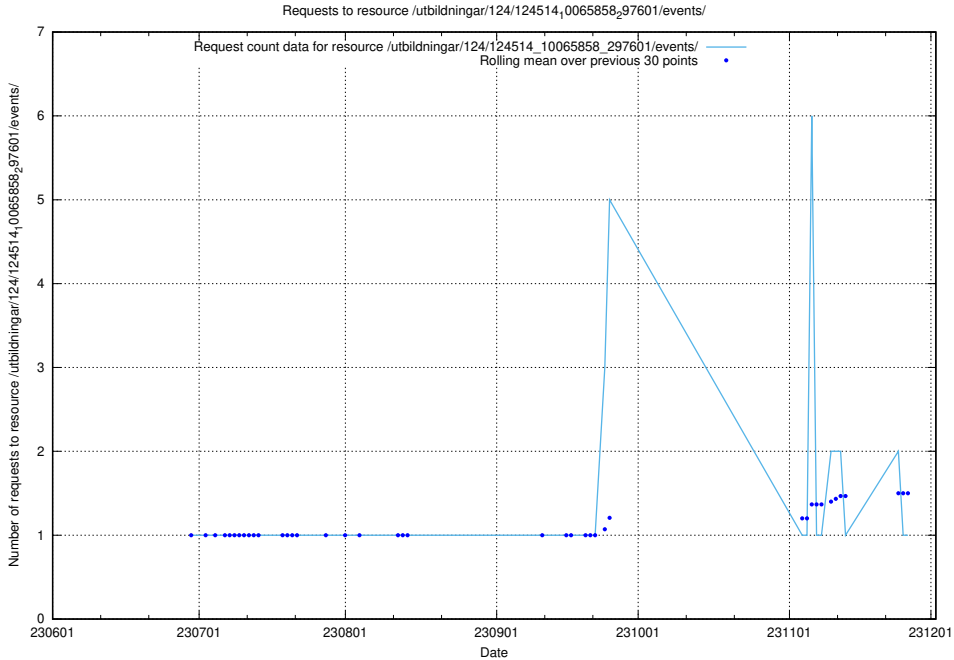

5.5560 Usage of /utbildningar/124/124514_10065858_297601/events/

Here, we count the number of requests to resource /utbildningar/124/124514_10065858_297601/events/