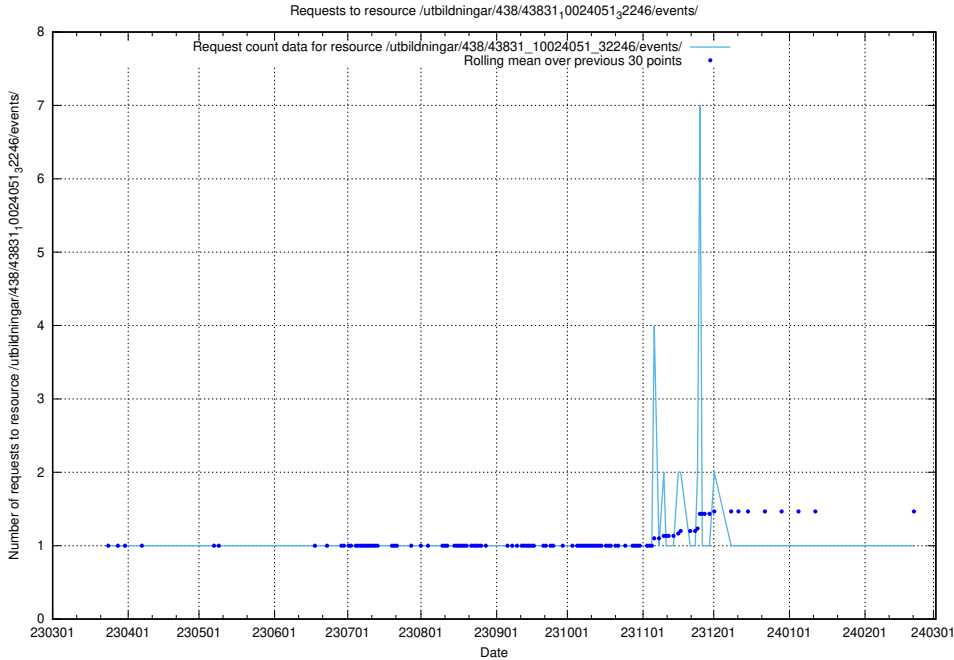

5.6360 Usage of /utbildningar/438/43831_10024051_32246/events/

Here, we count the number of requests to resource /utbildningar/438/43831_10024051_32246/events/.