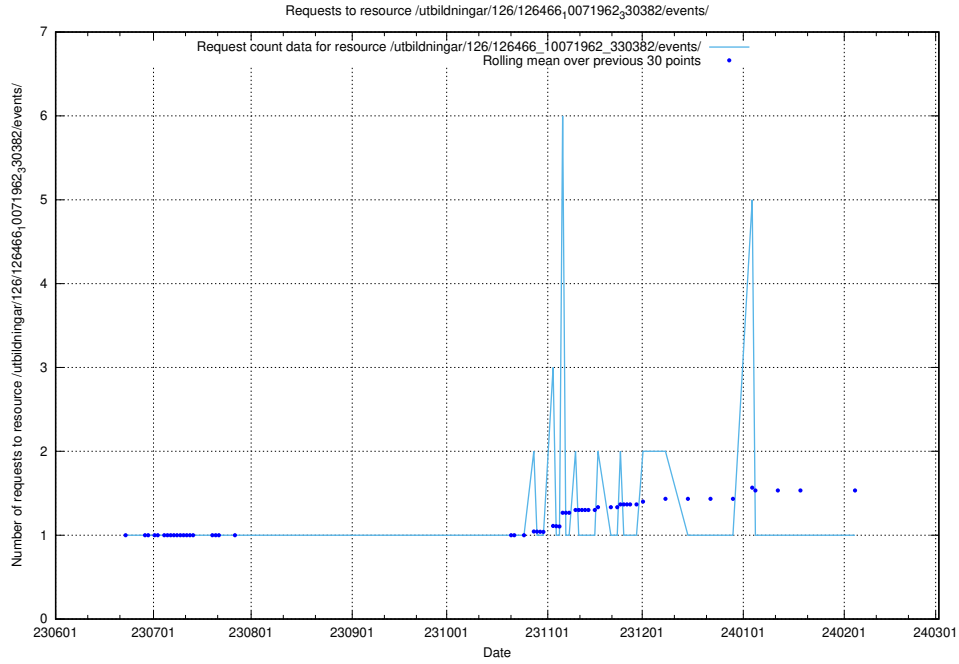

5.5820 Usage of /utbildningar/126/126466_10071962_330382/events/

Here, we count the number of requests to resource /utbildningar/126/126466_10071962_330382/events/

5.5821 Usage of /utbildningar/126/126465_10071860_329840/events/