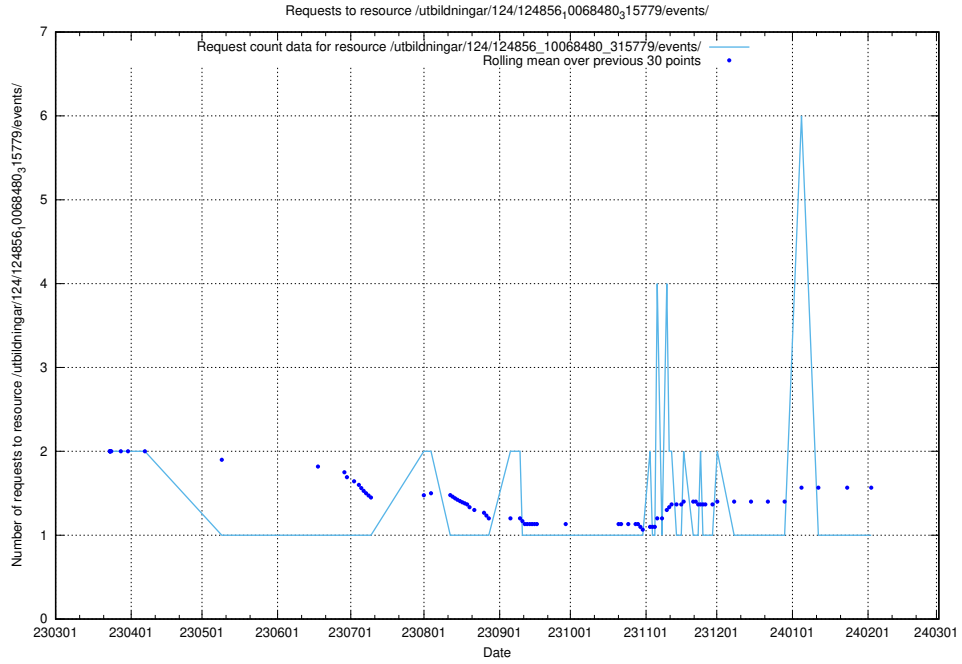

5.6483 Usage of /utbildningar/124/124856_10068480_315779/events/

Here, we count the number of requests to resource /utbildningar/124/124856_10068480_315779/events/