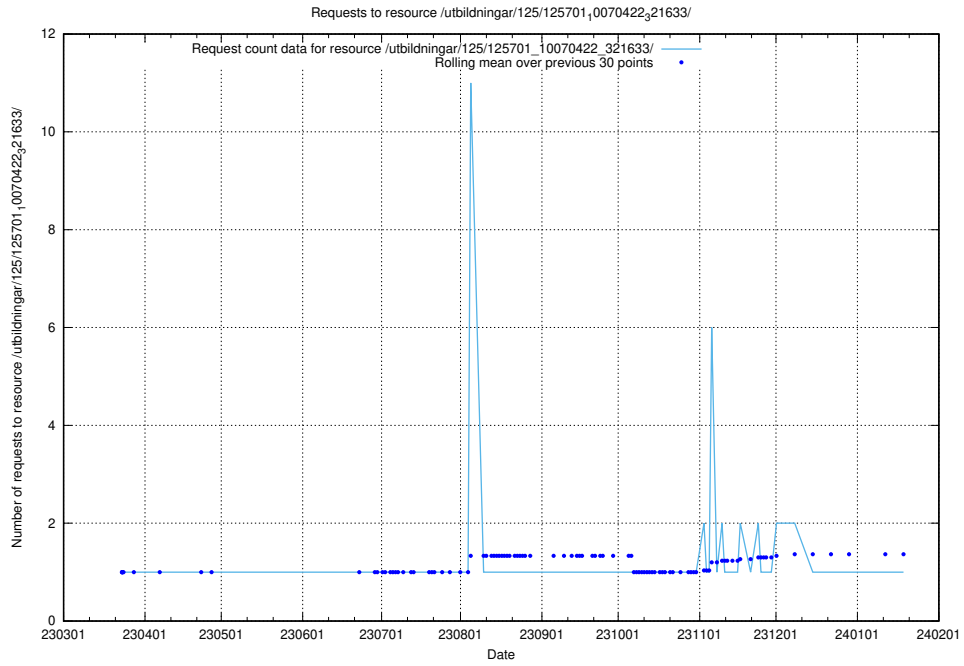

5.1021 Usage of /utbildningar/125/125701_10070422_321633/

Here, we count the number of requests to resource /utbildningar/125/125701_10070422_321633/.