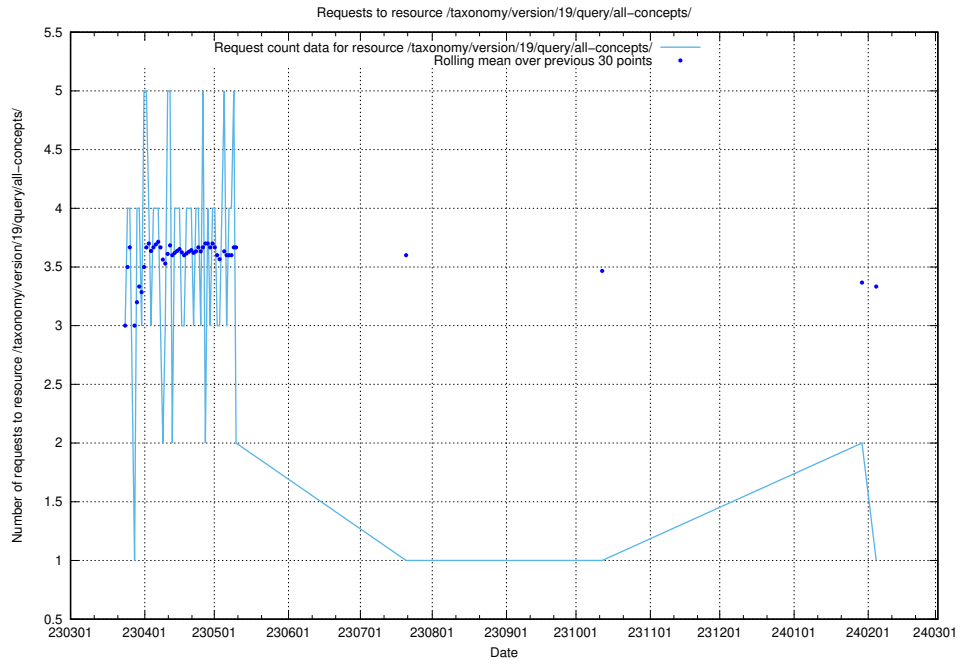

Here, we count the number of requests to resource /taxonomy/version/19/query/concept-types/.

5.6345 Usage of /taxonomy/version/19/query/all-concepts/

Here, we count the number of requests to resource /taxonomy/version/19/query/all-concepts/.