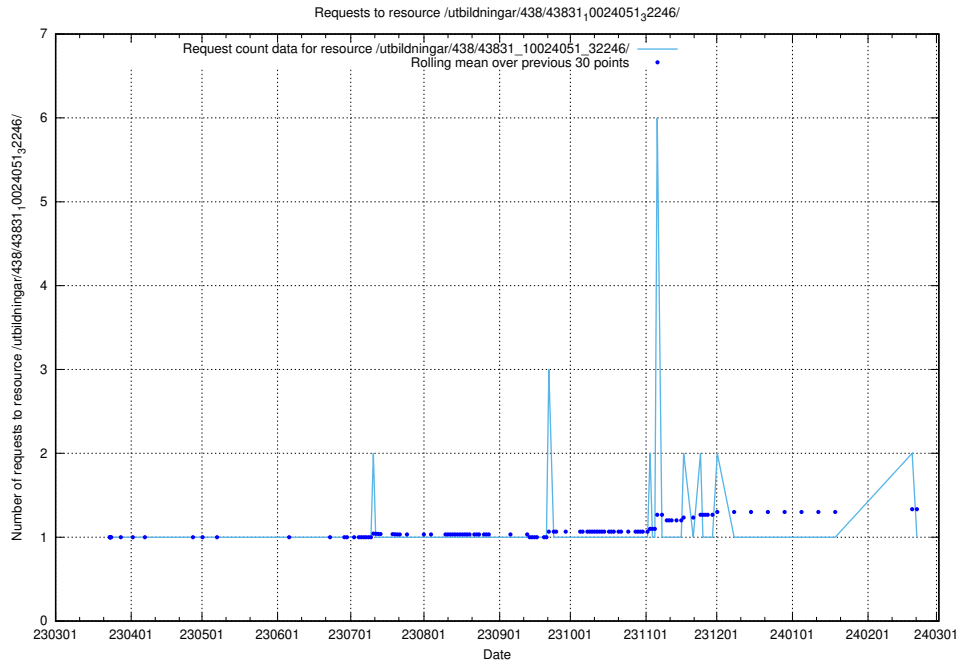

Here, we count the number of requests to resource /utbildningar/438/43836_10024038_29999/.

5.6528 Usage of /utbildningar/438/43831_10024051_32246/

Here, we count the number of requests to resource /utbildningar/438/43831_10024051_32246/.