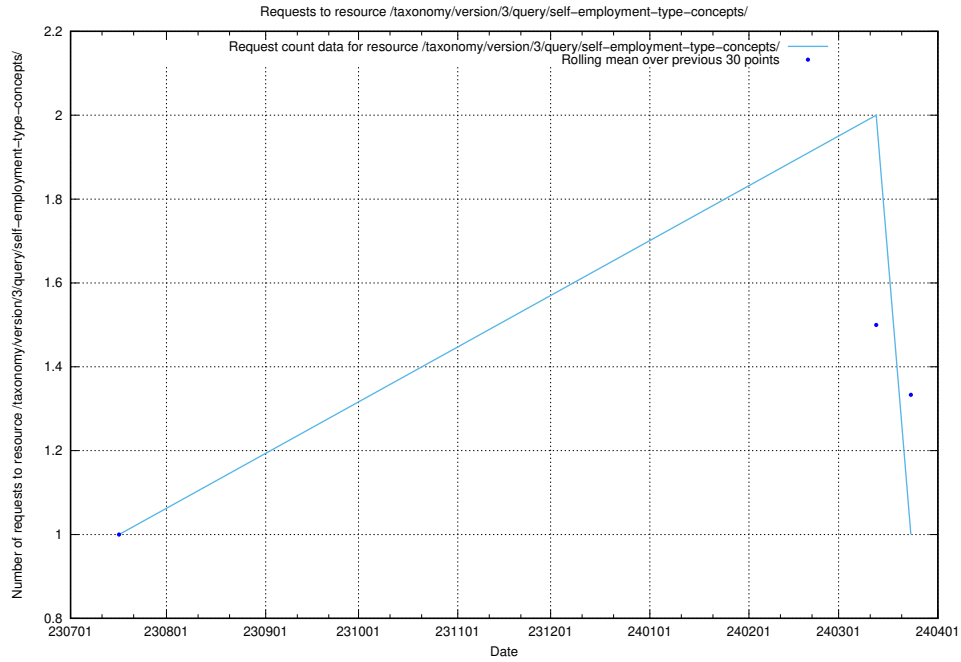

5.5216 Usage of /taxonomy/version/21/query/concepts-and-common-relations/

Here, we count the number of requests to resource /taxonomy/version/21/query/concepts-and-common-relations/.

5.5217 Usage of /utbildningar/122/122967_10065274_281273/