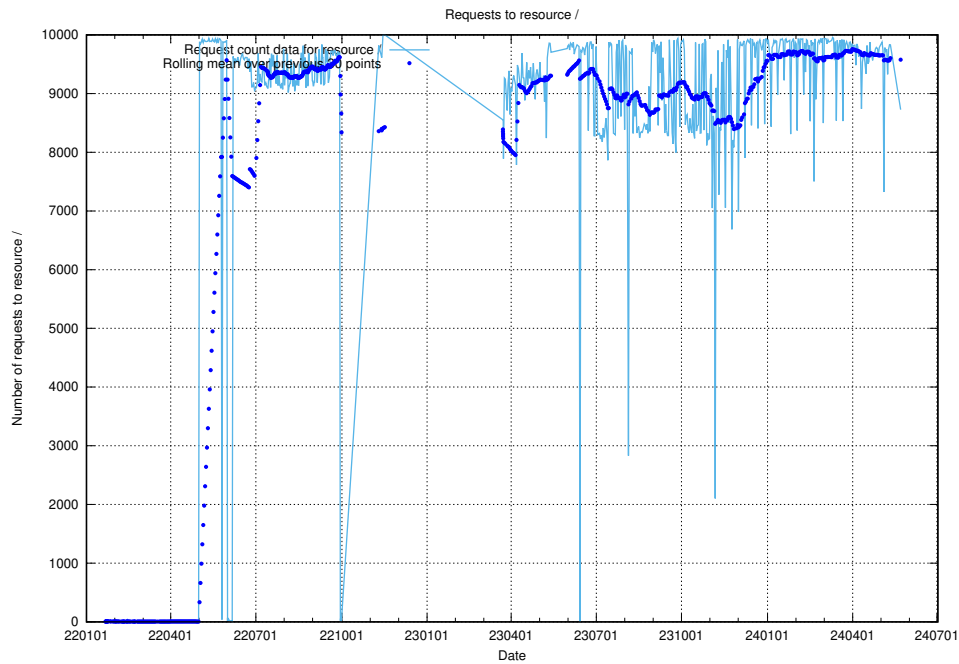

⁶<https://data.jobtechdev.se>

5.2 Disk space usage

A table showing the disk space usage on the data server.

5.4 Usage of /utbildningar/122/122546_10064499_255523/events/

Here, we count the number of requests to resource /utbildningar/122/122546_10064499_255523/events/