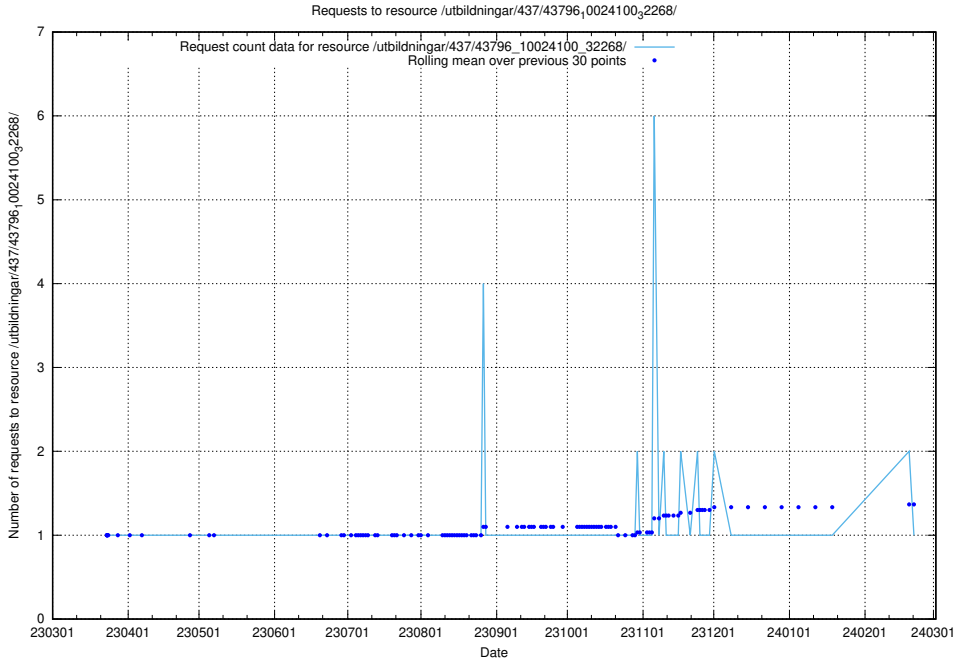

5.6548 Usage of /utbildningar/437/43796_10024100_32268/

Here, we count the number of requests to resource /utbildningar/437/43796_10024100_32268/.