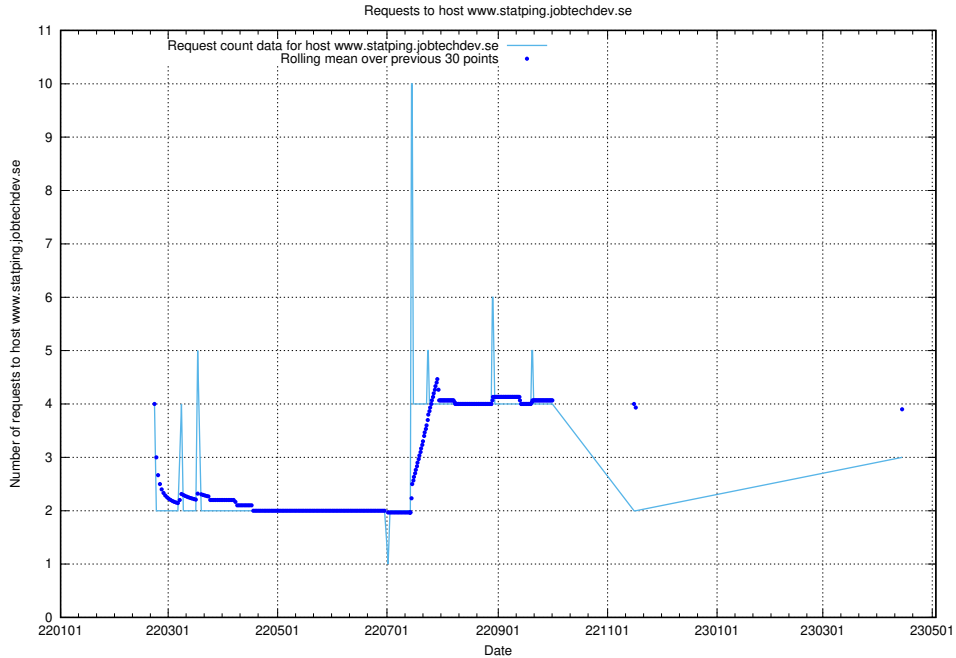

7.229 Usage of `www.statping.jobtechdev.se`

Here, we count the number of requests to host `www.statping.jobtechdev.se`.