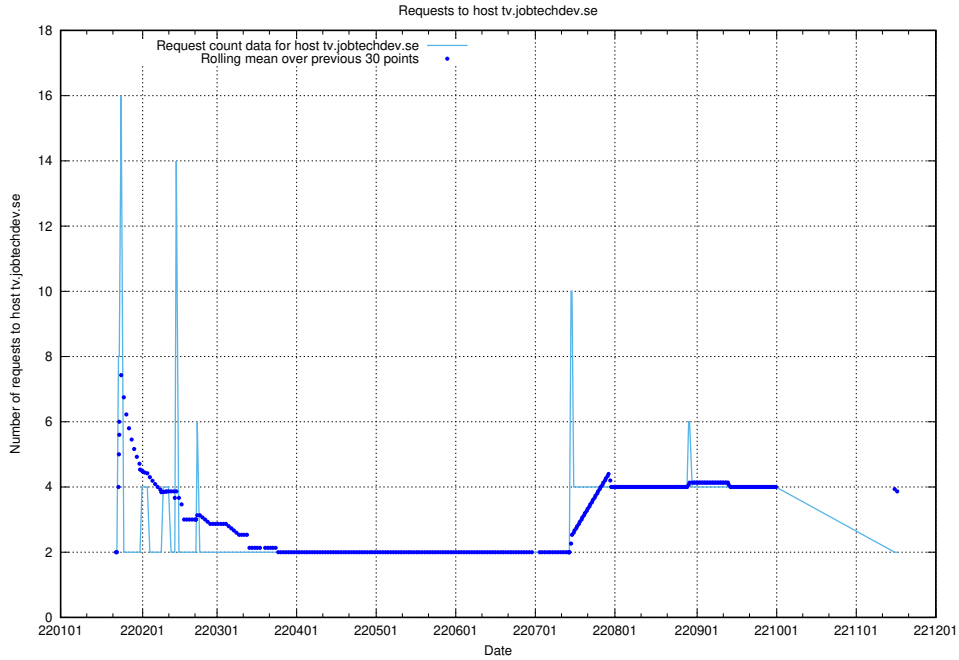

7.584 Usage of tv.jobtechdev.se

Here, we count the number of requests to host tv.jobtechdev.se.