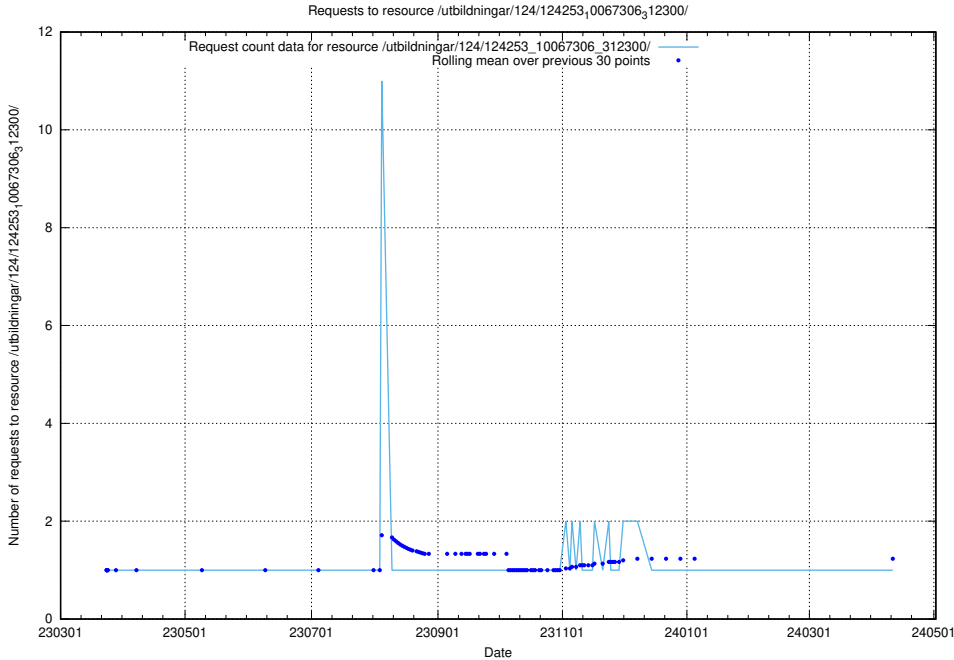

Here, we count the number of requests to resource /taxonomy/version/13/query/keyword-concepts-with-relations/.

5.4176 Usage of /utbildningar/124/124253_10067306_312300/

Here, we count the number of requests to resource /utbildningar/124/124253_10067306_312300/.