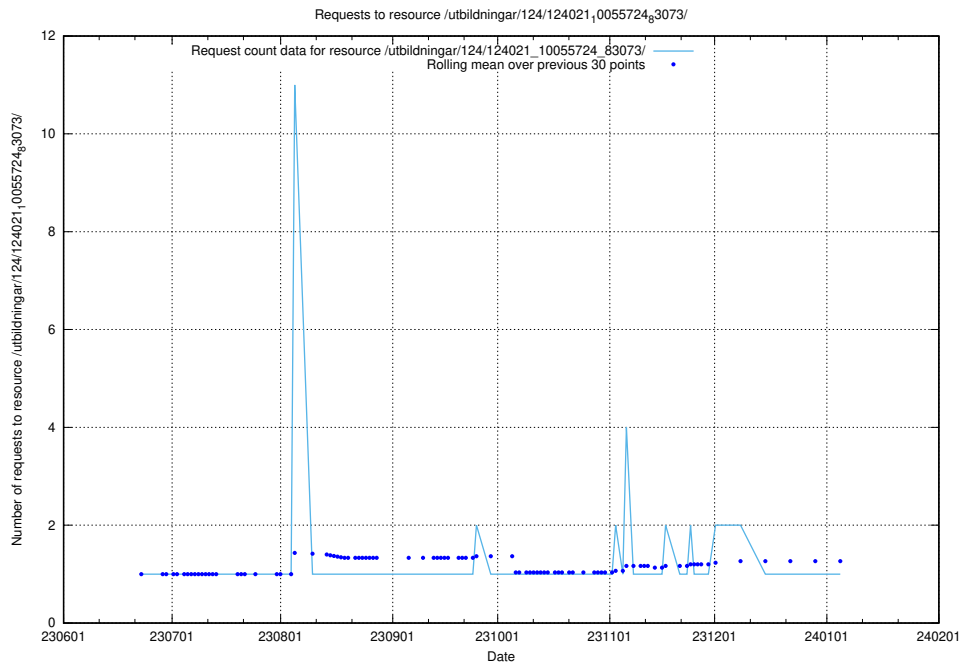

5.5985 Usage of /utbildningar/124/124021_10055724_83073/

Here, we count the number of requests to resource /utbildningar/124/124021_10055724_83073/.