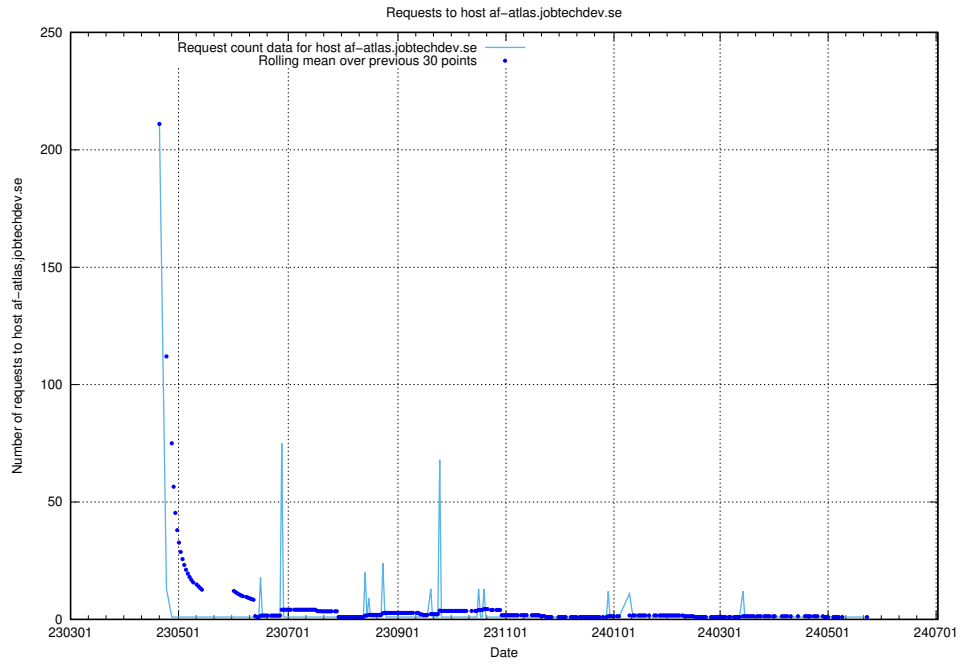

7.607 Usage of af-atlas.jobtechdev.se

Here, we count the number of requests to host af-atlas.jobtechdev.se.