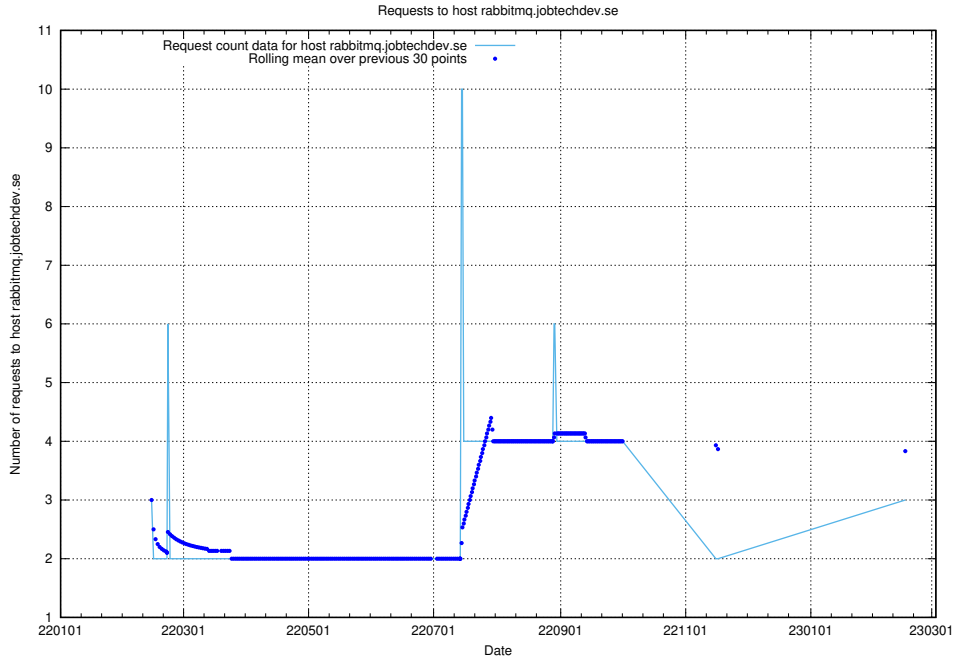

7.236 Usage of kam-openshift-gitops.prod.services.jtech.se

Here, we count the number of requests to host kam-openshift-gitops.prod.services.jtech.se.

7.237 Usage of minio.jobtechdev.se

Here, we count the number of requests to host minio.jobtechdev.se.