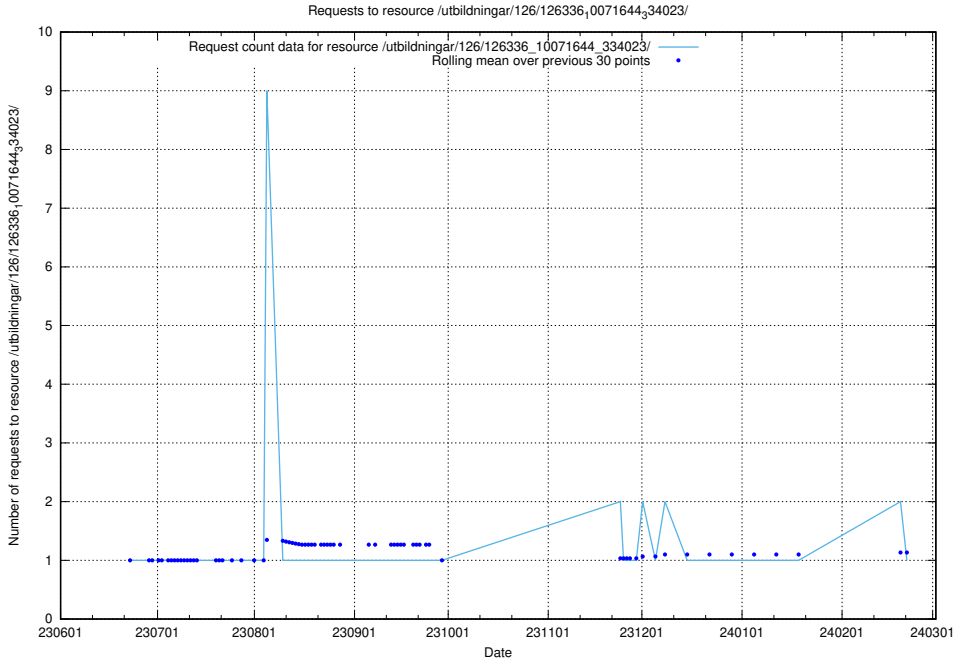

5.5834 Usage of /utbildningar/126/126336_10071644_334023/

Here, we count the number of requests to resource /utbildningar/126/126336_10071644_334023/.