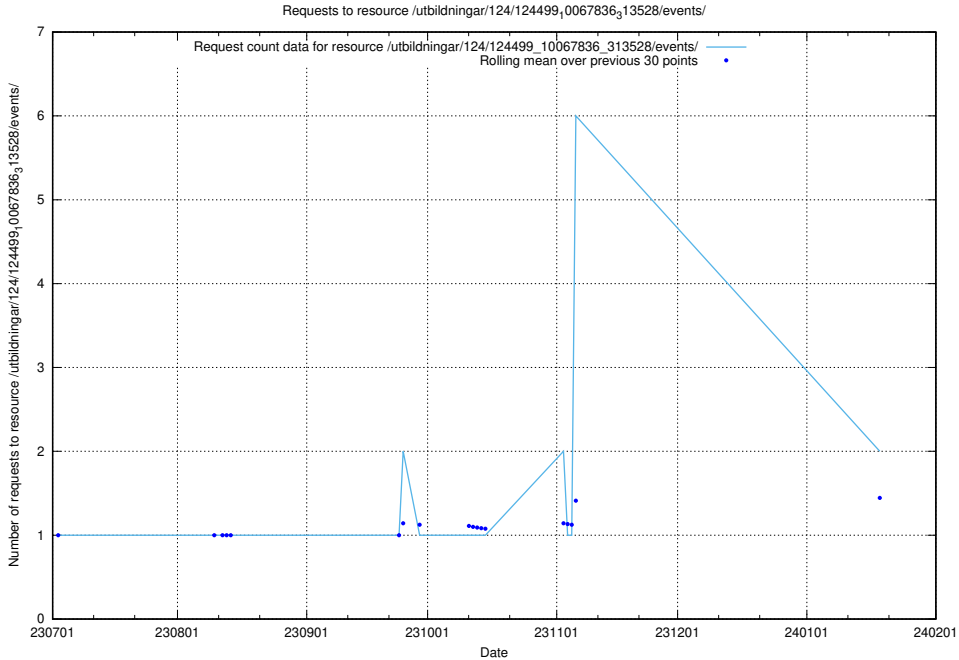

5.820 Usage of /utbildningar/124/124499_10067836_313528/events/

Here, we count the number of requests to resource /utbildningar/124/124499_10067836_313528/events/