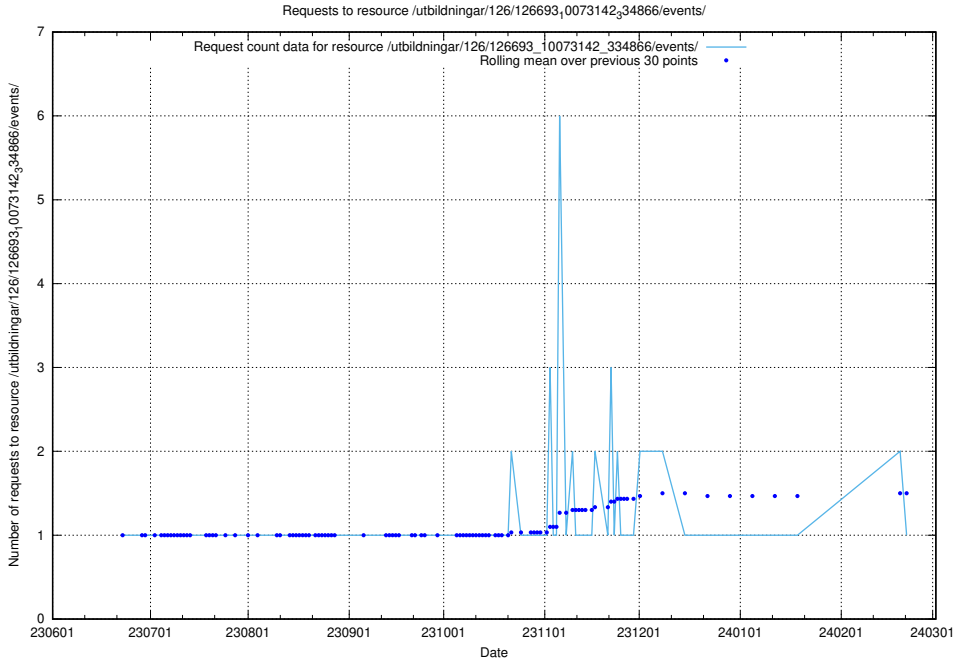

5.5812 Usage of /utbildningar/126/126693_10073142_334866/events/

Here, we count the number of requests to resource /utbildningar/126/126693_10073142_334866/events/