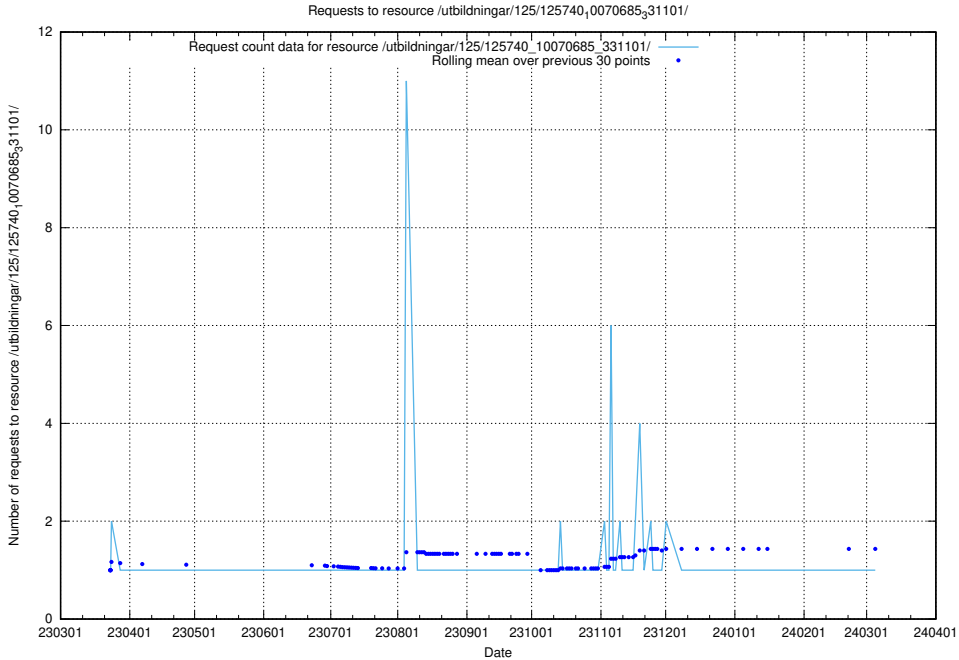

5.982 Usage of /utbildningar/125/125740_10070685_331101/

Here, we count the number of requests to resource /utbildningar/125/125740_10070685_331101/.