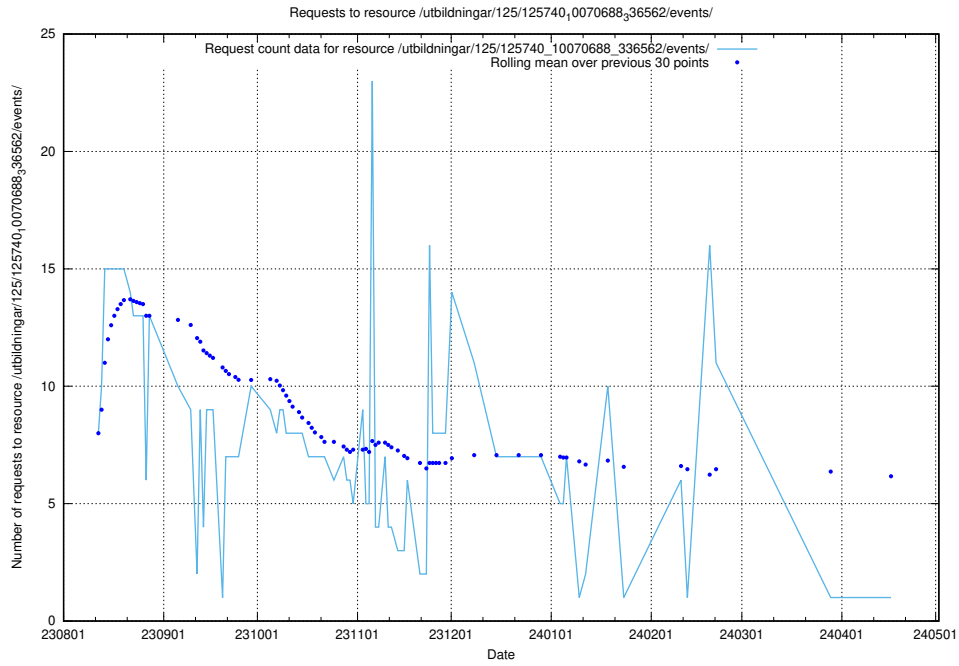

5.4967 Usage of /utbildningar/125/125740_10070688_336562/events/

Here, we count the number of requests to resource /utbildningar/125/125740_10070688_336562/events/