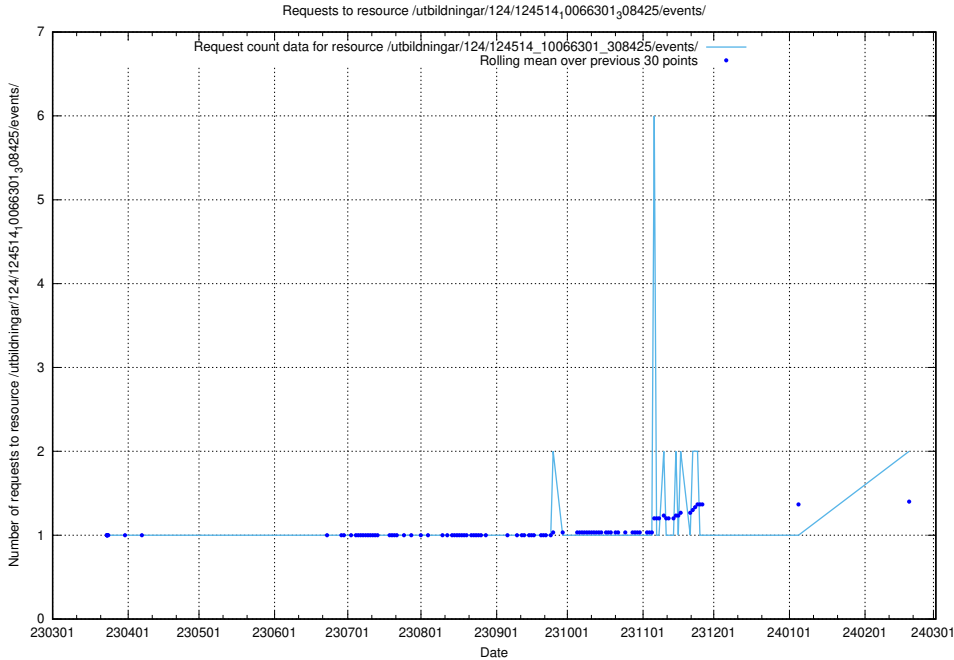

5.529 Usage of /utbildningar/124/124514_10066301_308425/events/

Here, we count the number of requests to resource /utbildningar/124/124514_10066301_308425/events/