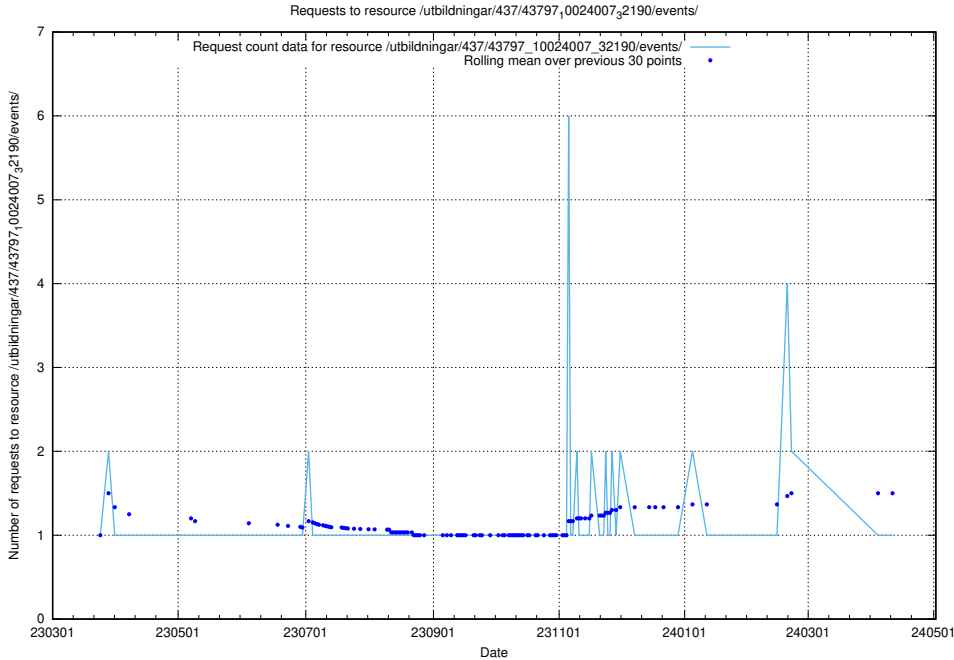

5.6370 Usage of /utbildningar/437/43797_10024007_32190/events/

Here, we count the number of requests to resource /utbildningar/437/43797_10024007_32190/events/.