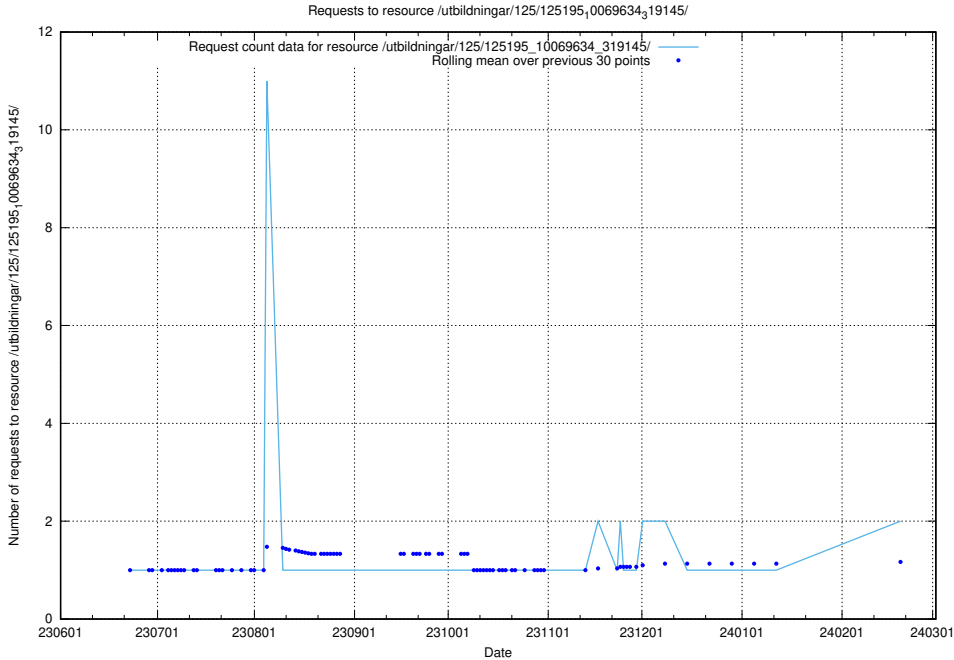

5.855 Usage of /utbildningar/125/125195_10069634_319145/

Here, we count the number of requests to resource /utbildningar/125/125195_10069634_319145/.