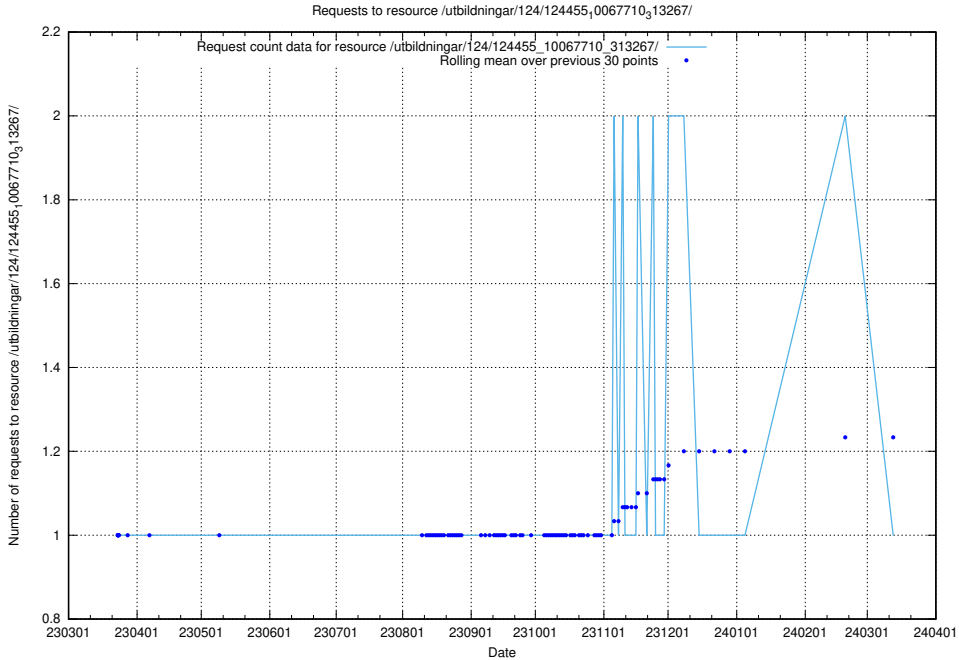

5.3626 Usage of /utbildningar/124/124455_10067710_313267/

Here, we count the number of requests to resource /utbildningar/124/124455_10067710_313267/.