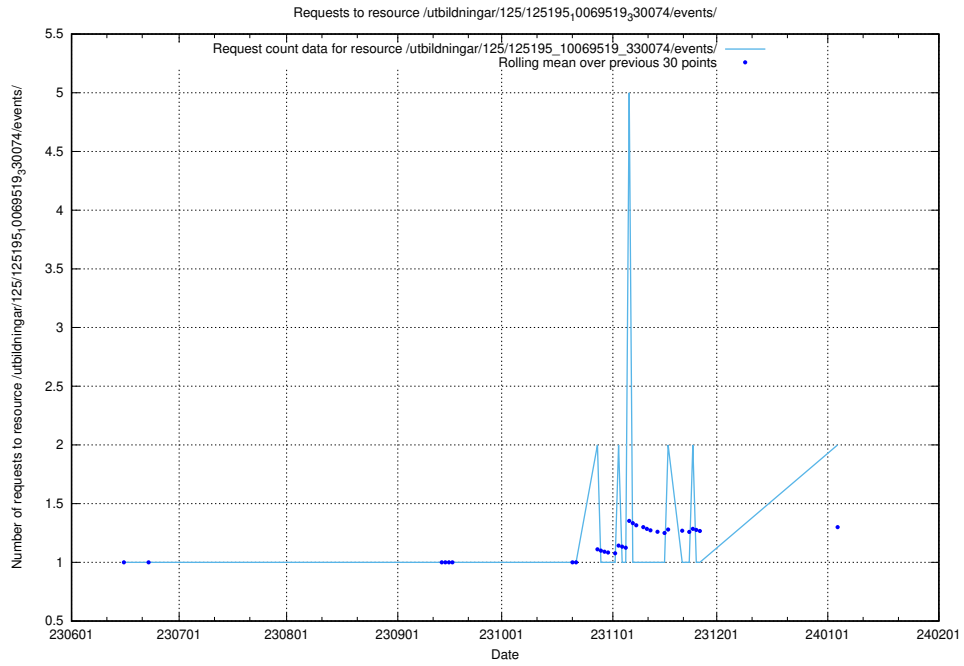

5.886 Usage of /utbildningar/125/125195_10069519_330074/events/

Here, we count the number of requests to resource /utbildningar/125/125195_10069519_330074/events/