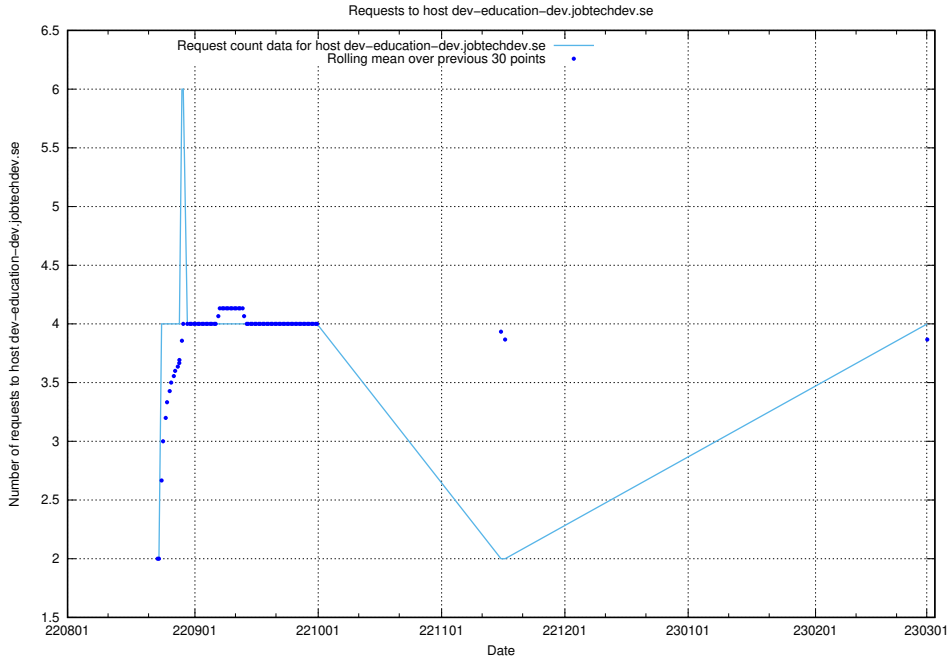

7.128 Usage of dev-education-dev.jobtechdev.se

Here, we count the number of requests to host dev-education-dev.jobtechdev.se.

7.129 Usage of demo-education.dev.jobtechdev.se

Here, we count the number of requests to host demo-education.dev.jobtechdev.se.