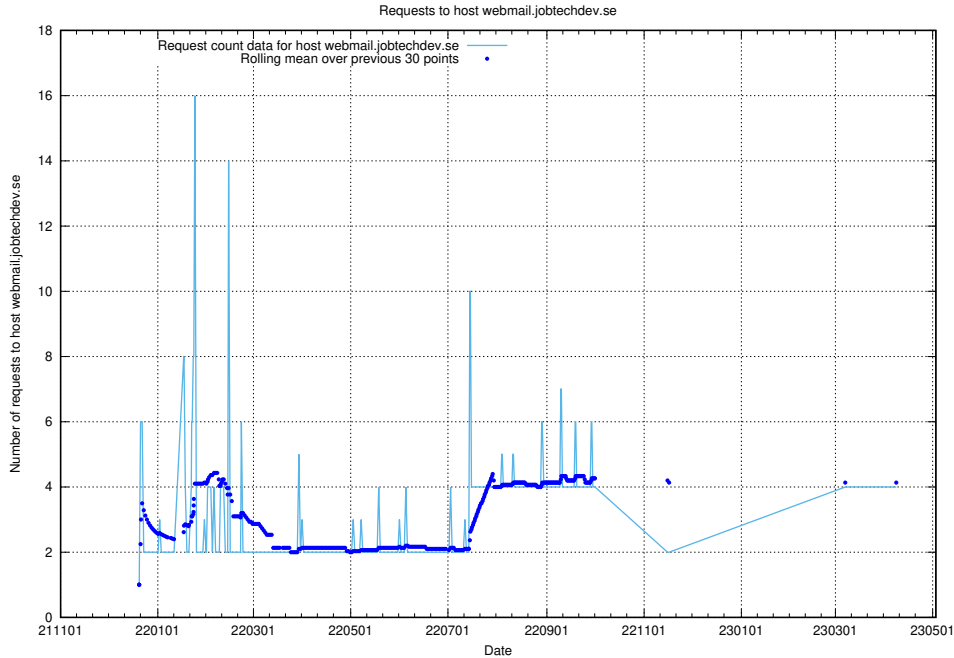

7.135 Usage of webmail.jobtechdev.se

Here, we count the number of requests to host webmail.jobtechdev.se.