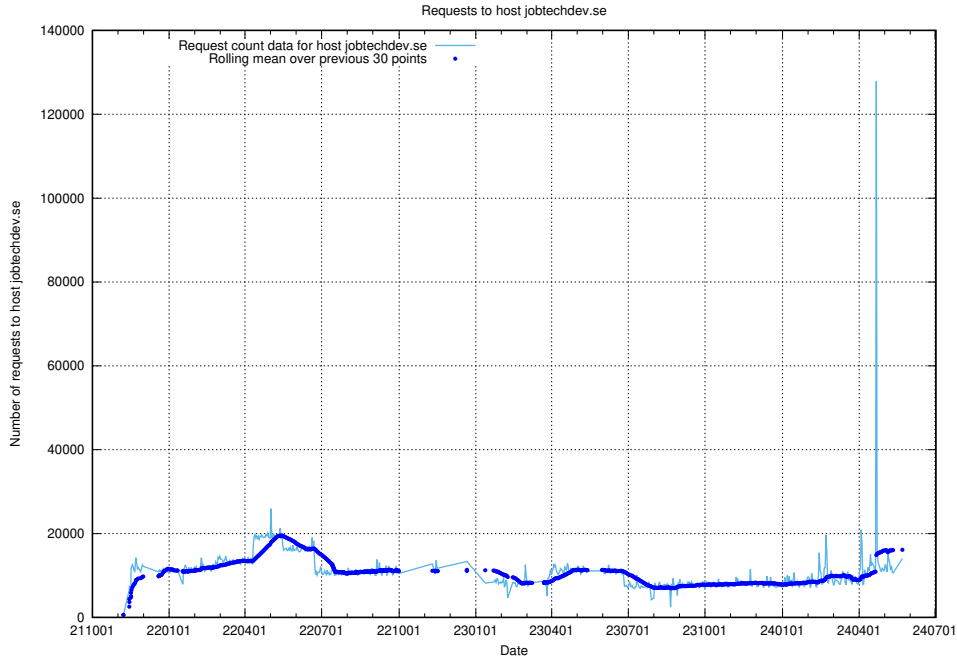

7.12 Usage of jobtechdev.se

Here, we count the number of requests to host jobtechdev.se.