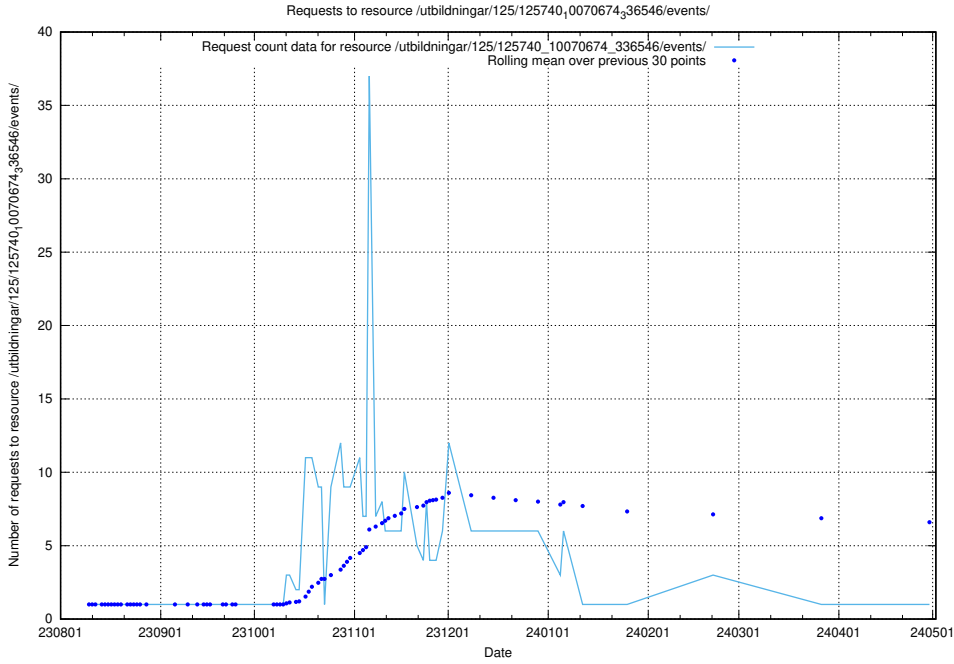

5.4996 Usage of /utbildningar/125/125740_10070674_336546/events/

Here, we count the number of requests to resource /utbildningar/125/125740_10070674_336546/events/