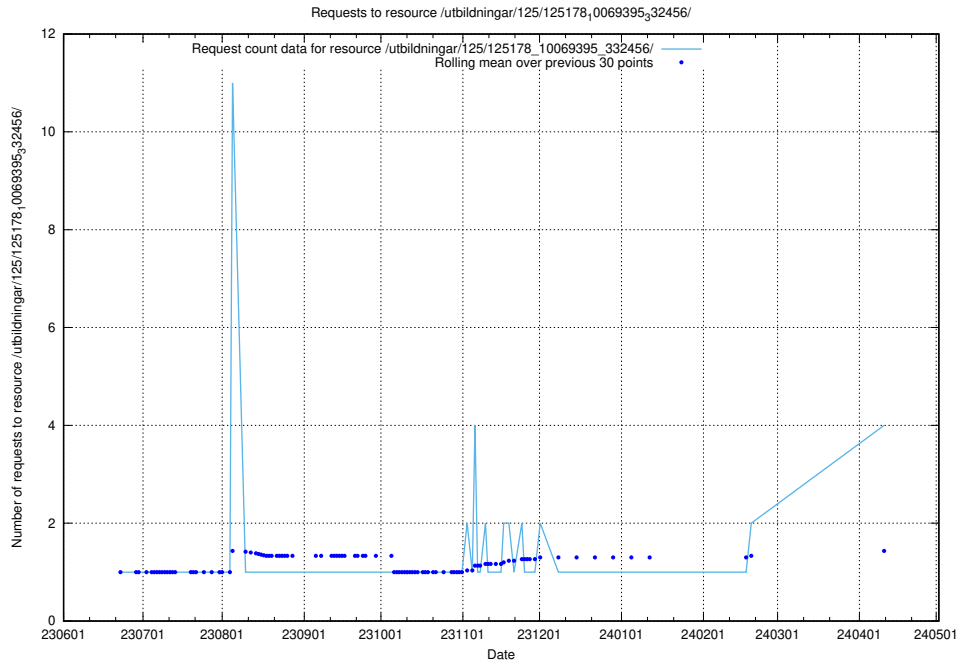

5.233 Usage of /utbildningar/125/125178_10069395_332456/

Here, we count the number of requests to resource /utbildningar/125/125178_10069395_332456/.