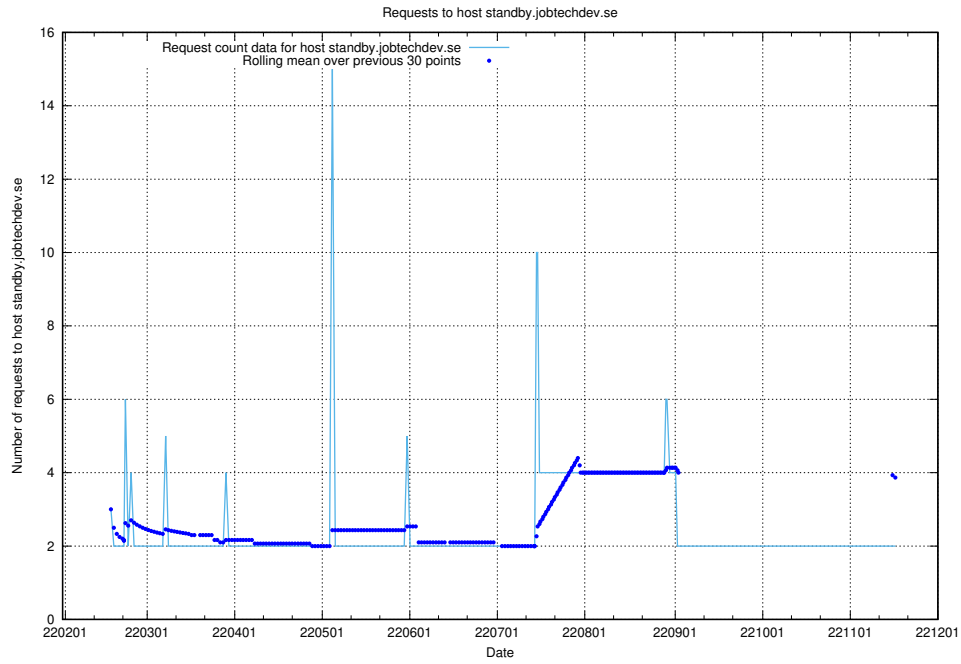

Here, we count the number of requests to host `www.develop-transformer.jobtechdev.se`.

7.540 Usage of standby.jobtechdev.se

Here, we count the number of requests to host standby.jobtechdev.se.

7.541 Usage of `asasdasd.jobtechdev.se`