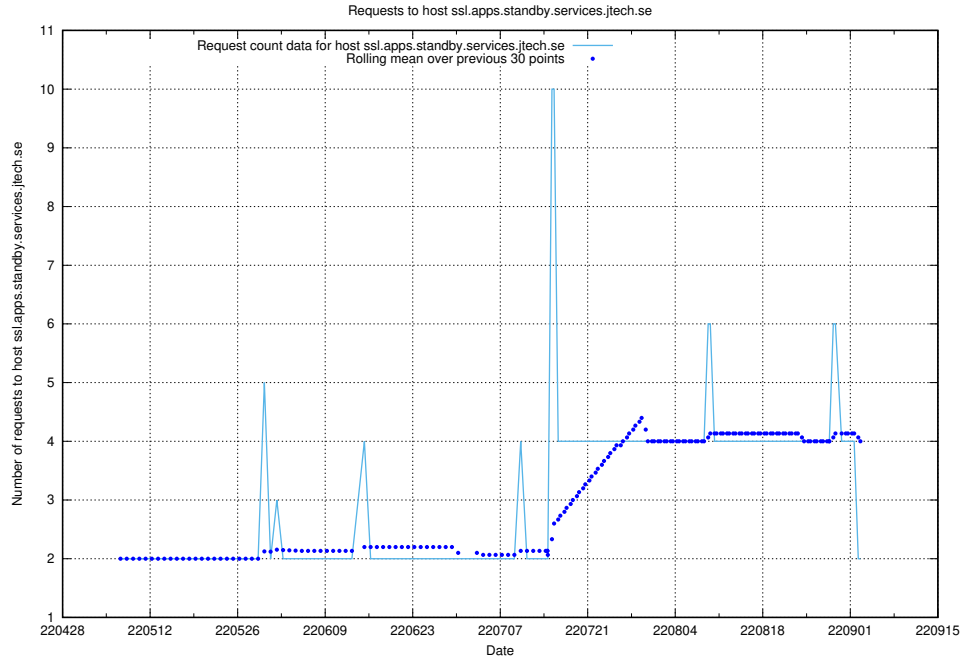

7.433 Usage of ssl.apps.standby.services.jtech.se

Here, we count the number of requests to host ssl.apps.standby.services.jtech.se.