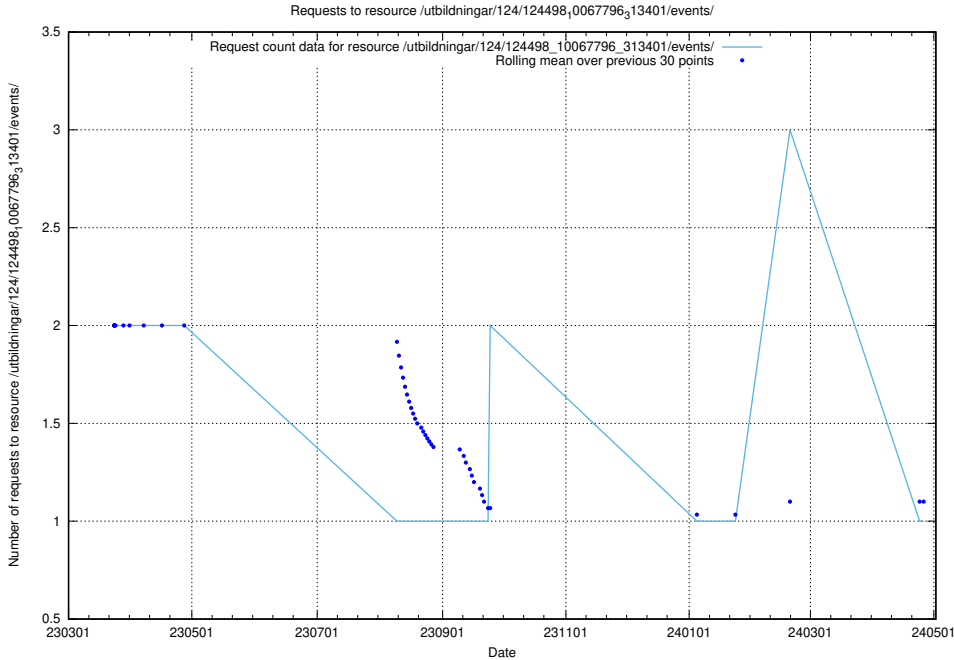

5.6492 Usage of /utbildningar/124/124498_10067796_313401/events/

Here, we count the number of requests to resource /utbildningar/124/124498_10067796_313401/events/