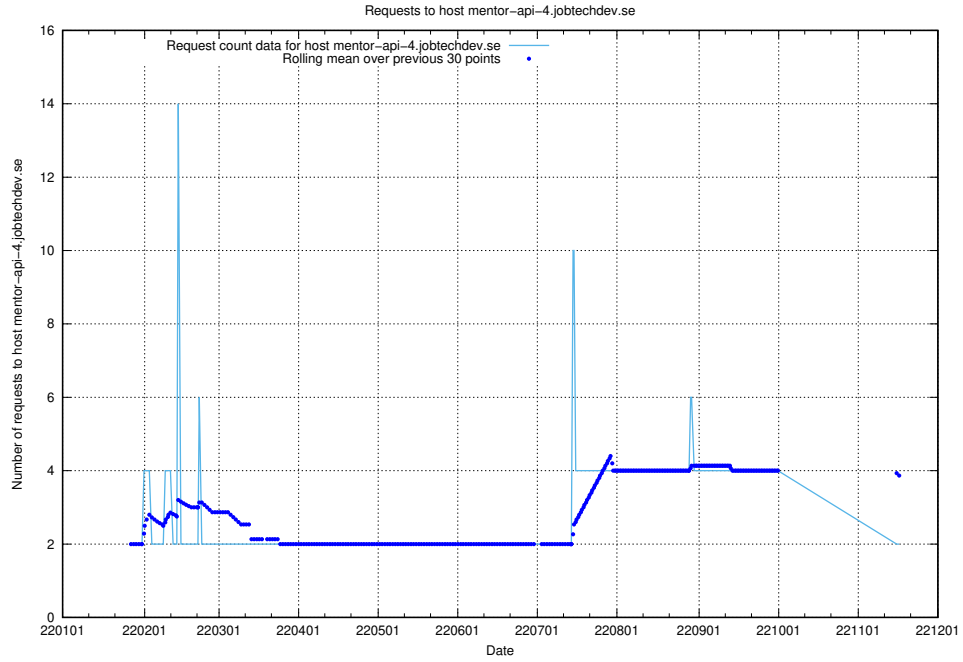

7.575 Usage of mentor-api-4.jobtechdev.se

Here, we count the number of requests to host mentor-api-4.jobtechdev.se.