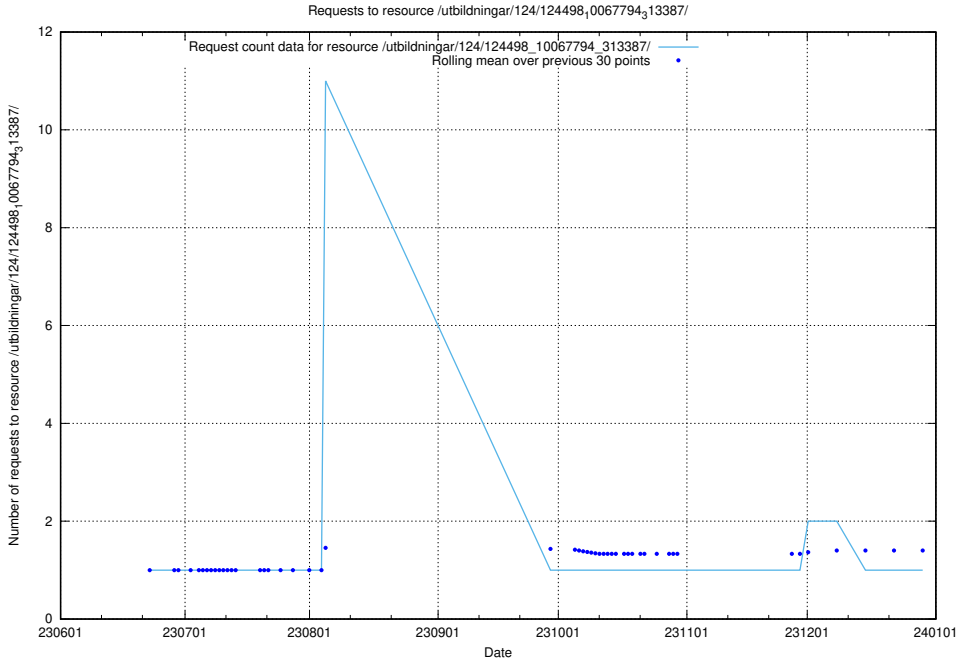

5.5958 Usage of /utbildningar/124/124498_10067794_313387/

Here, we count the number of requests to resource /utbildningar/124/124498_10067794_313387/.