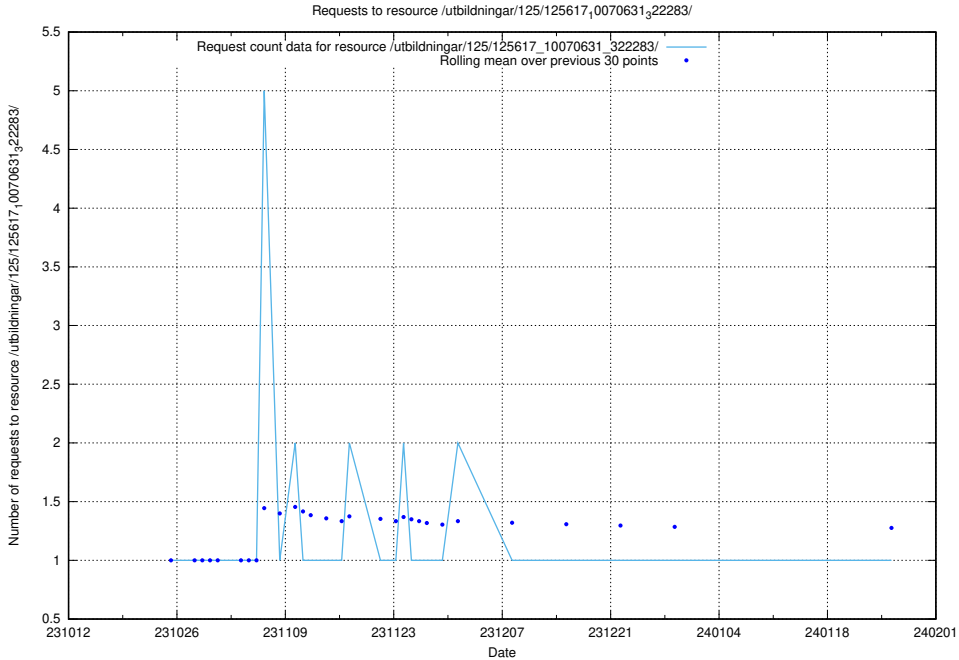

5.4392 Usage of /utbildningar/125/125617_10070631_322283/

Here, we count the number of requests to resource /utbildningar/125/125617_10070631_322283/.