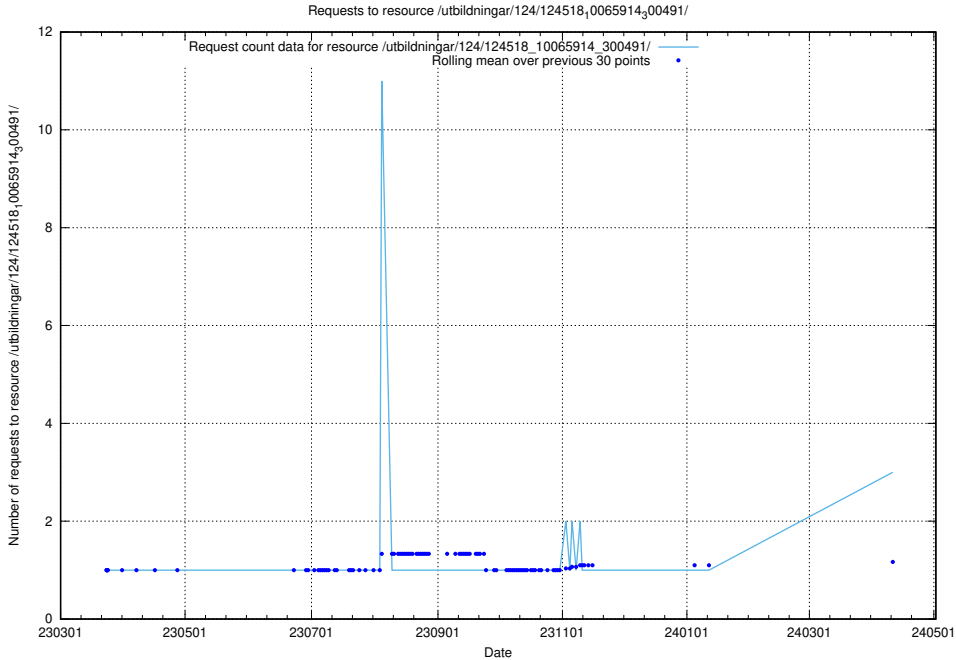

5.275 Usage of /utbildningar/124/124518_10065914_300491/

Here, we count the number of requests to resource /utbildningar/124/124518_10065914_300491/.