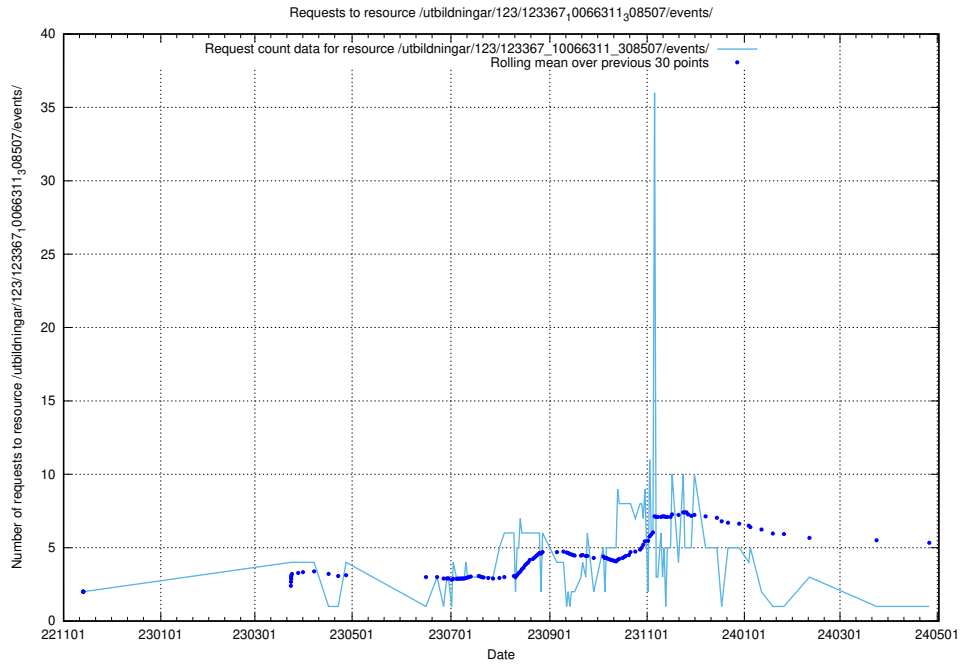

5.5987 Usage of /utbildningar/123/123367_10066311_308507/events/

Here, we count the number of requests to resource /utbildningar/123/123367_10066311_308507/events/