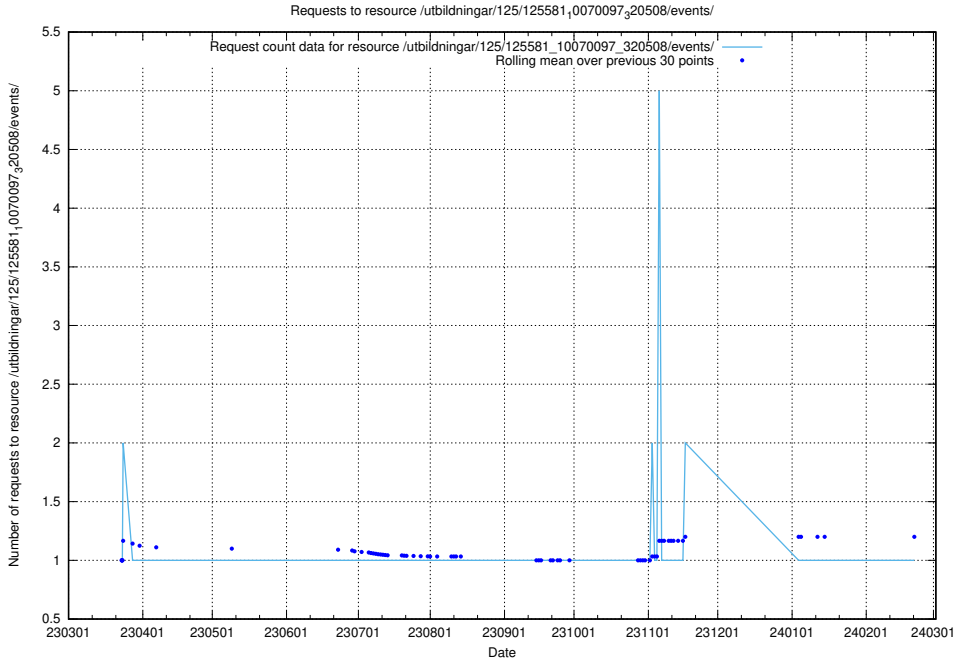

5.1094 Usage of /utbildningar/125/125581_10070097_320508/events/

Here, we count the number of requests to resource /utbildningar/125/125581_10070097_320508/events/