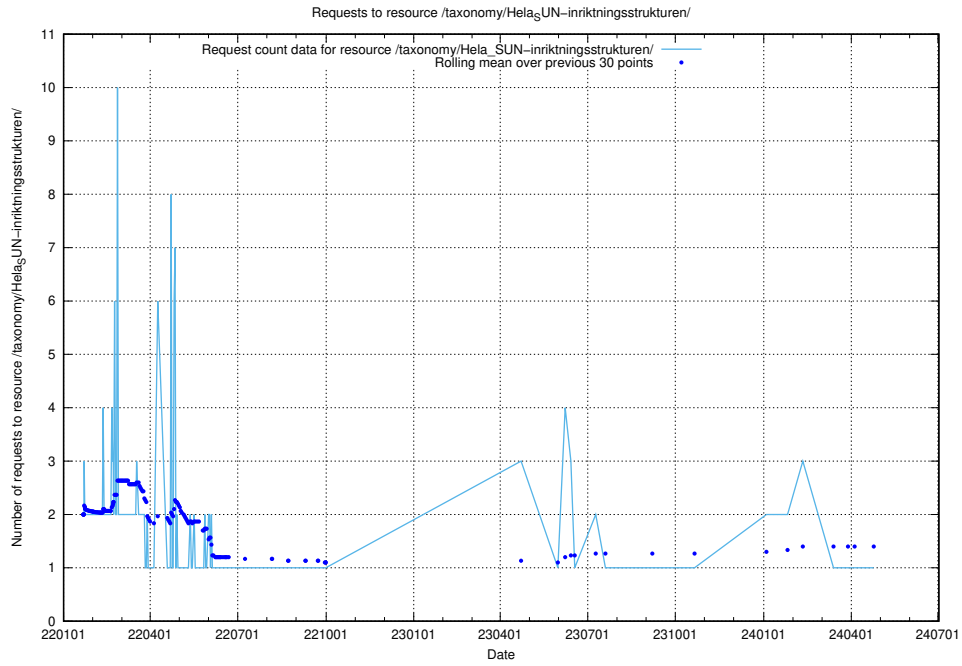

5.6689 Usage of /taxonomy/Hela_SUN-inriktningsstrukturen/

Here, we count the number of requests to resource /taxonomy/Hela_SUN-inriktningsstrukturen/.