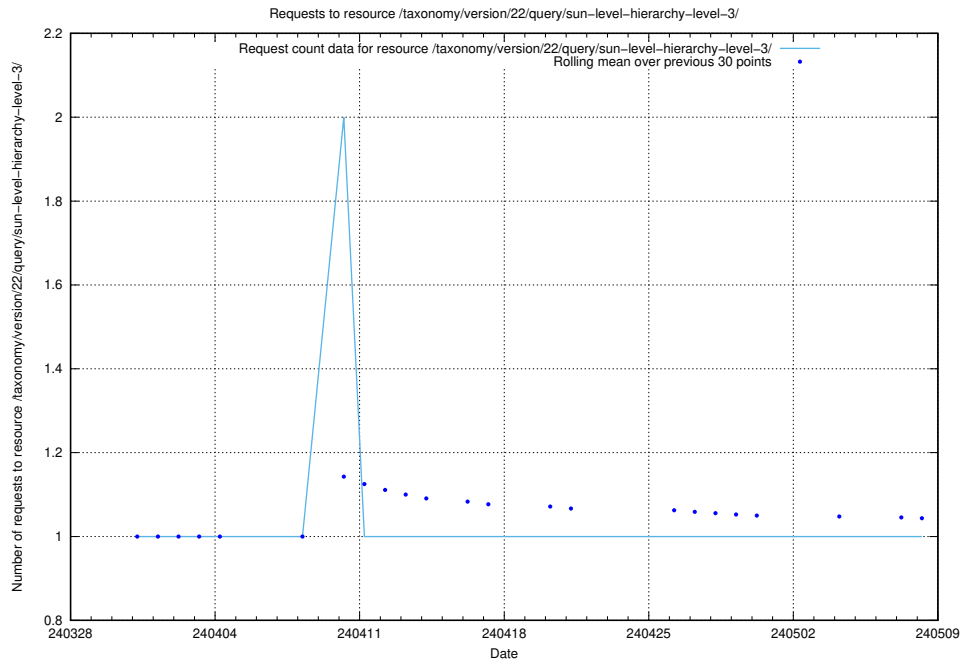

5.1762 Usage of /taxonomy/version/22/query/sun-level-hierarchy-level-3/

Here, we count the number of requests to resource /taxonomy/version/22/query/sun-level-hierarchy-level-3/.