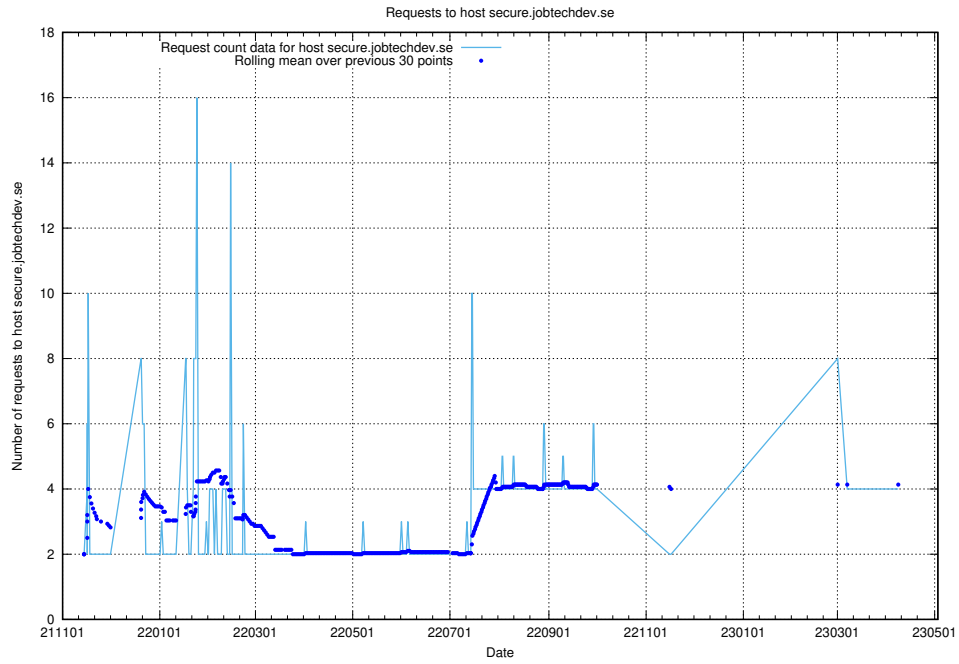

Here, we count the number of requests to host secure.jobtechdev.se.

7.164 Usage of dex-test.jobtechdev.se

Here, we count the number of requests to host dex-test.jobtechdev.se.

7.165 Usage of noc.jobtechdev.se