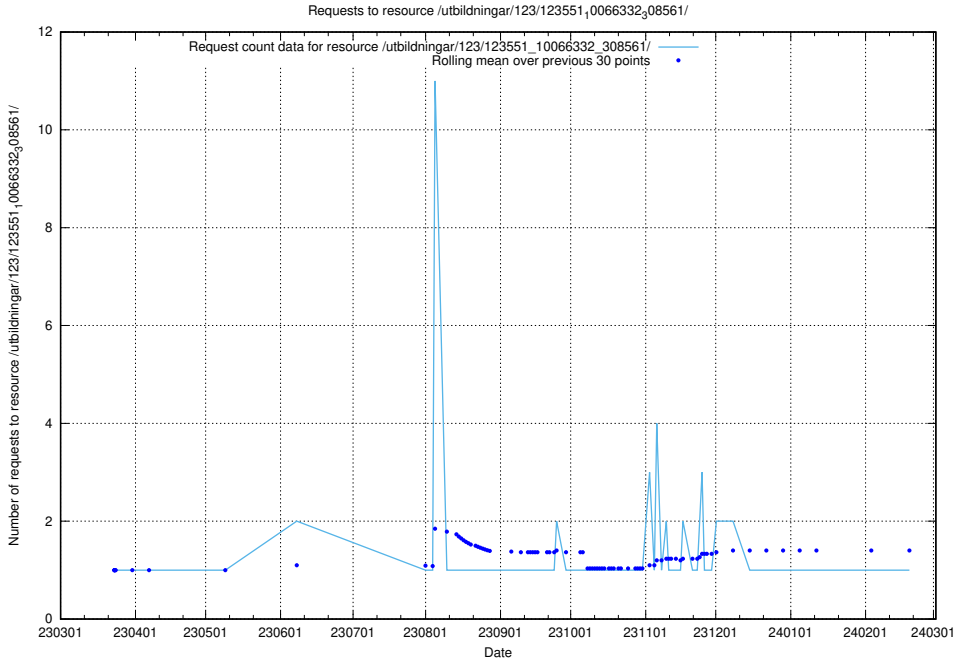

5.4659 Usage of /utbildningar/123/123551_10066332_308561/

Here, we count the number of requests to resource /utbildningar/123/123551_10066332_308561/.