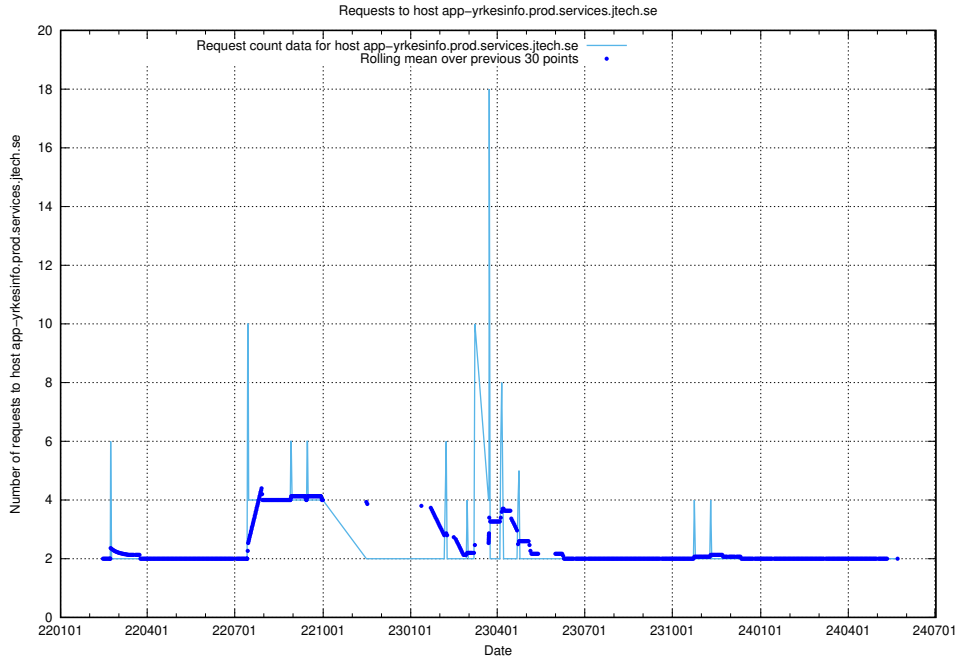

7.543 Usage of app-yrkesinfo.prod.services.jtech.se

Here, we count the number of requests to host app-yrkesinfo.prod.services.jtech.se.