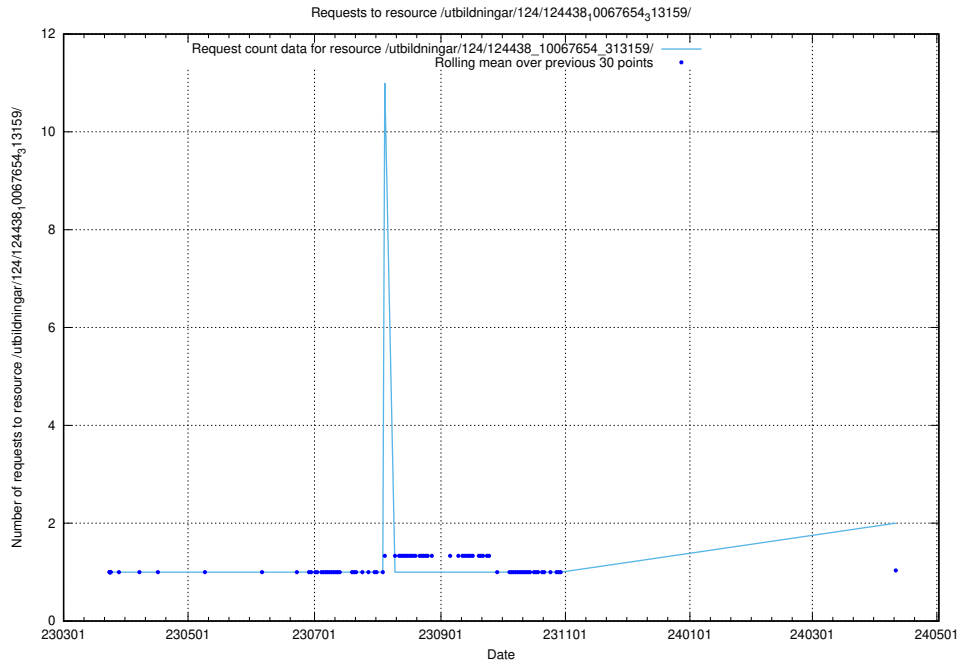

5.666 Usage of /utbildningar/124/124438_10067654_313159/

Here, we count the number of requests to resource /utbildningar/124/124438_10067654_313159/.