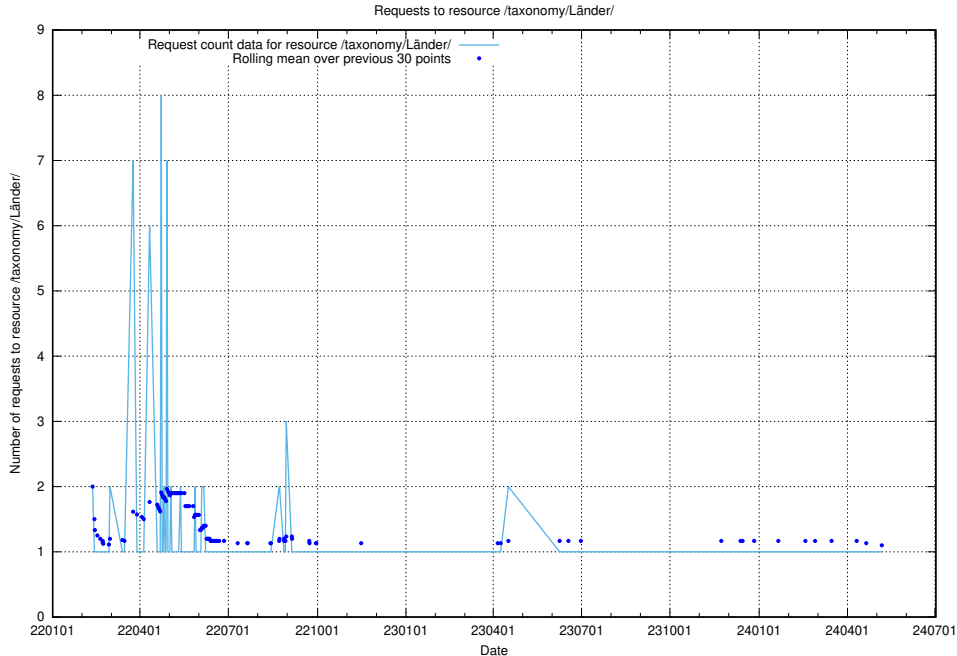

5.1809 Usage of /taxonomy/Länder/

Here, we count the number of requests to resource /taxonomy/Länder/.