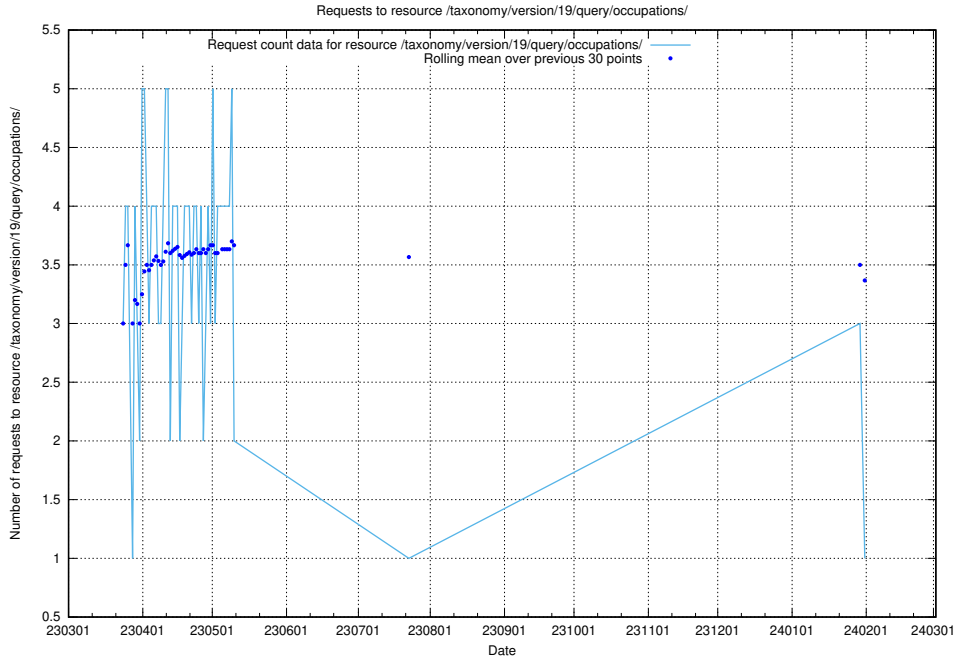

Here, we count the number of requests to resource /taxonomy/version/19/query/occupations/.

5.6328 Usage of /utbildningar/122/122290_10064538_314862/

Here, we count the number of requests to resource /utbildningar/122/122290_10064538_314862/.