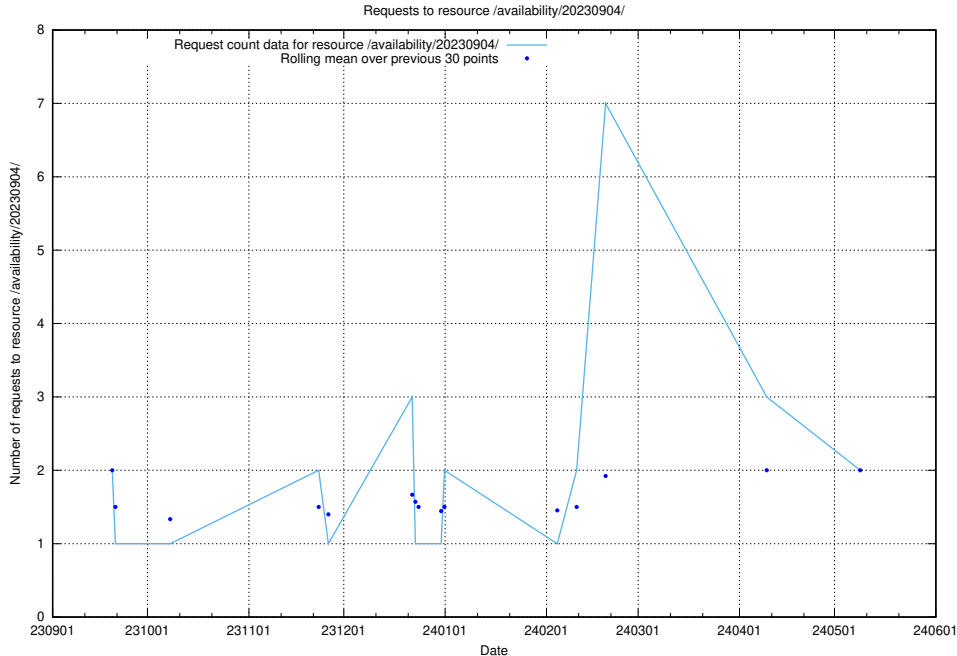

5.748 Usage of /availability/20230904/

Here, we count the number of requests to resource /availability/20230904/.