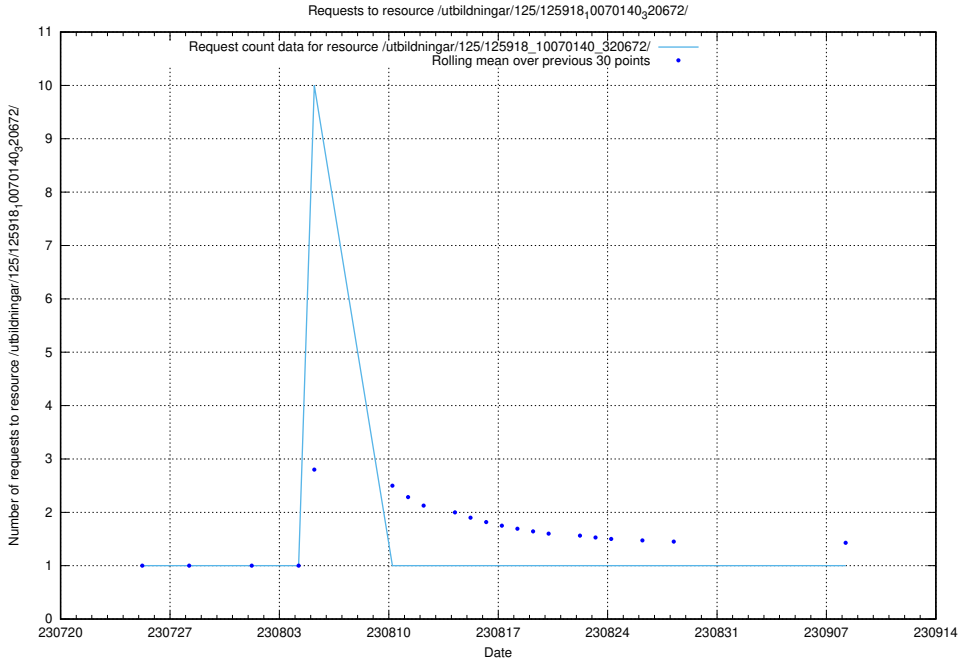

5.5111 Usage of /utbildningar/125/125918_10070140_320672/

Here, we count the number of requests to resource /utbildningar/125/125918_10070140_320672/.