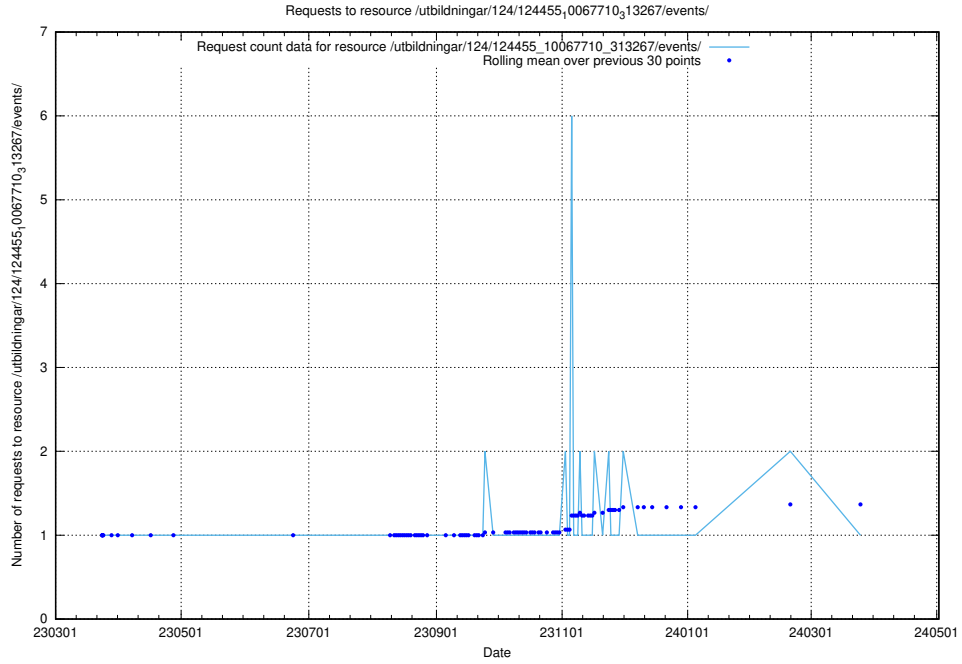

5.3614 Usage of /utbildningar/124/124455_10067710_313267/events/

Here, we count the number of requests to resource /utbildningar/124/124455_10067710_313267/events/