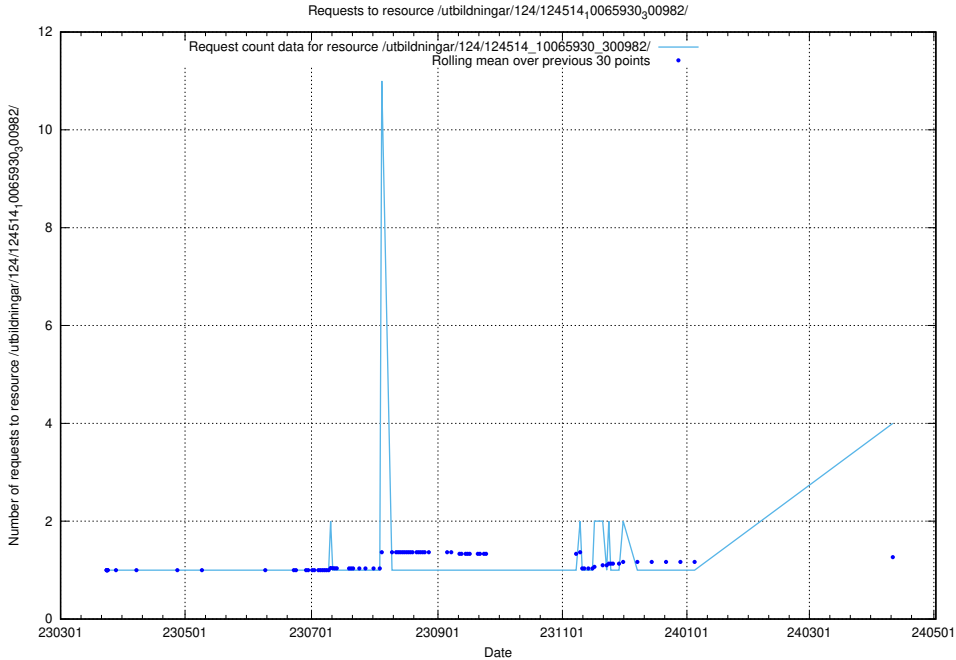

5.178 Usage of /utbildningar/124/124514_10065930_300982/

Here, we count the number of requests to resource /utbildningar/124/124514_10065930_300982/.