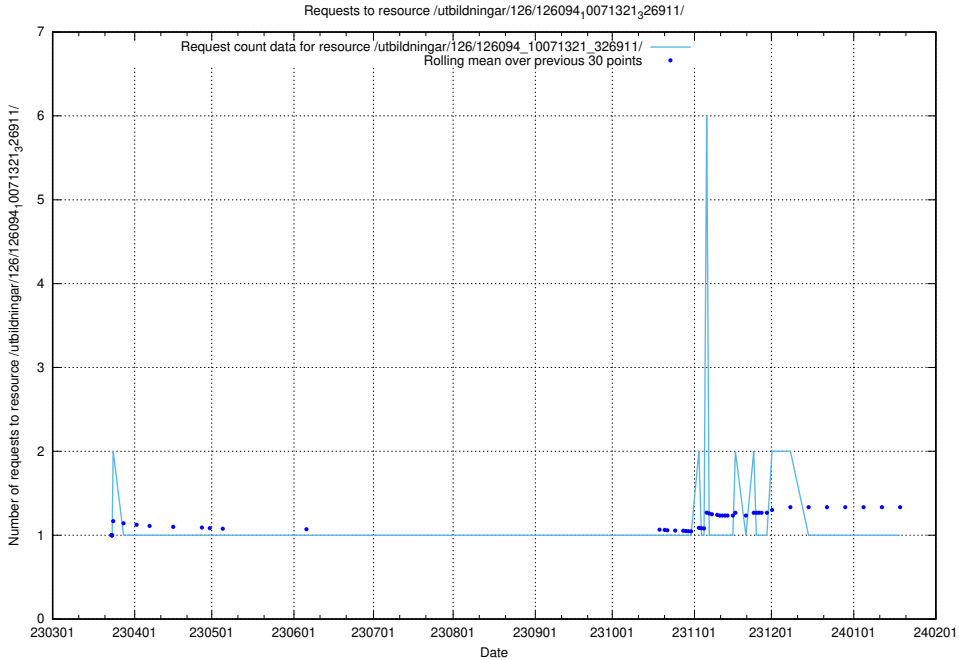

5.6630 Usage of /utbildningar/126/126094_10071321_326911/

Here, we count the number of requests to resource /utbildningar/126/126094_10071321_326911/.