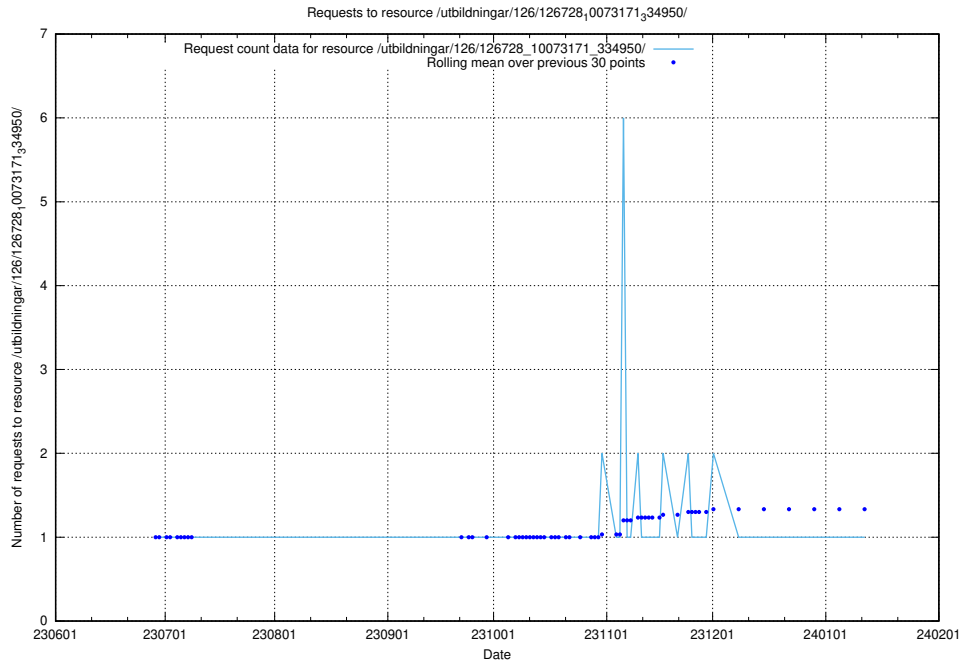

Here, we count the number of requests to resource /utbildningar/126/126728_10073171_334950/.

5.5616 Usage of /utbildningar/126/126728_10073151_334946/events/

Here, we count the number of requests to resource /utbildningar/126/126728_10073151_334946/events/