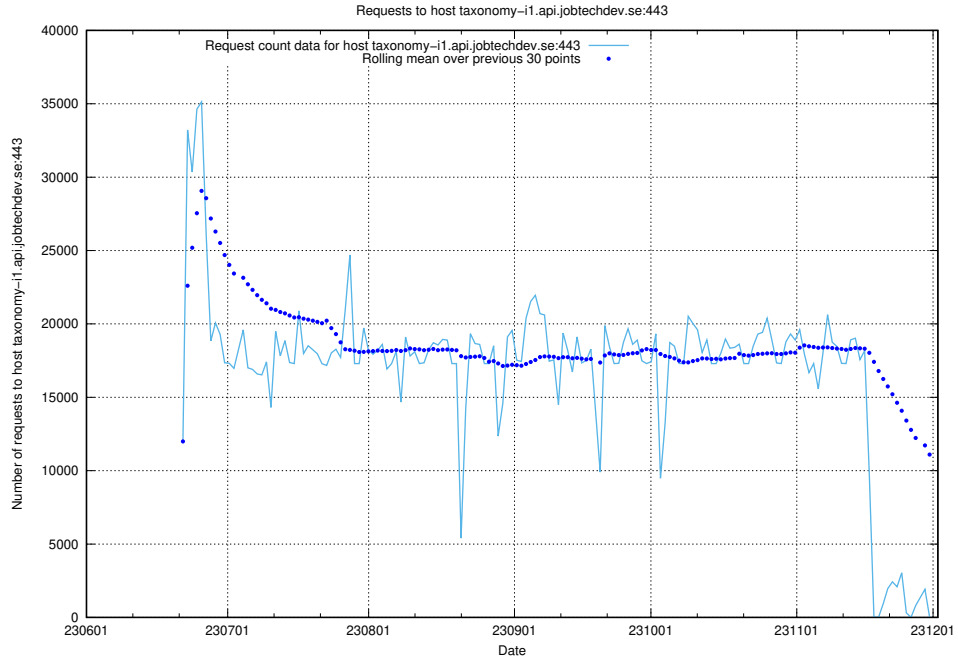

Here, we count the number of requests to host taxonomy-t2.api.jobtechdev.se.

7.39 Usage of taxonomy-i1.api.jobtechdev.se:443

Here, we count the number of requests to host taxonomy-i1.api.jobtechdev.se:443.