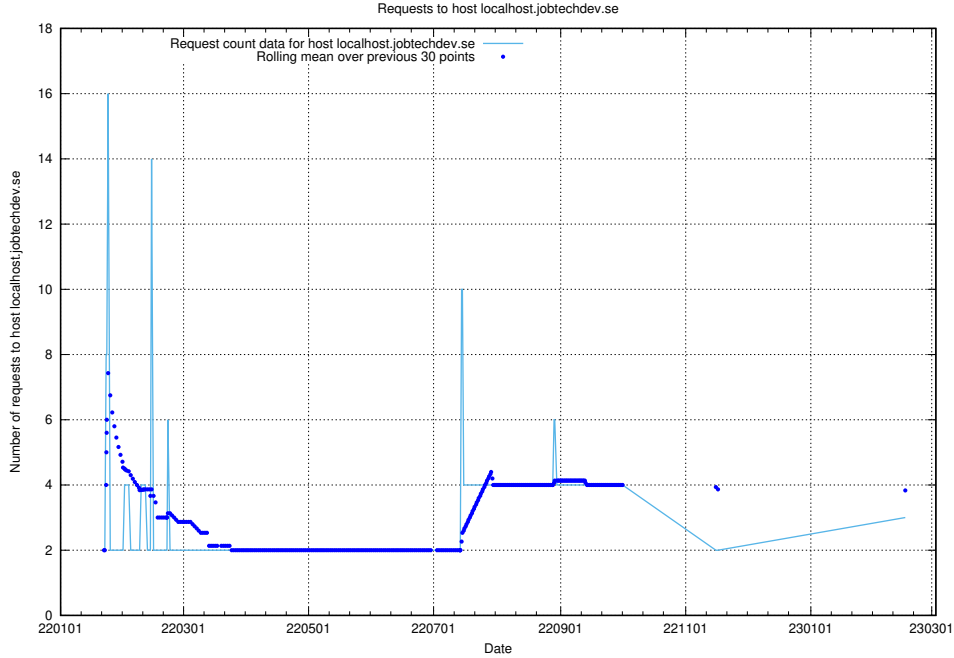

7.257 Usage of learning.jobtechdev.se

Here, we count the number of requests to host learning.jobtechdev.se.

7.258 Usage of intranet.jobtechdev.se

Here, we count the number of requests to host intranet.jobtechdev.se.