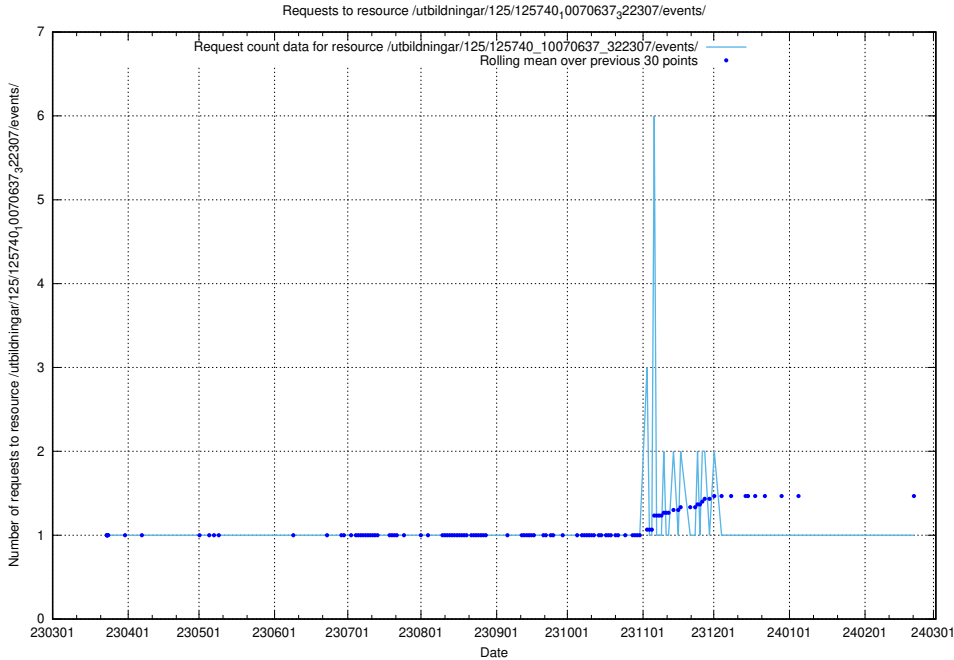

5.1006 Usage of /utbildningar/125/125740_10070637_322307/events/

Here, we count the number of requests to resource /utbildningar/125/125740_10070637_322307/events/