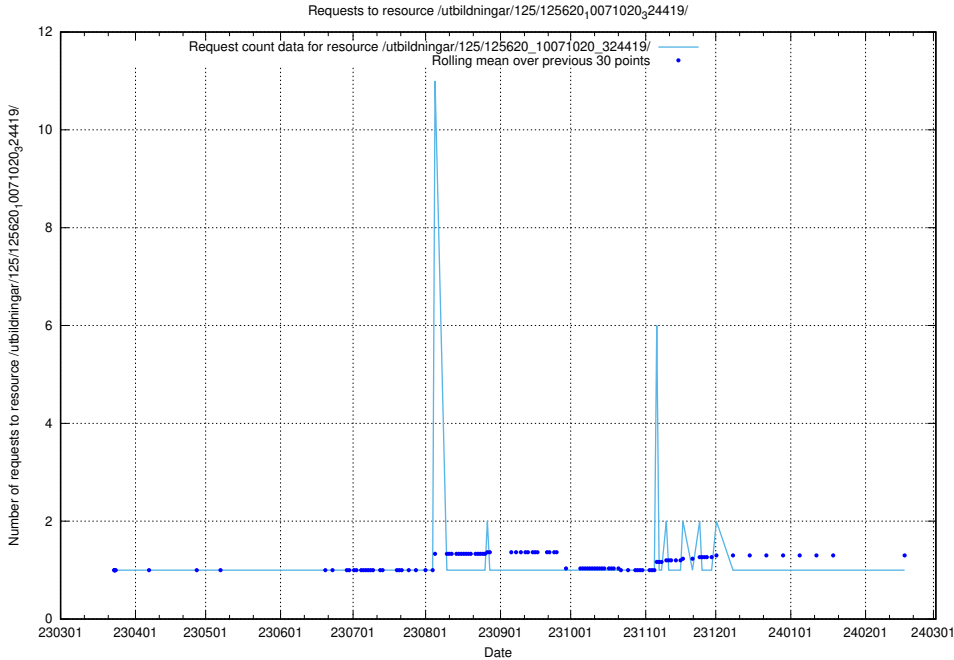

5.1053 Usage of /utbildningar/125/125620_10071020_324419/

Here, we count the number of requests to resource /utbildningar/125/125620_10071020_324419/.