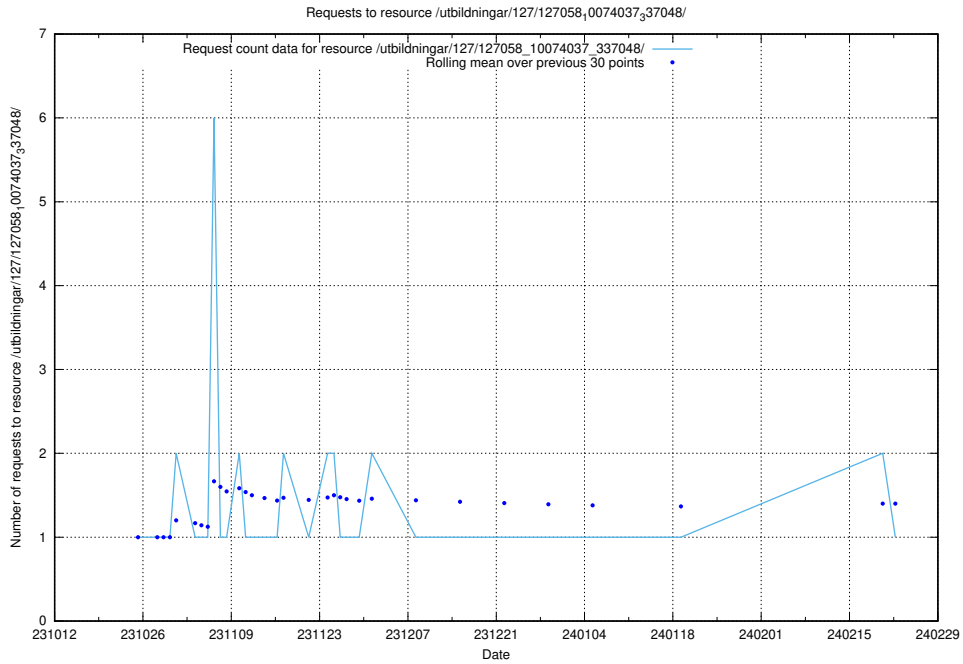

5.4379 Usage of /utbildningar/127/127058_10074037_337048/

Here, we count the number of requests to resource /utbildningar/127/127058_10074037_337048/.