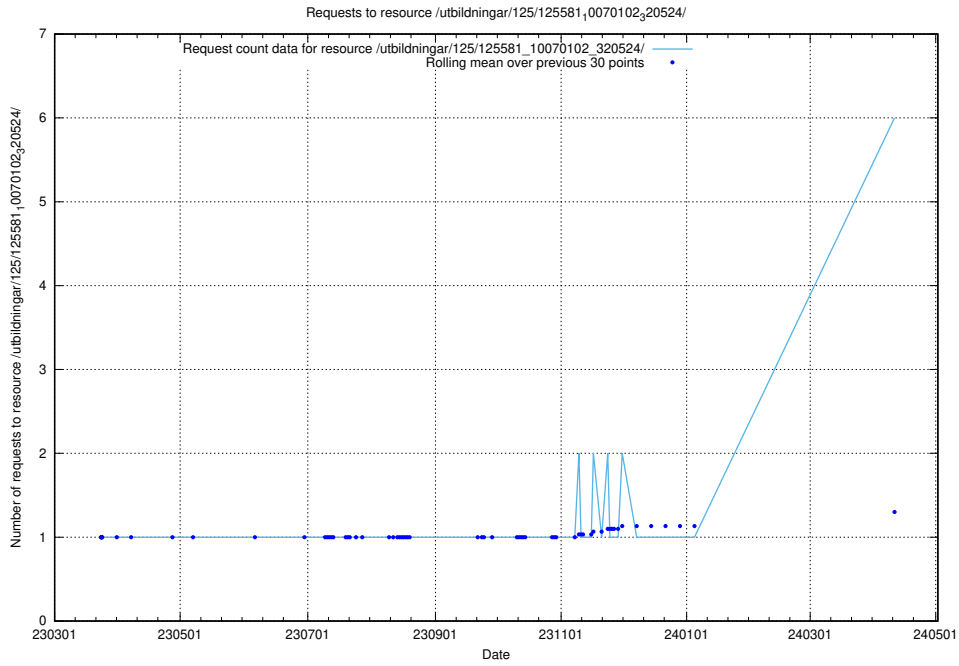

5.44 Usage of /utbildningar/125/125581_10070102_320524/

Here, we count the number of requests to resource /utbildningar/125/125581_10070102_320524/.