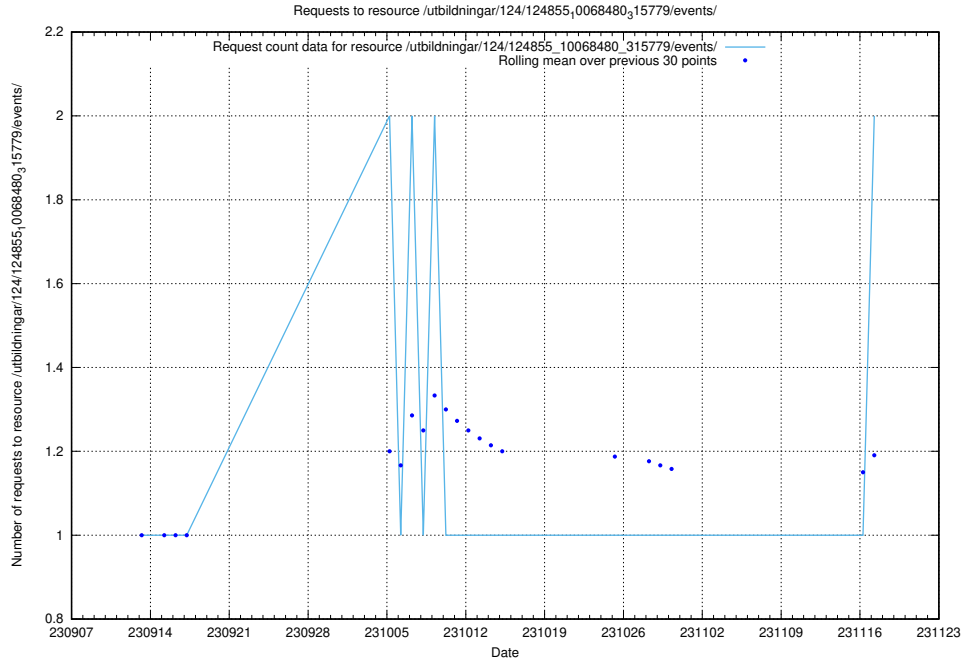

5.754 Usage of /utbildningar/124/124855_10068480_315779/events/

Here, we count the number of requests to resource /utbildningar/124/124855_10068480_315779/events/