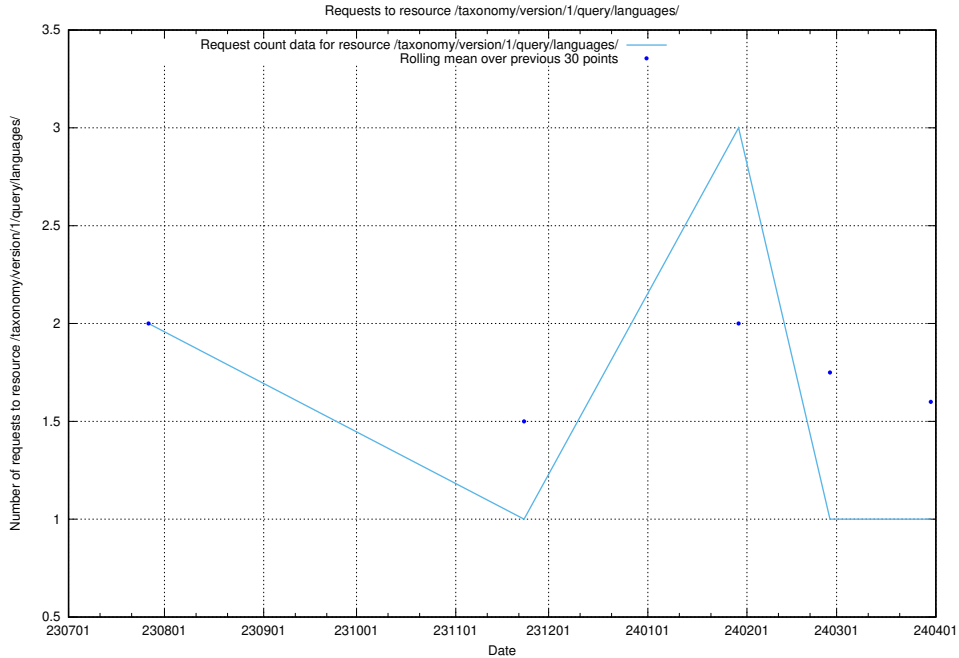

5.5091 Usage of /utbildningar/122/122985_10065249_314861/events/

Here, we count the number of requests to resource /utbildningar/122/122985_10065249_314861/events/

5.5092 Usage of /taxonomy/version/1/query/employment-variety-concepts/