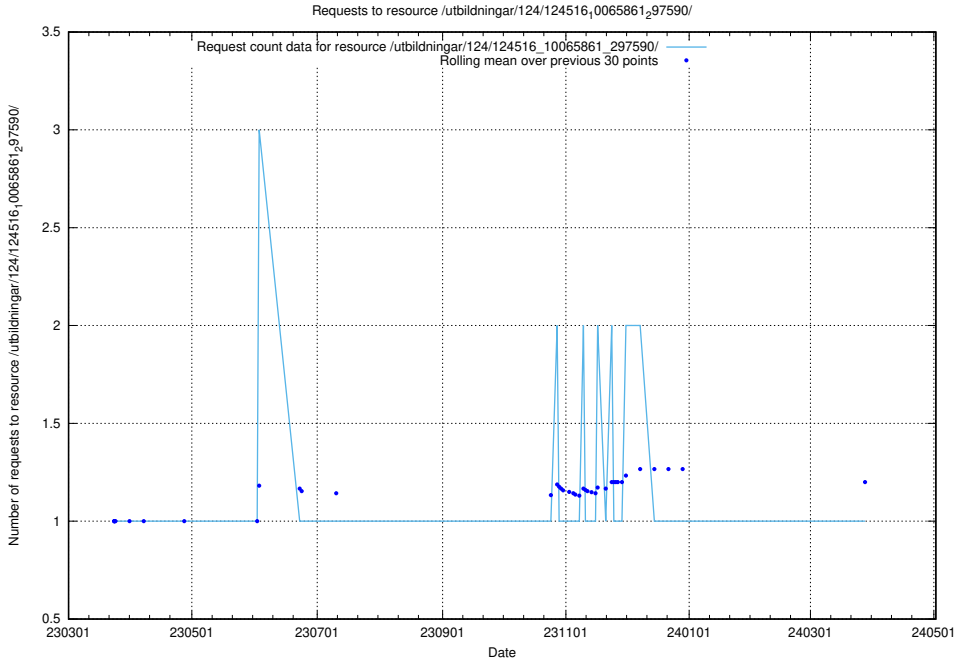

5.1676 Usage of /utbildningar/124/124516_10065861_297590/

Here, we count the number of requests to resource /utbildningar/124/124516_10065861_297590/.

5.1677 Usage of /availability/uptime/20240129/

Here, we count the number of requests to resource /availability/uptime/20240129/.