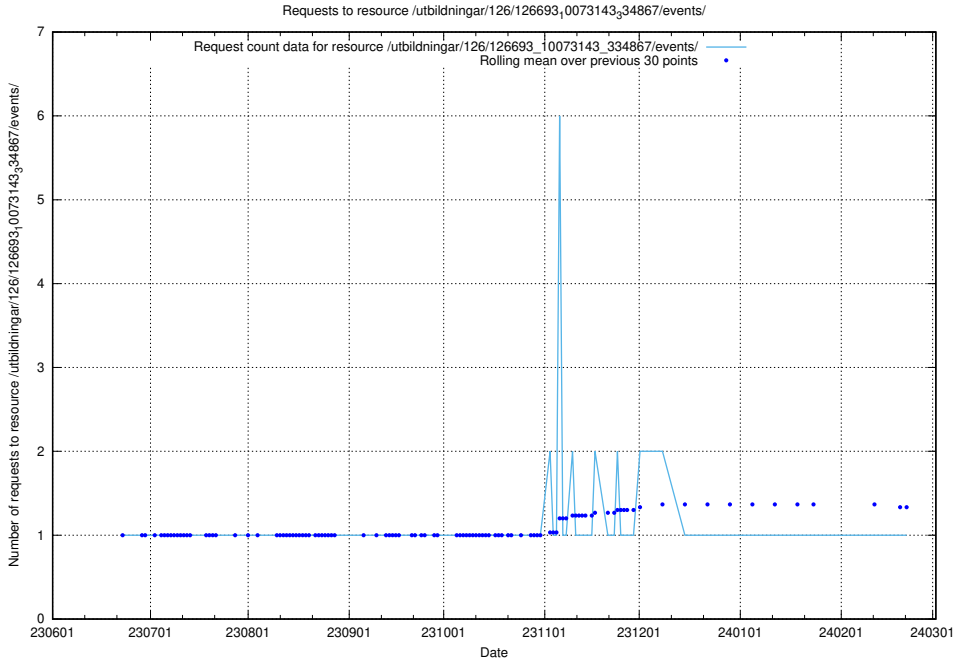

Here, we count the number of requests to resource /utbildningar/126/126693_10073241_335112/events/

5.5810 Usage of /utbildningar/126/126693_10073143_334867/events/

Here, we count the number of requests to resource /utbildningar/126/126693_10073143_334867/events/