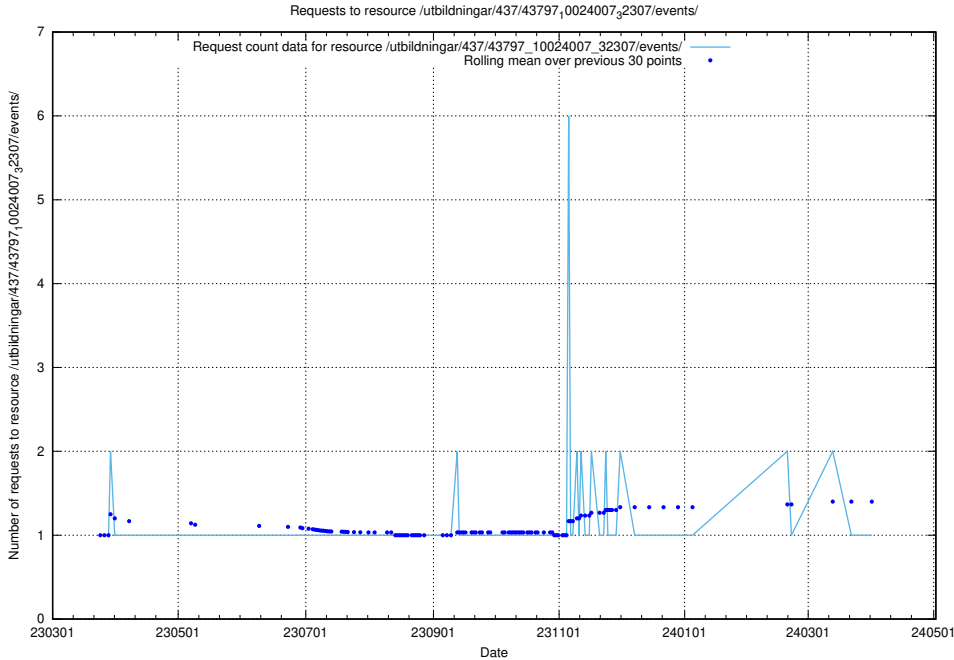

Here, we count the number of requests to resource /utbildningar/437/43799_10024013_29974/events/.

5.6369 Usage of /utbildningar/437/43797_10024007_32307/events/

Here, we count the number of requests to resource /utbildningar/437/43797_10024007_32307/events/.