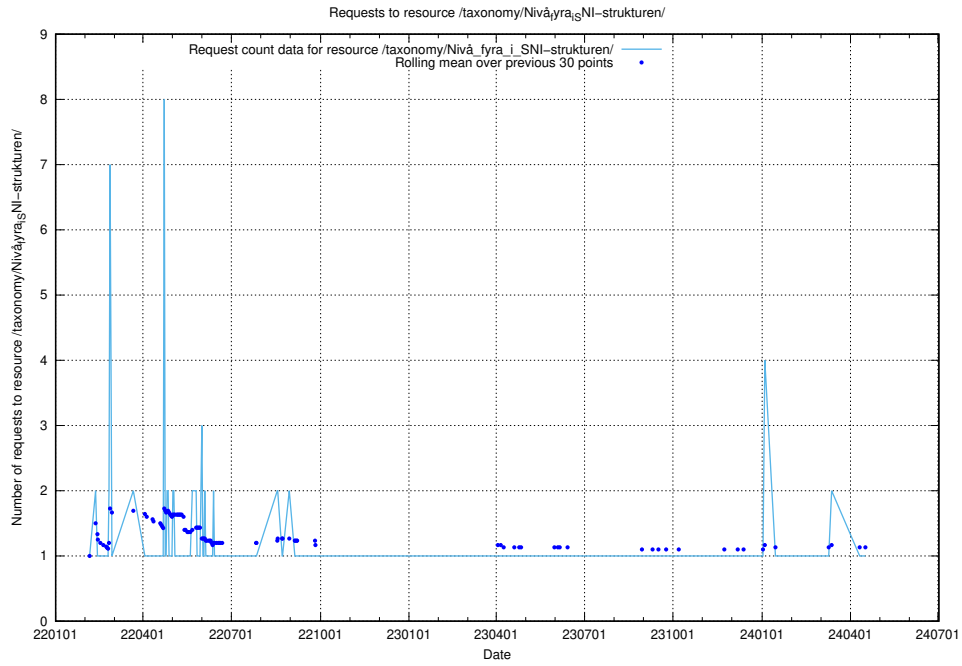

5.2626 Usage of /taxonomy/Nivå_fyra_i_SNI-strukturen/

Here, we count the number of requests to resource /taxonomy/Nivå_fyra_i_SNI-strukturen/.