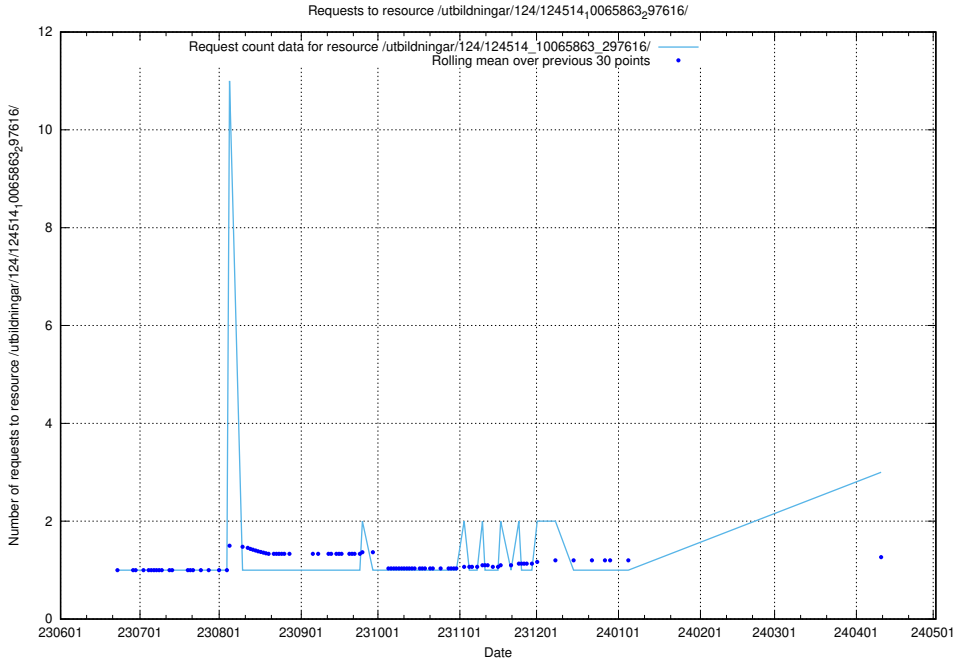

5.400 Usage of /utbildningar/124/124514_10065863_297616/

Here, we count the number of requests to resource /utbildningar/124/124514_10065863_297616/.