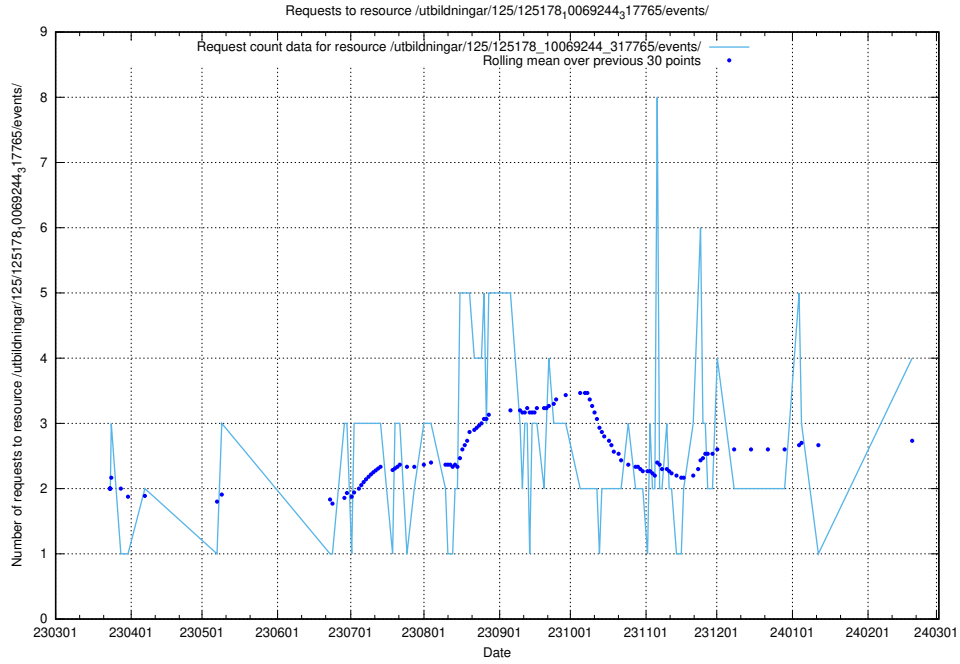

5.246 Usage of /utbildningar/125/125178_10069244_317765/events/

Here, we count the number of requests to resource /utbildningar/125/125178_10069244_317765/events/