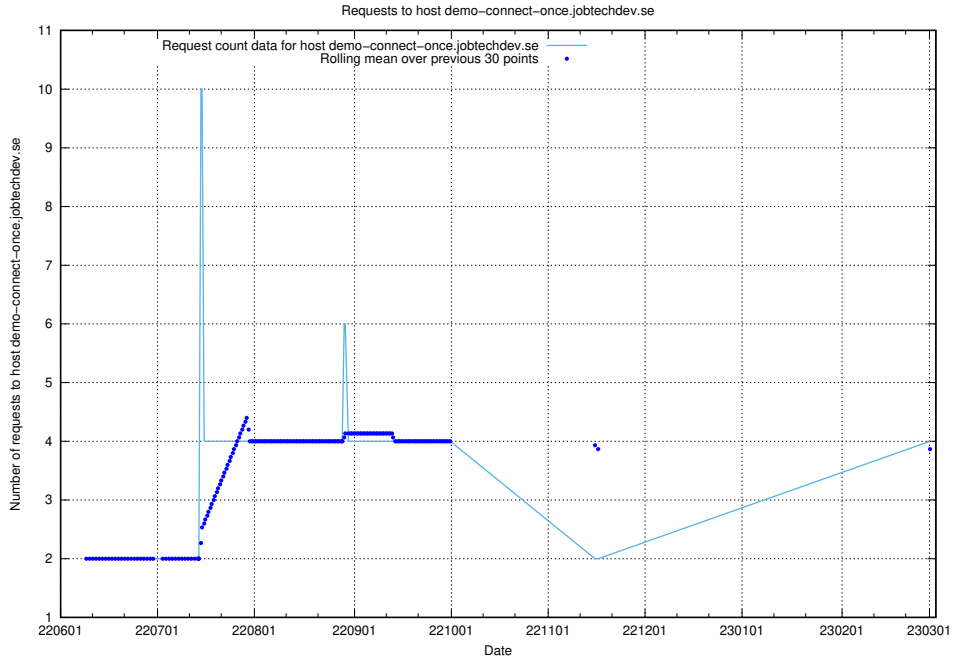

7.148 Usage of demo-connect-once.jobtechdev.se

Here, we count the number of requests to host demo-connect-once.jobtechdev.se.