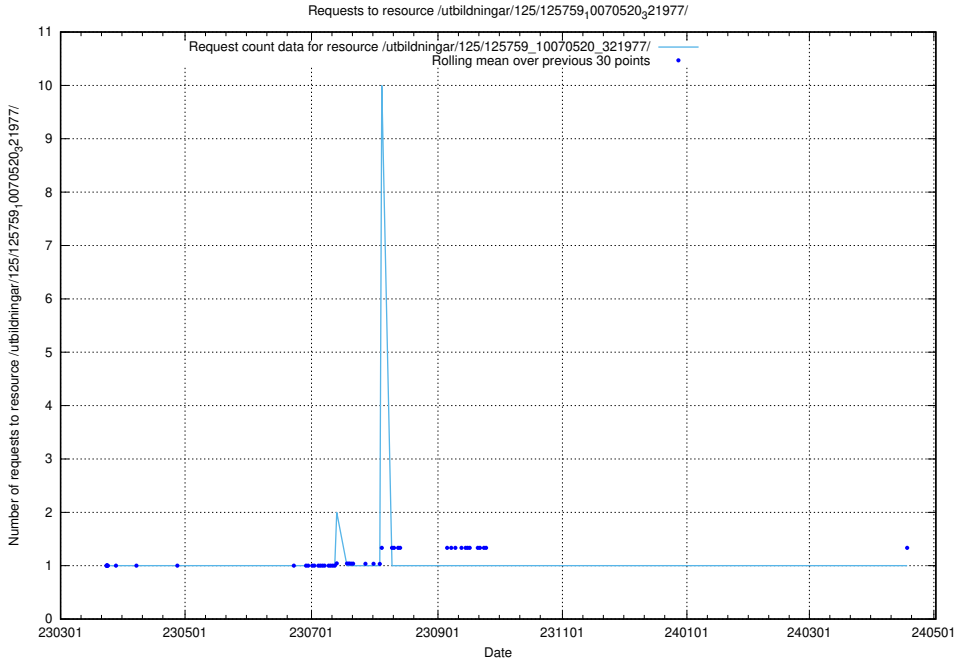

5.6643 Usage of /utbildningar/125/125759_10070520_321977/

Here, we count the number of requests to resource /utbildningar/125/125759_10070520_321977/.