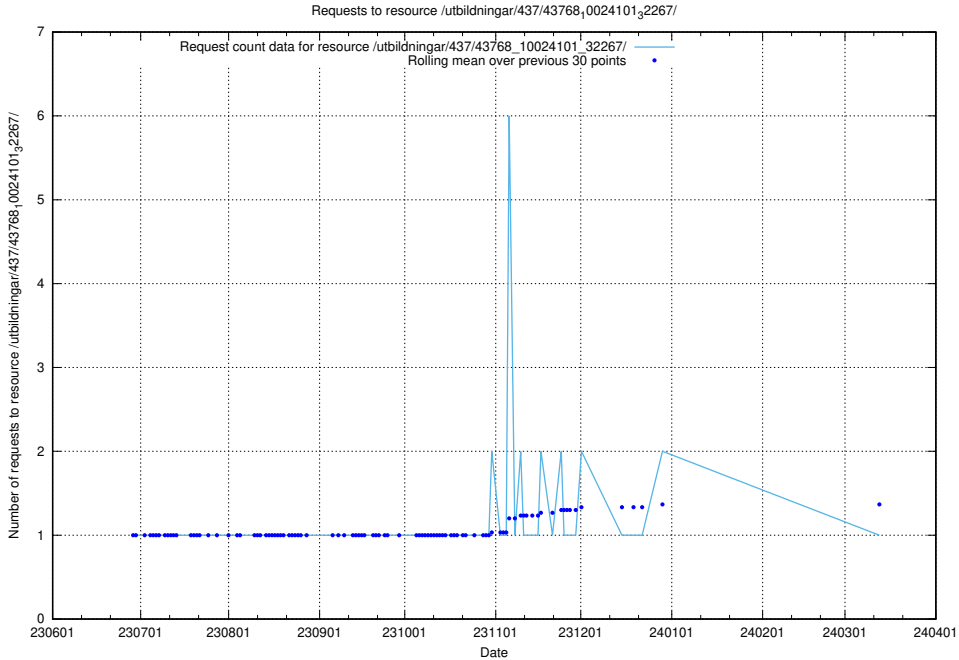

5.5596 Usage of /utbildningar/437/43768_10024101_32267/

Here, we count the number of requests to resource /utbildningar/437/43768_10024101_32267/.