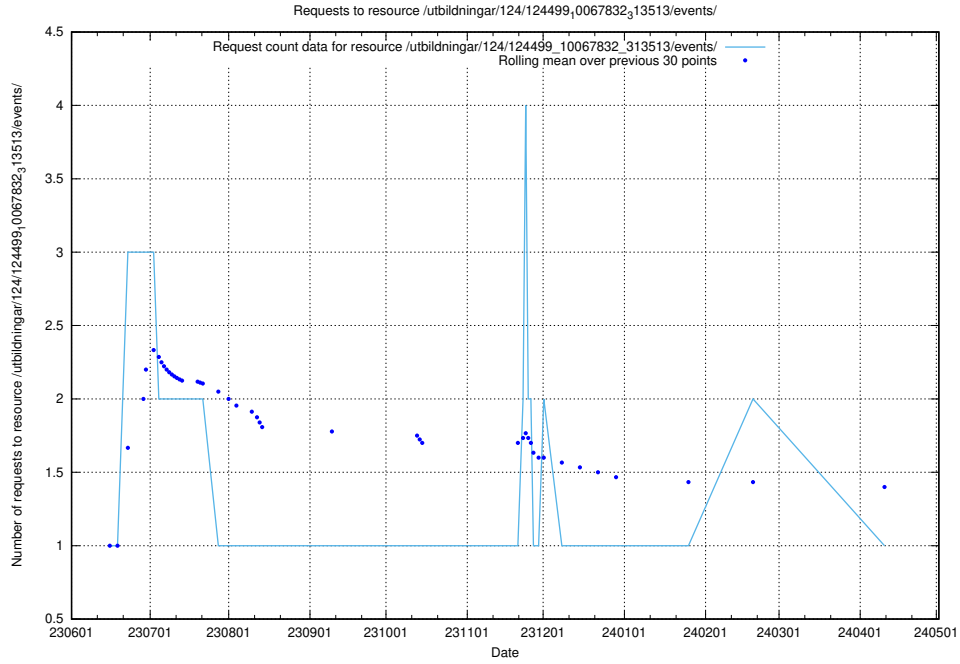

5.6046 Usage of /utbildningar/124/124499_10067832_313513/events/

Here, we count the number of requests to resource /utbildningar/124/124499_10067832_313513/events/