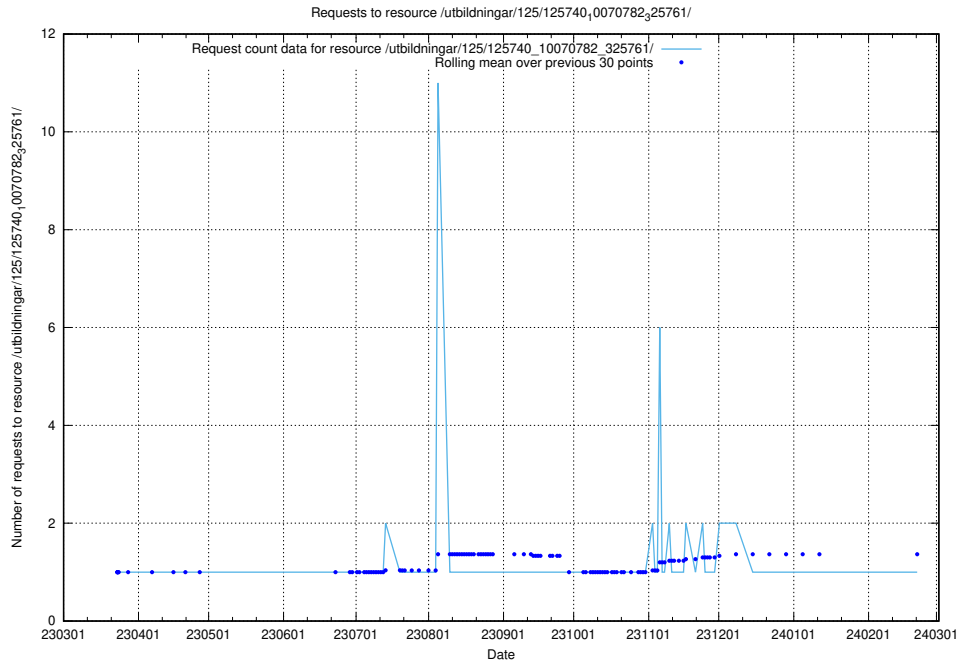

5.962 Usage of /utbildningar/125/125740_10070782_325761/

Here, we count the number of requests to resource /utbildningar/125/125740_10070782_325761/.