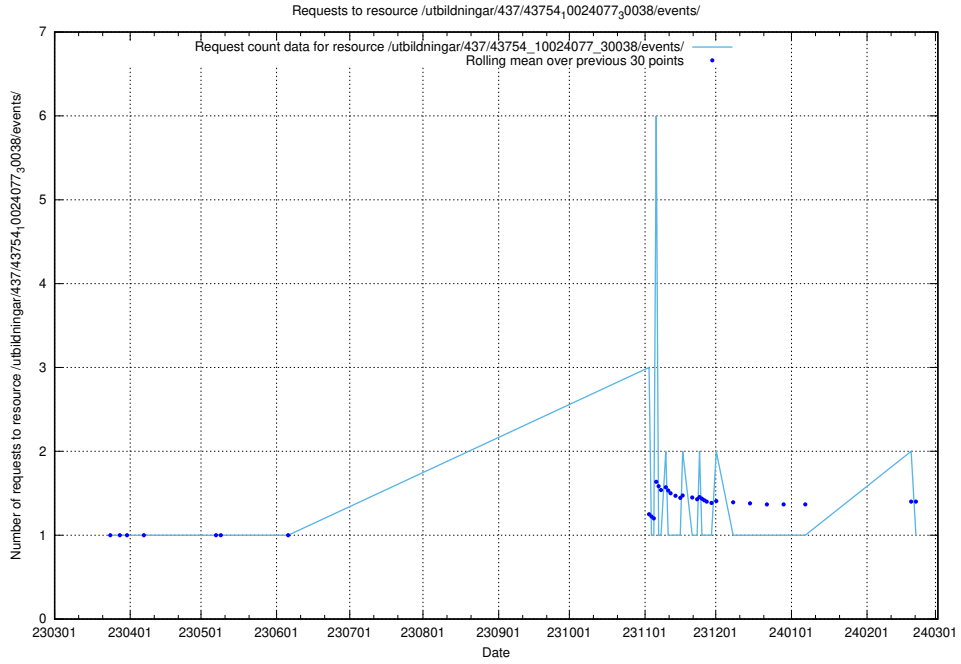

5.6386 Usage of /utbildningar/437/43754_10024077_30038/events/

Here, we count the number of requests to resource /utbildningar/437/43754_10024077_30038/events/.