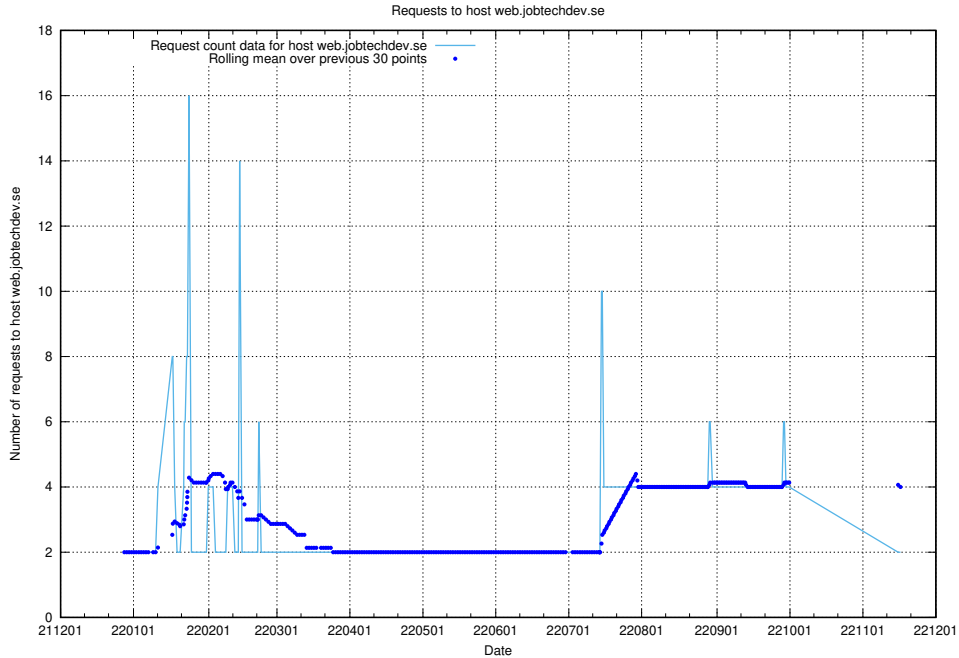

7.357 Usage of inks-develop.api.jobtechdev.se

Here, we count the number of requests to host inks-develop.api.jobtechdev.se.

7.358 Usage of web.jobtechdev.se

Here, we count the number of requests to host web.jobtechdev.se.