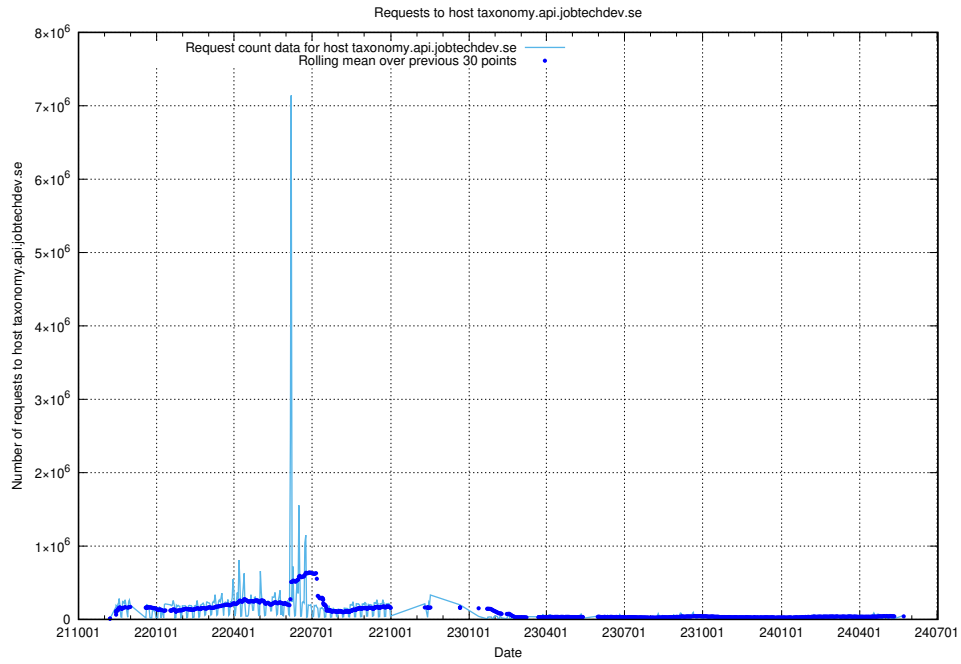

7.4 Usage of data.jobtechdev.se

Here, we count the number of requests to host data.jobtechdev.se.

7.5 Usage of taxonomy.api.jobtechdev.se

Here, we count the number of requests to host taxonomy.api.jobtechdev.se.