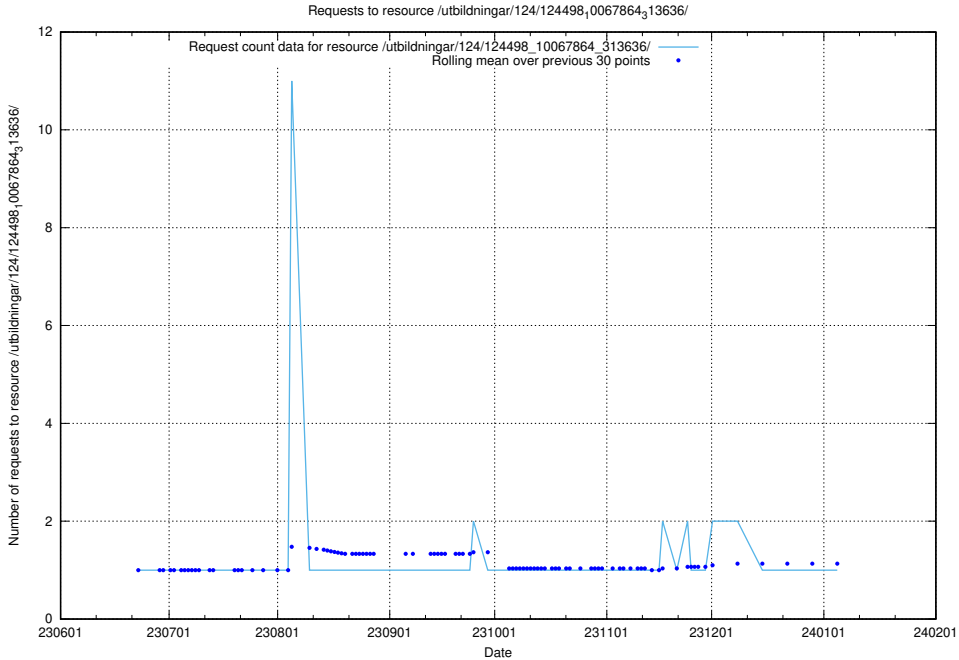

5.5954 Usage of /utbildningar/124/124498_10067864_313636/

Here, we count the number of requests to resource /utbildningar/124/124498_10067864_313636/.