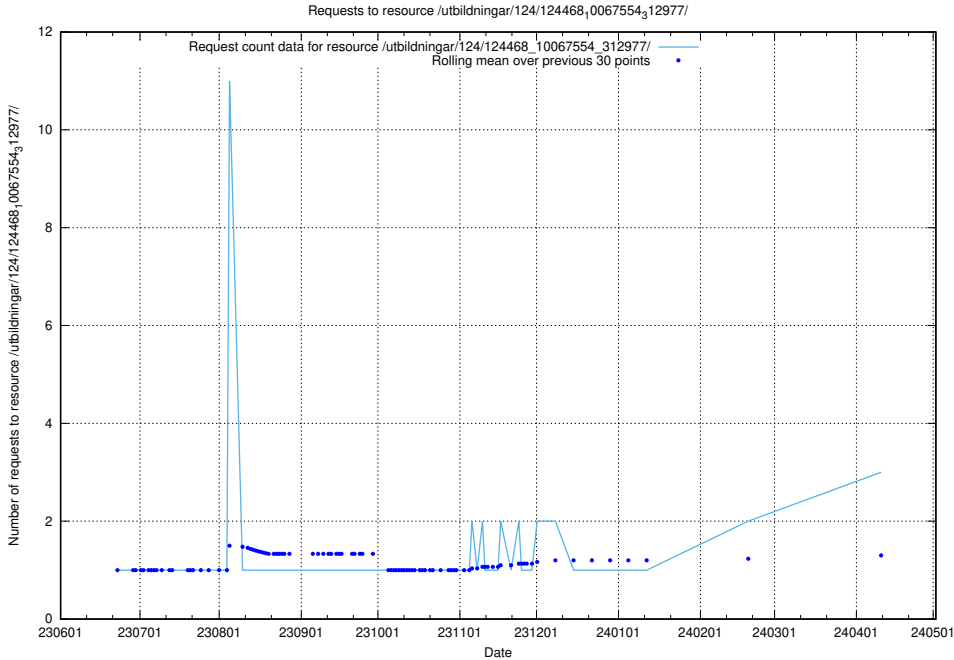

5.406 Usage of /utbildningar/124/124468_10067554_312977/

Here, we count the number of requests to resource /utbildningar/124/124468_10067554_312977/.