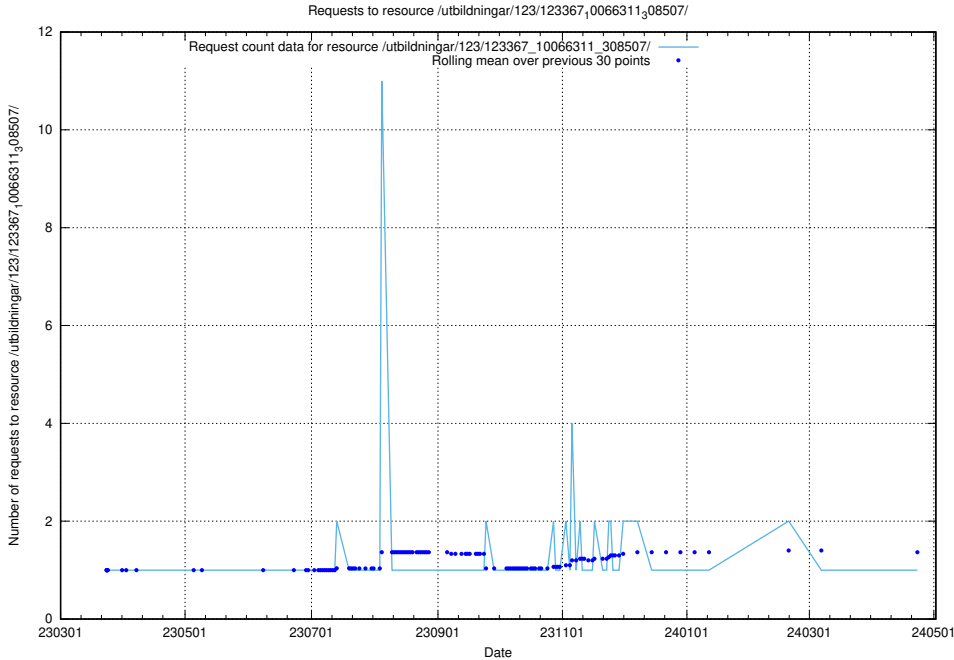

5.4686 Usage of /utbildningar/123/123367_10066311_308507/

Here, we count the number of requests to resource /utbildningar/123/123367_10066311_308507/.