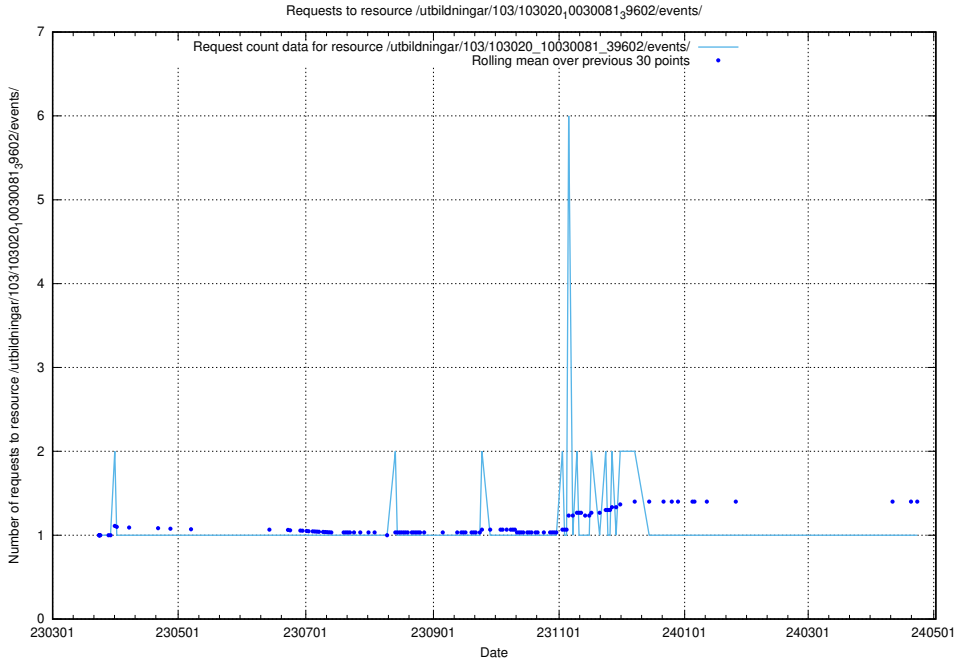

5.5670 Usage of /utbildningar/103/103020_10030081_39602/events/

Here, we count the number of requests to resource /utbildningar/103/103020_10030081_39602/events/.