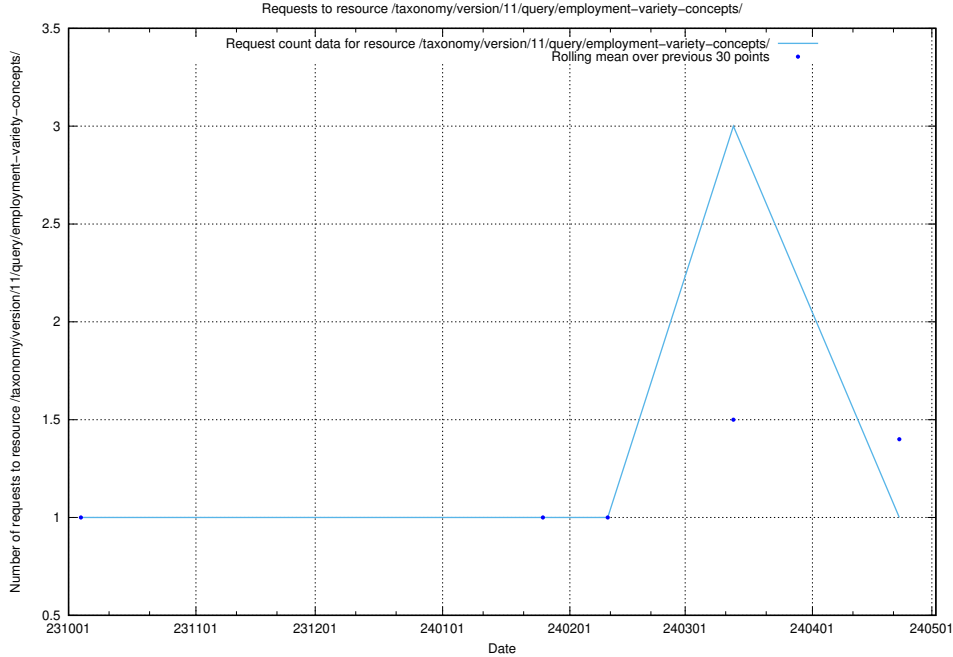

5.4605 Usage of /taxonomy/version/11/query/employment-variety-concepts/

Here, we count the number of requests to resource /taxonomy/version/11/query/employment-variety-concepts/.