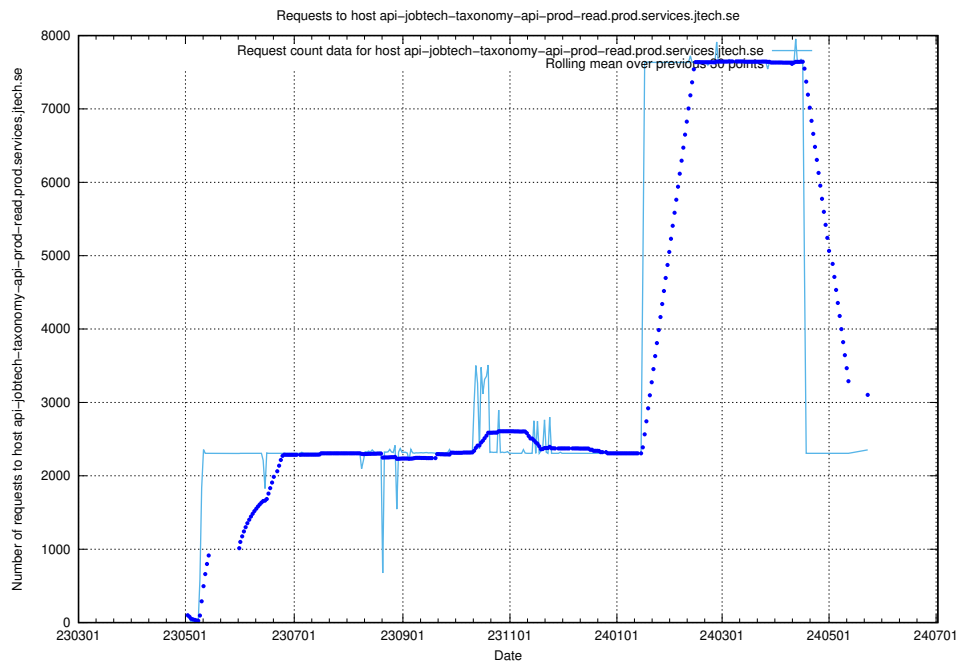

7.18 Usage of api-jobtech-taxonomy-api-prod-read.prod.services.jtech.se

Here, we count the number of requests to host api-jobtech-taxonomy-api-prod-read.prod.services.jtech.se.