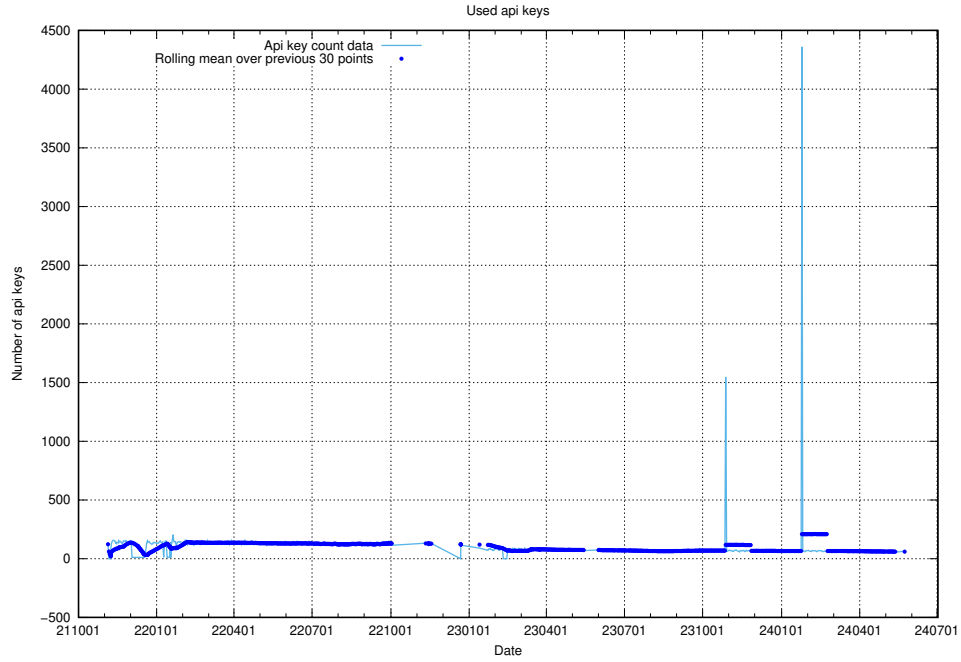

8.3 Number of used api keys

Here we extract the number of keys that were used for at least one request.