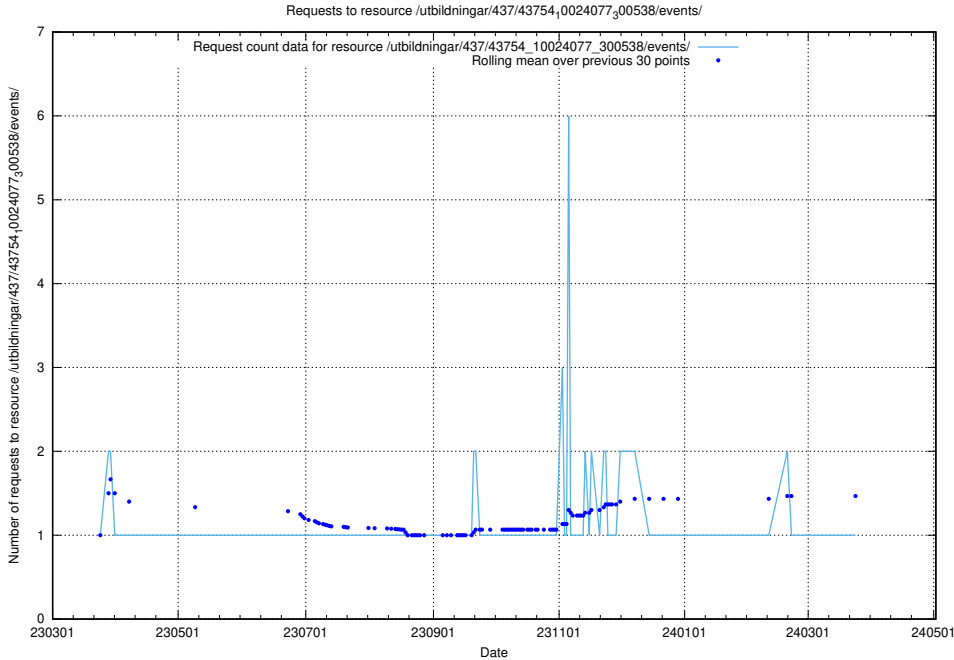

5.6385 Usage of /utbildningar/437/43754_10024077_300538/events/

Here, we count the number of requests to resource /utbildningar/437/43754_10024077_300538/events/.