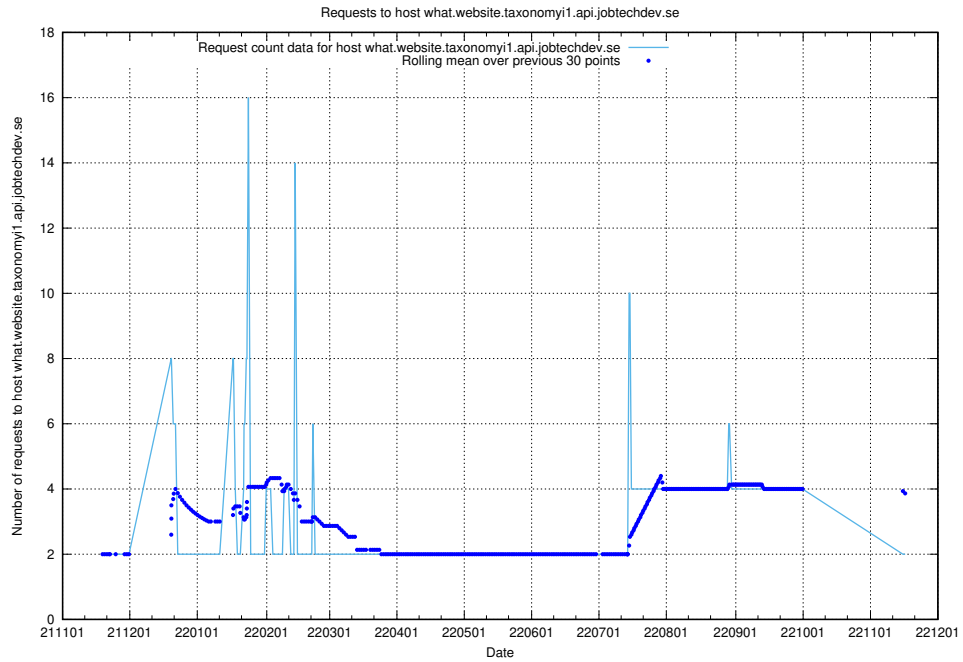

7.459 Usage of what.website.taxonomy1.api.jobtechdev.se

Here, we count the number of requests to host what.website.taxonomy1.api.jobtechdev.se.