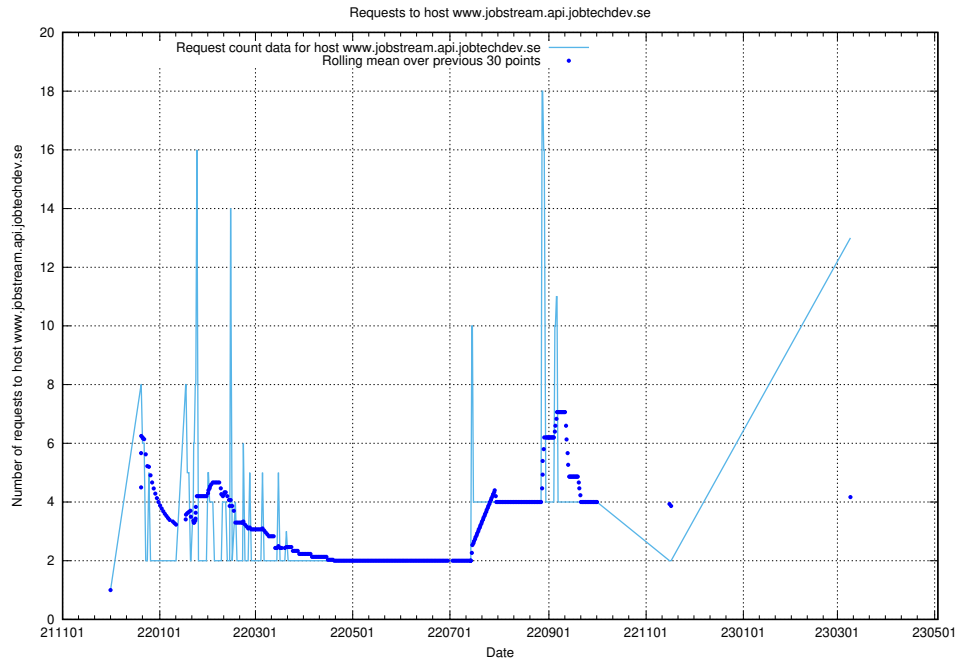

7.43 Usage of `www.jobstream.api.jobtechdev.se`

Here, we count the number of requests to host `www.jobstream.api.jobtechdev.se`.