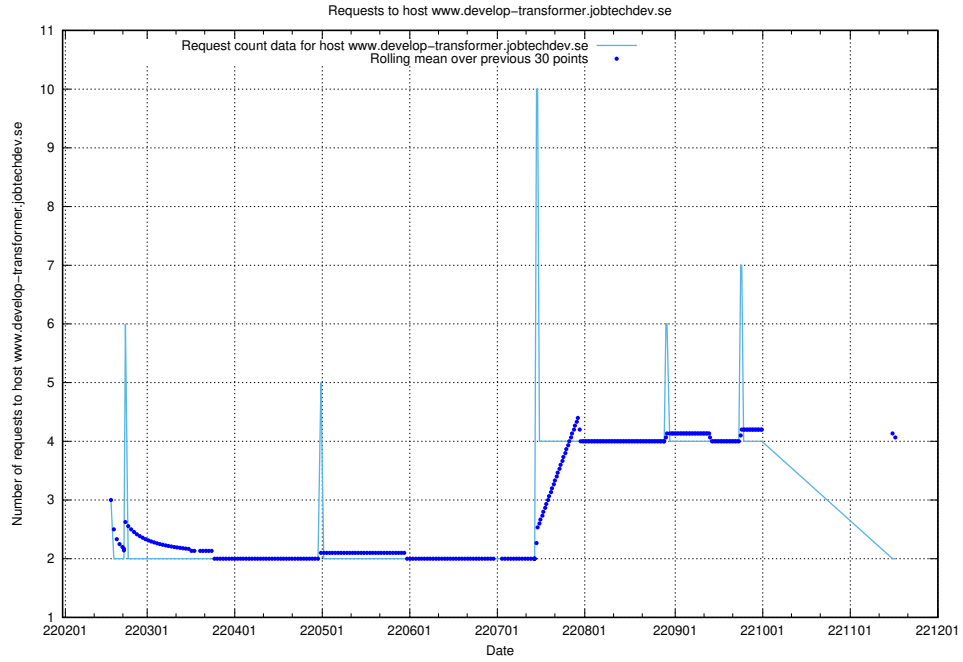

Here, we count the number of requests to host `www.develop-transformer.jobtechdev.se`.

7.540 Usage of standby.jobtechdev.se

Here, we count the number of requests to host standby.jobtechdev.se.

7.541 Usage of `asasdasd.jobtechdev.se`