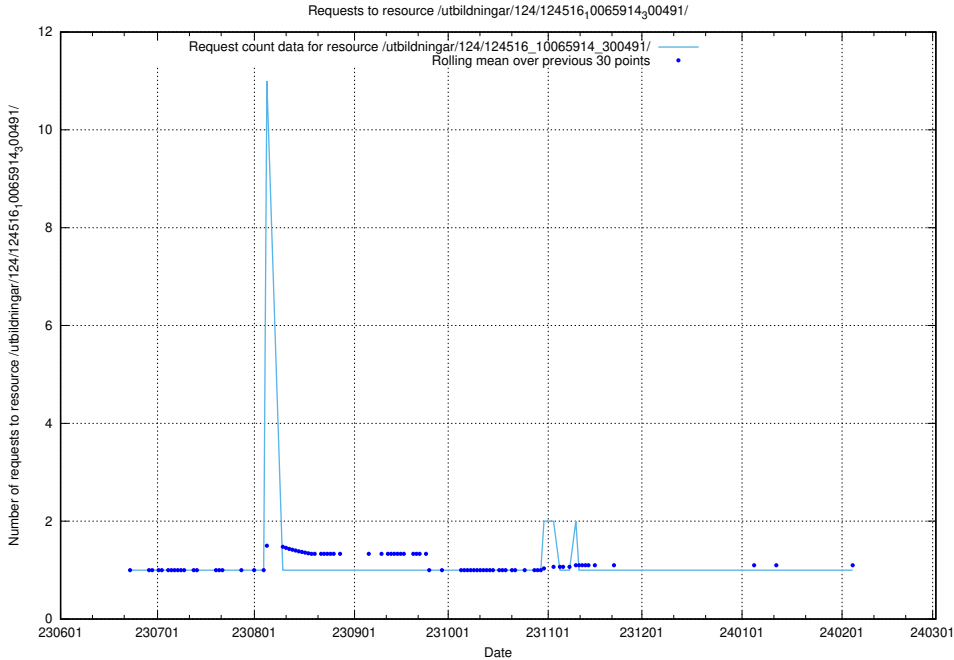

5.5935 Usage of /utbildningar/124/124516_10065914_300491/

Here, we count the number of requests to resource /utbildningar/124/124516_10065914_300491/.