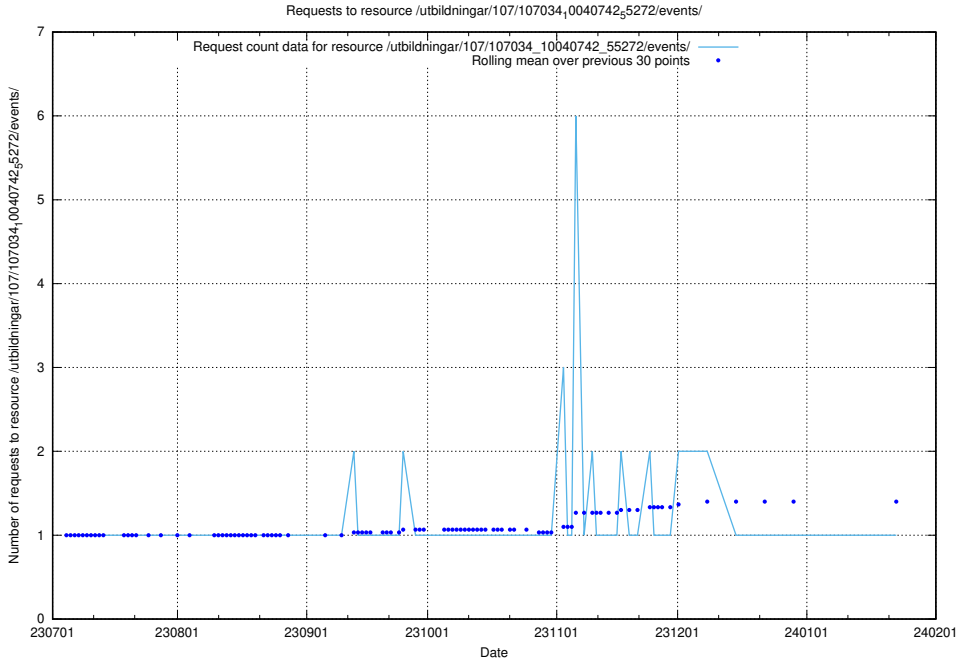

5.5524 Usage of /utbildningar/107/107034_10040742_55272/events/

Here, we count the number of requests to resource /utbildningar/107/107034_10040742_55272/events/.