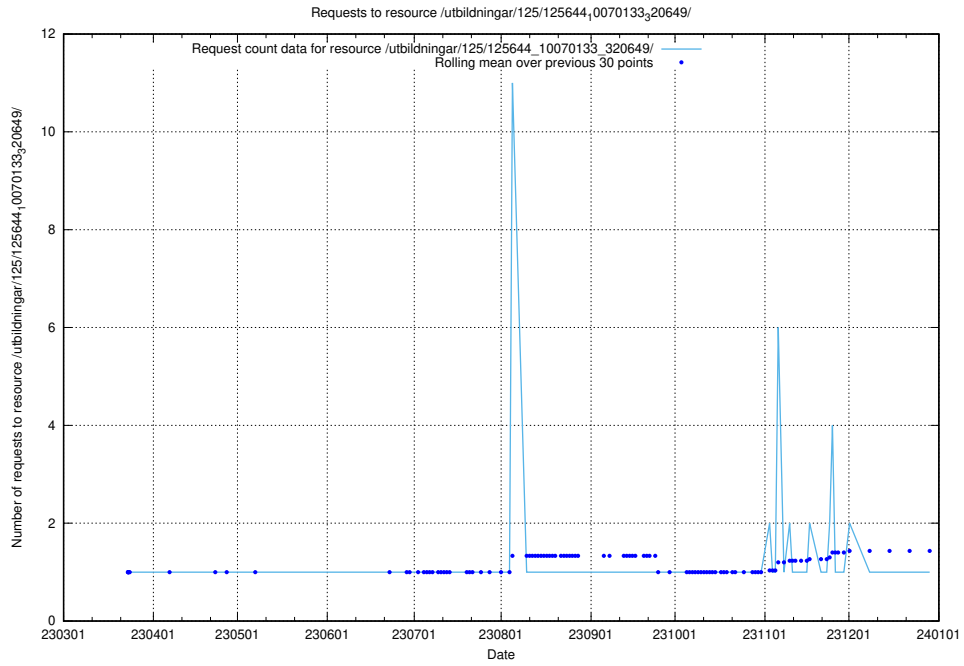

5.1042 Usage of /utbildningar/125/125644_10070133_320649/

Here, we count the number of requests to resource /utbildningar/125/125644_10070133_320649/.