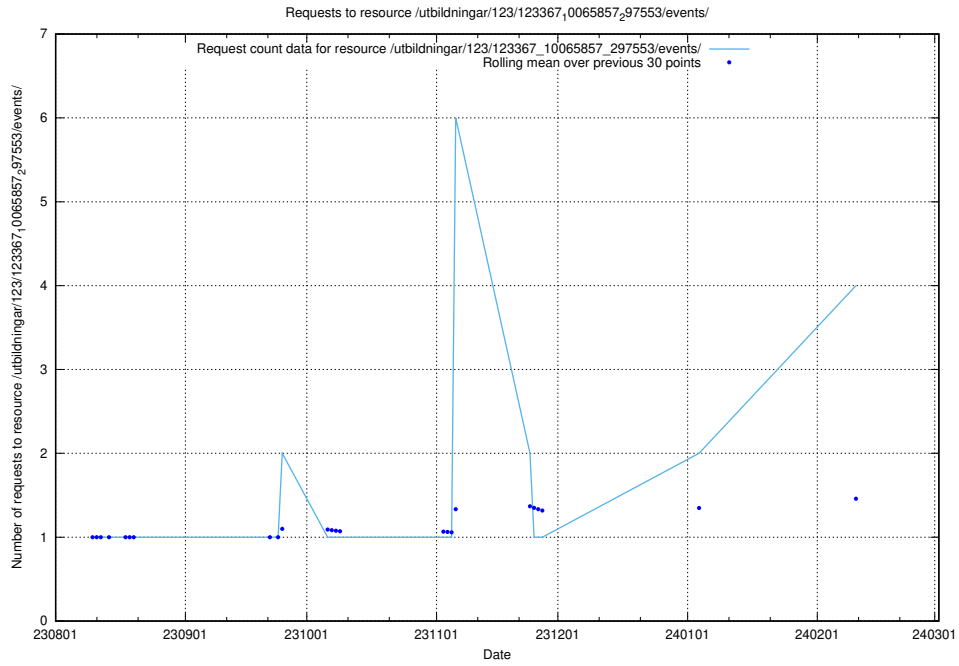

5.220 Usage of /utbildningar/123/123367_10065857_297553/events/

Here, we count the number of requests to resource /utbildningar/123/123367_10065857_297553/events/