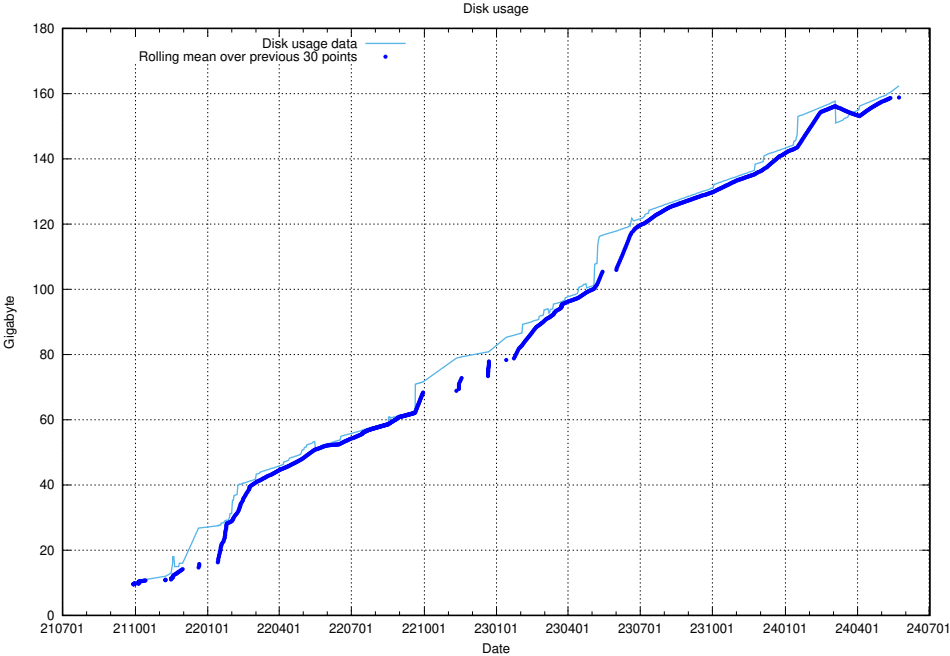

⁶<https://data.jobtechdev.se>

5.2 Disk space usage

A table showing the disk space usage on the data server.

5.4 Usage of /utbildningar/122/122546_10064499_255523/events/

Here, we count the number of requests to resource /utbildningar/122/122546_10064499_255523/events/