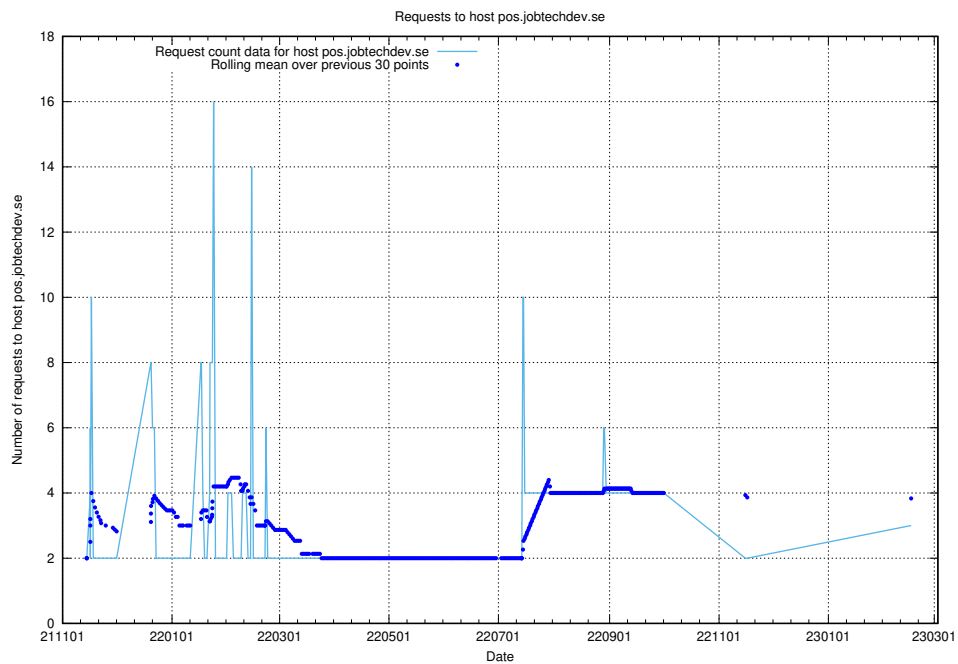

7.241 Usage of pos.jobtechdev.se

Here, we count the number of requests to host pos.jobtechdev.se.