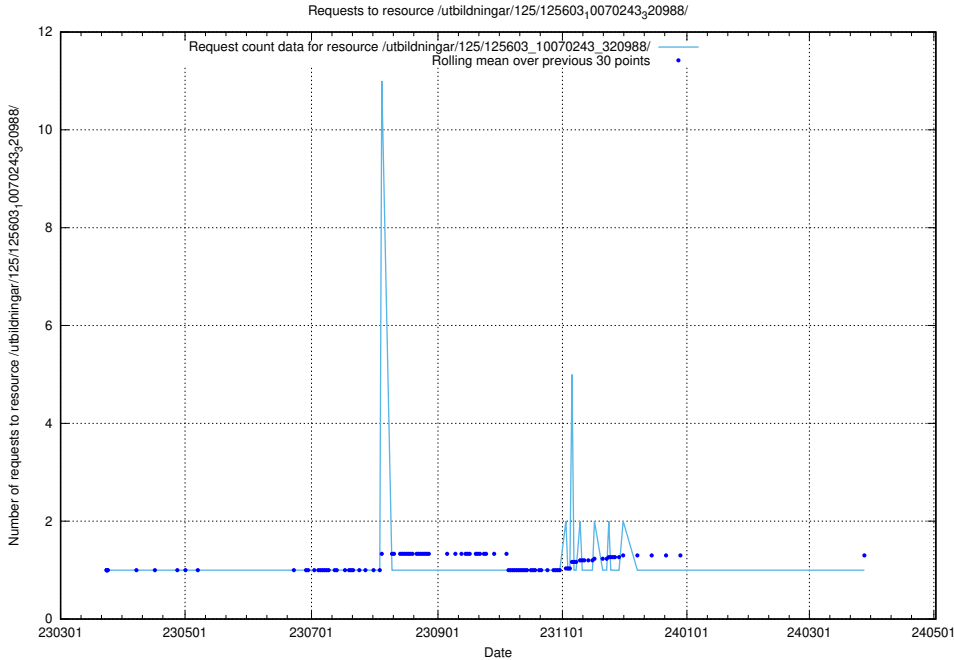

5.1077 Usage of /utbildningar/125/125603_10070243_320988/

Here, we count the number of requests to resource /utbildningar/125/125603_10070243_320988/.