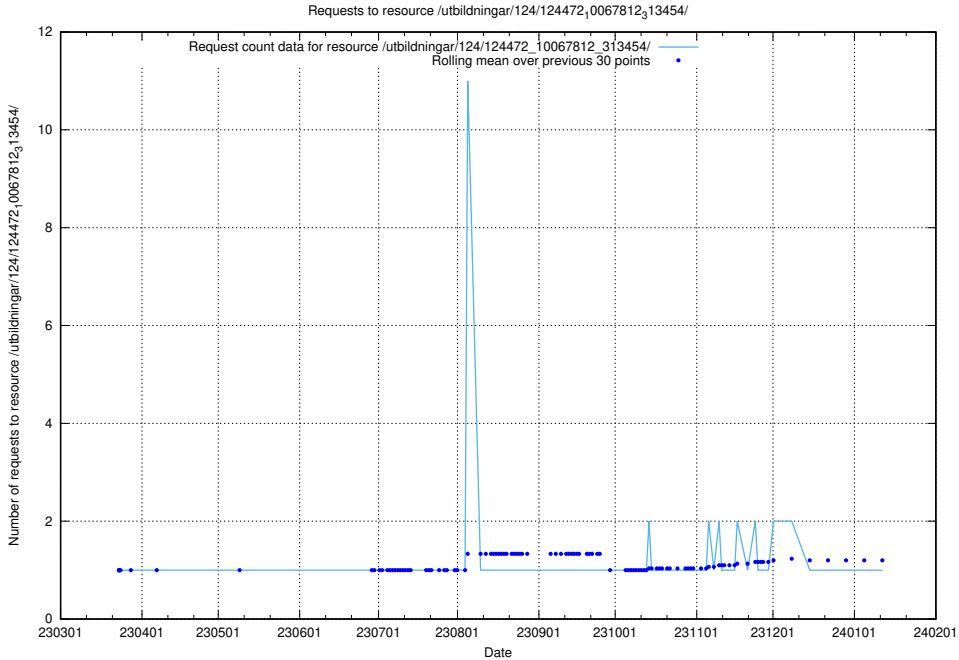

5.3172 Usage of /utbildningar/124/124472_10067812_313454/

Here, we count the number of requests to resource /utbildningar/124/124472_10067812_313454/.