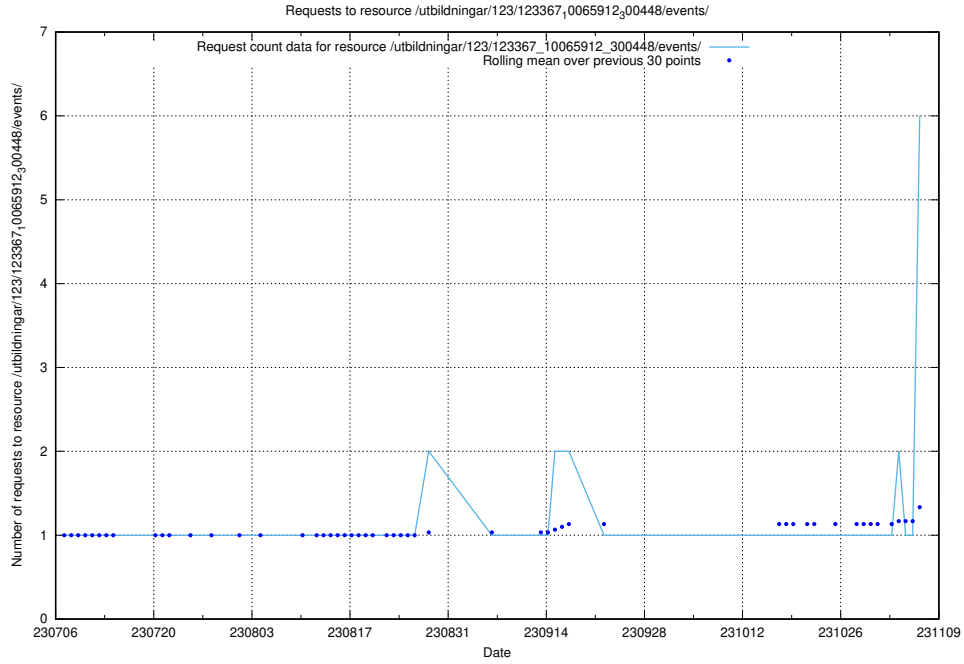

Here, we count the number of requests to resource /taxonomy/version/6/query/employment-variety-concepts/.

5.84 Usage of /utbildningar/123/123367_10065912_300448/events/

Here, we count the number of requests to resource /utbildningar/123/123367_10065912_300448/events/