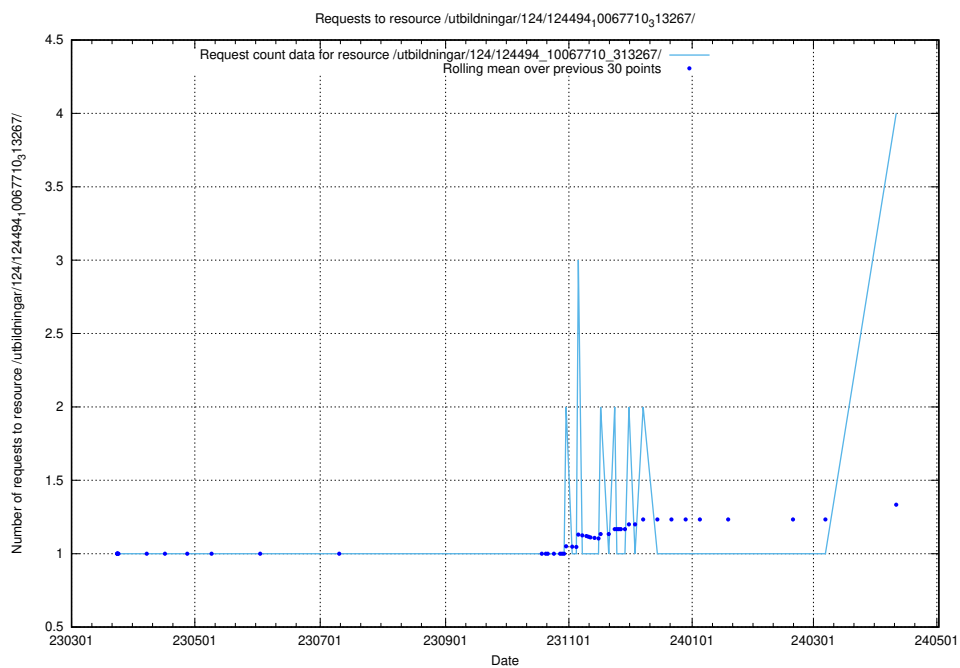

5.191 Usage of /utbildningar/124/124494_10067710_313267/

Here, we count the number of requests to resource /utbildningar/124/124494_10067710_313267/.