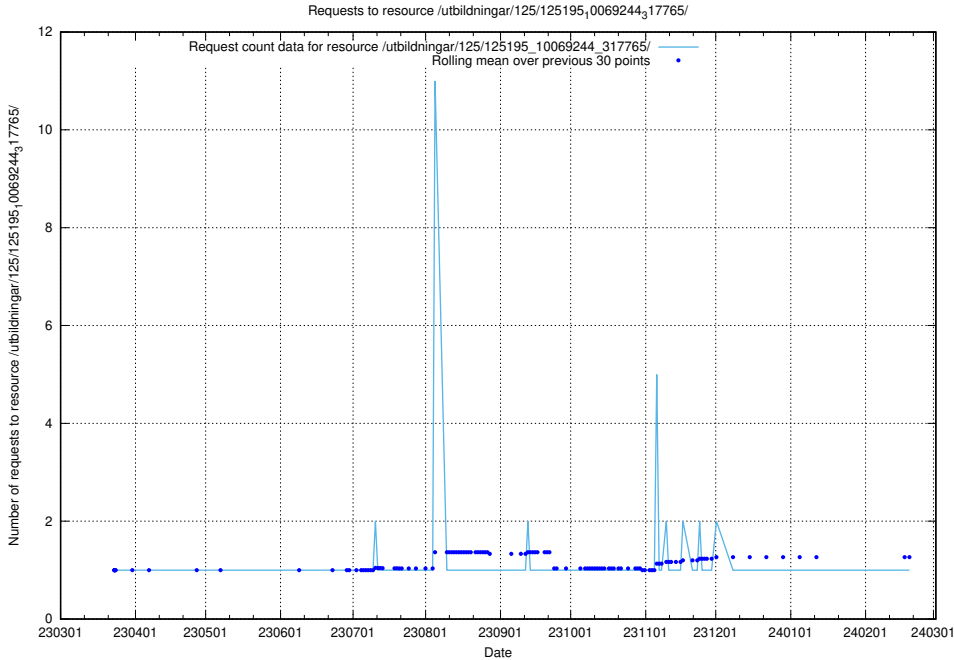

5.1127 Usage of /utbildningar/125/125195_10069244_317765/

Here, we count the number of requests to resource /utbildningar/125/125195_10069244_317765/.