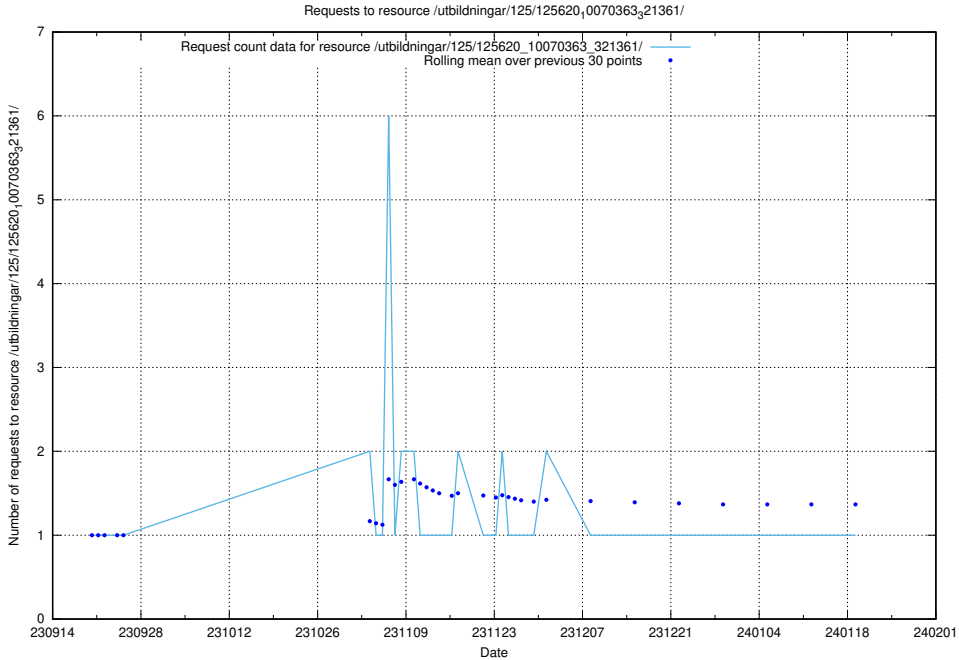

5.4700 Usage of /utbildningar/125/125620_10070363_321361/

Here, we count the number of requests to resource /utbildningar/125/125620_10070363_321361/.