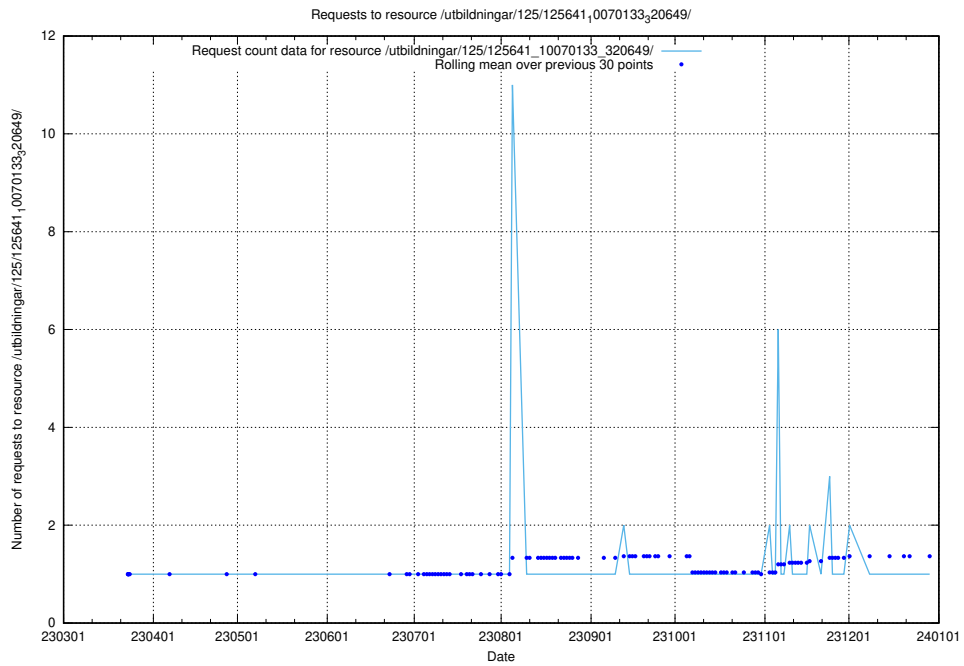

5.1049 Usage of /utbildningar/125/125641_10070133_320649/

Here, we count the number of requests to resource /utbildningar/125/125641_10070133_320649/.