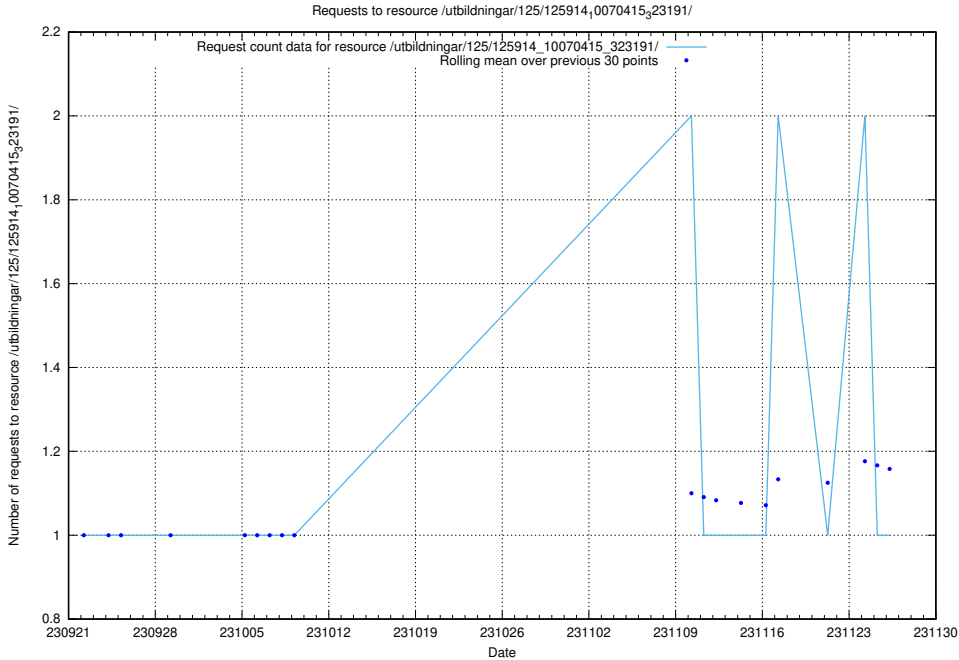

5.4673 Usage of /utbildningar/125/125914_10070415_323191/

Here, we count the number of requests to resource /utbildningar/125/125914_10070415_323191/.