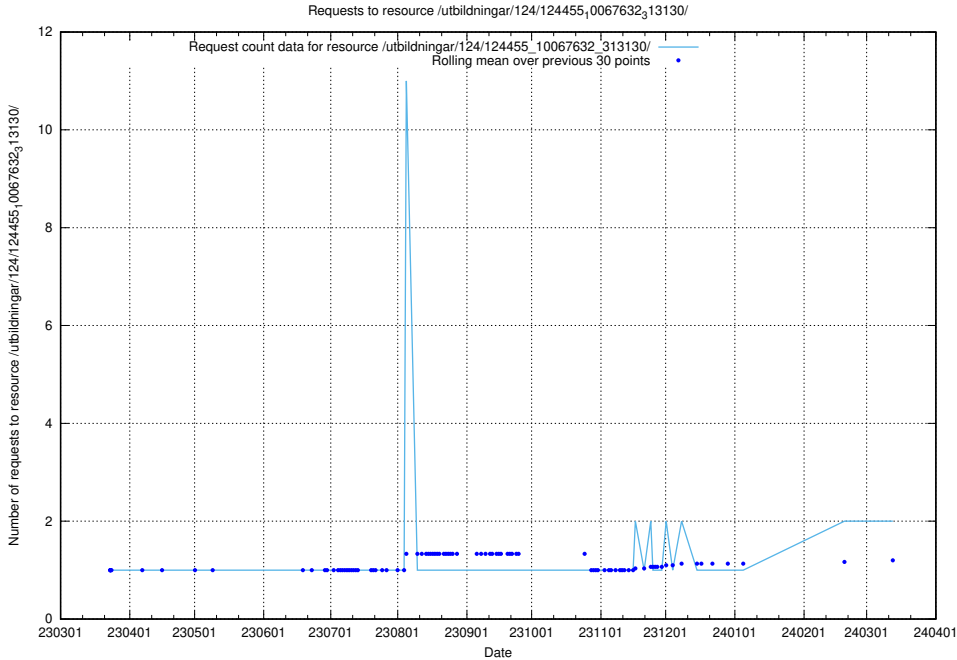

5.652 Usage of /utbildningar/124/124455_10067632_313130/

Here, we count the number of requests to resource /utbildningar/124/124455_10067632_313130/.