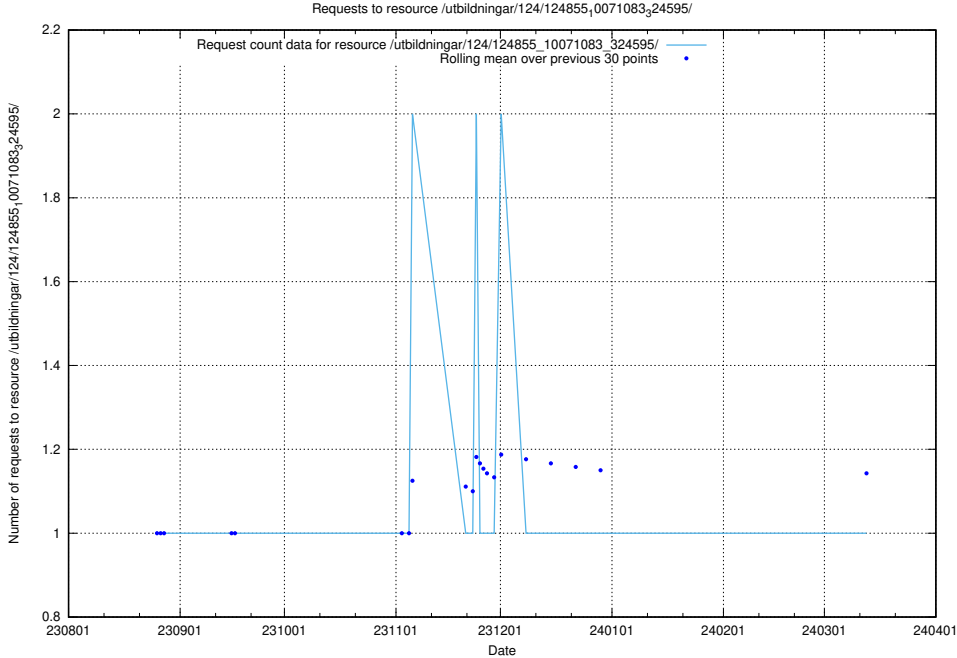

5.4876 Usage of /utbildningar/124/124855_10071083_324595/

Here, we count the number of requests to resource /utbildningar/124/124855_10071083_324595/.