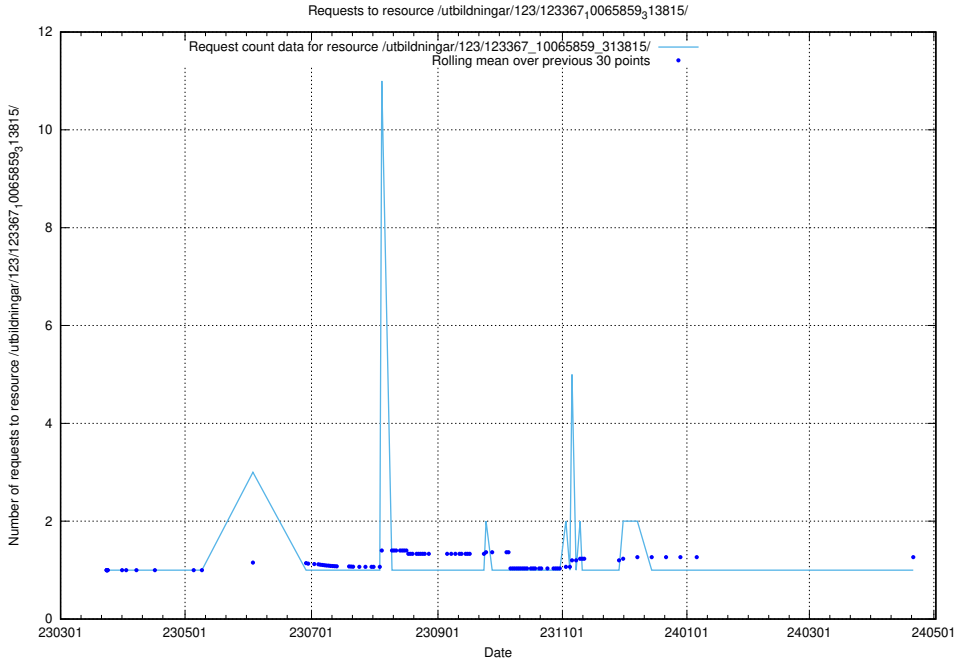

5.5006 Usage of /utbildningar/123/123367_10065859_313815/

Here, we count the number of requests to resource /utbildningar/123/123367_10065859_313815/.