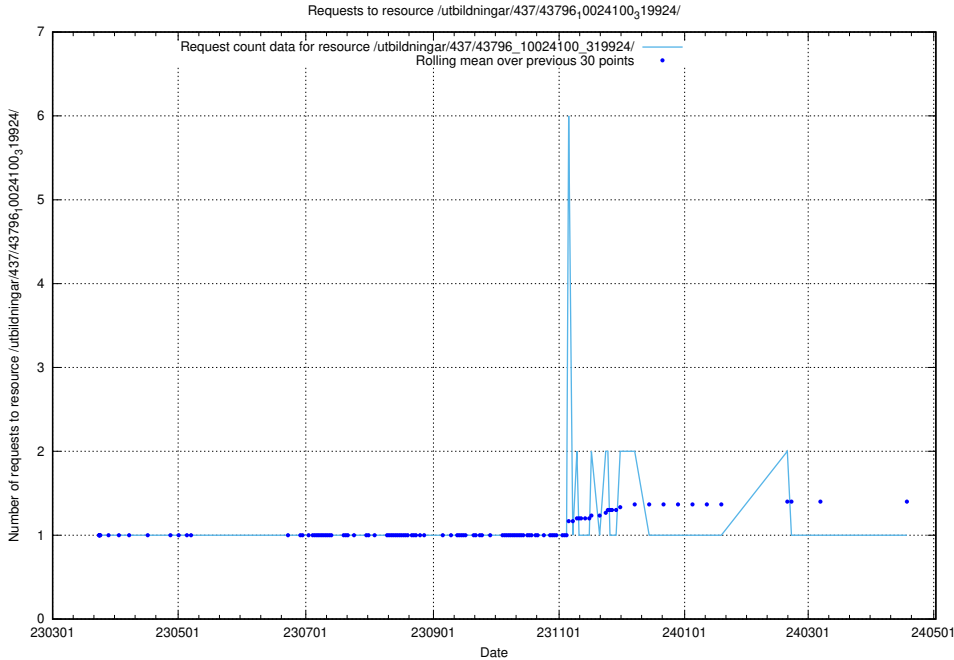

5.6551 Usage of /utbildningar/437/43796_10024100_319924/

Here, we count the number of requests to resource /utbildningar/437/43796_10024100_319924/.