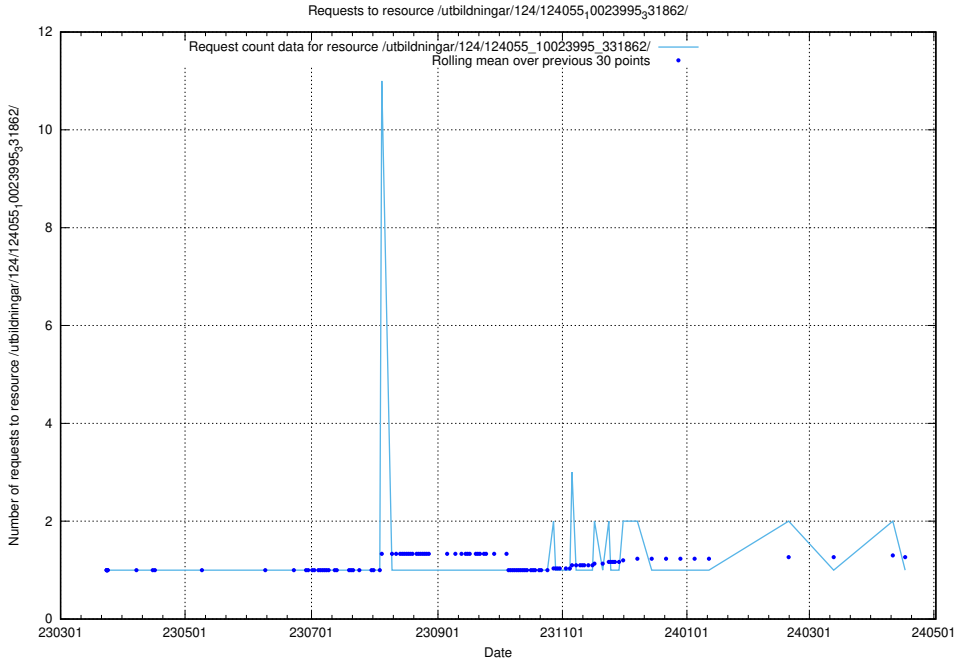

5.4462 Usage of /utbildningar/124/124055_10023995_331862/

Here, we count the number of requests to resource /utbildningar/124/124055_10023995_331862/.