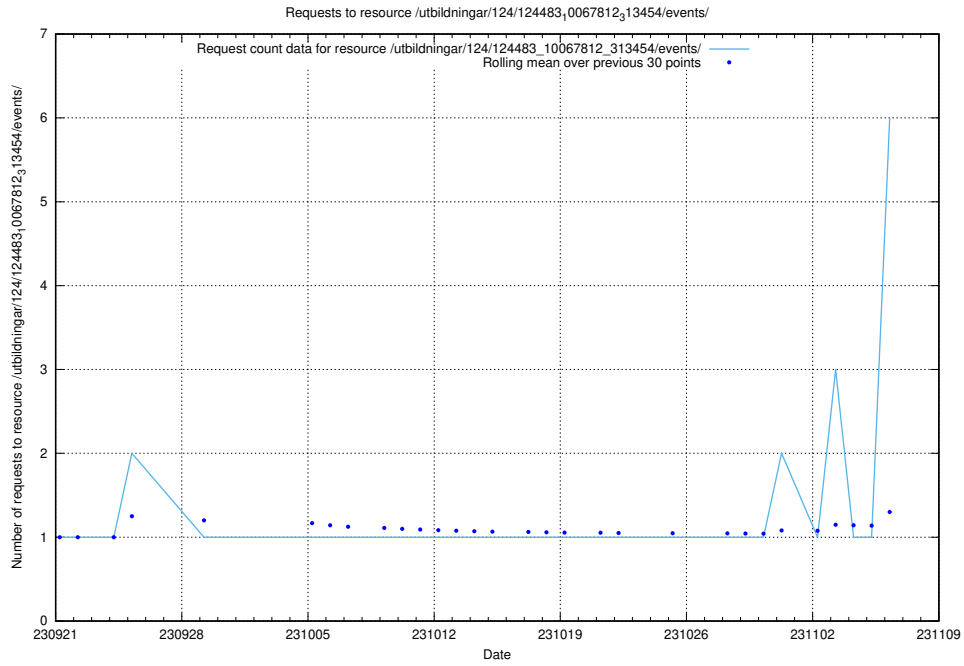

Here, we count the number of requests to resource /utbildningar/125/125741_10070782_336787/events/

5.73 Usage of /utbildningar/124/124483_10067812_313454/events/

Here, we count the number of requests to resource /utbildningar/124/124483_10067812_313454/events/