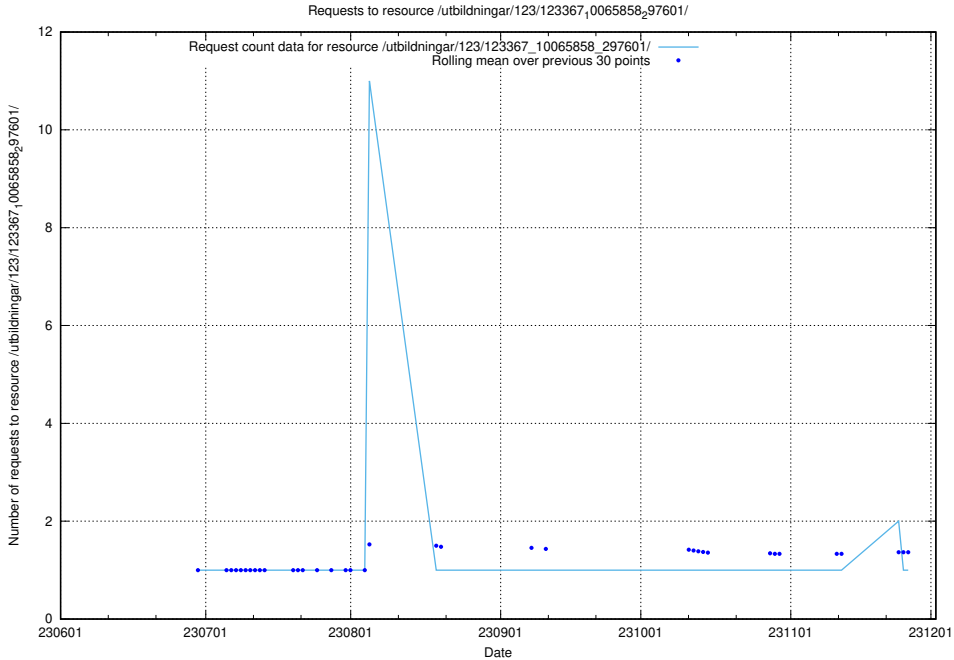

5.5567 Usage of /utbildningar/123/123367_10065858_297601/

Here, we count the number of requests to resource /utbildningar/123/123367_10065858_297601/.