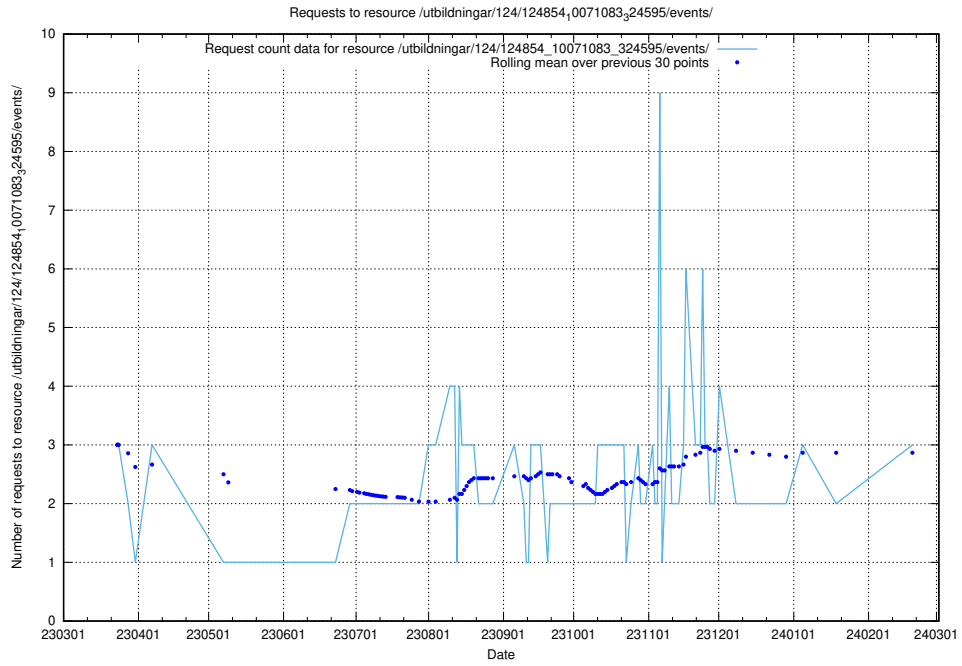

5.436 Usage of /utbildningar/124/124854_10071083_324595/events/

Here, we count the number of requests to resource /utbildningar/124/124854_10071083_324595/events/