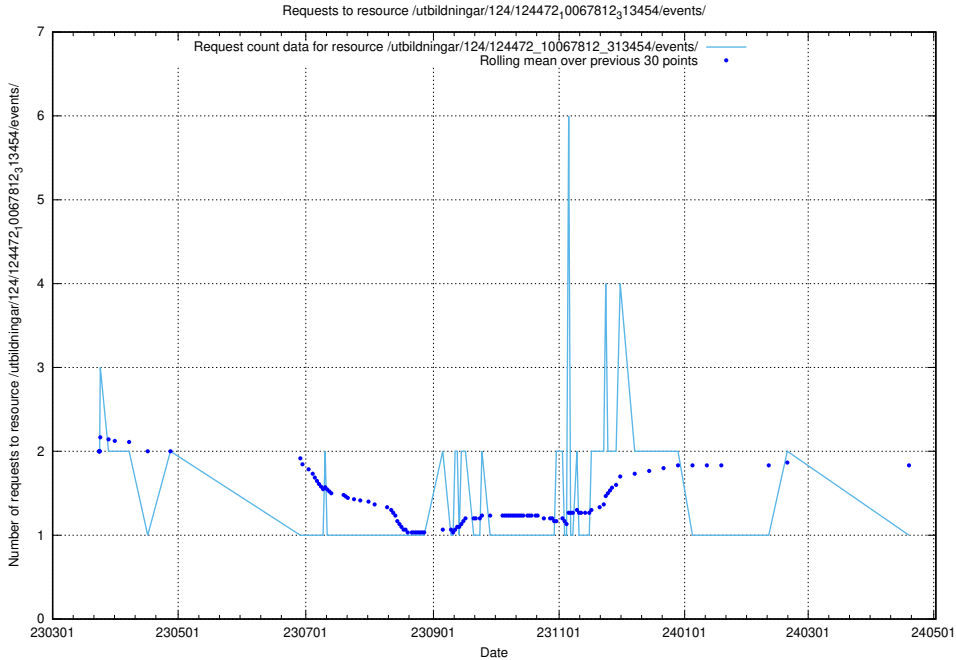

5.6495 Usage of /utbildningar/124/124472_10067812_313454/events/

Here, we count the number of requests to resource /utbildningar/124/124472_10067812_313454/events/