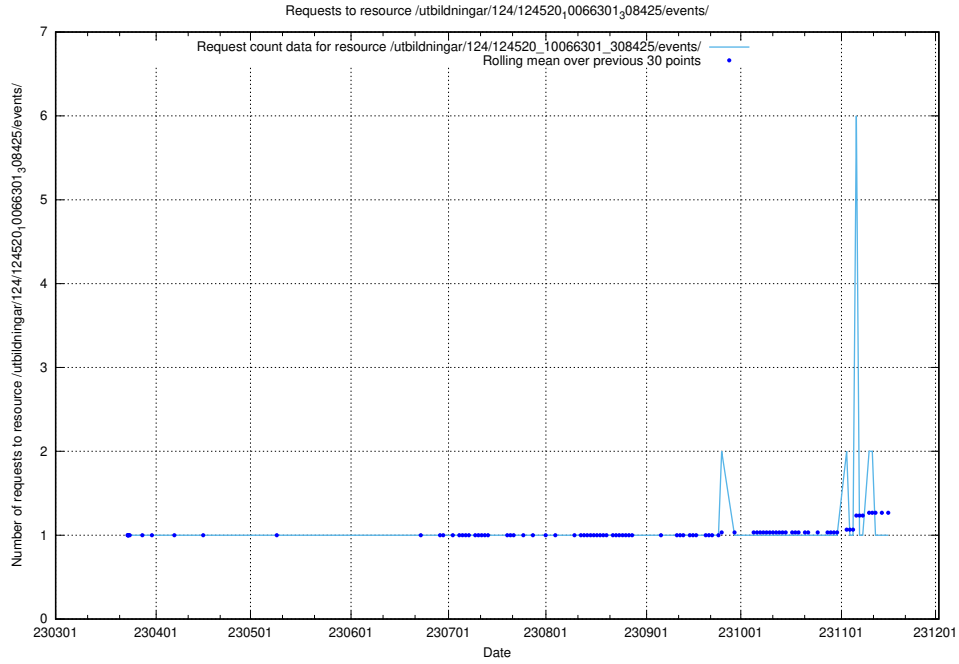

Here, we count the number of requests to resource /utbildningar/124/124521_10065850_297117/.

5.1247 Usage of /utbildningar/124/124520_10066301_308425/events/

Here, we count the number of requests to resource /utbildningar/124/124520_10066301_308425/events/