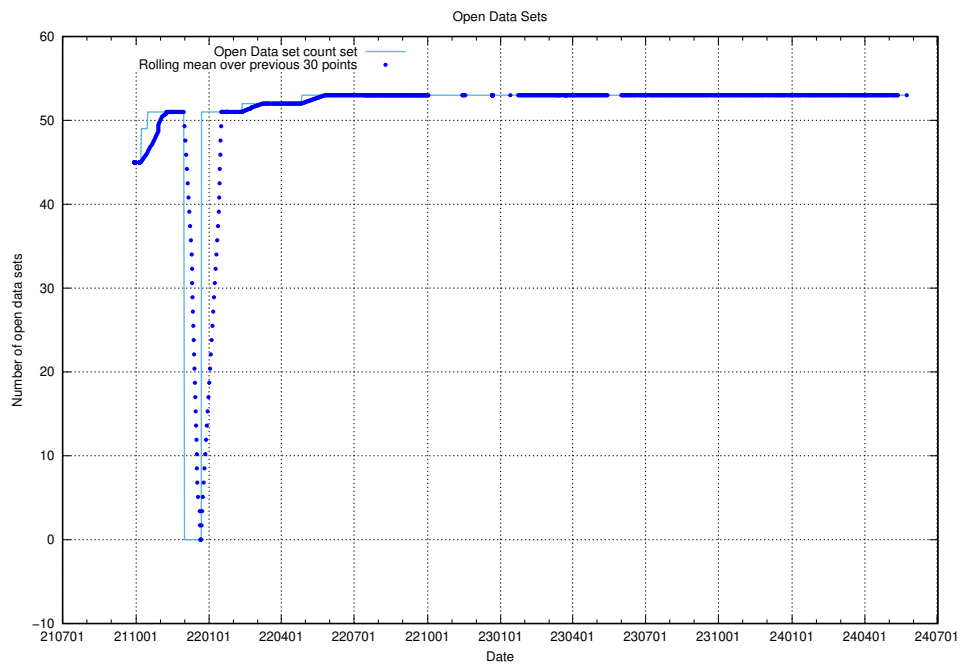

12 Open Data

This section contains statistics about JobTech's published open data in DIGG's [Sweden's data portal](https://www.dataportal.se)¹².

12.1 Number of open data sets

The tables shows the number of open data sets published by JobTech on DIGG's data portal.

¹²<https://www.dataportal.se>