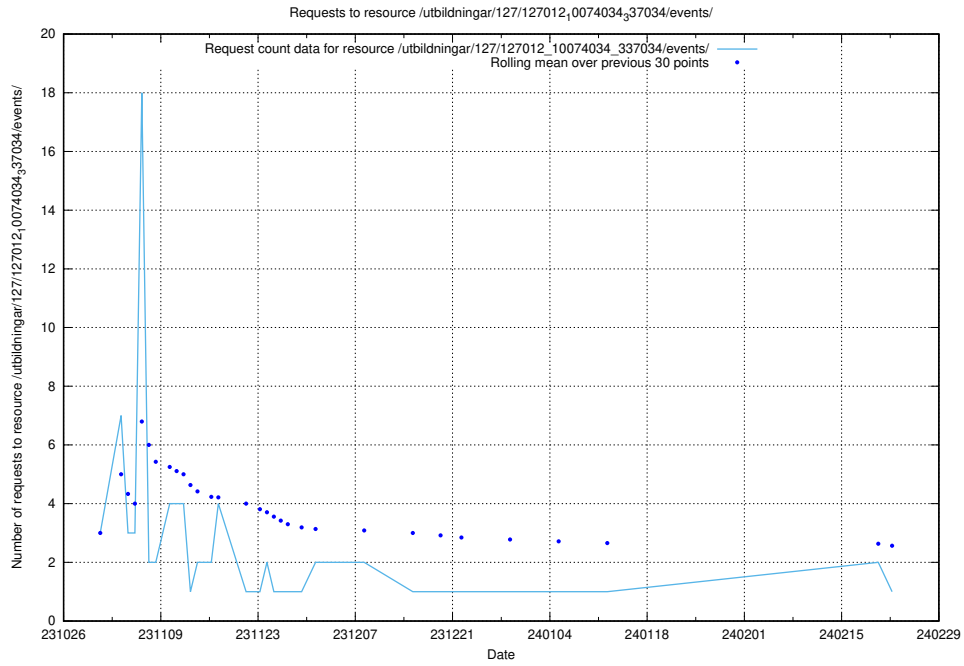

5.4335 Usage of /utbildningar/127/127012_10074034_337034/events/

Here, we count the number of requests to resource /utbildningar/127/127012_10074034_337034/events/