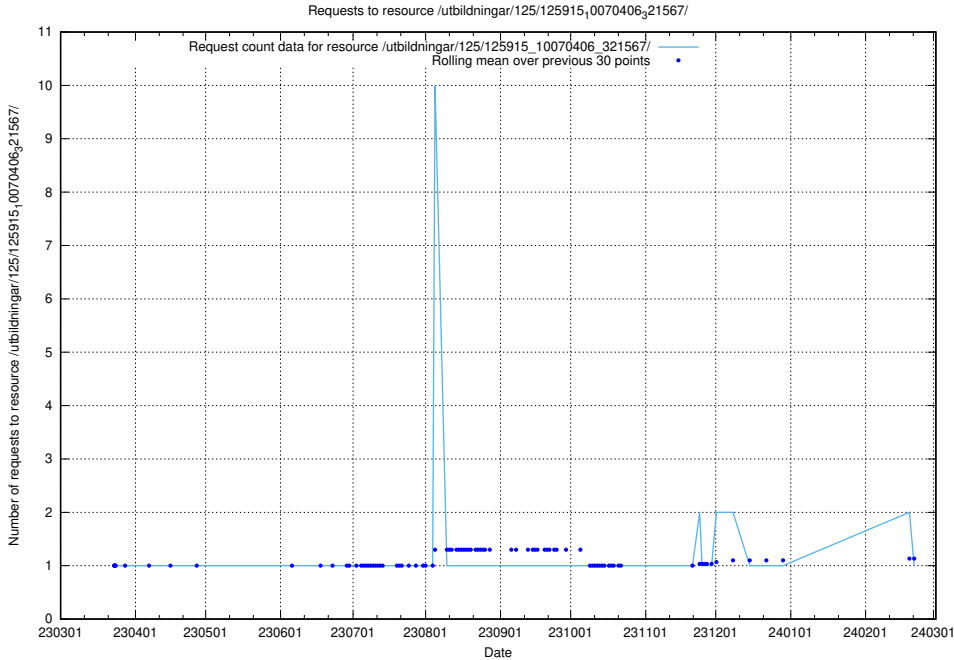

5.6637 Usage of /utbildningar/125/125915_10070406_321567/

Here, we count the number of requests to resource /utbildningar/125/125915_10070406_321567/.