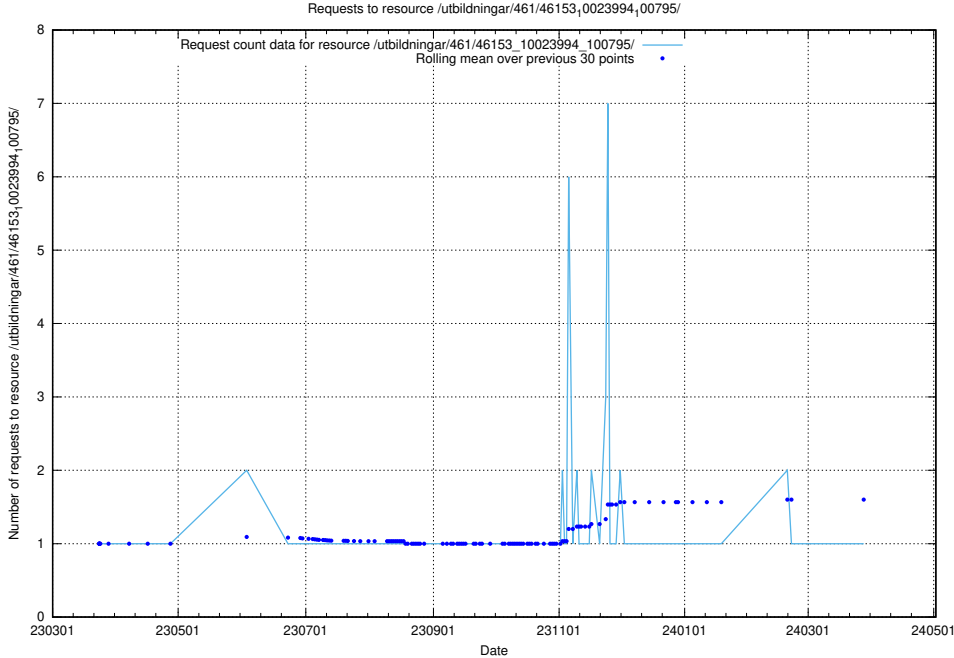

5.6511 Usage of /utbildningar/461/46153_10023994_100795/

Here, we count the number of requests to resource /utbildningar/461/46153_10023994_100795/.