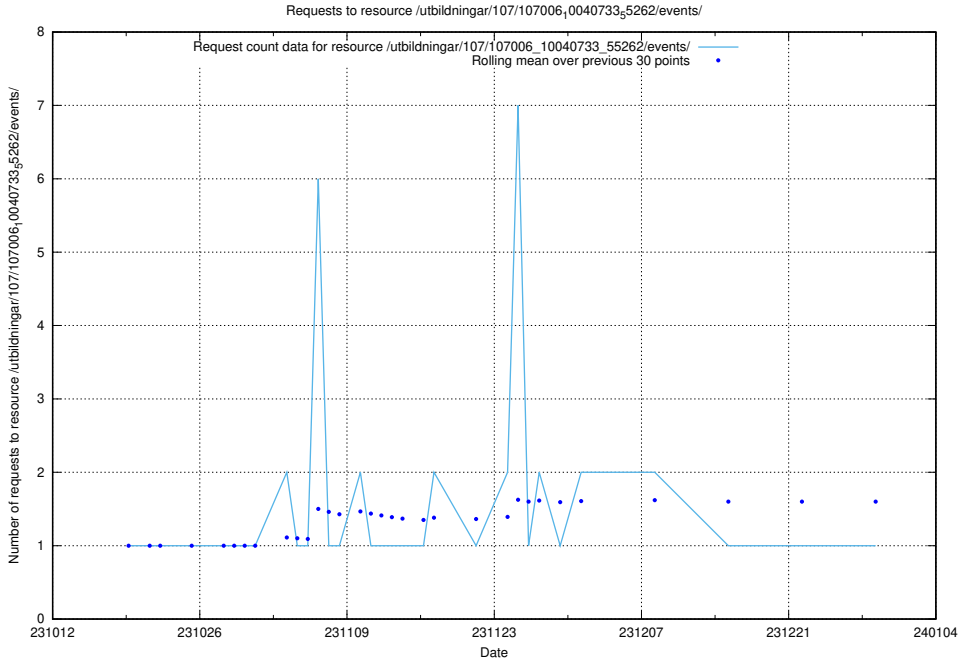

Here, we count the number of requests to resource /utbildningar/124/124498_10067717_336825/.

5.4442 Usage of /utbildningar/107/107006_10040733_55262/events/

Here, we count the number of requests to resource /utbildningar/107/107006_10040733_55262/events/.