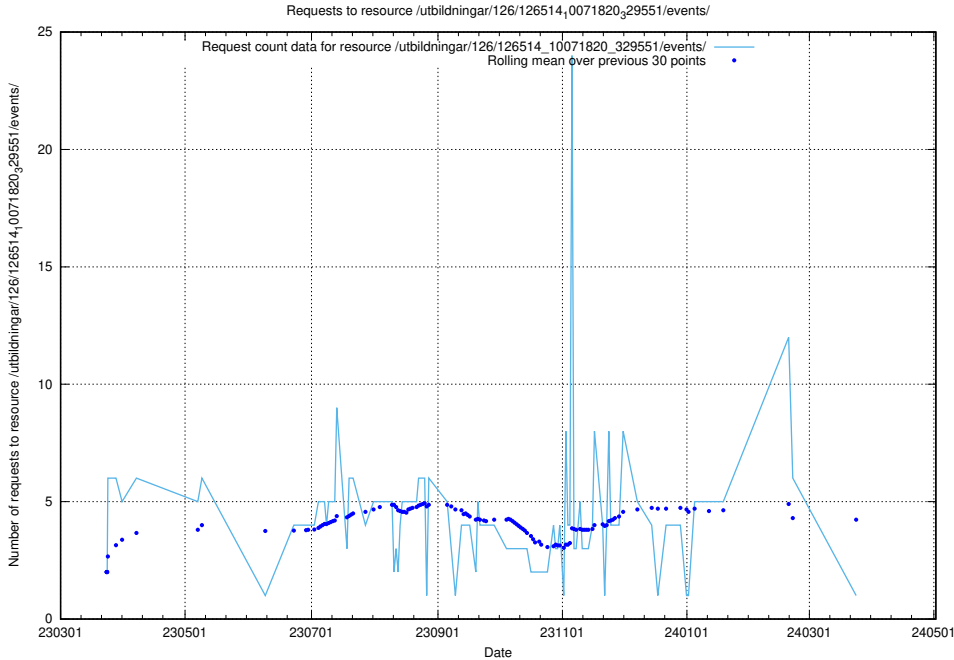

5.6463 Usage of /utbildningar/126/126514_10071820_329551/events/

Here, we count the number of requests to resource /utbildningar/126/126514_10071820_329551/events/