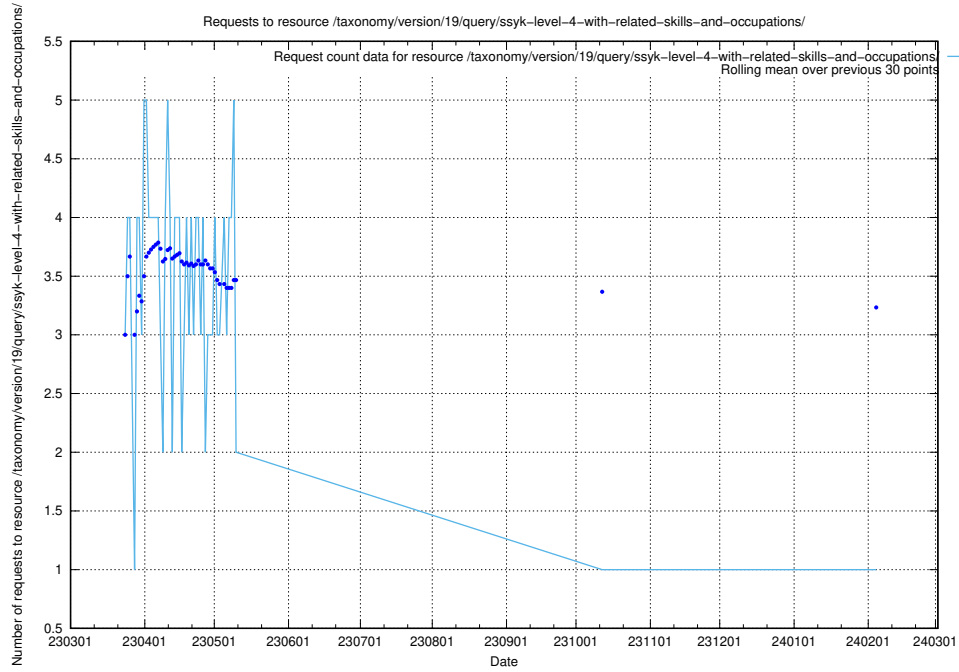

5.6315 Usage of /taxonomy/version/19/query/ssyk-level-4-with-related-isco-level-4-groups/

Here, we count the number of requests to resource /taxonomy/version/19/query/ssyk-level-4-with-related-isco-level-4-groups/.