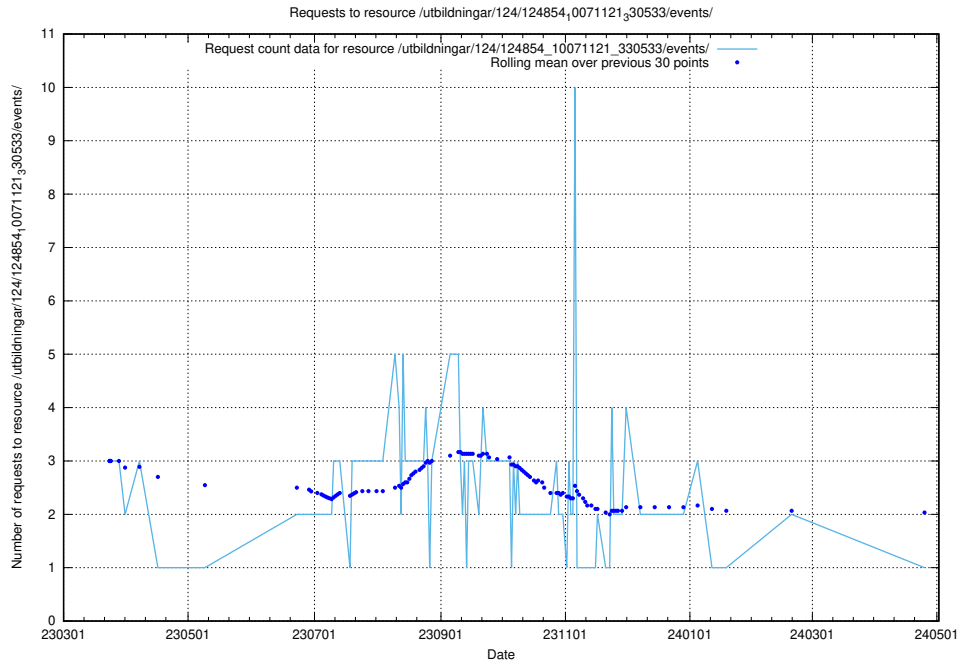

Here, we count the number of requests to resource /utbildningar/124/124998_10068763_316346/events/

5.6455 Usage of /utbildningar/124/124854_10071121_330533/events/

Here, we count the number of requests to resource /utbildningar/124/124854_10071121_330533/events/