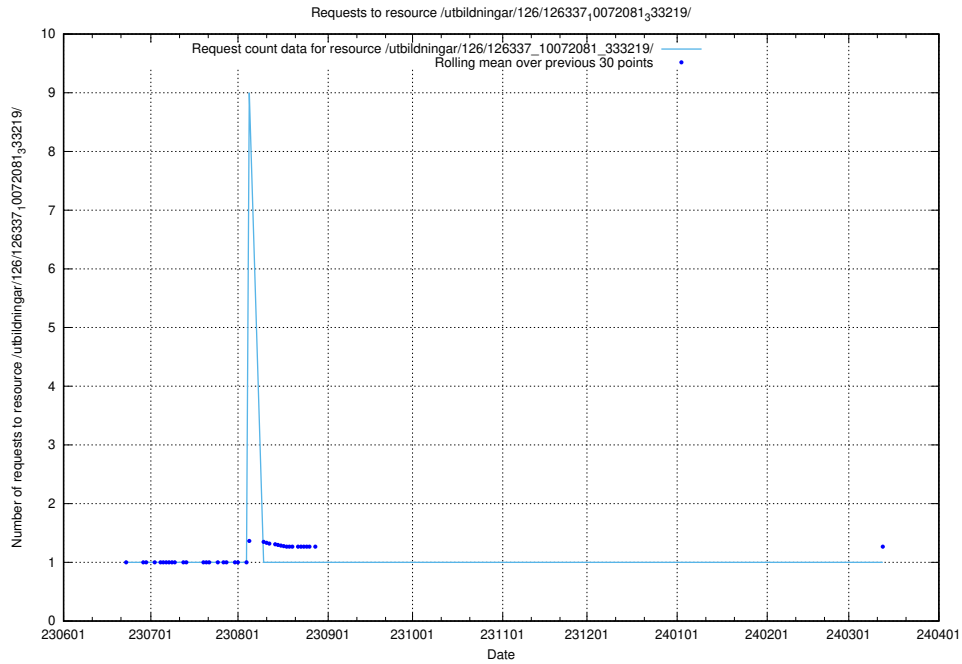

5.5832 Usage of /utbildningar/126/126337_10072081_333219/

Here, we count the number of requests to resource /utbildningar/126/126337_10072081_333219/.