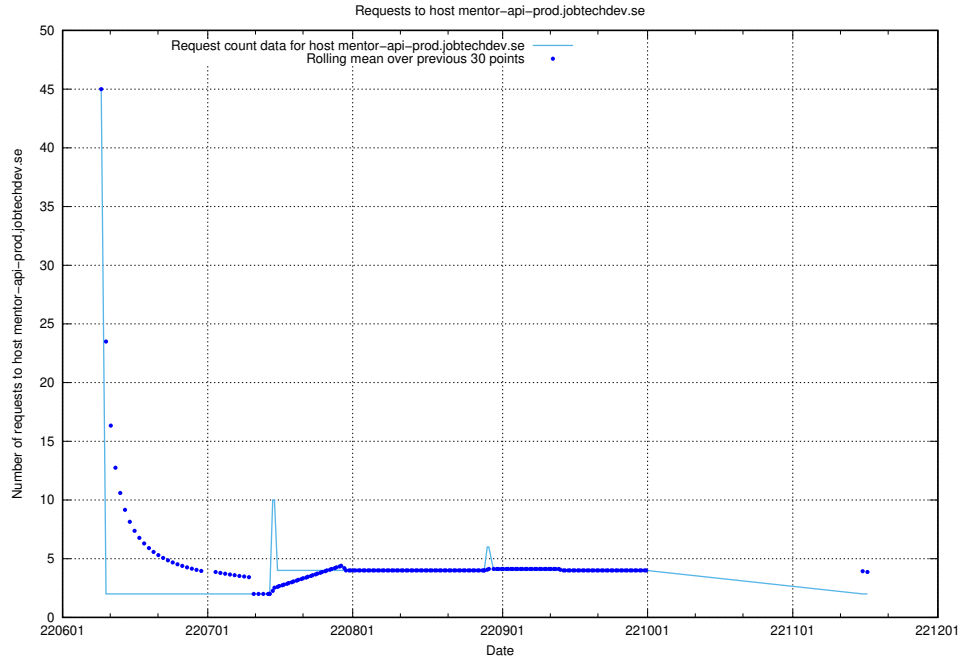

7.413 Usage of mentor-api-prod.jobtechdev.se

Here, we count the number of requests to host mentor-api-prod.jobtechdev.se.