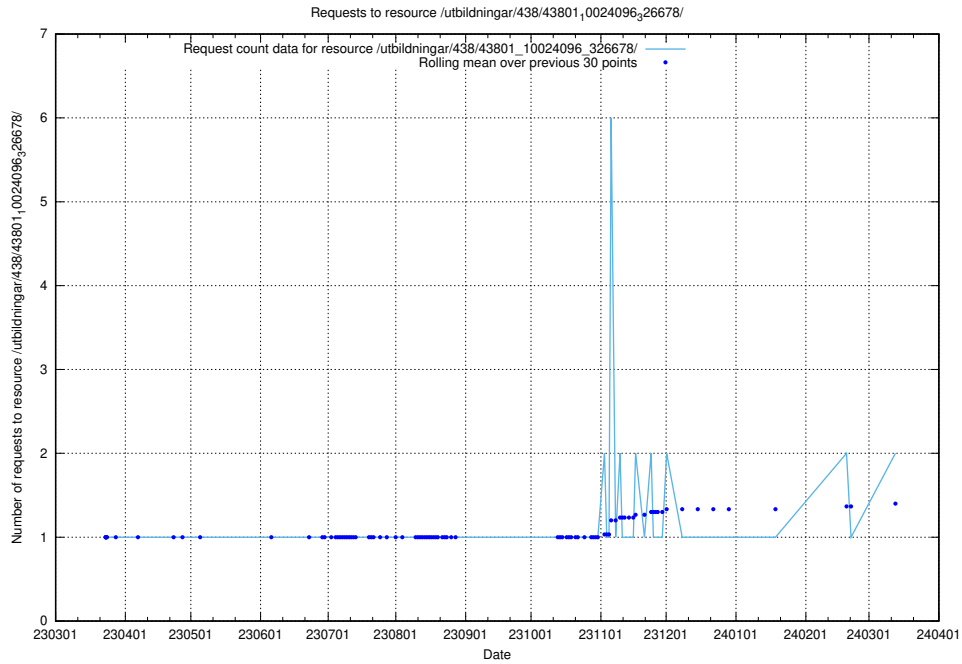

5.944 Usage of /utbildningar/438/43801_10024096_326678/

Here, we count the number of requests to resource /utbildningar/438/43801_10024096_326678/.