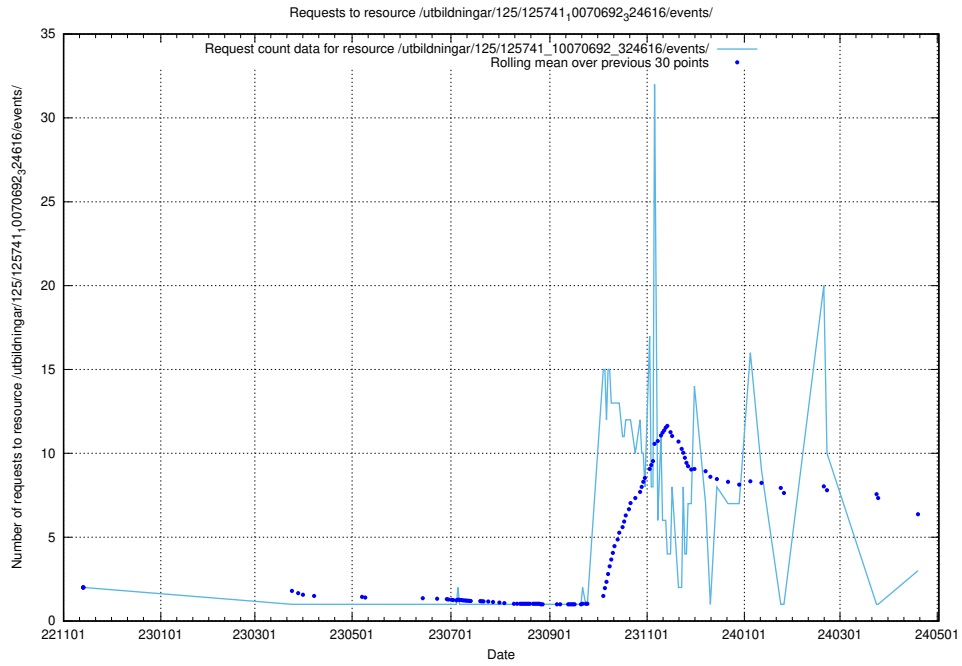

5.408 Usage of /utbildningar/125/125741_10070692_324616/events/

Here, we count the number of requests to resource /utbildningar/125/125741_10070692_324616/events/