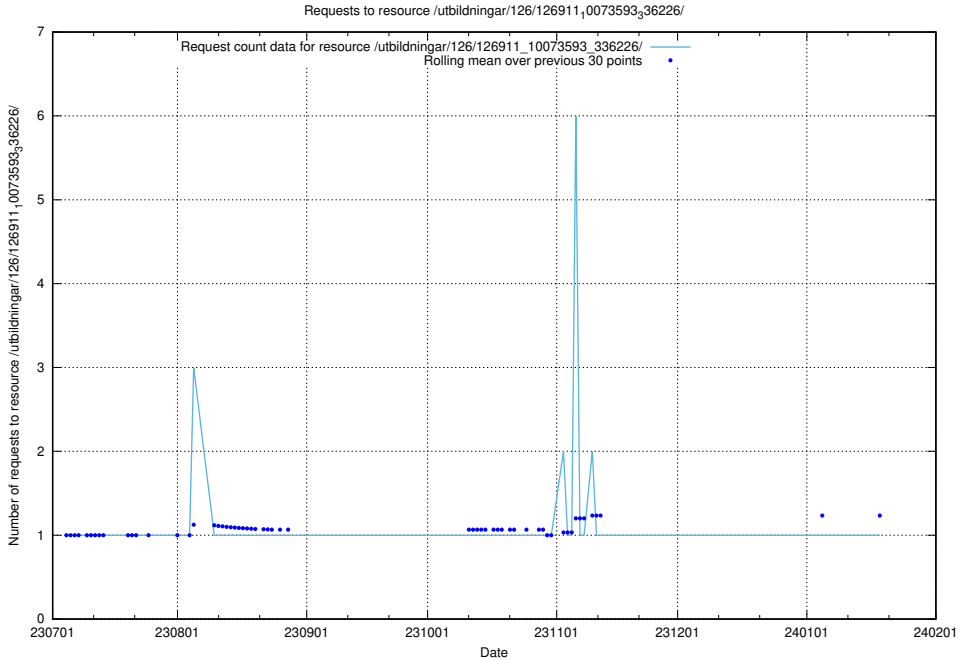

5.5510 Usage of /utbildningar/126/126911_10073593_336226/

Here, we count the number of requests to resource /utbildningar/126/126911_10073593_336226/.