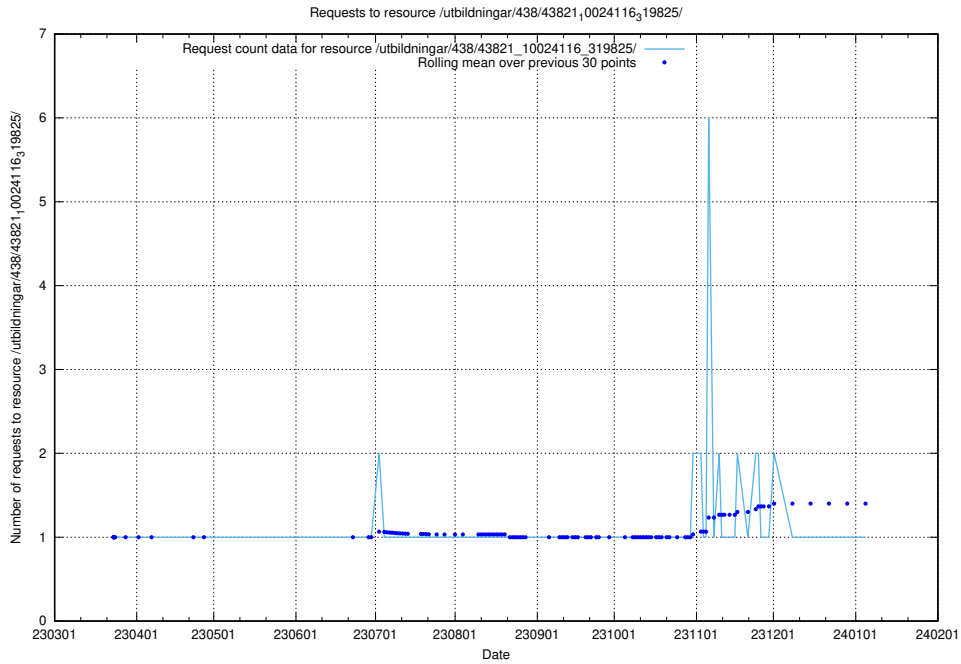

5.6532 Usage of /utbildningar/438/43821_10024116_319825/

Here, we count the number of requests to resource /utbildningar/438/43821_10024116_319825/.