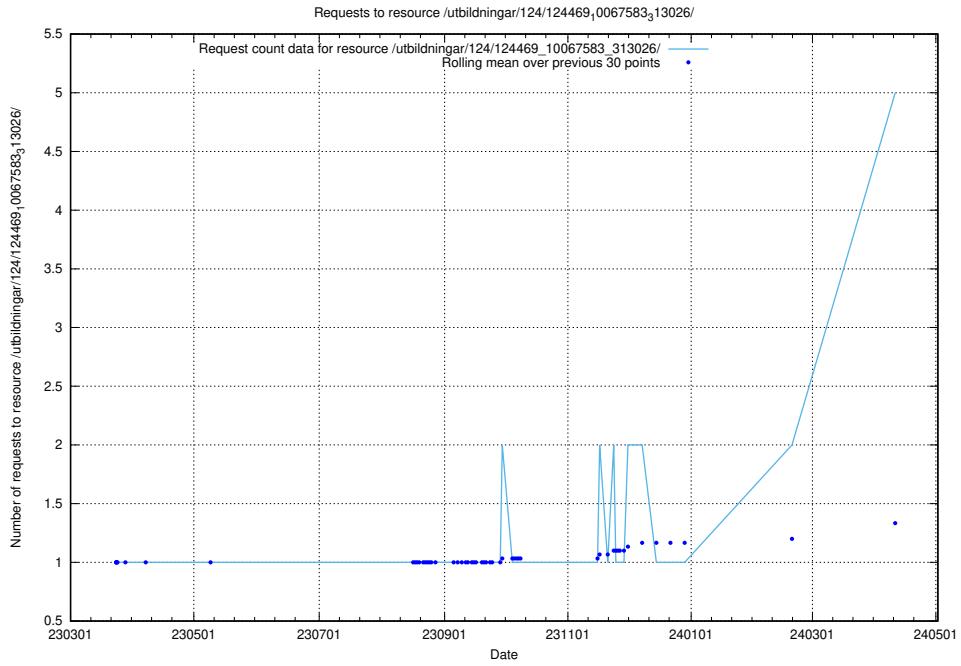

5.129 Usage of /utbildningar/124/124469_10067583_313026/

Here, we count the number of requests to resource /utbildningar/124/124469_10067583_313026/.