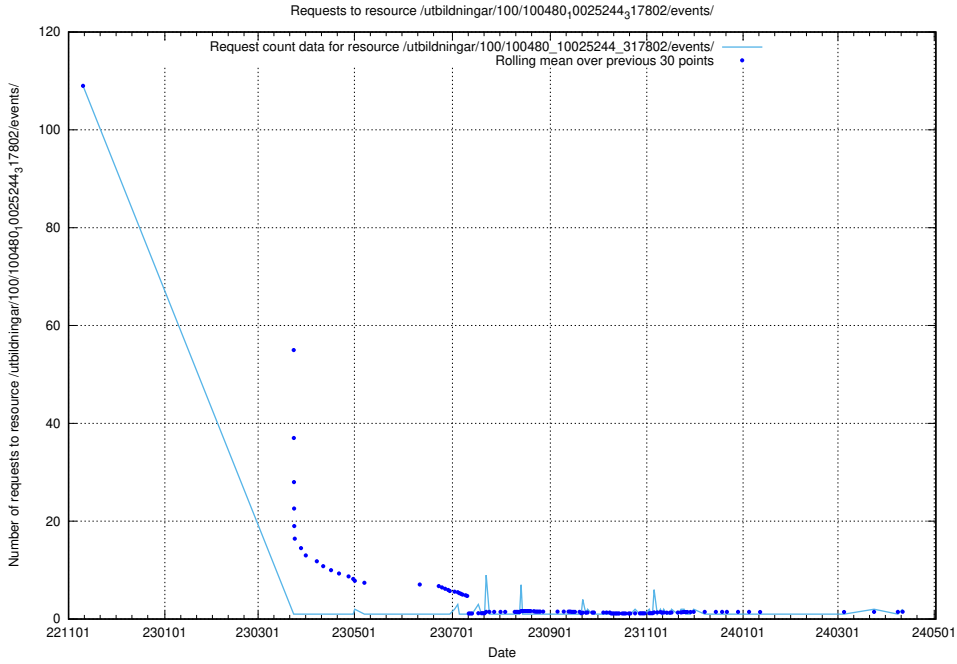

5.926 Usage of /utbildningar/100/100480_10025244_317802/events/

Here, we count the number of requests to resource /utbildningar/100/100480_10025244_317802/events/