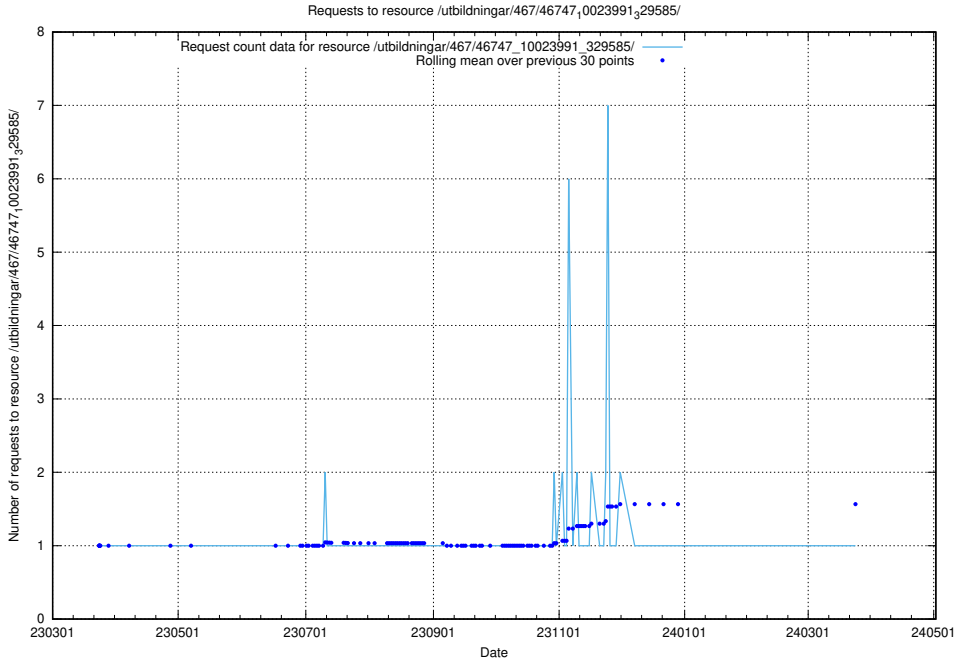

5.6509 Usage of /utbildningar/467/46747_10023991_329585/

Here, we count the number of requests to resource /utbildningar/467/46747_10023991_329585/.