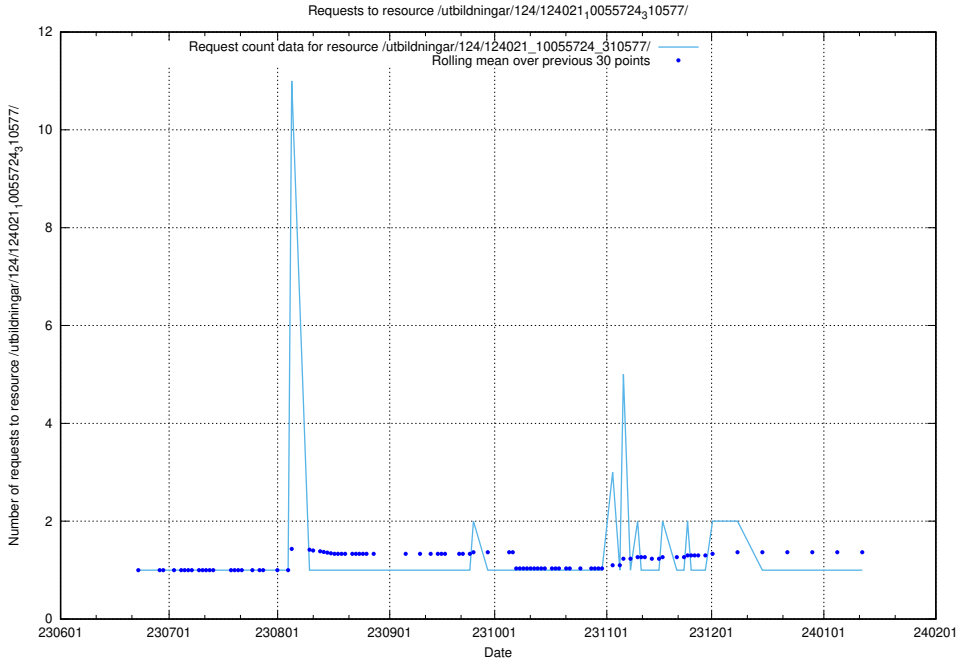

5.5990 Usage of /utbildningar/124/124021_10055724_310577/

Here, we count the number of requests to resource /utbildningar/124/124021_10055724_310577/.