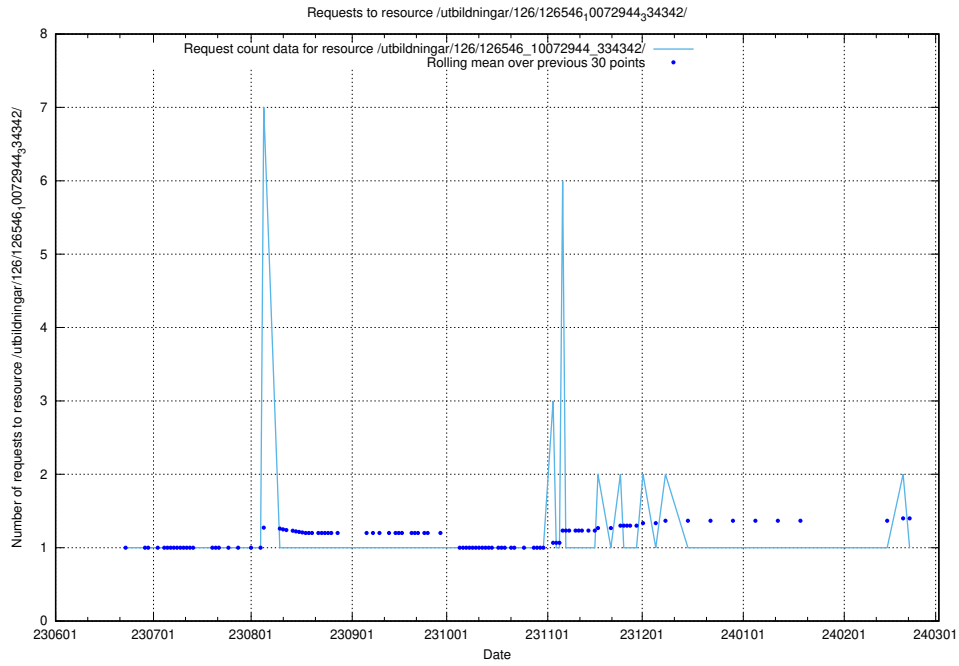

5.5815 Usage of /utbildningar/126/126546_10072944_334342/

Here, we count the number of requests to resource /utbildningar/126/126546_10072944_334342/.