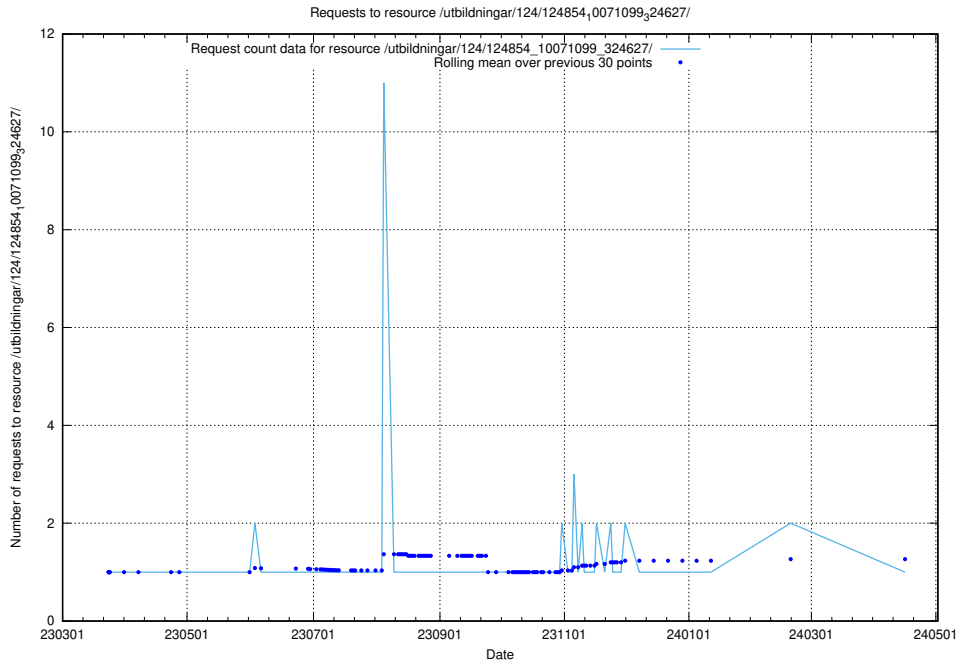

5.1197 Usage of /utbildningar/124/124854_10071099_324627/

Here, we count the number of requests to resource /utbildningar/124/124854_10071099_324627/.