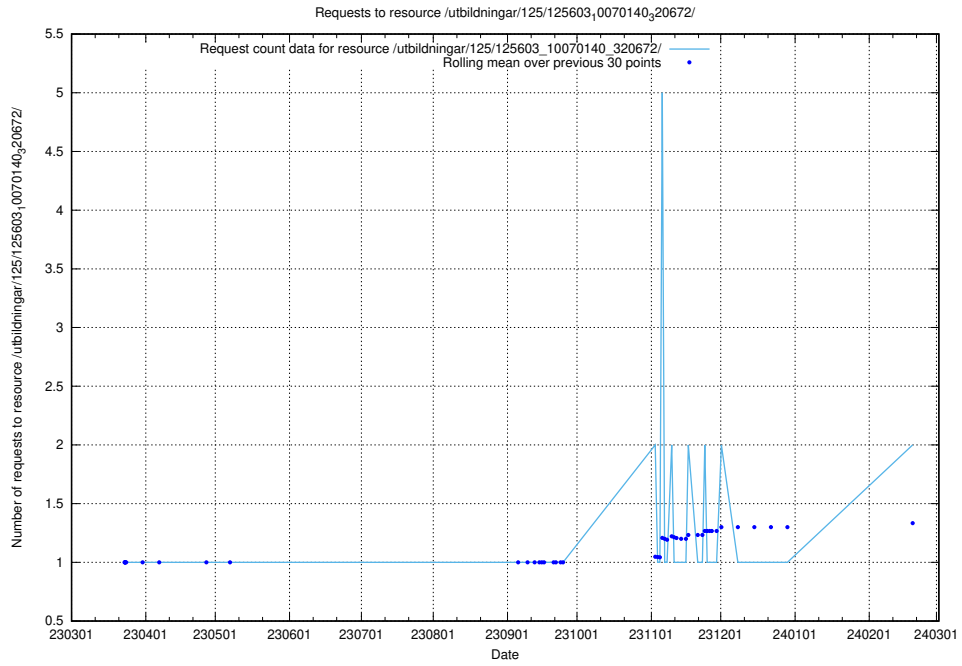

5.465 Usage of /utbildningar/125/125603_10070140_320672/

Here, we count the number of requests to resource /utbildningar/125/125603_10070140_320672/.