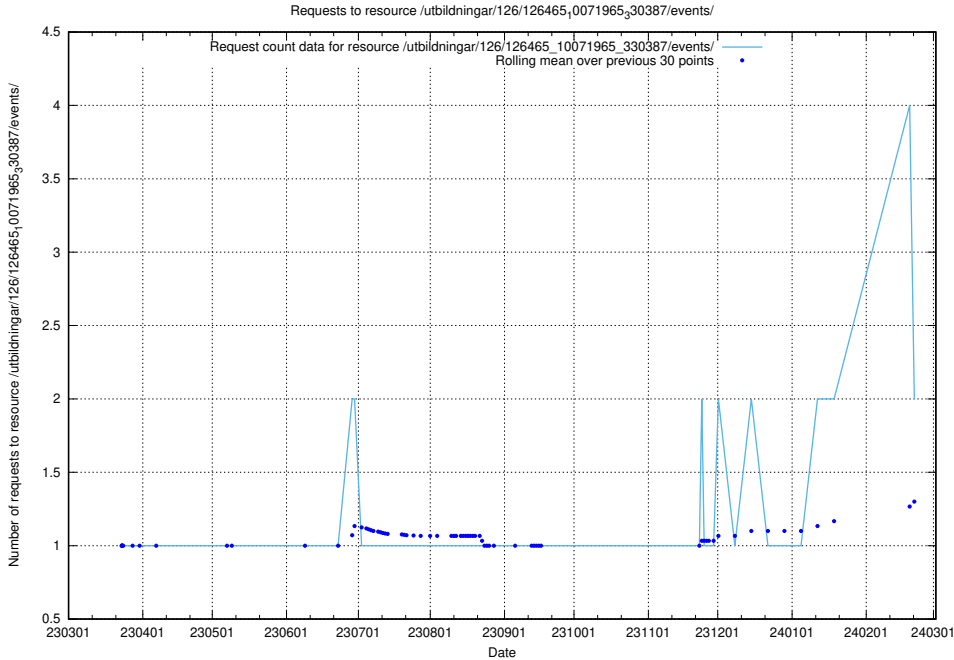

5.947 Usage of /utbildningar/126/126465_10071965_330387/events/

Here, we count the number of requests to resource /utbildningar/126/126465_10071965_330387/events/