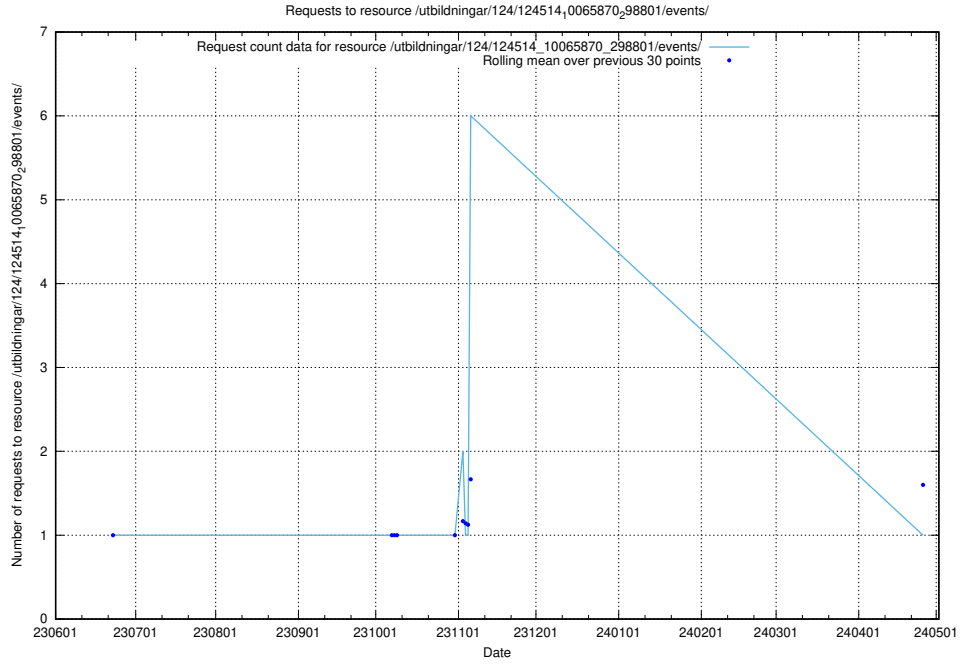

5.5942 Usage of /utbildningar/124/124514_10065870_298801/events/

Here, we count the number of requests to resource /utbildningar/124/124514_10065870_298801/events/