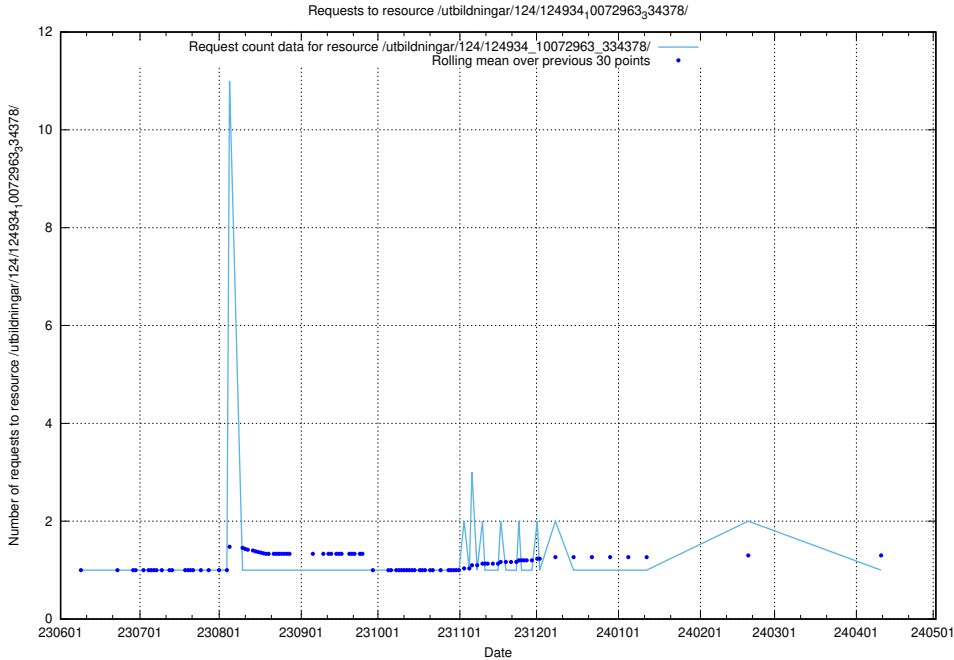

Here, we count the number of requests to resource /utbildningar/126/126546_10072944_334342/events/

5.6058 Usage of /utbildningar/124/124934_10072963_334378/

Here, we count the number of requests to resource /utbildningar/124/124934_10072963_334378/.