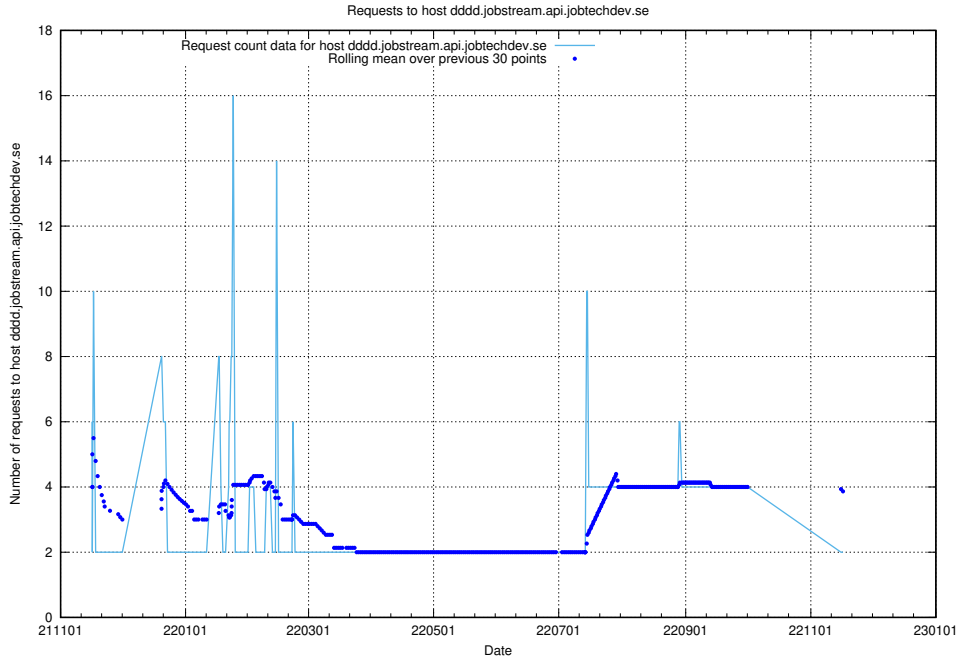

Here, we count the number of requests to host dddd.jobstream.api.jobtechdev.se.

7.530 Usage of doh.api.jobtechdev.se

Here, we count the number of requests to host doh.api.jobtechdev.se.

7.531 Usage of bb.ccc.dddd.atlas.jobtechdev.se