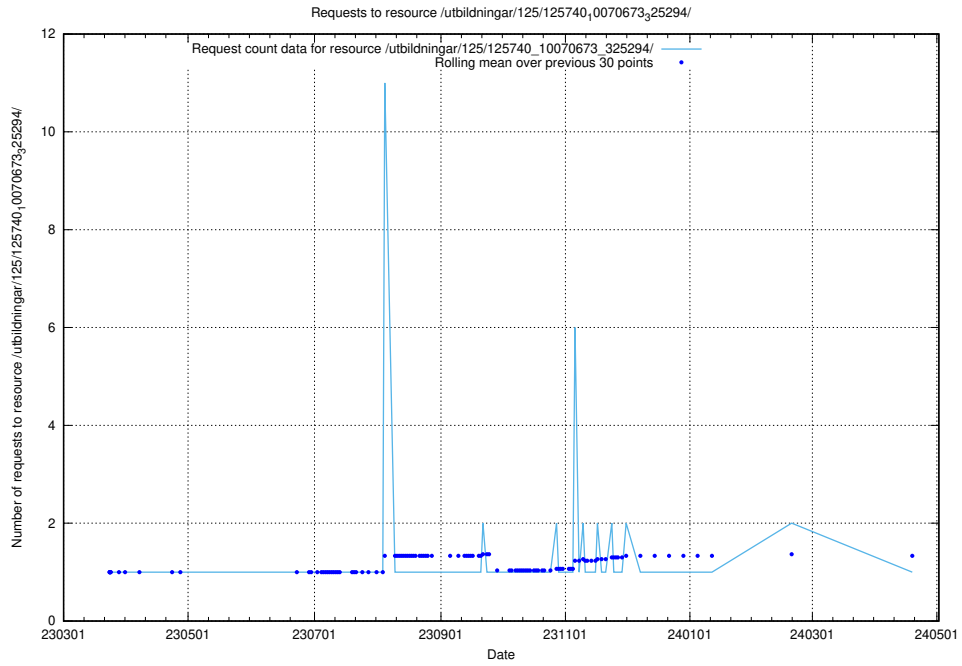

5.996 Usage of /utbildningar/125/125740_10070673_325294/

Here, we count the number of requests to resource /utbildningar/125/125740_10070673_325294/.