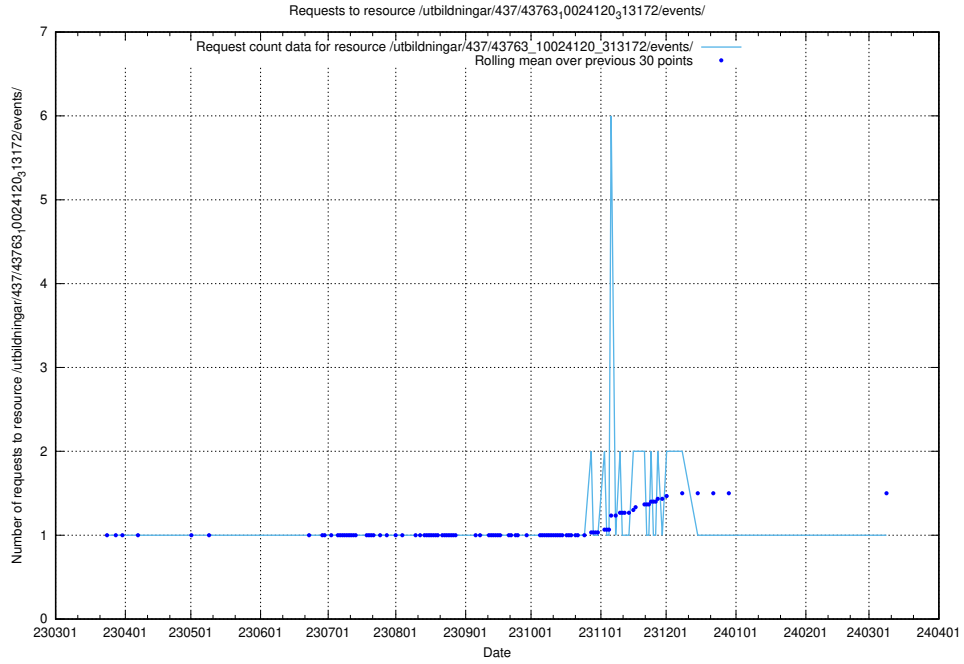

5.6380 Usage of /utbildningar/437/43763_10024120_313172/events/

Here, we count the number of requests to resource /utbildningar/437/43763_10024120_313172/events/.