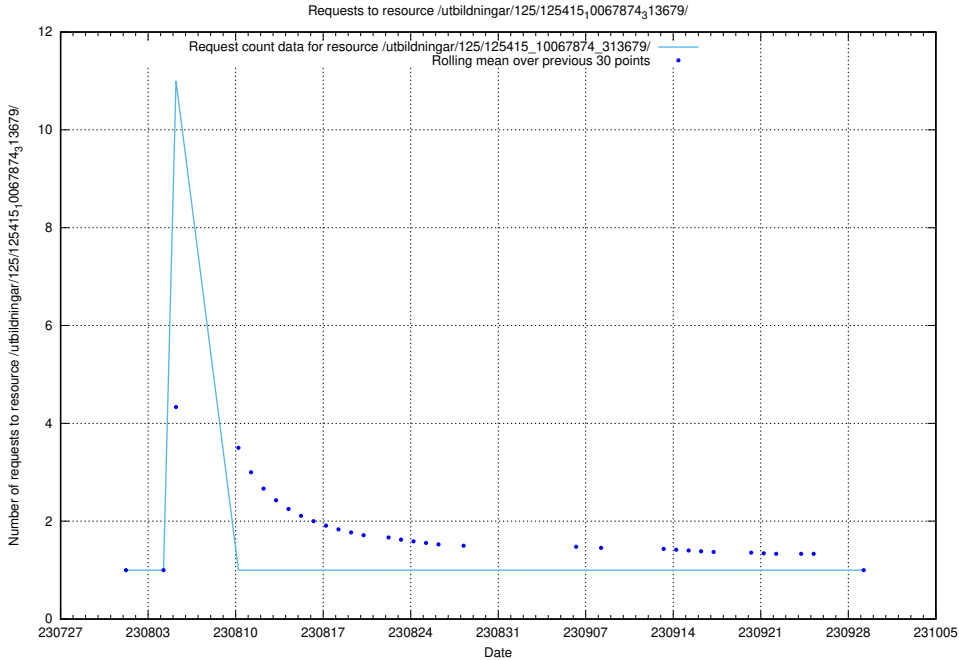

5.5057 Usage of /utbildningar/125/125415_10067874_313679/

Here, we count the number of requests to resource /utbildningar/125/125415_10067874_313679/.