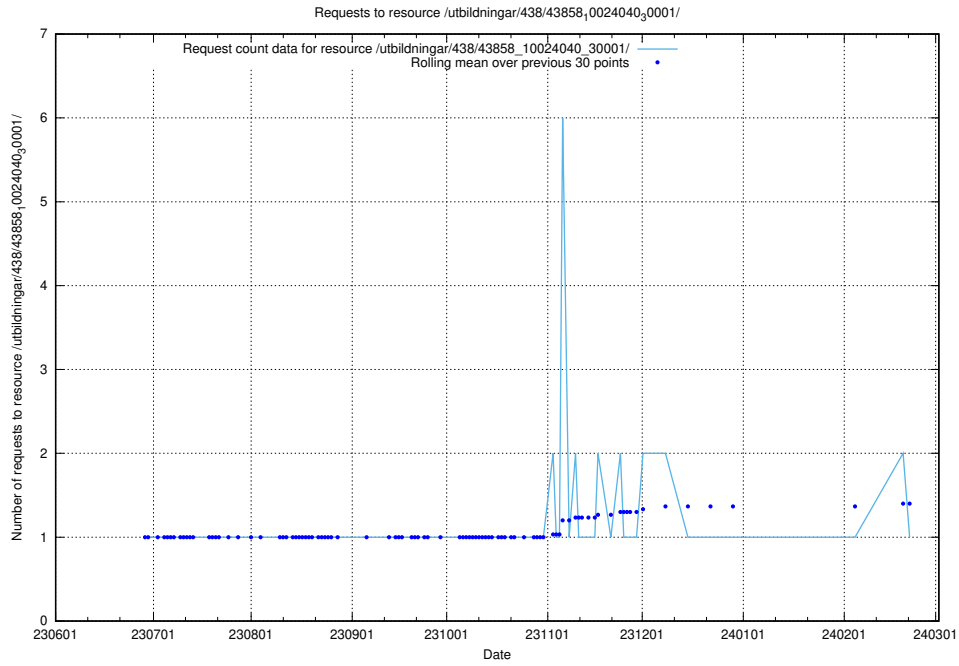

5.5588 Usage of /utbildningar/438/43858_10024040_30001/

Here, we count the number of requests to resource /utbildningar/438/43858_10024040_30001/.