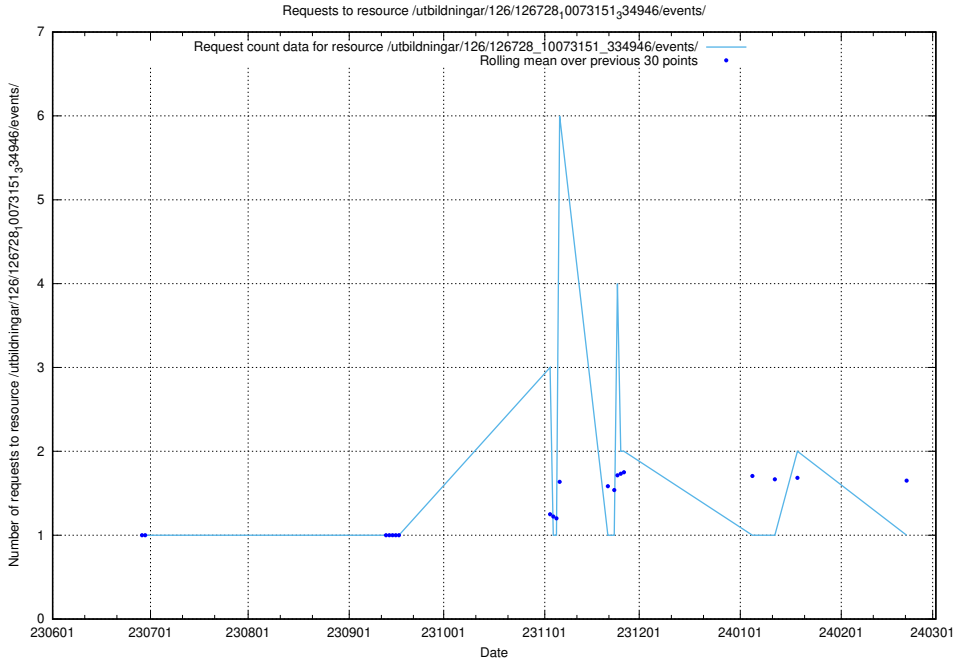

Here, we count the number of requests to resource /utbildningar/126/126728_10073171_334950/.

5.5616 Usage of /utbildningar/126/126728_10073151_334946/events/

Here, we count the number of requests to resource /utbildningar/126/126728_10073151_334946/events/