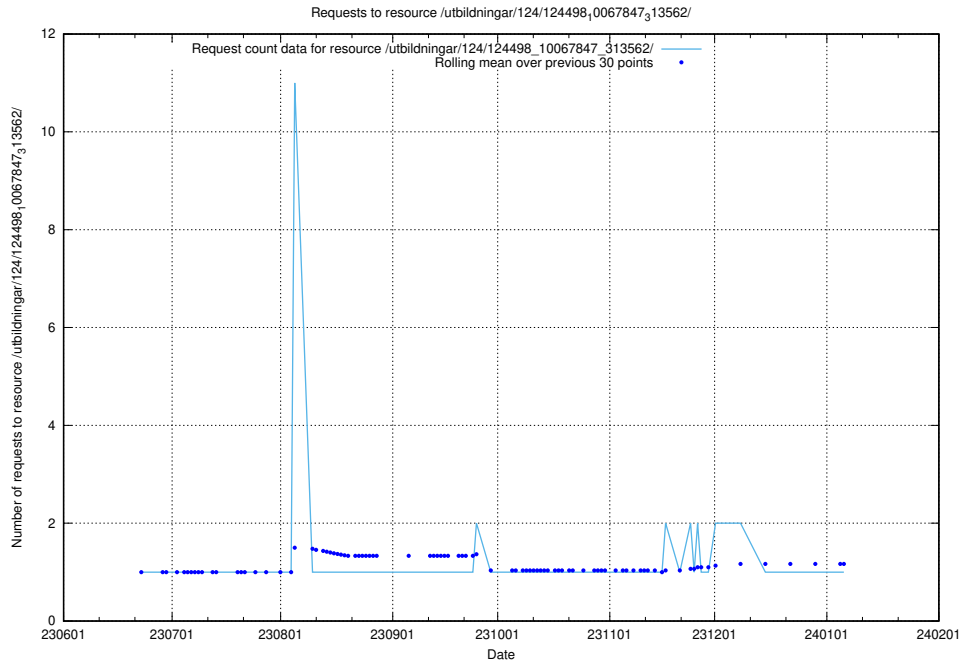

5.5955 Usage of /utbildningar/124/124498_10067847_313562/

Here, we count the number of requests to resource /utbildningar/124/124498_10067847_313562/.