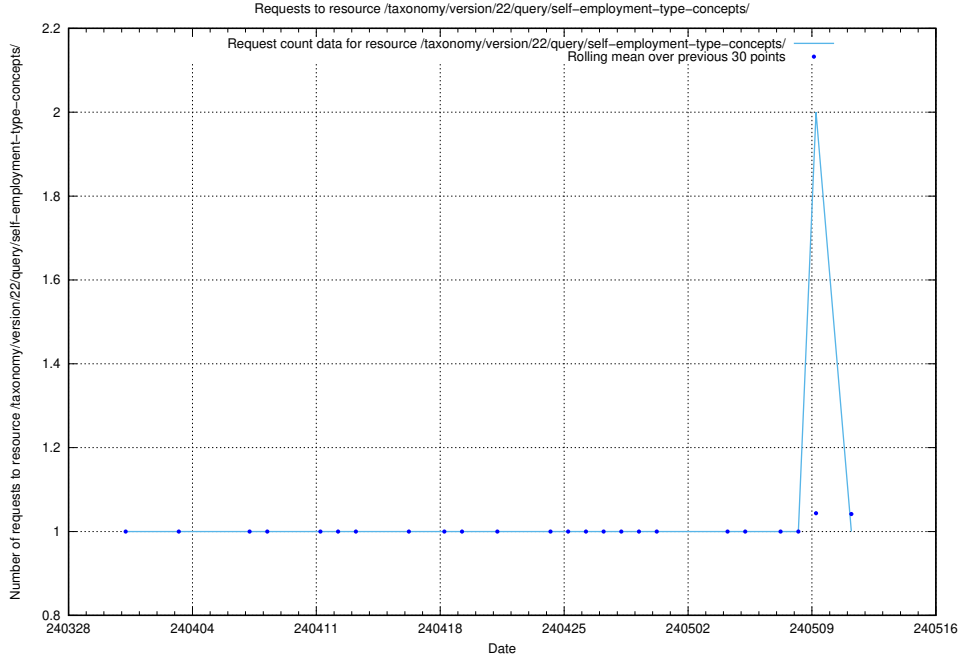

5.1785 Usage of /taxonomy/version/22/query/self-employment-type-concepts/

Here, we count the number of requests to resource /taxonomy/version/22/query/self-employment-type-concepts/.