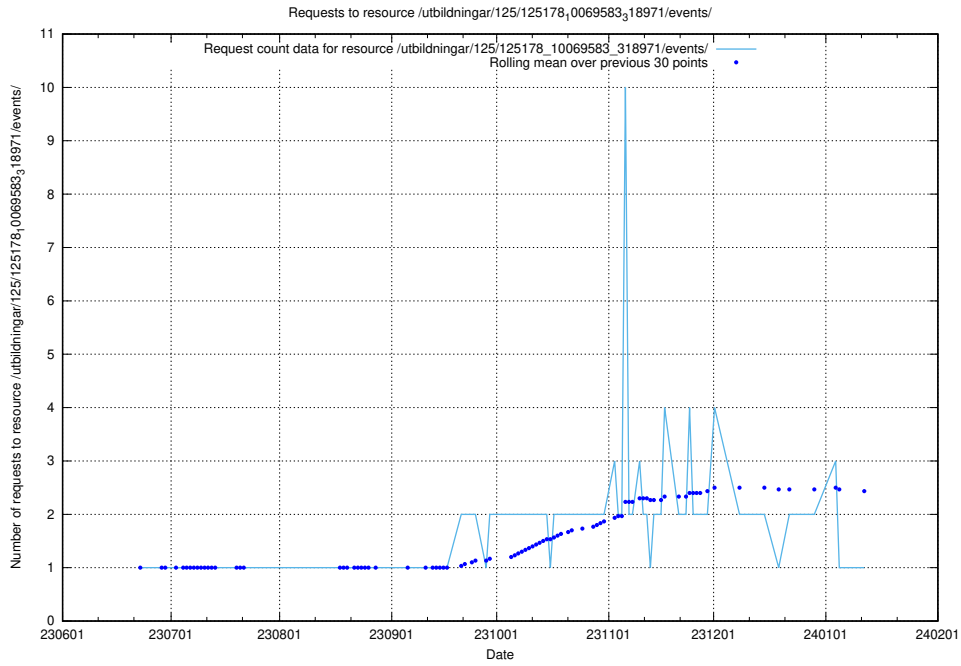

5.5898 Usage of /utbildningar/125/125178_10069583_318971/events/

Here, we count the number of requests to resource /utbildningar/125/125178_10069583_318971/events/