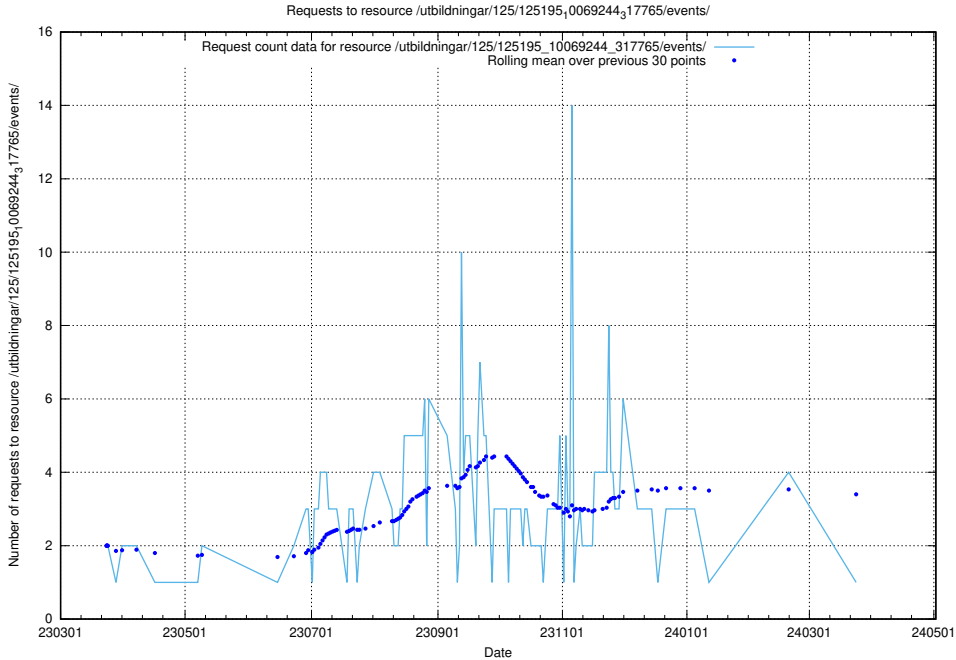

5.6481 Usage of /utbildningar/125/125195_10069244_317765/events/

Here, we count the number of requests to resource /utbildningar/125/125195_10069244_317765/events/