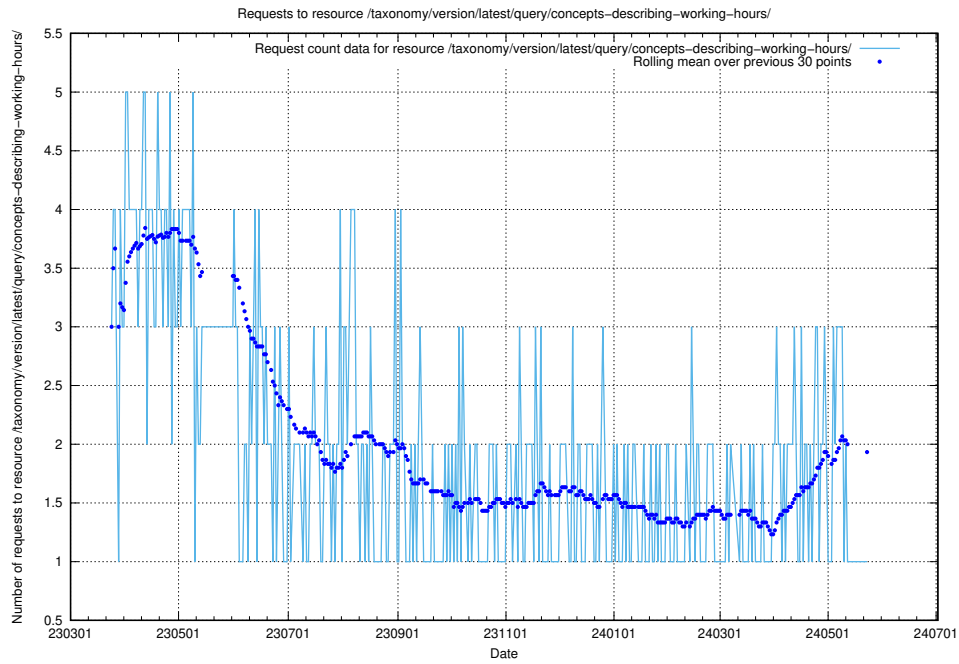

5.6298 Usage of /taxonomy/version/latest/query/concepts-describing-working-hours/

Here, we count the number of requests to resource /taxonomy/version/latest/query/concepts-describing-working-hours/.