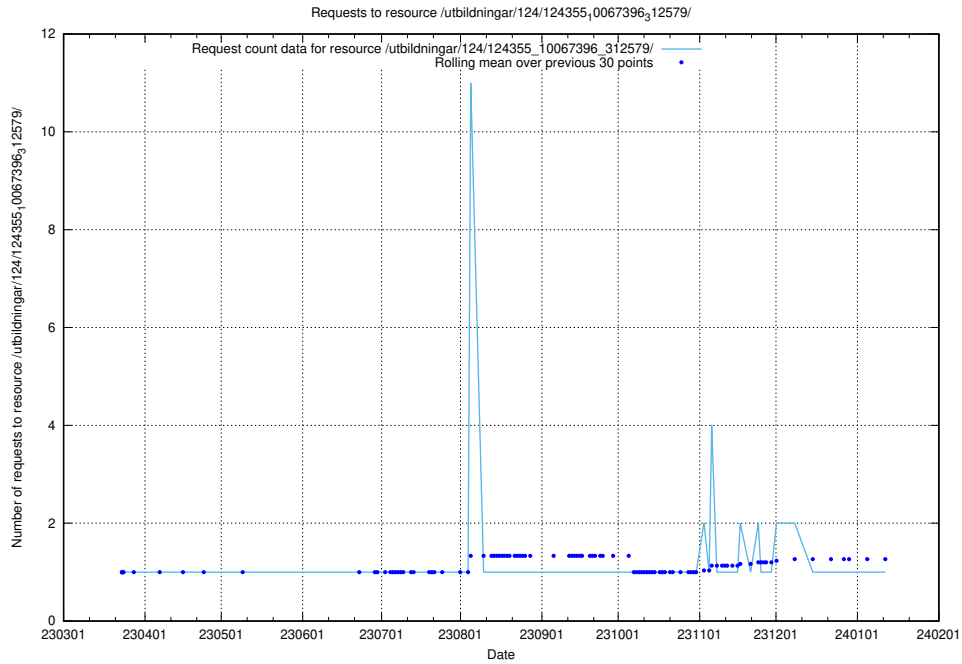

5.4073 Usage of /utbildningar/124/124355_10067396_312579/

Here, we count the number of requests to resource /utbildningar/124/124355_10067396_312579/.