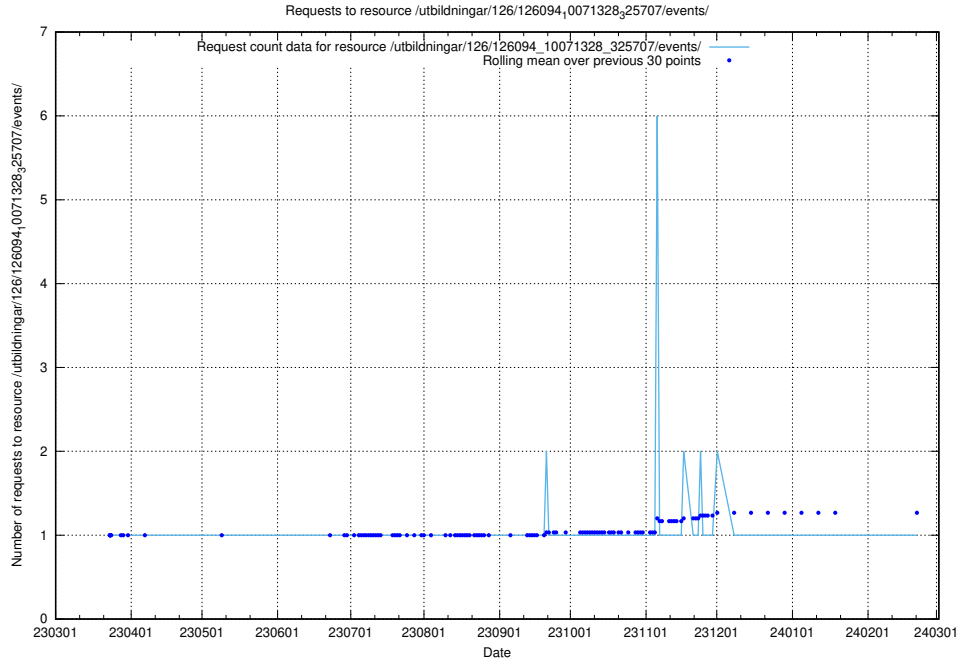

5.6625 Usage of /tst/

Here, we count the number of requests to resource /tst/.

5.6626 Usage of /utbildningar/126/126094_10071328_325707/events/

Here, we count the number of requests to resource /utbildningar/126/126094_10071328_325707/events/