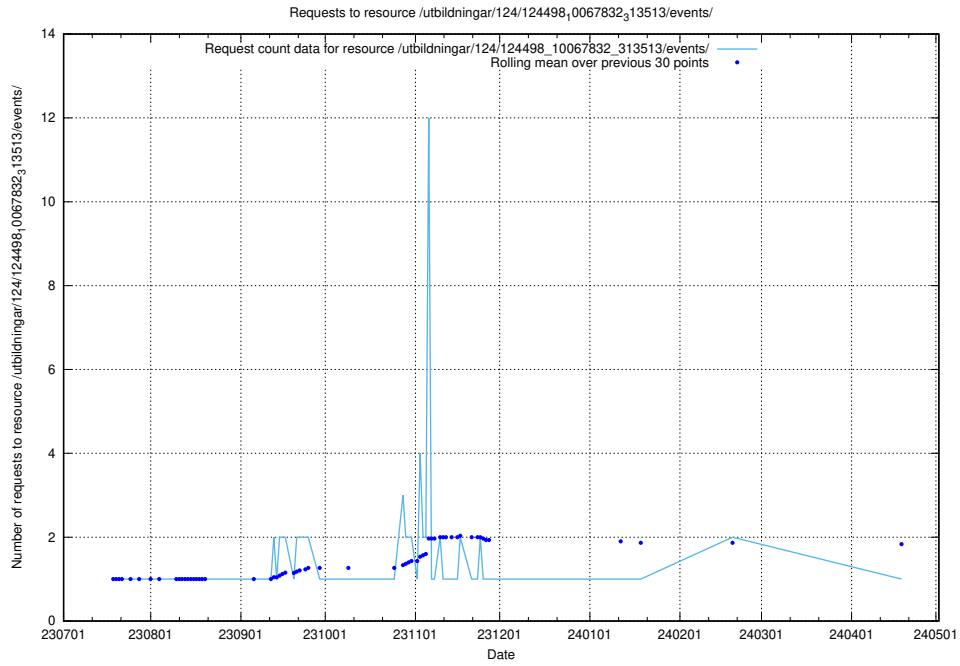

5.5186 Usage of /utbildningar/123/123367_10065943_302778/events/

Here, we count the number of requests to resource /utbildningar/123/123367_10065943_302778/events/

5.5187 Usage of /utbildningar/123/123367_10065867_298117/events/