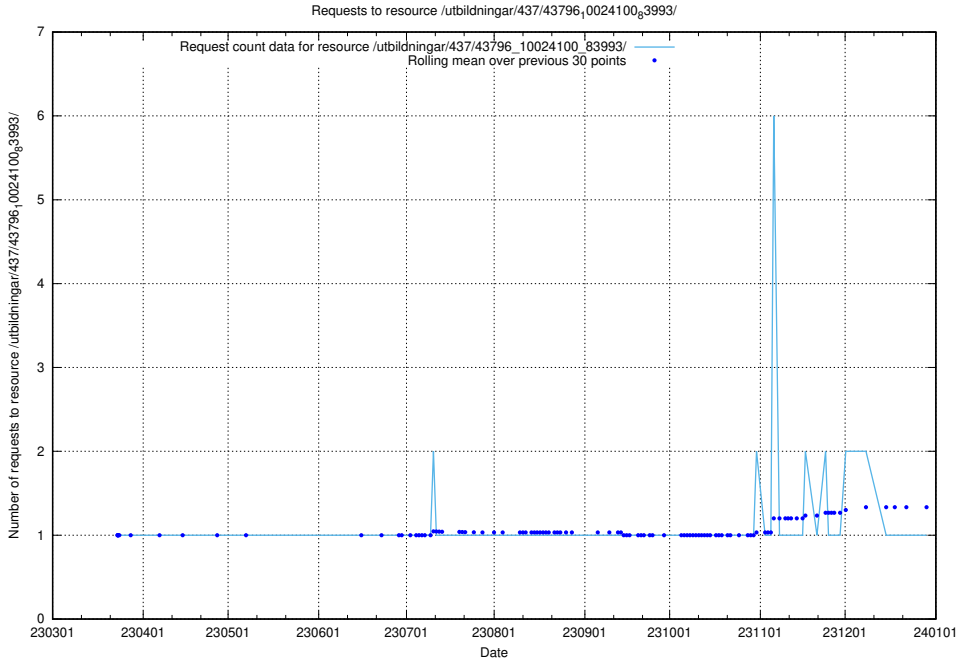

5.6547 Usage of /utbildningar/437/43796_10024100_83993/

Here, we count the number of requests to resource /utbildningar/437/43796_10024100_83993/.