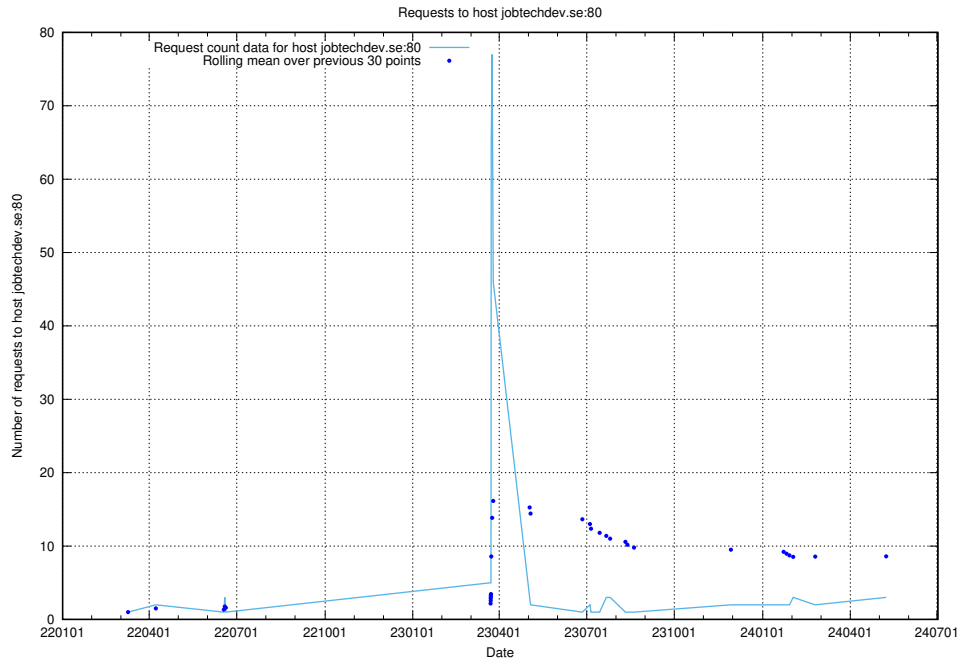

7.226 Usage of jobtechdev.se:80

Here, we count the number of requests to host jobtechdev.se:80.