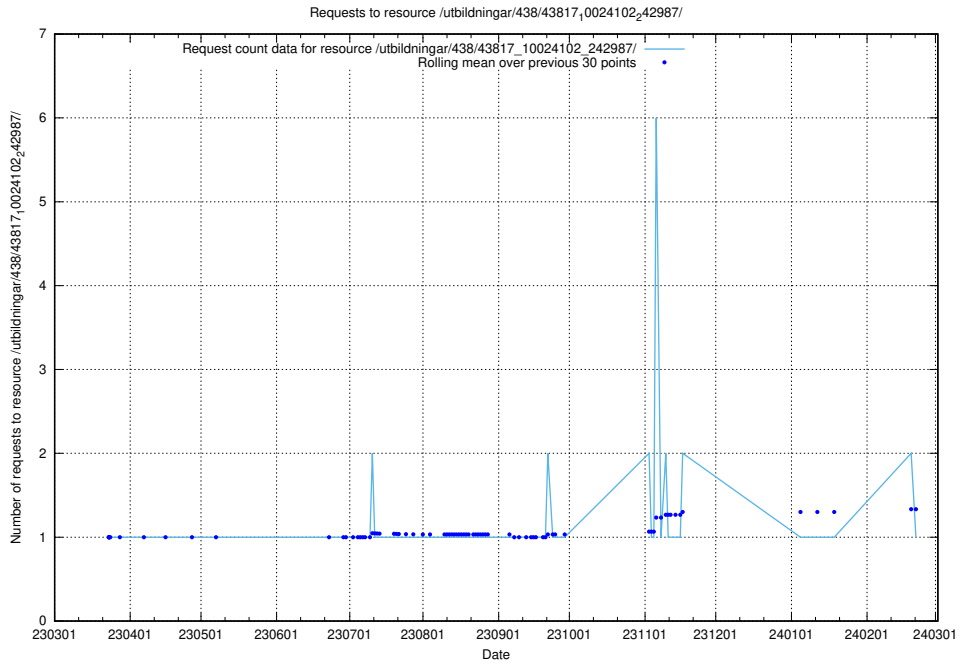

5.6539 Usage of /utbildningar/438/43817_10024102_242987/

Here, we count the number of requests to resource /utbildningar/438/43817_10024102_242987/.