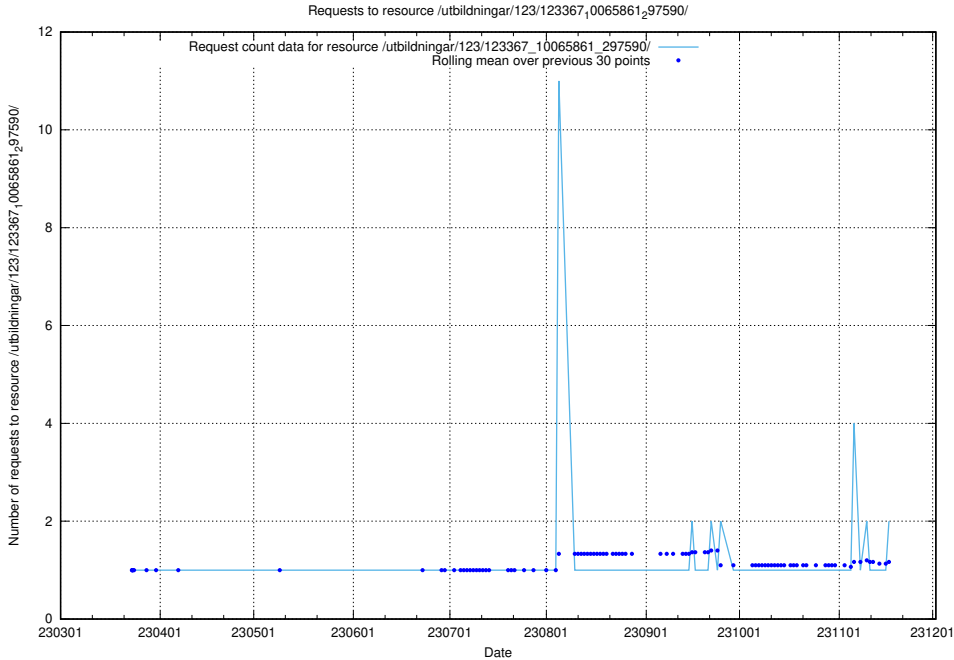

Here, we count the number of requests to resource /utbildningar/124/124519_10065858_297601/.

5.773 Usage of /utbildningar/123/123367_10065861_297590/

Here, we count the number of requests to resource /utbildningar/123/123367_10065861_297590/.