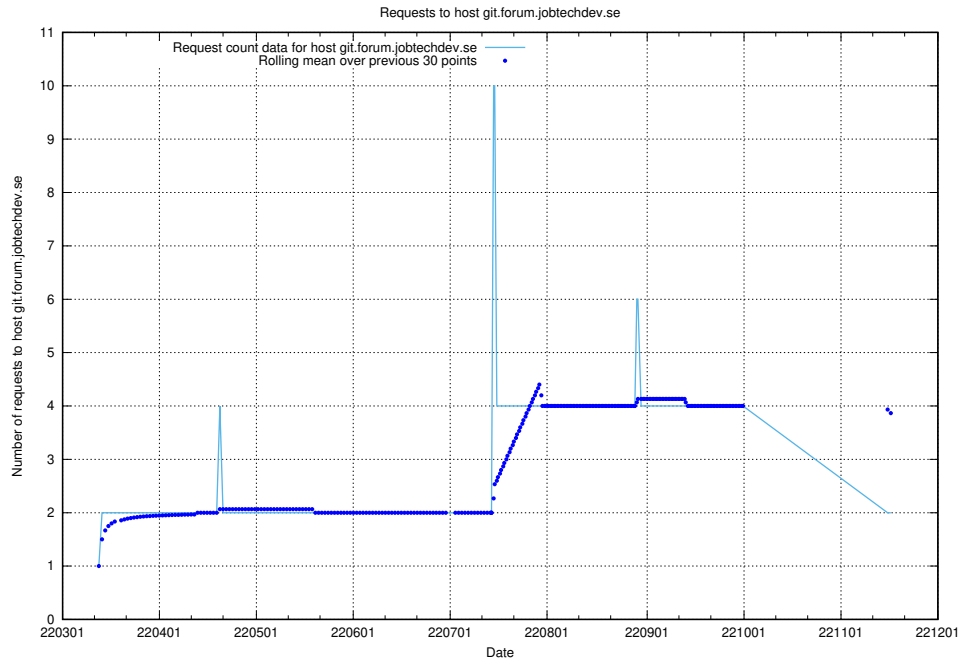

7.504 Usage of git.forum.jobtechdev.se

Here, we count the number of requests to host git.forum.jobtechdev.se.