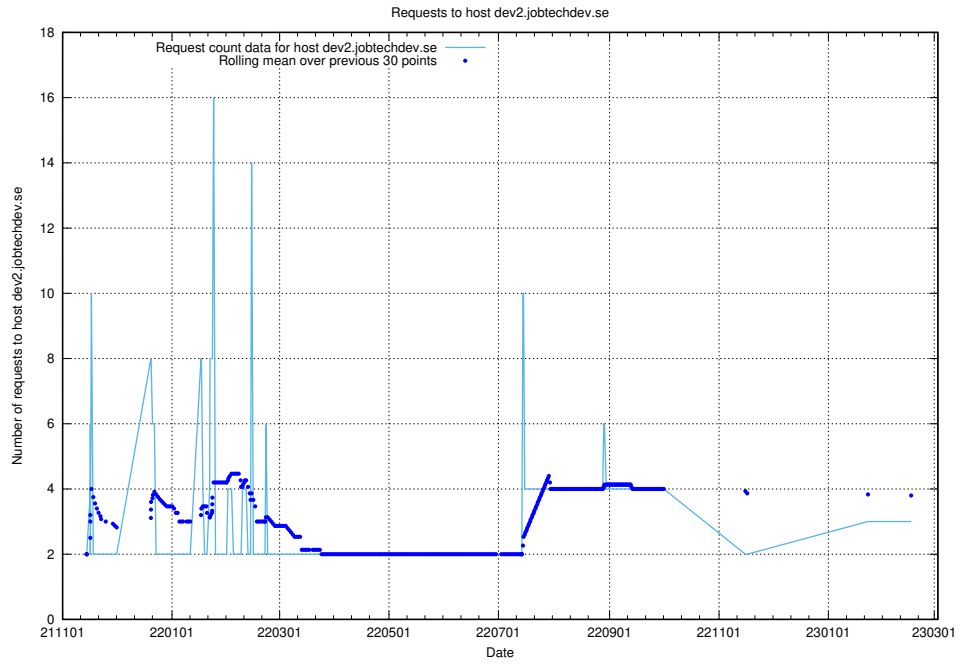

7.169 Usage of dev2.jobtechdev.se

Here, we count the number of requests to host dev2.jobtechdev.se.