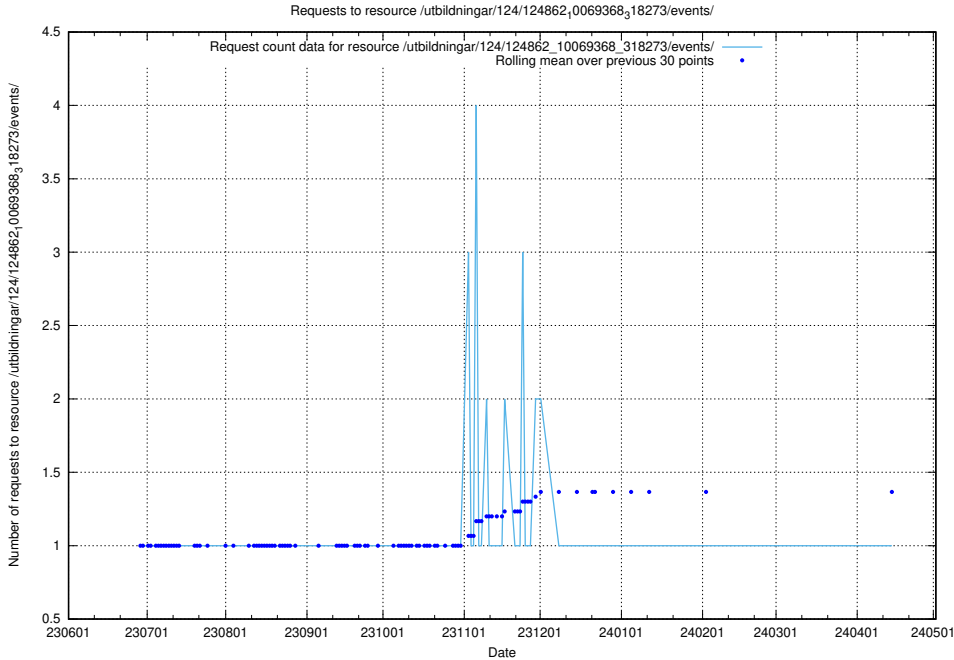

5.5645 Usage of /utbildningar/124/124862_10069368_318273/events/

Here, we count the number of requests to resource /utbildningar/124/124862_10069368_318273/events/