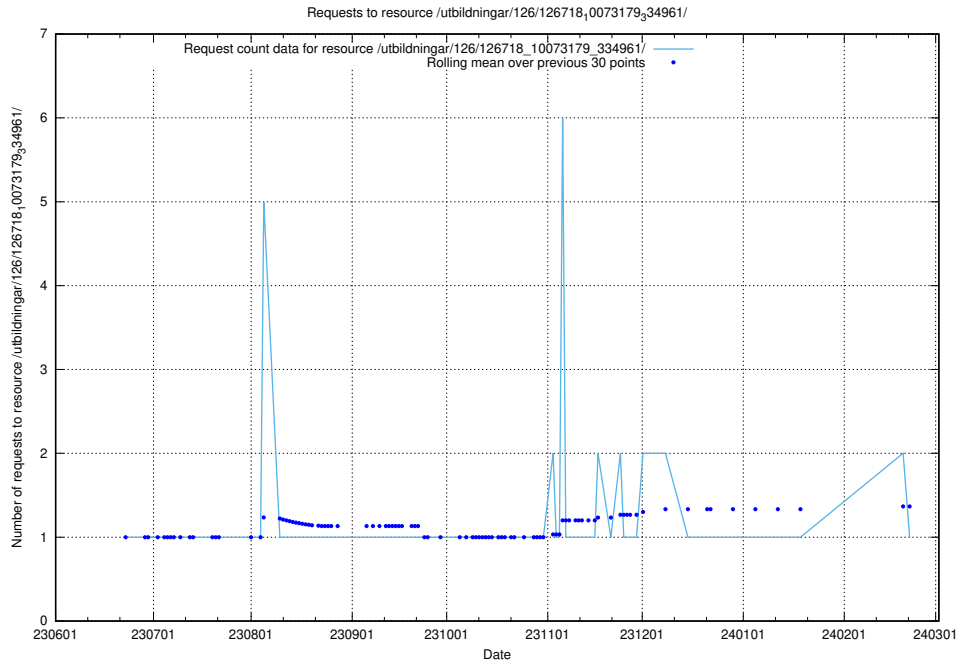

5.5781 Usage of /utbildningar/126/126718_10073179_334961/

Here, we count the number of requests to resource /utbildningar/126/126718_10073179_334961/.