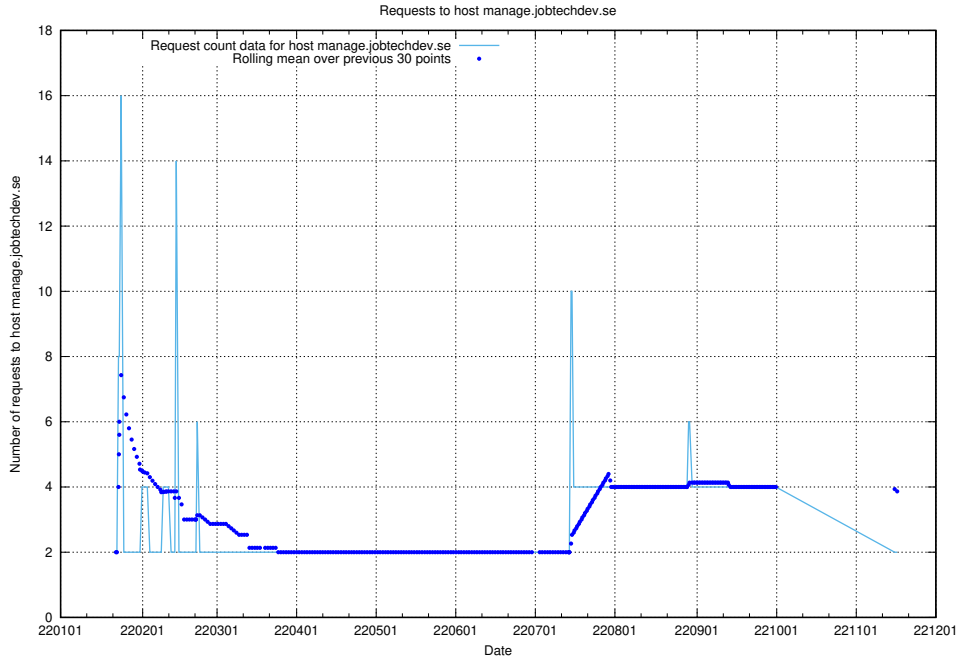

7.597 Usage of manage.jobtechdev.se

Here, we count the number of requests to host manage.jobtechdev.se.