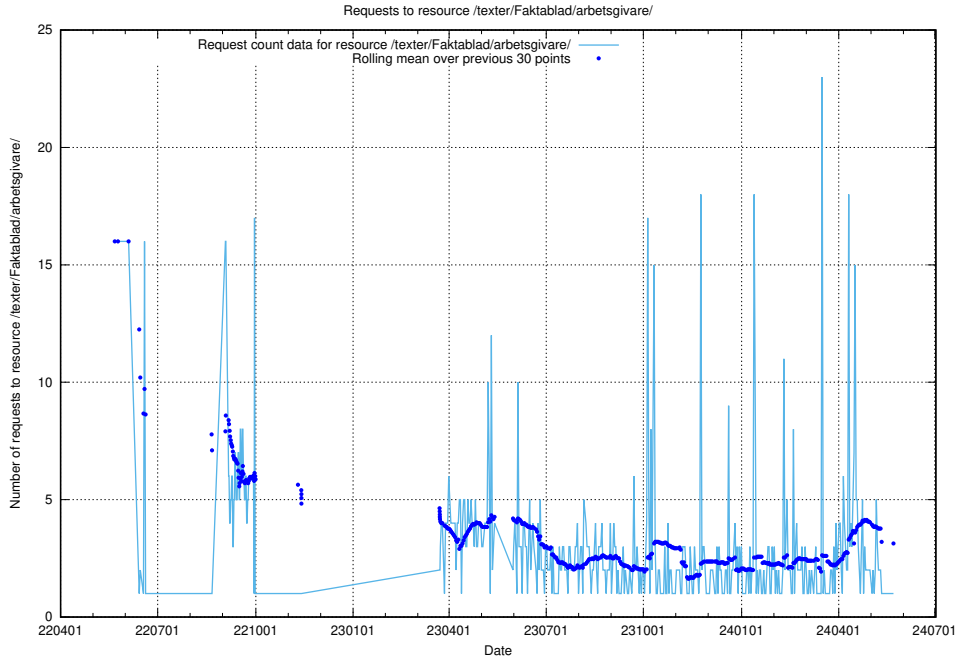

5.1057 Usage of /texter/Faktablad/arbetsgivare/

Here, we count the number of requests to resource /texter/Faktablad/arbetsgivare/.