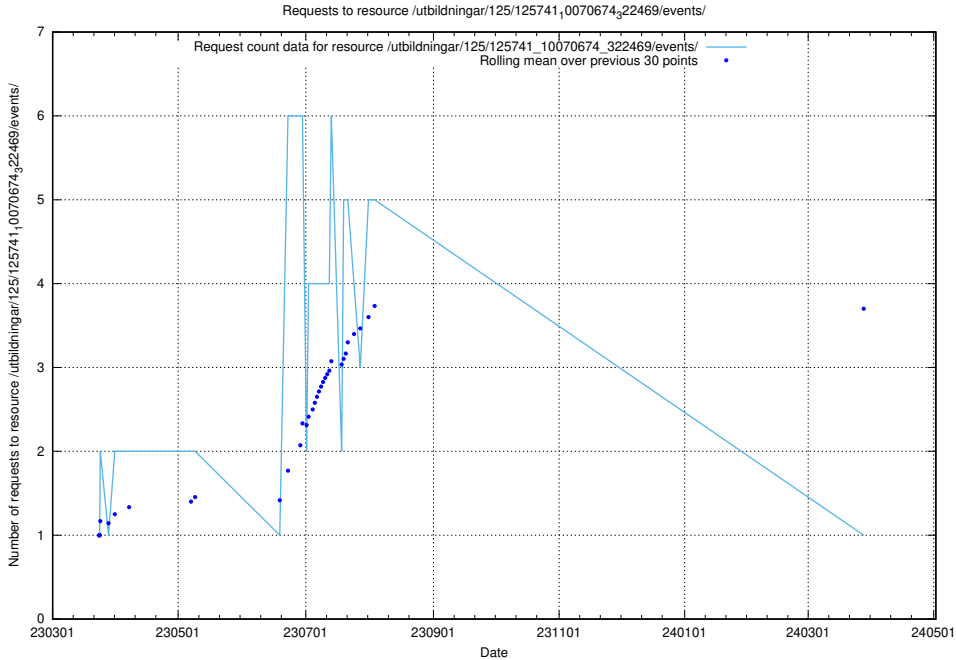

5.6678 Usage of /utbildningar/125/125741_10070674_322469/events/

Here, we count the number of requests to resource /utbildningar/125/125741_10070674_322469/events/