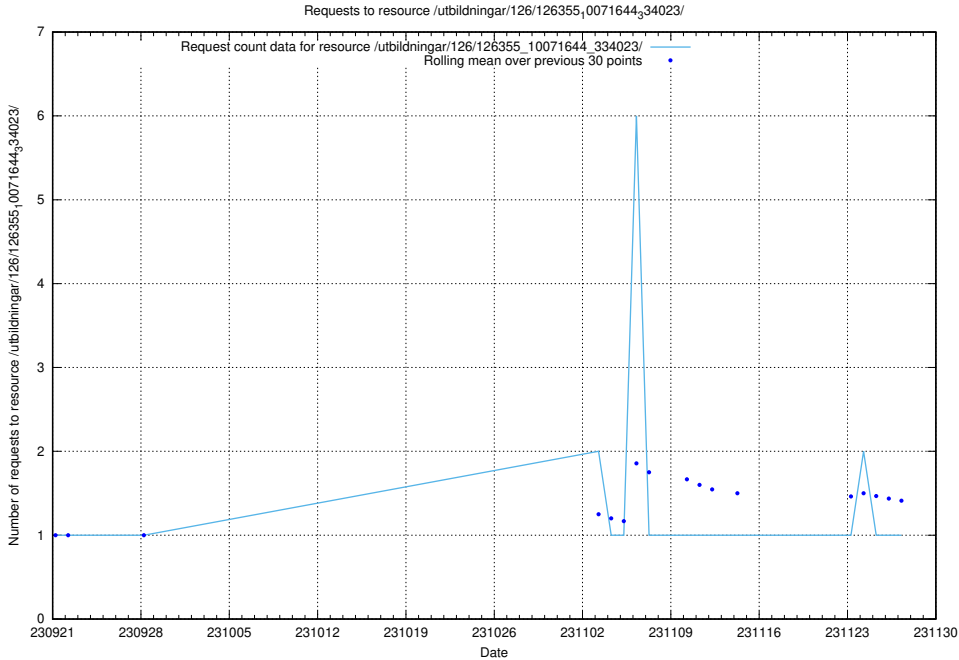

5.4689 Usage of /utbildningar/126/126355_10071644_334023/

Here, we count the number of requests to resource /utbildningar/126/126355_10071644_334023/.