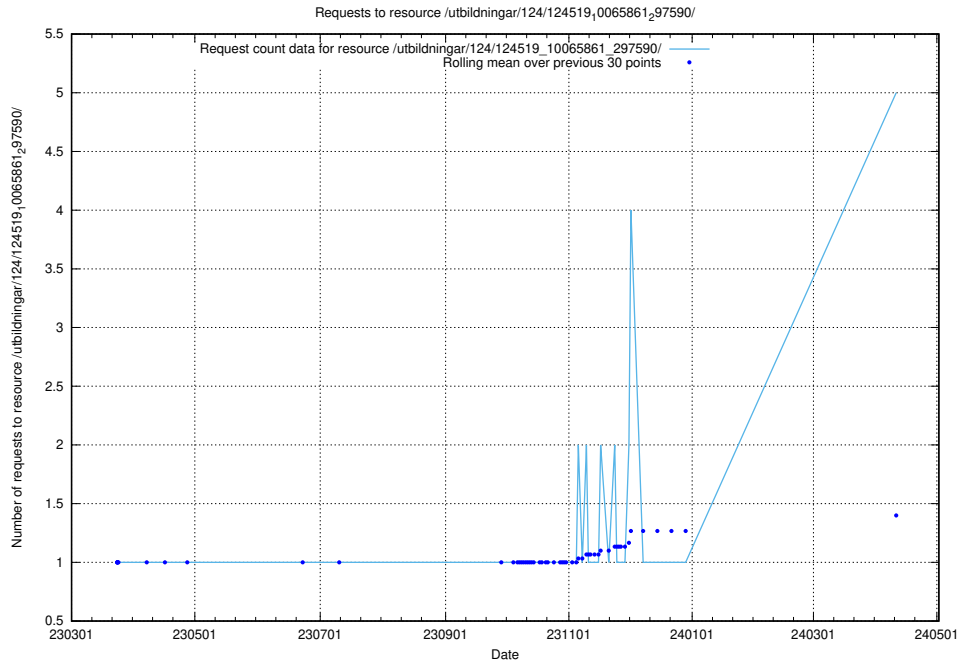

5.118 Usage of /utbildningar/124/124519_10065861_297590/

Here, we count the number of requests to resource /utbildningar/124/124519_10065861_297590/.