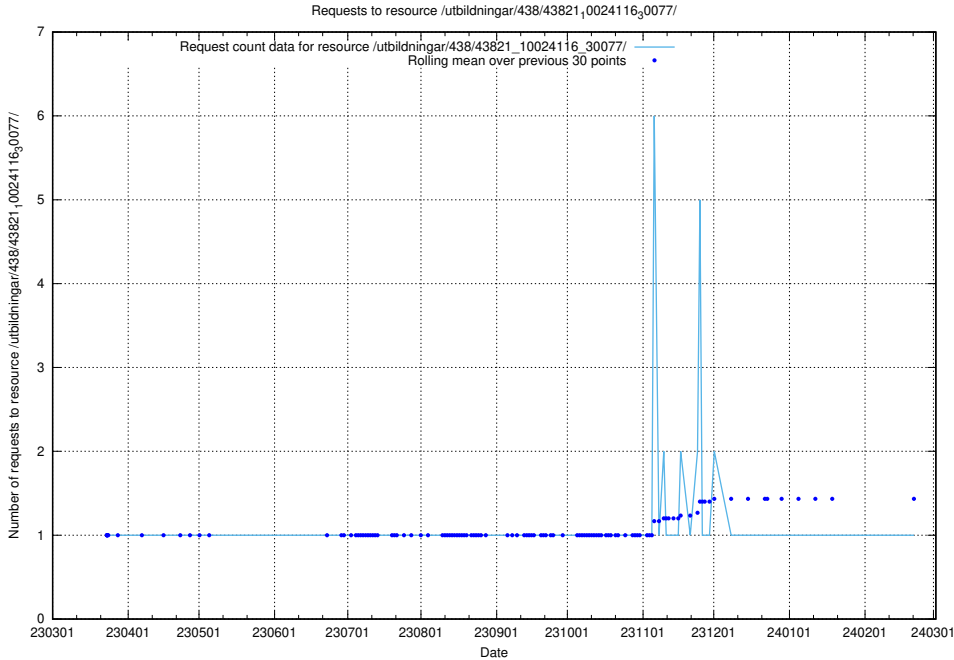

Here, we count the number of requests to resource /utbildningar/438/43821_10024116_30077/events/.

5.6534 Usage of /utbildningar/438/43821_10024116_30077/

Here, we count the number of requests to resource /utbildningar/438/43821_10024116_30077/.