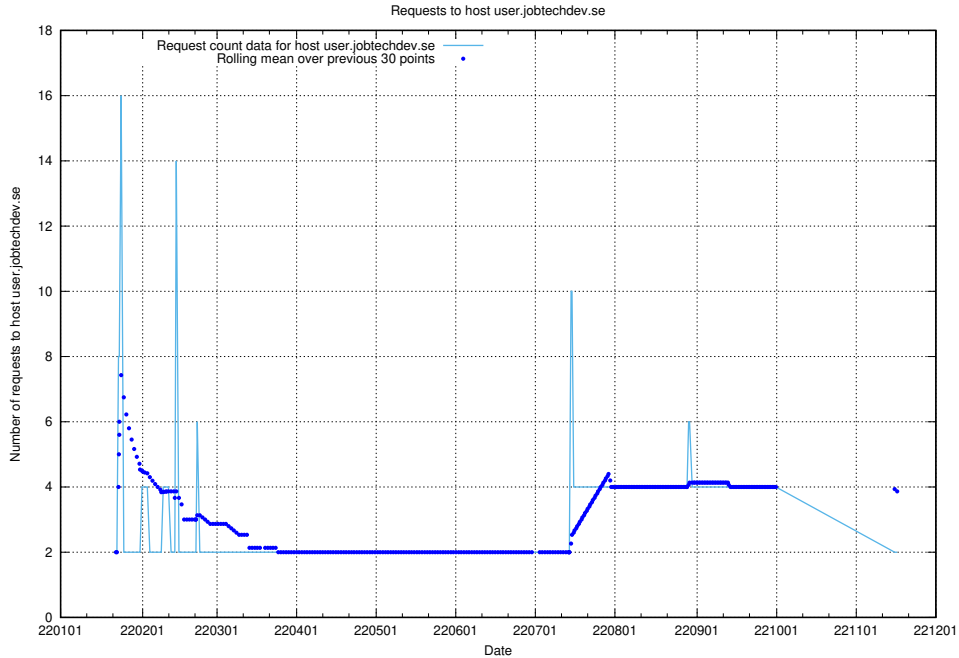

7.583 Usage of user.jobtechdev.se

Here, we count the number of requests to host user.jobtechdev.se.