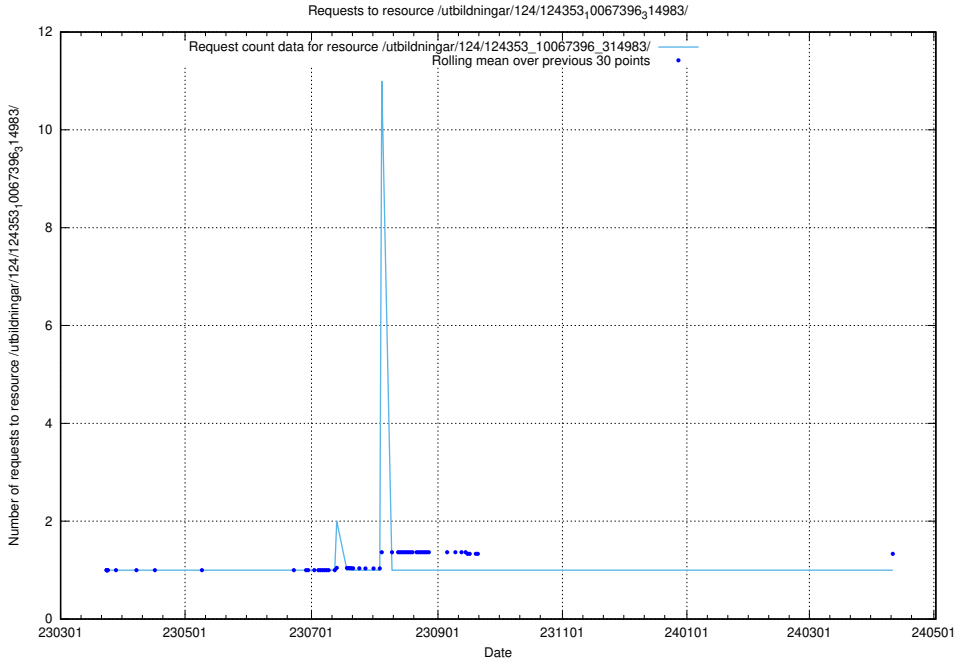

5.4101 Usage of /utbildningar/124/124353_10067396_314983/

Here, we count the number of requests to resource /utbildningar/124/124353_10067396_314983/.

5.4102 Usage of /taxonomy/version/4/query/all-concepts/