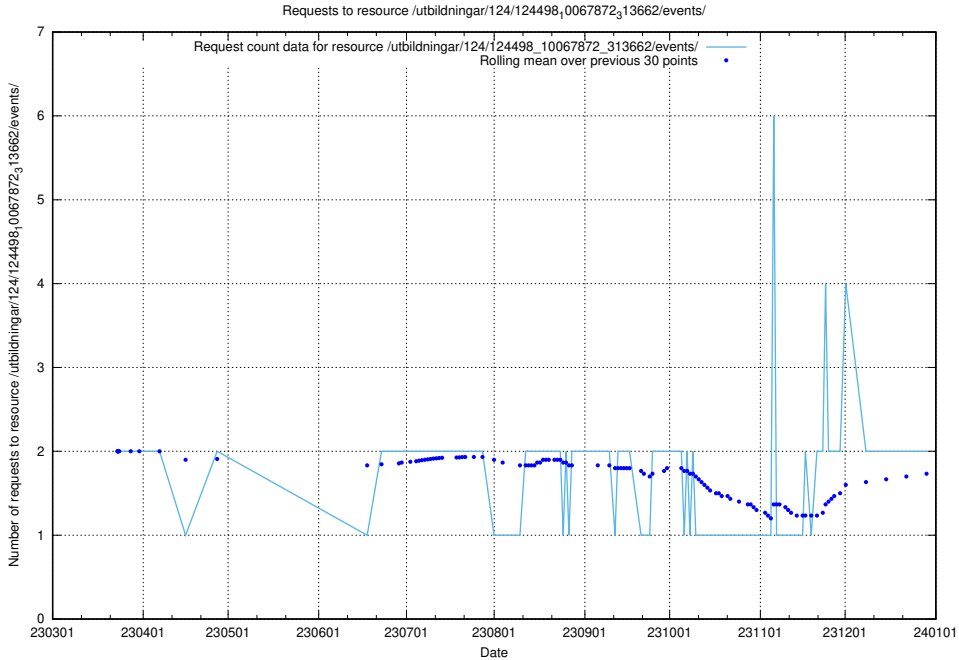

5.941 Usage of /utbildningar/124/124498_10067872_313662/events/

Here, we count the number of requests to resource /utbildningar/124/124498_10067872_313662/events/