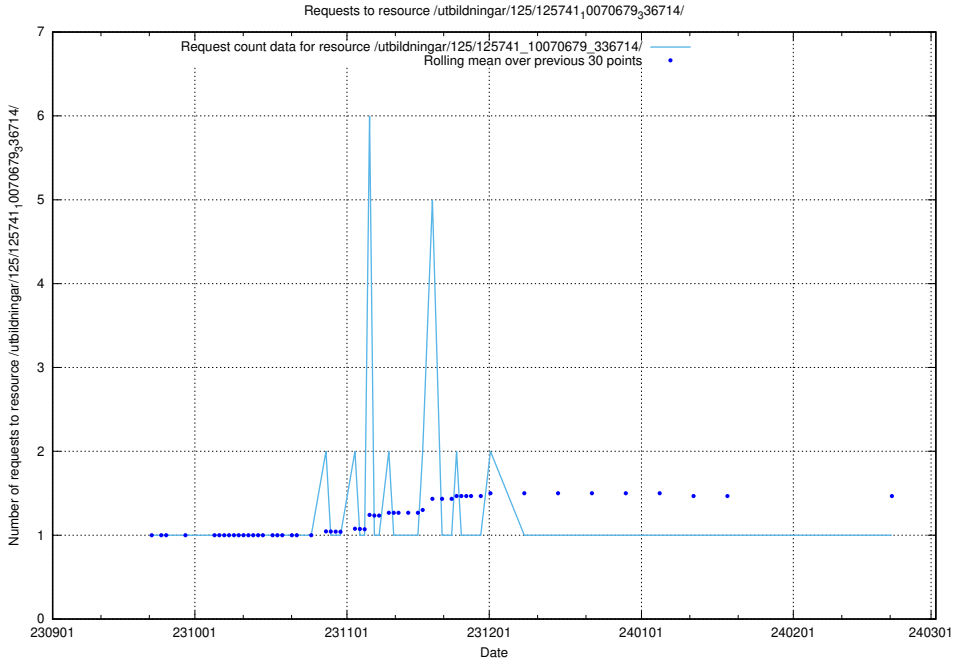

5.4675 Usage of /utbildningar/125/125741_10070679_336714/

Here, we count the number of requests to resource /utbildningar/125/125741_10070679_336714/.