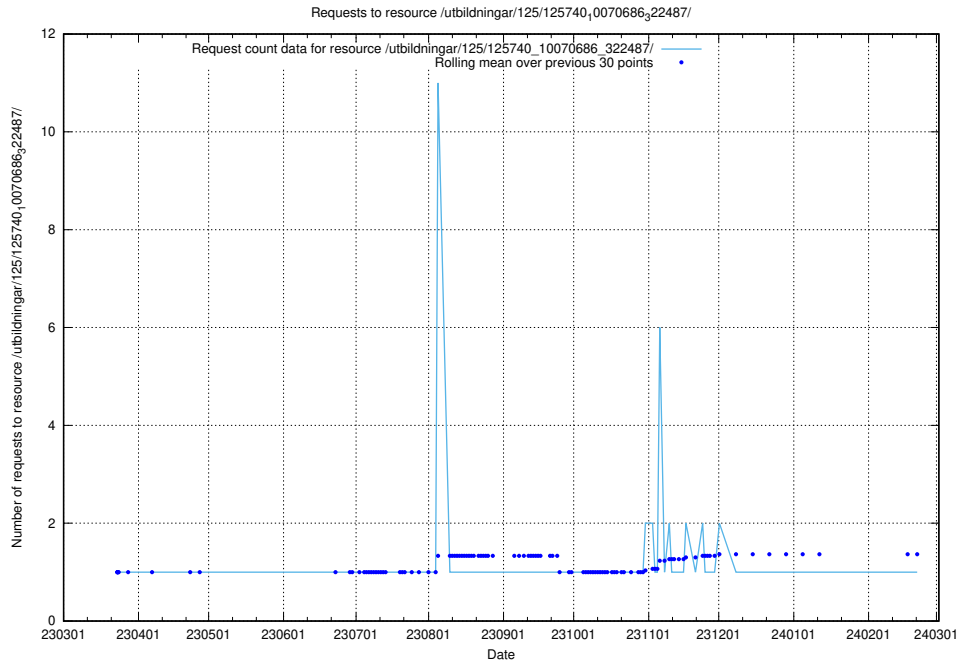

5.979 Usage of /utbildningar/125/125740_10070686_322487/

Here, we count the number of requests to resource /utbildningar/125/125740_10070686_322487/.