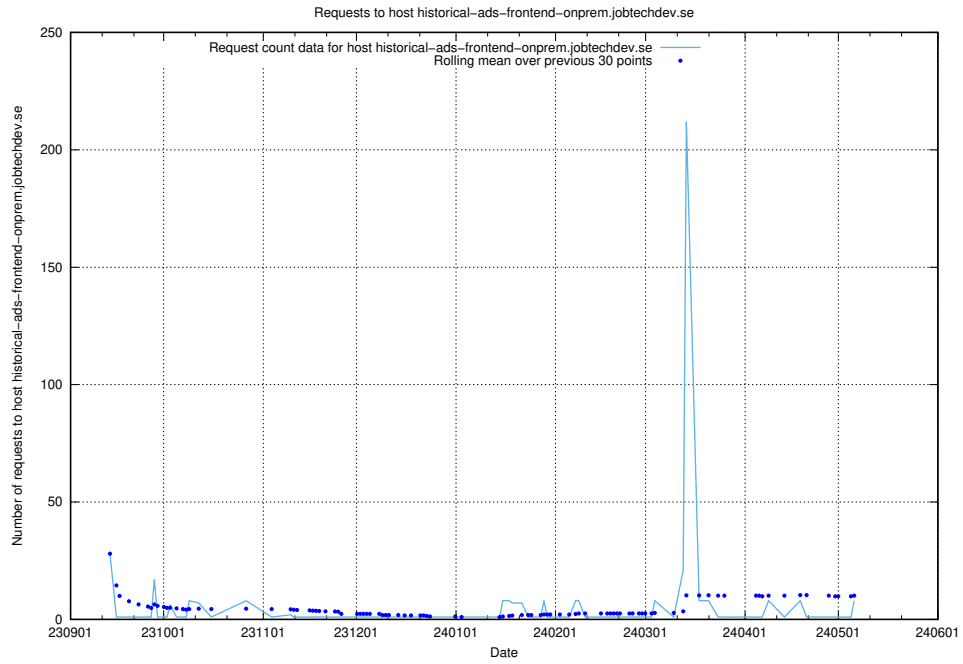

Here, we count the number of requests to host historical-ads-frontend.jobtechdev.se.

7.64 Usage of historical-ads-frontend-onprem.jobtechdev.se

Here, we count the number of requests to host historical-ads-frontend-onprem.jobtechdev.se.