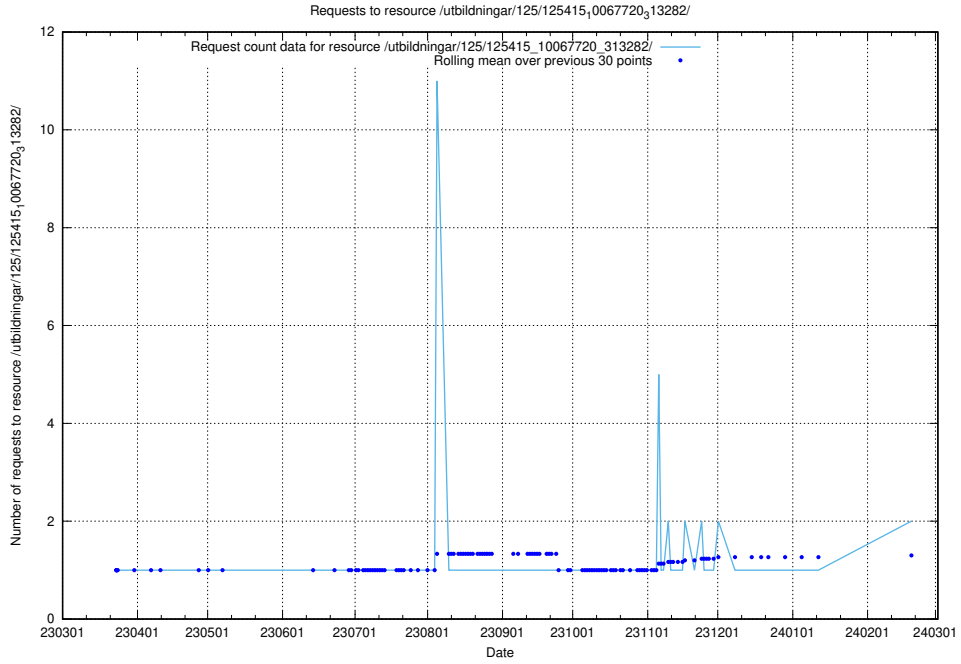

5.471 Usage of /utbildningar/125/125415_10067720_313282/

Here, we count the number of requests to resource /utbildningar/125/125415_10067720_313282/.