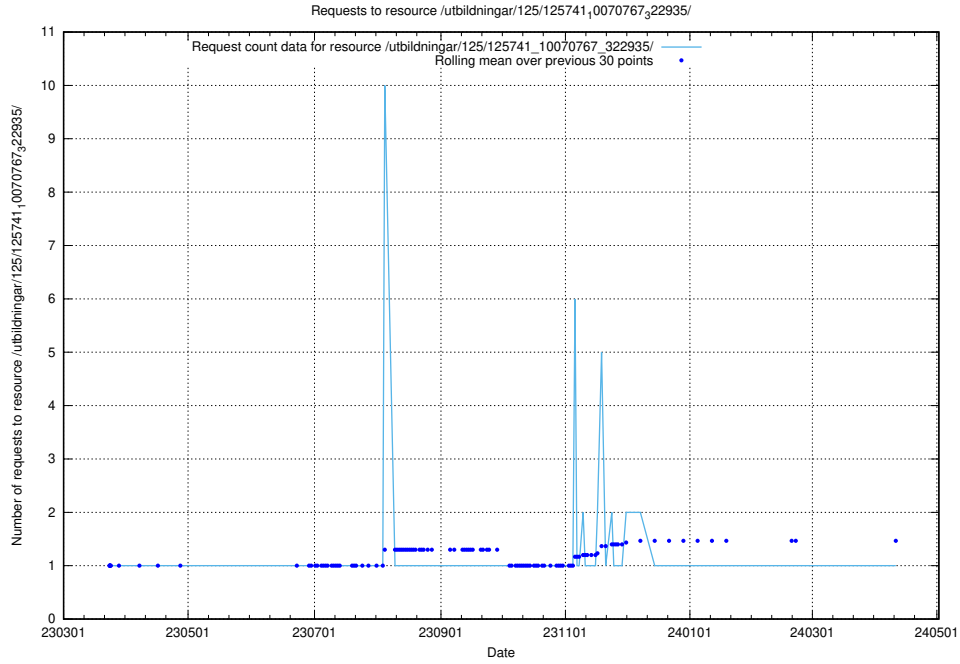

5.6659 Usage of /utbildningar/125/125741_10070767_322935/

Here, we count the number of requests to resource /utbildningar/125/125741_10070767_322935/.