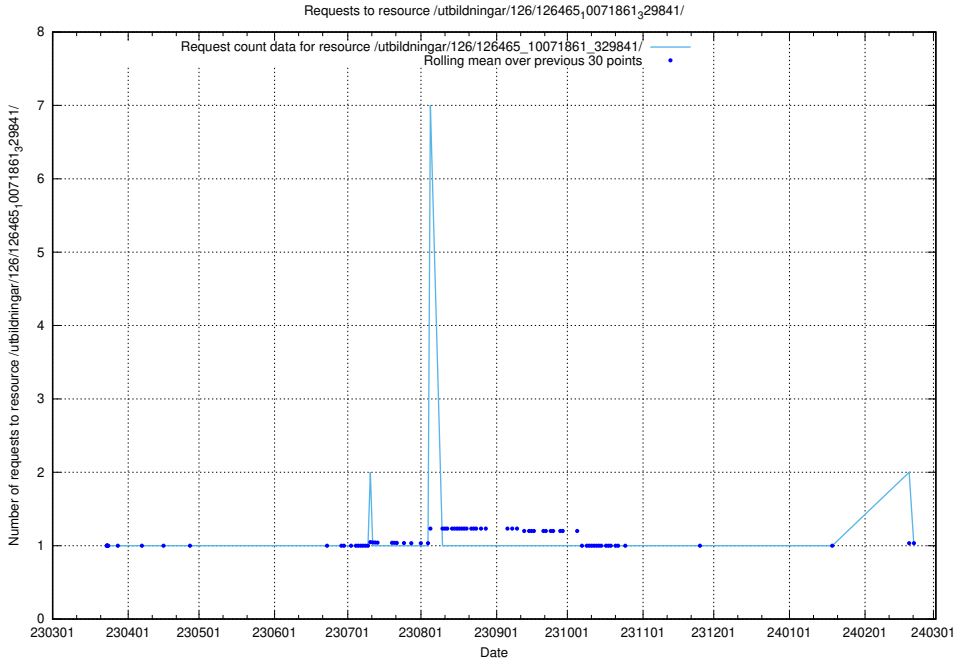

5.6613 Usage of /utbildningar/126/126465_10071861_329841/

Here, we count the number of requests to resource /utbildningar/126/126465_10071861_329841/.