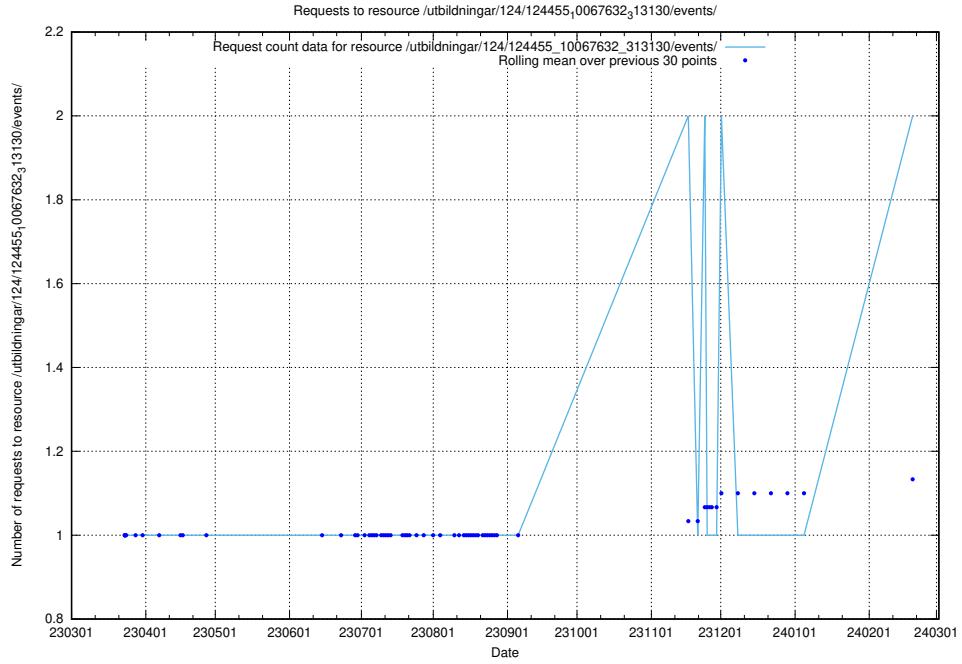

5.651 Usage of /utbildningar/124/124455_10067632_313130/events/

Here, we count the number of requests to resource /utbildningar/124/124455_10067632_313130/events/