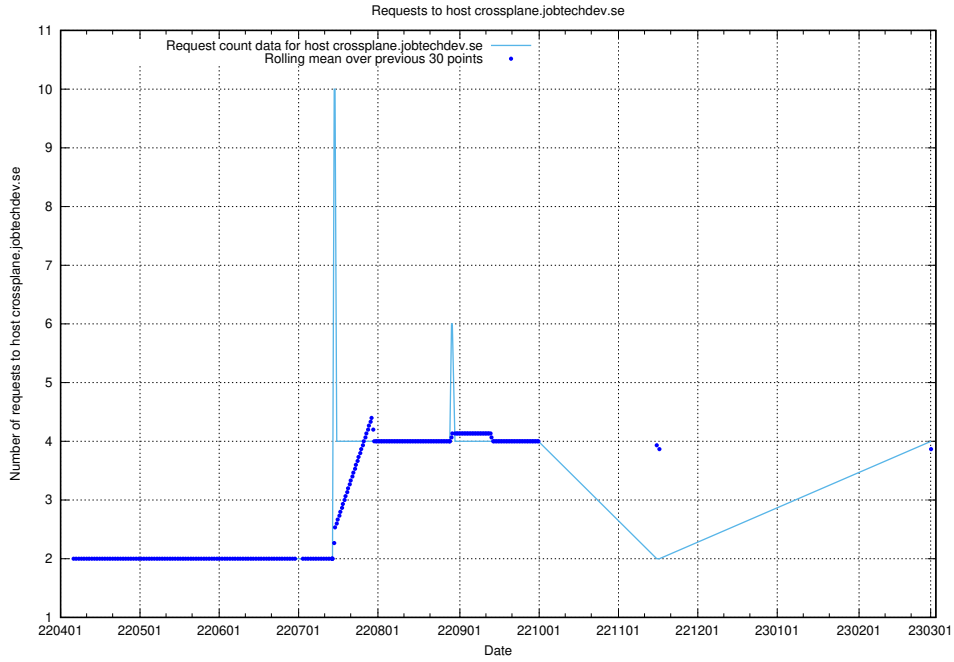

Here, we count the number of requests to host dev-jobad-enrichments-api.jobtechdev.se.

7.154 Usage of crossplane.jobtechdev.se

Here, we count the number of requests to host crossplane.jobtechdev.se.

7.155 Usage of taxonomi.api.jobtechdev.se