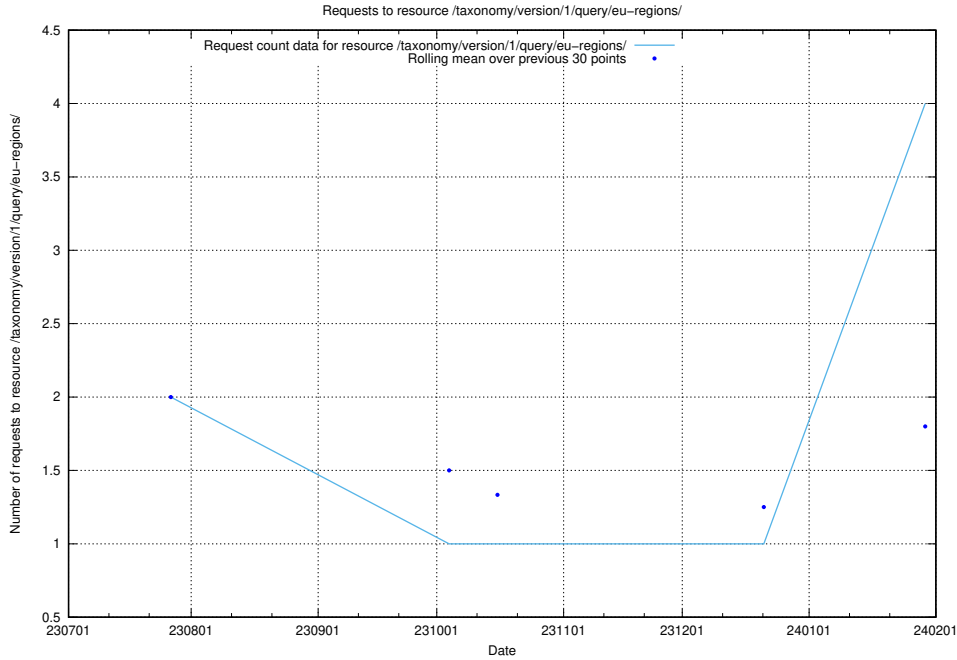

5.226 Usage of /taxonomy/version/1/query/eu-regions/

Here, we count the number of requests to resource /taxonomy/version/1/query/eu-regions/.