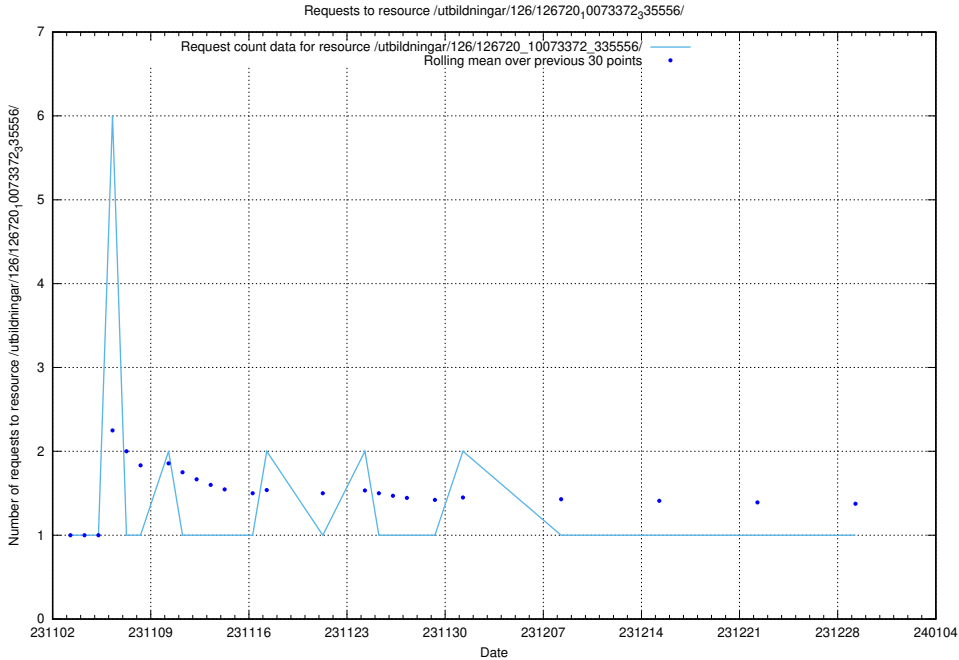

5.4325 Usage of /utbildningar/126/126720_10073372_335556/

Here, we count the number of requests to resource /utbildningar/126/126720_10073372_335556/.