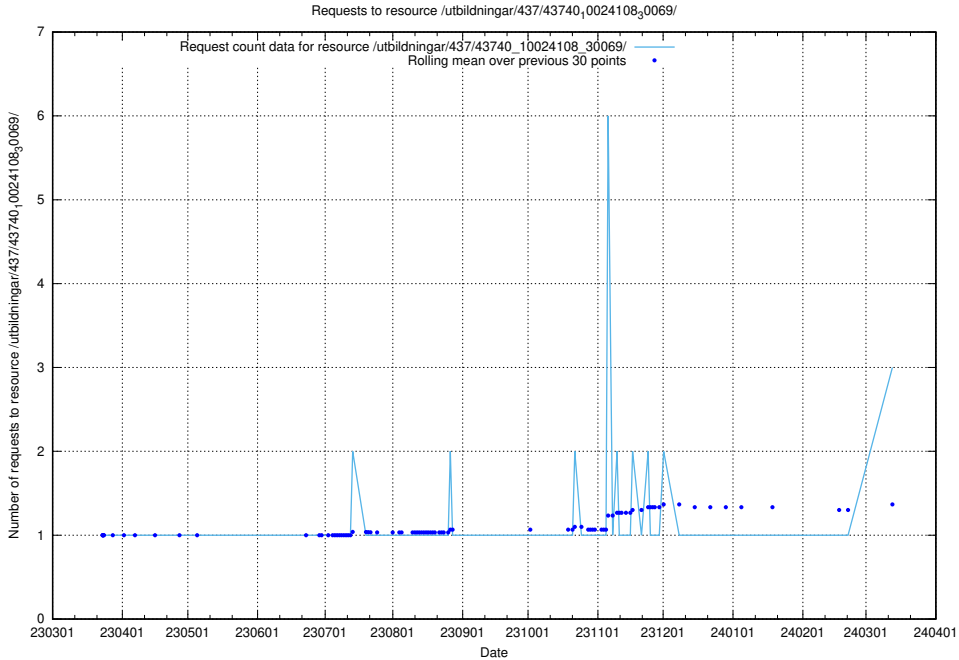

5.441 Usage of /utbildningar/437/43740_10024108_30069/

Here, we count the number of requests to resource /utbildningar/437/43740_10024108_30069/.