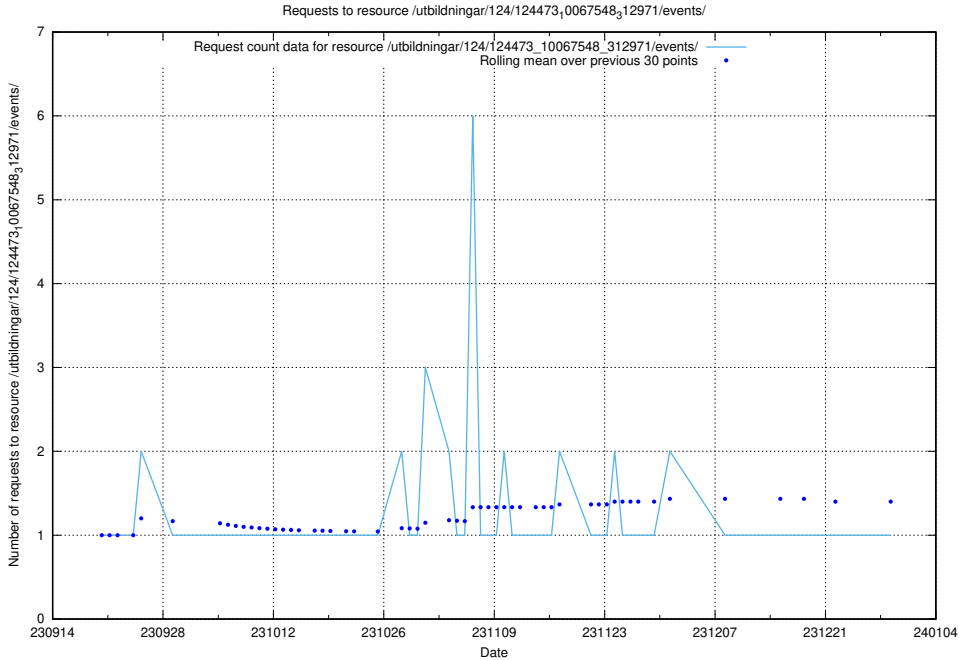

Here, we count the number of requests to resource /utbildningar/124/124483_10067812_313454/.

5.4702 Usage of /utbildningar/124/124473_10067548_312971/events/

Here, we count the number of requests to resource /utbildningar/124/124473_10067548_312971/events/