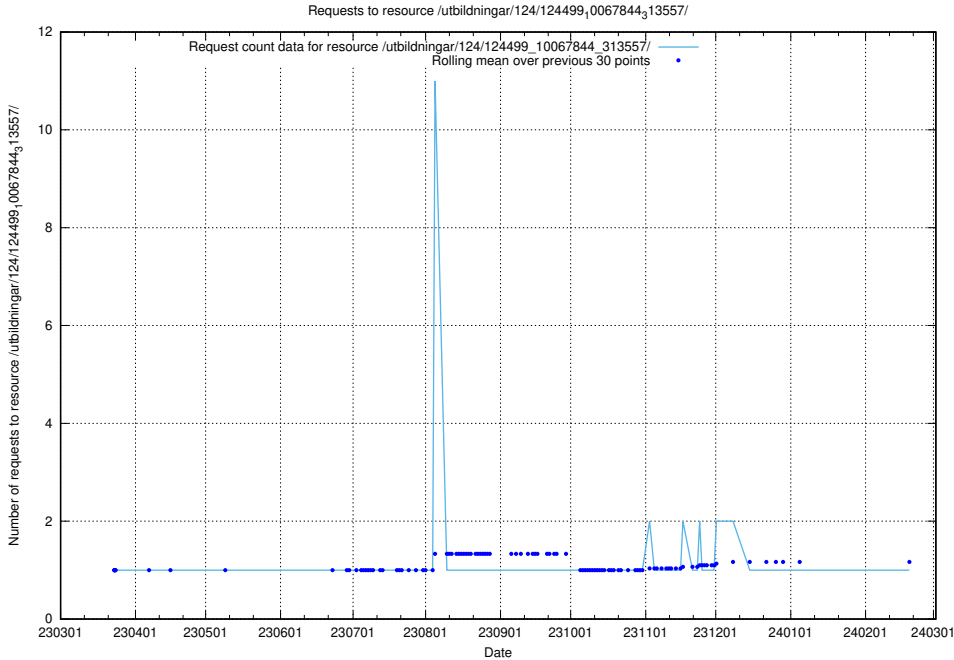

5.2614 Usage of /utbildningar/124/124499_10067844_313557/

Here, we count the number of requests to resource /utbildningar/124/124499_10067844_313557/.