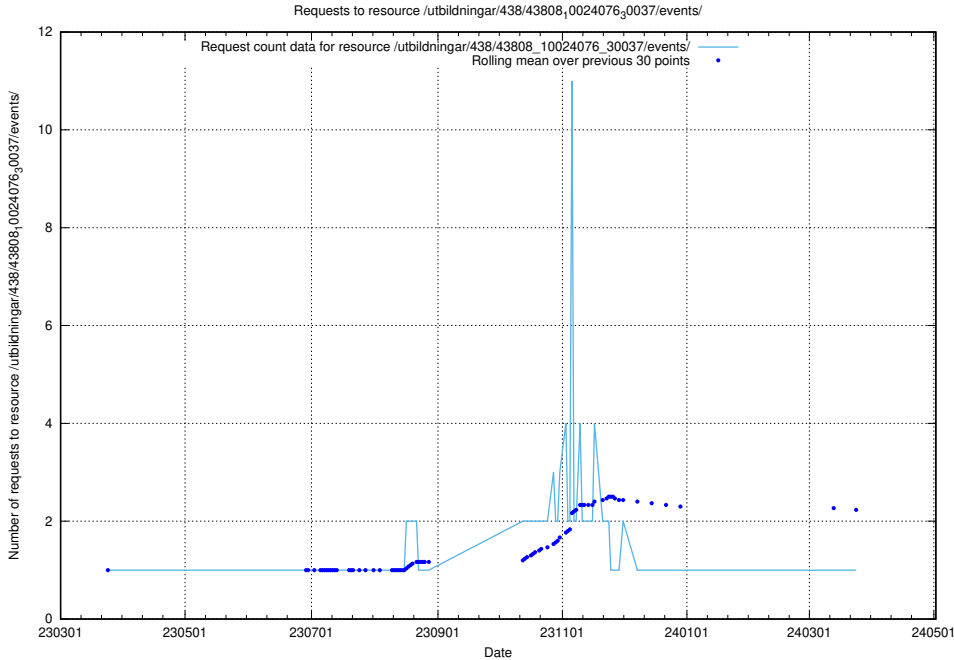

5.6366 Usage of /utbildningar/438/43808_10024076_30037/events/

Here, we count the number of requests to resource /utbildningar/438/43808_10024076_30037/events/.