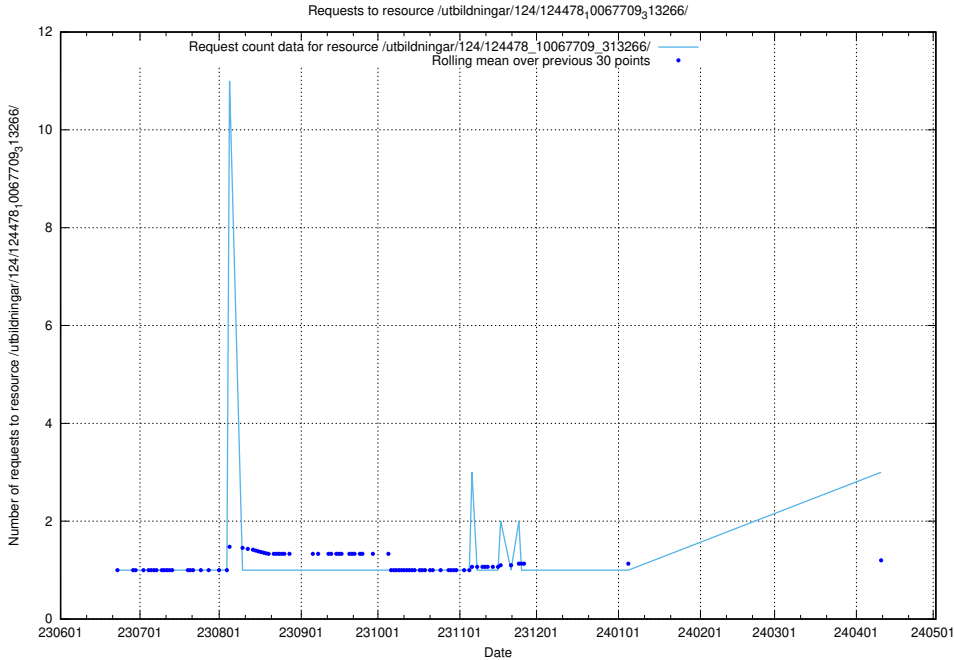

5.403 Usage of /utbildningar/124/124478_10067709_313266/

Here, we count the number of requests to resource /utbildningar/124/124478_10067709_313266/.