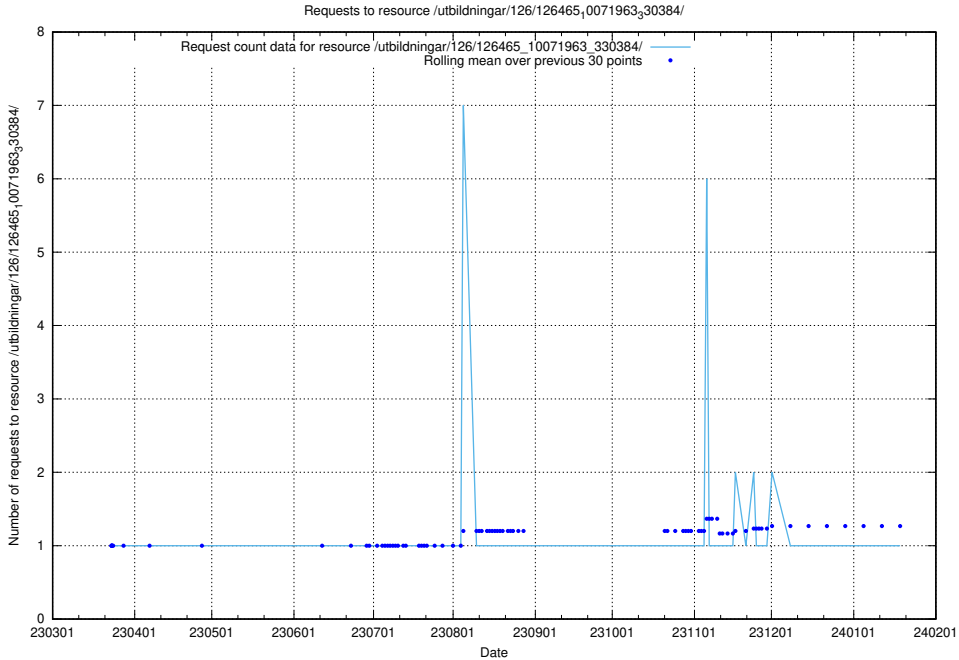

5.6611 Usage of /utbildningar/126/126465_10071963_330384/

Here, we count the number of requests to resource /utbildningar/126/126465_10071963_330384/.