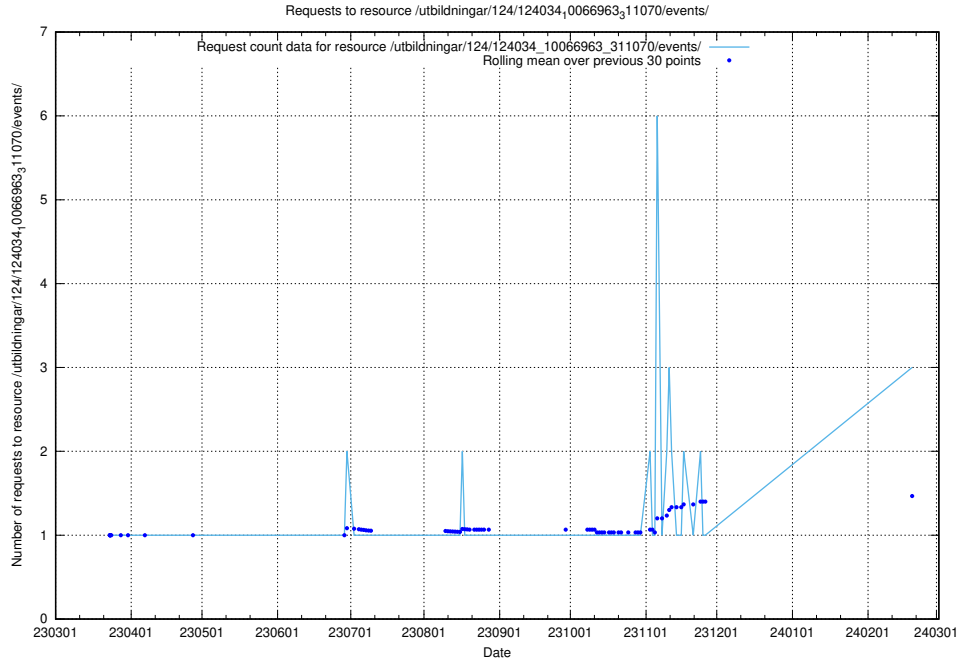

5.355 Usage of /utbildningar/124/124034_10066963_311070/events/

Here, we count the number of requests to resource /utbildningar/124/124034_10066963_311070/events/