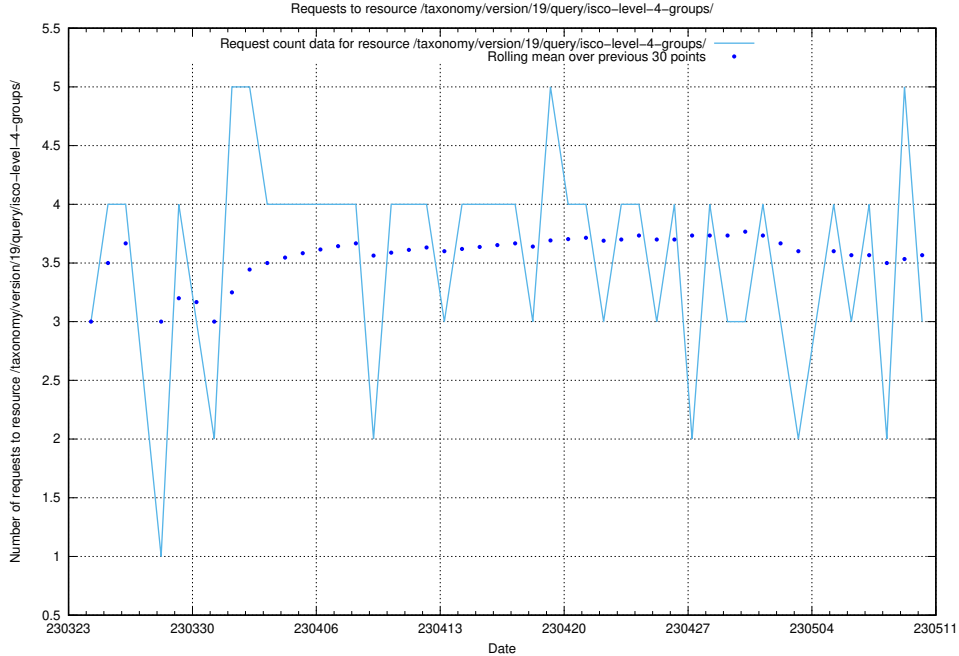

5.430 Usage of /taxonomy/version/19/query/isco-level-4-groups/

Here, we count the number of requests to resource /taxonomy/version/19/query/isco-level-4-groups/.