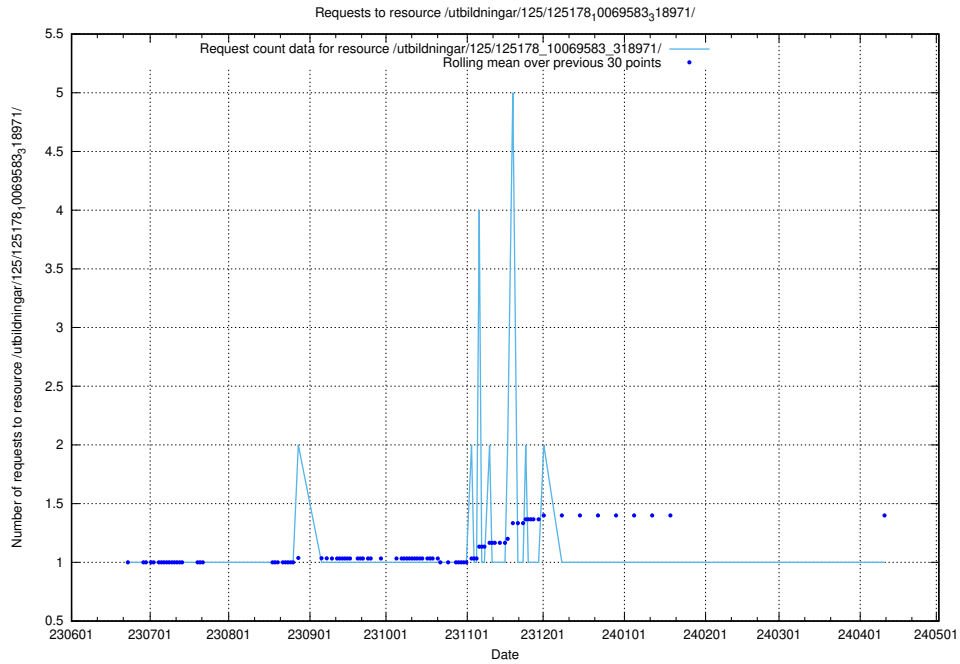

5.5899 Usage of /utbildningar/125/125178_10069583_318971/

Here, we count the number of requests to resource /utbildningar/125/125178_10069583_318971/.