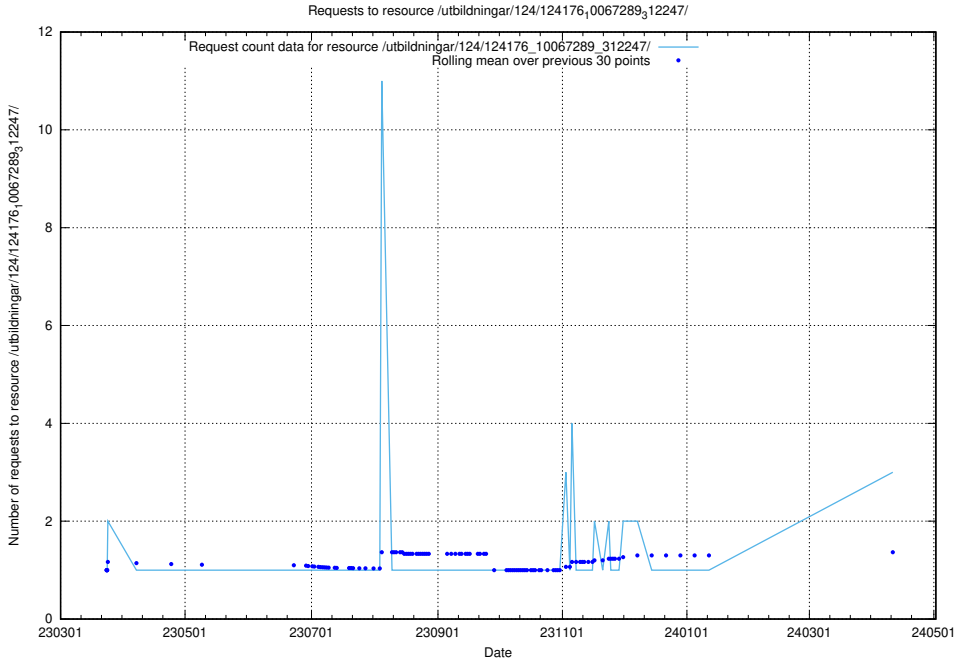

5.334 Usage of /utbildningar/124/124176_10067289_312247/

Here, we count the number of requests to resource /utbildningar/124/124176_10067289_312247/.