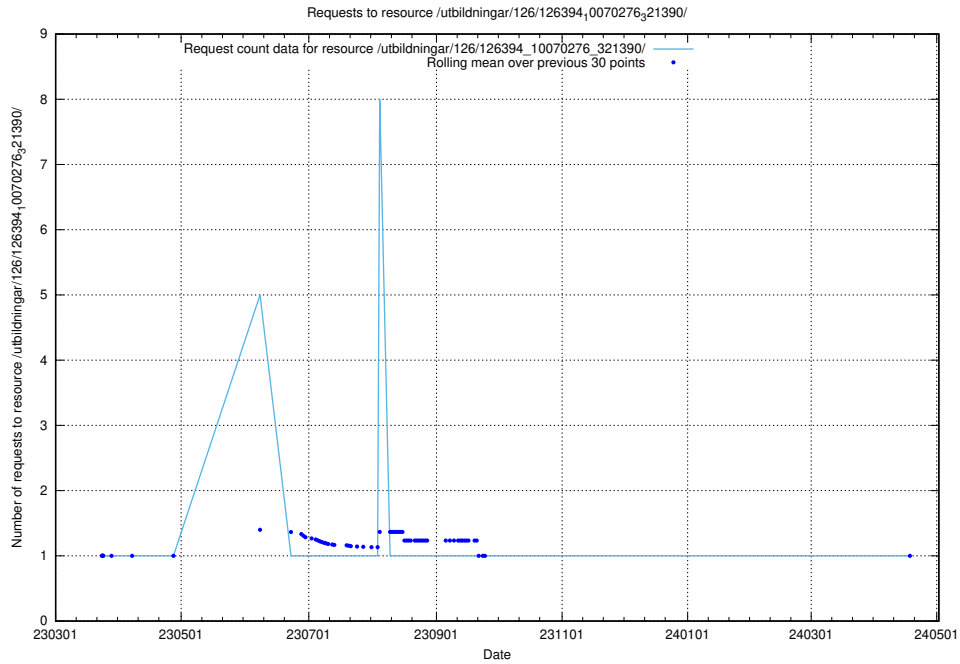

5.6616 Usage of /utbildningar/126/126394_10070276_321390/

Here, we count the number of requests to resource /utbildningar/126/126394_10070276_321390/.