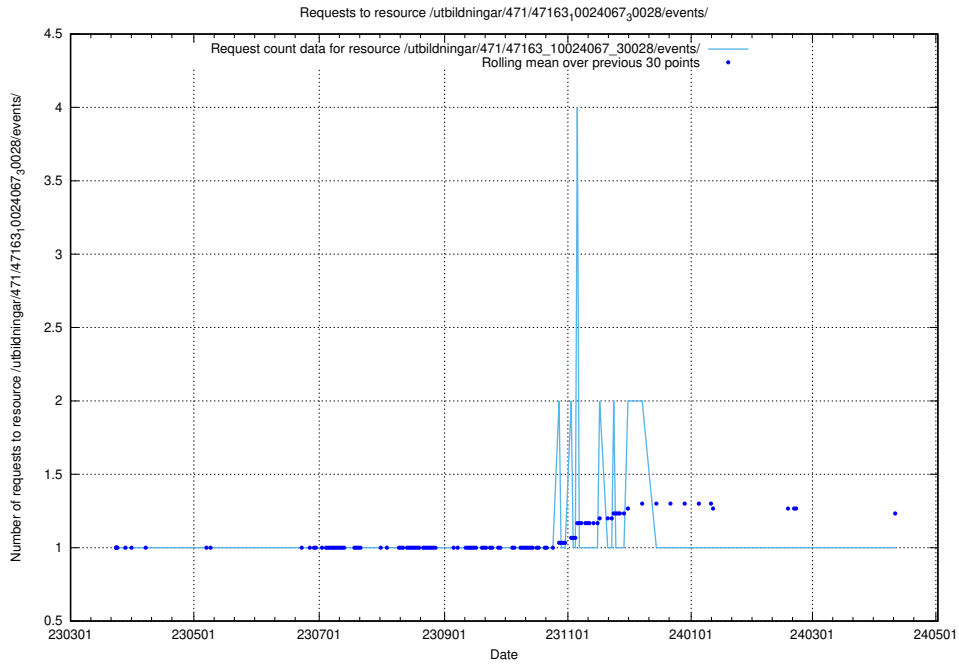

5.6507 Usage of /utbildningar/471/47163_10024067_30028/events/

Here, we count the number of requests to resource /utbildningar/471/47163_10024067_30028/events/.