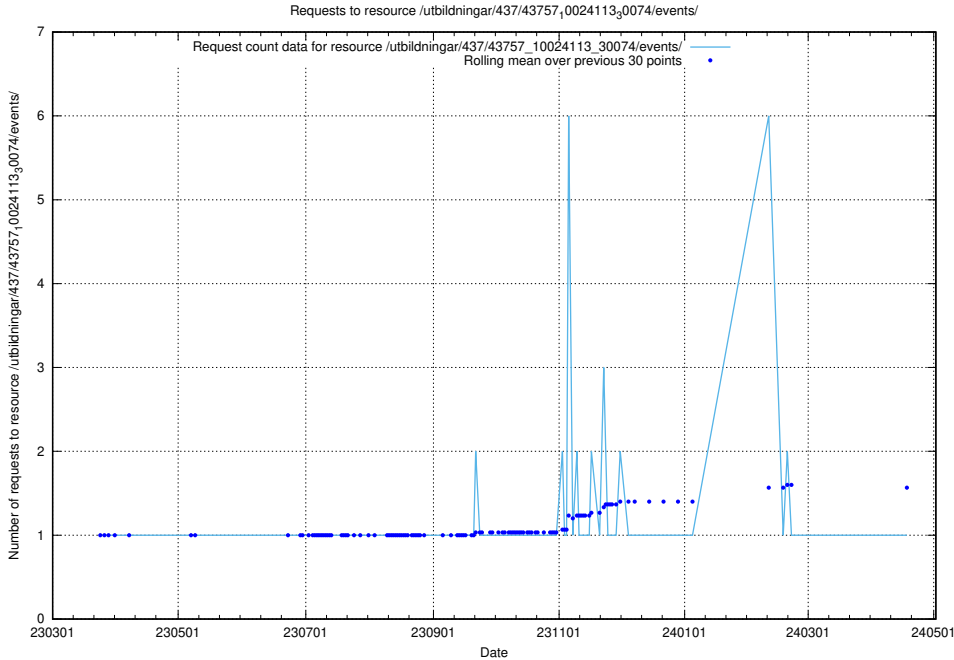

5.6382 Usage of /utbildningar/437/43757_10024113_30074/events/

Here, we count the number of requests to resource /utbildningar/437/43757_10024113_30074/events/.