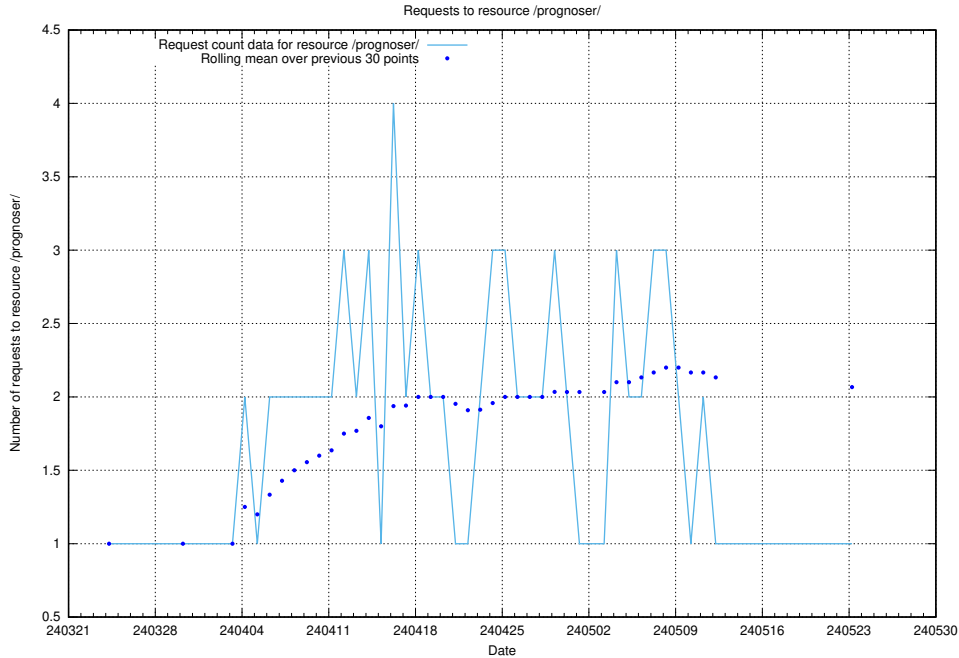

5.1826 Usage of /prognoser/

Here, we count the number of requests to resource /prognoser/.