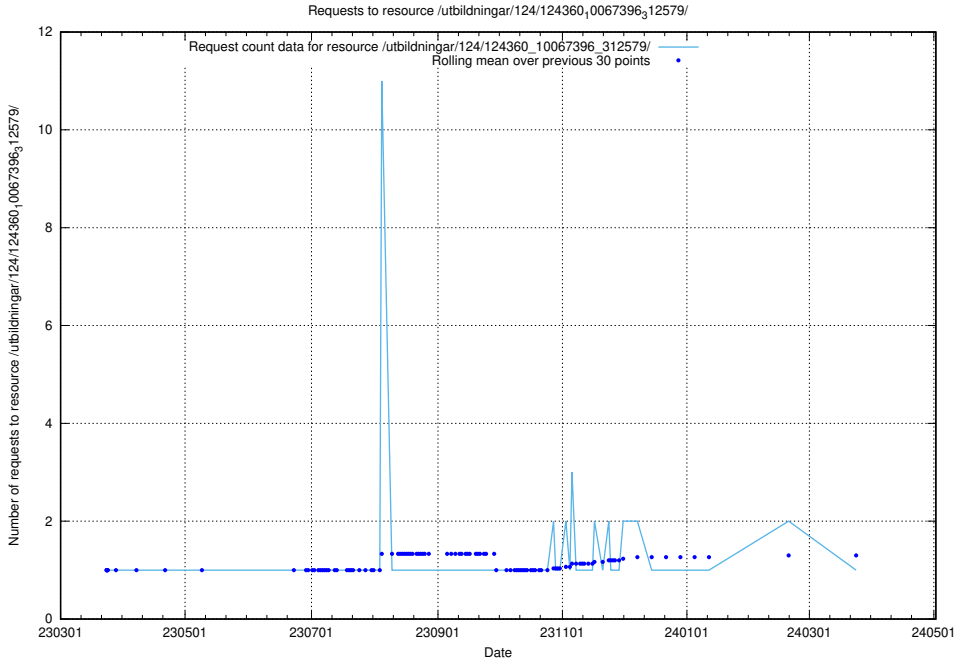

5.3974 Usage of /utbildningar/124/124360_10067396_312579/

Here, we count the number of requests to resource /utbildningar/124/124360_10067396_312579/.