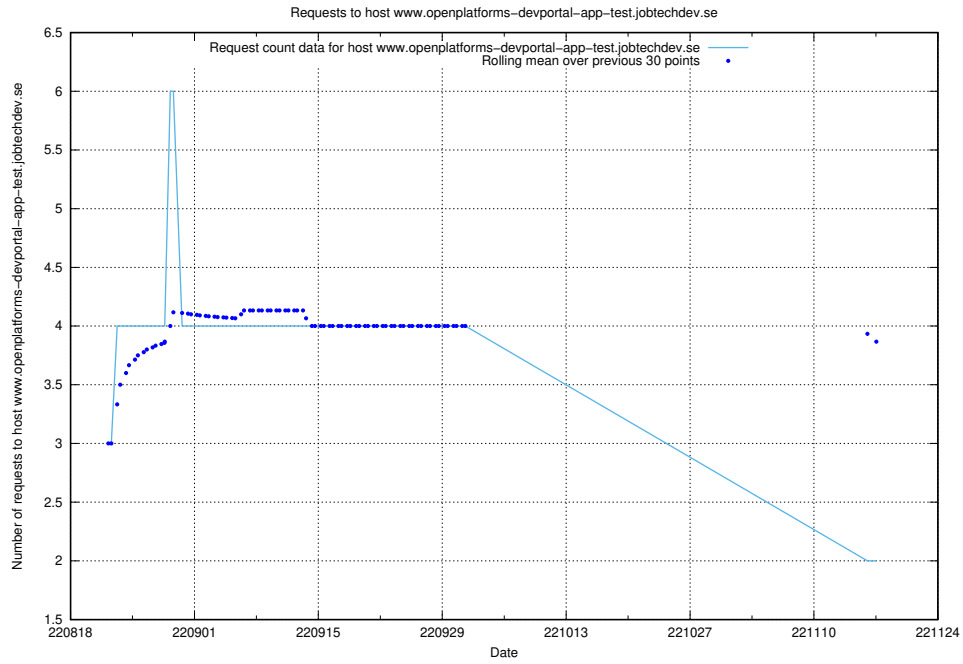

7.344 Usage of `www.openplatforms-devportal-app-test.jobtechdev.se`

Here, we count the number of requests to host `www.openplatforms-devportal-app-test.jobtechdev.se`.

7.345 Usage of taxonomy-soap-prod.jobtechdev.se:443