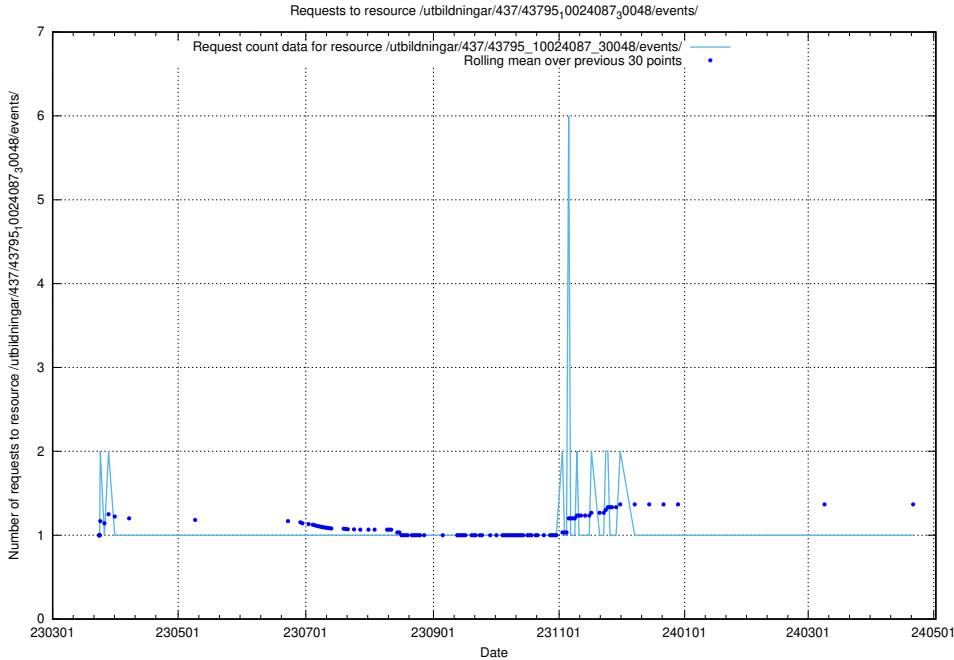

Here, we count the number of requests to resource /utbildningar/437/43796_10024100_313818/.

5.6553 Usage of /utbildningar/437/43795_10024087_30048/events/

Here, we count the number of requests to resource /utbildningar/437/43795_10024087_30048/events/.