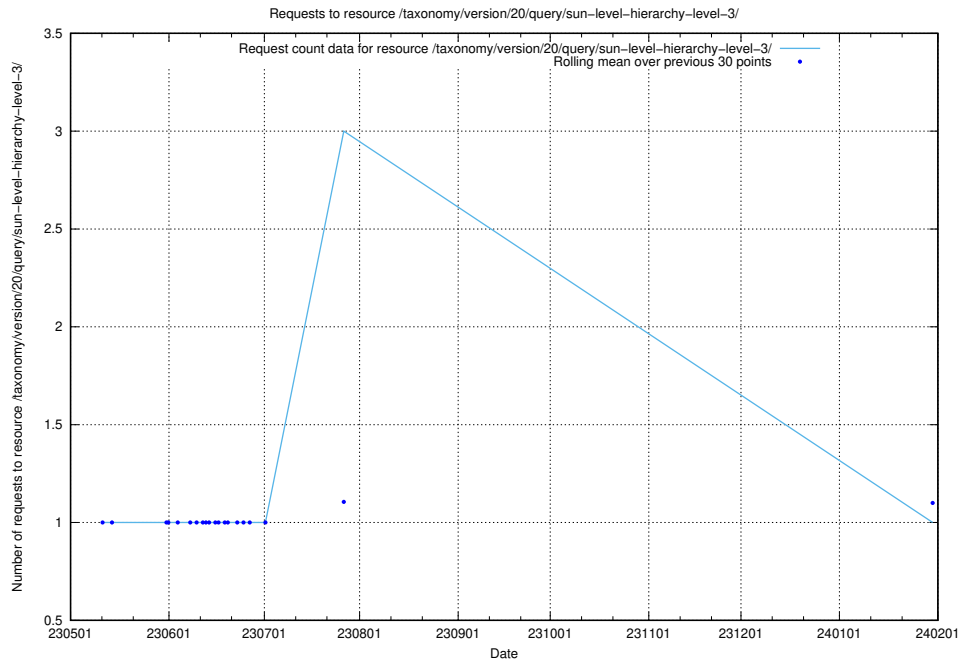

5.6119 Usage of /taxonomy/version/20/query/sun-level-hierarchy-level-3/

Here, we count the number of requests to resource /taxonomy/version/20/query/sun-level-hierarchy-level-3/.