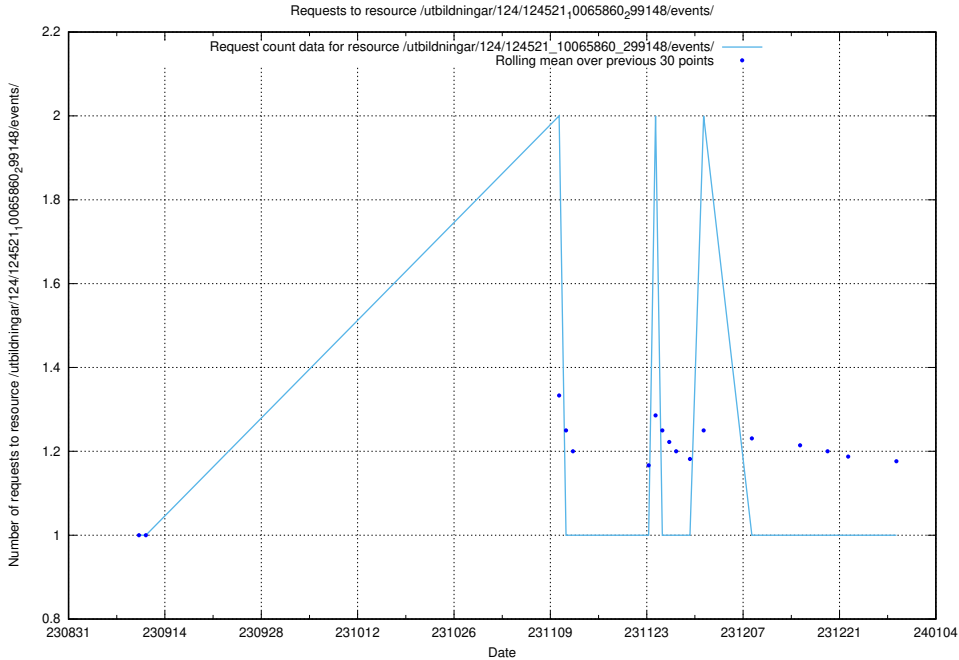

Here, we count the number of requests to resource /utbildningar/124/124855_10073707_336464/.

5.4778 Usage of /utbildningar/124/124521_10065860_299148/events/

Here, we count the number of requests to resource /utbildningar/124/124521_10065860_299148/events/