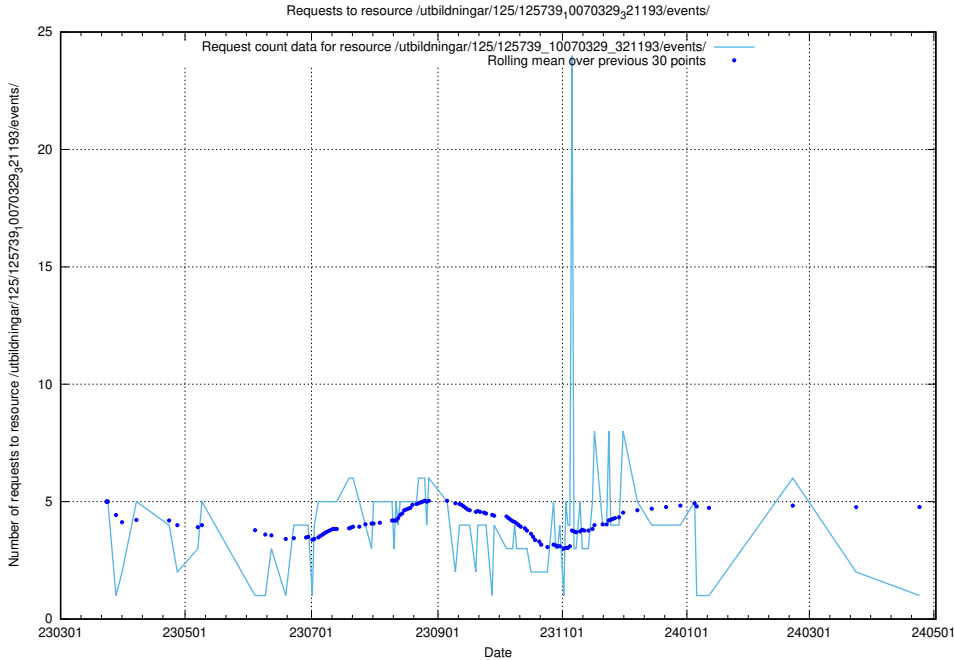

5.6445 Usage of /utbildningar/125/125739_10070329_321193/events/

Here, we count the number of requests to resource /utbildningar/125/125739_10070329_321193/events/