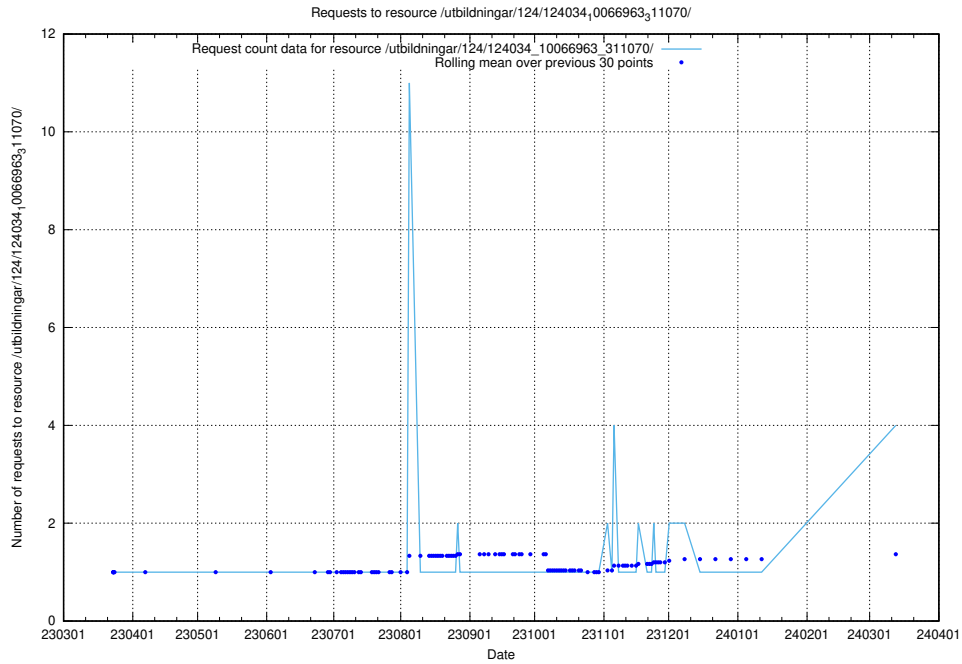

5.215 Usage of /utbildningar/124/124034_10066963_311070/

Here, we count the number of requests to resource /utbildningar/124/124034_10066963_311070/.