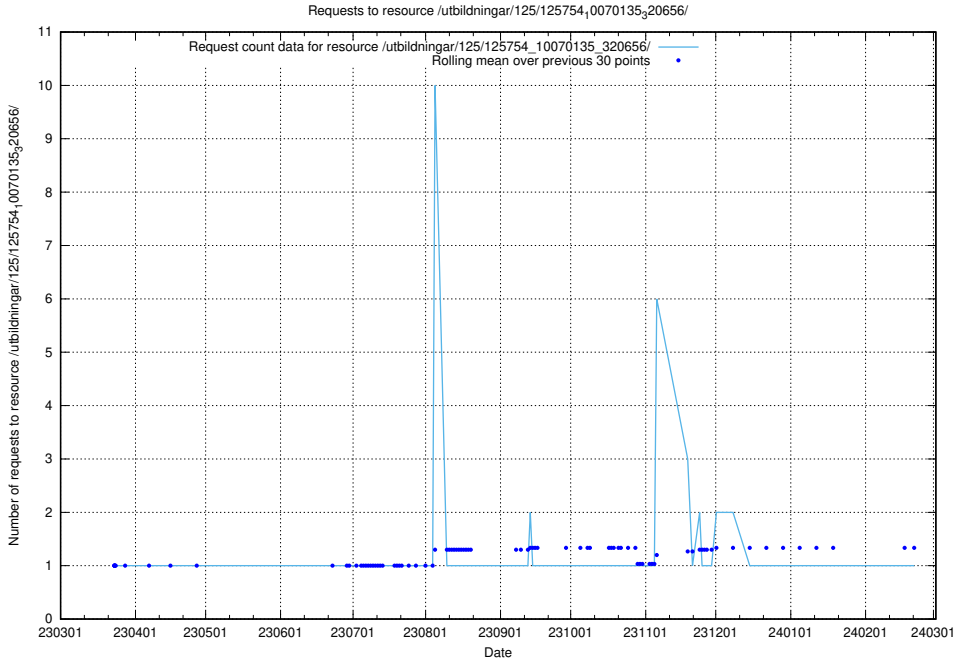

5.6655 Usage of /utbildningar/125/125754_10070135_320656/

Here, we count the number of requests to resource /utbildningar/125/125754_10070135_320656/.