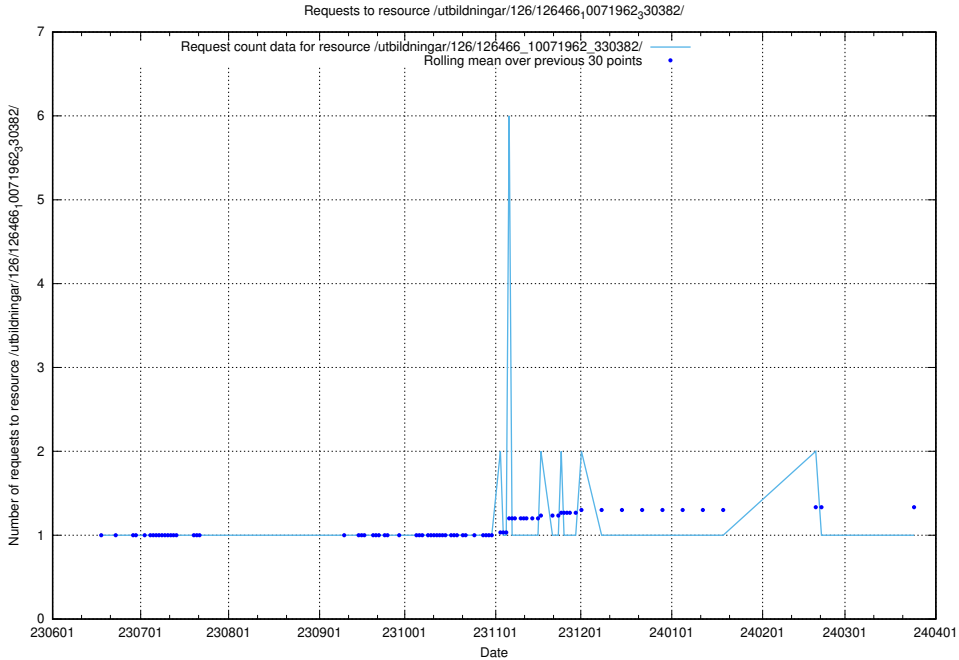

5.6025 Usage of /utbildningar/126/126466_10071962_330382/

Here, we count the number of requests to resource /utbildningar/126/126466_10071962_330382/.