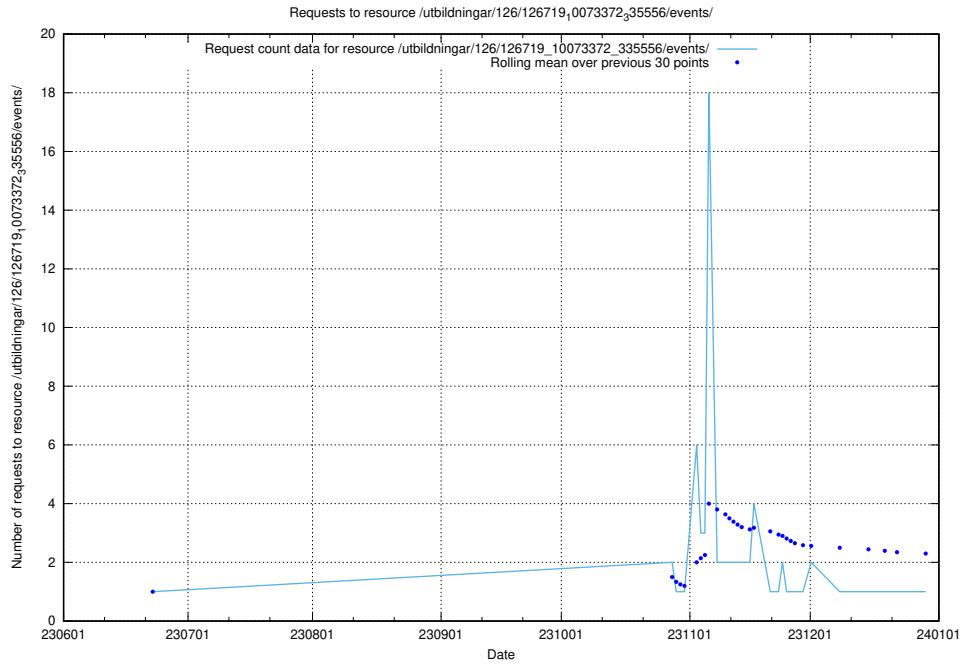

Here, we count the number of requests to resource /utbildningar/126/126720_10073179_334961/.

5.5776 Usage of /utbildningar/126/126719_10073372_335556/events/

Here, we count the number of requests to resource /utbildningar/126/126719_10073372_335556/events/