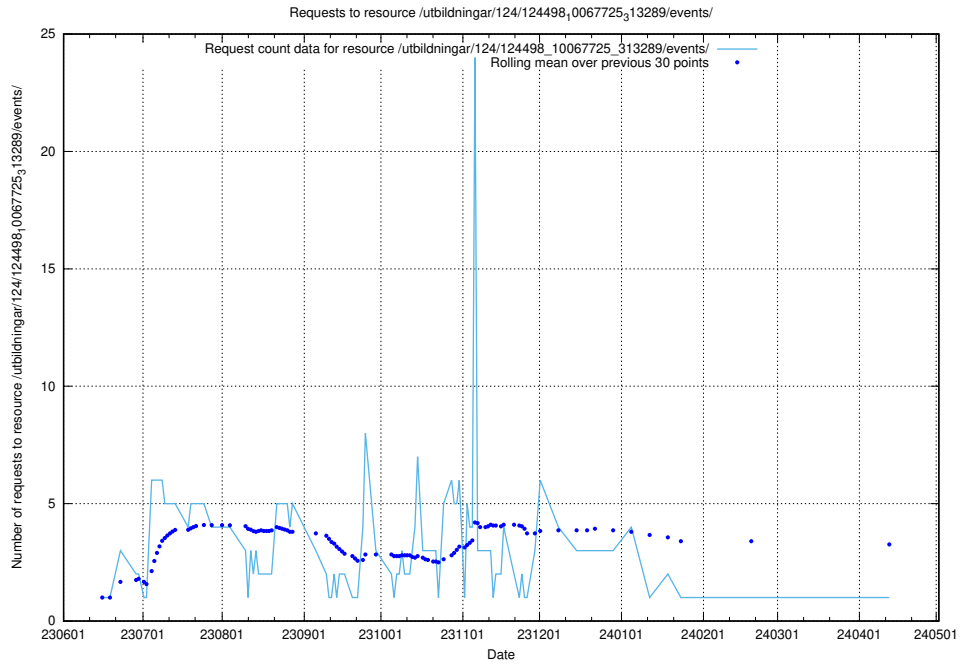

5.6047 Usage of /utbildningar/124/124498_10067725_313289/events/

Here, we count the number of requests to resource /utbildningar/124/124498_10067725_313289/events/