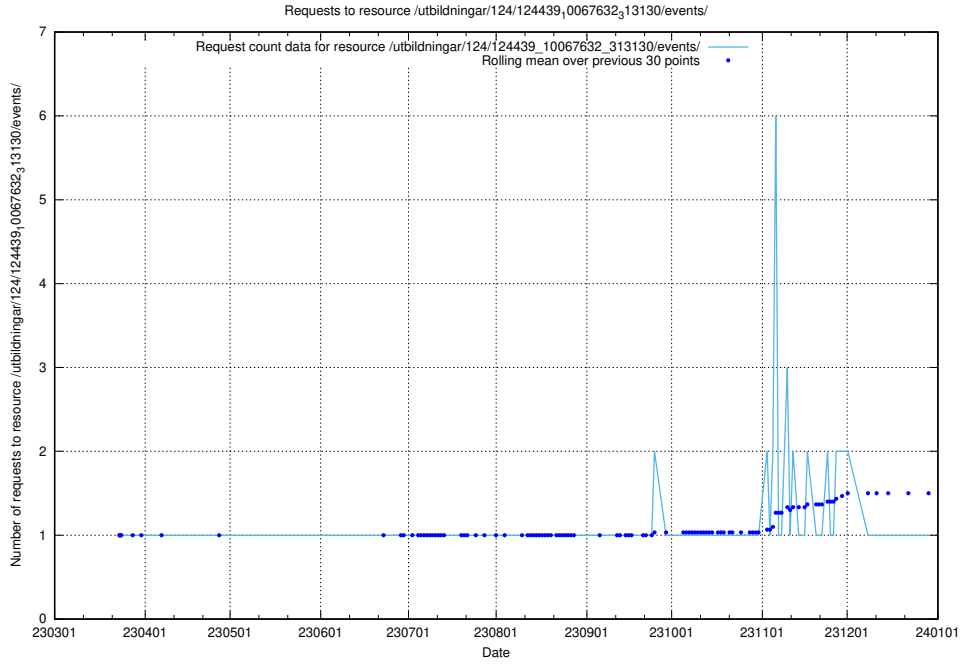

Here, we count the number of requests to resource /utbildningar/utb_emil/124/124498_10067725_313289/

5.3834 Usage of /utbildningar/124/124439_10067632_313130/events/

Here, we count the number of requests to resource /utbildningar/124/124439_10067632_313130/events/