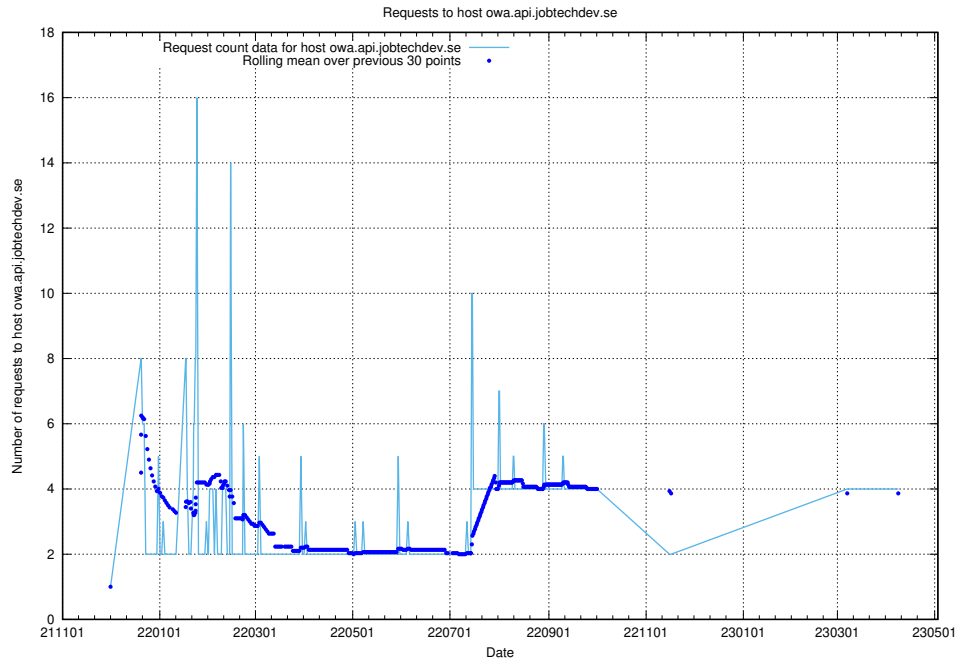

7.137 Usage of owa.api.jobtechdev.se

Here, we count the number of requests to host owa.api.jobtechdev.se.