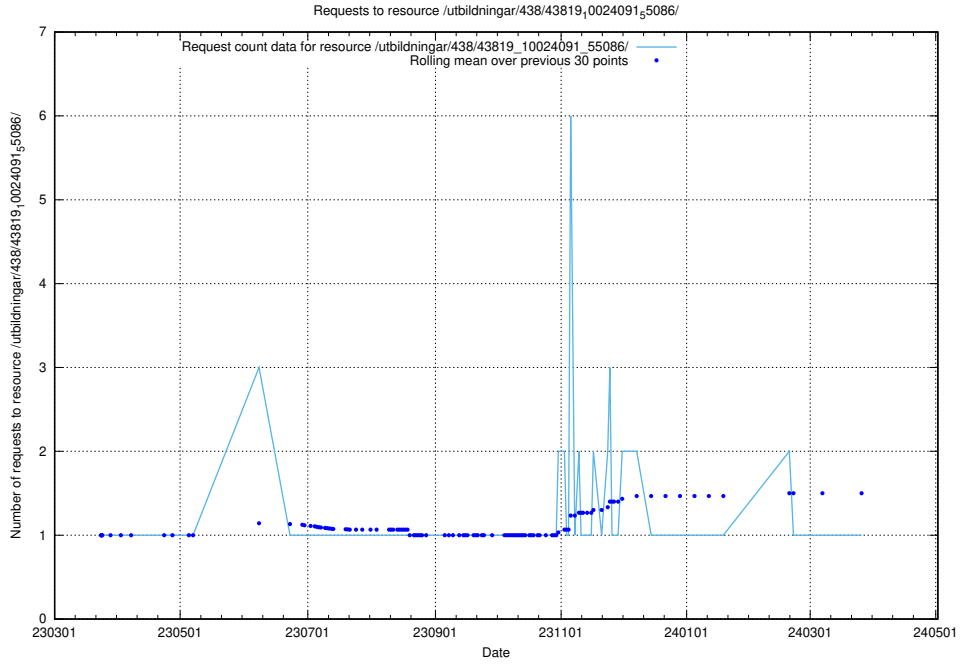

5.6536 Usage of /utbildningar/438/43819_10024091_55086/

Here, we count the number of requests to resource /utbildningar/438/43819_10024091_55086/.