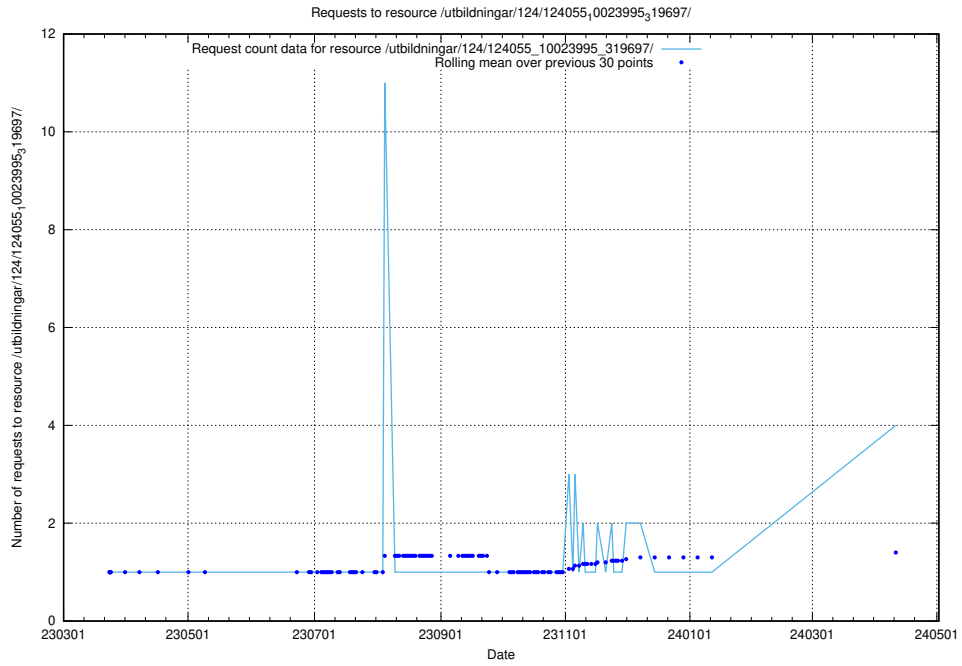

5.211 Usage of /utbildningar/124/124055_10023995_319697/

Here, we count the number of requests to resource /utbildningar/124/124055_10023995_319697/.