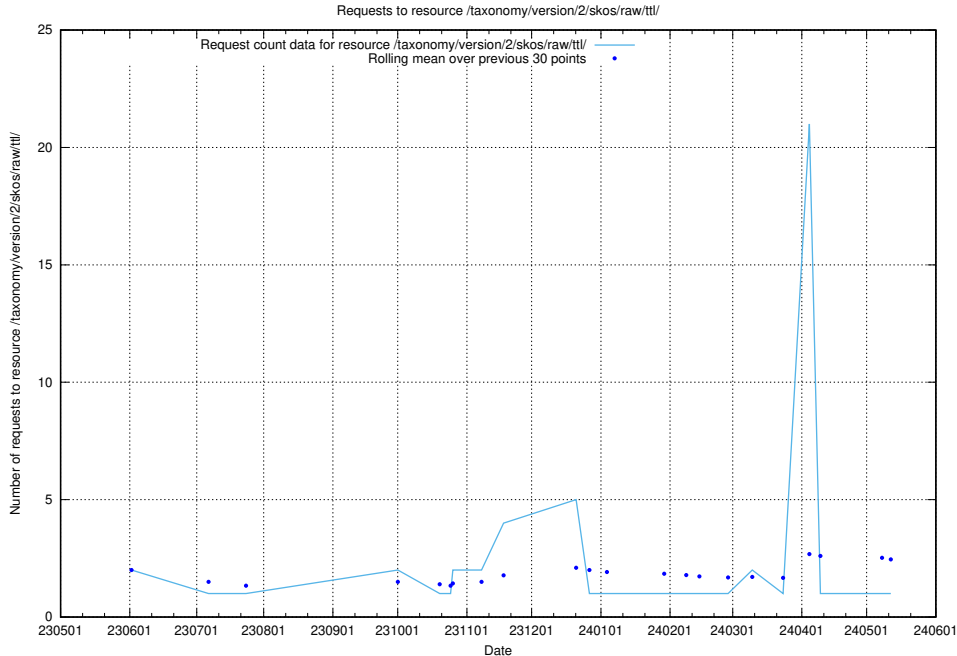

5.6085 Usage of /taxonomy/version/2/skos/raw/ttl/

Here, we count the number of requests to resource /taxonomy/version/2/skos/raw/ttl/.