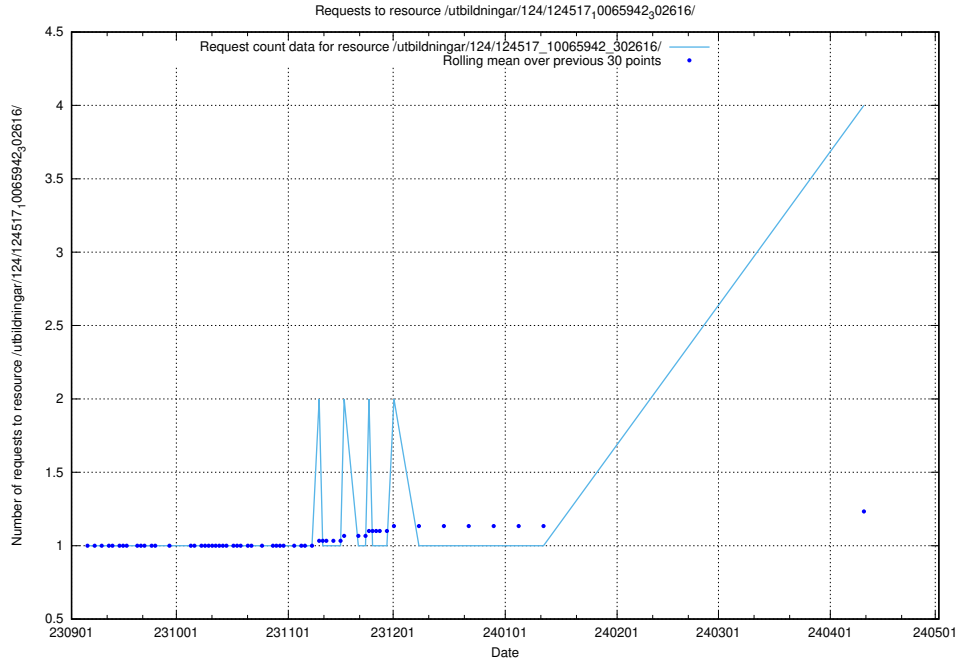

5.218 Usage of /utbildningar/124/124517_10065942_302616/

Here, we count the number of requests to resource /utbildningar/124/124517_10065942_302616/.