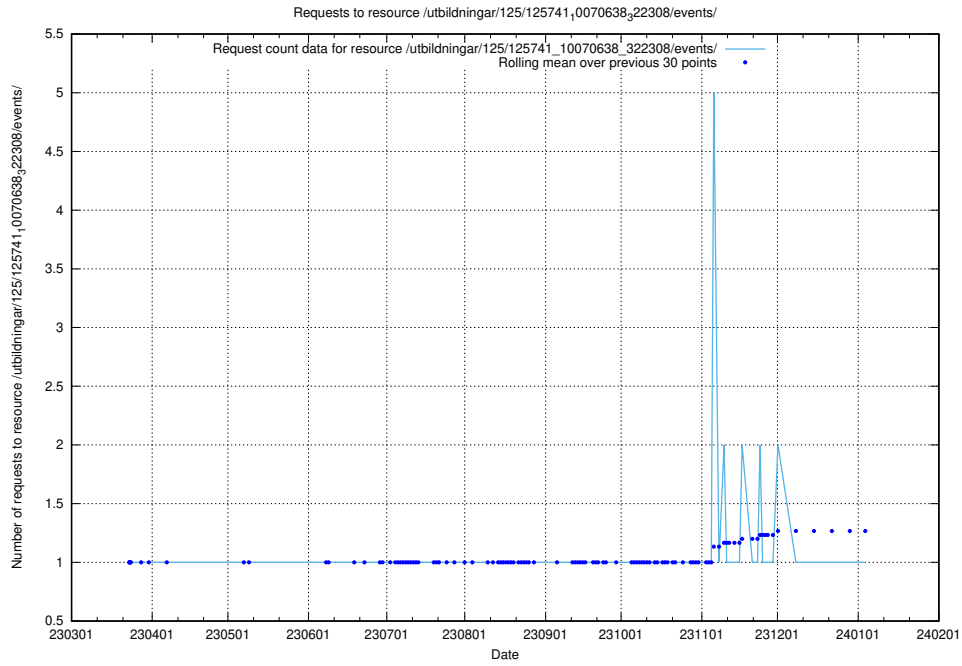

5.6687 Usage of /utbildningar/125/125741_10070638_322308/events/

Here, we count the number of requests to resource /utbildningar/125/125741_10070638_322308/events/