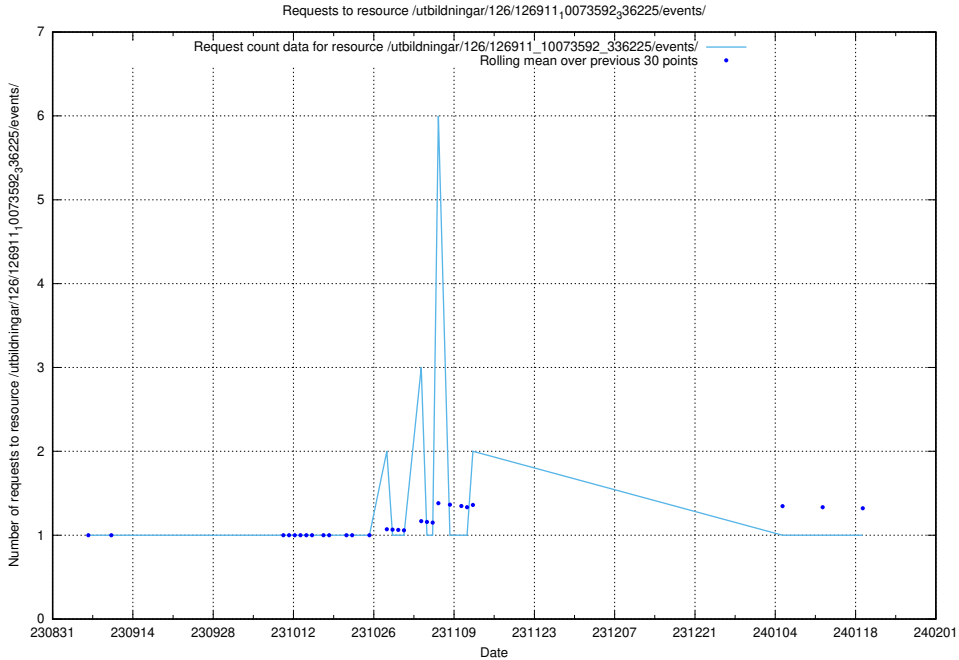

5.4823 Usage of /utbildningar/126/126911_10073592_336225/events/

Here, we count the number of requests to resource /utbildningar/126/126911_10073592_336225/events/