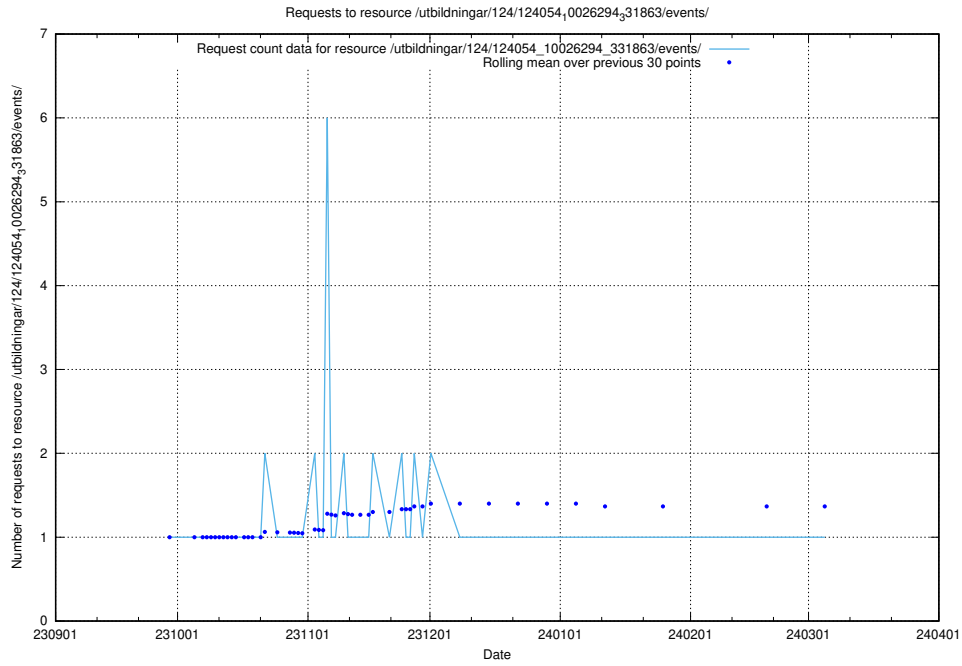

5.4638 Usage of /utbildningar/124/124054_10026294_331863/events/

Here, we count the number of requests to resource /utbildningar/124/124054_10026294_331863/events/