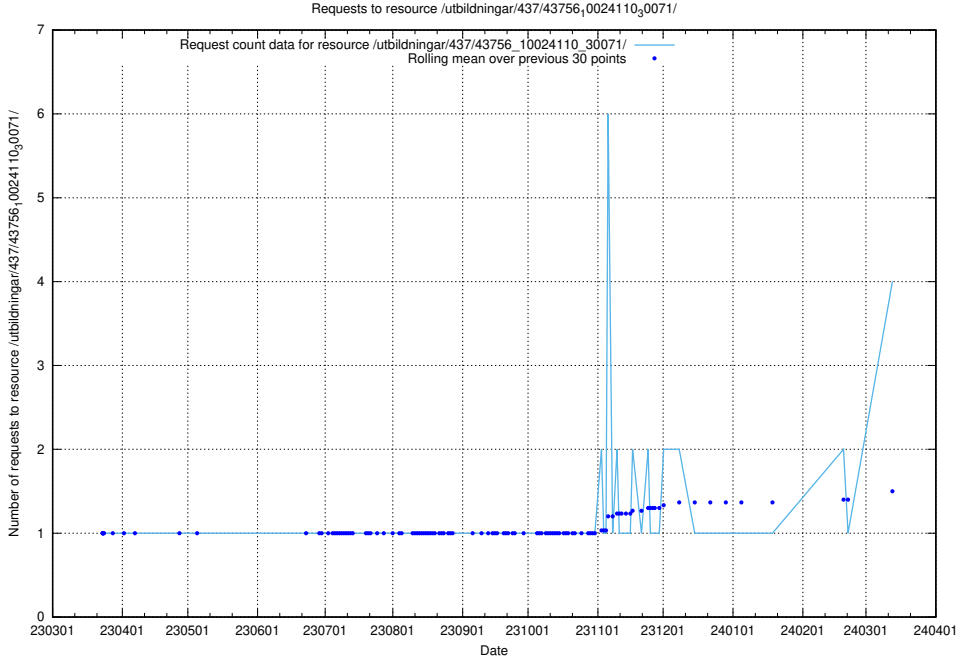

Here, we count the number of requests to resource /utbildningar/125/125178_10069244_317765/events/

5.247 Usage of /utbildningar/437/43756_10024110_30071/

Here, we count the number of requests to resource /utbildningar/437/43756_10024110_30071/.