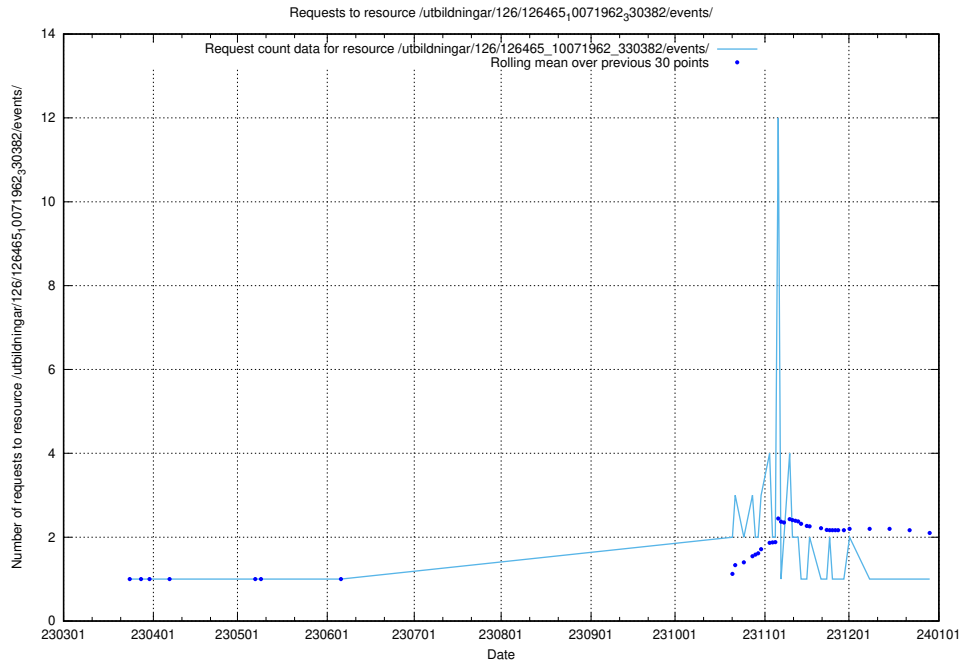

5.6396 Usage of /utbildningar/126/126465_10071962_330382/events/

Here, we count the number of requests to resource /utbildningar/126/126465_10071962_330382/events/