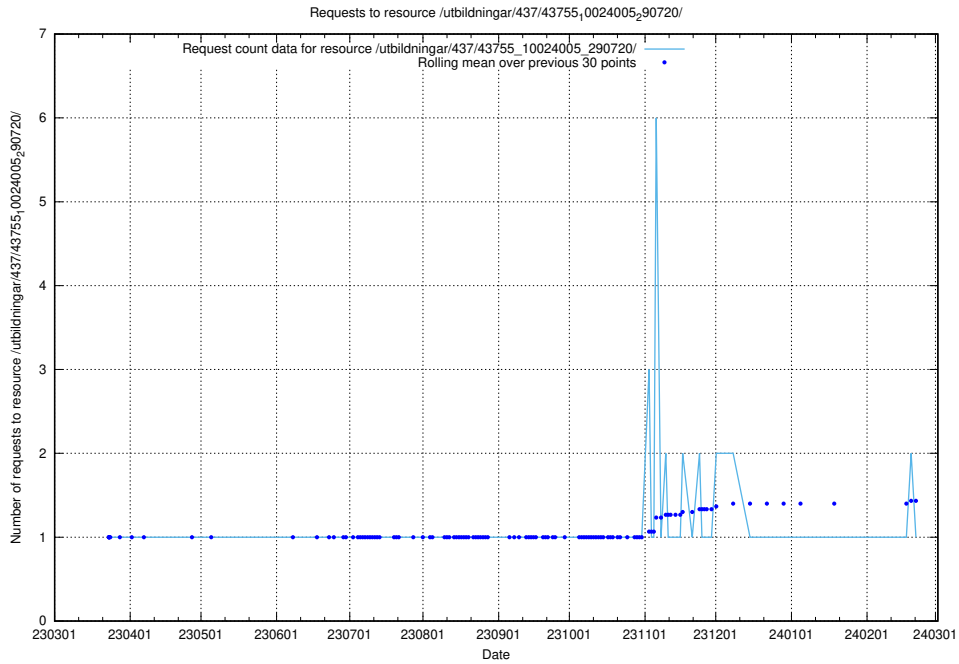

5.6569 Usage of /utbildningar/437/43755_10024005_290720/

Here, we count the number of requests to resource /utbildningar/437/43755_10024005_290720/.