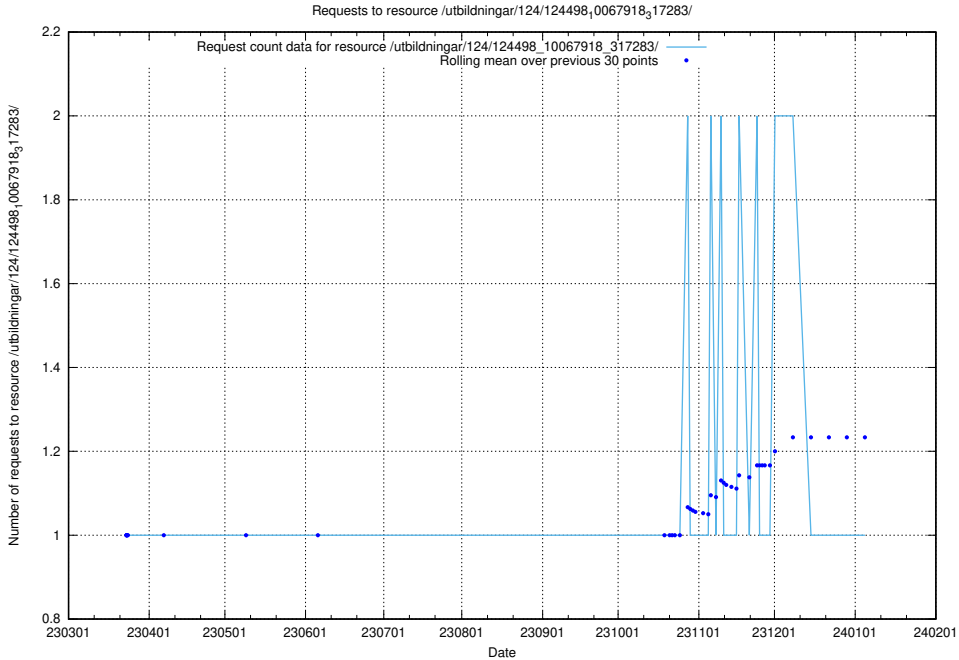

Here, we count the number of requests to resource /utbildningar/utb_emil/100/100754_10026327_321051/

5.2793 Usage of /utbildningar/124/124498_10067918_317283/

Here, we count the number of requests to resource /utbildningar/124/124498_10067918_317283/.