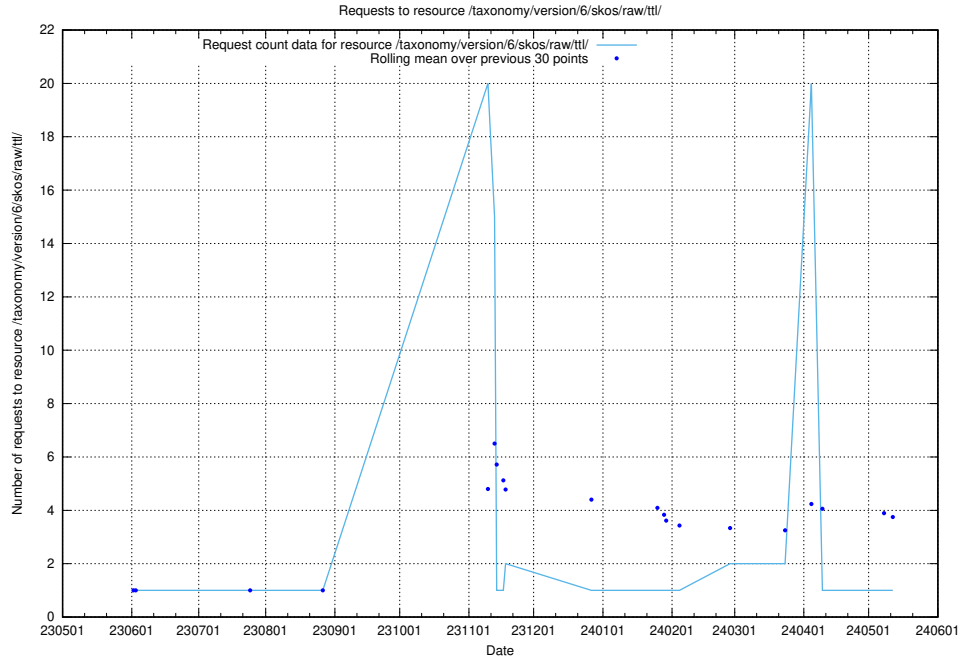

5.6090 Usage of /taxonomy/version/6/skos/raw/ttl/

Here, we count the number of requests to resource /taxonomy/version/6/skos/raw/ttl/.