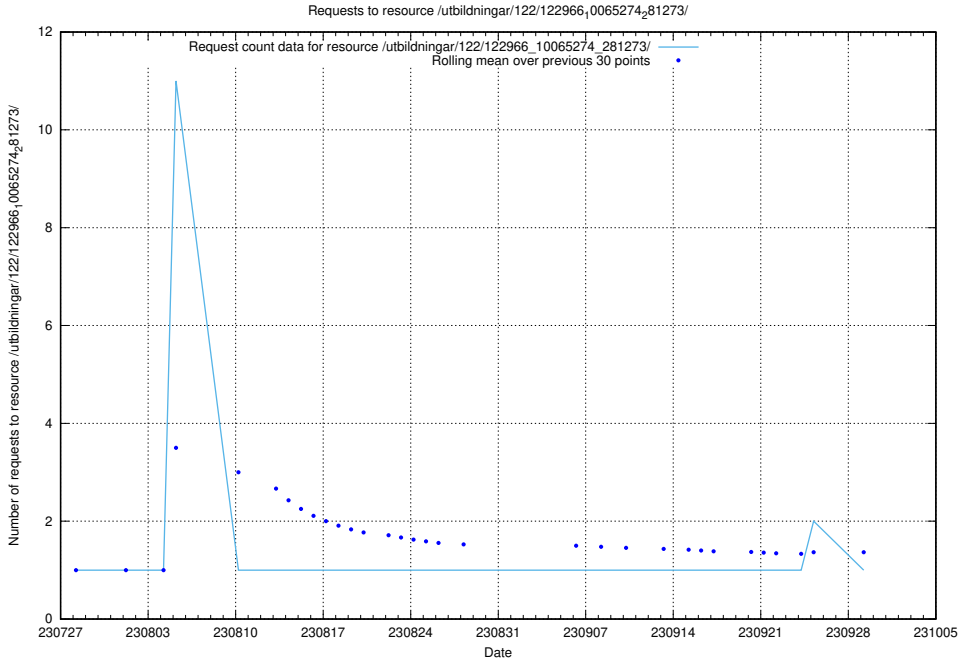

5.5074 Usage of /utbildningar/122/122966_10065274_281273/

Here, we count the number of requests to resource /utbildningar/122/122966_10065274_281273/.