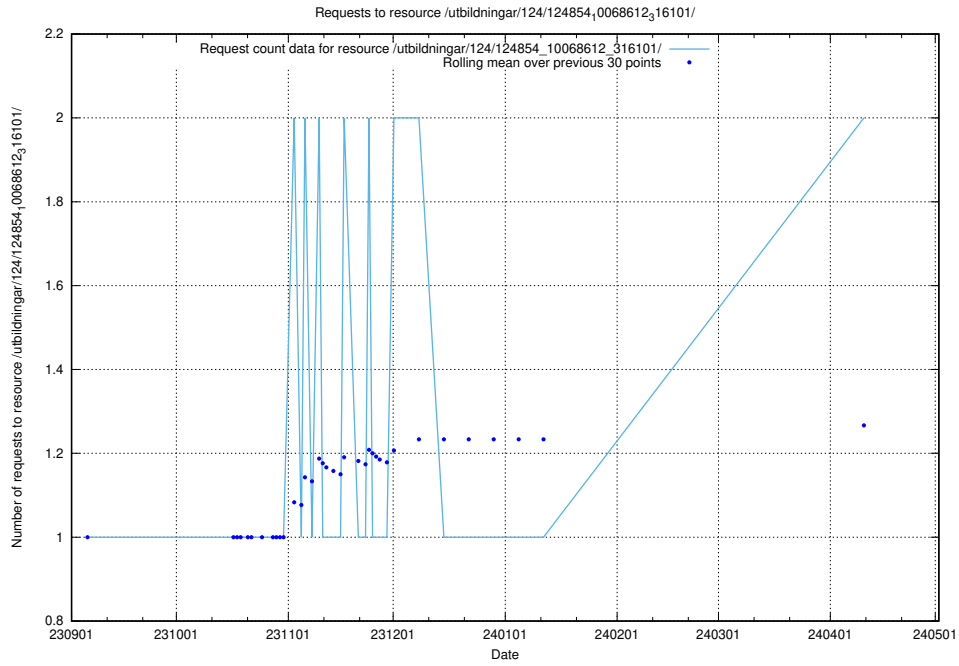

5.762 Usage of /utbildningar/124/124854_10068612_316101/

Here, we count the number of requests to resource /utbildningar/124/124854_10068612_316101/.