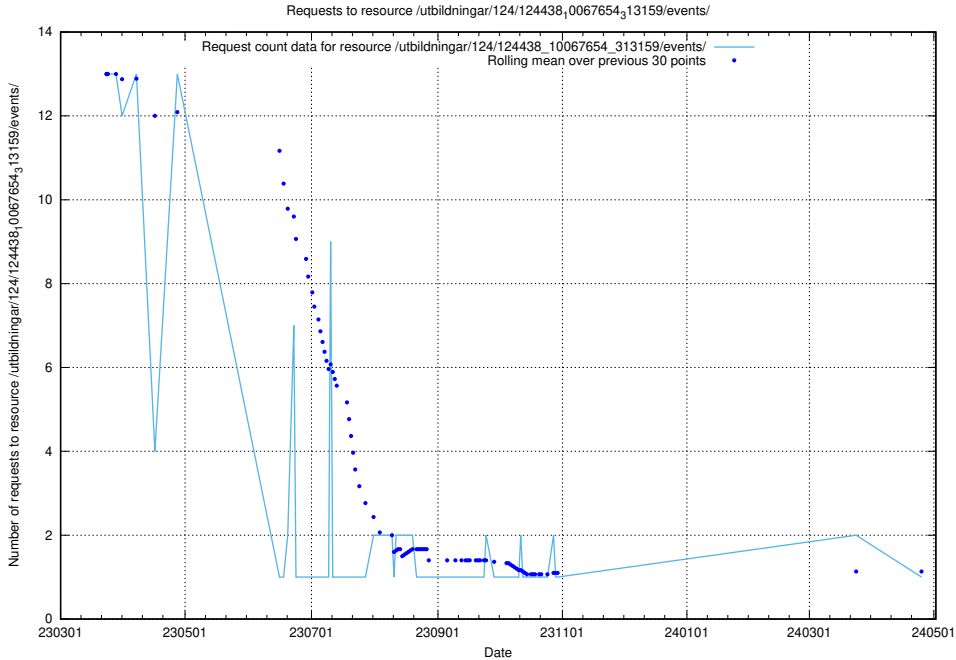

5.6440 Usage of /utbildningar/124/124438_10067654_313159/events/

Here, we count the number of requests to resource /utbildningar/124/124438_10067654_313159/events/