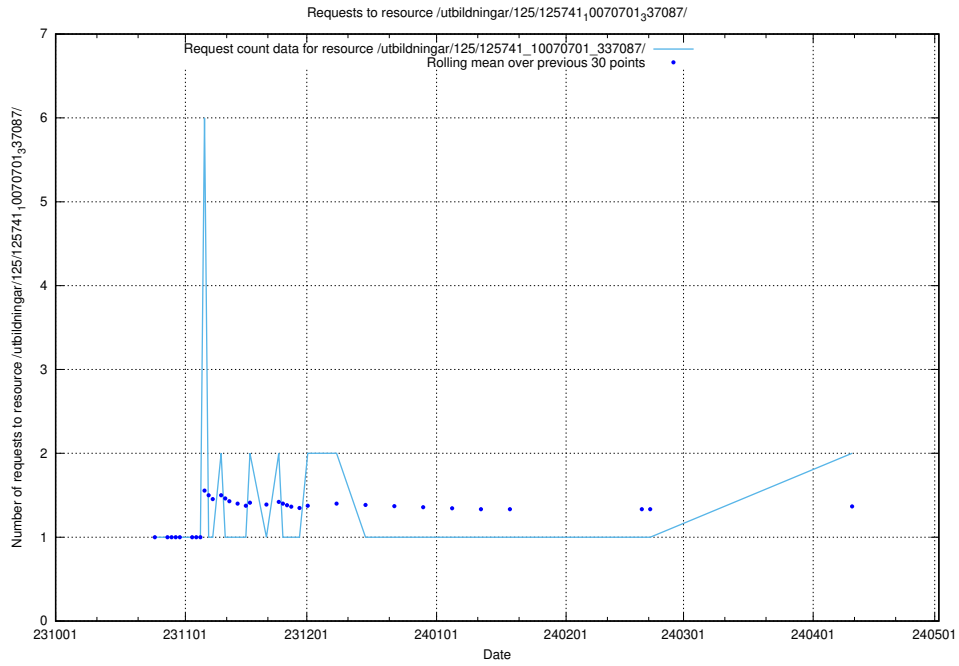

5.715 Usage of /utbildningar/125/125741_10070701_337087/

Here, we count the number of requests to resource /utbildningar/125/125741_10070701_337087/.