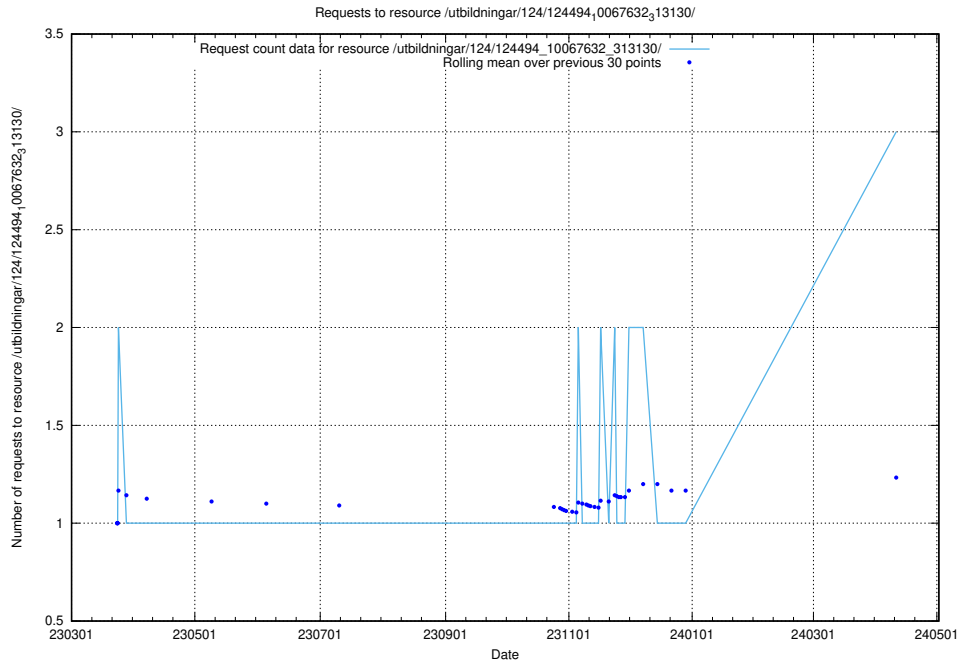

5.313 Usage of /utbildningar/124/124494_10067632_313130/

Here, we count the number of requests to resource /utbildningar/124/124494_10067632_313130/.