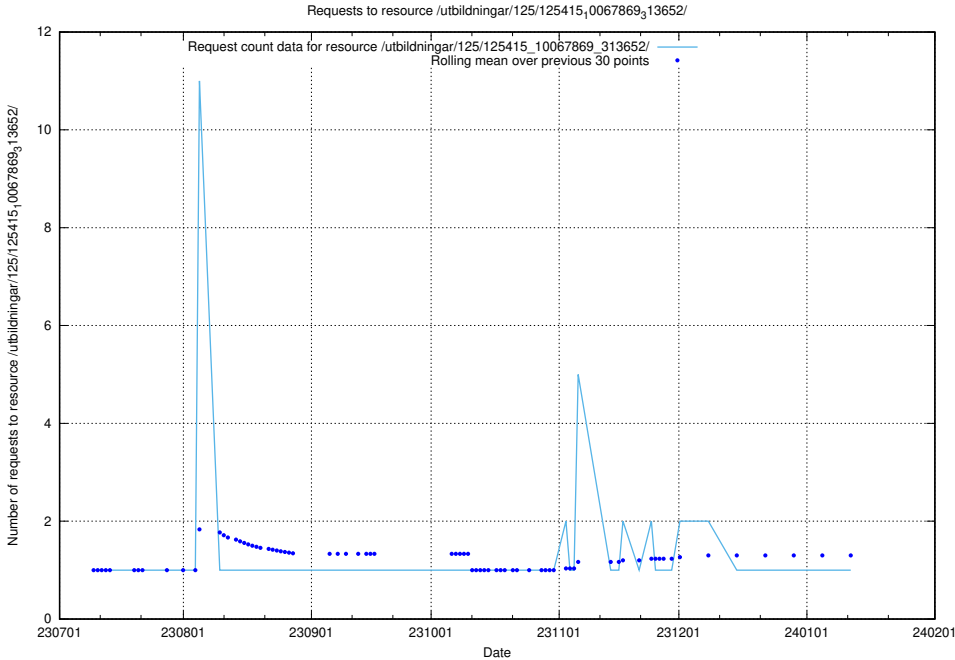

5.5285 Usage of /utbildningar/125/125415_10067869_313652/

Here, we count the number of requests to resource /utbildningar/125/125415_10067869_313652/.