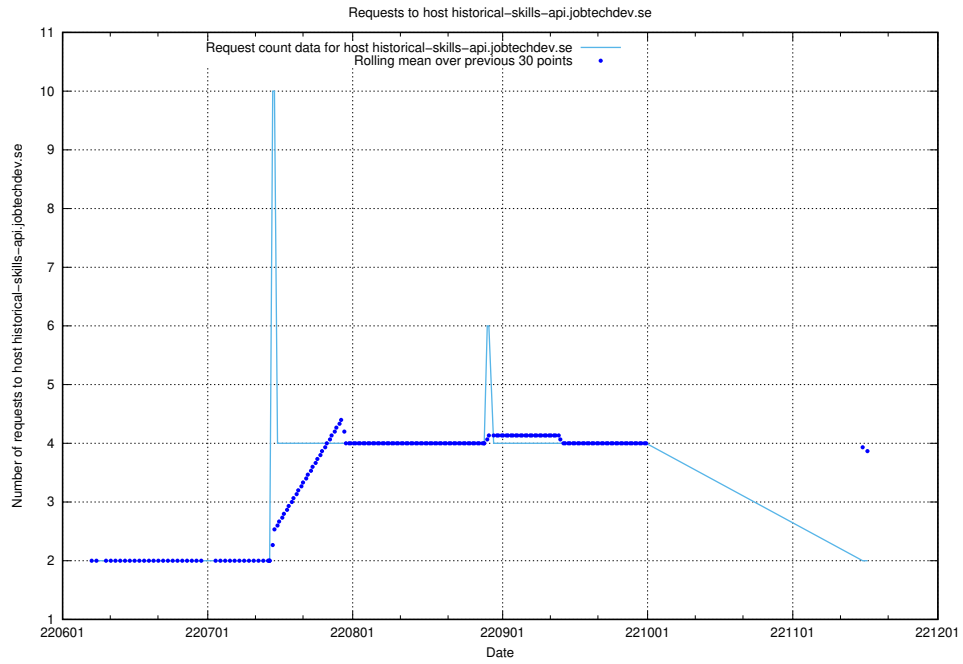

7.415 Usage of historical-skills-api.jobtechdev.se

Here, we count the number of requests to host historical-skills-api.jobtechdev.se.