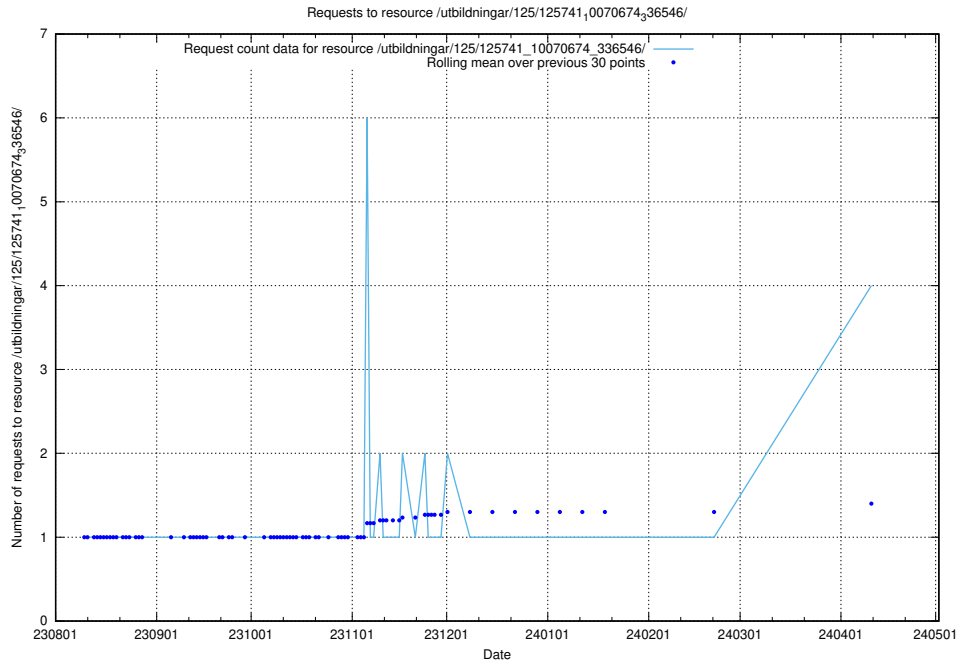

5.219 Usage of /utbildningar/125/125741_10070674_336546/

Here, we count the number of requests to resource /utbildningar/125/125741_10070674_336546/.