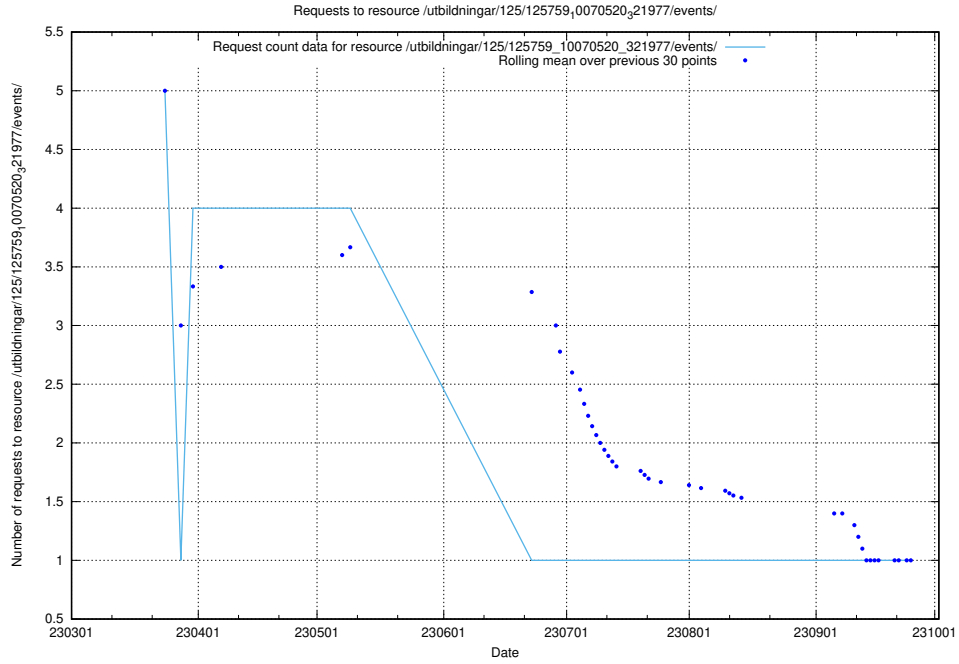

5.6250 Usage of /utbildningar/125/125759_10070520_321977/events/

Here, we count the number of requests to resource /utbildningar/125/125759_10070520_321977/events/