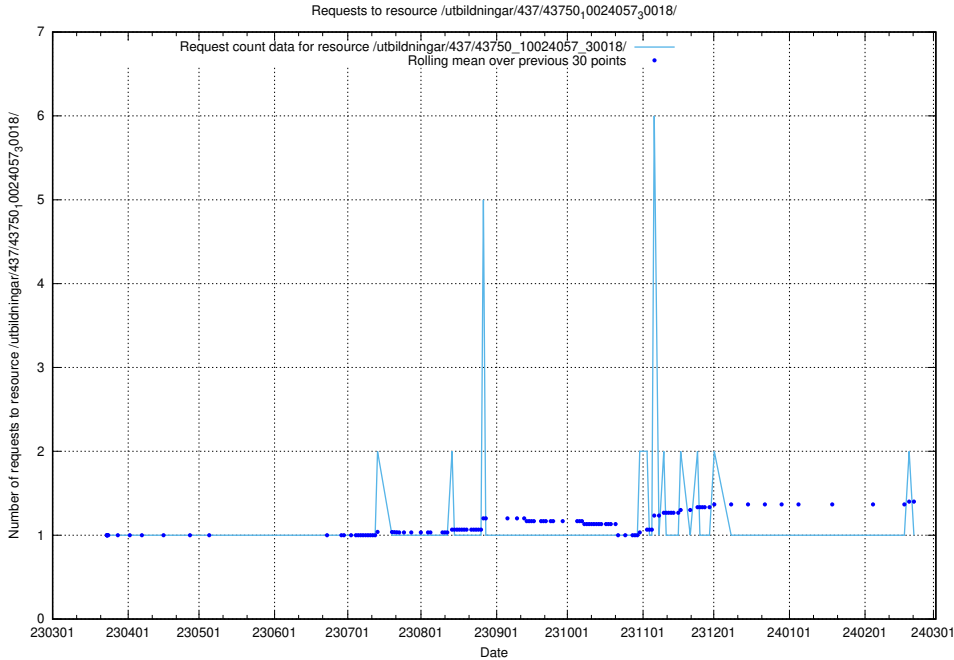

Here, we count the number of requests to resource /utbildningar/437/43751_10024039_313176/.

5.6574 Usage of /utbildningar/437/43750_10024057_30018/

Here, we count the number of requests to resource /utbildningar/437/43750_10024057_30018/.