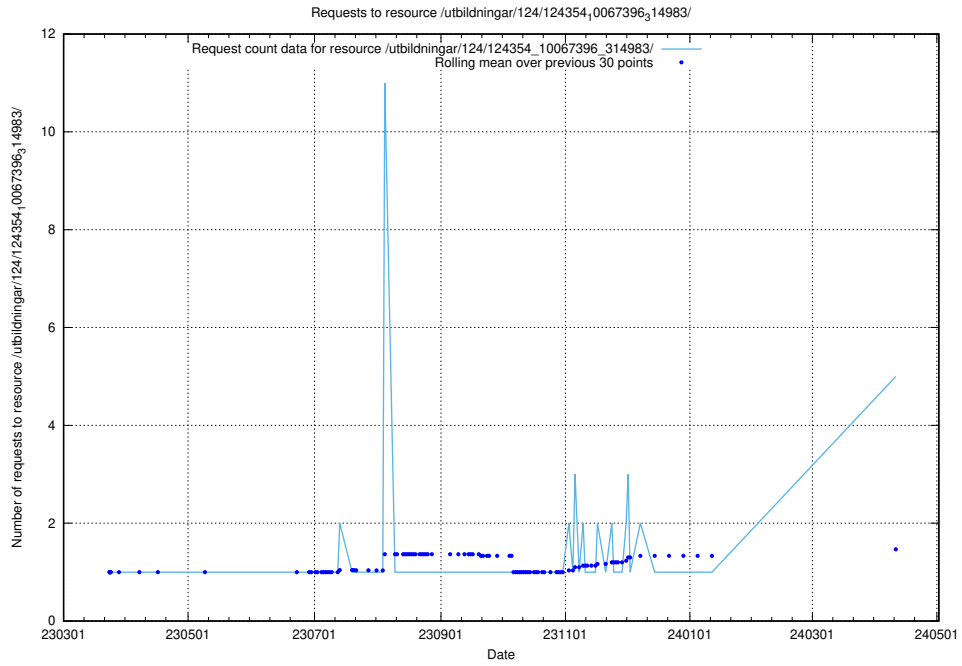

5.132 Usage of /utbildningar/124/124354_10067396_314983/

Here, we count the number of requests to resource /utbildningar/124/124354_10067396_314983/.