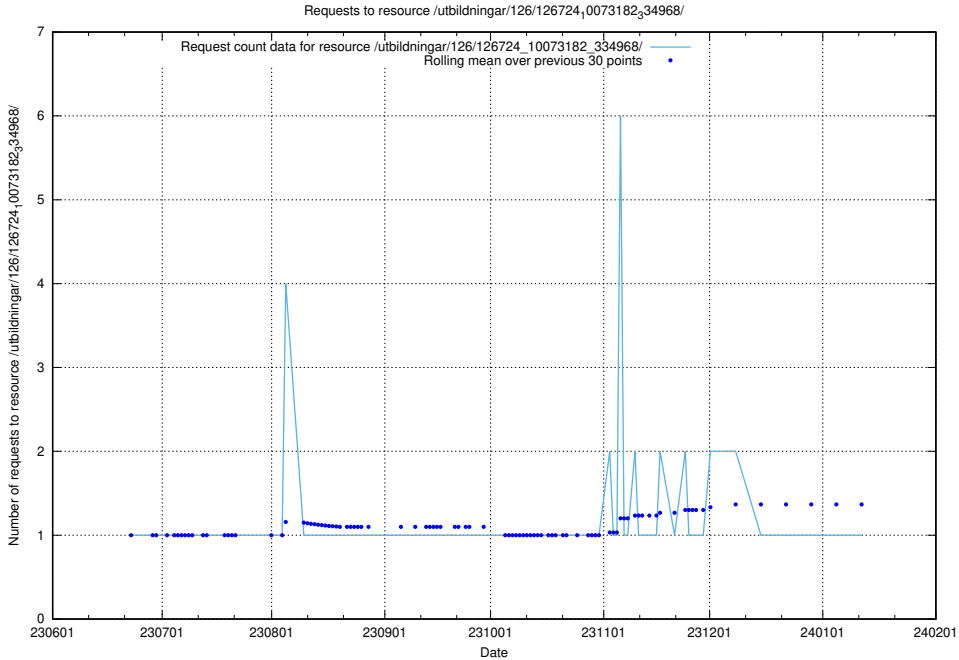

5.5769 Usage of /utbildningar/126/126724_10073182_334968/

Here, we count the number of requests to resource /utbildningar/126/126724_10073182_334968/.