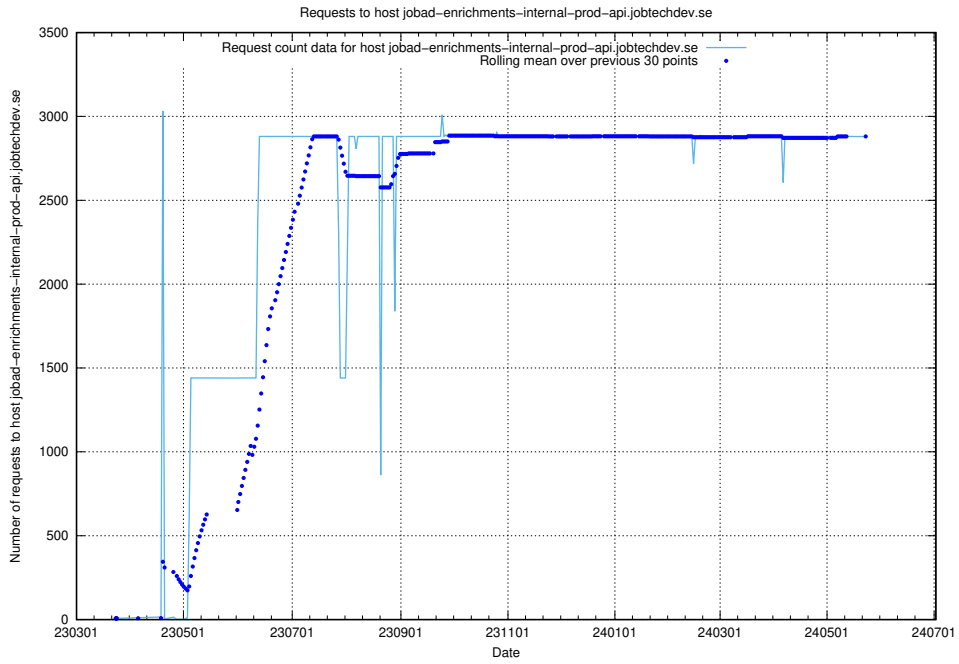

7.17 Usage of jobad-enrichments-internal-prod-api.jobtechdev.se

Here, we count the number of requests to host jobad-enrichments-internal-prod-api.jobtechdev.se.