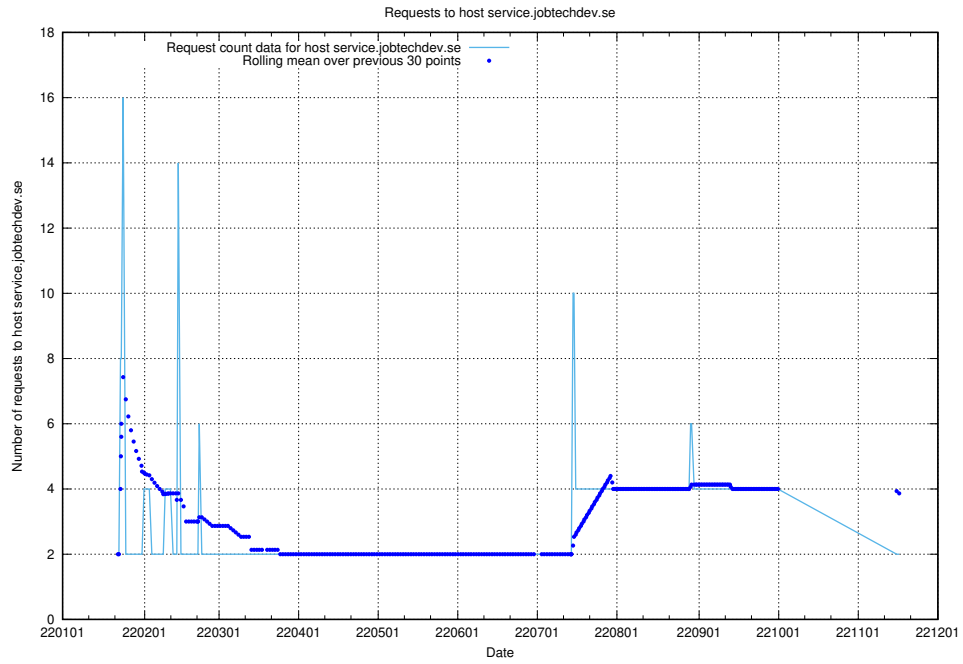

7.590 Usage of service.jobtechdev.se

Here, we count the number of requests to host service.jobtechdev.se.