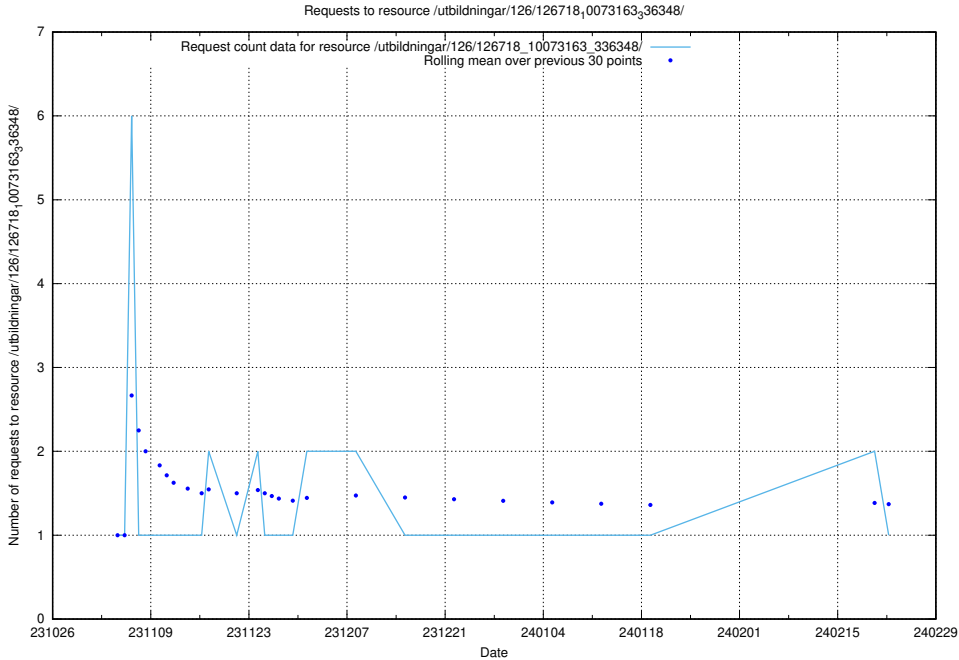

5.4306 Usage of /utbildningar/126/126718_10073163_336348/

Here, we count the number of requests to resource /utbildningar/126/126718_10073163_336348/.