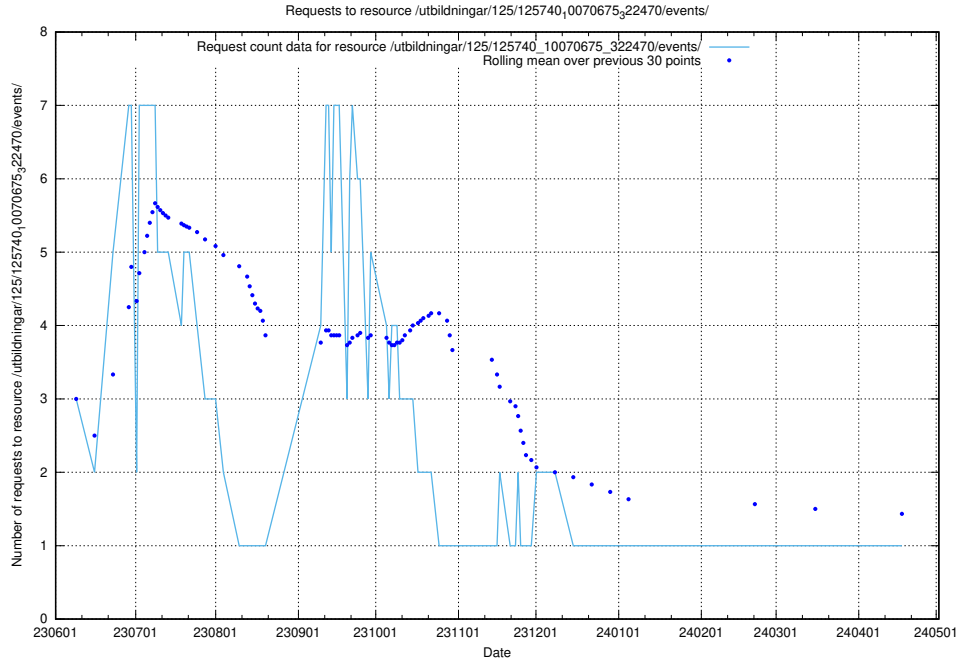

5.6054 Usage of /utbildningar/125/125740_10070675_322470/events/

Here, we count the number of requests to resource /utbildningar/125/125740_10070675_322470/events/