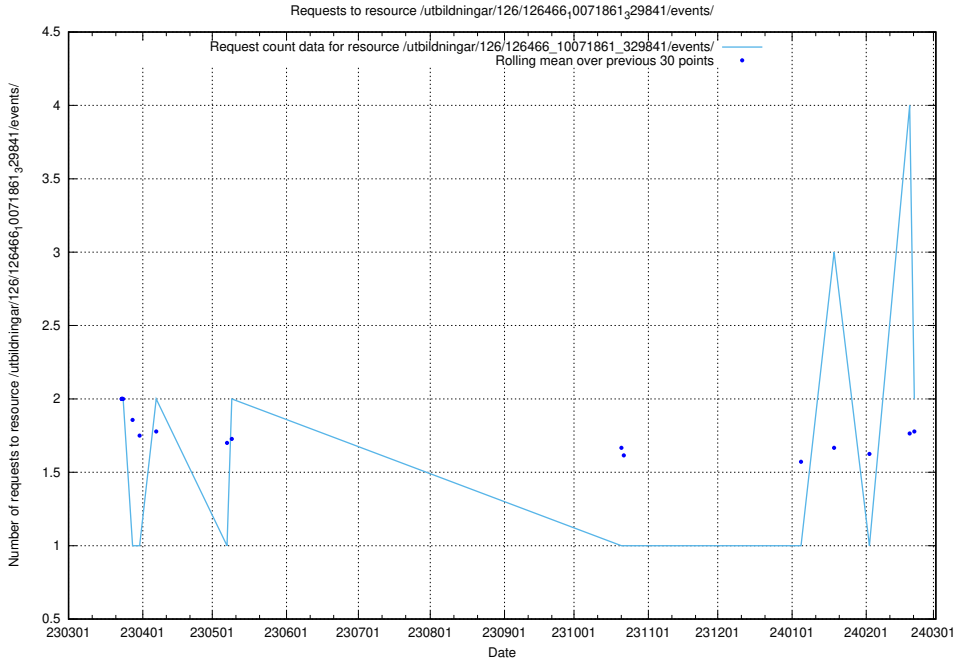

5.931 Usage of /utbildningar/126/126466_10071861_329841/events/

Here, we count the number of requests to resource /utbildningar/126/126466_10071861_329841/events/