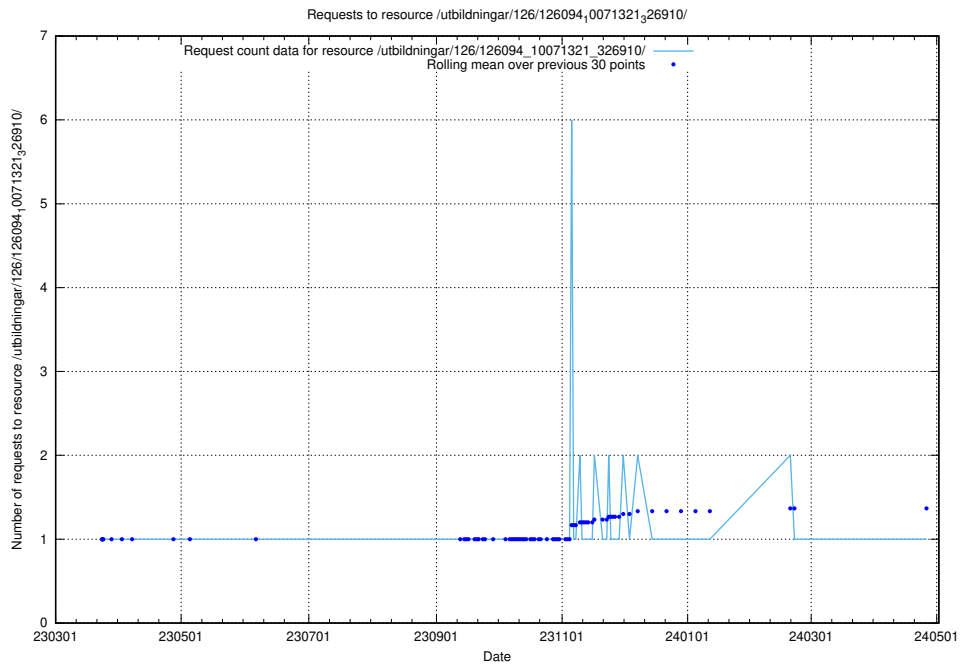

5.6631 Usage of /utbildningar/126/126094_10071321_326910/

Here, we count the number of requests to resource /utbildningar/126/126094_10071321_326910/.