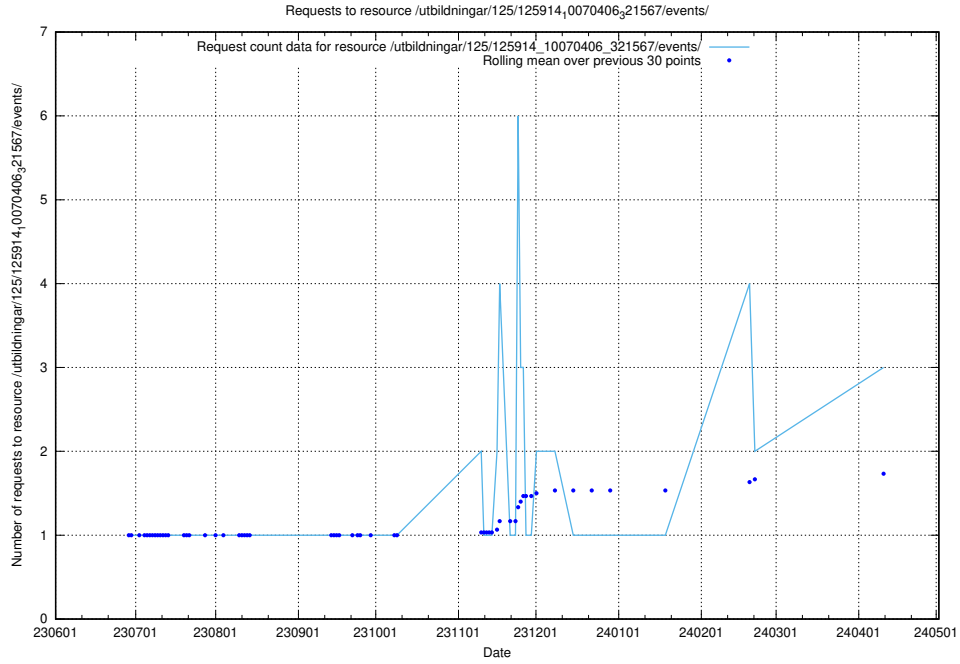

5.384 Usage of /utbildningar/125/125914_10070406_321567/events/

Here, we count the number of requests to resource /utbildningar/125/125914_10070406_321567/events/