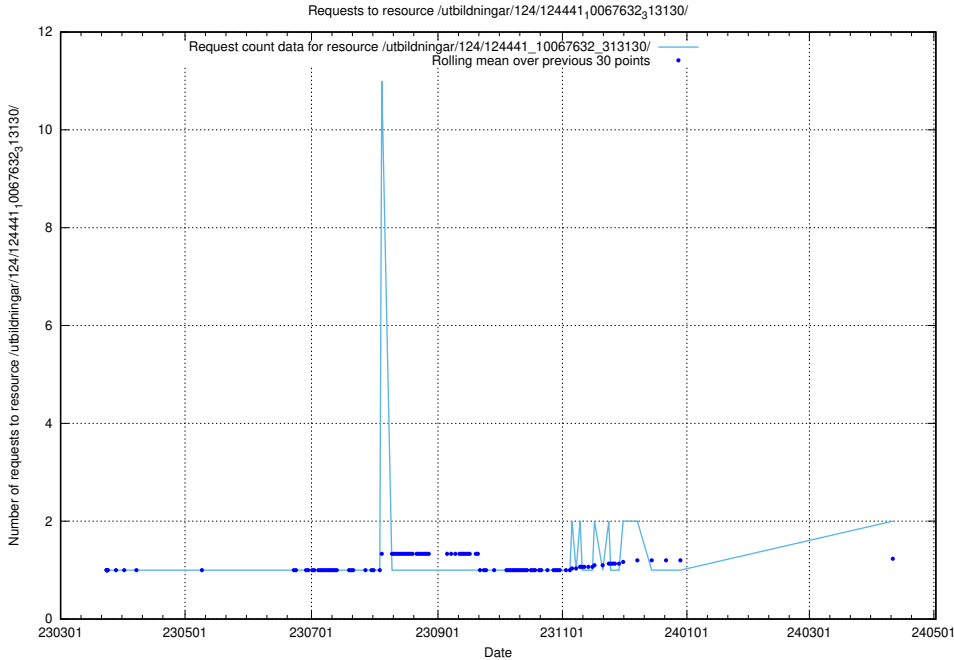

5.655 Usage of /utbildningar/124/124441_10067632_313130/

Here, we count the number of requests to resource /utbildningar/124/124441_10067632_313130/.