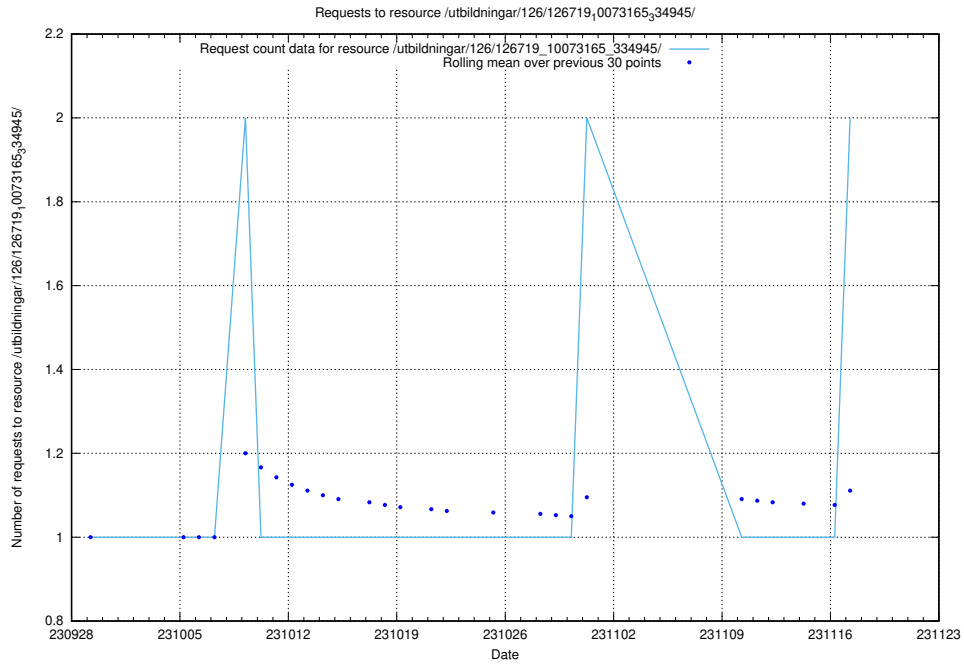

5.736 Usage of /utbildningar/126/126719_10073165_334945/

Here, we count the number of requests to resource /utbildningar/126/126719_10073165_334945/.