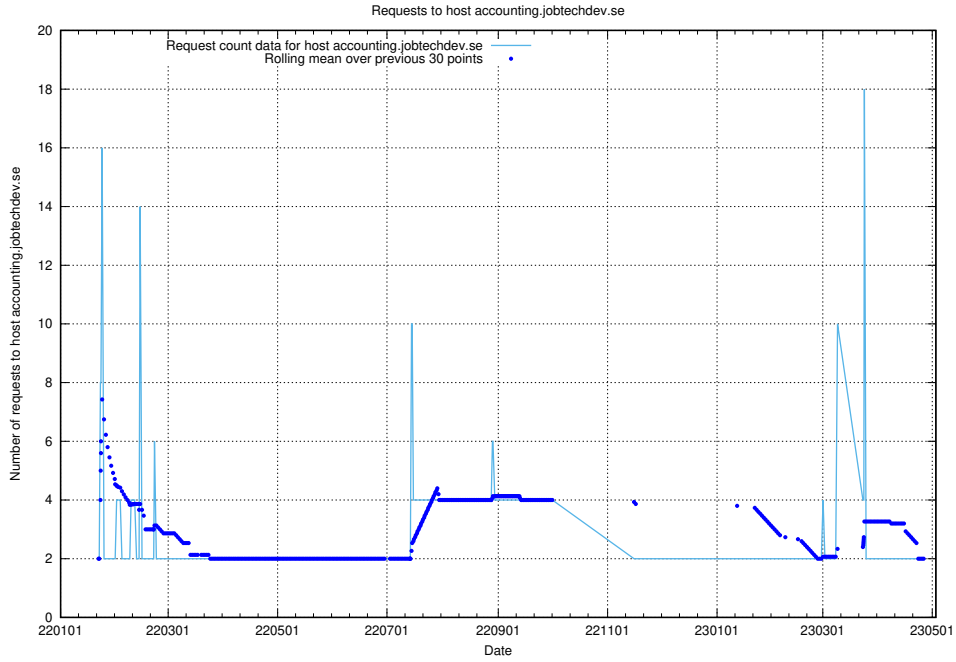

Here, we count the number of requests to host accounting.jobtechdev.se.

7.266 Usage of a.jobtechdev.se

Here, we count the number of requests to host a.jobtechdev.se.

7.267 Usage of game.jobtechdev.se

Here, we count the number of requests to host game.jobtechdev.se.