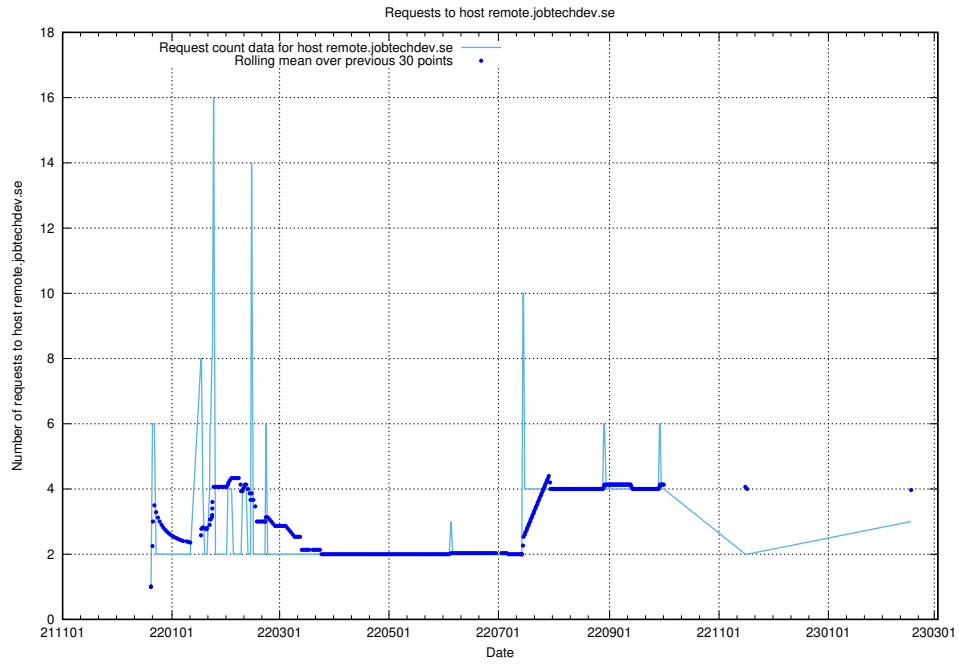

7.200 Usage of remote.jobtechdev.se

Here, we count the number of requests to host remote.jobtechdev.se.