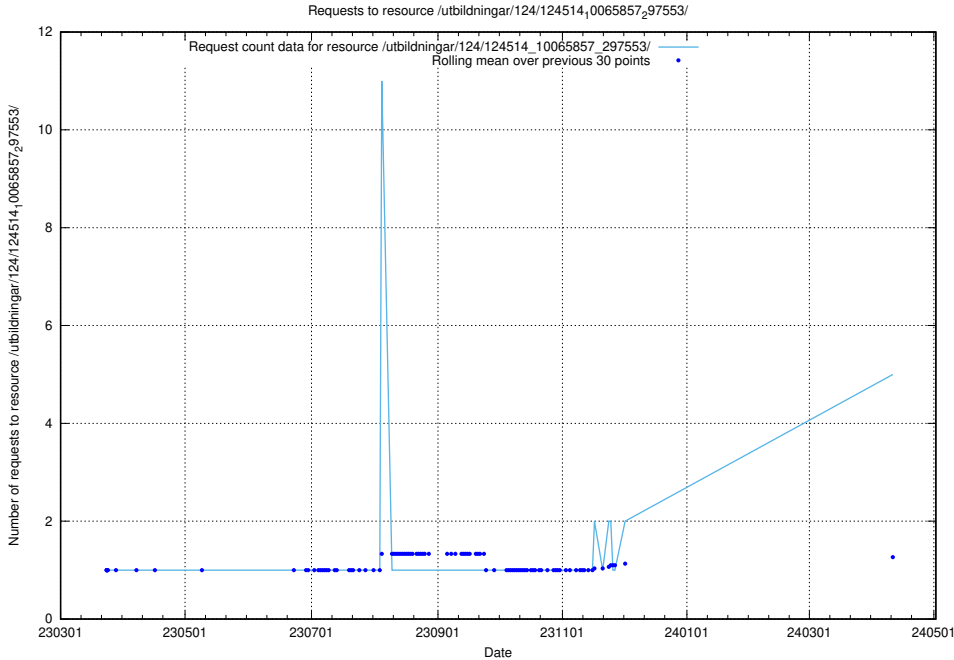

Here, we count the number of requests to resource /utbildningar/124/124514_10065860_299148/.

5.126 Usage of /utbildningar/124/124514_10065857_297553/

Here, we count the number of requests to resource /utbildningar/124/124514_10065857_297553/.