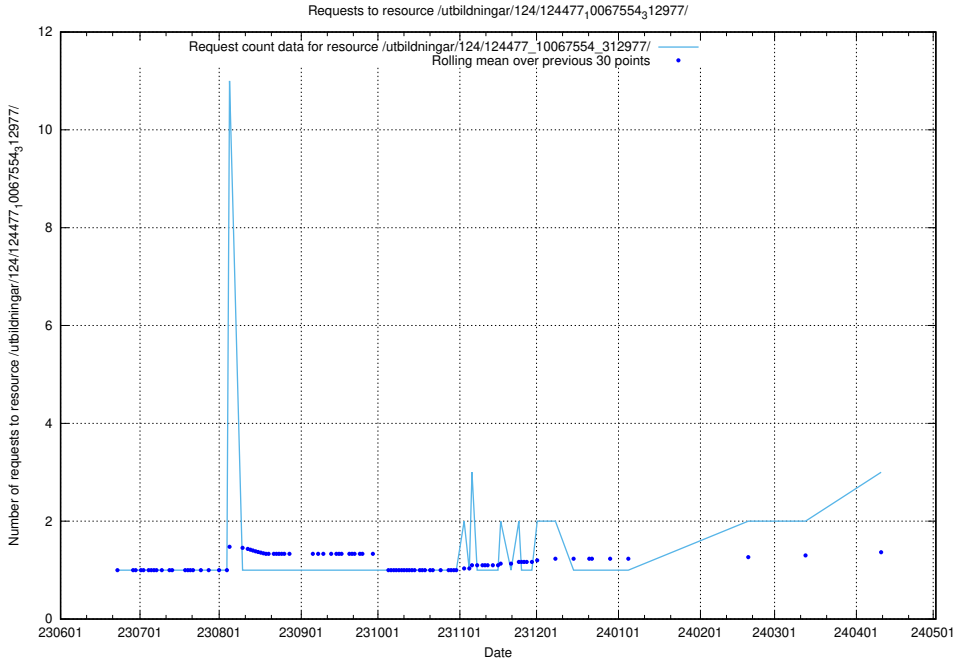

5.404 Usage of /utbildningar/124/124477_10067554_312977/

Here, we count the number of requests to resource /utbildningar/124/124477_10067554_312977/.