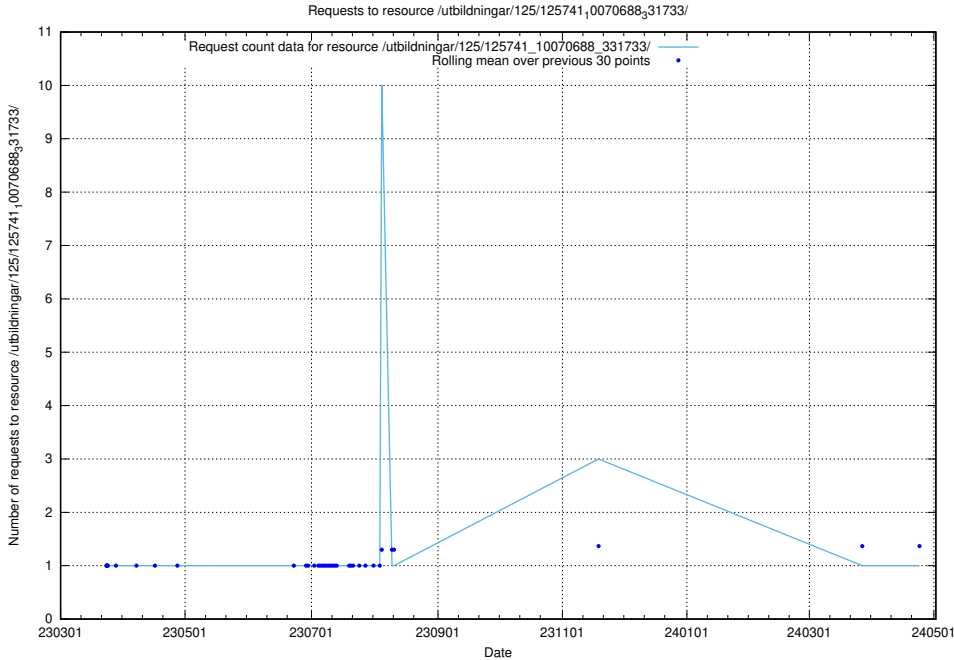

5.6665 Usage of /utbildningar/125/125741_10070688_331733/

Here, we count the number of requests to resource /utbildningar/125/125741_10070688_331733/.