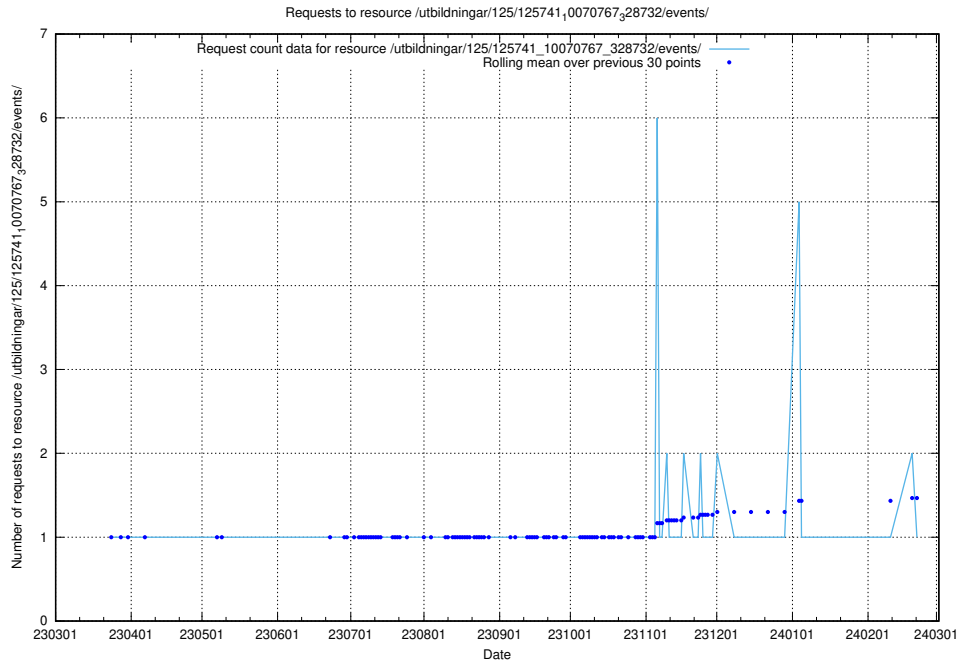

5.6416 Usage of /utbildningar/125/125741_10070767_328732/events/

Here, we count the number of requests to resource /utbildningar/125/125741_10070767_328732/events/