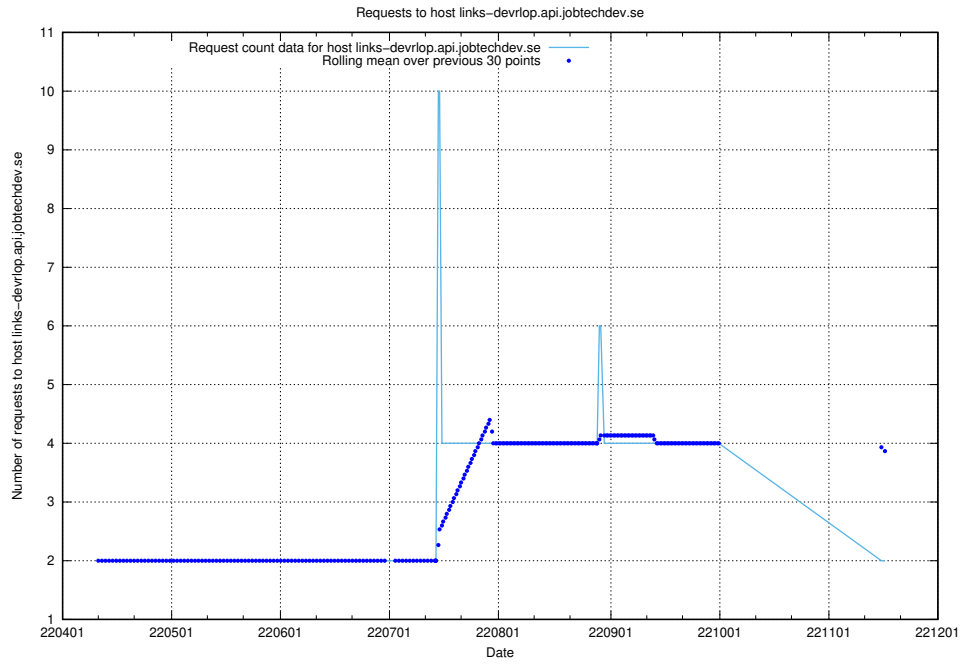

7.471 Usage of links-devrlop.api.jobtechdev.se

Here, we count the number of requests to host links-devrlop.api.jobtechdev.se.