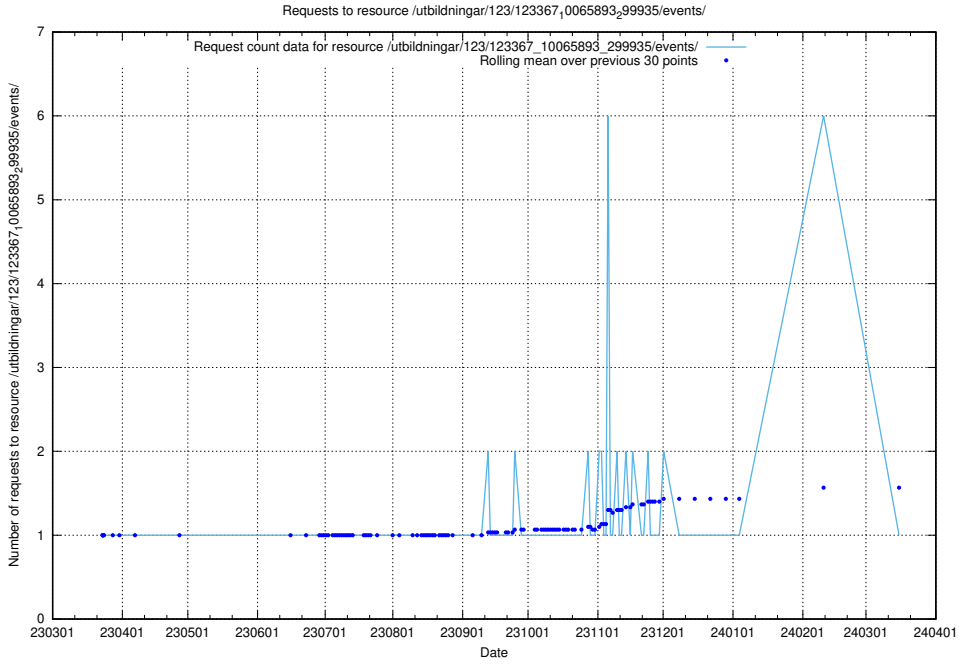

5.4901 Usage of /utbildningar/123/123367_10065893_299935/events/

Here, we count the number of requests to resource /utbildningar/123/123367_10065893_299935/events/