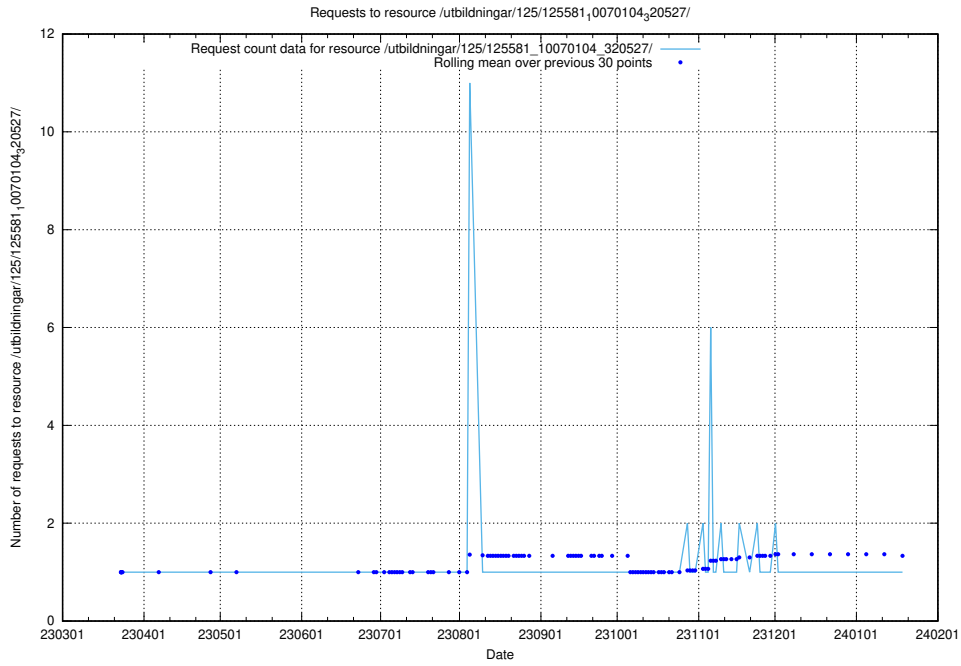

5.1091 Usage of /utbildningar/125/125581_10070104_320527/

Here, we count the number of requests to resource /utbildningar/125/125581_10070104_320527/.