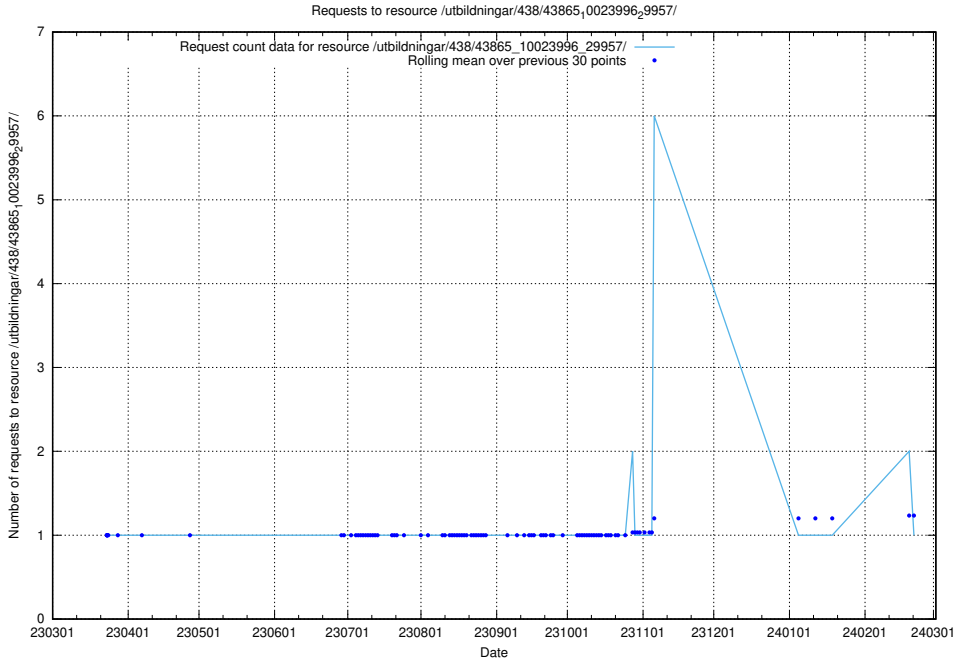

5.6517 Usage of /utbildningar/438/43865_10023996_29957/

Here, we count the number of requests to resource /utbildningar/438/43865_10023996_29957/.