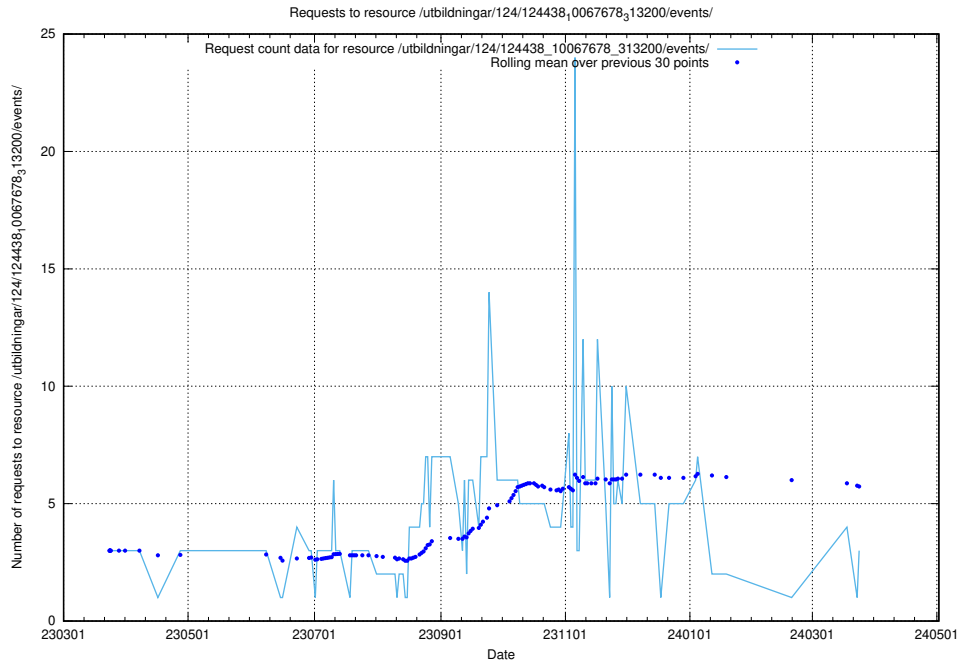

5.437 Usage of /utbildningar/124/124438_10067678_313200/events/

Here, we count the number of requests to resource /utbildningar/124/124438_10067678_313200/events/