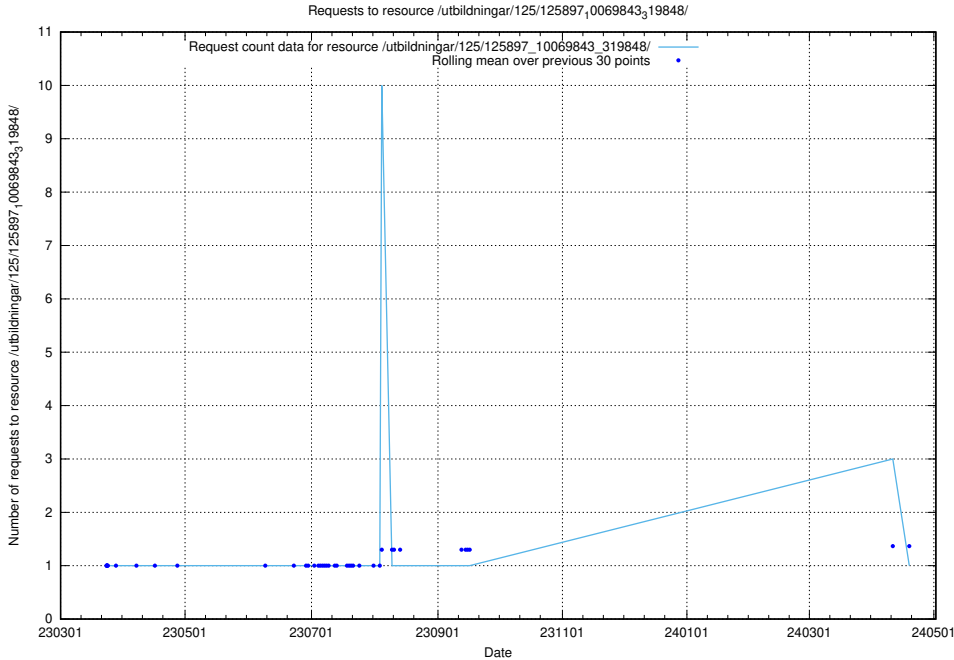

5.6642 Usage of /utbildningar/125/125897_10069843_319848/

Here, we count the number of requests to resource /utbildningar/125/125897_10069843_319848/.