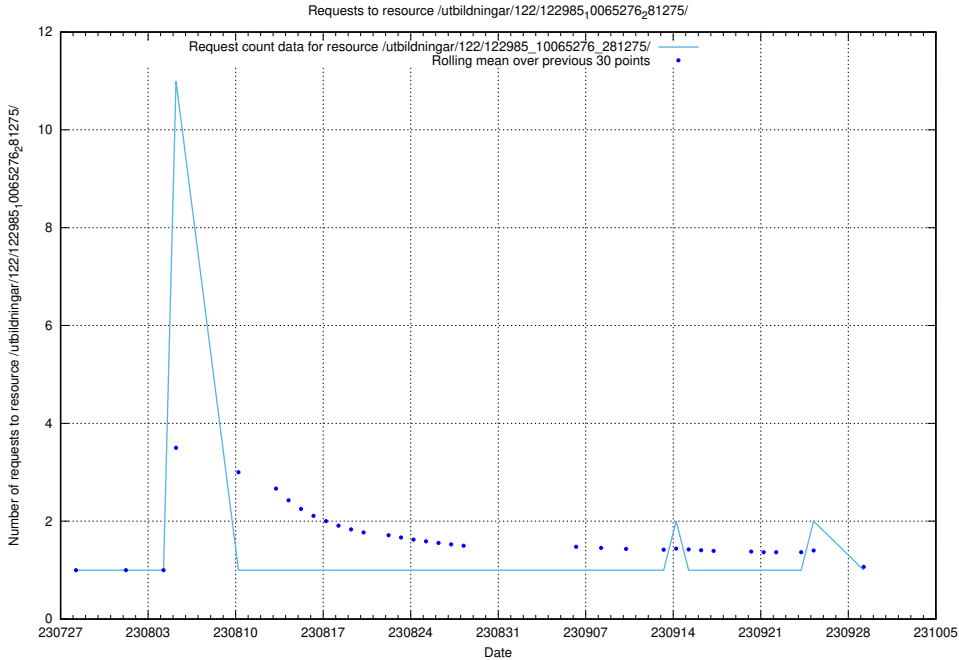

5.5073 Usage of /utbildningar/122/122985_10065276_281275/

Here, we count the number of requests to resource /utbildningar/122/122985_10065276_281275/.