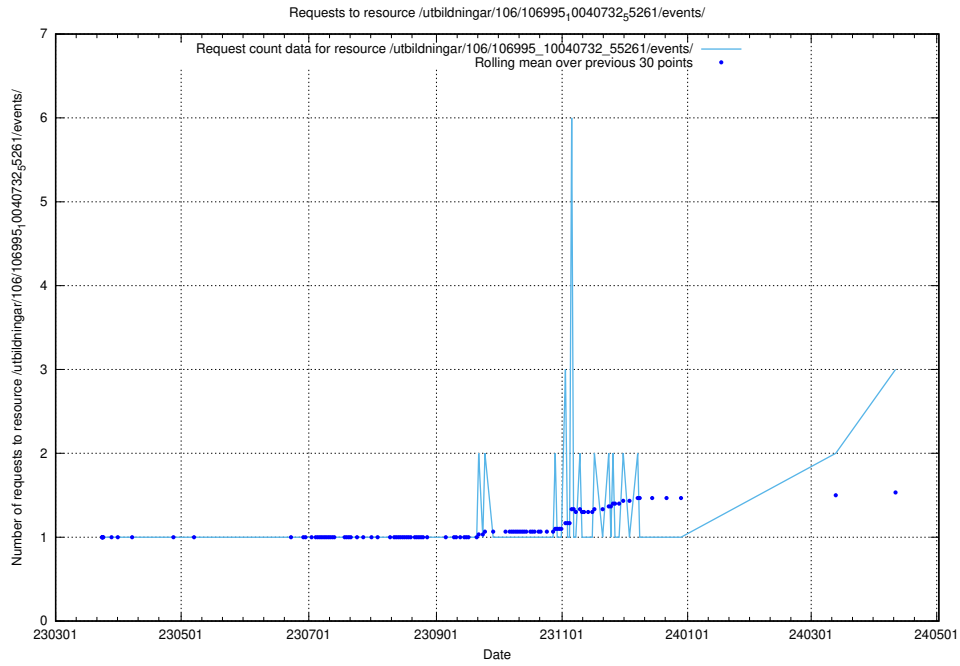

5.382 Usage of /utbildningar/106/106995_10040732_55261/events/

Here, we count the number of requests to resource /utbildningar/106/106995_10040732_55261/events/.