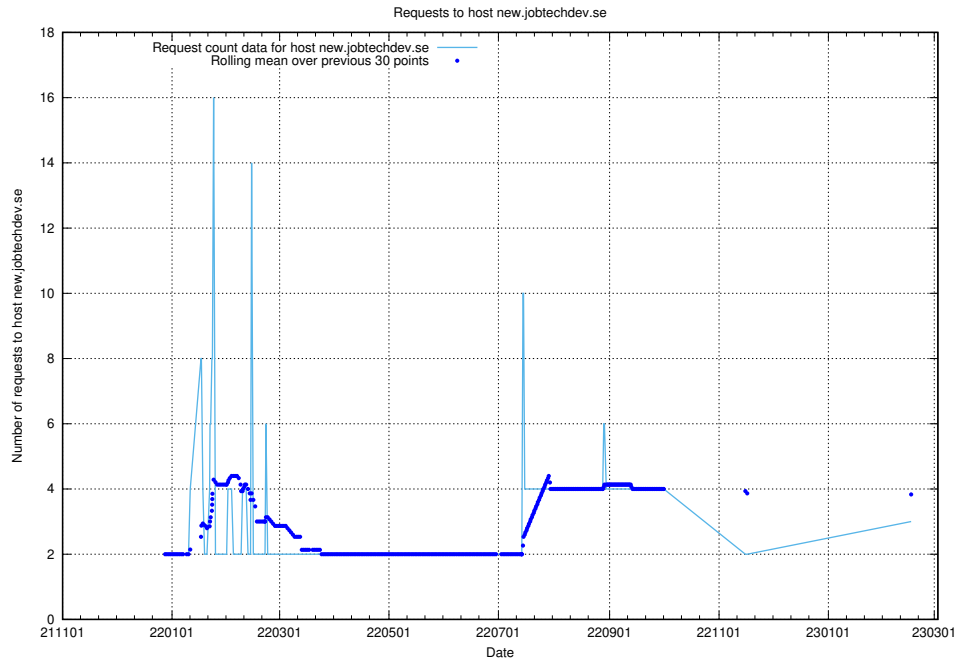

7.197 Usage of new.jobtechdev.se

Here, we count the number of requests to host new.jobtechdev.se.