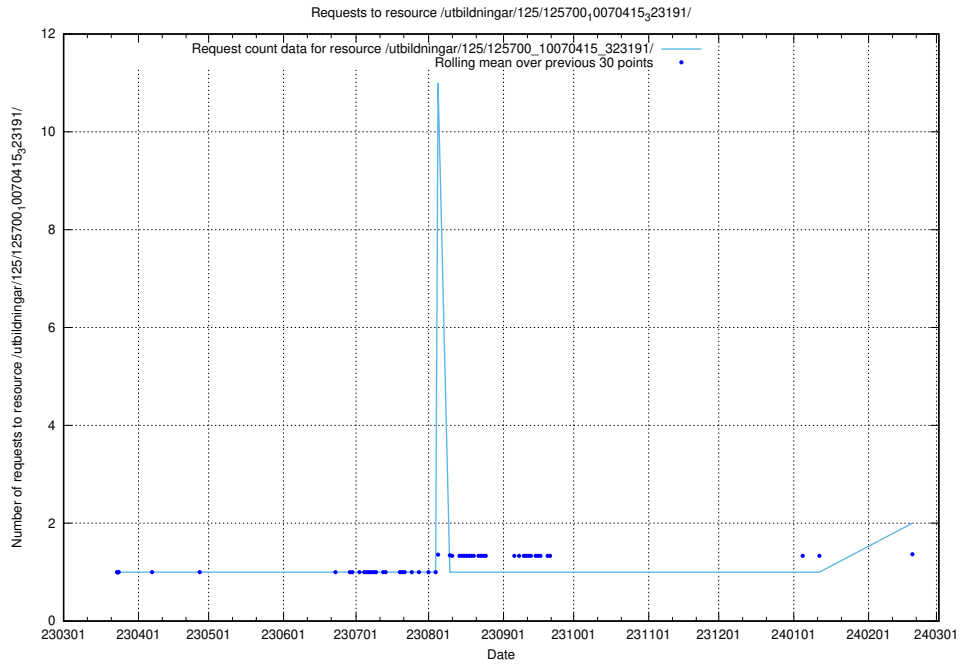

5.458 Usage of /utbildningar/125/125700_10070415_323191/

Here, we count the number of requests to resource /utbildningar/125/125700_10070415_323191/.