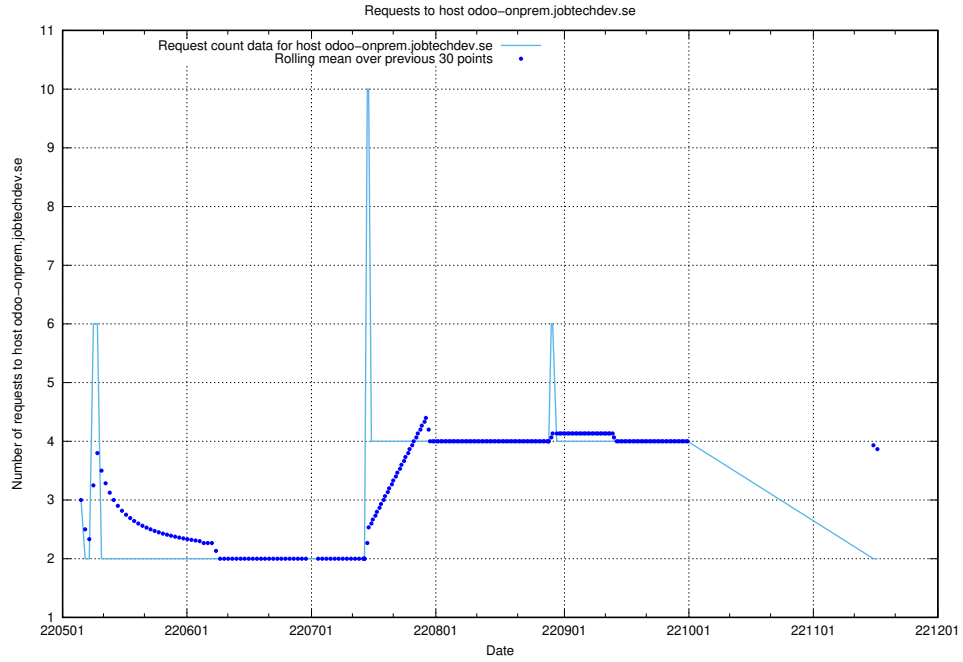

7.436 Usage of legacy-taxonomy-soap-service-java-soap-taxonomy.prod.services.jtech.se

Here, we count the number of requests to host legacy-taxonomy-soap-service-java-soap-taxonomy.prod.services.jtech.se.