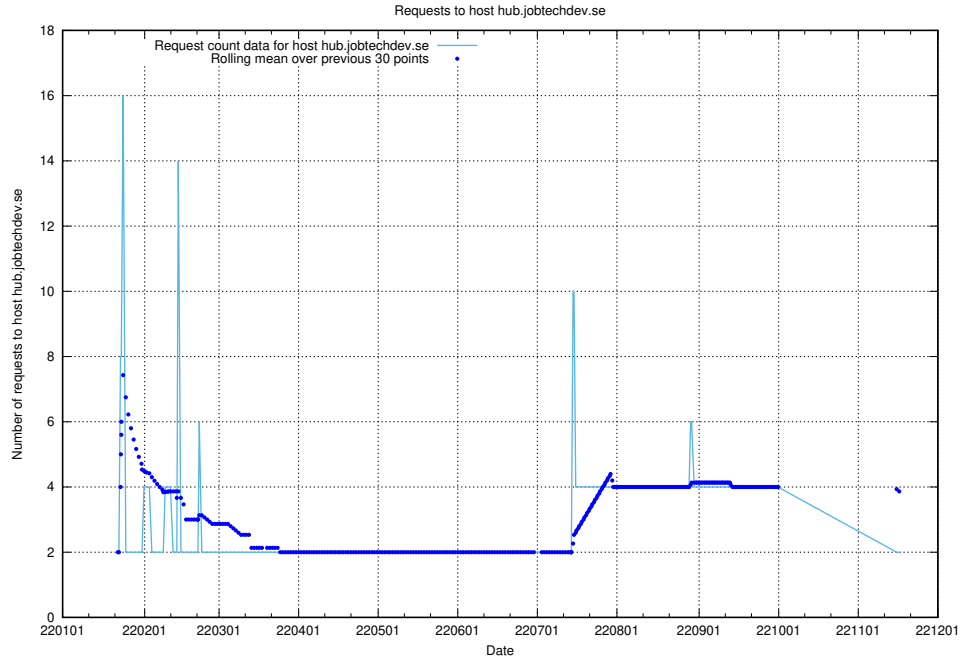

7.599 Usage of hub.jobtechdev.se

Here, we count the number of requests to host hub.jobtechdev.se.