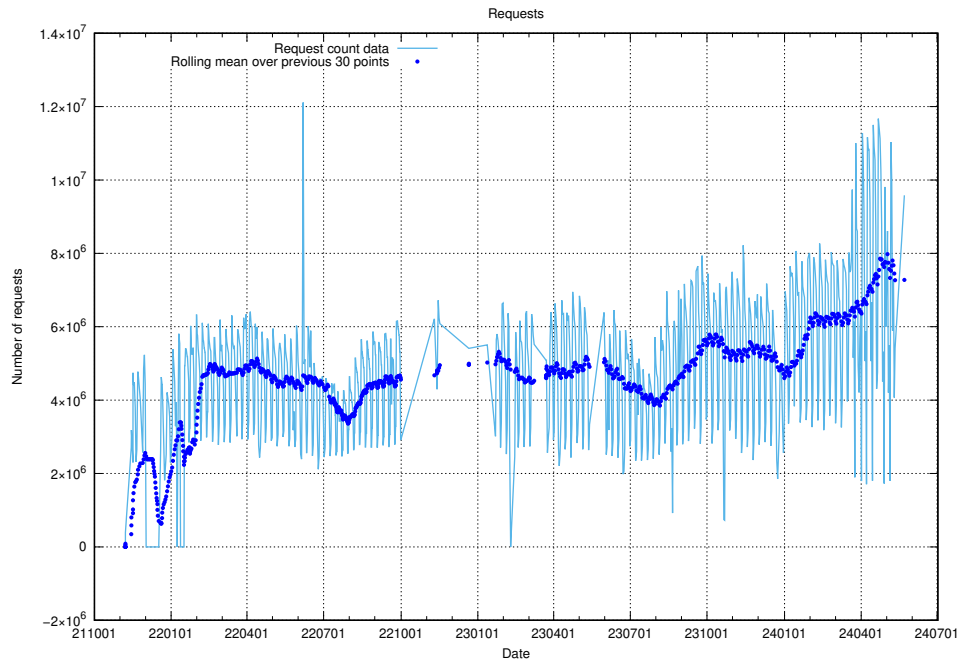

8 Log Stack - General Statistics

This section contains general statistics from [JobTech's log stack](#)⁸.

8.1 Total number of requests

Here, we count the total number of requests.