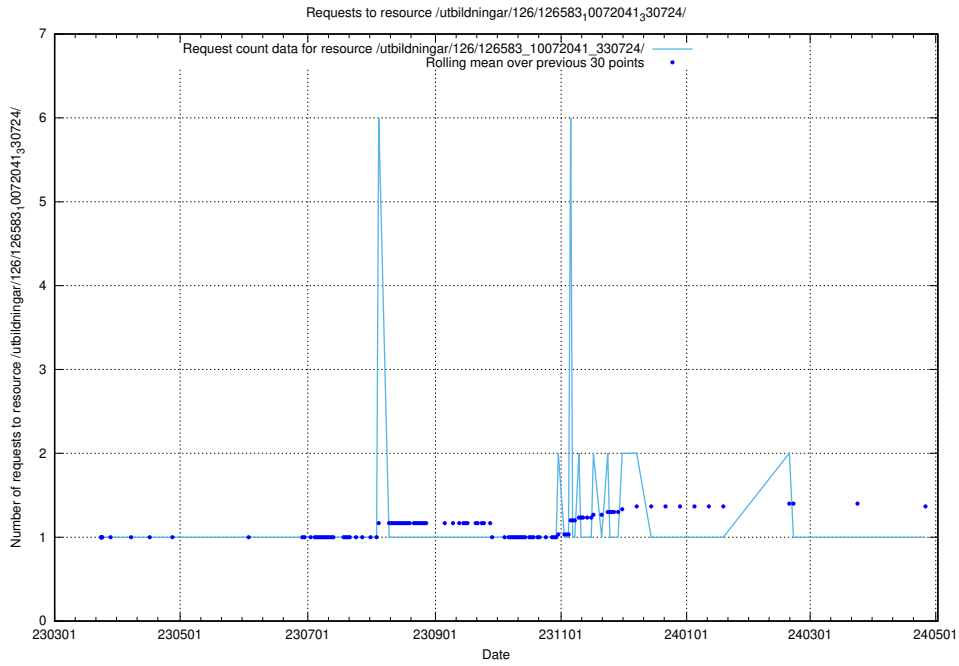

5.6591 Usage of /utbildningar/126/126583_10072041_330724/

Here, we count the number of requests to resource /utbildningar/126/126583_10072041_330724/.