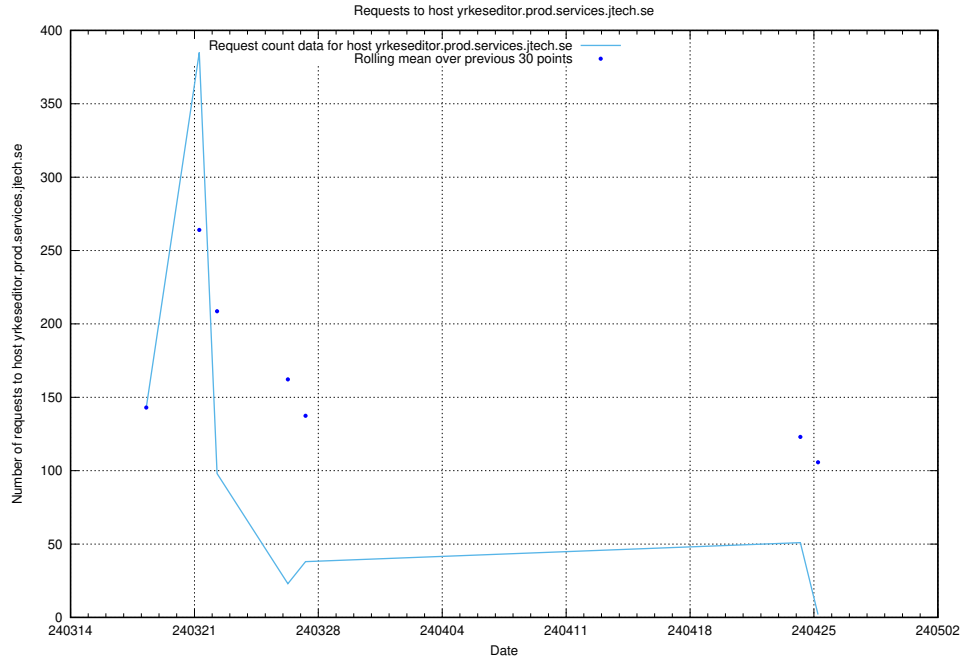

7.563 Usage of yrkeseditor.prod.services.jtech.se

Here, we count the number of requests to host yrkeseditor.prod.services.jtech.se.

7.564 Usage of shop.jobtechdev.se

Here, we count the number of requests to host shop.jobtechdev.se.