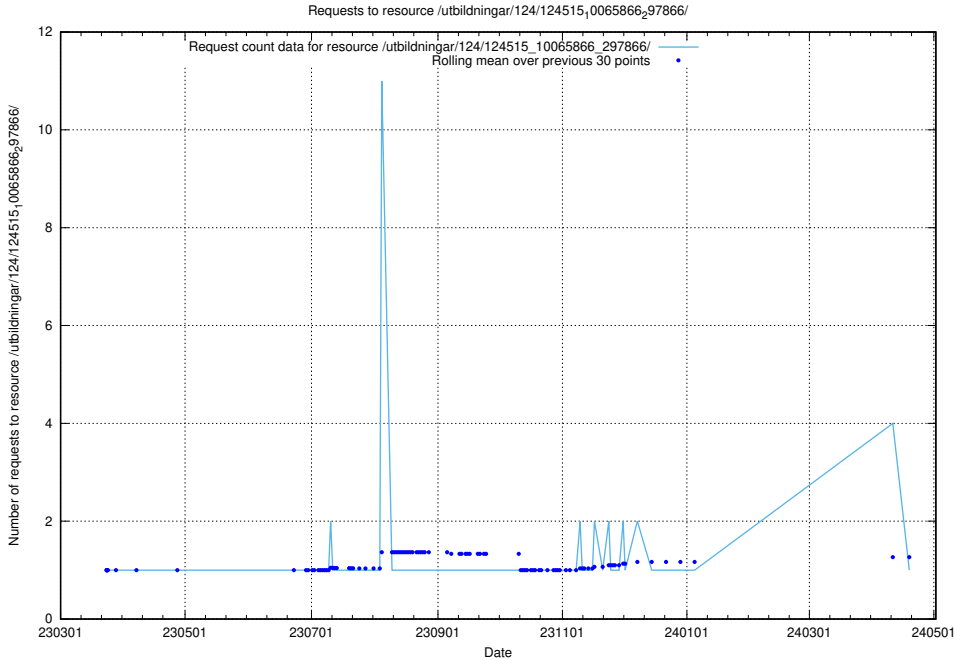

5.1895 Usage of /utbildningar/124/124515_10065866_297866/

Here, we count the number of requests to resource /utbildningar/124/124515_10065866_297866/.