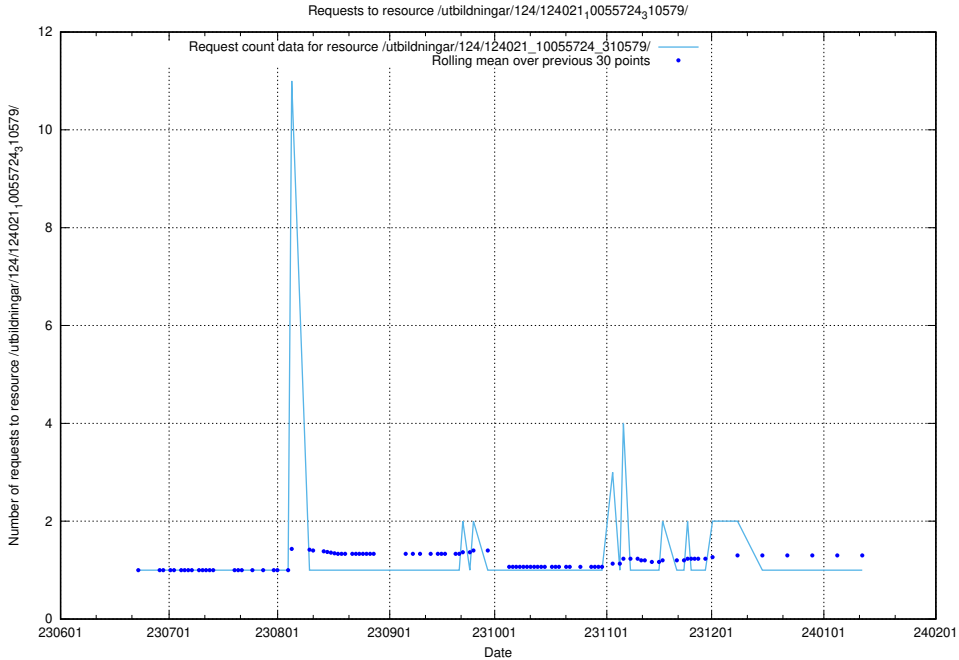

5.5988 Usage of /utbildningar/124/124021_10055724_310579/

Here, we count the number of requests to resource /utbildningar/124/124021_10055724_310579/.