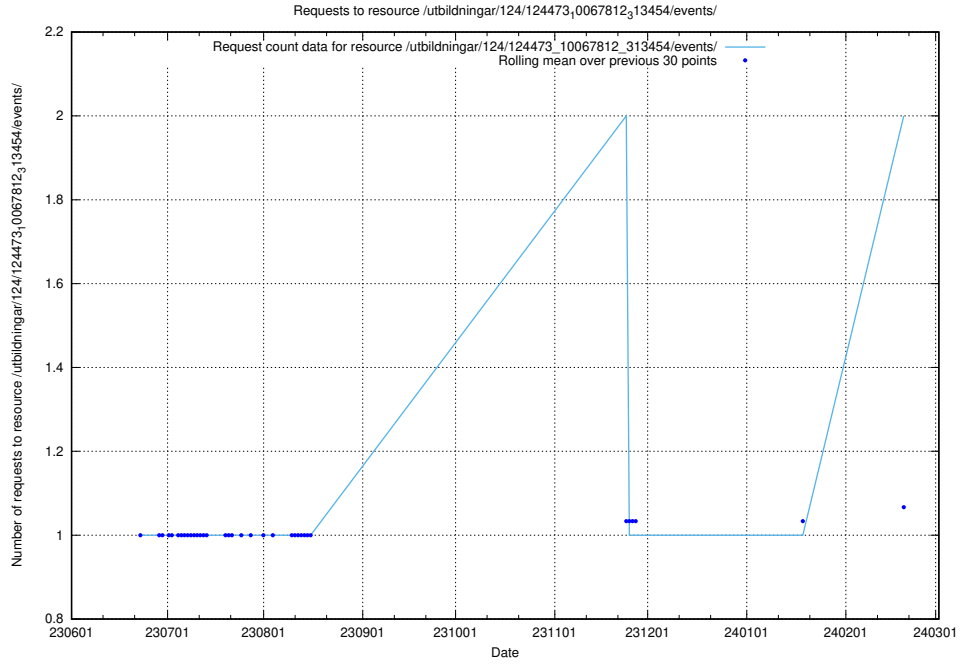

5.868 Usage of /utbildningar/124/124473_10067812_313454/events/

Here, we count the number of requests to resource /utbildningar/124/124473_10067812_313454/events/