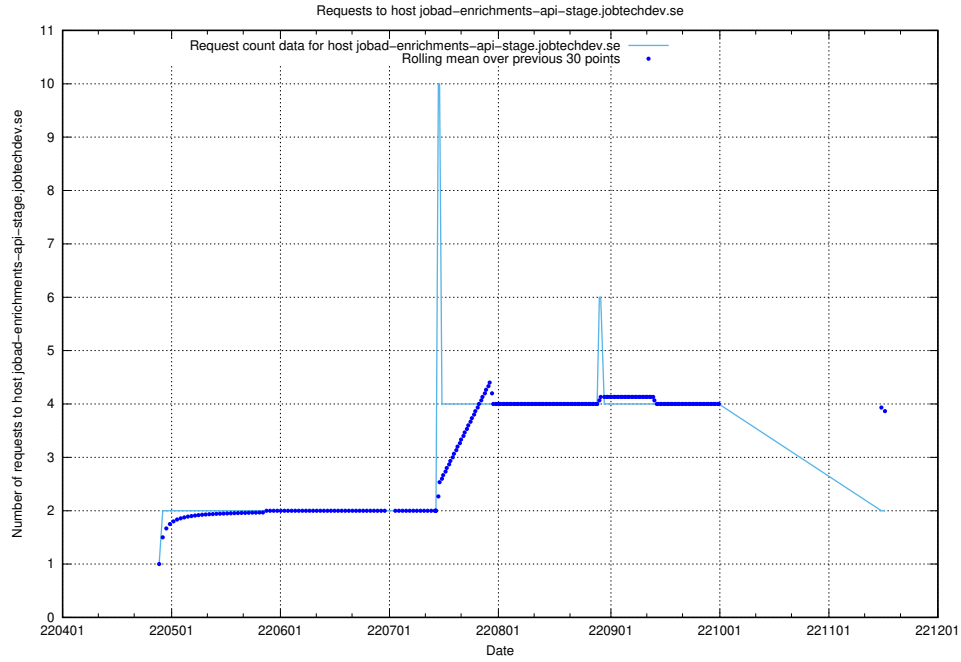

7.449 Usage of `jobad-enrichments-api-stage.jobtechdev.se`

Here, we count the number of requests to host `jobad-enrichments-api-stage.jobtechdev.se`.