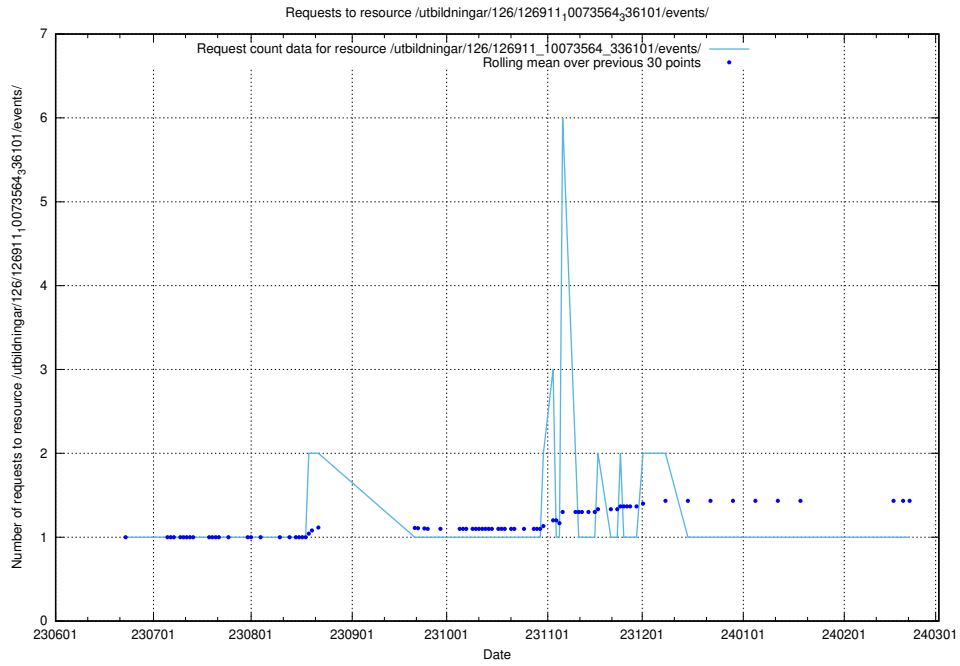

5.5747 Usage of /utbildningar/126/126911_10073564_336101/events/

Here, we count the number of requests to resource /utbildningar/126/126911_10073564_336101/events/