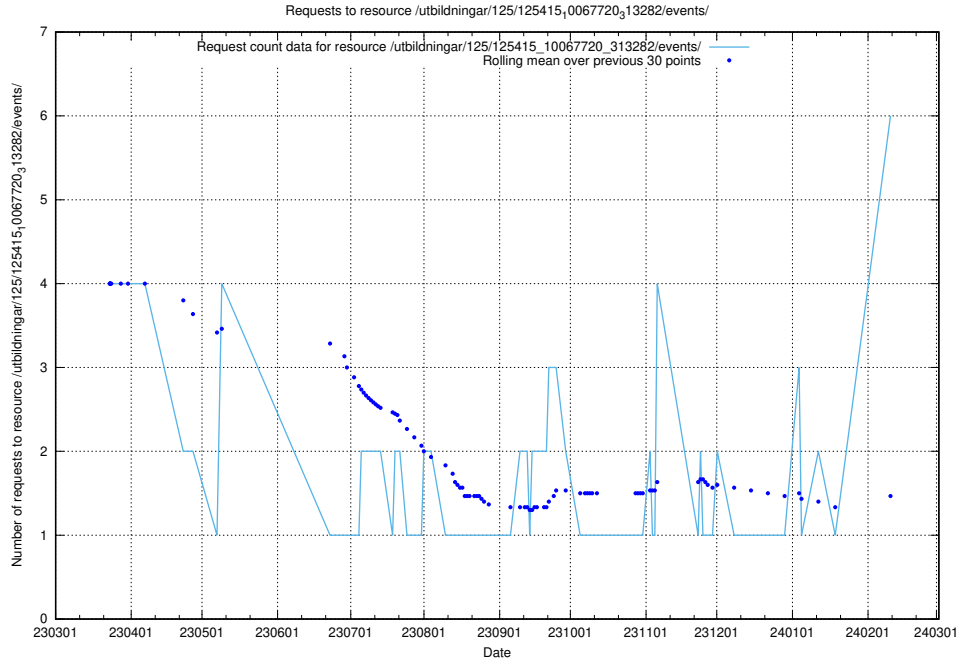

5.97 Usage of /utbildningar/125/125415_10067720_313282/events/

Here, we count the number of requests to resource /utbildningar/125/125415_10067720_313282/events/