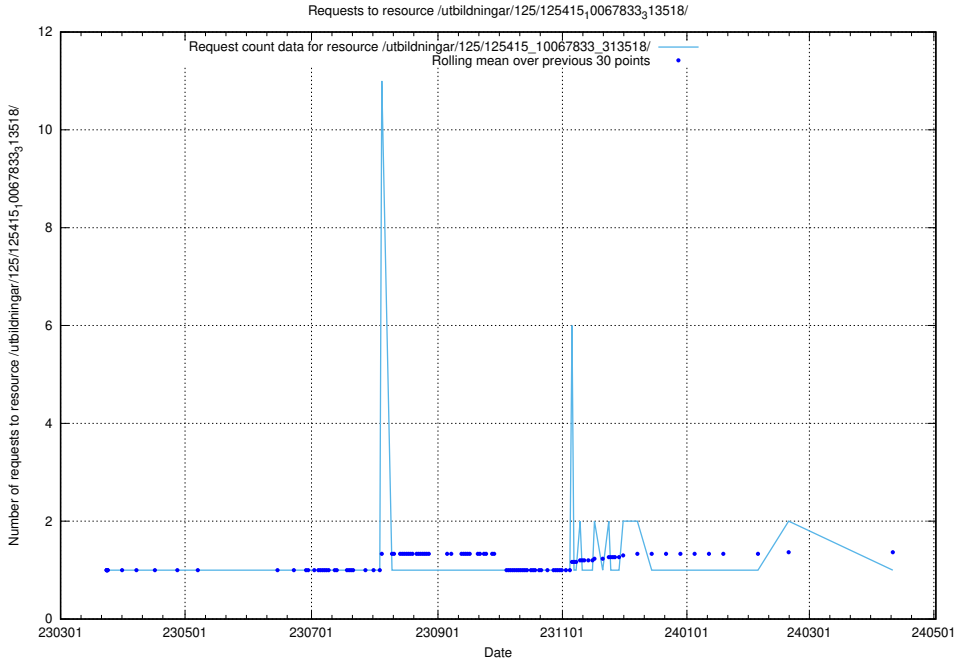

Here, we count the number of requests to resource /utbildningar/125/125415_10067864_313636/.

5.1104 Usage of /utbildningar/125/125415_10067833_313518/

Here, we count the number of requests to resource /utbildningar/125/125415_10067833_313518/.