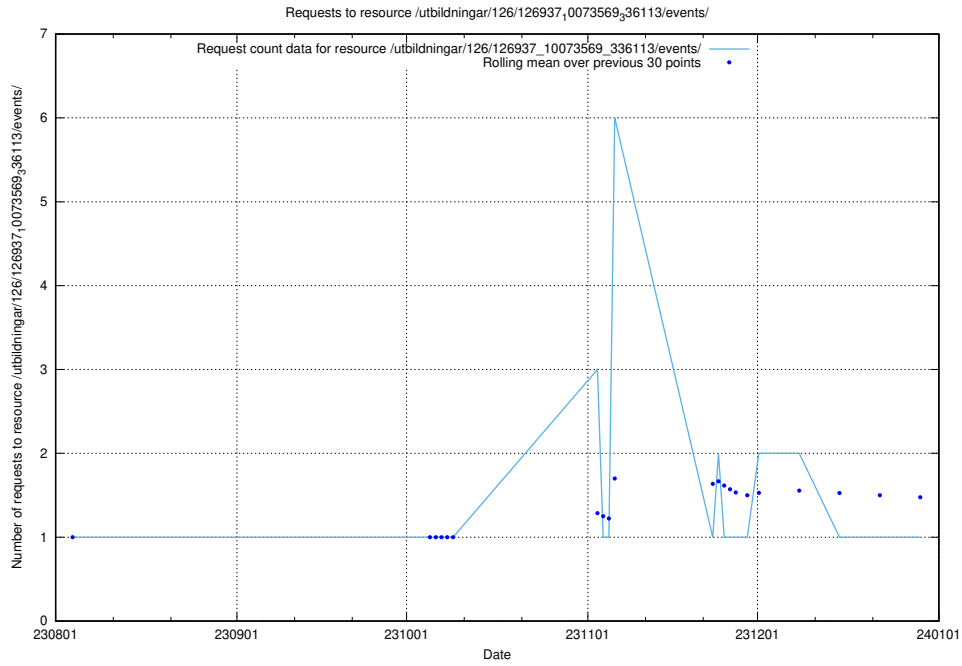

5.5026 Usage of /utbildningar/126/126937_10073569_336113/events/

Here, we count the number of requests to resource /utbildningar/126/126937_10073569_336113/events/