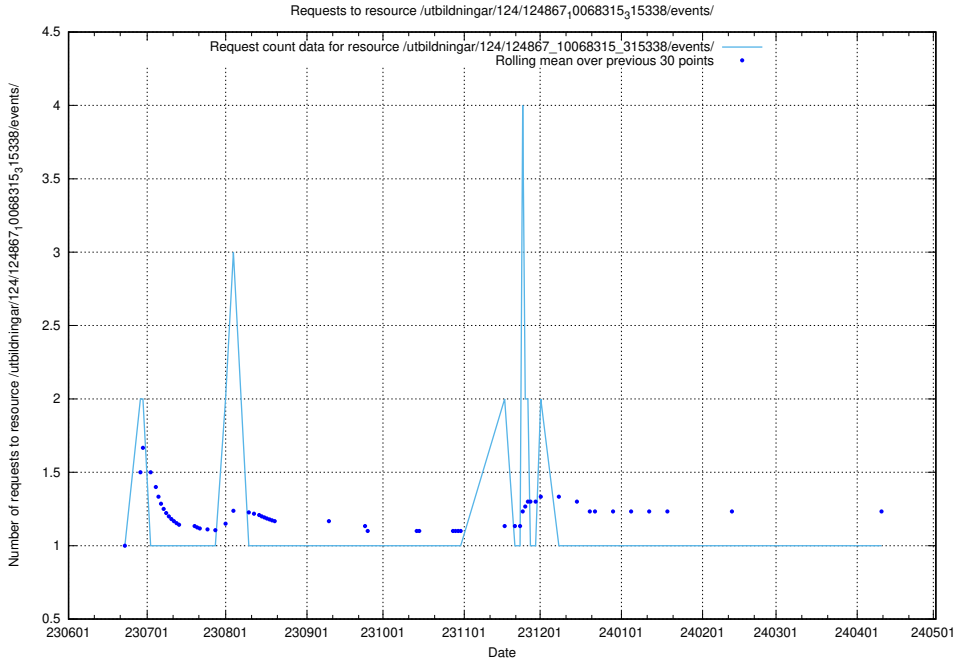

5.5905 Usage of /utbildningar/124/124867_10068315_315338/events/

Here, we count the number of requests to resource /utbildningar/124/124867_10068315_315338/events/