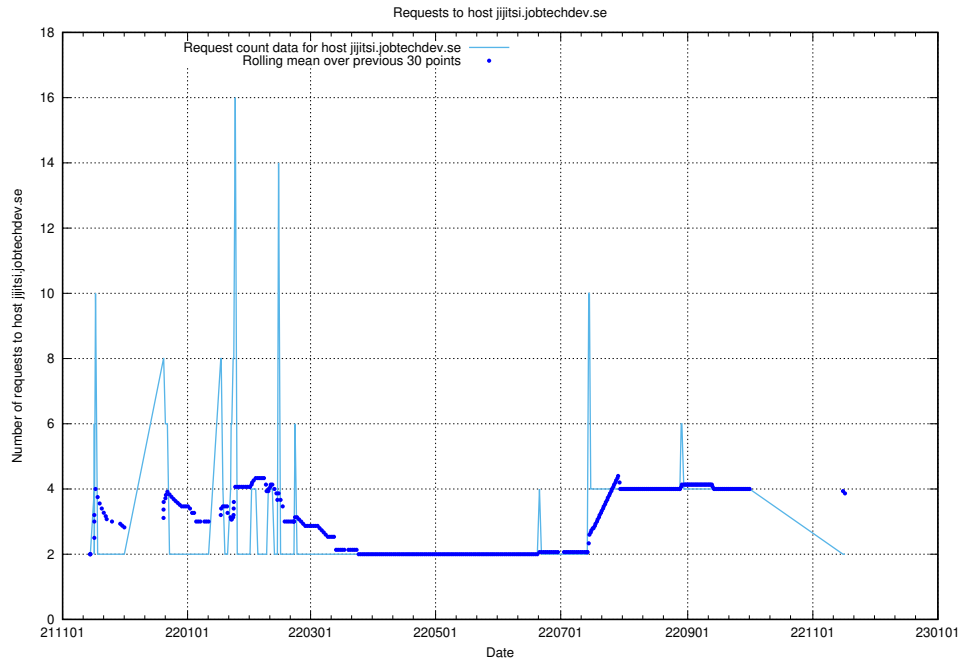

7.588 Usage of shopify.jobtechdev.se

Here, we count the number of requests to host shopify.jobtechdev.se.

7.589 Usage of `jijitsi.jobtechdev.se`

Here, we count the number of requests to host `jijitsi.jobtechdev.se`.