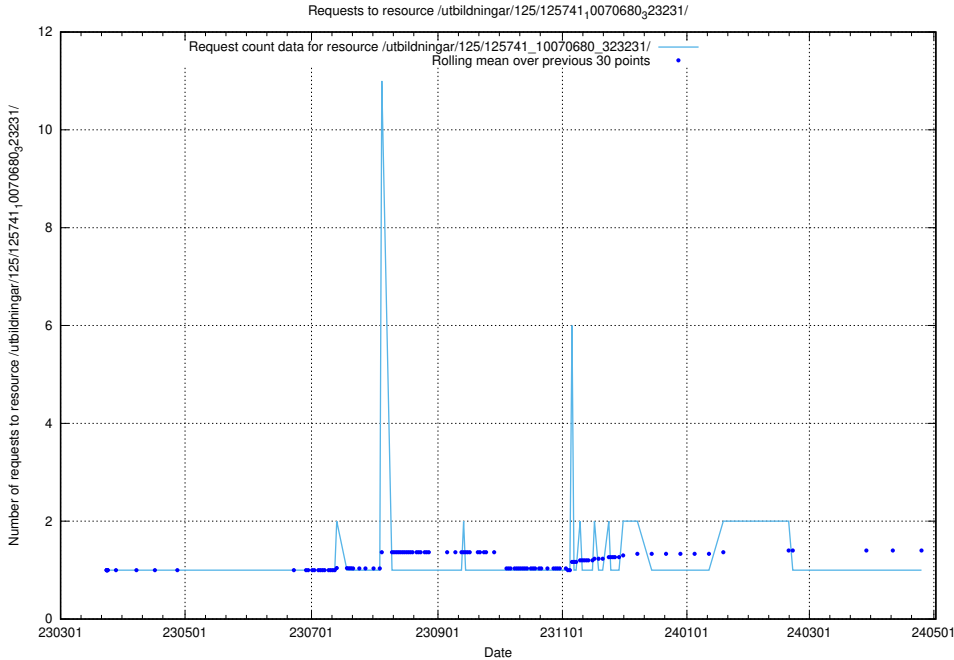

5.6669 Usage of /utbildningar/125/125741_10070680_323231/

Here, we count the number of requests to resource /utbildningar/125/125741_10070680_323231/.