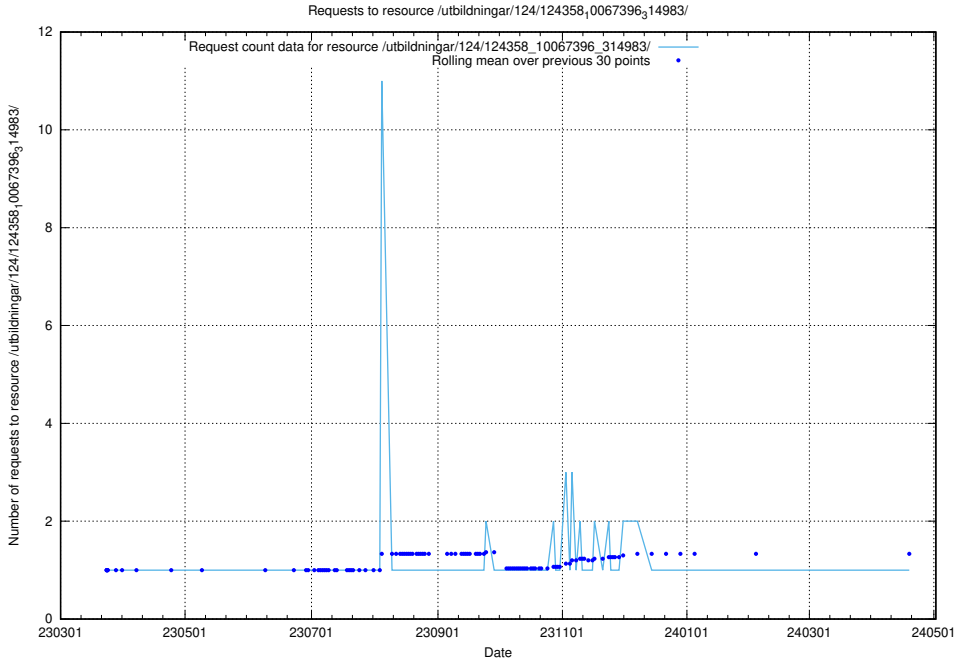

5.4005 Usage of /utbildningar/124/124358_10067396_314983/

Here, we count the number of requests to resource /utbildningar/124/124358_10067396_314983/.