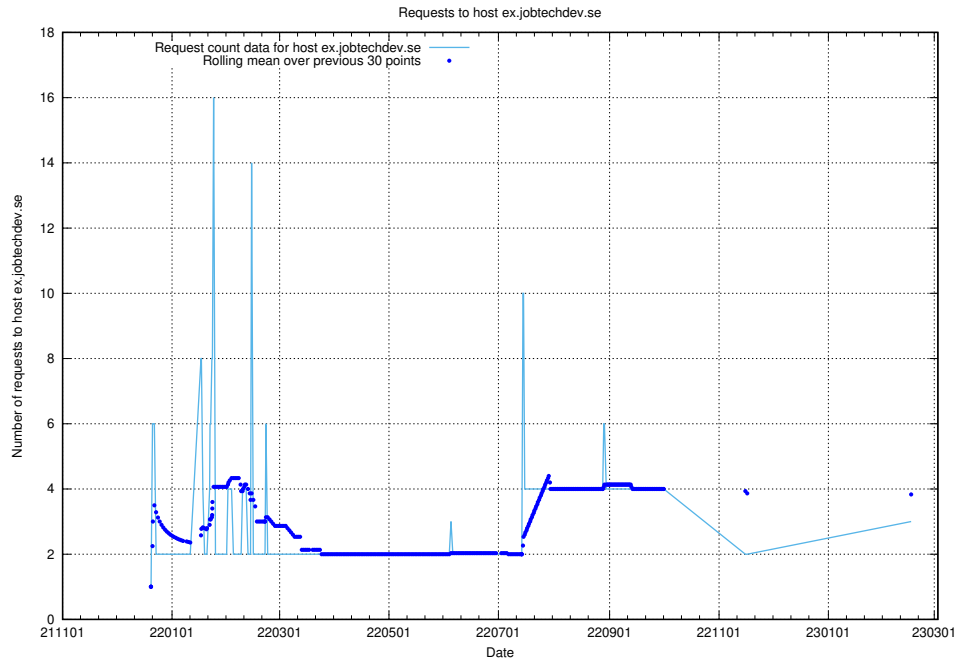

7.207 Usage of email.jobtechdev.se

Here, we count the number of requests to host email.jobtechdev.se.

7.208 Usage of correo.jobtechdev.se

Here, we count the number of requests to host correo.jobtechdev.se.