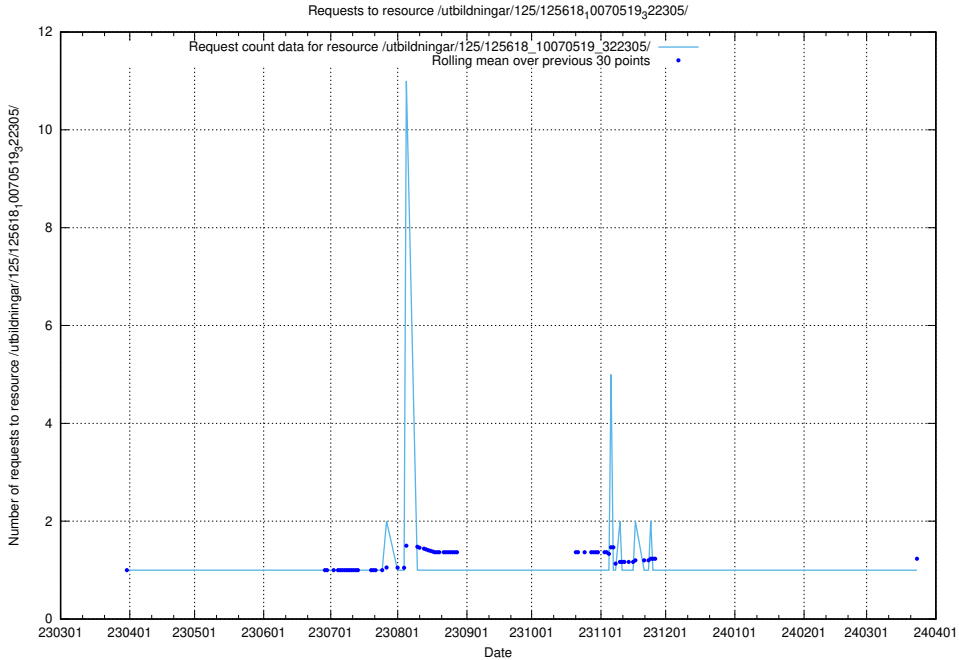

5.6230 Usage of /utbildningar/125/125618_10070519_322305/

Here, we count the number of requests to resource /utbildningar/125/125618_10070519_322305/.