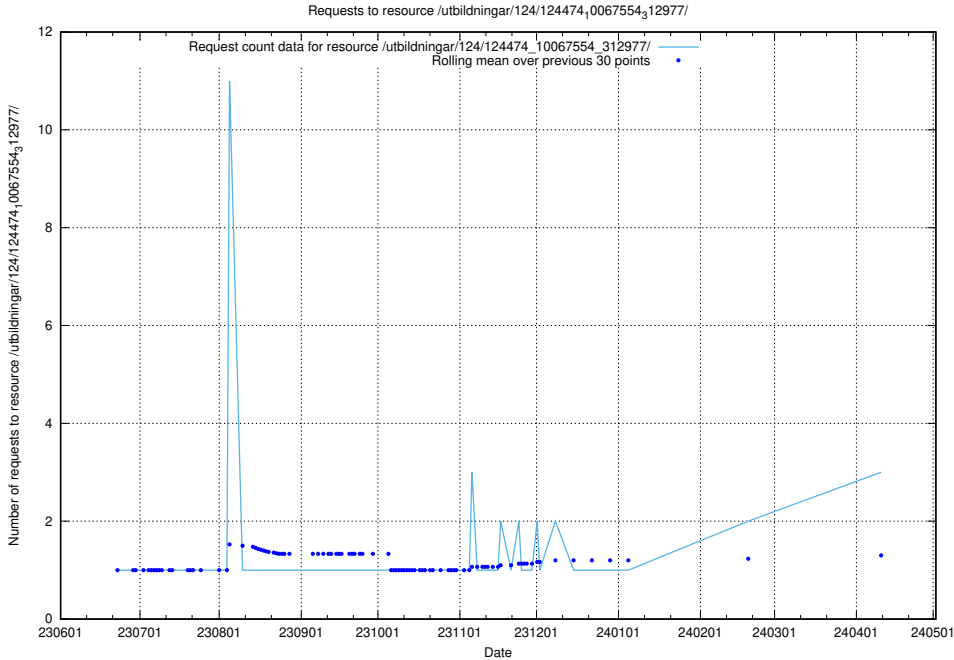

5.405 Usage of /utbildningar/124/124474_10067554_312977/

Here, we count the number of requests to resource /utbildningar/124/124474_10067554_312977/.