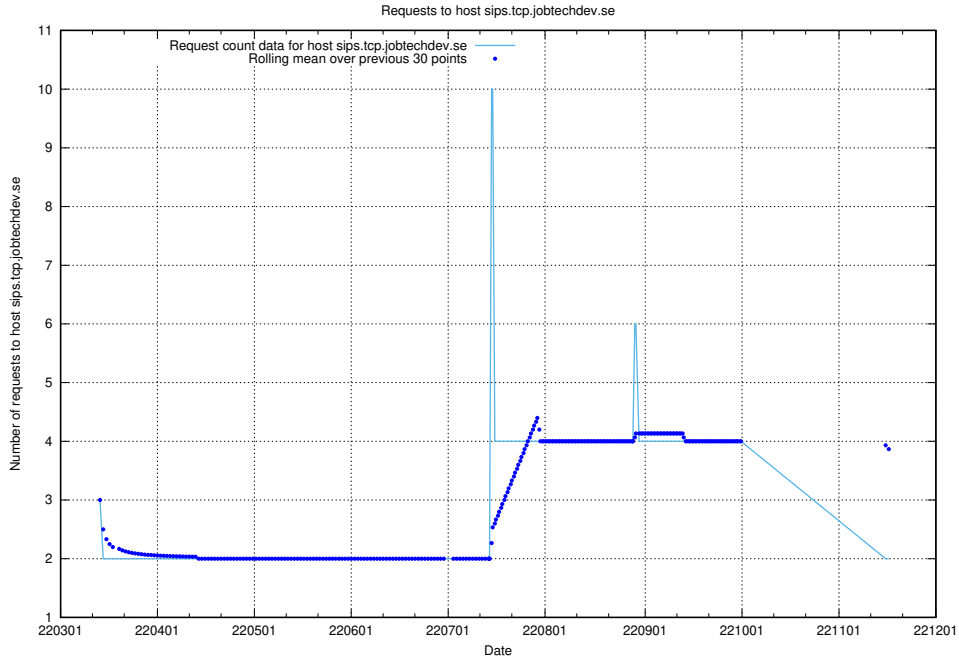

7.503 Usage of sips.tcp.jobtechdev.se

Here, we count the number of requests to host sips.tcp.jobtechdev.se.