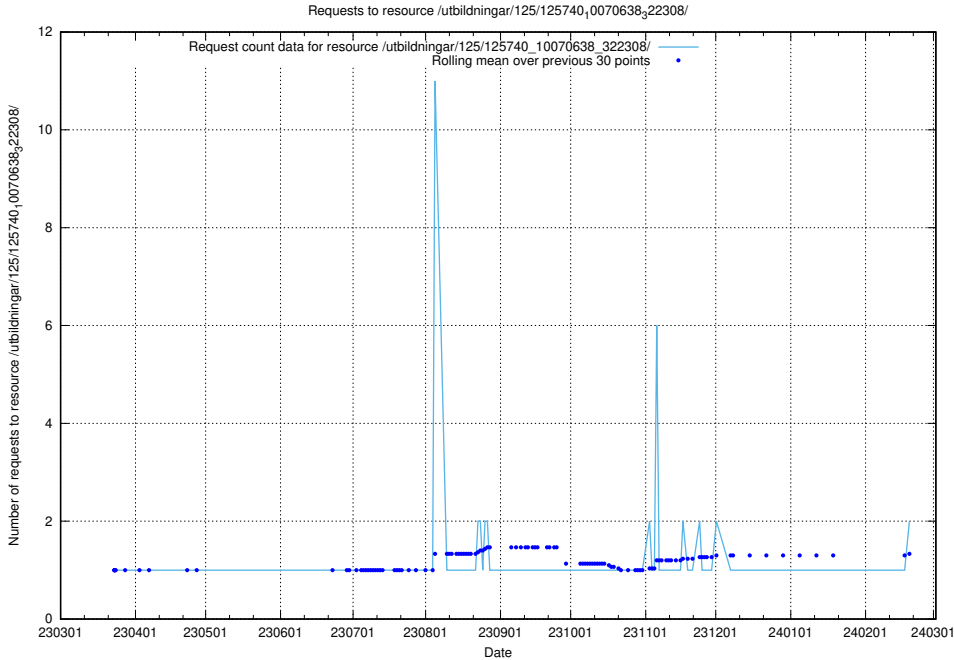

5.454 Usage of /utbildningar/125/125740_10070638_322308/

Here, we count the number of requests to resource /utbildningar/125/125740_10070638_322308/.