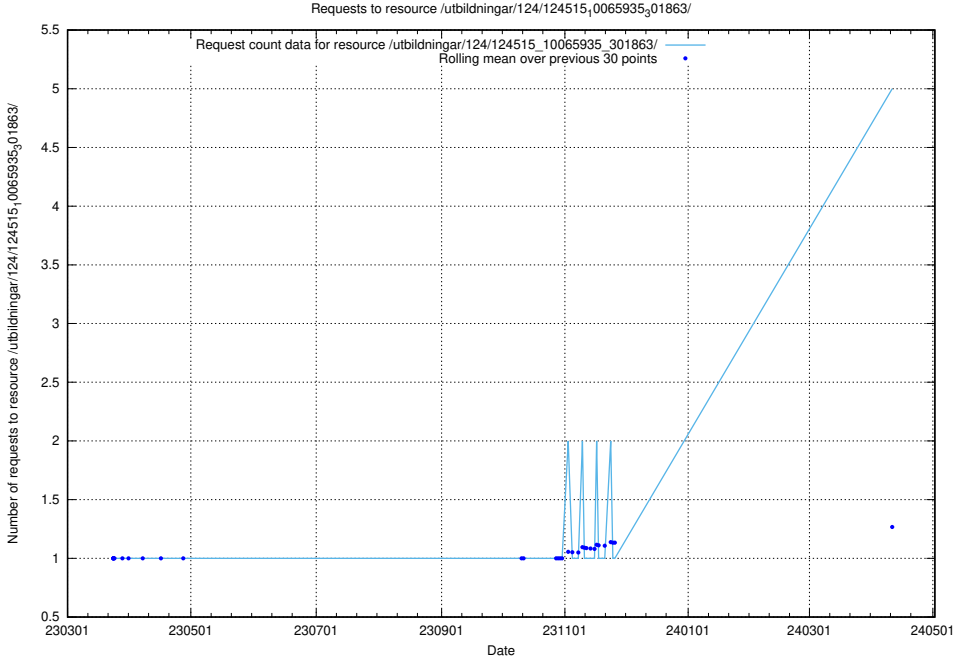

5.122 Usage of /utbildningar/124/124515_10065935_301863/

Here, we count the number of requests to resource /utbildningar/124/124515_10065935_301863/.