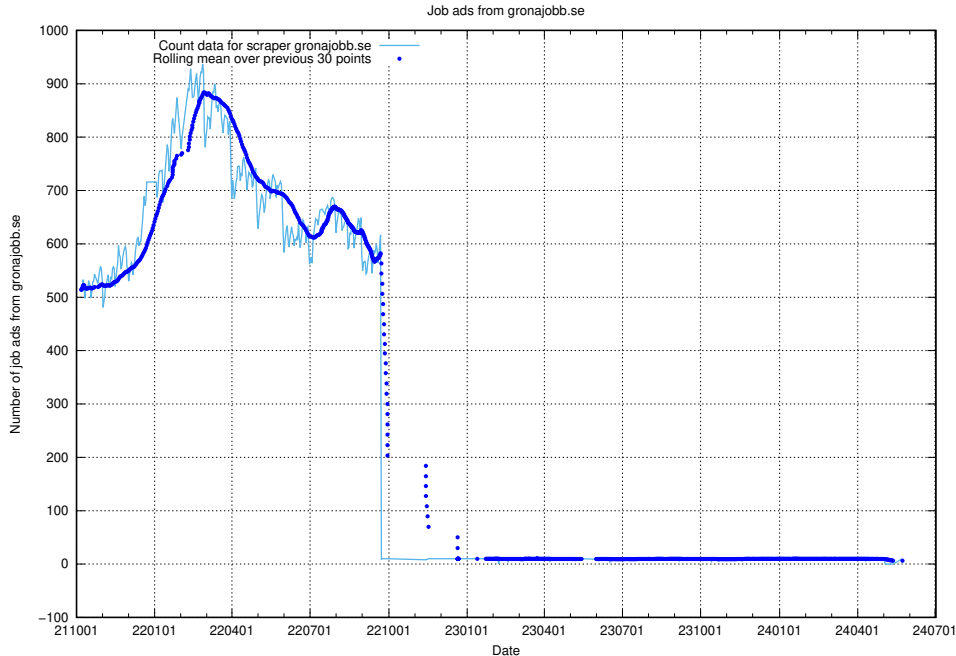

13.17 Number of ads by scraper gronajobb.se

Here, we count the number of job ads scraped from gronajobb.se.