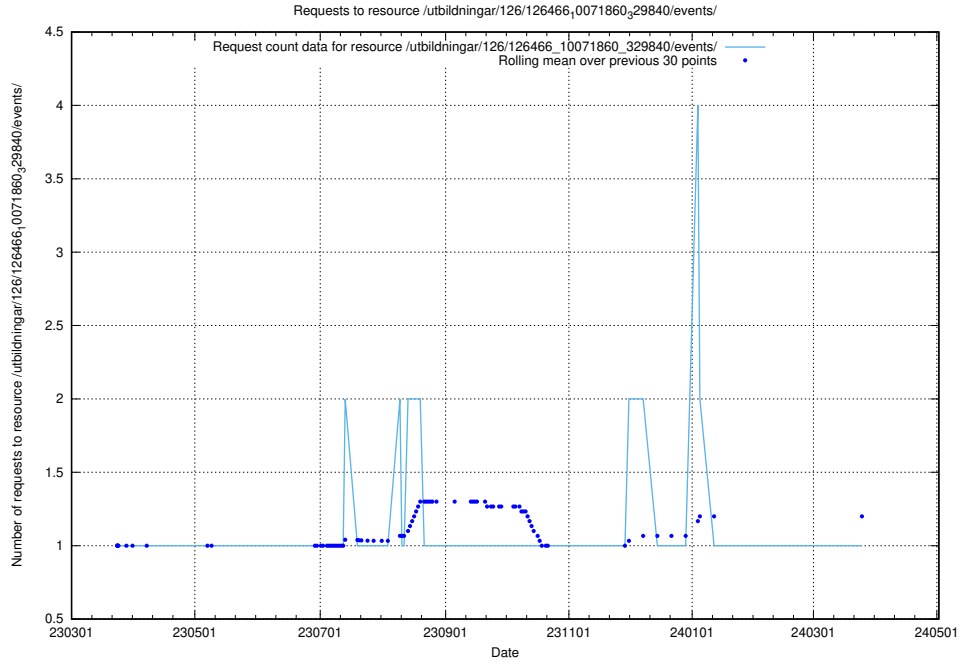

5.6606 Usage of /utbildningar/126/126466_10071860_329840/events/

Here, we count the number of requests to resource /utbildningar/126/126466_10071860_329840/events/