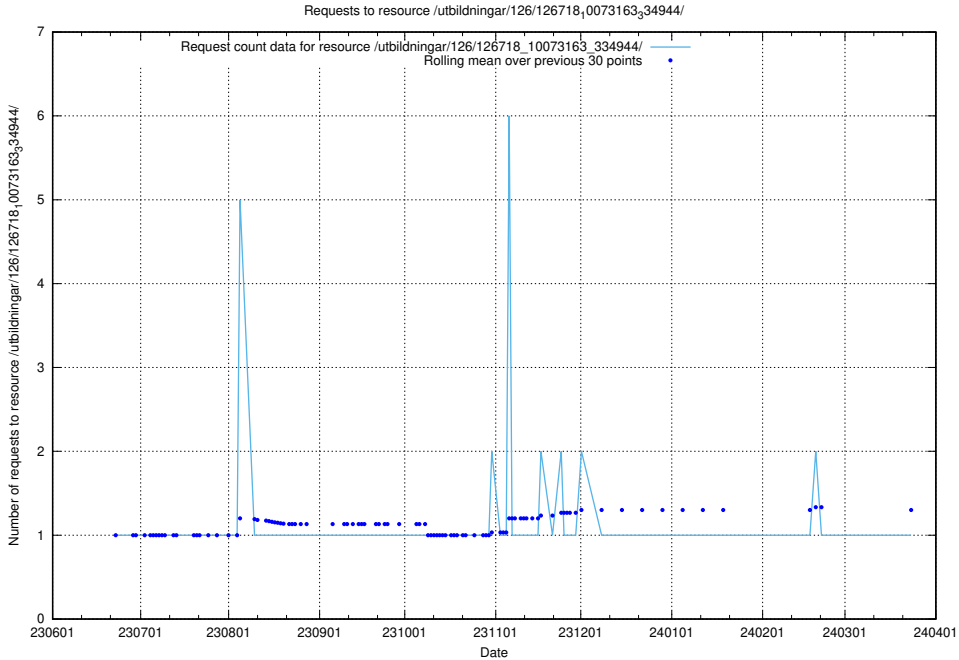

5.5783 Usage of /utbildningar/126/126718_10073163_334944/

Here, we count the number of requests to resource /utbildningar/126/126718_10073163_334944/.