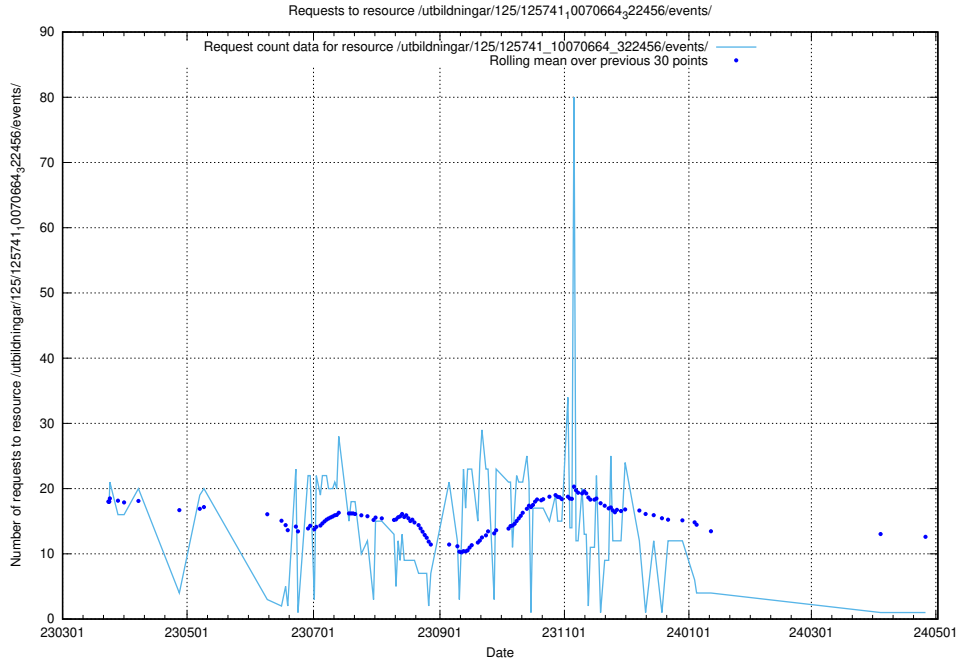

5.6437 Usage of /utbildningar/125/125741_10070664_322456/events/

Here, we count the number of requests to resource /utbildningar/125/125741_10070664_322456/events/