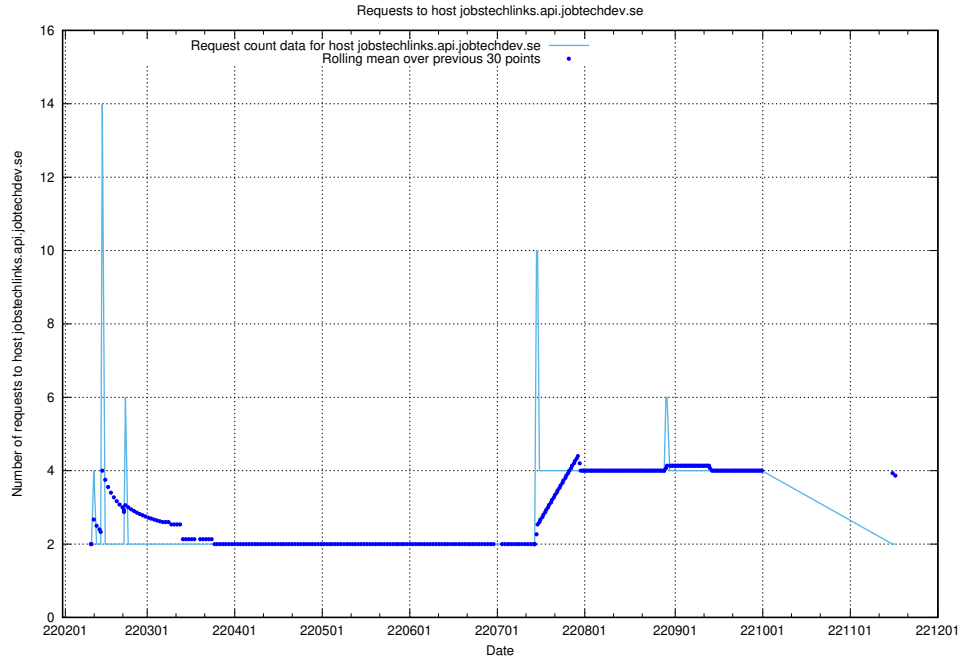

7.558 Usage of `jobstechlinks.api.jobtechdev.se`

Here, we count the number of requests to host `jobstechlinks.api.jobtechdev.se`.