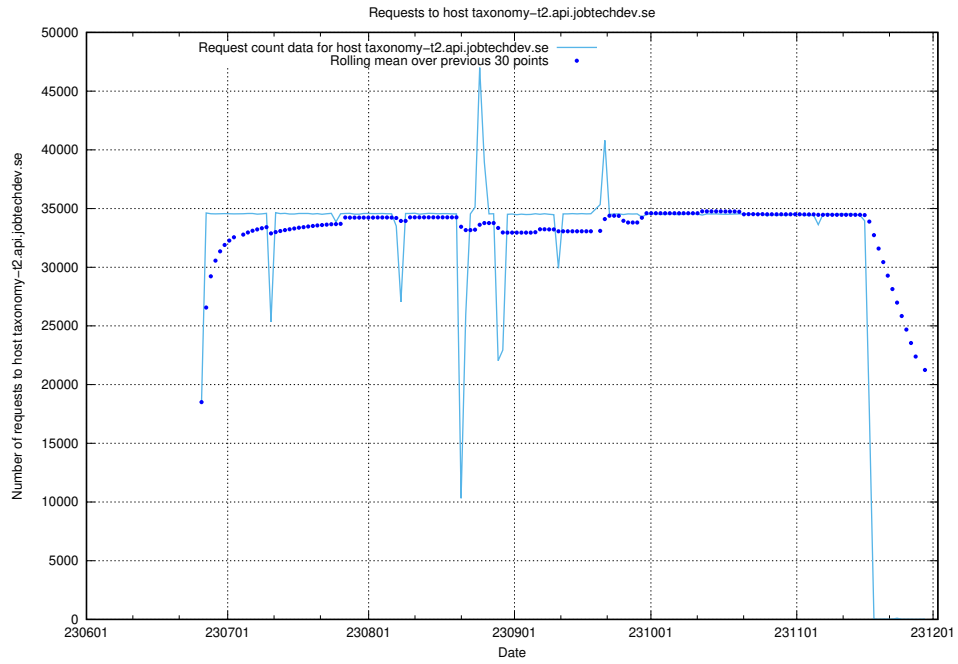

Here, we count the number of requests to host taxonomy-t2.api.jobtechdev.se.

7.39 Usage of taxonomy-i1.api.jobtechdev.se:443

Here, we count the number of requests to host taxonomy-i1.api.jobtechdev.se:443.