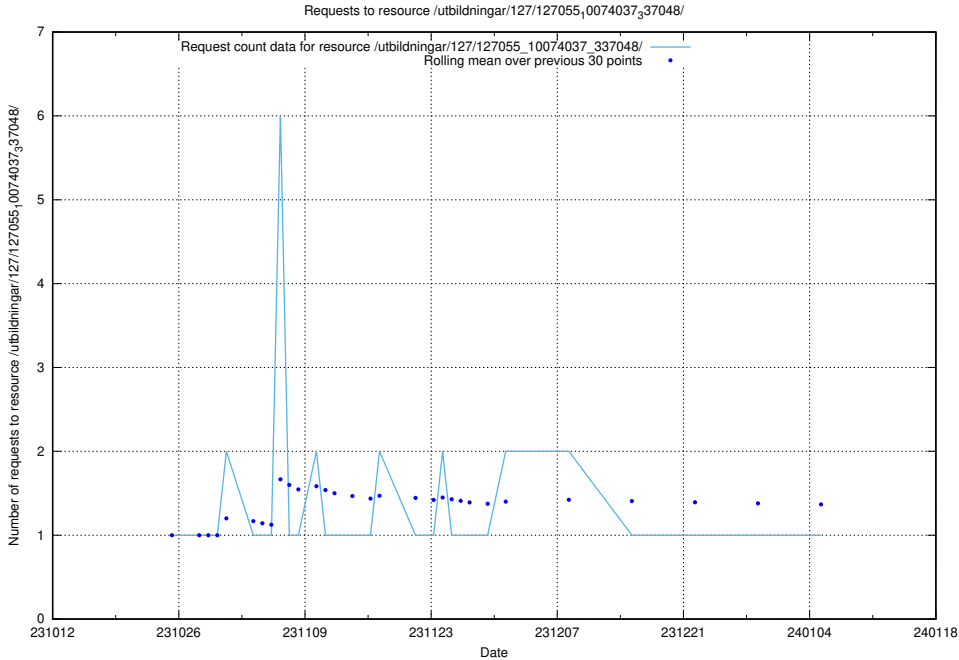

5.4387 Usage of /utbildningar/127/127055_10074037_337048/

Here, we count the number of requests to resource /utbildningar/127/127055_10074037_337048/.