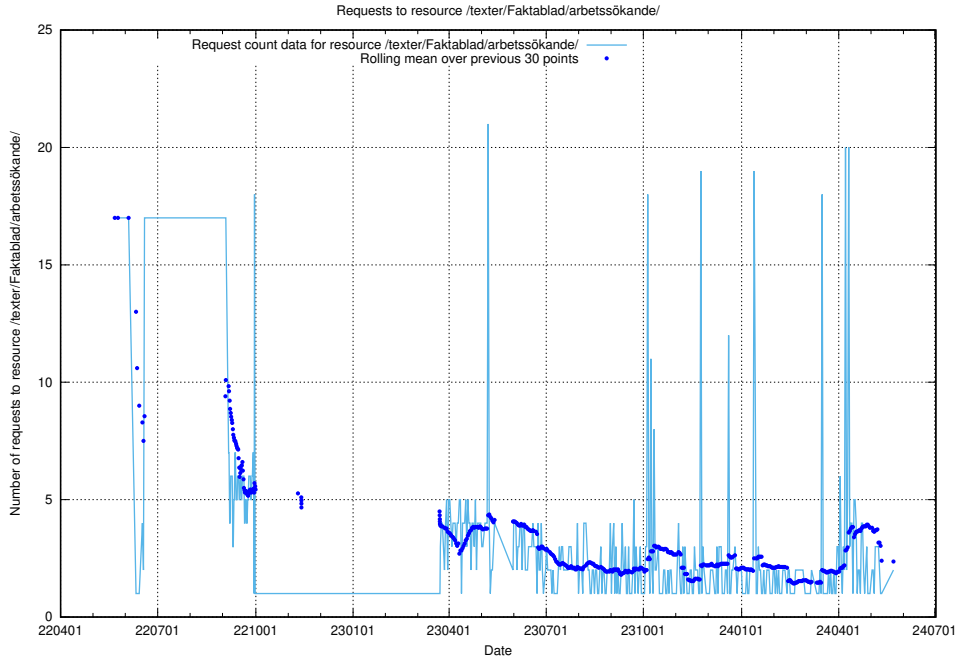

5.461 Usage of /texter/Faktablad/arbetssökande/

Here, we count the number of requests to resource /texter/Faktablad/arbetssökande/.