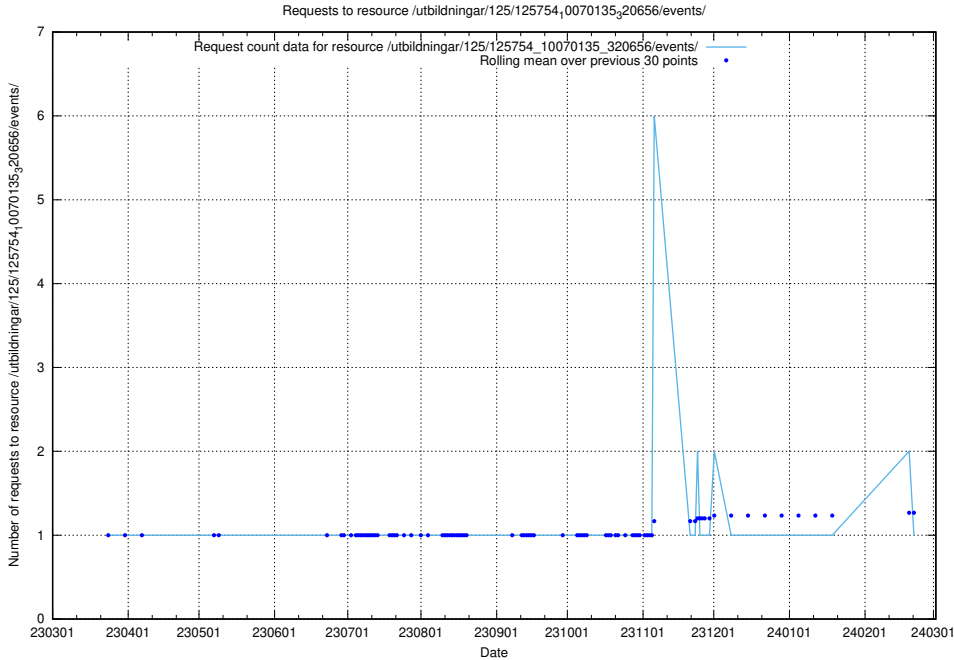

5.6415 Usage of /utbildningar/125/125754_10070135_320656/events/

Here, we count the number of requests to resource /utbildningar/125/125754_10070135_320656/events/