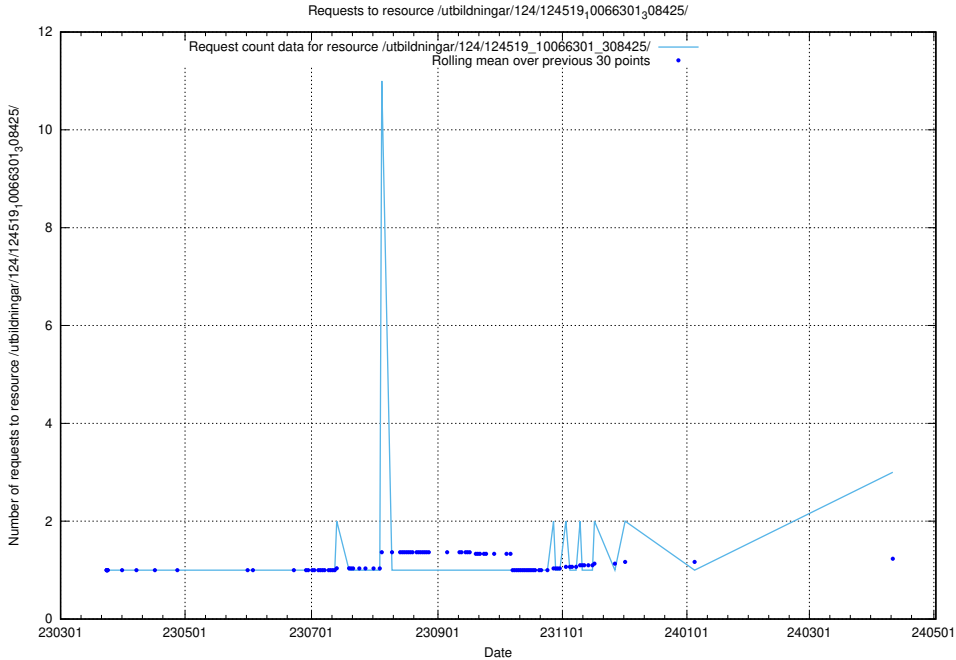

5.271 Usage of /utbildningar/124/124519_10066301_308425/

Here, we count the number of requests to resource /utbildningar/124/124519_10066301_308425/.