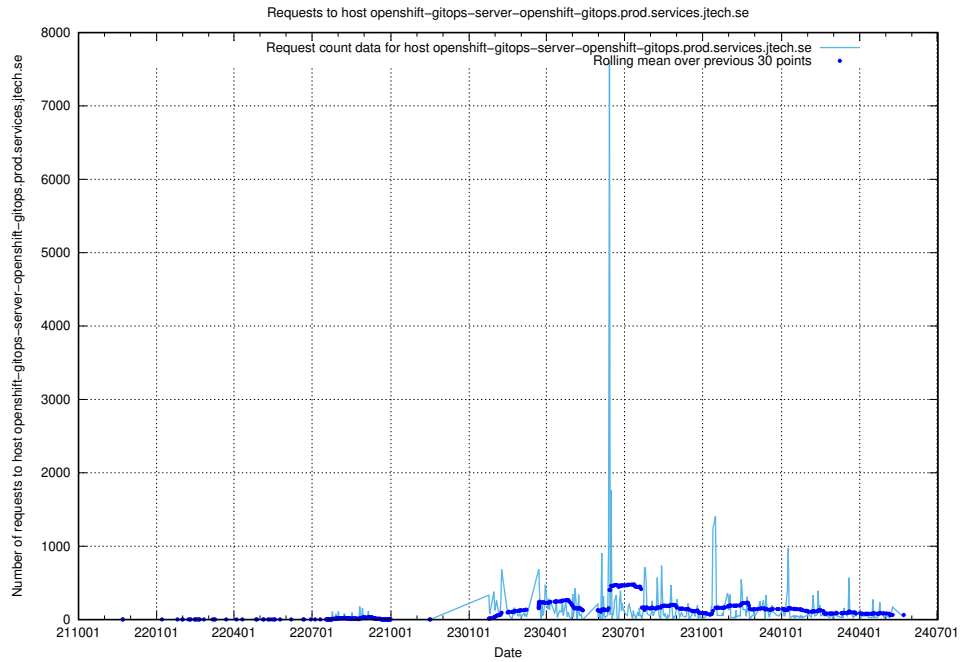

7.28 Usage of openshift-gitops-server-openshift-gitops.prod.services.jtech.se

Here, we count the number of requests to host openshift-gitops-server-openshift-gitops.prod.services.jtech.se.