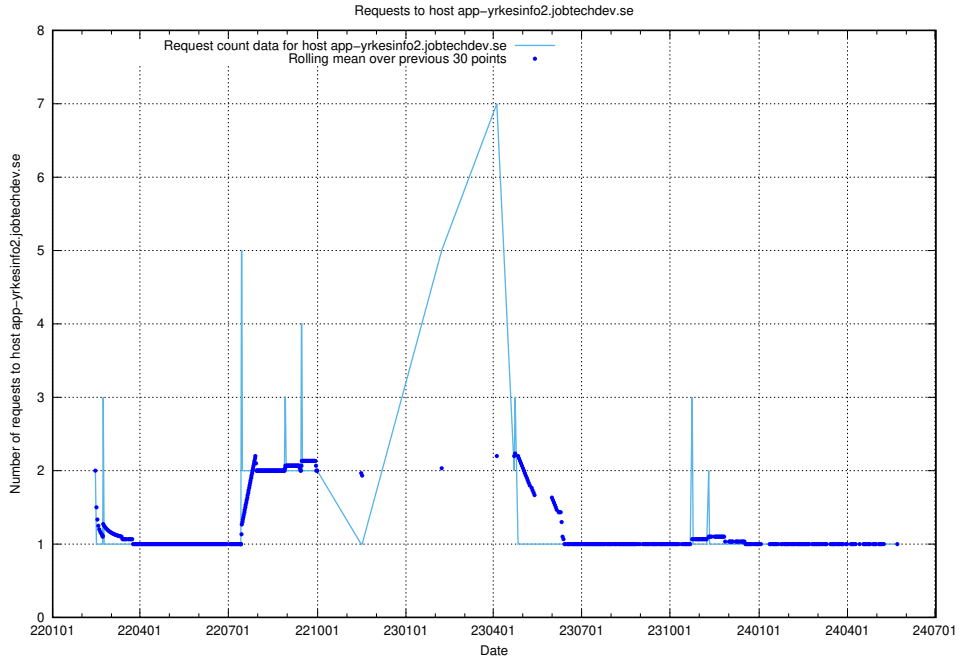

Here, we count the number of requests to host app-yrkesinfo2.jobtechdev.se.

7.657 Usage of djs-frontend-data-jobtechdev-se-prod.prod.services.jtech.se

Here, we count the number of requests to host djs-frontend-data-jobtechdev-se-prod.prod.services.jtech.se.