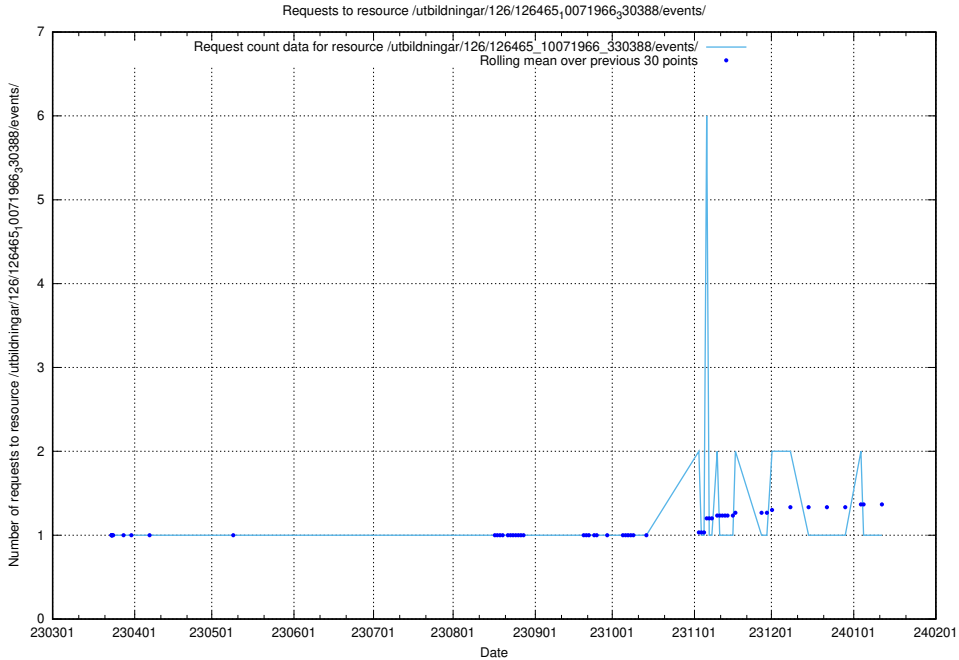

5.6608 Usage of /utbildningar/126/126465_10071966_330388/events/

Here, we count the number of requests to resource /utbildningar/126/126465_10071966_330388/events/