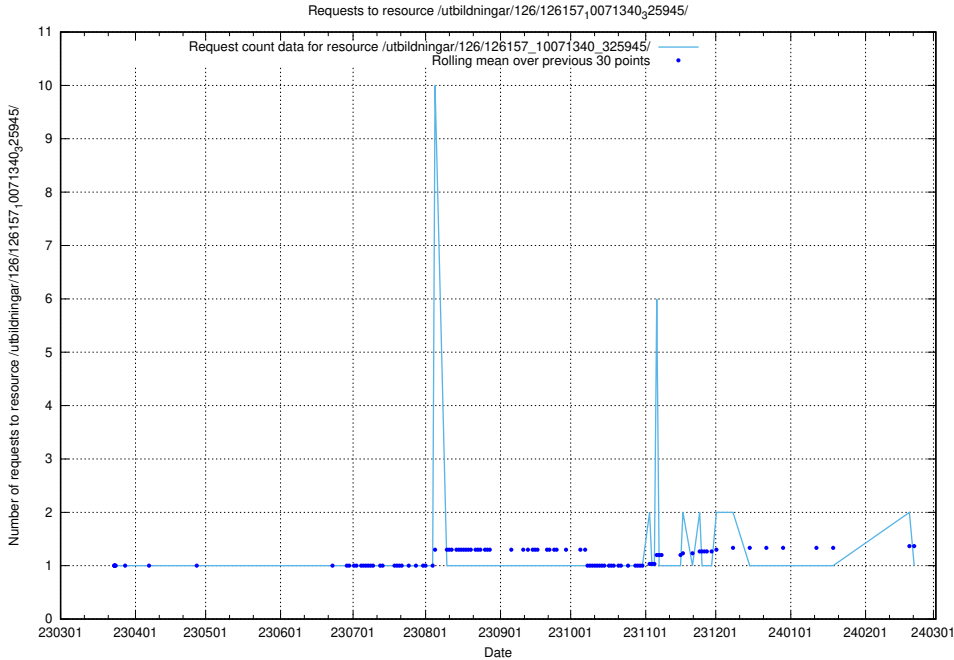

5.6622 Usage of /utbildningar/126/126157_10071340_325945/

Here, we count the number of requests to resource /utbildningar/126/126157_10071340_325945/.