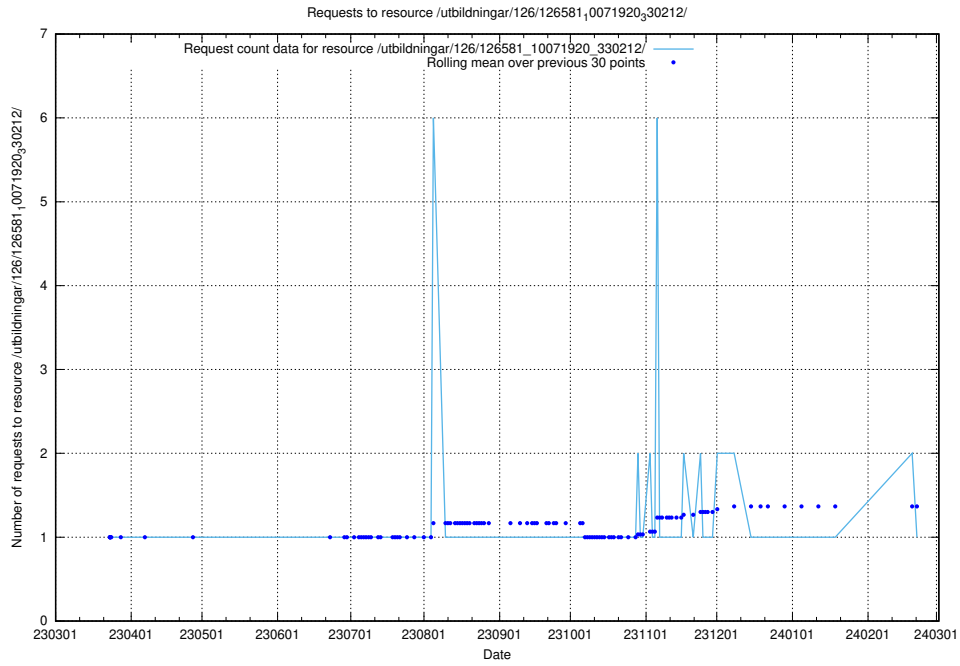

Here, we count the number of requests to resource /utbildningar/126/126581_10071920_330212/events/

5.6594 Usage of /utbildningar/126/126581_10071920_330212/

Here, we count the number of requests to resource /utbildningar/126/126581_10071920_330212/.