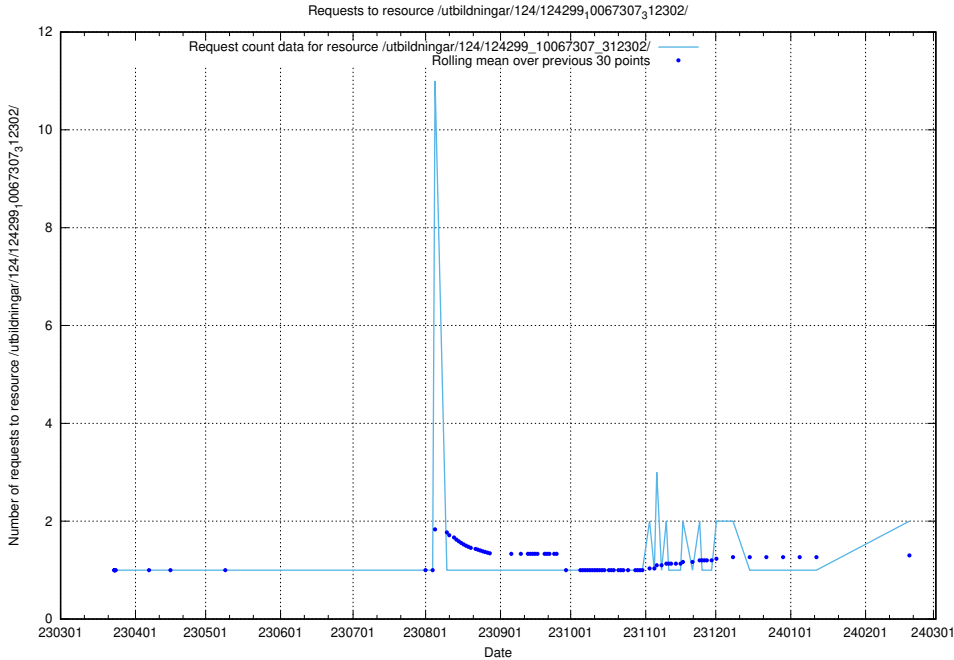

Here, we count the number of requests to resource /utbildningar/124/124499_10067794_316088/.

5.683 Usage of /utbildningar/124/124299_10067307_312302/

Here, we count the number of requests to resource /utbildningar/124/124299_10067307_312302/.