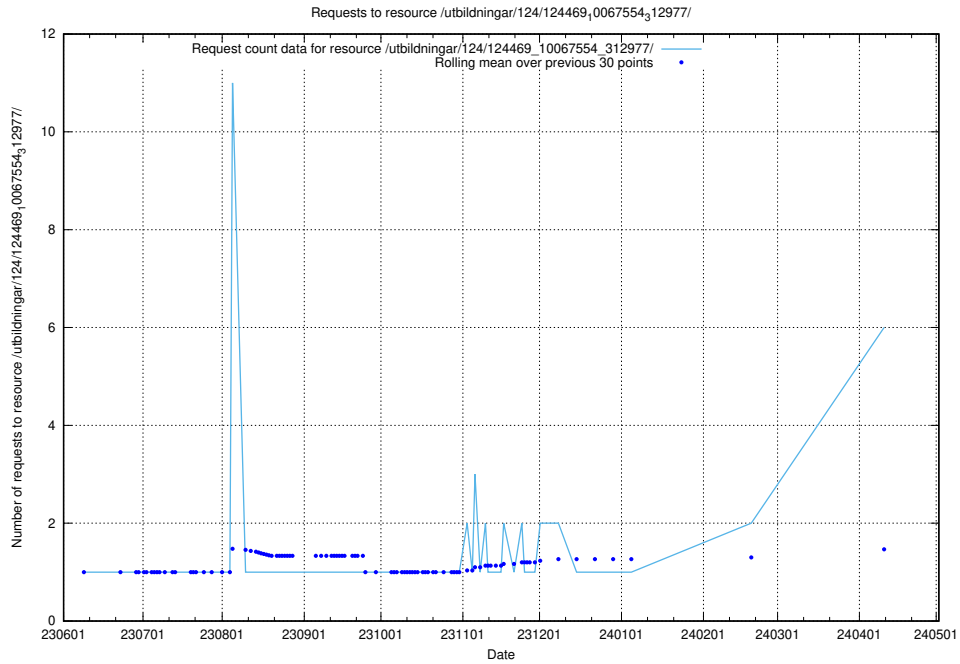

5.91 Usage of /utbildningar/124/124469_10067554_312977/

Here, we count the number of requests to resource /utbildningar/124/124469_10067554_312977/.