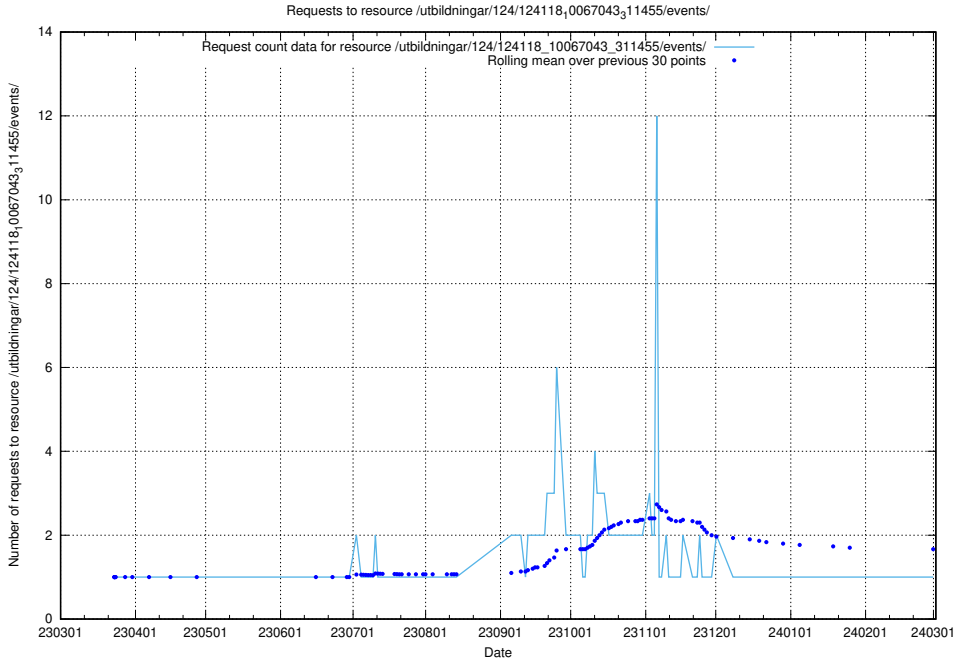

5.4344 Usage of /utbildningar/124/124118_10067043_311455/events/

Here, we count the number of requests to resource /utbildningar/124/124118_10067043_311455/events/