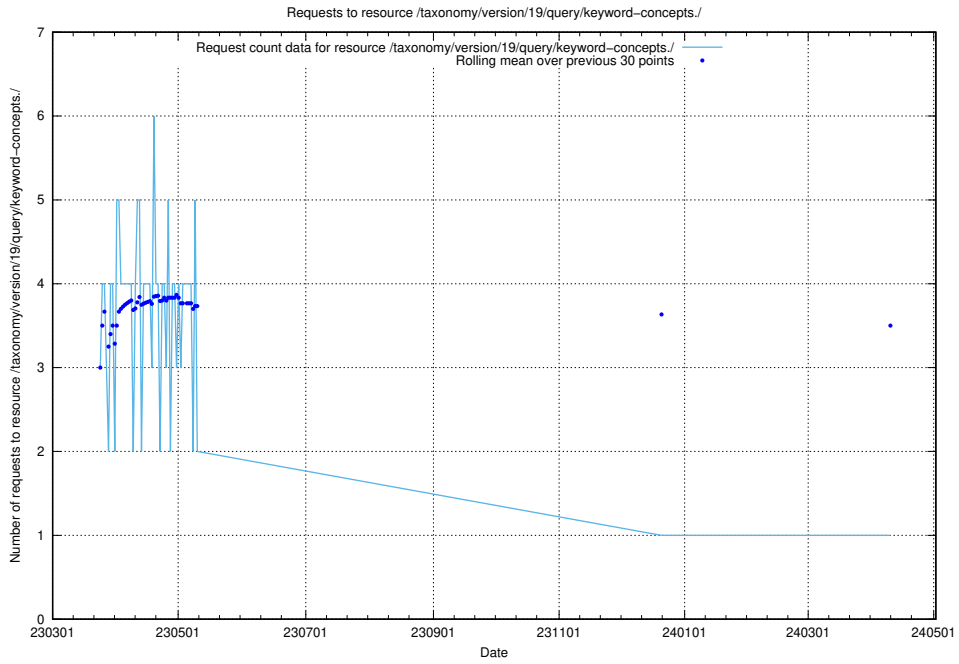

5.6334 Usage of /taxonomy/version/19/query/keyword-concepts./

Here, we count the number of requests to resource /taxonomy/version/19/query/keyword-concepts./.

5.6335 Usage of /taxonomy/version/19/query/keyword-concepts-with-relations/