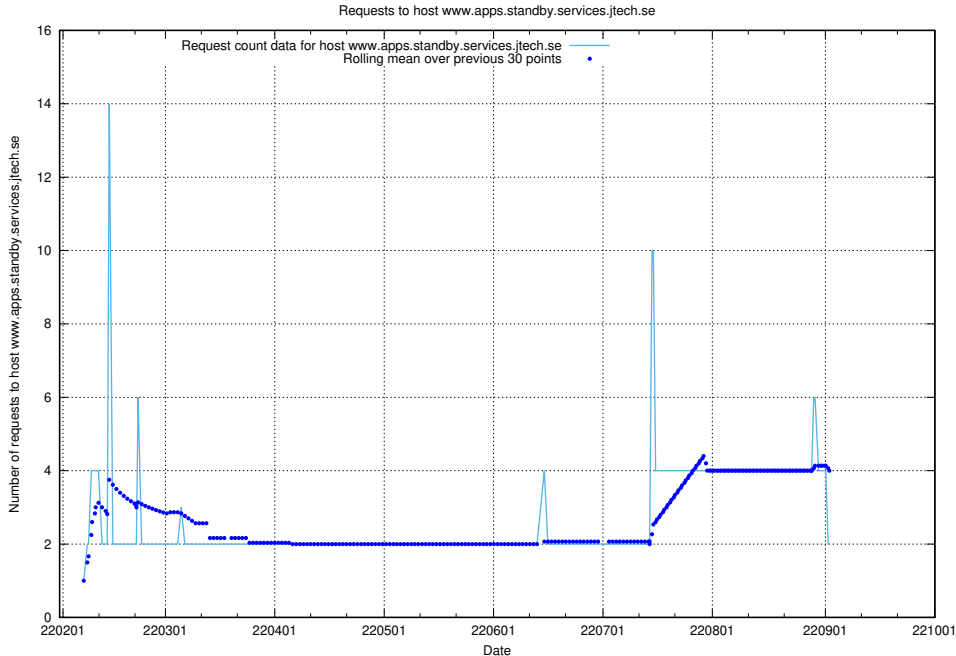

7.561 Usage of www.apps.standby.services.jtech.se

Here, we count the number of requests to host www.apps.standby.services.jtech.se.