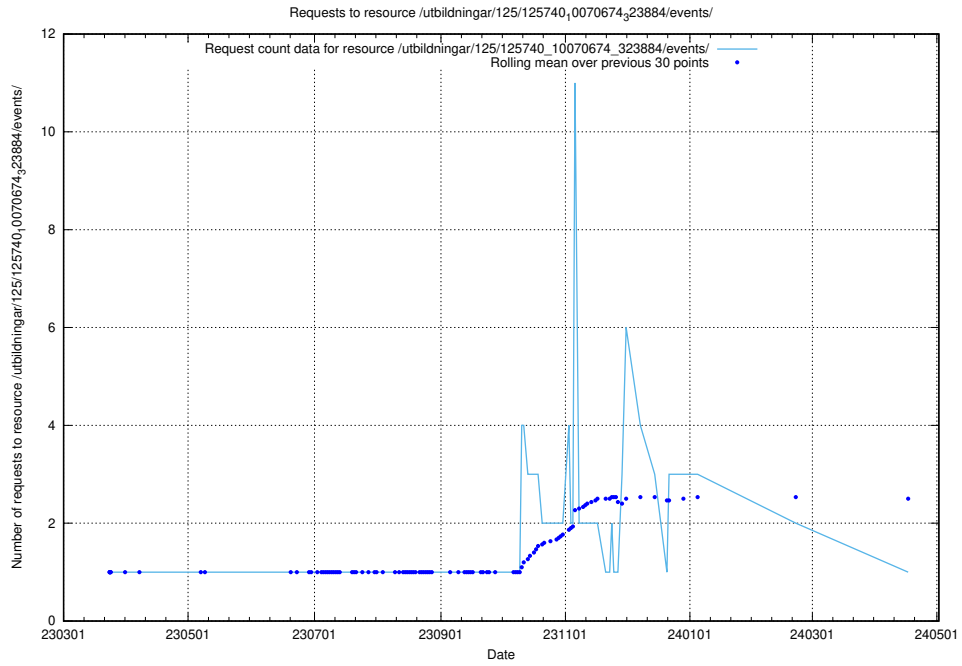

5.991 Usage of /utbildningar/125/125740_10070674_323884/events/

Here, we count the number of requests to resource /utbildningar/125/125740_10070674_323884/events/