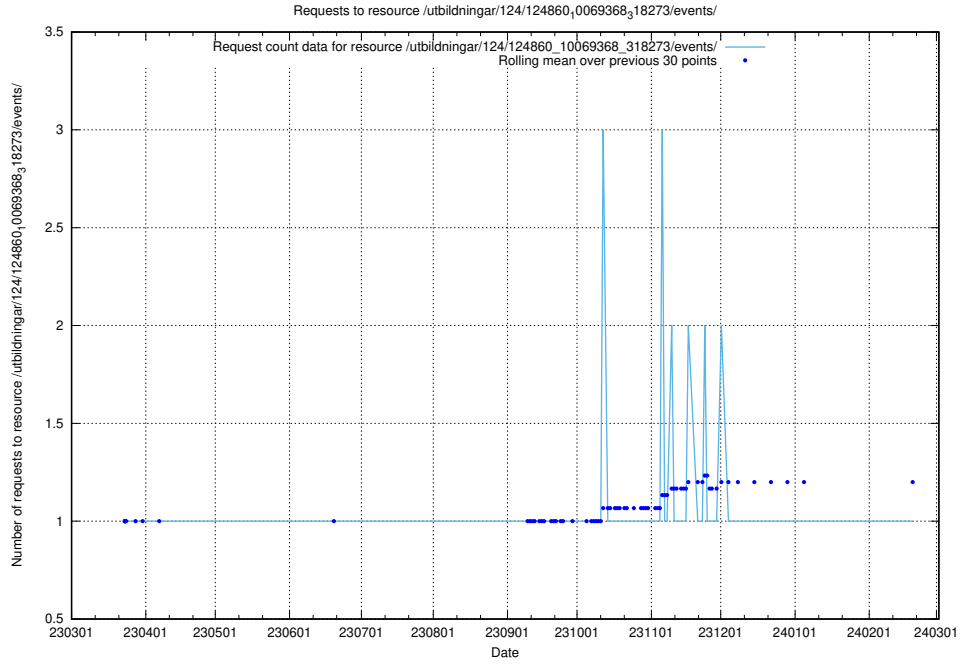

5.1167 Usage of /utbildningar/124/124860_10069368_318273/events/

Here, we count the number of requests to resource /utbildningar/124/124860_10069368_318273/events/