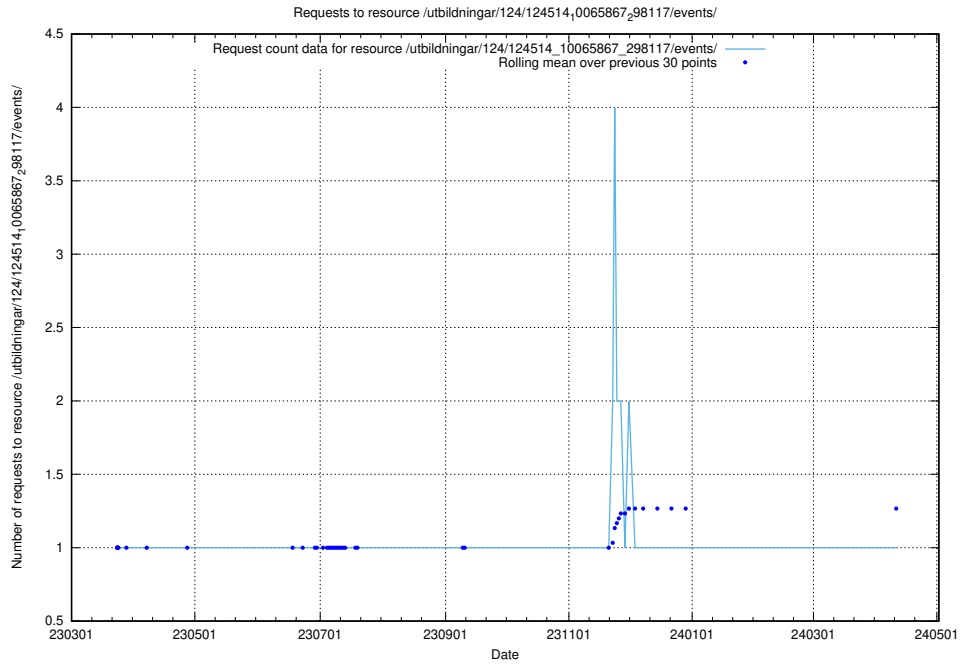

5.2169 Usage of /utbildningar/124/124514_10065867_298117/events/

Here, we count the number of requests to resource /utbildningar/124/124514_10065867_298117/events/