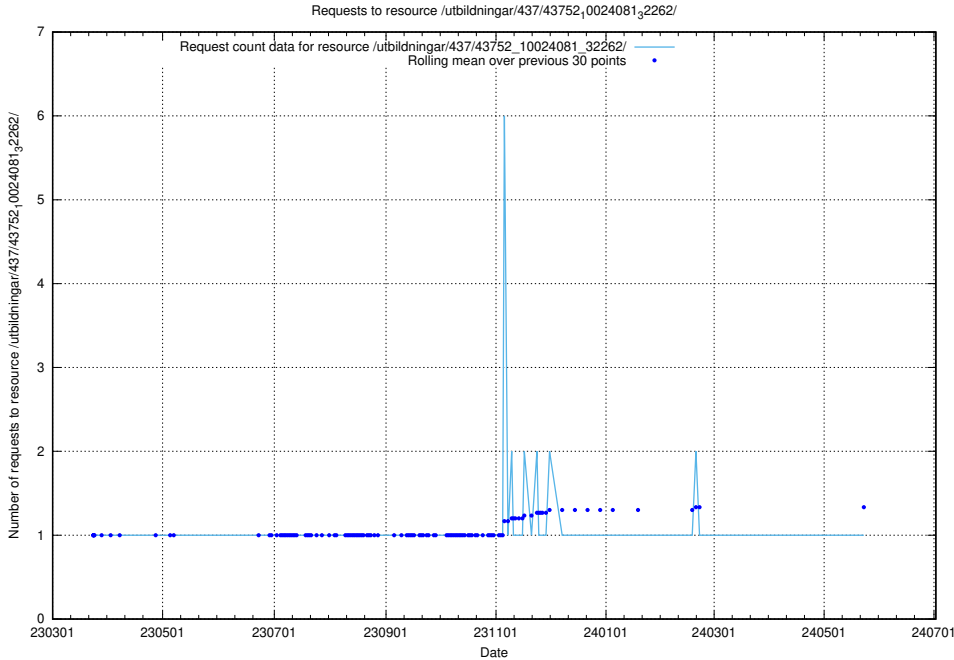

5.6572 Usage of /utbildningar/437/43752_10024081_32262/

Here, we count the number of requests to resource /utbildningar/437/43752_10024081_32262/.