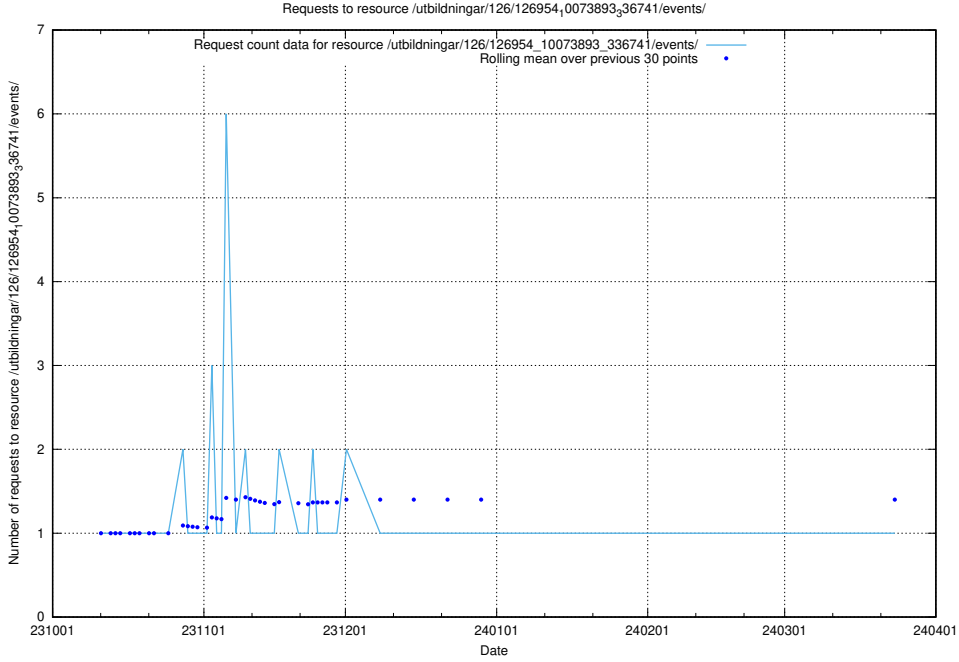

5.4534 Usage of /utbildningar/126/126954_10073893_336741/events/

Here, we count the number of requests to resource /utbildningar/126/126954_10073893_336741/events/