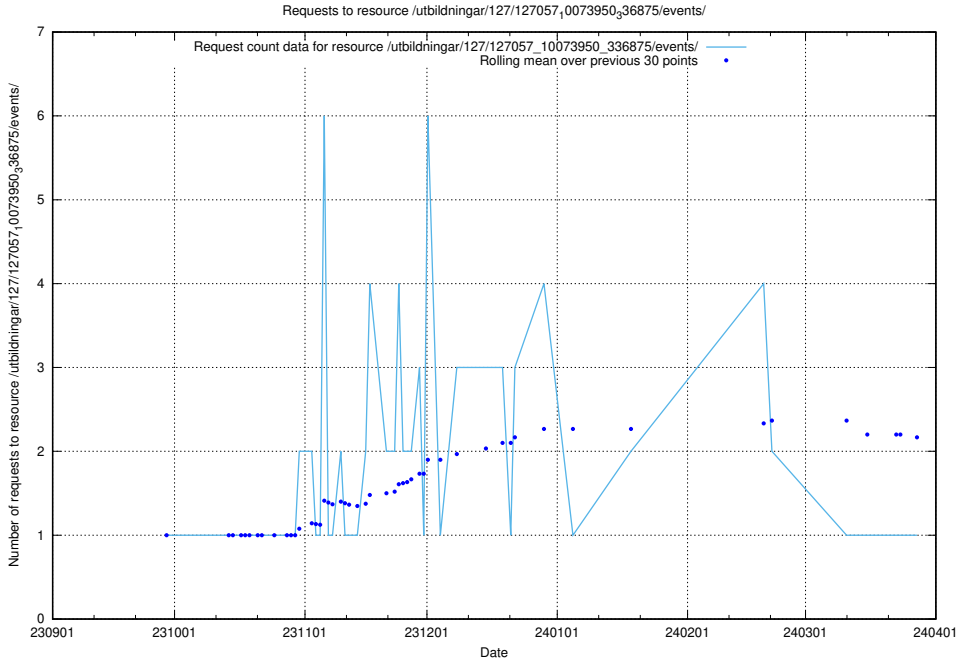

5.4613 Usage of /utbildningar/127/127057_10073950_336875/events/

Here, we count the number of requests to resource /utbildningar/127/127057_10073950_336875/events/