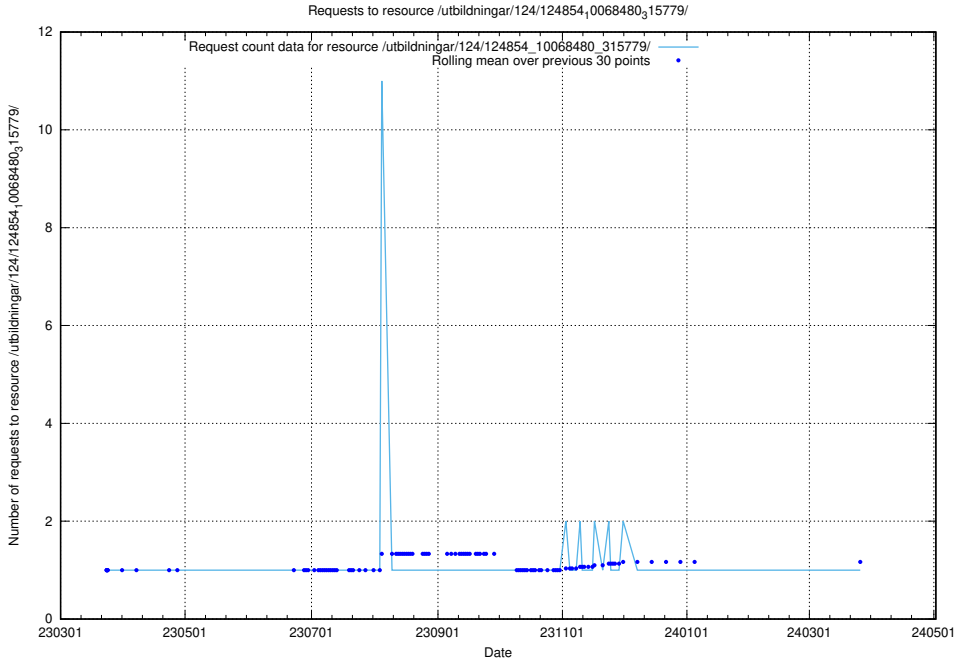

5.1208 Usage of /utbildningar/124/124854_10068480_315779/

Here, we count the number of requests to resource /utbildningar/124/124854_10068480_315779/.