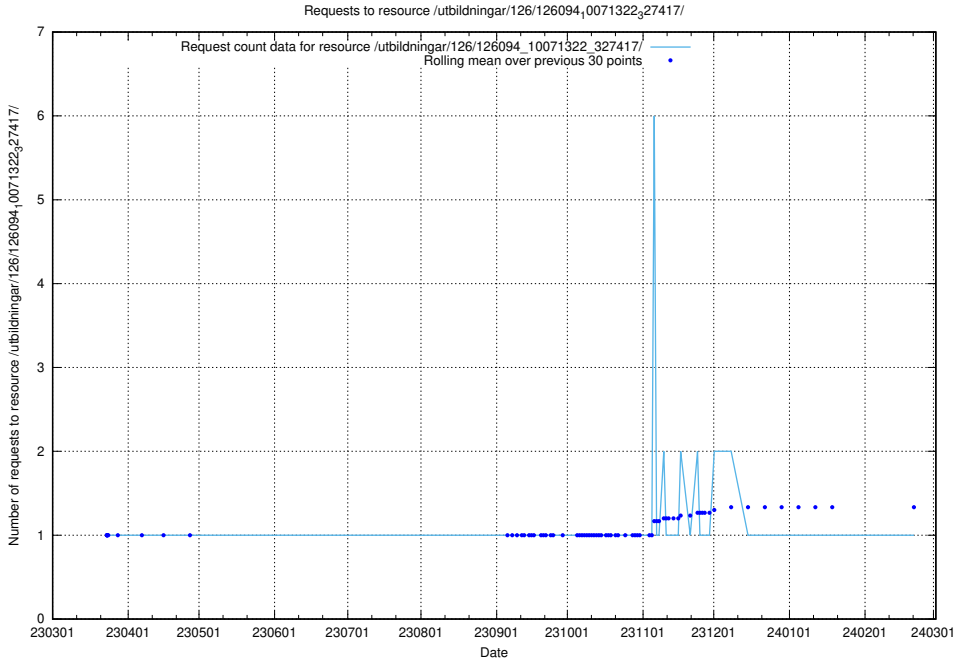

5.6627 Usage of /utbildningar/126/126094_10071322_327417/

Here, we count the number of requests to resource /utbildningar/126/126094_10071322_327417/.