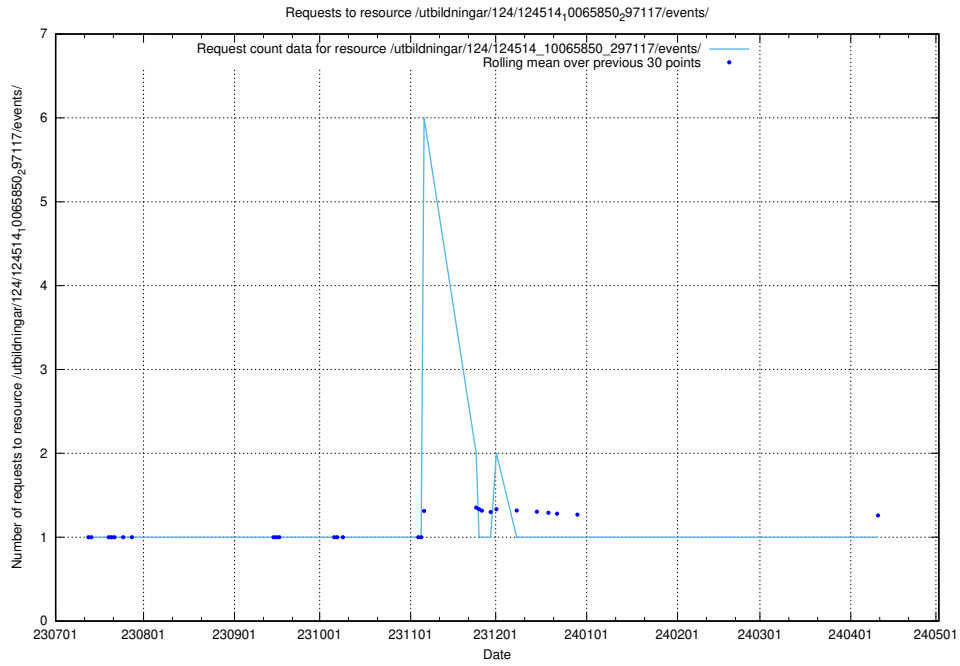

Here, we count the number of requests to resource /utbildningar/125/125914_10070423_321634/.

5.5273 Usage of /utbildningar/124/124514_10065850_297117/events/

Here, we count the number of requests to resource /utbildningar/124/124514_10065850_297117/events/