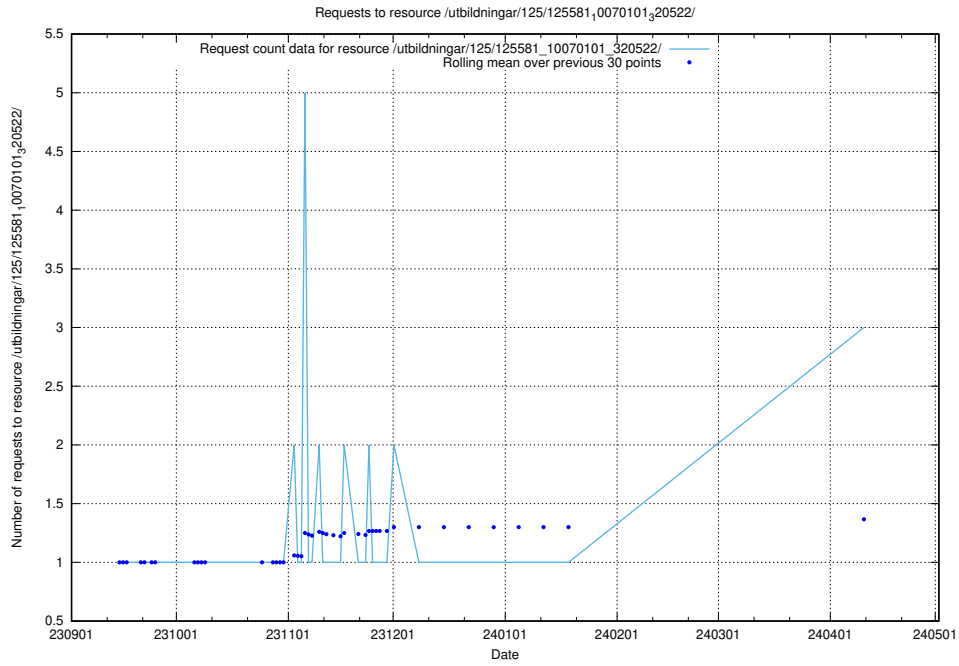

5.360 Usage of /utbildningar/125/125581_10070101_320522/

Here, we count the number of requests to resource /utbildningar/125/125581_10070101_320522/.