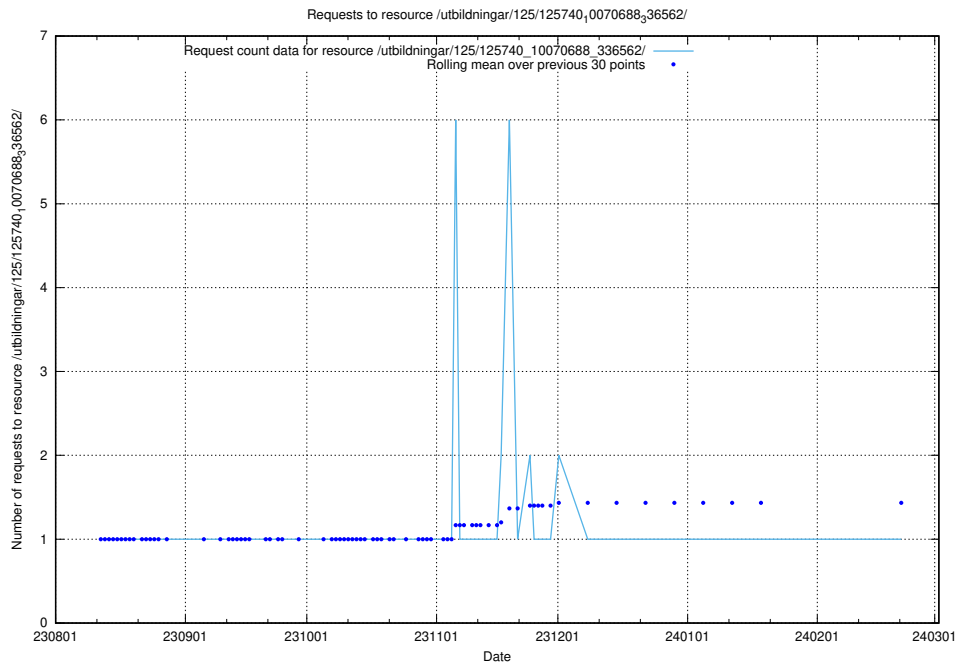

5.4973 Usage of /utbildningar/125/125740_10070688_336562/

Here, we count the number of requests to resource /utbildningar/125/125740_10070688_336562/.