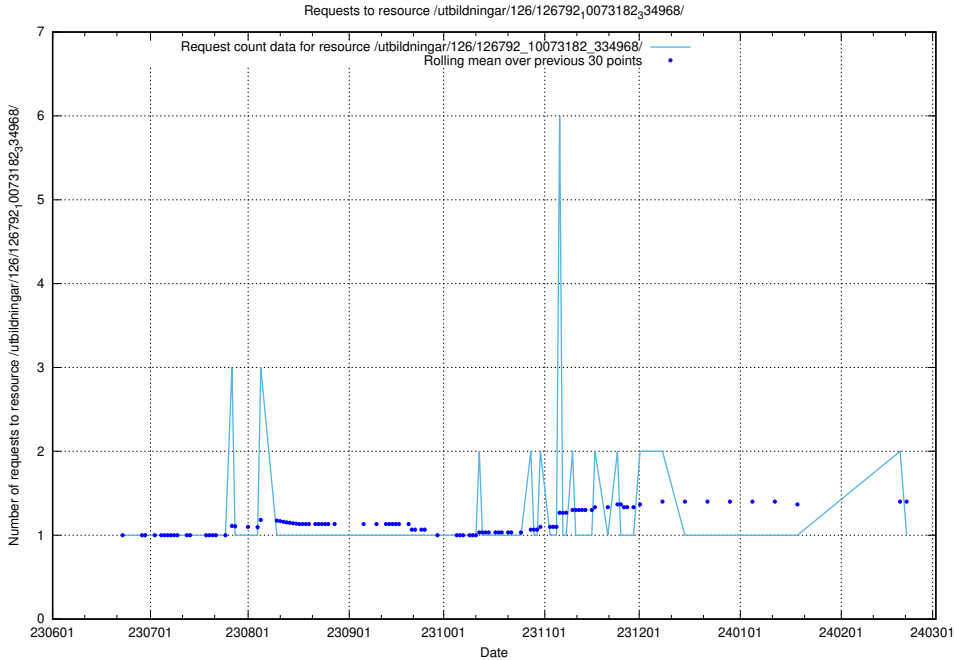

5.5759 Usage of /utbildningar/126/126792_10073182_334968/

Here, we count the number of requests to resource /utbildningar/126/126792_10073182_334968/.