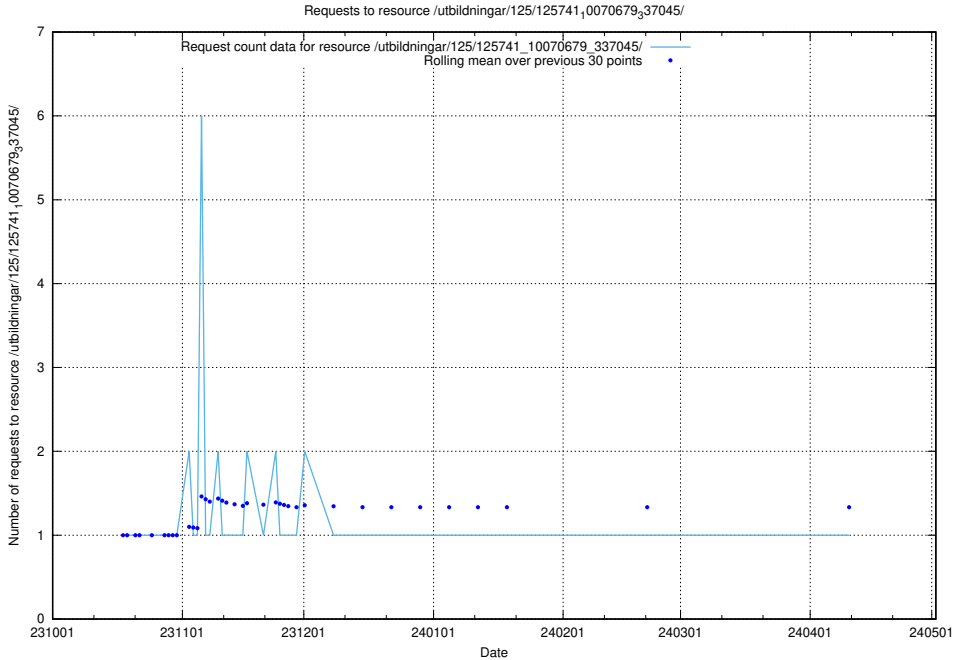

5.4455 Usage of /utbildningar/125/125741_10070679_337045/

Here, we count the number of requests to resource /utbildningar/125/125741_10070679_337045/.