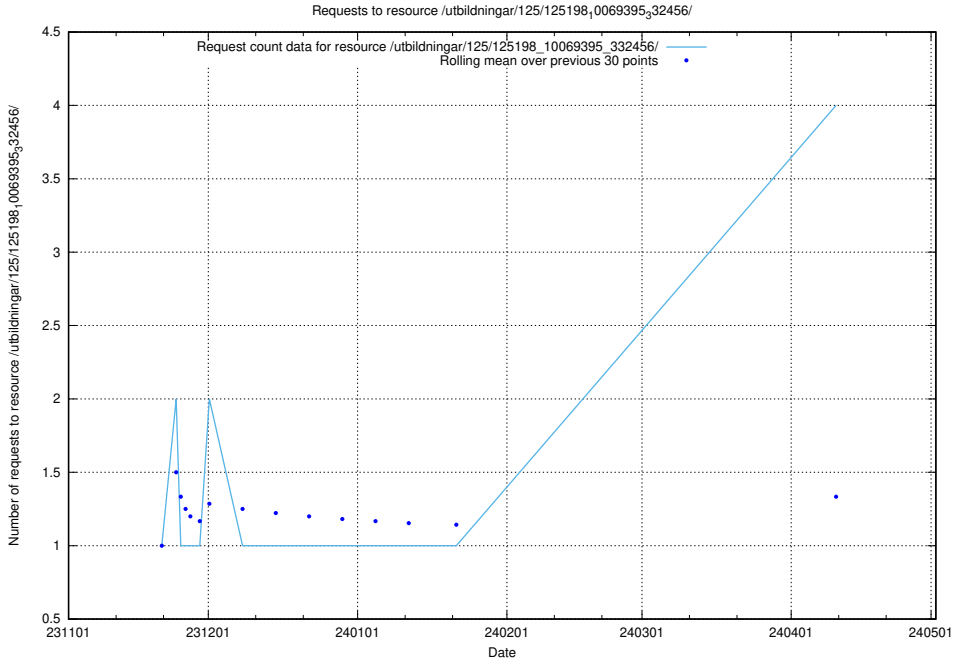

5.204 Usage of /utbildningar/125/125198_10069395_332456/

Here, we count the number of requests to resource /utbildningar/125/125198_10069395_332456/.