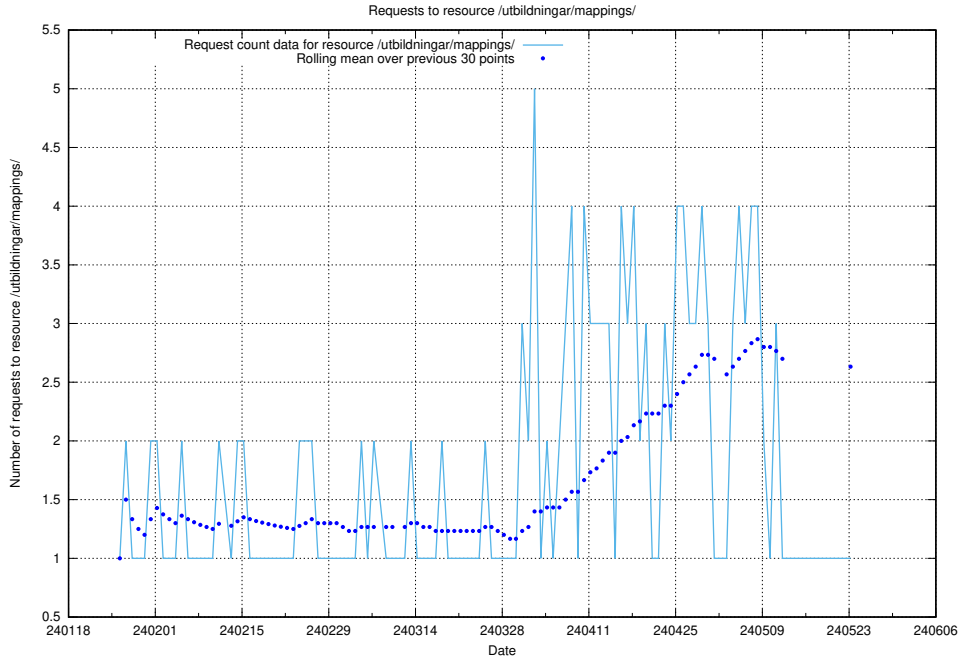

5.3912 Usage of /utbildningar/mappings/

Here, we count the number of requests to resource /utbildningar/mappings/.