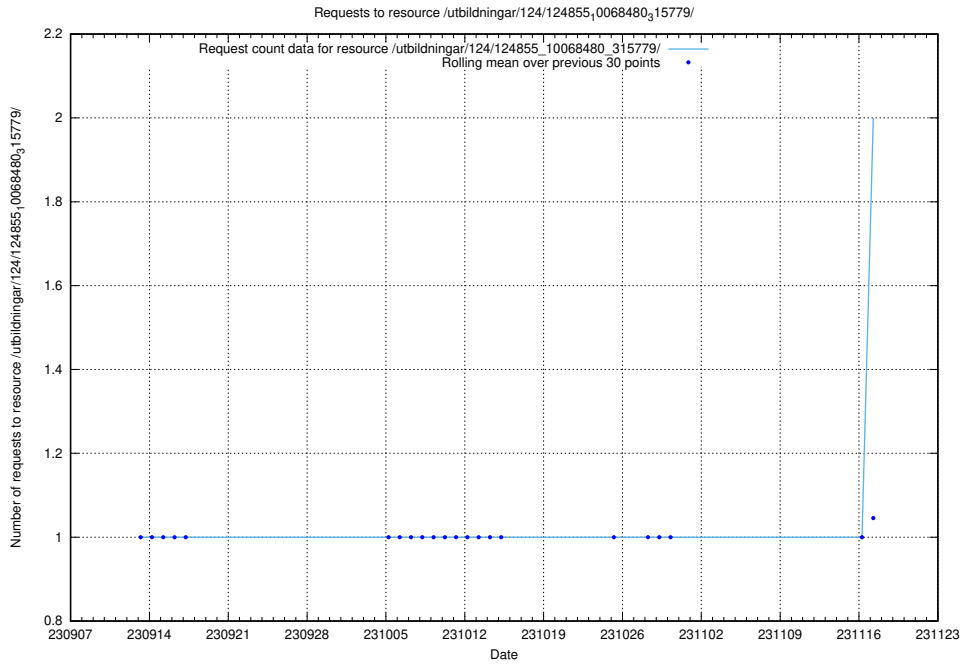

5.755 Usage of /utbildningar/124/124855_10068480_315779/

Here, we count the number of requests to resource /utbildningar/124/124855_10068480_315779/.