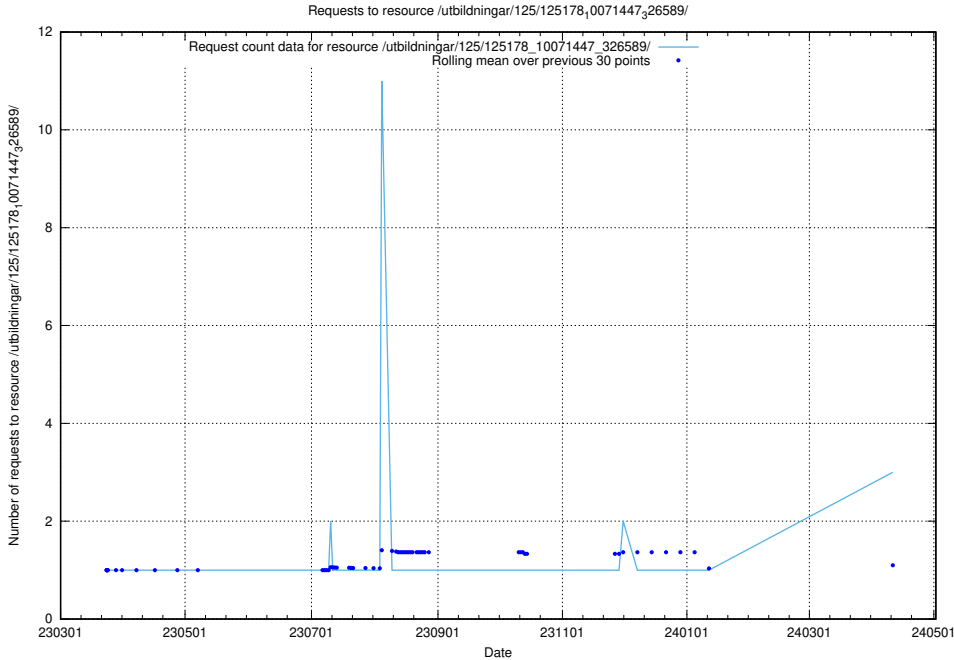

5.257 Usage of /utbildningar/125/125178_10071447_326589/

Here, we count the number of requests to resource /utbildningar/125/125178_10071447_326589/.