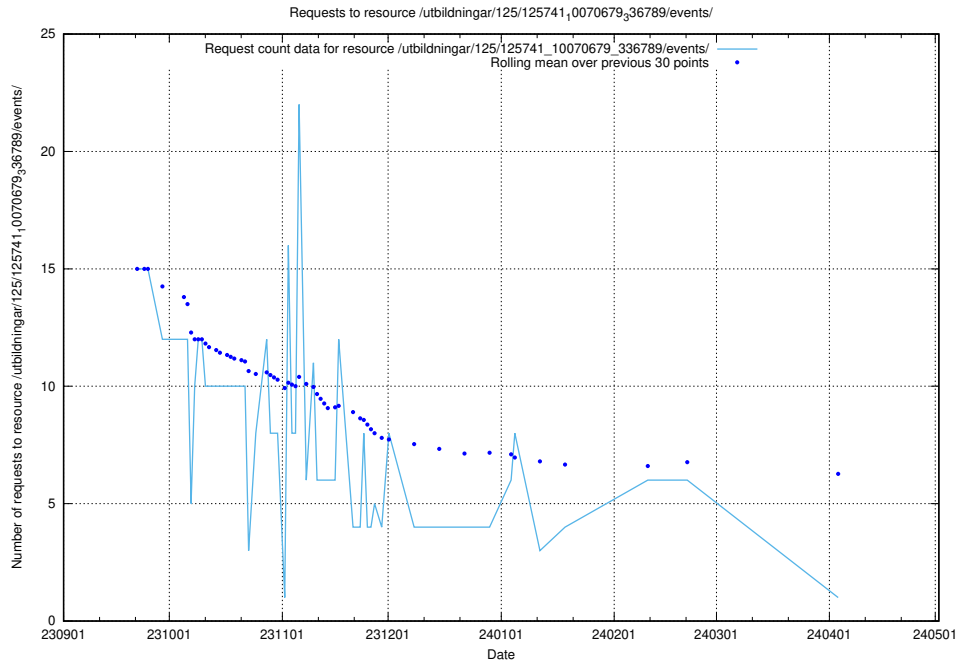

Here, we count the number of requests to resource /taxonomy/version/1/query/countries/.

5.4663 Usage of /utbildningar/125/125741_10070679_336789/events/

Here, we count the number of requests to resource /utbildningar/125/125741_10070679_336789/events/