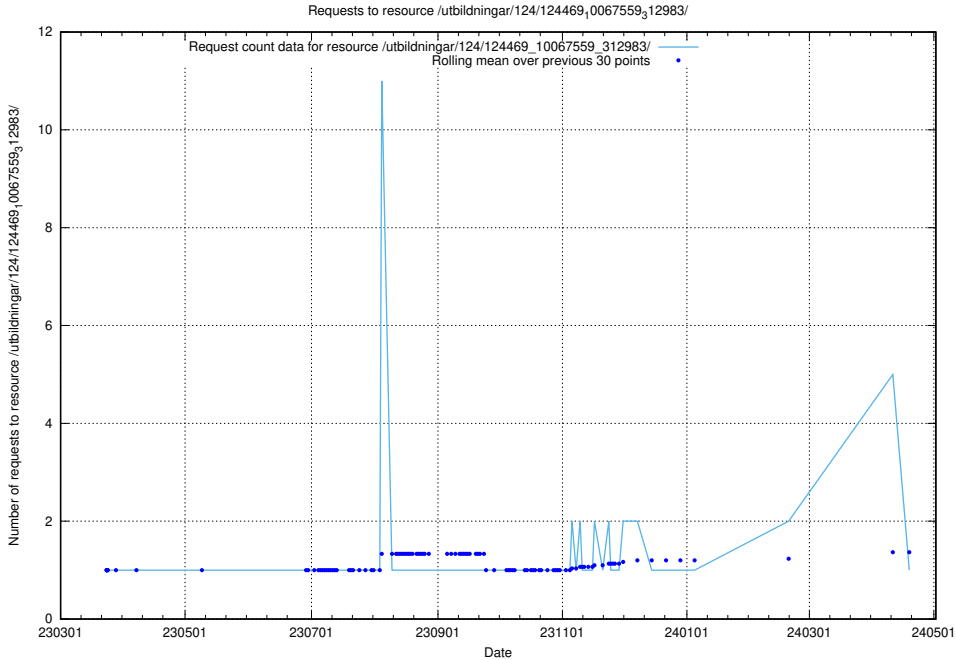

5.3488 Usage of /utbildningar/124/124469_10067559_312983/

Here, we count the number of requests to resource /utbildningar/124/124469_10067559_312983/.