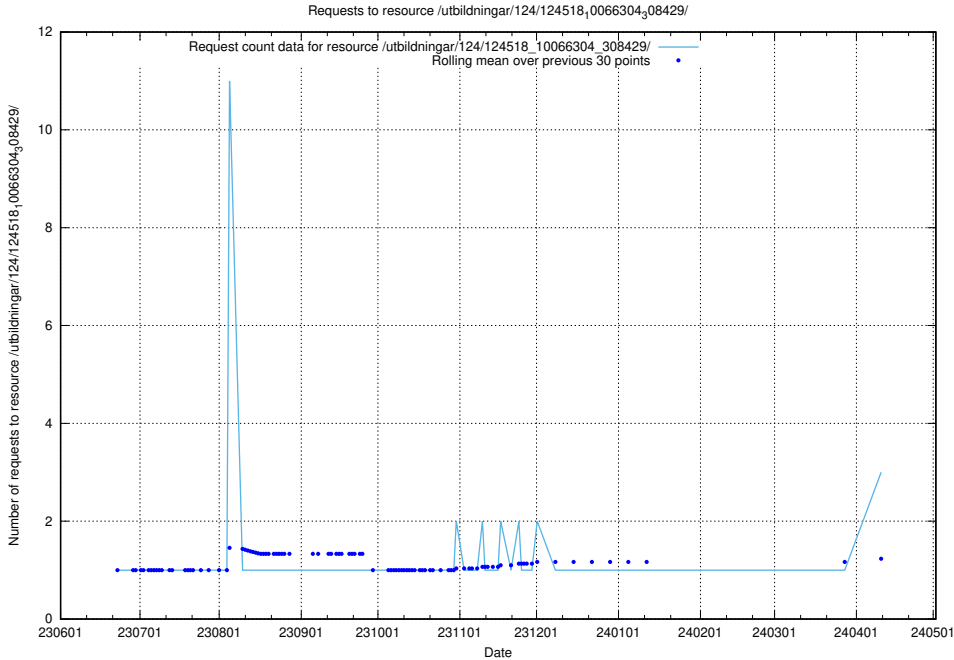

5.397 Usage of /utbildningar/124/124518_10066304_308429/

Here, we count the number of requests to resource /utbildningar/124/124518_10066304_308429/.