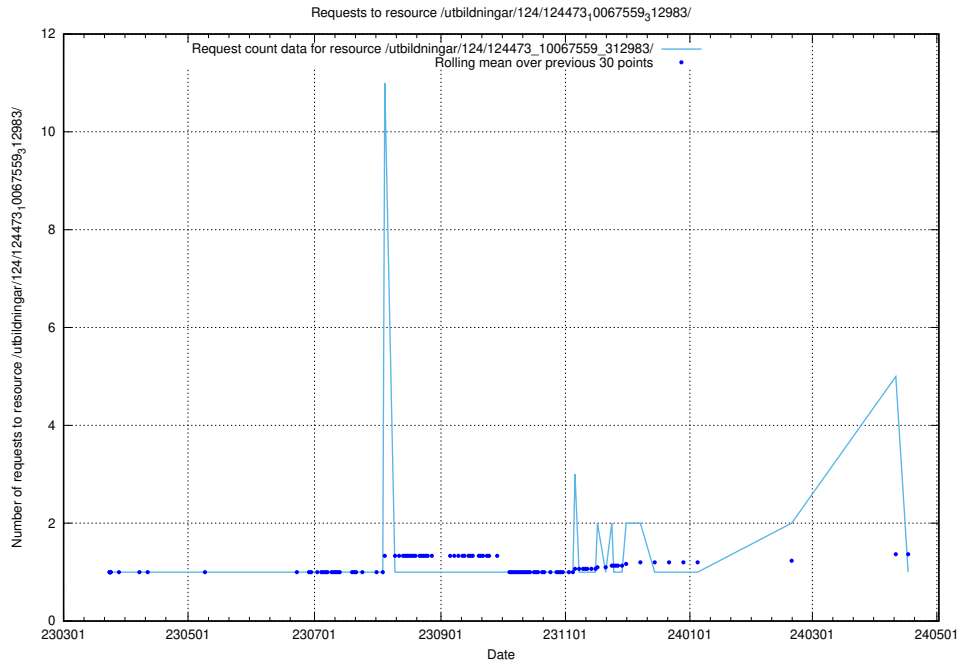

5.3124 Usage of /utbildningar/124/124473_10067559_312983/

Here, we count the number of requests to resource /utbildningar/124/124473_10067559_312983/.