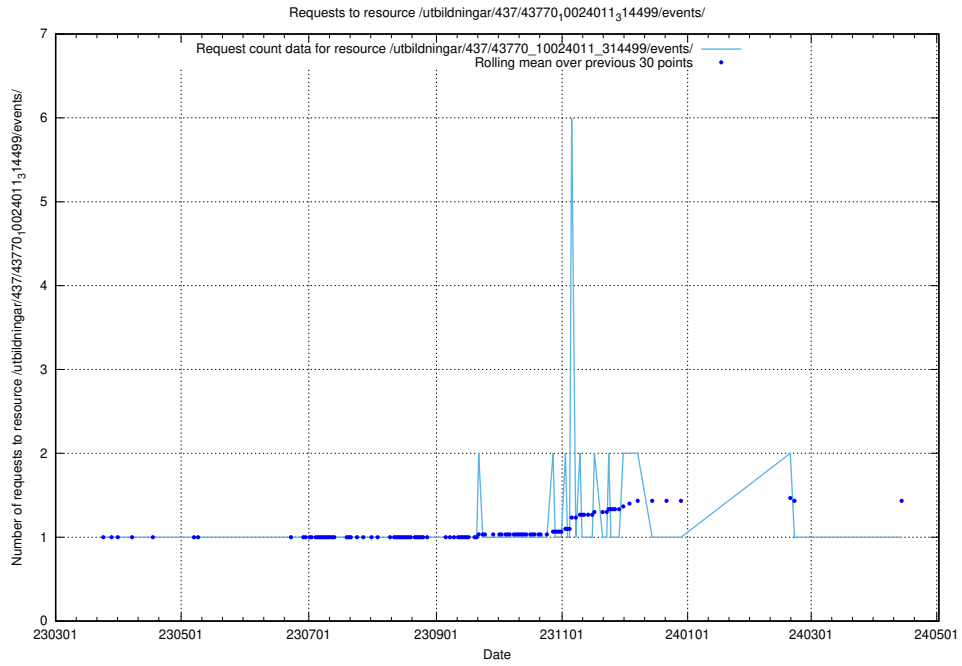

5.6379 Usage of /utbildningar/437/43770_10024011_314499/events/

Here, we count the number of requests to resource /utbildningar/437/43770_10024011_314499/events/.