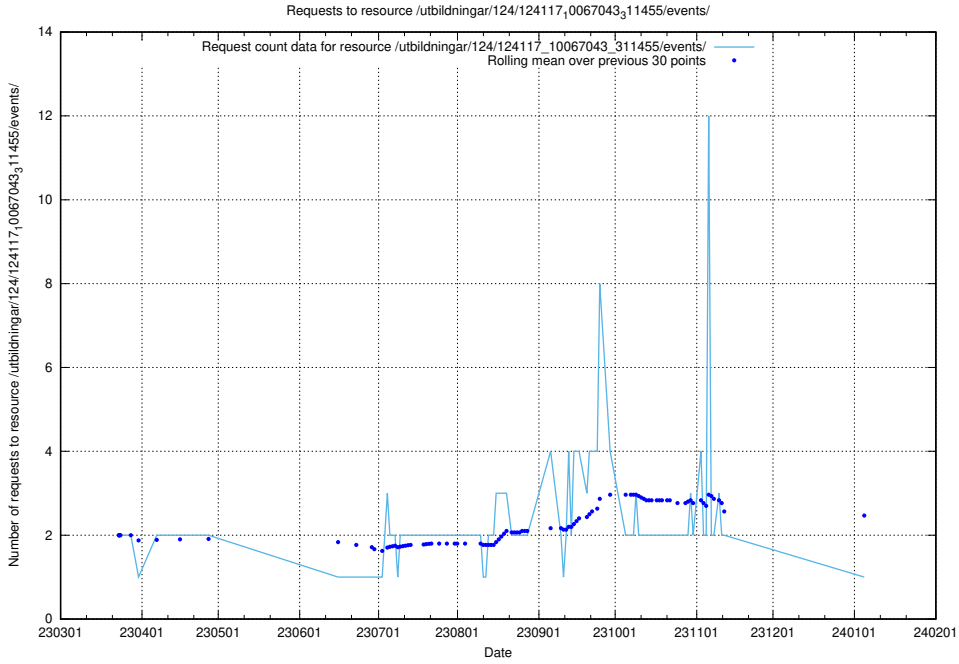

5.6501 Usage of /utbildningar/124/124117_10067043_311455/events/

Here, we count the number of requests to resource /utbildningar/124/124117_10067043_311455/events/