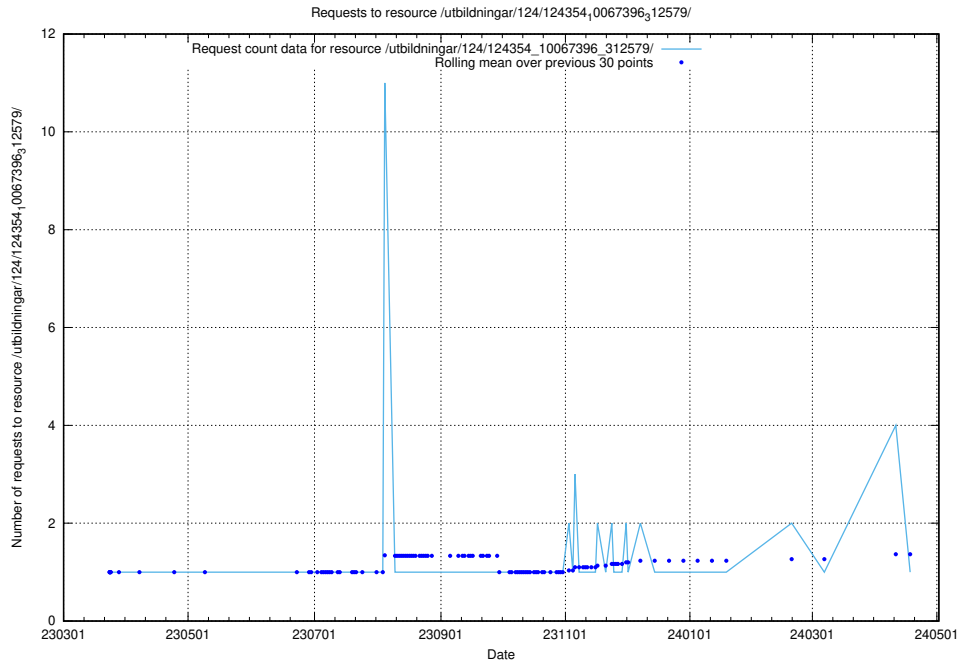

5.4091 Usage of /utbildningar/124/124354_10067396_312579/

Here, we count the number of requests to resource /utbildningar/124/124354_10067396_312579/.