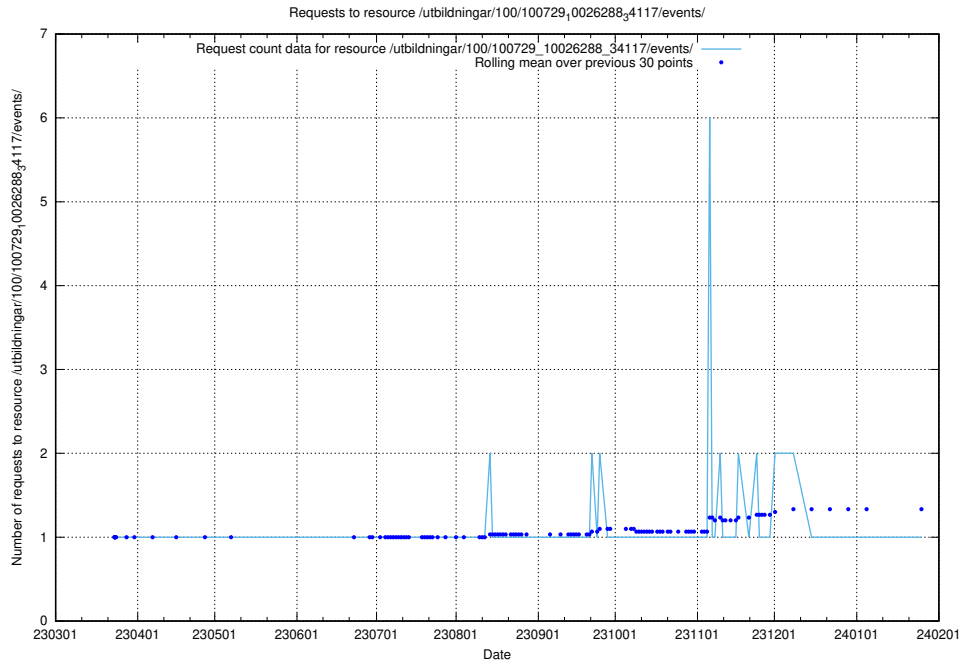

5.5842 Usage of /utbildningar/100/100729_10026288_34117/events/

Here, we count the number of requests to resource /utbildningar/100/100729_10026288_34117/events/.