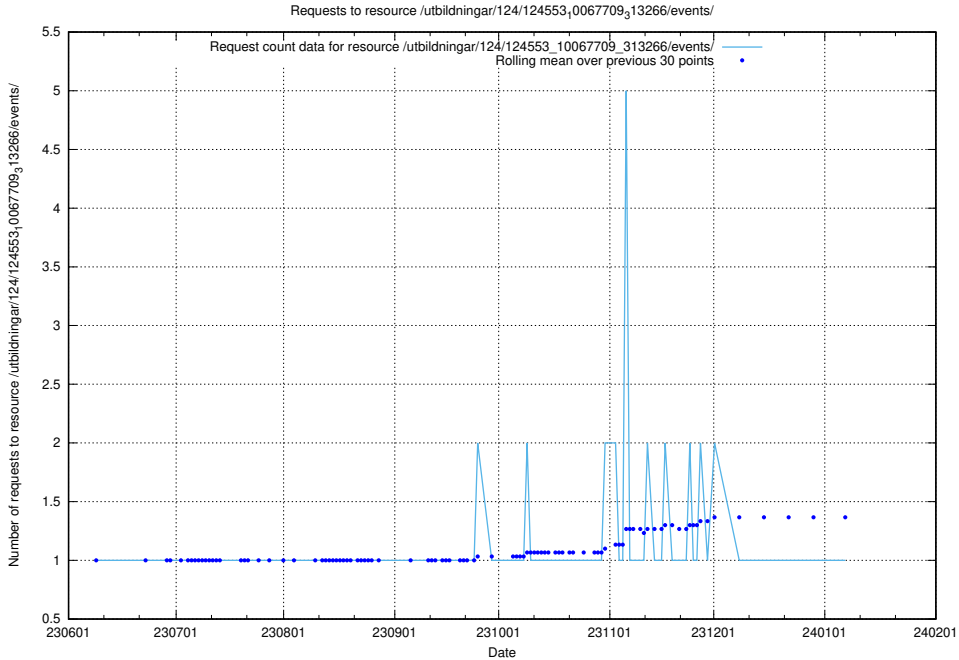

5.6059 Usage of /utbildningar/124/124553_10067709_313266/events/

Here, we count the number of requests to resource /utbildningar/124/124553_10067709_313266/events/