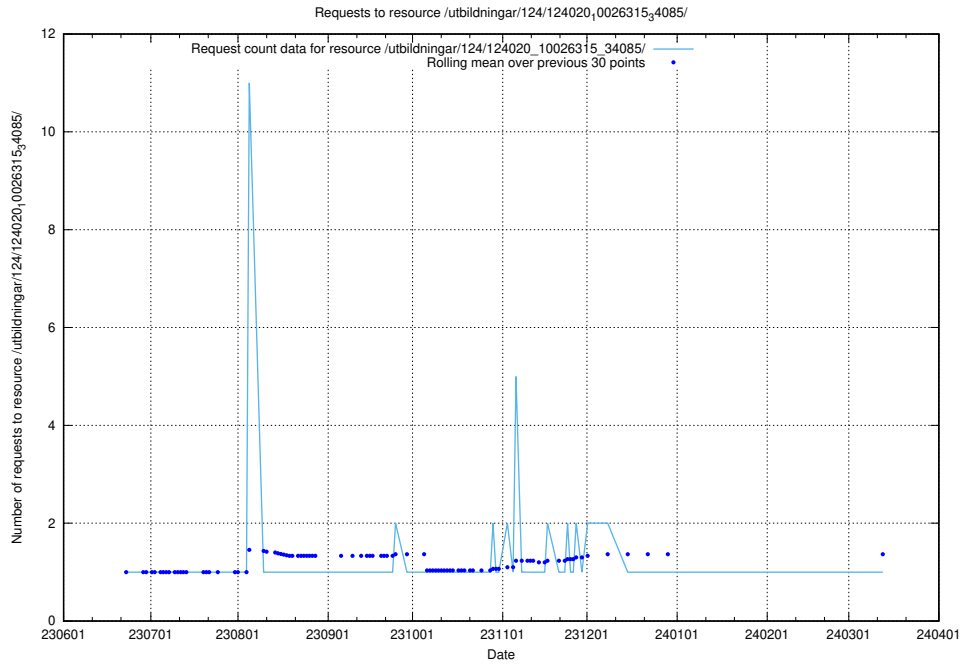

5.5994 Usage of /utbildningar/124/124020_10026315_34085/

Here, we count the number of requests to resource /utbildningar/124/124020_10026315_34085/.