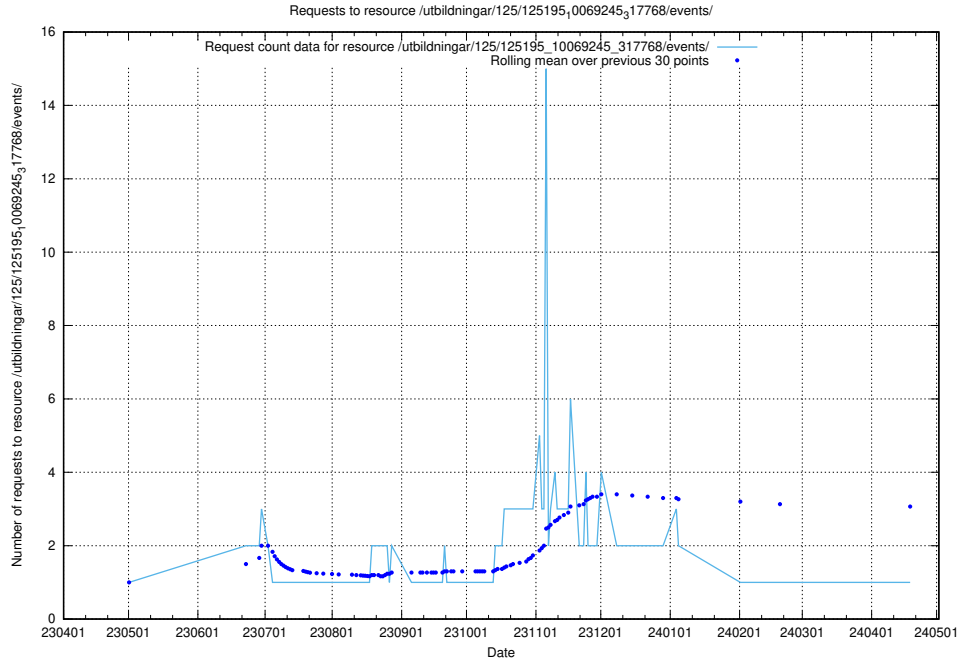

5.6166 Usage of /utbildningar/125/125195_10069245_317768/events/

Here, we count the number of requests to resource /utbildningar/125/125195_10069245_317768/events/