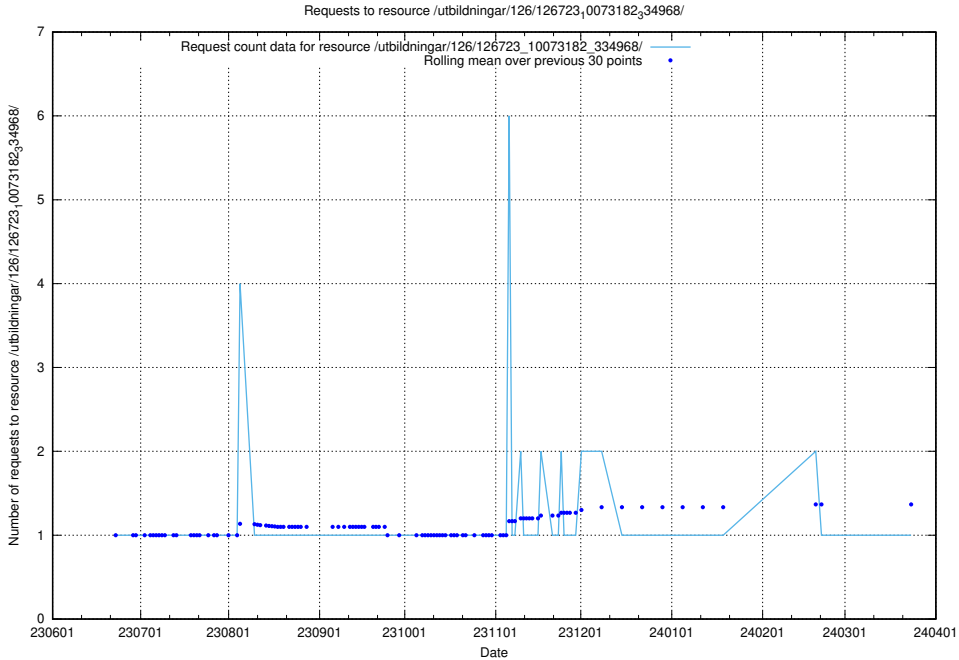

5.5770 Usage of /utbildningar/126/126723_10073182_334968/

Here, we count the number of requests to resource /utbildningar/126/126723_10073182_334968/.