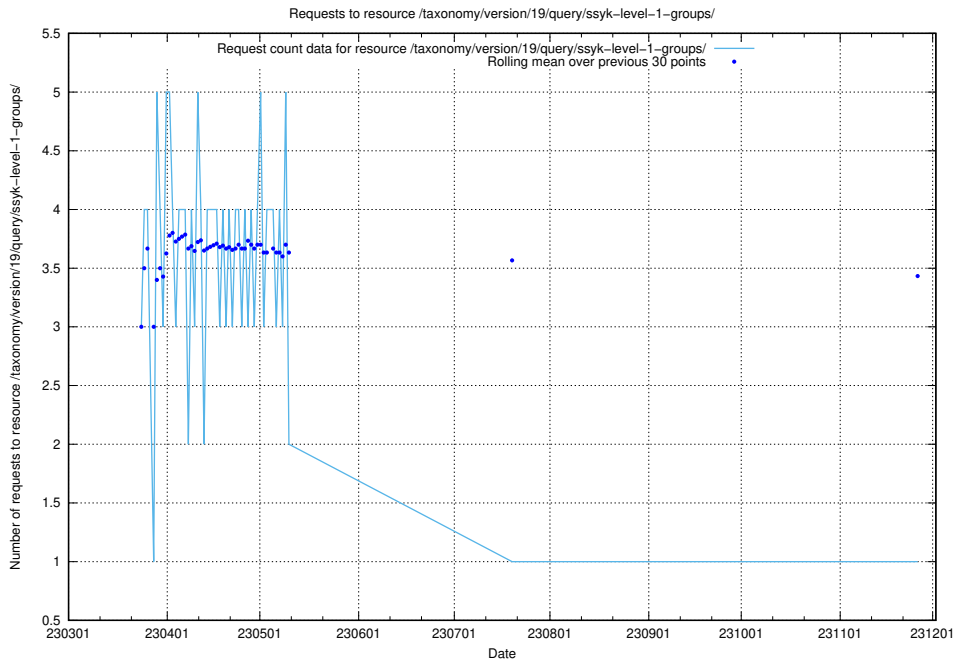

5.6320 Usage of /taxonomy/version/19/query/ssyk-level-1-groups/

Here, we count the number of requests to resource /taxonomy/version/19/query/ssyk-level-1-groups/.