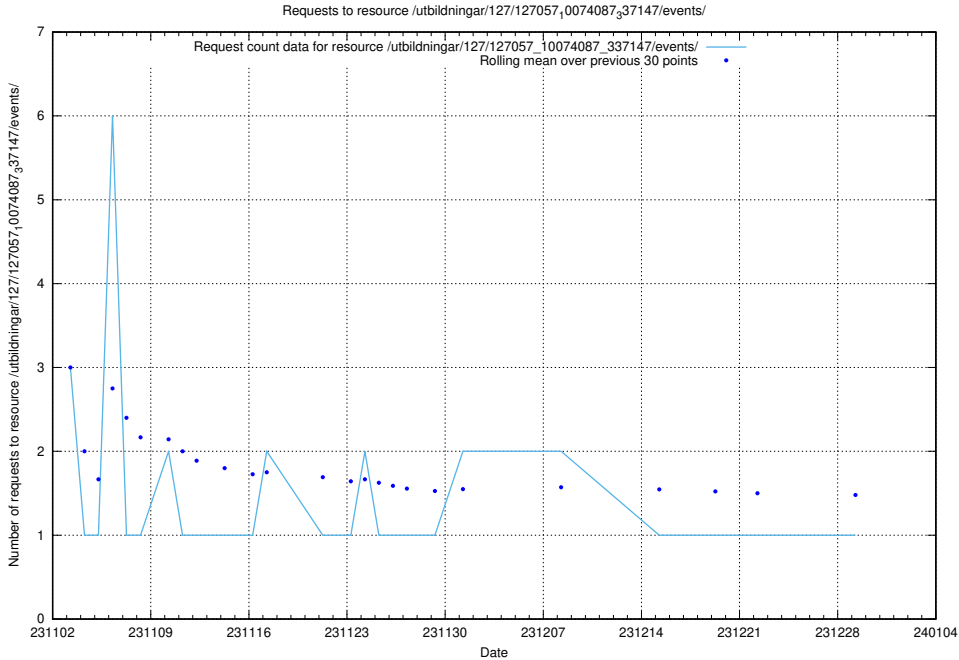

5.4312 Usage of /utbildningar/127/127057_10074087_337147/events/

Here, we count the number of requests to resource /utbildningar/127/127057_10074087_337147/events/