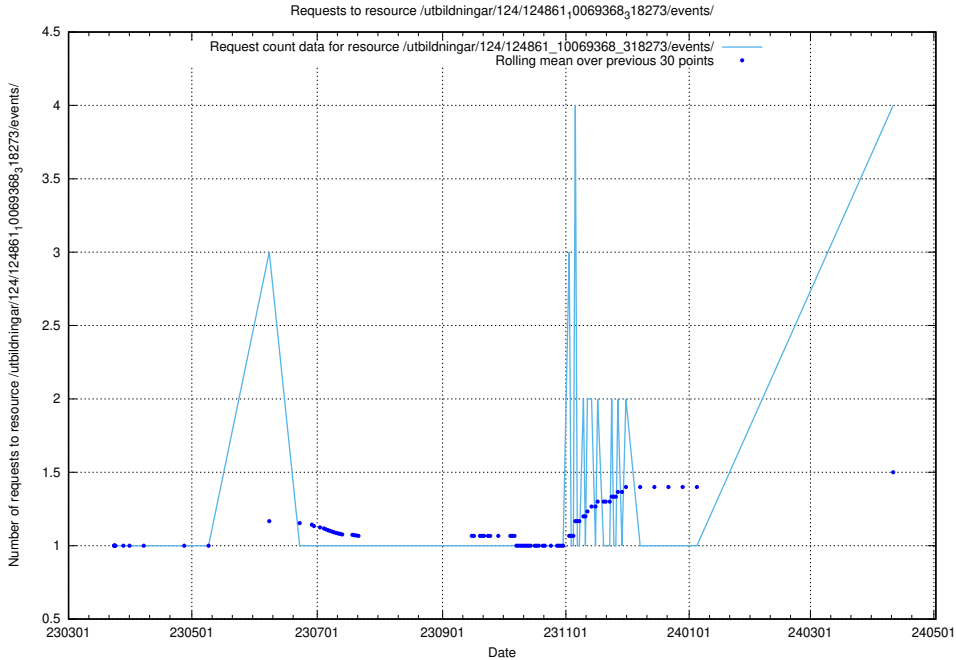

5.165 Usage of /utbildningar/124/124861_10069368_318273/events/

Here, we count the number of requests to resource /utbildningar/124/124861_10069368_318273/events/