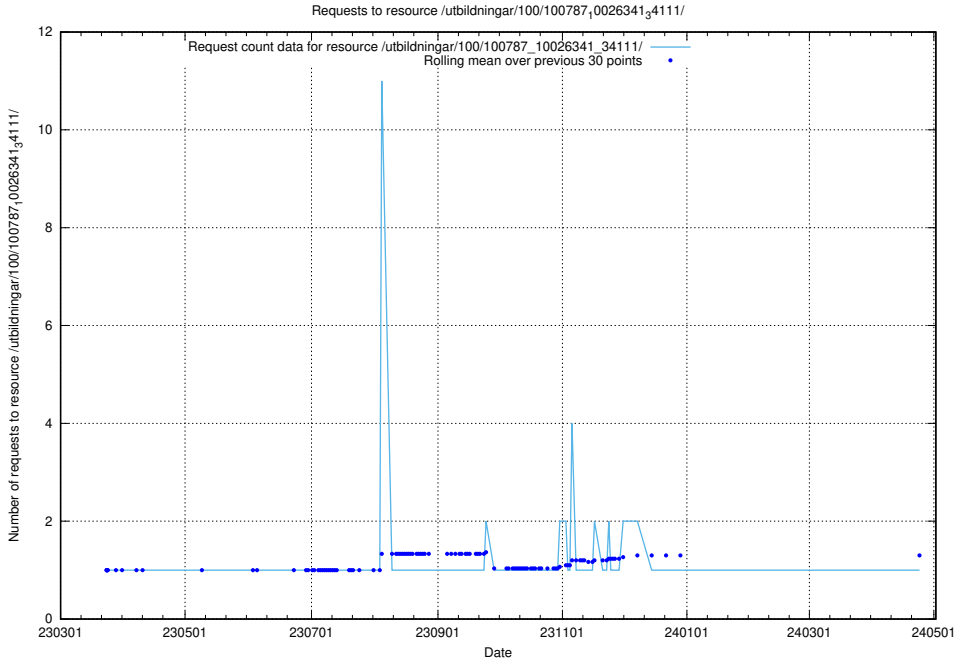

5.5693 Usage of /utbildningar/100/100787_10026341_34111/

Here, we count the number of requests to resource /utbildningar/100/100787_10026341_34111/.