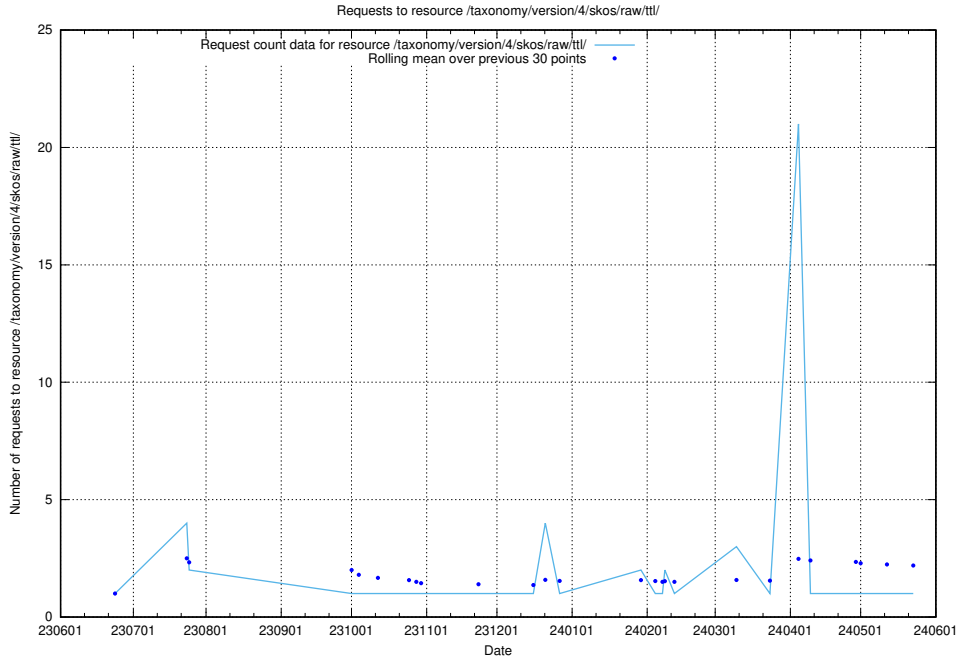

5.5724 Usage of /taxonomy/version/4/skos/raw/ttl/

Here, we count the number of requests to resource /taxonomy/version/4/skos/raw/ttl/.