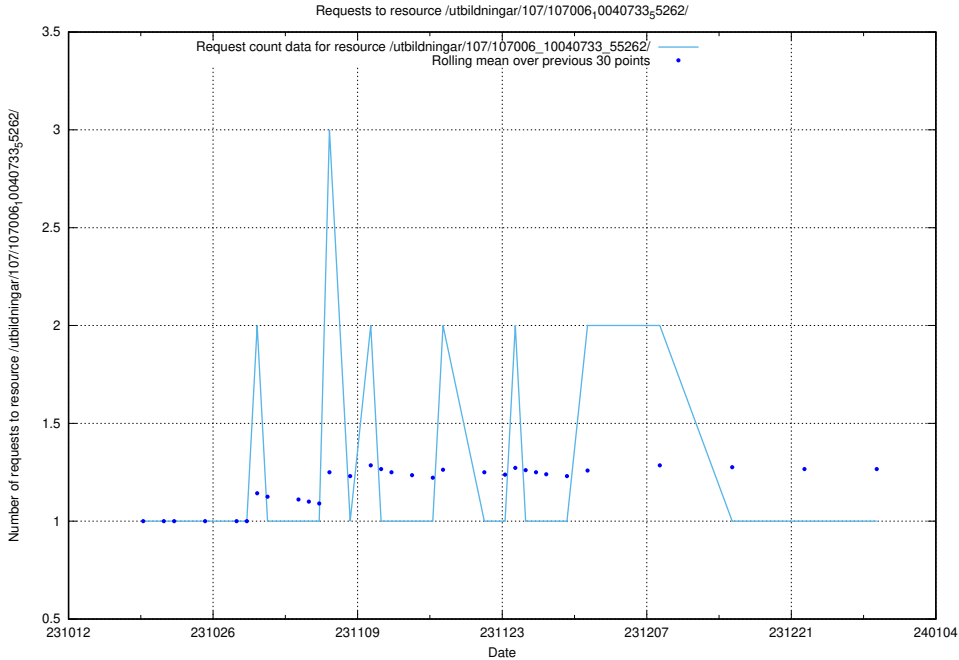

5.4443 Usage of /utbildningar/107/107006_10040733_55262/

Here, we count the number of requests to resource /utbildningar/107/107006_10040733_55262/.