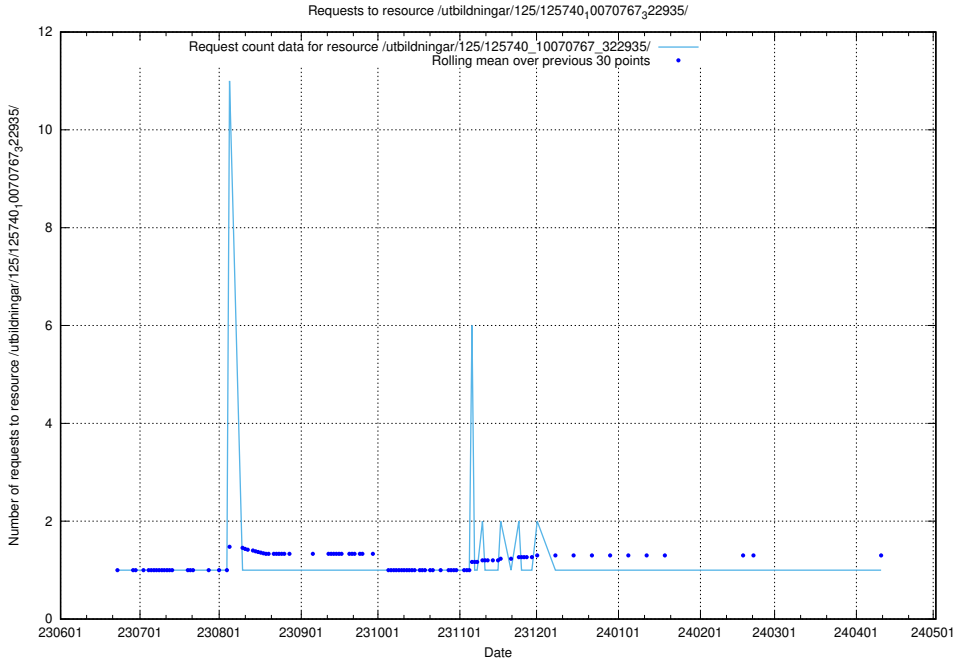

5.5866 Usage of /utbildningar/125/125740_10070767_322935/

Here, we count the number of requests to resource /utbildningar/125/125740_10070767_322935/.