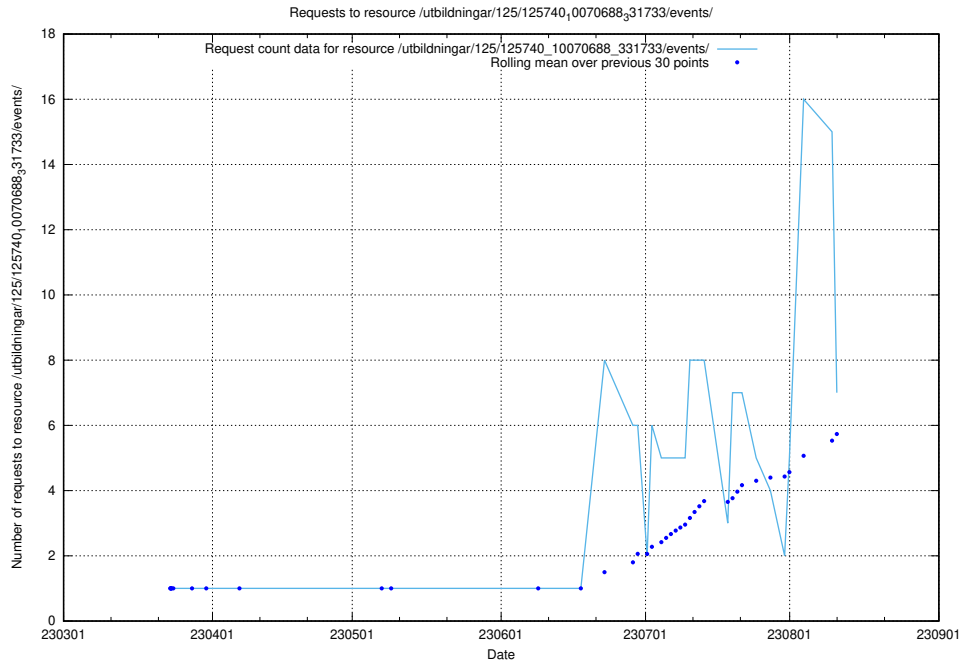

5.41 Usage of /utbildningar/125/125740_10070688_331733/events/

Here, we count the number of requests to resource /utbildningar/125/125740_10070688_331733/events/