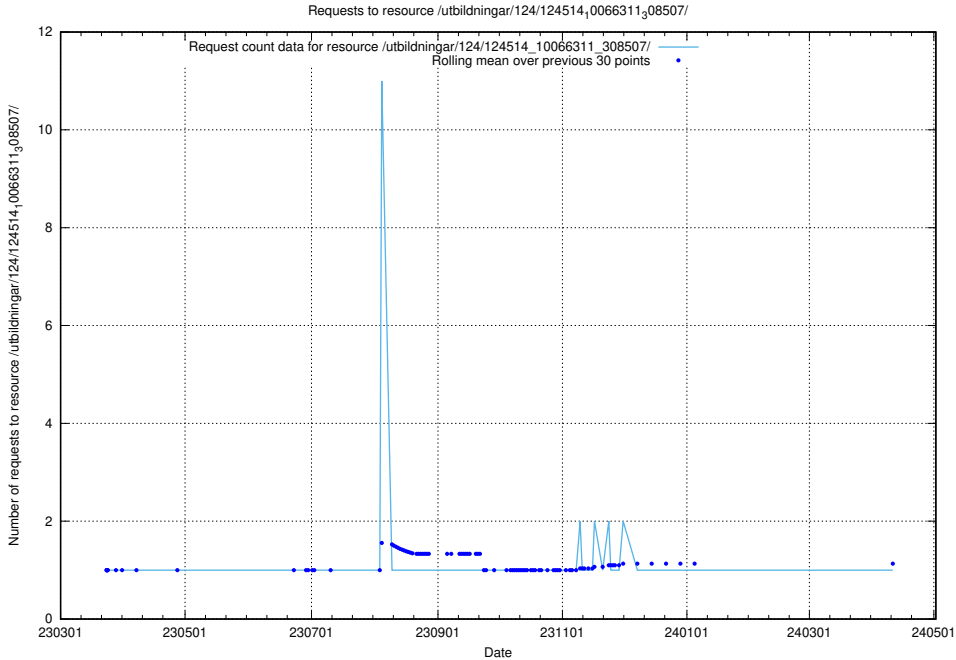

5.1991 Usage of /utbildningar/124/124514_10066311_308507/

Here, we count the number of requests to resource /utbildningar/124/124514_10066311_308507/.