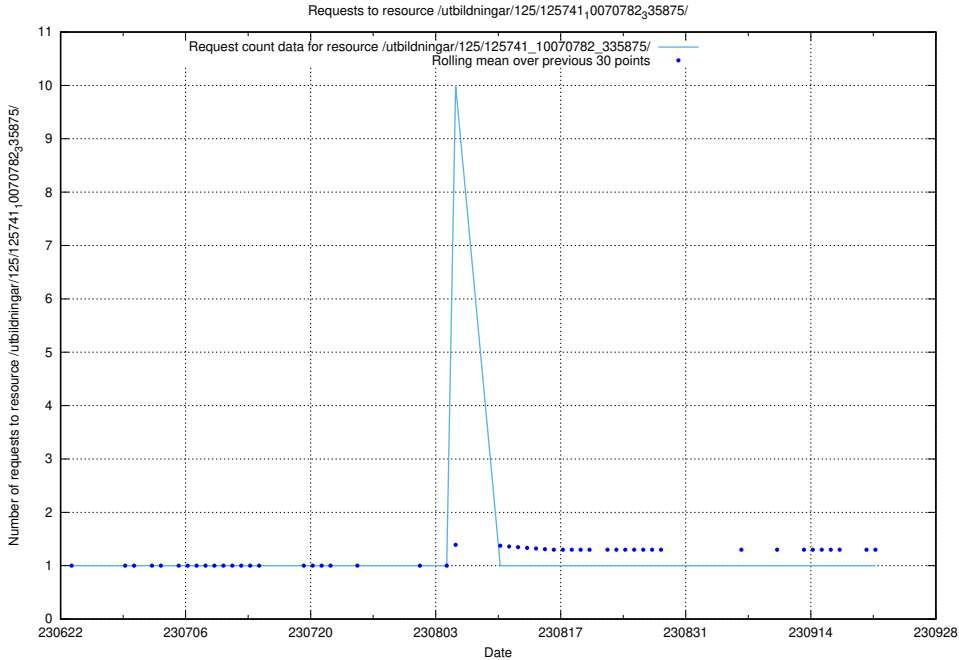

5.5860 Usage of /utbildningar/125/125741_10070782_335875/

Here, we count the number of requests to resource /utbildningar/125/125741_10070782_335875/.