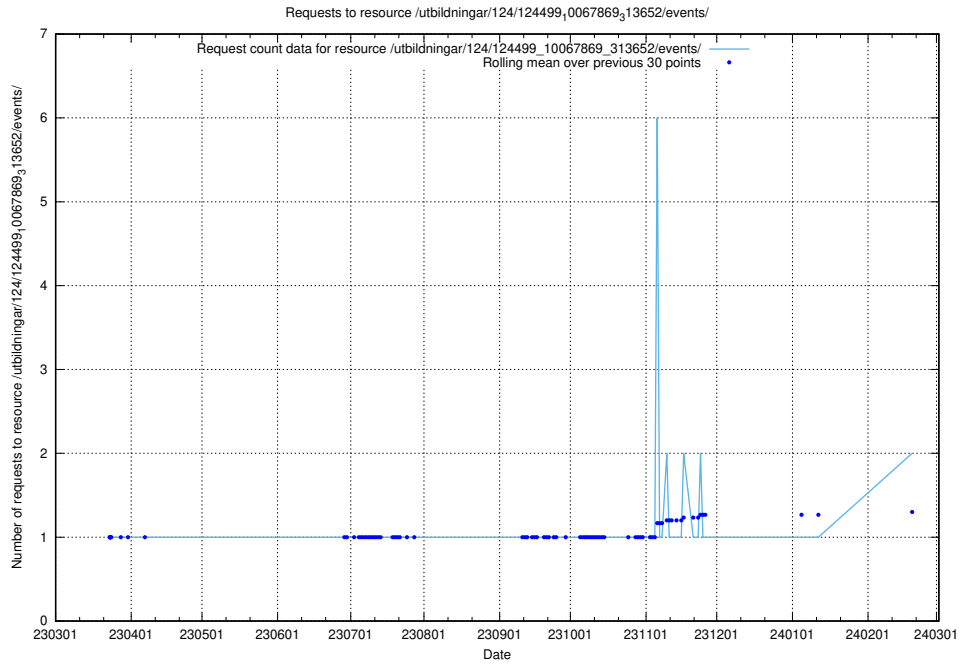

5.560 Usage of /utbildningar/124/124499_10067869_313652/events/

Here, we count the number of requests to resource /utbildningar/124/124499_10067869_313652/events/