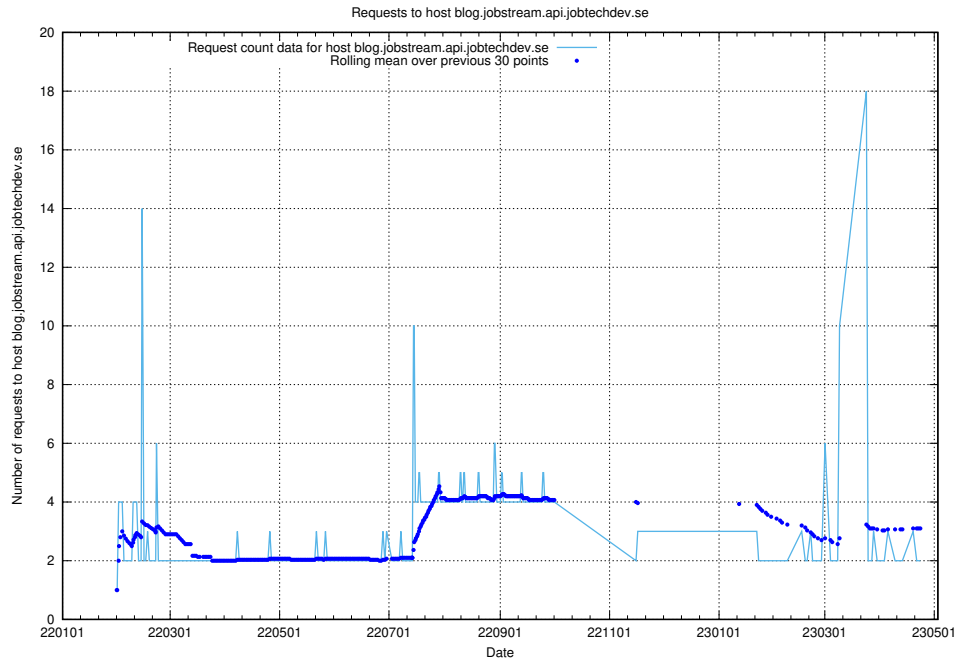

7.567 Usage of `blog.jobstream.api.jobtechdev.se`

Here, we count the number of requests to host `blog.jobstream.api.jobtechdev.se`.