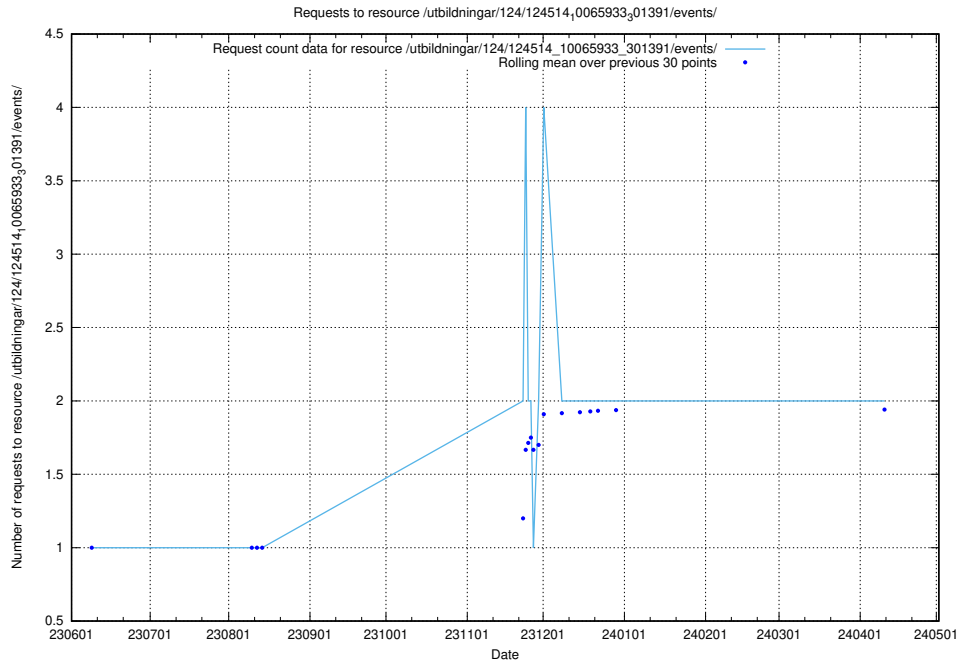

5.891 Usage of /utbildningar/124/124514_10065933_301391/events/

Here, we count the number of requests to resource /utbildningar/124/124514_10065933_301391/events/

5.892 Usage of /utbildningar/124/124455_10067678_313200/