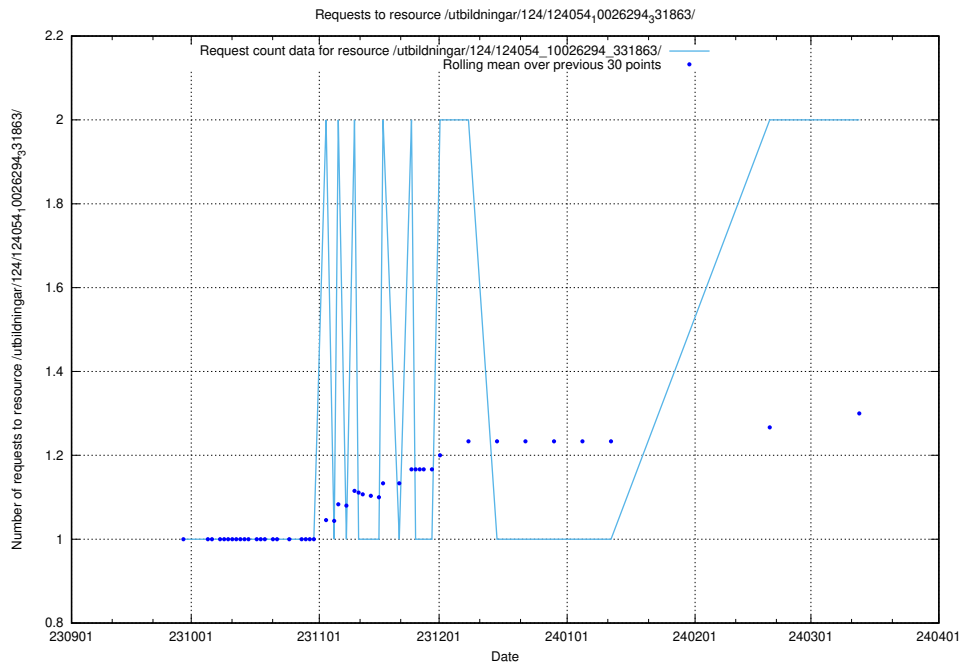

5.738 Usage of /utbildningar/124/124054_10026294_331863/

Here, we count the number of requests to resource /utbildningar/124/124054_10026294_331863/.