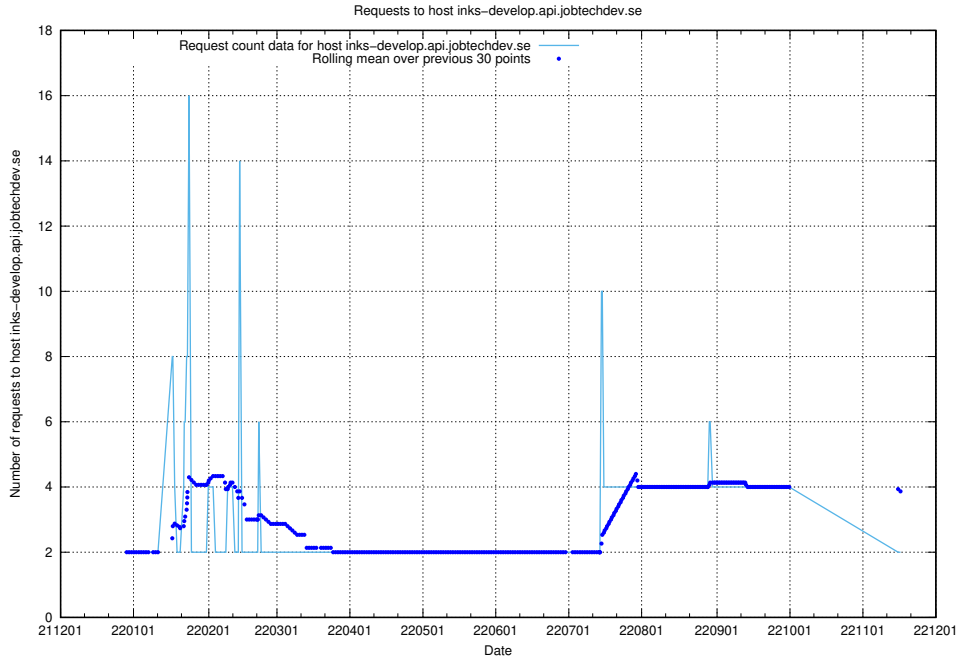

7.357 Usage of inks-develop.api.jobtechdev.se

Here, we count the number of requests to host inks-develop.api.jobtechdev.se.

7.358 Usage of web.jobtechdev.se

Here, we count the number of requests to host web.jobtechdev.se.