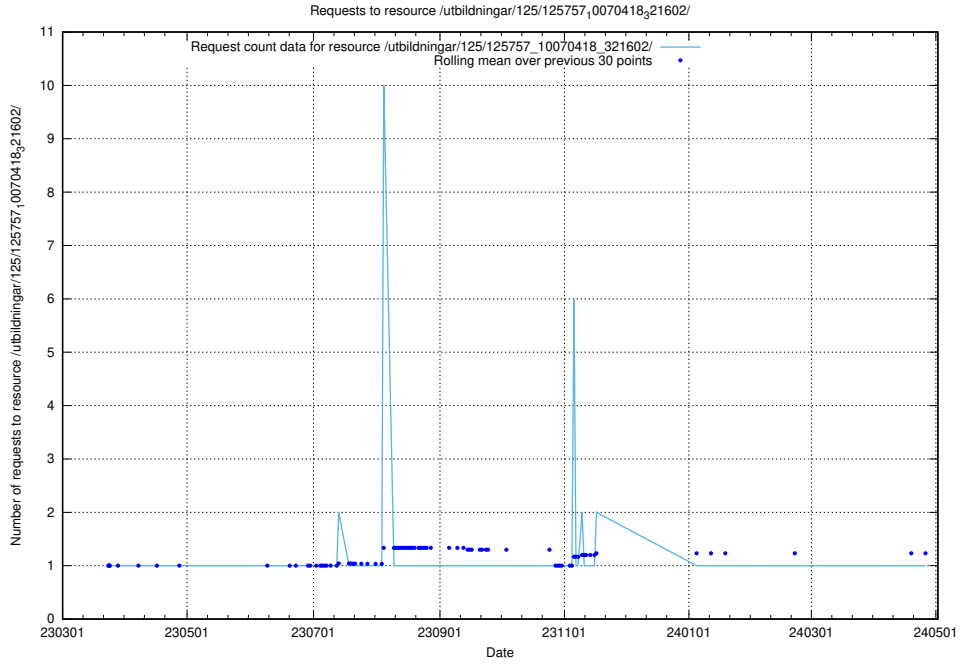

5.6644 Usage of /utbildningar/125/125757_10070418_321602/

Here, we count the number of requests to resource /utbildningar/125/125757_10070418_321602/.