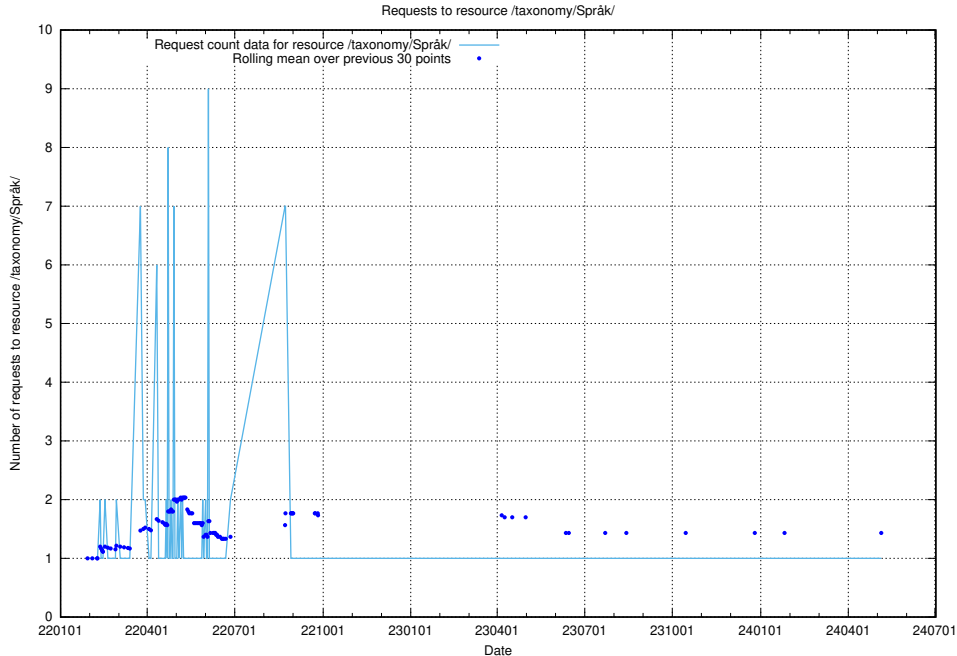

5.4024 Usage of /taxonomy/Språk/

Here, we count the number of requests to resource /taxonomy/Språk/.