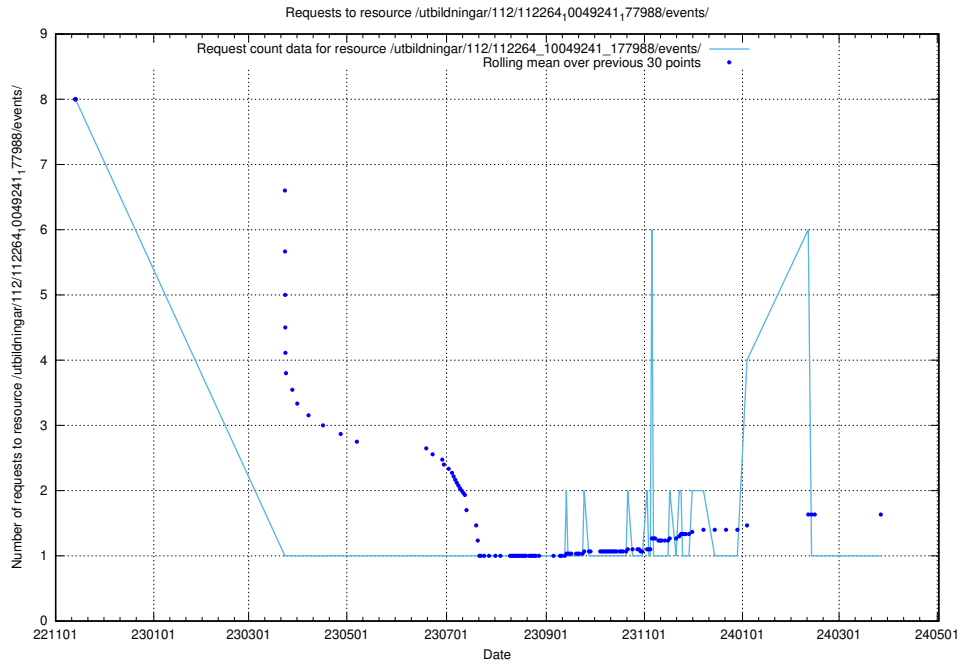

5.5956 Usage of /utbildningar/112/112264_10049241_177988/events/

Here, we count the number of requests to resource /utbildningar/112/112264_10049241_177988/events/