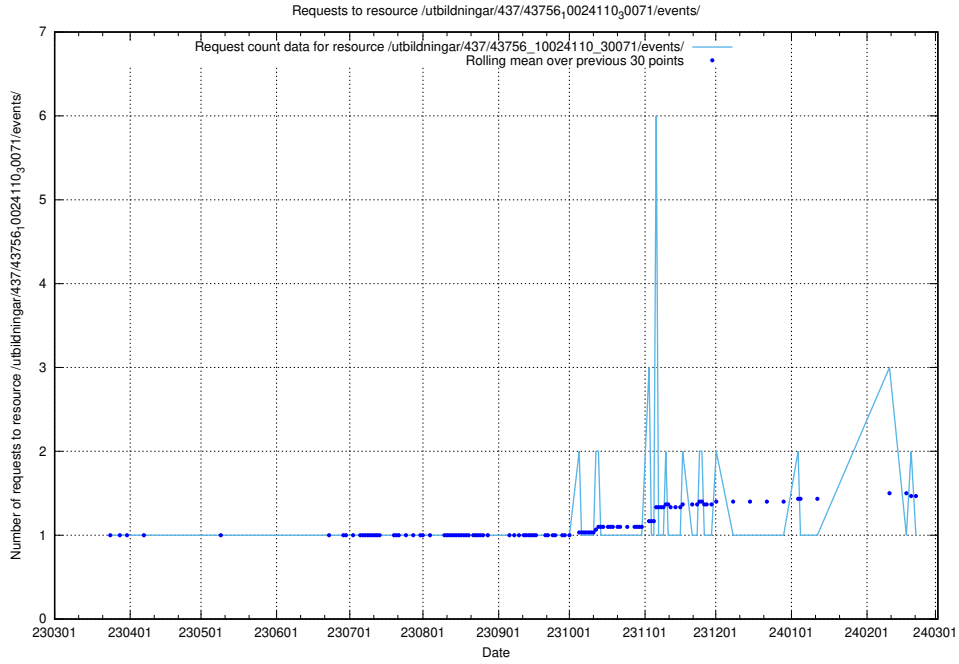

5.6383 Usage of /utbildningar/437/43756_10024110_30071/events/

Here, we count the number of requests to resource /utbildningar/437/43756_10024110_30071/events/.