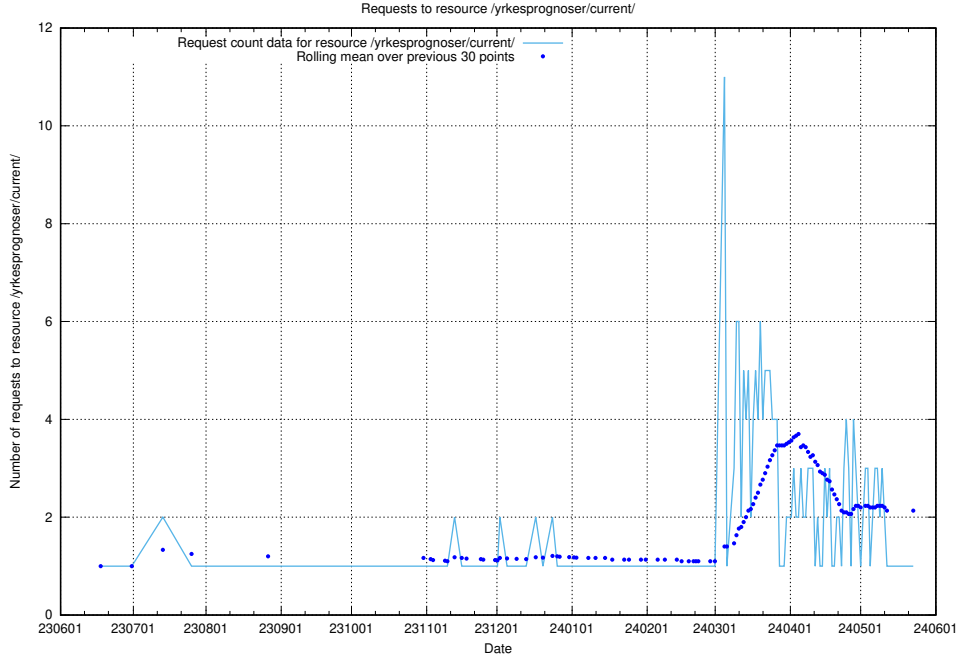

Here, we count the number of requests to resource /utbildningar/124/124856_10068612_316101/events/

5.6020 Usage of /yrkesprognoser/current/

Here, we count the number of requests to resource /yrkesprognoser/current/.