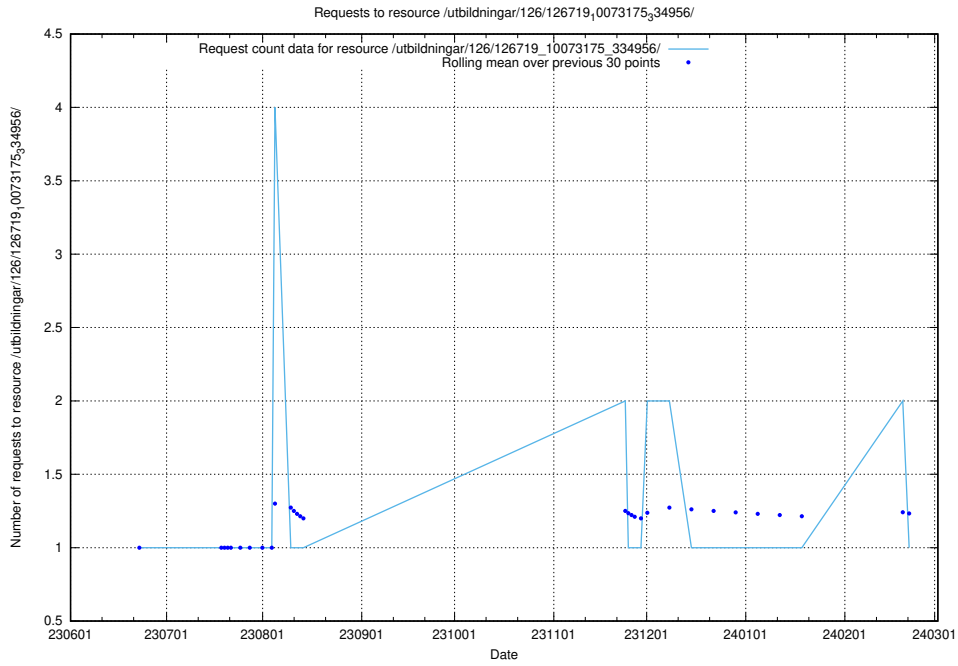

5.5779 Usage of /utbildningar/126/126719_10073175_334956/

Here, we count the number of requests to resource /utbildningar/126/126719_10073175_334956/.