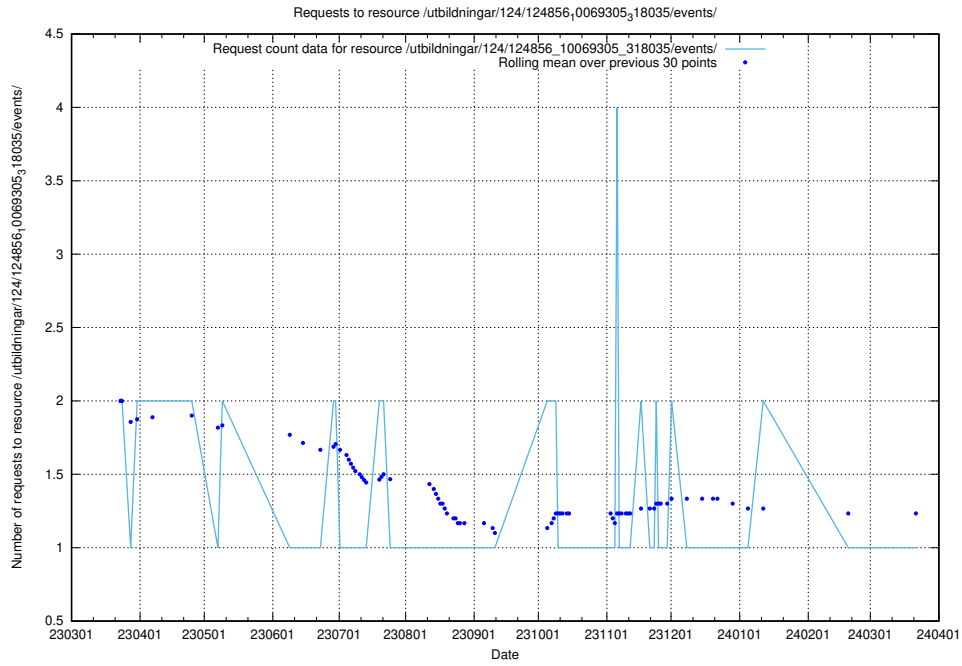

5.6482 Usage of /utbildningar/124/124856_10069305_318035/events/

Here, we count the number of requests to resource /utbildningar/124/124856_10069305_318035/events/