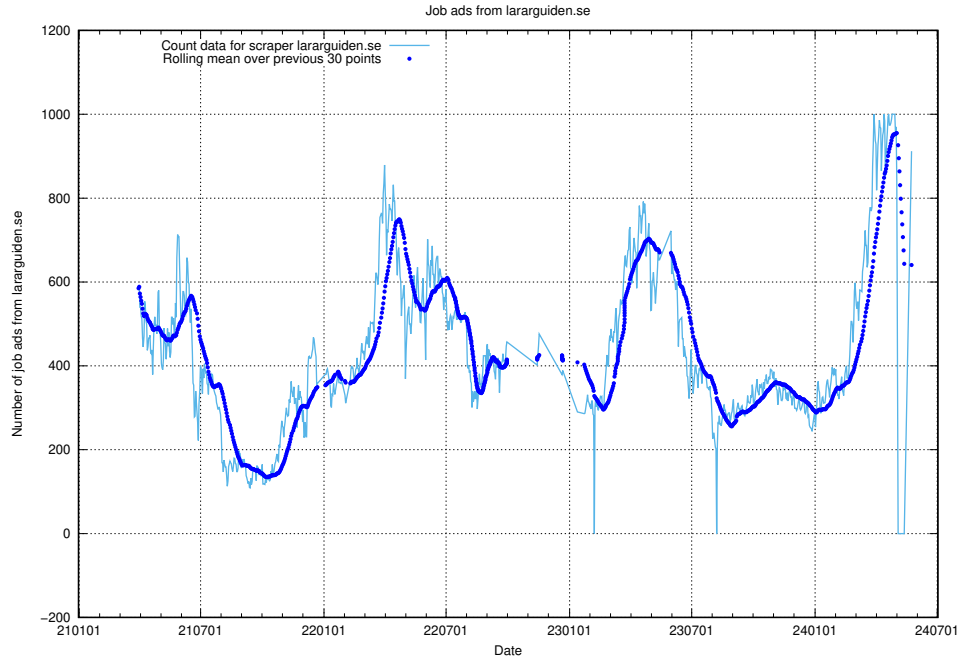

13.6 Number of ads by scraper lararguiden.se

Here, we count the number of job ads scraped from lararguiden.se.