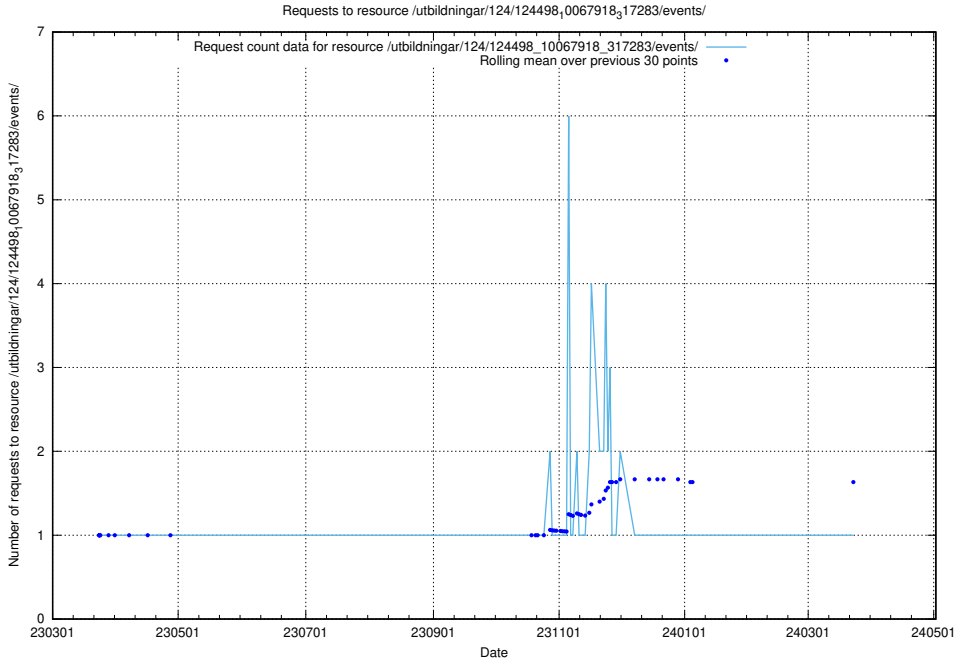

5.2783 Usage of /utbildningar/124/124498_10067918_317283/events/

Here, we count the number of requests to resource /utbildningar/124/124498_10067918_317283/events/