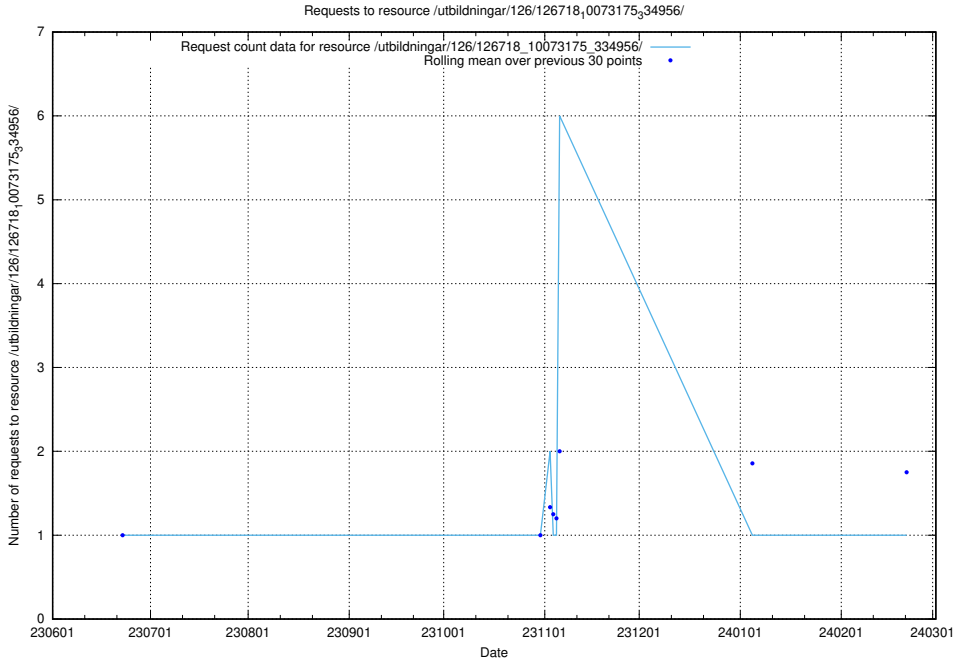

5.5782 Usage of /utbildningar/126/126718_10073175_334956/

Here, we count the number of requests to resource /utbildningar/126/126718_10073175_334956/.