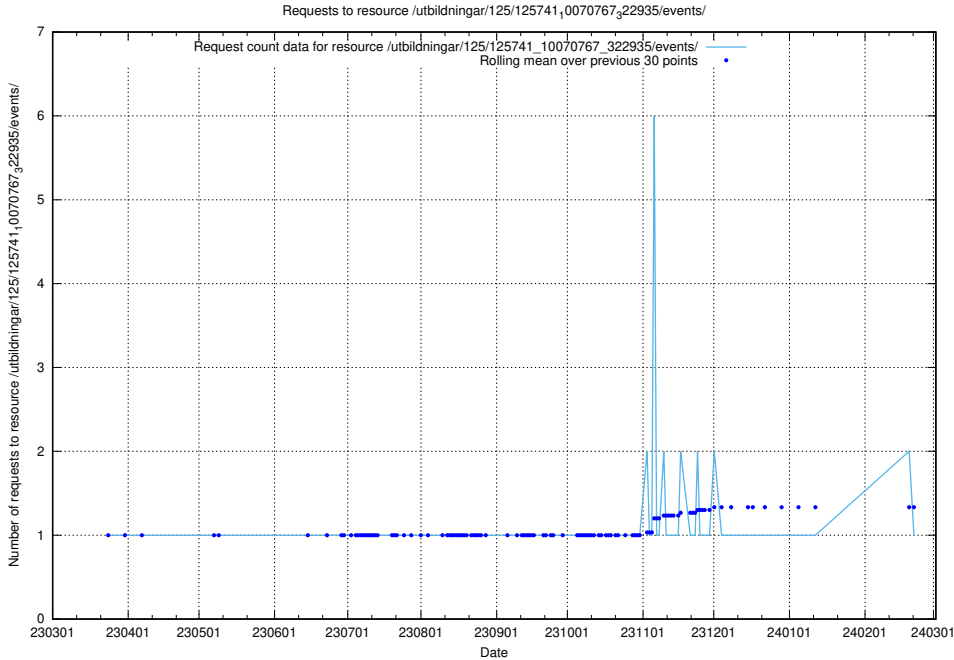

Here, we count the number of requests to resource /utbildningar/125/125741_10070767_328732/events/

5.6417 Usage of /utbildningar/125/125741_10070767_322935/events/

Here, we count the number of requests to resource /utbildningar/125/125741_10070767_322935/events/