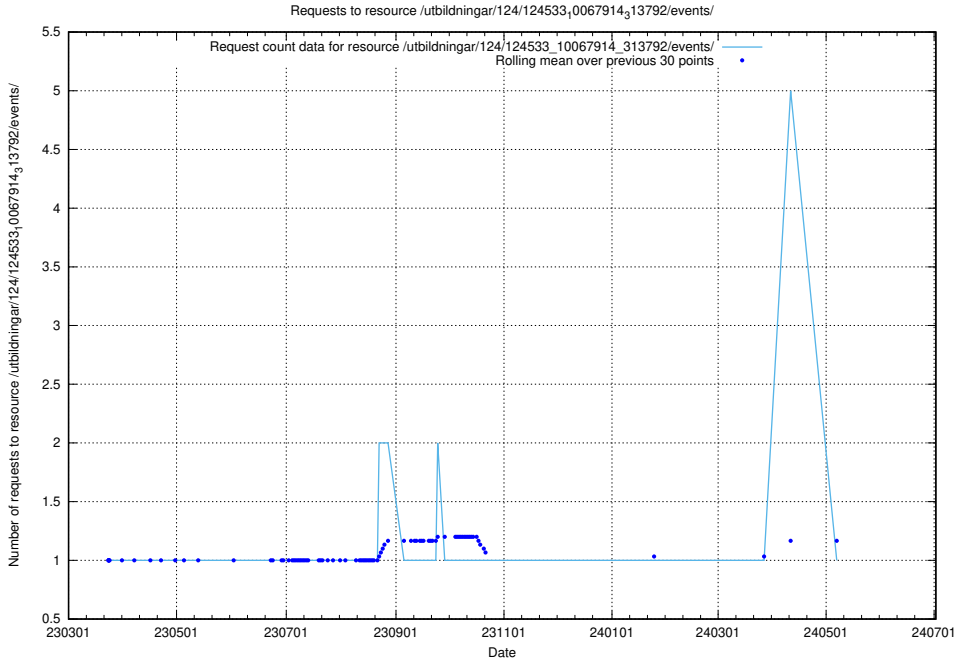

5.1218 Usage of /utbildningar/124/124533_10067914_313792/events/

Here, we count the number of requests to resource /utbildningar/124/124533_10067914_313792/events/