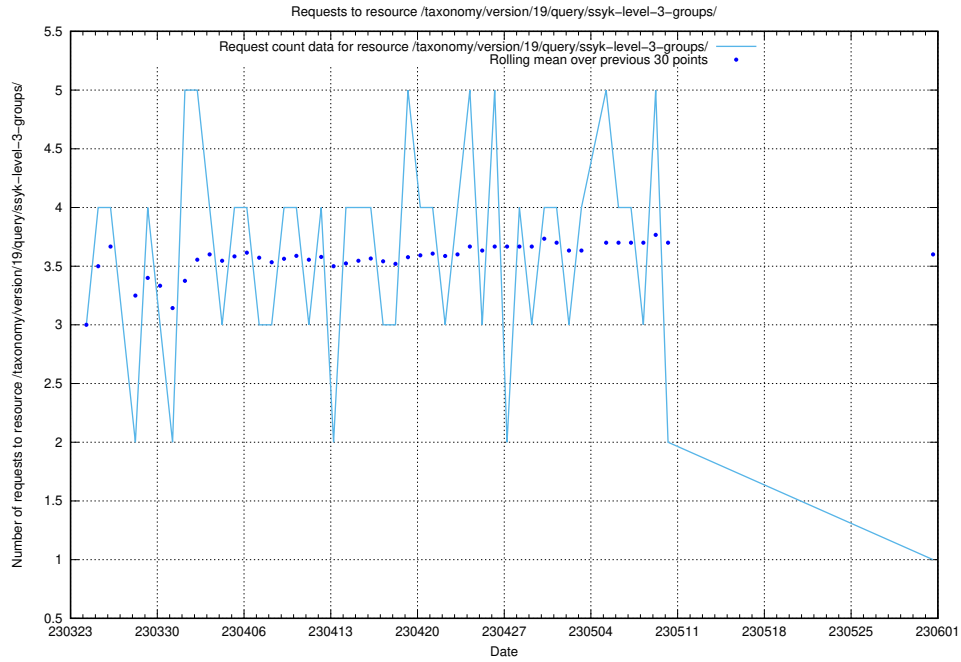

5.6318 Usage of /taxonomy/version/19/query/ssyk-level-3-groups/

Here, we count the number of requests to resource /taxonomy/version/19/query/ssyk-level-3-groups/.