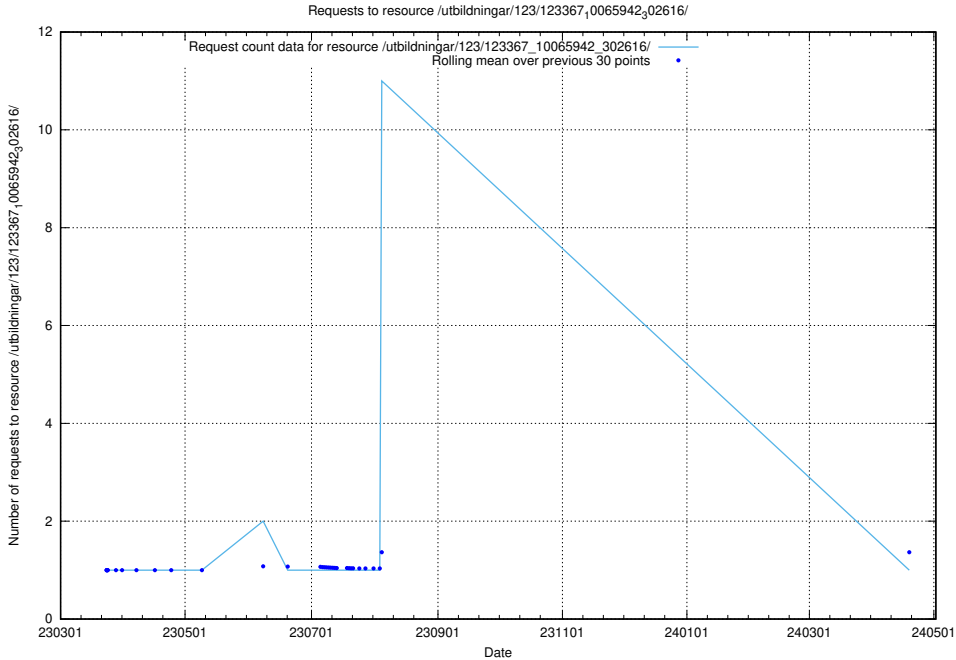

5.4739 Usage of /utbildningar/123/123367_10065942_302616/

Here, we count the number of requests to resource /utbildningar/123/123367_10065942_302616/.

5.4740 Usage of /utbildningar/124/124520_10066300_308424/events/