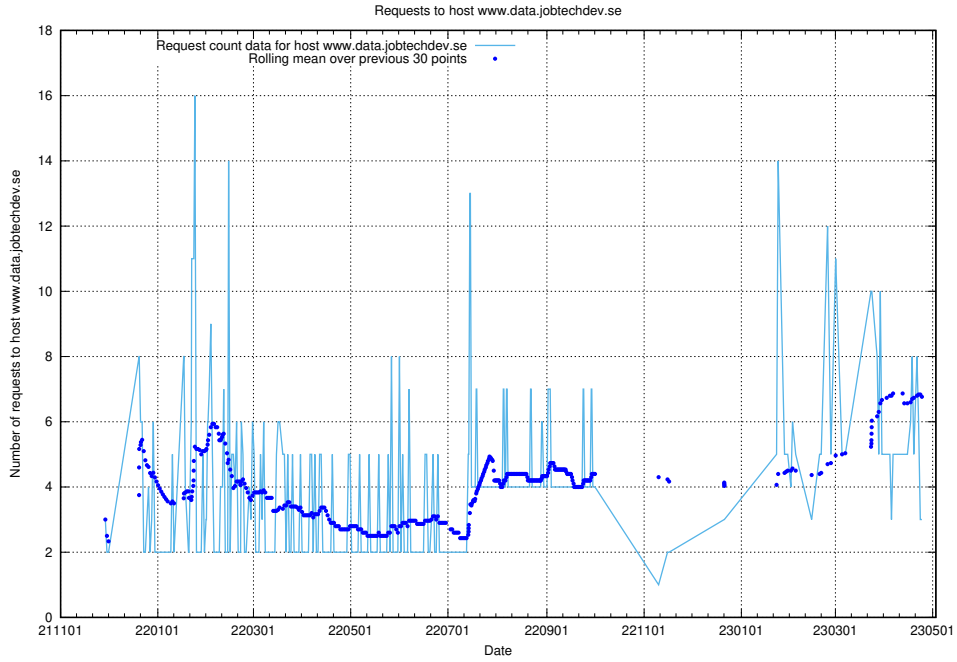

7.211 Usage of `www.data.jobtechdev.se`

Here, we count the number of requests to host `www.data.jobtechdev.se`.