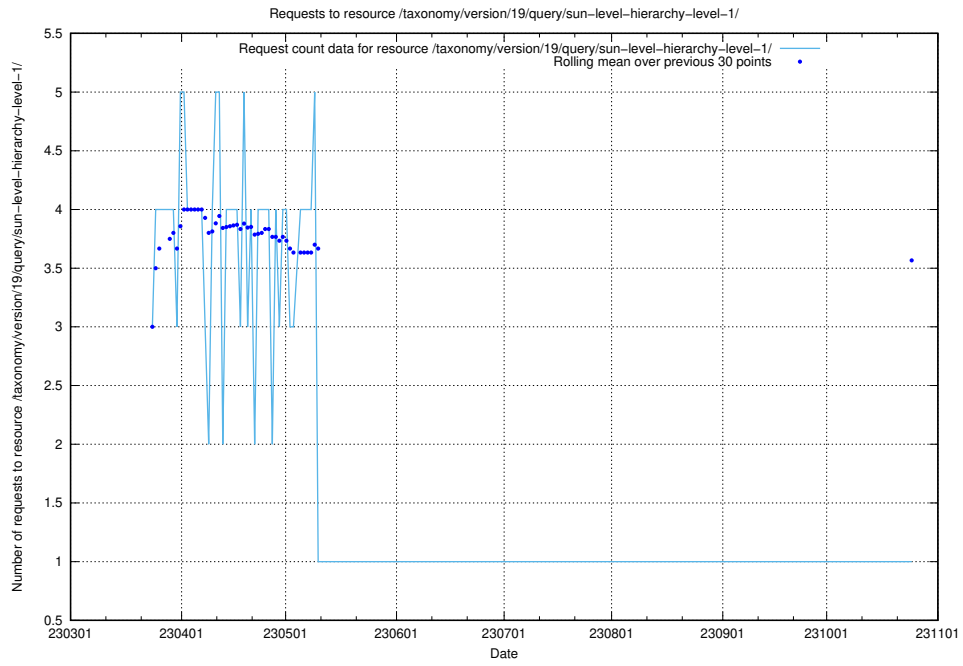

5.6308 Usage of /taxonomy/version/19/query/sun-level-hierarchy-level-1/

Here, we count the number of requests to resource /taxonomy/version/19/query/sun-level-hierarchy-level-1/.