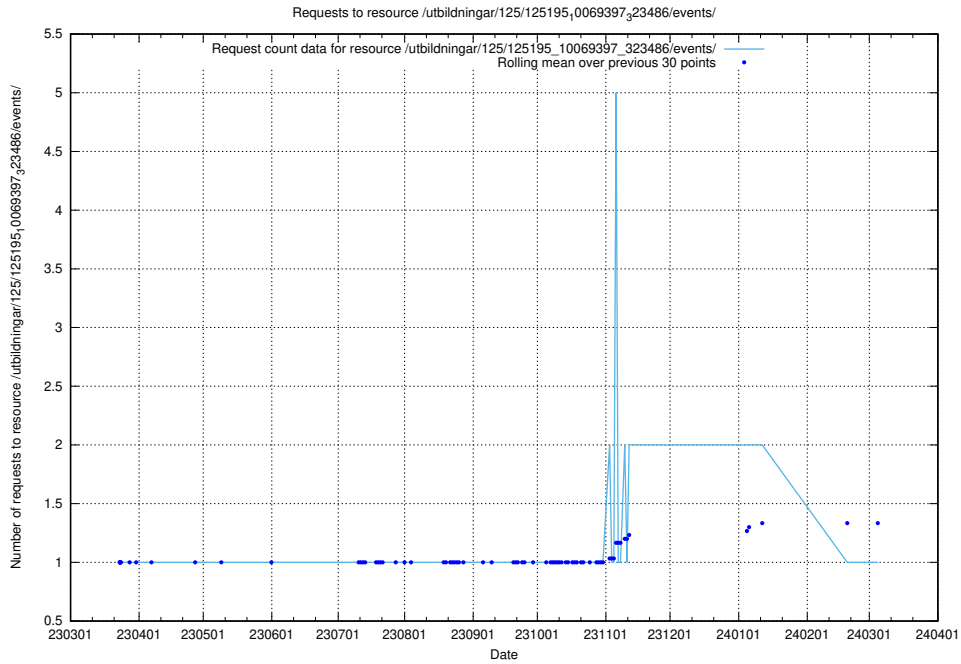

5.1124 Usage of /utbildningar/125/125195_10069397_323486/events/

Here, we count the number of requests to resource /utbildningar/125/125195_10069397_323486/events/