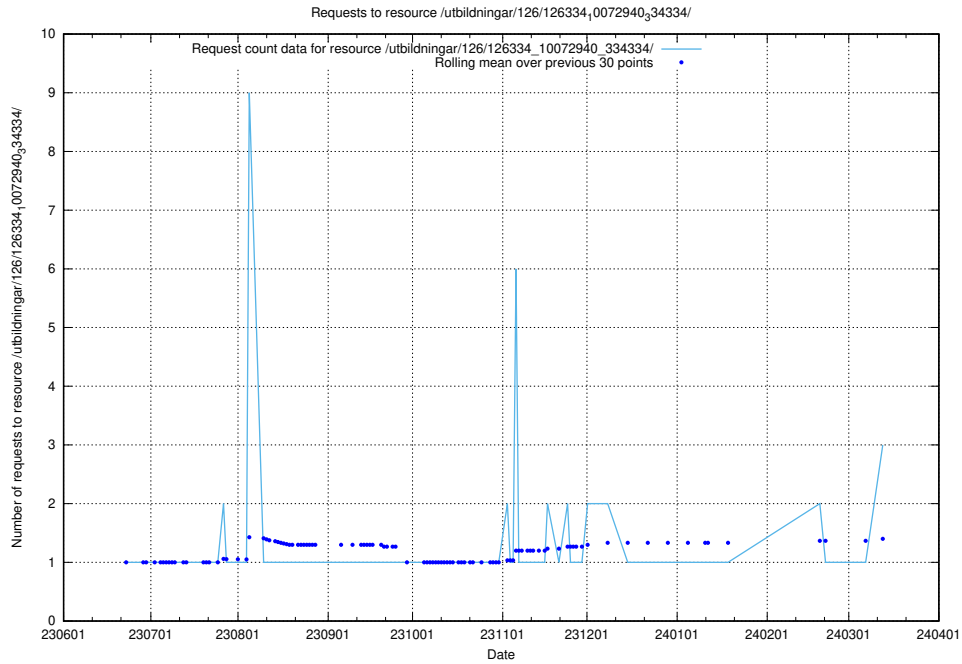

5.393 Usage of /utbildningar/126/126334_10072940_334334/

Here, we count the number of requests to resource /utbildningar/126/126334_10072940_334334/.