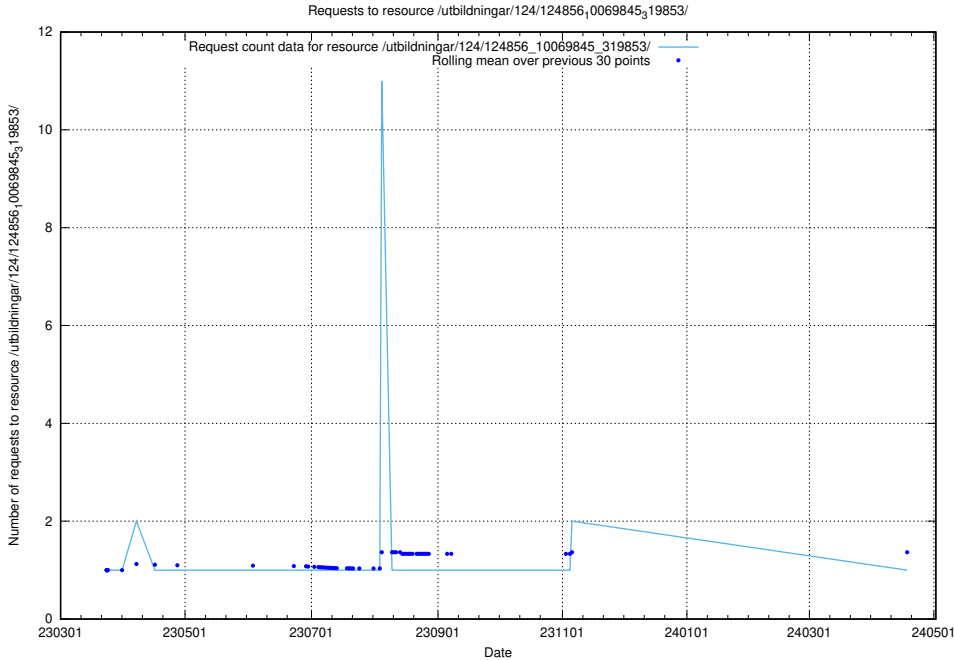

5.1179 Usage of /utbildningar/124/124856_10069845_319853/

Here, we count the number of requests to resource /utbildningar/124/124856_10069845_319853/.