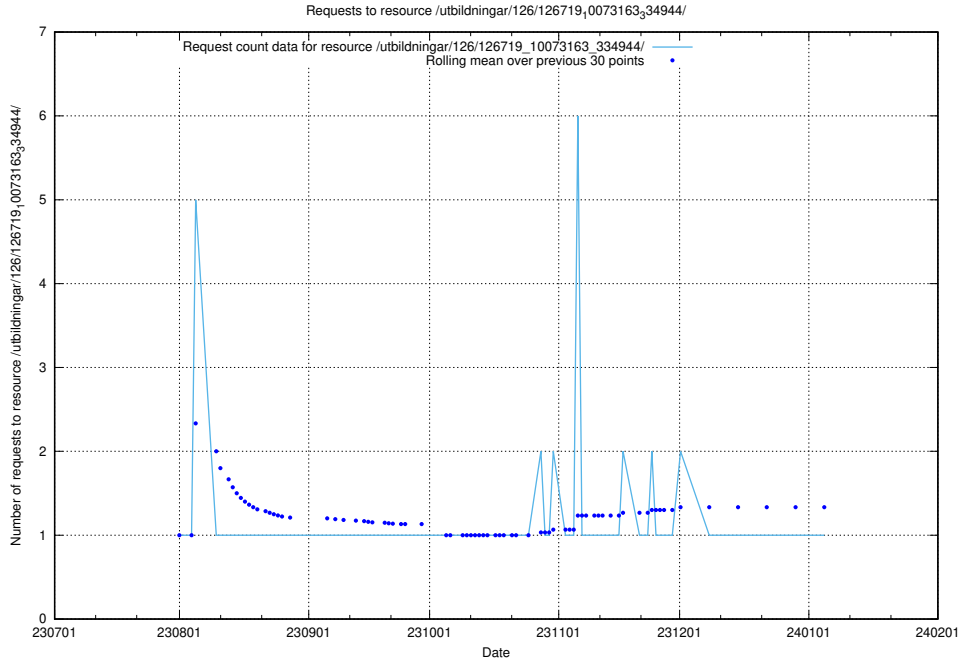

5.5053 Usage of /utbildningar/126/126719_10073163_334944/

Here, we count the number of requests to resource /utbildningar/126/126719_10073163_334944/.