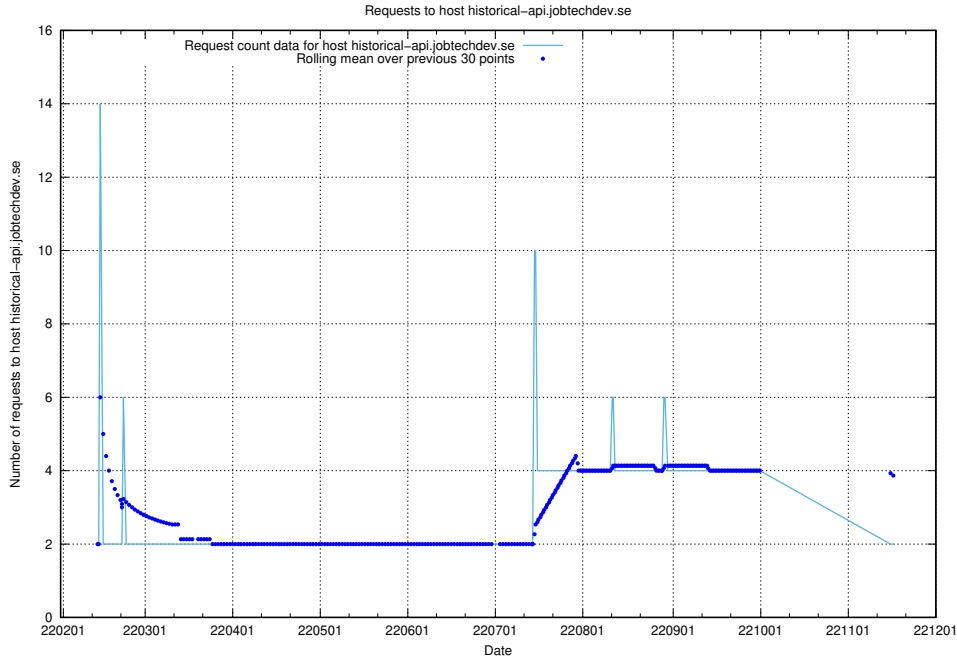

7.545 Usage of historical-api.jobtechdev.se

Here, we count the number of requests to host historical-api.jobtechdev.se.