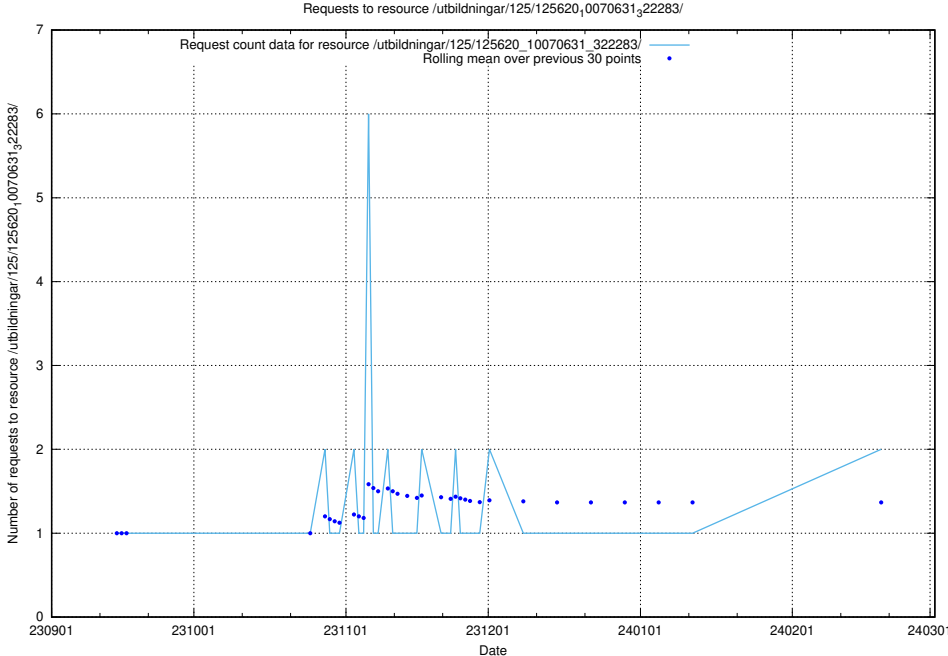

5.753 Usage of /utbildningar/125/125620_10070631_322283/

Here, we count the number of requests to resource /utbildningar/125/125620_10070631_322283/.