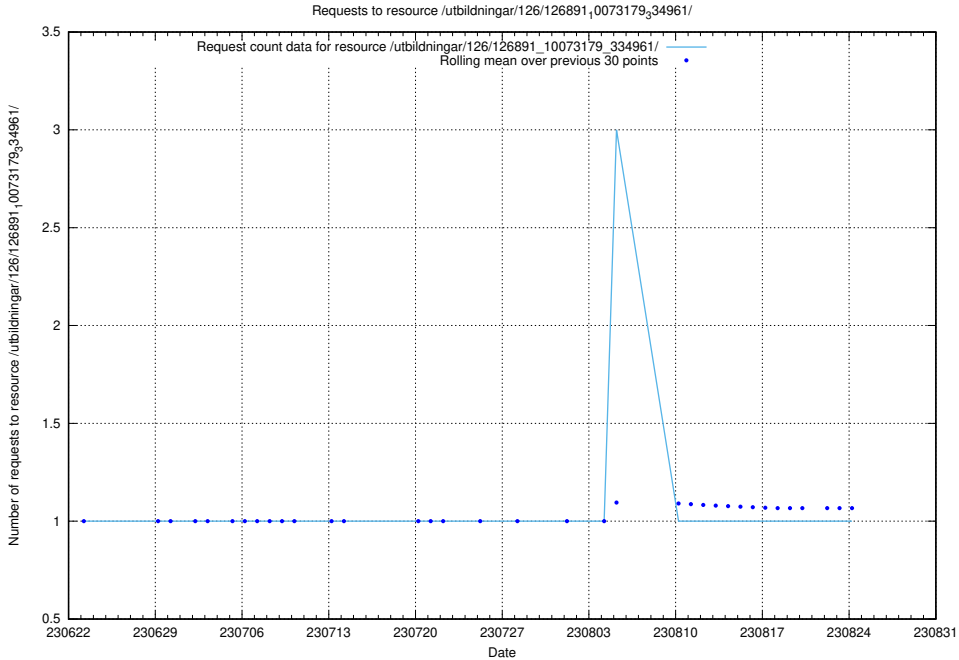

5.5749 Usage of /utbildningar/126/126891_10073179_334961/

Here, we count the number of requests to resource /utbildningar/126/126891_10073179_334961/.