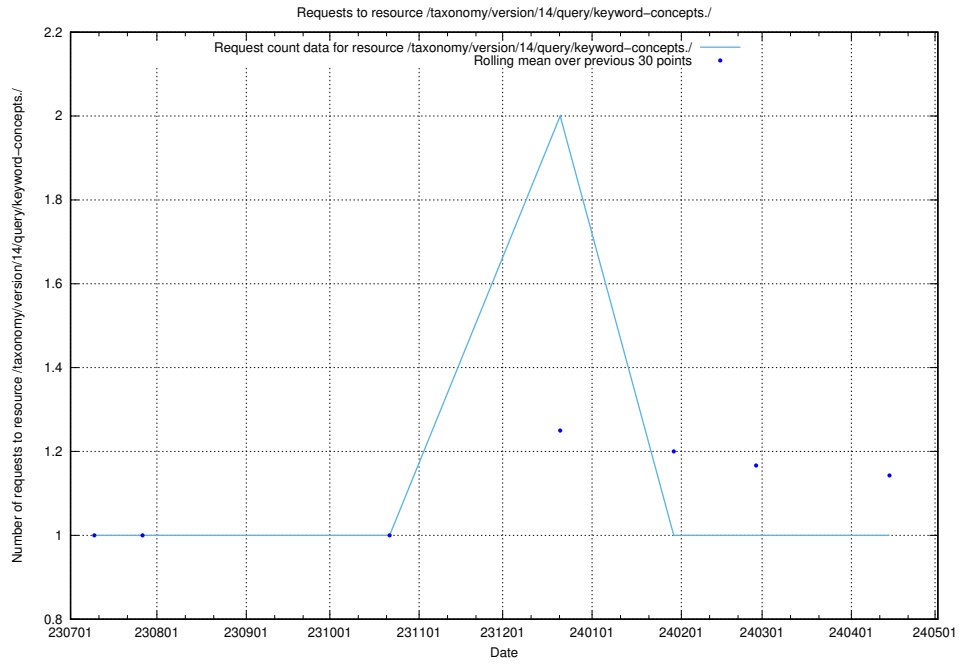

Here, we count the number of requests to resource /taxonomy/version/14/query/languages/.

5.5299 Usage of /taxonomy/version/14/query/keyword-concepts./

Here, we count the number of requests to resource /taxonomy/version/14/query/keyword-concepts./.