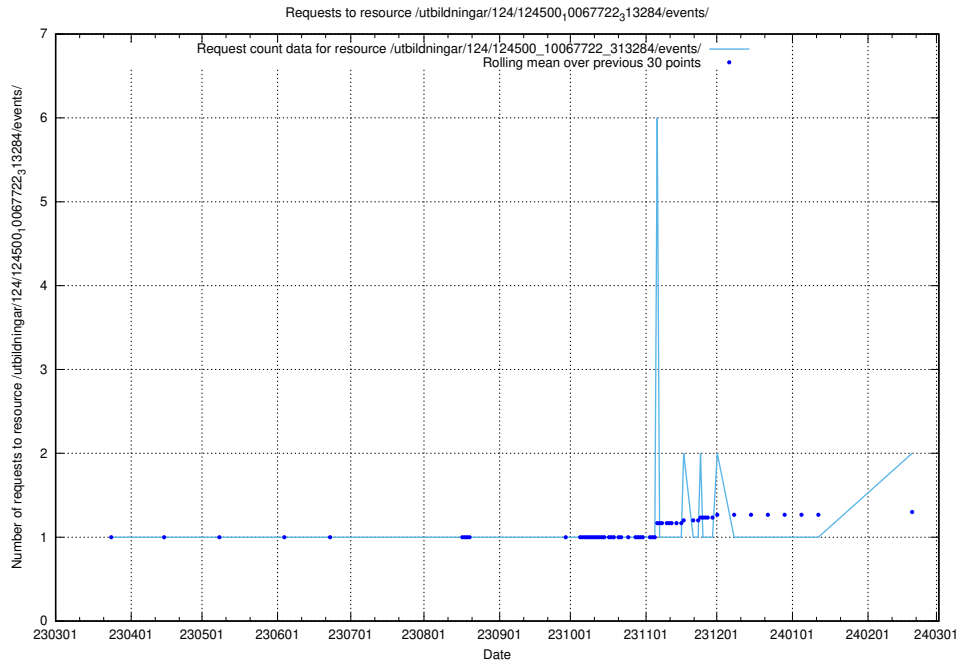

5.928 Usage of /utbildningar/124/124500_10067722_313284/events/

Here, we count the number of requests to resource /utbildningar/124/124500_10067722_313284/events/