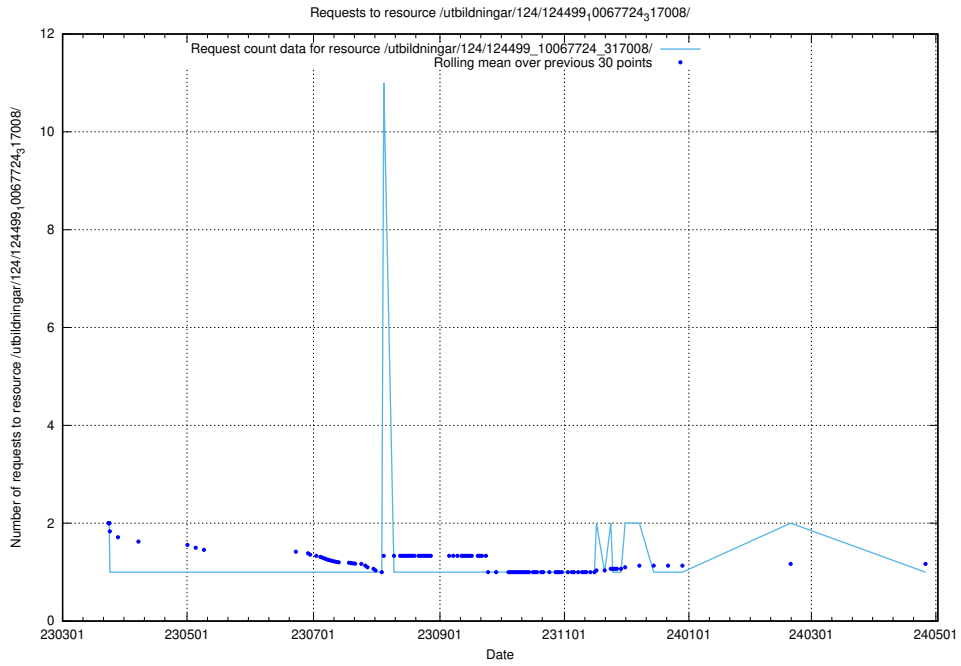

5.6491 Usage of /utbildningar/124/124499_10067724_317008/

Here, we count the number of requests to resource /utbildningar/124/124499_10067724_317008/.