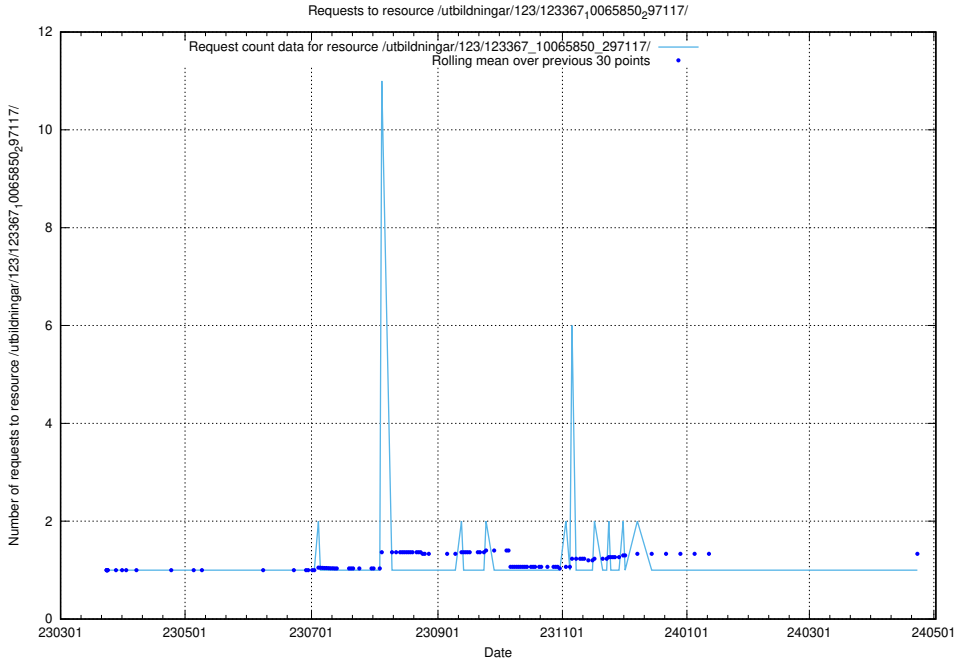

5.5014 Usage of /utbildningar/123/123367_10065850_297117/

Here, we count the number of requests to resource /utbildningar/123/123367_10065850_297117/.