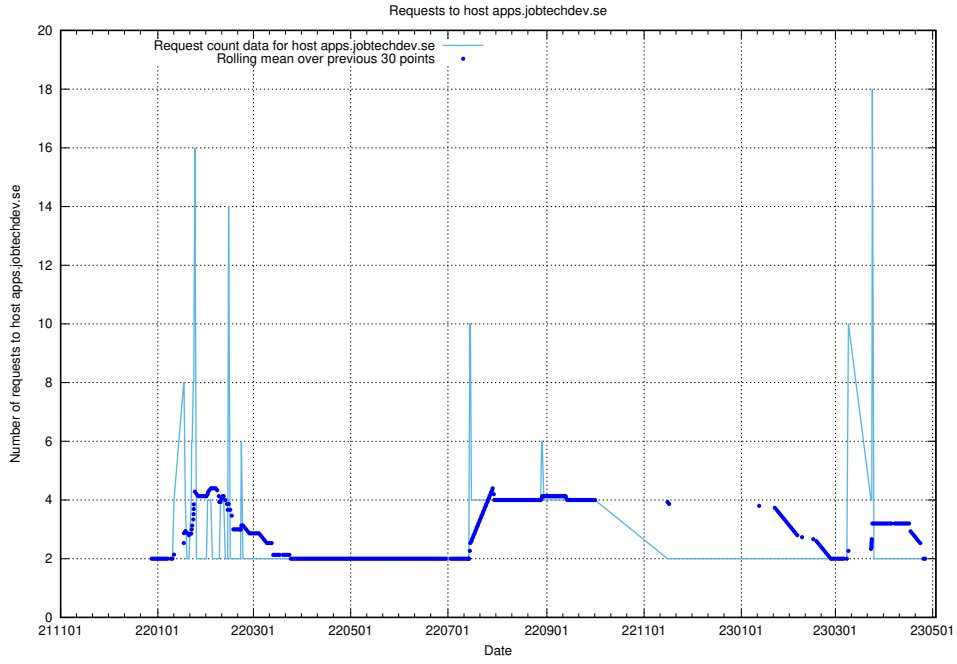

7.364 Usage of apps.jobtechdev.se

Here, we count the number of requests to host apps.jobtechdev.se.