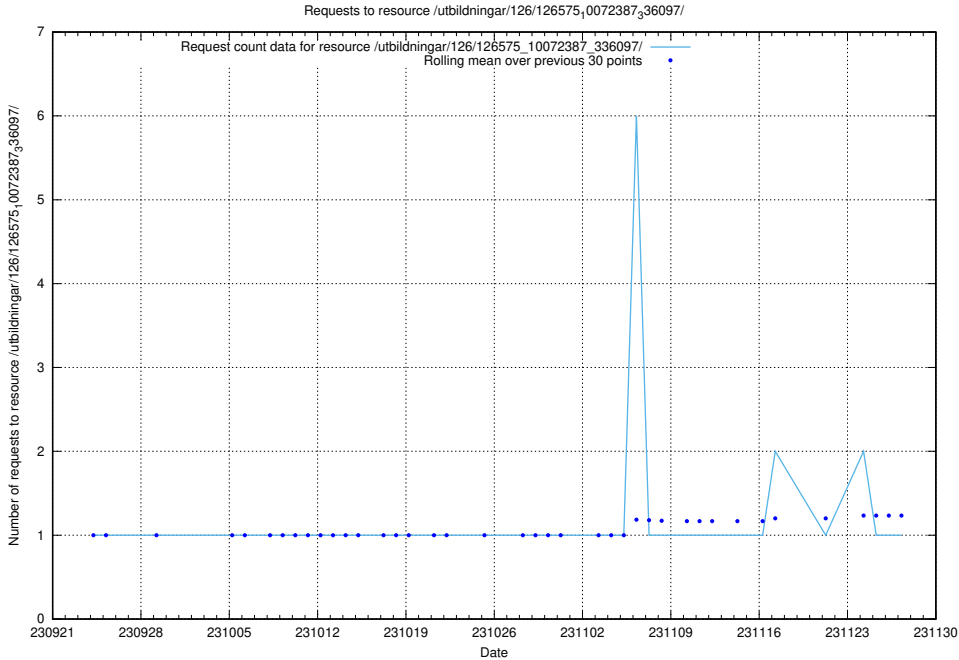

5.4646 Usage of /utbildningar/126/126575_10072387_336097/

Here, we count the number of requests to resource /utbildningar/126/126575_10072387_336097/.