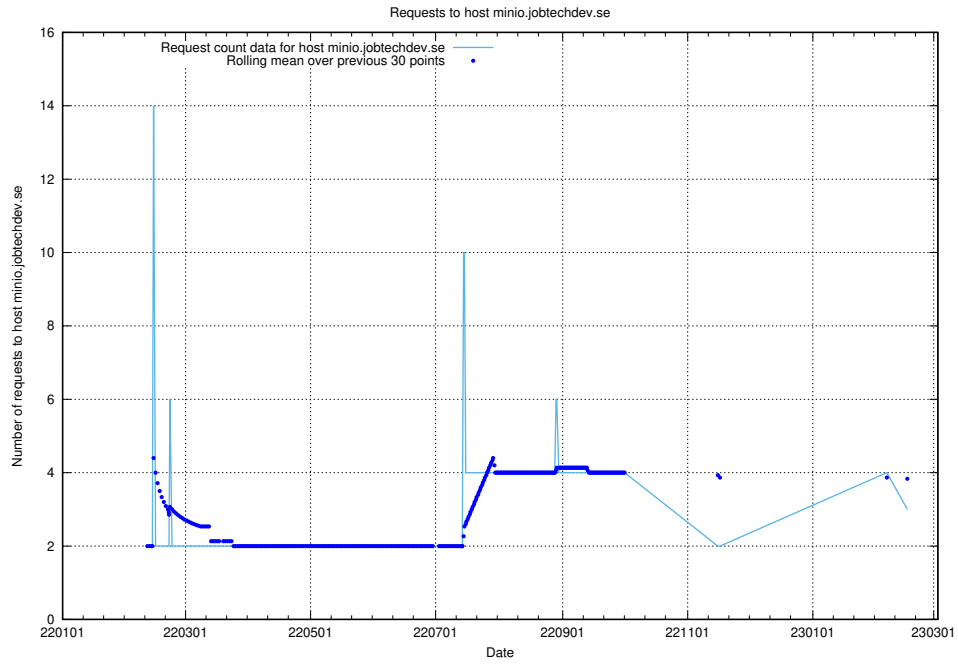

7.236 Usage of kam-openshift-gitops.prod.services.jtech.se

Here, we count the number of requests to host kam-openshift-gitops.prod.services.jtech.se.

7.237 Usage of minio.jobtechdev.se

Here, we count the number of requests to host minio.jobtechdev.se.