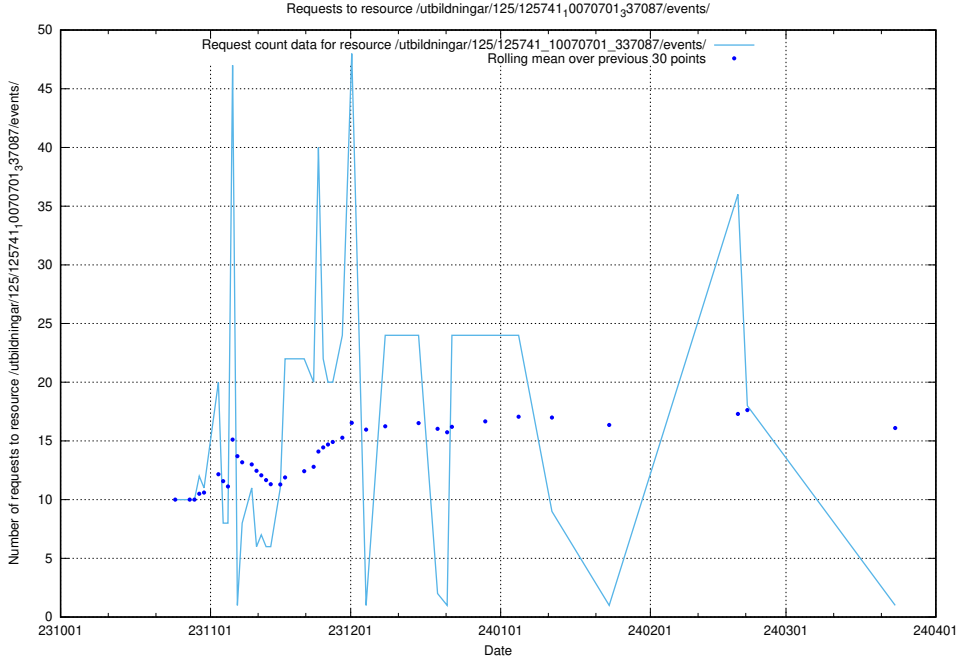

5.4374 Usage of /utbildningar/125/125741_10070701_337087/events/

Here, we count the number of requests to resource /utbildningar/125/125741_10070701_337087/events/