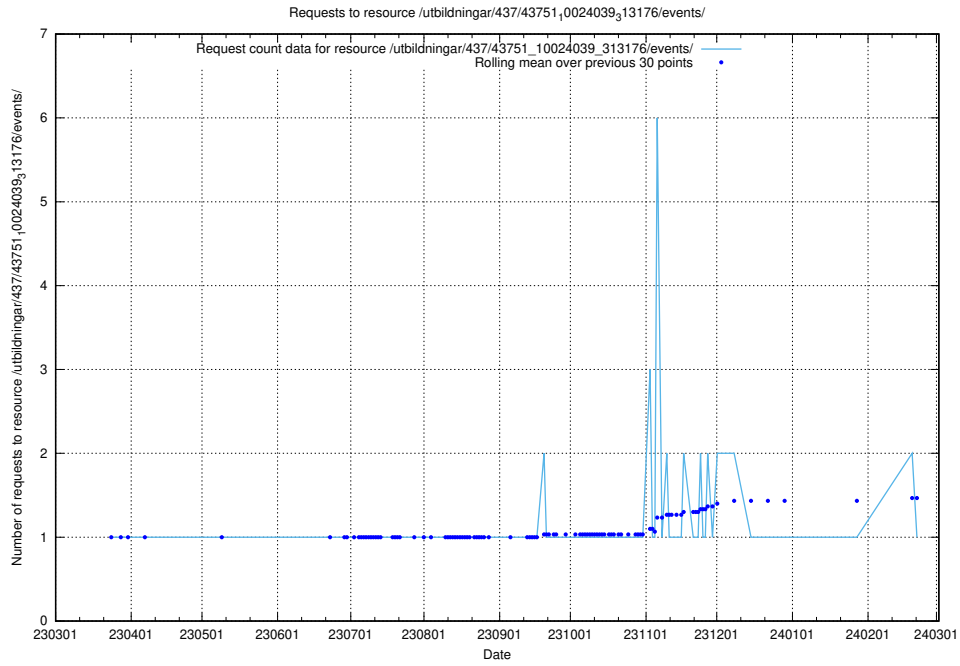

5.6388 Usage of /utbildningar/437/43751_10024039_313176/events/

Here, we count the number of requests to resource /utbildningar/437/43751_10024039_313176/events/.