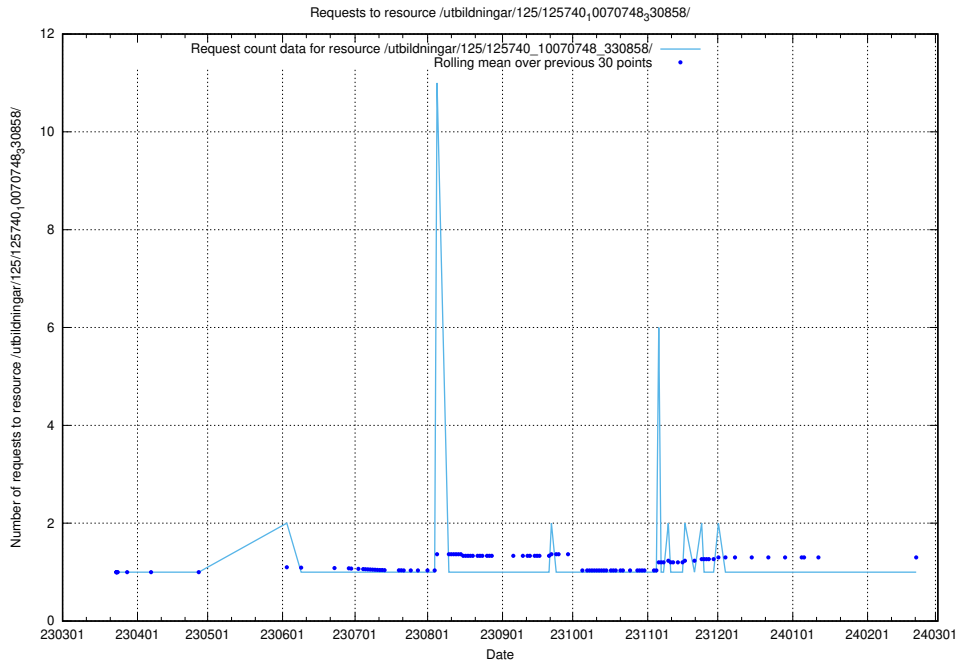

5.969 Usage of /utbildningar/125/125740_10070748_330858/

Here, we count the number of requests to resource /utbildningar/125/125740_10070748_330858/.