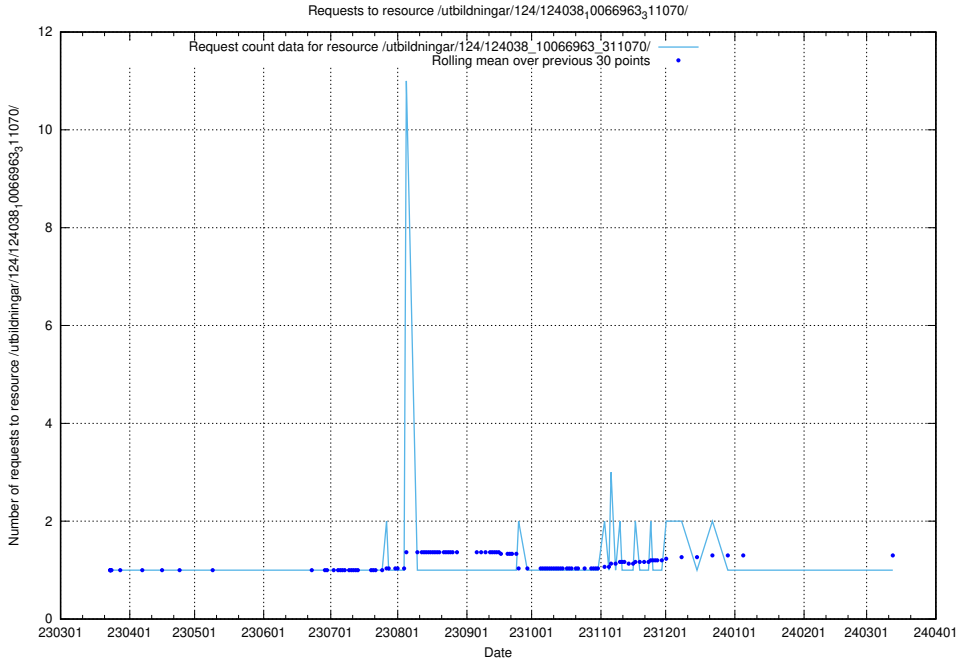

Here, we count the number of requests to resource /taxonomy/version/17/query/languages/.

5.4530 Usage of /utbildningar/124/124038_10066963_311070/

Here, we count the number of requests to resource /utbildningar/124/124038_10066963_311070/.