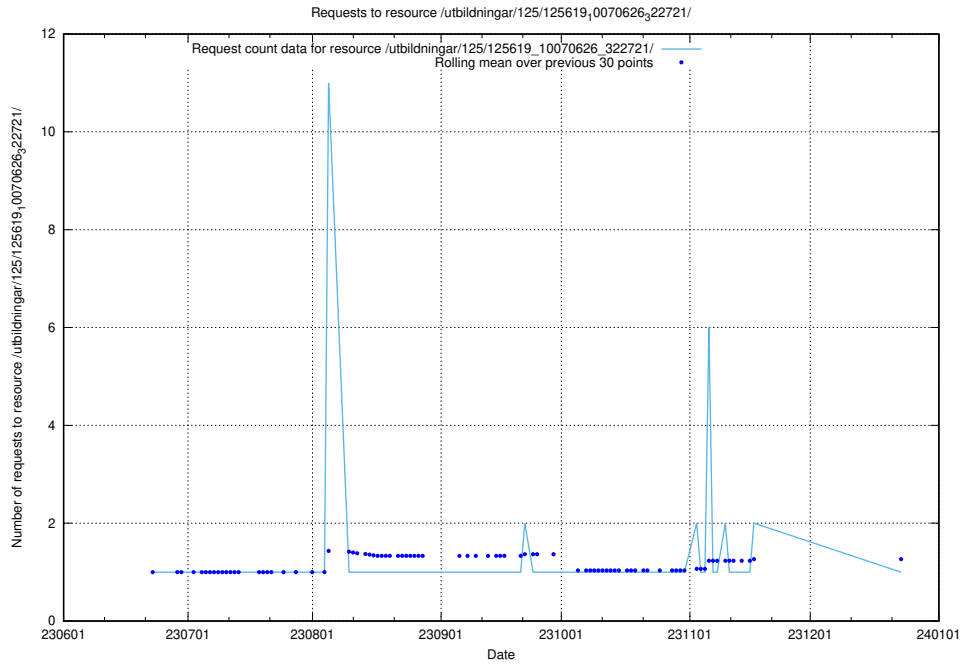

5.5887 Usage of /utbildningar/125/125619_10070626_322721/

Here, we count the number of requests to resource /utbildningar/125/125619_10070626_322721/.