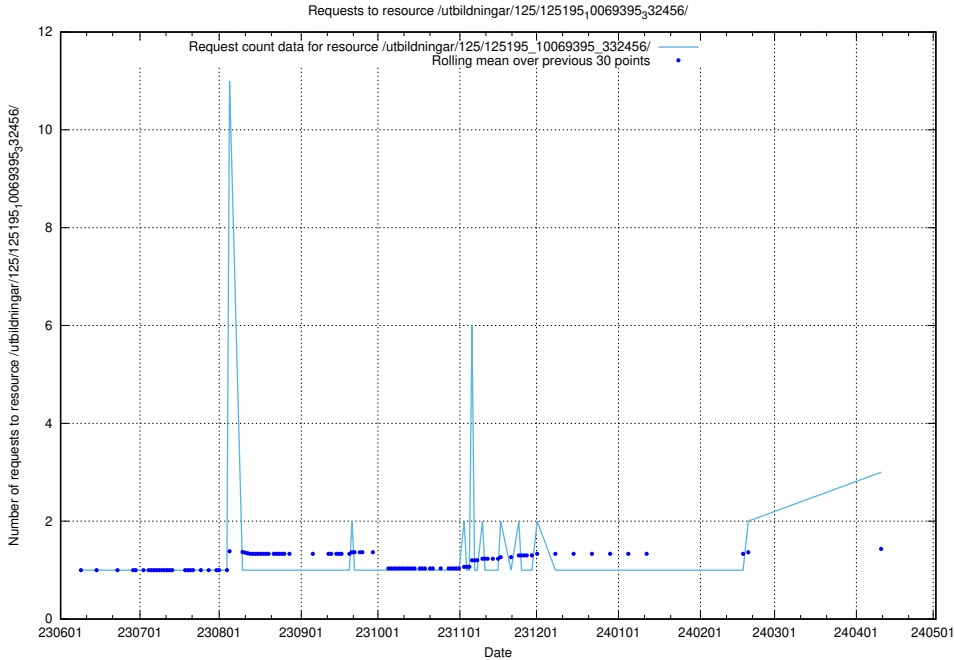

5.413 Usage of /utbildningar/125/125195_10069395_332456/

Here, we count the number of requests to resource /utbildningar/125/125195_10069395_332456/.