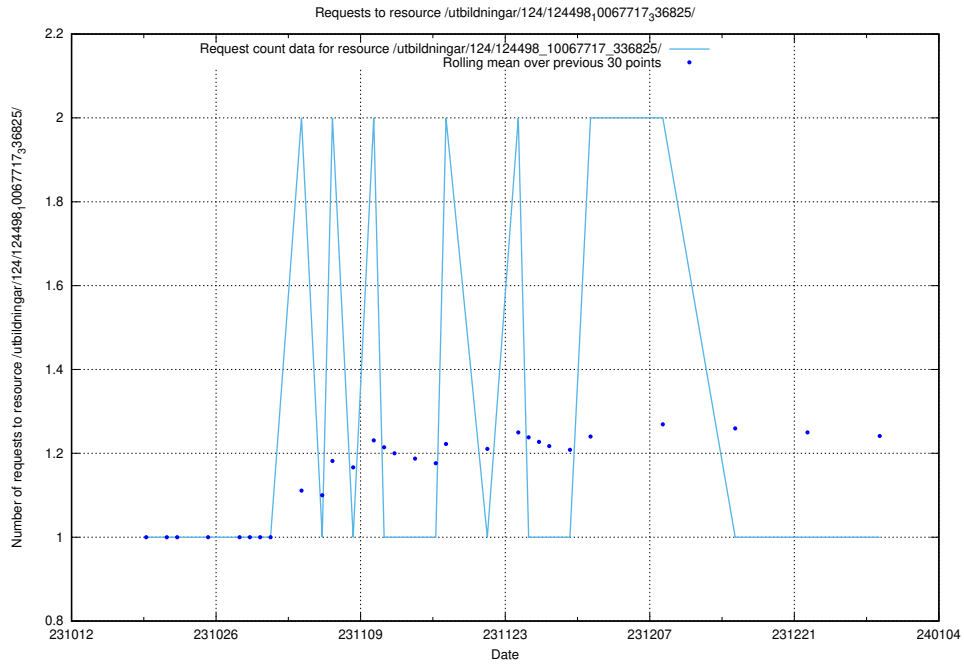

5.4441 Usage of /utbildningar/124/124498_10067717_336825/

Here, we count the number of requests to resource /utbildningar/124/124498_10067717_336825/.