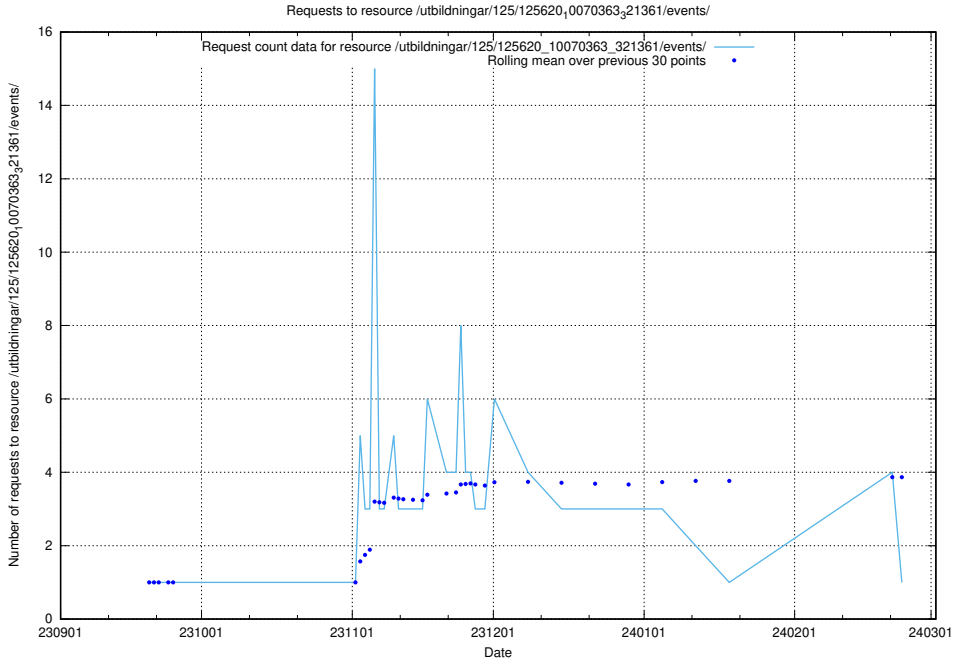

5.4699 Usage of /utbildningar/125/125620_10070363_321361/events/

Here, we count the number of requests to resource /utbildningar/125/125620_10070363_321361/events/