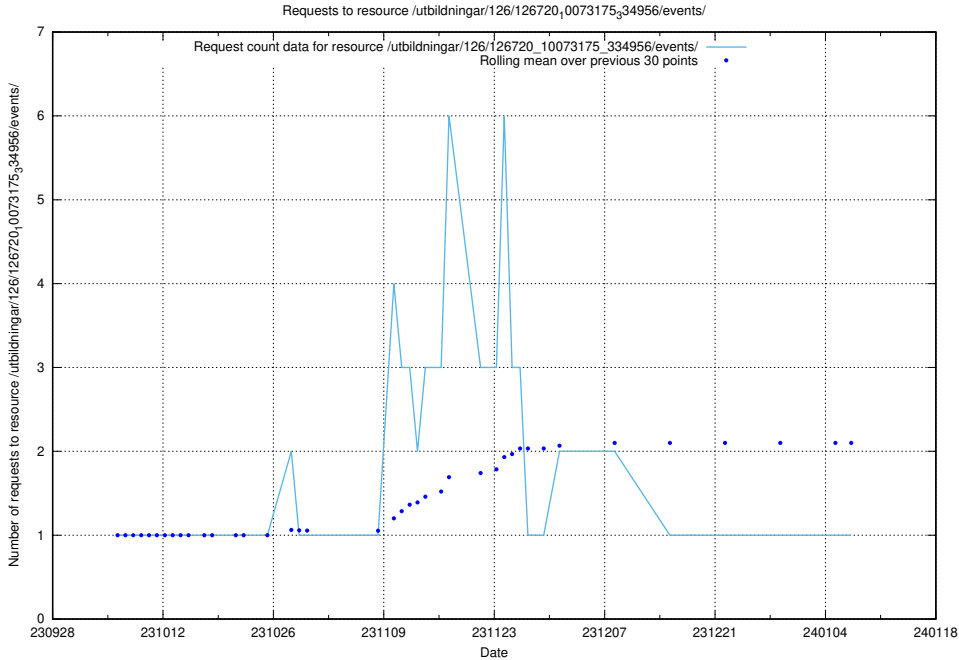

5.4564 Usage of /utbildningar/126/126720_10073175_334956/events/

Here, we count the number of requests to resource /utbildningar/126/126720_10073175_334956/events/