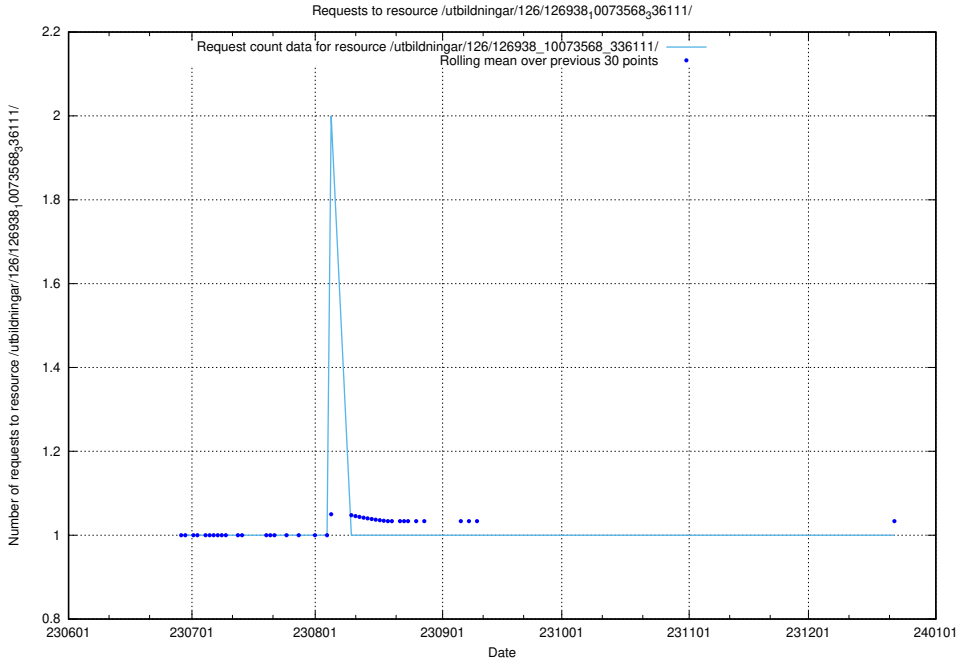

5.5600 Usage of /utbildningar/126/126938_10073568_336111/

Here, we count the number of requests to resource /utbildningar/126/126938_10073568_336111/.