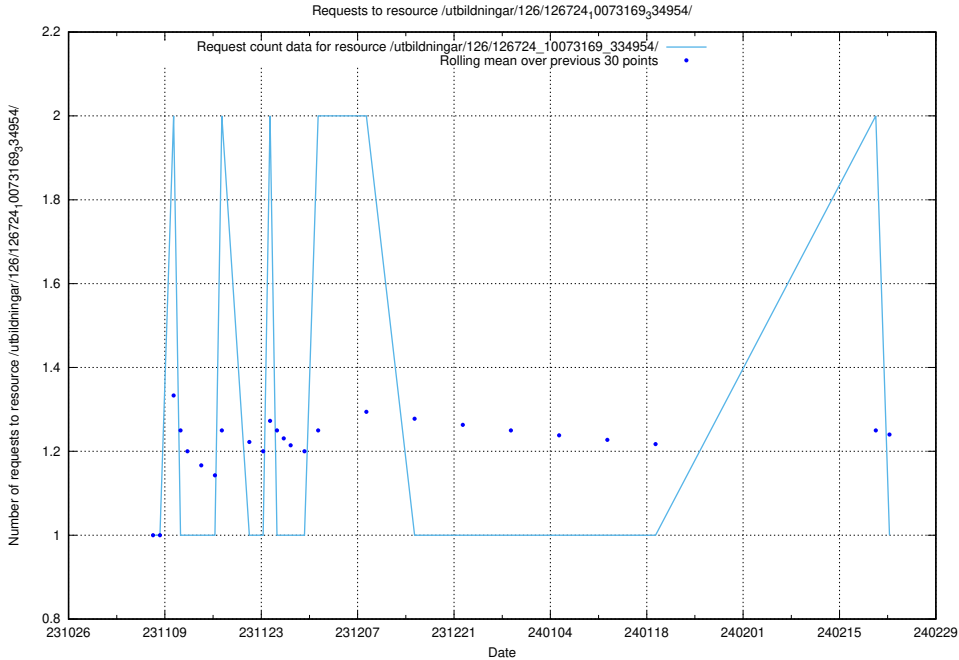

5.4293 Usage of /utbildningar/126/126724_10073169_334954/

Here, we count the number of requests to resource /utbildningar/126/126724_10073169_334954/.