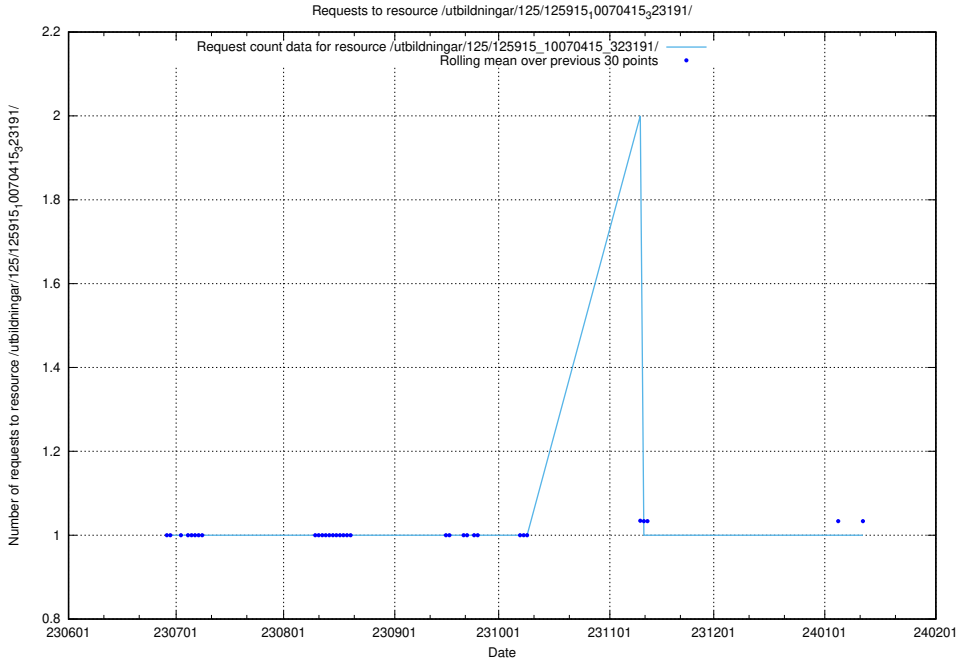

5.5631 Usage of /utbildningar/125/125915_10070415_323191/

Here, we count the number of requests to resource /utbildningar/125/125915_10070415_323191/.