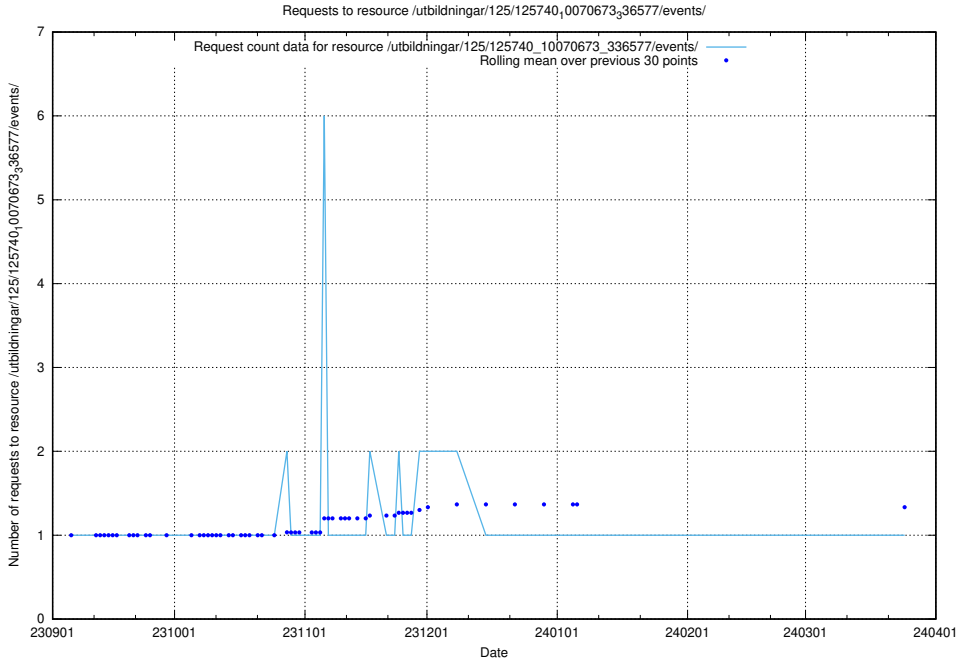

5.4836 Usage of /utbildningar/125/125740_10070673_336577/events/

Here, we count the number of requests to resource /utbildningar/125/125740_10070673_336577/events/