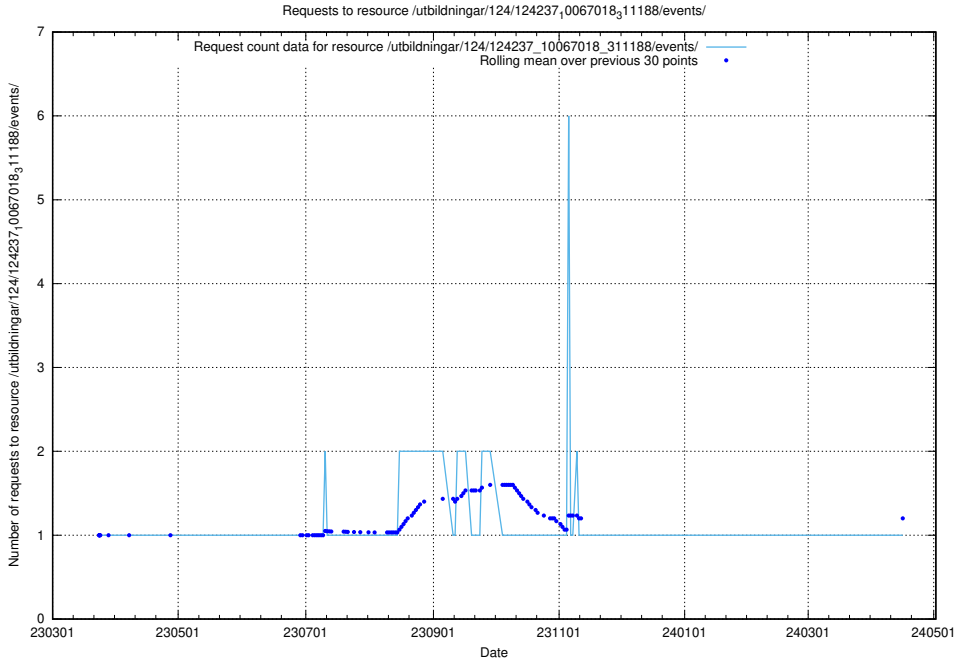

5.4183 Usage of /utbildningar/124/124237_10067018_311188/events/

Here, we count the number of requests to resource /utbildningar/124/124237_10067018_311188/events/