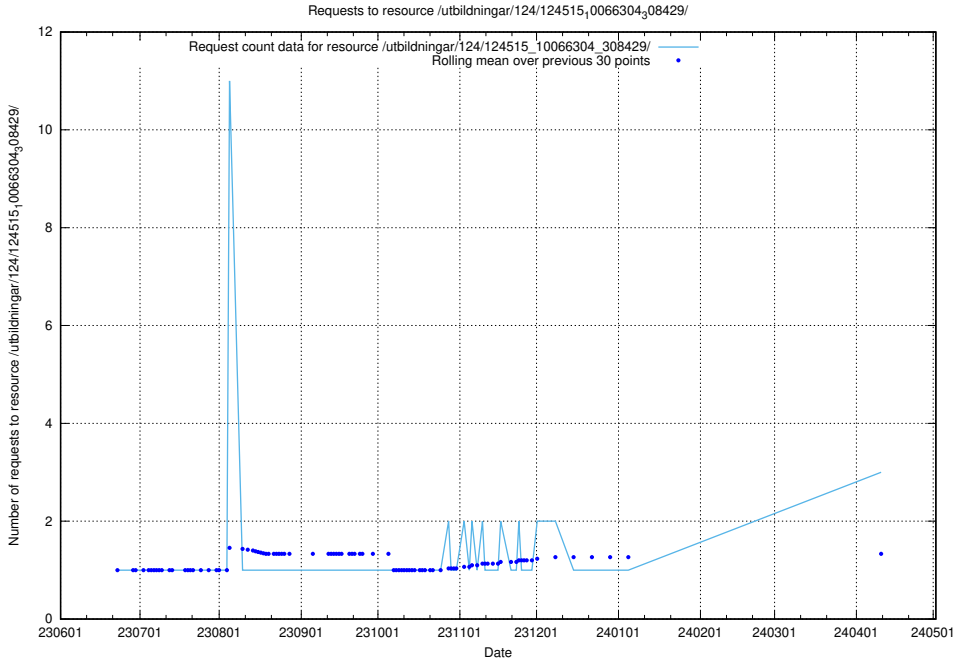

5.398 Usage of /utbildningar/124/124515_10066304_308429/

Here, we count the number of requests to resource /utbildningar/124/124515_10066304_308429/.