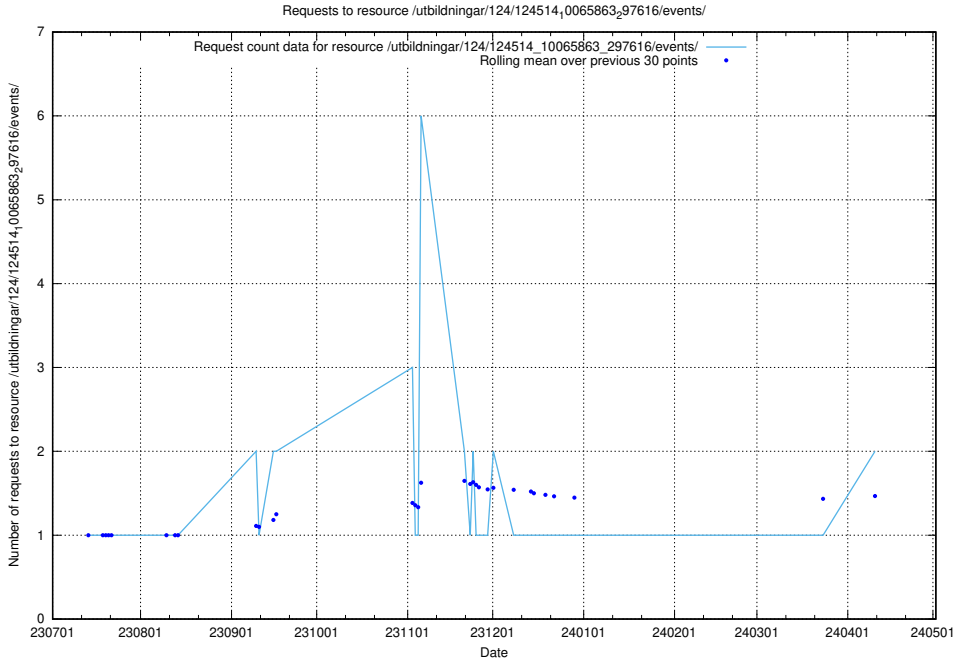

Here, we count the number of requests to resource /utbildningar/122/122967_10065248_280012/.

5.805 Usage of /utbildningar/124/124514_10065863_297616/events/

Here, we count the number of requests to resource /utbildningar/124/124514_10065863_297616/events/