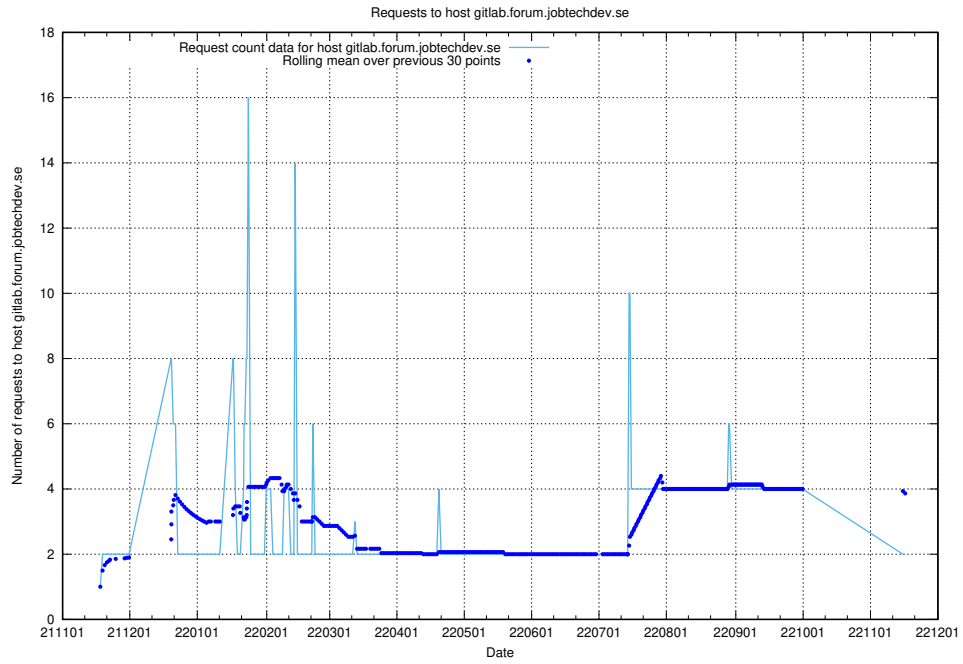

7.482 Usage of gitlab.forum.jobtechdev.se

Here, we count the number of requests to host gitlab.forum.jobtechdev.se.

7.483 Usage of opensearch.jobtechdev.se

Here, we count the number of requests to host opensearch.jobtechdev.se.