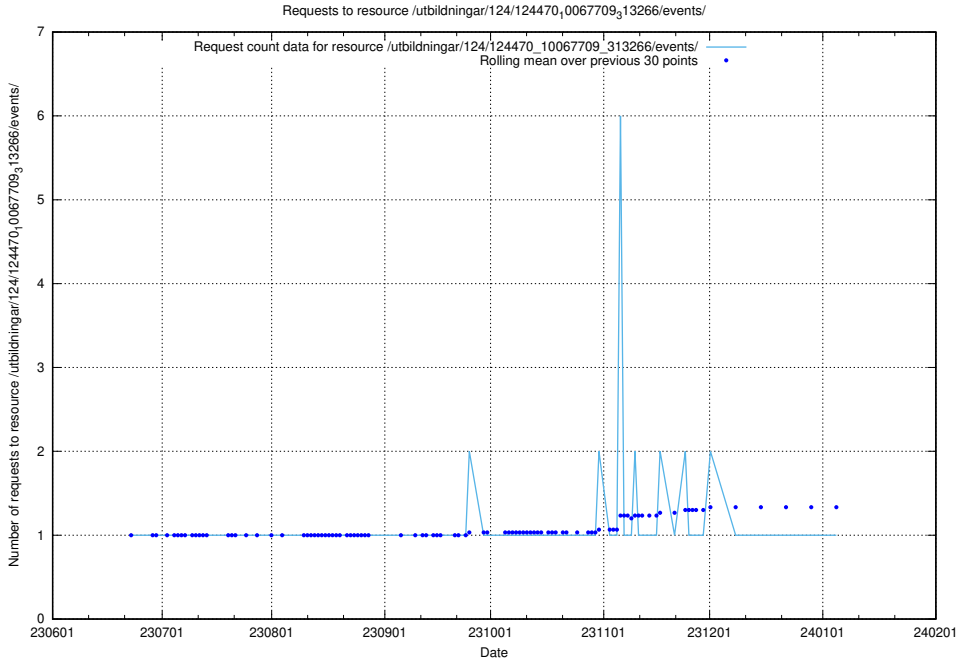

5.5970 Usage of /utbildningar/124/124470_10067709_313266/events/

Here, we count the number of requests to resource /utbildningar/124/124470_10067709_313266/events/