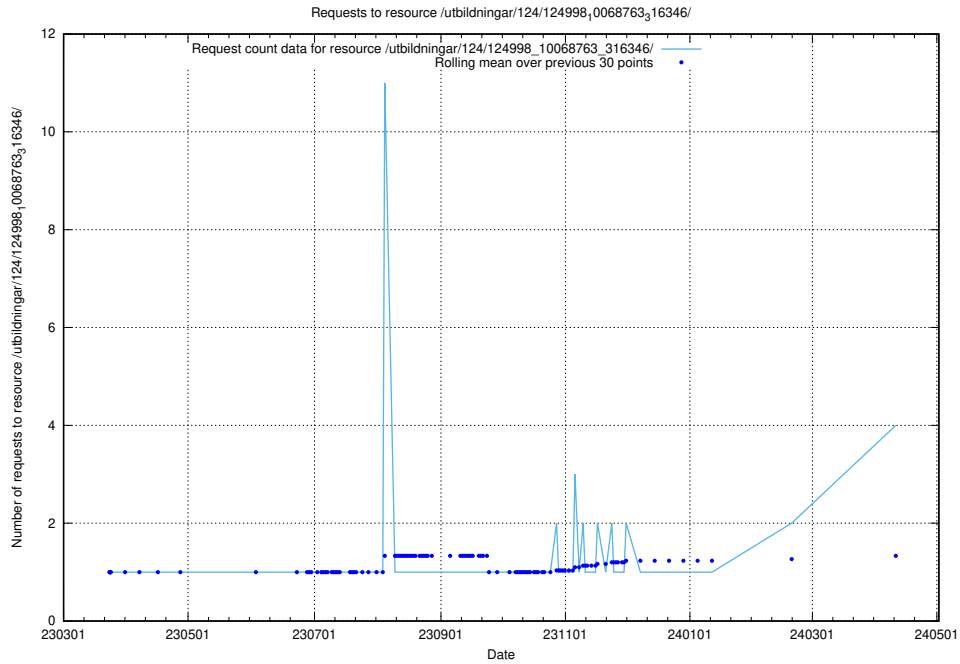

5.164 Usage of /utbildningar/124/124998_10068763_316346/

Here, we count the number of requests to resource /utbildningar/124/124998_10068763_316346/.

5.165 Usage of /utbildningar/124/124861_10069368_318273/events/