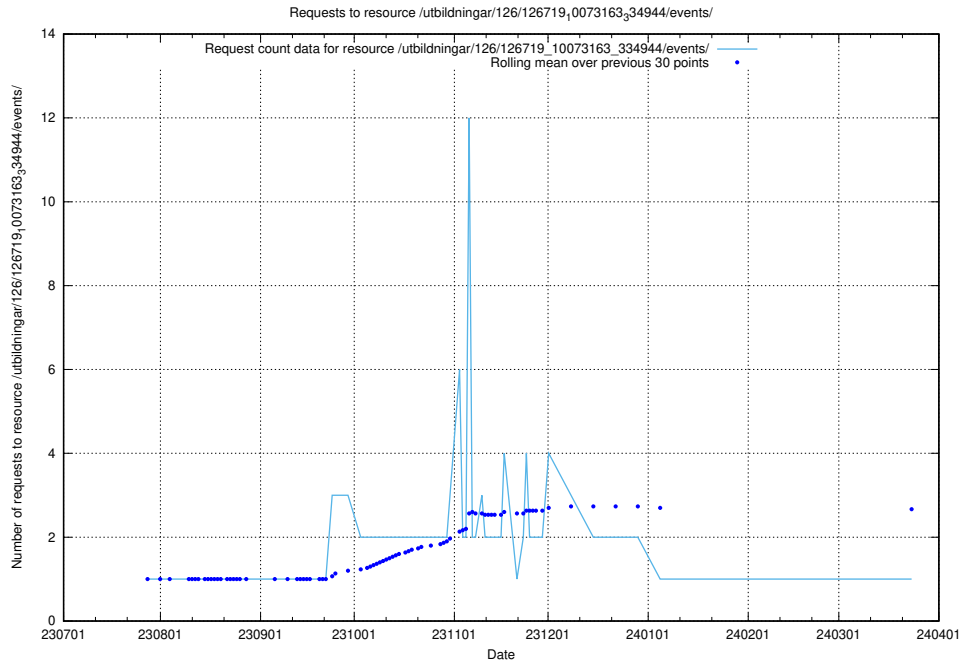

5.5064 Usage of /utbildningar/126/126719_10073163_334944/events/

Here, we count the number of requests to resource /utbildningar/126/126719_10073163_334944/events/