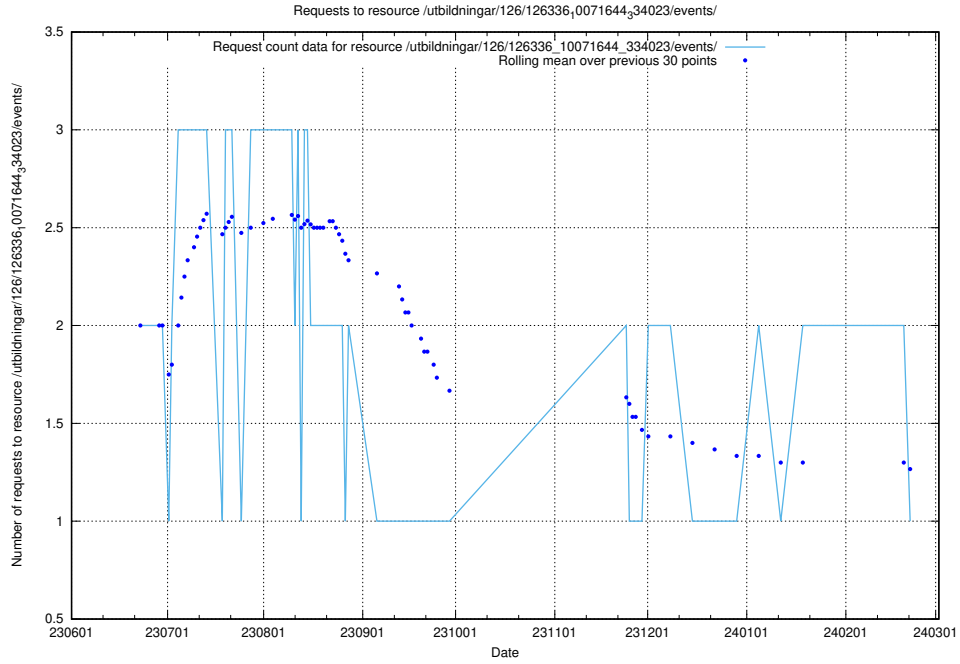

5.5732 Usage of /utbildningar/126/126336_10071644_334023/events/

Here, we count the number of requests to resource /utbildningar/126/126336_10071644_334023/events/