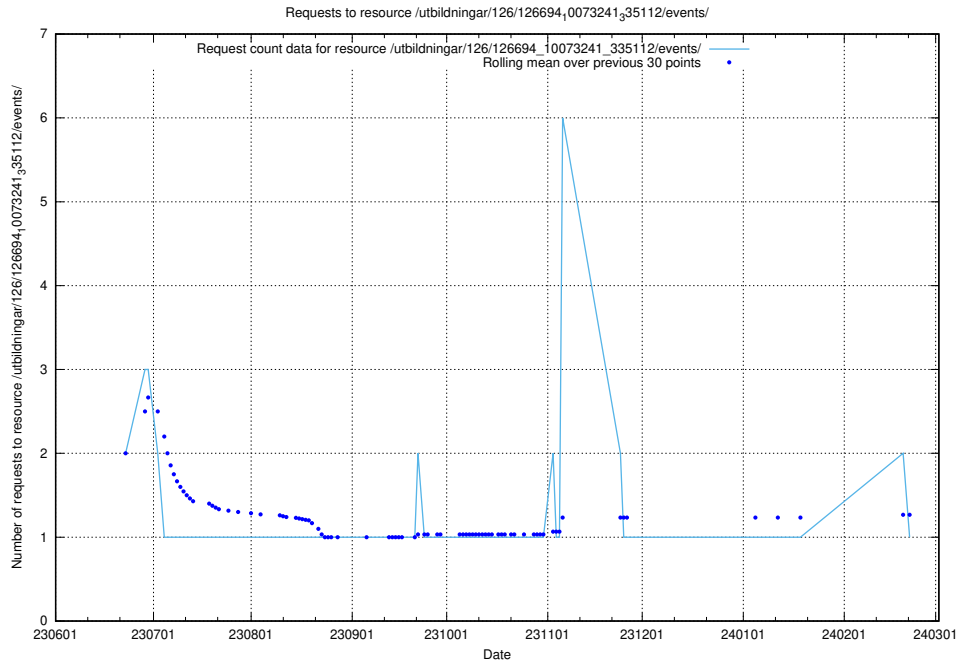

5.5731 Usage of /utbildningar/126/126694_10073241_335112/events/

Here, we count the number of requests to resource /utbildningar/126/126694_10073241_335112/events/