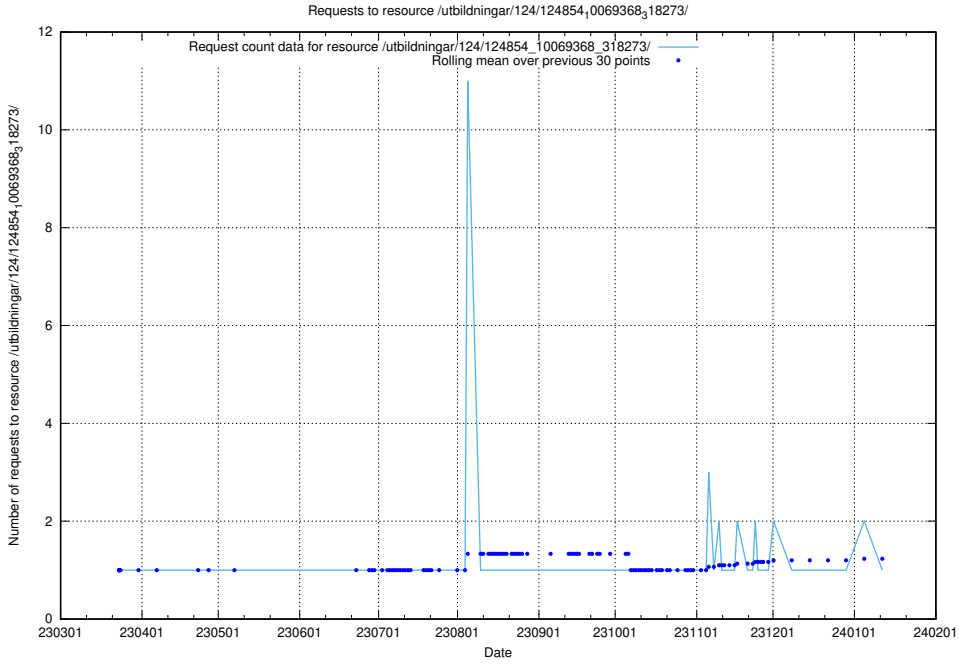

5.1201 Usage of /utbildningar/124/124854_10069368_318273/

Here, we count the number of requests to resource /utbildningar/124/124854_10069368_318273/.