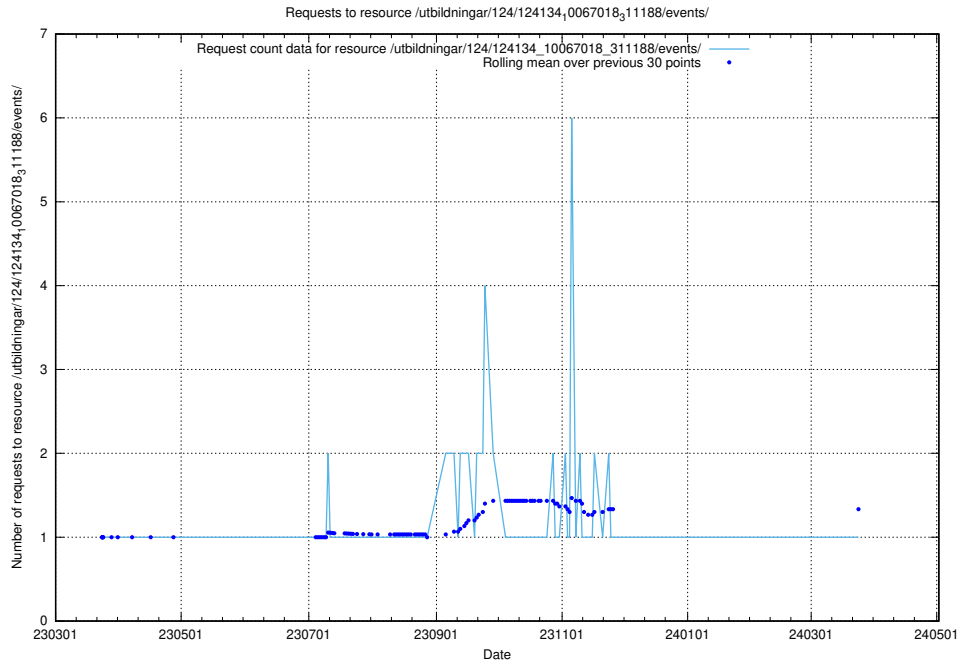

5.4255 Usage of /utbildningar/124/124134_10067018_311188/events/

Here, we count the number of requests to resource /utbildningar/124/124134_10067018_311188/events/