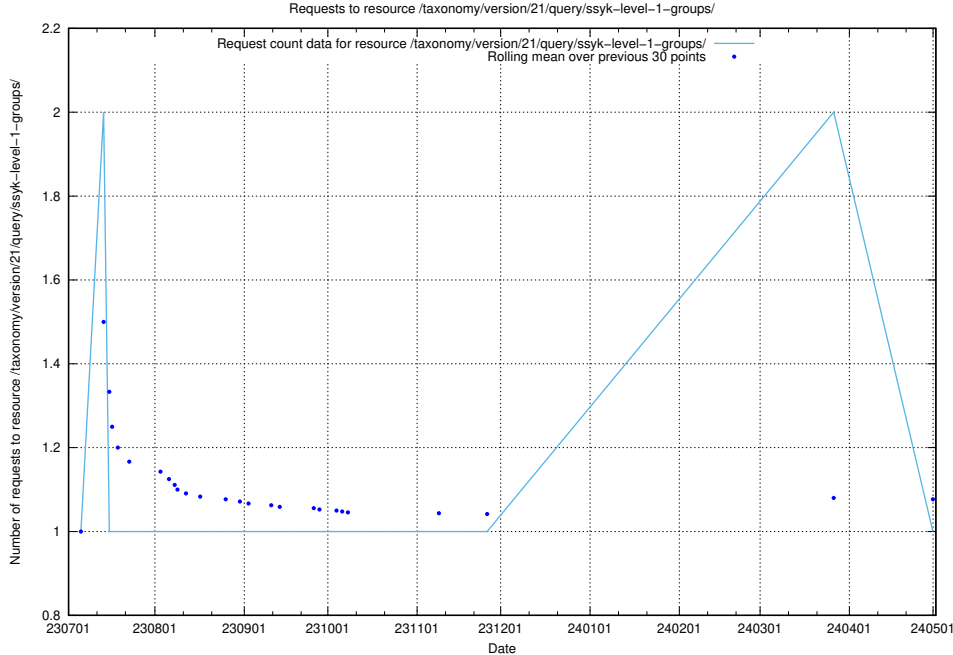

5.5500 Usage of /taxonomy/version/21/query/ssyk-level-1-groups/

Here, we count the number of requests to resource /taxonomy/version/21/query/ssyk-level-1-groups/.