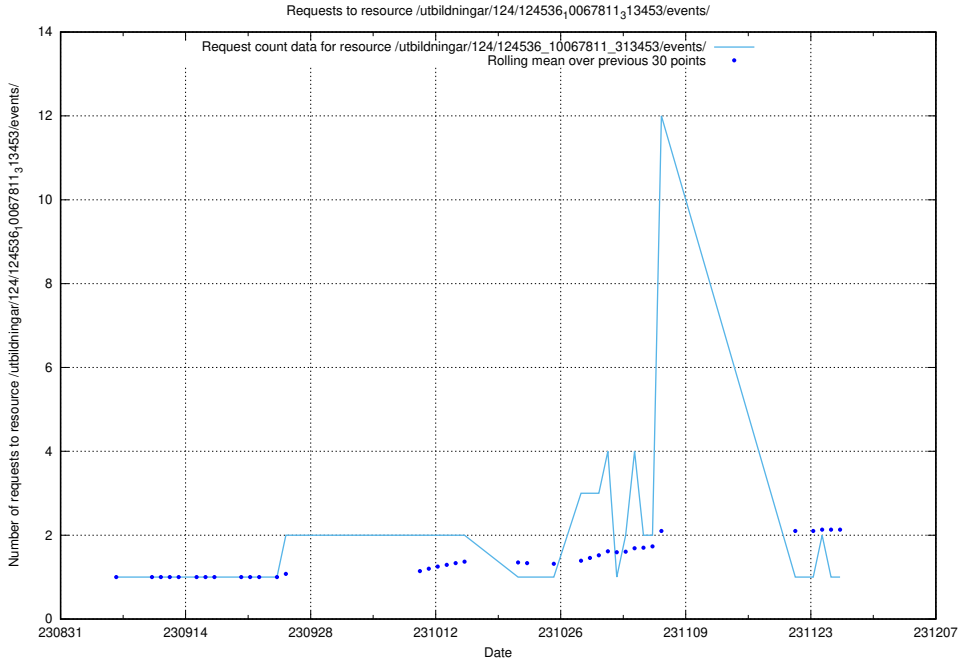

5.4849 Usage of /utbildningar/124/124536_10067811_313453/events/

Here, we count the number of requests to resource /utbildningar/124/124536_10067811_313453/events/