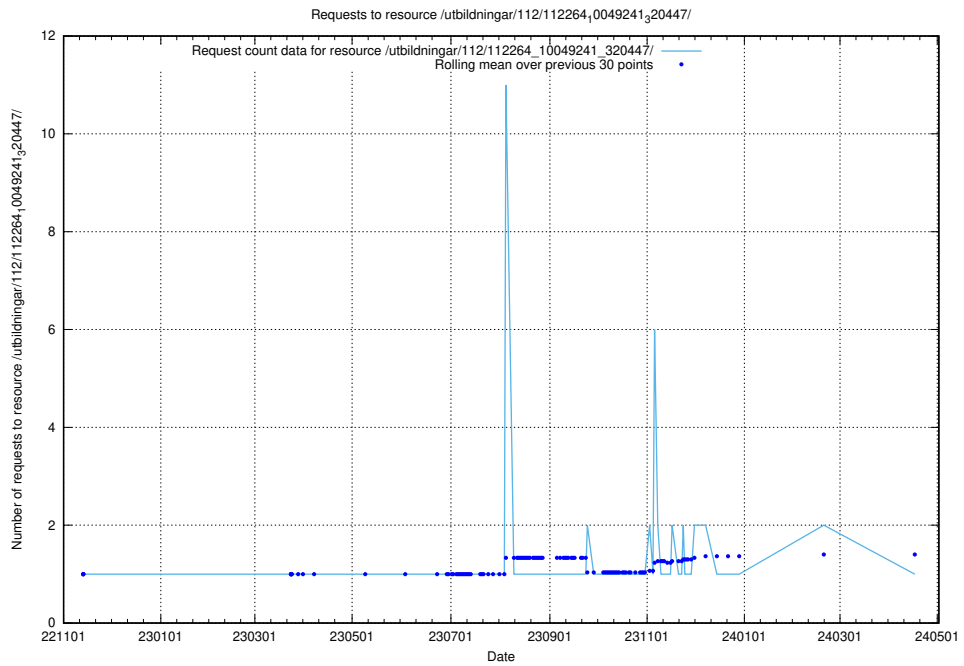

5.6375 Usage of /utbildningar/112/112264_10049241_320447/

Here, we count the number of requests to resource /utbildningar/112/112264_10049241_320447/.