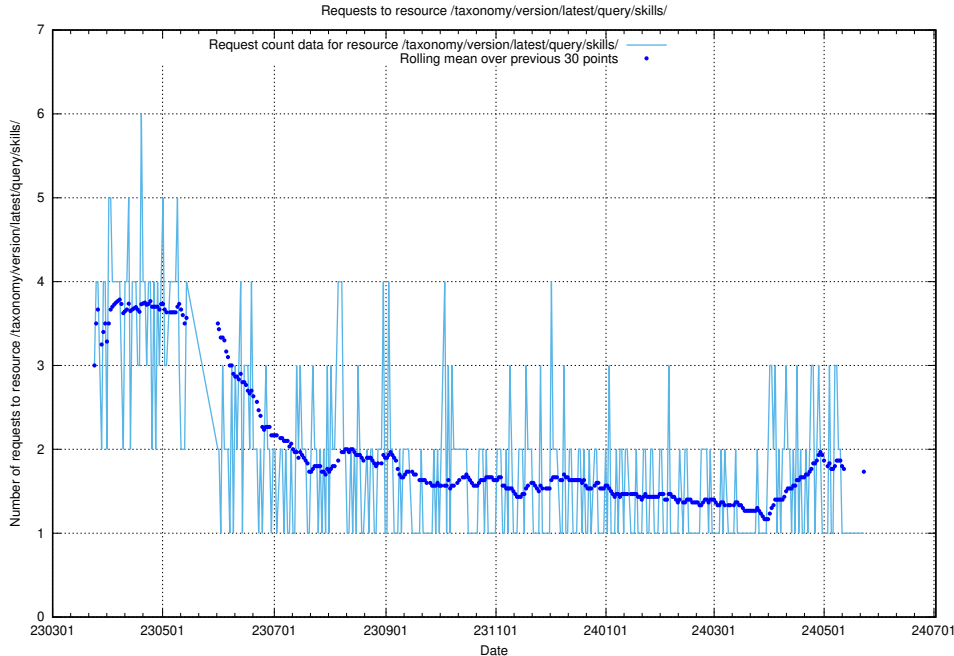

5.6280 Usage of /taxonomy/version/latest/query/skills/

Here, we count the number of requests to resource /taxonomy/version/latest/query/skills/.