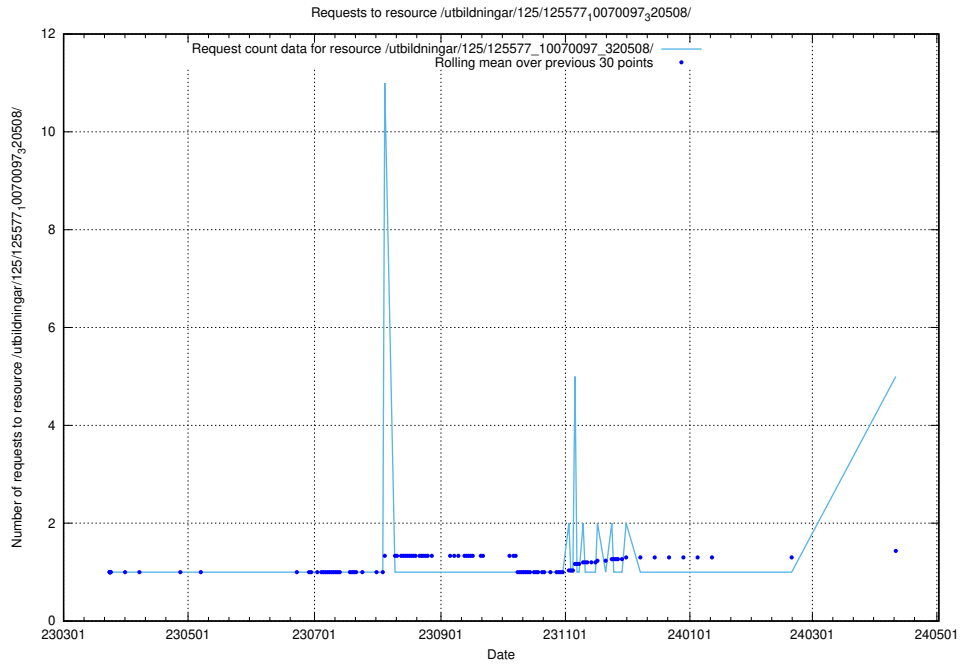

5.106 Usage of /utbildningar/125/125577_10070097_320508/

Here, we count the number of requests to resource /utbildningar/125/125577_10070097_320508/.