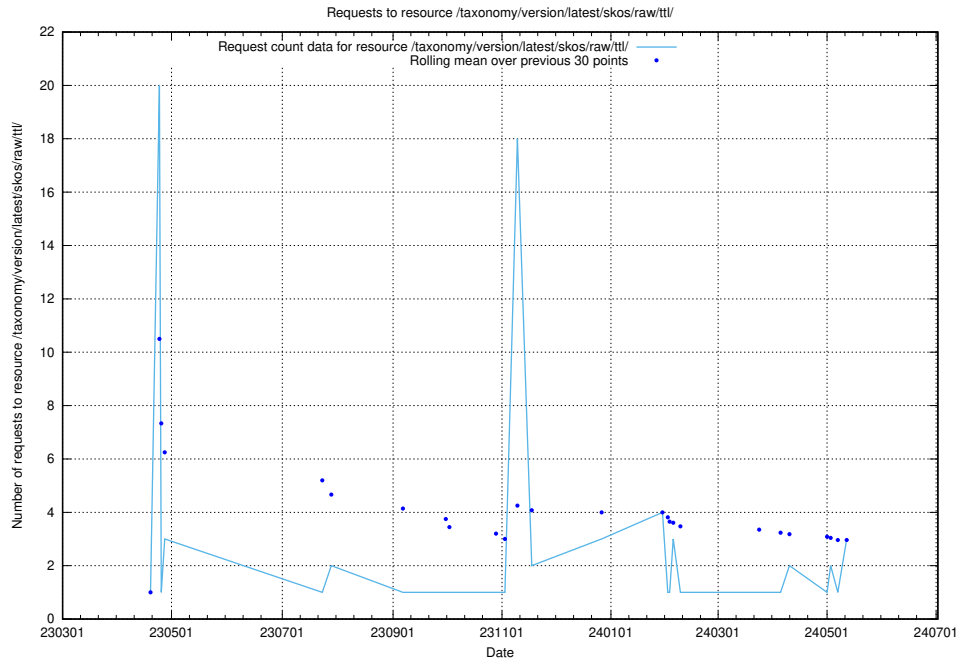

5.423 Usage of `/taxonomy/version/latest/skos/raw/ttl/`

Here, we count the number of requests to resource `/taxonomy/version/latest/skos/raw/ttl/`.