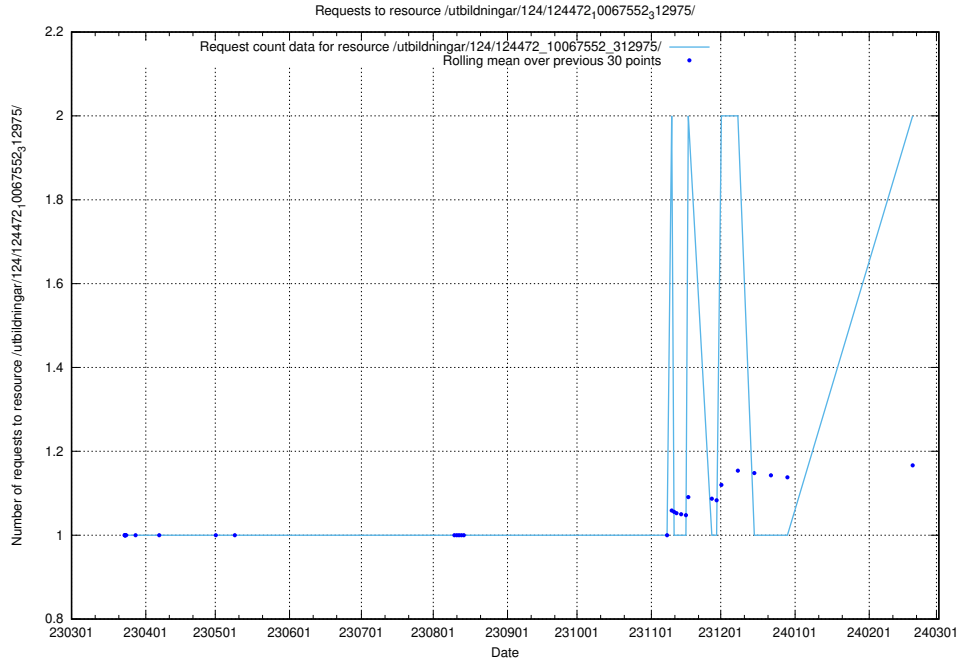

5.633 Usage of /utbildningar/124/124472_10067552_312975/

Here, we count the number of requests to resource /utbildningar/124/124472_10067552_312975/.