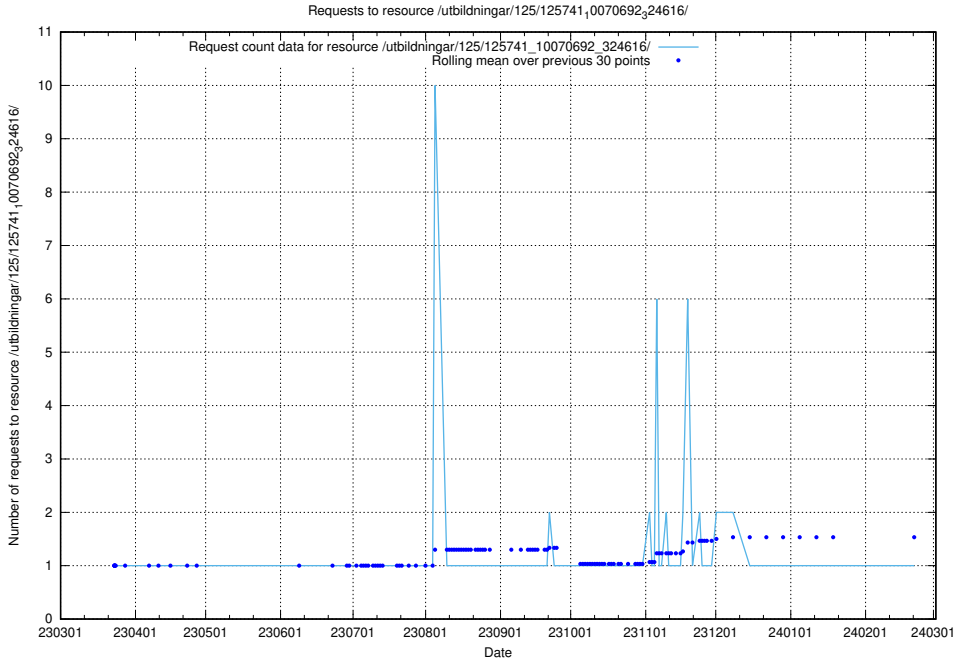

5.6661 Usage of /utbildningar/125/125741_10070692_324616/

Here, we count the number of requests to resource /utbildningar/125/125741_10070692_324616/.