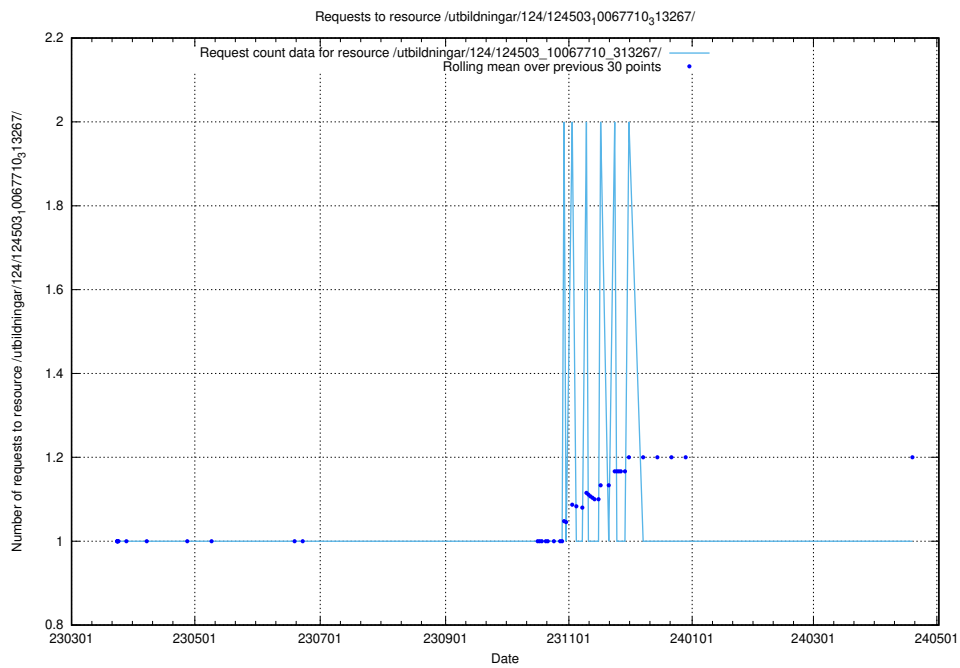

5.2325 Usage of /utbildningar/124/124503_10067710_313267/

Here, we count the number of requests to resource /utbildningar/124/124503_10067710_313267/.