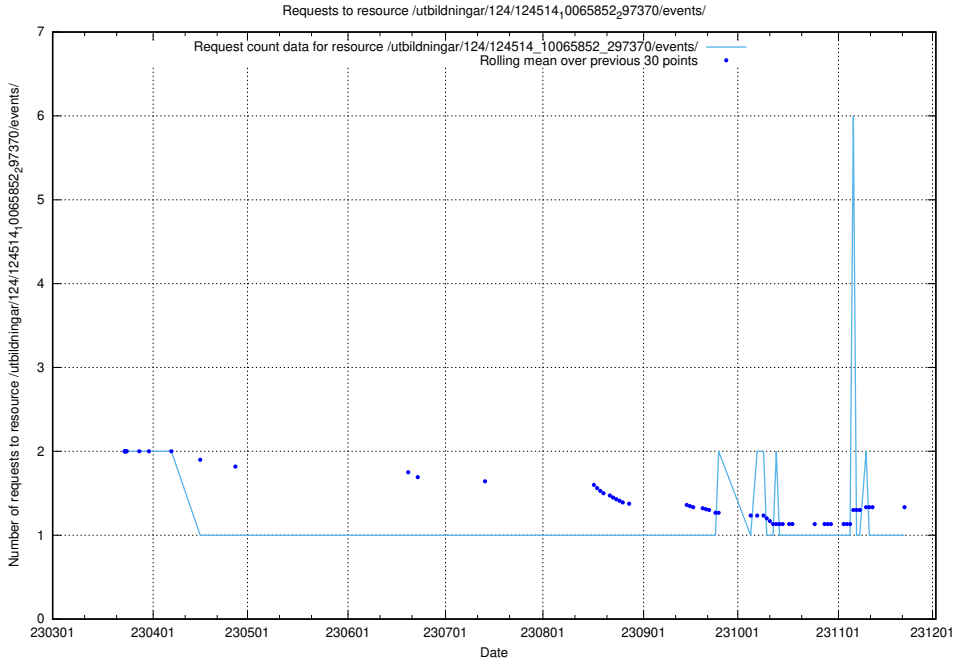

5.6489 Usage of /utbildningar/124/124514_10065852_297370/events/

Here, we count the number of requests to resource /utbildningar/124/124514_10065852_297370/events/