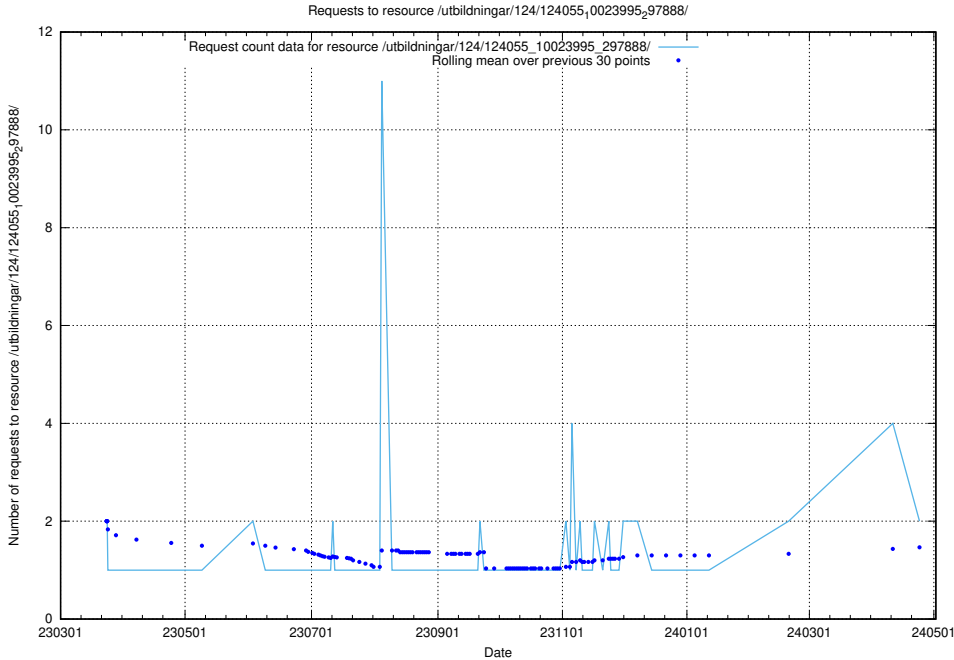

5.943 Usage of /utbildningar/124/124055_10023995_297888/

Here, we count the number of requests to resource /utbildningar/124/124055_10023995_297888/.