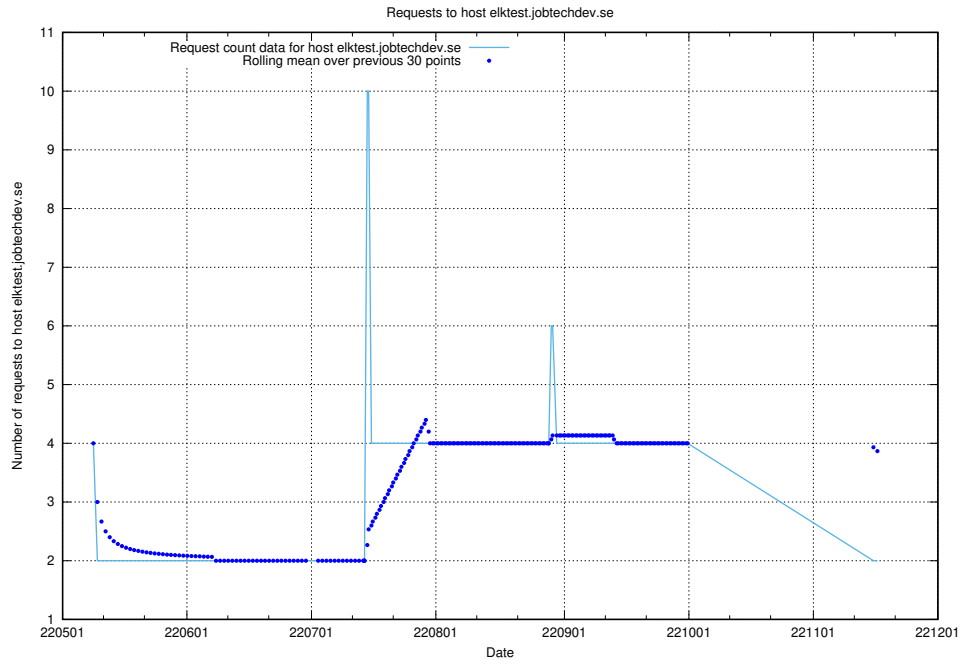

7.432 Usage of elktest.jobtechdev.se

Here, we count the number of requests to host elktest.jobtechdev.se.