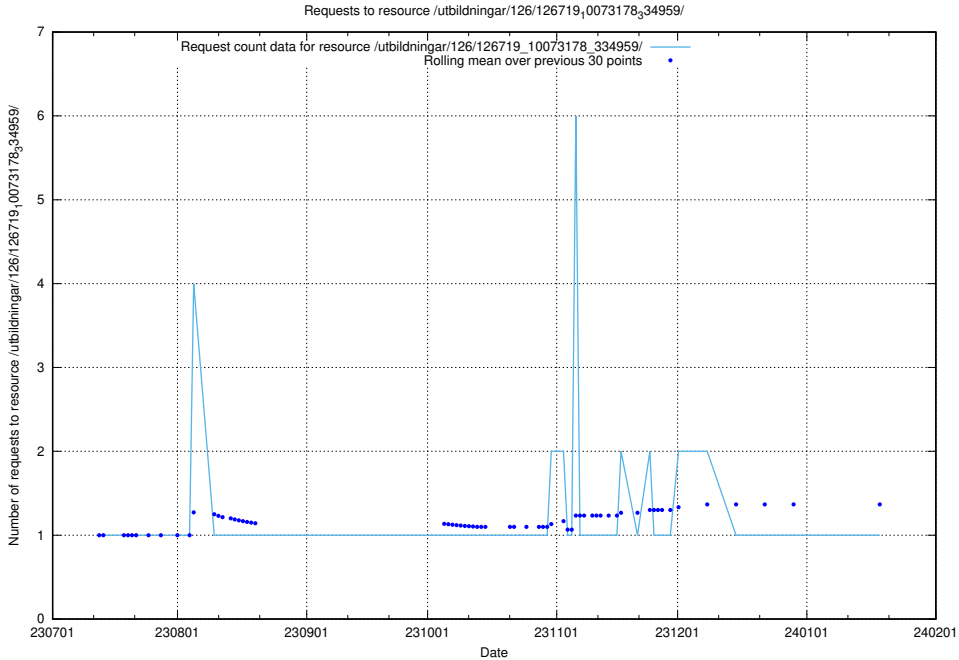

5.5270 Usage of /utbildningar/126/126719_10073178_334959/

Here, we count the number of requests to resource /utbildningar/126/126719_10073178_334959/.