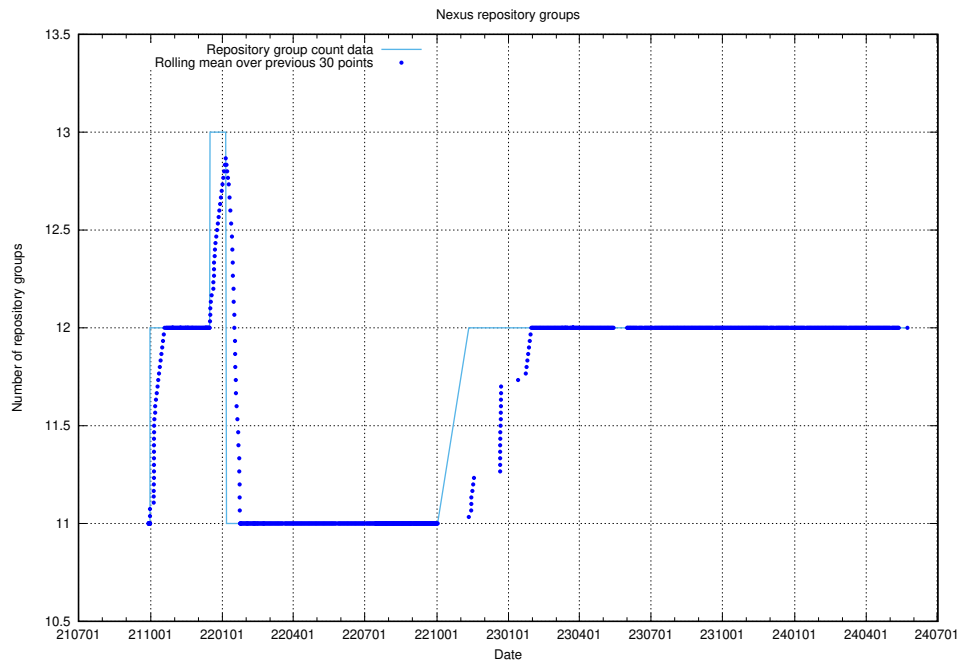

9 Nexus

This section contains statistics from the [image and package repositories](https://nexus.jobtechdev.se)⁹ of JobTech.

9.1 Number of repository groups in Nexus

A graph showing the number of repository groups.

⁹<https://nexus.jobtechdev.se>