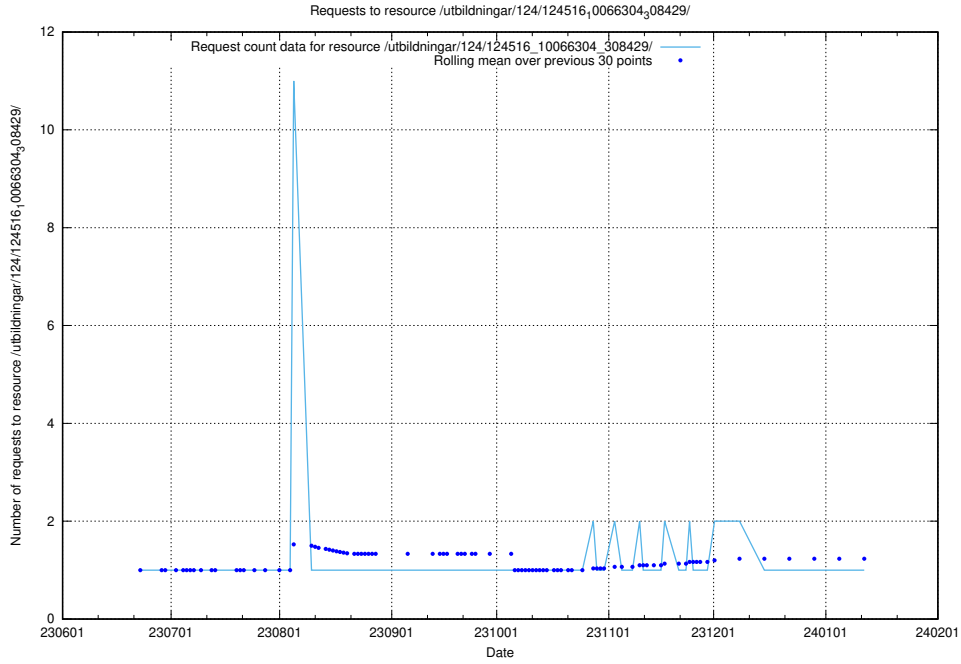

5.5933 Usage of /utbildningar/124/124516_10066304_308429/

Here, we count the number of requests to resource /utbildningar/124/124516_10066304_308429/.