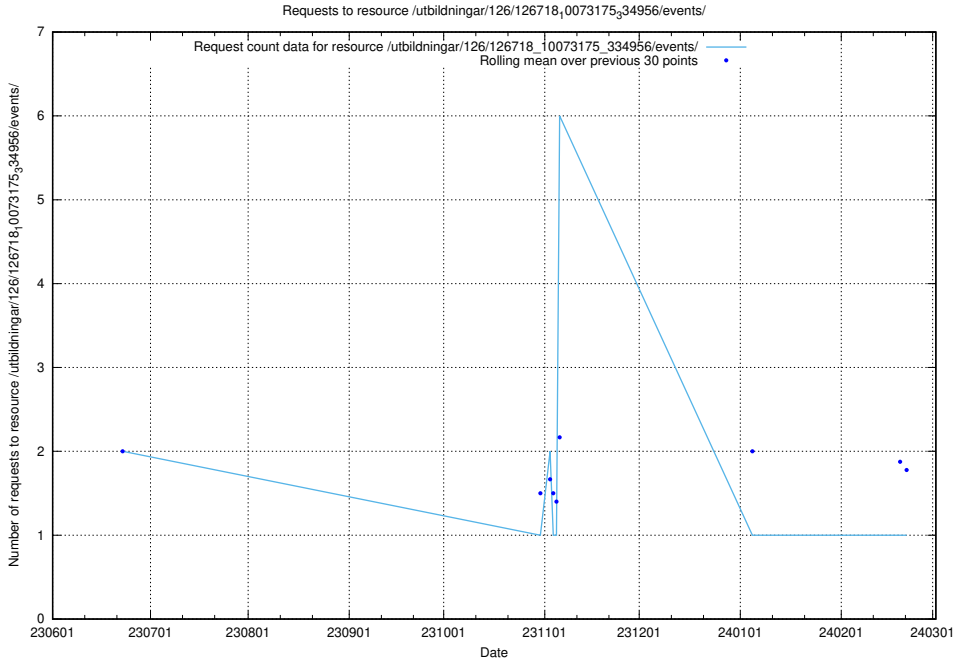

5.5729 Usage of /utbildningar/126/126718_10073175_334956/events/

Here, we count the number of requests to resource /utbildningar/126/126718_10073175_334956/events/