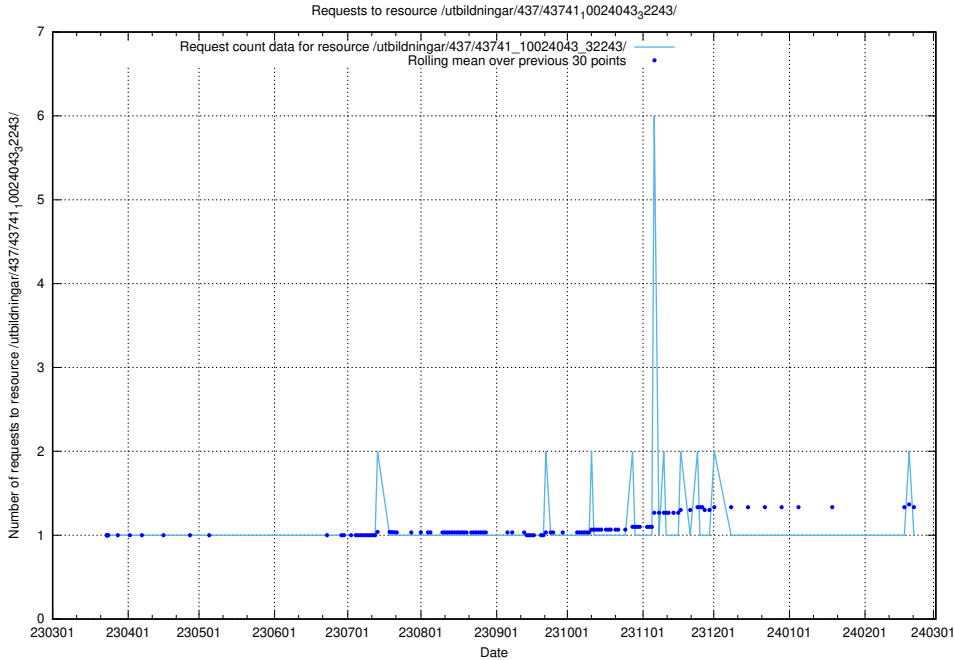

5.6585 Usage of /utbildningar/437/43741_10024043_32243/

Here, we count the number of requests to resource /utbildningar/437/43741_10024043_32243/.