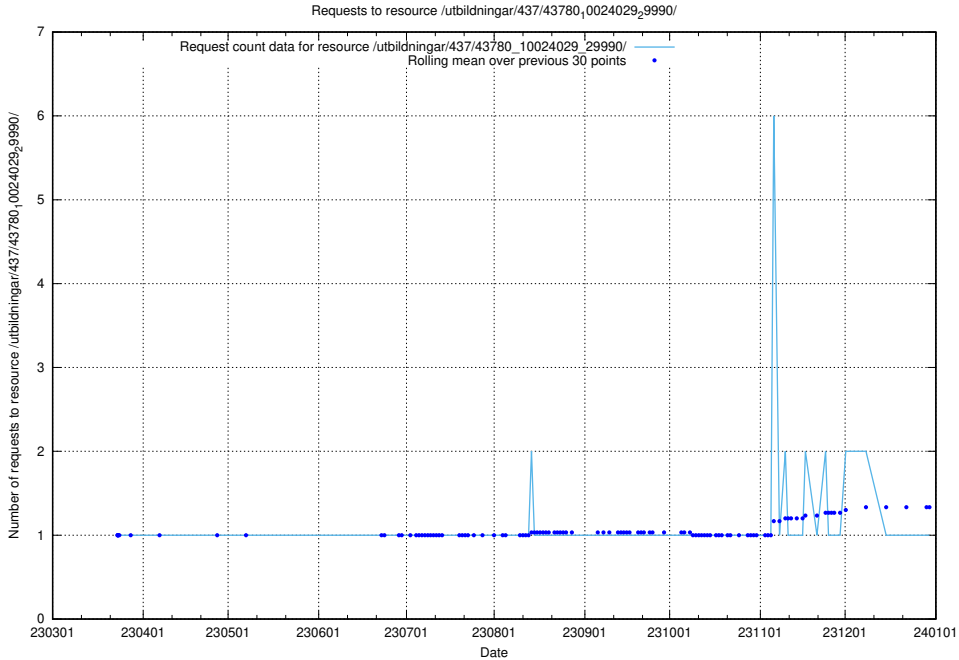

5.6562 Usage of /utbildningar/437/43780_10024029_29990/

Here, we count the number of requests to resource /utbildningar/437/43780_10024029_29990/.