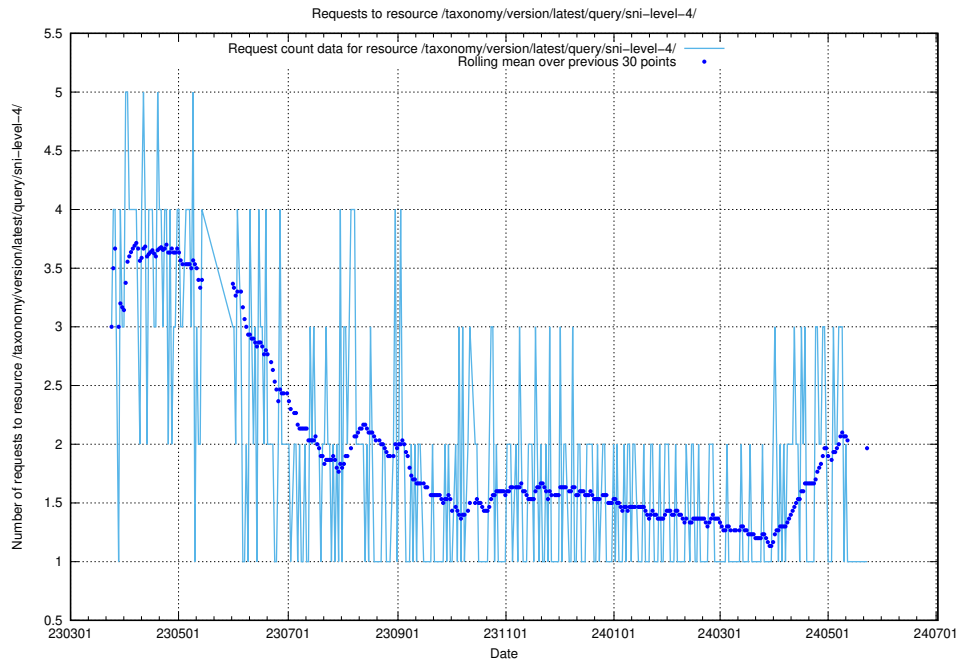

5.6275 Usage of /taxonomy/version/latest/query/sni-level-4/

Here, we count the number of requests to resource /taxonomy/version/latest/query/sni-level-4/.