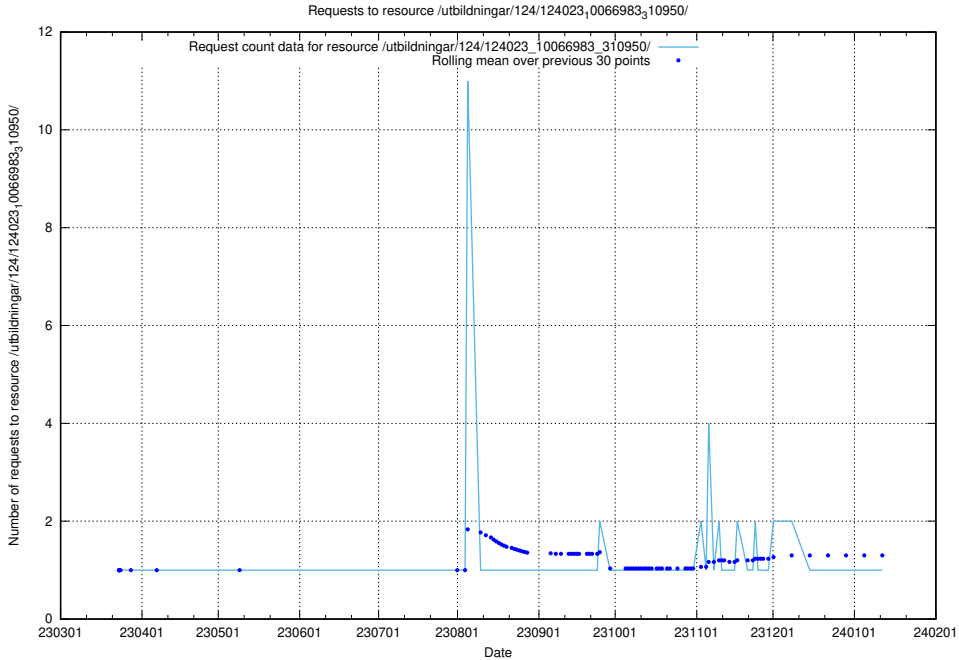

5.4631 Usage of /utbildningar/124/124023_10066983_310950/

Here, we count the number of requests to resource /utbildningar/124/124023_10066983_310950/.