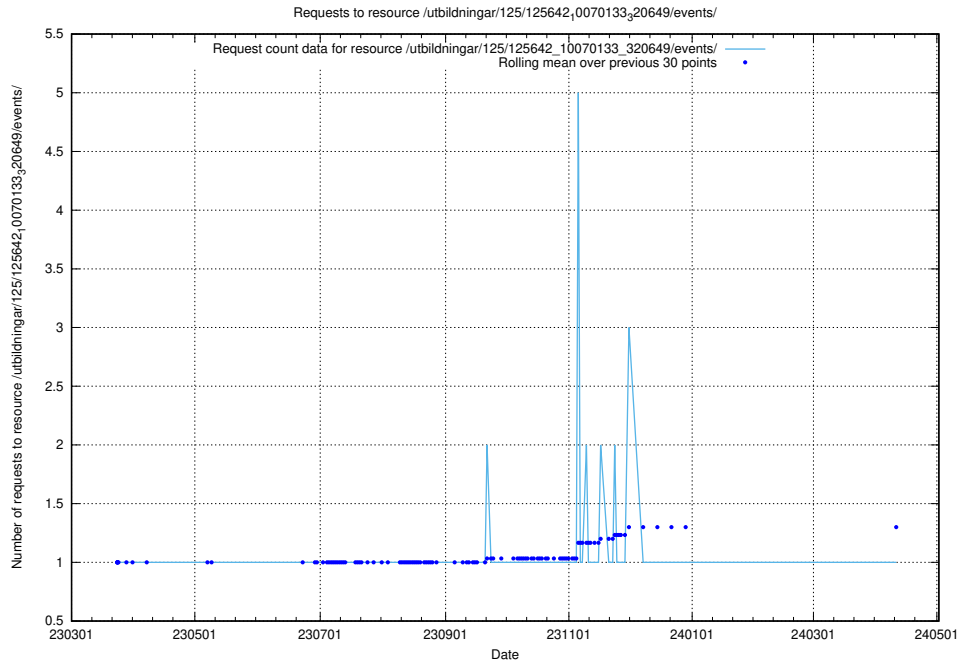

5.1045 Usage of /utbildningar/125/125642_10070133_320649/events/

Here, we count the number of requests to resource /utbildningar/125/125642_10070133_320649/events/