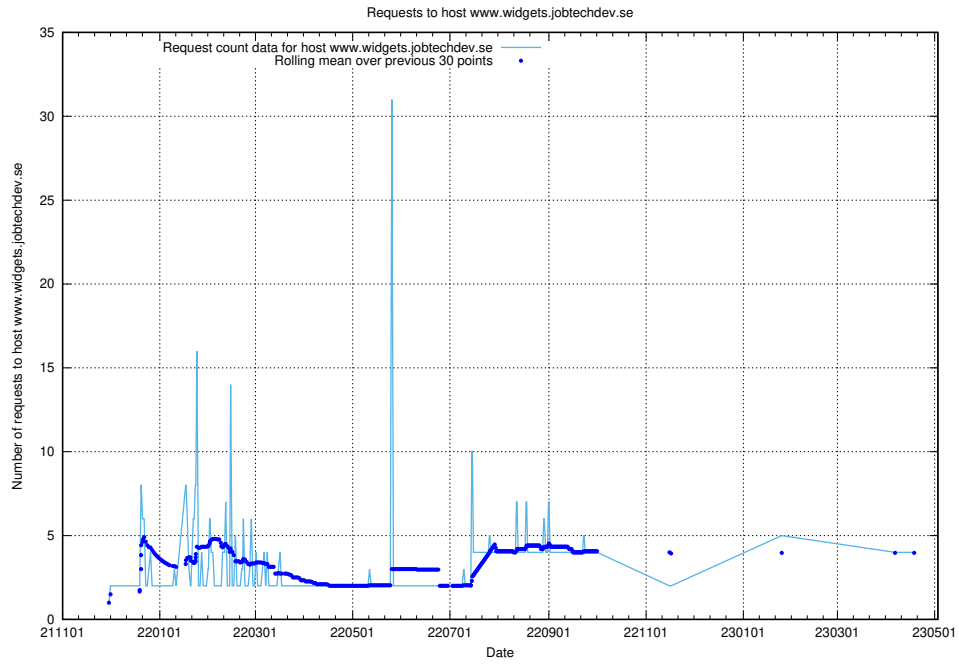

7.138 Usage of www.widgets.jobtechdev.se

Here, we count the number of requests to host www.widgets.jobtechdev.se.