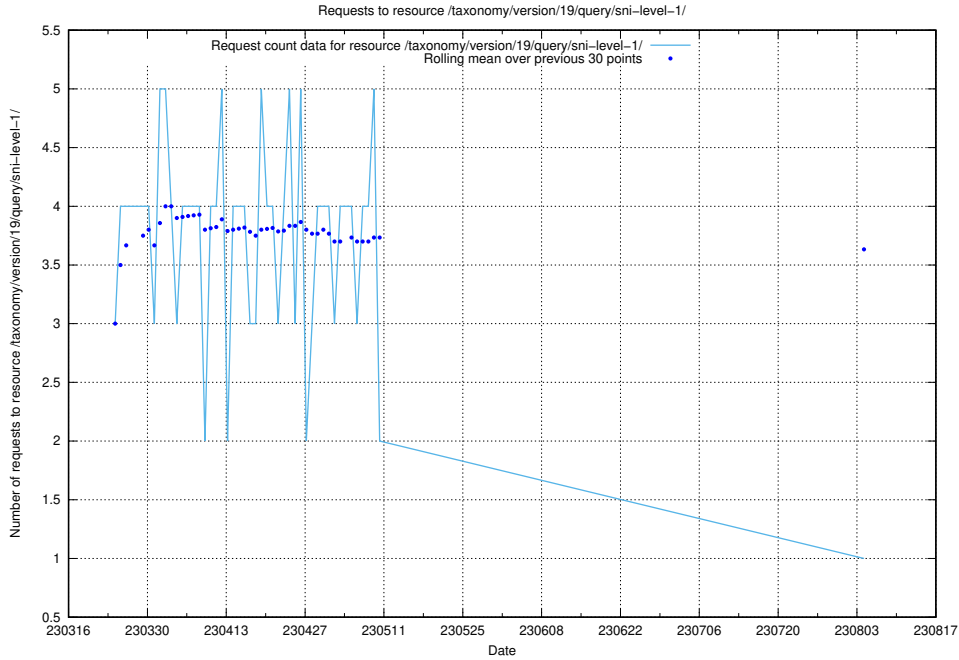

5.6325 Usage of /taxonomy/version/19/query/sni-level-1/

Here, we count the number of requests to resource /taxonomy/version/19/query/sni-level-1/.