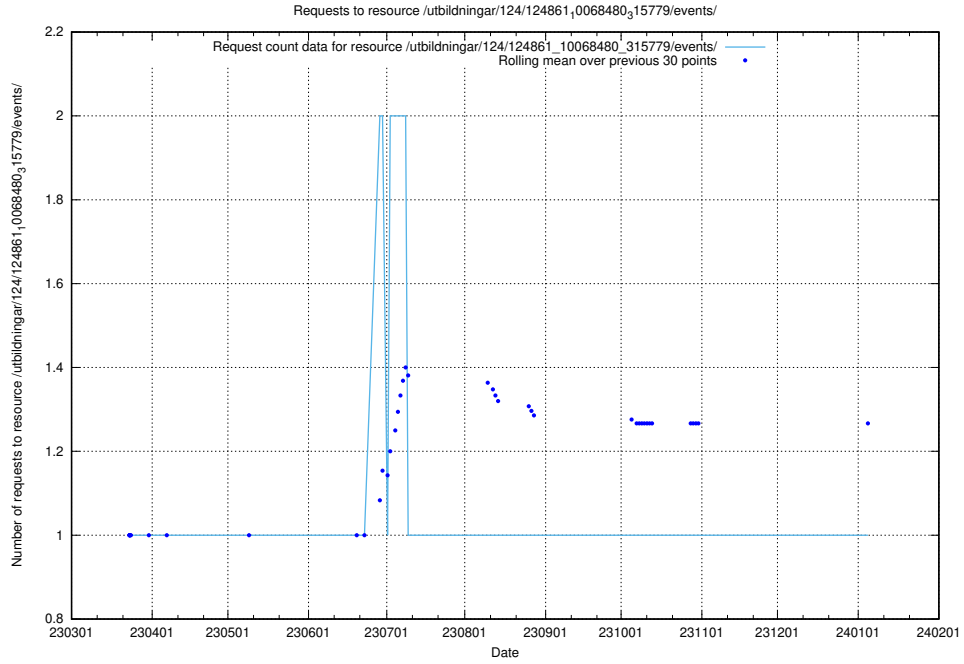

Here, we count the number of requests to resource /utbildningar/124/124861_10069368_318273/.

5.1161 Usage of /utbildningar/124/124861_10068480_315779/events/

Here, we count the number of requests to resource /utbildningar/124/124861_10068480_315779/events/