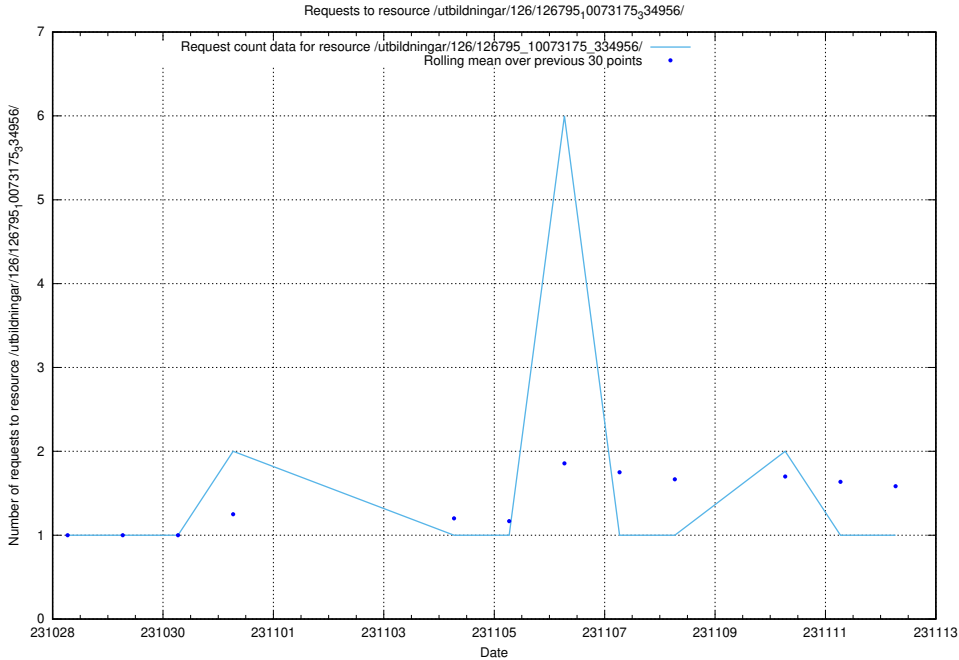

5.4361 Usage of /utbildningar/126/126795_10073175_334956/

Here, we count the number of requests to resource /utbildningar/126/126795_10073175_334956/.