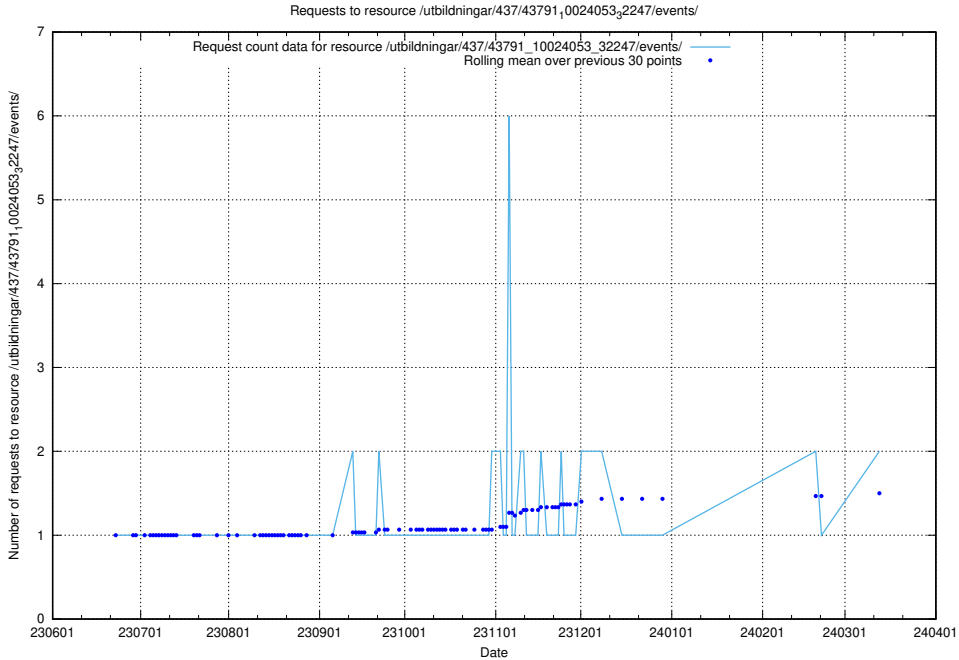

5.845 Usage of /utbildningar/437/43791_10024053_32247/events/

Here, we count the number of requests to resource /utbildningar/437/43791_10024053_32247/events/.