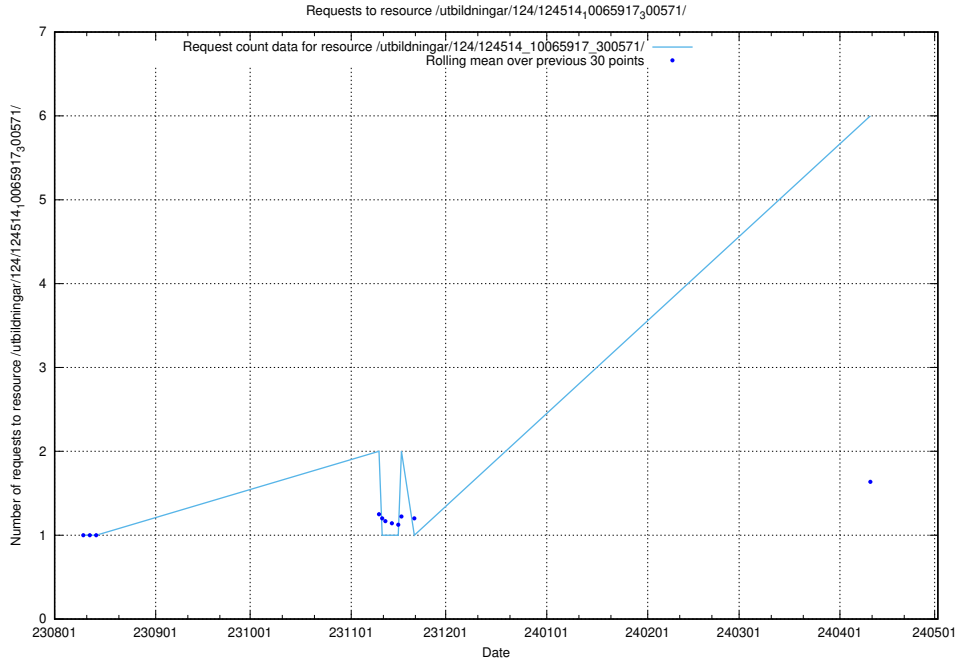

5.78 Usage of /utbildningar/124/124514_10065917_300571/

Here, we count the number of requests to resource /utbildningar/124/124514_10065917_300571/.