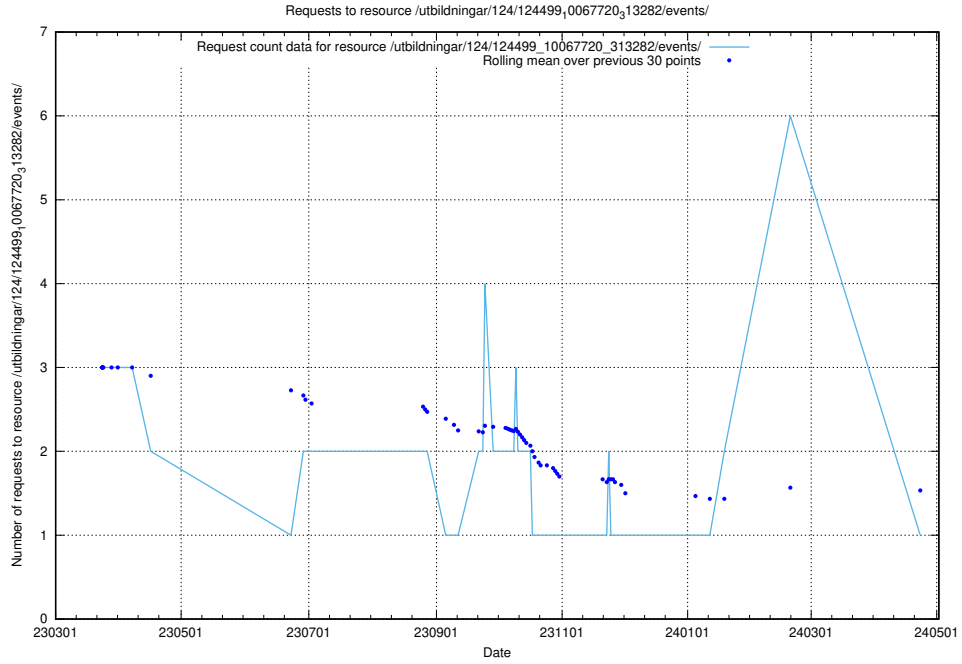

5.6458 Usage of /utbildningar/124/124499_10067720_313282/events/

Here, we count the number of requests to resource /utbildningar/124/124499_10067720_313282/events/