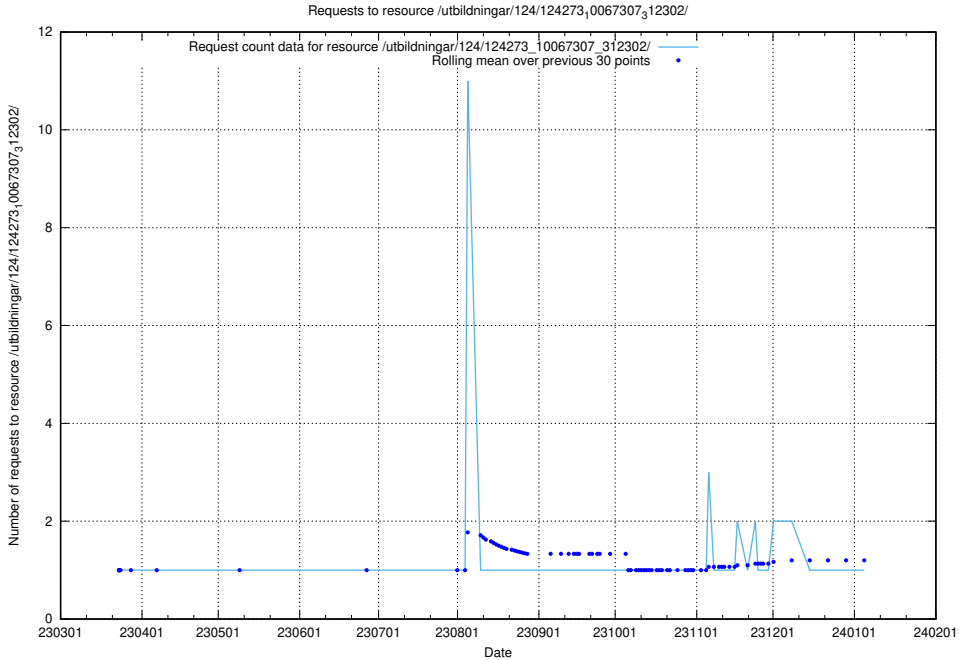

5.4165 Usage of /utbildningar/124/124273_10067307_312302/

Here, we count the number of requests to resource /utbildningar/124/124273_10067307_312302/.

5.4166 Usage of /taxonomy/version/18/query/concepts-describing-working-hours/