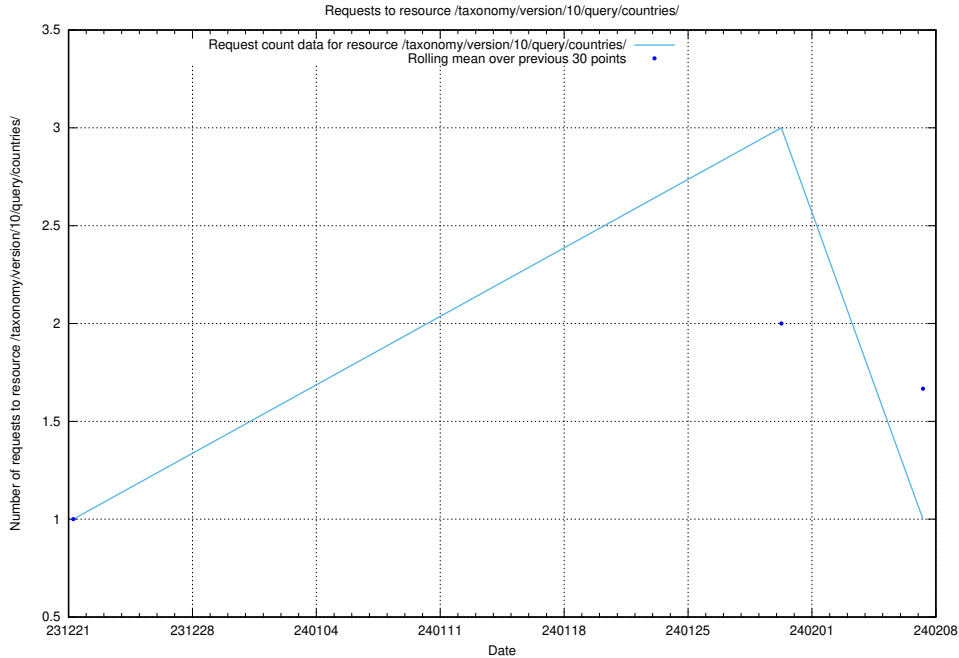

5.4086 Usage of /taxonomy/version/10/query/countries/

Here, we count the number of requests to resource /taxonomy/version/10/query/countries/.