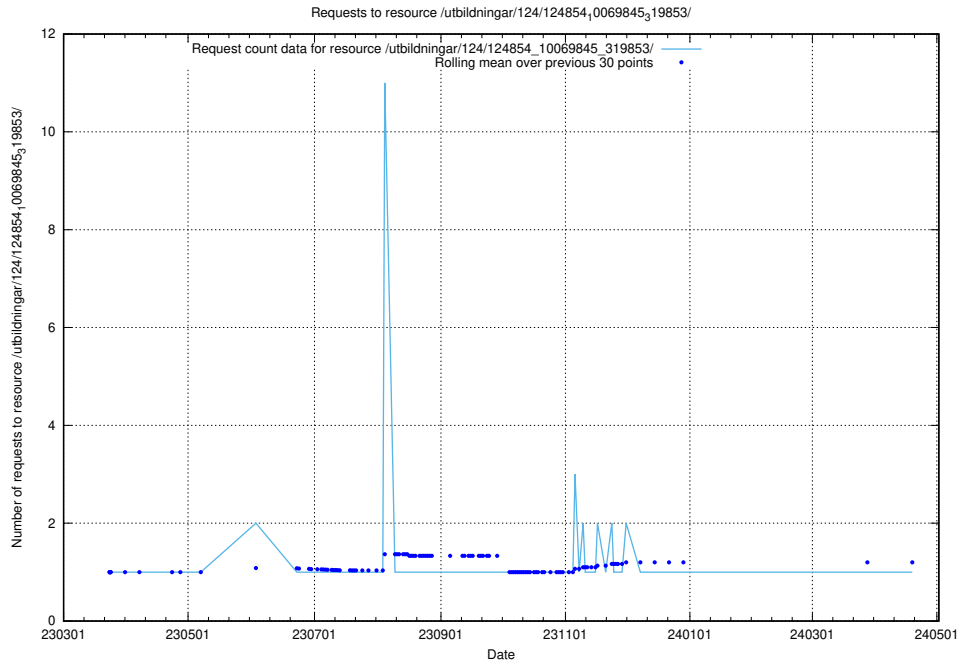

5.1199 Usage of /utbildningar/124/124854_10069845_319853/

Here, we count the number of requests to resource /utbildningar/124/124854_10069845_319853/.