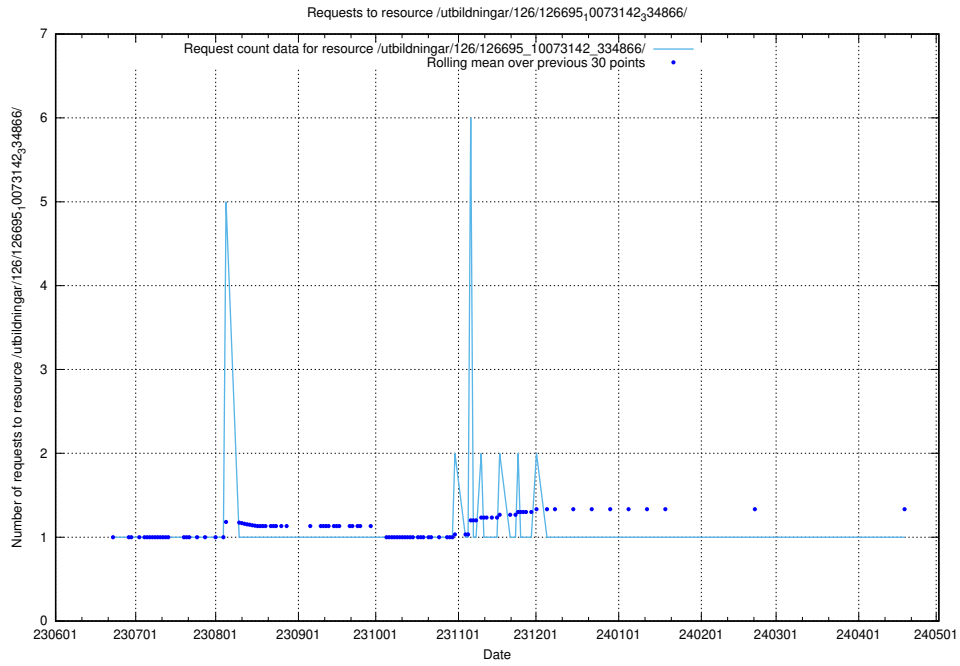

5.5799 Usage of /utbildningar/126/126695_10073142_334866/

Here, we count the number of requests to resource /utbildningar/126/126695_10073142_334866/.