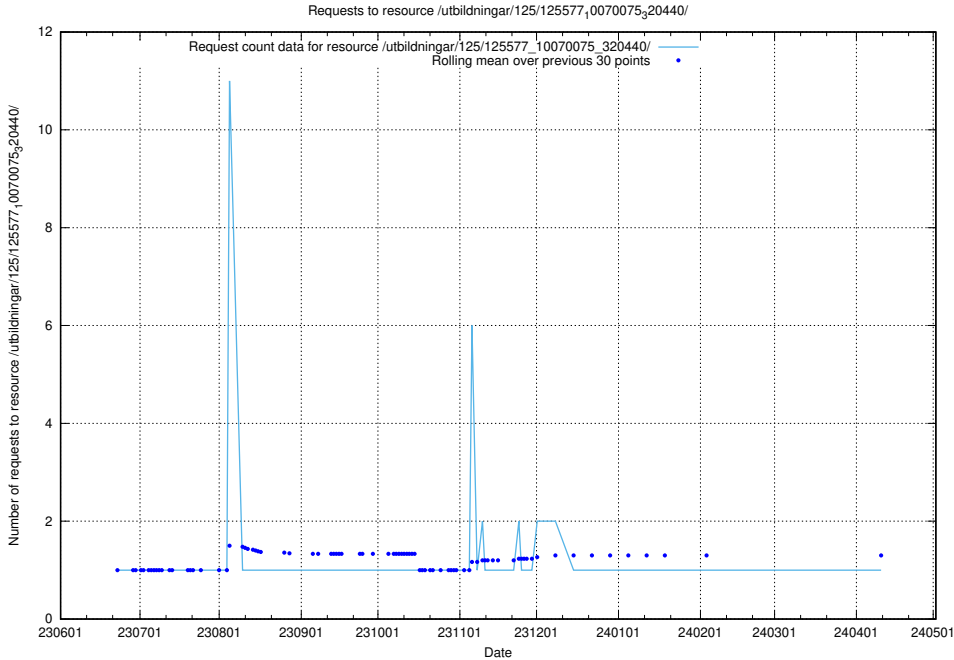

5.5891 Usage of /utbildningar/125/125577_10070075_320440/

Here, we count the number of requests to resource /utbildningar/125/125577_10070075_320440/.