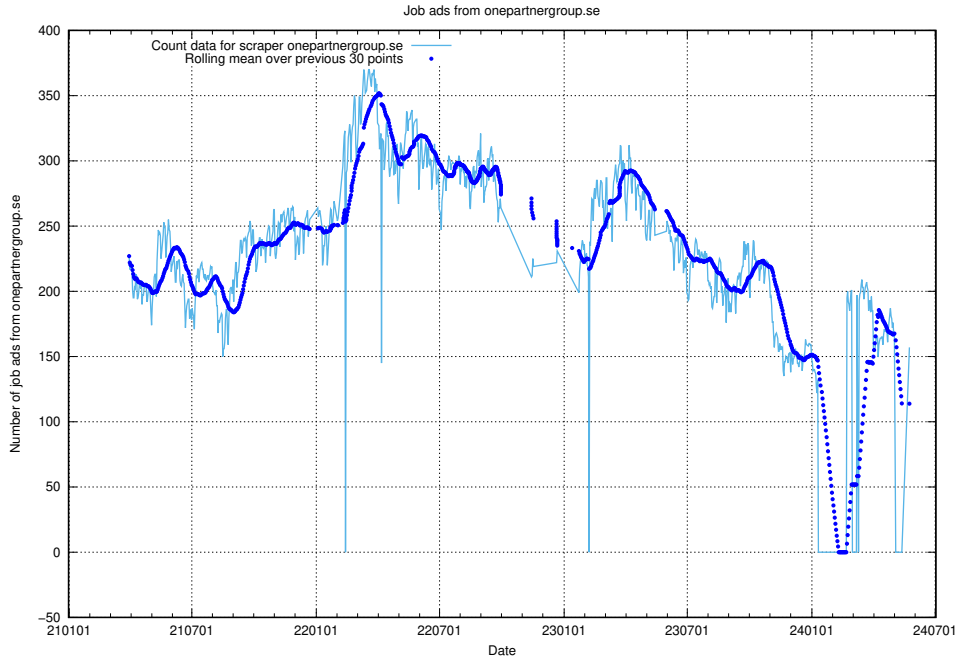

13.11 Number of ads by scraper onepartnergroup.se

Here, we count the number of job ads scraped from onepartnergroup.se.