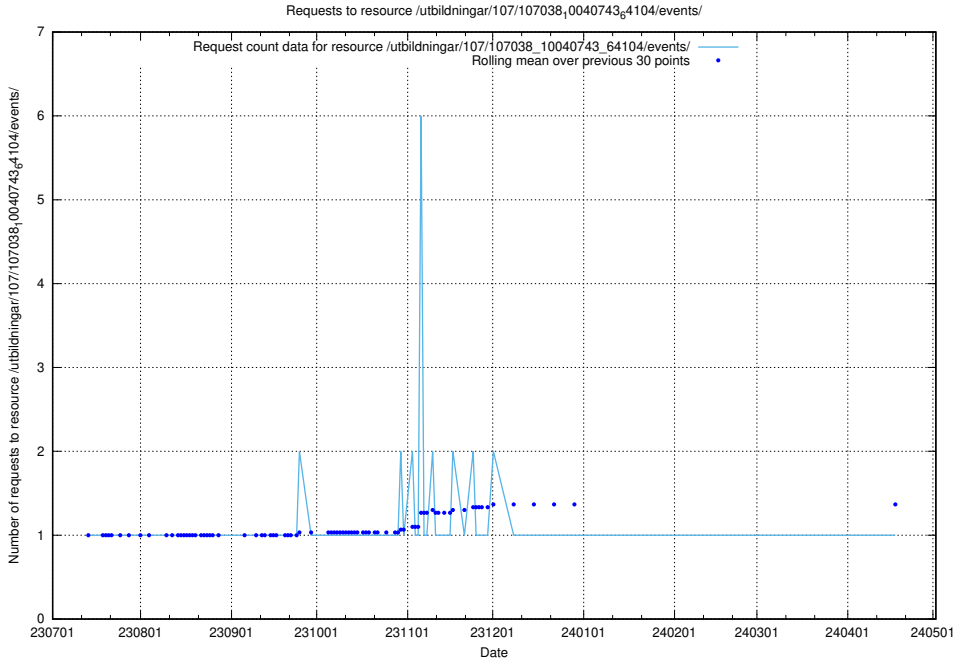

Here, we count the number of requests to resource /utbildningar/124/124514_10065864_333174/events/

5.5239 Usage of /utbildningar/107/107038_10040743_64104/events/

Here, we count the number of requests to resource /utbildningar/107/107038_10040743_64104/events/.