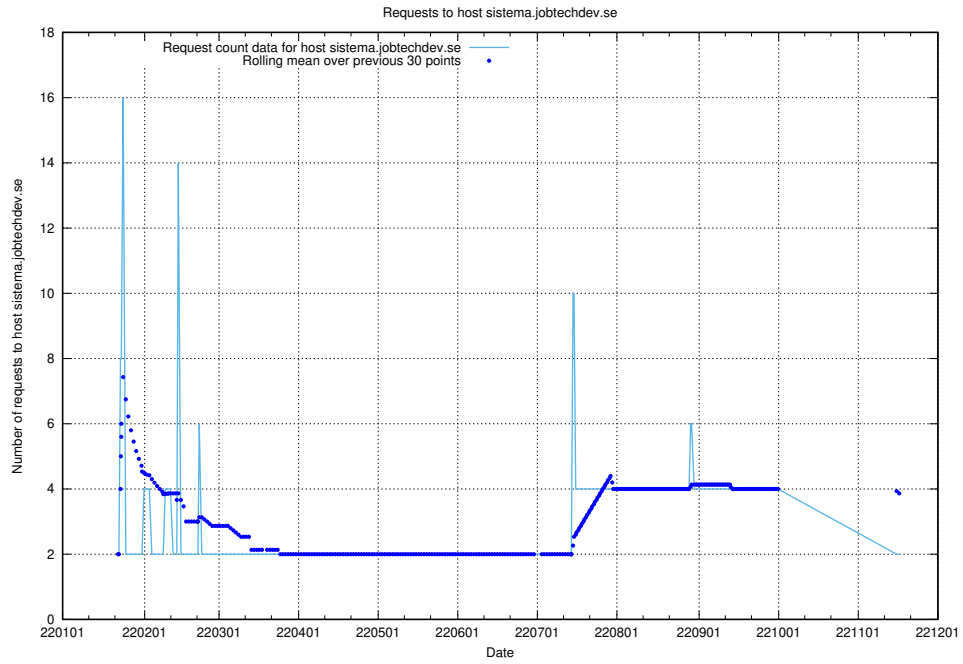

7.588 Usage of shopify.jobtechdev.se

Here, we count the number of requests to host shopify.jobtechdev.se.

7.589 Usage of `jijitsi.jobtechdev.se`

Here, we count the number of requests to host `jijitsi.jobtechdev.se`.