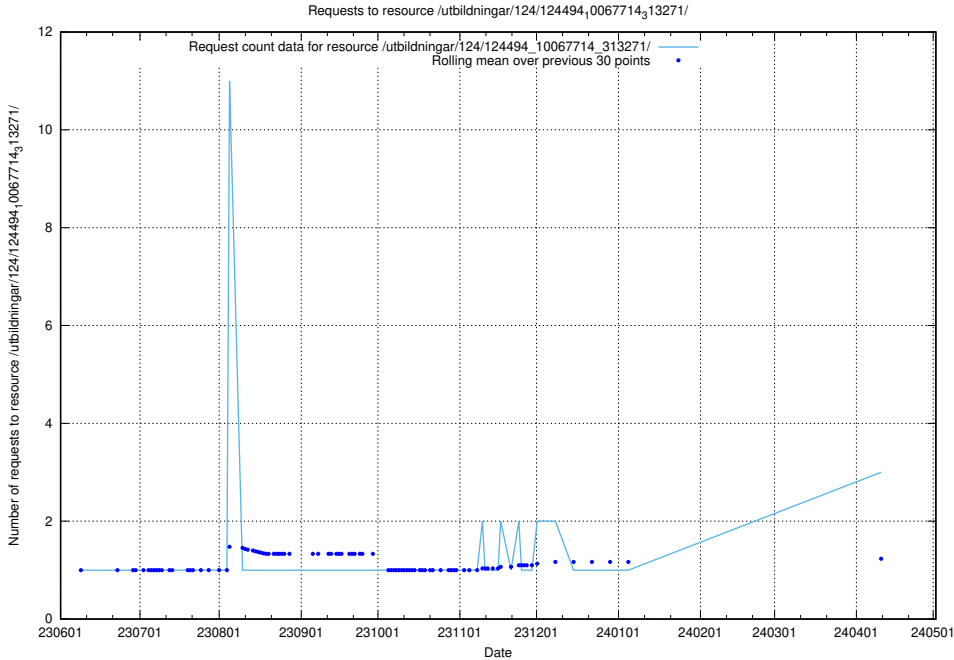

5.415 Usage of /utbildningar/124/124494_10067714_313271/

Here, we count the number of requests to resource /utbildningar/124/124494_10067714_313271/.