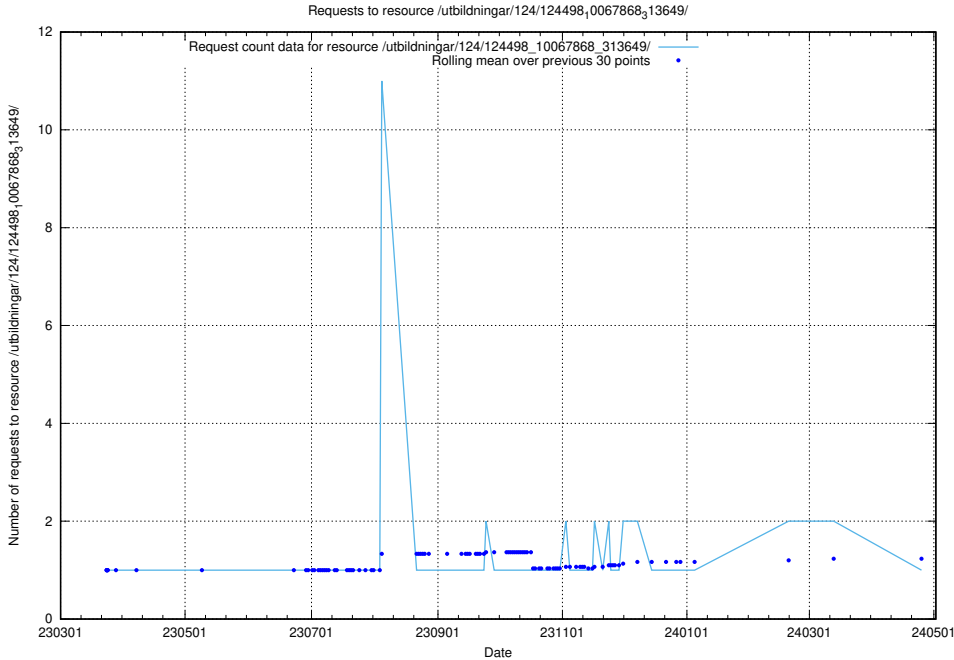

5.2847 Usage of /utbildningar/124/124498_10067868_313649/

Here, we count the number of requests to resource /utbildningar/124/124498_10067868_313649/.