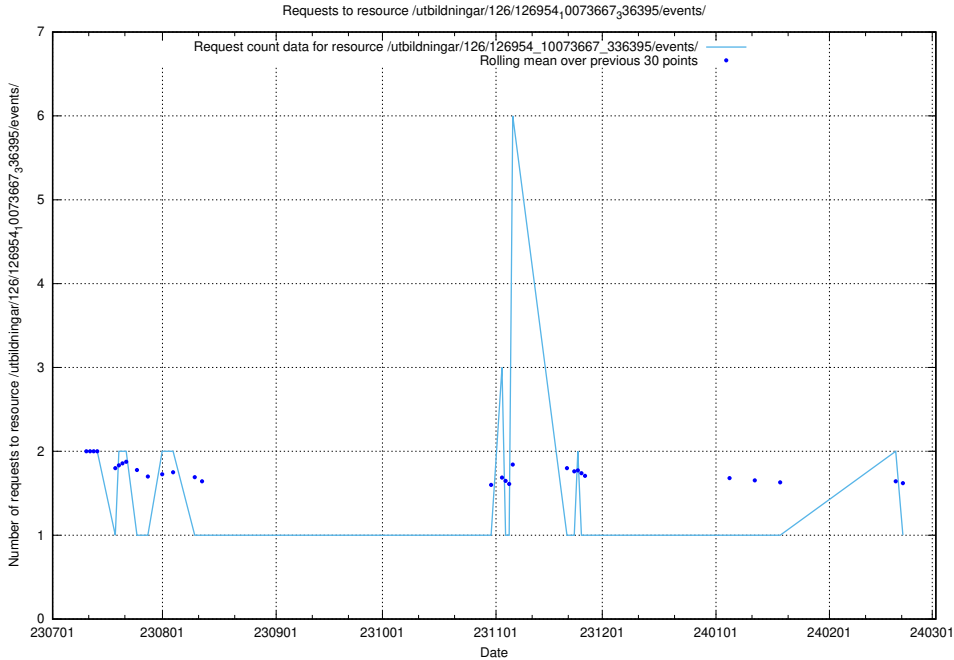

5.5277 Usage of /utbildningar/126/126954_10073667_336395/events/

Here, we count the number of requests to resource /utbildningar/126/126954_10073667_336395/events/