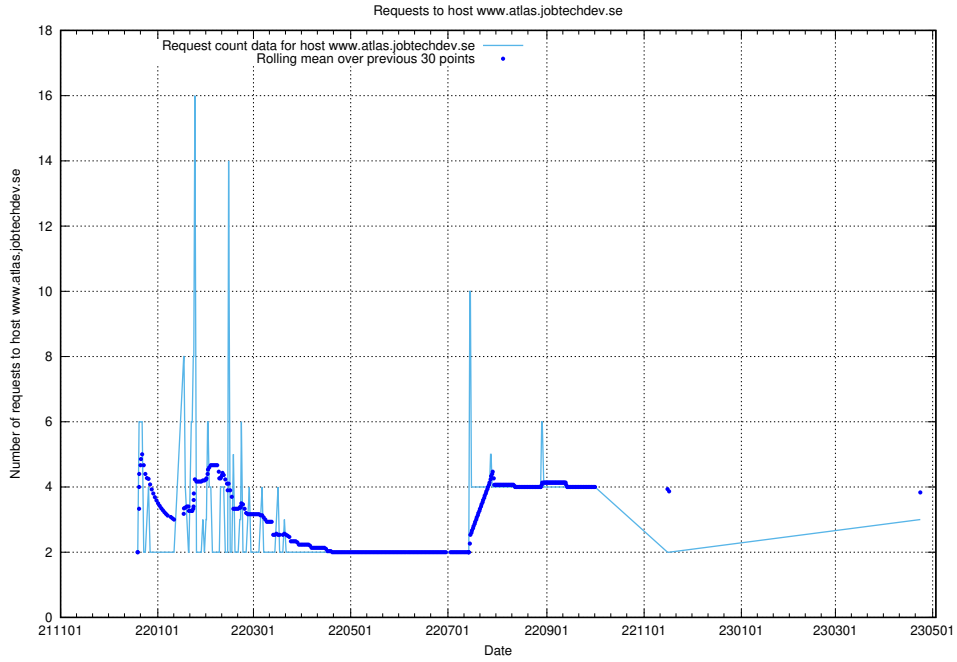

7.209 Usage of www.atlas.jobtechdev.se

Here, we count the number of requests to host www.atlas.jobtechdev.se.