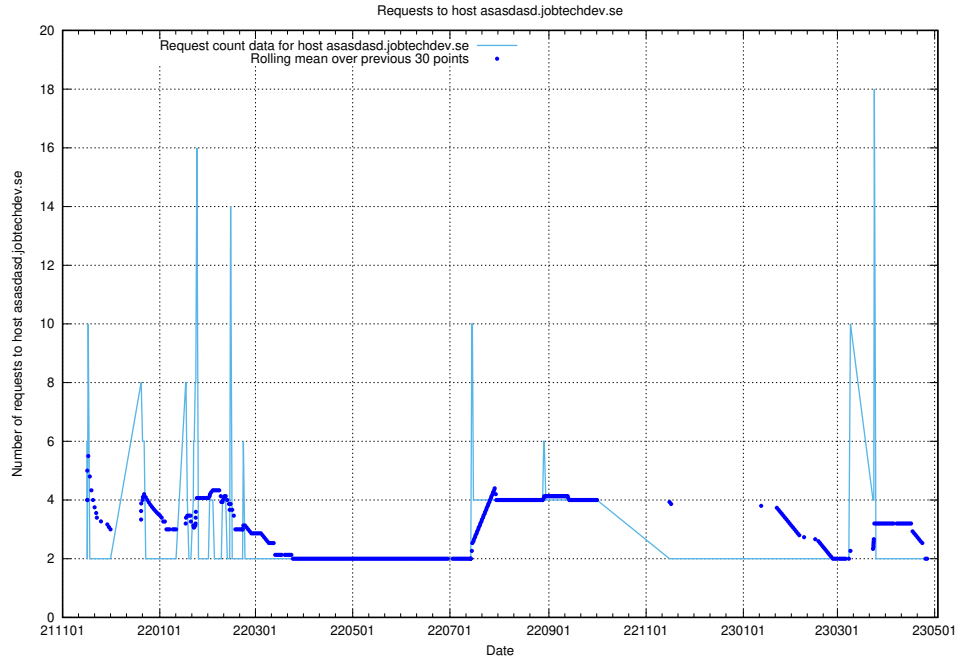

7.541 Usage of `asasdasd.jobtechdev.se`

Here, we count the number of requests to host `asasdasd.jobtechdev.se`.