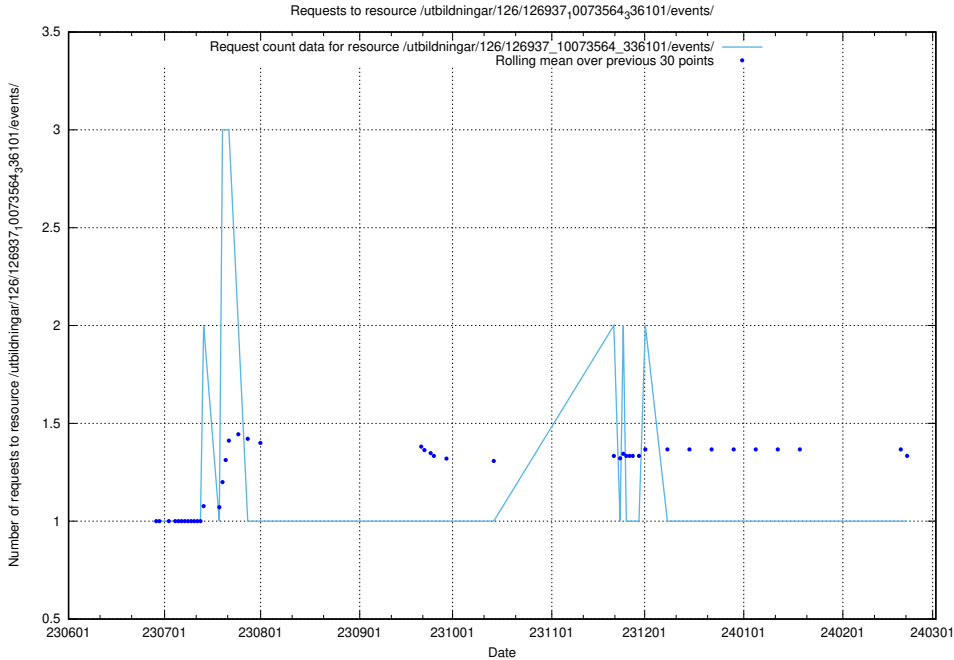

5.5606 Usage of /utbildningar/126/126937_10073564_336101/events/

Here, we count the number of requests to resource /utbildningar/126/126937_10073564_336101/events/