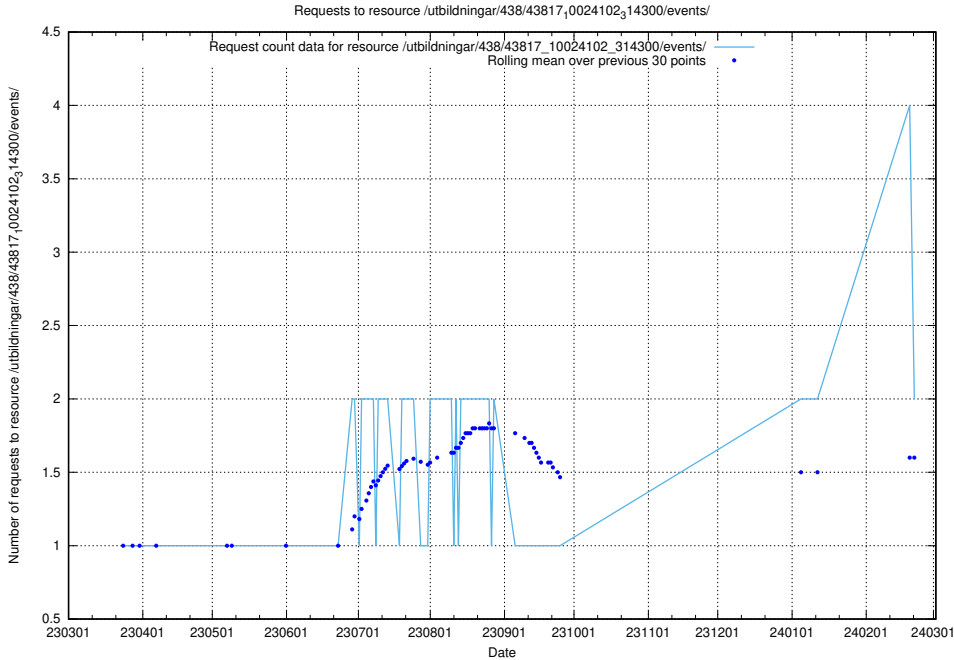

5.925 Usage of /utbildningar/438/43817_10024102_314300/events/

Here, we count the number of requests to resource /utbildningar/438/43817_10024102_314300/events/.