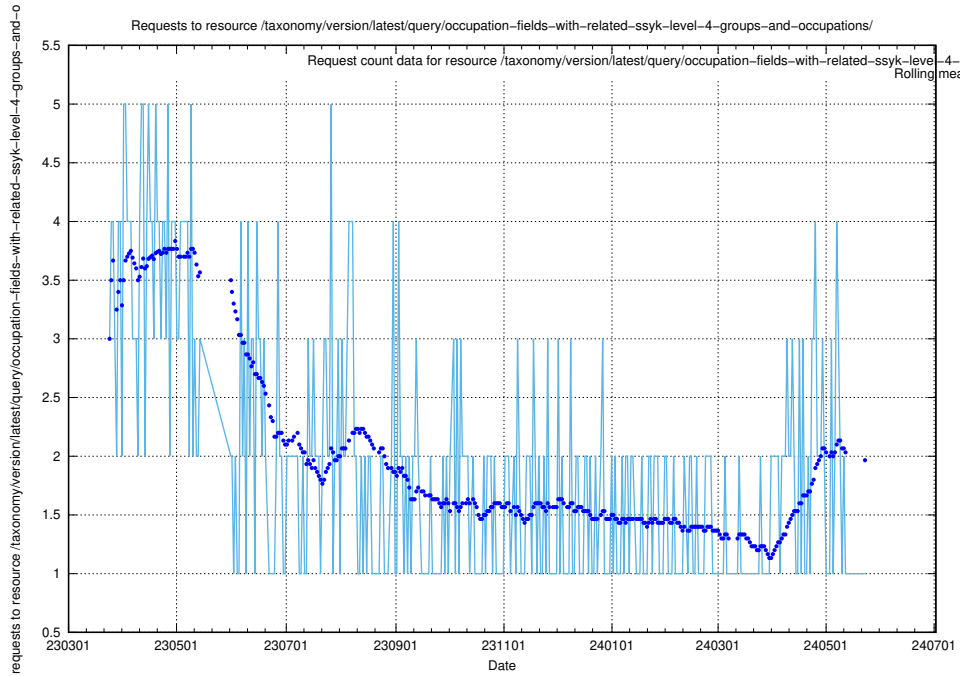

5.6287 Usage of /taxonomy/version/latest/query/occupation-fields-with-related-ssyk-level-4-groups-and-occupations/

Here, we count the number of requests to resource /taxonomy/version/latest/query/occupation-fields-with-related-ssyk-level-4-groups-and-occupations/.