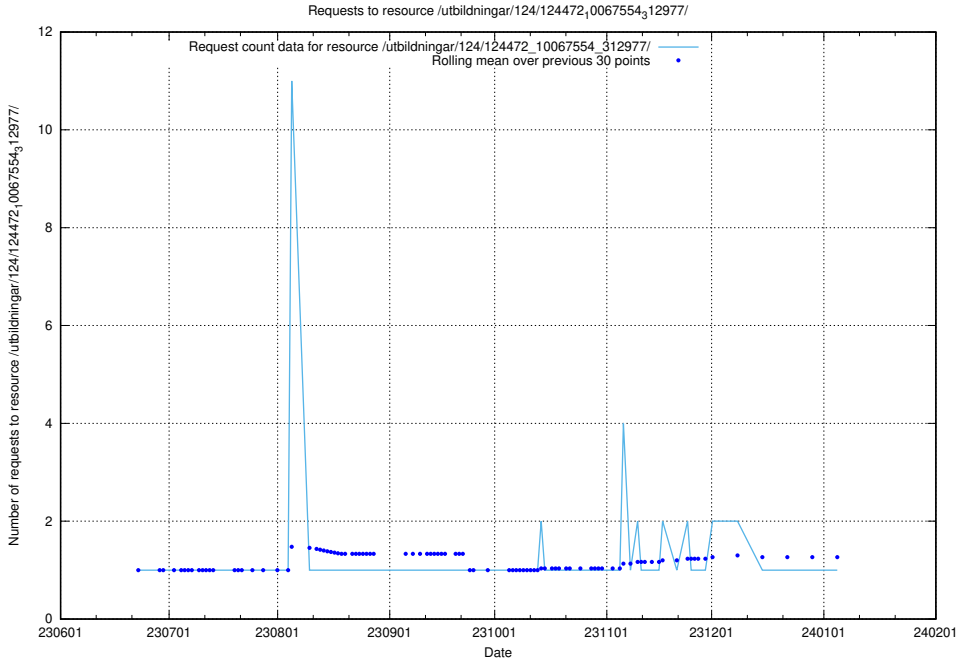

5.5969 Usage of /utbildningar/124/124472_10067554_312977/

Here, we count the number of requests to resource /utbildningar/124/124472_10067554_312977/.