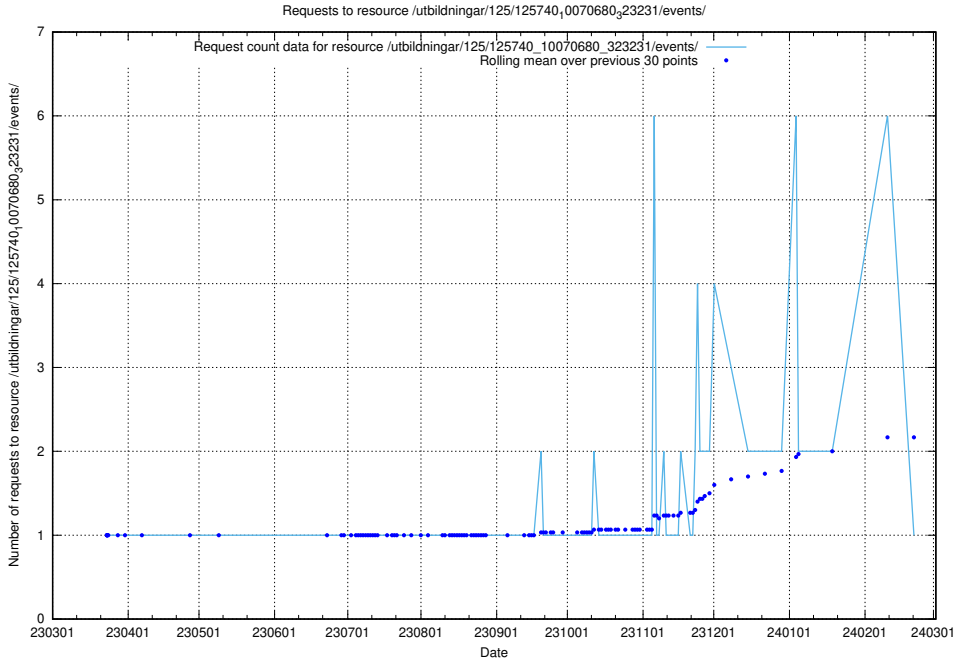

### 5.987 Usage of /utbildningar/125/125740\_10070680\_323231/events/

Here, we count the number of requests to resource /utbildningar/125/125740\_10070680\_323231/events/