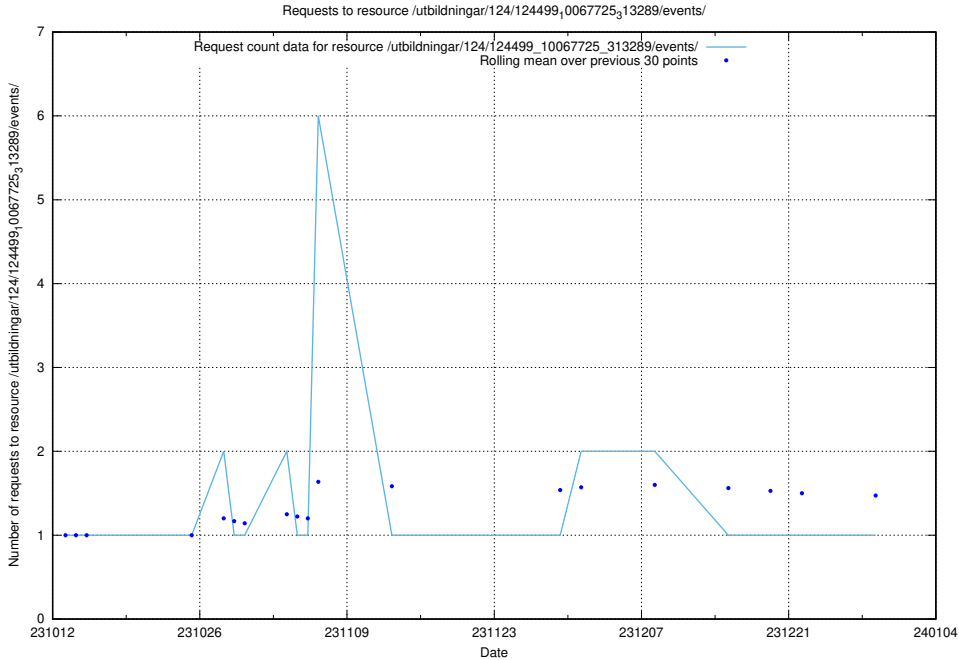

5.4295 Usage of /utbildningar/124/124499_10067725_313289/events/

Here, we count the number of requests to resource /utbildningar/124/124499_10067725_313289/events/