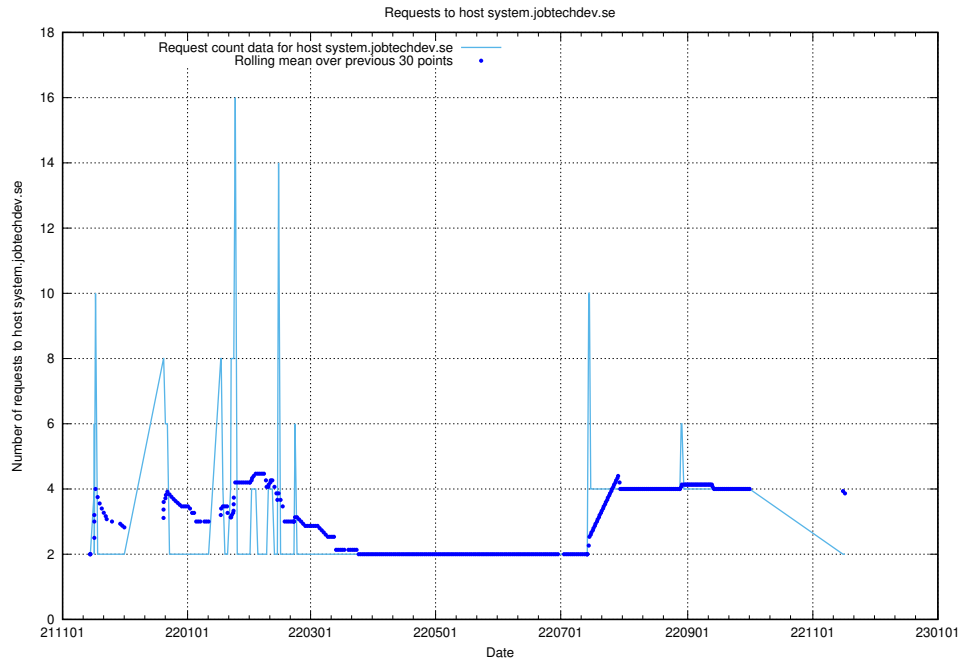

7.551 Usage of system.jobtechdev.se

Here, we count the number of requests to host system.jobtechdev.se.