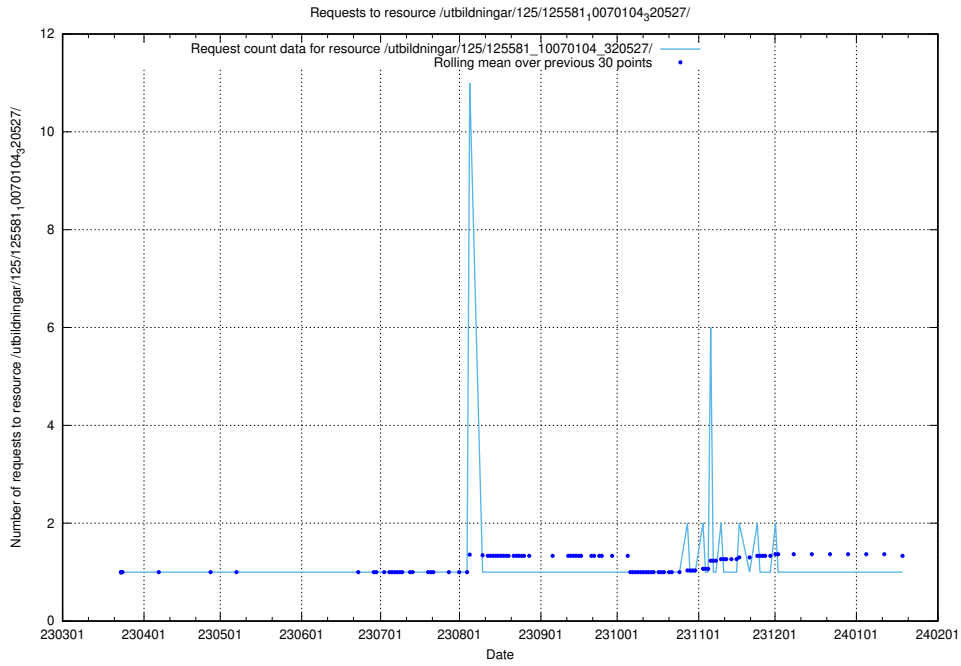

5.1092 Usage of /utbildningar/125/125581_10070104_320527/

Here, we count the number of requests to resource /utbildningar/125/125581_10070104_320527/.