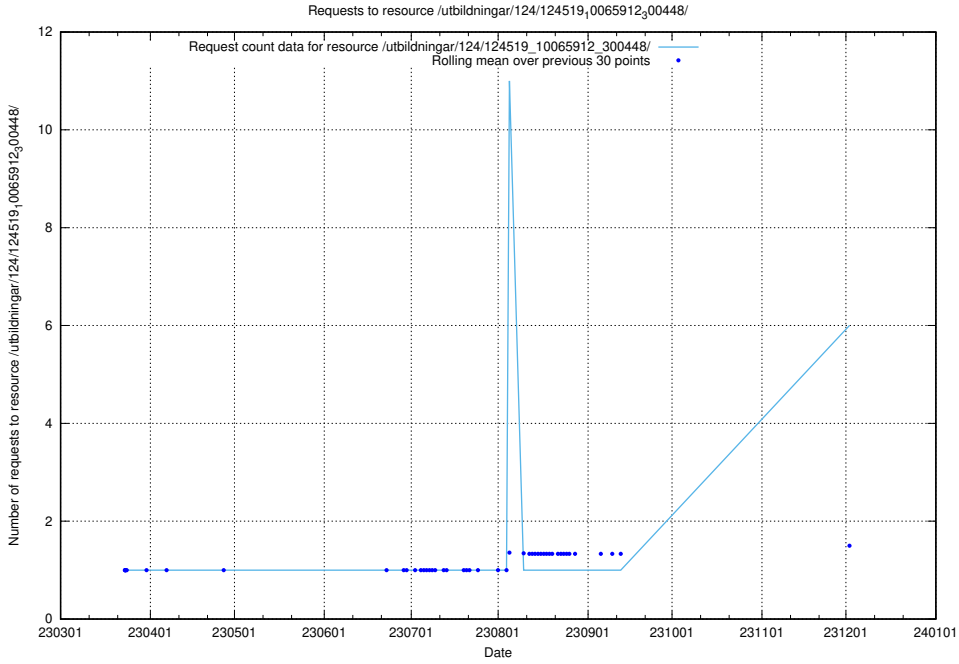

5.52 Usage of /utbildningar/124/124519_10065912_300448/

Here, we count the number of requests to resource /utbildningar/124/124519_10065912_300448/.