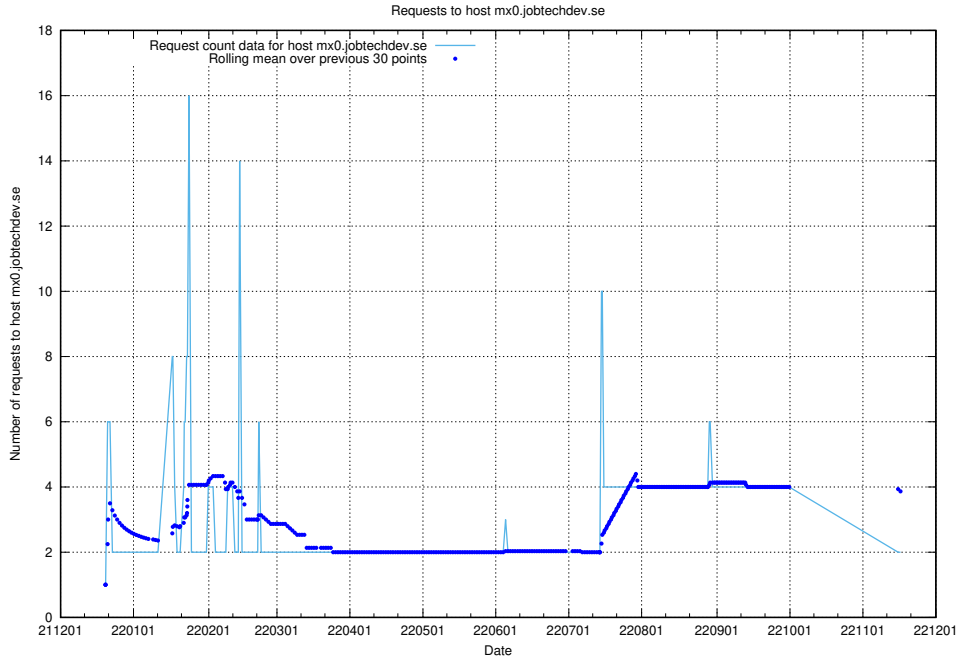

7.370 Usage of mx0.jobtechdev.se

Here, we count the number of requests to host mx0.jobtechdev.se.