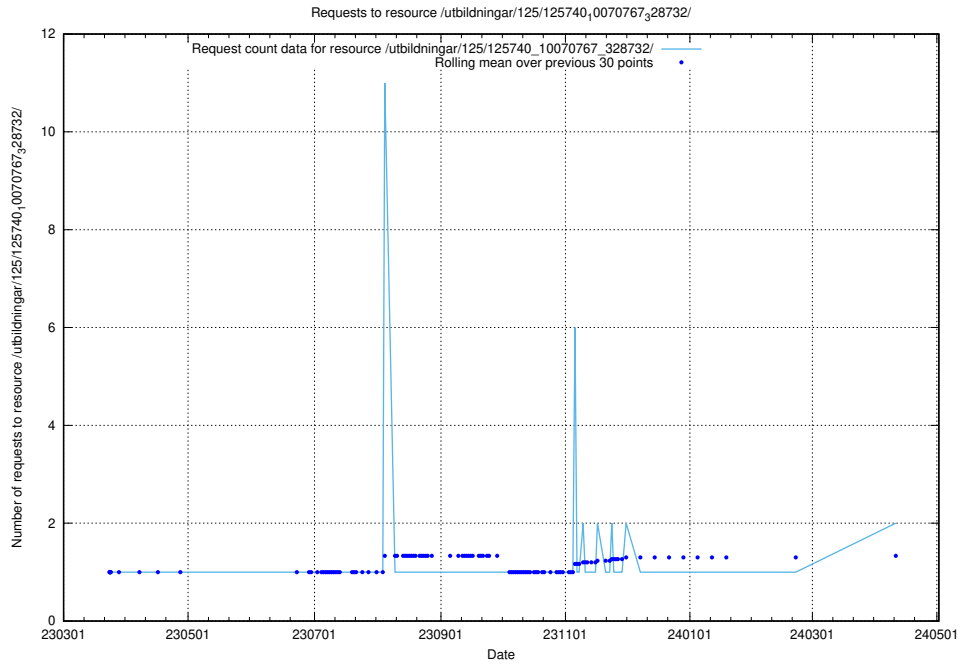

5.462 Usage of /utbildningar/125/125740_10070767_328732/

Here, we count the number of requests to resource /utbildningar/125/125740_10070767_328732/.