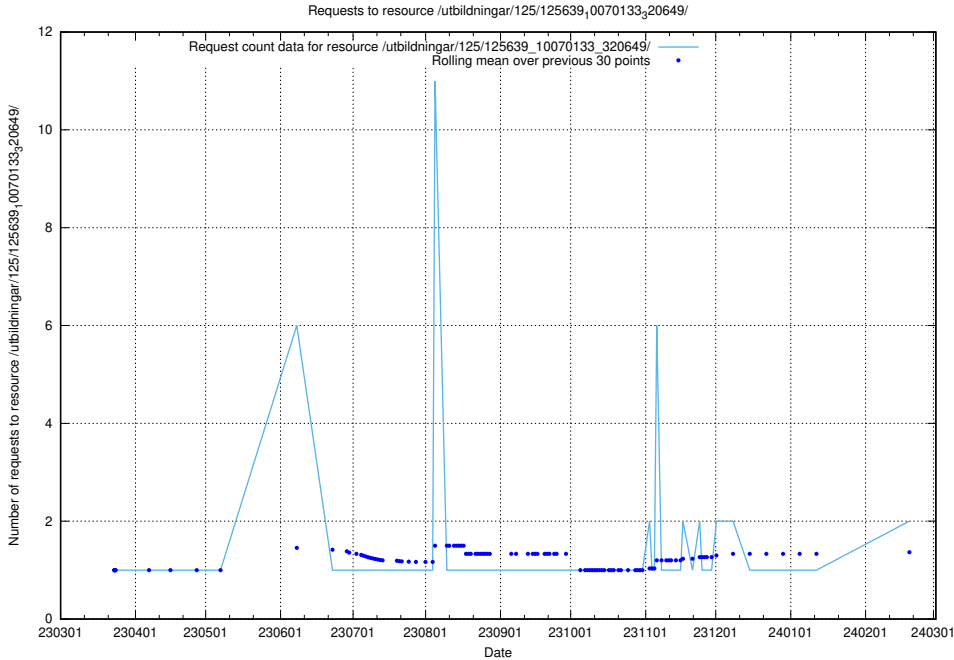

5.473 Usage of /utbildningar/125/125639_10070133_320649/

Here, we count the number of requests to resource /utbildningar/125/125639_10070133_320649/.