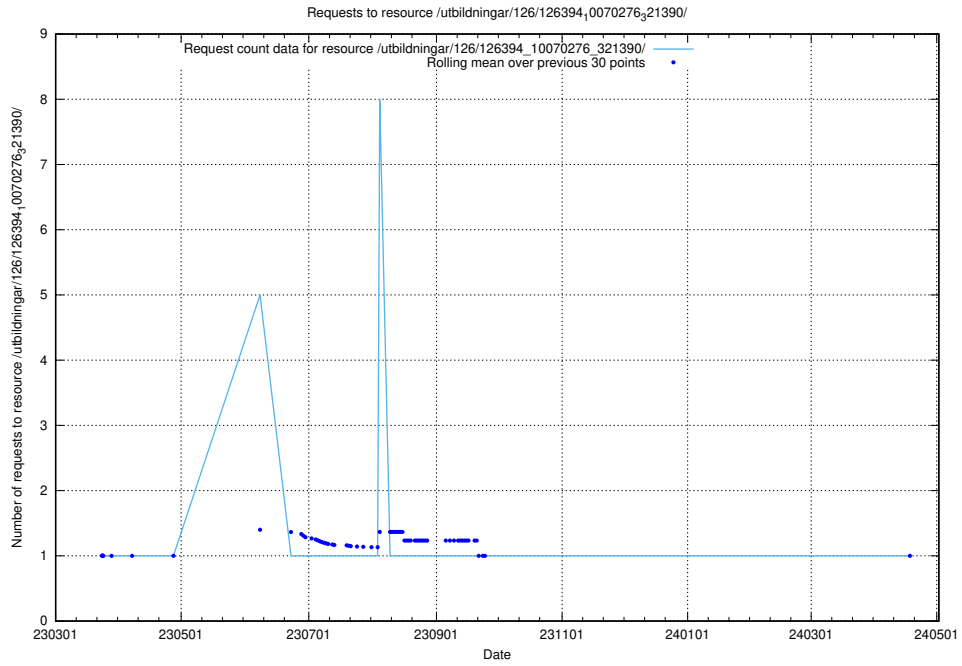

5.6344 Usage of /utbildningar/126/126394_10070276_321390/

Here, we count the number of requests to resource /utbildningar/126/126394_10070276_321390/.