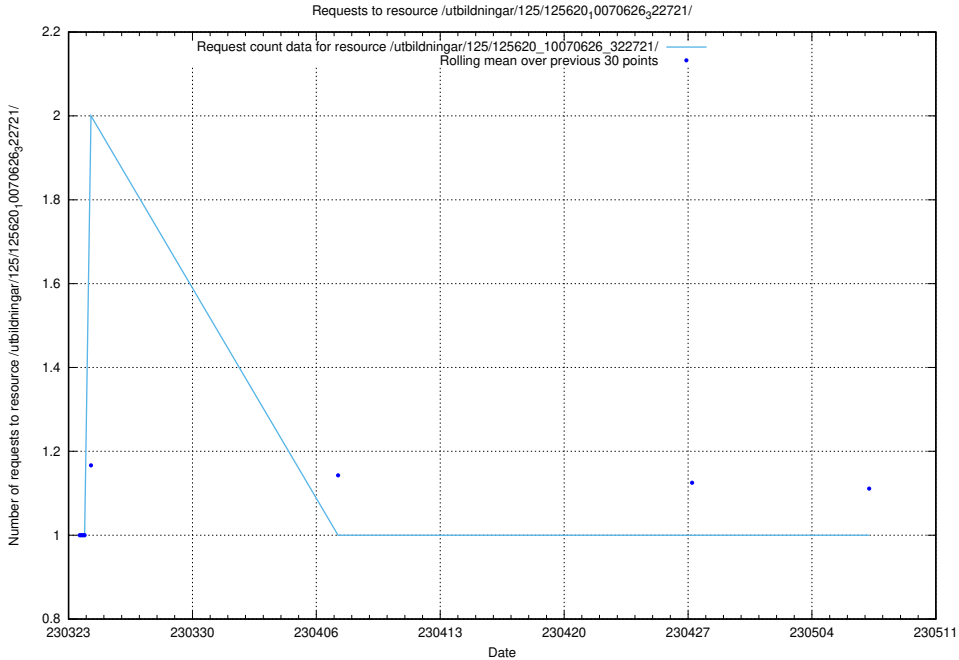

5.1059 Usage of /utbildningar/125/125620_10070626_322721/

Here, we count the number of requests to resource /utbildningar/125/125620_10070626_322721/.