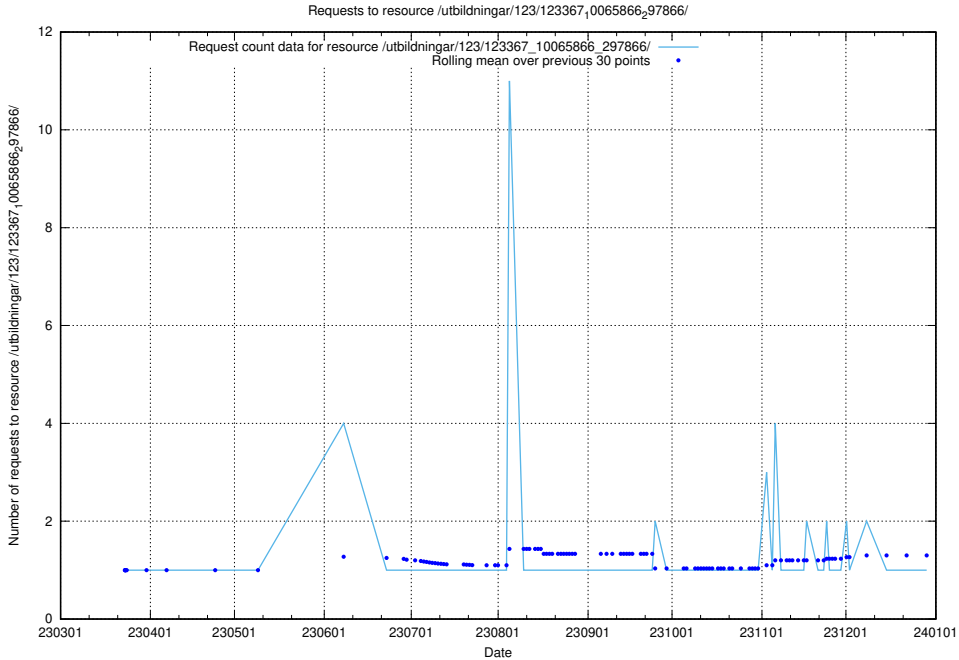

5.4718 Usage of /utbildningar/123/123367_10065866_297866/

Here, we count the number of requests to resource /utbildningar/123/123367_10065866_297866/.