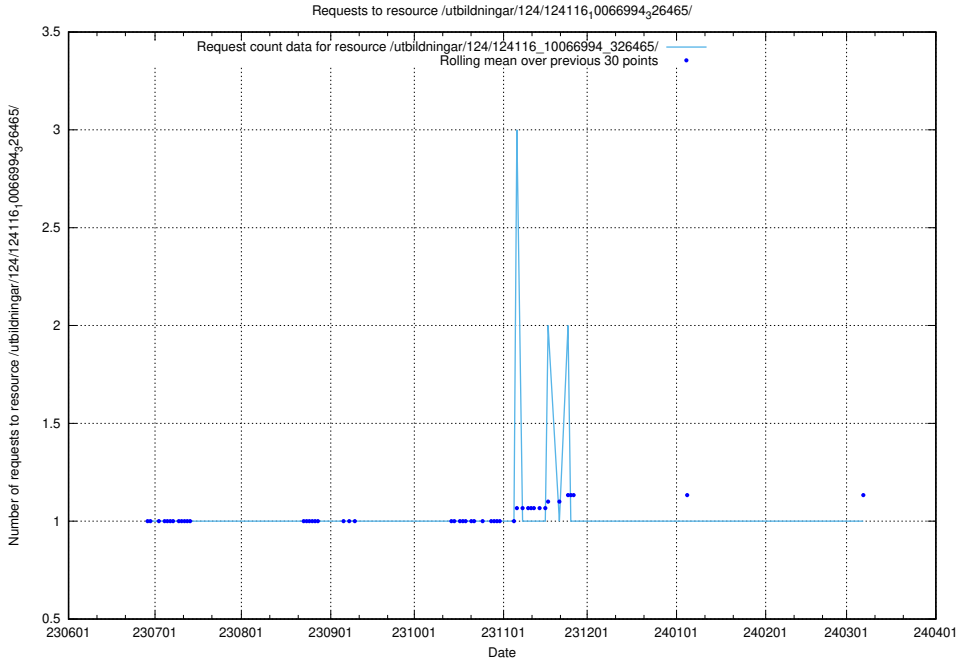

5.5463 Usage of /utbildningar/124/124116_10066994_326465/

Here, we count the number of requests to resource /utbildningar/124/124116_10066994_326465/.