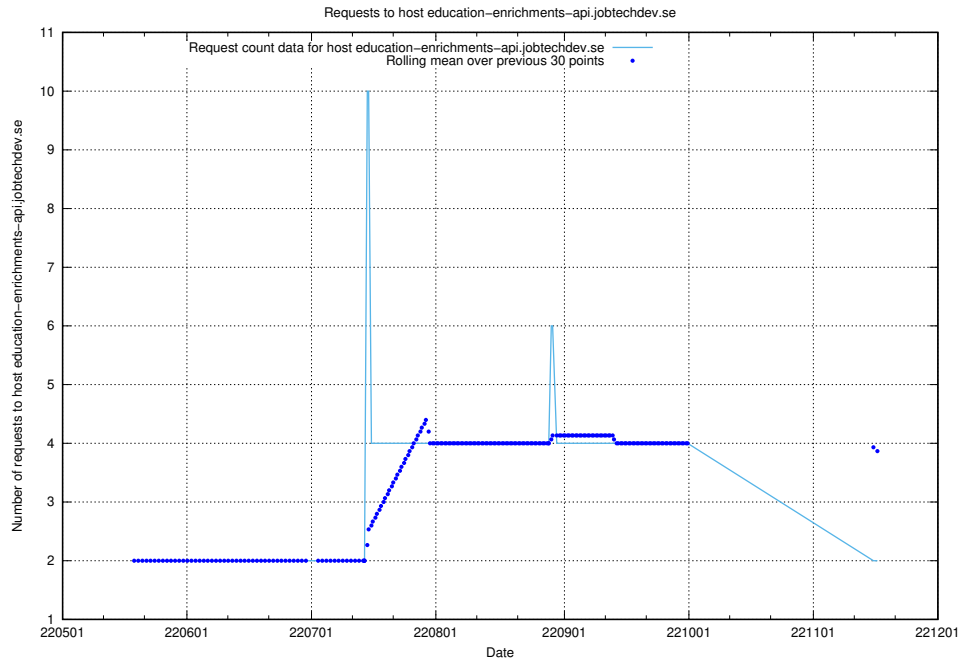

### 7.423 Usage of education-enrichments-api.jobtechdev.se

Here, we count the number of requests to host education-enrichments-api.jobtechdev.se.