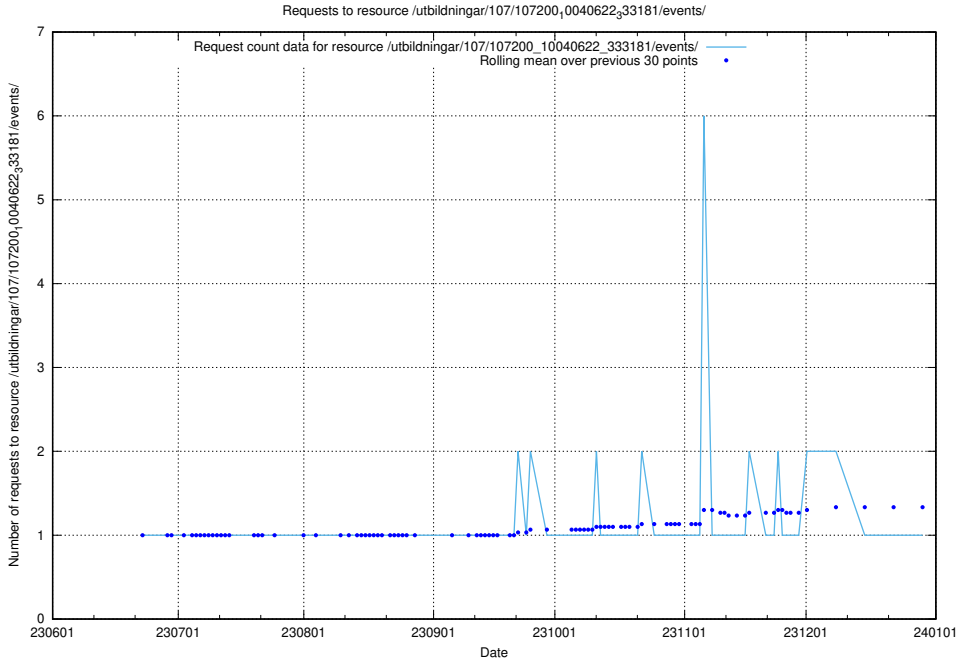

5.5772 Usage of /utbildningar/107/107200_10040622_333181/events/

Here, we count the number of requests to resource /utbildningar/107/107200_10040622_333181/events/