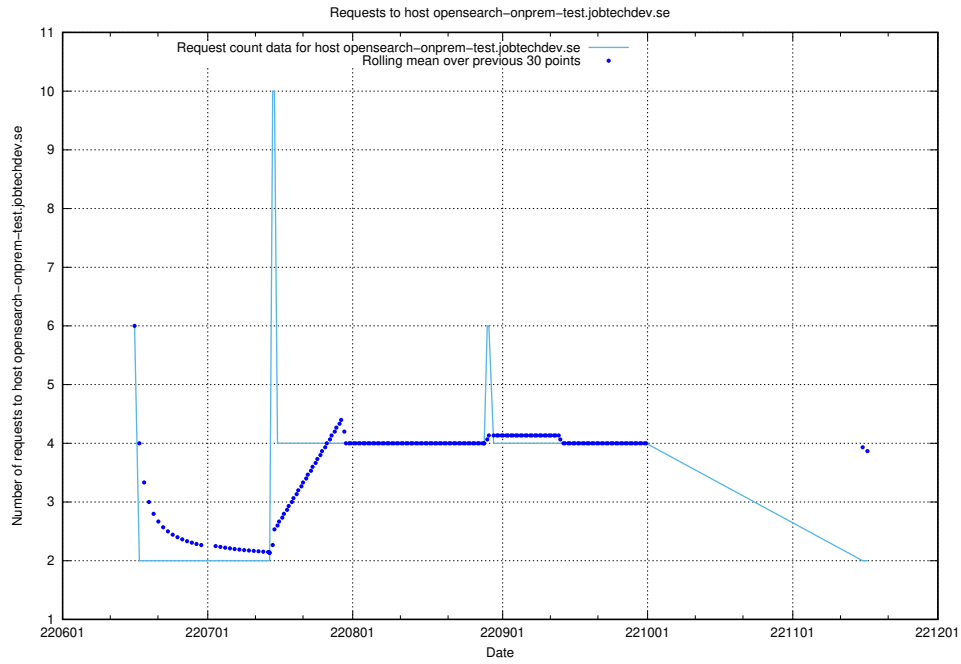

7.401 Usage of opensearch-onprem-test.jobtechdev.se

Here, we count the number of requests to host opensearch-onprem-test.jobtechdev.se.