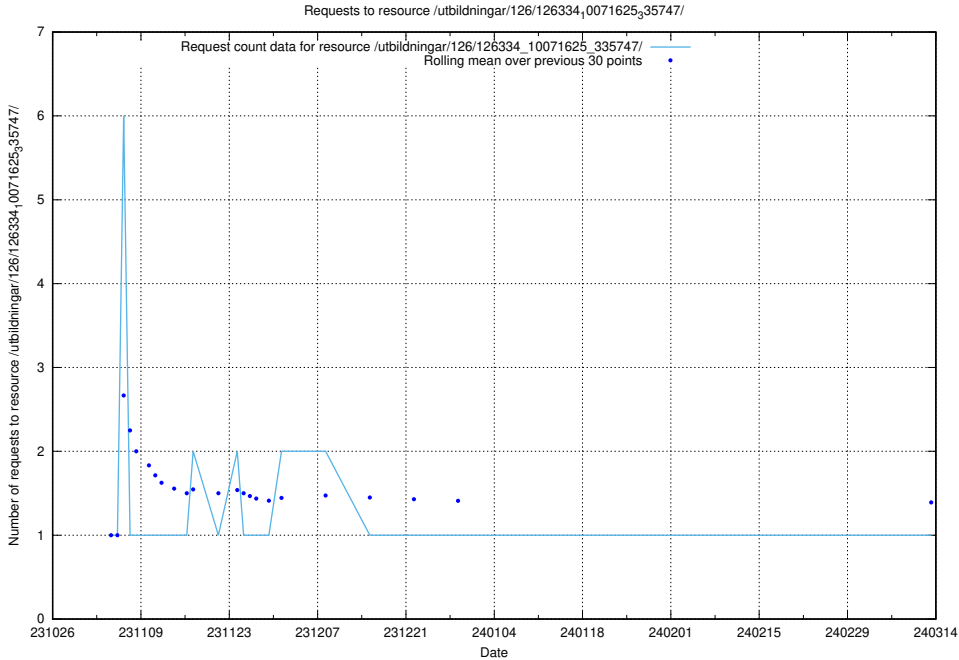

5.4078 Usage of /utbildningar/126/126334_10071625_335747/

Here, we count the number of requests to resource /utbildningar/126/126334_10071625_335747/.