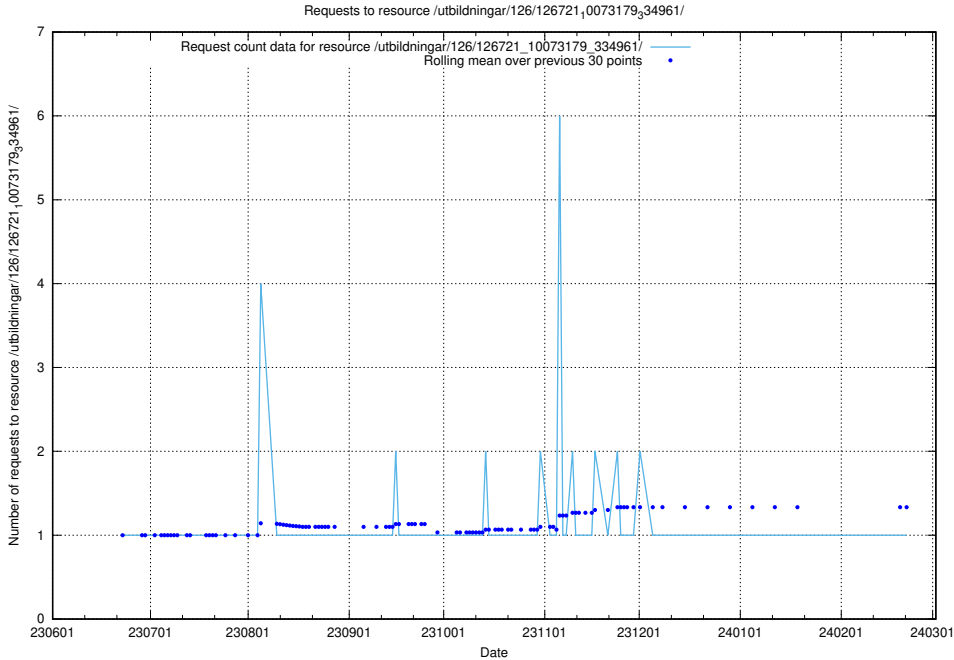

5.5543 Usage of /utbildningar/126/126721_10073179_334961/

Here, we count the number of requests to resource /utbildningar/126/126721_10073179_334961/.