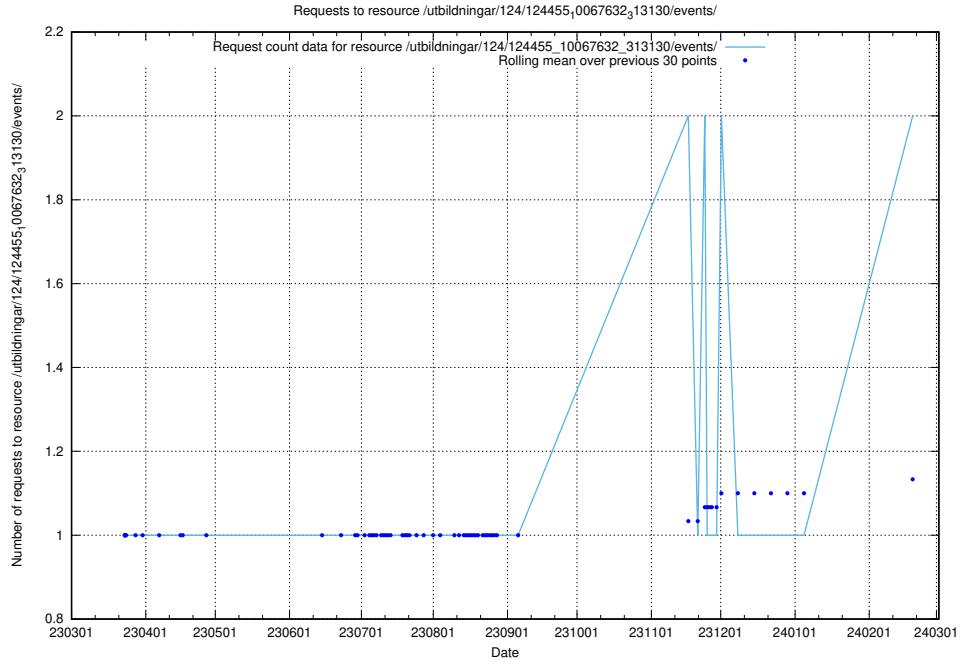

5.640 Usage of /utbildningar/124/124455_10067632_313130/events/

Here, we count the number of requests to resource /utbildningar/124/124455_10067632_313130/events/