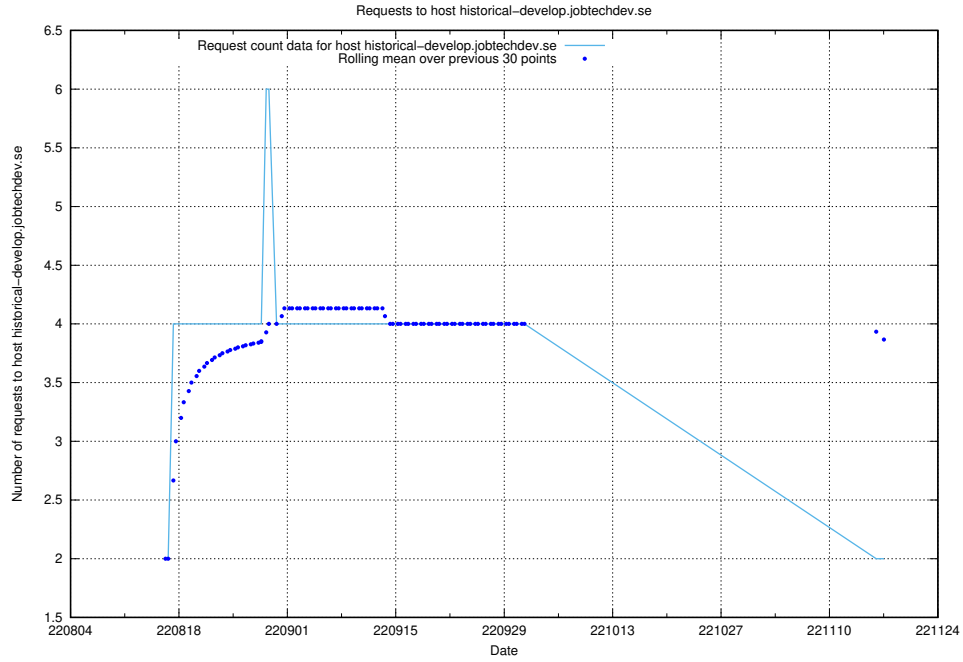

7.342 Usage of historical-develop.jobtechdev.se

Here, we count the number of requests to host historical-develop.jobtechdev.se.