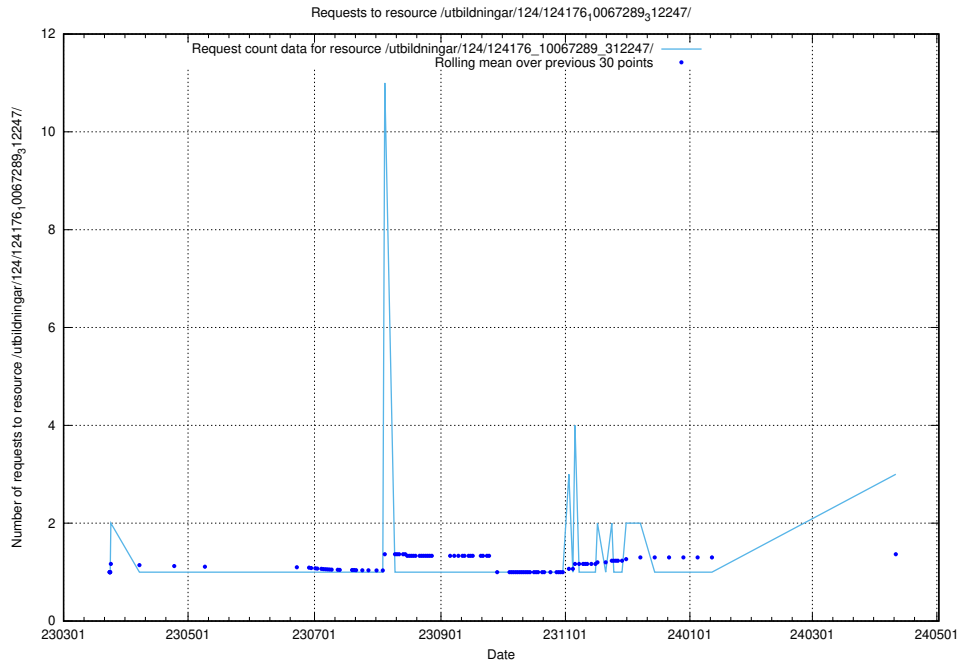

### 5.330 Usage of /utbildningar/124/124176\_10067289\_312247/

Here, we count the number of requests to resource /utbildningar/124/124176\_10067289\_312247/.