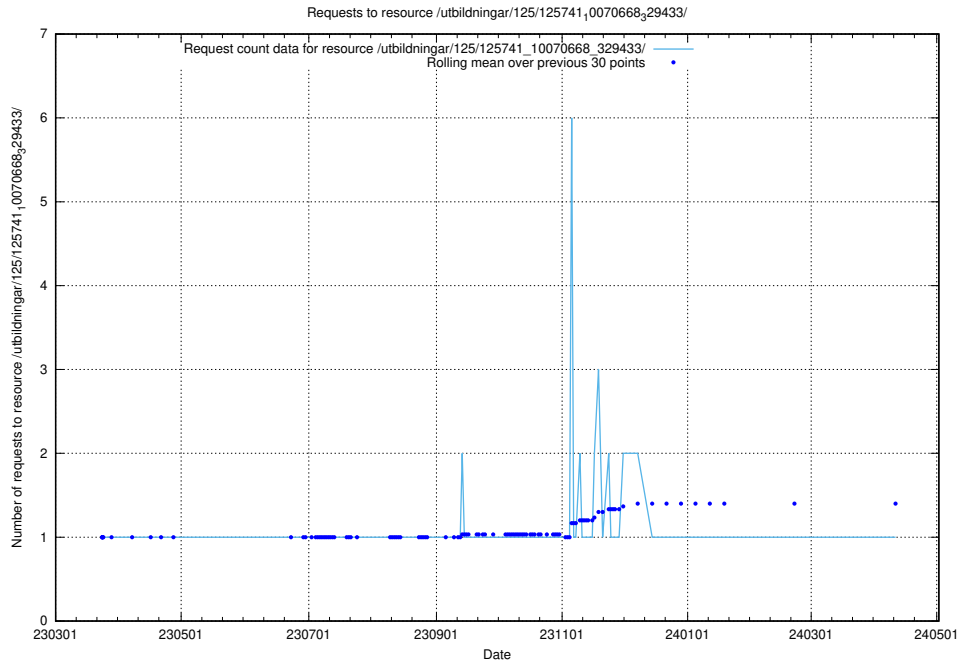

5.6409 Usage of /utbildningar/125/125741_10070668_329433/

Here, we count the number of requests to resource /utbildningar/125/125741_10070668_329433/.