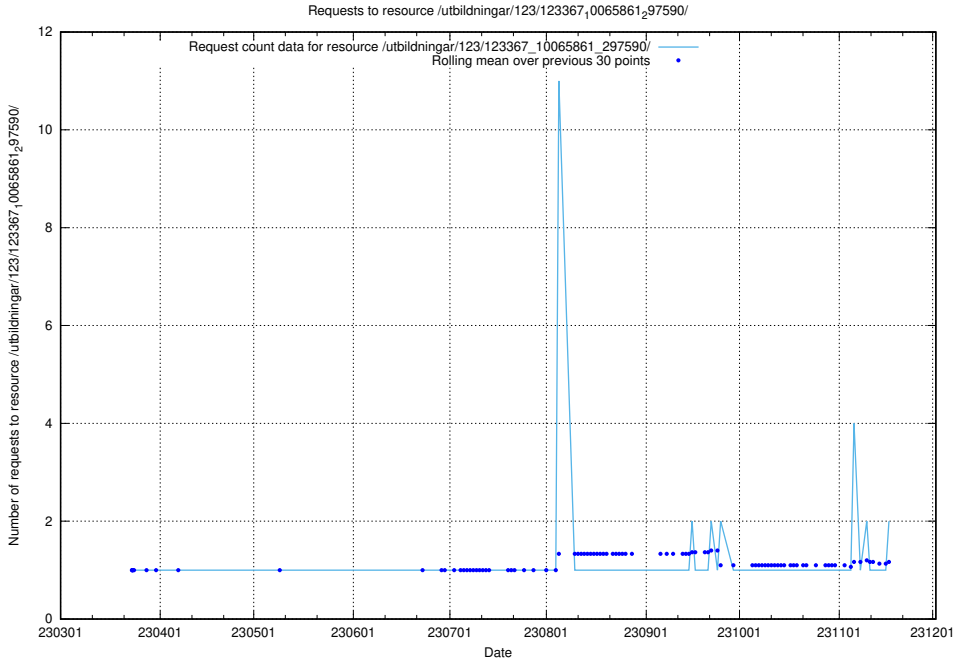

5.752 Usage of /utbildningar/123/123367_10065861_297590/

Here, we count the number of requests to resource /utbildningar/123/123367_10065861_297590/.