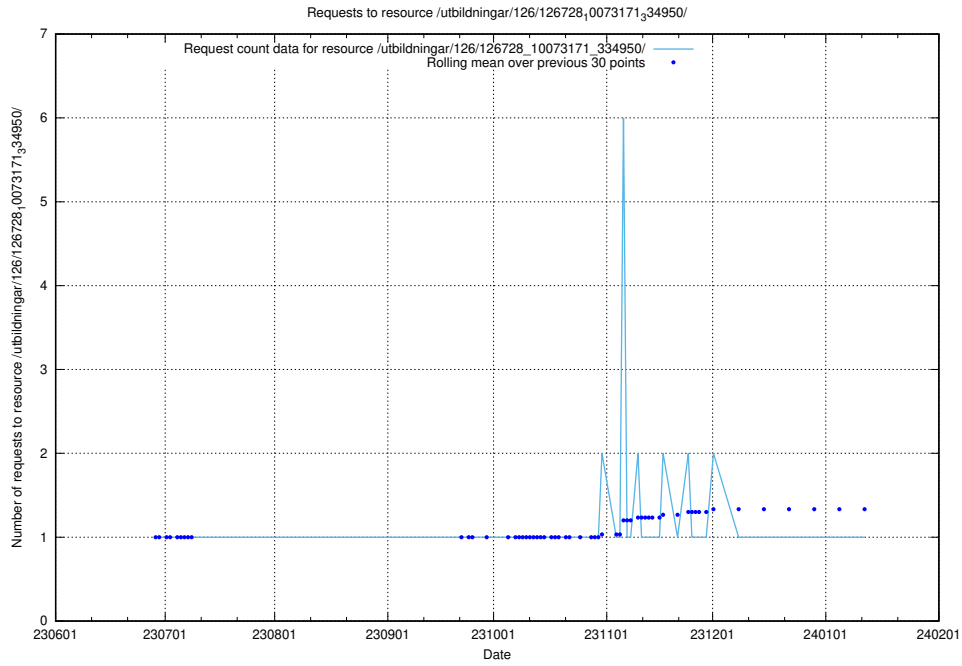

5.5386 Usage of /utbildningar/126/126728_10073171_334950/

Here, we count the number of requests to resource /utbildningar/126/126728_10073171_334950/.