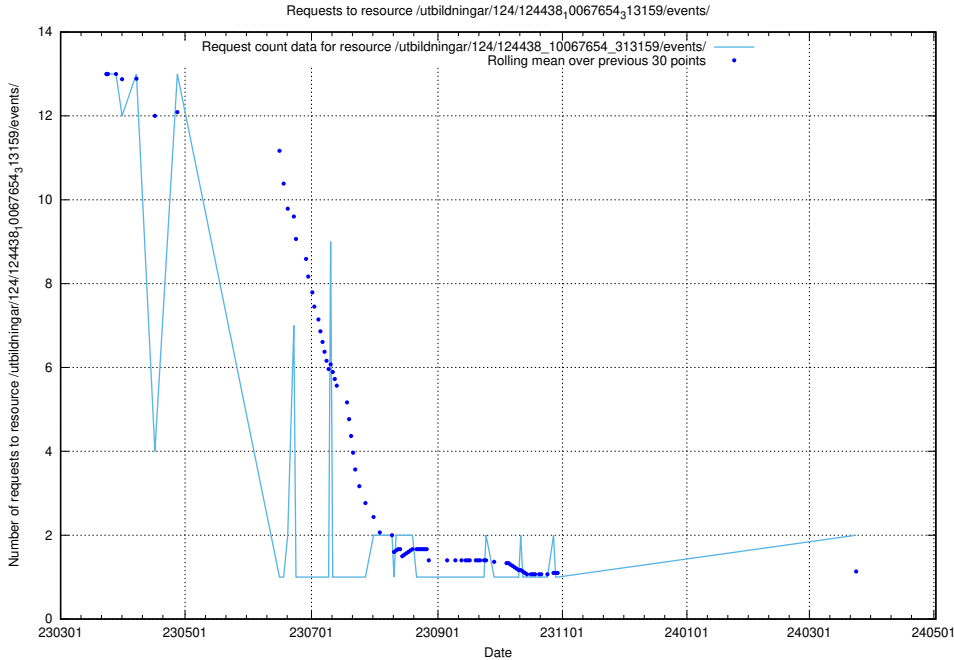

5.928 Usage of /utbildningar/124/124438_10067654_313159/events/

Here, we count the number of requests to resource /utbildningar/124/124438_10067654_313159/events/