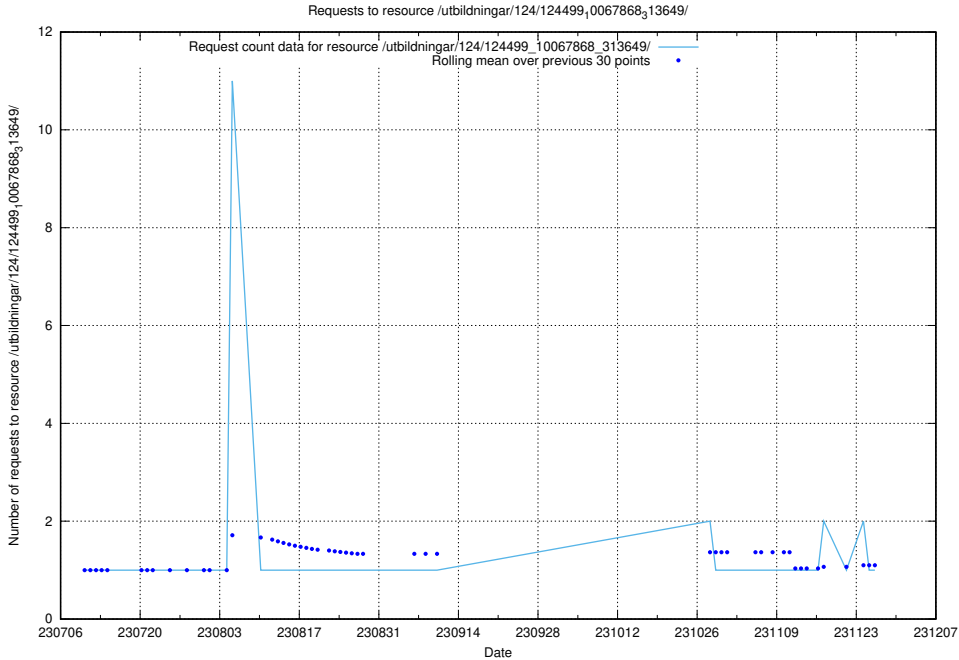

5.5062 Usage of /utbildningar/124/124499_10067868_313649/

Here, we count the number of requests to resource /utbildningar/124/124499_10067868_313649/.