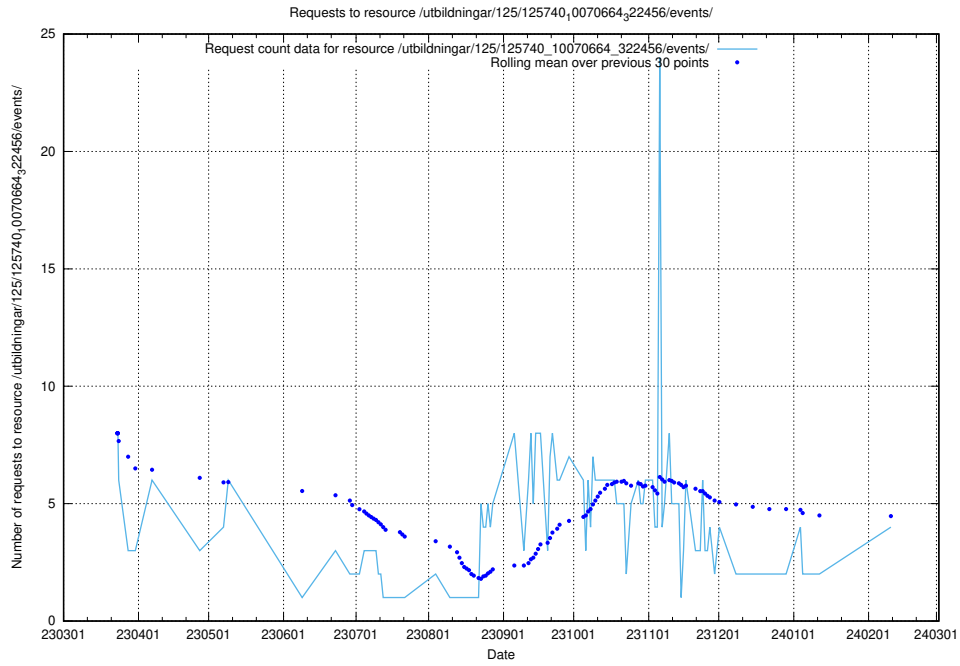

5.247 Usage of /utbildningar/125/125740_10070664_322456/events/

Here, we count the number of requests to resource /utbildningar/125/125740_10070664_322456/events/