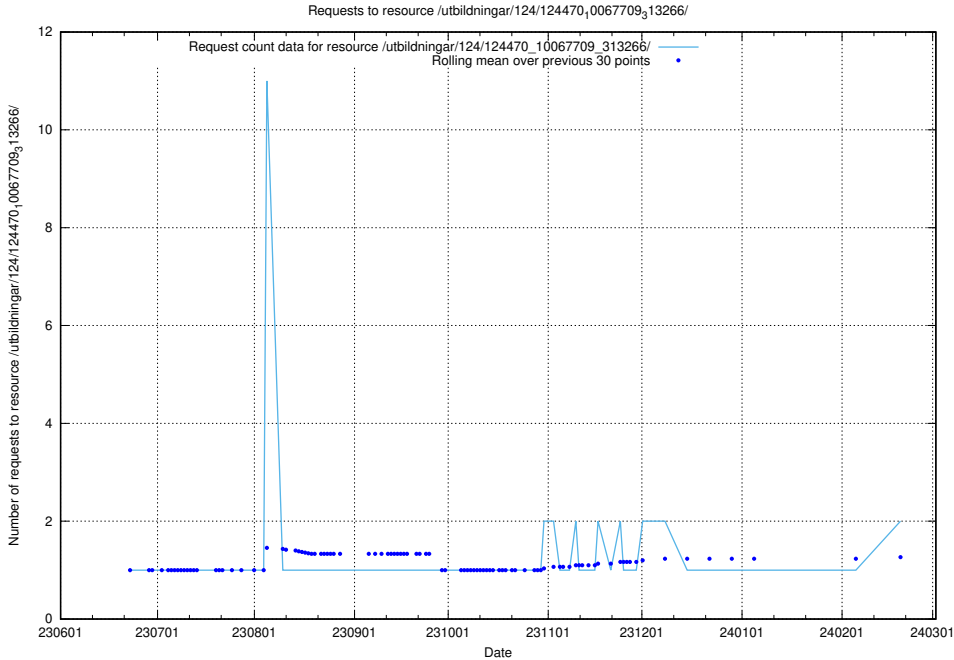

5.852 Usage of /utbildningar/124/124470_10067709_313266/

Here, we count the number of requests to resource /utbildningar/124/124470_10067709_313266/.