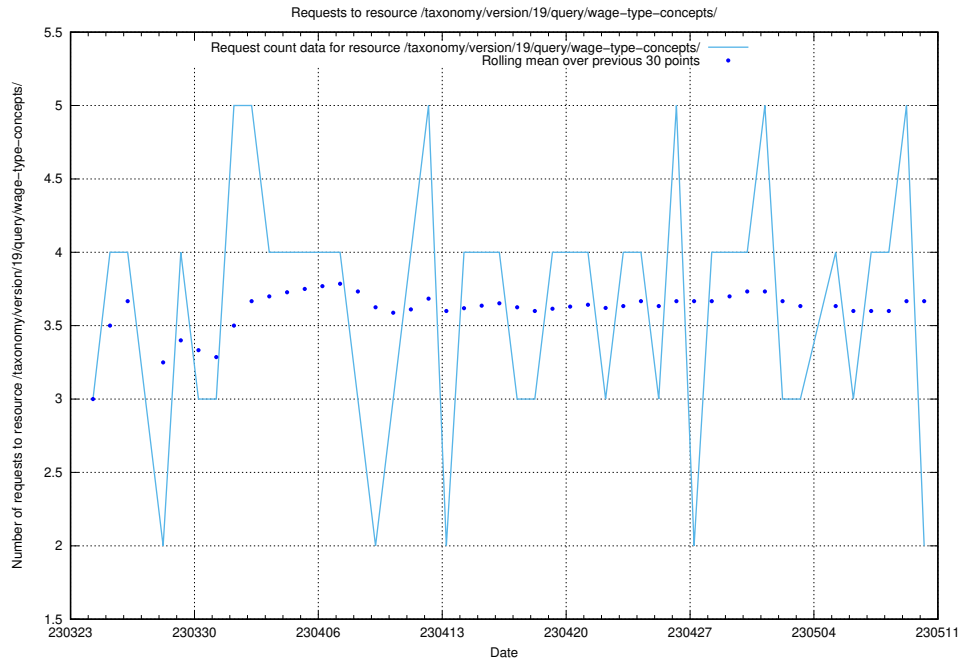

5.915 Usage of /taxonomy/version/19/query/wage-type-concepts/

Here, we count the number of requests to resource /taxonomy/version/19/query/wage-type-concepts/.