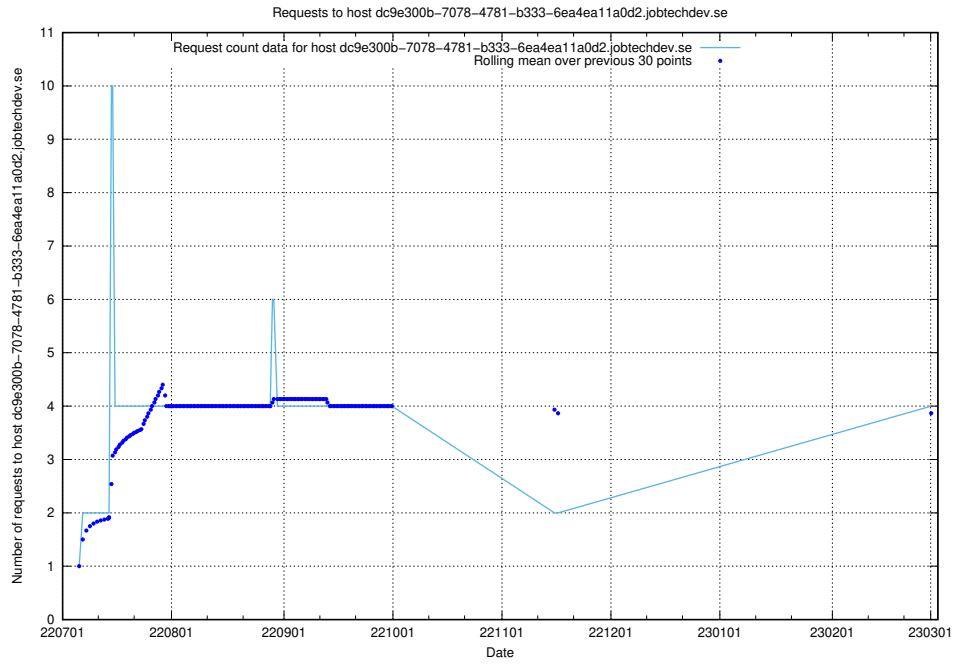

7.136 Usage of dc9e300b-7078-4781-b333-6ea4ea11a0d2.jobtechdev.se

Here, we count the number of requests to host dc9e300b-7078-4781-b333-6ea4ea11a0d2.jobtechdev.se.