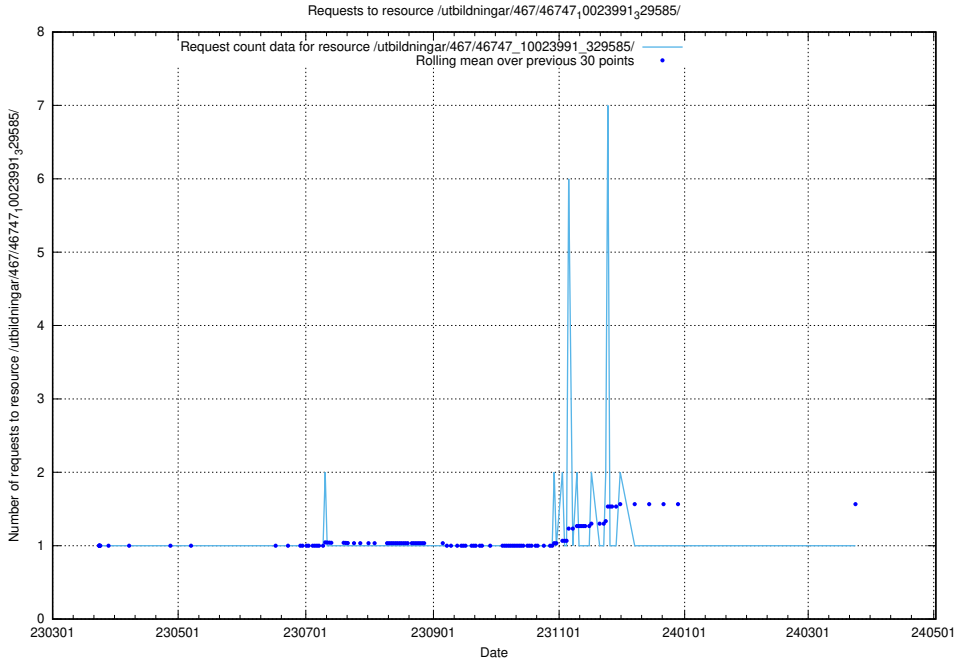

5.6237 Usage of /utbildningar/467/46747_10023991_329585/

Here, we count the number of requests to resource /utbildningar/467/46747_10023991_329585/.