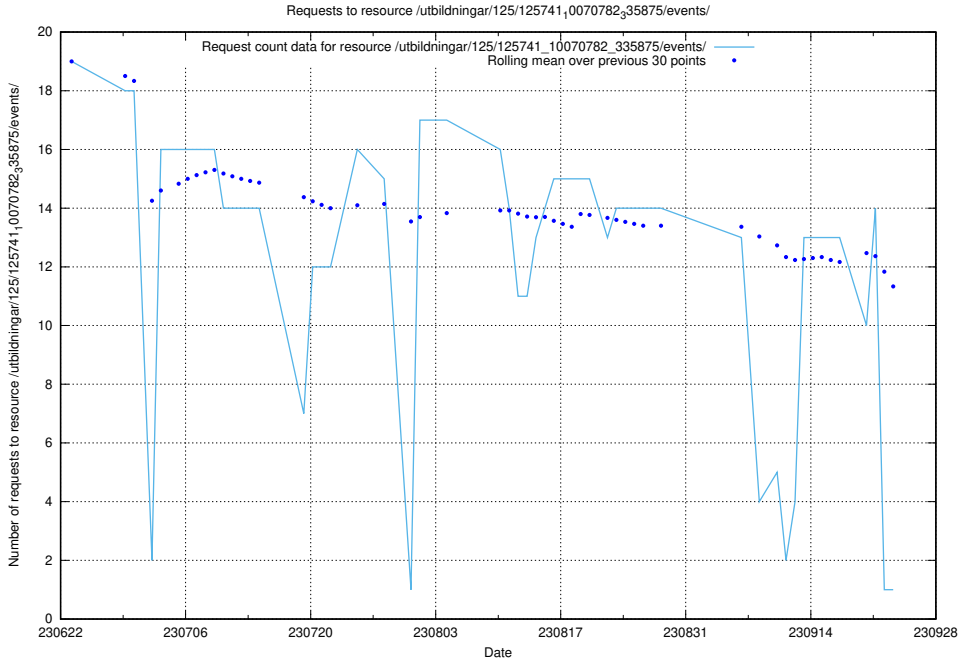

5.5495 Usage of /utbildningar/125/125741_10070782_335875/events/

Here, we count the number of requests to resource /utbildningar/125/125741_10070782_335875/events/