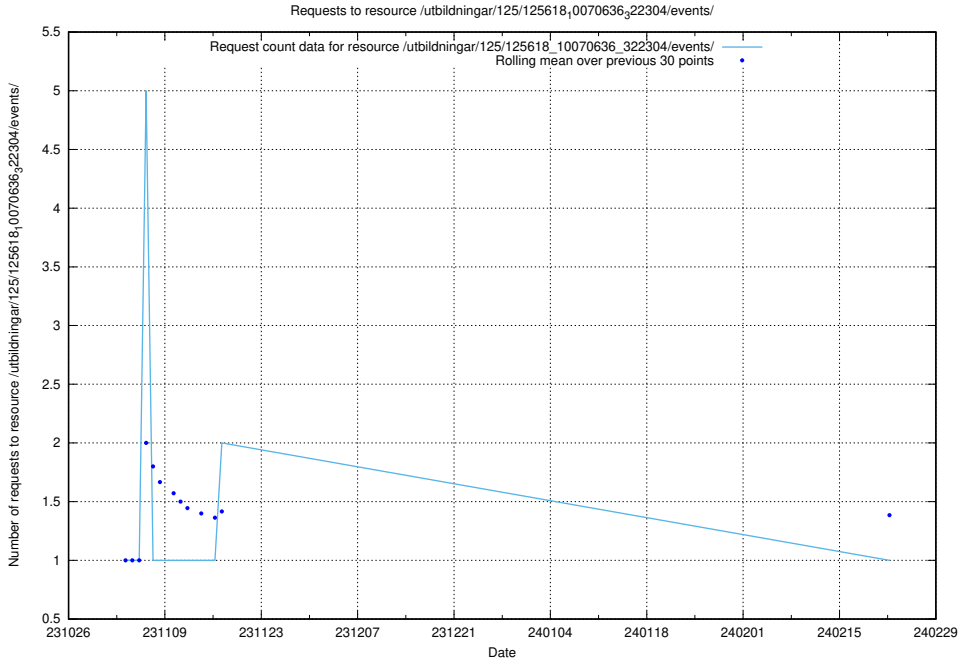

5.4098 Usage of /utbildningar/125/125618_10070636_322304/events/

Here, we count the number of requests to resource /utbildningar/125/125618_10070636_322304/events/