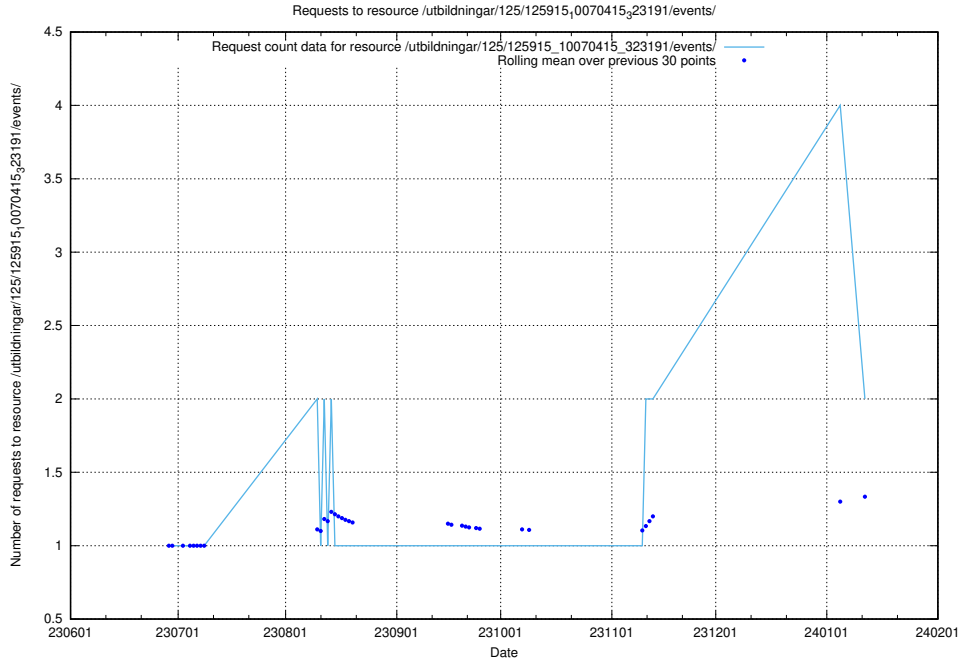

5.811 Usage of /utbildningar/125/125915_10070415_323191/events/

Here, we count the number of requests to resource /utbildningar/125/125915_10070415_323191/events/