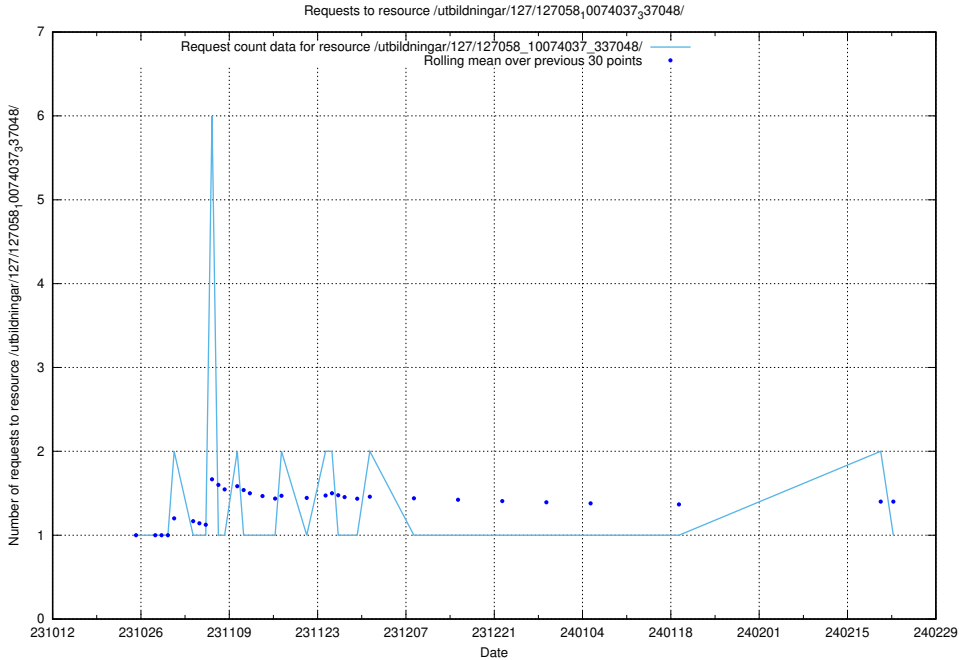

5.4150 Usage of /utbildningar/127/127058_10074037_337048/

Here, we count the number of requests to resource /utbildningar/127/127058_10074037_337048/.