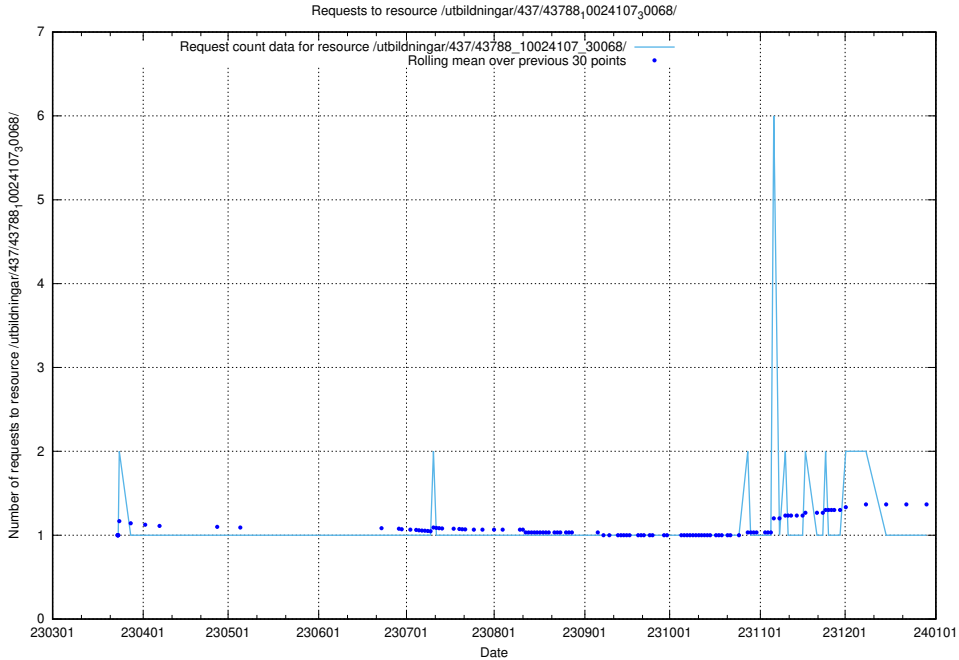

5.6284 Usage of /utbildningar/437/43788_10024107_30068/

Here, we count the number of requests to resource /utbildningar/437/43788_10024107_30068/.