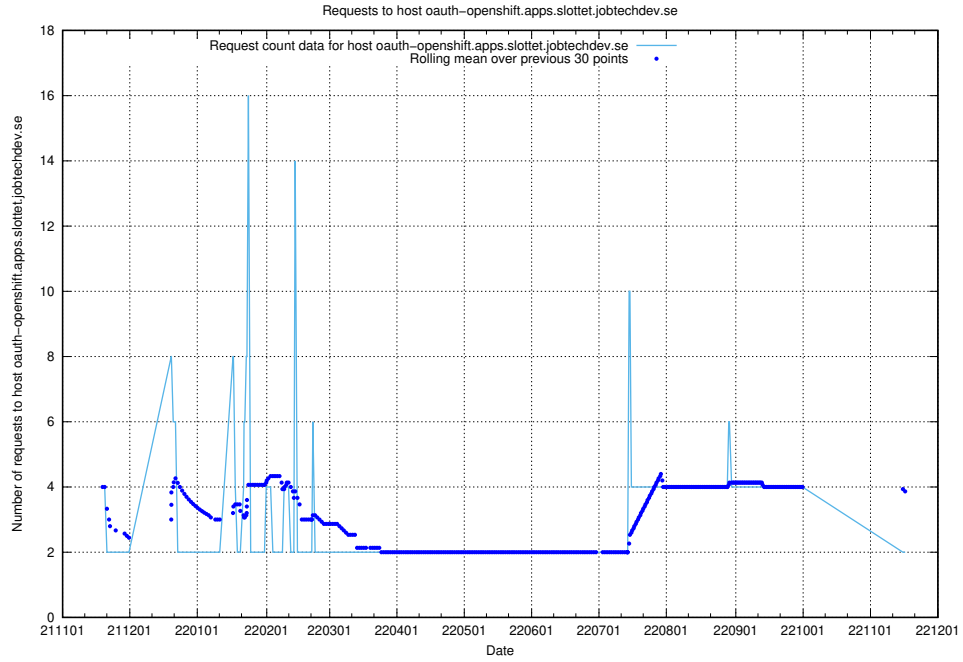

7.466 Usage of `oauth-openshift.apps.slottet.jobtechdev.se`

Here, we count the number of requests to host `oauth-openshift.apps.slottet.jobtechdev.se`.