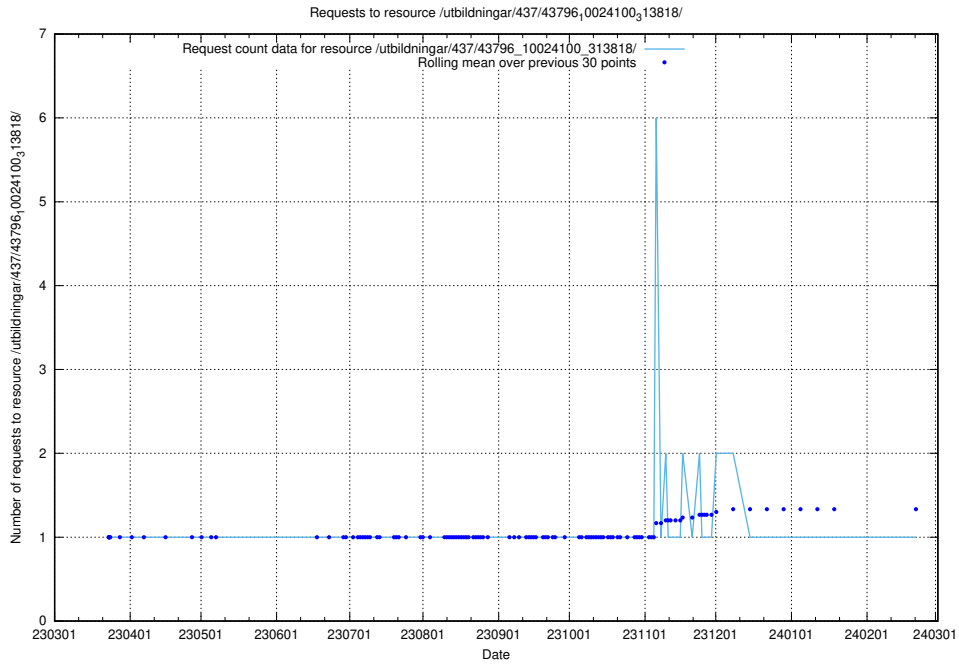

5.6280 Usage of /utbildningar/437/43796_10024100_313818/

Here, we count the number of requests to resource /utbildningar/437/43796_10024100_313818/.