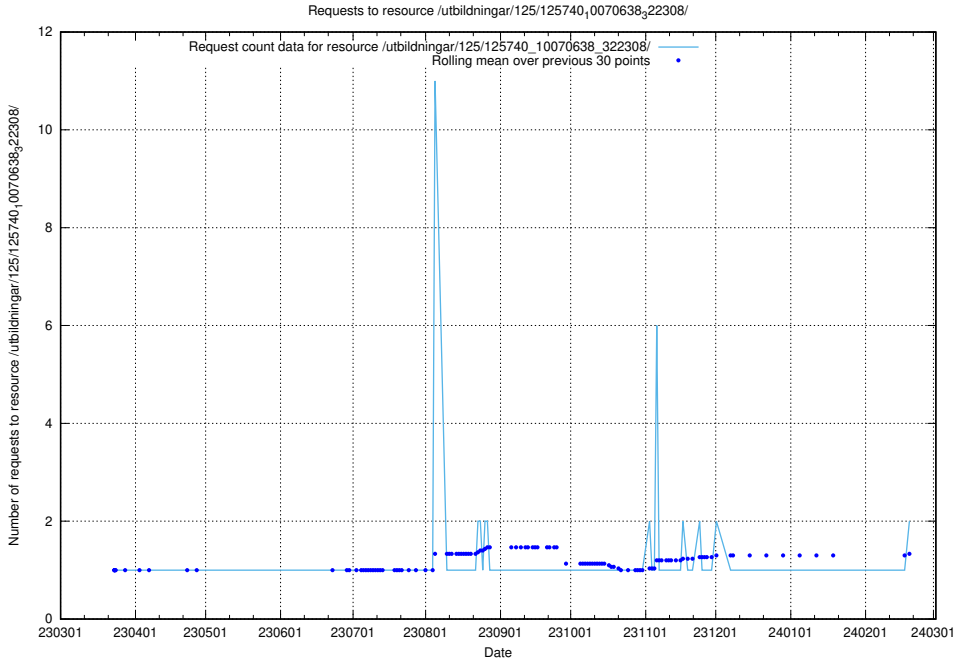

5.466 Usage of /utbildningar/125/125740_10070638_322308/

Here, we count the number of requests to resource /utbildningar/125/125740_10070638_322308/.