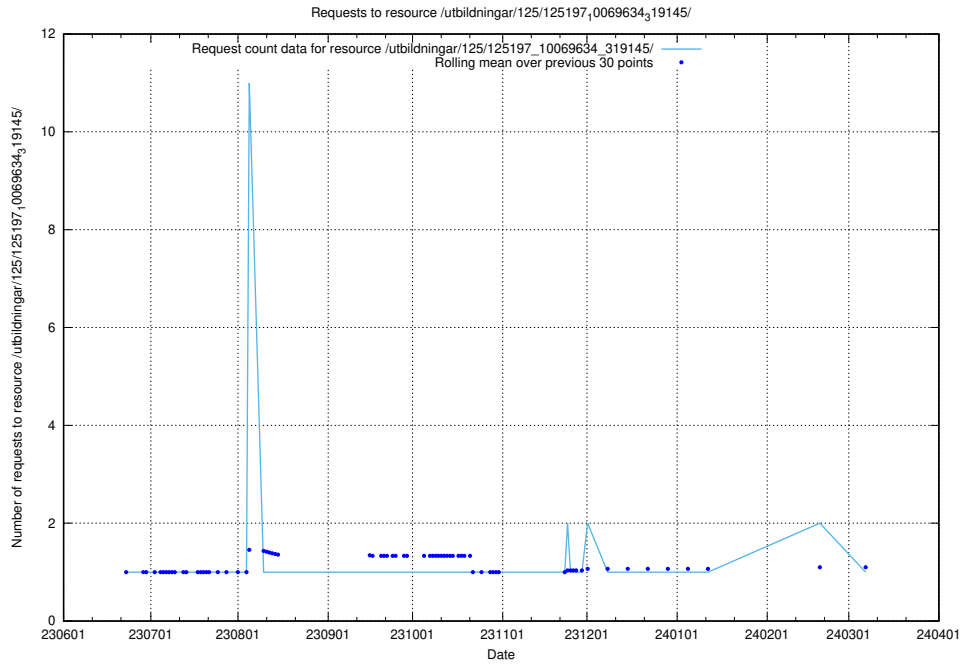

5.5664 Usage of /utbildningar/125/125197_10069634_319145/

Here, we count the number of requests to resource /utbildningar/125/125197_10069634_319145/.