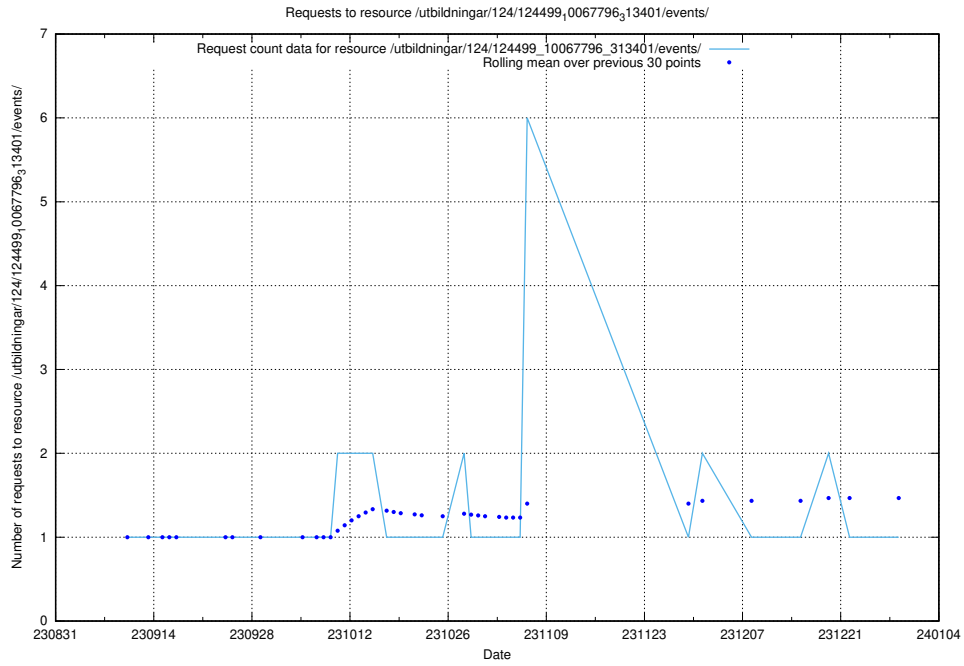

5.4555 Usage of /utbildningar/124/124499_10067796_313401/events/

Here, we count the number of requests to resource /utbildningar/124/124499_10067796_313401/events/