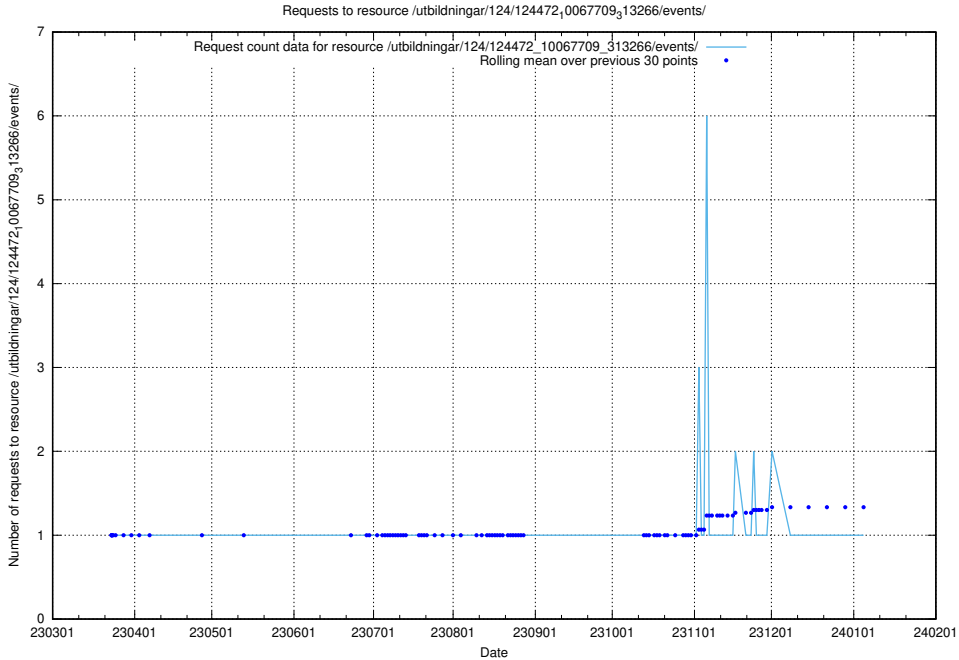

5.2987 Usage of /utbildningar/124/124472_10067709_313266/events/

Here, we count the number of requests to resource /utbildningar/124/124472_10067709_313266/events/