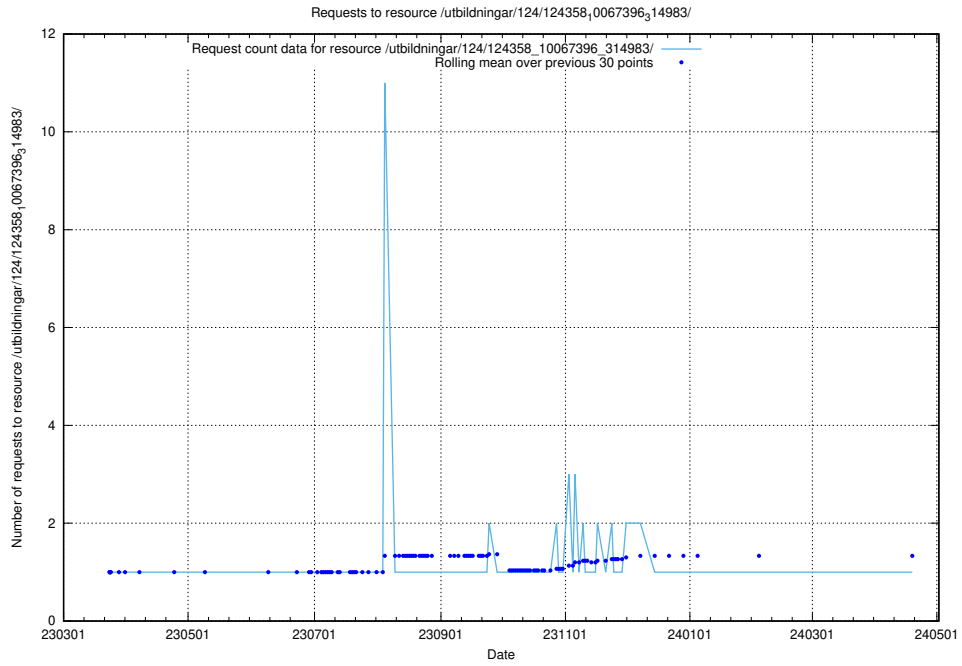

5.3772 Usage of /utbildningar/124/124358_10067396_314983/

Here, we count the number of requests to resource /utbildningar/124/124358_10067396_314983/.