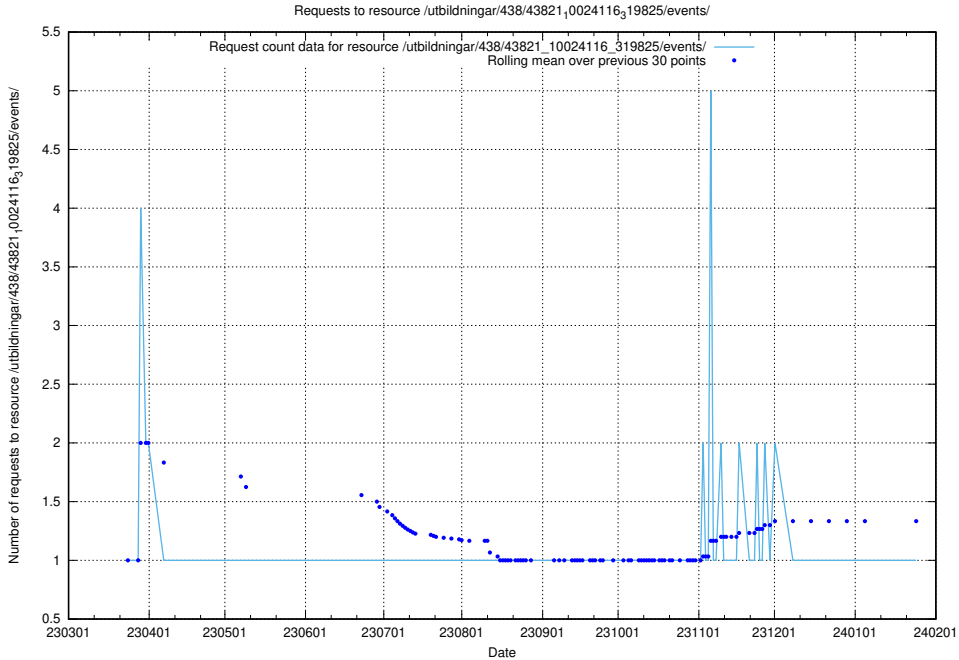

5.6097 Usage of /utbildningar/438/43821_10024116_319825/events/

Here, we count the number of requests to resource /utbildningar/438/43821_10024116_319825/events/.