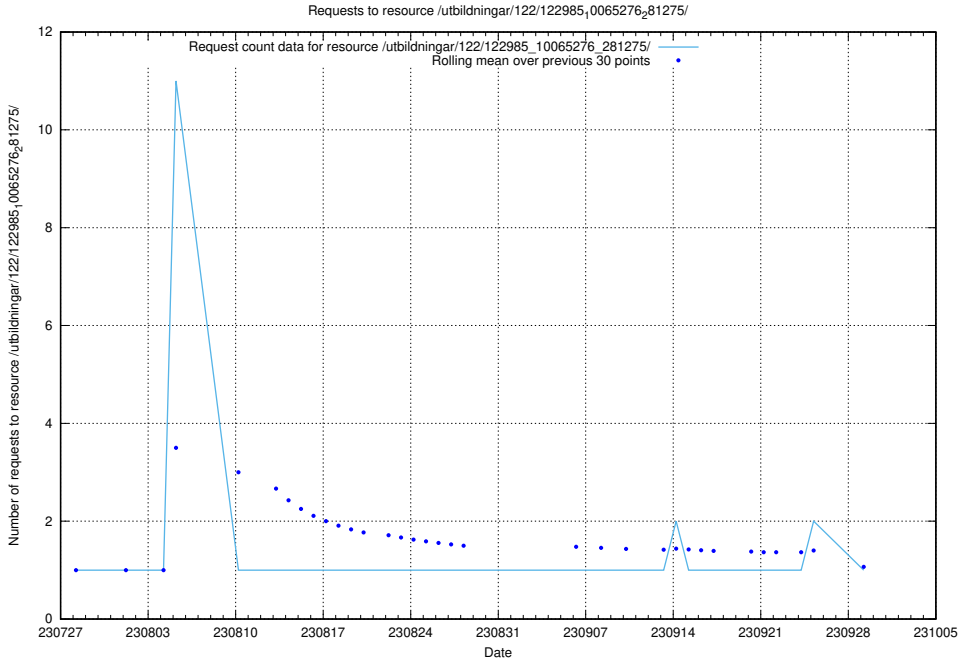

5.4849 Usage of /utbildningar/122/122985_10065276_281275/

Here, we count the number of requests to resource /utbildningar/122/122985_10065276_281275/.