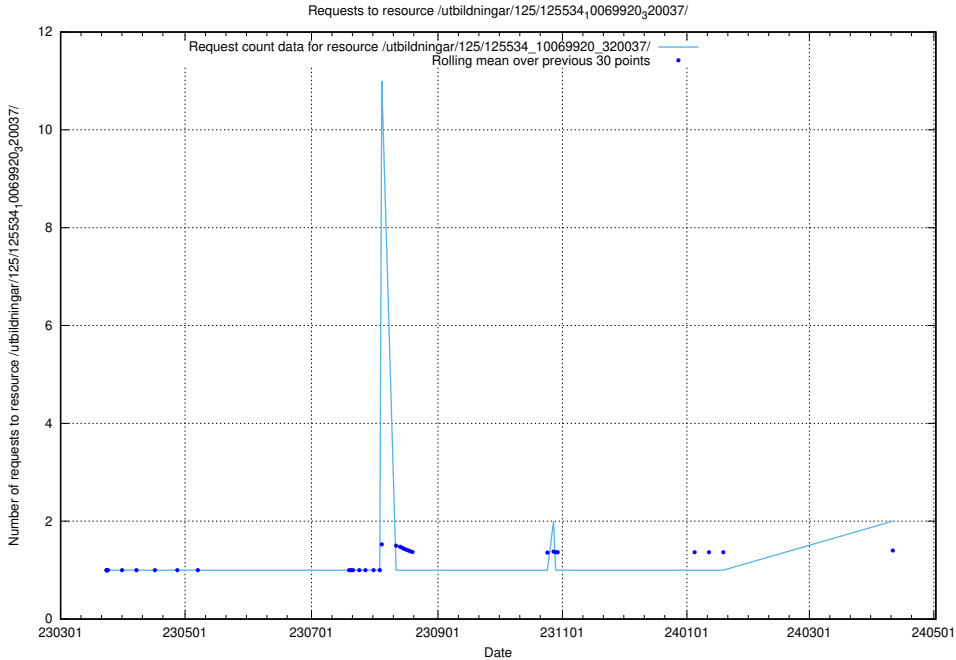

5.480 Usage of /utbildningar/125/125534_10069920_320037/

Here, we count the number of requests to resource /utbildningar/125/125534_10069920_320037/.