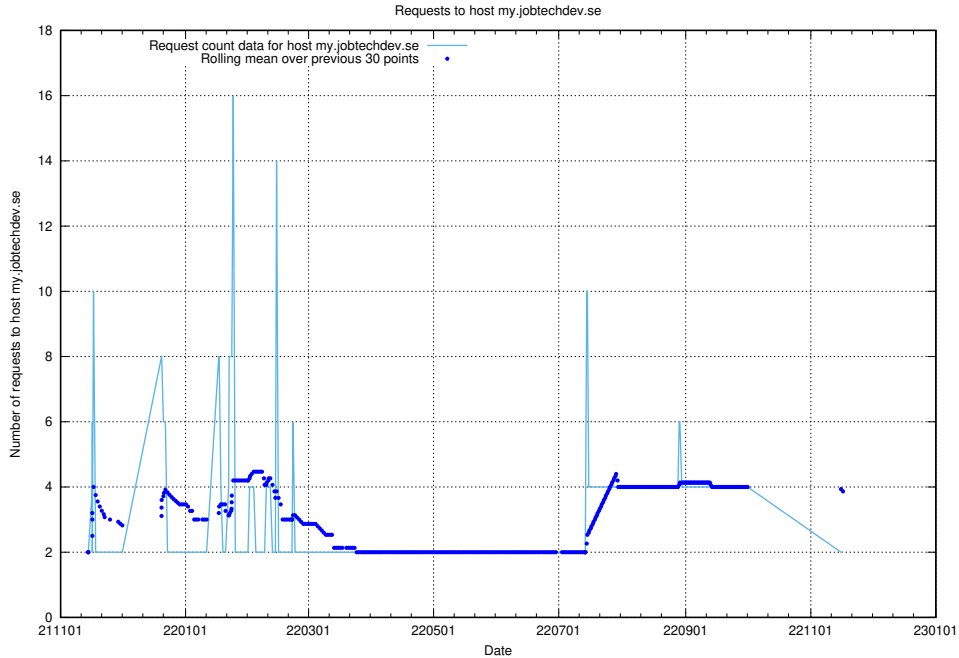

7.562 Usage of my.jobtechdev.se

Here, we count the number of requests to host my.jobtechdev.se.