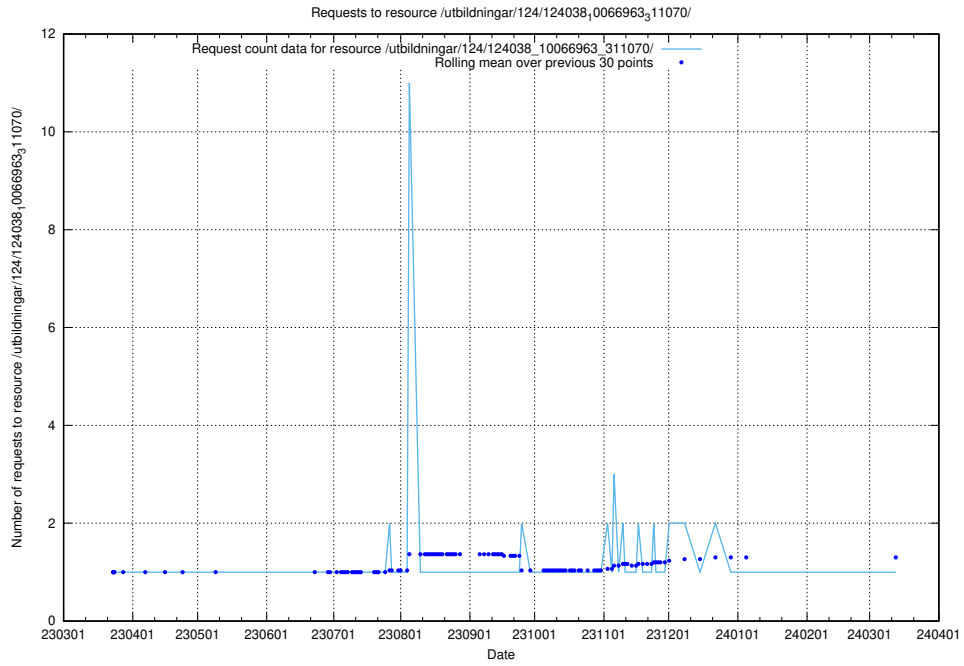

5.4301 Usage of /utbildningar/124/124038_10066963_311070/

Here, we count the number of requests to resource /utbildningar/124/124038_10066963_311070/.