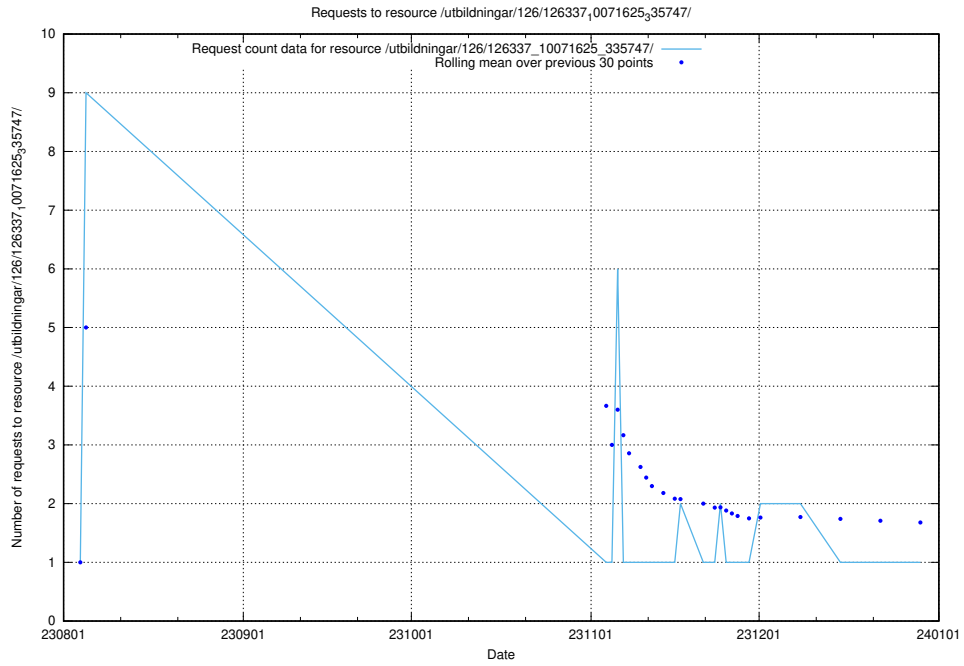

5.4811 Usage of /utbildningar/126/126337_10071625_335747/

Here, we count the number of requests to resource /utbildningar/126/126337_10071625_335747/.