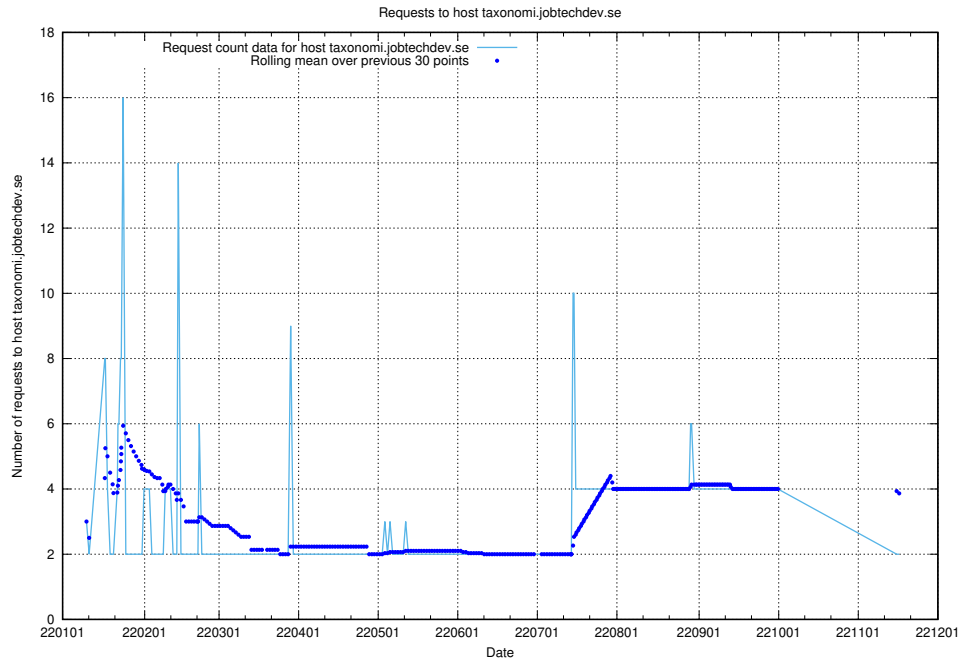

7.281 Usage of `taxonomi.jobtechdev.se`

Here, we count the number of requests to host `taxonomi.jobtechdev.se`.