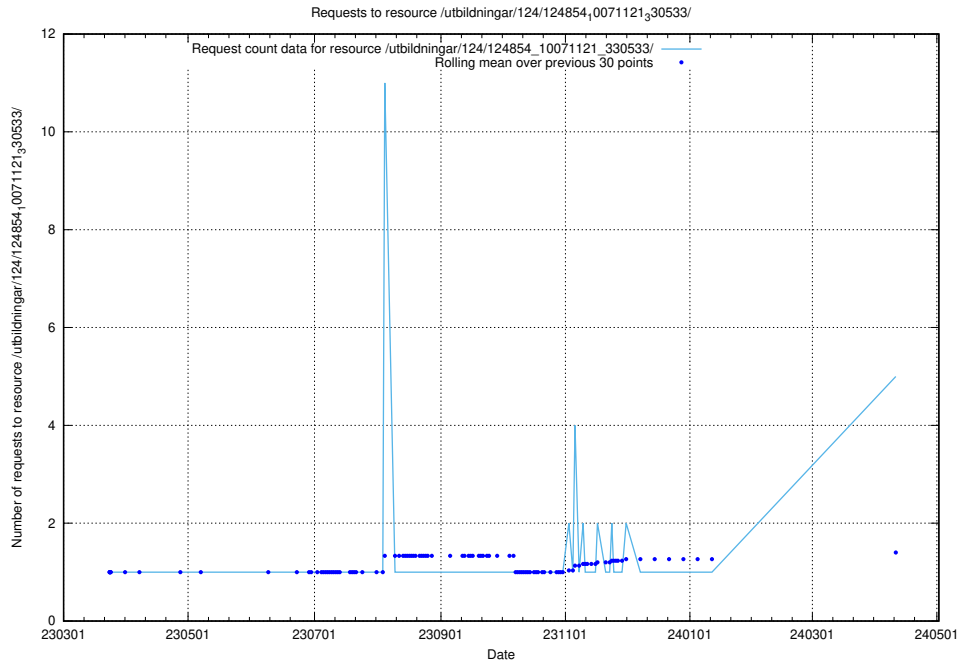

5.117 Usage of /utbildningar/124/124854_10071121_330533/

Here, we count the number of requests to resource /utbildningar/124/124854_10071121_330533/.