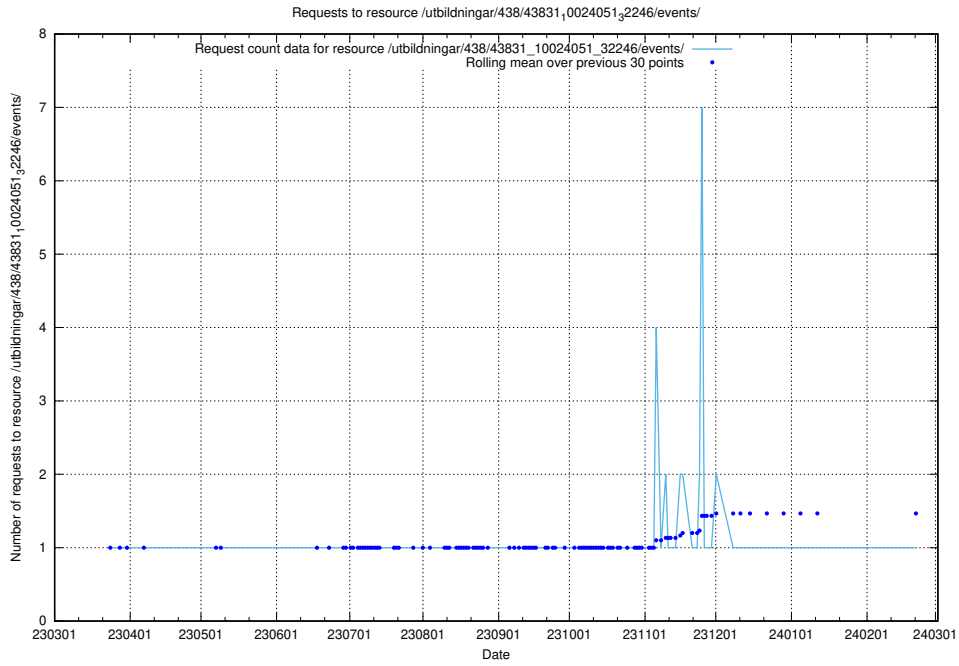

5.6096 Usage of /utbildningar/438/43831_10024051_32246/events/

Here, we count the number of requests to resource /utbildningar/438/43831_10024051_32246/events/.