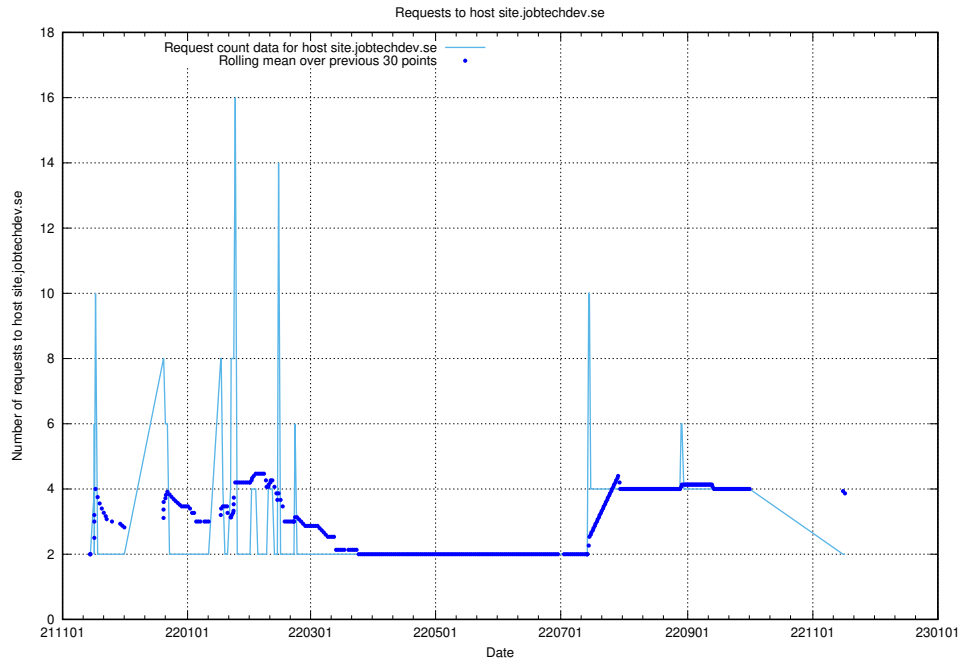

7.558 Usage of site.jobtechdev.se

Here, we count the number of requests to host site.jobtechdev.se.