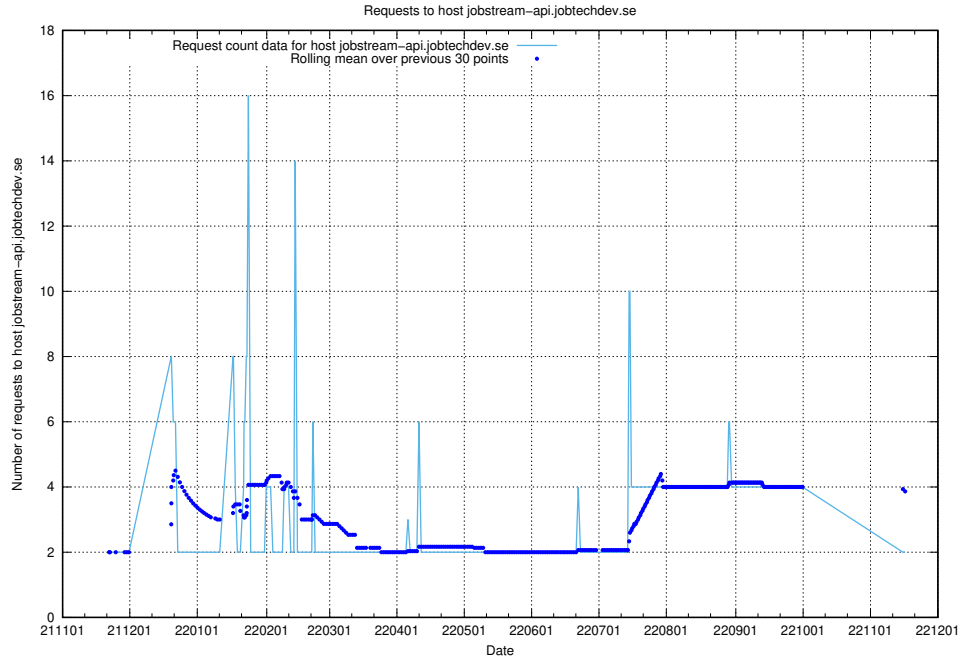

7.434 Usage of jobstream-api.jobtechdev.se

Here, we count the number of requests to host jobstream-api.jobtechdev.se.