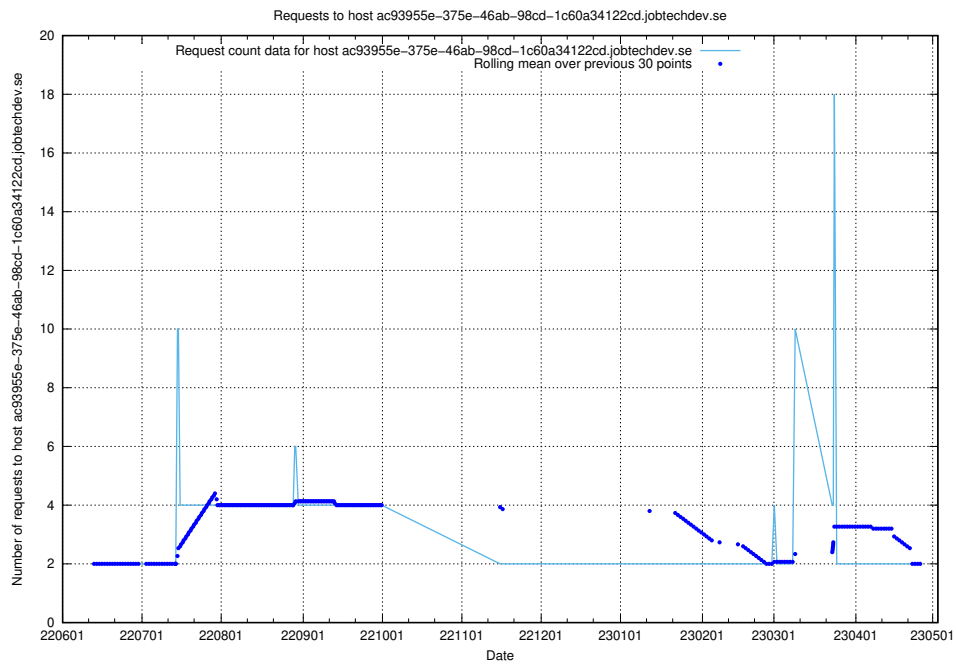

7.406 Usage of ac93955e-375e-46ab-98cd-1c60a34122cd.jobtechdev.se

Here, we count the number of requests to host ac93955e-375e-46ab-98cd-1c60a34122cd.jobtechdev.se.