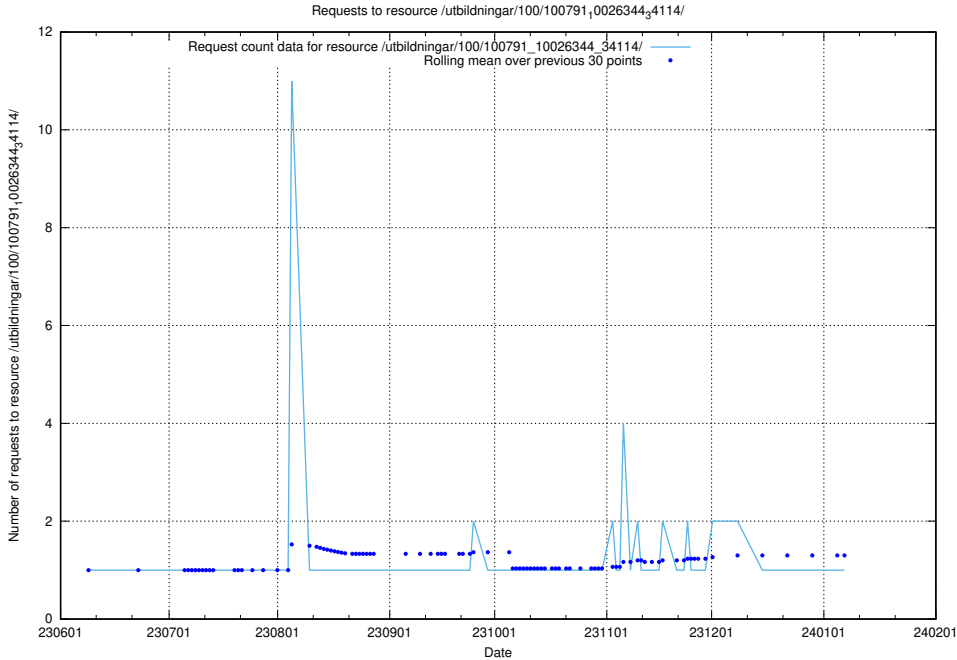

### 5.5838 Usage of /taxonomy/version/17/query/skills/

Here, we count the number of requests to resource /taxonomy/version/17/query/skills/.