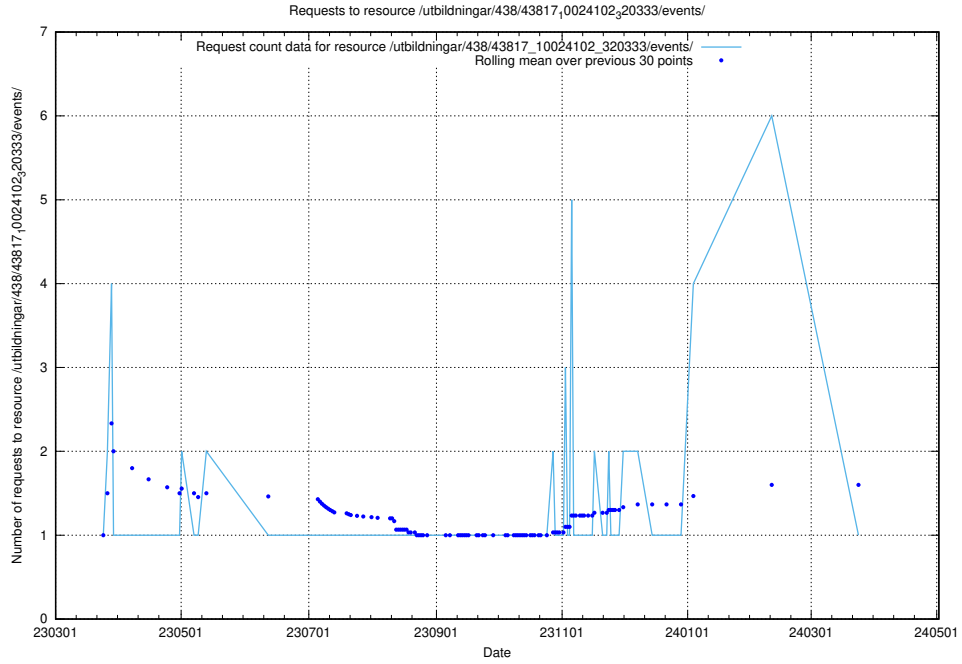

5.6098 Usage of /utbildningar/438/43817_10024102_320333/events/

Here, we count the number of requests to resource /utbildningar/438/43817_10024102_320333/events/.