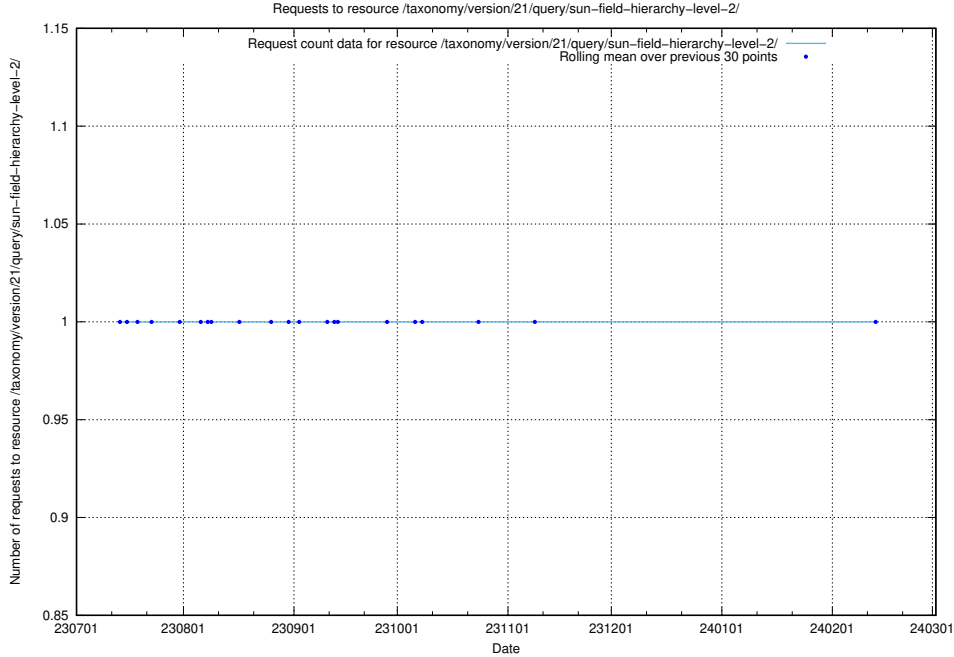

5.5024 Usage of /taxonomy/version/21/query/sun-field-hierarchy-level-2/

Here, we count the number of requests to resource /taxonomy/version/21/query/sun-field-hierarchy-level-2/.