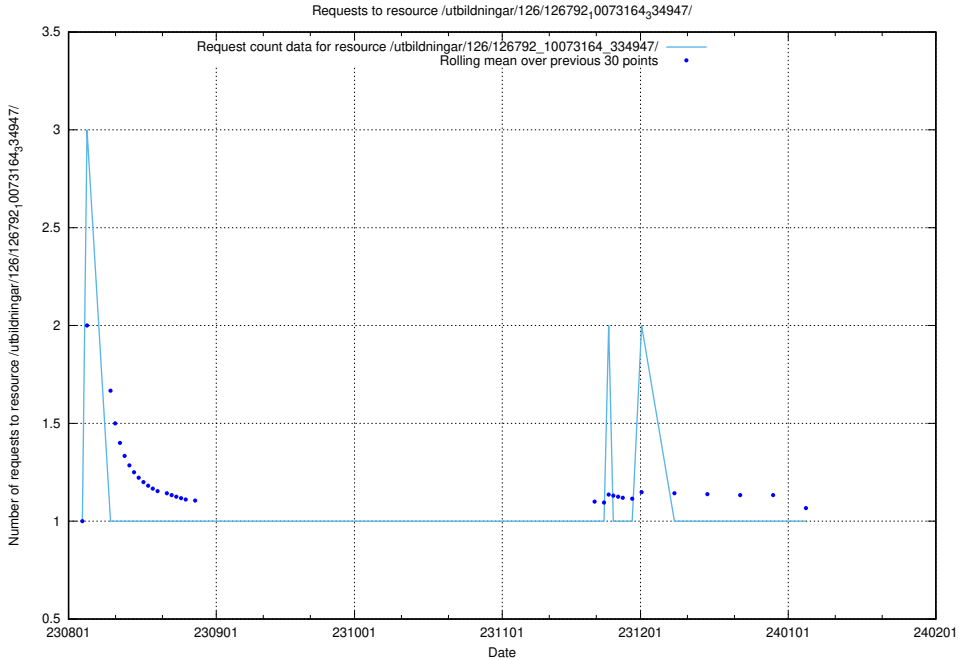

5.4806 Usage of /utbildningar/126/126792_10073164_334947/

Here, we count the number of requests to resource /utbildningar/126/126792_10073164_334947/.