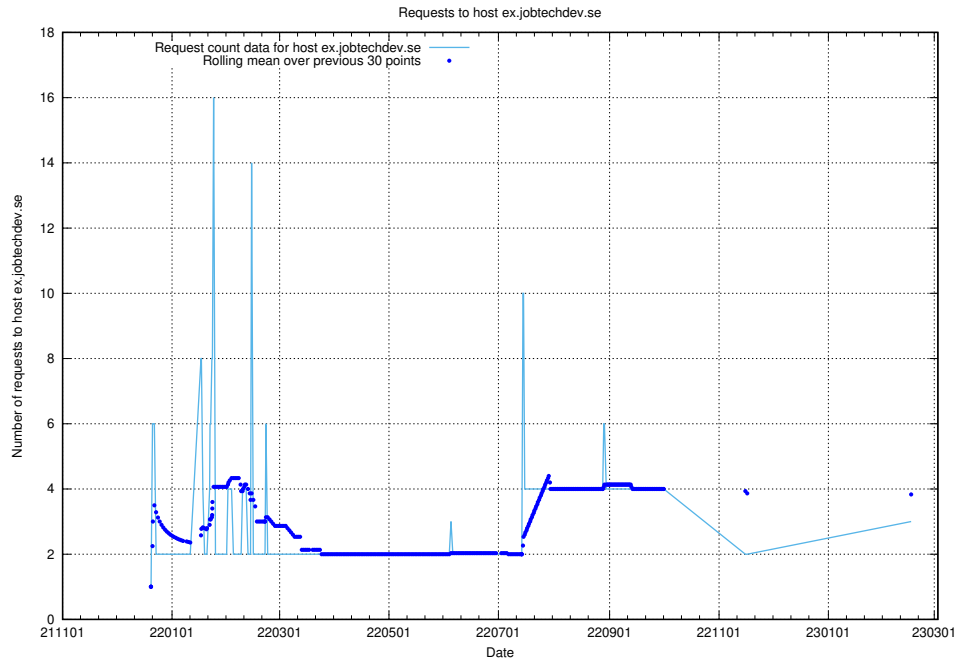

7.199 Usage of ex.jobtechdev.se

Here, we count the number of requests to host ex.jobtechdev.se.