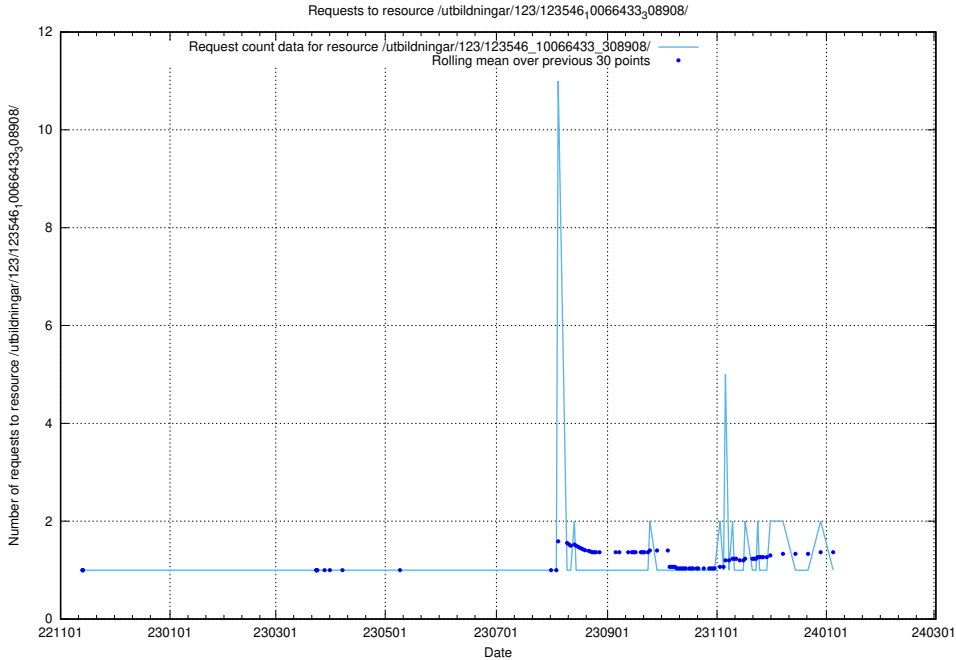

5.5881 Usage of /utbildningar/123/123546_10066433_308908/

Here, we count the number of requests to resource /utbildningar/123/123546_10066433_308908/.