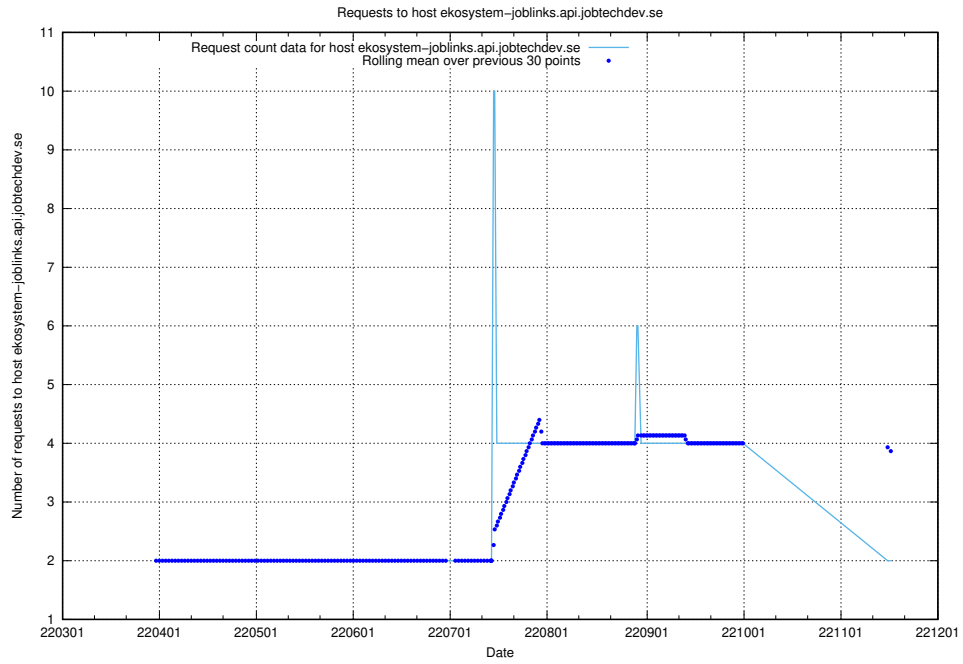

7.480 Usage of ekosystem-joblins.api.jobtechdev.se

Here, we count the number of requests to host ekosystem-joblins.api.jobtechdev.se.