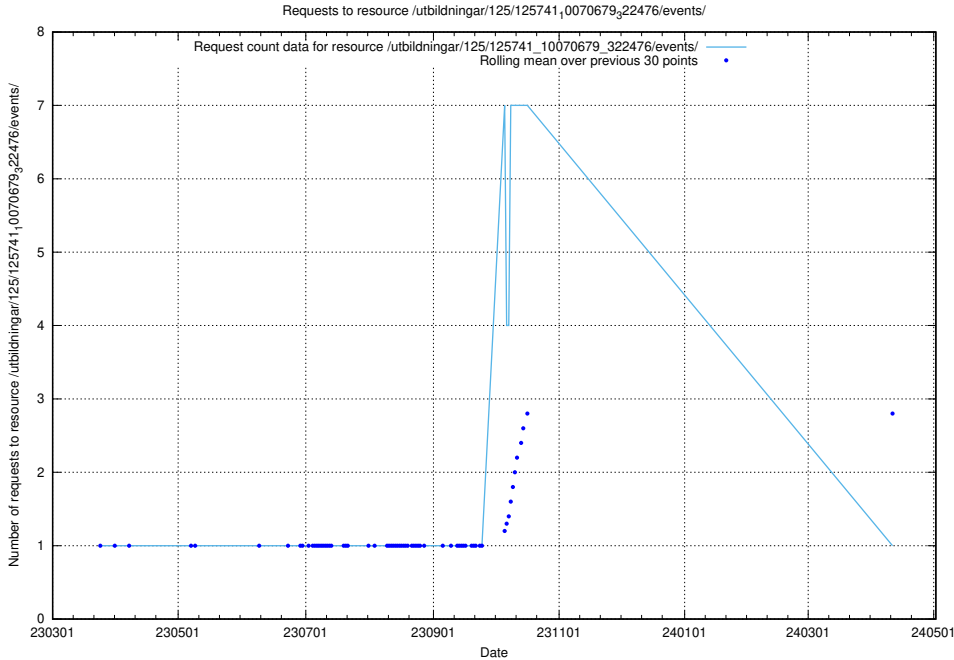

5.6160 Usage of /utbildningar/125/125741_10070679_322476/events/

Here, we count the number of requests to resource /utbildningar/125/125741_10070679_322476/events/