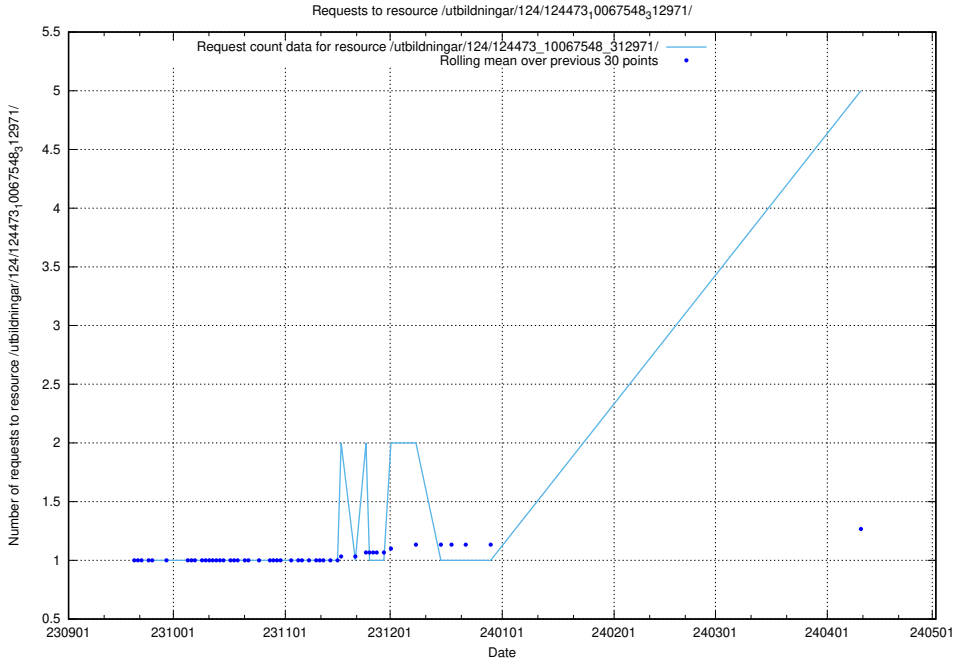

5.142 Usage of /utbildningar/124/124473_10067548_312971/

Here, we count the number of requests to resource /utbildningar/124/124473_10067548_312971/.