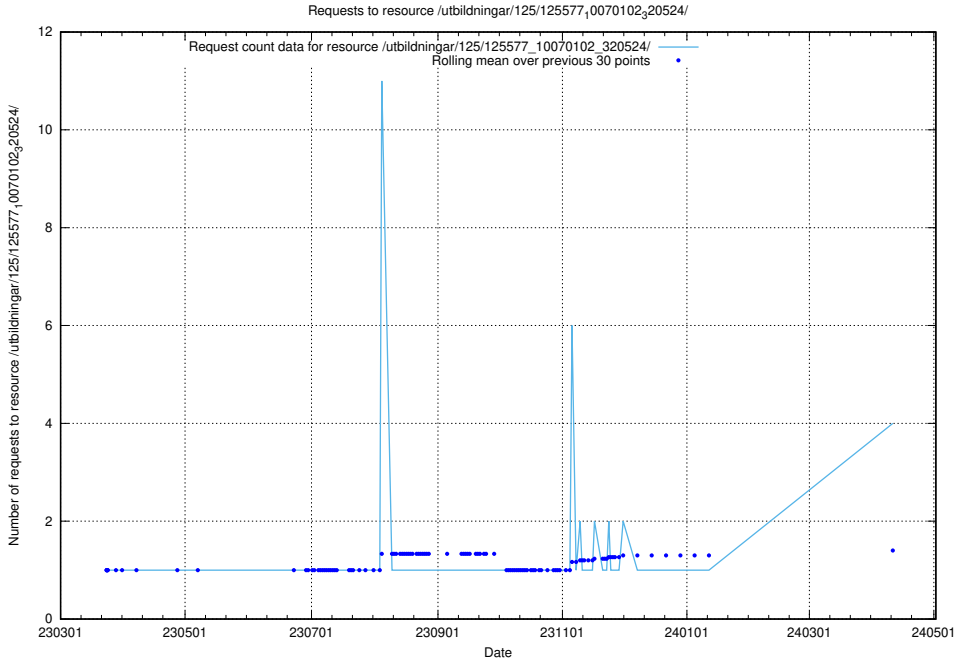

5.162 Usage of /utbildningar/125/125577_10070102_320524/

Here, we count the number of requests to resource /utbildningar/125/125577_10070102_320524/.