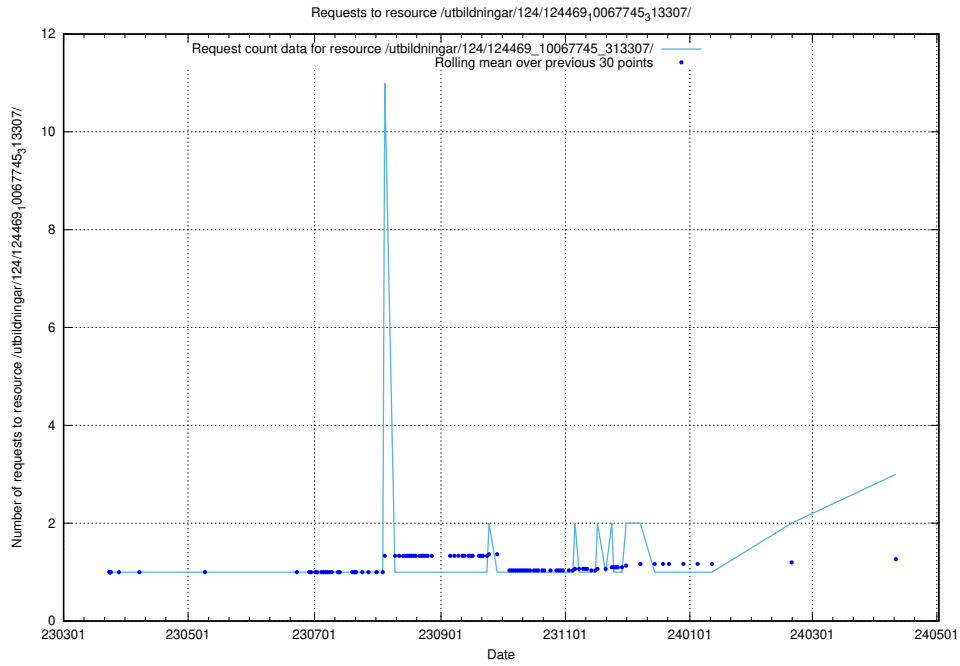

5.317 Usage of /utbildningar/124/124469_10067745_313307/

Here, we count the number of requests to resource /utbildningar/124/124469_10067745_313307/.