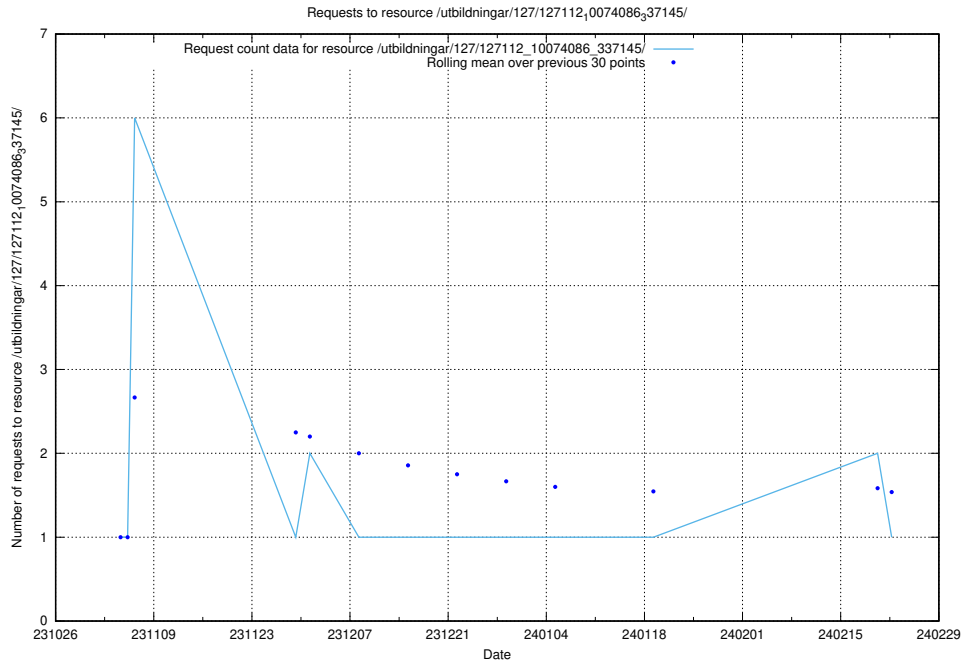

5.4071 Usage of /utbildningar/127/127112_10074086_337145/

Here, we count the number of requests to resource /utbildningar/127/127112_10074086_337145/.