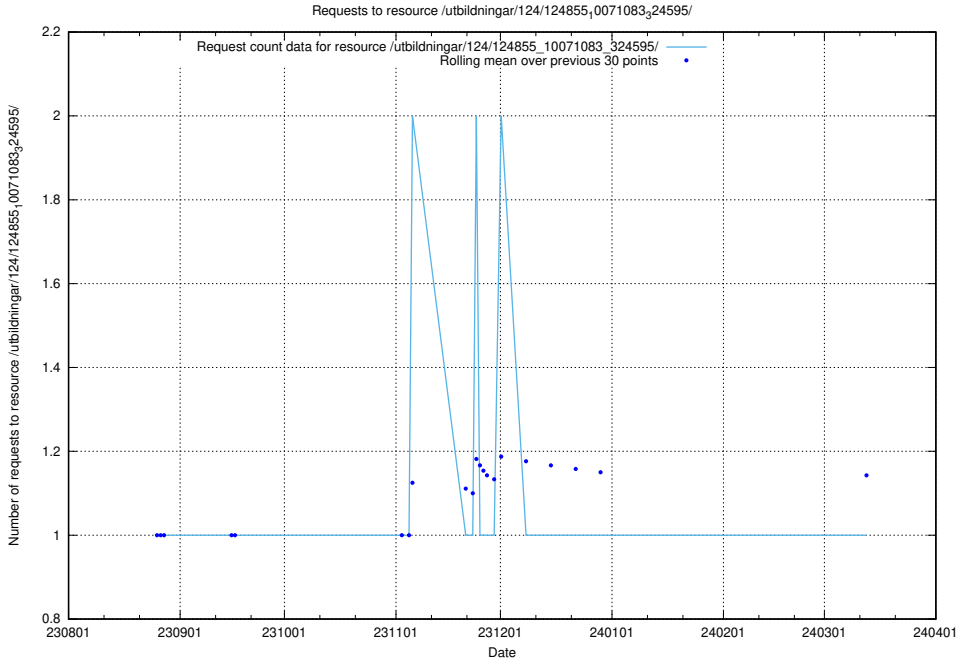

5.4652 Usage of /utbildningar/124/124855_10071083_324595/

Here, we count the number of requests to resource /utbildningar/124/124855_10071083_324595/.