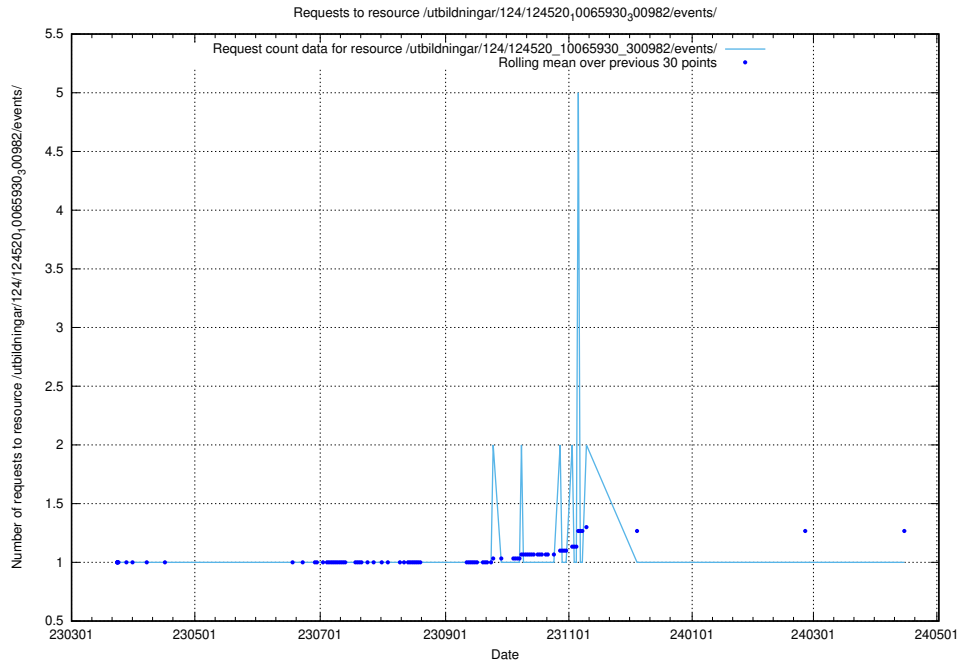

5.1245 Usage of /utbildningar/124/124520_10065930_300982/events/

Here, we count the number of requests to resource /utbildningar/124/124520_10065930_300982/events/