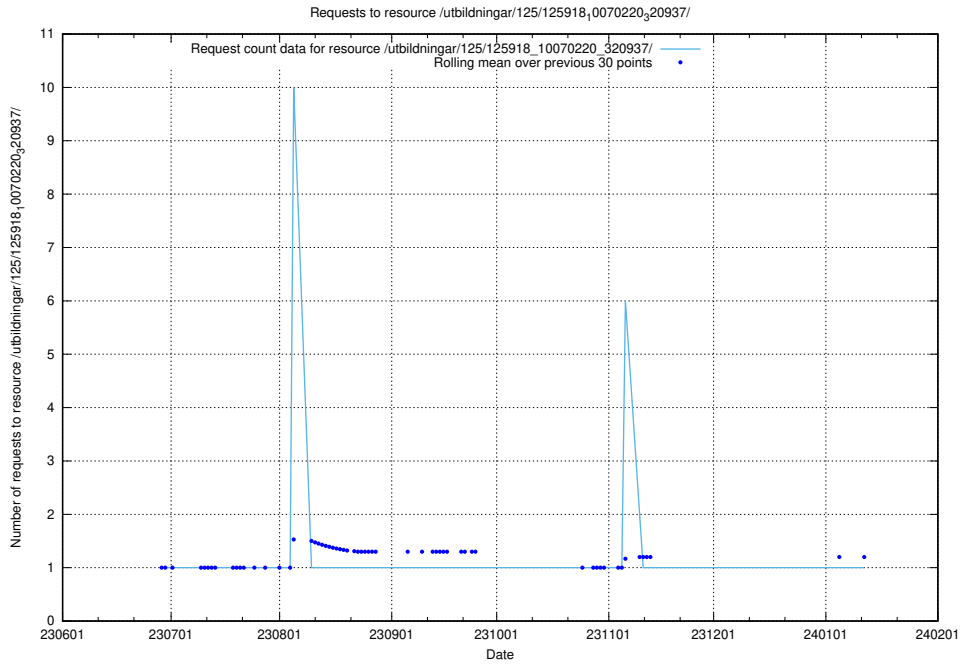

5.5401 Usage of /utbildningar/125/125918_10070220_320937/

Here, we count the number of requests to resource /utbildningar/125/125918_10070220_320937/.