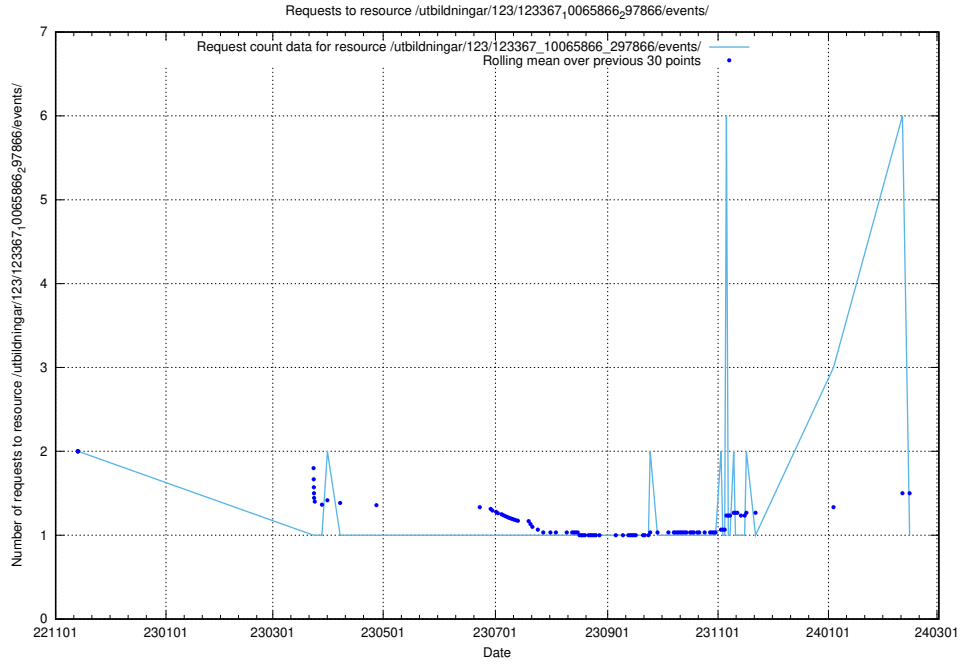

5.5763 Usage of /utbildningar/123/123367_10065866_297866/events/

Here, we count the number of requests to resource /utbildningar/123/123367_10065866_297866/events/