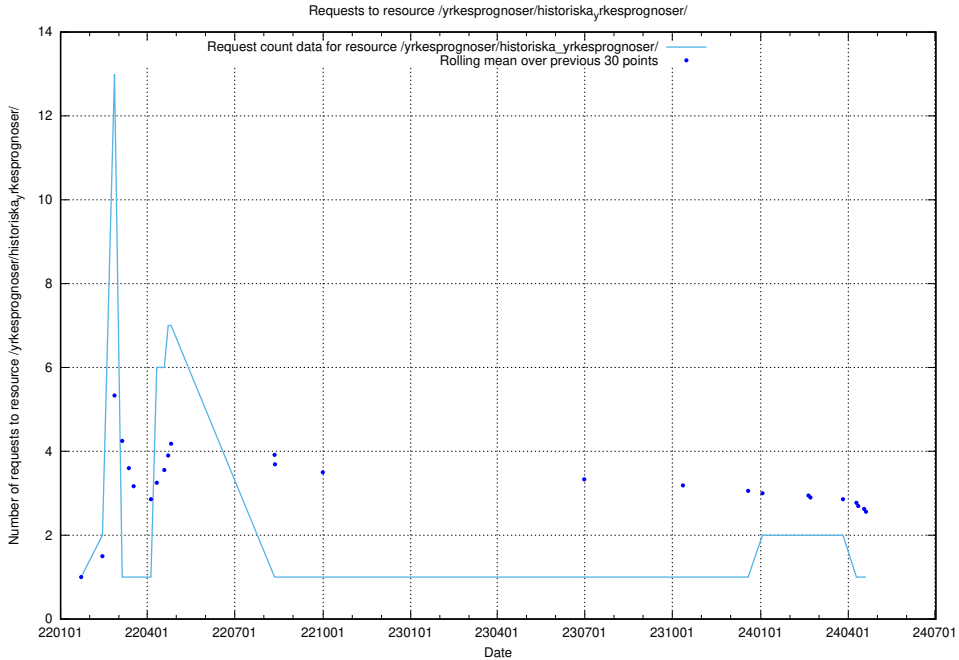

5.4526 Usage of /yrkesprognoser/historiska_yrkesprognoser/

Here, we count the number of requests to resource /yrkesprognoser/historiska_yrkesprognoser/.