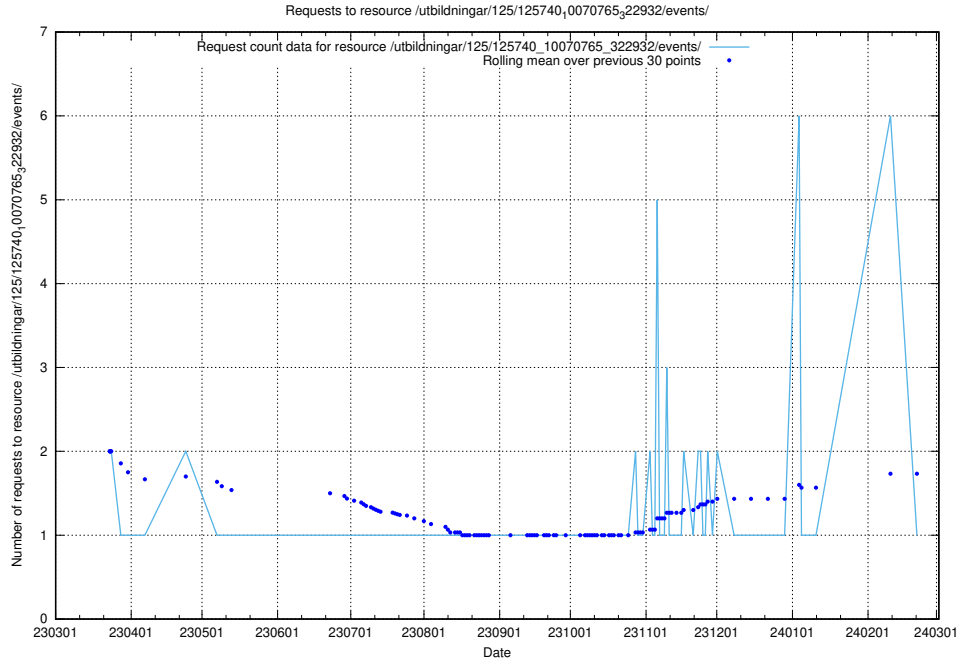

5.6202 Usage of /utbildningar/125/125740_10070765_322932/events/

Here, we count the number of requests to resource /utbildningar/125/125740_10070765_322932/events/