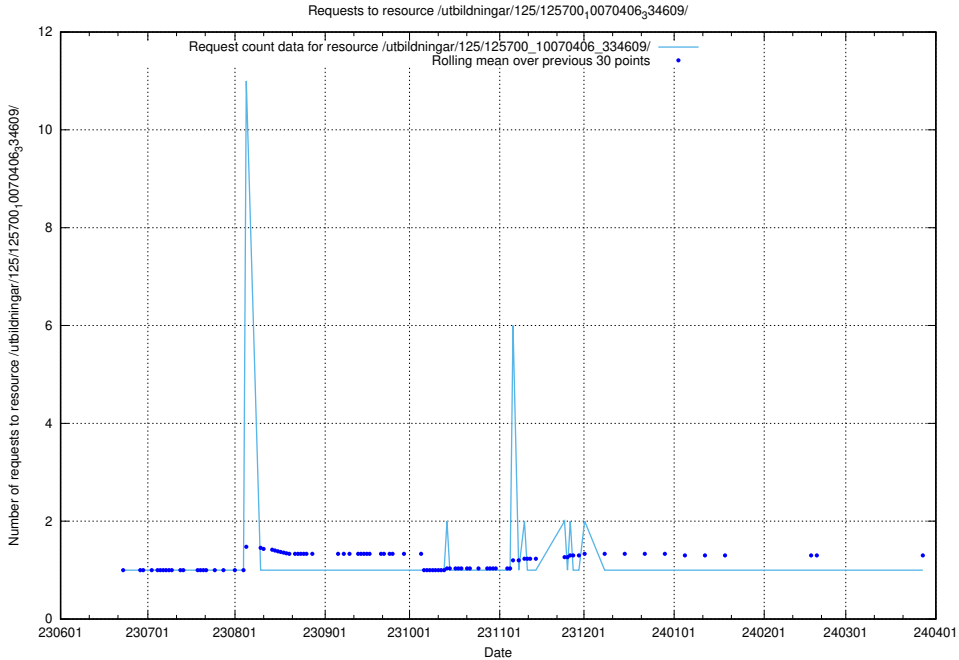

5.5647 Usage of /utbildningar/125/125700_10070406_334609/

Here, we count the number of requests to resource /utbildningar/125/125700_10070406_334609/.