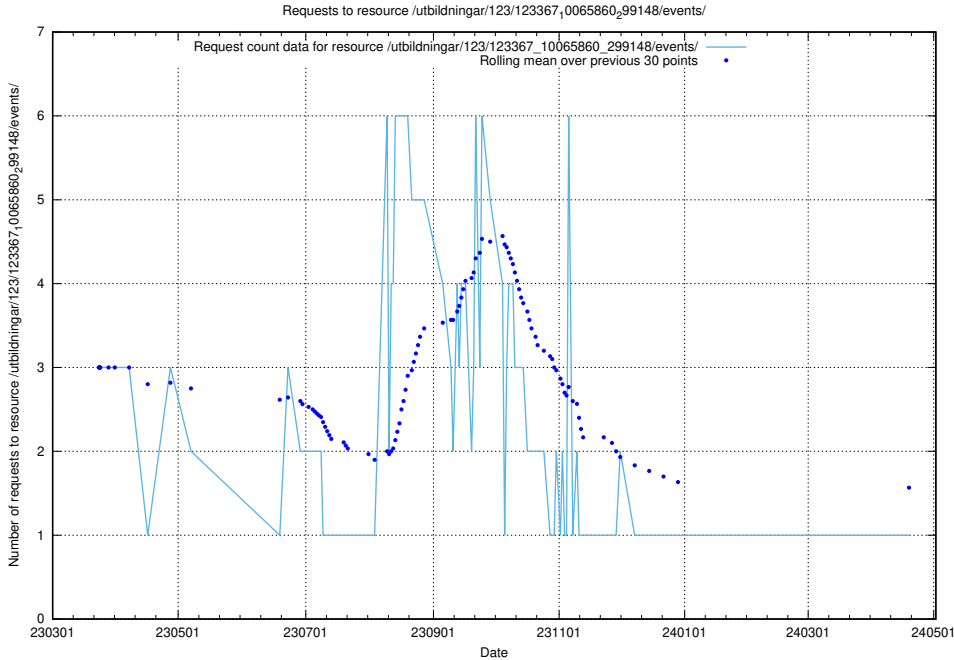

5.6191 Usage of /utbildningar/123/123367_10065860_299148/events/

Here, we count the number of requests to resource /utbildningar/123/123367_10065860_299148/events/