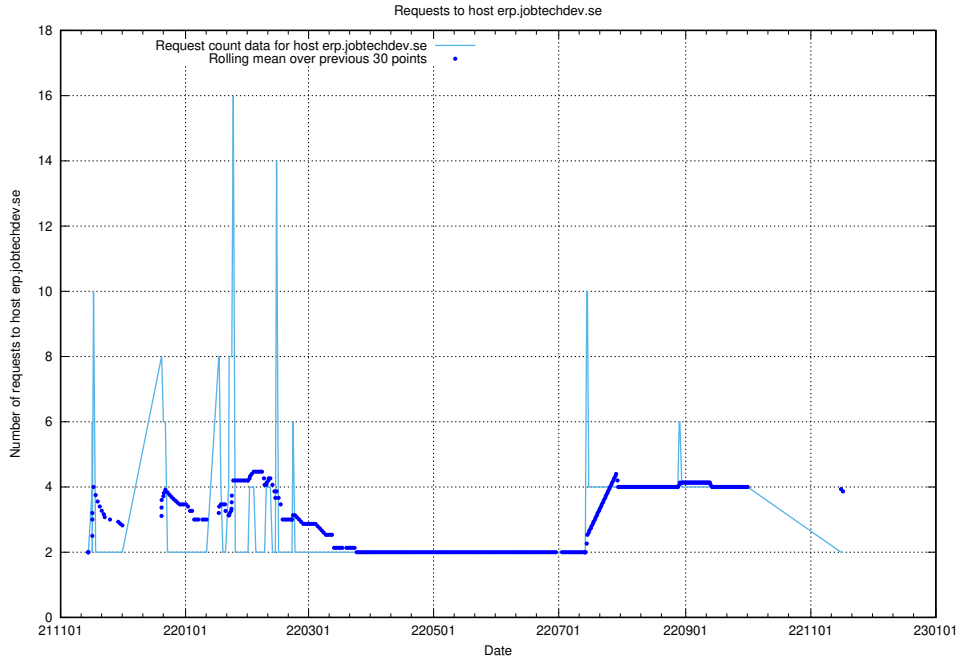

7.262 Usage of erp.jobtechdev.se

Here, we count the number of requests to host erp.jobtechdev.se.