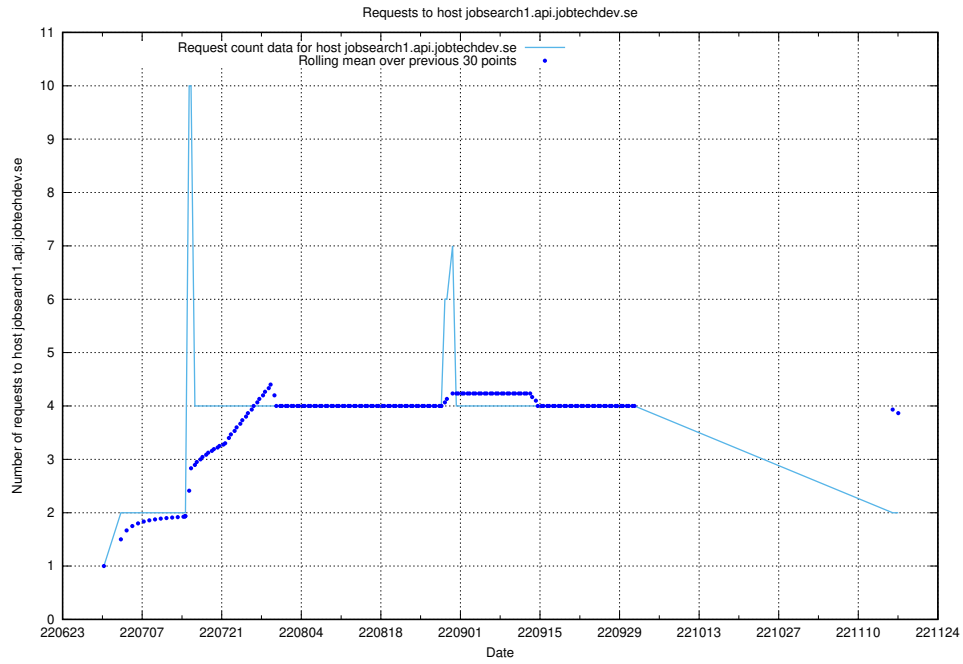

7.393 Usage of jobsearch1.api.jobtechdev.se

Here, we count the number of requests to host jobsearch1.api.jobtechdev.se.