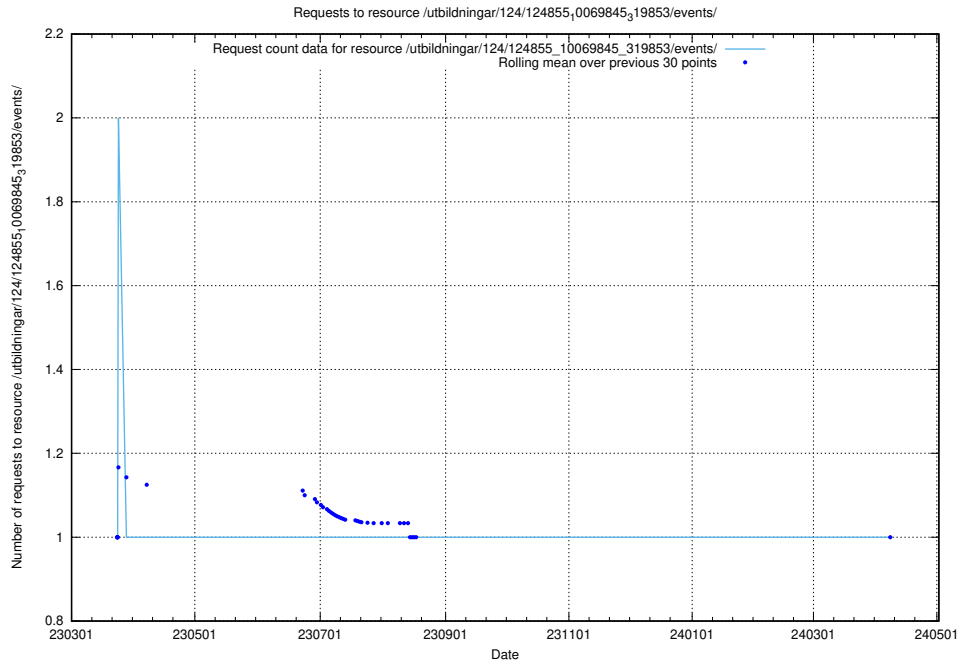

5.1185 Usage of /utbildningar/124/124855_10069845_319853/events/

Here, we count the number of requests to resource /utbildningar/124/124855_10069845_319853/events/