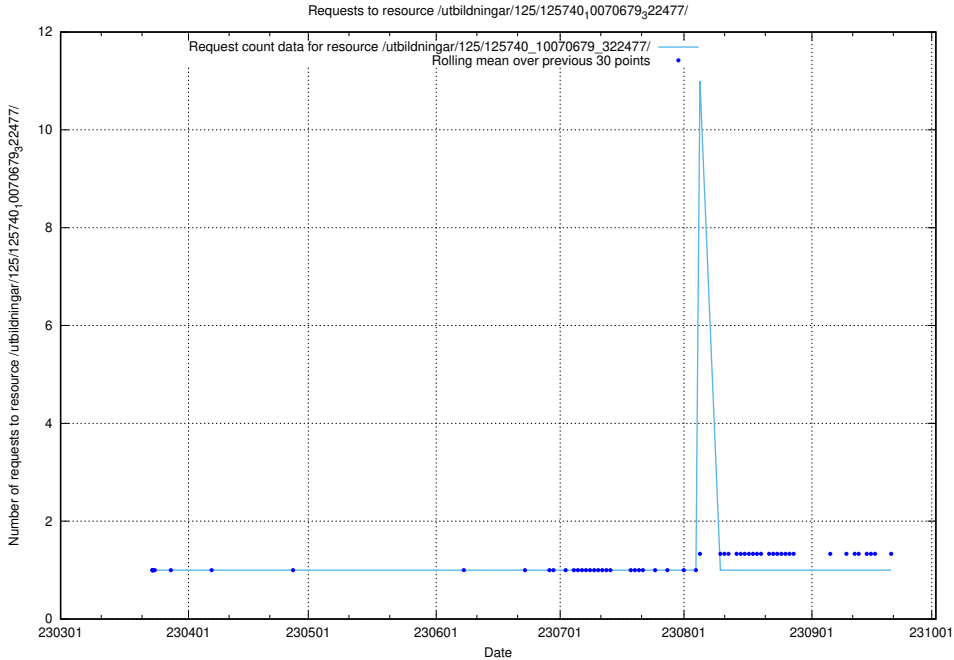

5.990 Usage of /utbildningar/125/125740_10070679_322477/

Here, we count the number of requests to resource /utbildningar/125/125740_10070679_322477/.