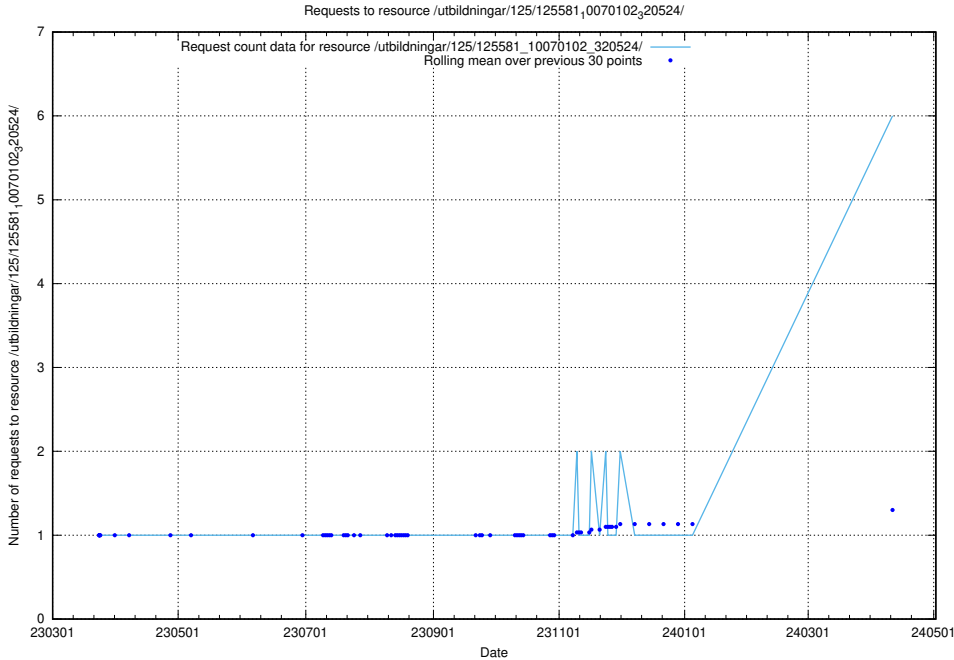

5.50 Usage of /utbildningar/125/125581_10070102_320524/

Here, we count the number of requests to resource /utbildningar/125/125581_10070102_320524/.