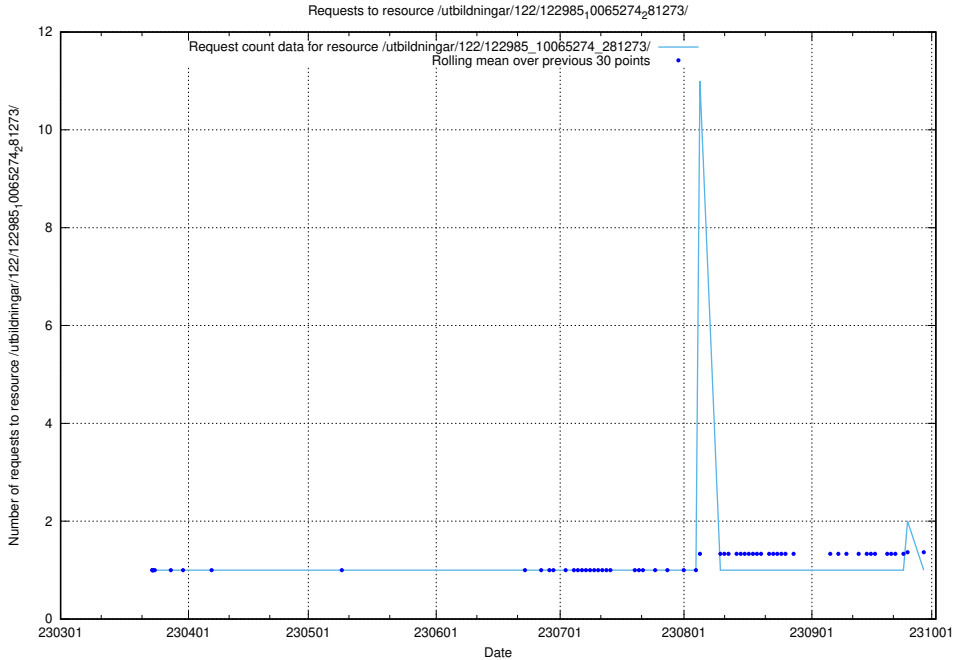

5.4861 Usage of /utbildningar/122/122985_10065274_281273/

Here, we count the number of requests to resource /utbildningar/122/122985_10065274_281273/.