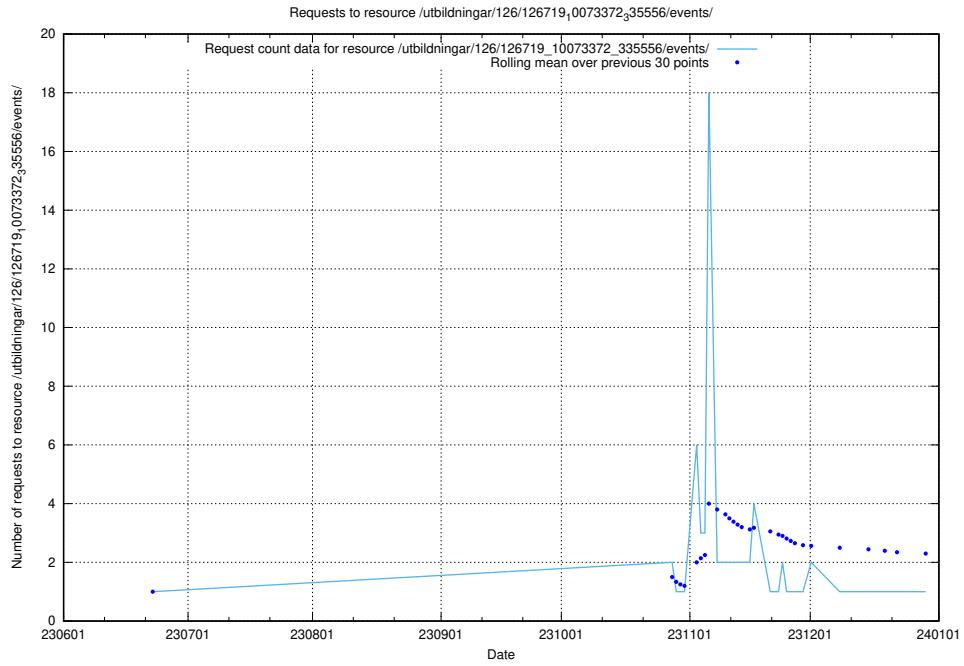

5.5545 Usage of /utbildningar/126/126719_10073372_335556/events/

Here, we count the number of requests to resource /utbildningar/126/126719_10073372_335556/events/