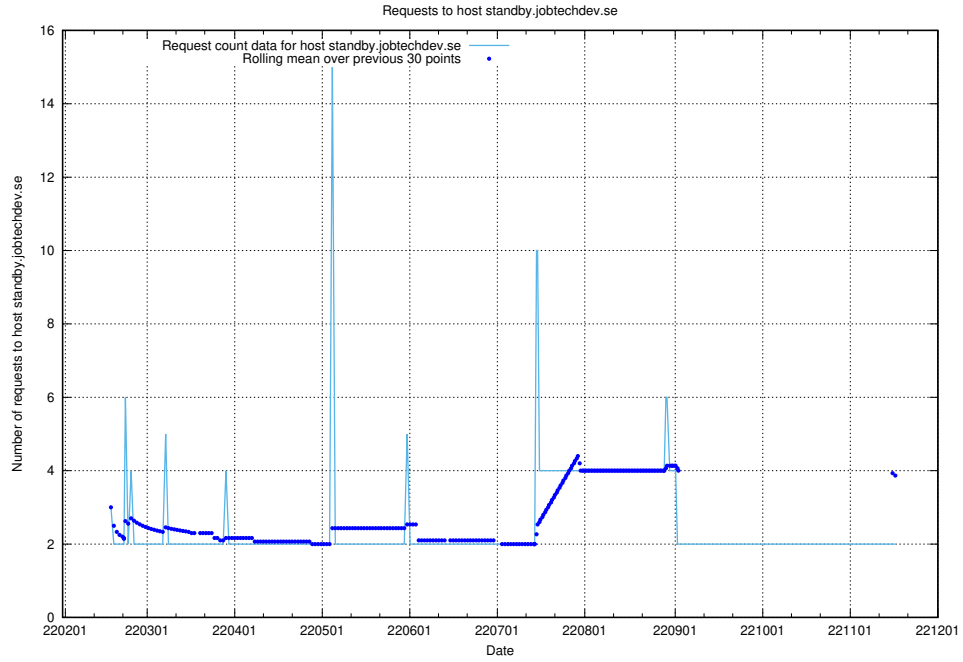

## 7.536 Usage of standby.jobtechdev.se

Here, we count the number of requests to host standby.jobtechdev.se.