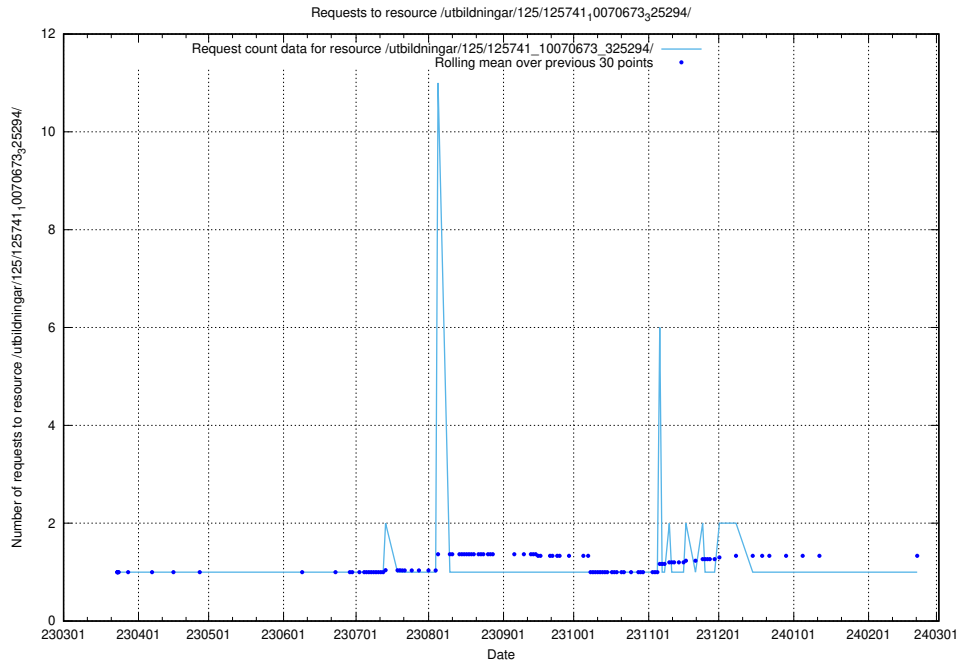

5.6407 Usage of /utbildningar/125/125741_10070673_325294/

Here, we count the number of requests to resource /utbildningar/125/125741_10070673_325294/.