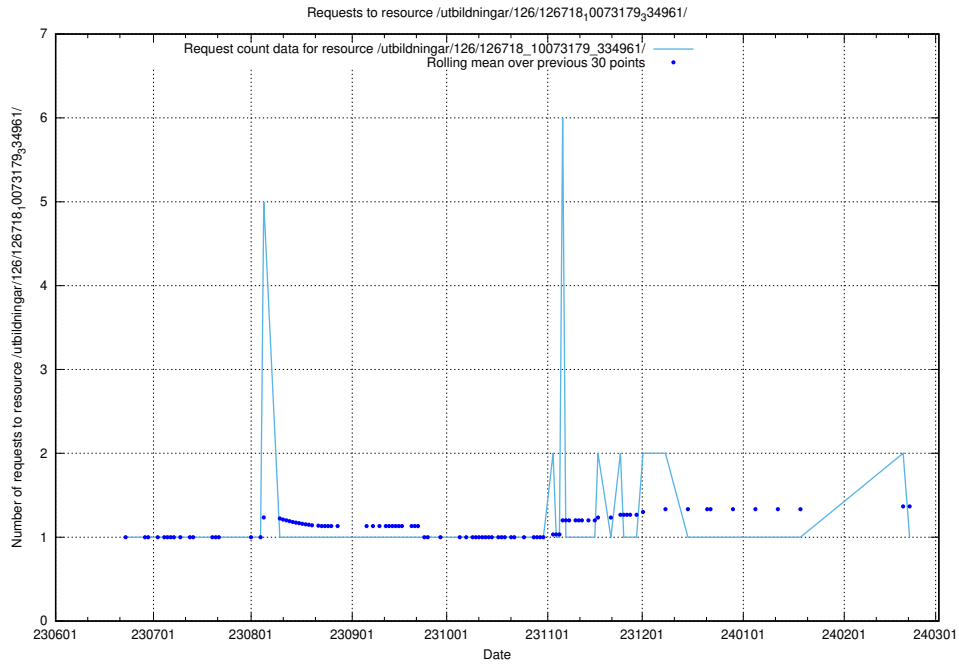

5.5550 Usage of /utbildningar/126/126718_10073179_334961/

Here, we count the number of requests to resource /utbildningar/126/126718_10073179_334961/.