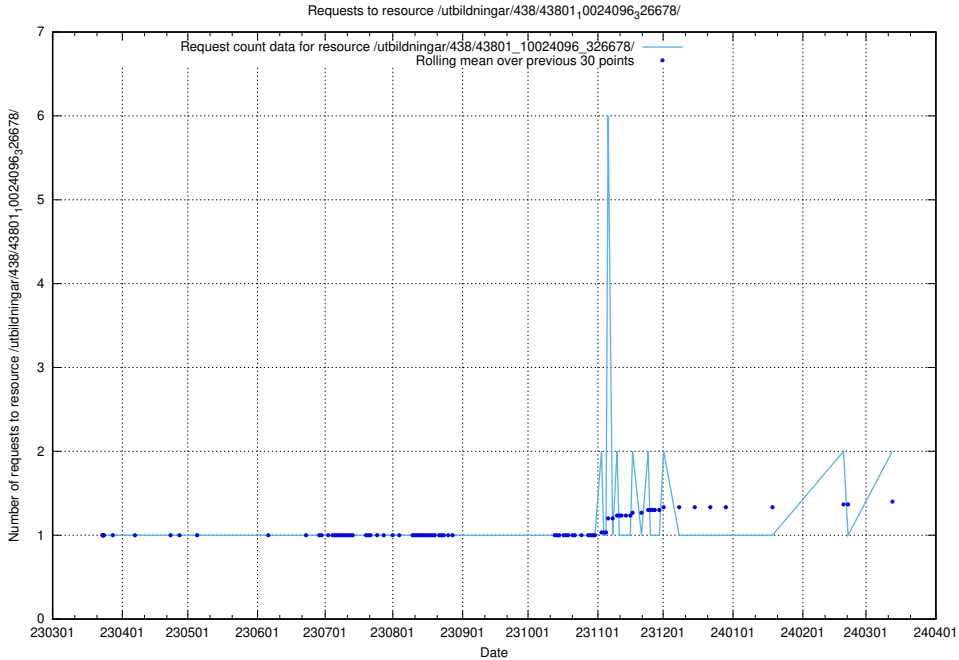

5.946 Usage of /utbildningar/438/43801_10024096_326678/

Here, we count the number of requests to resource /utbildningar/438/43801_10024096_326678/.