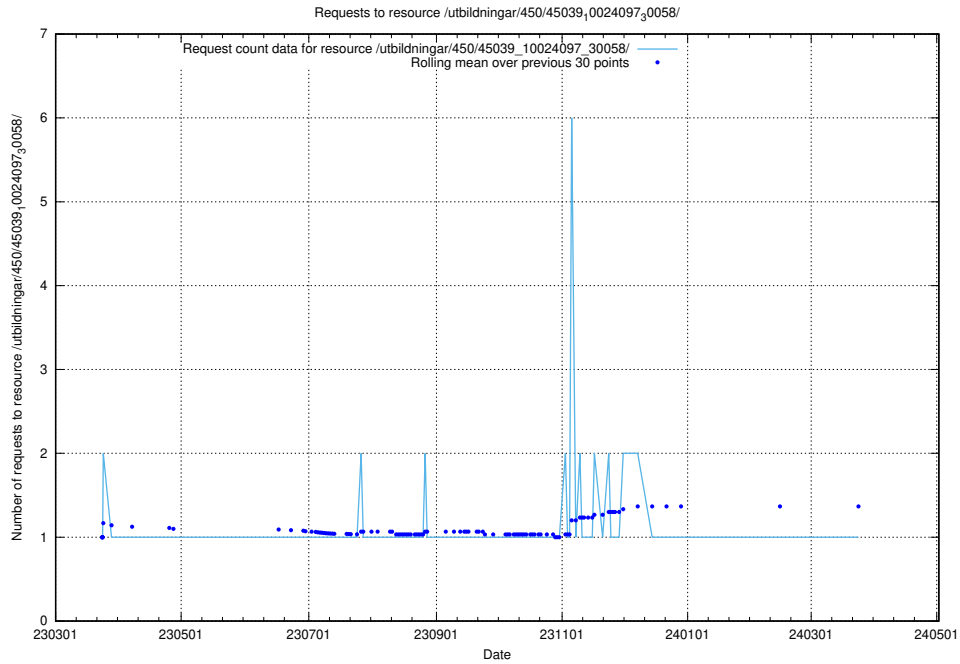

5.6244 Usage of /utbildningar/450/45039_10024097_30058/

Here, we count the number of requests to resource /utbildningar/450/45039_10024097_30058/.