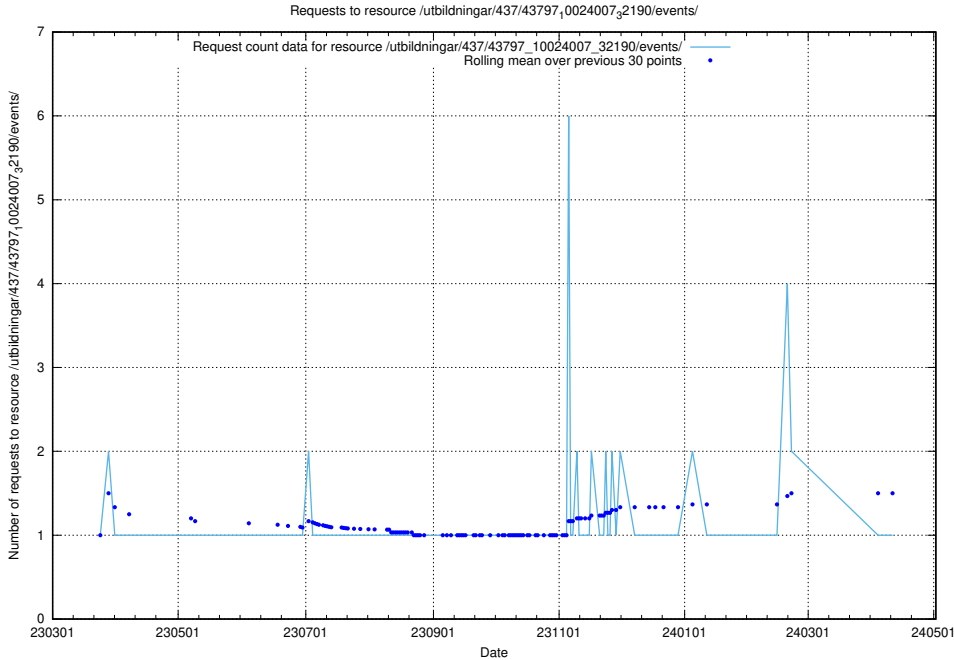

5.6106 Usage of /utbildningar/437/43797_10024007_32190/events/

Here, we count the number of requests to resource /utbildningar/437/43797_10024007_32190/events/.