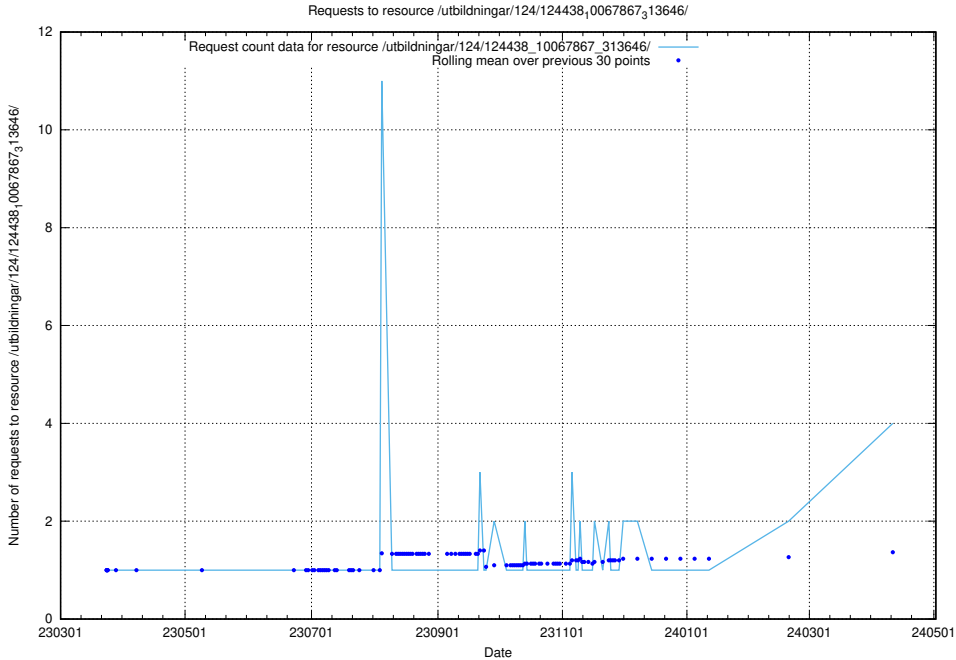

5.197 Usage of /utbildningar/124/124438_10067867_313646/

Here, we count the number of requests to resource /utbildningar/124/124438_10067867_313646/.