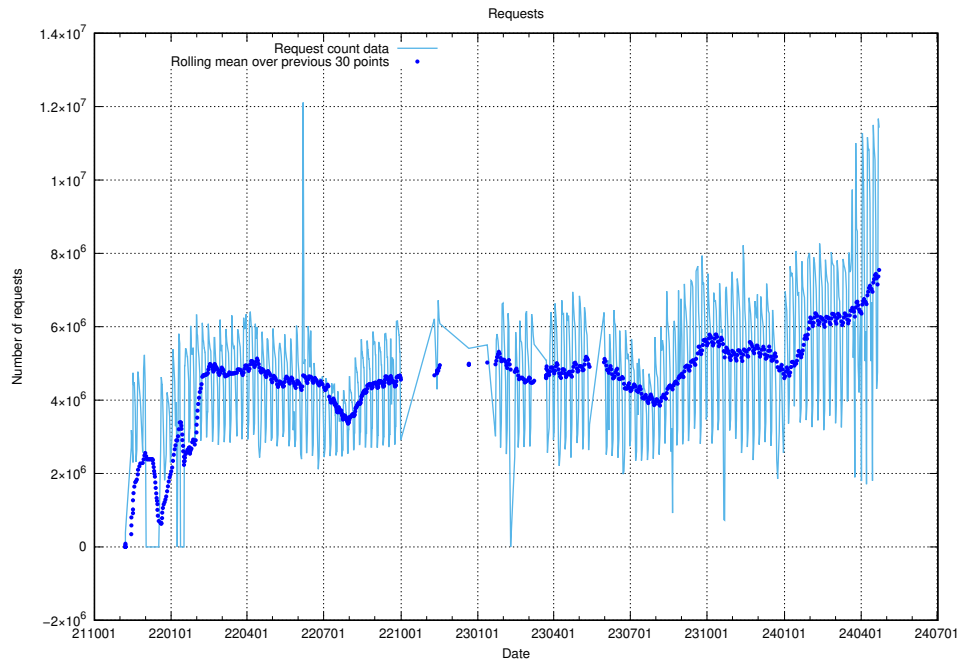

8 Log Stack - General Statistics

This section contains general statistics from [JobTech's log stack](#)⁸.

8.1 Total number of requests

Here, we count the total number of requests.