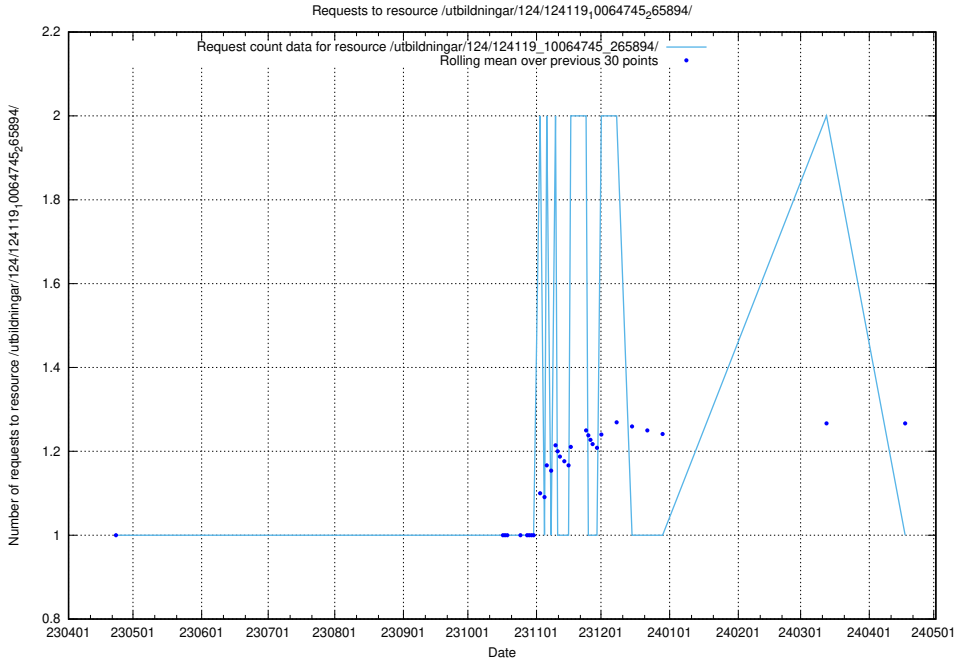

5.5973 Usage of /utbildningar/124/124119_10064745_265894/

Here, we count the number of requests to resource /utbildningar/124/124119_10064745_265894/.