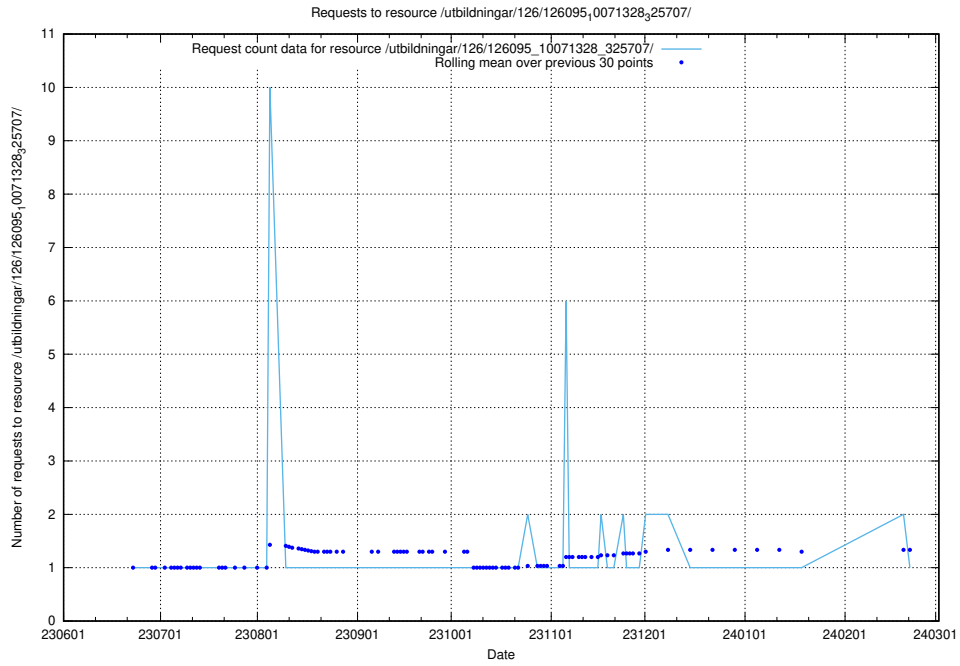

5.5618 Usage of /utbildningar/126/126095_10071328_325707/

Here, we count the number of requests to resource /utbildningar/126/126095_10071328_325707/.