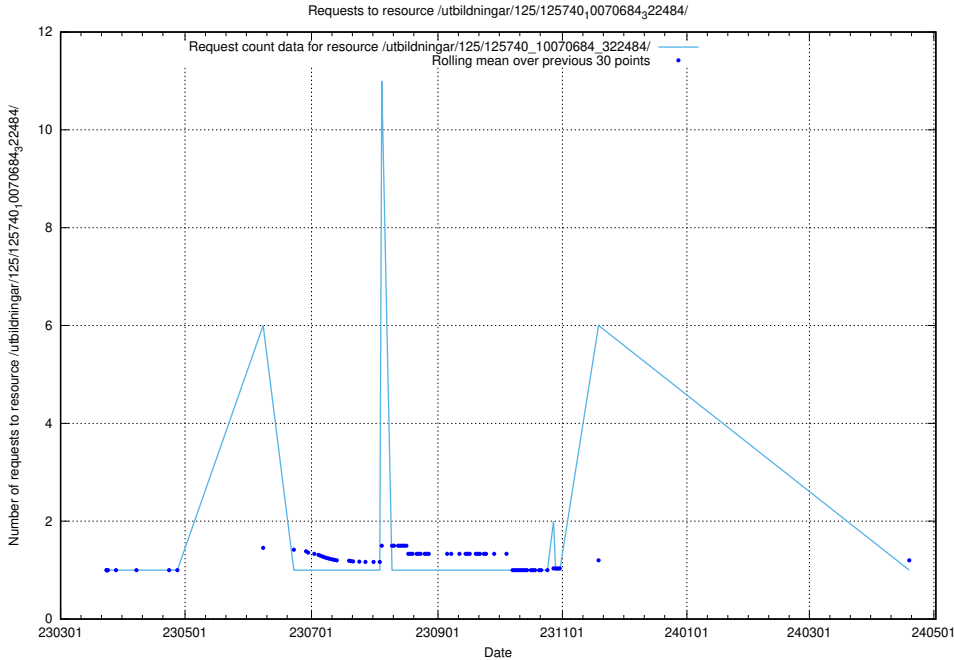

5.985 Usage of /utbildningar/125/125740_10070684_322484/

Here, we count the number of requests to resource /utbildningar/125/125740_10070684_322484/.