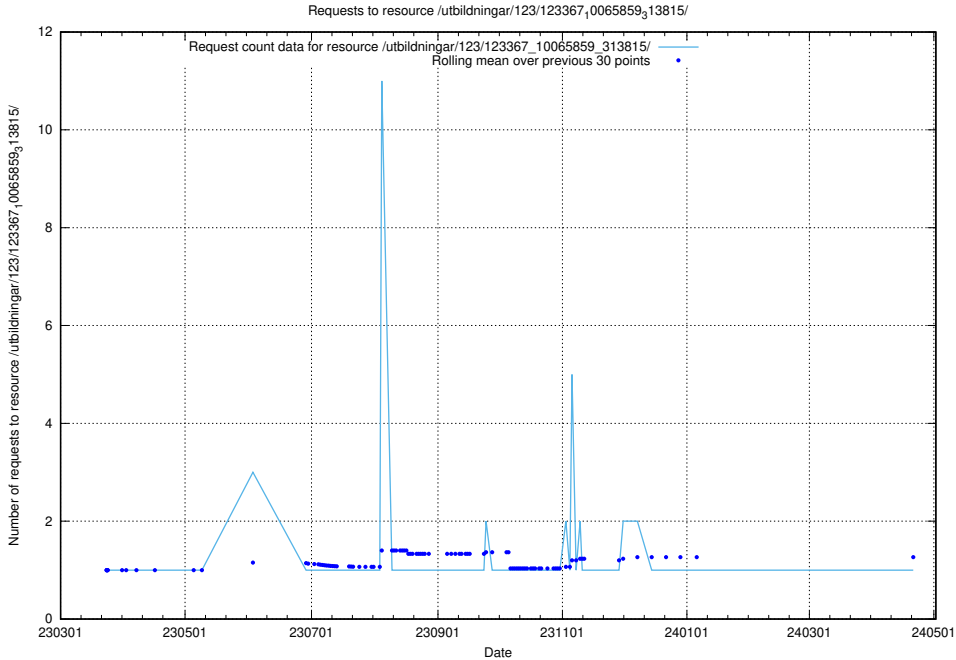

5.4782 Usage of /utbildningar/123/123367_10065859_313815/

Here, we count the number of requests to resource /utbildningar/123/123367_10065859_313815/.