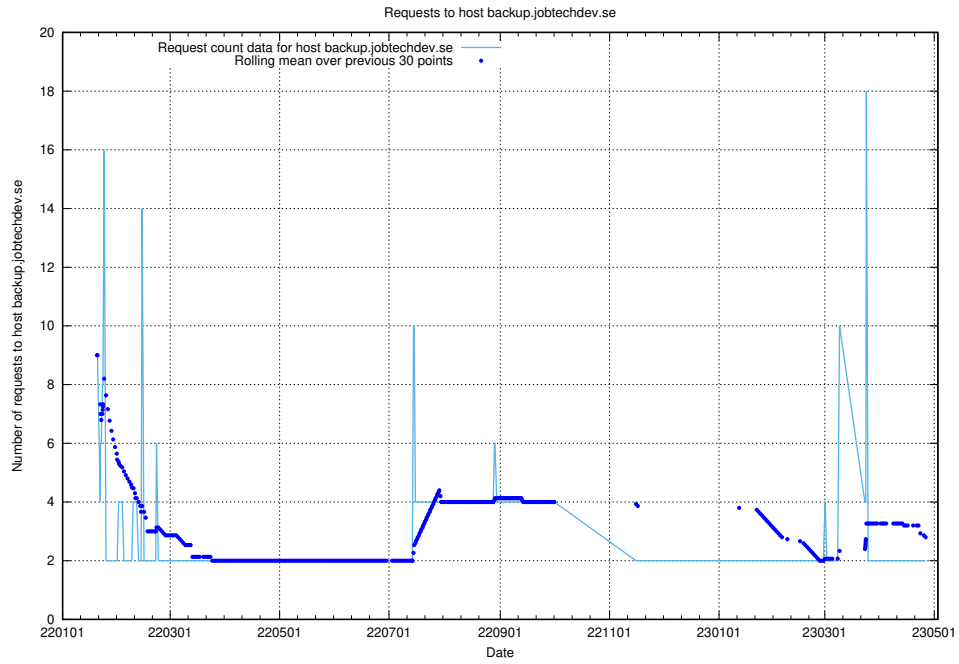

7.263 Usage of backup.jobtechdev.se

Here, we count the number of requests to host backup.jobtechdev.se.