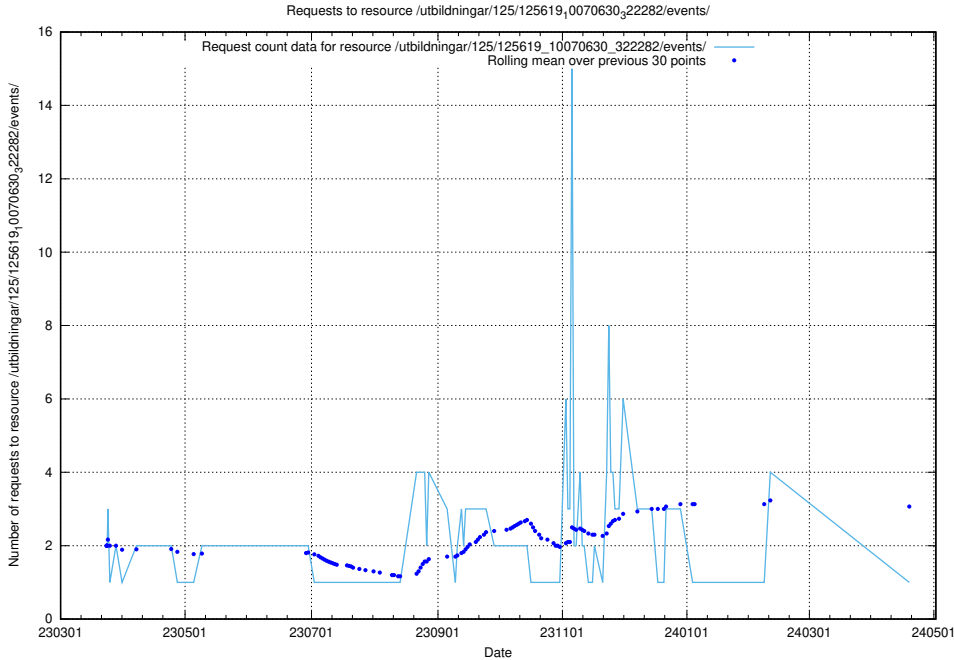

5.6209 Usage of /utbildningar/125/125619_10070630_322282/events/

Here, we count the number of requests to resource /utbildningar/125/125619_10070630_322282/events/