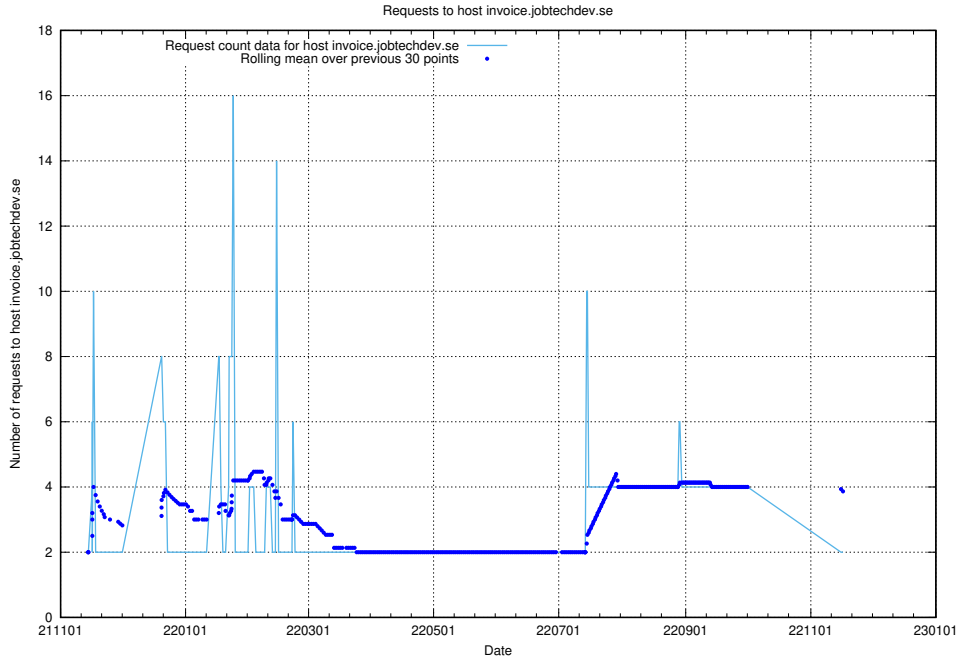

7.592 Usage of invoice.jobtechdev.se

Here, we count the number of requests to host invoice.jobtechdev.se.