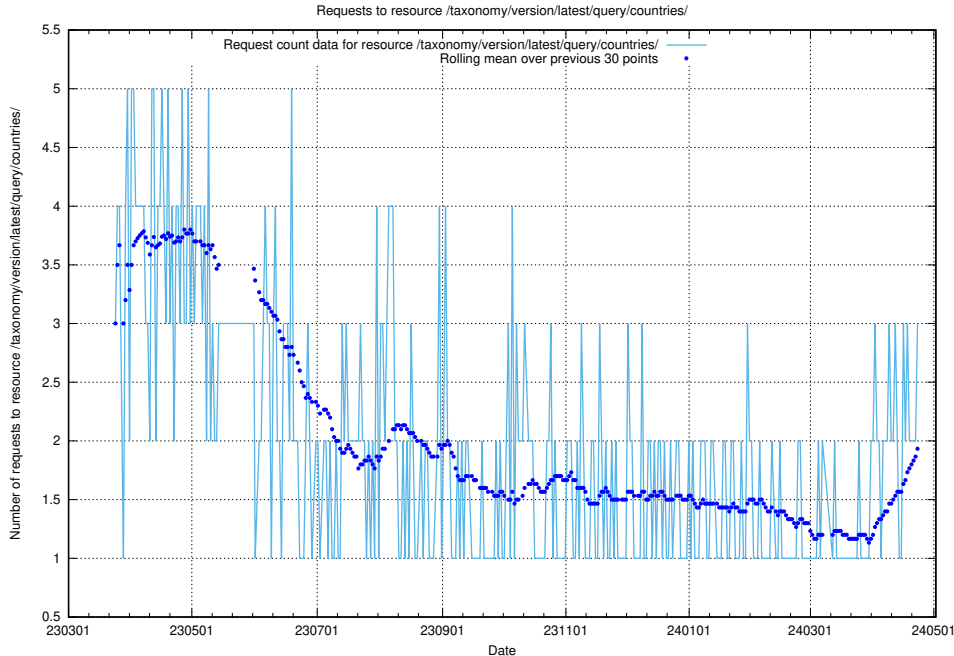

5.433 Usage of /taxonomy/version/latest/query/countries/

Here, we count the number of requests to resource /taxonomy/version/latest/query/countries/.