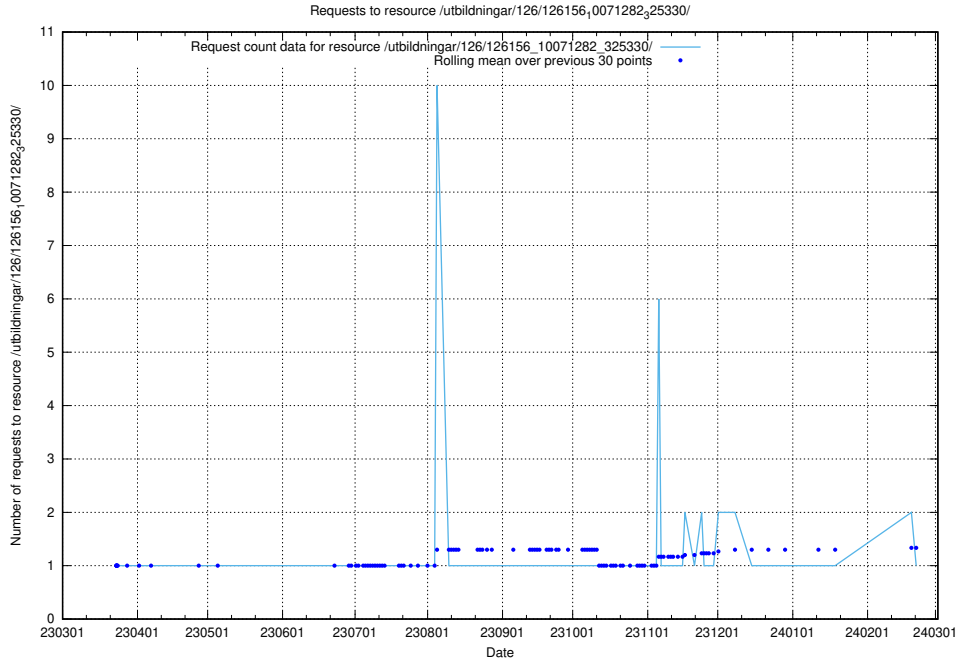

5.6351 Usage of /utbildningar/126/126156_10071282_325330/

Here, we count the number of requests to resource /utbildningar/126/126156_10071282_325330/.