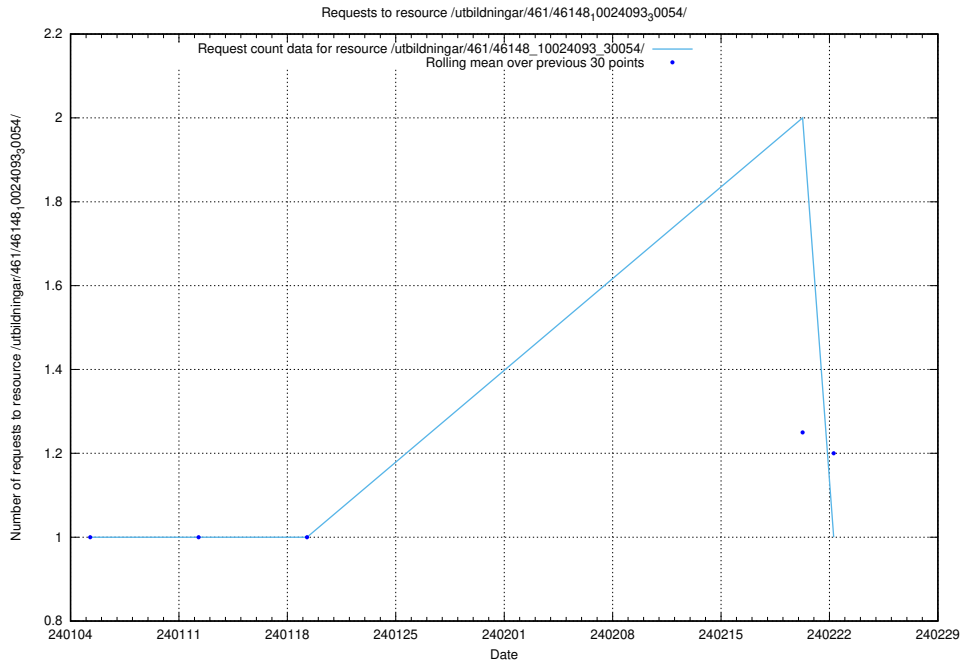

5.3779 Usage of /utbildningar/461/46148_10024093_30054/

Here, we count the number of requests to resource /utbildningar/461/46148_10024093_30054/.