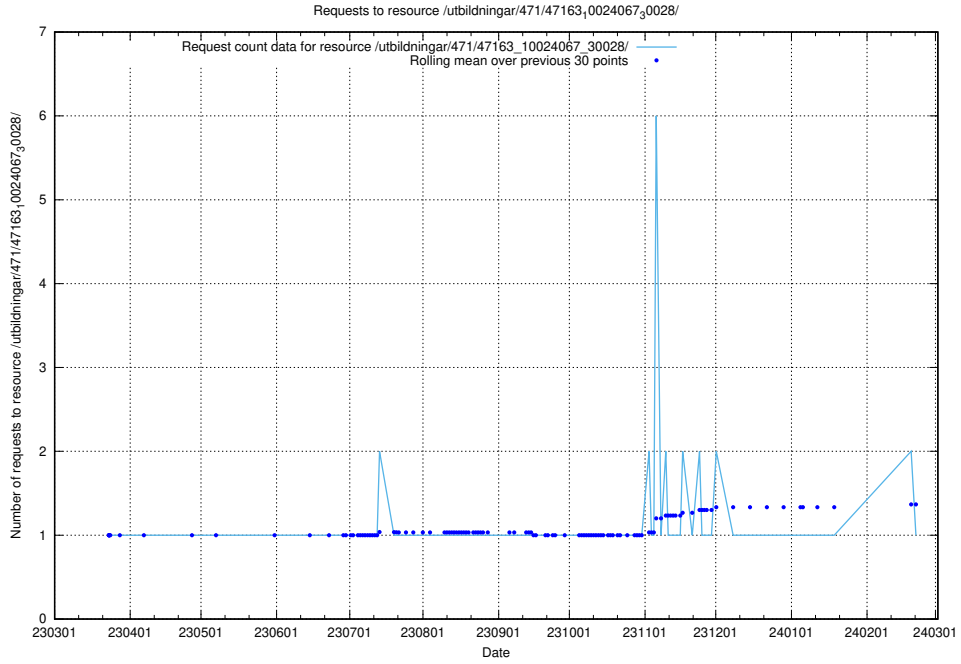

5.6236 Usage of /utbildningar/471/47163_10024067_30028/

Here, we count the number of requests to resource /utbildningar/471/47163_10024067_30028/.