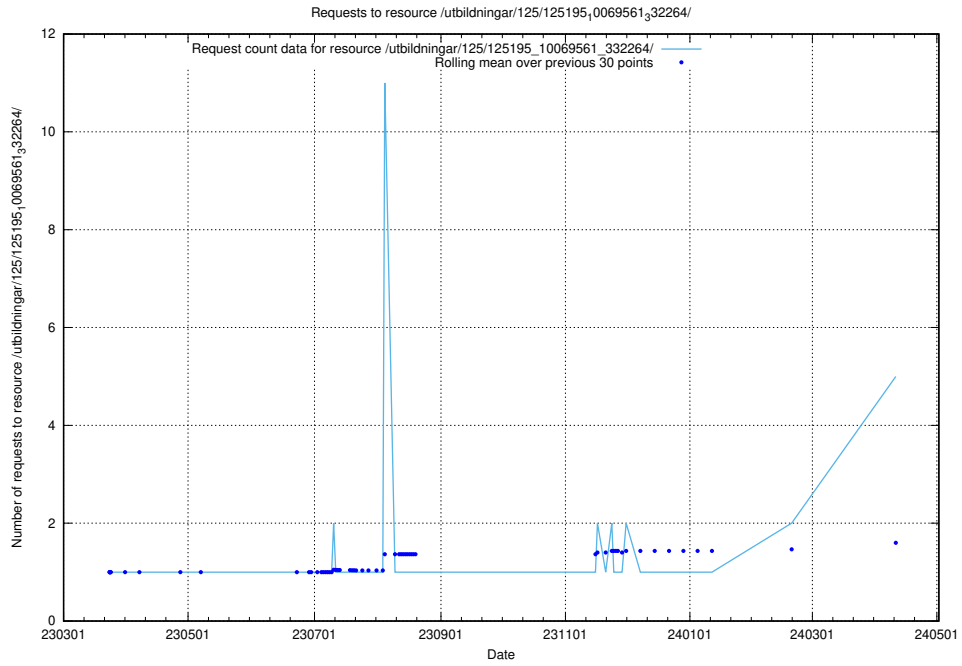

5.114 Usage of /utbildningar/125/125195_10069561_332264/

Here, we count the number of requests to resource /utbildningar/125/125195_10069561_332264/.