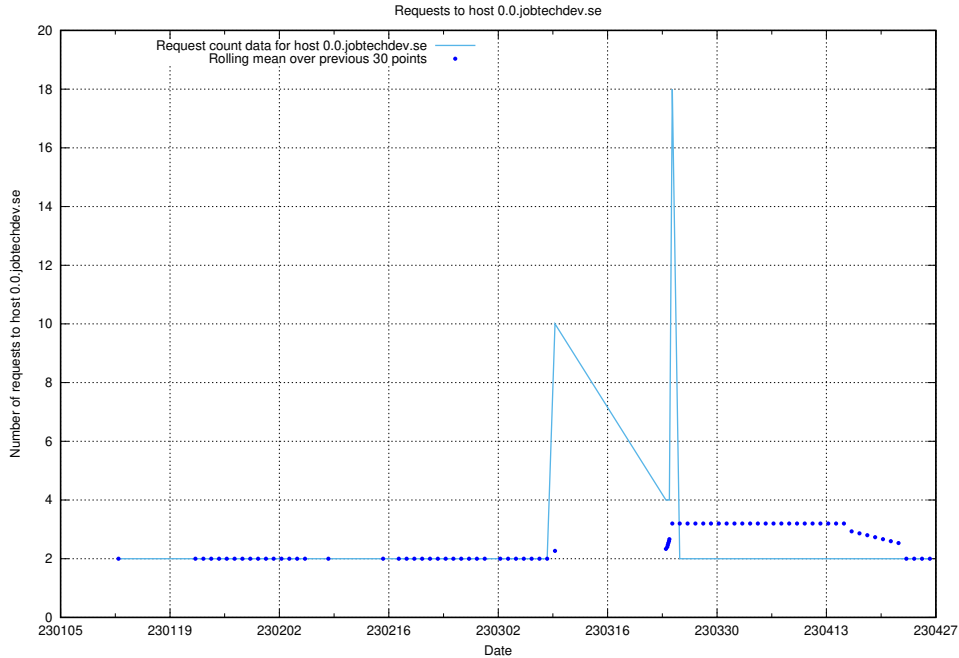

7.301 Usage of 0.0.jobtechdev.se

Here, we count the number of requests to host 0.0.jobtechdev.se.