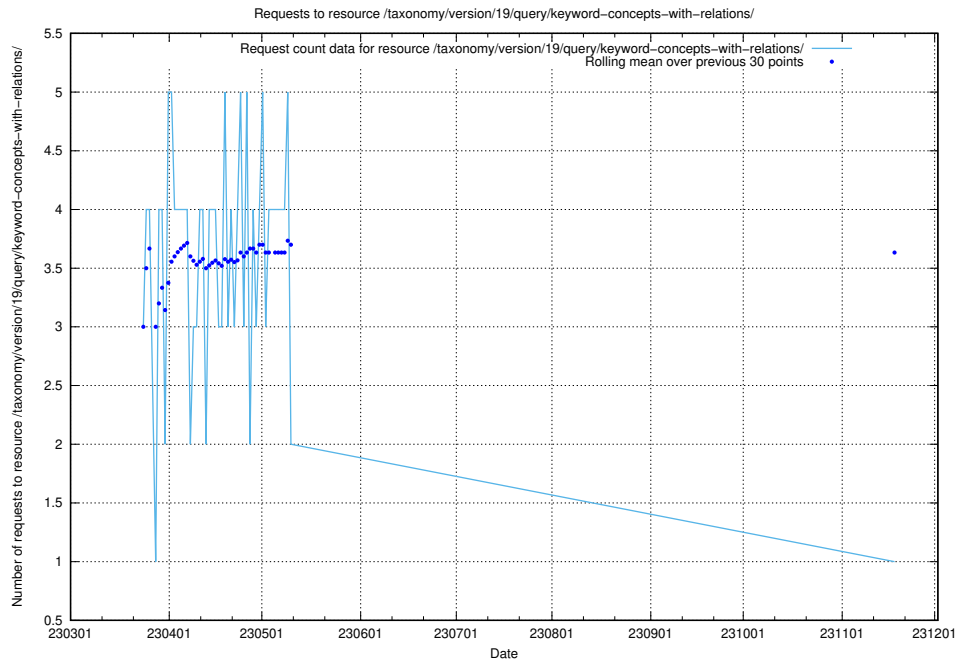

5.6071 Usage of /taxonomy/version/19/query/keyword-concepts-with-relations/

Here, we count the number of requests to resource /taxonomy/version/19/query/keyword-concepts-with-relations/.