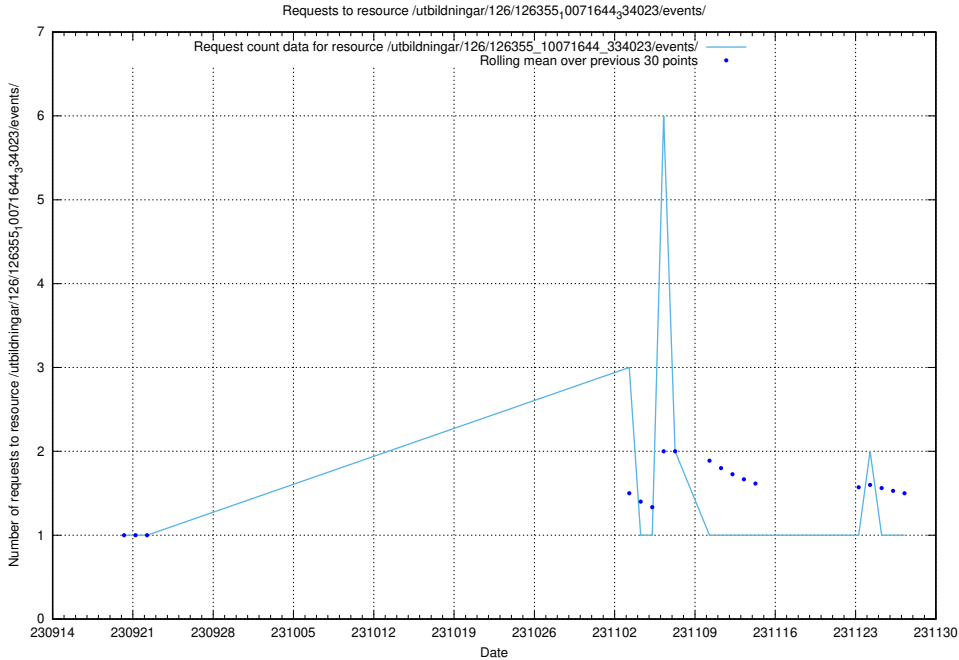

5.4469 Usage of /utbildningar/126/126355_10071644_334023/events/

Here, we count the number of requests to resource /utbildningar/126/126355_10071644_334023/events/