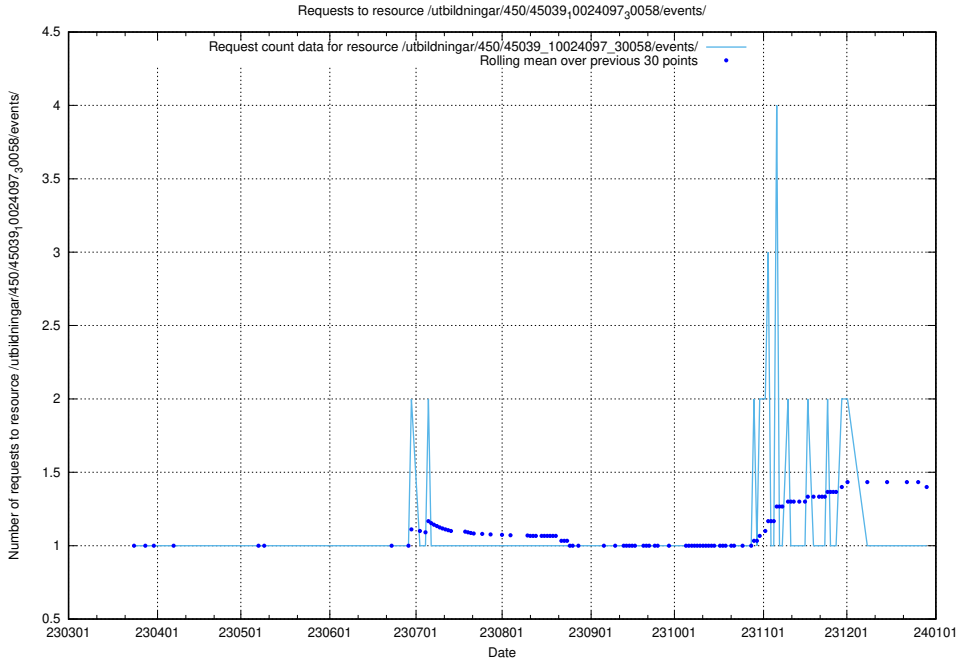

5.6091 Usage of /utbildningar/450/45039_10024097_30058/events/

Here, we count the number of requests to resource /utbildningar/450/45039_10024097_30058/events/.