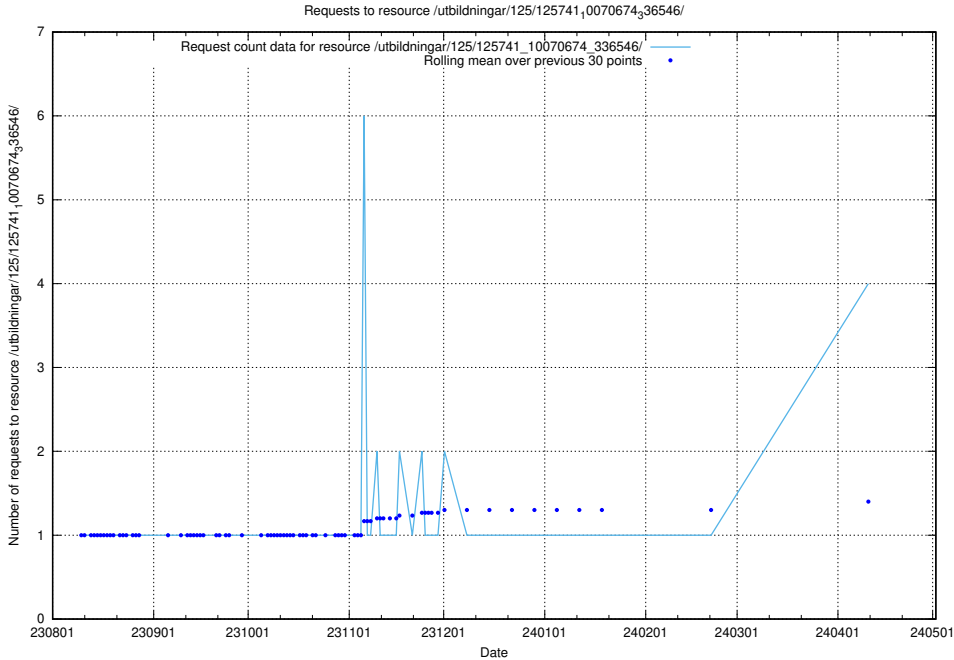

5.220 Usage of /utbildningar/125/125741_10070674_336546/

Here, we count the number of requests to resource /utbildningar/125/125741_10070674_336546/.