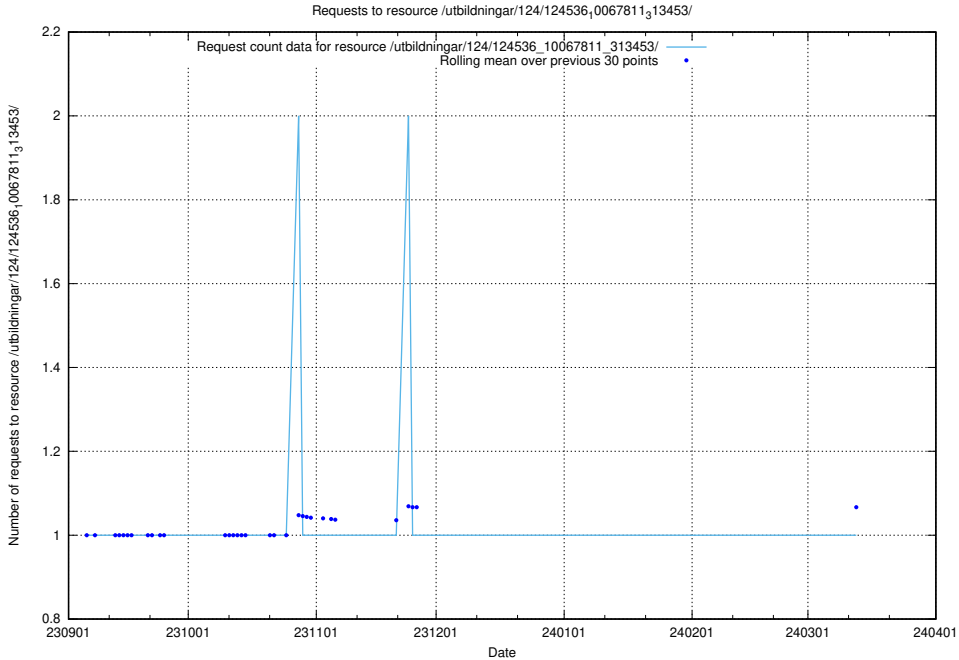

5.4626 Usage of /utbildningar/124/124536_10067811_313453/

Here, we count the number of requests to resource /utbildningar/124/124536_10067811_313453/.