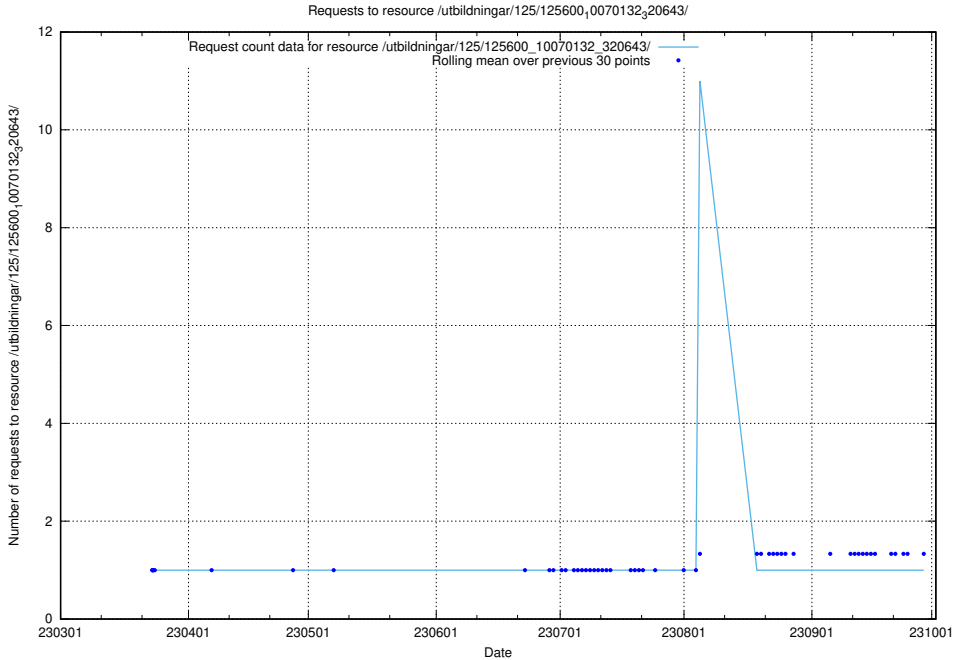

5.1084 Usage of /utbildningar/125/125600_10070132_320643/

Here, we count the number of requests to resource /utbildningar/125/125600_10070132_320643/.