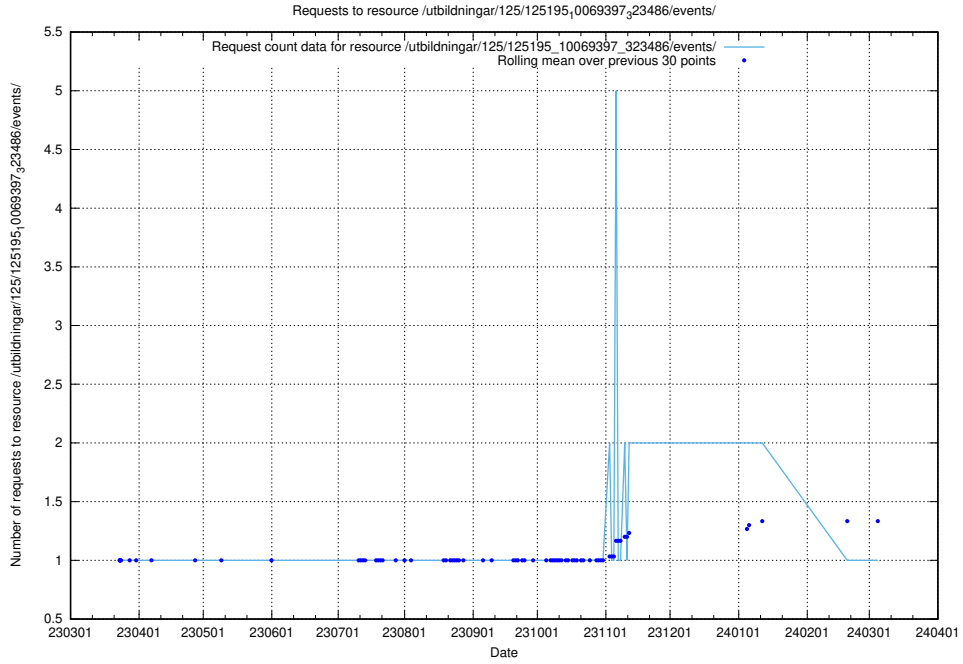

5.1125 Usage of /utbildningar/125/125195_10069397_323486/events/

Here, we count the number of requests to resource /utbildningar/125/125195_10069397_323486/events/