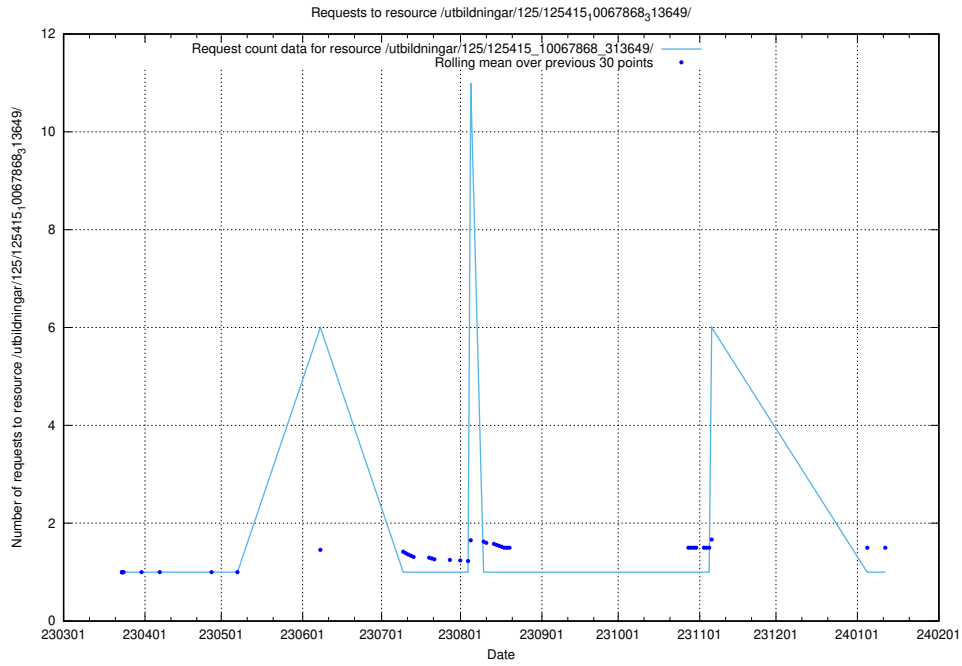

5.1103 Usage of /utbildningar/125/125415_10067868_313649/

Here, we count the number of requests to resource /utbildningar/125/125415_10067868_313649/.