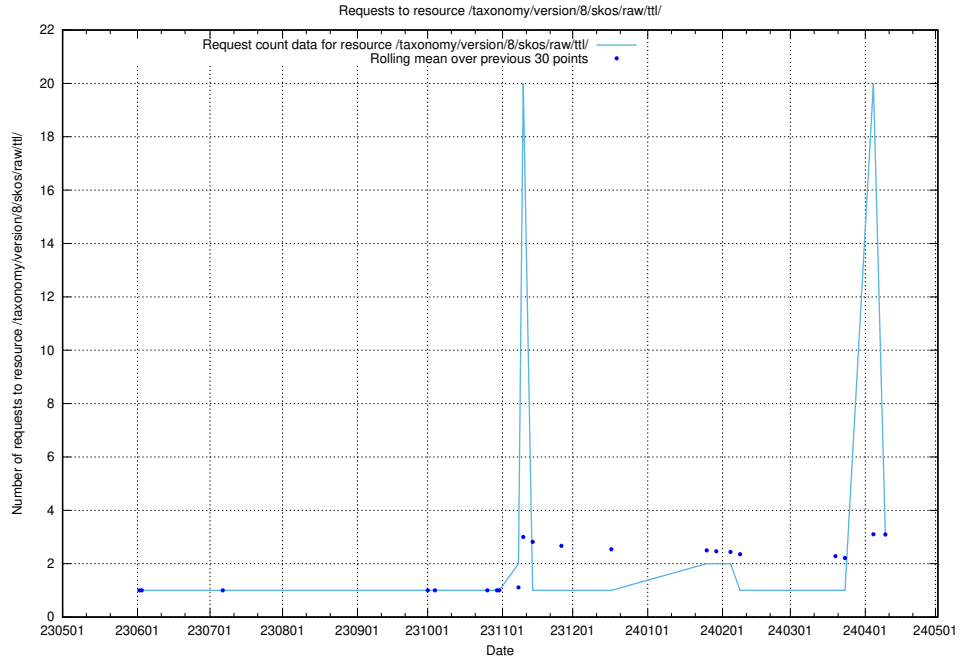

5.415 Usage of /taxonomy/version/8/skos/raw/ttl/

Here, we count the number of requests to resource /taxonomy/version/8/skos/raw/ttl/.