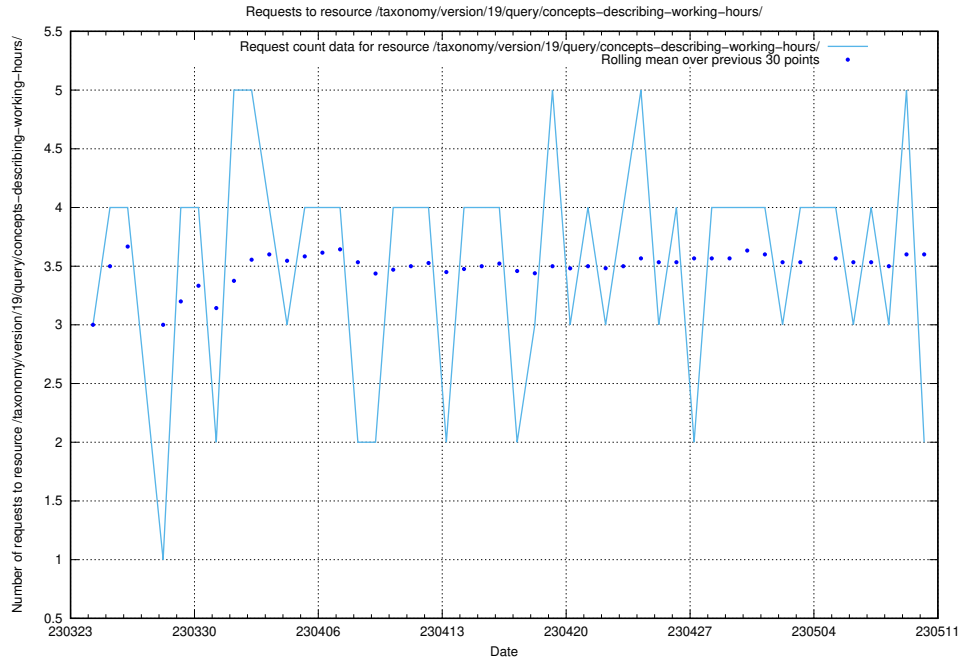

5.921 Usage of /taxonomy/version/19/query/concepts-describing-working-hours/

Here, we count the number of requests to resource /taxonomy/version/19/query/concepts-describing-working-hours/.