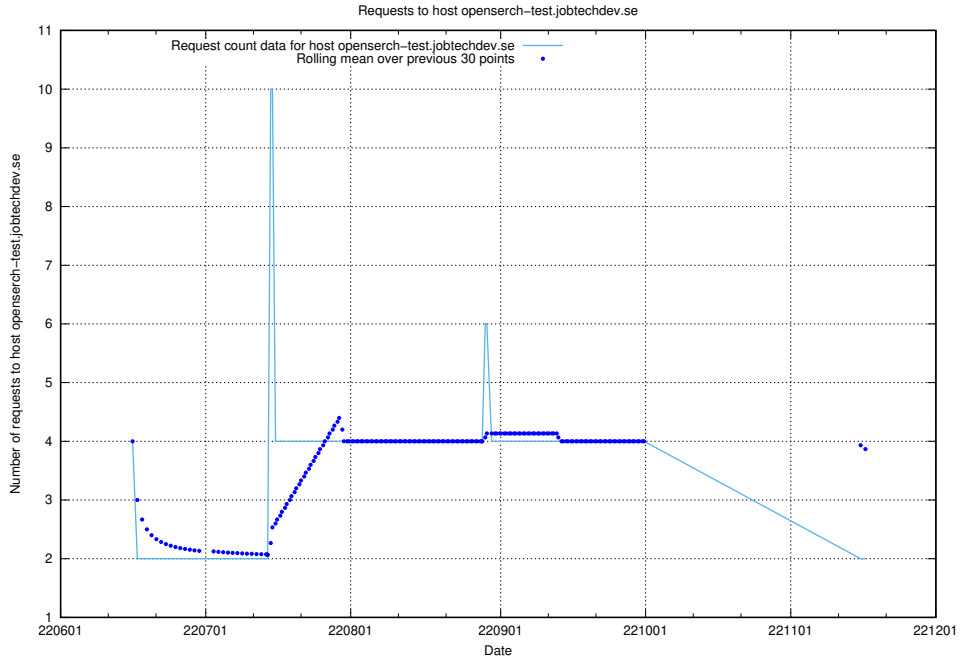

7.400 Usage of `openserch-test.jobtechdev.se`

Here, we count the number of requests to host `openserch-test.jobtechdev.se`.