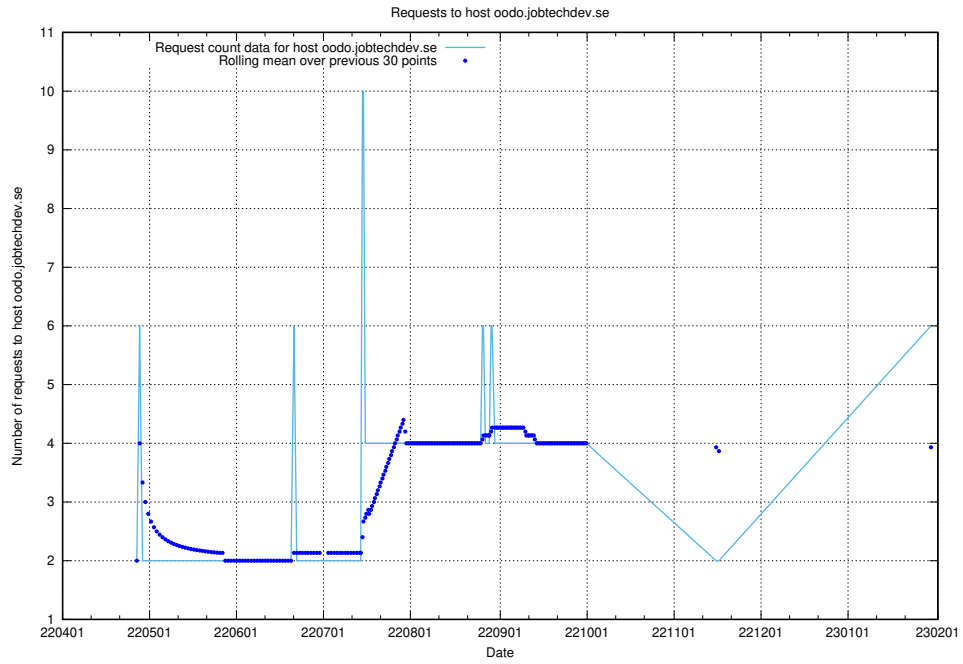

7.81 Usage of oodo.jobtechdev.se

Here, we count the number of requests to host oodo.jobtechdev.se.