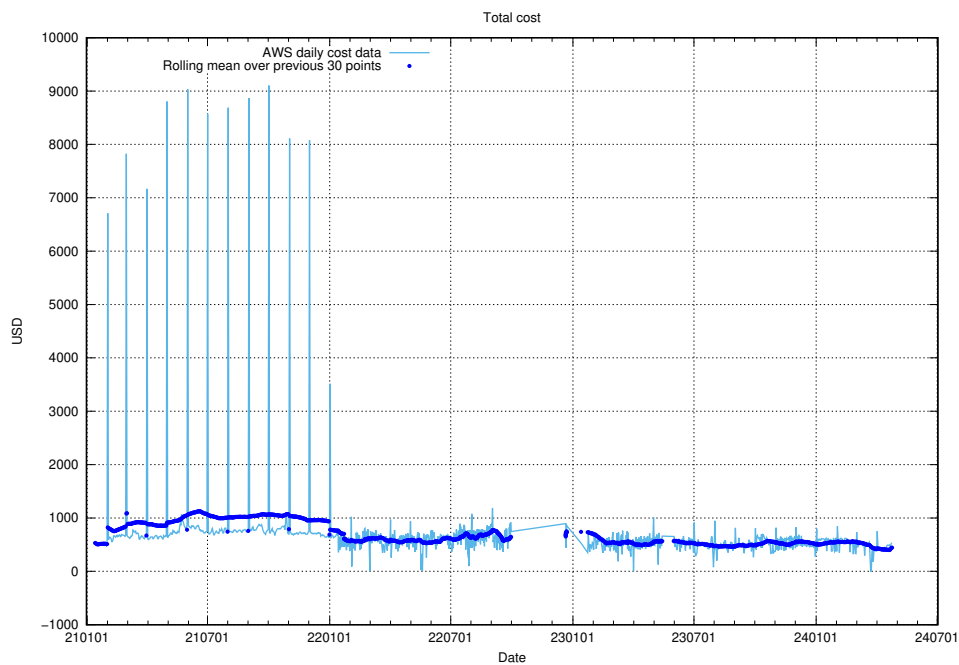

1.1.20 2021-11-15 0.4.0

- Add request counts to our hosts.

1.1.21 2021-10-29 0.3.0

- Change the statistics for JobTech Log Stack / ELK. The new number indicates the number of api keys that has been in use.

2 Amazon Web Services

This section contains aggregated data from [AWS³](https://aws.amazon.com).

2.1 Total daily cost of AWS

This graph tracks the total daily cost of AWS.

---

³<https://aws.amazon.com>