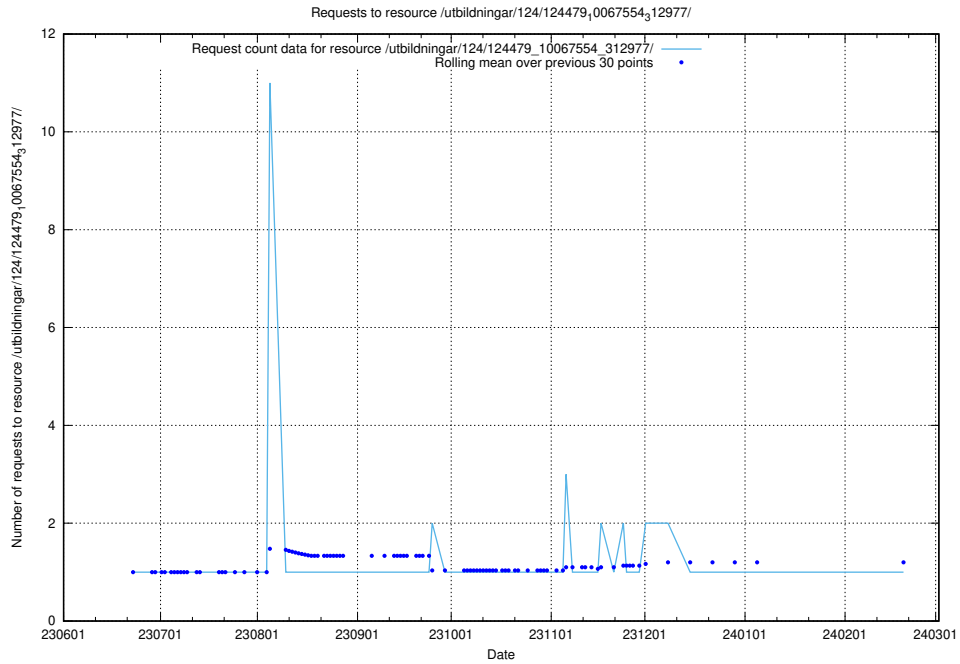

5.5727 Usage of /utbildningar/124/124479_10067554_312977/

Here, we count the number of requests to resource /utbildningar/124/124479_10067554_312977/.