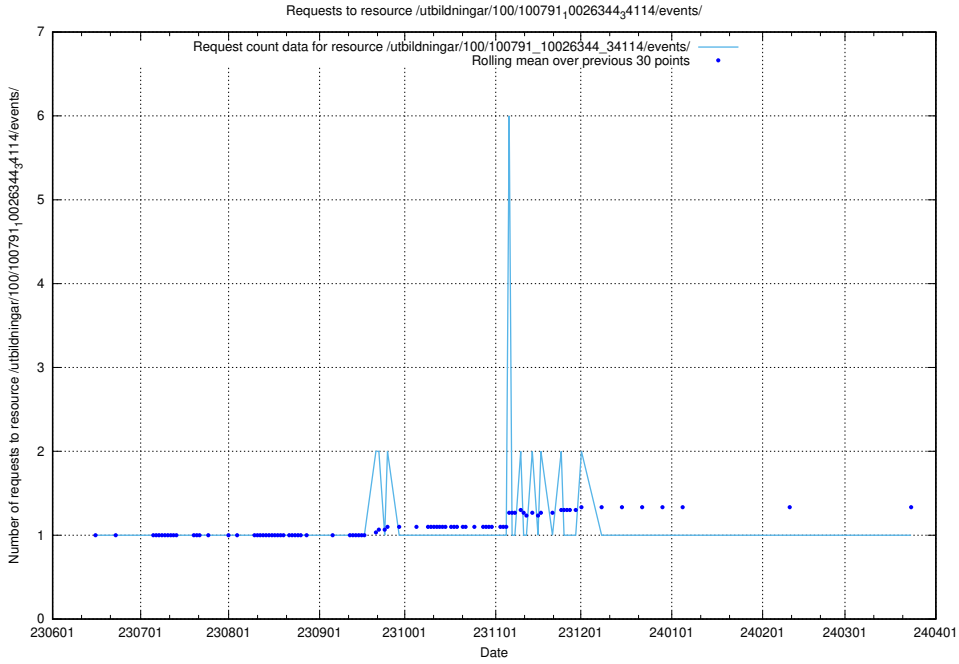

5.5819 Usage of /utbildningar/100/100791_10026344_34114/events/

Here, we count the number of requests to resource /utbildningar/100/100791_10026344_34114/events/.