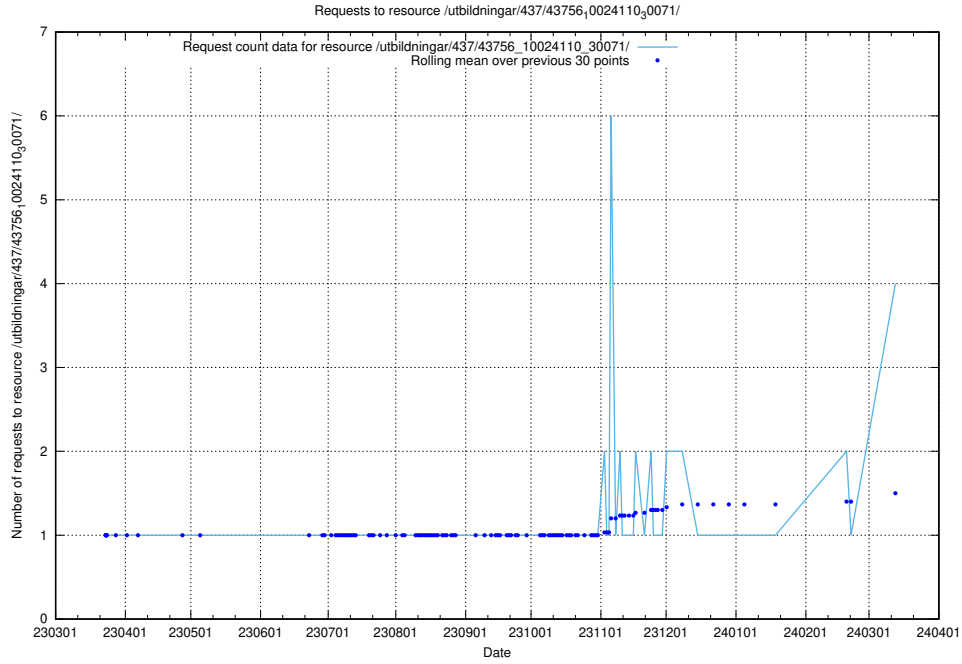

5.251 Usage of /utbildningar/437/43756_10024110_30071/

Here, we count the number of requests to resource /utbildningar/437/43756_10024110_30071/.