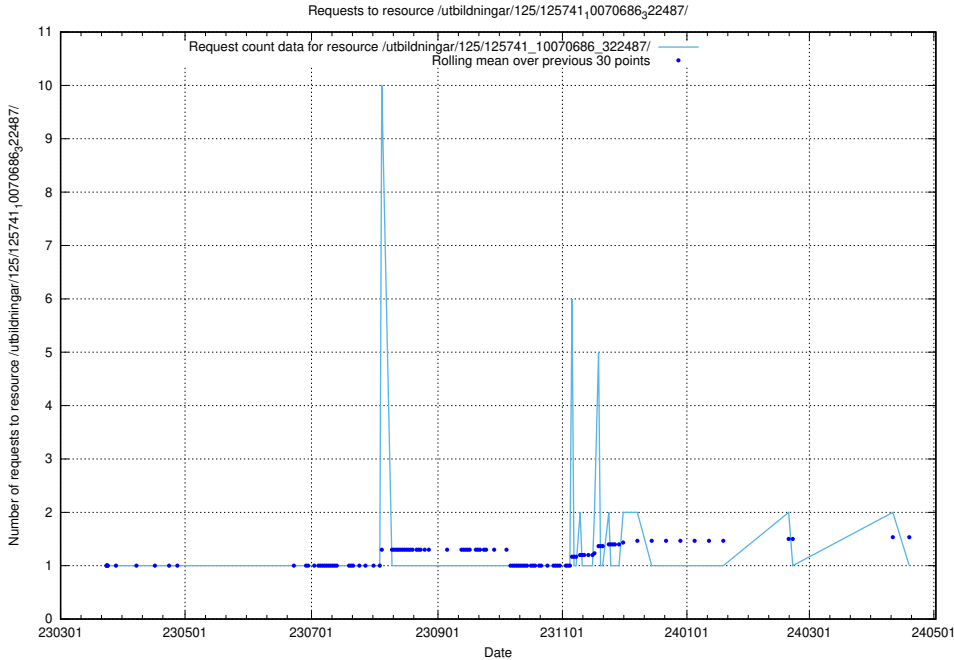

5.6393 Usage of /utbildningar/125/125741_10070686_322487/

Here, we count the number of requests to resource /utbildningar/125/125741_10070686_322487/.