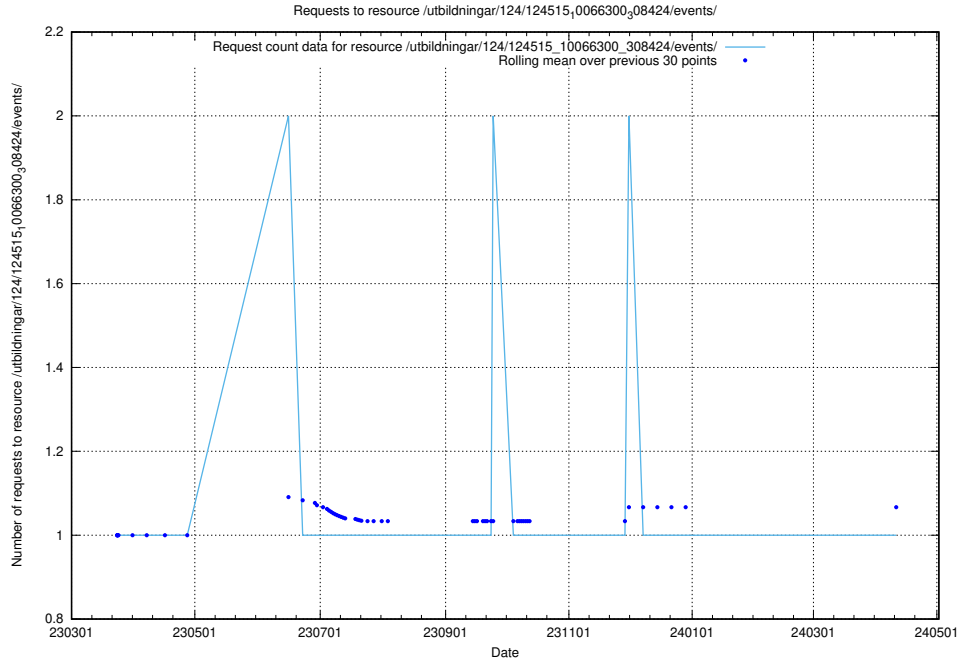

### 5.1474 Usage of /utbildningar/124/124515\_10066300\_308424/events/

Here, we count the number of requests to resource /utbildningar/124/124515\_10066300\_308424/events/