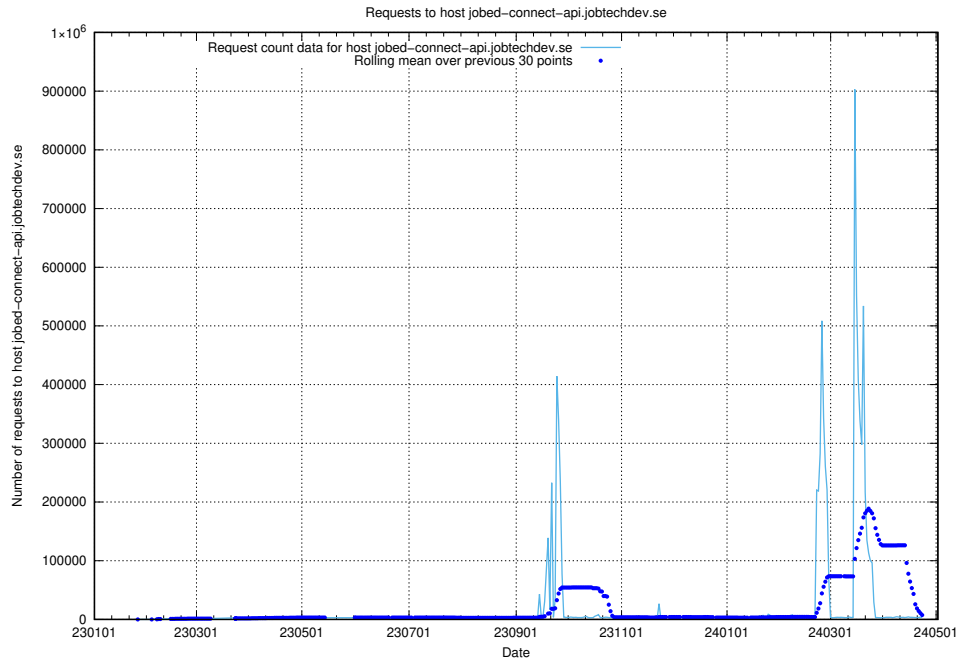

7.16 Usage of `jobed-connect-api.jobtechdev.se`

Here, we count the number of requests to host `jobed-connect-api.jobtechdev.se`.