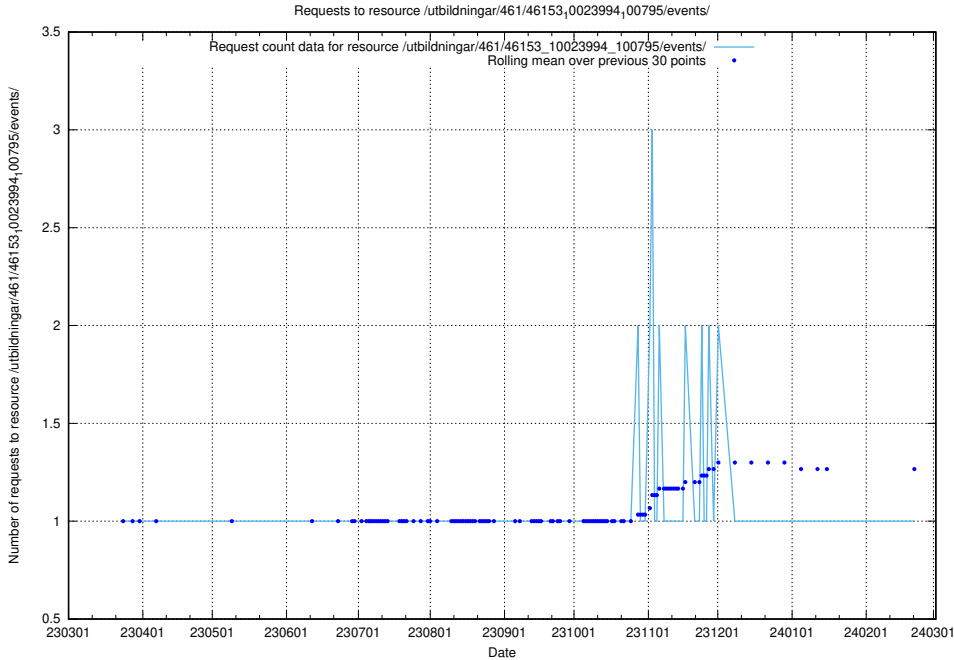

5.6089 Usage of /utbildningar/461/46153_10023994_100795/events/

Here, we count the number of requests to resource /utbildningar/461/46153_10023994_100795/events/.