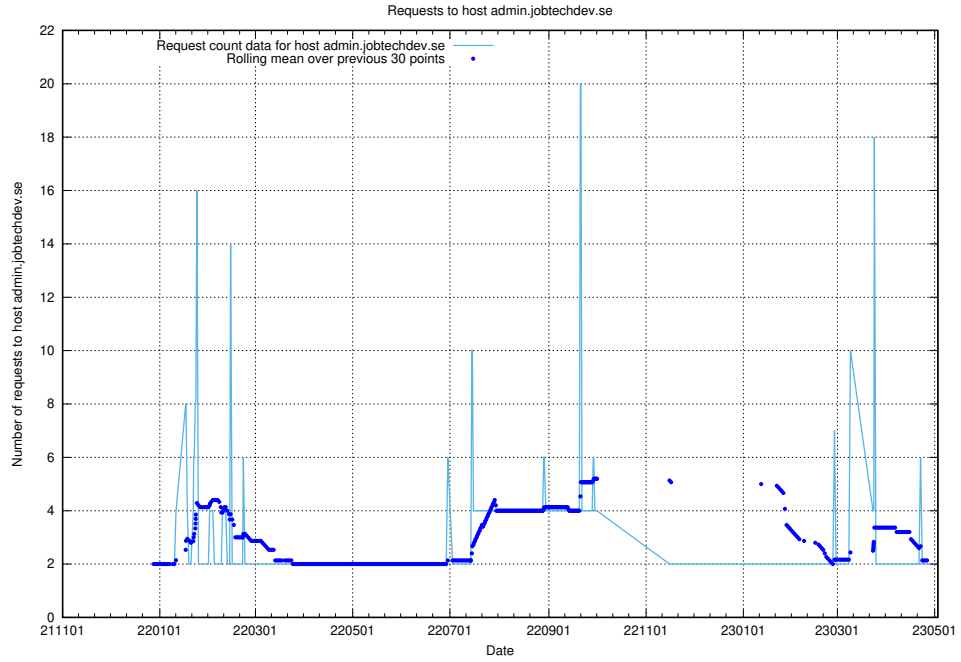

7.361 Usage of admin.jobtechdev.se

Here, we count the number of requests to host admin.jobtechdev.se.