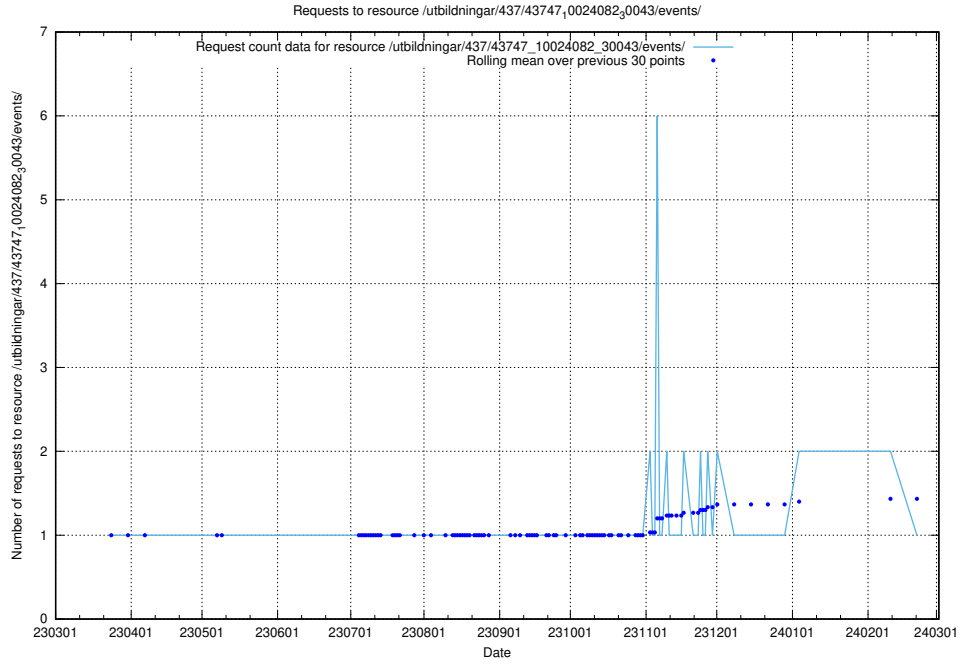

5.6126 Usage of /utbildningar/437/43747_10024082_30043/events/

Here, we count the number of requests to resource /utbildningar/437/43747_10024082_30043/events/.