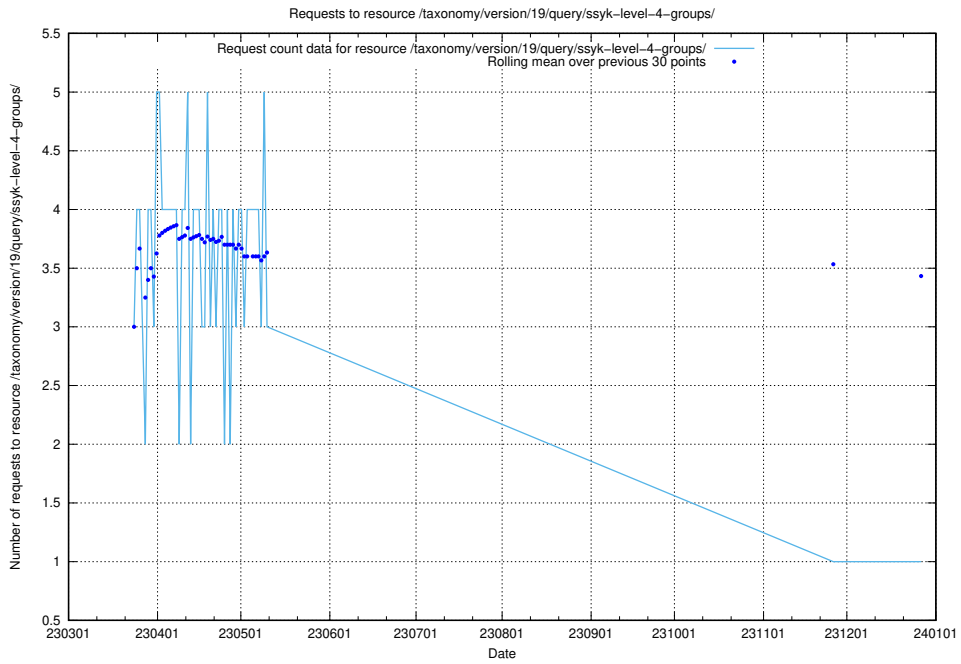

5.6053 Usage of /taxonomy/version/19/query/ssyk-level-4-groups/

Here, we count the number of requests to resource /taxonomy/version/19/query/ssyk-level-4-groups/.