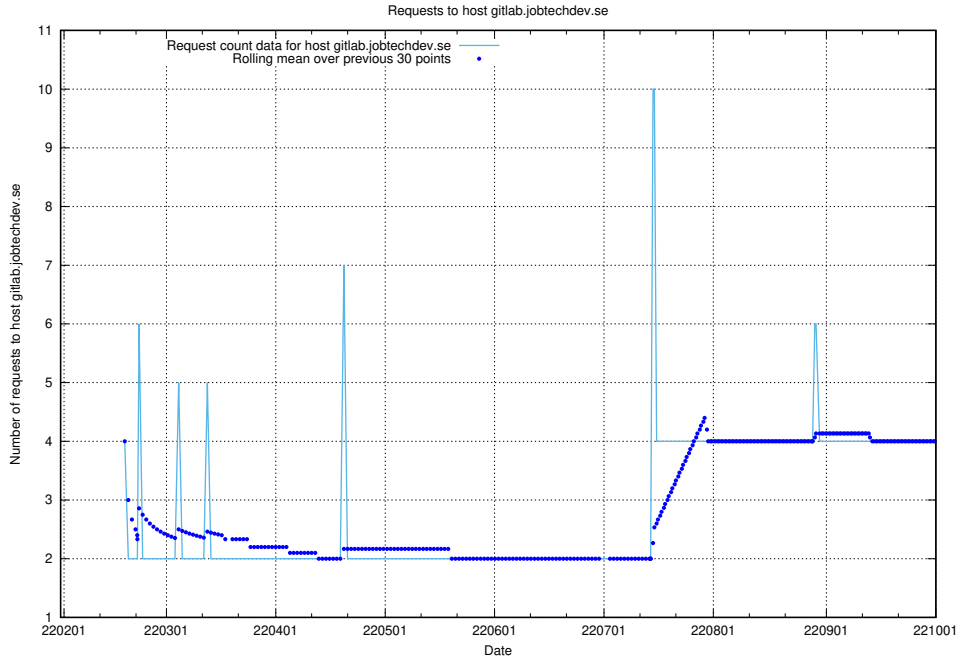

### 7.158 Usage of gitlab.jobtechdev.se

Here, we count the number of requests to host gitlab.jobtechdev.se.