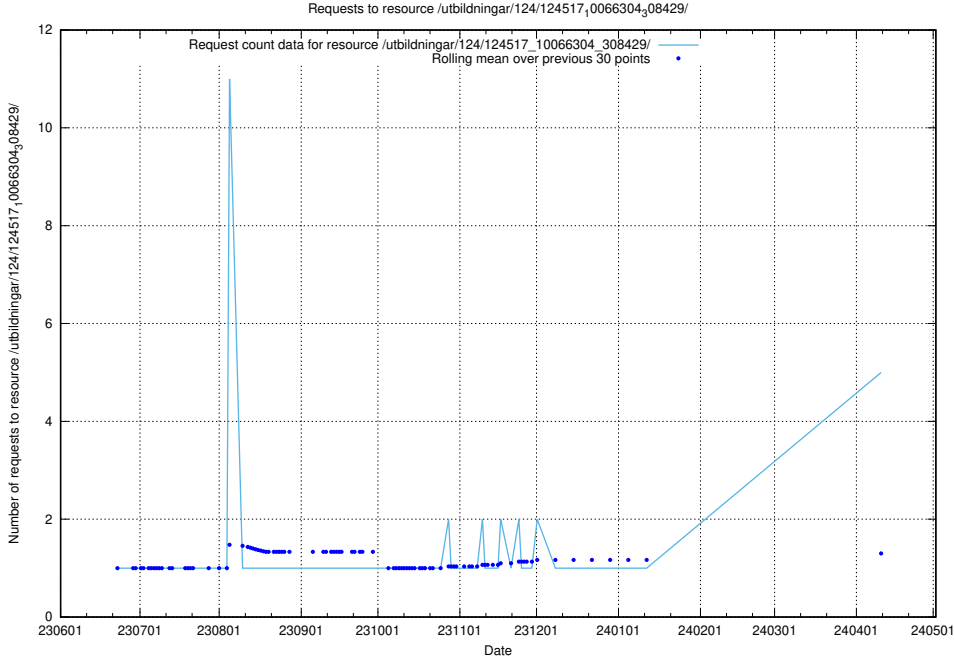

5.150 Usage of /utbildningar/124/124517_10066304_308429/

Here, we count the number of requests to resource /utbildningar/124/124517_10066304_308429/.