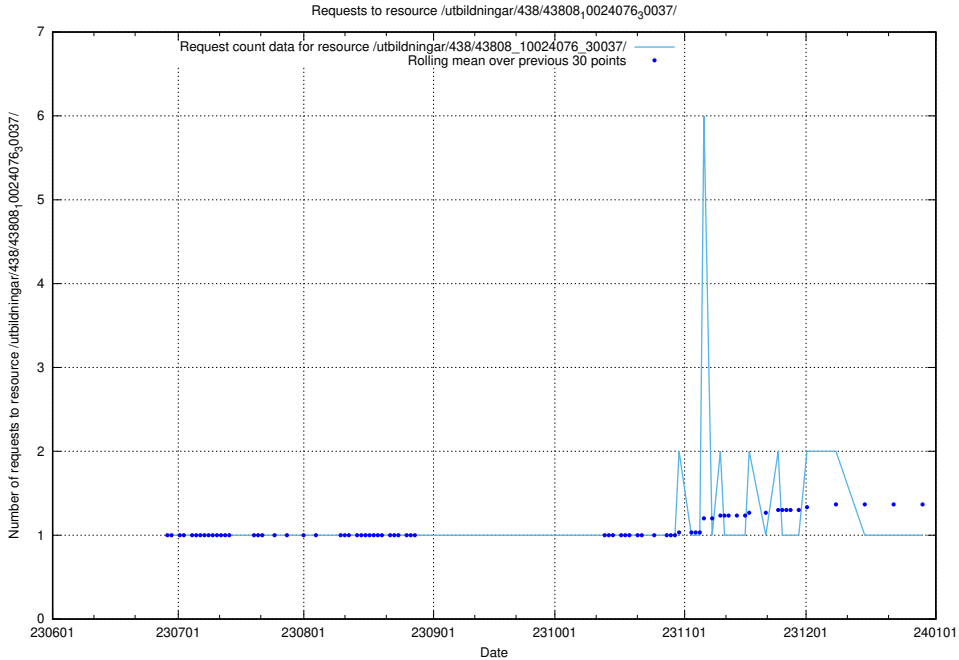

### 5.5366 Usage of /utbildningar/437/43768\_10024101\_32267/events/

Here, we count the number of requests to resource /utbildningar/437/43768\_10024101\_32267/events/.