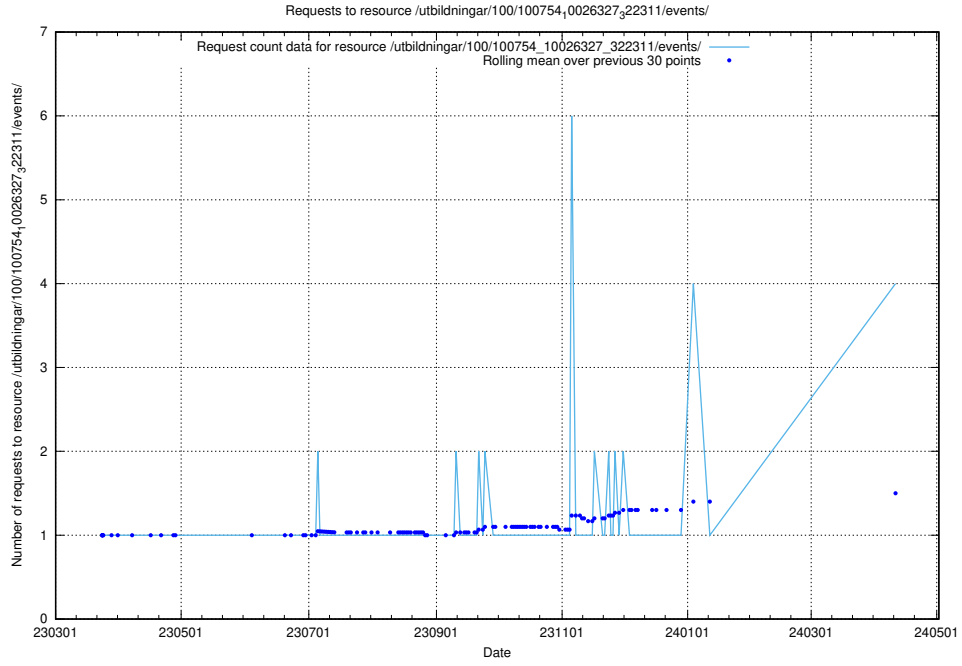

5.233 Usage of /utbildningar/100/100754_10026327_322311/events/

Here, we count the number of requests to resource /utbildningar/100/100754_10026327_322311/events/