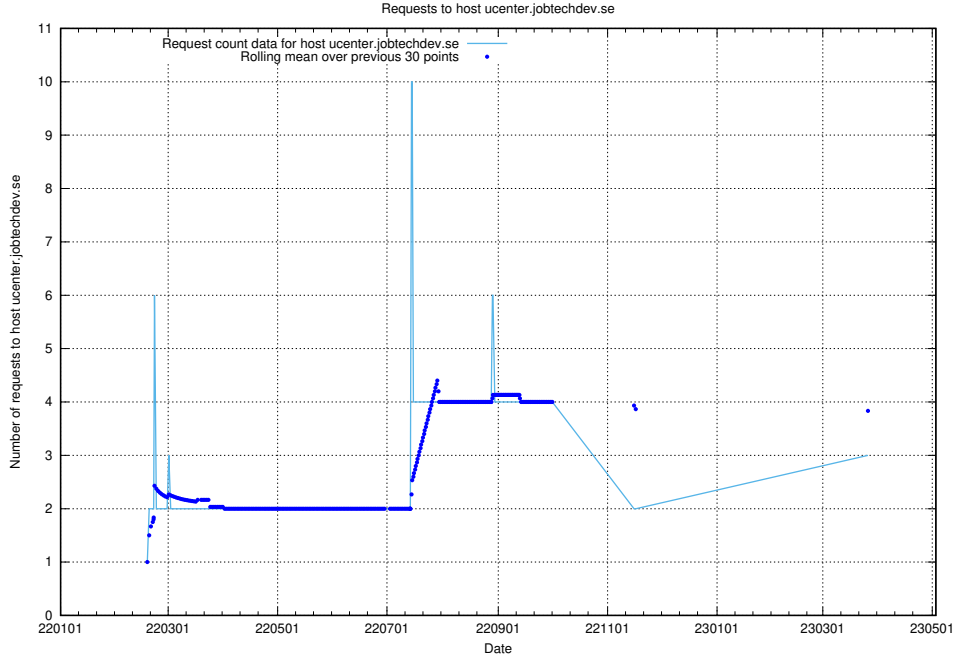

7.224 Usage of ucenter.jobtechdev.se

Here, we count the number of requests to host ucenter.jobtechdev.se.