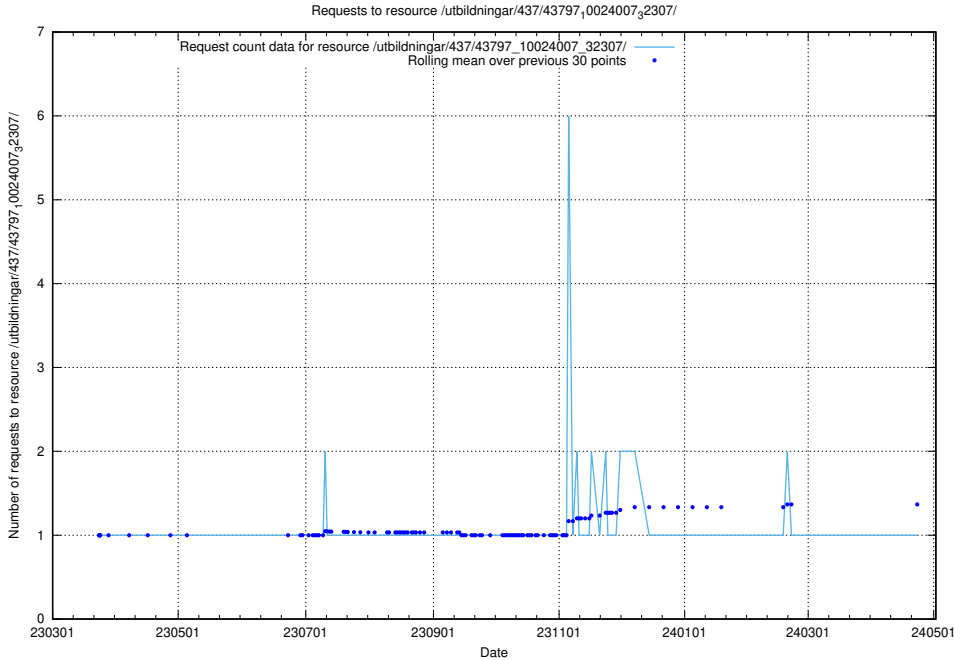

5.6273 Usage of /utbildningar/437/43797_10024007_32307/

Here, we count the number of requests to resource /utbildningar/437/43797_10024007_32307/.