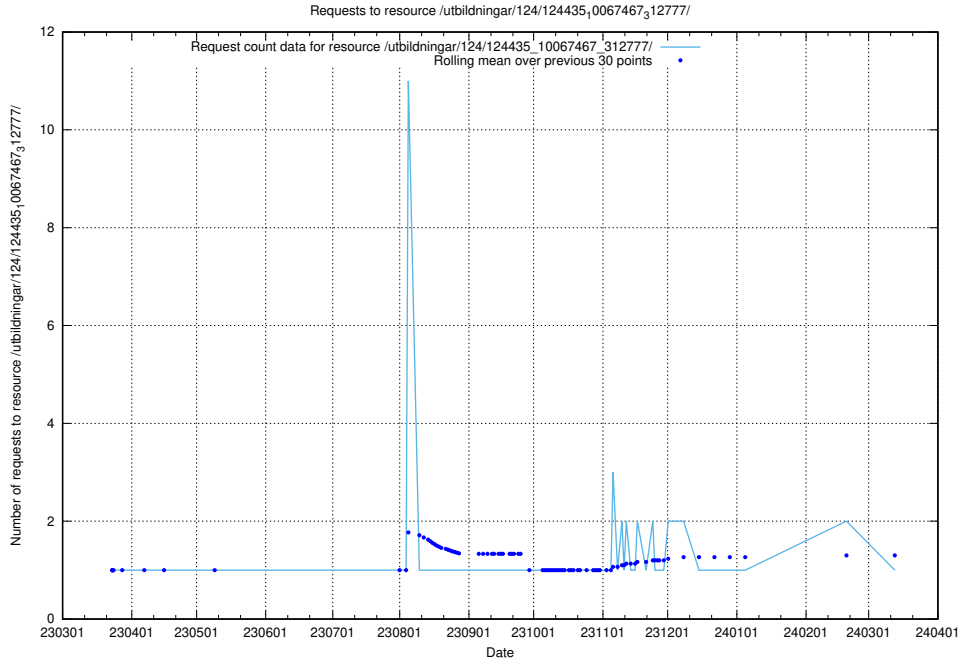

5.3702 Usage of /utbildningar/124/124435_10067467_312777/

Here, we count the number of requests to resource /utbildningar/124/124435_10067467_312777/.