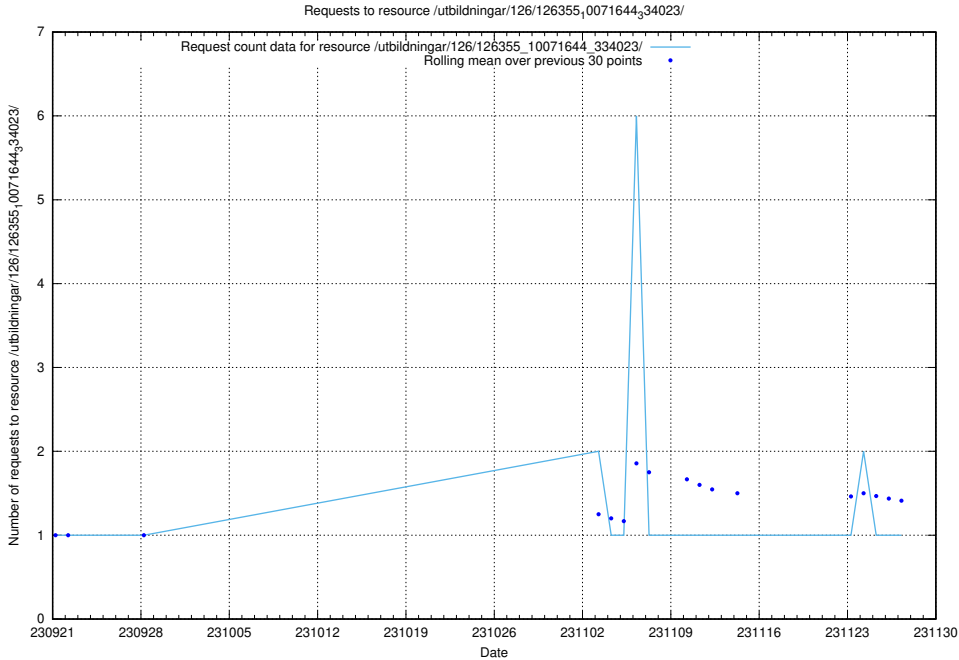

5.4462 Usage of /utbildningar/126/126355_10071644_334023/

Here, we count the number of requests to resource /utbildningar/126/126355_10071644_334023/.