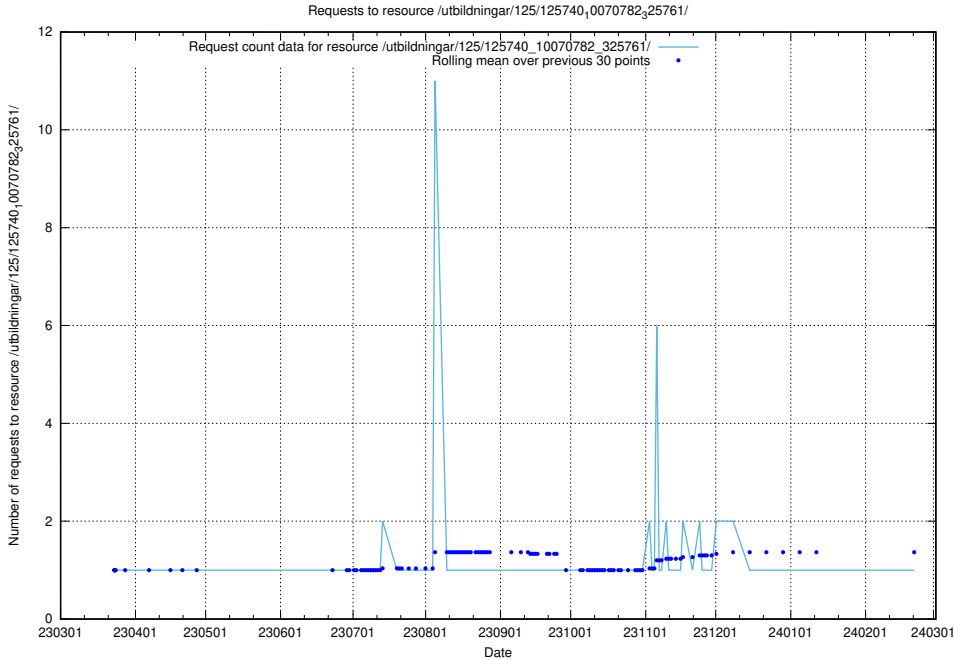

5.964 Usage of /utbildningar/125/125740_10070782_325761/

Here, we count the number of requests to resource /utbildningar/125/125740_10070782_325761/.