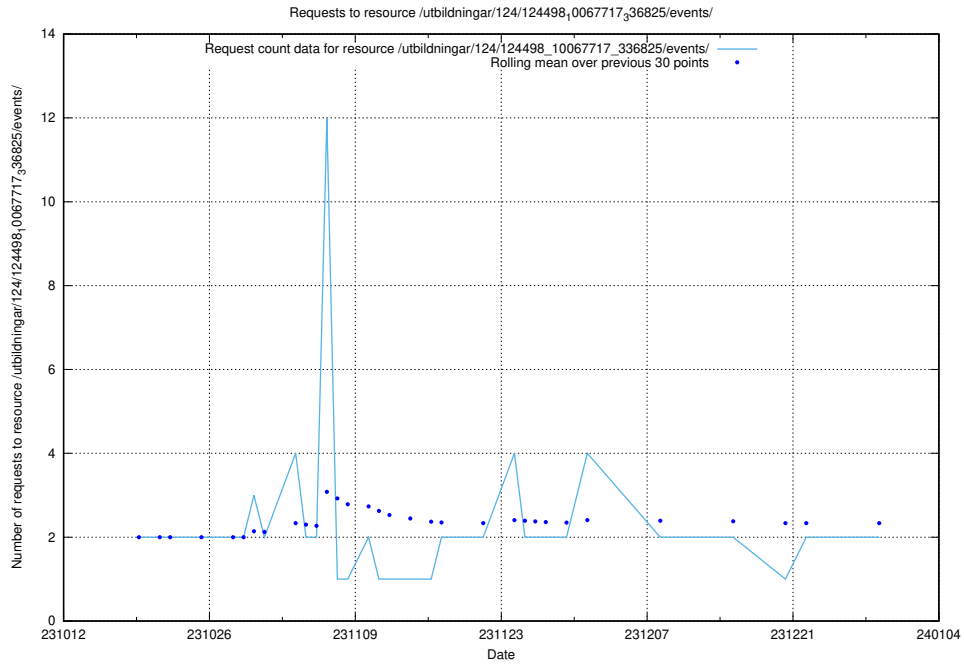

5.706 Usage of /utbildningar/124/124498_10067717_336825/events/

Here, we count the number of requests to resource /utbildningar/124/124498_10067717_336825/events/