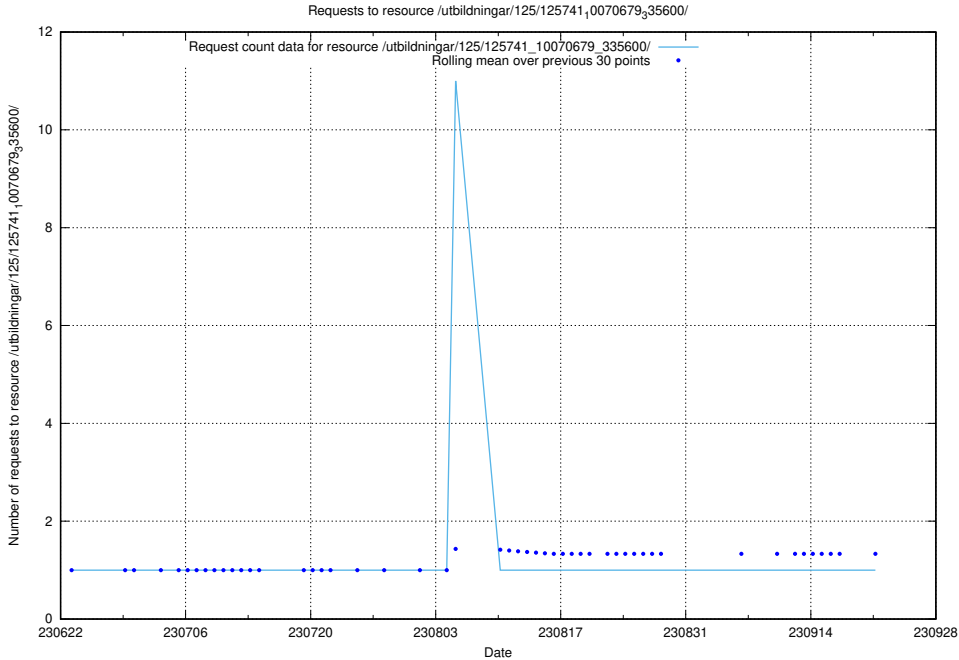

5.5632 Usage of /utbildningar/125/125741_10070679_335600/

Here, we count the number of requests to resource /utbildningar/125/125741_10070679_335600/.