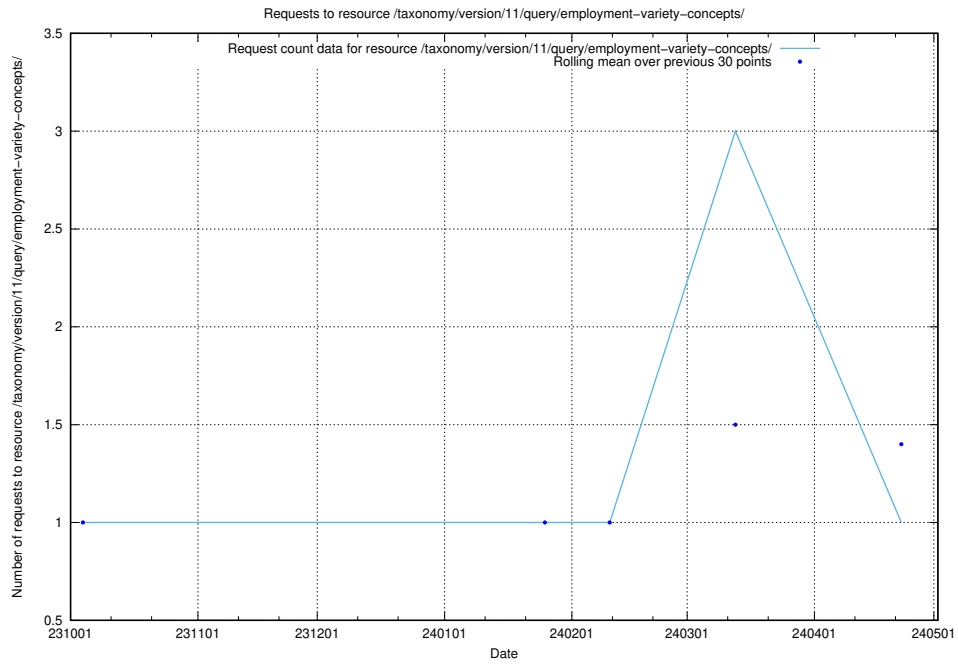

5.4376 Usage of /taxonomy/version/11/query/employment-variety-concepts/

Here, we count the number of requests to resource /taxonomy/version/11/query/employment-variety-concepts/.