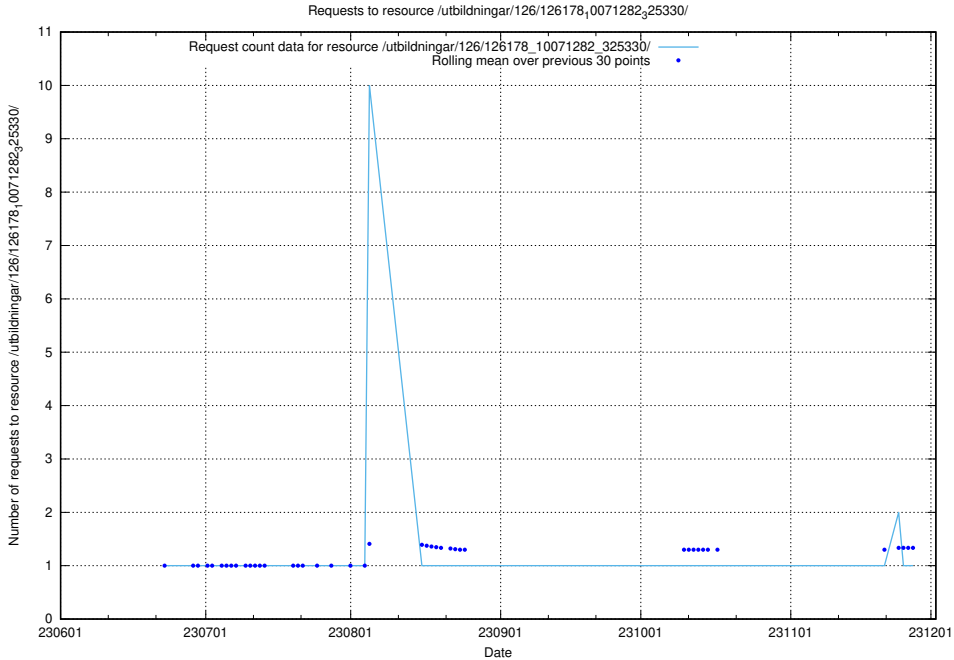

5.5613 Usage of /utbildningar/126/126178_10071282_325330/

Here, we count the number of requests to resource /utbildningar/126/126178_10071282_325330/.