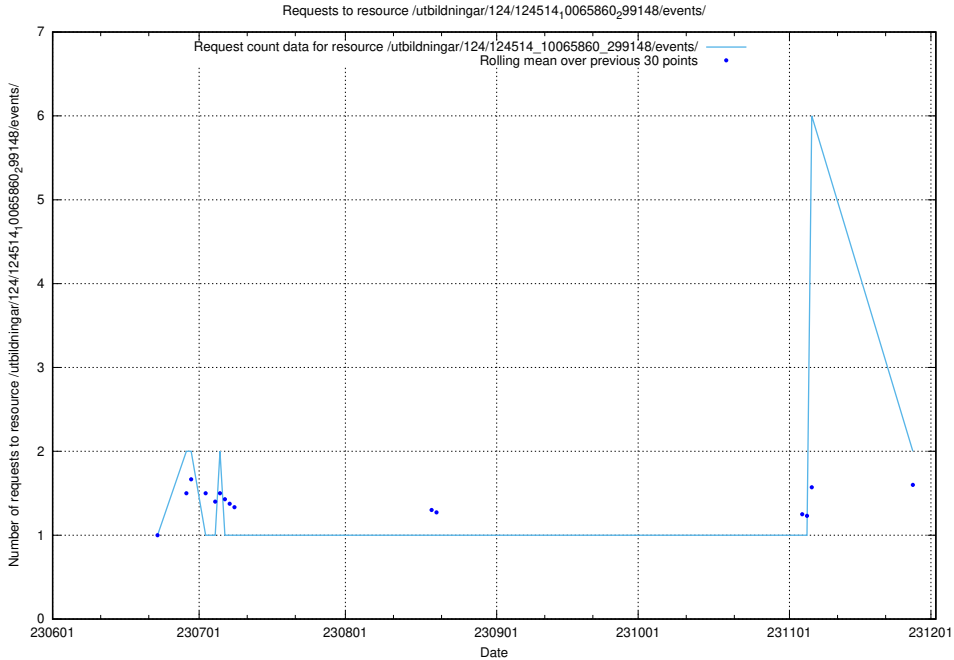

5.842 Usage of /utbildningar/124/124514_10065860_299148/events/

Here, we count the number of requests to resource /utbildningar/124/124514_10065860_299148/events/