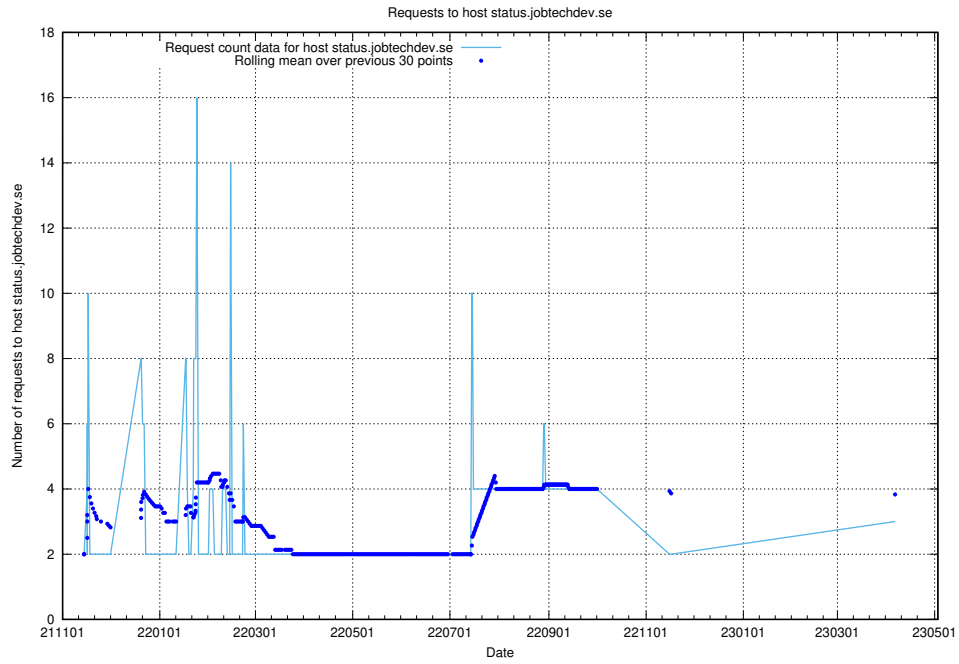

7.231 Usage of status.jobtechdev.se

Here, we count the number of requests to host status.jobtechdev.se.