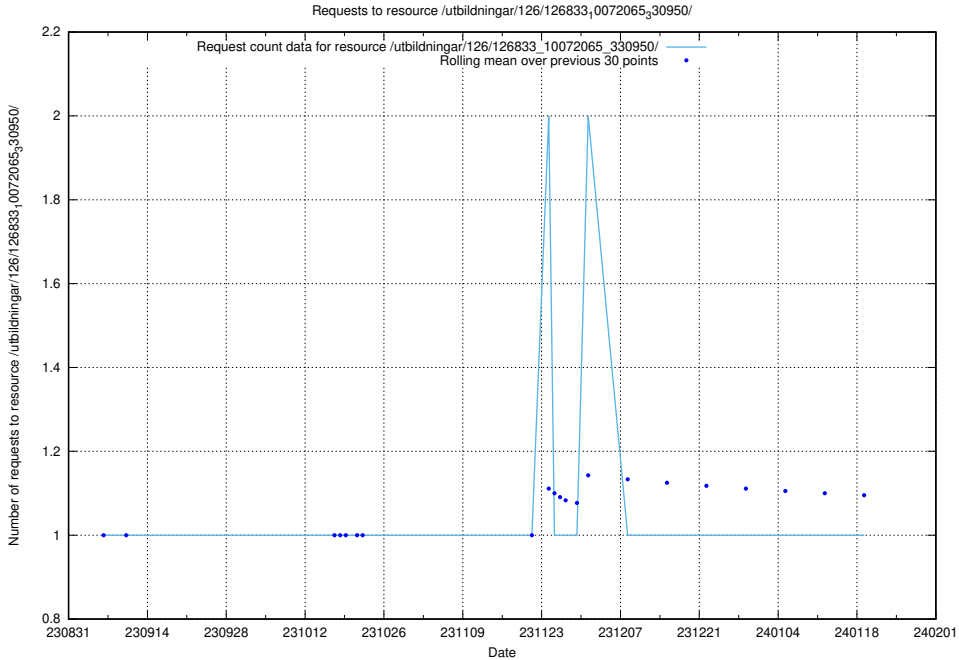

5.4603 Usage of /utbildningar/126/126833_10072065_330950/

Here, we count the number of requests to resource /utbildningar/126/126833_10072065_330950/.