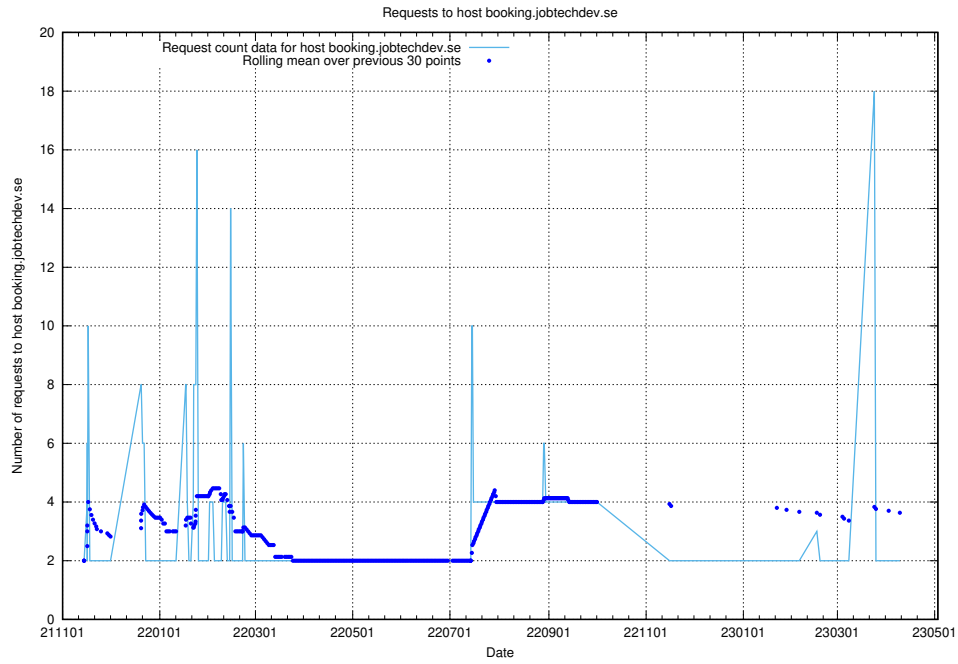

7.278 Usage of booking.jobtechdev.se

Here, we count the number of requests to host booking.jobtechdev.se.