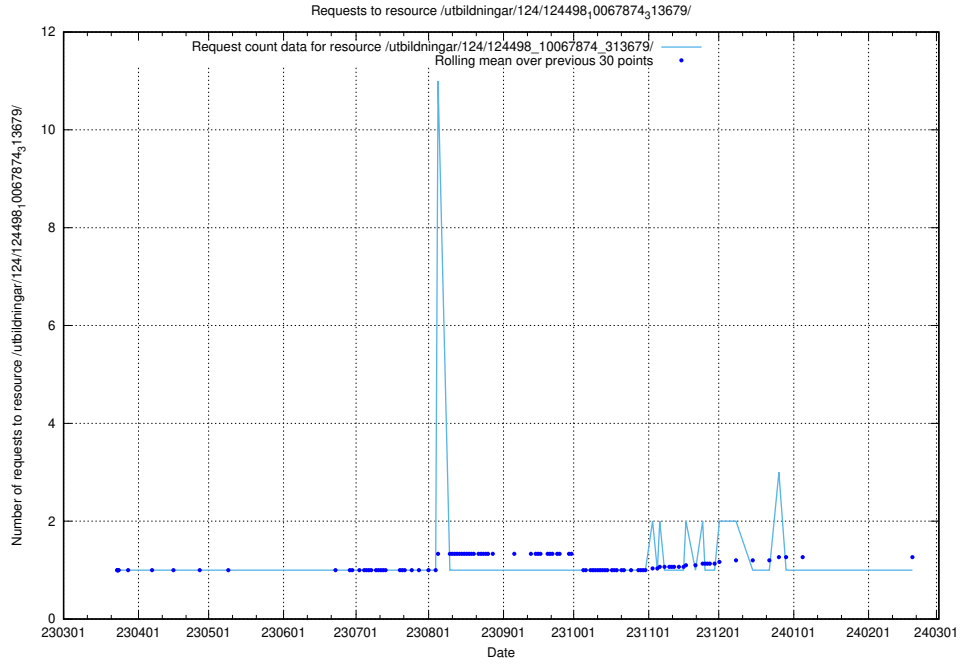

5.2583 Usage of /utbildningar/124/124498_10067874_313679/

Here, we count the number of requests to resource /utbildningar/124/124498_10067874_313679/.