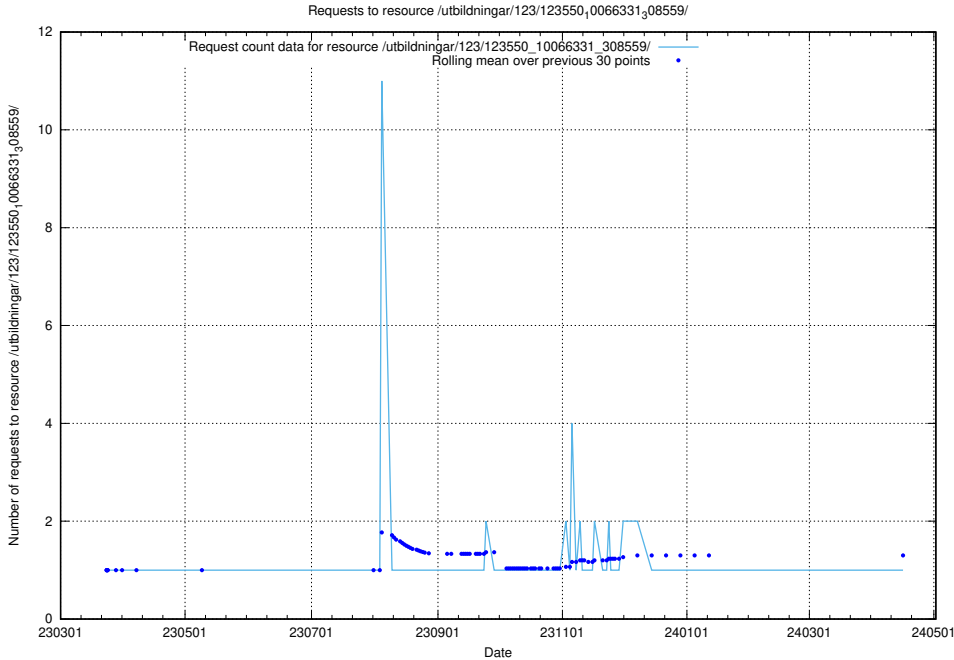

5.4440 Usage of /utbildningar/123/123550_10066331_308559/

Here, we count the number of requests to resource /utbildningar/123/123550_10066331_308559/.