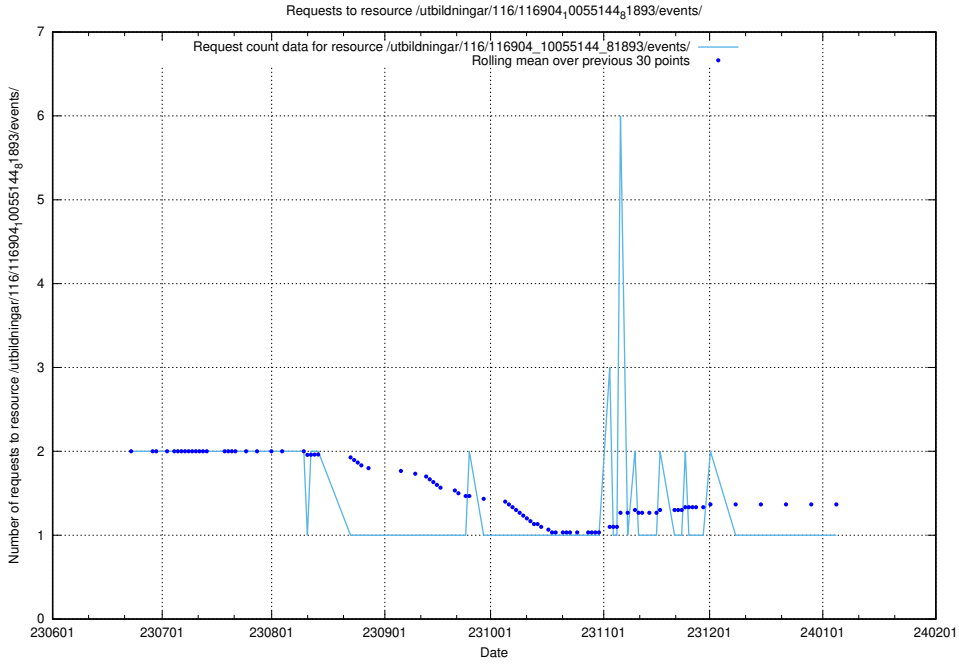

5.5507 Usage of /utbildningar/116/116904_10055144_81893/events/

Here, we count the number of requests to resource /utbildningar/116/116904_10055144_81893/events/.