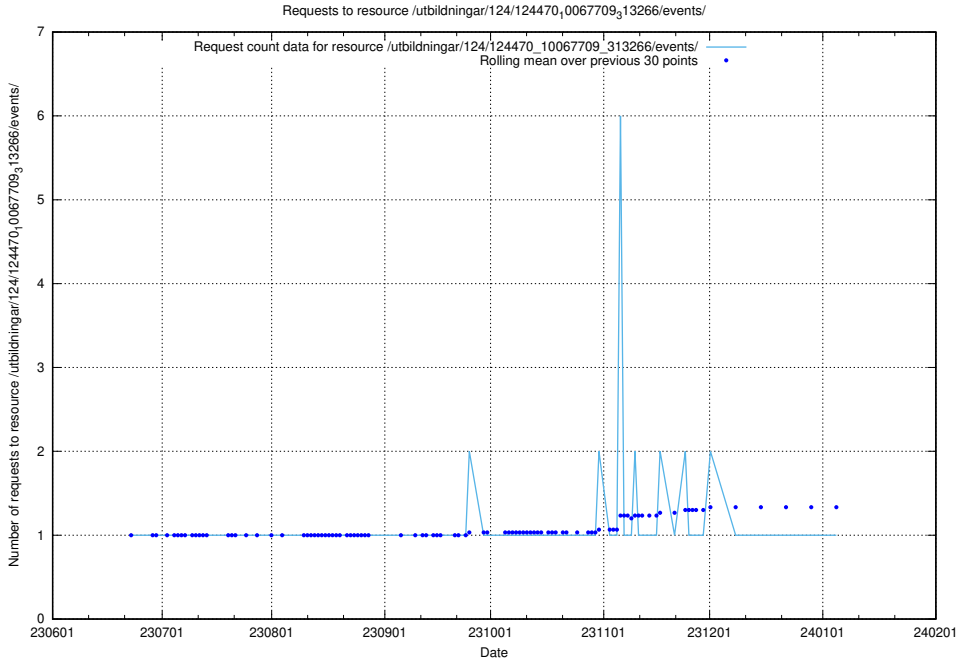

5.5737 Usage of /utbildningar/124/124470_10067709_313266/events/

Here, we count the number of requests to resource /utbildningar/124/124470_10067709_313266/events/