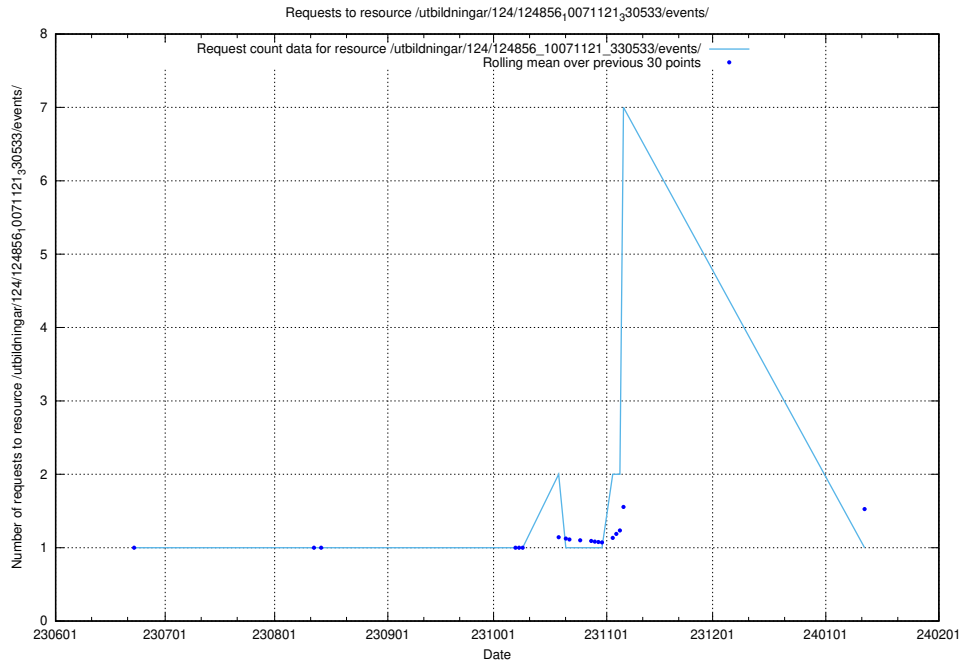

5.5677 Usage of /utbildningar/124/124856_10071121_330533/events/

Here, we count the number of requests to resource /utbildningar/124/124856_10071121_330533/events/