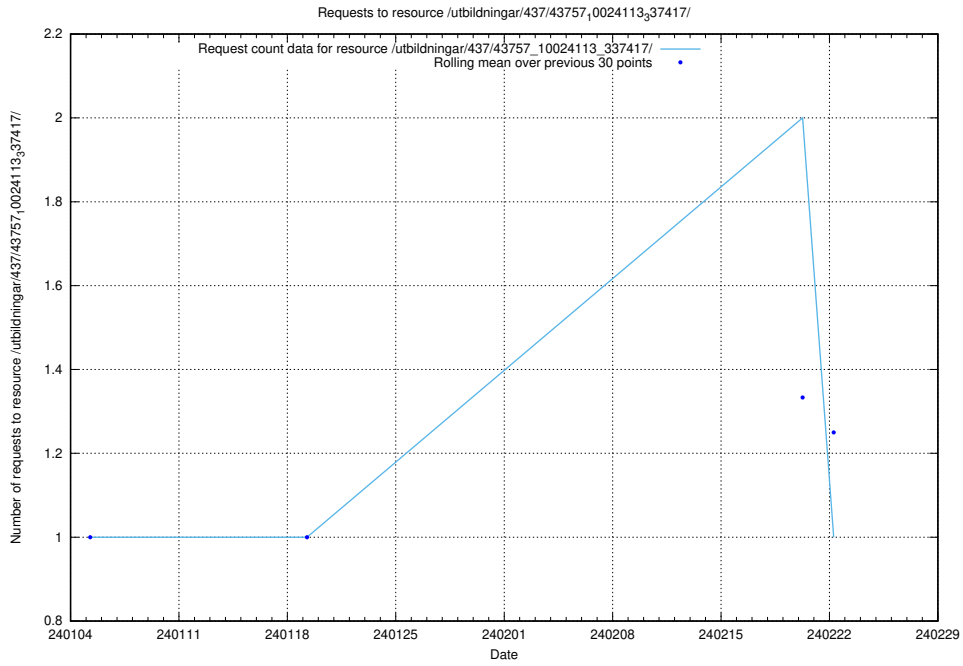

5.3786 Usage of /utbildningar/437/43757_10024113_337417/

Here, we count the number of requests to resource /utbildningar/437/43757_10024113_337417/.