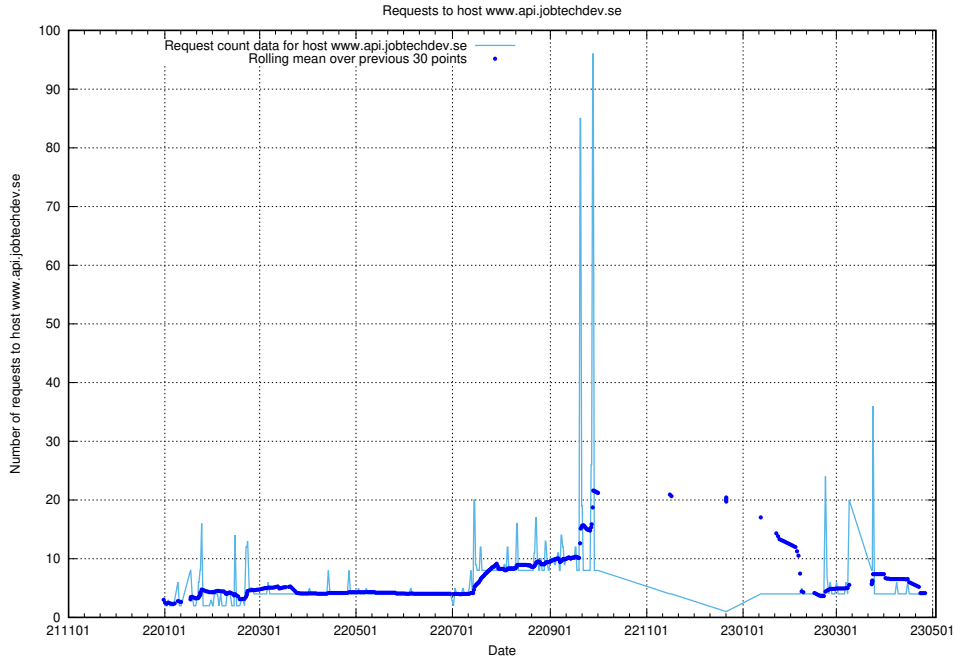

7.127 Usage of www.api.jobtechdev.se

Here, we count the number of requests to host www.api.jobtechdev.se.