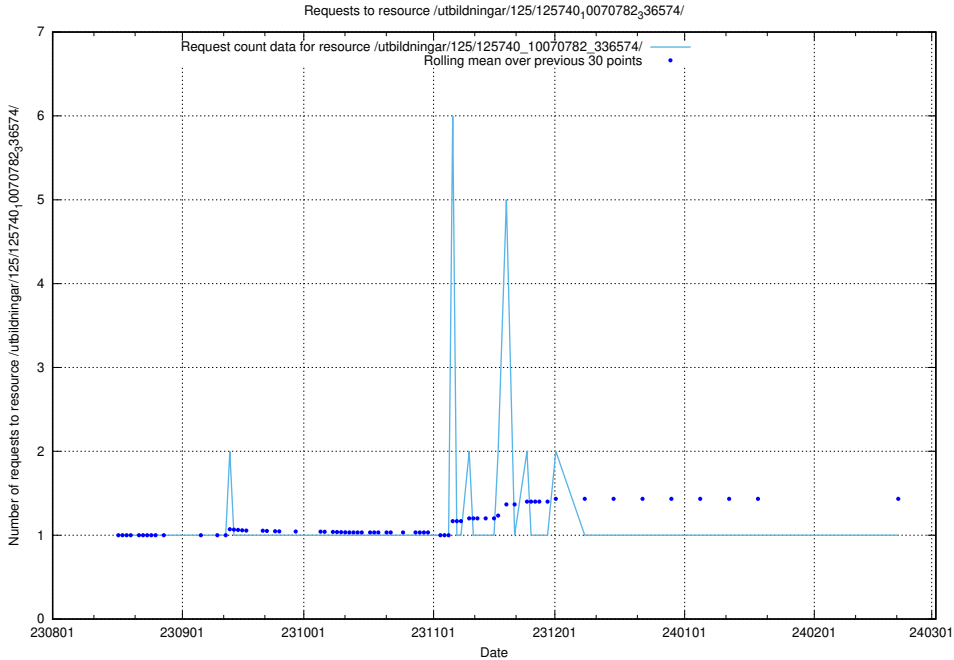

5.4726 Usage of /utbildningar/125/125740_10070782_336574/

Here, we count the number of requests to resource /utbildningar/125/125740_10070782_336574/.