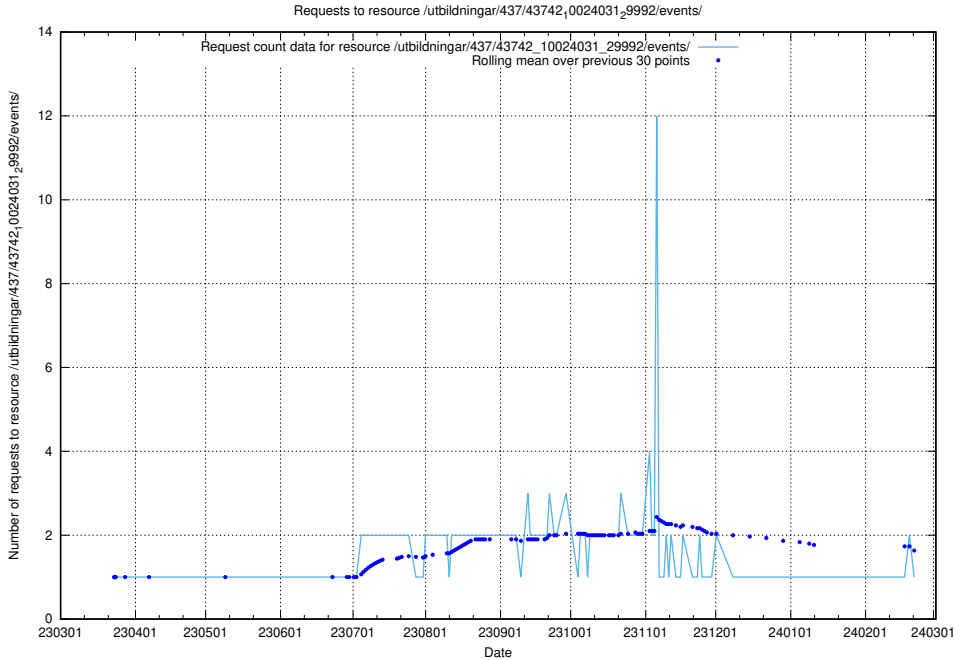

5.6311 Usage of /utbildningar/437/43742_10024031_29992/events/

Here, we count the number of requests to resource /utbildningar/437/43742_10024031_29992/events/.