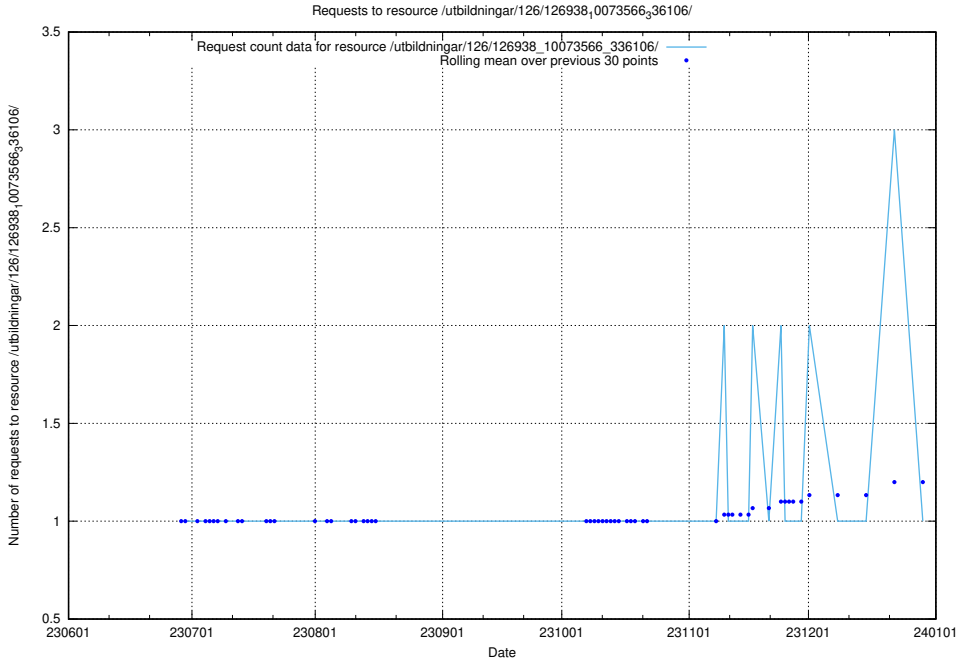

5.5372 Usage of /utbildningar/126/126938_10073566_336106/

Here, we count the number of requests to resource /utbildningar/126/126938_10073566_336106/.