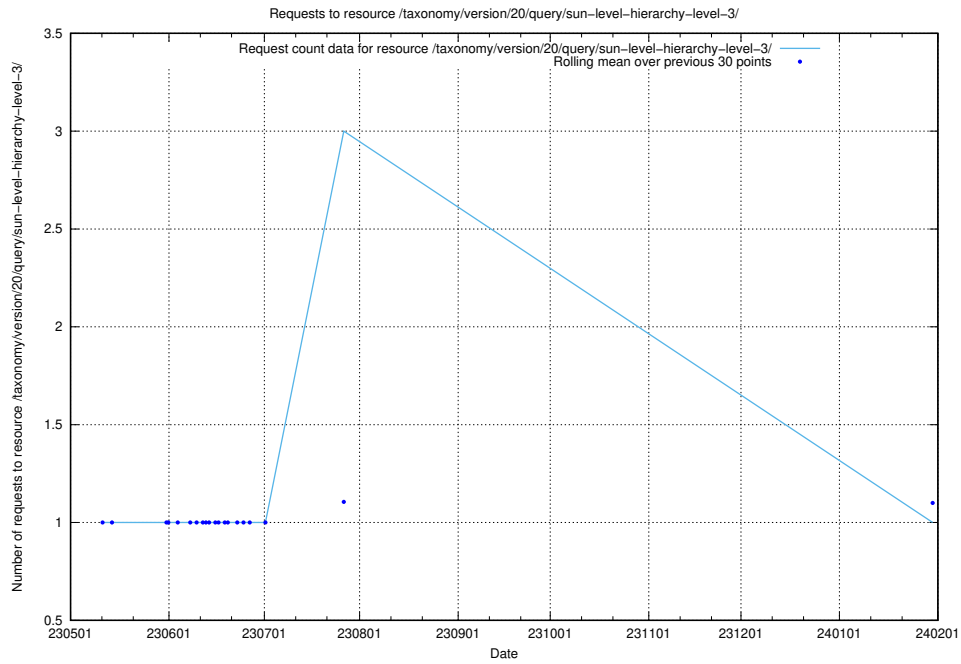

5.5884 Usage of /taxonomy/version/20/query/sun-level-hierarchy-level-3/

Here, we count the number of requests to resource /taxonomy/version/20/query/sun-level-hierarchy-level-3/.