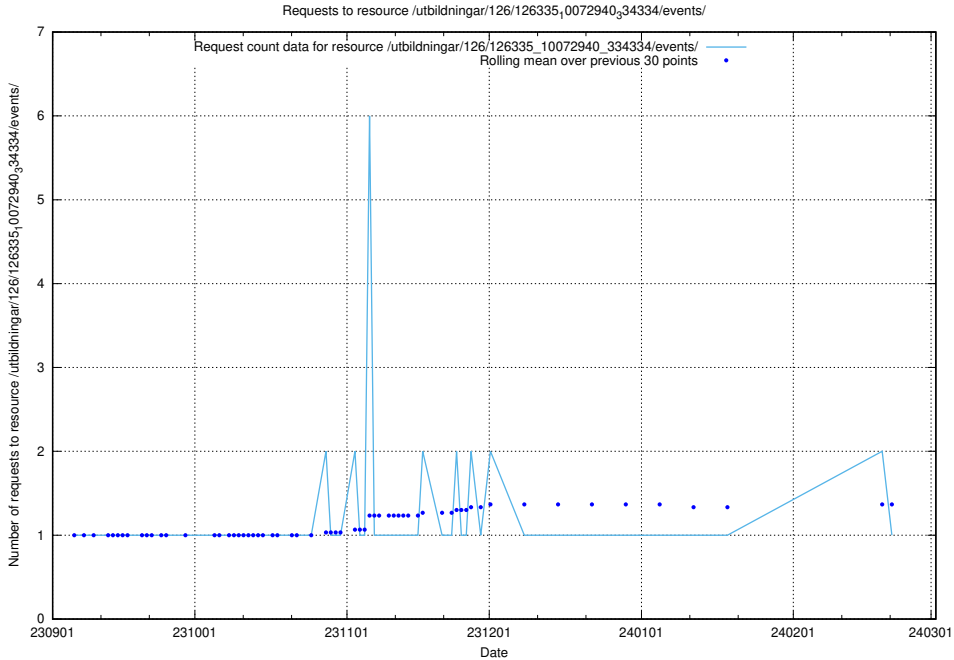

5.4605 Usage of /utbildningar/126/126335_10072940_334334/events/

Here, we count the number of requests to resource /utbildningar/126/126335_10072940_334334/events/