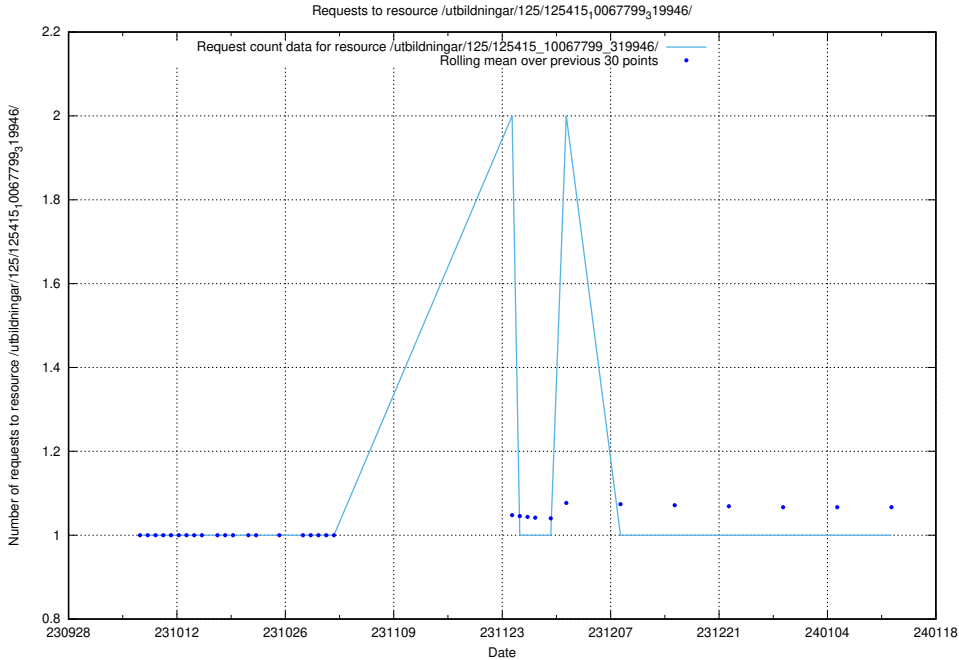

### 5.4332 Usage of /utbildningar/124/124862\_10071099\_324627/events/

Here, we count the number of requests to resource /utbildningar/124/124862\_10071099\_324627/events/