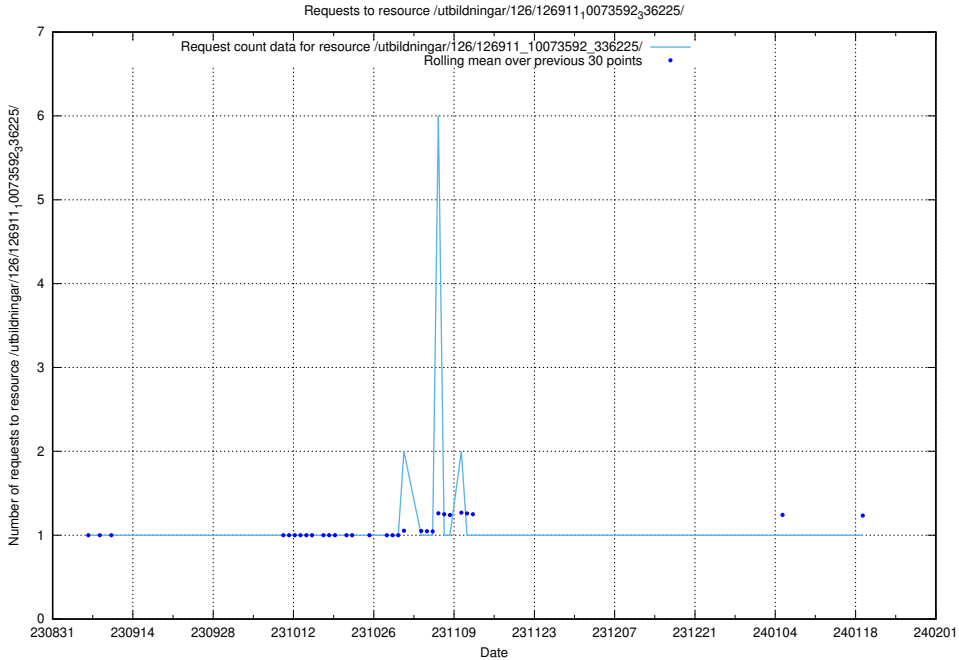

5.4600 Usage of /utbildningar/126/126911_10073592_336225/

Here, we count the number of requests to resource /utbildningar/126/126911_10073592_336225/.