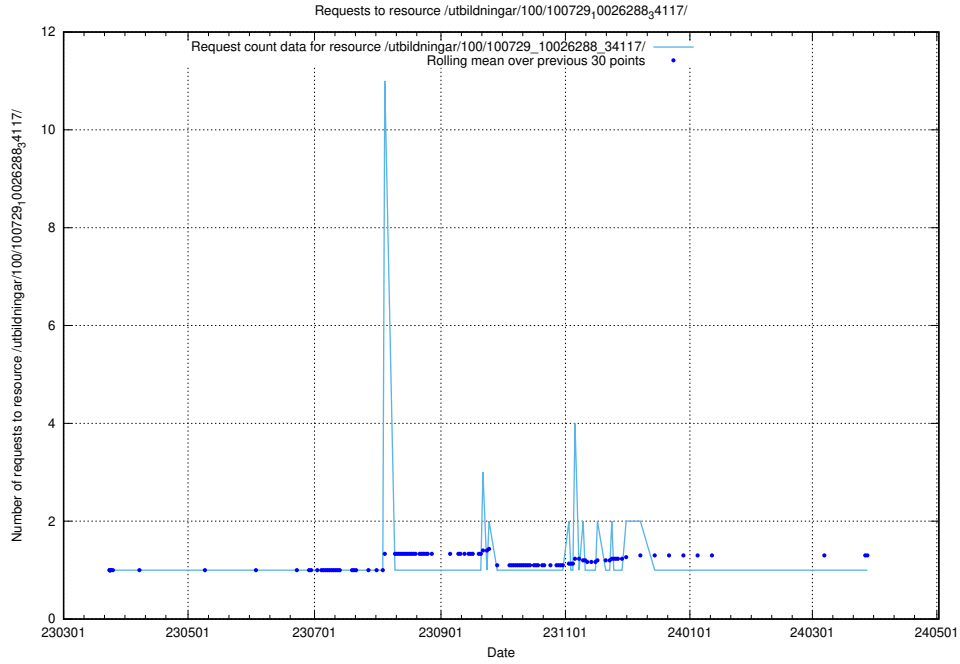

5.5621 Usage of /utbildningar/100/100729_10026288_34117/

Here, we count the number of requests to resource /utbildningar/100/100729_10026288_34117/.