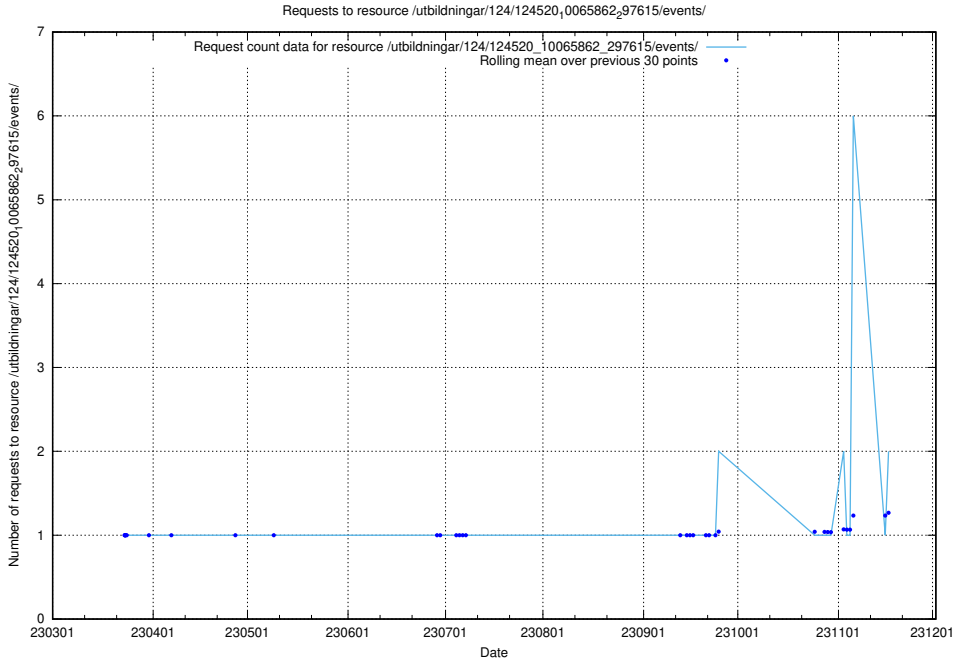

5.491 Usage of /utbildningar/124/124520_10065862_297615/events/

Here, we count the number of requests to resource /utbildningar/124/124520_10065862_297615/events/