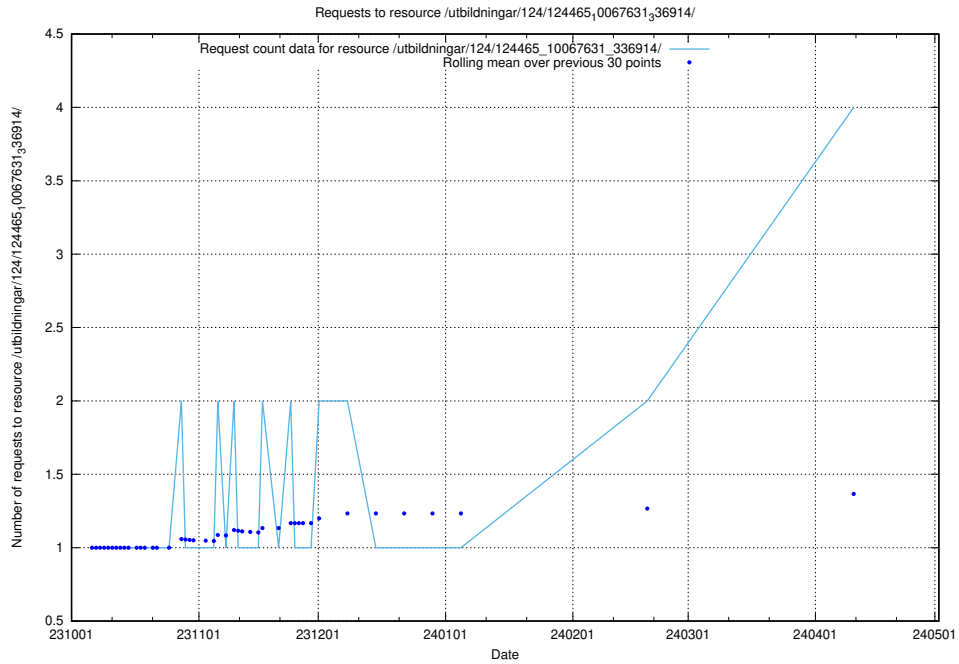

5.215 Usage of /utbildningar/124/124465_10067631_336914/

Here, we count the number of requests to resource /utbildningar/124/124465_10067631_336914/.