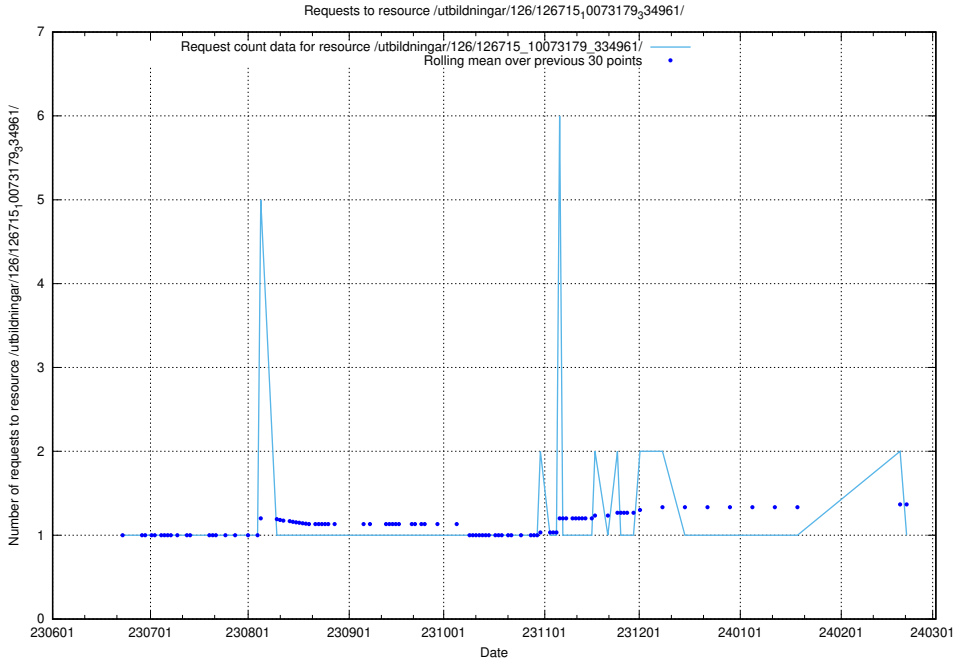

5.5555 Usage of /utbildningar/126/126715_10073179_334961/

Here, we count the number of requests to resource /utbildningar/126/126715_10073179_334961/.