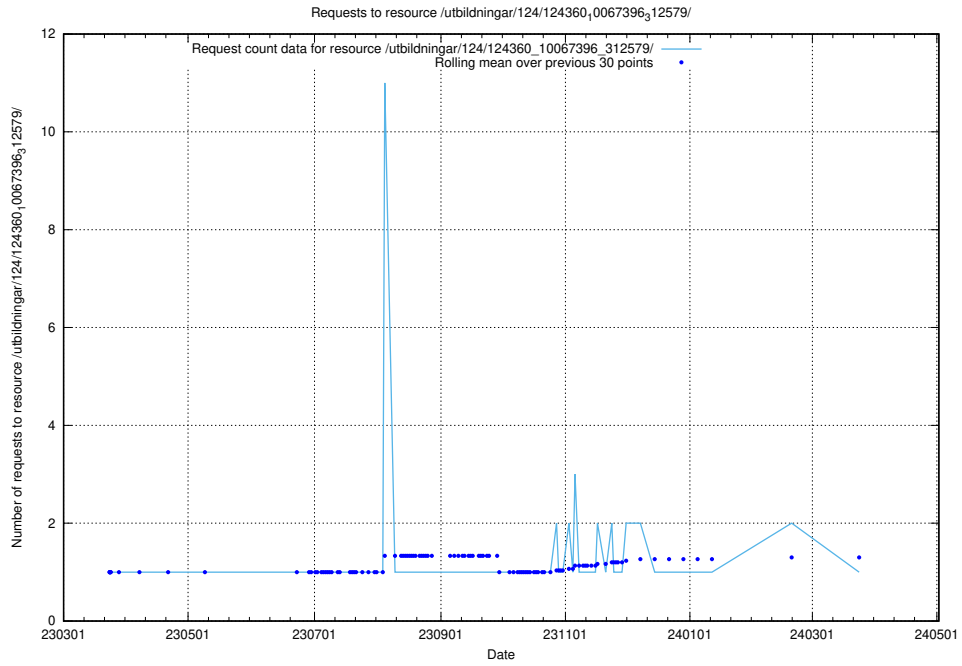

5.3741 Usage of /utbildningar/124/124360_10067396_312579/

Here, we count the number of requests to resource /utbildningar/124/124360_10067396_312579/.