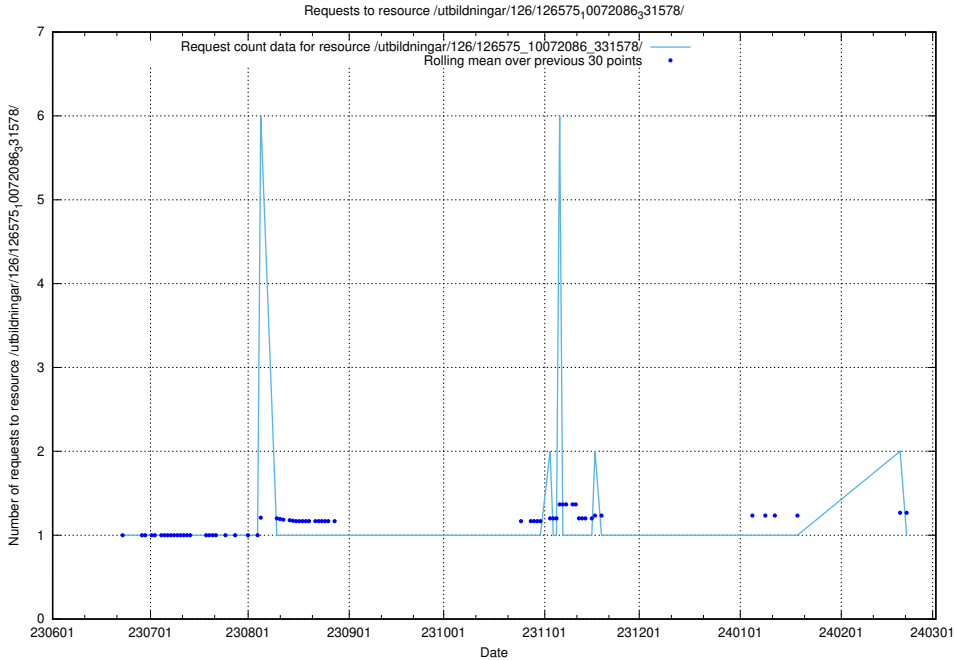

5.5583 Usage of /utbildningar/126/126575_10072086_331578/

Here, we count the number of requests to resource /utbildningar/126/126575_10072086_331578/.