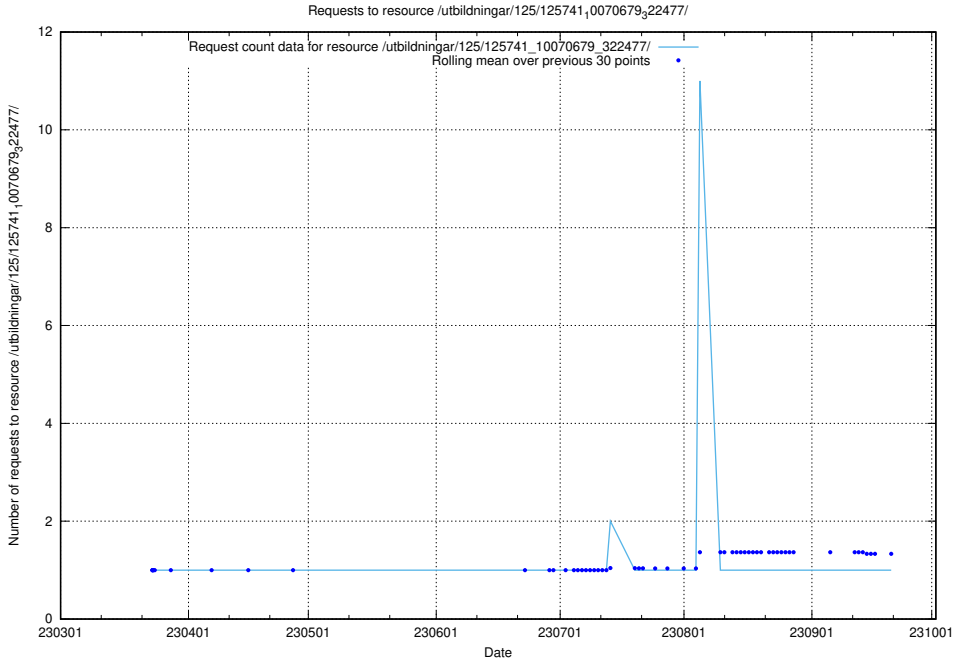

5.6397 Usage of /utbildningar/125/125741_10070679_322477/

Here, we count the number of requests to resource /utbildningar/125/125741_10070679_322477/.