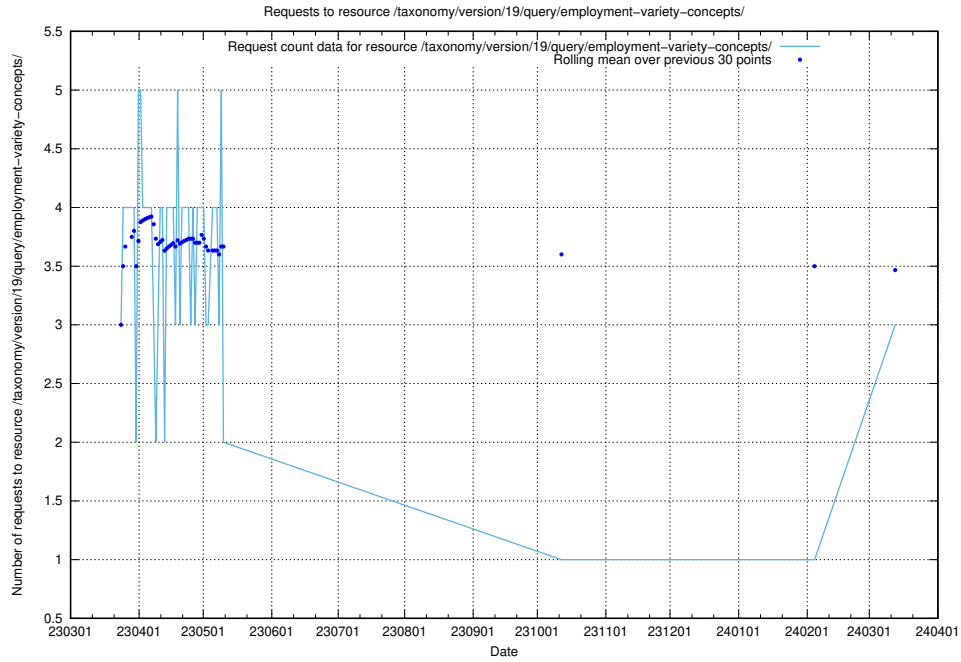

### 5.441 Usage of /utbildningar/438/43817\_10024102\_242987/events/

Here, we count the number of requests to resource /utbildningar/438/43817\_10024102\_242987/events/.