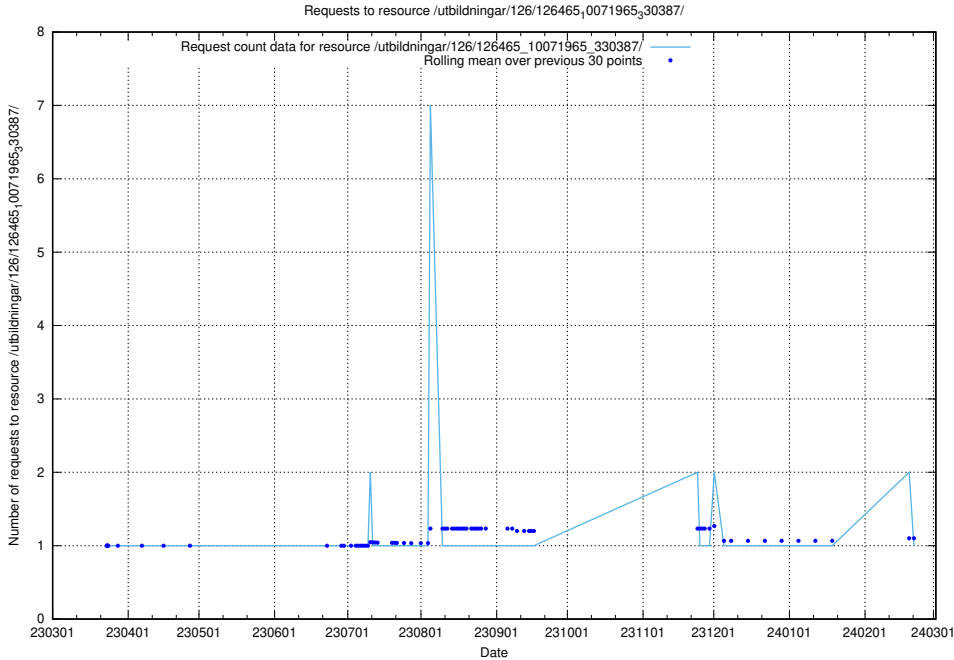

5.6338 Usage of /utbildningar/126/126465_10071965_330387/

Here, we count the number of requests to resource /utbildningar/126/126465_10071965_330387/.