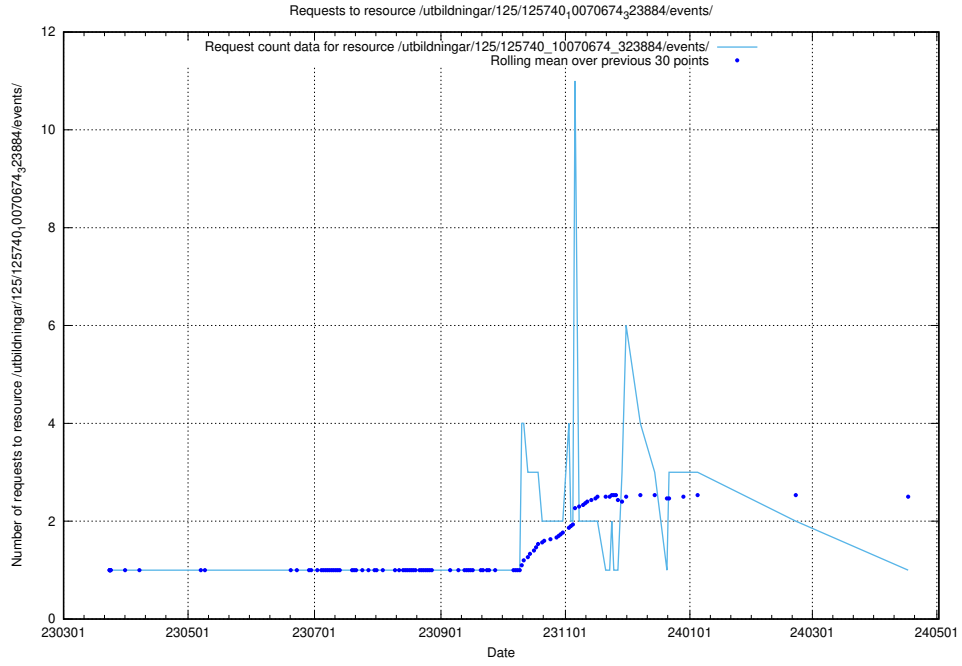

5.993 Usage of /utbildningar/125/125740_10070674_323884/events/

Here, we count the number of requests to resource /utbildningar/125/125740_10070674_323884/events/