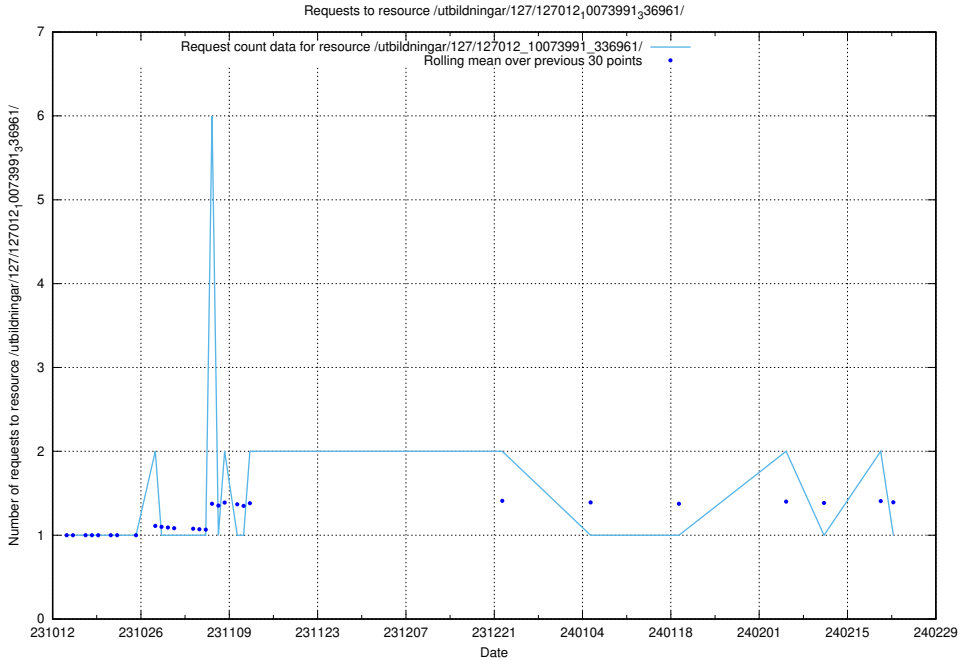

5.4267 Usage of /utbildningar/127/127012_10073991_336961/

Here, we count the number of requests to resource /utbildningar/127/127012_10073991_336961/.