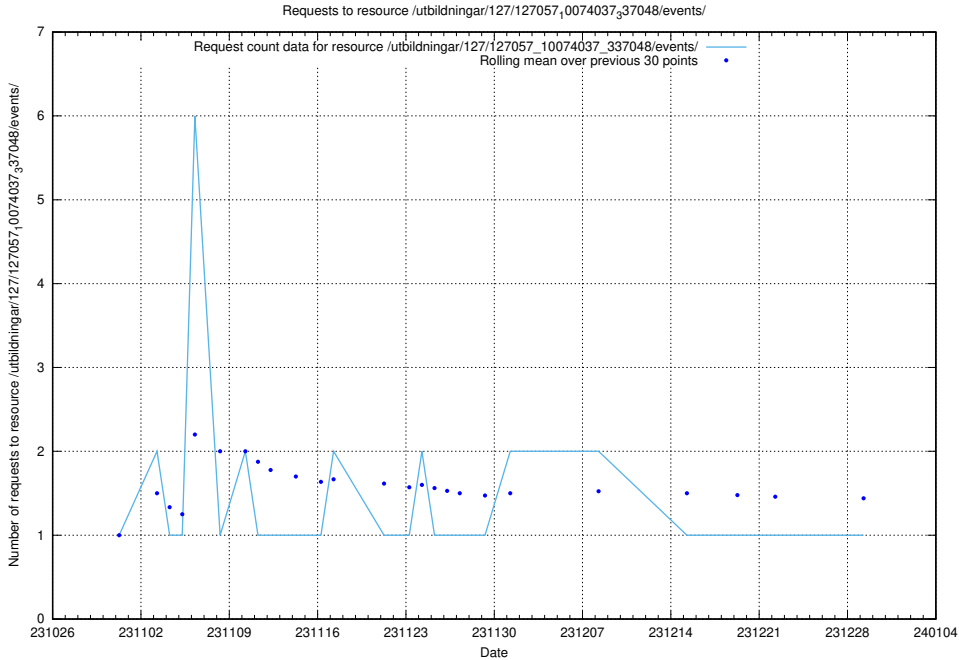

5.4108 Usage of /utbildningar/127/127057_10074037_337048/events/

Here, we count the number of requests to resource /utbildningar/127/127057_10074037_337048/events/