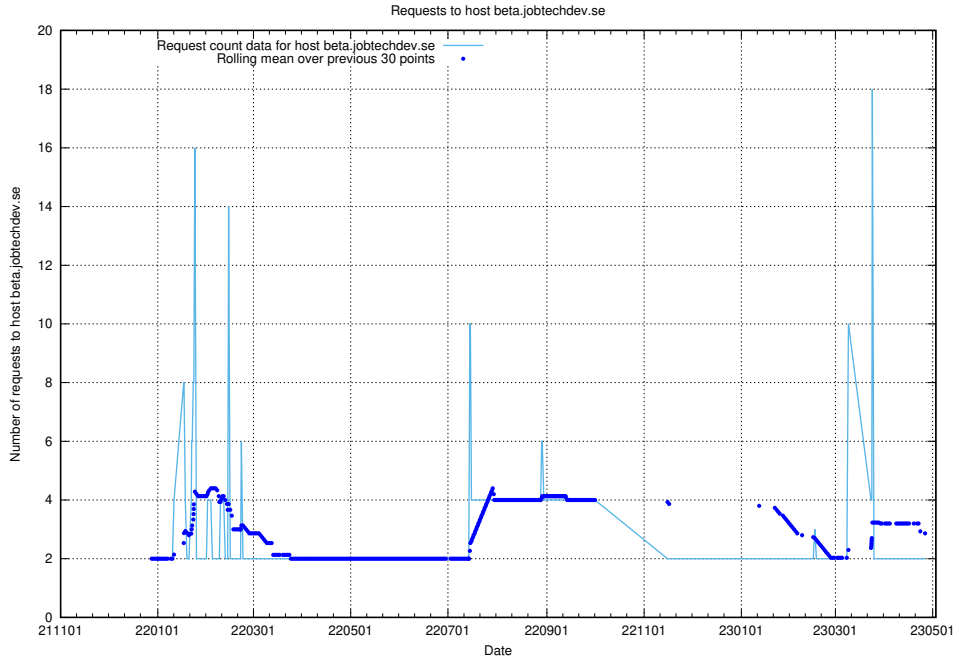

7.357 Usage of beta.jobtechdev.se

Here, we count the number of requests to host beta.jobtechdev.se.