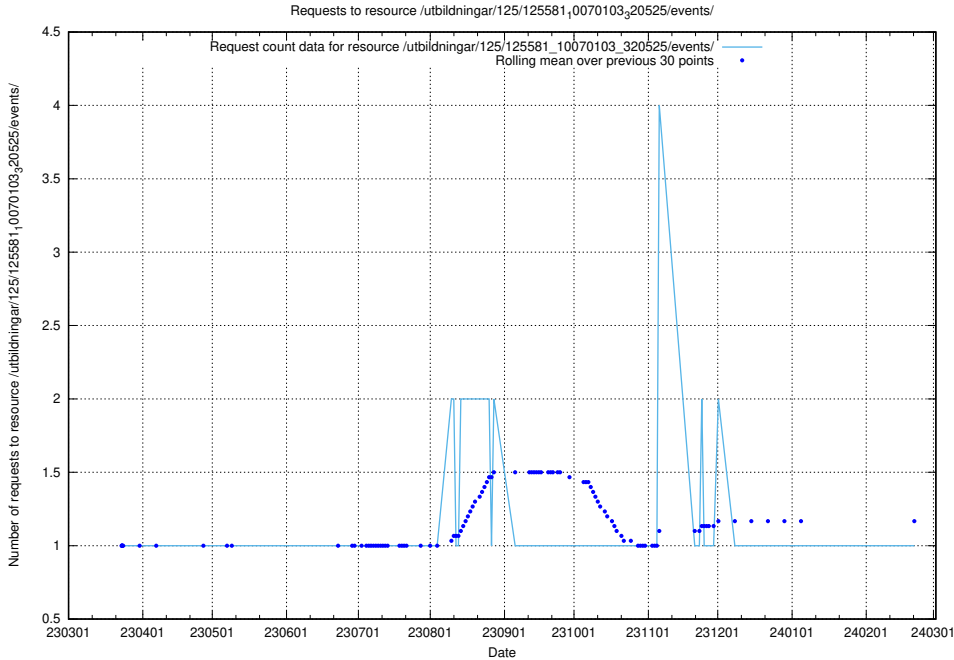

5.1093 Usage of /utbildningar/125/125581_10070103_320525/events/

Here, we count the number of requests to resource /utbildningar/125/125581_10070103_320525/events/