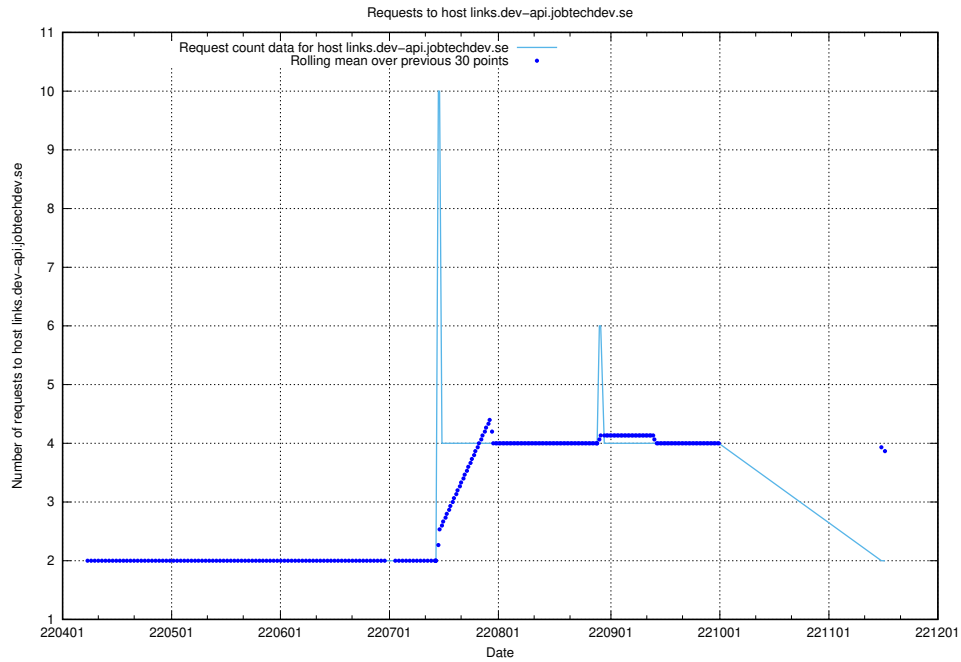

7.468 Usage of links.dev-api.jobtechdev.se

Here, we count the number of requests to host links.dev-api.jobtechdev.se.