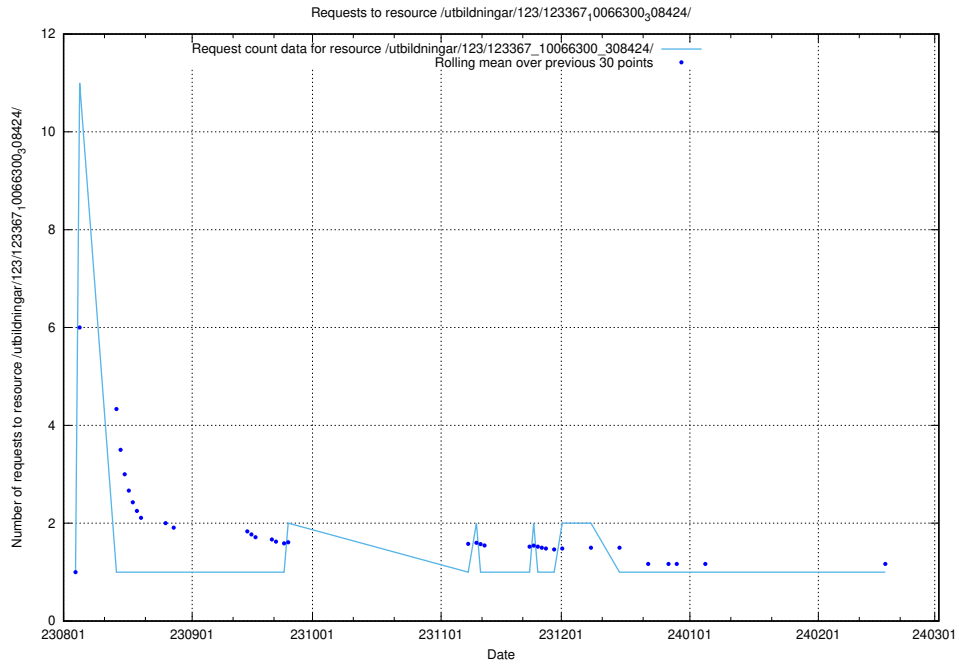

5.4824 Usage of /utbildningar/123/123367_10066300_308424/

Here, we count the number of requests to resource /utbildningar/123/123367_10066300_308424/.