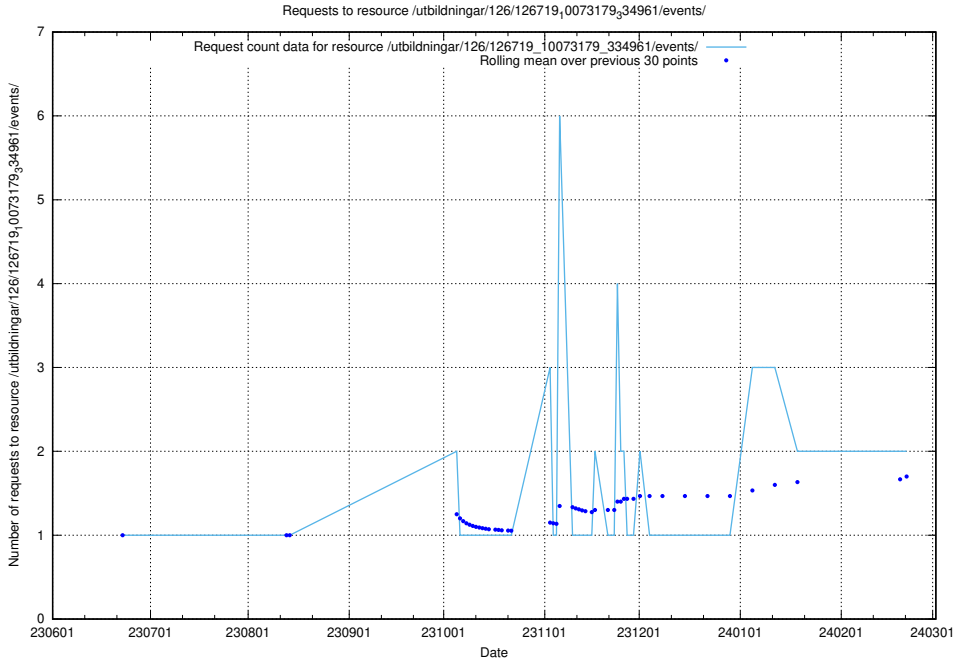

5.828 Usage of /utbildningar/126/126719_10073179_334961/events/

Here, we count the number of requests to resource /utbildningar/126/126719_10073179_334961/events/