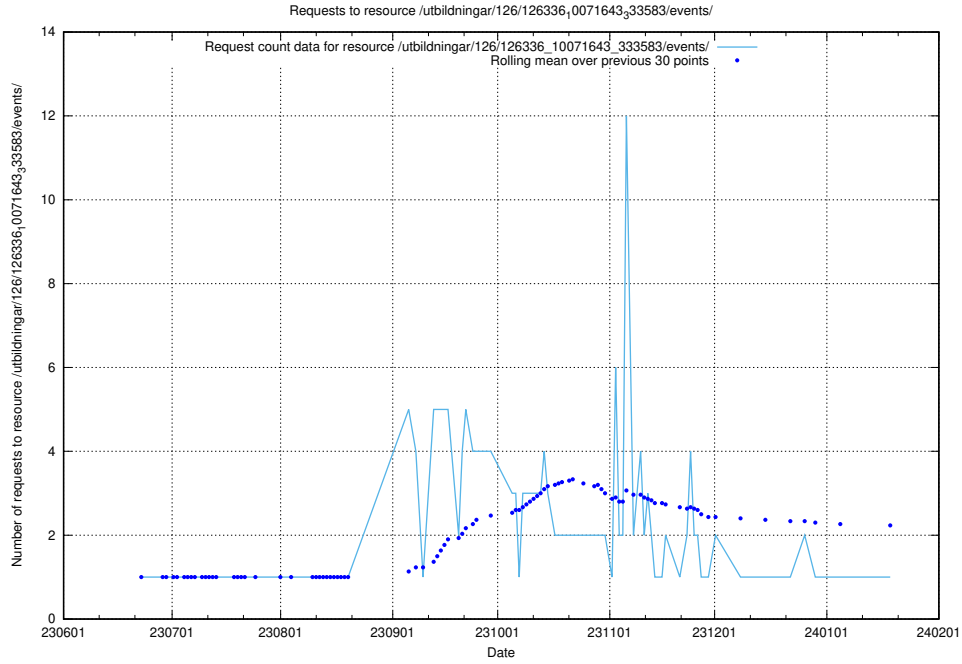

5.5604 Usage of /utbildningar/126/126336_10071643_333583/events/

Here, we count the number of requests to resource /utbildningar/126/126336_10071643_333583/events/