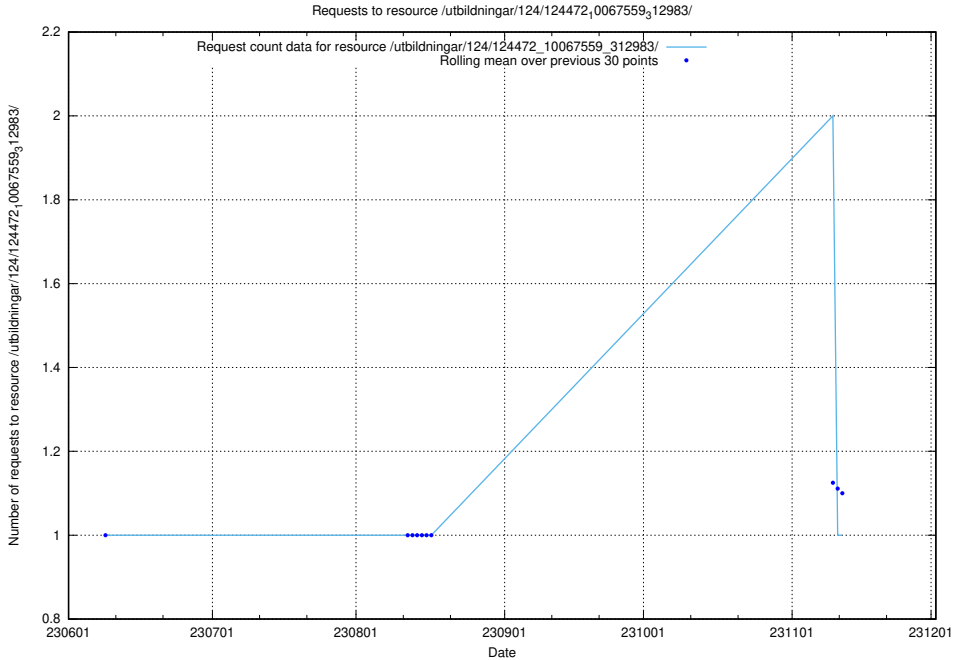

5.5833 Usage of /utbildningar/124/124472_10067559_312983/

Here, we count the number of requests to resource /utbildningar/124/124472_10067559_312983/.