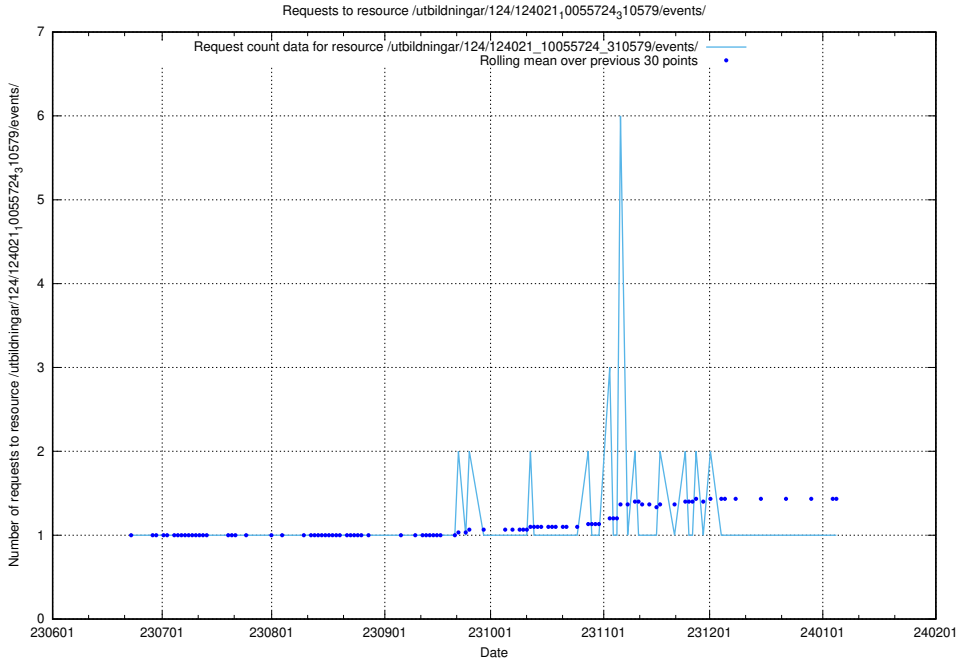

5.5753 Usage of /utbildningar/124/124021_10055724_310579/events/

Here, we count the number of requests to resource /utbildningar/124/124021_10055724_310579/events/