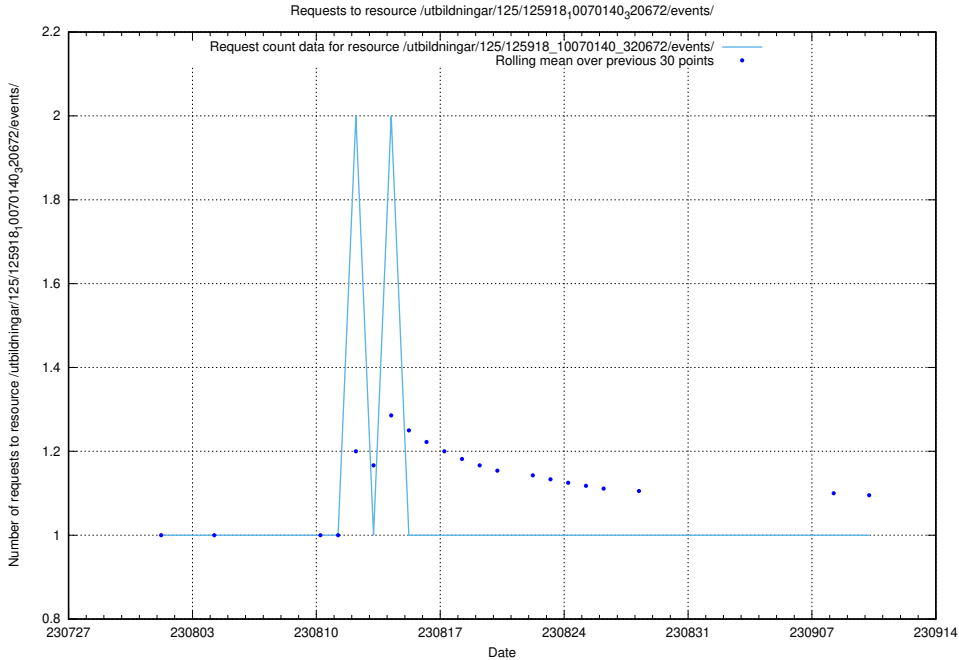

5.4830 Usage of /utbildningar/125/125918_10070140_320672/events/

Here, we count the number of requests to resource /utbildningar/125/125918_10070140_320672/events/