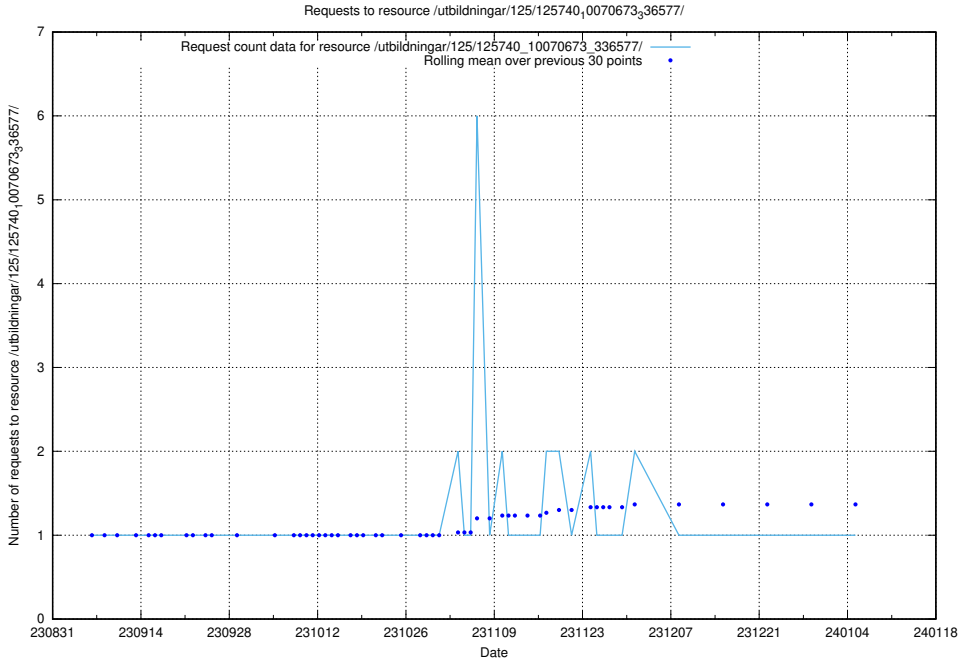

5.4614 Usage of /utbildningar/125/125740_10070673_336577/

Here, we count the number of requests to resource /utbildningar/125/125740_10070673_336577/.