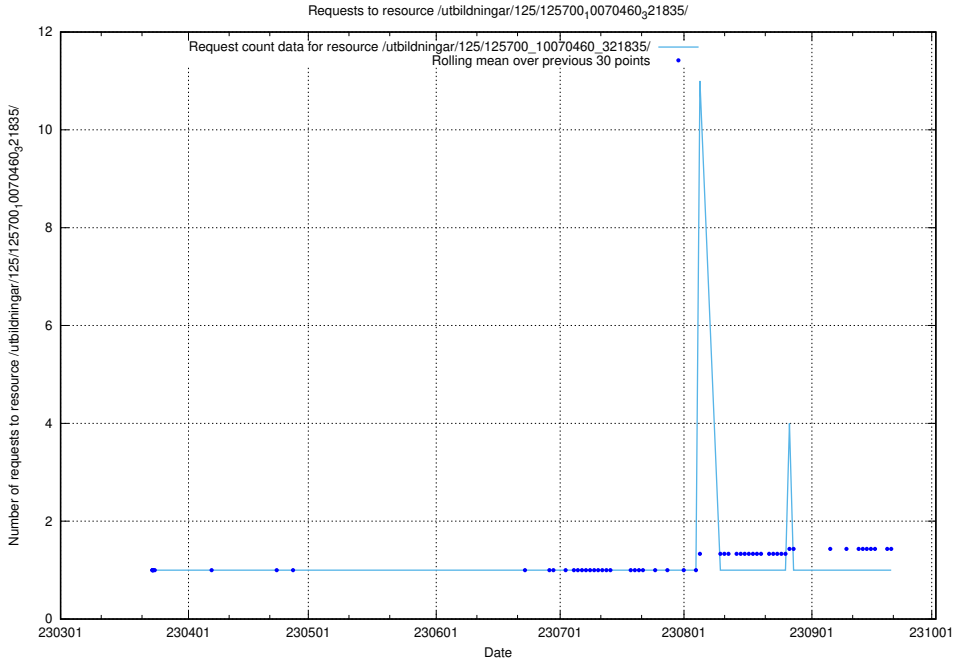

5.1024 Usage of /utbildningar/125/125700_10070460_321835/

Here, we count the number of requests to resource /utbildningar/125/125700_10070460_321835/.