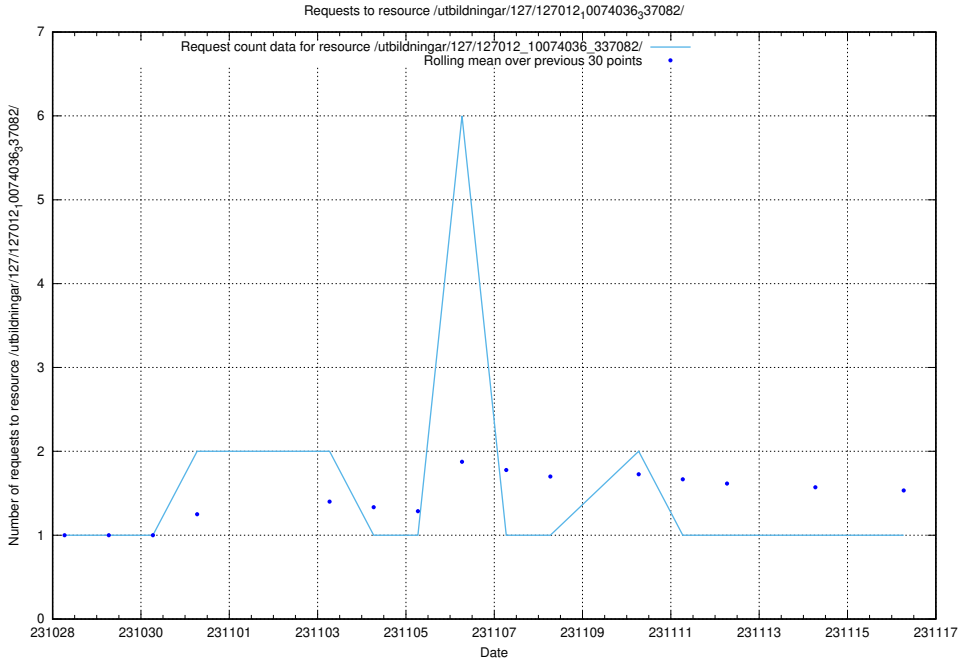

5.4130 Usage of /utbildningar/127/127012_10074036_337082/

Here, we count the number of requests to resource /utbildningar/127/127012_10074036_337082/.