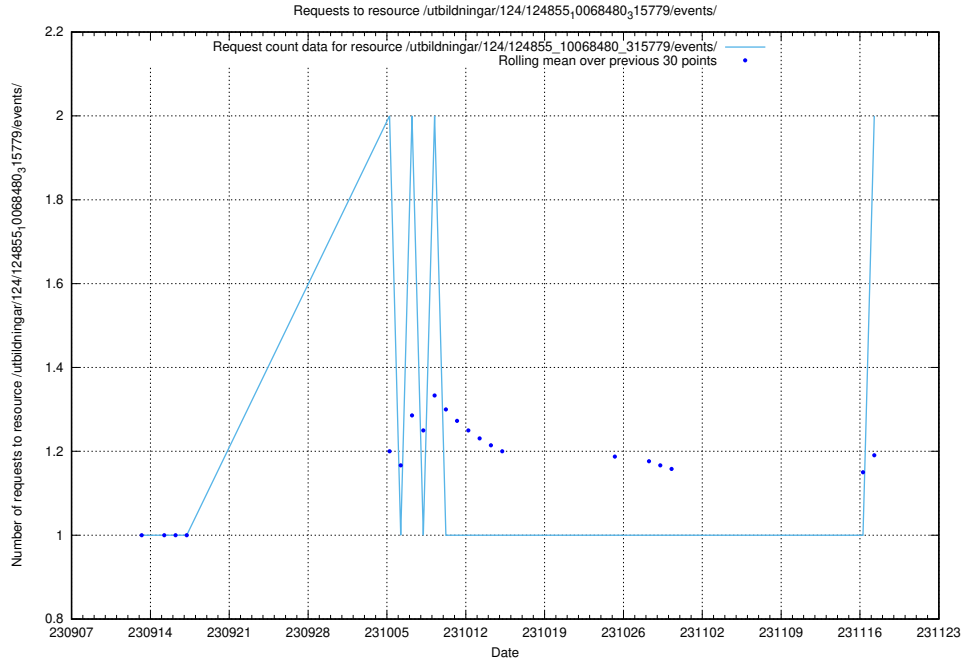

5.734 Usage of /utbildningar/124/124855_10068480_315779/events/

Here, we count the number of requests to resource /utbildningar/124/124855_10068480_315779/events/