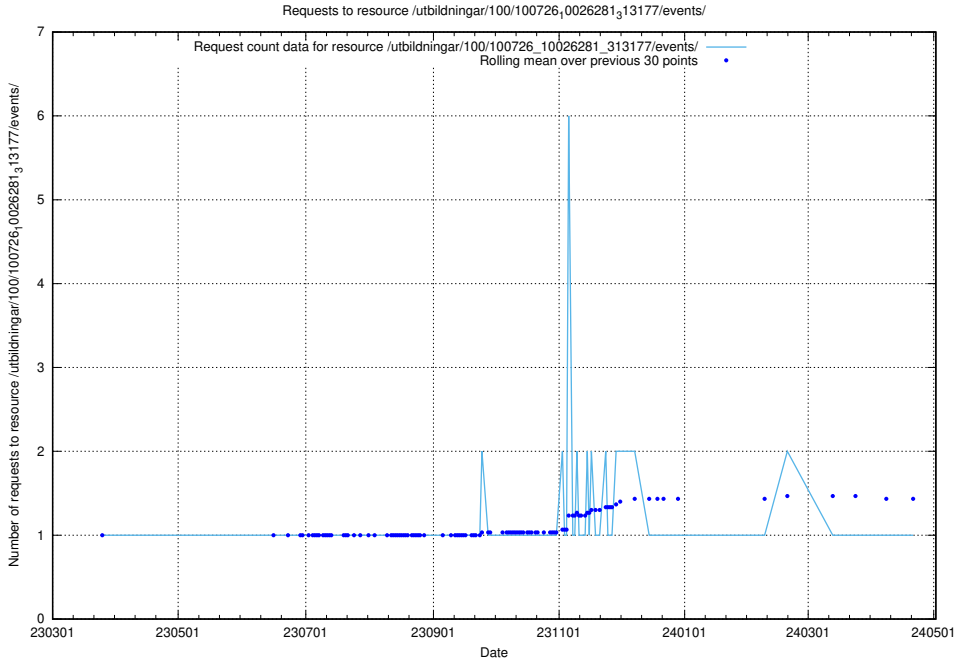

5.6014 Usage of /utbildningar/100/100726_10026281_313177/events/

Here, we count the number of requests to resource /utbildningar/100/100726_10026281_313177/events/