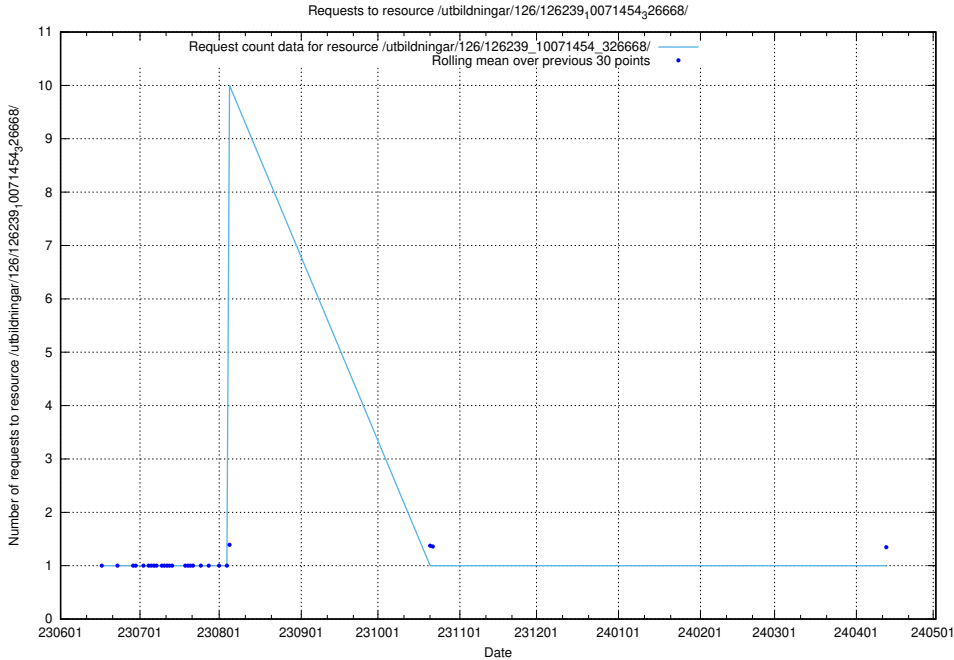

5.5801 Usage of /utbildningar/126/126239_10071454_326668/

Here, we count the number of requests to resource /utbildningar/126/126239_10071454_326668/.