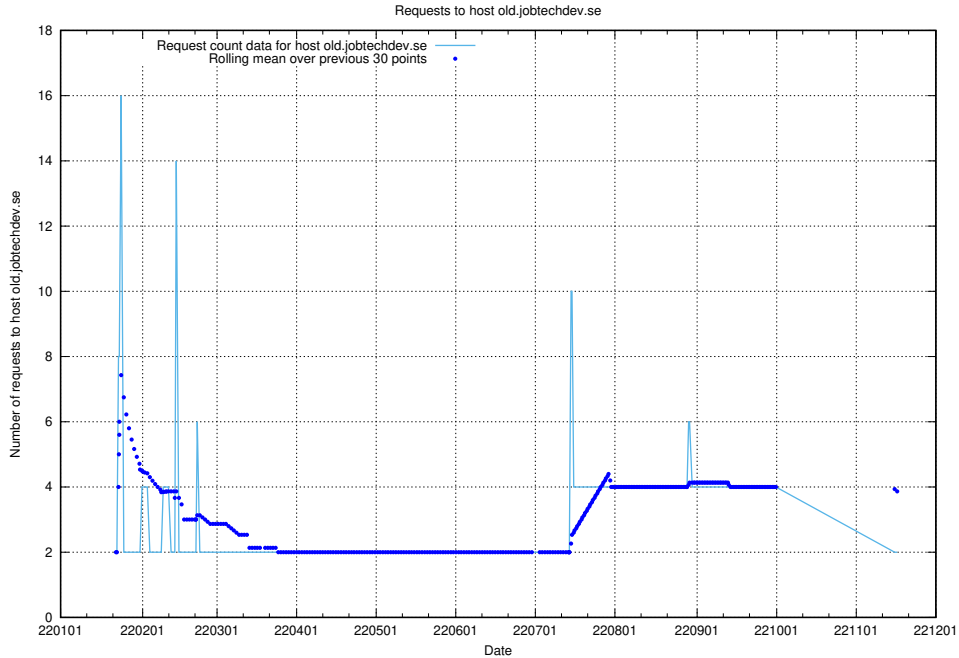

7.590 Usage of old.jobtechdev.se

Here, we count the number of requests to host old.jobtechdev.se.