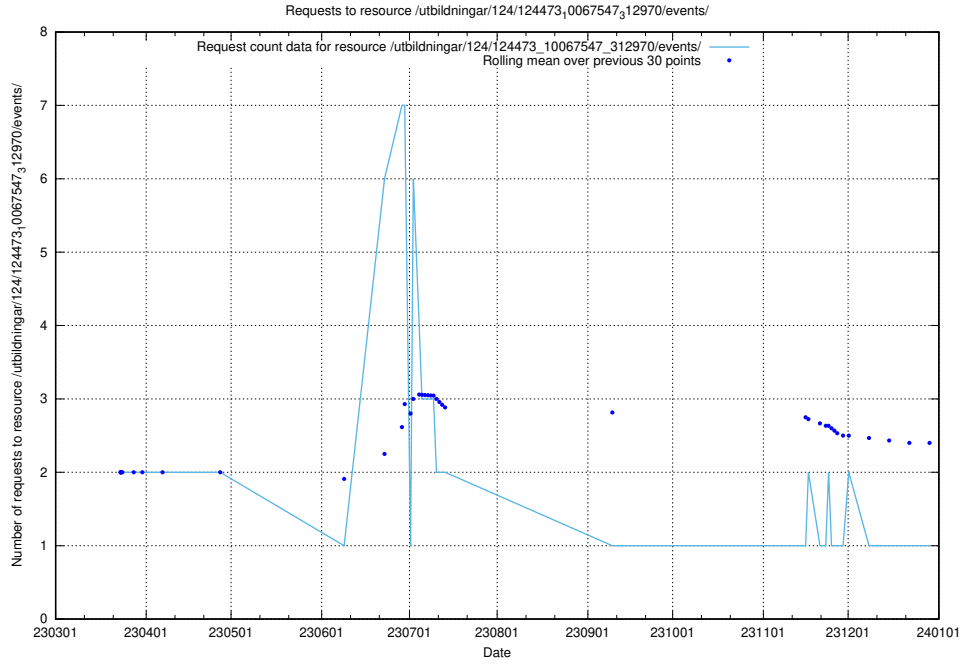

5.6221 Usage of /utbildningar/124/124473_10067547_312970/events/

Here, we count the number of requests to resource /utbildningar/124/124473_10067547_312970/events/