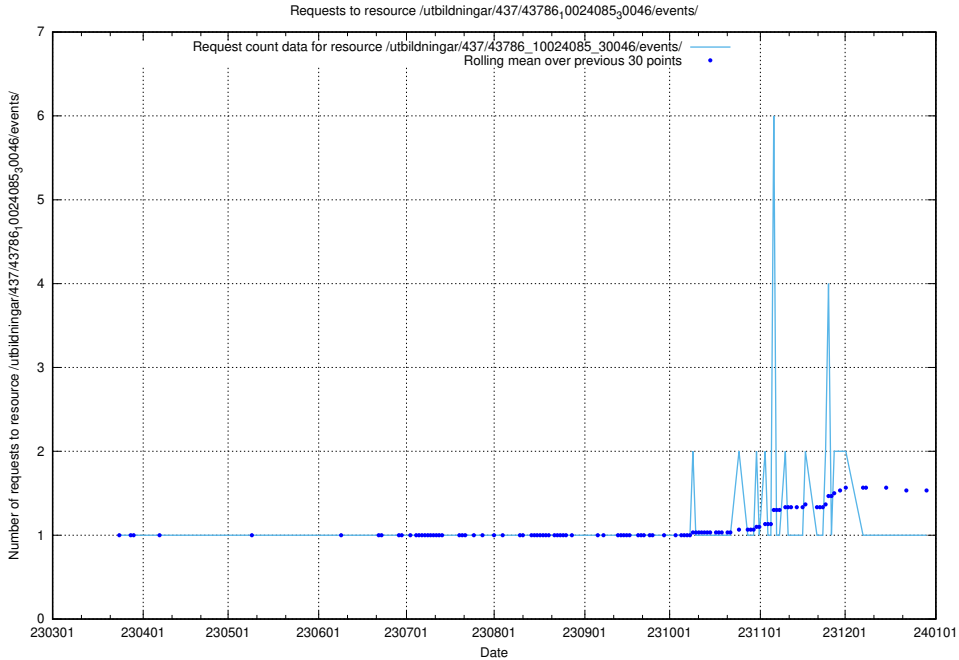

5.6112 Usage of /utbildningar/437/43786_10024085_30046/events/

Here, we count the number of requests to resource /utbildningar/437/43786_10024085_30046/events/.