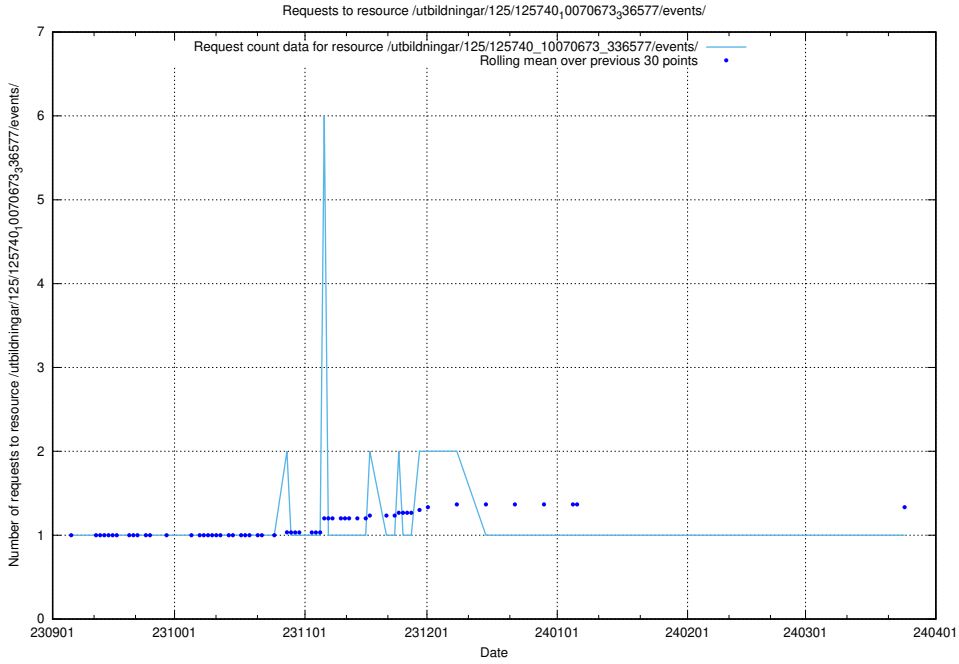

5.4612 Usage of /utbildningar/125/125740_10070673_336577/events/

Here, we count the number of requests to resource /utbildningar/125/125740_10070673_336577/events/