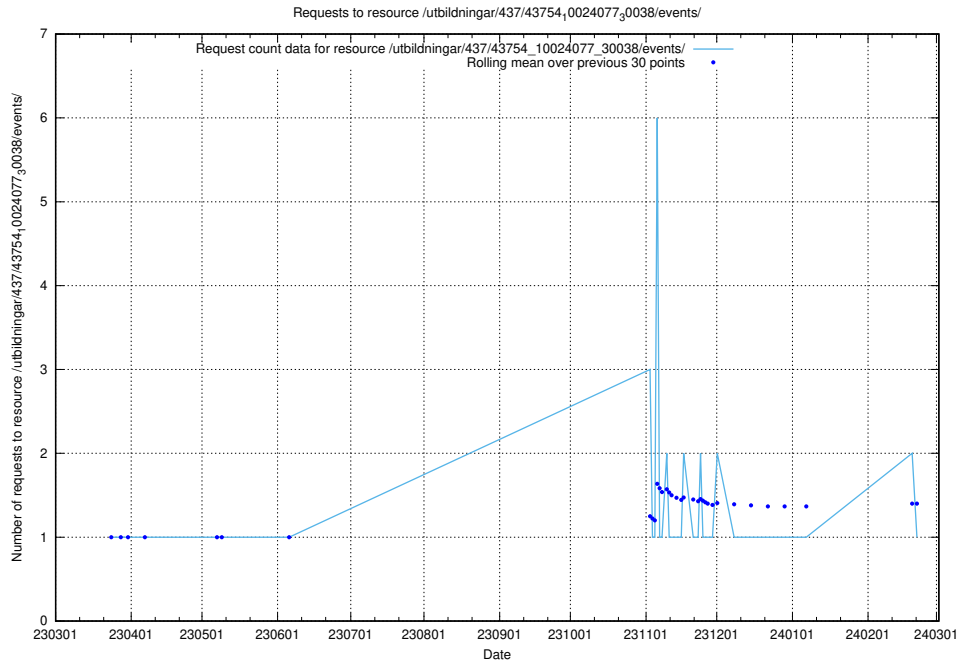

5.6122 Usage of /utbildningar/437/43754_10024077_30038/events/

Here, we count the number of requests to resource /utbildningar/437/43754_10024077_30038/events/.