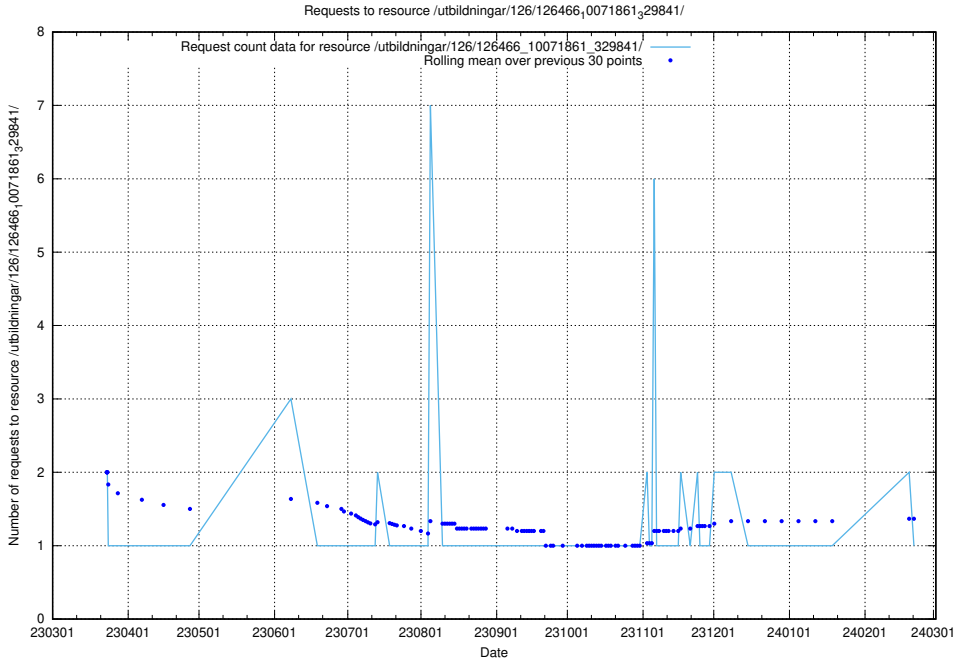

5.6195 Usage of /utbildningar/126/126466_10071861_329841/

Here, we count the number of requests to resource /utbildningar/126/126466_10071861_329841/.