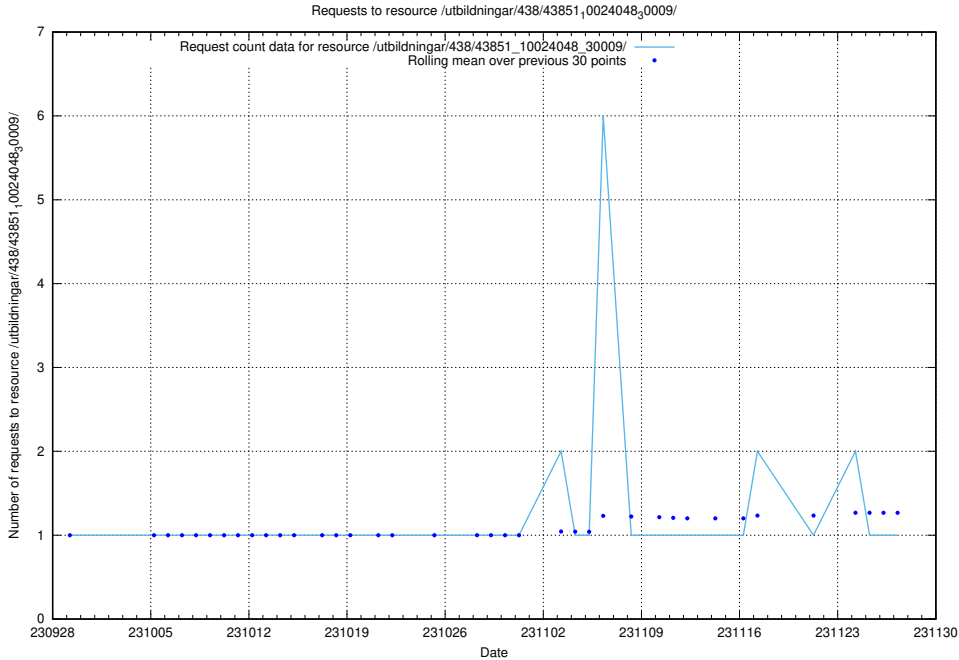

5.4382 Usage of /utbildningar/438/43851_10024048_30009/

Here, we count the number of requests to resource /utbildningar/438/43851_10024048_30009/.