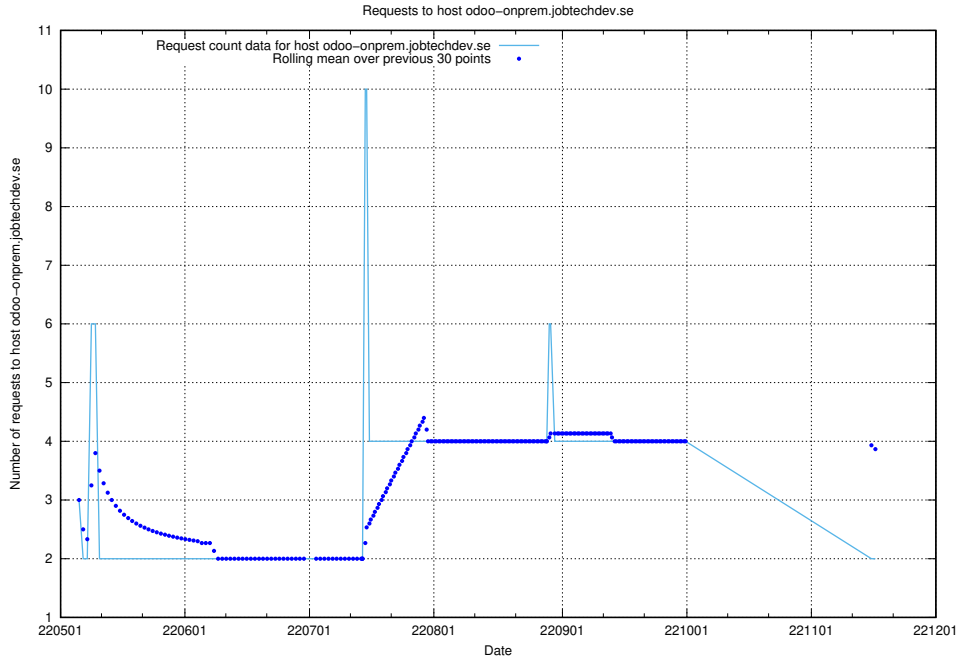

7.430 Usage of odoo-onprem.jobtechdev.se

Here, we count the number of requests to host odoo-onprem.jobtechdev.se.