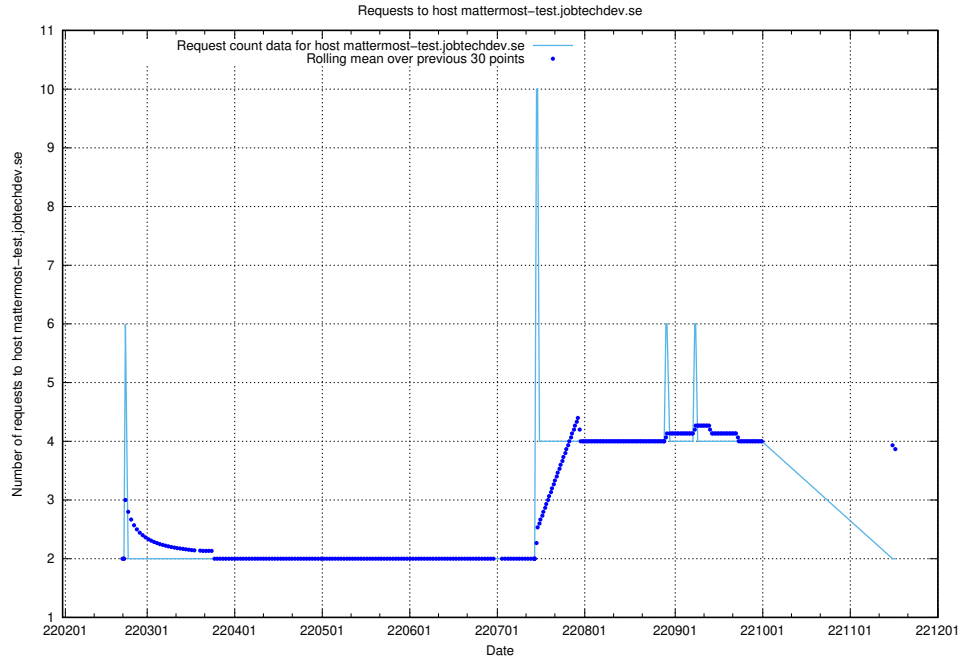

7.523 Usage of mattermost-test.jobtechdev.se

Here, we count the number of requests to host mattermost-test.jobtechdev.se.