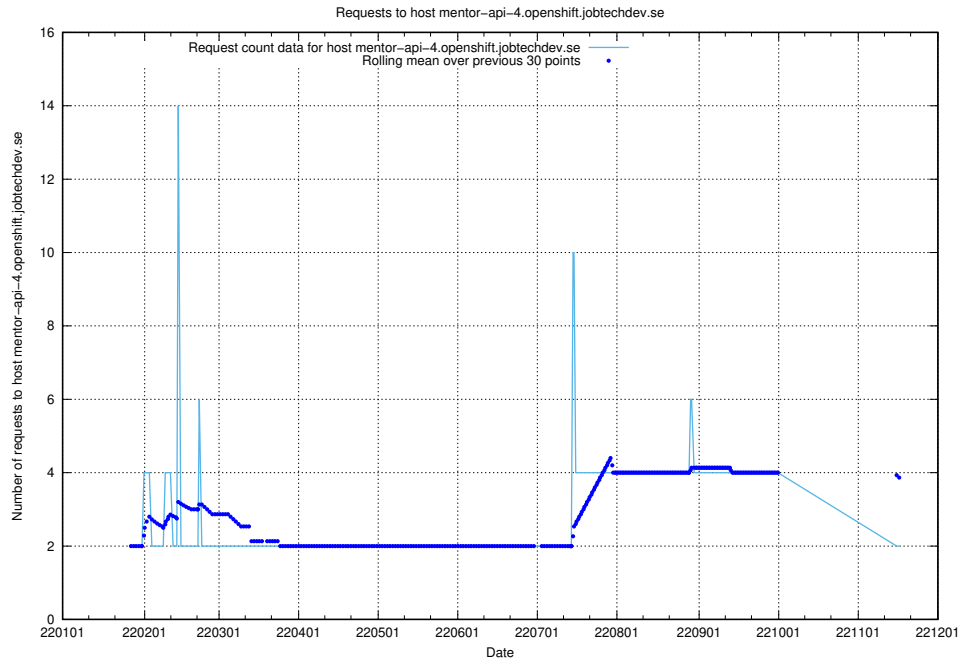

7.570 Usage of mentor-api-4.openshift.jobtechdev.se

Here, we count the number of requests to host mentor-api-4.openshift.jobtechdev.se.