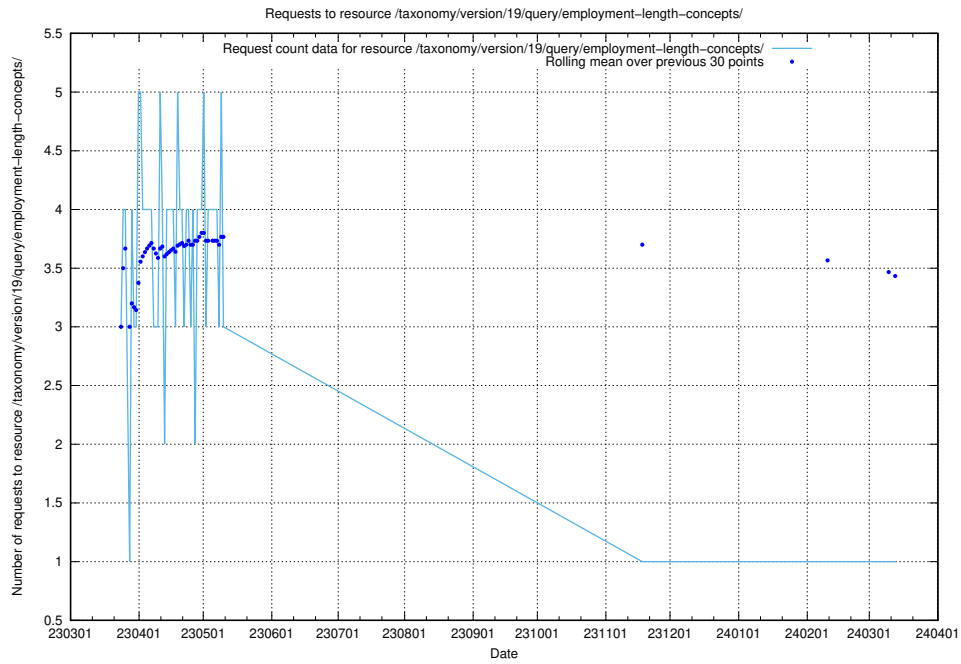

### 5.6075 Usage of /taxonomy/version/19/query/employment-length-concepts/

Here, we count the number of requests to resource /taxonomy/version/19/query/employment-length-concepts/.