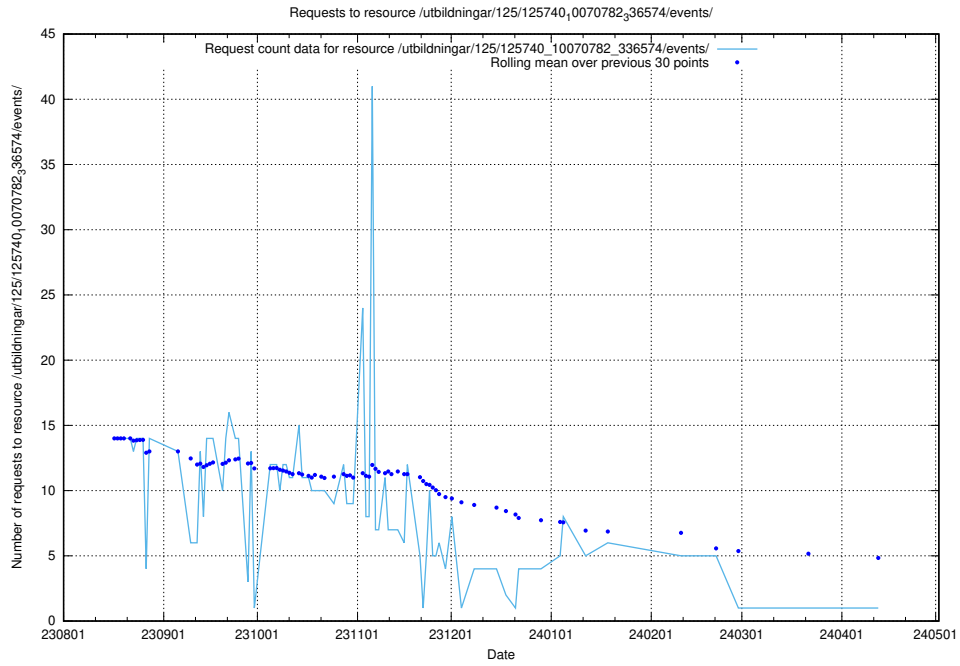

5.4719 Usage of /utbildningar/125/125740_10070782_336574/events/

Here, we count the number of requests to resource /utbildningar/125/125740_10070782_336574/events/