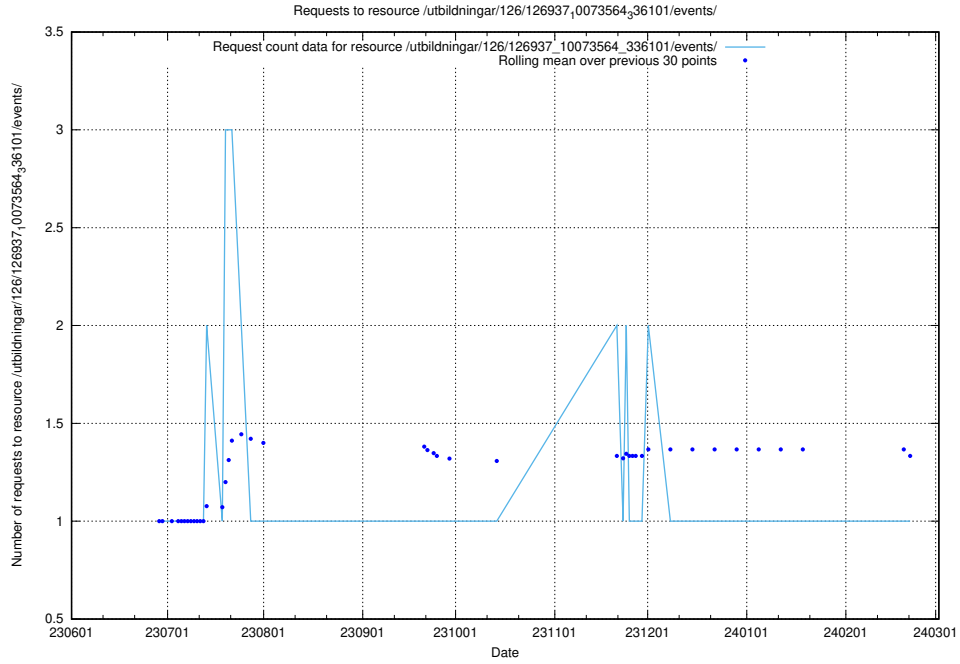

5.5377 Usage of /utbildningar/126/126937_10073564_336101/events/

Here, we count the number of requests to resource /utbildningar/126/126937_10073564_336101/events/