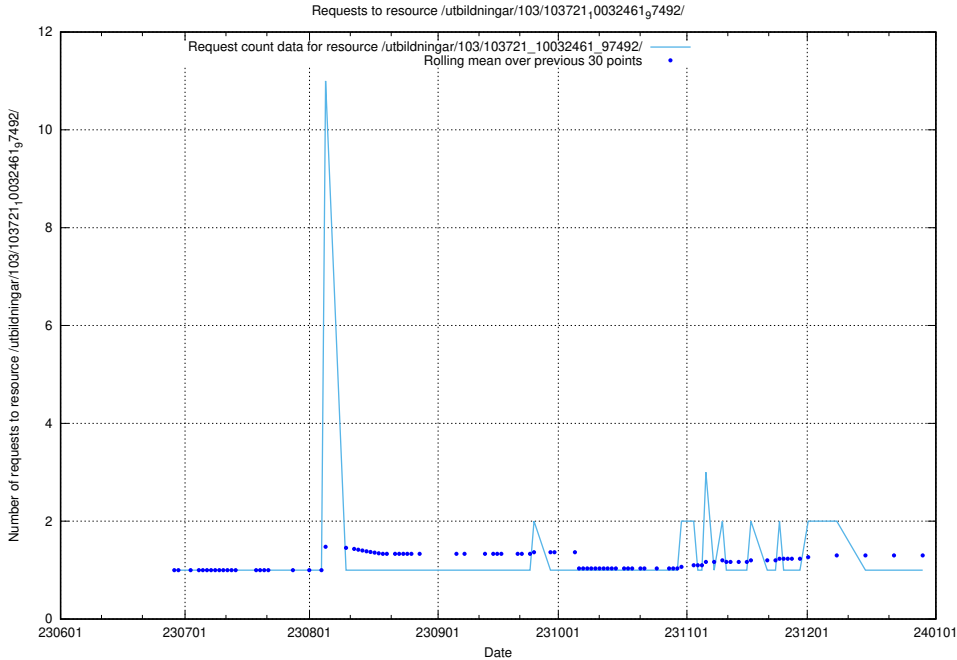

5.5471 Usage of /utbildningar/103/103721_10032461_97492/

Here, we count the number of requests to resource /utbildningar/103/103721_10032461_97492/.