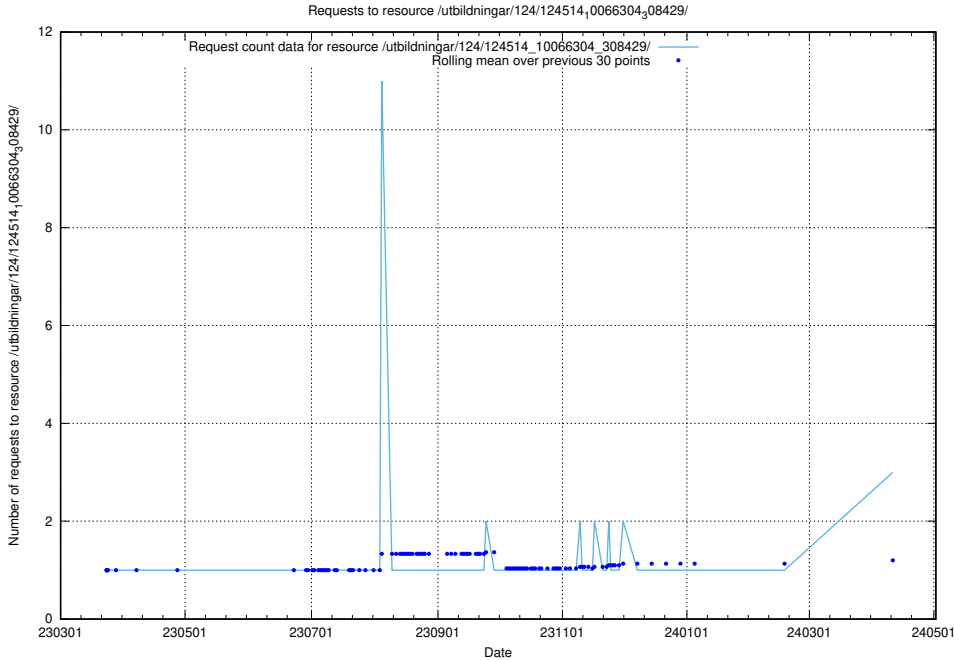

5.288 Usage of /utbildningar/124/124514_10066304_308429/

Here, we count the number of requests to resource /utbildningar/124/124514_10066304_308429/.