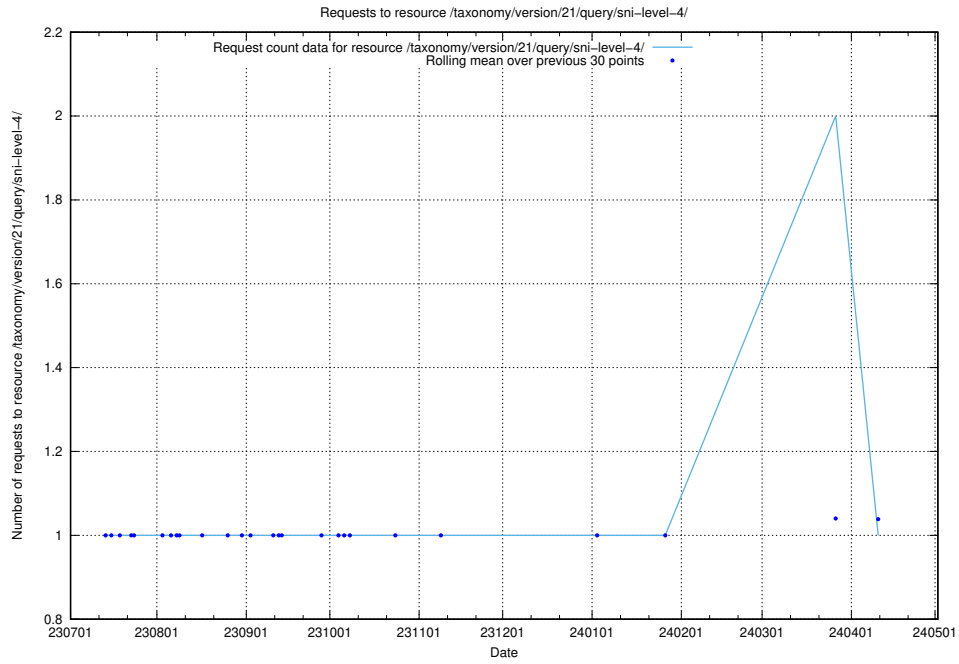

5.5029 Usage of /taxonomy/version/21/query/sni-level-4/

Here, we count the number of requests to resource /taxonomy/version/21/query/sni-level-4/.