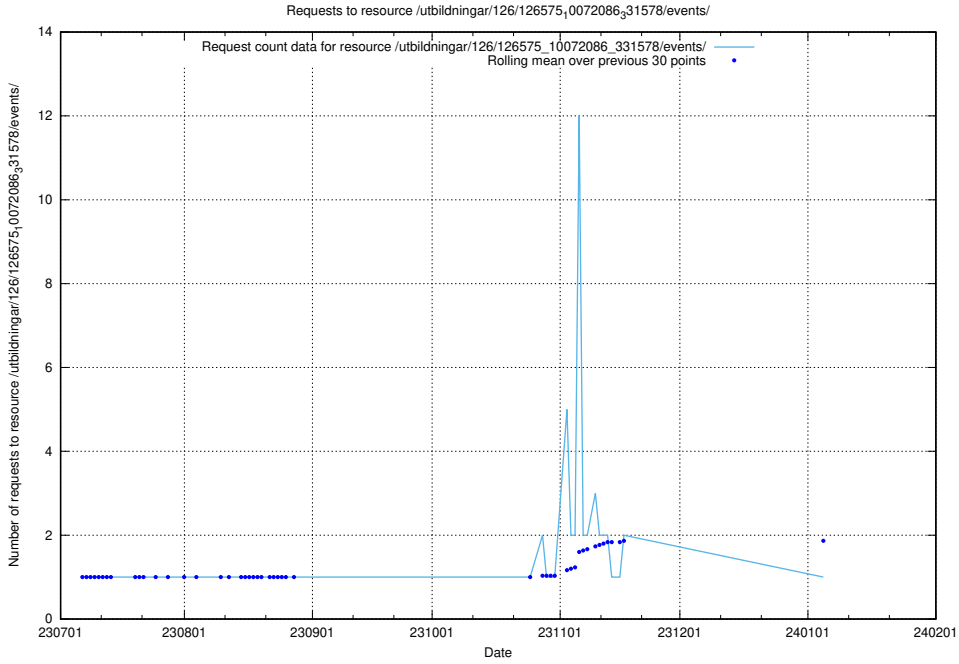

5.5234 Usage of /utbildningar/126/126575_10072086_331578/events/

Here, we count the number of requests to resource /utbildningar/126/126575_10072086_331578/events/