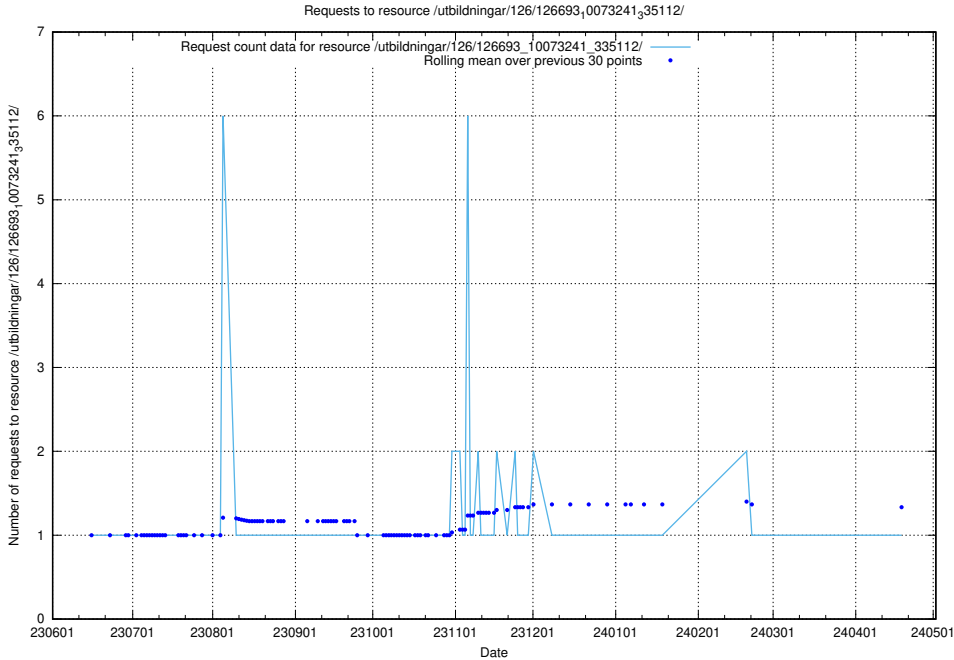

5.5807 Usage of /utbildningar/126/126693_10073241_335112/

Here, we count the number of requests to resource /utbildningar/126/126693_10073241_335112/.