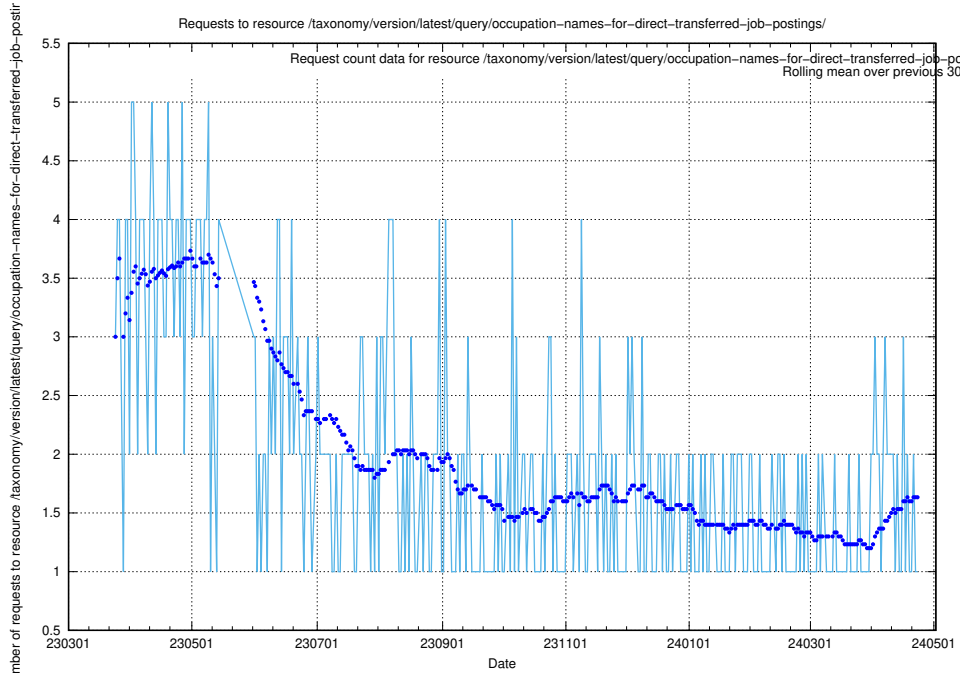

### 5.6035 Usage of /taxonomy/version/latest/query/keyword-concepts./

Here, we count the number of requests to resource /taxonomy/version/latest/query/keyword-concepts./.