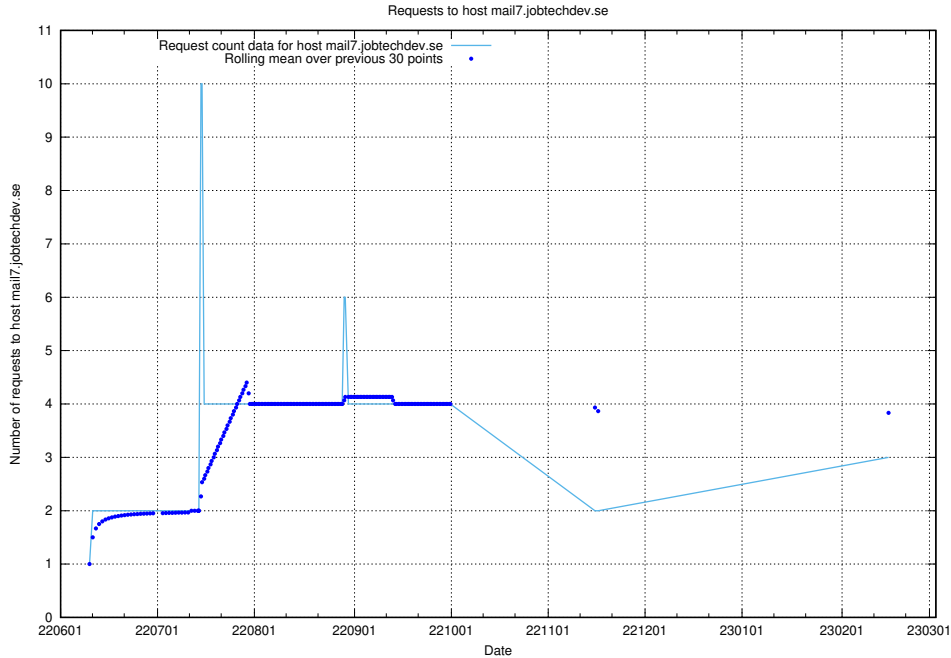

7.209 Usage of mail7.jobtechdev.se

Here, we count the number of requests to host mail7.jobtechdev.se.