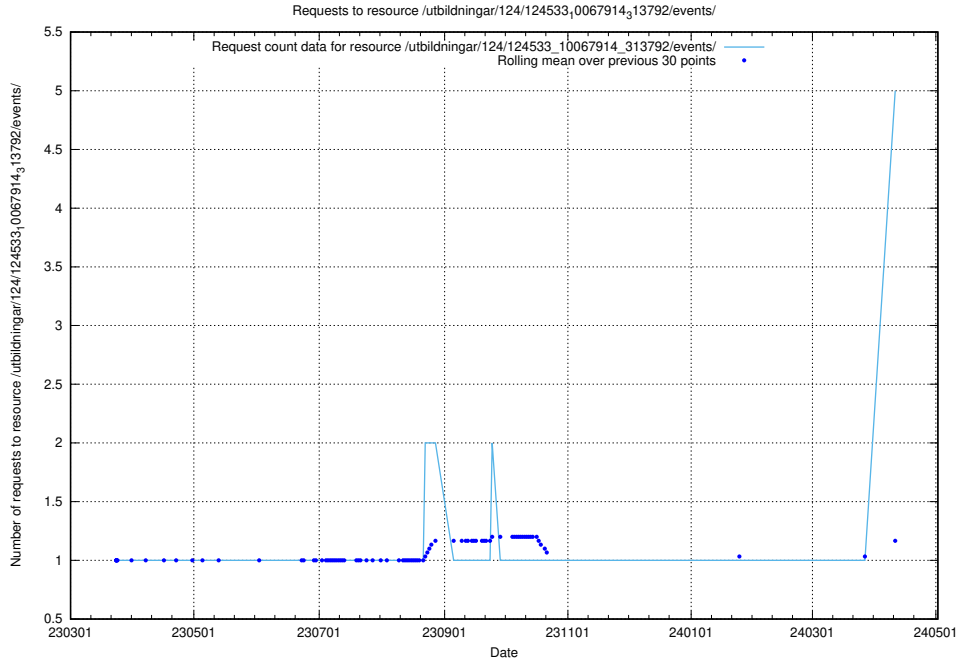

5.118 Usage of /utbildningar/124/124533_10067914_313792/events/

Here, we count the number of requests to resource /utbildningar/124/124533_10067914_313792/events/