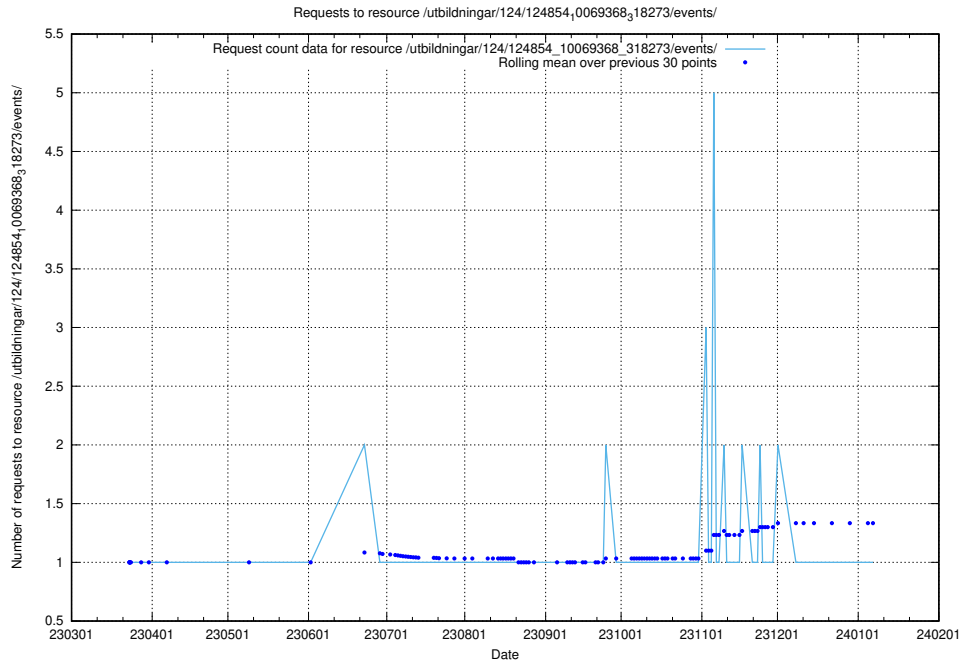

5.1197 Usage of /utbildningar/124/124854_10069368_318273/events/

Here, we count the number of requests to resource /utbildningar/124/124854_10069368_318273/events/