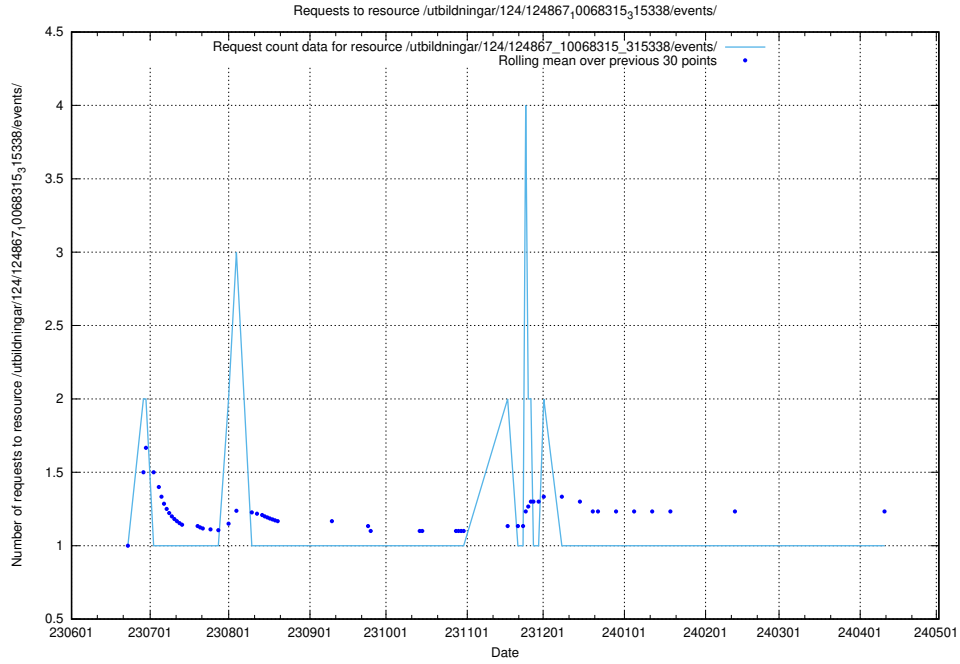

5.5673 Usage of /utbildningar/124/124867_10068315_315338/events/

Here, we count the number of requests to resource /utbildningar/124/124867_10068315_315338/events/