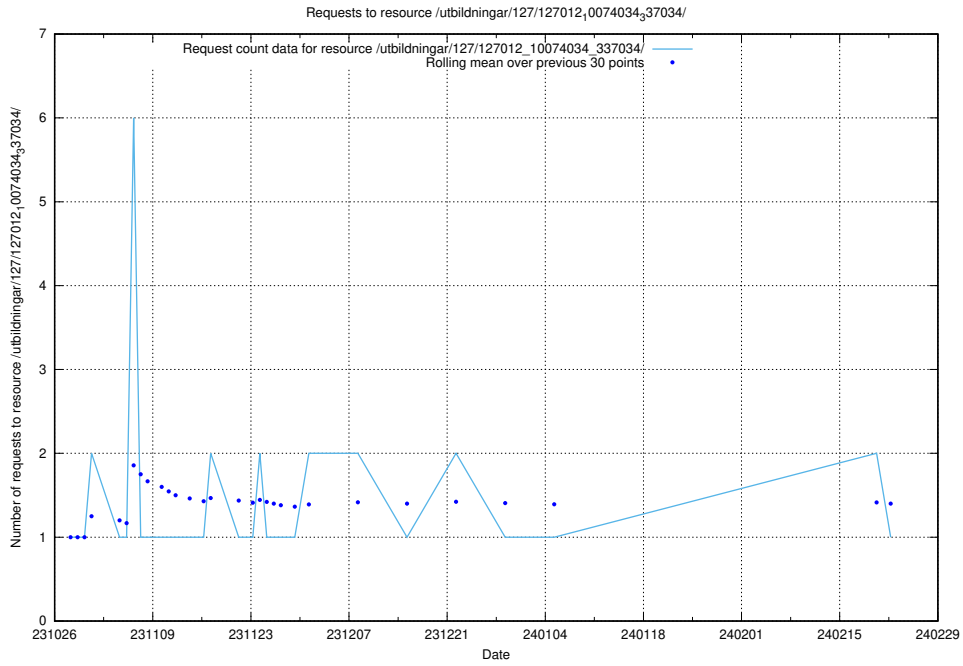

5.4131 Usage of /utbildningar/127/127012_10074034_337034/

Here, we count the number of requests to resource /utbildningar/127/127012_10074034_337034/.