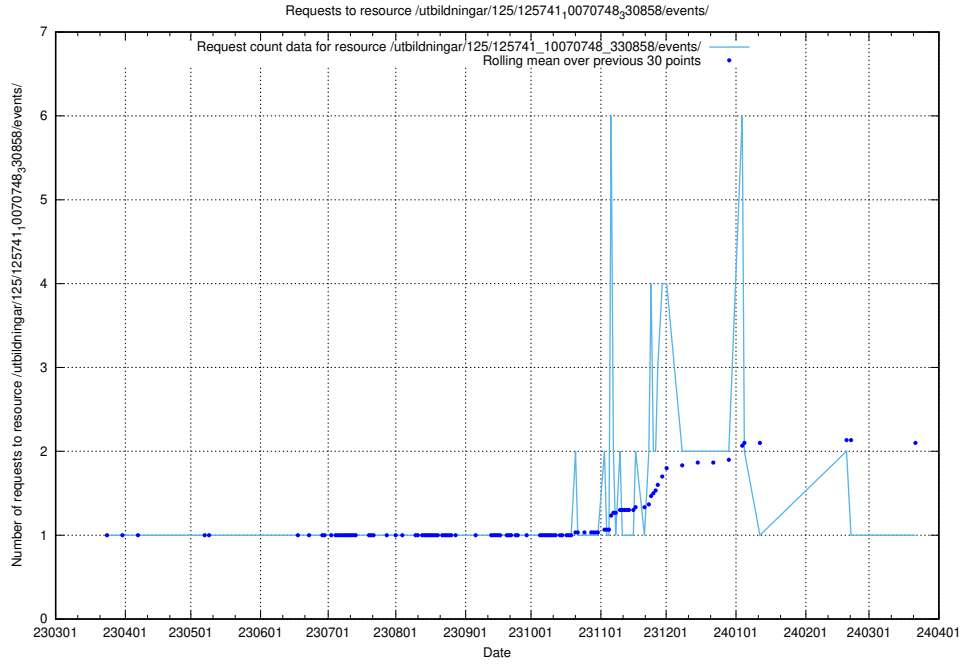

5.6154 Usage of /utbildningar/125/125741_10070748_330858/events/

Here, we count the number of requests to resource /utbildningar/125/125741_10070748_330858/events/