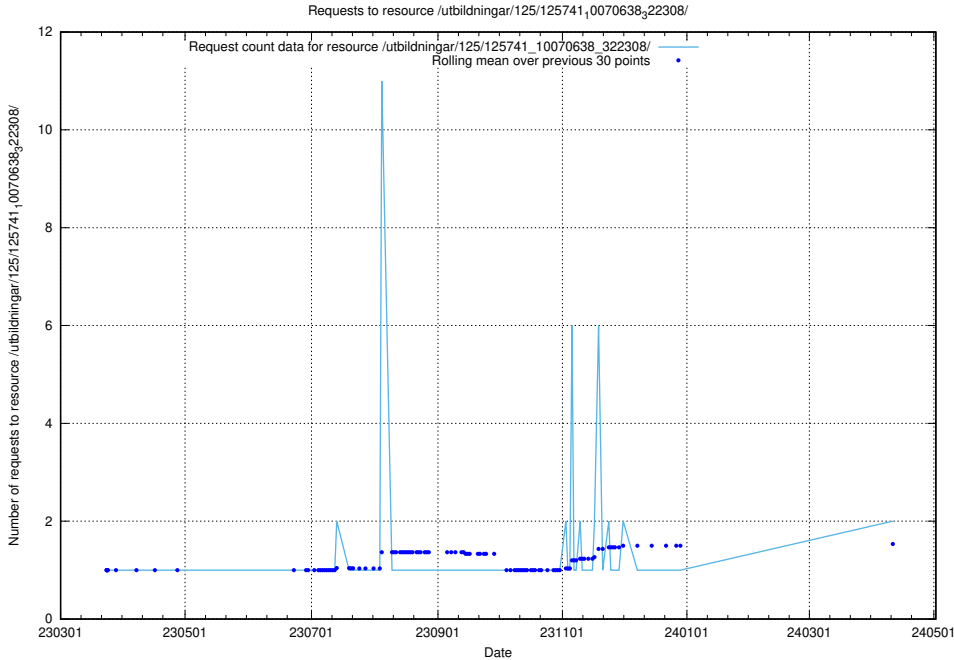

5.460 Usage of /utbildningar/125/125741_10070638_322308/

Here, we count the number of requests to resource /utbildningar/125/125741_10070638_322308/.