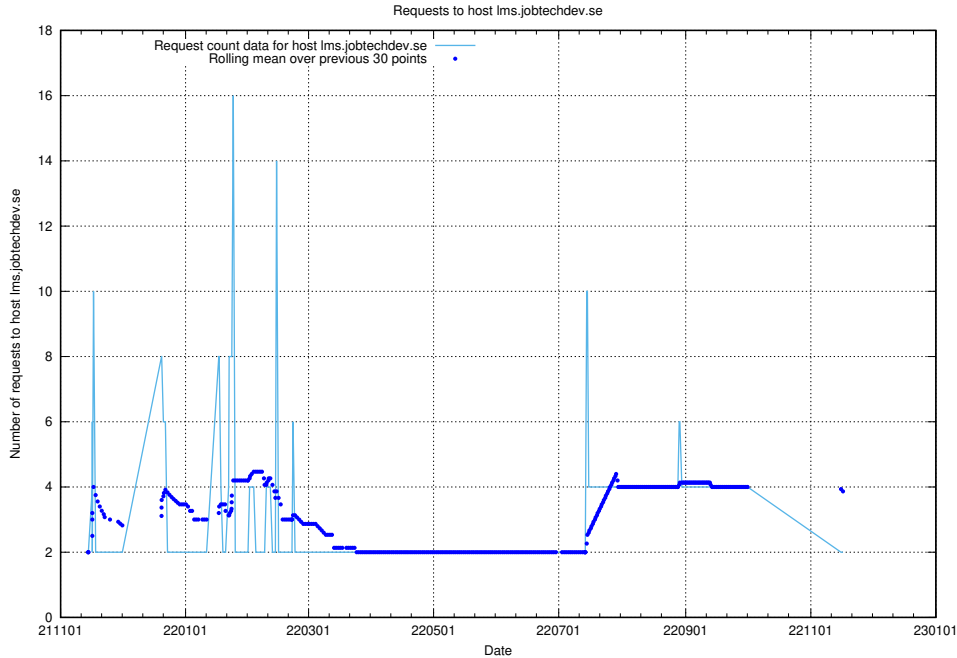

7.572 Usage of lms.jobtechdev.se

Here, we count the number of requests to host lms.jobtechdev.se.