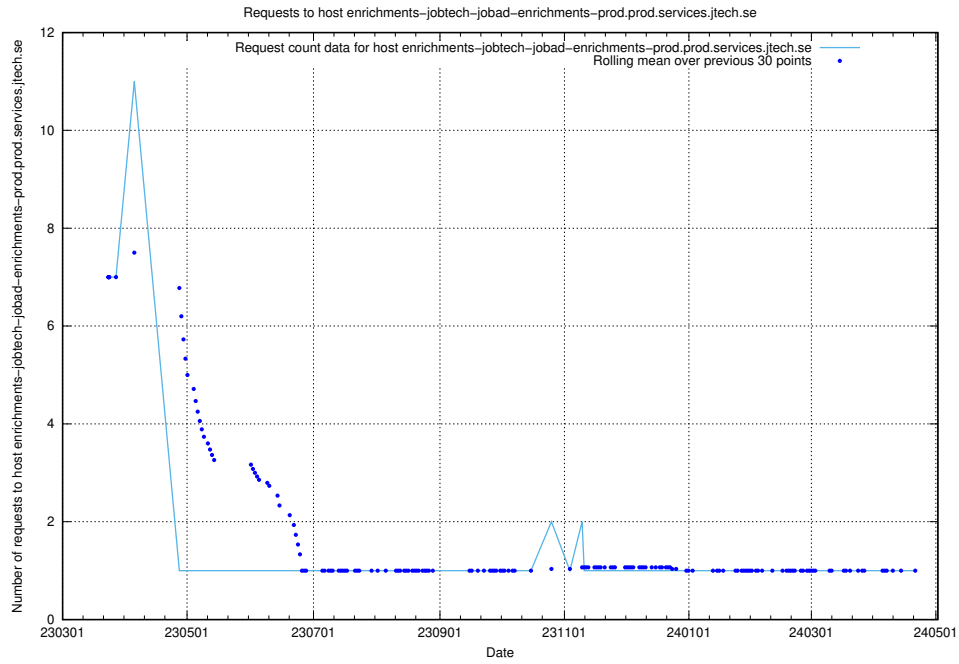

7.608 Usage of enrichments-jobtech-jobad-enrichments-prod.prod.services.jtech.se

Here, we count the number of requests to host enrichments-jobtech-jobad-enrichments-prod.prod.services.jtech.se.