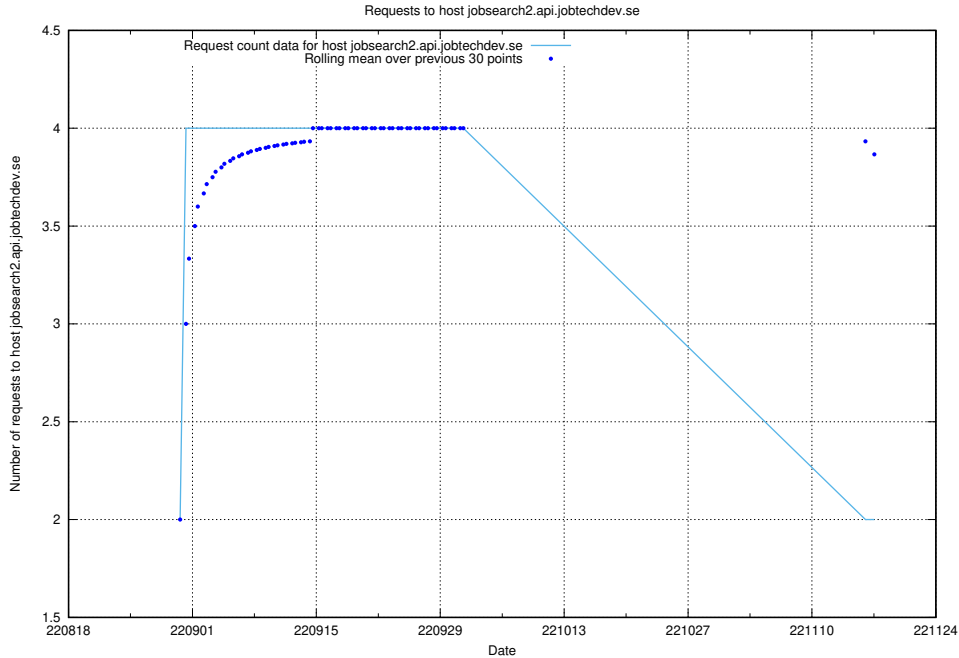

7.334 Usage of jobsearch2.api.jobtechdev.se

Here, we count the number of requests to host jobsearch2.api.jobtechdev.se.