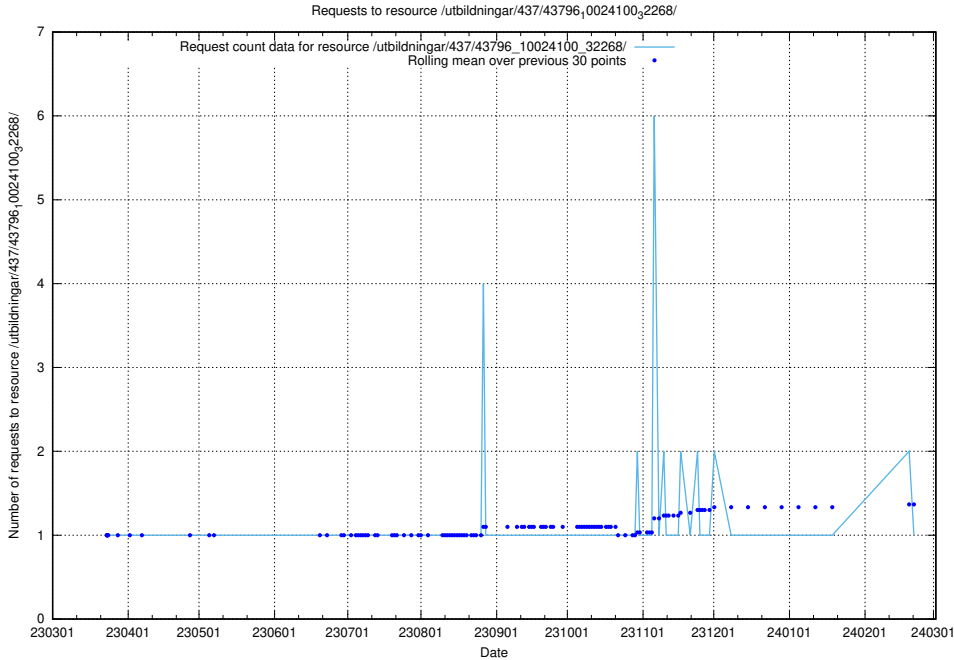

5.6276 Usage of /utbildningar/437/43796_10024100_32268/

Here, we count the number of requests to resource /utbildningar/437/43796_10024100_32268/.