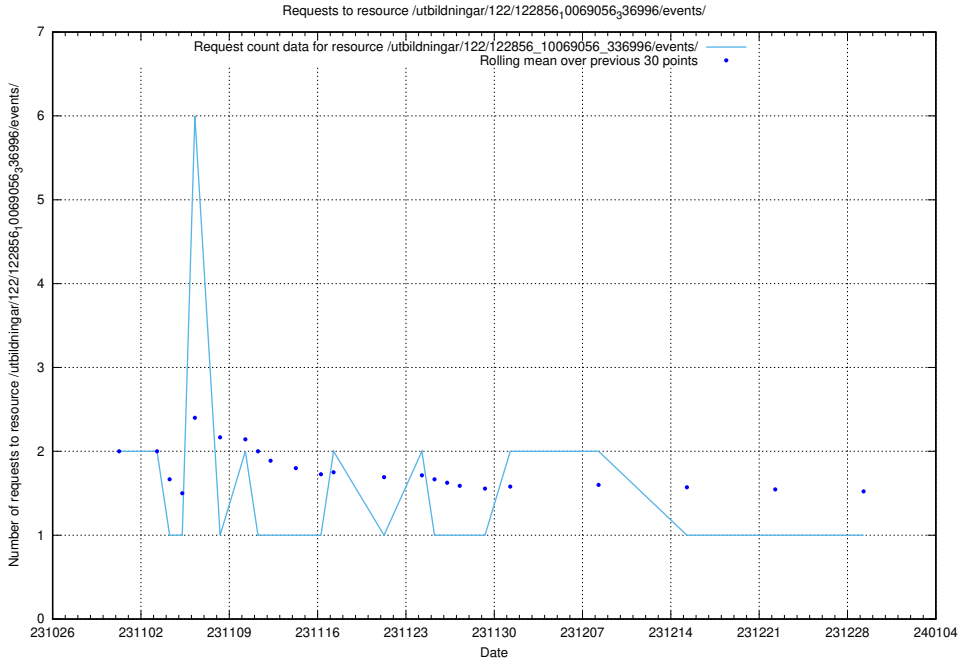

### 5.4107 Usage of /utbildningar/122/122856\_10069056\_336996/events/

Here, we count the number of requests to resource /utbildningar/122/122856\_10069056\_336996/events/