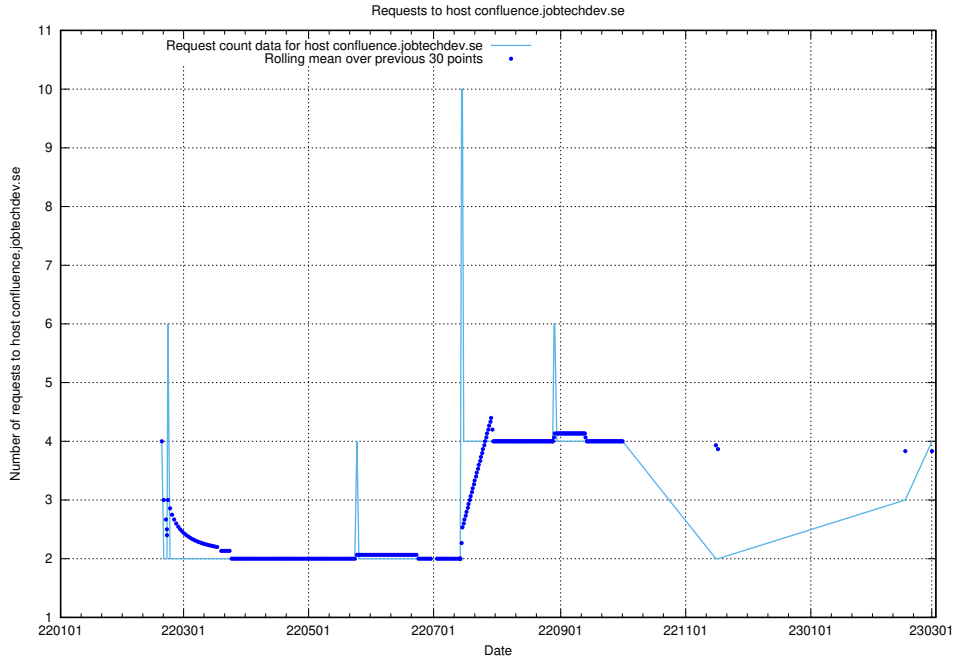

### 7.158 Usage of gitlab.jobtechdev.se

Here, we count the number of requests to host gitlab.jobtechdev.se.