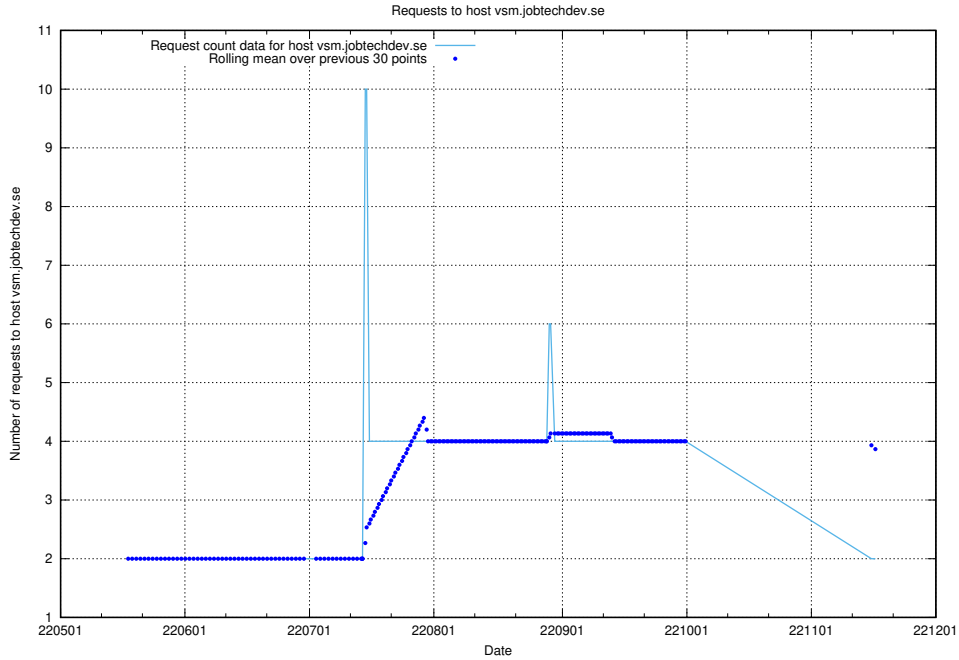

7.424 Usage of vsm.jobtechdev.se

Here, we count the number of requests to host vsm.jobtechdev.se.