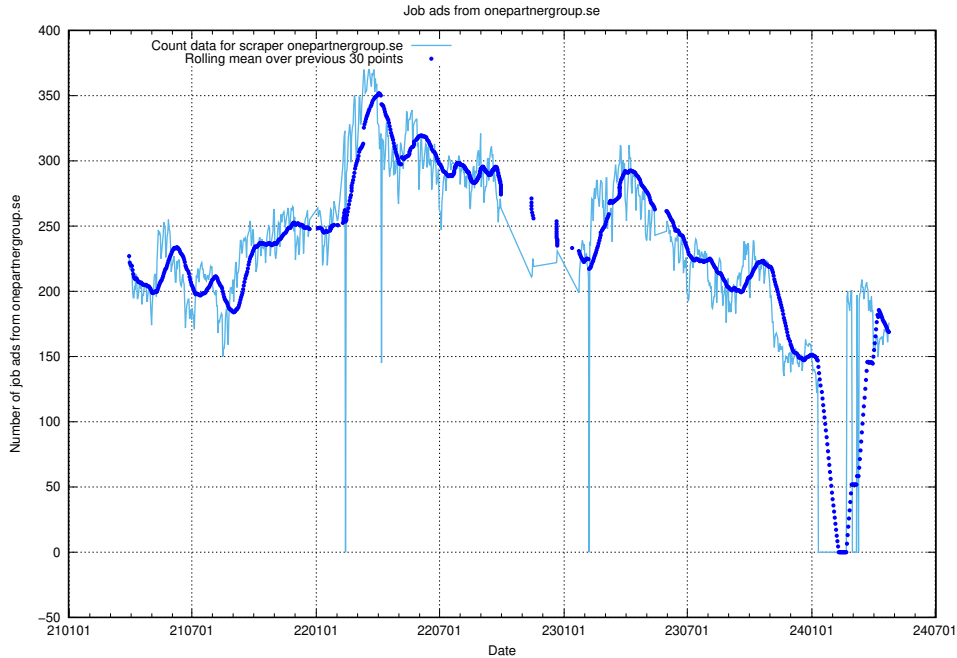

13.12 Number of ads by scraper onepartnergroup.se

Here, we count the number of job ads scraped from onepartnergroup.se.