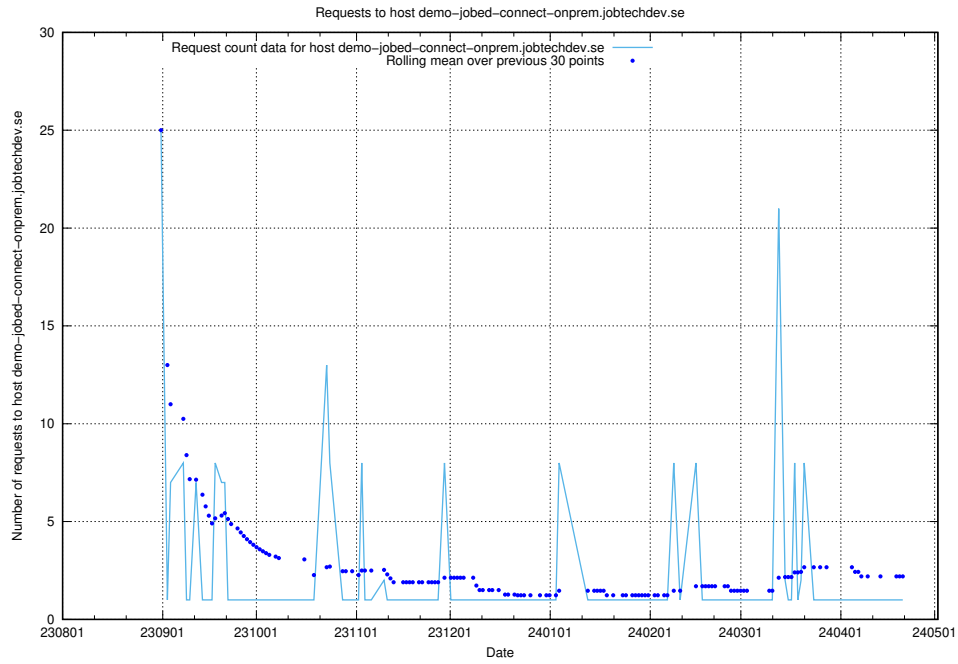

7.600 Usage of demo-jobed-connect-onprem.jobtechdev.se

Here, we count the number of requests to host demo-jobed-connect-onprem.jobtechdev.se.