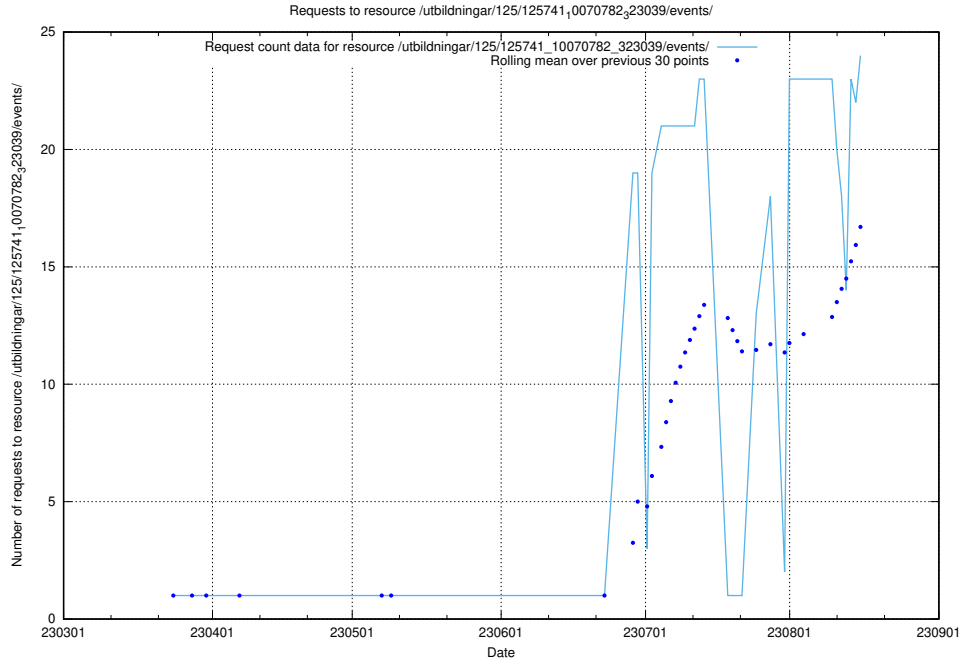

5.10 Usage of /utbildningar/125/125741_10070782_323039/events/

Here, we count the number of requests to resource /utbildningar/125/125741_10070782_323039/events/