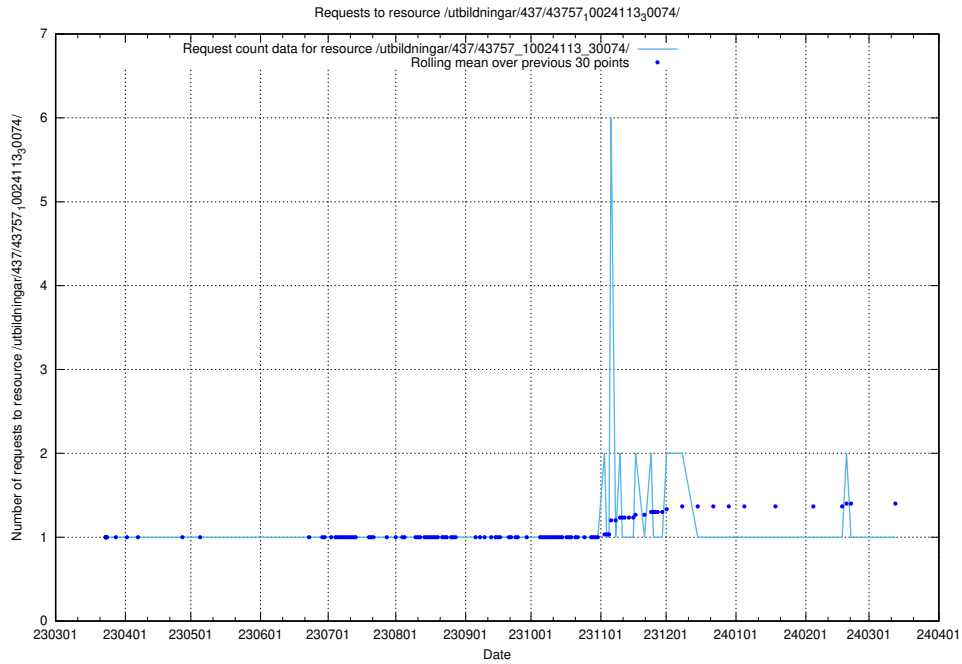

5.6296 Usage of /utbildningar/437/43757_10024113_30074/

Here, we count the number of requests to resource /utbildningar/437/43757_10024113_30074/.