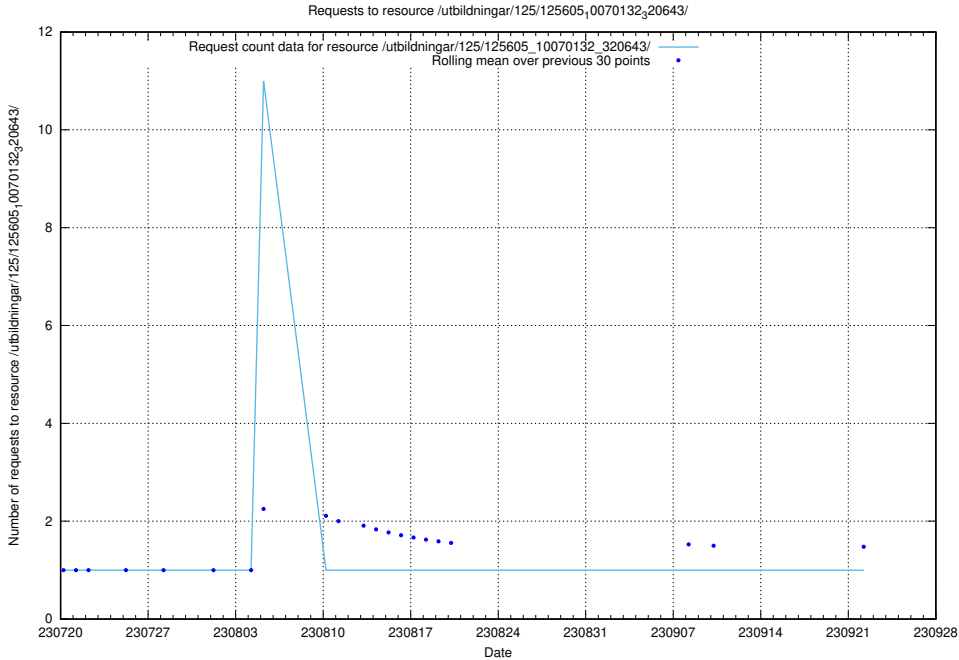

5.4937 Usage of /utbildningar/125/125605_10070132_320643/

Here, we count the number of requests to resource /utbildningar/125/125605_10070132_320643/.