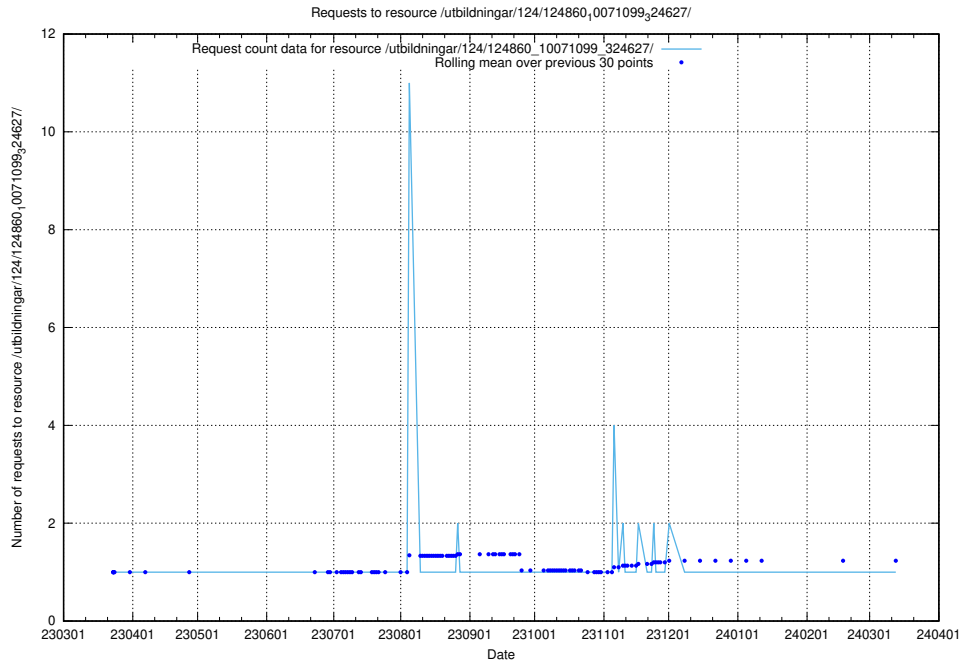

5.1161 Usage of /utbildningar/124/124860_10071099_324627/

Here, we count the number of requests to resource /utbildningar/124/124860_10071099_324627/.