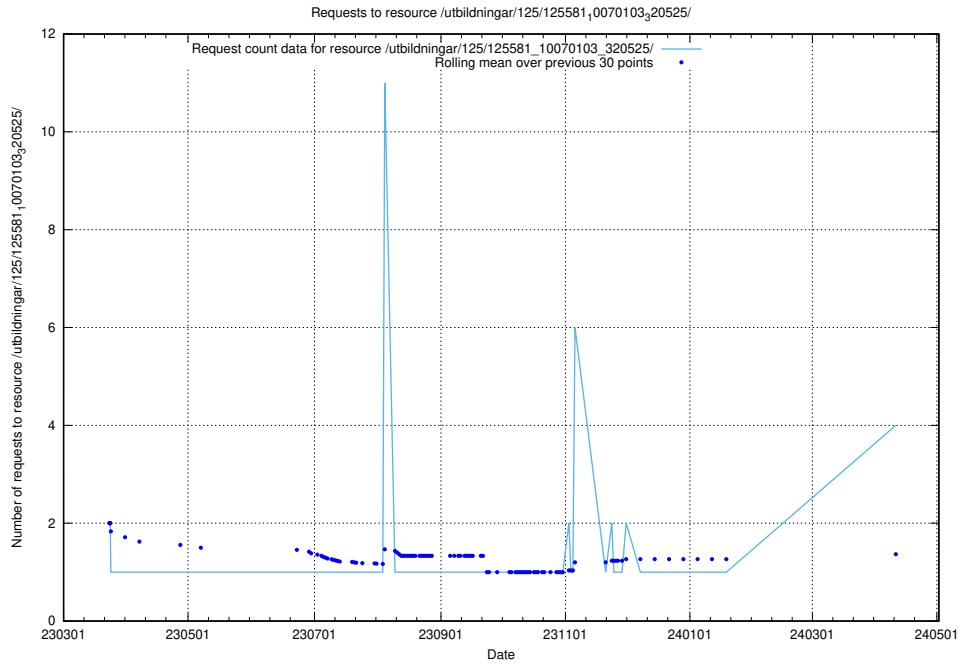

5.248 Usage of /utbildningar/125/125581_10070103_320525/

Here, we count the number of requests to resource /utbildningar/125/125581_10070103_320525/.