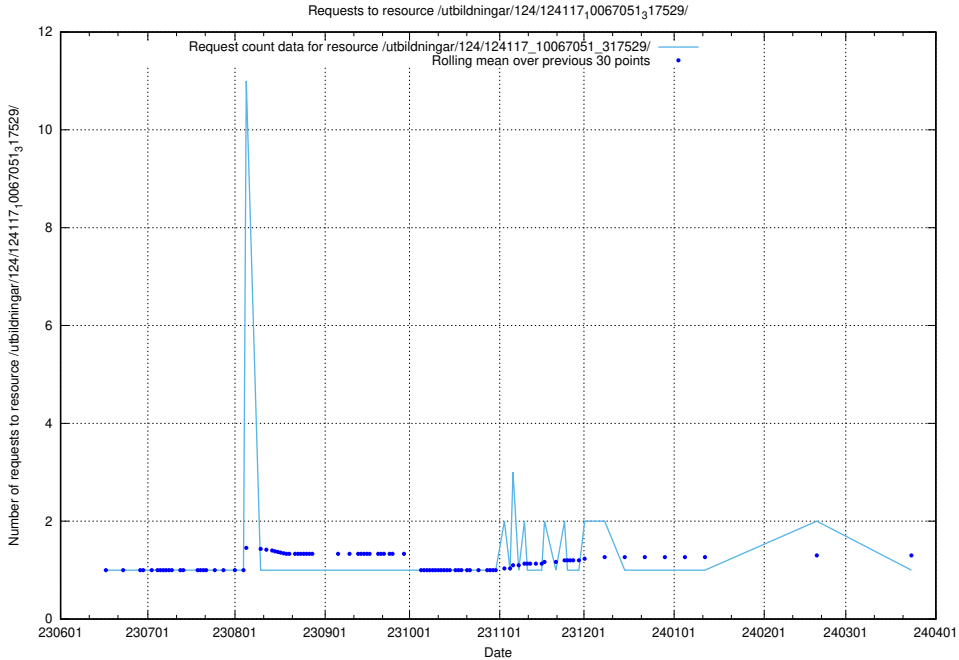

5.5803 Usage of /utbildningar/124/124117_10067051_317529/

Here, we count the number of requests to resource /utbildningar/124/124117_10067051_317529/.