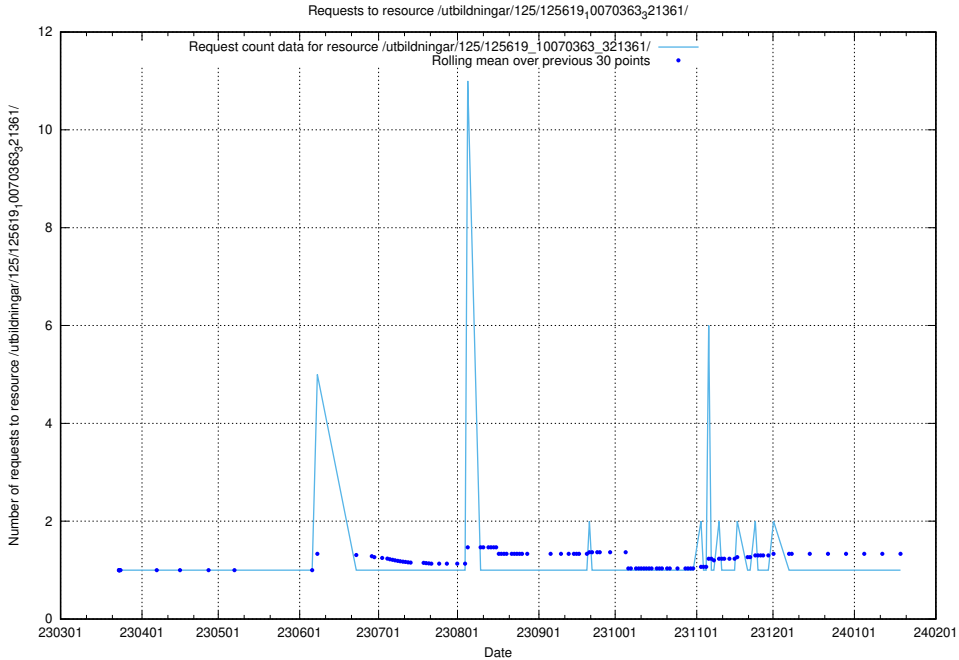

5.1064 Usage of /utbildningar/125/125619_10070363_321361/

Here, we count the number of requests to resource /utbildningar/125/125619_10070363_321361/.