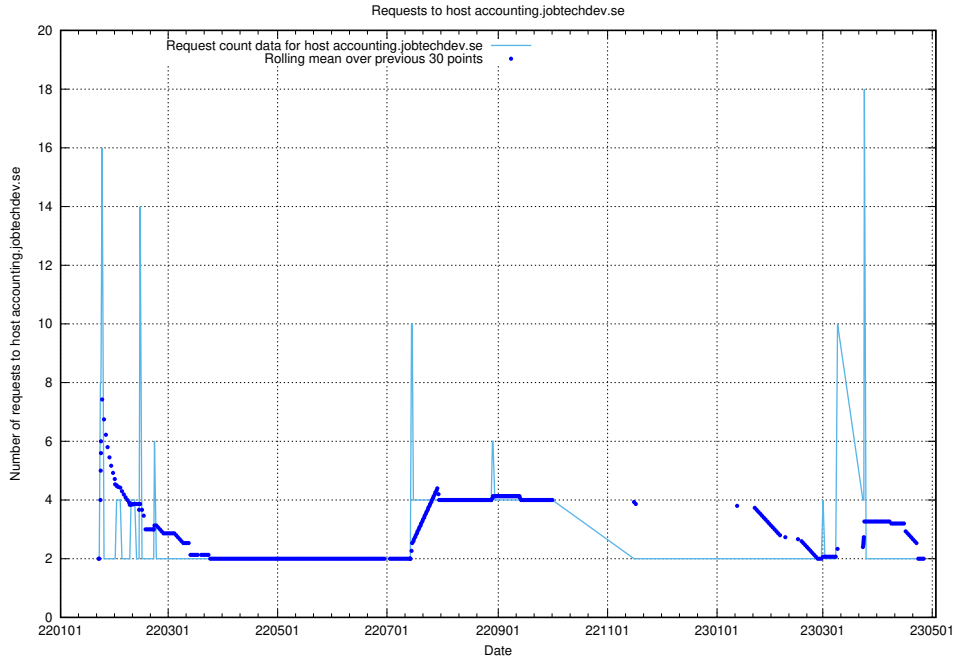

7.259 Usage of accounting.jobtechdev.se

Here, we count the number of requests to host accounting.jobtechdev.se.