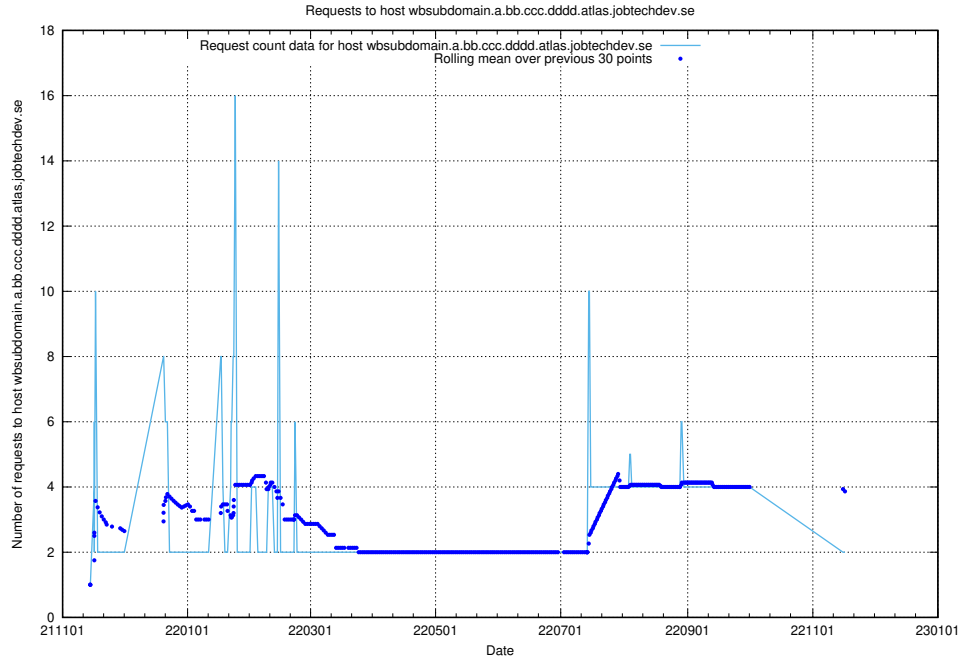

7.547 Usage of wbsubdomain.a.bb.ccc.dddd.atlas.jobtechdev.se

Here, we count the number of requests to host wbsubdomain.a.bb.ccc.dddd.atlas.jobtechdev.se.