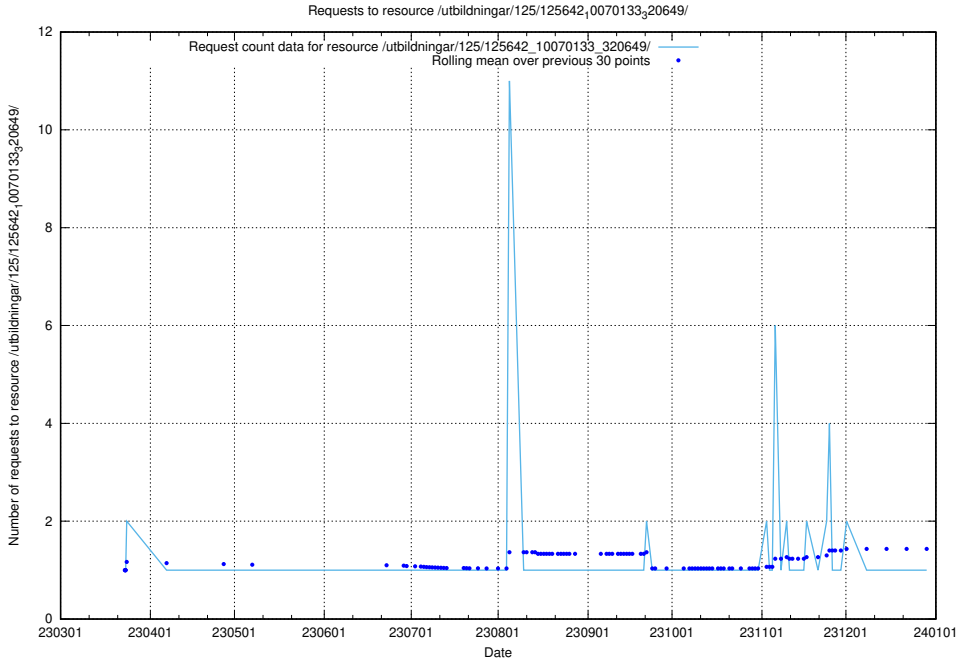

5.1048 Usage of /utbildningar/125/125642_10070133_320649/

Here, we count the number of requests to resource /utbildningar/125/125642_10070133_320649/.