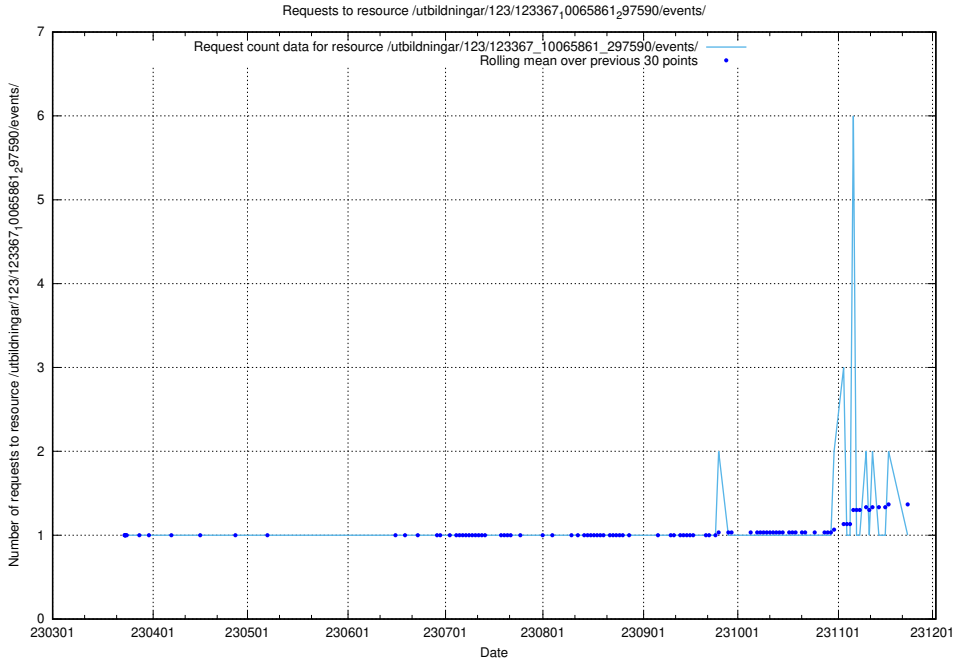

5.4744 Usage of /utbildningar/123/123367_10065861_297590/events/

Here, we count the number of requests to resource /utbildningar/123/123367_10065861_297590/events/