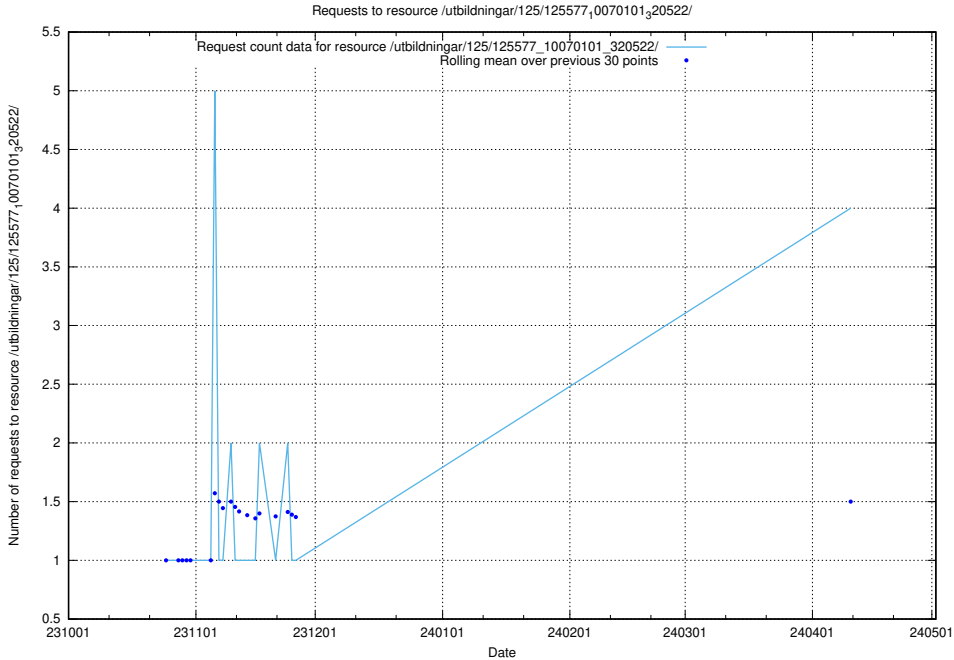

5.206 Usage of /utbildningar/125/125577_10070101_320522/

Here, we count the number of requests to resource /utbildningar/125/125577_10070101_320522/.