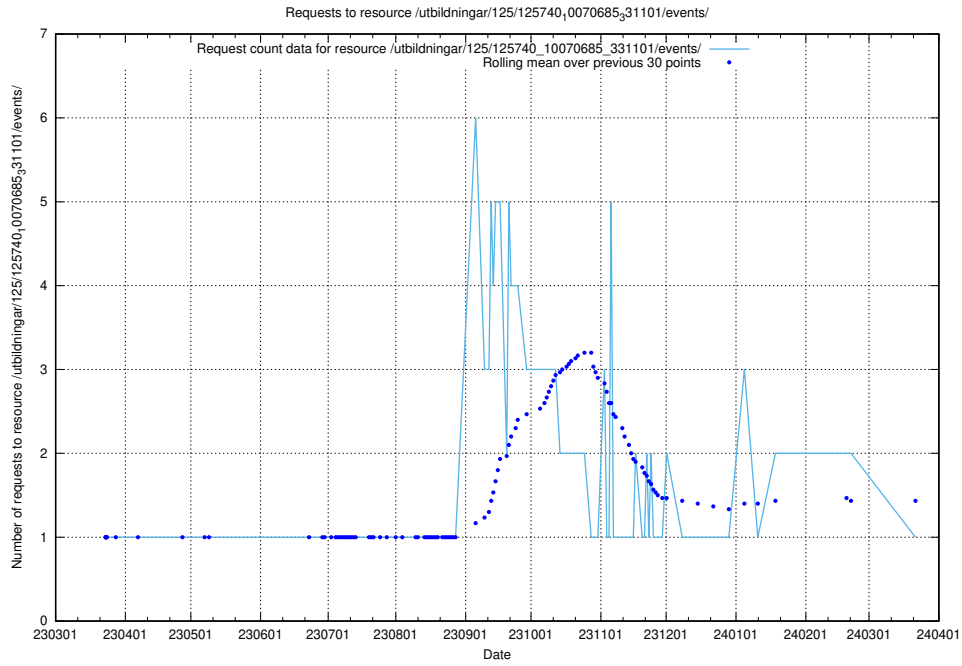

5.983 Usage of /utbildningar/125/125740_10070685_331101/events/

Here, we count the number of requests to resource /utbildningar/125/125740_10070685_331101/events/