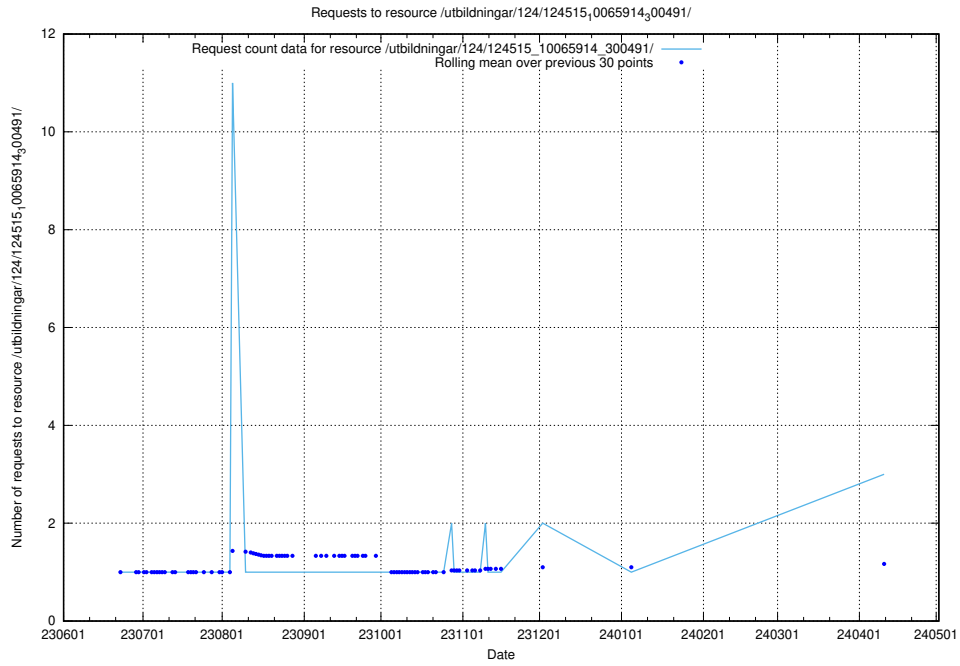

5.397 Usage of /utbildningar/124/124515_10065914_300491/

Here, we count the number of requests to resource /utbildningar/124/124515_10065914_300491/.