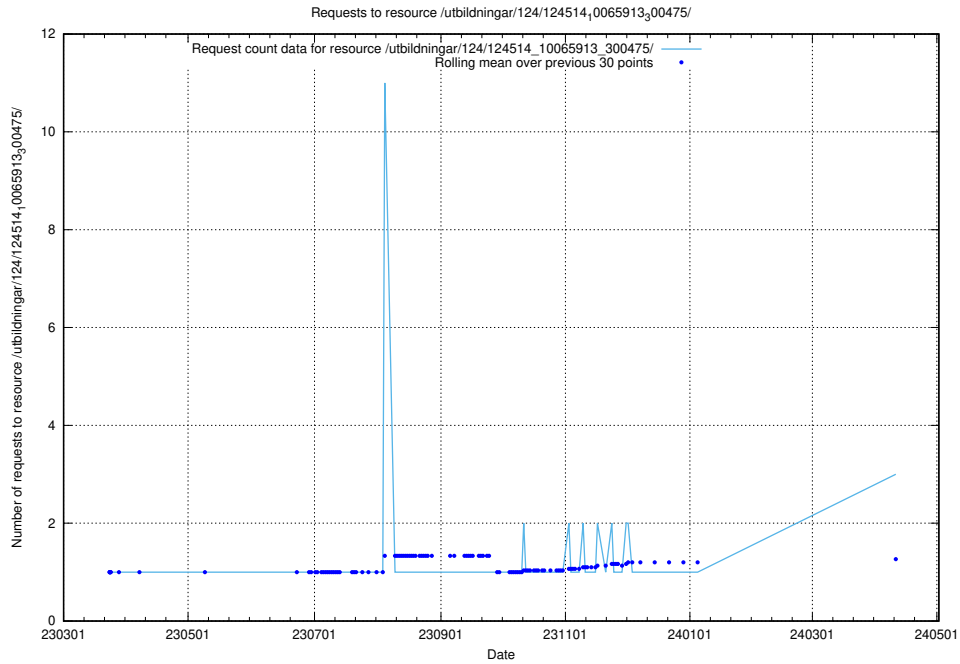

5.296 Usage of /utbildningar/124/124514_10065913_300475/

Here, we count the number of requests to resource /utbildningar/124/124514_10065913_300475/.