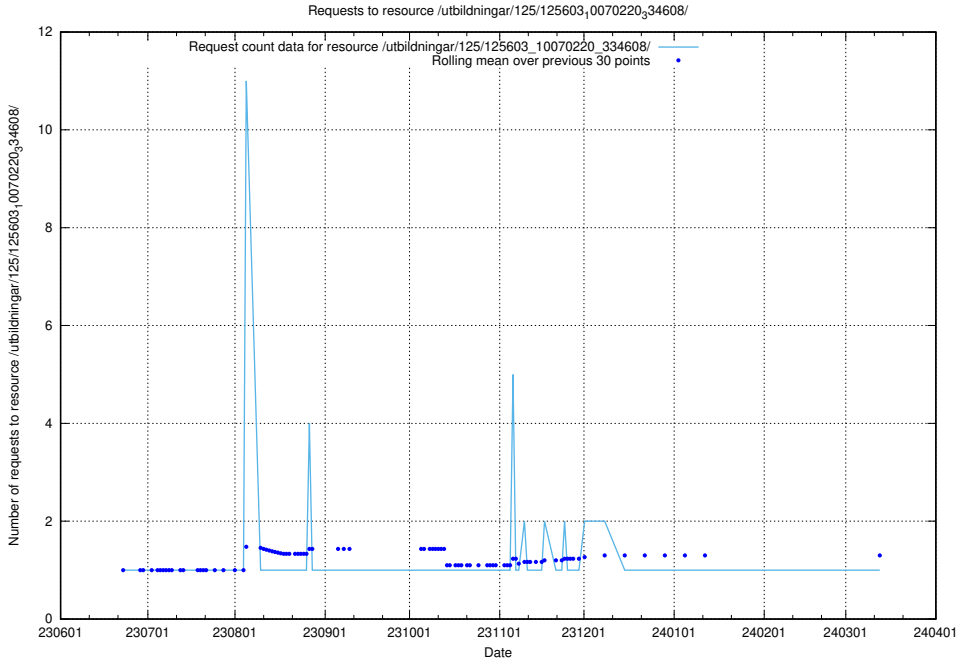

5.5657 Usage of /utbildningar/125/125603_10070220_334608/

Here, we count the number of requests to resource /utbildningar/125/125603_10070220_334608/.