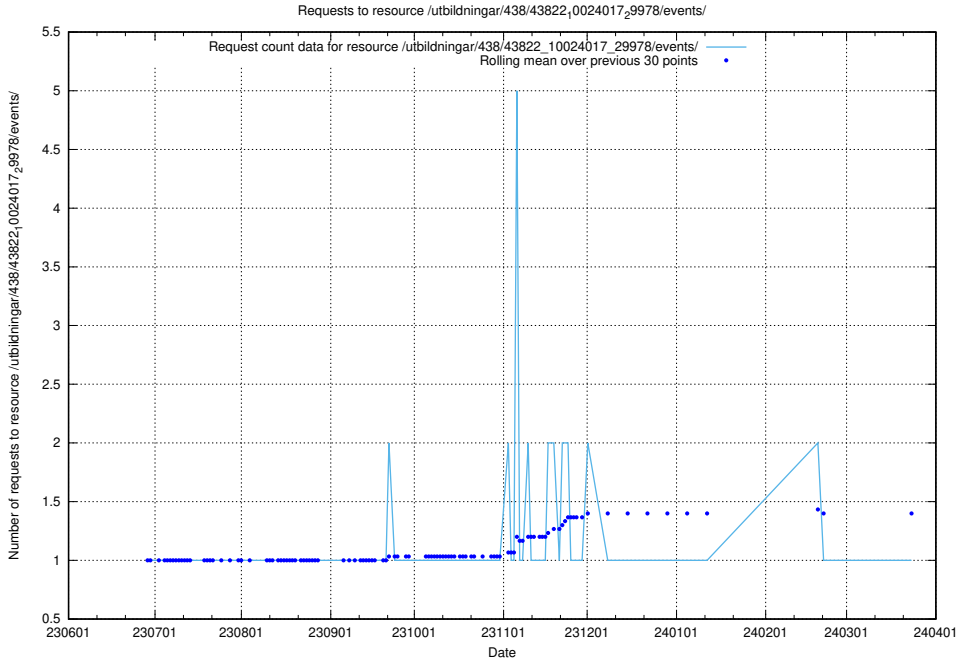

5.5364 Usage of /utbildningar/438/43822_10024017_29978/events/

Here, we count the number of requests to resource /utbildningar/438/43822_10024017_29978/events/.