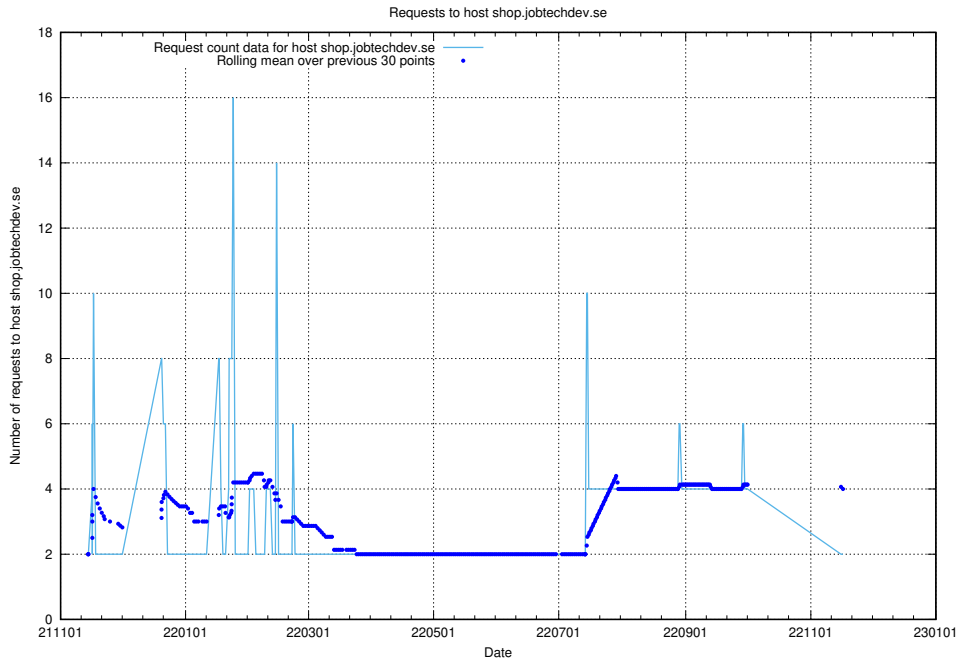

7.559 Usage of shop.jobtechdev.se

Here, we count the number of requests to host shop.jobtechdev.se.