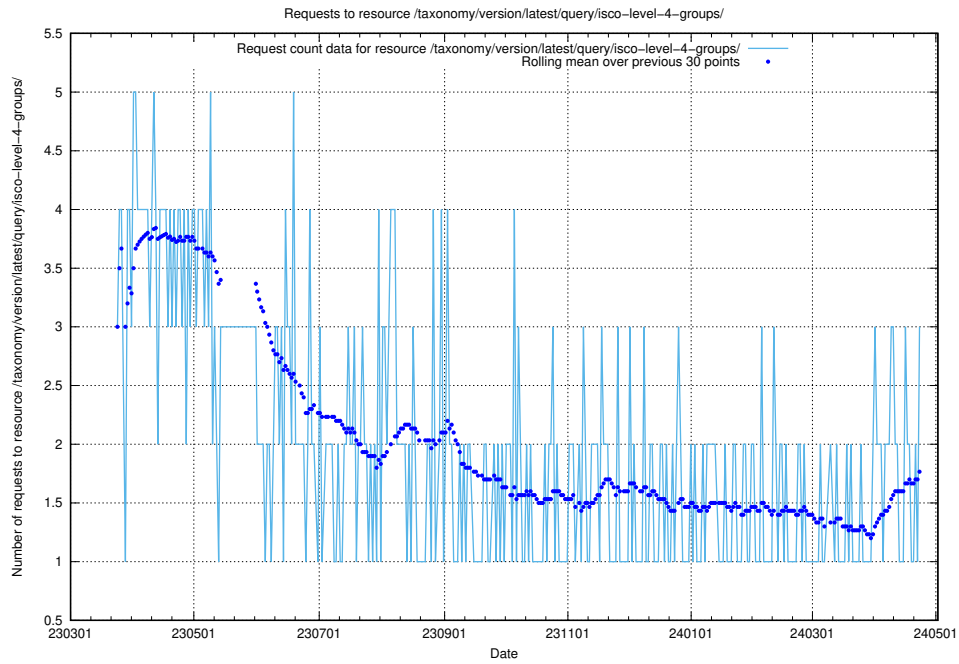

5.431 Usage of /taxonomy/version/latest/query/isco-level-4-groups/

Here, we count the number of requests to resource /taxonomy/version/latest/query/isco-level-4-groups/.