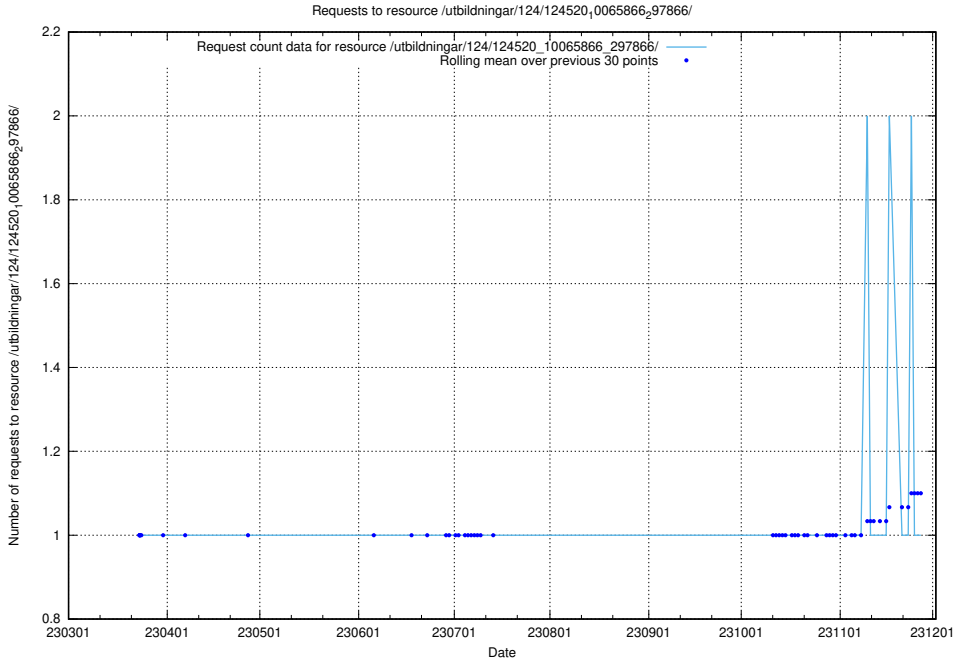

5.1257 Usage of /utbildningar/124/124520_10065866_297866/

Here, we count the number of requests to resource /utbildningar/124/124520_10065866_297866/.