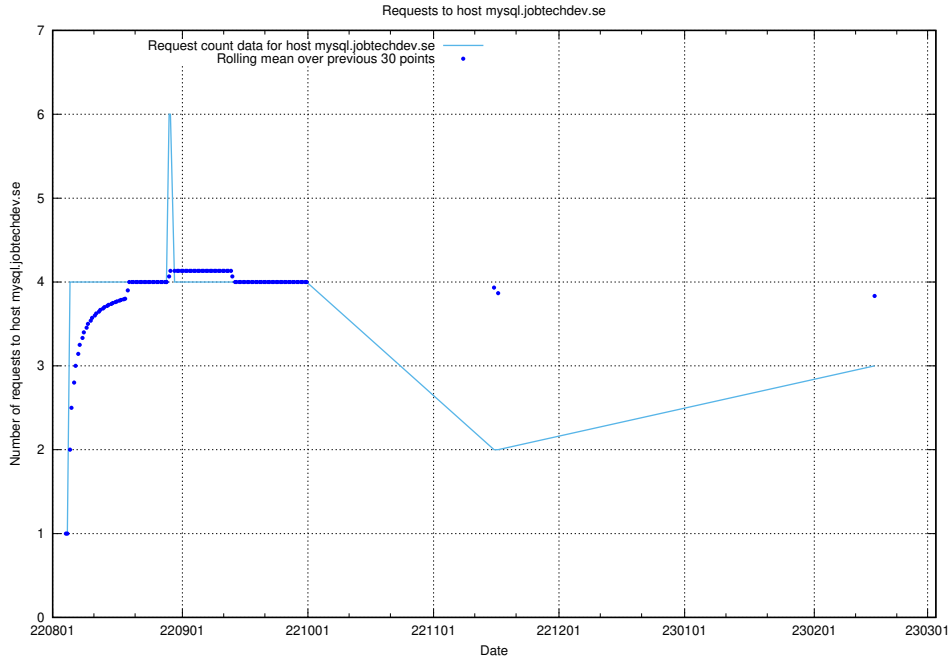

7.186 Usage of mysql.jobtechdev.se

Here, we count the number of requests to host mysql.jobtechdev.se.