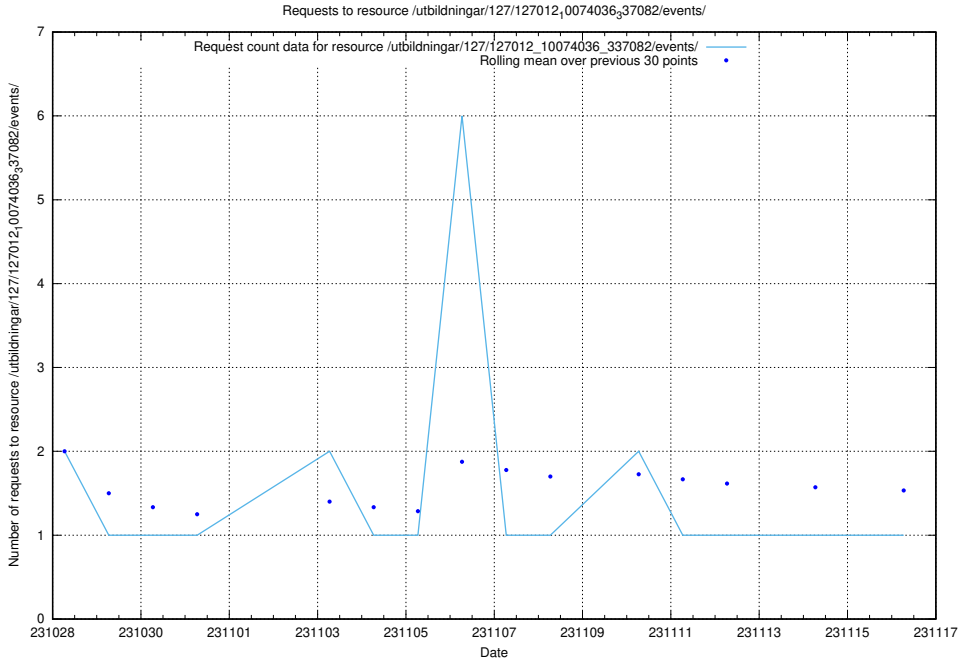

### 5.4126 Usage of /utbildningar/127/127012\_10074036\_337082/events/

Here, we count the number of requests to resource /utbildningar/127/127012\_10074036\_337082/events/