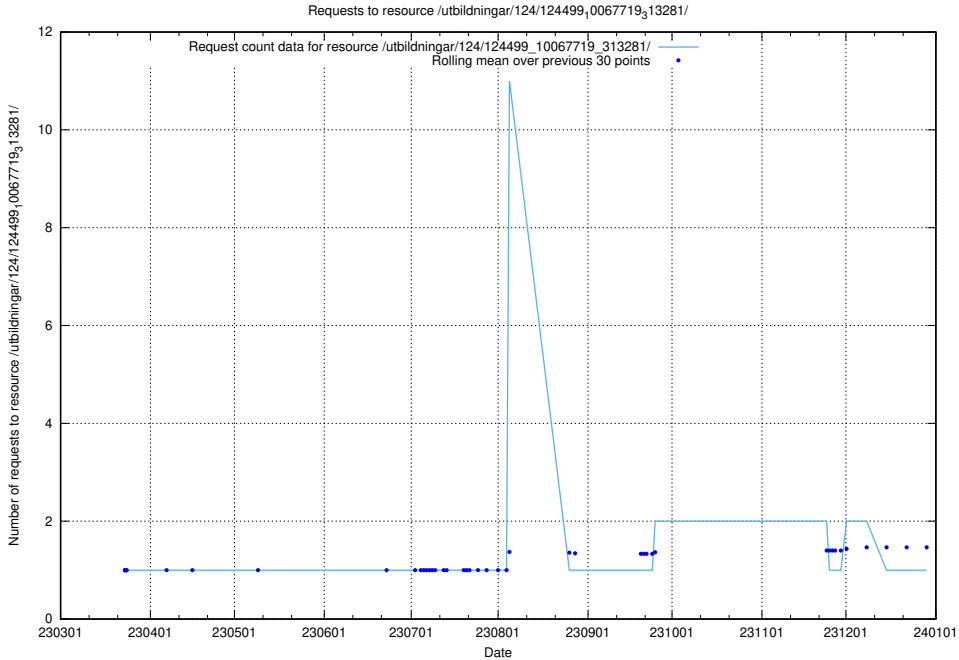

5.2490 Usage of /utbildningar/124/124499_10067719_313281/

Here, we count the number of requests to resource /utbildningar/124/124499_10067719_313281/.