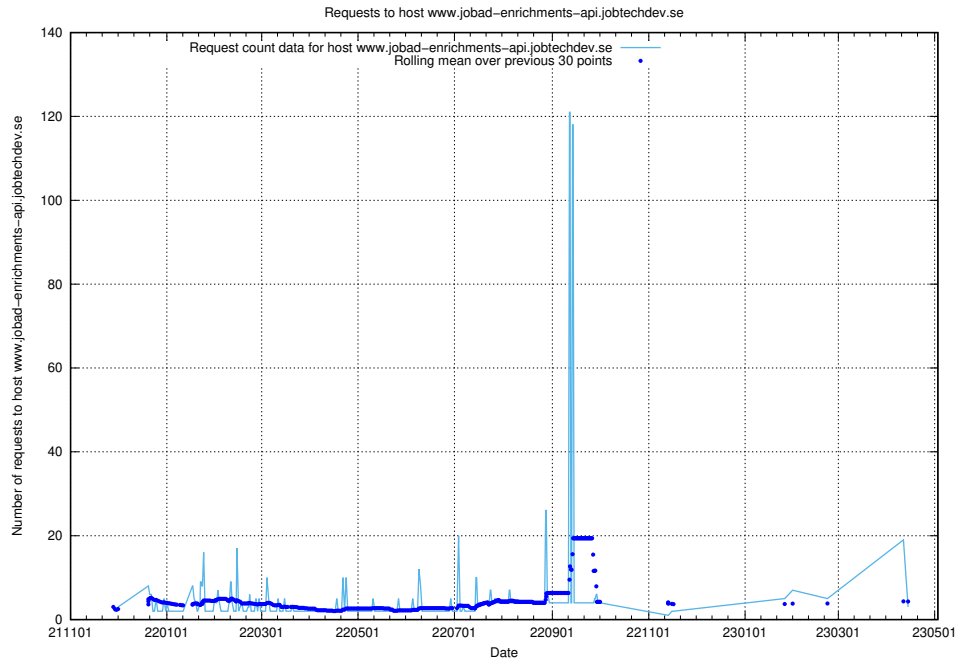

### 7.206 Usage of magazine.jobtechdev.se

Here, we count the number of requests to host magazine.jobtechdev.se.