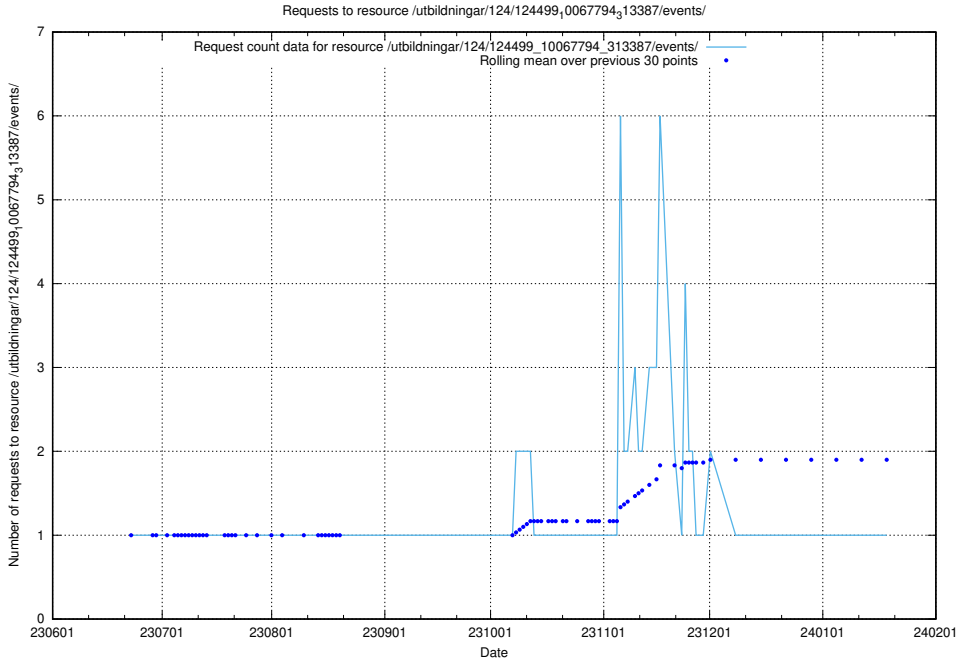

5.5716 Usage of /utbildningar/124/124499_10067794_313387/events/

Here, we count the number of requests to resource /utbildningar/124/124499_10067794_313387/events/