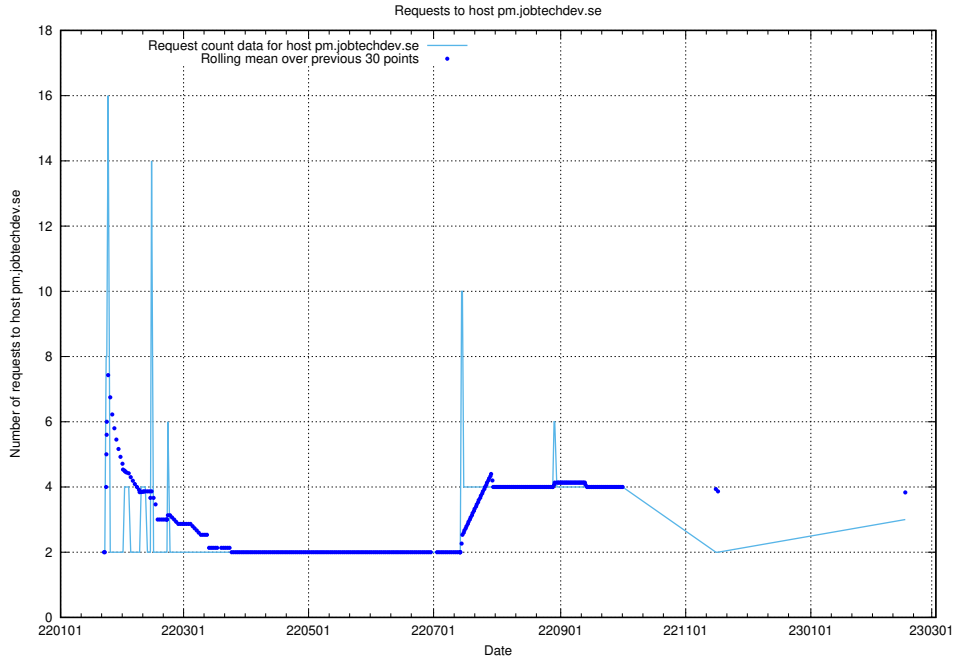

7.246 Usage of pm.jobtechdev.se

Here, we count the number of requests to host pm.jobtechdev.se.