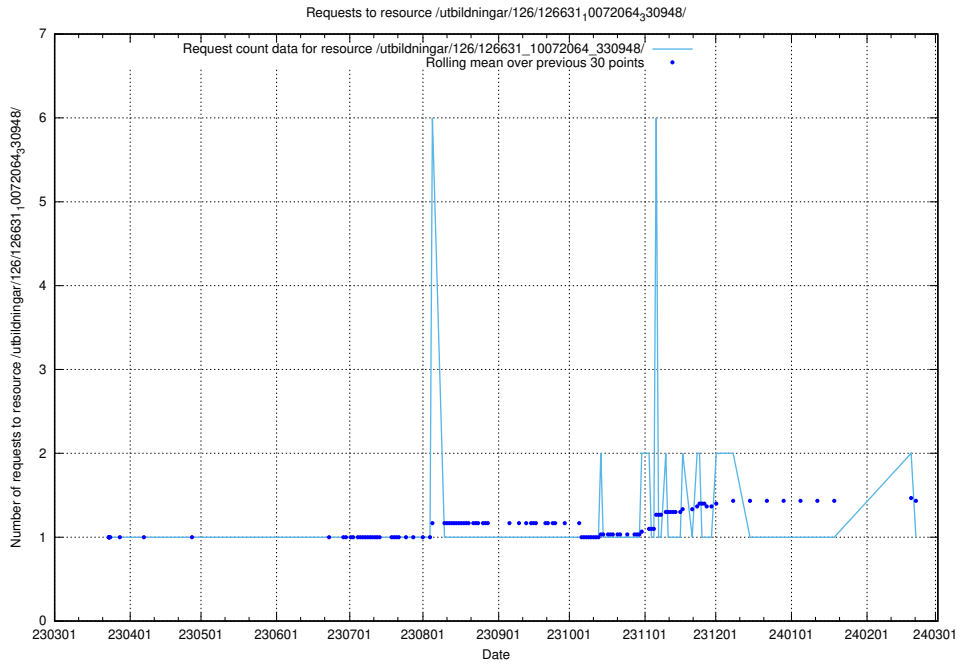

5.6318 Usage of /utbildningar/126/126631_10072064_330948/

Here, we count the number of requests to resource /utbildningar/126/126631_10072064_330948/.