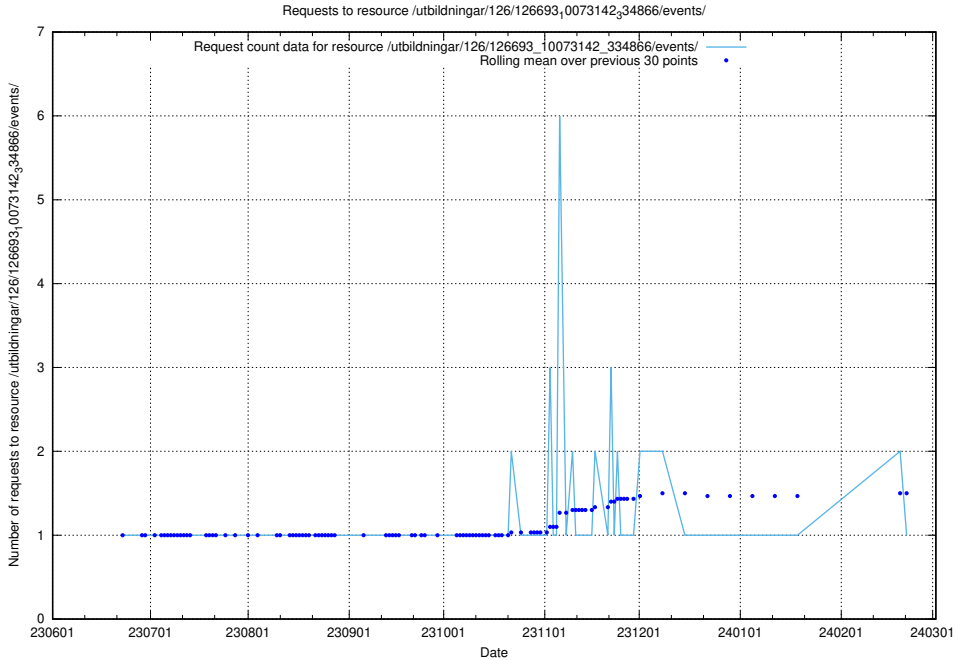

5.5581 Usage of /utbildningar/126/126693_10073142_334866/events/

Here, we count the number of requests to resource /utbildningar/126/126693_10073142_334866/events/