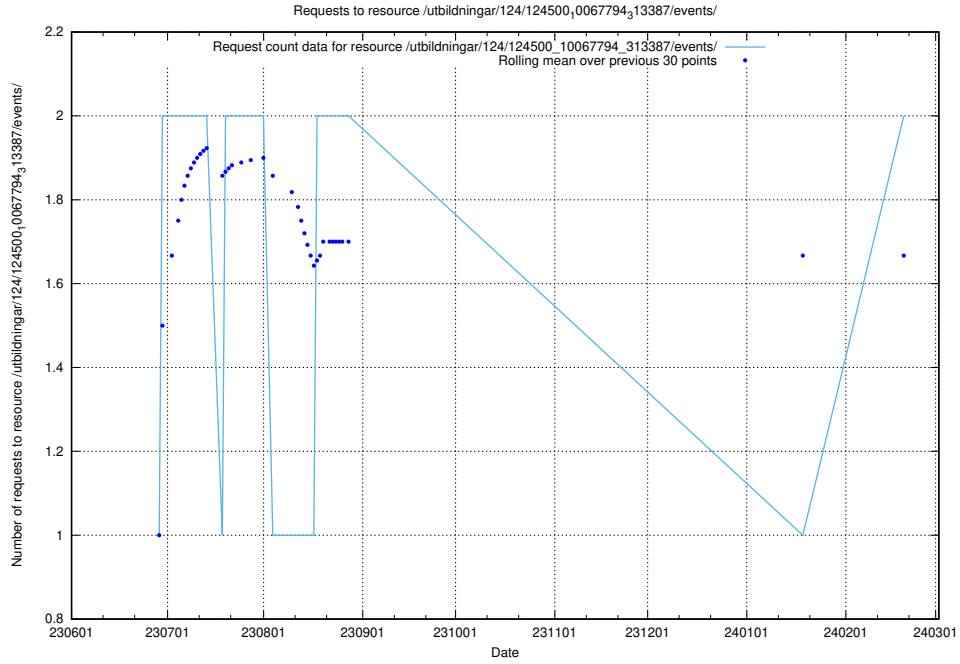

5.817 Usage of /utbildningar/124/124500_10067794_313387/events/

Here, we count the number of requests to resource /utbildningar/124/124500_10067794_313387/events/