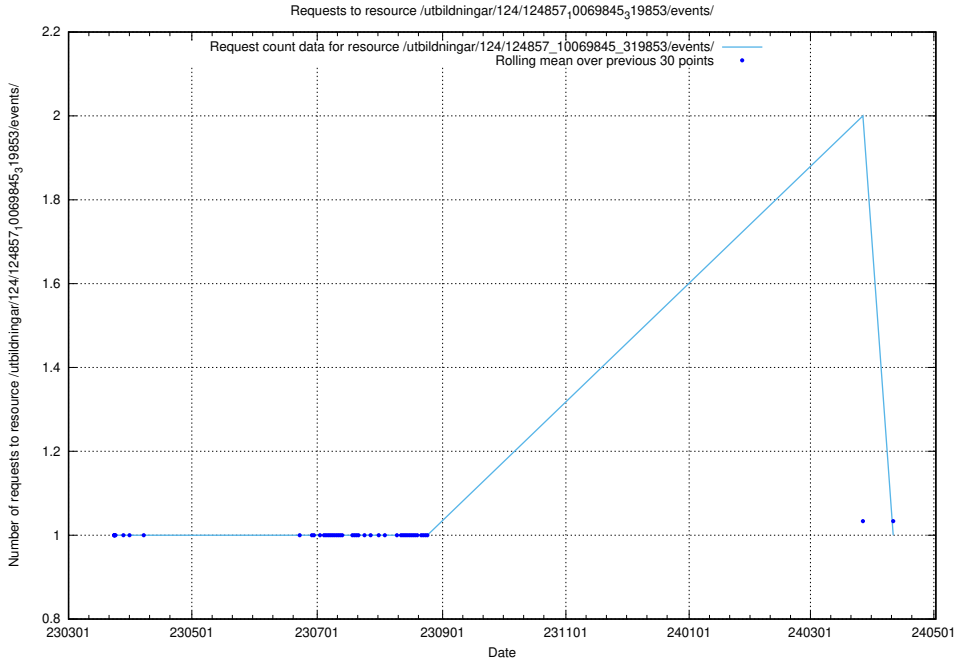

5.1173 Usage of /utbildningar/124/124857_10069845_319853/events/

Here, we count the number of requests to resource /utbildningar/124/124857_10069845_319853/events/