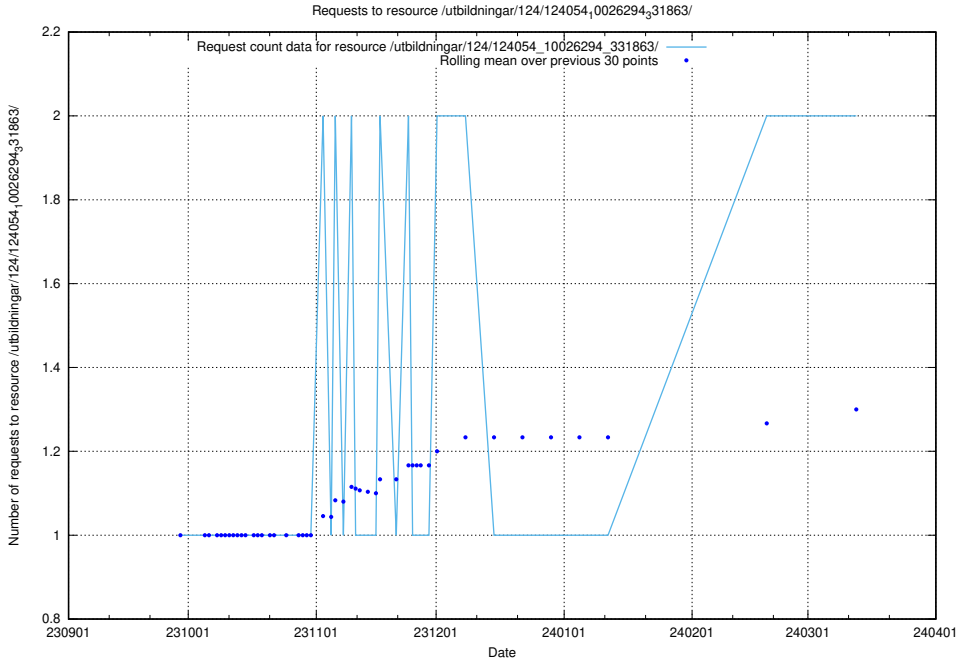

5.722 Usage of /utbildningar/124/124054_10026294_331863/

Here, we count the number of requests to resource /utbildningar/124/124054_10026294_331863/.