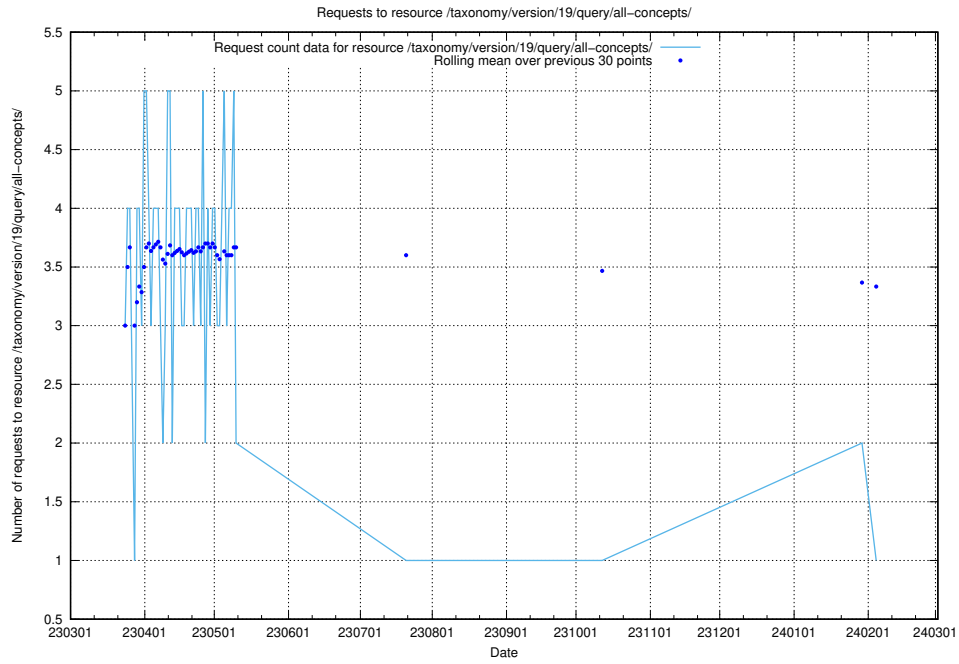

5.6081 Usage of /taxonomy/version/19/query/all-concepts/

Here, we count the number of requests to resource /taxonomy/version/19/query/all-concepts/.