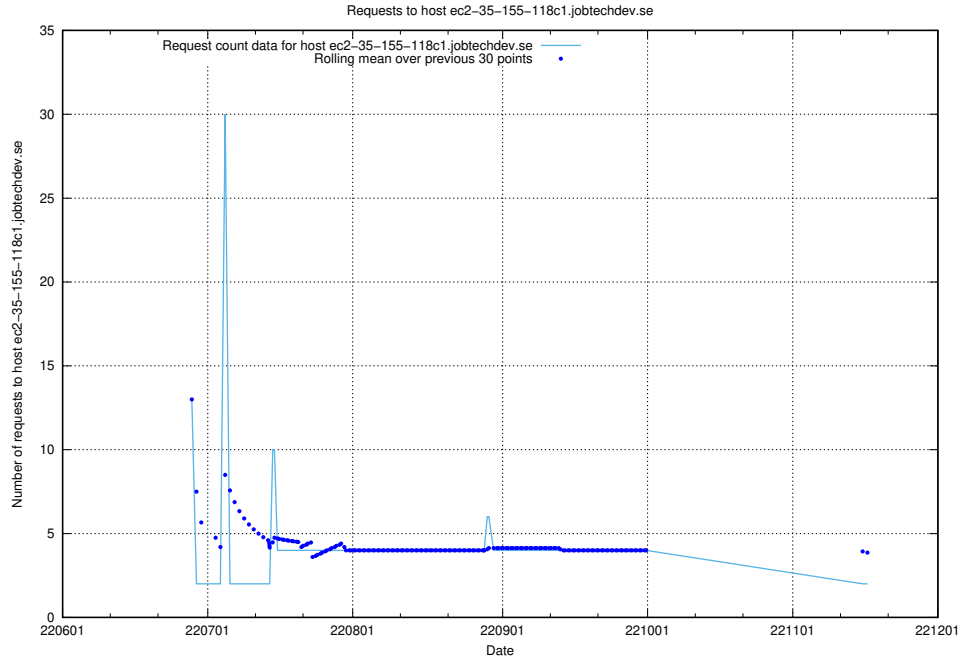

7.394 Usage of ec2-35-155-118c1.jobtechdev.se

Here, we count the number of requests to host ec2-35-155-118c1.jobtechdev.se.