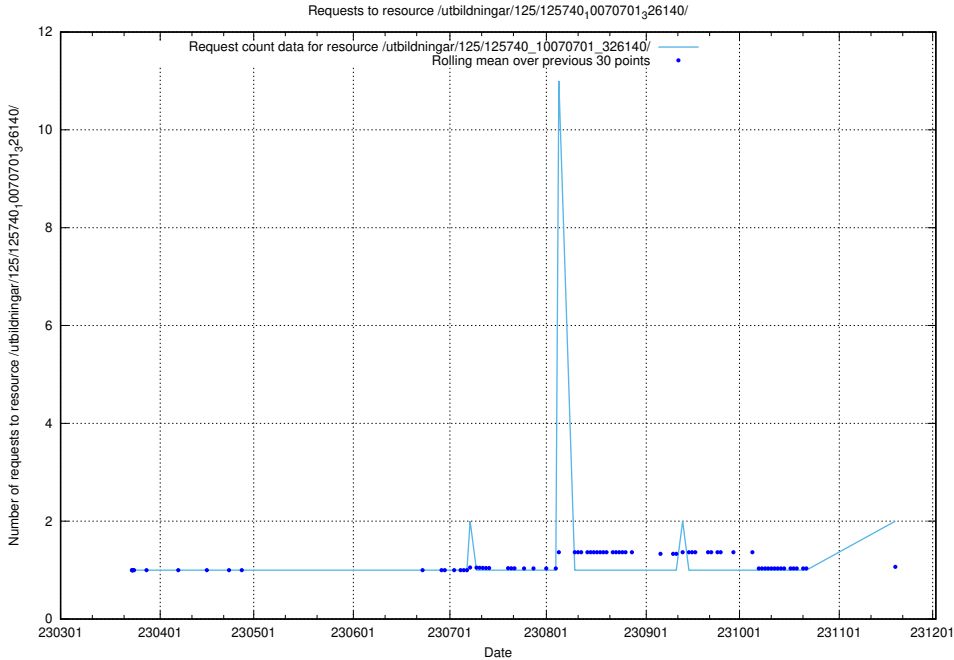

5.463 Usage of /utbildningar/125/125740_10070701_326140/

Here, we count the number of requests to resource /utbildningar/125/125740_10070701_326140/.