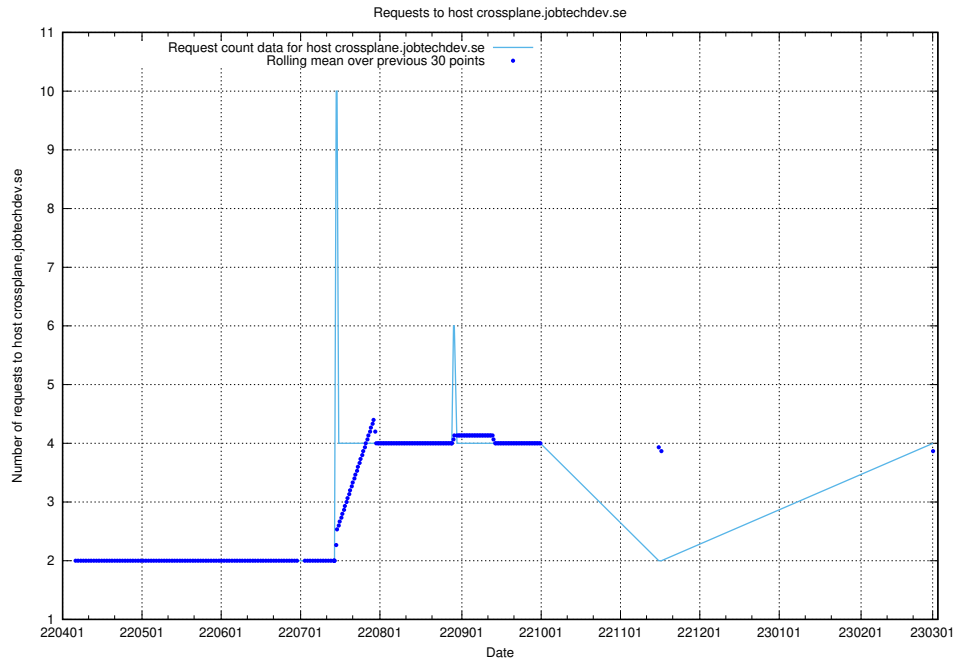

7.150 Usage of crossplane.jobtechdev.se

Here, we count the number of requests to host crossplane.jobtechdev.se.