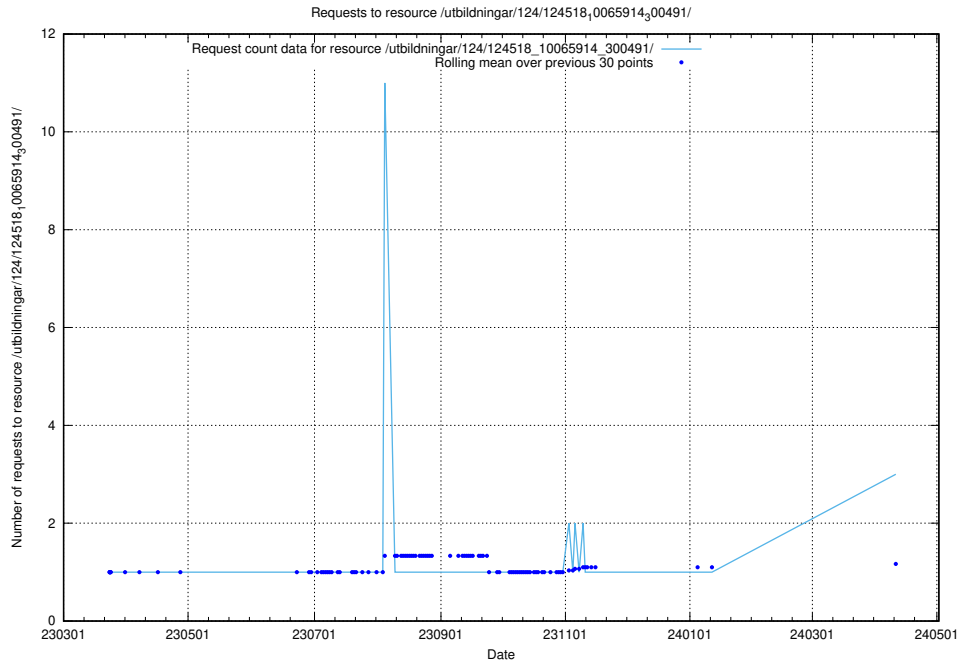

5.274 Usage of /utbildningar/124/124518_10065914_300491/

Here, we count the number of requests to resource /utbildningar/124/124518_10065914_300491/.