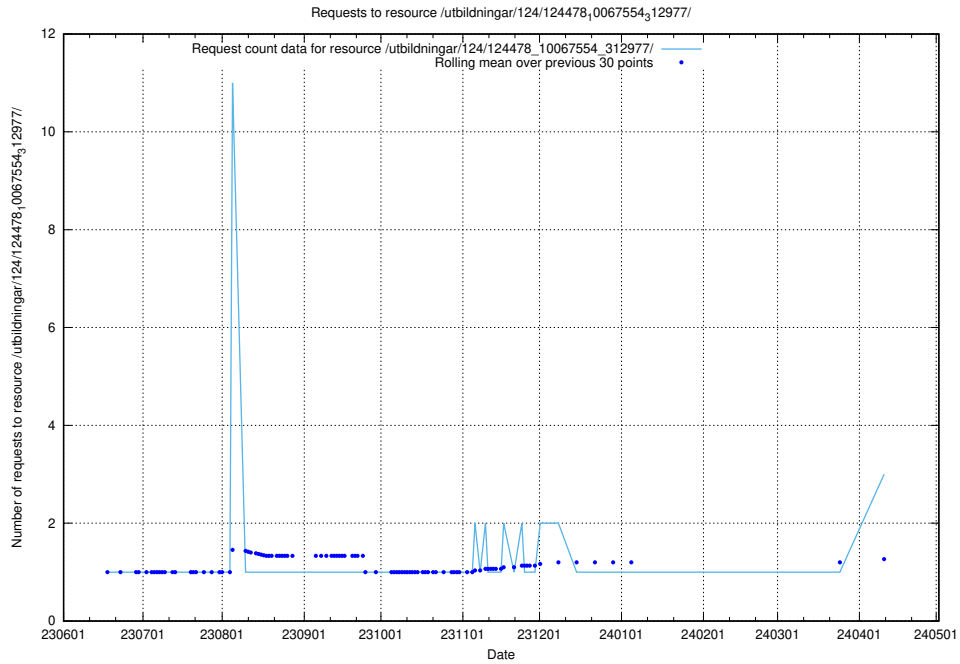

5.409 Usage of /utbildningar/124/124478_10067554_312977/

Here, we count the number of requests to resource /utbildningar/124/124478_10067554_312977/.