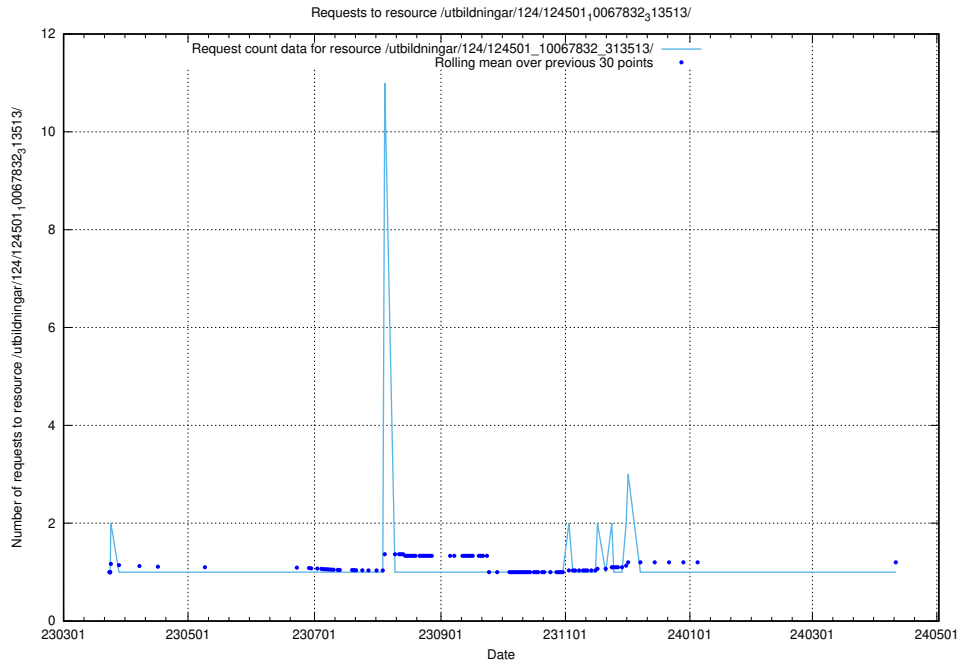

5.2177 Usage of /utbildningar/124/124501_10067832_313513/

Here, we count the number of requests to resource /utbildningar/124/124501_10067832_313513/.