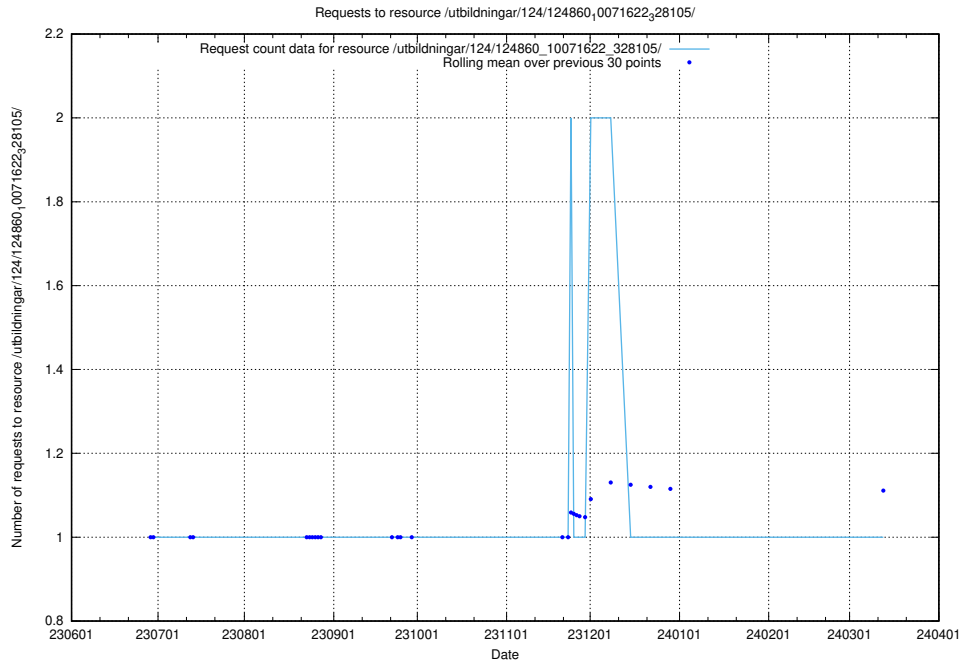

5.5423 Usage of /utbildningar/124/124860_10071622_328105/

Here, we count the number of requests to resource /utbildningar/124/124860_10071622_328105/.