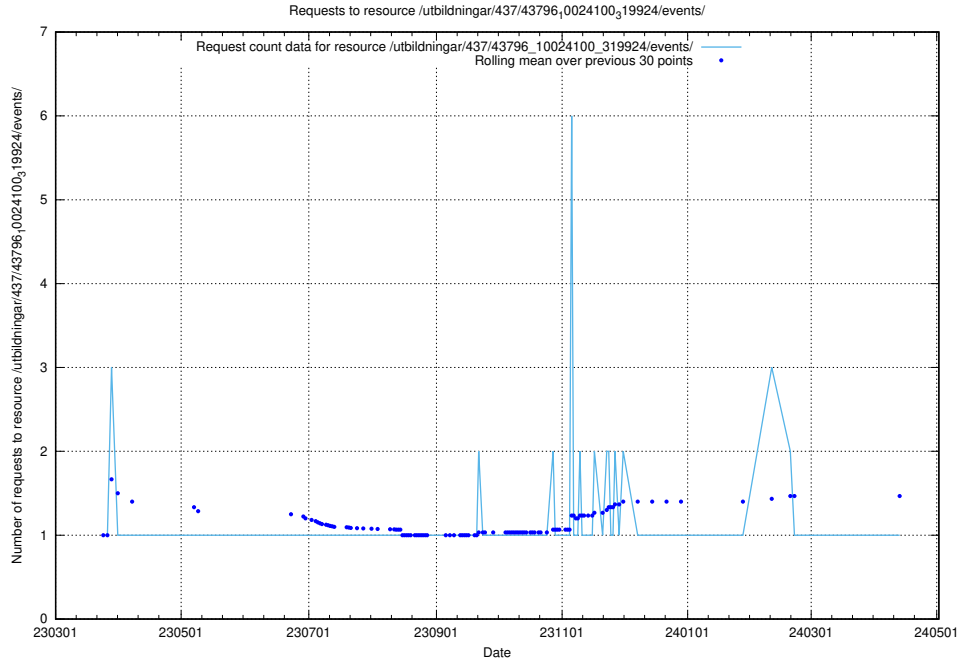

5.6108 Usage of /utbildningar/437/43796_10024100_319924/events/

Here, we count the number of requests to resource /utbildningar/437/43796_10024100_319924/events/.