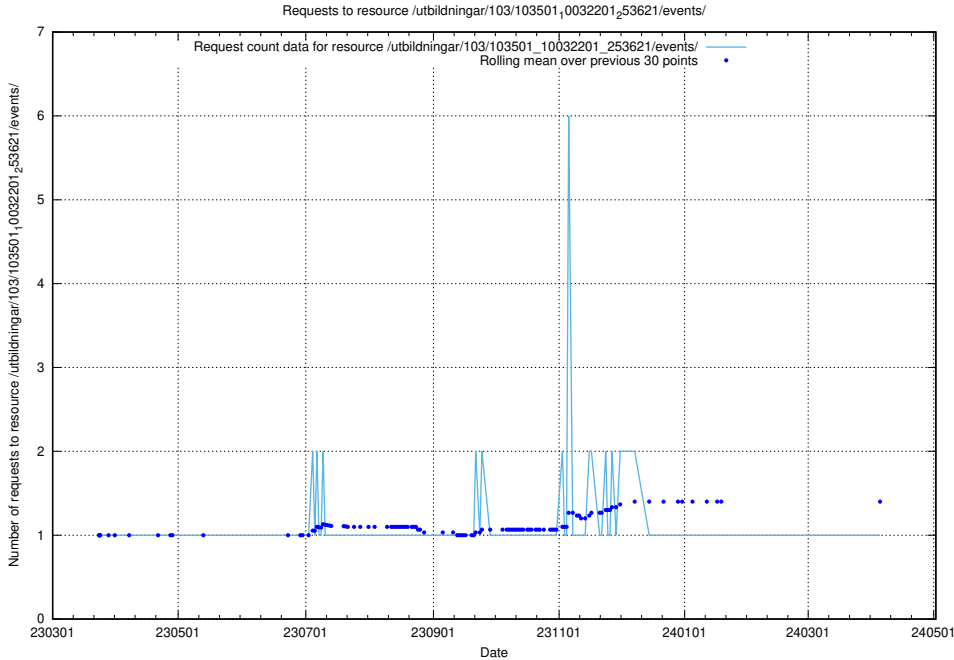

5.5420 Usage of /utbildningar/103/103501_10032201_253621/events/

Here, we count the number of requests to resource /utbildningar/103/103501_10032201_253621/events/