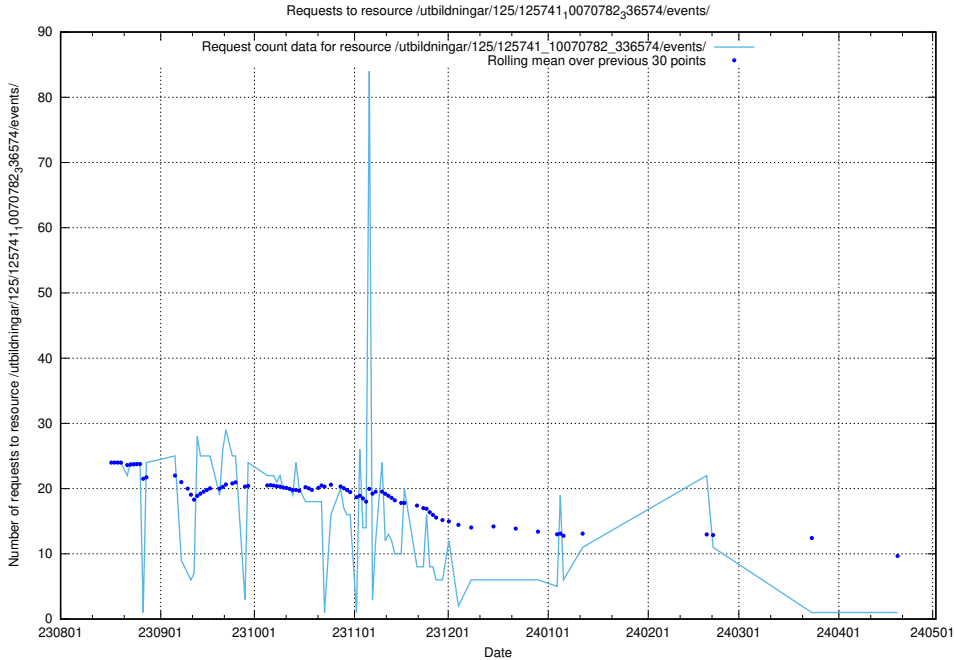

5.4717 Usage of /utbildningar/125/125741_10070782_336574/events/

Here, we count the number of requests to resource /utbildningar/125/125741_10070782_336574/events/