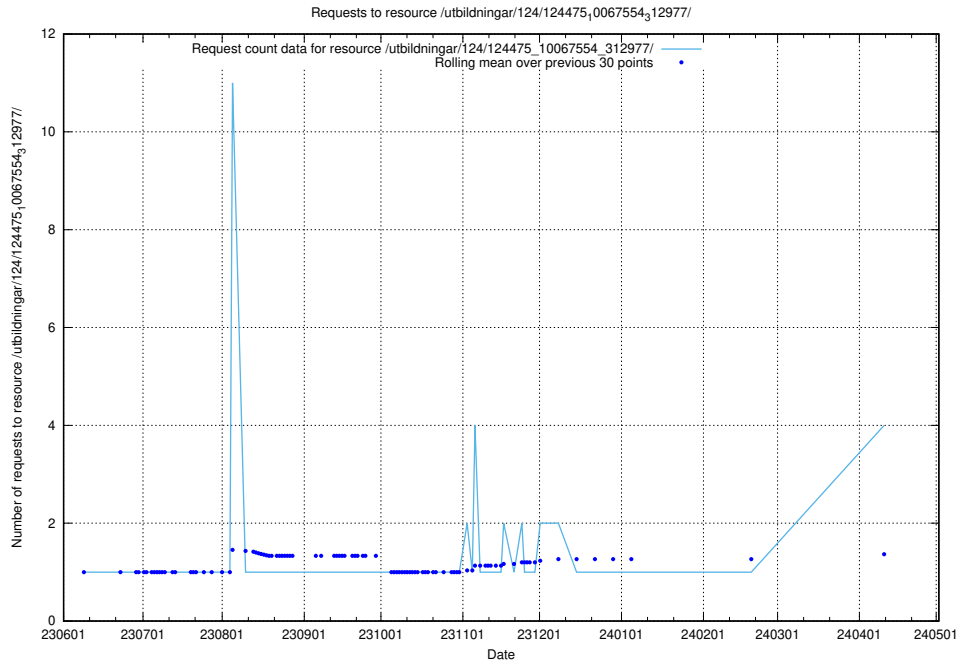

5.240 Usage of /utbildningar/124/124475_10067554_312977/

Here, we count the number of requests to resource /utbildningar/124/124475_10067554_312977/.