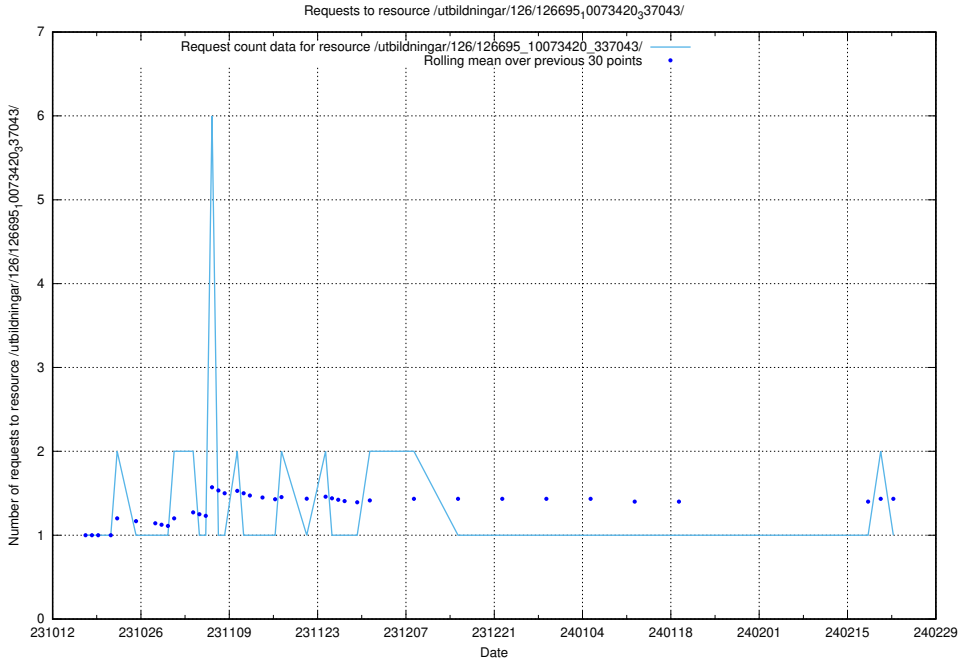

5.4240 Usage of /utbildningar/126/126695_10073420_337043/

Here, we count the number of requests to resource /utbildningar/126/126695_10073420_337043/.