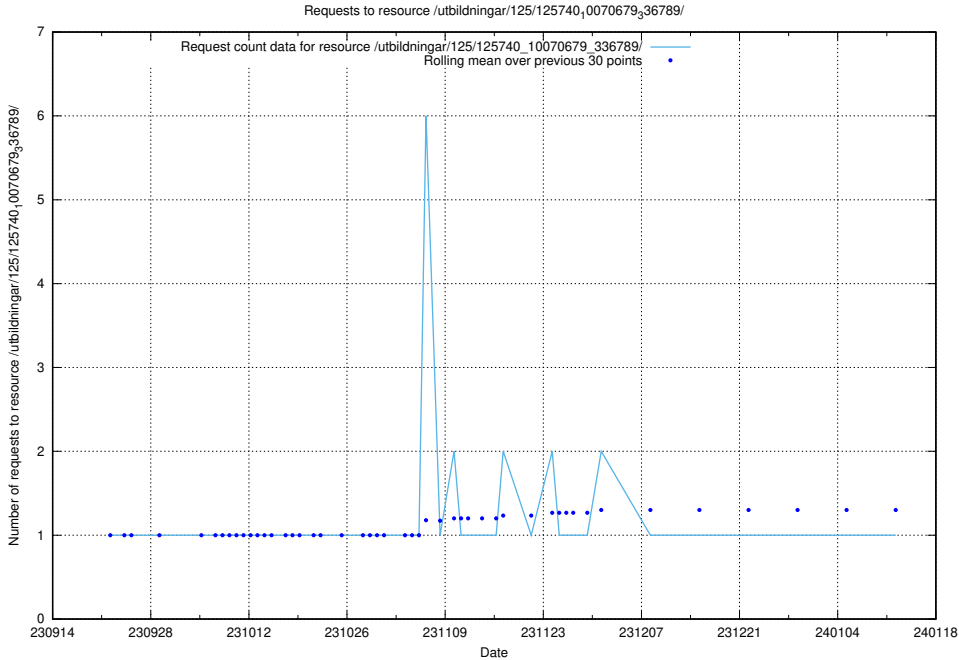

5.4448 Usage of /utbildningar/125/125740_10070679_336789/

Here, we count the number of requests to resource /utbildningar/125/125740_10070679_336789/.