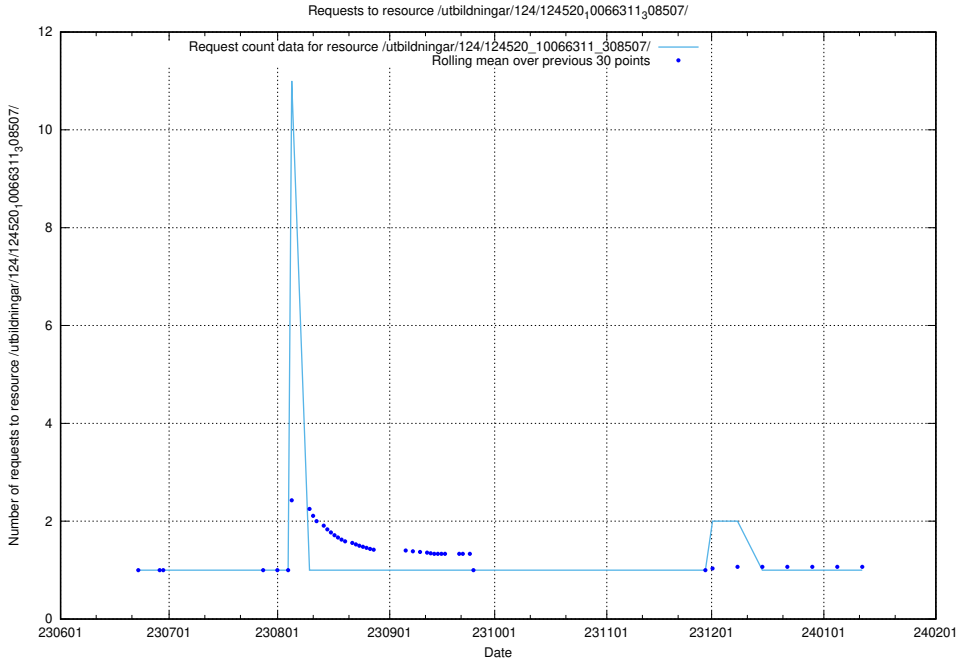

5.5691 Usage of /utbildningar/124/124520_10066311_308507/

Here, we count the number of requests to resource /utbildningar/124/124520_10066311_308507/.