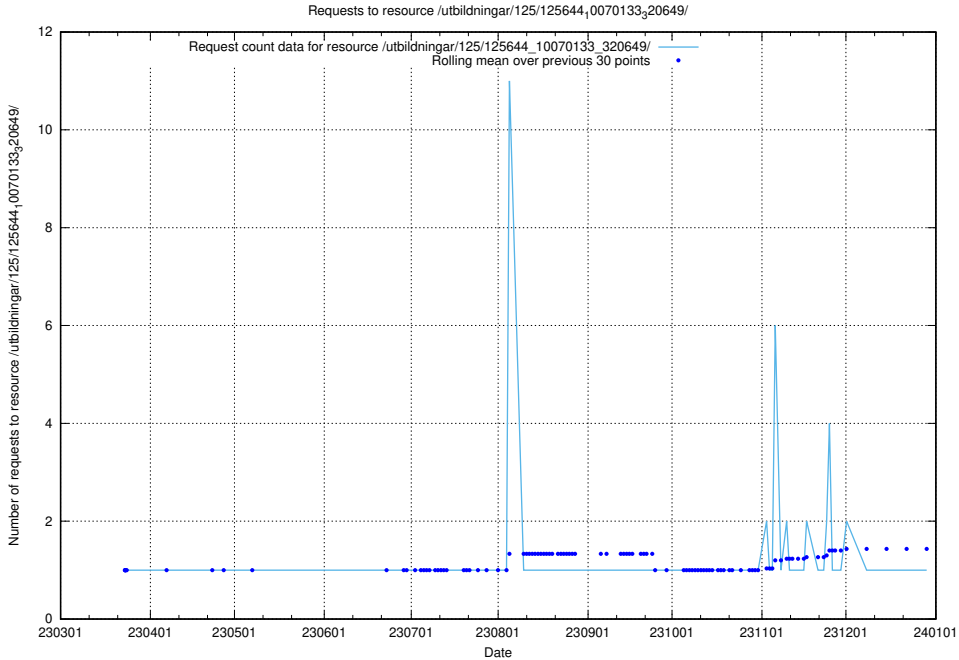

5.1044 Usage of /utbildningar/125/125644_10070133_320649/

Here, we count the number of requests to resource /utbildningar/125/125644_10070133_320649/.