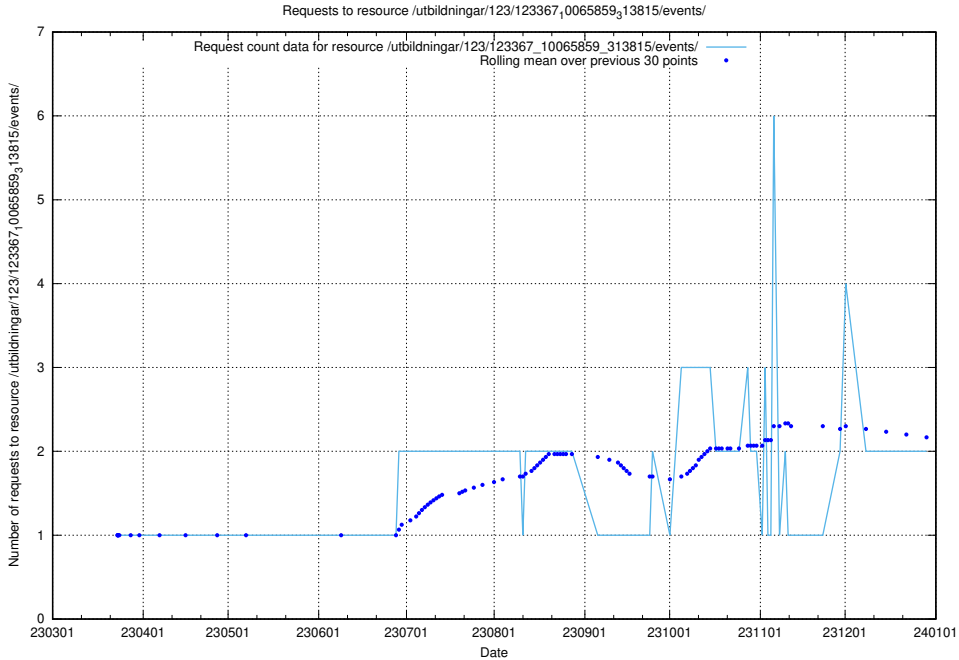

5.759 Usage of /utbildningar/123/123367_10065859_313815/events/

Here, we count the number of requests to resource /utbildningar/123/123367_10065859_313815/events/