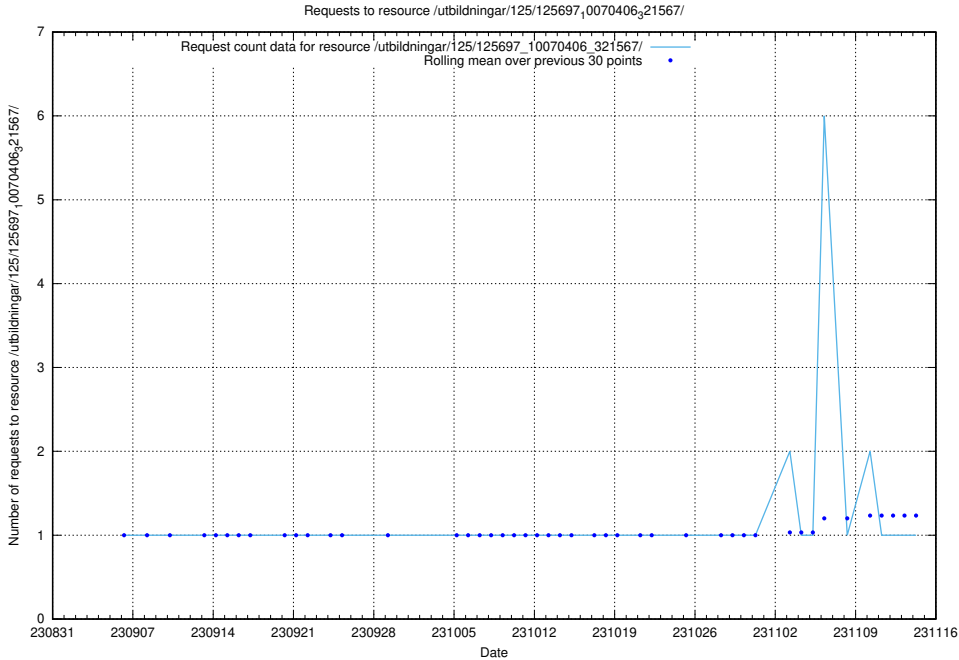

5.4618 Usage of /utbildningar/125/125697_10070406_321567/

Here, we count the number of requests to resource /utbildningar/125/125697_10070406_321567/.