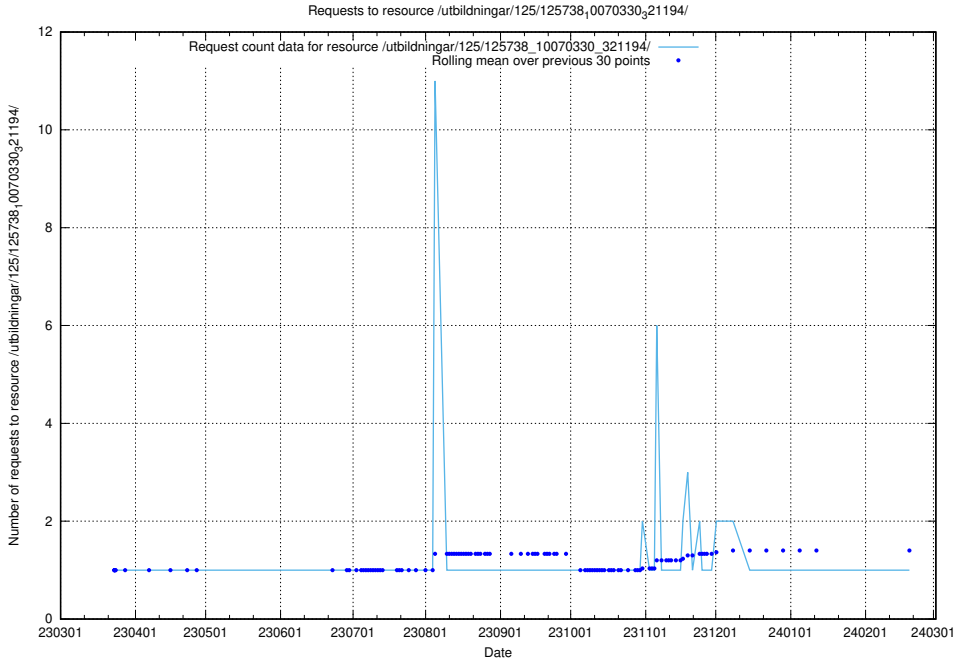

5.1010 Usage of /utbildningar/125/125738_10070330_321194/

Here, we count the number of requests to resource /utbildningar/125/125738_10070330_321194/.