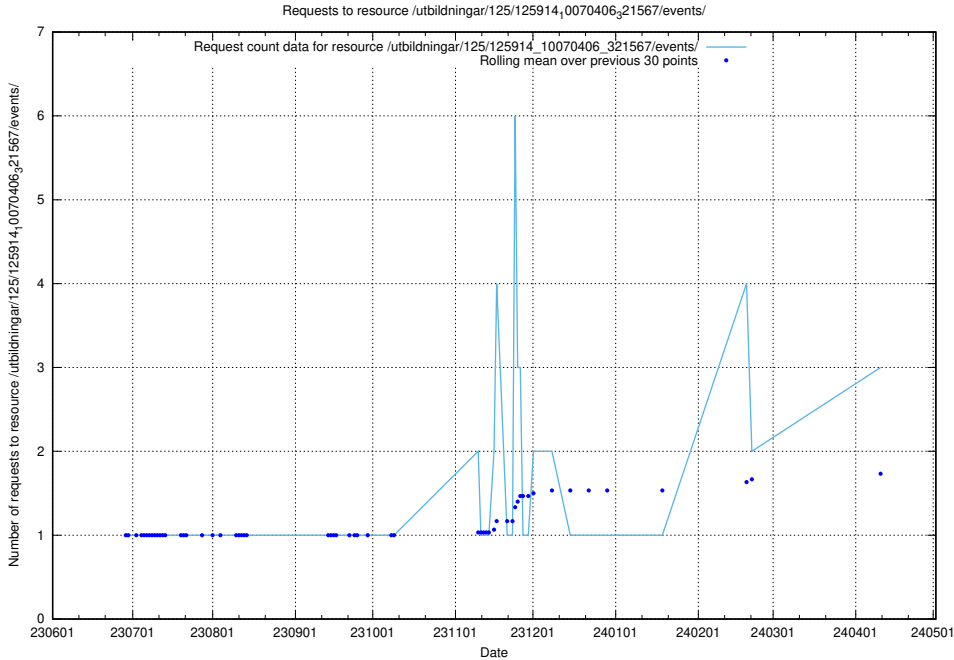

5.380 Usage of /utbildningar/125/125914_10070406_321567/events/

Here, we count the number of requests to resource /utbildningar/125/125914_10070406_321567/events/