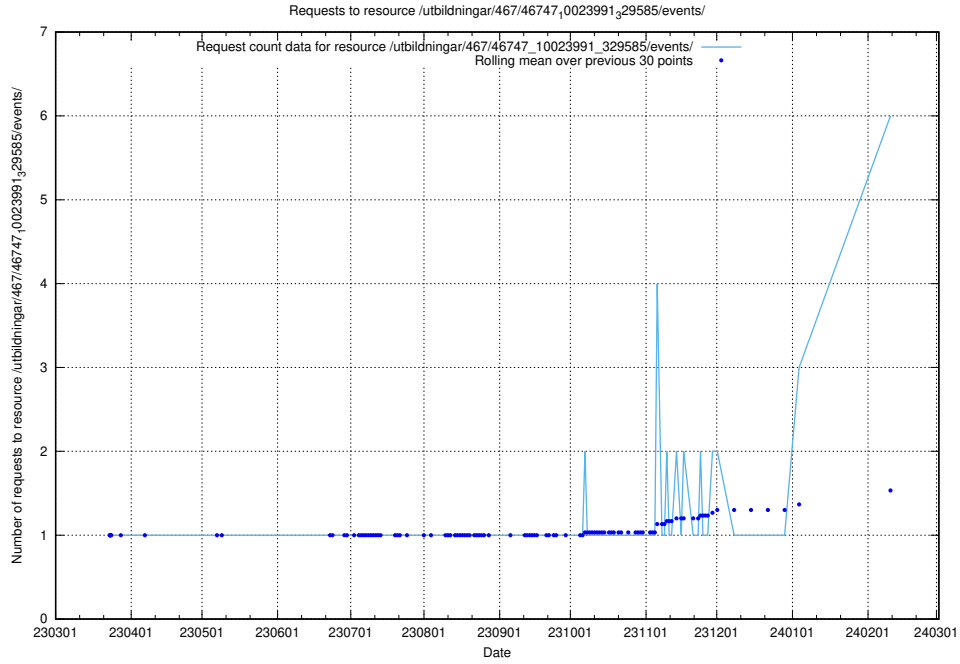

5.105 Usage of /utbildningar/467/46747_10023991_329585/events/

Here, we count the number of requests to resource /utbildningar/467/46747_10023991_329585/events/.