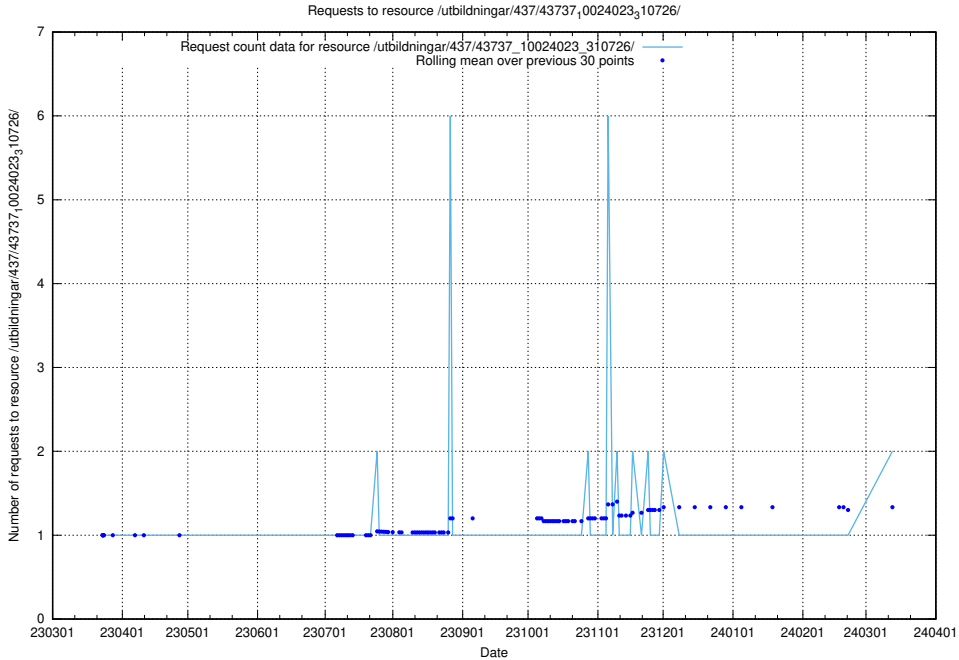

5.947 Usage of /utbildningar/437/43737_10024023_310726/

Here, we count the number of requests to resource /utbildningar/437/43737_10024023_310726/.