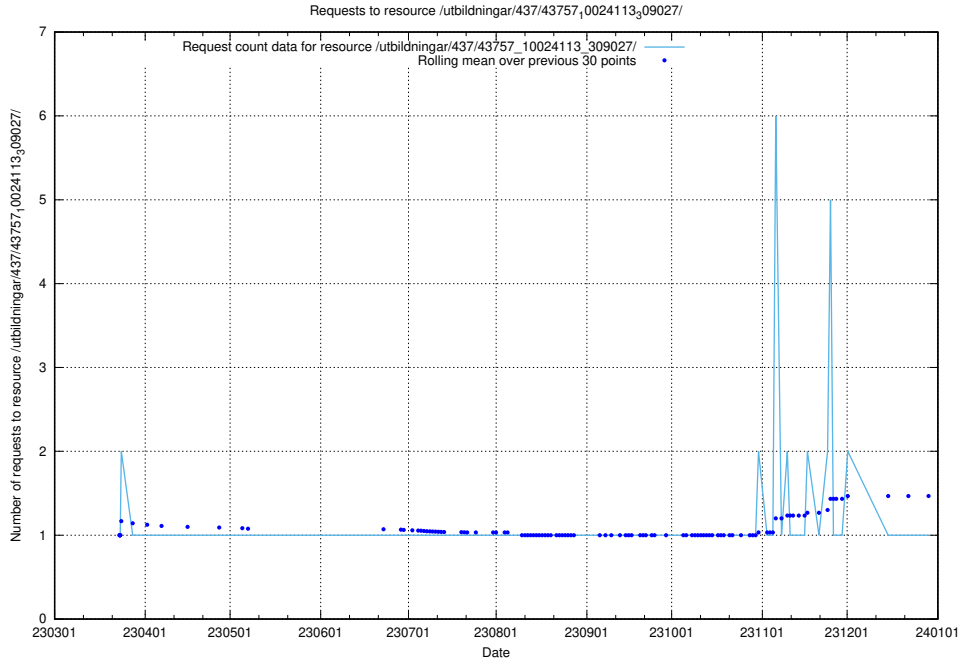

5.6295 Usage of /utbildningar/437/43757_10024113_309027/

Here, we count the number of requests to resource /utbildningar/437/43757_10024113_309027/.