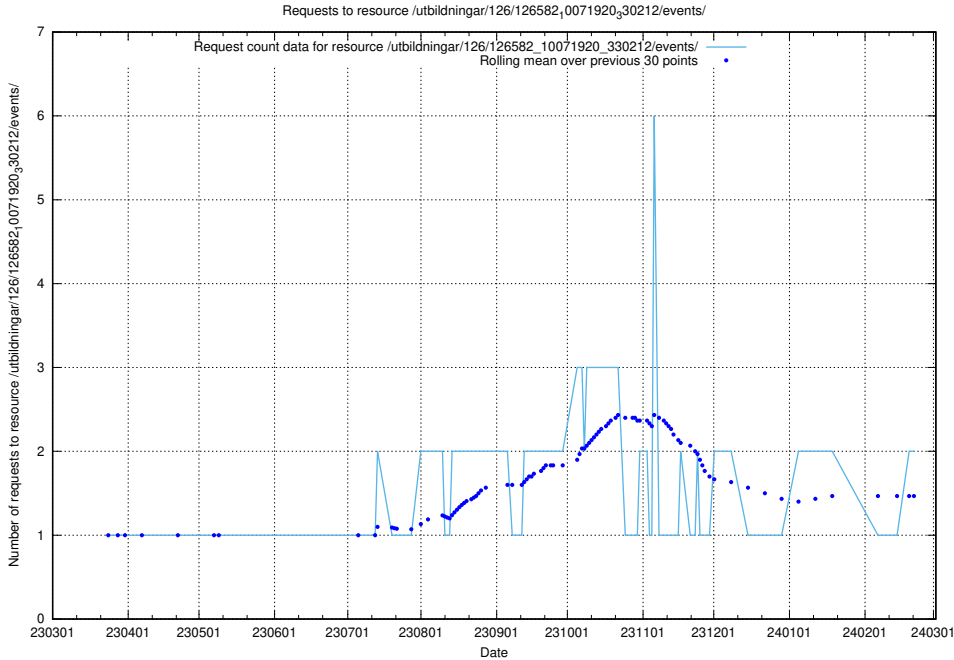

5.925 Usage of /utbildningar/126/126582_10071920_330212/events/

Here, we count the number of requests to resource /utbildningar/126/126582_10071920_330212/events/