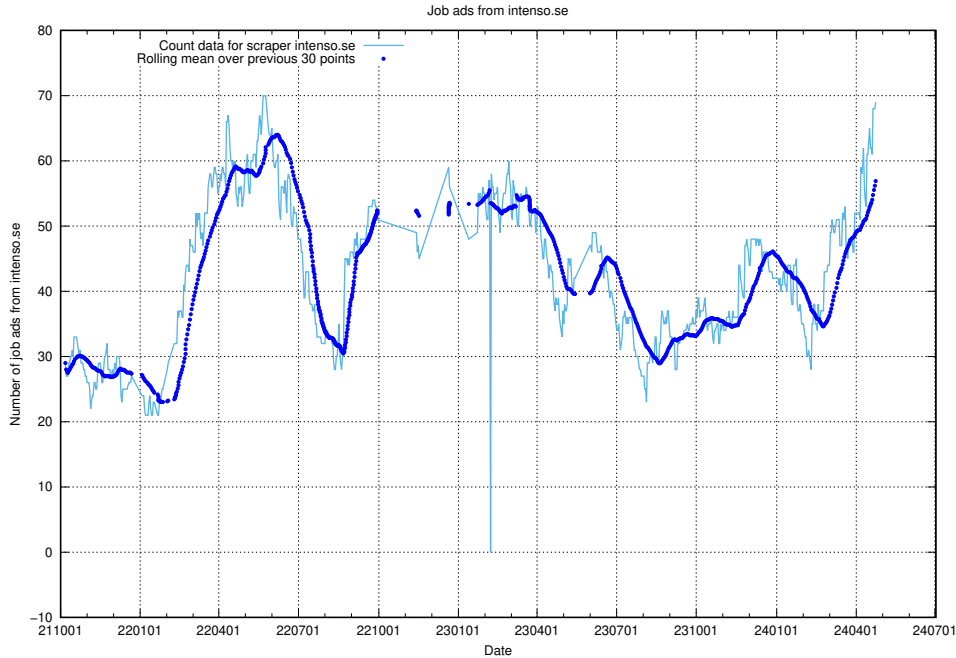

### 13.16 Number of ads by scraper intenso.se

Here, we count the number of job ads scraped from intenso.se.