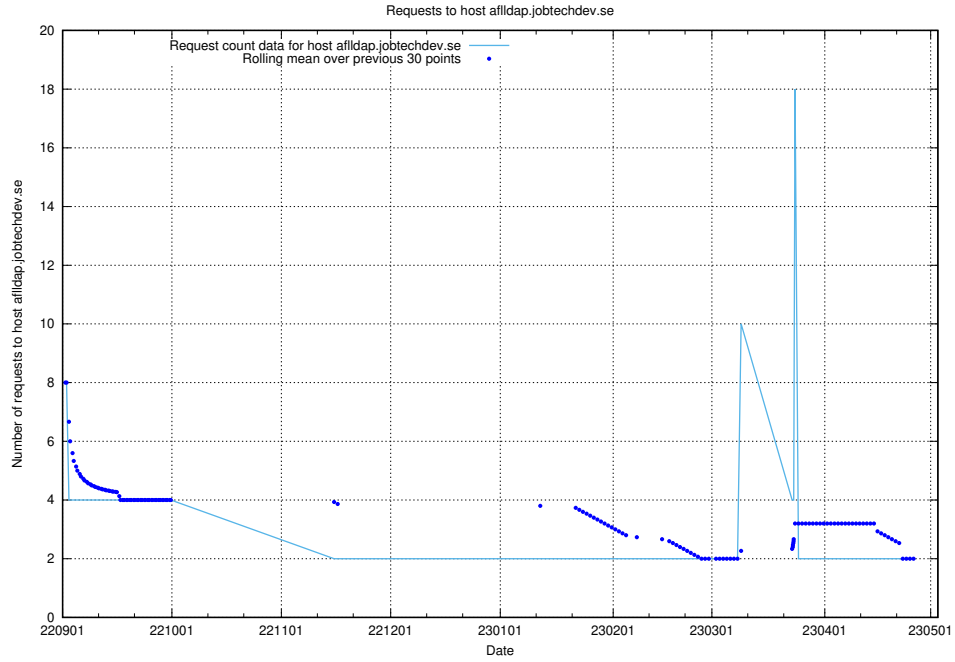

7.331 Usage of afldap.jobtechdev.se

Here, we count the number of requests to host afldap.jobtechdev.se.