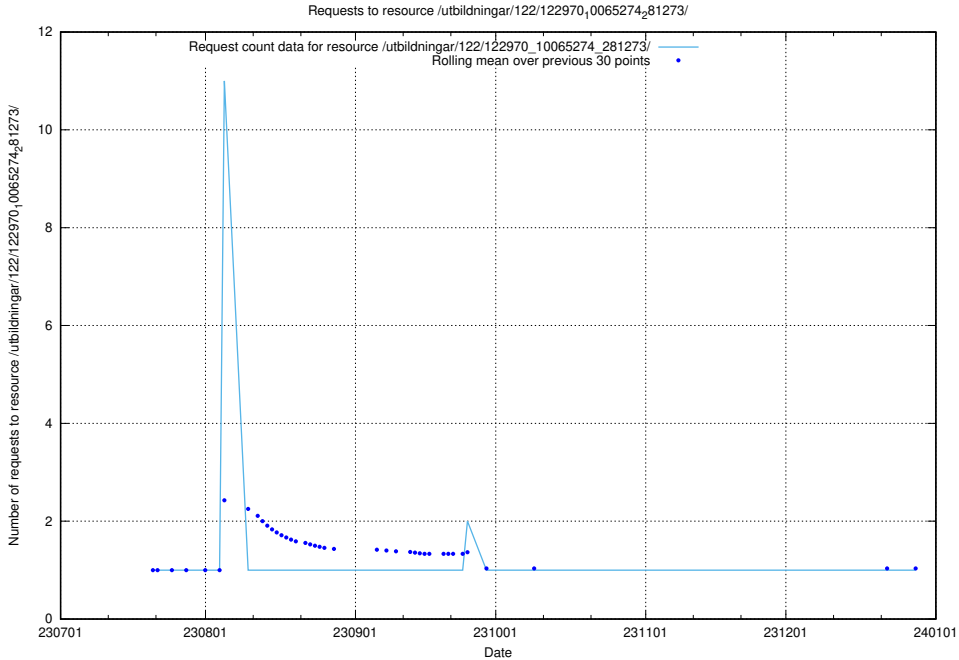

5.4922 Usage of /utbildningar/122/122970_10065274_281273/

Here, we count the number of requests to resource /utbildningar/122/122970_10065274_281273/.