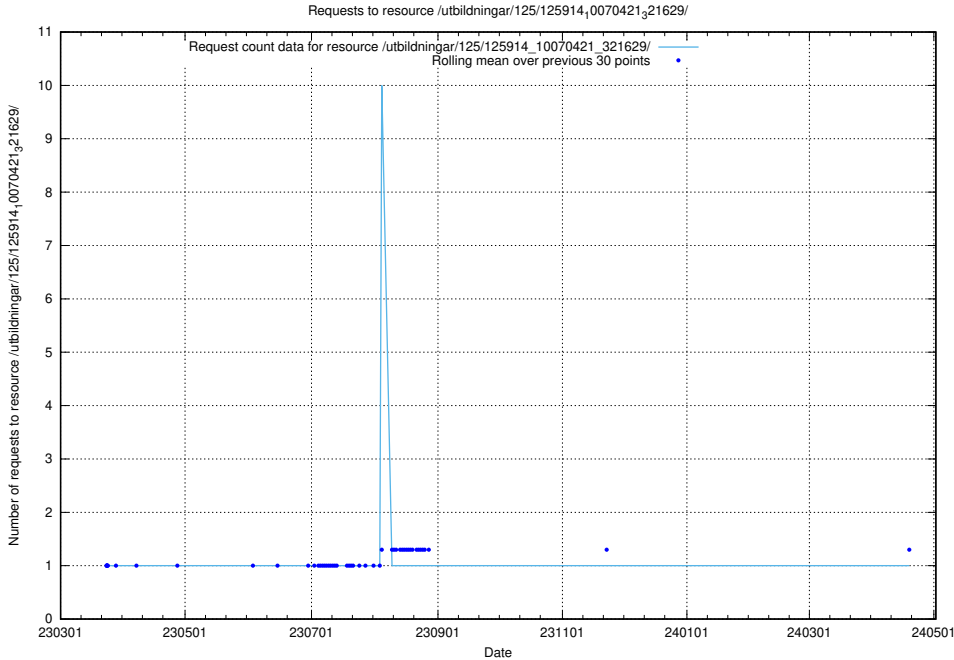

5.6367 Usage of /utbildningar/125/125914_10070421_321629/

Here, we count the number of requests to resource /utbildningar/125/125914_10070421_321629/.