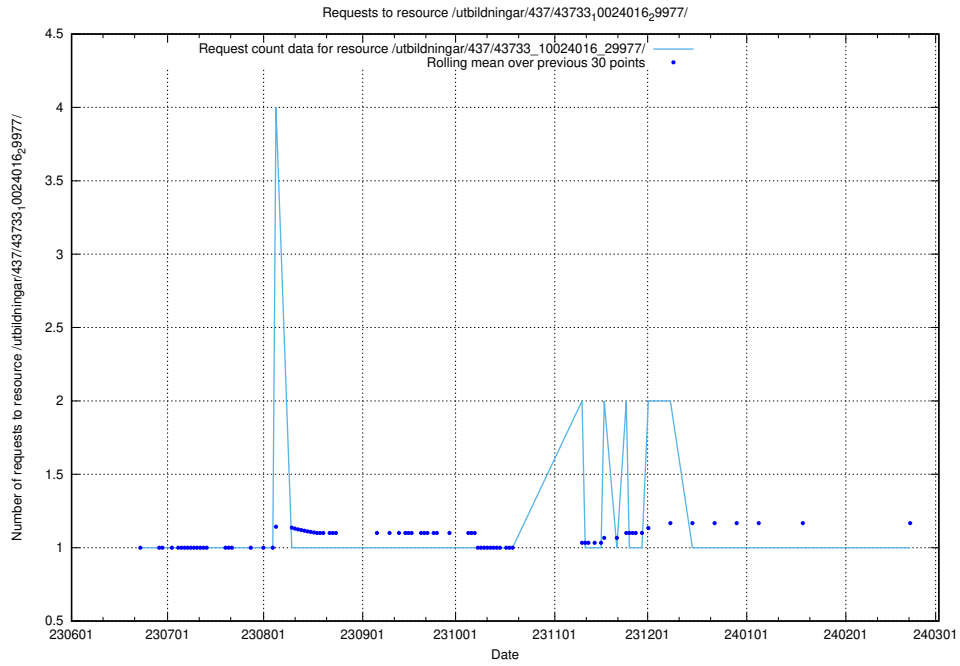

5.5515 Usage of /utbildningar/437/43733_10024016_29977/

Here, we count the number of requests to resource /utbildningar/437/43733_10024016_29977/.