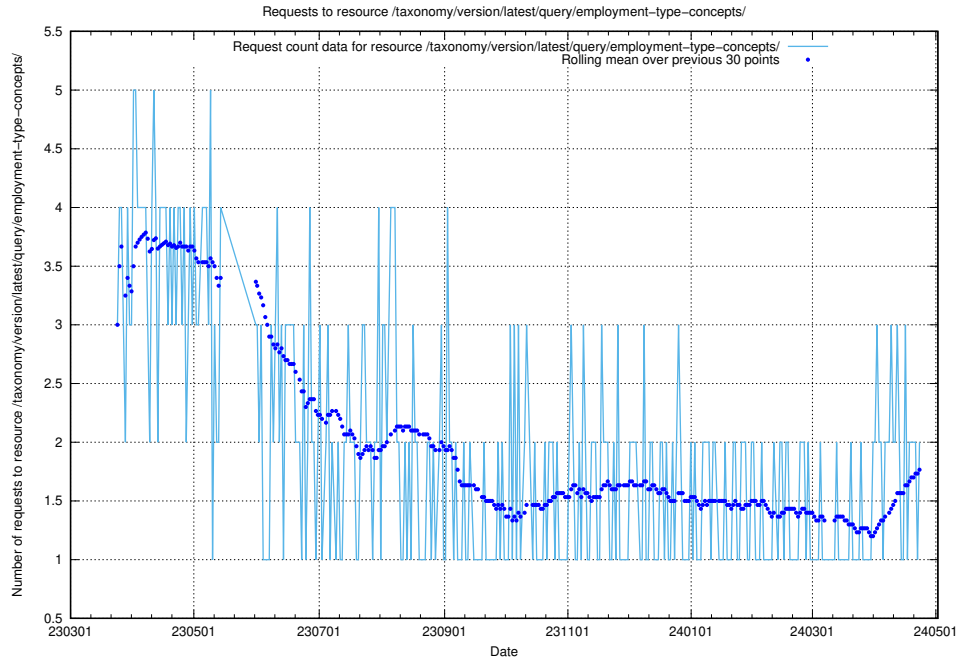

5.912 Usage of /taxonomy/version/latest/query/employment-type-concepts/

Here, we count the number of requests to resource /taxonomy/version/latest/query/employment-type-concepts/.