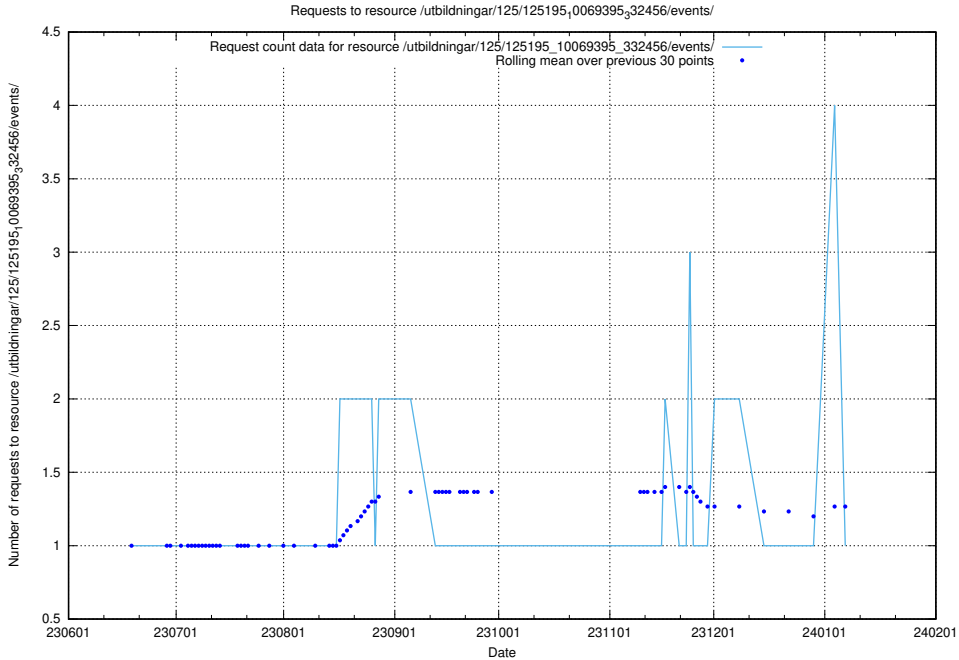

5.5785 Usage of /utbildningar/125/125195_10069395_332456/events/

Here, we count the number of requests to resource /utbildningar/125/125195_10069395_332456/events/