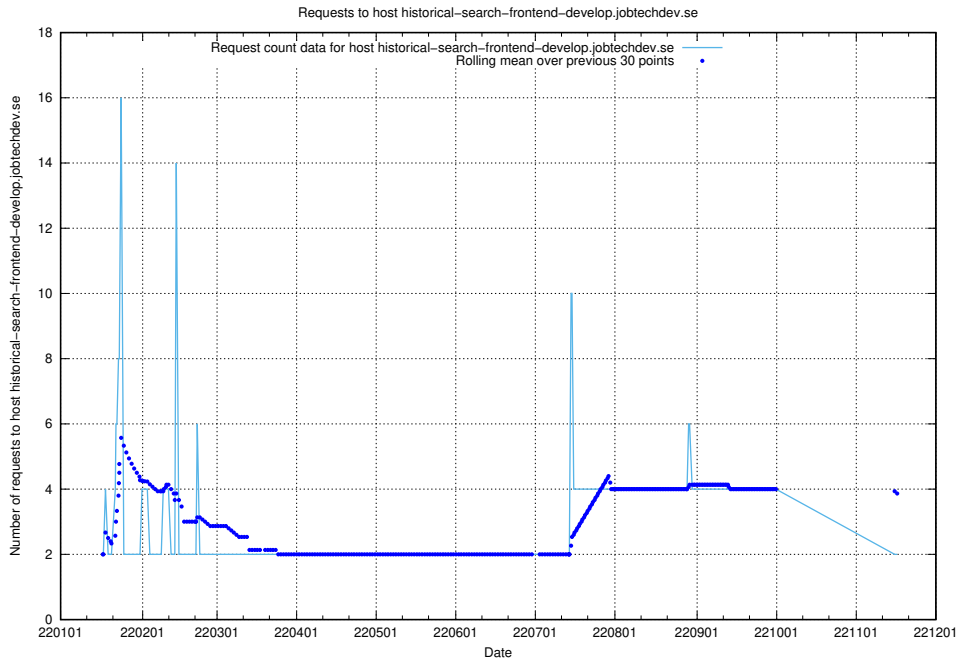

7.269 Usage of historical-search-frontend-develop.jobtechdev.se

Here, we count the number of requests to host historical-search-frontend-develop.jobtechdev.se.