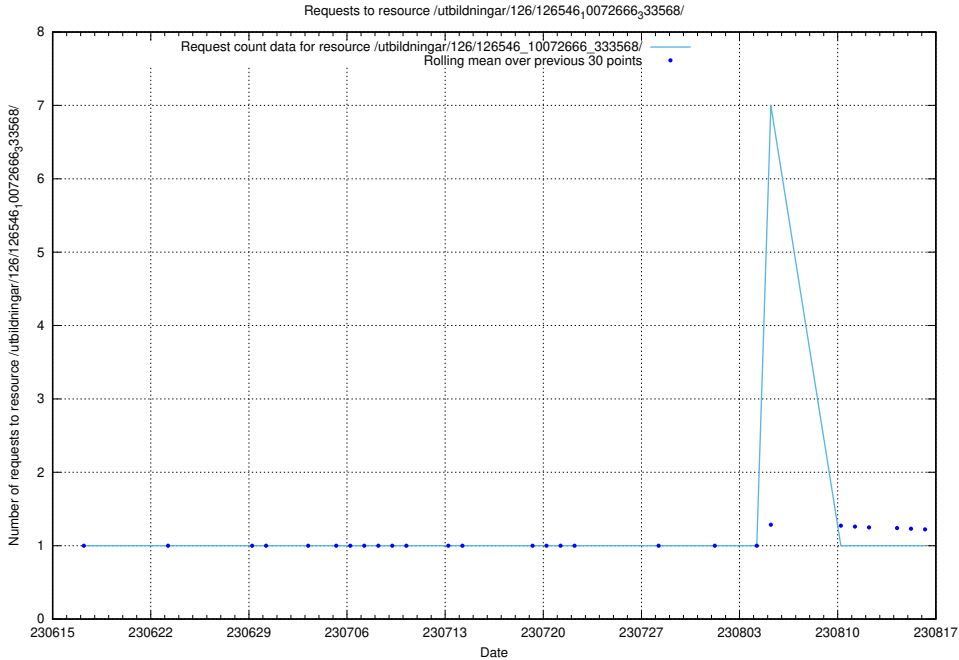

5.5800 Usage of /utbildningar/126/126546_10072666_333568/

Here, we count the number of requests to resource /utbildningar/126/126546_10072666_333568/.