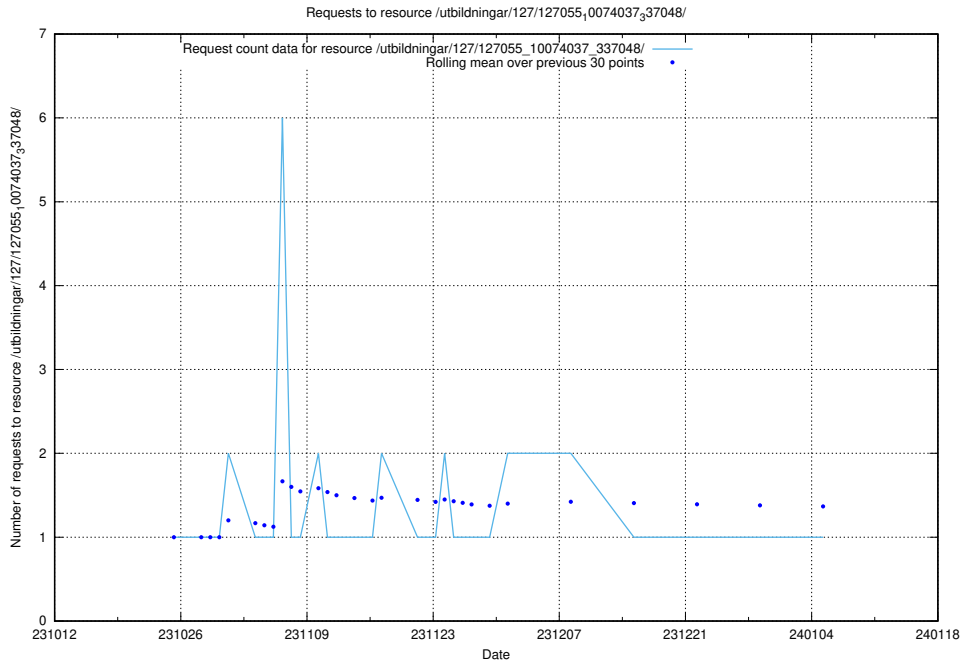

5.4158 Usage of /utbildningar/127/127055_10074037_337048/

Here, we count the number of requests to resource /utbildningar/127/127055_10074037_337048/.