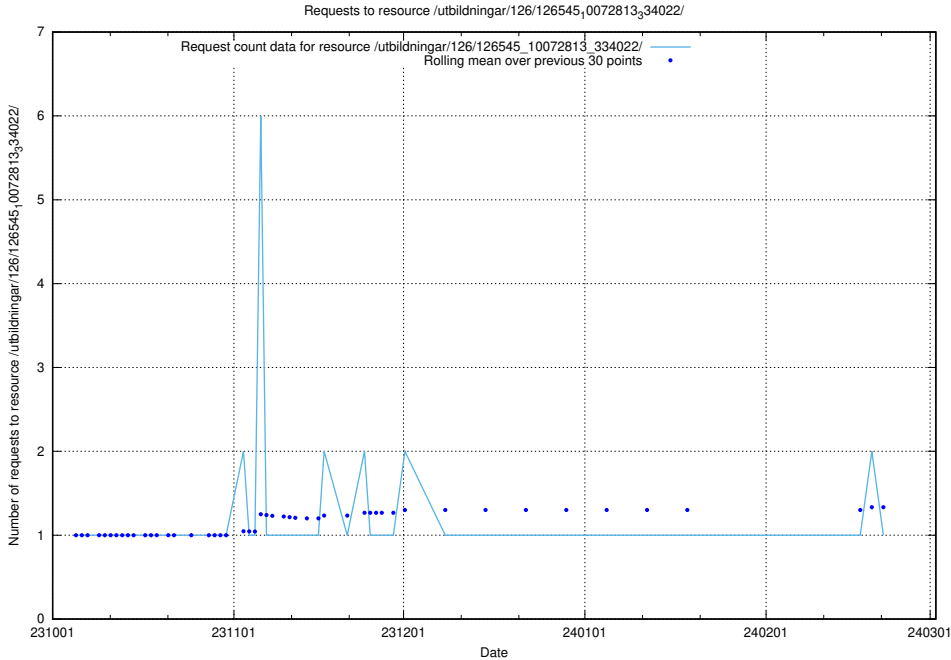

5.4345 Usage of /utbildningar/126/126545_10072813_334022/

Here, we count the number of requests to resource /utbildningar/126/126545_10072813_334022/.