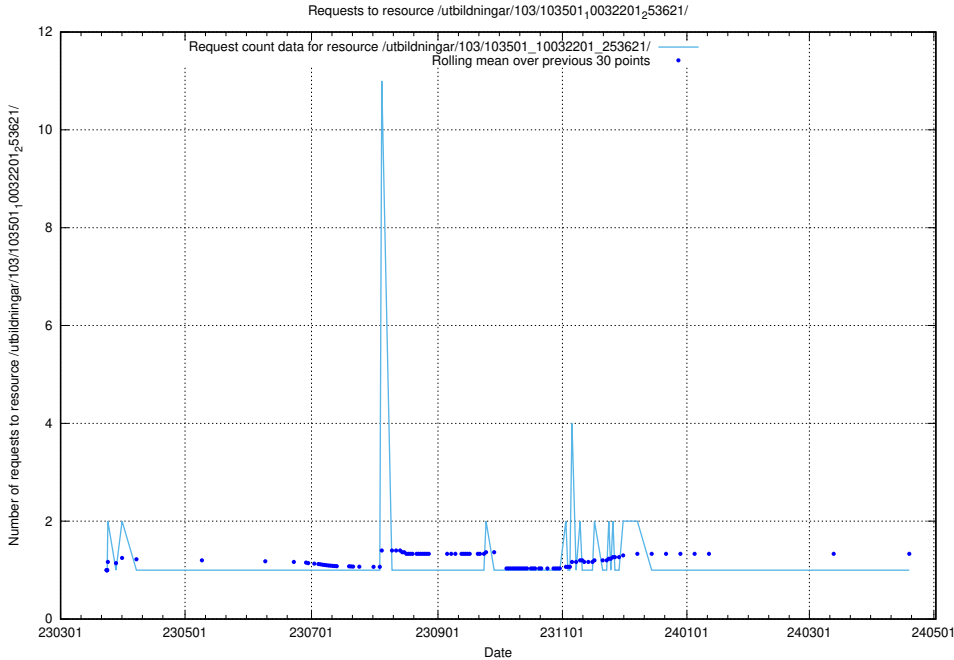

5.5430 Usage of /utbildningar/103/103501_10032201_253621/

Here, we count the number of requests to resource /utbildningar/103/103501_10032201_253621/.