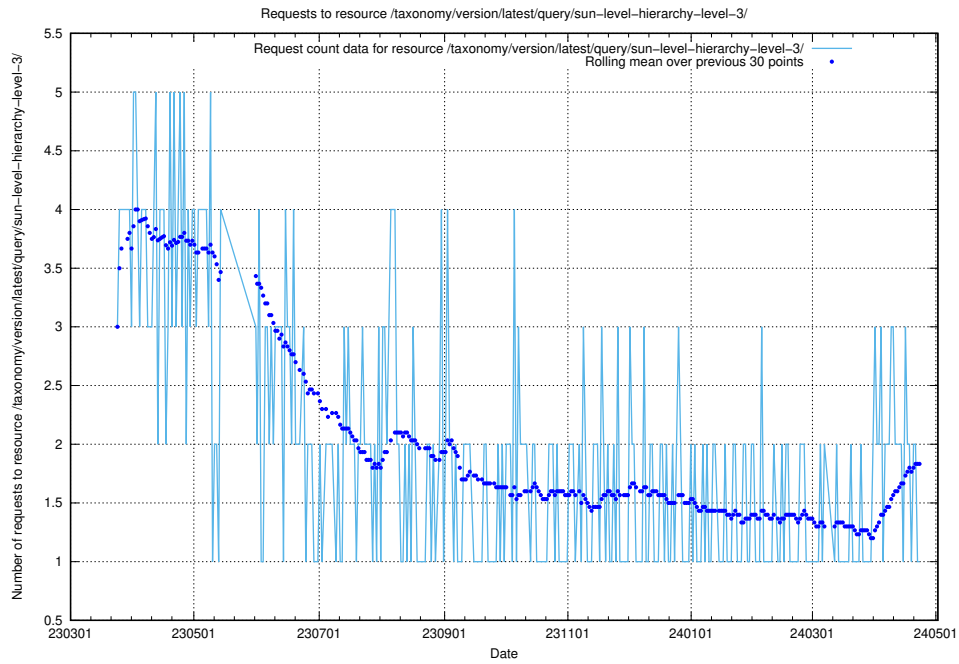

5.6021 Usage of /taxonomy/version/latest/query/sun-level-hierarchy-level-3/

Here, we count the number of requests to resource /taxonomy/version/latest/query/sun-level-hierarchy-level-3/.