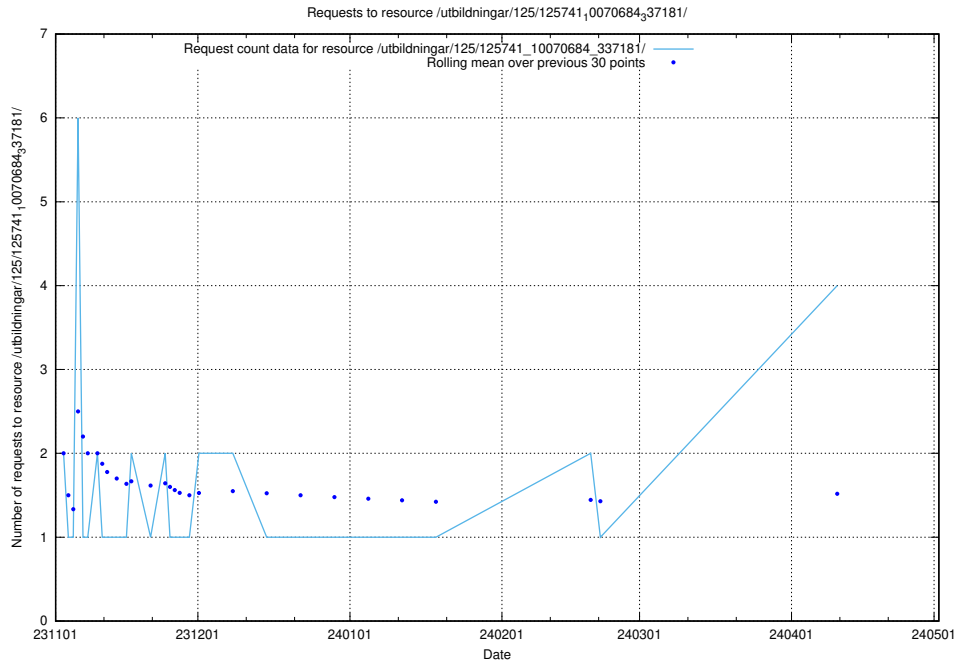

5.205 Usage of /utbildningar/125/125741_10070684_337181/

Here, we count the number of requests to resource /utbildningar/125/125741_10070684_337181/.