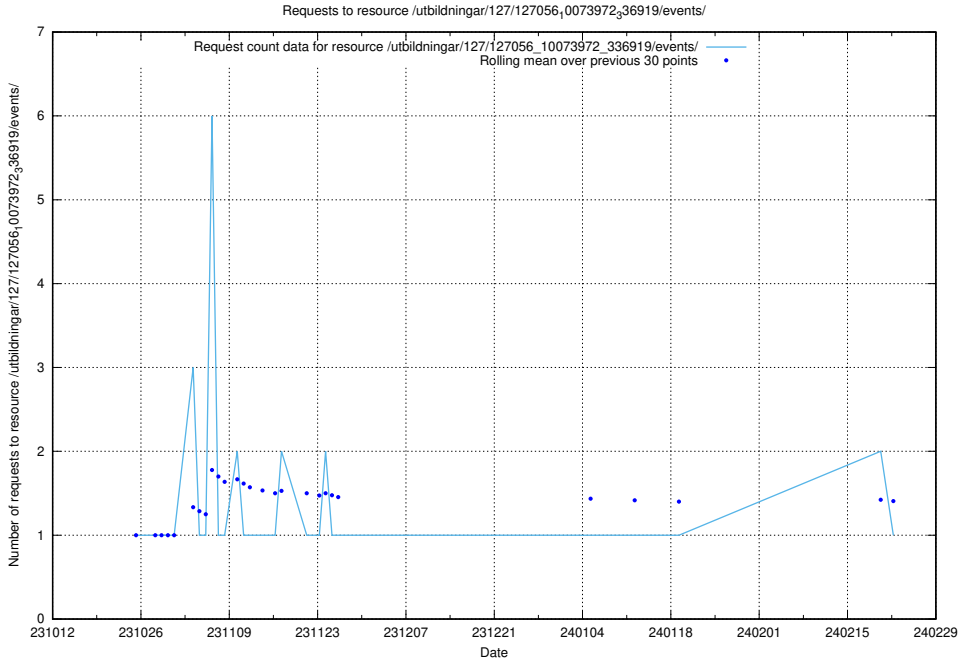

5.4156 Usage of /utbildningar/127/127056_10073972_336919/events/

Here, we count the number of requests to resource /utbildningar/127/127056_10073972_336919/events/