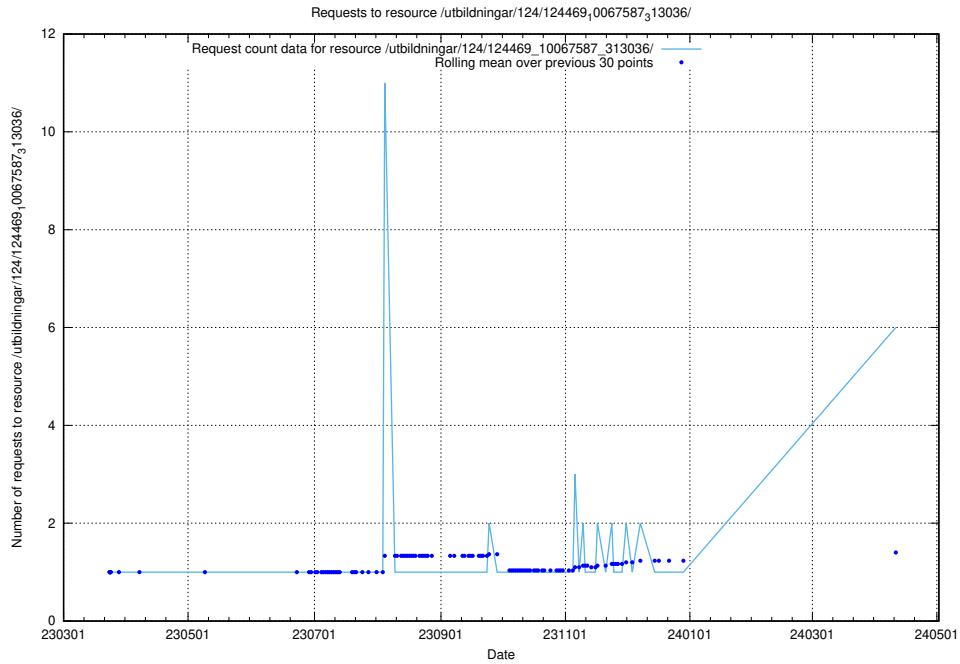

5.59 Usage of /utbildningar/124/124469_10067587_313036/

Here, we count the number of requests to resource /utbildningar/124/124469_10067587_313036/.