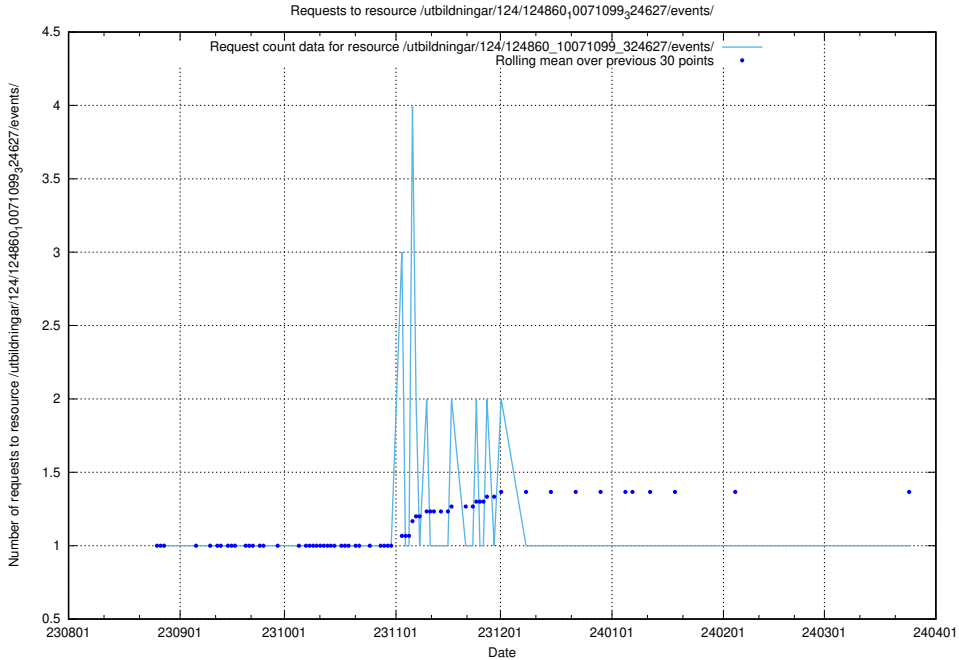

### 5.4650 Usage of /utbildningar/124/124860\_10071099\_324627/events/

Here, we count the number of requests to resource /utbildningar/124/124860\_10071099\_324627/events/