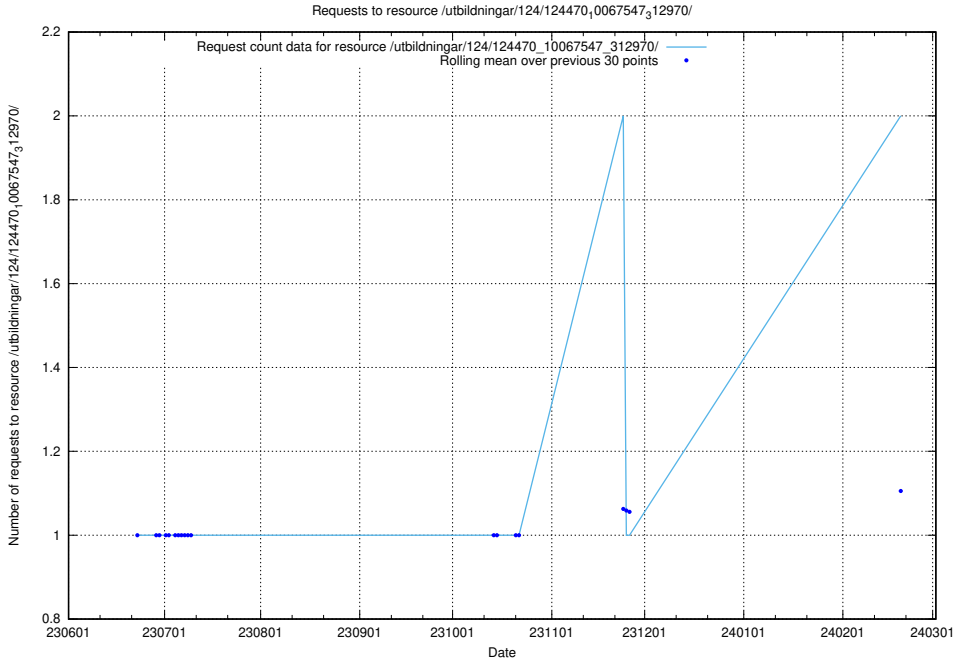

5.854 Usage of /utbildningar/124/124470_10067547_312970/

Here, we count the number of requests to resource /utbildningar/124/124470_10067547_312970/.