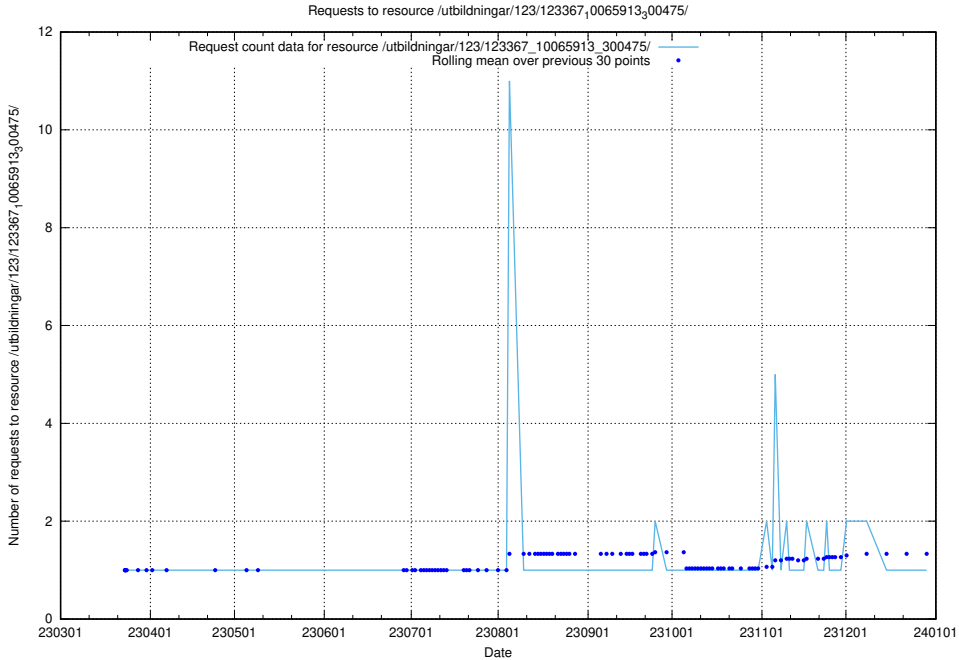

### 5.4633 Usage of /utbildningar/123/123367\_10065913\_300475/

Here, we count the number of requests to resource /utbildningar/123/123367\_10065913\_300475/.