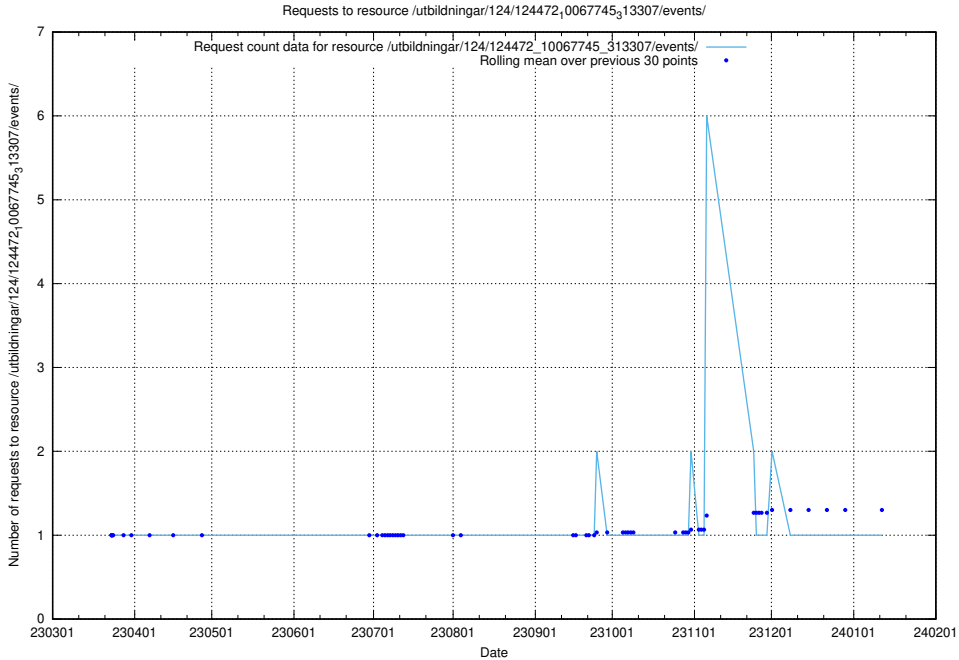

5.2948 Usage of /utbildningar/124/124472_10067745_313307/events/

Here, we count the number of requests to resource /utbildningar/124/124472_10067745_313307/events/