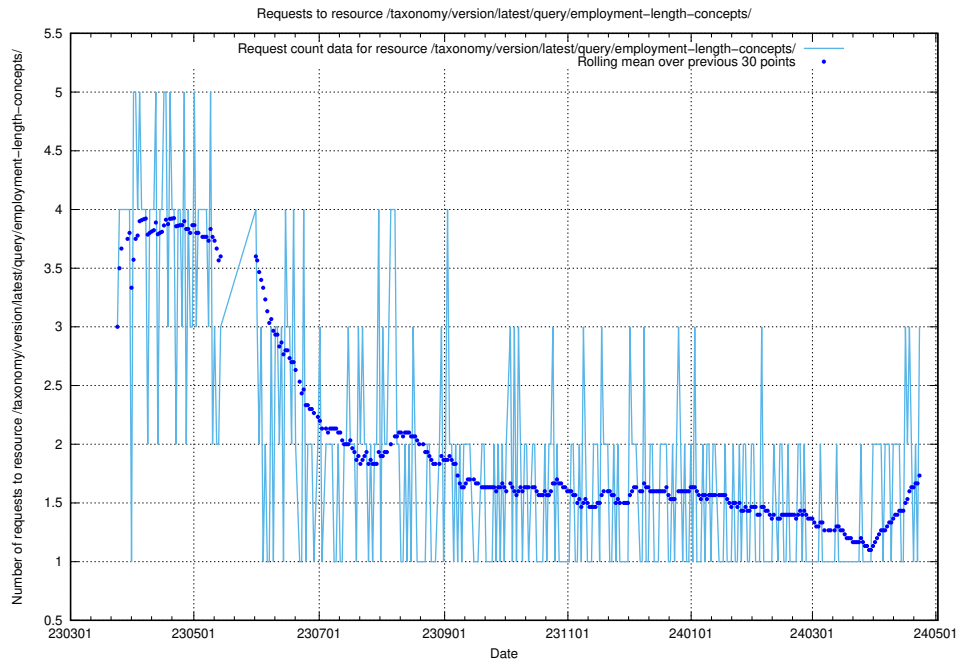

### 5.432 Usage of /taxonomy/version/latest/query/employment-length-concepts/

Here, we count the number of requests to resource /taxonomy/version/latest/query/employment-length-concepts/.