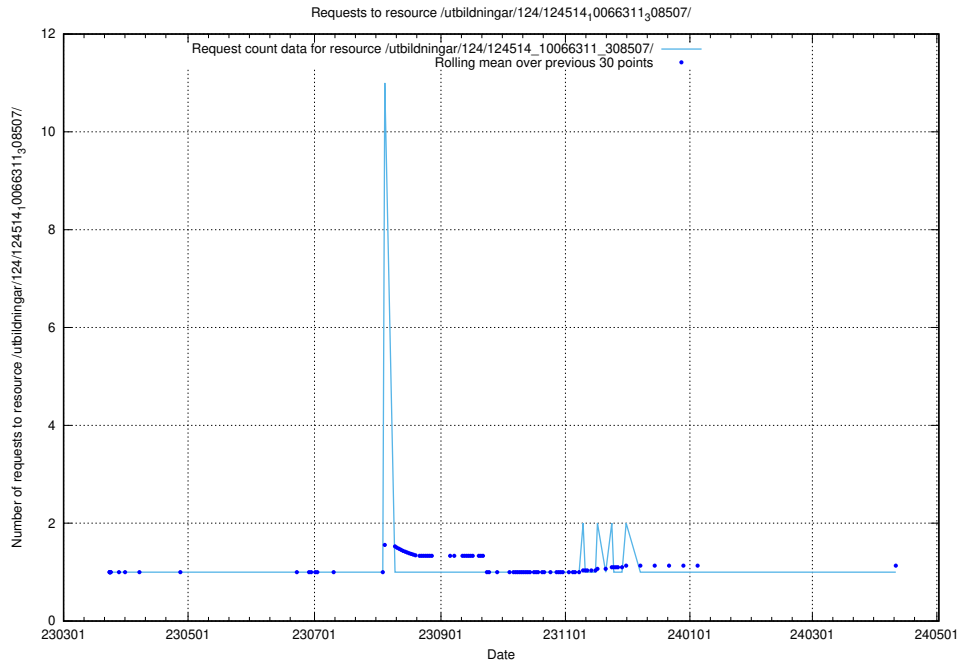

5.1747 Usage of /utbildningar/124/124514_10066311_308507/

Here, we count the number of requests to resource /utbildningar/124/124514_10066311_308507/.