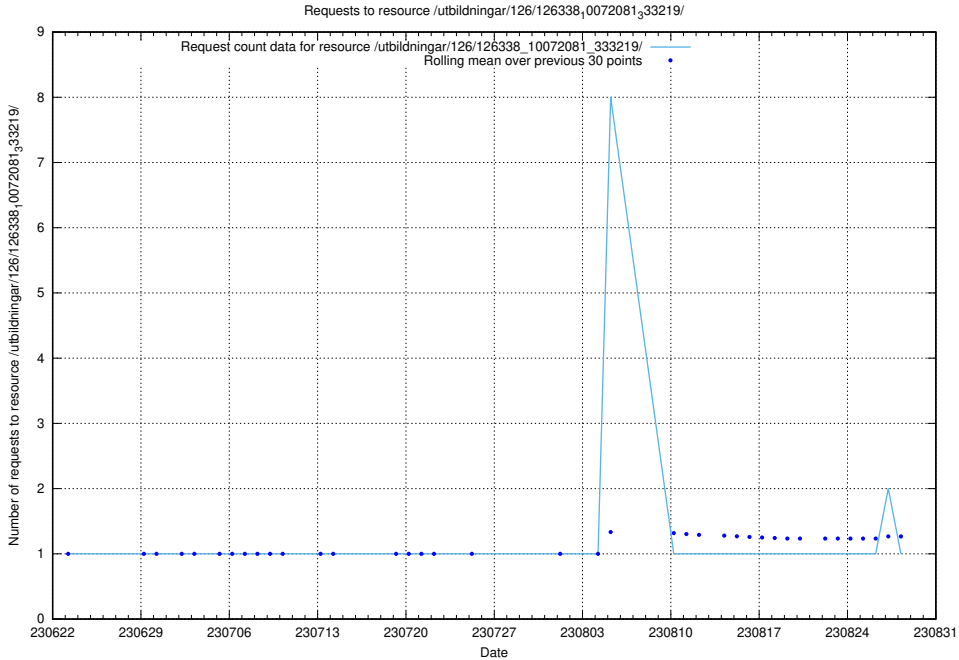

5.5599 Usage of /utbildningar/126/126338_10072081_333219/

Here, we count the number of requests to resource /utbildningar/126/126338_10072081_333219/.