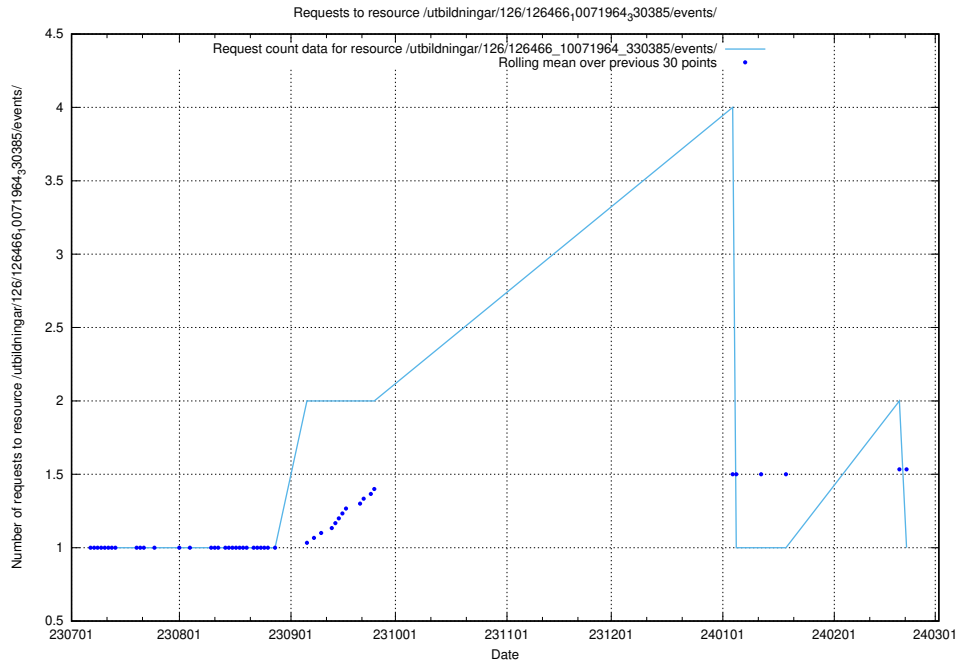

5.5235 Usage of /utbildningar/126/126466_10071964_330385/events/

Here, we count the number of requests to resource /utbildningar/126/126466_10071964_330385/events/