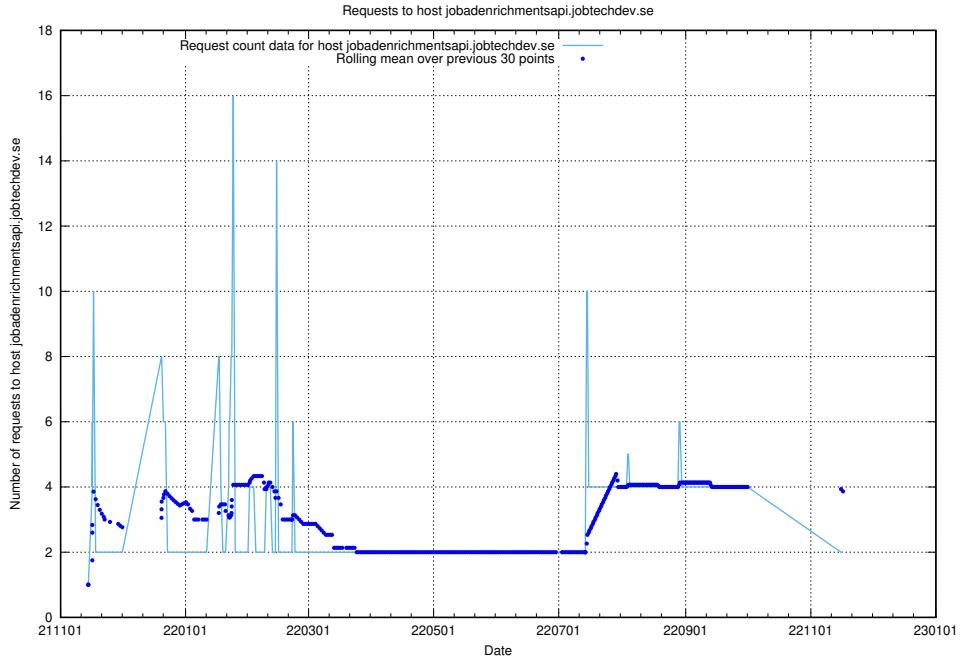

7.574 Usage of jobadenrichmentsapi.jobtechdev.se

Here, we count the number of requests to host jobadenrichmentsapi.jobtechdev.se.