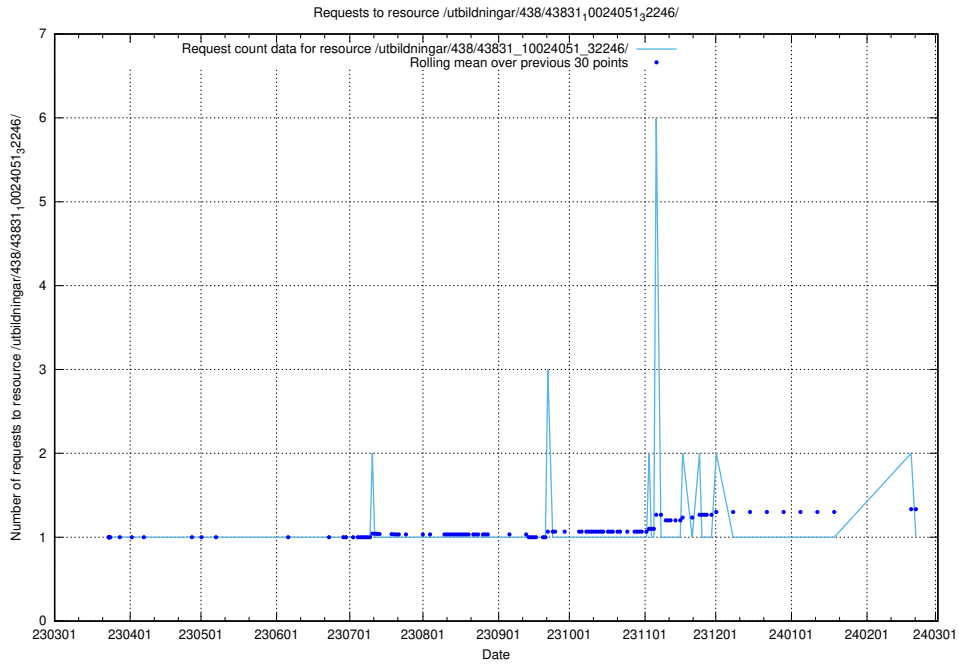

5.6256 Usage of /utbildningar/438/43831_10024051_32246/

Here, we count the number of requests to resource /utbildningar/438/43831_10024051_32246/.