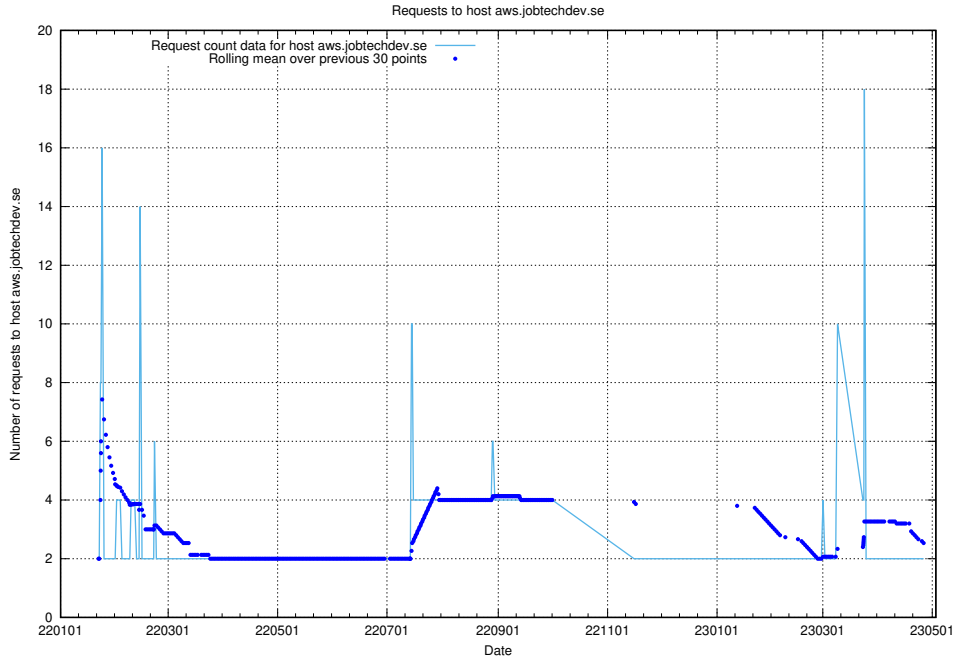

7.256 Usage of aws.jobtechdev.se

Here, we count the number of requests to host aws.jobtechdev.se.