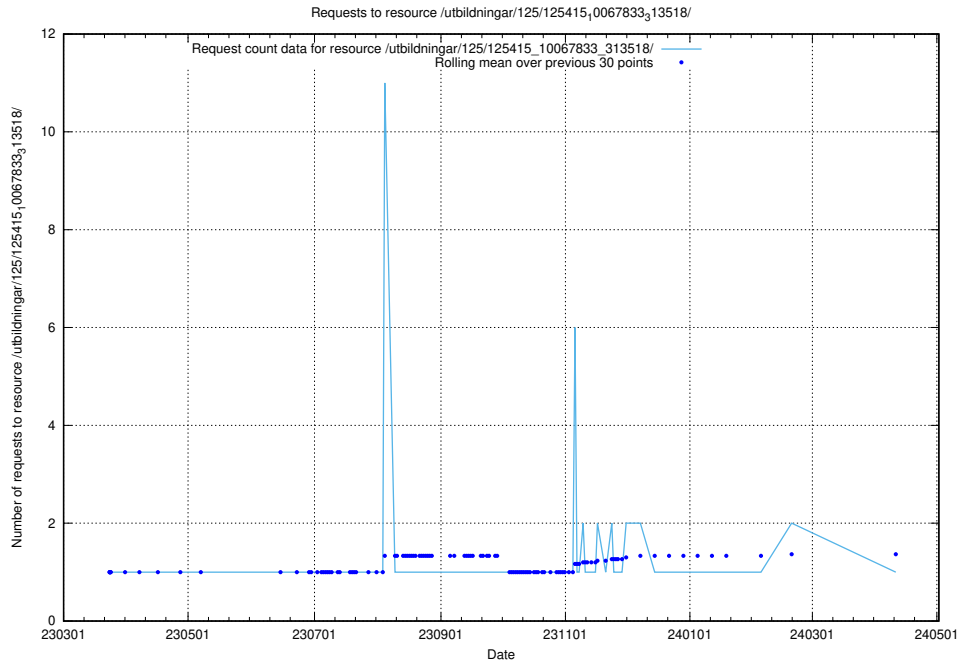

5.1105 Usage of /utbildningar/125/125415_10067833_313518/

Here, we count the number of requests to resource /utbildningar/125/125415_10067833_313518/.