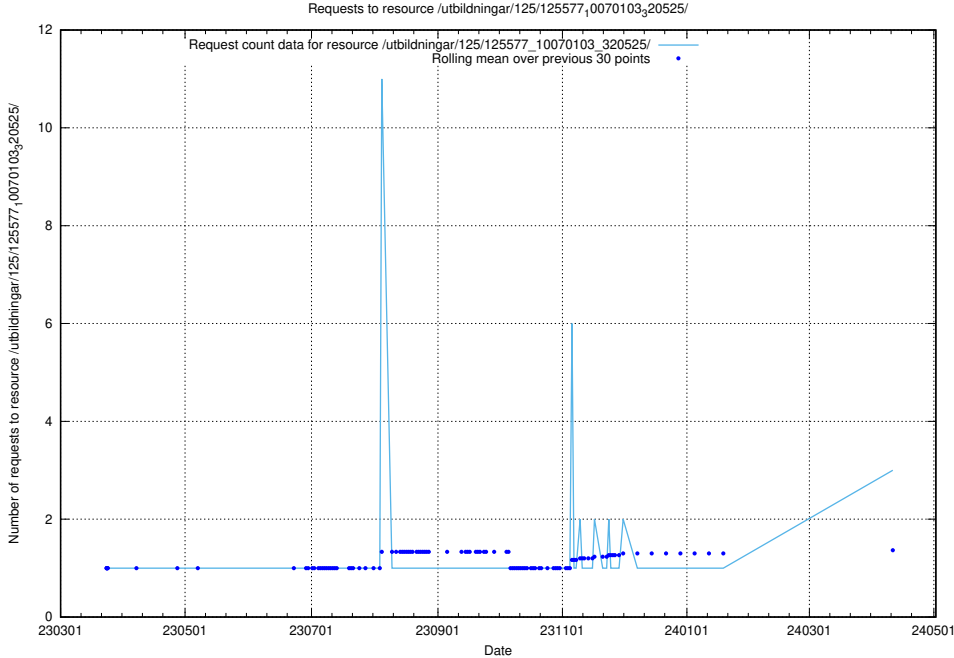

5.262 Usage of /utbildningar/125/125577_10070103_320525/

Here, we count the number of requests to resource /utbildningar/125/125577_10070103_320525/.