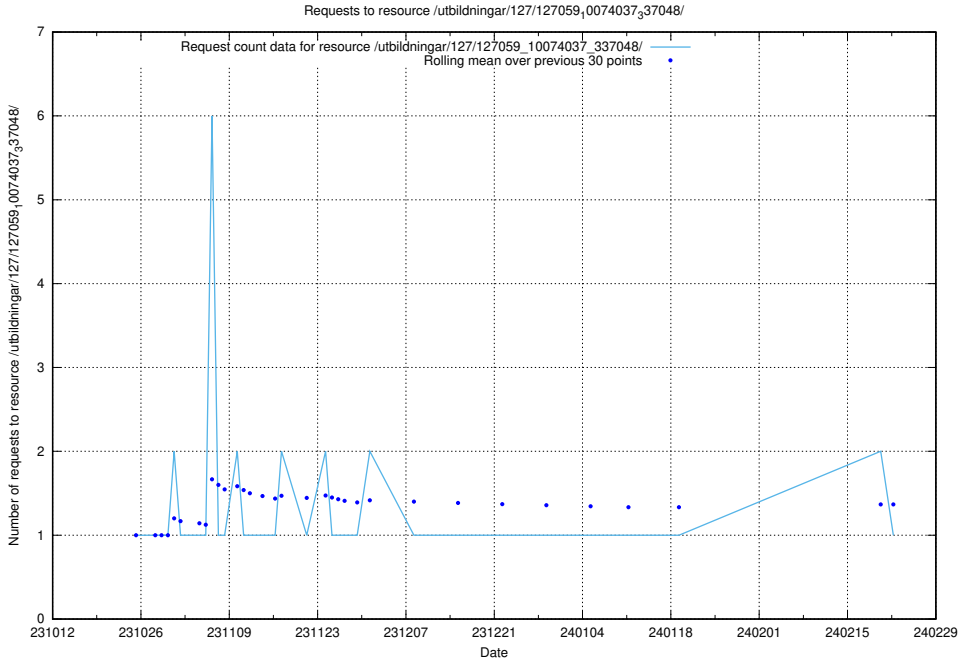

5.4149 Usage of /utbildningar/127/127059_10074037_337048/

Here, we count the number of requests to resource /utbildningar/127/127059_10074037_337048/.