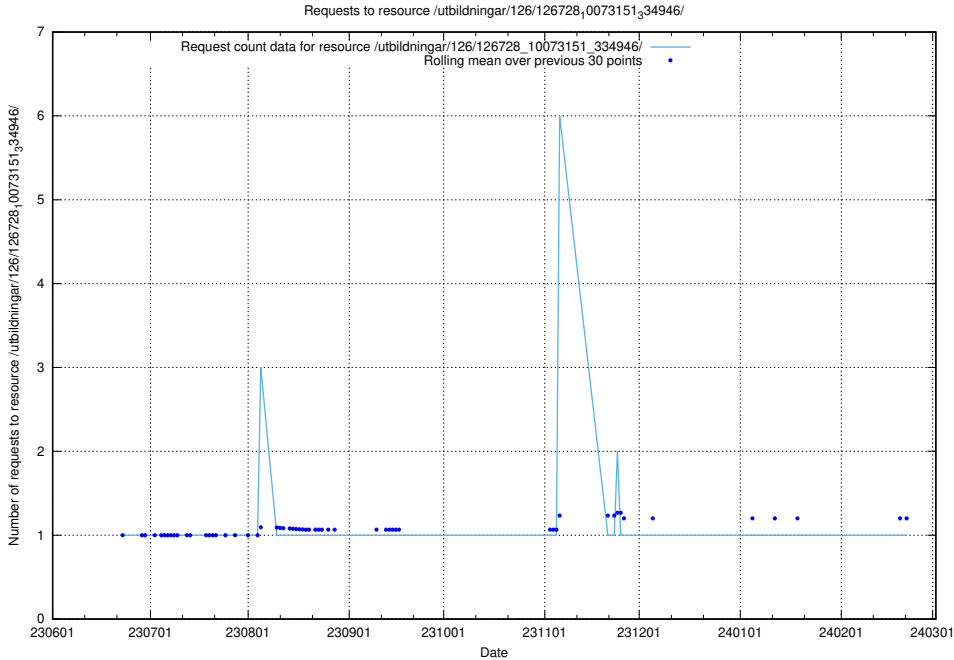

5.5536 Usage of /utbildningar/126/126728_10073151_334946/

Here, we count the number of requests to resource /utbildningar/126/126728_10073151_334946/.