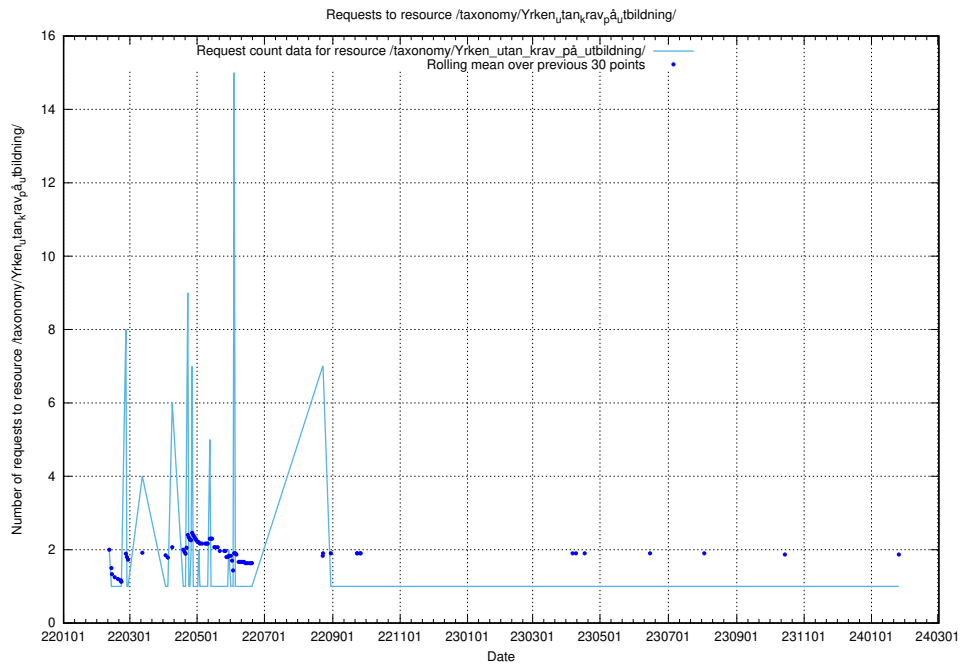

5.1403 Usage of /taxonomy/Yrken_utan_krav_på_utbildning/

Here, we count the number of requests to resource /taxonomy/Yrken_utan_krav_på_utbildning/.