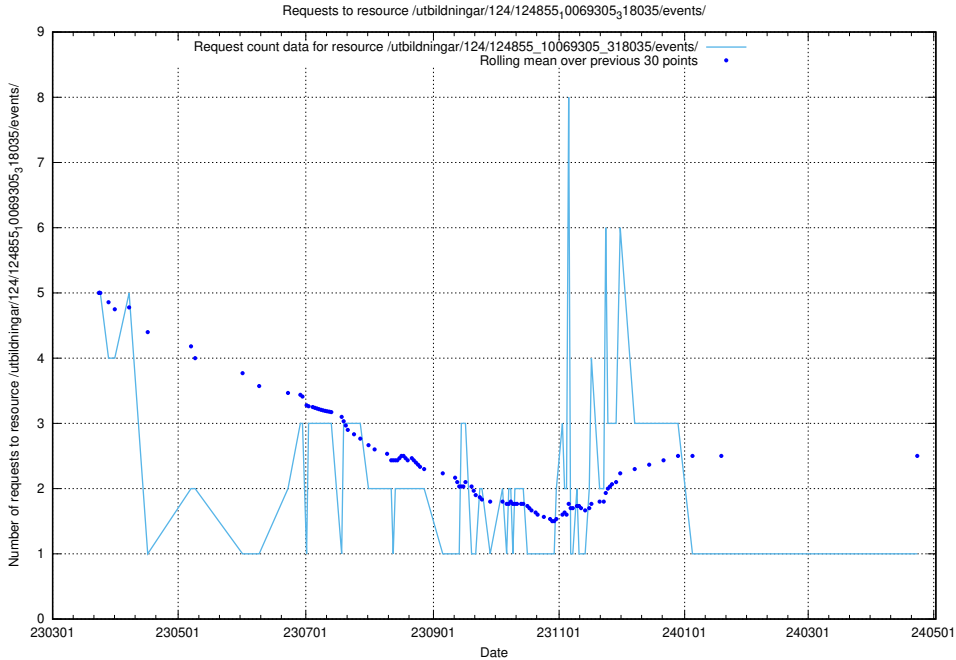

5.6179 Usage of /utbildningar/124/124855_10069305_318035/events/

Here, we count the number of requests to resource /utbildningar/124/124855_10069305_318035/events/