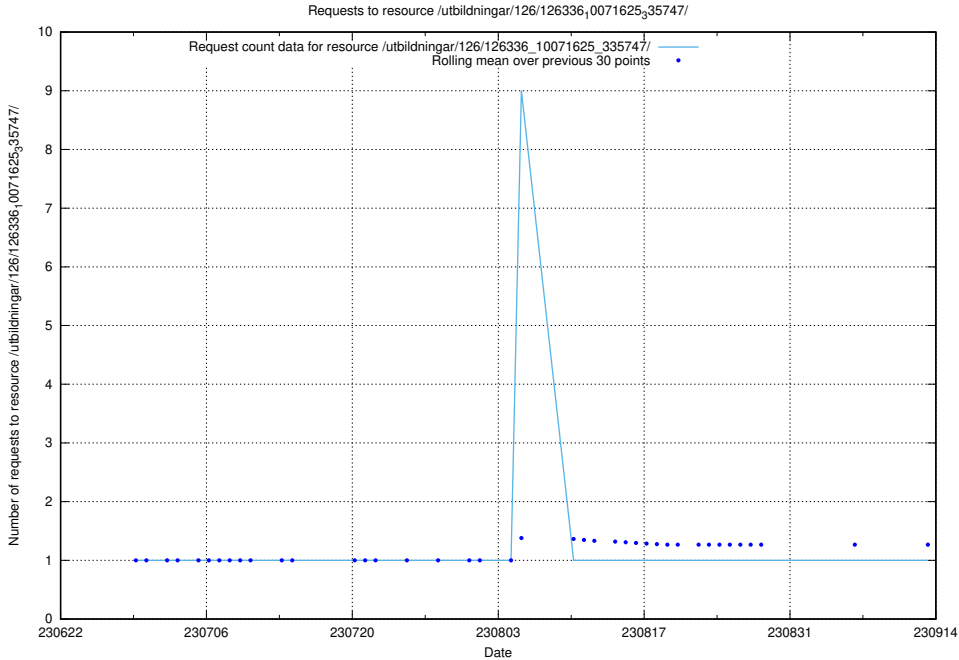

5.5393 Usage of /utbildningar/126/126336_10071625_335747/

Here, we count the number of requests to resource /utbildningar/126/126336_10071625_335747/.