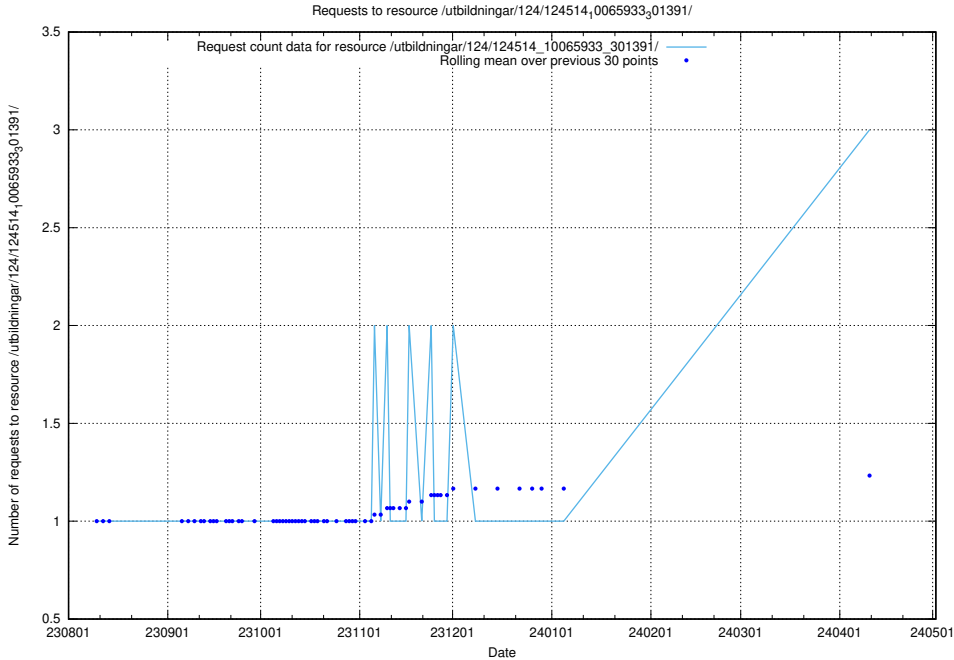

5.362 Usage of /utbildningar/124/124514_10065933_301391/

Here, we count the number of requests to resource /utbildningar/124/124514_10065933_301391/.