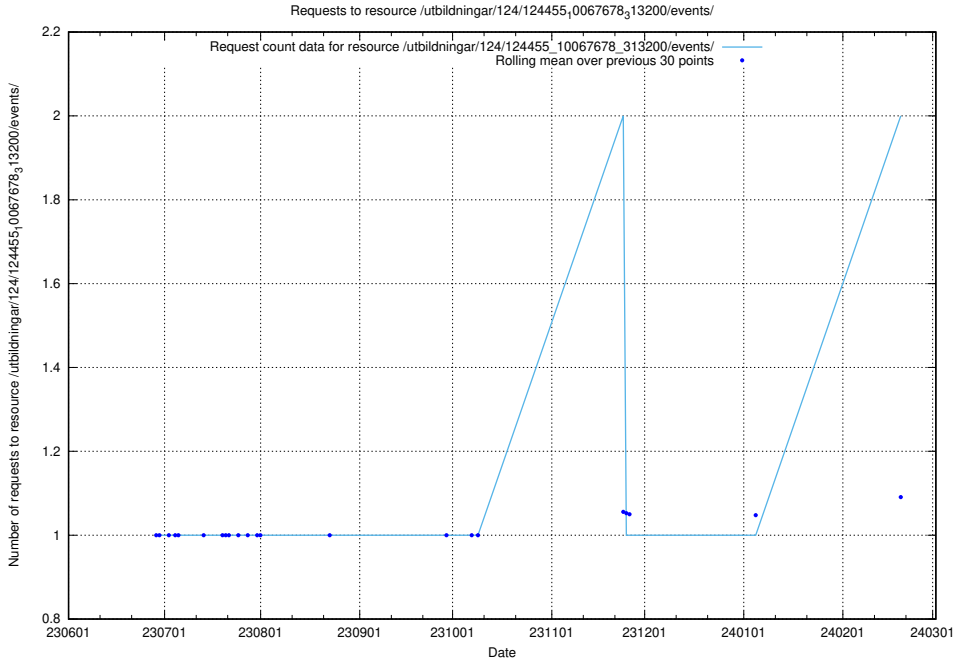

5.820 Usage of /utbildningar/124/124455_10067678_313200/events/

Here, we count the number of requests to resource /utbildningar/124/124455_10067678_313200/events/