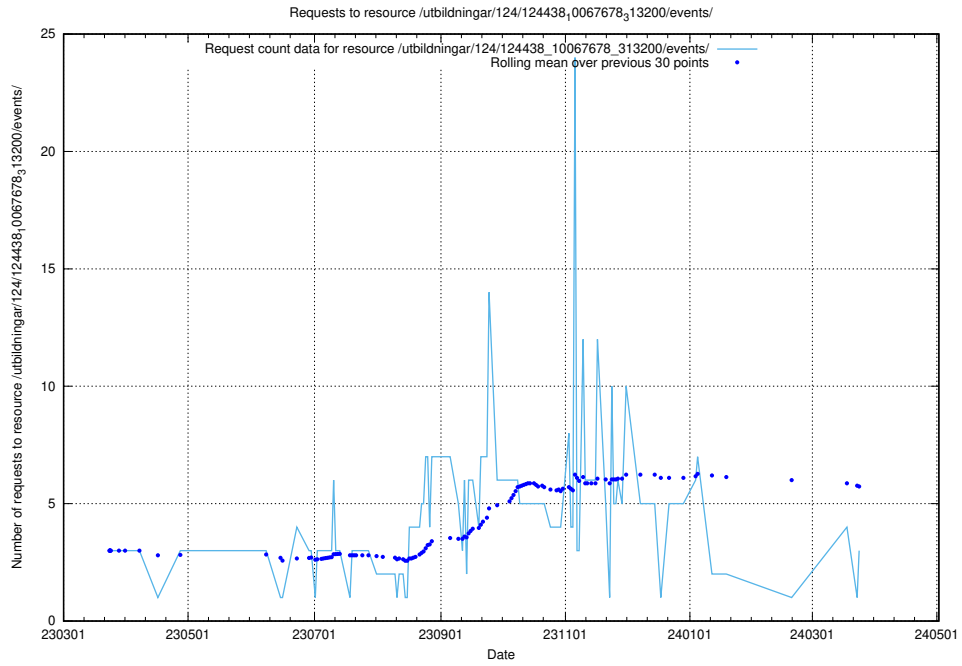

5.447 Usage of /utbildningar/124/124438_10067678_313200/events/

Here, we count the number of requests to resource /utbildningar/124/124438_10067678_313200/events/