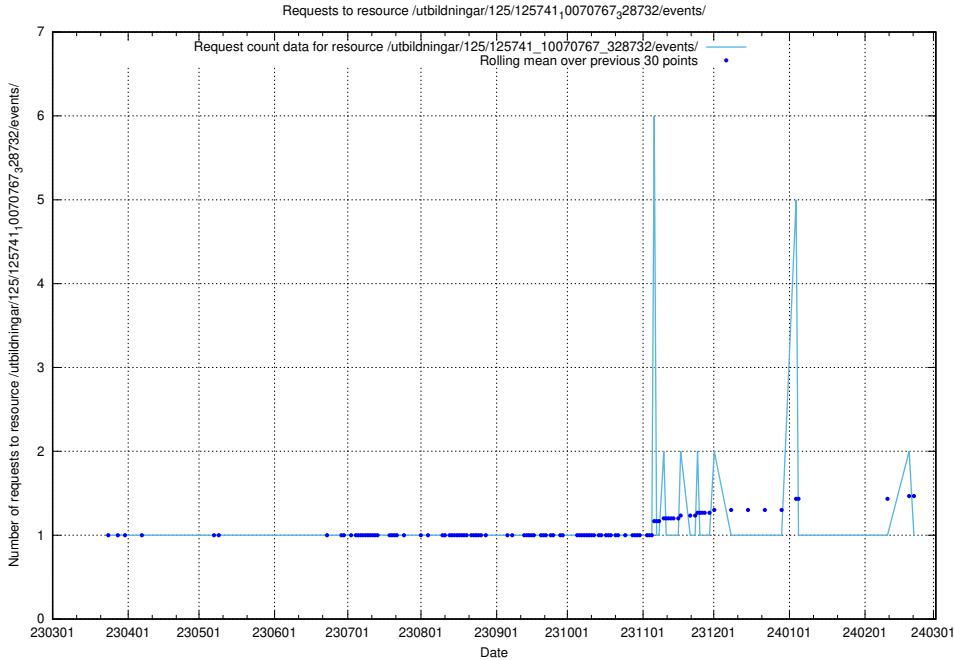

5.6151 Usage of /utbildningar/125/125741_10070767_328732/events/

Here, we count the number of requests to resource /utbildningar/125/125741_10070767_328732/events/