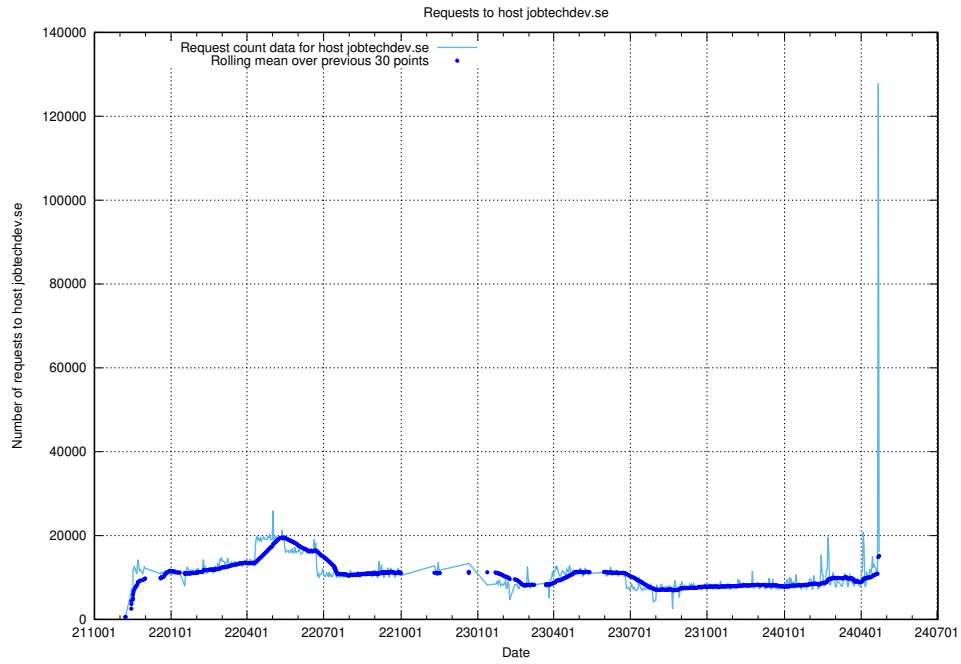

7.11 Usage of jobtechdev.se

Here, we count the number of requests to host jobtechdev.se.