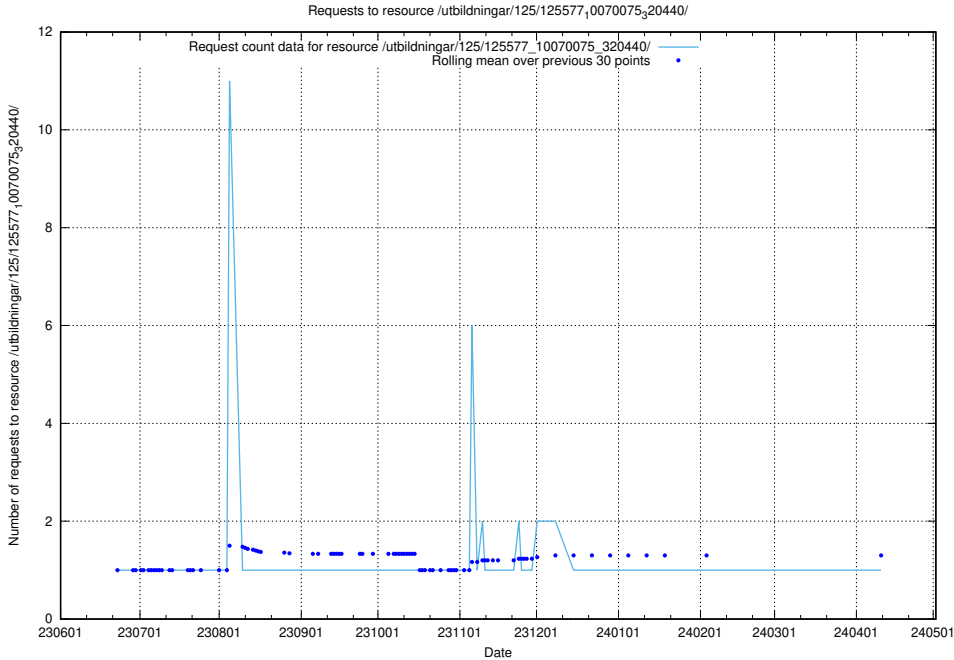

5.5660 Usage of /utbildningar/125/125577_10070075_320440/

Here, we count the number of requests to resource /utbildningar/125/125577_10070075_320440/.