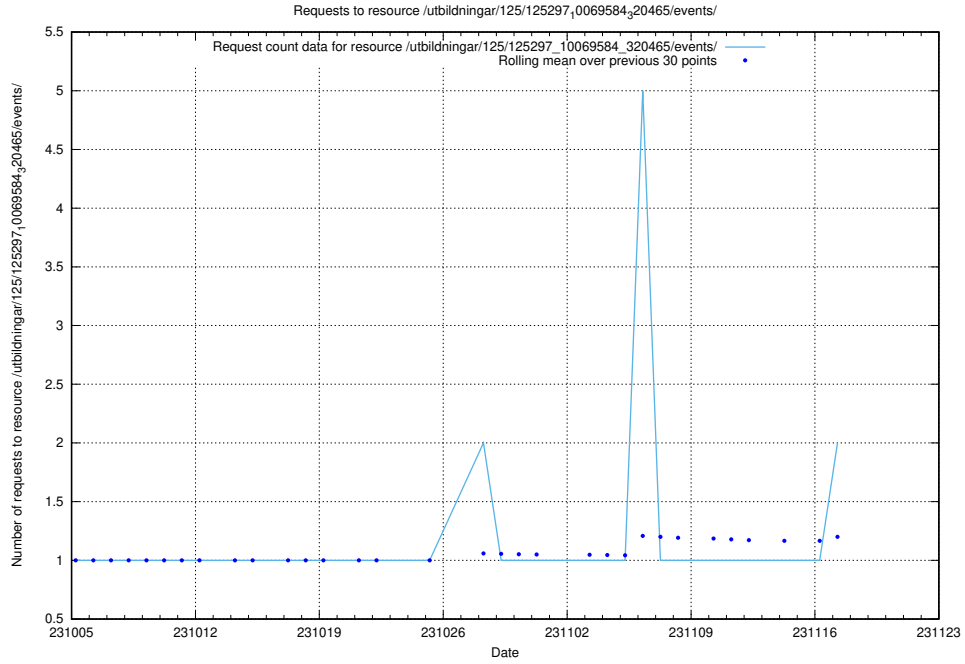

5.716 Usage of /utbildningar/125/125297_10069584_320465/events/

Here, we count the number of requests to resource /utbildningar/125/125297_10069584_320465/events/