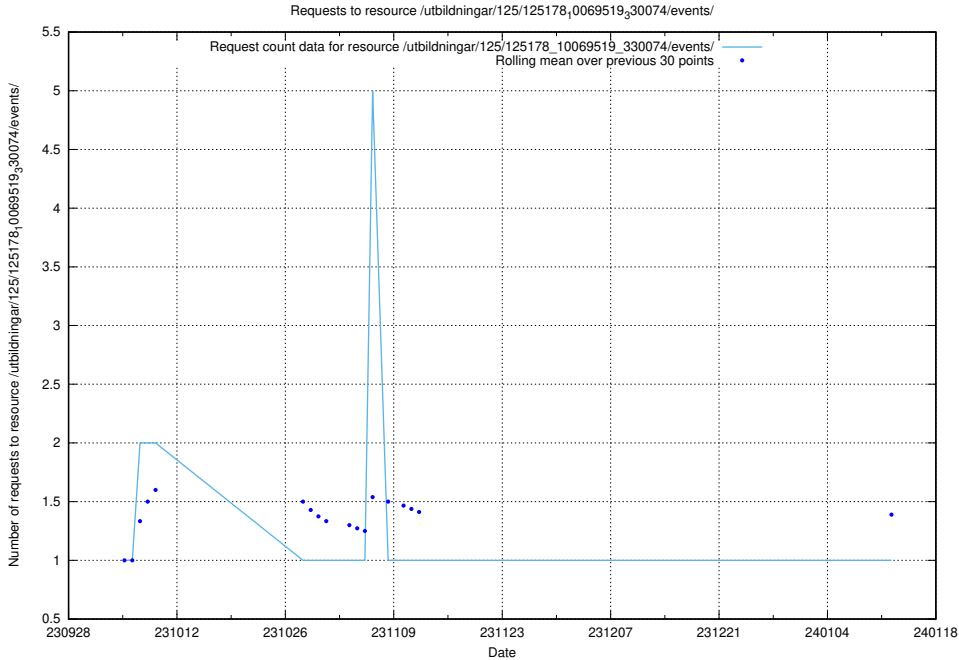

5.4358 Usage of /utbildningar/125/125178_10069519_330074/events/

Here, we count the number of requests to resource /utbildningar/125/125178_10069519_330074/events/