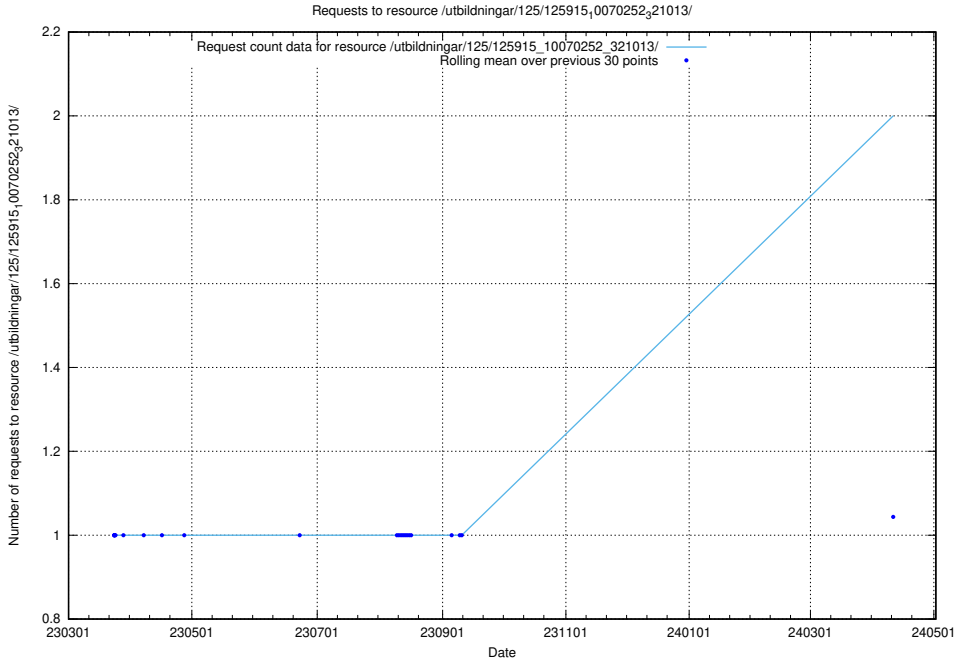

5.953 Usage of /utbildningar/125/125915_10070252_321013/

Here, we count the number of requests to resource /utbildningar/125/125915_10070252_321013/.