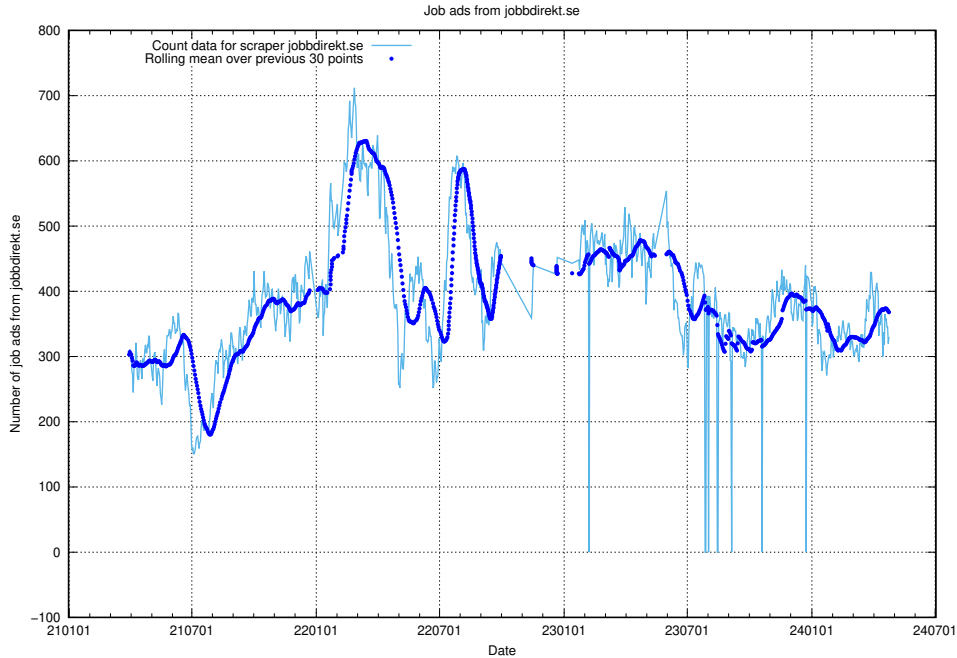

13.10 Number of ads by scraper jobbdirekt.se

Here, we count the number of job ads scraped from jobbdirekt.se.