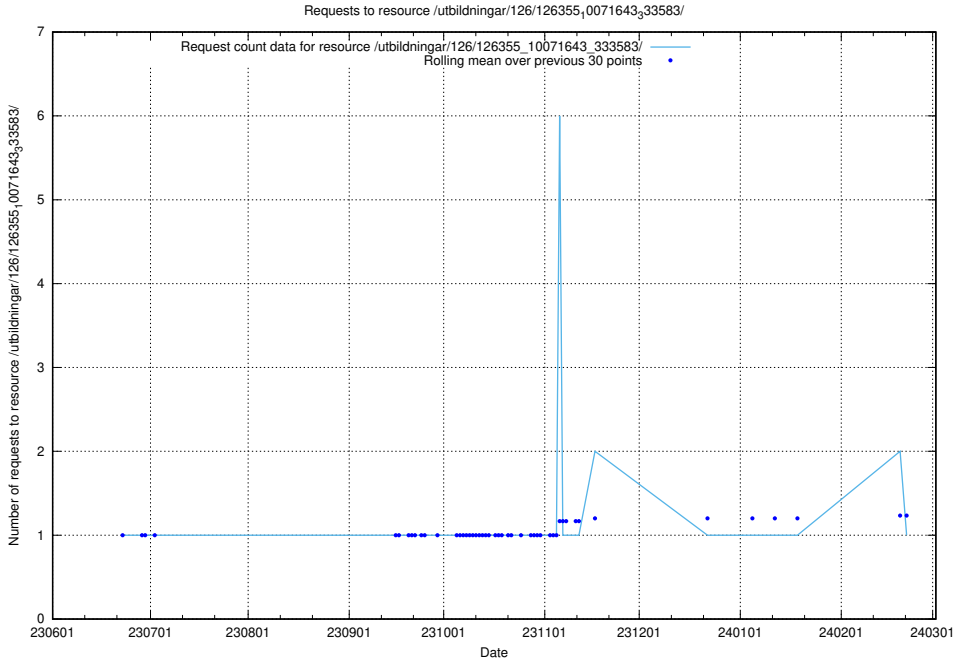

5.5593 Usage of /utbildningar/126/126355_10071643_333583/

Here, we count the number of requests to resource /utbildningar/126/126355_10071643_333583/.