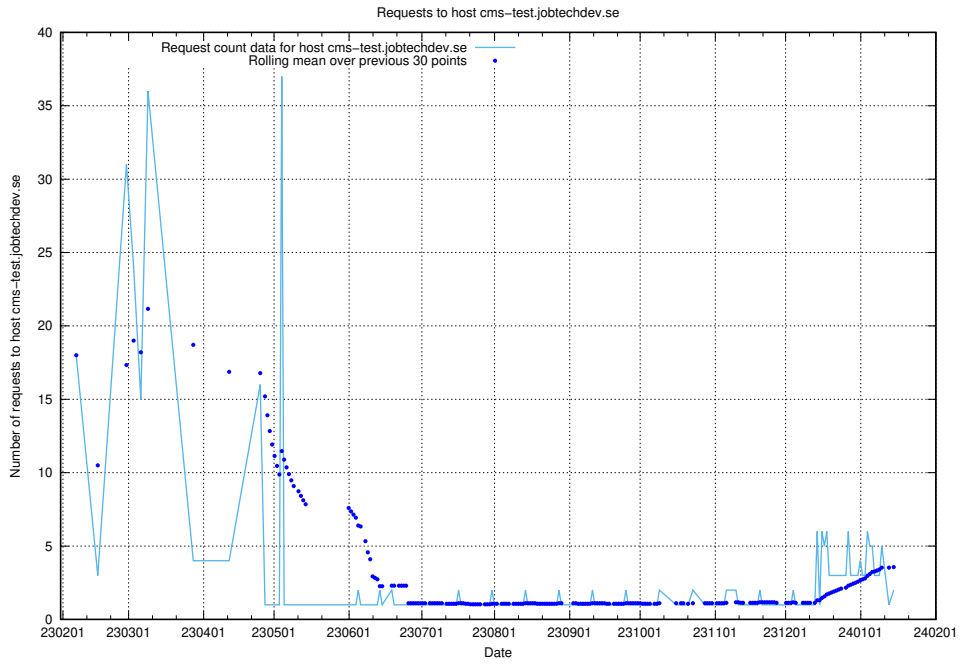

7.288 Usage of cms-test.jobtechdev.se

Here, we count the number of requests to host cms-test.jobtechdev.se.