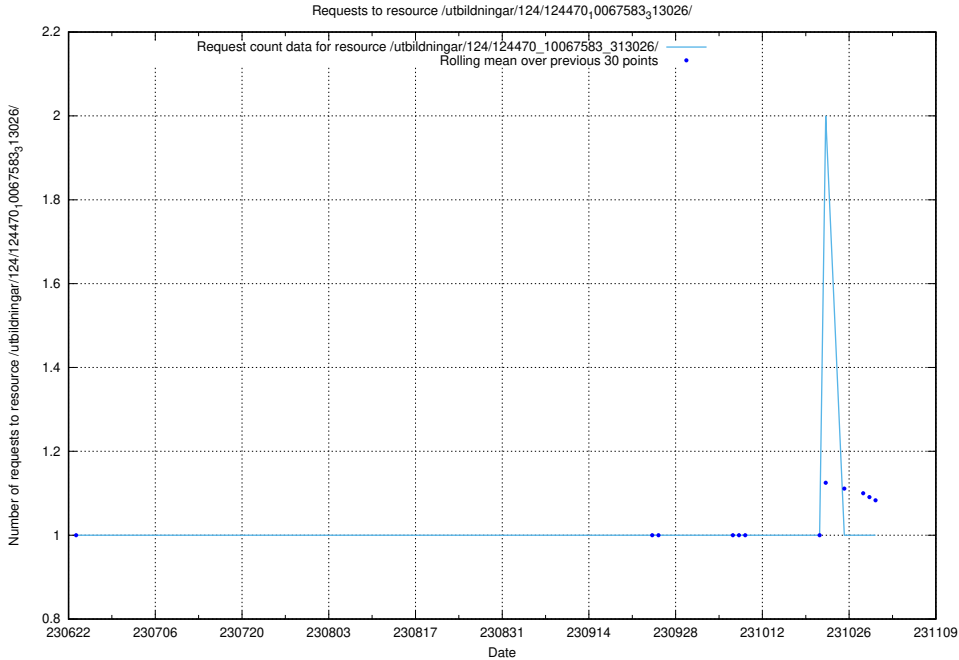

5.5739 Usage of /utbildningar/124/124470_10067583_313026/

Here, we count the number of requests to resource /utbildningar/124/124470_10067583_313026/.