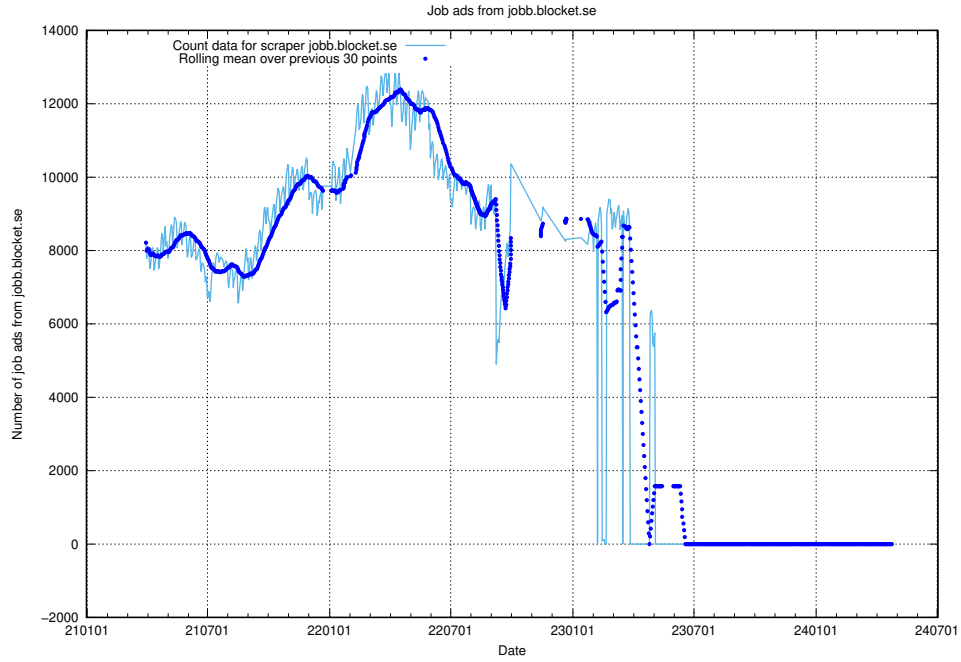

13.23 Number of ads by scraper jobb.blocket.se

Here, we count the number of job ads scraped from jobb.blocket.se.