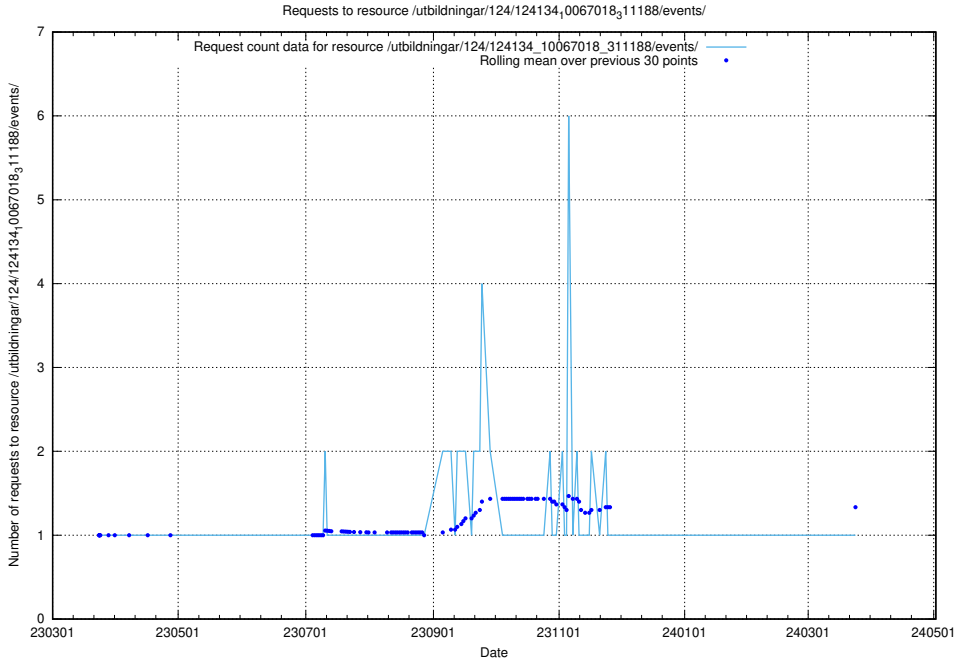

5.4025 Usage of /utbildningar/124/124134_10067018_311188/events/

Here, we count the number of requests to resource /utbildningar/124/124134_10067018_311188/events/