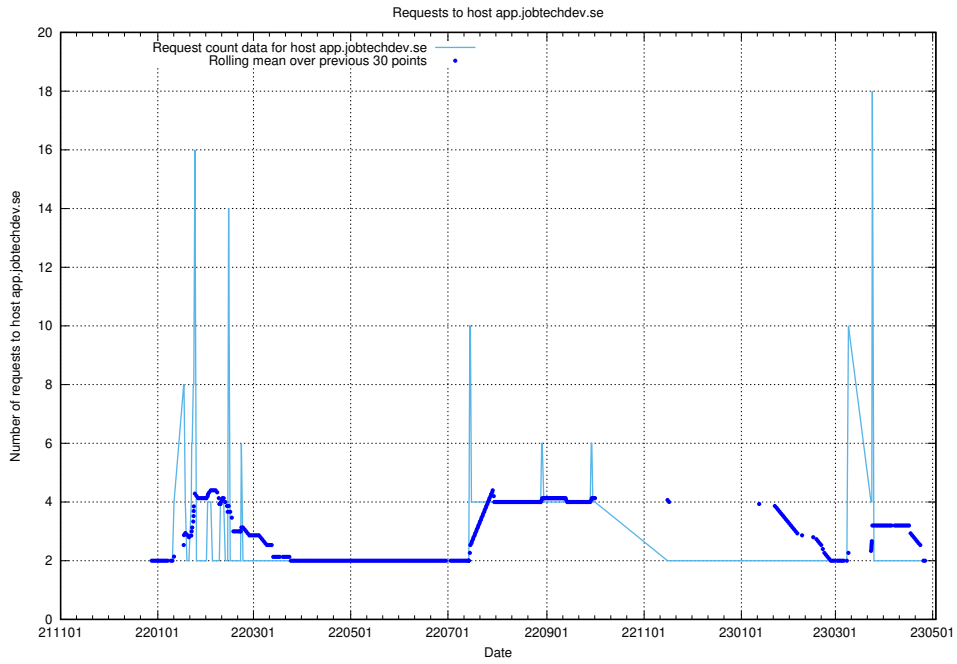

7.360 Usage of app.jobtechdev.se

Here, we count the number of requests to host app.jobtechdev.se.