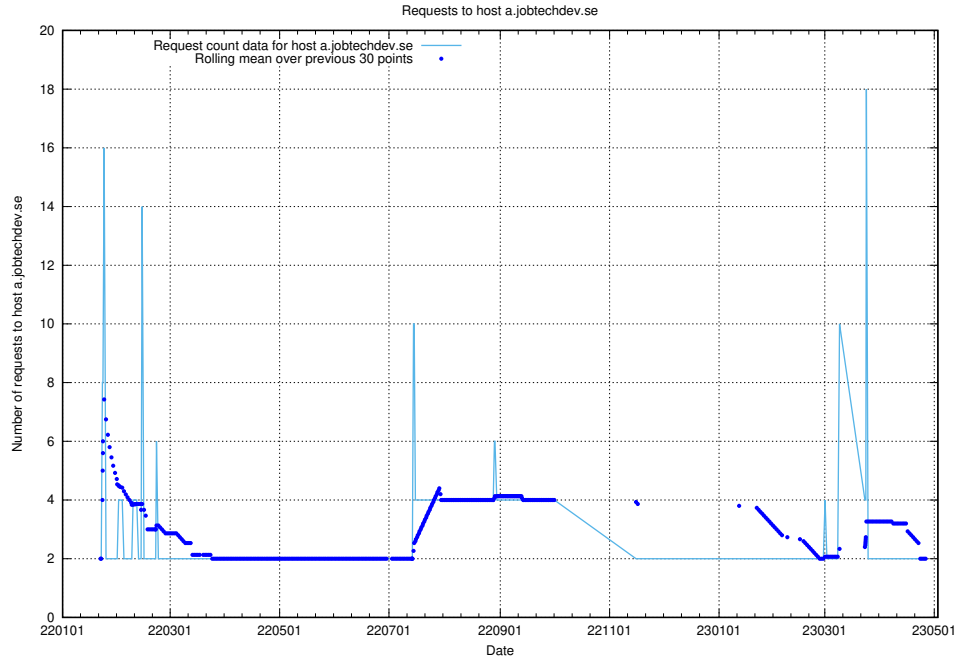

## 7.261 Usage of game.jobtechdev.se

Here, we count the number of requests to host game.jobtechdev.se.