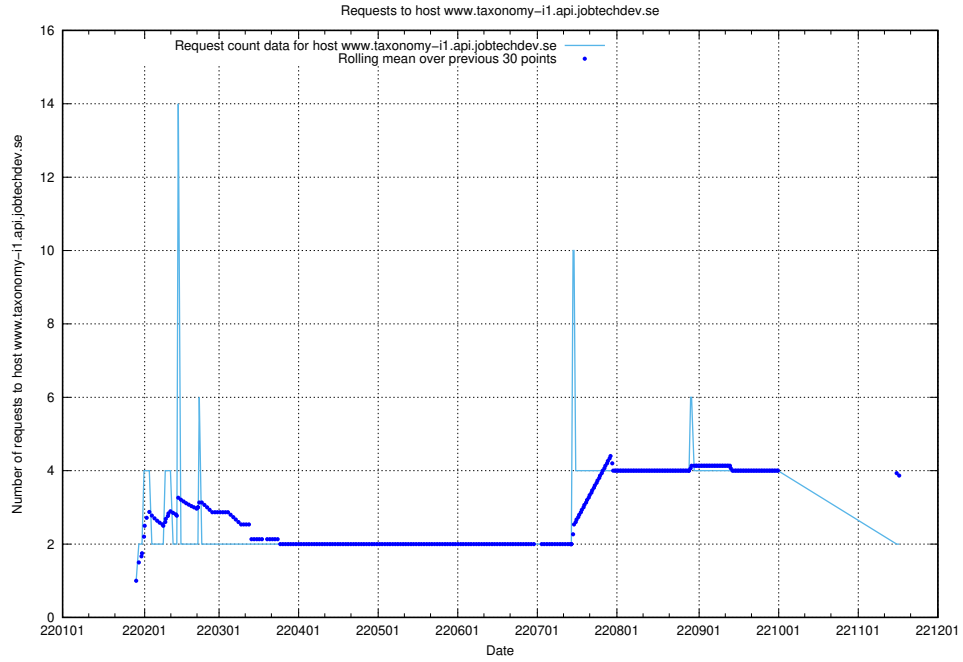

7.565 Usage of `www.taxonomy-i1.api.jobtechdev.se`

Here, we count the number of requests to host `www.taxonomy-i1.api.jobtechdev.se`.