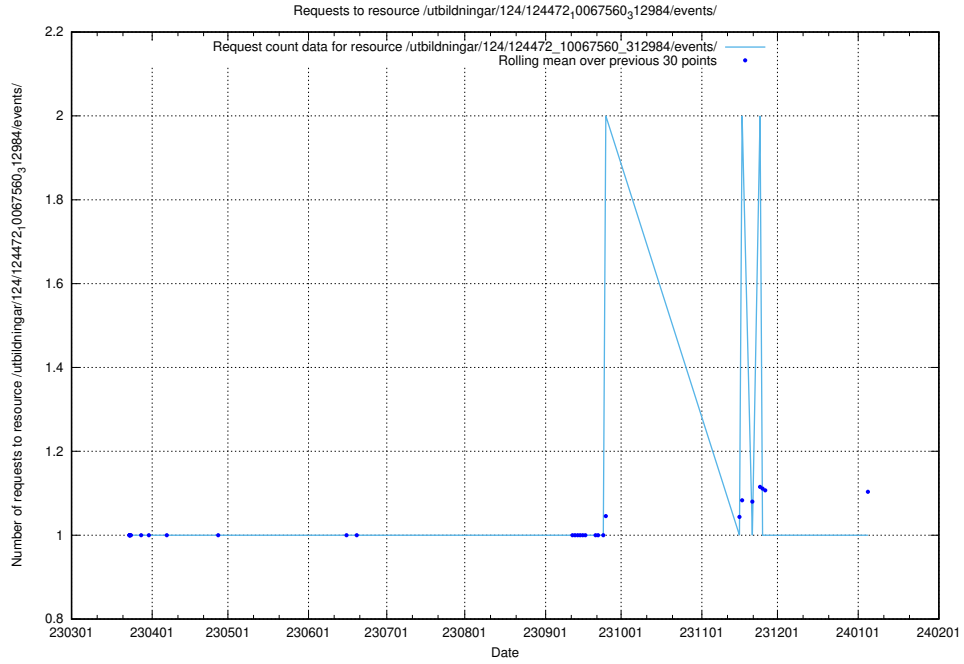

### 5.3030 Usage of /utbildningar/124/124472\_10067560\_312984/events/

Here, we count the number of requests to resource /utbildningar/124/124472\_10067560\_312984/events/