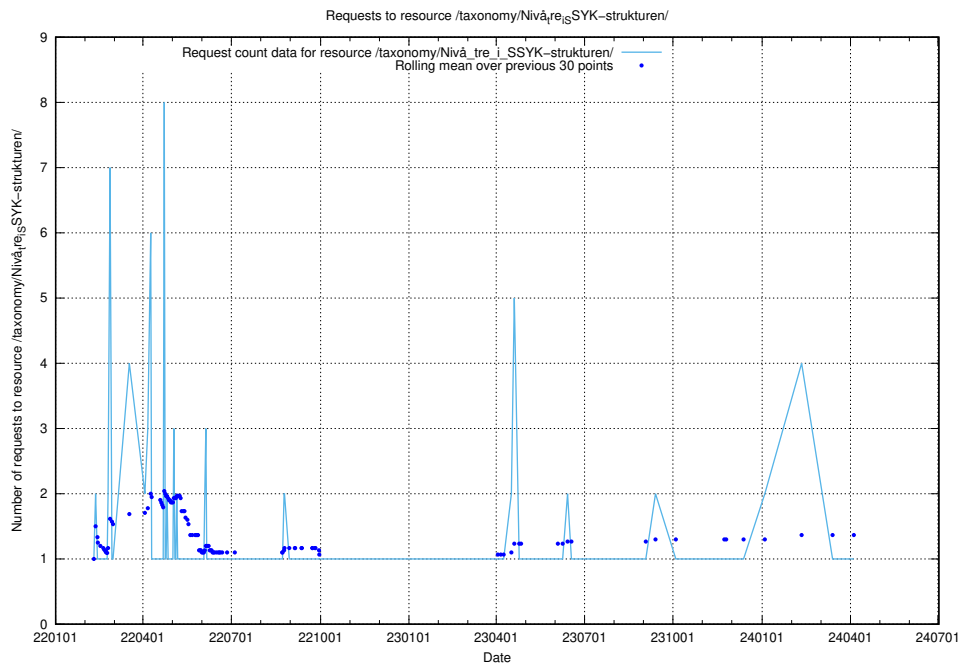

5.1876 Usage of /taxonomy/Nivå_tre_i_SSYK-strukturen/

Here, we count the number of requests to resource /taxonomy/Nivå_tre_i_SSYK-strukturen/.