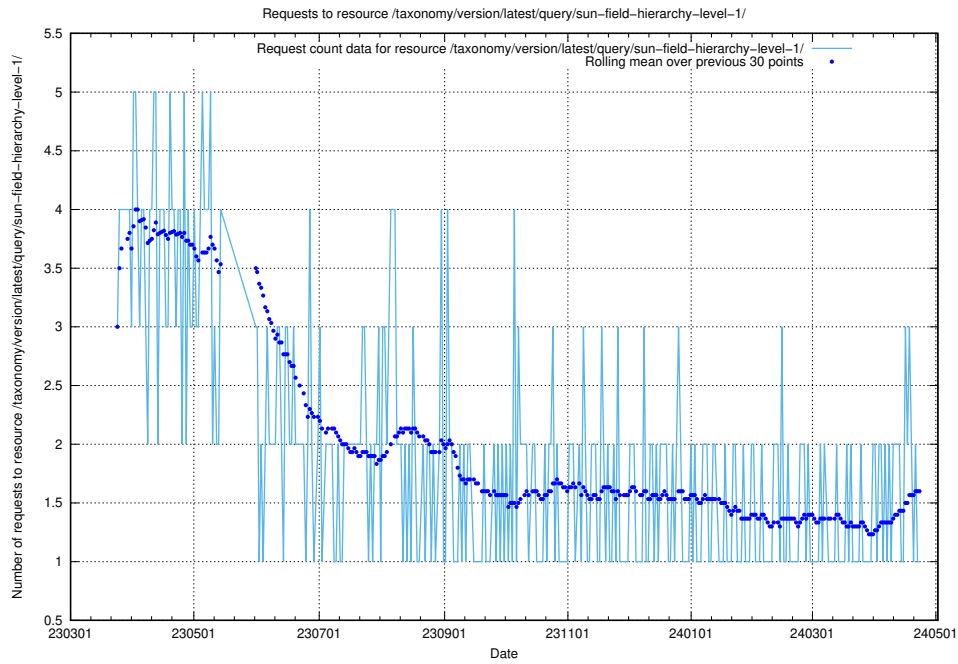

5.6027 Usage of /taxonomy/version/latest/query/sun-field-hierarchy-level-1/

Here, we count the number of requests to resource /taxonomy/version/latest/query/sun-field-hierarchy-level-1/.