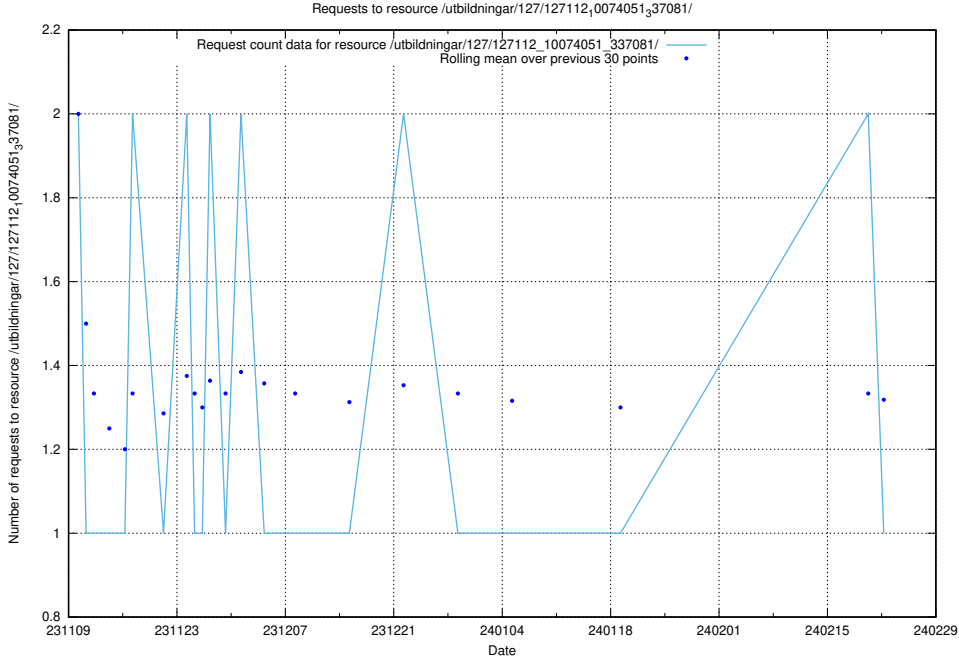

5.4043 Usage of /utbildningar/127/127112_10074051_337081/

Here, we count the number of requests to resource /utbildningar/127/127112_10074051_337081/.