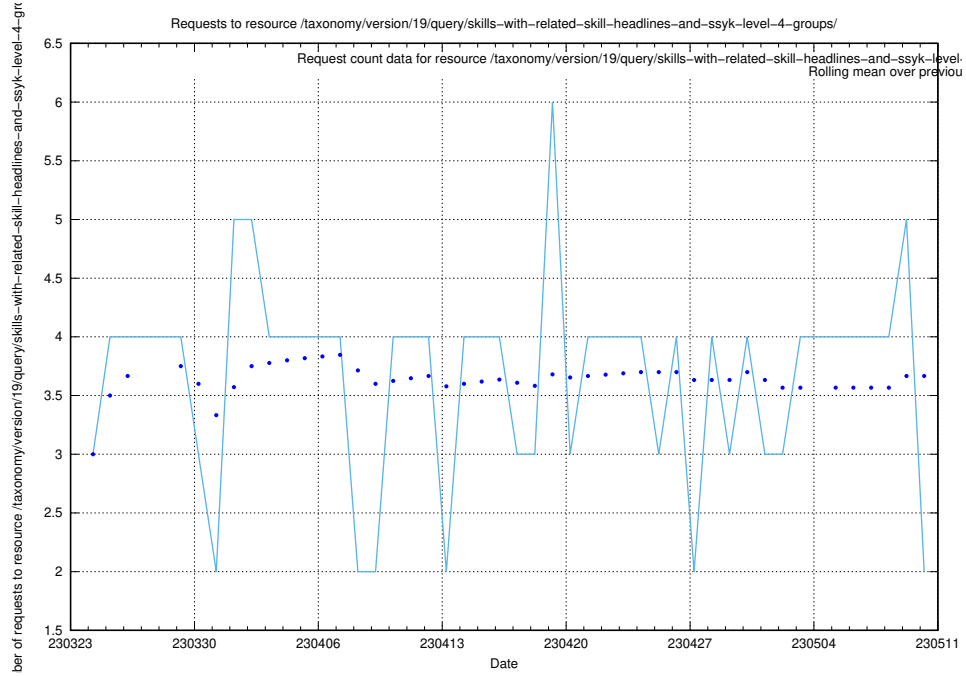

5.919 Usage of /taxonomy/version/19/query/skills-with-related-skill-headlines-and-ssyk-level-4-groups/

Here, we count the number of requests to resource /taxonomy/version/19/query/skills-with-related-skill-headlines-and-ssyk-level-4-groups/.