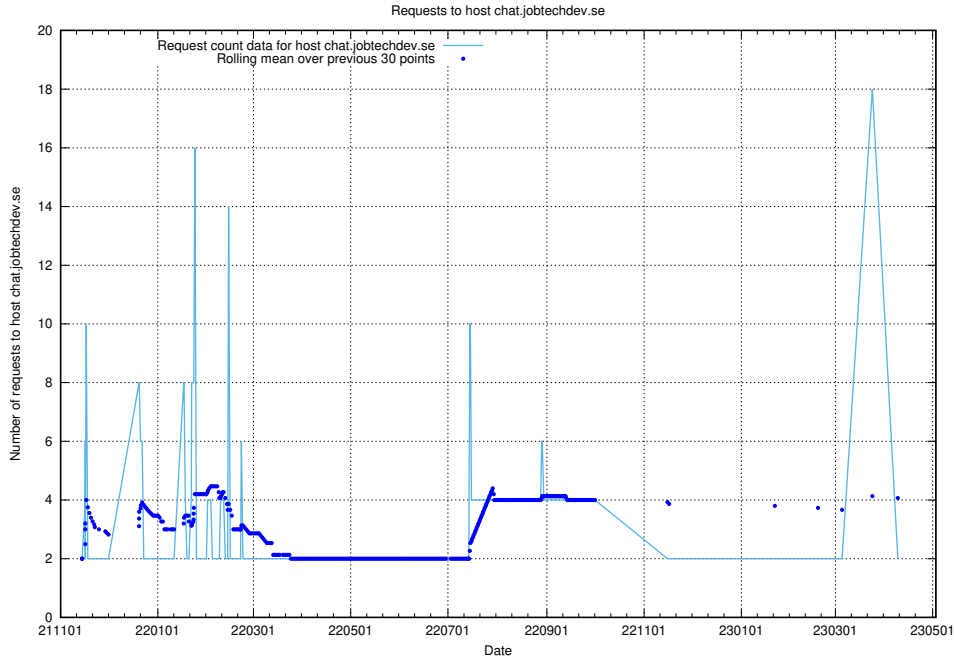

### 7.275 Usage of aardvark-hook-v1.jobtechdev.se

Here, we count the number of requests to host aardvark-hook-v1.jobtechdev.se.