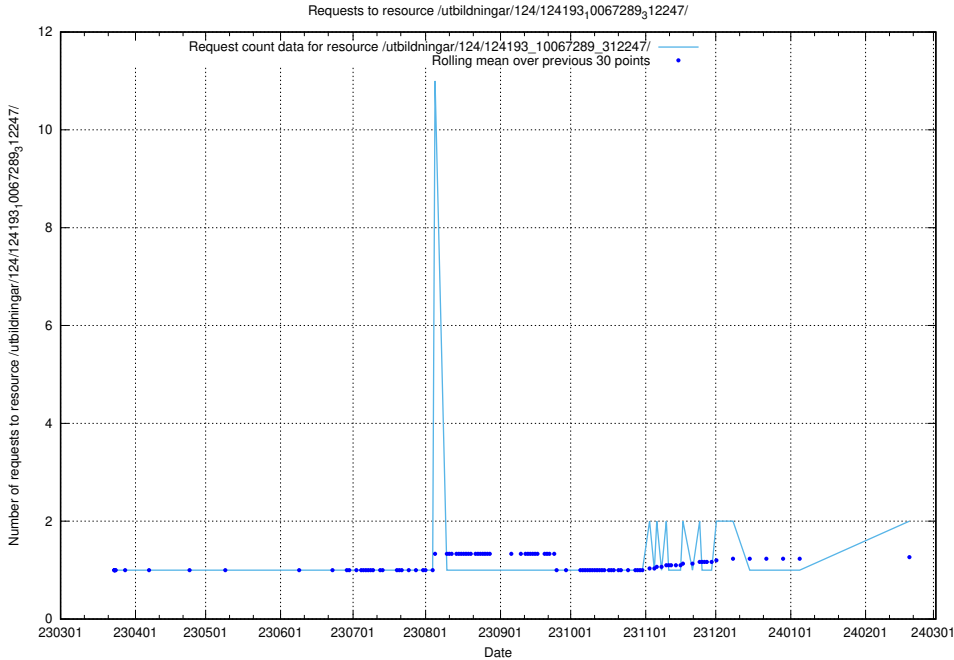

5.678 Usage of /utbildningar/124/124193_10067289_312247/

Here, we count the number of requests to resource /utbildningar/124/124193_10067289_312247/.