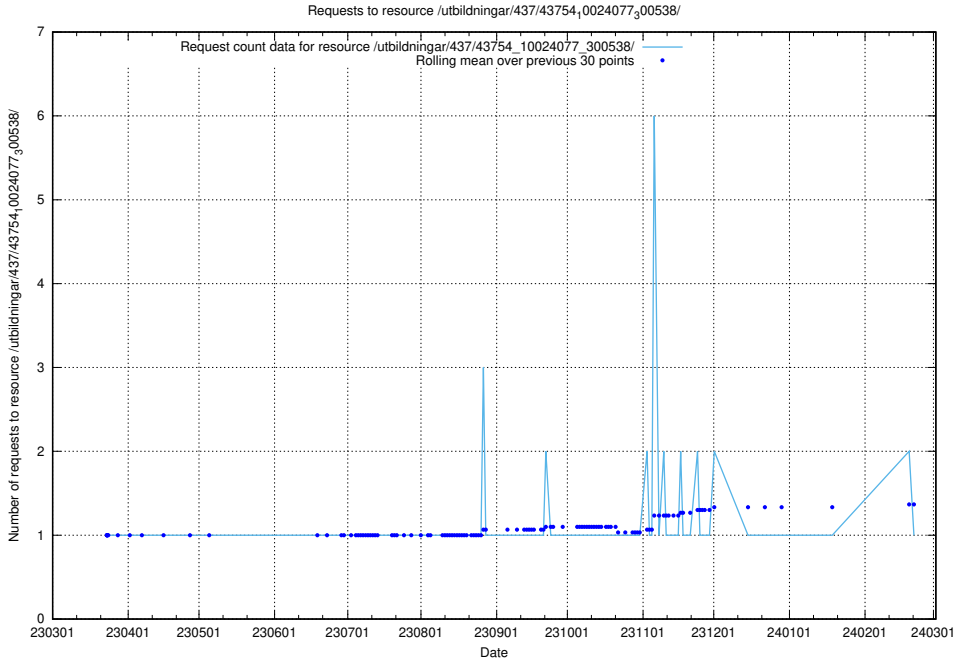

5.6298 Usage of /utbildningar/437/43754_10024077_300538/

Here, we count the number of requests to resource /utbildningar/437/43754_10024077_300538/.