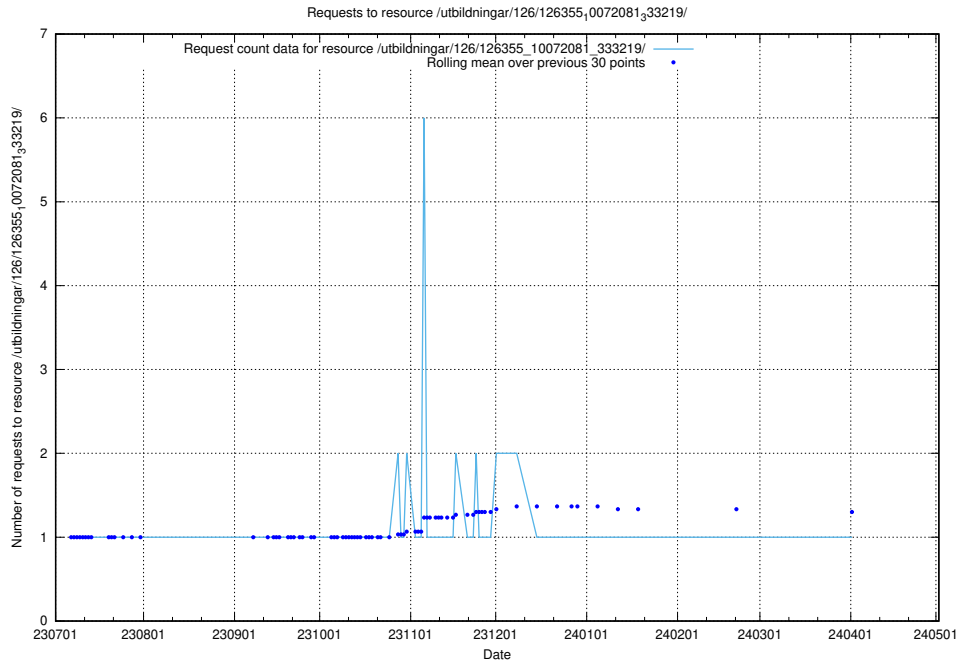

5.5240 Usage of /utbildningar/126/126355_10072081_333219/

Here, we count the number of requests to resource /utbildningar/126/126355_10072081_333219/.