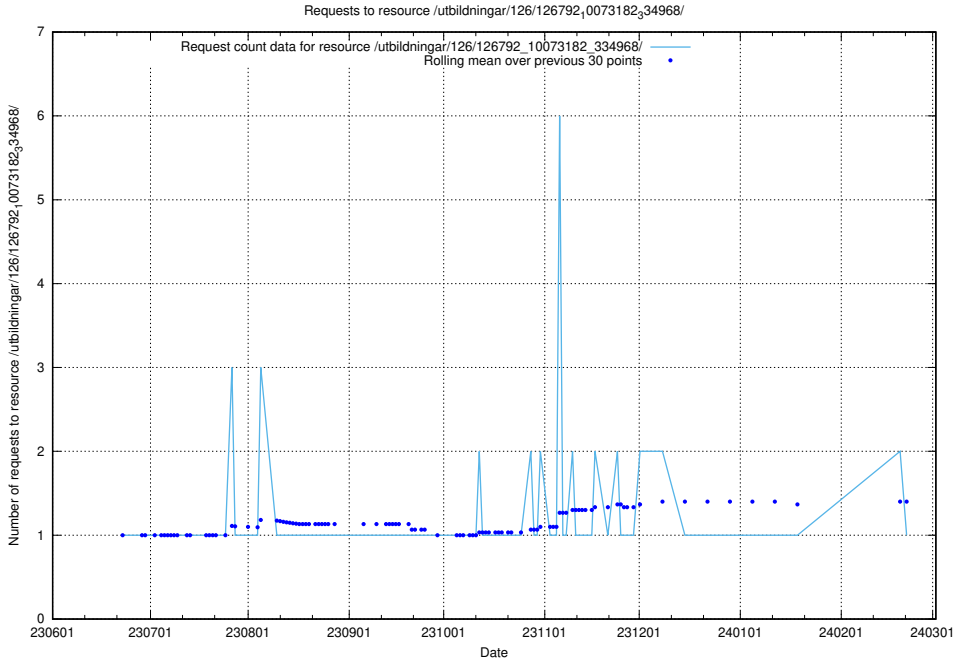

5.5528 Usage of /utbildningar/126/126792_10073182_334968/

Here, we count the number of requests to resource /utbildningar/126/126792_10073182_334968/.