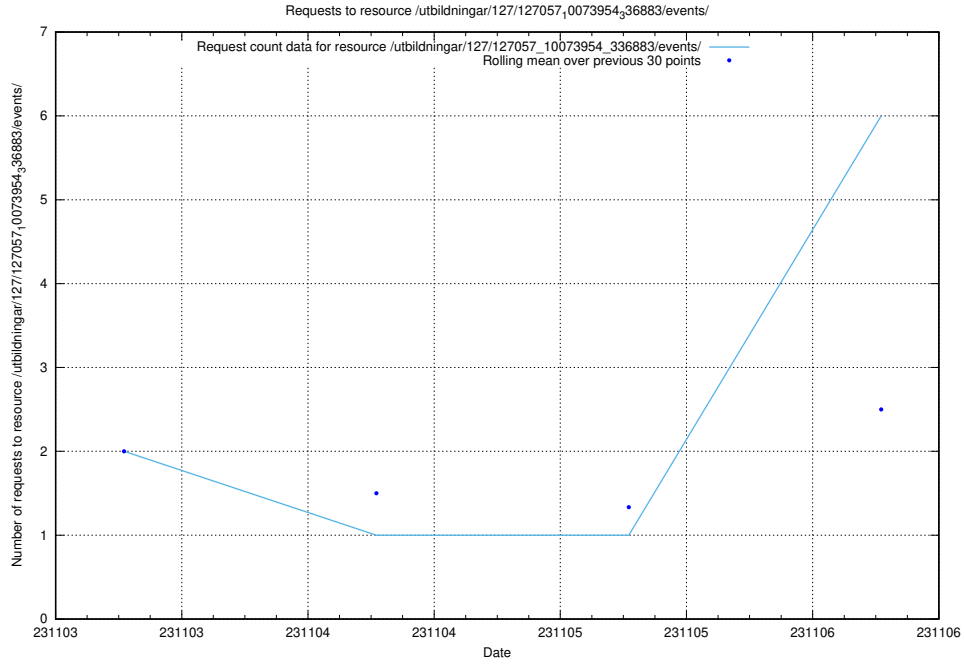

5.67 Usage of /utbildningar/127/127057_10073954_336883/events/

Here, we count the number of requests to resource /utbildningar/127/127057_10073954_336883/events/