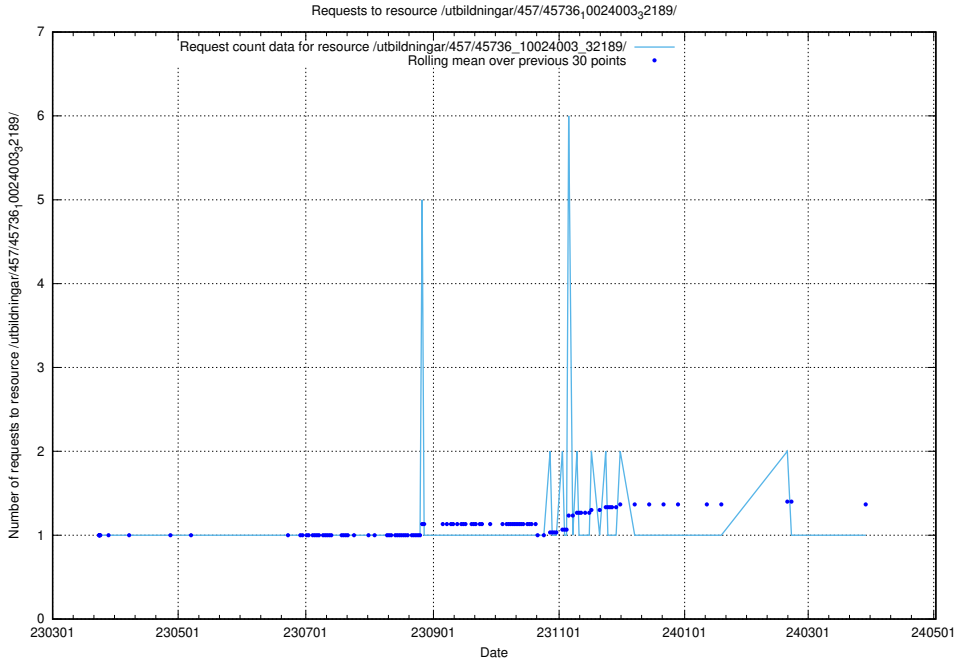

5.6243 Usage of /utbildningar/457/45736_10024003_32189/

Here, we count the number of requests to resource /utbildningar/457/45736_10024003_32189/.