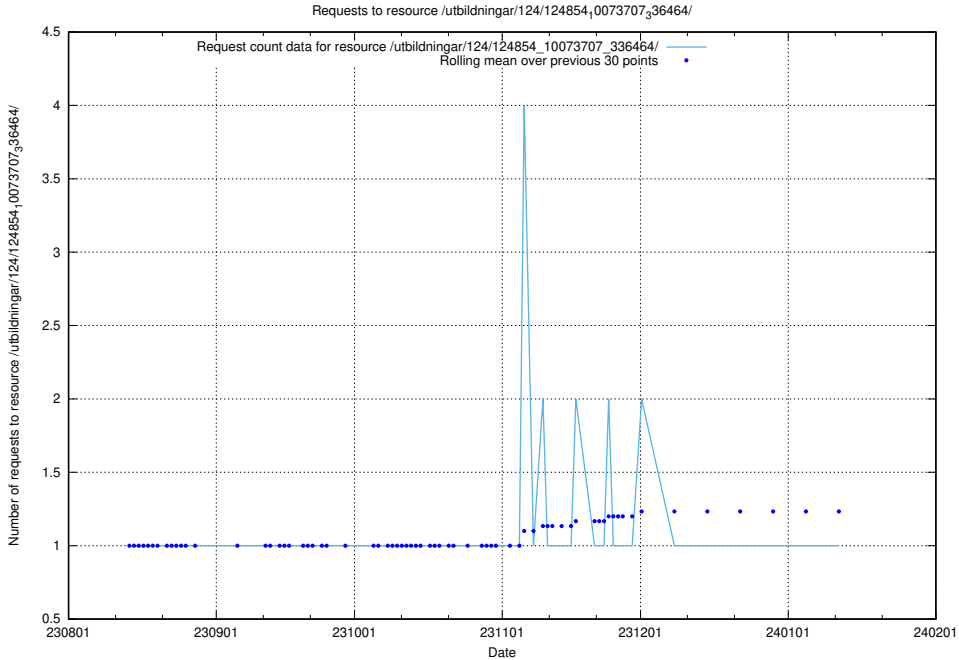

5.4740 Usage of /utbildningar/124/124854_10073707_336464/

Here, we count the number of requests to resource /utbildningar/124/124854_10073707_336464/.