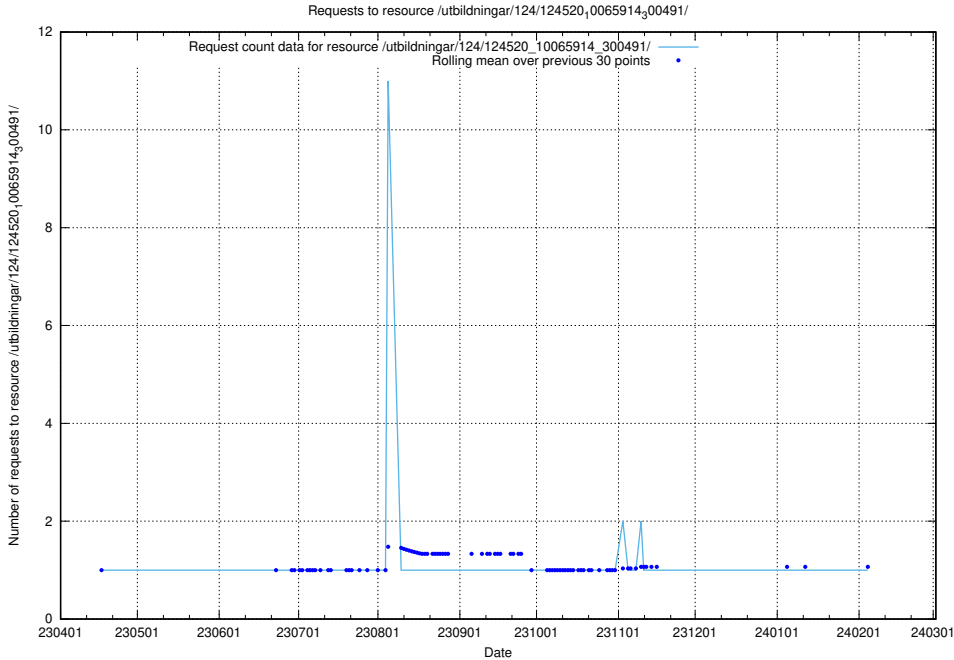

5.5984 Usage of /utbildningar/124/124520_10065914_300491/

Here, we count the number of requests to resource /utbildningar/124/124520_10065914_300491/.