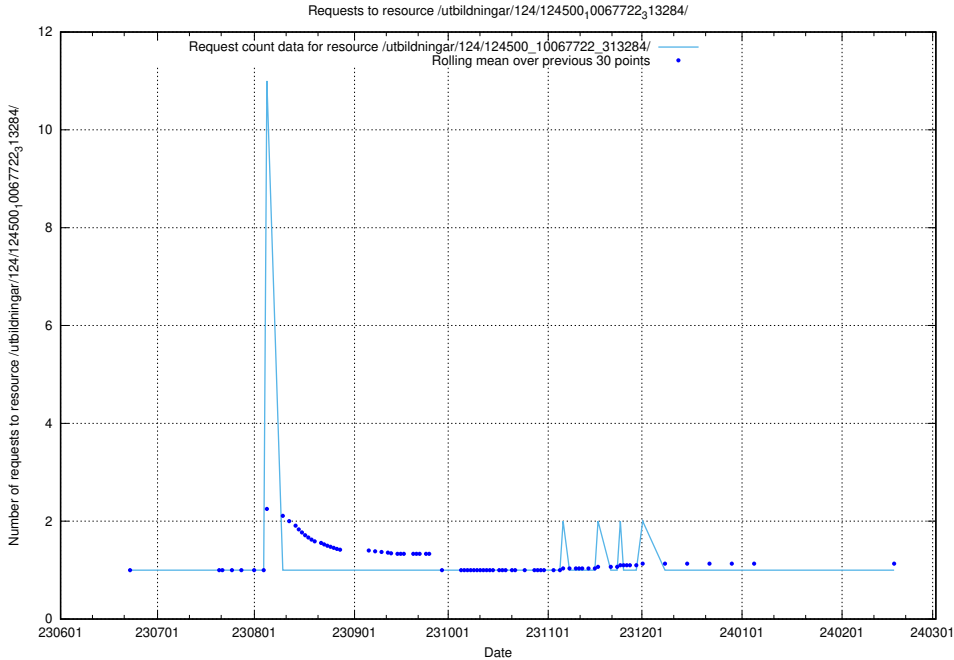

5.5713 Usage of /utbildningar/124/124500_10067722_313284/

Here, we count the number of requests to resource /utbildningar/124/124500_10067722_313284/.