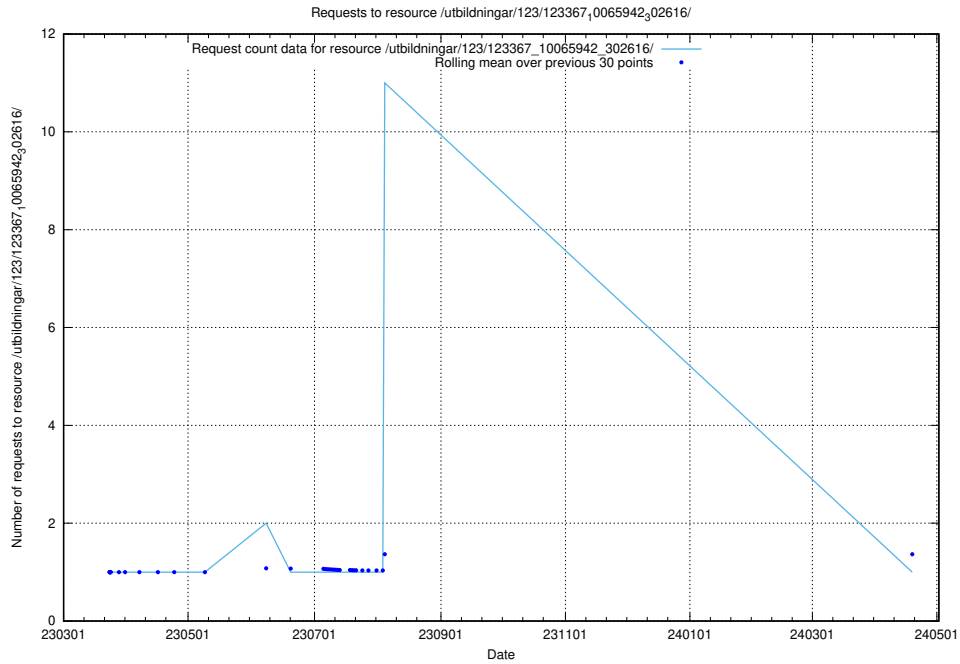

5.4515 Usage of /utbildningar/123/123367_10065942_302616/

Here, we count the number of requests to resource /utbildningar/123/123367_10065942_302616/.