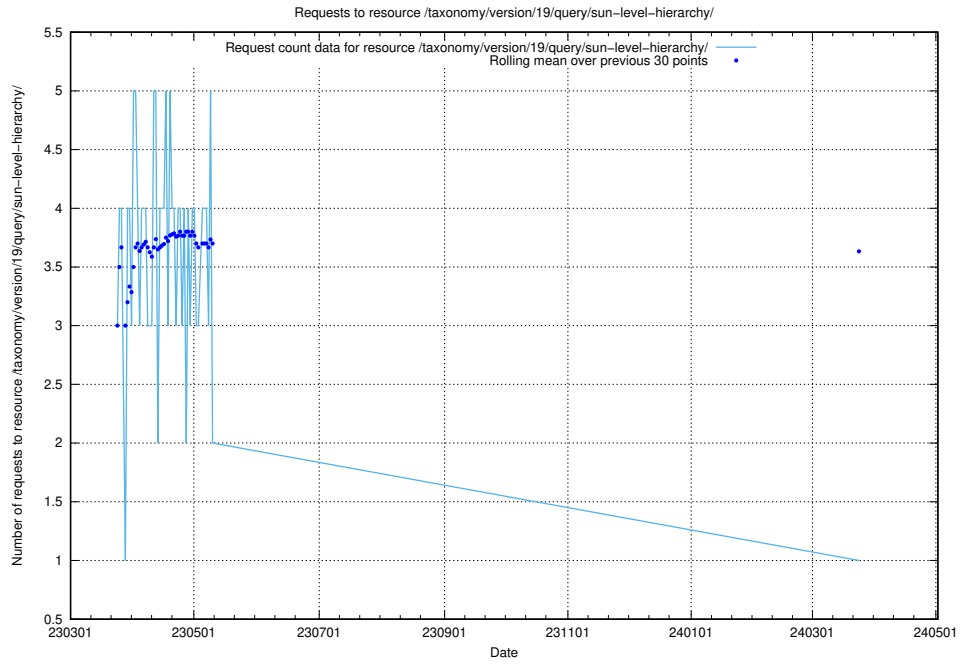

5.6043 Usage of /taxonomy/version/19/query/sun-level-hierarchy/

Here, we count the number of requests to resource /taxonomy/version/19/query/sun-level-hierarchy/.