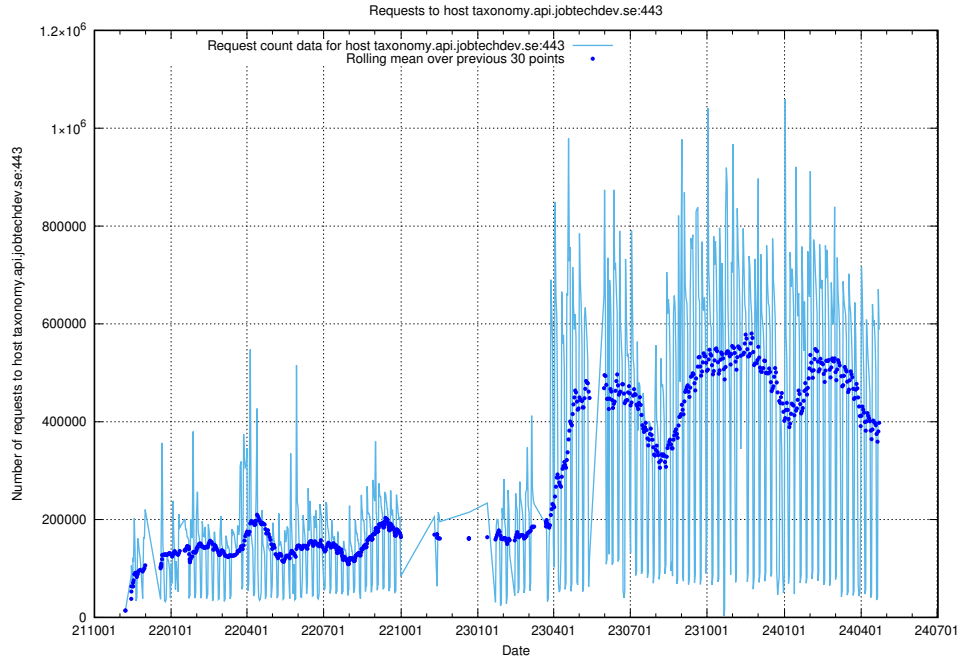

7.3 Usage of taxonomy.api.jobtechdev.se:443

Here, we count the number of requests to host taxonomy.api.jobtechdev.se:443.