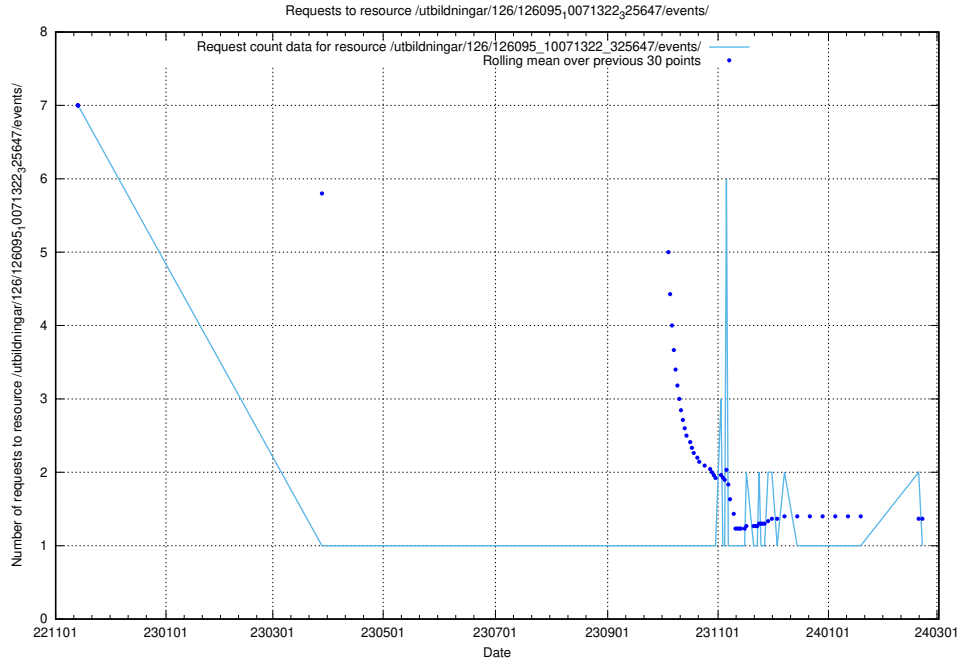

5.5735 Usage of /utbildningar/126/126095_10071322_325647/events/

Here, we count the number of requests to resource /utbildningar/126/126095_10071322_325647/events/