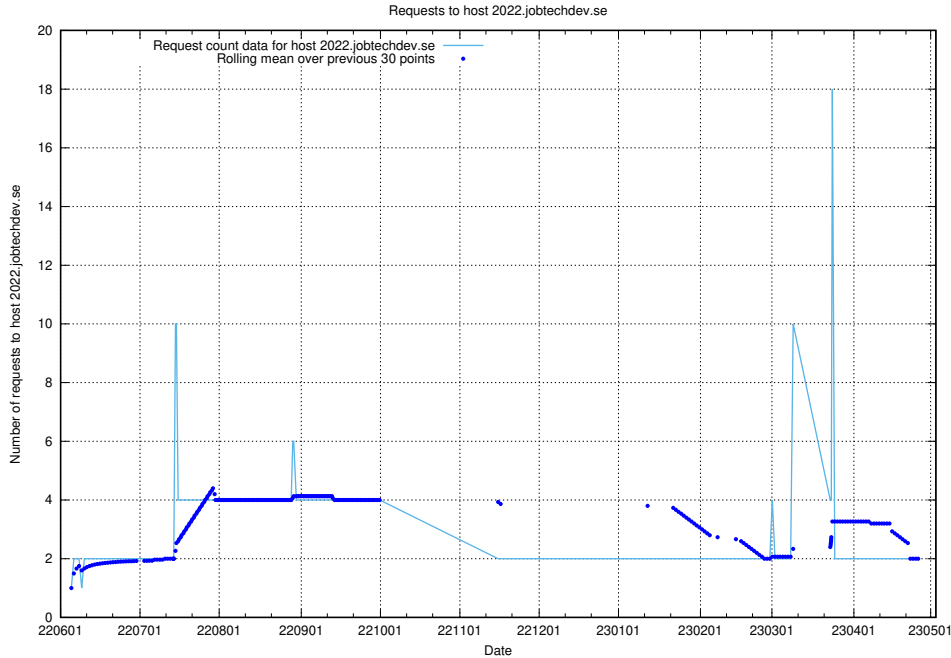

7.412 Usage of 2022.jobtechdev.se

Here, we count the number of requests to host 2022.jobtechdev.se.