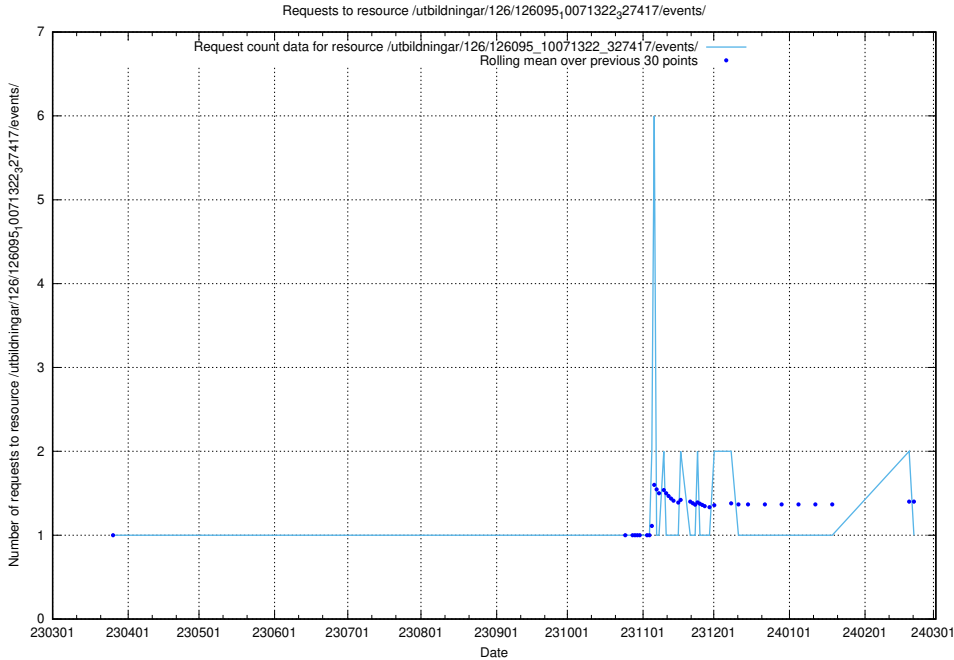

5.6013 Usage of /utbildningar/126/126095_10071322_327417/events/

Here, we count the number of requests to resource /utbildningar/126/126095_10071322_327417/events/