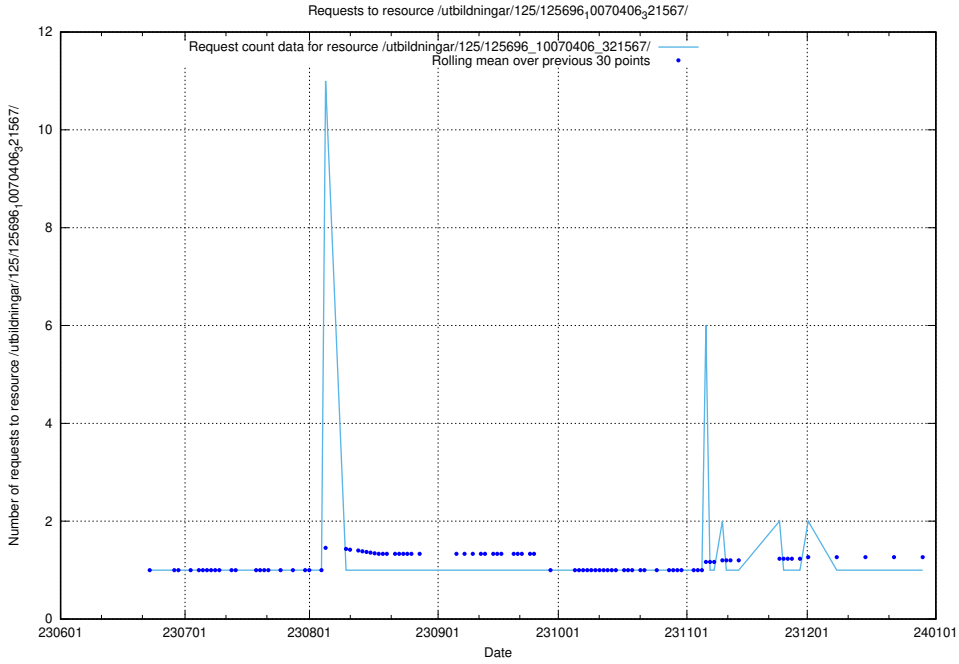

### 5.5653 Usage of /utbildningar/125/125696\_10070406\_321567/

Here, we count the number of requests to resource /utbildningar/125/125696\_10070406\_321567/.