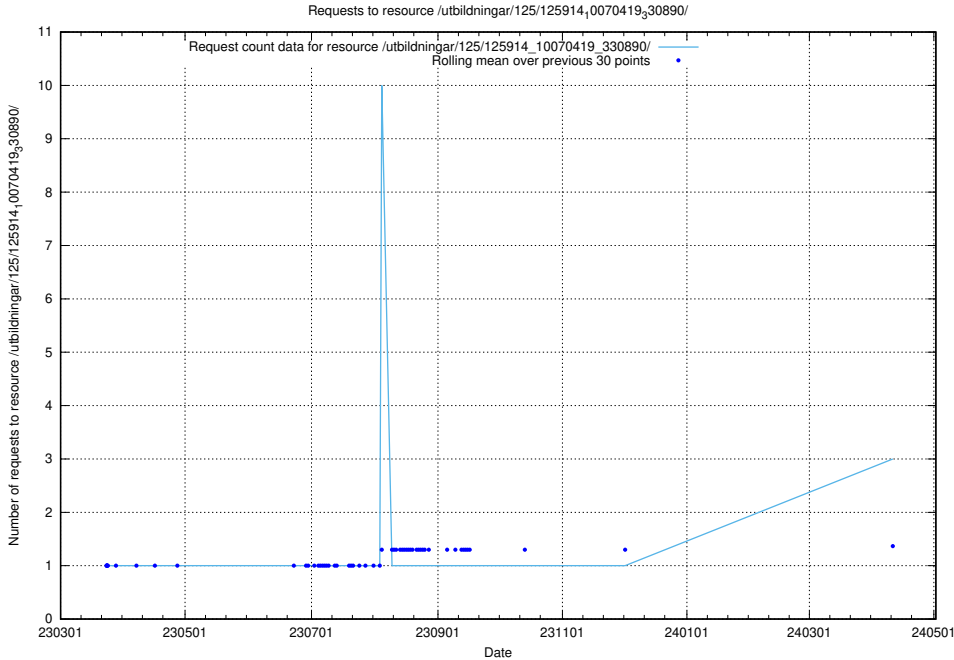

5.456 Usage of /utbildningar/125/125914_10070419_330890/

Here, we count the number of requests to resource /utbildningar/125/125914_10070419_330890/.