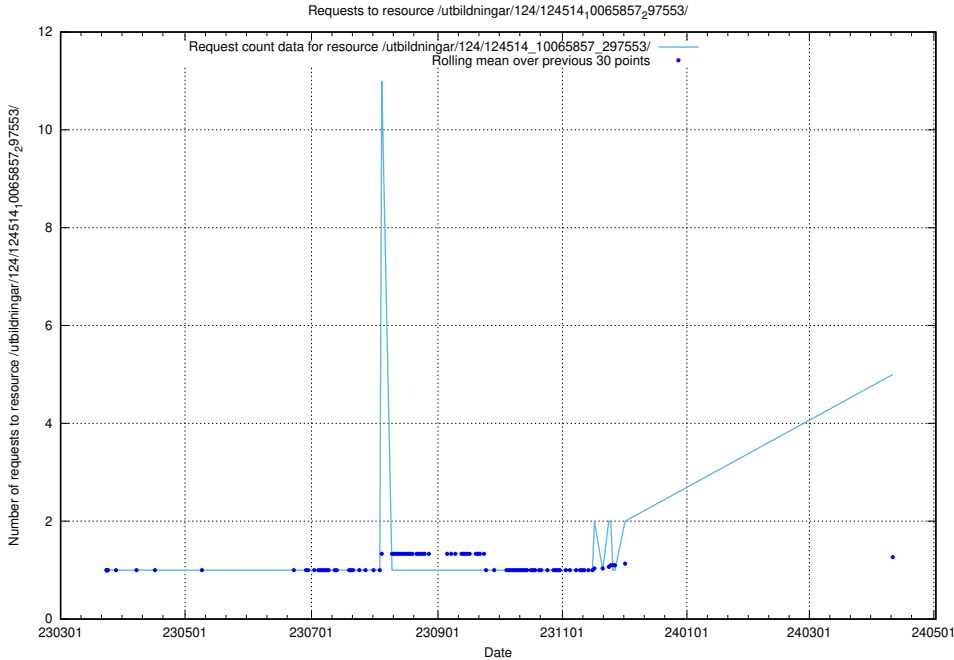

5.128 Usage of /utbildningar/124/124514_10065857_297553/

Here, we count the number of requests to resource /utbildningar/124/124514_10065857_297553/.