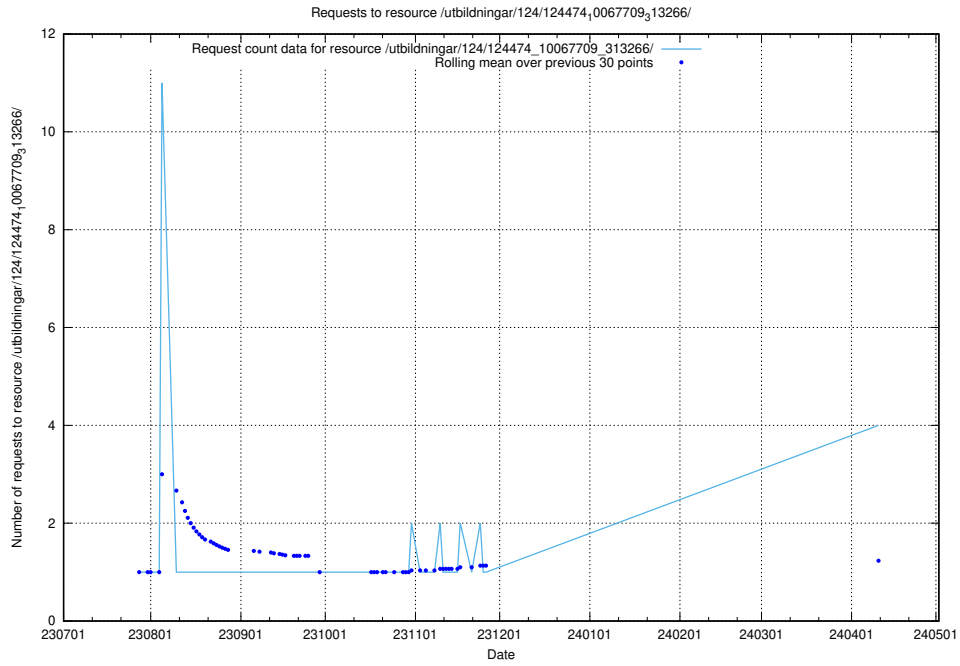

5.223 Usage of /utbildningar/124/124474_10067709_313266/

Here, we count the number of requests to resource /utbildningar/124/124474_10067709_313266/.