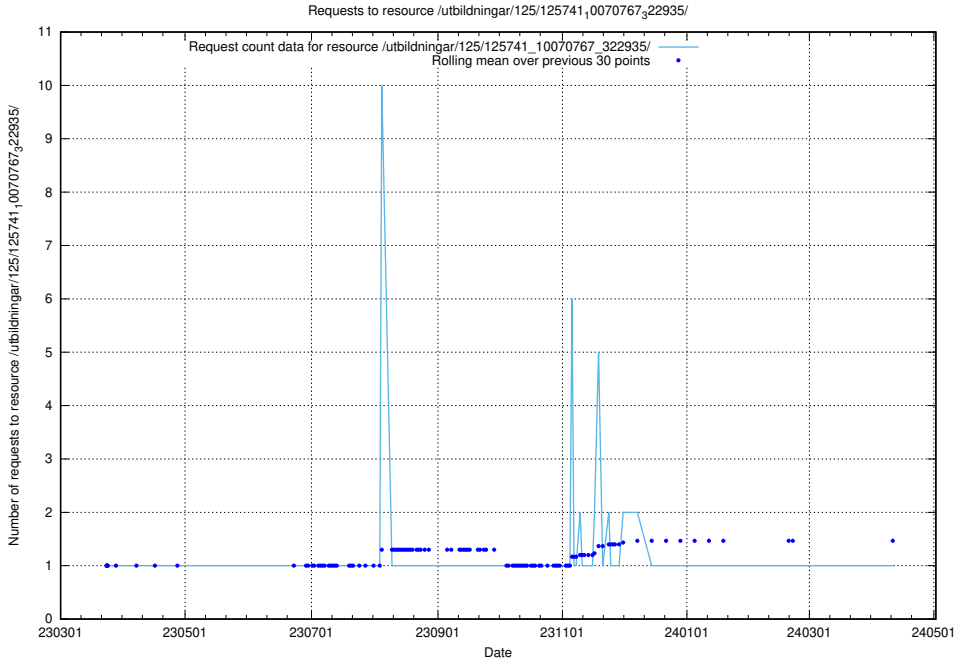

5.6385 Usage of /utbildningar/125/125741_10070767_322935/

Here, we count the number of requests to resource /utbildningar/125/125741_10070767_322935/.