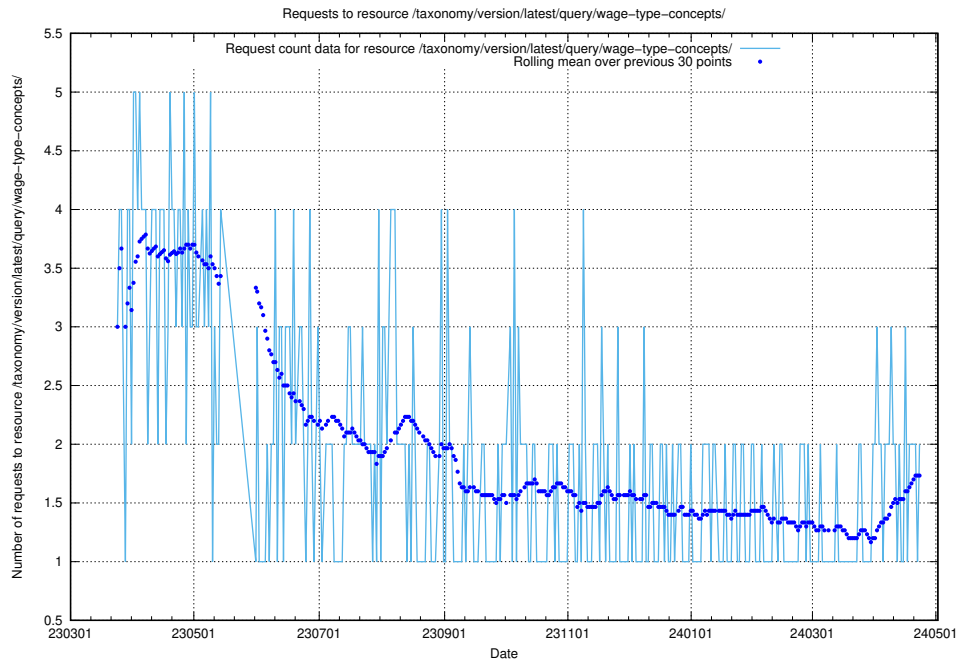

5.890 Usage of /taxonomy/version/latest/query/wage-type-concepts/

Here, we count the number of requests to resource /taxonomy/version/latest/query/wage-type-concepts/.