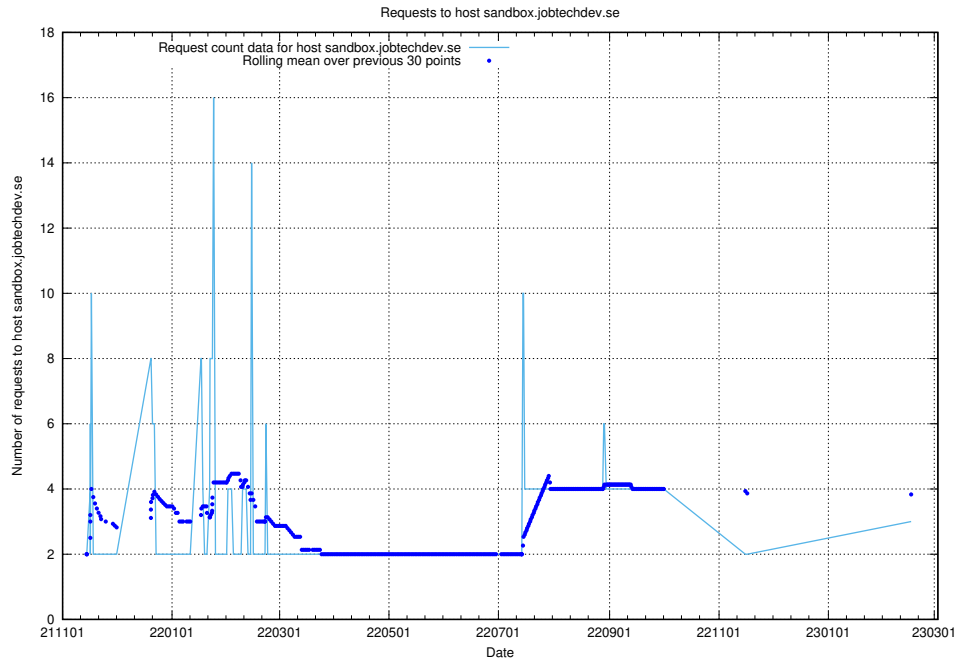

7.232 Usage of sandbox.jobtechdev.se

Here, we count the number of requests to host sandbox.jobtechdev.se.