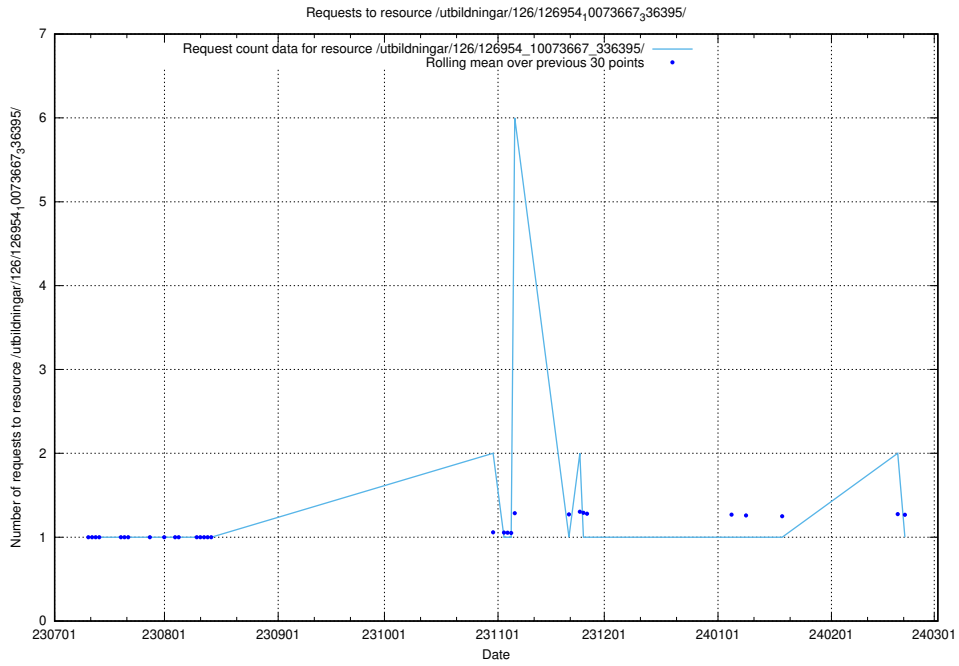

5.5053 Usage of /utbildningar/126/126954_10073667_336395/

Here, we count the number of requests to resource /utbildningar/126/126954_10073667_336395/.