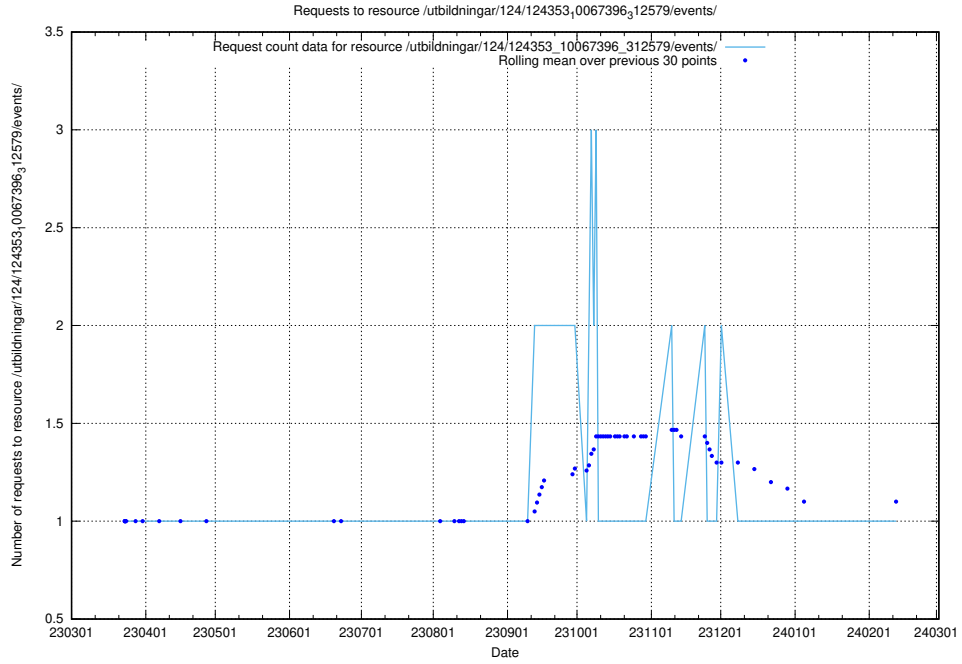

5.3879 Usage of /utbildningar/124/124353_10067396_312579/events/

Here, we count the number of requests to resource /utbildningar/124/124353_10067396_312579/events/