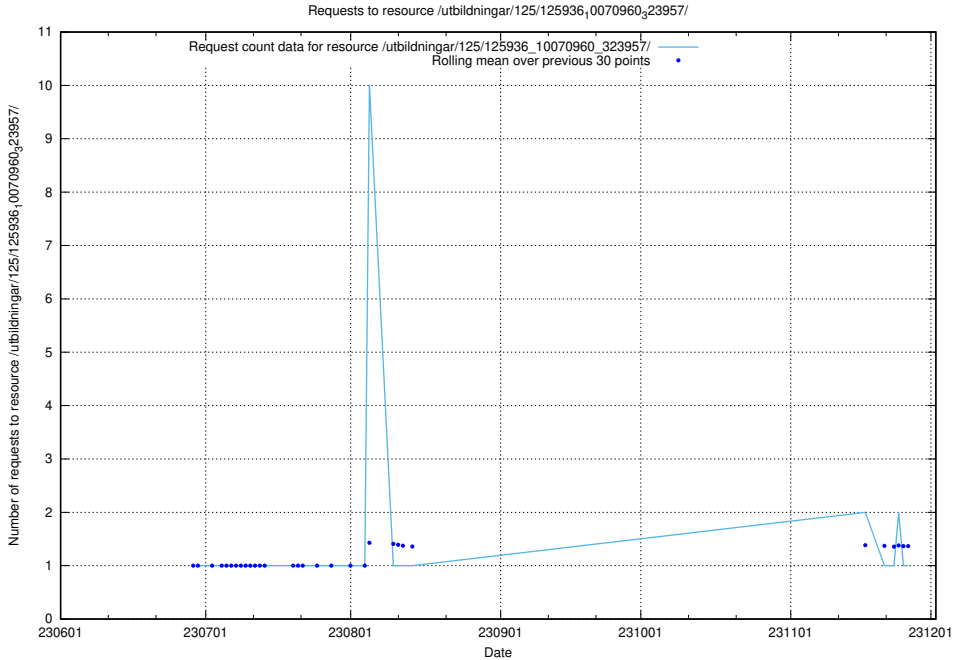

5.5400 Usage of /utbildningar/125/125936_10070960_323957/

Here, we count the number of requests to resource /utbildningar/125/125936_10070960_323957/.