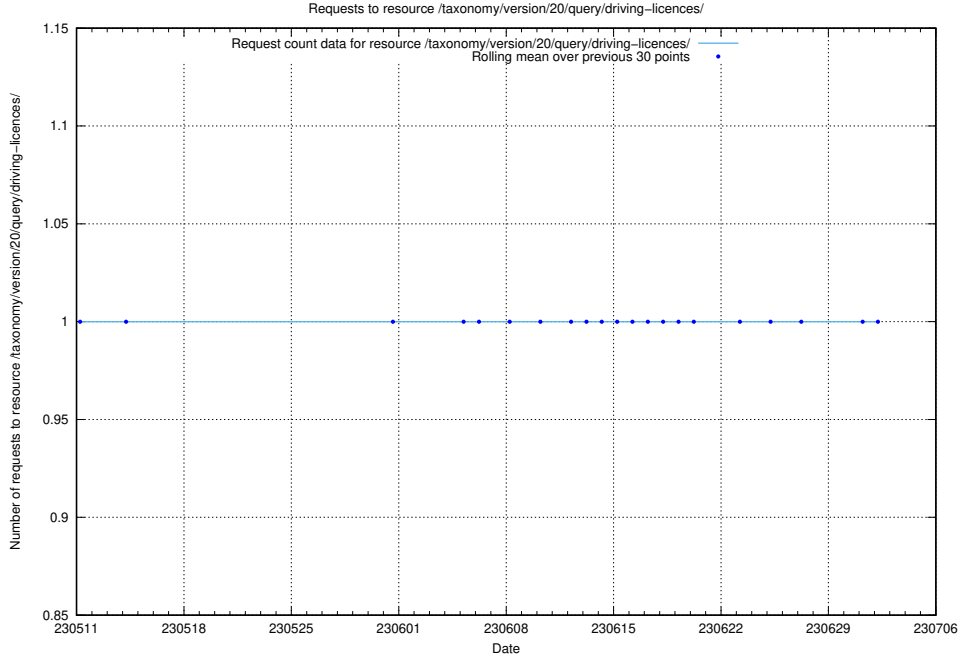

5.5920 Usage of /taxonomy/version/20/query/driving-licences/

Here, we count the number of requests to resource /taxonomy/version/20/query/driving-licences/.