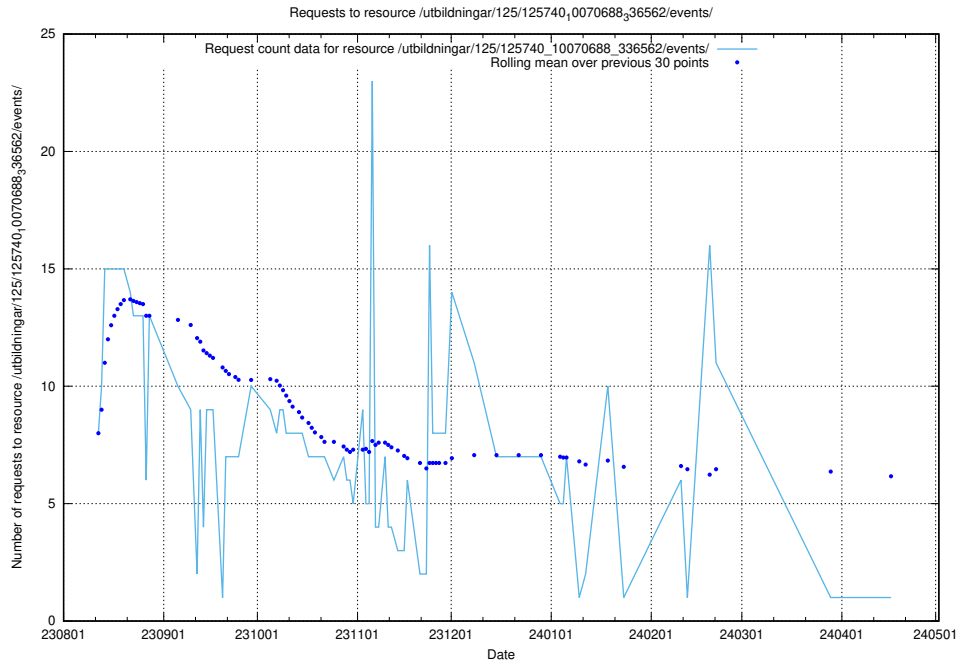

5.4743 Usage of /utbildningar/125/125740_10070688_336562/events/

Here, we count the number of requests to resource /utbildningar/125/125740_10070688_336562/events/