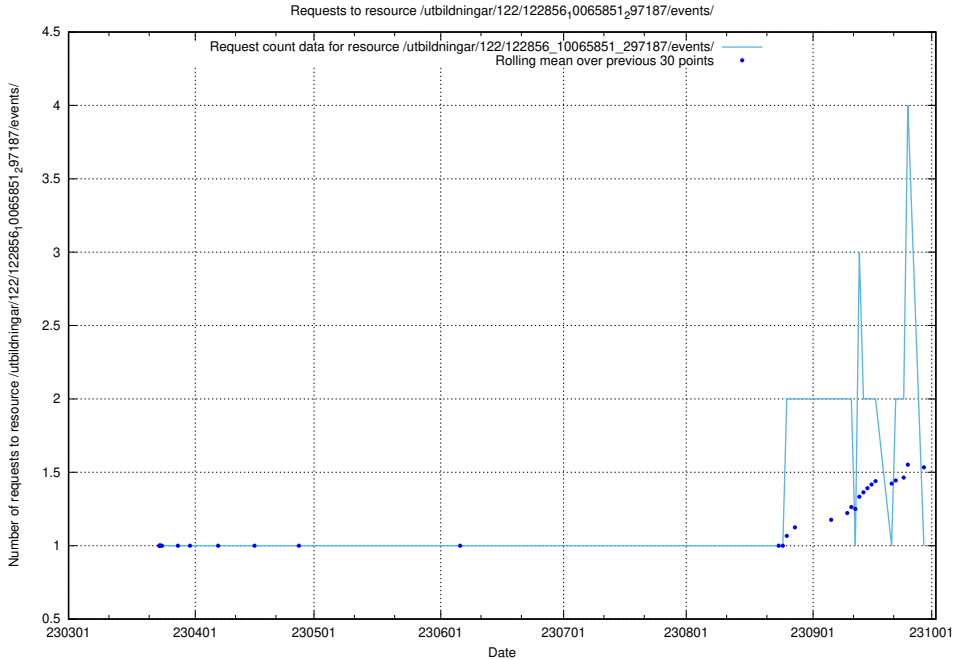

### 5.5098 Usage of /utbildningar/122/122856\_10065851\_297187/events/

Here, we count the number of requests to resource /utbildningar/122/122856\_10065851\_297187/events/