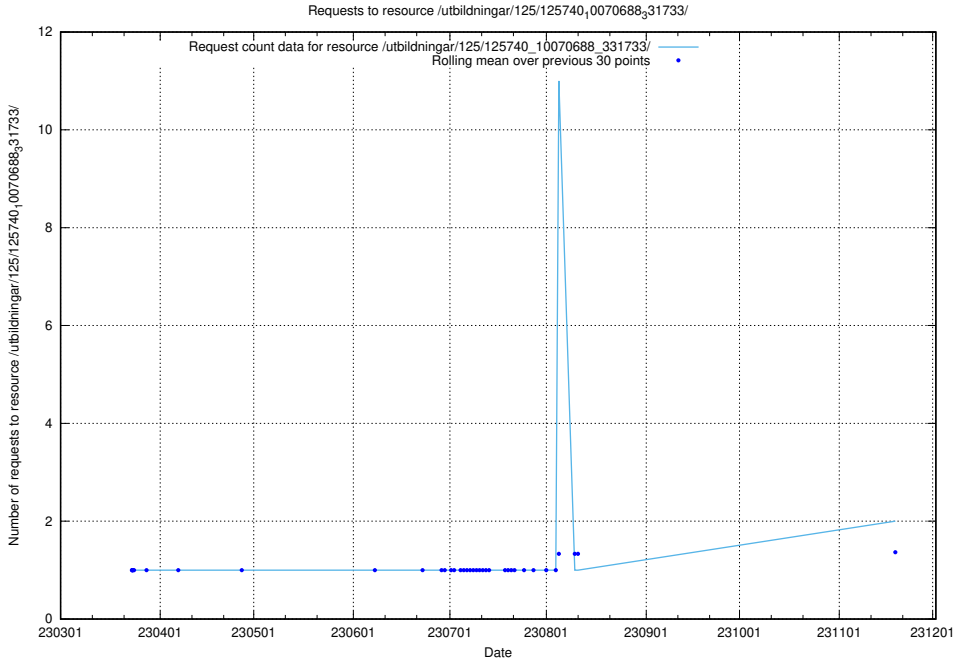

5.464 Usage of /utbildningar/125/125740_10070688_331733/

Here, we count the number of requests to resource /utbildningar/125/125740_10070688_331733/.