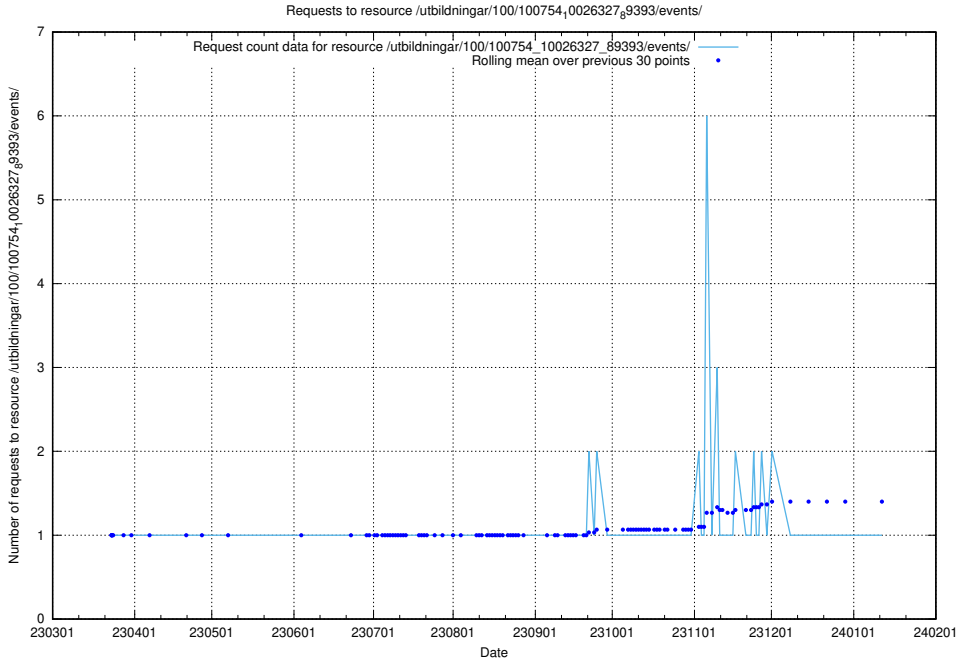

### 5.5493 Usage of /utbildningar/100/100754\_10026327\_89393/events/

Here, we count the number of requests to resource /utbildningar/100/100754\_10026327\_89393/events/.