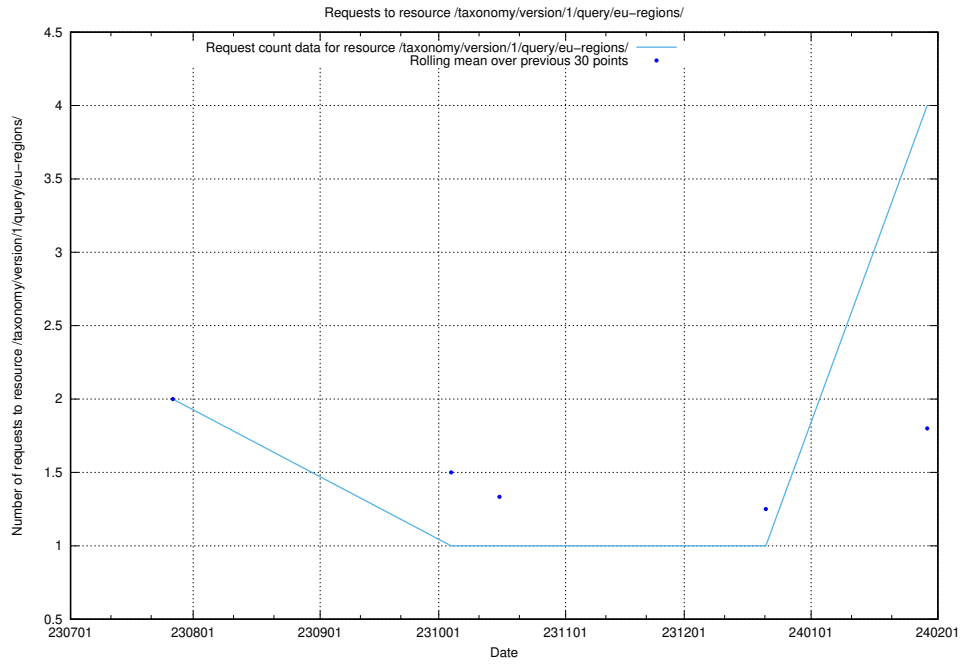

5.227 Usage of `/taxonomy/version/1/query/eu-regions/`

Here, we count the number of requests to resource `/taxonomy/version/1/query/eu-regions/`.