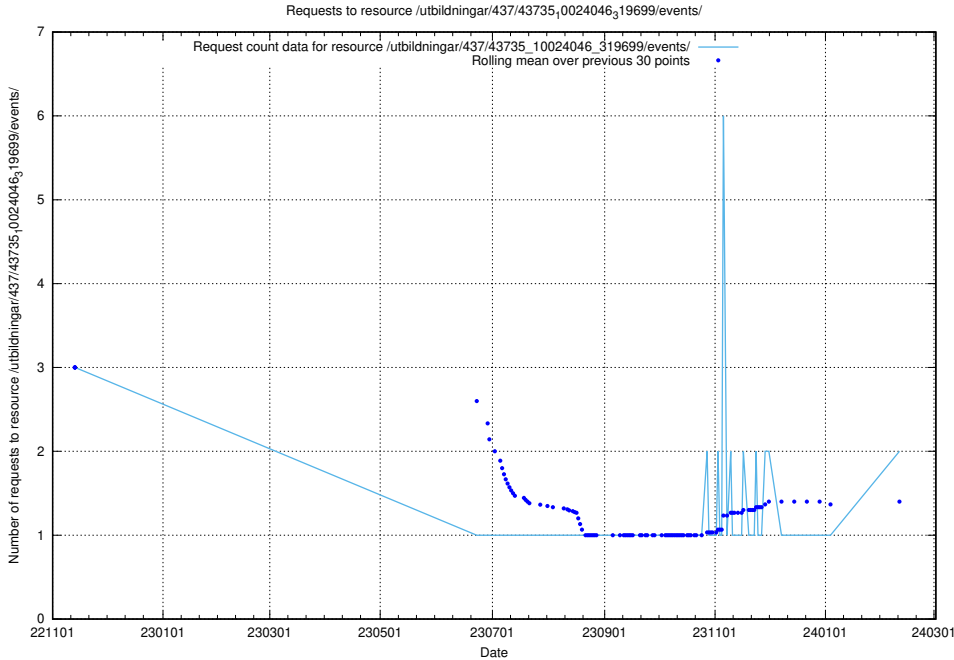

5.855 Usage of /utbildningar/437/43735_10024046_319699/events/

Here, we count the number of requests to resource /utbildningar/437/43735_10024046_319699/events/.