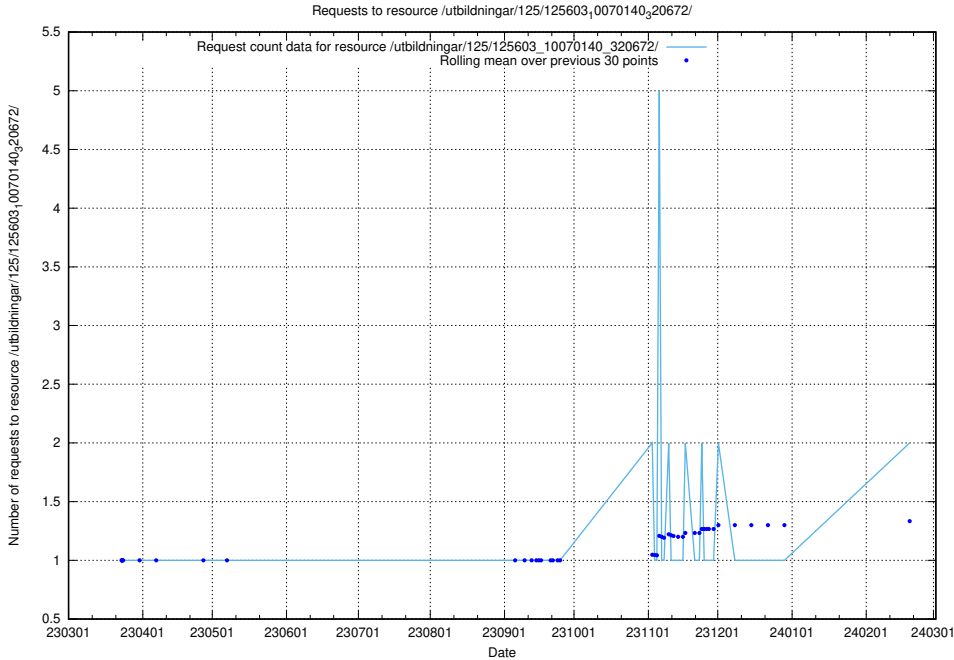

5.476 Usage of /utbildningar/125/125603_10070140_320672/

Here, we count the number of requests to resource /utbildningar/125/125603_10070140_320672/.