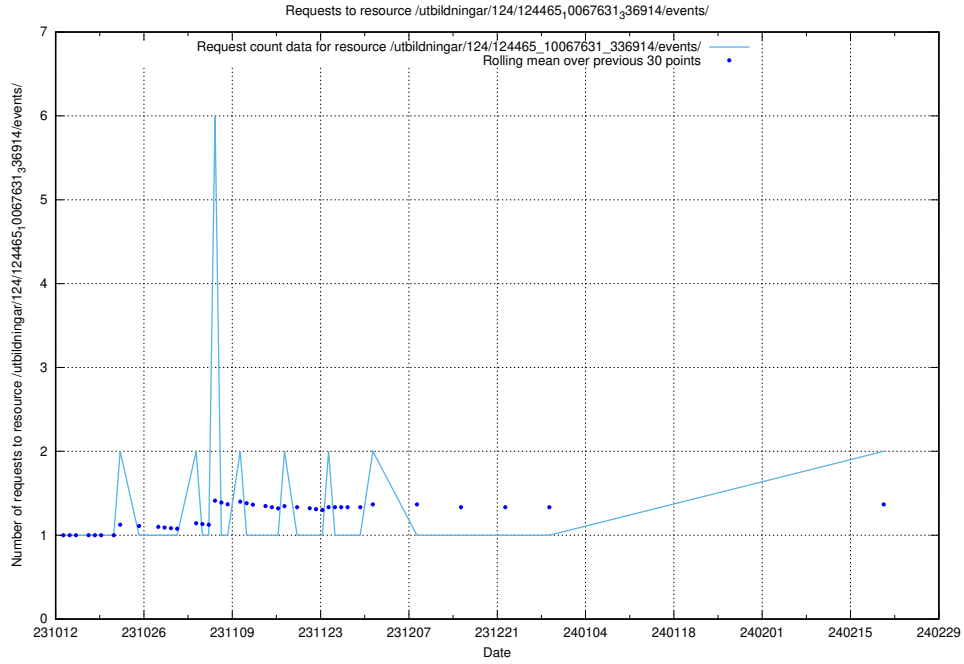

5.712 Usage of /utbildningar/124/124465_10067631_336914/events/

Here, we count the number of requests to resource /utbildningar/124/124465_10067631_336914/events/