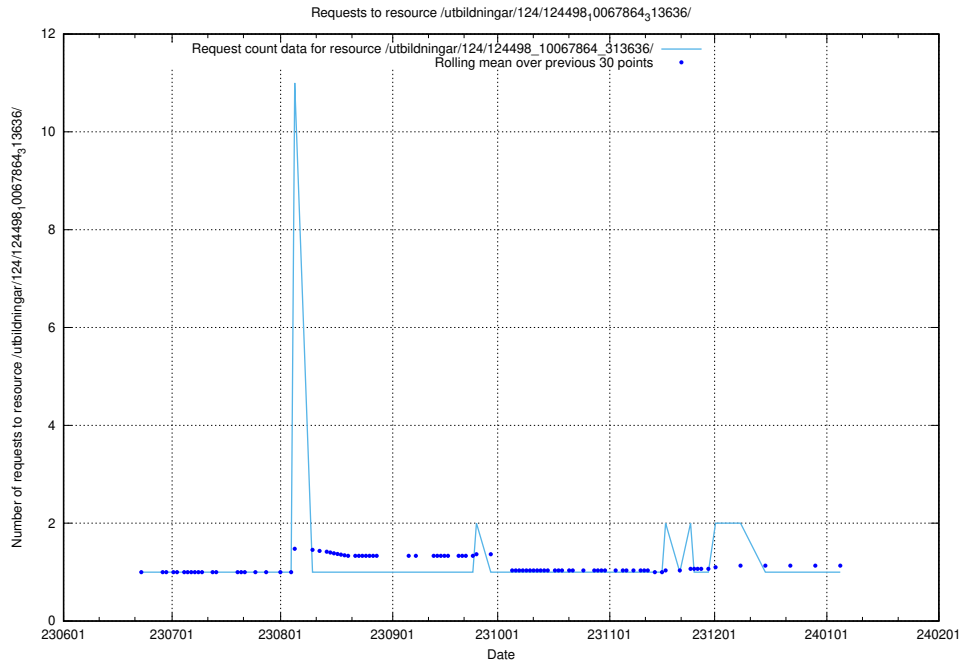

5.5721 Usage of /utbildningar/124/124498_10067864_313636/

Here, we count the number of requests to resource /utbildningar/124/124498_10067864_313636/.