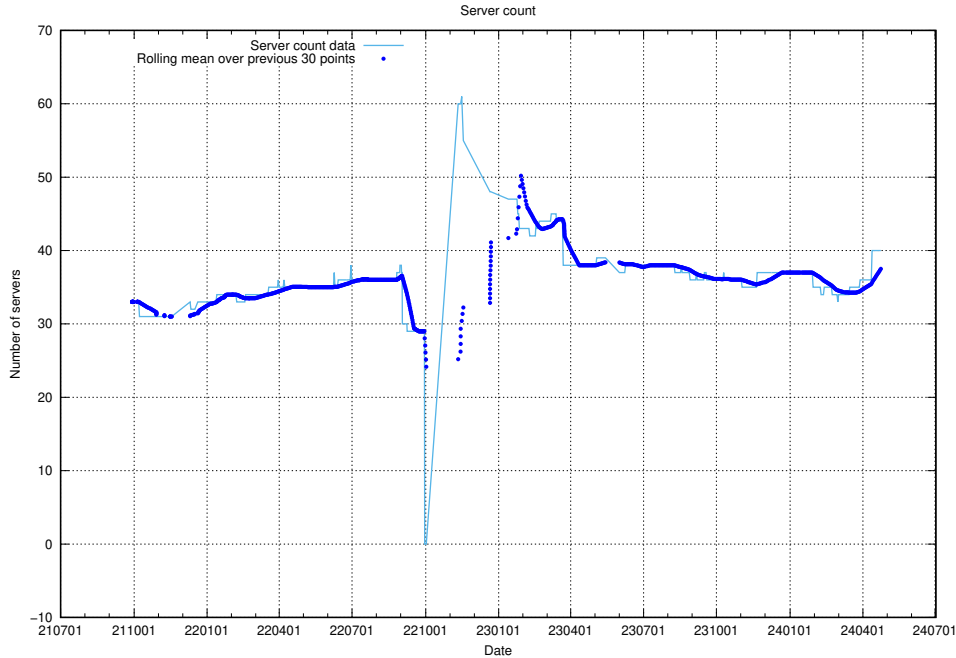

2.2 Number of servers in the JobTech production region

A graph of the servers in AWS region eu-north-1.