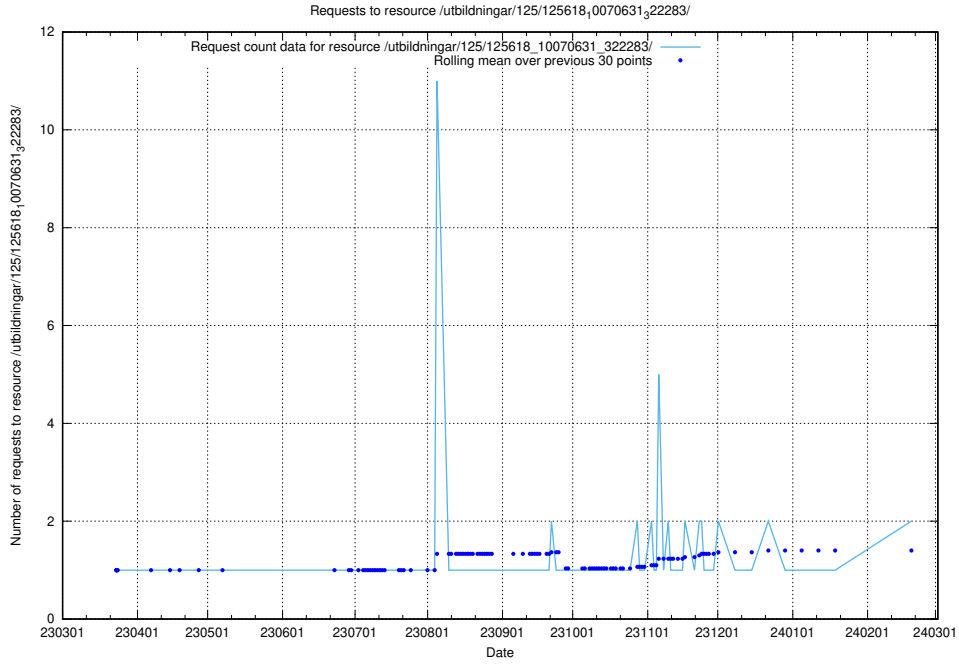

5.474 Usage of /utbildningar/125/125618_10070631_322283/

Here, we count the number of requests to resource /utbildningar/125/125618_10070631_322283/.