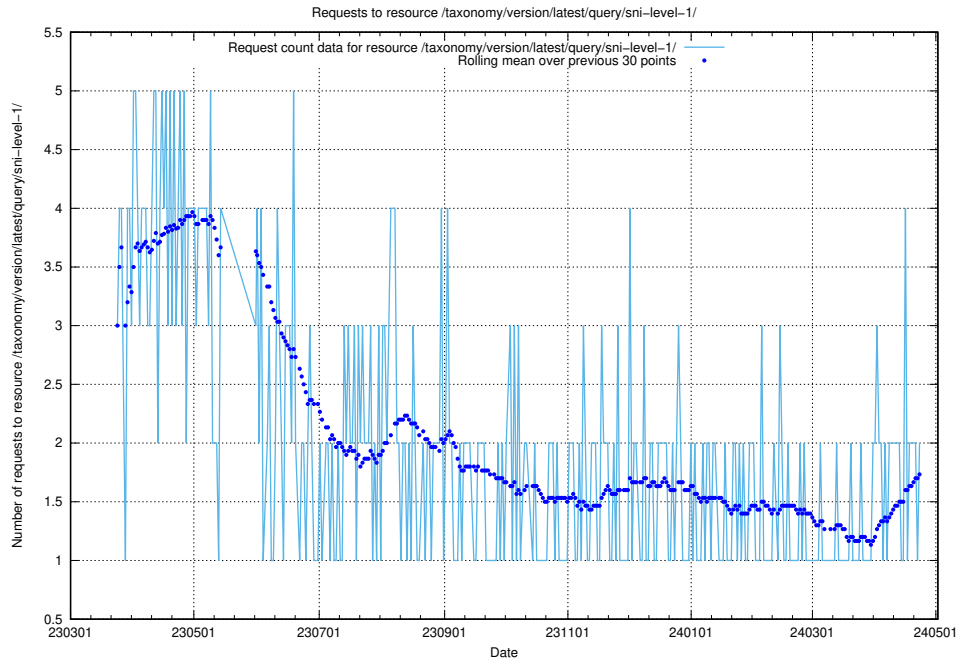

5.903 Usage of /taxonomy/version/latest/query/sni-level-1/

Here, we count the number of requests to resource /taxonomy/version/latest/query/sni-level-1/.