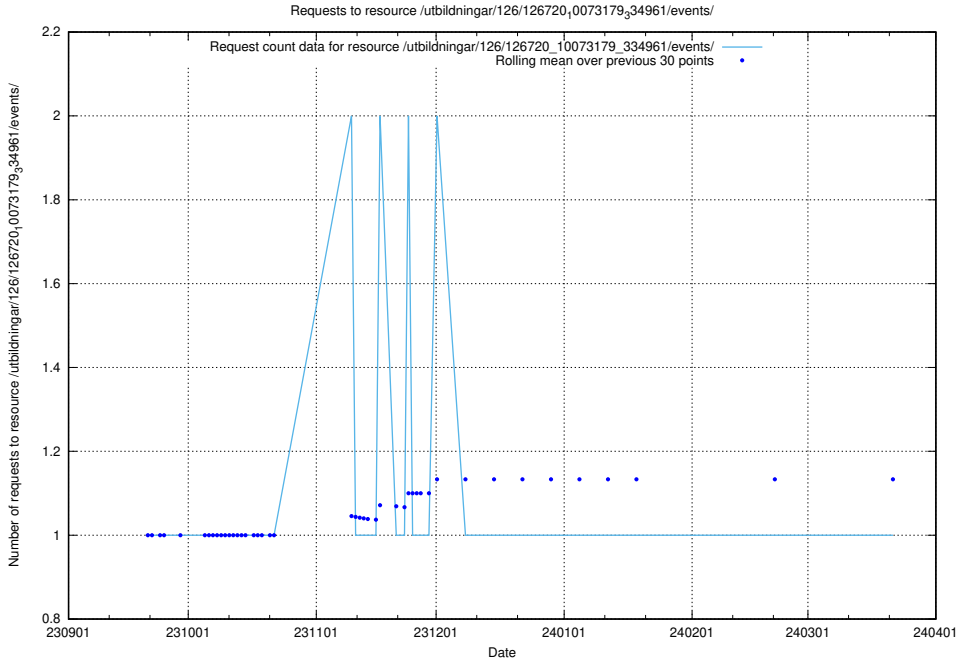

5.4460 Usage of /utbildningar/126/126720_10073179_334961/events/

Here, we count the number of requests to resource /utbildningar/126/126720_10073179_334961/events/