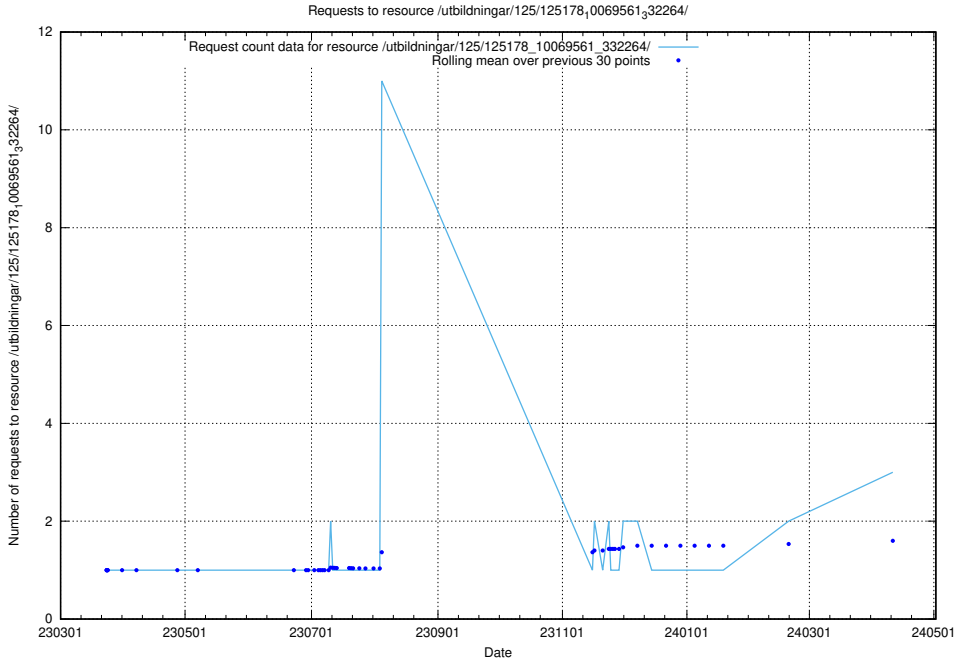

5.265 Usage of /utbildningar/125/125178_10069561_332264/

Here, we count the number of requests to resource /utbildningar/125/125178_10069561_332264/.