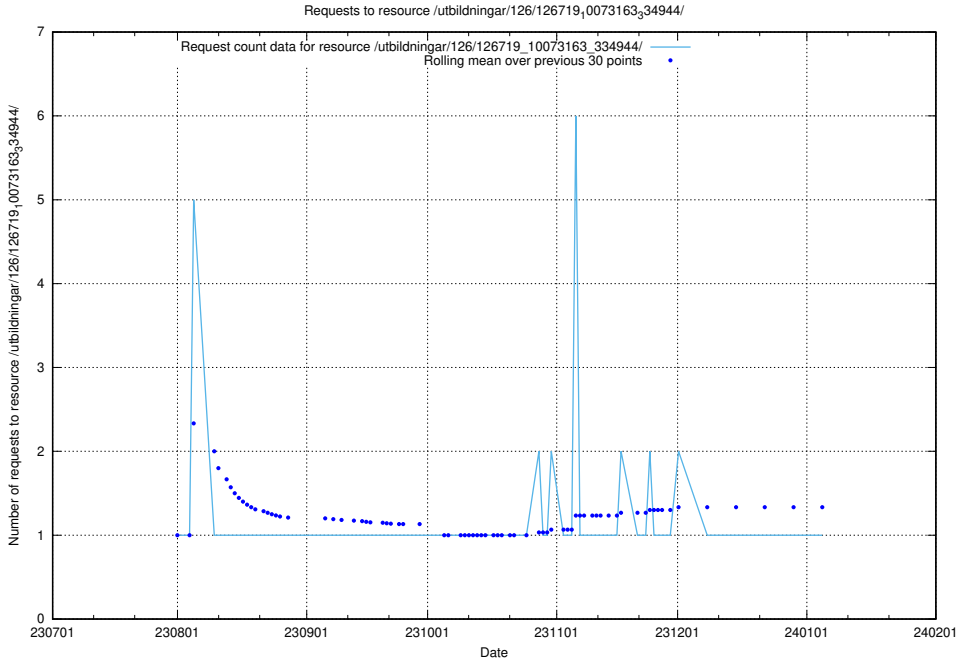

5.4829 Usage of /utbildningar/126/126719_10073163_334944/

Here, we count the number of requests to resource /utbildningar/126/126719_10073163_334944/.