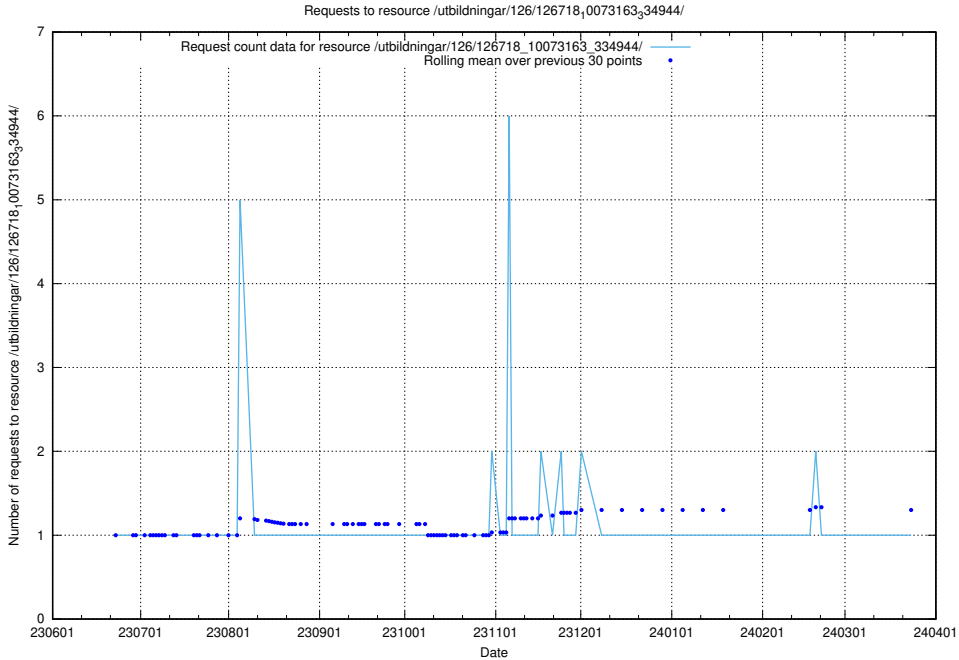

5.5552 Usage of /utbildningar/126/126718_10073163_334944/

Here, we count the number of requests to resource /utbildningar/126/126718_10073163_334944/.