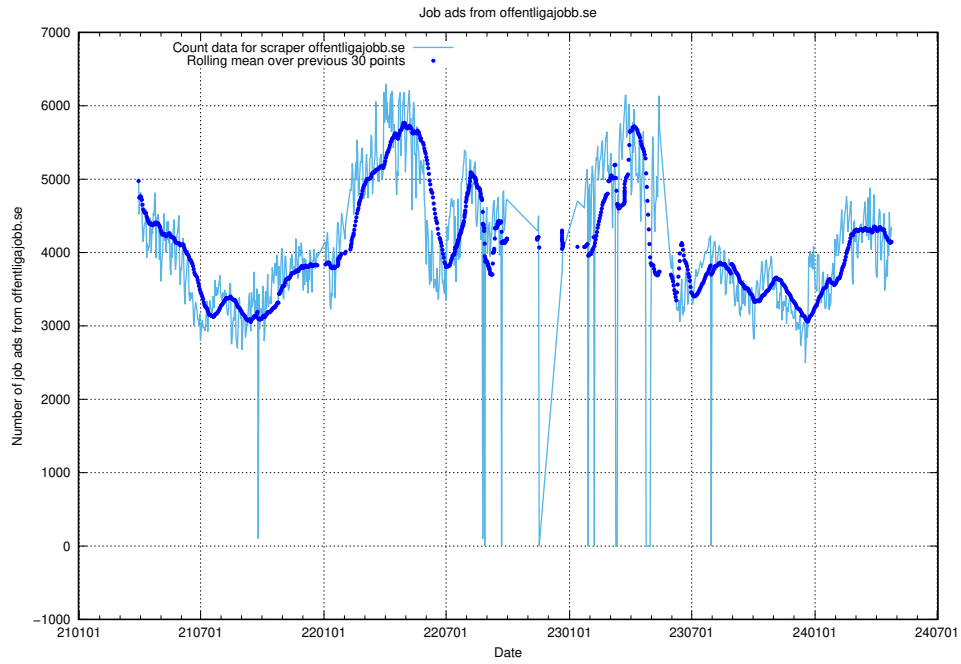

13.3 Number of ads by scraper offentligajobb.se

Here, we count the number of job ads scraped from offentligajobb.se.