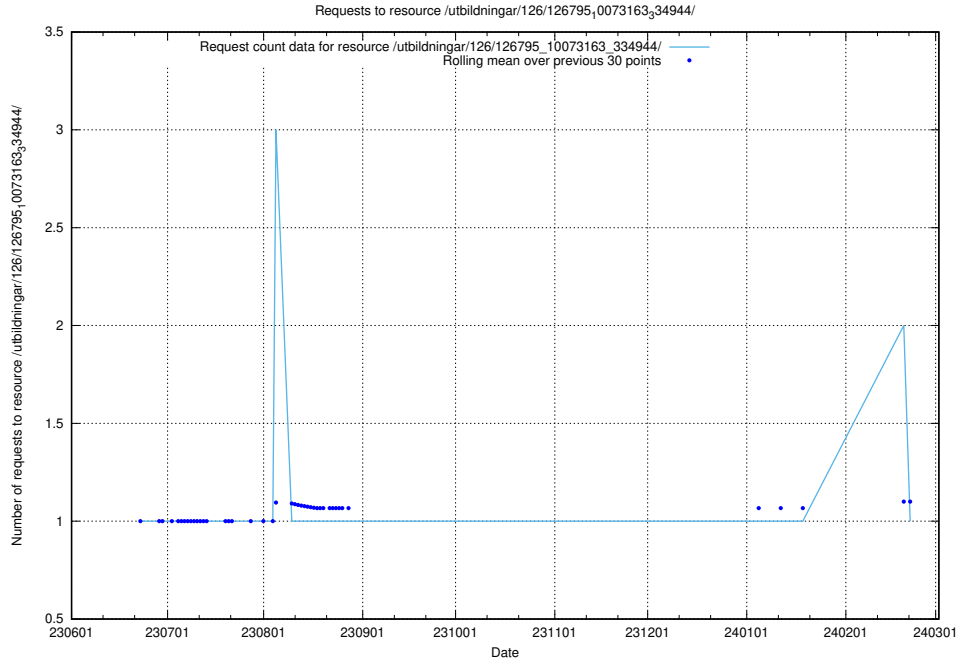

5.5523 Usage of /utbildningar/126/126795_10073163_334944/

Here, we count the number of requests to resource /utbildningar/126/126795_10073163_334944/.