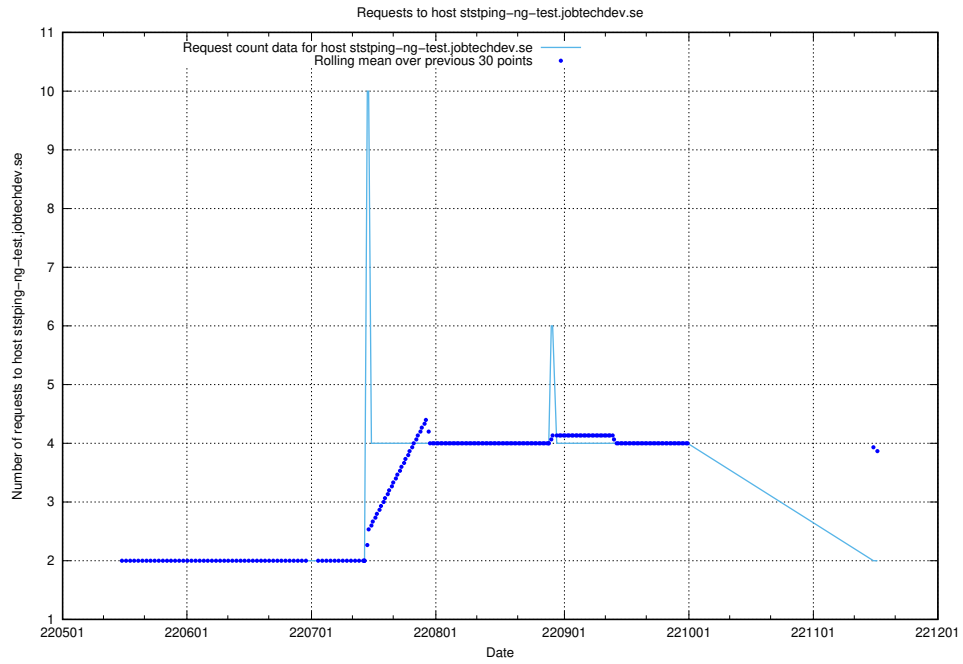

7.425 Usage of ststping-ng-test.jobtechdev.se

Here, we count the number of requests to host ststping-ng-test.jobtechdev.se.