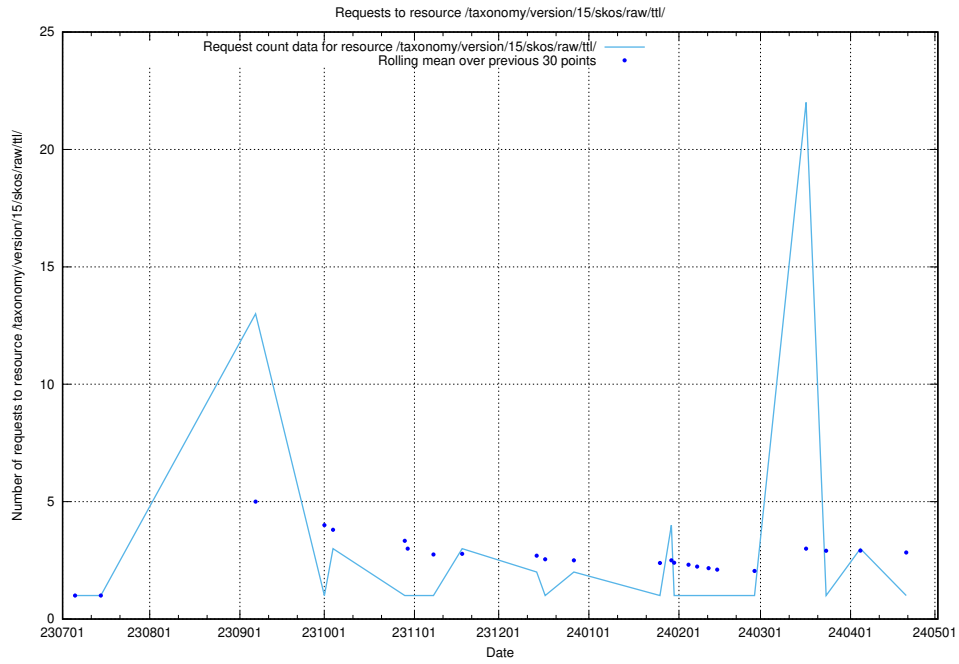

5.5278 Usage of `/taxonomy/version/15/skos/raw/ttl/`

Here, we count the number of requests to resource `/taxonomy/version/15/skos/raw/ttl/`.