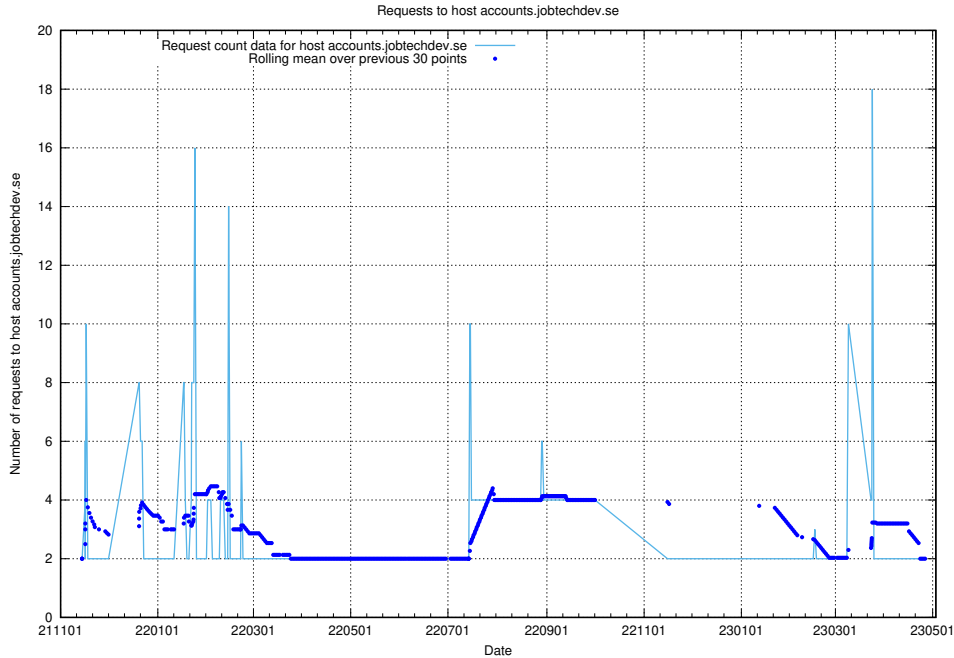

7.291 Usage of accounts.jobtechdev.se

Here, we count the number of requests to host accounts.jobtechdev.se.