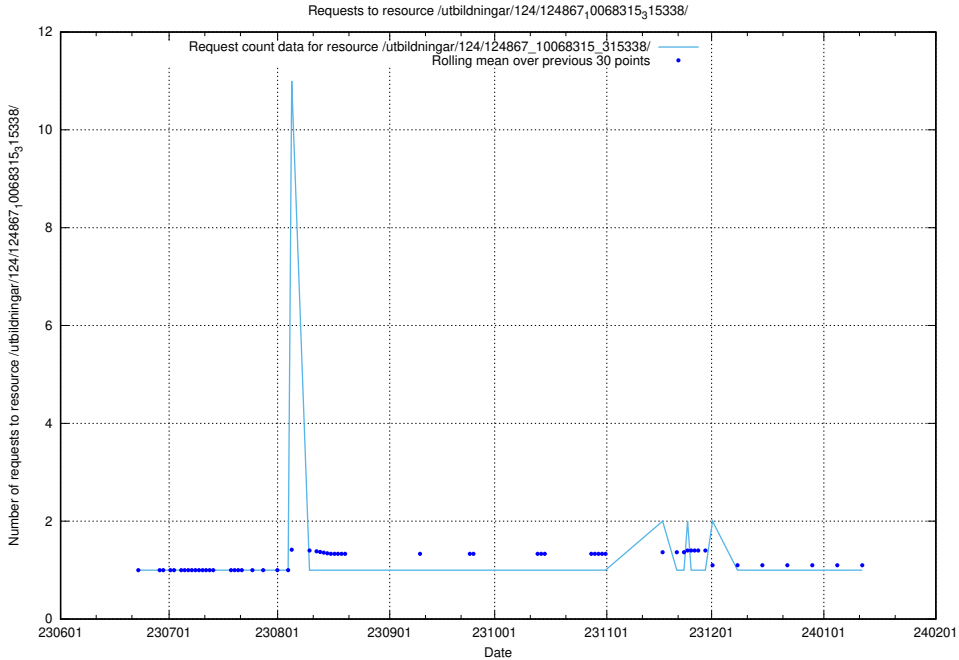

5.5674 Usage of /utbildningar/124/124867_10068315_315338/

Here, we count the number of requests to resource /utbildningar/124/124867_10068315_315338/.