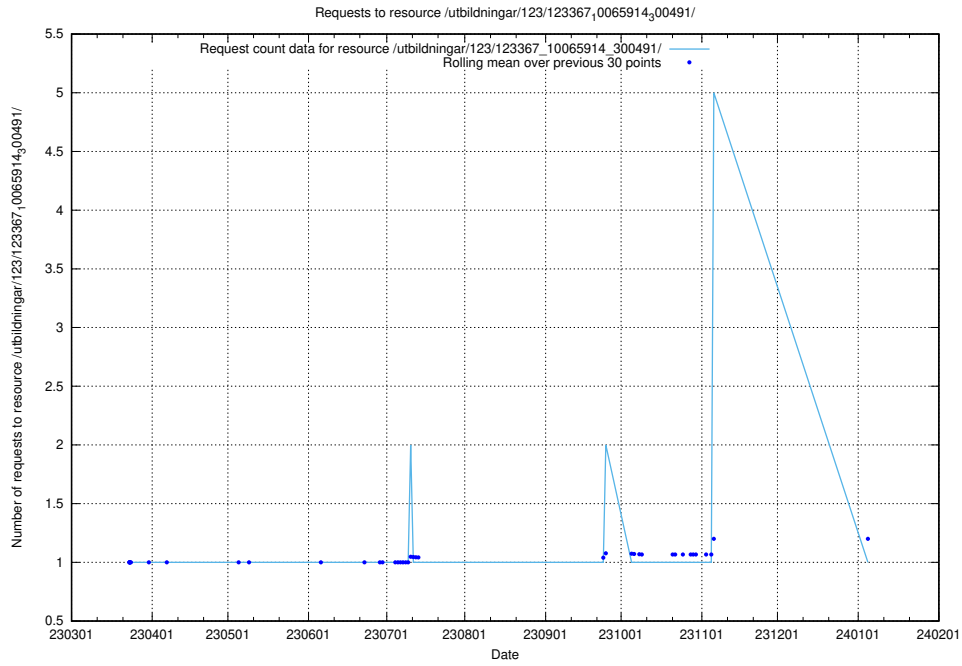

5.4613 Usage of /utbildningar/123/123367_10065914_300491/

Here, we count the number of requests to resource /utbildningar/123/123367_10065914_300491/.