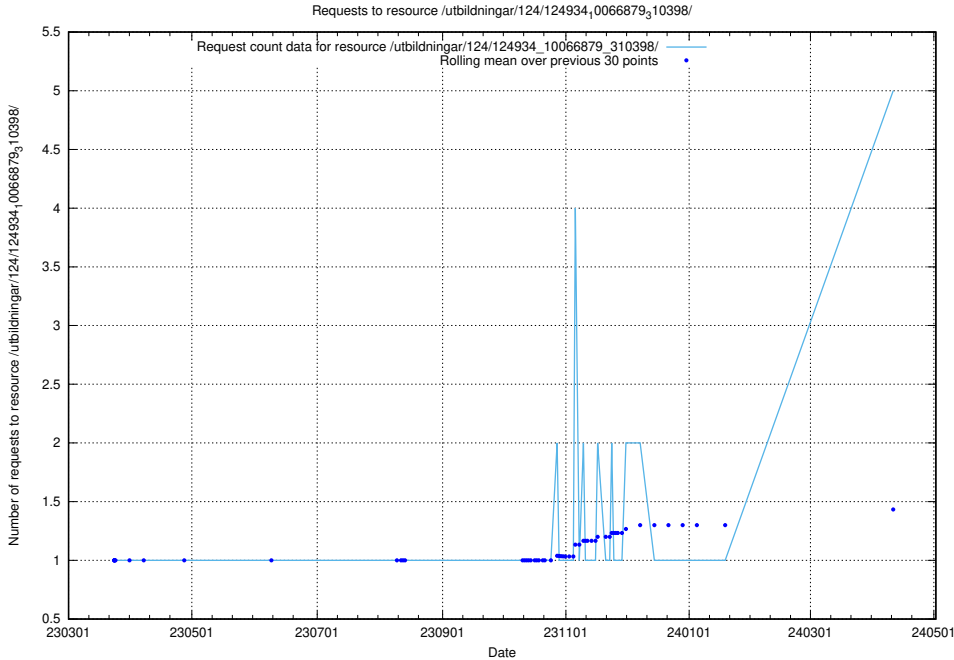

5.116 Usage of /utbildningar/124/124934_10066879_310398/

Here, we count the number of requests to resource /utbildningar/124/124934_10066879_310398/.