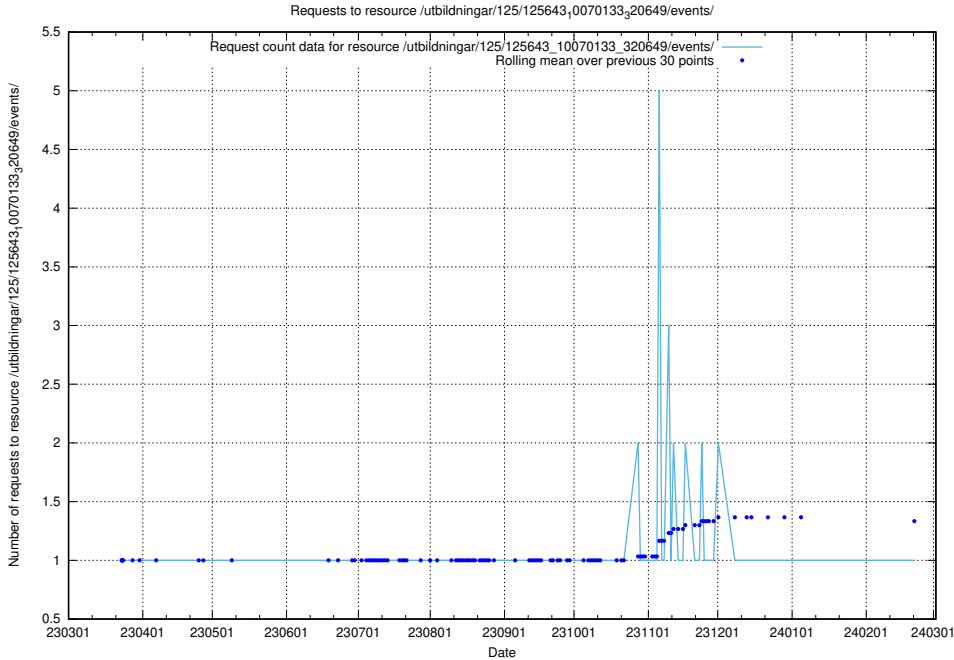

5.1045 Usage of /utbildningar/125/125643_10070133_320649/events/

Here, we count the number of requests to resource /utbildningar/125/125643_10070133_320649/events/