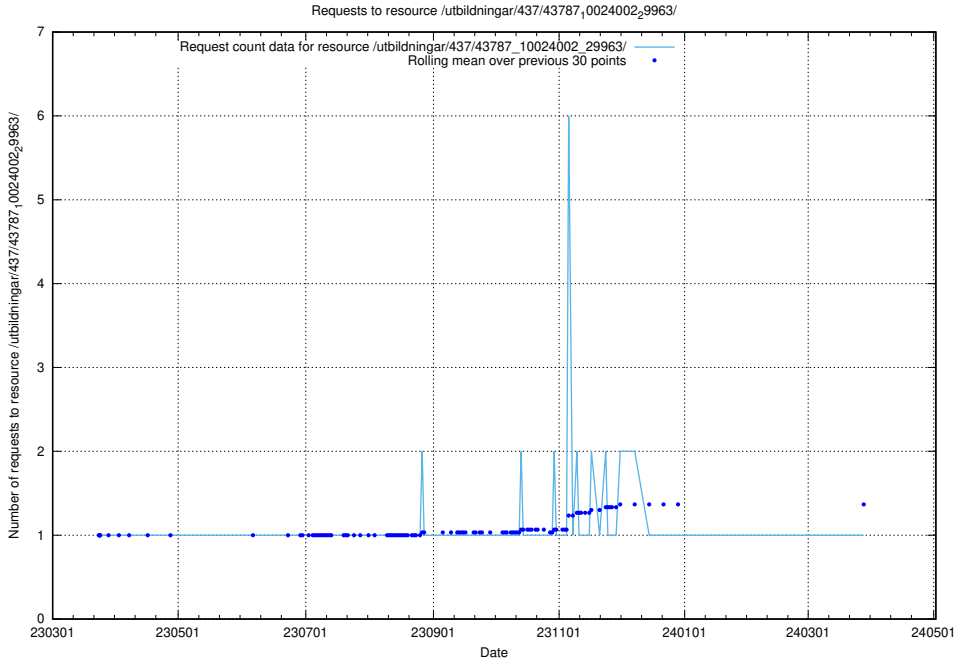

5.6285 Usage of /utbildningar/437/43787_10024002_29963/

Here, we count the number of requests to resource /utbildningar/437/43787_10024002_29963/.