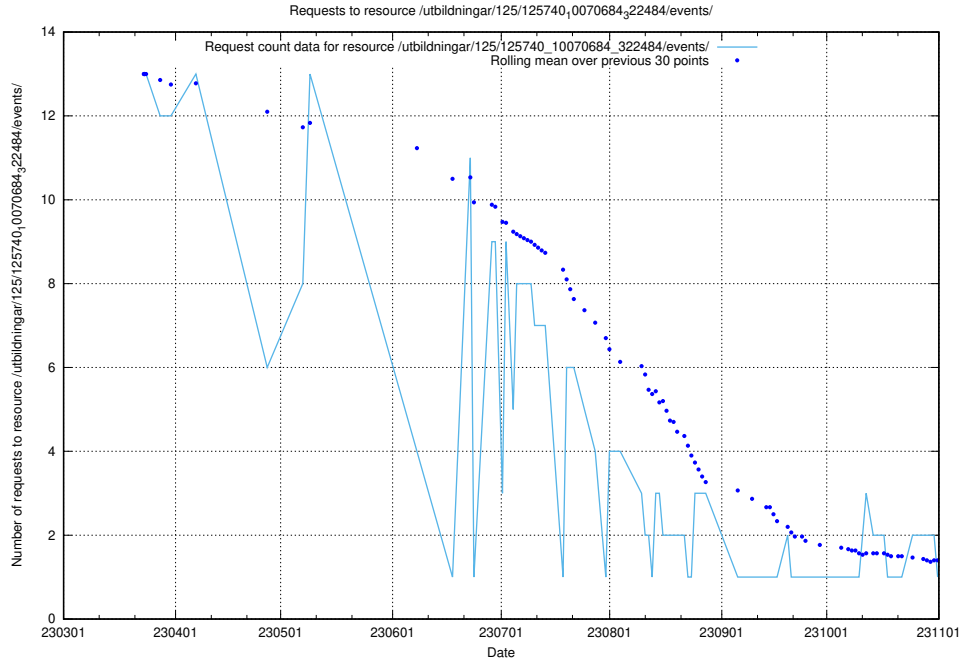

5.6174 Usage of /utbildningar/125/125740_10070684_322484/events/

Here, we count the number of requests to resource /utbildningar/125/125740_10070684_322484/events/