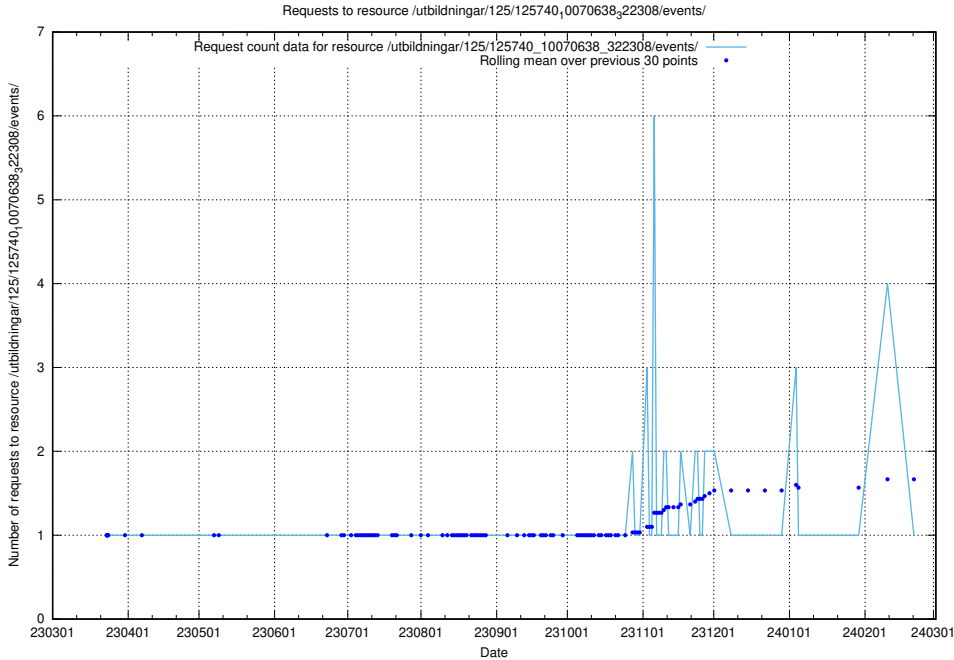

5.1007 Usage of /utbildningar/125/125740_10070638_322308/events/

Here, we count the number of requests to resource /utbildningar/125/125740_10070638_322308/events/