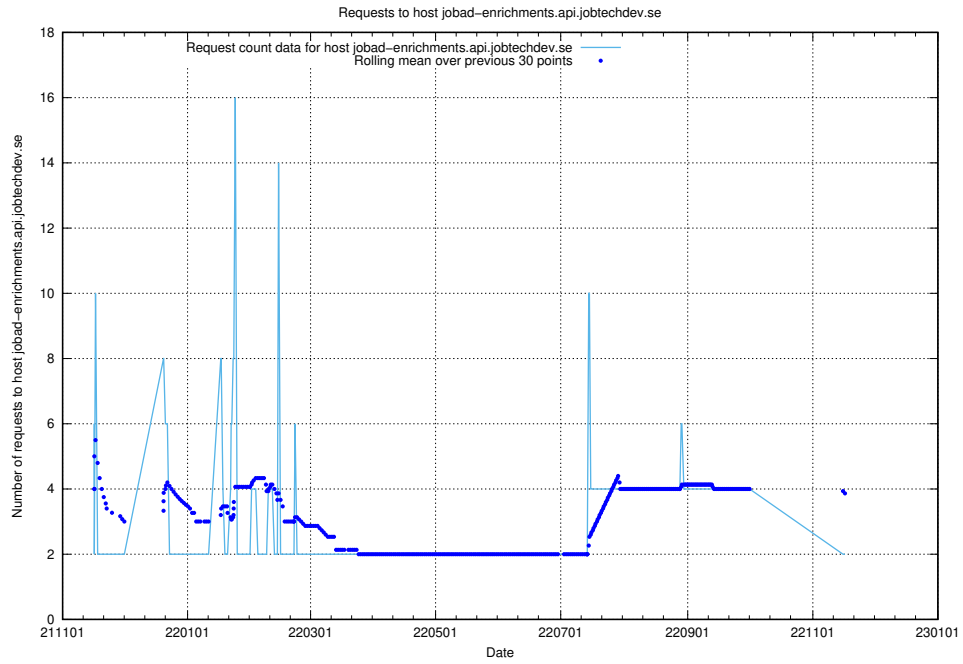

7.540 Usage of `jobad-enrichments.api.jobtechdev.se`

Here, we count the number of requests to host `jobad-enrichments.api.jobtechdev.se`.