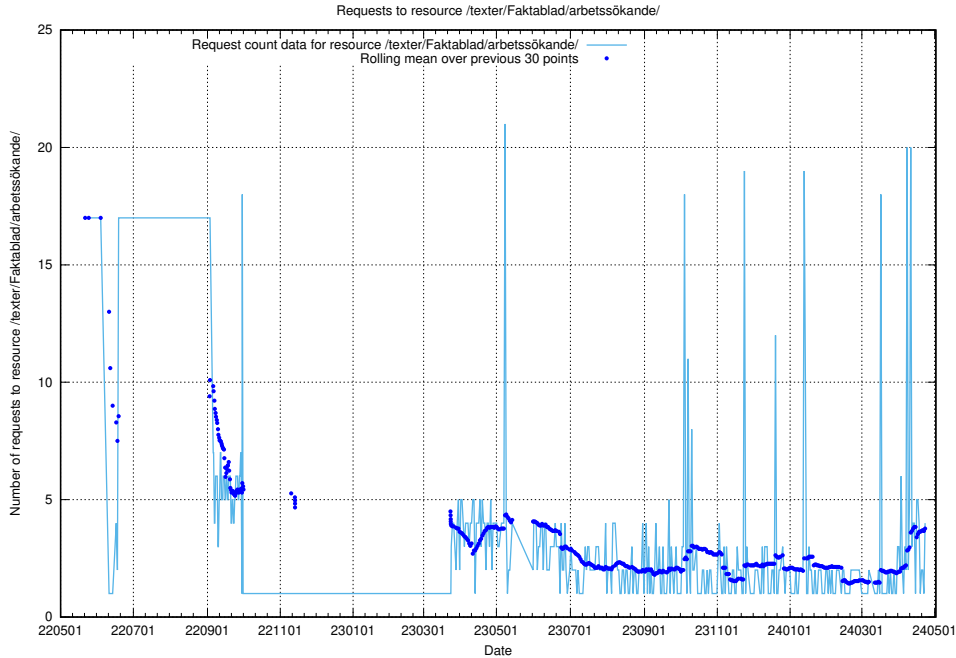

5.159 Usage of /texter/Faktablad/arbetssökande/

Here, we count the number of requests to resource /texter/Faktablad/arbetssökande/.