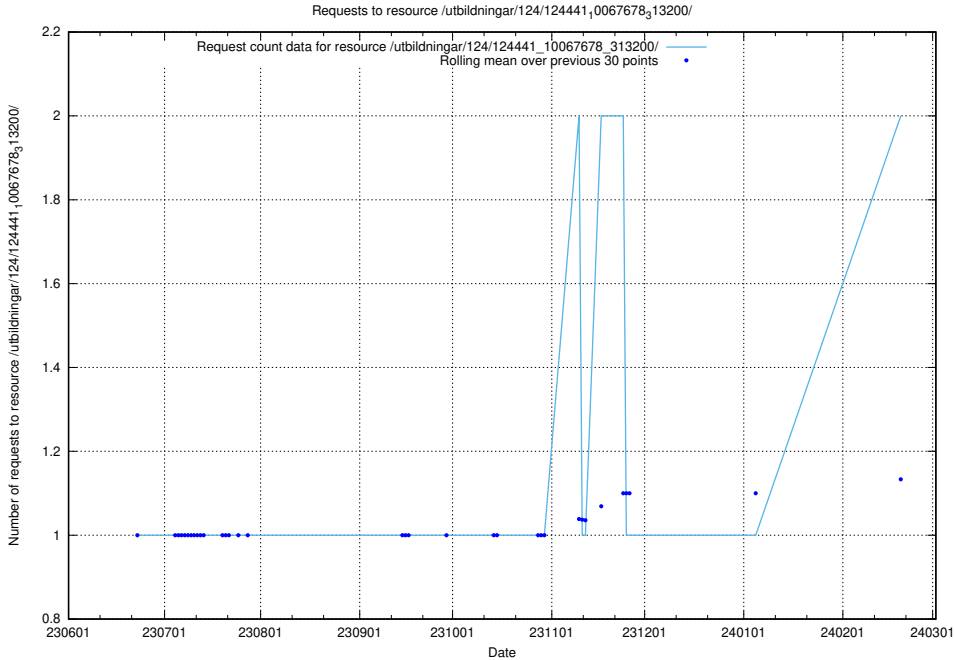

5.857 Usage of /utbildningar/124/124441_10067678_313200/

Here, we count the number of requests to resource /utbildningar/124/124441_10067678_313200/.