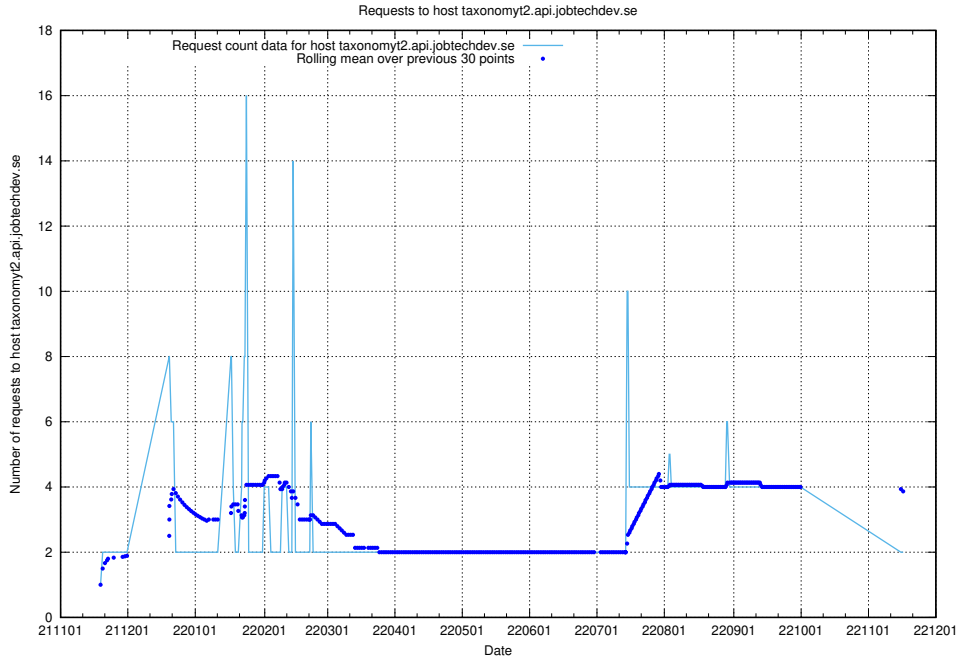

7.461 Usage of taxonomyt2.api.jobtechdev.se

Here, we count the number of requests to host taxonomyt2.api.jobtechdev.se.