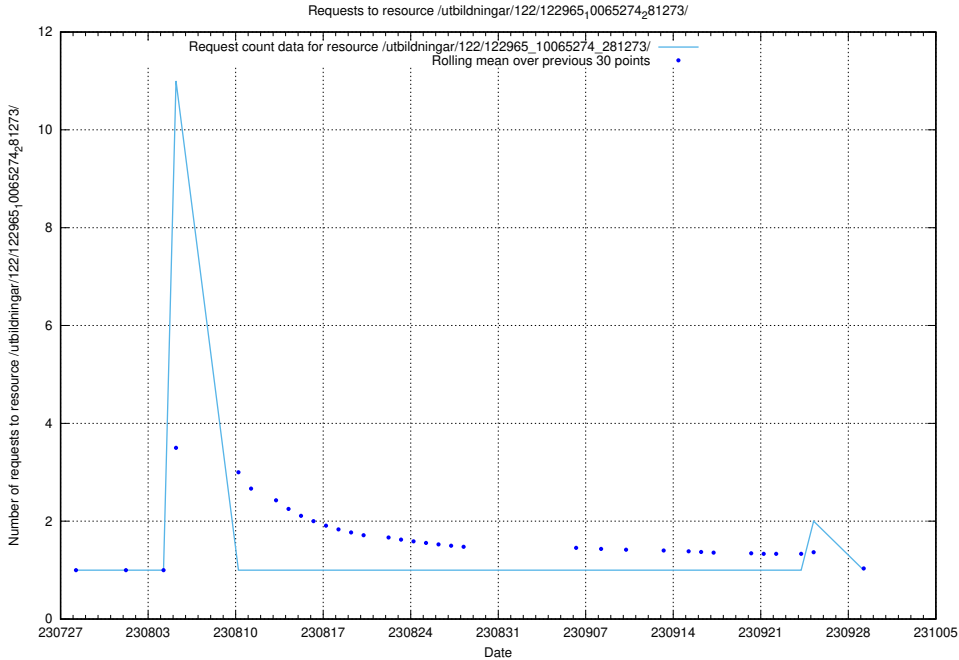

5.4851 Usage of /utbildningar/122/122965_10065274_281273/

Here, we count the number of requests to resource /utbildningar/122/122965_10065274_281273/.