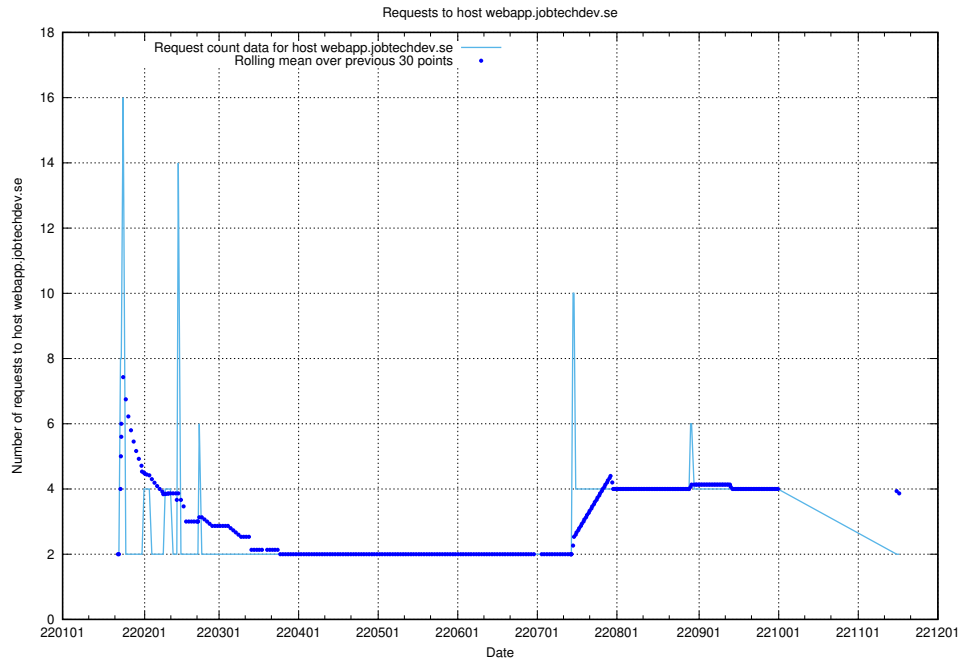

7.576 Usage of webapp.jobtechdev.se

Here, we count the number of requests to host webapp.jobtechdev.se.