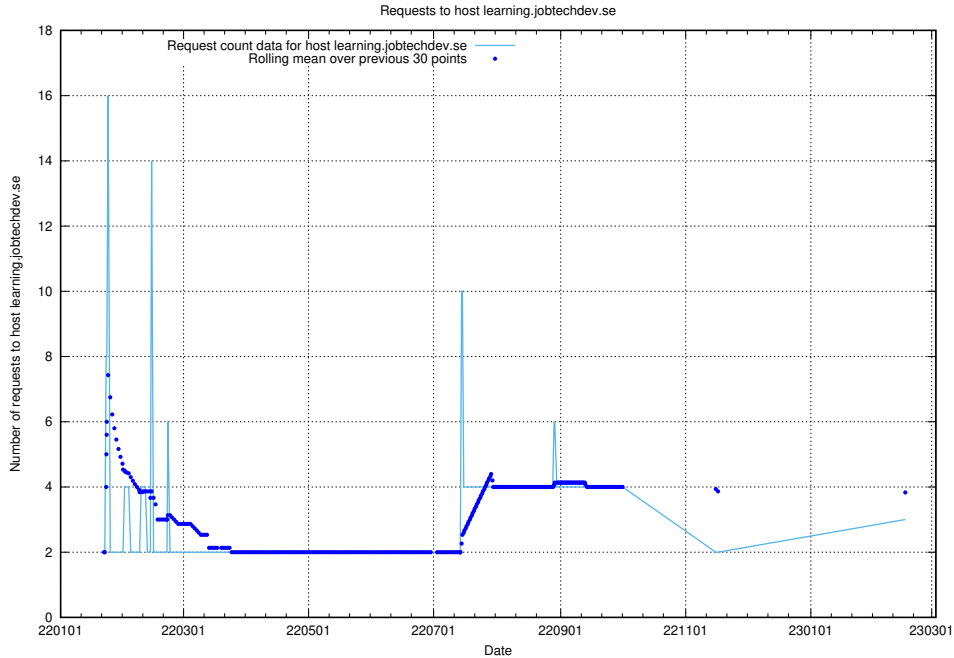

7.251 Usage of learning.jobtechdev.se

Here, we count the number of requests to host learning.jobtechdev.se.