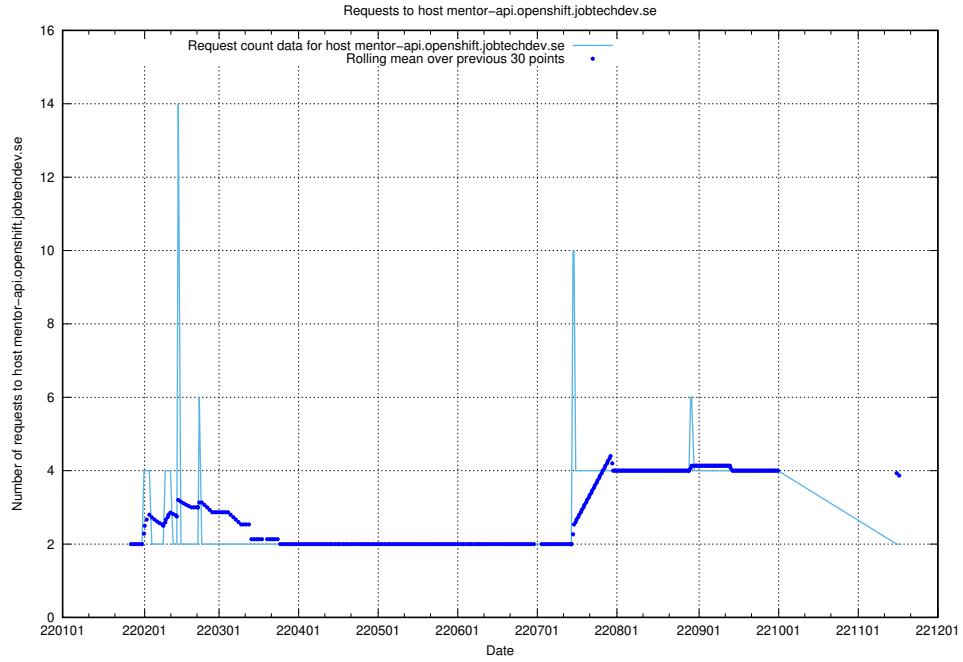

## 7.569 Usage of mentor-api.openshift.jobtechdev.se

Here, we count the number of requests to host mentor-api.openshift.jobtechdev.se.