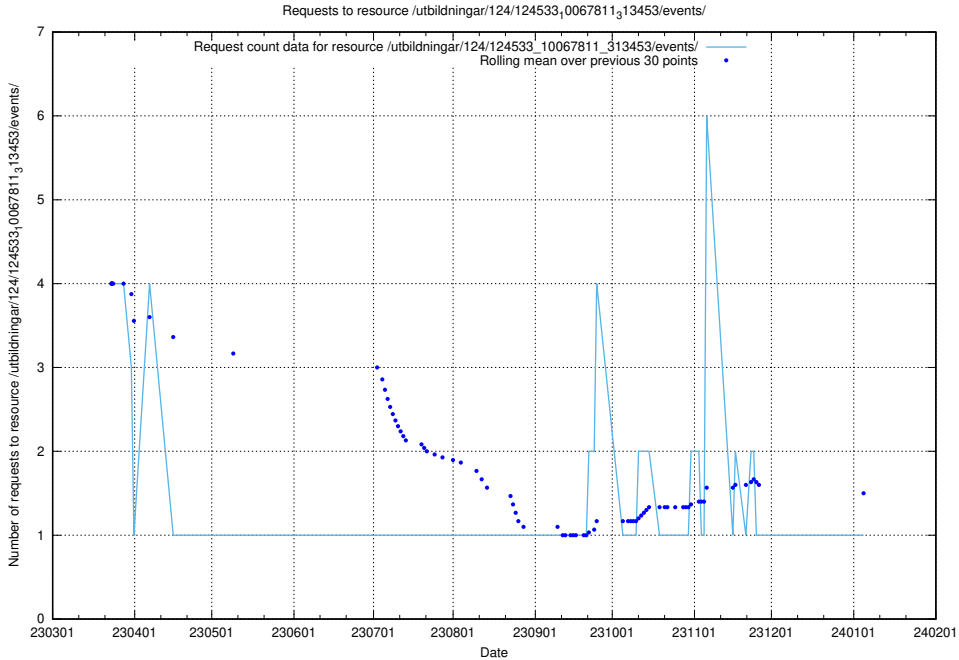

5.6181 Usage of /utbildningar/124/124533_10067811_313453/events/

Here, we count the number of requests to resource /utbildningar/124/124533_10067811_313453/events/