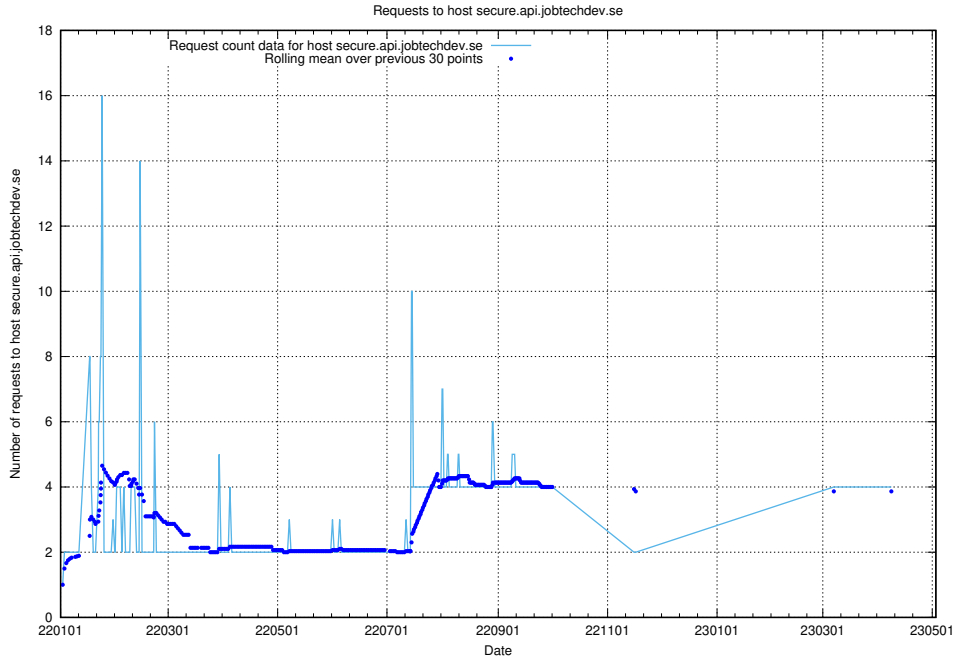

7.113 Usage of secure.api.jobtechdev.se

Here, we count the number of requests to host secure.api.jobtechdev.se.