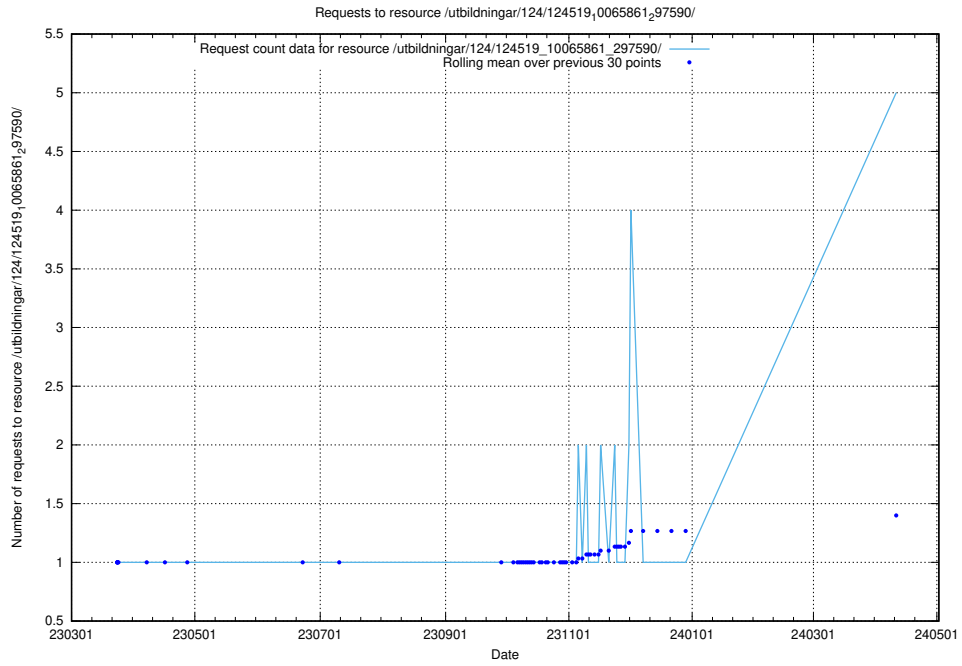

5.119 Usage of /utbildningar/124/124519_10065861_297590/

Here, we count the number of requests to resource /utbildningar/124/124519_10065861_297590/.