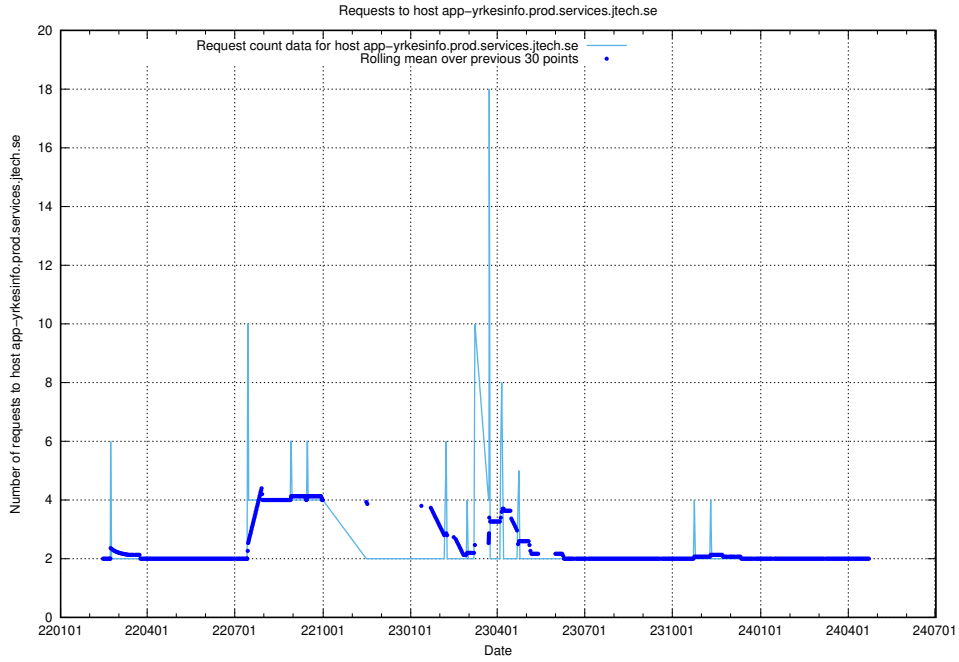

7.539 Usage of app-yrkesinfo.prod.services.jtech.se

Here, we count the number of requests to host app-yrkesinfo.prod.services.jtech.se.