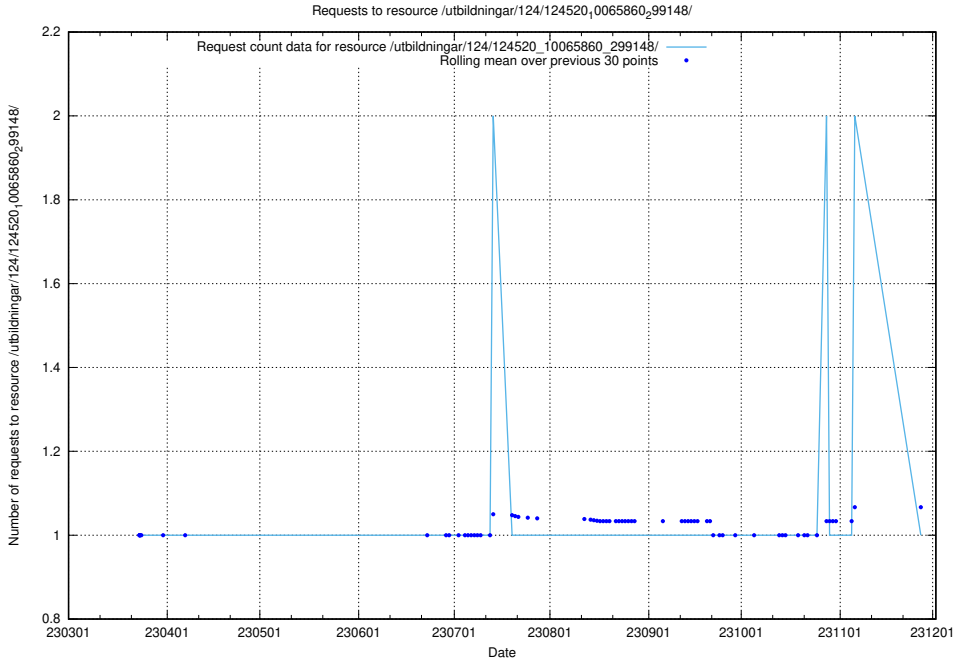

5.1263 Usage of /utbildningar/124/124520_10065860_299148/

Here, we count the number of requests to resource /utbildningar/124/124520_10065860_299148/.