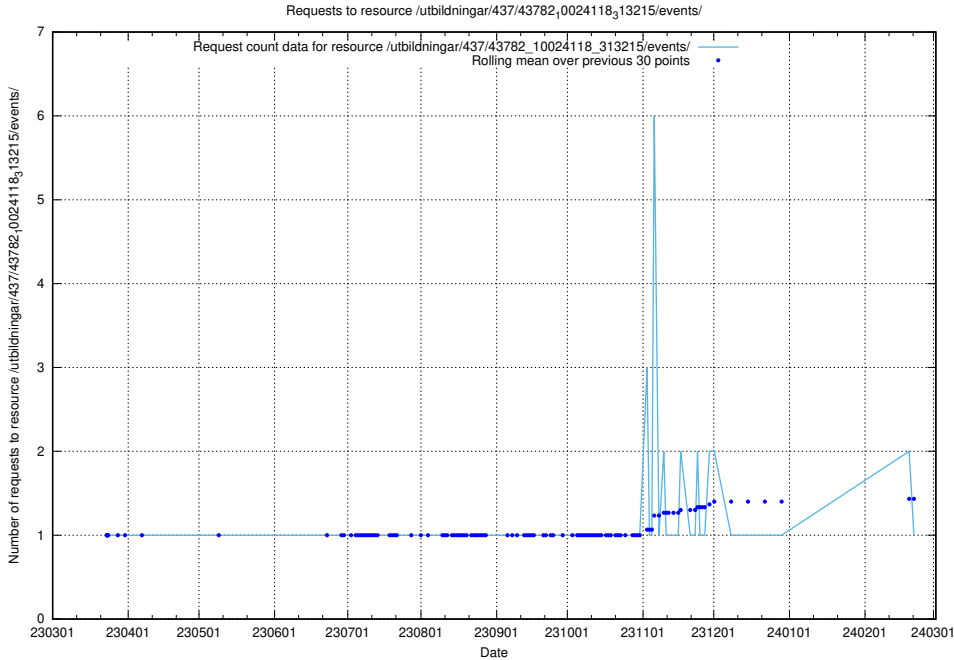

5.6288 Usage of /utbildningar/437/43782_10024118_313215/events/

Here, we count the number of requests to resource /utbildningar/437/43782_10024118_313215/events/.