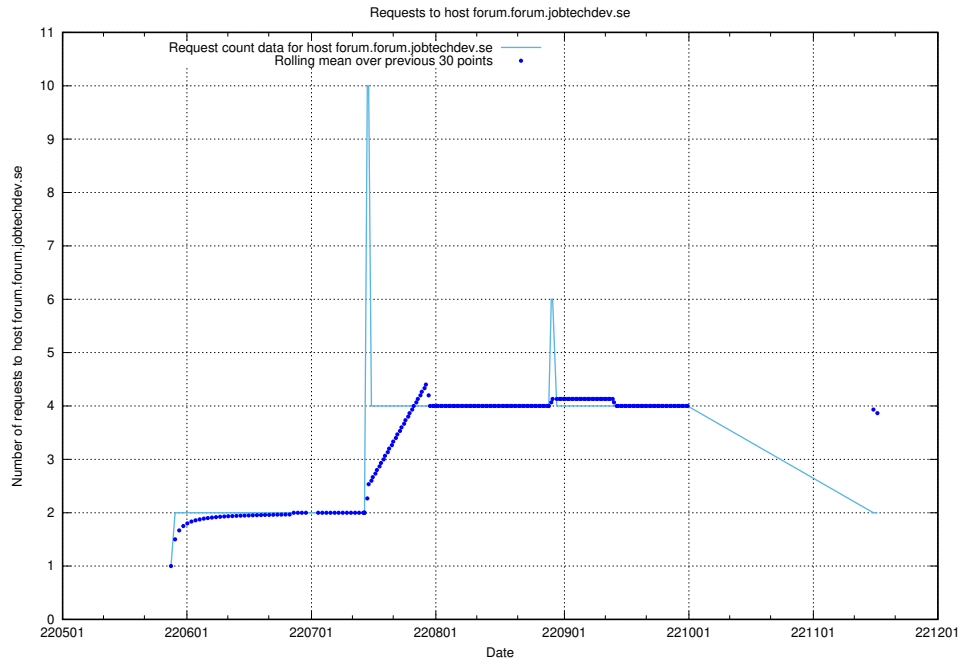

7.418 Usage of forum.forum.jobtechdev.se

Here, we count the number of requests to host forum.forum.jobtechdev.se.