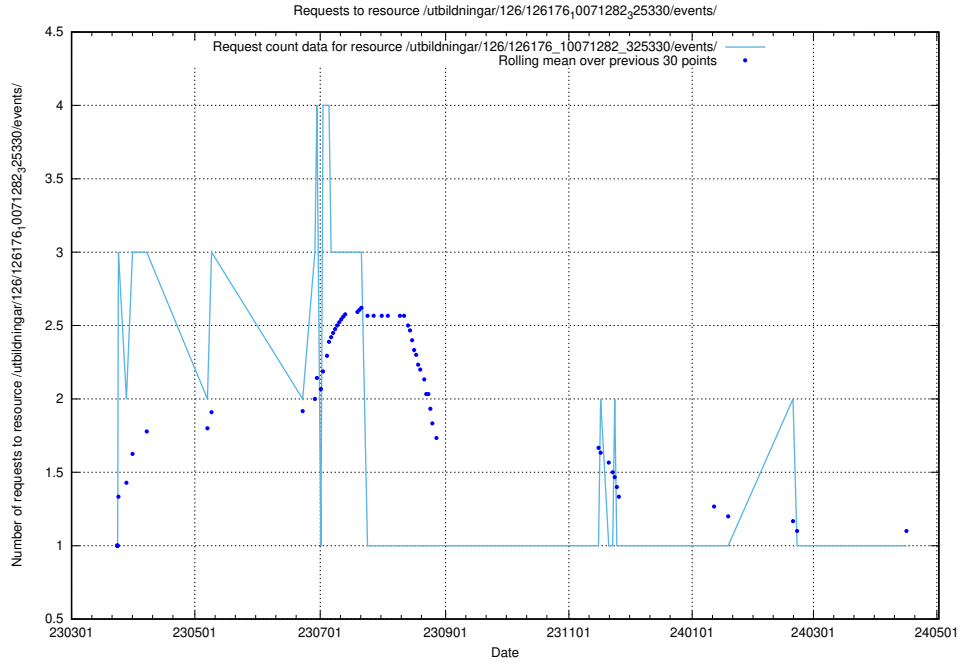

5.6348 Usage of /utbildningar/126/126176_10071282_325330/events/

Here, we count the number of requests to resource /utbildningar/126/126176_10071282_325330/events/