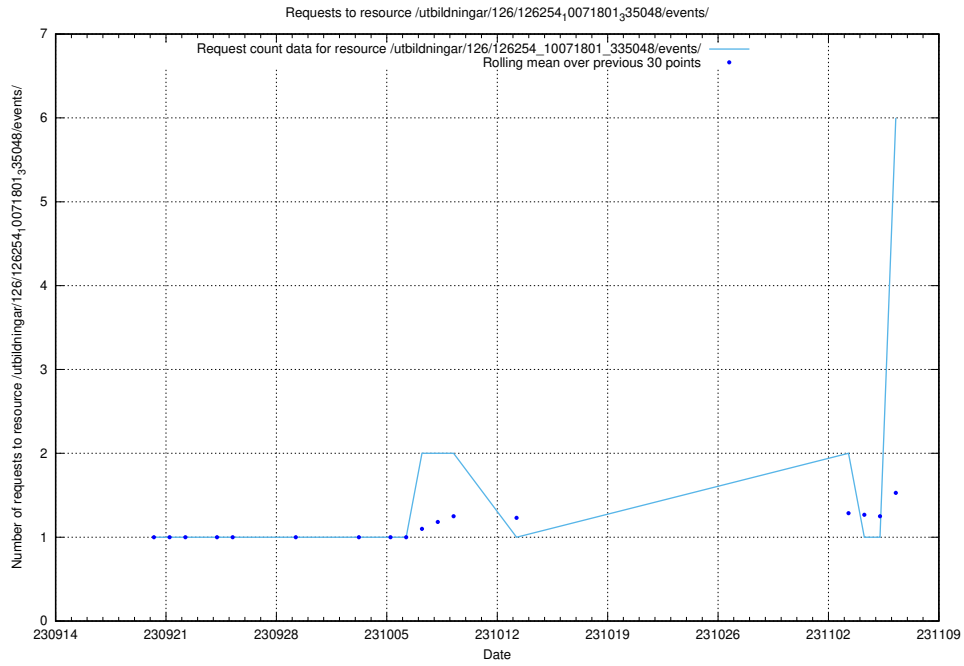

5.80 Usage of /utbildningar/126/126254_10071801_335048/events/

Here, we count the number of requests to resource /utbildningar/126/126254_10071801_335048/events/