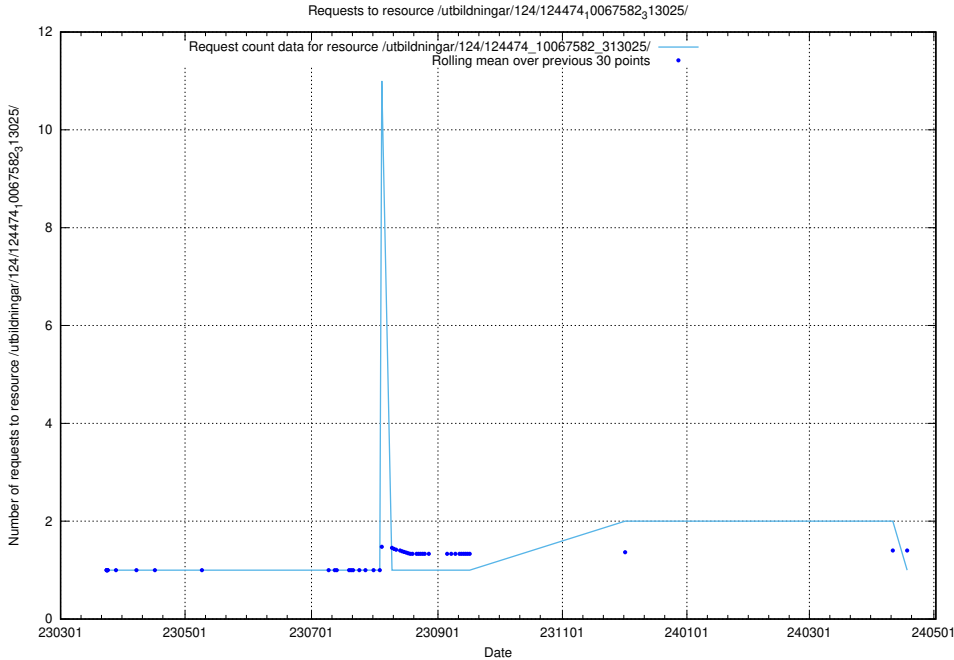

5.2835 Usage of /utbildningar/124/124474_10067582_313025/

Here, we count the number of requests to resource /utbildningar/124/124474_10067582_313025/.