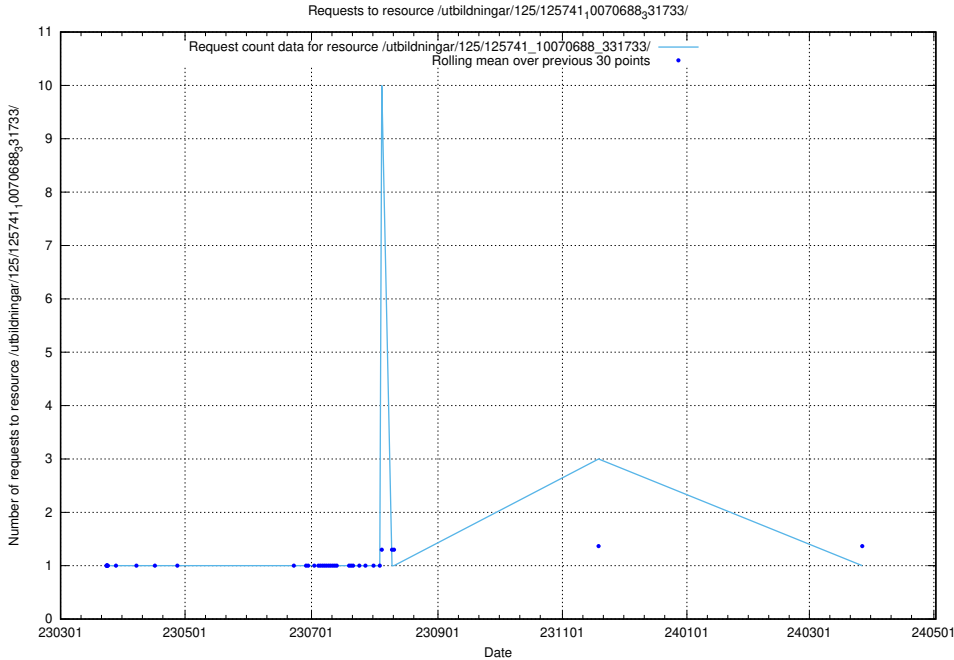

5.6391 Usage of /utbildningar/125/125741_10070688_331733/

Here, we count the number of requests to resource /utbildningar/125/125741_10070688_331733/.