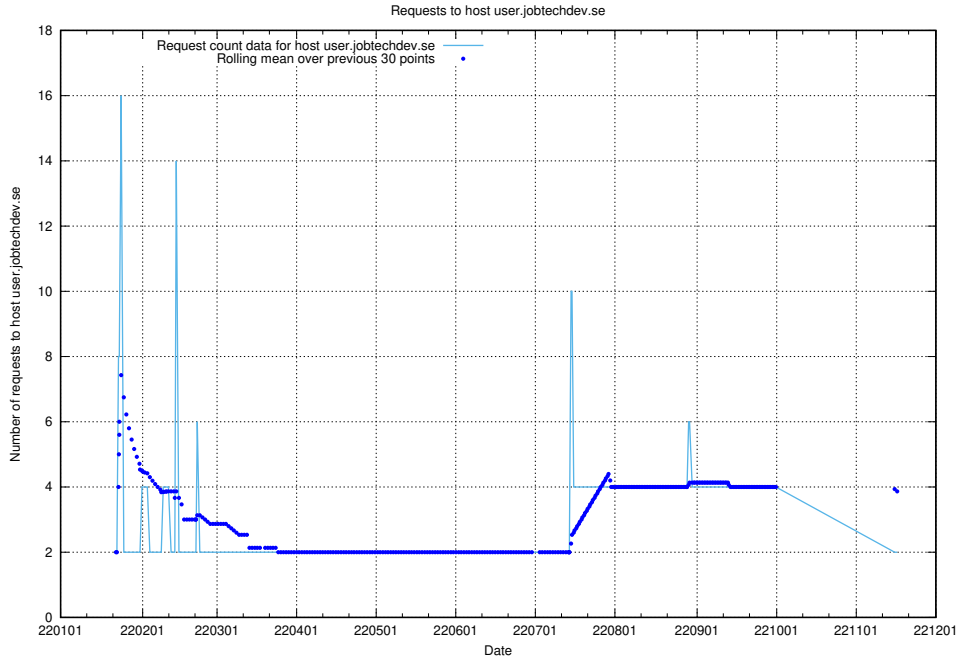

7.579 Usage of user.jobtechdev.se

Here, we count the number of requests to host user.jobtechdev.se.