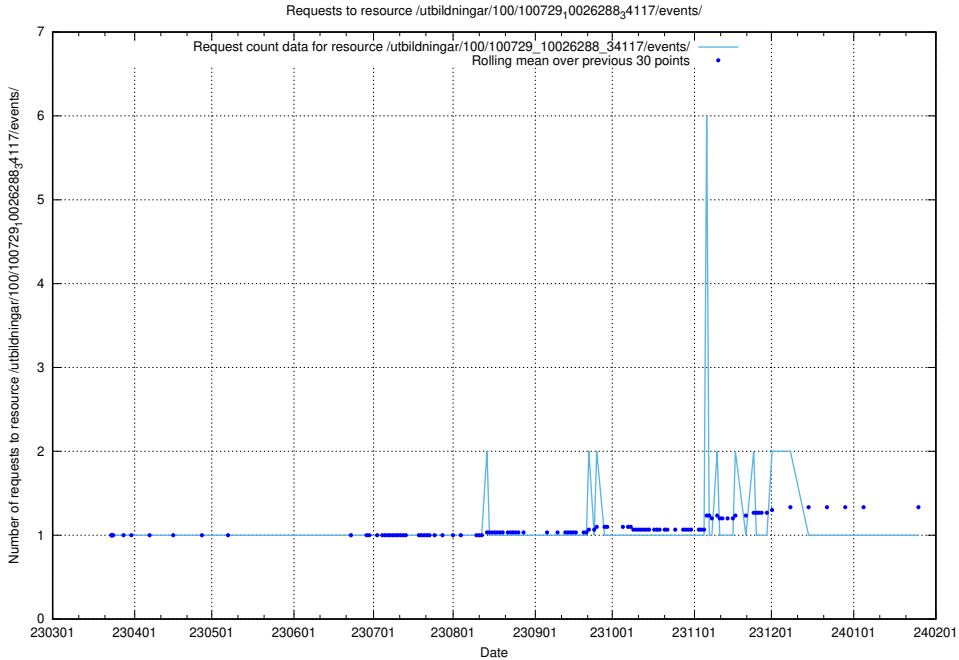

5.5611 Usage of /utbildningar/100/100729_10026288_34117/events/

Here, we count the number of requests to resource /utbildningar/100/100729_10026288_34117/events/.