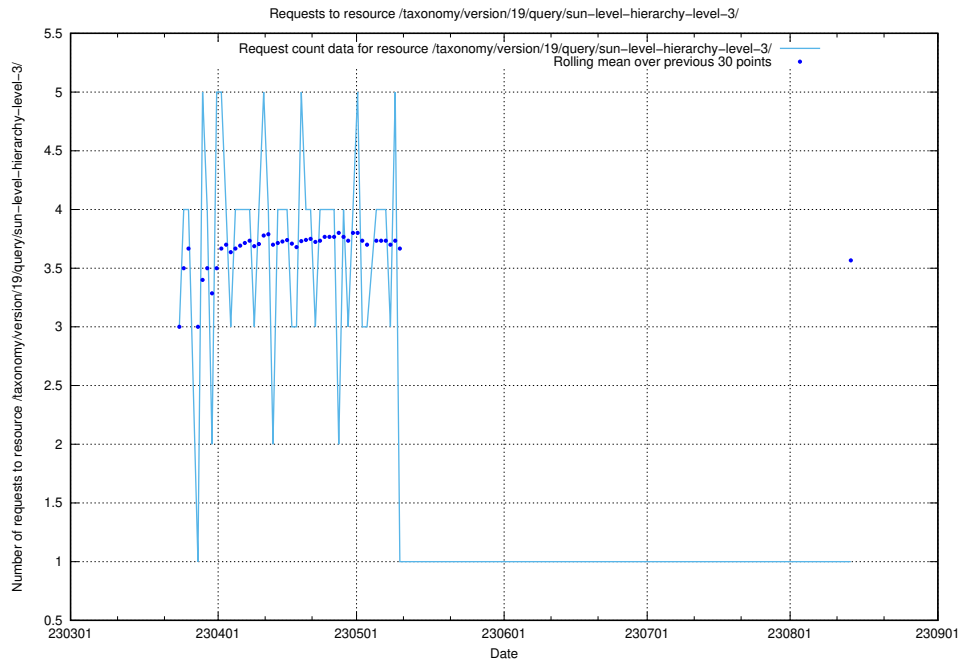

5.6044 Usage of /taxonomy/version/19/query/sun-level-hierarchy-level-3/

Here, we count the number of requests to resource /taxonomy/version/19/query/sun-level-hierarchy-level-3/.