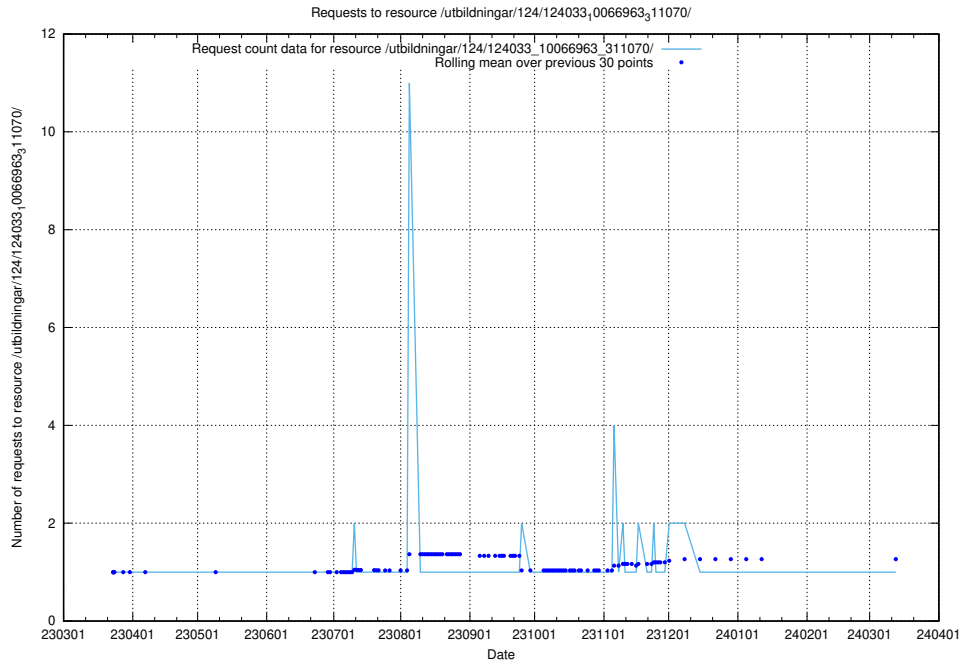

5.4392 Usage of /utbildningar/124/124033_10066963_311070/

Here, we count the number of requests to resource /utbildningar/124/124033_10066963_311070/.