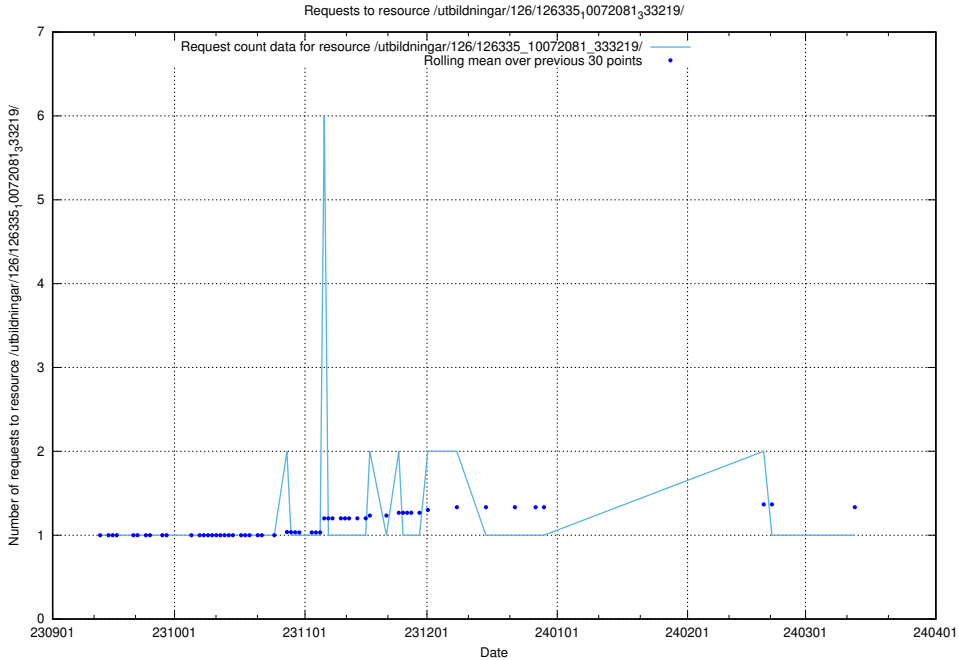

5.4530 Usage of /utbildningar/126/126335_10072081_333219/

Here, we count the number of requests to resource /utbildningar/126/126335_10072081_333219/.