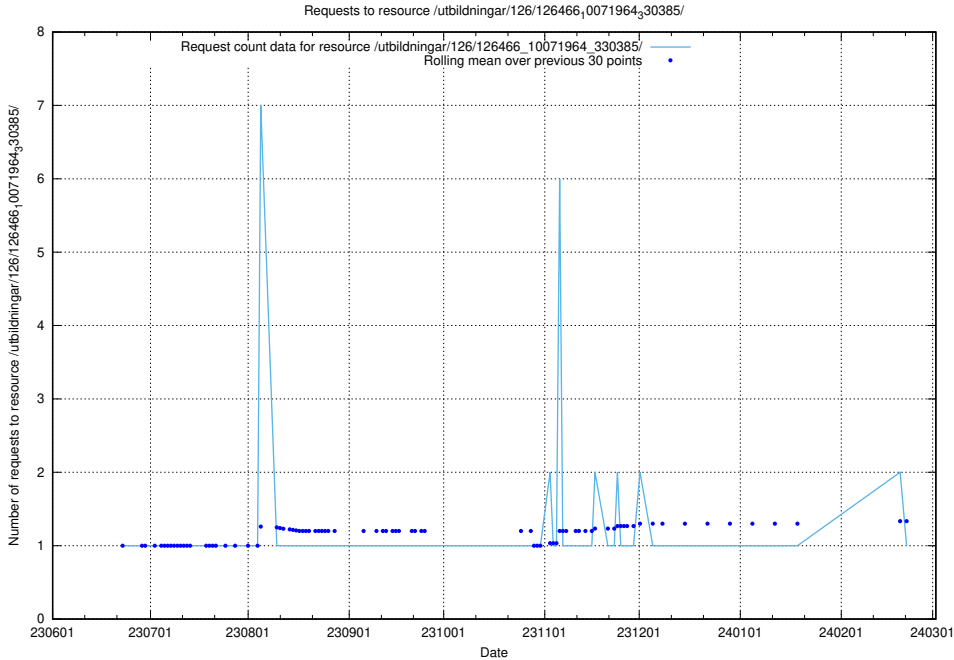

5.5588 Usage of /utbildningar/126/126466_10071964_330385/

Here, we count the number of requests to resource /utbildningar/126/126466_10071964_330385/.