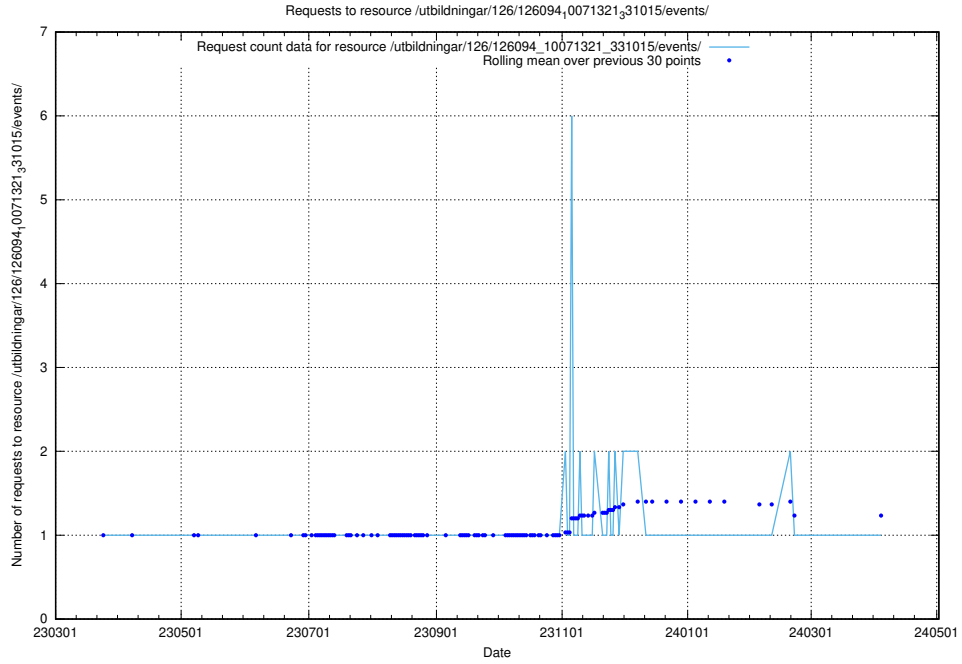

5.6136 Usage of /utbildningar/126/126094_10071321_331015/events/

Here, we count the number of requests to resource /utbildningar/126/126094_10071321_331015/events/