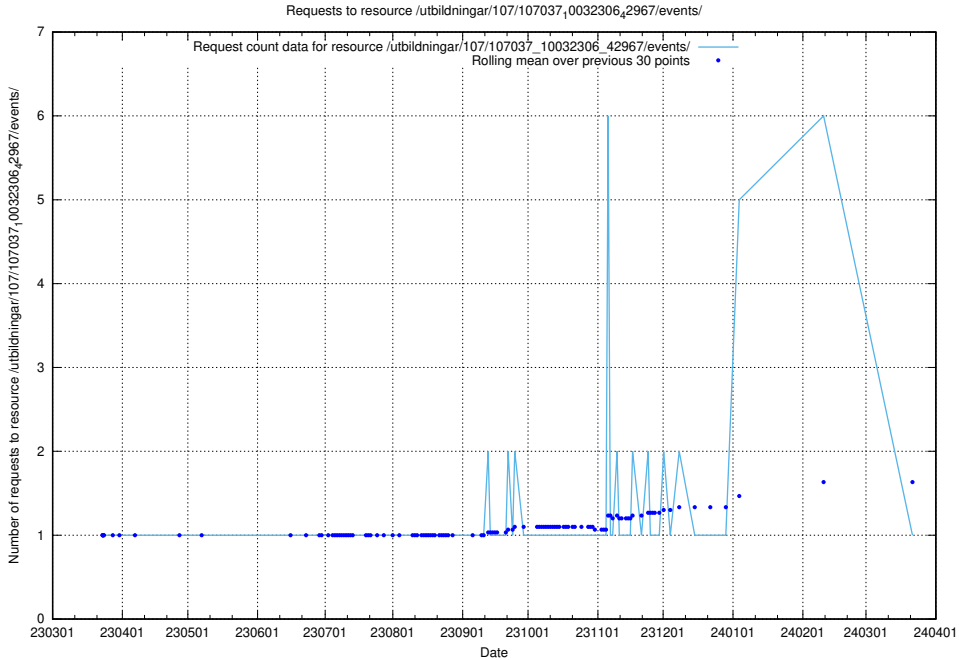

5.5306 Usage of /utbildningar/107/107037_10032306_42967/events/

Here, we count the number of requests to resource /utbildningar/107/107037_10032306_42967/events/.