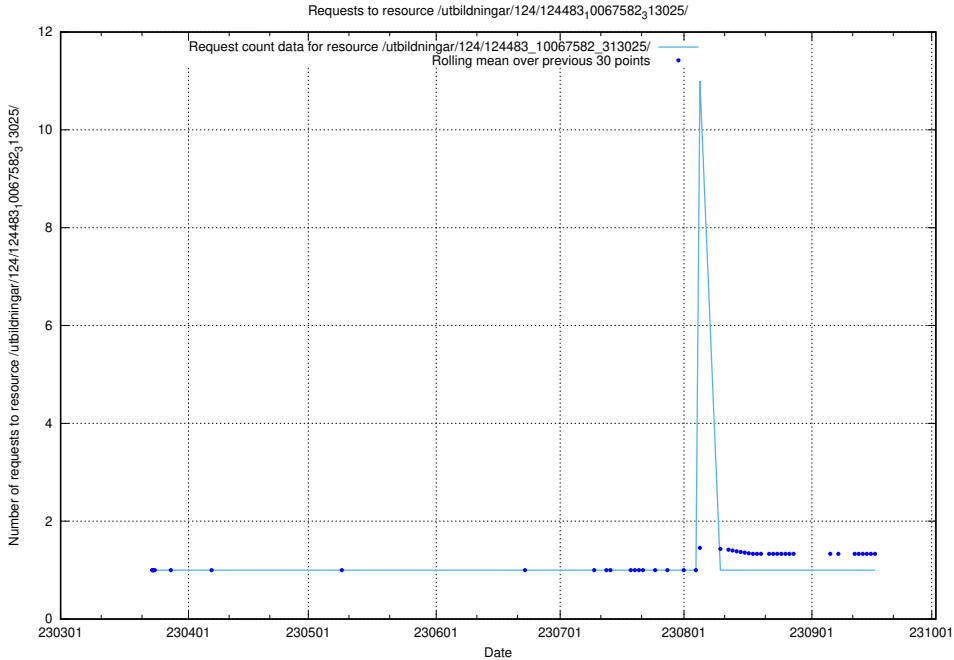

5.2730 Usage of /utbildningar/124/124483_10067582_313025/

Here, we count the number of requests to resource /utbildningar/124/124483_10067582_313025/.