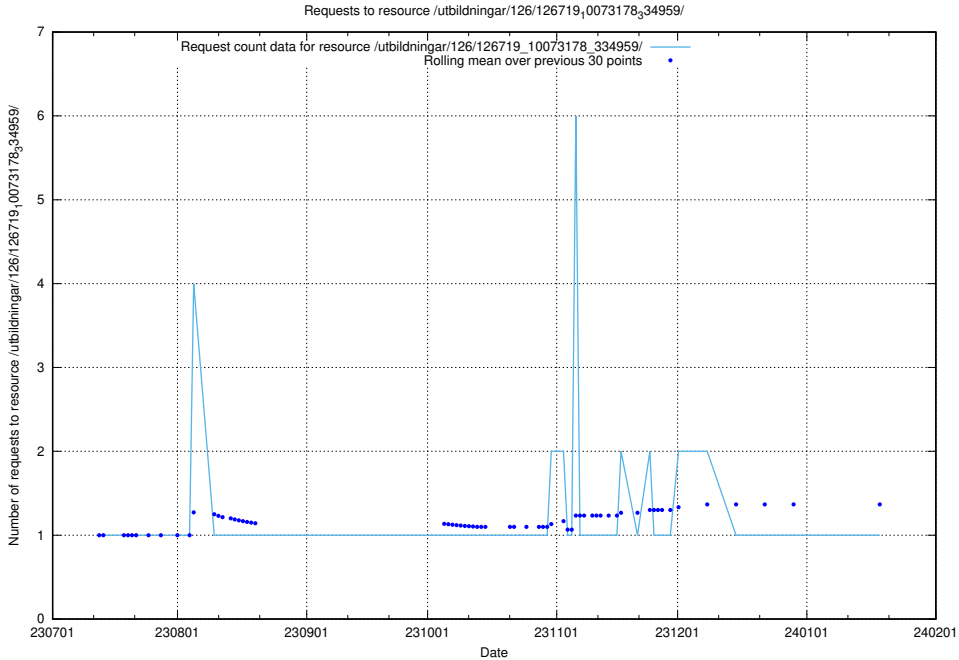

5.5045 Usage of /utbildningar/126/126719_10073178_334959/

Here, we count the number of requests to resource /utbildningar/126/126719_10073178_334959/.