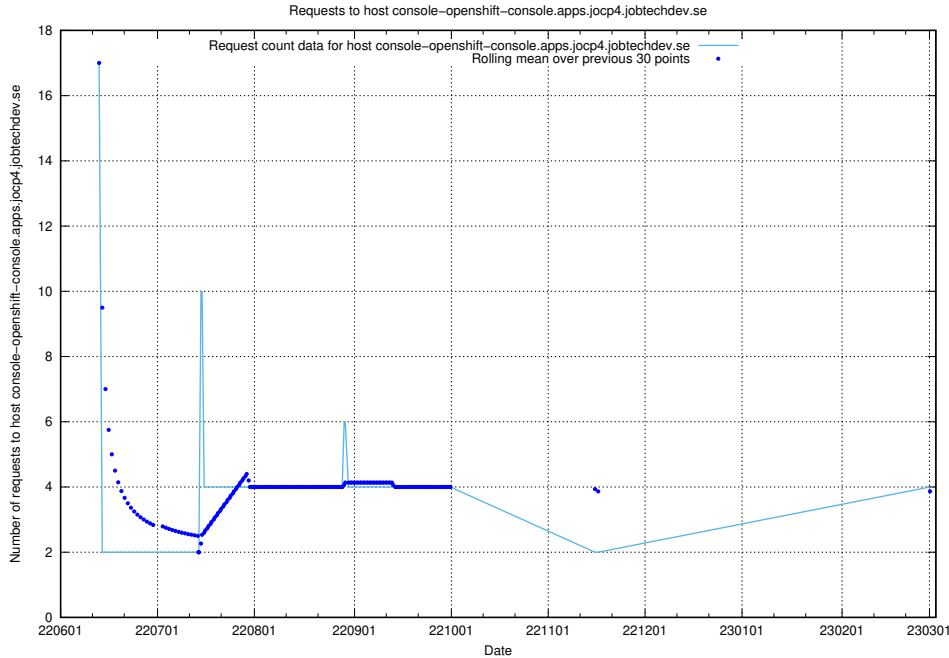

7.142 Usage of console-openshift-console.apps.jocp4.jobtechdev.se

Here, we count the number of requests to host console-openshift-console.apps.jocp4.jobtechdev.se.