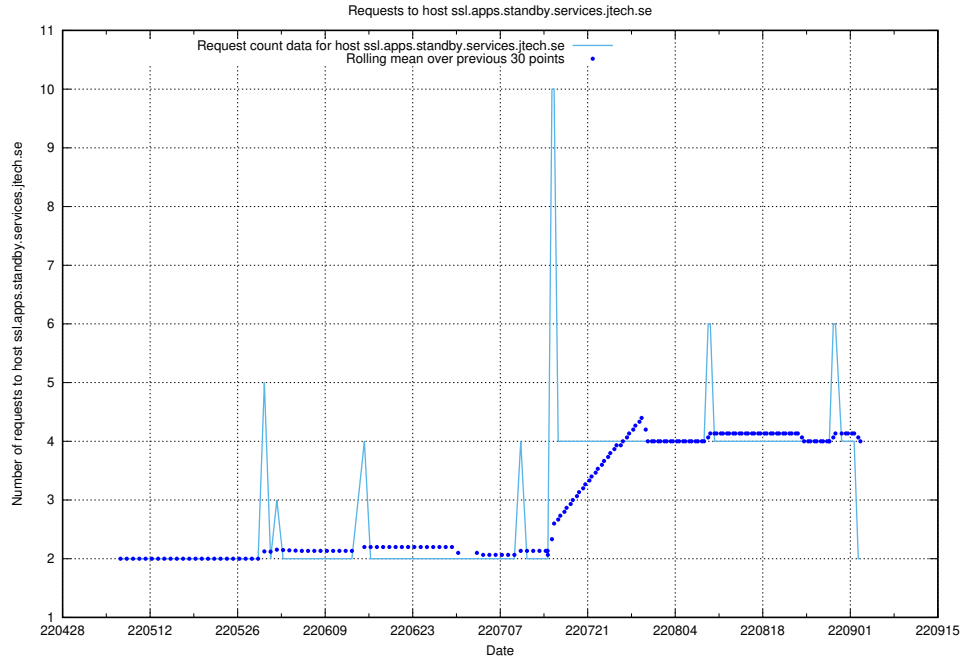

7.428 Usage of ssl.apps.standby.services.jtech.se

Here, we count the number of requests to host ssl.apps.standby.services.jtech.se.