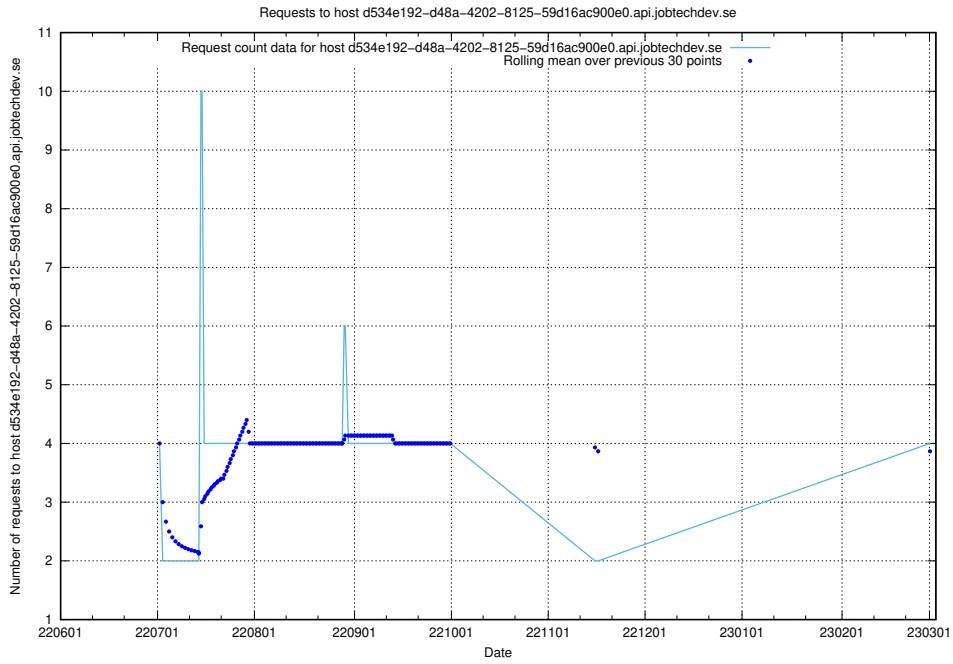

7.138 Usage of d534e192-d48a-4202-8125-59d16ac900e0.api.jobtechdev.se

Here, we count the number of requests to host d534e192-d48a-4202-8125-59d16ac900e0.api.jobtechdev.se.