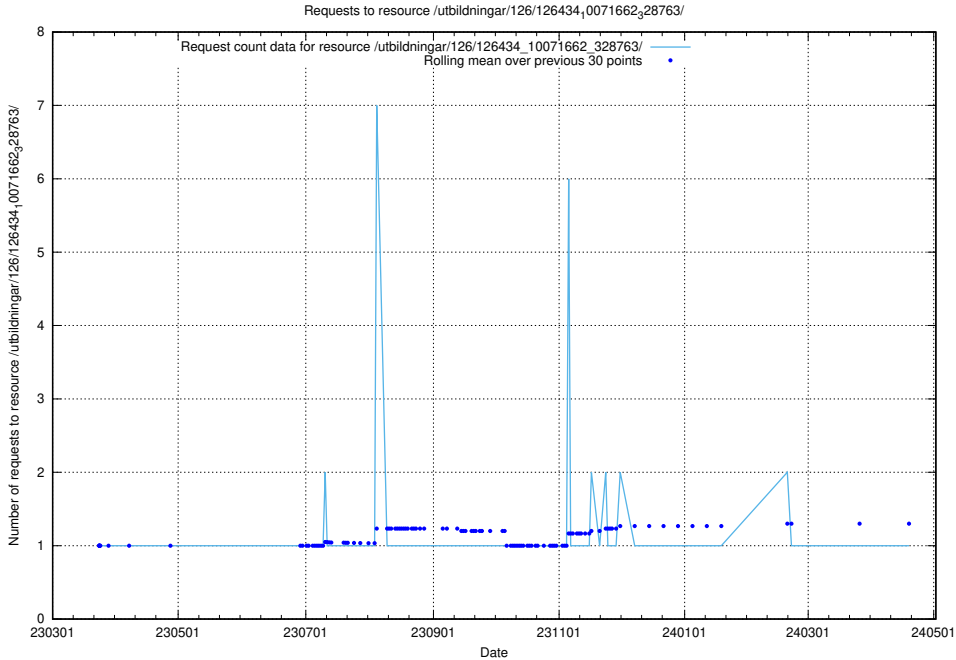

5.6343 Usage of /utbildningar/126/126434_10071662_328763/

Here, we count the number of requests to resource /utbildningar/126/126434_10071662_328763/.