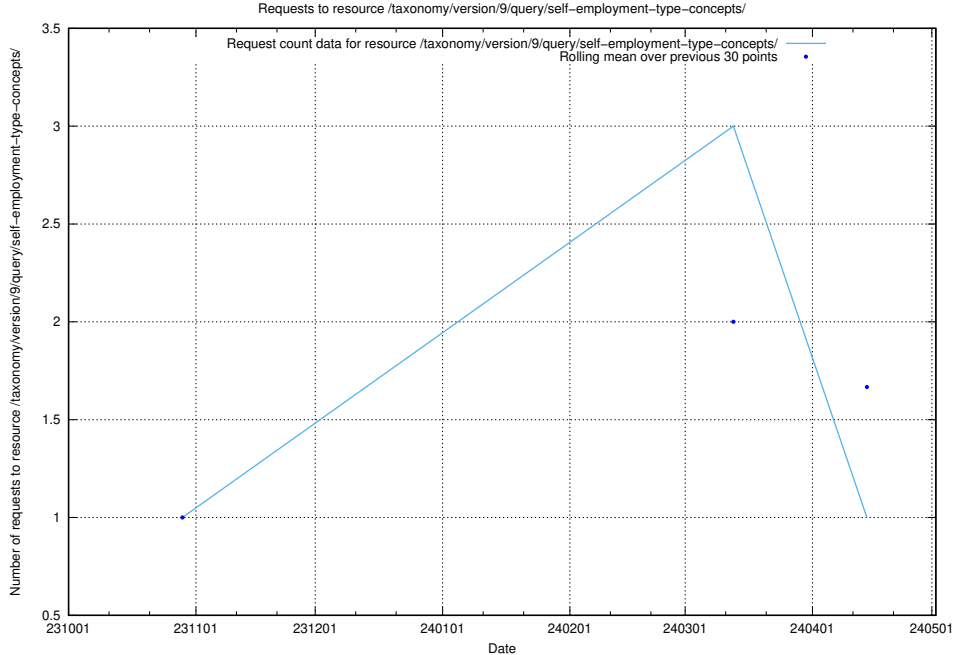

5.4114 Usage of /taxonomy/version/9/query/self-employment-type-concepts/

Here, we count the number of requests to resource /taxonomy/version/9/query/self-employment-type-concepts/.