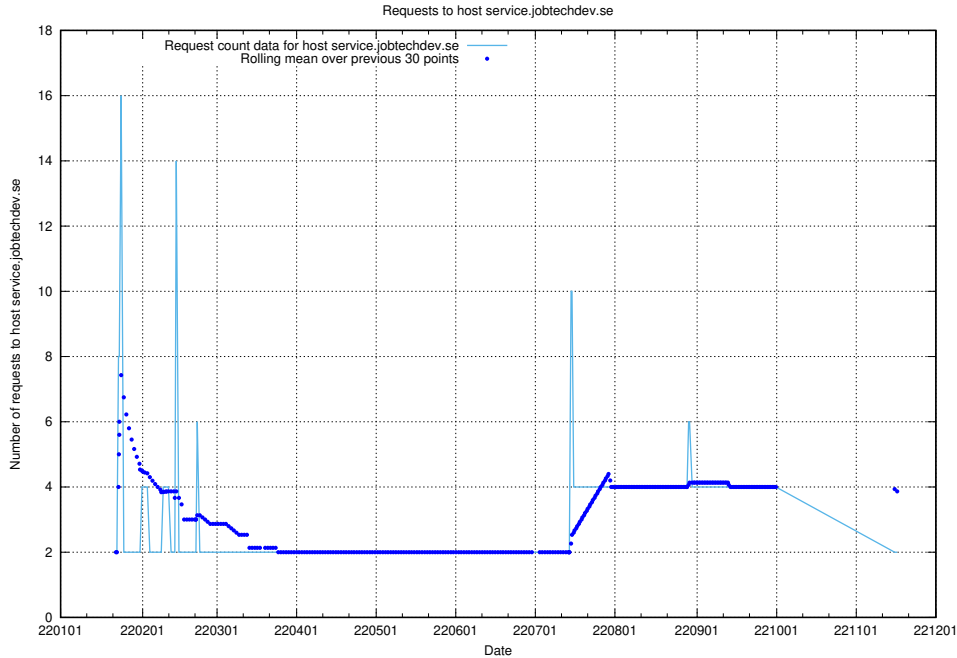

7.586 Usage of service.jobtechdev.se

Here, we count the number of requests to host service.jobtechdev.se.