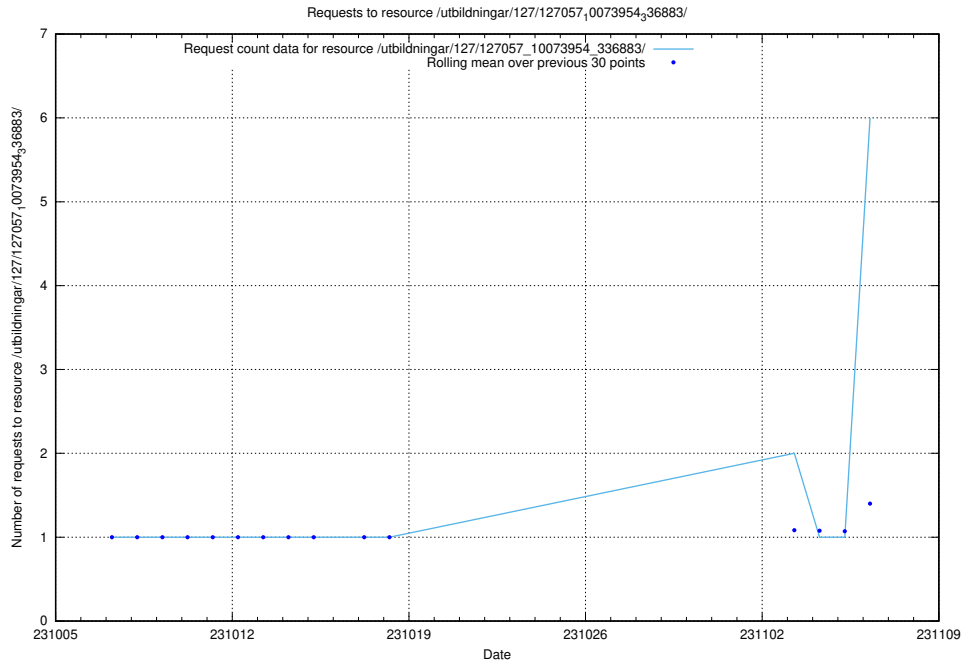

5.75 Usage of /utbildningar/127/127057_10073954_336883/

Here, we count the number of requests to resource /utbildningar/127/127057_10073954_336883/.