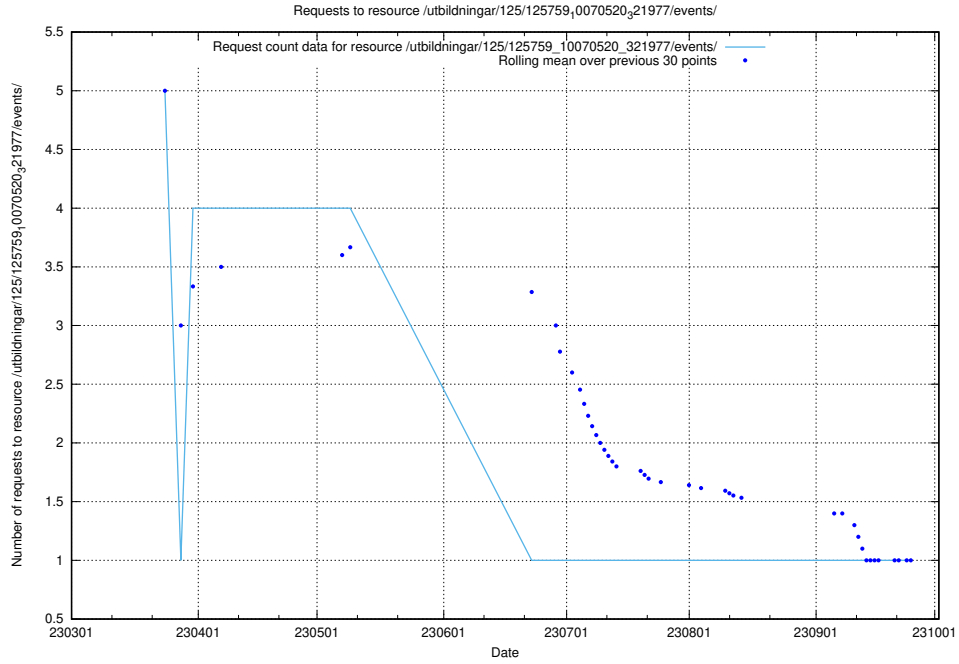

5.6017 Usage of /utbildningar/125/125759_10070520_321977/events/

Here, we count the number of requests to resource /utbildningar/125/125759_10070520_321977/events/