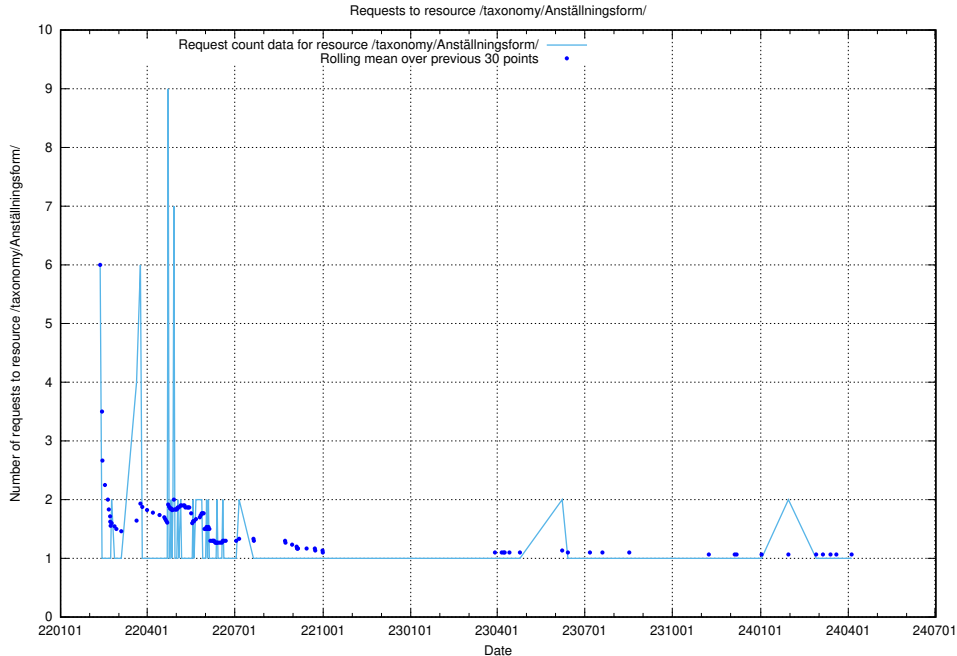

5.1296 Usage of /taxonomy/Anställningsform/

Here, we count the number of requests to resource /taxonomy/Anställningsform/.