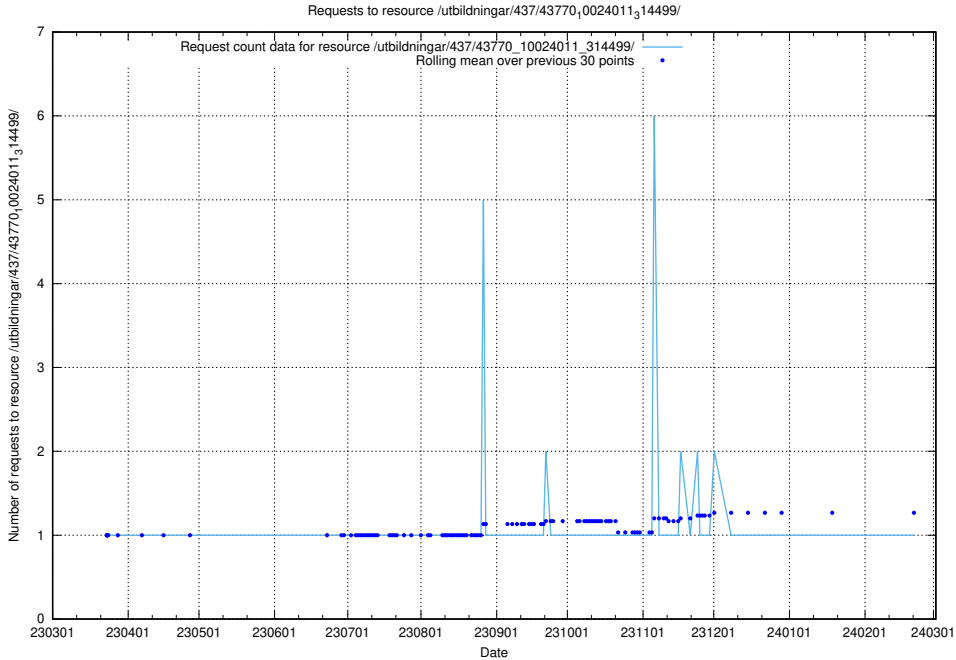

5.6291 Usage of /utbildningar/437/43770_10024011_314499/

Here, we count the number of requests to resource /utbildningar/437/43770_10024011_314499/.