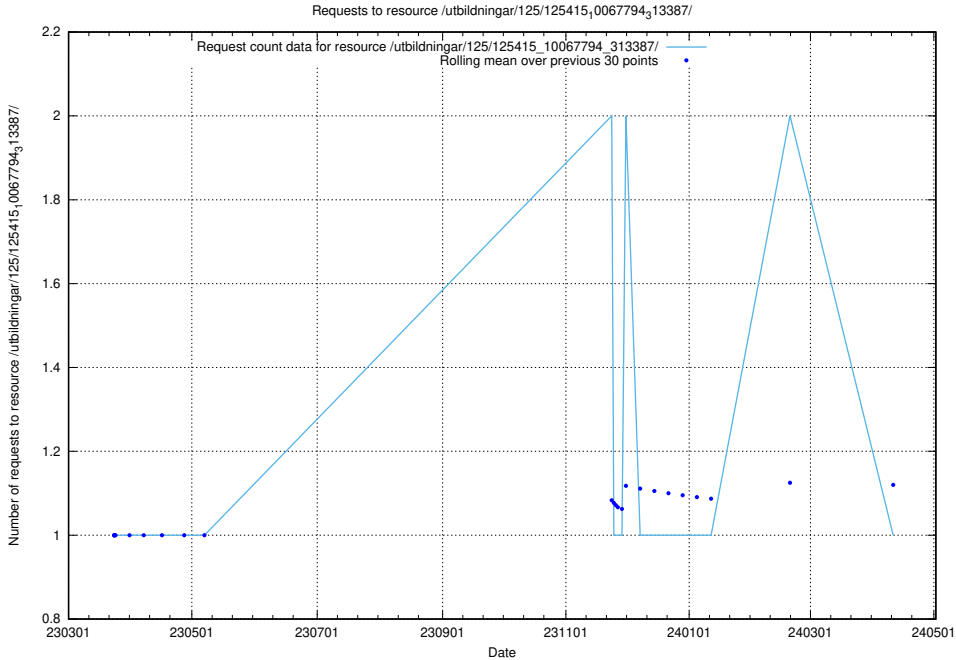

5.1106 Usage of /utbildningar/125/125415_10067794_313387/

Here, we count the number of requests to resource /utbildningar/125/125415_10067794_313387/.