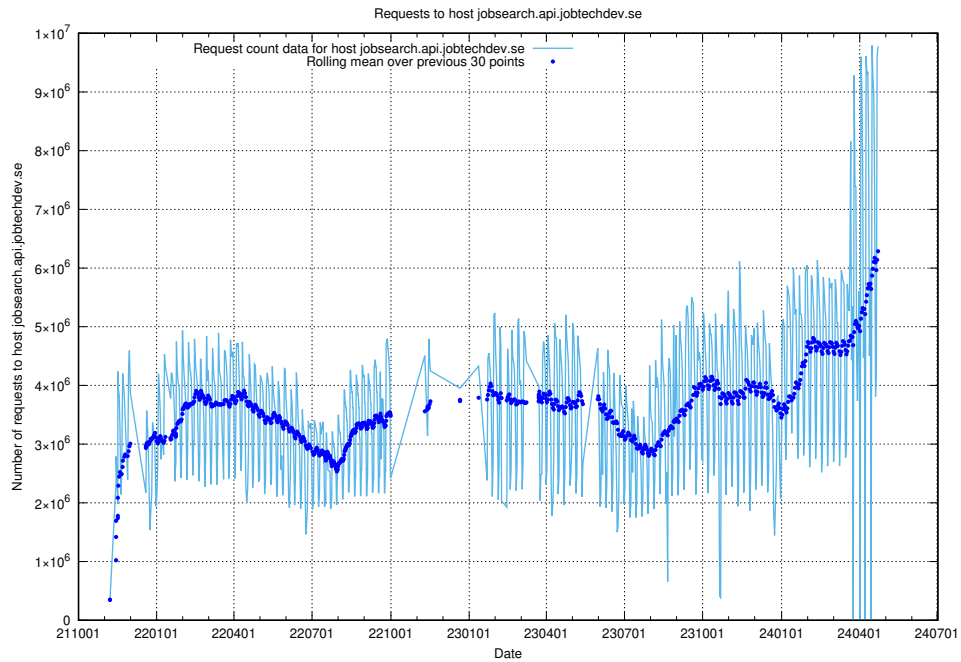

7 Log Stack

This section contains request statistics from [JobTech's log stack](#)⁸.

7.1 Usage of jobsearch.api.jobtechdev.se

Here, we count the number of requests to host jobsearch.api.jobtechdev.se.

⁸<https://elk.jobtechdev.se>