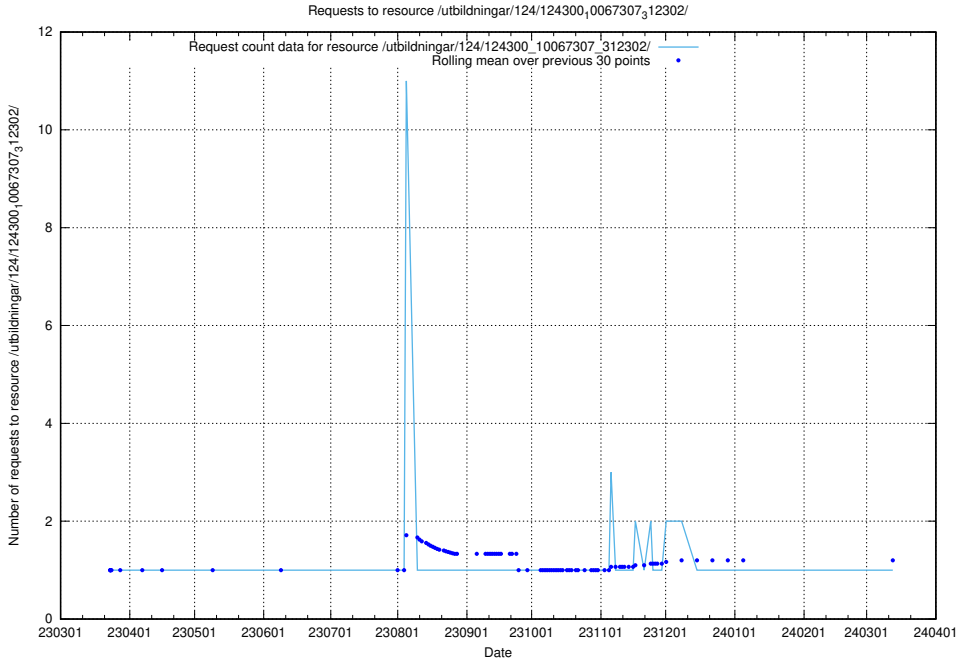

5.3896 Usage of /utbildningar/124/124300_10067307_312302/

Here, we count the number of requests to resource /utbildningar/124/124300_10067307_312302/.