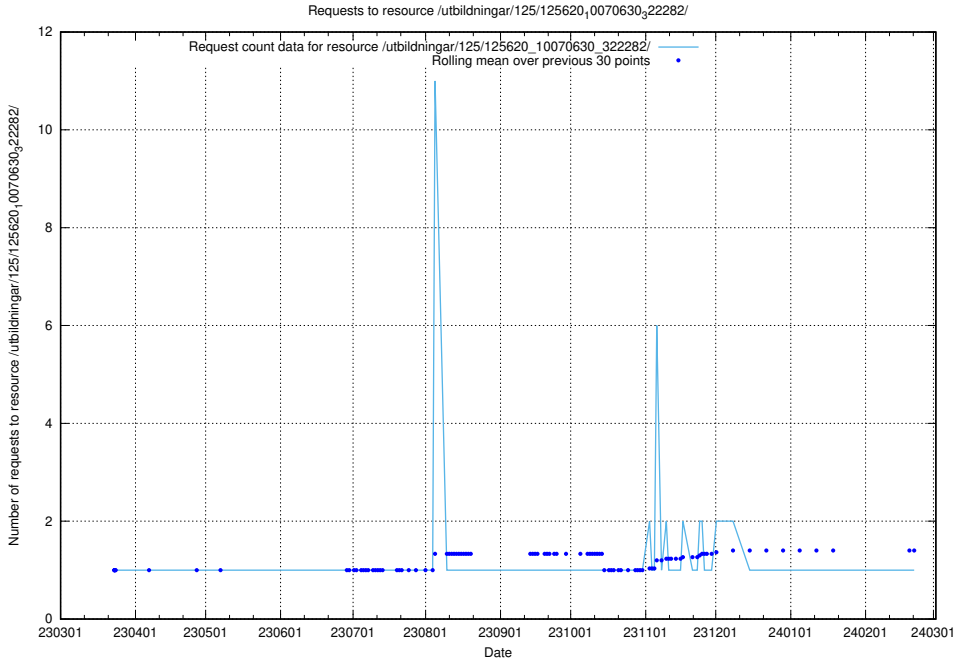

5.1058 Usage of /utbildningar/125/125620_10070630_322282/

Here, we count the number of requests to resource /utbildningar/125/125620_10070630_322282/.