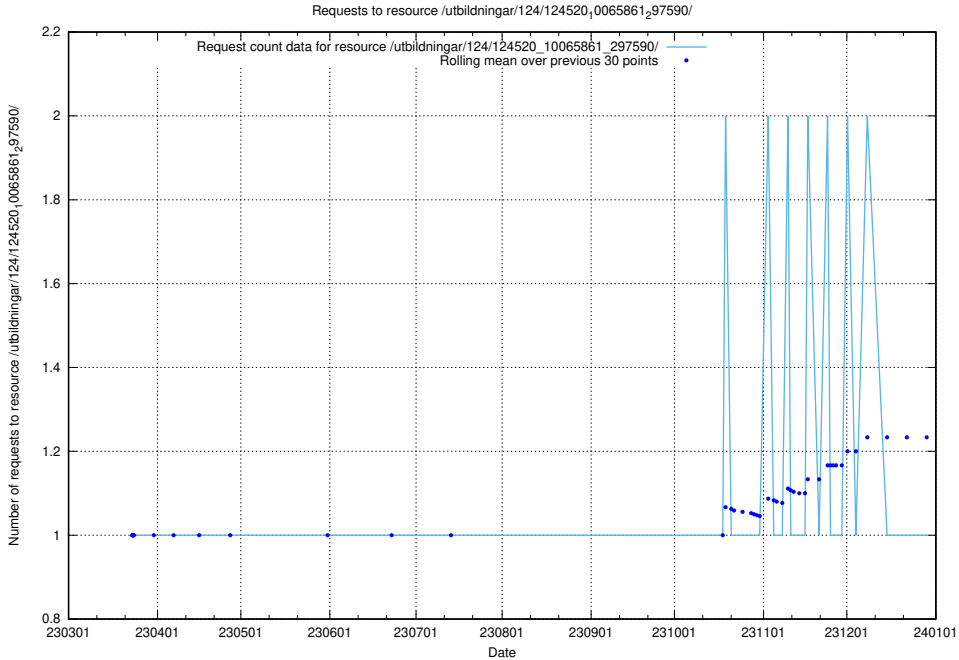

5.1261 Usage of /utbildningar/124/124520_10065861_297590/

Here, we count the number of requests to resource /utbildningar/124/124520_10065861_297590/.