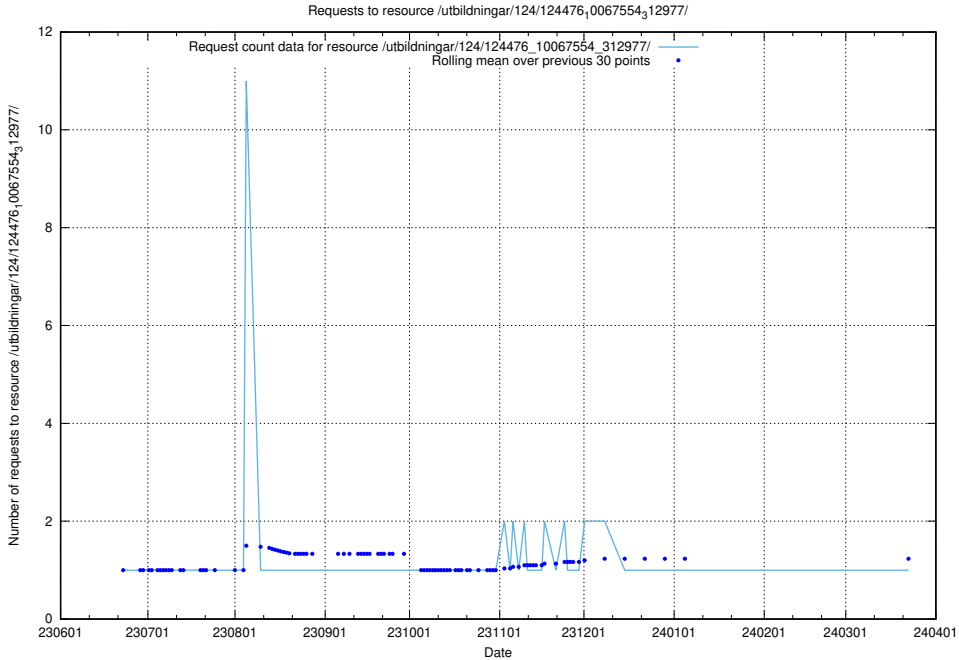

5.5732 Usage of /utbildningar/124/124476_10067554_312977/

Here, we count the number of requests to resource /utbildningar/124/124476_10067554_312977/.