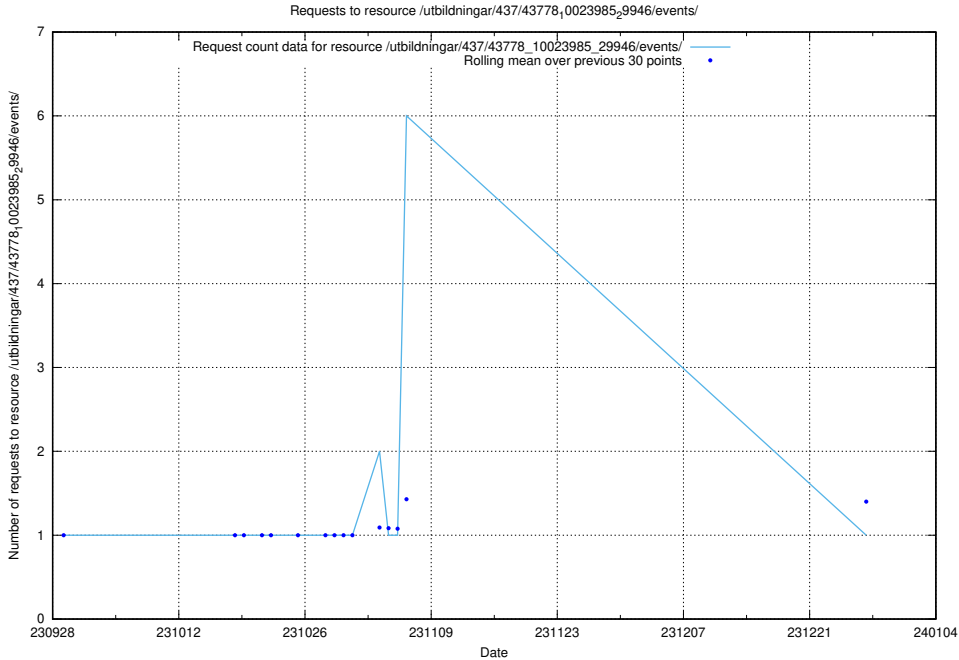

5.4384 Usage of /utbildningar/437/43778_10023985_29946/events/

Here, we count the number of requests to resource /utbildningar/437/43778_10023985_29946/events/.