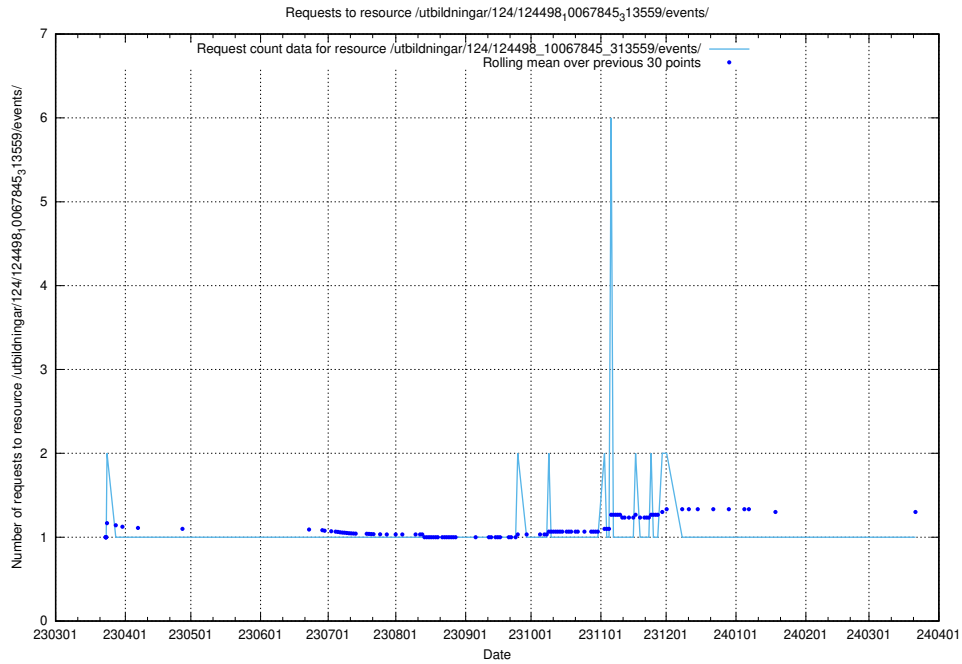

5.2617 Usage of /utbildningar/124/124498_10067845_313559/events/

Here, we count the number of requests to resource /utbildningar/124/124498_10067845_313559/events/