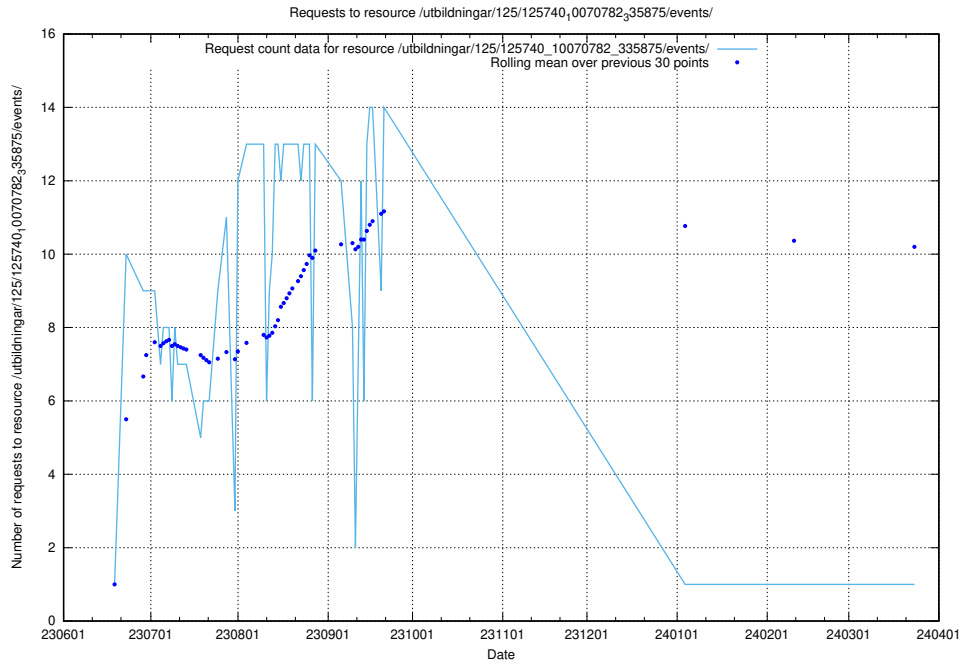

5.5784 Usage of /utbildningar/125/125740_10070782_335875/events/

Here, we count the number of requests to resource /utbildningar/125/125740_10070782_335875/events/