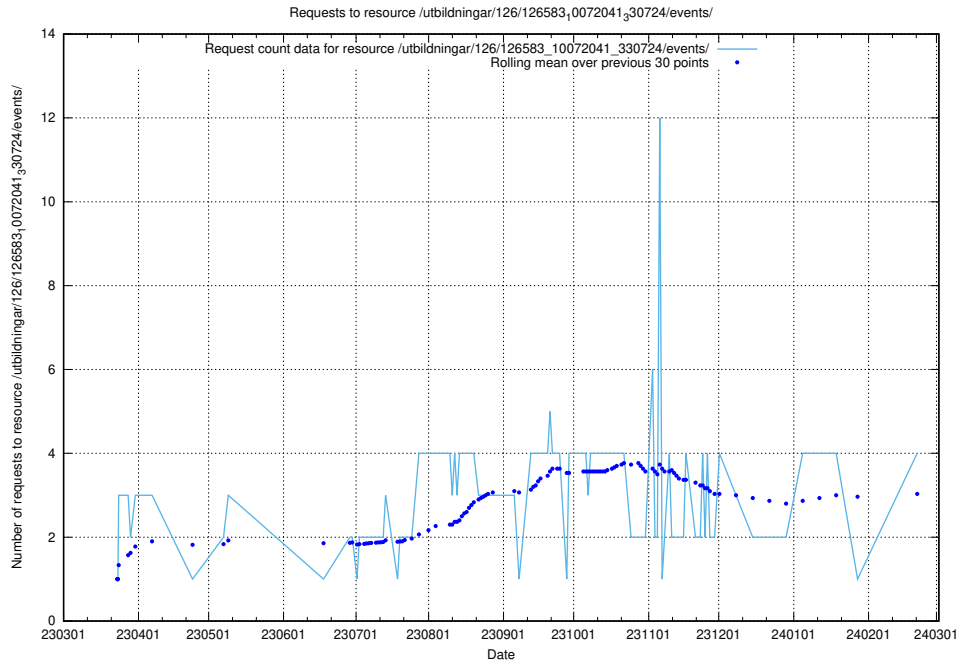

5.252 Usage of /utbildningar/126/126583_10072041_330724/events/

Here, we count the number of requests to resource /utbildningar/126/126583_10072041_330724/events/