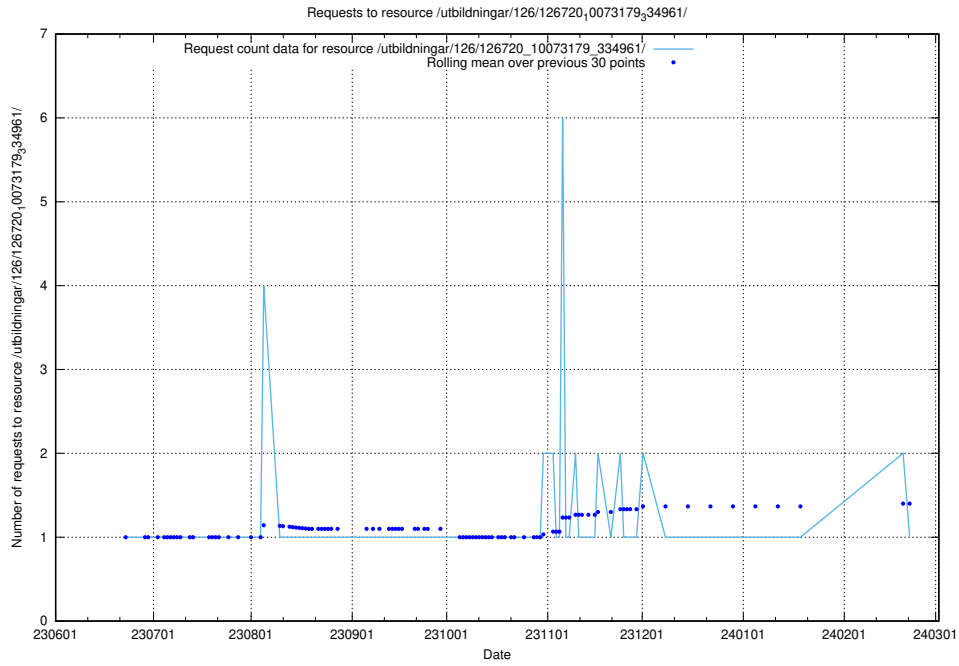

5.5544 Usage of /utbildningar/126/126720_10073179_334961/

Here, we count the number of requests to resource /utbildningar/126/126720_10073179_334961/.