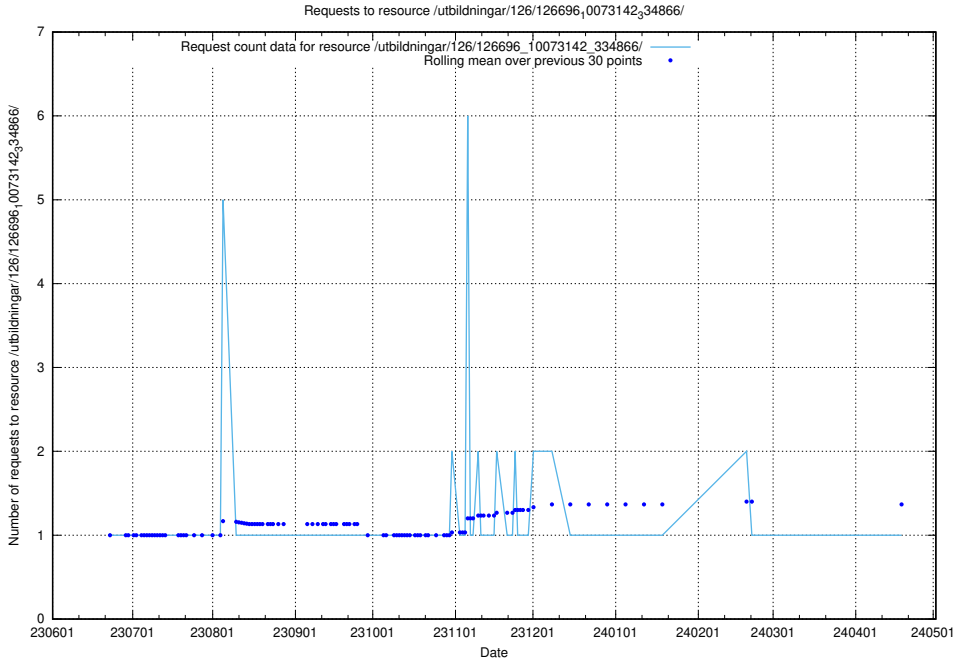

5.5561 Usage of /utbildningar/126/126696_10073142_334866/

Here, we count the number of requests to resource /utbildningar/126/126696_10073142_334866/.