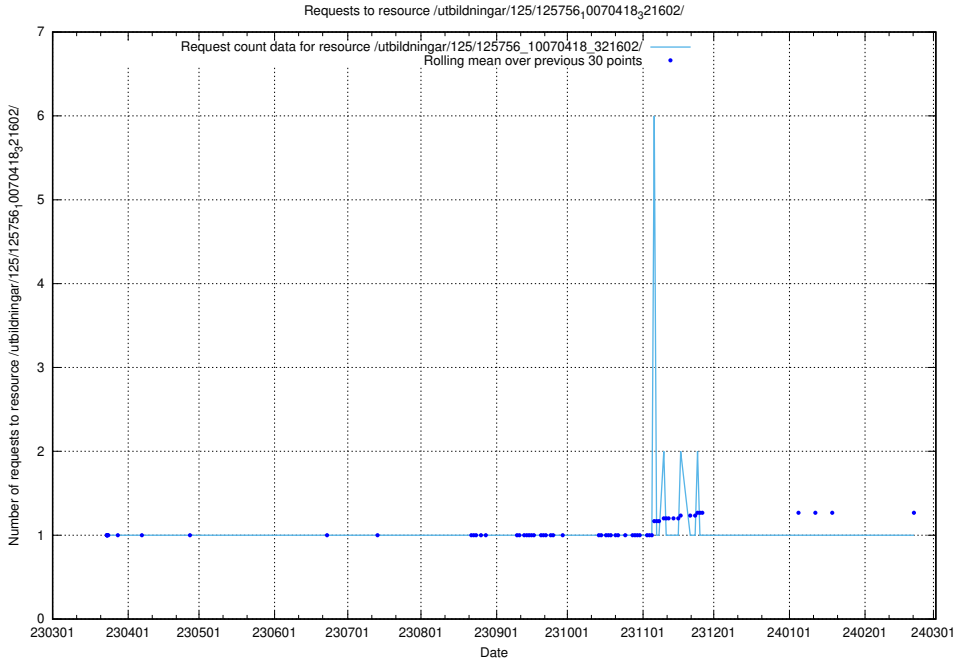

5.6374 Usage of /utbildningar/125/125756_10070418_321602/

Here, we count the number of requests to resource /utbildningar/125/125756_10070418_321602/.