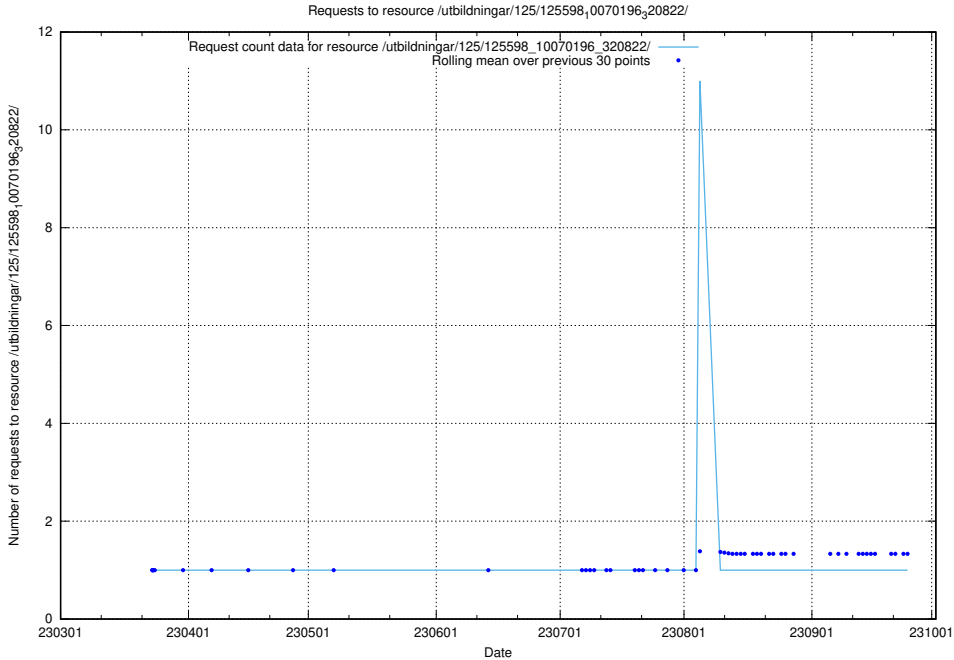

5.1089 Usage of /utbildningar/125/125598_10070196_320822/

Here, we count the number of requests to resource /utbildningar/125/125598_10070196_320822/.