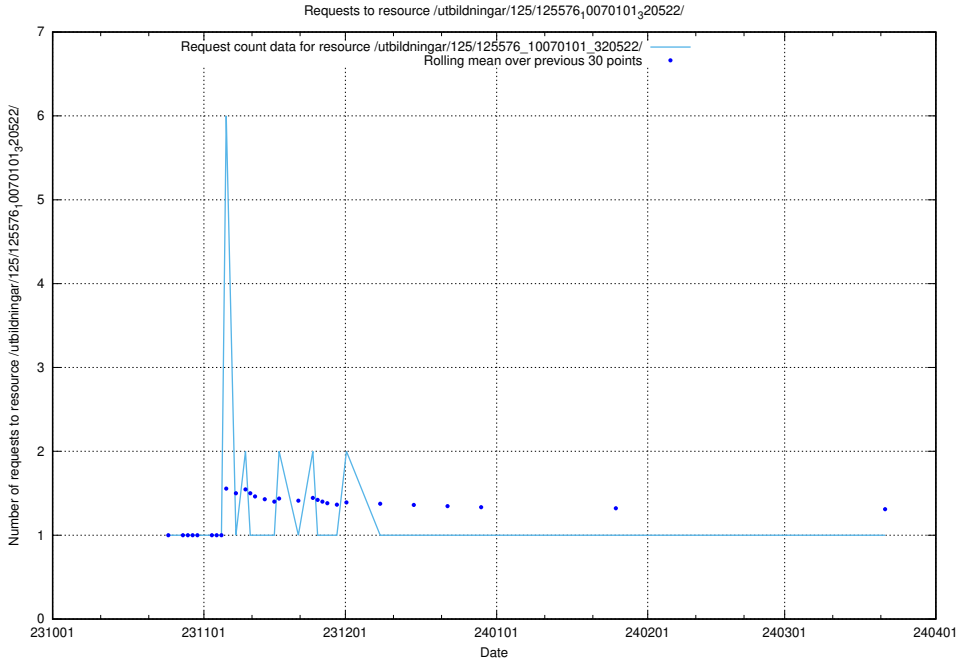

5.4164 Usage of /utbildningar/125/125576_10070101_320522/

Here, we count the number of requests to resource /utbildningar/125/125576_10070101_320522/.