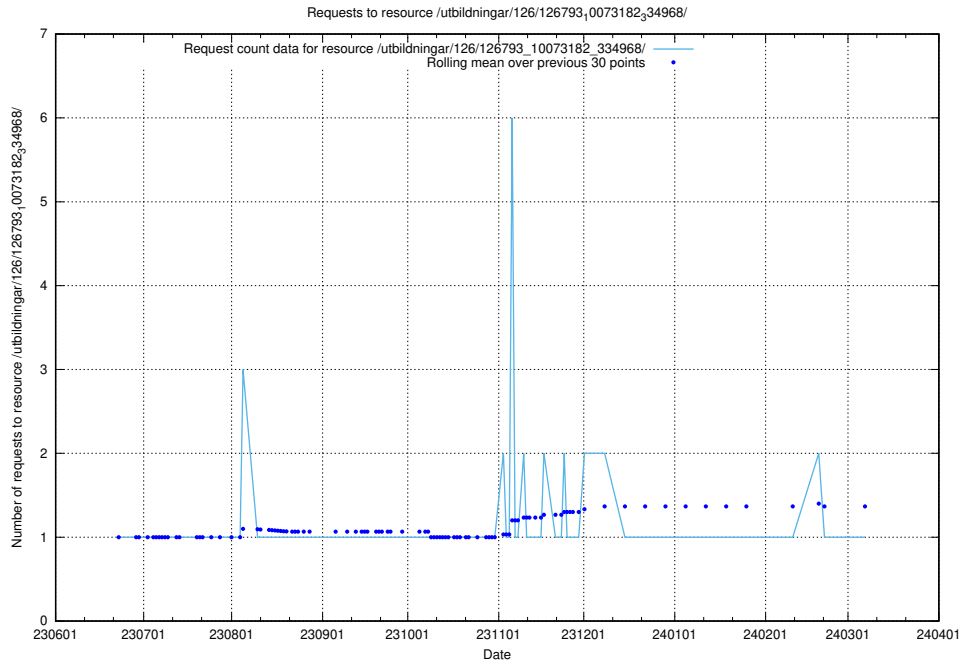

5.5526 Usage of /utbildningar/126/126793_10073182_334968/

Here, we count the number of requests to resource /utbildningar/126/126793_10073182_334968/.