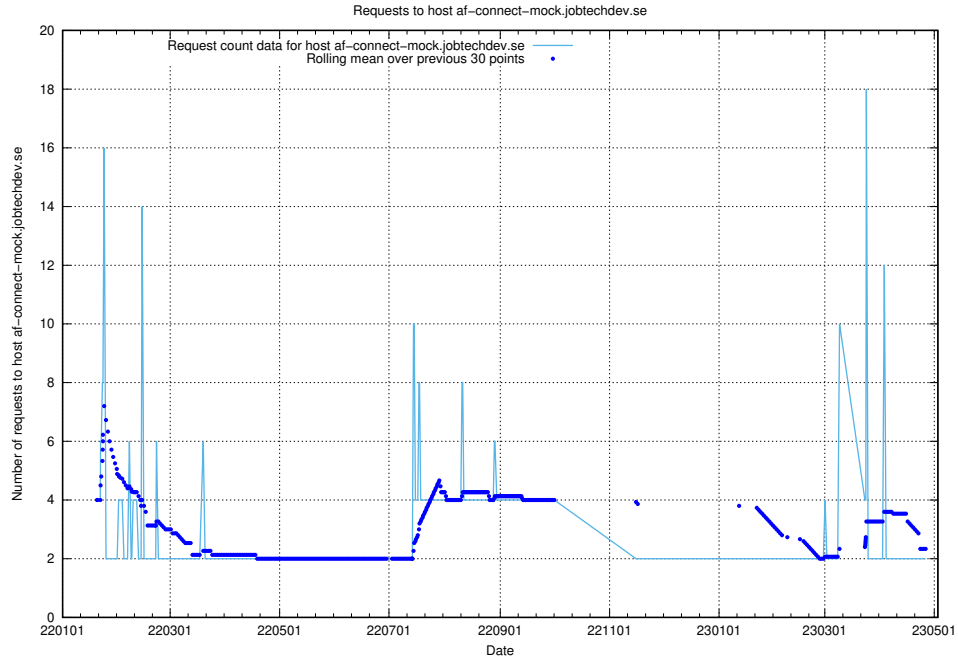

7.264 Usage of af-connect-mock.jobtechdev.se

Here, we count the number of requests to host af-connect-mock.jobtechdev.se.