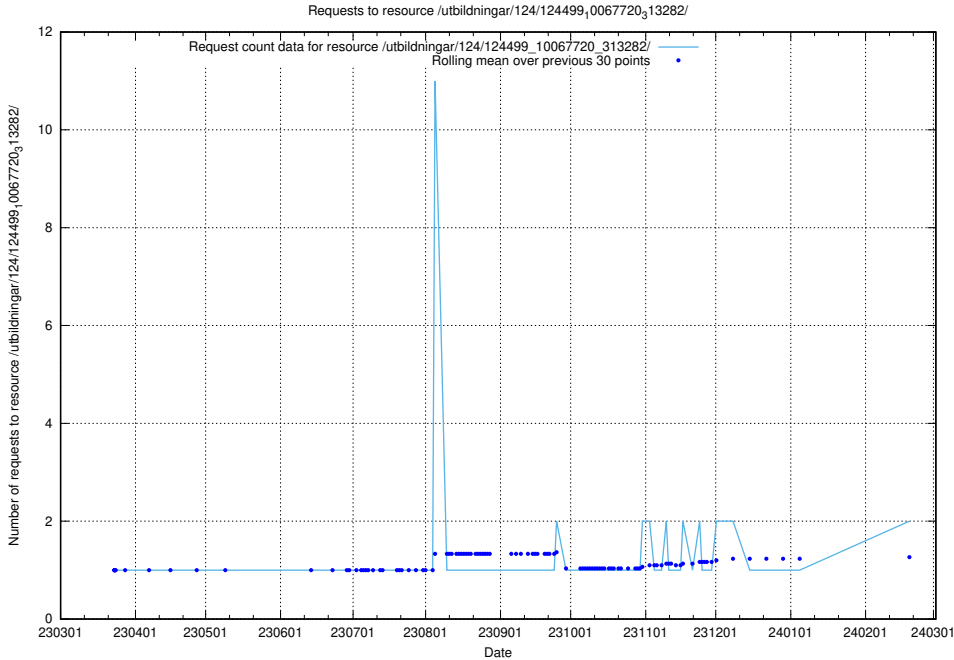

5.566 Usage of /utbildningar/124/124499_10067720_313282/

Here, we count the number of requests to resource /utbildningar/124/124499_10067720_313282/.