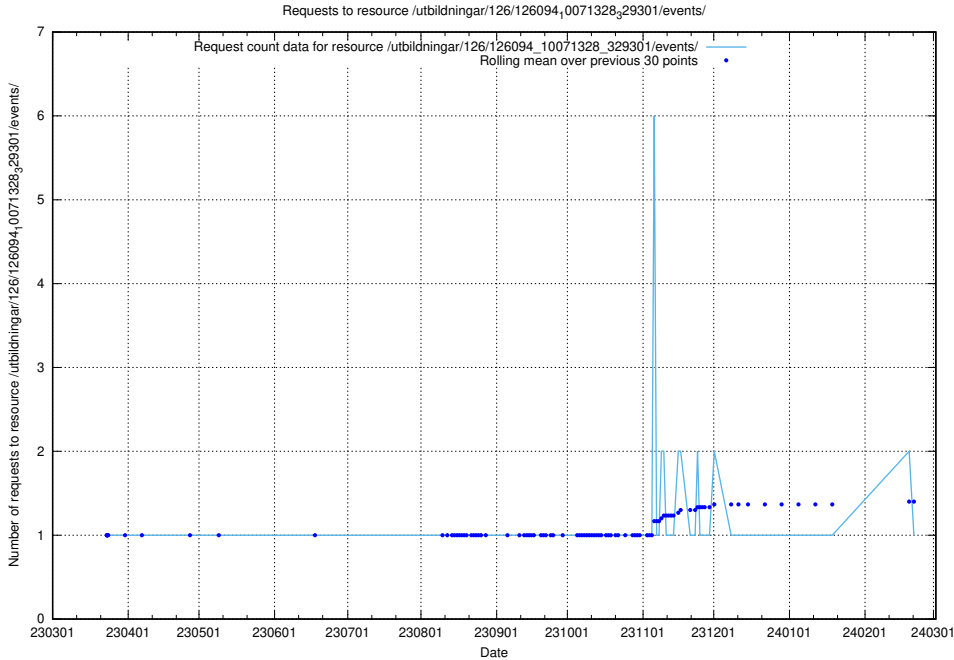

### 5.6353 Usage of /tst/

Here, we count the number of requests to resource /tst/.