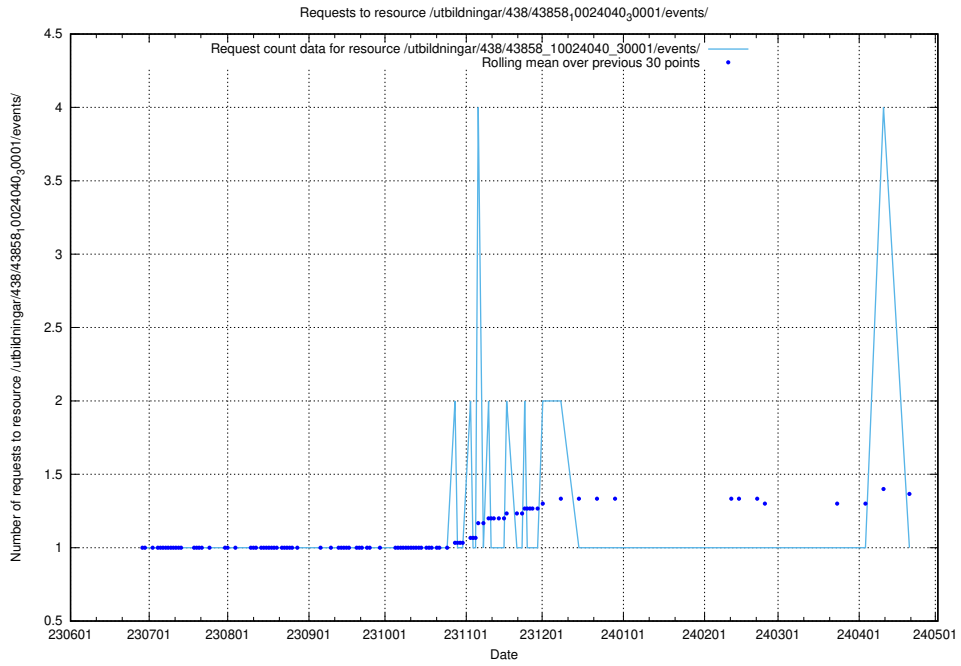

5.5358 Usage of /utbildningar/438/43858_10024040_30001/events/

Here, we count the number of requests to resource /utbildningar/438/43858_10024040_30001/events/.