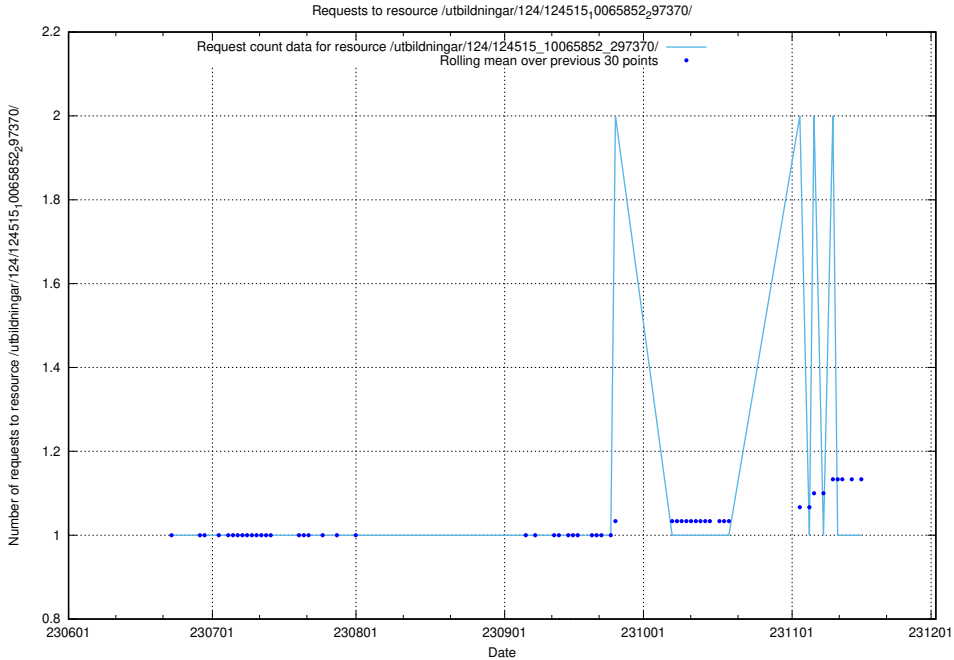

5.5705 Usage of /utbildningar/124/124515_10065852_297370/

Here, we count the number of requests to resource /utbildningar/124/124515_10065852_297370/.