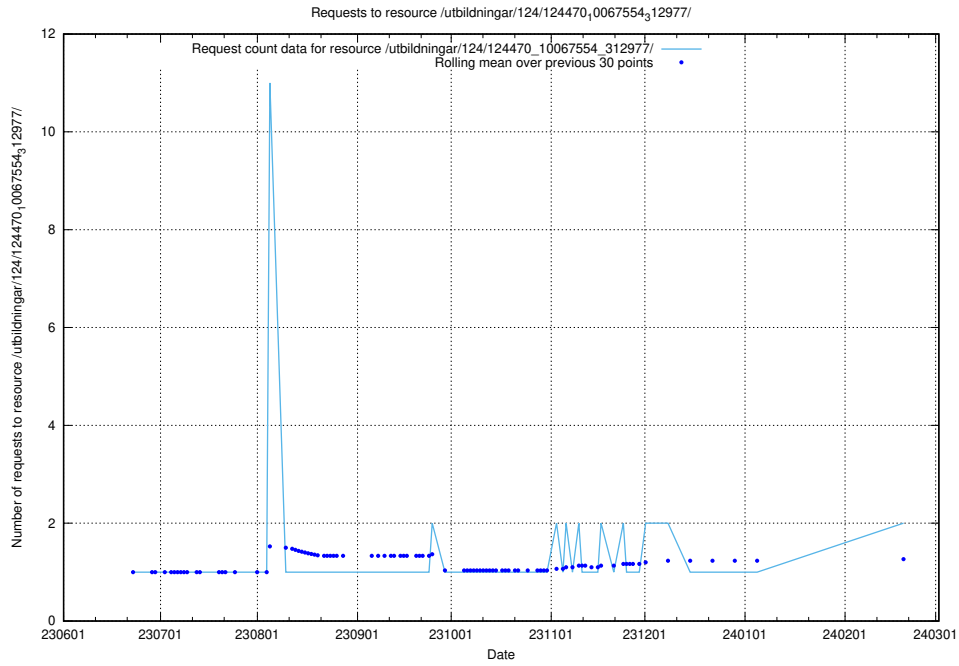

5.853 Usage of /utbildningar/124/124470_10067554_312977/

Here, we count the number of requests to resource /utbildningar/124/124470_10067554_312977/.