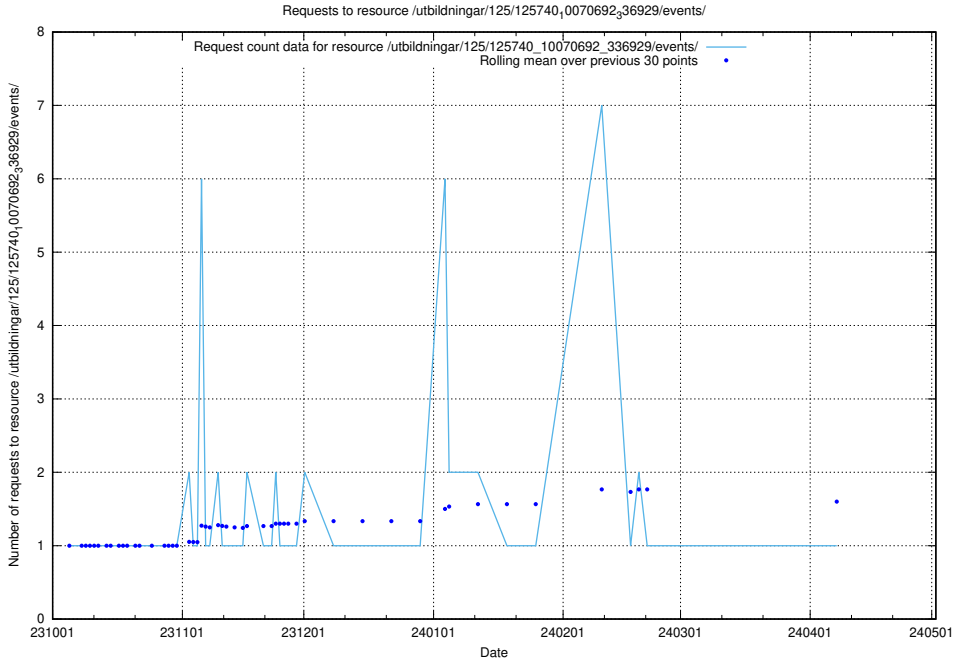

5.4348 Usage of /utbildningar/125/125740_10070692_336929/events/

Here, we count the number of requests to resource /utbildningar/125/125740_10070692_336929/events/