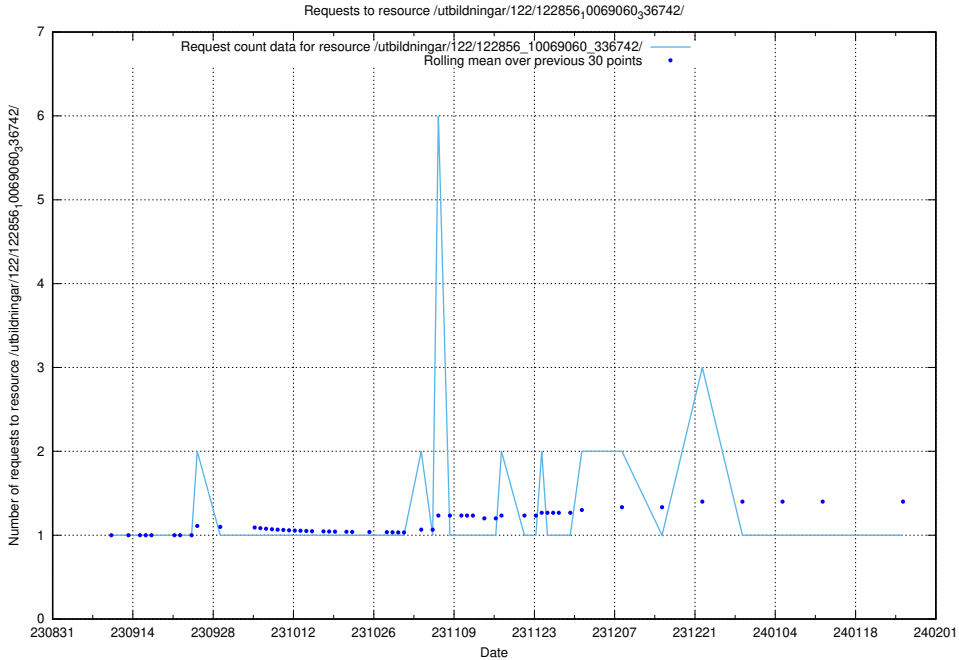

5.4568 Usage of /utbildningar/122/122856_10069060_336742/

Here, we count the number of requests to resource /utbildningar/122/122856_10069060_336742/.