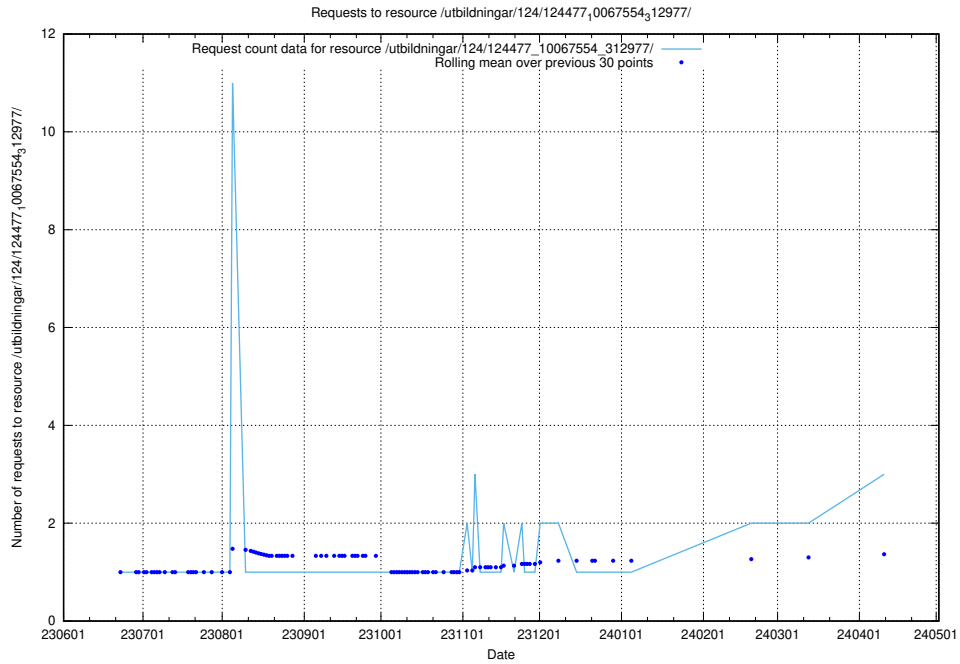

5.402 Usage of /utbildningar/124/124477_10067554_312977/

Here, we count the number of requests to resource /utbildningar/124/124477_10067554_312977/.