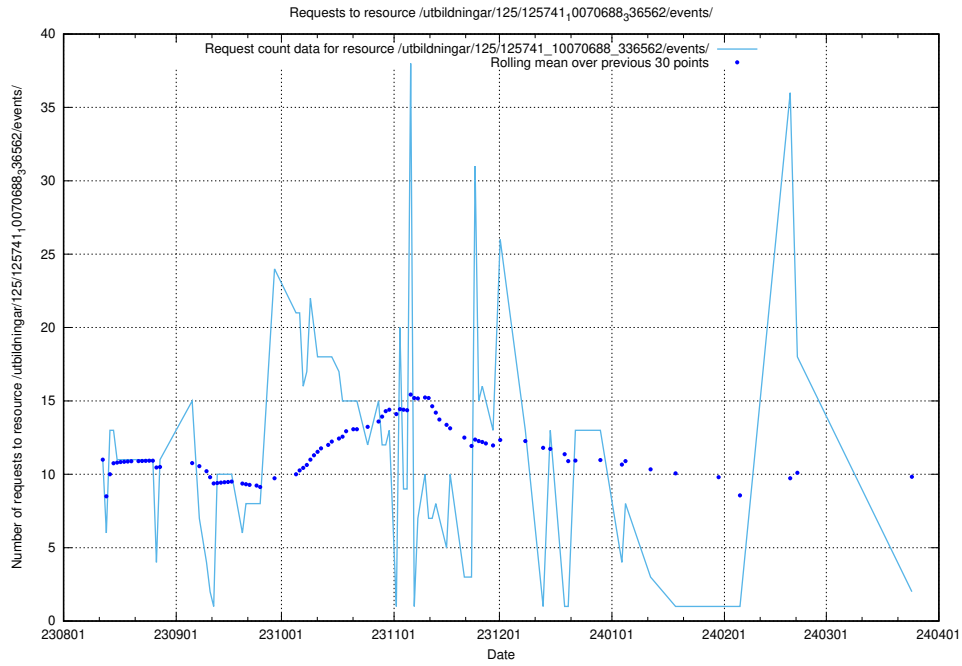

5.750 Usage of /utbildningar/125/125741_10070688_336562/events/

Here, we count the number of requests to resource /utbildningar/125/125741_10070688_336562/events/