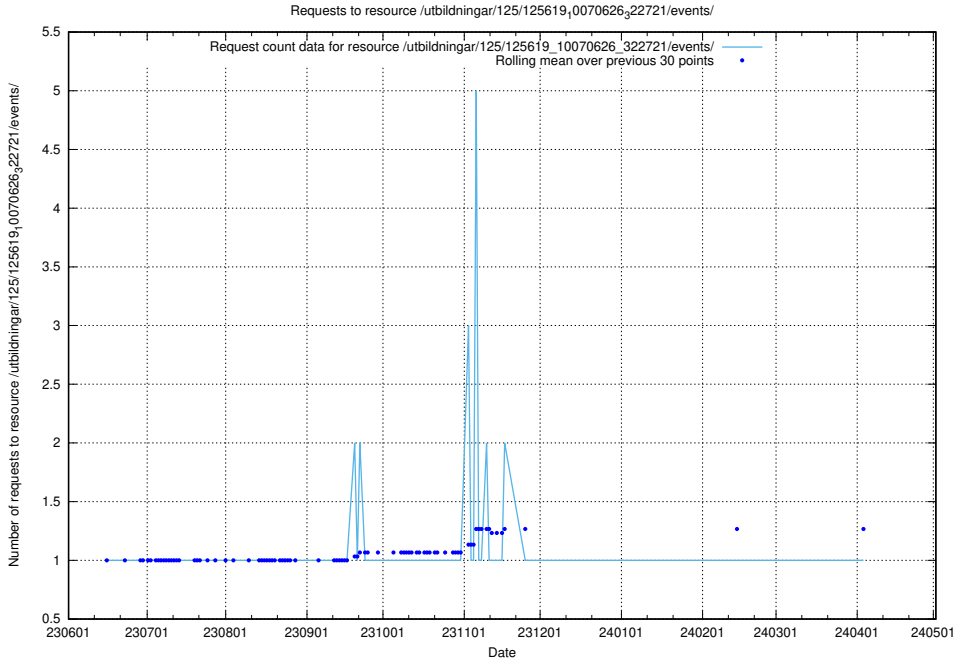

5.5809 Usage of /utbildningar/125/125619_10070626_322721/events/

Here, we count the number of requests to resource /utbildningar/125/125619_10070626_322721/events/