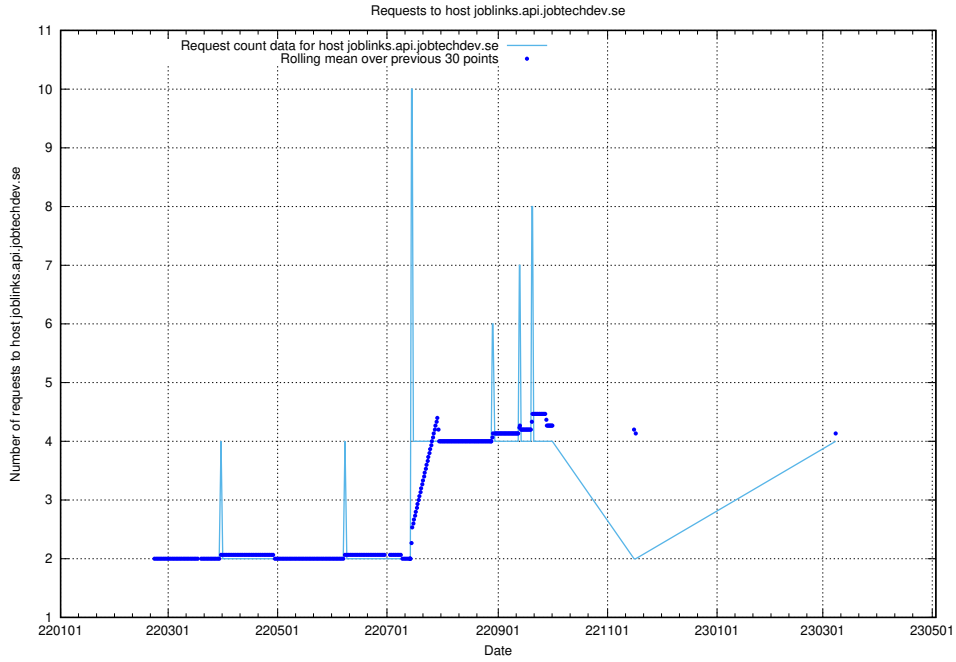

7.154 Usage of `joblinks.api.jobtechdev.se`

Here, we count the number of requests to host `joblinks.api.jobtechdev.se`.