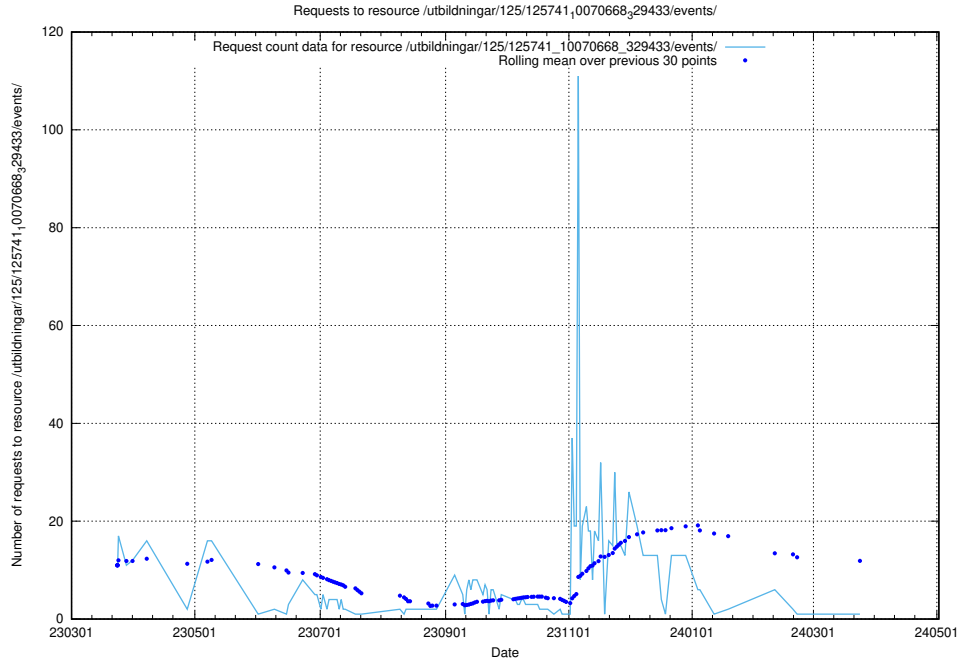

5.6177 Usage of /utbildningar/125/125741_10070668_329433/events/

Here, we count the number of requests to resource /utbildningar/125/125741_10070668_329433/events/