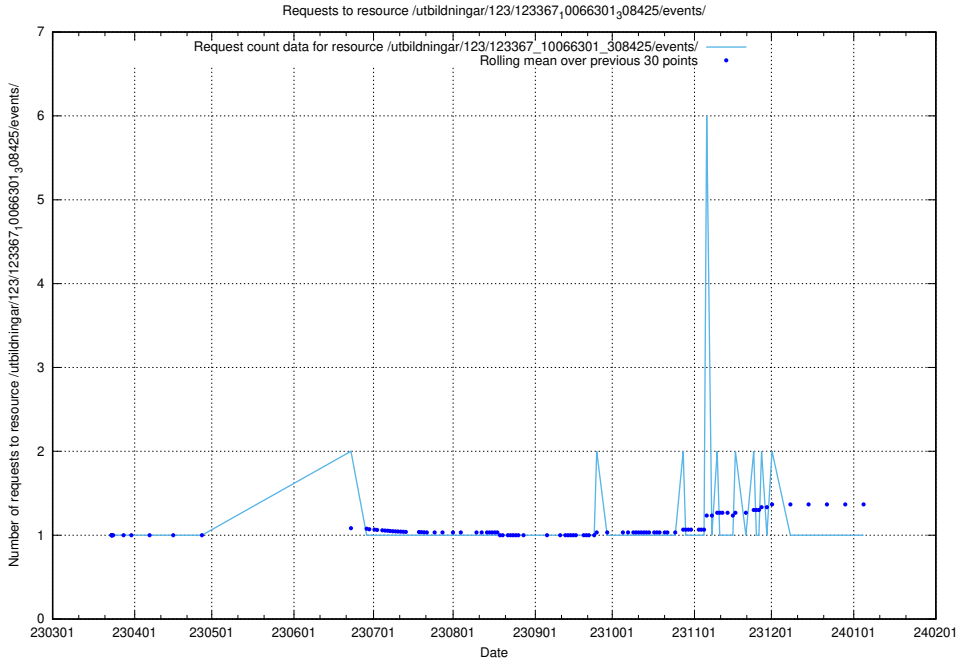

5.4485 Usage of /utbildningar/123/123367_10066301_308425/events/

Here, we count the number of requests to resource /utbildningar/123/123367_10066301_308425/events/