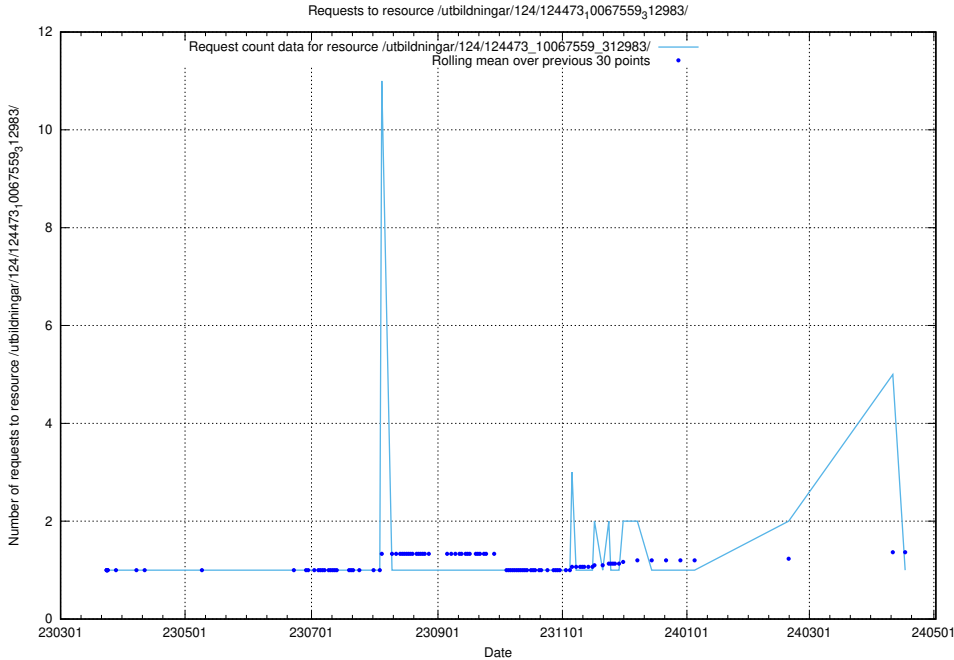

5.2887 Usage of /utbildningar/124/124473_10067559_312983/

Here, we count the number of requests to resource /utbildningar/124/124473_10067559_312983/.