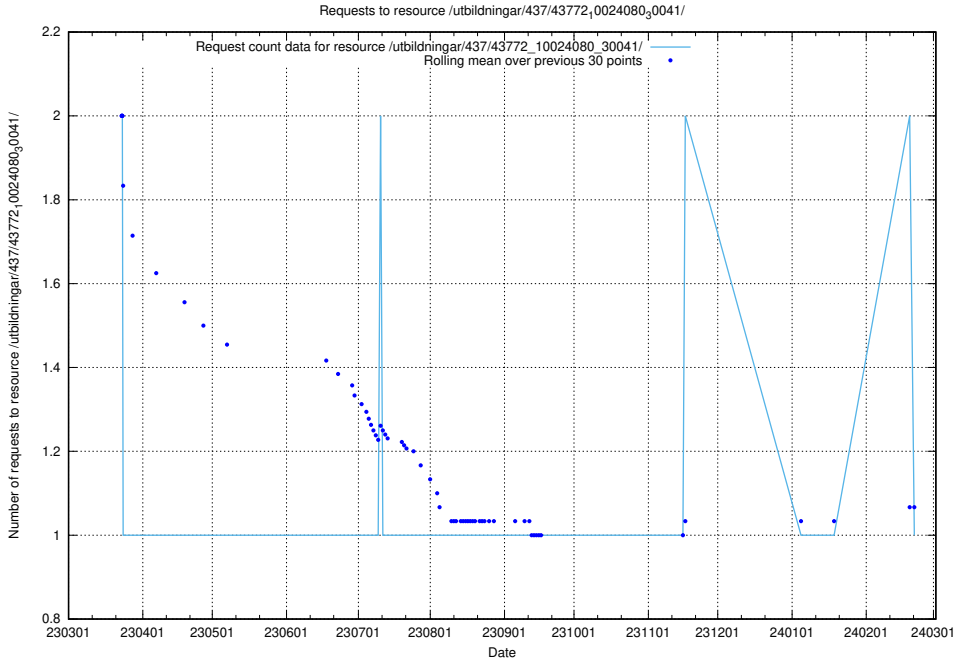

5.6193 Usage of /utbildningar/437/43772_10024080_30041/

Here, we count the number of requests to resource /utbildningar/437/43772_10024080_30041/.