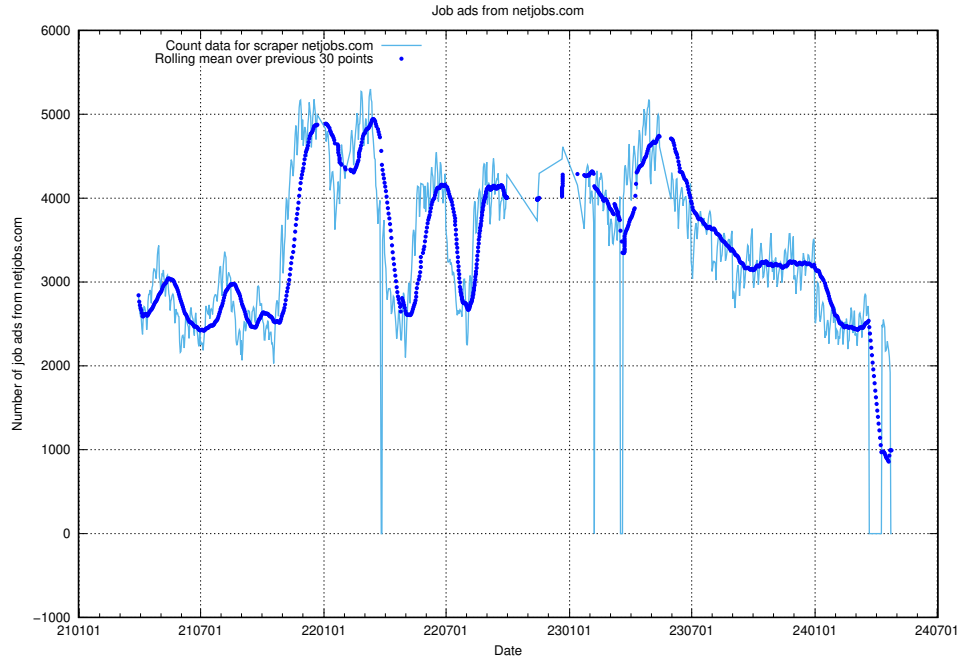

13.19 Number of ads by scraper netjobs.com

Here, we count the number of job ads scraped from netjobs.com.