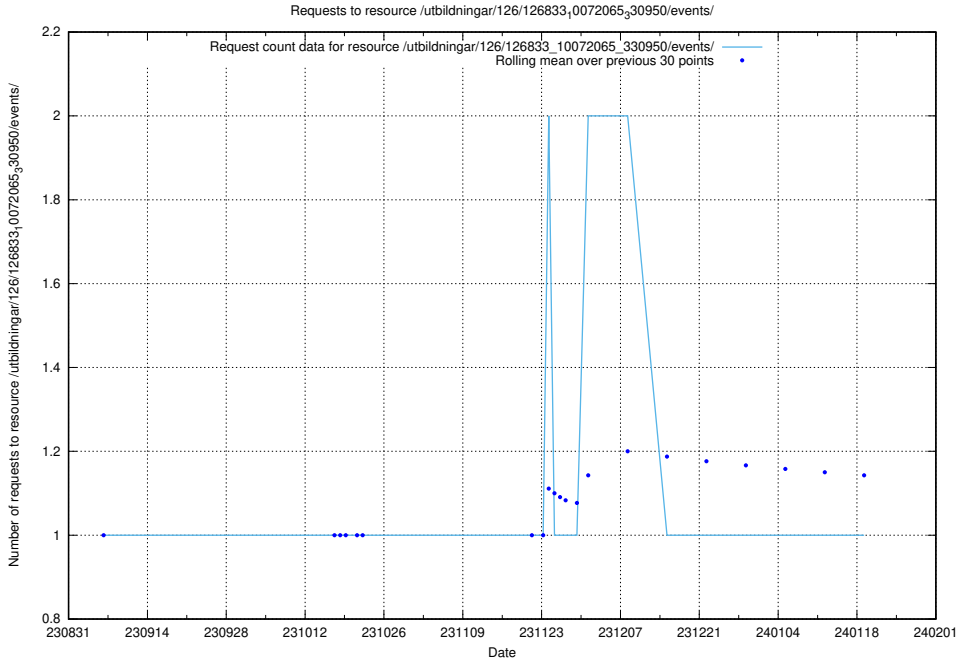

5.4602 Usage of /utbildningar/126/126833_10072065_330950/events/

Here, we count the number of requests to resource /utbildningar/126/126833_10072065_330950/events/