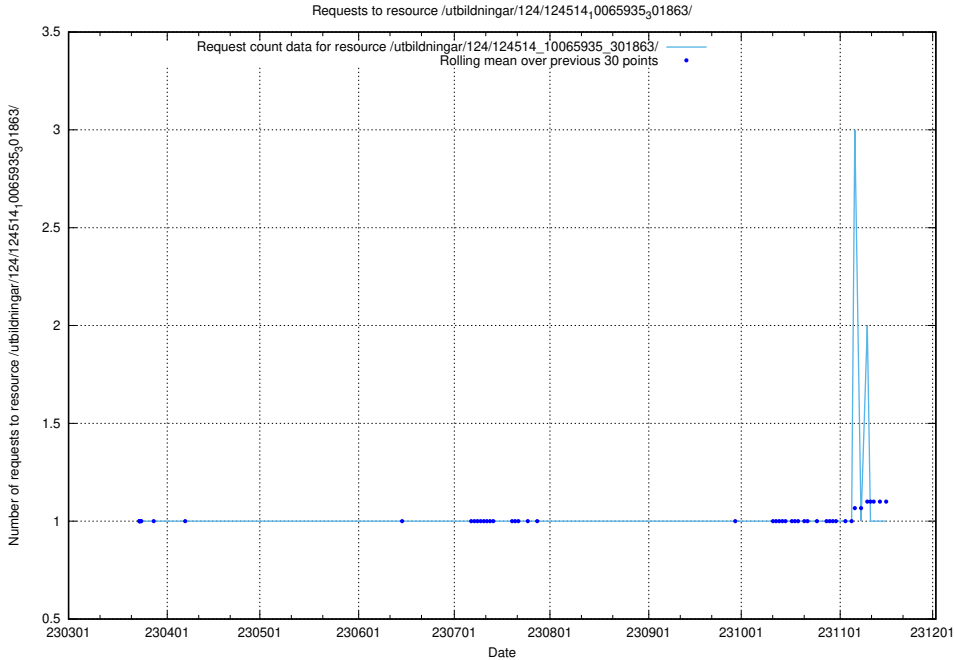

5.1836 Usage of /utbildningar/124/124514_10065935_301863/

Here, we count the number of requests to resource /utbildningar/124/124514_10065935_301863/.