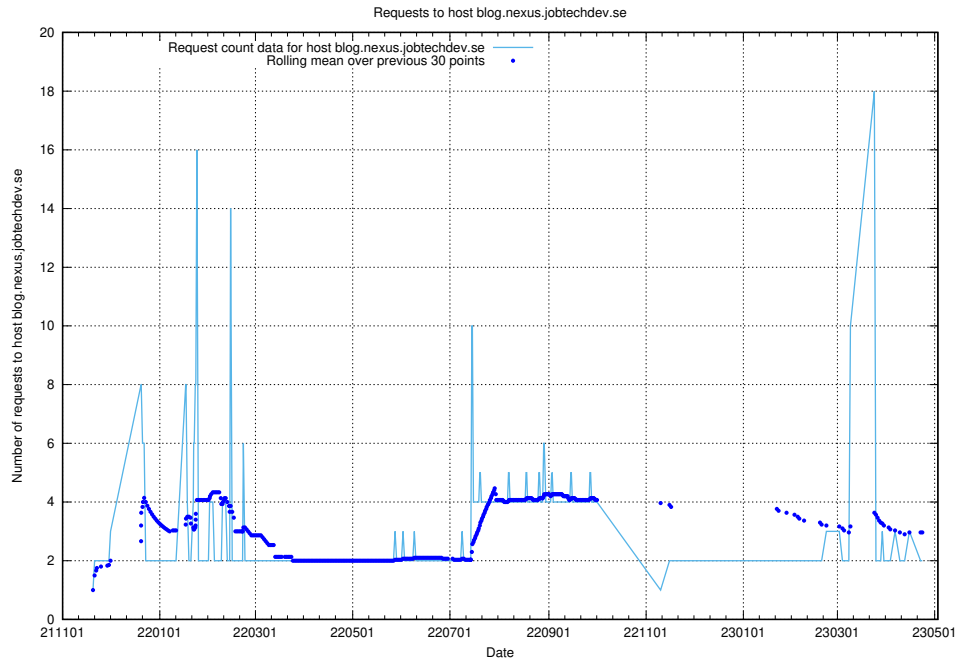

7.451 Usage of `blog.nexus.jobtechdev.se`

Here, we count the number of requests to host `blog.nexus.jobtechdev.se`.