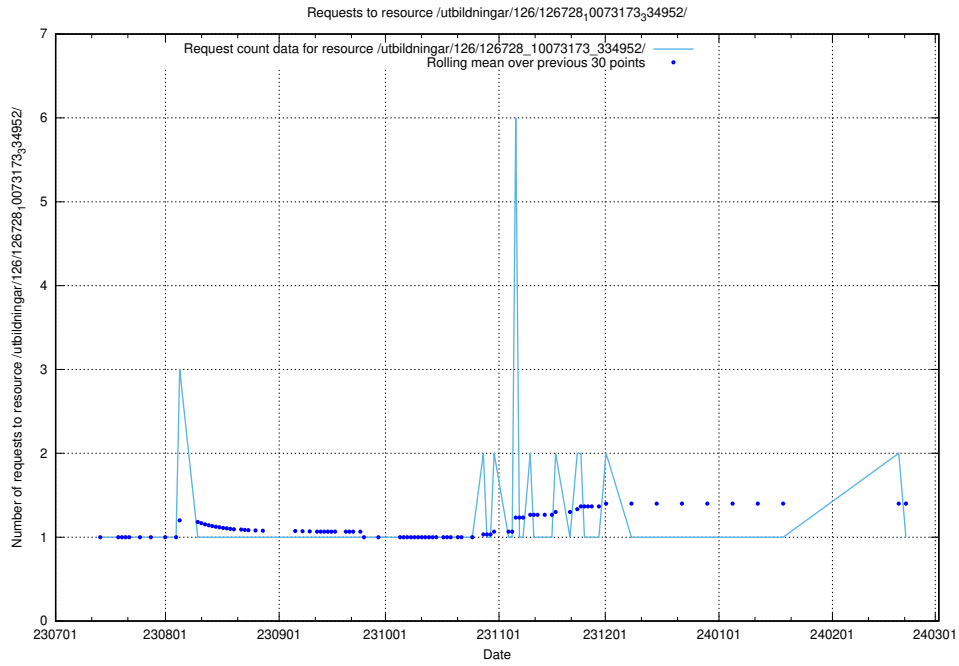

5.5009 Usage of /utbildningar/126/126728_10073173_334952/

Here, we count the number of requests to resource /utbildningar/126/126728_10073173_334952/.