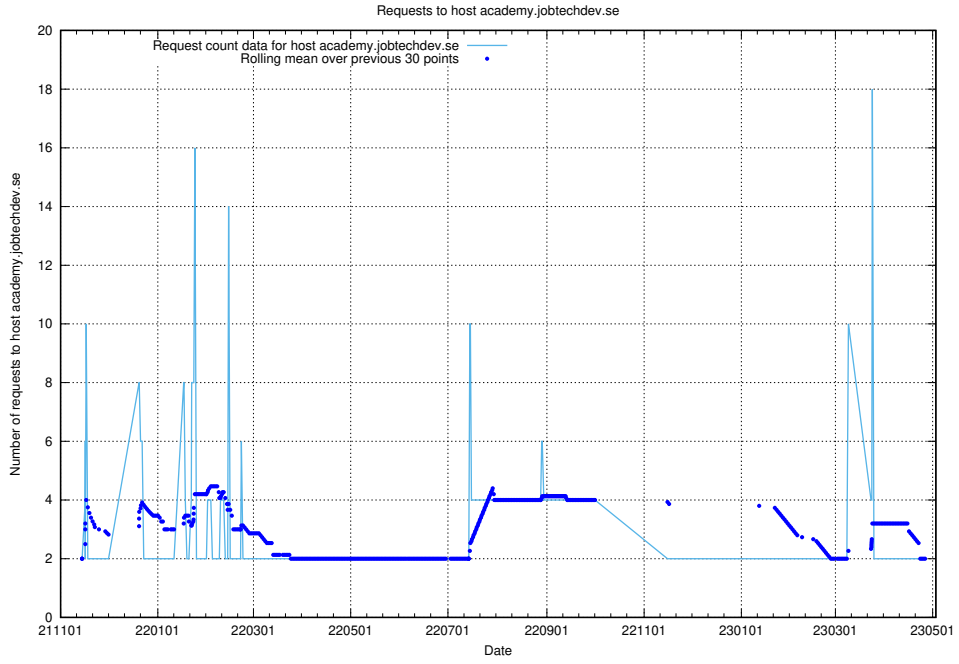

7.304 Usage of academy.jobtechdev.se

Here, we count the number of requests to host academy.jobtechdev.se.