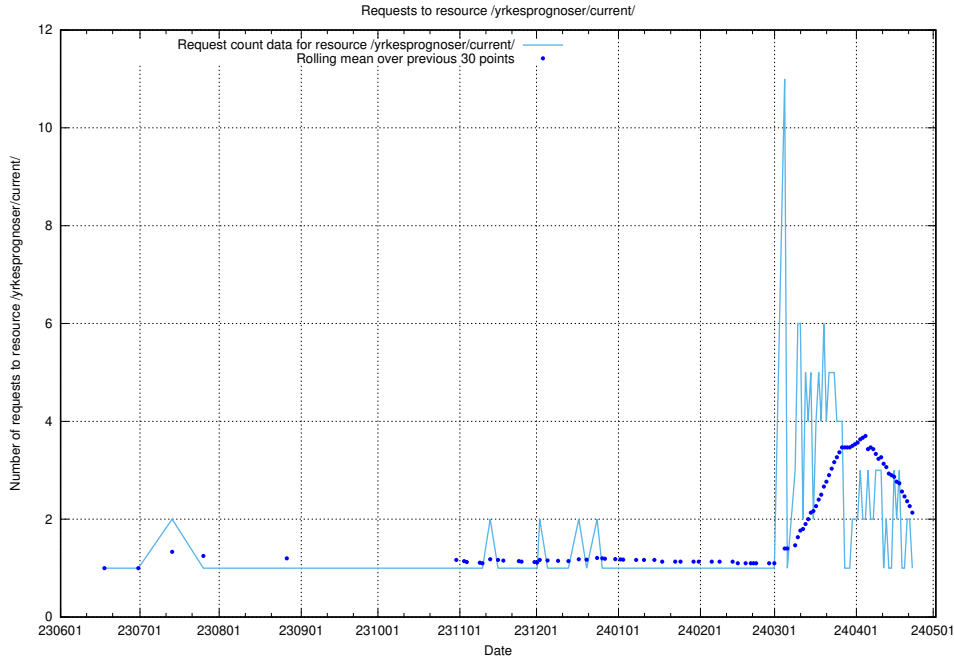

5.5787 Usage of /yrkesprognoser/current/

Here, we count the number of requests to resource /yrkesprognoser/current/.