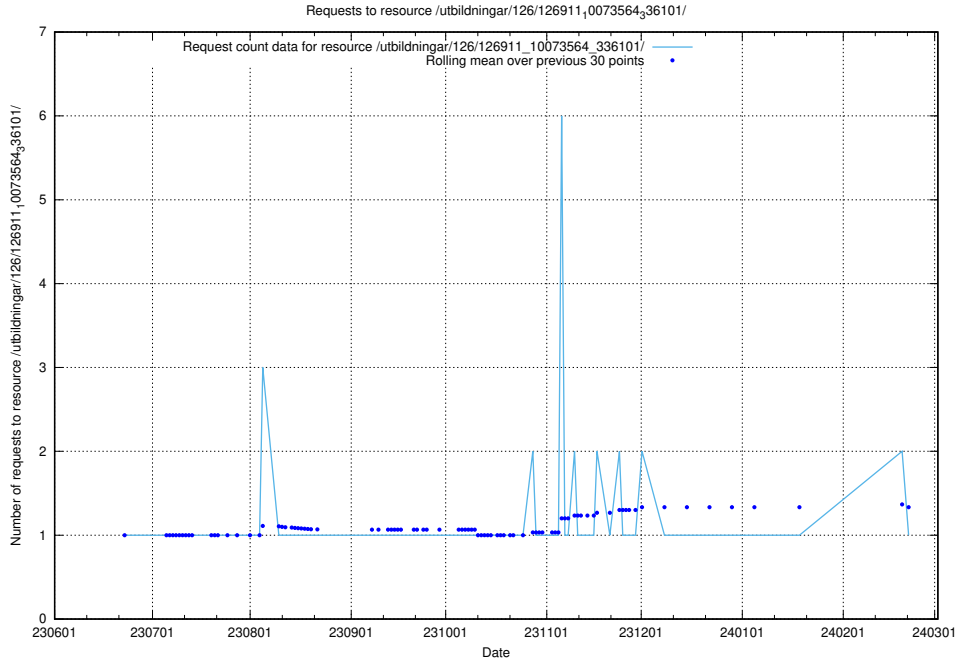

5.5518 Usage of /utbildningar/126/126911_10073564_336101/

Here, we count the number of requests to resource /utbildningar/126/126911_10073564_336101/.