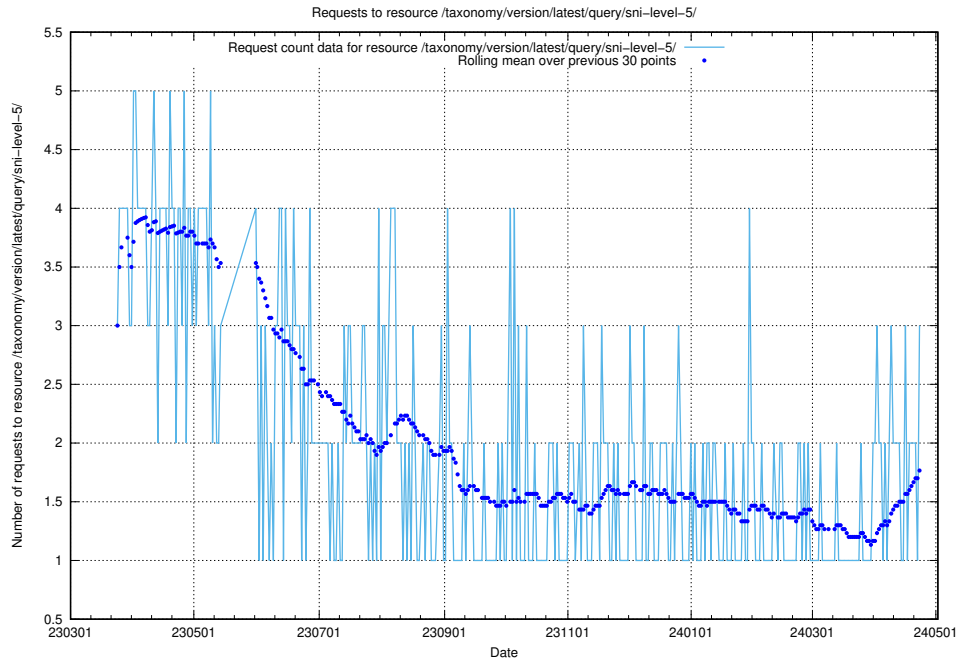

5.427 Usage of /taxonomy/version/latest/query/sni-level-5/

Here, we count the number of requests to resource /taxonomy/version/latest/query/sni-level-5/.