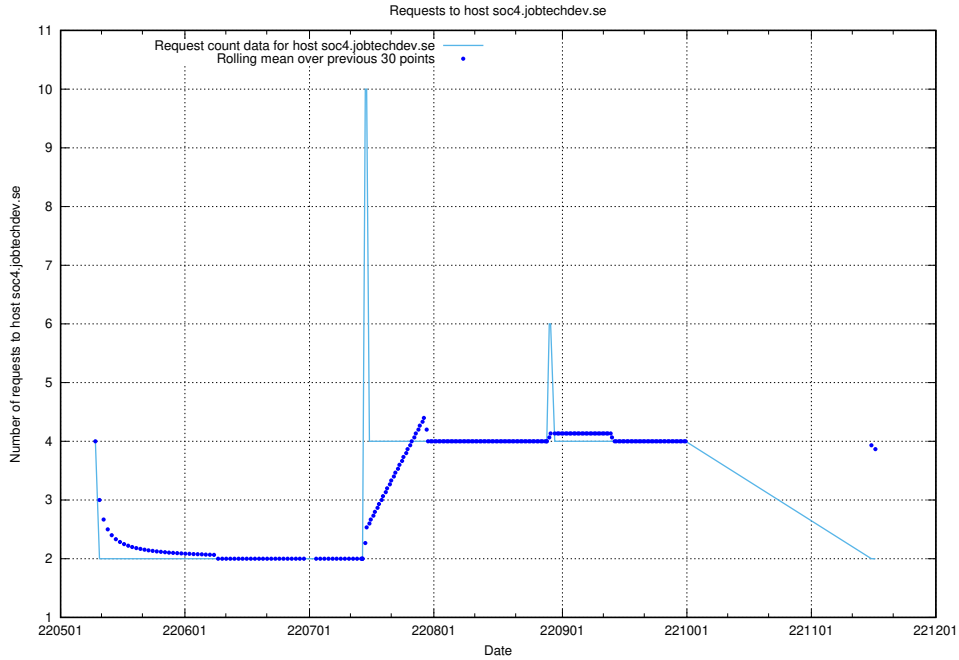

7.426 Usage of soc4.jobtechdev.se

Here, we count the number of requests to host soc4.jobtechdev.se.