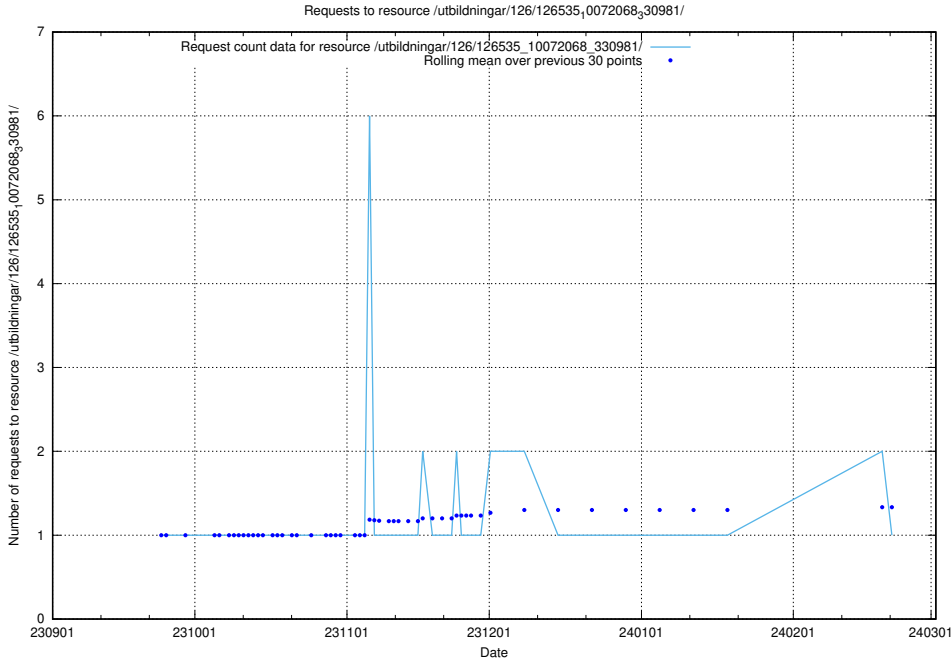

5.4420 Usage of /utbildningar/126/126535_10072068_330981/

Here, we count the number of requests to resource /utbildningar/126/126535_10072068_330981/.