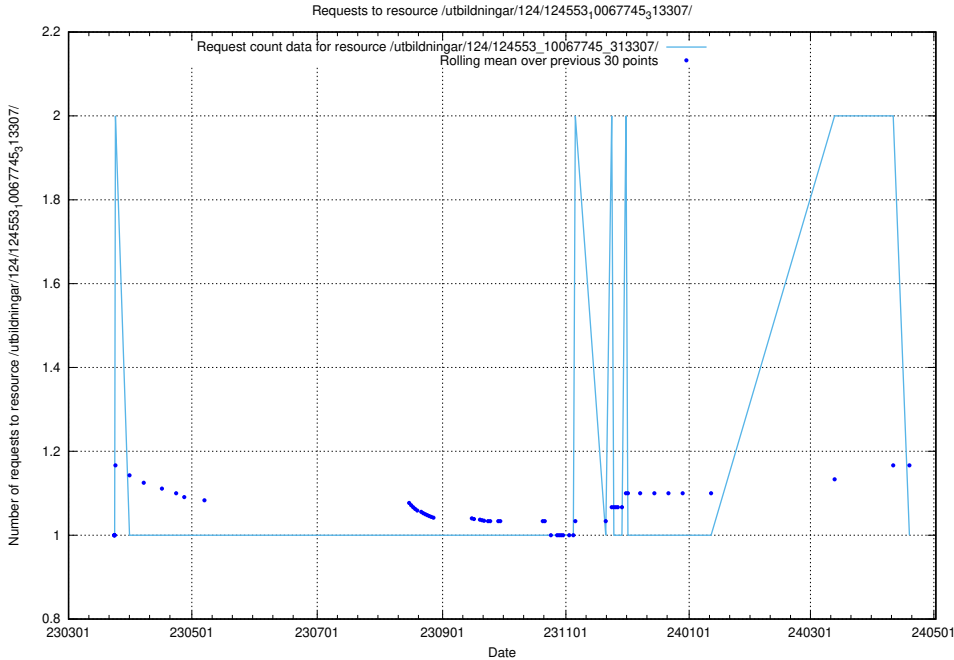

5.1208 Usage of /utbildningar/124/124553_10067745_313307/

Here, we count the number of requests to resource /utbildningar/124/124553_10067745_313307/.