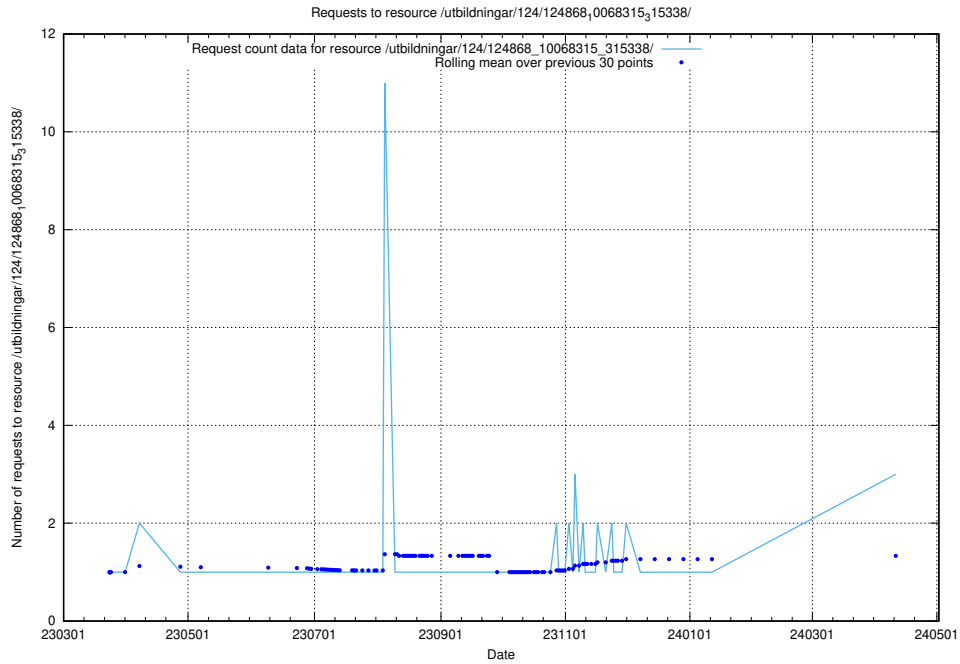

5.270 Usage of /utbildningar/124/124868_10068315_315338/

Here, we count the number of requests to resource /utbildningar/124/124868_10068315_315338/.