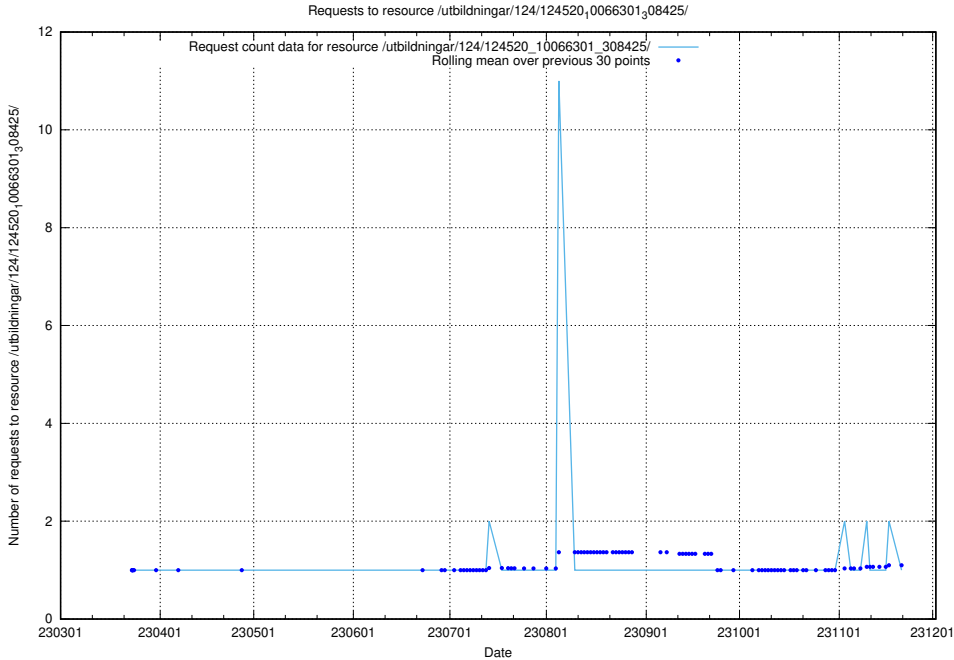

5.1243 Usage of /utbildningar/124/124520_10066301_308425/

Here, we count the number of requests to resource /utbildningar/124/124520_10066301_308425/.