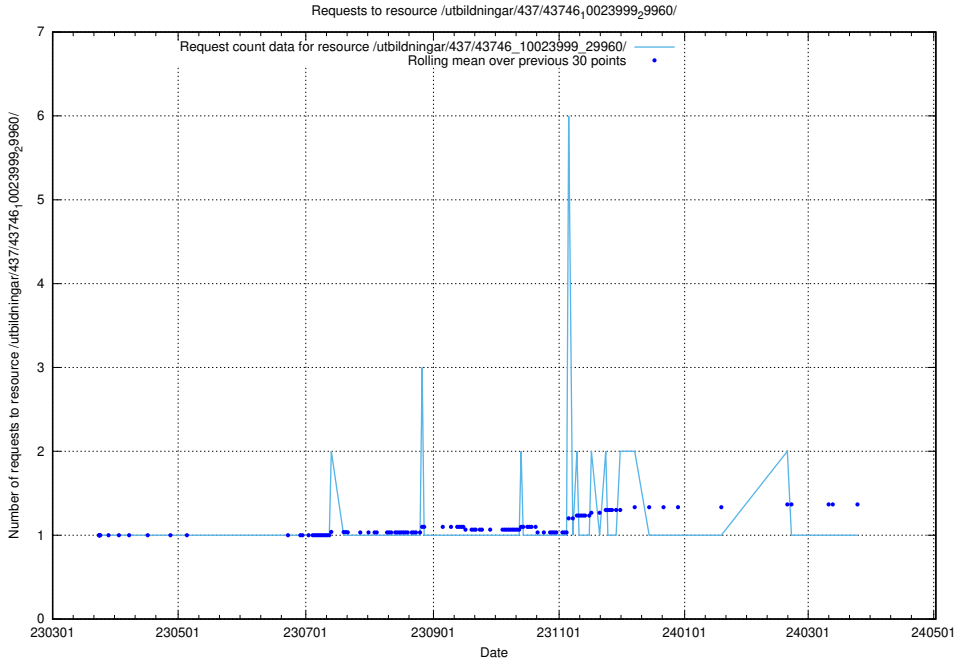

5.6307 Usage of /utbildningar/437/43746_10023999_29960/

Here, we count the number of requests to resource /utbildningar/437/43746_10023999_29960/.