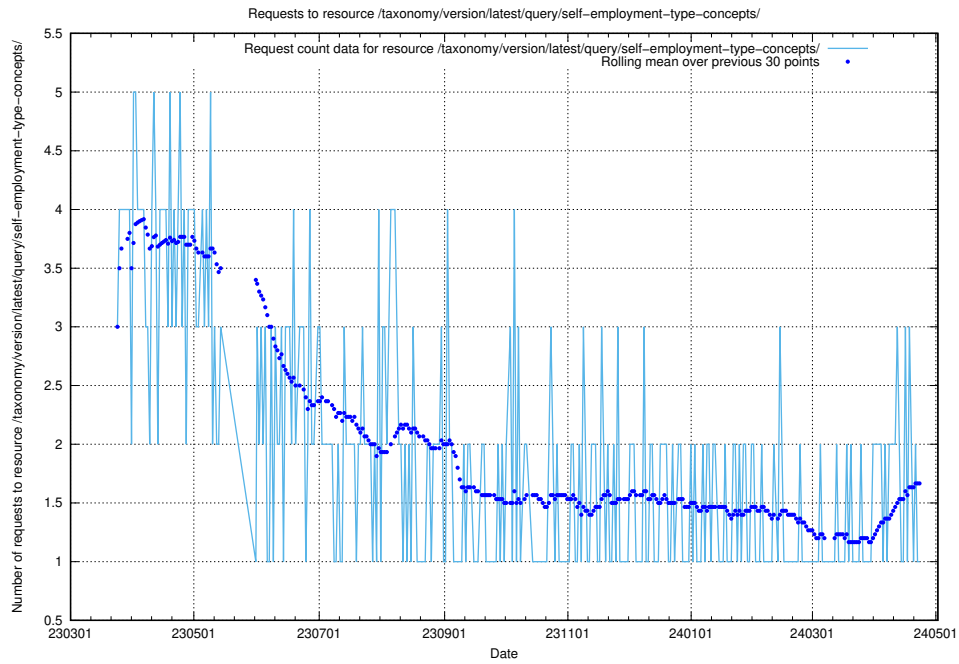

5.6032 Usage of /taxonomy/version/latest/query/self-employment-type-concepts/

Here, we count the number of requests to resource /taxonomy/version/latest/query/self-employment-type-concepts/.