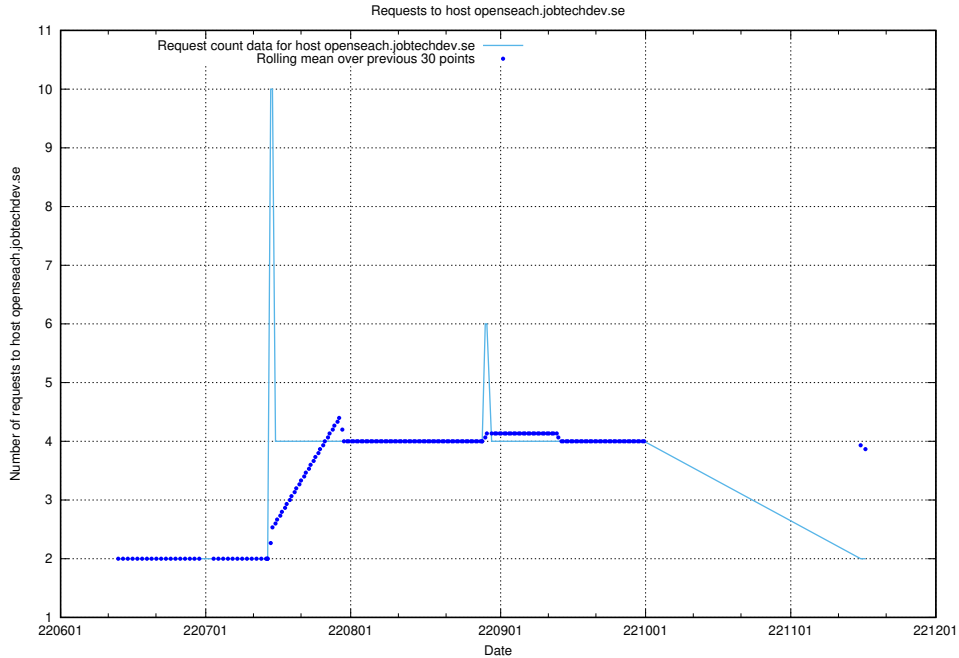

7.404 Usage of `openseach.jobtechdev.se`

Here, we count the number of requests to host `openseach.jobtechdev.se`.