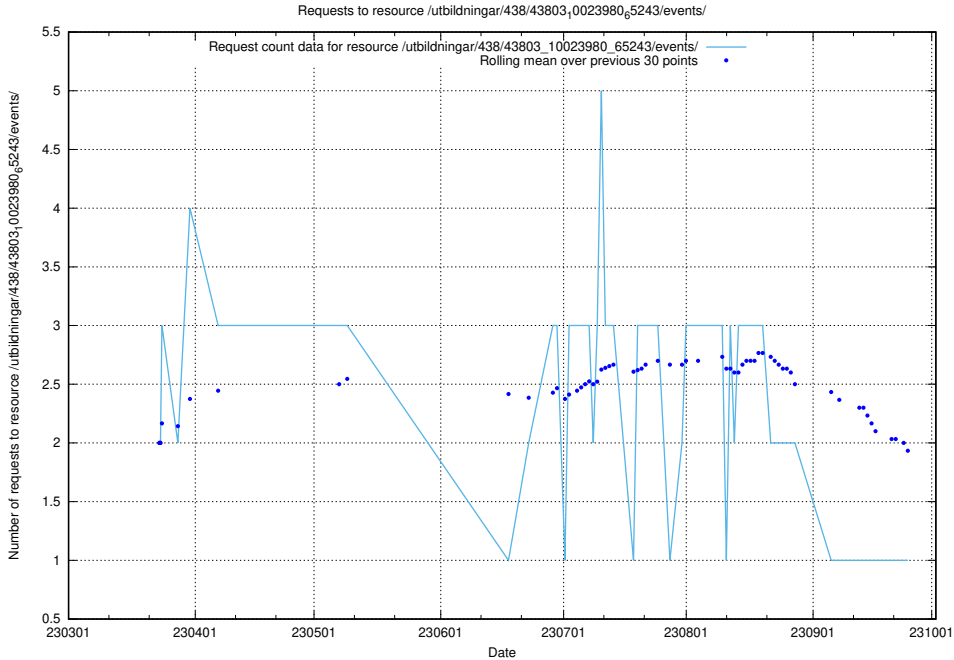

5.6192 Usage of /utbildningar/438/43803_10023980_65243/events/

Here, we count the number of requests to resource /utbildningar/438/43803_10023980_65243/events/.