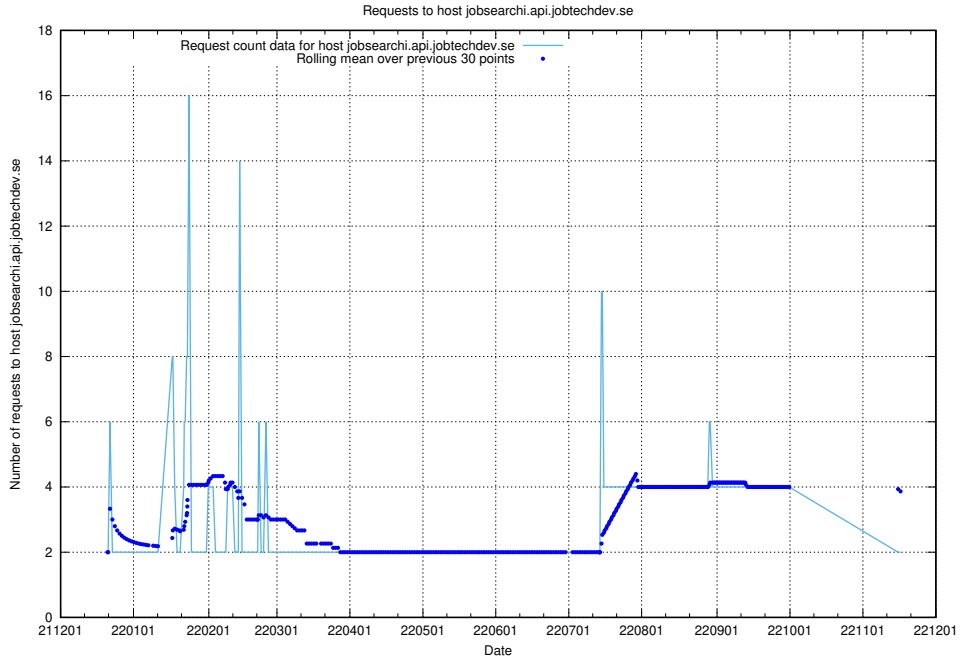

7.365 Usage of `jobsearchi.api.jobtechdev.se`

Here, we count the number of requests to host `jobsearchi.api.jobtechdev.se`.