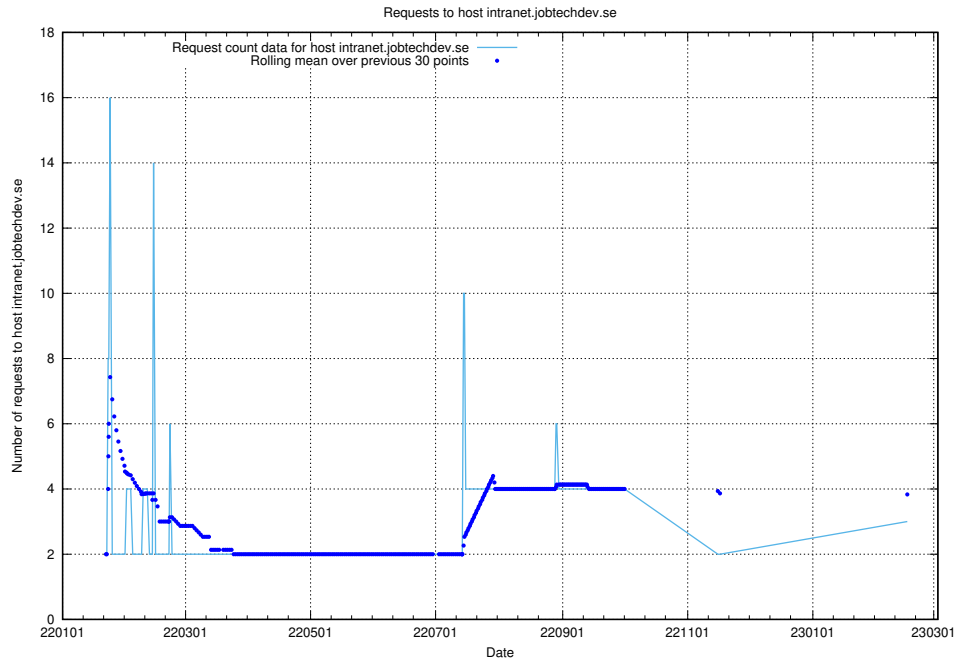

7.252 Usage of intranet.jobtechdev.se

Here, we count the number of requests to host intranet.jobtechdev.se.