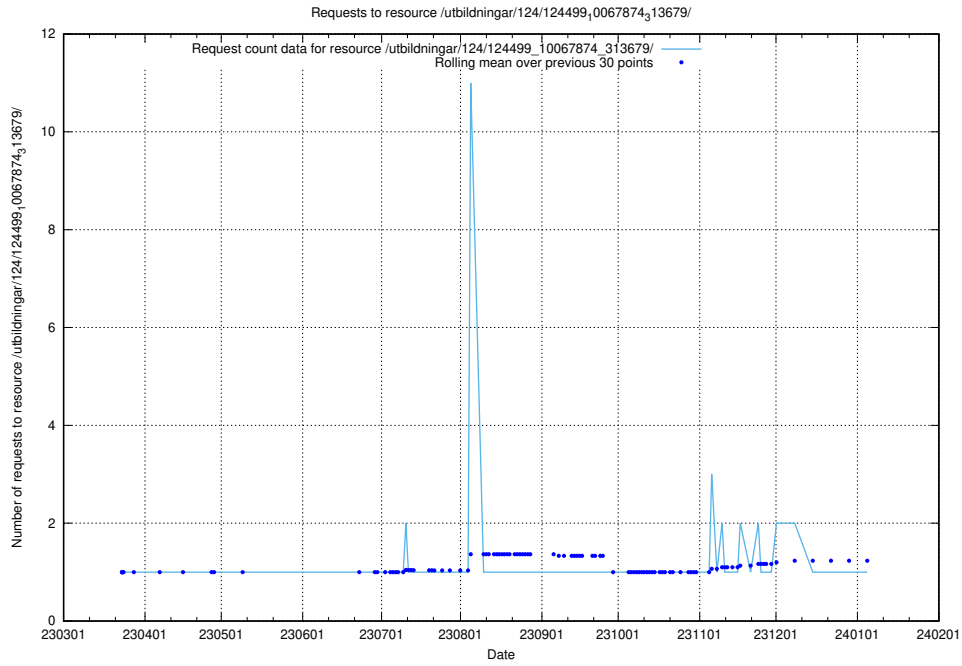

5.2300 Usage of /utbildningar/124/124499_10067874_313679/

Here, we count the number of requests to resource /utbildningar/124/124499_10067874_313679/.