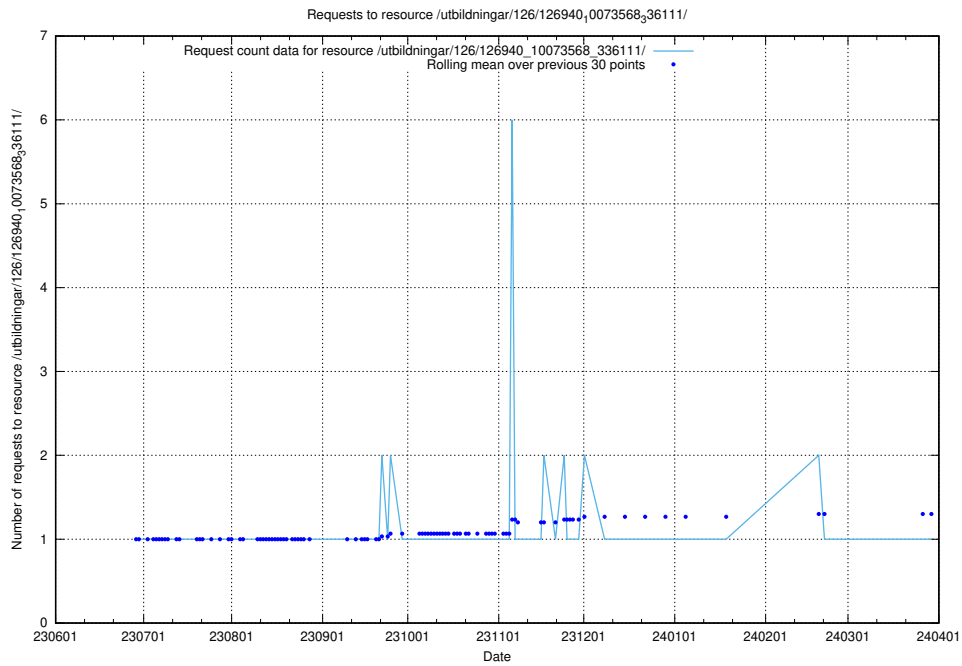

5.5368 Usage of /utbildningar/126/126940_10073568_336111/

Here, we count the number of requests to resource /utbildningar/126/126940_10073568_336111/.