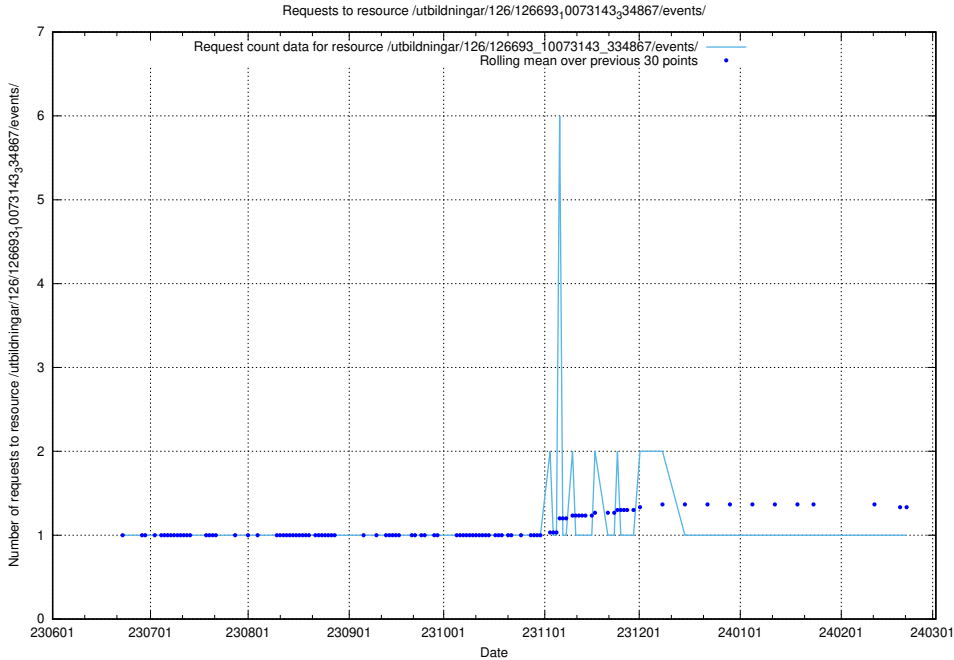

5.5579 Usage of /utbildningar/126/126693_10073143_334867/events/

Here, we count the number of requests to resource /utbildningar/126/126693_10073143_334867/events/