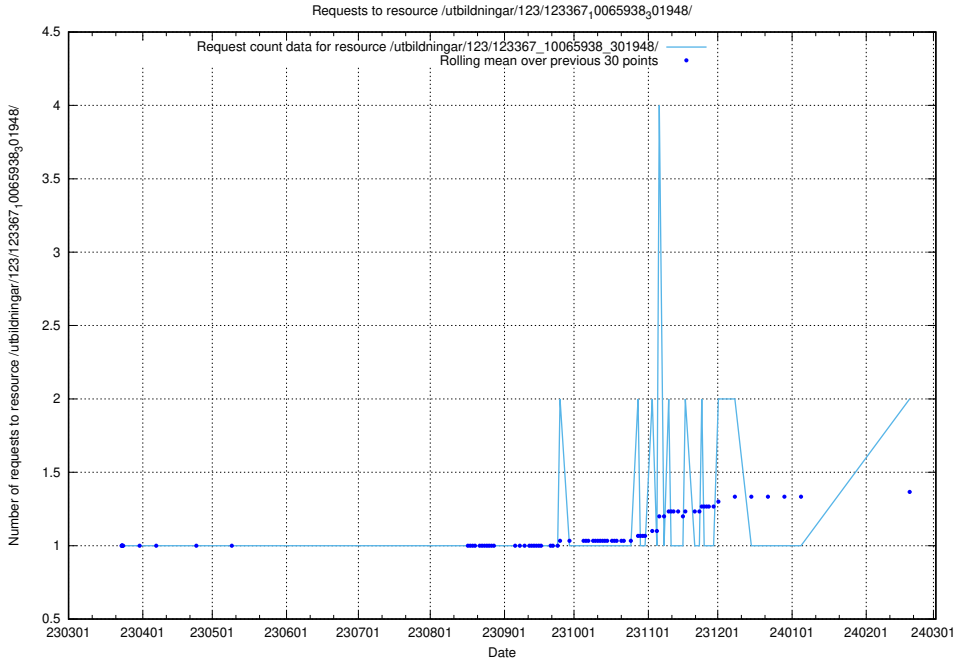

5.736 Usage of /utbildningar/123/123367_10065938_301948/

Here, we count the number of requests to resource /utbildningar/123/123367_10065938_301948/.