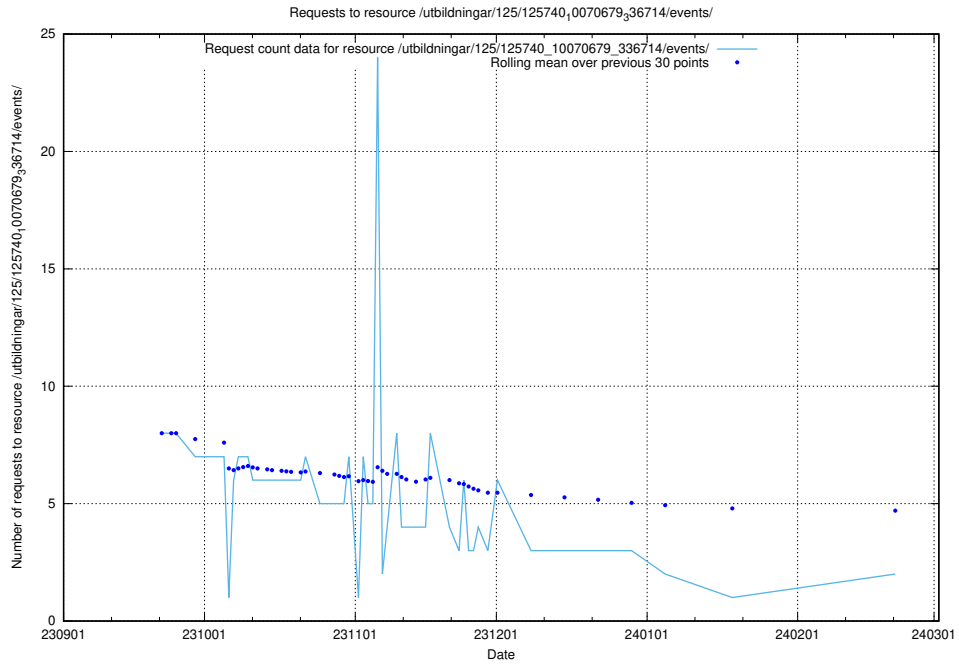

5.725 Usage of /utbildningar/125/125740_10070679_336714/events/

Here, we count the number of requests to resource /utbildningar/125/125740_10070679_336714/events/