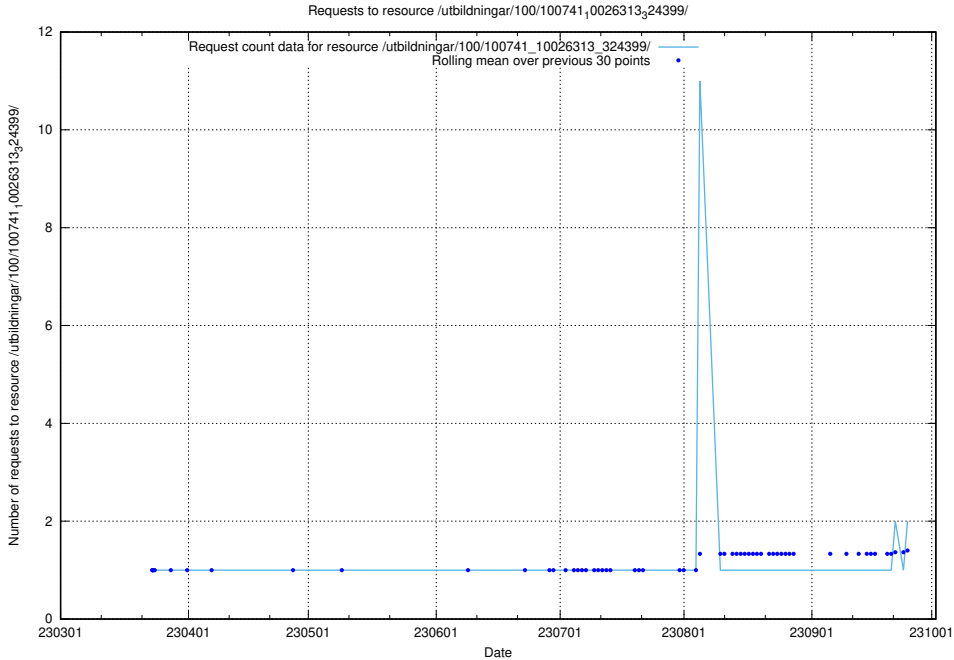

5.831 Usage of /utbildningar/100/100741_10026313_324399/

Here, we count the number of requests to resource /utbildningar/100/100741_10026313_324399/.