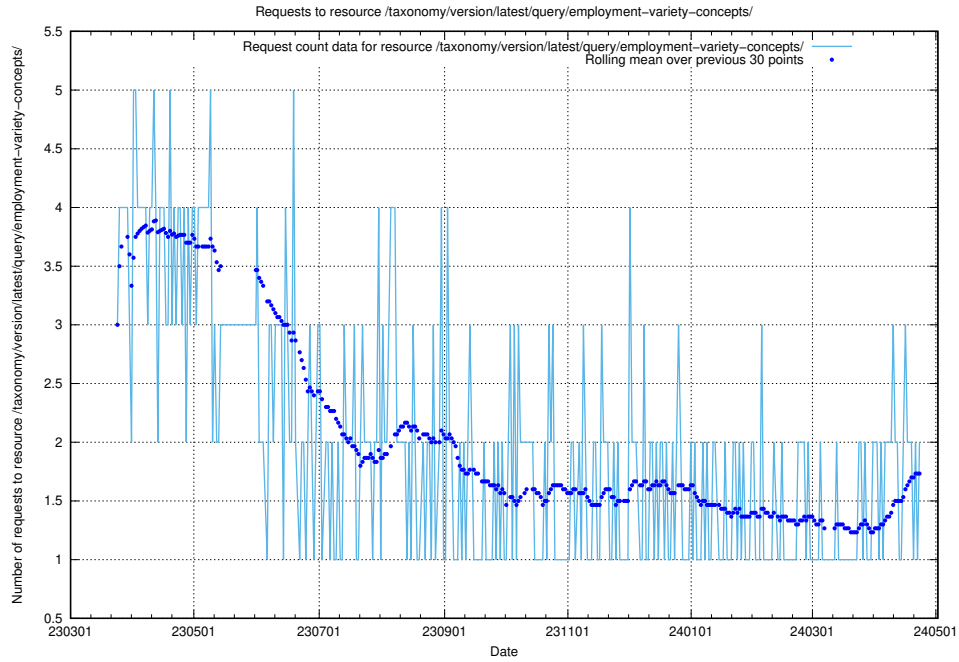

5.911 Usage of /taxonomy/version/latest/query/employment-variety-concepts/

Here, we count the number of requests to resource /taxonomy/version/latest/query/employment-variety-concepts/.