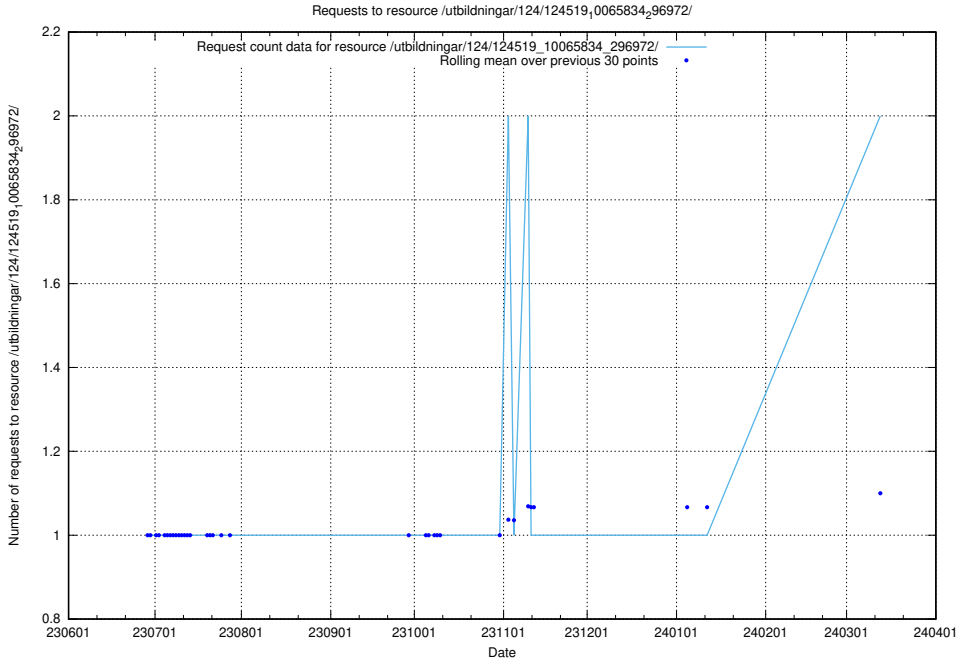

5.815 Usage of /utbildningar/124/124519_10065834_296972/

Here, we count the number of requests to resource /utbildningar/124/124519_10065834_296972/.