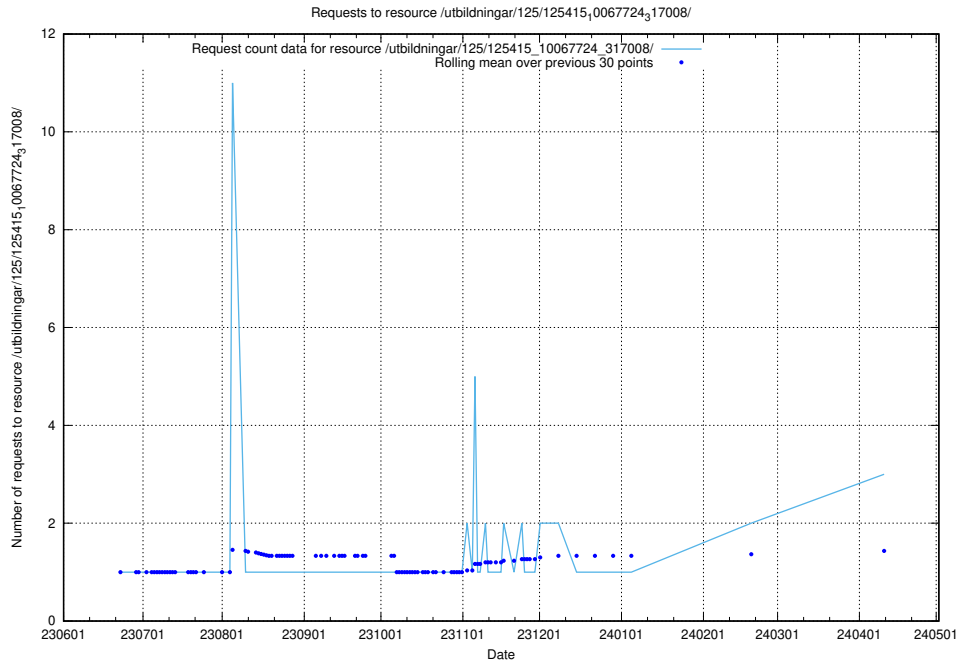

5.392 Usage of /utbildningar/125/125415_10067724_317008/

Here, we count the number of requests to resource /utbildningar/125/125415_10067724_317008/.