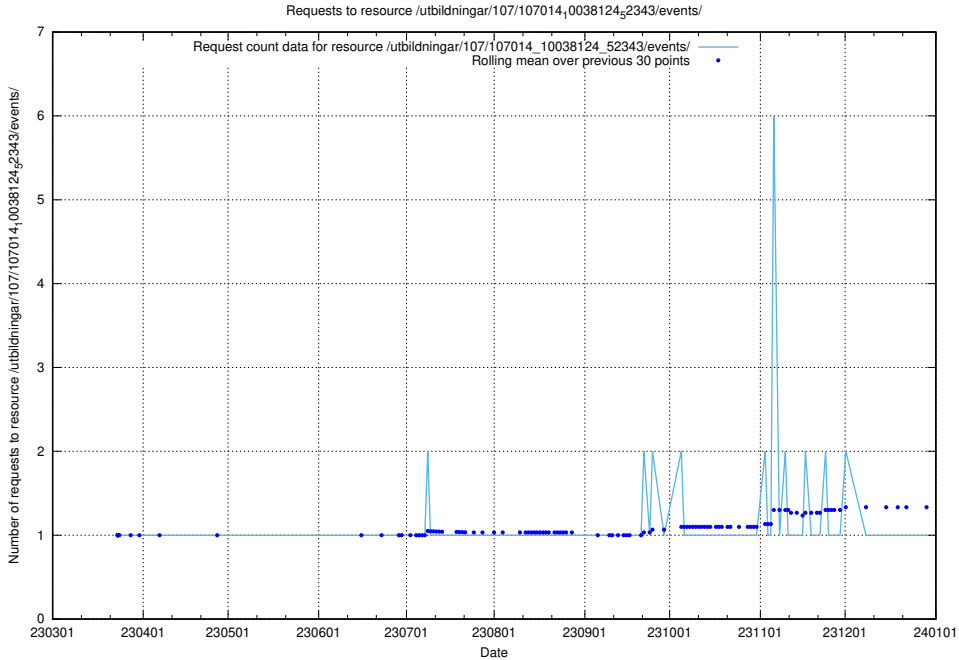

5.5324 Usage of /utbildningar/107/107014_10038124_52343/events/

Here, we count the number of requests to resource /utbildningar/107/107014_10038124_52343/events/.