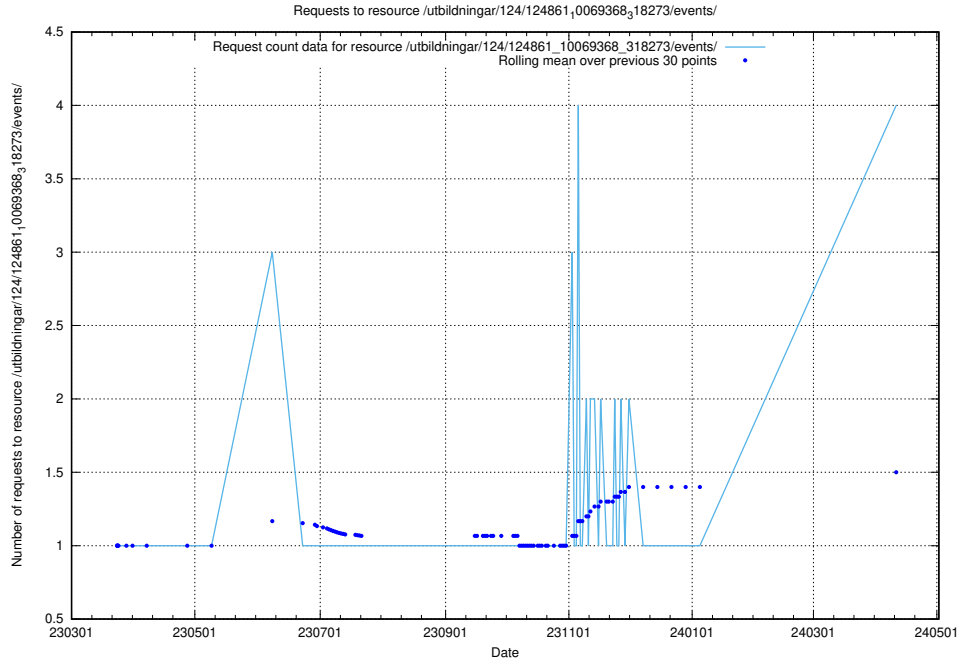

5.169 Usage of /utbildningar/124/124861_10069368_318273/events/

Here, we count the number of requests to resource /utbildningar/124/124861_10069368_318273/events/