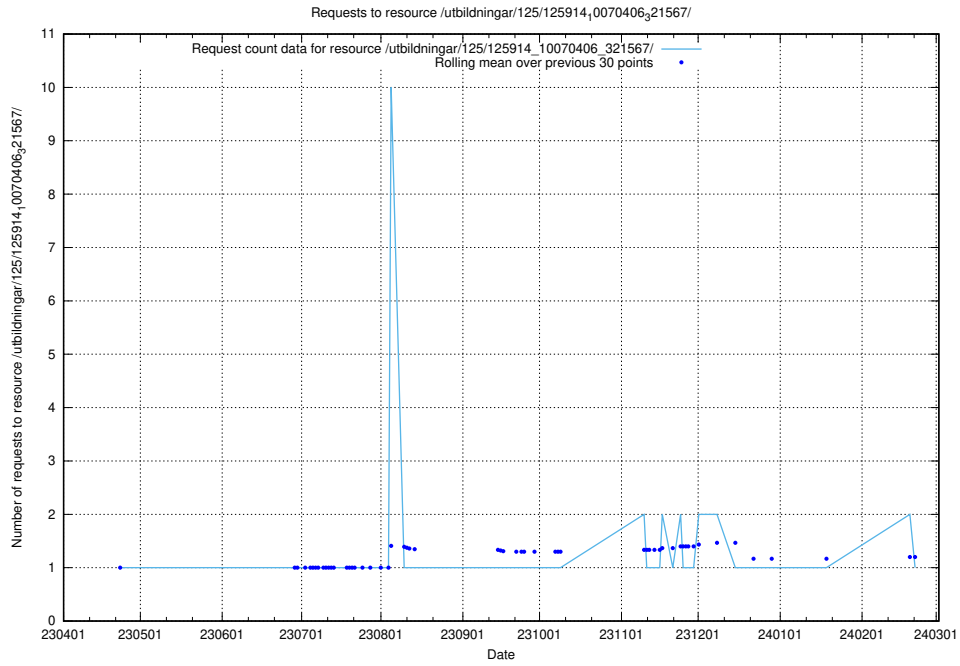

5.5961 Usage of /utbildningar/125/125914_10070406_321567/

Here, we count the number of requests to resource /utbildningar/125/125914_10070406_321567/.