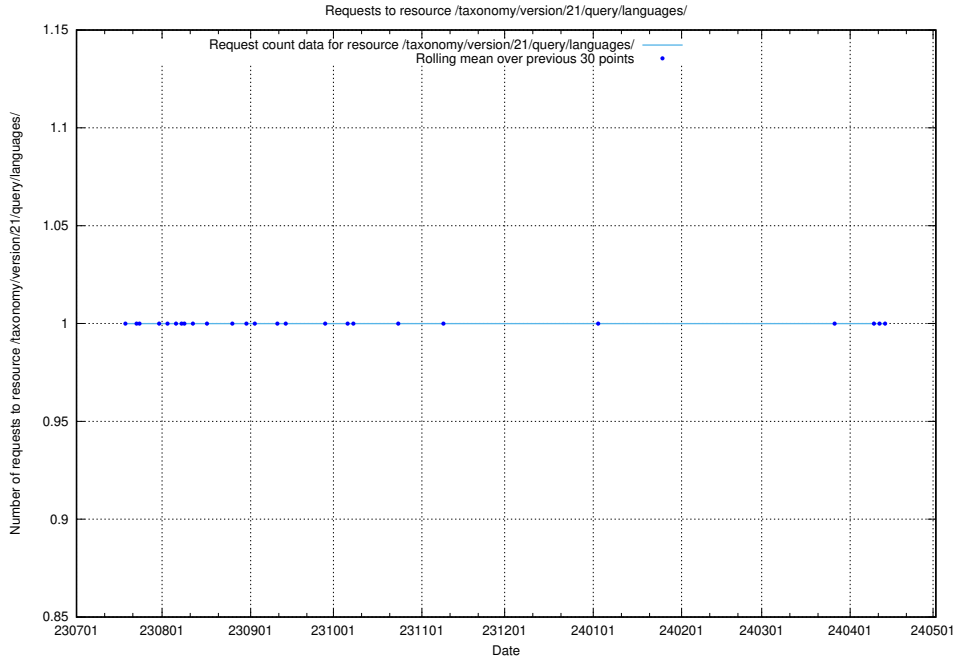

5.4972 Usage of /taxonomy/version/21/query/languages/

Here, we count the number of requests to resource /taxonomy/version/21/query/languages/.