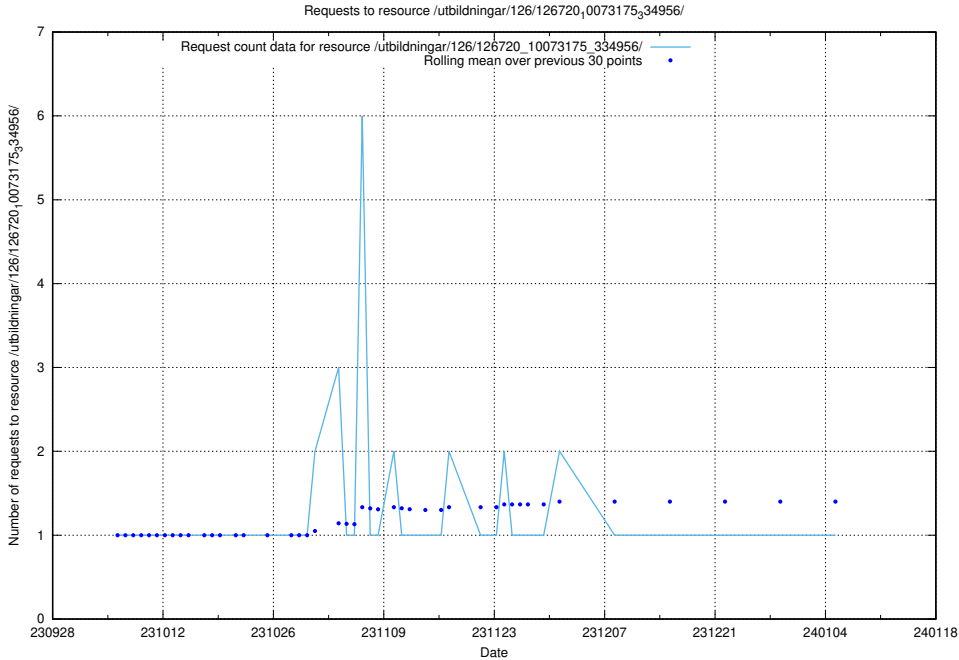

5.4336 Usage of /utbildningar/126/126720_10073175_334956/

Here, we count the number of requests to resource /utbildningar/126/126720_10073175_334956/.