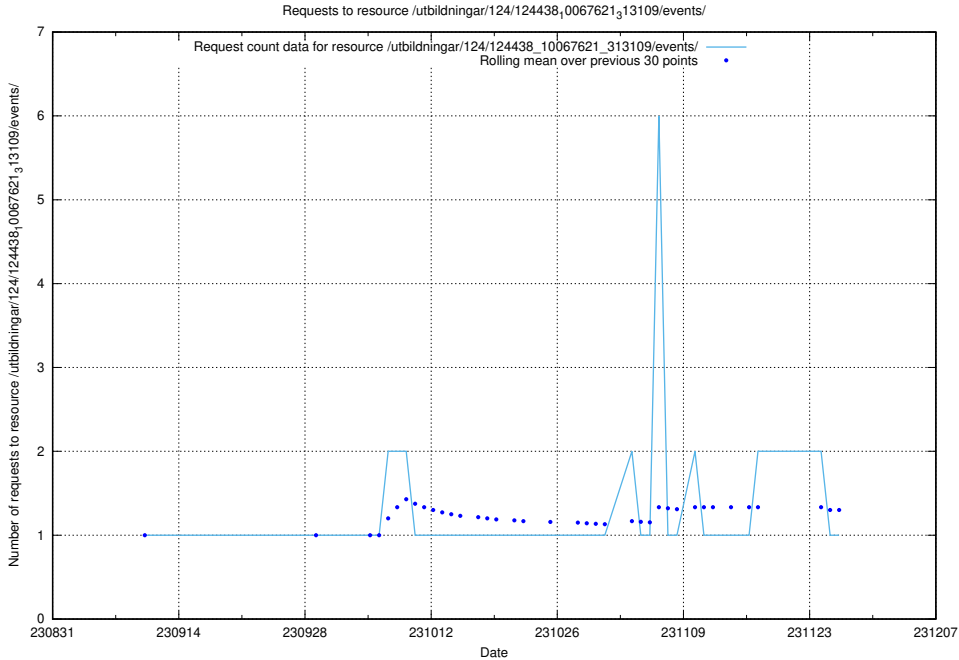

5.4563 Usage of /utbildningar/124/124438_10067621_313109/events/

Here, we count the number of requests to resource /utbildningar/124/124438_10067621_313109/events/