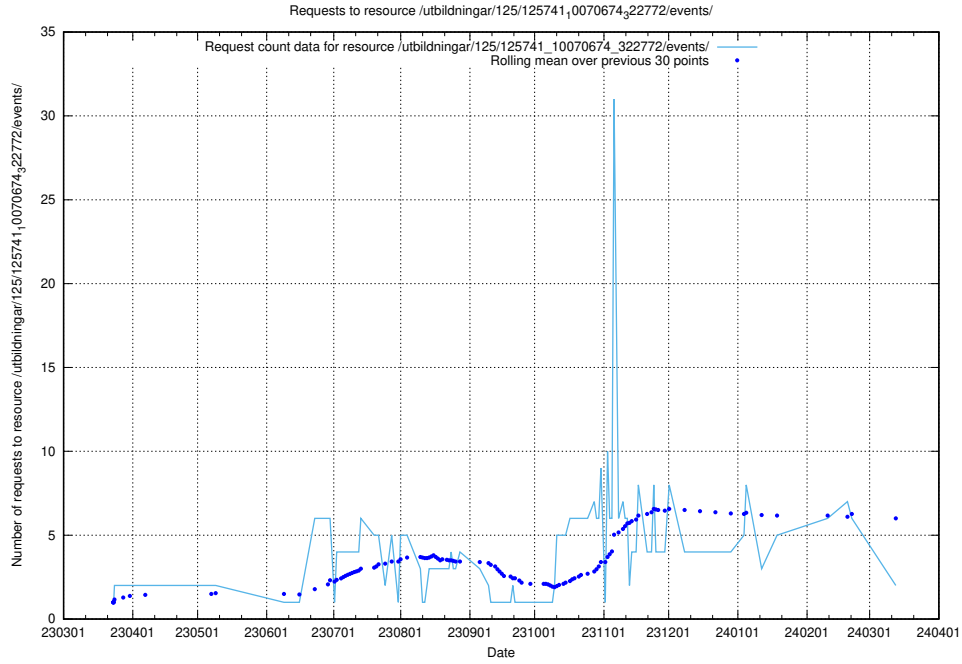

5.960 Usage of /utbildningar/125/125741_10070674_322772/events/

Here, we count the number of requests to resource /utbildningar/125/125741_10070674_322772/events/