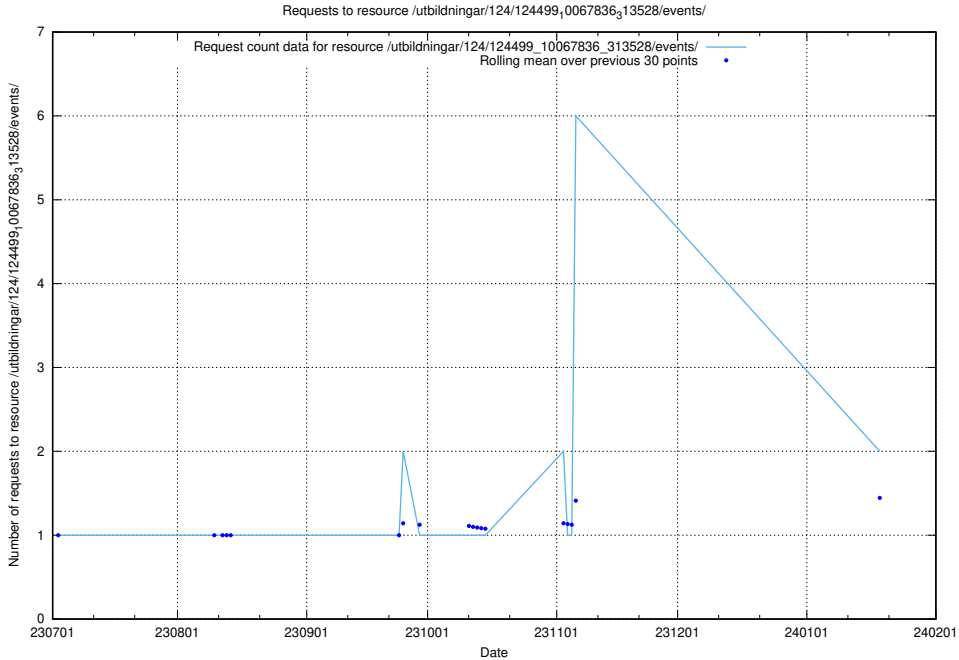

5.802 Usage of /utbildningar/124/124499_10067836_313528/events/

Here, we count the number of requests to resource /utbildningar/124/124499_10067836_313528/events/