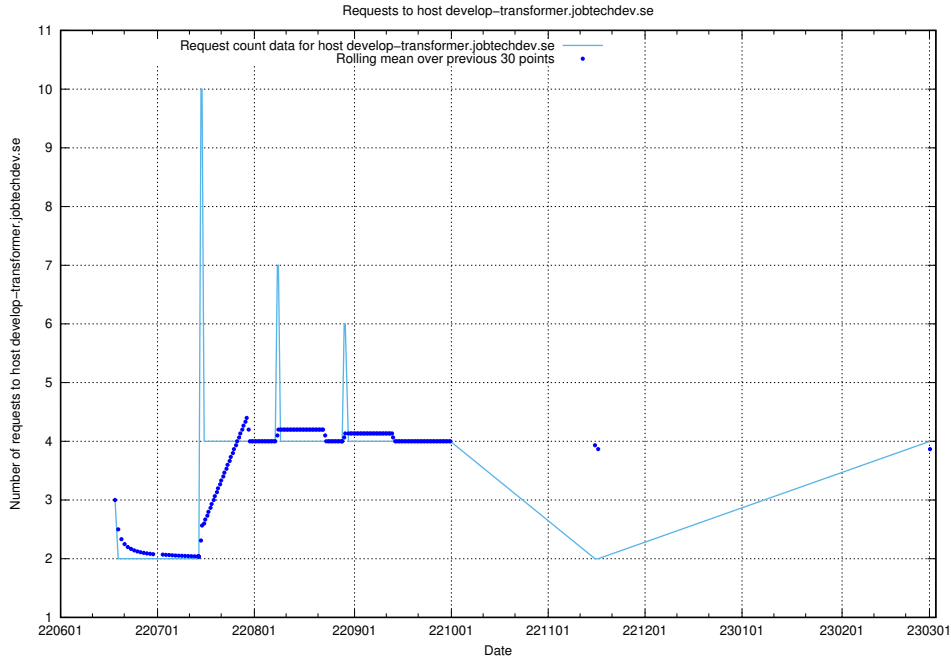

7.140 Usage of develop-transformer.jobtechdev.se

Here, we count the number of requests to host develop-transformer.jobtechdev.se.