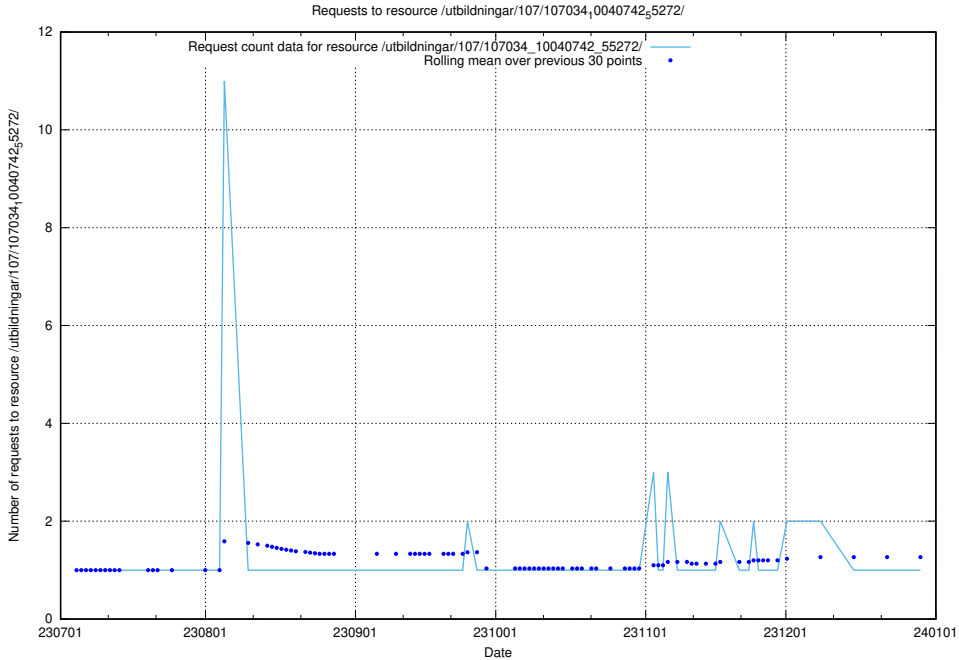

5.5297 Usage of /utbildningar/107/107034_10040742_55272/

Here, we count the number of requests to resource /utbildningar/107/107034_10040742_55272/.