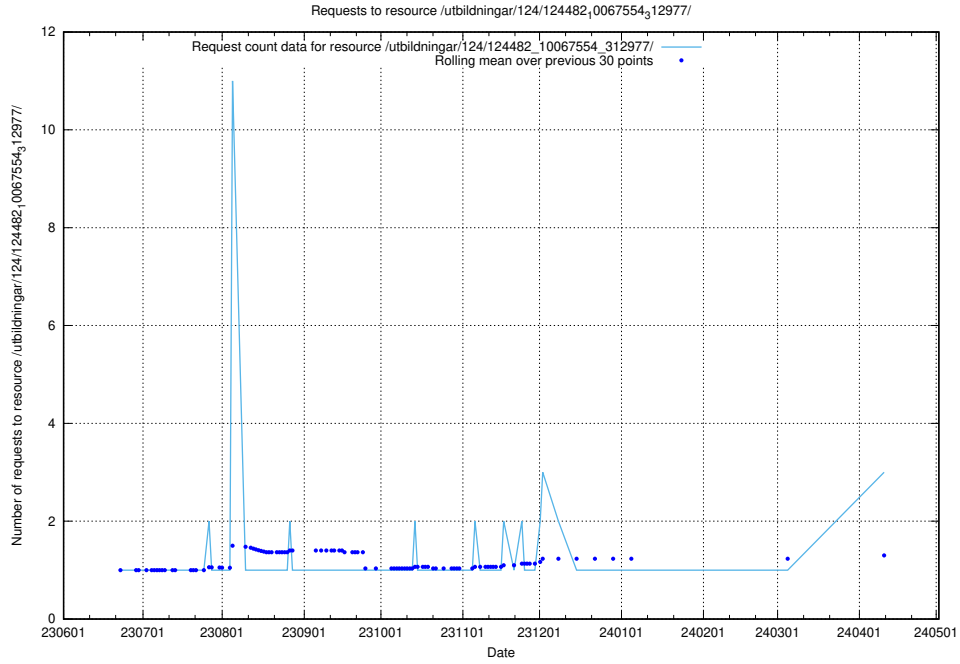

5.400 Usage of /utbildningar/124/124482_10067554_312977/

Here, we count the number of requests to resource /utbildningar/124/124482_10067554_312977/.