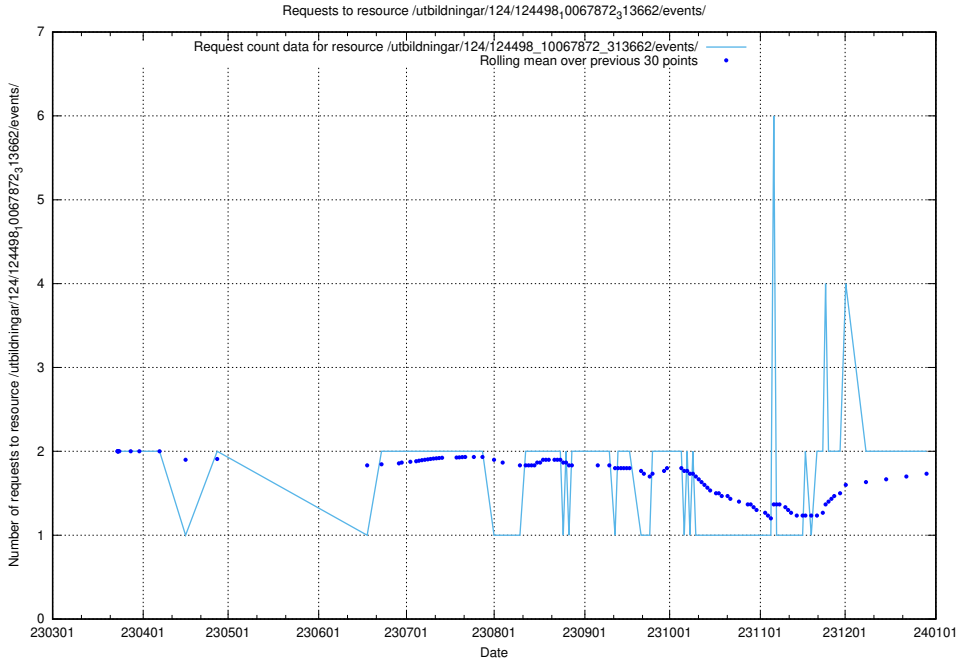

5.944 Usage of /utbildningar/124/124498_10067872_313662/events/

Here, we count the number of requests to resource /utbildningar/124/124498_10067872_313662/events/