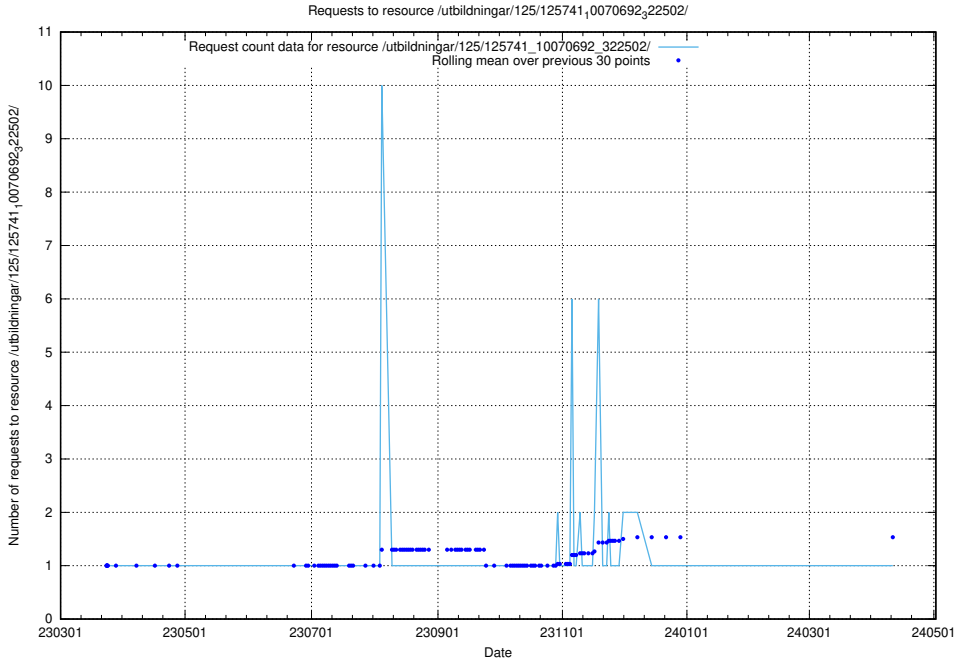

5.6389 Usage of /utbildningar/125/125741_10070692_322502/

Here, we count the number of requests to resource /utbildningar/125/125741_10070692_322502/.