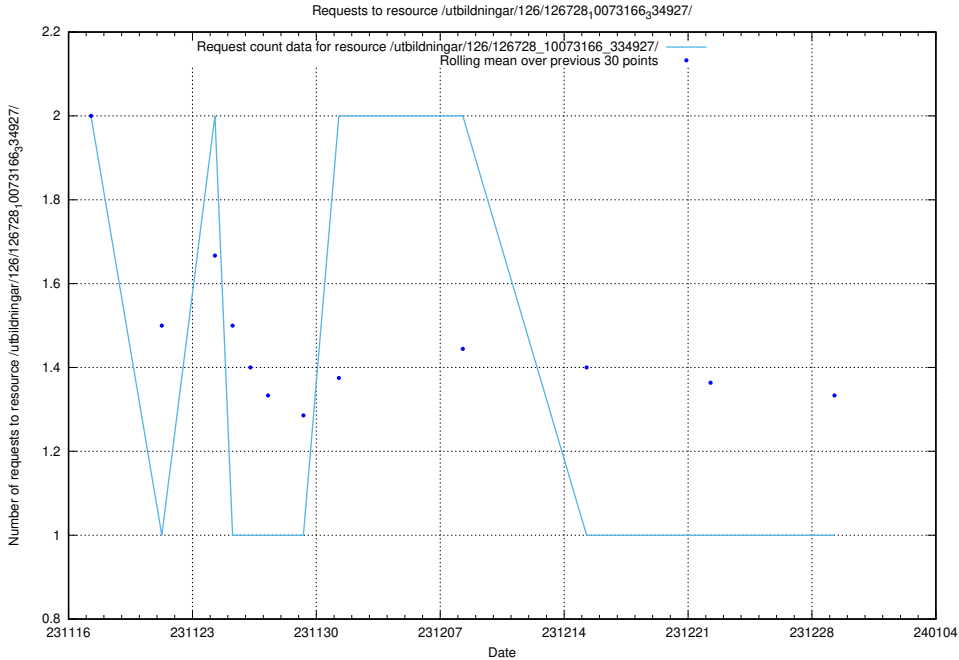

5.4017 Usage of /utbildningar/126/126728_10073166_334927/

Here, we count the number of requests to resource /utbildningar/126/126728_10073166_334927/.