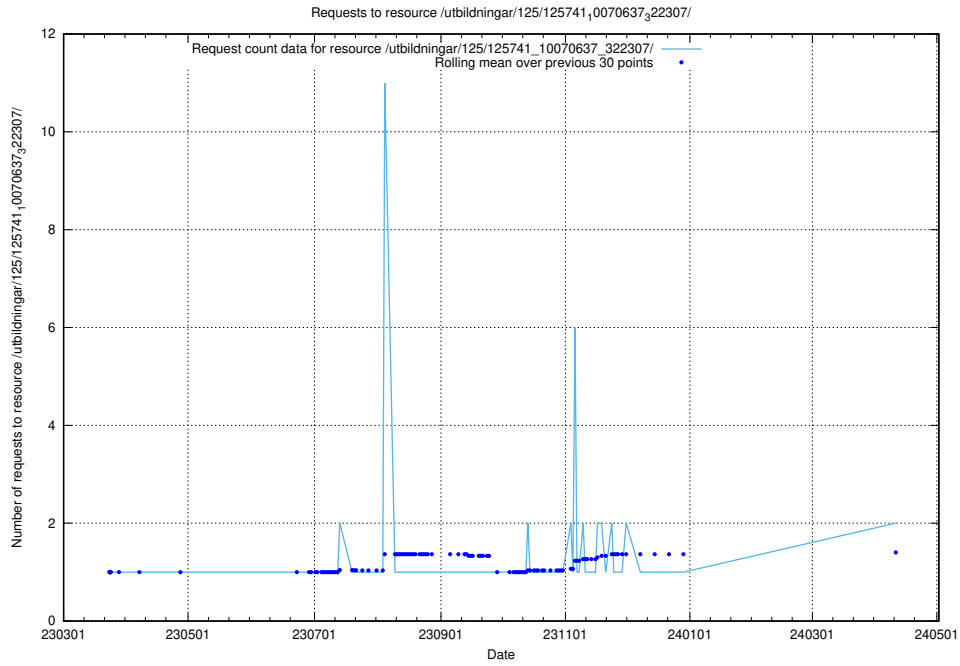

5.461 Usage of /utbildningar/125/125741_10070637_322307/

Here, we count the number of requests to resource /utbildningar/125/125741_10070637_322307/.