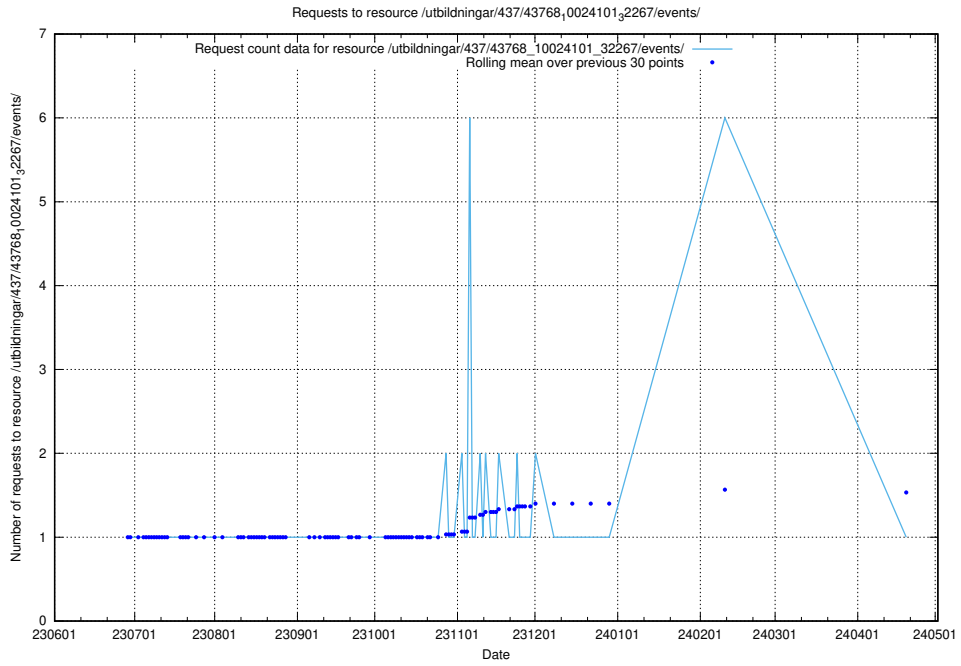

### 5.5366 Usage of /utbildningar/437/43768\_10024101\_32267/events/

Here, we count the number of requests to resource /utbildningar/437/43768\_10024101\_32267/events/.