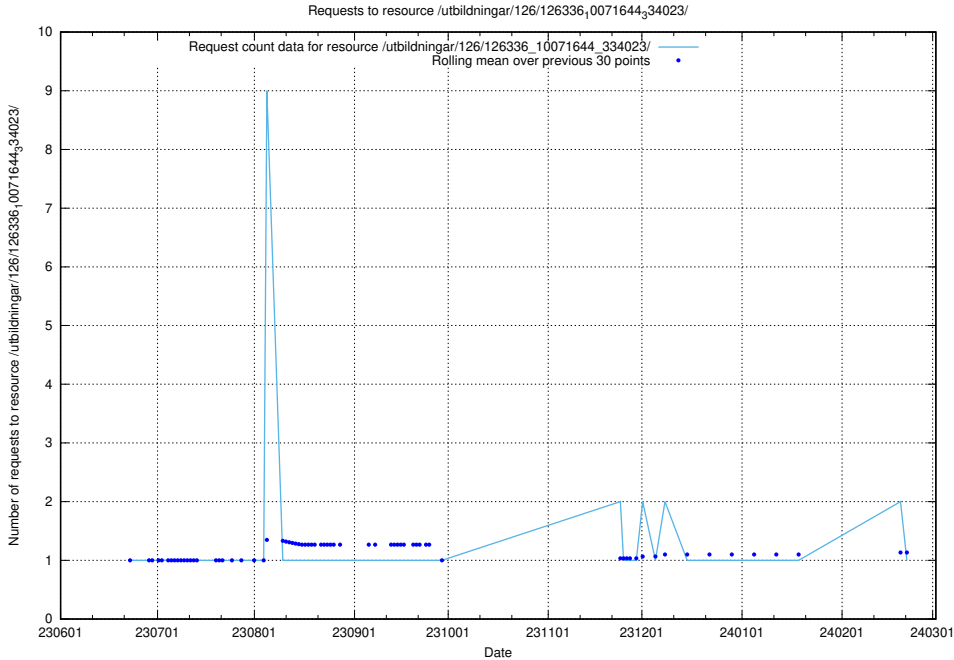

5.5603 Usage of /utbildningar/126/126336_10071644_334023/

Here, we count the number of requests to resource /utbildningar/126/126336_10071644_334023/.