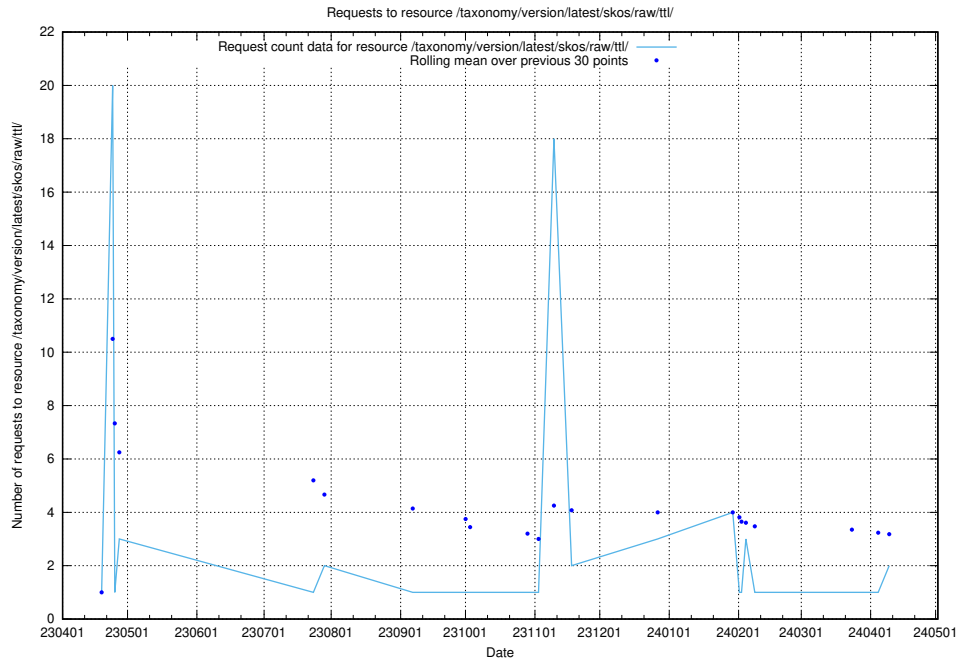

5.885 Usage of `/taxonomy/version/latest/skos/raw/ttl/`

Here, we count the number of requests to resource `/taxonomy/version/latest/skos/raw/ttl/`.