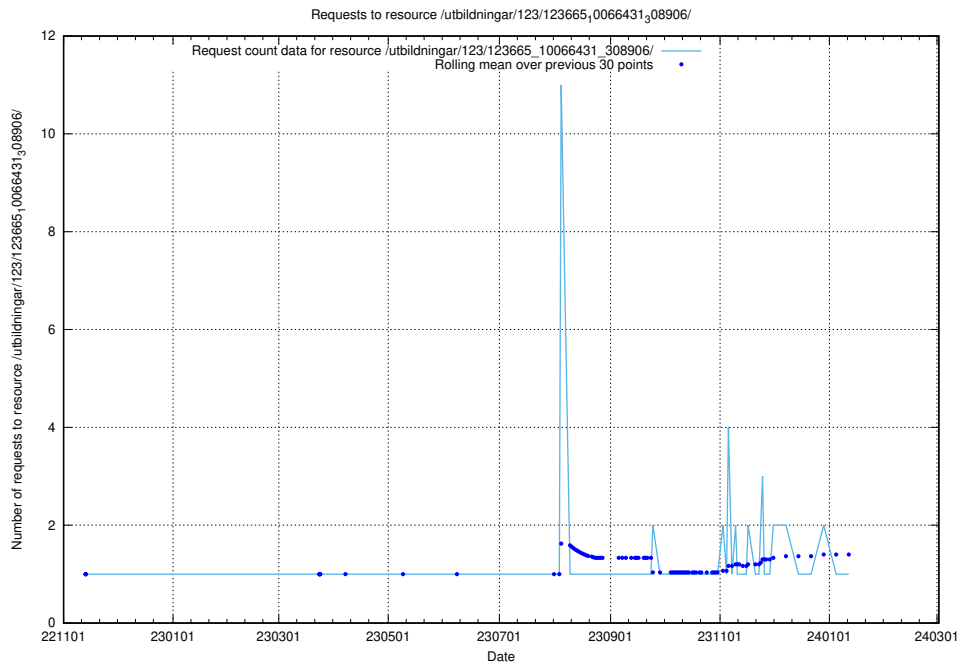

### 5.5864 Usage of /taxonomy/version/7/query/skills/

Here, we count the number of requests to resource /taxonomy/version/7/query/skills/.