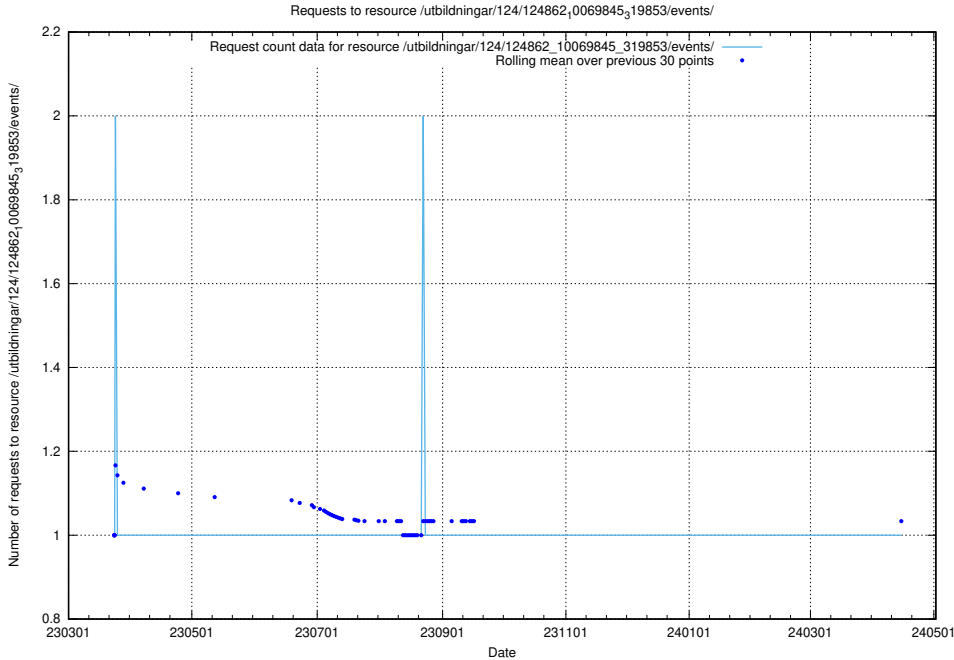

5.1154 Usage of /utbildningar/124/124862_10069845_319853/events/

Here, we count the number of requests to resource /utbildningar/124/124862_10069845_319853/events/