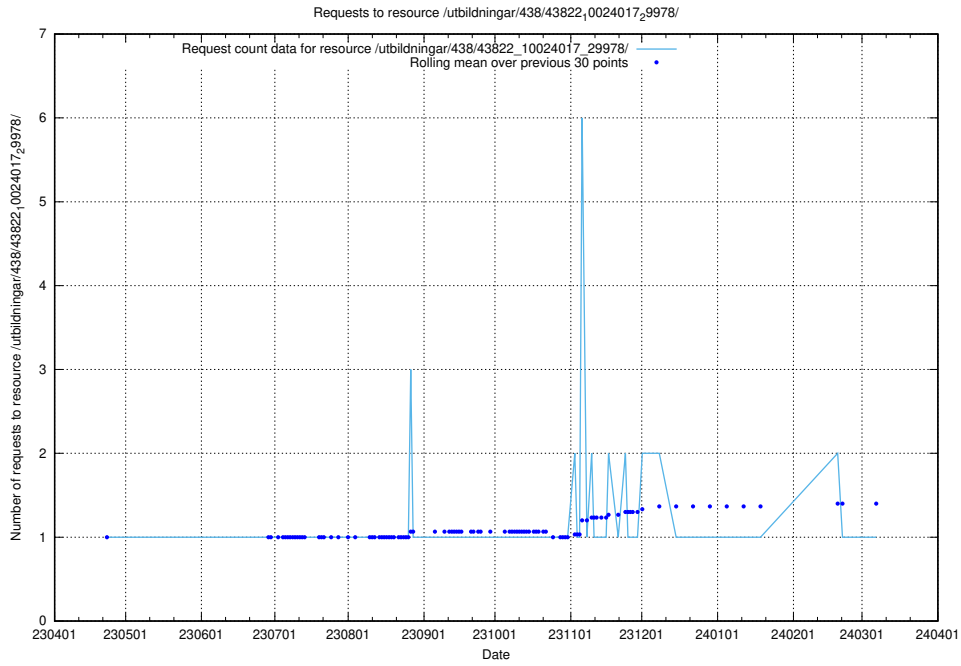

5.5960 Usage of /utbildningar/438/43822_10024017_29978/

Here, we count the number of requests to resource /utbildningar/438/43822_10024017_29978/.