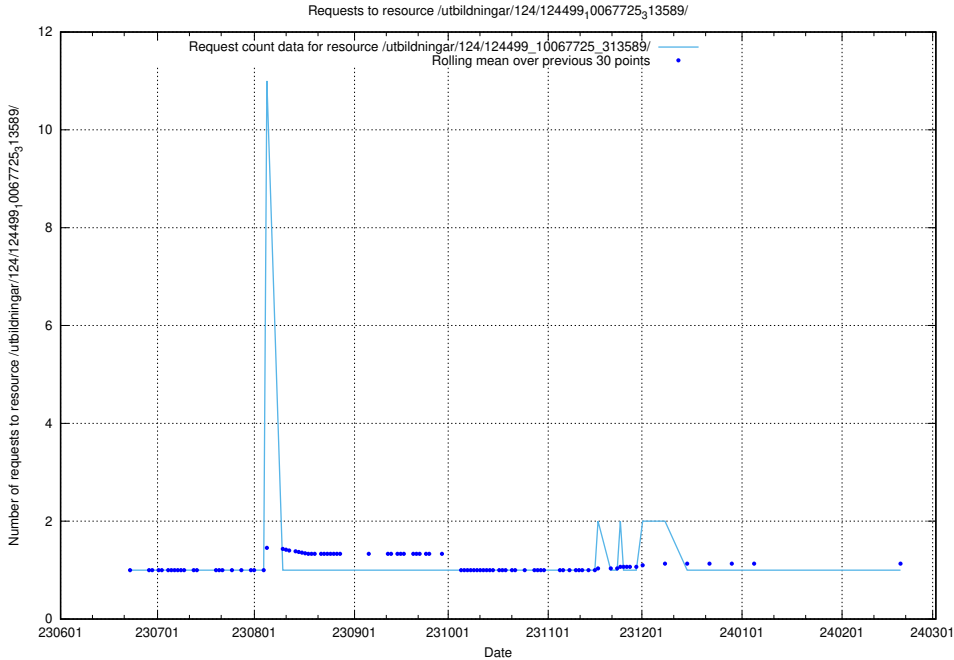

5.5717 Usage of /utbildningar/124/124499_10067725_313589/

Here, we count the number of requests to resource /utbildningar/124/124499_10067725_313589/.