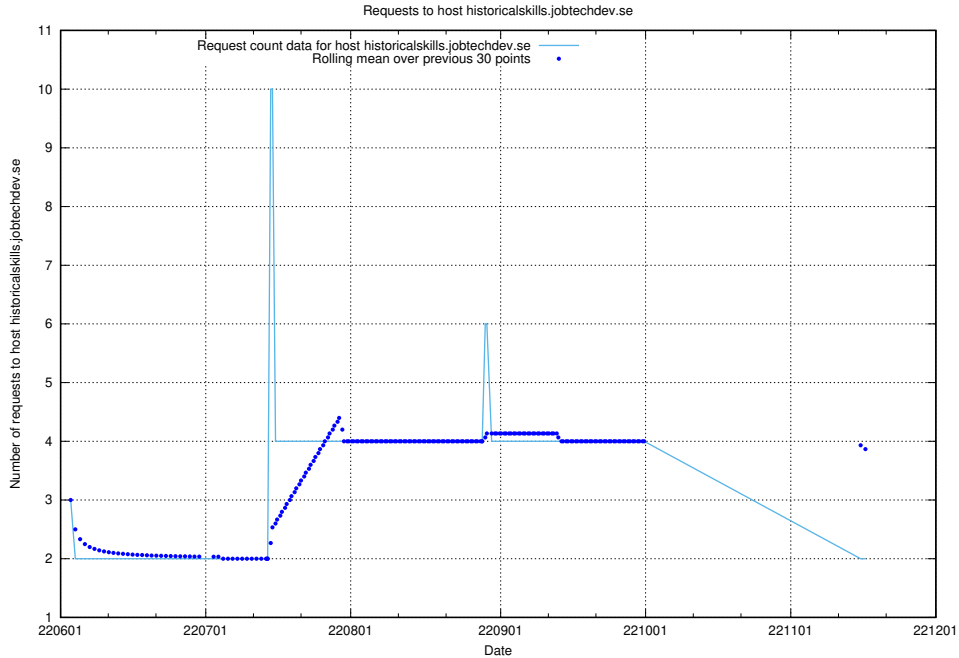

7.413 Usage of `historicalskills.jobtechdev.se`

Here, we count the number of requests to host `historicalskills.jobtechdev.se`.