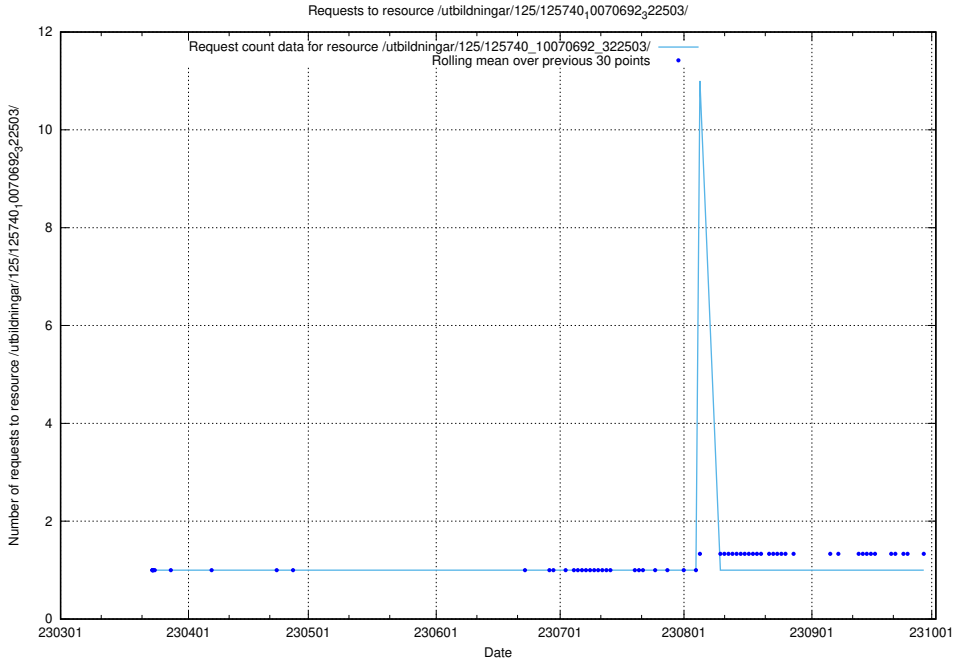

5.974 Usage of /utbildningar/125/125740_10070692_322503/

Here, we count the number of requests to resource /utbildningar/125/125740_10070692_322503/.