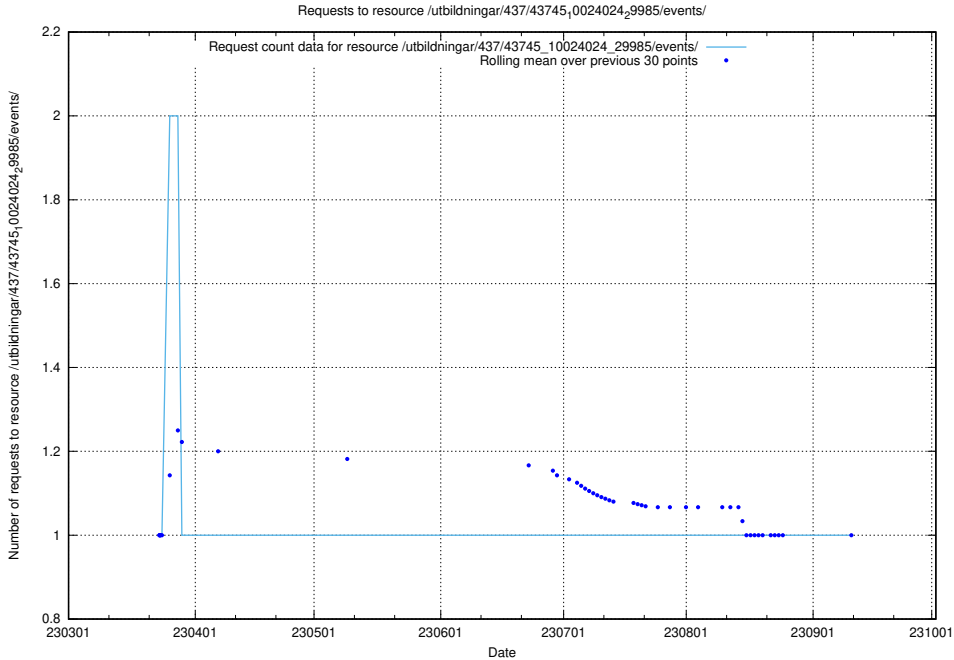

5.6309 Usage of /utbildningar/437/43745_10024024_29985/events/

Here, we count the number of requests to resource /utbildningar/437/43745_10024024_29985/events/.