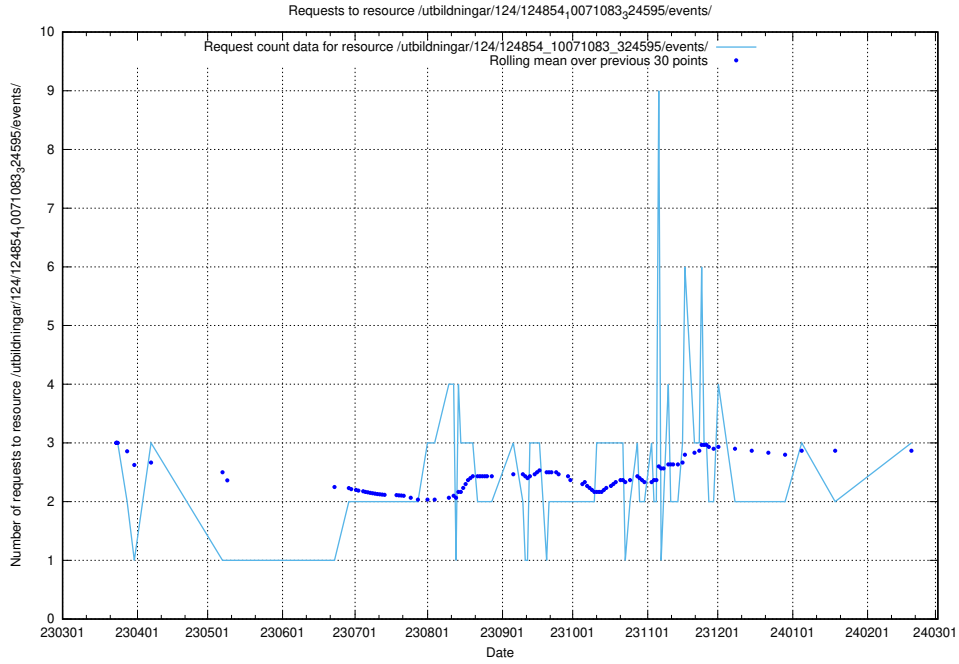

5.446 Usage of /utbildningar/124/124854_10071083_324595/events/

Here, we count the number of requests to resource /utbildningar/124/124854_10071083_324595/events/