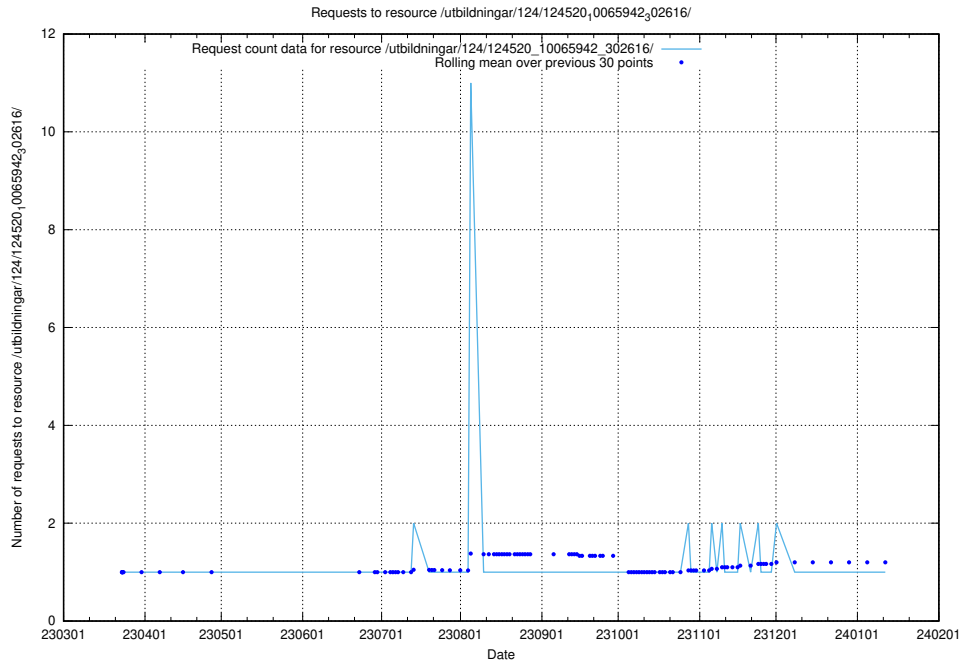

5.1244 Usage of /utbildningar/124/124520_10065942_302616/

Here, we count the number of requests to resource /utbildningar/124/124520_10065942_302616/.