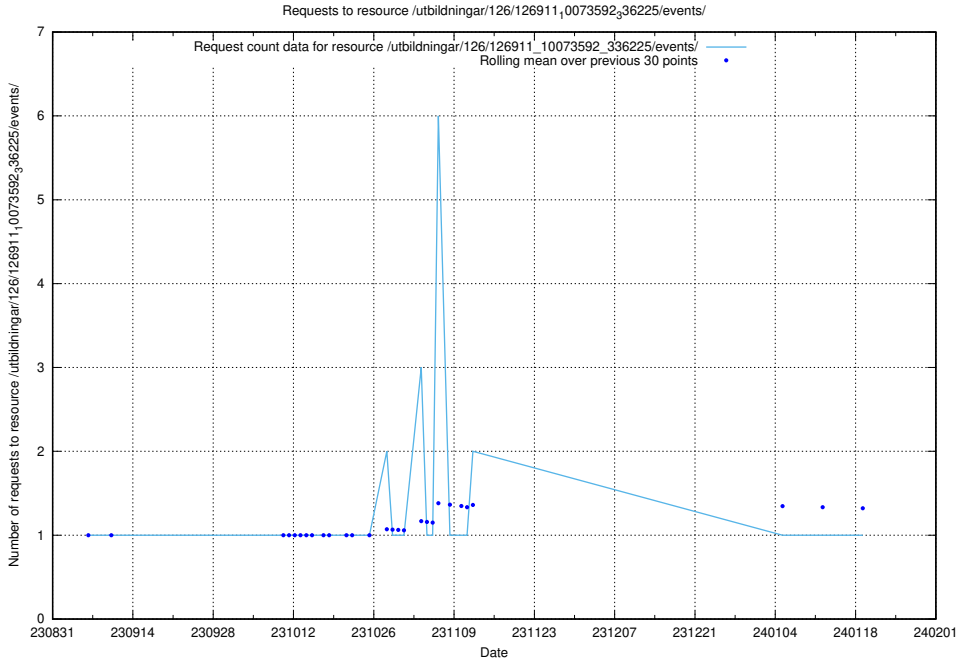

5.4599 Usage of /utbildningar/126/126911_10073592_336225/events/

Here, we count the number of requests to resource /utbildningar/126/126911_10073592_336225/events/