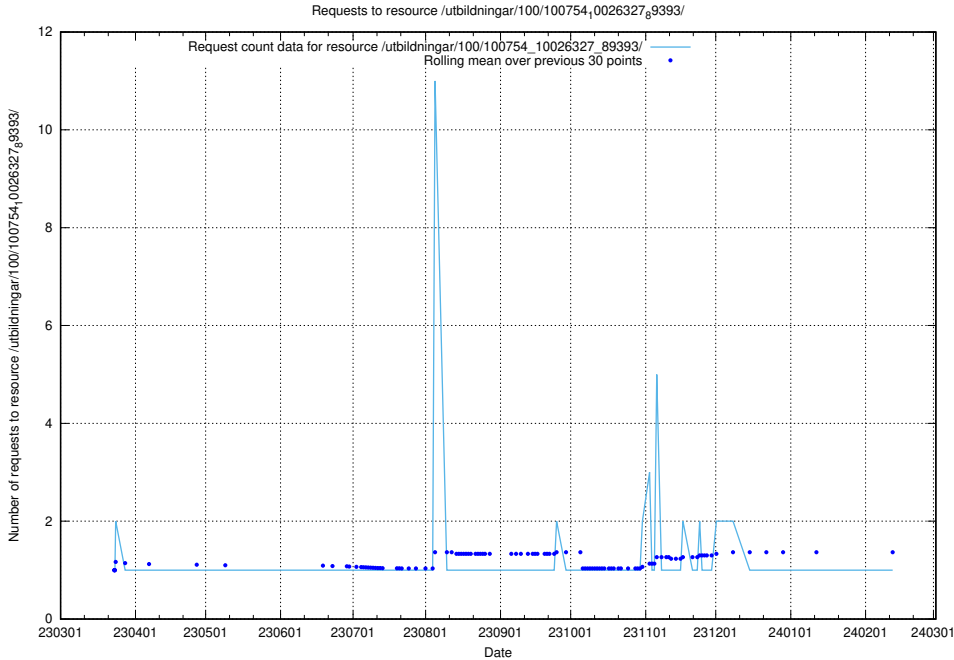

5.5503 Usage of /utbildningar/100/100754_10026327_89393/

Here, we count the number of requests to resource /utbildningar/100/100754_10026327_89393/.