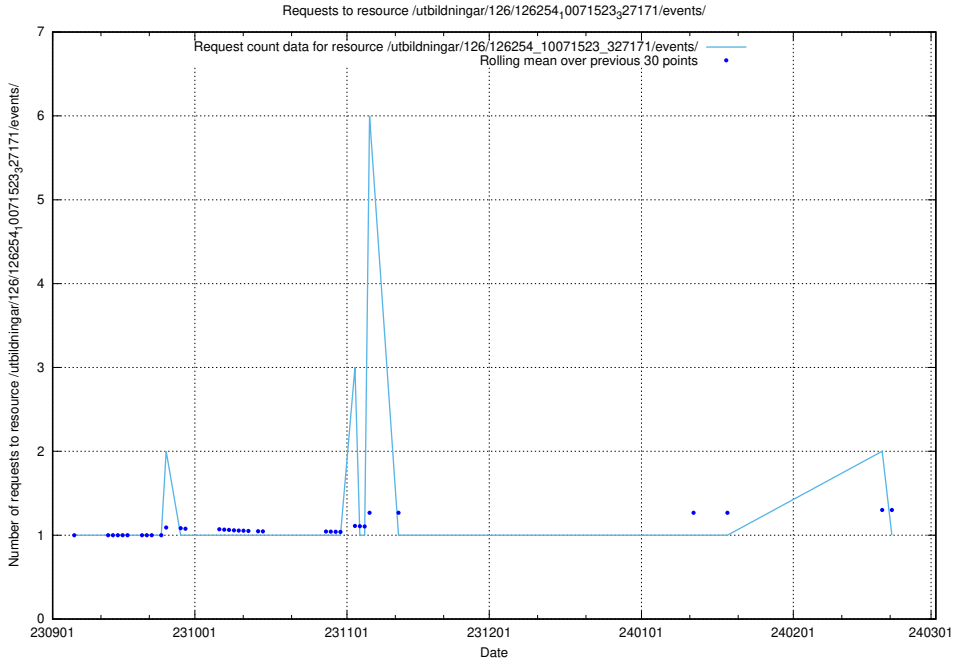

5.4606 Usage of /utbildningar/126/126254_10071523_327171/events/

Here, we count the number of requests to resource /utbildningar/126/126254_10071523_327171/events/