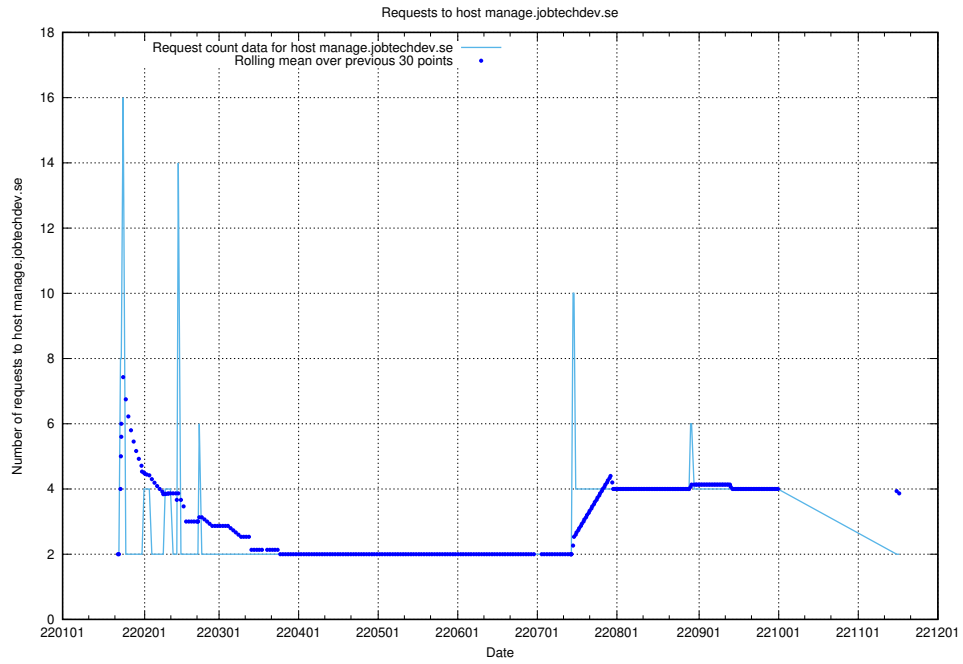

7.593 Usage of manage.jobtechdev.se

Here, we count the number of requests to host manage.jobtechdev.se.