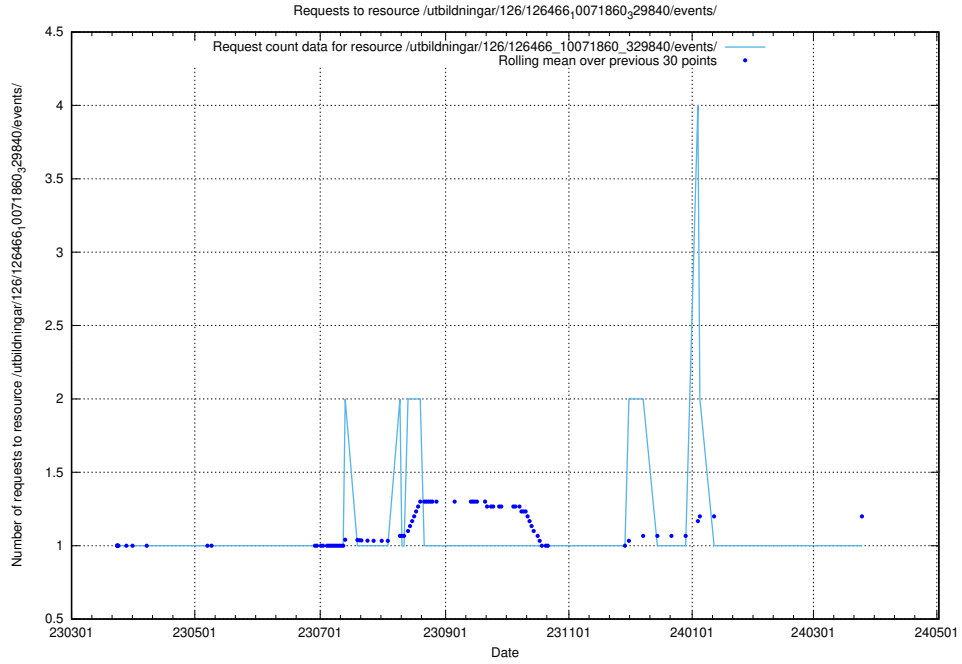

5.6334 Usage of /utbildningar/126/126466_10071860_329840/events/

Here, we count the number of requests to resource /utbildningar/126/126466_10071860_329840/events/