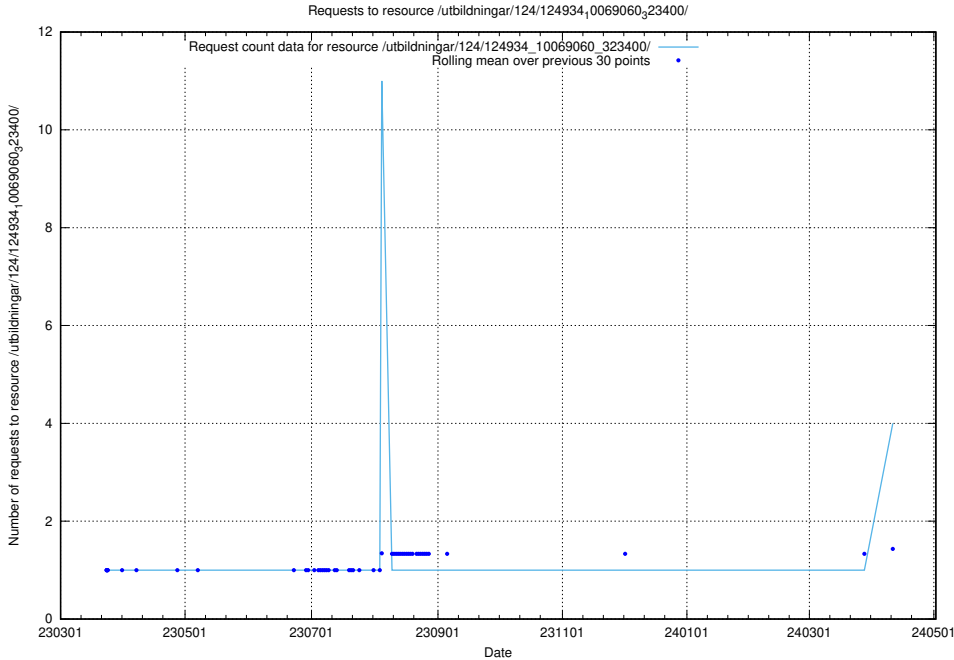

5.168 Usage of /utbildningar/124/124934_10069060_323400/

Here, we count the number of requests to resource /utbildningar/124/124934_10069060_323400/.