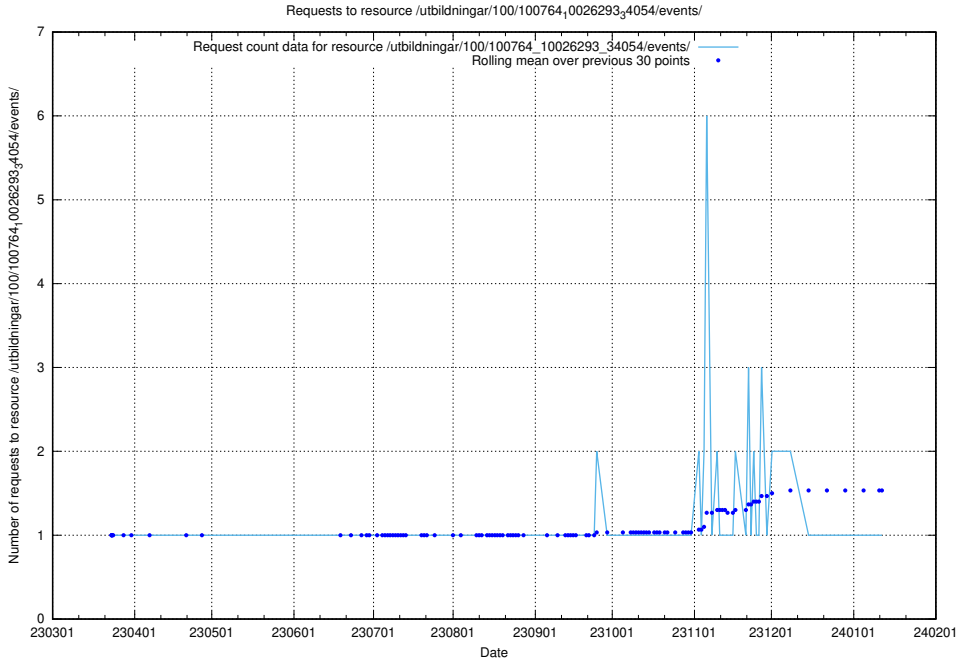

5.5472 Usage of /utbildningar/100/100764_10026293_34054/events/

Here, we count the number of requests to resource /utbildningar/100/100764_10026293_34054/events/.