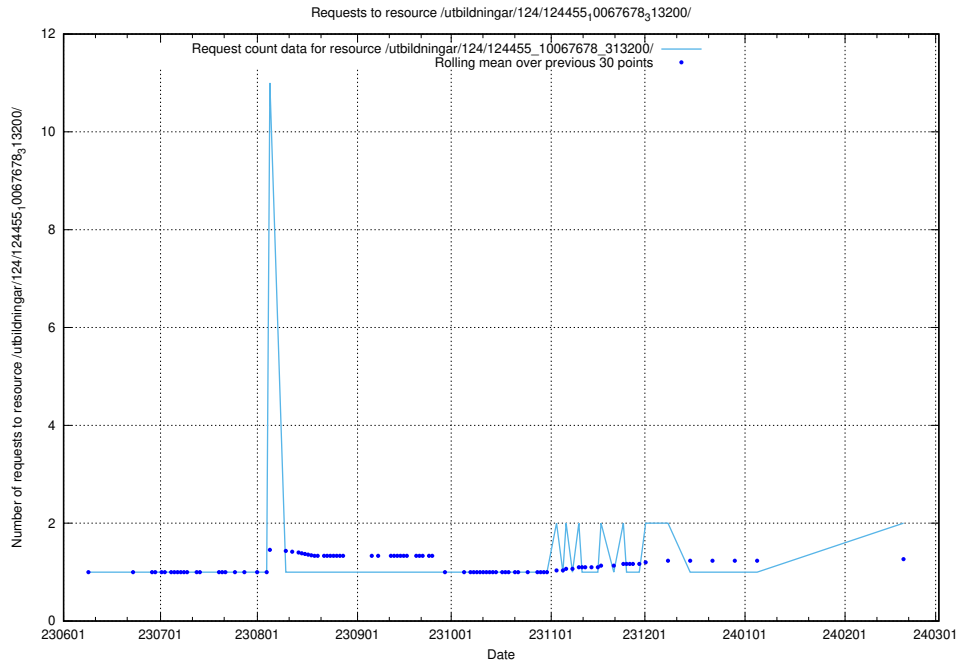

5.874 Usage of /utbildningar/124/124455_10067678_313200/

Here, we count the number of requests to resource /utbildningar/124/124455_10067678_313200/.