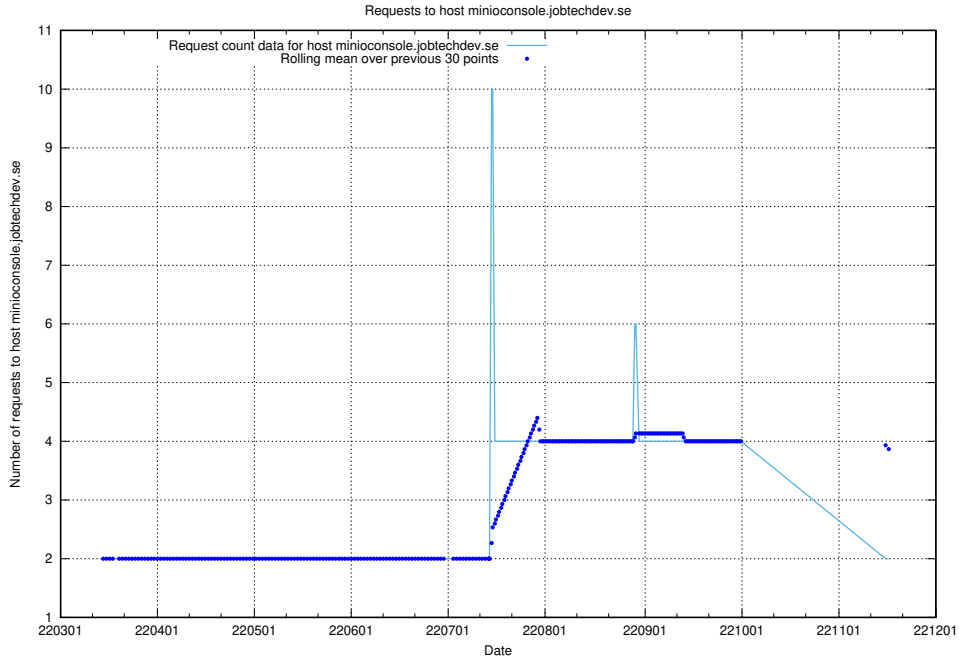

### 7.494 Usage of minioconsole.jobtechdev.se

Here, we count the number of requests to host minioconsole.jobtechdev.se.