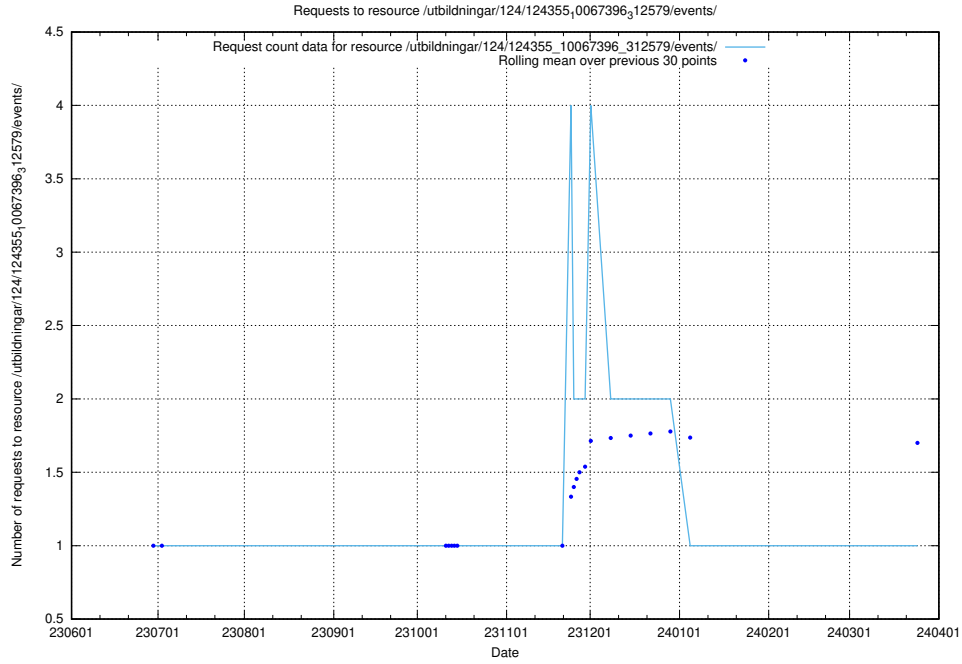

5.5337 Usage of /utbildningar/124/124355_10067396_312579/events/

Here, we count the number of requests to resource /utbildningar/124/124355_10067396_312579/events/