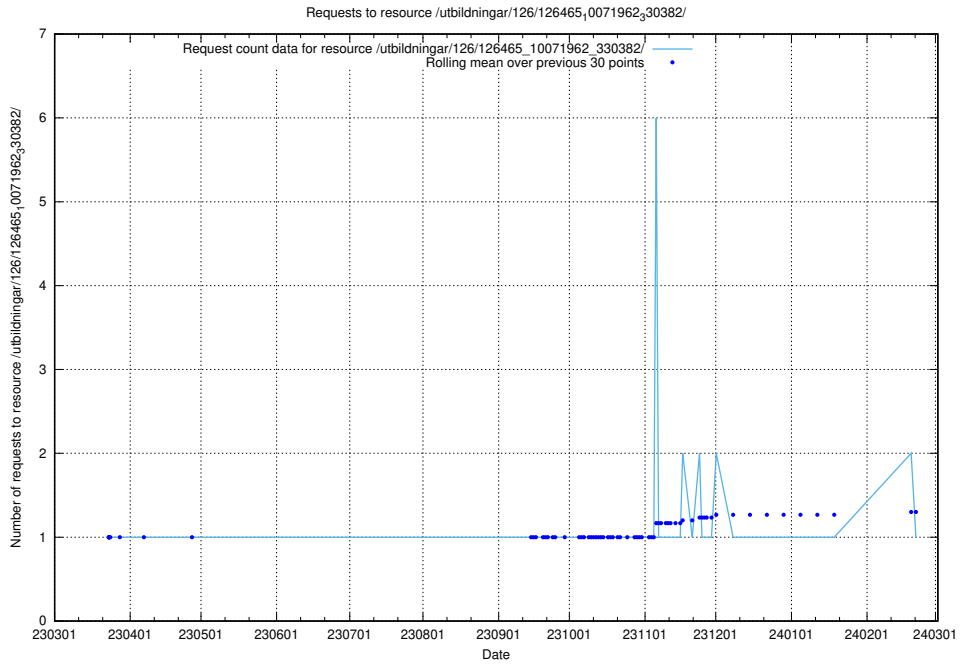

5.6340 Usage of /utbildningar/126/126465_10071962_330382/

Here, we count the number of requests to resource /utbildningar/126/126465_10071962_330382/.