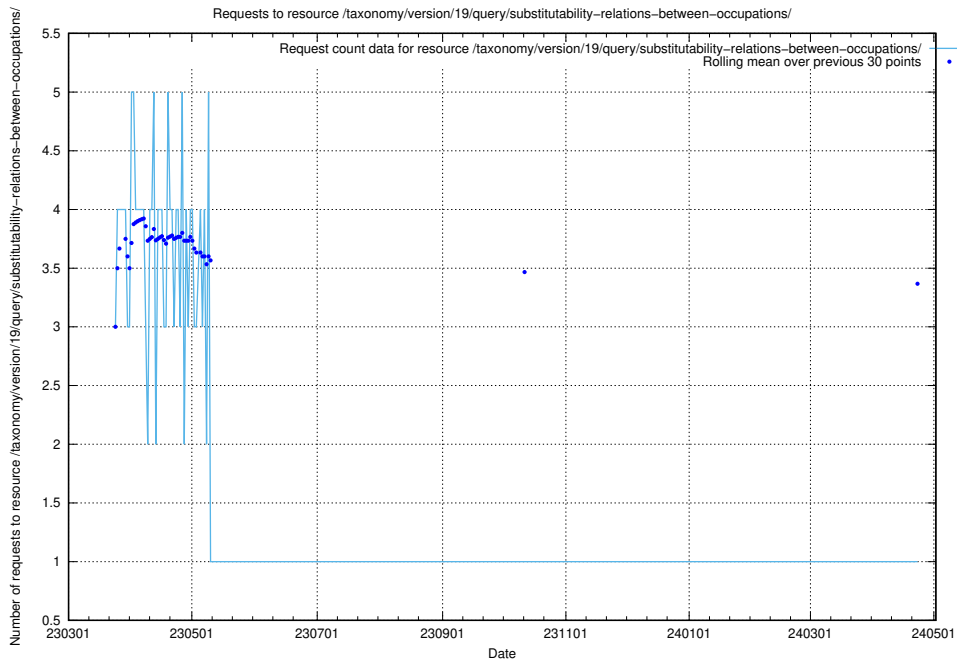

5.6050 Usage of /taxonomy/version/19/query/substitutability-relations-between-occupations/

Here, we count the number of requests to resource /taxonomy/version/19/query/substitutability-relations-between-occupations/.