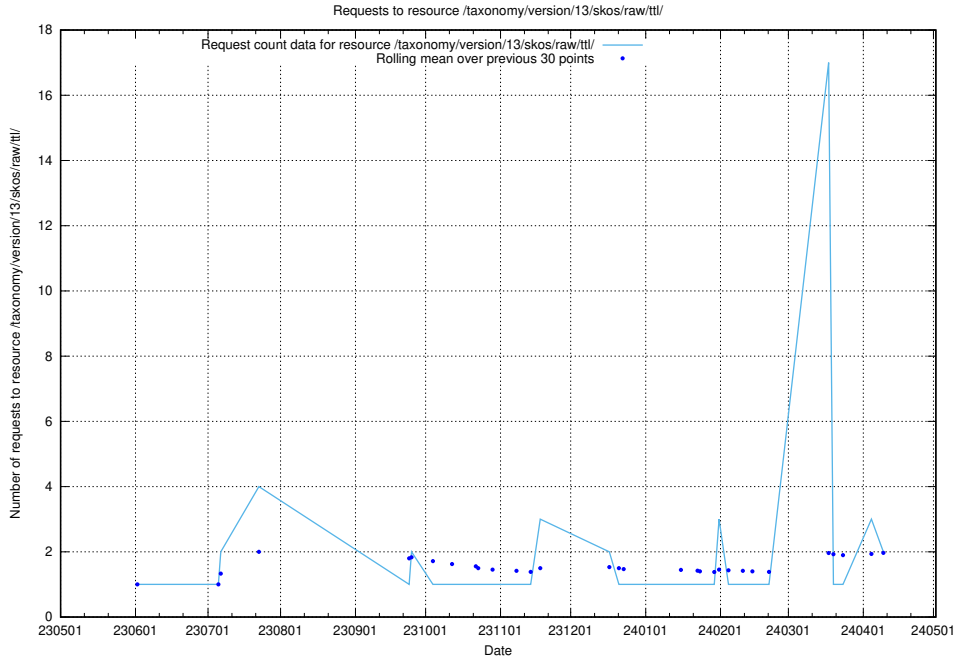

5.876 Usage of /taxonomy/version/13/skos/raw/ttl/

Here, we count the number of requests to resource /taxonomy/version/13/skos/raw/ttl/.