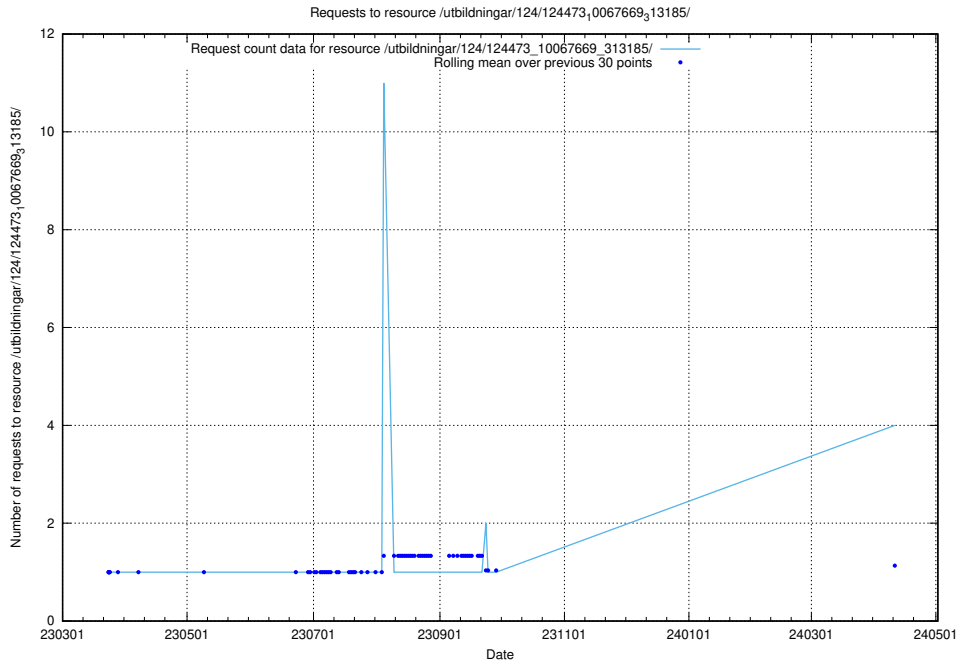

5.193 Usage of /utbildningar/124/124473_10067669_313185/

Here, we count the number of requests to resource /utbildningar/124/124473_10067669_313185/.