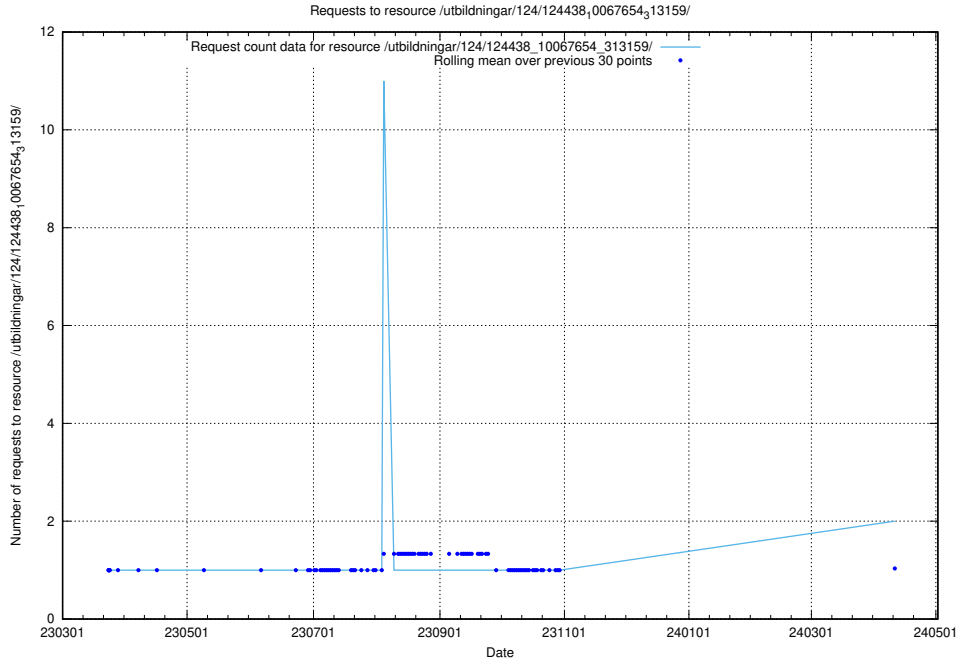

5.655 Usage of /utbildningar/124/124438_10067654_313159/

Here, we count the number of requests to resource /utbildningar/124/124438_10067654_313159/.