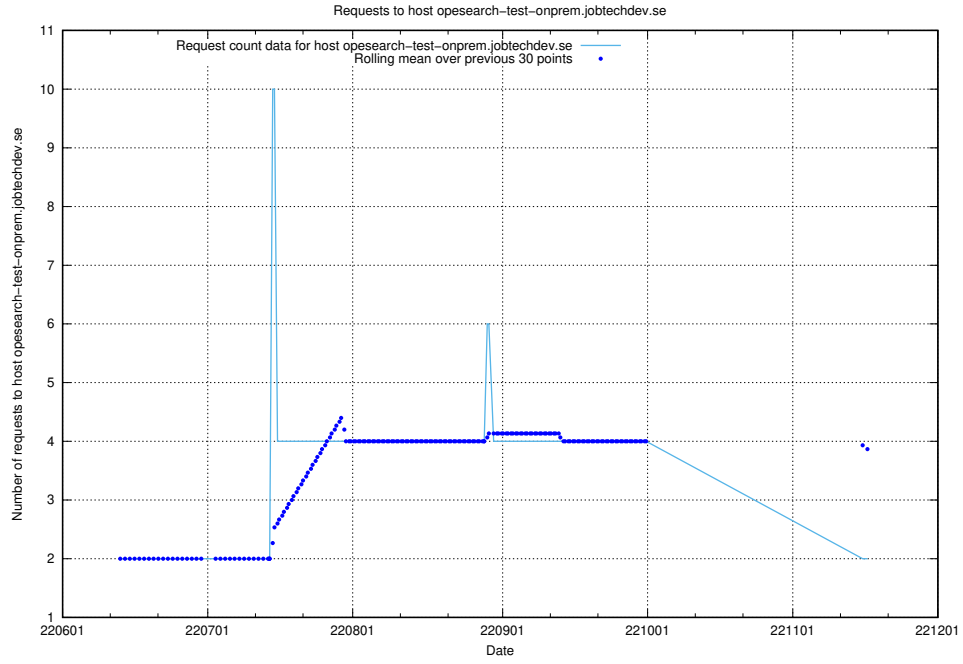

### 7.403 Usage of opesearch-test-onprem.jobtechdev.se

Here, we count the number of requests to host opesearch-test-onprem.jobtechdev.se.