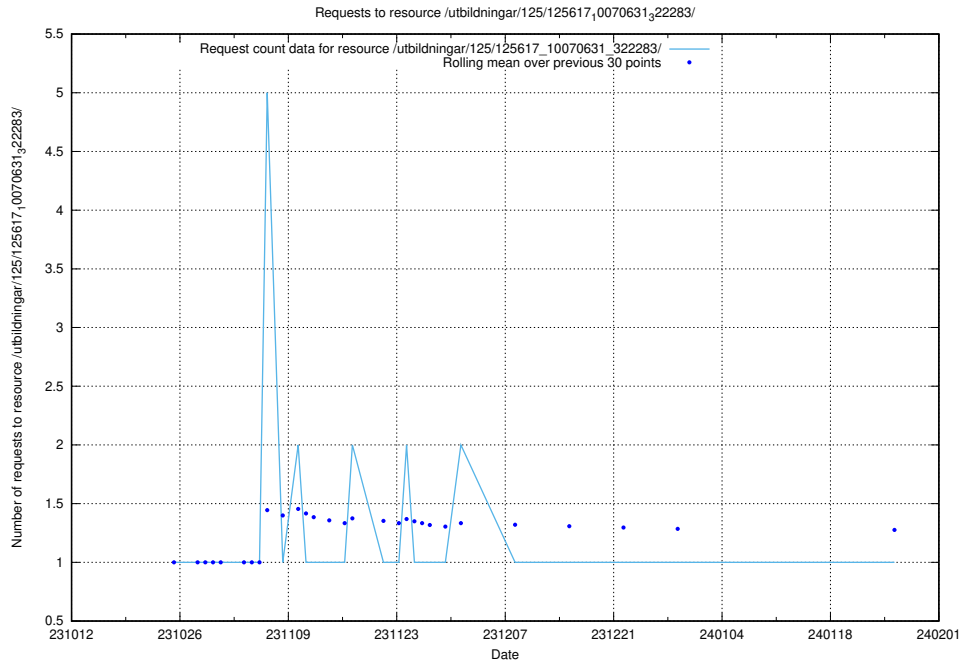

5.4163 Usage of /utbildningar/125/125617_10070631_322283/

Here, we count the number of requests to resource /utbildningar/125/125617_10070631_322283/.