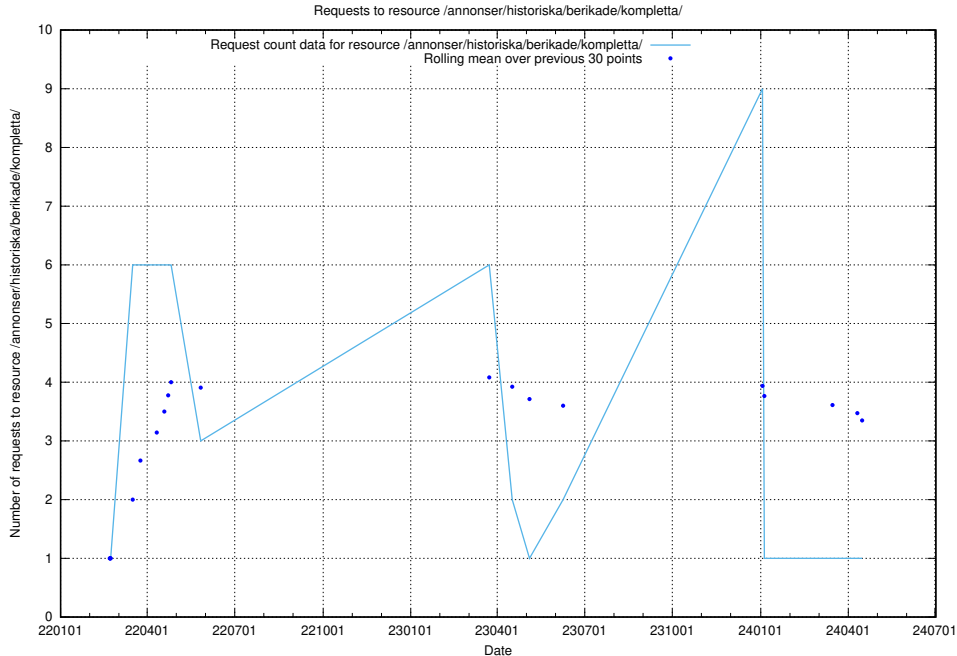

5.1249 Usage of /annonser/historiska/berikade/kompletta/

Here, we count the number of requests to resource /annonser/historiska/berikade/kompletta/.