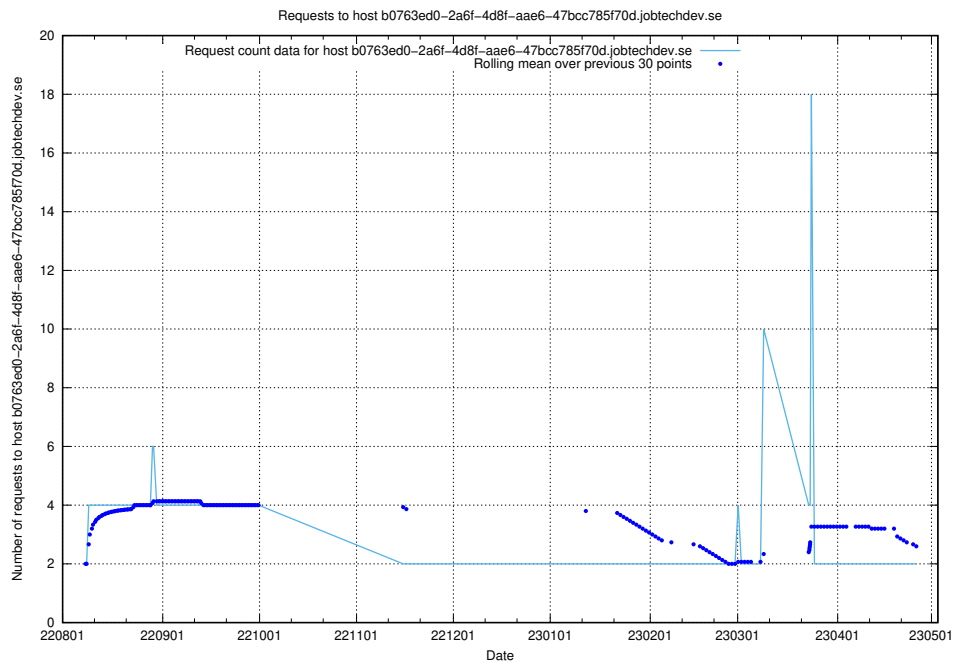

7.346 Usage of b0763ed0-2a6f-4d8f-aae6-47bcc785f70d.jobtechdev.se

Here, we count the number of requests to host b0763ed0-2a6f-4d8f-aae6-47bcc785f70d.jobtechdev.se.