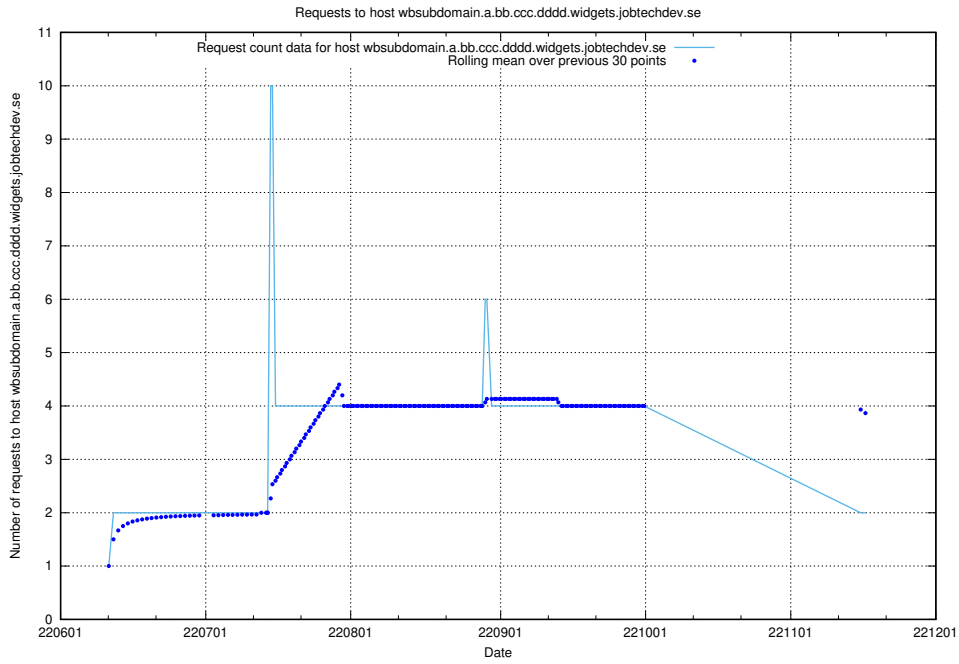

7.407 Usage of wbsubdomain.a.bb.ccc.dddd.widgets.jobtechdev.se

Here, we count the number of requests to host wbsubdomain.a.bb.ccc.dddd.widgets.jobtechdev.se.