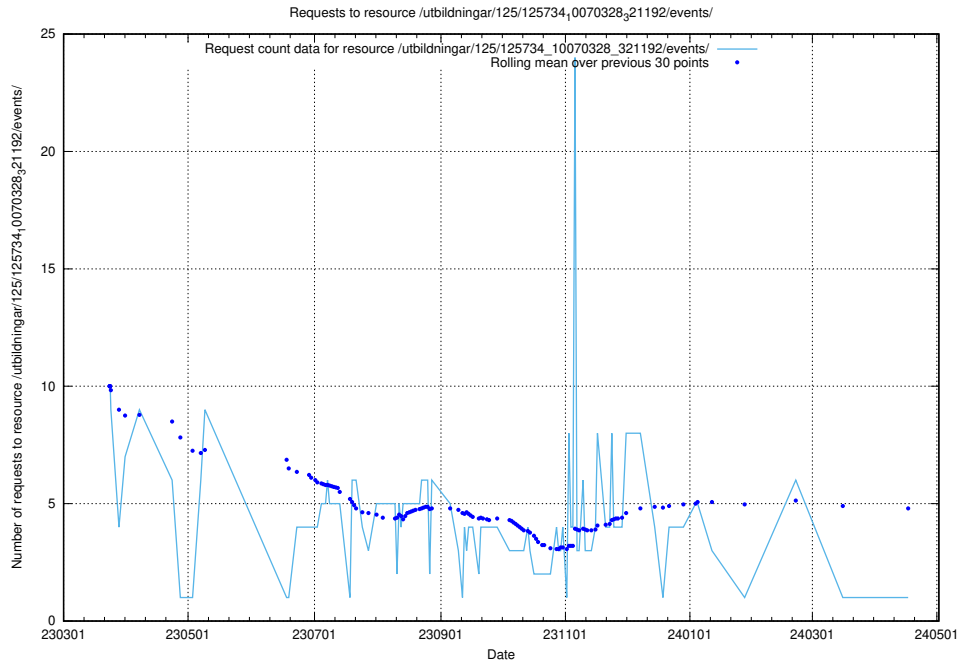

5.6178 Usage of /utbildningar/125/125734_10070328_321192/events/

Here, we count the number of requests to resource /utbildningar/125/125734_10070328_321192/events/