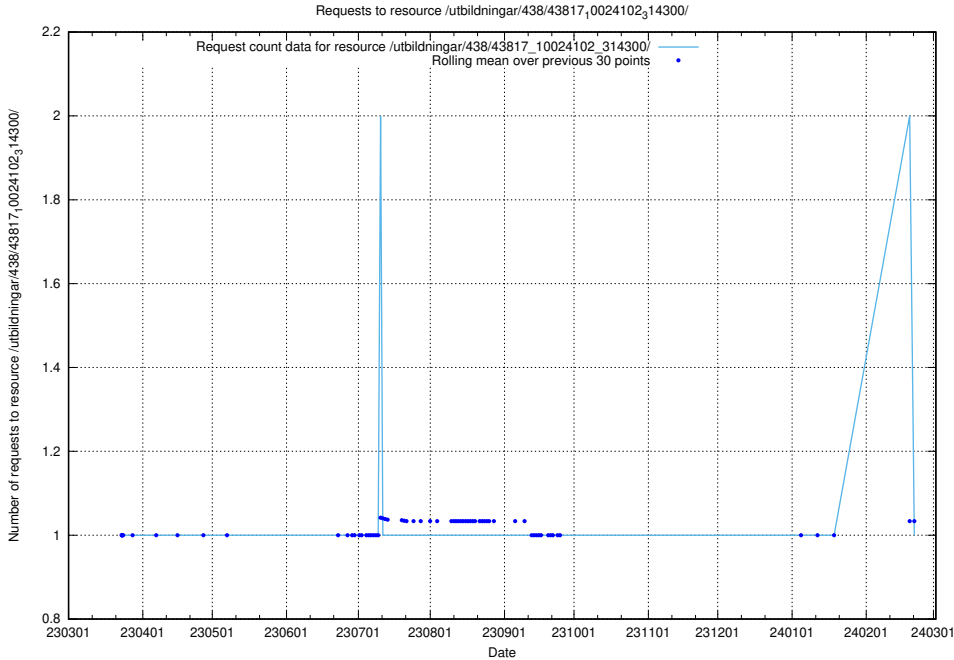

5.6266 Usage of /utbildningar/438/43817_10024102_314300/

Here, we count the number of requests to resource /utbildningar/438/43817_10024102_314300/.