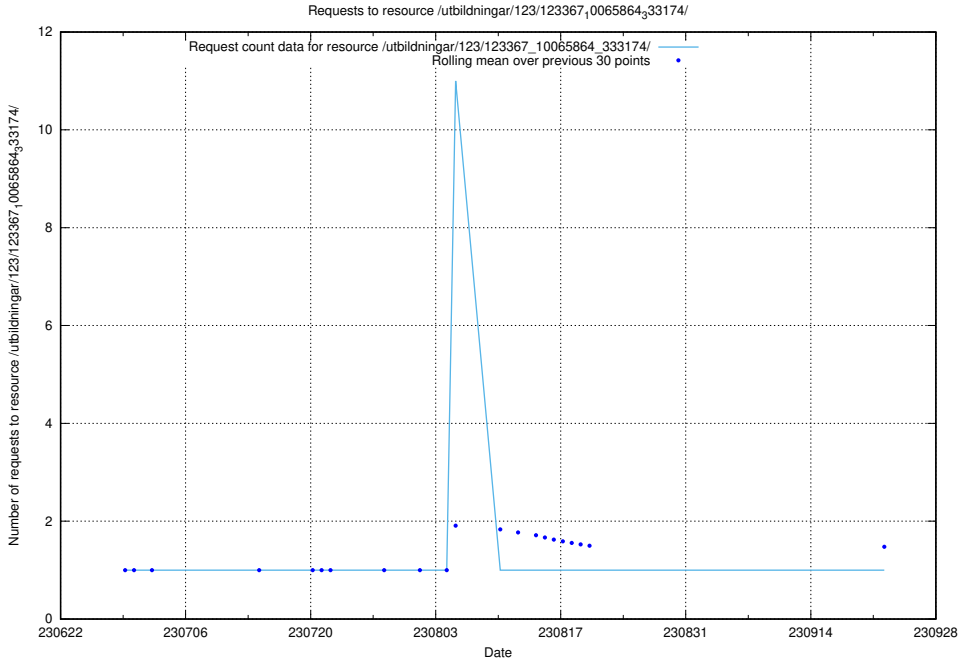

5.5469 Usage of /utbildningar/123/123367_10065864_333174/

Here, we count the number of requests to resource /utbildningar/123/123367_10065864_333174/.