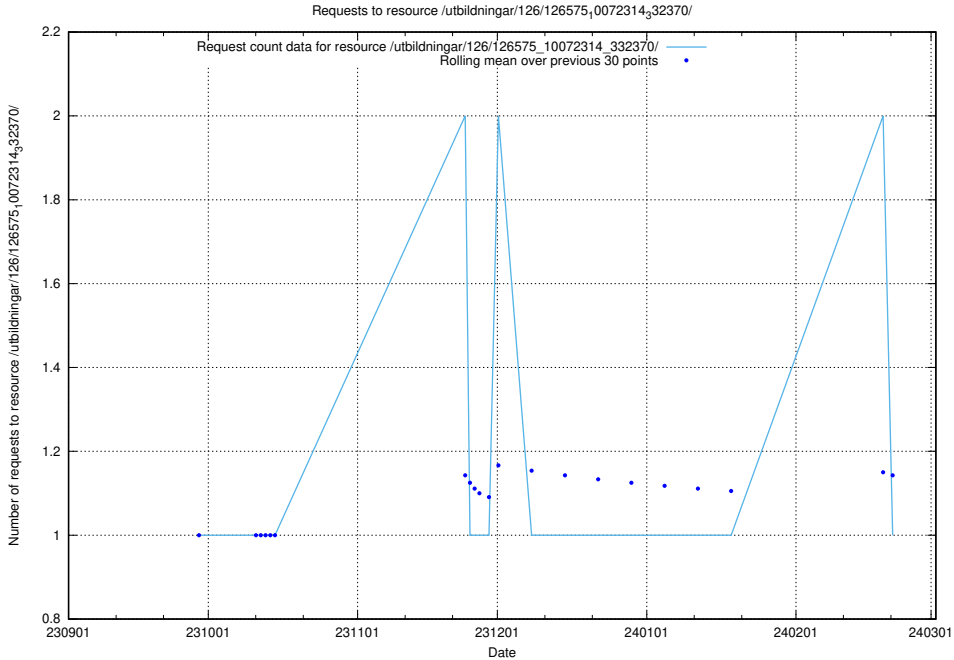

5.4391 Usage of /utbildningar/126/126575_10072314_332370/

Here, we count the number of requests to resource /utbildningar/126/126575_10072314_332370/.