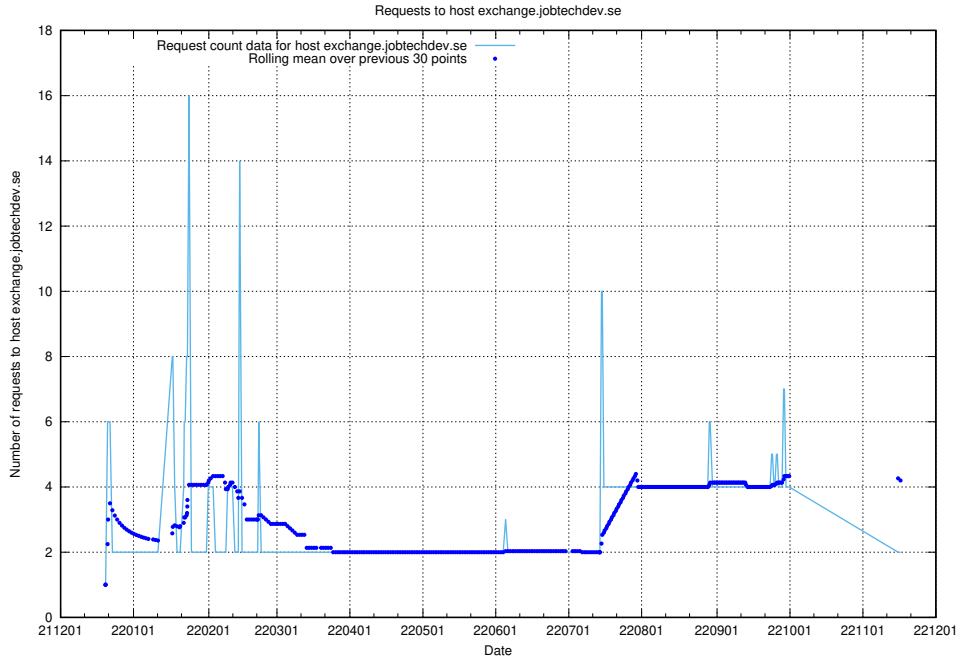

### 7.376 Usage of exchange.jobtechdev.se

Here, we count the number of requests to host exchange.jobtechdev.se.