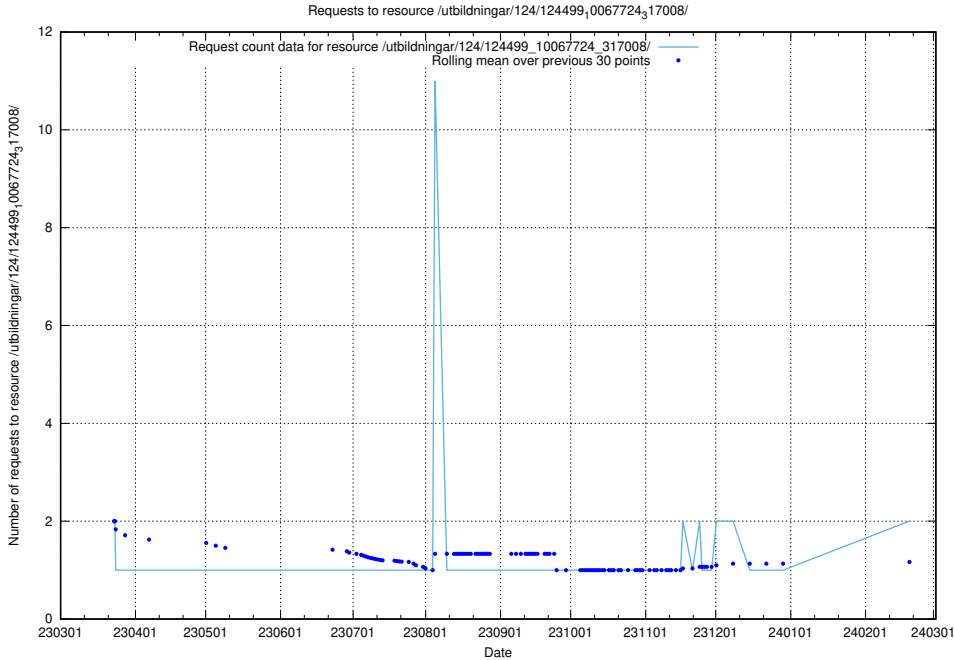

5.943 Usage of /utbildningar/124/124499_10067724_317008/

Here, we count the number of requests to resource /utbildningar/124/124499_10067724_317008/.