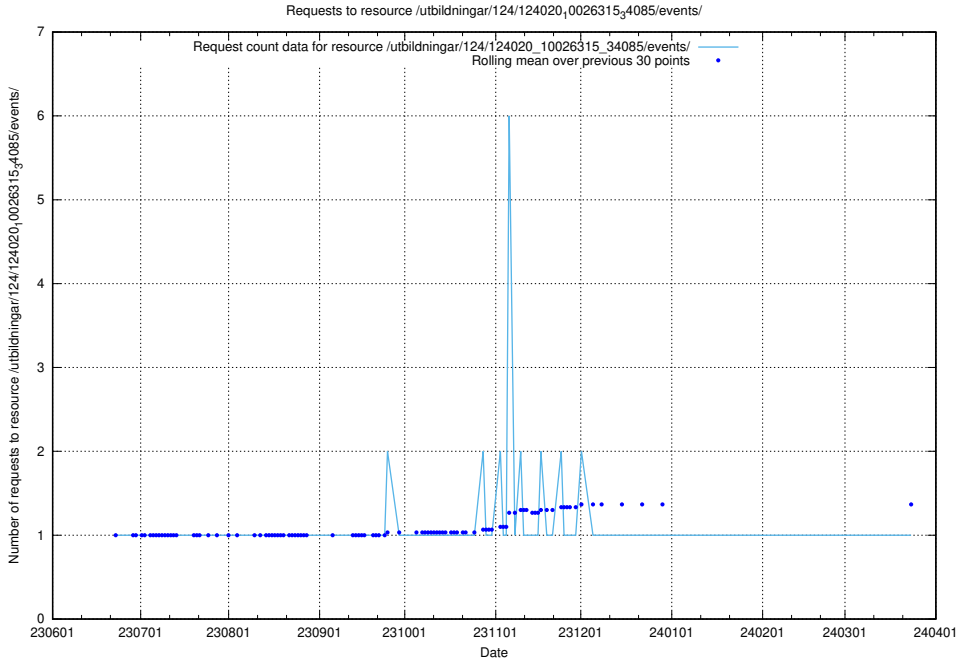

5.5760 Usage of /utbildningar/124/124020_10026315_34085/events/

Here, we count the number of requests to resource /utbildningar/124/124020_10026315_34085/events/.