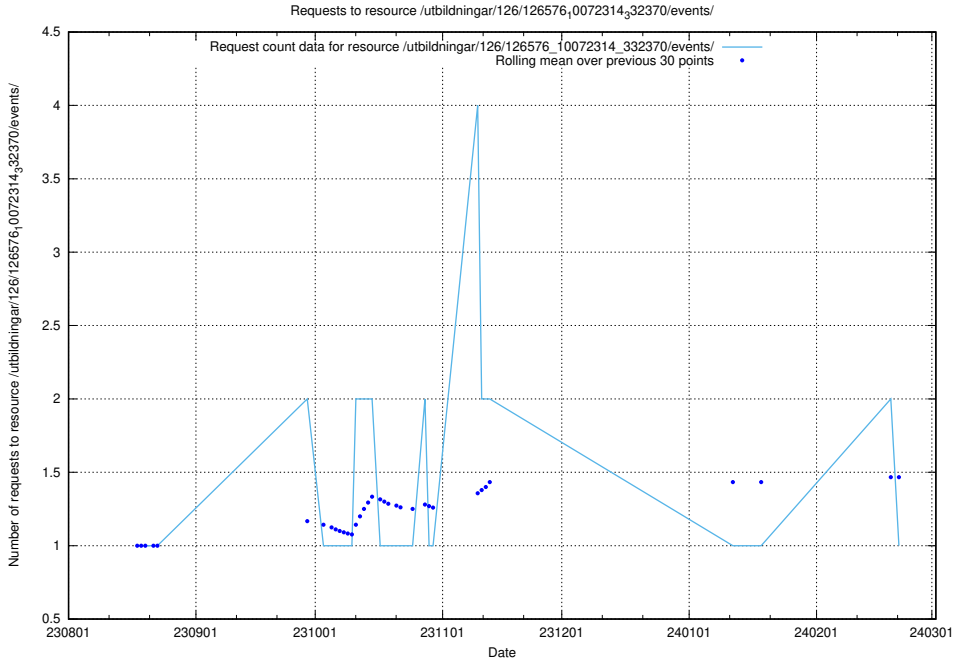

5.4710 Usage of /utbildningar/126/126576_10072314_332370/events/

Here, we count the number of requests to resource /utbildningar/126/126576_10072314_332370/events/