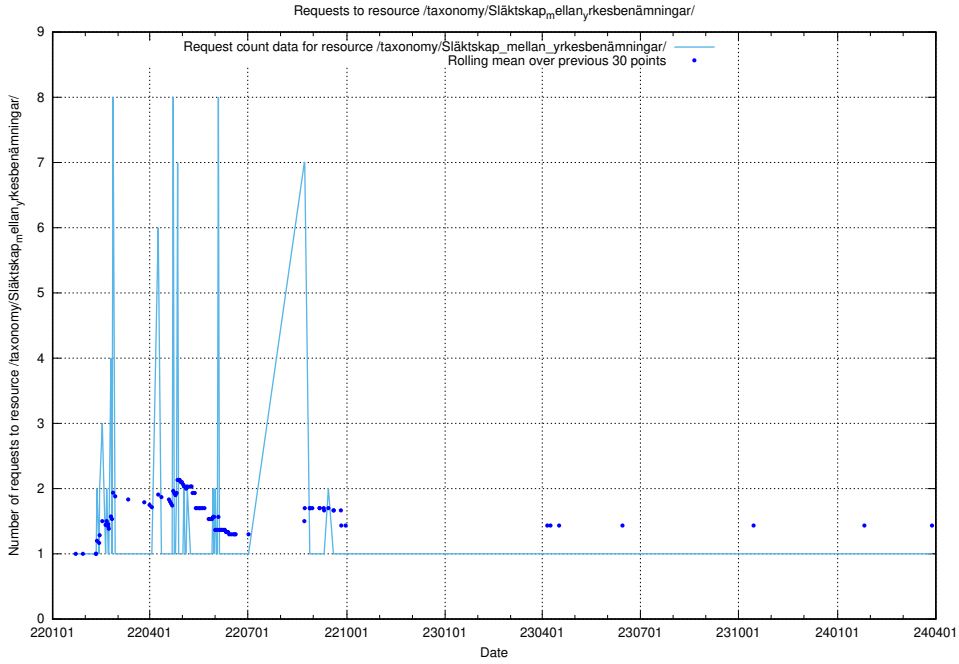

5.4729 Usage of /taxonomy/Släktskap_mellan_yrkesbenämningar/

Here, we count the number of requests to resource /taxonomy/Släktskap_mellan_yrkesbenämningar/.