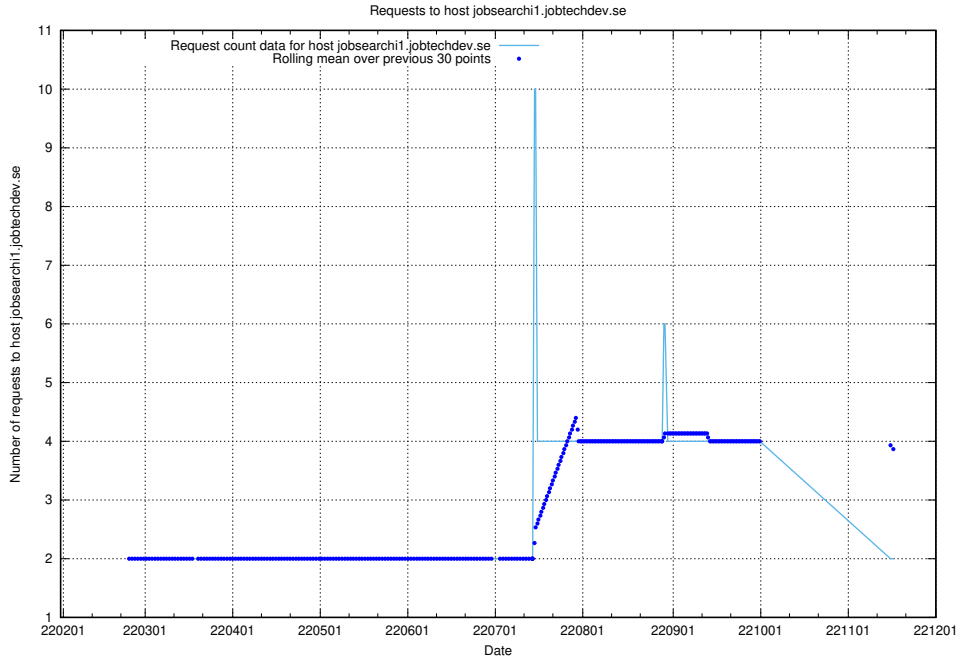

7.509 Usage of jobsearchi1.jobtechdev.se

Here, we count the number of requests to host jobsearchi1.jobtechdev.se.