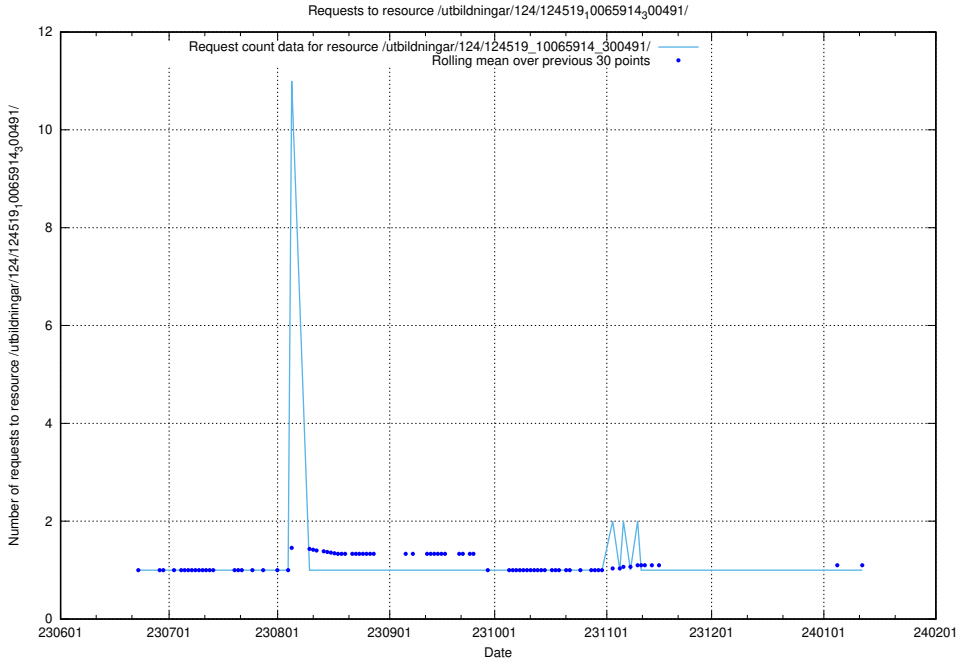

5.5698 Usage of /utbildningar/124/124519_10065914_300491/

Here, we count the number of requests to resource /utbildningar/124/124519_10065914_300491/.