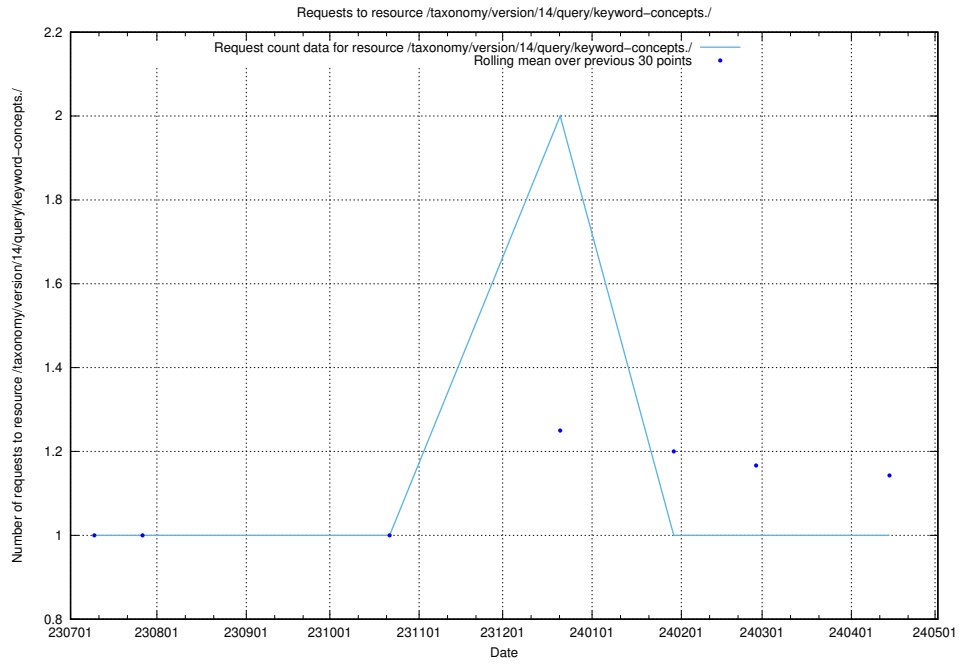

### 5.5074 Usage of /taxonomy/version/14/query/keyword-concepts./

Here, we count the number of requests to resource /taxonomy/version/14/query/keyword-concepts./.