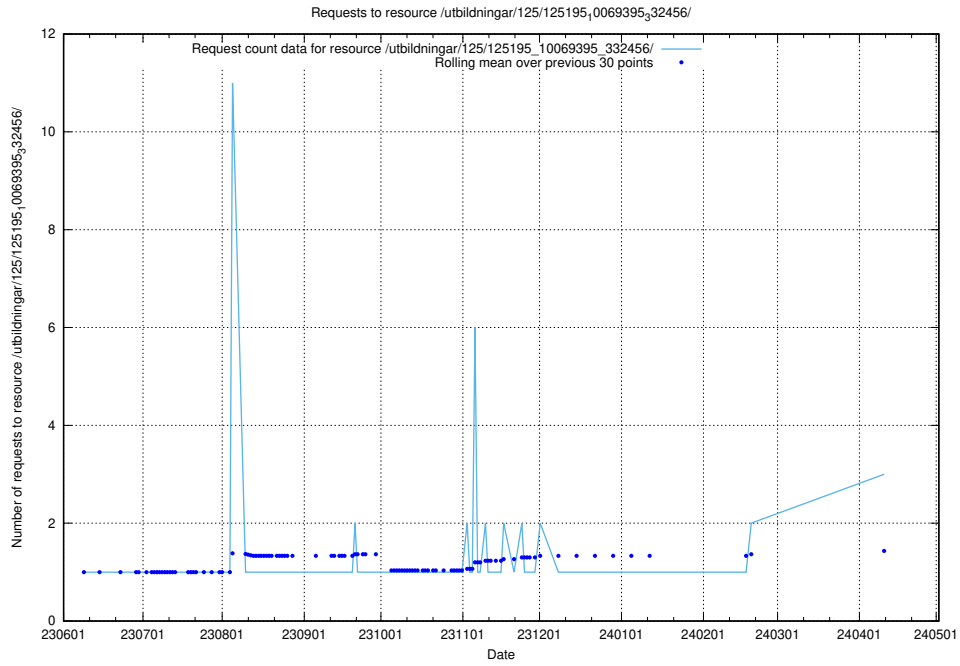

5.411 Usage of /utbildningar/125/125195_10069395_332456/

Here, we count the number of requests to resource /utbildningar/125/125195_10069395_332456/.