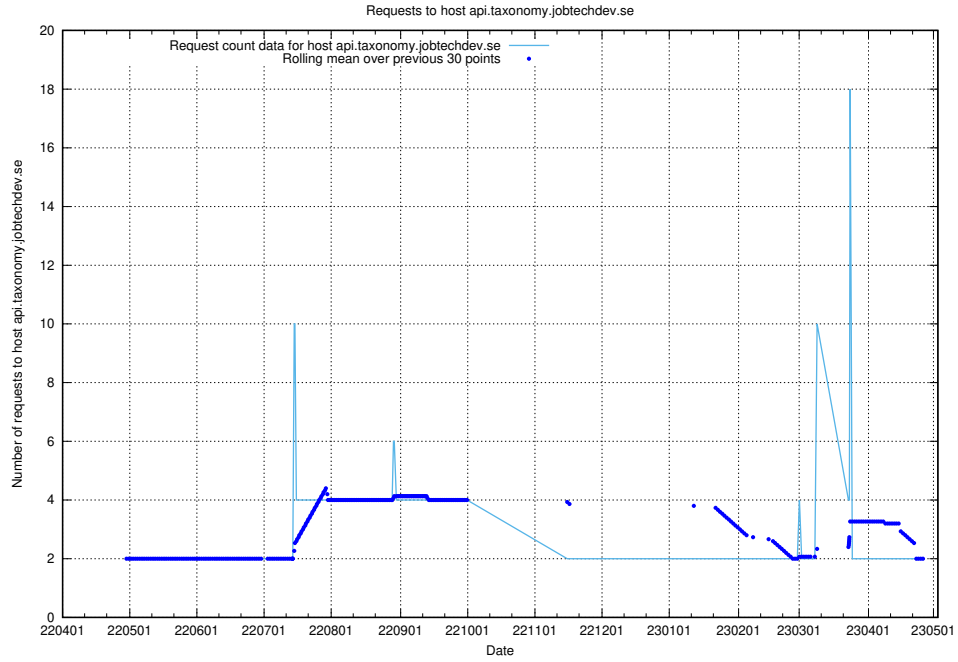

7.435 Usage of api.taxonomy.jobtechdev.se

Here, we count the number of requests to host api.taxonomy.jobtechdev.se.