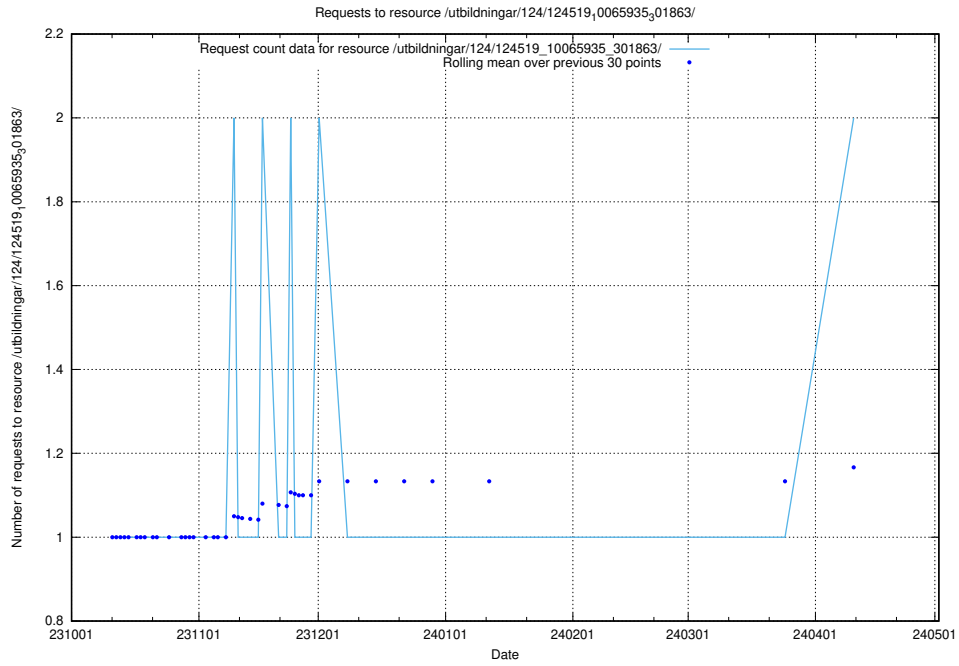

5.713 Usage of /utbildningar/124/124519_10065935_301863/

Here, we count the number of requests to resource /utbildningar/124/124519_10065935_301863/.