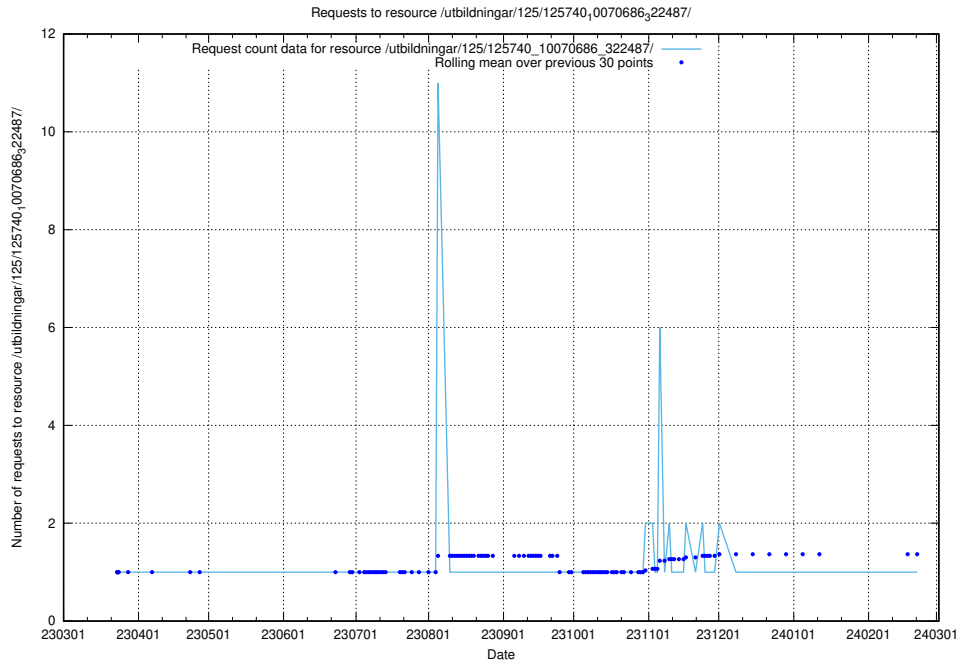

5.981 Usage of /utbildningar/125/125740_10070686_322487/

Here, we count the number of requests to resource /utbildningar/125/125740_10070686_322487/.