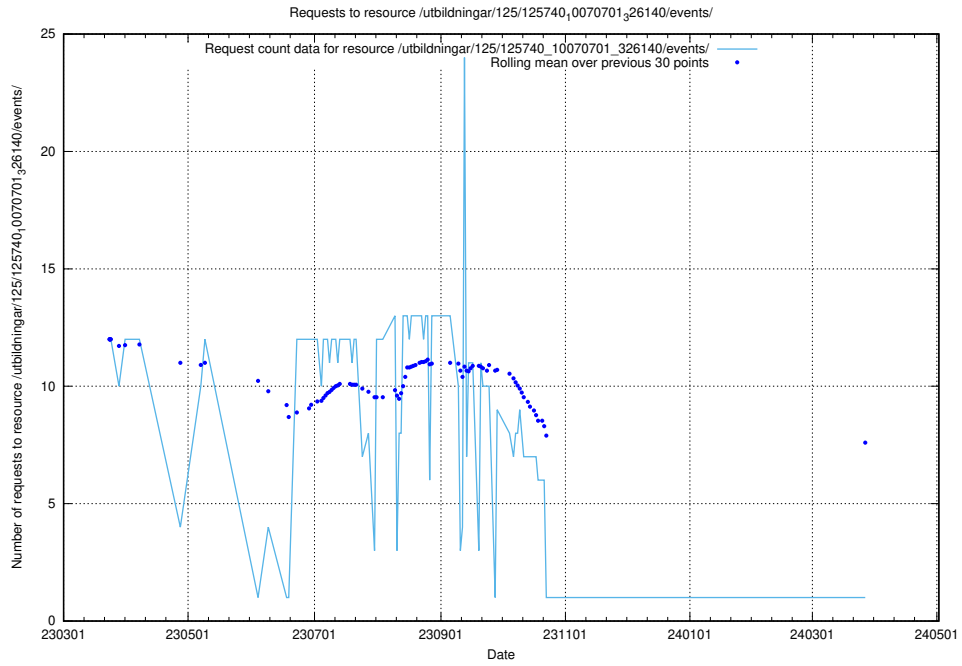

5.6176 Usage of /utbildningar/125/125740_10070701_326140/events/

Here, we count the number of requests to resource /utbildningar/125/125740_10070701_326140/events/