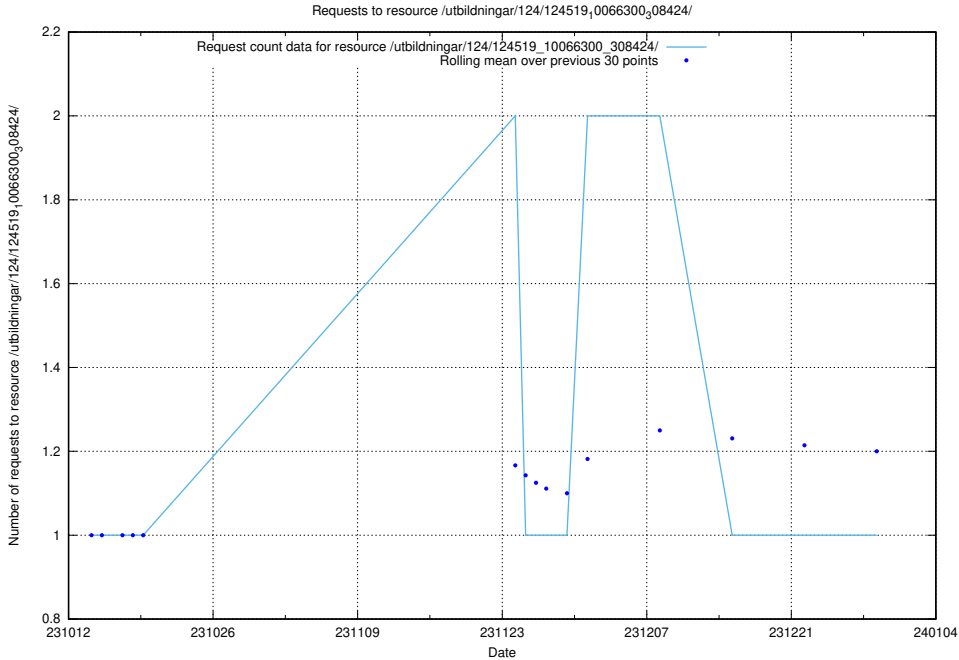

5.4276 Usage of /utbildningar/124/124519_10066300_308424/

Here, we count the number of requests to resource /utbildningar/124/124519_10066300_308424/.