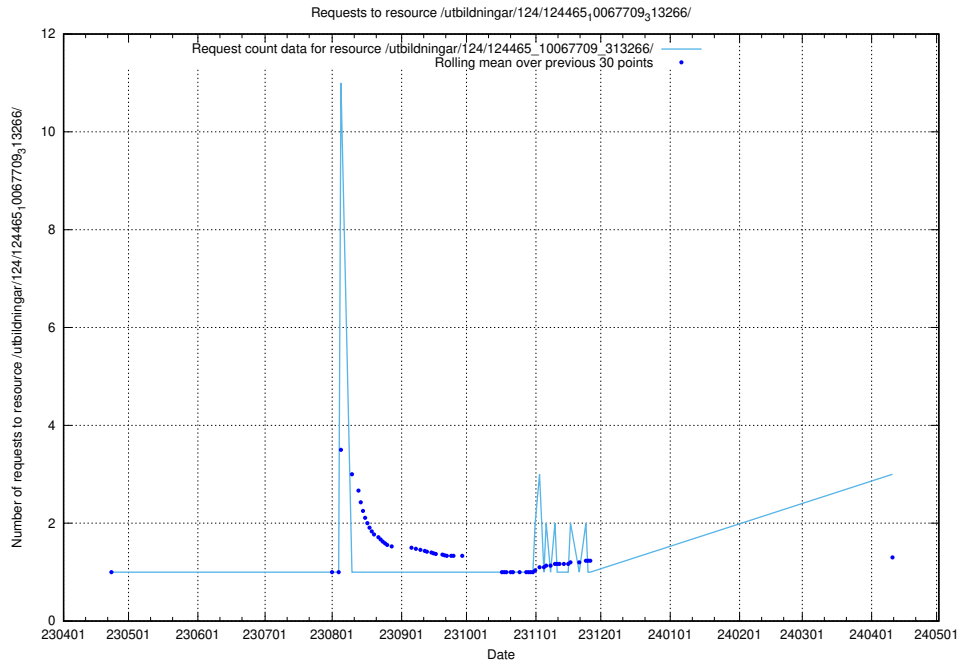

5.423 Usage of /utbildningar/124/124465_10067709_313266/

Here, we count the number of requests to resource /utbildningar/124/124465_10067709_313266/.