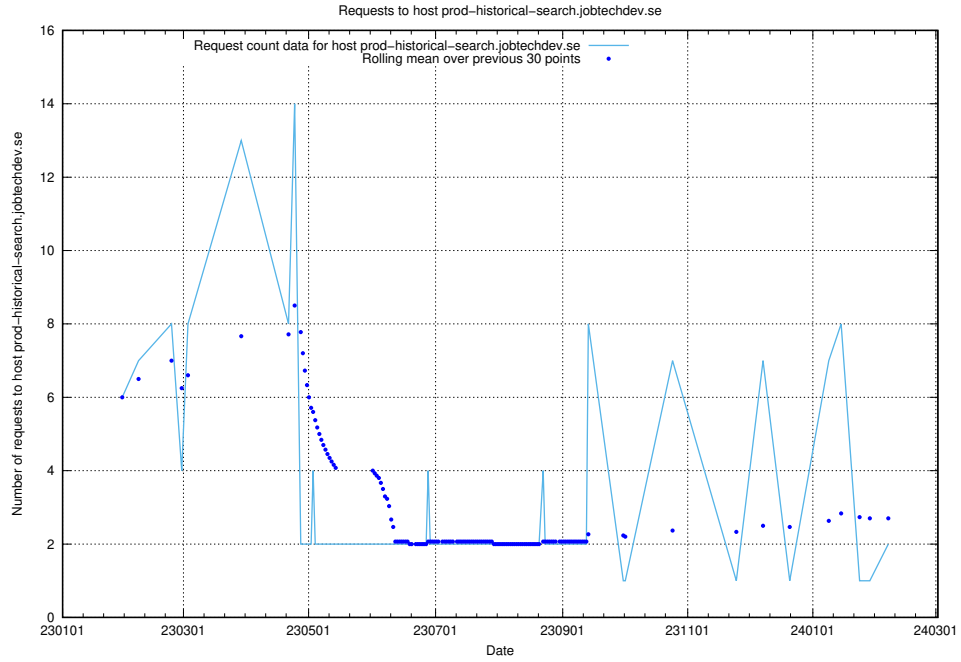

7.290 Usage of prod-historical-search.jobtechdev.se

Here, we count the number of requests to host prod-historical-search.jobtechdev.se.