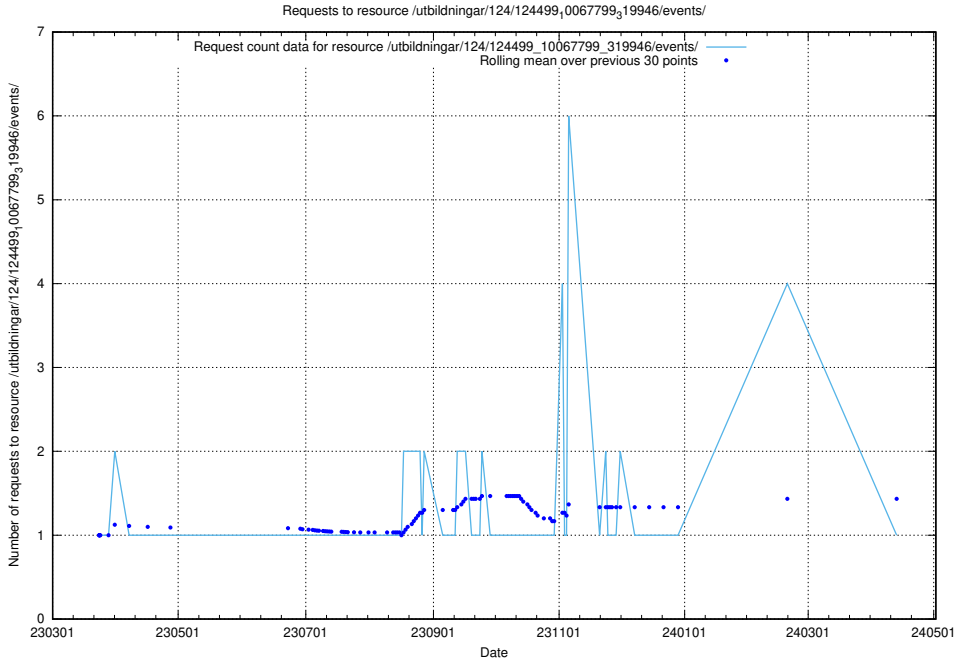

5.2406 Usage of /utbildningar/124/124499_10067799_319946/events/

Here, we count the number of requests to resource /utbildningar/124/124499_10067799_319946/events/