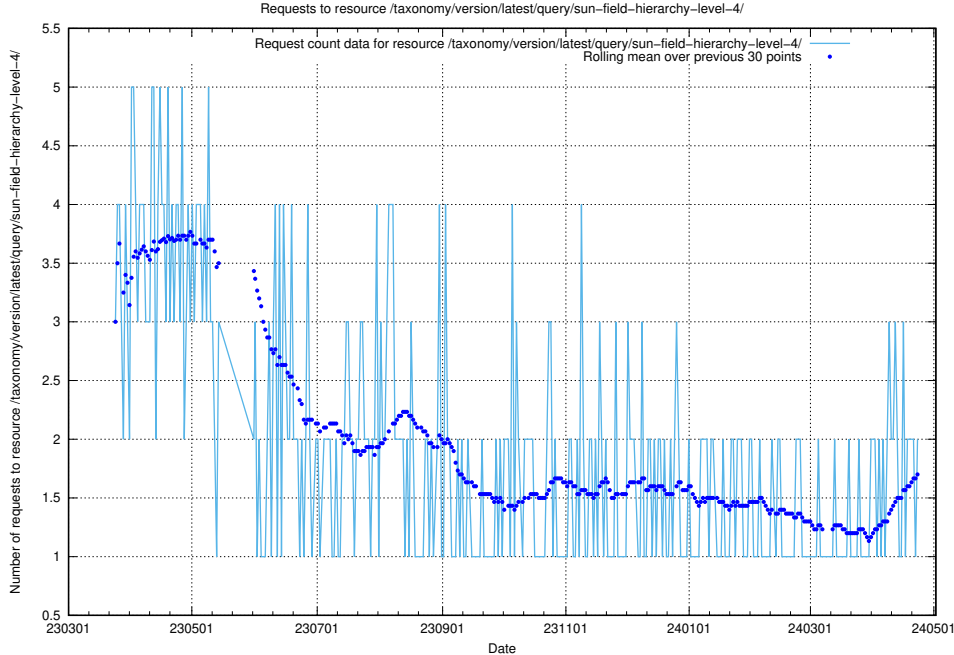

5.894 Usage of /taxonomy/version/latest/query/sun-field-hierarchy-level-4/

Here, we count the number of requests to resource /taxonomy/version/latest/query/sun-field-hierarchy-level-4/.