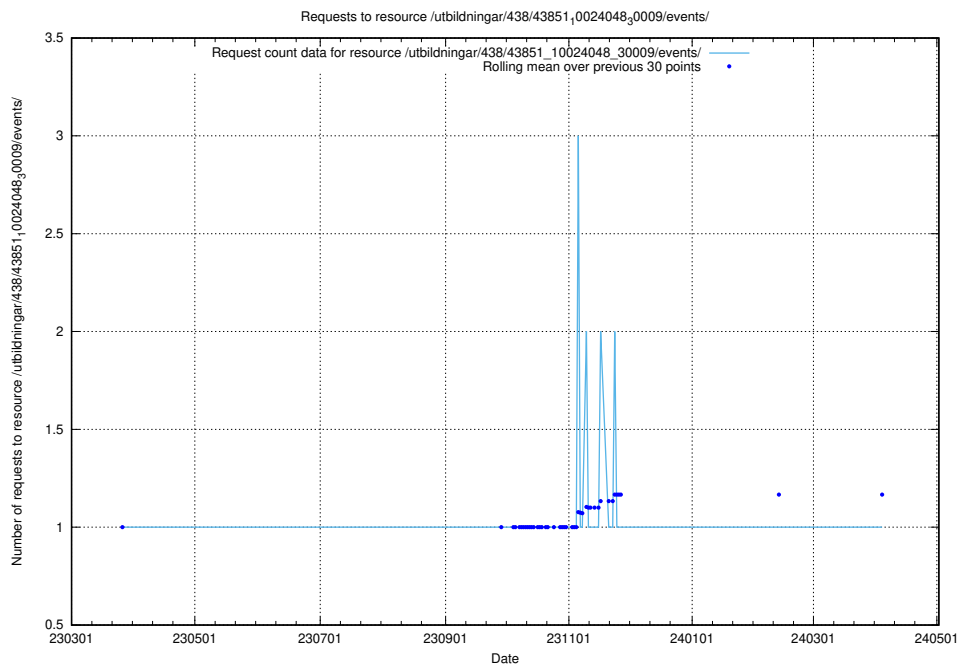

5.6007 Usage of /utbildningar/438/43851_10024048_30009/events/

Here, we count the number of requests to resource /utbildningar/438/43851_10024048_30009/events/.