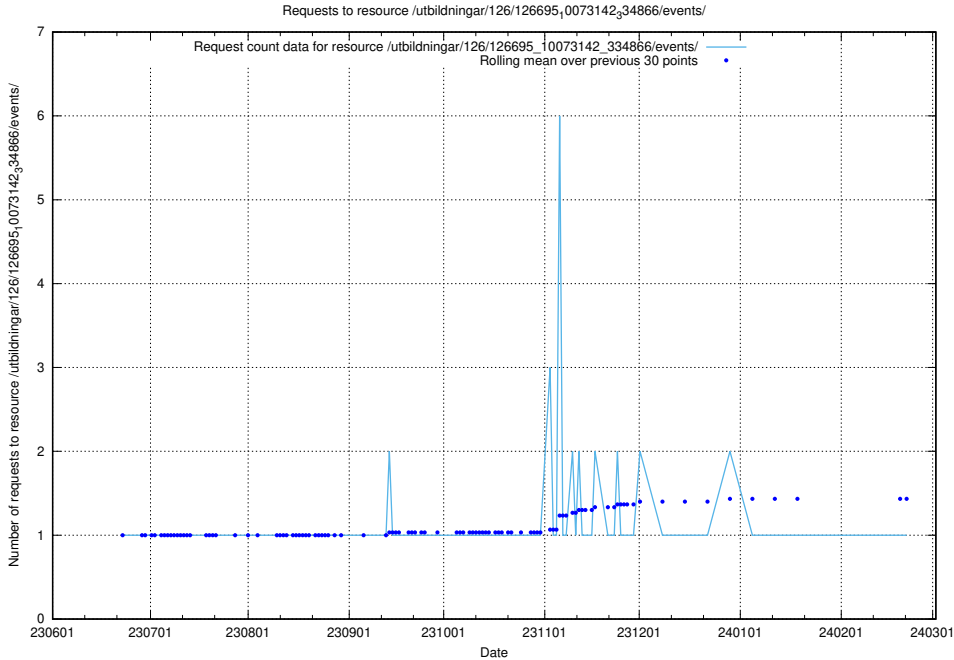

5.5567 Usage of /utbildningar/126/126695_10073142_334866/events/

Here, we count the number of requests to resource /utbildningar/126/126695_10073142_334866/events/