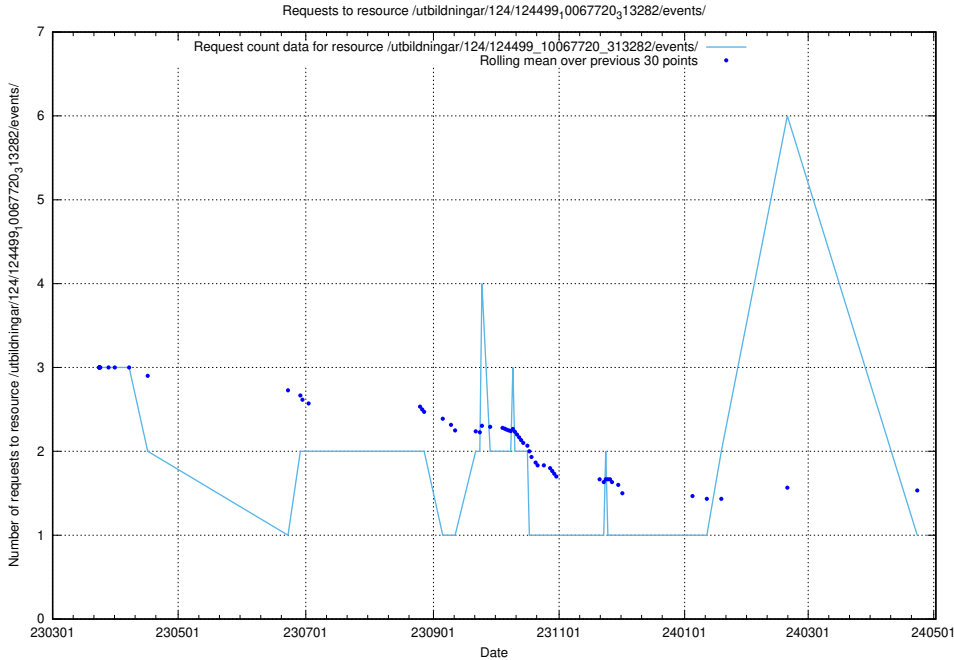

5.6189 Usage of /utbildningar/124/124499_10067720_313282/events/

Here, we count the number of requests to resource /utbildningar/124/124499_10067720_313282/events/