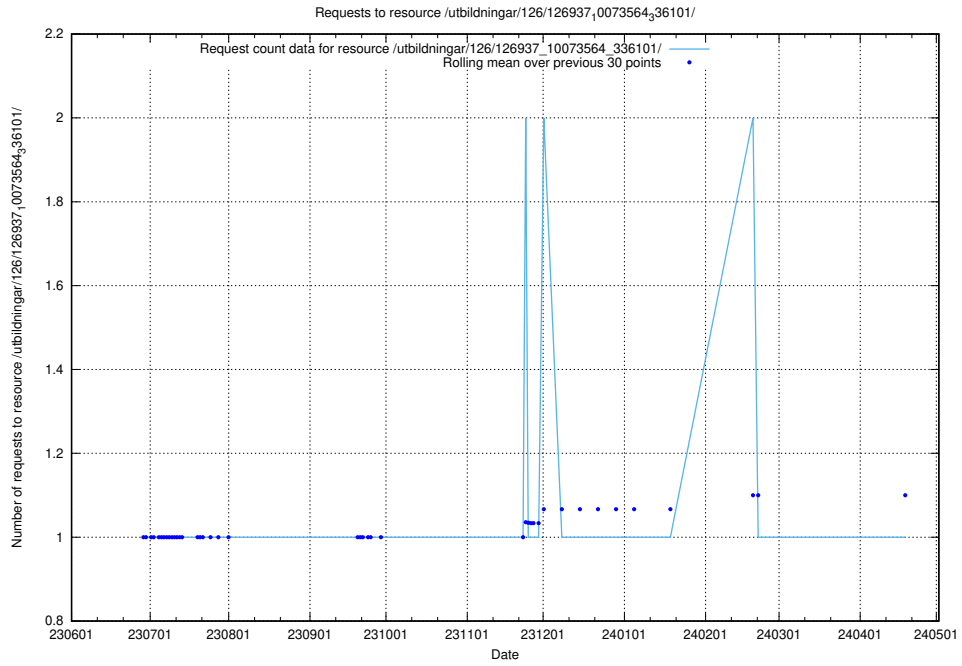

5.5378 Usage of /utbildningar/126/126937_10073564_336101/

Here, we count the number of requests to resource /utbildningar/126/126937_10073564_336101/.