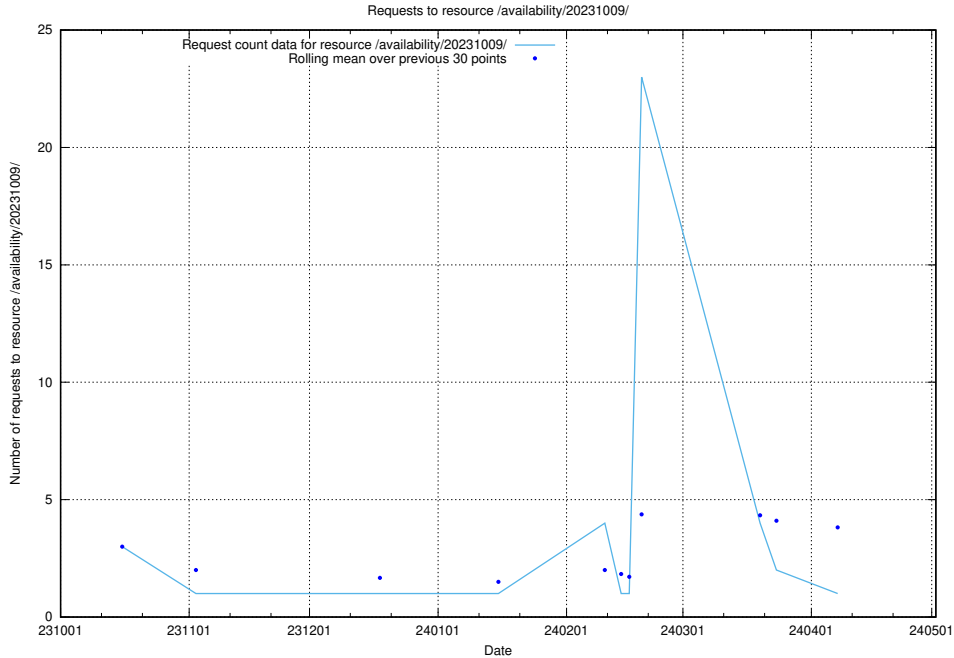

5.4258 Usage of /availability/20231009/

Here, we count the number of requests to resource /availability/20231009/.