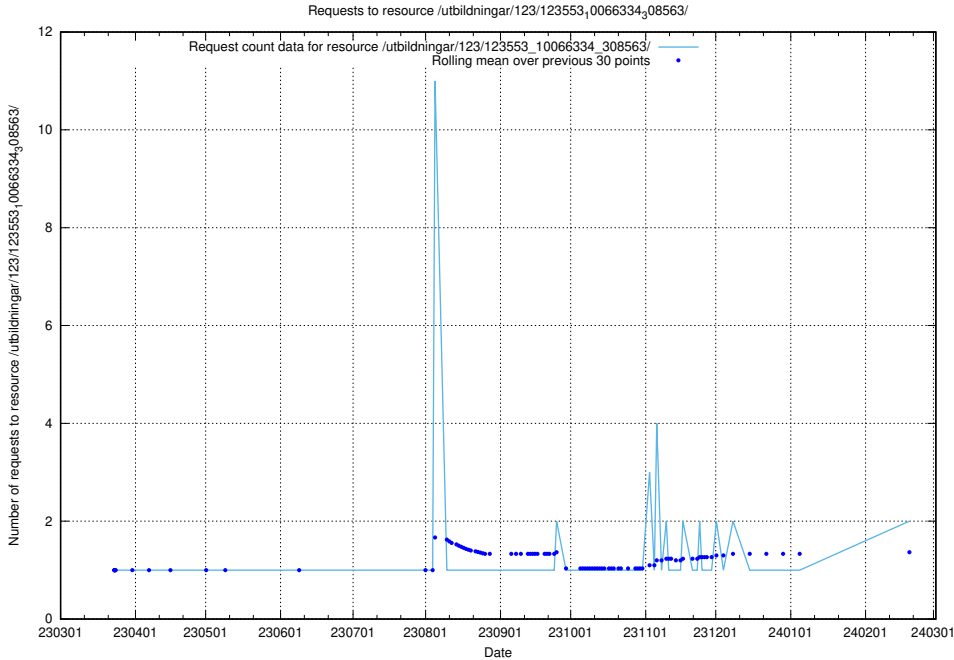

5.724 Usage of /utbildningar/123/123553_10066334_308563/

Here, we count the number of requests to resource /utbildningar/123/123553_10066334_308563/.