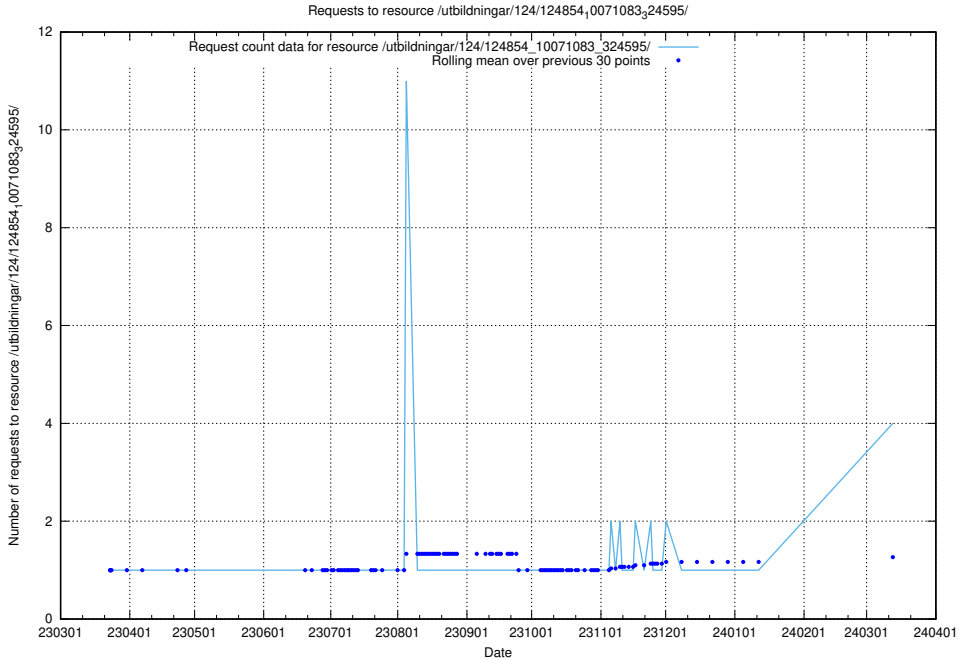

5.171 Usage of /utbildningar/124/124854_10071083_324595/

Here, we count the number of requests to resource /utbildningar/124/124854_10071083_324595/.