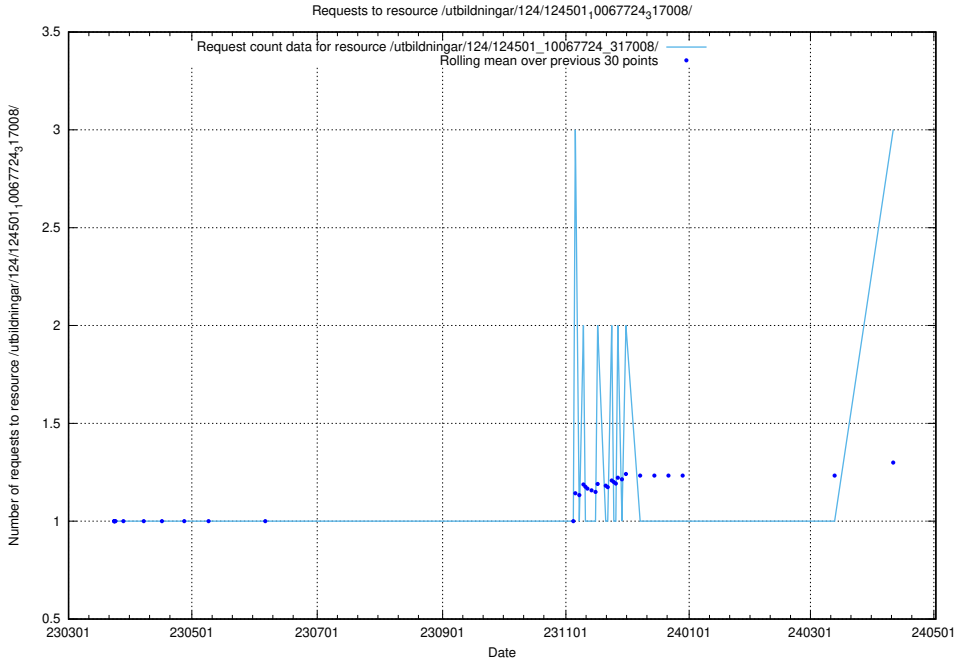

5.300 Usage of /utbildningar/124/124501_10067724_317008/

Here, we count the number of requests to resource /utbildningar/124/124501_10067724_317008/.