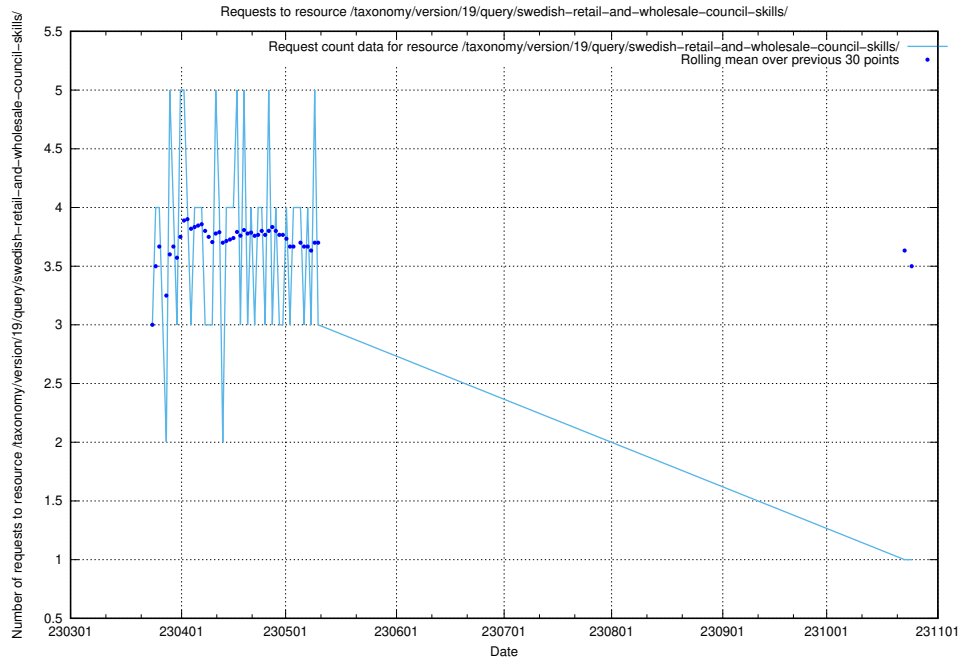

5.6042 Usage of /taxonomy/version/19/query/swedish-retail-and-wholesale-council-skills/

Here, we count the number of requests to resource /taxonomy/version/19/query/swedish-retail-and-wholesale-council-skills/.