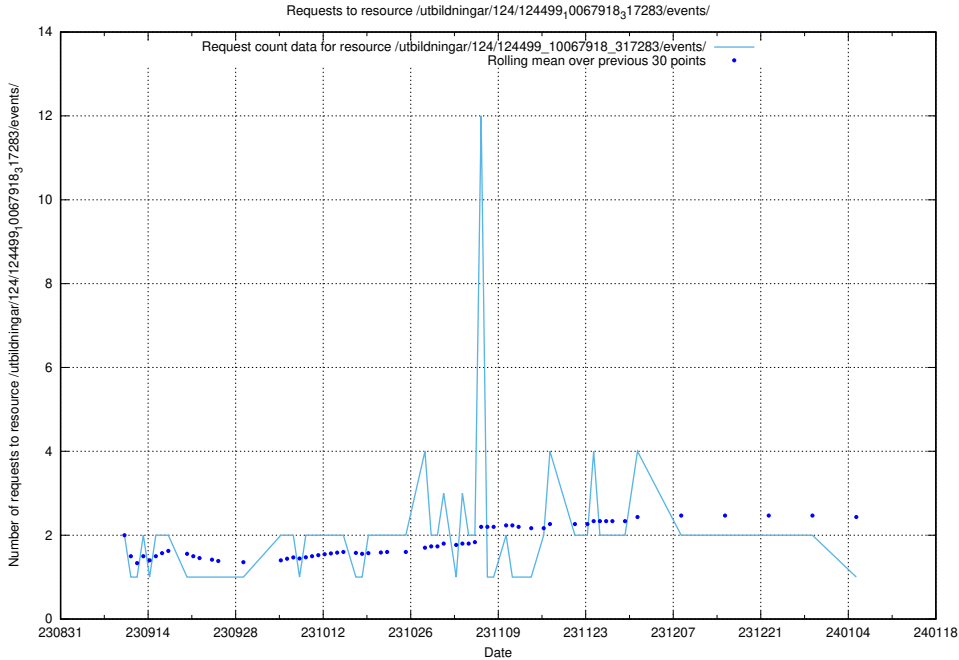

5.4542 Usage of /utbildningar/124/124499_10067918_317283/events/

Here, we count the number of requests to resource /utbildningar/124/124499_10067918_317283/events/