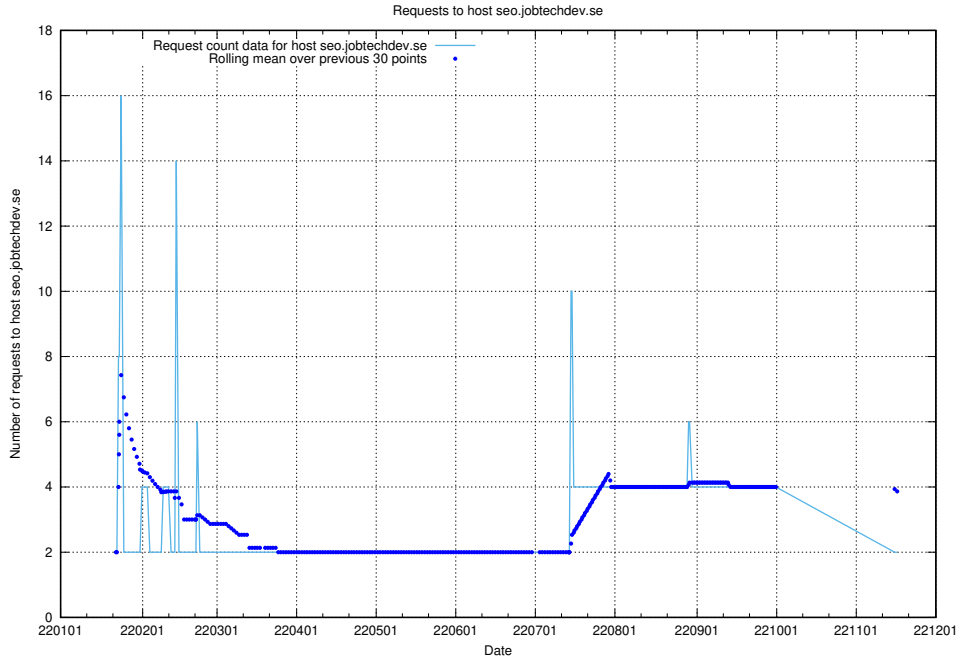

7.587 Usage of seo.jobtechdev.se

Here, we count the number of requests to host seo.jobtechdev.se.