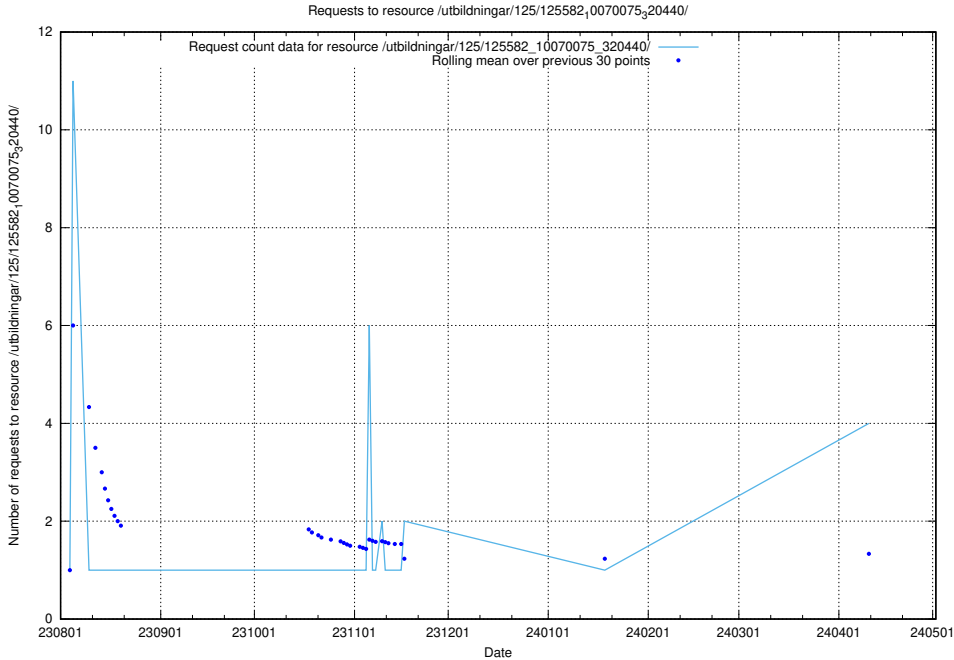

5.222 Usage of /utbildningar/125/125582_10070075_320440/

Here, we count the number of requests to resource /utbildningar/125/125582_10070075_320440/.