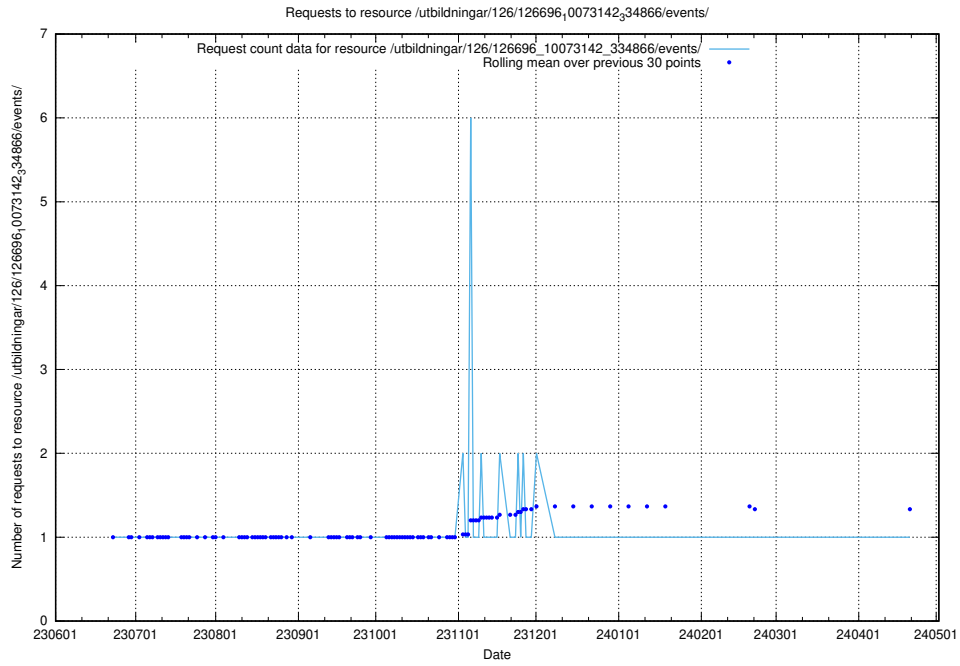

5.5560 Usage of /utbildningar/126/126696_10073142_334866/events/

Here, we count the number of requests to resource /utbildningar/126/126696_10073142_334866/events/