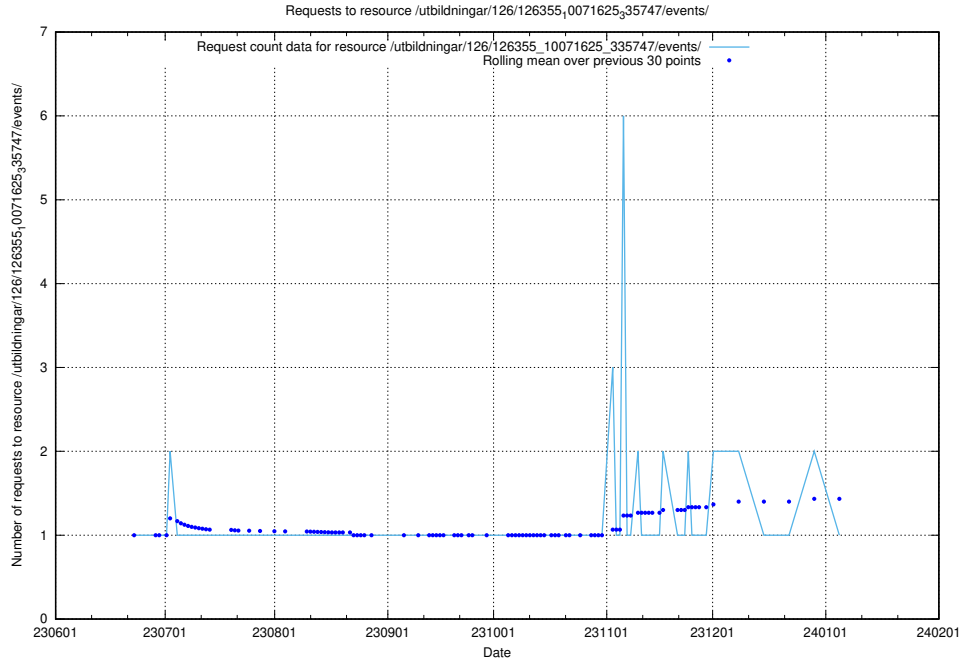

5.5594 Usage of /utbildningar/126/126355_10071625_335747/events/

Here, we count the number of requests to resource /utbildningar/126/126355_10071625_335747/events/