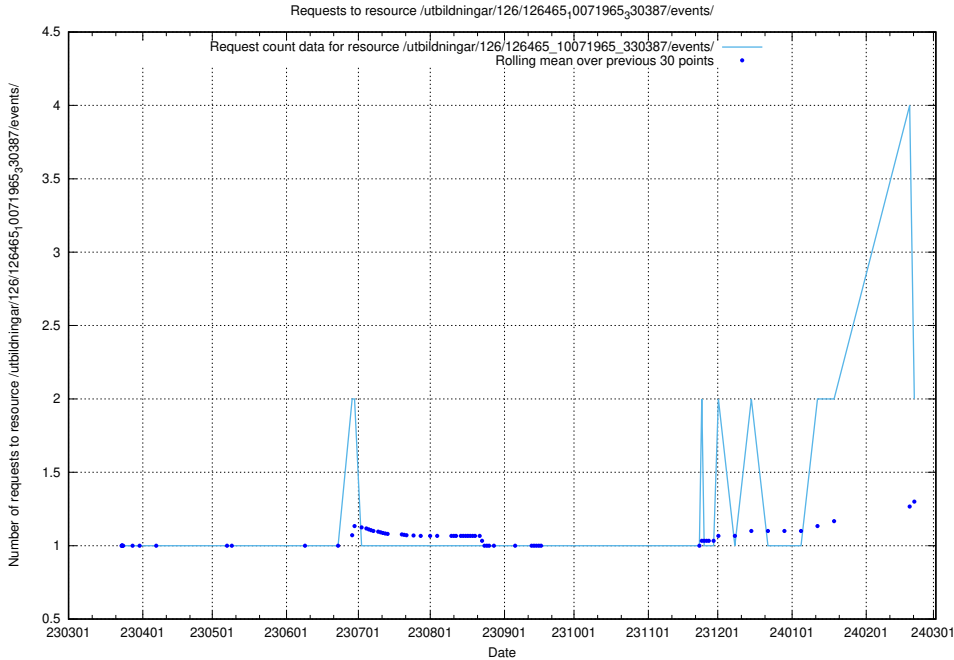

5.949 Usage of /utbildningar/126/126465_10071965_330387/events/

Here, we count the number of requests to resource /utbildningar/126/126465_10071965_330387/events/