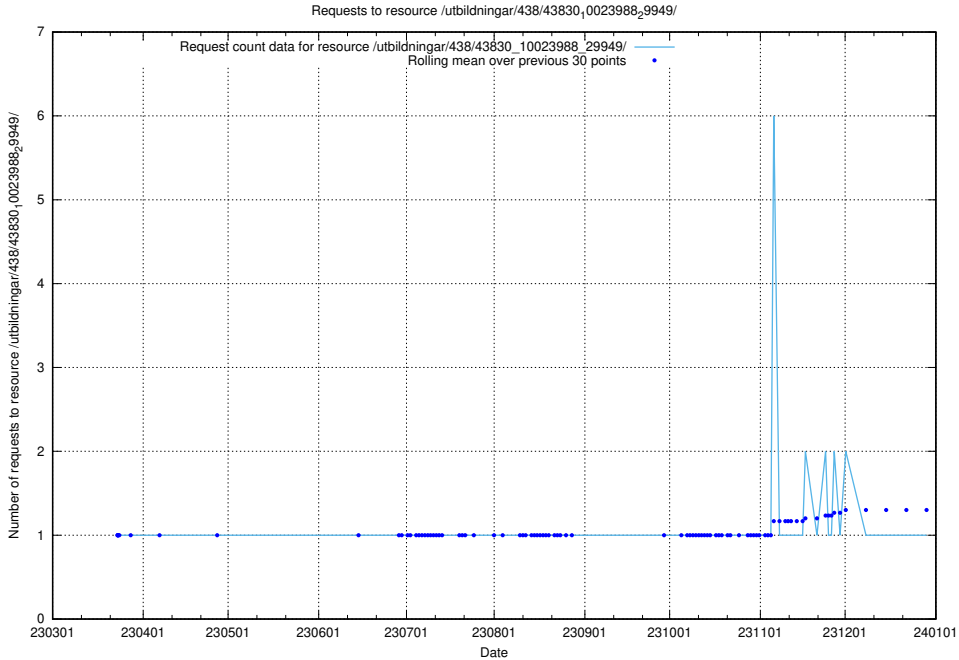

5.6258 Usage of /utbildningar/438/43830_10023988_29949/

Here, we count the number of requests to resource /utbildningar/438/43830_10023988_29949/.