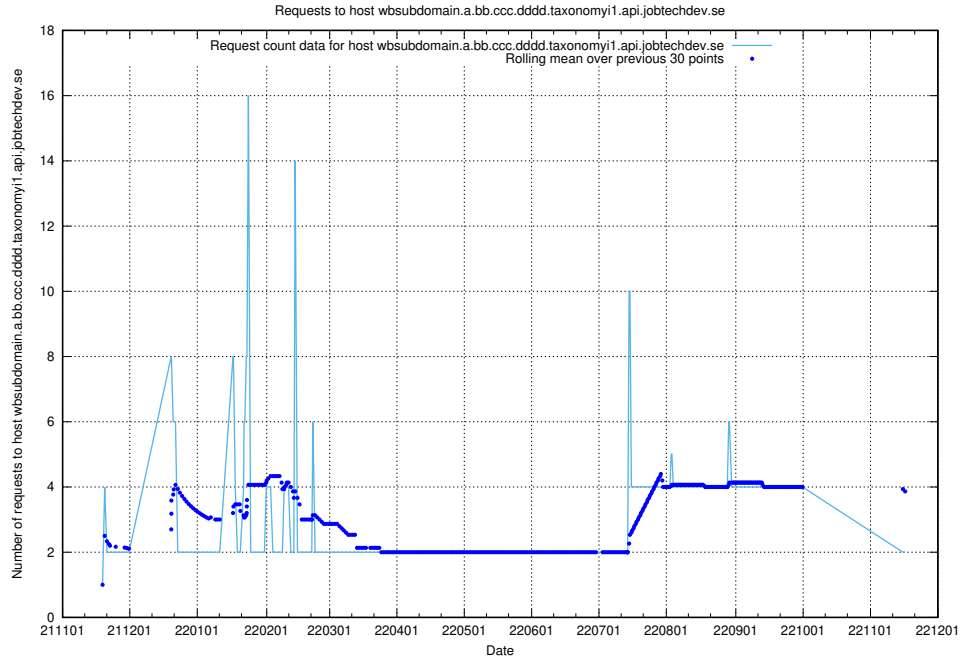

## 7.459 Usage of taxonomyviewer.jobtechdev.se

Here, we count the number of requests to host taxonomyviewer.jobtechdev.se.