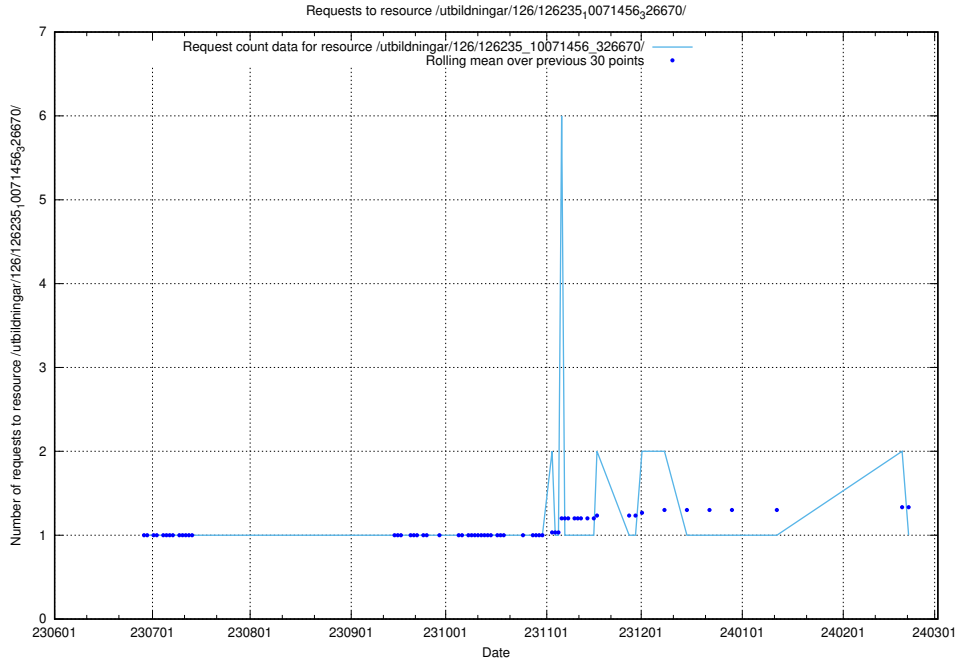

5.5398 Usage of /utbildningar/126/126235_10071456_326670/

Here, we count the number of requests to resource /utbildningar/126/126235_10071456_326670/.