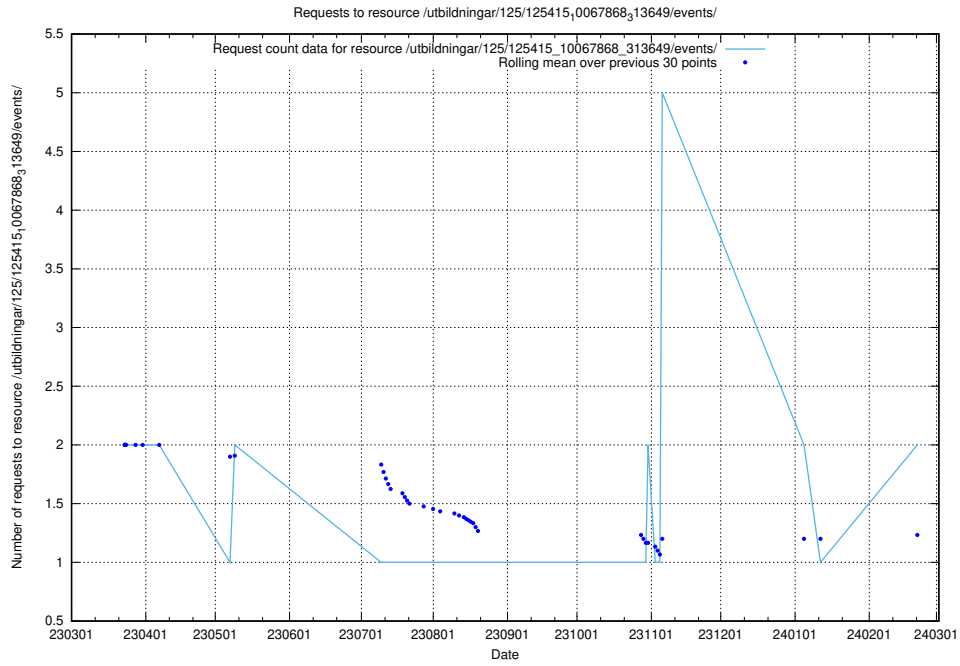

5.938 Usage of /utbildningar/125/125415_10067868_313649/events/

Here, we count the number of requests to resource /utbildningar/125/125415_10067868_313649/events/