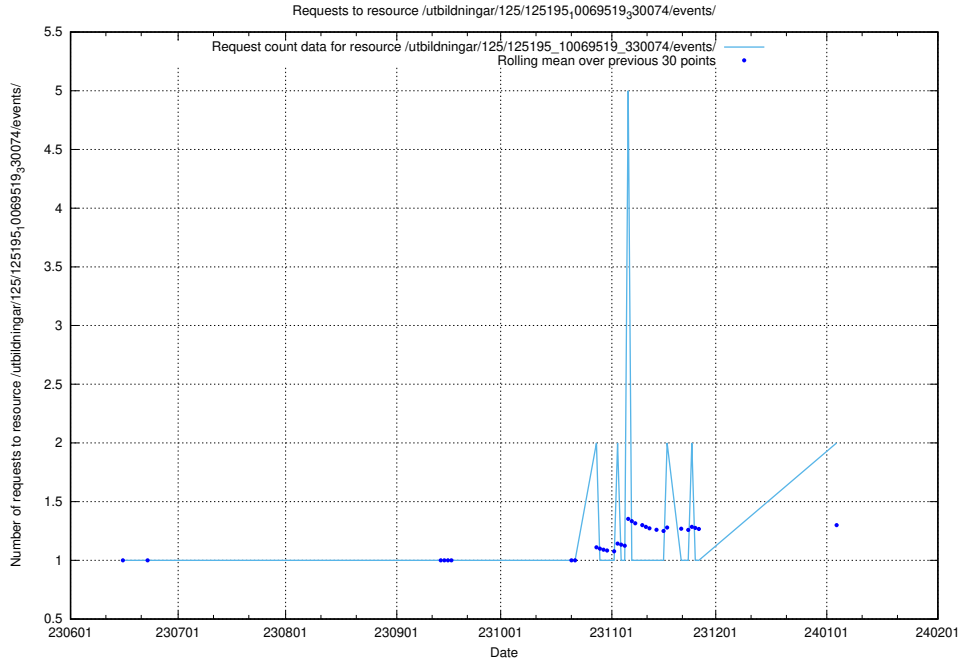

5.868 Usage of /utbildningar/125/125195_10069519_330074/events/

Here, we count the number of requests to resource /utbildningar/125/125195_10069519_330074/events/