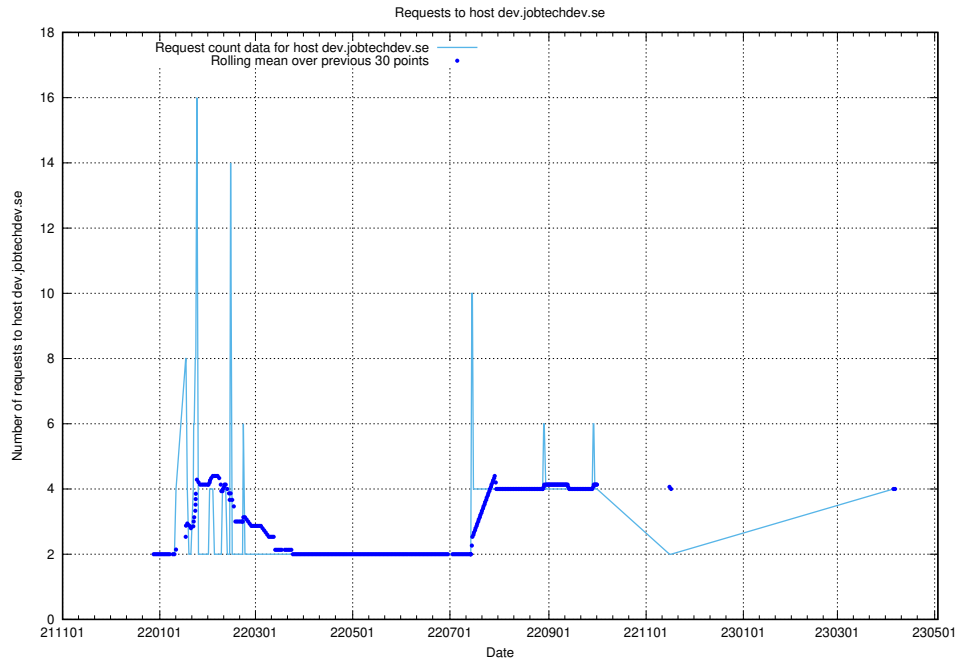

7.128 Usage of dev.jobtechdev.se

Here, we count the number of requests to host dev.jobtechdev.se.