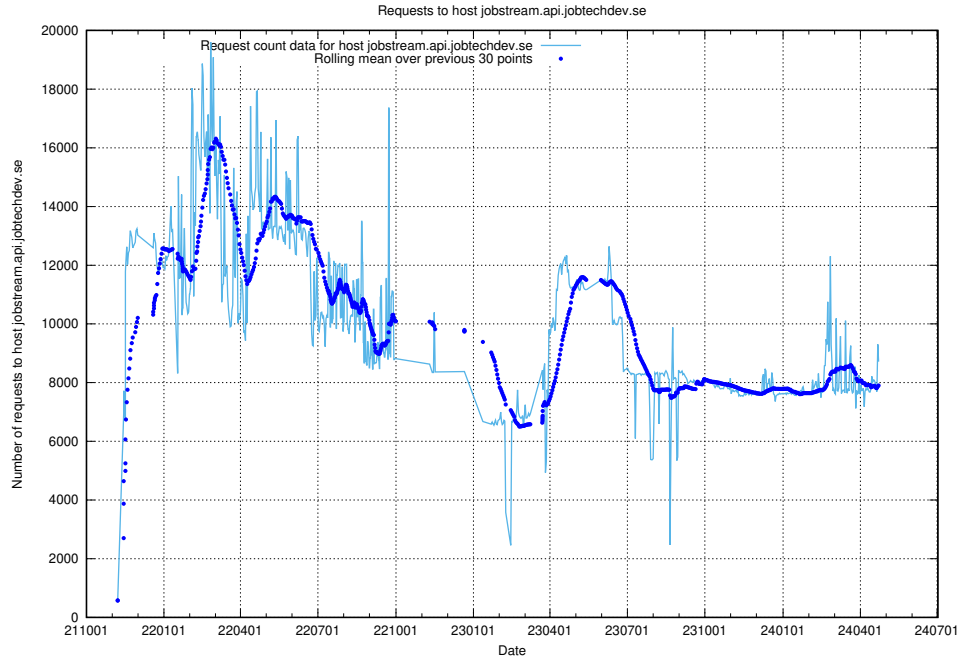

7.12 Usage of jobstream.api.jobtechdev.se

Here, we count the number of requests to host jobstream.api.jobtechdev.se.