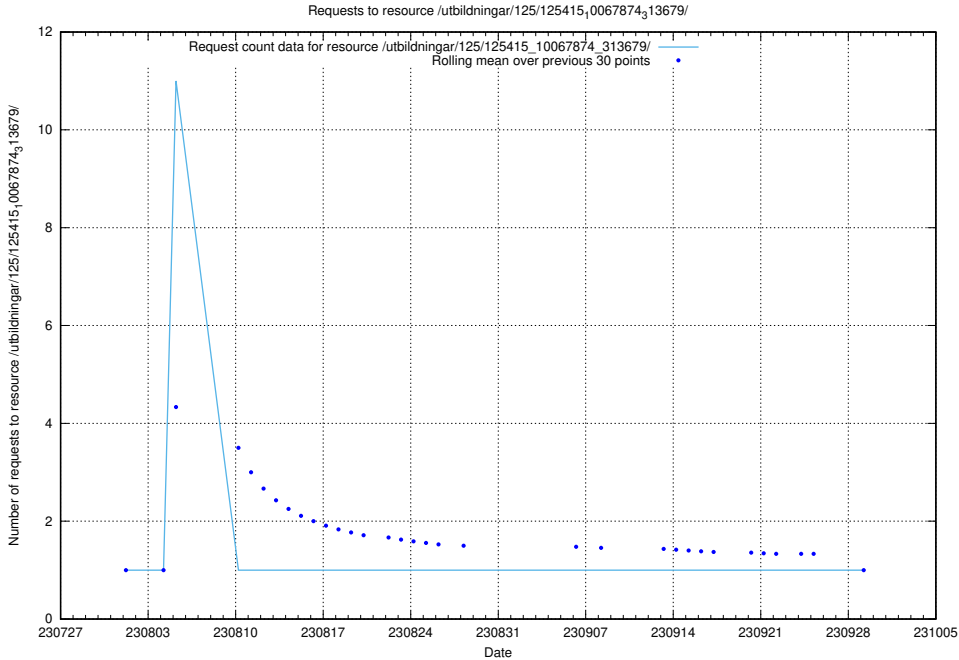

5.4833 Usage of /utbildningar/125/125415_10067874_313679/

Here, we count the number of requests to resource /utbildningar/125/125415_10067874_313679/.