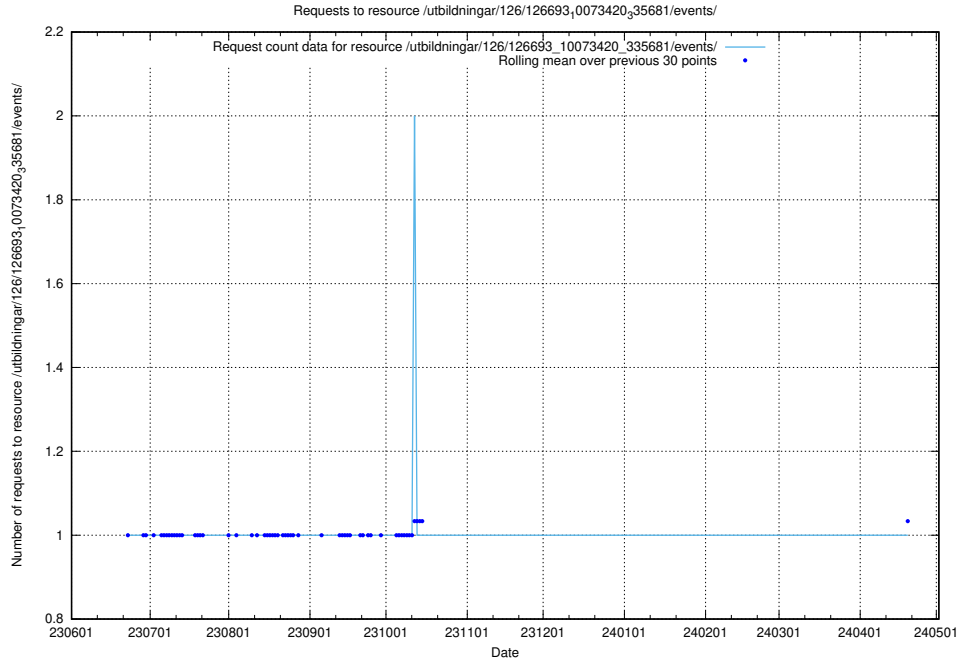

## 5.5576 Usage of /utbildningar/126/126693\_10073420\_335681/events/

Here, we count the number of requests to resource /utbildningar/126/126693\_10073420\_335681/events/