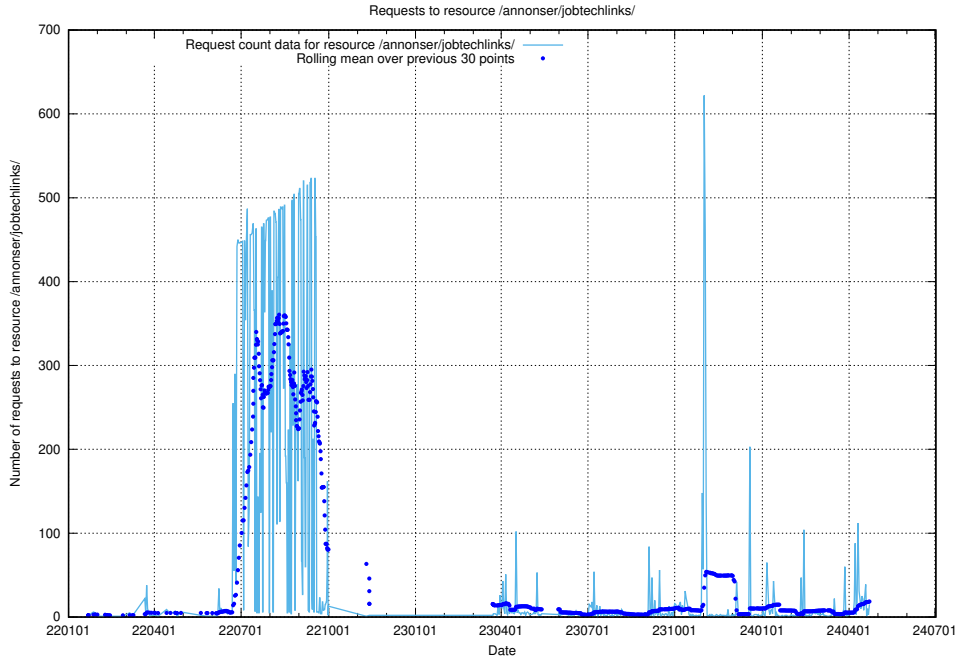

5.14 Usage of /annonser/jobtechlinks/

Here, we count the number of requests to resource /annonser/jobtechlinks/.