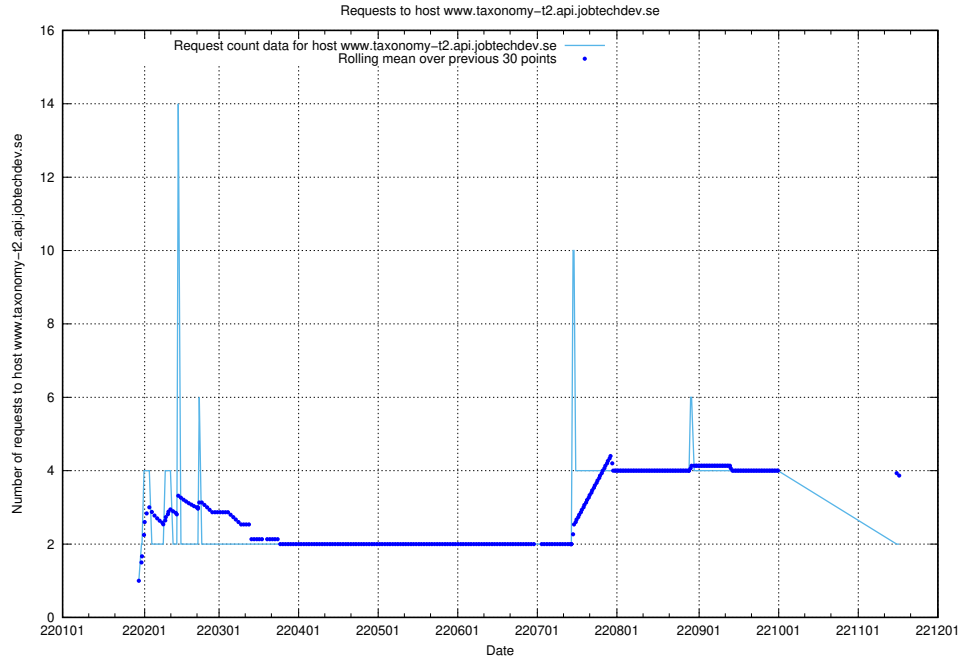

7.564 Usage of `www.taxonomy-t2.api.jobtechdev.se`

Here, we count the number of requests to host `www.taxonomy-t2.api.jobtechdev.se`.