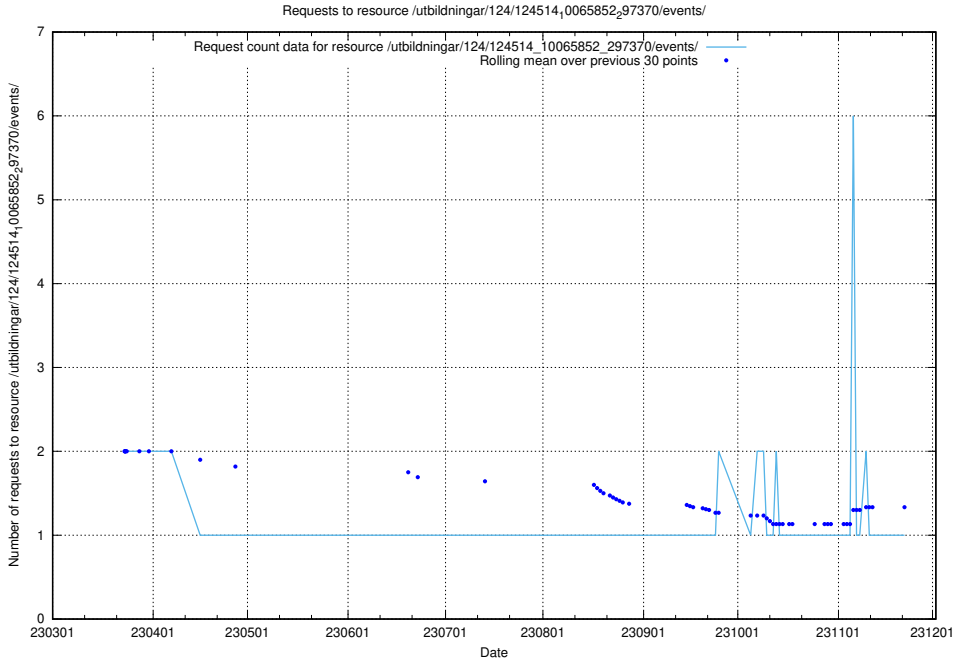

5.6219 Usage of /utbildningar/124/124514_10065852_297370/events/

Here, we count the number of requests to resource /utbildningar/124/124514_10065852_297370/events/