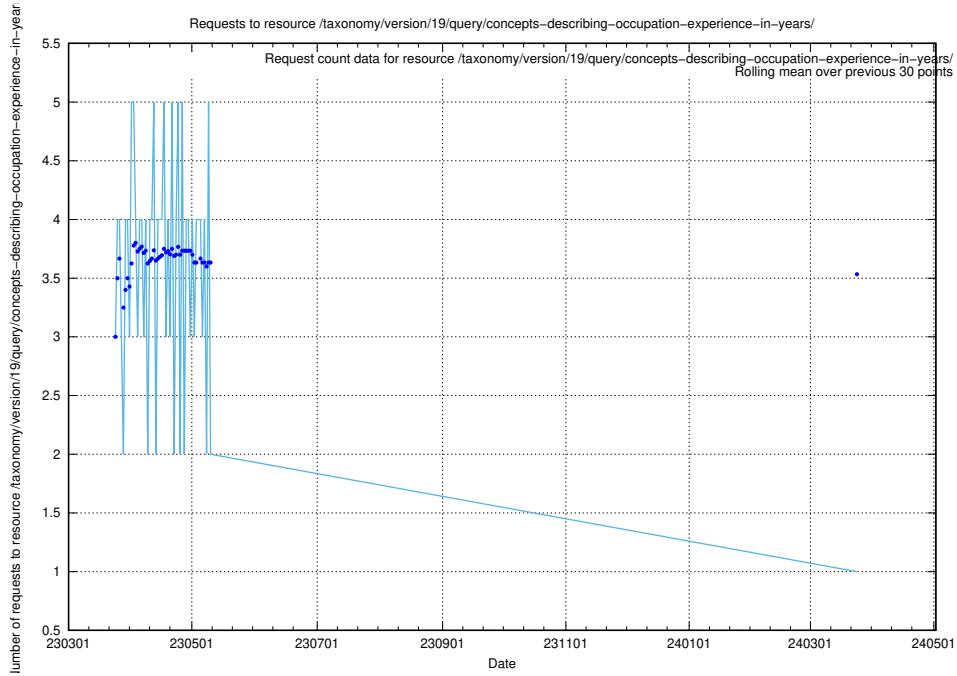

5.6078 Usage of /taxonomy/version/19/query/concepts-describing-occupation-experience-in-years/

Here, we count the number of requests to resource /taxonomy/version/19/query/concepts-describing-occupation-experience-in-years/.