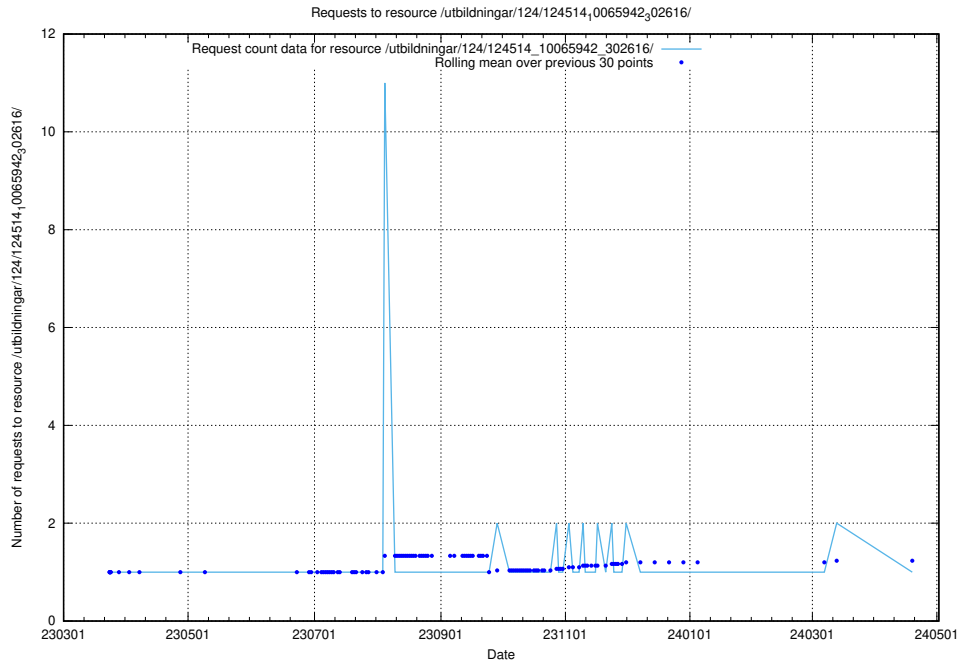

5.1820 Usage of /utbildningar/124/124514_10065942_302616/

Here, we count the number of requests to resource /utbildningar/124/124514_10065942_302616/.