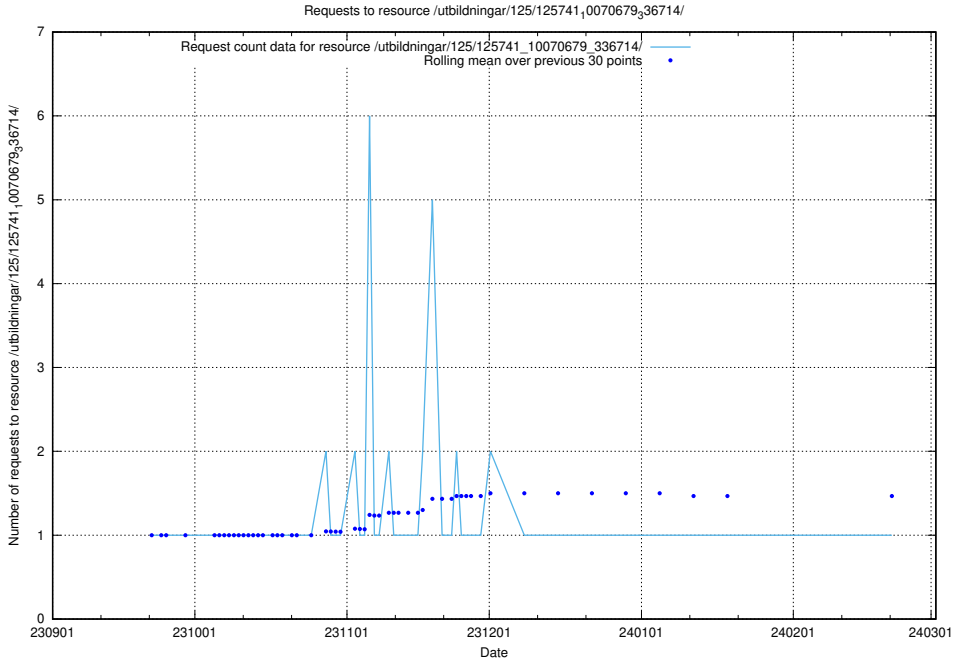

5.4446 Usage of /utbildningar/125/125741_10070679_336714/

Here, we count the number of requests to resource /utbildningar/125/125741_10070679_336714/.