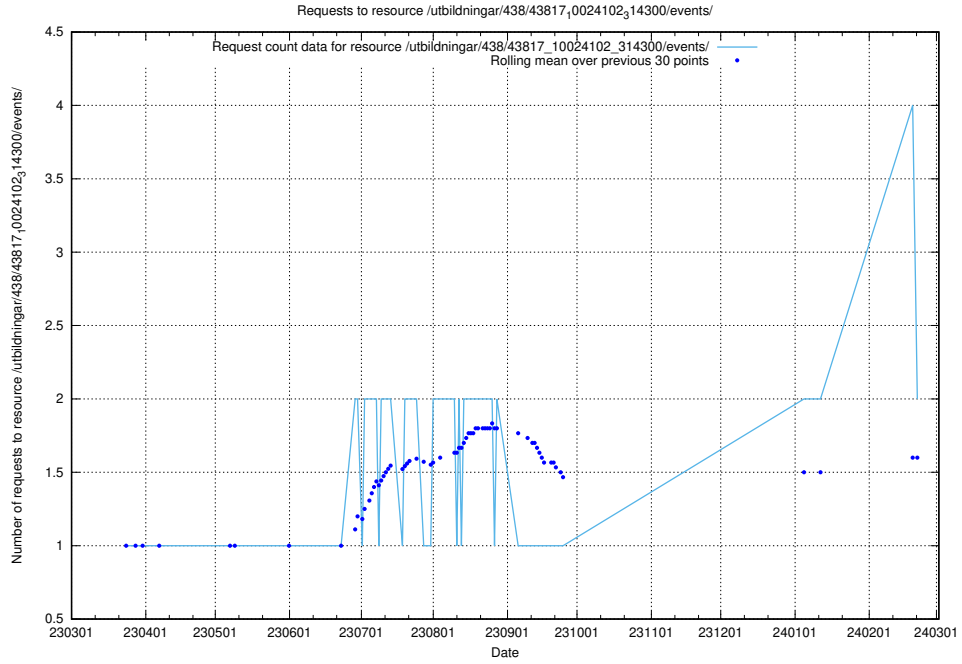

5.923 Usage of /utbildningar/438/43817_10024102_314300/events/

Here, we count the number of requests to resource /utbildningar/438/43817_10024102_314300/events/.