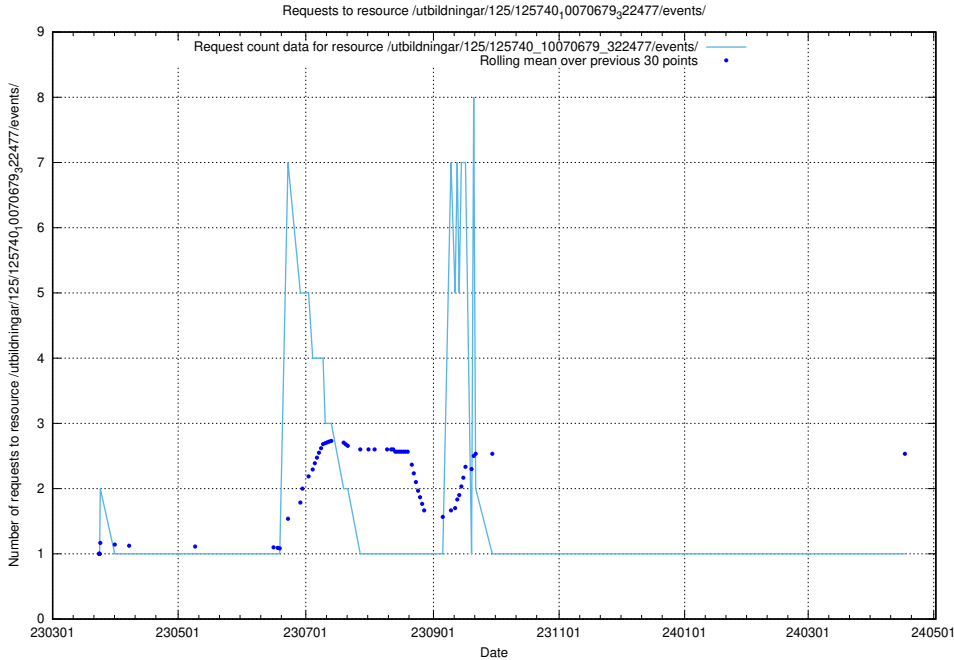

5.989 Usage of /utbildningar/125/125740_10070679_322477/events/

Here, we count the number of requests to resource /utbildningar/125/125740_10070679_322477/events/