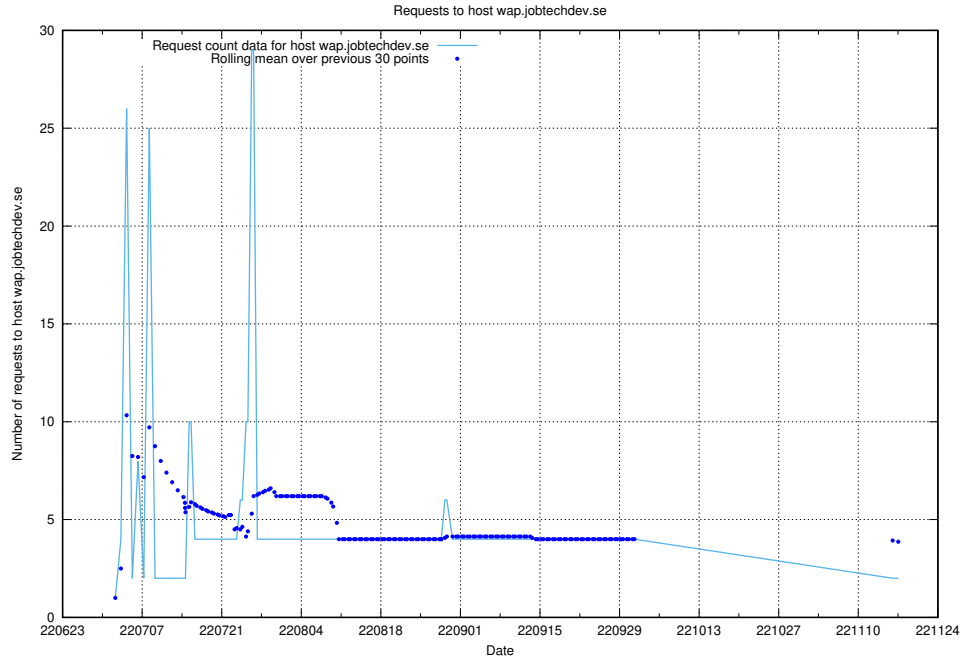

7.392 Usage of wap.jobtechdev.se

Here, we count the number of requests to host wap.jobtechdev.se.