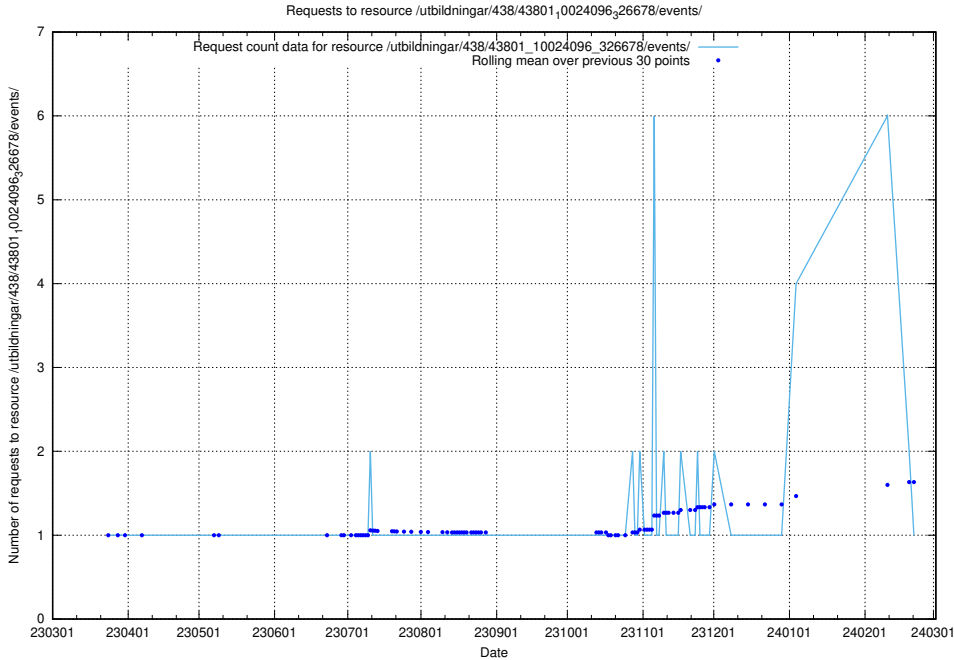

5.6103 Usage of /utbildningar/438/43801_10024096_326678/events/

Here, we count the number of requests to resource /utbildningar/438/43801_10024096_326678/events/.