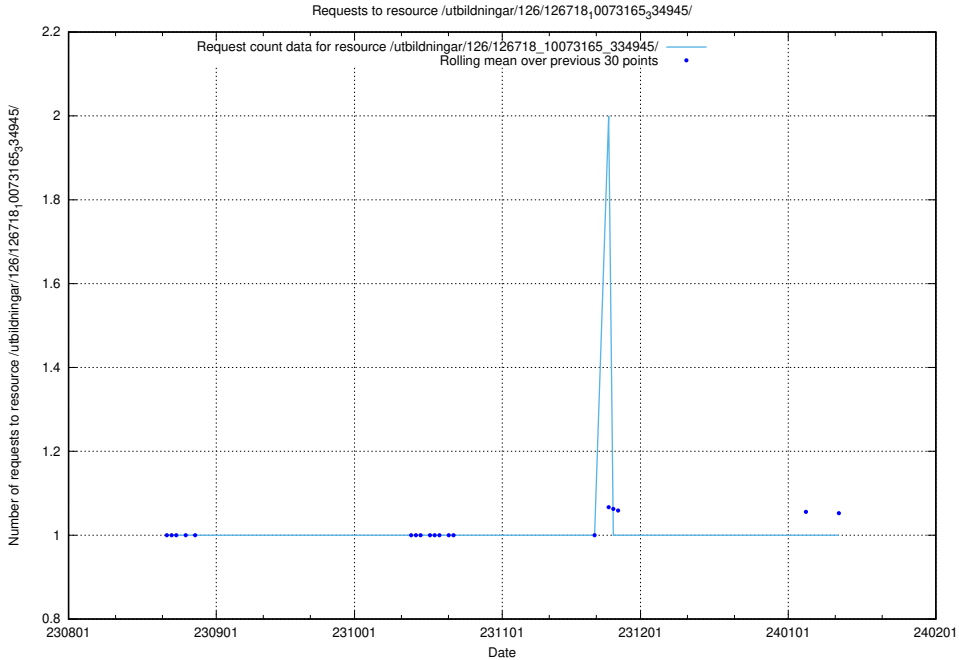

5.4684 Usage of /utbildningar/126/126718_10073165_334945/

Here, we count the number of requests to resource /utbildningar/126/126718_10073165_334945/.