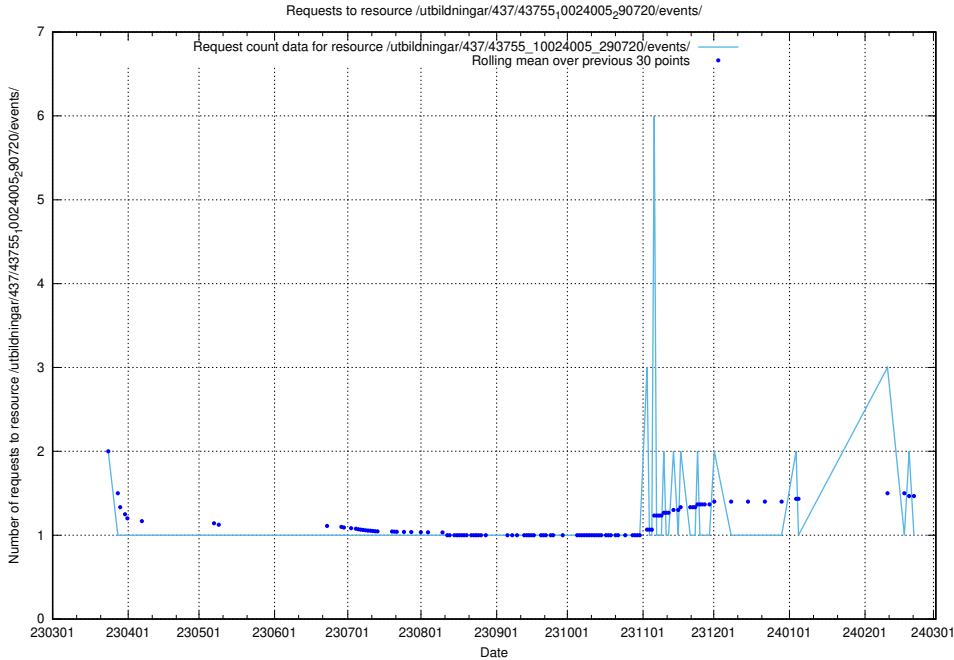

5.6082 Usage of /utbildningar/437/43755_10024005_290720/events/

Here, we count the number of requests to resource /utbildningar/437/43755_10024005_290720/events/.