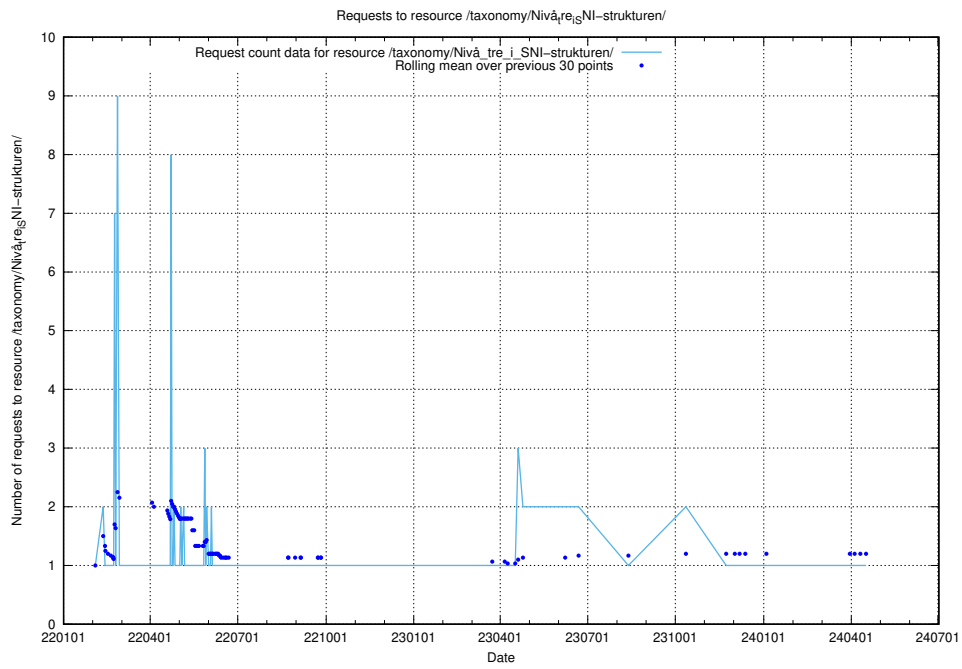

5.2968 Usage of /taxonomy/Nivå_tre_i_SNI-strukturen/

Here, we count the number of requests to resource /taxonomy/Nivå_tre_i_SNI-strukturen/.