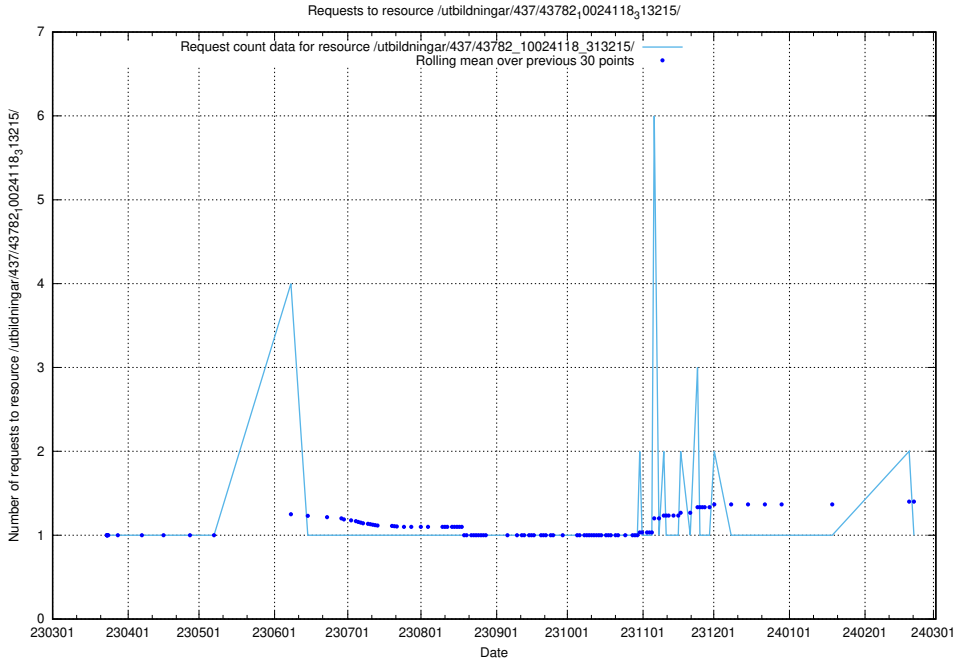

5.6289 Usage of /utbildningar/437/43782_10024118_313215/

Here, we count the number of requests to resource /utbildningar/437/43782_10024118_313215/.