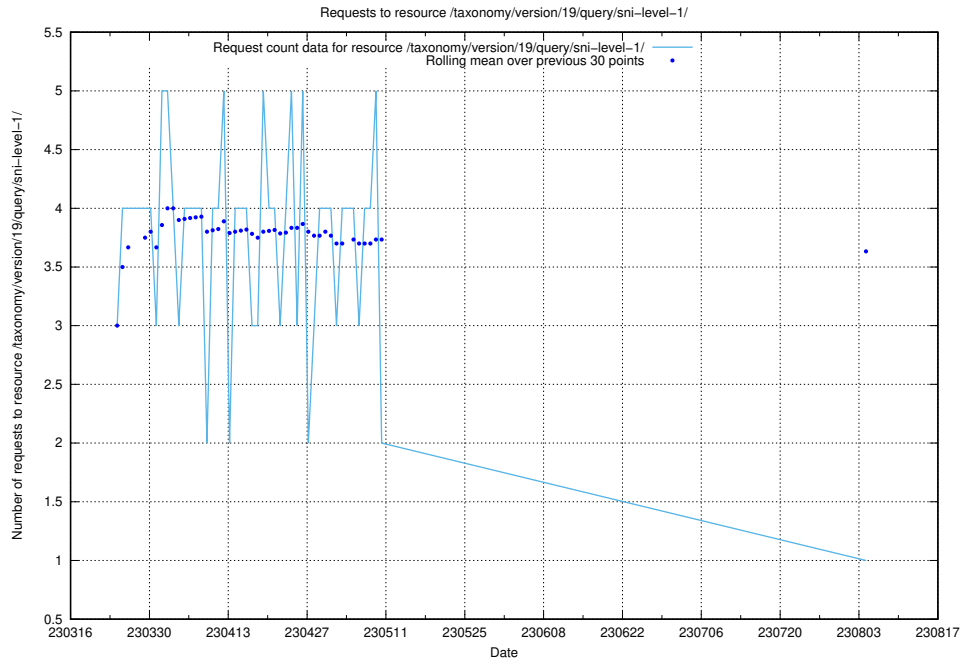

5.6062 Usage of /taxonomy/version/19/query/sni-level-1/

Here, we count the number of requests to resource /taxonomy/version/19/query/sni-level-1/.