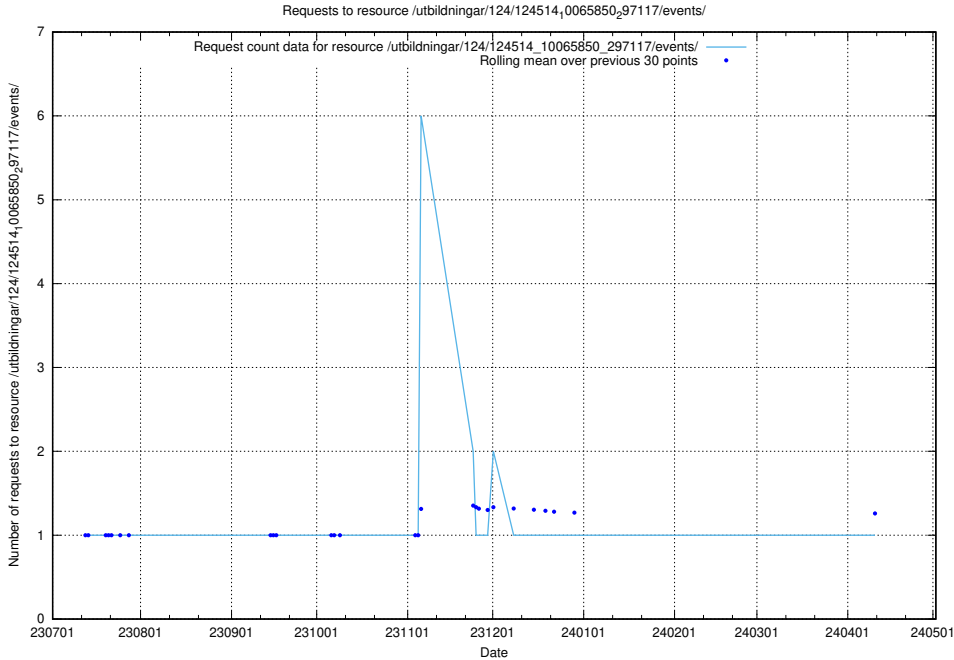

5.5048 Usage of /utbildningar/124/124514_10065850_297117/events/

Here, we count the number of requests to resource /utbildningar/124/124514_10065850_297117/events/