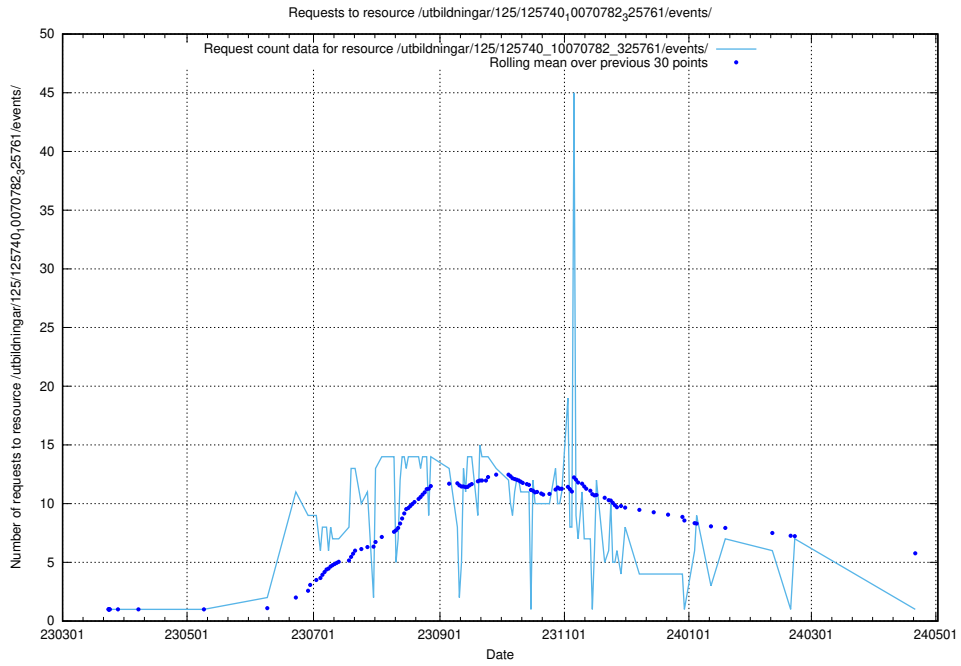

5.963 Usage of /utbildningar/125/125740_10070782_325761/events/

Here, we count the number of requests to resource /utbildningar/125/125740_10070782_325761/events/