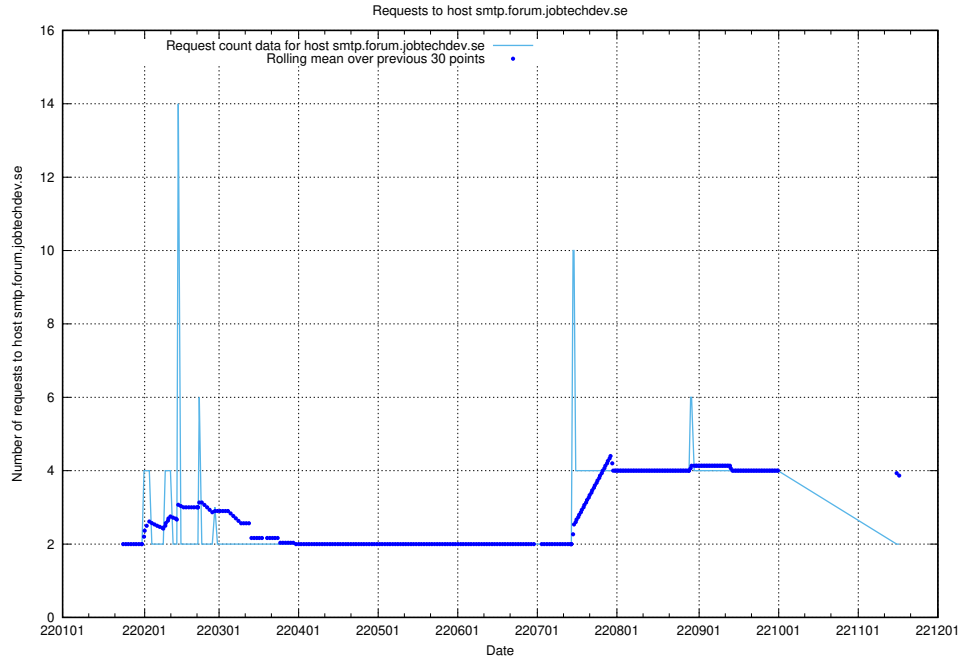

7.573 Usage of smtp.forum.jobtechdev.se

Here, we count the number of requests to host smtp.forum.jobtechdev.se.