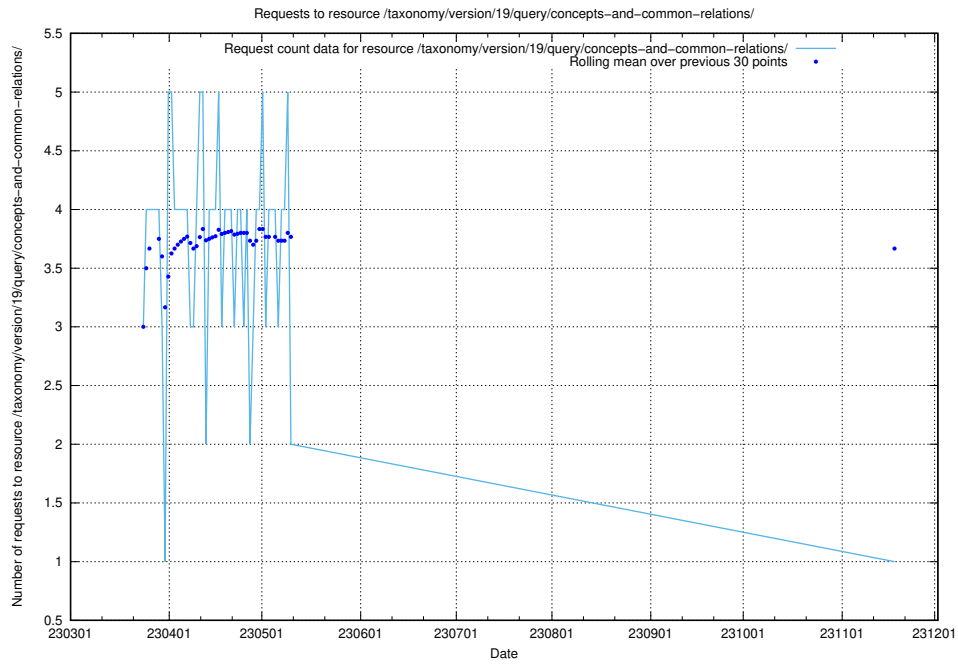

### 5.6079 Usage of /taxonomy/version/19/query/concepts-and-common-relations/

Here, we count the number of requests to resource /taxonomy/version/19/query/concepts-and-common-relations/.