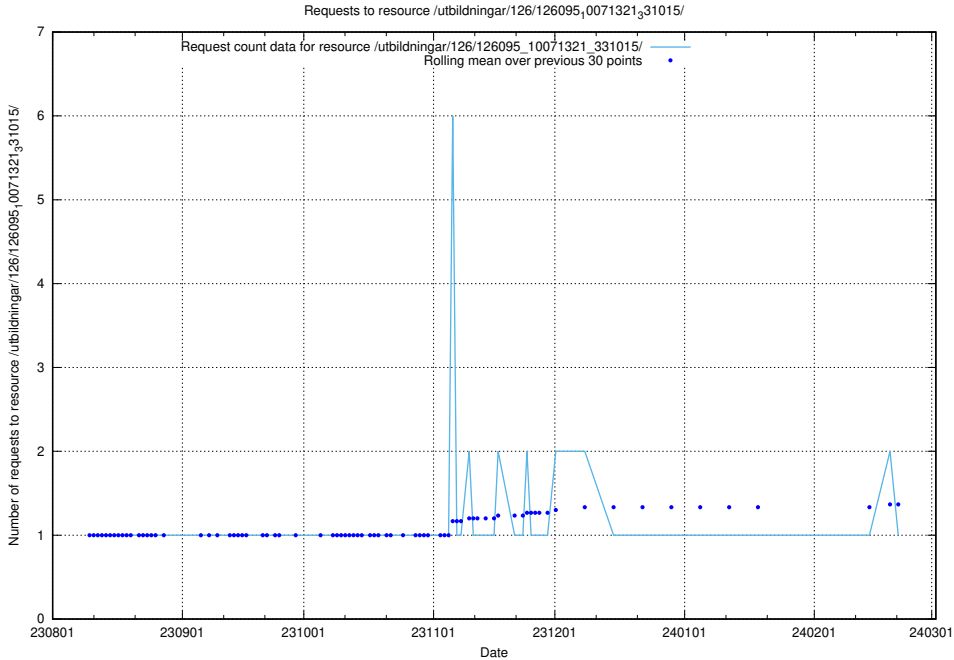

5.4770 Usage of /utbildningar/126/126095_10071321_331015/

Here, we count the number of requests to resource /utbildningar/126/126095_10071321_331015/.