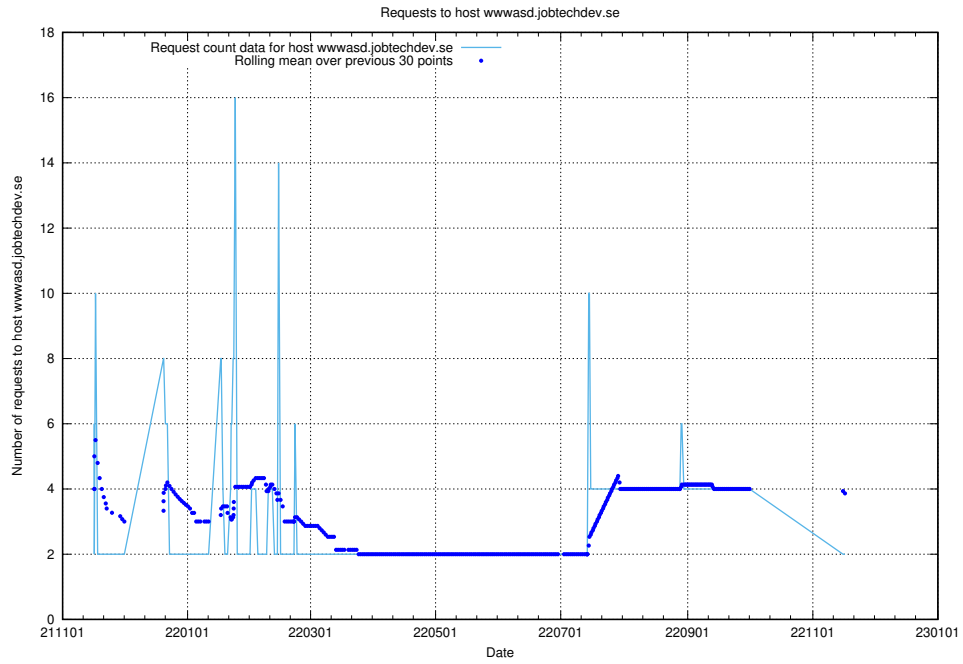

7.534 Usage of wwwasd.jobtechdev.se

Here, we count the number of requests to host wwwasd.jobtechdev.se.