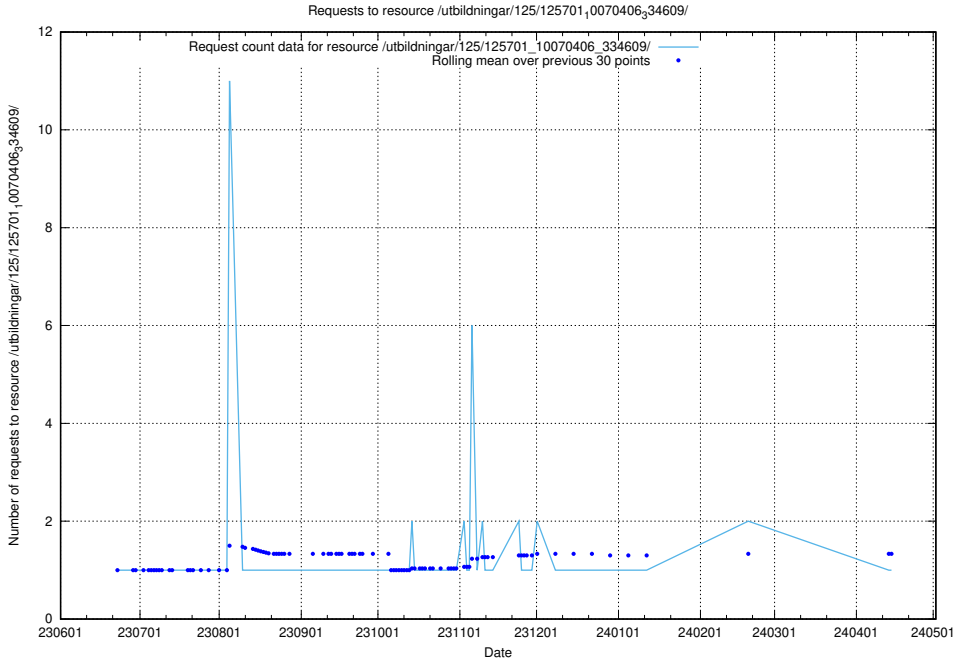

5.5642 Usage of /utbildningar/125/125701_10070406_334609/

Here, we count the number of requests to resource /utbildningar/125/125701_10070406_334609/.