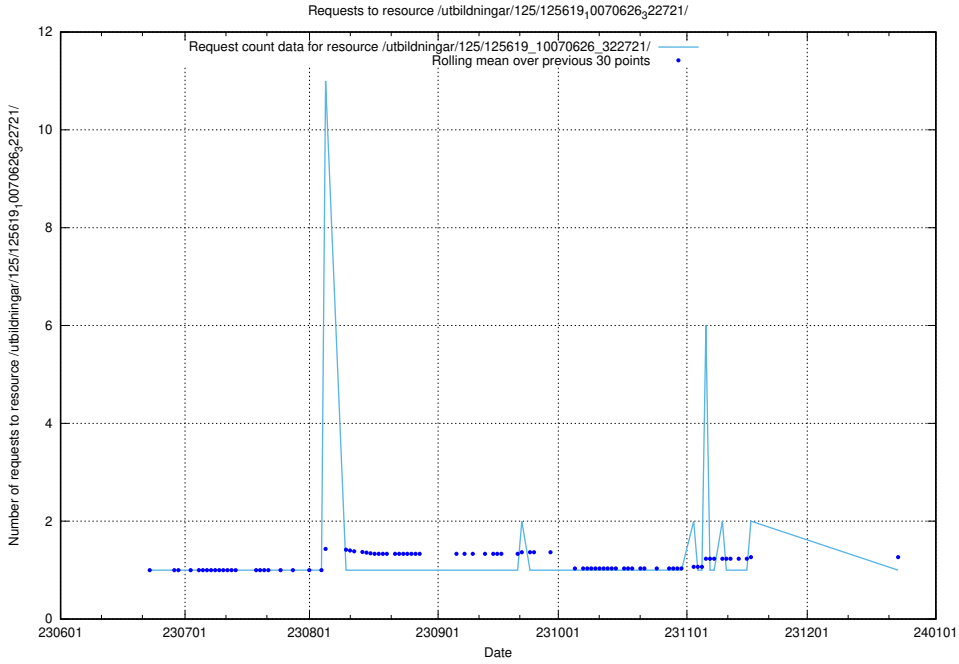

5.5656 Usage of /utbildningar/125/125619_10070626_322721/

Here, we count the number of requests to resource /utbildningar/125/125619_10070626_322721/.