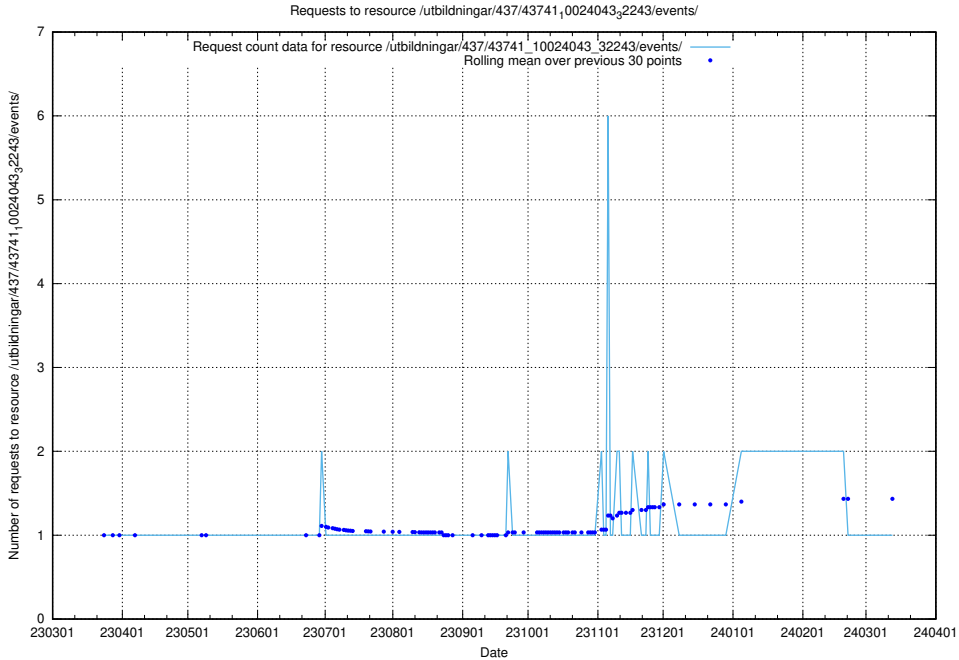

5.6129 Usage of /utbildningar/437/43741_10024043_32243/events/

Here, we count the number of requests to resource /utbildningar/437/43741_10024043_32243/events/.