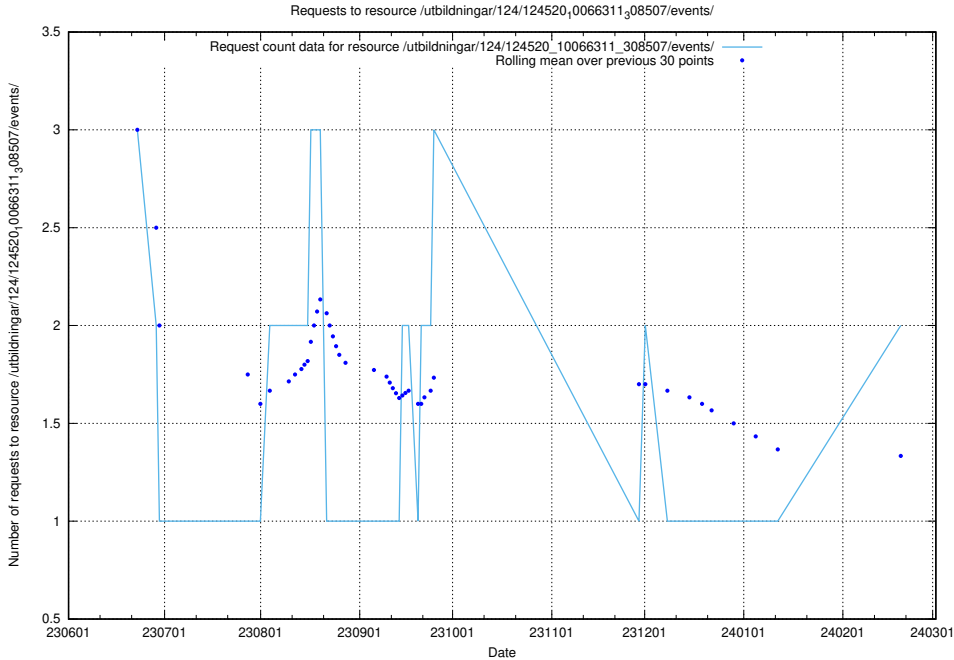

5.825 Usage of /utbildningar/124/124520_10066311_308507/events/

Here, we count the number of requests to resource /utbildningar/124/124520_10066311_308507/events/