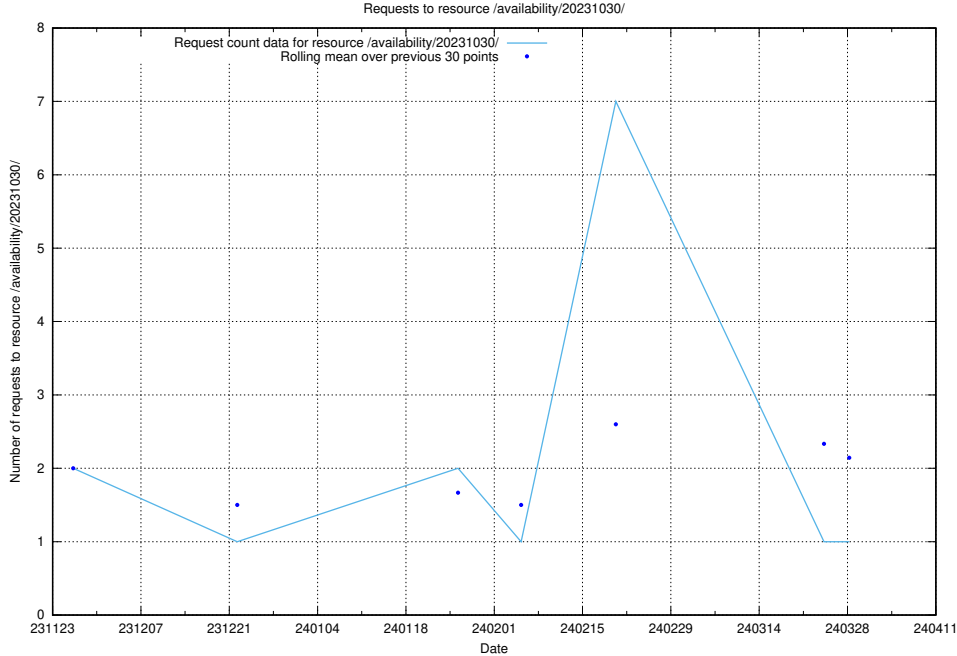

5.3922 Usage of /availability/20231030/

Here, we count the number of requests to resource /availability/20231030/.