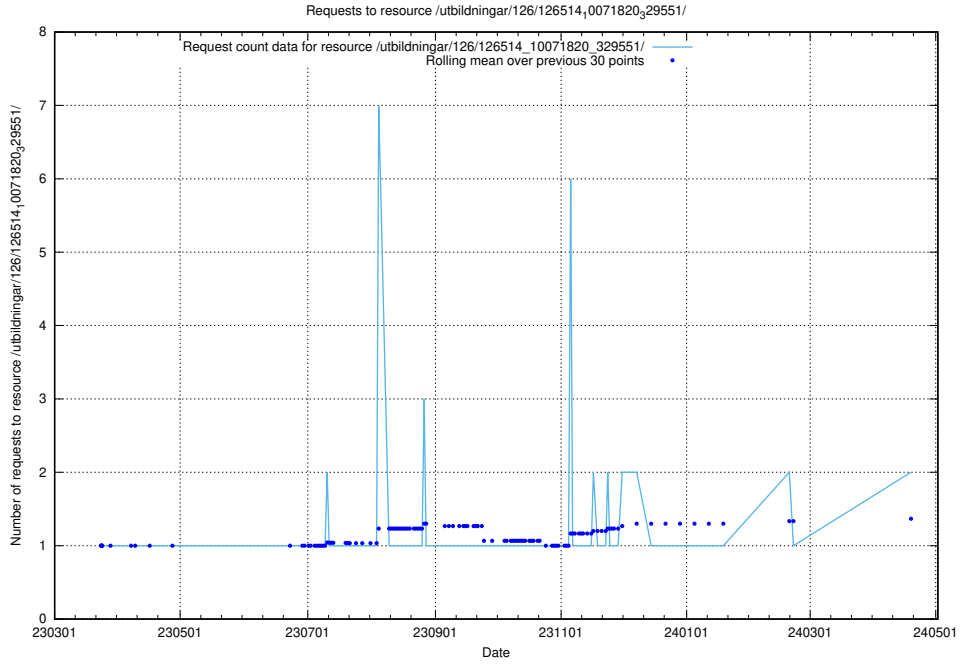

5.948 Usage of /utbildningar/126/126514_10071820_329551/

Here, we count the number of requests to resource /utbildningar/126/126514_10071820_329551/.