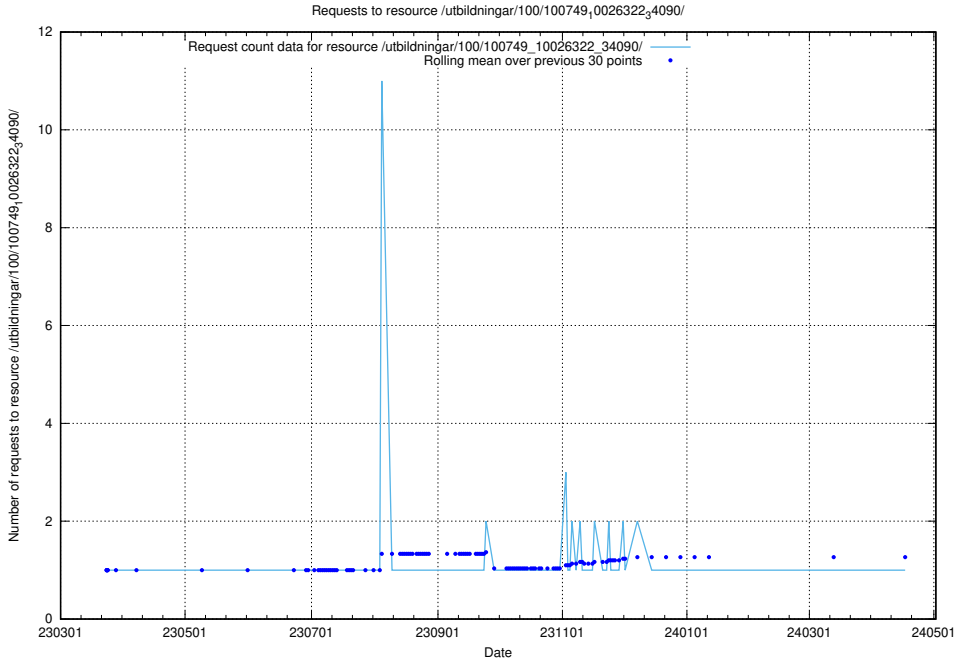

5.5562 Usage of /utbildningar/100/100749_10026322_34090/

Here, we count the number of requests to resource /utbildningar/100/100749_10026322_34090/.