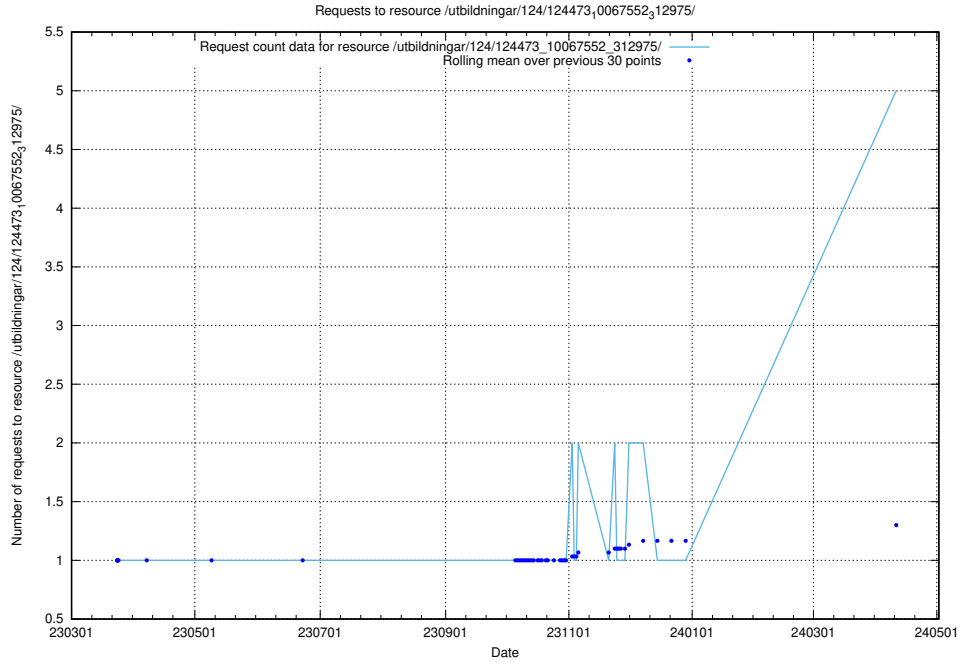

5.129 Usage of /utbildningar/124/124473_10067552_312975/

Here, we count the number of requests to resource /utbildningar/124/124473_10067552_312975/.