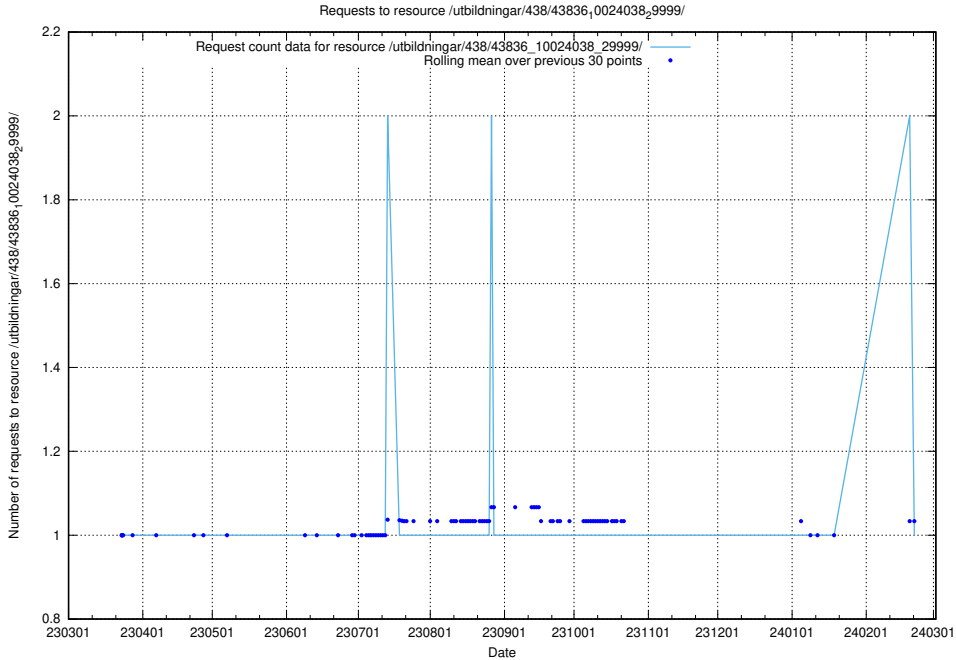

### 5.6255 Usage of /utbildningar/438/43836\_10024038\_29999/

Here, we count the number of requests to resource /utbildningar/438/43836\_10024038\_29999/.