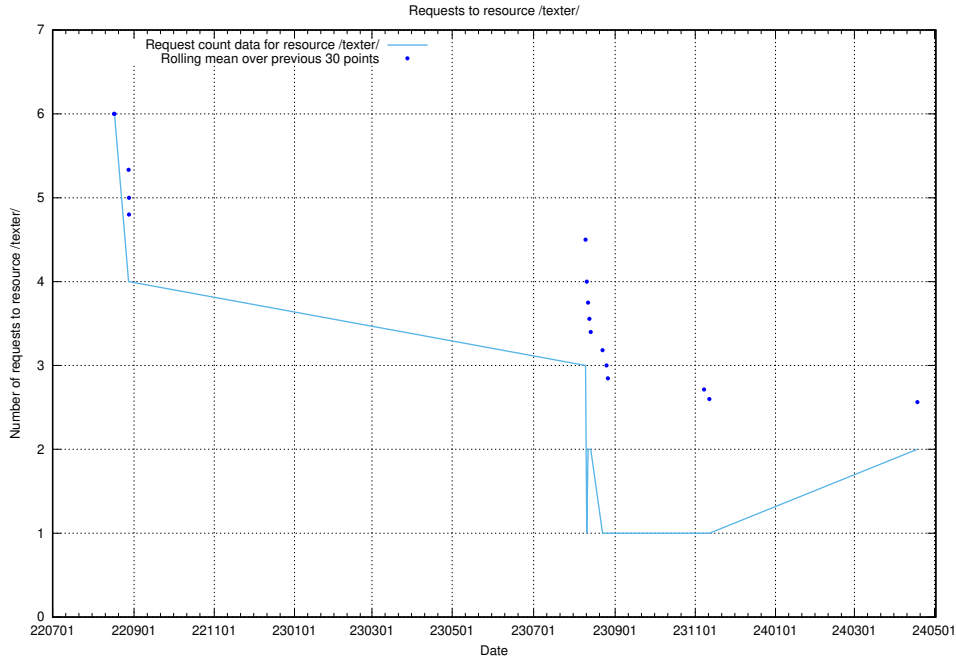

5.956 Usage of /texter/

Here, we count the number of requests to resource /texter/.