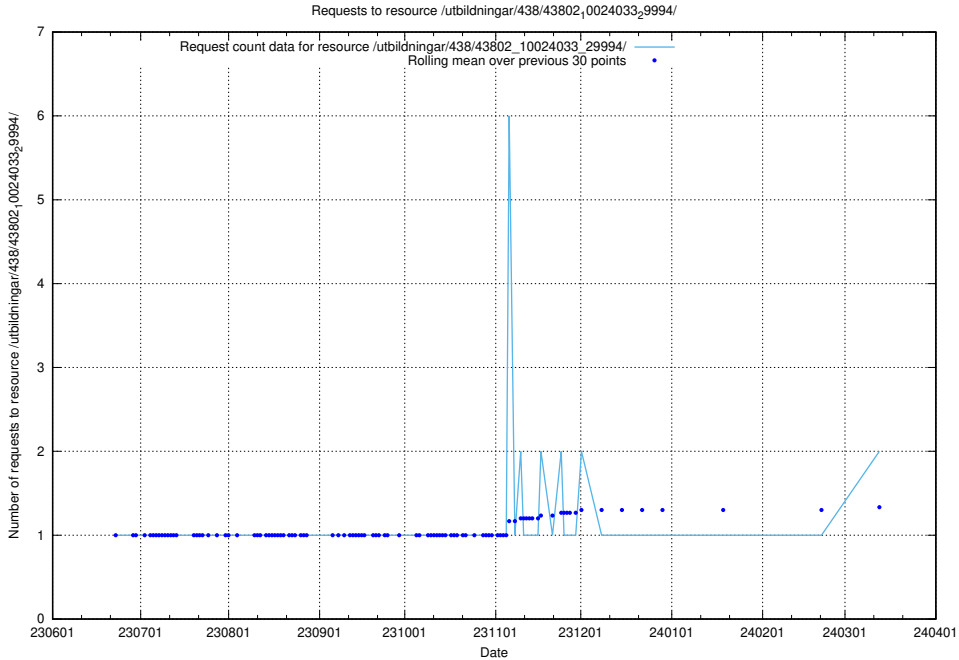

5.826 Usage of /utbildningar/438/43802_10024033_29994/

Here, we count the number of requests to resource /utbildningar/438/43802_10024033_29994/.