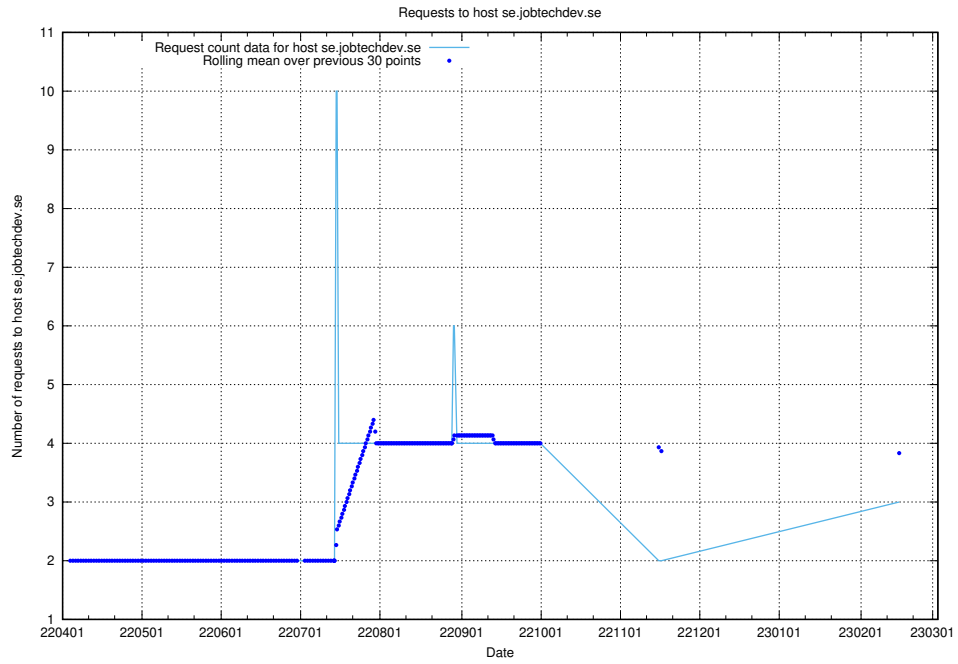

7.216 Usage of se.jobtechdev.se

Here, we count the number of requests to host se.jobtechdev.se.