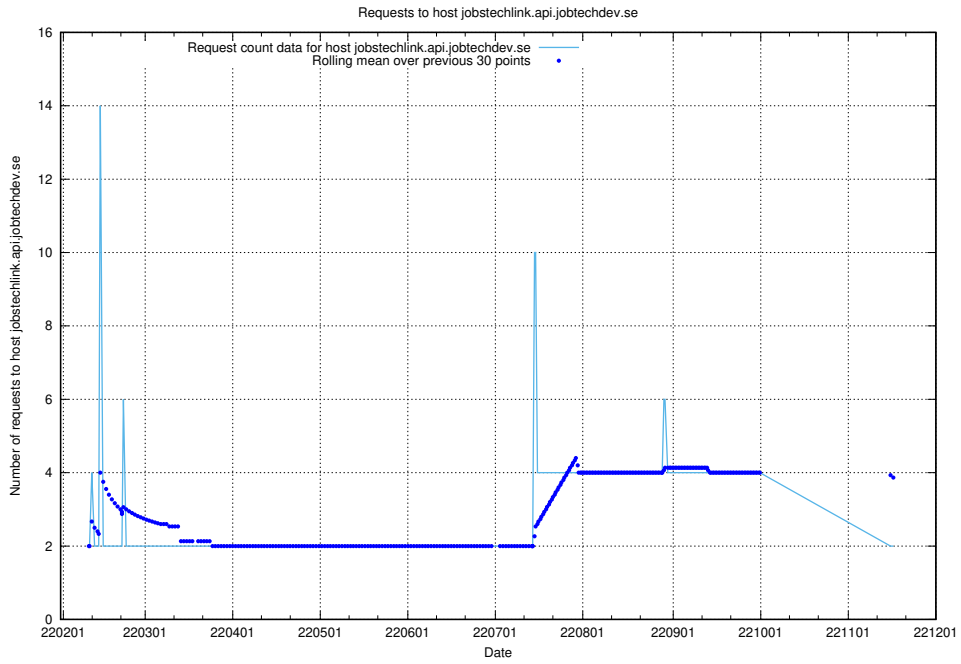

7.555 Usage of `jobstechlink.api.jobtechdev.se`

Here, we count the number of requests to host `jobstechlink.api.jobtechdev.se`.