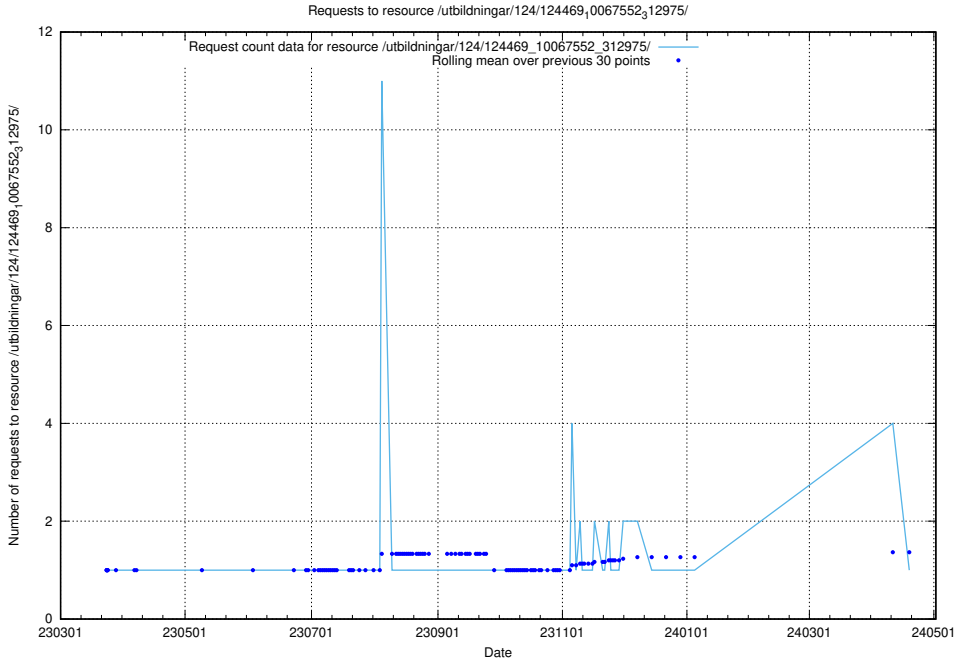

5.3276 Usage of /utbildningar/124/124469_10067552_312975/

Here, we count the number of requests to resource /utbildningar/124/124469_10067552_312975/.