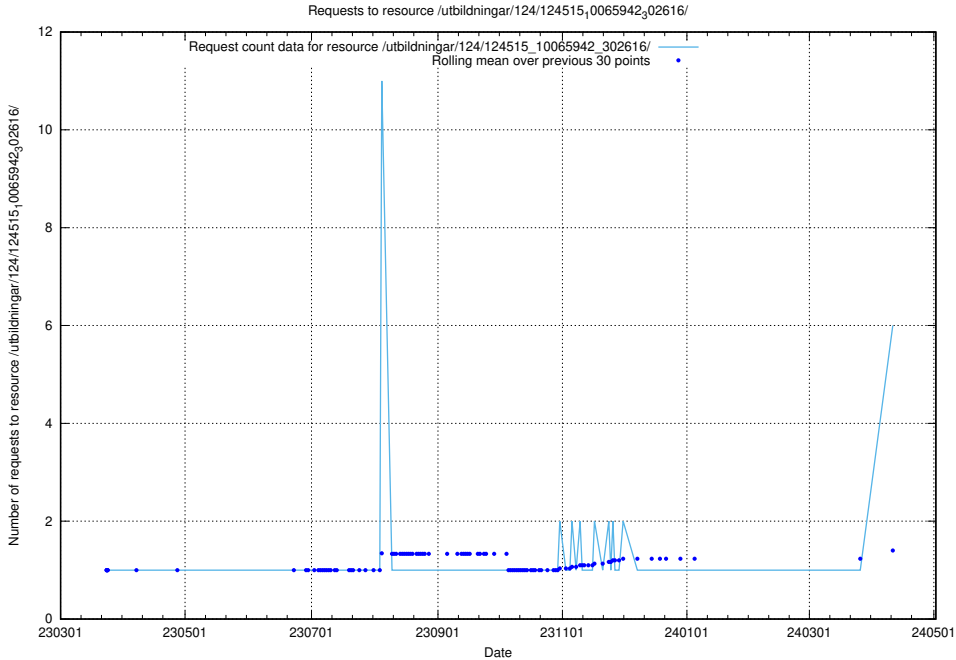

5.55 Usage of /utbildningar/124/124515_10065942_302616/

Here, we count the number of requests to resource /utbildningar/124/124515_10065942_302616/.