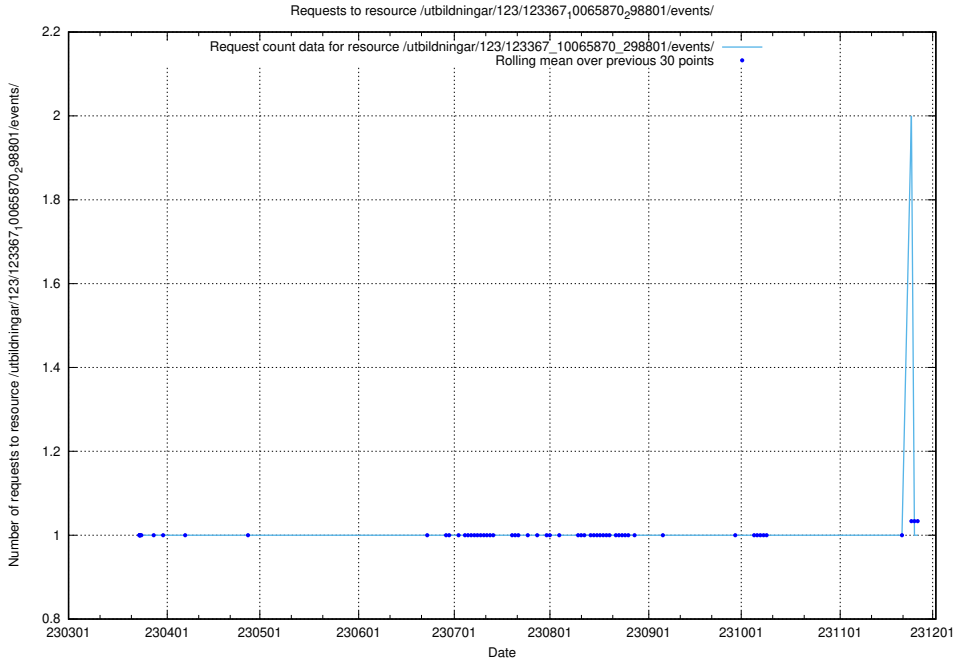

### 5.4697 Usage of /utbildningar/123/123367\_10065870\_298801/events/

Here, we count the number of requests to resource /utbildningar/123/123367\_10065870\_298801/events/