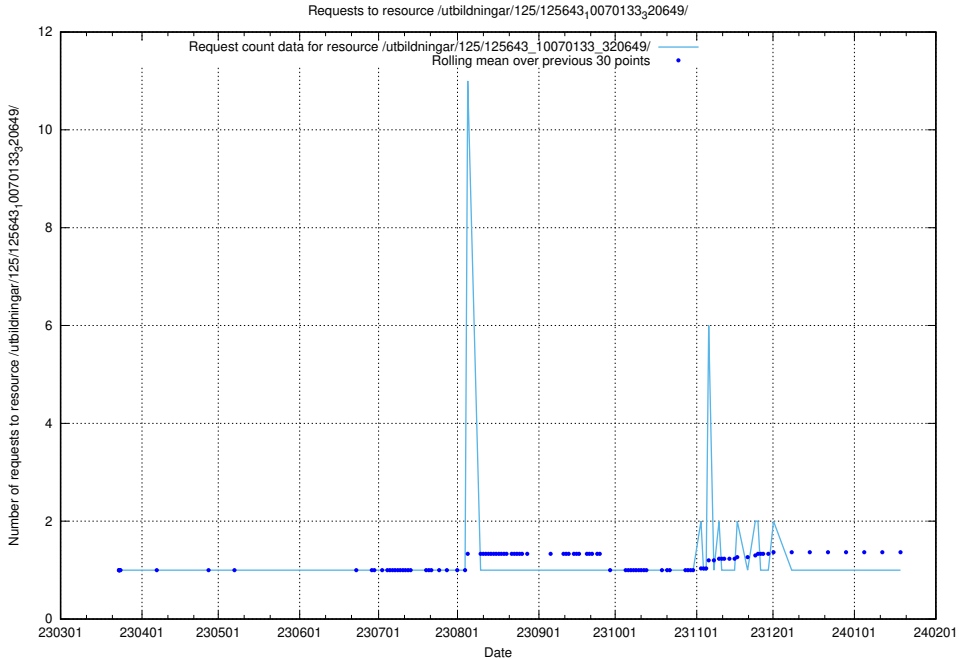

5.1046 Usage of /utbildningar/125/125643_10070133_320649/

Here, we count the number of requests to resource /utbildningar/125/125643_10070133_320649/.