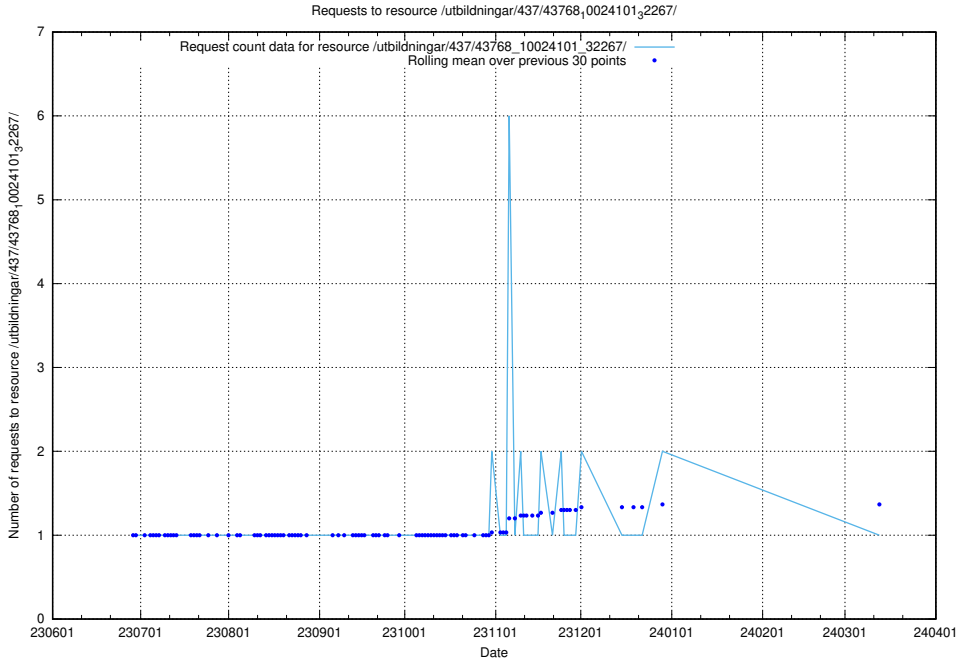

5.5367 Usage of /utbildningar/437/43768_10024101_32267/

Here, we count the number of requests to resource /utbildningar/437/43768_10024101_32267/.