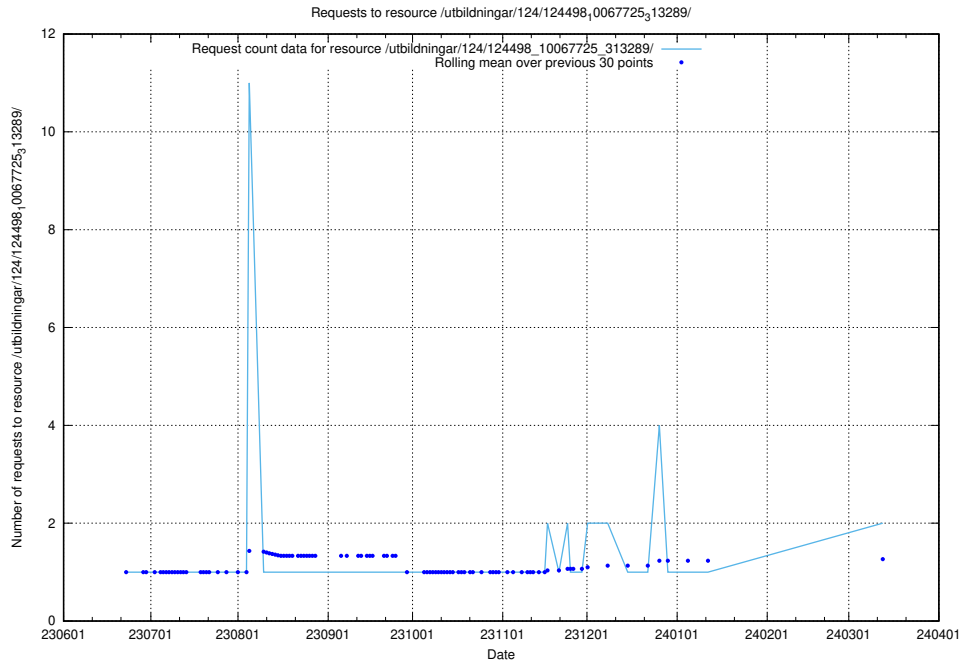

5.846 Usage of /utbildningar/124/124498_10067725_313289/

Here, we count the number of requests to resource /utbildningar/124/124498_10067725_313289/.