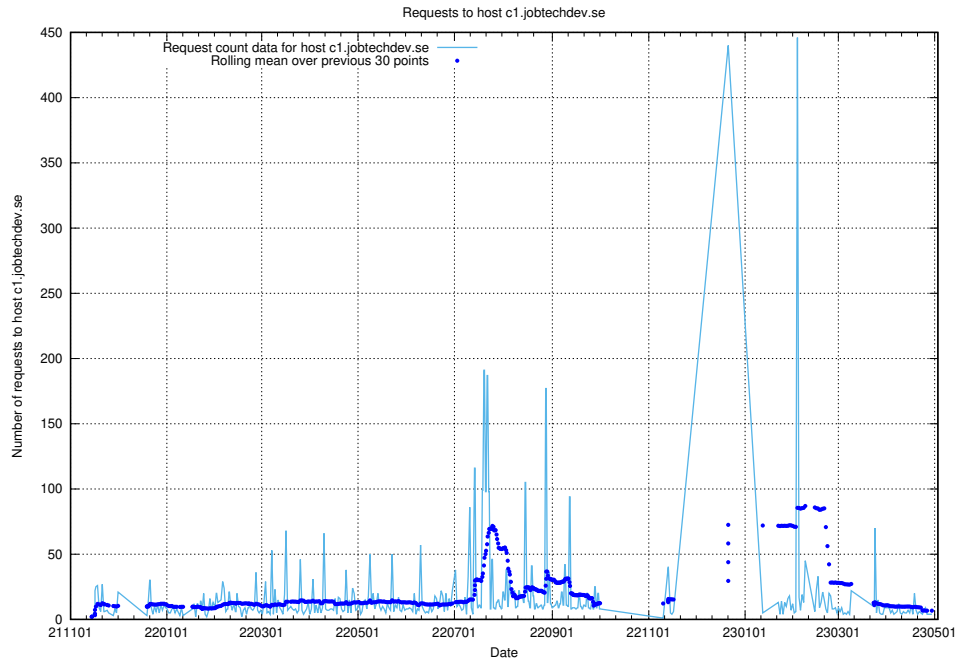

7.98 Usage of c1.jobtechdev.se

Here, we count the number of requests to host c1.jobtechdev.se.