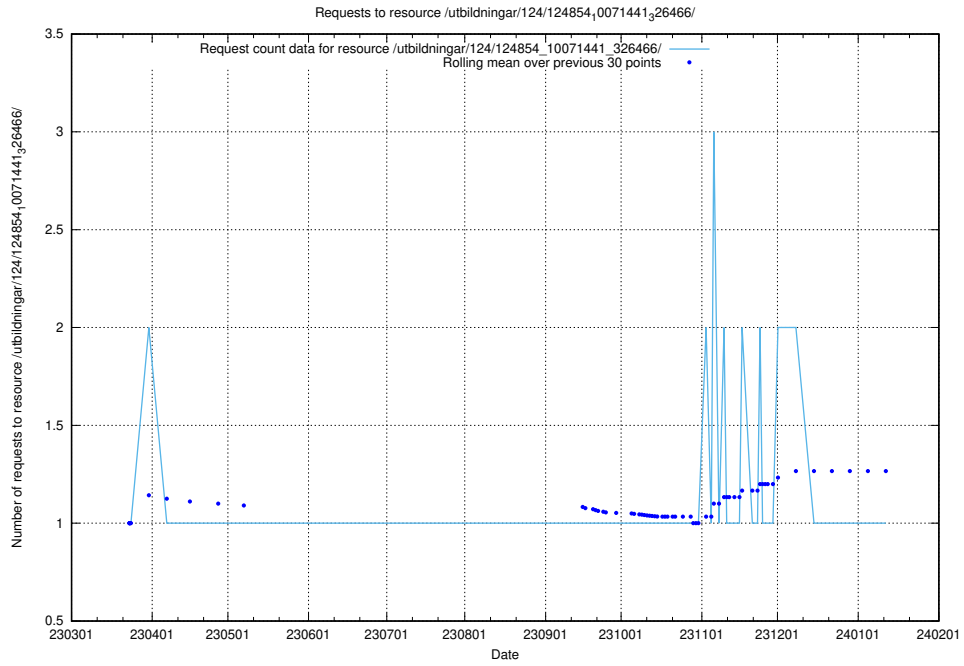

5.1193 Usage of /utbildningar/124/124854_10071441_326466/

Here, we count the number of requests to resource /utbildningar/124/124854_10071441_326466/.