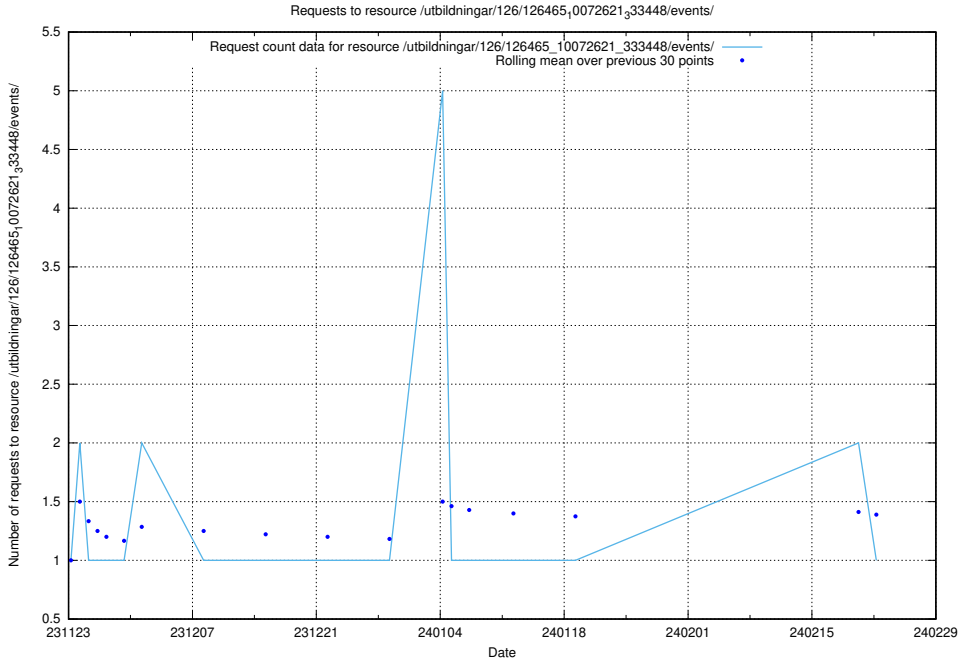

5.3976 Usage of /utbildningar/126/126465_10072621_333448/events/

Here, we count the number of requests to resource /utbildningar/126/126465_10072621_333448/events/