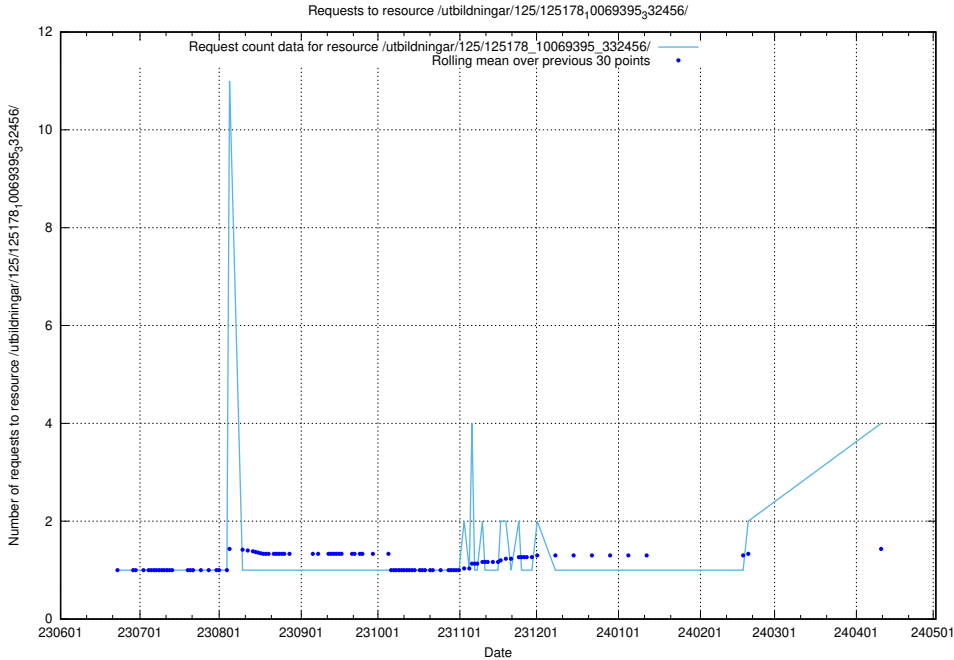

5.234 Usage of /utbildningar/125/125178_10069395_332456/

Here, we count the number of requests to resource /utbildningar/125/125178_10069395_332456/.