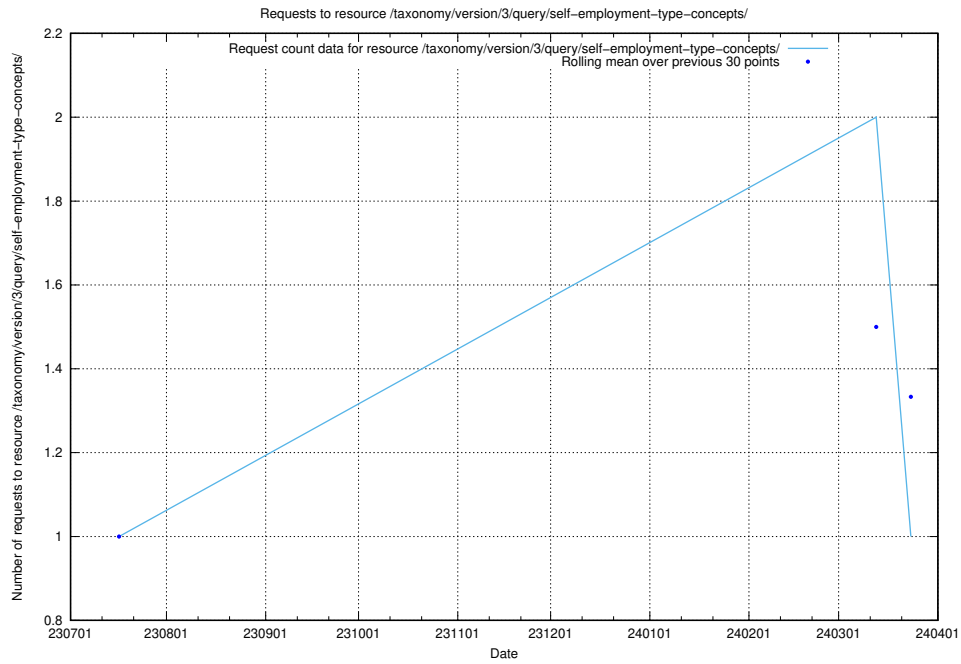

5.4992 Usage of /taxonomy/version/3/query/self-employment-type-concepts/

Here, we count the number of requests to resource /taxonomy/version/3/query/self-employment-type-concepts/.