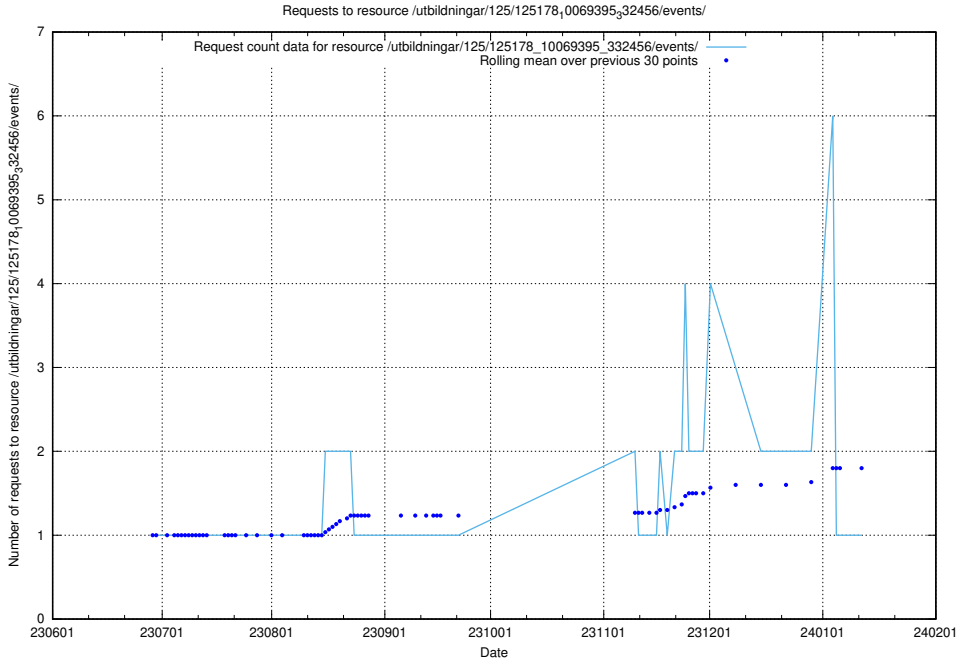

5.5415 Usage of /utbildningar/125/125178_10069395_332456/events/

Here, we count the number of requests to resource /utbildningar/125/125178_10069395_332456/events/