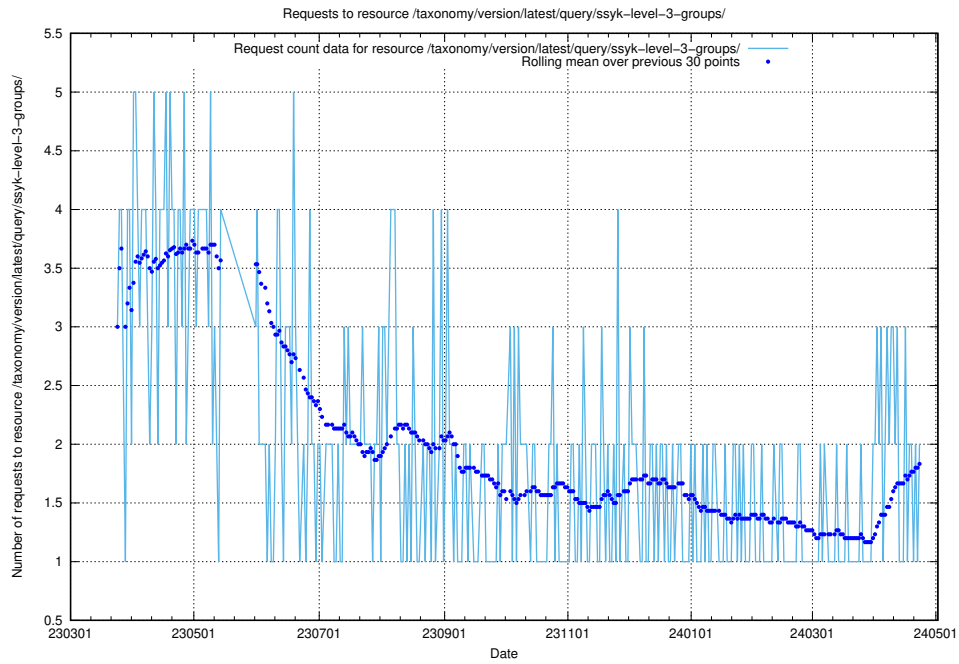

5.898 Usage of /taxonomy/version/latest/query/ssyk-level-3-groups/

Here, we count the number of requests to resource /taxonomy/version/latest/query/ssyk-level-3-groups/.