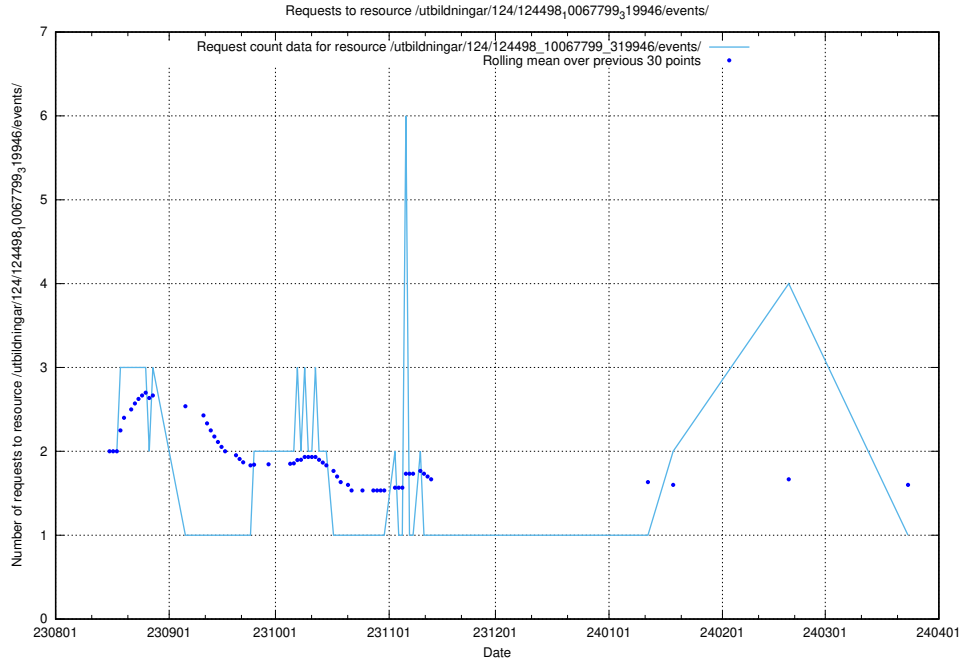

### 5.4733 Usage of /utbildningar/124/124498\_10067799\_319946/events/

Here, we count the number of requests to resource /utbildningar/124/124498\_10067799\_319946/events/