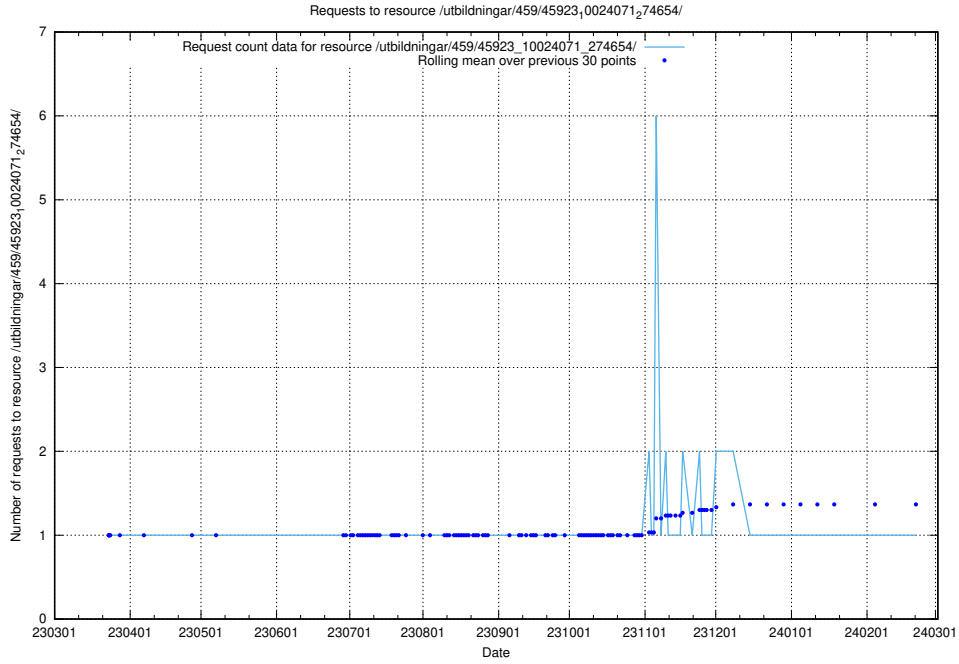

### 5.6241 Usage of /utbildningar/457/45736\_10024003\_32189/events/

Here, we count the number of requests to resource /utbildningar/457/45736\_10024003\_32189/events/.