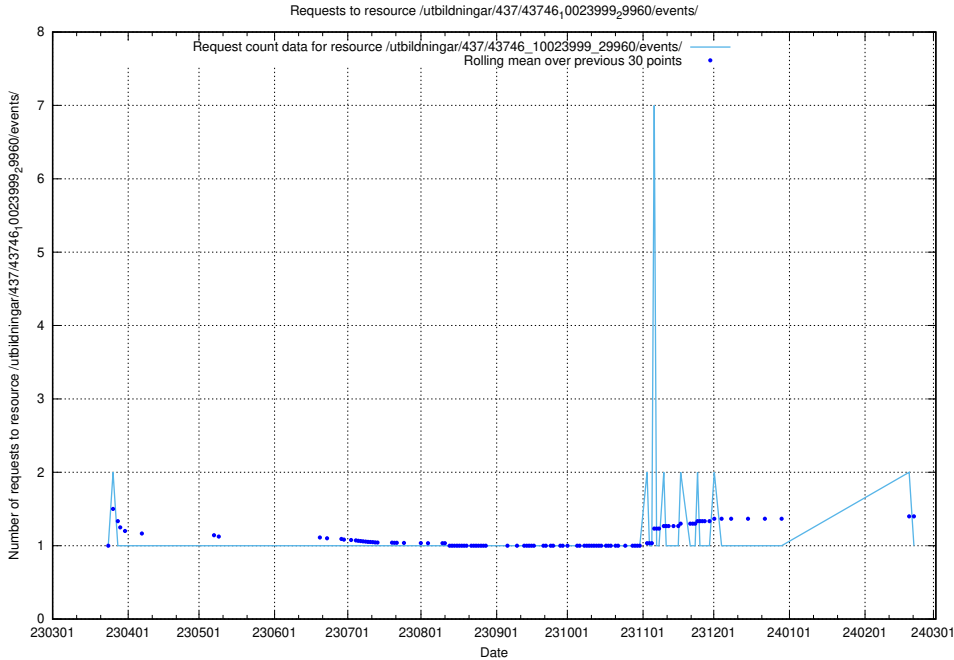

5.6127 Usage of /utbildningar/437/43746_10023999_29960/events/

Here, we count the number of requests to resource /utbildningar/437/43746_10023999_29960/events/.