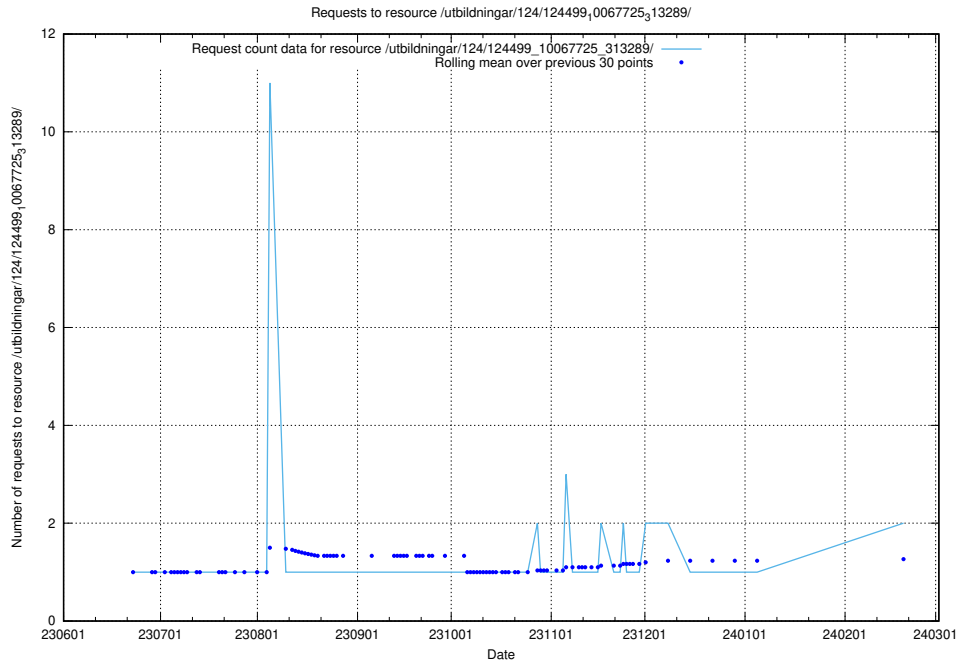

5.845 Usage of /utbildningar/124/124499_10067725_313289/

Here, we count the number of requests to resource /utbildningar/124/124499_10067725_313289/.