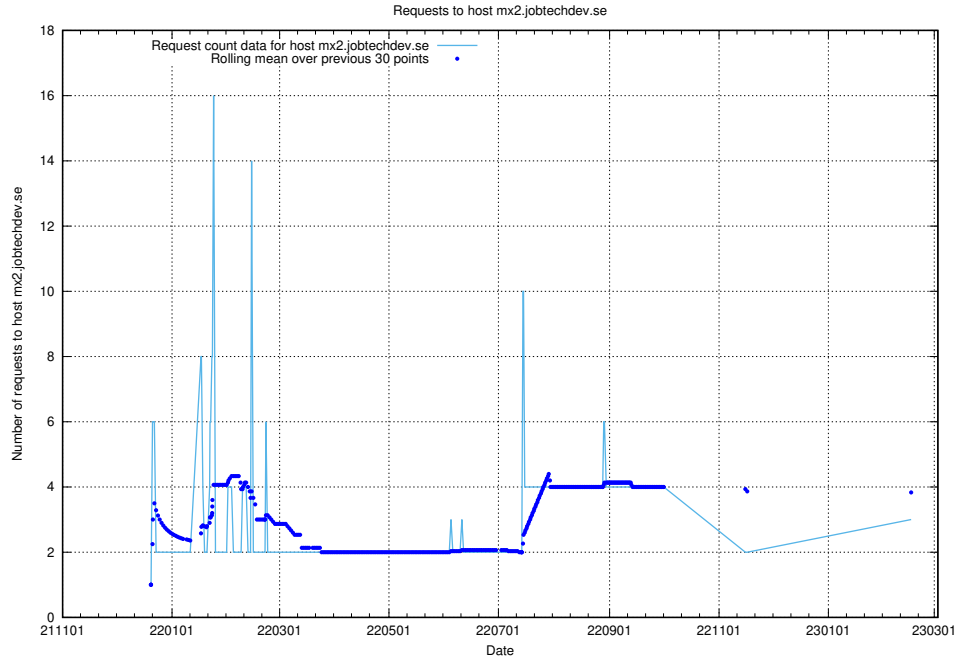

7.195 Usage of mx2.jobtechdev.se

Here, we count the number of requests to host mx2.jobtechdev.se.