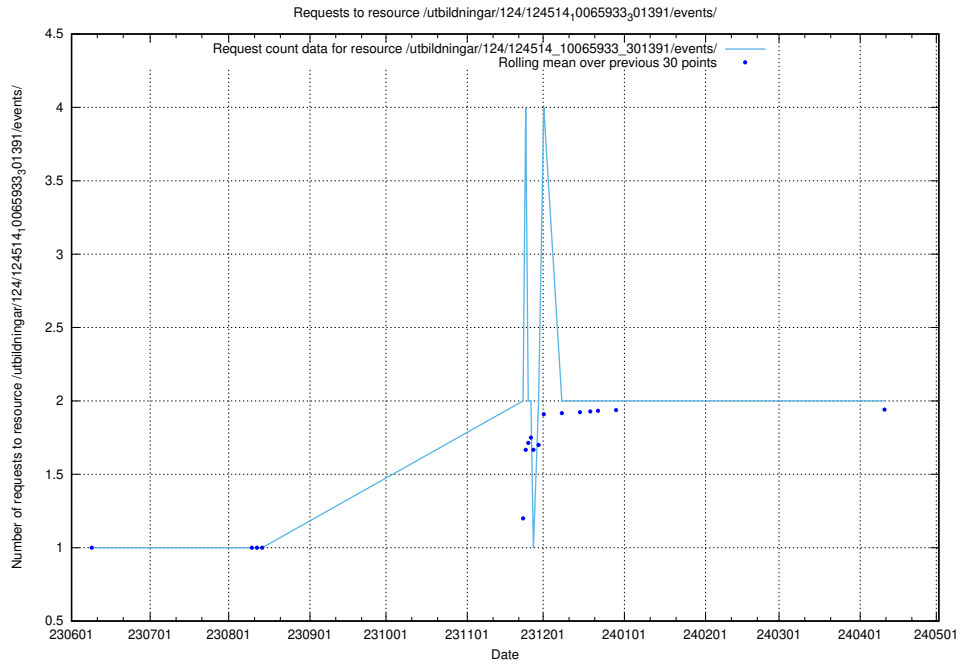

5.873 Usage of /utbildningar/124/124514_10065933_301391/events/

Here, we count the number of requests to resource /utbildningar/124/124514_10065933_301391/events/