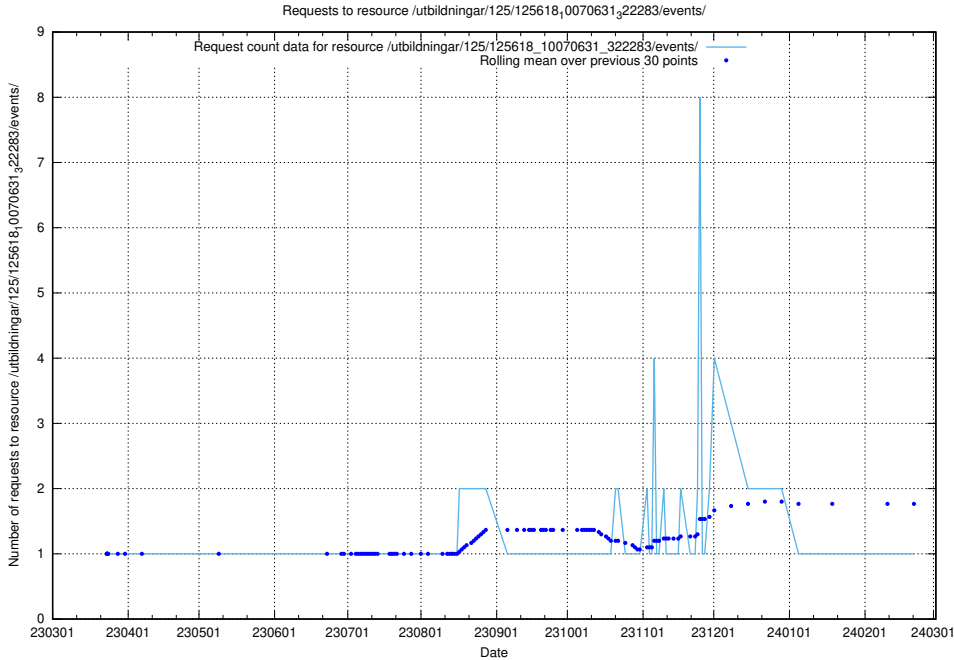

5.1067 Usage of /utbildningar/125/125618_10070631_322283/events/

Here, we count the number of requests to resource /utbildningar/125/125618_10070631_322283/events/