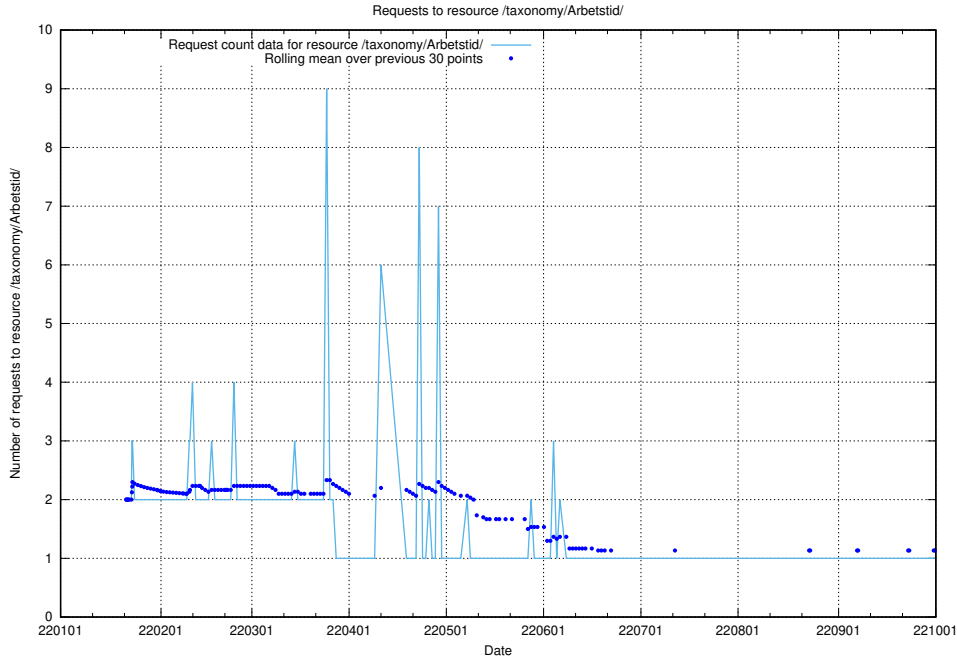

5.1678 Usage of /taxonomy/Arbetstid/

Here, we count the number of requests to resource /taxonomy/Arbetstid/.