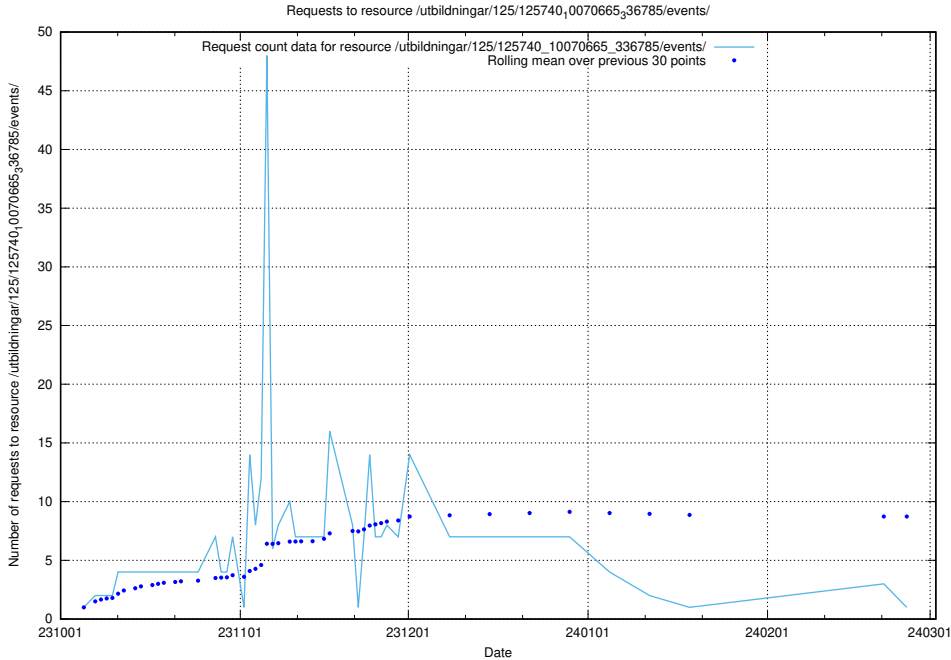

5.4351 Usage of /utbildningar/125/125740_10070665_336785/events/

Here, we count the number of requests to resource /utbildningar/125/125740_10070665_336785/events/