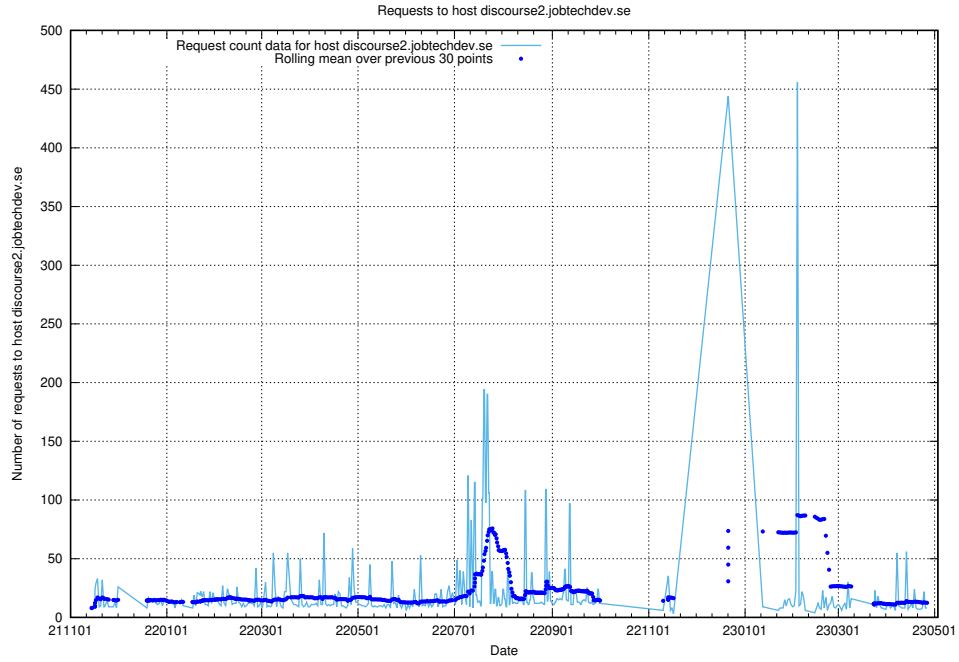

7.64 Usage of discourse2.jobtechdev.se

Here, we count the number of requests to host discourse2.jobtechdev.se.