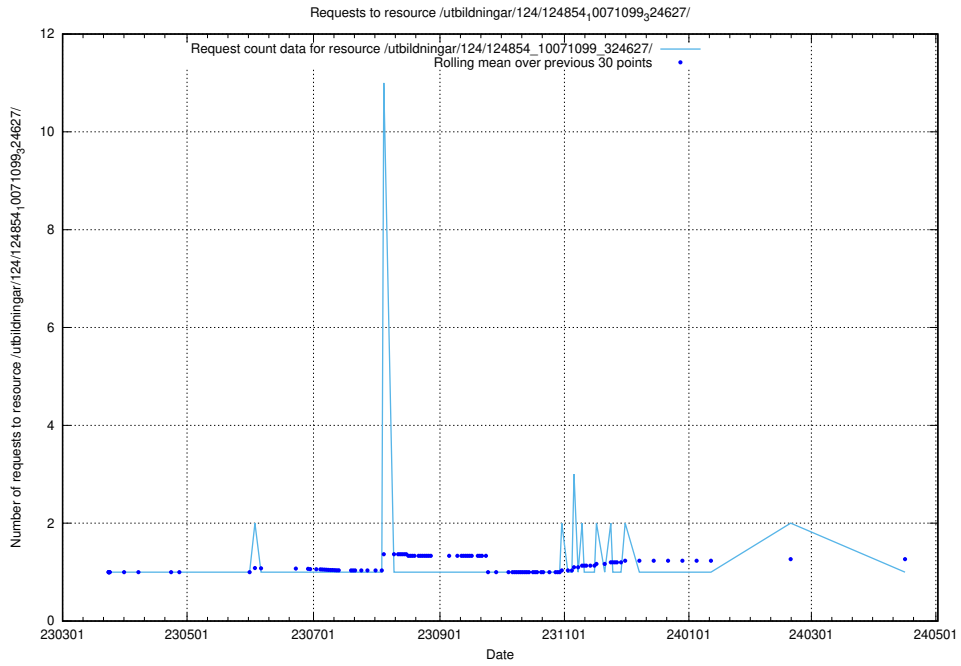

5.1194 Usage of /utbildningar/124/124854_10071099_324627/

Here, we count the number of requests to resource /utbildningar/124/124854_10071099_324627/.