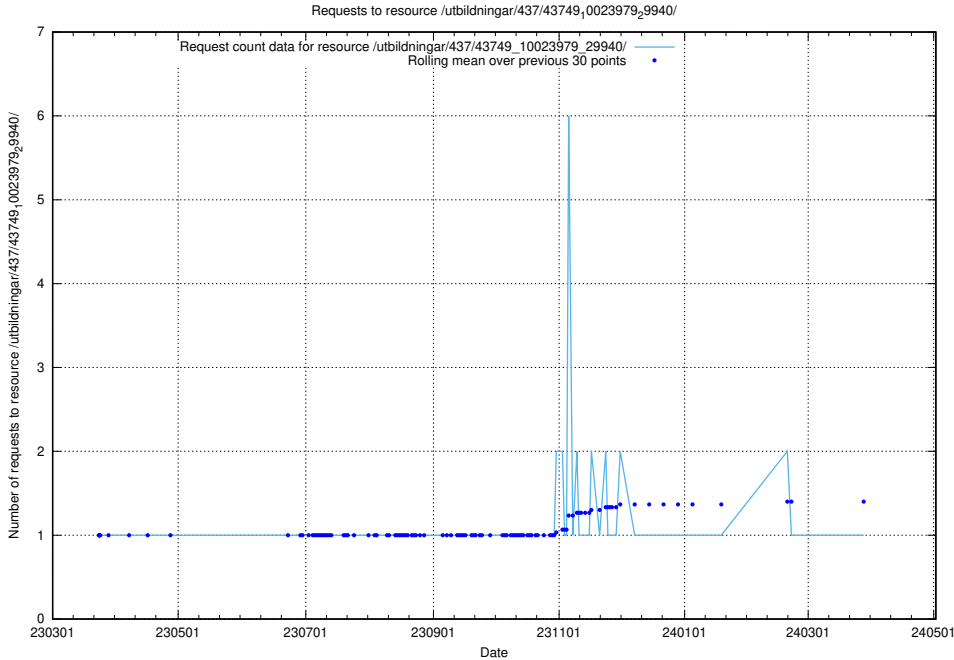

5.6305 Usage of /utbildningar/437/43749_10023979_29940/

Here, we count the number of requests to resource /utbildningar/437/43749_10023979_29940/.