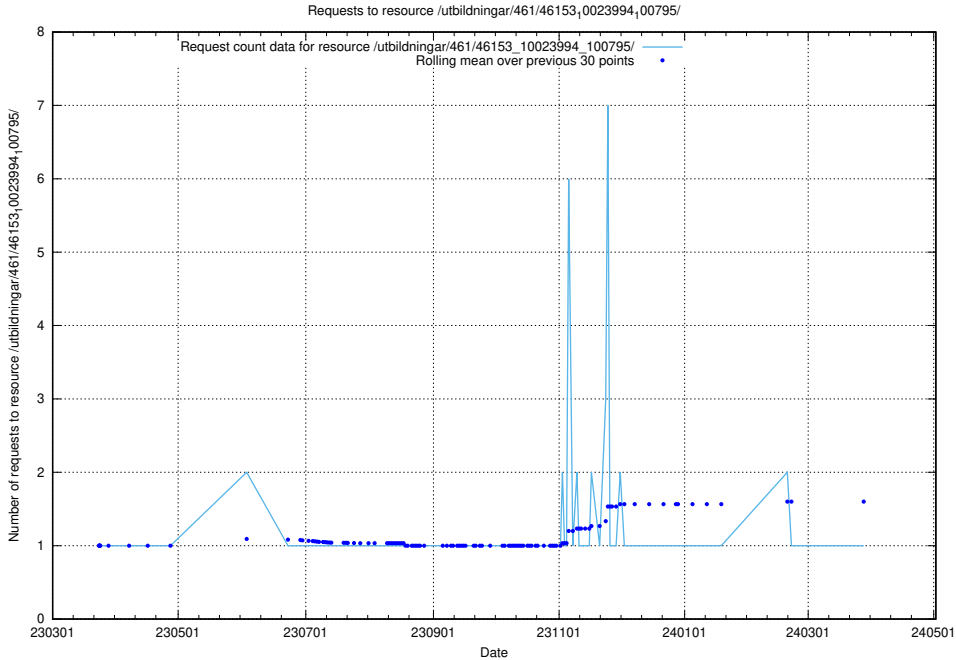

5.6239 Usage of /utbildningar/461/46153_10023994_100795/

Here, we count the number of requests to resource /utbildningar/461/46153_10023994_100795/.