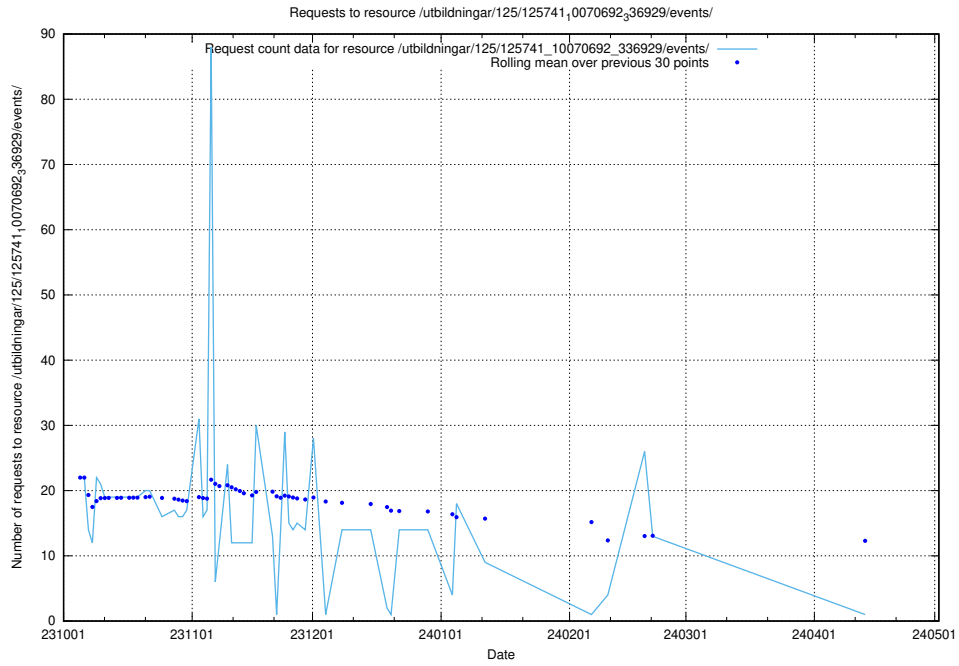

5.4340 Usage of /utbildningar/125/125741_10070692_336929/events/

Here, we count the number of requests to resource /utbildningar/125/125741_10070692_336929/events/