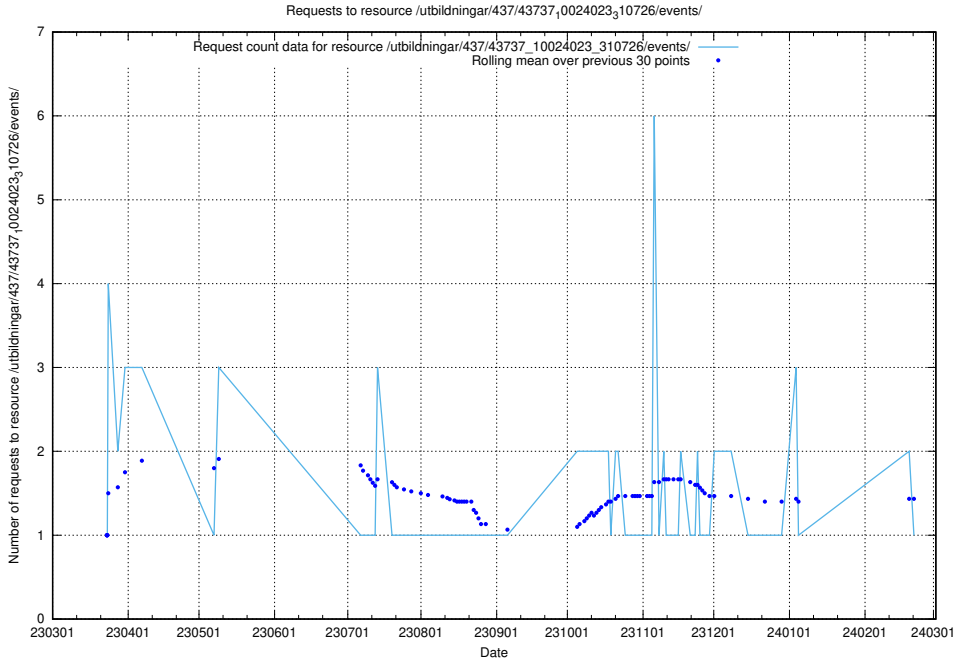

5.6317 Usage of /utbildningar/437/43737_10024023_310726/events/

Here, we count the number of requests to resource /utbildningar/437/43737_10024023_310726/events/.