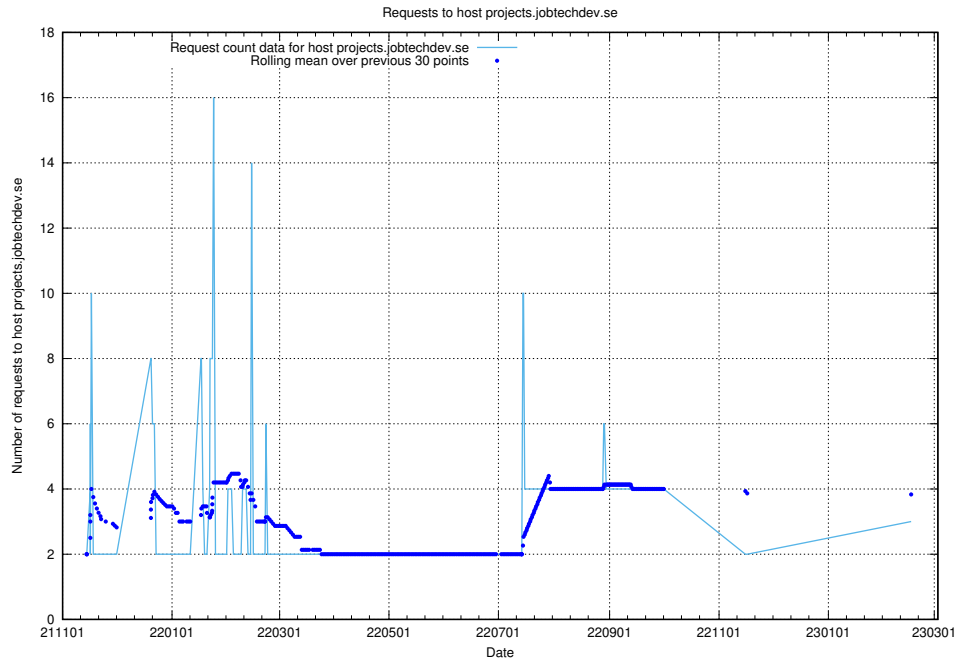

7.233 Usage of projects.jobtechdev.se

Here, we count the number of requests to host projects.jobtechdev.se.