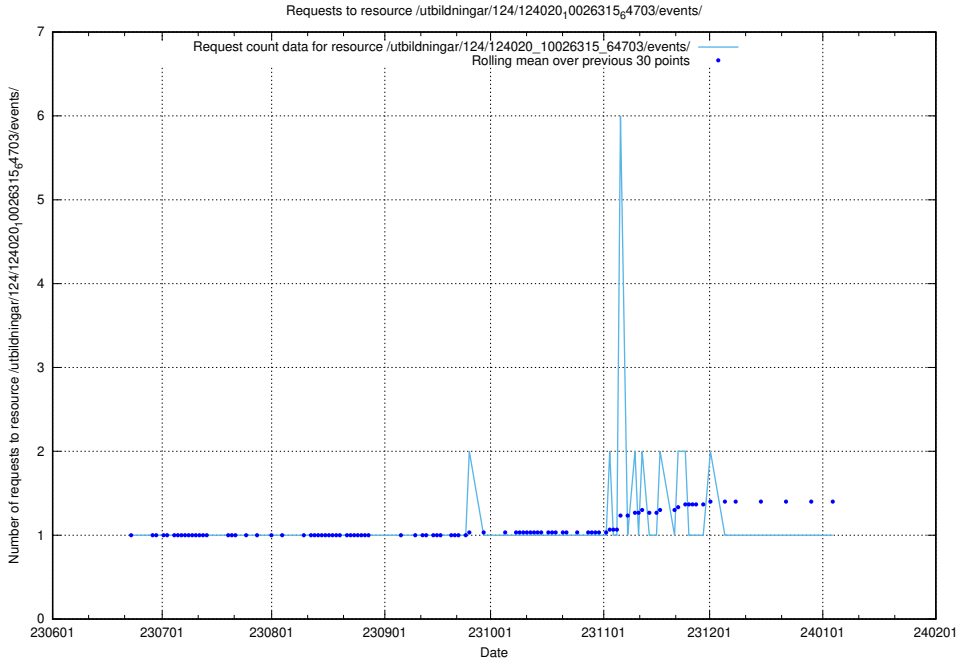

5.5758 Usage of /utbildningar/124/124020_10026315_64703/events/

Here, we count the number of requests to resource /utbildningar/124/124020_10026315_64703/events/.