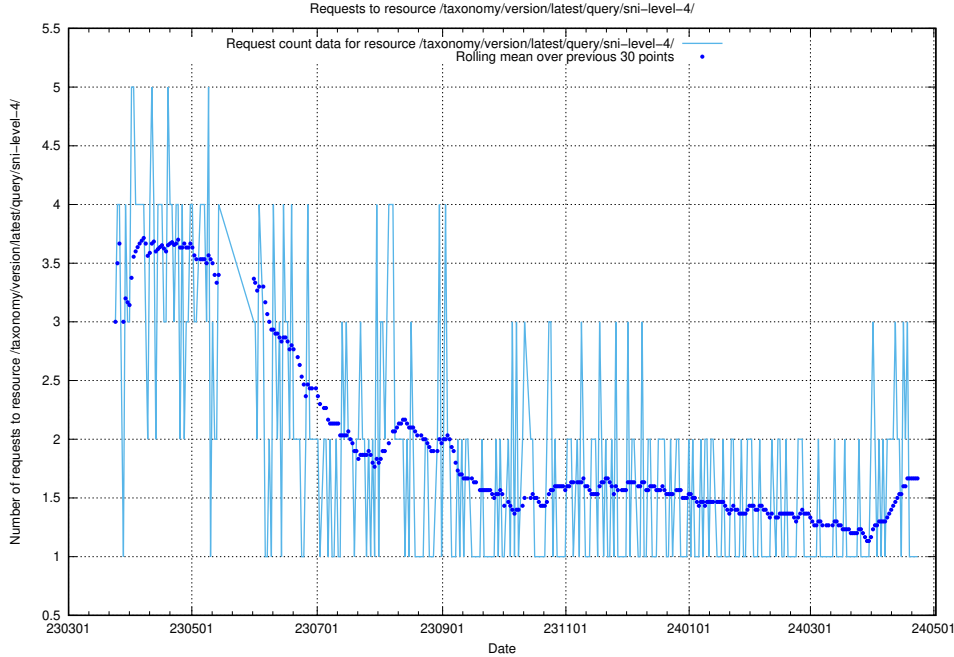

5.6031 Usage of /taxonomy/version/latest/query/sni-level-4/

Here, we count the number of requests to resource /taxonomy/version/latest/query/sni-level-4/.