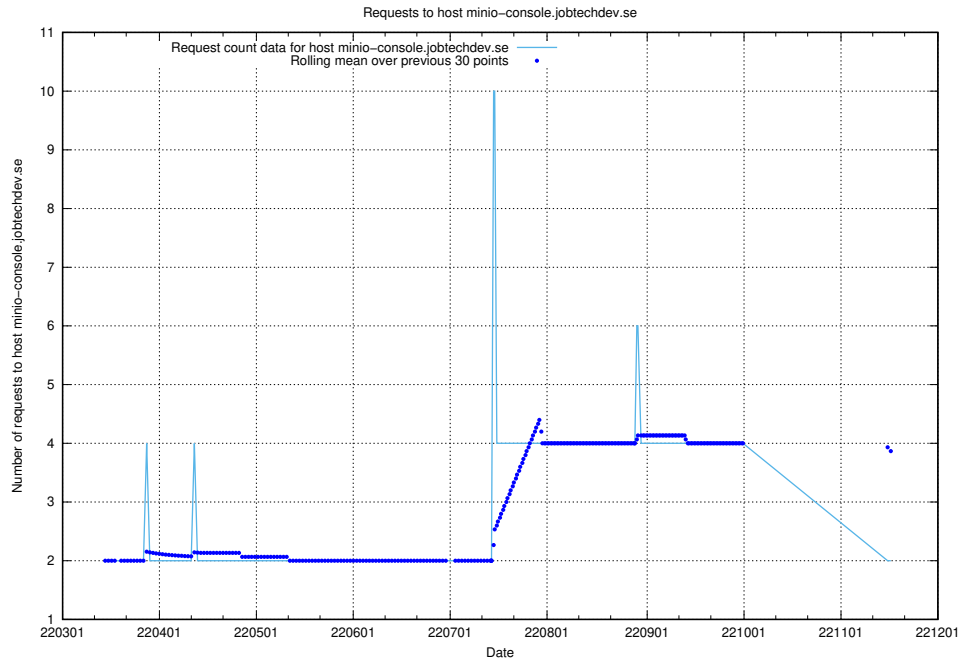

7.495 Usage of minio-console.jobtechdev.se

Here, we count the number of requests to host minio-console.jobtechdev.se.