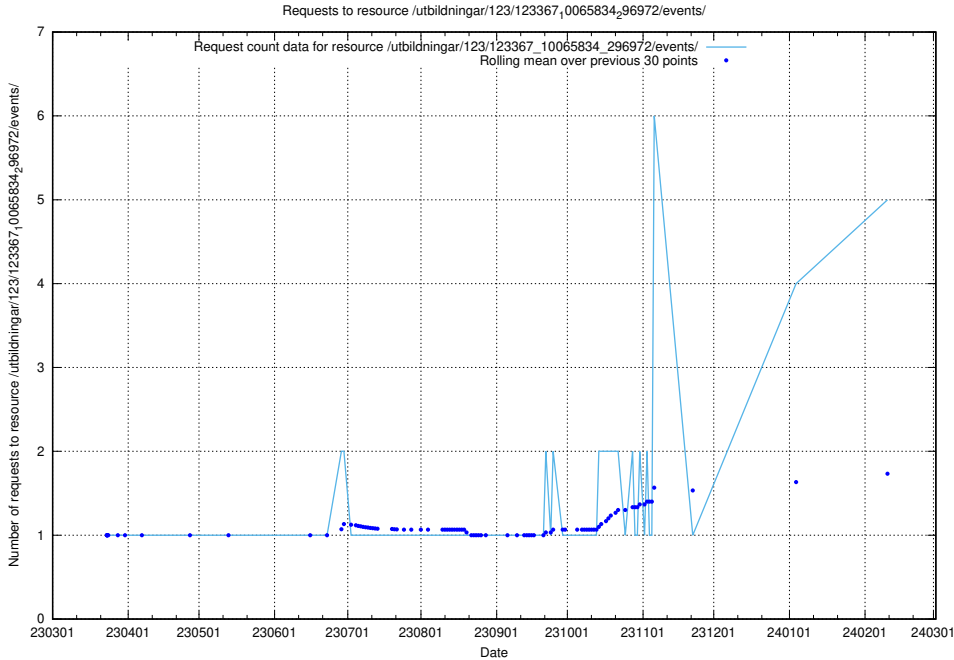

5.145 Usage of /utbildningar/123/123367_10065834_296972/events/

Here, we count the number of requests to resource /utbildningar/123/123367_10065834_296972/events/