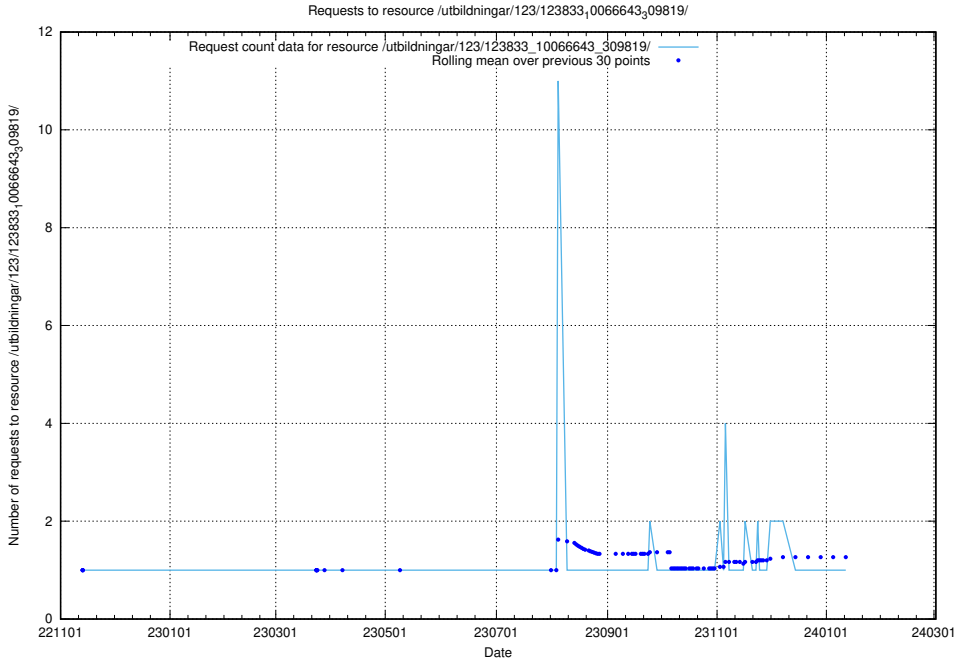

5.5847 Usage of /utbildningar/123/123833_10066643_309819/

Here, we count the number of requests to resource /utbildningar/123/123833_10066643_309819/.