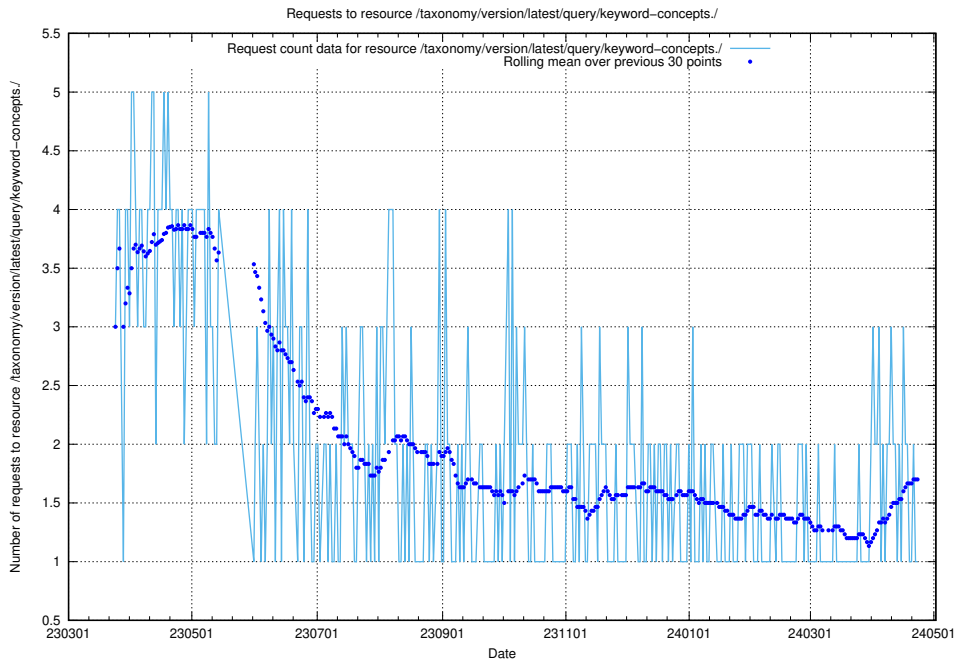

### 5.6035 Usage of /taxonomy/version/latest/query/keyword-concepts./

Here, we count the number of requests to resource /taxonomy/version/latest/query/keyword-concepts./.