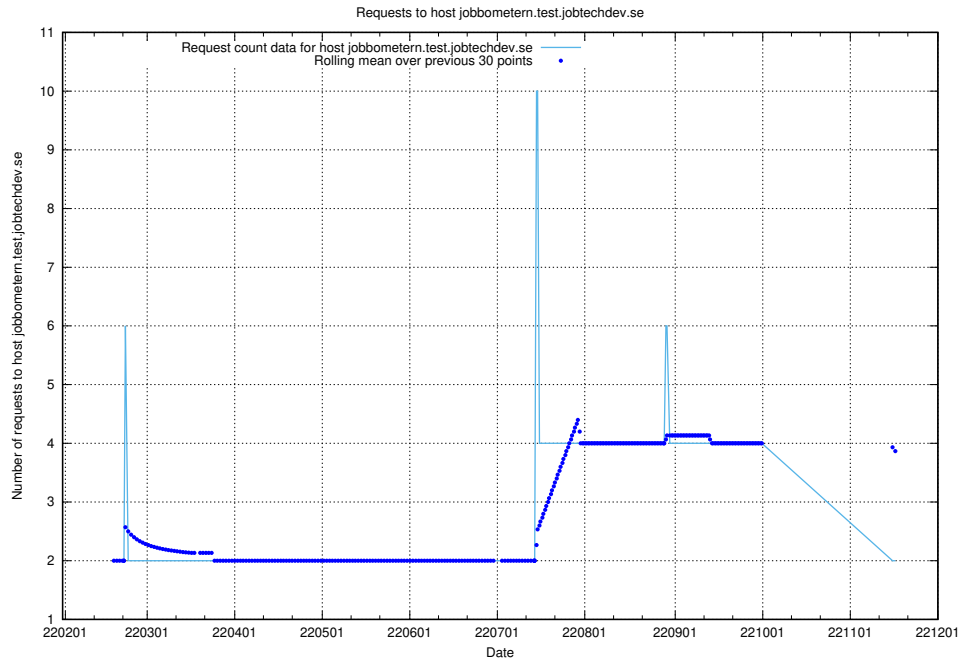

7.532 Usage of `jobbometern.test.jobtechdev.se`

Here, we count the number of requests to host `jobbometern.test.jobtechdev.se`.