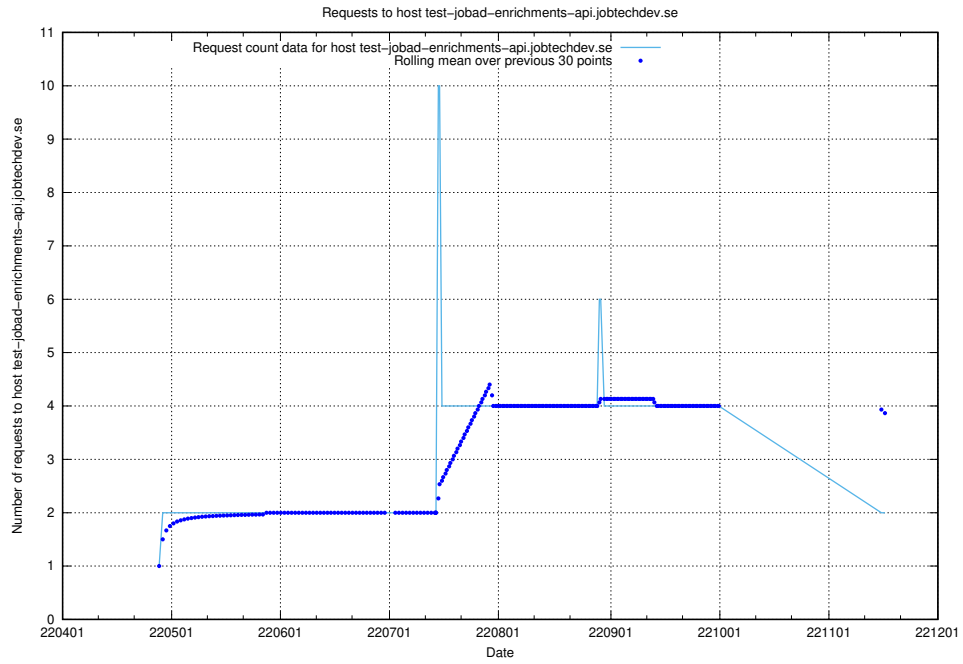

## 7.438 Usage of jobtech-jobad-enrichments-develop.jobtechdev.se

Here, we count the number of requests to host jobtech-jobad-enrichments-develop.jobtechdev.se.