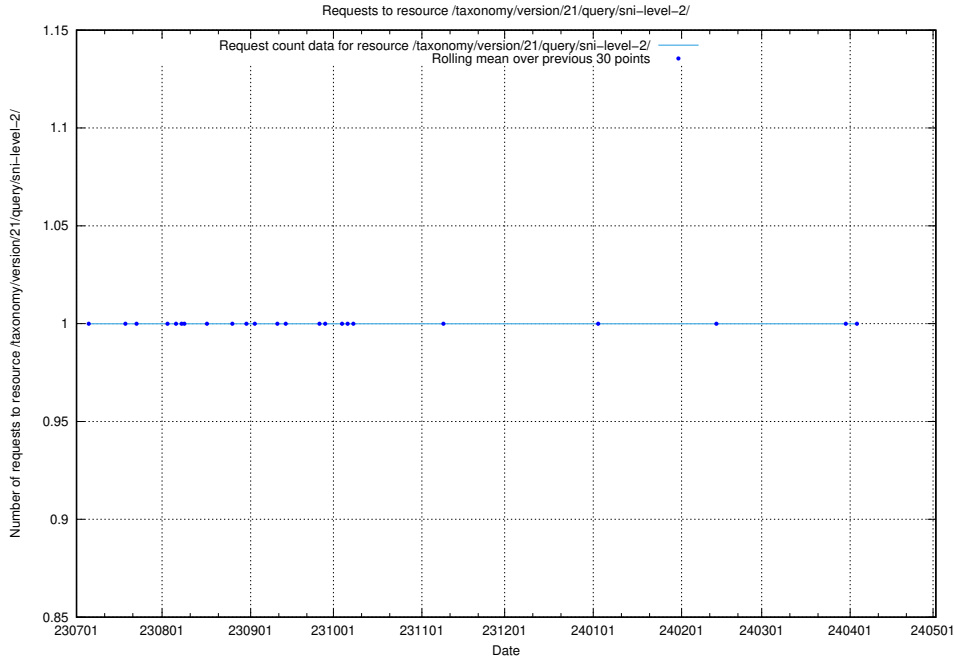

5.5272 Usage of /taxonomy/version/21/query/sni-level-2/

Here, we count the number of requests to resource /taxonomy/version/21/query/sni-level-2/.