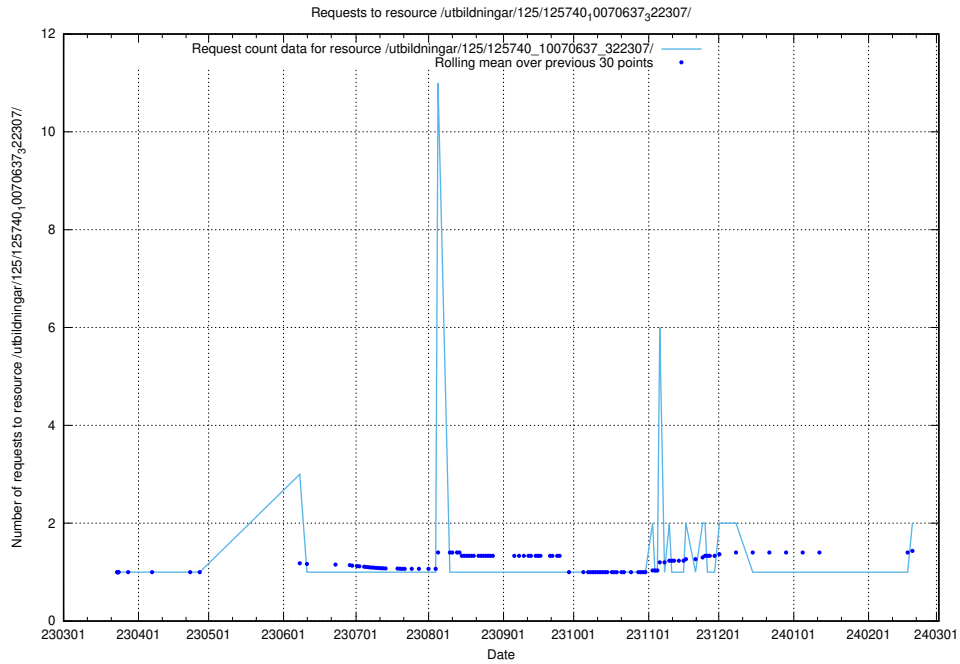

5.467 Usage of /utbildningar/125/125740_10070637_322307/

Here, we count the number of requests to resource /utbildningar/125/125740_10070637_322307/.