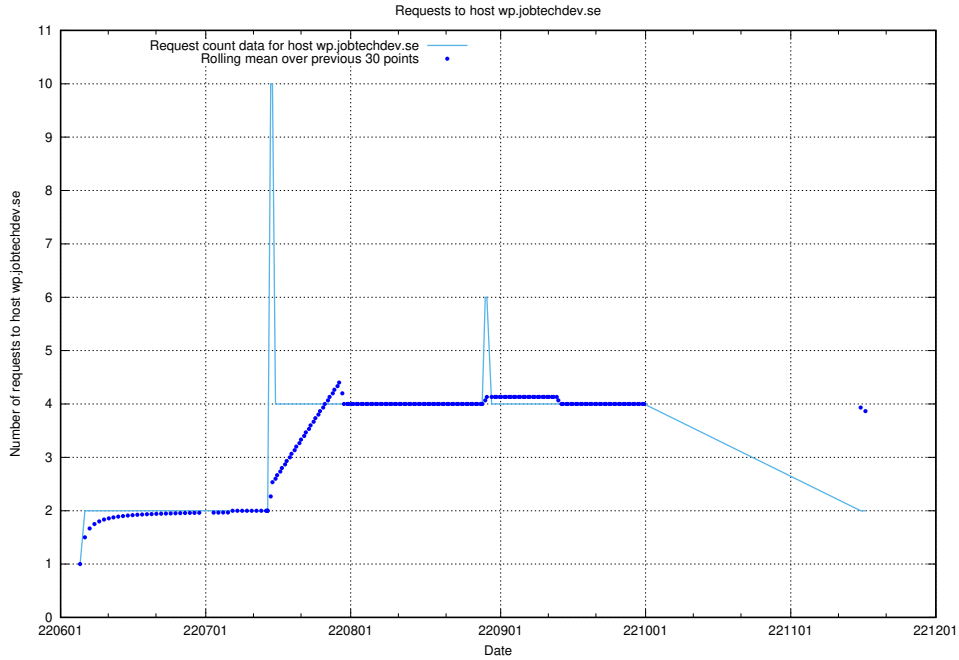

7.411 Usage of wp.jobtechdev.se

Here, we count the number of requests to host wp.jobtechdev.se.