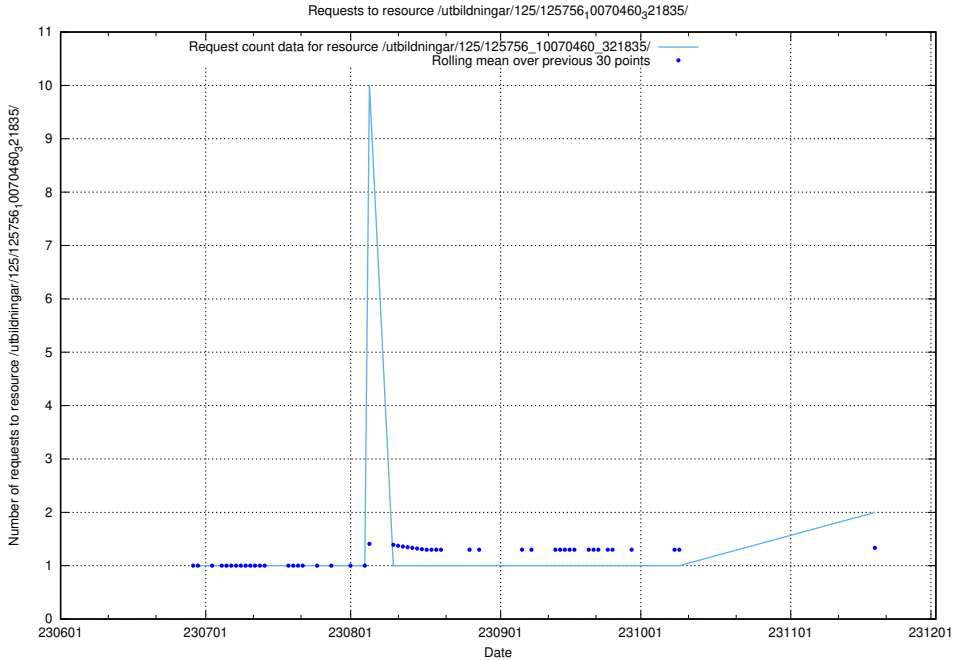

5.812 Usage of /utbildningar/125/125756_10070460_321835/

Here, we count the number of requests to resource /utbildningar/125/125756_10070460_321835/.