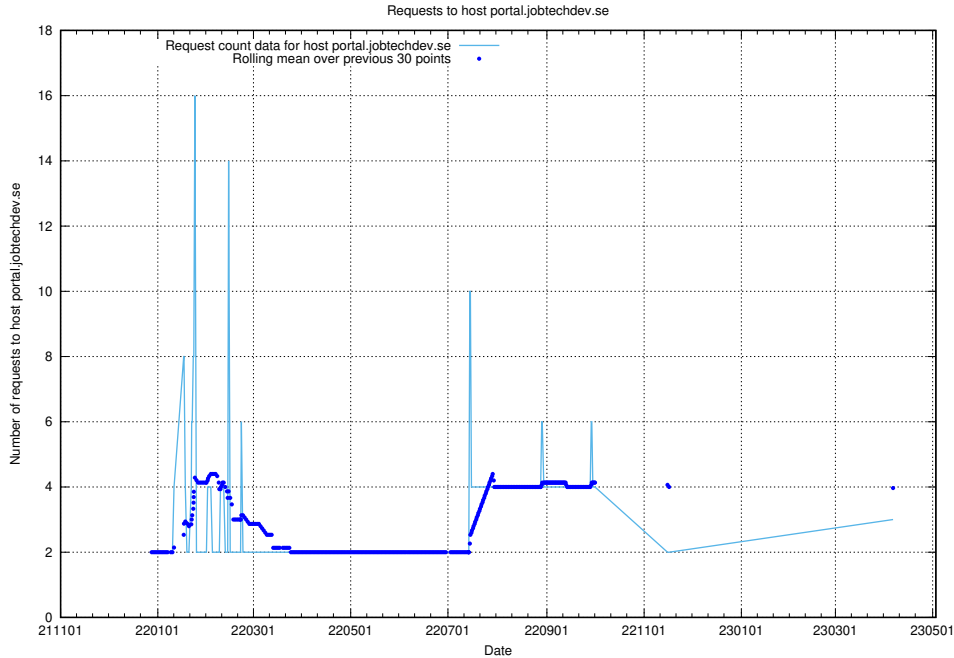

7.188 Usage of portal.jobtechdev.se

Here, we count the number of requests to host portal.jobtechdev.se.