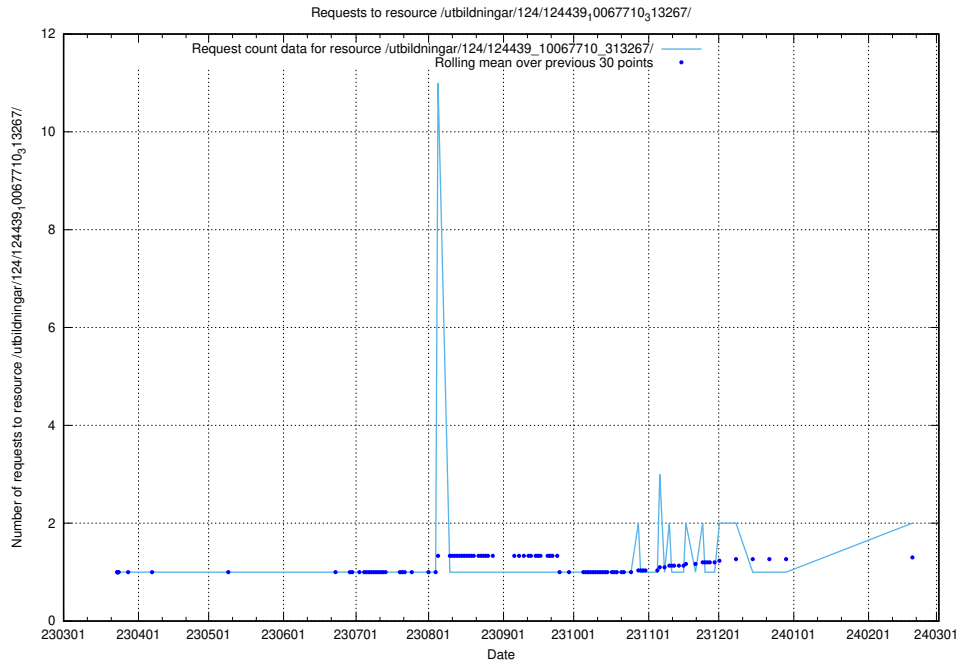

5.649 Usage of /utbildningar/124/124439_10067710_313267/

Here, we count the number of requests to resource /utbildningar/124/124439_10067710_313267/.