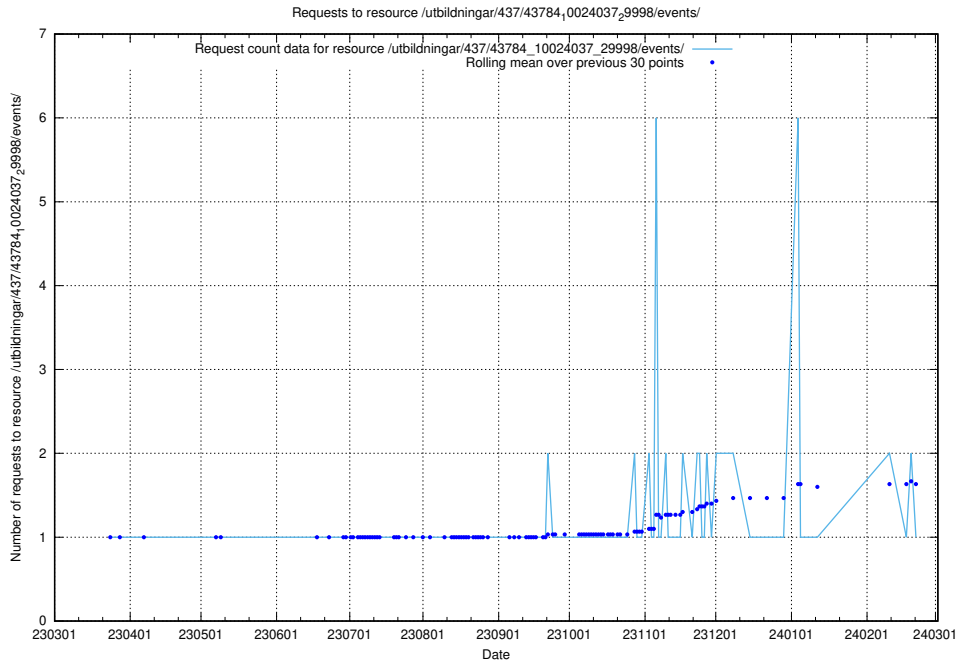

5.6113 Usage of /utbildningar/437/43784_10024037_29998/events/

Here, we count the number of requests to resource /utbildningar/437/43784_10024037_29998/events/.