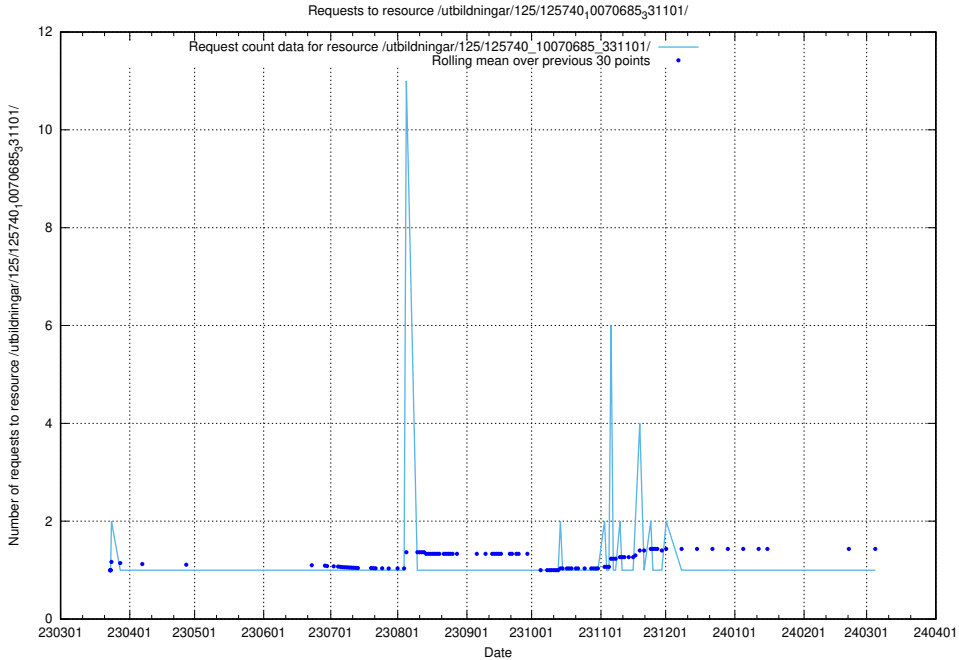

5.984 Usage of /utbildningar/125/125740_10070685_331101/

Here, we count the number of requests to resource /utbildningar/125/125740_10070685_331101/.