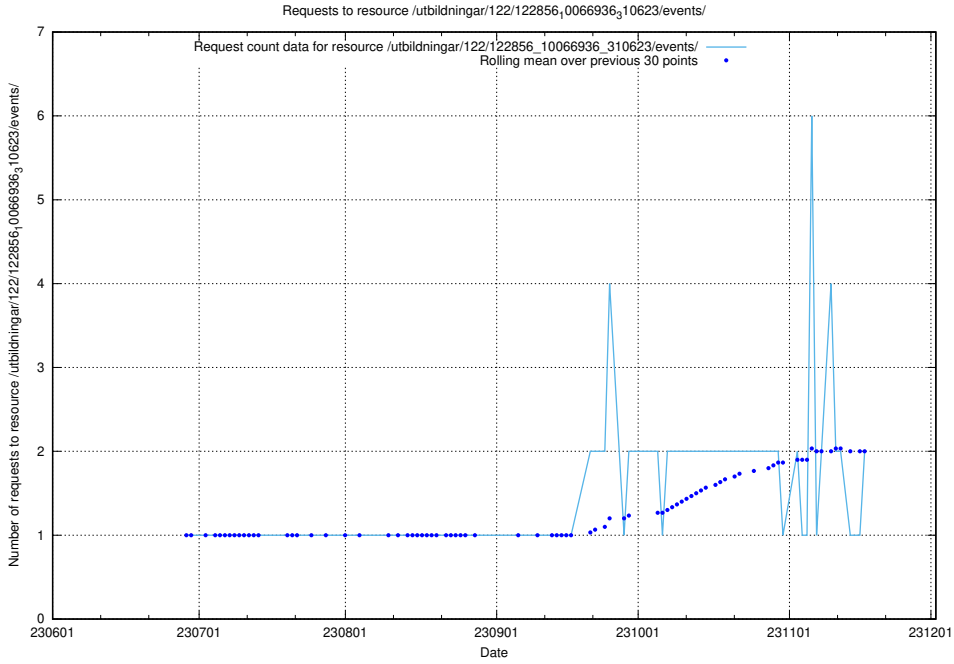

5.824 Usage of /utbildningar/122/122856_10066936_310623/events/

Here, we count the number of requests to resource /utbildningar/122/122856_10066936_310623/events/