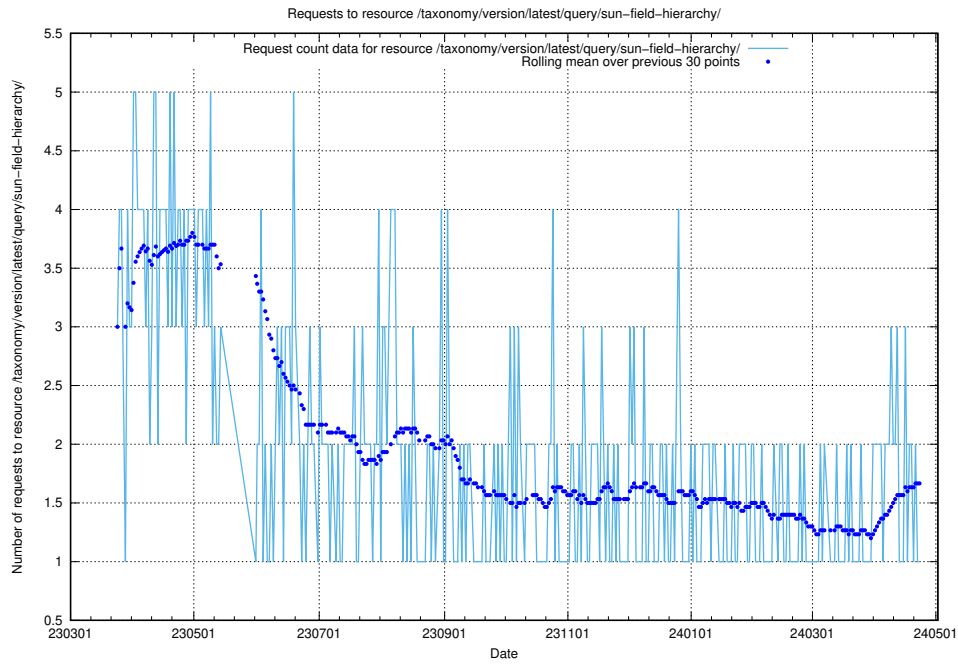

5.6023 Usage of /taxonomy/version/latest/query/sun-field-hierarchy/

Here, we count the number of requests to resource /taxonomy/version/latest/query/sun-field-hierarchy/.