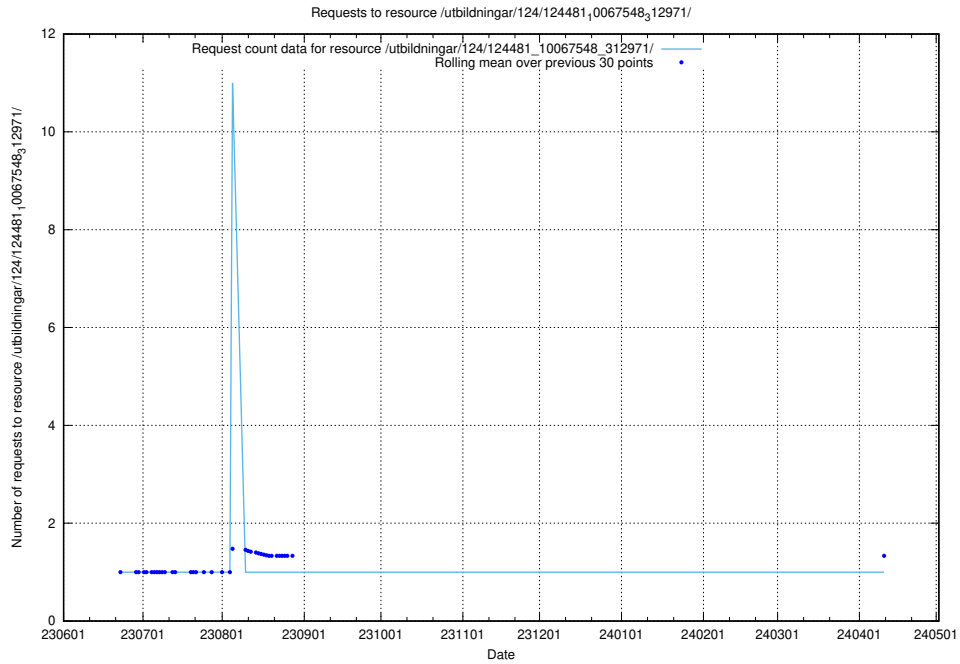

5.5726 Usage of /utbildningar/124/124481_10067548_312971/

Here, we count the number of requests to resource /utbildningar/124/124481_10067548_312971/.