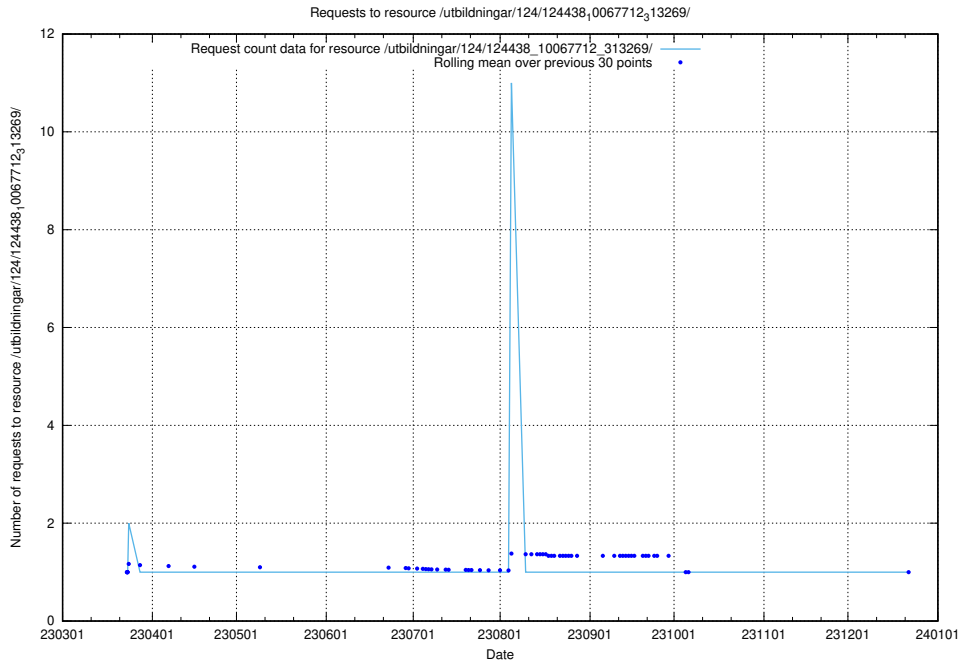

5.3642 Usage of /utbildningar/124/124438_10067712_313269/

Here, we count the number of requests to resource /utbildningar/124/124438_10067712_313269/.