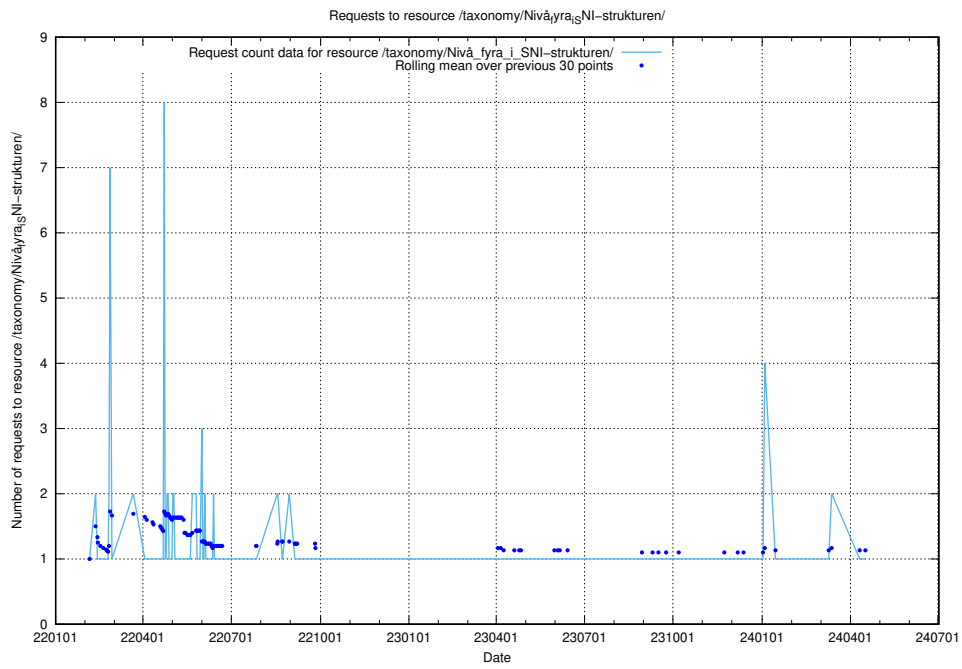

5.2384 Usage of /taxonomy/Nivå_fyra_i_SNI-strukturen/

Here, we count the number of requests to resource /taxonomy/Nivå_fyra_i_SNI-strukturen/.