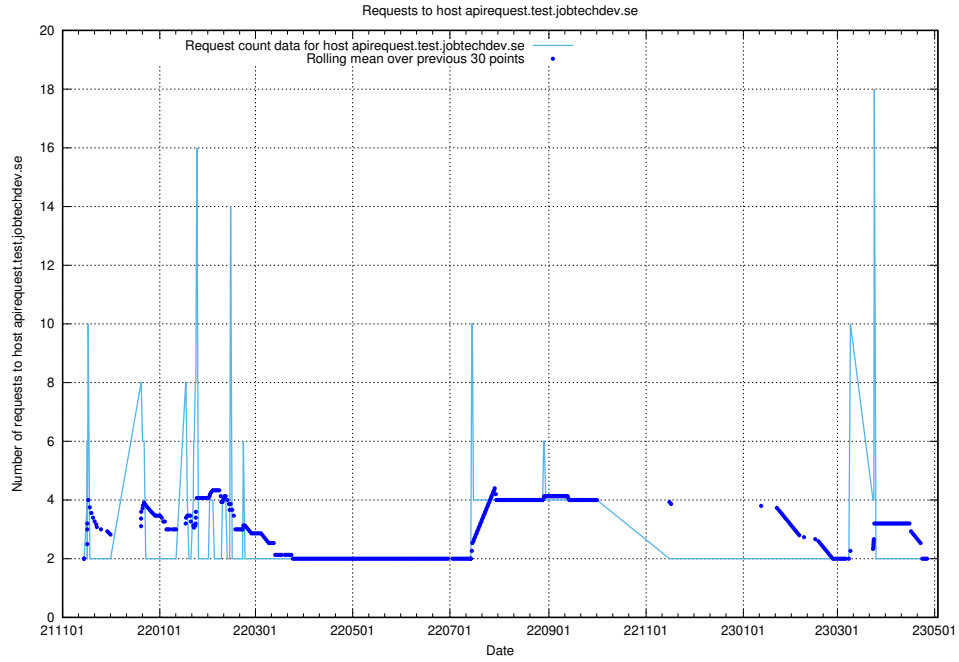

## 7.285 Usage of `apirequest.test.jobtechdev.se`

Here, we count the number of requests to host `apirequest.test.jobtechdev.se`.