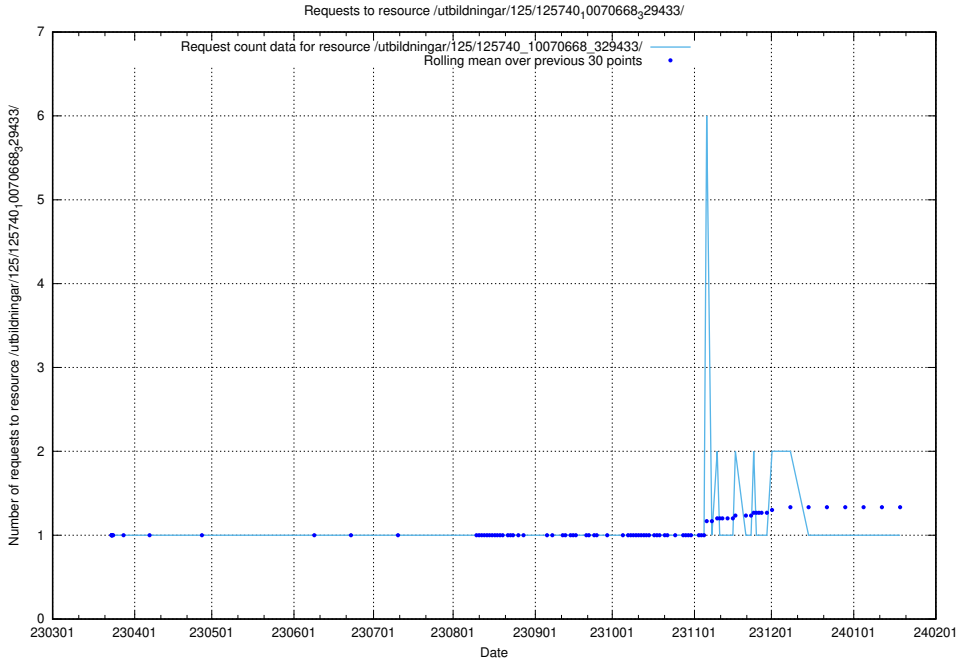

5.1003 Usage of /utbildningar/125/125740_10070668_329433/

Here, we count the number of requests to resource /utbildningar/125/125740_10070668_329433/.