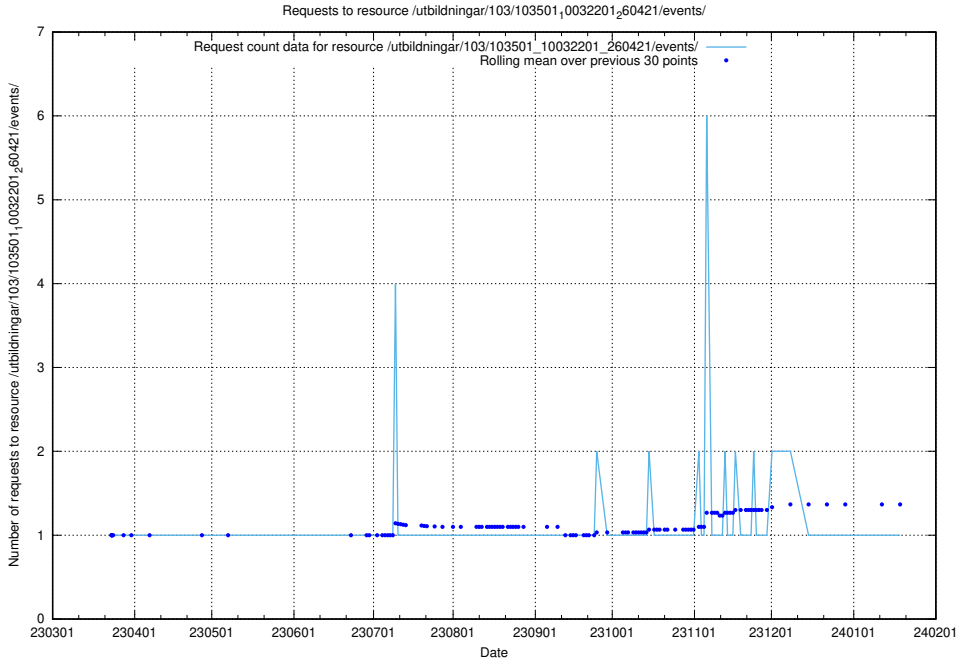

### 5.5403 Usage of /utbildningar/103/103501\_10032201\_260421/events/

Here, we count the number of requests to resource /utbildningar/103/103501\_10032201\_260421/events/