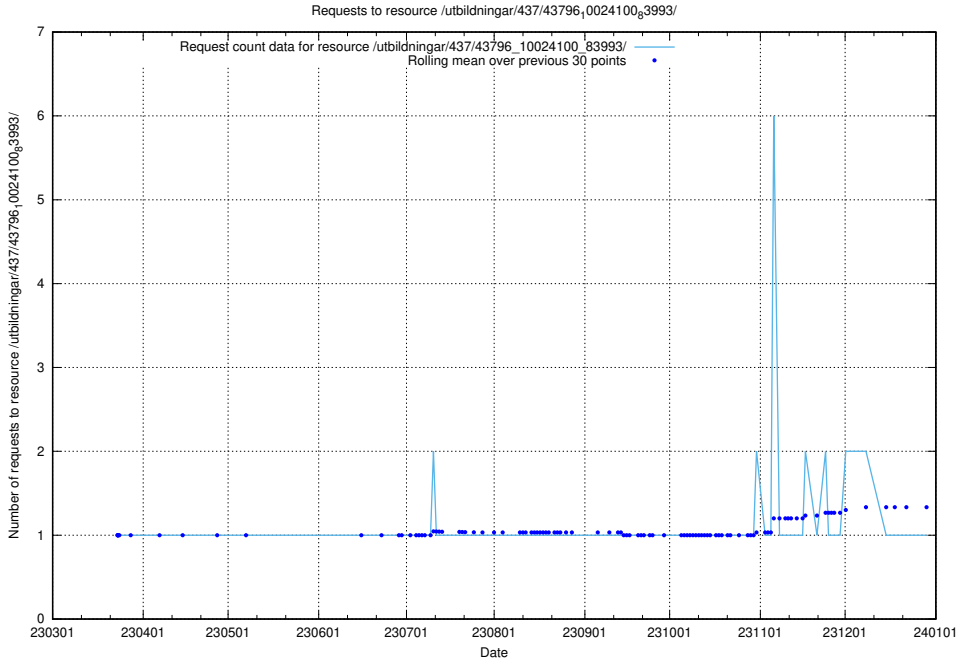

5.6275 Usage of /utbildningar/437/43796_10024100_83993/

Here, we count the number of requests to resource /utbildningar/437/43796_10024100_83993/.