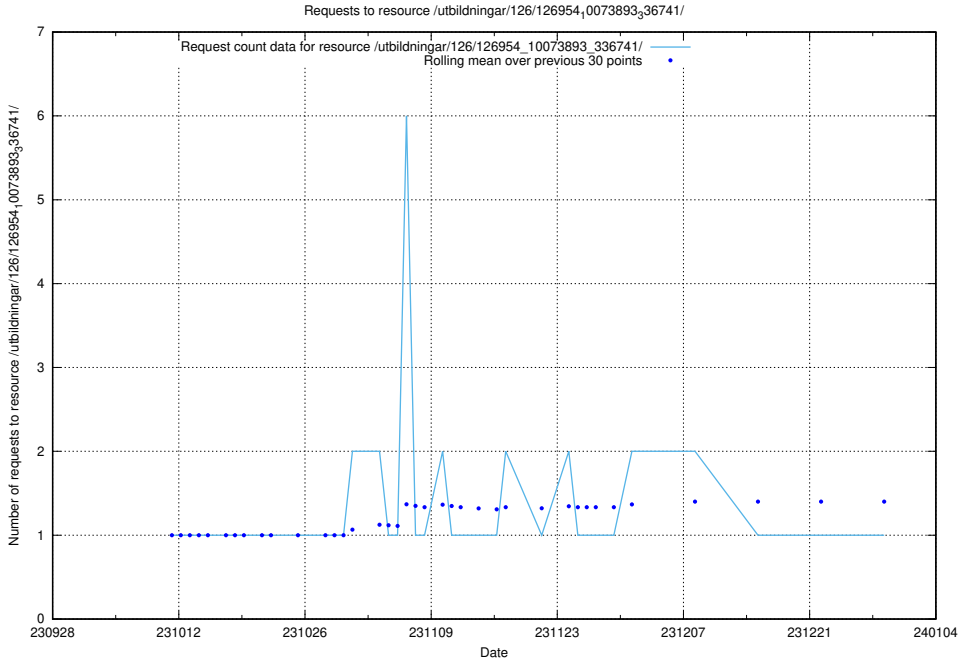

5.4306 Usage of /utbildningar/126/126954_10073893_336741/

Here, we count the number of requests to resource /utbildningar/126/126954_10073893_336741/.