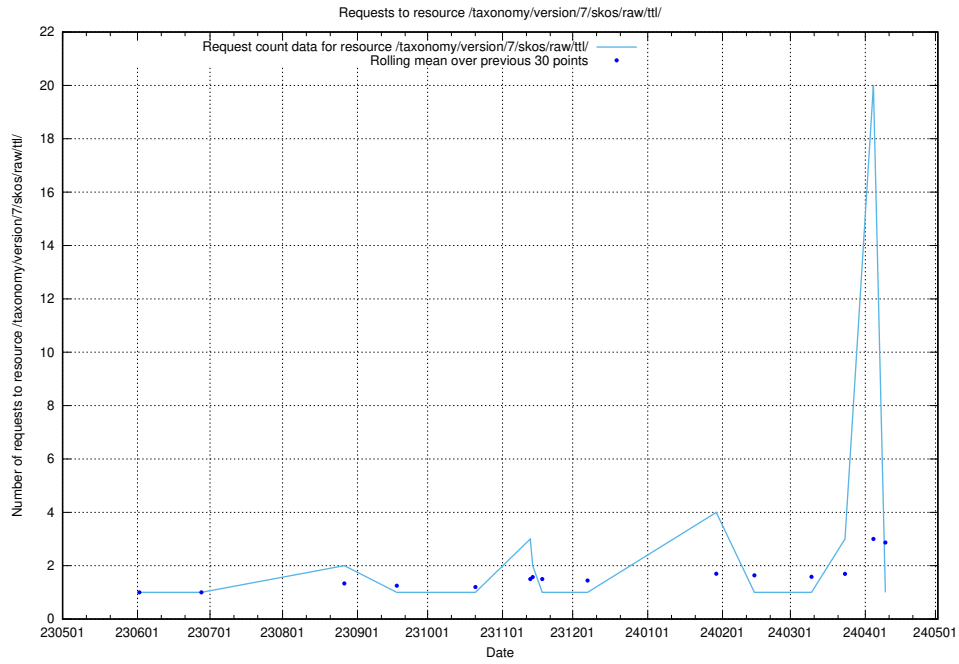

5.5856 Usage of /taxonomy/version/7/skos/raw/ttl/

Here, we count the number of requests to resource /taxonomy/version/7/skos/raw/ttl/.