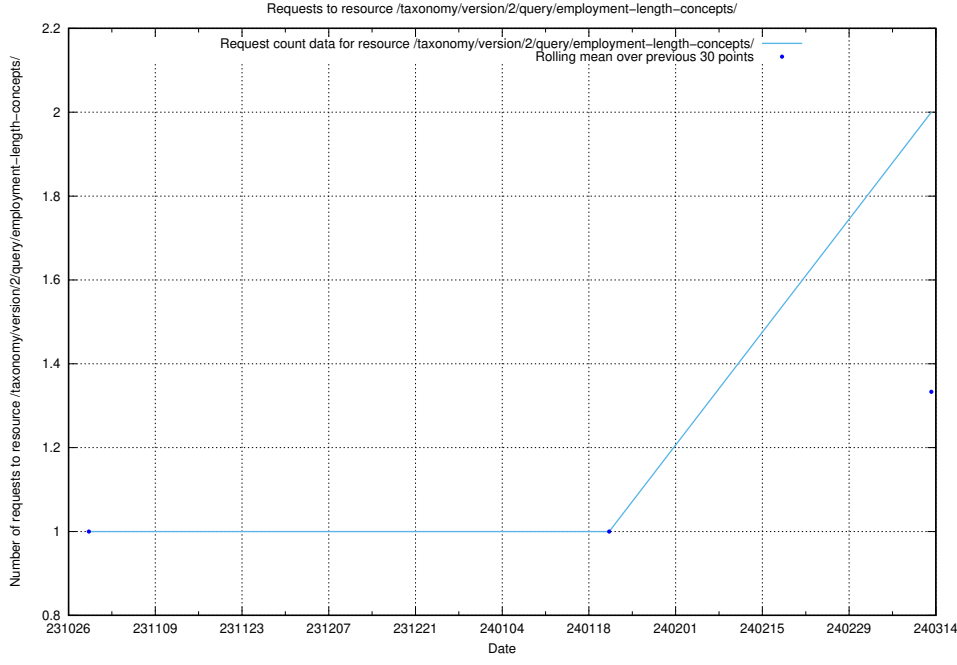

5.696 Usage of /taxonomy/version/2/query/employment-length-concepts/

Here, we count the number of requests to resource /taxonomy/version/2/query/employment-length-concepts/.