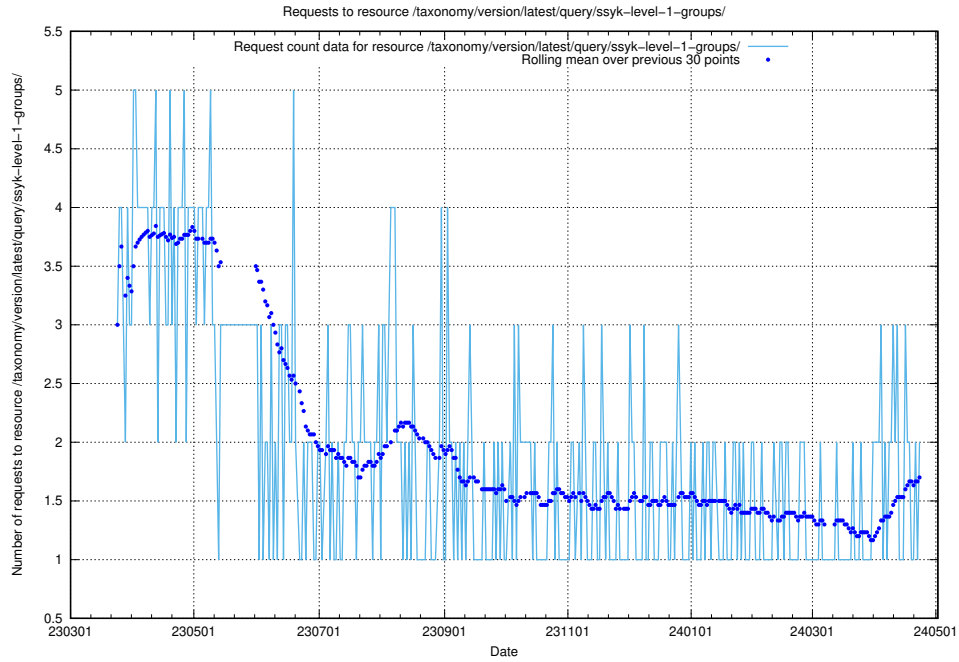

5.900 Usage of /taxonomy/version/latest/query/ssyk-level-1-groups/

Here, we count the number of requests to resource /taxonomy/version/latest/query/ssyk-level-1-groups/.