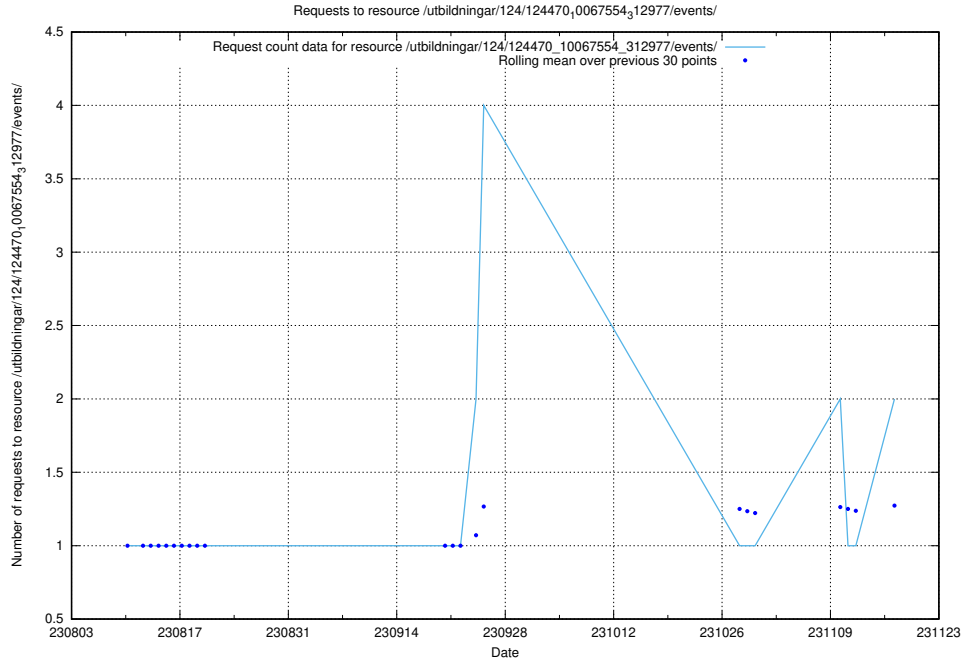

5.762 Usage of /utbildningar/124/124470_10067554_312977/events/

Here, we count the number of requests to resource /utbildningar/124/124470_10067554_312977/events/