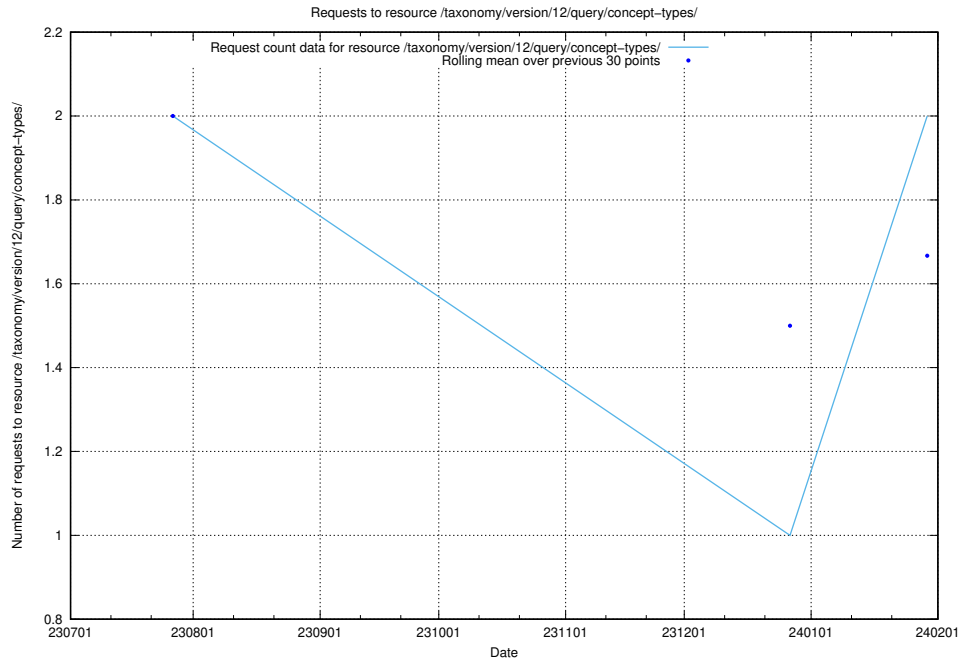

5.770 Usage of /taxonomy/version/12/query/concept-types/

Here, we count the number of requests to resource /taxonomy/version/12/query/concept-types/.