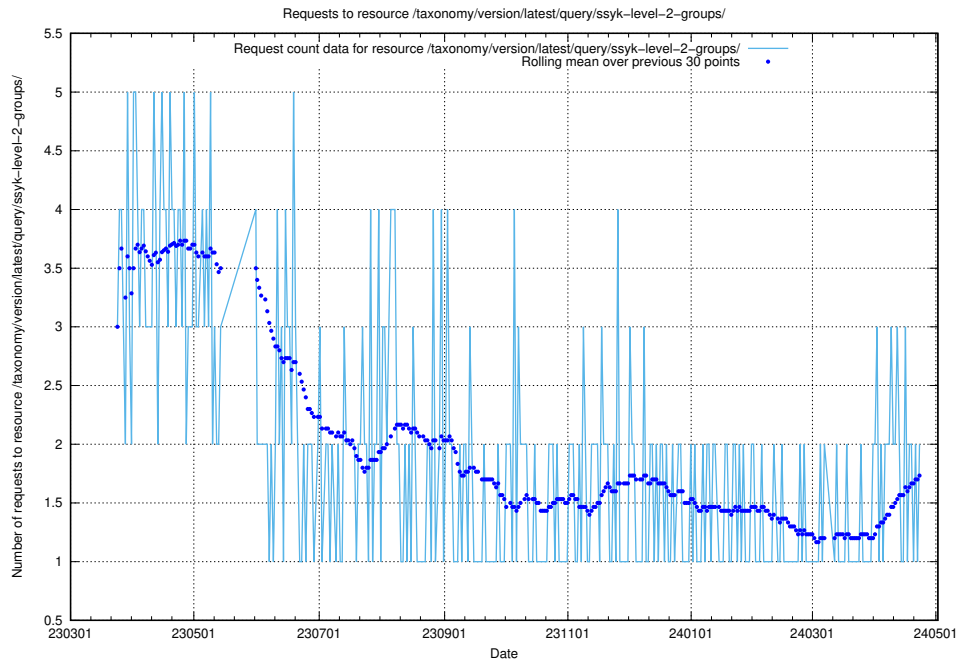

5.899 Usage of /taxonomy/version/latest/query/ssyk-level-2-groups/

Here, we count the number of requests to resource /taxonomy/version/latest/query/ssyk-level-2-groups/.