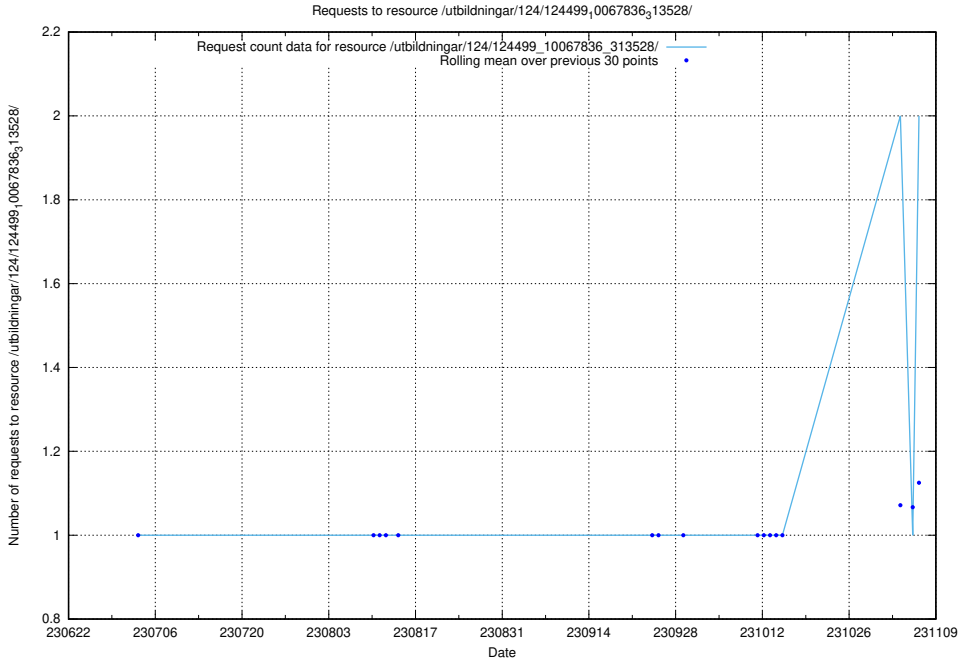

5.803 Usage of /utbildningar/124/124499_10067836_313528/

Here, we count the number of requests to resource /utbildningar/124/124499_10067836_313528/.