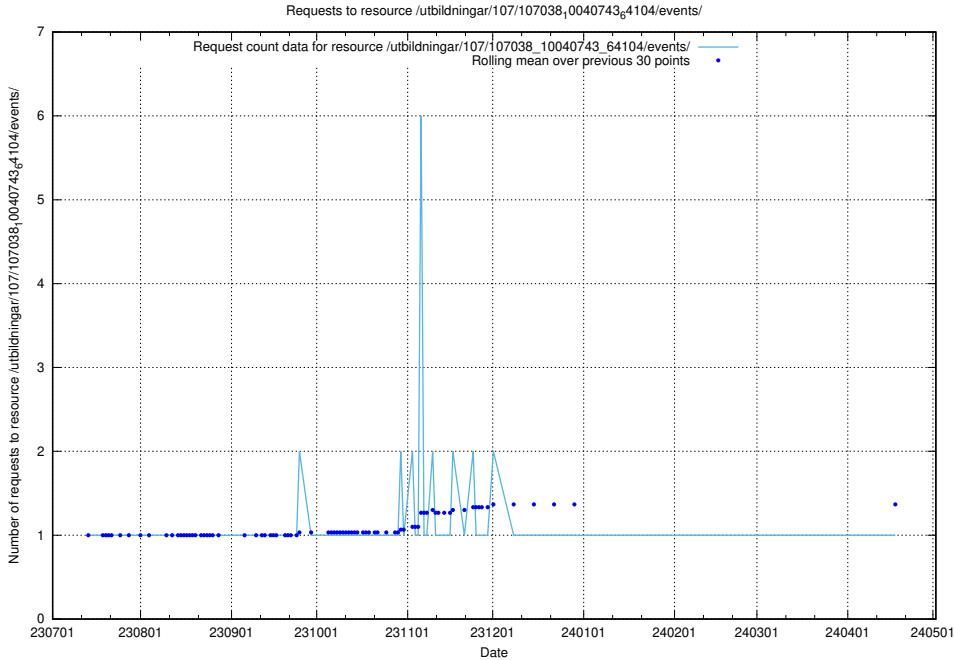

5.5015 Usage of /utbildningar/107/107038_10040743_64104/events/

Here, we count the number of requests to resource /utbildningar/107/107038_10040743_64104/events/.