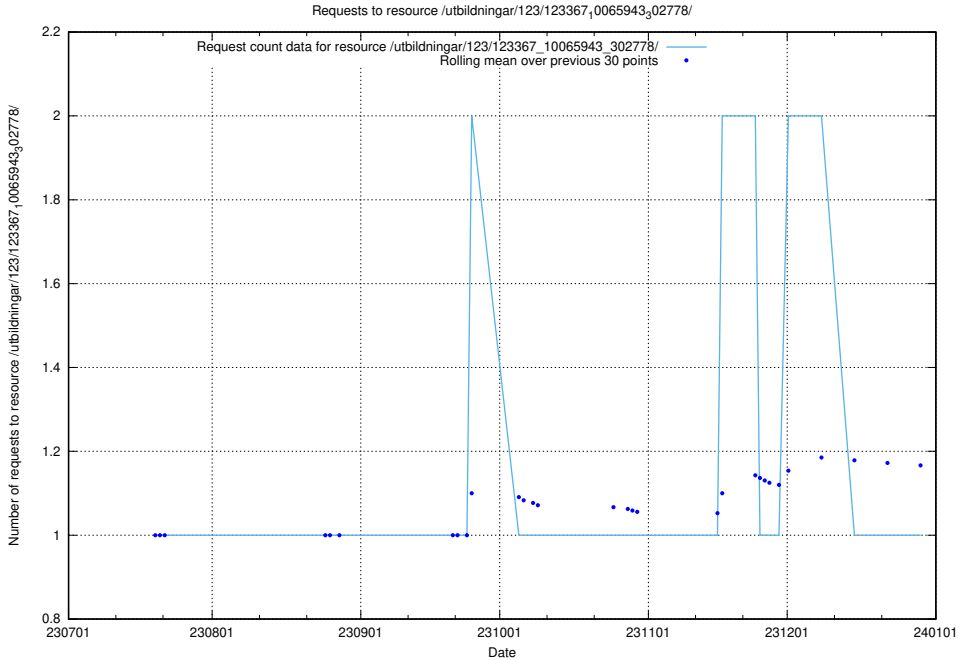

5.4943 Usage of /utbildningar/123/123367_10065943_302778/

Here, we count the number of requests to resource /utbildningar/123/123367_10065943_302778/.