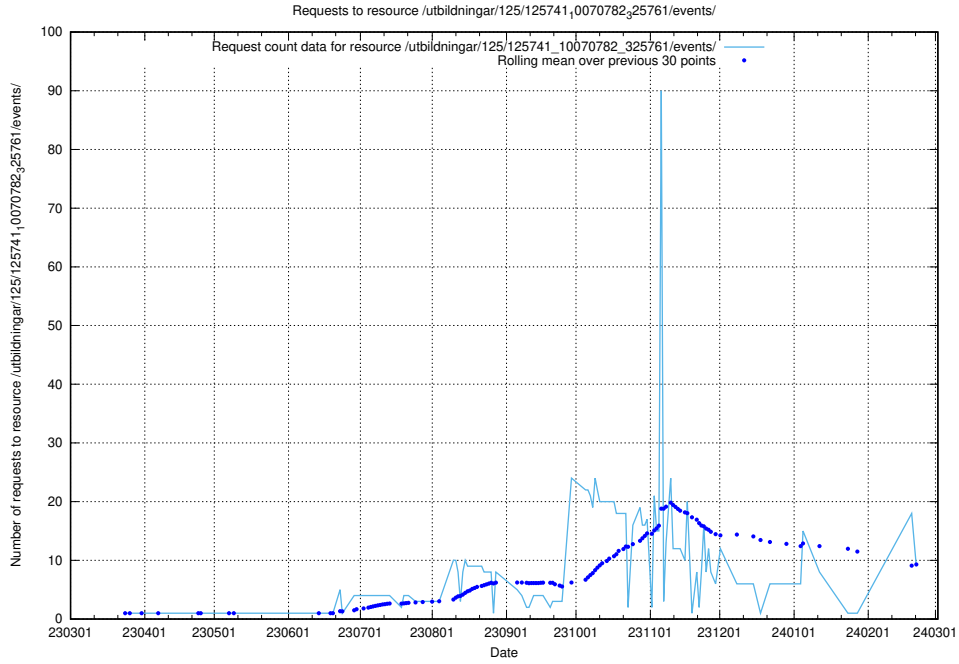

5.39 Usage of /utbildningar/125/125741_10070782_325761/events/

Here, we count the number of requests to resource /utbildningar/125/125741_10070782_325761/events/