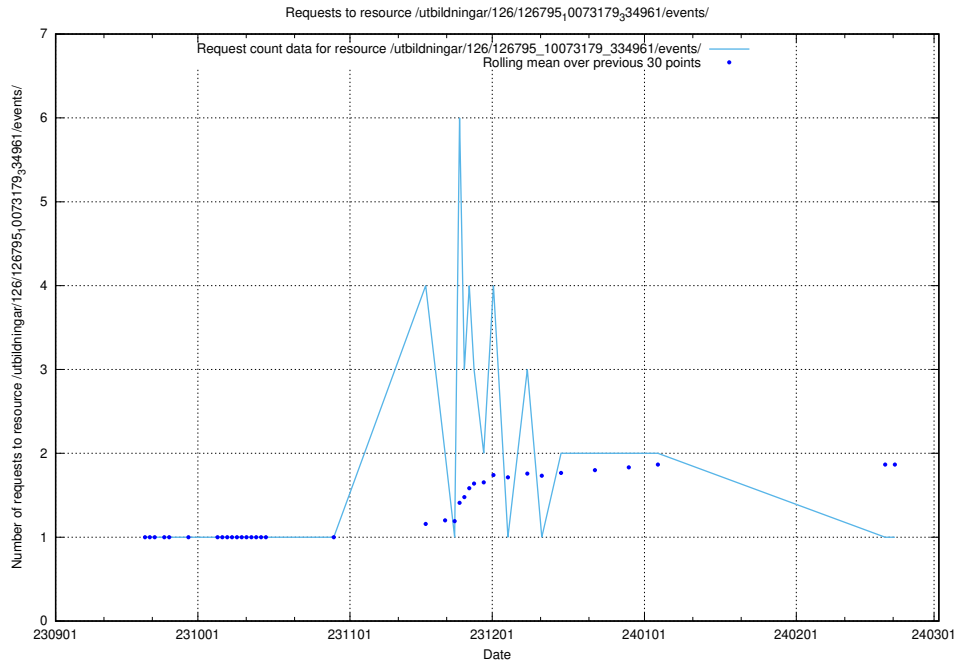

5.4466 Usage of /utbildningar/126/126795_10073179_334961/events/

Here, we count the number of requests to resource /utbildningar/126/126795_10073179_334961/events/