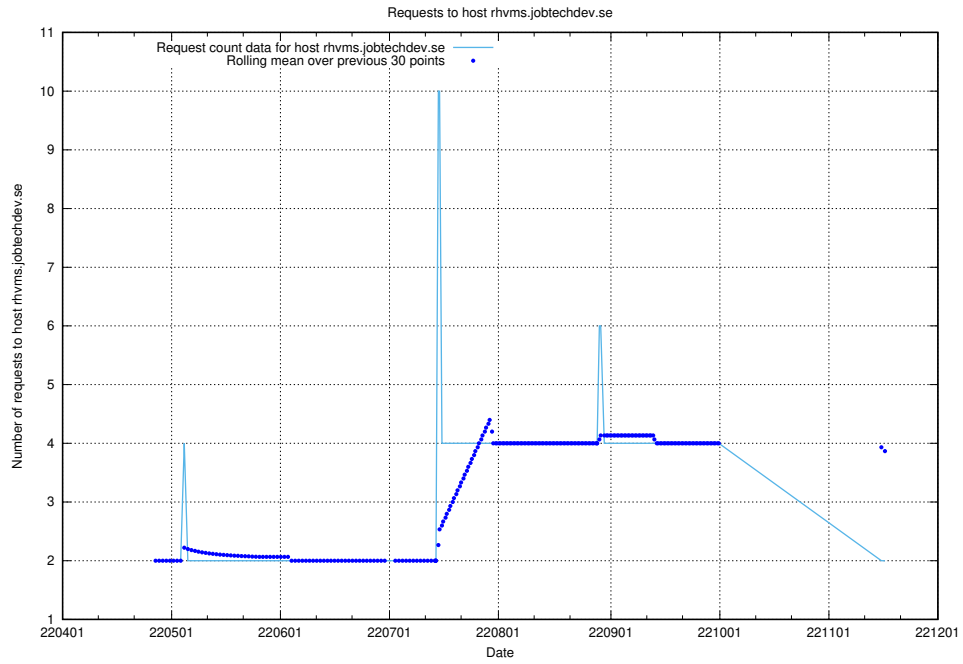

7.445 Usage of rhvms.jobtechdev.se

Here, we count the number of requests to host rhvms.jobtechdev.se.