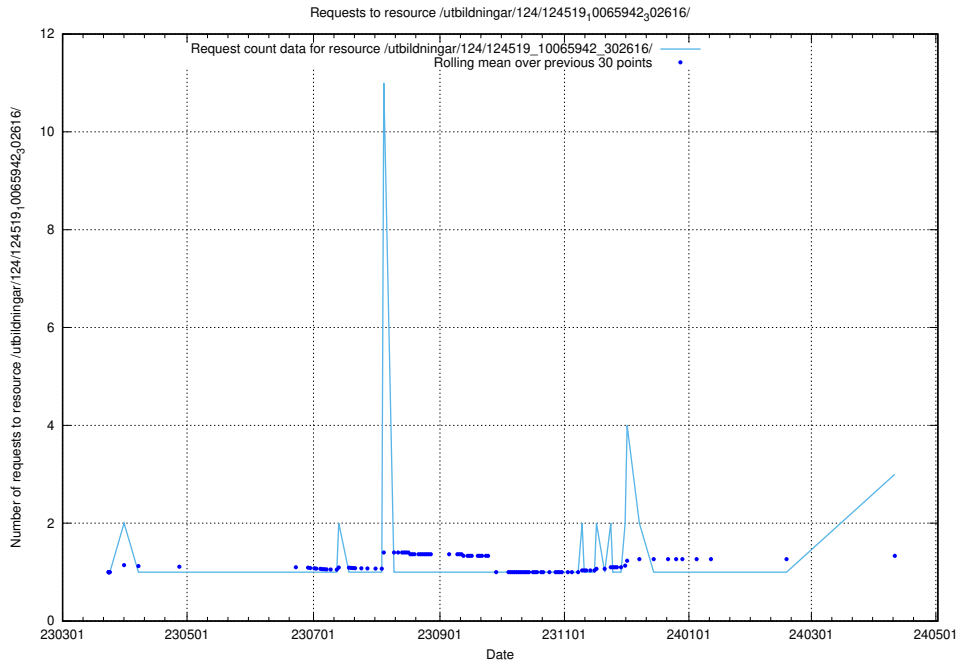

5.273 Usage of /utbildningar/124/124519_10065942_302616/

Here, we count the number of requests to resource /utbildningar/124/124519_10065942_302616/.