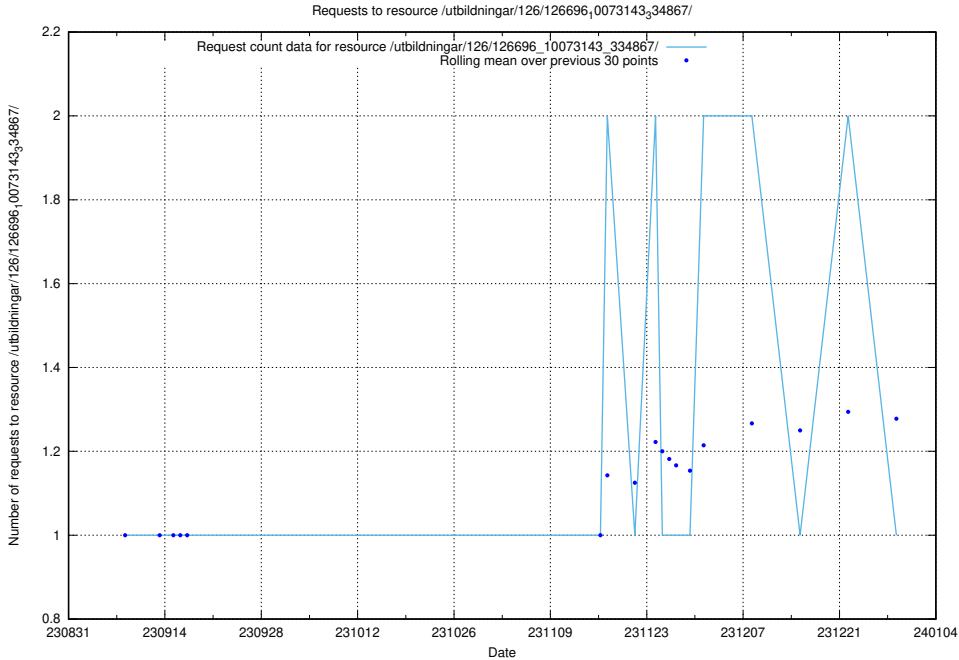

5.4573 Usage of /utbildningar/126/126696_10073143_334867/

Here, we count the number of requests to resource /utbildningar/126/126696_10073143_334867/.