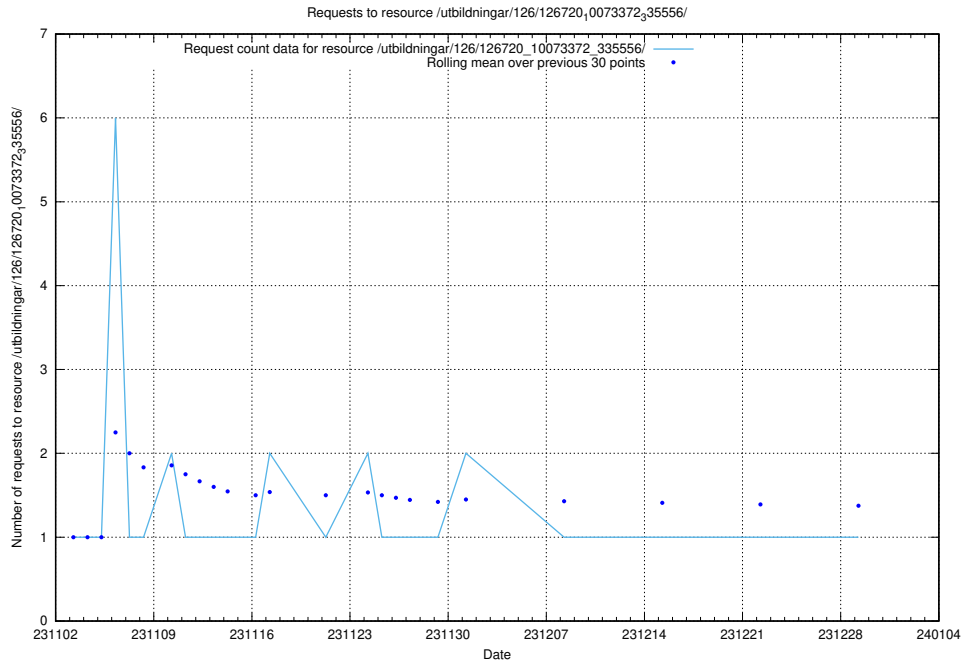

5.4095 Usage of /utbildningar/126/126720_10073372_335556/

Here, we count the number of requests to resource /utbildningar/126/126720_10073372_335556/.