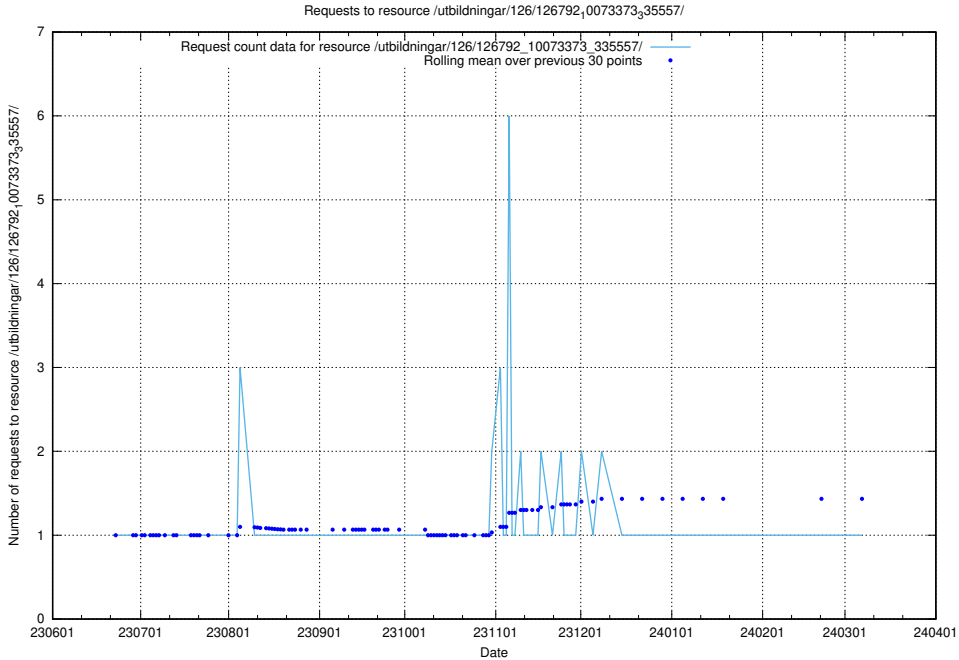

5.5527 Usage of /utbildningar/126/126792_10073373_335557/

Here, we count the number of requests to resource /utbildningar/126/126792_10073373_335557/.