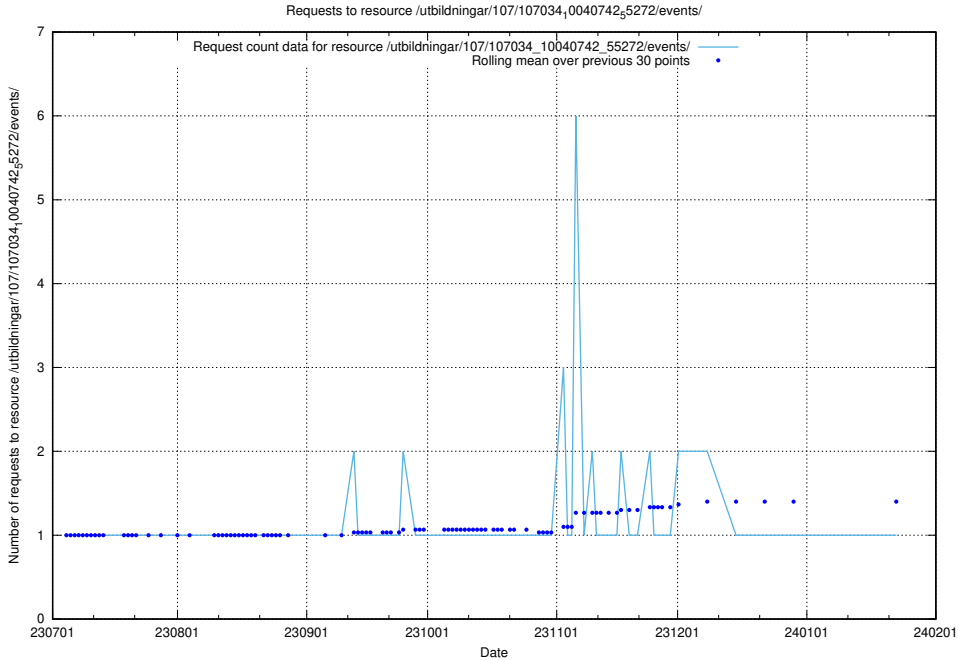

5.5295 Usage of /utbildningar/107/107034_10040742_55272/events/

Here, we count the number of requests to resource /utbildningar/107/107034_10040742_55272/events/.