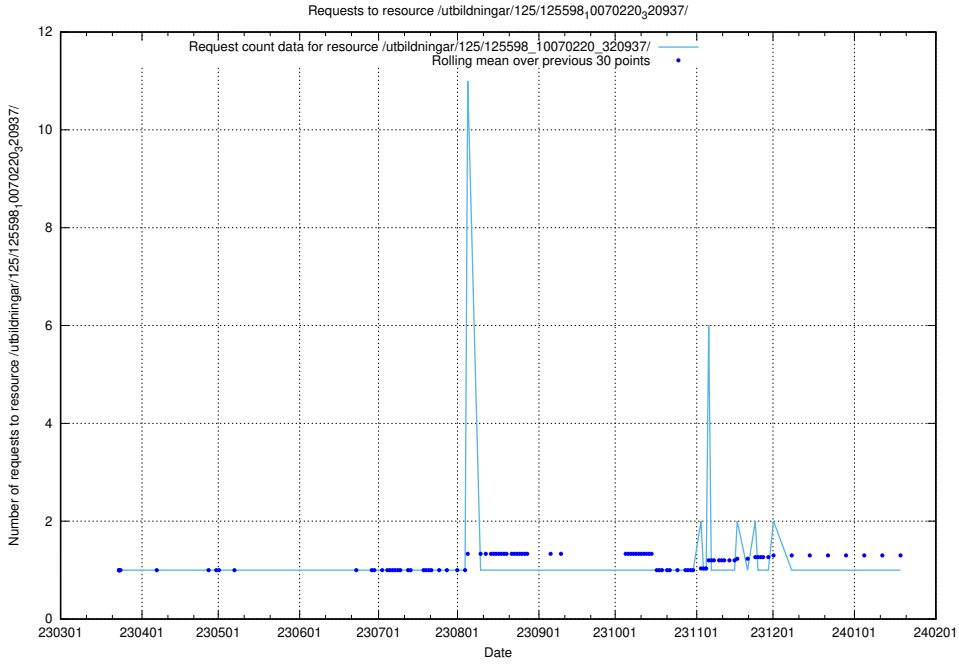

5.1088 Usage of /utbildningar/125/125598_10070220_320937/

Here, we count the number of requests to resource /utbildningar/125/125598_10070220_320937/.