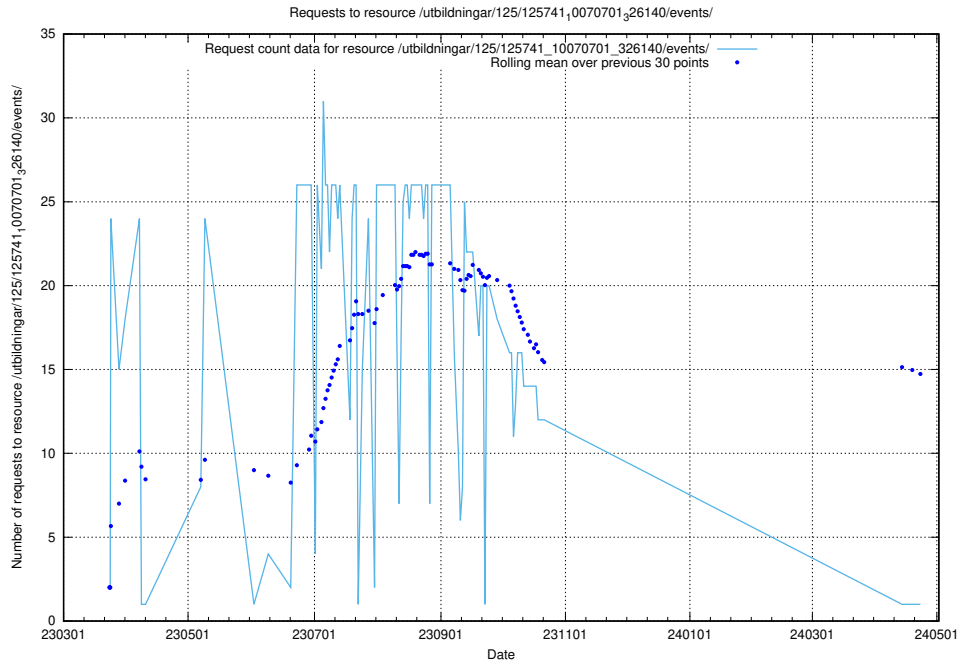

5.6199 Usage of /utbildningar/125/125741_10070701_326140/events/

Here, we count the number of requests to resource /utbildningar/125/125741_10070701_326140/events/