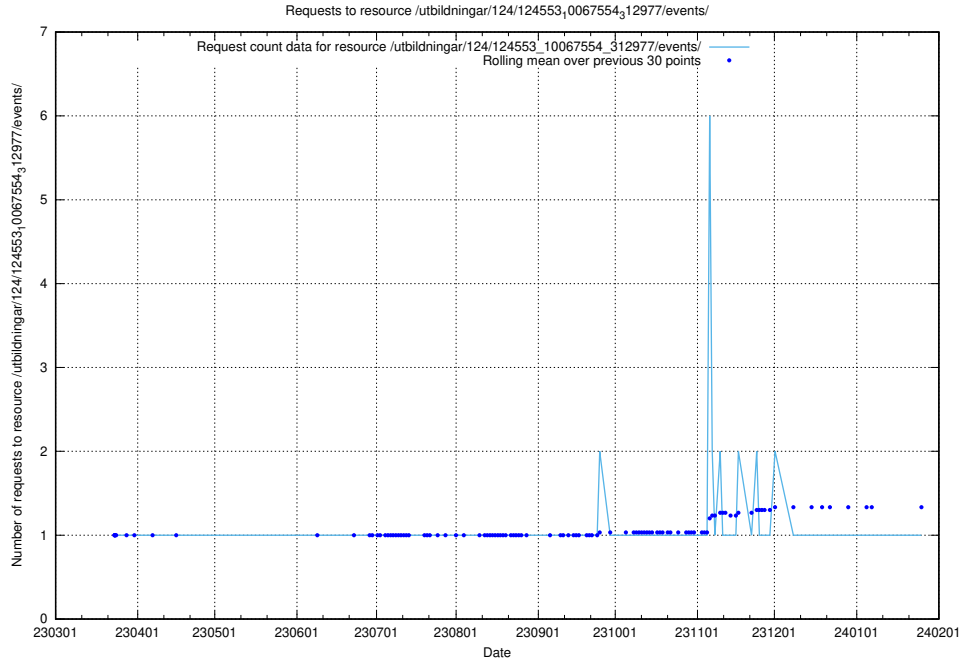

5.1209 Usage of /utbildningar/124/124553_10067554_312977/events/

Here, we count the number of requests to resource /utbildningar/124/124553_10067554_312977/events/