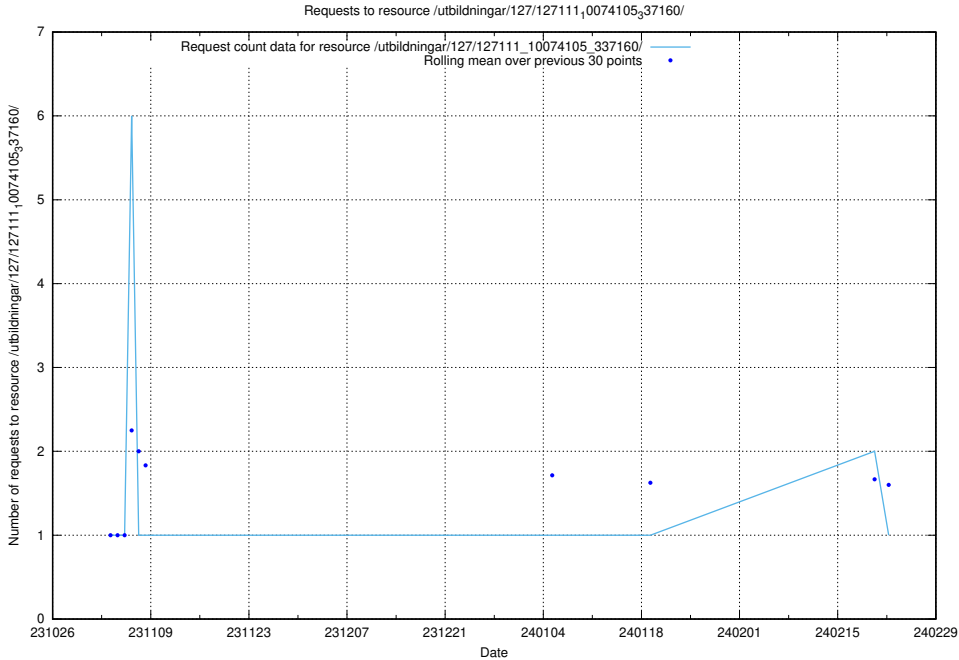

5.4093 Usage of /utbildningar/127/127111_10074105_337160/

Here, we count the number of requests to resource /utbildningar/127/127111_10074105_337160/.