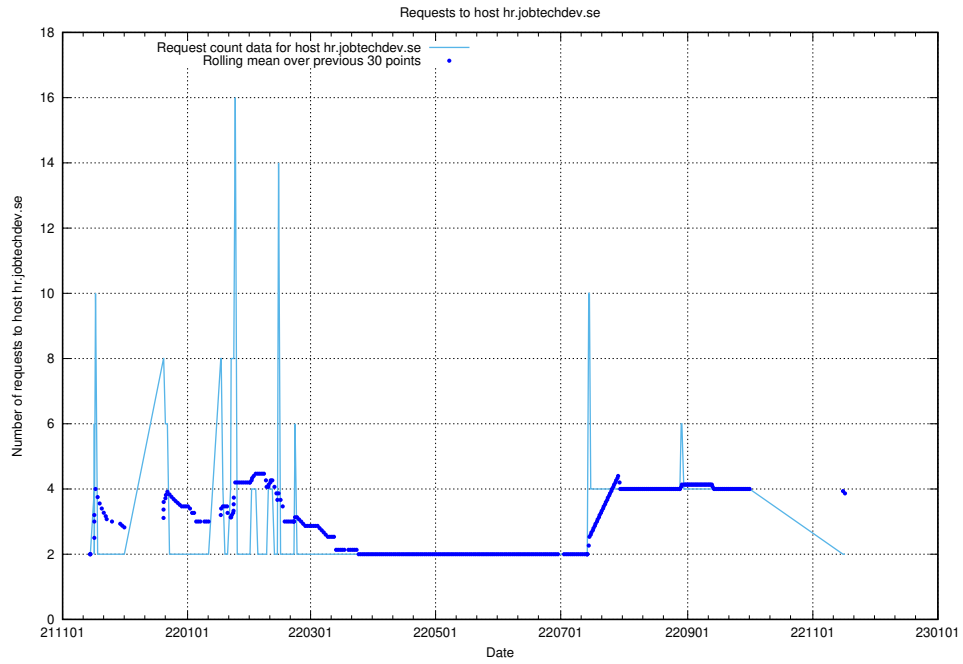

7.598 Usage of hr.jobtechdev.se

Here, we count the number of requests to host hr.jobtechdev.se.