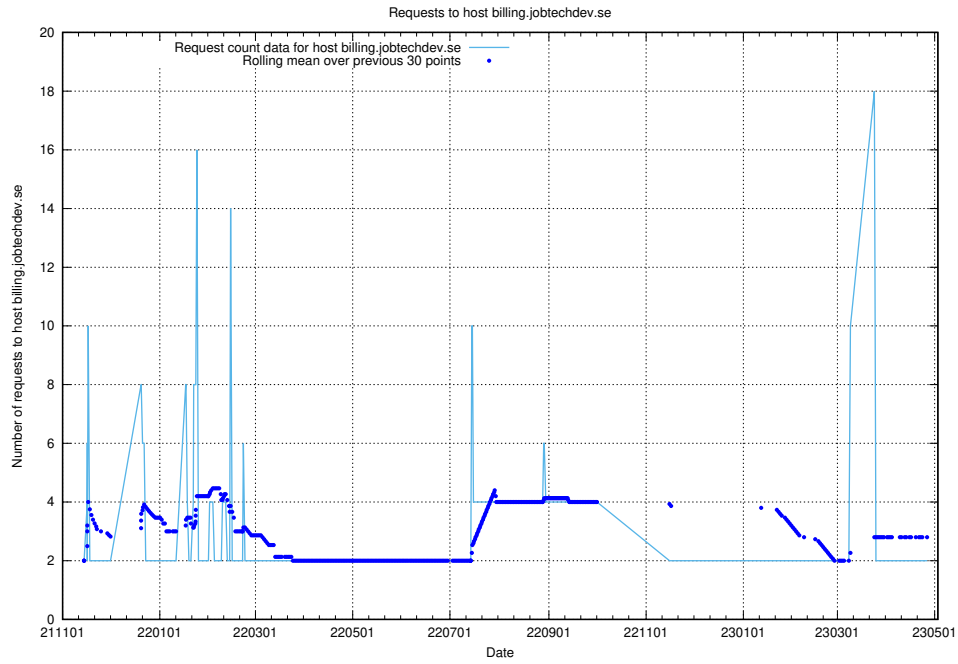

7.283 Usage of billing.jobtechdev.se

Here, we count the number of requests to host billing.jobtechdev.se.