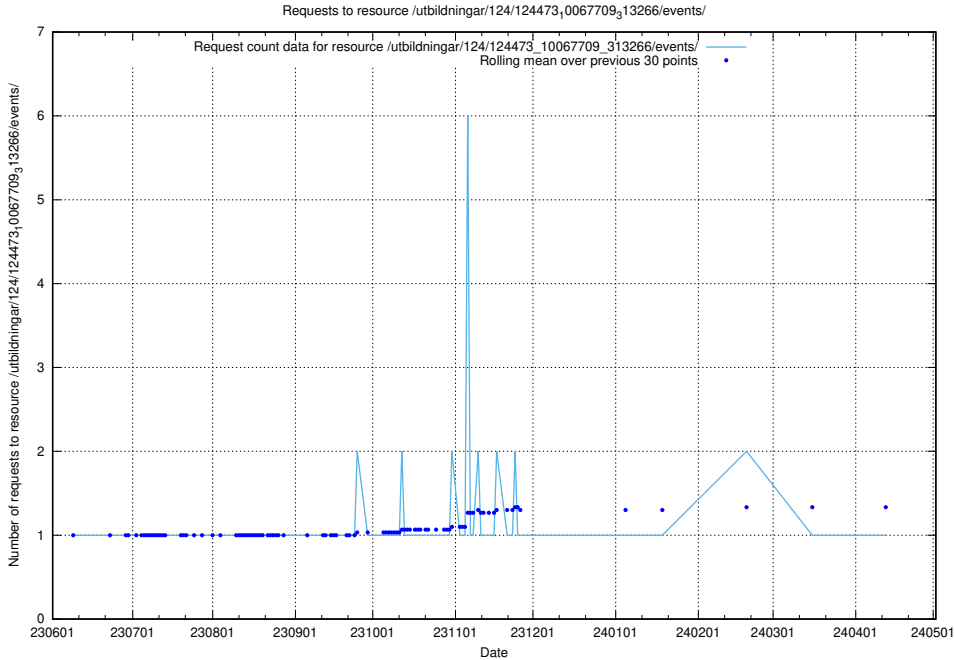

### 5.5832 Usage of /utbildningar/124/124473\_10067709\_313266/events/

Here, we count the number of requests to resource /utbildningar/124/124473\_10067709\_313266/events/