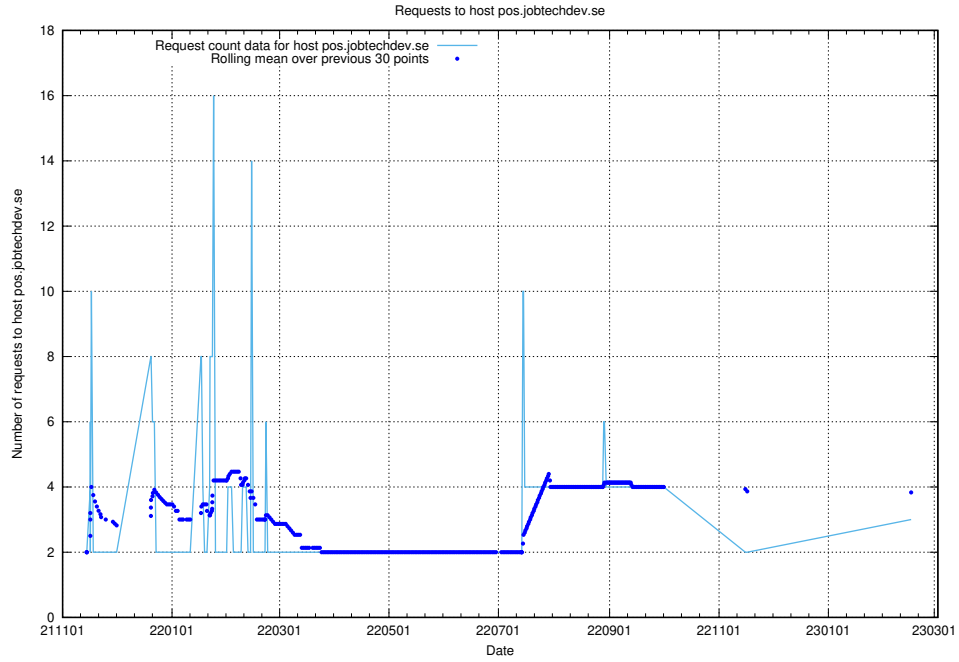

7.234 Usage of pos.jobtechdev.se

Here, we count the number of requests to host pos.jobtechdev.se.