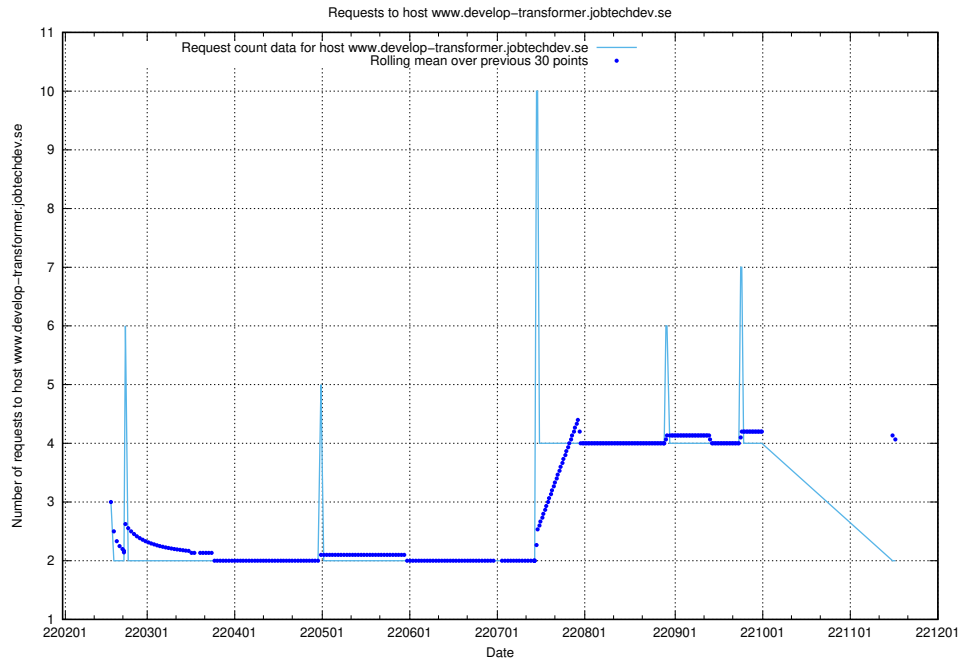

7.535 Usage of www.develop-transformer.jobtechdev.se

Here, we count the number of requests to host www.develop-transformer.jobtechdev.se.