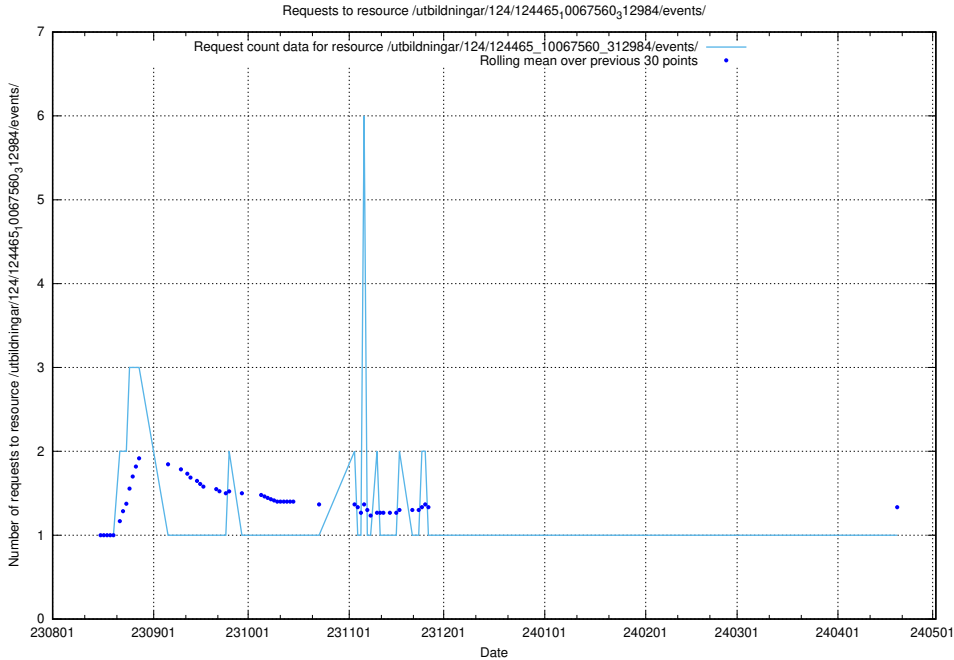

5.4736 Usage of /utbildningar/124/124465_10067560_312984/events/

Here, we count the number of requests to resource /utbildningar/124/124465_10067560_312984/events/