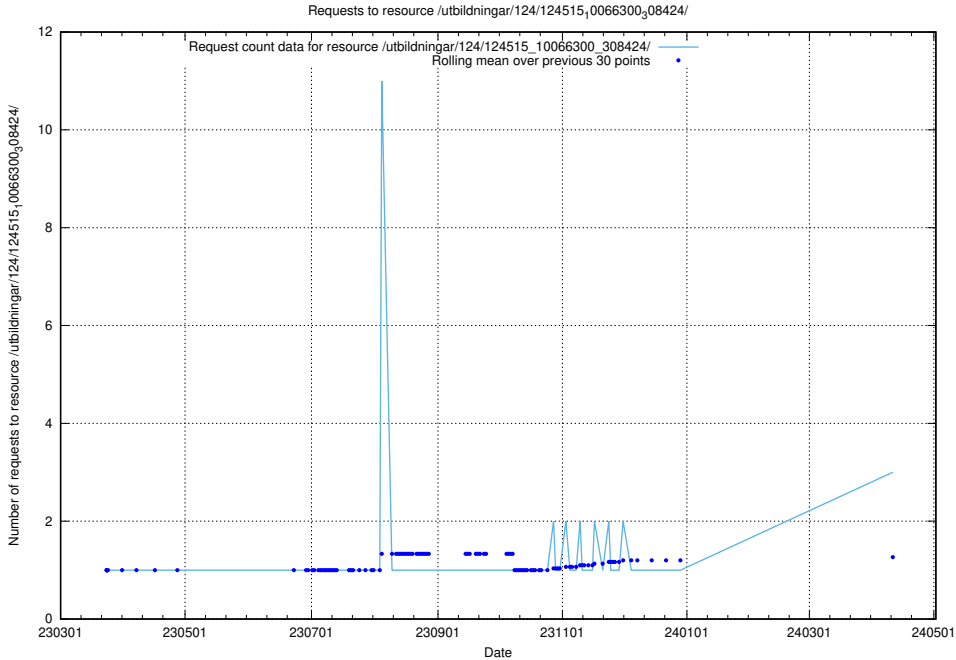

5.284 Usage of /utbildningar/124/124515_10066300_308424/

Here, we count the number of requests to resource /utbildningar/124/124515_10066300_308424/.