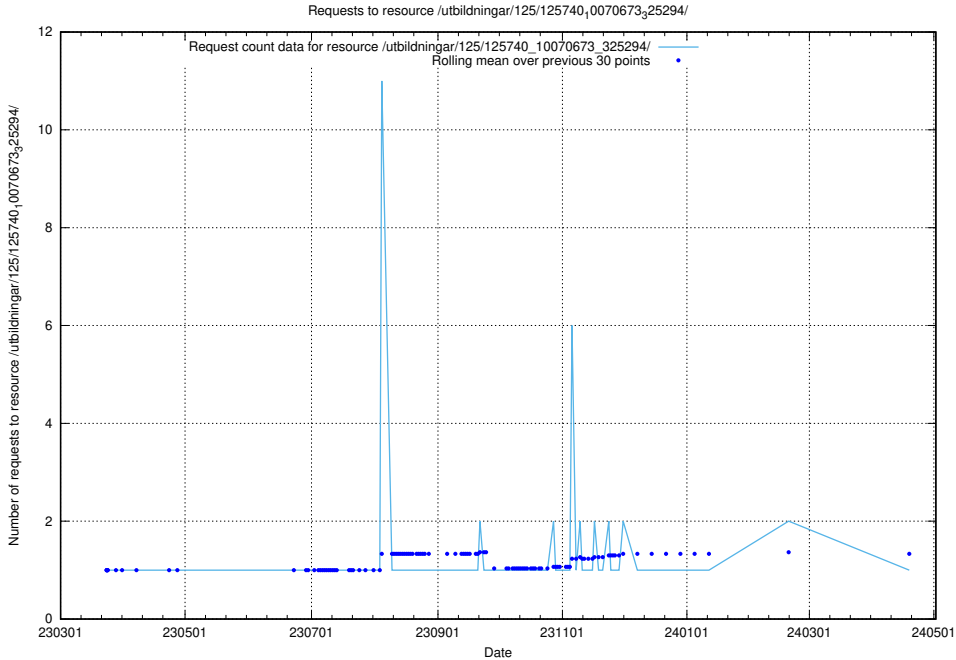

5.999 Usage of /utbildningar/125/125740_10070673_325294/

Here, we count the number of requests to resource /utbildningar/125/125740_10070673_325294/.