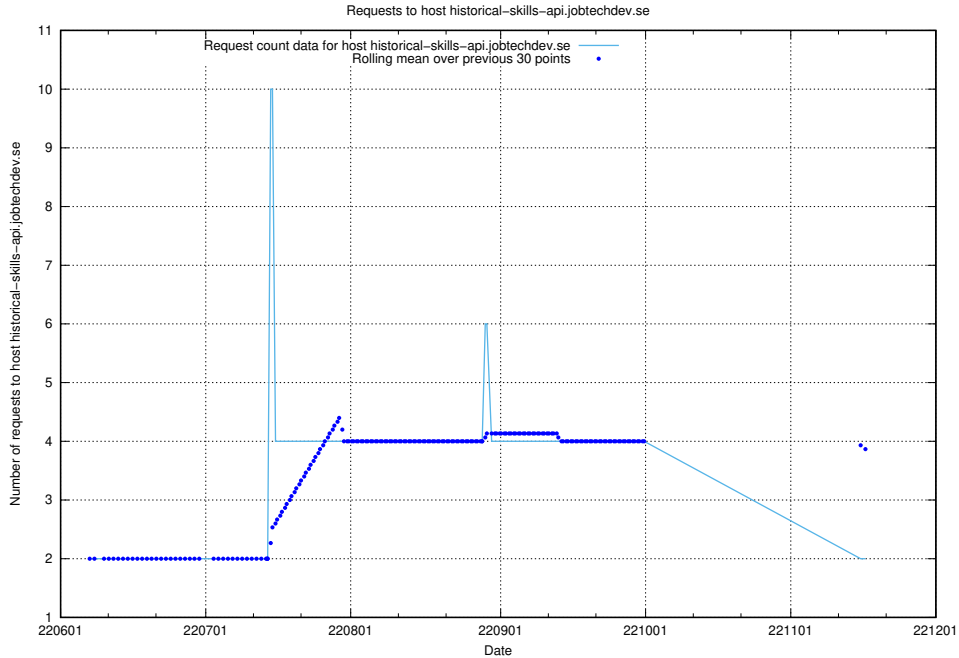

7.410 Usage of historical-skills-api.jobtechdev.se

Here, we count the number of requests to host historical-skills-api.jobtechdev.se.