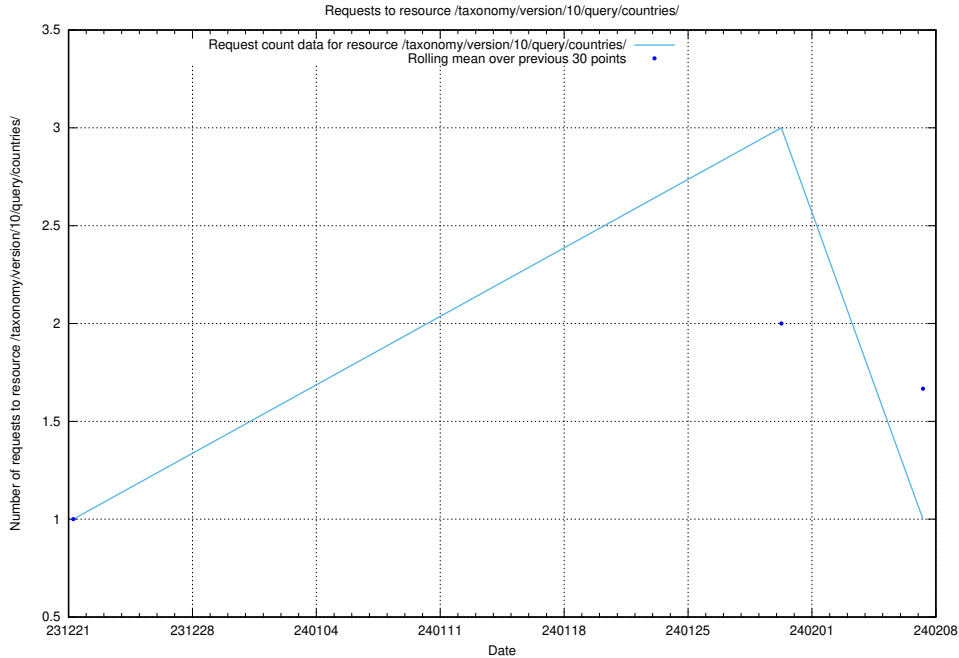

5.3853 Usage of /taxonomy/version/10/query/countries/

Here, we count the number of requests to resource /taxonomy/version/10/query/countries/.