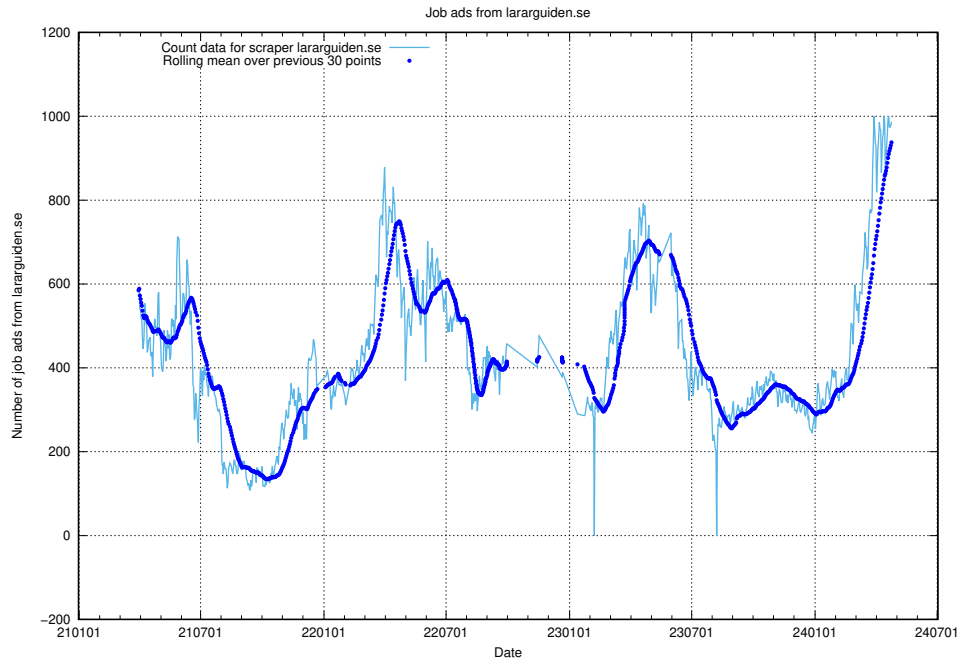

13.7 Number of ads by scraper lararguiden.se

Here, we count the number of job ads scraped from lararguiden.se.