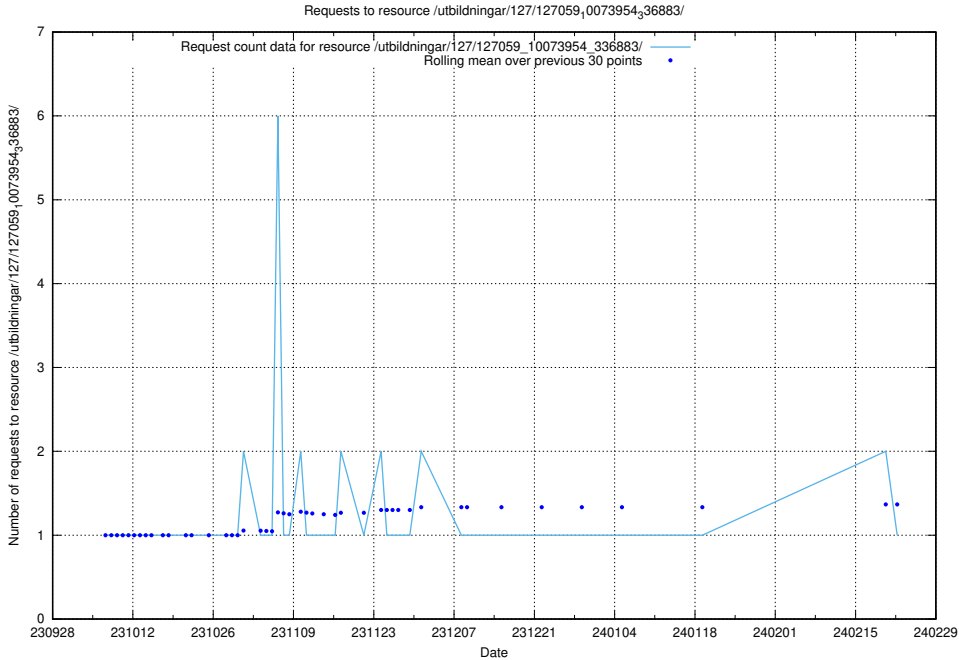

5.4326 Usage of /utbildningar/127/127059_10073954_336883/

Here, we count the number of requests to resource /utbildningar/127/127059_10073954_336883/.