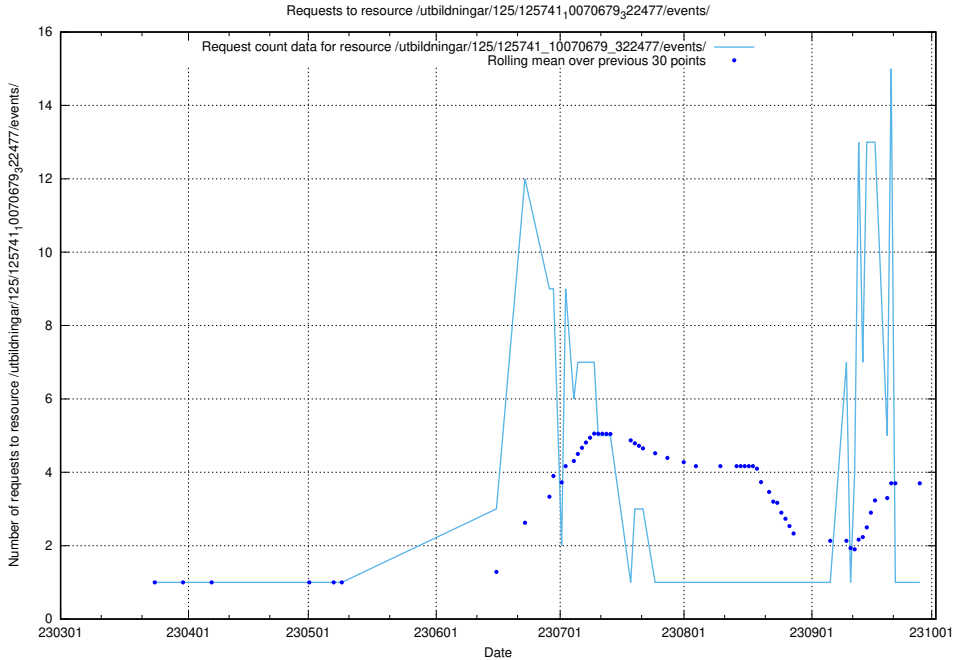

5.6159 Usage of /utbildningar/125/125741_10070679_322477/events/

Here, we count the number of requests to resource /utbildningar/125/125741_10070679_322477/events/