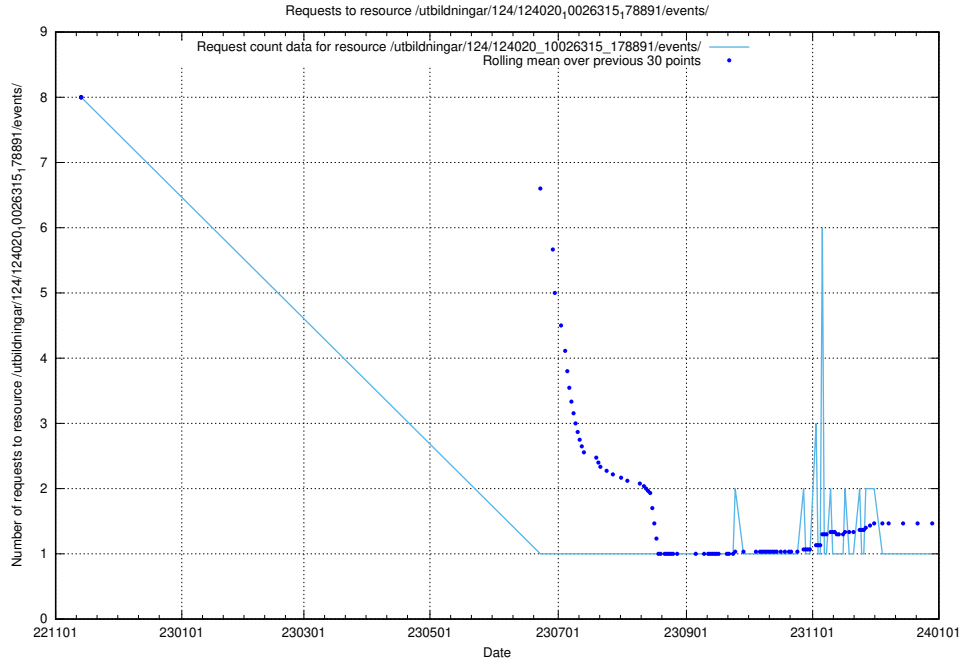

5.5709 Usage of /utbildningar/124/124020_10026315_178891/events/

Here, we count the number of requests to resource /utbildningar/124/124020_10026315_178891/events/