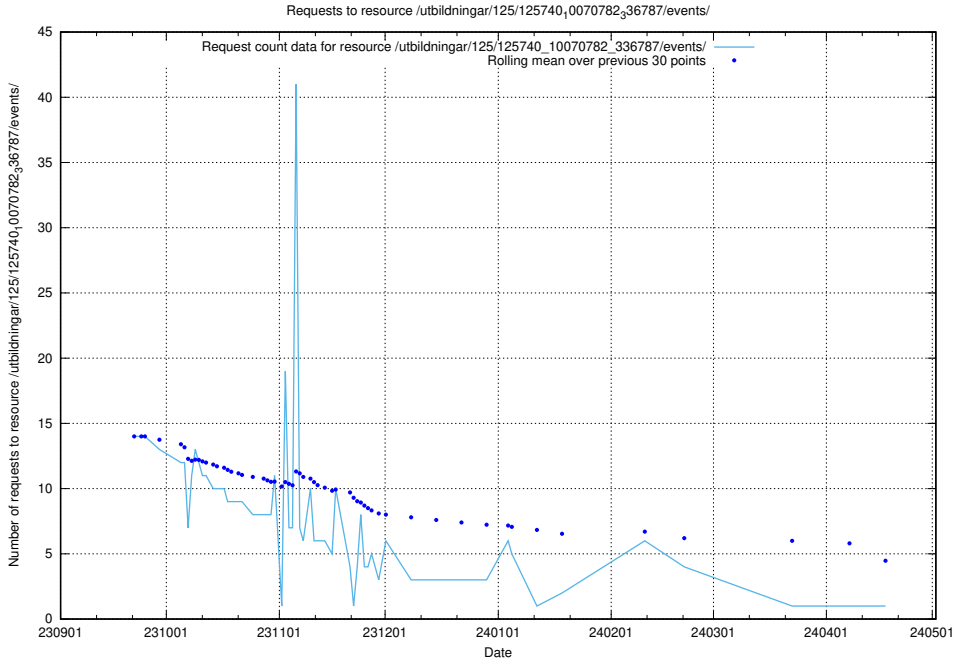

5.4437 Usage of /utbildningar/125/125740_10070782_336787/events/

Here, we count the number of requests to resource /utbildningar/125/125740_10070782_336787/events/