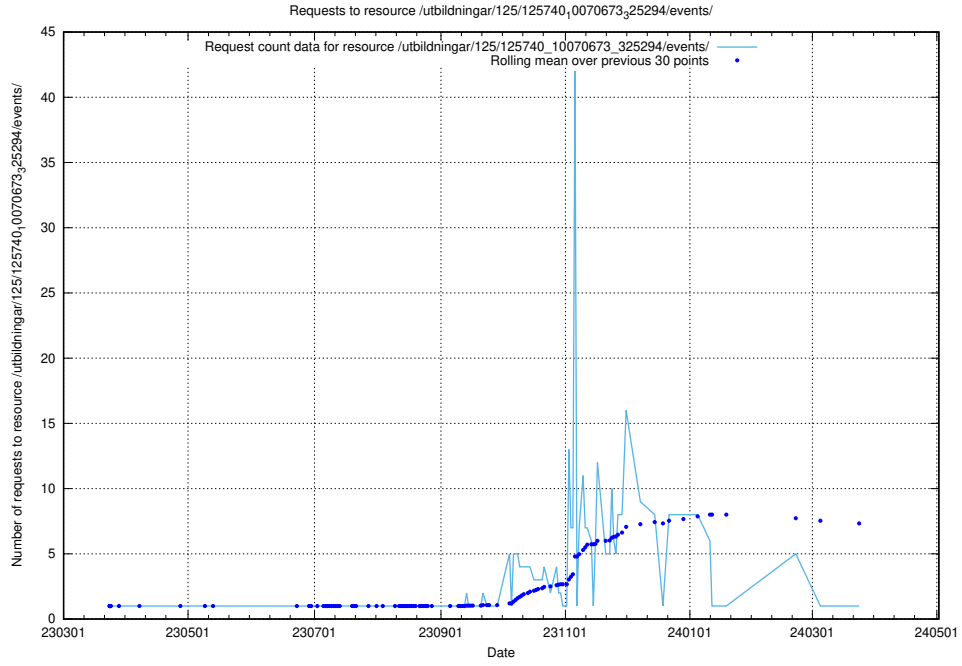

5.998 Usage of /utbildningar/125/125740_10070673_325294/events/

Here, we count the number of requests to resource /utbildningar/125/125740_10070673_325294/events/