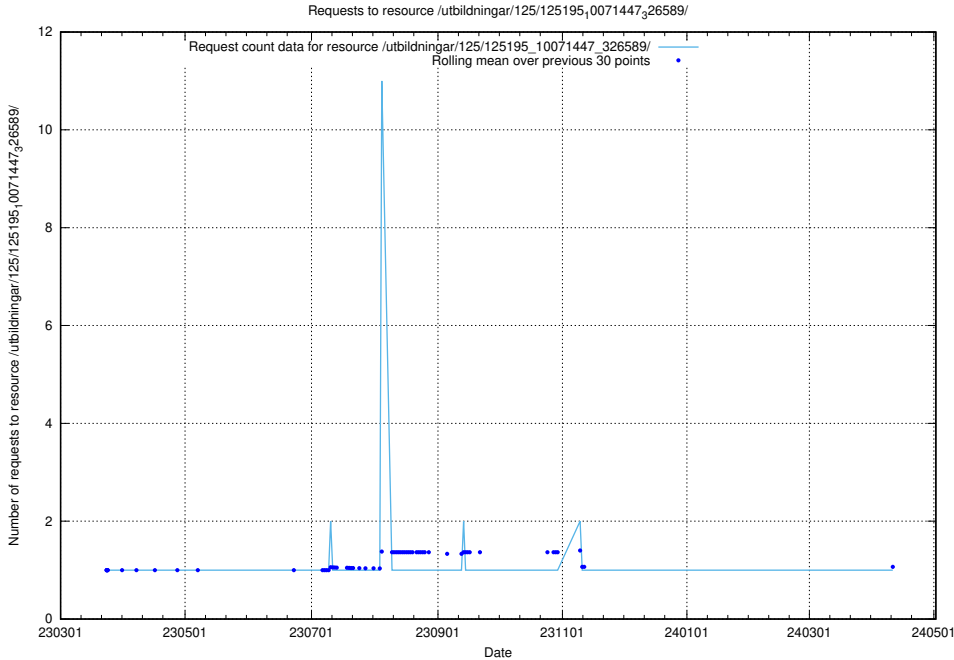

5.1121 Usage of /utbildningar/125/125195_10071447_326589/

Here, we count the number of requests to resource /utbildningar/125/125195_10071447_326589/.