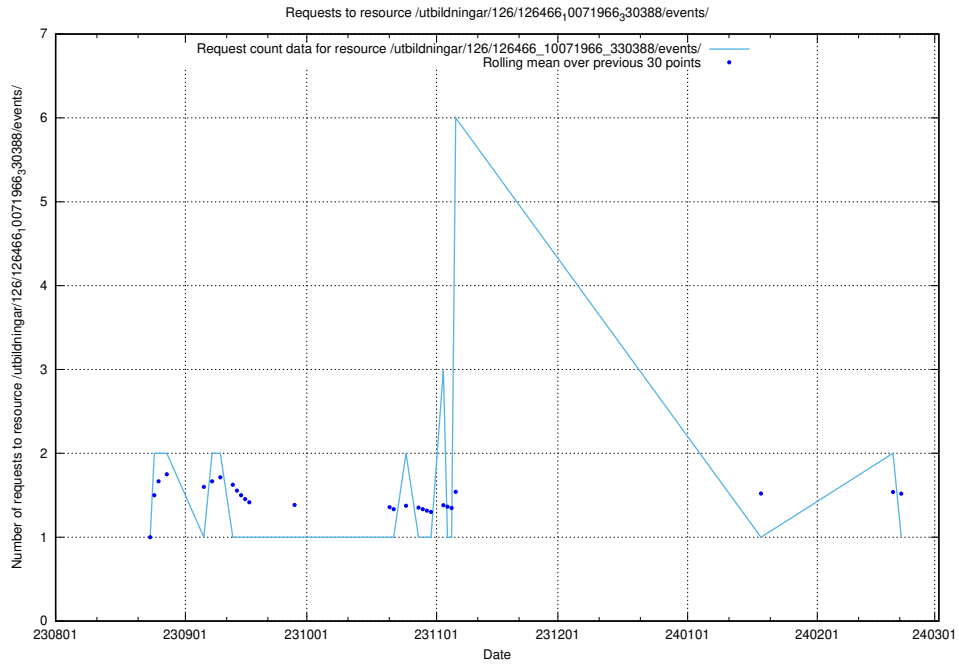

5.4665 Usage of /utbildningar/126/126466_10071966_330388/events/

Here, we count the number of requests to resource /utbildningar/126/126466_10071966_330388/events/