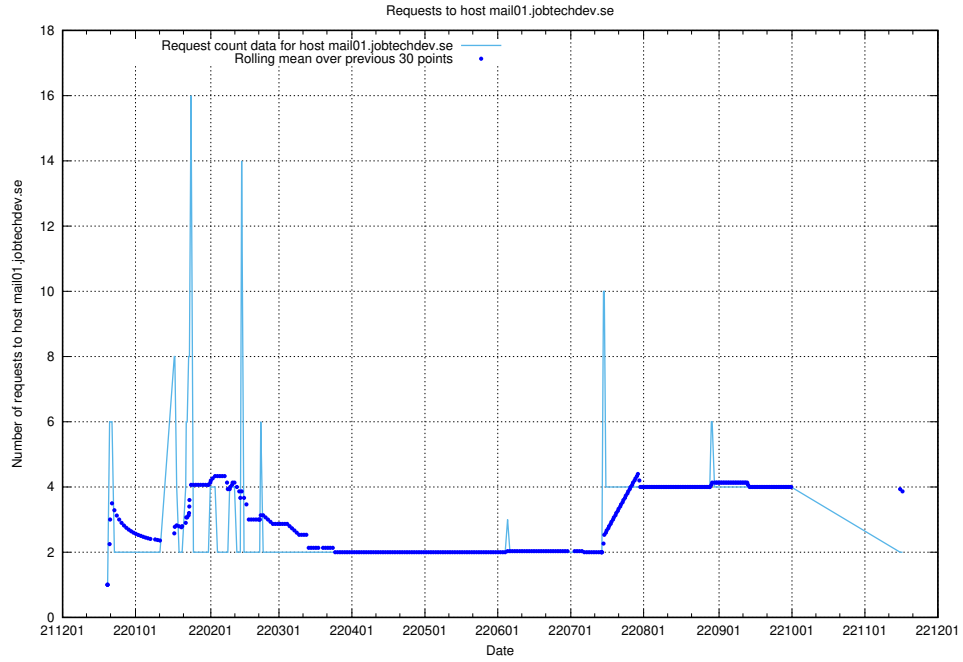

### 7.376 Usage of exchange.jobtechdev.se

Here, we count the number of requests to host exchange.jobtechdev.se.