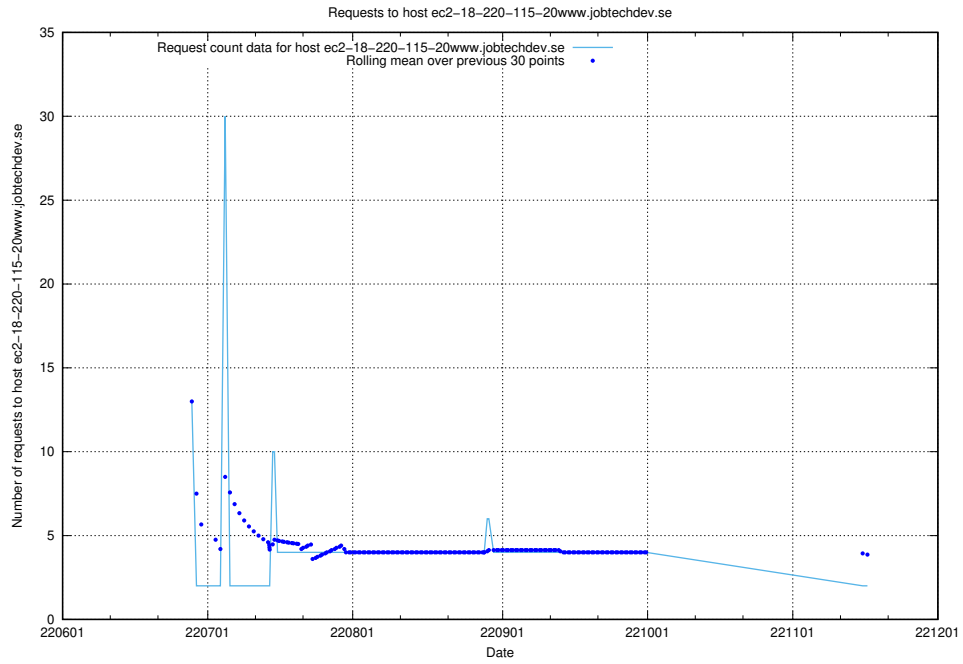

7.395 Usage of ec2-18-220-115-20www.jobtechdev.se

Here, we count the number of requests to host ec2-18-220-115-20www.jobtechdev.se.