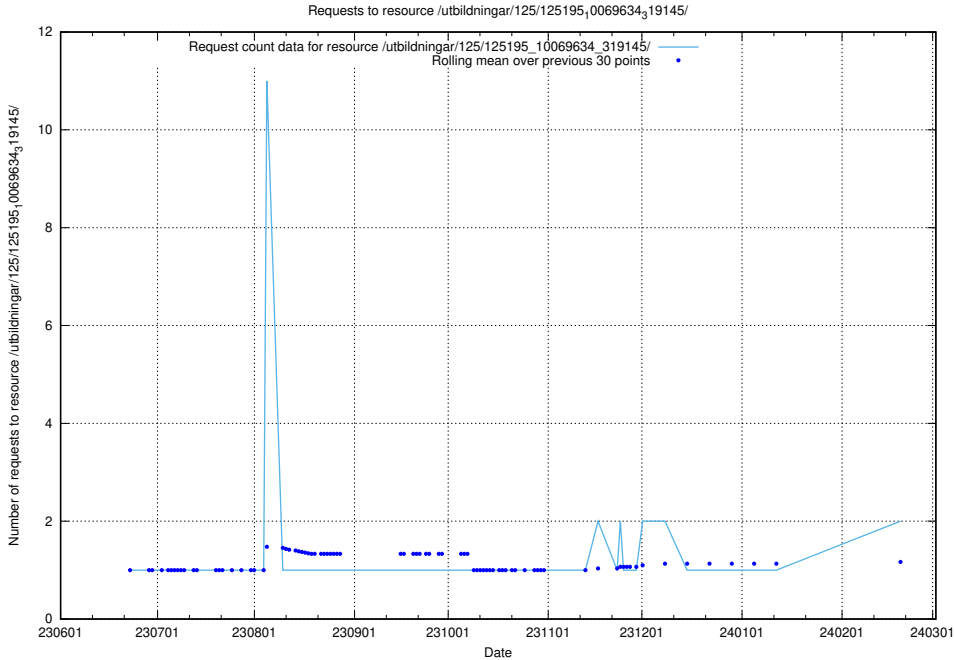

5.837 Usage of /utbildningar/125/125195_10069634_319145/

Here, we count the number of requests to resource /utbildningar/125/125195_10069634_319145/.