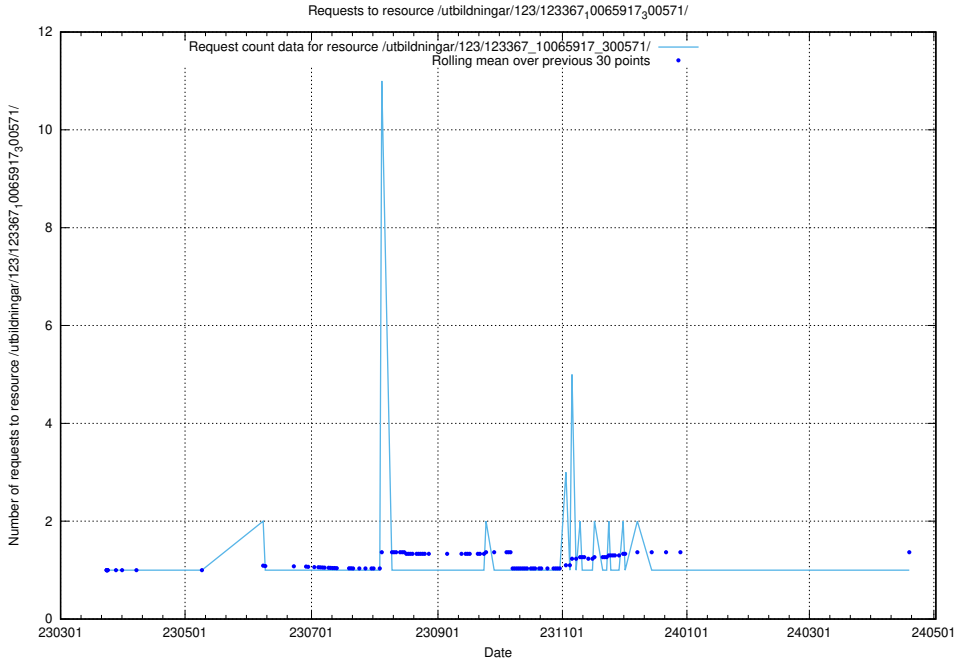

5.4592 Usage of /utbildningar/123/123367_10065917_300571/

Here, we count the number of requests to resource /utbildningar/123/123367_10065917_300571/.