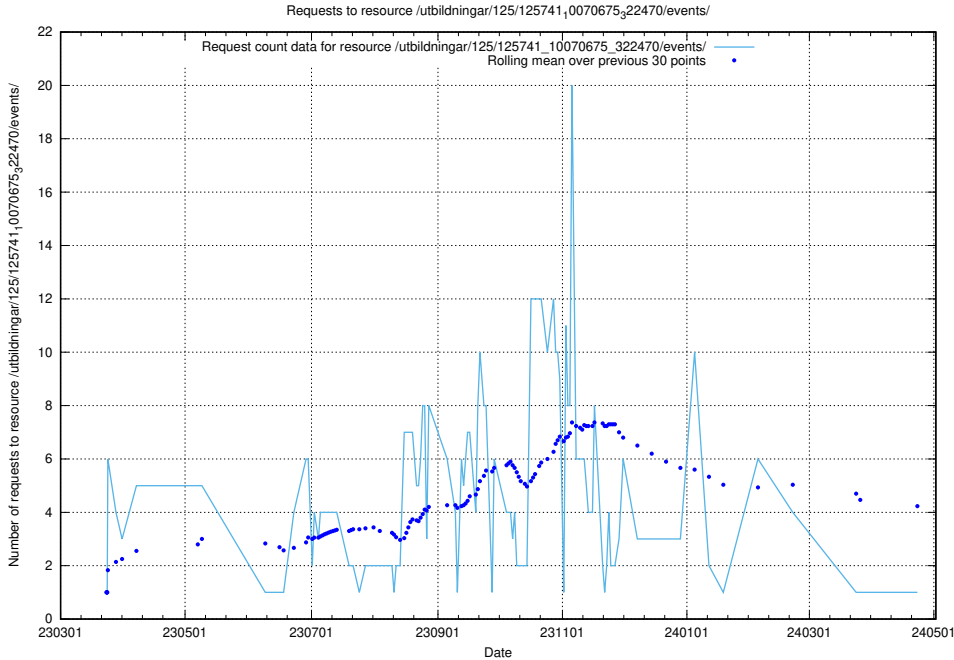

5.6400 Usage of /utbildningar/125/125741_10070675_322470/events/

Here, we count the number of requests to resource /utbildningar/125/125741_10070675_322470/events/