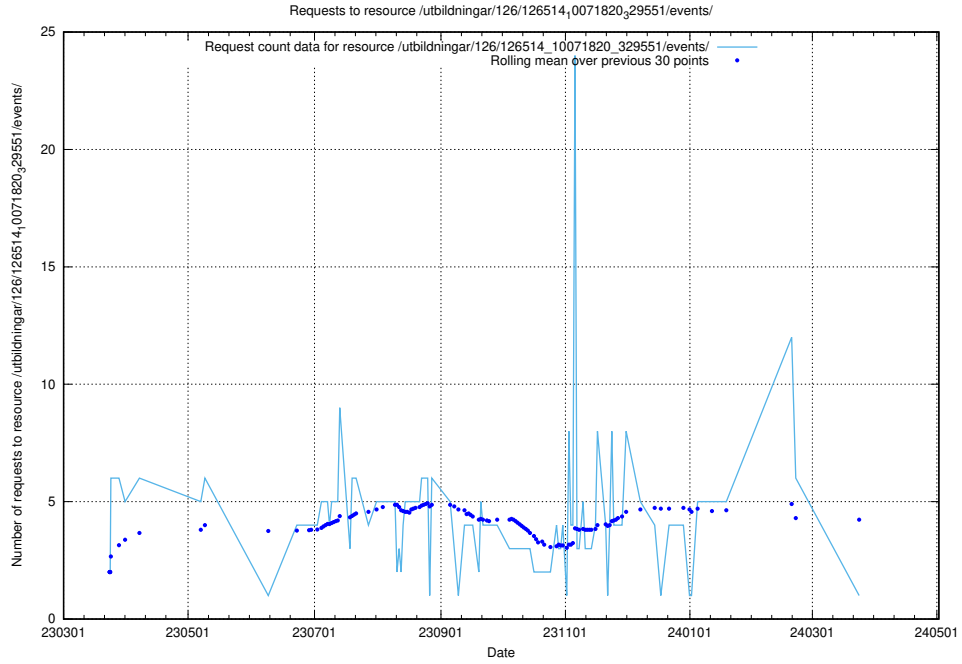

5.6194 Usage of /utbildningar/126/126514_10071820_329551/events/

Here, we count the number of requests to resource /utbildningar/126/126514_10071820_329551/events/