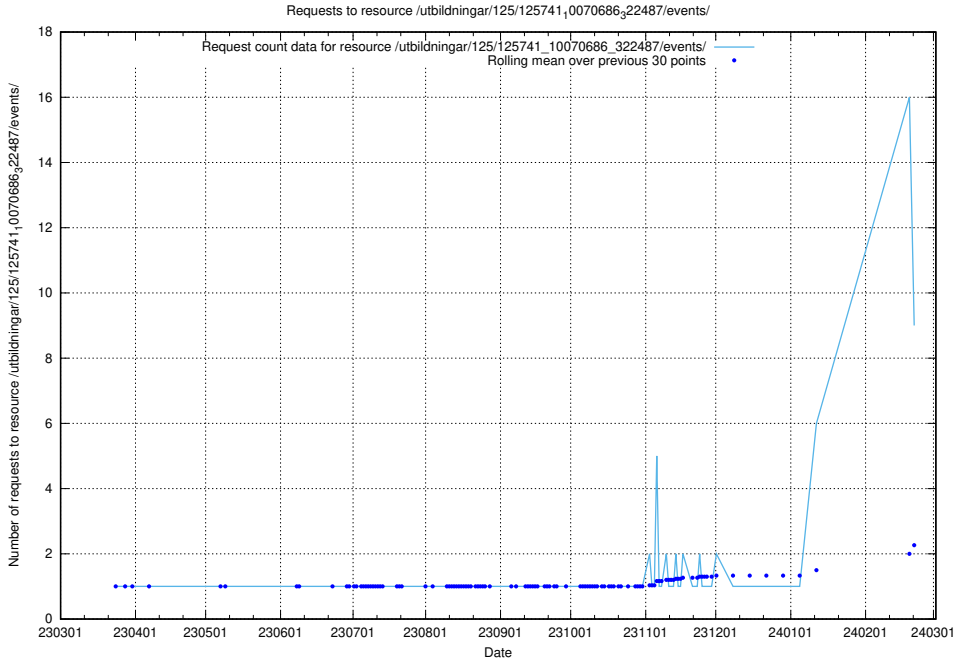

5.42 Usage of /utbildningar/125/125741_10070686_322487/events/

Here, we count the number of requests to resource /utbildningar/125/125741_10070686_322487/events/