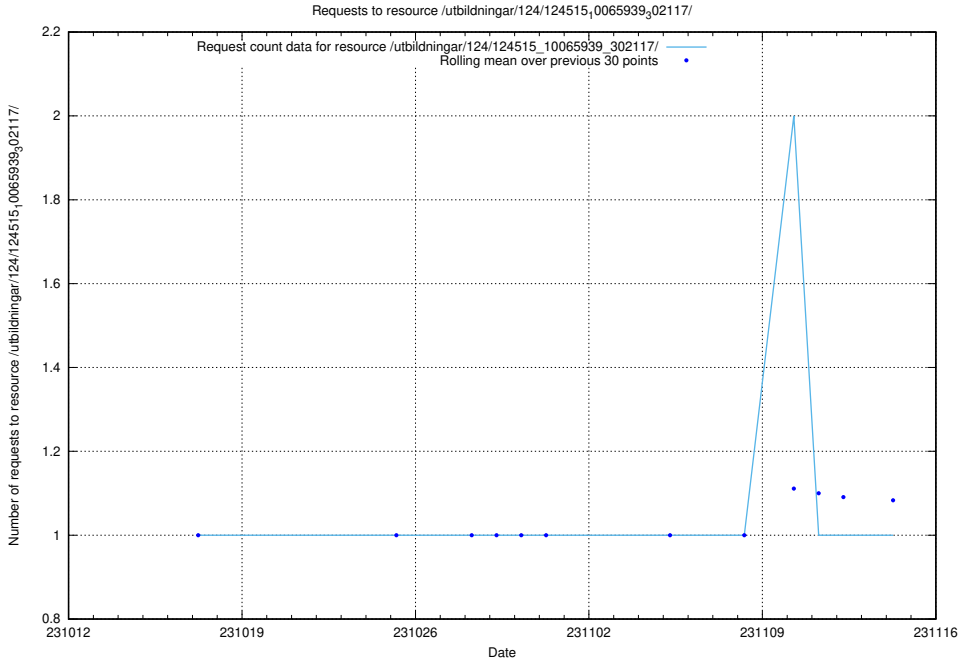

5.4249 Usage of /utbildningar/124/124515_10065939_302117/

Here, we count the number of requests to resource /utbildningar/124/124515_10065939_302117/.