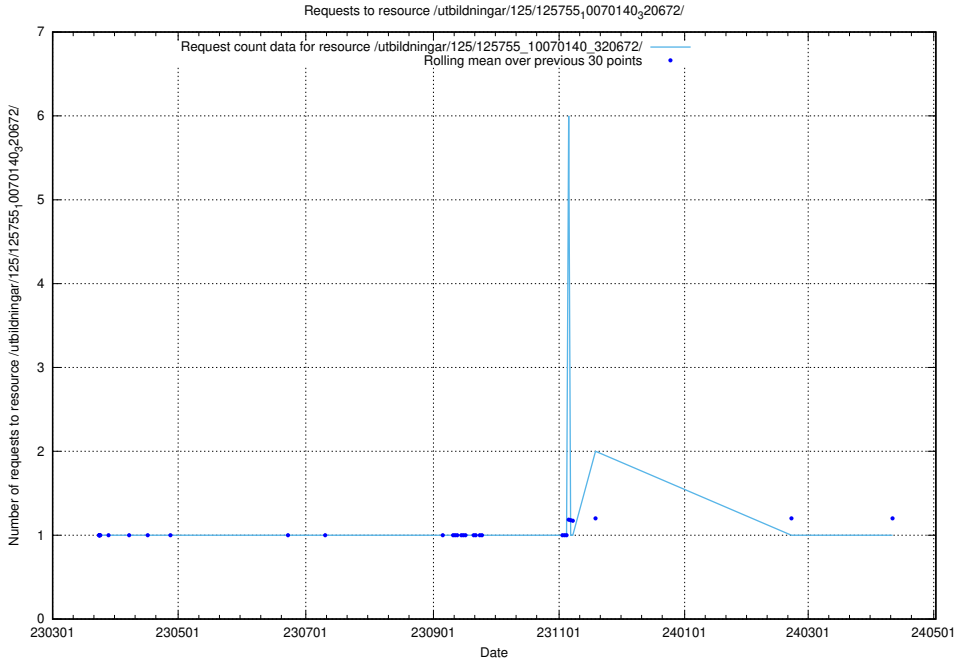

5.6379 Usage of /utbildningar/125/125755_10070140_320672/

Here, we count the number of requests to resource /utbildningar/125/125755_10070140_320672/.