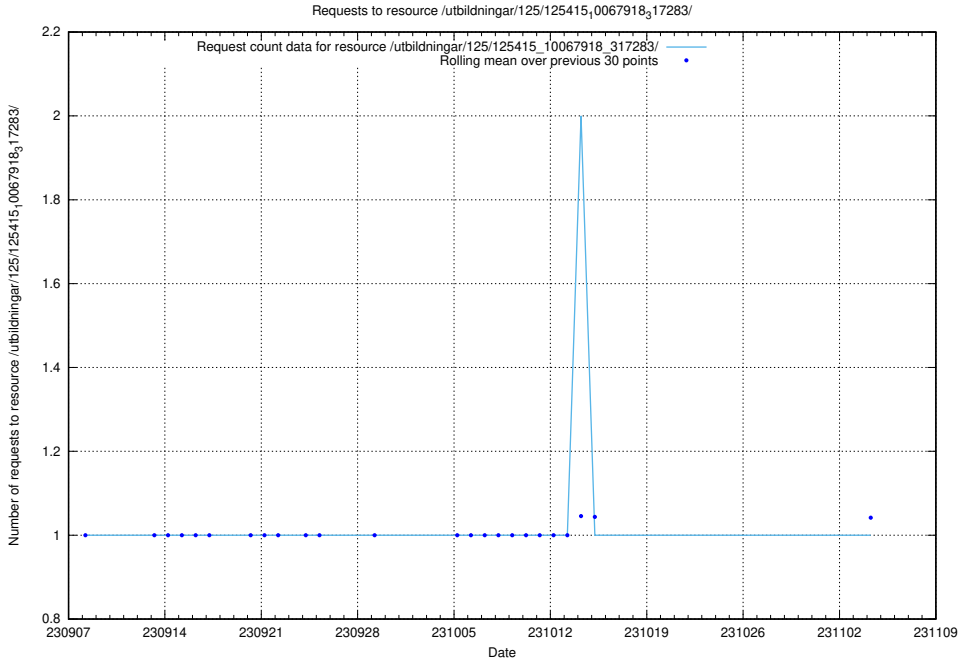

5.4576 Usage of /utbildningar/125/125415_10067918_317283/

Here, we count the number of requests to resource /utbildningar/125/125415_10067918_317283/.