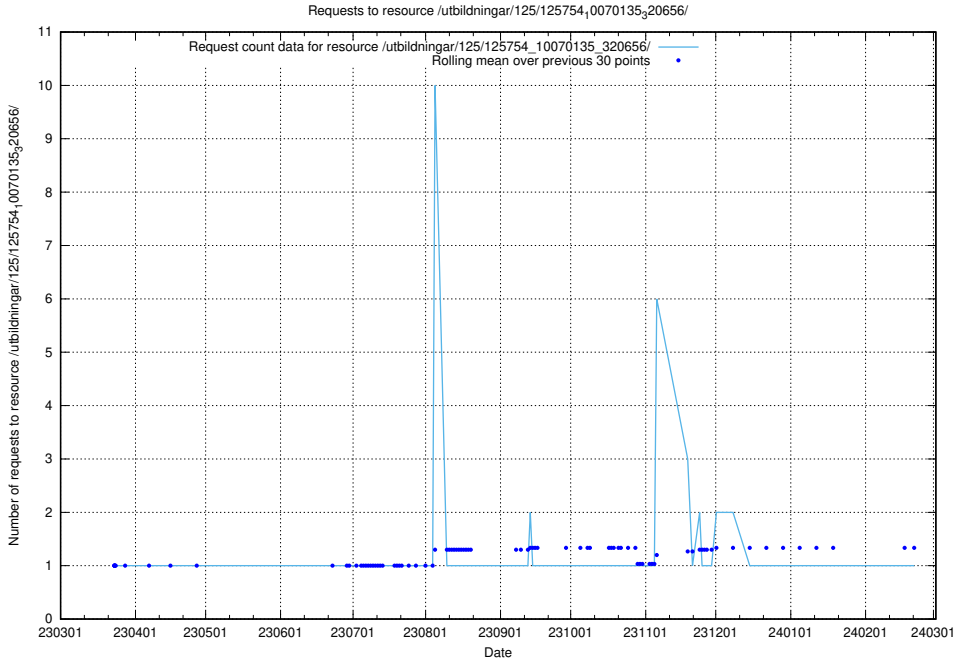

5.6382 Usage of /utbildningar/125/125754_10070135_320656/

Here, we count the number of requests to resource /utbildningar/125/125754_10070135_320656/.