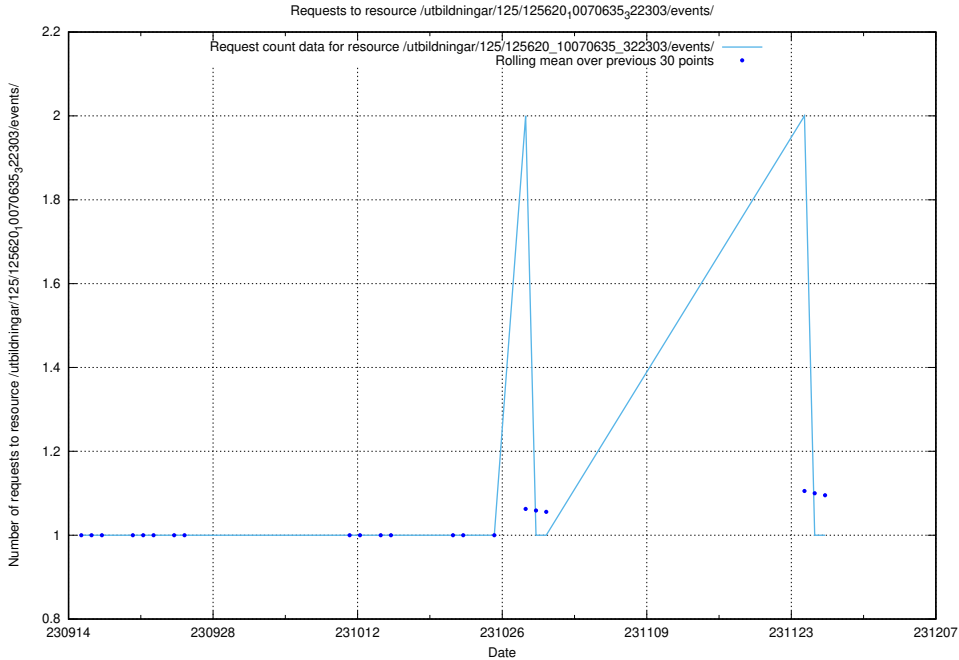

5.4513 Usage of /utbildningar/125/125620_10070635_322303/events/

Here, we count the number of requests to resource /utbildningar/125/125620_10070635_322303/events/