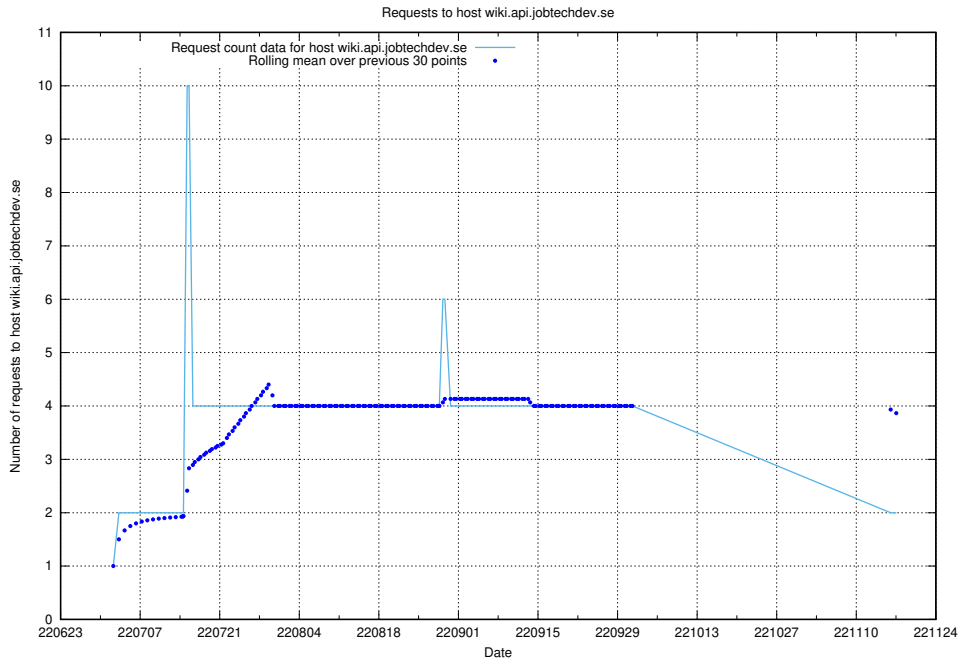

7.391 Usage of wiki.api.jobtechdev.se

Here, we count the number of requests to host wiki.api.jobtechdev.se.