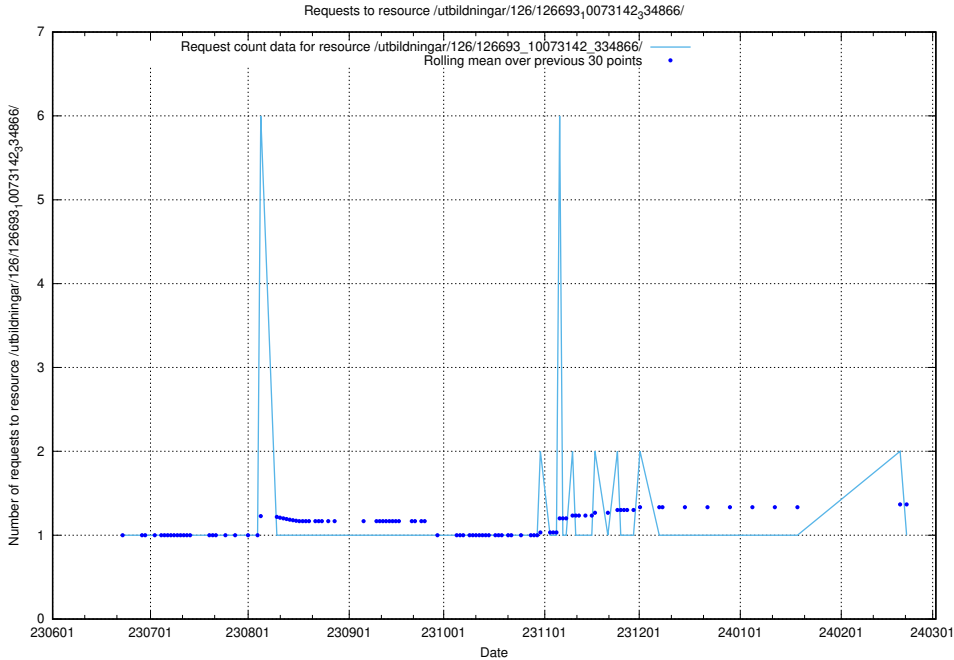

5.5582 Usage of /utbildningar/126/126693_10073142_334866/

Here, we count the number of requests to resource /utbildningar/126/126693_10073142_334866/.