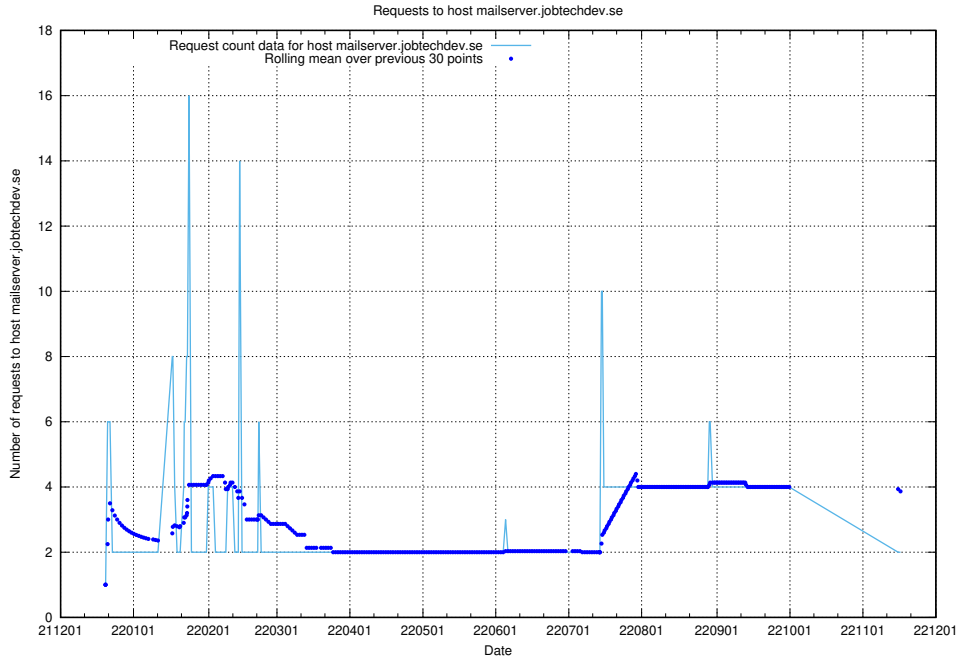

7.371 Usage of mailserver.jobtechdev.se

Here, we count the number of requests to host mailserver.jobtechdev.se.