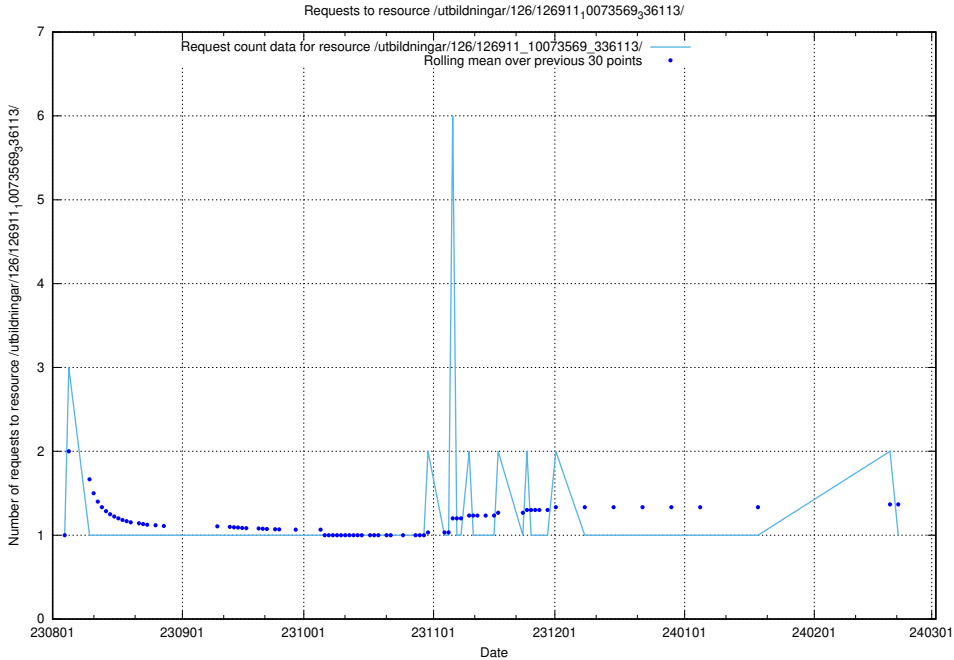

5.4804 Usage of /utbildningar/126/126911_10073569_336113/

Here, we count the number of requests to resource /utbildningar/126/126911_10073569_336113/.