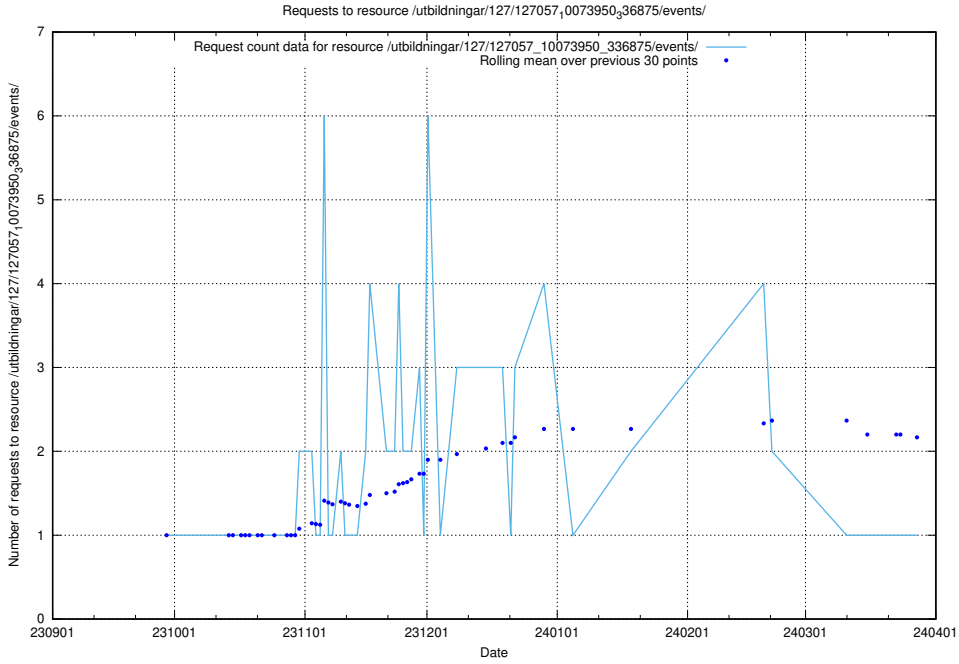

5.4385 Usage of /utbildningar/127/127057_10073950_336875/events/

Here, we count the number of requests to resource /utbildningar/127/127057_10073950_336875/events/