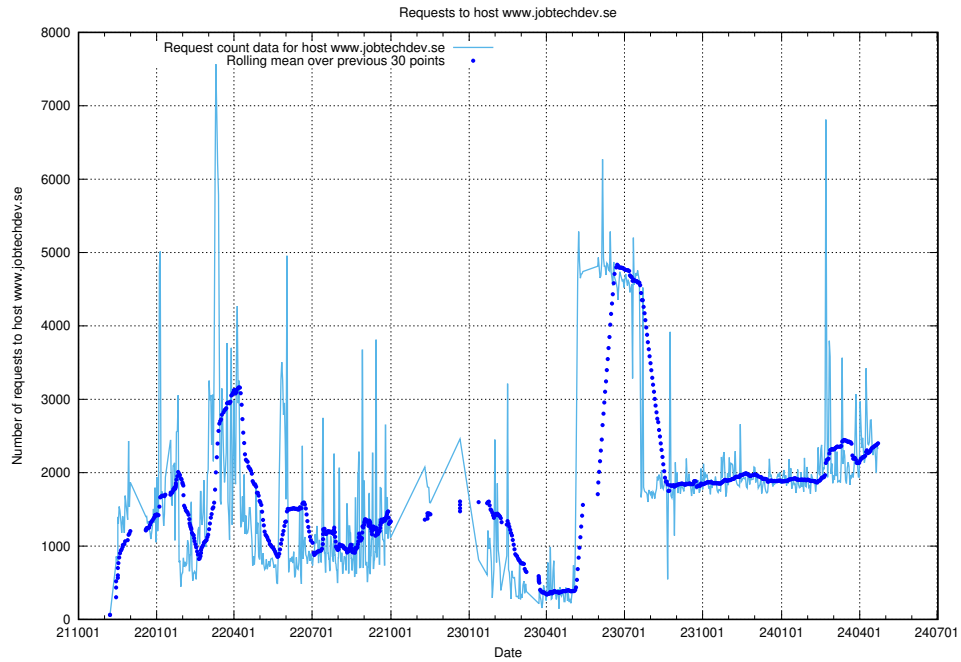

7.18 Usage of www.jobtechdev.se

Here, we count the number of requests to host www.jobtechdev.se.