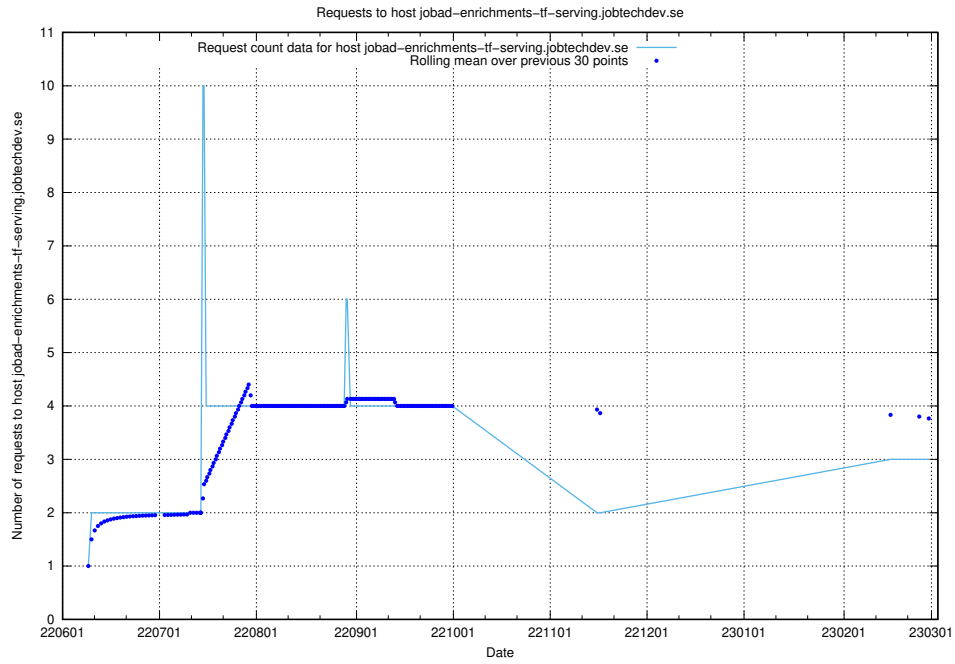

7.210 Usage of `jobad-enrichments-tf-serving.jobtechdev.se`

Here, we count the number of requests to host `jobad-enrichments-tf-serving.jobtechdev.se`.