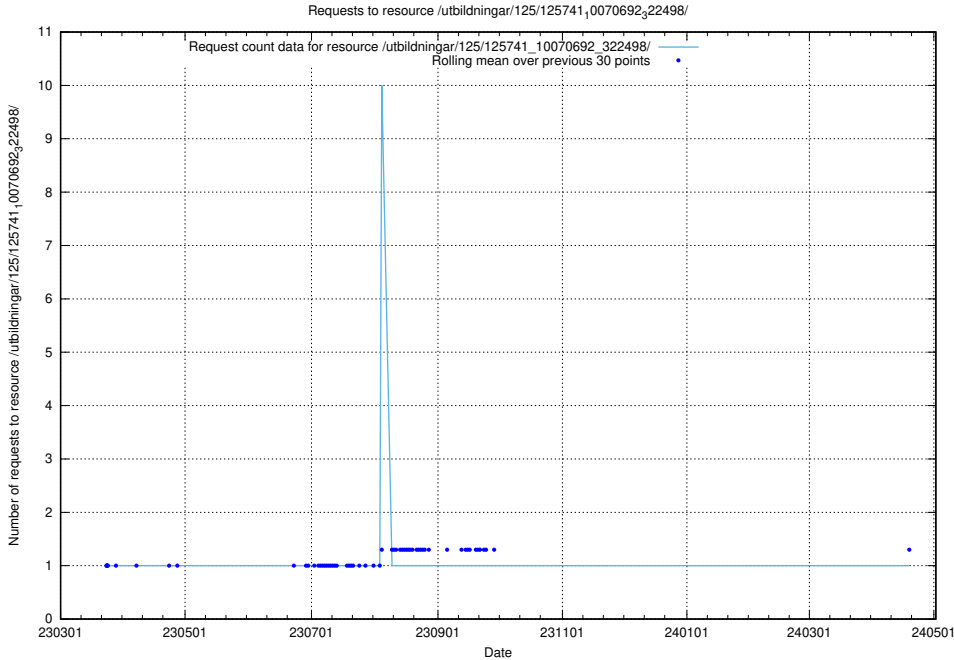

5.6390 Usage of /utbildningar/125/125741_10070692_322498/

Here, we count the number of requests to resource /utbildningar/125/125741_10070692_322498/.