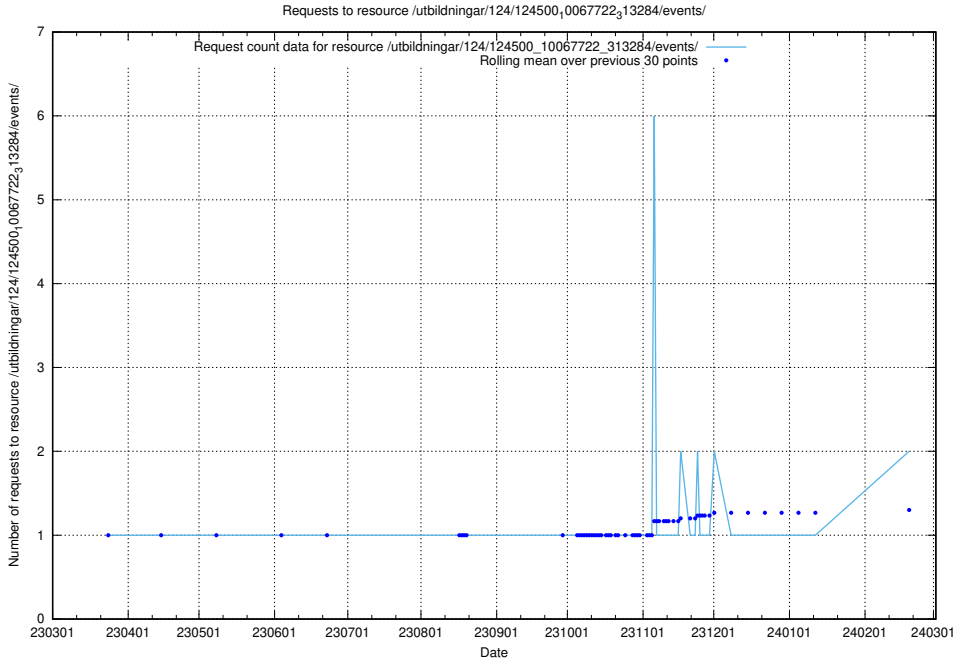

5.927 Usage of /utbildningar/124/124500_10067722_313284/events/

Here, we count the number of requests to resource /utbildningar/124/124500_10067722_313284/events/