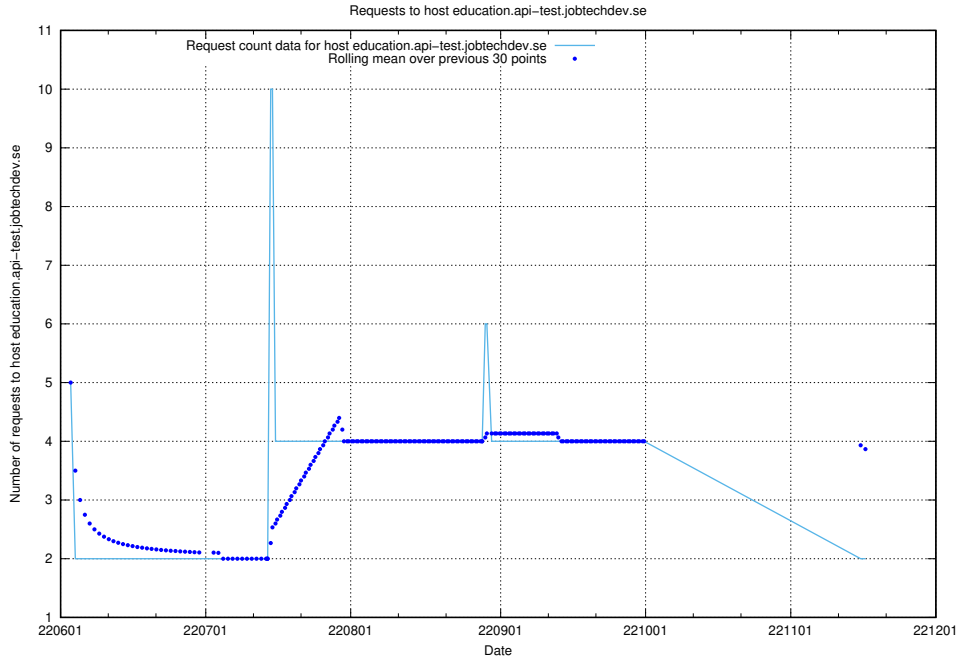

7.414 Usage of education.api-test.jobtechdev.se

Here, we count the number of requests to host education.api-test.jobtechdev.se.