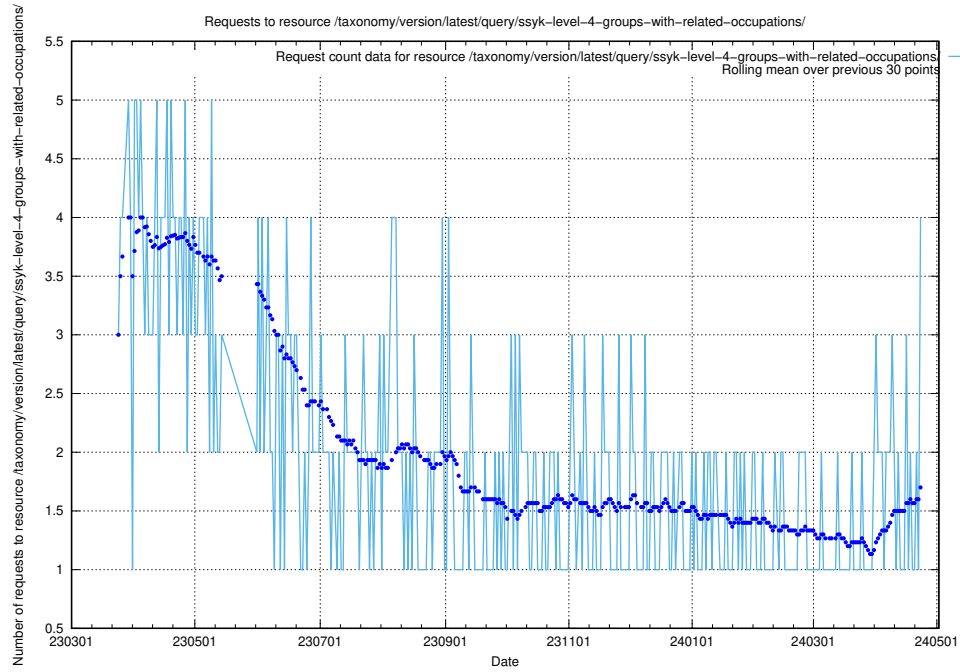

5.245 Usage of /taxonomy/version/latest/query/ssyk-level-4-groups-with-related-occupations/

Here, we count the number of requests to resource /taxonomy/version/latest/query/ssyk-level-4-groups-with-related-occupations/.