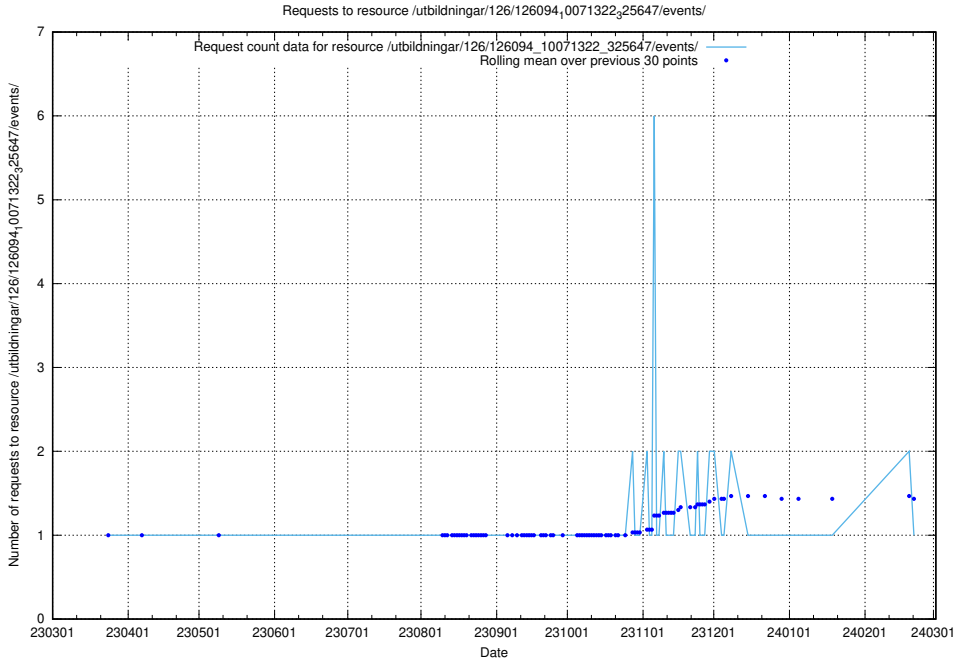

5.6135 Usage of /utbildningar/126/126094_10071322_325647/events/

Here, we count the number of requests to resource /utbildningar/126/126094_10071322_325647/events/