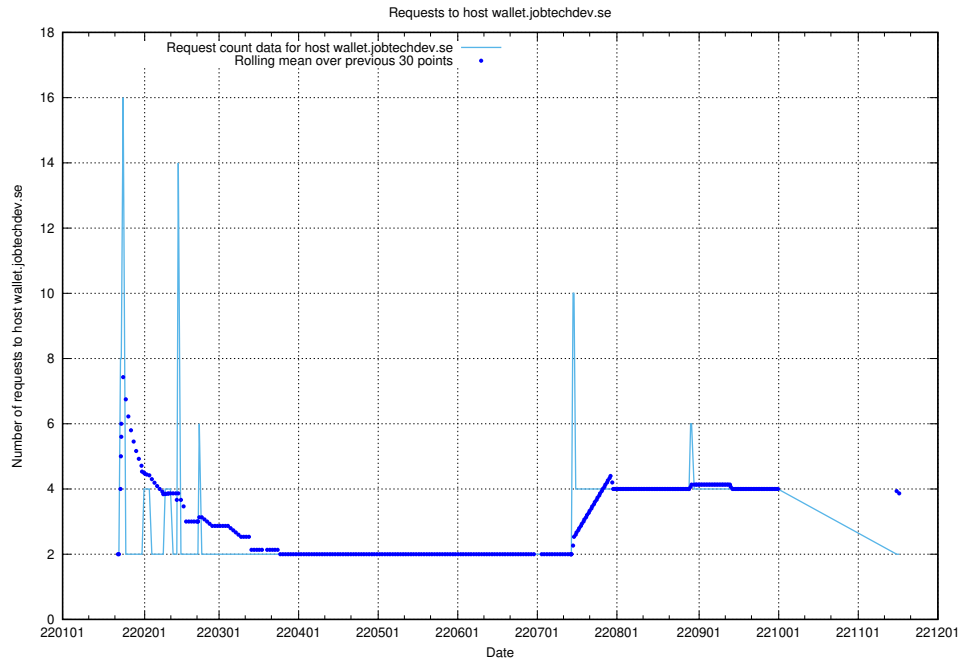

## 7.577 Usage of wallet.jobtechdev.se

Here, we count the number of requests to host wallet.jobtechdev.se.