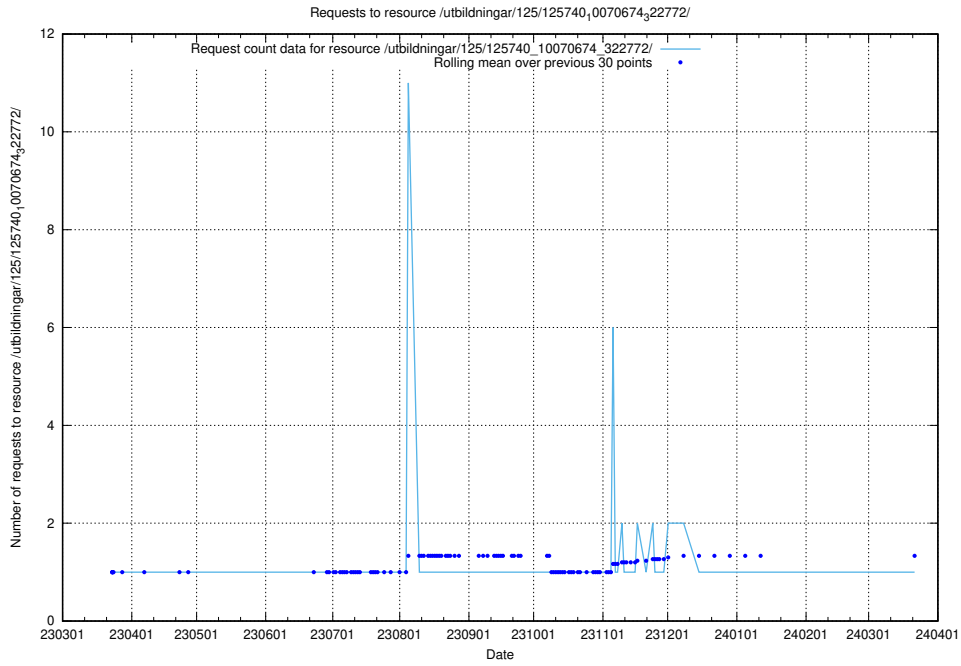

5.996 Usage of /utbildningar/125/125740_10070674_322772/

Here, we count the number of requests to resource /utbildningar/125/125740_10070674_322772/.