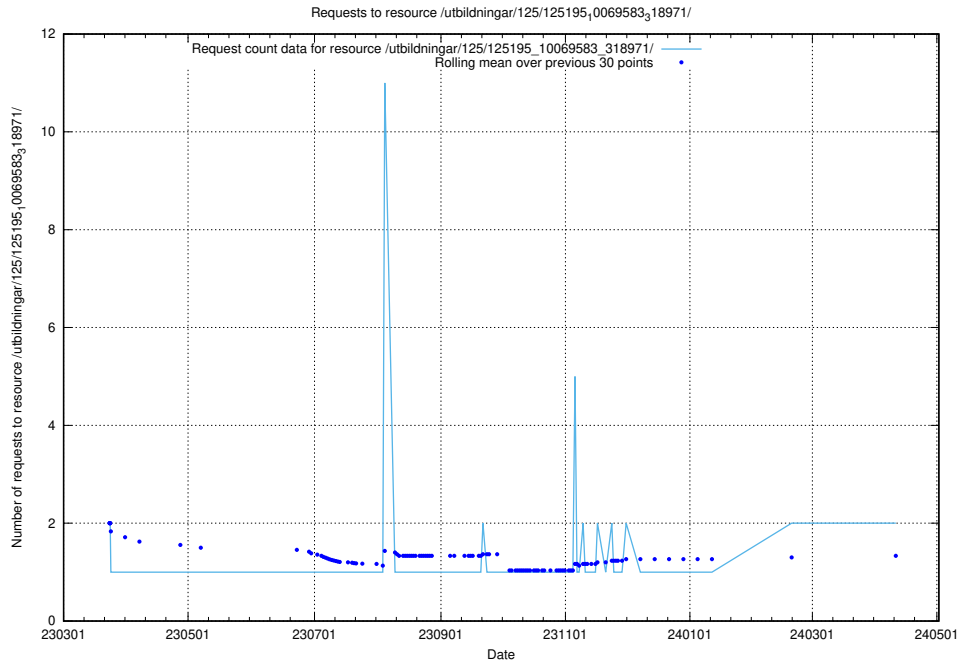

5.939 Usage of /utbildningar/125/125195_10069583_318971/

Here, we count the number of requests to resource /utbildningar/125/125195_10069583_318971/.