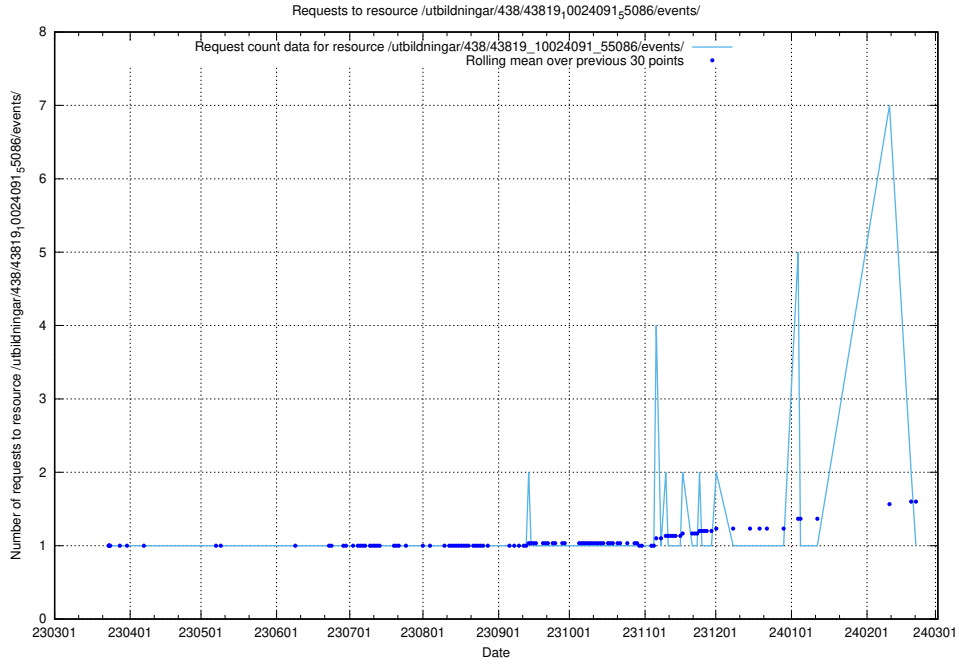

5.6263 Usage of /utbildningar/438/43819_10024091_55086/events/

Here, we count the number of requests to resource /utbildningar/438/43819_10024091_55086/events/.