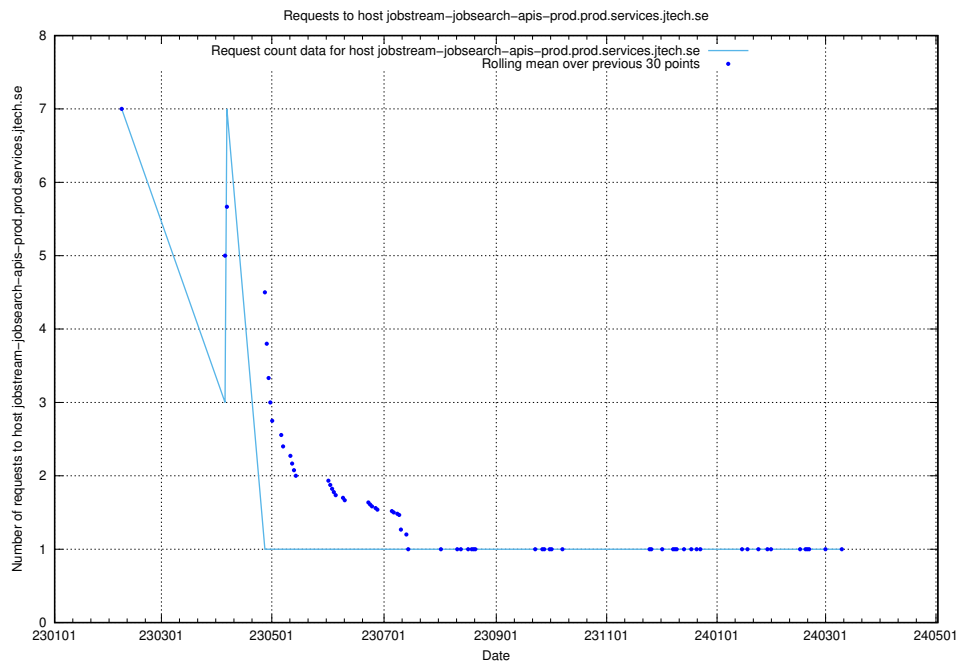

7.611 Usage of jobstream-jobsearch-apis-prod.prod.services.jtech.se

Here, we count the number of requests to host jobstream-jobsearch-apis-prod.prod.services.jtech.se.