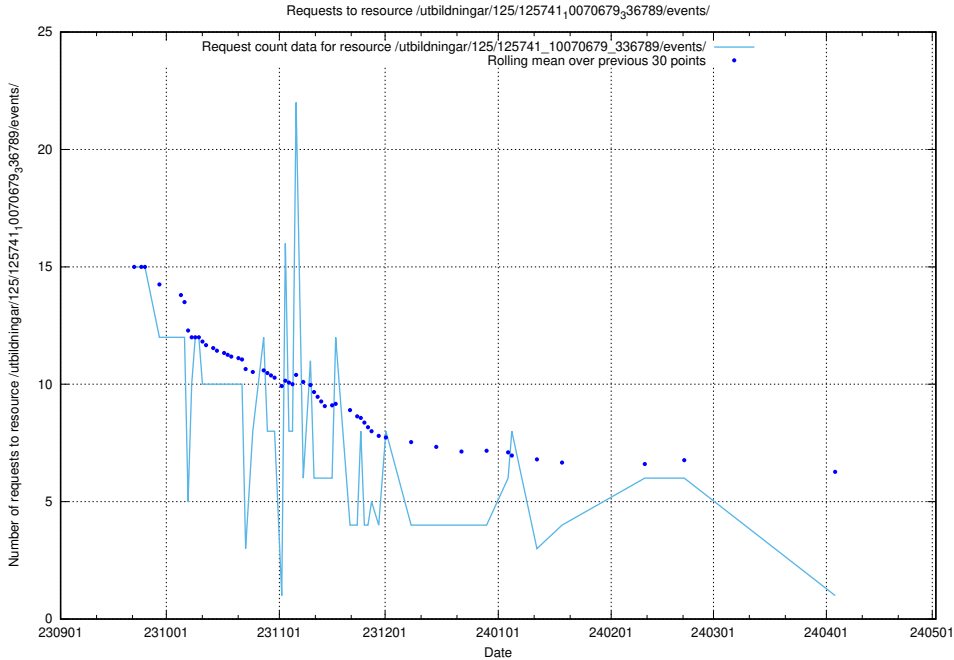

5.4435 Usage of /utbildningar/125/125741_10070679_336789/events/

Here, we count the number of requests to resource /utbildningar/125/125741_10070679_336789/events/