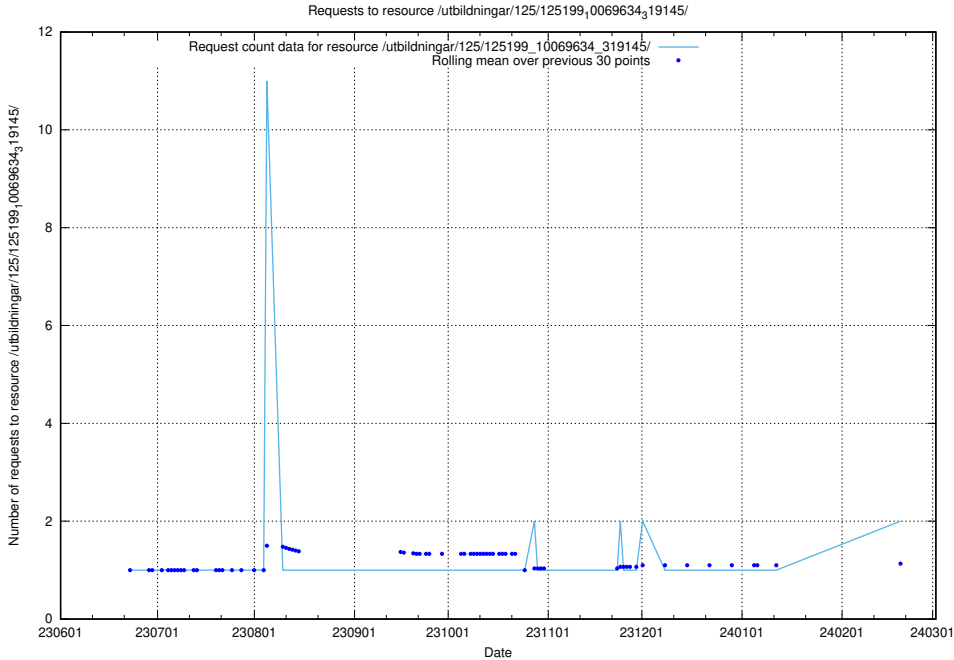

5.836 Usage of /utbildningar/125/125199_10069634_319145/

Here, we count the number of requests to resource /utbildningar/125/125199_10069634_319145/.