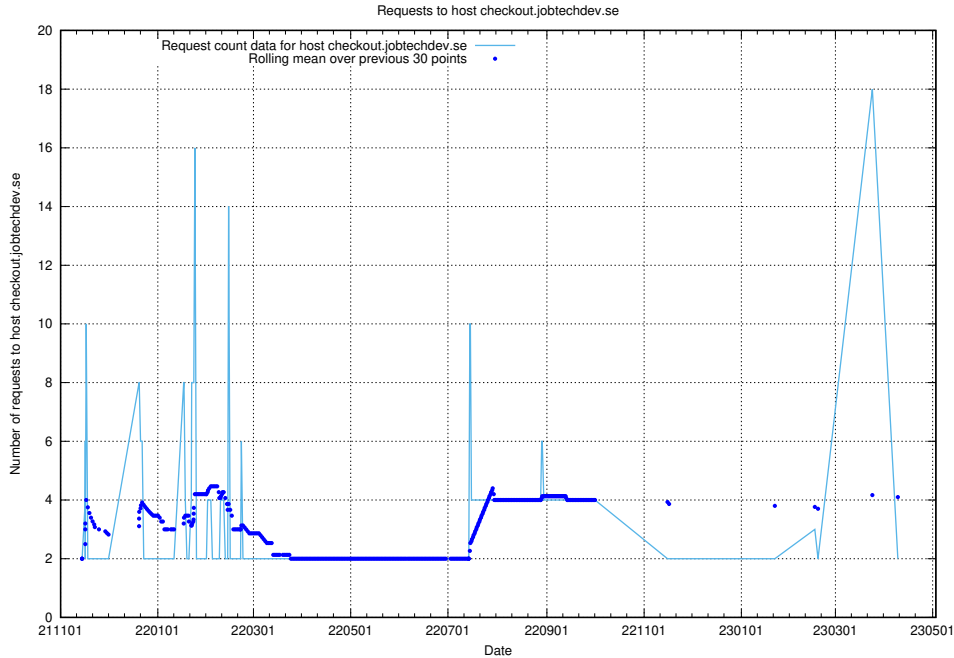

7.272 Usage of checkout.jobtechdev.se

Here, we count the number of requests to host checkout.jobtechdev.se.