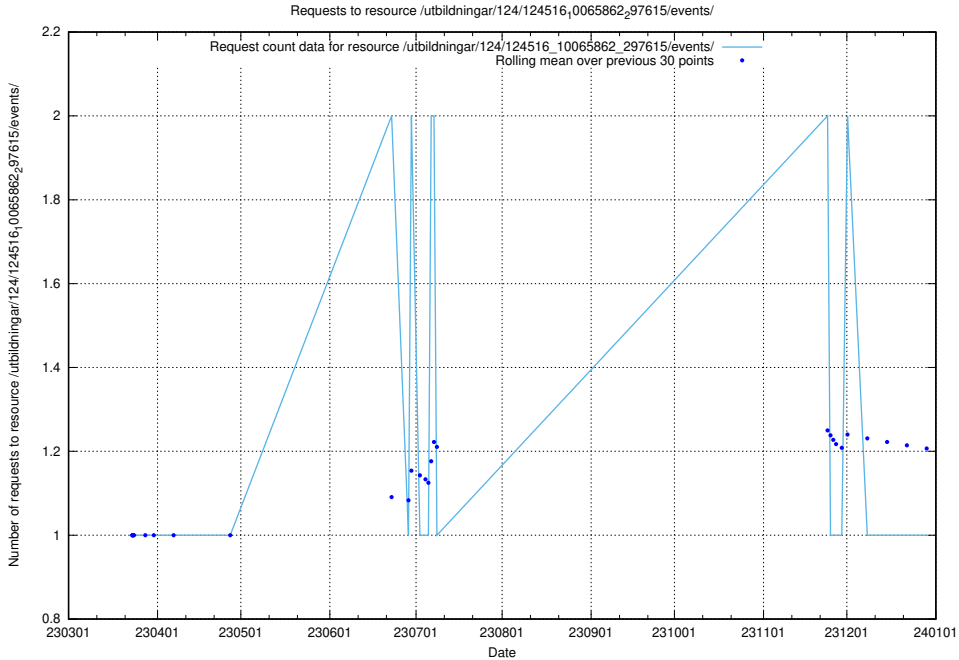

5.1435 Usage of /utbildningar/124/124516_10065862_297615/events/

Here, we count the number of requests to resource /utbildningar/124/124516_10065862_297615/events/