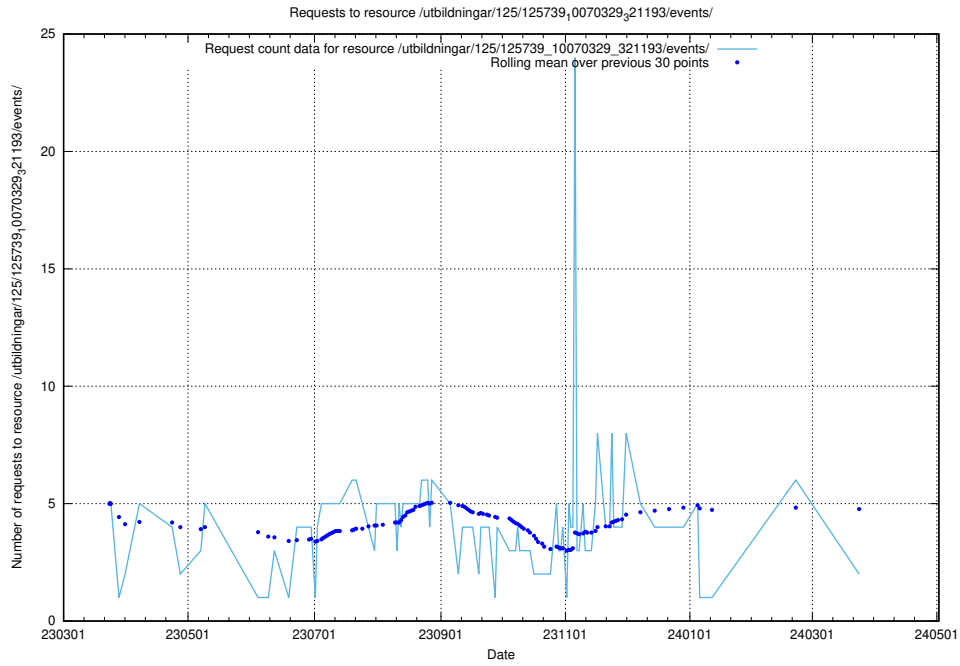

5.929 Usage of /utbildningar/125/125739_10070329_321193/events/

Here, we count the number of requests to resource /utbildningar/125/125739_10070329_321193/events/