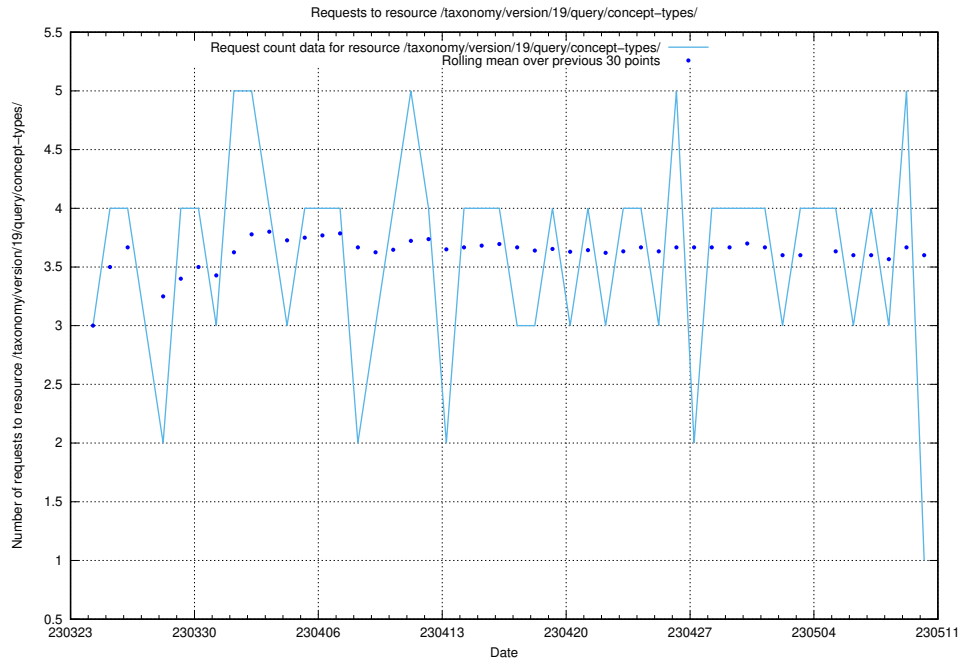

## 5.6080 Usage of /taxonomy/version/19/query/concept-types/

Here, we count the number of requests to resource /taxonomy/version/19/query/concept-types/.