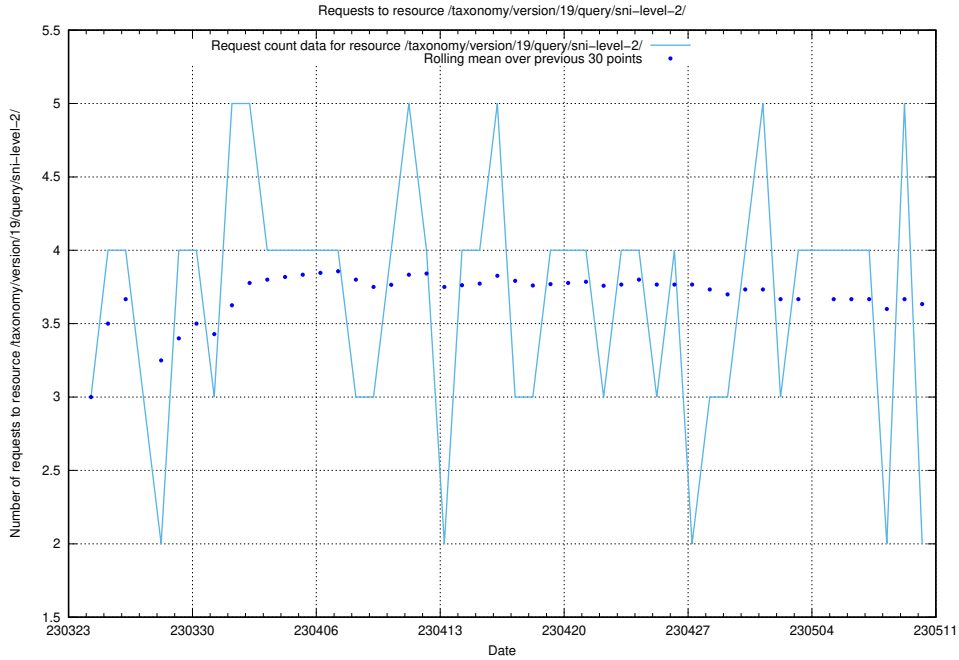

5.917 Usage of /taxonomy/version/19/query/sni-level-2/

Here, we count the number of requests to resource /taxonomy/version/19/query/sni-level-2/.