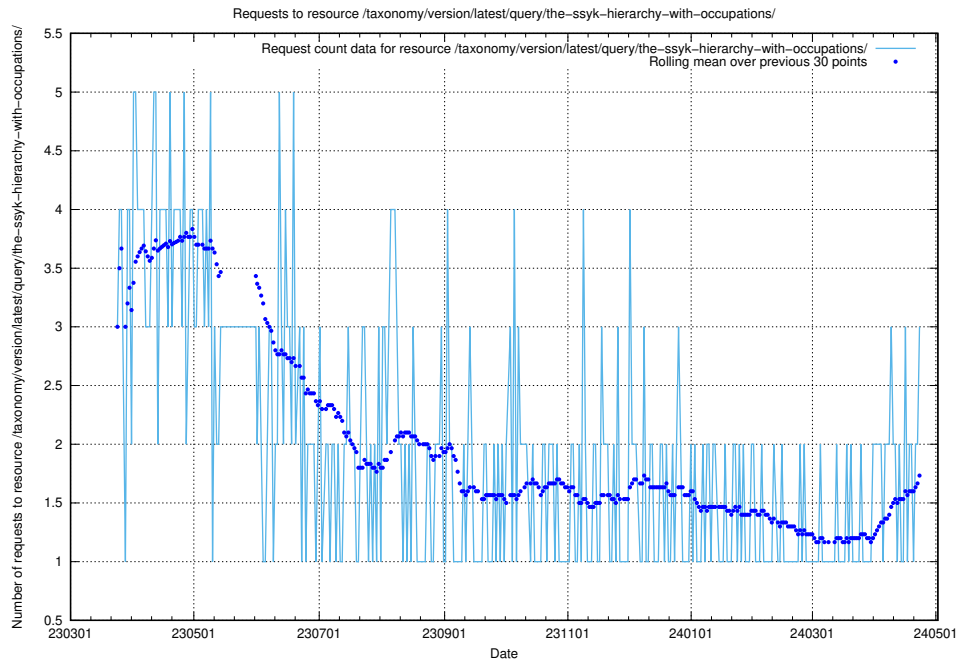

5.426 Usage of /taxonomy/version/latest/query/the-ssyk-hierarchy-with-occupations/

Here, we count the number of requests to resource /taxonomy/version/latest/query/the-ssyk-hierarchy-with-occupations/.