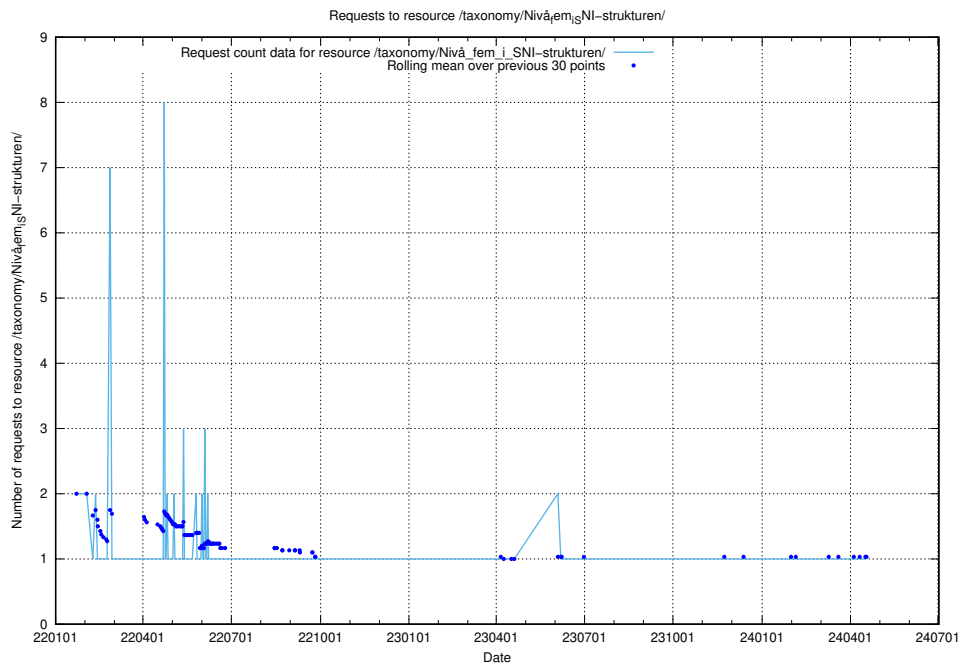

5.4432 Usage of /taxonomy/Nivå_fem_i_SNI-strukturen/

Here, we count the number of requests to resource /taxonomy/Nivå_fem_i_SNI-strukturen/.