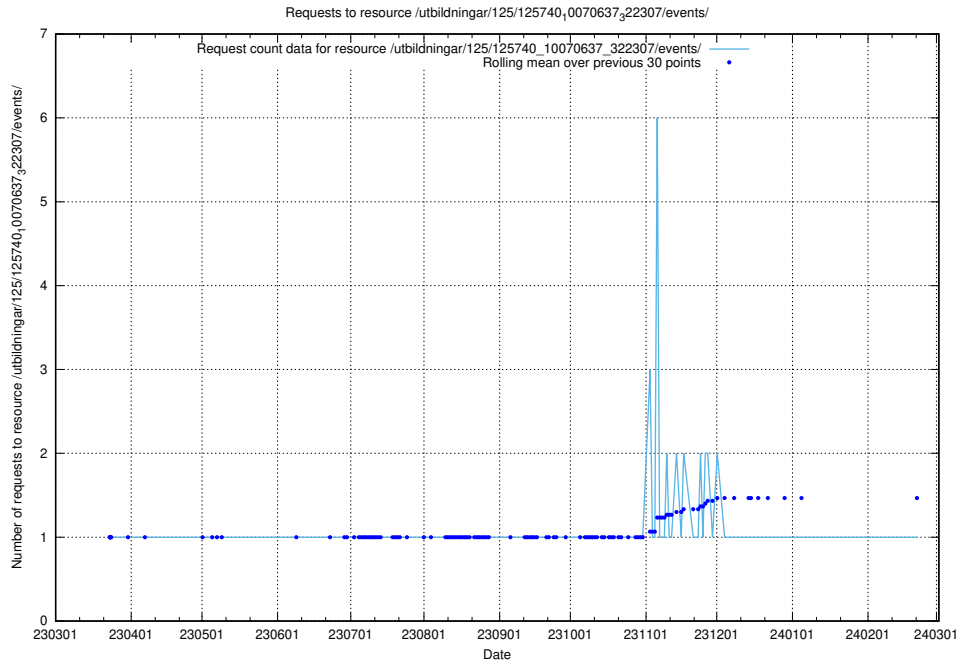

5.1008 Usage of /utbildningar/125/125740_10070637_322307/events/

Here, we count the number of requests to resource /utbildningar/125/125740_10070637_322307/events/