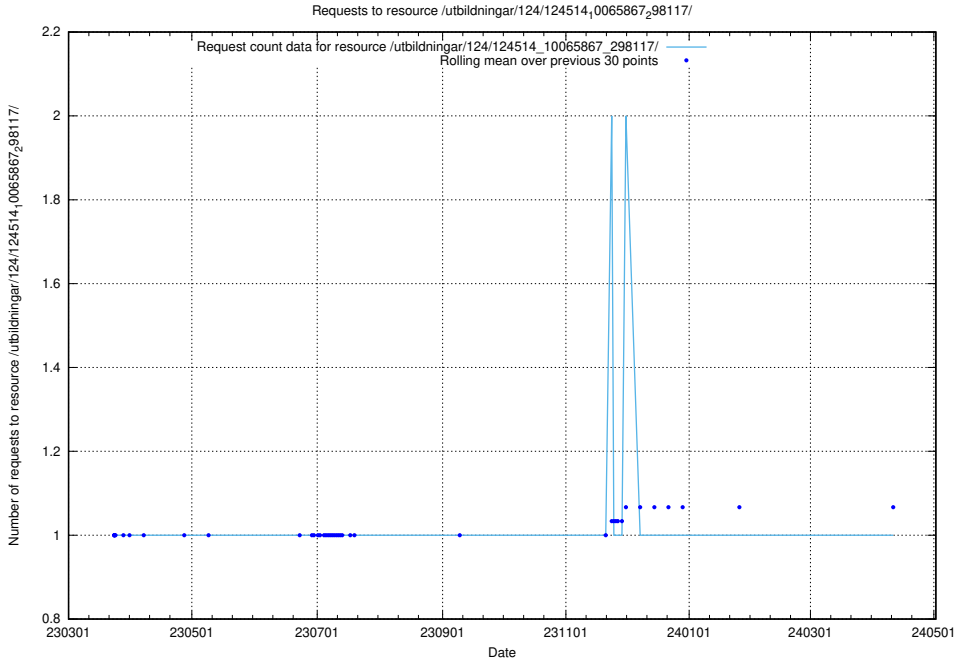

5.1940 Usage of /utbildningar/124/124514_10065867_298117/

Here, we count the number of requests to resource /utbildningar/124/124514_10065867_298117/.