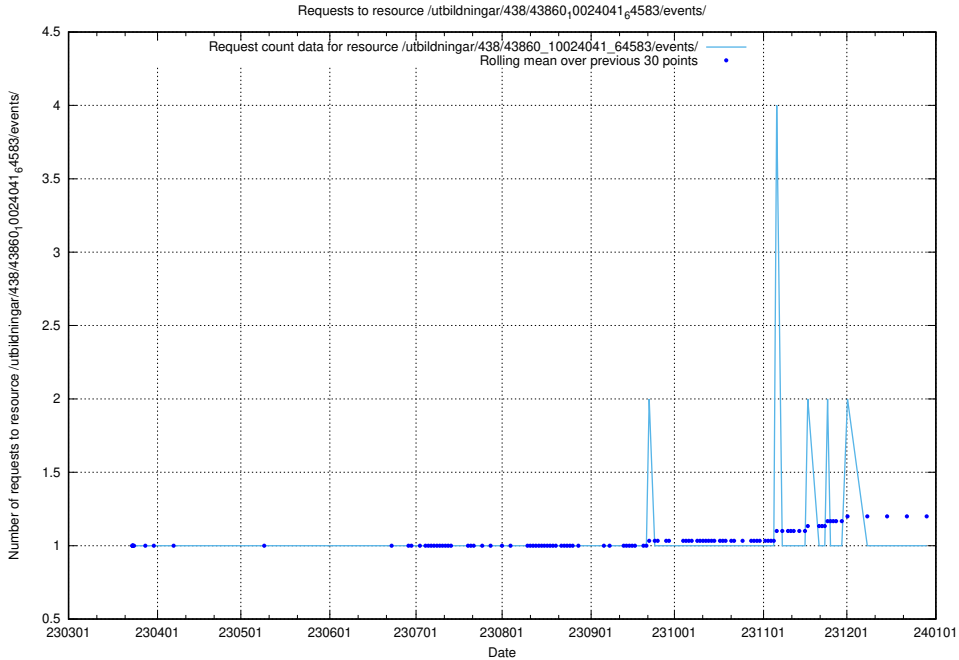

### 5.6246 Usage of /utbildningar/438/43860\_10024041\_64583/events/

Here, we count the number of requests to resource /utbildningar/438/43860\_10024041\_64583/events/.