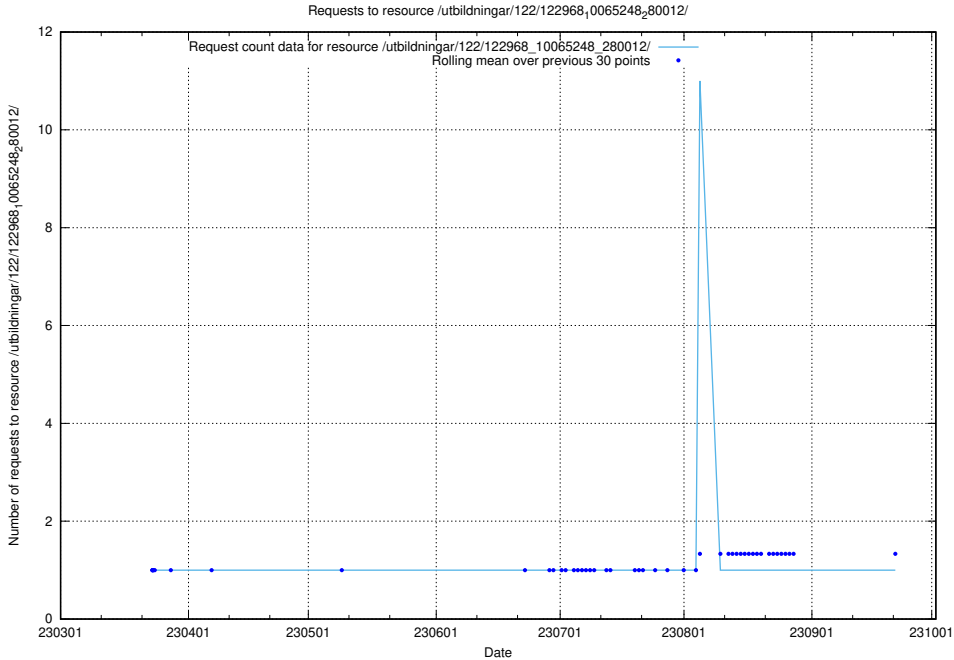

5.4956 Usage of /utbildningar/122/122968_10065248_280012/

Here, we count the number of requests to resource /utbildningar/122/122968_10065248_280012/.