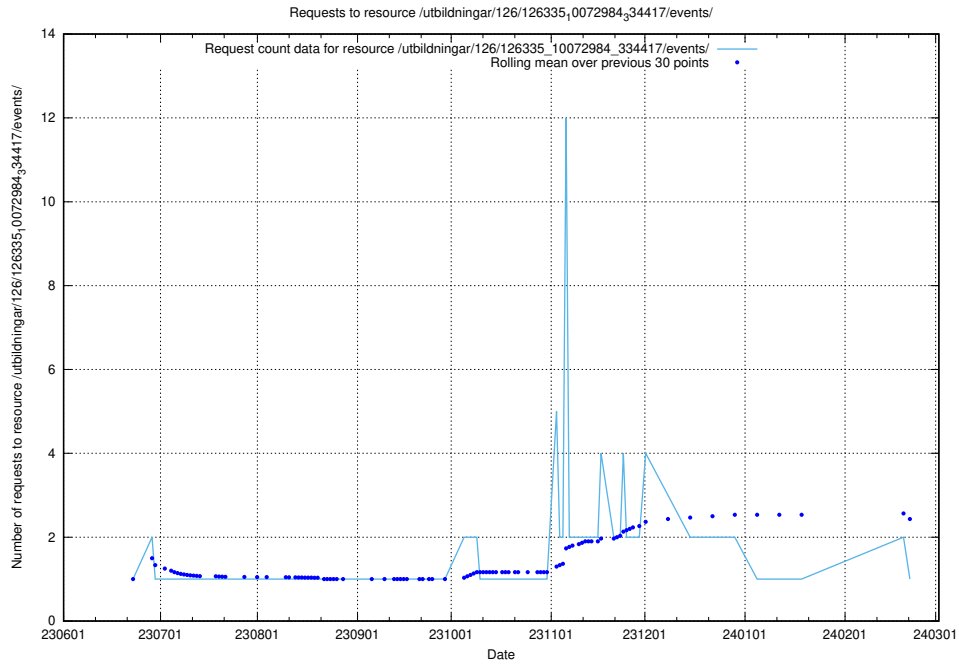

5.5606 Usage of /utbildningar/126/126335_10072984_334417/events/

Here, we count the number of requests to resource /utbildningar/126/126335_10072984_334417/events/