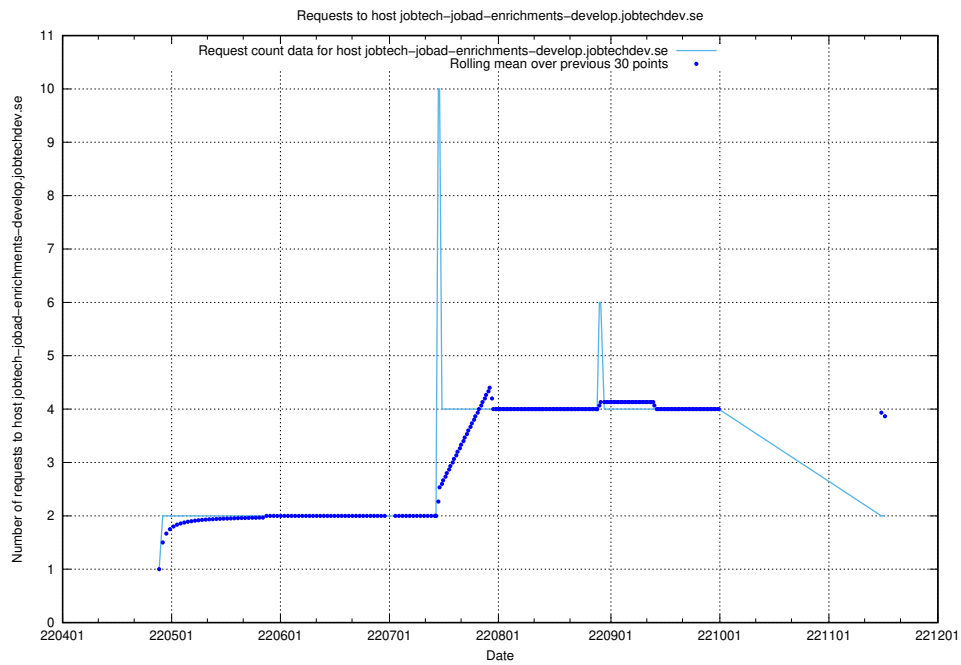

## 7.438 Usage of jobtech-jobad-enrichments-develop.jobtechdev.se

Here, we count the number of requests to host jobtech-jobad-enrichments-develop.jobtechdev.se.