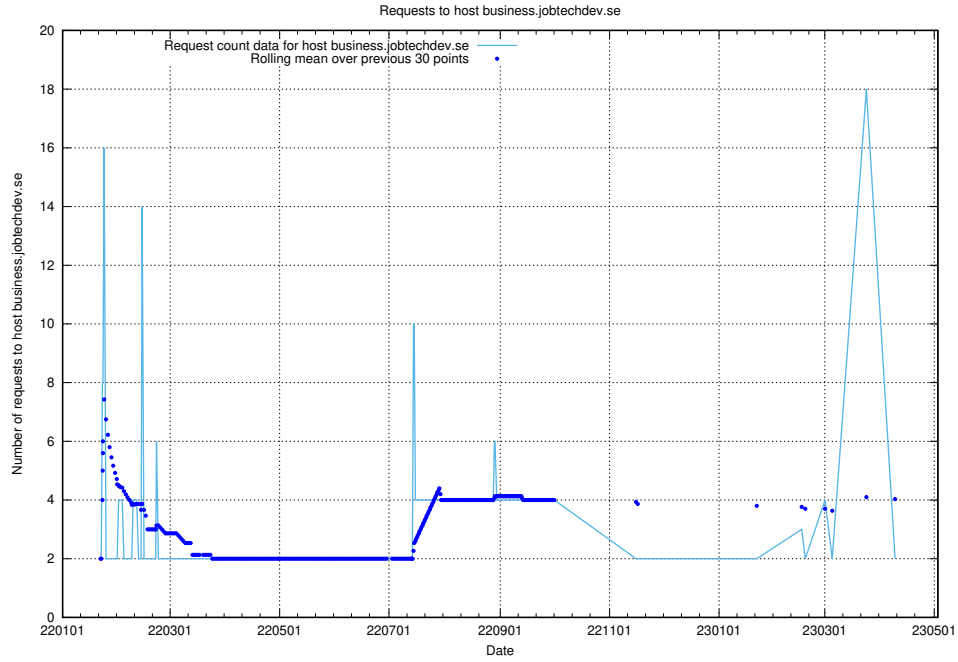

7.254 Usage of business.jobtechdev.se

Here, we count the number of requests to host business.jobtechdev.se.