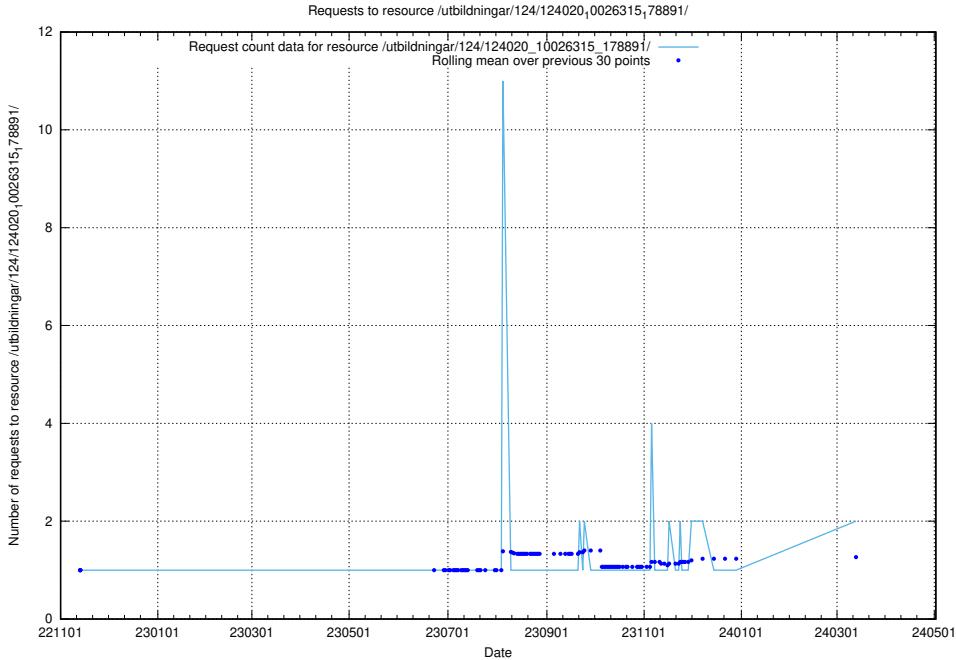

5.867 Usage of /utbildningar/124/124020_10026315_178891/

Here, we count the number of requests to resource /utbildningar/124/124020_10026315_178891/.