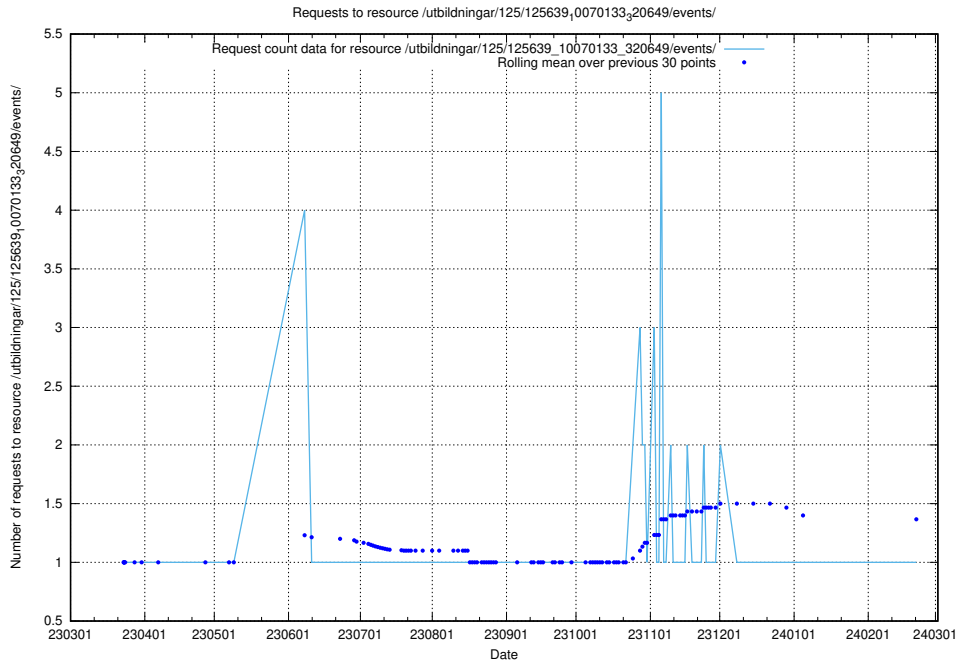

5.1054 Usage of /utbildningar/125/125639_10070133_320649/events/

Here, we count the number of requests to resource /utbildningar/125/125639_10070133_320649/events/