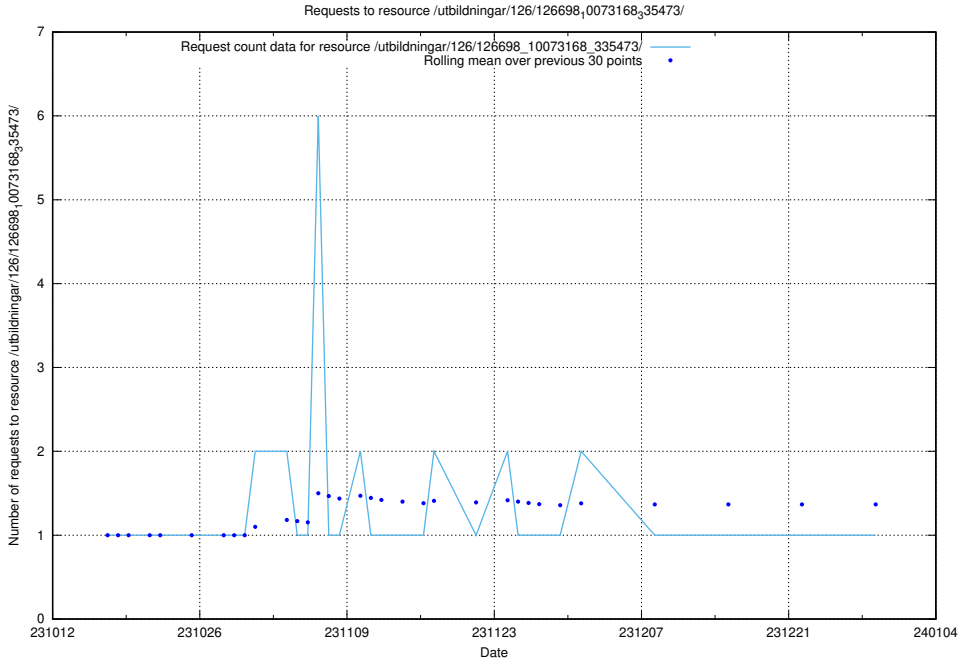

5.4236 Usage of /utbildningar/126/126698_10073168_335473/

Here, we count the number of requests to resource /utbildningar/126/126698_10073168_335473/.