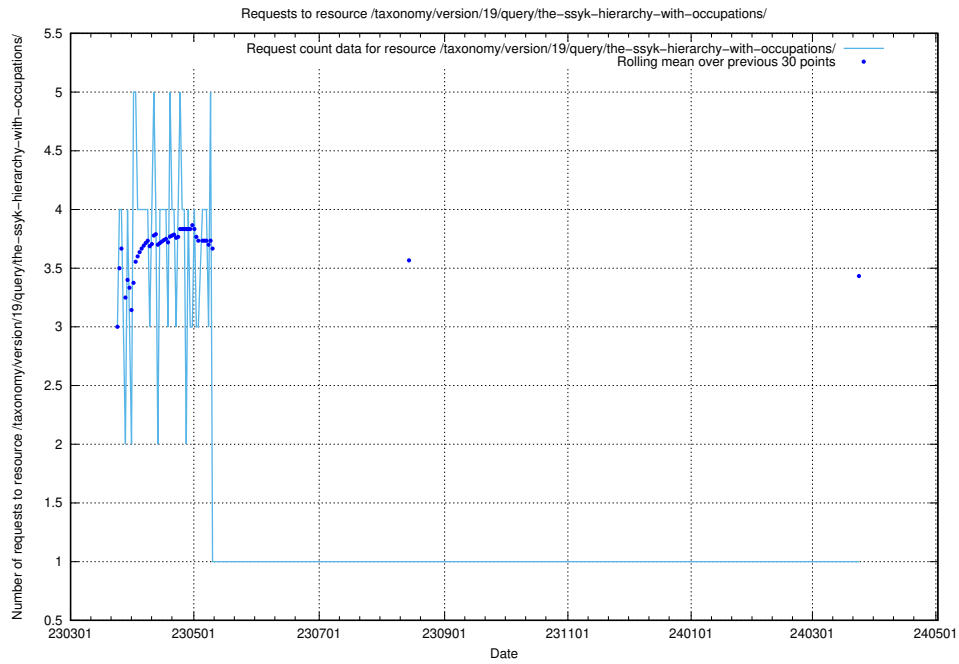

5.6041 Usage of /taxonomy/version/19/query/the-ssyk-hierarchy-with-occupations/

Here, we count the number of requests to resource /taxonomy/version/19/query/the-ssyk-hierarchy-with-occupations/.