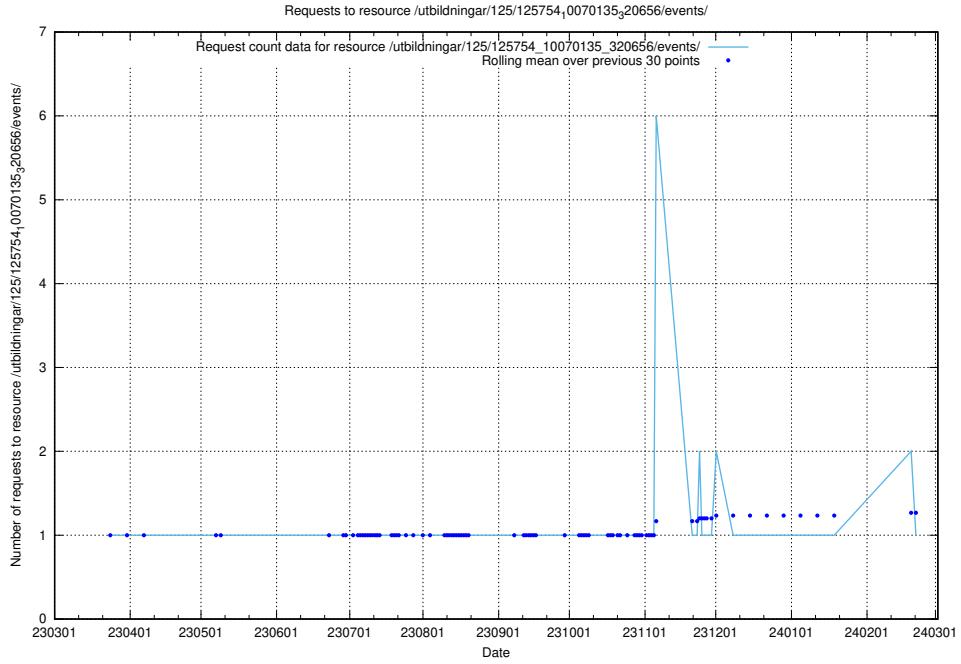

5.6150 Usage of /utbildningar/125/125754_10070135_320656/events/

Here, we count the number of requests to resource /utbildningar/125/125754_10070135_320656/events/