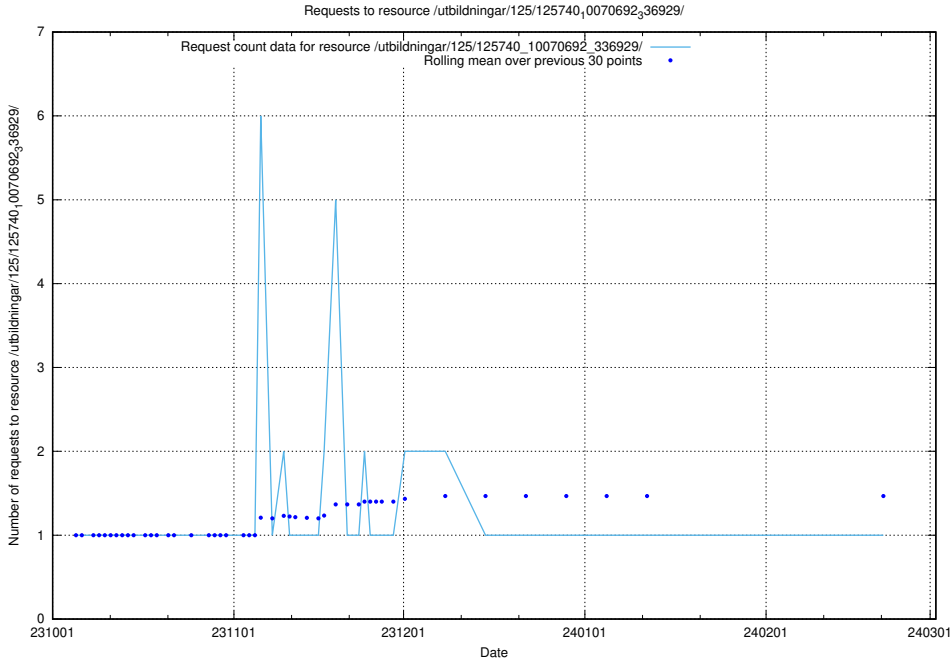

5.4349 Usage of /utbildningar/125/125740_10070692_336929/

Here, we count the number of requests to resource /utbildningar/125/125740_10070692_336929/.