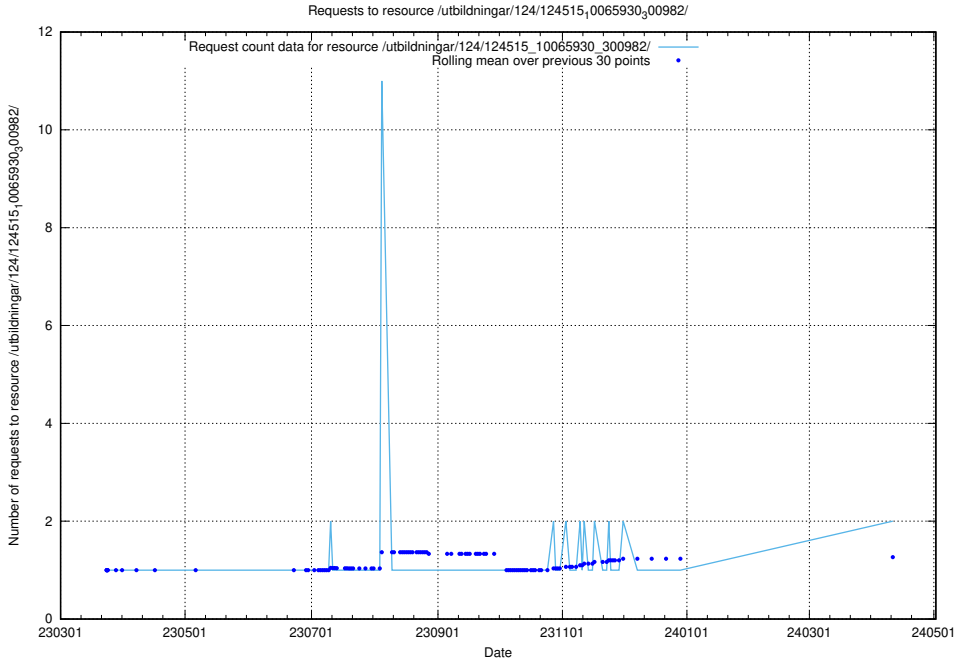

5.512 Usage of /utbildningar/124/124515_10065930_300982/

Here, we count the number of requests to resource /utbildningar/124/124515_10065930_300982/.