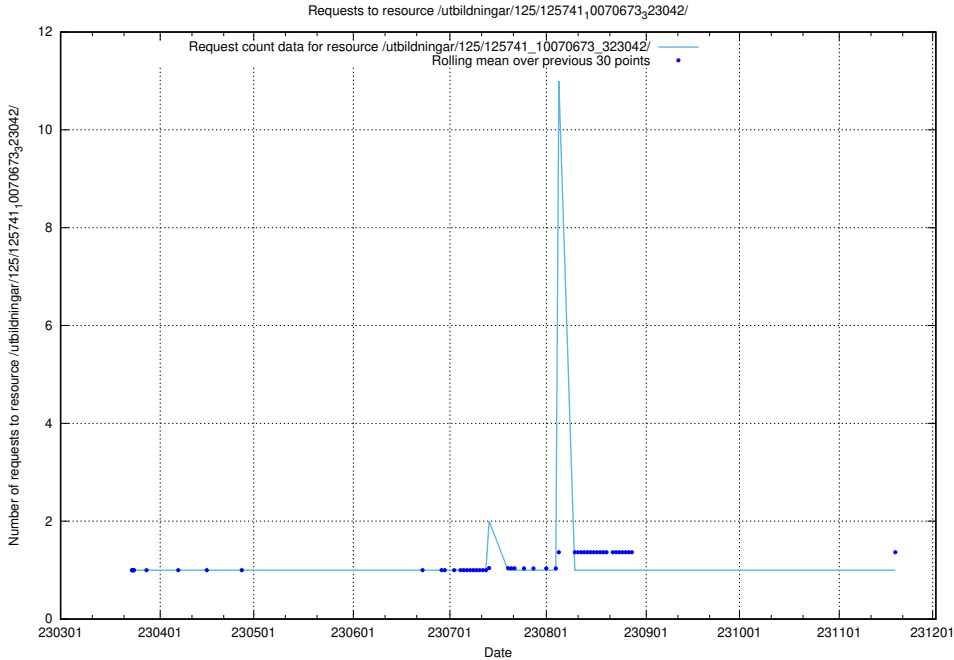

5.6408 Usage of /utbildningar/125/125741_10070673_323042/

Here, we count the number of requests to resource /utbildningar/125/125741_10070673_323042/.