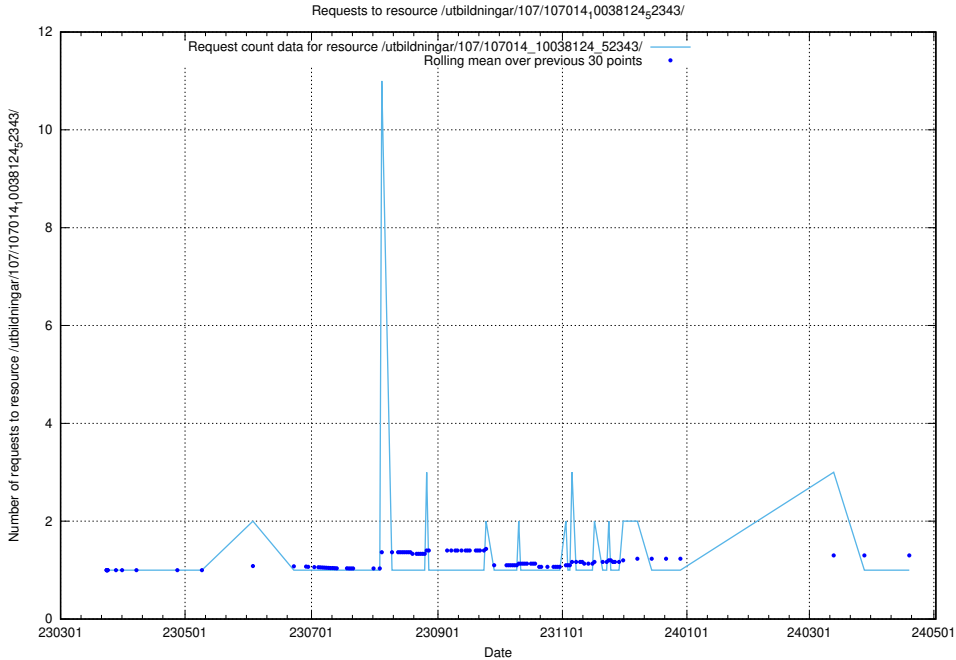

5.5335 Usage of /utbildningar/107/107014_10038124_52343/

Here, we count the number of requests to resource /utbildningar/107/107014_10038124_52343/.