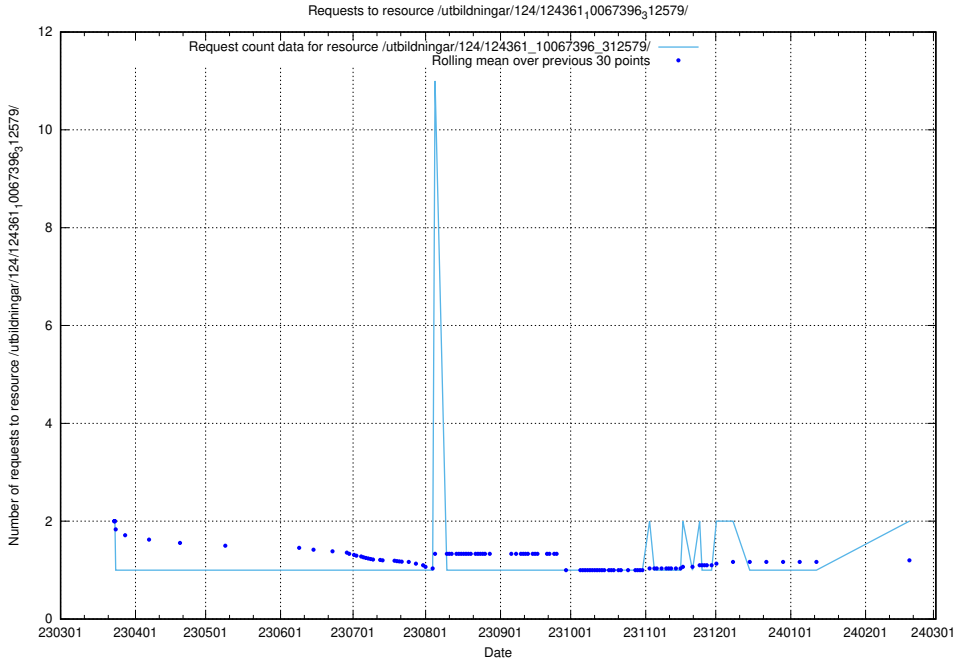

5.945 Usage of /utbildningar/124/124361_10067396_312579/

Here, we count the number of requests to resource /utbildningar/124/124361_10067396_312579/.