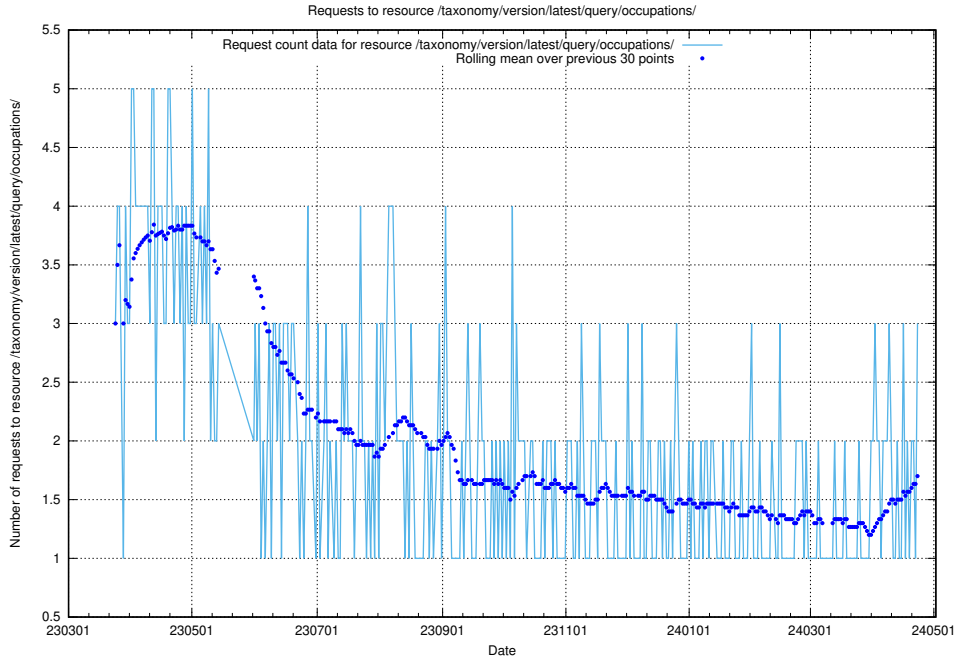

5.428 Usage of /taxonomy/version/latest/query/occupations/

Here, we count the number of requests to resource /taxonomy/version/latest/query/occupations/.