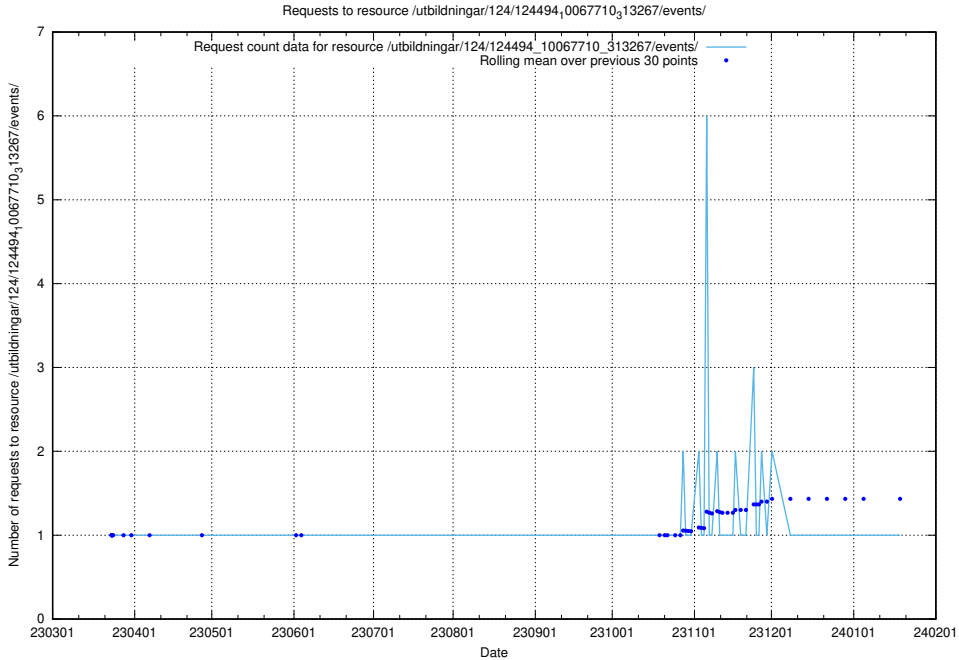

5.2683 Usage of /utbildningar/124/124494_10067710_313267/events/

Here, we count the number of requests to resource /utbildningar/124/124494_10067710_313267/events/