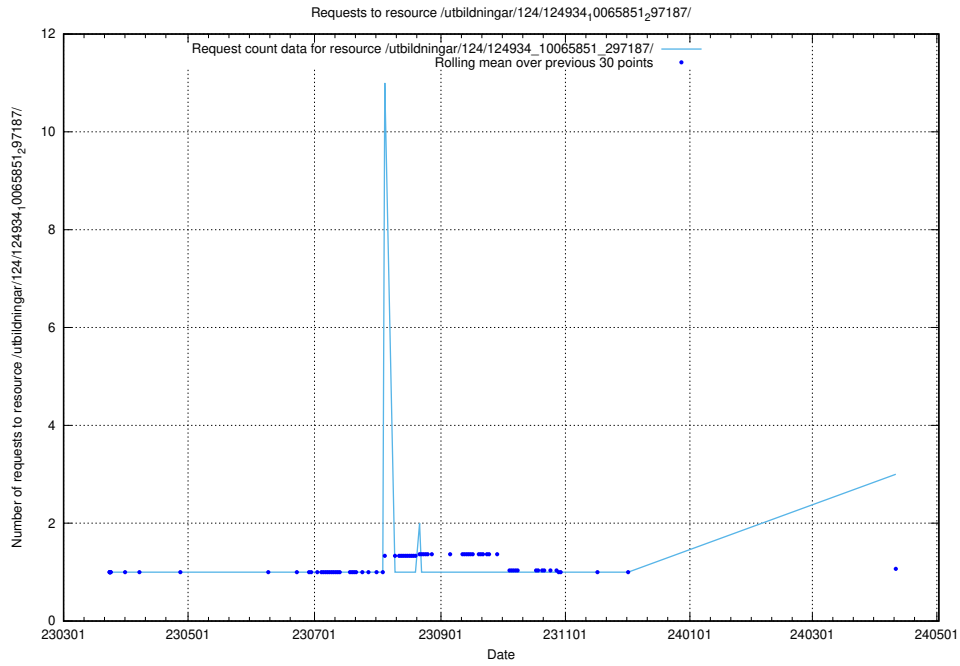

5.269 Usage of /utbildningar/124/124934_10065851_297187/

Here, we count the number of requests to resource /utbildningar/124/124934_10065851_297187/.