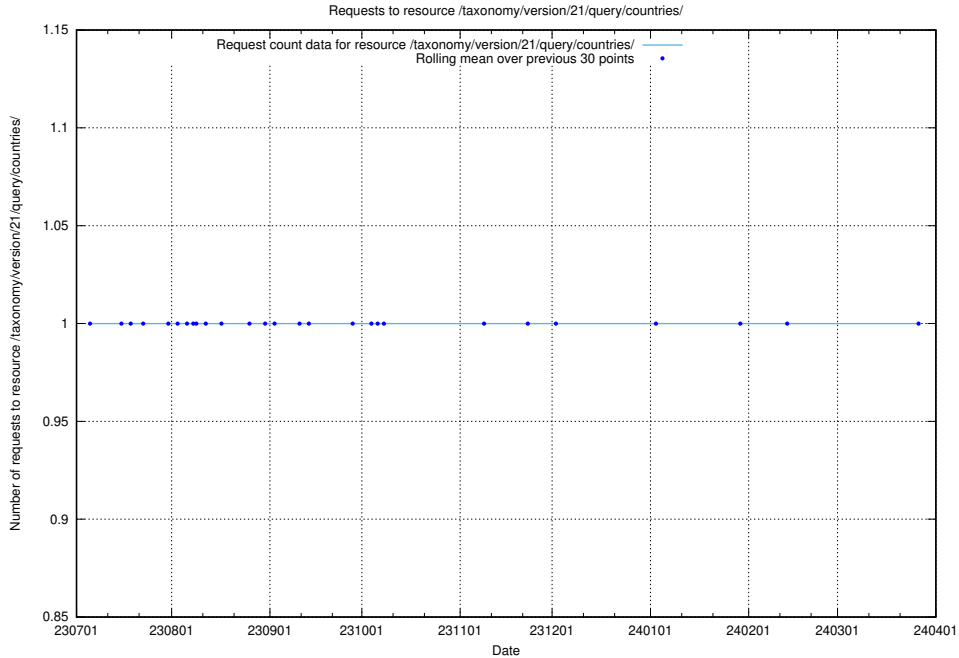

5.5276 Usage of /taxonomy/version/21/query/countries/

Here, we count the number of requests to resource /taxonomy/version/21/query/countries/.