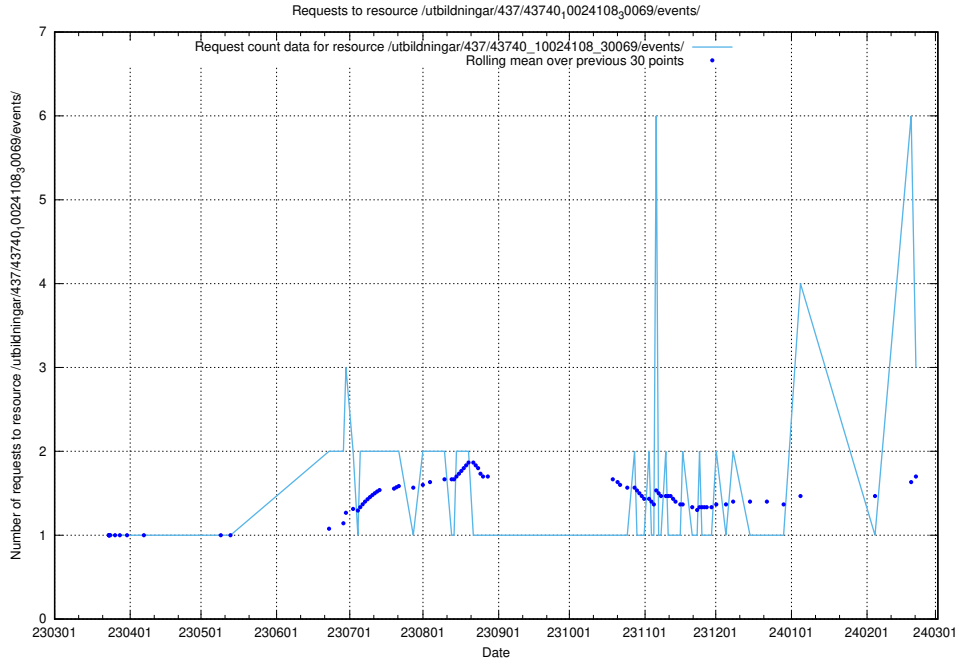

5.452 Usage of /utbildningar/437/43740_10024108_30069/events/

Here, we count the number of requests to resource /utbildningar/437/43740_10024108_30069/events/.