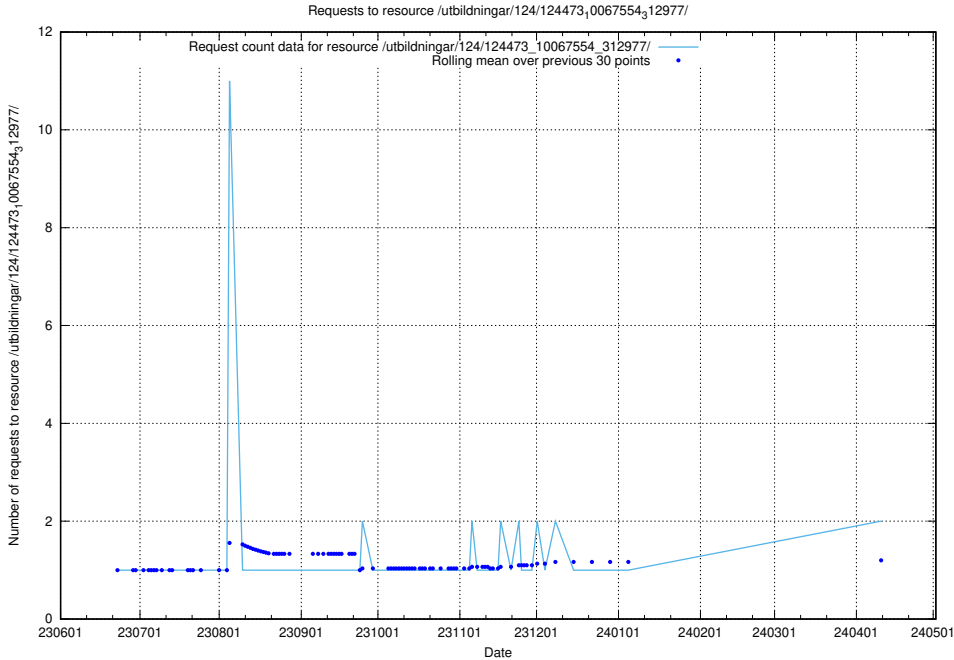

5.851 Usage of /utbildningar/124/124473_10067554_312977/

Here, we count the number of requests to resource /utbildningar/124/124473_10067554_312977/.