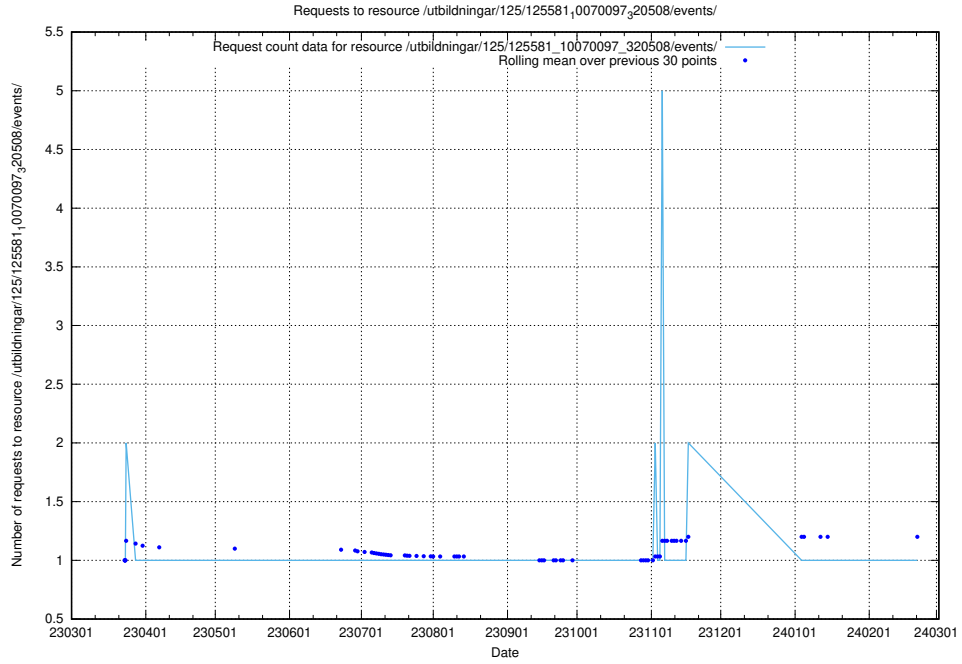

5.1095 Usage of /utbildningar/125/125581_10070097_320508/events/

Here, we count the number of requests to resource /utbildningar/125/125581_10070097_320508/events/