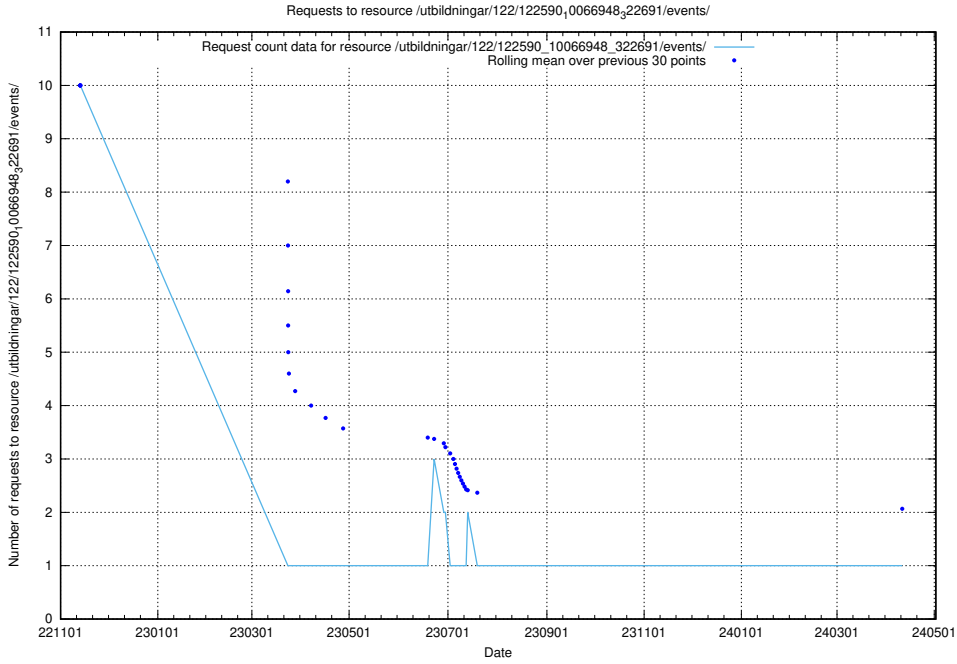

5.5685 Usage of /utbildningar/122/122590_10066948_322691/events/

Here, we count the number of requests to resource /utbildningar/122/122590_10066948_322691/events/