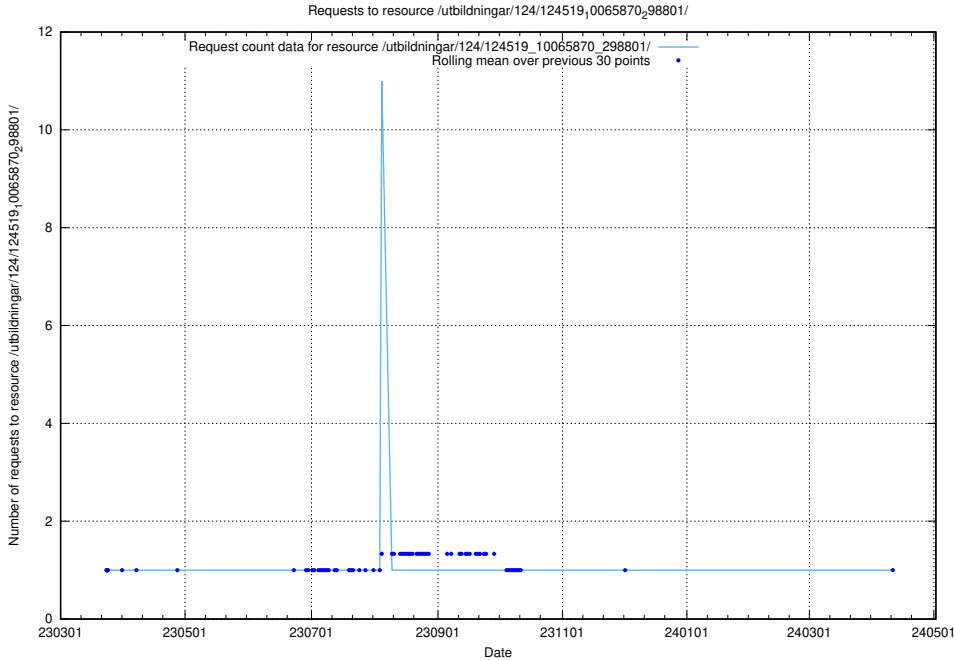

5.1271 Usage of /utbildningar/124/124519_10065870_298801/

Here, we count the number of requests to resource /utbildningar/124/124519_10065870_298801/.