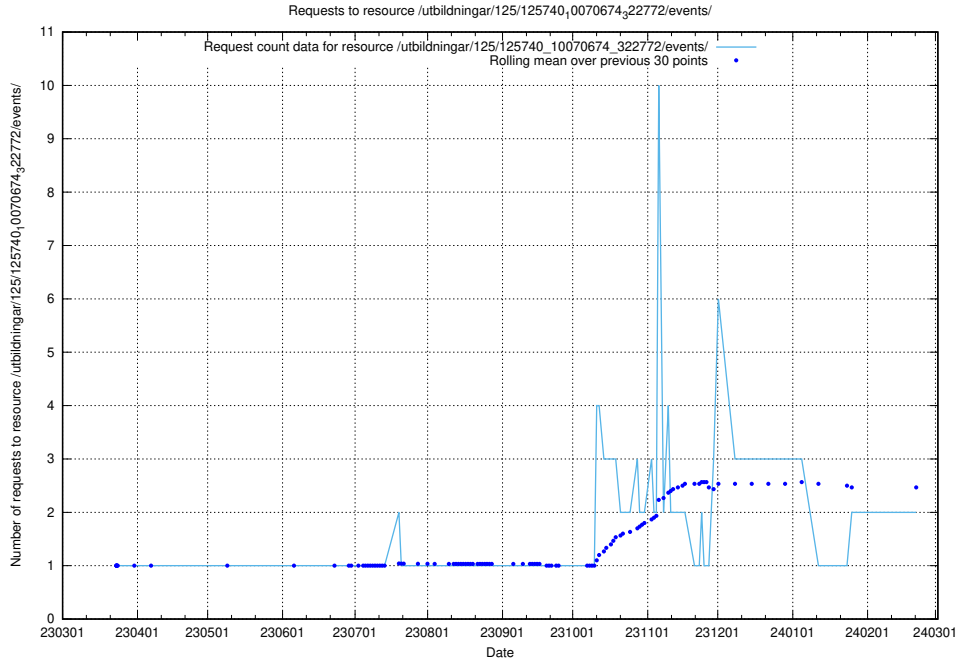

5.465 Usage of /utbildningar/125/125740_10070674_322772/events/

Here, we count the number of requests to resource /utbildningar/125/125740_10070674_322772/events/