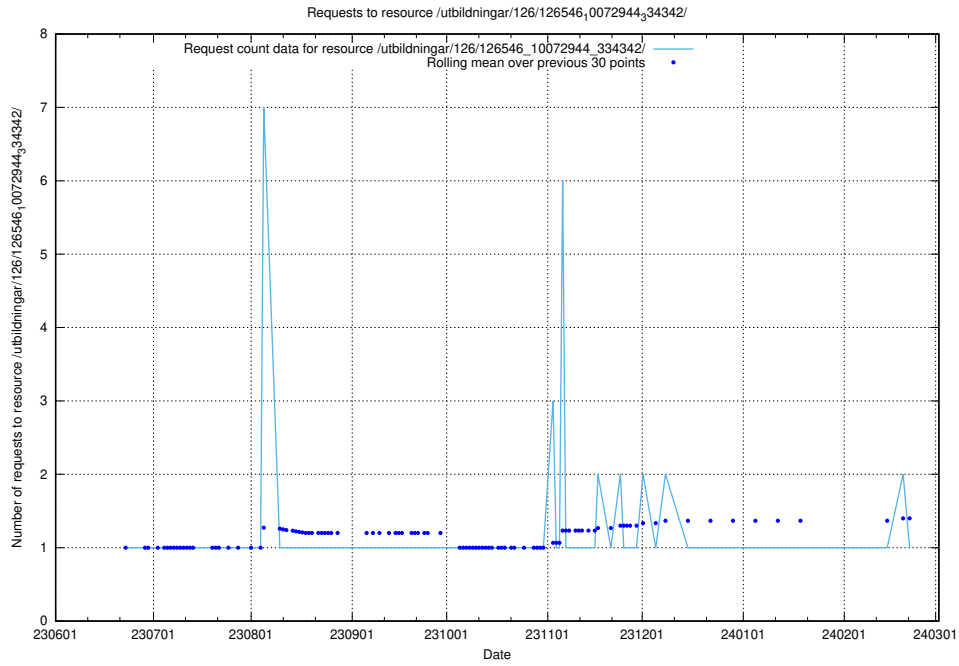

5.5584 Usage of /utbildningar/126/126546_10072944_334342/

Here, we count the number of requests to resource /utbildningar/126/126546_10072944_334342/.