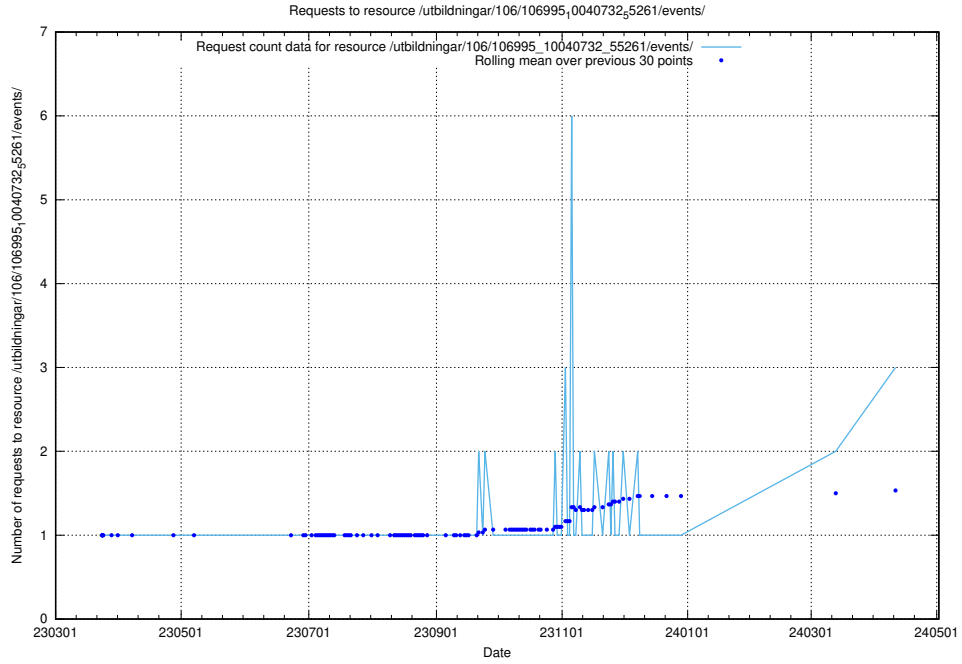

5.378 Usage of /utbildningar/106/106995_10040732_55261/events/

Here, we count the number of requests to resource /utbildningar/106/106995_10040732_55261/events/.