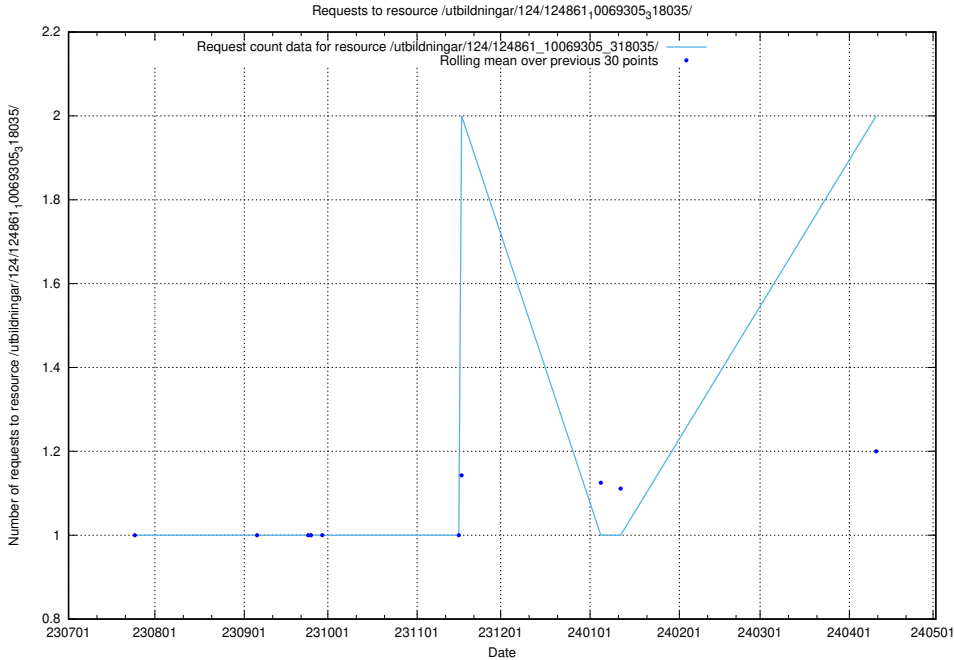

5.774 Usage of /utbildningar/124/124861_10069305_318035/

Here, we count the number of requests to resource /utbildningar/124/124861_10069305_318035/.