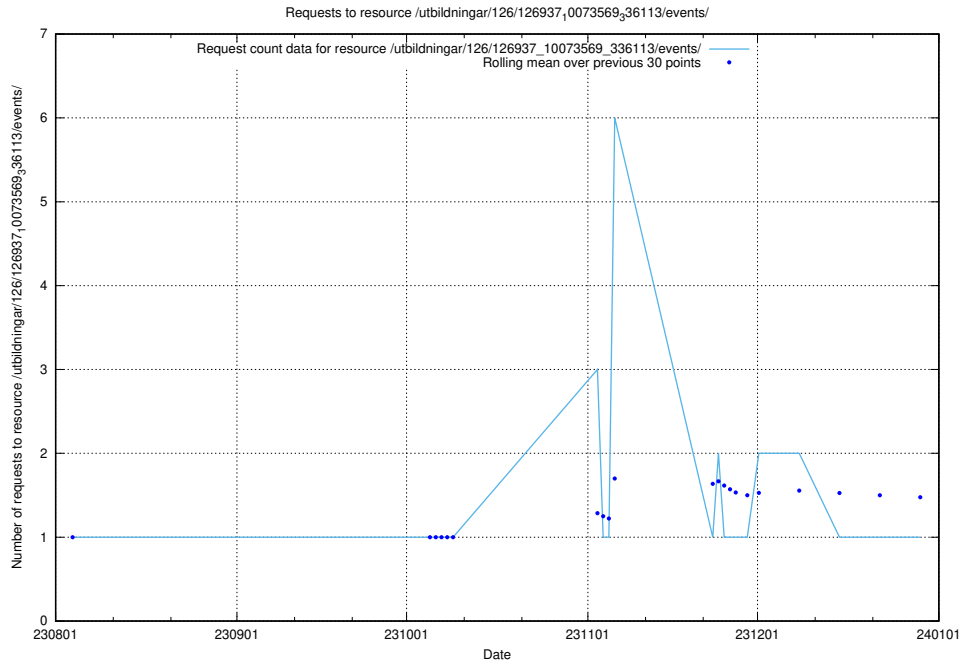

5.4801 Usage of /utbildningar/126/126937_10073569_336113/events/

Here, we count the number of requests to resource /utbildningar/126/126937_10073569_336113/events/