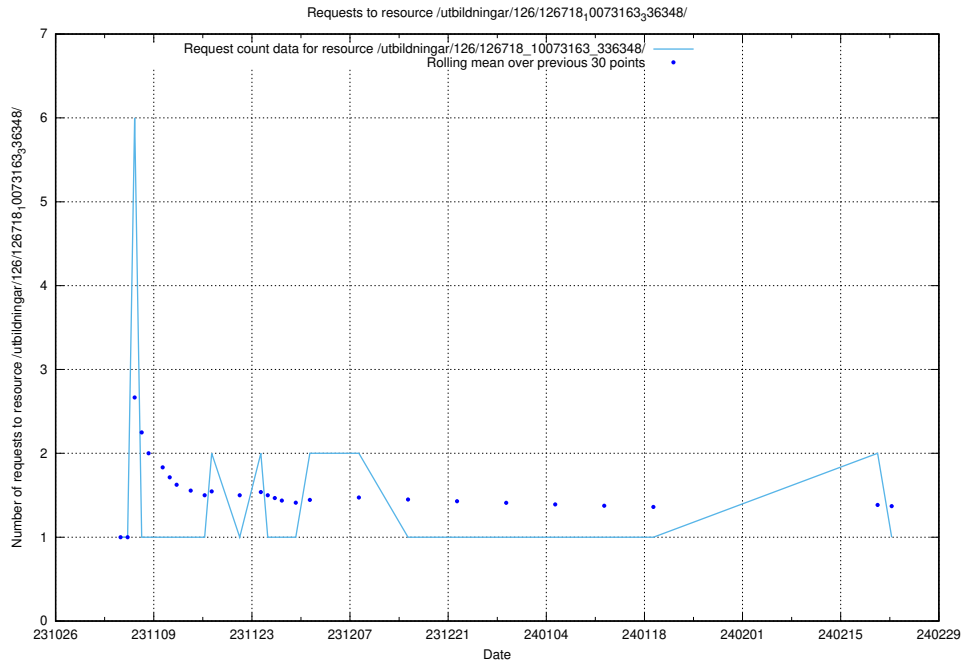

5.4076 Usage of /utbildningar/126/126718_10073163_336348/

Here, we count the number of requests to resource /utbildningar/126/126718_10073163_336348/.