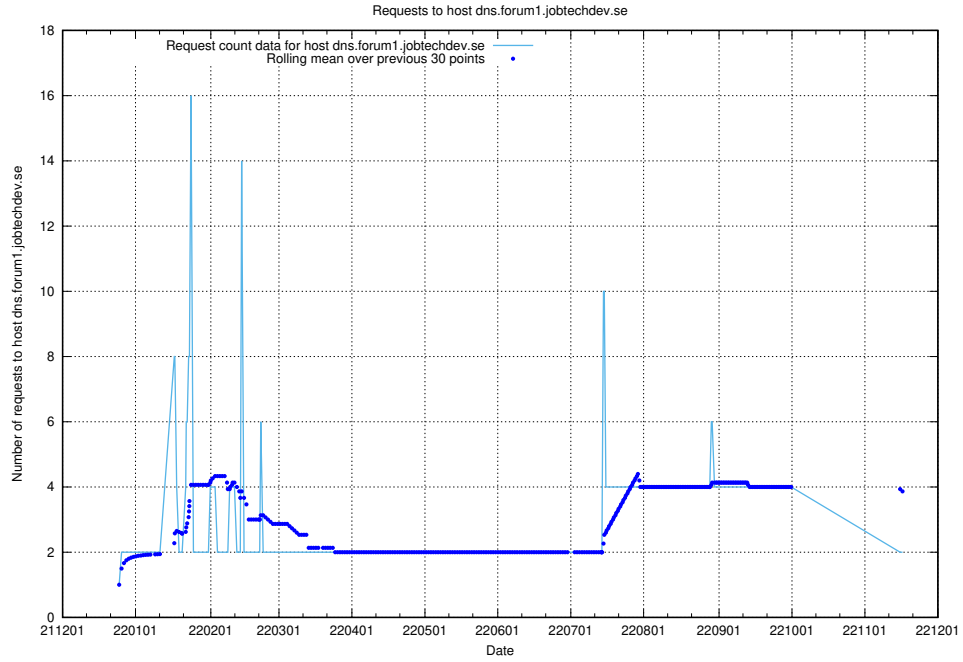

7.364 Usage of dns.forum1.jobtechdev.se

Here, we count the number of requests to host dns.forum1.jobtechdev.se.