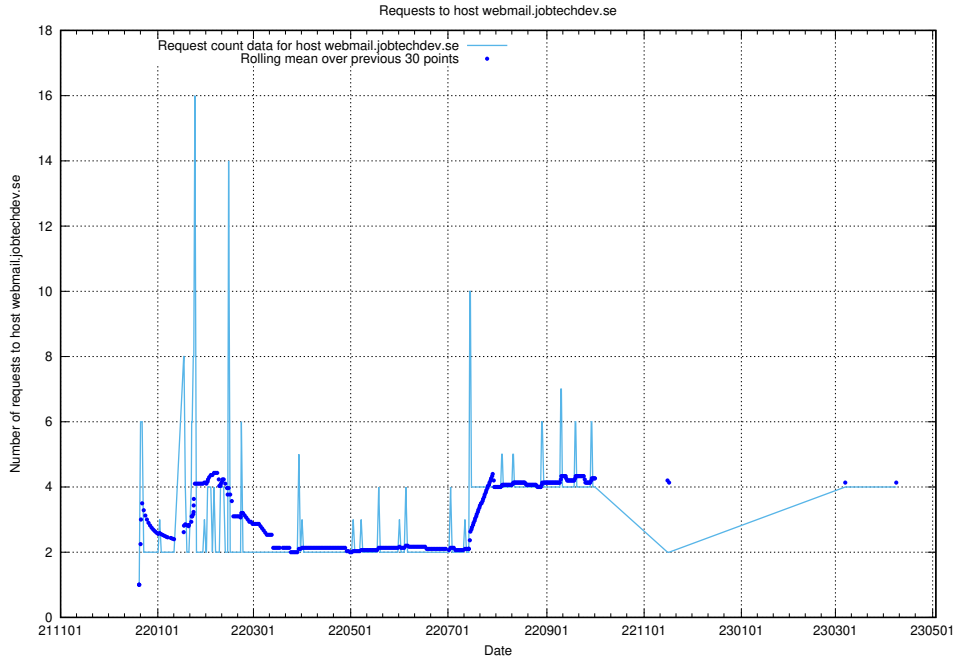

7.129 Usage of webmail.jobtechdev.se

Here, we count the number of requests to host webmail.jobtechdev.se.