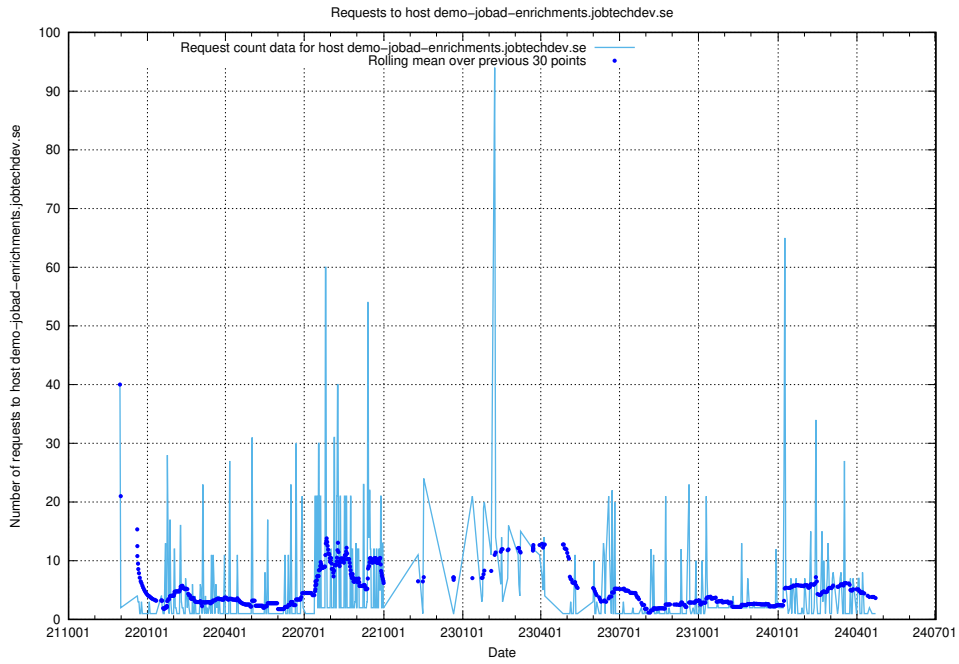

## 7.624 Usage of demo-jobad-enrichments.jobtechdev.se

Here, we count the number of requests to host demo-jobad-enrichments.jobtechdev.se.