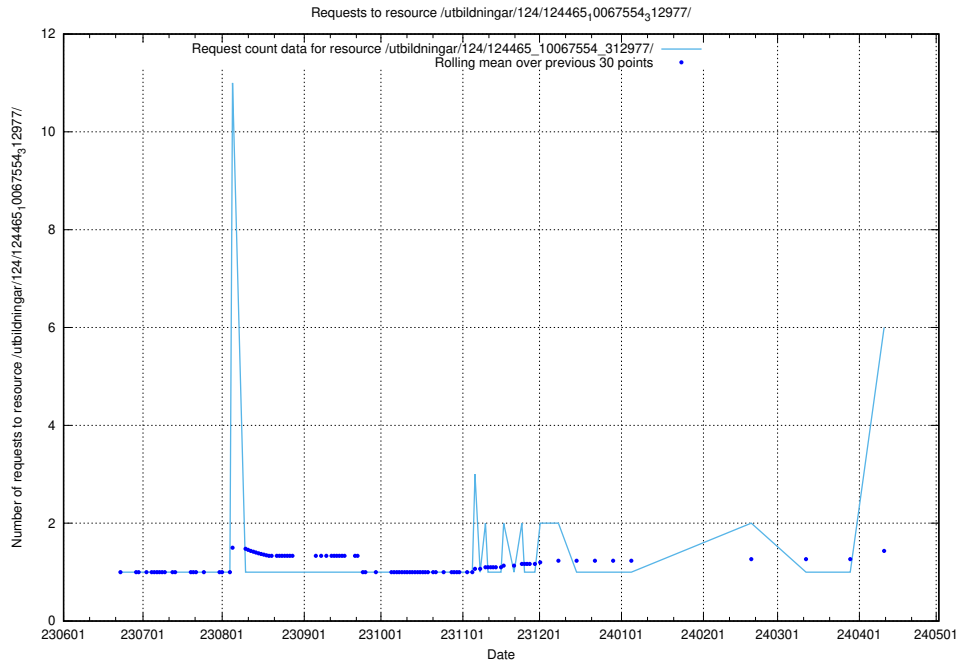

5.97 Usage of /utbildningar/124/124465_10067554_312977/

Here, we count the number of requests to resource /utbildningar/124/124465_10067554_312977/.