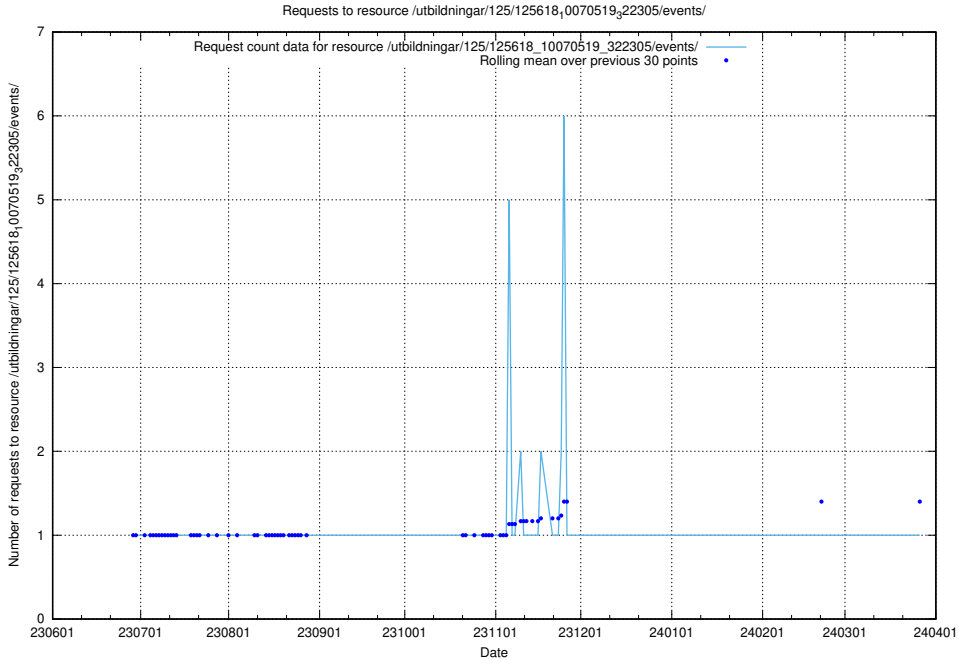

5.5409 Usage of /utbildningar/125/125618_10070519_322305/events/

Here, we count the number of requests to resource /utbildningar/125/125618_10070519_322305/events/