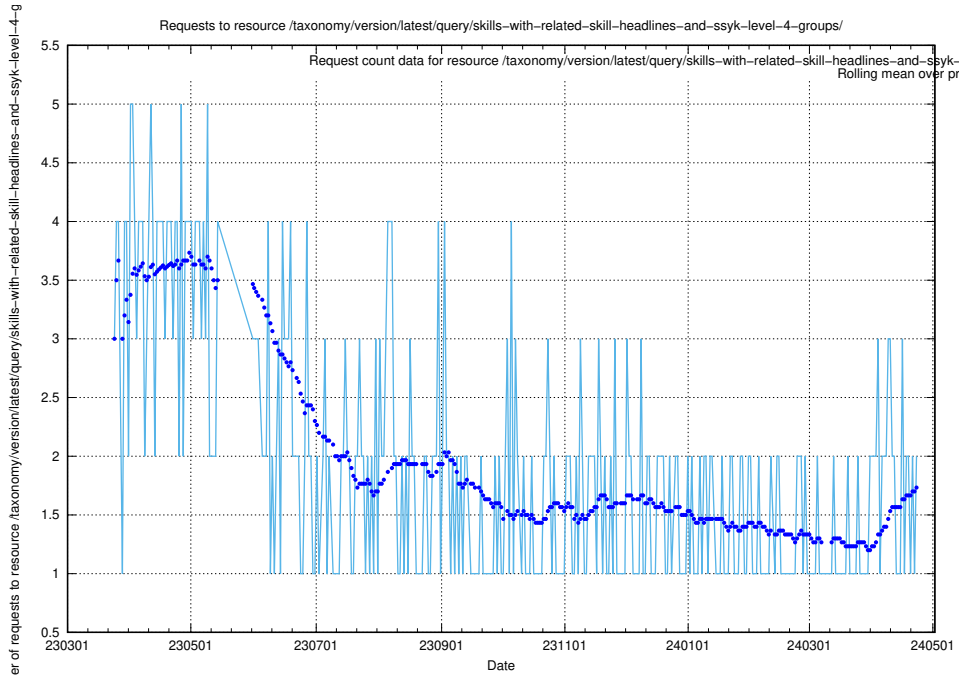

5.906 Usage of /taxonomy/version/latest/query/skills-with-related-skill-headlines-and-ssyk-level-4-groups/

Here, we count the number of requests to resource /taxonomy/version/latest/query/skills-with-related-skill-headlines-and-ssyk-level-4-groups/.