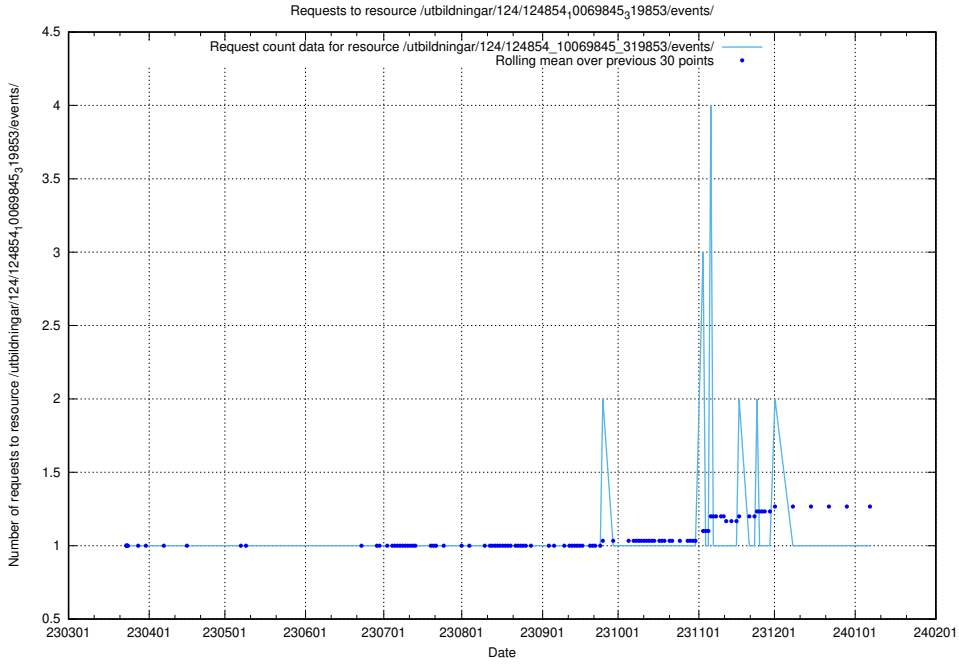

5.1195 Usage of /utbildningar/124/124854_10069845_319853/events/

Here, we count the number of requests to resource /utbildningar/124/124854_10069845_319853/events/