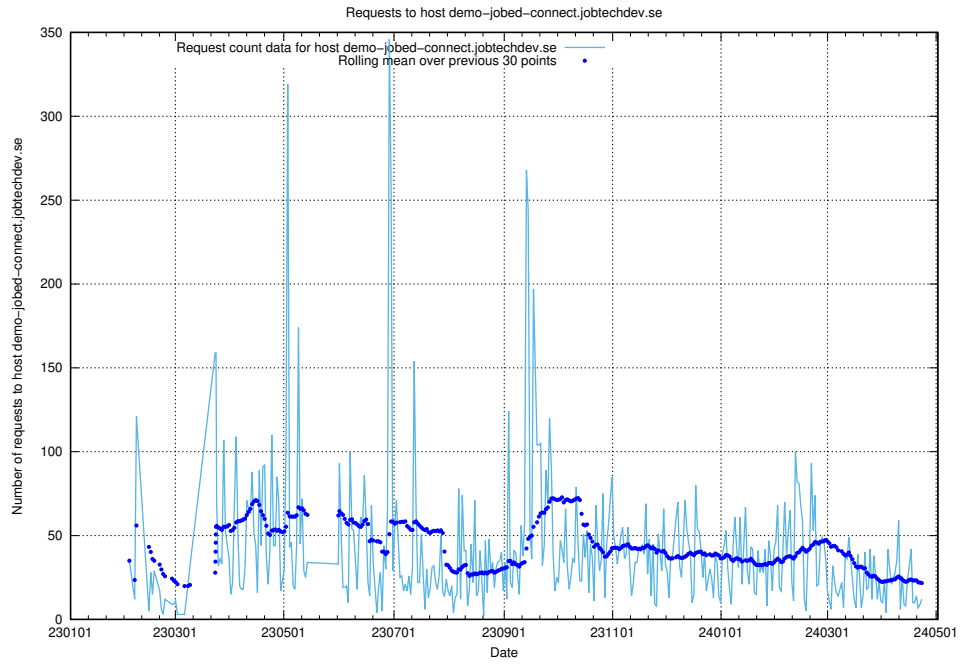

## 7.47 Usage of demo-jobed-connect.jobtechdev.se

Here, we count the number of requests to host demo-jobed-connect.jobtechdev.se.