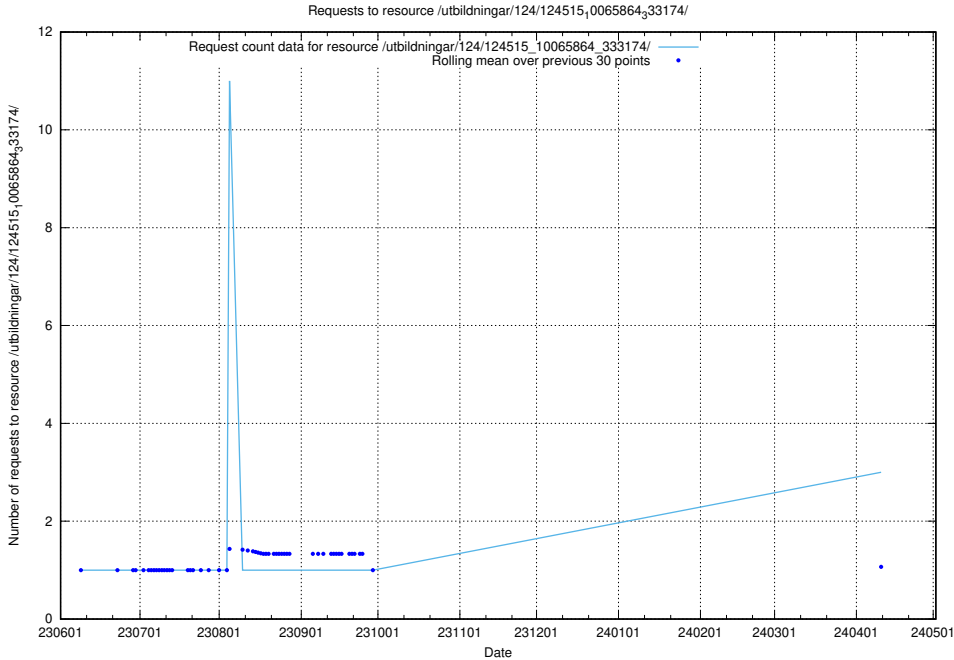

5.412 Usage of /utbildningar/124/124515_10065864_333174/

Here, we count the number of requests to resource /utbildningar/124/124515_10065864_333174/.