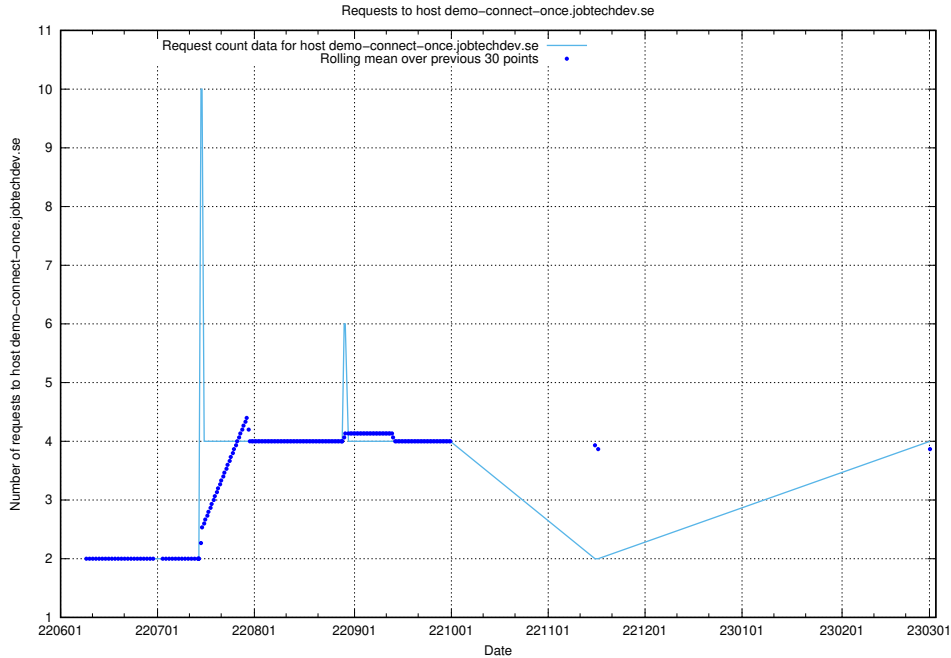

### 7.143 Usage of demo-connect-once.jobtechdev.se

Here, we count the number of requests to host demo-connect-once.jobtechdev.se.