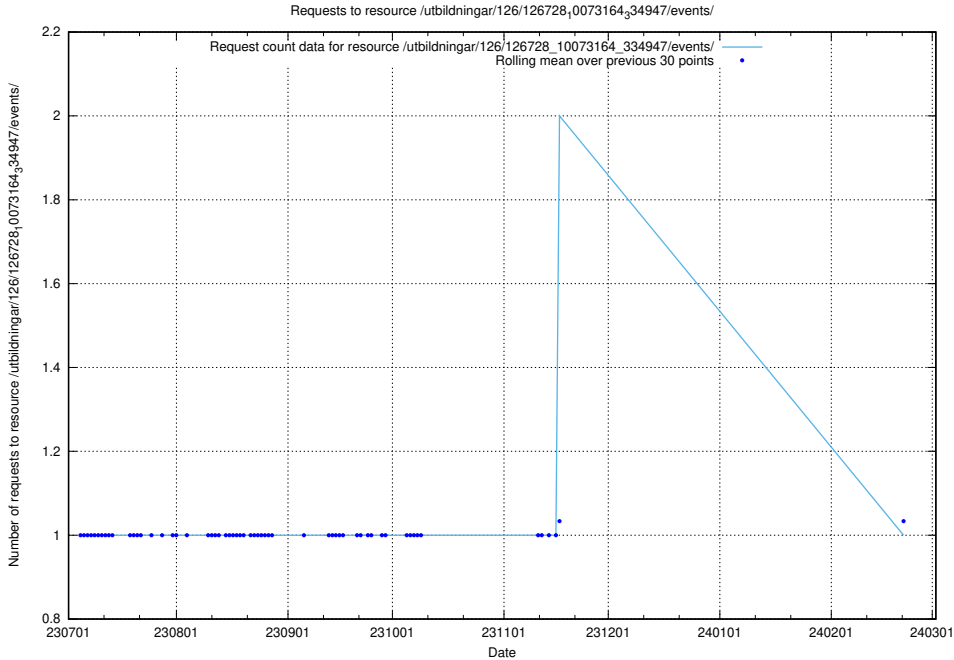

5.5282 Usage of /utbildningar/126/126728_10073164_334947/events/

Here, we count the number of requests to resource /utbildningar/126/126728_10073164_334947/events/