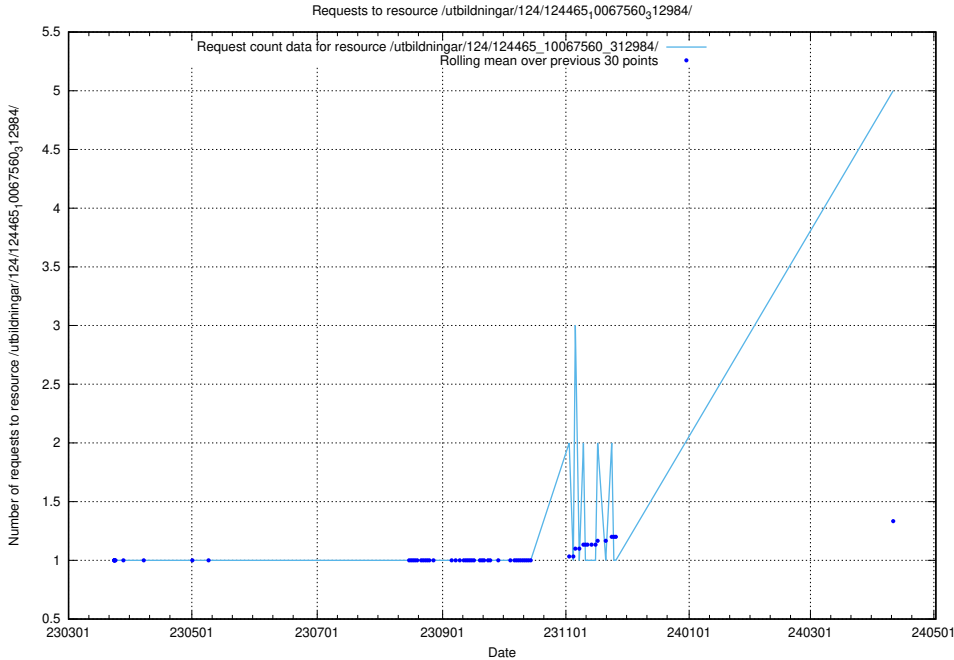

5.132 Usage of /utbildningar/124/124465_10067560_312984/

Here, we count the number of requests to resource /utbildningar/124/124465_10067560_312984/.