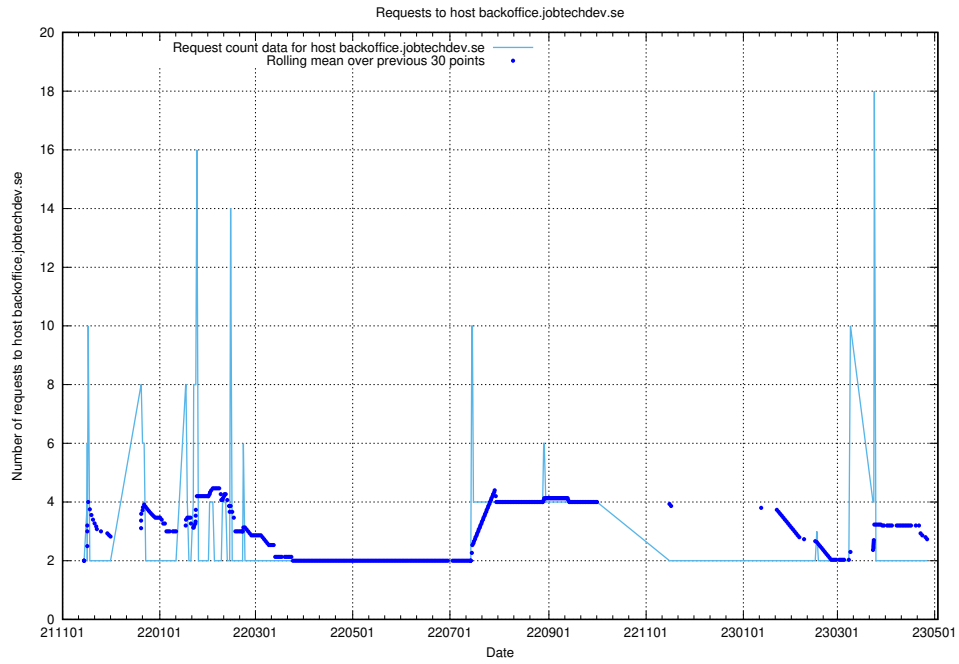

7.284 Usage of backoffice.jobtechdev.se

Here, we count the number of requests to host backoffice.jobtechdev.se.