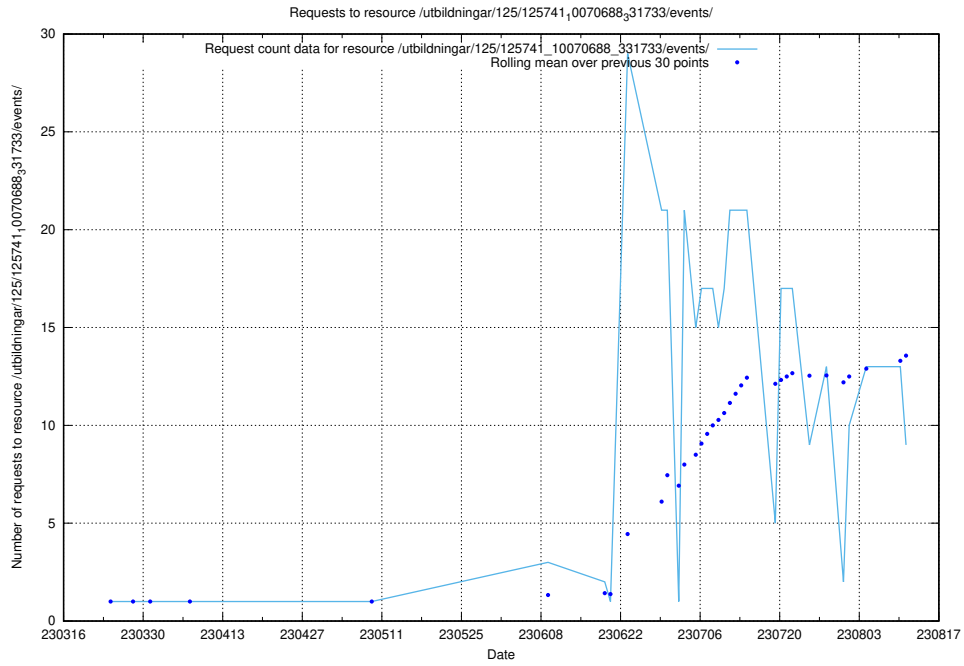

5.40 Usage of /utbildningar/125/125741_10070688_331733/events/

Here, we count the number of requests to resource /utbildningar/125/125741_10070688_331733/events/