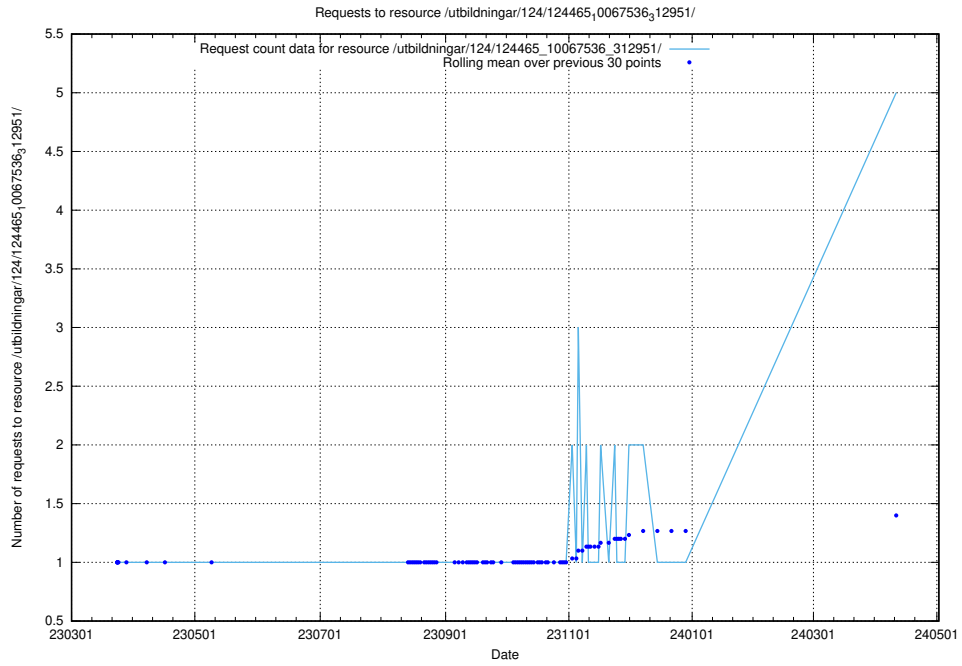

5.133 Usage of /utbildningar/124/124465_10067536_312951/

Here, we count the number of requests to resource /utbildningar/124/124465_10067536_312951/.