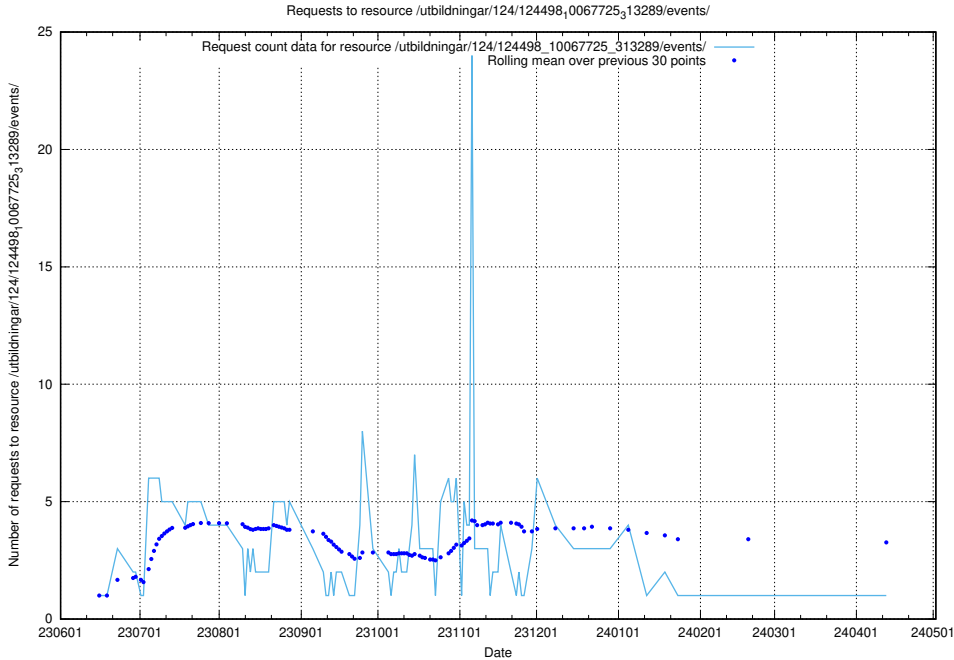

5.5814 Usage of /utbildningar/124/124498_10067725_313289/events/

Here, we count the number of requests to resource /utbildningar/124/124498_10067725_313289/events/