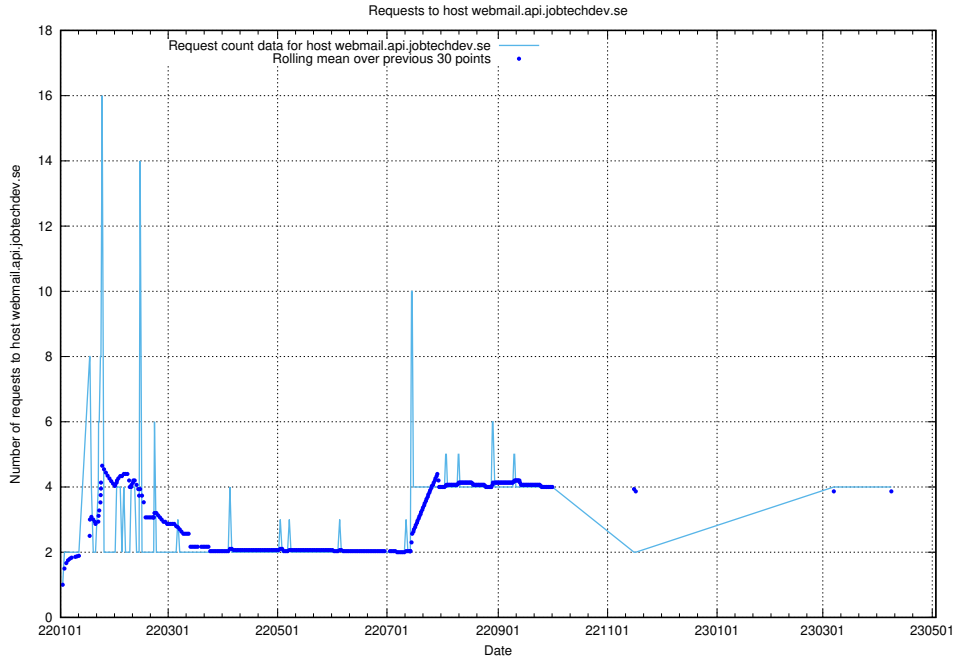

7.111 Usage of webmail.api.jobtechdev.se

Here, we count the number of requests to host webmail.api.jobtechdev.se.