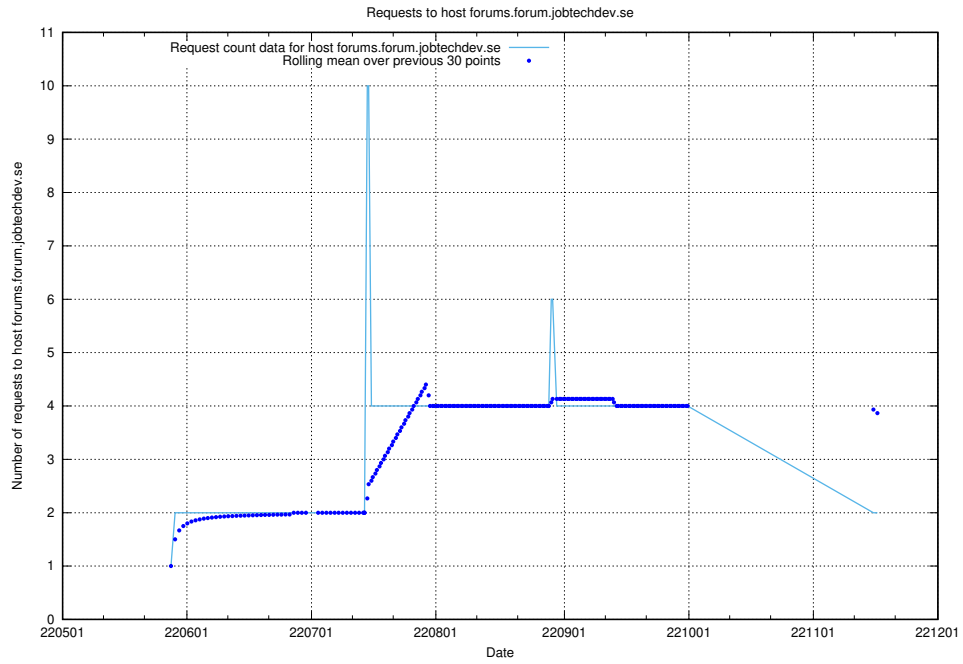

7.417 Usage of forums.forum.jobtechdev.se

Here, we count the number of requests to host forums.forum.jobtechdev.se.