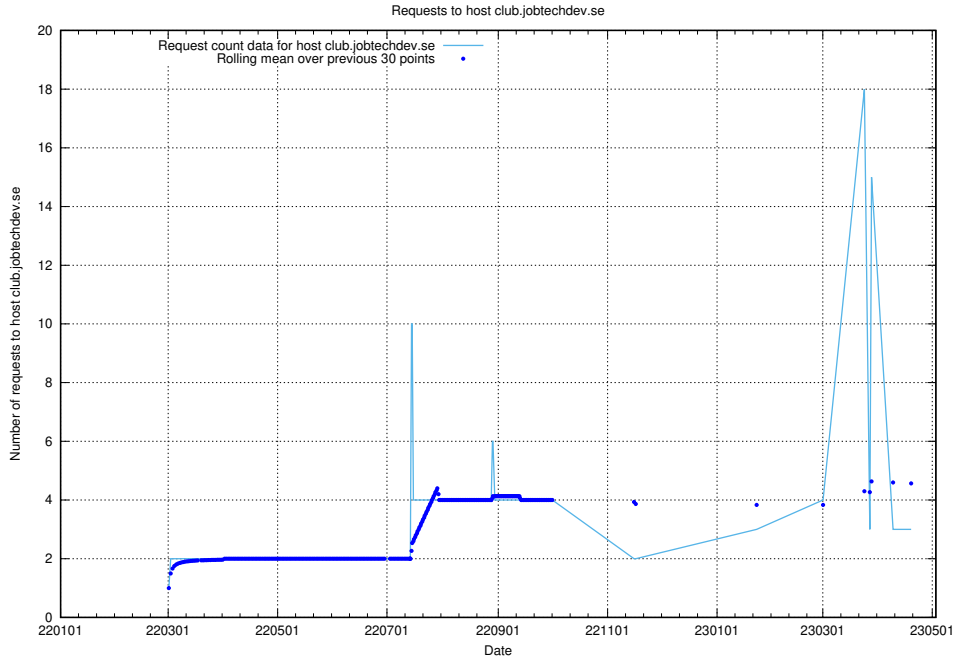

### 7.220 Usage of club.jobtechdev.se

Here, we count the number of requests to host club.jobtechdev.se.