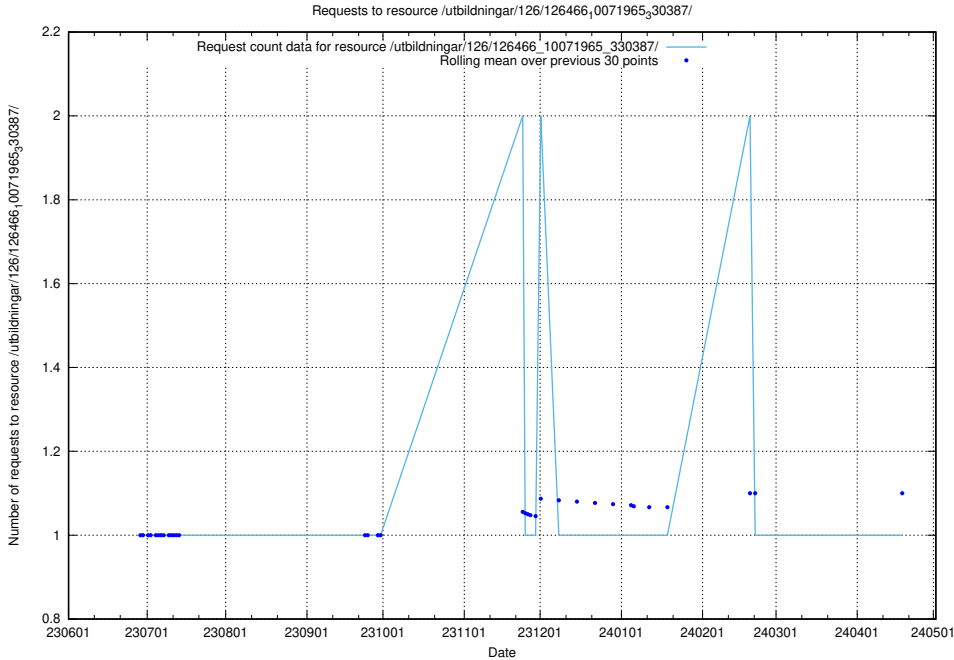

5.5392 Usage of /utbildningar/126/126466_10071965_330387/

Here, we count the number of requests to resource /utbildningar/126/126466_10071965_330387/.