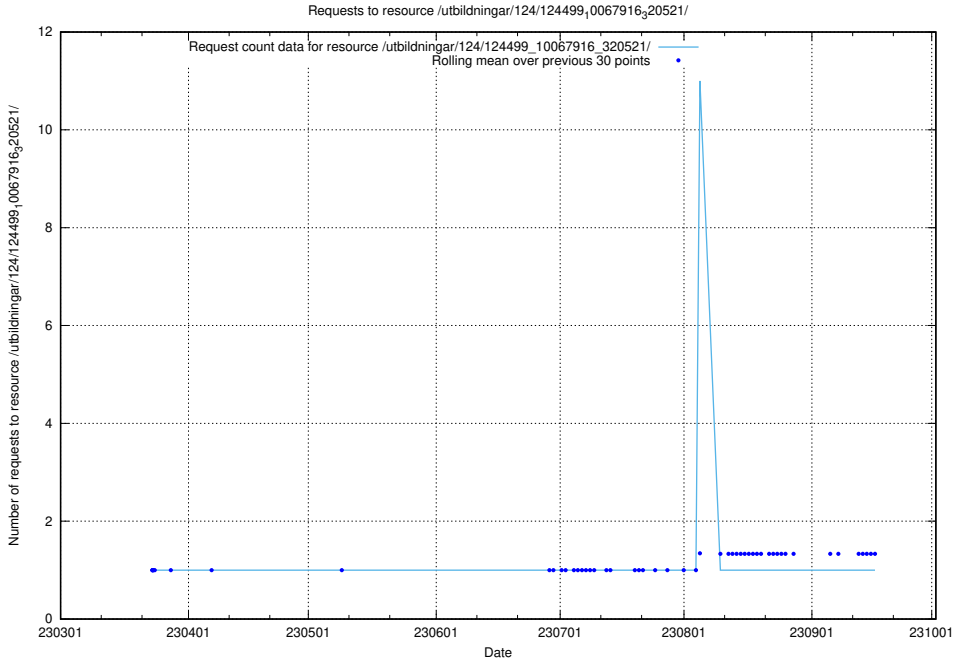

5.2278 Usage of /utbildningar/124/124499_10067916_320521/

Here, we count the number of requests to resource /utbildningar/124/124499_10067916_320521/.