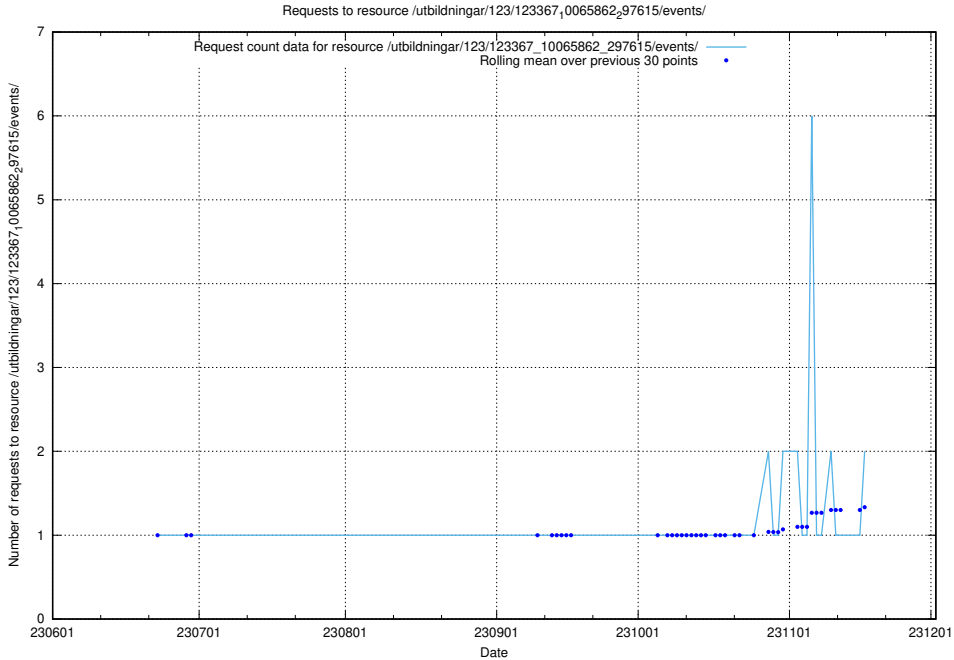

5.860 Usage of /utbildningar/123/123367_10065862_297615/events/

Here, we count the number of requests to resource /utbildningar/123/123367_10065862_297615/events/