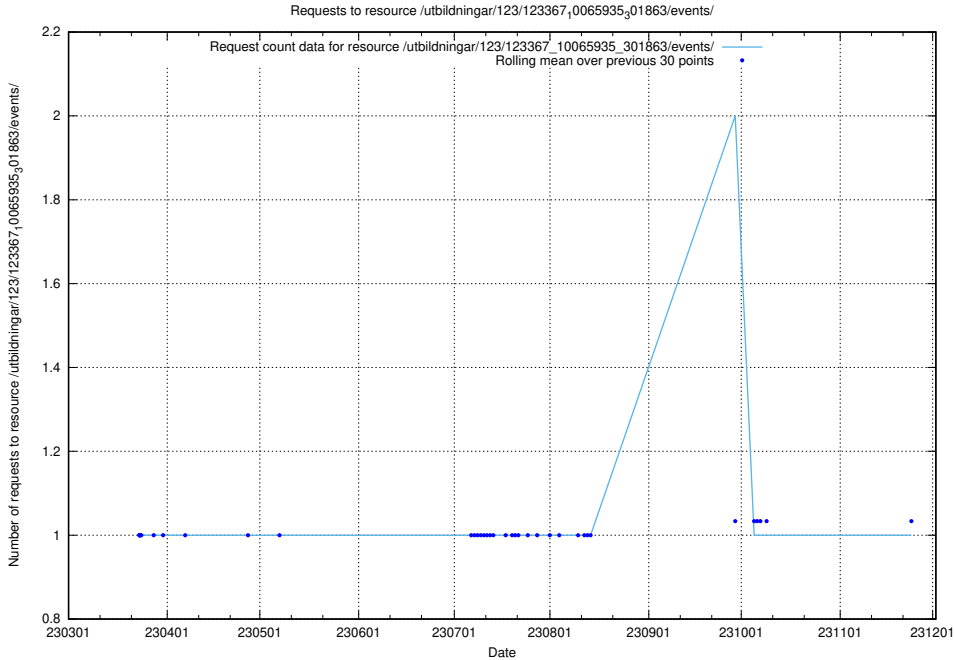

5.4543 Usage of /utbildningar/123/123367_10065935_301863/events/

Here, we count the number of requests to resource /utbildningar/123/123367_10065935_301863/events/