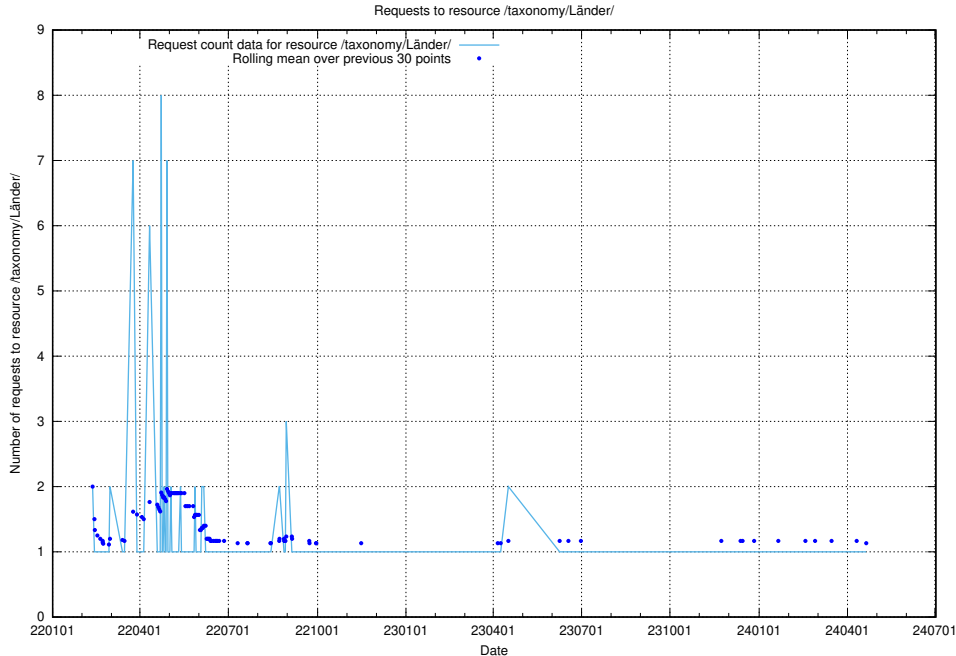

5.1572 Usage of /taxonomy/Länder/

Here, we count the number of requests to resource /taxonomy/Länder/.