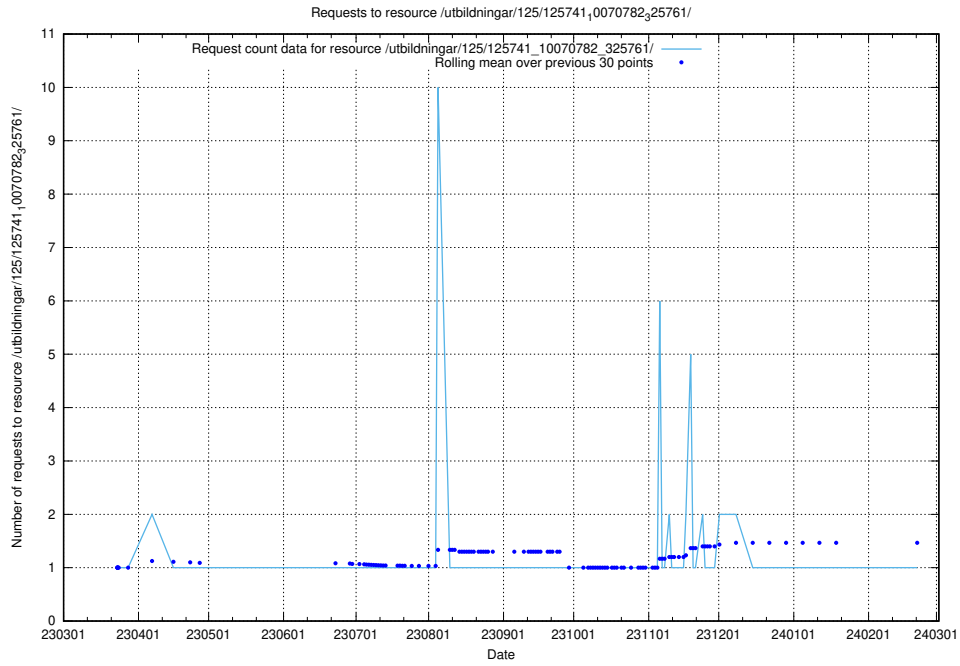

5.6383 Usage of /utbildningar/125/125741_10070782_325761/

Here, we count the number of requests to resource /utbildningar/125/125741_10070782_325761/.