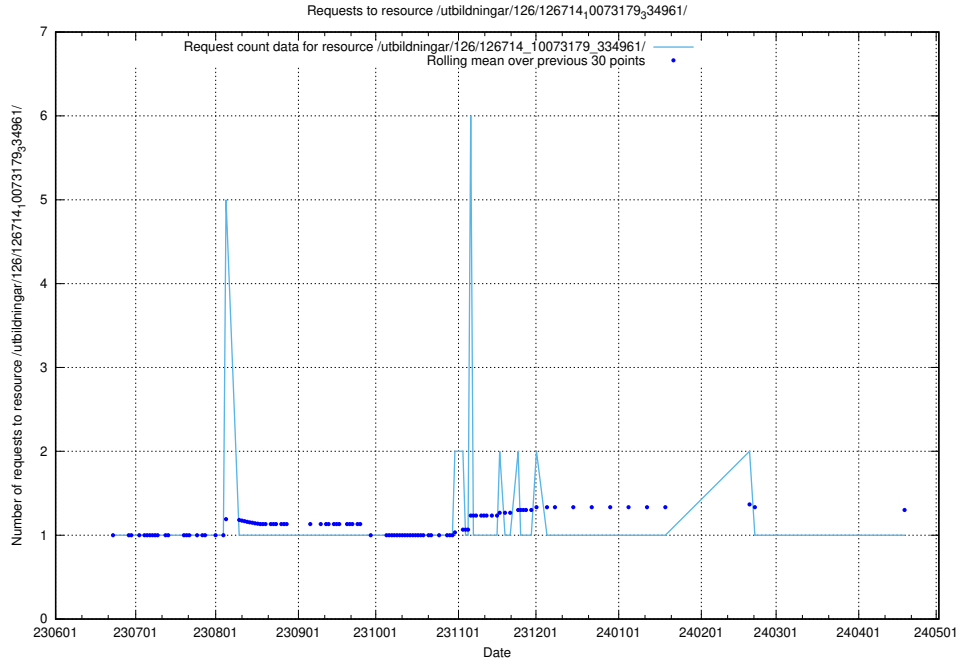

5.5556 Usage of /utbildningar/126/126714_10073179_334961/

Here, we count the number of requests to resource /utbildningar/126/126714_10073179_334961/.