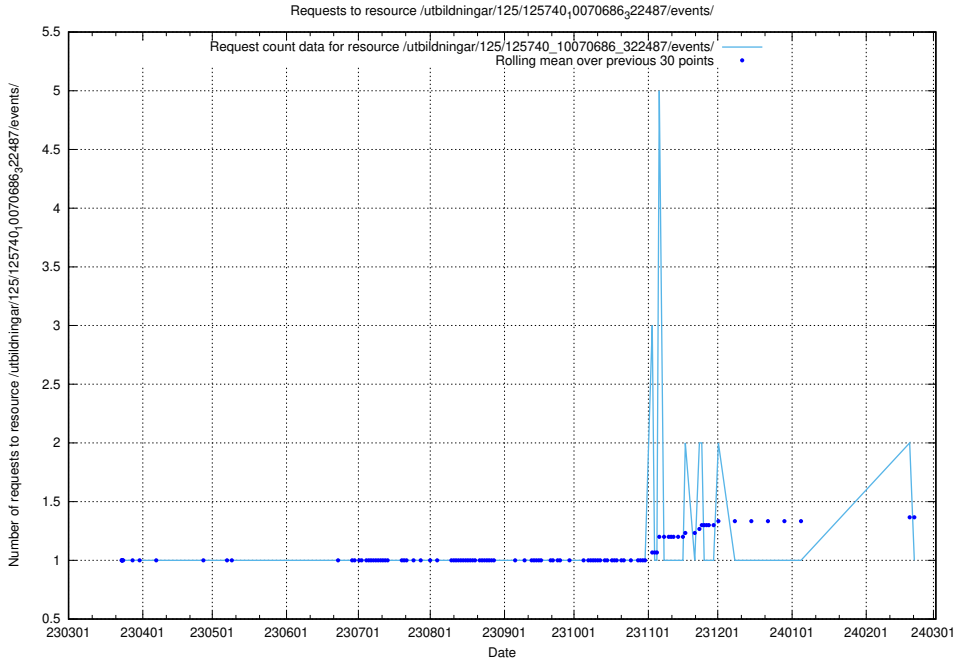

5.980 Usage of /utbildningar/125/125740_10070686_322487/events/

Here, we count the number of requests to resource /utbildningar/125/125740_10070686_322487/events/