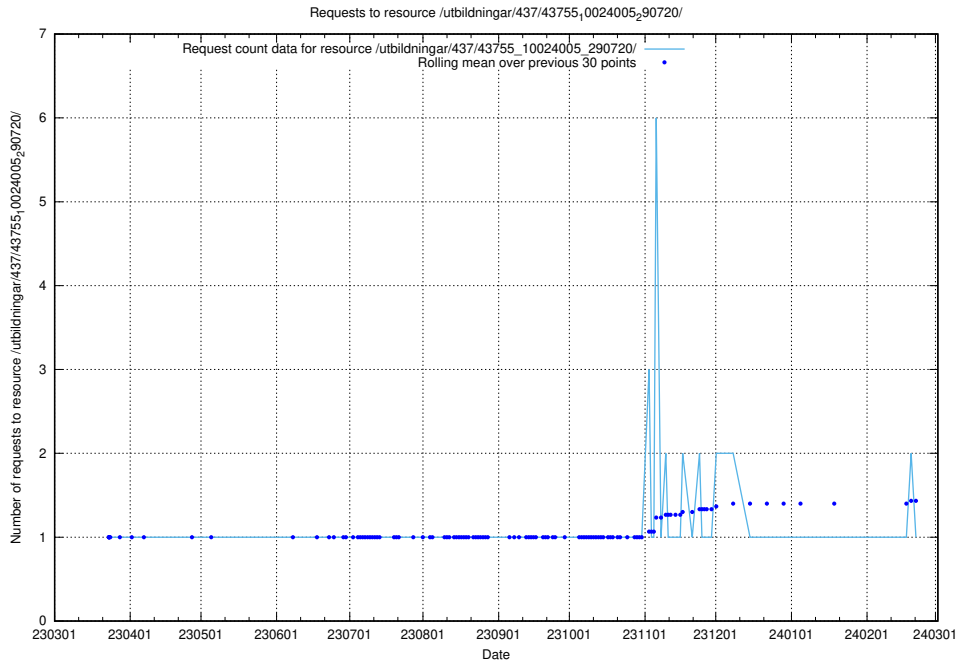

5.6297 Usage of /utbildningar/437/43755_10024005_290720/

Here, we count the number of requests to resource /utbildningar/437/43755_10024005_290720/.