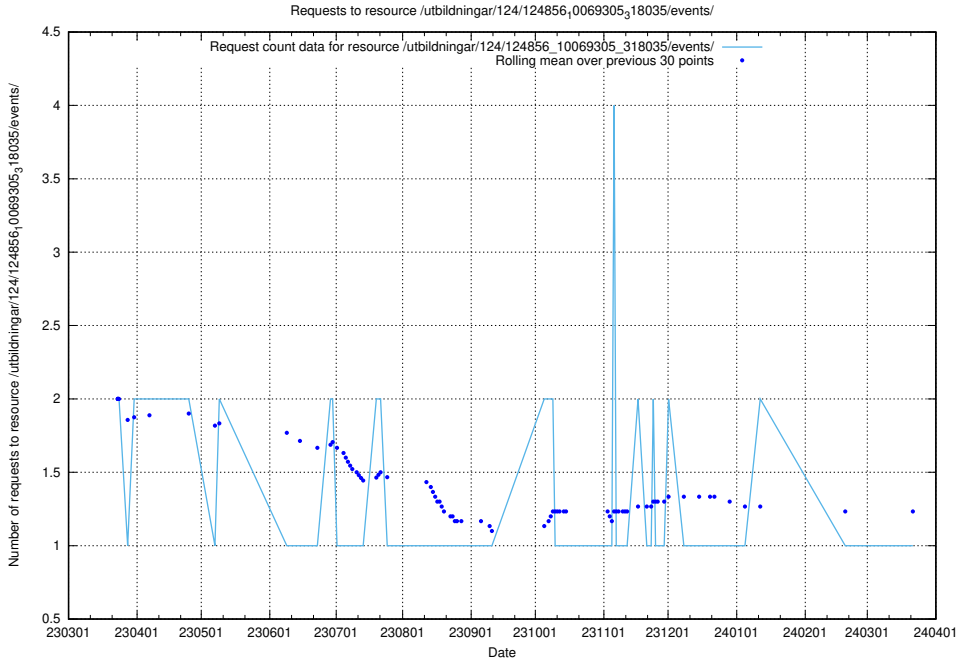

5.6213 Usage of /utbildningar/124/124856_10069305_318035/events/

Here, we count the number of requests to resource /utbildningar/124/124856_10069305_318035/events/