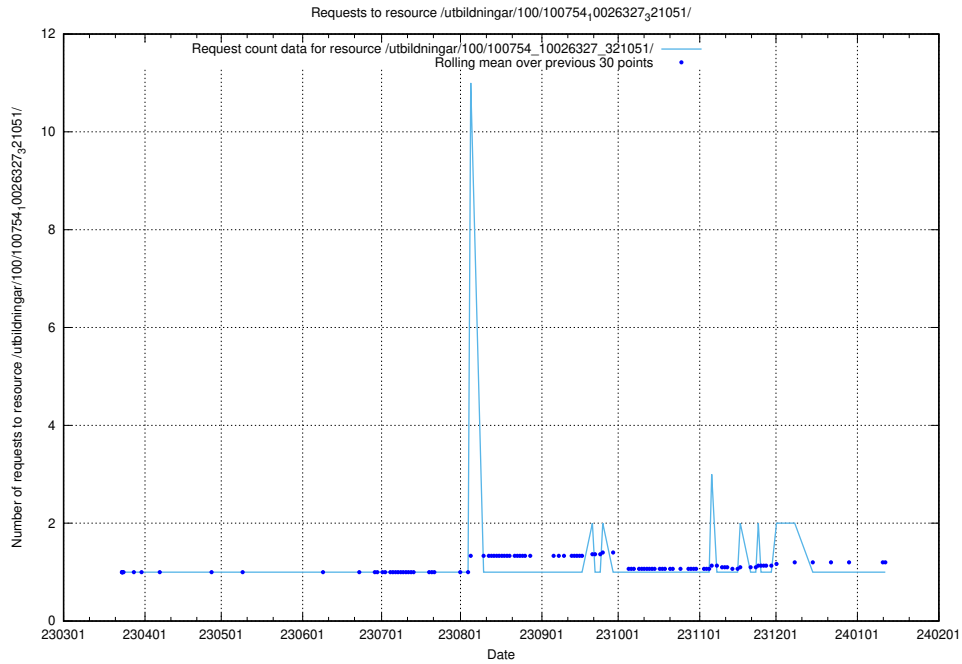

5.5542 Usage of /utbildningar/100/100754_10026327_321051/

Here, we count the number of requests to resource /utbildningar/100/100754_10026327_321051/.