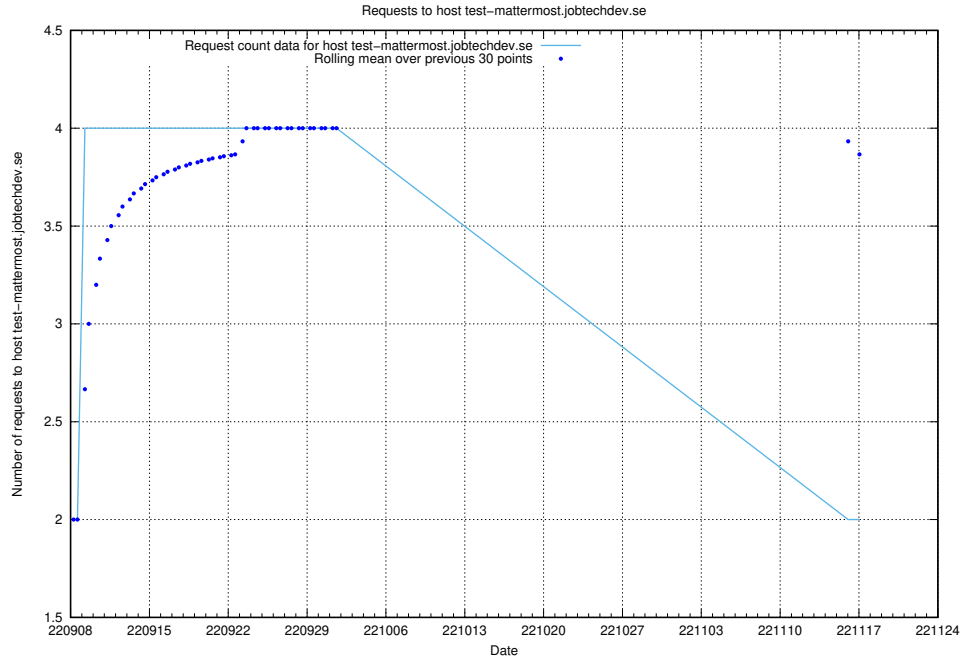

7.326 Usage of test-mattermost.jobtechdev.se

Here, we count the number of requests to host test-mattermost.jobtechdev.se.