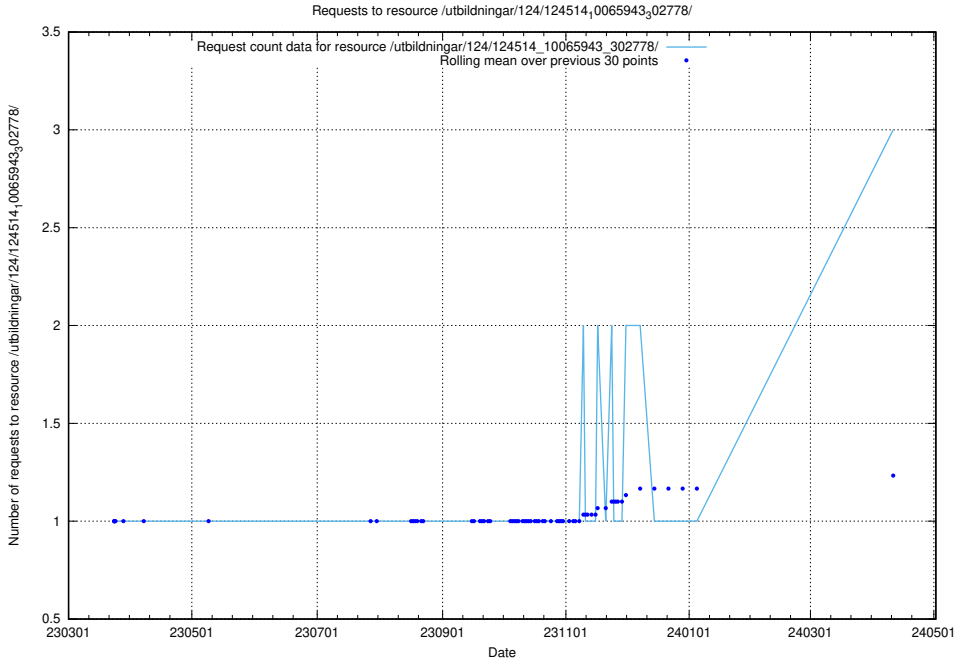

5.289 Usage of /utbildningar/124/124514_10065943_302778/

Here, we count the number of requests to resource /utbildningar/124/124514_10065943_302778/.