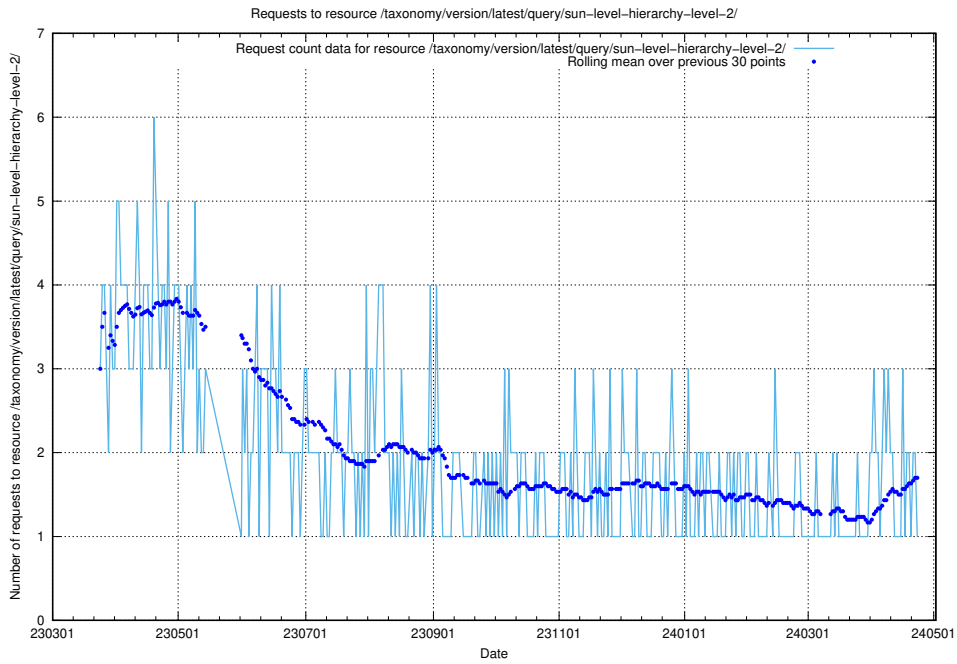

5.6022 Usage of /taxonomy/version/latest/query/sun-level-hierarchy-level-2/

Here, we count the number of requests to resource /taxonomy/version/latest/query/sun-level-hierarchy-level-2/.