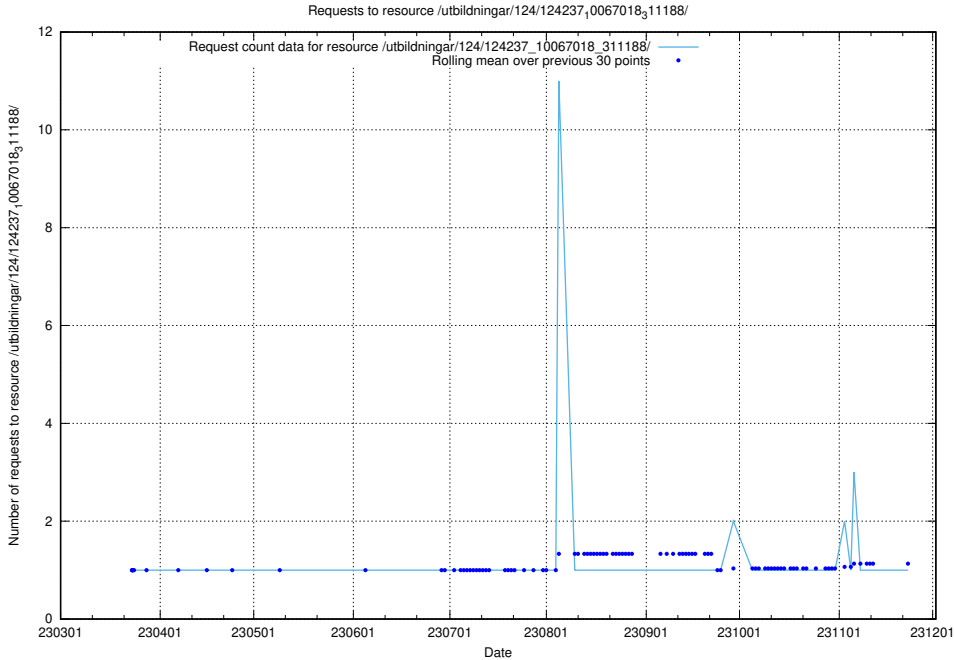

5.3963 Usage of /utbildningar/124/124237_10067018_311188/

Here, we count the number of requests to resource /utbildningar/124/124237_10067018_311188/.