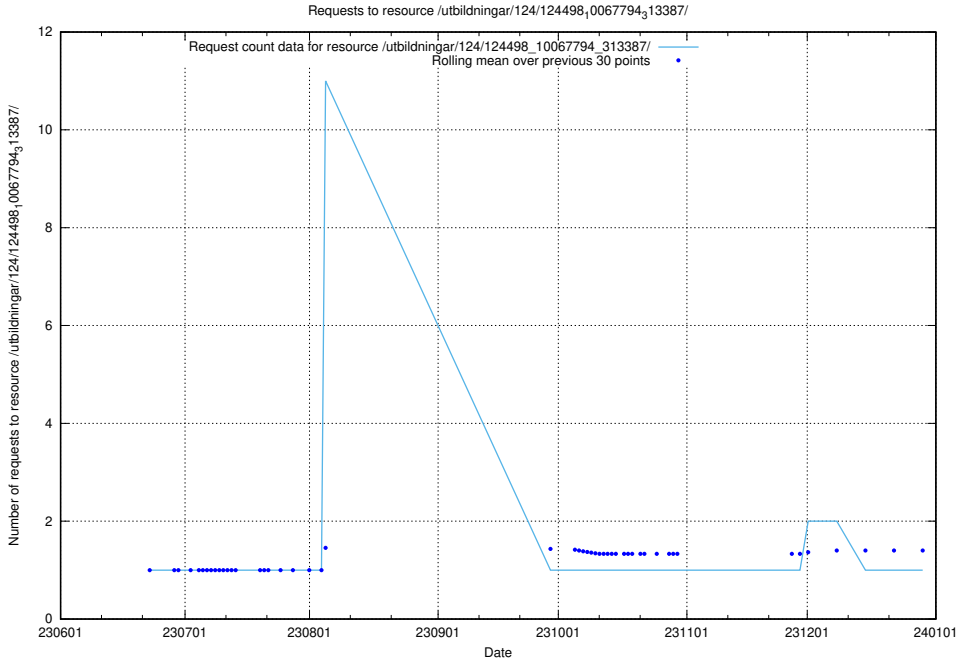

5.5725 Usage of /utbildningar/124/124498_10067794_313387/

Here, we count the number of requests to resource /utbildningar/124/124498_10067794_313387/.