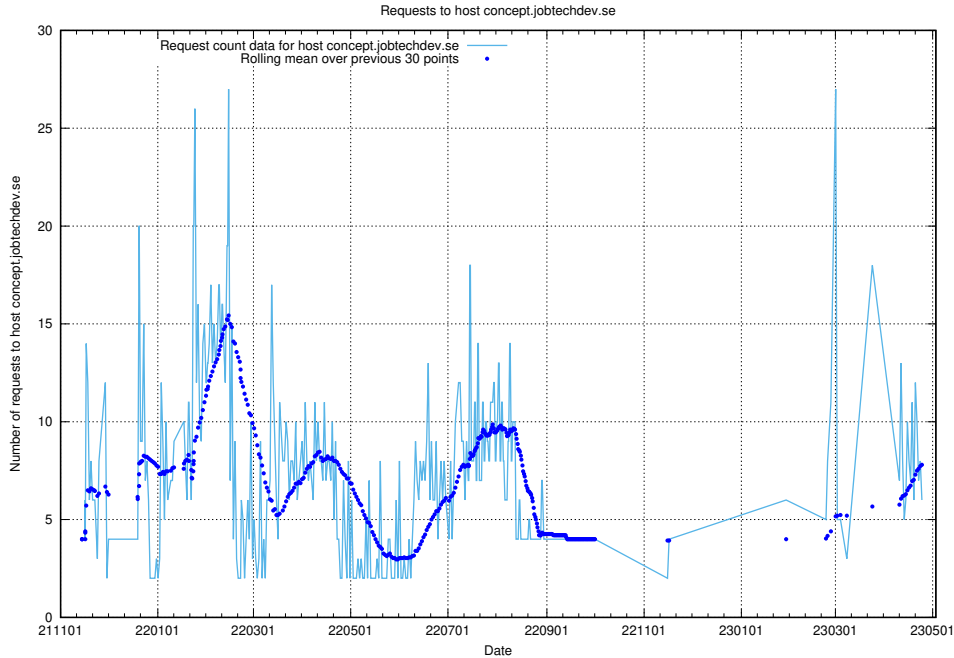

7.76 Usage of concept.jobtechdev.se

Here, we count the number of requests to host concept.jobtechdev.se.