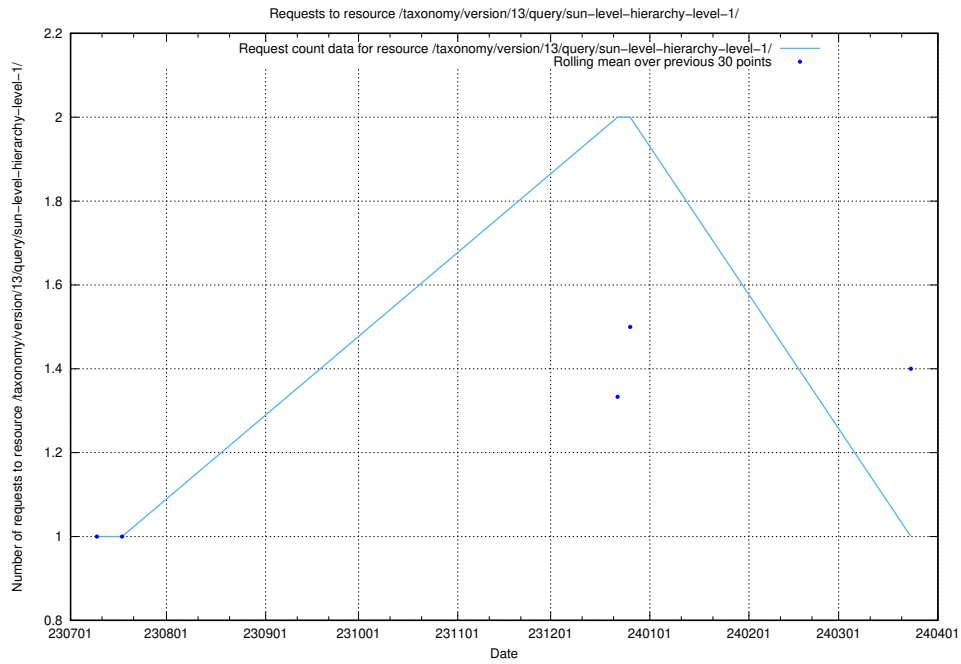

5.5094 Usage of /taxonomy/version/13/query/sun-level-hierarchy-level-1/

Here, we count the number of requests to resource /taxonomy/version/13/query/sun-level-hierarchy-level-1/.