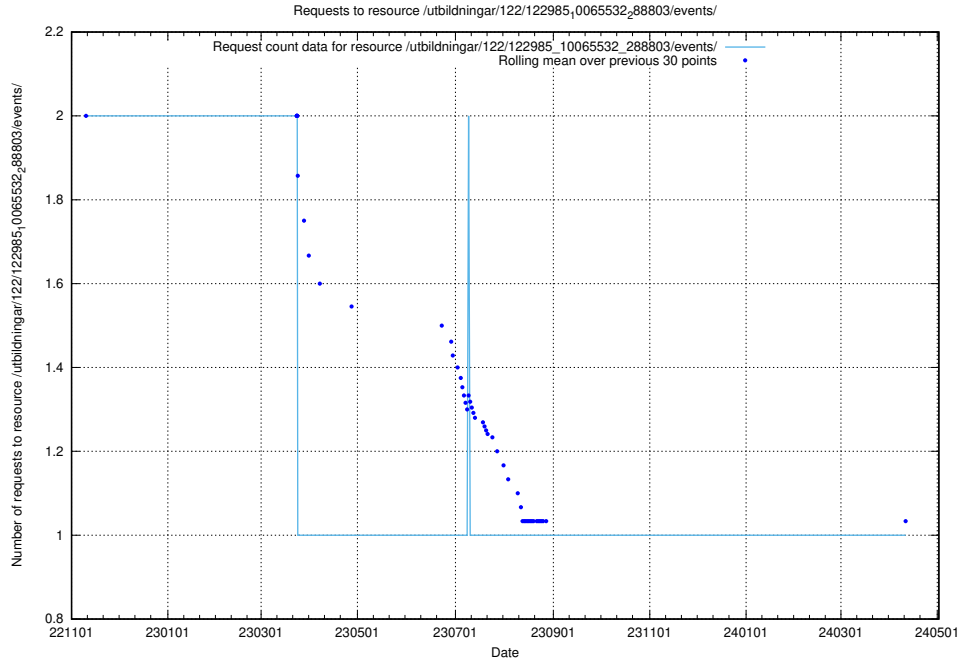

5.6188 Usage of /utbildningar/122/122985_10065532_288803/events/

Here, we count the number of requests to resource /utbildningar/122/122985_10065532_288803/events/