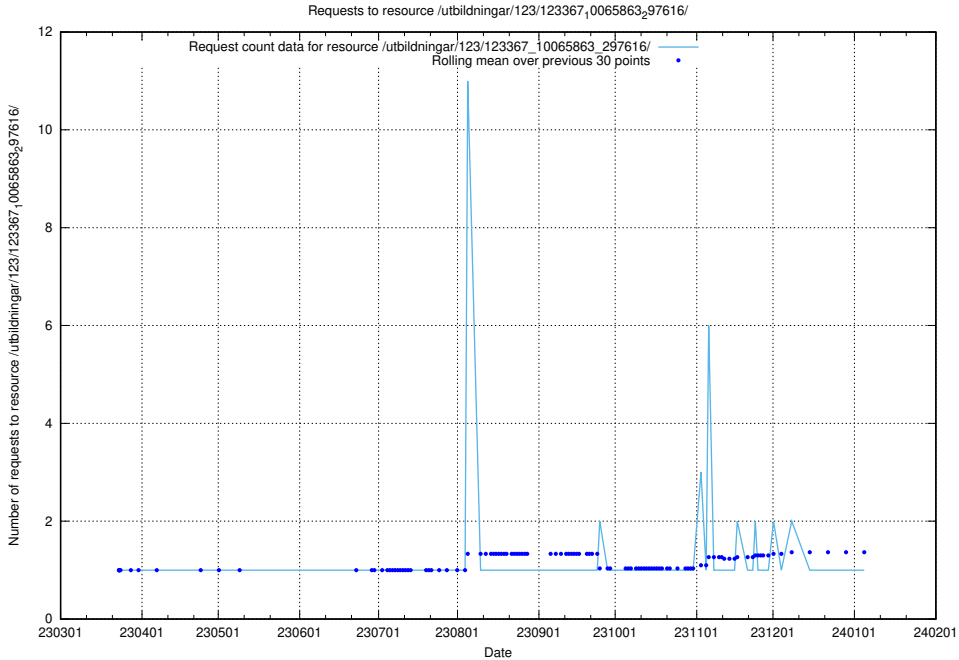

5.4728 Usage of /utbildningar/123/123367_10065863_297616/

Here, we count the number of requests to resource /utbildningar/123/123367_10065863_297616/.