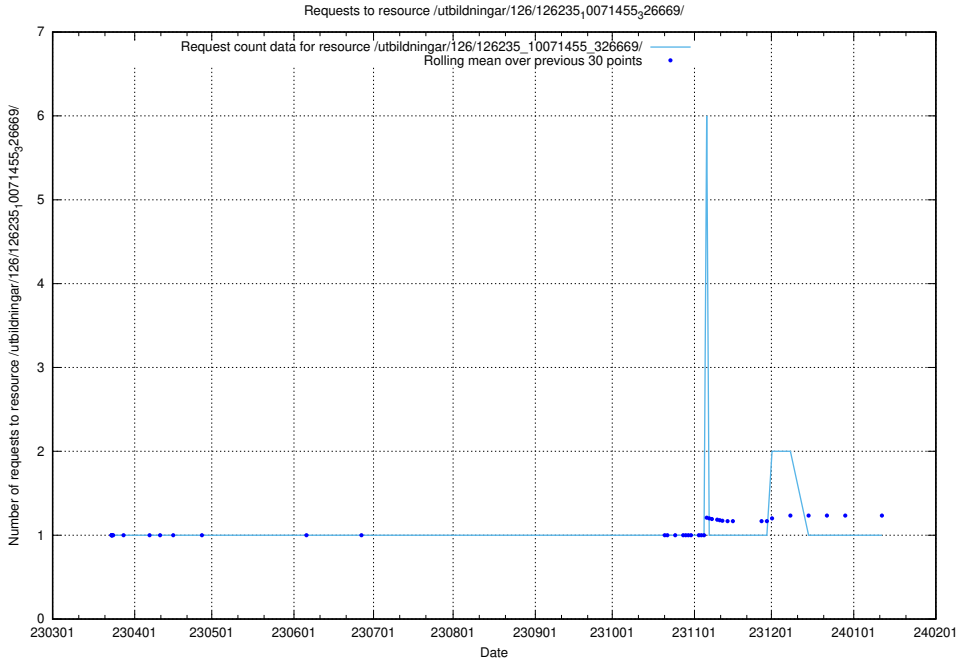

5.6347 Usage of /utbildningar/126/126235_10071455_326669/

Here, we count the number of requests to resource /utbildningar/126/126235_10071455_326669/.