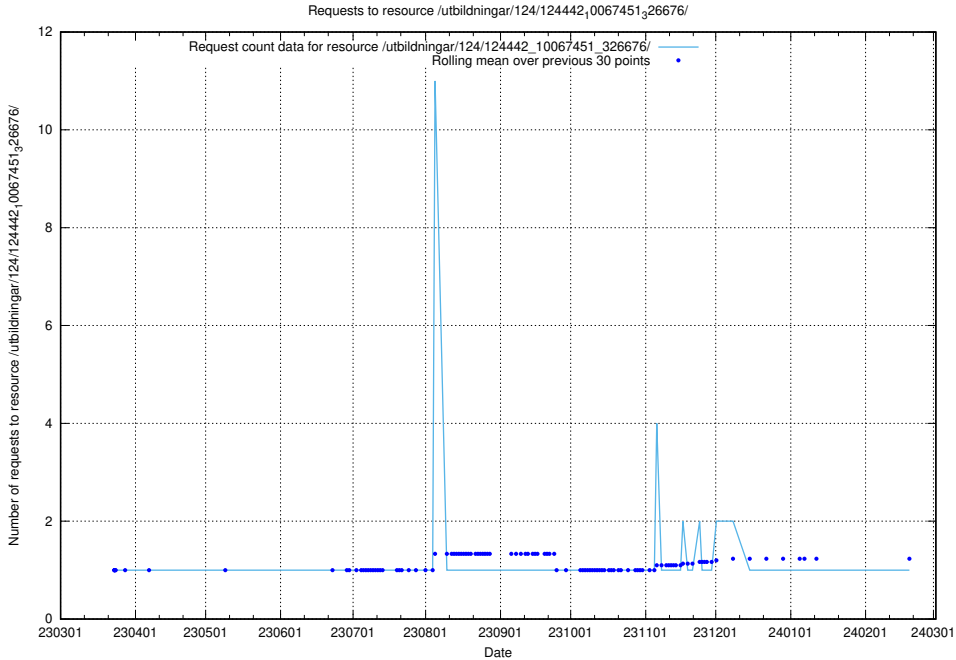

5.3455 Usage of /utbildningar/124/124442_10067451_326676/

Here, we count the number of requests to resource /utbildningar/124/124442_10067451_326676/.