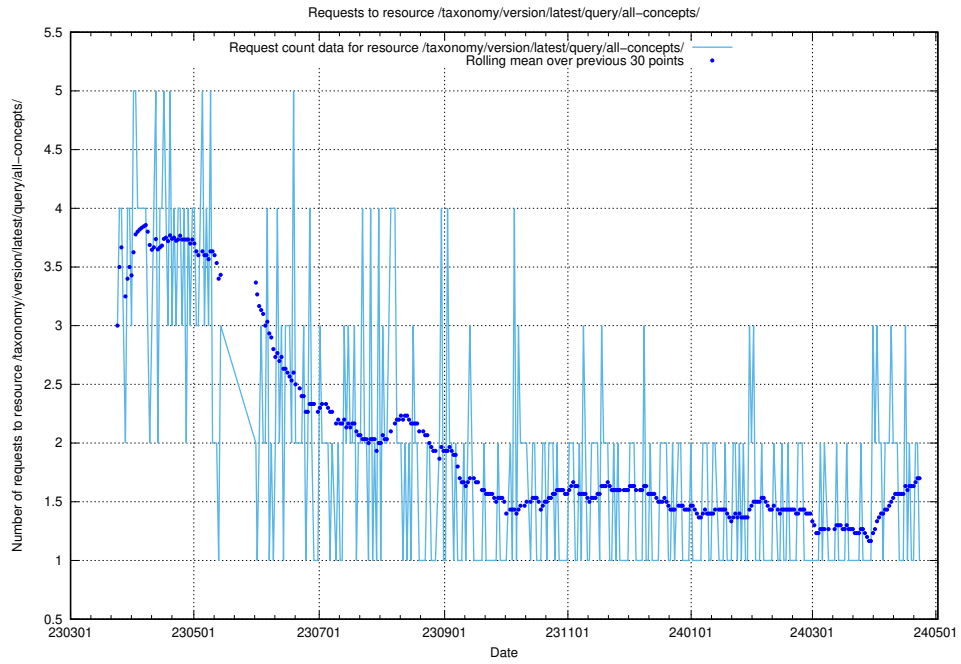

5.6039 Usage of /taxonomy/version/latest/query/all-concepts/

Here, we count the number of requests to resource /taxonomy/version/latest/query/all-concepts/.