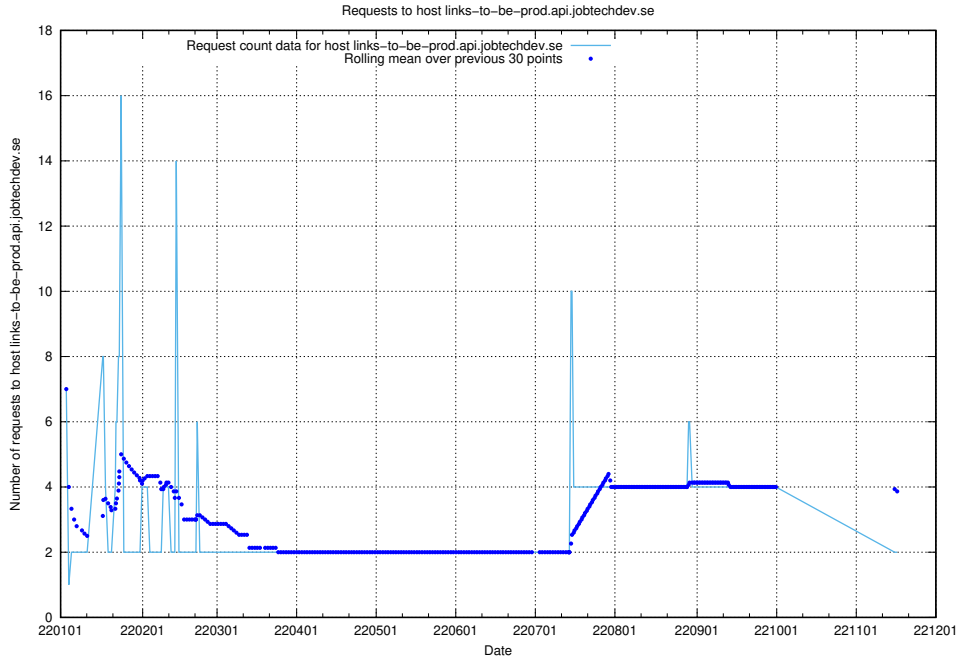

7.294 Usage of links-to-be-prod.api.jobtechdev.se

Here, we count the number of requests to host links-to-be-prod.api.jobtechdev.se.