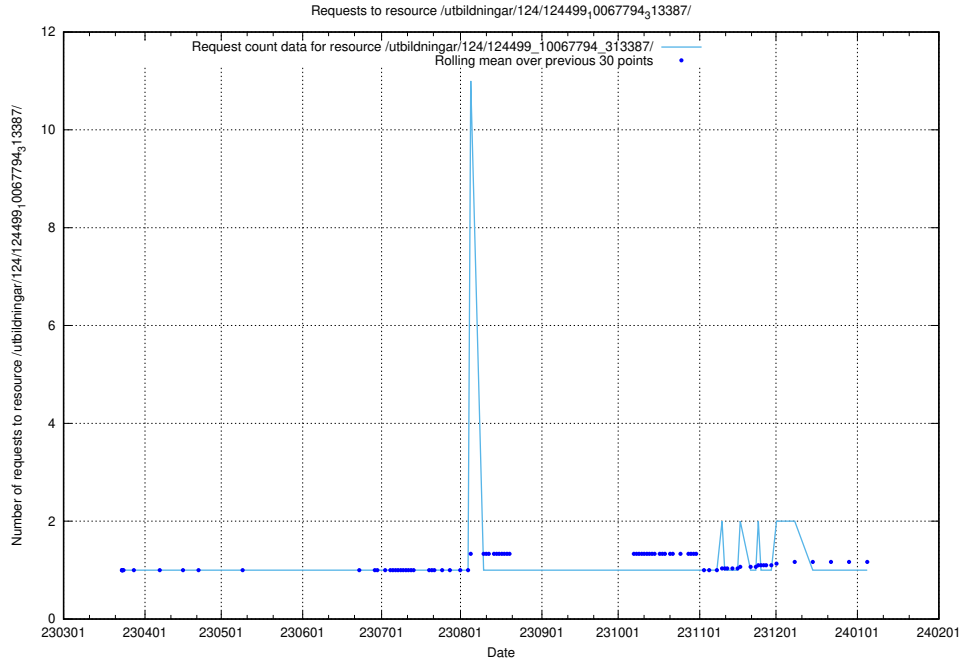

5.2438 Usage of /utbildningar/124/124499_10067794_313387/

Here, we count the number of requests to resource /utbildningar/124/124499_10067794_313387/.