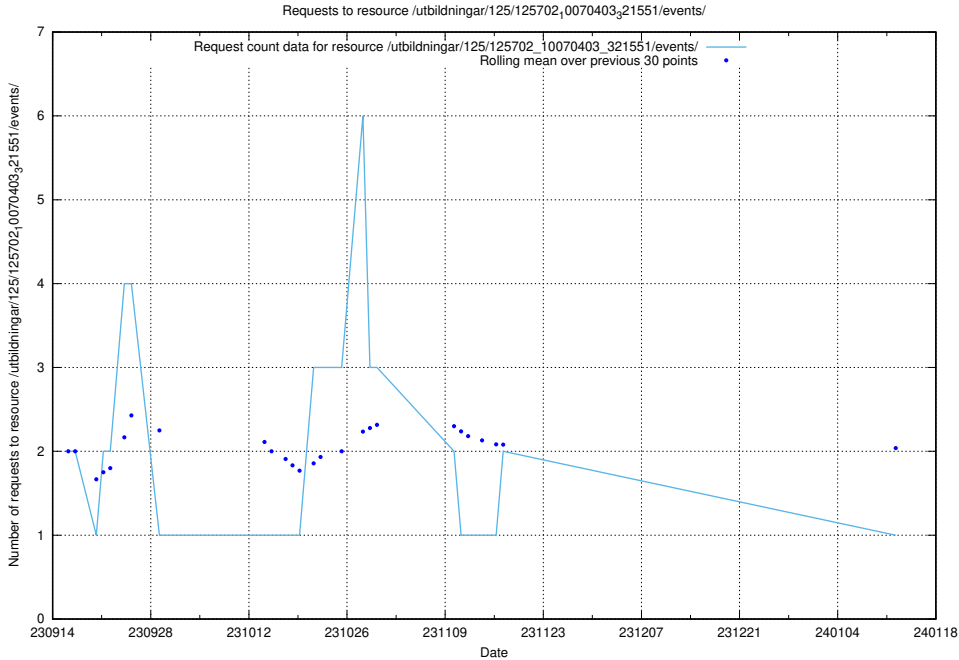

5.4479 Usage of /utbildningar/125/125702_10070403_321551/events/

Here, we count the number of requests to resource /utbildningar/125/125702_10070403_321551/events/