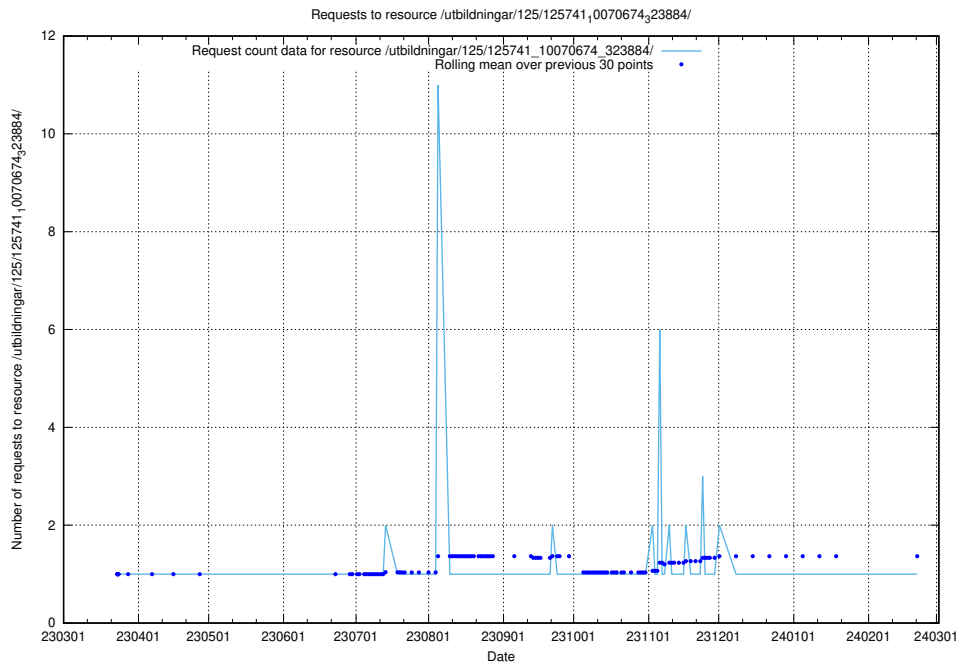

5.6402 Usage of /utbildningar/125/125741_10070674_323884/

Here, we count the number of requests to resource /utbildningar/125/125741_10070674_323884/.