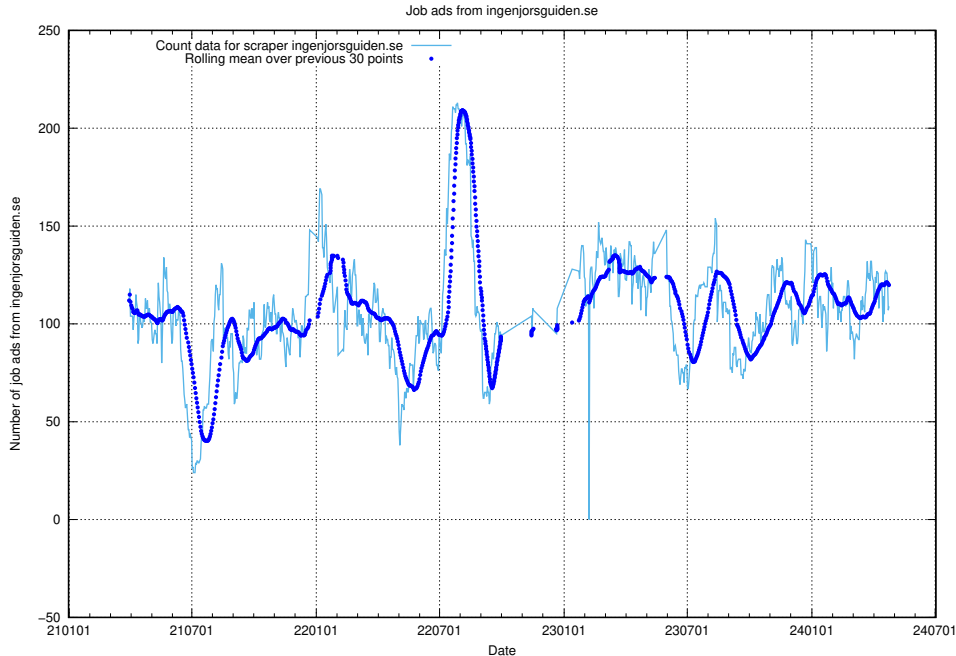

13.13 Number of ads by scraper ingenjorsguiden.se

Here, we count the number of job ads scraped from ingenjorsguiden.se.