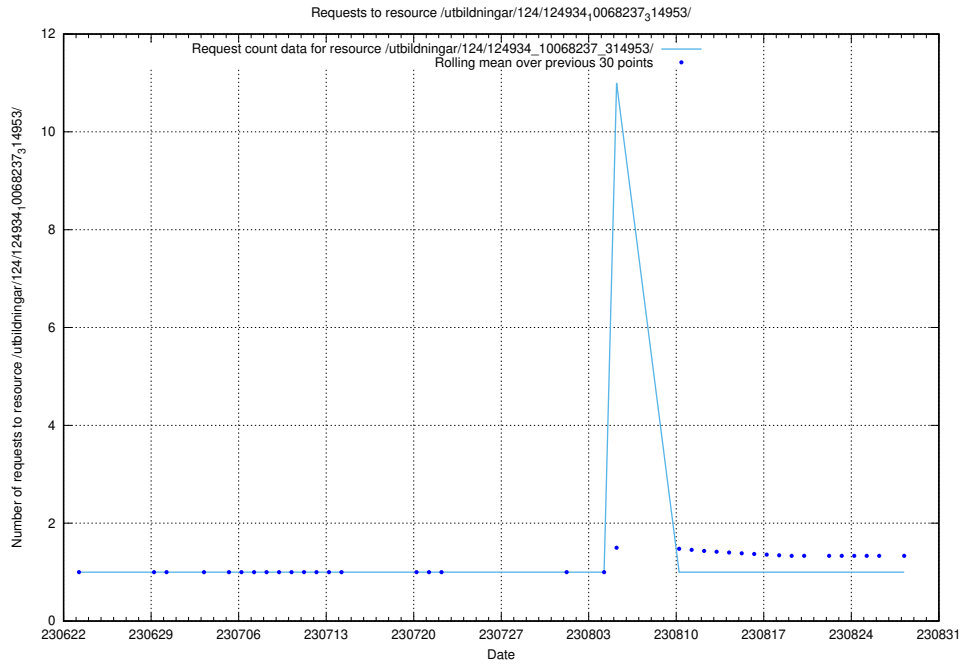

5.5671 Usage of /utbildningar/124/124934_10068237_314953/

Here, we count the number of requests to resource /utbildningar/124/124934_10068237_314953/.