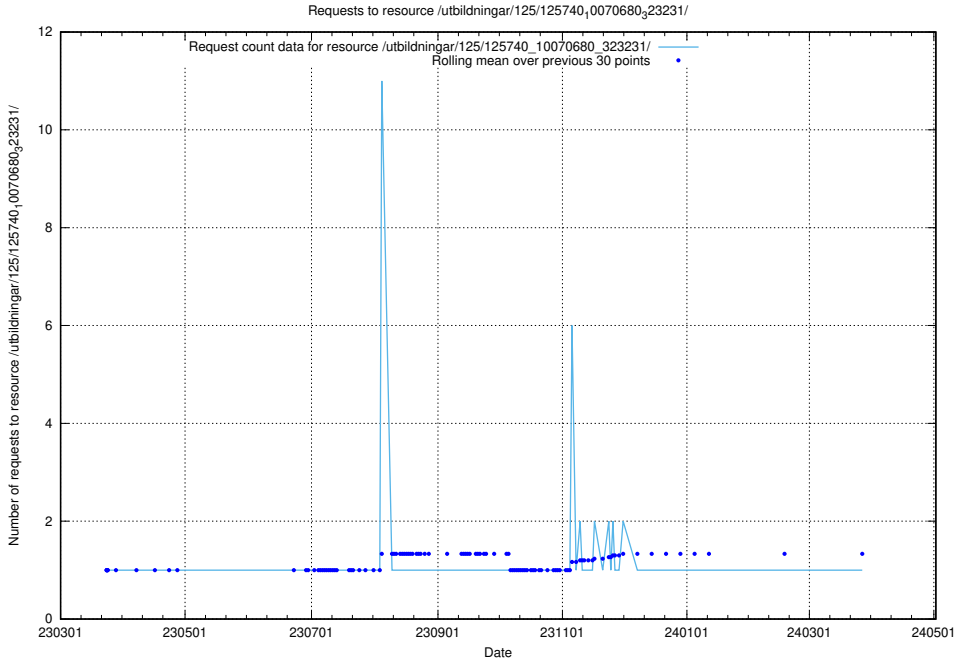

5.988 Usage of /utbildningar/125/125740_10070680_323231/

Here, we count the number of requests to resource /utbildningar/125/125740_10070680_323231/.