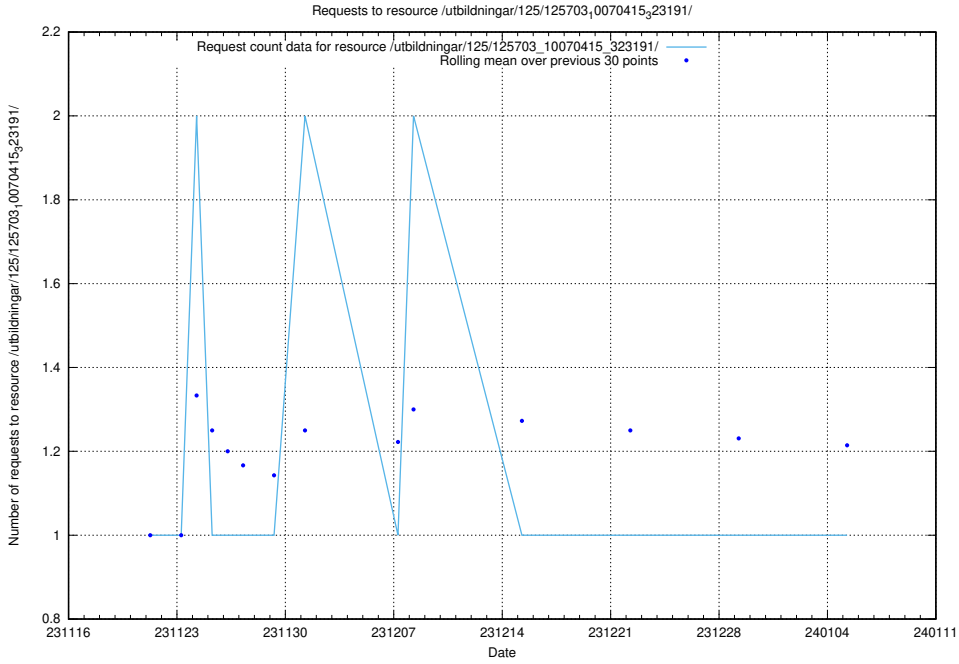

5.3997 Usage of /utbildningar/125/125703_10070415_323191/

Here, we count the number of requests to resource /utbildningar/125/125703_10070415_323191/.