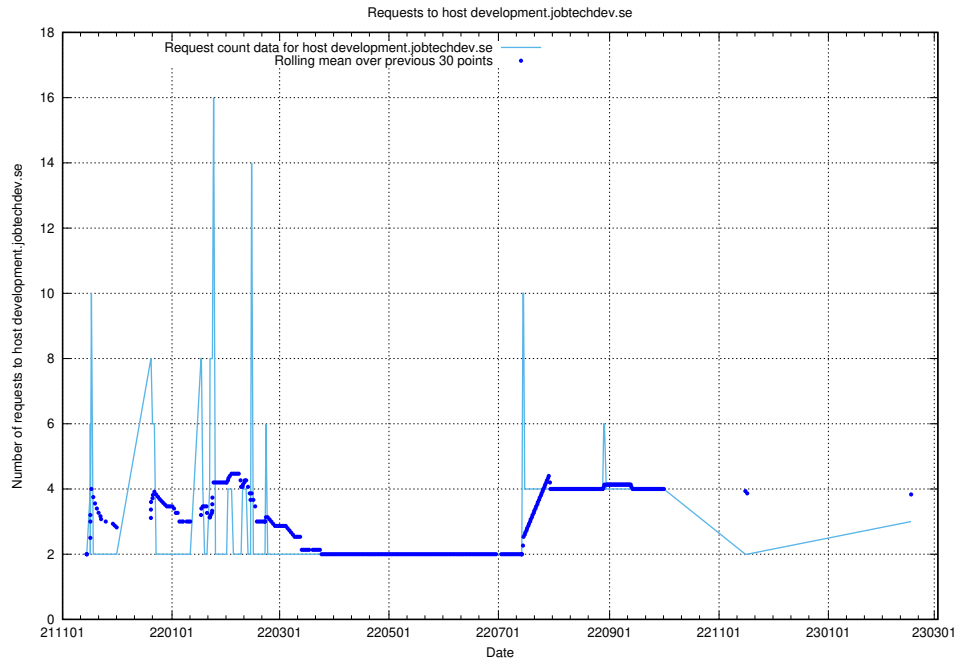

7.164 Usage of development.jobtechdev.se

Here, we count the number of requests to host development.jobtechdev.se.