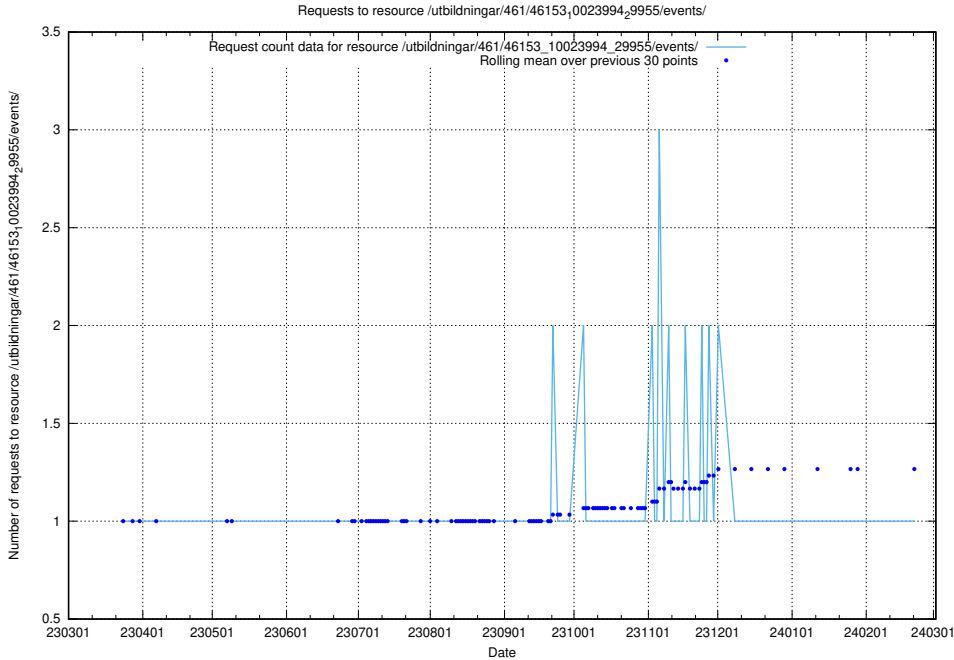

5.6088 Usage of /utbildningar/461/46153_10023994_29955/events/

Here, we count the number of requests to resource /utbildningar/461/46153_10023994_29955/events/.