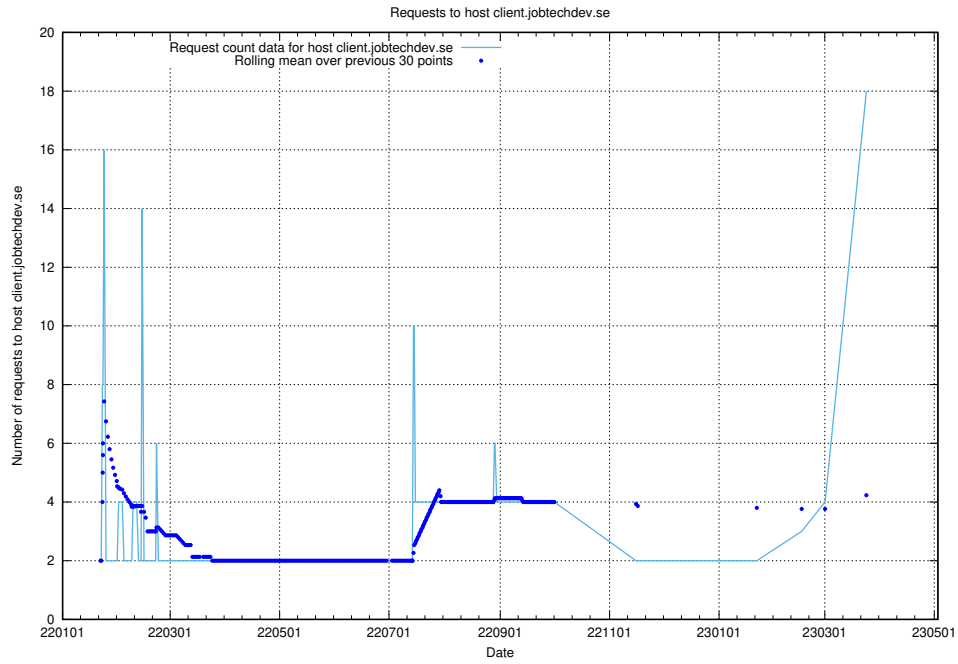

7.35 Usage of client.jobtechdev.se

Here, we count the number of requests to host client.jobtechdev.se.