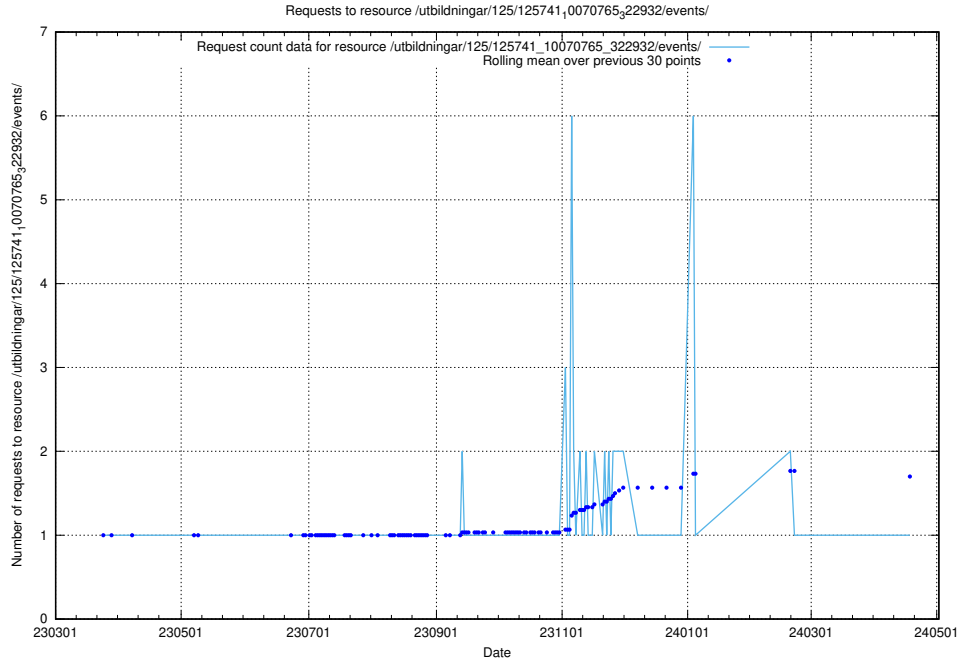

5.6153 Usage of /utbildningar/125/125741_10070765_322932/events/

Here, we count the number of requests to resource /utbildningar/125/125741_10070765_322932/events/