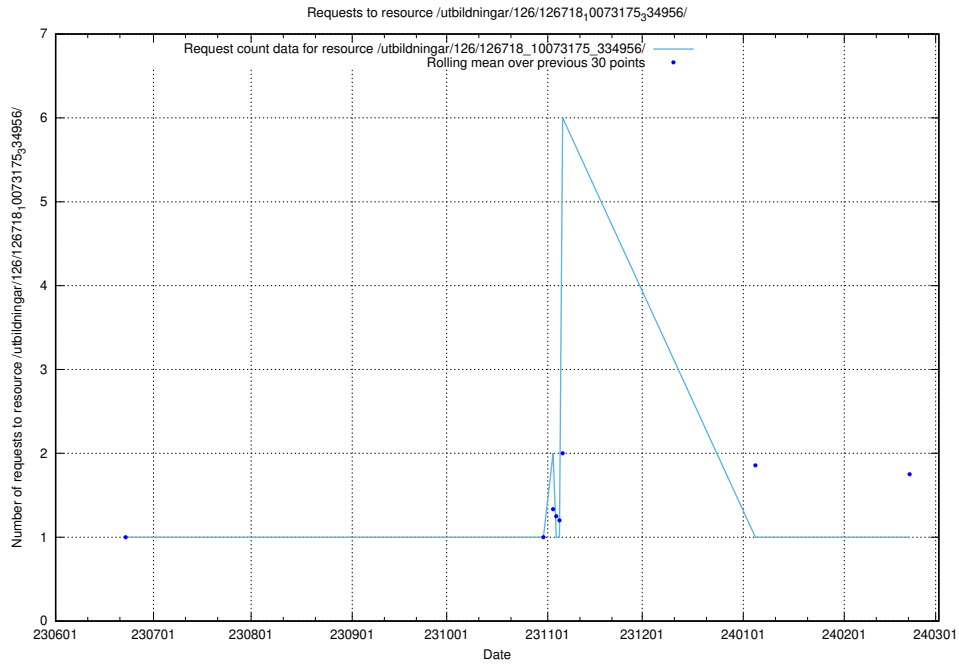

5.5551 Usage of /utbildningar/126/126718_10073175_334956/

Here, we count the number of requests to resource /utbildningar/126/126718_10073175_334956/.