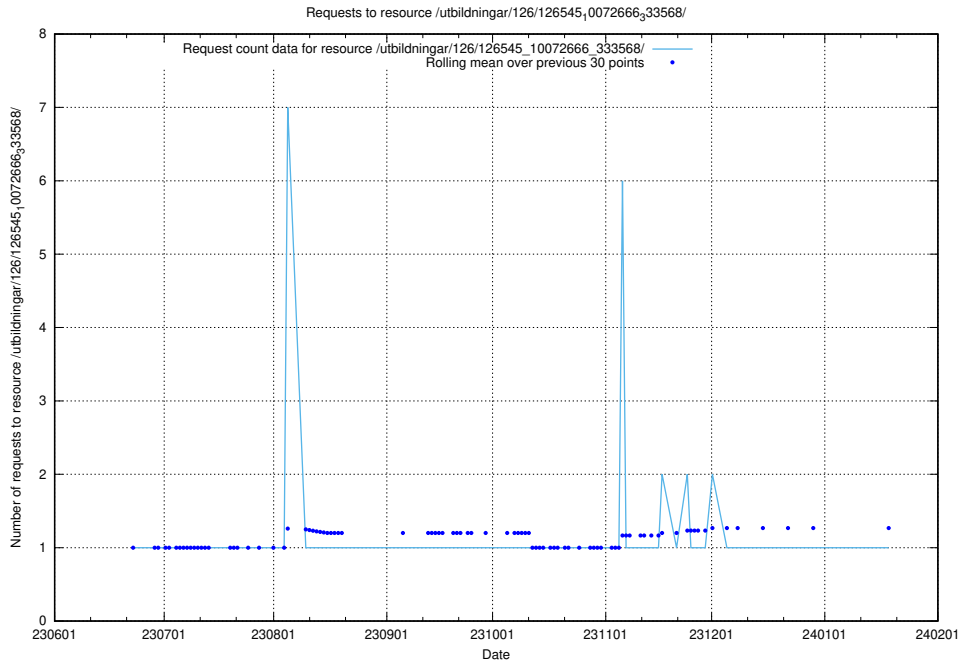

5.5587 Usage of /utbildningar/126/126545_10072666_333568/

Here, we count the number of requests to resource /utbildningar/126/126545_10072666_333568/.