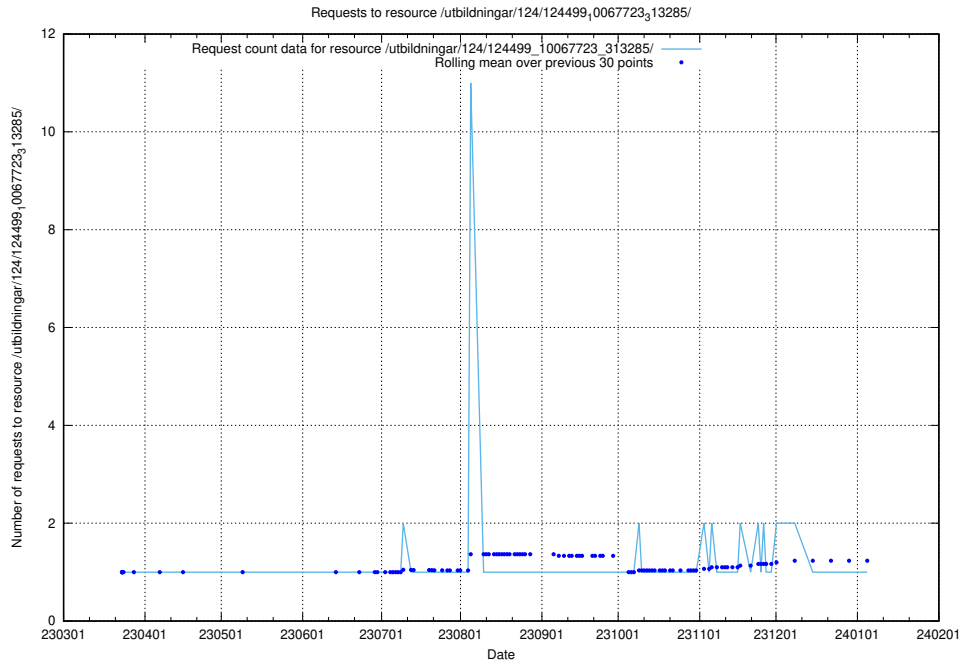

5.2469 Usage of /utbildningar/124/124499_10067723_313285/

Here, we count the number of requests to resource /utbildningar/124/124499_10067723_313285/.