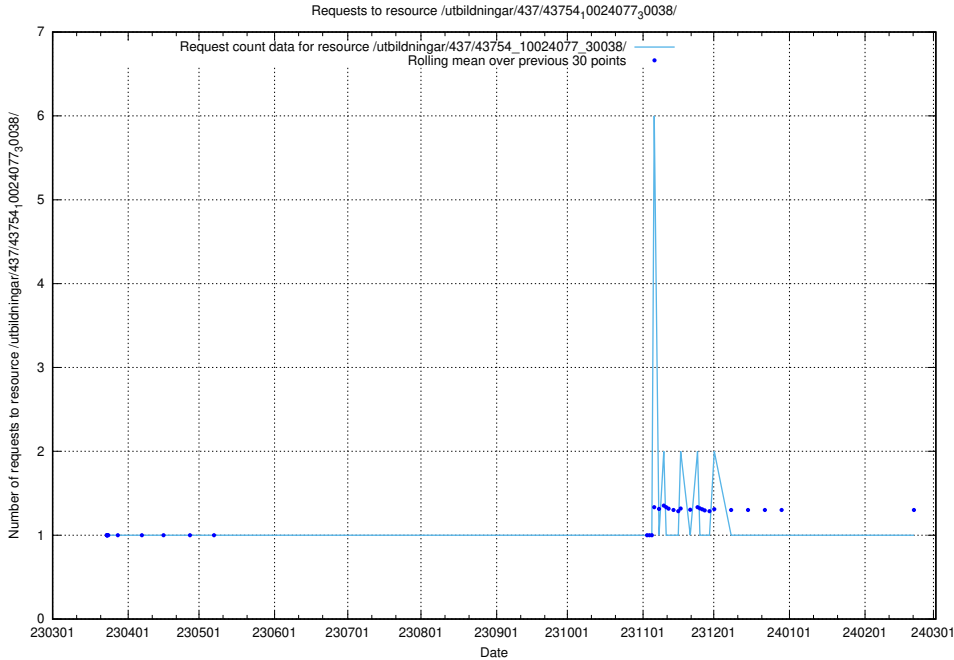

5.6299 Usage of /utbildningar/437/43754_10024077_30038/

Here, we count the number of requests to resource /utbildningar/437/43754_10024077_30038/.