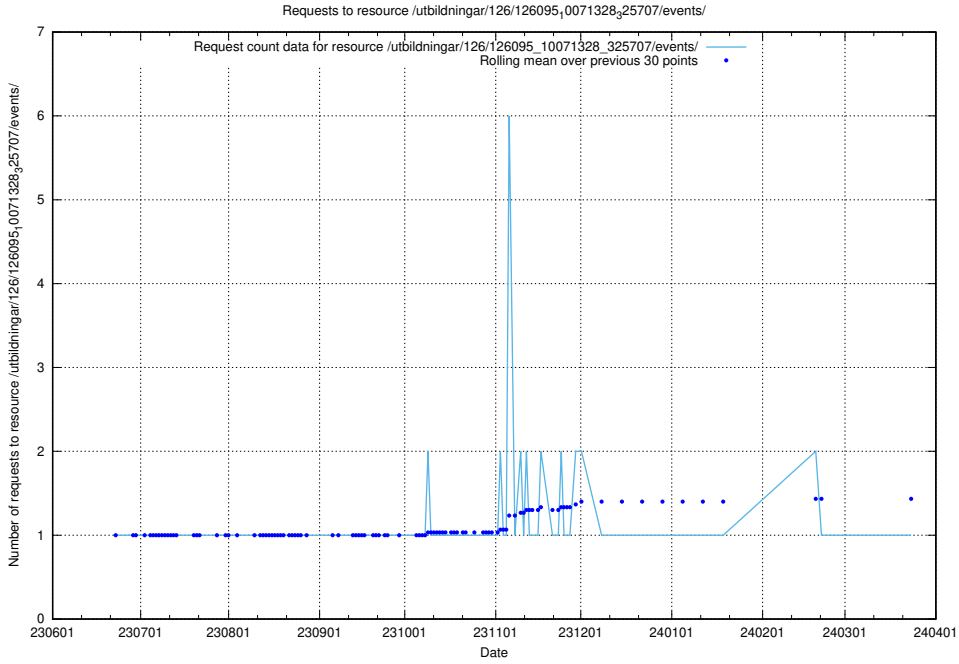

5.5617 Usage of /utbildningar/126/126095_10071328_325707/events/

Here, we count the number of requests to resource /utbildningar/126/126095_10071328_325707/events/