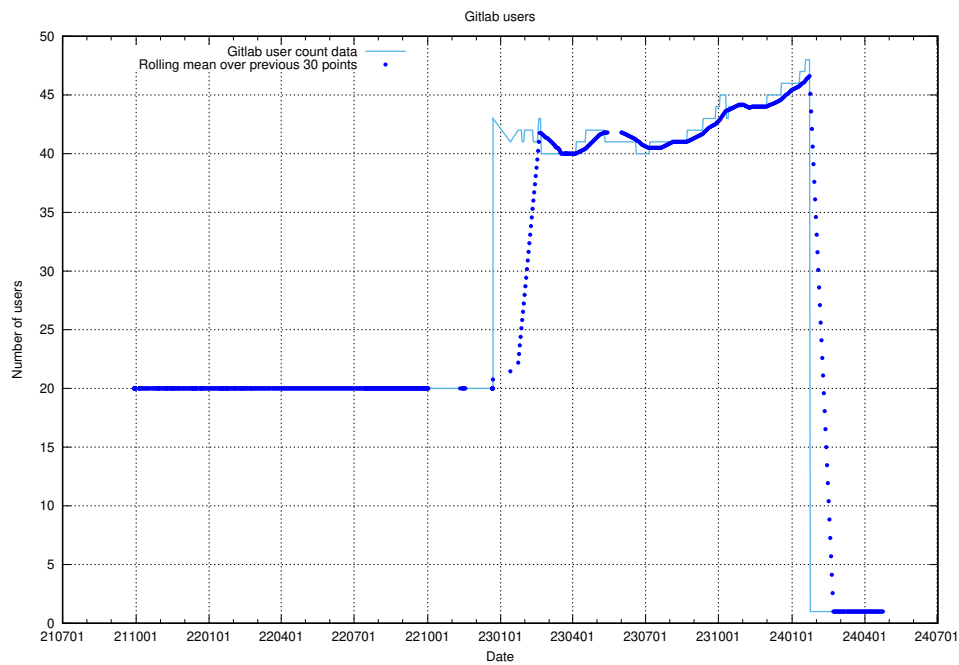

6 Gitlab

This section summarises the state of [JobTech's code repositories](https://gitlab.com/arbetsformedlingen)⁷.

6.1 User count

A graph of users in JobTech's official code repository.

⁷<https://gitlab.com/arbetsformedlingen>