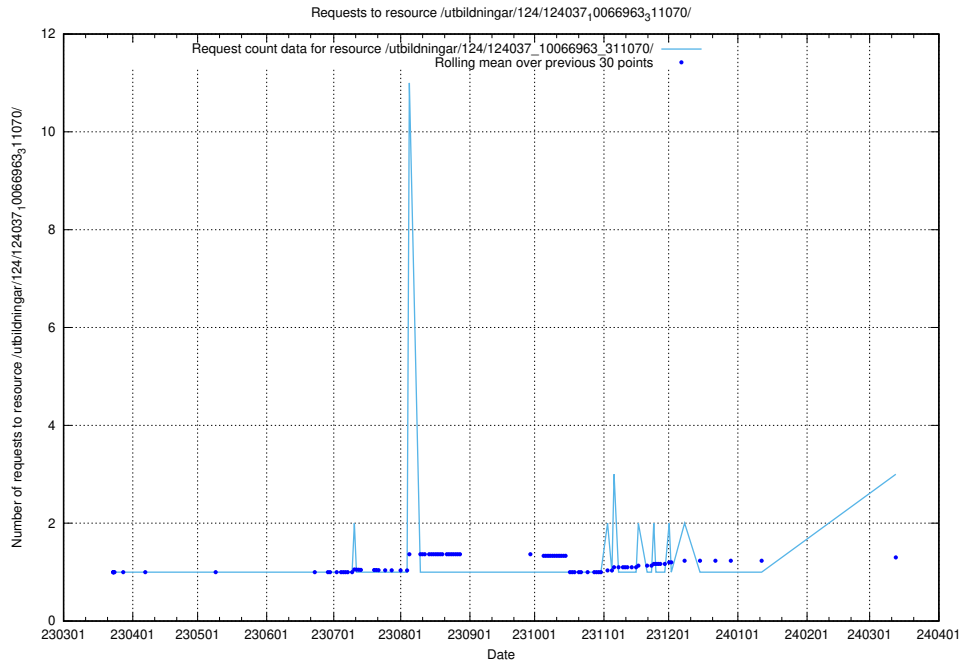

5.349 Usage of /utbildningar/124/124037_10066963_311070/

Here, we count the number of requests to resource /utbildningar/124/124037_10066963_311070/.