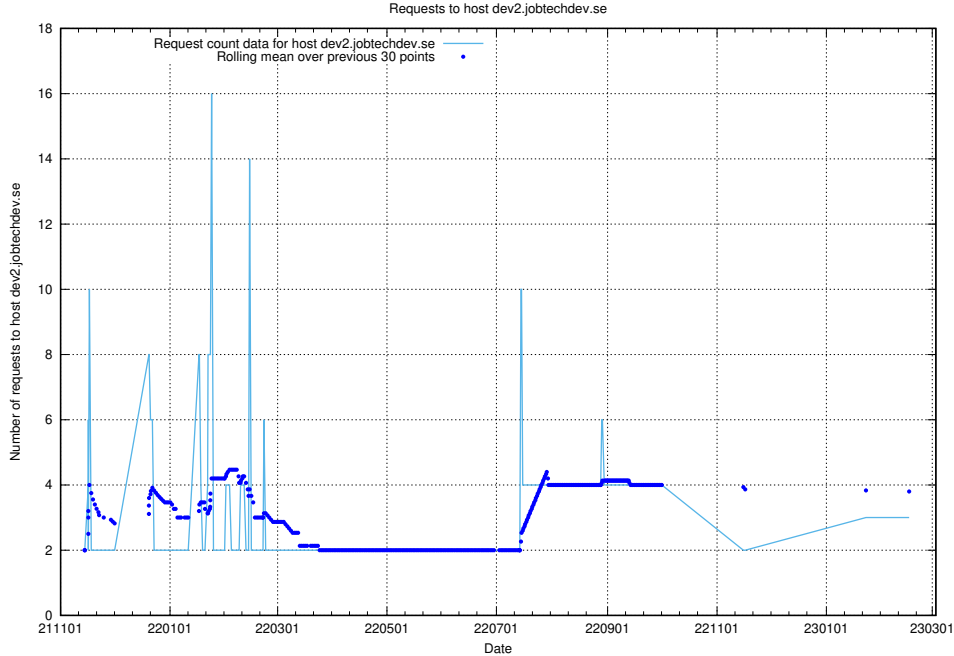

7.165 Usage of dev2.jobtechdev.se

Here, we count the number of requests to host dev2.jobtechdev.se.