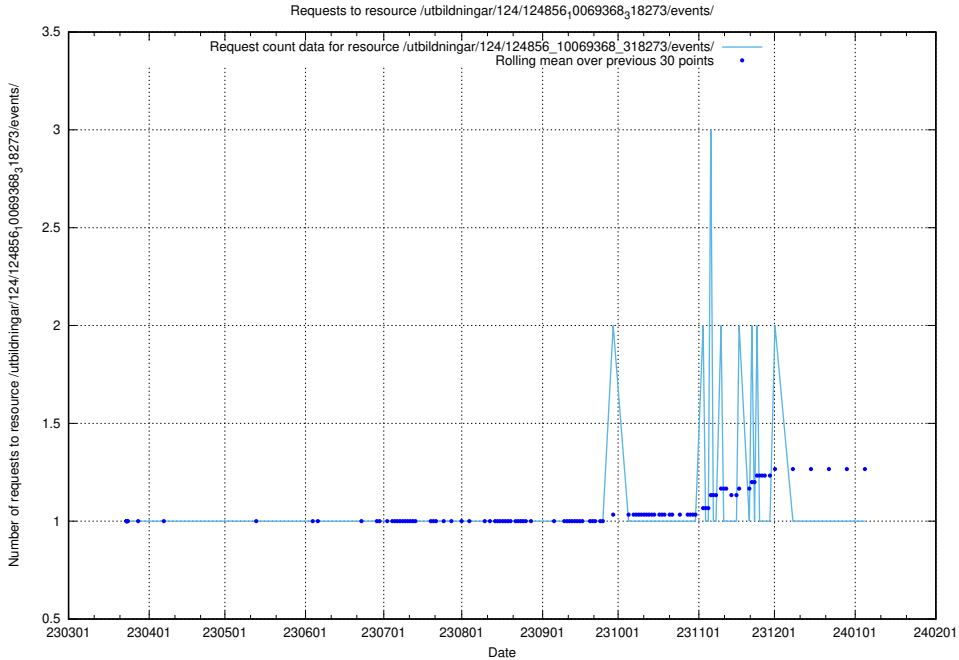

5.1177 Usage of /utbildningar/124/124856_10069368_318273/events/

Here, we count the number of requests to resource /utbildningar/124/124856_10069368_318273/events/