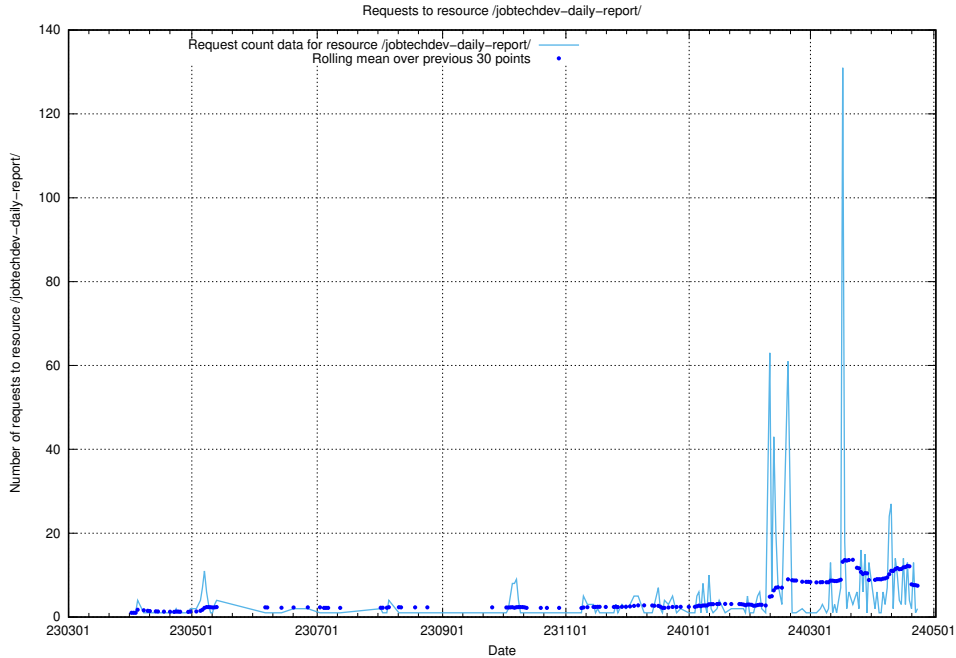

5.886 Usage of /jobtechdev-daily-report/

Here, we count the number of requests to resource /jobtechdev-daily-report/.