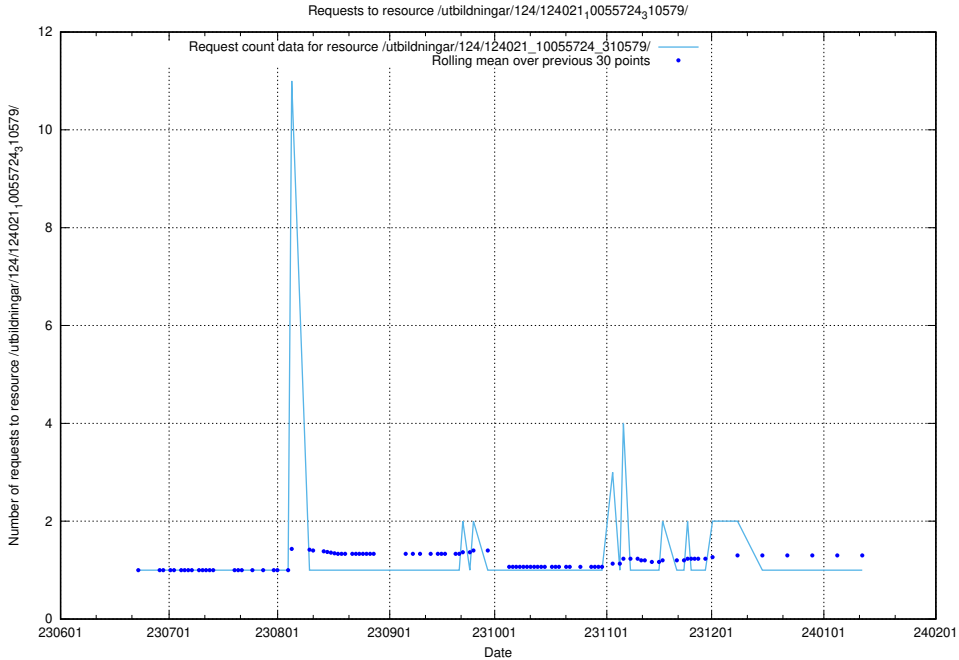

5.5755 Usage of /utbildningar/124/124021_10055724_310579/

Here, we count the number of requests to resource /utbildningar/124/124021_10055724_310579/.