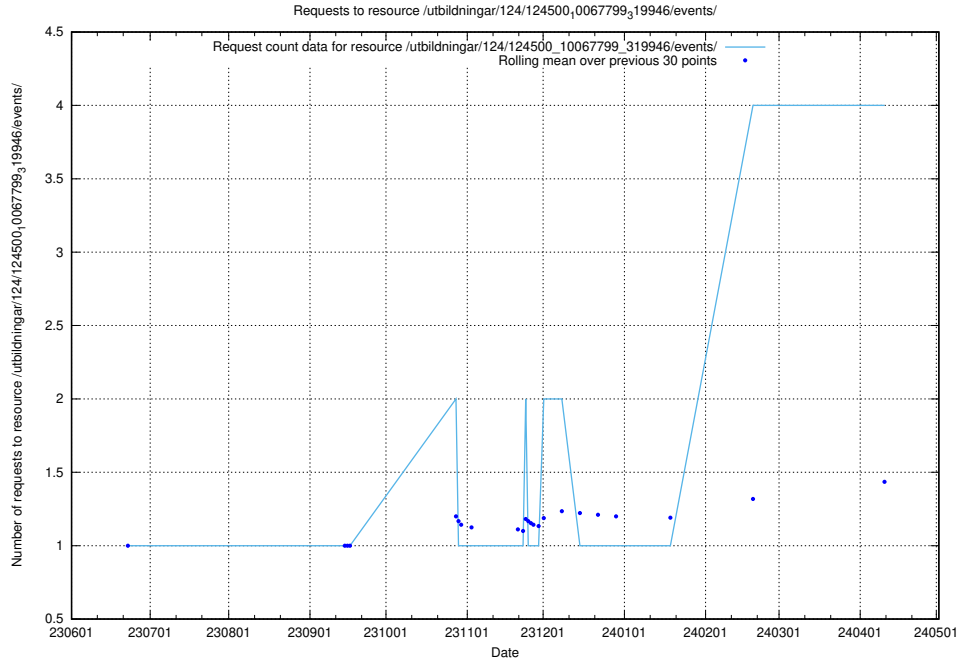

5.236 Usage of /utbildningar/124/124500_10067799_319946/events/

Here, we count the number of requests to resource /utbildningar/124/124500_10067799_319946/events/