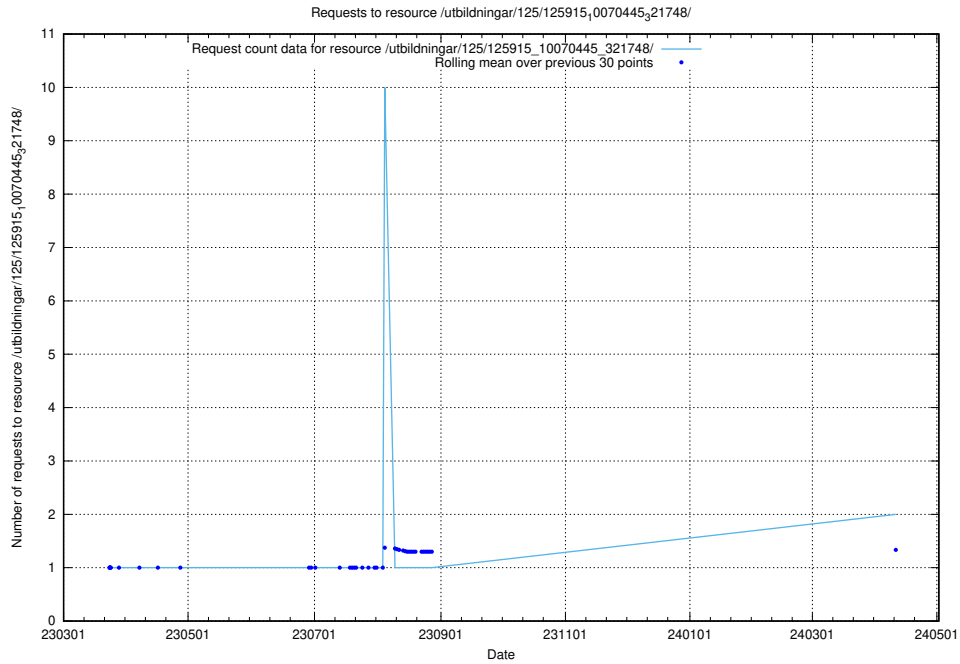

5.952 Usage of /utbildningar/125/125915_10070445_321748/

Here, we count the number of requests to resource /utbildningar/125/125915_10070445_321748/.