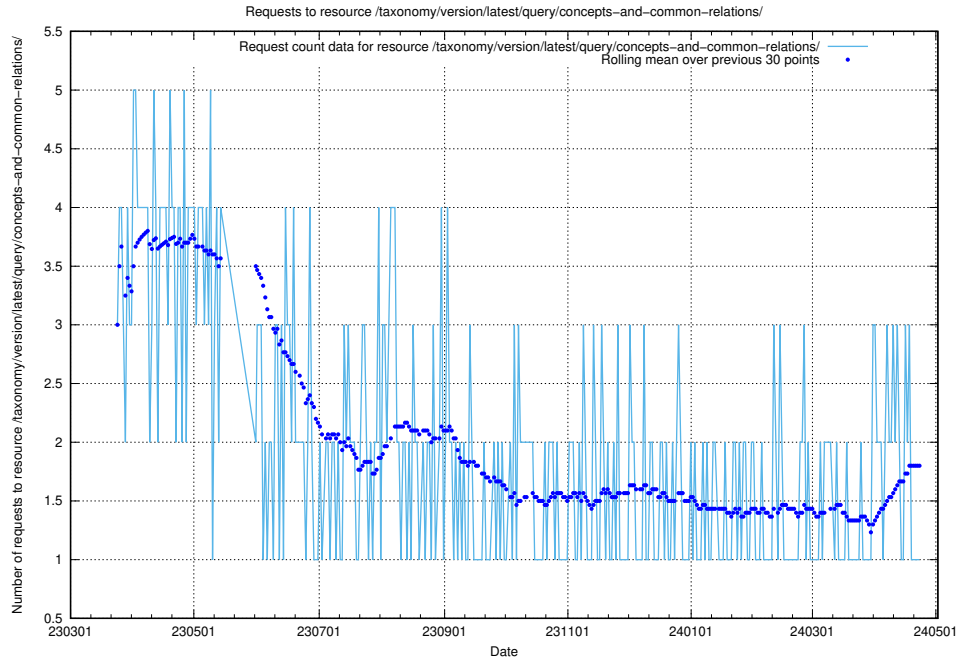

5.6038 Usage of /taxonomy/version/latest/query/concepts-and-common-relations/

Here, we count the number of requests to resource /taxonomy/version/latest/query/concepts-and-common-relations/.