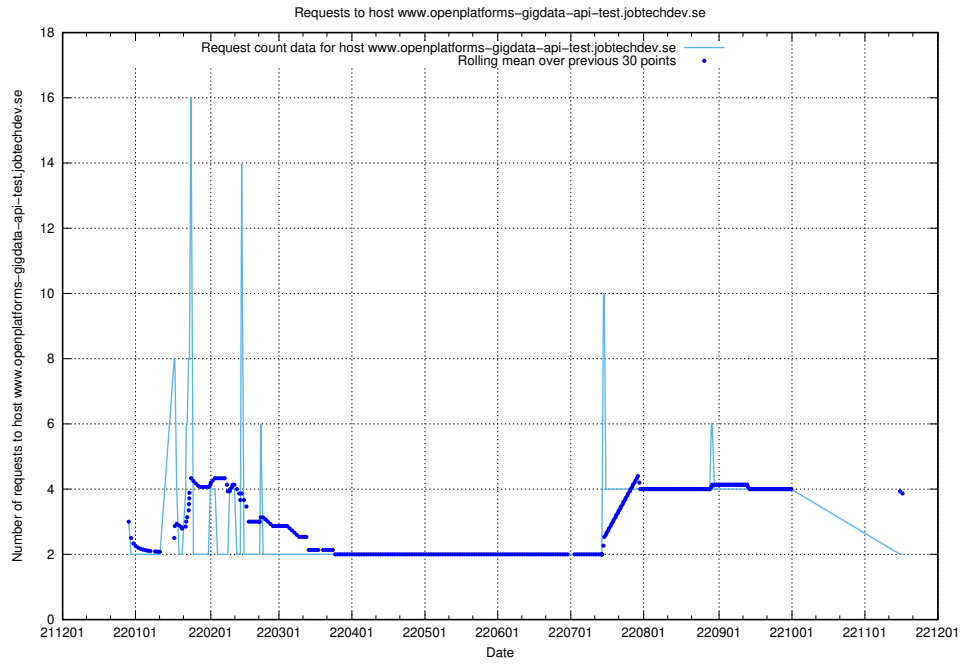

7.351 Usage of `www.openplatforms-gigdata-api-test.jobtechdev.se`

Here, we count the number of requests to host `www.openplatforms-gigdata-api-test.jobtechdev.se`.