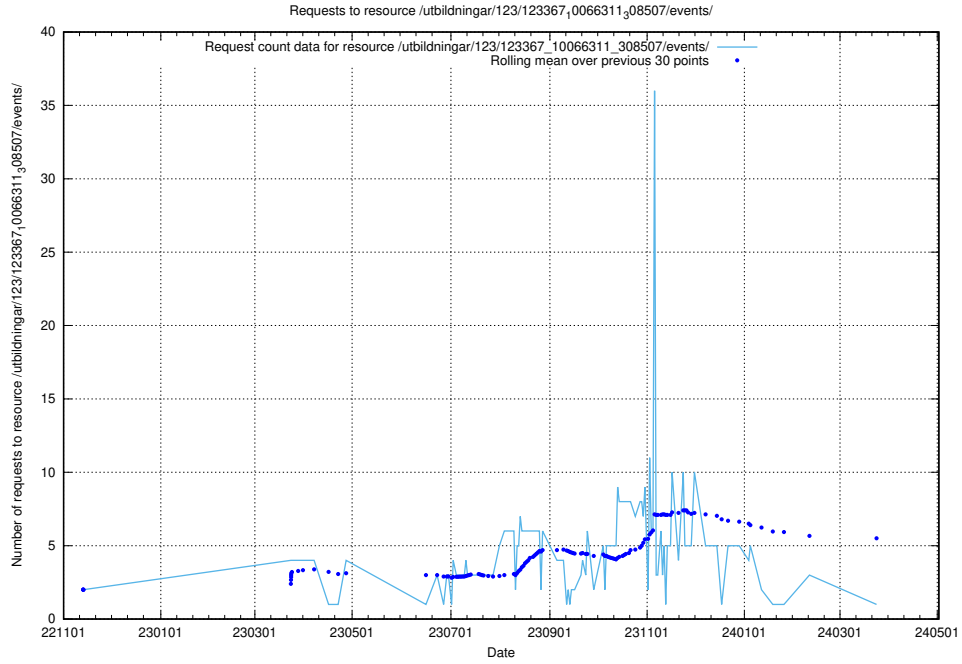

5.5754 Usage of /utbildningar/123/123367_10066311_308507/events/

Here, we count the number of requests to resource /utbildningar/123/123367_10066311_308507/events/