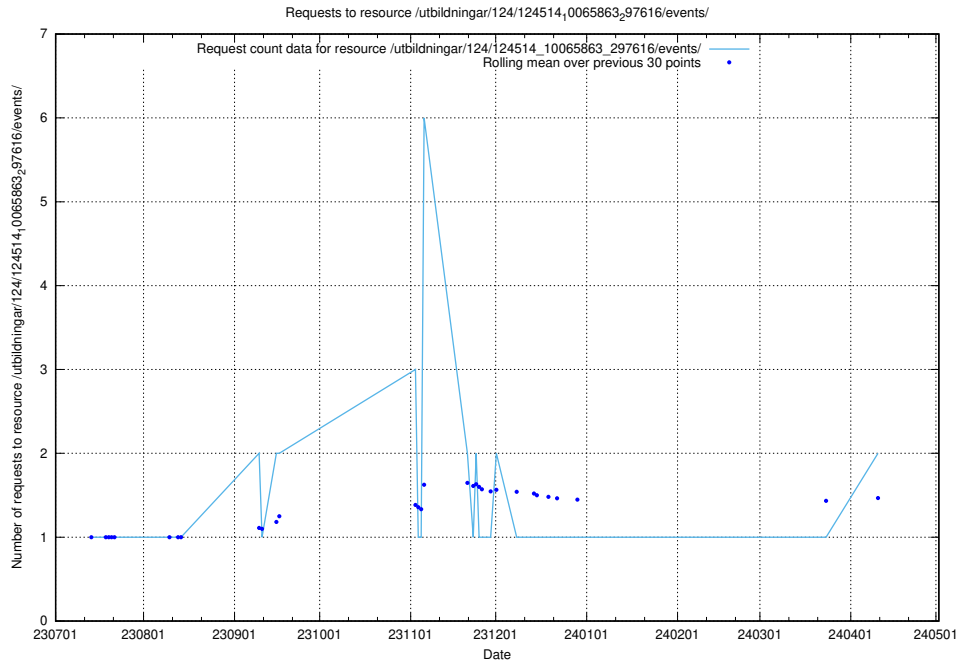

5.784 Usage of /utbildningar/124/124514_10065863_297616/events/

Here, we count the number of requests to resource /utbildningar/124/124514_10065863_297616/events/