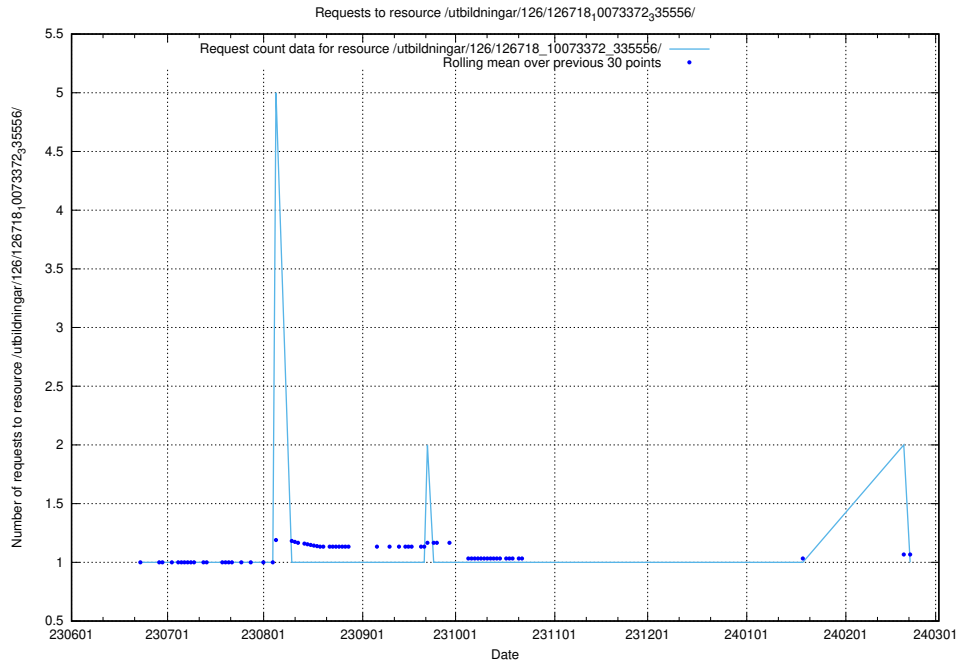

5.5549 Usage of /utbildningar/126/126718_10073372_335556/

Here, we count the number of requests to resource /utbildningar/126/126718_10073372_335556/.