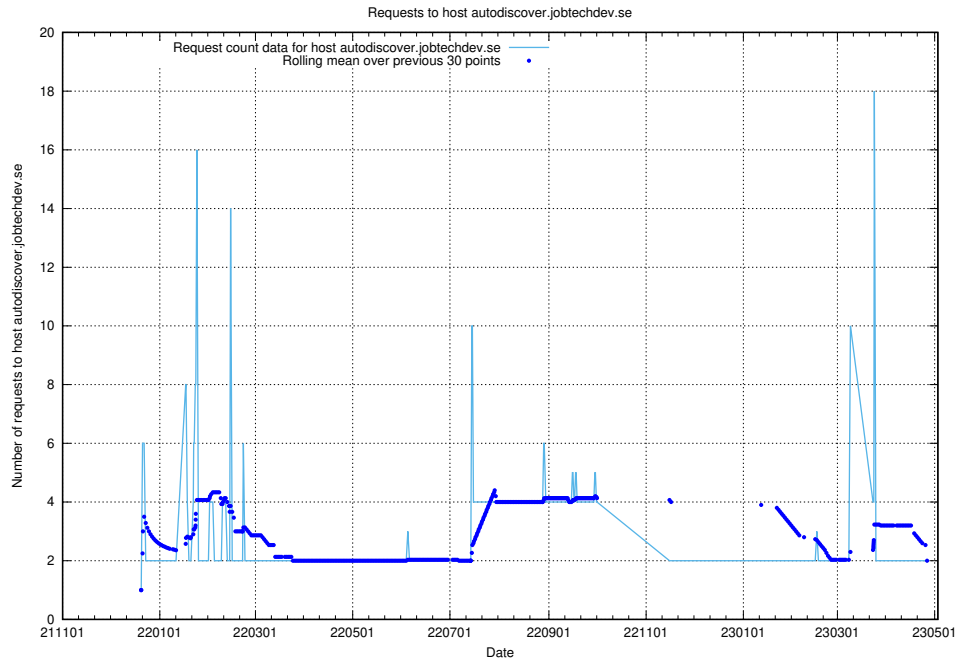

7.377 Usage of autodiscover.jobtechdev.se

Here, we count the number of requests to host autodiscover.jobtechdev.se.