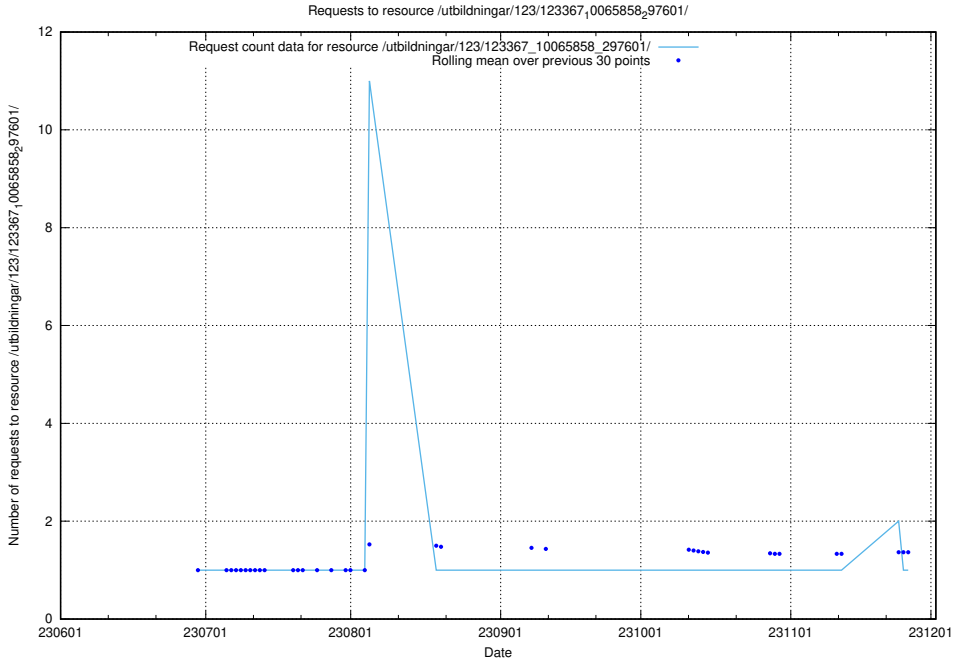

5.5339 Usage of /utbildningar/123/123367_10065858_297601/

Here, we count the number of requests to resource /utbildningar/123/123367_10065858_297601/.