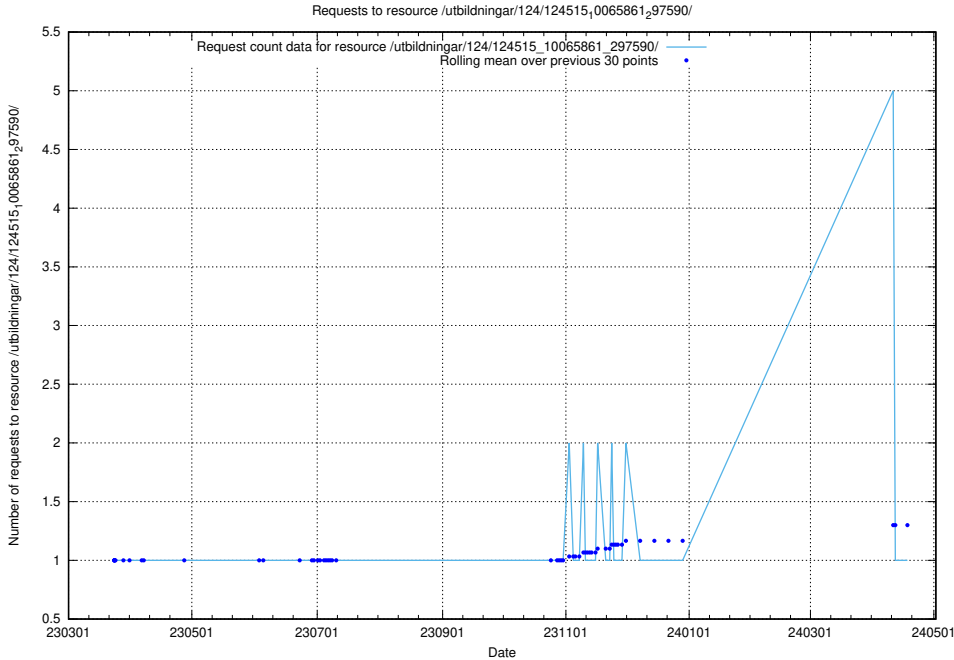

5.1685 Usage of /utbildningar/124/124515_10065861_297590/

Here, we count the number of requests to resource /utbildningar/124/124515_10065861_297590/.