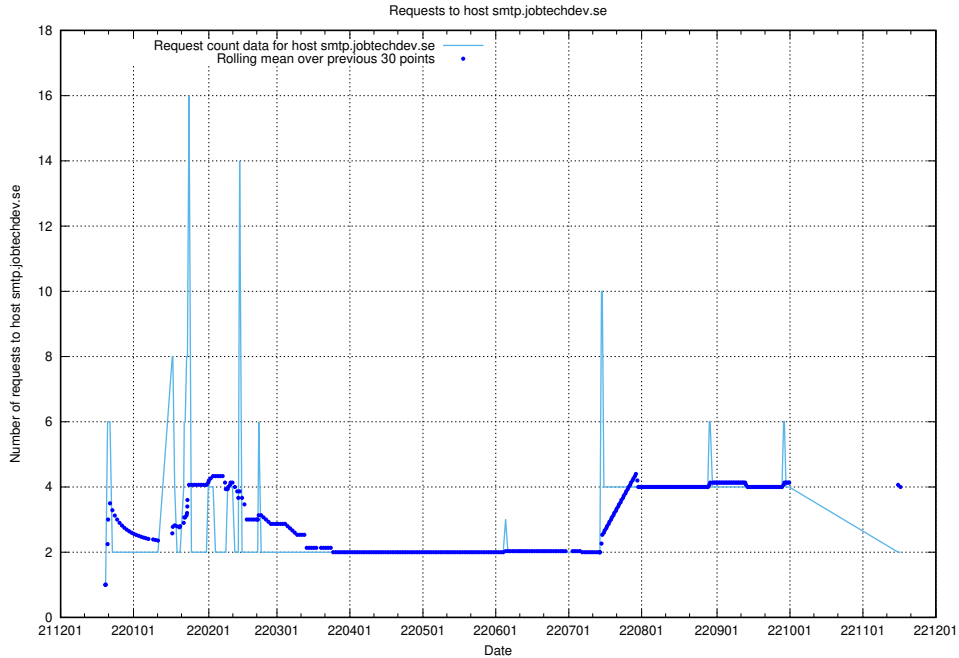

7.367 Usage of smtp.jobtechdev.se

Here, we count the number of requests to host smtp.jobtechdev.se.