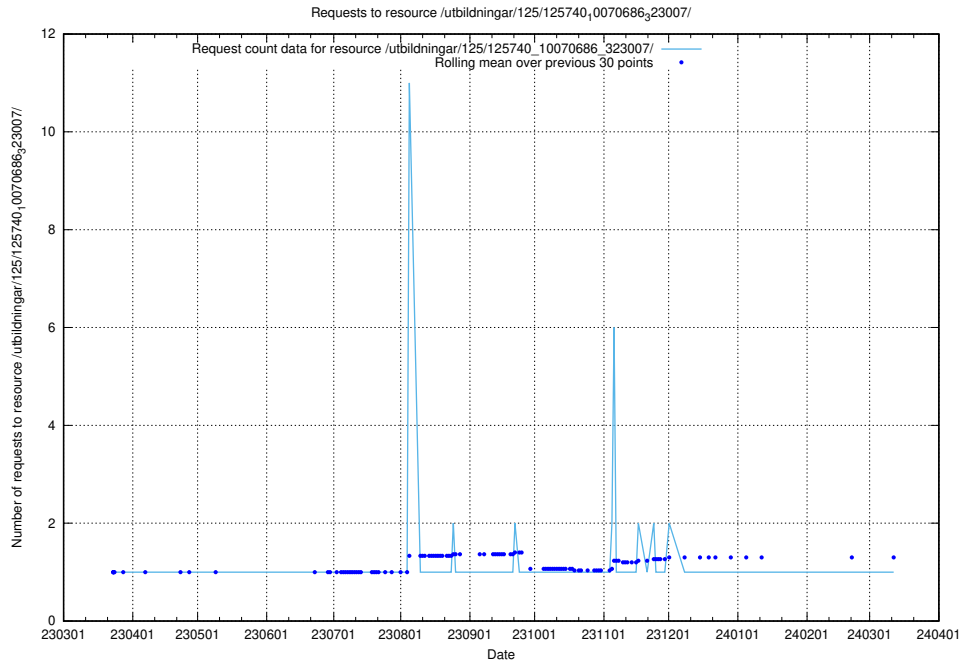

5.979 Usage of /utbildningar/125/125740_10070686_323007/

Here, we count the number of requests to resource /utbildningar/125/125740_10070686_323007/.