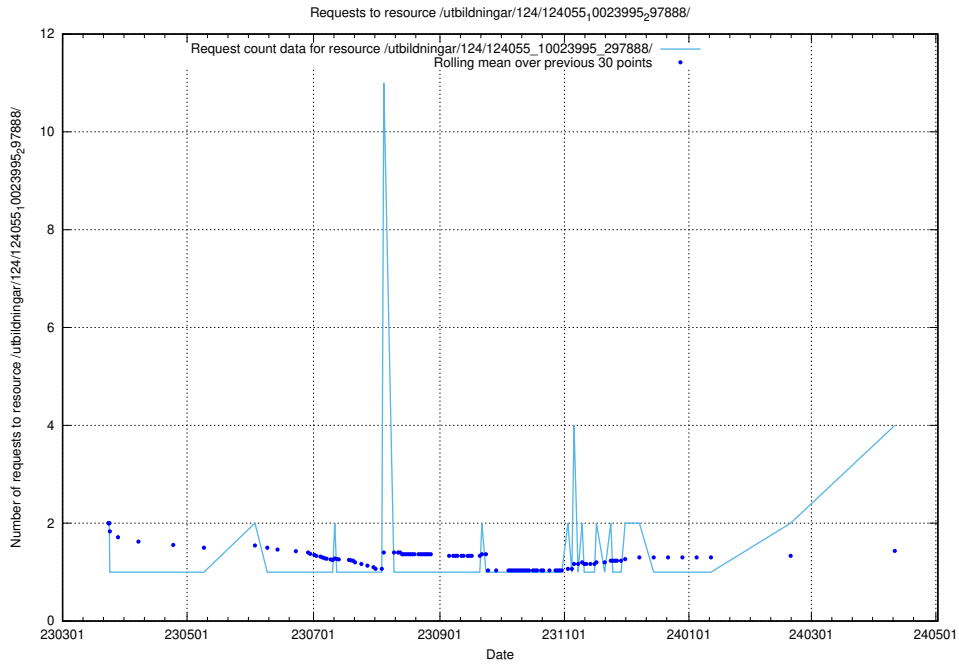

5.250 Usage of /utbildningar/124/124055_10023995_297888/

Here, we count the number of requests to resource /utbildningar/124/124055_10023995_297888/.