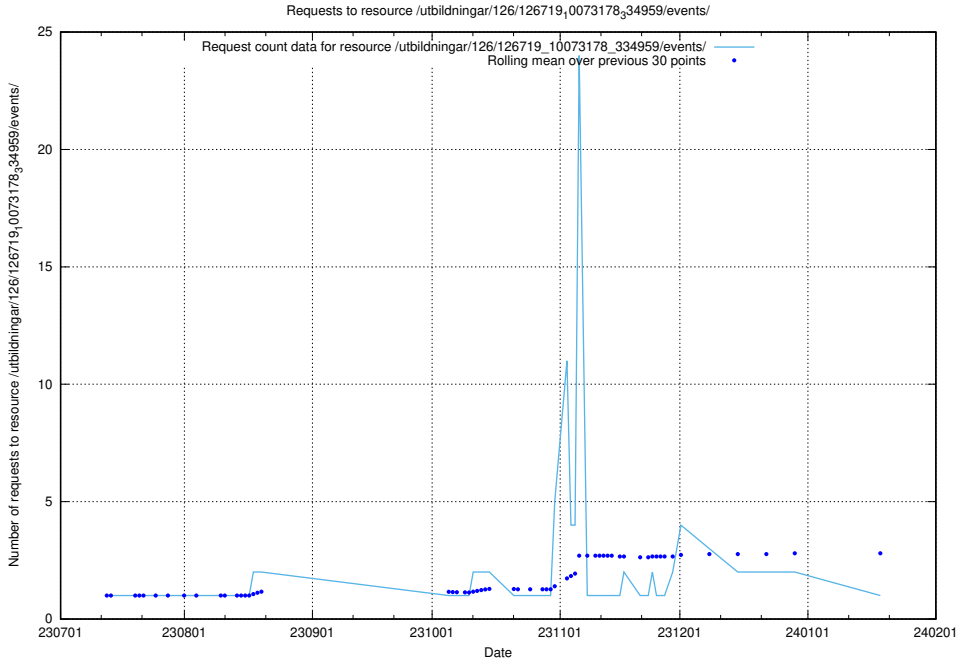

5.5044 Usage of /utbildningar/126/126719_10073178_334959/events/

Here, we count the number of requests to resource /utbildningar/126/126719_10073178_334959/events/