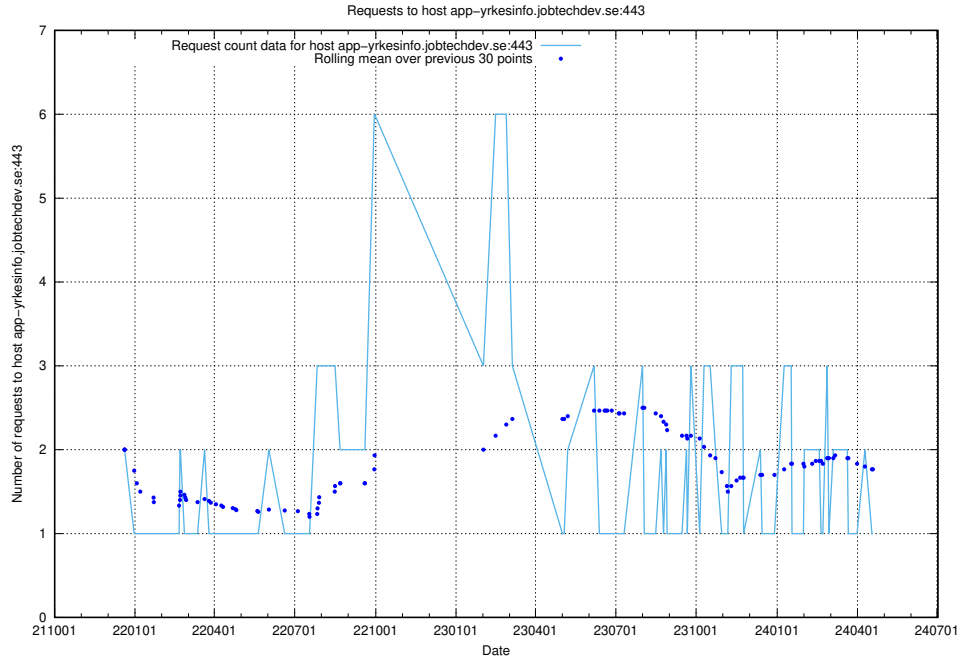

7.622 Usage of app-yrkesinfo.jobtechdev.se:443

Here, we count the number of requests to host app-yrkesinfo.jobtechdev.se:443.