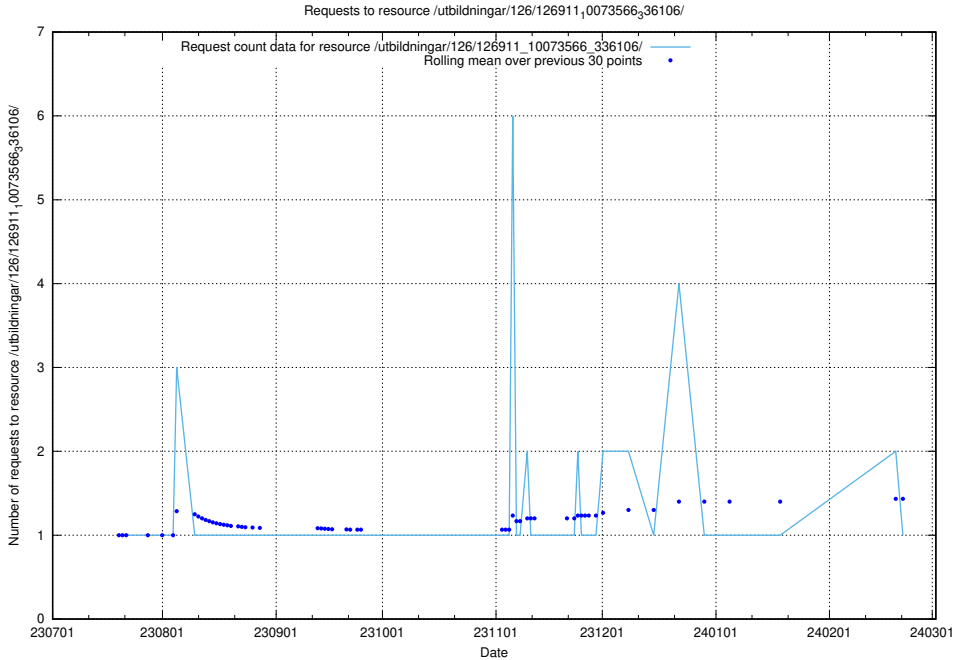

5.4929 Usage of /utbildningar/126/126911_10073566_336106/

Here, we count the number of requests to resource /utbildningar/126/126911_10073566_336106/.