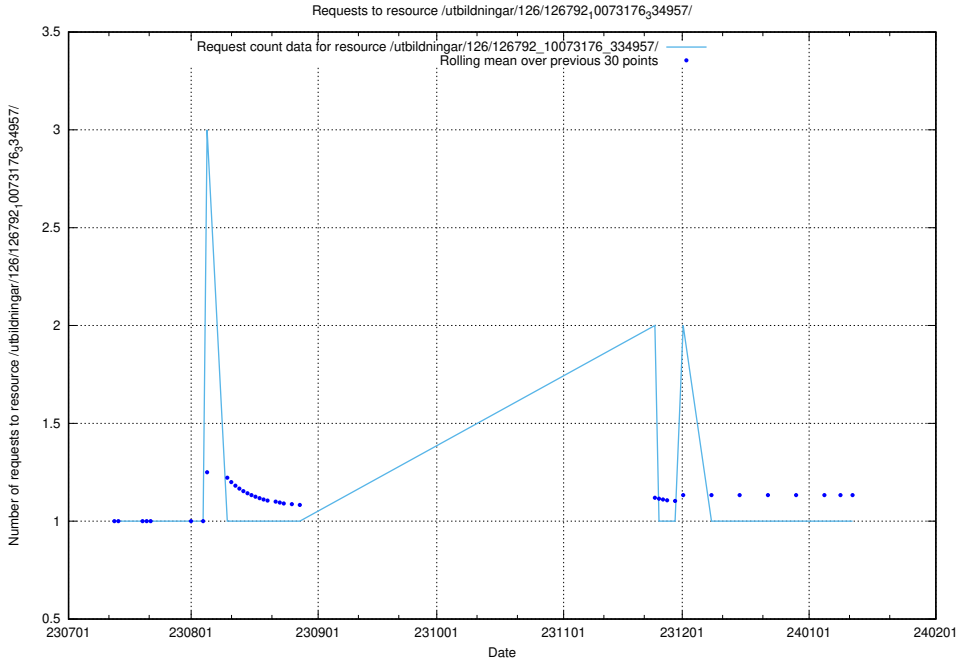

5.5043 Usage of /utbildningar/126/126792_10073176_334957/

Here, we count the number of requests to resource /utbildningar/126/126792_10073176_334957/.