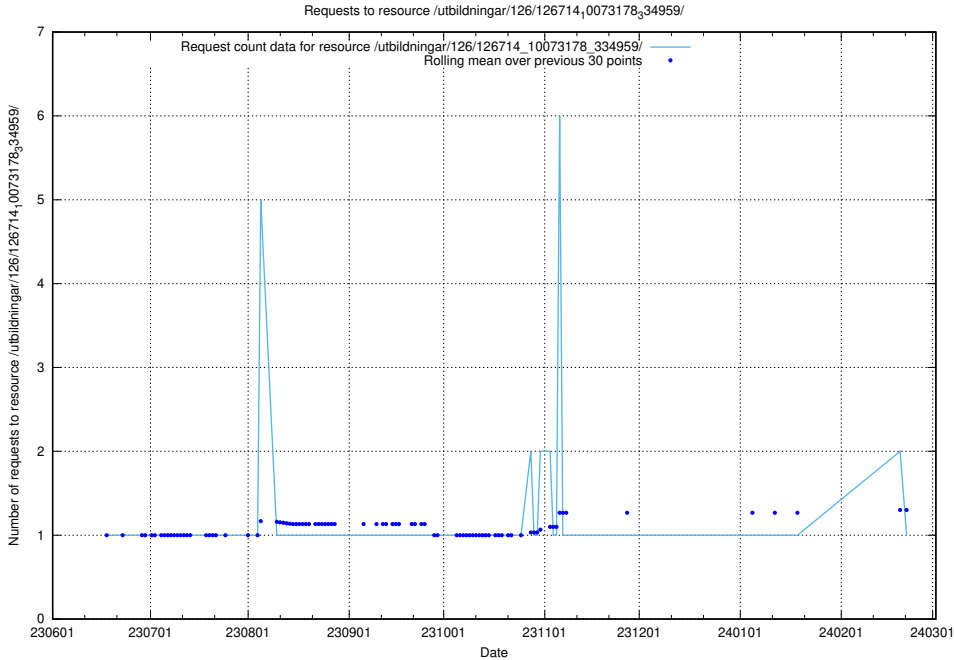

5.5790 Usage of /utbildningar/126/126714_10073178_334959/

Here, we count the number of requests to resource /utbildningar/126/126714_10073178_334959/.