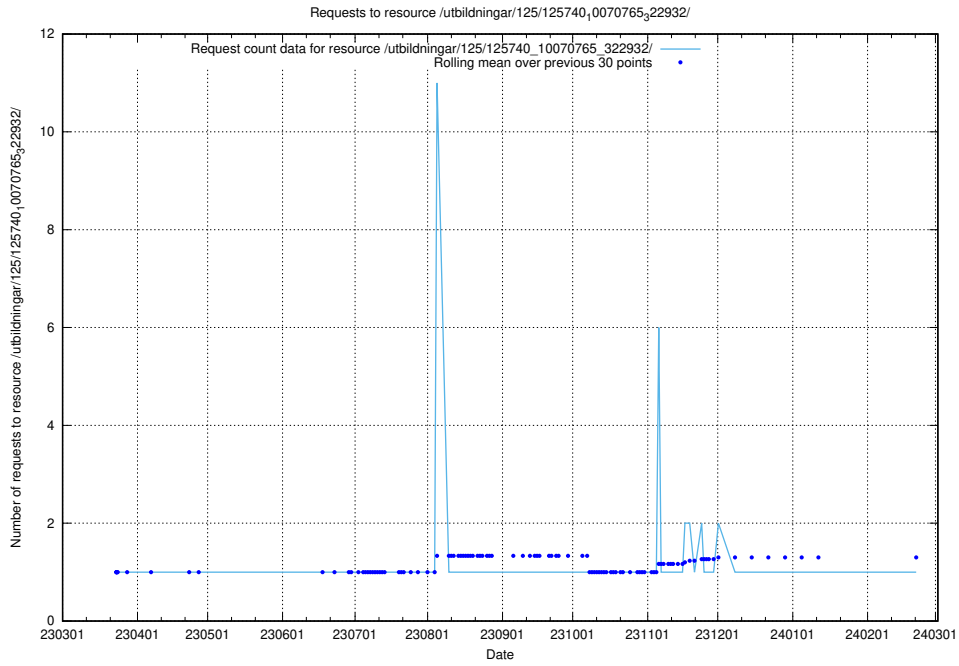

5.969 Usage of /utbildningar/125/125740_10070765_322932/

Here, we count the number of requests to resource /utbildningar/125/125740_10070765_322932/.