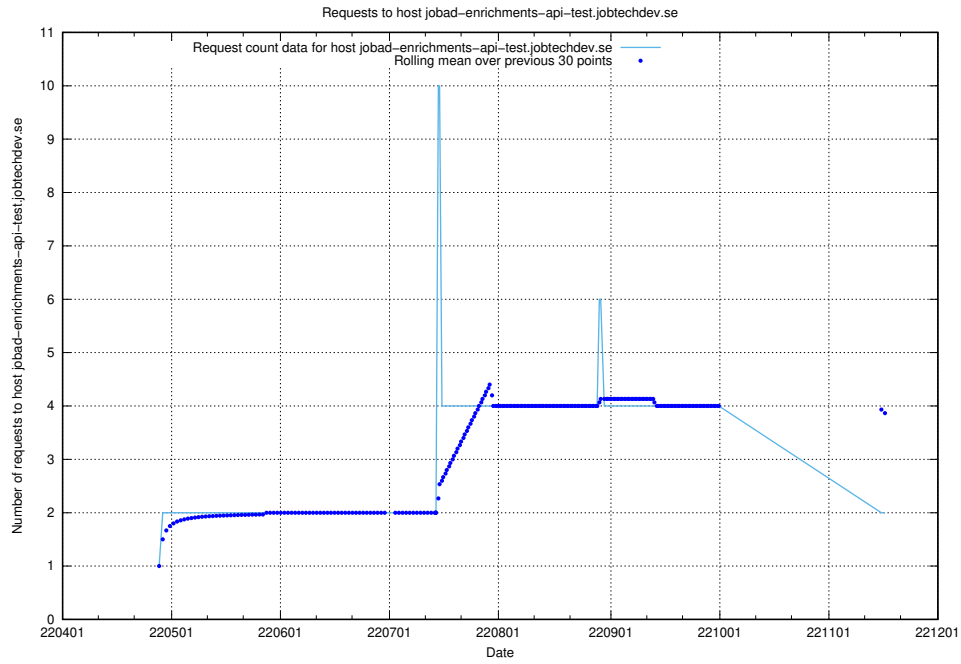

7.442 Usage of `jobad-enrichments-api-test.jobtechdev.se`

Here, we count the number of requests to host `jobad-enrichments-api-test.jobtechdev.se`.