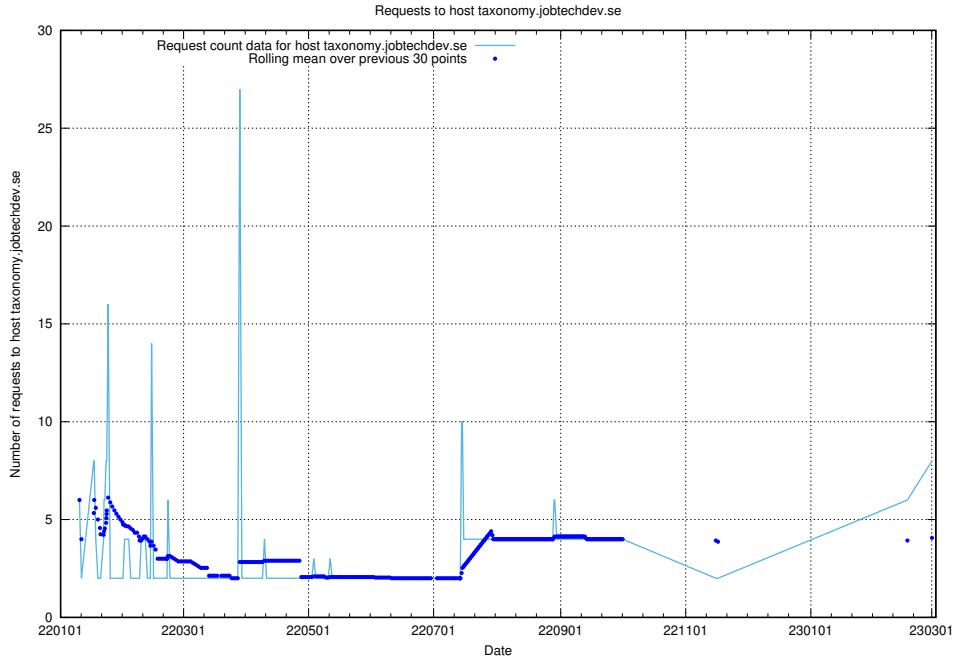

## 7.65 Usage of taxonomy.jobtechdev.se

Here, we count the number of requests to host taxonomy.jobtechdev.se.