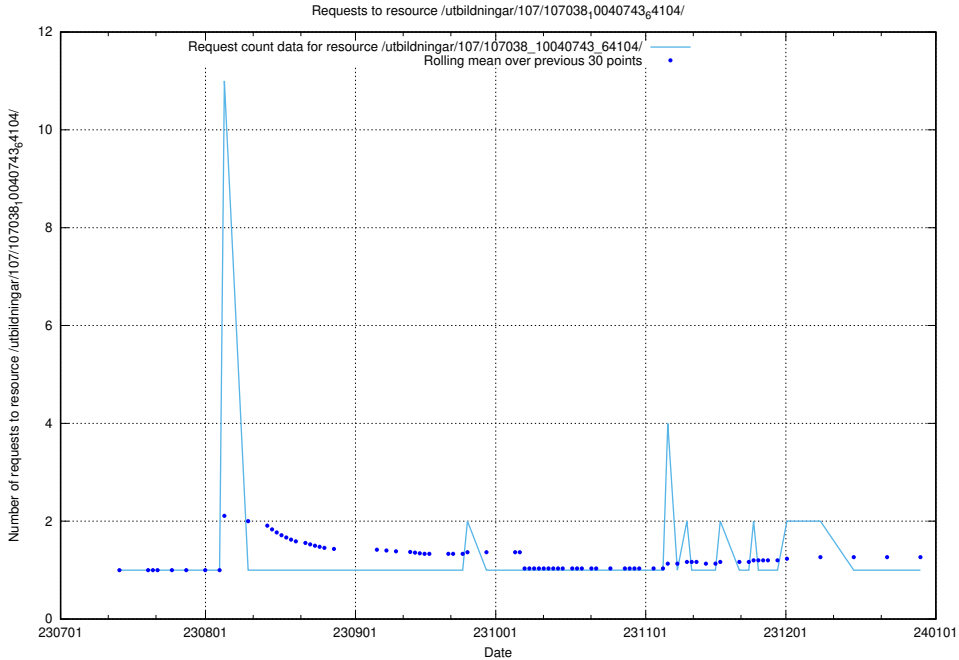

5.5016 Usage of /utbildningar/107/107038_10040743_64104/

Here, we count the number of requests to resource /utbildningar/107/107038_10040743_64104/.