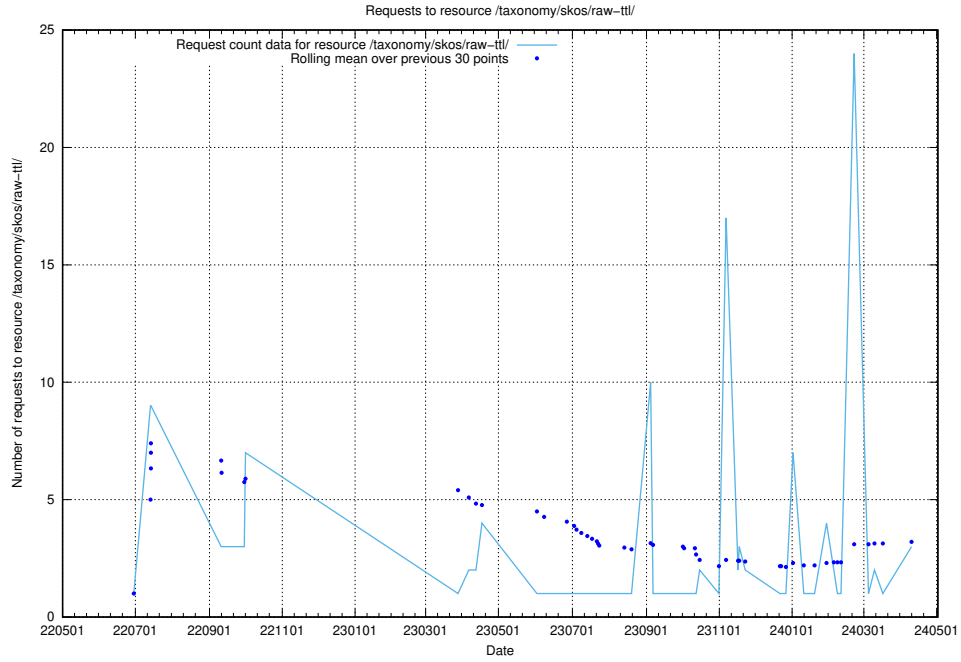

5.259 Usage of /taxonomy/skos/raw-ttl/

Here, we count the number of requests to resource /taxonomy/skos/raw-ttl/.