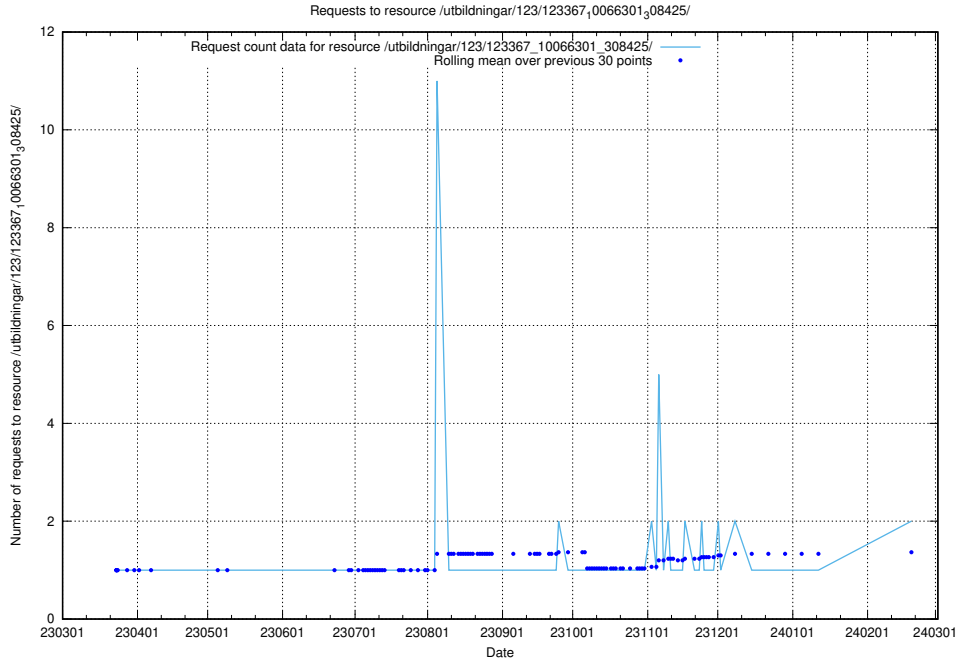

5.731 Usage of /utbildningar/123/123367_10066301_308425/

Here, we count the number of requests to resource /utbildningar/123/123367_10066301_308425/.