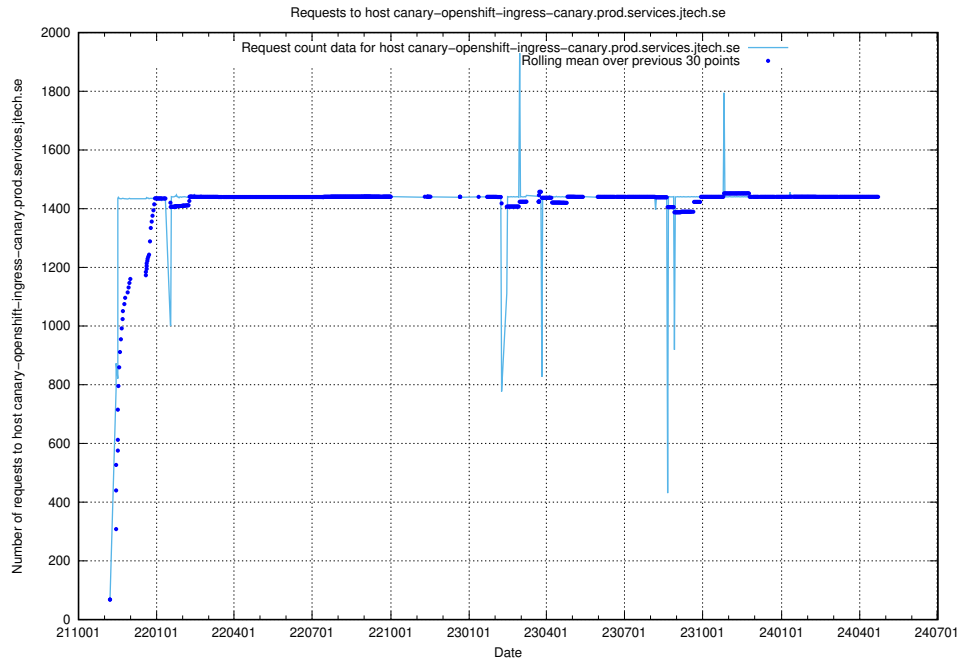

## 7.22 Usage of canary-openshift-ingress-canary.prod.services.jtech.se

Here, we count the number of requests to host canary-openshift-ingress-canary.prod.services.jtech.se.