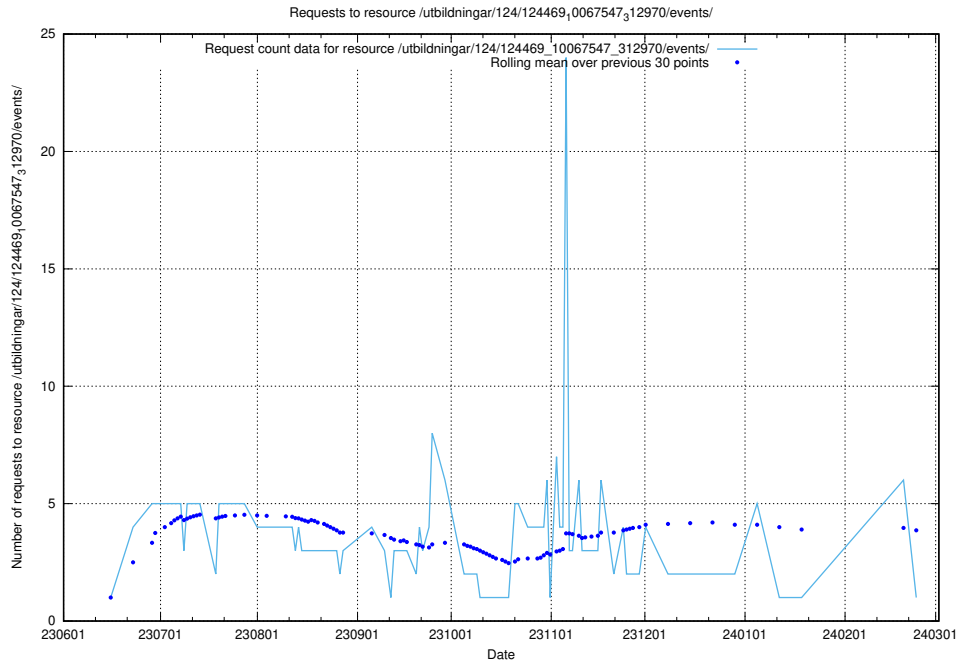

5.5816 Usage of /utbildningar/124/124469_10067547_312970/events/

Here, we count the number of requests to resource /utbildningar/124/124469_10067547_312970/events/