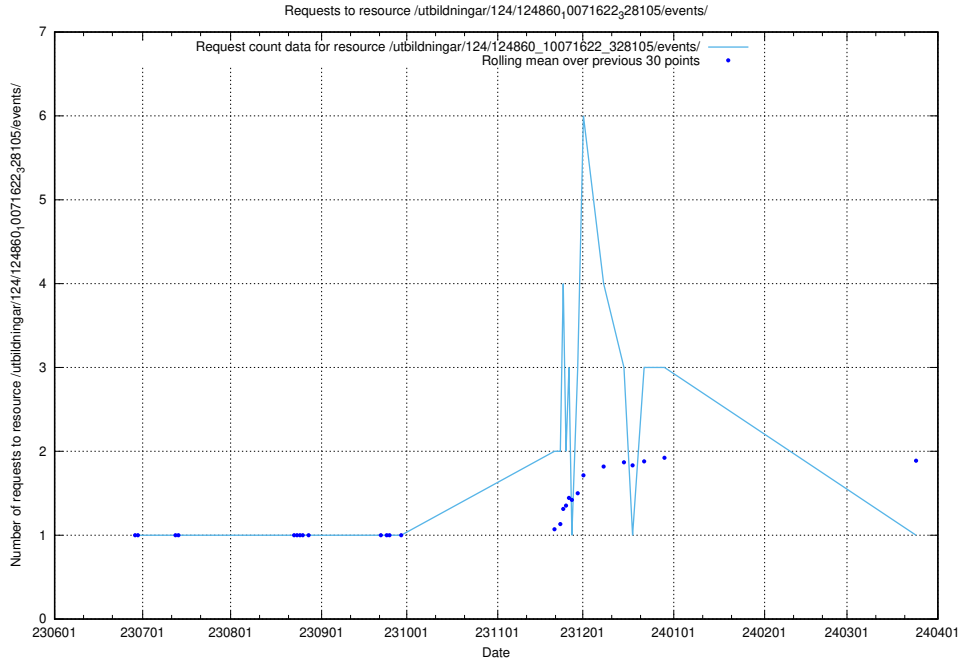

5.5422 Usage of /utbildningar/124/124860_10071622_328105/events/

Here, we count the number of requests to resource /utbildningar/124/124860_10071622_328105/events/