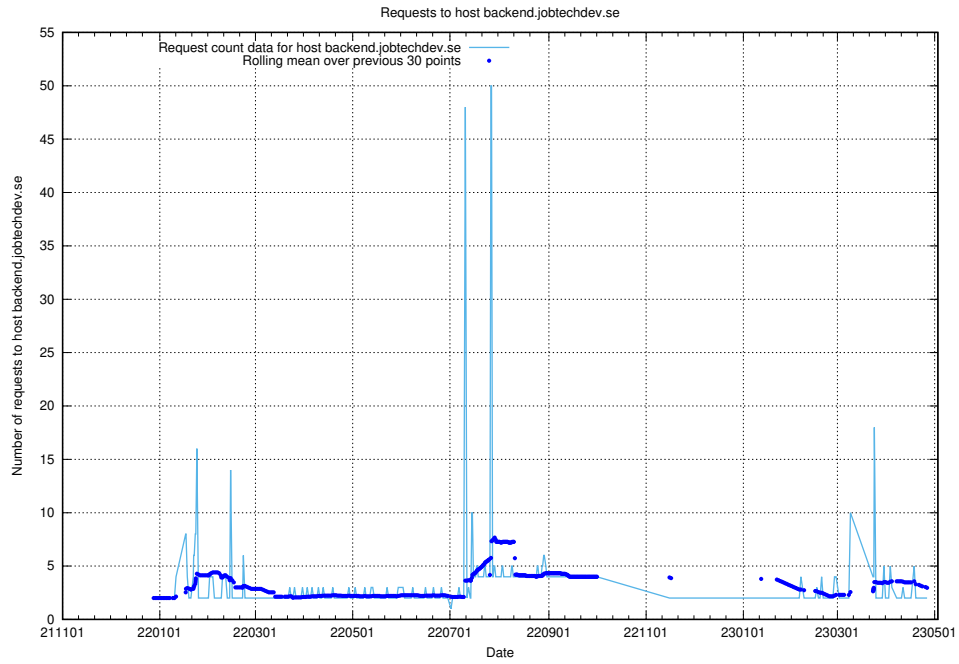

7.358 Usage of backend.jobtechdev.se

Here, we count the number of requests to host backend.jobtechdev.se.