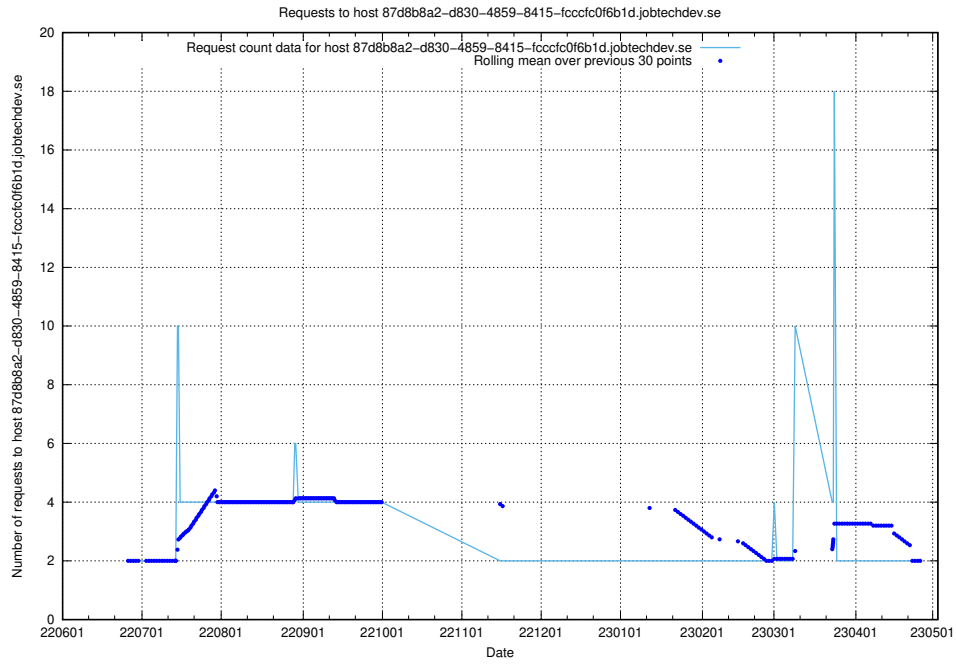

7.396 Usage of 87d8b8a2-d830-4859-8415-fccfc0f6b1d.jobtechdev.se

Here, we count the number of requests to host 87d8b8a2-d830-4859-8415-fccfc0f6b1d.jobtechdev.se.