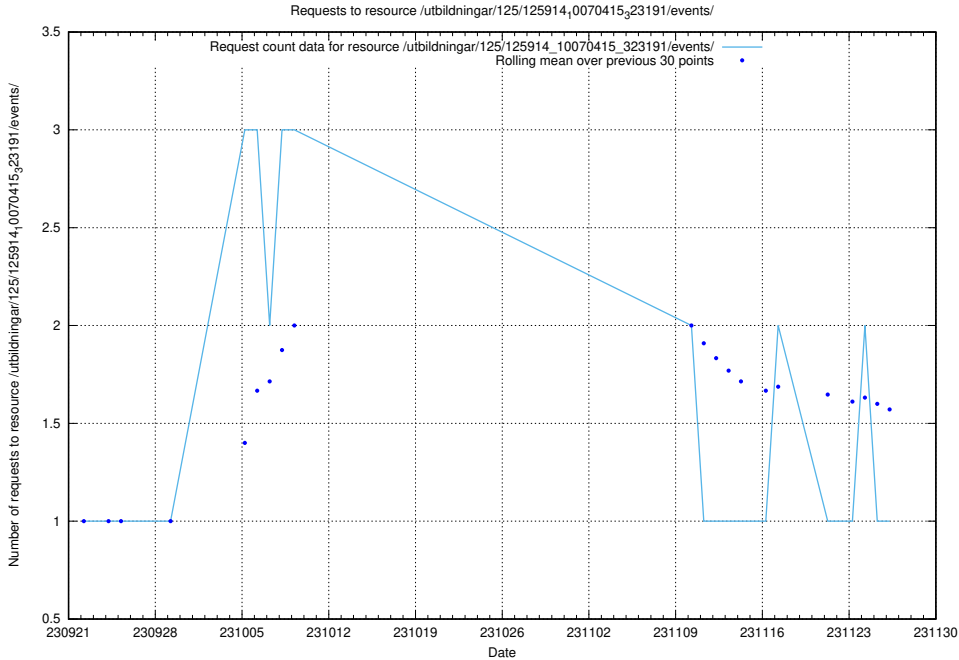

5.4443 Usage of /utbildningar/125/125914_10070415_323191/events/

Here, we count the number of requests to resource /utbildningar/125/125914_10070415_323191/events/