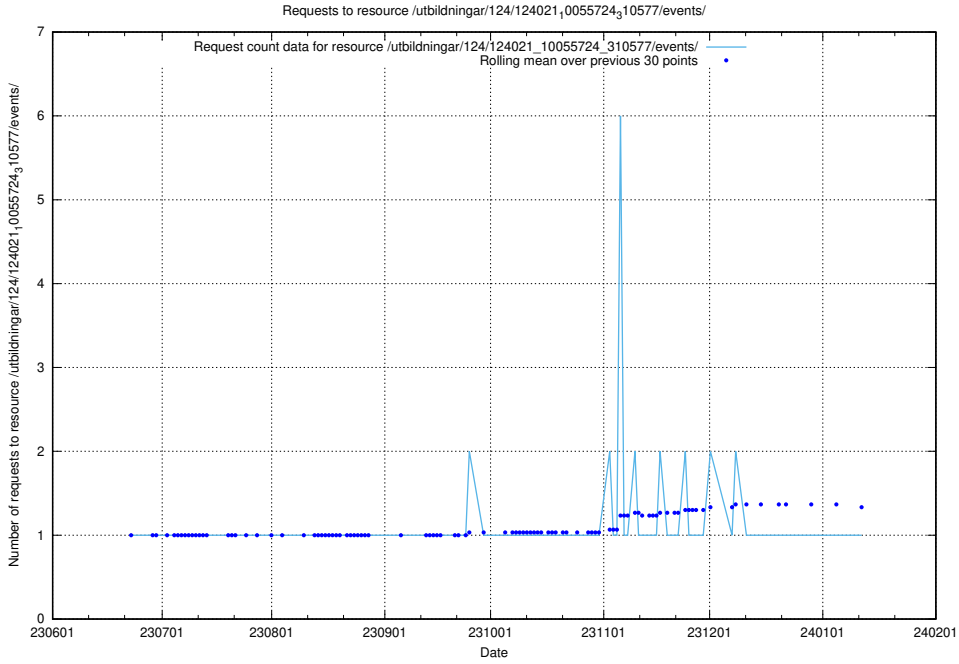

5.5756 Usage of /utbildningar/124/124021_10055724_310577/events/

Here, we count the number of requests to resource /utbildningar/124/124021_10055724_310577/events/