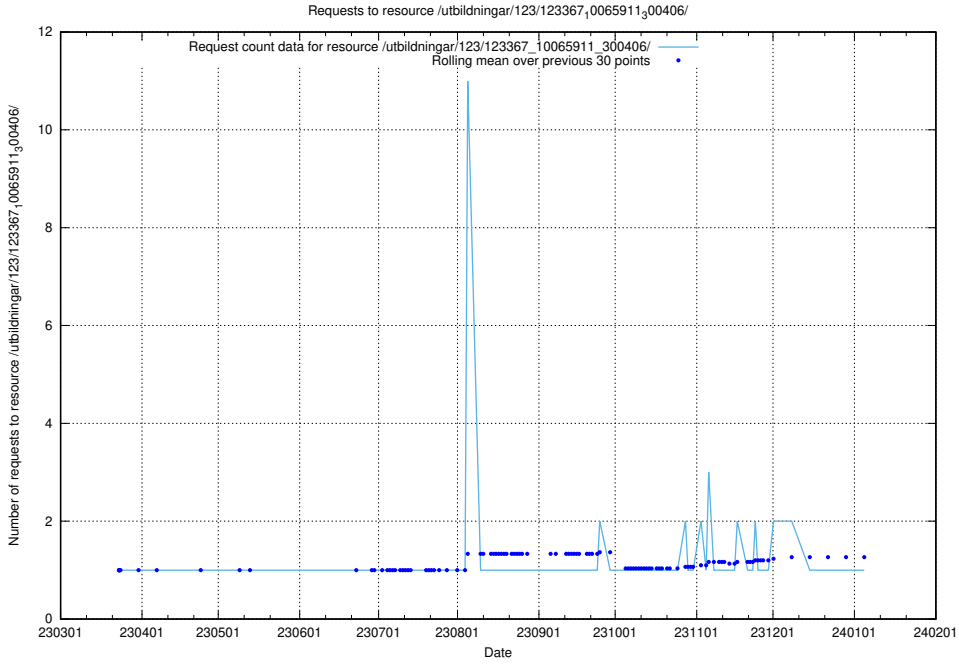

5.4666 Usage of /utbildningar/123/123367_10065911_300406/

Here, we count the number of requests to resource /utbildningar/123/123367_10065911_300406/.