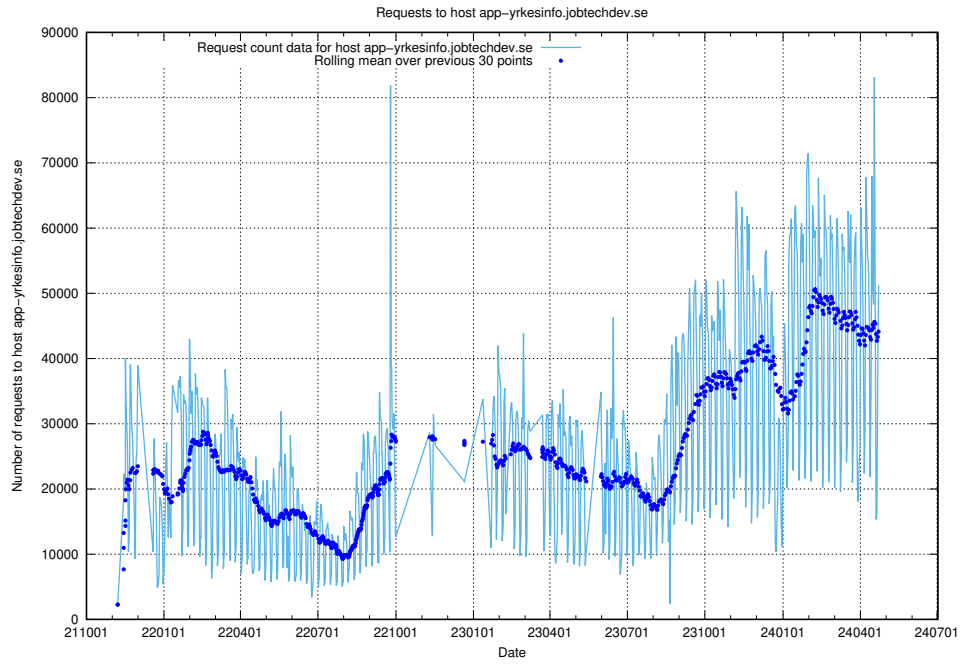

7.7 Usage of app-yrkesinfo.jobtechdev.se

Here, we count the number of requests to host app-yrkesinfo.jobtechdev.se.