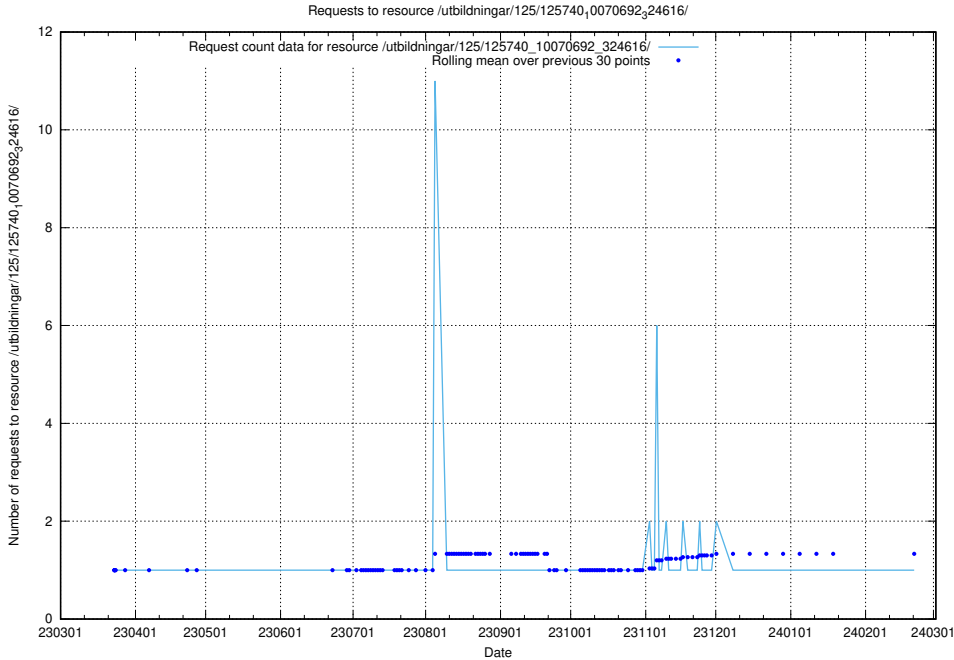

5.973 Usage of /utbildningar/125/125740_10070692_324616/

Here, we count the number of requests to resource /utbildningar/125/125740_10070692_324616/.