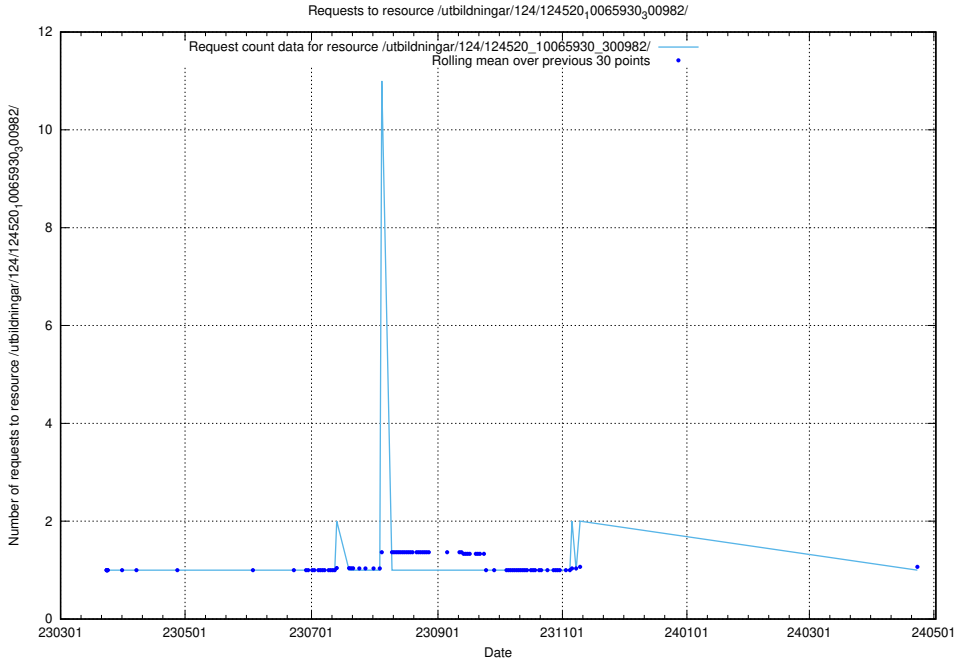

5.1246 Usage of /utbildningar/124/124520_10065930_300982/

Here, we count the number of requests to resource /utbildningar/124/124520_10065930_300982/.