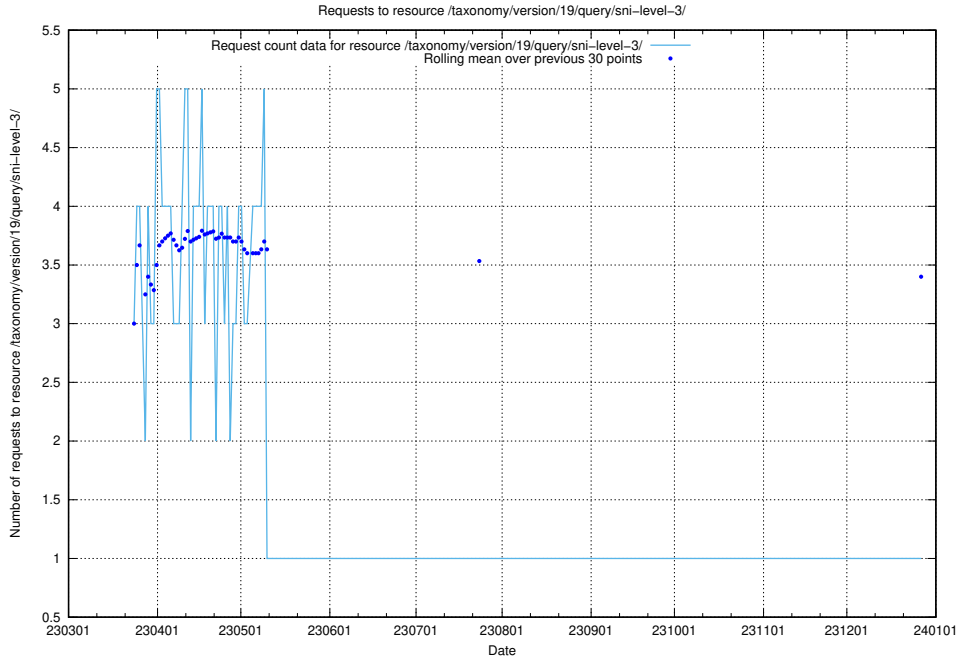

5.6061 Usage of /taxonomy/version/19/query/sni-level-3/

Here, we count the number of requests to resource /taxonomy/version/19/query/sni-level-3/.