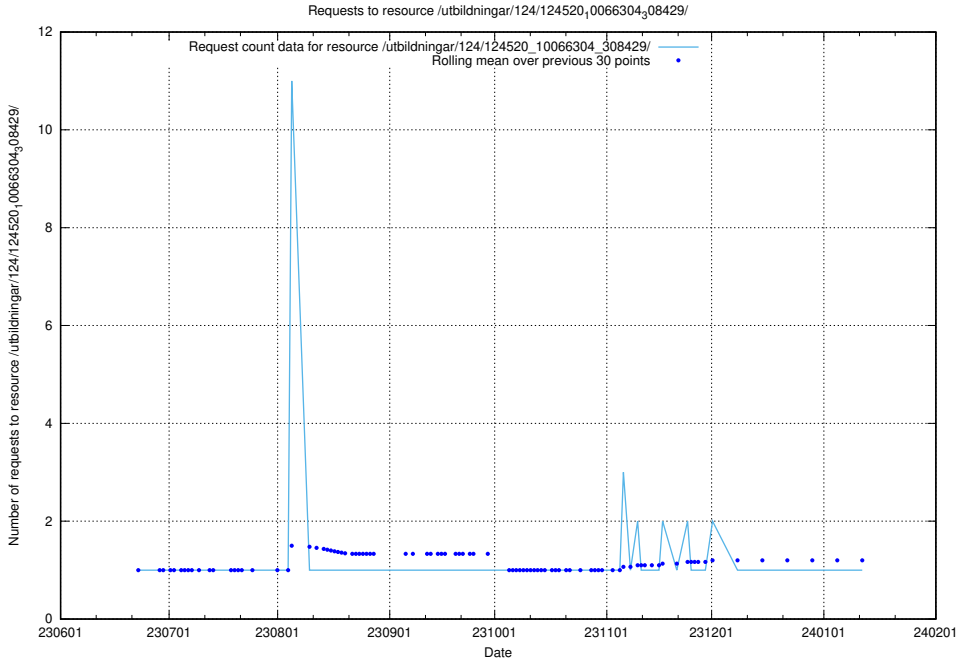

5.5692 Usage of /utbildningar/124/124520_10066304_308429/

Here, we count the number of requests to resource /utbildningar/124/124520_10066304_308429/.