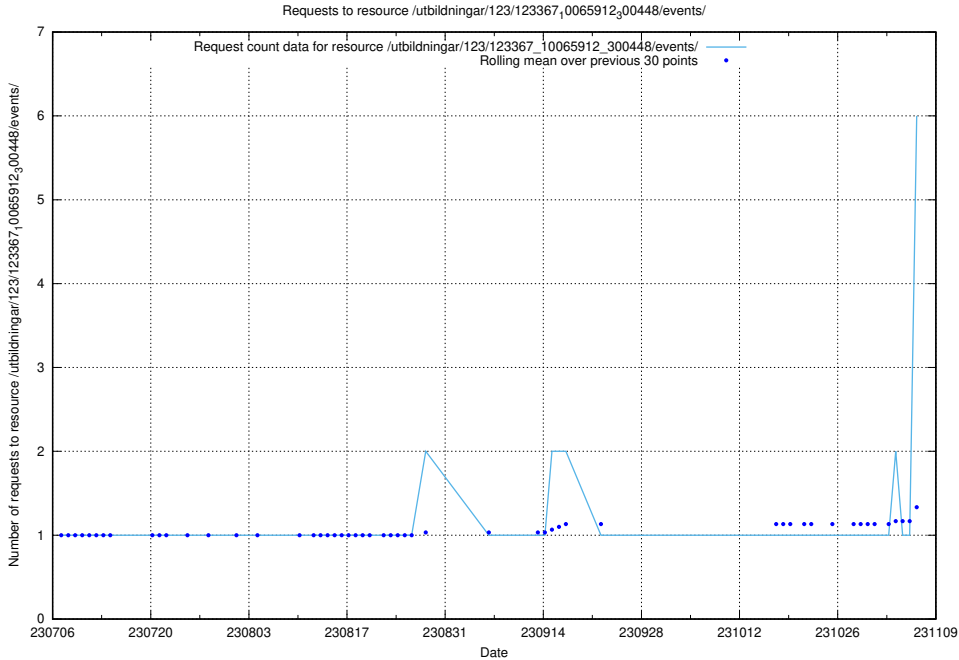

### 5.90 Usage of /utbildningar/123/123367\_10065912\_300448/events/

Here, we count the number of requests to resource /utbildningar/123/123367\_10065912\_300448/events/