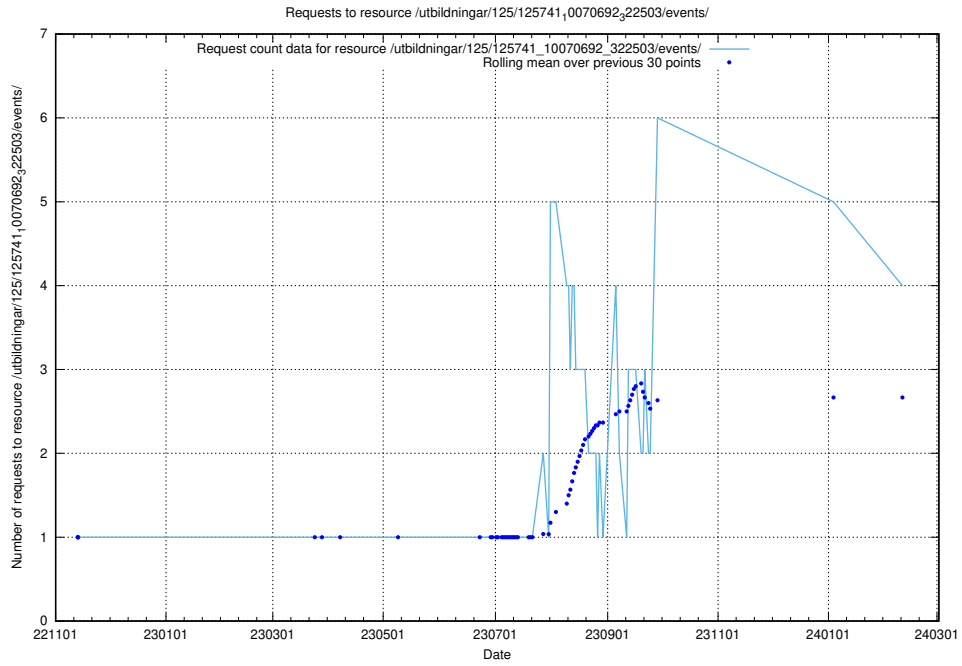

5.238 Usage of /utbildningar/125/125741_10070692_322503/events/

Here, we count the number of requests to resource /utbildningar/125/125741_10070692_322503/events/