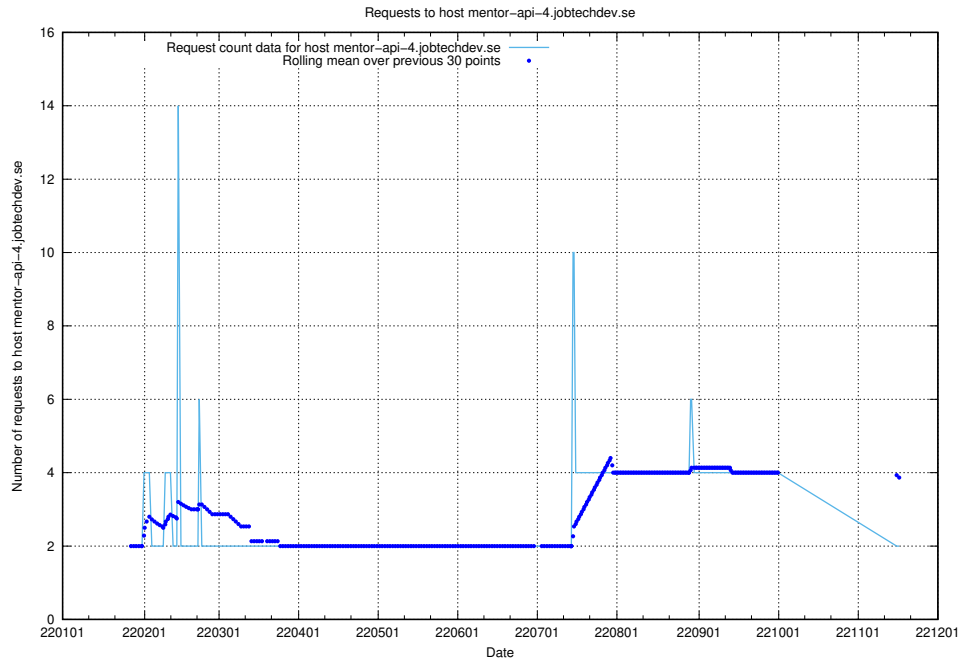

7.571 Usage of mentor-api-4.jobtechdev.se

Here, we count the number of requests to host mentor-api-4.jobtechdev.se.