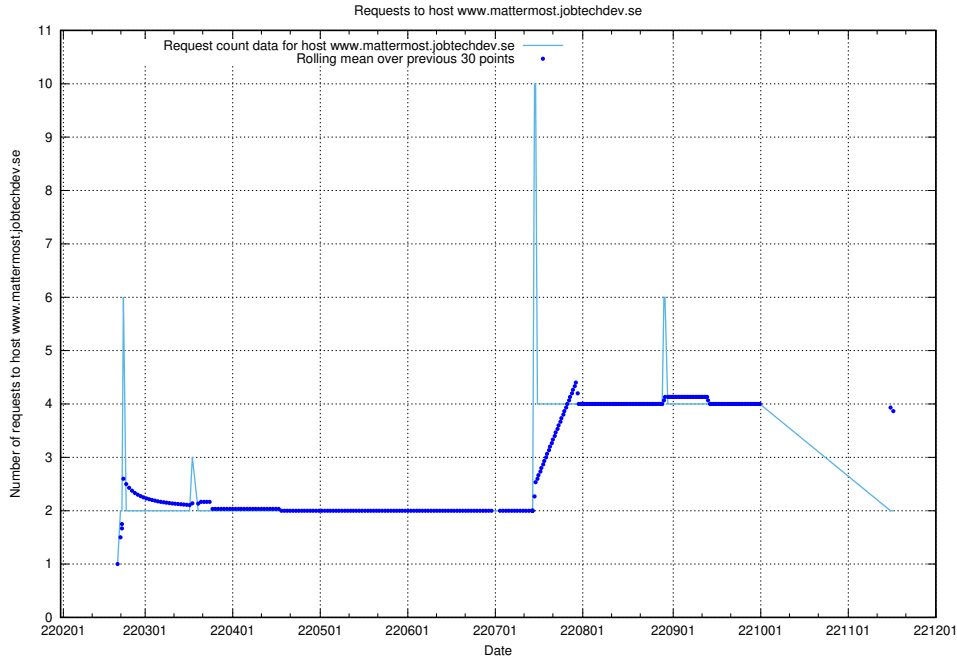

7.524 Usage of www.mattermost.jobtechdev.se

Here, we count the number of requests to host www.mattermost.jobtechdev.se.