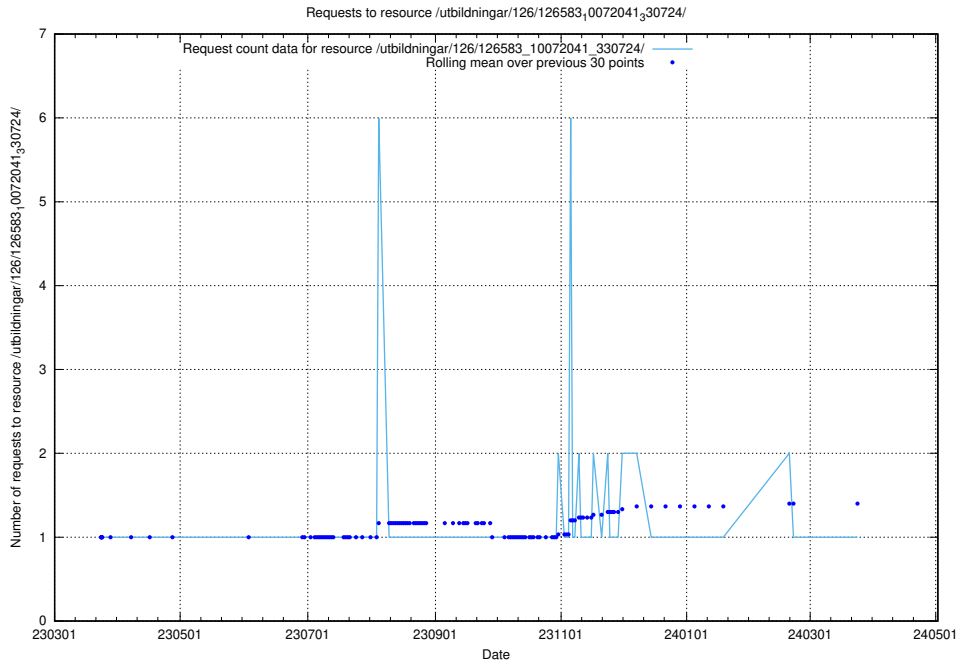

5.6319 Usage of /utbildningar/126/126583_10072041_330724/

Here, we count the number of requests to resource /utbildningar/126/126583_10072041_330724/.