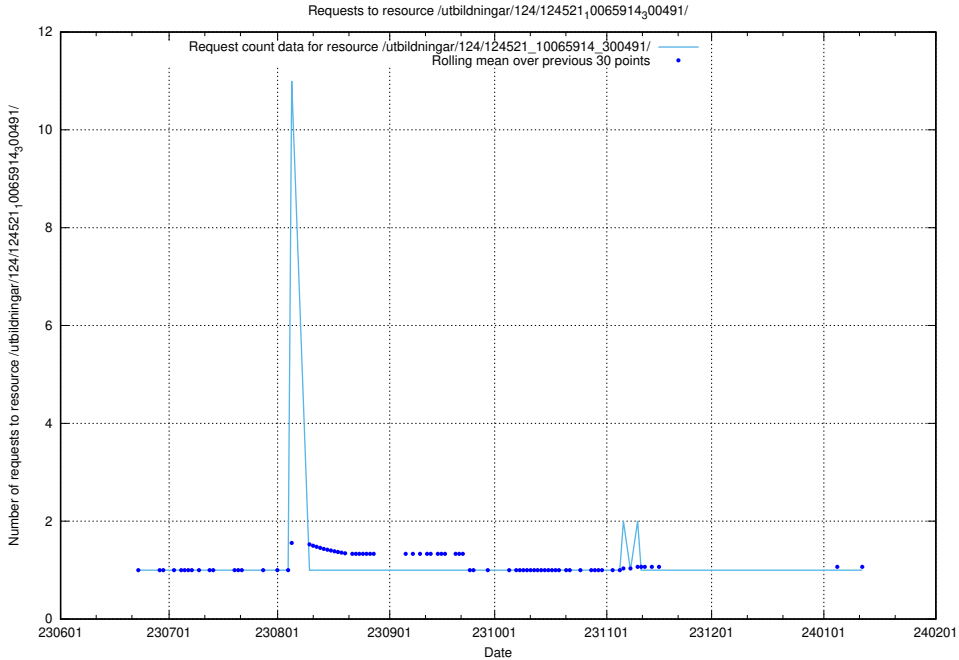

5.5687 Usage of /utbildningar/124/124521_10065914_300491/

Here, we count the number of requests to resource /utbildningar/124/124521_10065914_300491/.