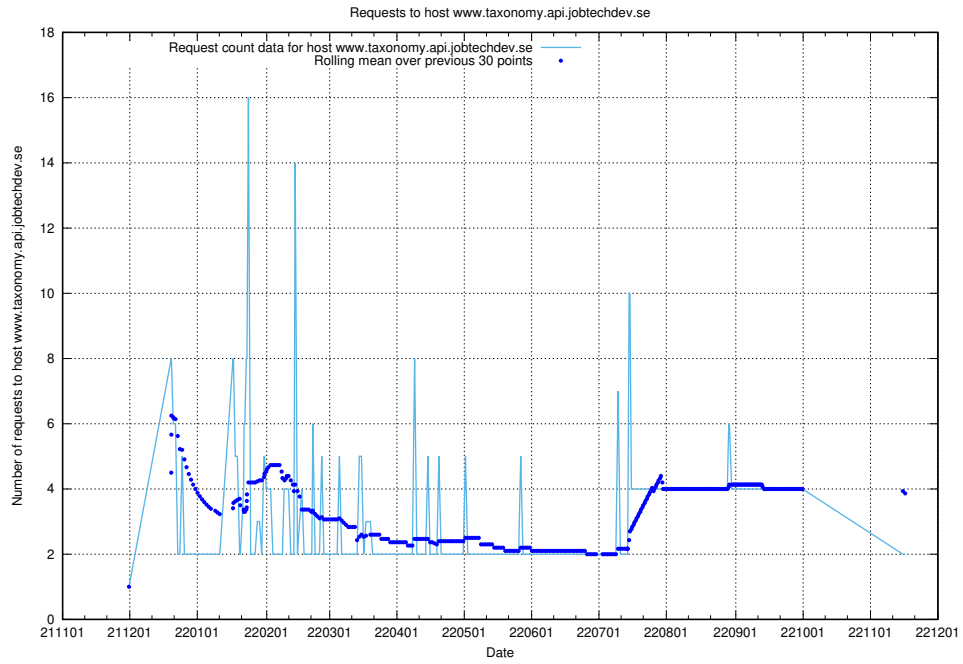

7.381 Usage of `www.taxonomy.api.jobtechdev.se`

Here, we count the number of requests to host `www.taxonomy.api.jobtechdev.se`.