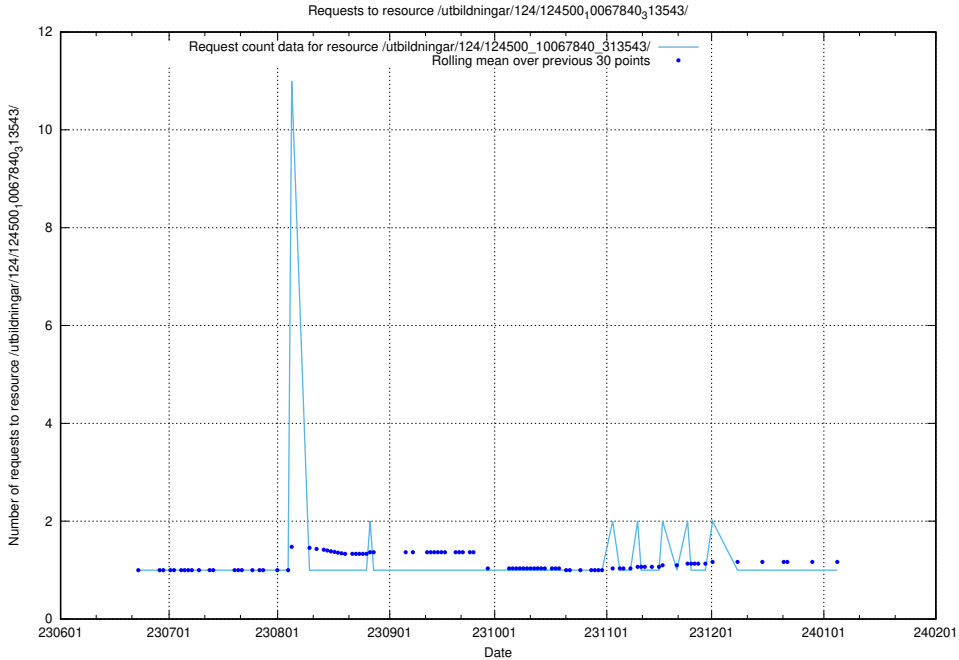

5.5711 Usage of /utbildningar/124/124500_10067840_313543/

Here, we count the number of requests to resource /utbildningar/124/124500_10067840_313543/.