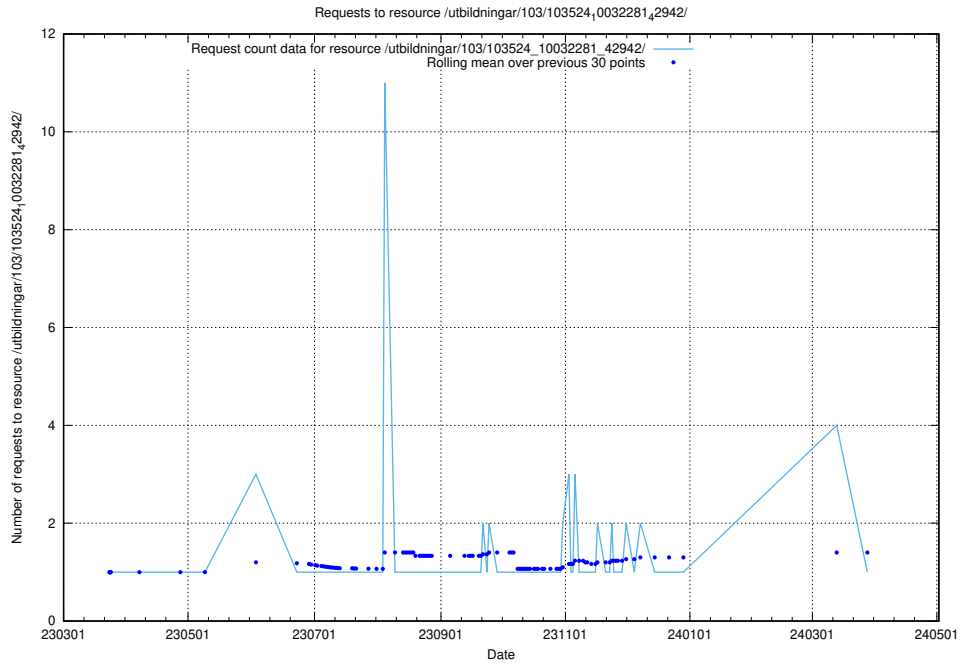

5.5395 Usage of /utbildningar/103/103524_10032281_42942/

Here, we count the number of requests to resource /utbildningar/103/103524_10032281_42942/.