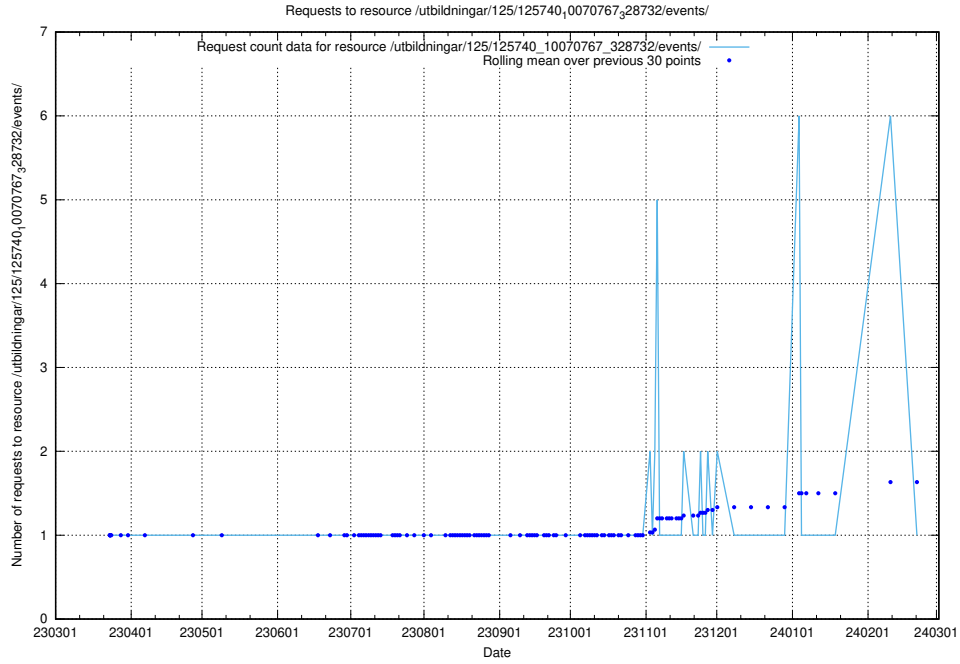

5.967 Usage of /utbildningar/125/125740_10070767_328732/events/

Here, we count the number of requests to resource /utbildningar/125/125740_10070767_328732/events/