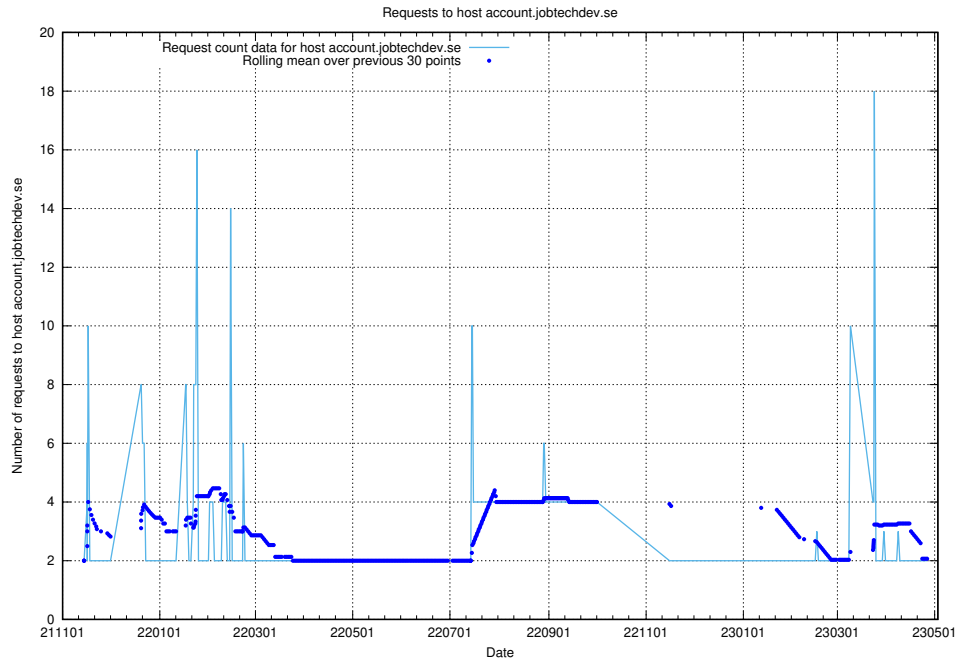

7.296 Usage of account.jobtechdev.se

Here, we count the number of requests to host account.jobtechdev.se.