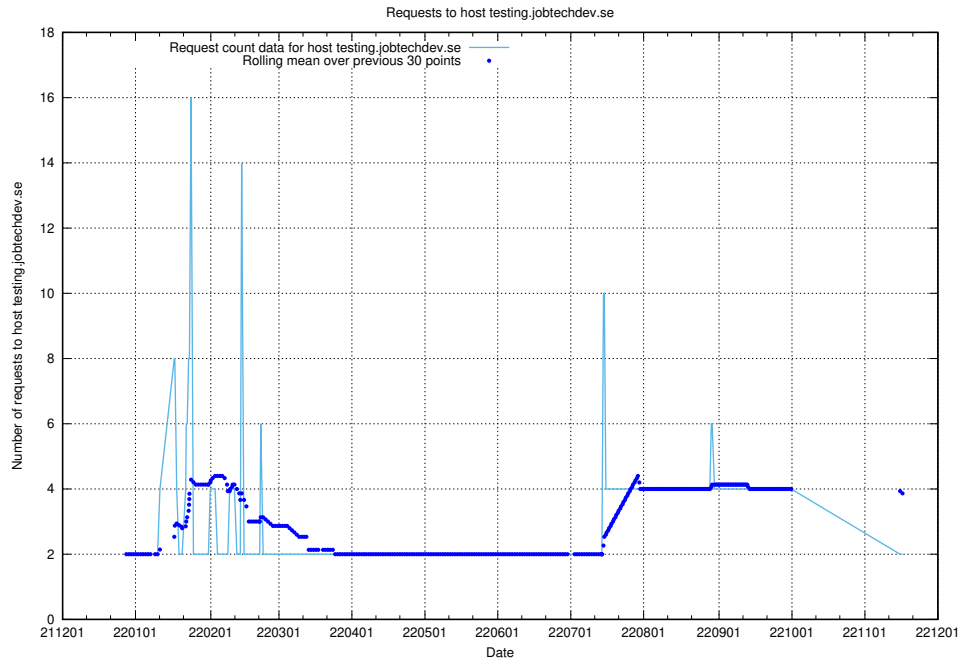

7.354 Usage of testing.jobtechdev.se

Here, we count the number of requests to host testing.jobtechdev.se.