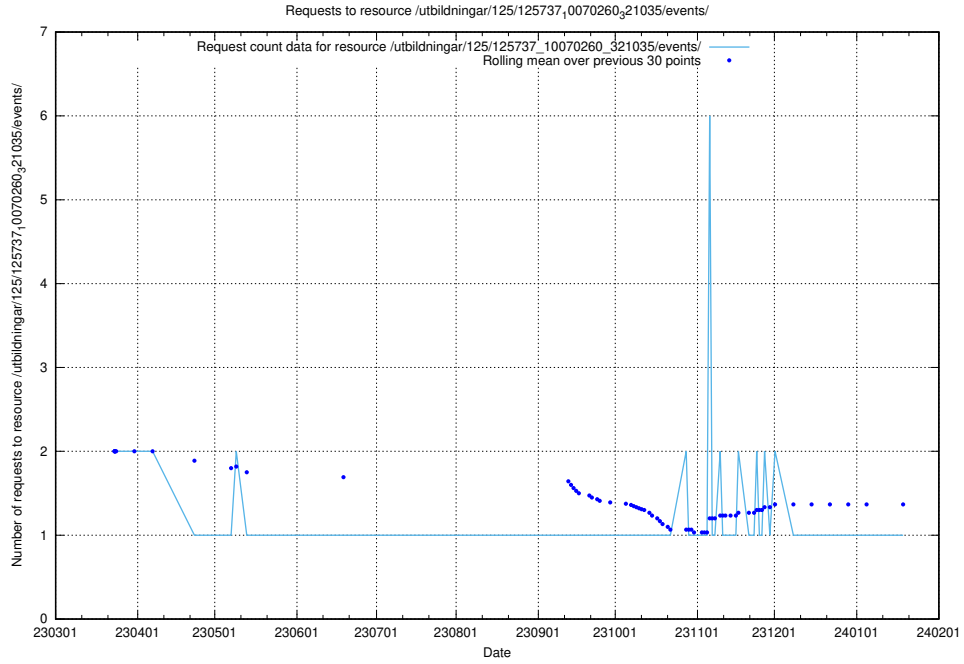

5.6206 Usage of /utbildningar/125/125737_10070260_321035/events/

Here, we count the number of requests to resource /utbildningar/125/125737_10070260_321035/events/