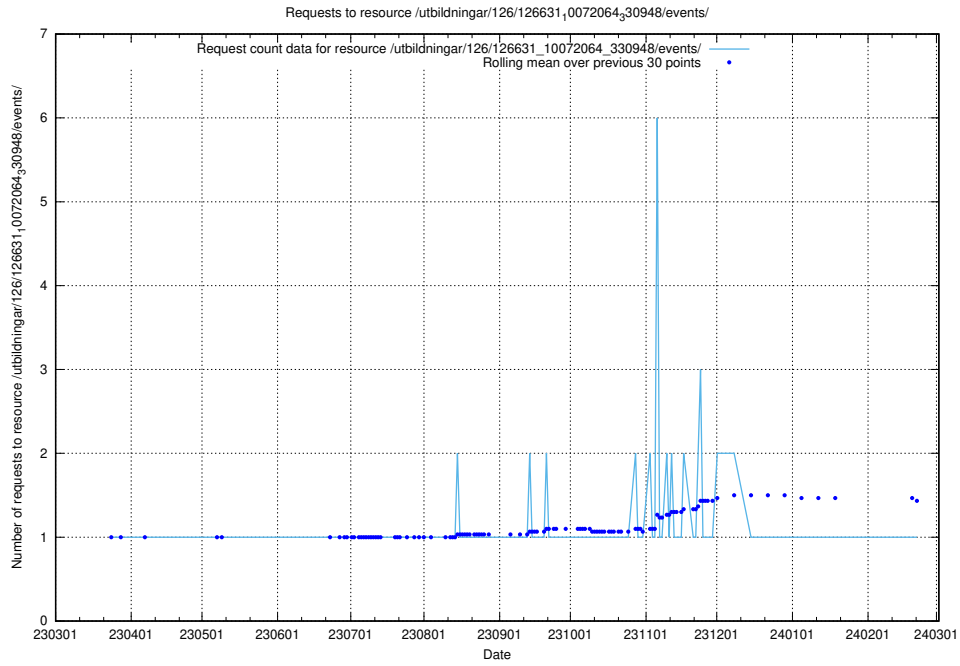

5.6130 Usage of /utbildningar/126/126631_10072064_330948/events/

Here, we count the number of requests to resource /utbildningar/126/126631_10072064_330948/events/