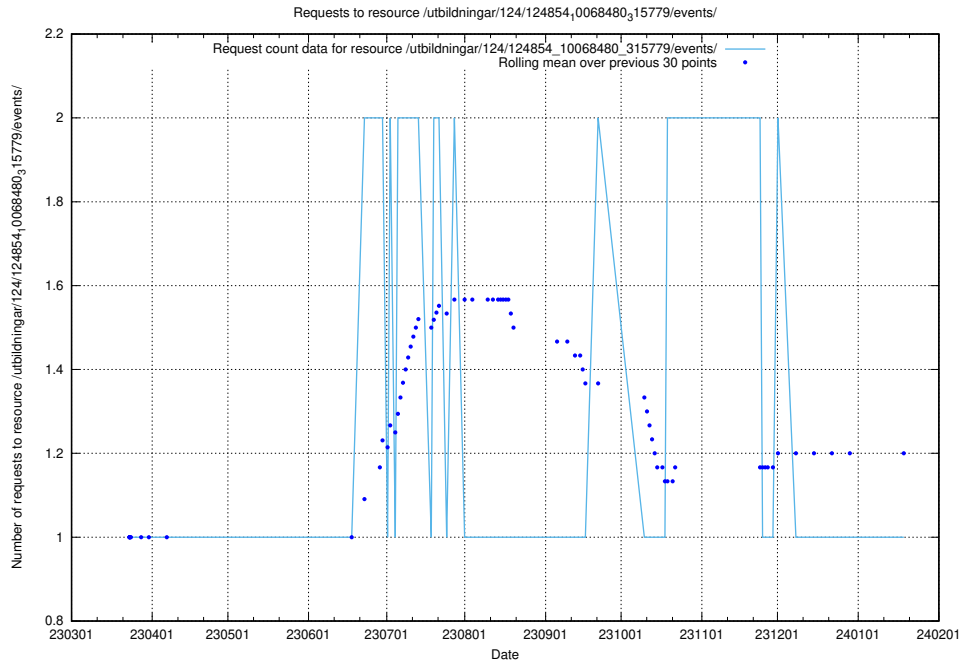

5.1204 Usage of /utbildningar/124/124854_10068480_315779/events/

Here, we count the number of requests to resource /utbildningar/124/124854_10068480_315779/events/