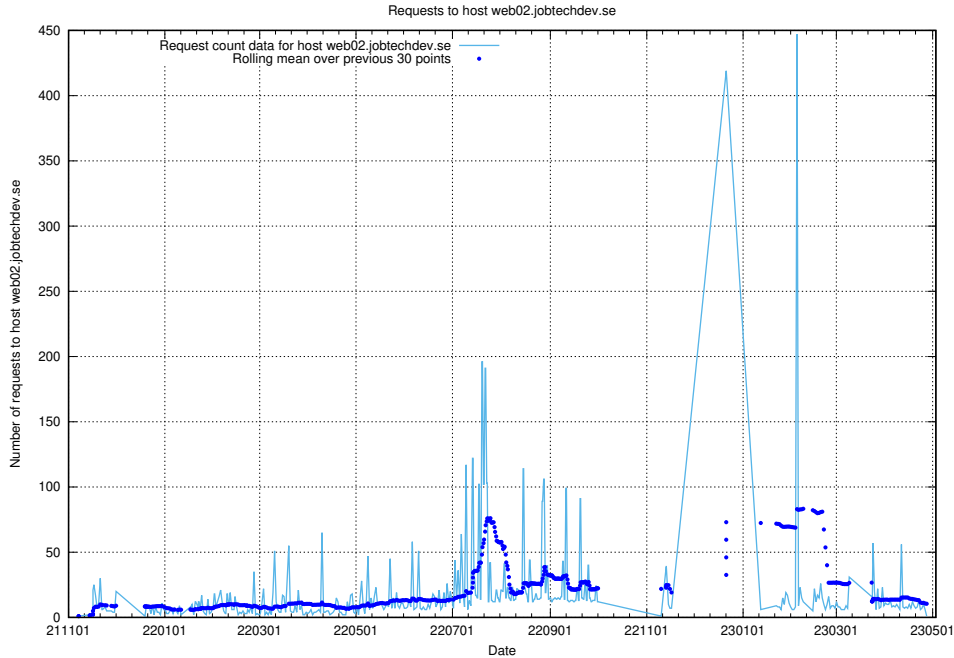

## 7.624 Usage of demo-jobad-enrichments.jobtechdev.se

Here, we count the number of requests to host demo-jobad-enrichments.jobtechdev.se.