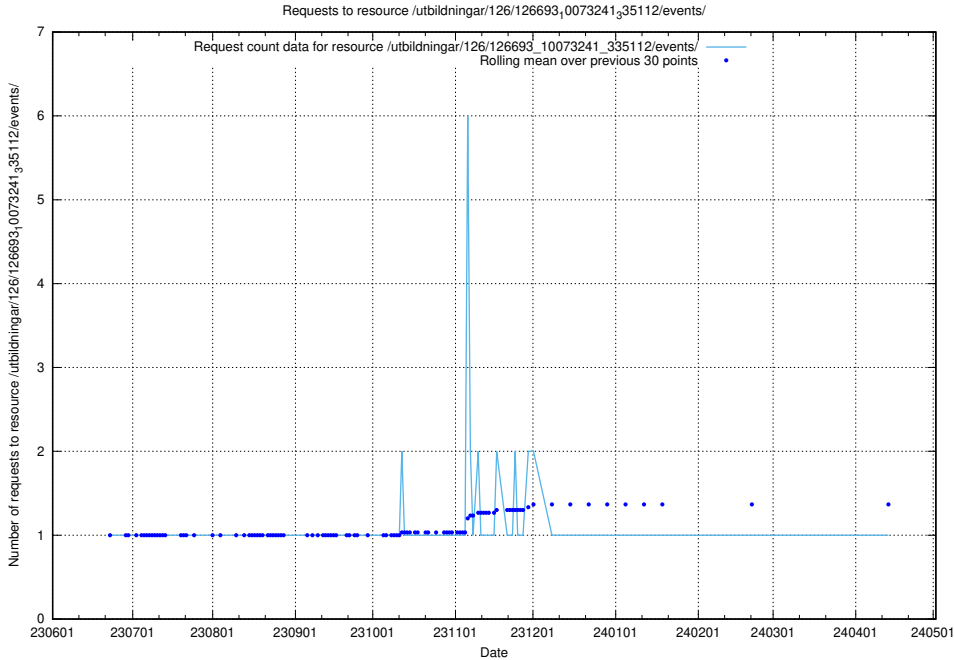

5.5578 Usage of /utbildningar/126/126693_10073241_335112/events/

Here, we count the number of requests to resource /utbildningar/126/126693_10073241_335112/events/