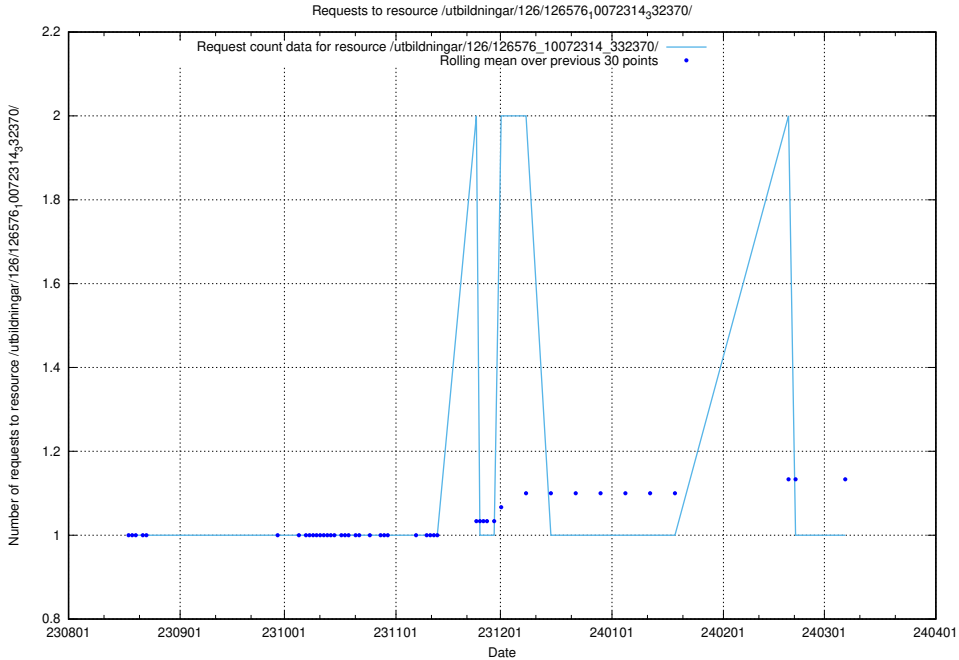

5.4711 Usage of /utbildningar/126/126576_10072314_332370/

Here, we count the number of requests to resource /utbildningar/126/126576_10072314_332370/.