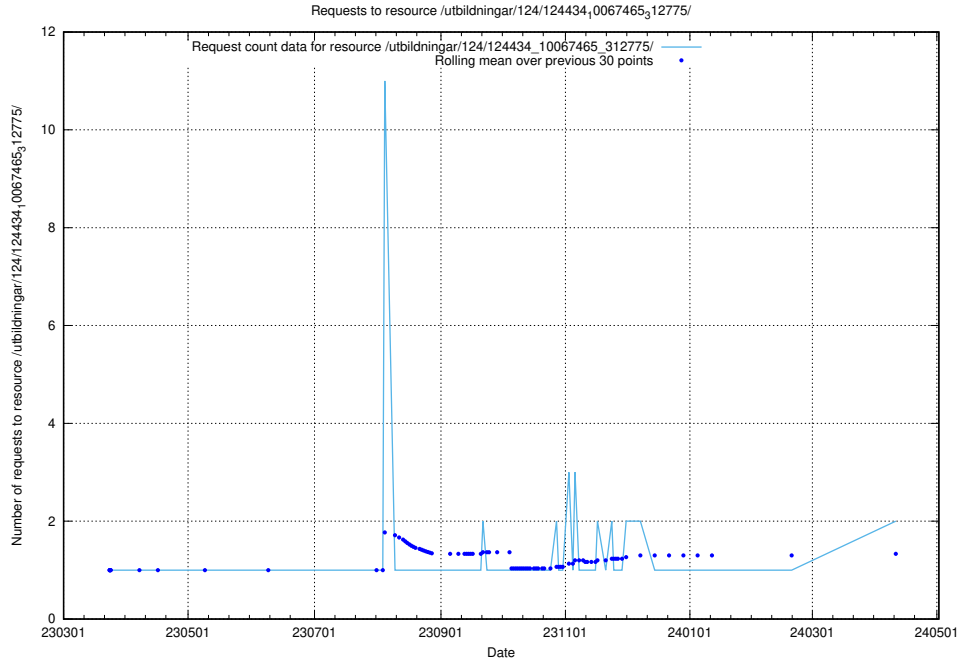

5.657 Usage of /utbildningar/124/124434_10067465_312775/

Here, we count the number of requests to resource /utbildningar/124/124434_10067465_312775/.