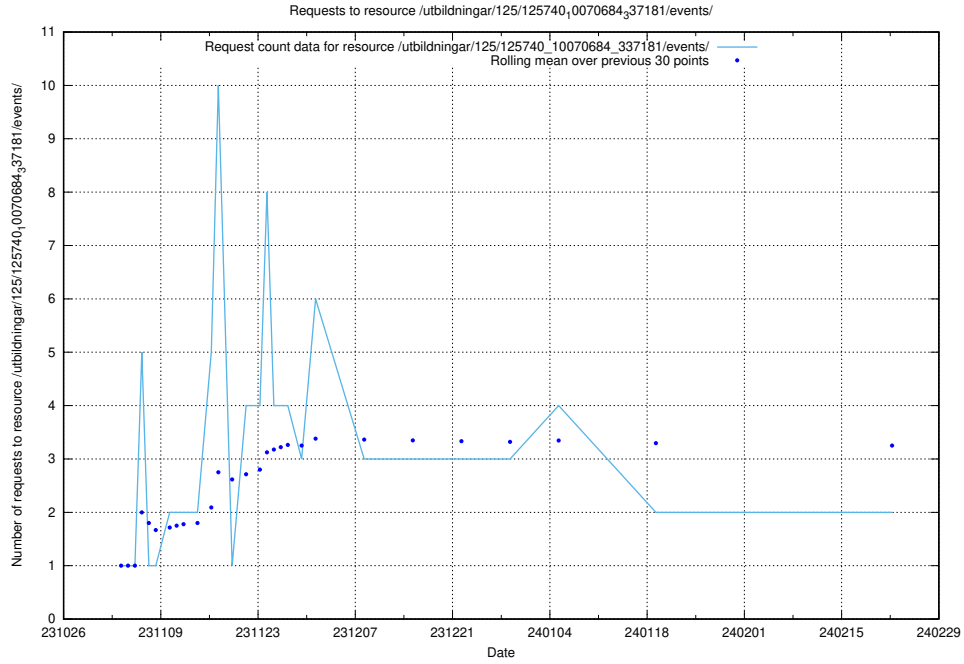

5.695 Usage of /utbildningar/125/125740_10070684_337181/events/

Here, we count the number of requests to resource /utbildningar/125/125740_10070684_337181/events/