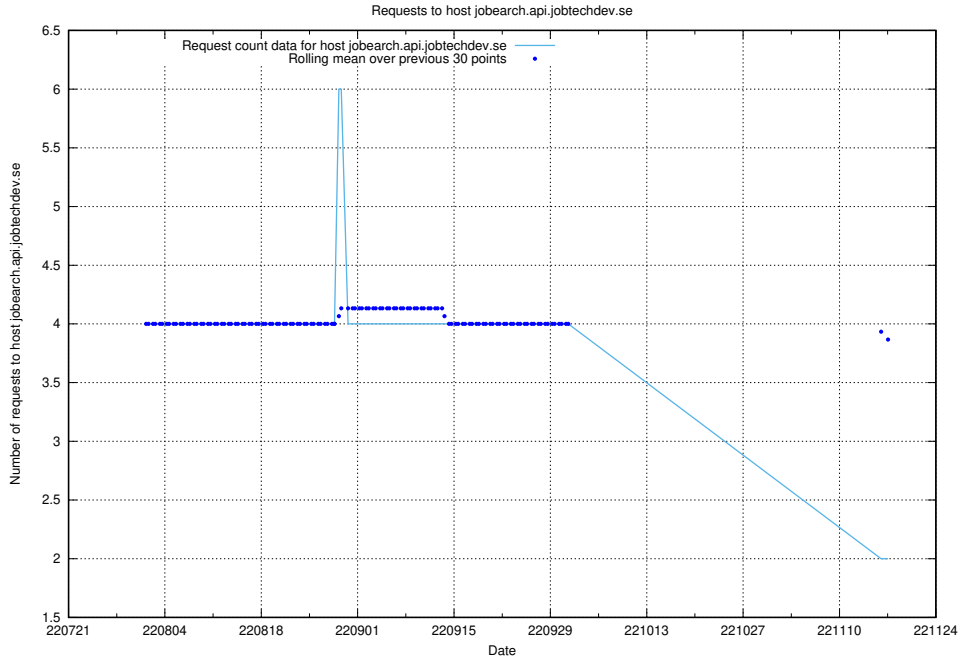

7.380 Usage of jobearch.api.jobtechdev.se

Here, we count the number of requests to host jobearch.api.jobtechdev.se.