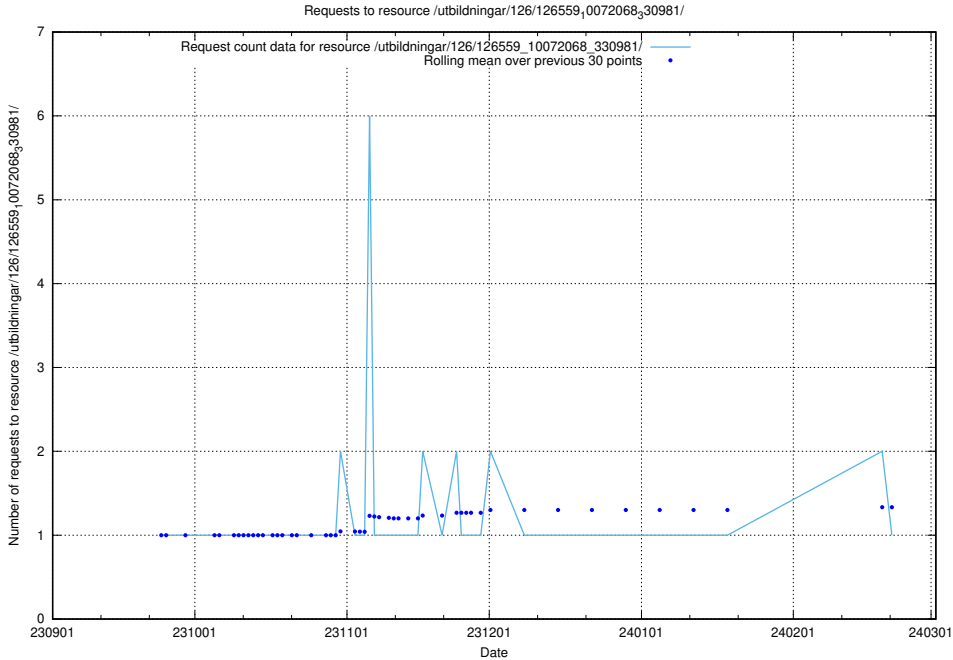

5.4419 Usage of /utbildningar/126/126559_10072068_330981/

Here, we count the number of requests to resource /utbildningar/126/126559_10072068_330981/.