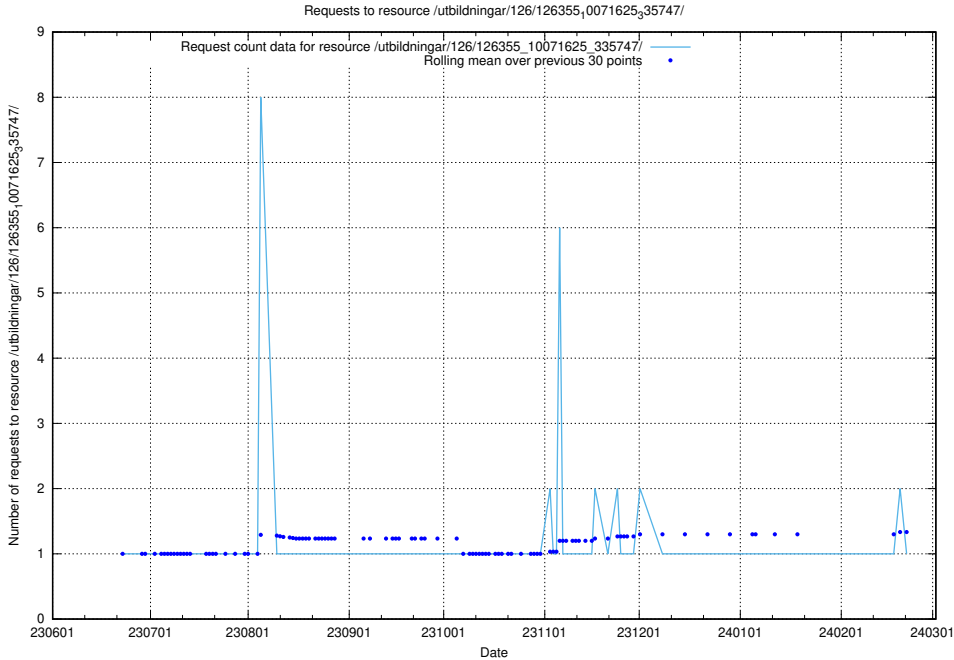

5.5595 Usage of /utbildningar/126/126355_10071625_335747/

Here, we count the number of requests to resource /utbildningar/126/126355_10071625_335747/.