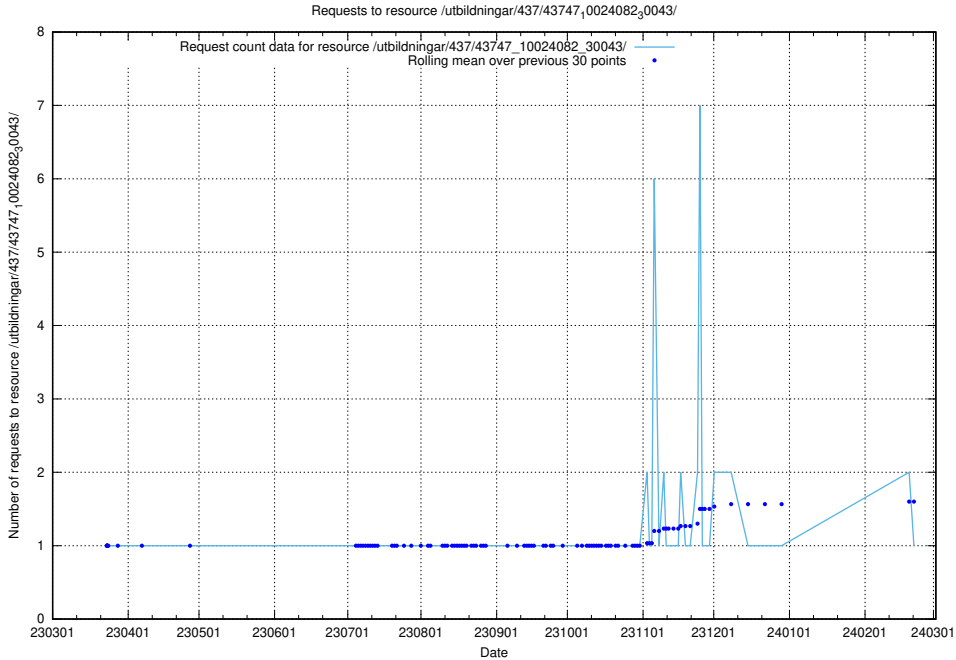

5.6306 Usage of /utbildningar/437/43747_10024082_30043/

Here, we count the number of requests to resource /utbildningar/437/43747_10024082_30043/.