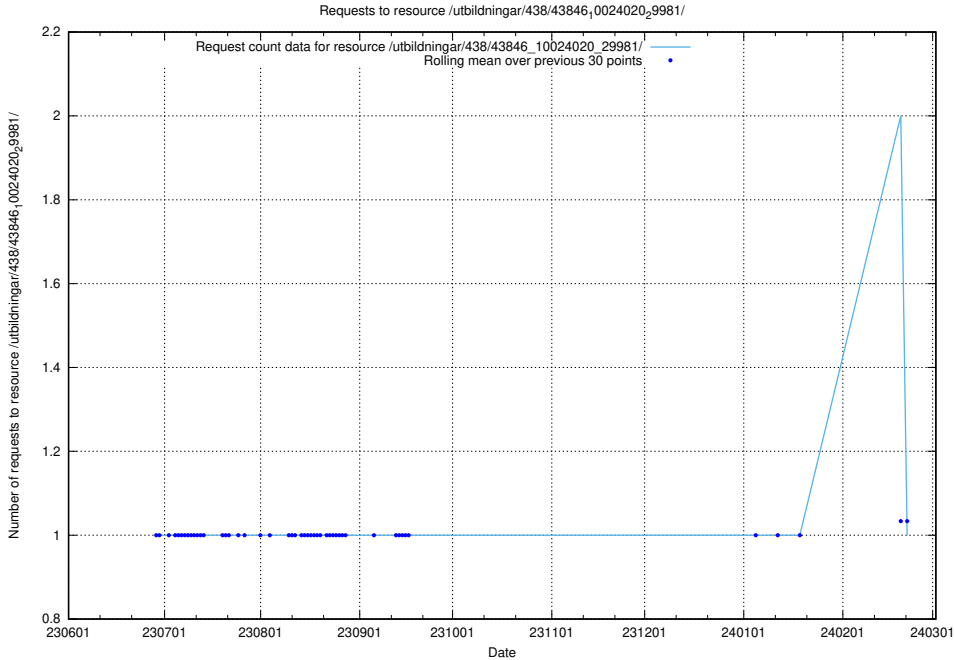

5.5361 Usage of /utbildningar/438/43846_10024020_29981/

Here, we count the number of requests to resource /utbildningar/438/43846_10024020_29981/.