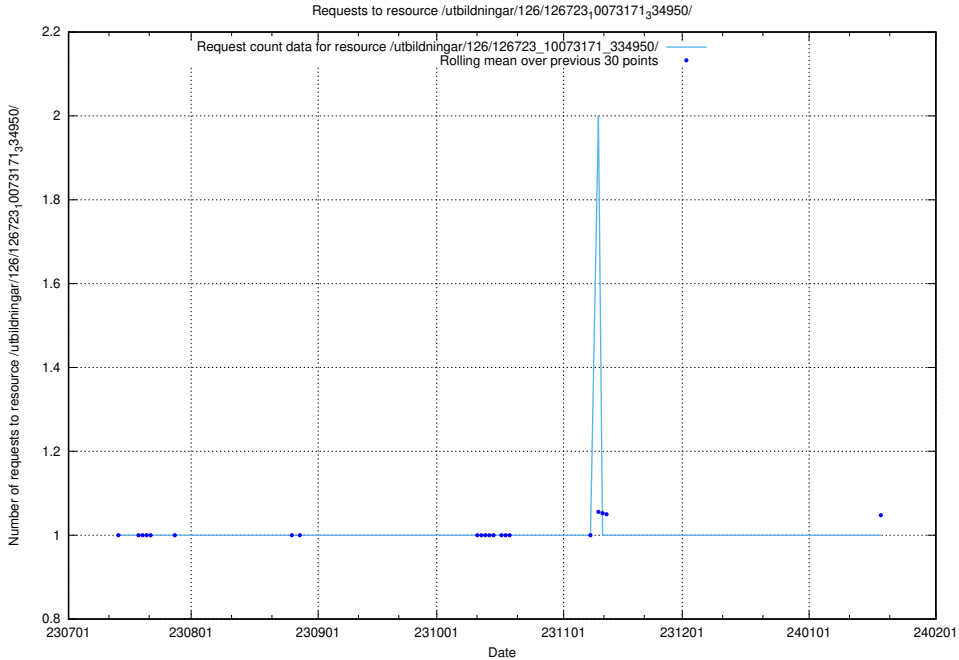

5.5011 Usage of /utbildningar/126/126723_10073171_334950/

Here, we count the number of requests to resource /utbildningar/126/126723_10073171_334950/.