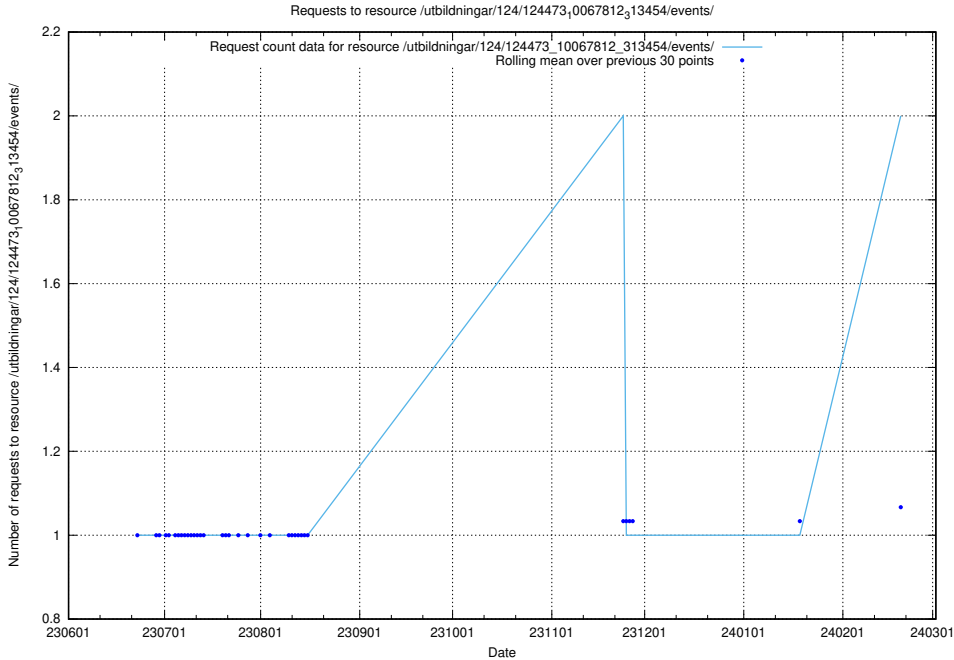

5.850 Usage of /utbildningar/124/124473_10067812_313454/events/

Here, we count the number of requests to resource /utbildningar/124/124473_10067812_313454/events/