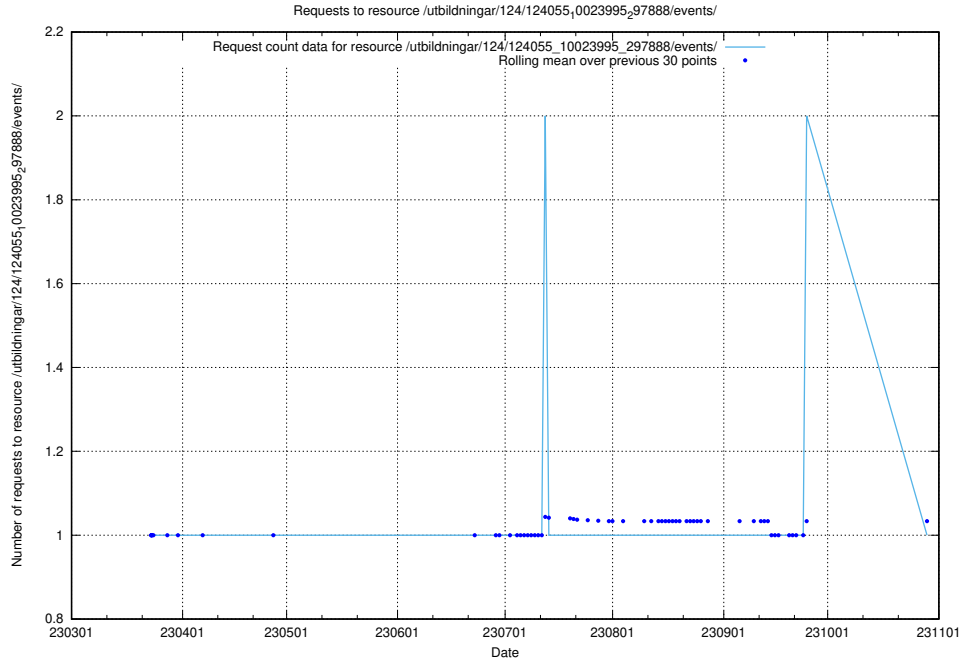

5.4265 Usage of /utbildningar/124/124055_10023995_297888/events/

Here, we count the number of requests to resource /utbildningar/124/124055_10023995_297888/events/