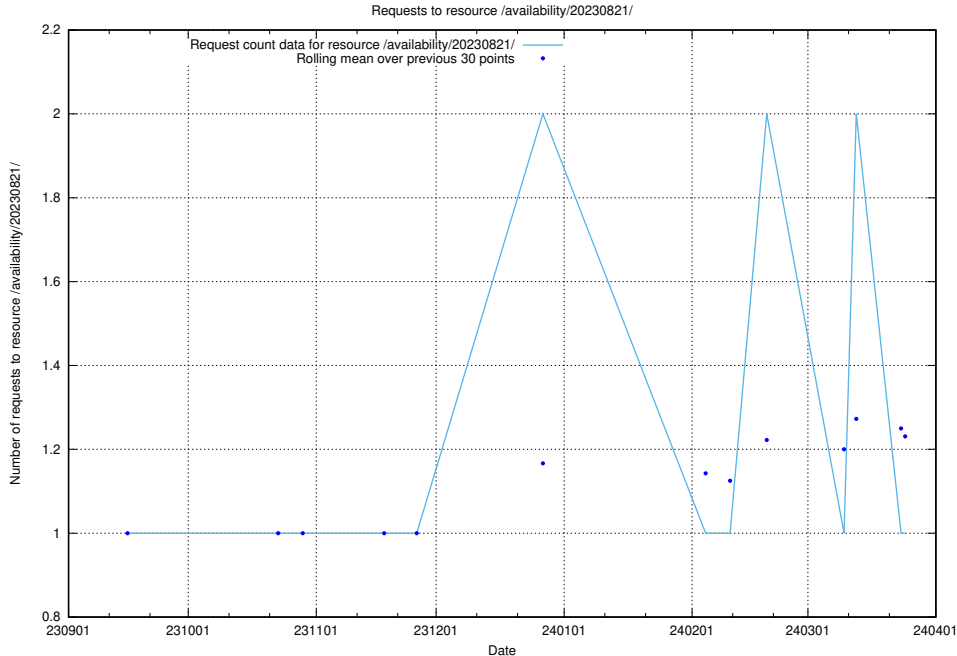

5.4498 Usage of /availability/20230821/

Here, we count the number of requests to resource /availability/20230821/.