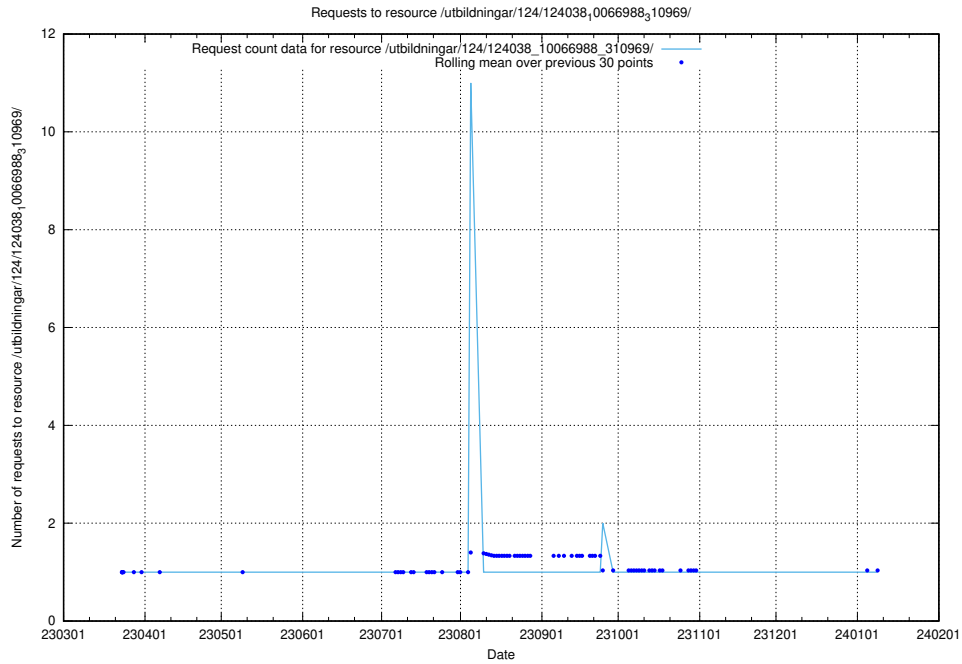

5.4291 Usage of /utbildningar/124/124038_10066988_310969/

Here, we count the number of requests to resource /utbildningar/124/124038_10066988_310969/.