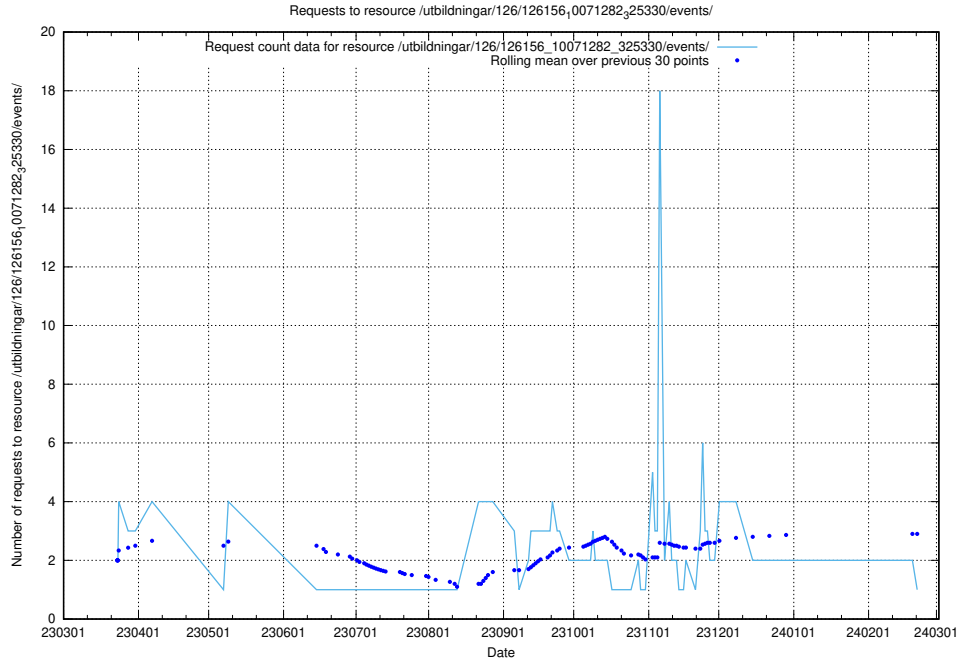

5.6197 Usage of /utbildningar/126/126156_10071282_325330/events/

Here, we count the number of requests to resource /utbildningar/126/126156_10071282_325330/events/