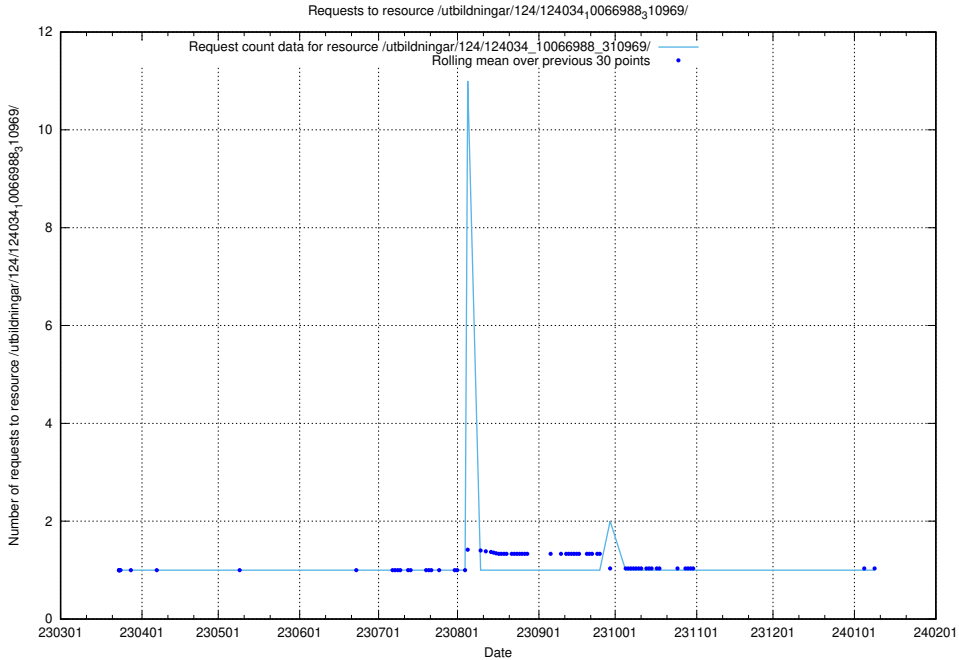

5.4338 Usage of /utbildningar/124/124034_10066988_310969/

Here, we count the number of requests to resource /utbildningar/124/124034_10066988_310969/.