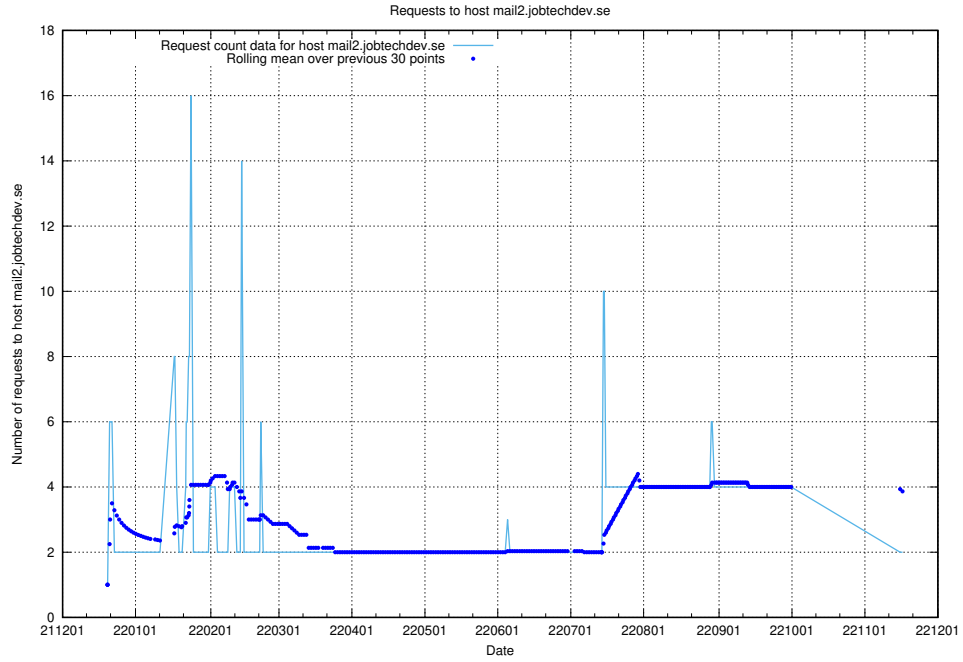

7.373 Usage of mail2.jobtechdev.se

Here, we count the number of requests to host mail2.jobtechdev.se.