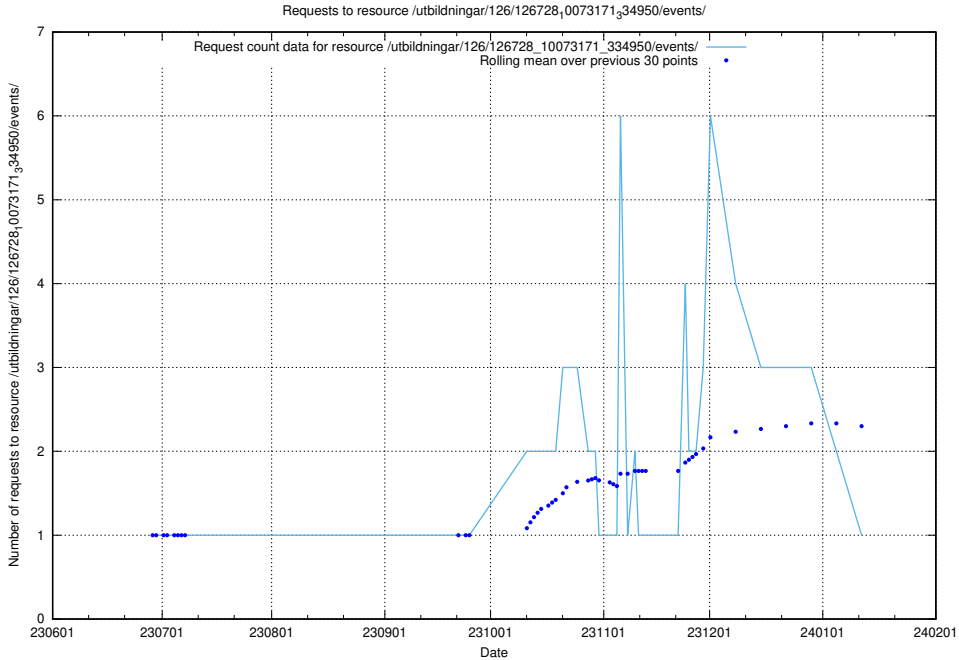

5.5385 Usage of /utbildningar/126/126728_10073171_334950/events/

Here, we count the number of requests to resource /utbildningar/126/126728_10073171_334950/events/