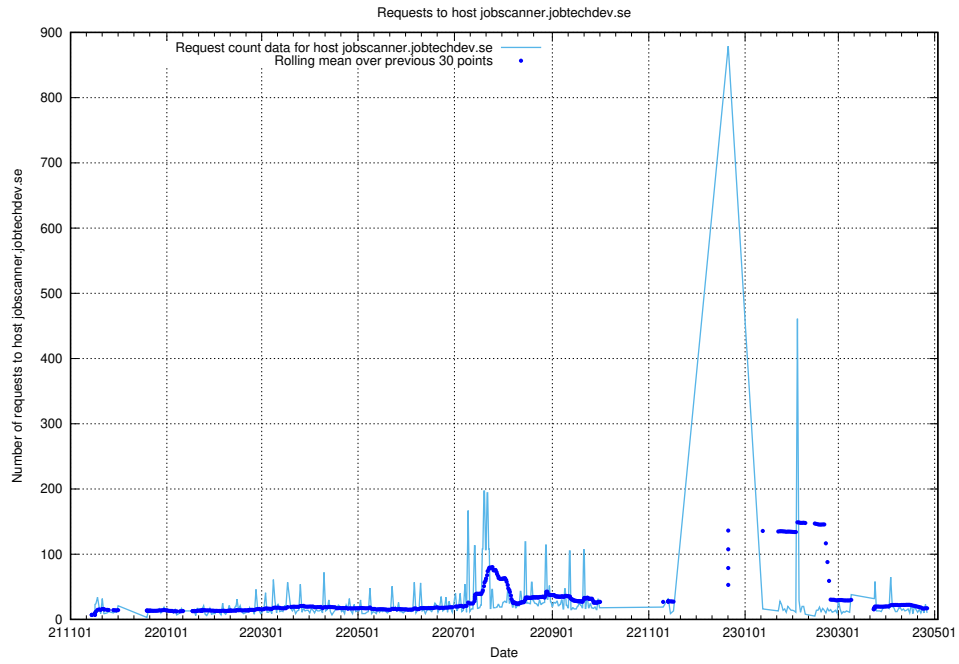

7.62 Usage of jobscanner.jobtechdev.se

Here, we count the number of requests to host jobscanner.jobtechdev.se.