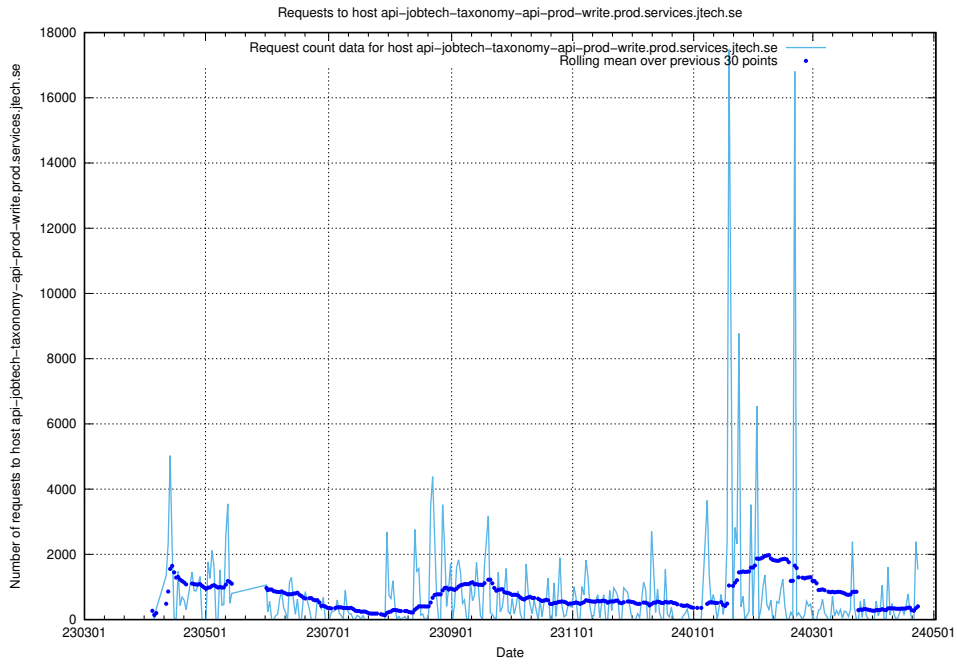

7.20 Usage of api-jobtech-taxonomy-api-prod-write.prod.services.jtech.se

Here, we count the number of requests to host api-jobtech-taxonomy-api-prod-write.prod.services.jtech.se.