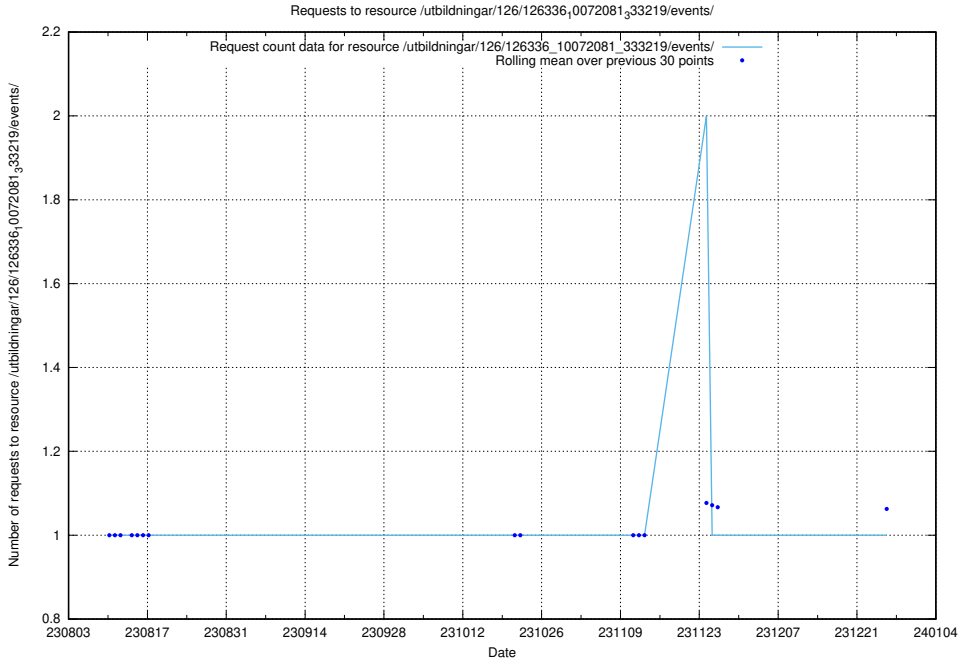

5.4767 Usage of /utbildningar/126/126336_10072081_333219/events/

Here, we count the number of requests to resource /utbildningar/126/126336_10072081_333219/events/