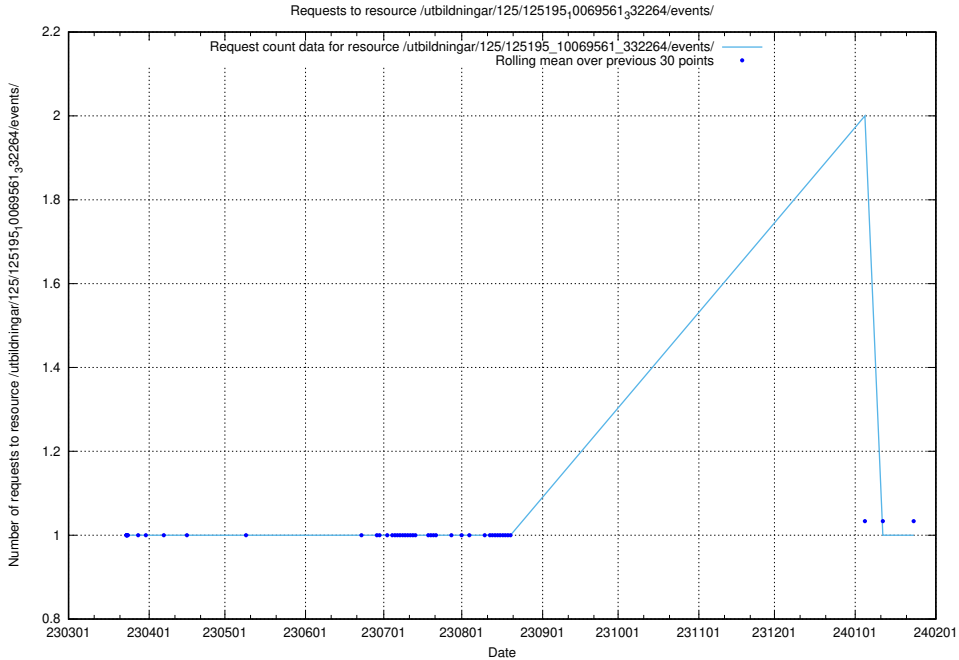

5.1122 Usage of /utbildningar/125/125195_10069561_332264/events/

Here, we count the number of requests to resource /utbildningar/125/125195_10069561_332264/events/