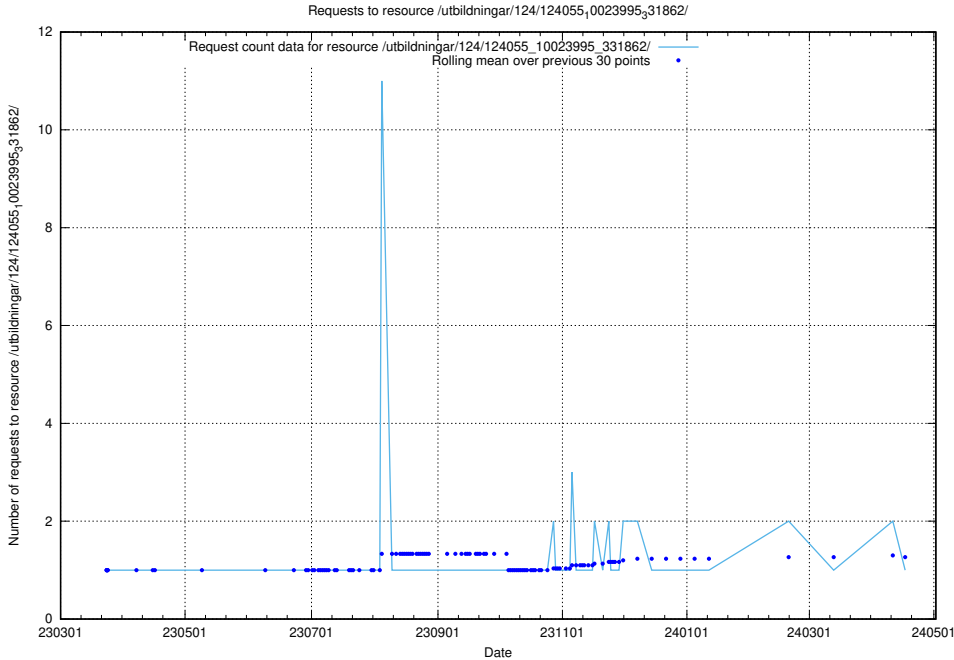

5.4233 Usage of /utbildningar/124/124055_10023995_331862/

Here, we count the number of requests to resource /utbildningar/124/124055_10023995_331862/.