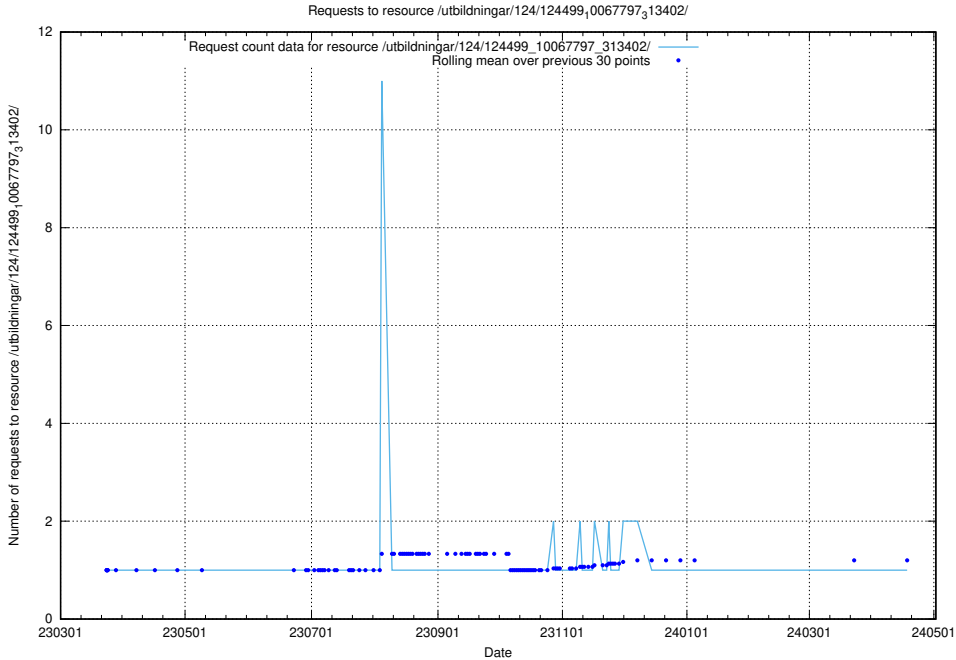

### 5.2427 Usage of /utbildningar/124/124499\_10067797\_313402/

Here, we count the number of requests to resource /utbildningar/124/124499\_10067797\_313402/.