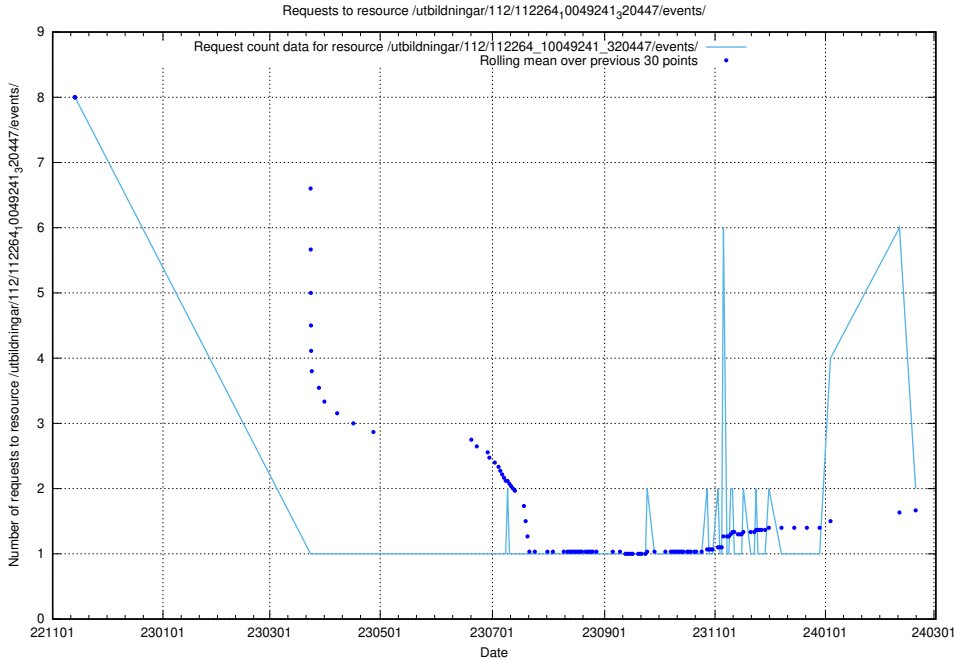

5.844 Usage of /utbildningar/112/112264_10049241_320447/events/

Here, we count the number of requests to resource /utbildningar/112/112264_10049241_320447/events/