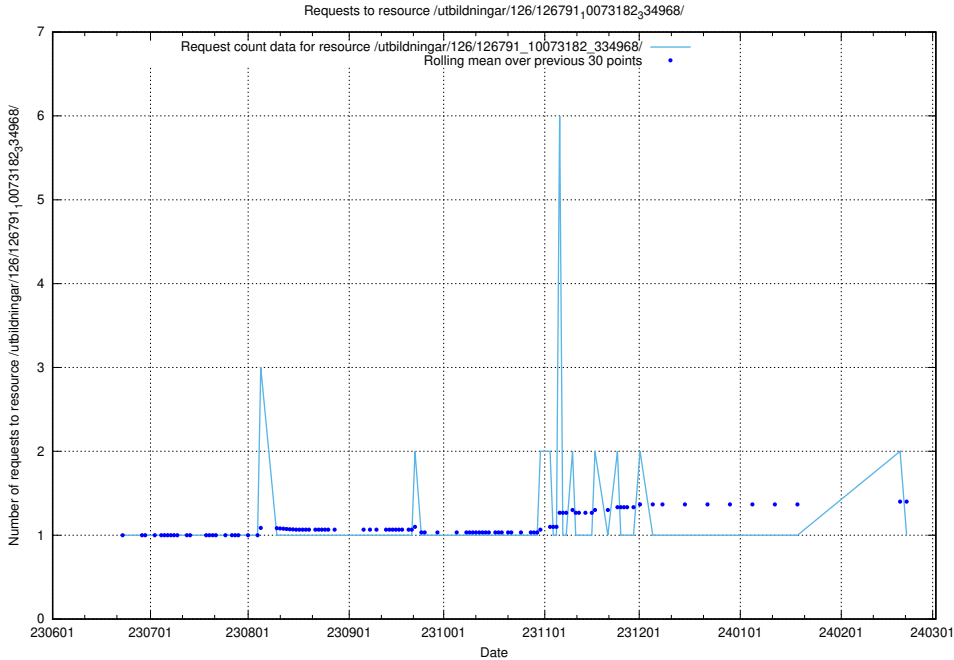

5.5530 Usage of /utbildningar/126/126791_10073182_334968/

Here, we count the number of requests to resource /utbildningar/126/126791_10073182_334968/.