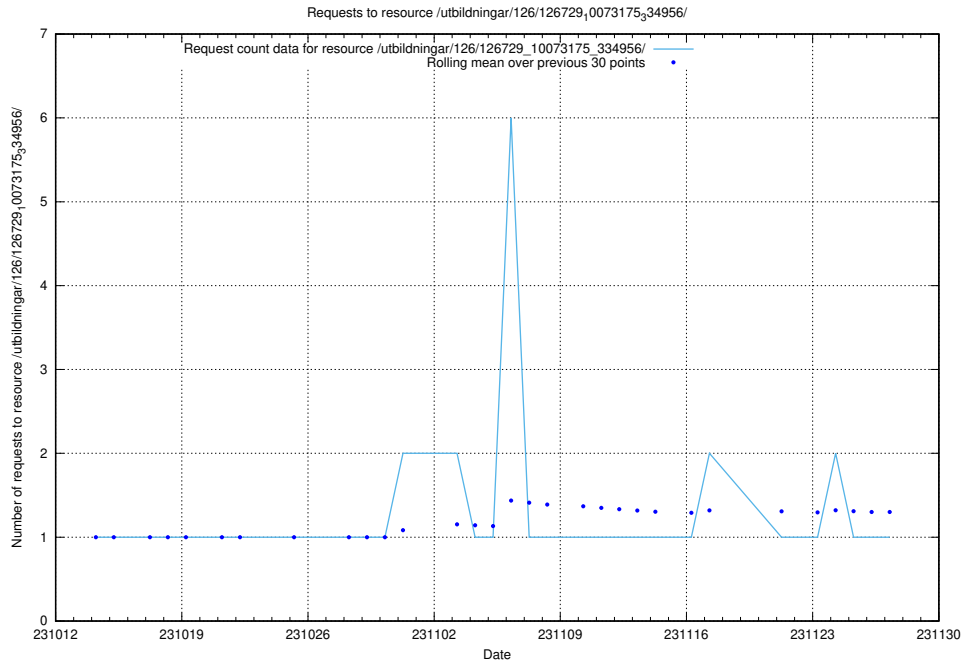

5.4270 Usage of /utbildningar/126/126729_10073175_334956/

Here, we count the number of requests to resource /utbildningar/126/126729_10073175_334956/.