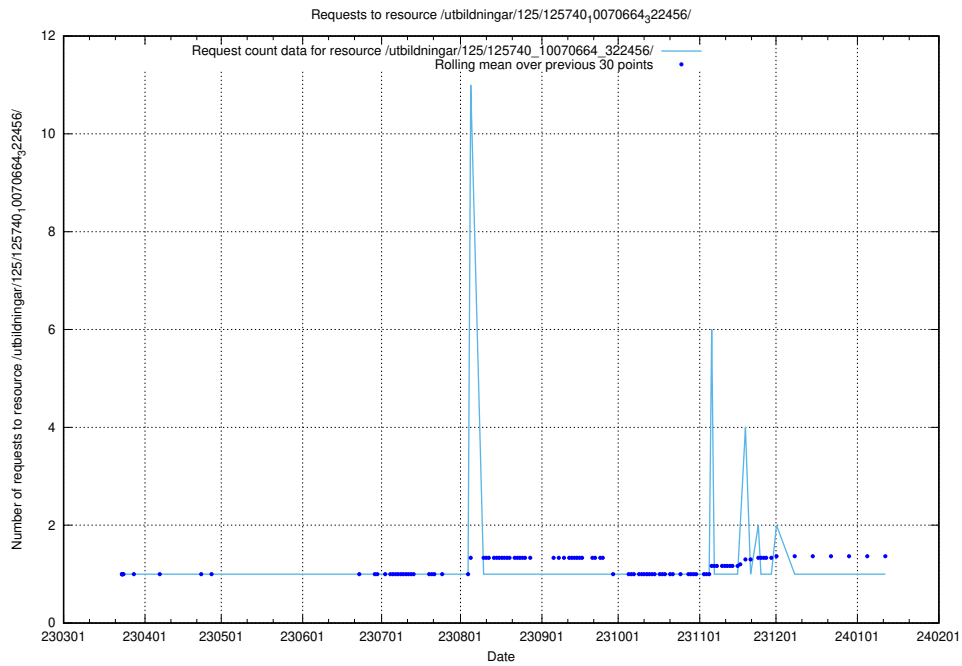

5.1006 Usage of /utbildningar/125/125740_10070664_322456/

Here, we count the number of requests to resource /utbildningar/125/125740_10070664_322456/.