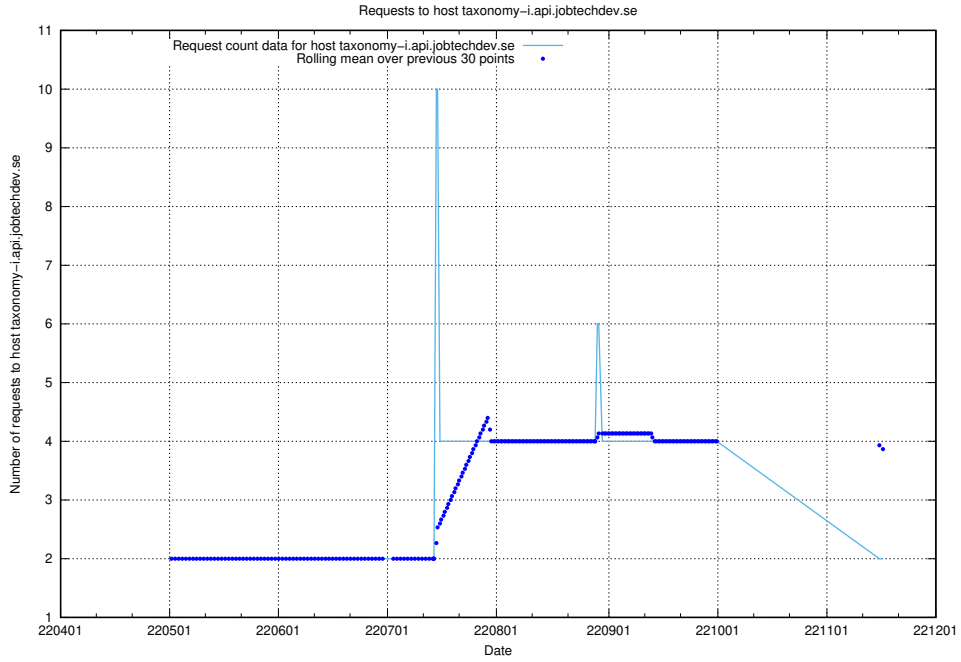

7.432 Usage of taxonomy-i.api.jobtechdev.se

Here, we count the number of requests to host taxonomy-i.api.jobtechdev.se.