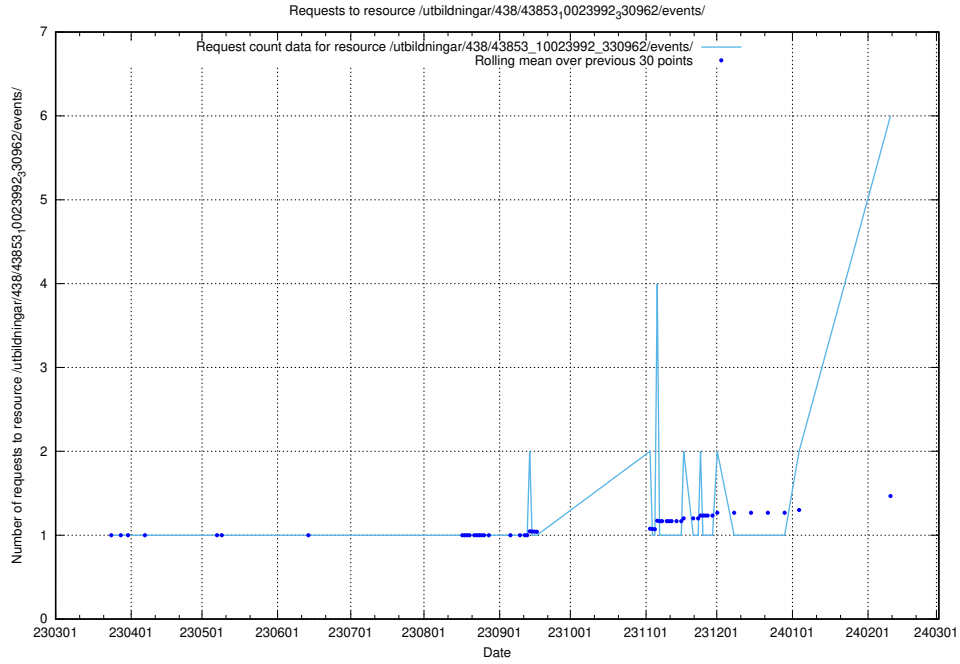

5.102 Usage of /utbildningar/438/43853_10023992_330962/events/

Here, we count the number of requests to resource /utbildningar/438/43853_10023992_330962/events/.