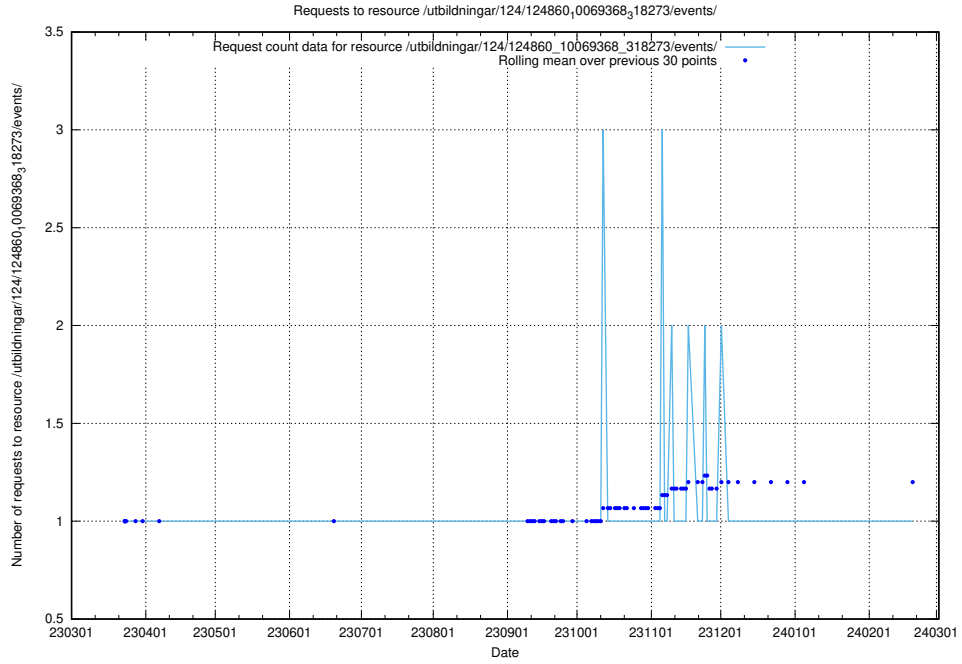

5.1164 Usage of /utbildningar/124/124860_10069368_318273/events/

Here, we count the number of requests to resource /utbildningar/124/124860_10069368_318273/events/