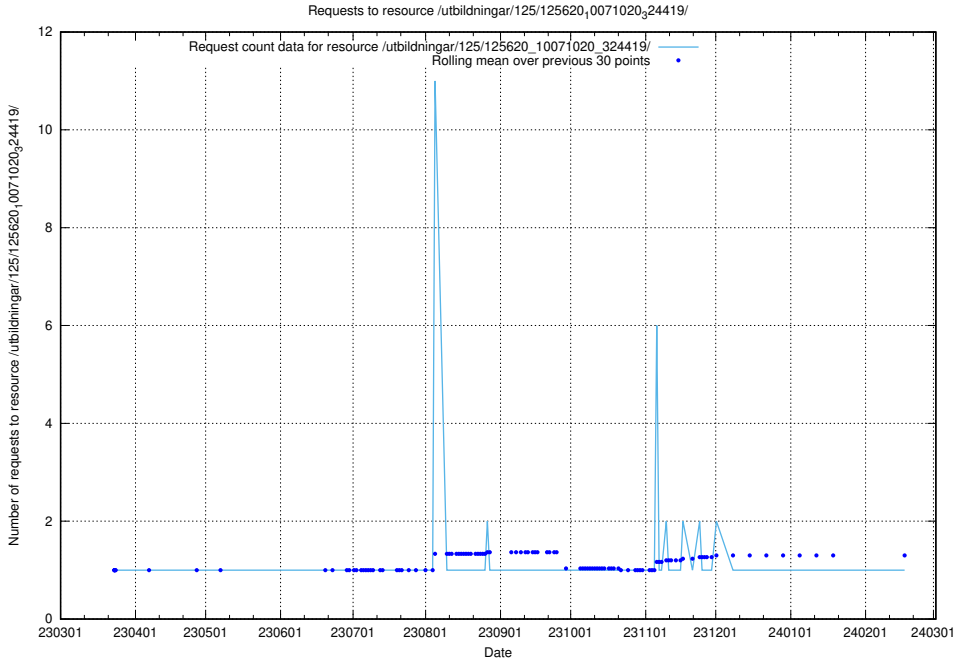

5.1055 Usage of /utbildningar/125/125620_10071020_324419/

Here, we count the number of requests to resource /utbildningar/125/125620_10071020_324419/.