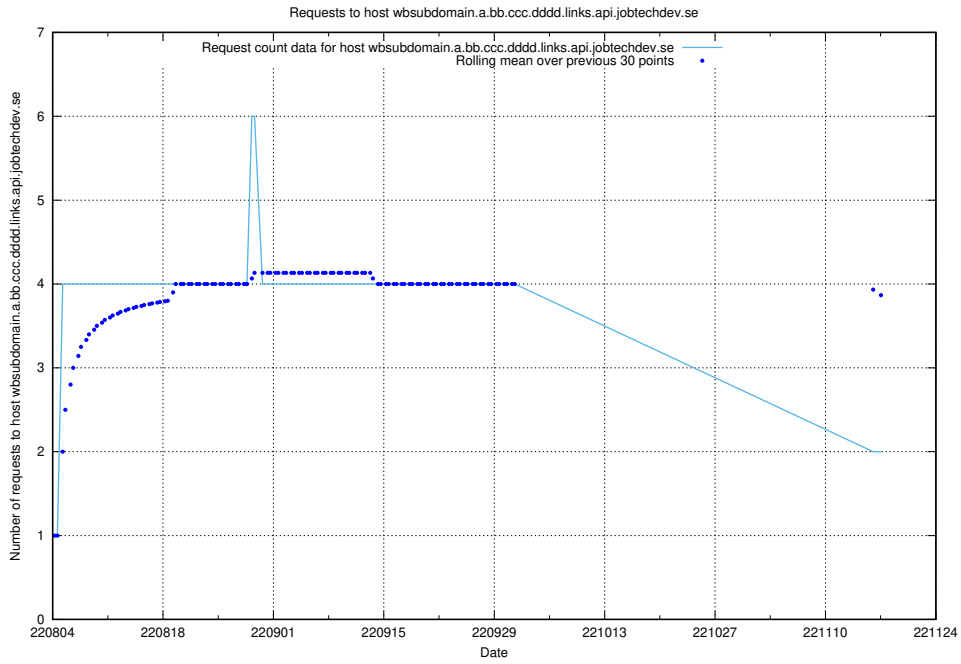

7.348 Usage of wbsubdomain.a.bb.ccc.dddd.links.api.jobtechdev.se

Here, we count the number of requests to host wbsubdomain.a.bb.ccc.dddd.links.api.jobtechdev.se.