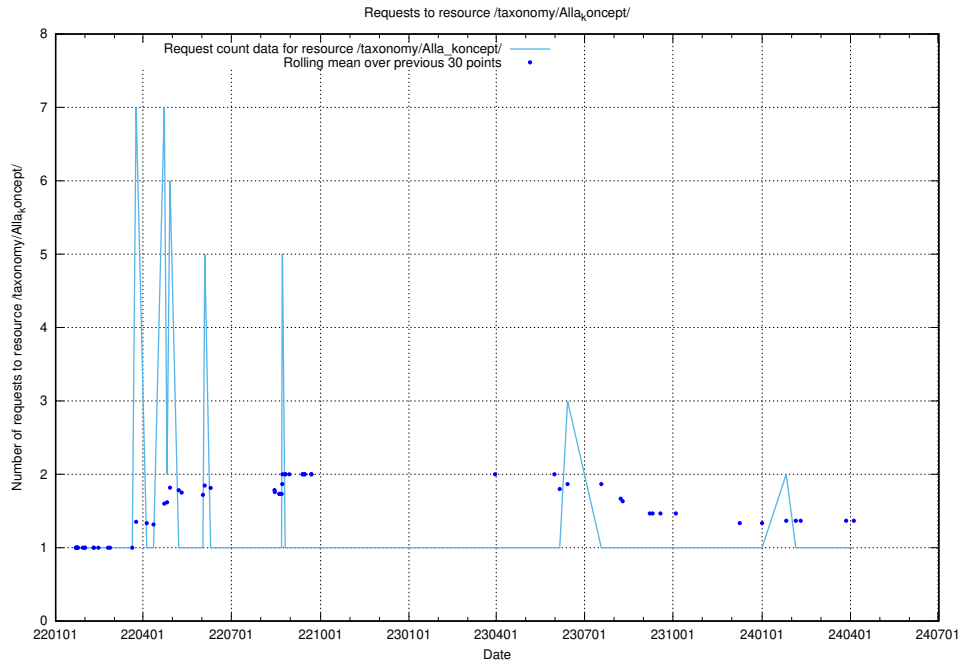

5.5741 Usage of /taxonomy/Alla_koncept/

Here, we count the number of requests to resource /taxonomy/Alla_koncept/.