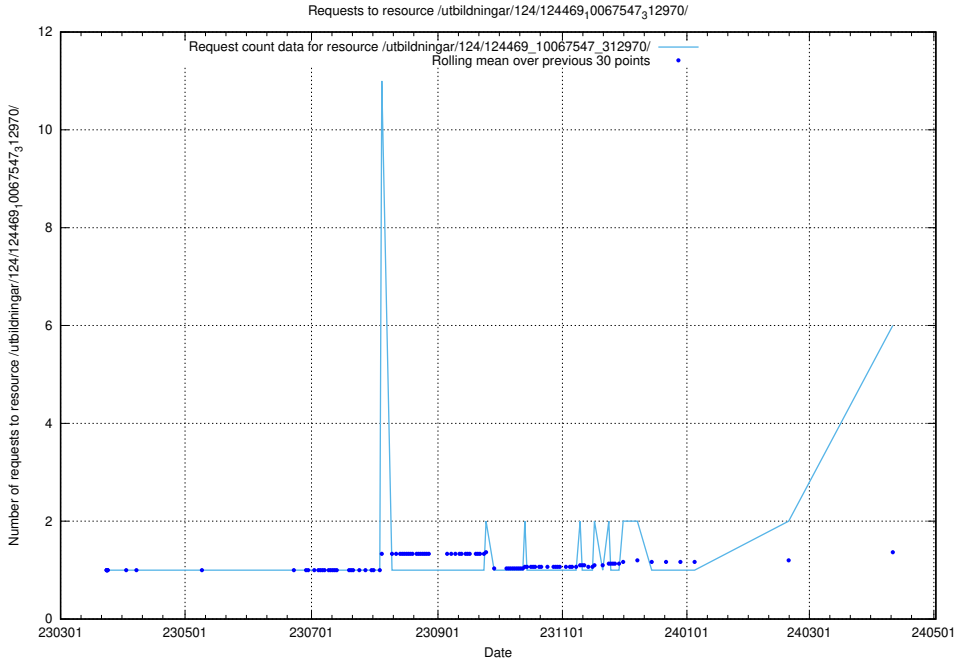

5.60 Usage of /utbildningar/124/124469_10067547_312970/

Here, we count the number of requests to resource /utbildningar/124/124469_10067547_312970/.