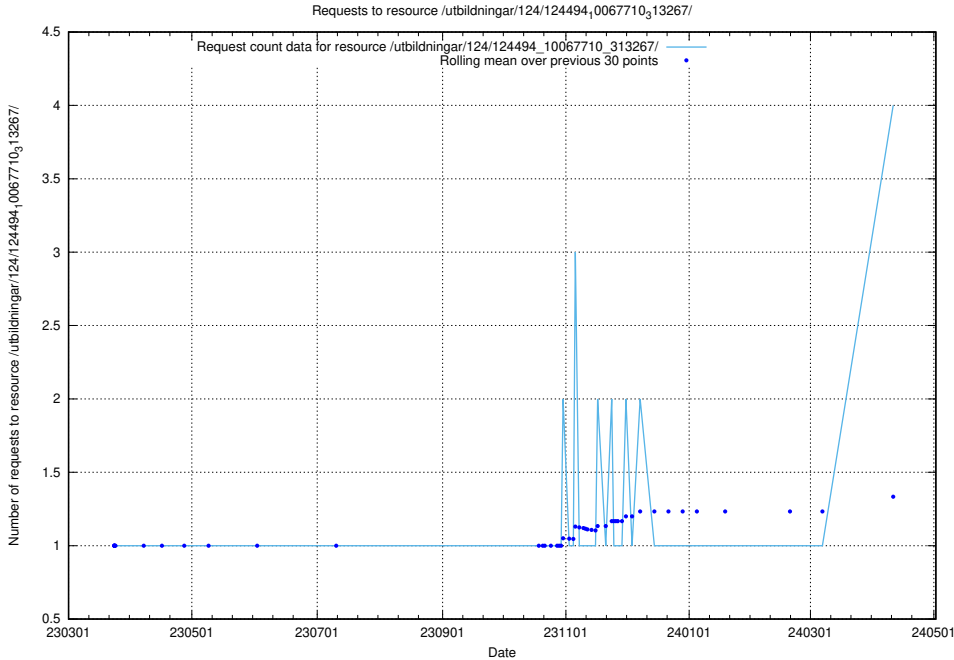

5.191 Usage of /utbildningar/124/124494_10067710_313267/

Here, we count the number of requests to resource /utbildningar/124/124494_10067710_313267/.