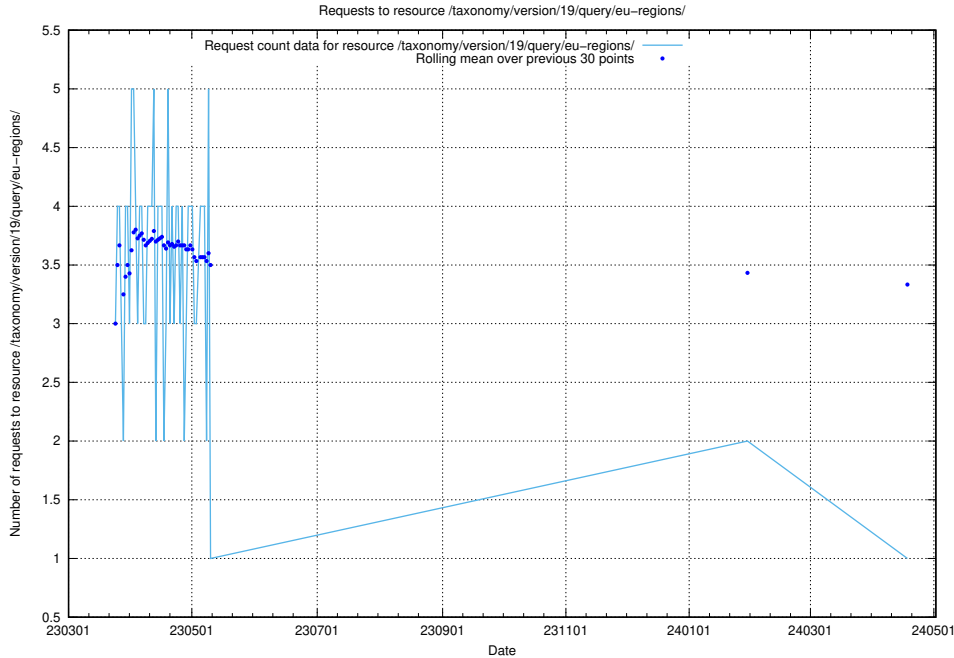

5.6072 Usage of /taxonomy/version/19/query/eu-regions/

Here, we count the number of requests to resource /taxonomy/version/19/query/eu-regions/.