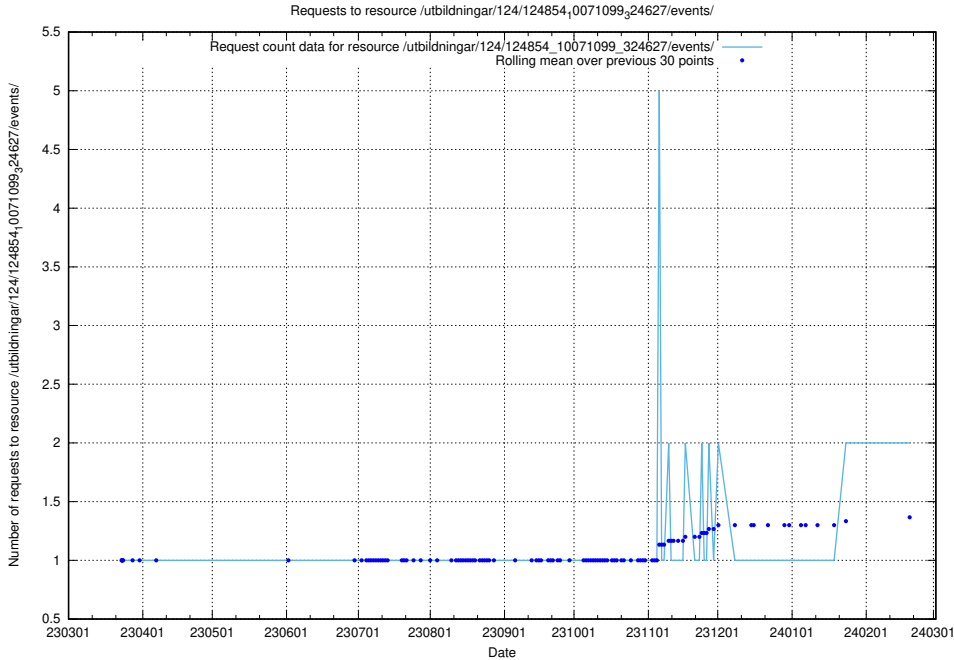

5.489 Usage of /utbildningar/124/124854_10071099_324627/events/

Here, we count the number of requests to resource /utbildningar/124/124854_10071099_324627/events/