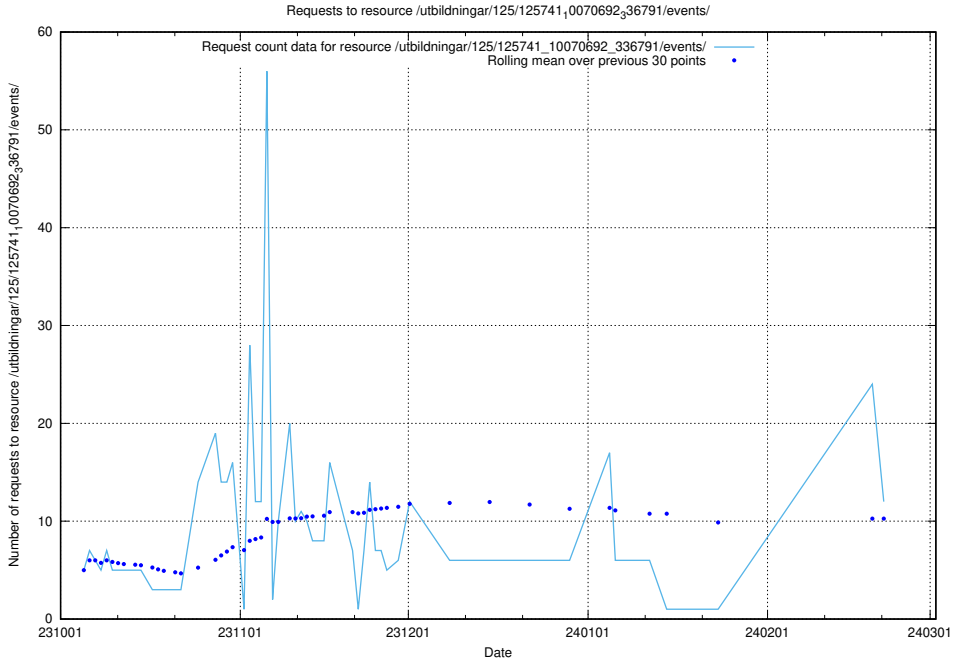

5.21 Usage of /utbildningar/125/125741_10070692_336791/events/

Here, we count the number of requests to resource /utbildningar/125/125741_10070692_336791/events/