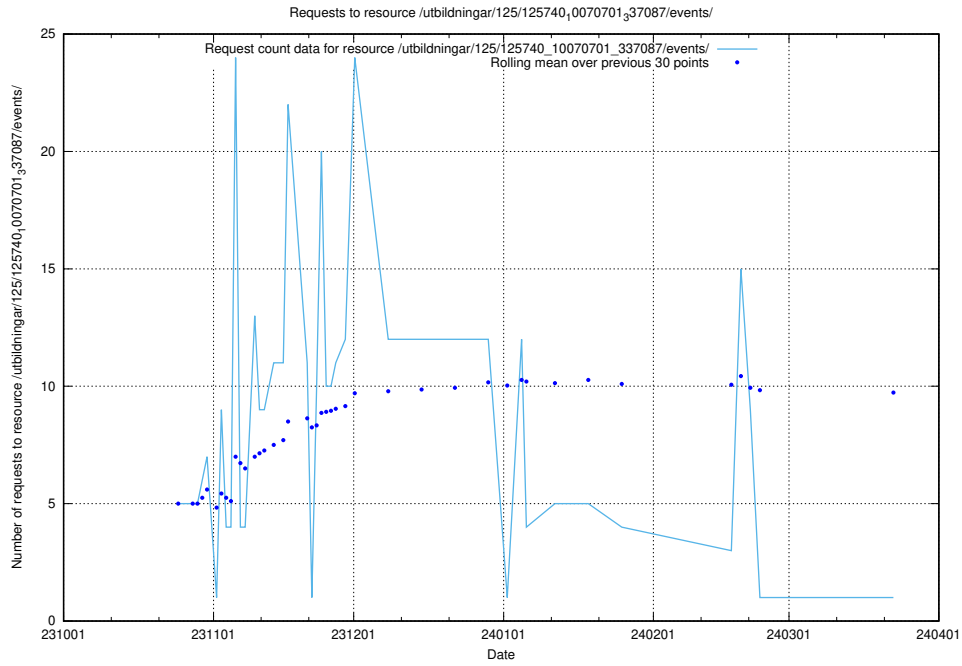

5.4146 Usage of /utbildningar/125/125740_10070701_337087/events/

Here, we count the number of requests to resource /utbildningar/125/125740_10070701_337087/events/