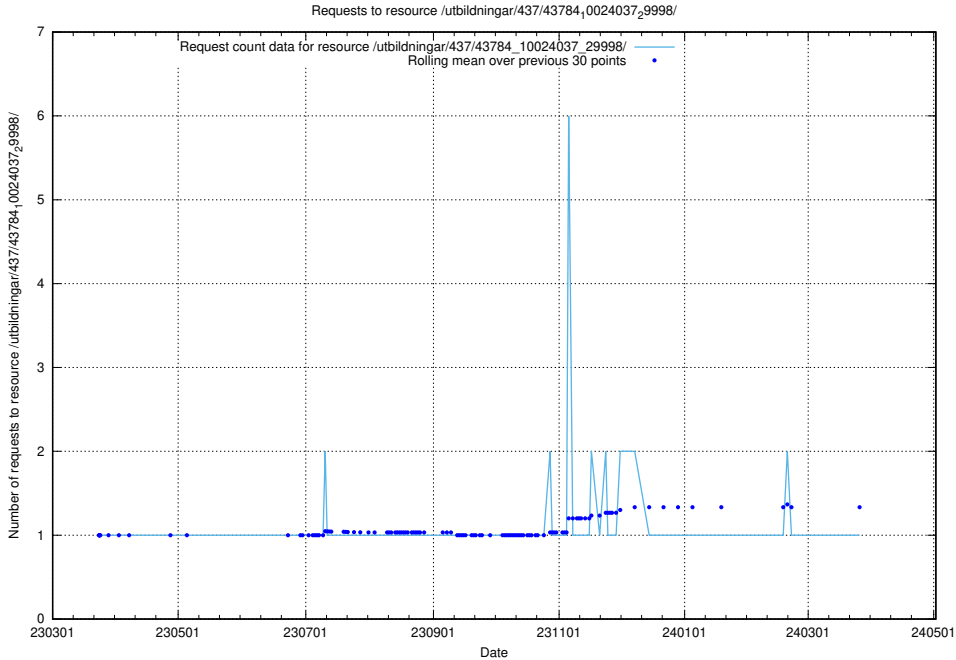

5.6287 Usage of /utbildningar/437/43784_10024037_29998/

Here, we count the number of requests to resource /utbildningar/437/43784_10024037_29998/.