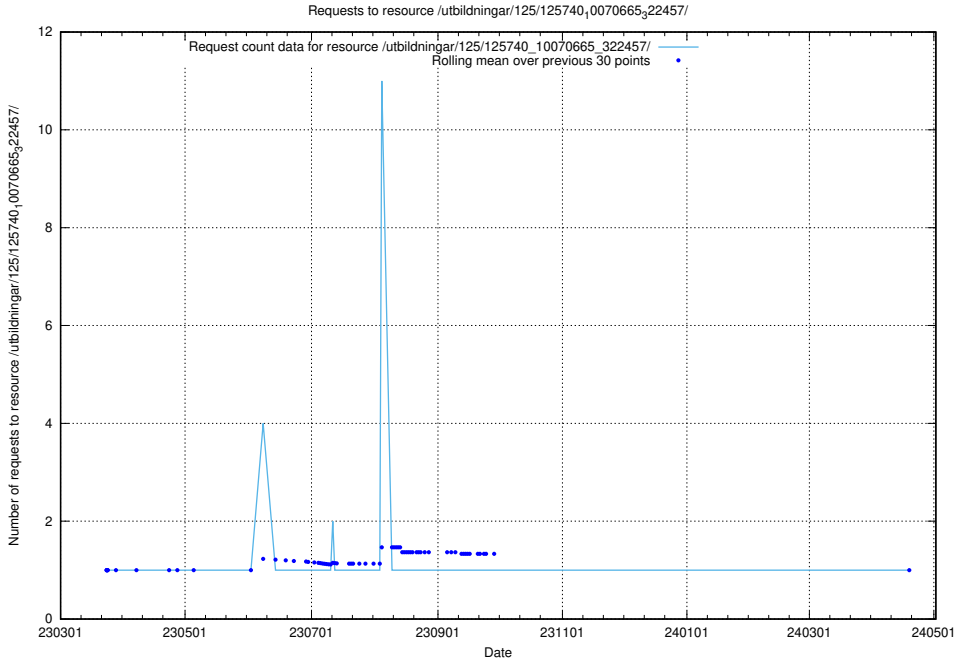

5.1005 Usage of /utbildningar/125/125740_10070665_322457/

Here, we count the number of requests to resource /utbildningar/125/125740_10070665_322457/.