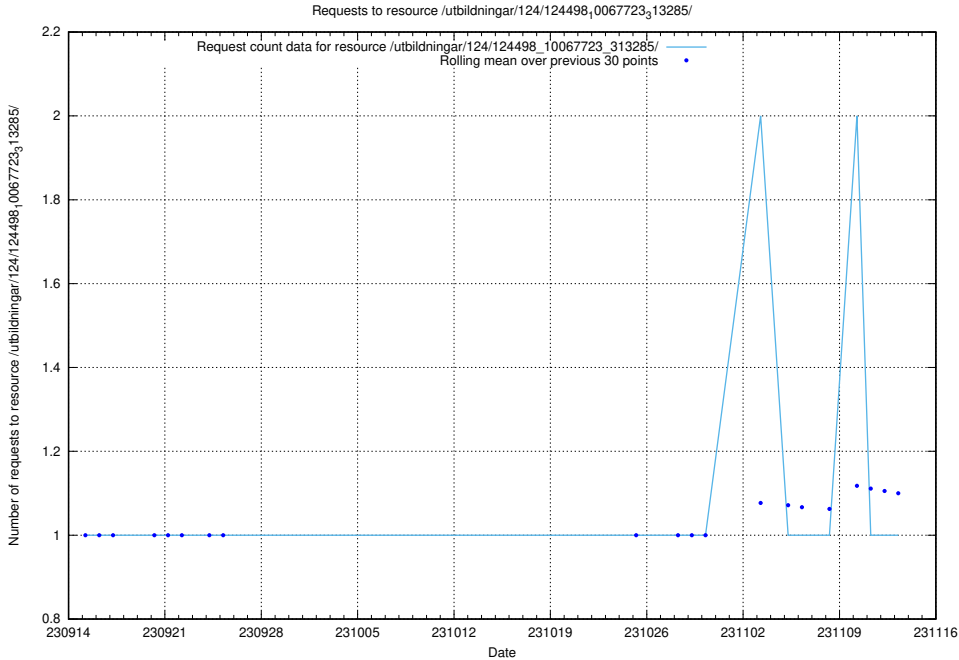

5.4521 Usage of /utbildningar/124/124498_10067723_313285/

Here, we count the number of requests to resource /utbildningar/124/124498_10067723_313285/.