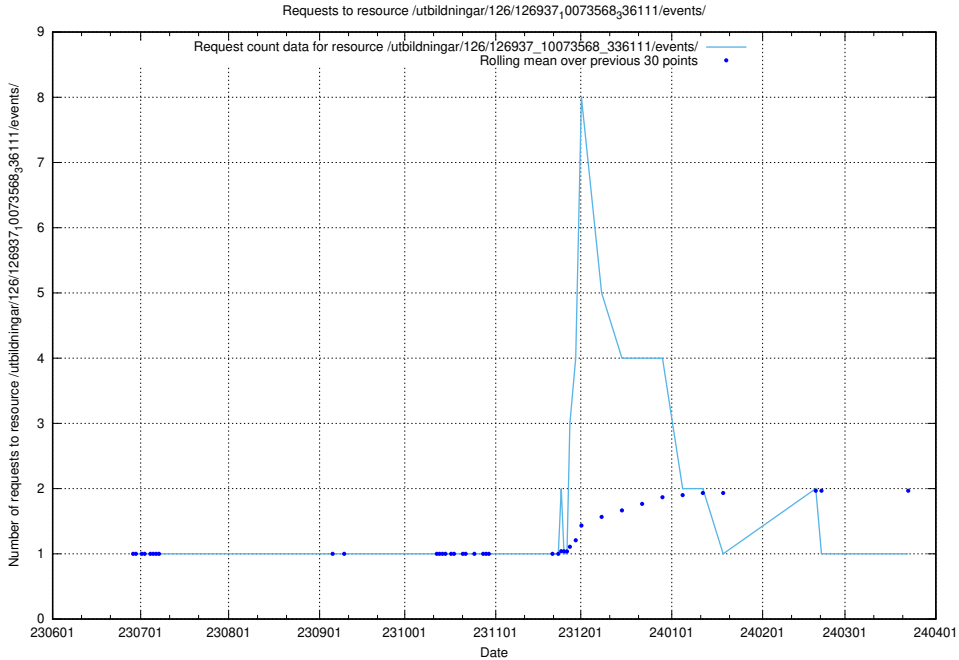

5.5374 Usage of /utbildningar/126/126937_10073568_336111/events/

Here, we count the number of requests to resource /utbildningar/126/126937_10073568_336111/events/