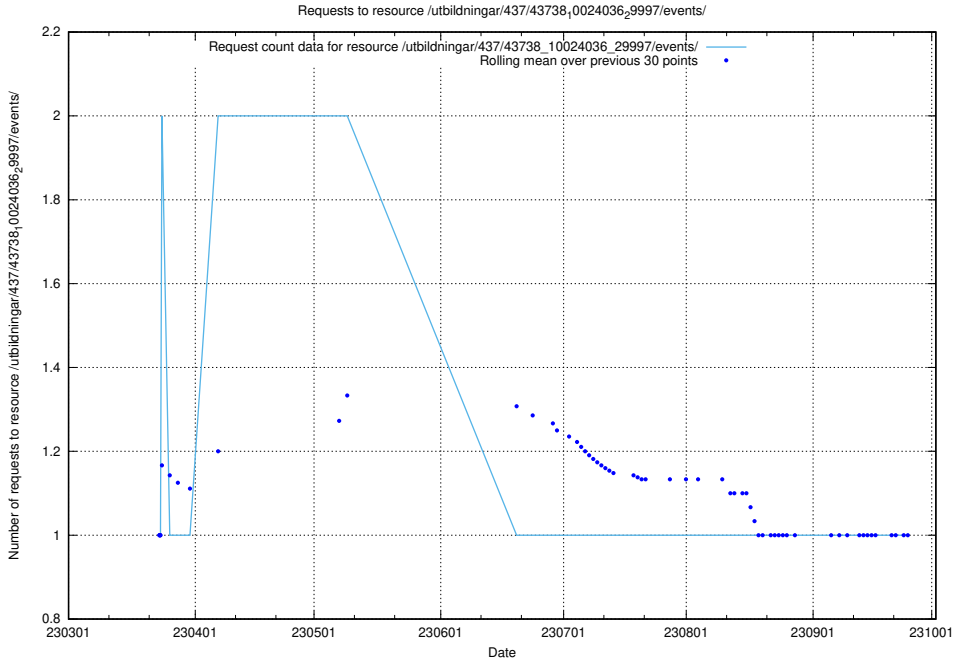

### 5.6315 Usage of /utbildningar/437/43738\_10024036\_29997/events/

Here, we count the number of requests to resource /utbildningar/437/43738\_10024036\_29997/events/.