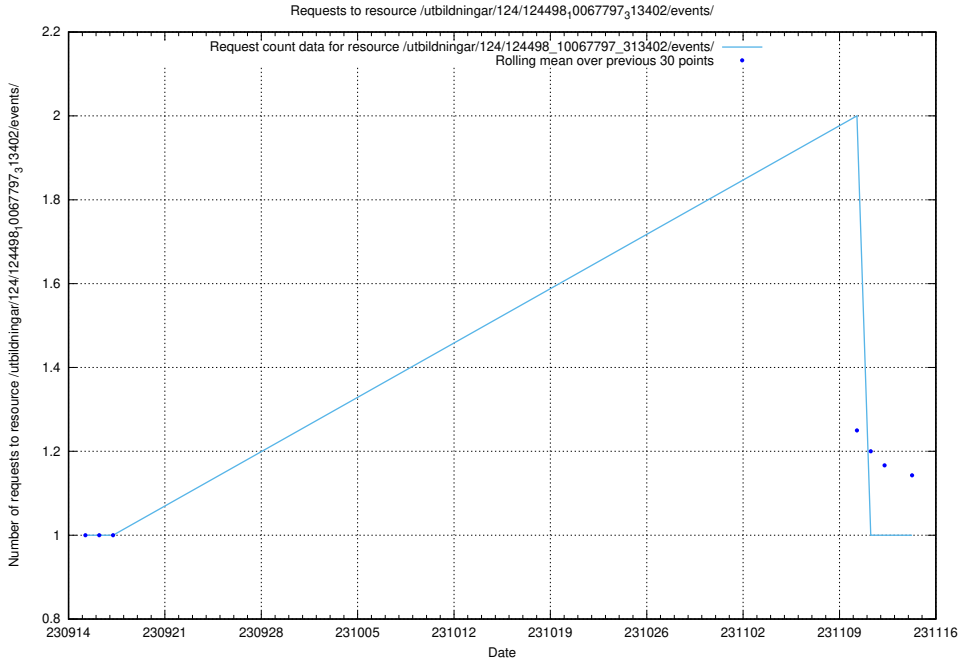

5.4519 Usage of /utbildningar/124/124498_10067797_313402/events/

Here, we count the number of requests to resource /utbildningar/124/124498_10067797_313402/events/