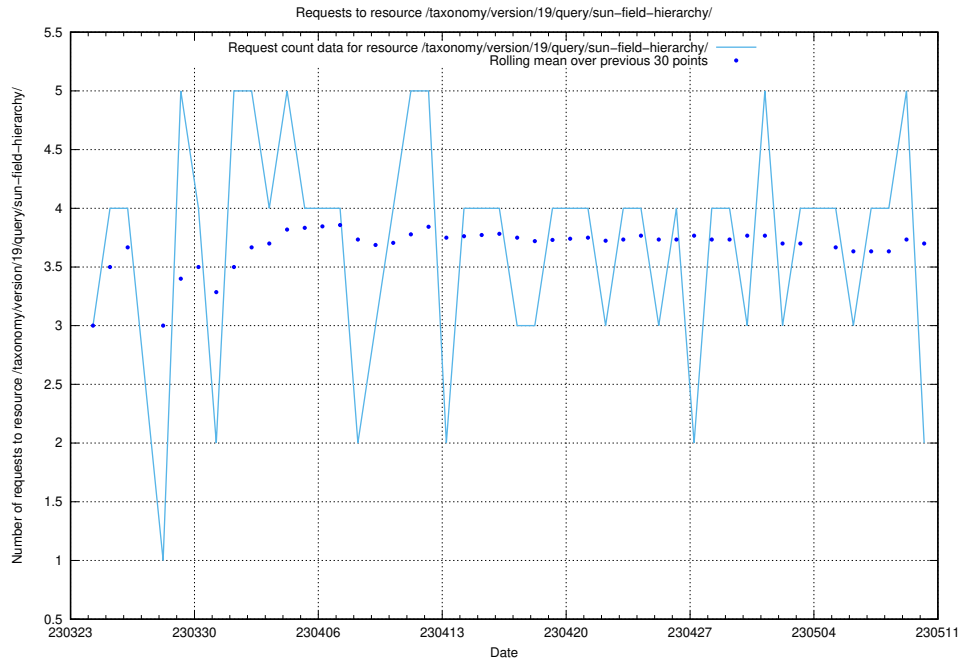

5.916 Usage of /taxonomy/version/19/query/sun-field-hierarchy/

Here, we count the number of requests to resource /taxonomy/version/19/query/sun-field-hierarchy/.