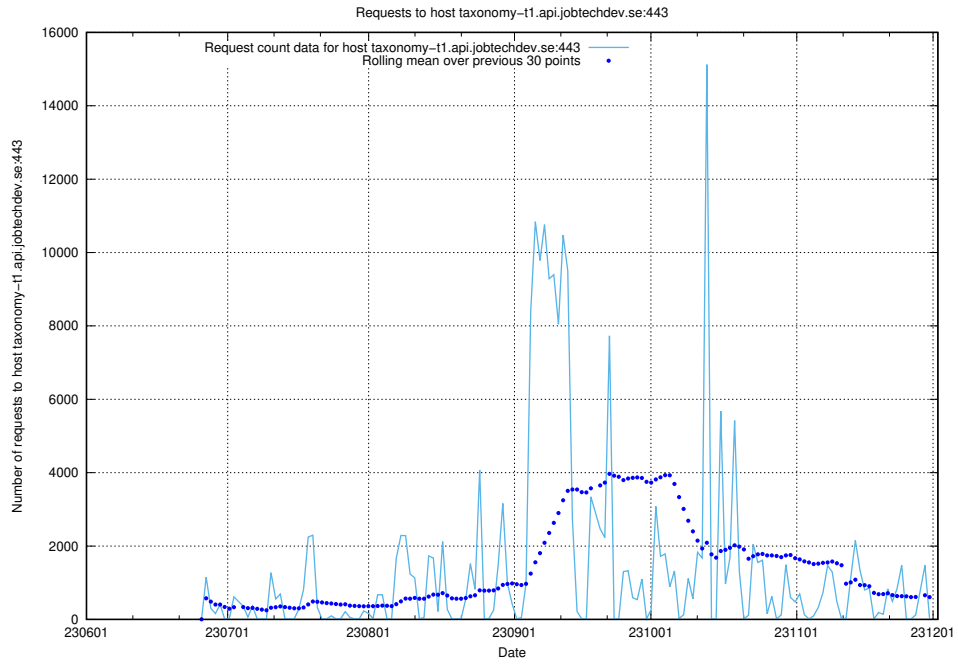

### 7.60 Usage of staping.jobtechdev.se

Here, we count the number of requests to host staping.jobtechdev.se.