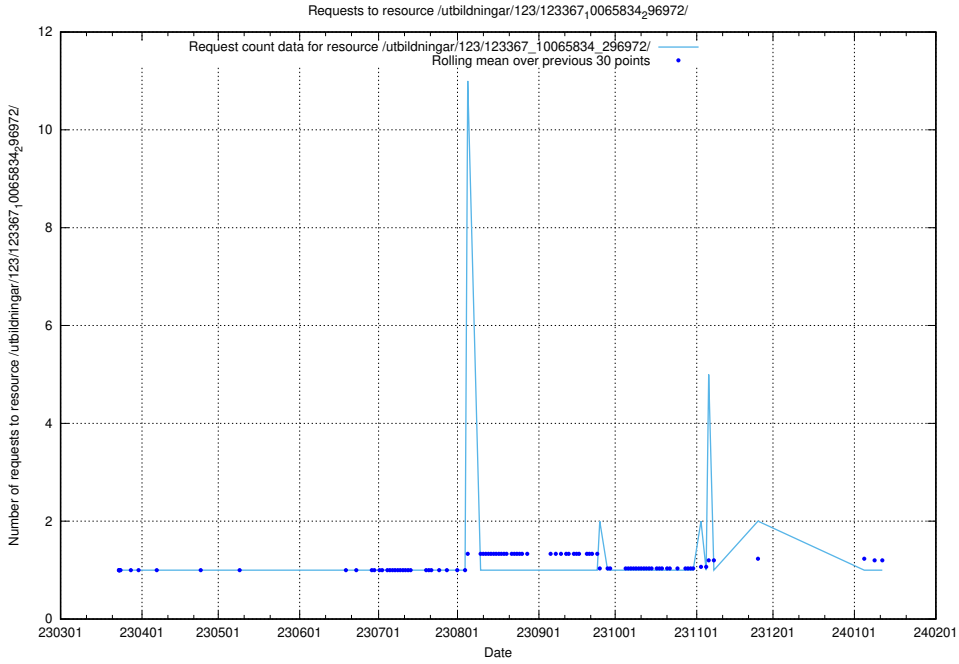

5.4808 Usage of /utbildningar/123/123367_10065834_296972/

Here, we count the number of requests to resource /utbildningar/123/123367_10065834_296972/.