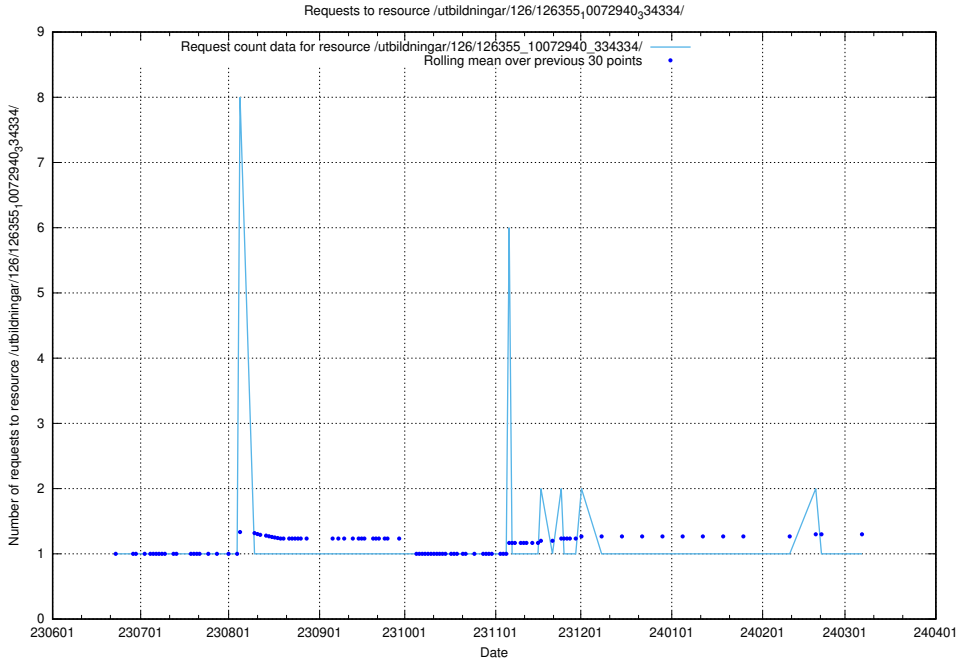

5.5592 Usage of /utbildningar/126/126355_10072940_334334/

Here, we count the number of requests to resource /utbildningar/126/126355_10072940_334334/.