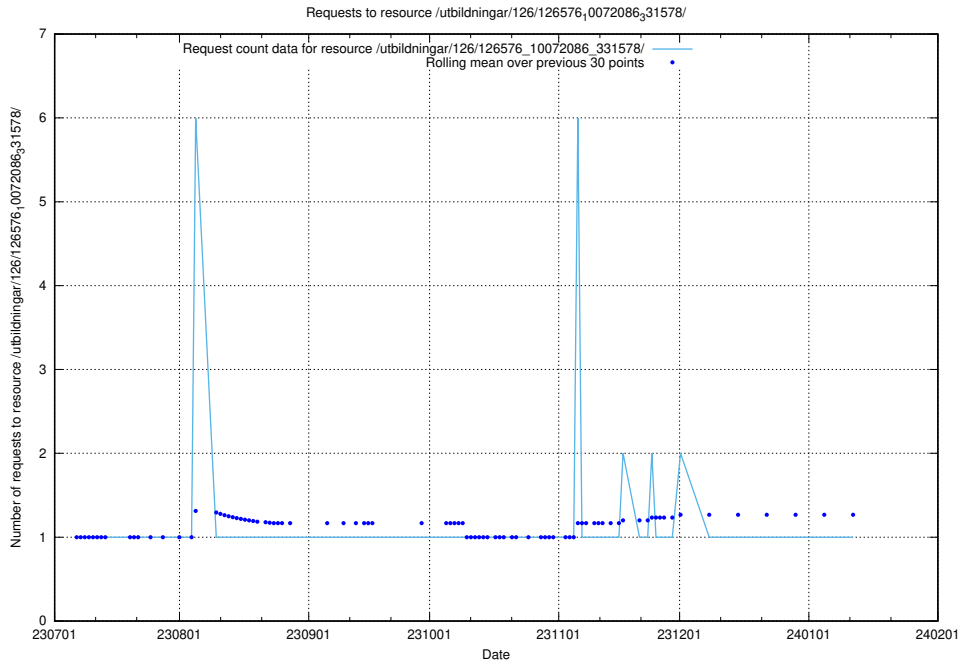

5.5233 Usage of /utbildningar/126/126576_10072086_331578/

Here, we count the number of requests to resource /utbildningar/126/126576_10072086_331578/.