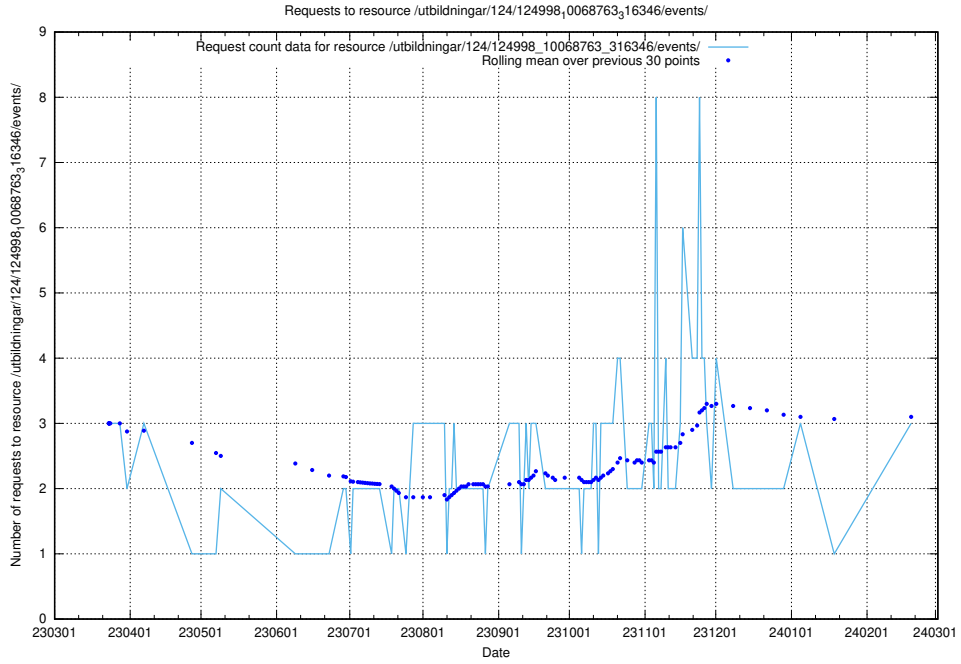

### 5.445 Usage of /utbildningar/124/124998\_10068763\_316346/events/

Here, we count the number of requests to resource /utbildningar/124/124998\_10068763\_316346/events/