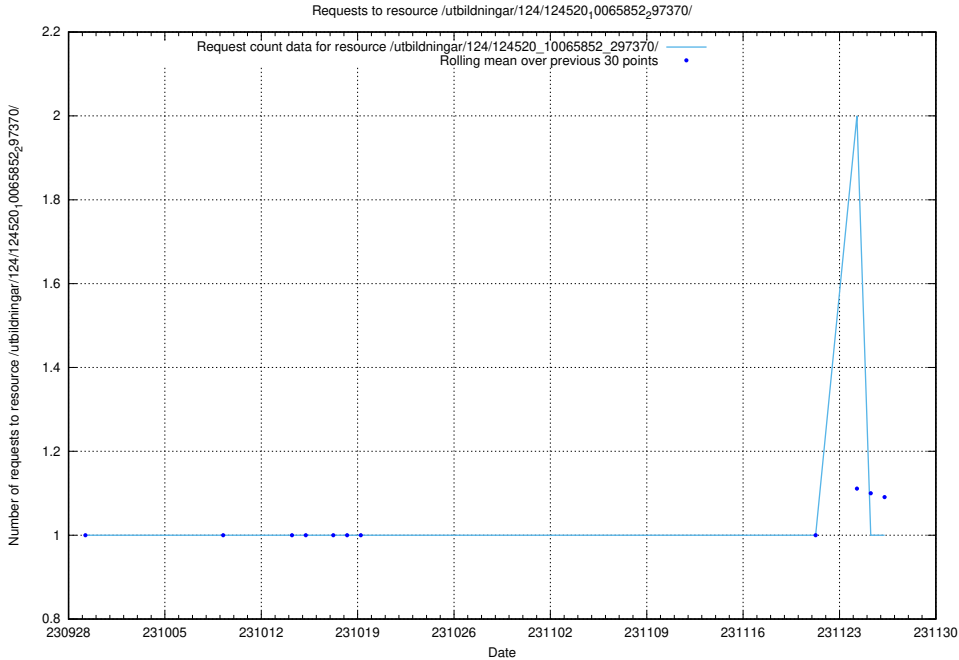

5.4402 Usage of /utbildningar/124/124520_10065852_297370/

Here, we count the number of requests to resource /utbildningar/124/124520_10065852_297370/.