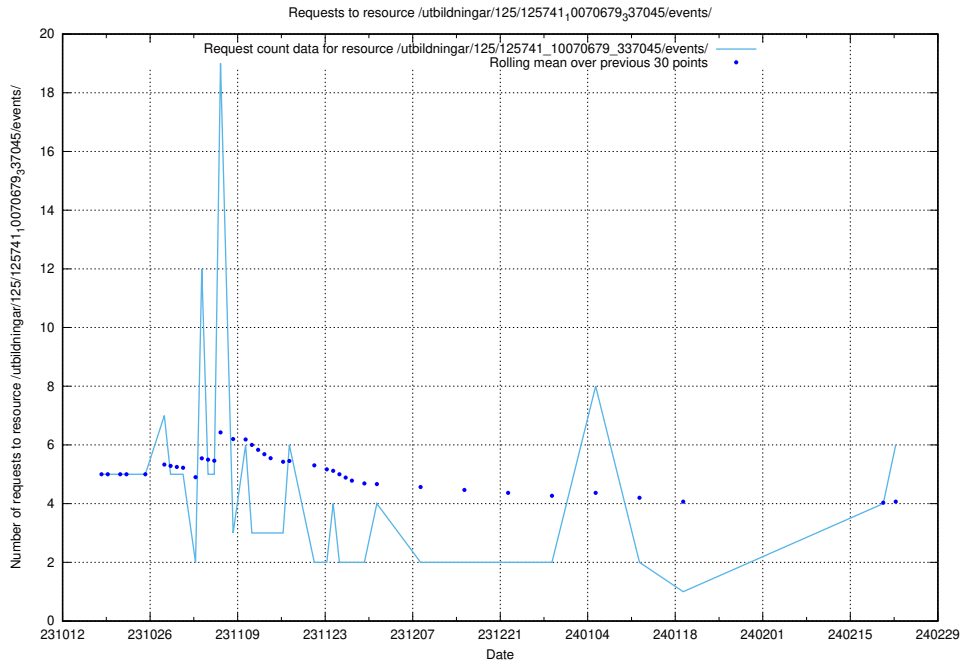

5.69 Usage of /utbildningar/125/125741_10070679_337045/events/

Here, we count the number of requests to resource /utbildningar/125/125741_10070679_337045/events/