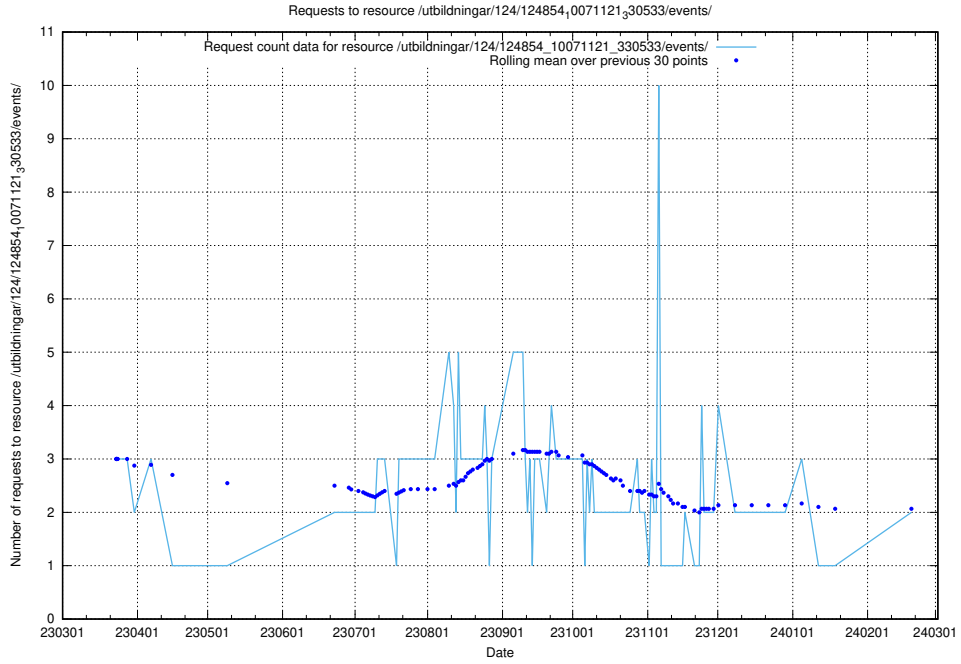

5.931 Usage of /utbildningar/124/124854_10071121_330533/events/

Here, we count the number of requests to resource /utbildningar/124/124854_10071121_330533/events/