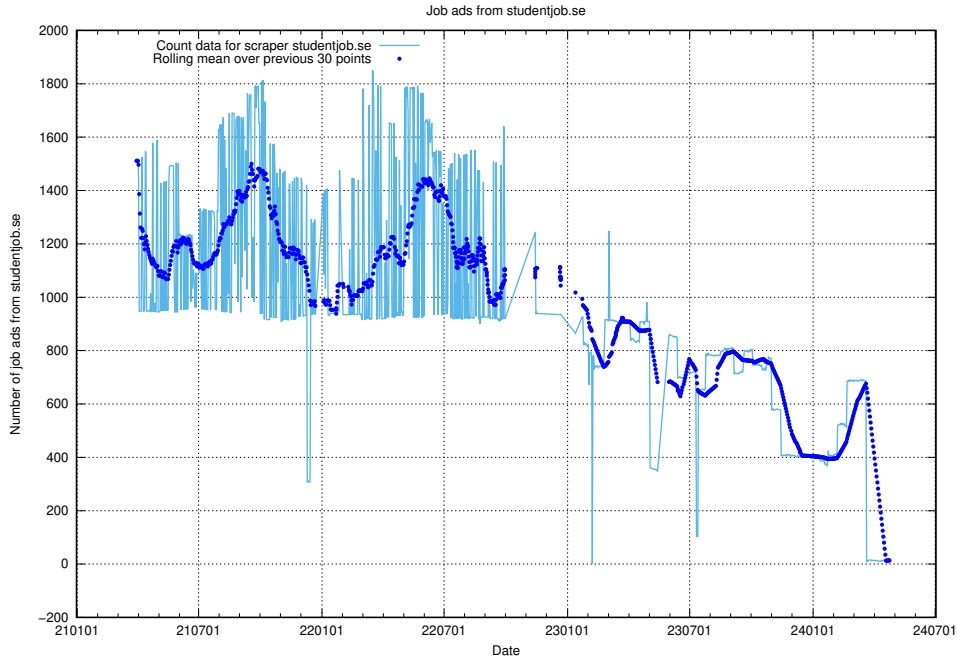

13.17 Number of ads by scraper studentjob.se

Here, we count the number of job ads scraped from studentjob.se.