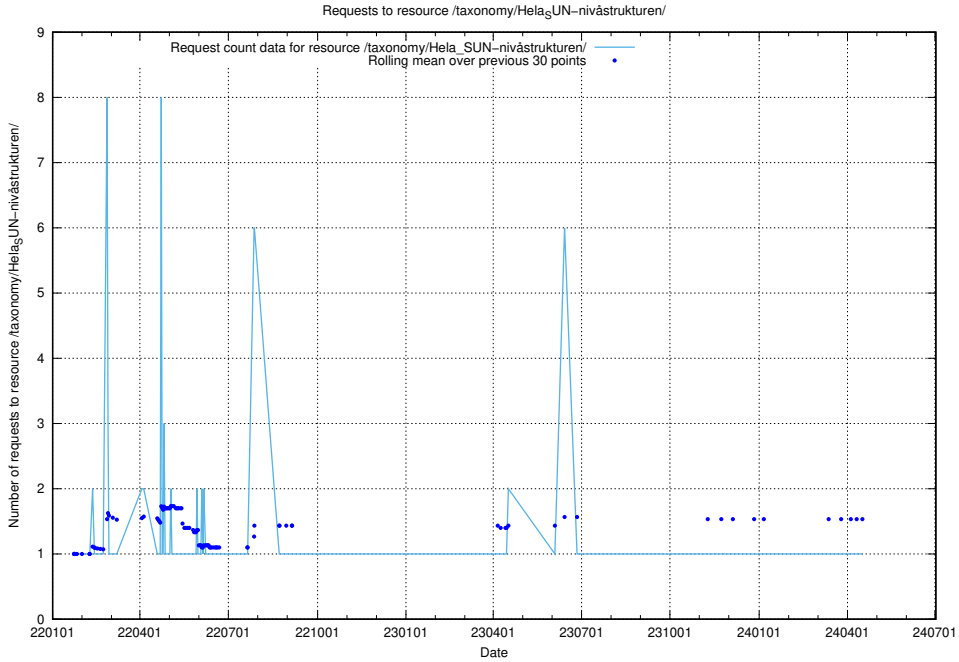

5.4244 Usage of /taxonomy/Hela_SUN-nivåstrukturen/

Here, we count the number of requests to resource /taxonomy/Hela_SUN-nivåstrukturen/.