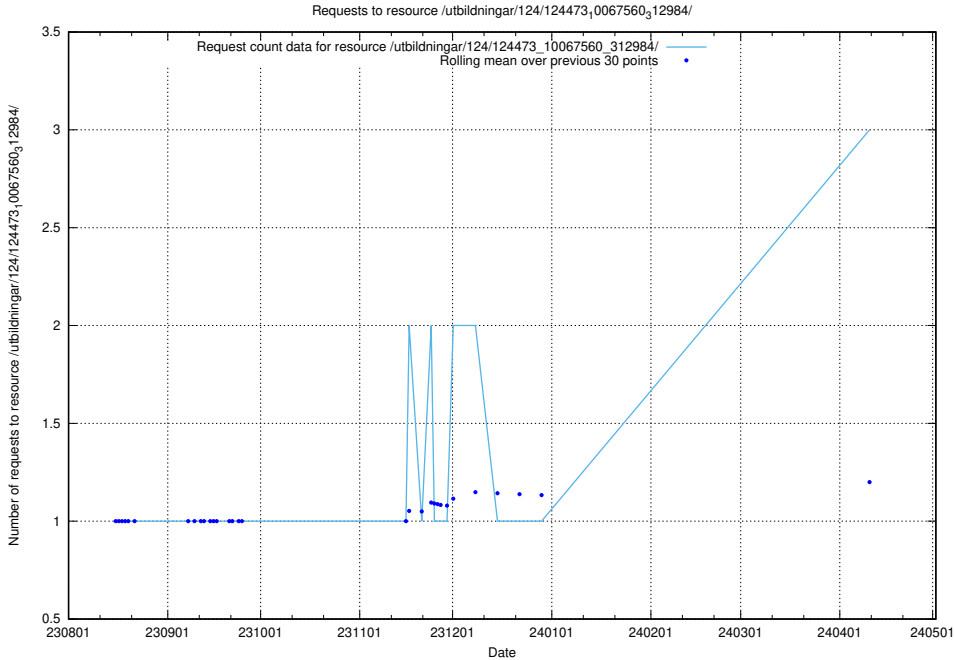

5.360 Usage of /utbildningar/124/124473_10067560_312984/

Here, we count the number of requests to resource /utbildningar/124/124473_10067560_312984/.