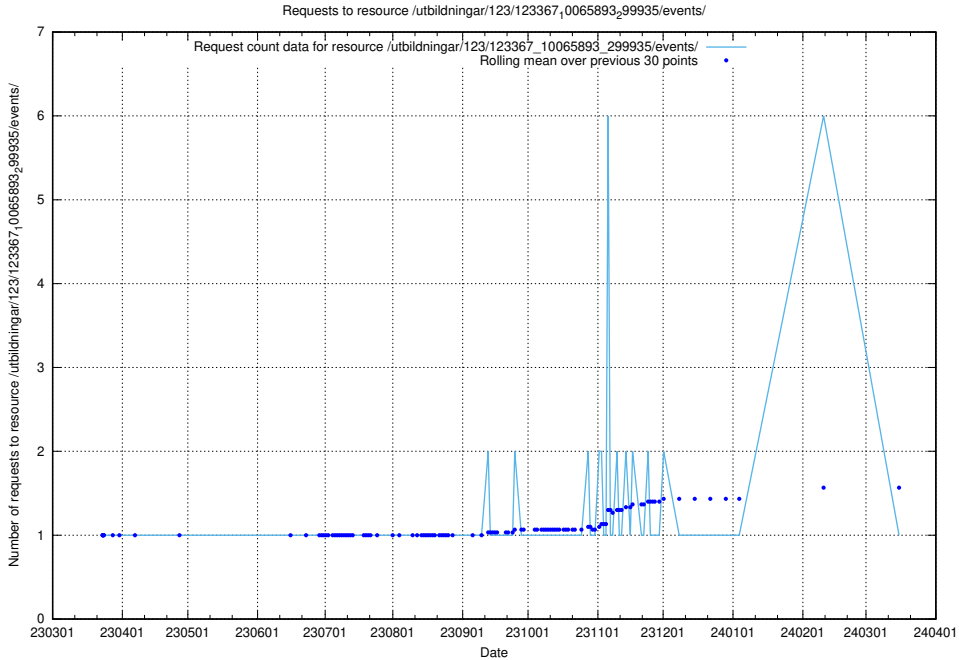

5.4677 Usage of /utbildningar/123/123367_10065893_299935/events/

Here, we count the number of requests to resource /utbildningar/123/123367_10065893_299935/events/