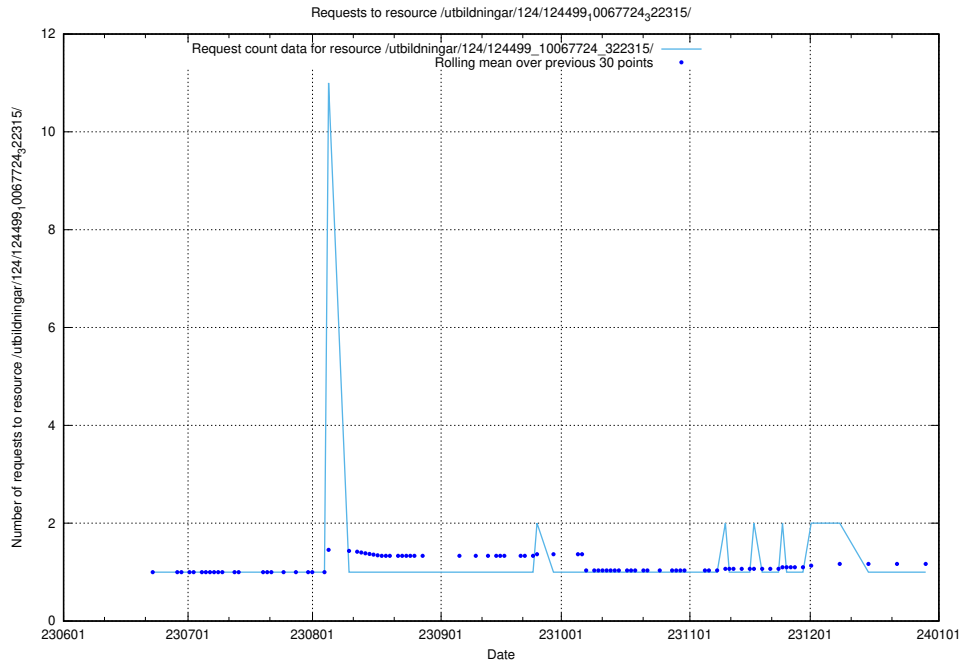

5.5718 Usage of /utbildningar/124/124499_10067724_322315/

Here, we count the number of requests to resource /utbildningar/124/124499_10067724_322315/.