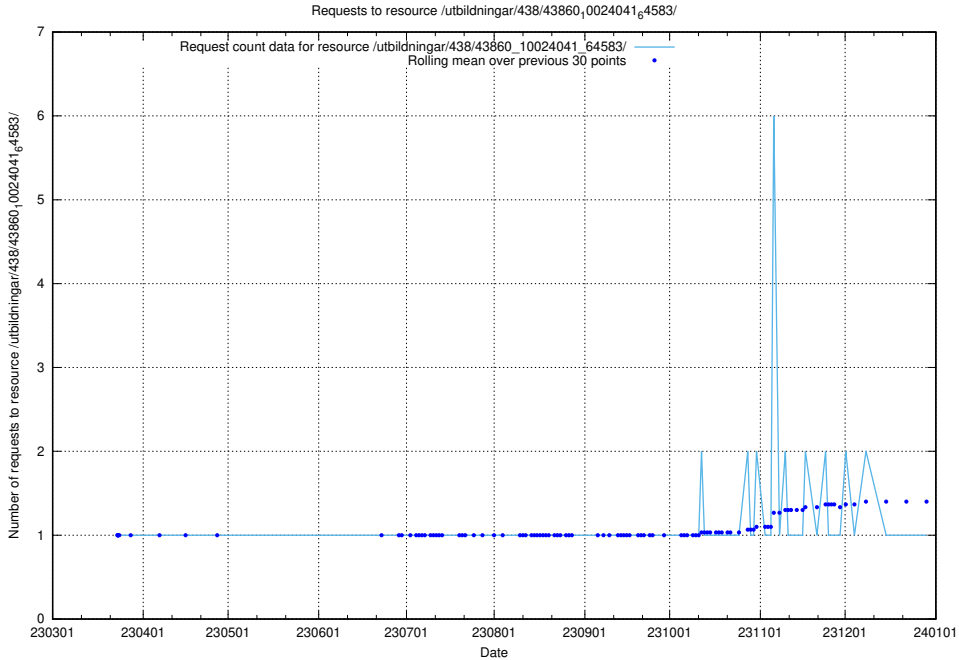

5.6247 Usage of /utbildningar/438/43860_10024041_64583/

Here, we count the number of requests to resource /utbildningar/438/43860_10024041_64583/.