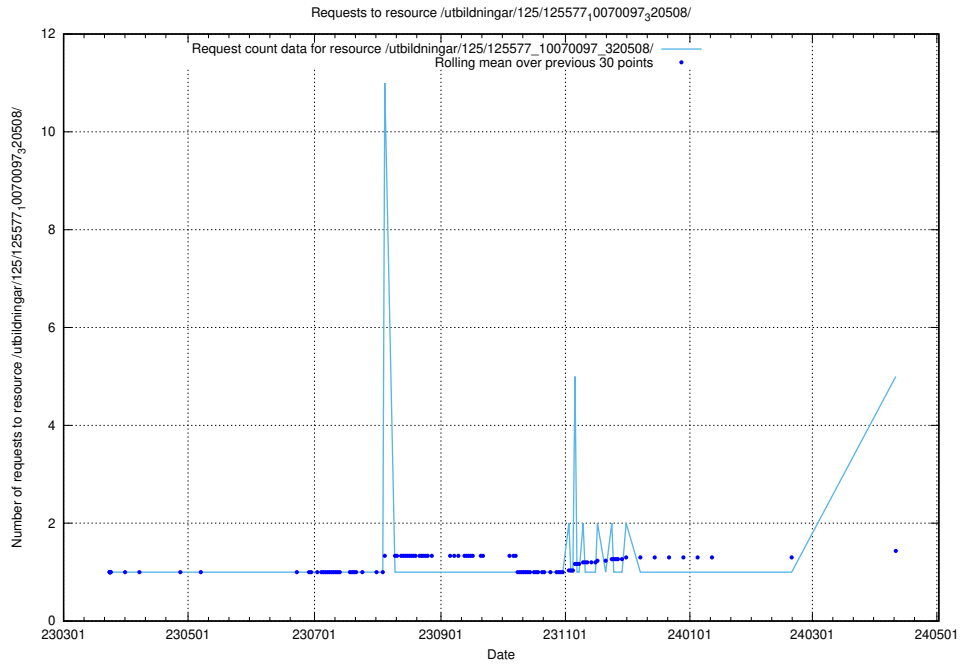

5.113 Usage of /utbildningar/125/125577_10070097_320508/

Here, we count the number of requests to resource /utbildningar/125/125577_10070097_320508/.