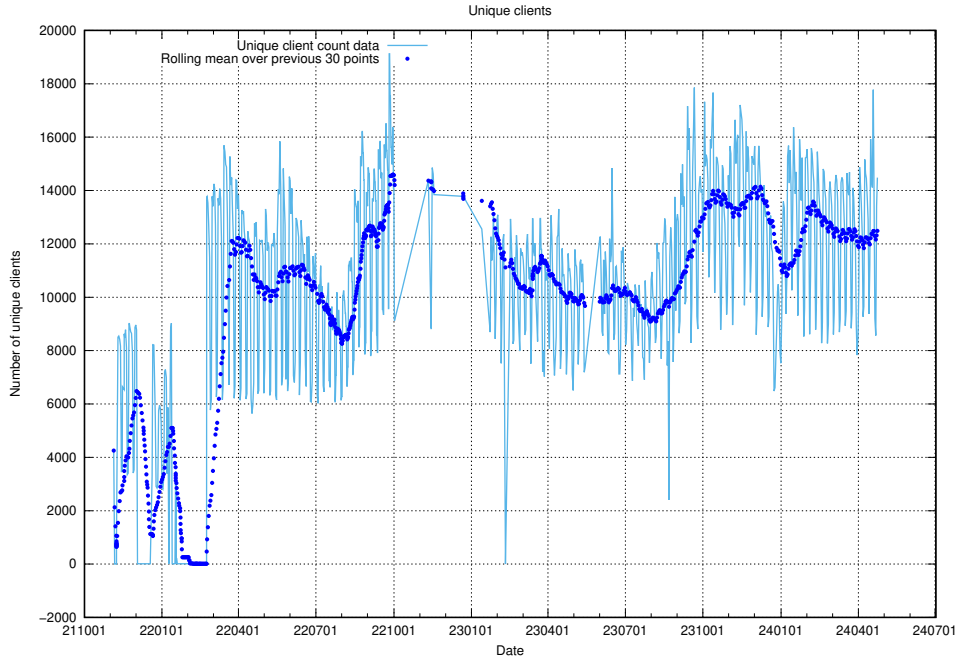

8.2 Number of unique clients

Here we extract the number of unique clients that have used our APIs.