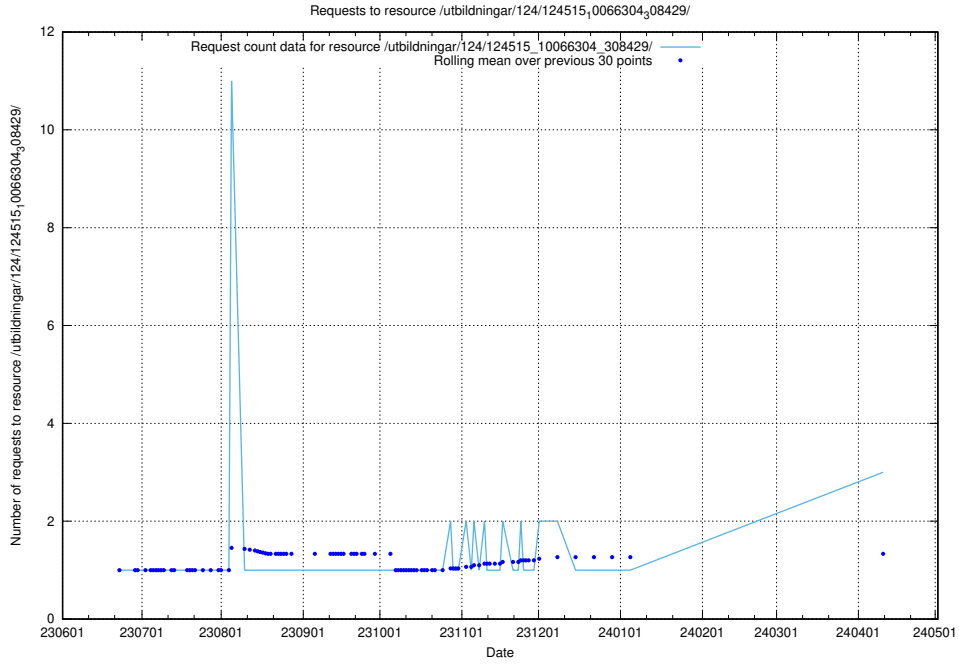

5.396 Usage of /utbildningar/124/124515_10066304_308429/

Here, we count the number of requests to resource /utbildningar/124/124515_10066304_308429/.