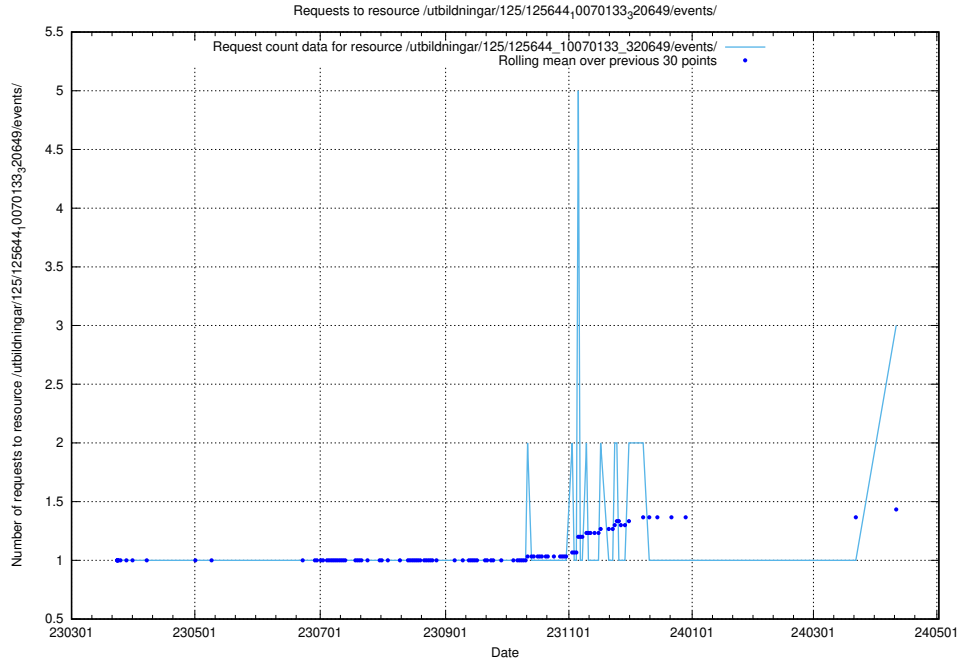

5.260 Usage of /utbildningar/125/125644_10070133_320649/events/

Here, we count the number of requests to resource /utbildningar/125/125644_10070133_320649/events/