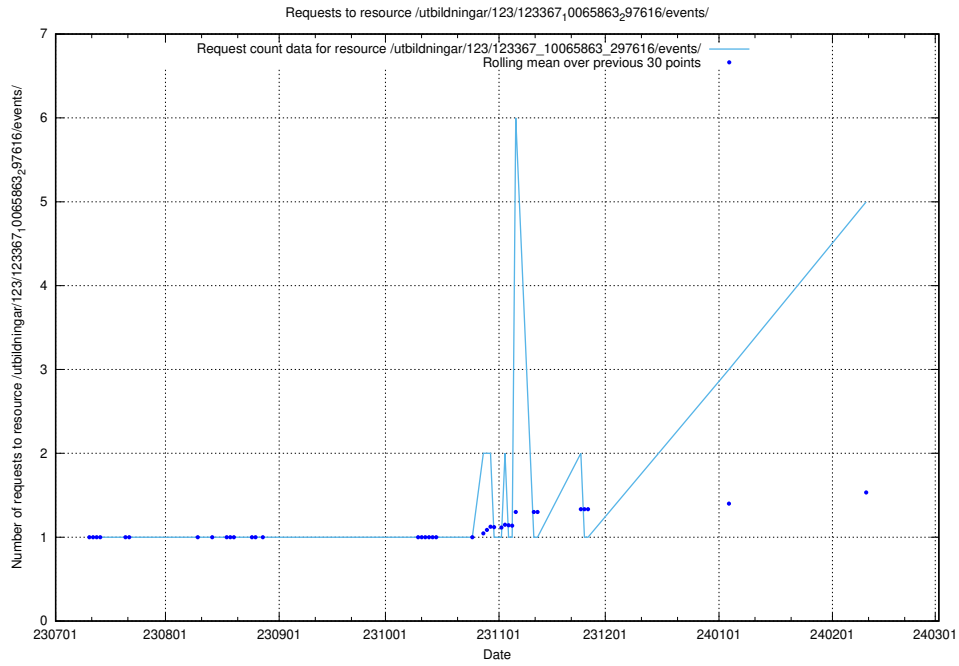

5.146 Usage of /utbildningar/123/123367_10065863_297616/events/

Here, we count the number of requests to resource /utbildningar/123/123367_10065863_297616/events/