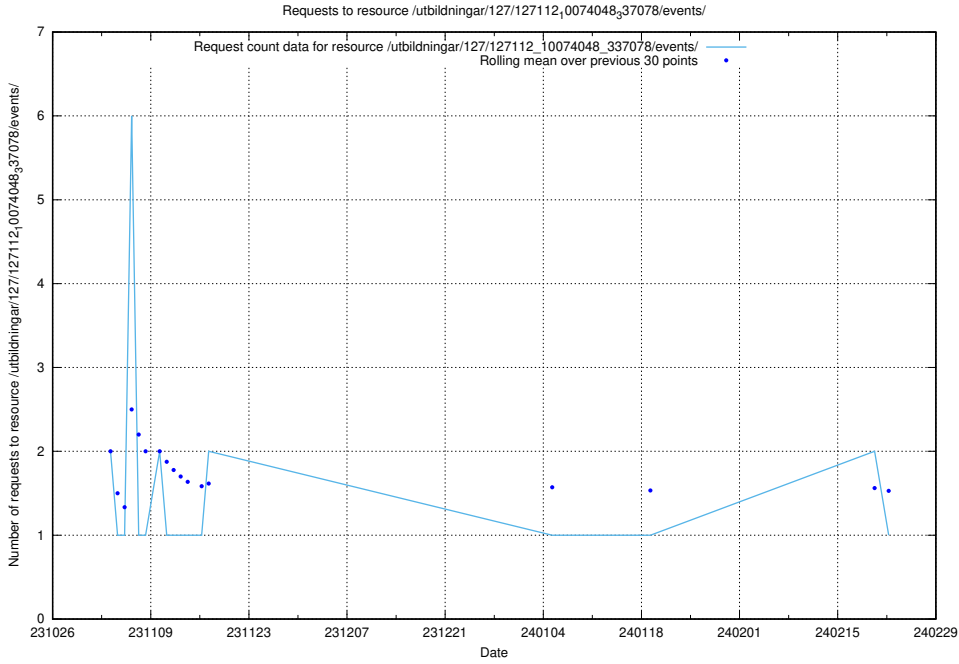

5.4084 Usage of /utbildningar/127/127112_10074048_337078/events/

Here, we count the number of requests to resource /utbildningar/127/127112_10074048_337078/events/