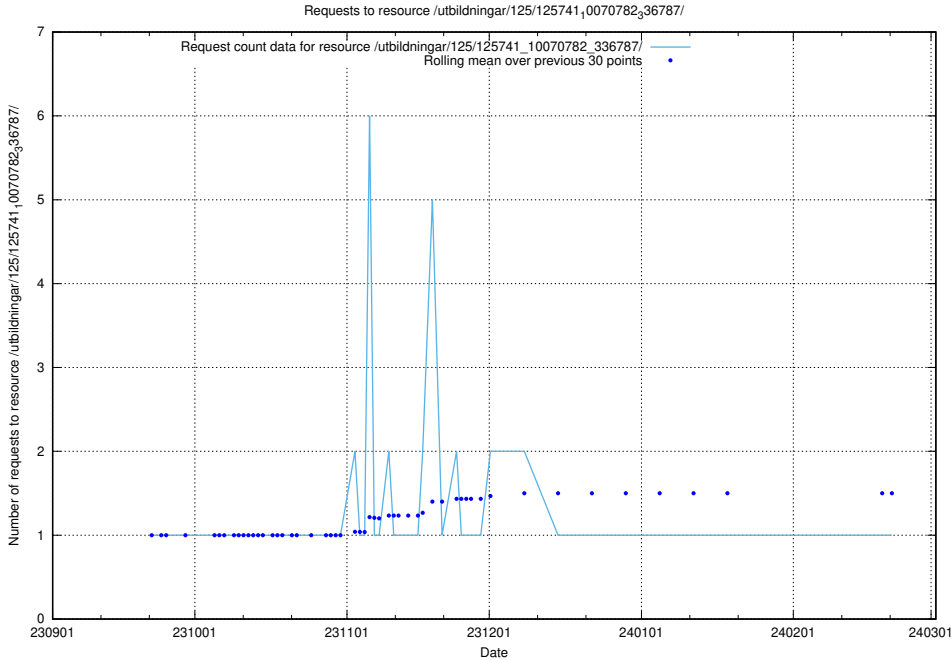

5.4445 Usage of /utbildningar/125/125741_10070782_336787/

Here, we count the number of requests to resource /utbildningar/125/125741_10070782_336787/.