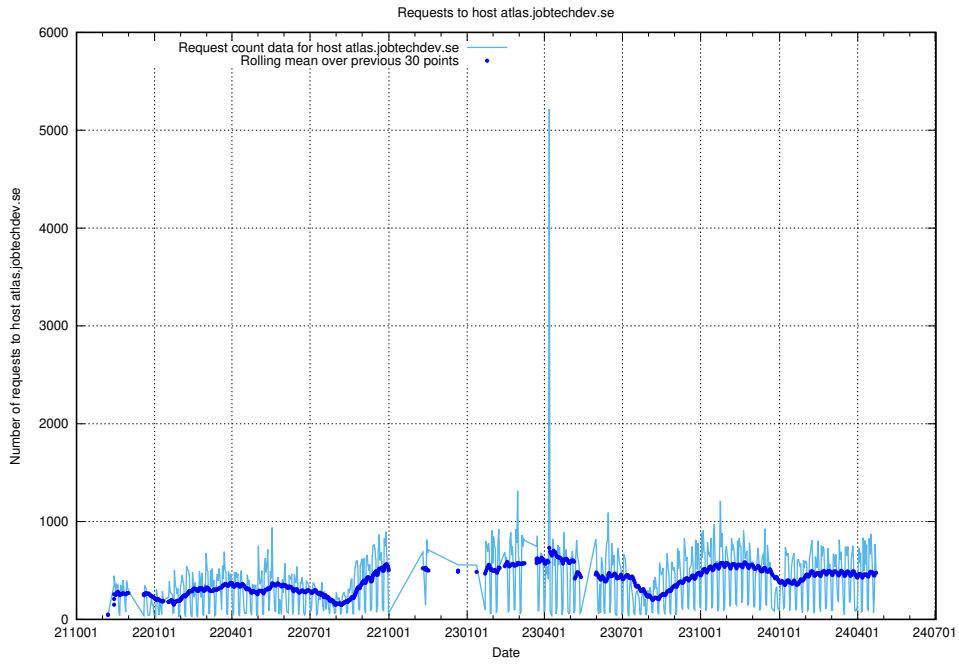

7.24 Usage of atlas.jobtechdev.se

Here, we count the number of requests to host atlas.jobtechdev.se.