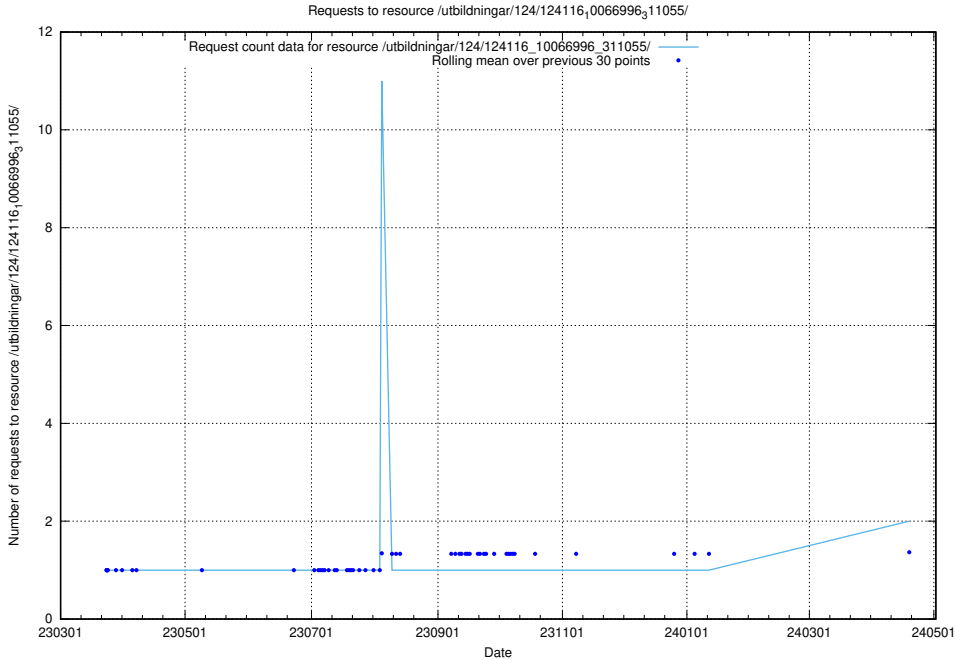

### 5.706 Usage of /utbildningar/124/124498\_10067717\_336825/events/

Here, we count the number of requests to resource /utbildningar/124/124498\_10067717\_336825/events/