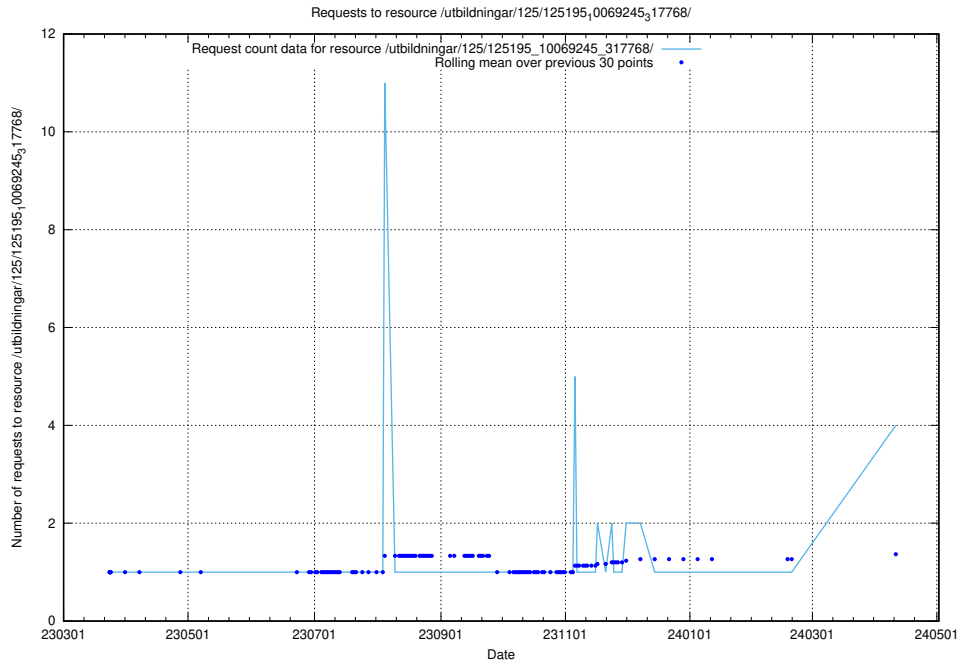

5.165 Usage of /utbildningar/125/125195_10069245_317768/

Here, we count the number of requests to resource /utbildningar/125/125195_10069245_317768/.