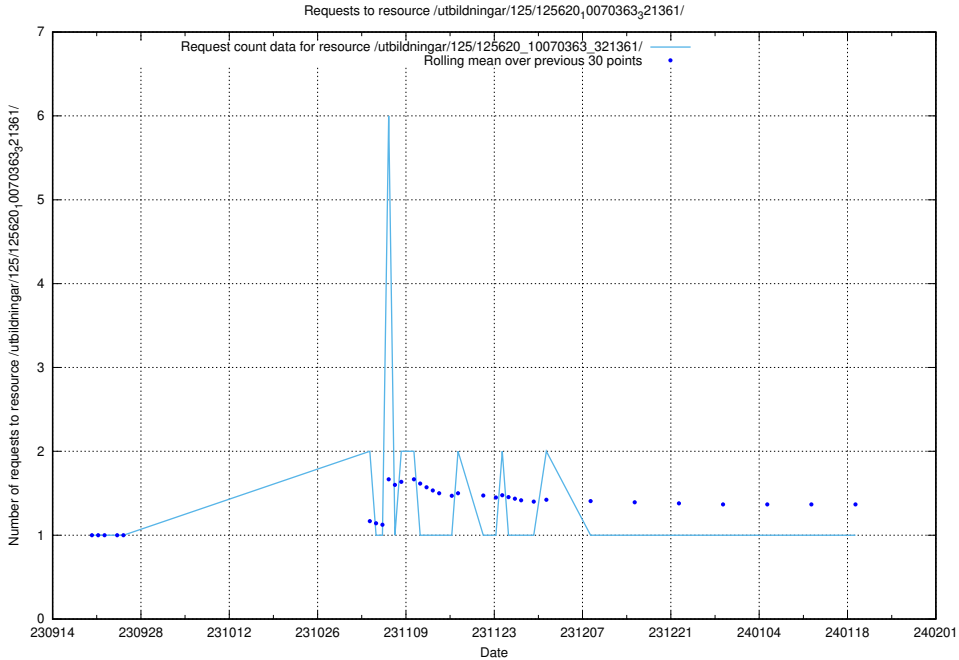

5.4473 Usage of /utbildningar/125/125620_10070363_321361/

Here, we count the number of requests to resource /utbildningar/125/125620_10070363_321361/.