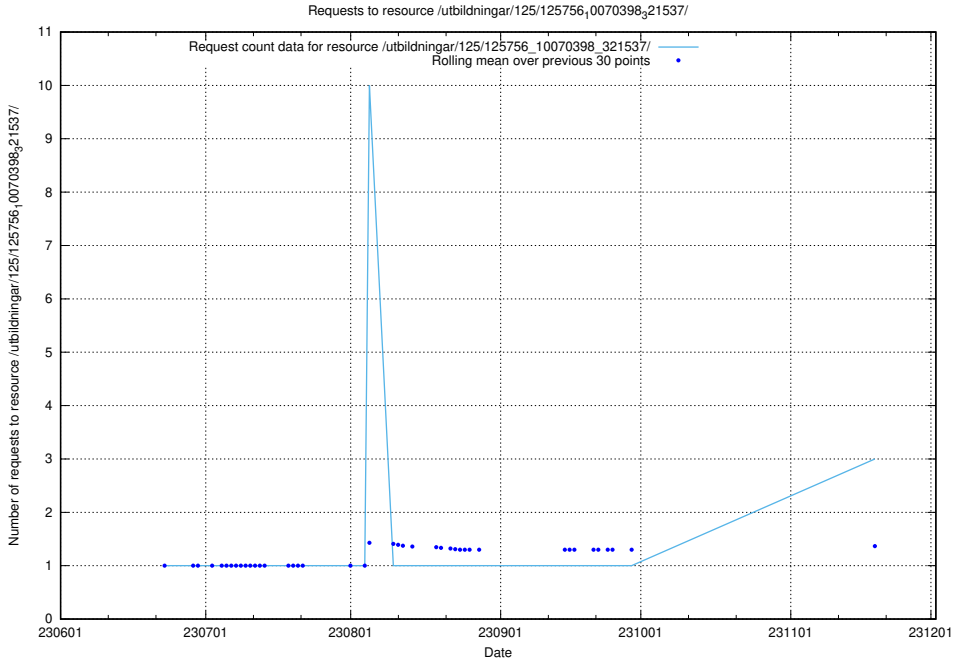

5.391 Usage of /utbildningar/125/125756_10070398_321537/

Here, we count the number of requests to resource /utbildningar/125/125756_10070398_321537/.