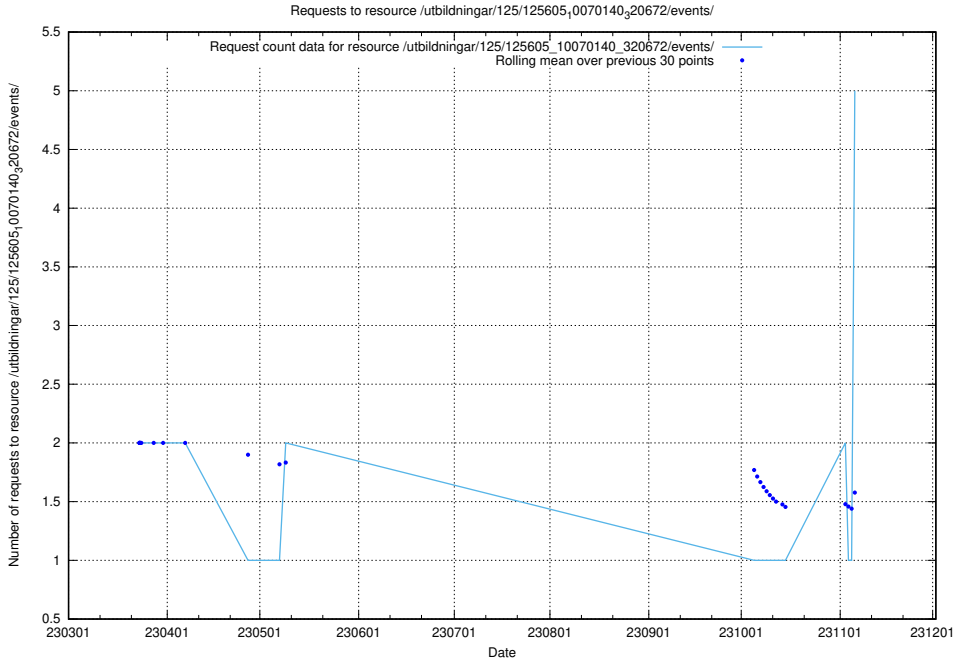

5.154 Usage of /utbildningar/125/125605_10070140_320672/events/

Here, we count the number of requests to resource /utbildningar/125/125605_10070140_320672/events/