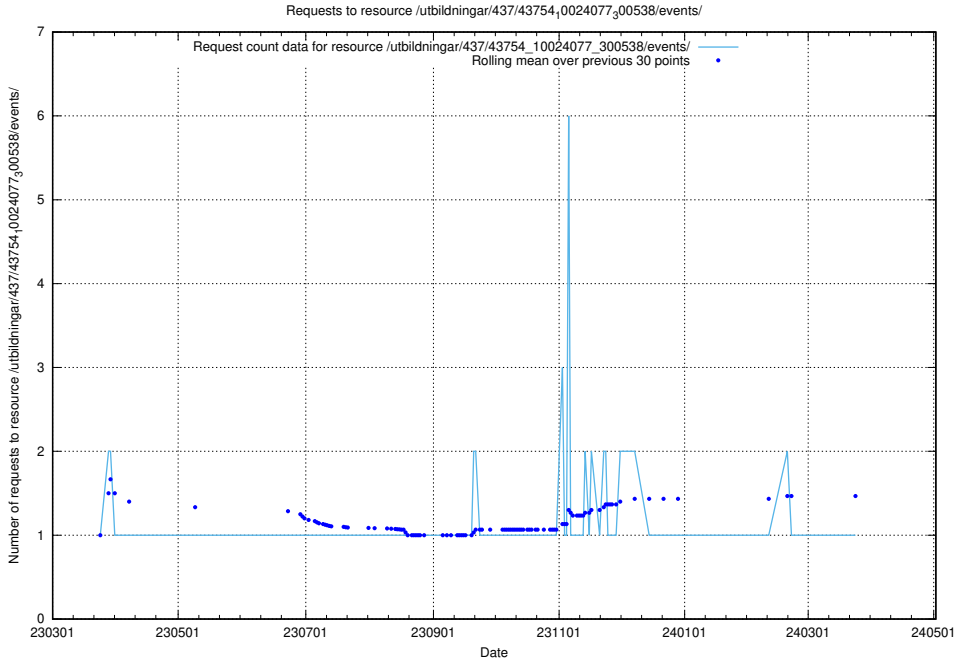

5.6121 Usage of /utbildningar/437/43754_10024077_300538/events/

Here, we count the number of requests to resource /utbildningar/437/43754_10024077_300538/events/.