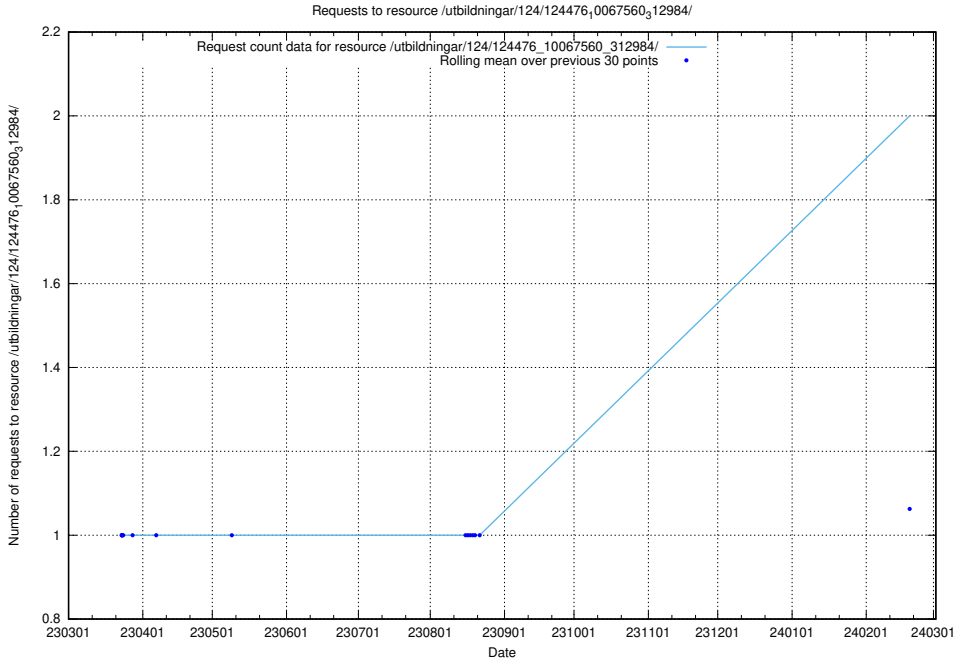

5.613 Usage of /utbildningar/124/124476_10067560_312984/

Here, we count the number of requests to resource /utbildningar/124/124476_10067560_312984/.