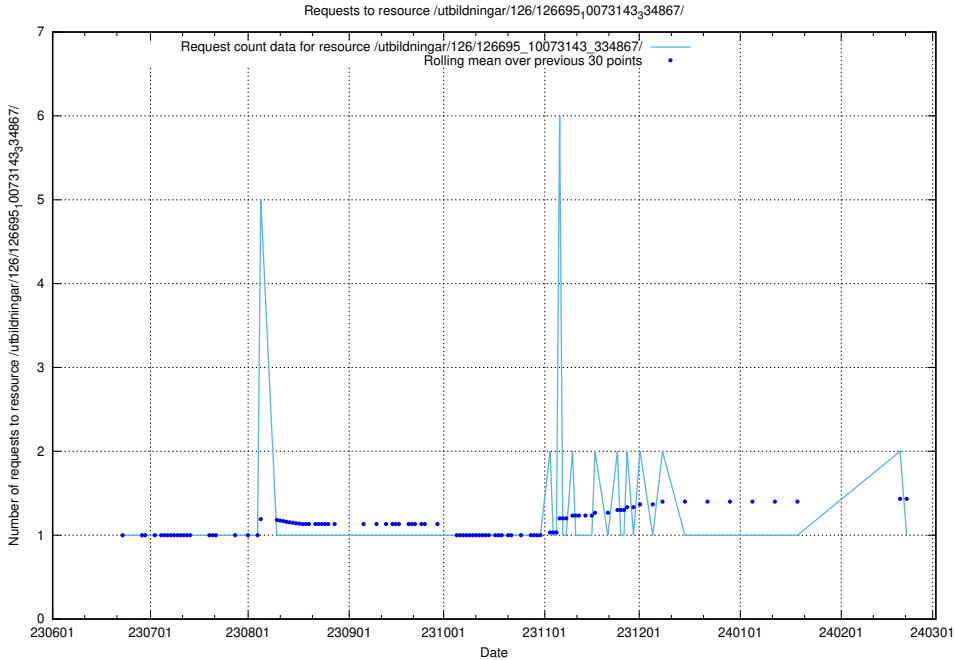

5.5566 Usage of /utbildningar/126/126695_10073143_334867/

Here, we count the number of requests to resource /utbildningar/126/126695_10073143_334867/.