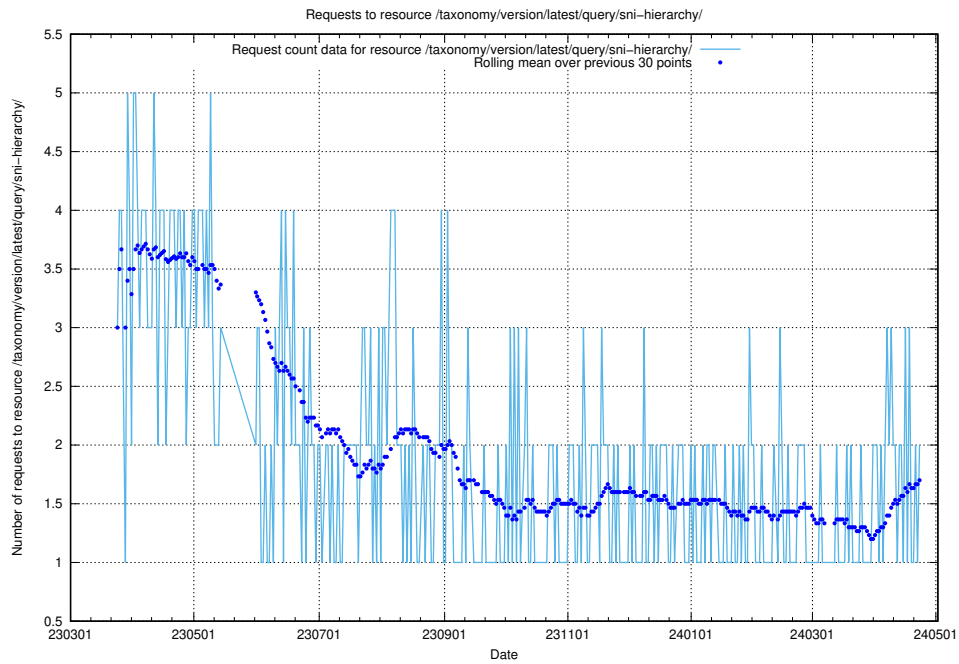

### 5.905 Usage of /taxonomy/version/latest/query/skills/

Here, we count the number of requests to resource /taxonomy/version/latest/query/skills/.