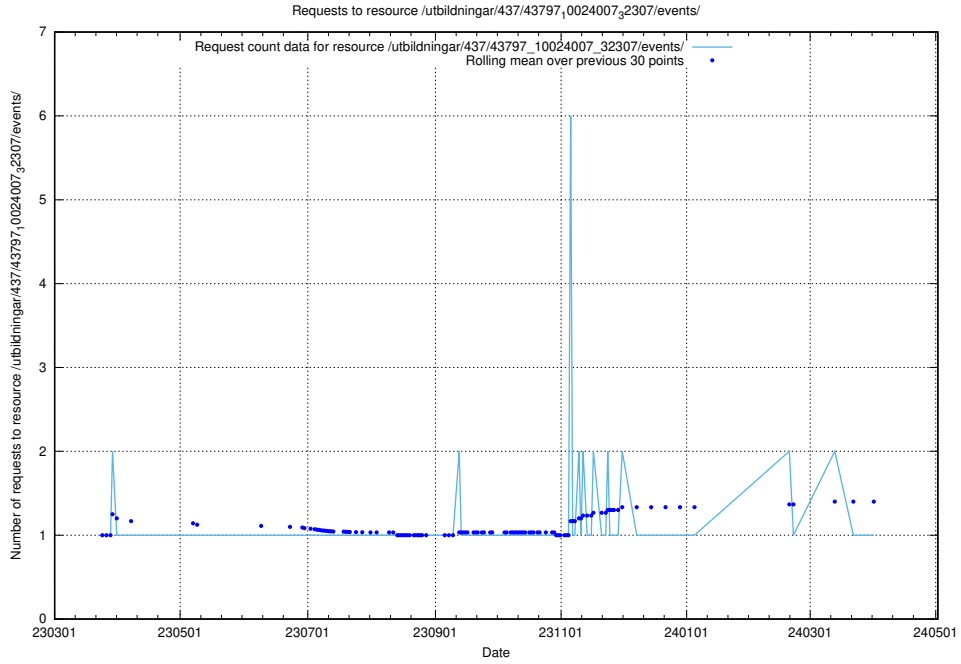

5.6105 Usage of /utbildningar/437/43797_10024007_32307/events/

Here, we count the number of requests to resource /utbildningar/437/43797_10024007_32307/events/.