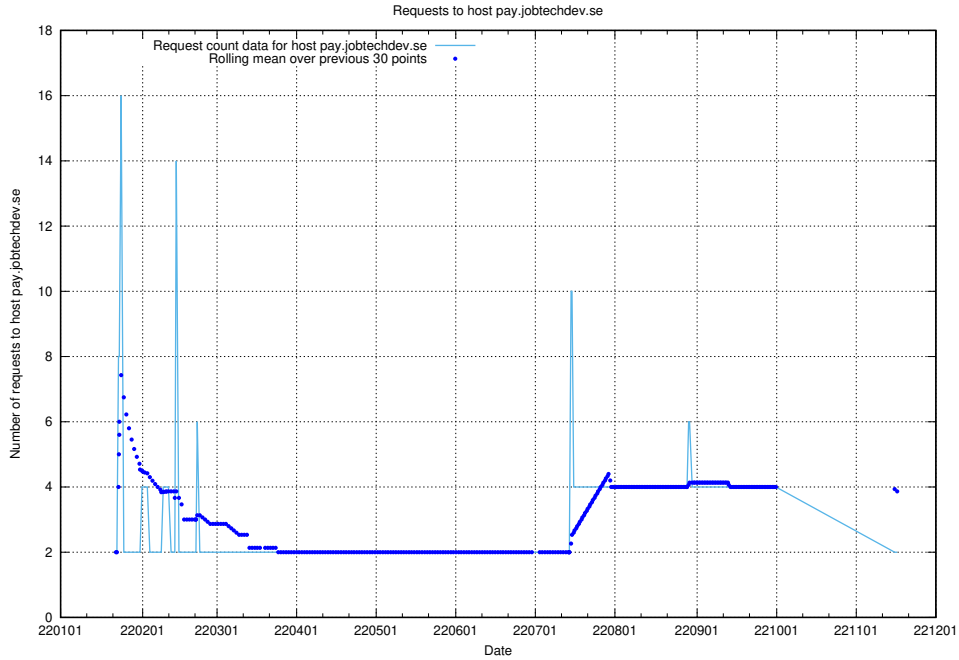

7.589 Usage of pay.jobtechdev.se

Here, we count the number of requests to host pay.jobtechdev.se.