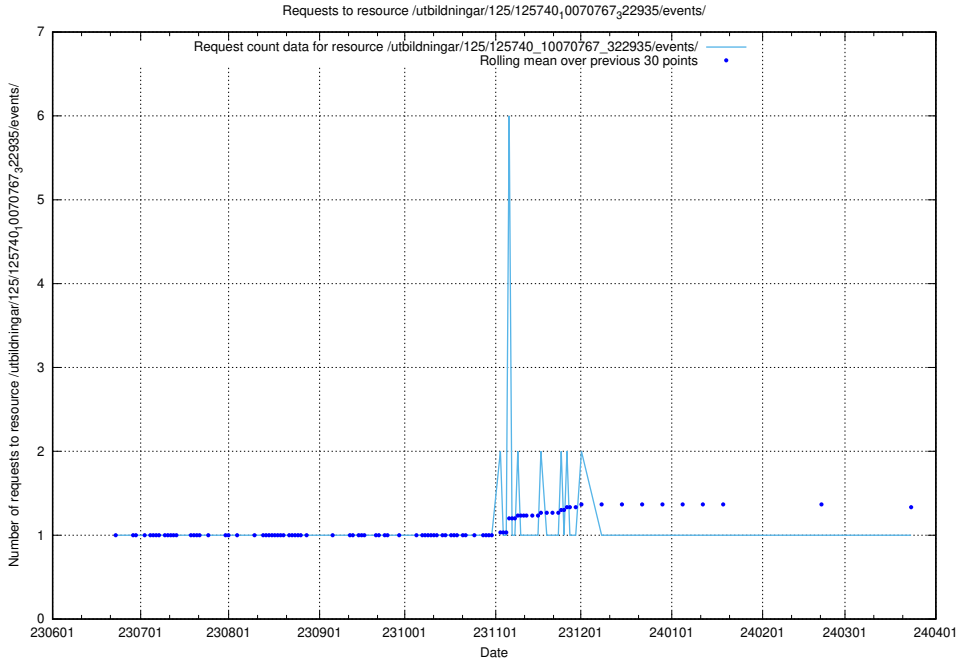

5.5634 Usage of /utbildningar/125/125740_10070767_322935/events/

Here, we count the number of requests to resource /utbildningar/125/125740_10070767_322935/events/