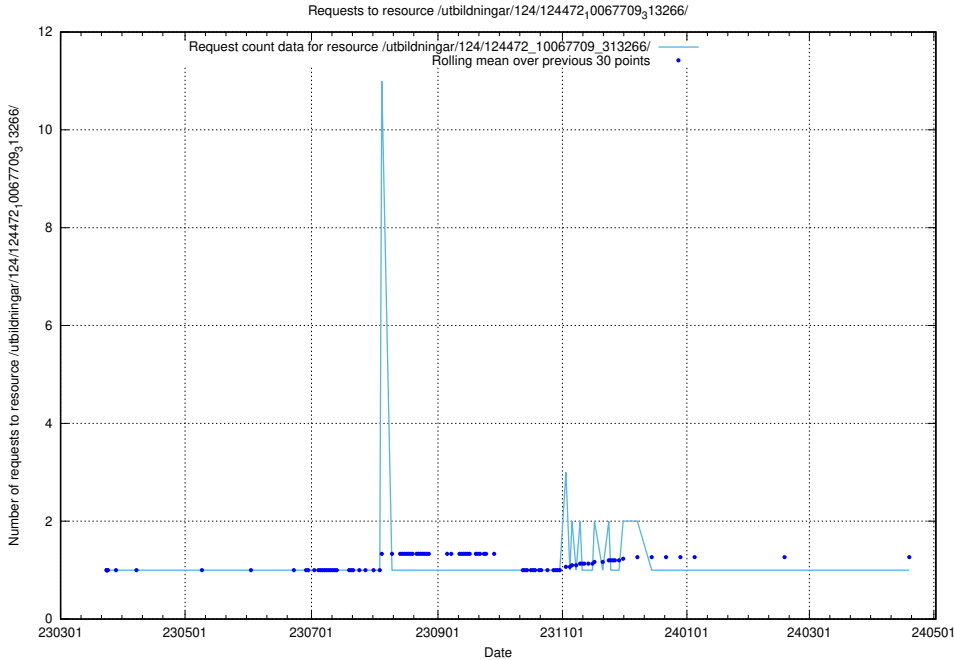

5.2997 Usage of /utbildningar/124/124472_10067709_313266/

Here, we count the number of requests to resource /utbildningar/124/124472_10067709_313266/.