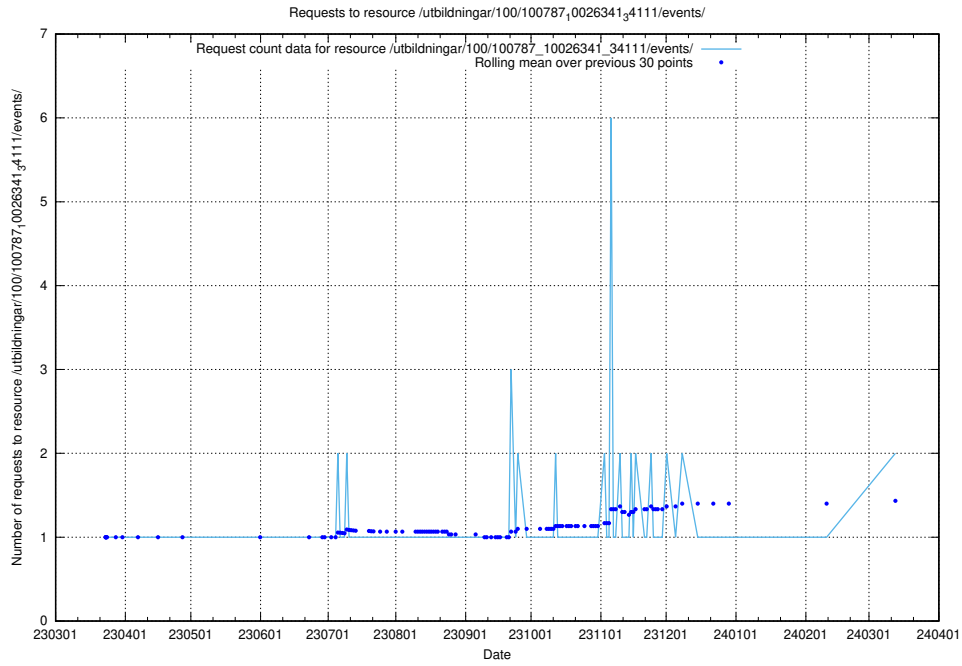

5.821 Usage of /utbildningar/100/100787_10026341_34111/events/

Here, we count the number of requests to resource /utbildningar/100/100787_10026341_34111/events/.