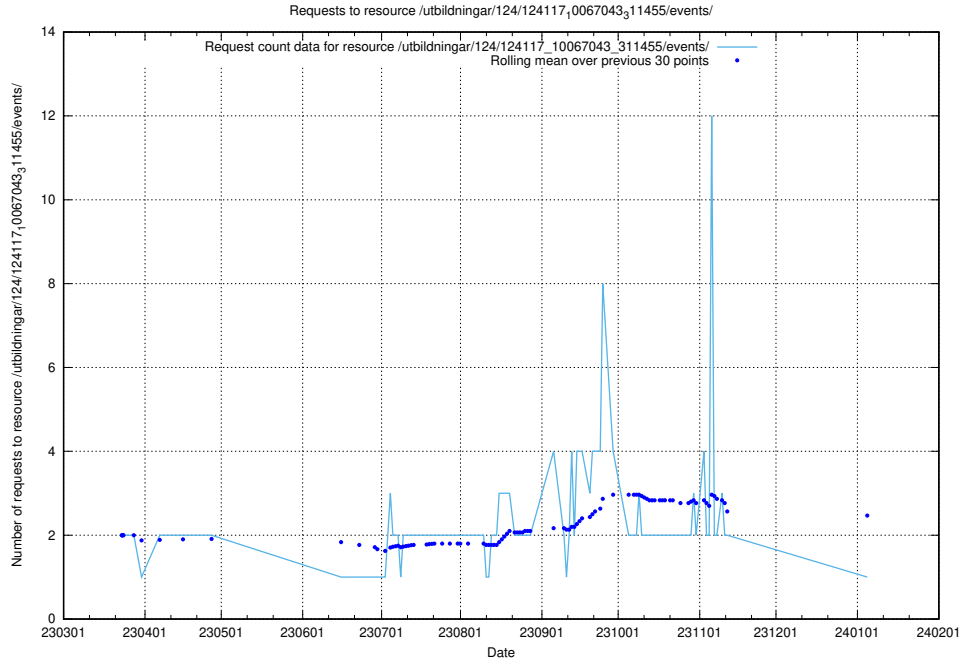

5.6229 Usage of /utbildningar/124/124117_10067043_311455/events/

Here, we count the number of requests to resource /utbildningar/124/124117_10067043_311455/events/