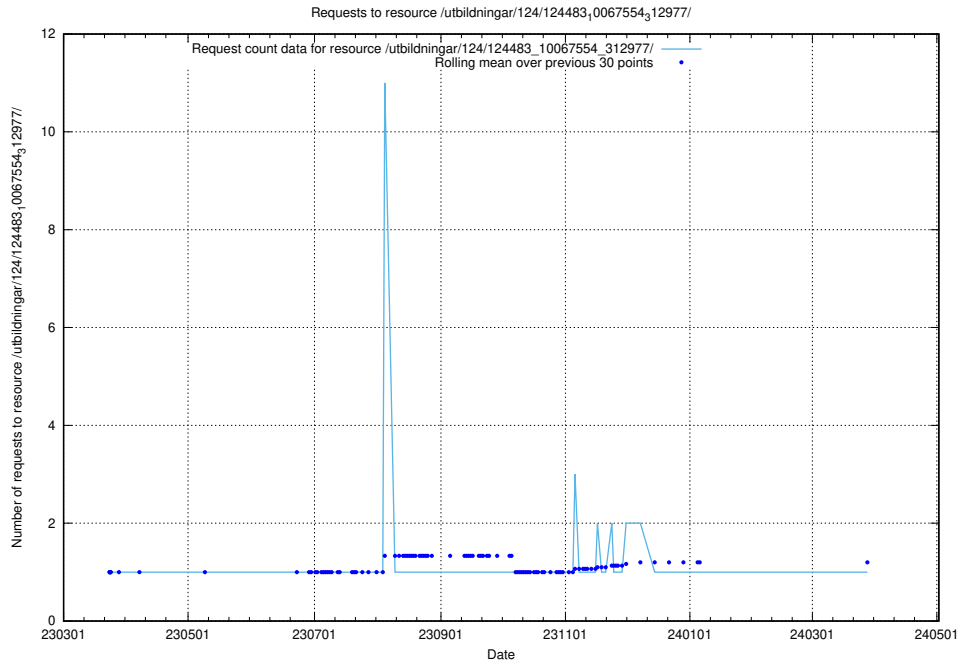

5.2741 Usage of /utbildningar/124/124483_10067554_312977/

Here, we count the number of requests to resource /utbildningar/124/124483_10067554_312977/.