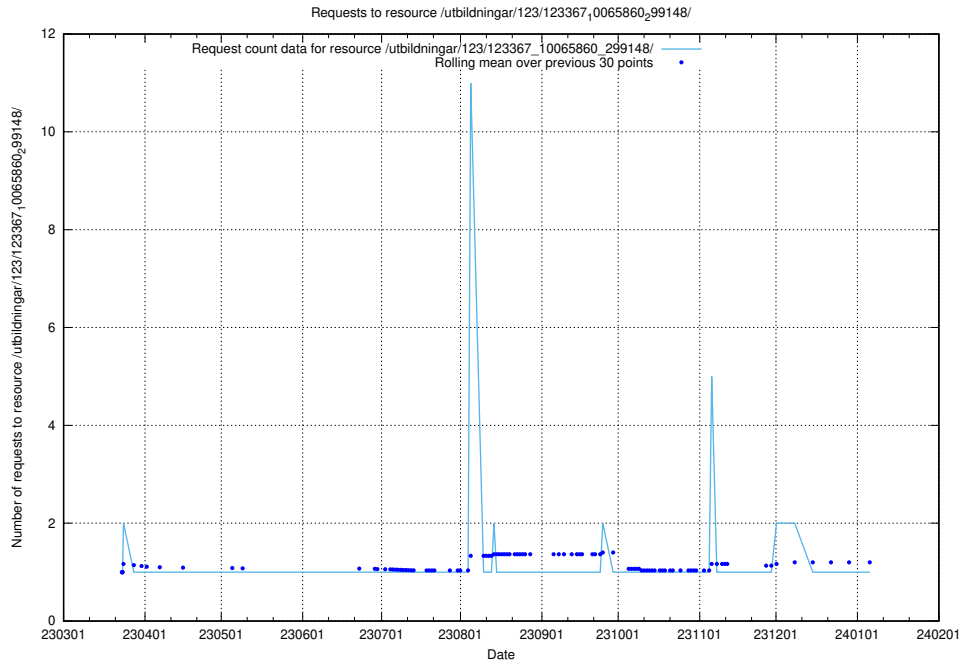

5.4768 Usage of /utbildningar/123/123367_10065860_299148/

Here, we count the number of requests to resource /utbildningar/123/123367_10065860_299148/.