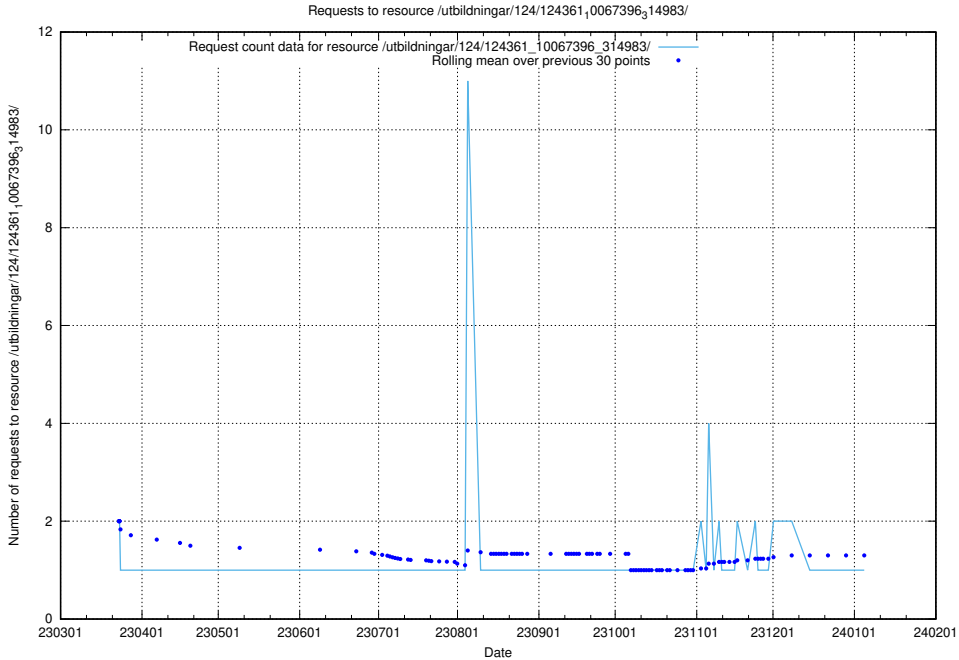

5.6225 Usage of /utbildningar/124/124361_10067396_314983/

Here, we count the number of requests to resource /utbildningar/124/124361_10067396_314983/.