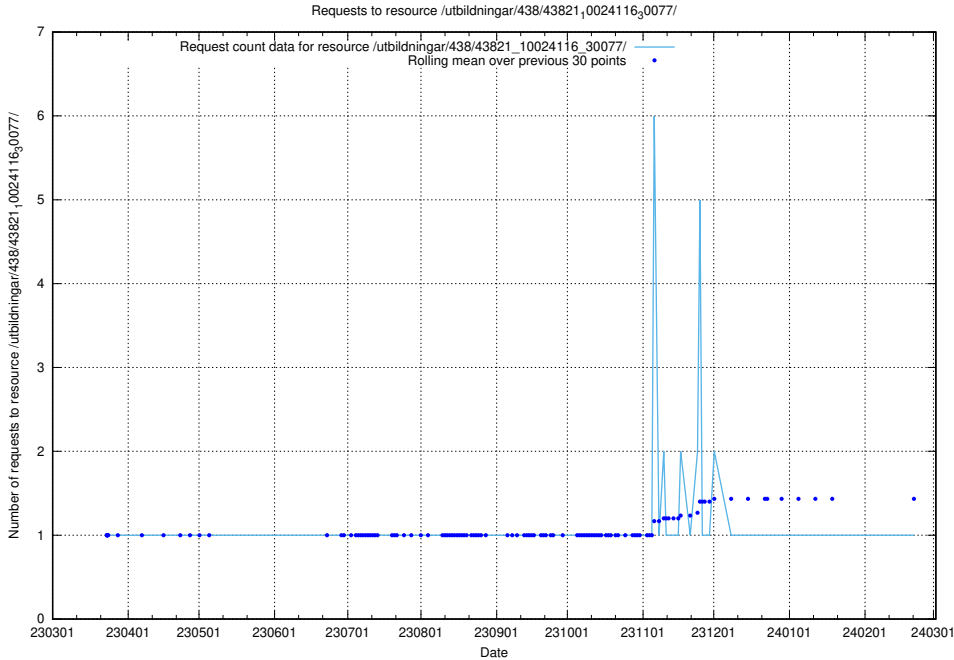

5.6262 Usage of /utbildningar/438/43821_10024116_30077/

Here, we count the number of requests to resource /utbildningar/438/43821_10024116_30077/.