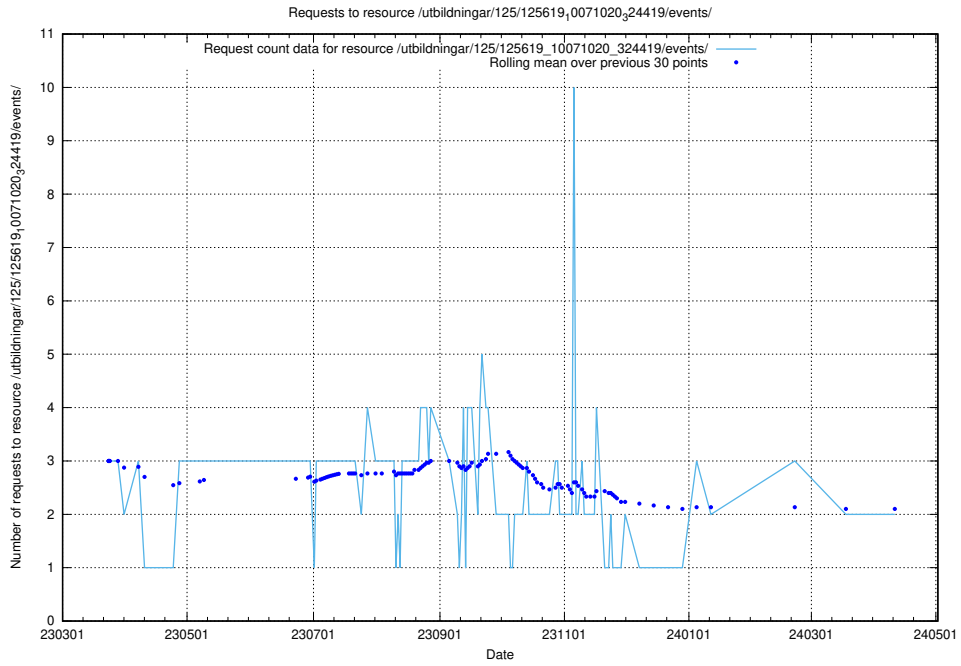

5.930 Usage of /utbildningar/125/125619_10071020_324419/events/

Here, we count the number of requests to resource /utbildningar/125/125619_10071020_324419/events/