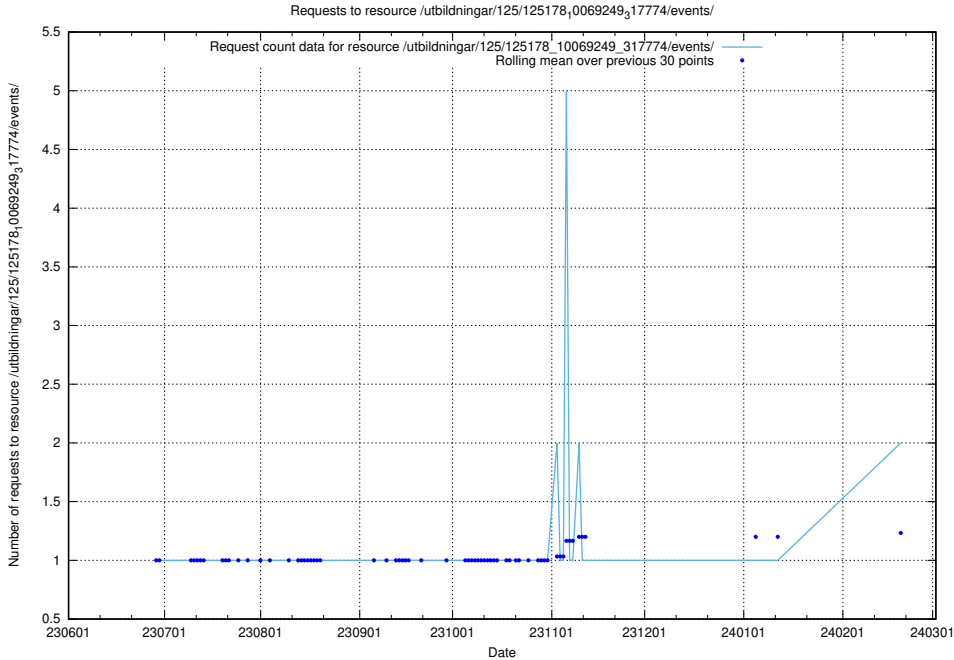

5.813 Usage of /utbildningar/125/125178_10069249_317774/events/

Here, we count the number of requests to resource /utbildningar/125/125178_10069249_317774/events/