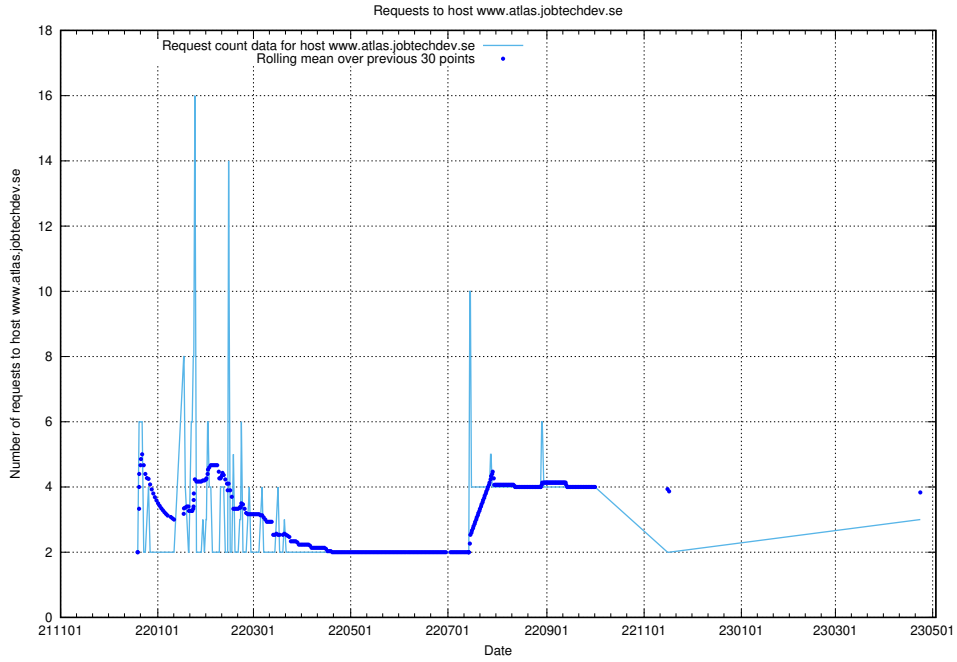

7.202 Usage of www.atlas.jobtechdev.se

Here, we count the number of requests to host www.atlas.jobtechdev.se.