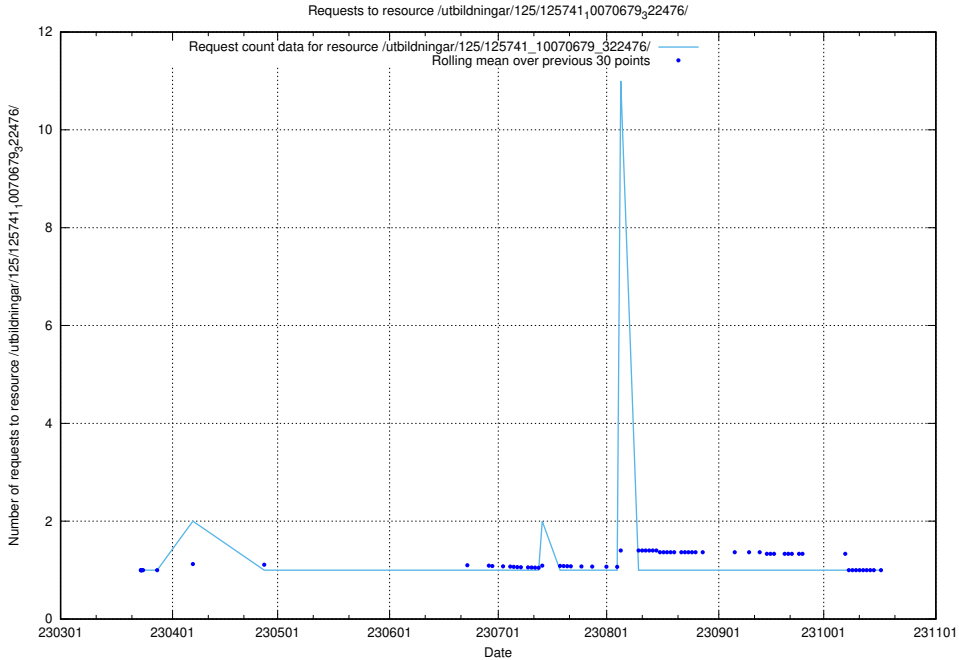

5.6398 Usage of /utbildningar/125/125741_10070679_322476/

Here, we count the number of requests to resource /utbildningar/125/125741_10070679_322476/.