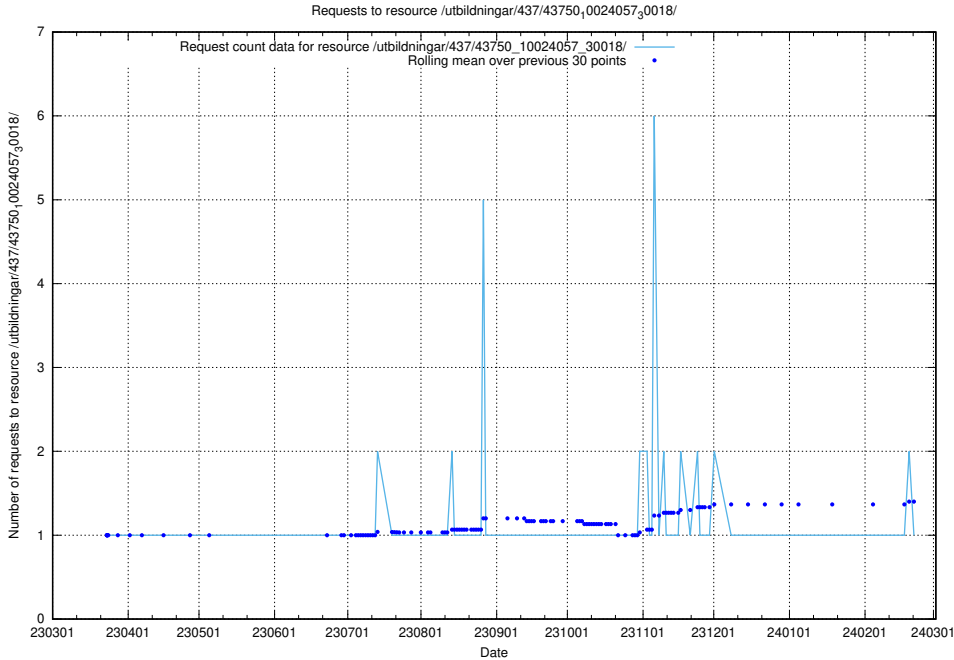

5.6302 Usage of /utbildningar/437/43750_10024057_30018/

Here, we count the number of requests to resource /utbildningar/437/43750_10024057_30018/.