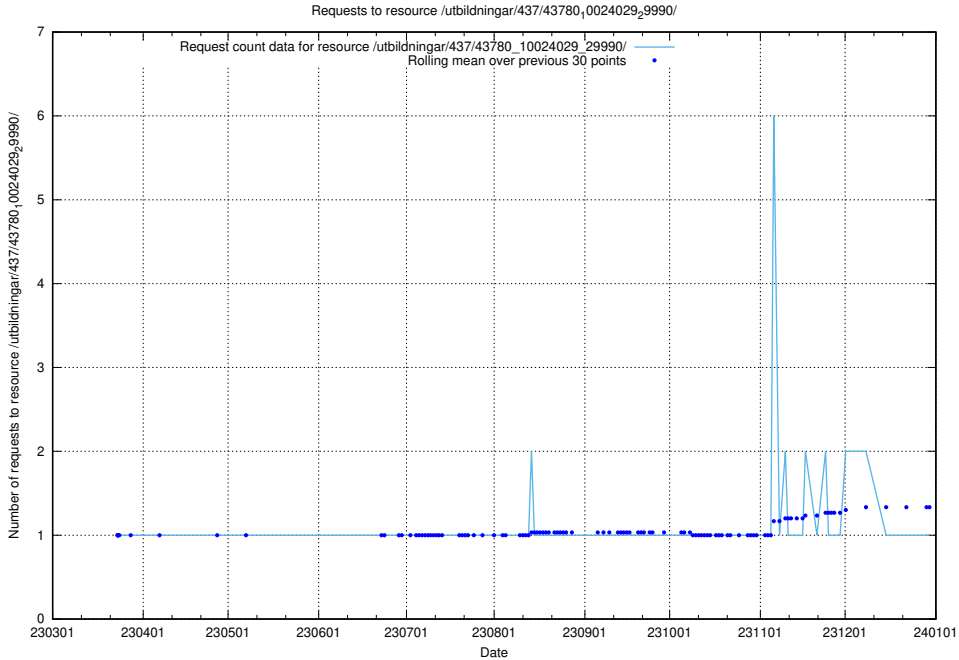

5.6290 Usage of /utbildningar/437/43780_10024029_29990/

Here, we count the number of requests to resource /utbildningar/437/43780_10024029_29990/.