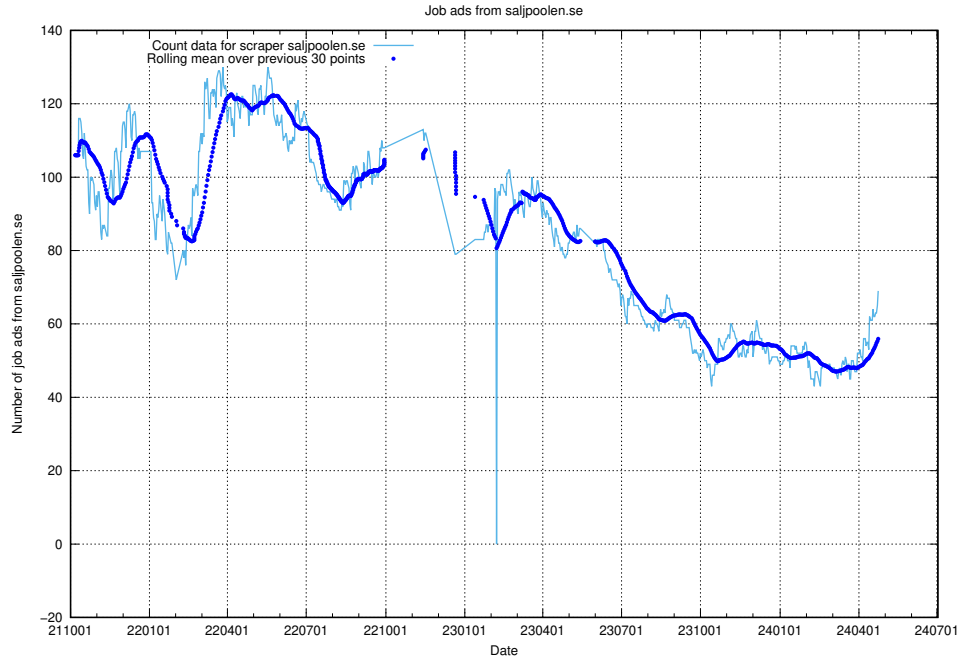

13.15 Number of ads by scraper saljpoolen.se

Here, we count the number of job ads scraped from saljpoolen.se.