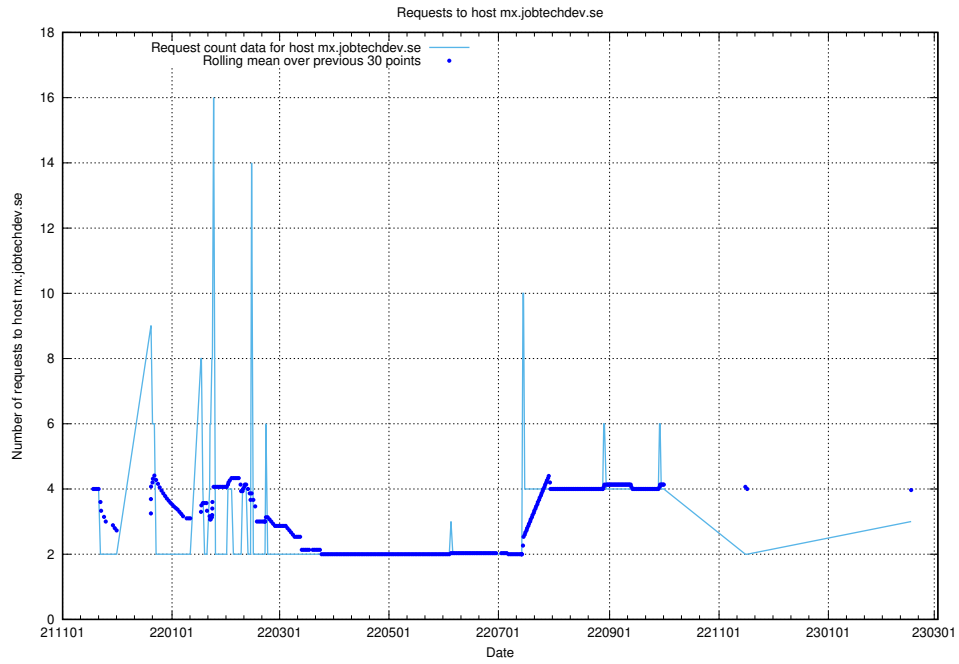

7.217 Usage of mx.jobtechdev.se

Here, we count the number of requests to host mx.jobtechdev.se.