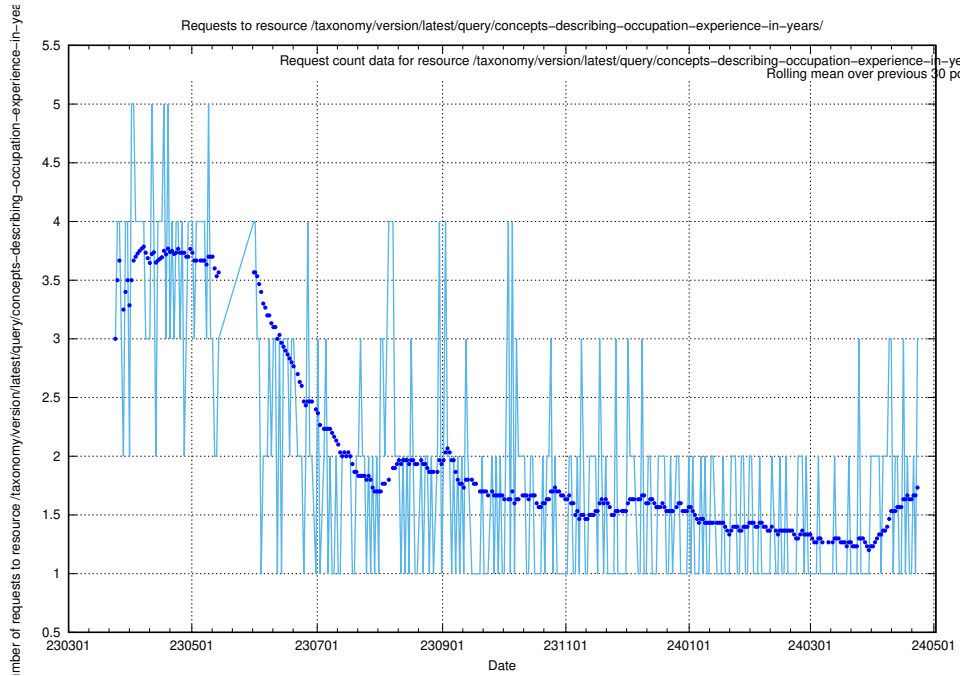

5.434 Usage of /taxonomy/version/latest/query/concepts-describing-occupation-experience-in-years/

Here, we count the number of requests to resource /taxonomy/version/latest/query/concepts-describing-occupation-experience-in-years/.