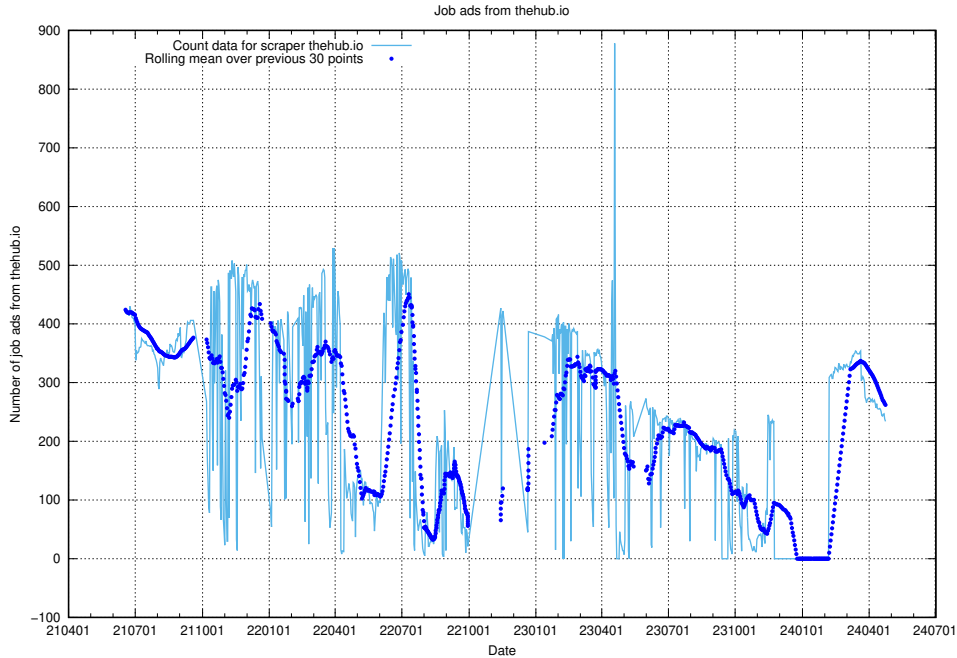

13.11 Number of ads by scraper thehub.io

Here, we count the number of job ads scraped from thehub.io.