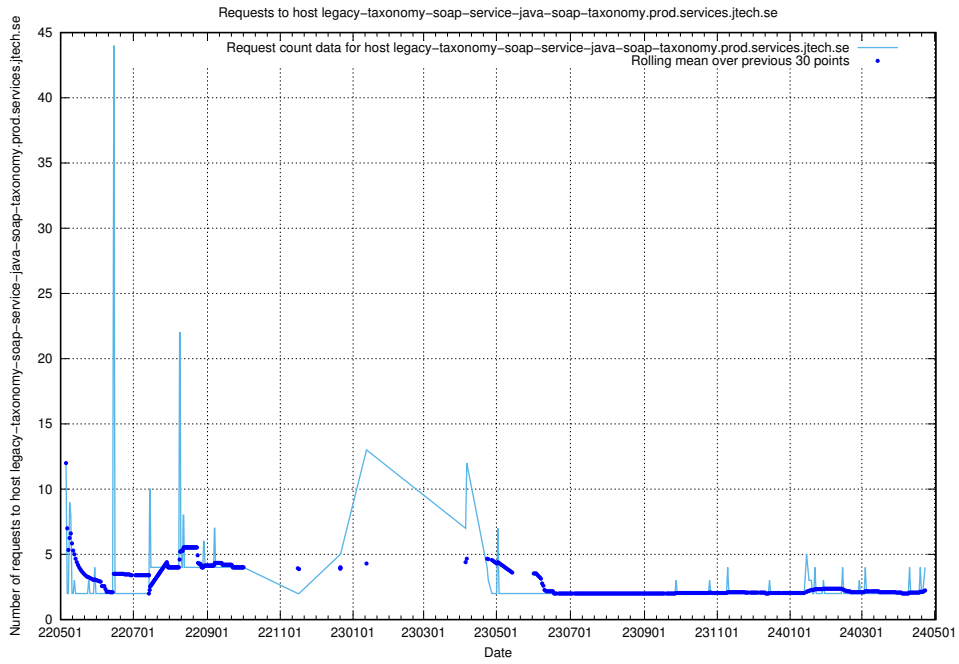

7.148 Usage of legacy-taxonomy-soap-service-java-soap-taxonomy.prod.services.jtech.se

Here, we count the number of requests to host legacy-taxonomy-soap-service-java-soap-taxonomy.prod.services.jtech.se.