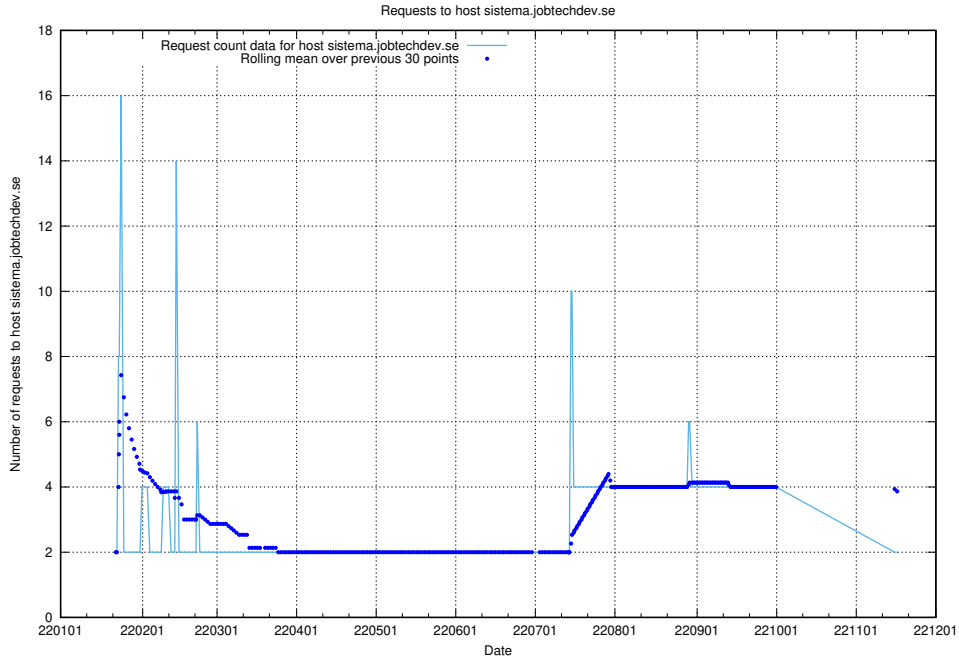

7.583 Usage of sistema.jobtechdev.se

Here, we count the number of requests to host sistema.jobtechdev.se.