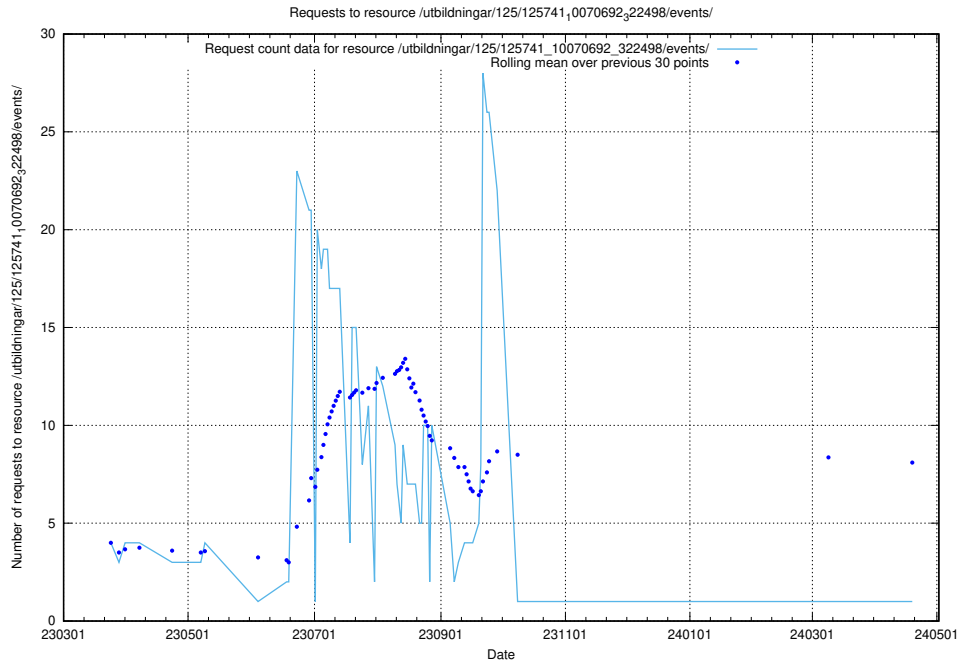

5.6018 Usage of /utbildningar/125/125741_10070692_322498/events/

Here, we count the number of requests to resource /utbildningar/125/125741_10070692_322498/events/