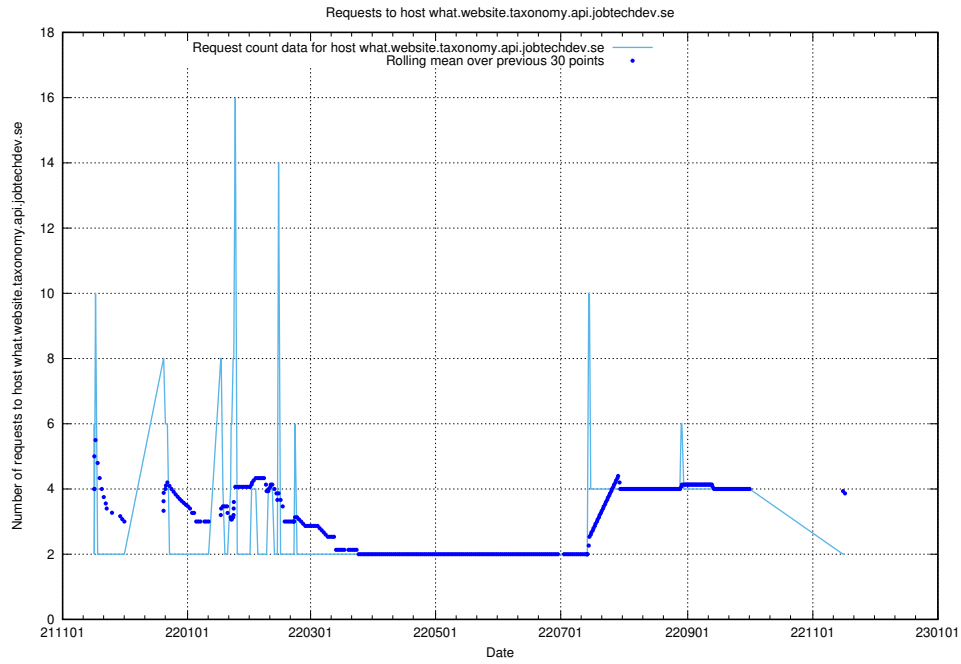

7.518 Usage of what.website.taxonomy.api.jobtechdev.se

Here, we count the number of requests to host what.website.taxonomy.api.jobtechdev.se.