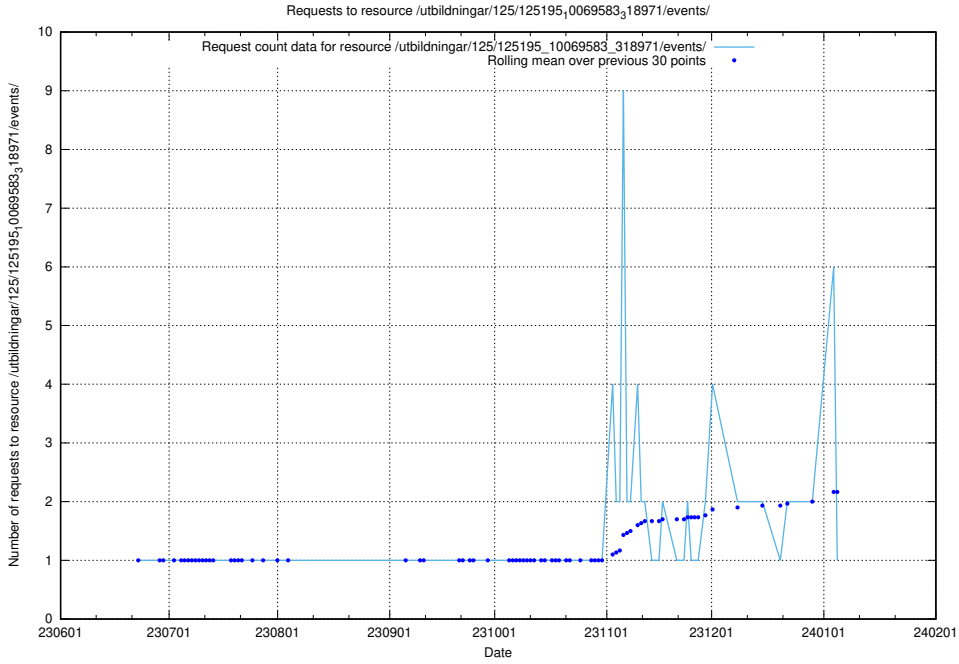

5.5665 Usage of /utbildningar/125/125195_10069583_318971/events/

Here, we count the number of requests to resource /utbildningar/125/125195_10069583_318971/events/