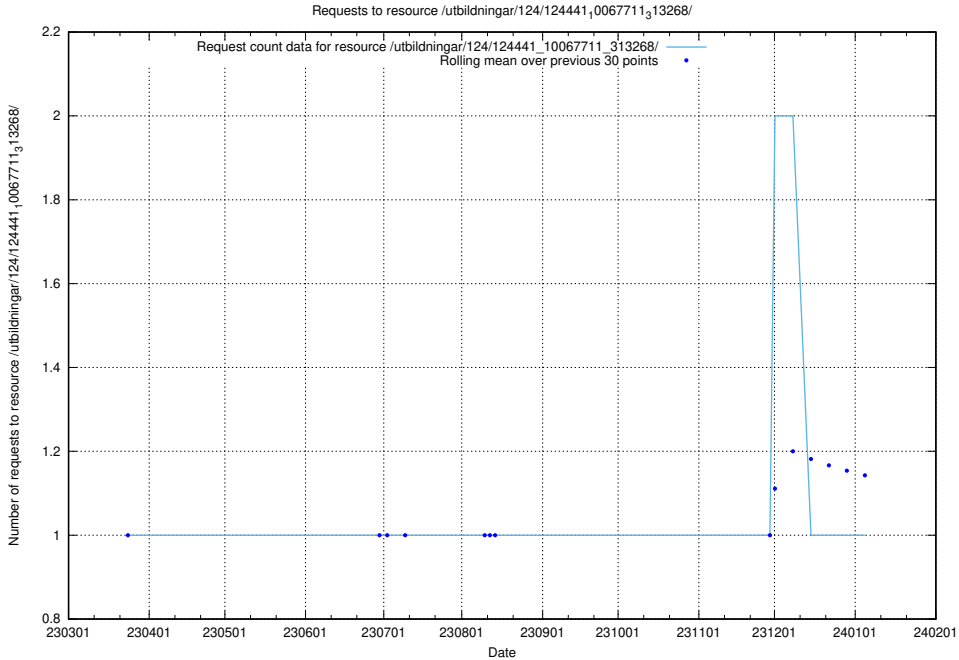

5.6168 Usage of /utbildningar/124/124441_10067711_313268/

Here, we count the number of requests to resource /utbildningar/124/124441_10067711_313268/.