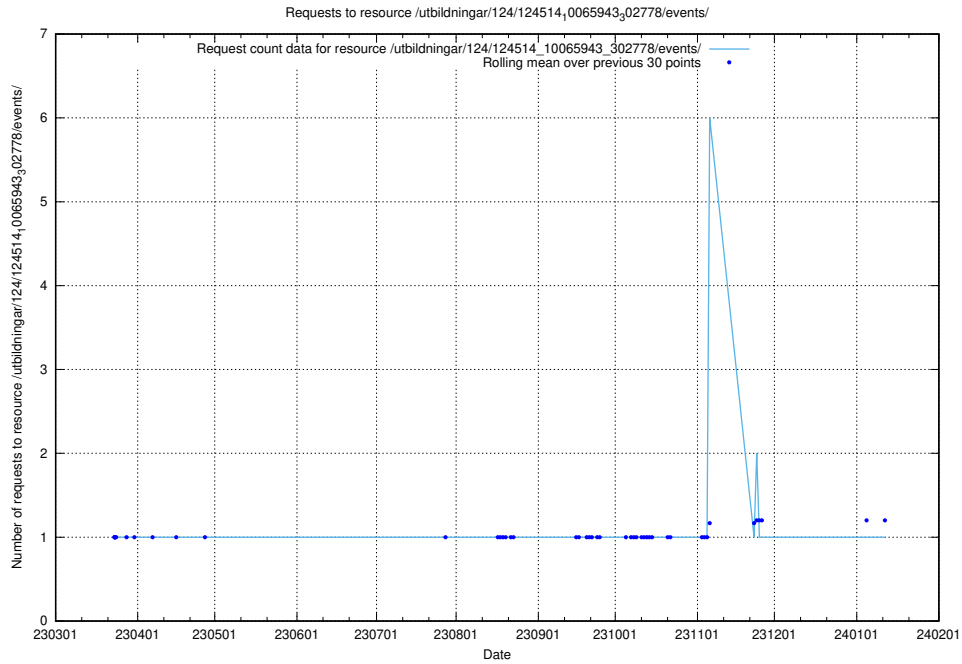

5.1799 Usage of /utbildningar/124/124514_10065943_302778/events/

Here, we count the number of requests to resource /utbildningar/124/124514_10065943_302778/events/