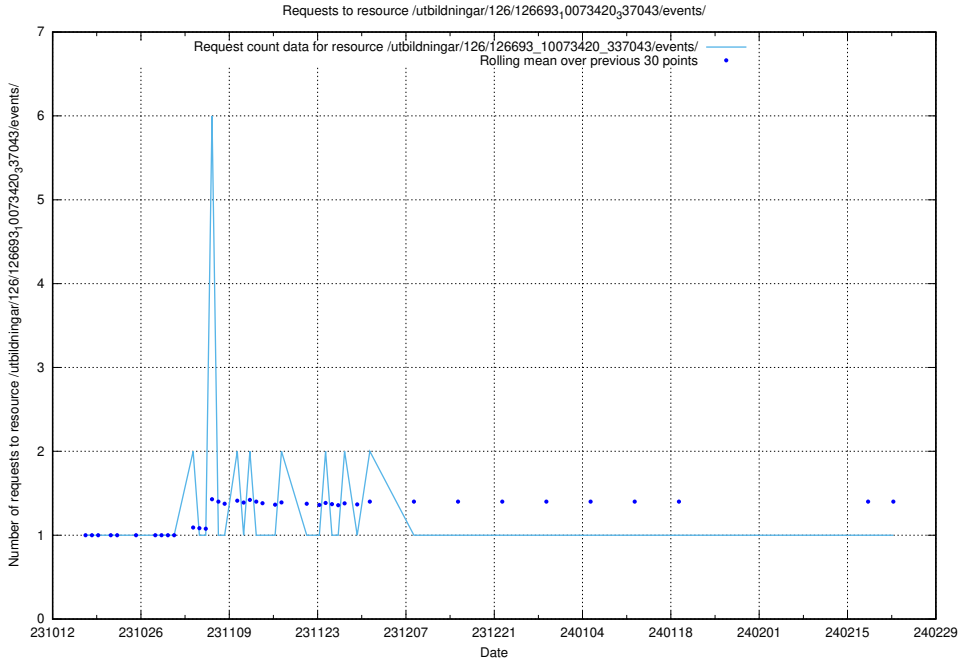

5.4245 Usage of /utbildningar/126/126693_10073420_337043/events/

Here, we count the number of requests to resource /utbildningar/126/126693_10073420_337043/events/