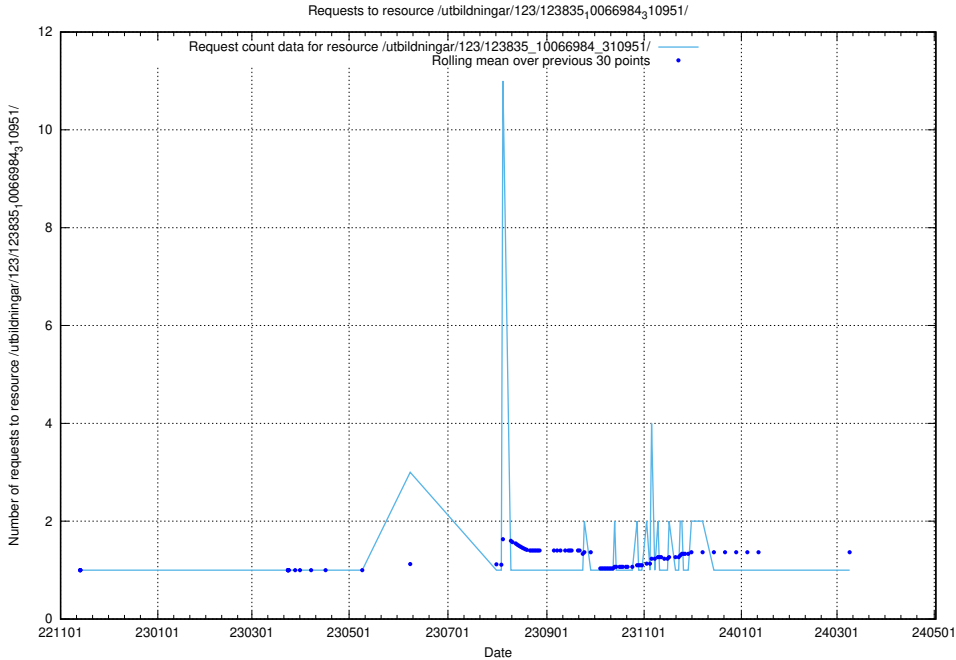

5.5836 Usage of /utbildningar/123/123835_10066984_310951/

Here, we count the number of requests to resource /utbildningar/123/123835_10066984_310951/.