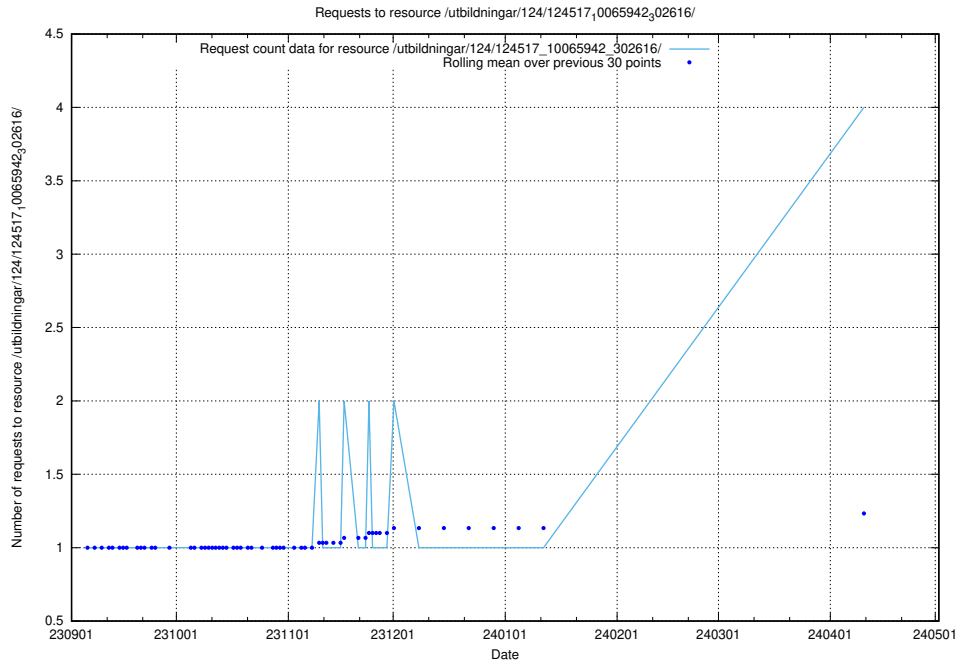

5.219 Usage of /utbildningar/124/124517_10065942_302616/

Here, we count the number of requests to resource /utbildningar/124/124517_10065942_302616/.