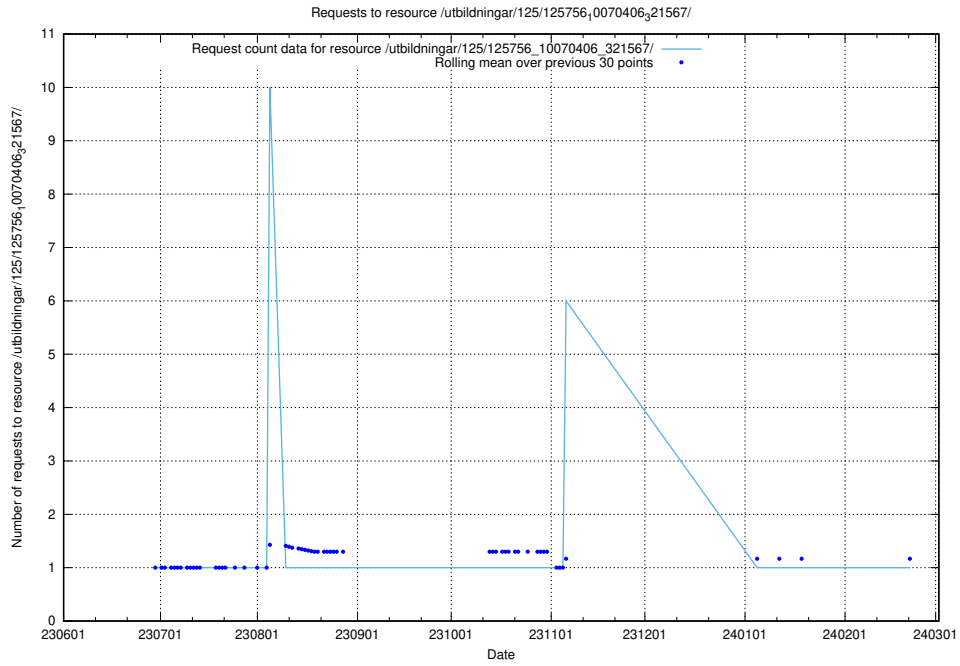

5.5321 Usage of /utbildningar/125/125756_10070406_321567/

Here, we count the number of requests to resource /utbildningar/125/125756_10070406_321567/.