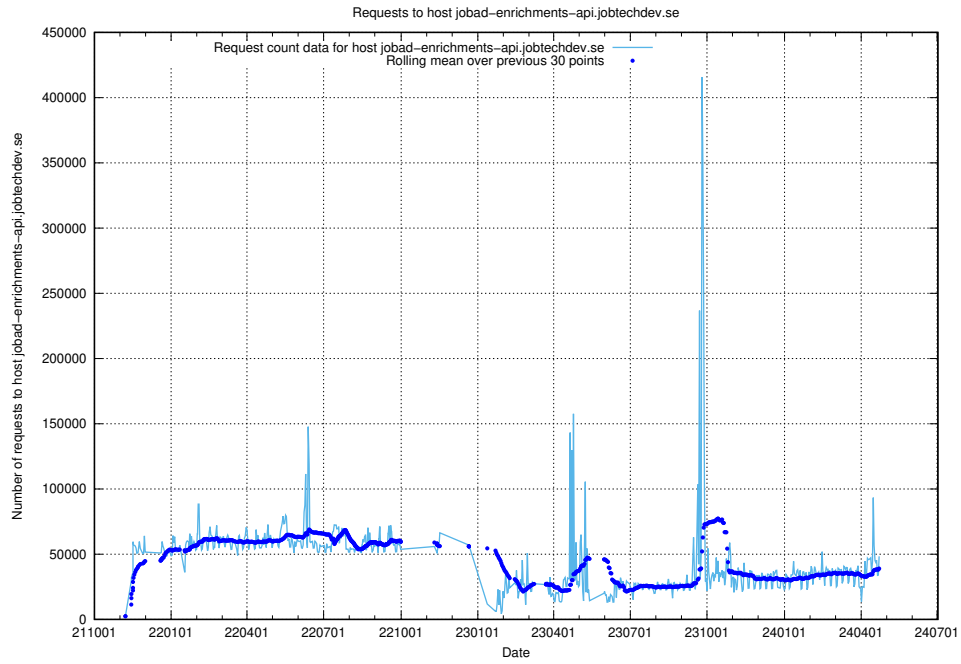

7.8 Usage of jobad-enrichments-api.jobtechdev.se

Here, we count the number of requests to host jobad-enrichments-api.jobtechdev.se.