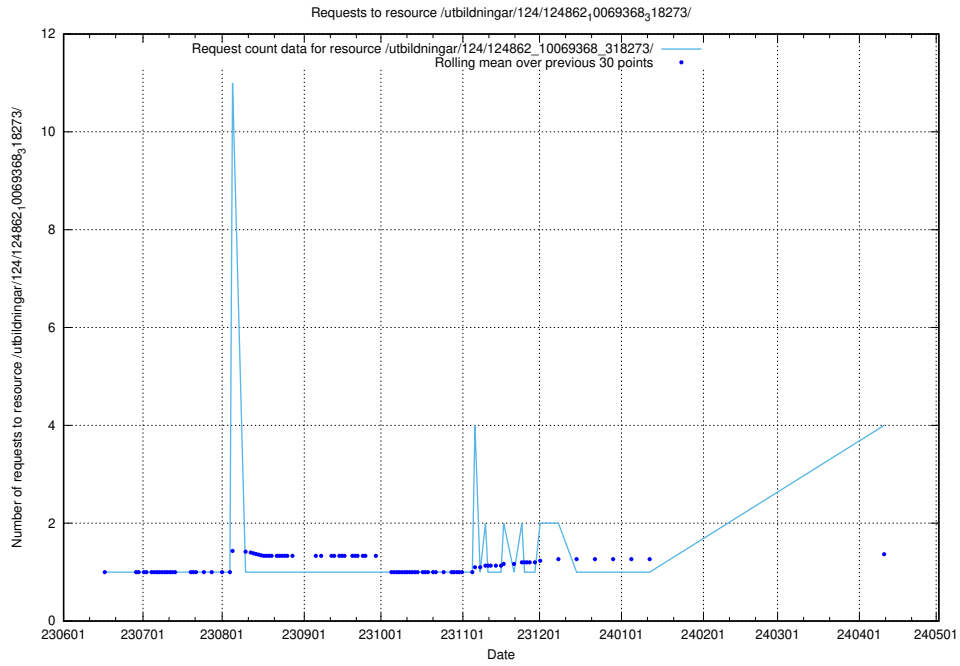

5.239 Usage of /utbildningar/124/124862_10069368_318273/

Here, we count the number of requests to resource /utbildningar/124/124862_10069368_318273/.