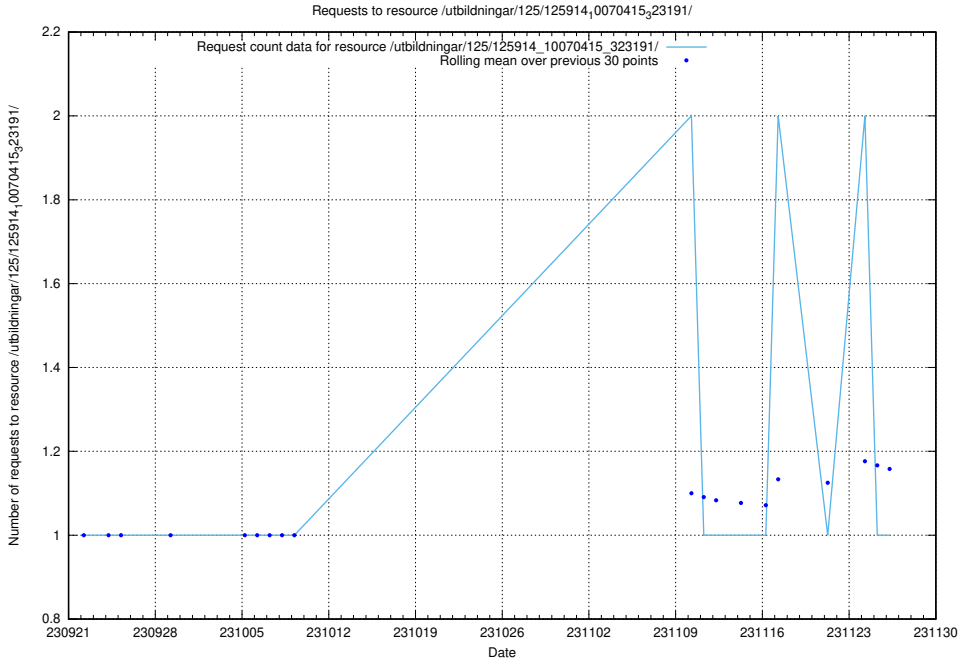

5.4444 Usage of /utbildningar/125/125914_10070415_323191/

Here, we count the number of requests to resource /utbildningar/125/125914_10070415_323191/.