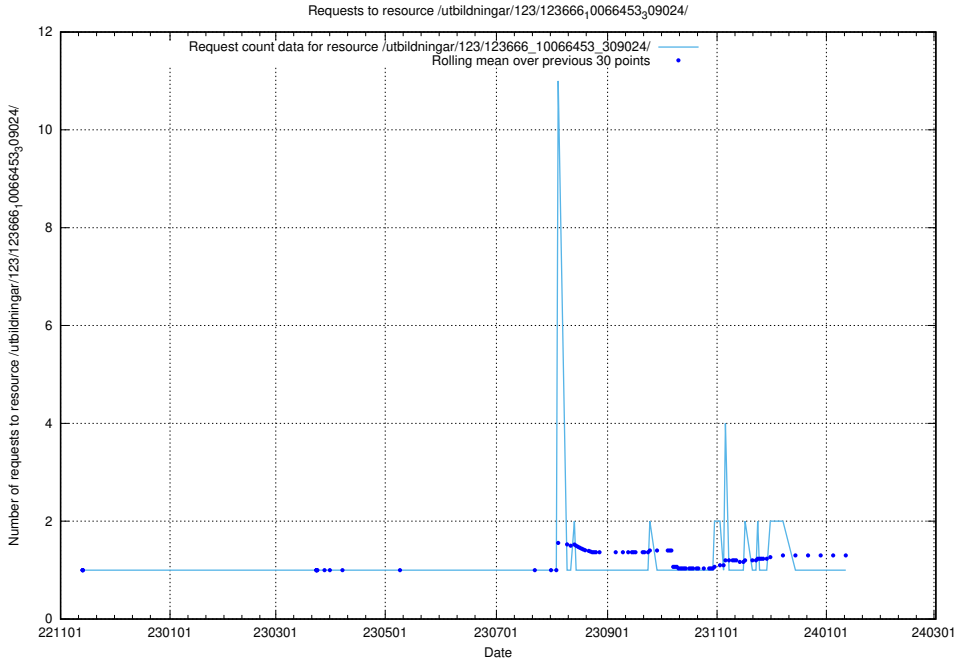

5.5855 Usage of /utbildningar/123/123666_10066453_309024/

Here, we count the number of requests to resource /utbildningar/123/123666_10066453_309024/.