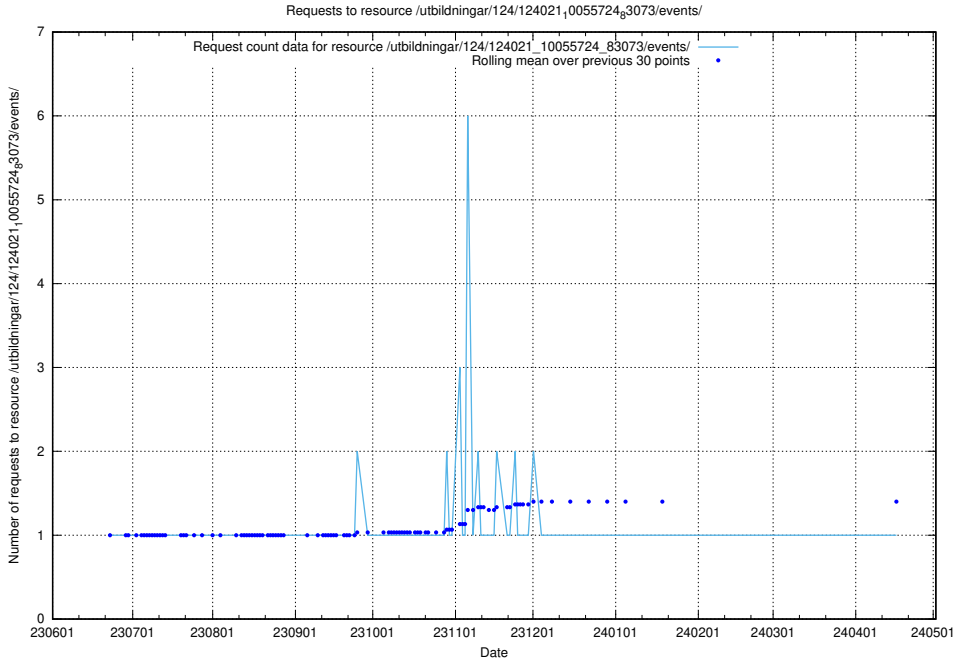

5.5751 Usage of /utbildningar/124/124021_10055724_83073/events/

Here, we count the number of requests to resource /utbildningar/124/124021_10055724_83073/events/.