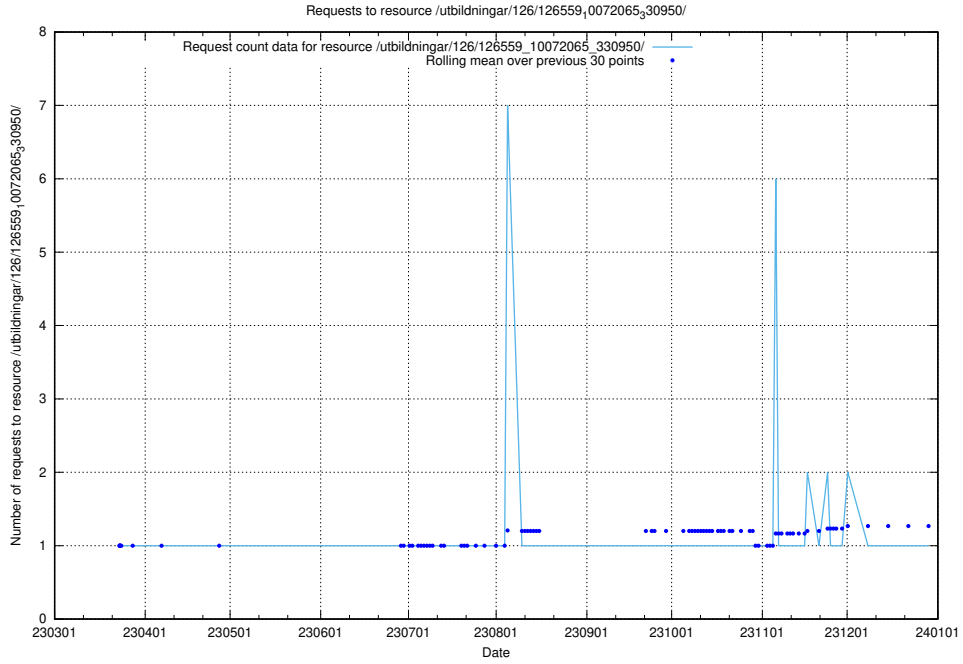

5.6324 Usage of /utbildningar/126/126559_10072065_330950/

Here, we count the number of requests to resource /utbildningar/126/126559_10072065_330950/.