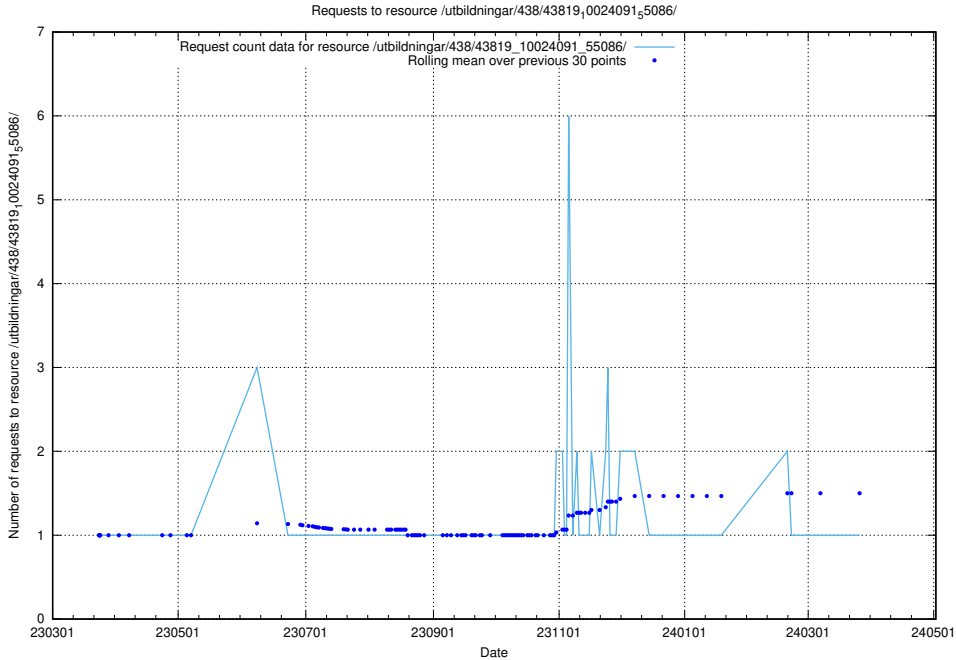

5.6264 Usage of /utbildningar/438/43819_10024091_55086/

Here, we count the number of requests to resource /utbildningar/438/43819_10024091_55086/.