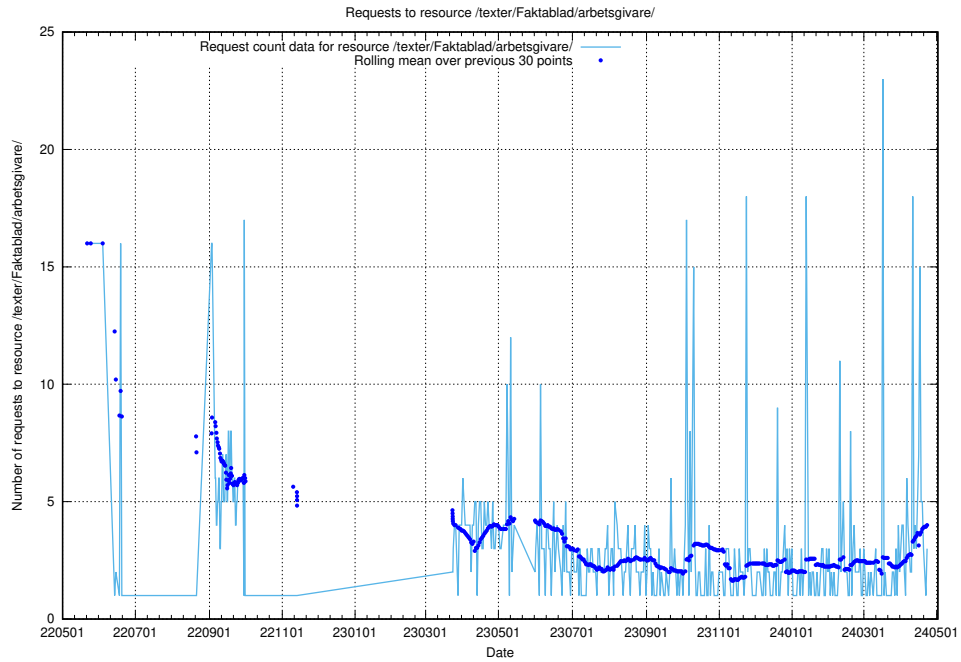

5.261 Usage of /texter/Faktablad/arbetsgivare/

Here, we count the number of requests to resource /texter/Faktablad/arbetsgivare/.