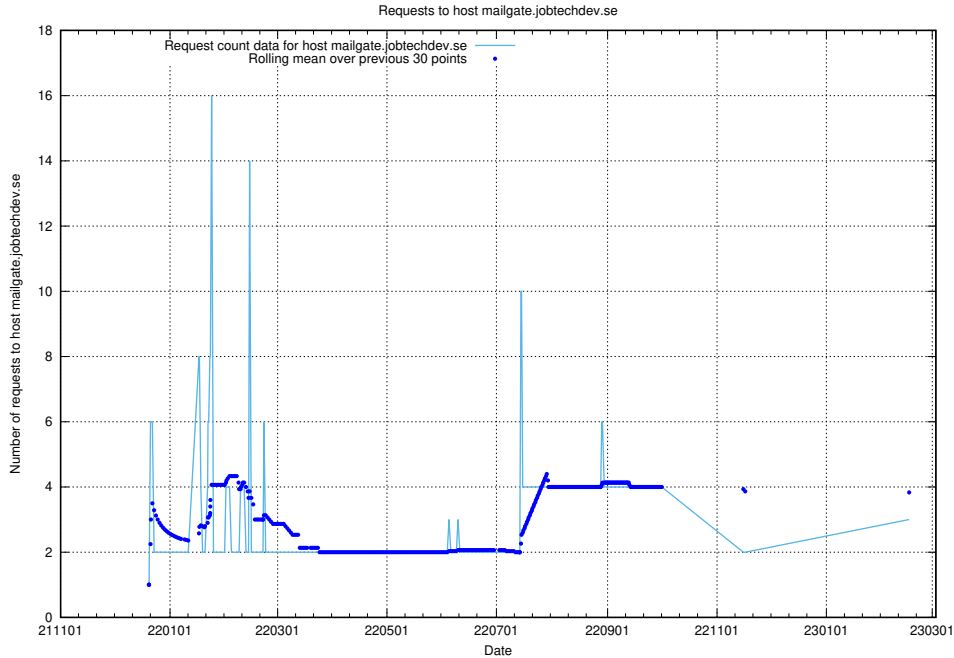

7.198 Usage of mailgate.jobtechdev.se

Here, we count the number of requests to host mailgate.jobtechdev.se.