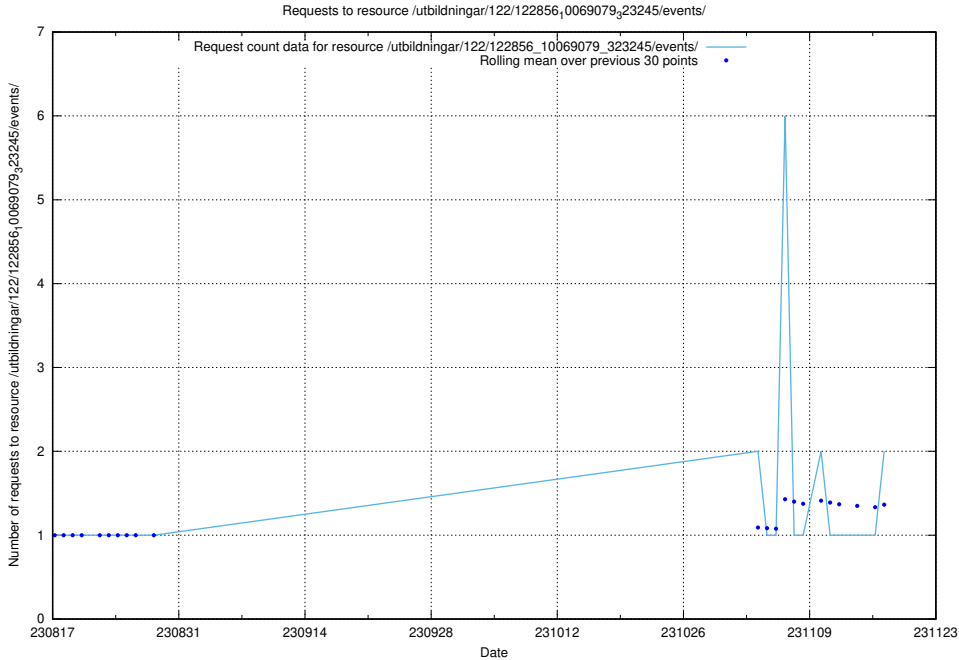

5.746 Usage of /utbildningar/122/122856_10069079_323245/events/

Here, we count the number of requests to resource /utbildningar/122/122856_10069079_323245/events/