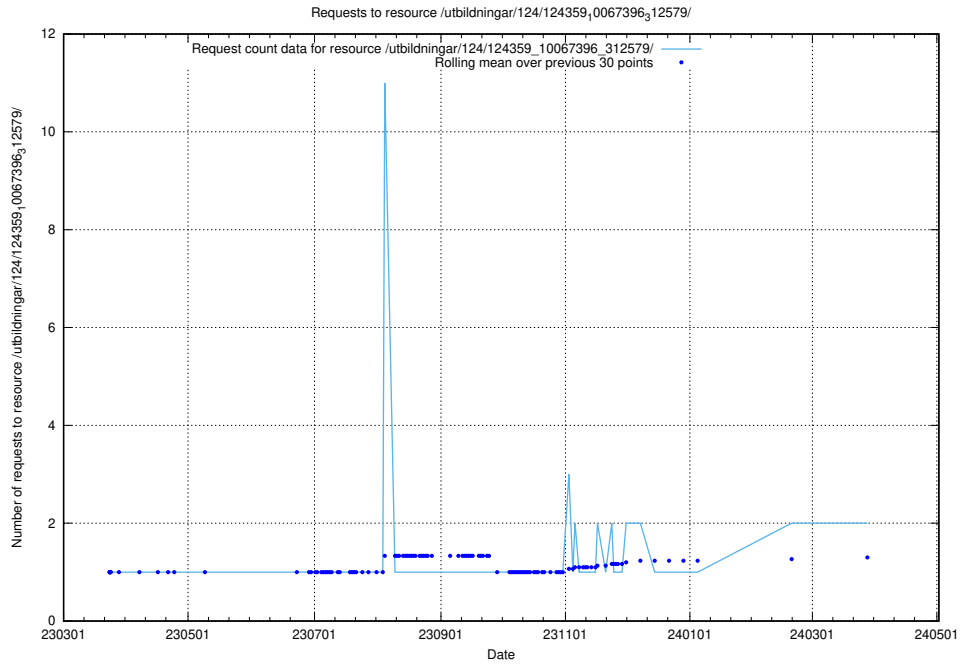

5.660 Usage of /utbildningar/124/124359_10067396_312579/

Here, we count the number of requests to resource /utbildningar/124/124359_10067396_312579/.