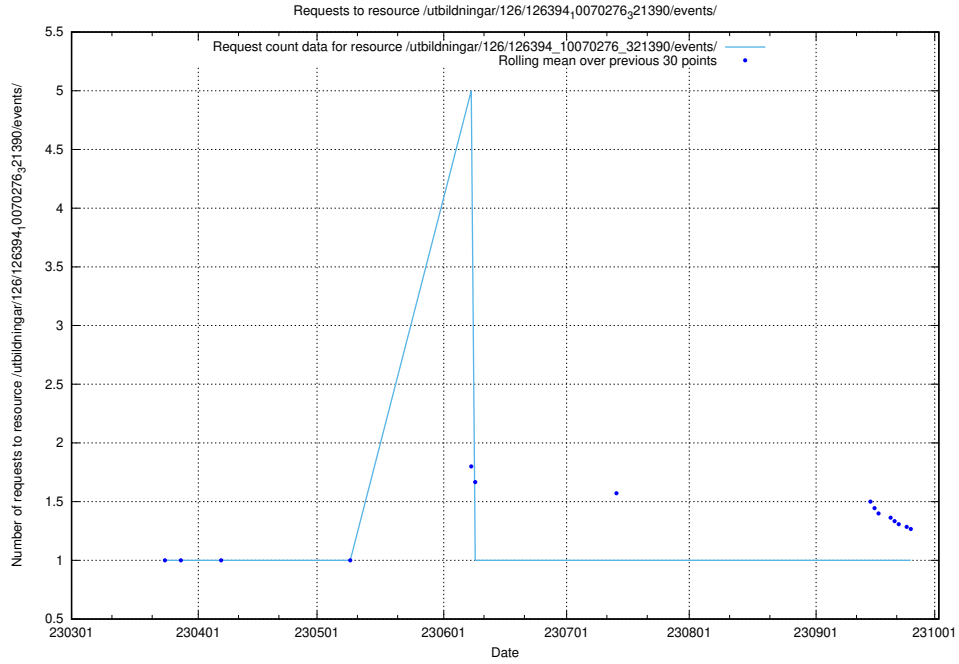

5.6132 Usage of /utbildningar/126/126394_10070276_321390/events/

Here, we count the number of requests to resource /utbildningar/126/126394_10070276_321390/events/