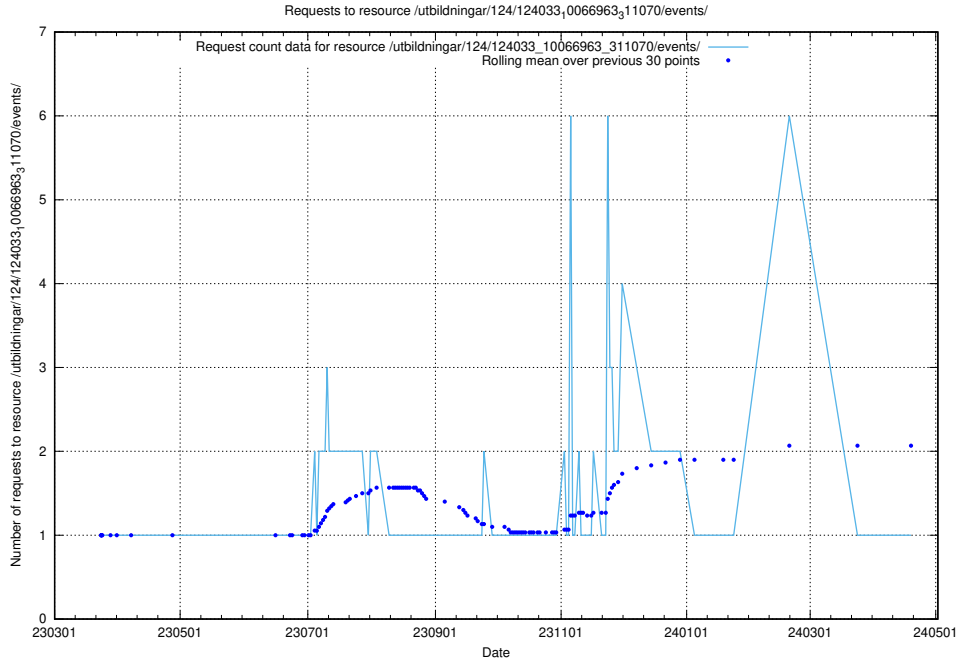

5.4383 Usage of /utbildningar/124/124033_10066963_311070/events/

Here, we count the number of requests to resource /utbildningar/124/124033_10066963_311070/events/