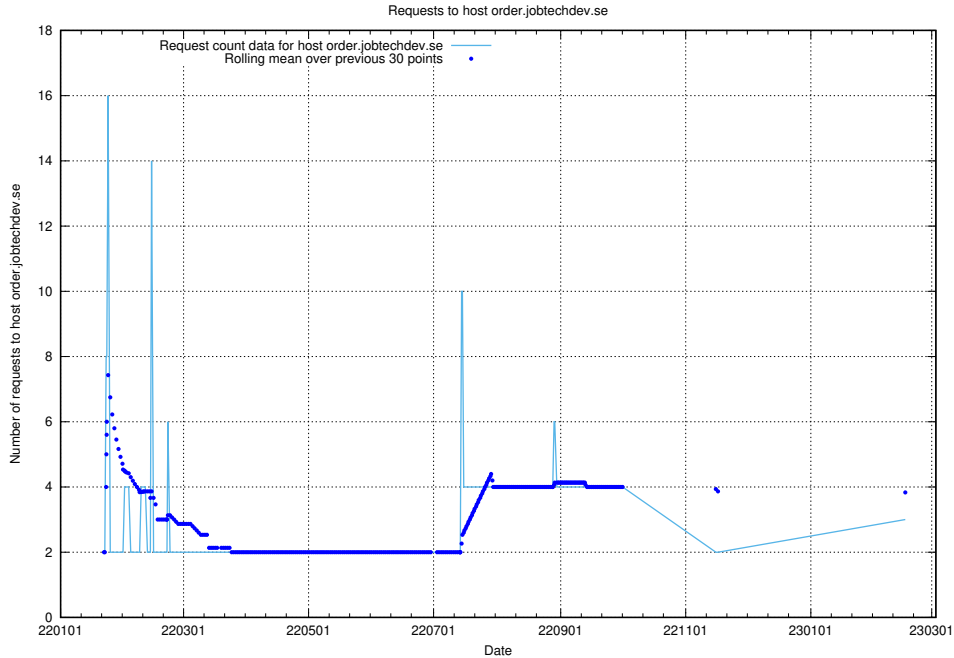

7.247 Usage of order.jobtechdev.se

Here, we count the number of requests to host order.jobtechdev.se.