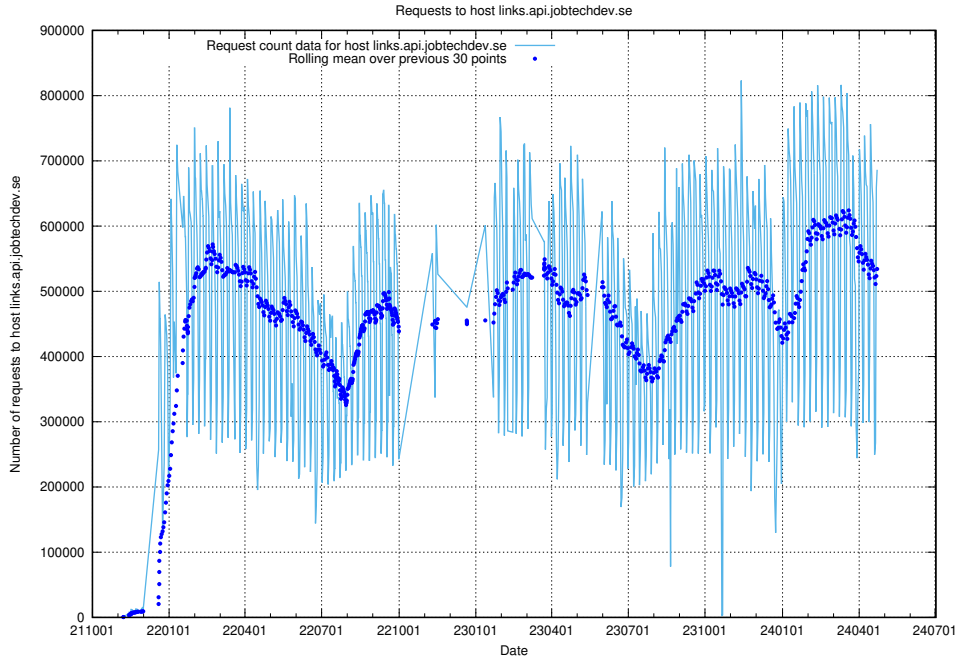

7.2 Usage of links.api.jobtechdev.se

Here, we count the number of requests to host links.api.jobtechdev.se.