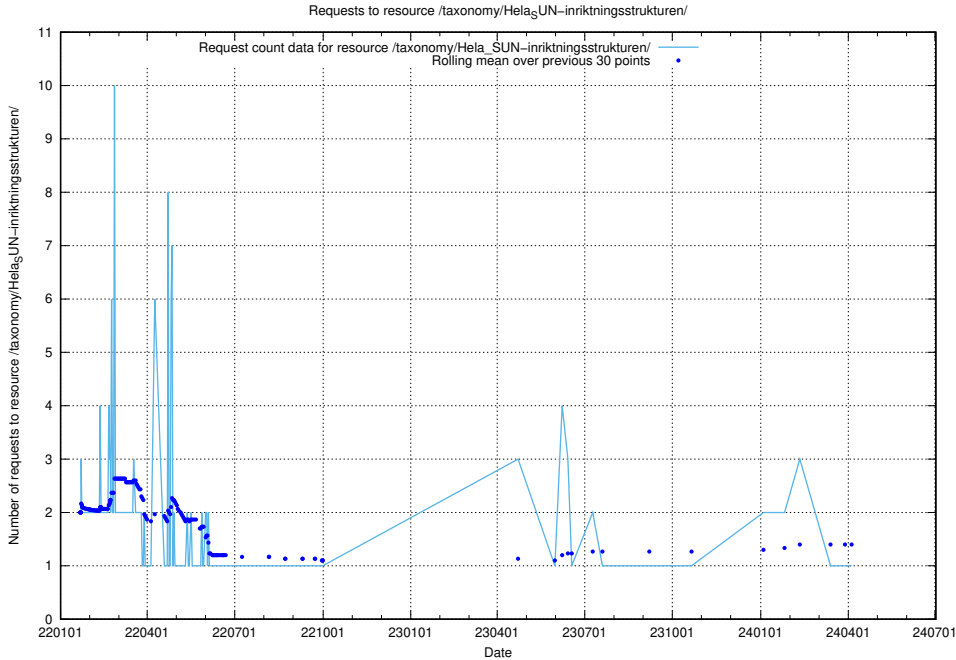

5.6415 Usage of /taxonomy/Hela_SUN-inriktningsstrukturen/

Here, we count the number of requests to resource /taxonomy/Hela_SUN-inriktningsstrukturen/.