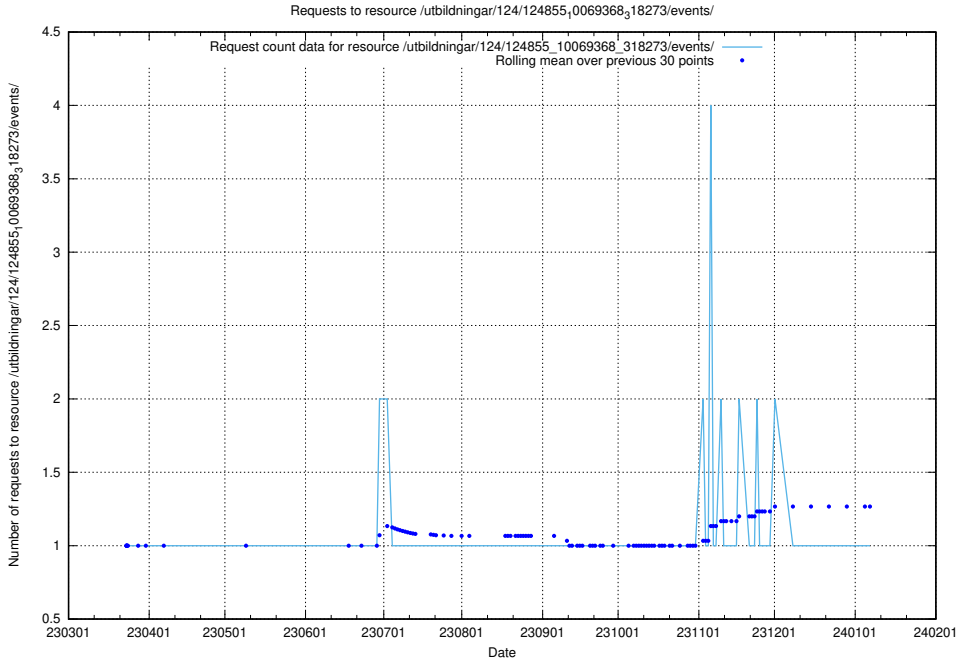

5.1187 Usage of /utbildningar/124/124855_10069368_318273/events/

Here, we count the number of requests to resource /utbildningar/124/124855_10069368_318273/events/