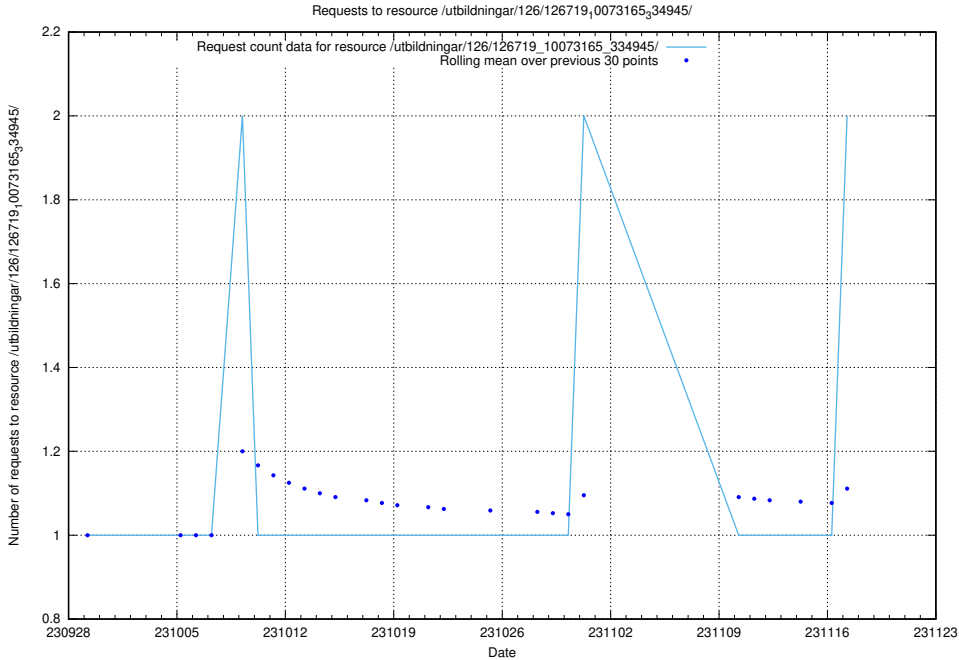

5.720 Usage of /utbildningar/126/126719_10073165_334945/

Here, we count the number of requests to resource /utbildningar/126/126719_10073165_334945/.