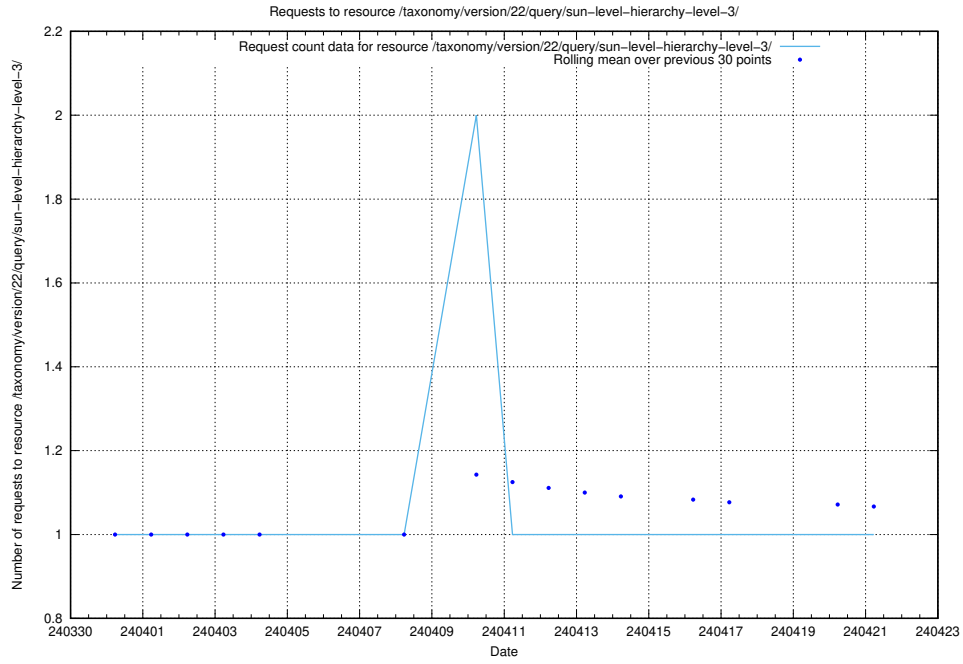

5.1527 Usage of /taxonomy/version/22/query/sun-level-hierarchy-level-3/

Here, we count the number of requests to resource /taxonomy/version/22/query/sun-level-hierarchy-level-3/.