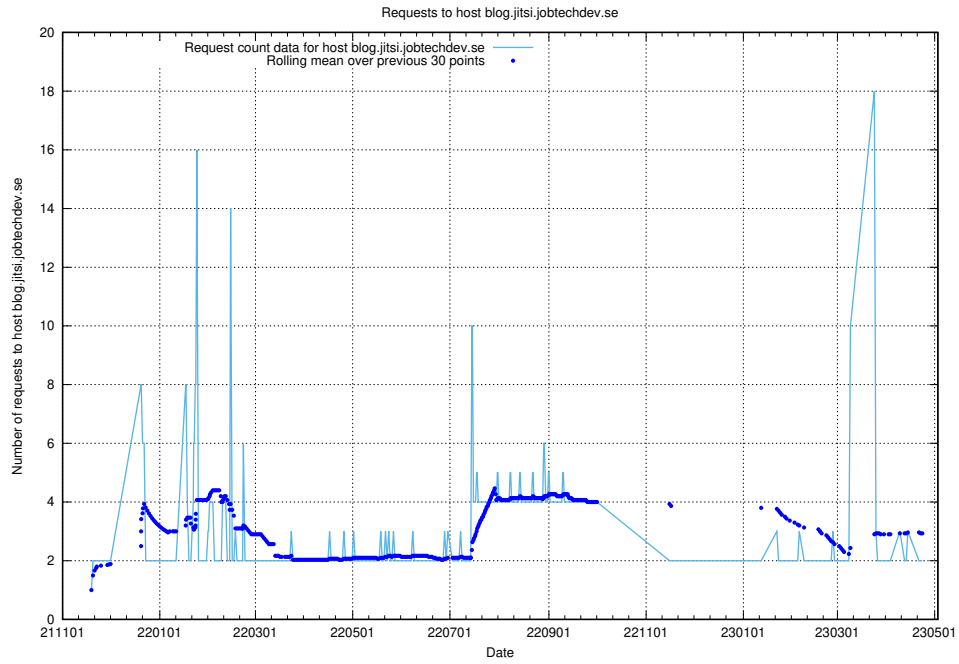

7.472 Usage of `blog.jitsi.jobtechdev.se`

Here, we count the number of requests to host `blog.jitsi.jobtechdev.se`.