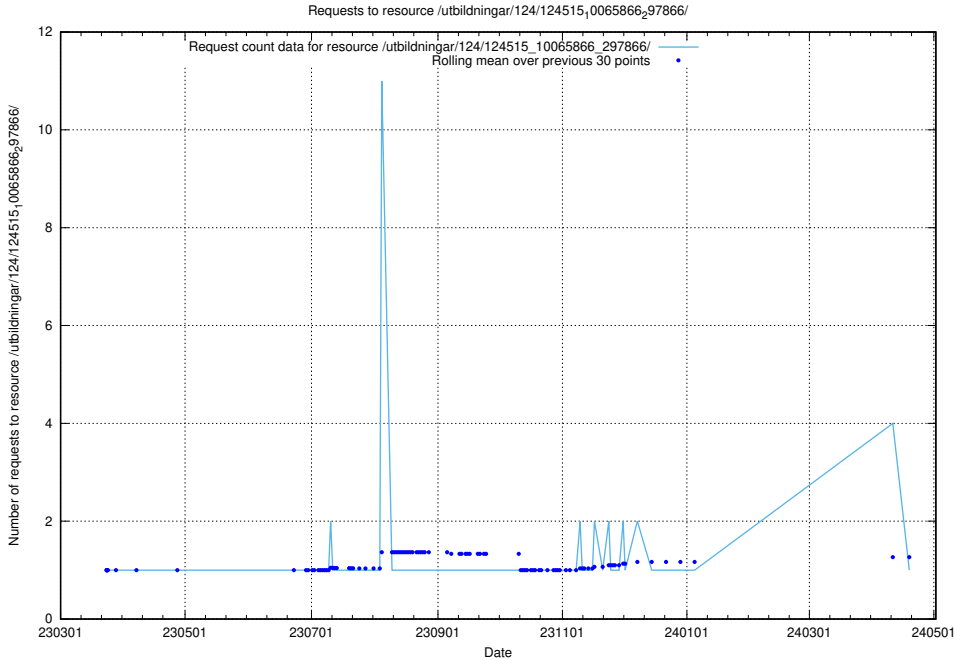

5.1654 Usage of /utbildningar/124/124515_10065866_297866/

Here, we count the number of requests to resource /utbildningar/124/124515_10065866_297866/.