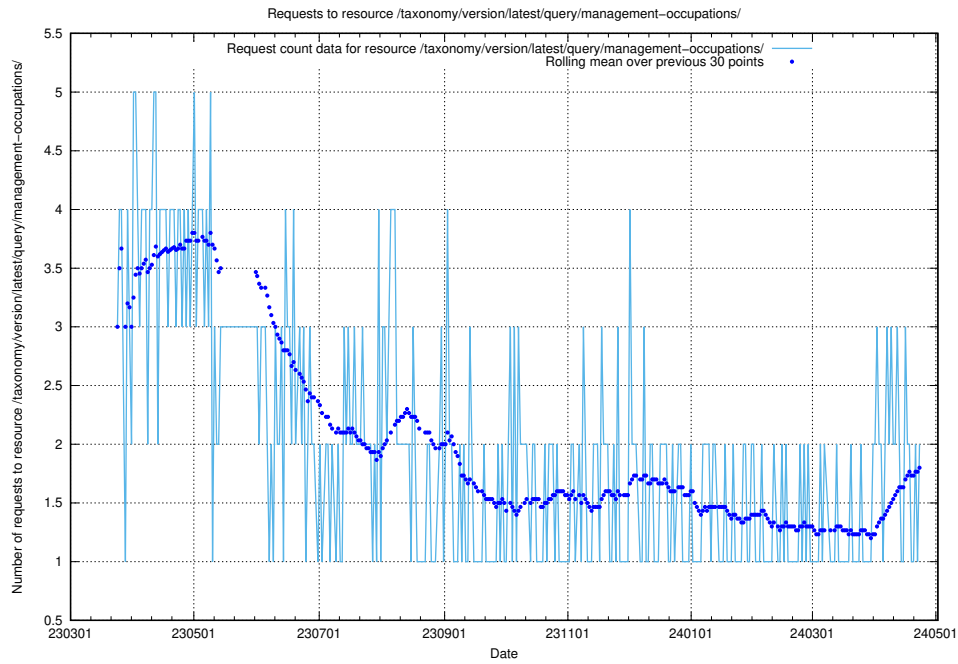

5.908 Usage of /taxonomy/version/latest/query/management-occupations/

Here, we count the number of requests to resource /taxonomy/version/latest/query/management-occupations/.