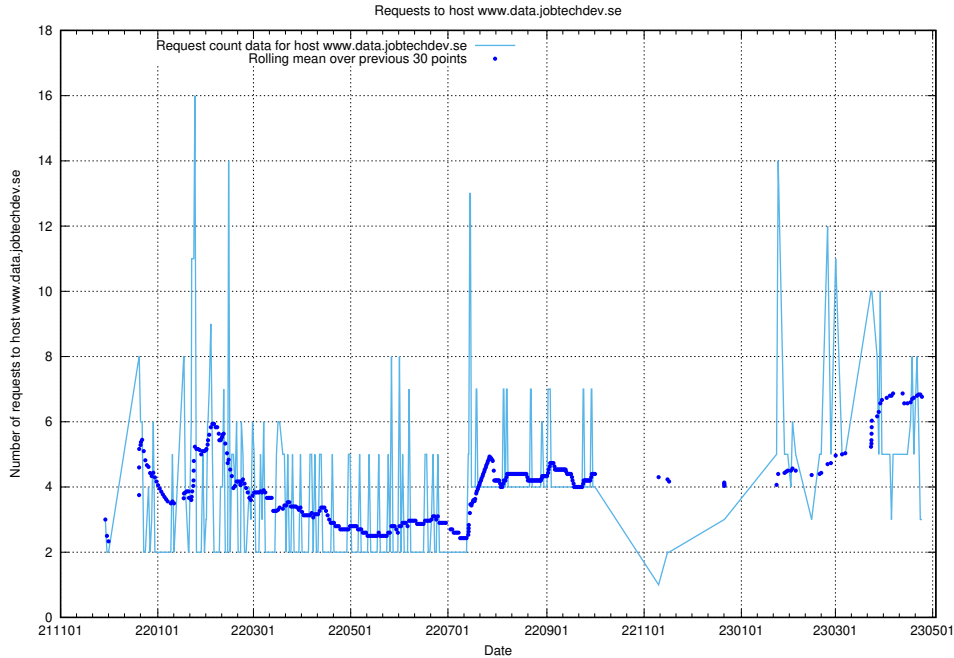

7.204 Usage of www.data.jobtechdev.se

Here, we count the number of requests to host www.data.jobtechdev.se.