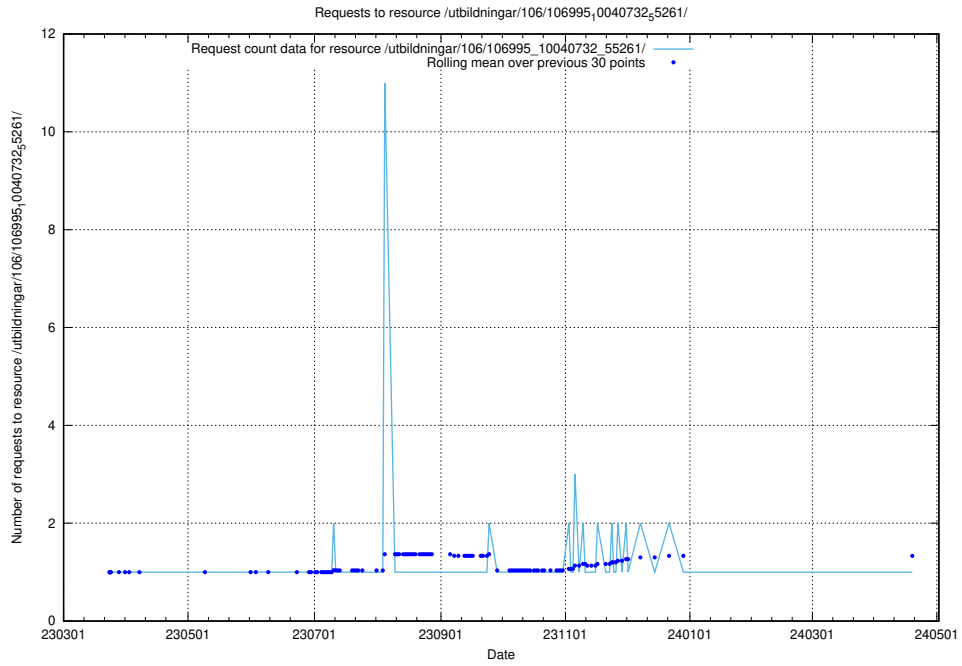

5.5373 Usage of /utbildningar/106/106995_10040732_55261/

Here, we count the number of requests to resource /utbildningar/106/106995_10040732_55261/.