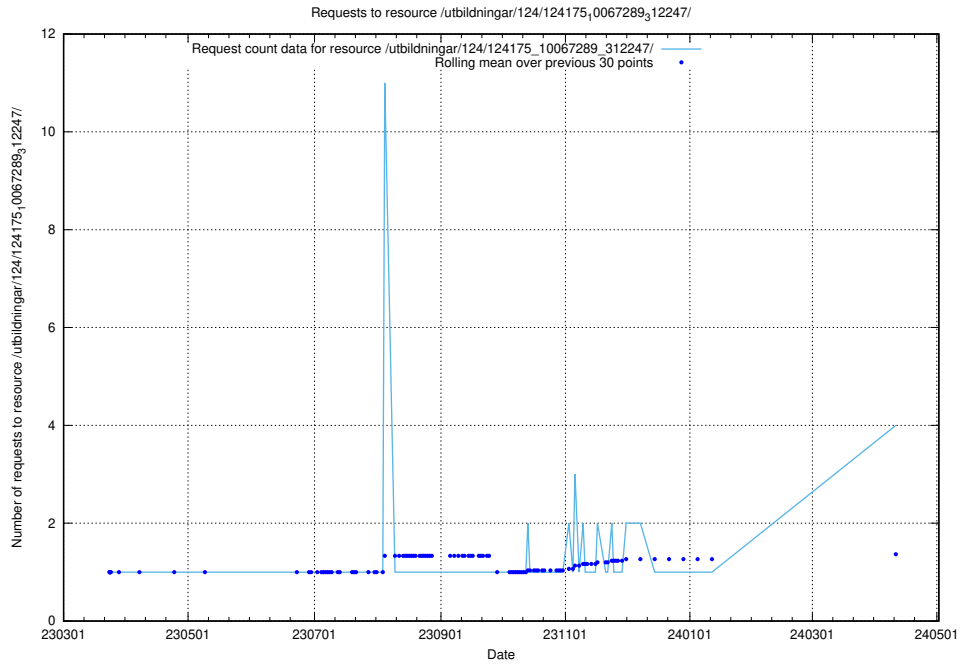

5.203 Usage of /utbildningar/124/124175_10067289_312247/

Here, we count the number of requests to resource /utbildningar/124/124175_10067289_312247/.