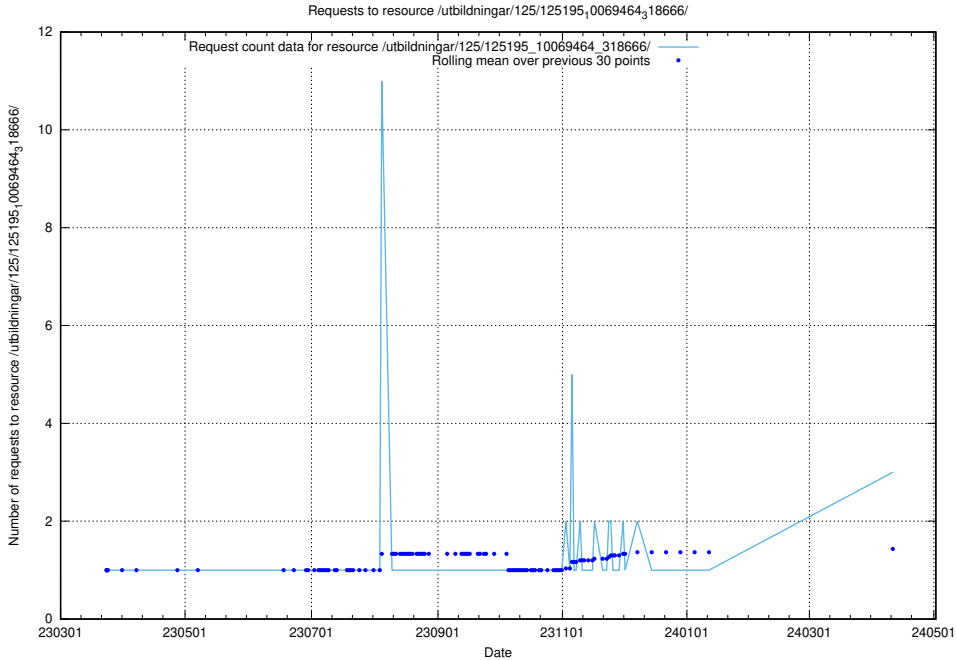

5.263 Usage of /utbildningar/125/125195_10069464_318666/

Here, we count the number of requests to resource /utbildningar/125/125195_10069464_318666/.