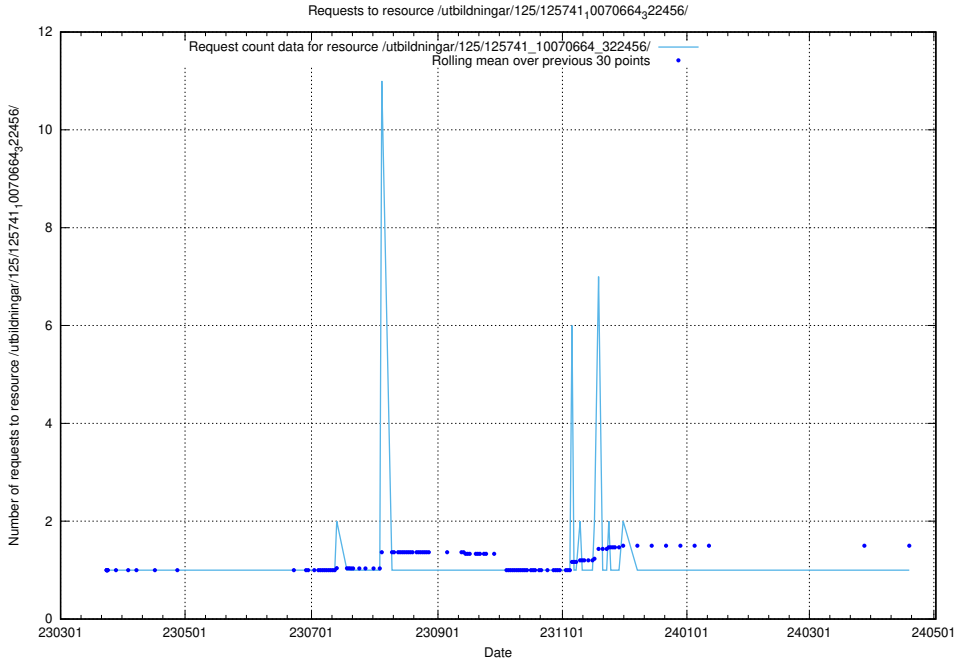

5.6412 Usage of /utbildningar/125/125741_10070664_322456/

Here, we count the number of requests to resource /utbildningar/125/125741_10070664_322456/.