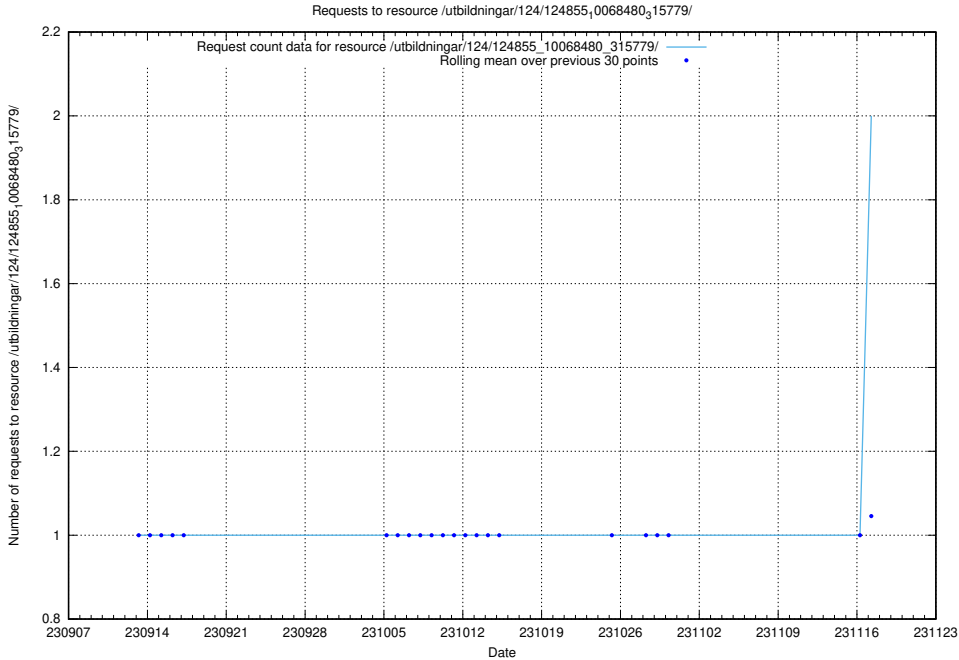

5.735 Usage of /utbildningar/124/124855_10068480_315779/

Here, we count the number of requests to resource /utbildningar/124/124855_10068480_315779/.