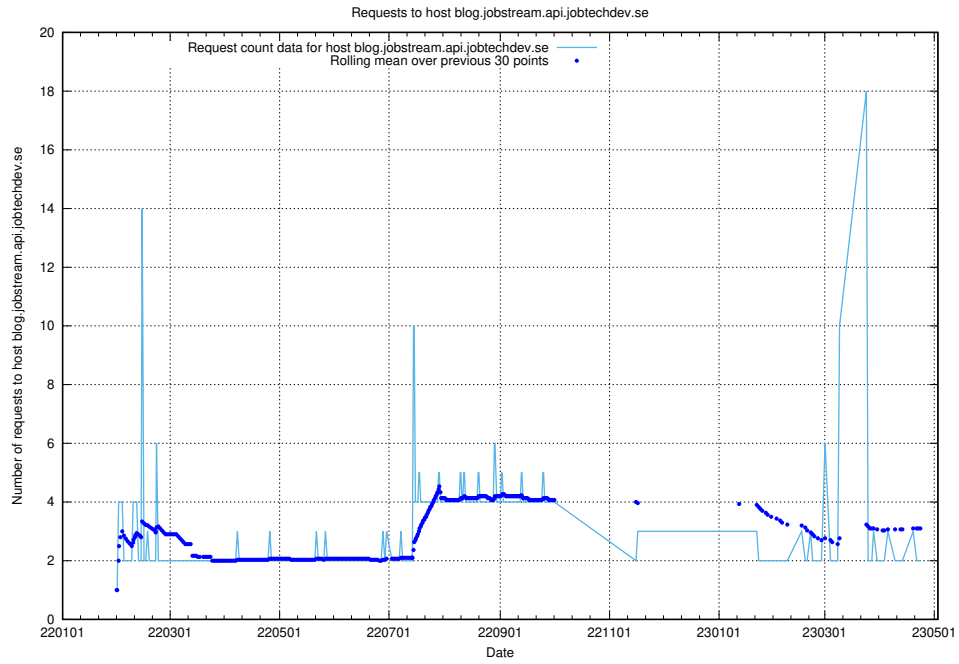

7.563 Usage of `blog.jobstream.api.jobtechdev.se`

Here, we count the number of requests to host `blog.jobstream.api.jobtechdev.se`.