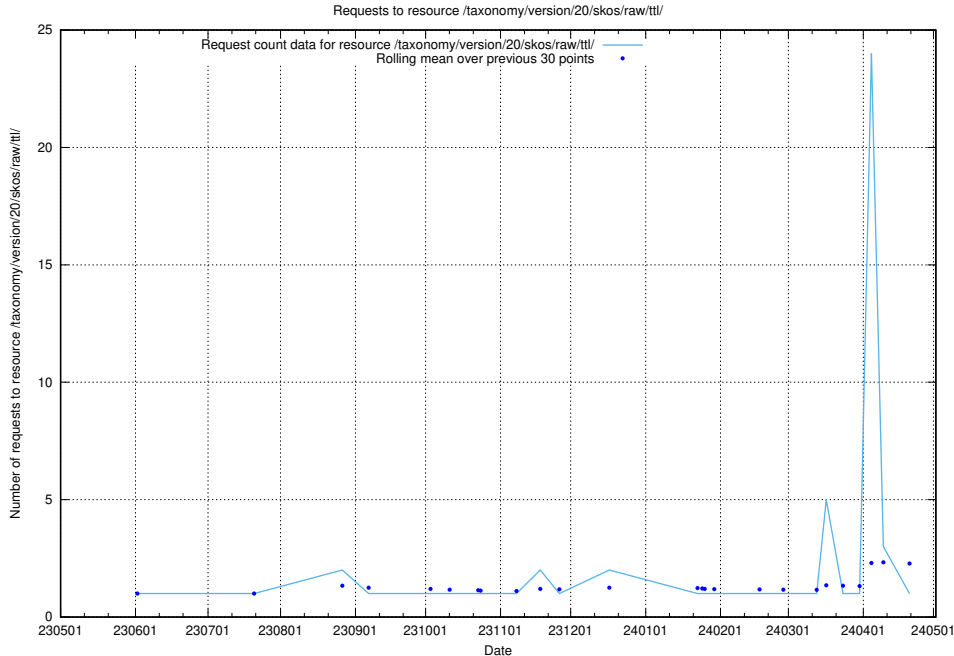

5.5858 Usage of /taxonomy/version/20/skos/raw/ttl/

Here, we count the number of requests to resource /taxonomy/version/20/skos/raw/ttl/.