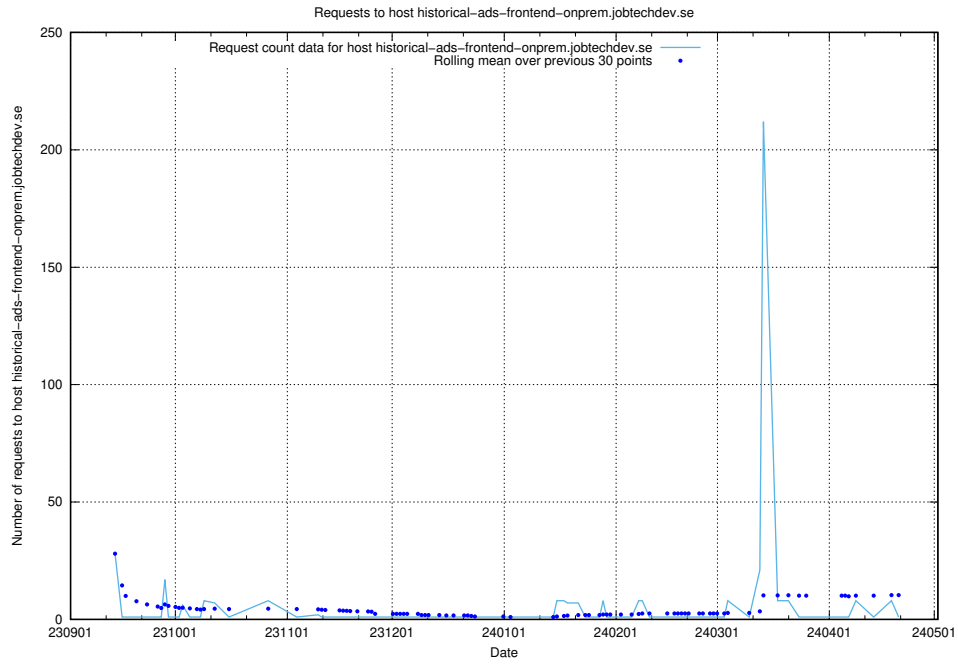

7.599 Usage of historical-ads-frontend-onprem.jobtechdev.se

Here, we count the number of requests to host historical-ads-frontend-onprem.jobtechdev.se.