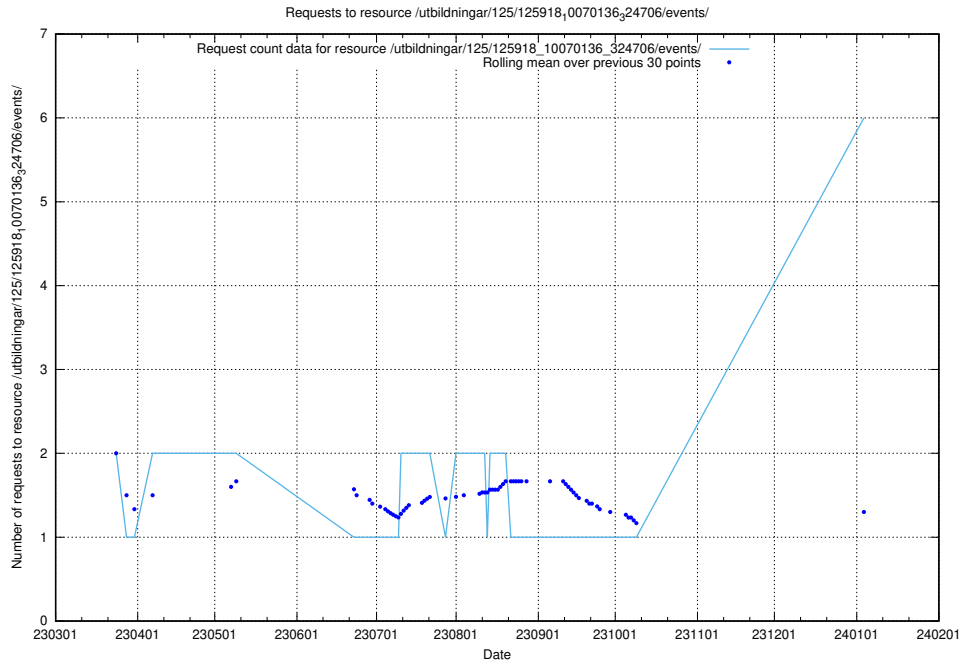

5.101 Usage of /utbildningar/125/125918_10070136_324706/events/

Here, we count the number of requests to resource /utbildningar/125/125918_10070136_324706/events/