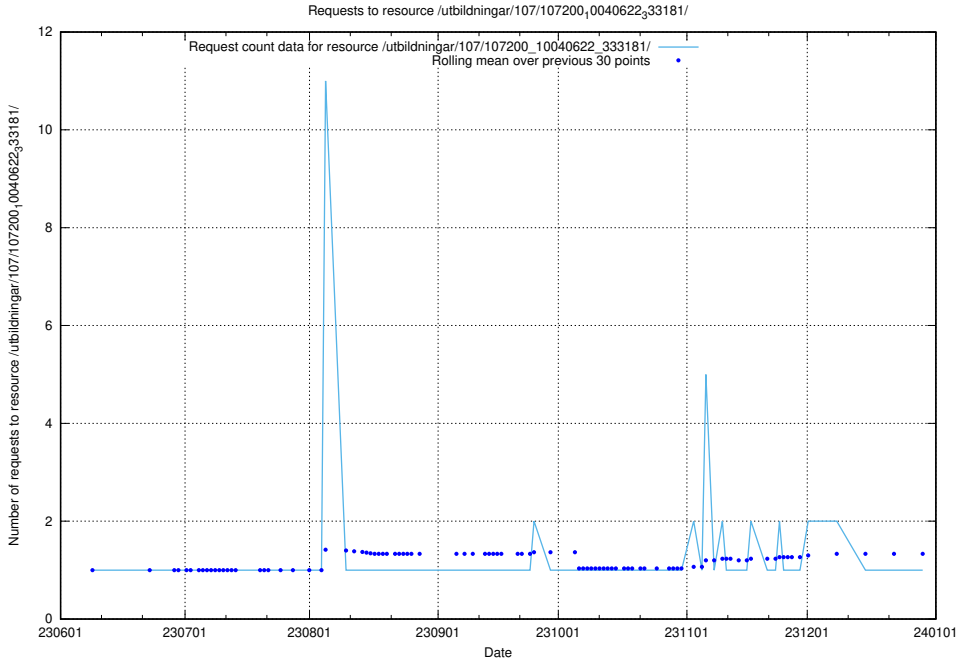

5.5835 Usage of /utbildningar/107/107200_10040622_333181/

Here, we count the number of requests to resource /utbildningar/107/107200_10040622_333181/.