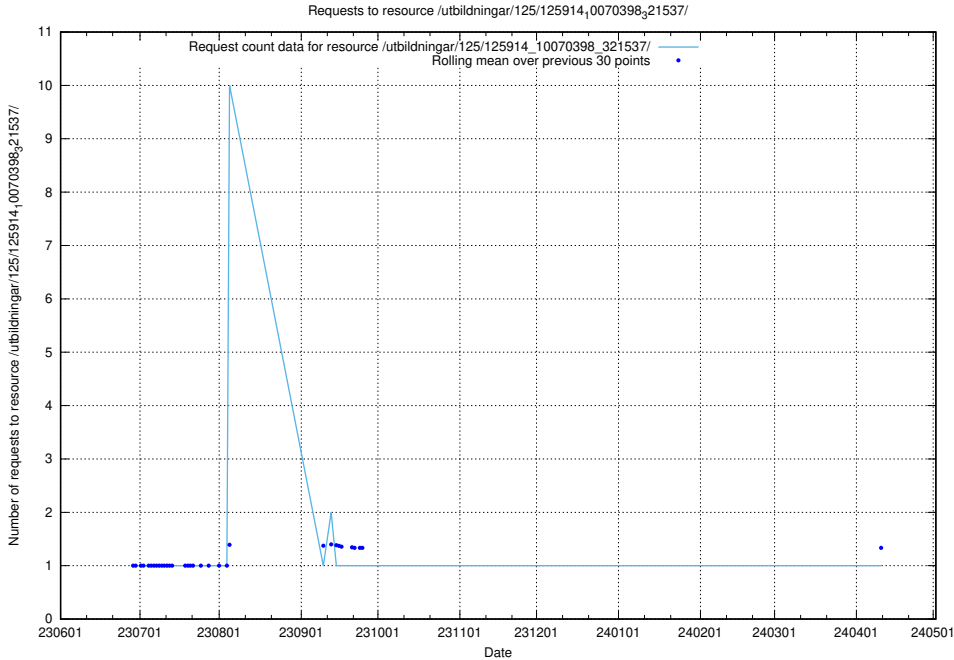

5.5405 Usage of /utbildningar/125/125914_10070398_321537/

Here, we count the number of requests to resource /utbildningar/125/125914_10070398_321537/.