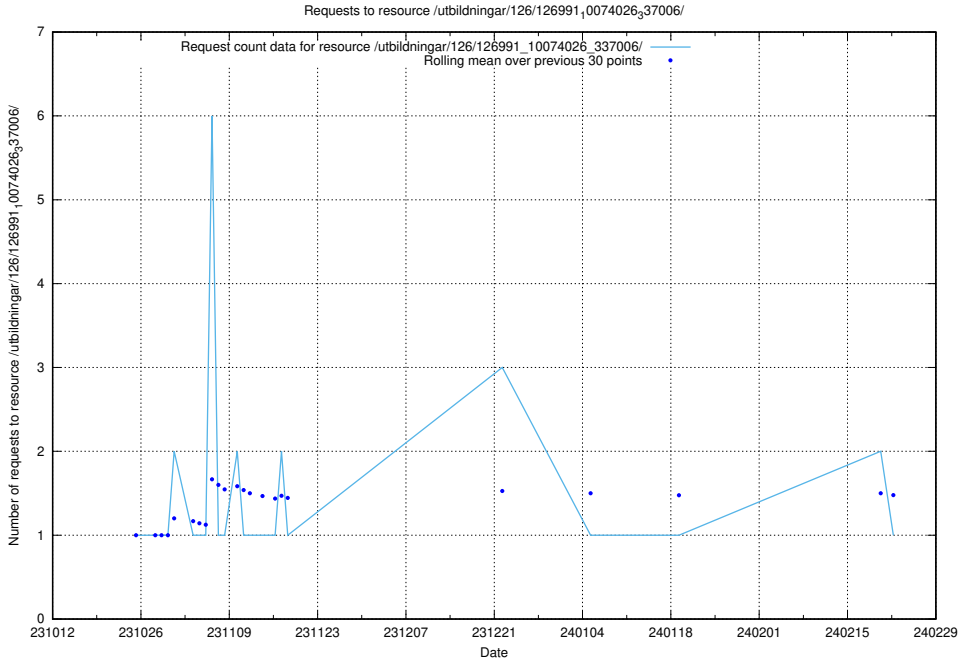

### 5.4160 Usage of /utbildningar/126/126991\_10074026\_337006/

Here, we count the number of requests to resource /utbildningar/126/126991\_10074026\_337006/.