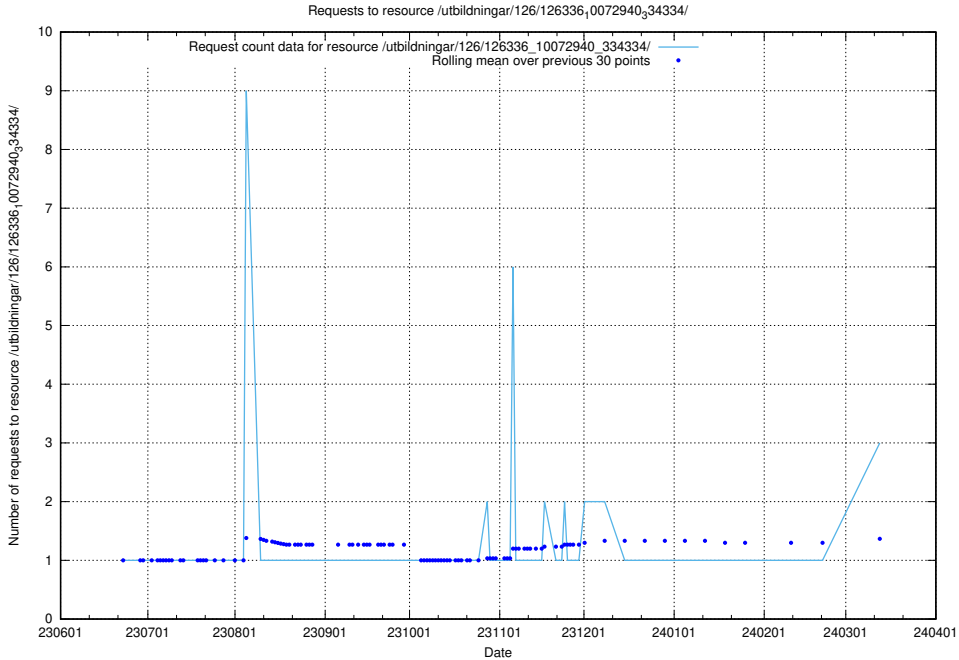

5.388 Usage of /utbildningar/126/126336_10072940_334334/

Here, we count the number of requests to resource /utbildningar/126/126336_10072940_334334/.