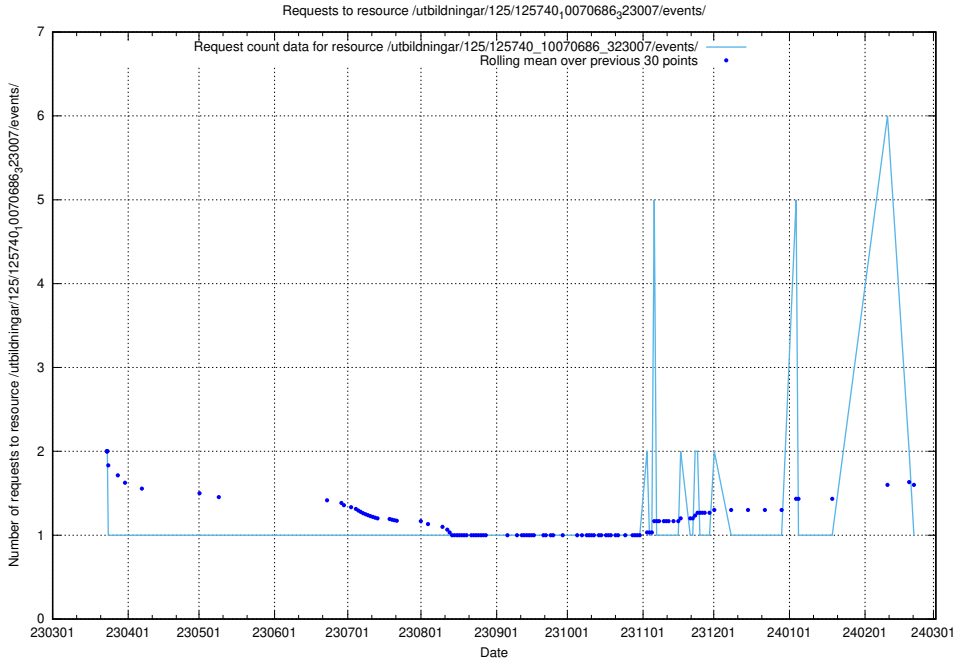

### 5.6203 Usage of /utbildningar/125/125740\_10070686\_323007/events/

Here, we count the number of requests to resource /utbildningar/125/125740\_10070686\_323007/events/