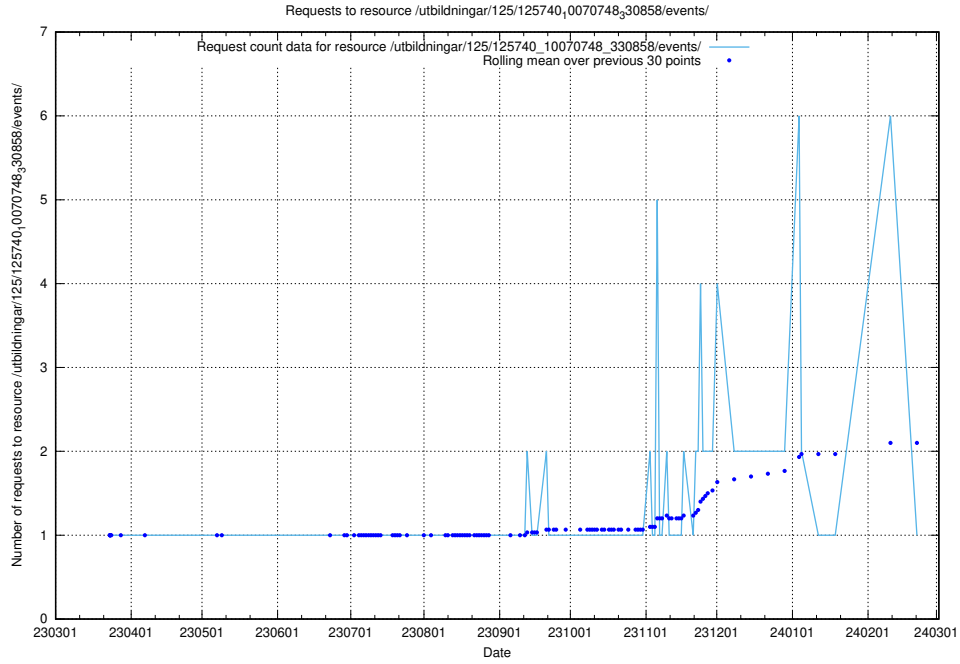

5.970 Usage of /utbildningar/125/125740_10070748_330858/events/

Here, we count the number of requests to resource /utbildningar/125/125740_10070748_330858/events/