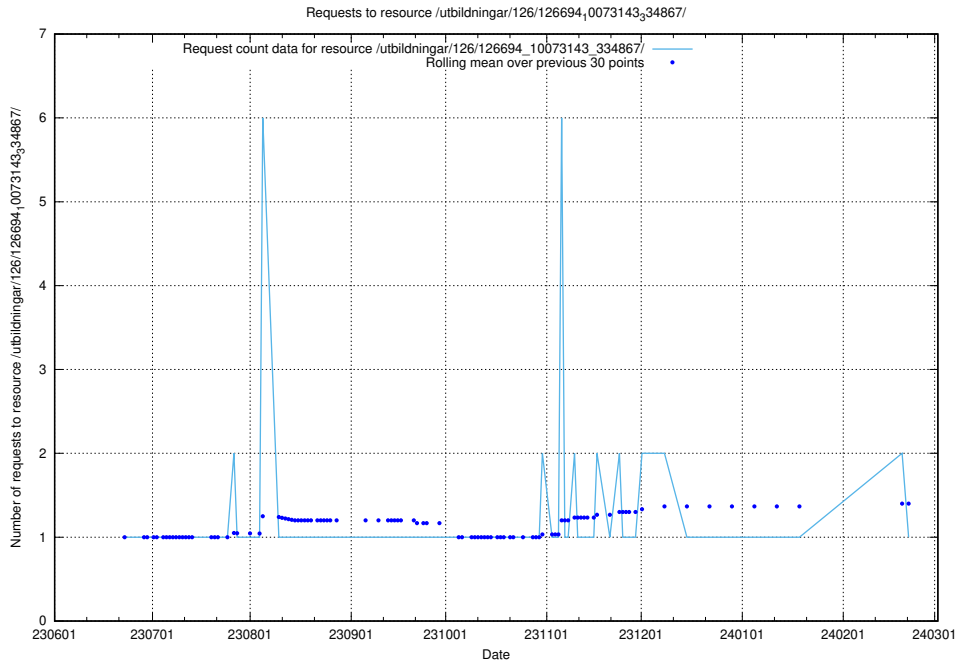

5.5572 Usage of /utbildningar/126/126694_10073143_334867/

Here, we count the number of requests to resource /utbildningar/126/126694_10073143_334867/.