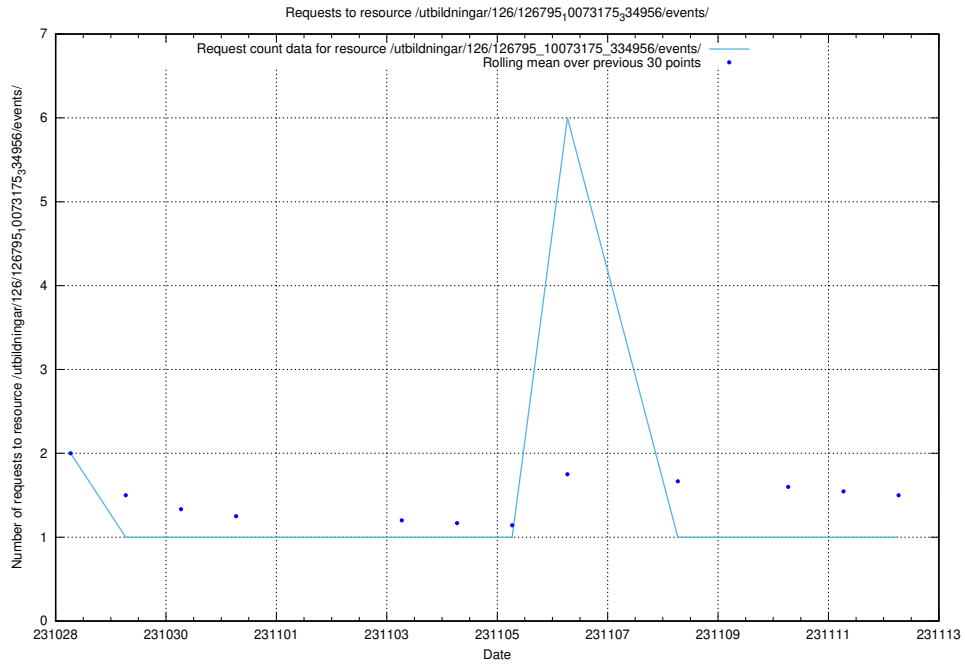

5.4127 Usage of /utbildningar/126/126795_10073175_334956/events/

Here, we count the number of requests to resource /utbildningar/126/126795_10073175_334956/events/