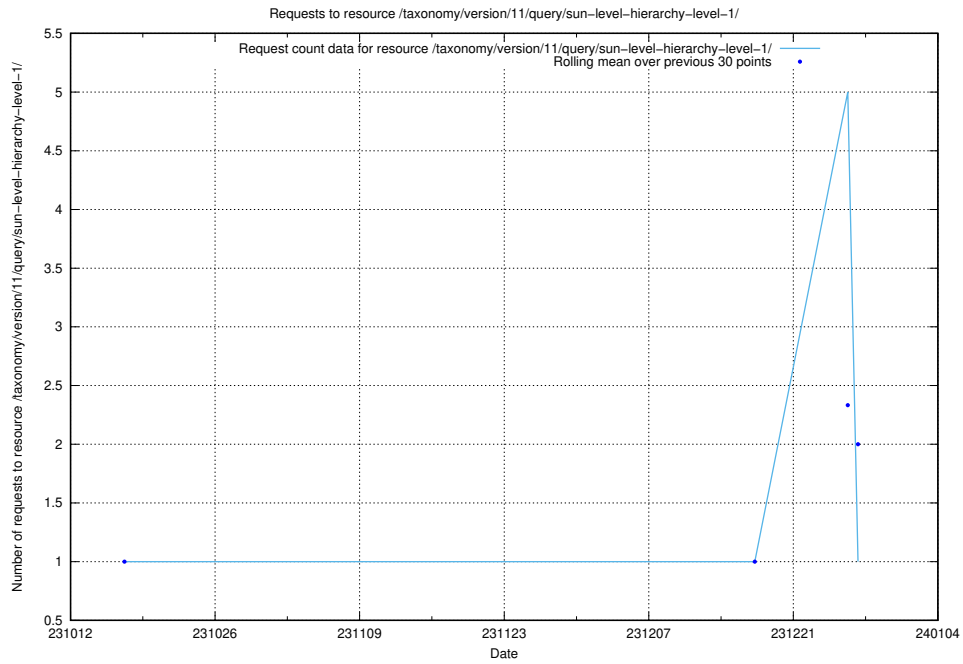

5.4254 Usage of /taxonomy/version/11/query/sun-level-hierarchy-level-1/

Here, we count the number of requests to resource /taxonomy/version/11/query/sun-level-hierarchy-level-1/.