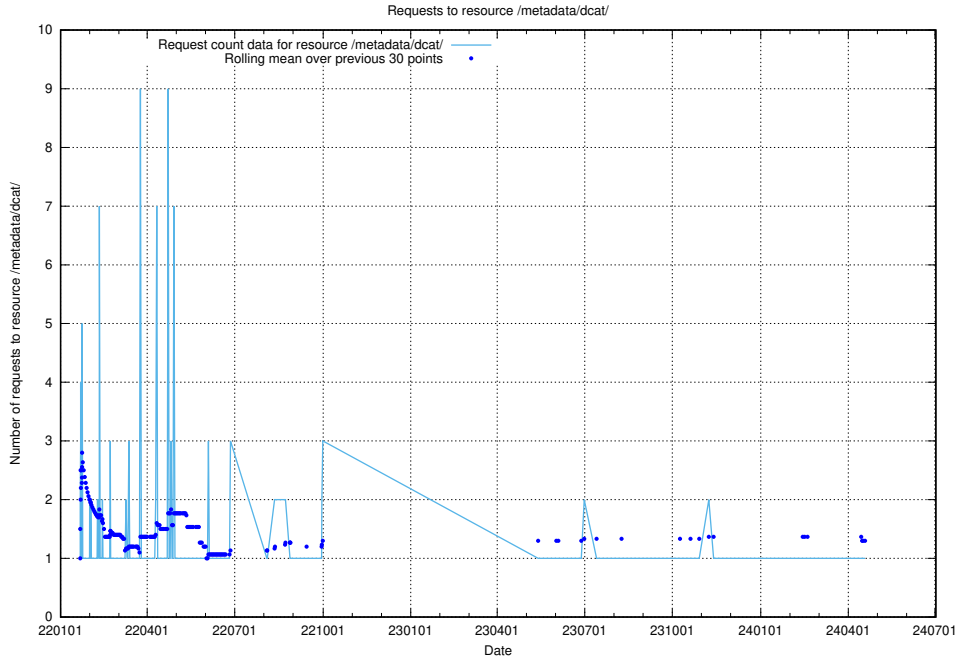

5.6416 Usage of /metadata/dcat/

Here, we count the number of requests to resource /metadata/dcat/.