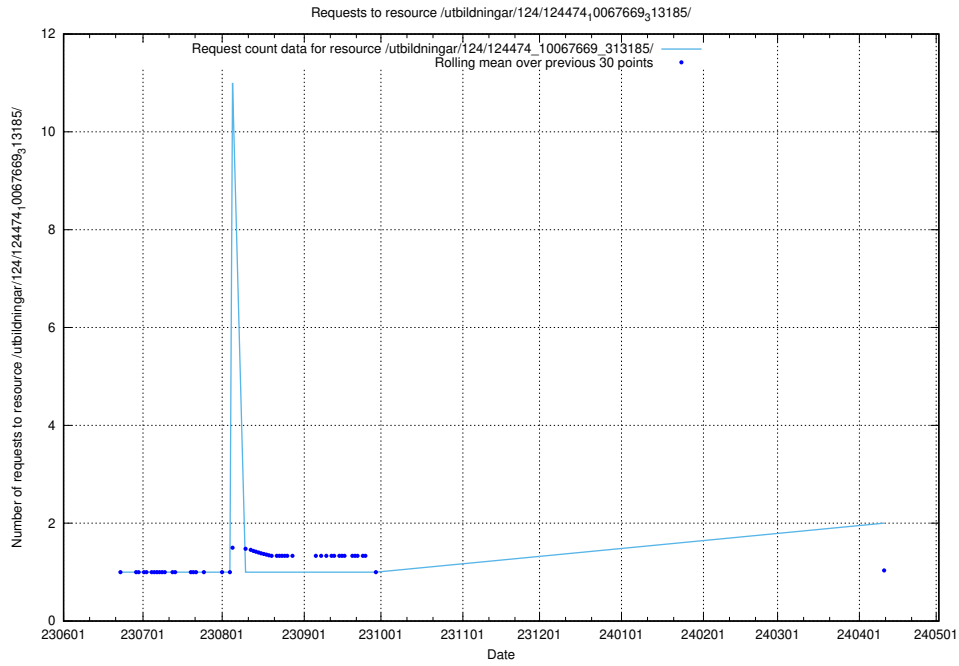

5.849 Usage of /utbildningar/124/124474_10067669_313185/

Here, we count the number of requests to resource /utbildningar/124/124474_10067669_313185/.