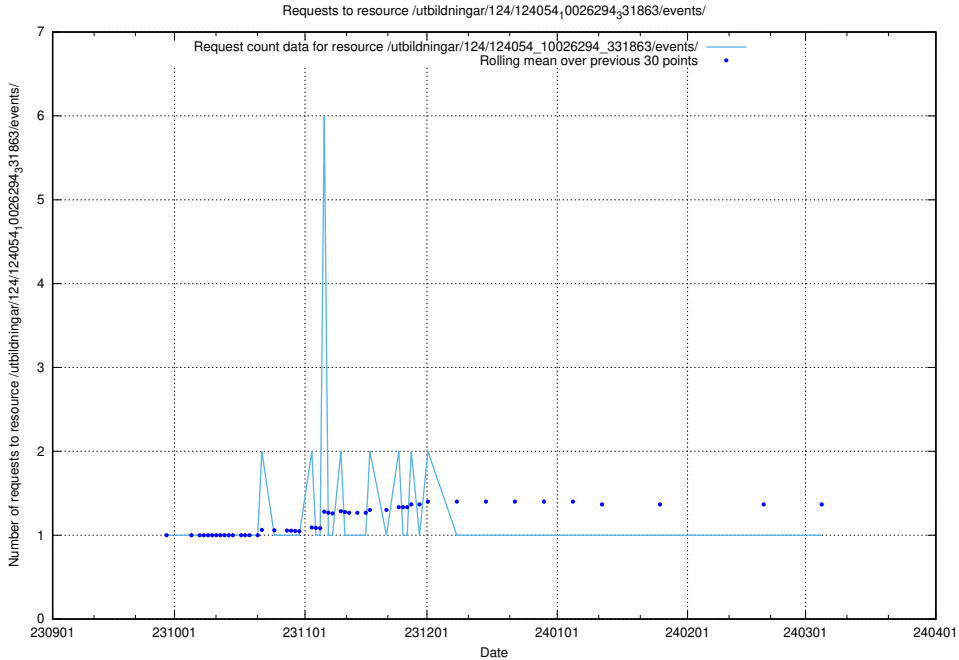

5.4410 Usage of /utbildningar/124/124054_10026294_331863/events/

Here, we count the number of requests to resource /utbildningar/124/124054_10026294_331863/events/