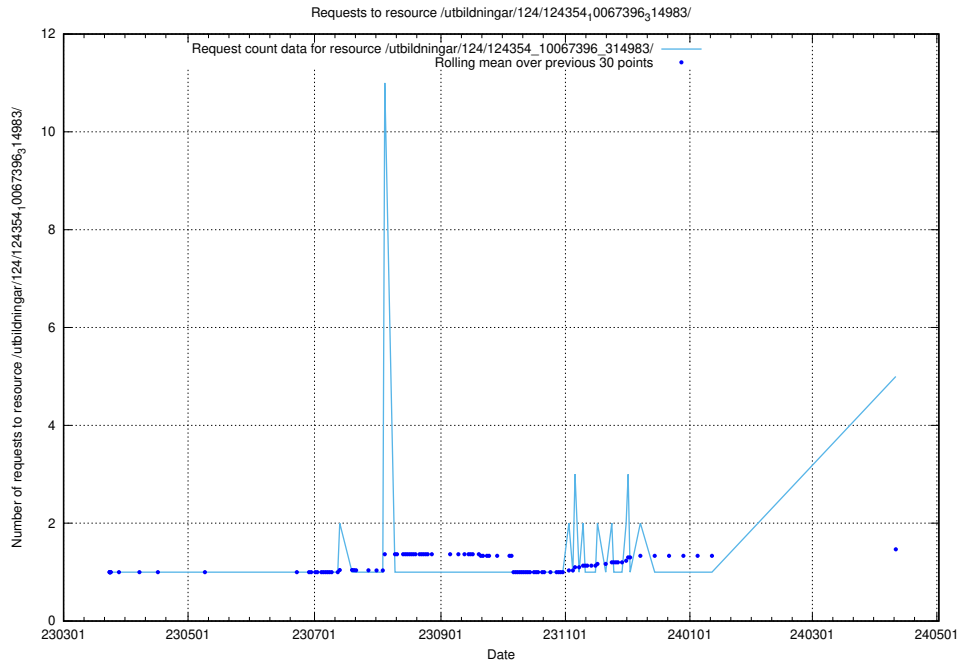

5.135 Usage of /utbildningar/124/124354_10067396_314983/

Here, we count the number of requests to resource /utbildningar/124/124354_10067396_314983/.