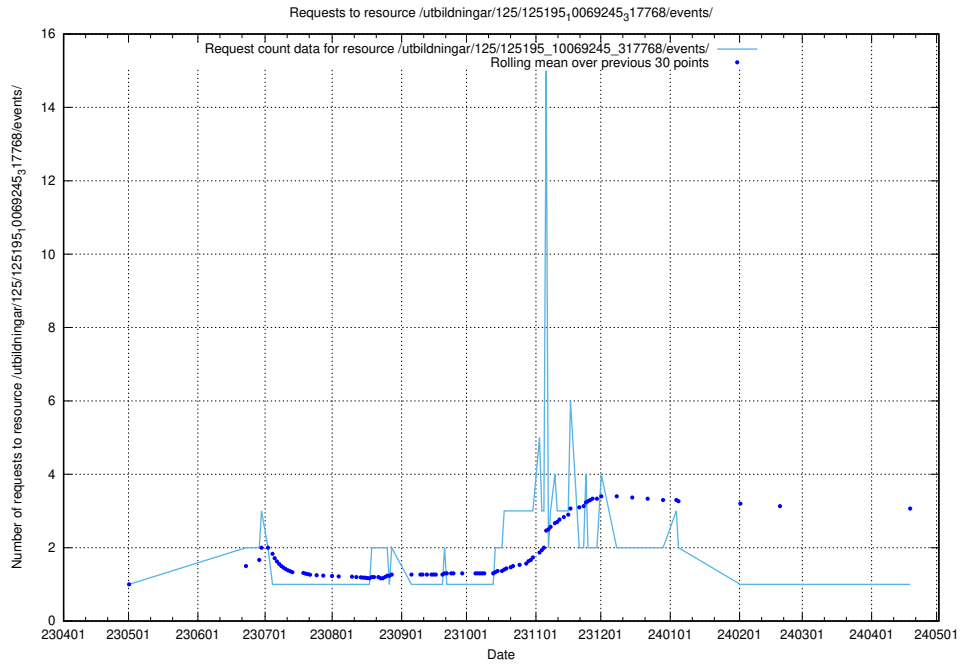

5.5931 Usage of /utbildningar/125/125195_10069245_317768/events/

Here, we count the number of requests to resource /utbildningar/125/125195_10069245_317768/events/