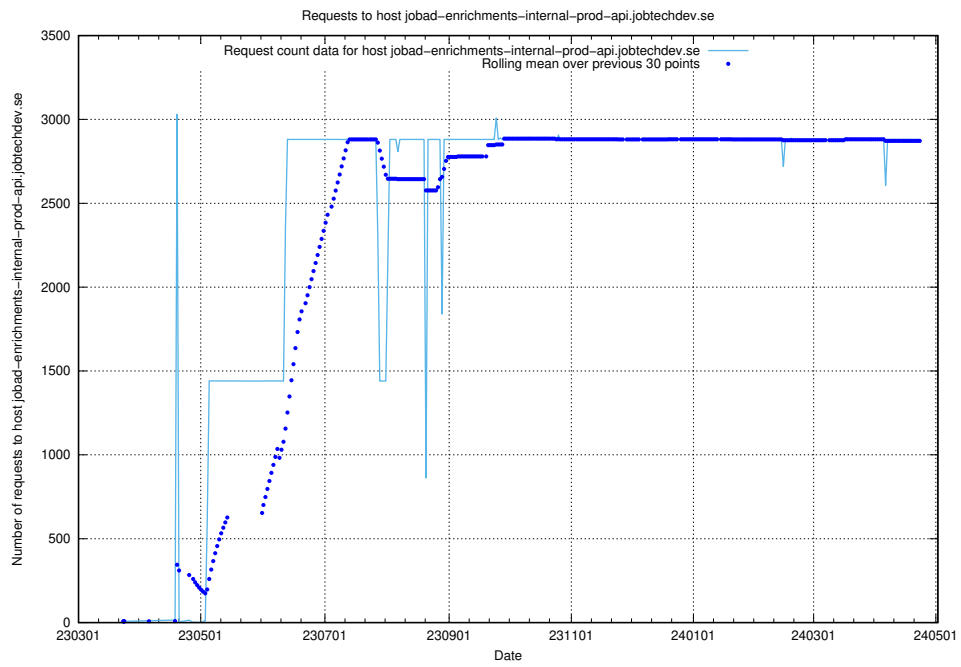

7.17 Usage of jobad-enrichments-internal-prod-api.jobtechdev.se

Here, we count the number of requests to host jobad-enrichments-internal-prod-api.jobtechdev.se.