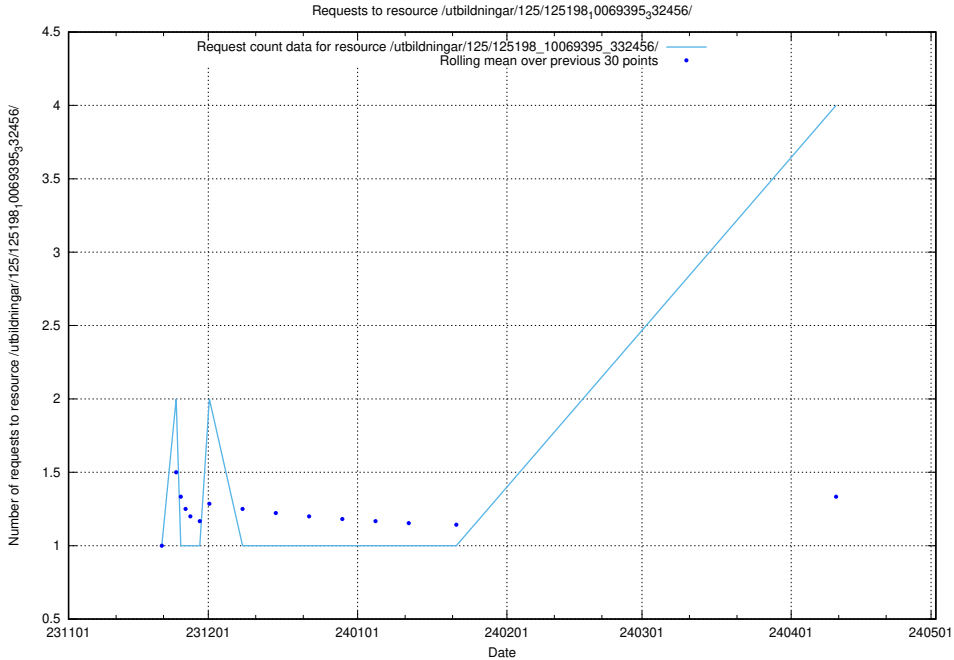

5.204 Usage of /utbildningar/125/125198_10069395_332456/

Here, we count the number of requests to resource /utbildningar/125/125198_10069395_332456/.