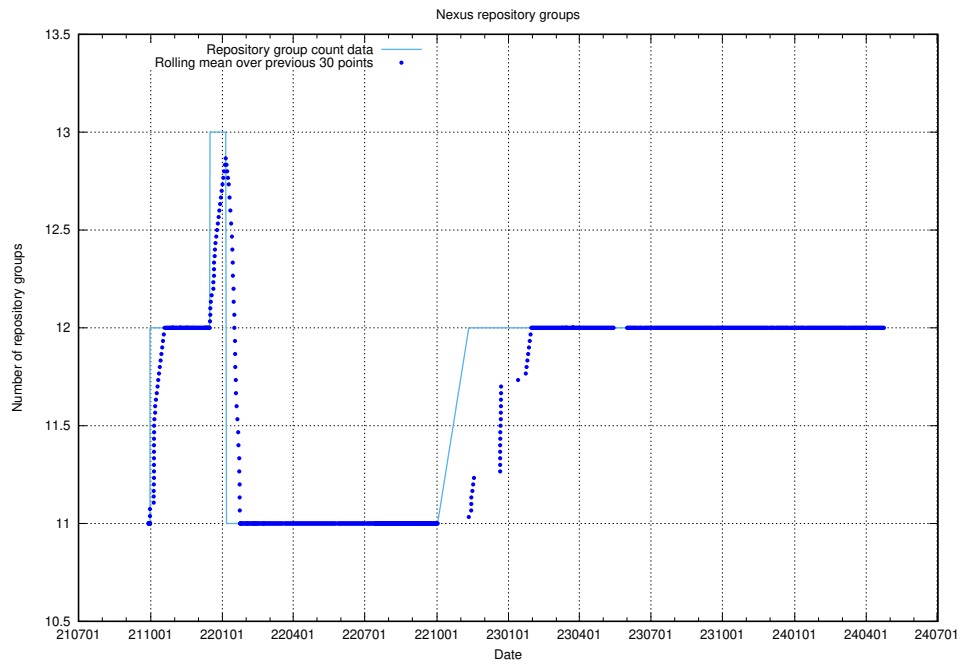

9 Nexus

This section contains statistics from the [image and package repositories](https://nexus.jobtechdev.se)⁹ of JobTech.

9.1 Number of repository groups in Nexus

A graph showing the number of repository groups.

⁹<https://nexus.jobtechdev.se>