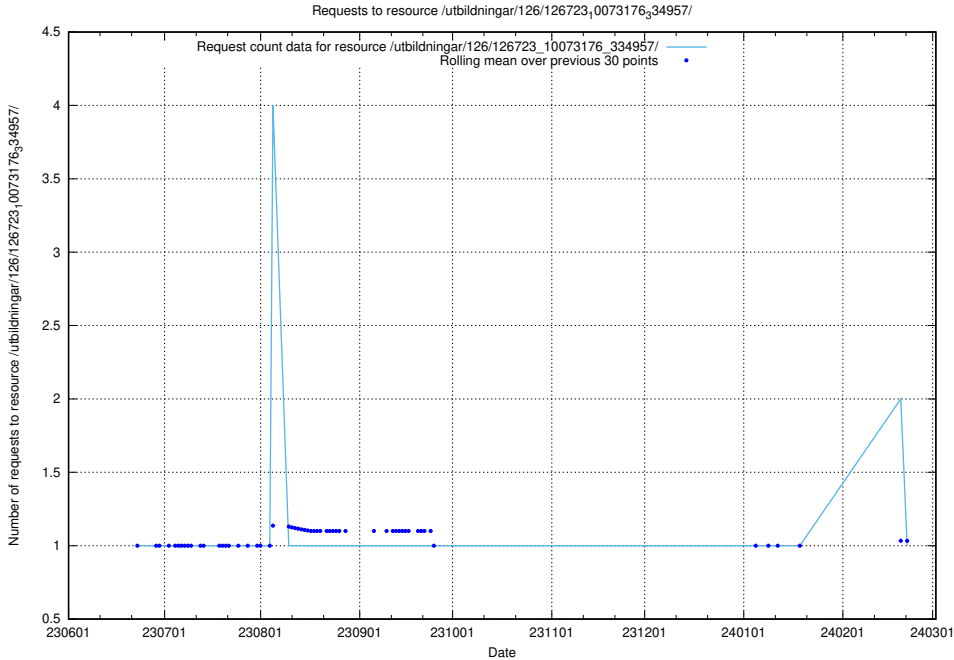

5.5540 Usage of /utbildningar/126/126723_10073176_334957/

Here, we count the number of requests to resource /utbildningar/126/126723_10073176_334957/.