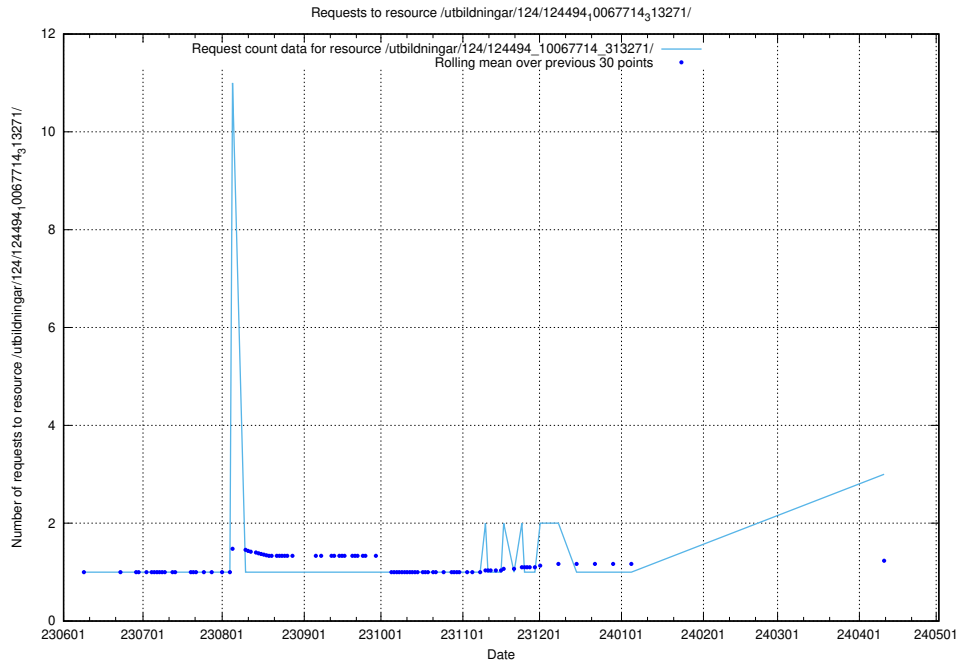

5.413 Usage of /utbildningar/124/124494_10067714_313271/

Here, we count the number of requests to resource /utbildningar/124/124494_10067714_313271/.