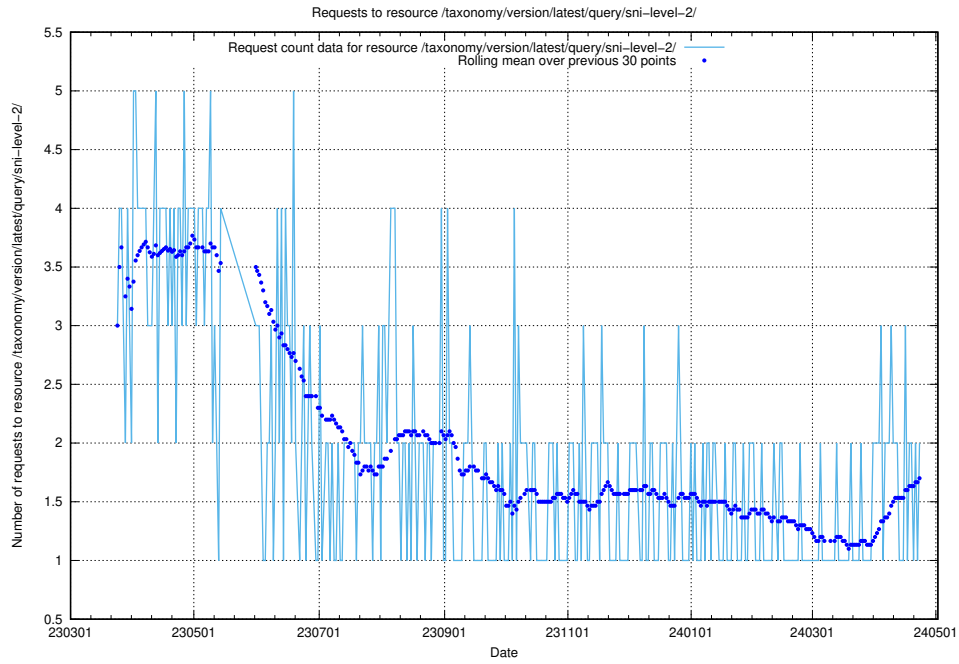

5.902 Usage of /taxonomy/version/latest/query/sni-level-2/

Here, we count the number of requests to resource /taxonomy/version/latest/query/sni-level-2/.