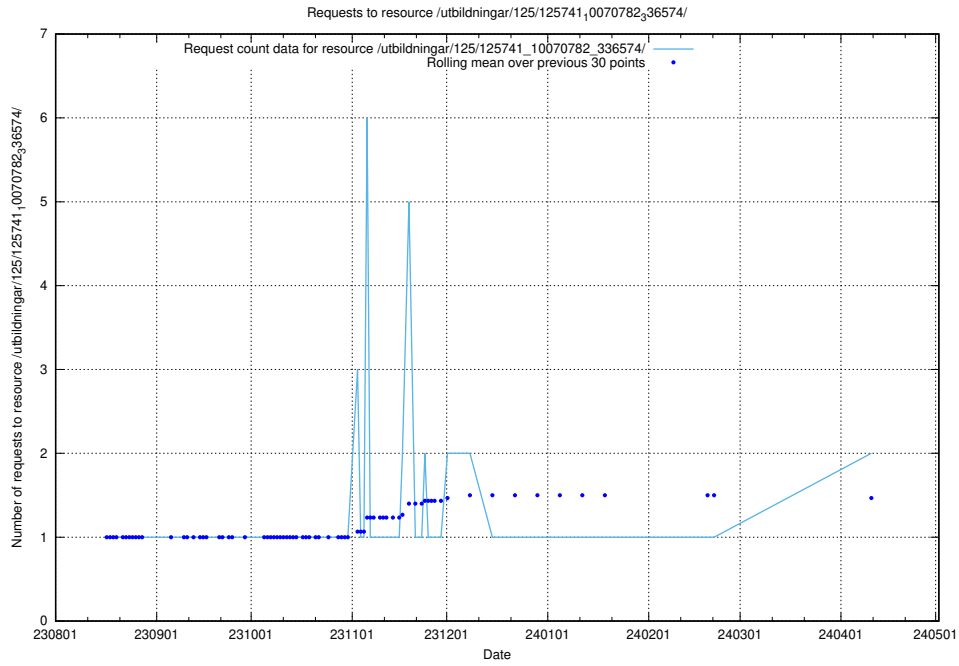

5.745 Usage of /utbildningar/125/125741_10070782_336574/

Here, we count the number of requests to resource /utbildningar/125/125741_10070782_336574/.