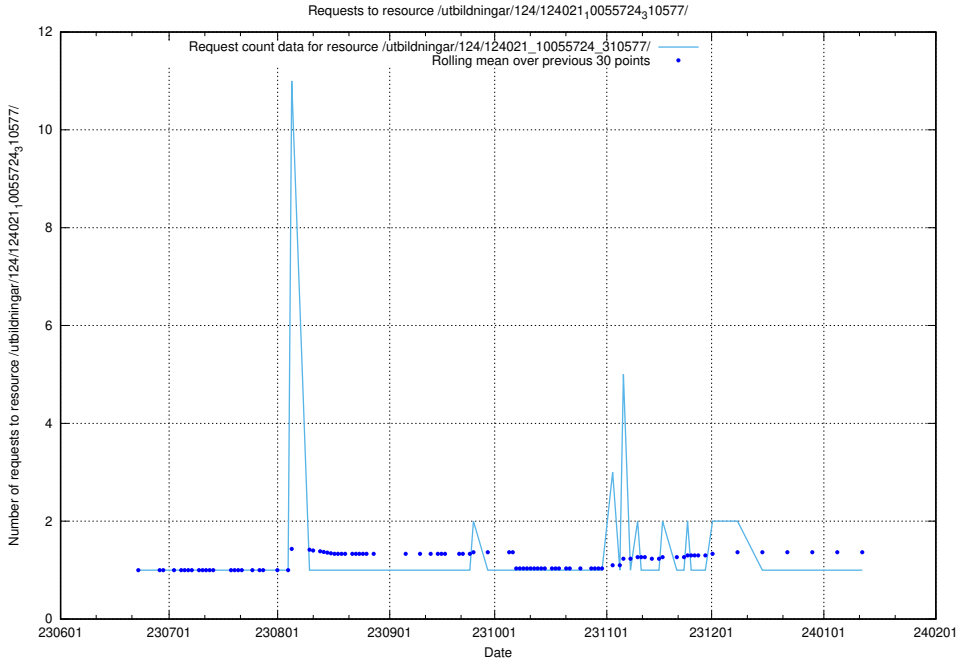

5.5757 Usage of /utbildningar/124/124021_10055724_310577/

Here, we count the number of requests to resource /utbildningar/124/124021_10055724_310577/.