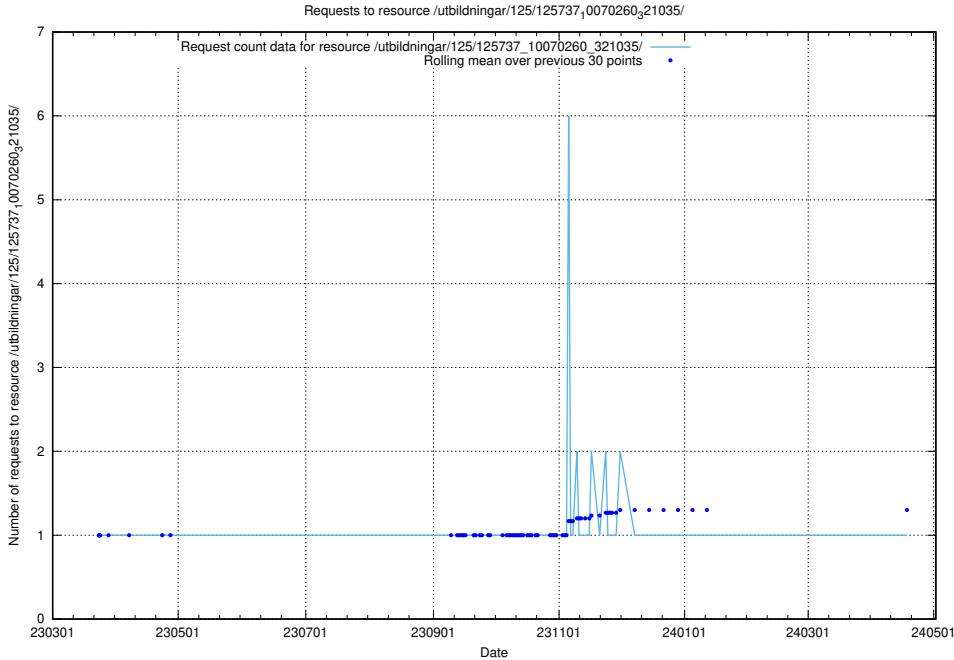

### 5.1012 Usage of /dcatotron/

Here, we count the number of requests to resource /dcatotron/.