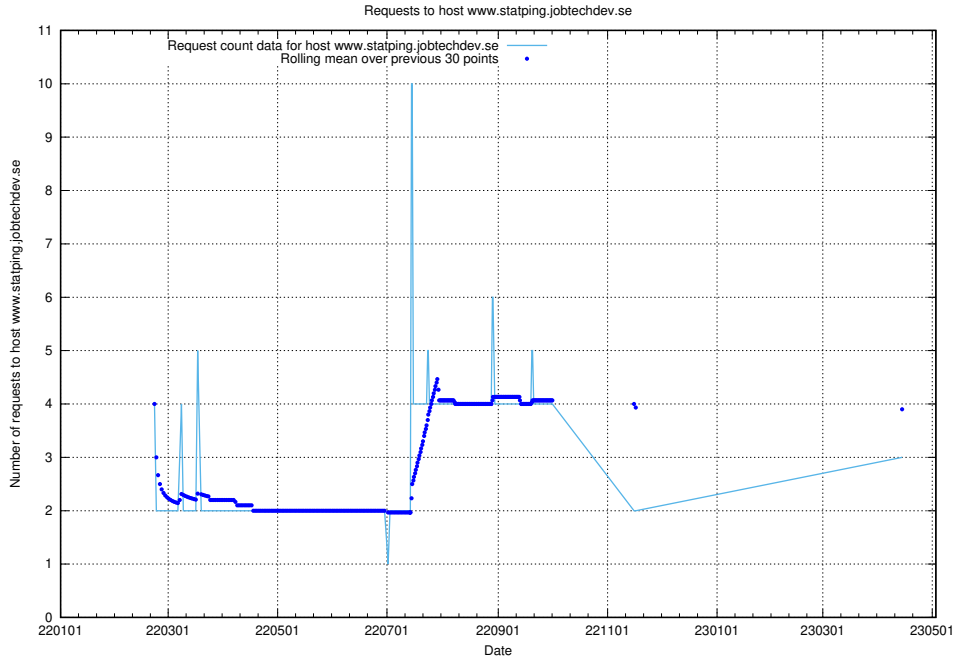

7.222 Usage of www.statping.jobtechdev.se

Here, we count the number of requests to host www.statping.jobtechdev.se.