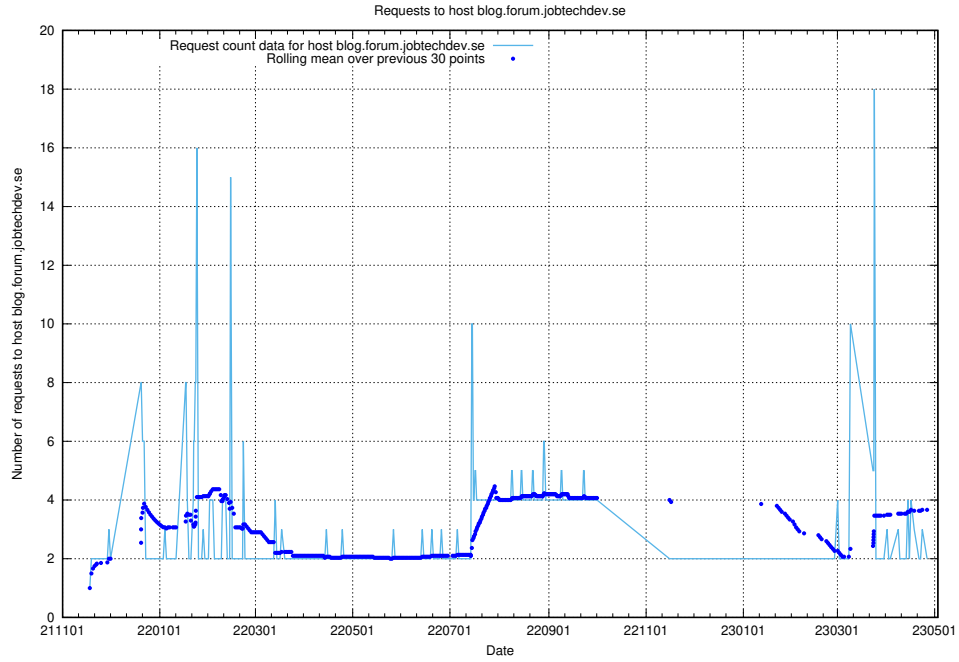

7.483 Usage of `blog.forum.jobtechdev.se`

Here, we count the number of requests to host `blog.forum.jobtechdev.se`.