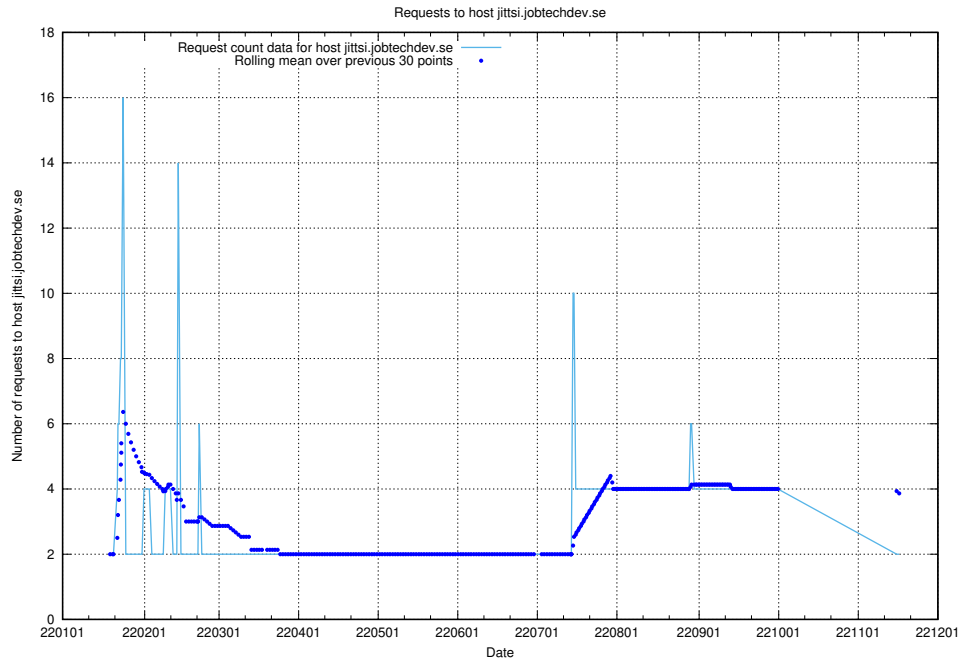

7.265 Usage of jittsi.jobtechdev.se

Here, we count the number of requests to host jittsi.jobtechdev.se.