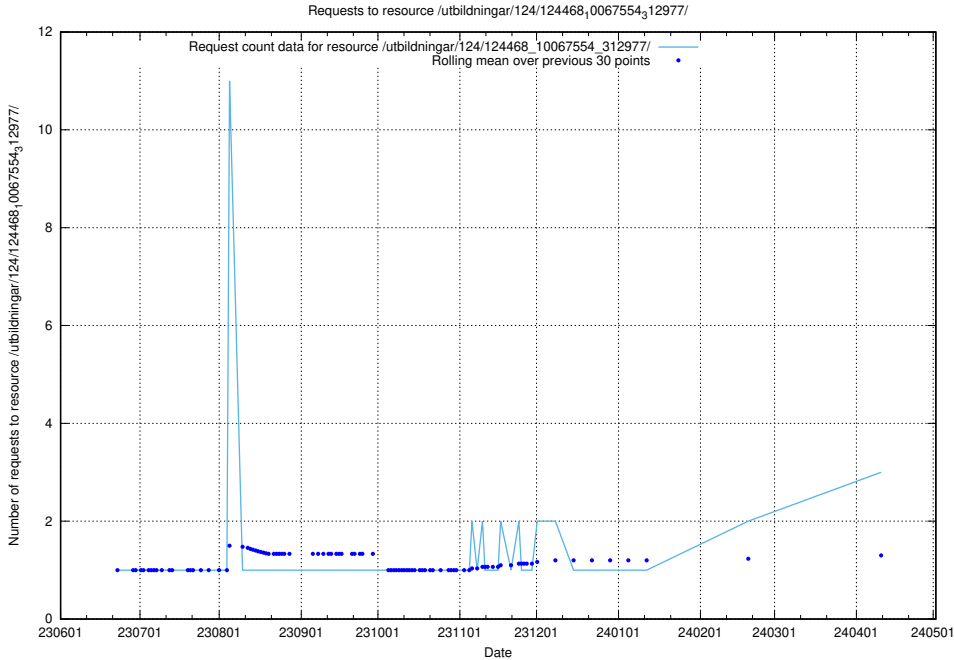

5.404 Usage of /utbildningar/124/124468_10067554_312977/

Here, we count the number of requests to resource /utbildningar/124/124468_10067554_312977/.