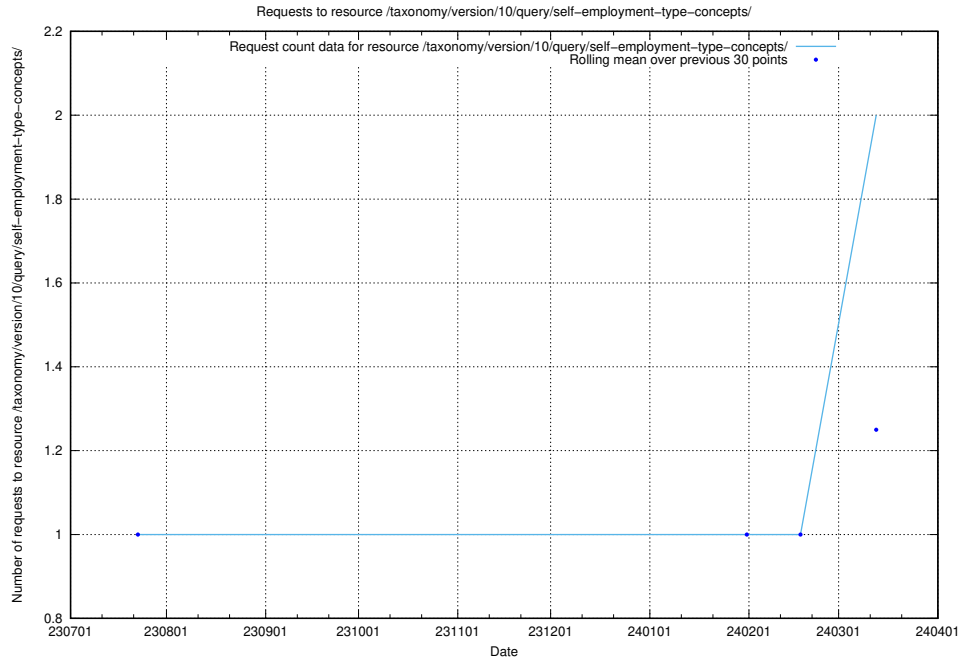

5.775 Usage of /taxonomy/version/10/query/self-employment-type-concepts/

Here, we count the number of requests to resource /taxonomy/version/10/query/self-employment-type-concepts/.