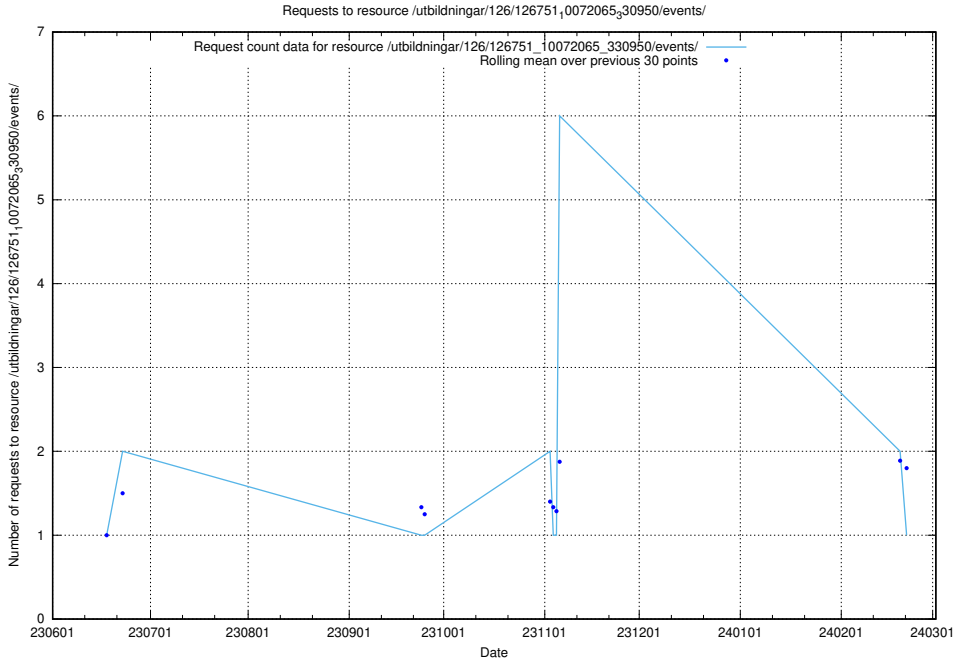

5.5788 Usage of /utbildningar/126/126751_10072065_330950/events/

Here, we count the number of requests to resource /utbildningar/126/126751_10072065_330950/events/