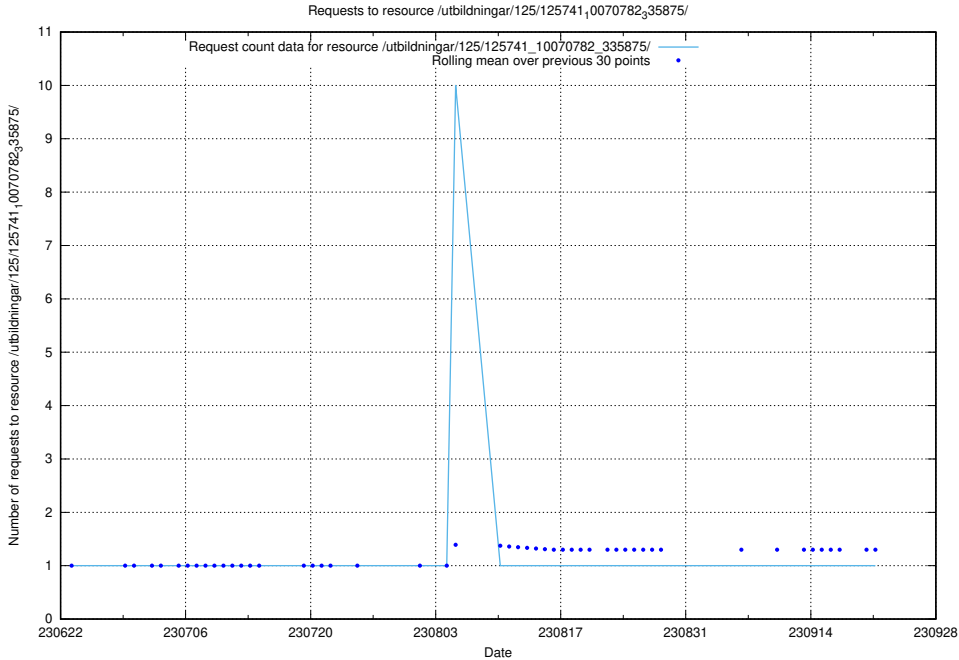

5.5629 Usage of /utbildningar/125/125741_10070782_335875/

Here, we count the number of requests to resource /utbildningar/125/125741_10070782_335875/.