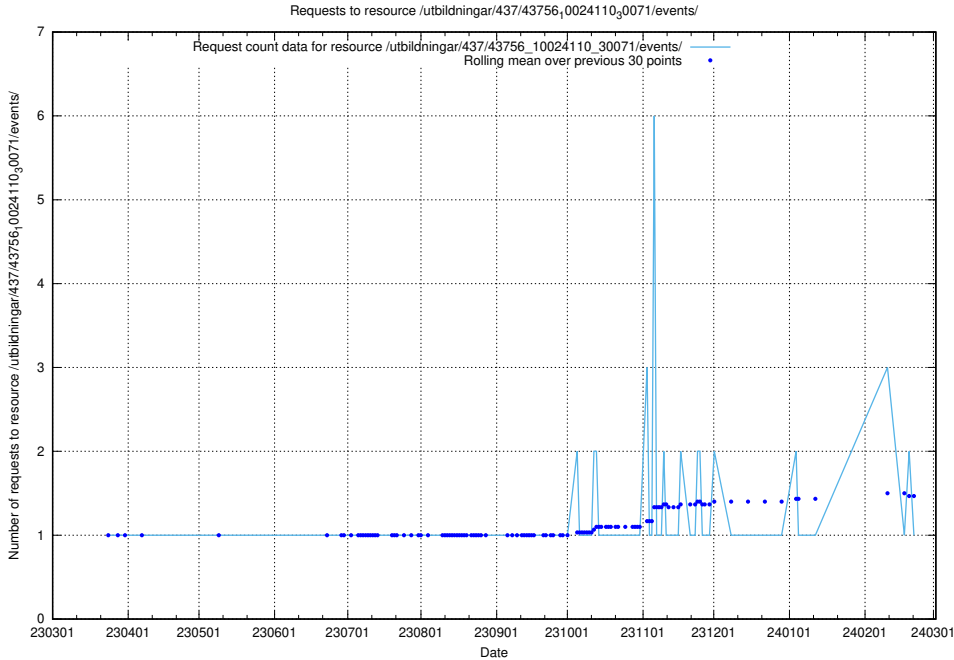

5.6119 Usage of /utbildningar/437/43756_10024110_30071/events/

Here, we count the number of requests to resource /utbildningar/437/43756_10024110_30071/events/.