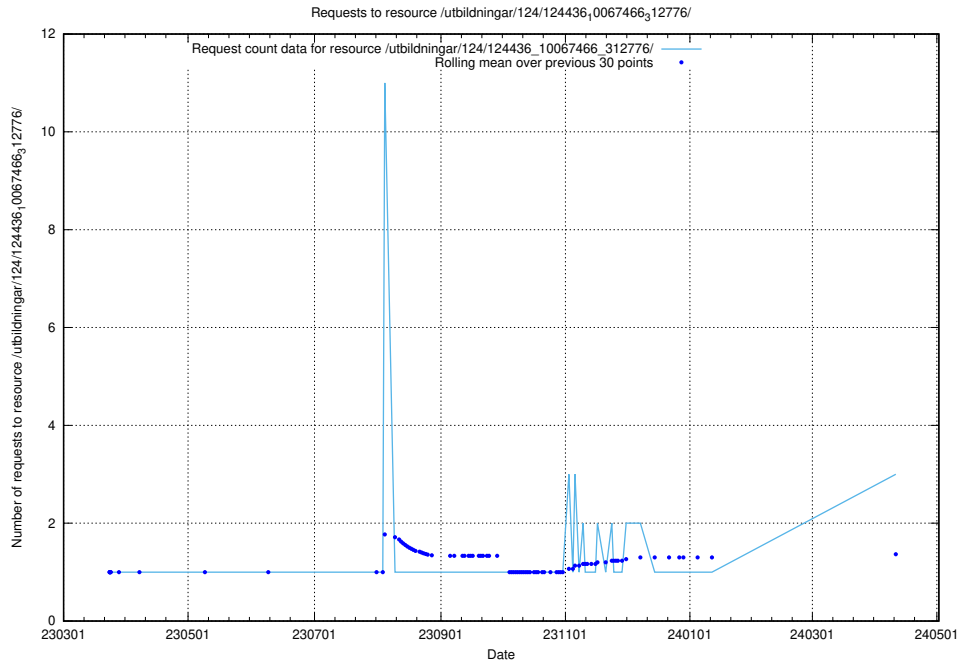

### 5.323 Usage of /utbildningar/124/124436\_10067466\_312776/

Here, we count the number of requests to resource /utbildningar/124/124436\_10067466\_312776/.