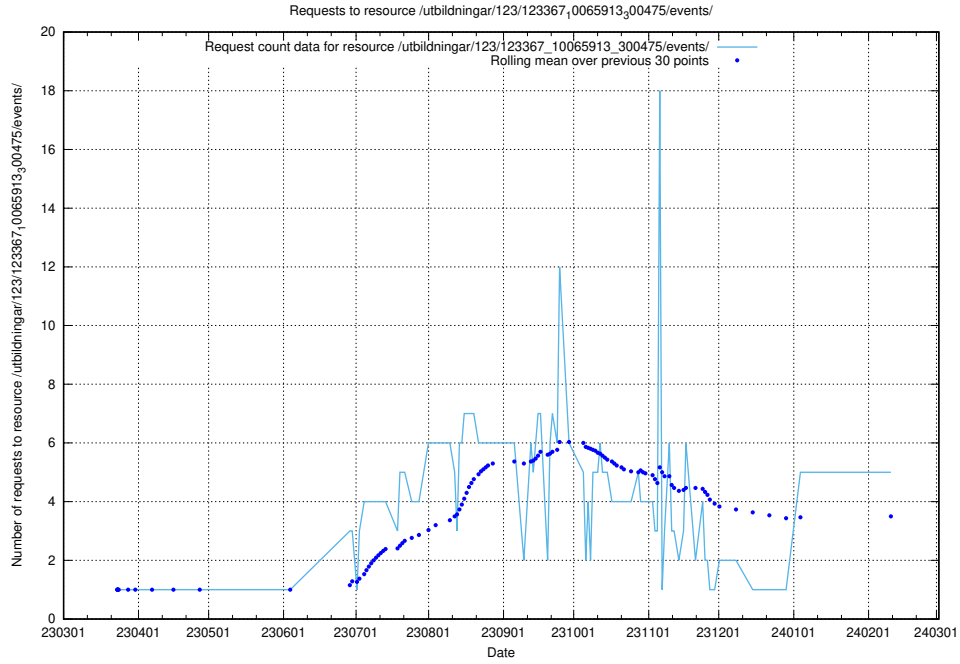

5.144 Usage of /utbildningar/123/123367_10065913_300475/events/

Here, we count the number of requests to resource /utbildningar/123/123367_10065913_300475/events/