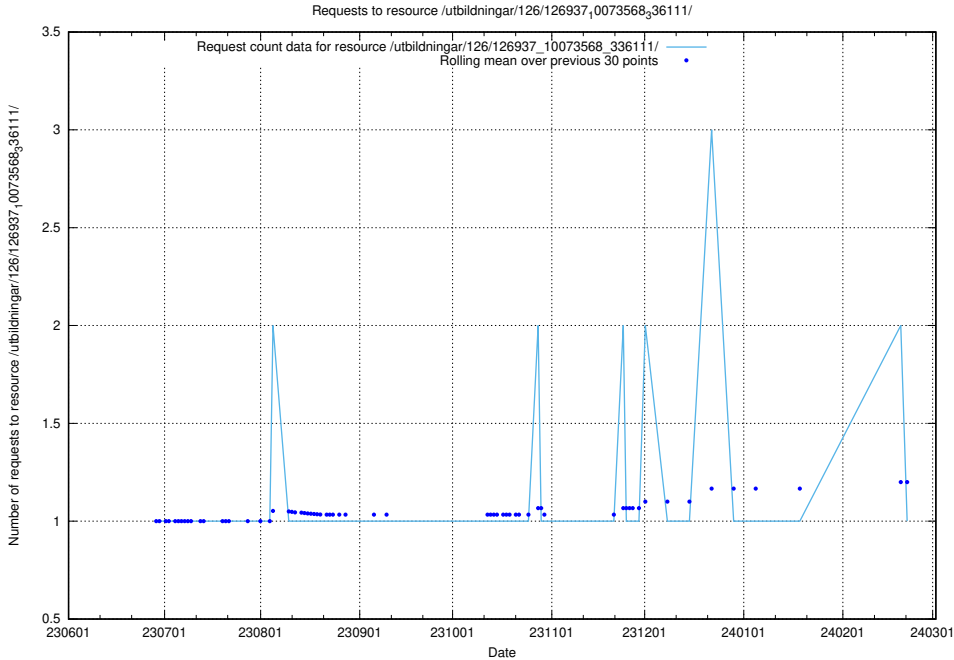

5.5375 Usage of /utbildningar/126/126937_10073568_336111/

Here, we count the number of requests to resource /utbildningar/126/126937_10073568_336111/.