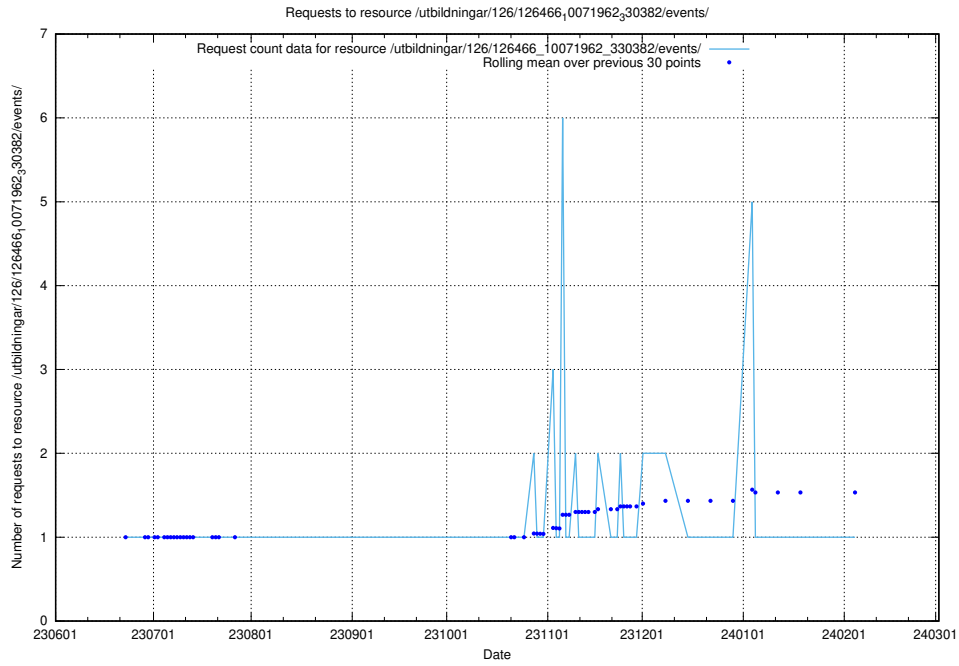

5.5589 Usage of /utbildningar/126/126466_10071962_330382/events/

Here, we count the number of requests to resource /utbildningar/126/126466_10071962_330382/events/