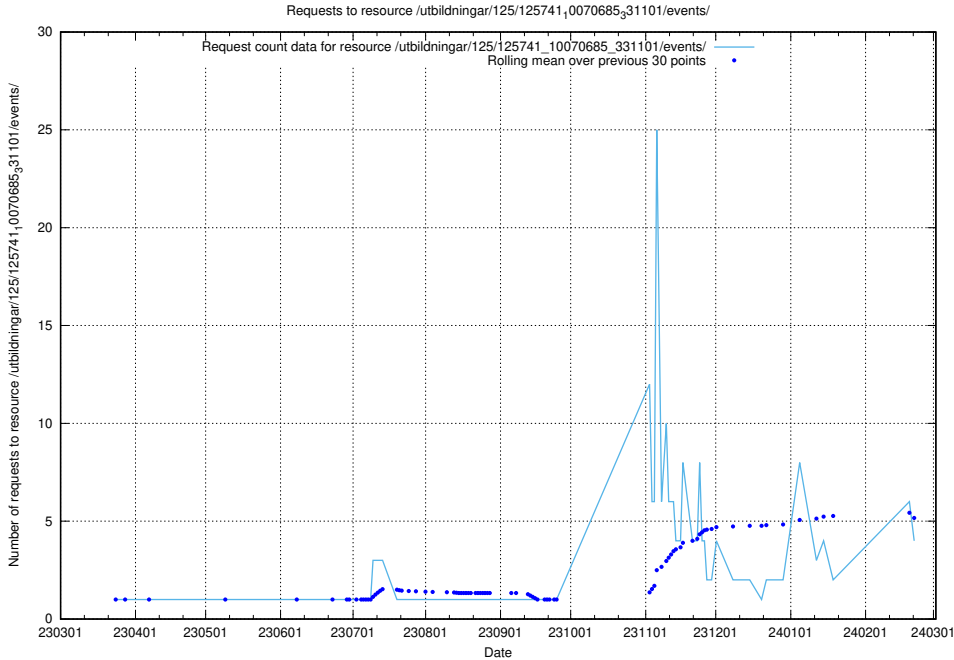

5.246 Usage of /utbildningar/125/125741_10070685_331101/events/

Here, we count the number of requests to resource /utbildningar/125/125741_10070685_331101/events/