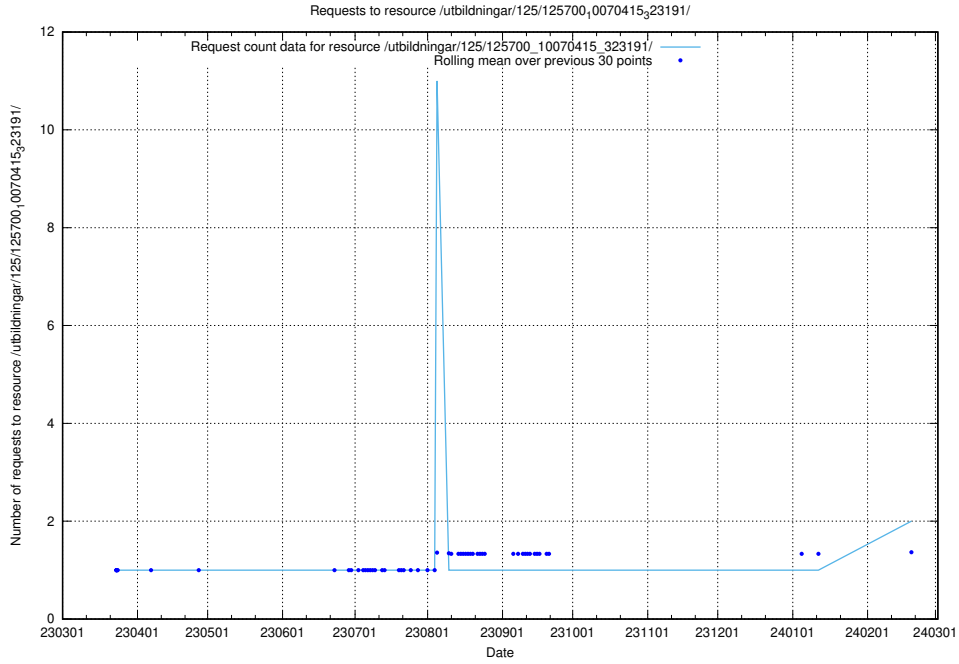

5.470 Usage of /utbildningar/125/125700_10070415_323191/

Here, we count the number of requests to resource /utbildningar/125/125700_10070415_323191/.