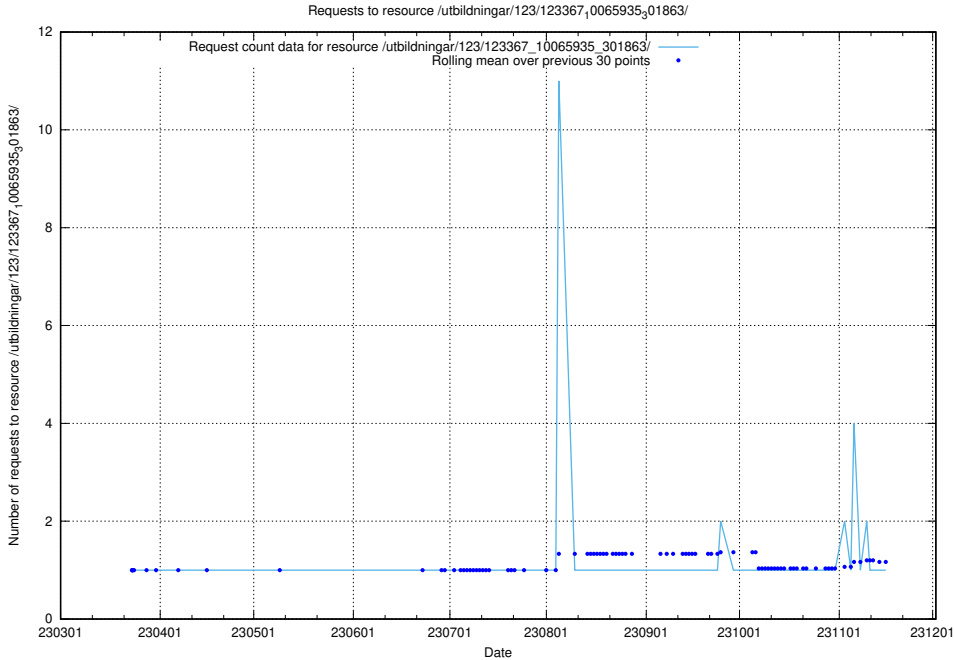

5.4551 Usage of /utbildningar/123/123367_10065935_301863/

Here, we count the number of requests to resource /utbildningar/123/123367_10065935_301863/.