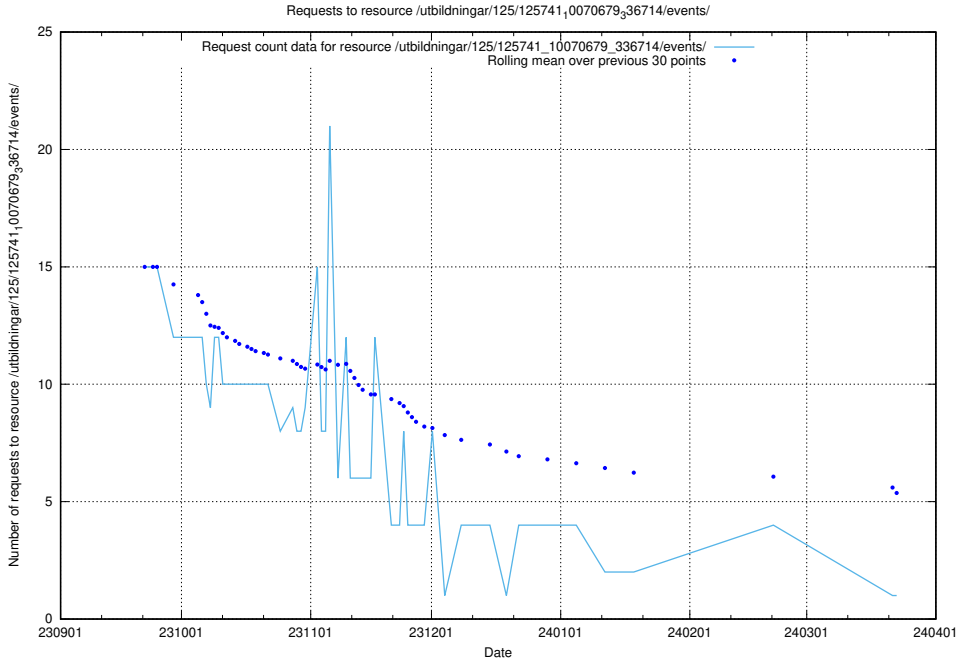

5.4436 Usage of /utbildningar/125/125741_10070679_336714/events/

Here, we count the number of requests to resource /utbildningar/125/125741_10070679_336714/events/