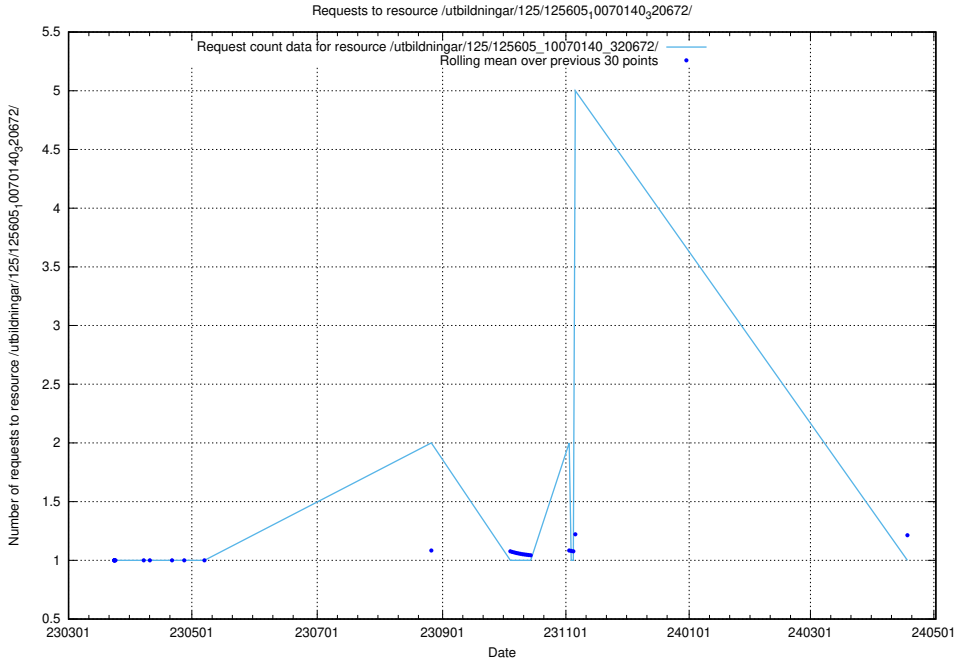

5.1074 Usage of /utbildningar/125/125605_10070140_320672/

Here, we count the number of requests to resource /utbildningar/125/125605_10070140_320672/.