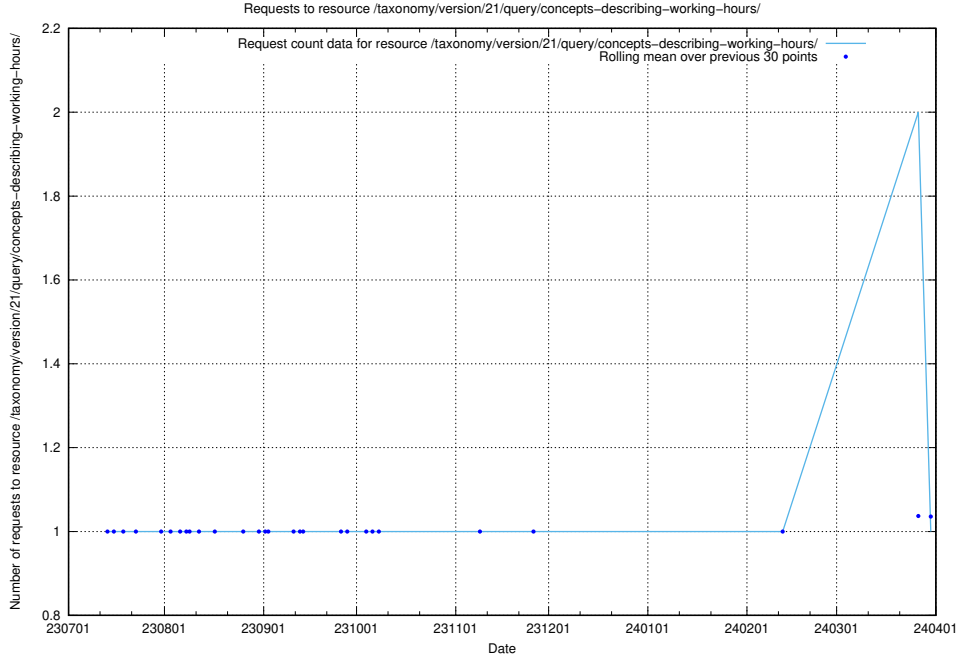

5.5038 Usage of /taxonomy/version/21/query/concepts-describing-working-hours/

Here, we count the number of requests to resource /taxonomy/version/21/query/concepts-describing-working-hours/.