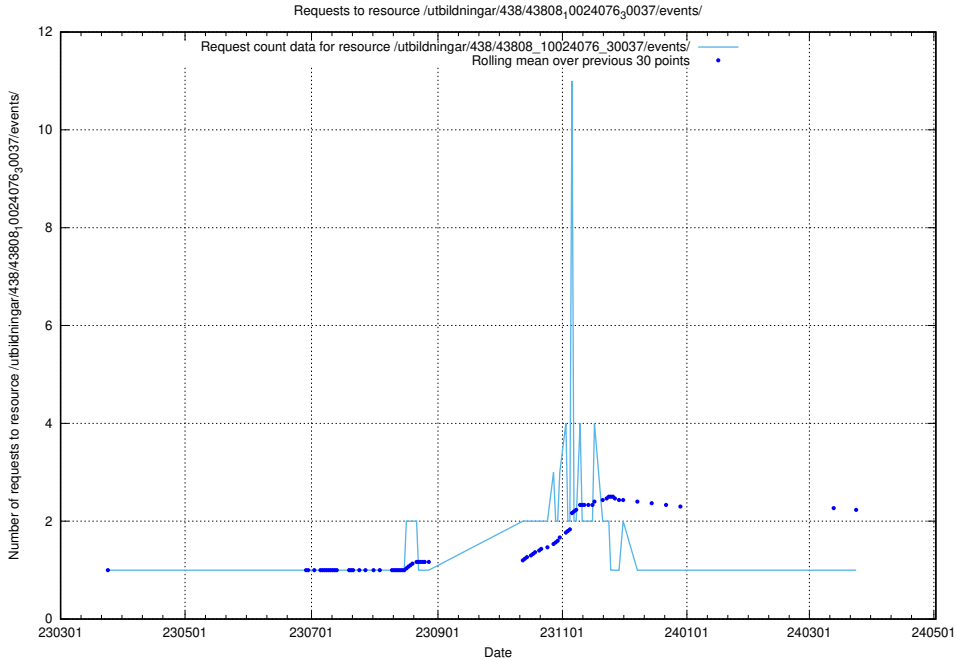

5.6102 Usage of /utbildningar/438/43808_10024076_30037/events/

Here, we count the number of requests to resource /utbildningar/438/43808_10024076_30037/events/.