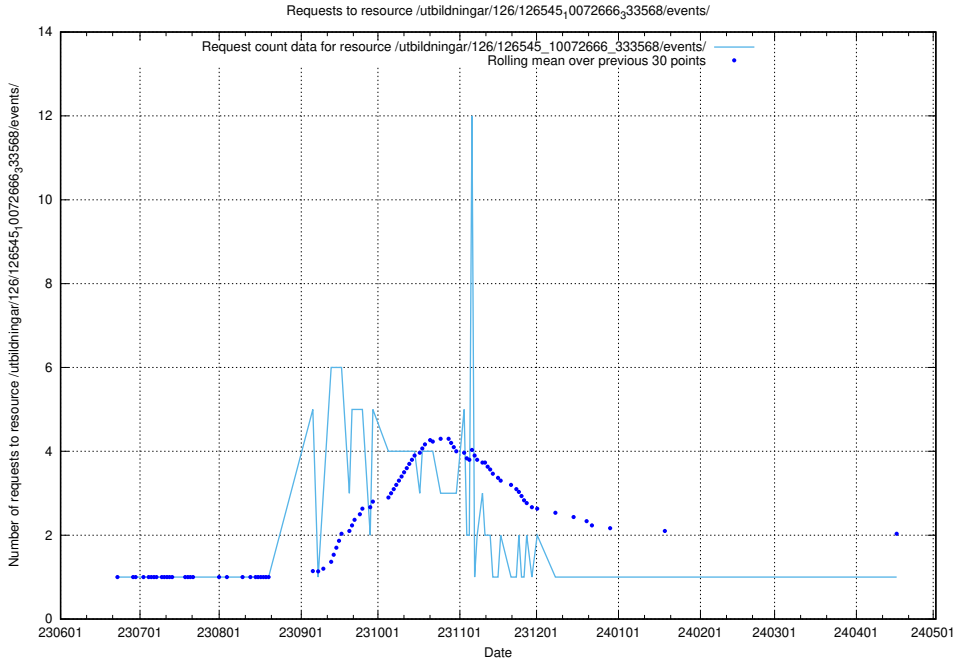

5.5585 Usage of /utbildningar/126/126545_10072666_333568/events/

Here, we count the number of requests to resource /utbildningar/126/126545_10072666_333568/events/