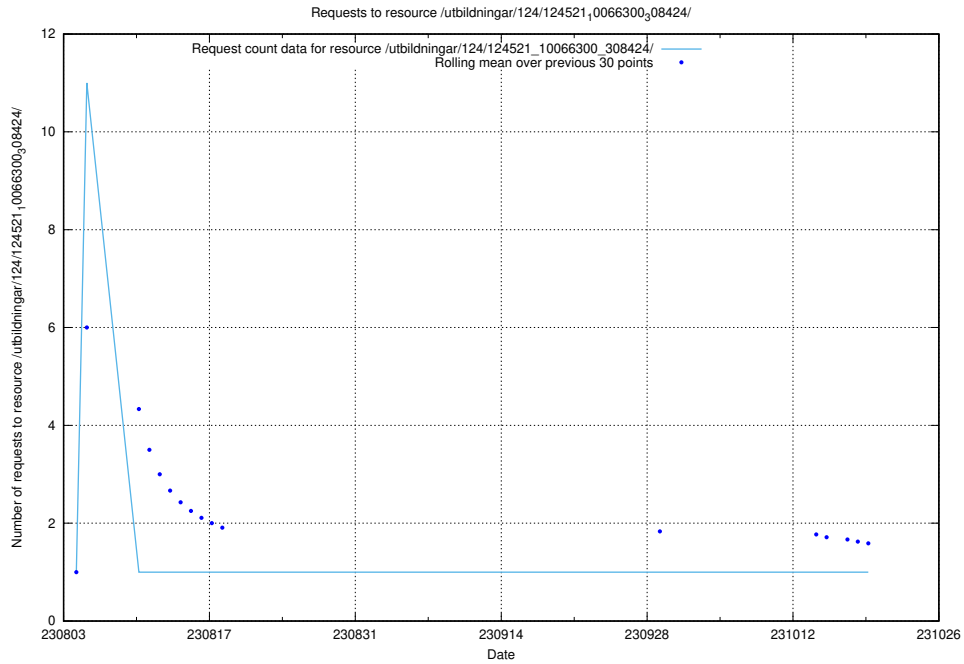

5.4818 Usage of /utbildningar/124/124521_10066300_308424/

Here, we count the number of requests to resource /utbildningar/124/124521_10066300_308424/.