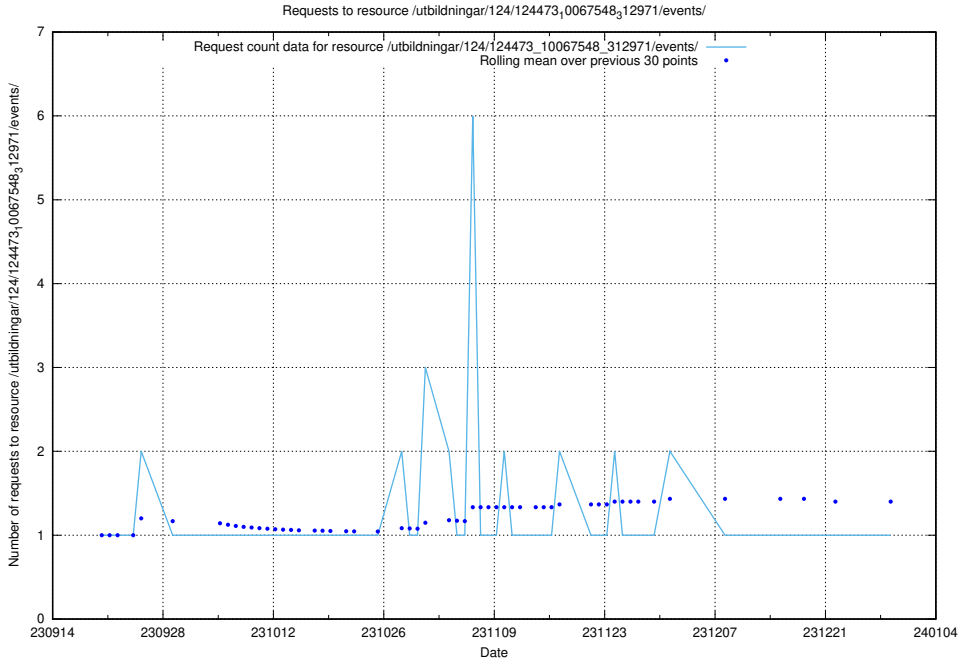

### 5.4475 Usage of /utbildningar/124/124473\_10067548\_312971/events/

Here, we count the number of requests to resource /utbildningar/124/124473\_10067548\_312971/events/