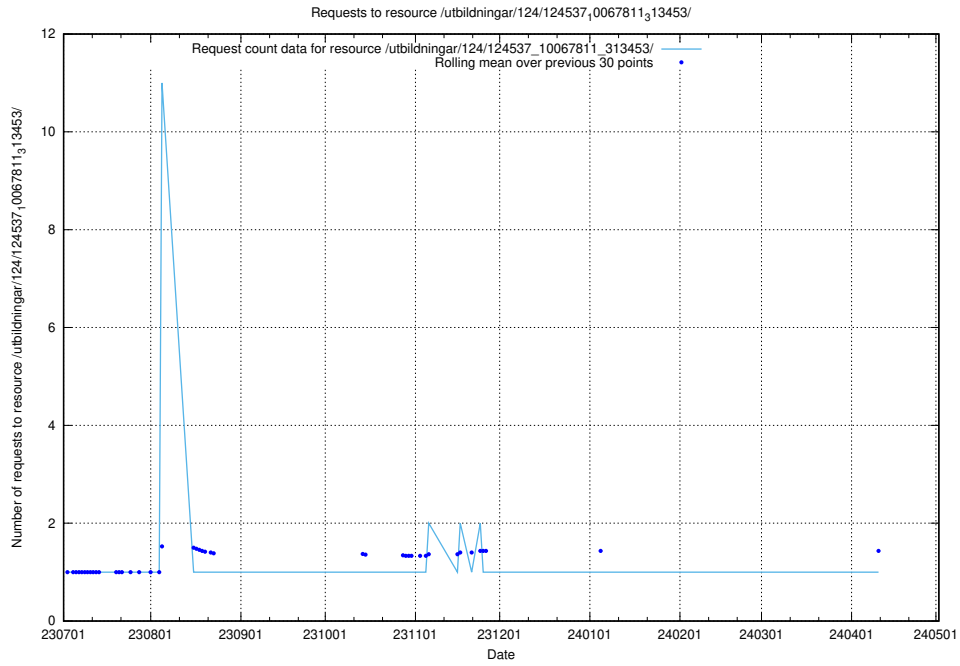

5.5308 Usage of /utbildningar/124/124537_10067811_313453/

Here, we count the number of requests to resource /utbildningar/124/124537_10067811_313453/.