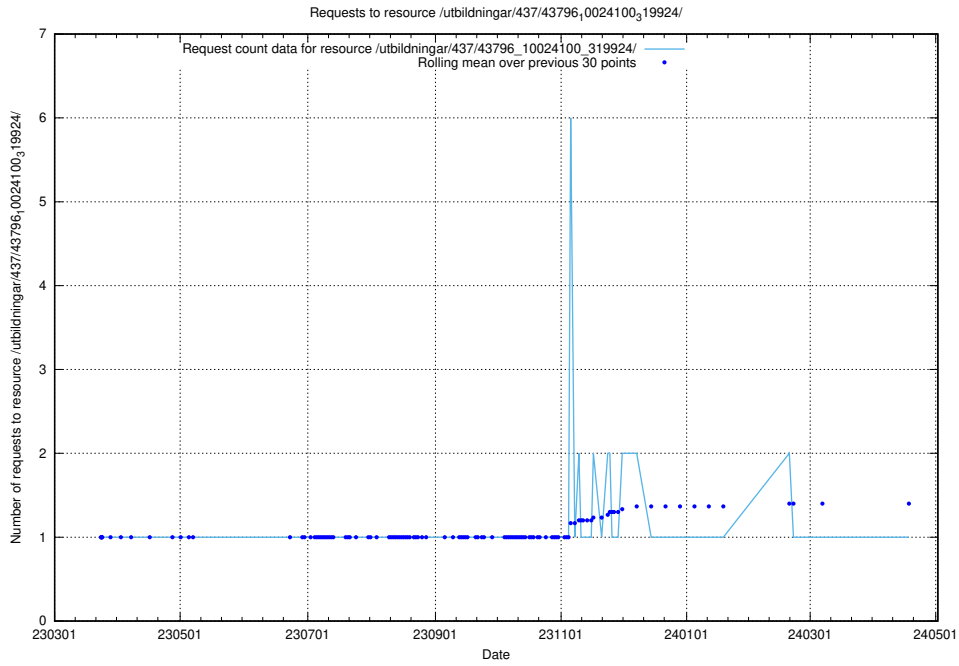

5.6279 Usage of /utbildningar/437/43796_10024100_319924/

Here, we count the number of requests to resource /utbildningar/437/43796_10024100_319924/.