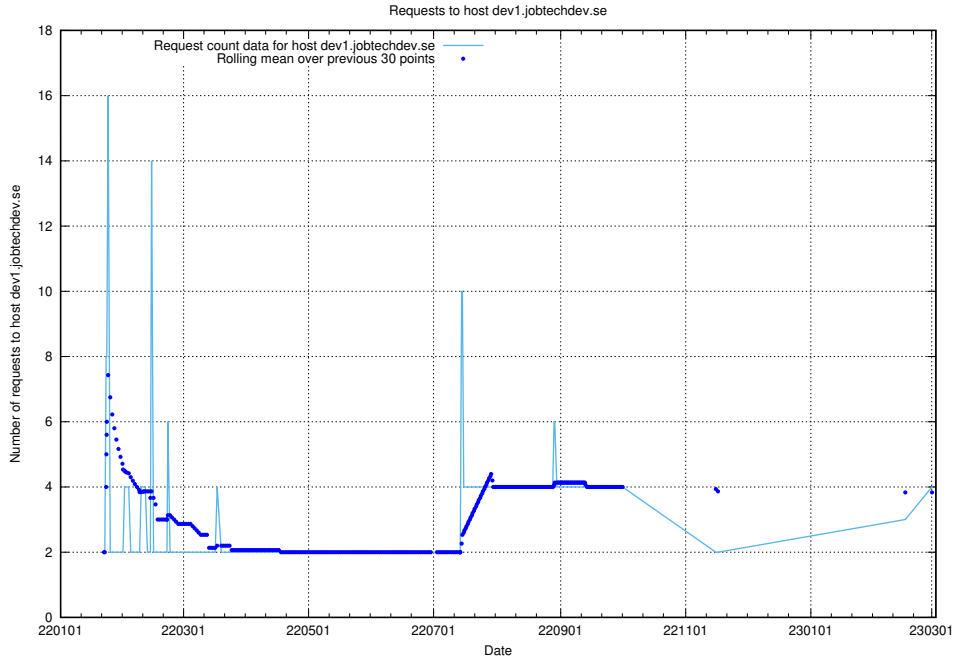

7.93 Usage of dev1.jobtechdev.se

Here, we count the number of requests to host dev1.jobtechdev.se.