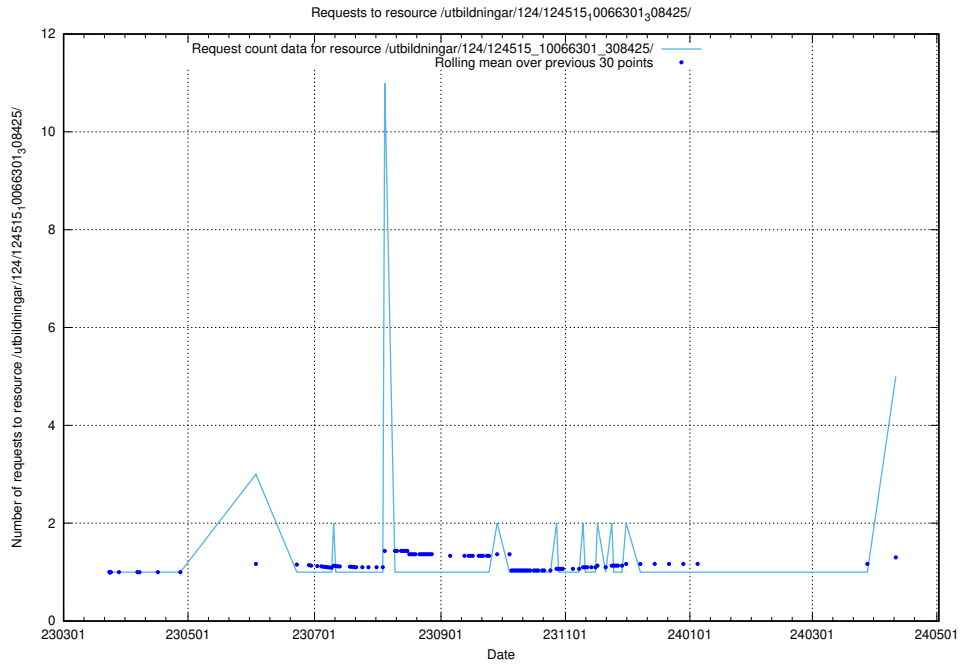

5.122 Usage of /utbildningar/124/124515_10066301_308425/

Here, we count the number of requests to resource /utbildningar/124/124515_10066301_308425/.