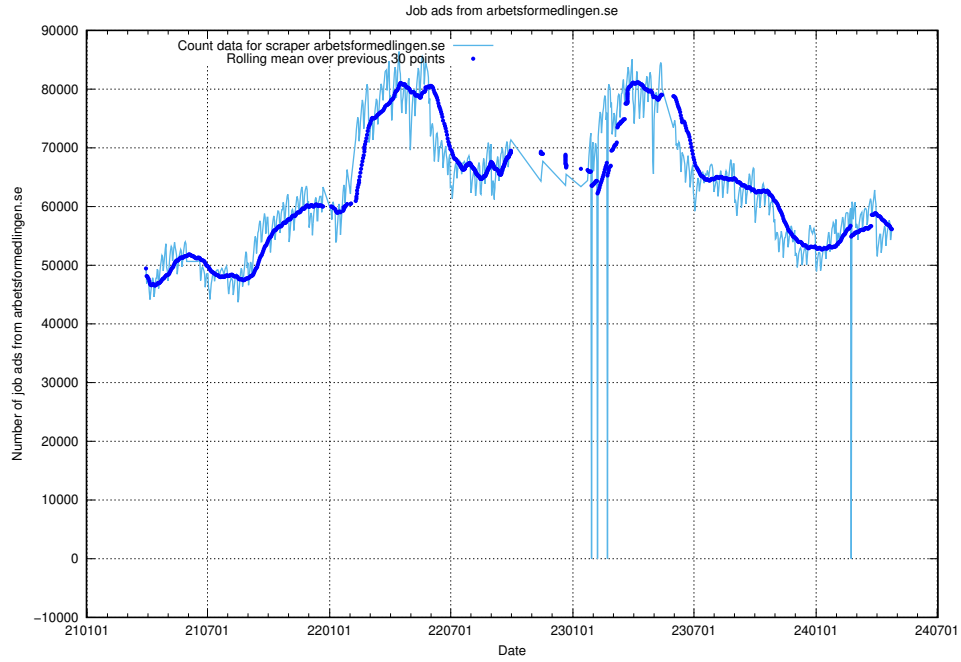

13.2 Number of ads by scraper arbetsformedlingen.se

Here, we count the number of job ads scraped from arbetsformedlingen.se.