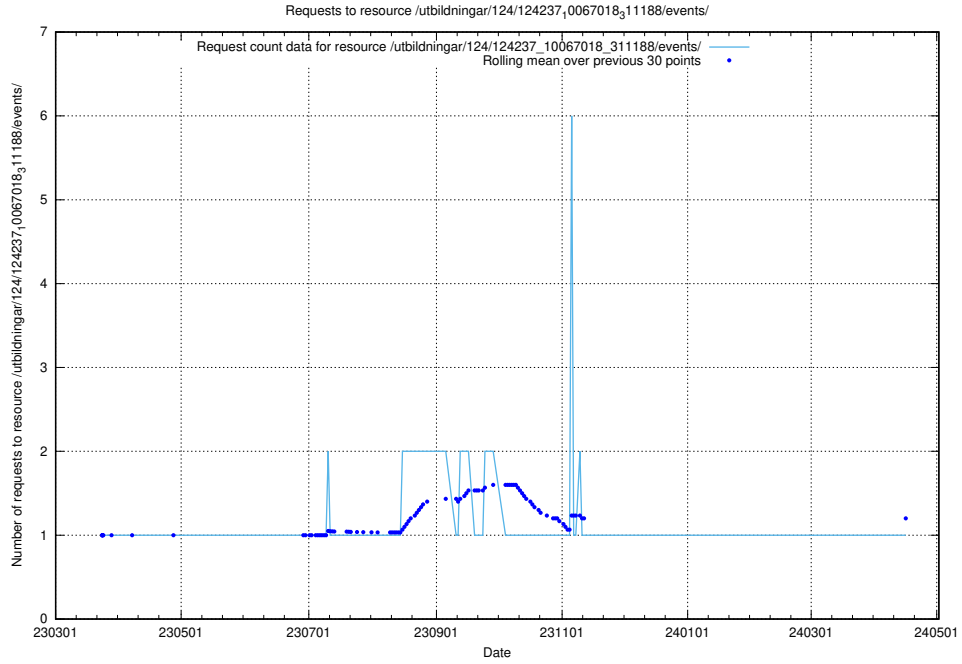

5.3954 Usage of /utbildningar/124/124237_10067018_311188/events/

Here, we count the number of requests to resource /utbildningar/124/124237_10067018_311188/events/