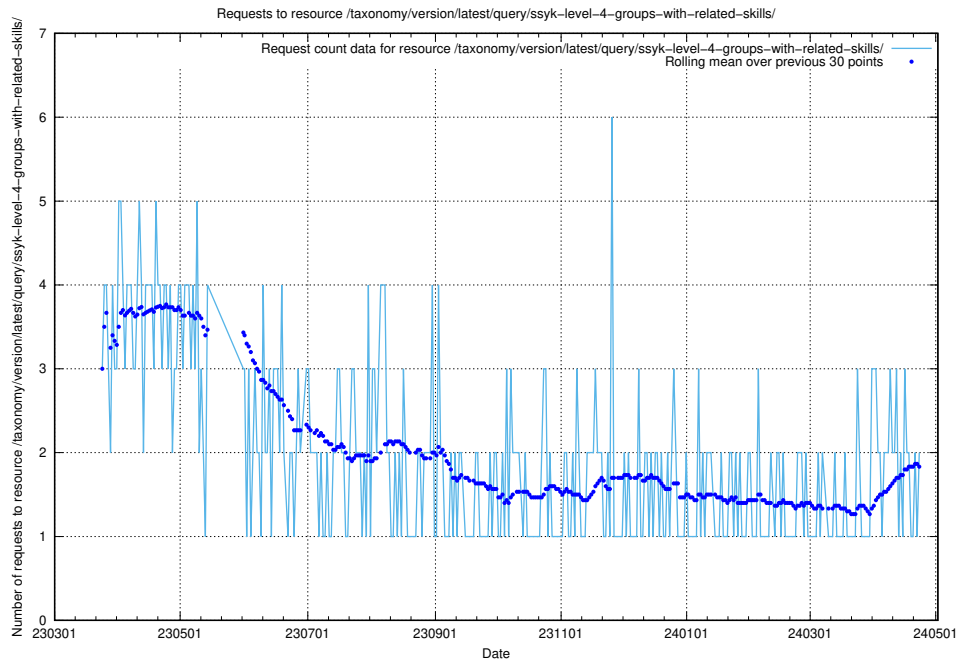

5.897 Usage of /taxonomy/version/latest/query/ssyk-level-4-groups-with-related-skills/

Here, we count the number of requests to resource /taxonomy/version/latest/query/ssyk-level-4-groups-with-related-skills/.