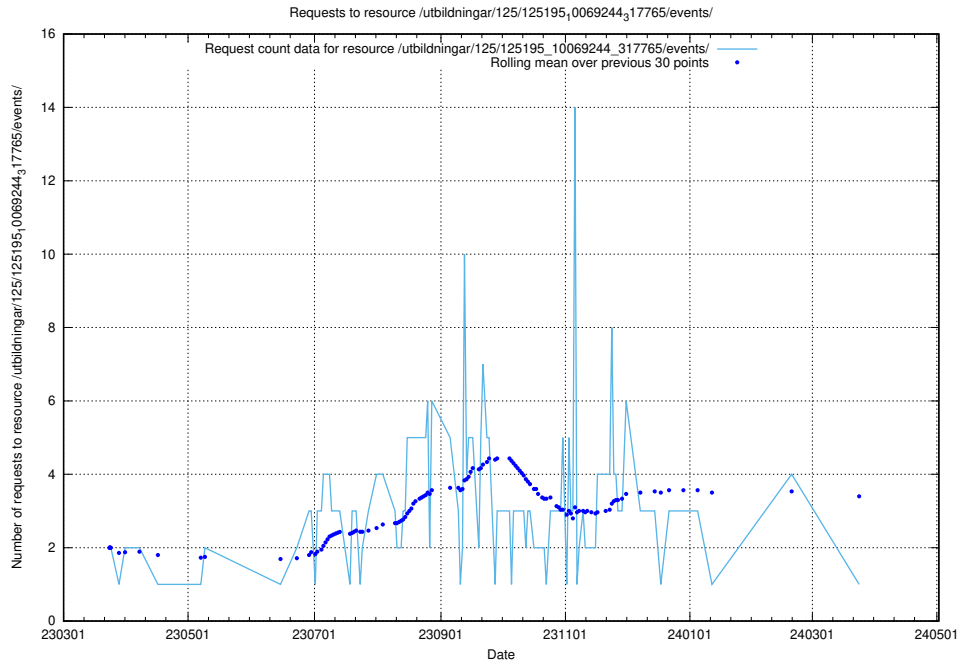

5.6212 Usage of /utbildningar/125/125195_10069244_317765/events/

Here, we count the number of requests to resource /utbildningar/125/125195_10069244_317765/events/