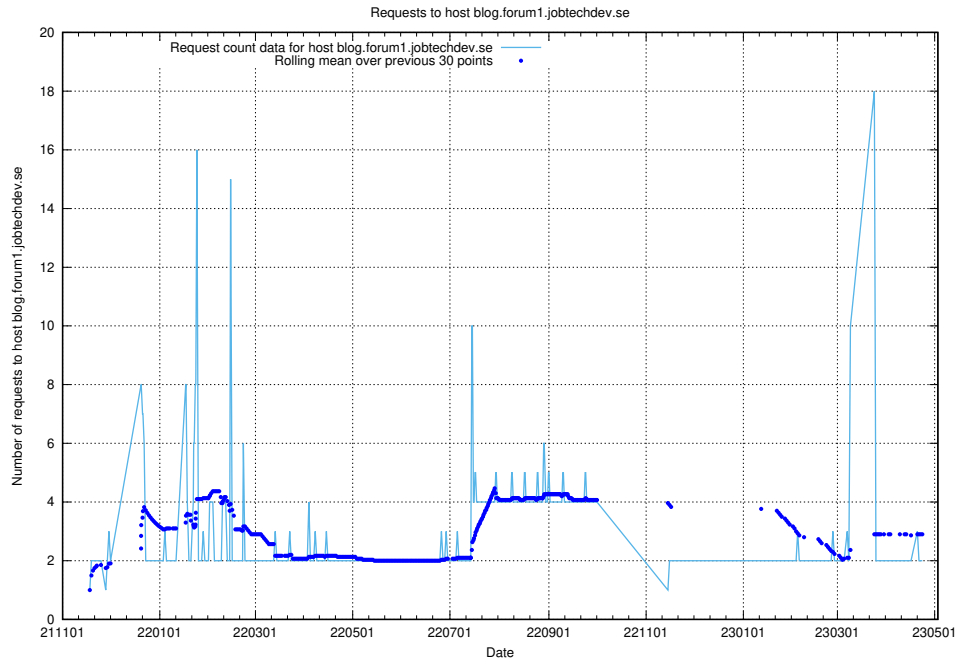

7.481 Usage of `blog.forum1.jobtechdev.se`

Here, we count the number of requests to host `blog.forum1.jobtechdev.se`.