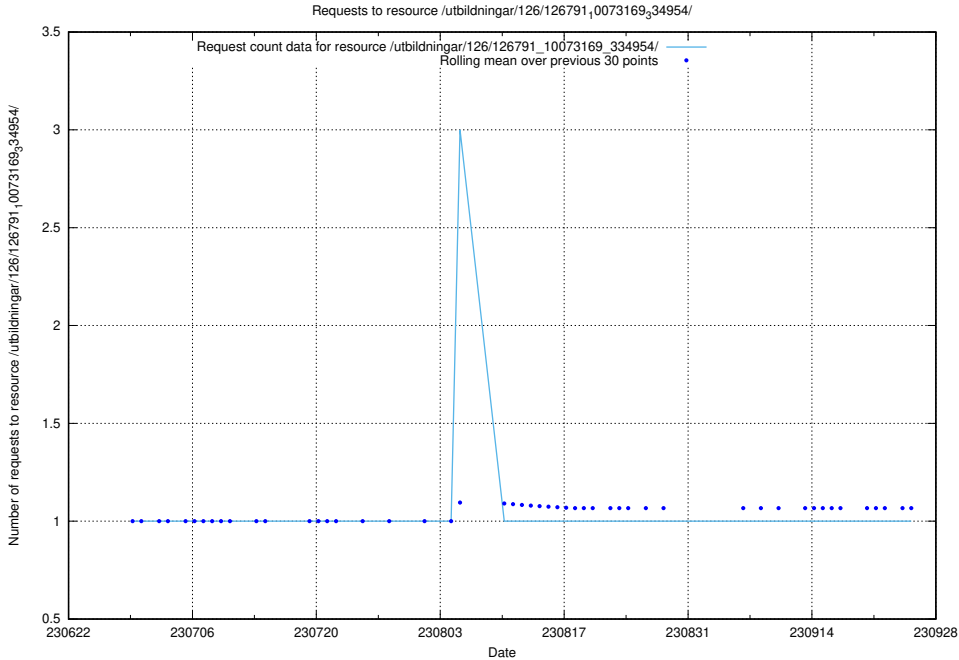

5.5383 Usage of /utbildningar/126/126791_10073169_334954/

Here, we count the number of requests to resource /utbildningar/126/126791_10073169_334954/.