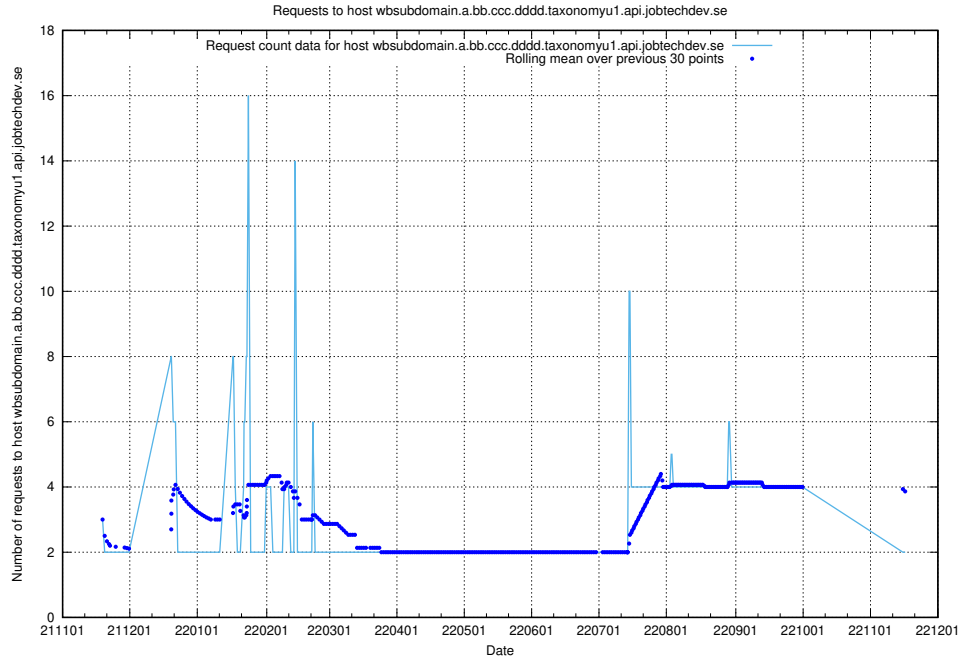

7.455 Usage of wbsubdomain.a.bb.ccc.dddd.taxonomy1.api.jobtechdev.se

Here, we count the number of requests to host wbsubdomain.a.bb.ccc.dddd.taxonomy1.api.jobtechdev.se