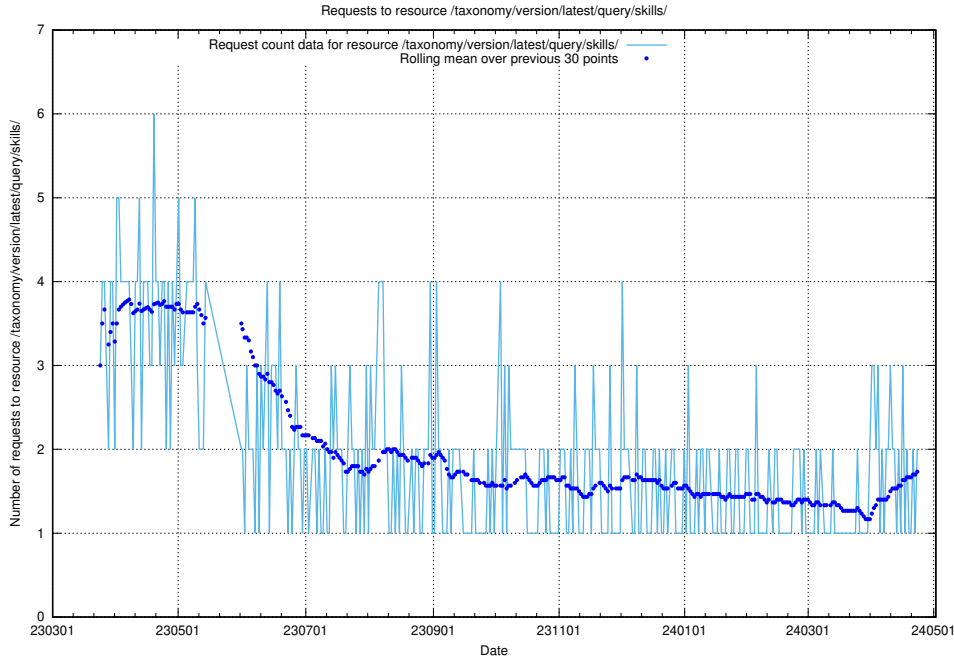

### 5.905 Usage of /taxonomy/version/latest/query/skills/

Here, we count the number of requests to resource /taxonomy/version/latest/query/skills/.