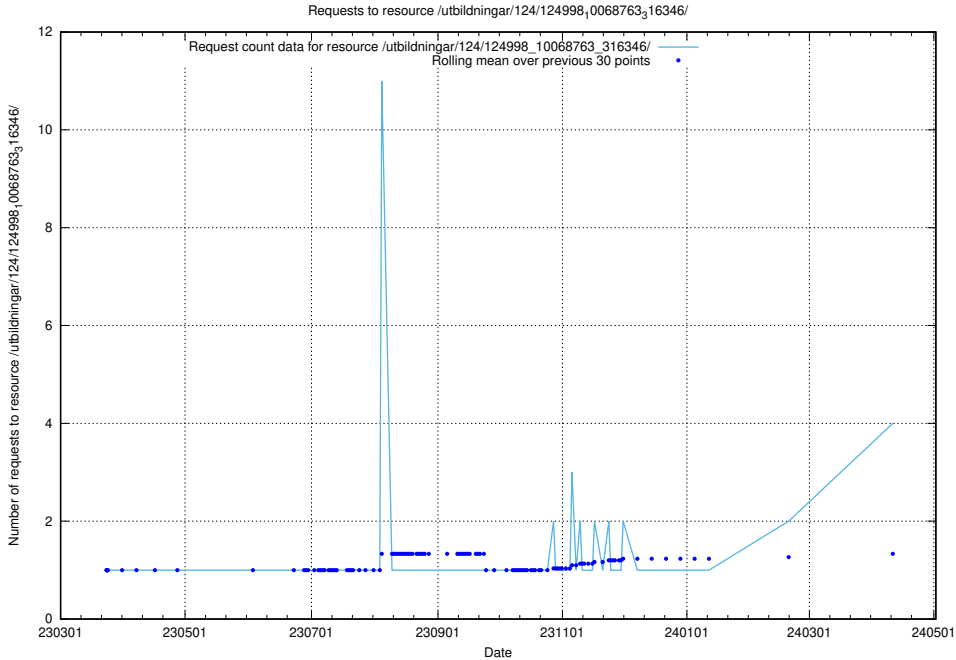

### 5.167 Usage of /utbildningar/124/124998\_10068763\_316346/

Here, we count the number of requests to resource /utbildningar/124/124998\_10068763\_316346/.