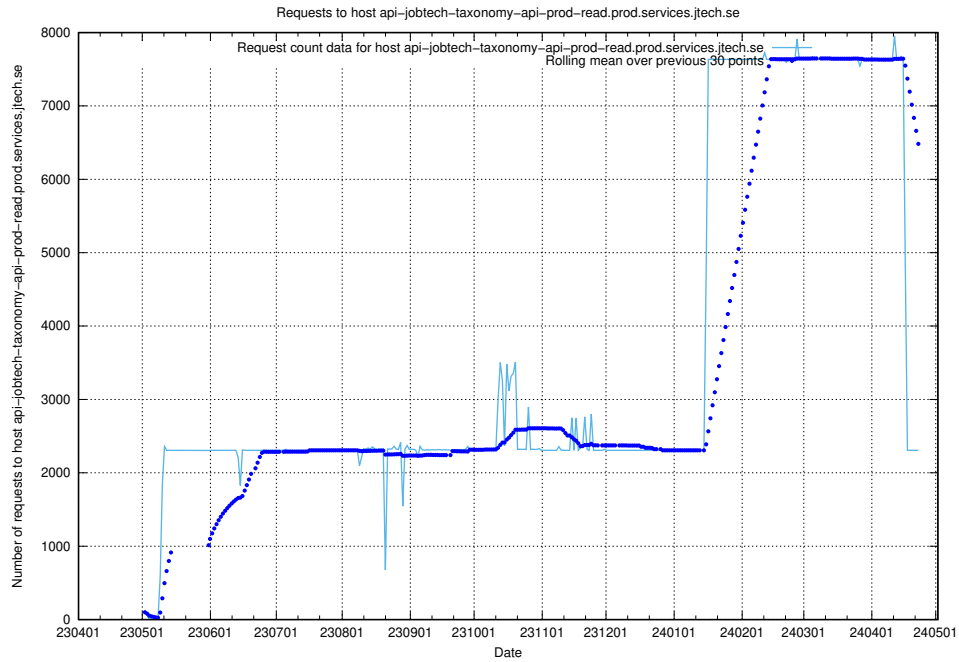

7.19 Usage of api-jobtech-taxonomy-api-prod-read.prod.services.jtech.se

Here, we count the number of requests to host api-jobtech-taxonomy-api-prod-read.prod.services.jtech.se.