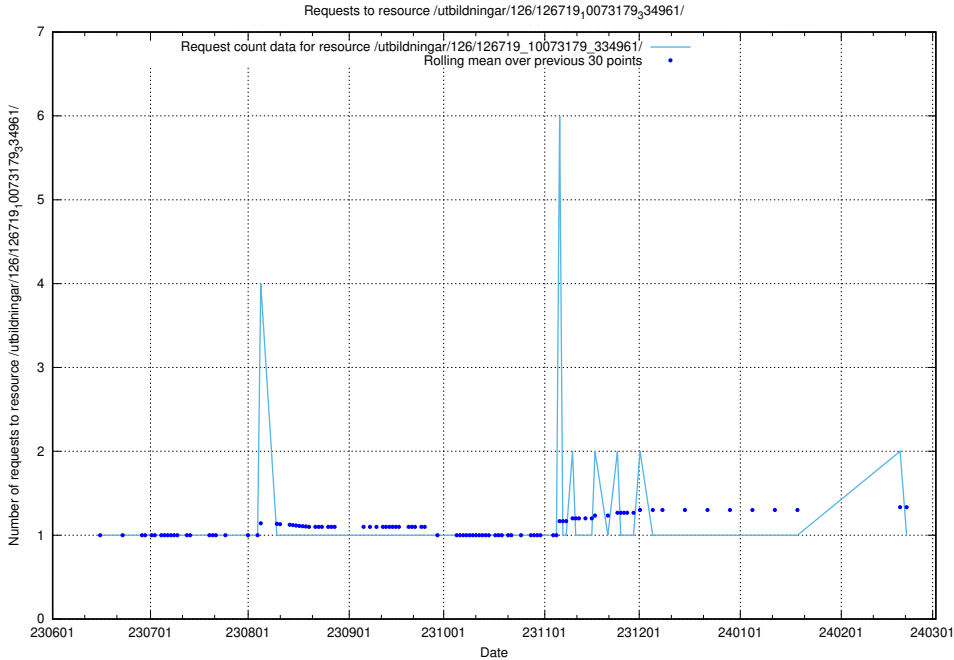

5.5805 Usage of /utbildningar/126/126719_10073179_334961/

Here, we count the number of requests to resource /utbildningar/126/126719_10073179_334961/.