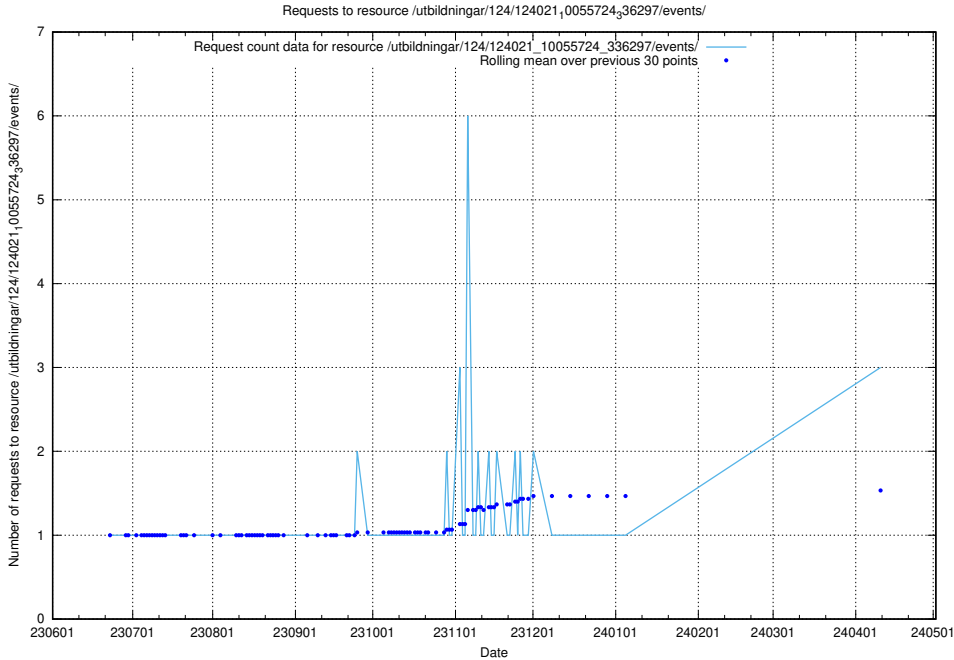

5.408 Usage of /utbildningar/124/124021_10055724_336297/events/

Here, we count the number of requests to resource /utbildningar/124/124021_10055724_336297/events/