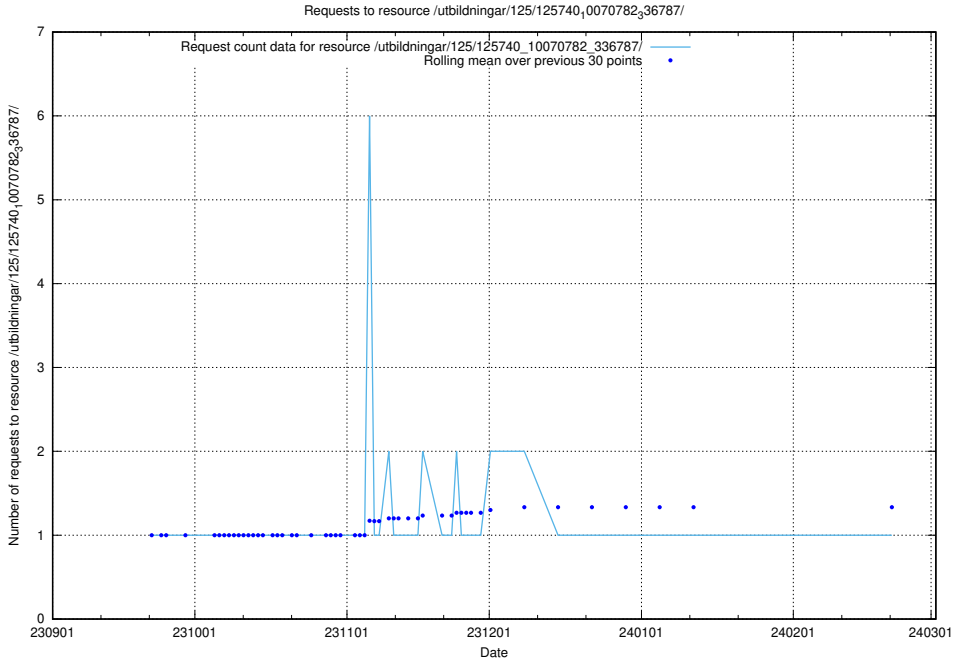

5.4447 Usage of /utbildningar/125/125740_10070782_336787/

Here, we count the number of requests to resource /utbildningar/125/125740_10070782_336787/.