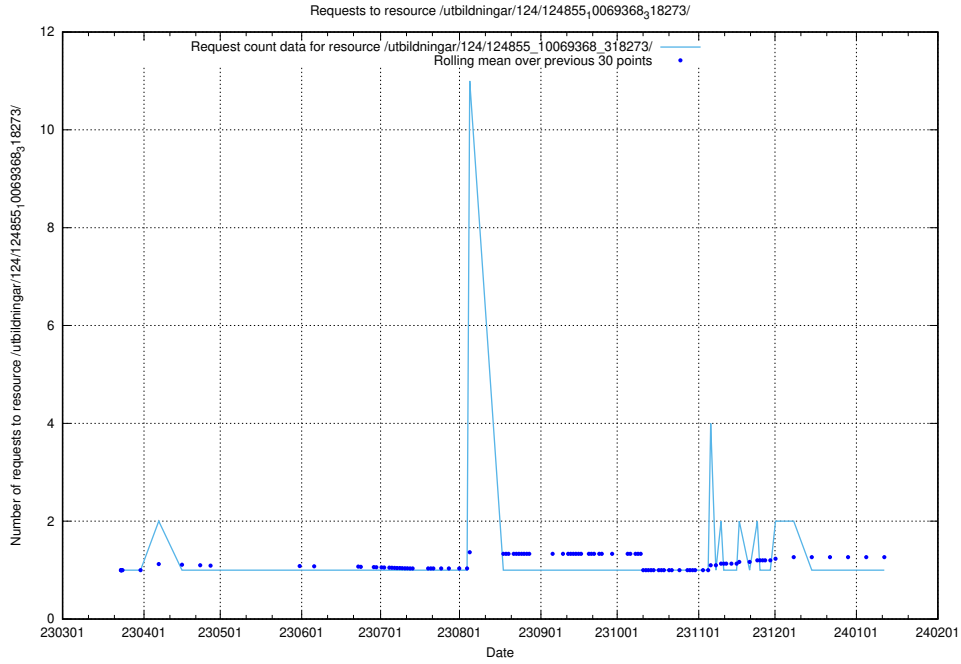

5.1188 Usage of /utbildningar/124/124855_10069368_318273/

Here, we count the number of requests to resource /utbildningar/124/124855_10069368_318273/.