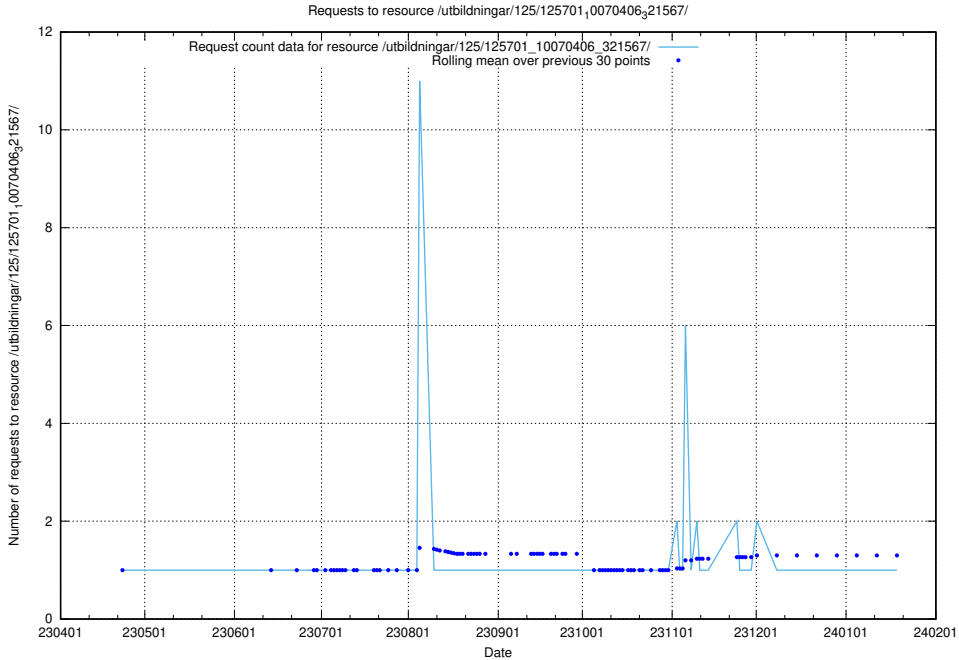

5.5966 Usage of /utbildningar/125/125701_10070406_321567/

Here, we count the number of requests to resource /utbildningar/125/125701_10070406_321567/.