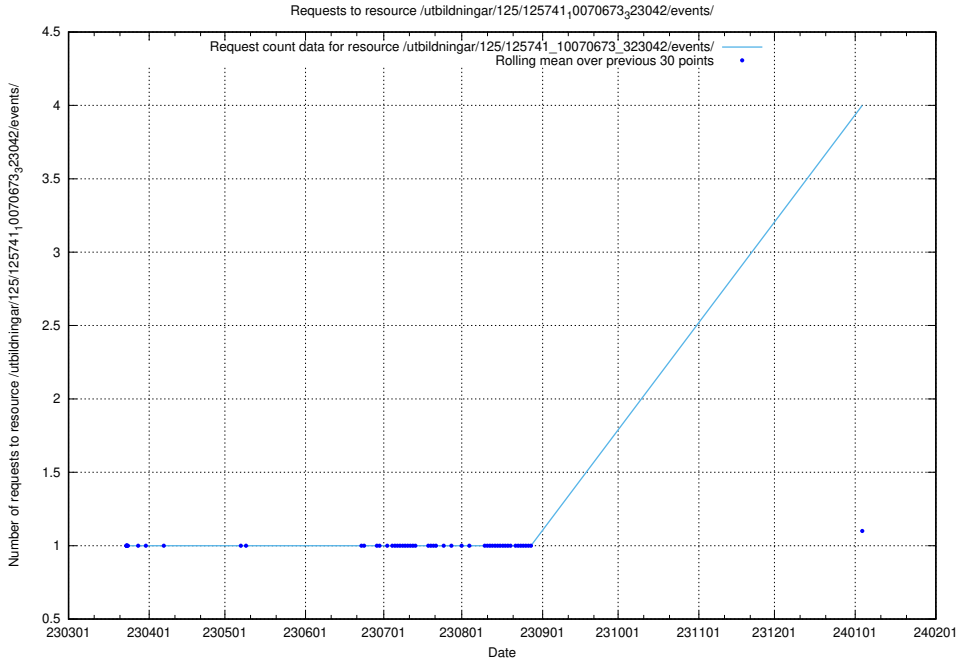

5.258 Usage of /utbildningar/125/125741_10070673_323042/events/

Here, we count the number of requests to resource /utbildningar/125/125741_10070673_323042/events/