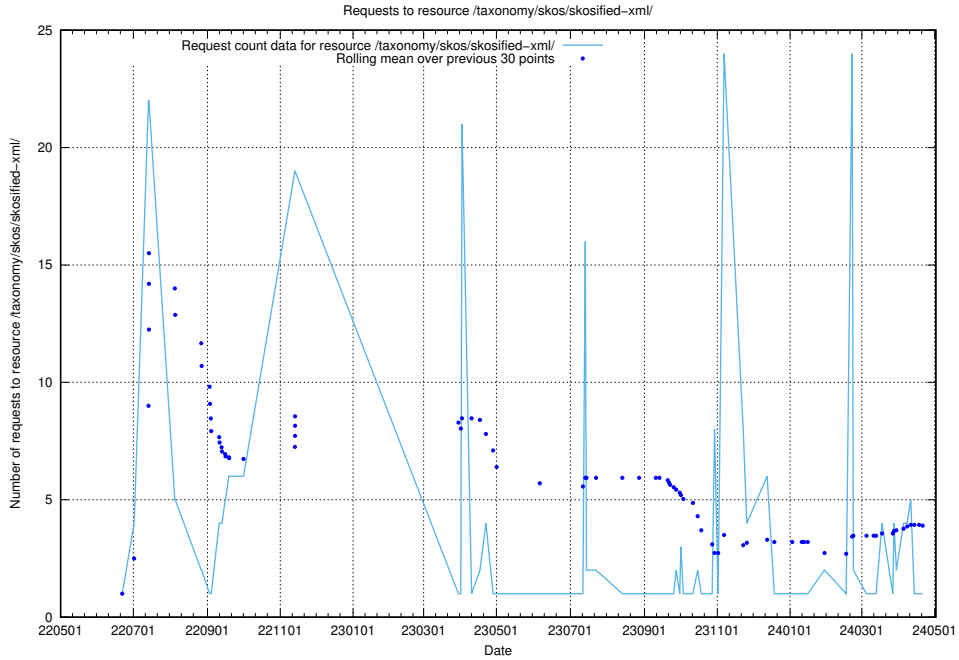

5.1029 Usage of /taxonomy/skos/skosified-xml/

Here, we count the number of requests to resource /taxonomy/skos/skosified-xml/.