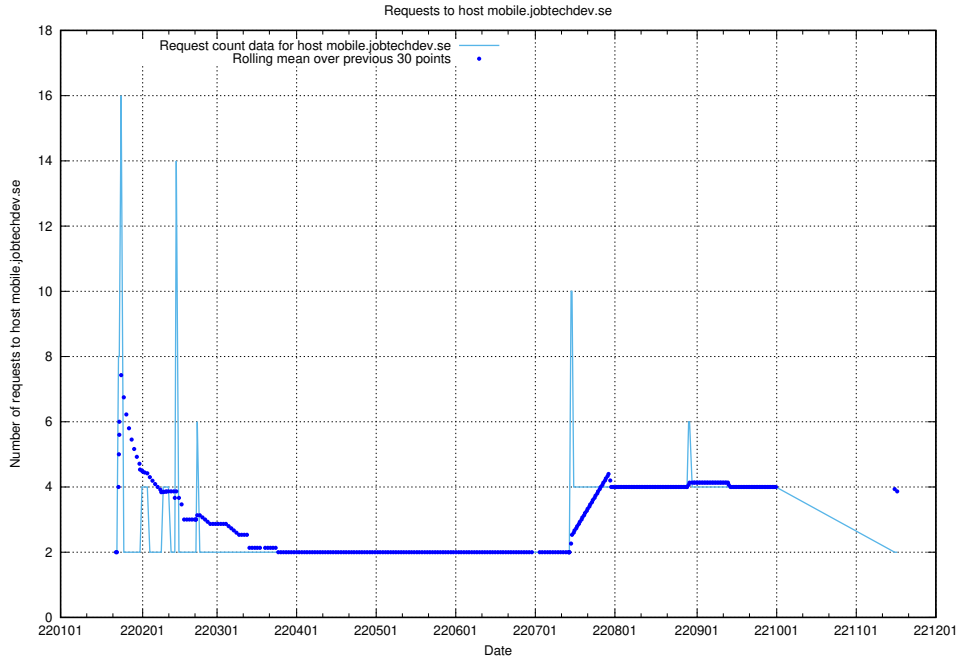

### 7.591 Usage of mobile.jobtechdev.se

Here, we count the number of requests to host mobile.jobtechdev.se.