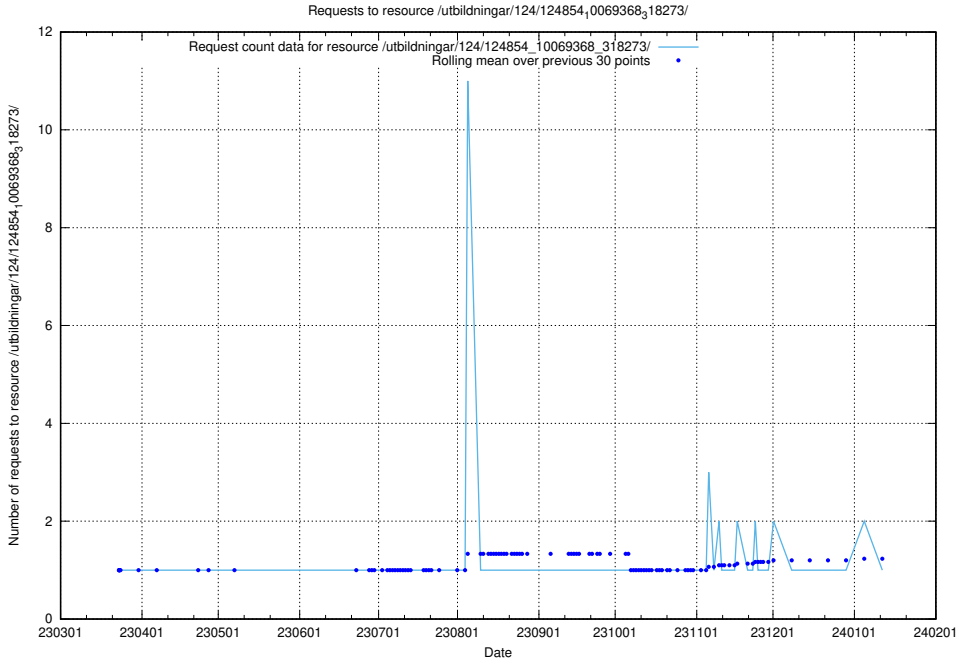

5.1198 Usage of /utbildningar/124/124854_10069368_318273/

Here, we count the number of requests to resource /utbildningar/124/124854_10069368_318273/.