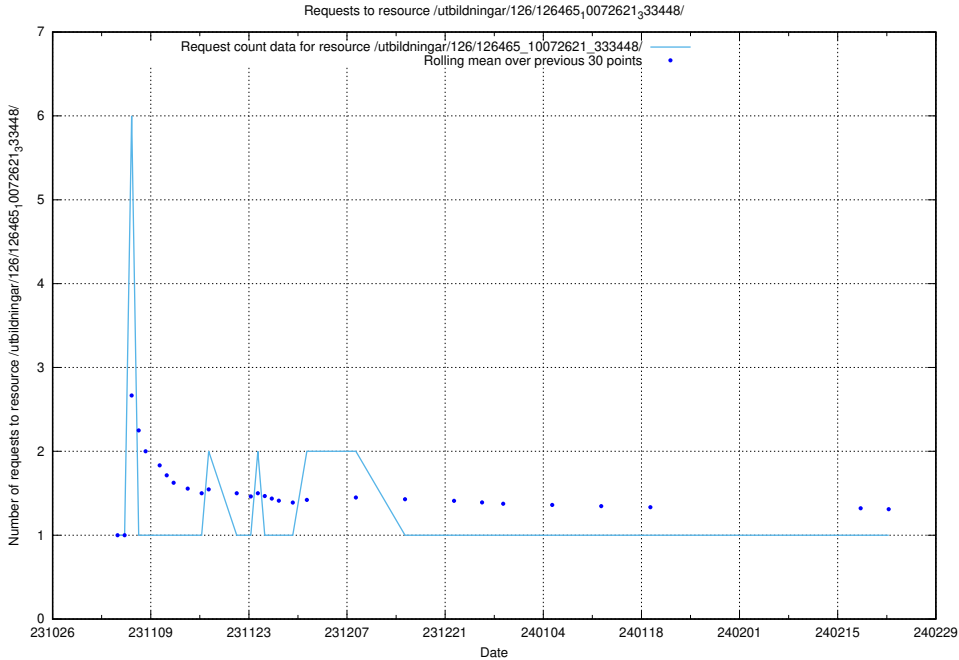

5.4077 Usage of /utbildningar/126/126465_10072621_333448/

Here, we count the number of requests to resource /utbildningar/126/126465_10072621_333448/.