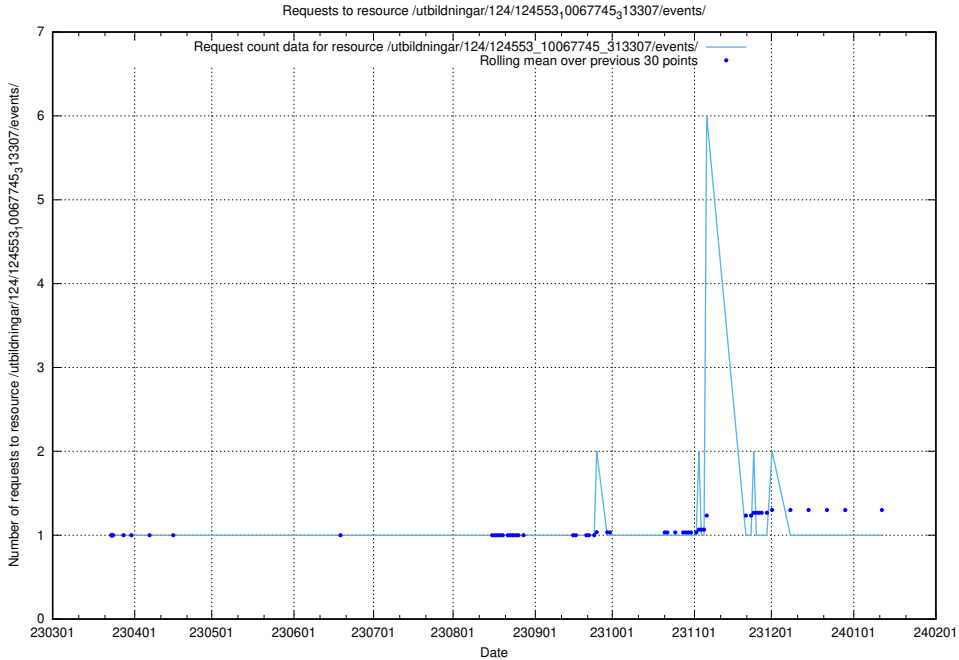

### 5.1207 Usage of /utbildningar/124/124553\_10067745\_313307/events/

Here, we count the number of requests to resource /utbildningar/124/124553\_10067745\_313307/events/