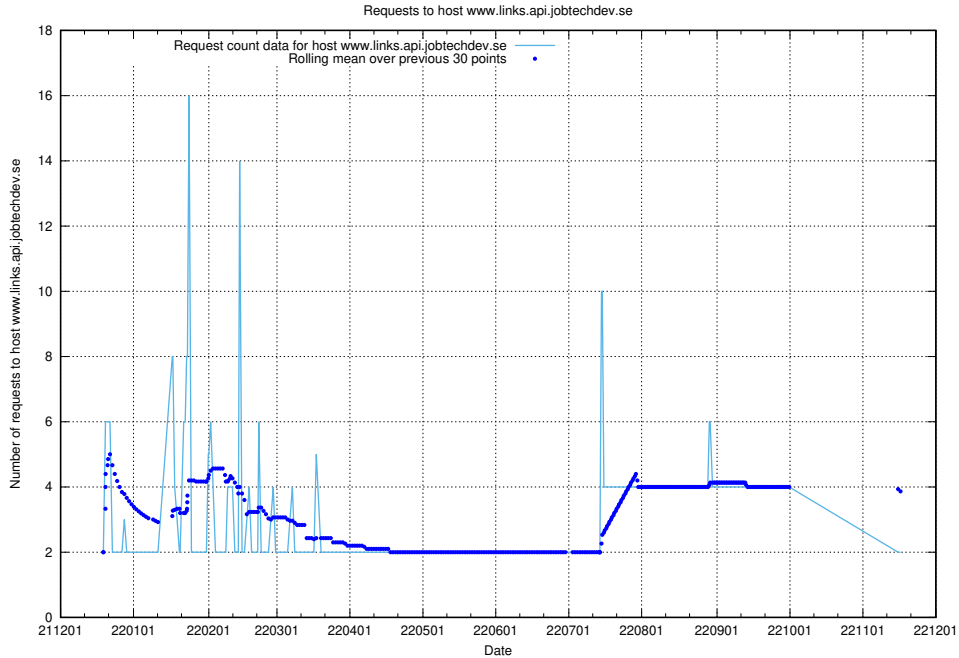

7.378 Usage of www.links.api.jobtechdev.se

Here, we count the number of requests to host www.links.api.jobtechdev.se.