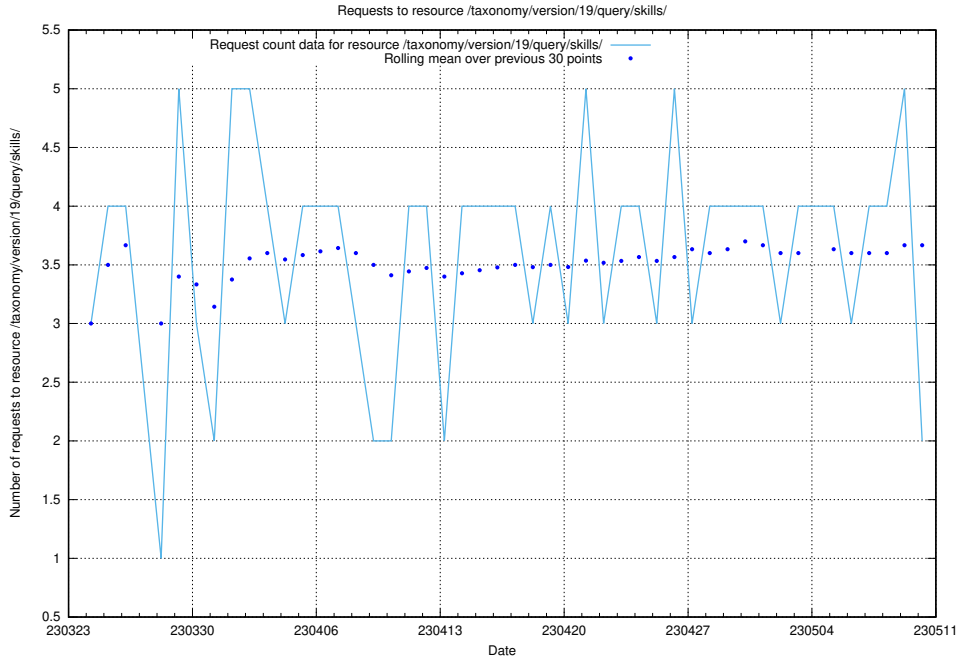

### 5.918 Usage of /taxonomy/version/19/query/skills/

Here, we count the number of requests to resource /taxonomy/version/19/query/skills/.