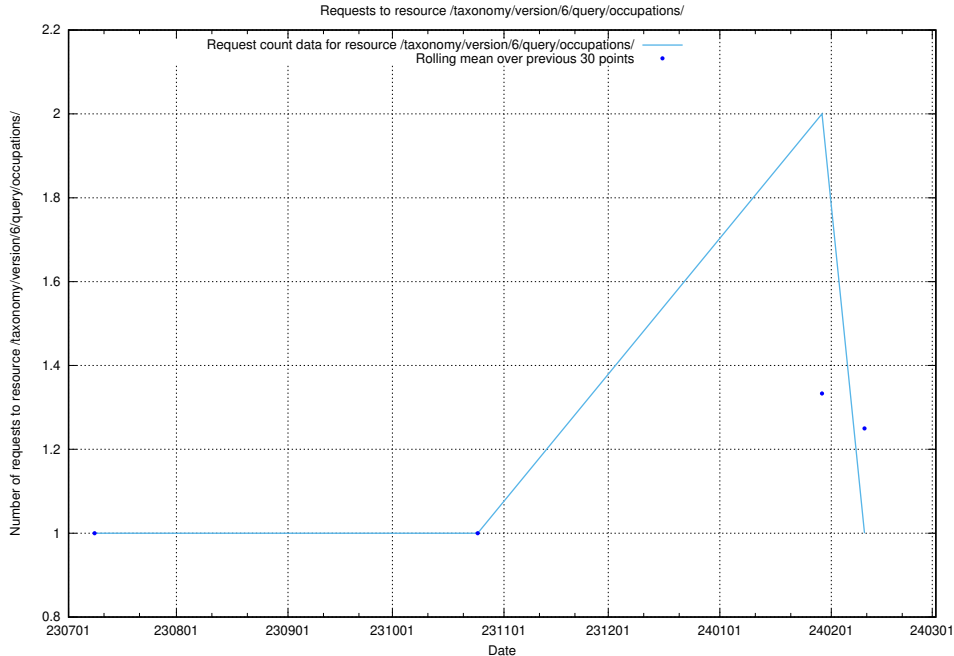

5.5176 Usage of /taxonomy/version/6/query/occupations/

Here, we count the number of requests to resource /taxonomy/version/6/query/occupations/.