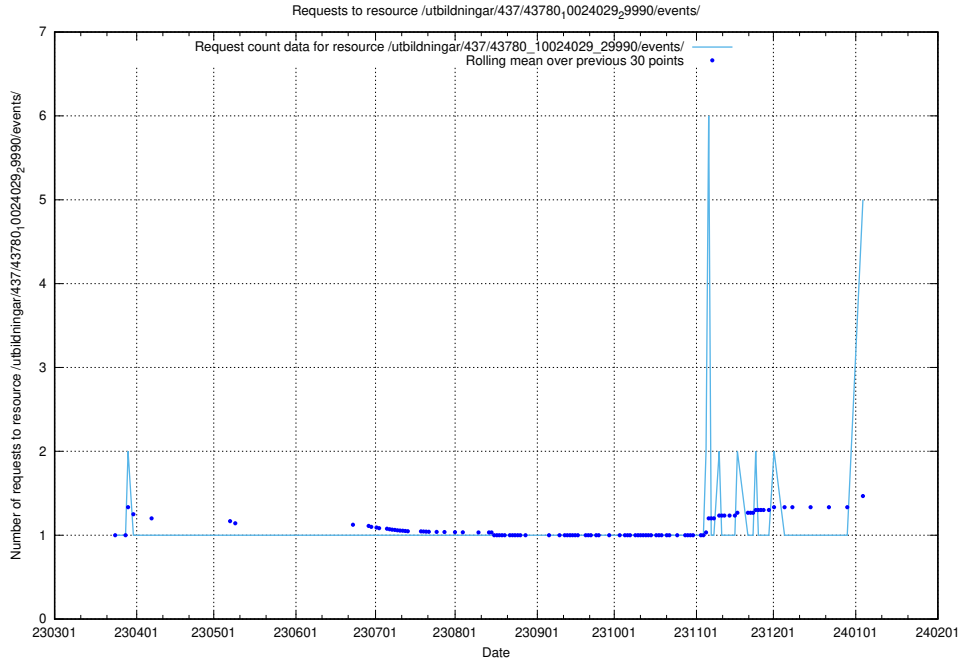

5.153 Usage of /utbildningar/437/43780_10024029_29990/events/

Here, we count the number of requests to resource /utbildningar/437/43780_10024029_29990/events/.