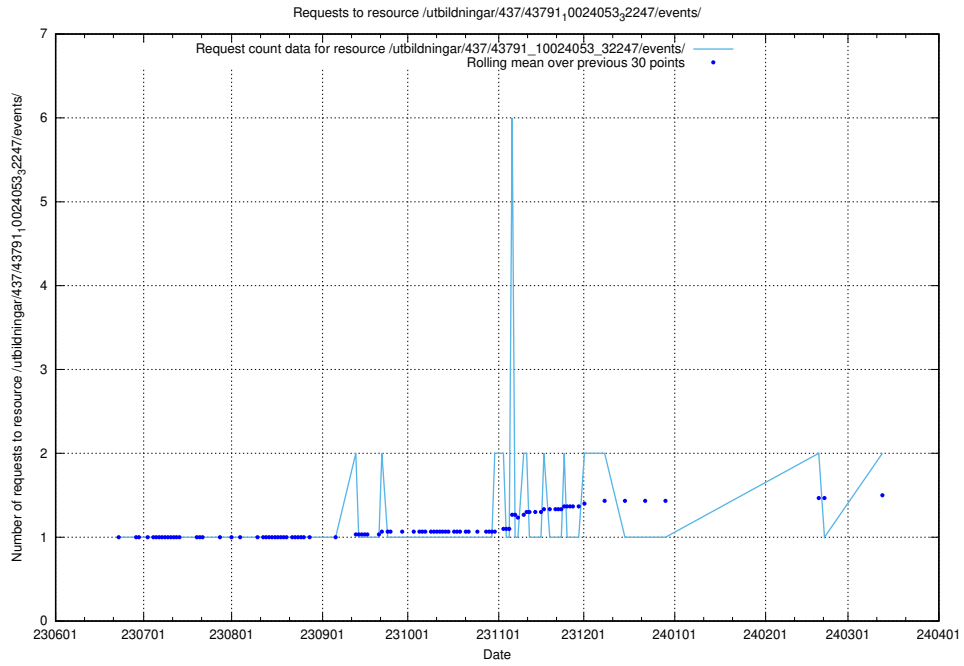

### 5.827 Usage of /utbildningar/437/43791\_10024053\_32247/events/

Here, we count the number of requests to resource /utbildningar/437/43791\_10024053\_32247/events/.