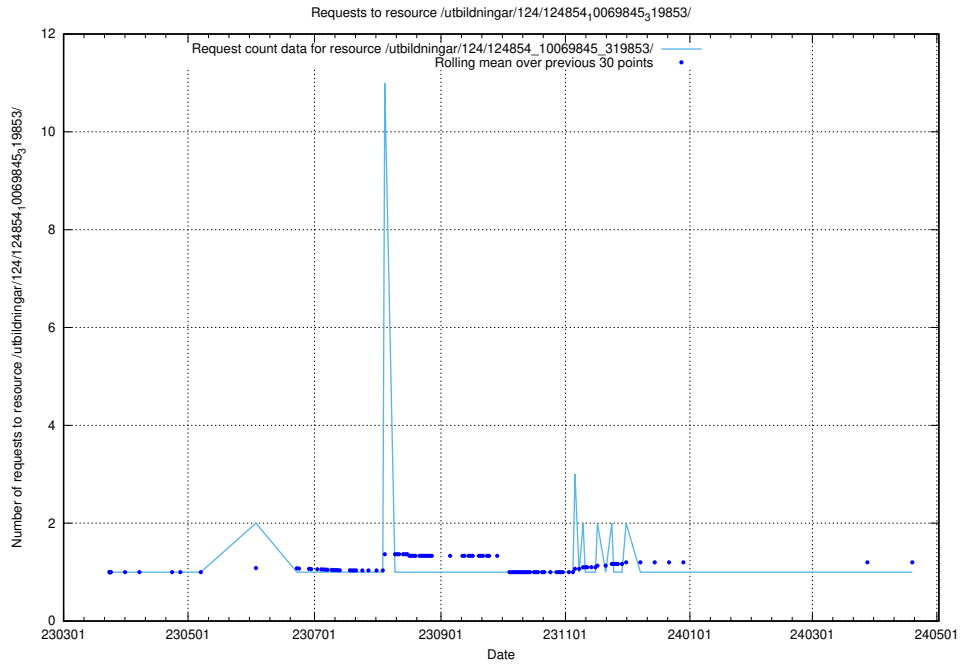

5.1196 Usage of /utbildningar/124/124854_10069845_319853/

Here, we count the number of requests to resource /utbildningar/124/124854_10069845_319853/.