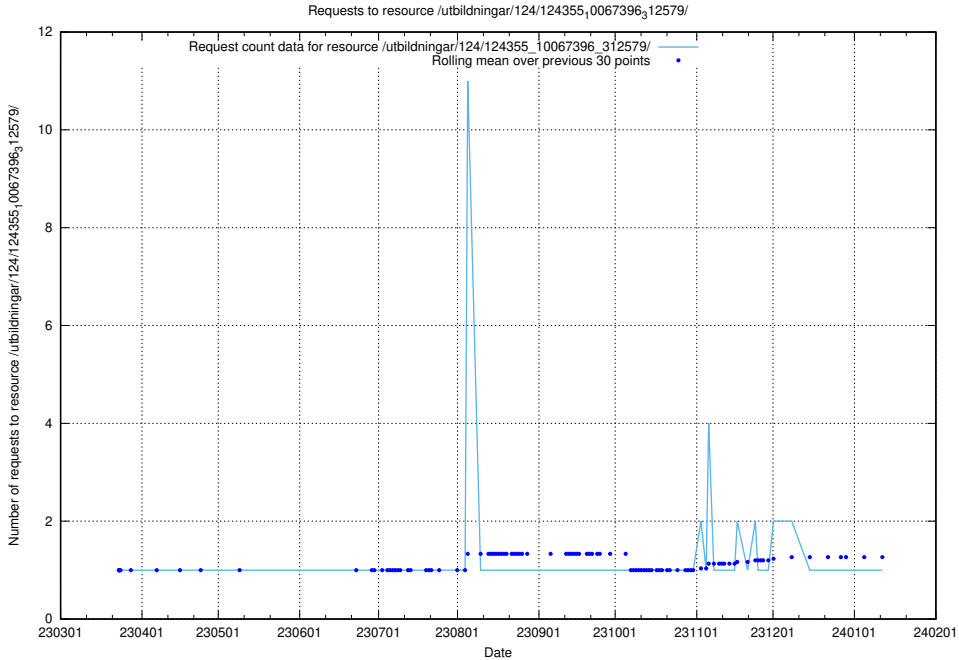

5.3840 Usage of /utbildningar/124/124355_10067396_312579/

Here, we count the number of requests to resource /utbildningar/124/124355_10067396_312579/.