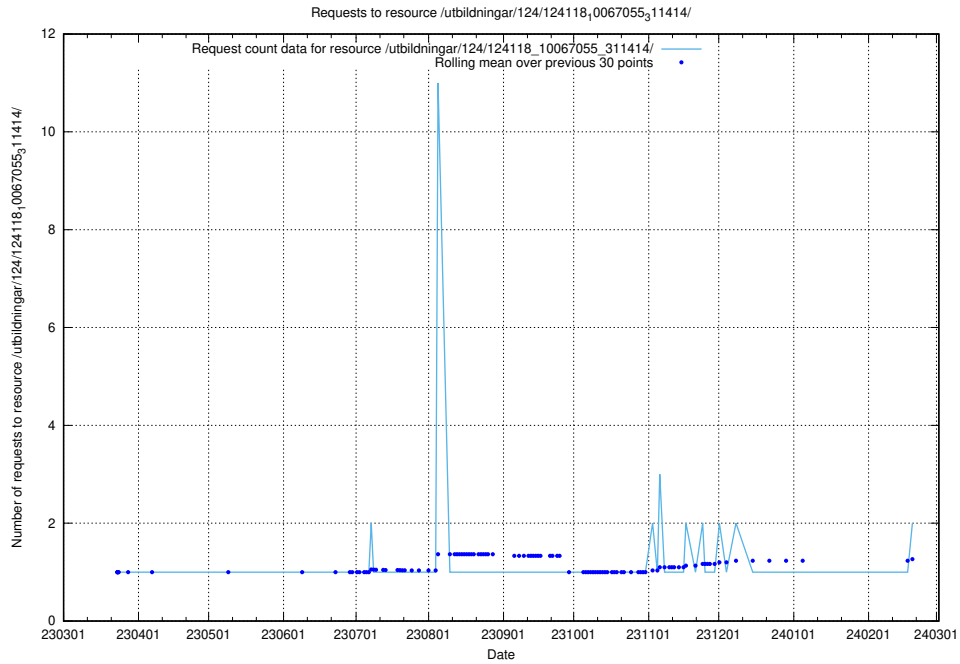

5.692 Usage of /utbildningar/124/124118_10067055_311414/

Here, we count the number of requests to resource /utbildningar/124/124118_10067055_311414/.