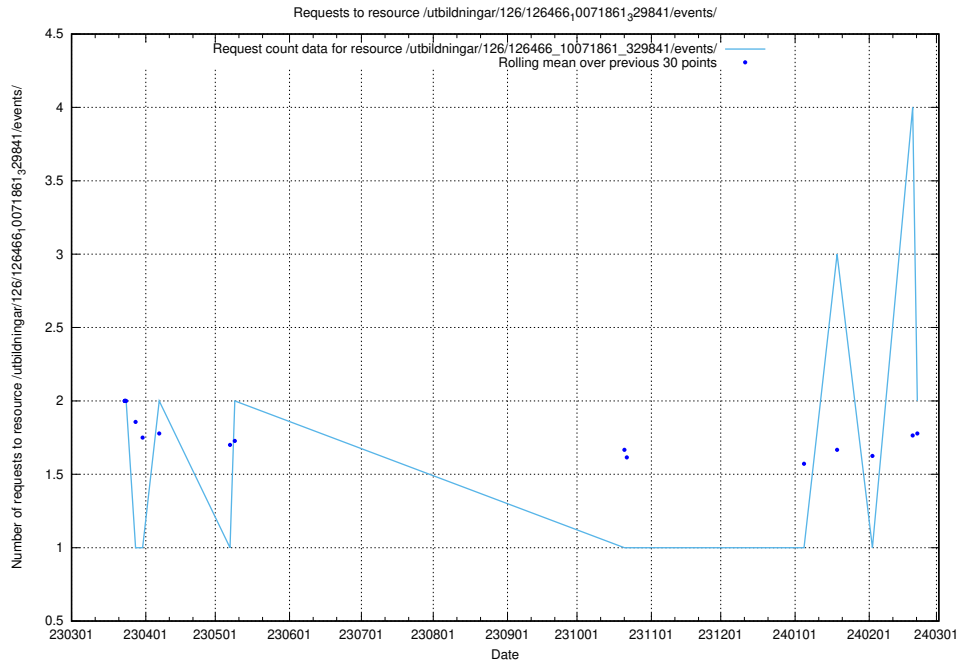

5.933 Usage of /utbildningar/126/126466_10071861_329841/events/

Here, we count the number of requests to resource /utbildningar/126/126466_10071861_329841/events/