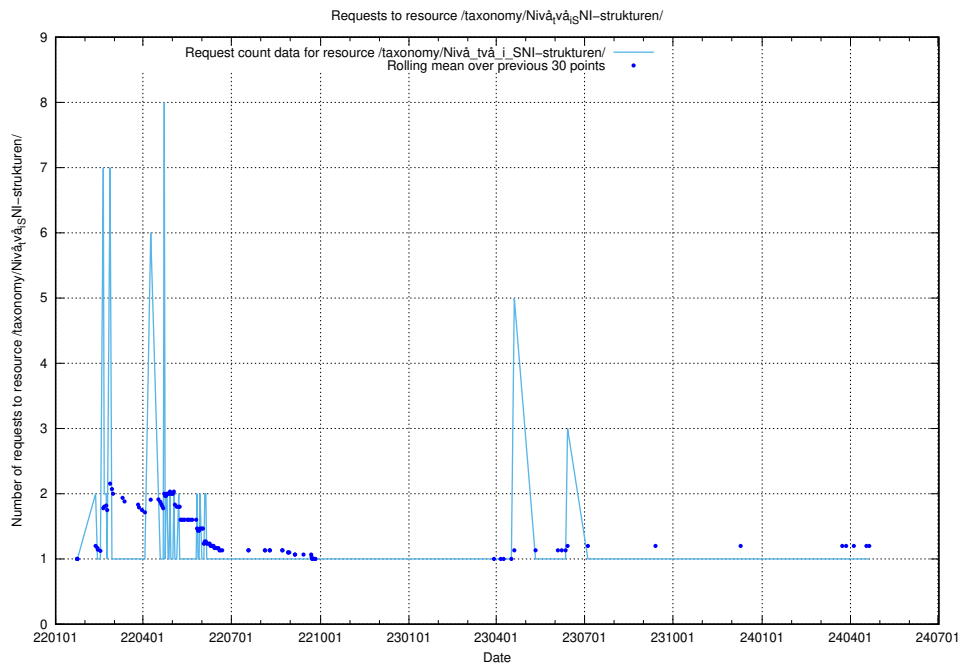

5.4161 Usage of /taxonomy/Nivå_två_i_SNI-strukturen/

Here, we count the number of requests to resource /taxonomy/Nivå_två_i_SNI-strukturen/.