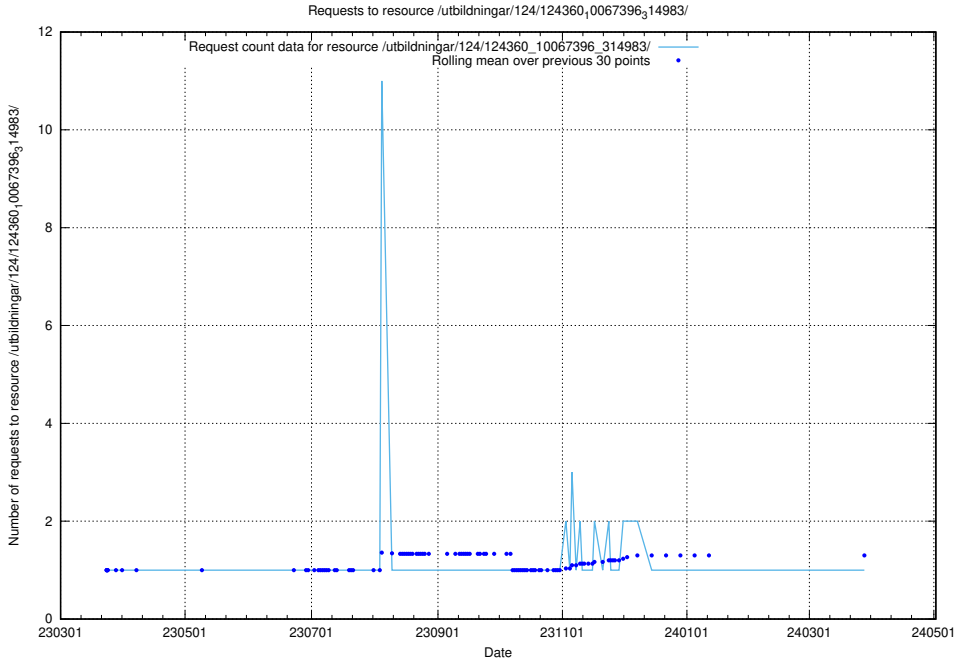

5.3730 Usage of /utbildningar/124/124360_10067396_314983/

Here, we count the number of requests to resource /utbildningar/124/124360_10067396_314983/.