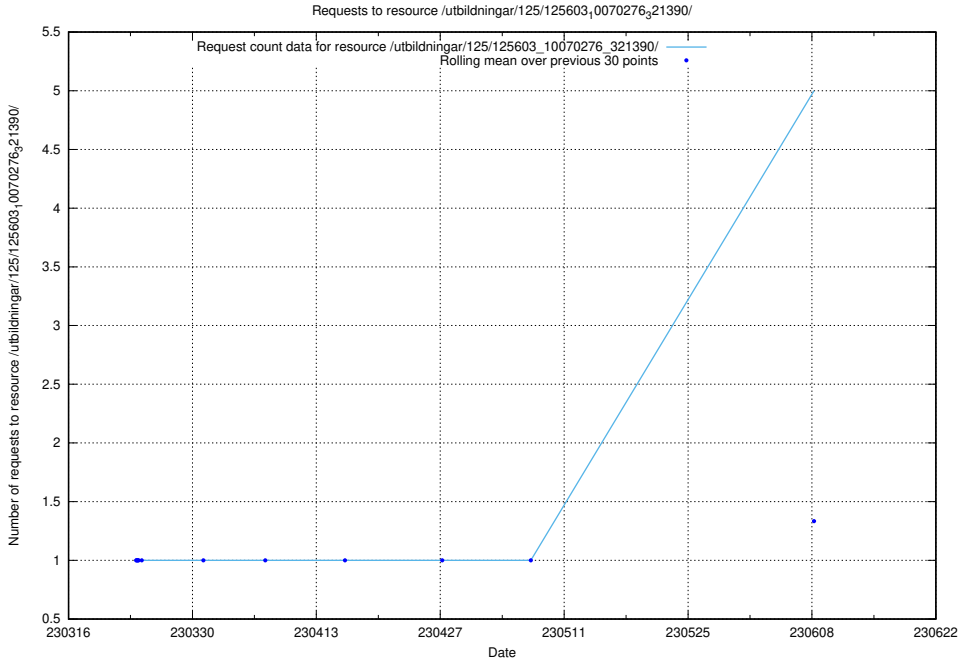

5.111 Usage of /utbildningar/125/125603_10070276_321390/

Here, we count the number of requests to resource /utbildningar/125/125603_10070276_321390/.