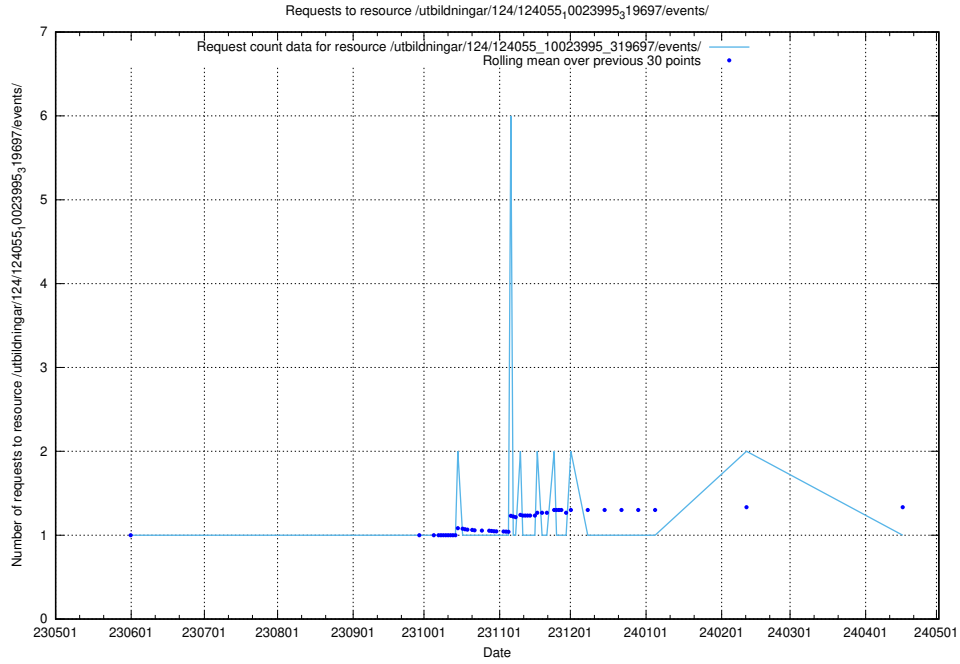

5.5862 Usage of /utbildningar/124/124055_10023995_319697/events/

Here, we count the number of requests to resource /utbildningar/124/124055_10023995_319697/events/