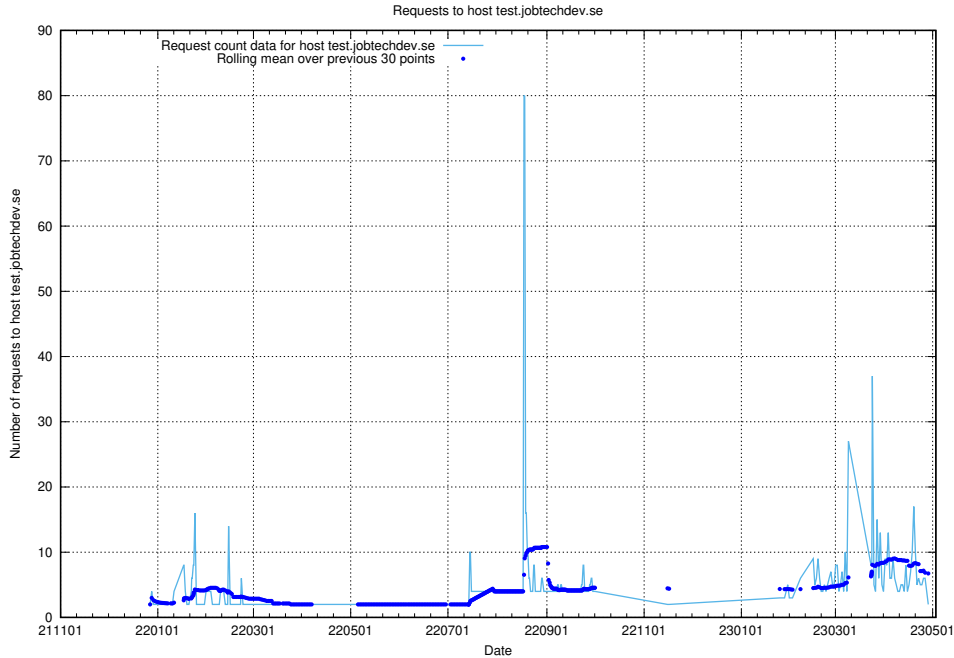

7.362 Usage of test.jobtechdev.se

Here, we count the number of requests to host test.jobtechdev.se.