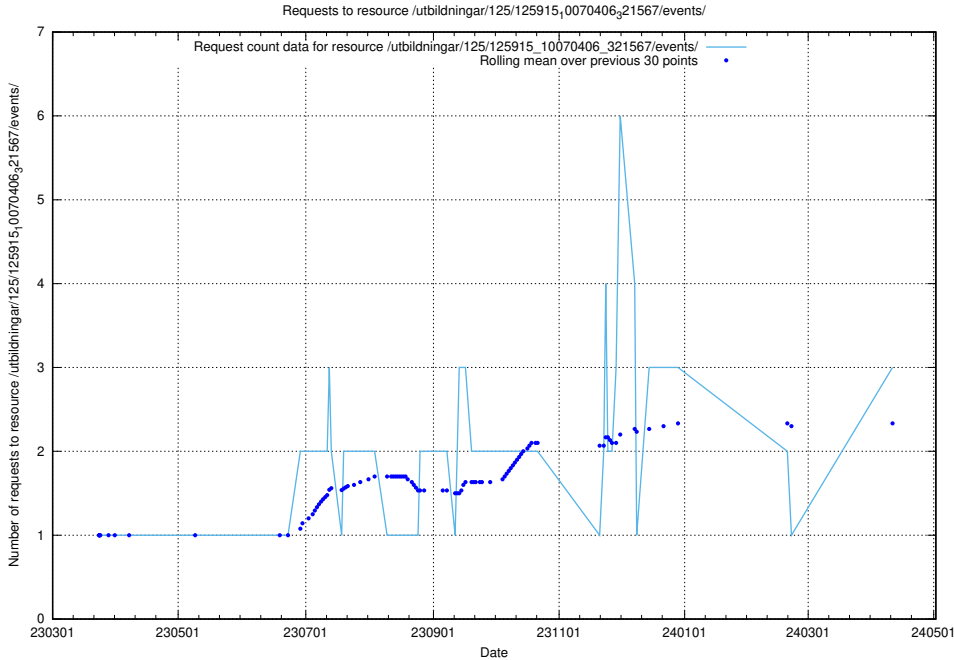

5.455 Usage of /utbildningar/125/125915_10070406_321567/events/

Here, we count the number of requests to resource /utbildningar/125/125915_10070406_321567/events/