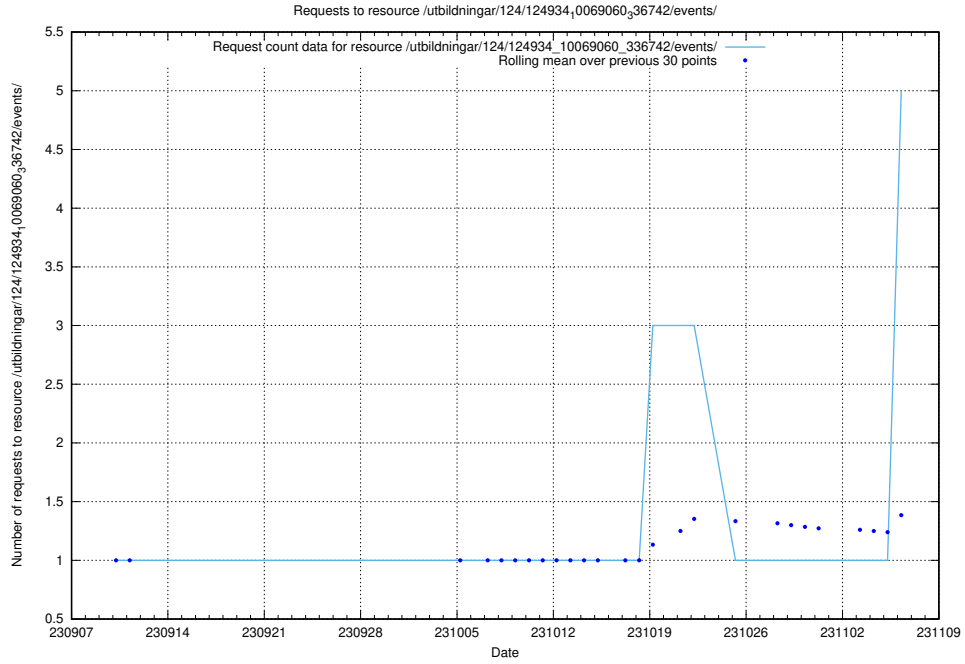

5.143 Usage of /utbildningar/124/124934_10069060_336742/events/

Here, we count the number of requests to resource /utbildningar/124/124934_10069060_336742/events/