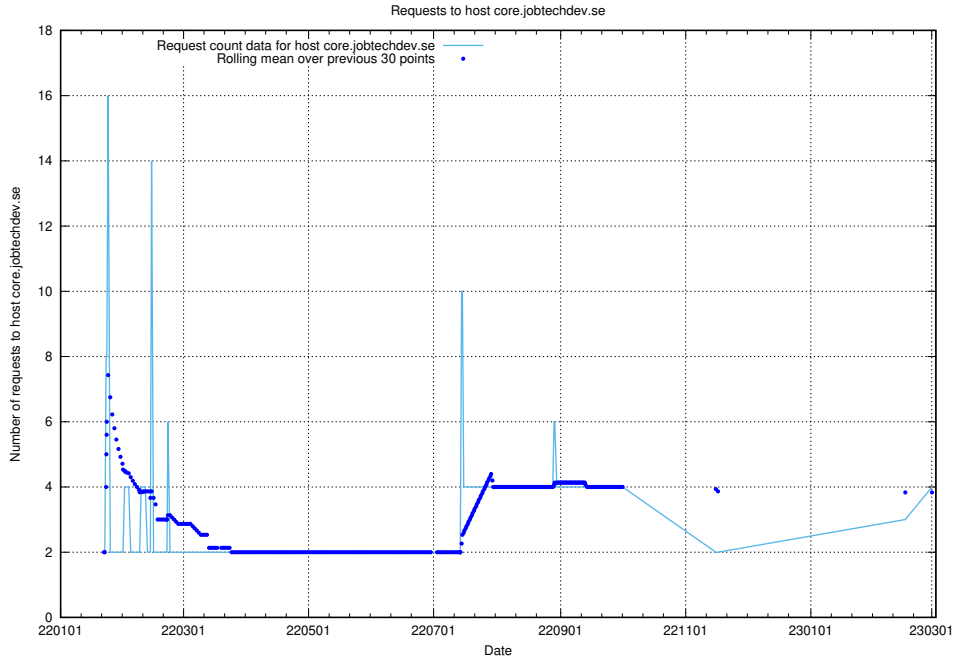

7.95 Usage of core.jobtechdev.se

Here, we count the number of requests to host core.jobtechdev.se.