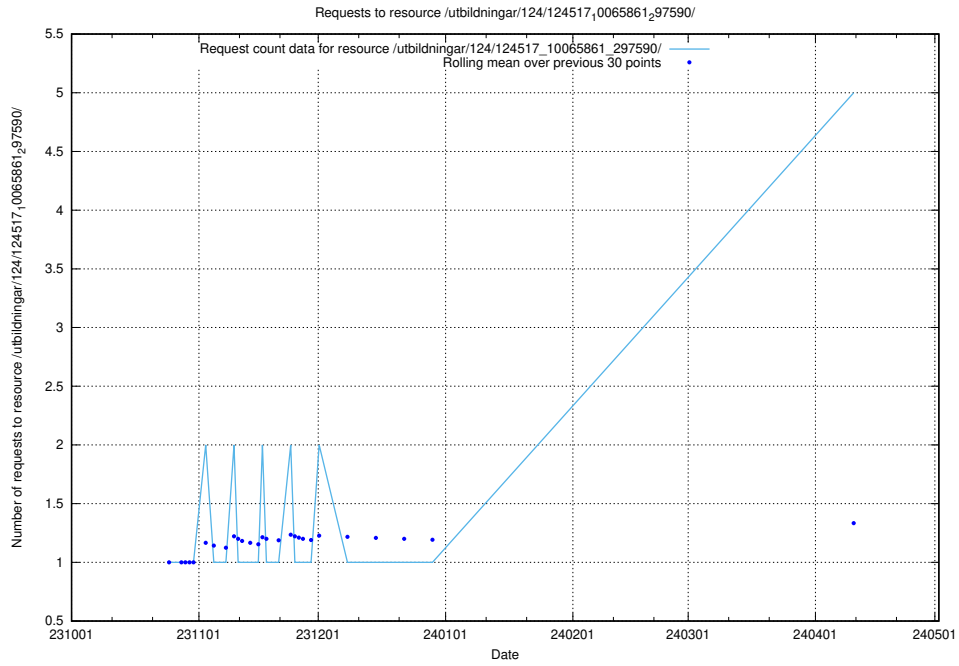

5.141 Usage of /utbildningar/124/124517_10065861_297590/

Here, we count the number of requests to resource /utbildningar/124/124517_10065861_297590/.