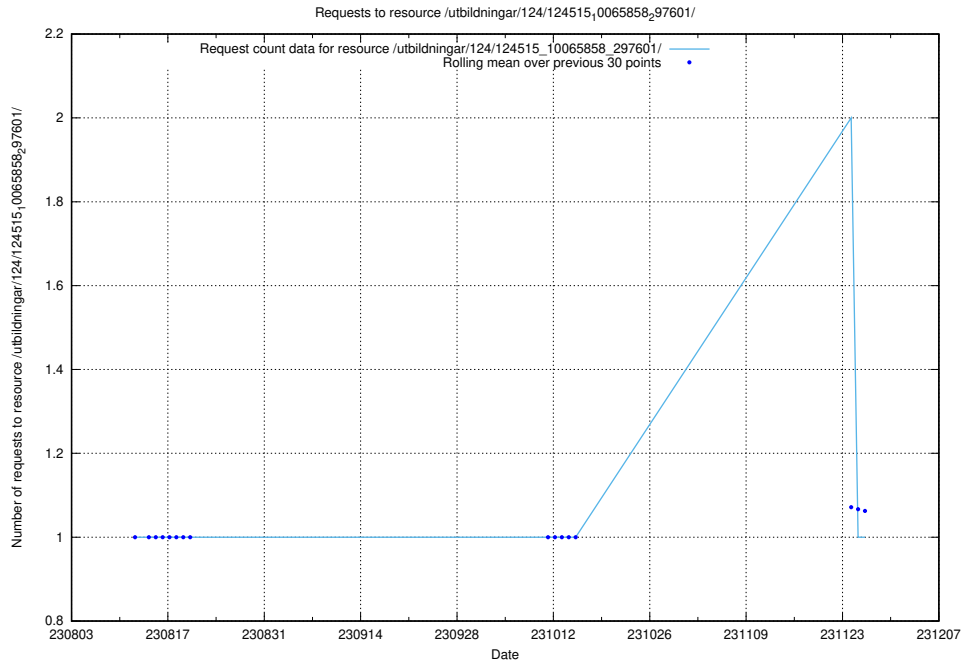

5.4755 Usage of /utbildningar/124/124515_10065858_297601/

Here, we count the number of requests to resource /utbildningar/124/124515_10065858_297601/.