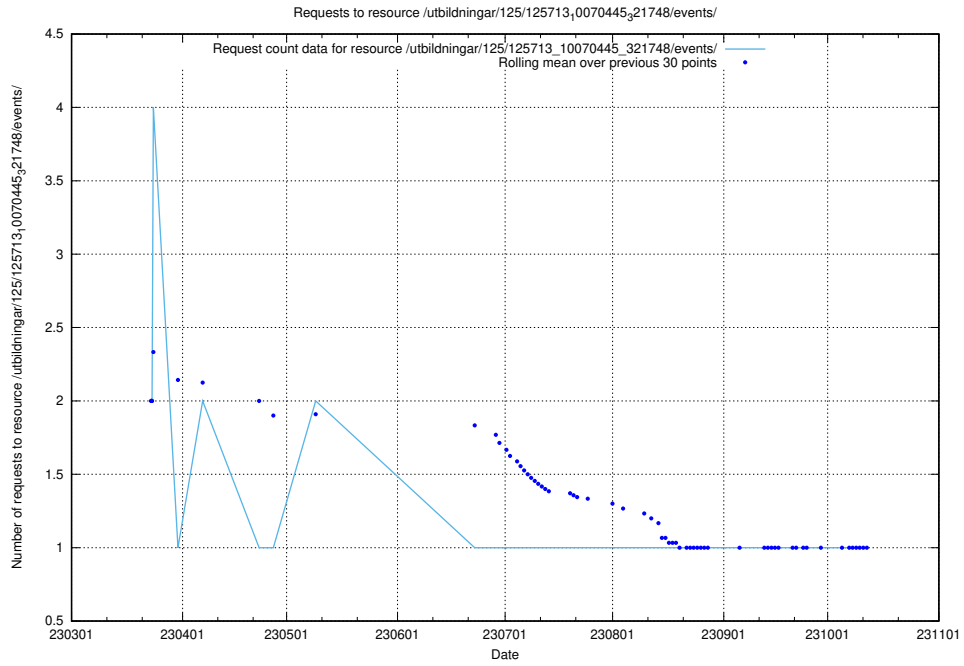

5.6207 Usage of /utbildningar/125/125713_10070445_321748/events/

Here, we count the number of requests to resource /utbildningar/125/125713_10070445_321748/events/