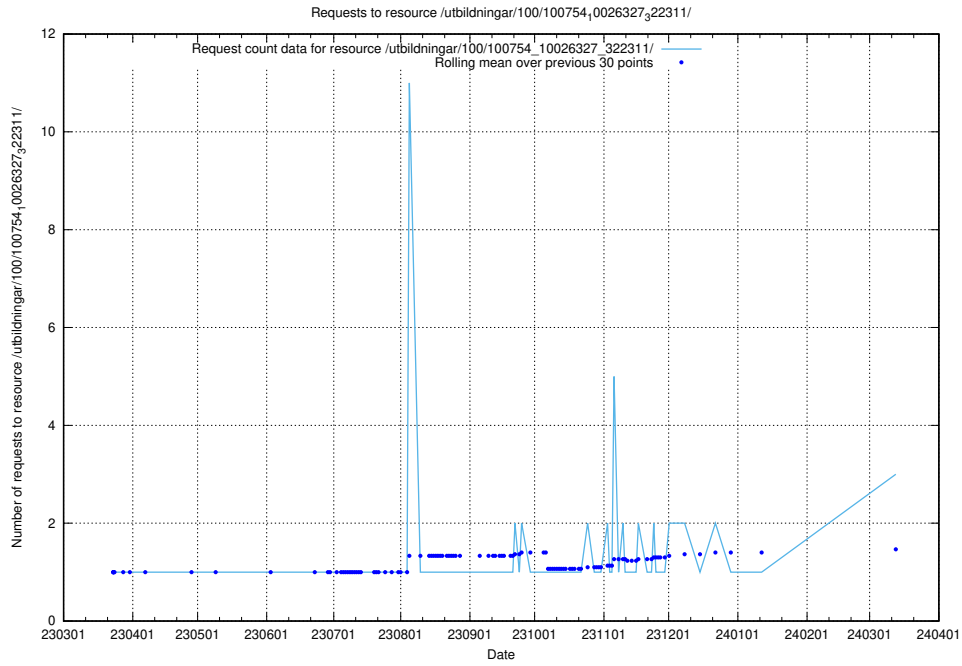

5.385 Usage of /utbildningar/100/100754_10026327_322311/

Here, we count the number of requests to resource /utbildningar/100/100754_10026327_322311/.