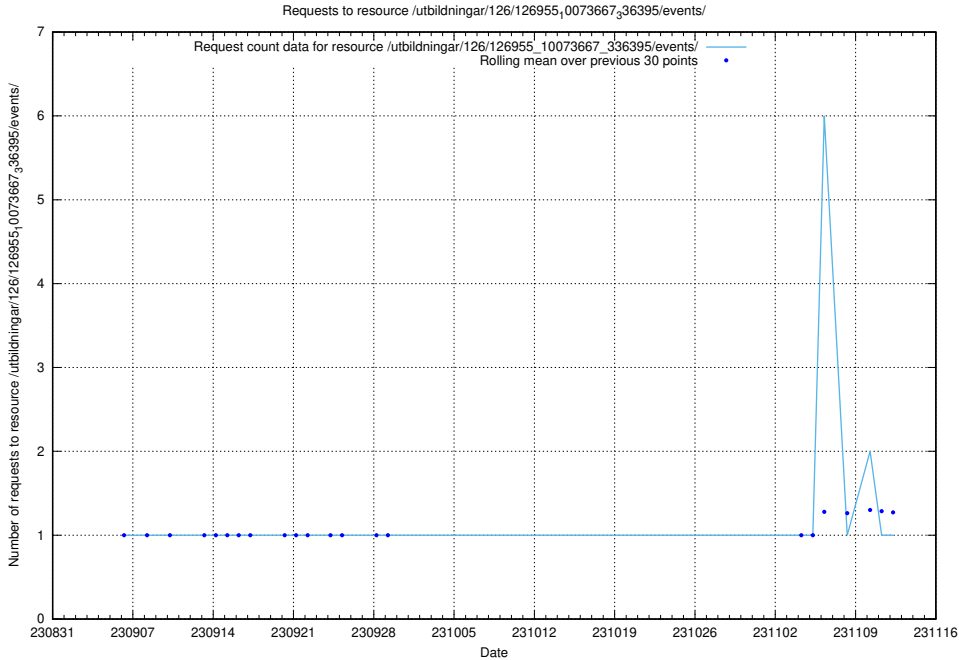

### 5.4594 Usage of /utbildningar/126/126955\_10073667\_336395/events/

Here, we count the number of requests to resource /utbildningar/126/126955\_10073667\_336395/events/