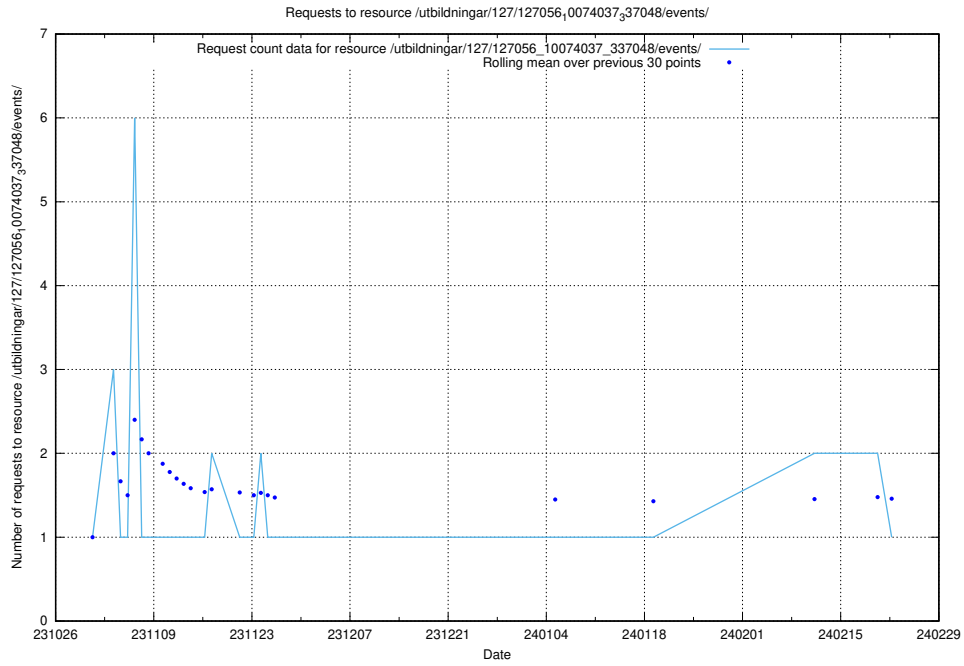

5.4109 Usage of /utbildningar/127/127056_10074037_337048/events/

Here, we count the number of requests to resource /utbildningar/127/127056_10074037_337048/events/