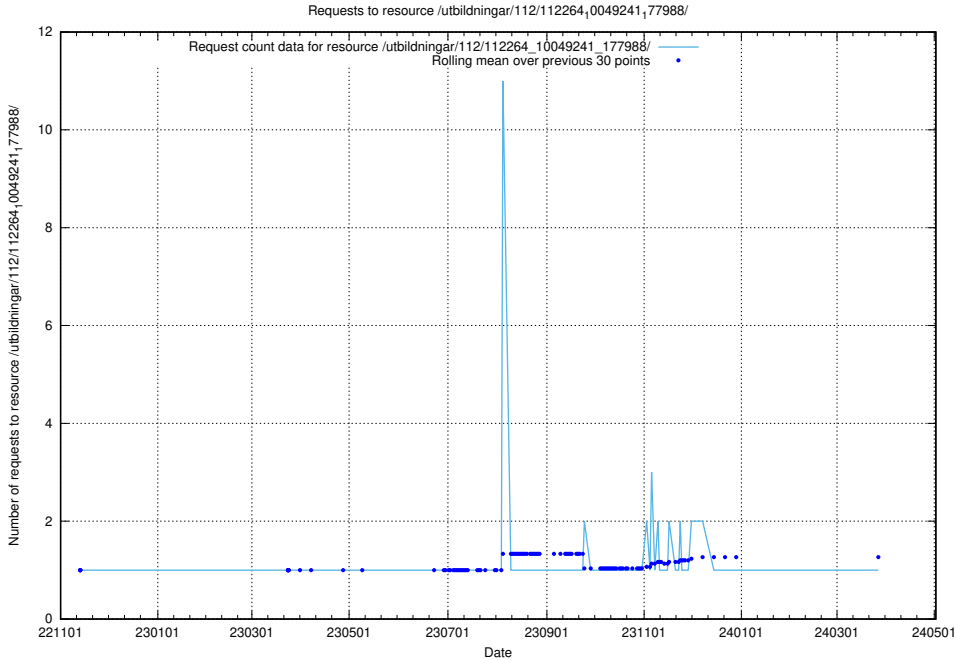

5.6120 Usage of /utbildningar/112/112264_10049241_177988/

Here, we count the number of requests to resource /utbildningar/112/112264_10049241_177988/.