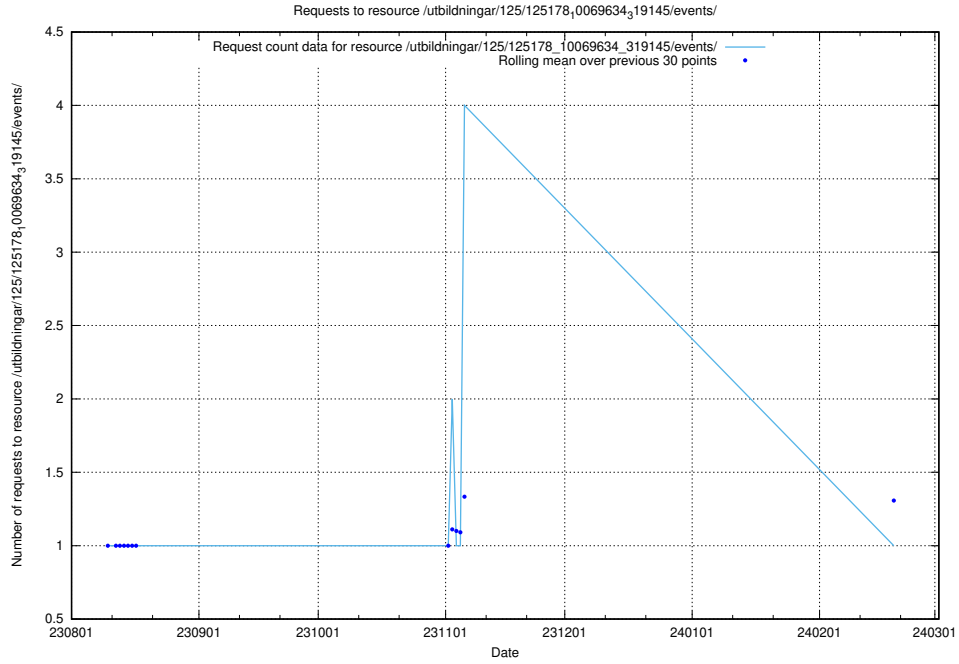

5.4778 Usage of /utbildningar/125/125178_10069634_319145/events/

Here, we count the number of requests to resource /utbildningar/125/125178_10069634_319145/events/