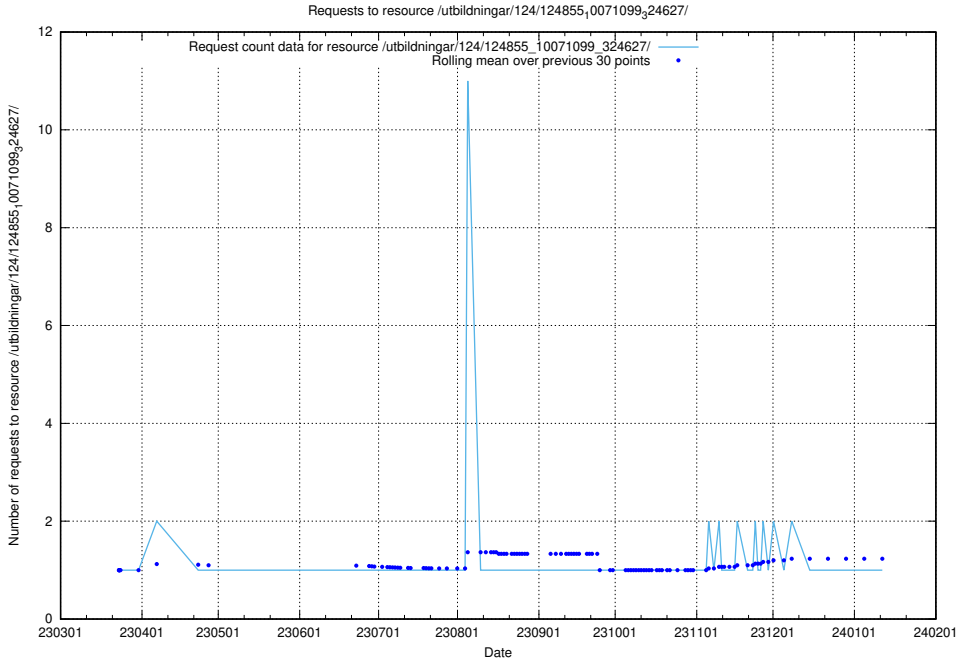

5.1184 Usage of /utbildningar/124/124855_10071099_324627/

Here, we count the number of requests to resource /utbildningar/124/124855_10071099_324627/.