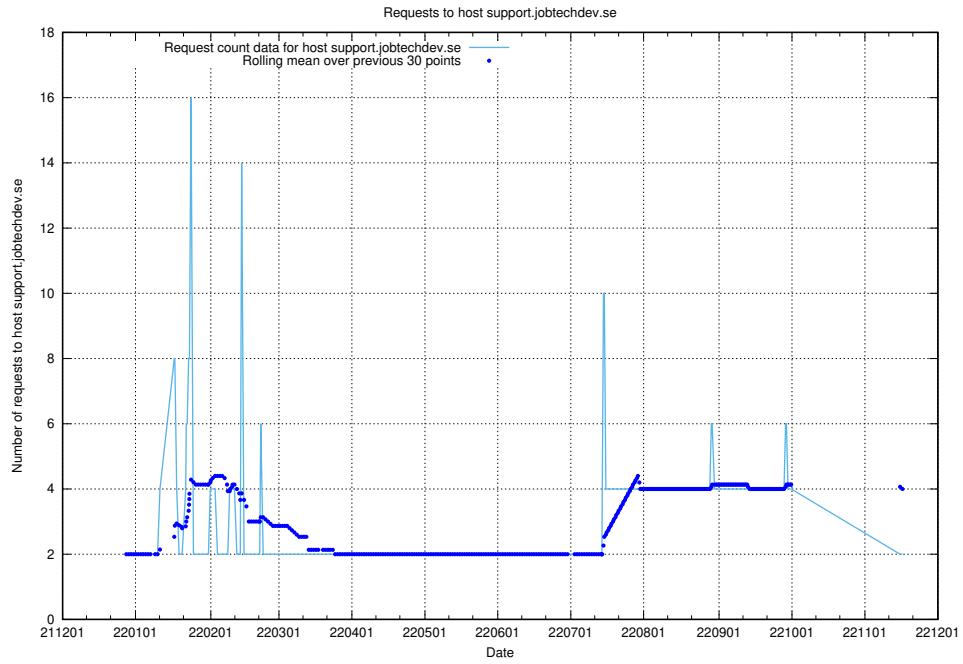

### 7.356 Usage of staging.jobtechdev.se

Here, we count the number of requests to host staging.jobtechdev.se.