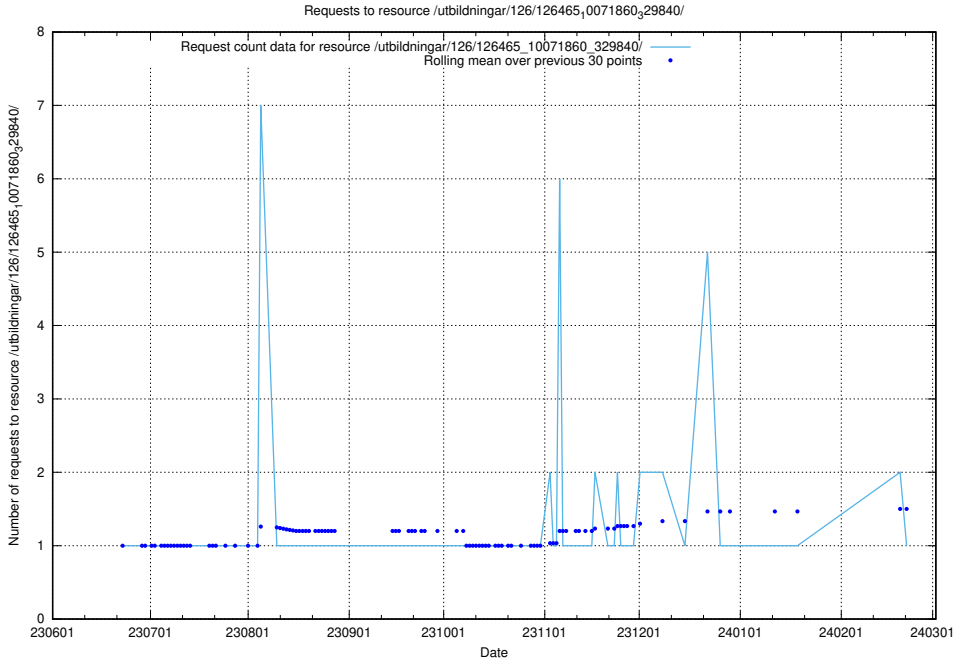

5.5591 Usage of /utbildningar/126/126465_10071860_329840/

Here, we count the number of requests to resource /utbildningar/126/126465_10071860_329840/.