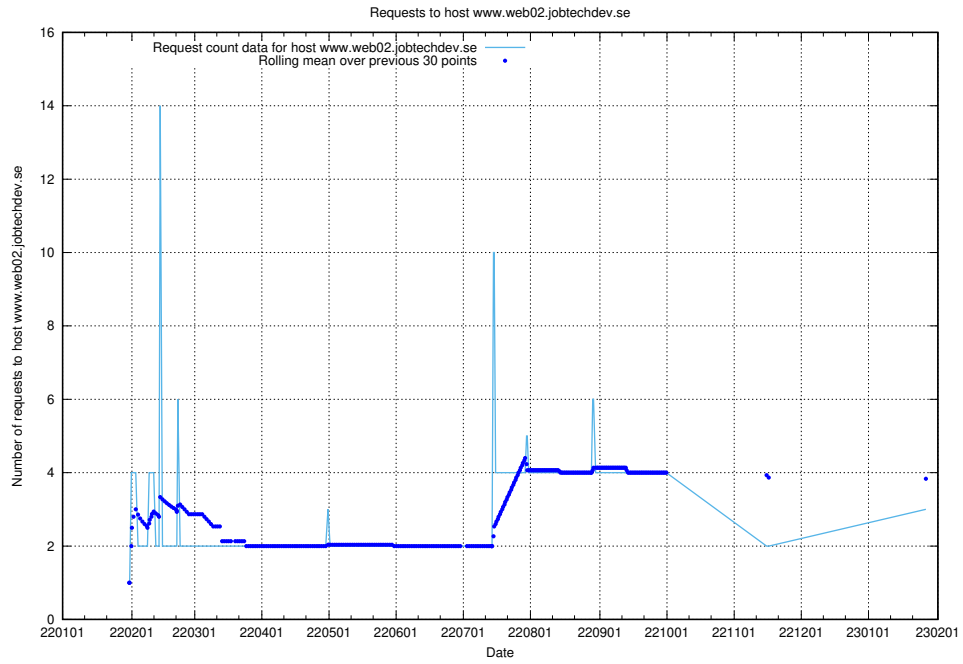

7.235 Usage of www.web02.jobtechdev.se

Here, we count the number of requests to host www.web02.jobtechdev.se.