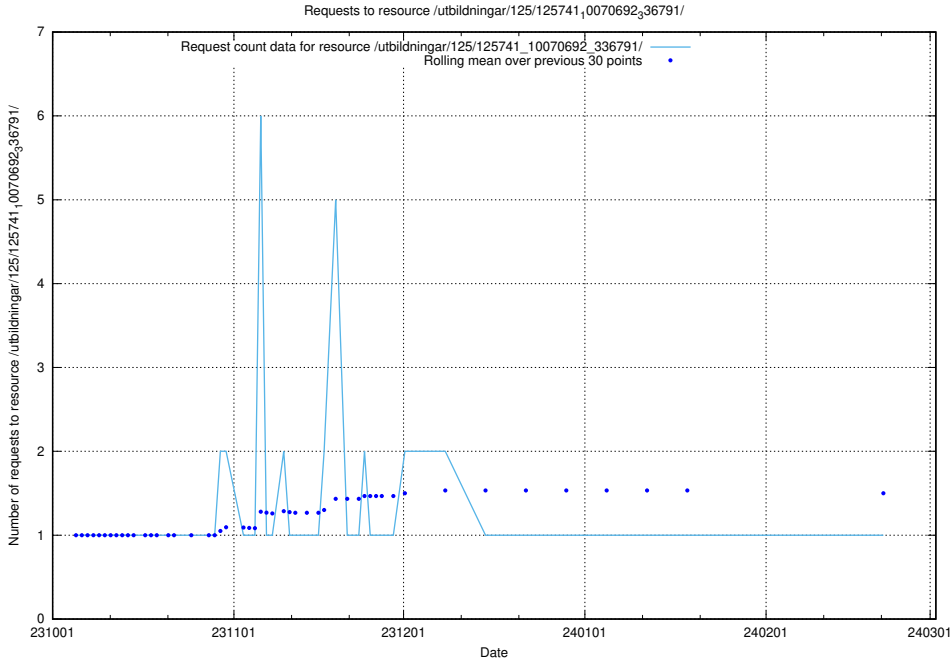

5.4347 Usage of /utbildningar/125/125741_10070692_336791/

Here, we count the number of requests to resource /utbildningar/125/125741_10070692_336791/.