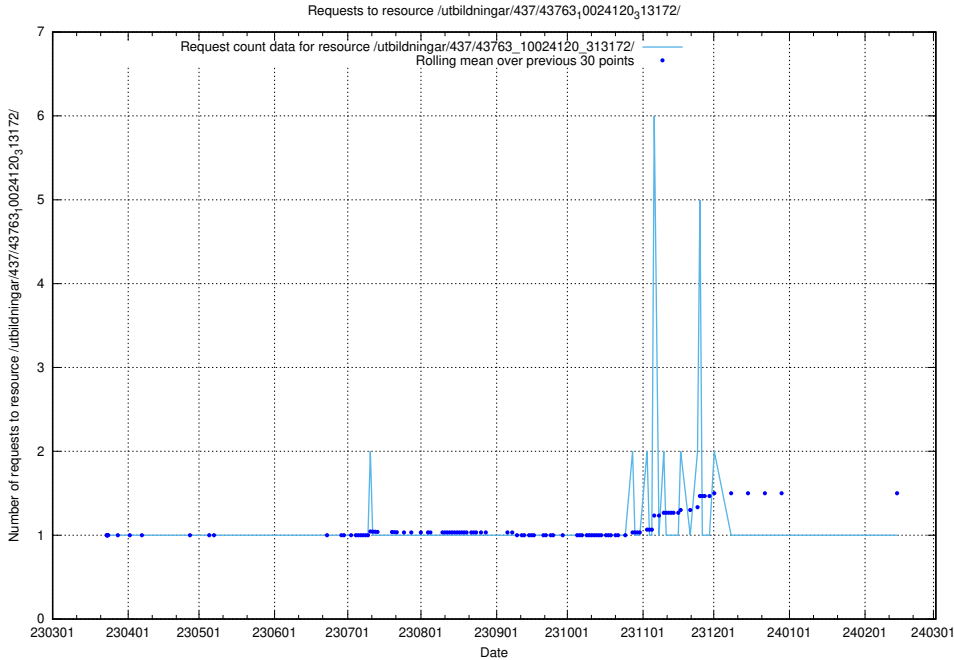

5.6292 Usage of /utbildningar/437/43763_10024120_313172/

Here, we count the number of requests to resource /utbildningar/437/43763_10024120_313172/.