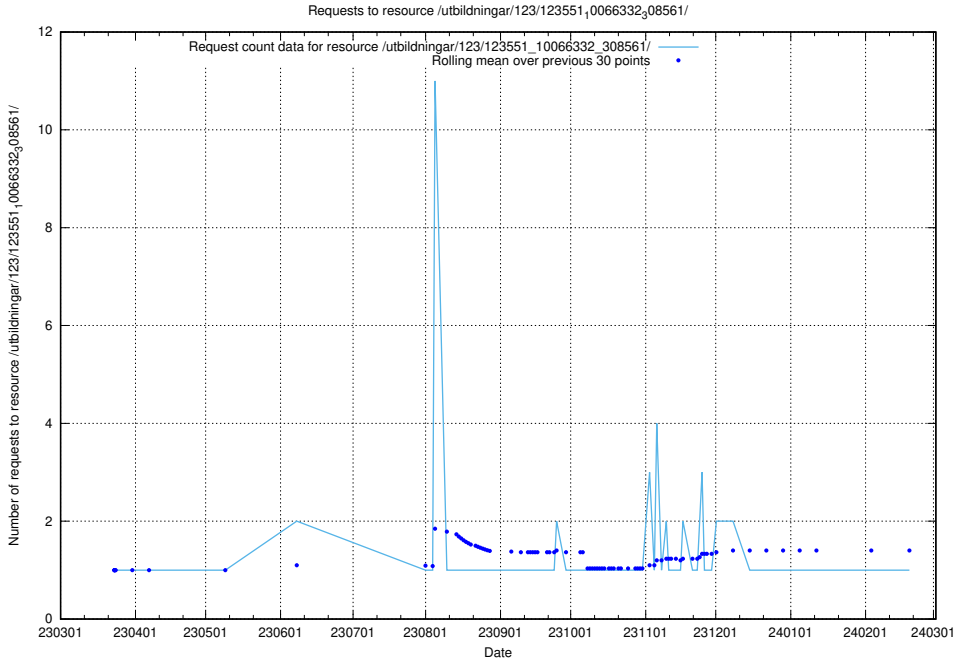

5.4431 Usage of /utbildningar/123/123551_10066332_308561/

Here, we count the number of requests to resource /utbildningar/123/123551_10066332_308561/.