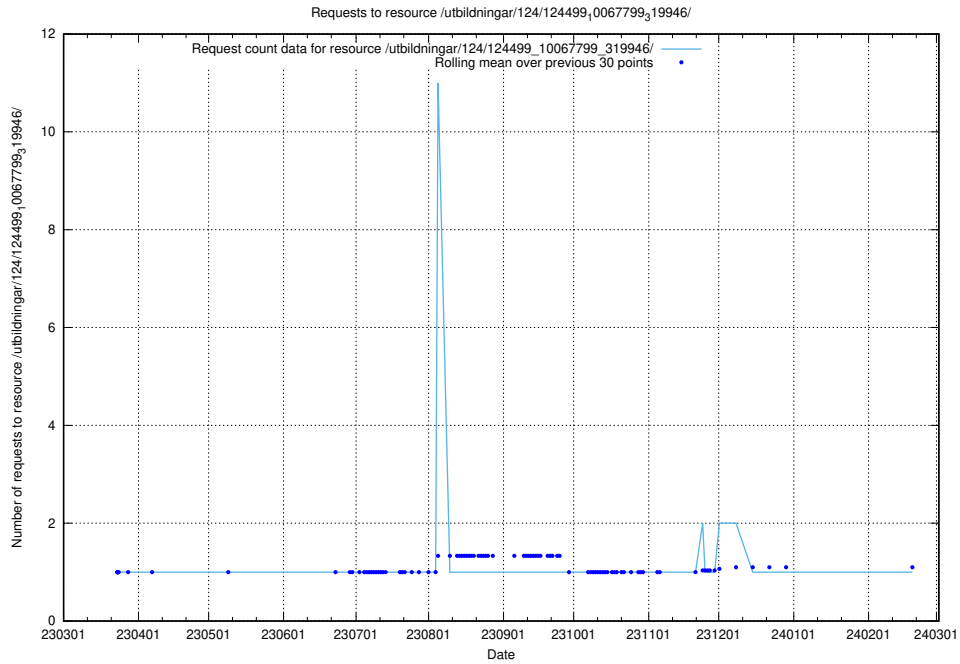

5.2416 Usage of /utbildningar/124/124499_10067799_319946/

Here, we count the number of requests to resource /utbildningar/124/124499_10067799_319946/.