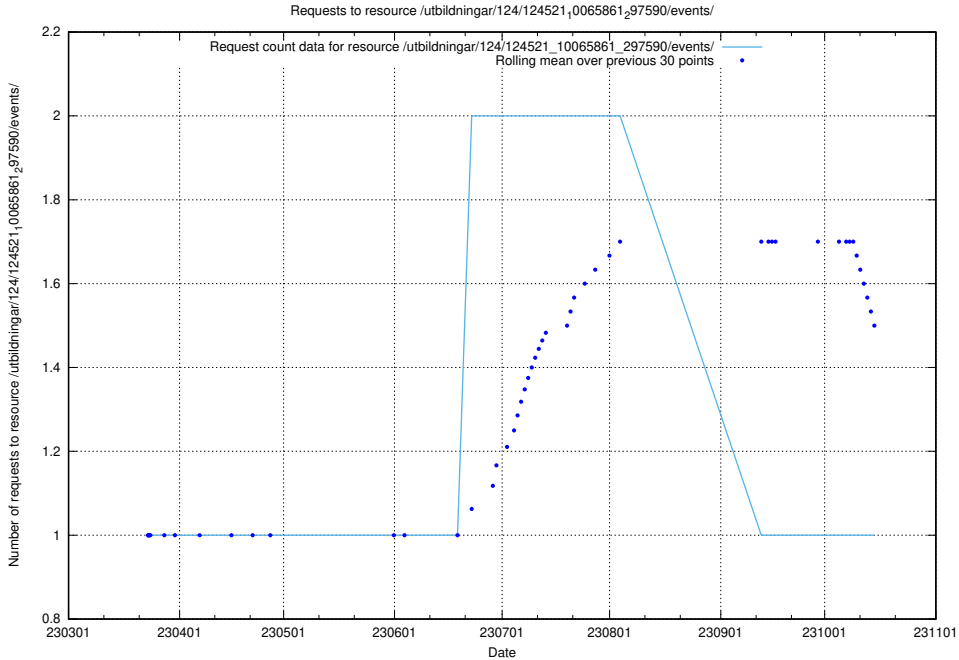

5.1233 Usage of /utbildningar/124/124521_10065861_297590/events/

Here, we count the number of requests to resource /utbildningar/124/124521_10065861_297590/events/