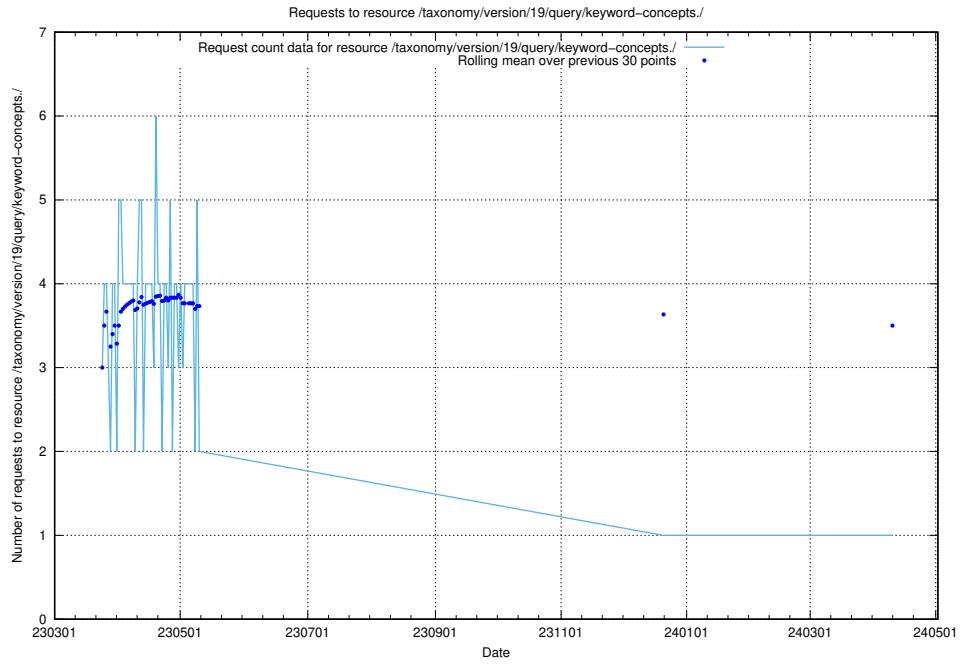

### 5.6070 Usage of /taxonomy/version/19/query/keyword-concepts./

Here, we count the number of requests to resource /taxonomy/version/19/query/keyword-concepts./.