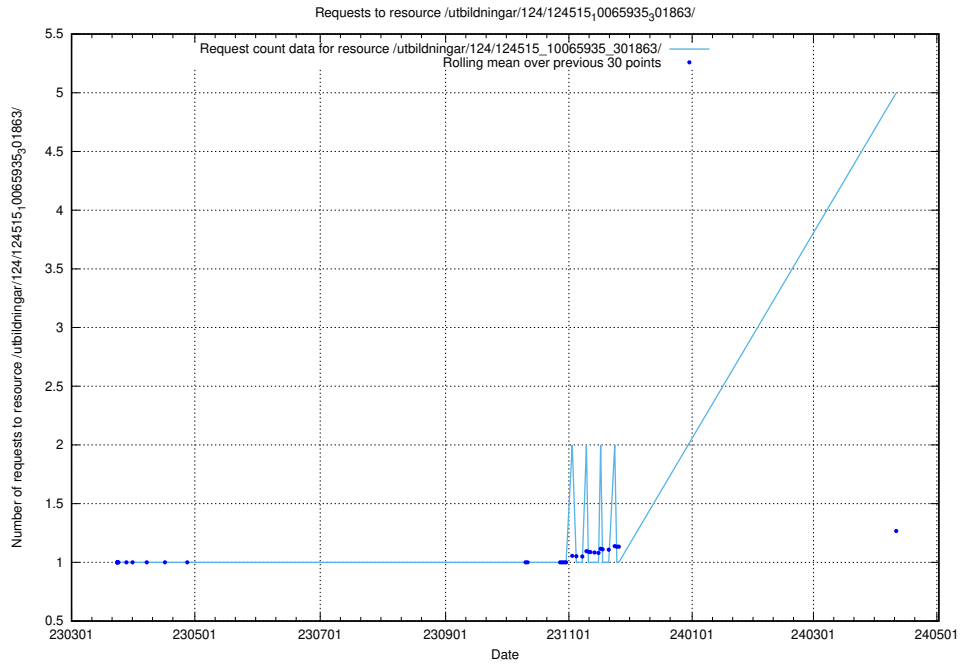

5.124 Usage of /utbildningar/124/124515_10065935_301863/

Here, we count the number of requests to resource /utbildningar/124/124515_10065935_301863/.