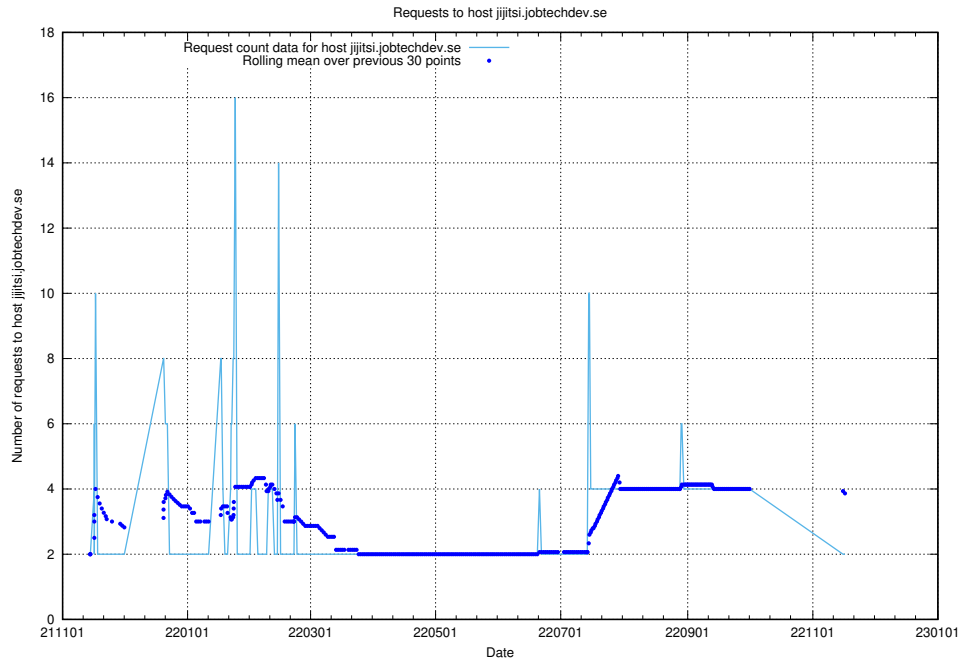

7.585 Usage of jijitsi.jobtechdev.se

Here, we count the number of requests to host jijitsi.jobtechdev.se.