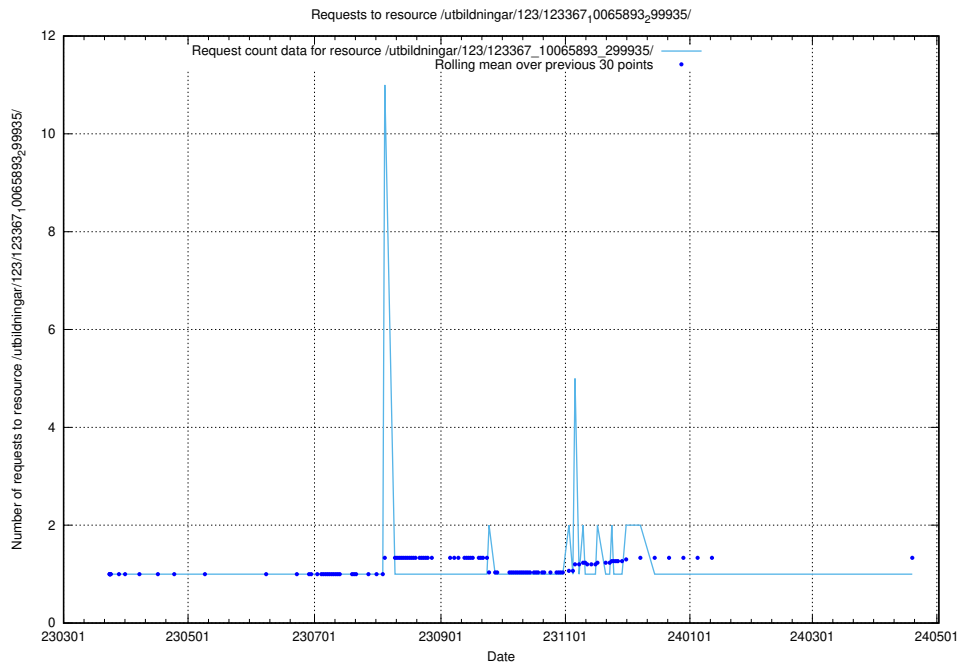

5.4687 Usage of /utbildningar/123/123367_10065893_299935/

Here, we count the number of requests to resource /utbildningar/123/123367_10065893_299935/.