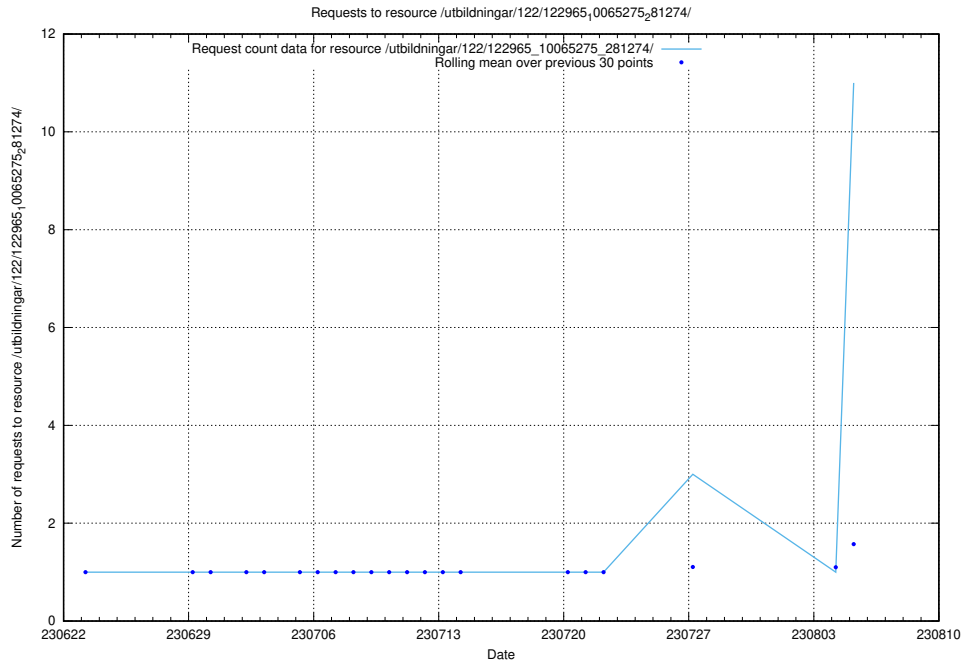

5.31 Usage of /utbildningar/122/122965_10065275_281274/

Here, we count the number of requests to resource /utbildningar/122/122965_10065275_281274/.