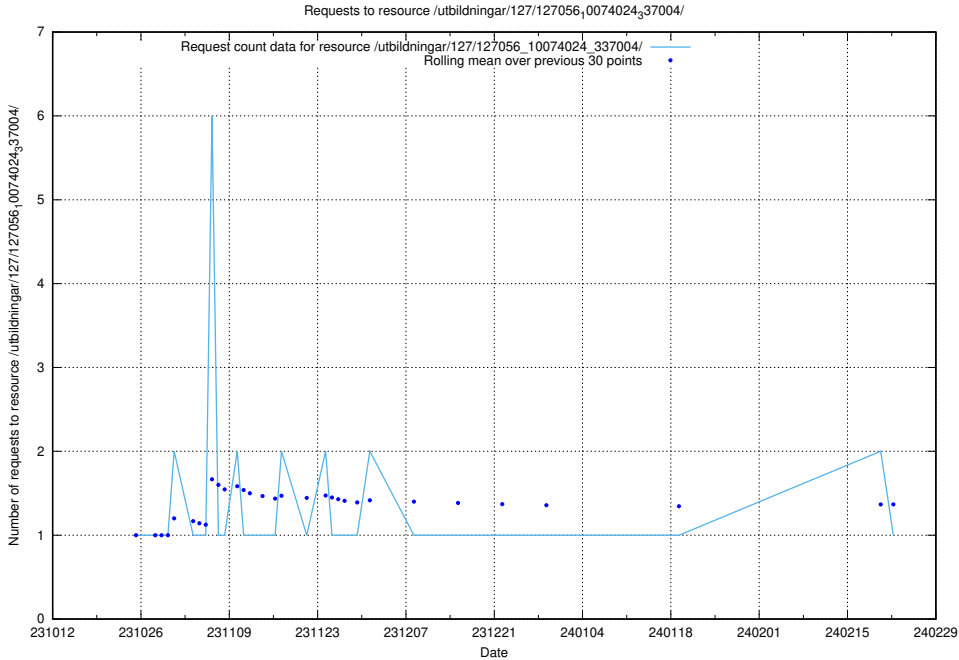

5.4155 Usage of /utbildningar/127/127056_10074024_337004/

Here, we count the number of requests to resource /utbildningar/127/127056_10074024_337004/.