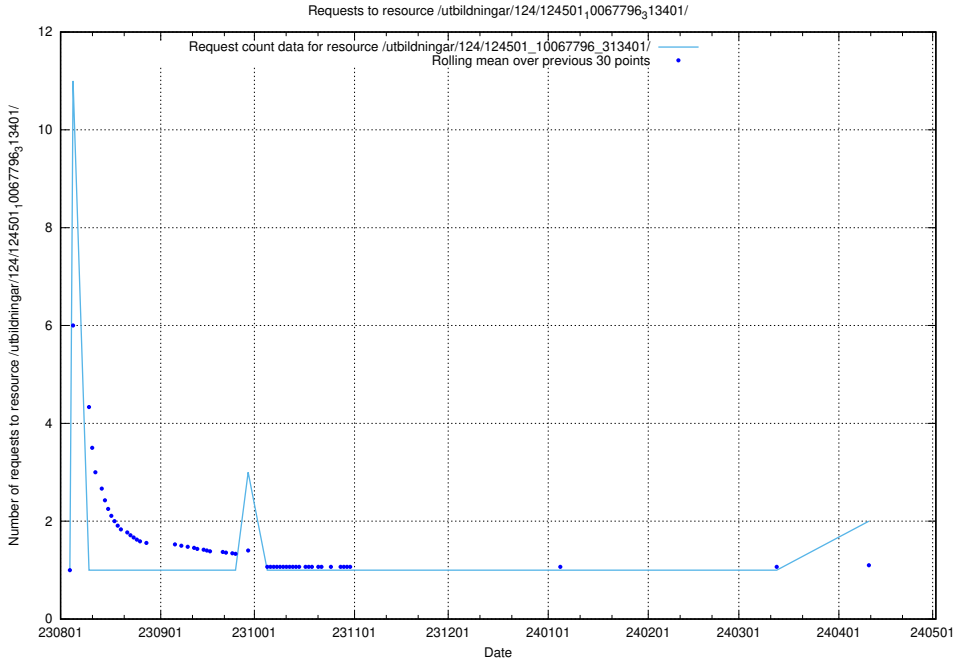

5.765 Usage of /utbildningar/124/124501_10067796_313401/

Here, we count the number of requests to resource /utbildningar/124/124501_10067796_313401/.