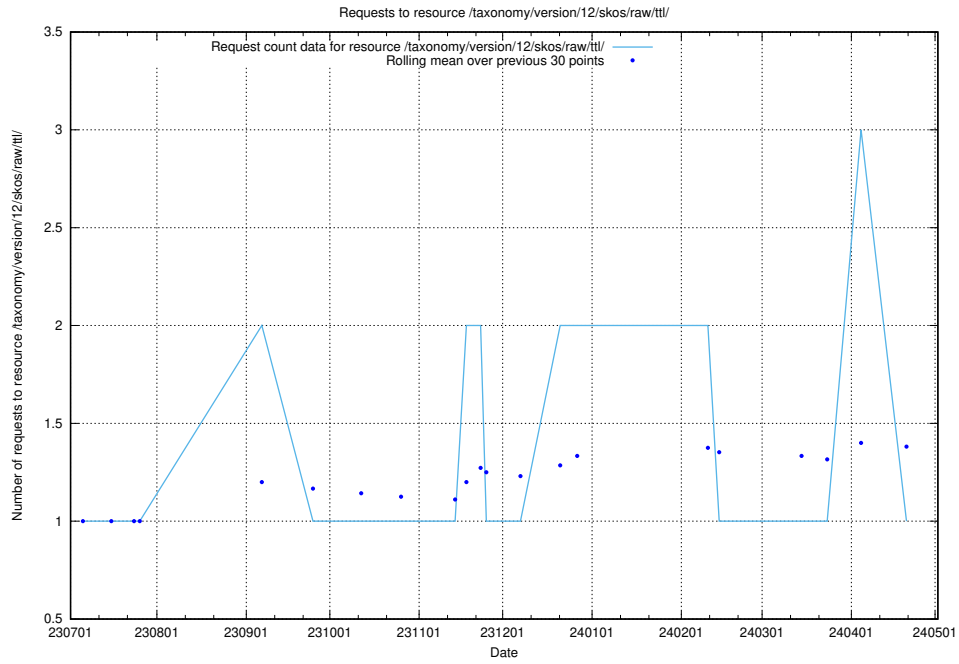

5.5279 Usage of /taxonomy/version/12/skos/raw/ttl/

Here, we count the number of requests to resource /taxonomy/version/12/skos/raw/ttl/.