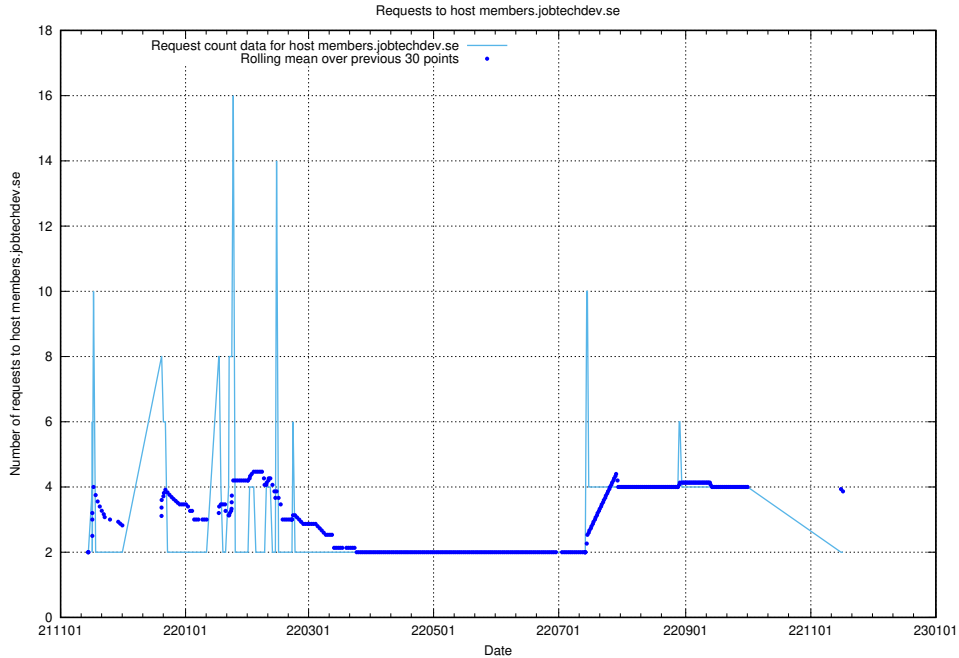

7.566 Usage of members.jobtechdev.se

Here, we count the number of requests to host members.jobtechdev.se.