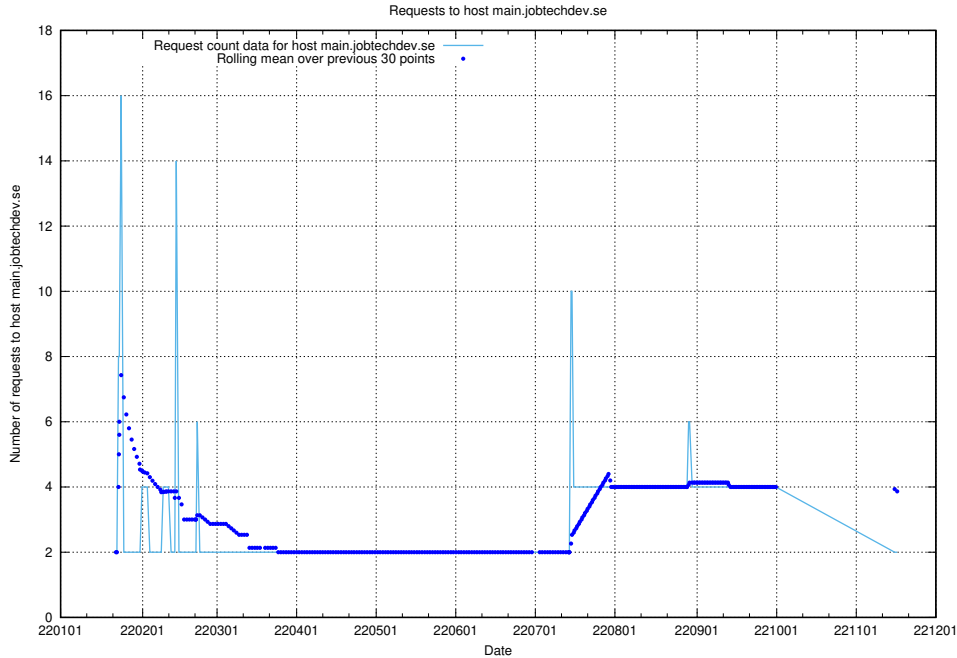

7.594 Usage of main.jobtechdev.se

Here, we count the number of requests to host main.jobtechdev.se.