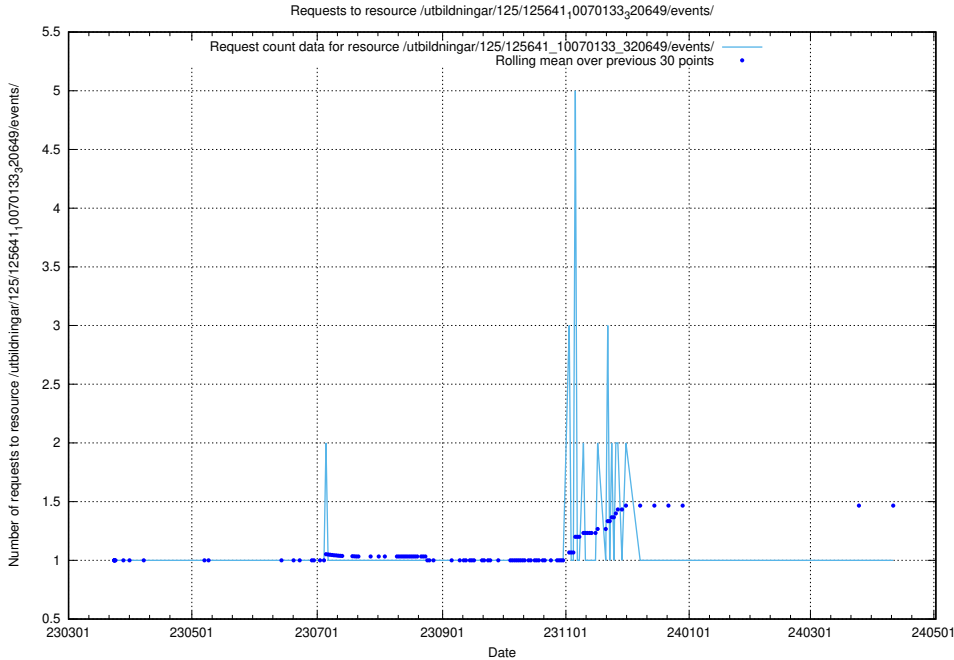

5.1050 Usage of /utbildningar/125/125641_10070133_320649/events/

Here, we count the number of requests to resource /utbildningar/125/125641_10070133_320649/events/