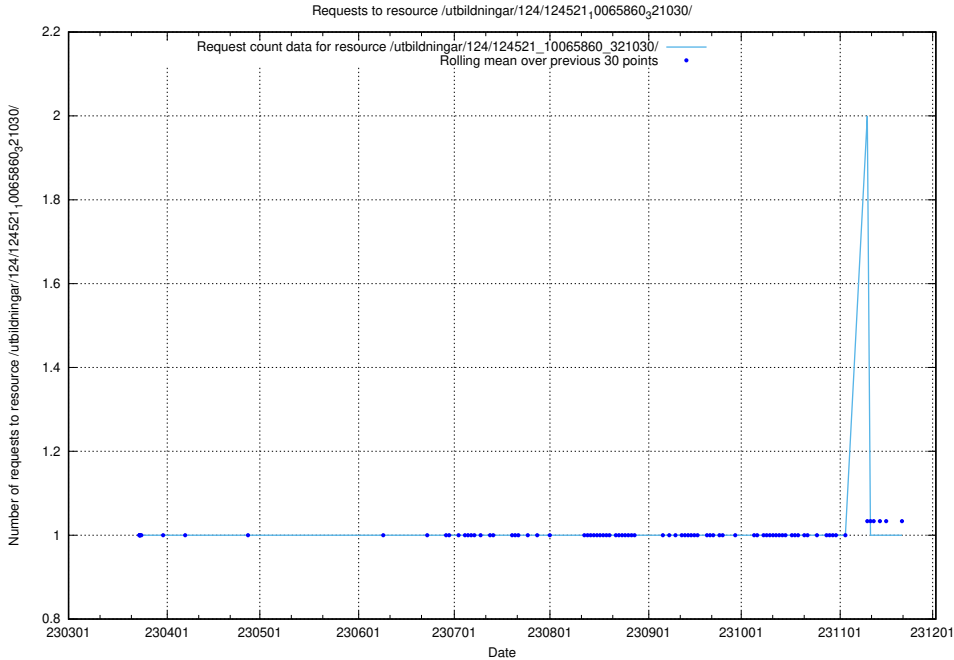

5.1235 Usage of /utbildningar/124/124521_10065860_321030/

Here, we count the number of requests to resource /utbildningar/124/124521_10065860_321030/.