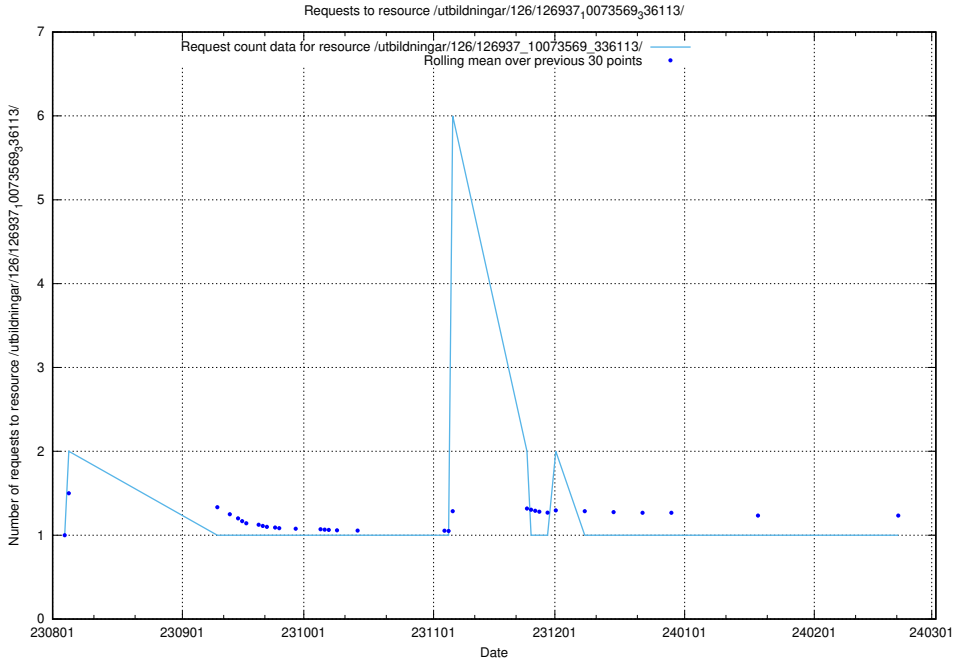

5.4802 Usage of /utbildningar/126/126937_10073569_336113/

Here, we count the number of requests to resource /utbildningar/126/126937_10073569_336113/.