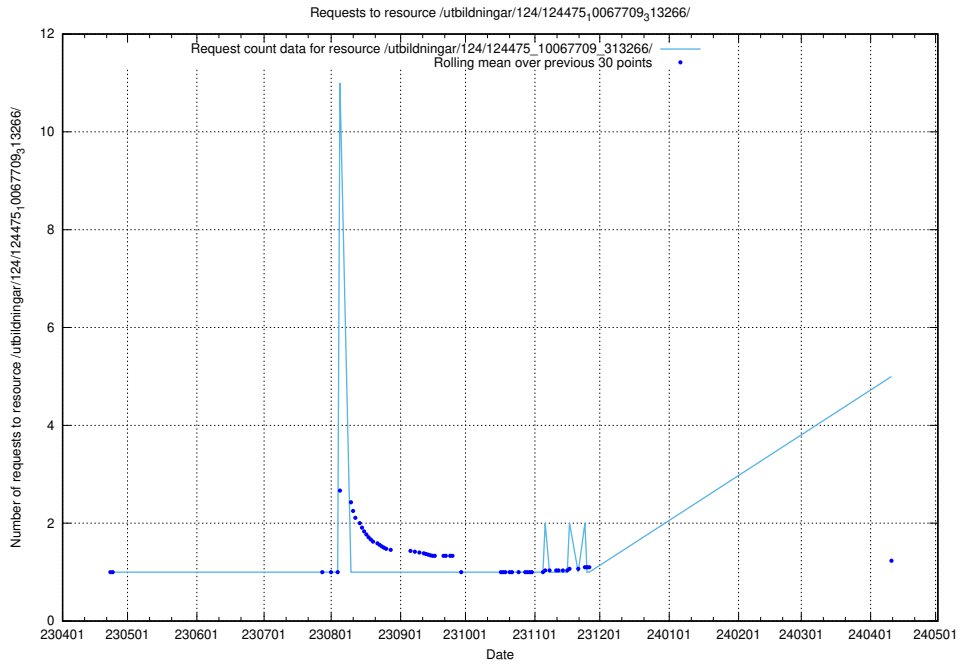

5.152 Usage of /utbildningar/124/124475_10067709_313266/

Here, we count the number of requests to resource /utbildningar/124/124475_10067709_313266/.