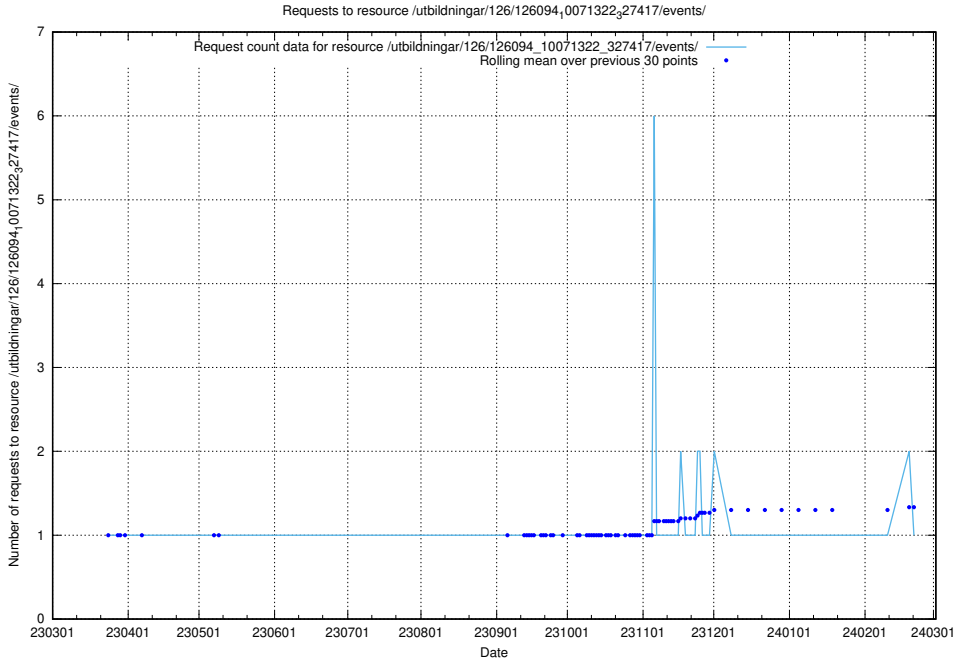

5.6134 Usage of /utbildningar/126/126094_10071322_327417/events/

Here, we count the number of requests to resource /utbildningar/126/126094_10071322_327417/events/