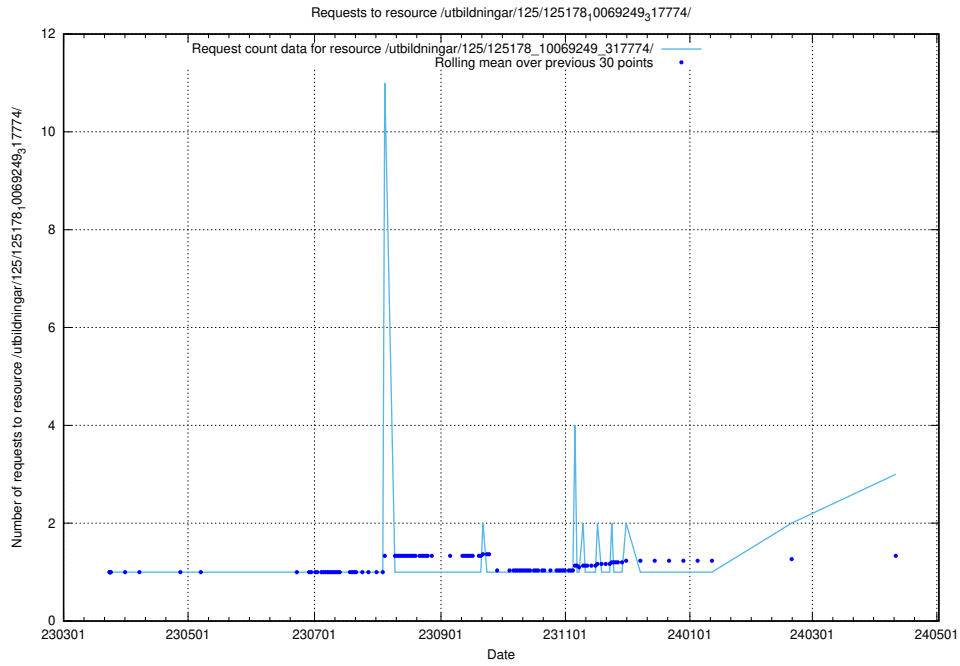

5.268 Usage of /utbildningar/125/125178_10069249_317774/

Here, we count the number of requests to resource /utbildningar/125/125178_10069249_317774/.