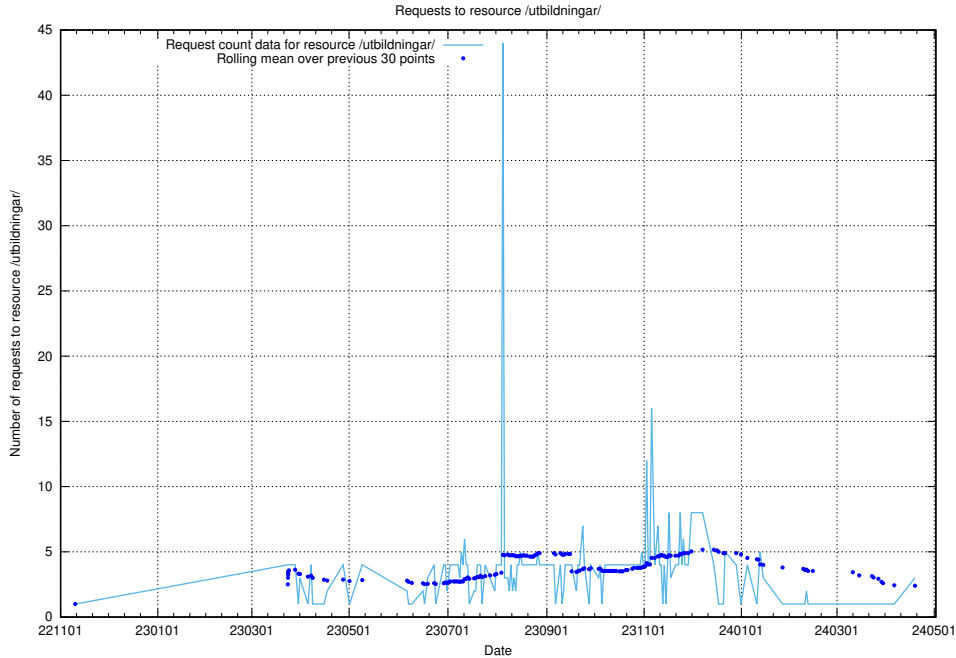

5.450 Usage of /utbildningar/

Here, we count the number of requests to resource /utbildningar/.