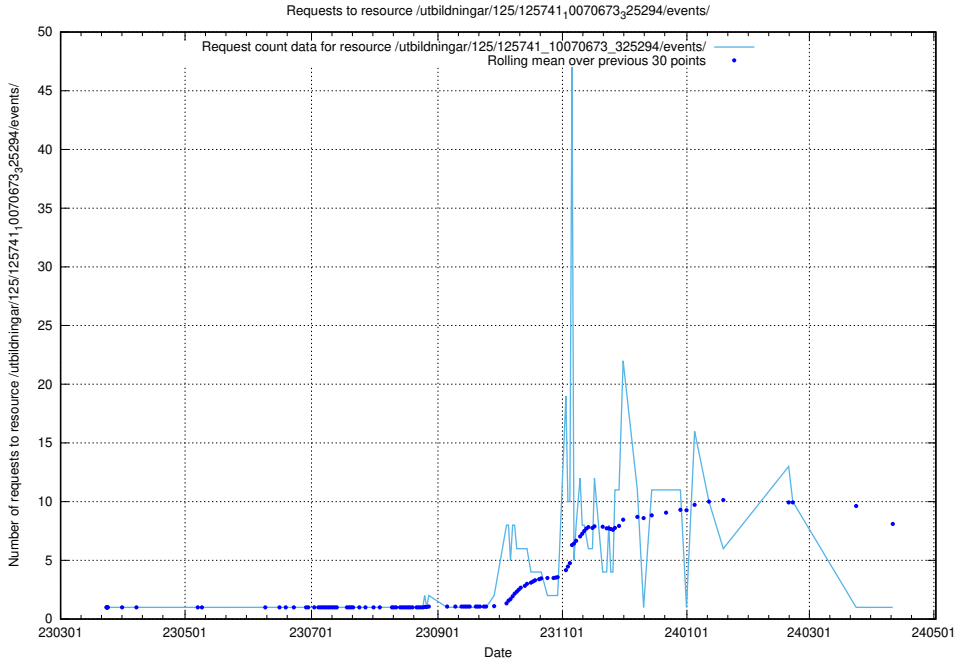

5.6406 Usage of /utbildningar/125/125741_10070673_325294/events/

Here, we count the number of requests to resource /utbildningar/125/125741_10070673_325294/events/