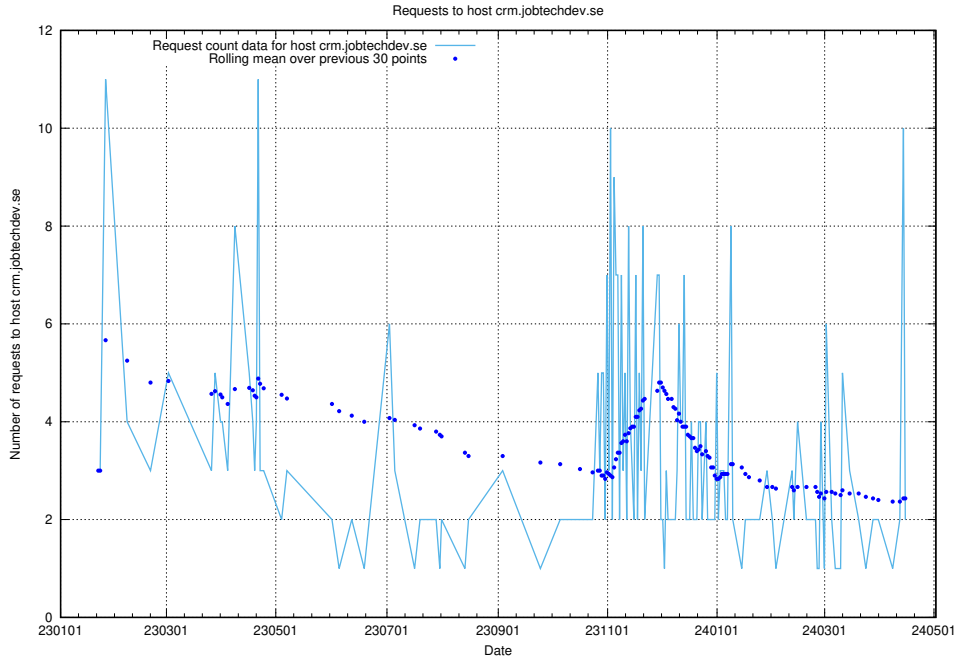

7.295 Usage of crm.jobtechdev.se

Here, we count the number of requests to host crm.jobtechdev.se.