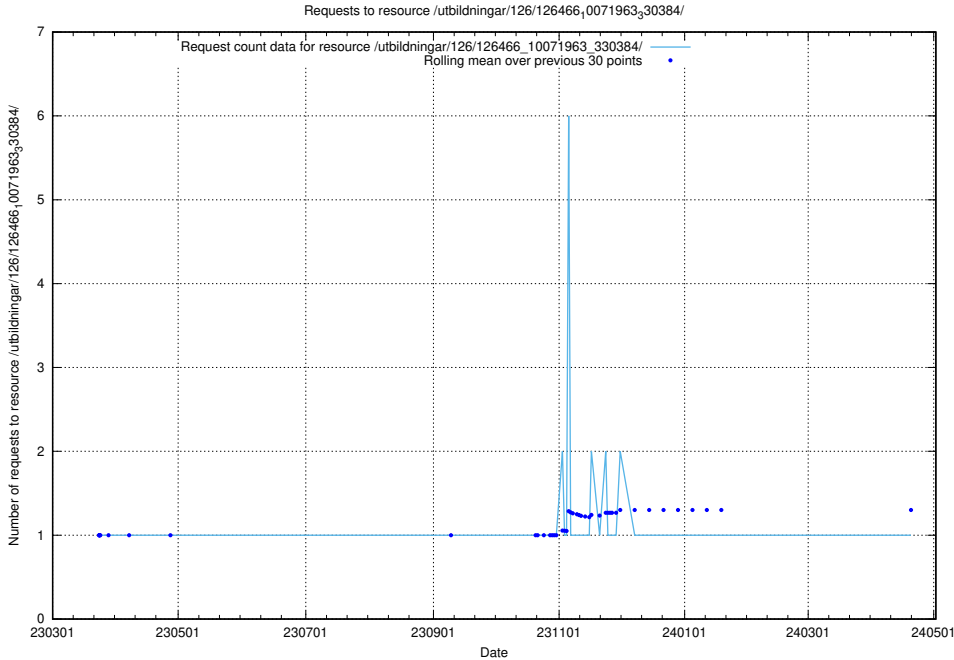

5.6333 Usage of /utbildningar/126/126466_10071963_330384/

Here, we count the number of requests to resource /utbildningar/126/126466_10071963_330384/.