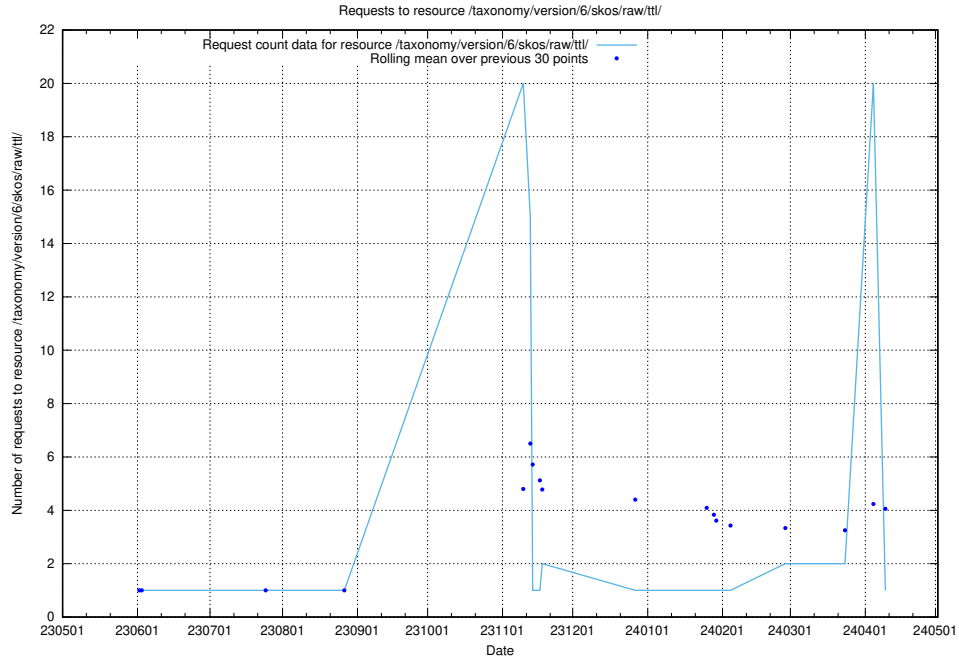

5.5857 Usage of /taxonomy/version/6/skos/raw/ttl/

Here, we count the number of requests to resource /taxonomy/version/6/skos/raw/ttl/.