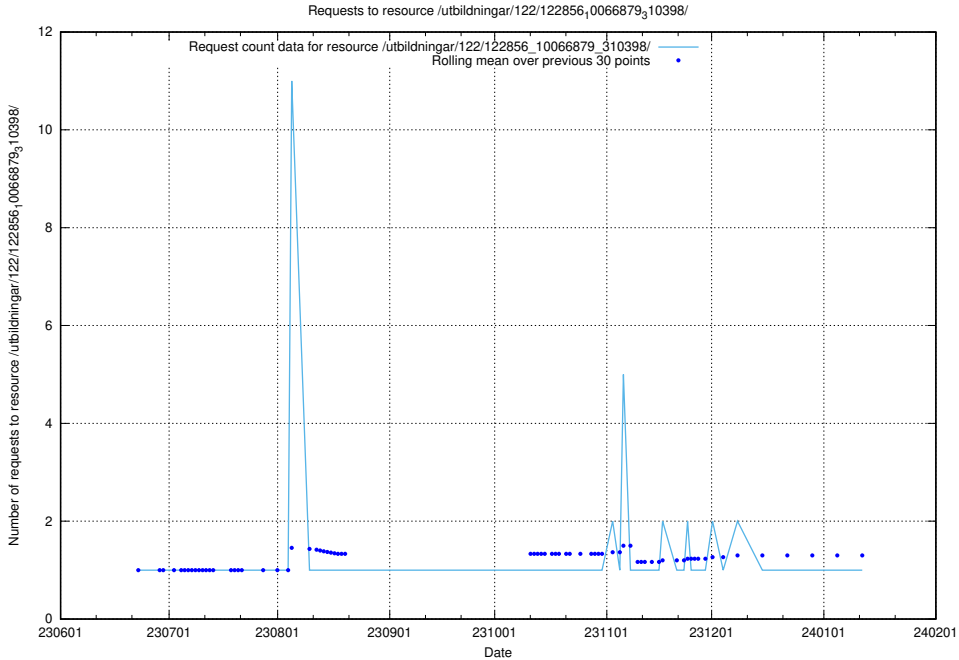

5.5765 Usage of /utbildningar/122/122856_10066879_310398/

Here, we count the number of requests to resource /utbildningar/122/122856_10066879_310398/.