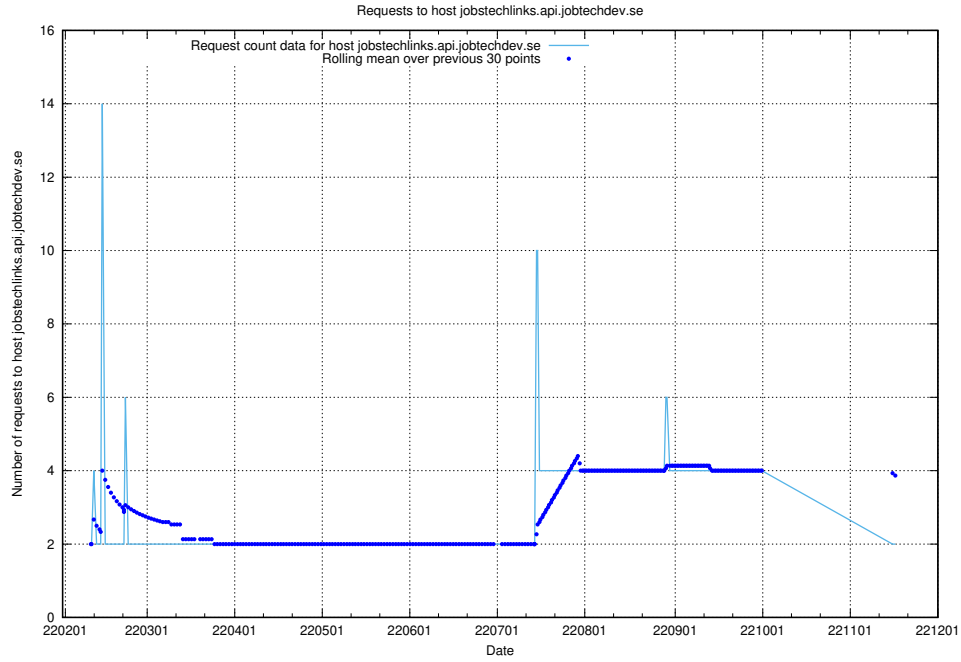

7.554 Usage of `jobstechlinks.api.jobtechdev.se`

Here, we count the number of requests to host `jobstechlinks.api.jobtechdev.se`.