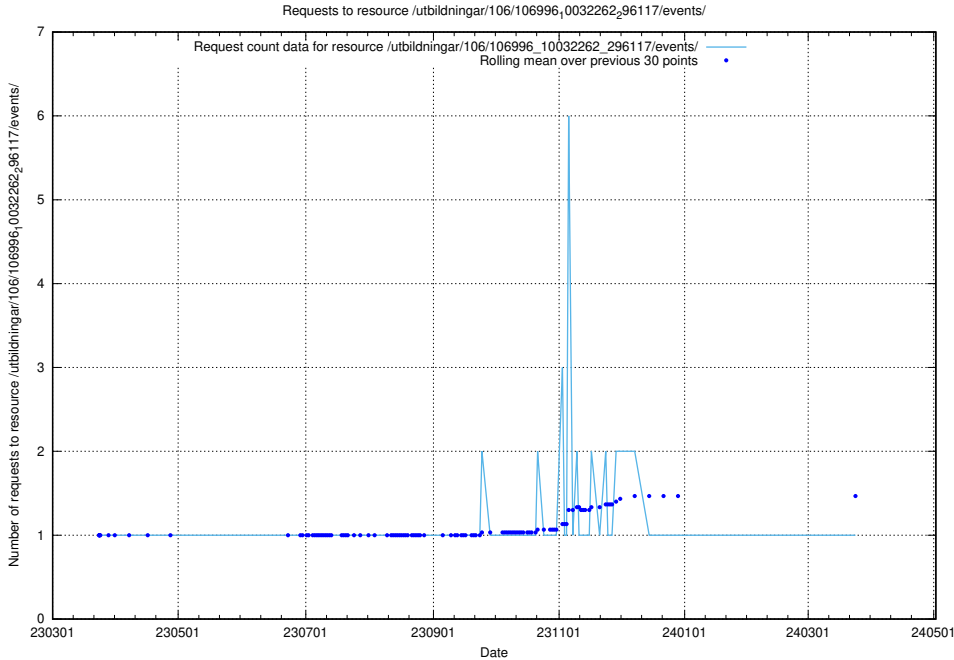

5.5346 Usage of /utbildningar/106/106996_10032262_296117/events/

Here, we count the number of requests to resource /utbildningar/106/106996_10032262_296117/events/