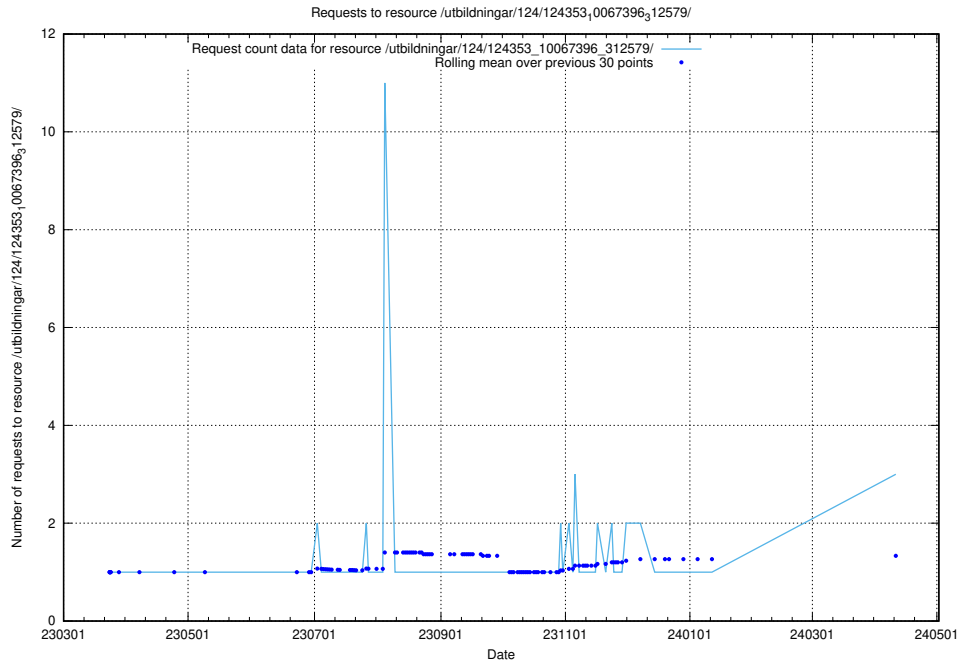

5.325 Usage of /utbildningar/124/124353_10067396_312579/

Here, we count the number of requests to resource /utbildningar/124/124353_10067396_312579/.