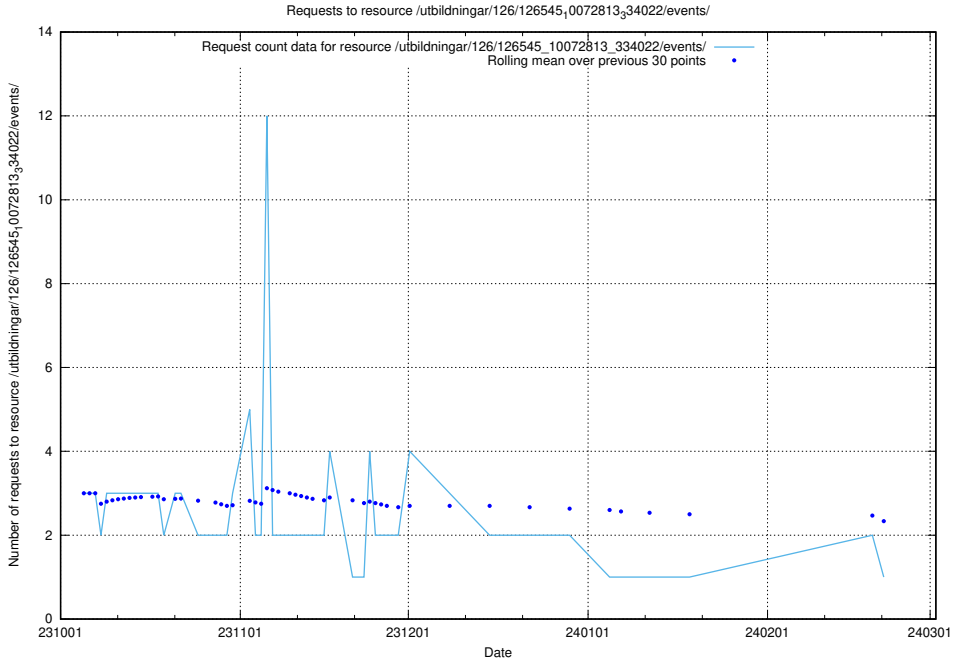

5.4341 Usage of /utbildningar/126/126545_10072813_334022/events/

Here, we count the number of requests to resource /utbildningar/126/126545_10072813_334022/events/