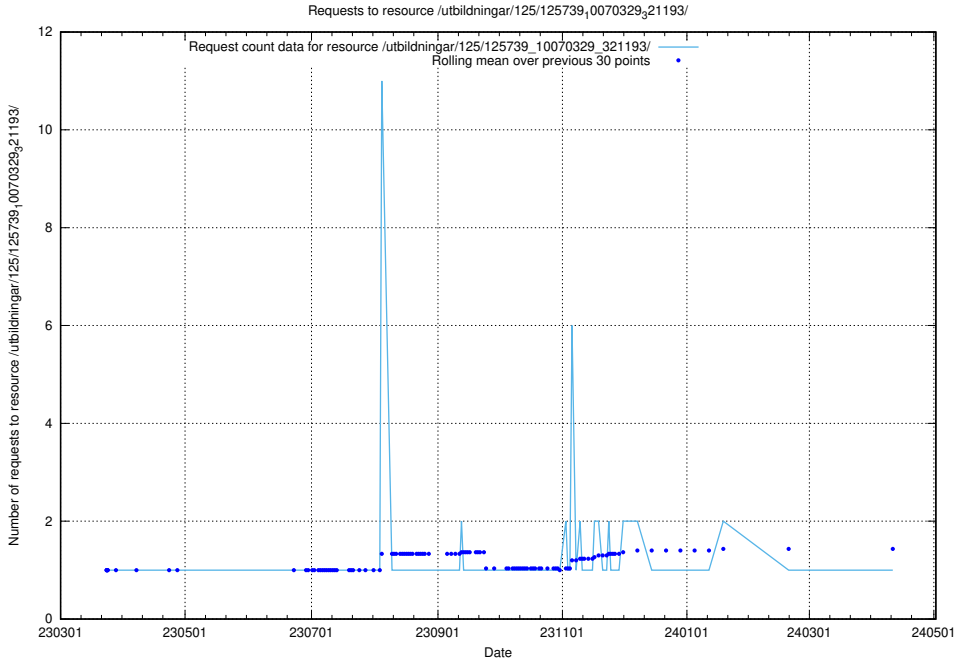

5.1009 Usage of /utbildningar/125/125739_10070329_321193/

Here, we count the number of requests to resource /utbildningar/125/125739_10070329_321193/.