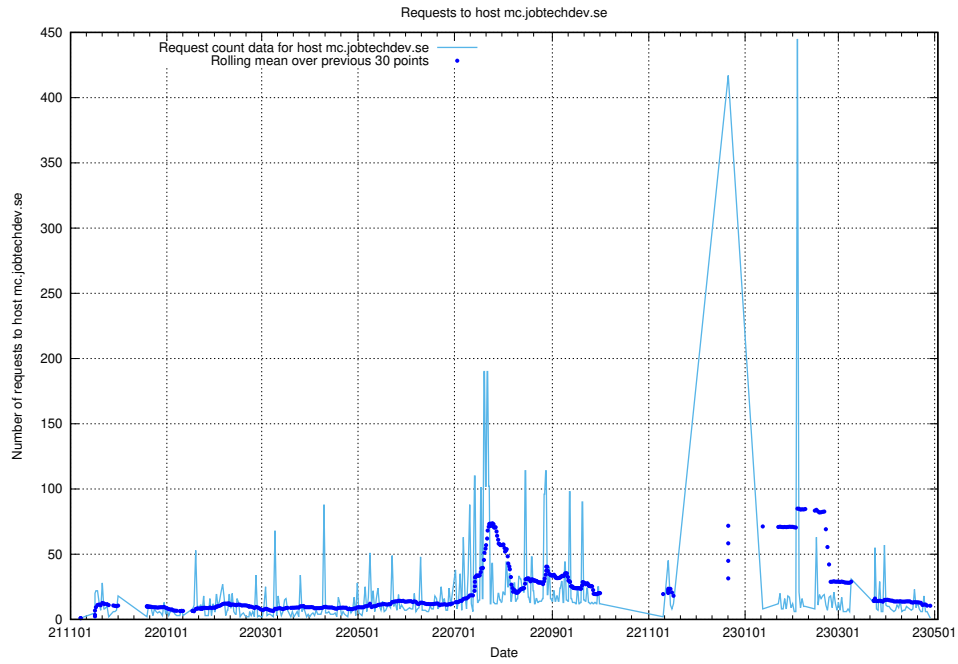

7.626 Usage of mc.jobtechdev.se

Here, we count the number of requests to host mc.jobtechdev.se.