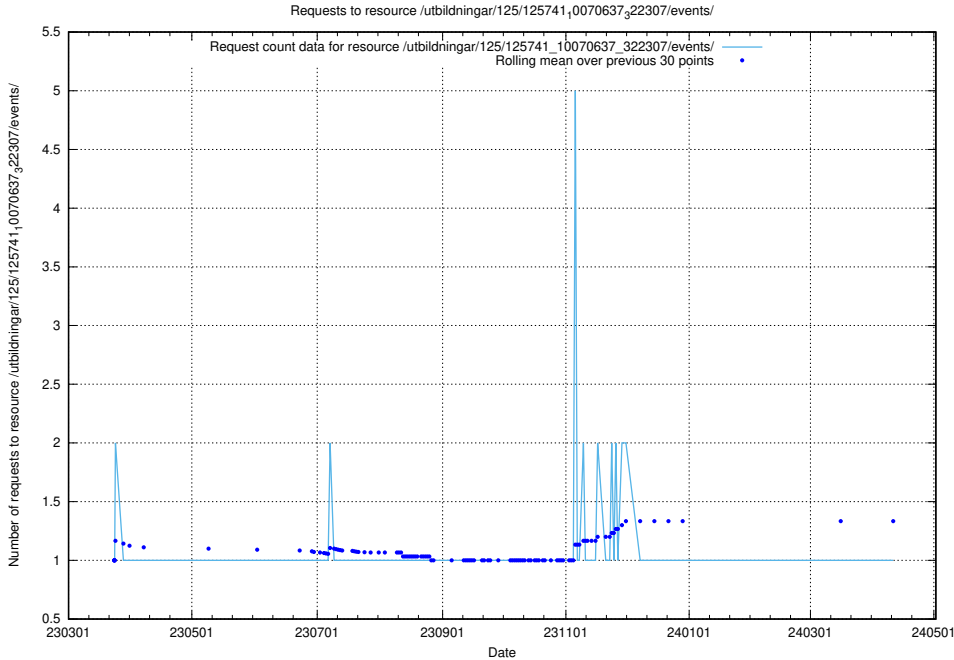

5.962 Usage of /utbildningar/125/125741_10070637_322307/events/

Here, we count the number of requests to resource /utbildningar/125/125741_10070637_322307/events/