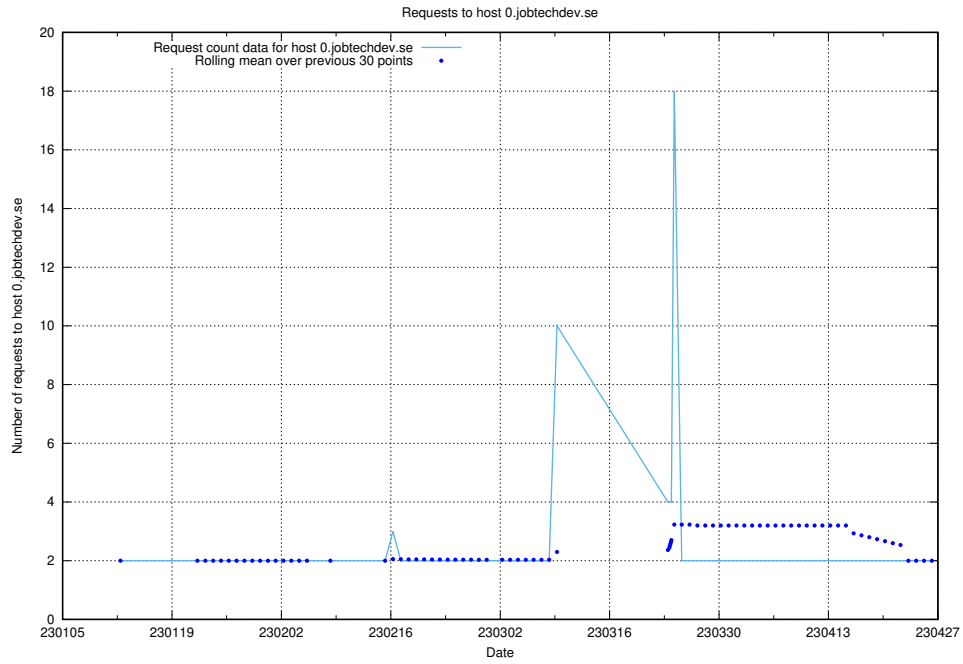

### 7.300 Usage of 0.jobtechdev.se

Here, we count the number of requests to host 0.jobtechdev.se.