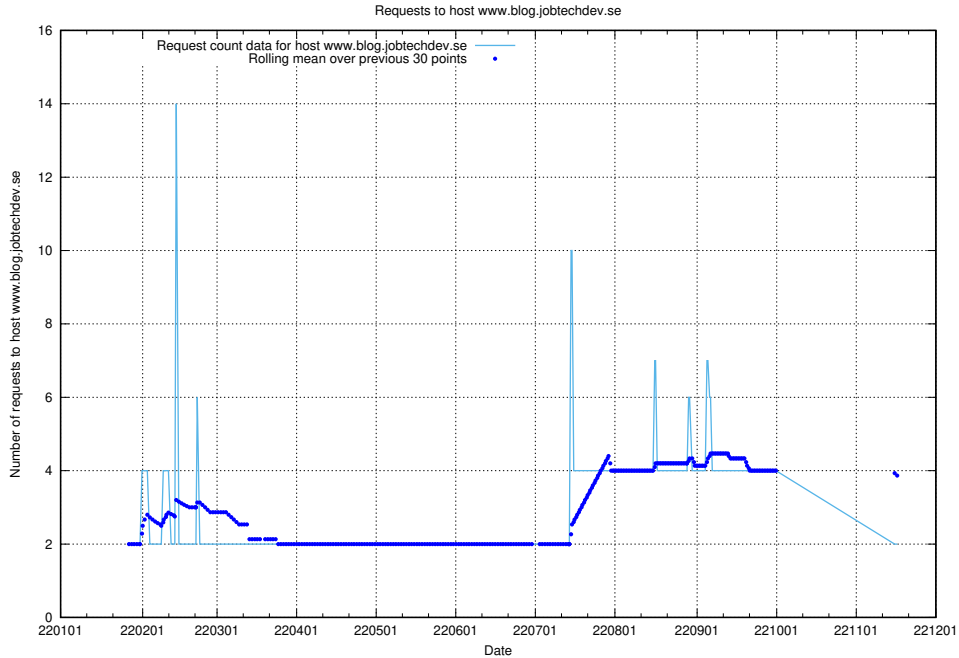

7.567 Usage of www.blog.jobtechdev.se

Here, we count the number of requests to host www.blog.jobtechdev.se.