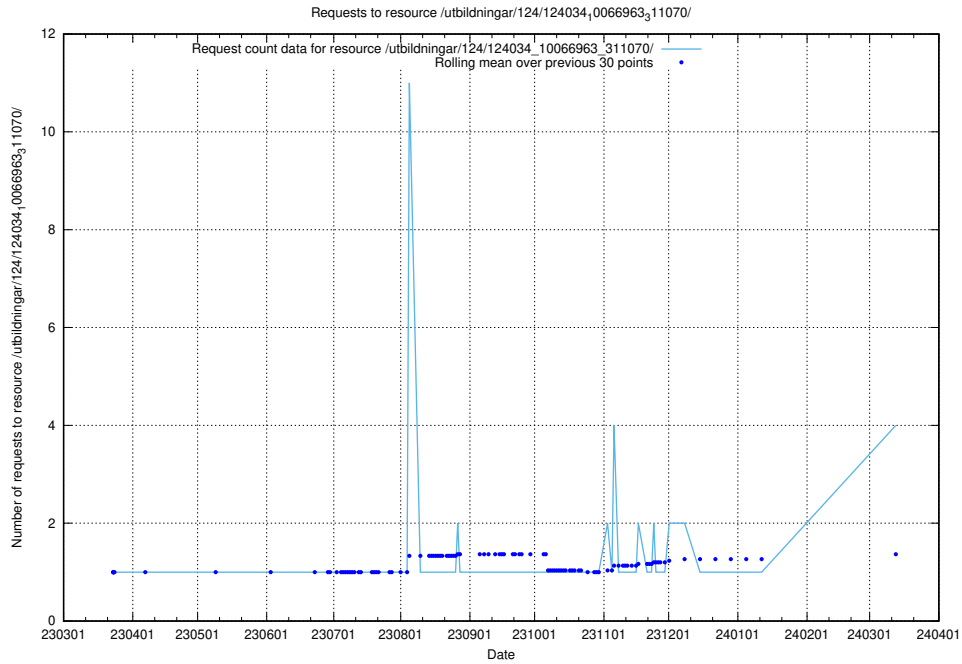

5.216 Usage of /utbildningar/124/124034_10066963_311070/

Here, we count the number of requests to resource /utbildningar/124/124034_10066963_311070/.