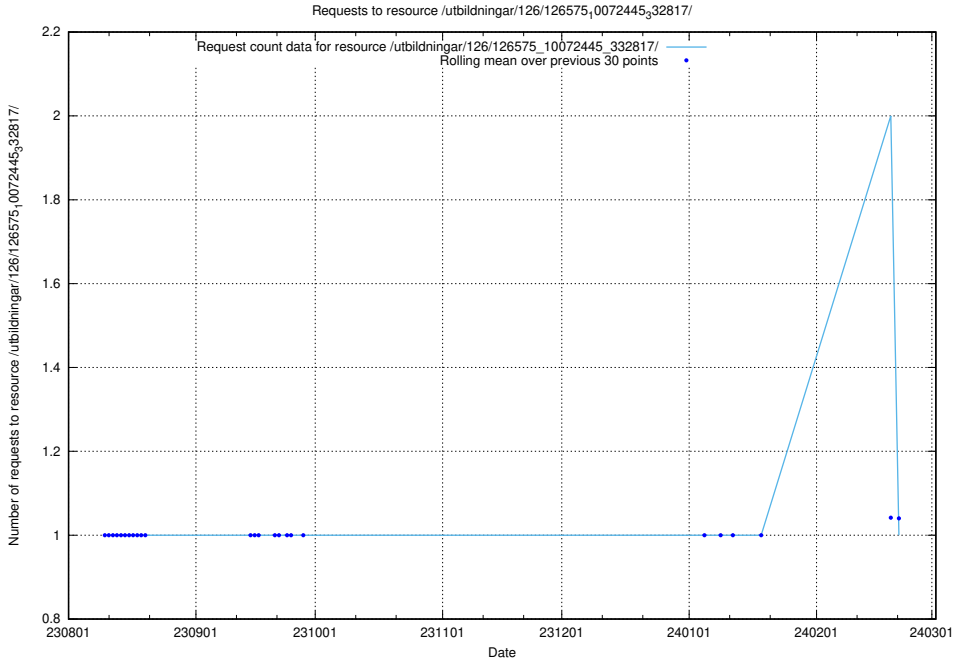

5.4766 Usage of /utbildningar/126/126575_10072445_332817/

Here, we count the number of requests to resource /utbildningar/126/126575_10072445_332817/.