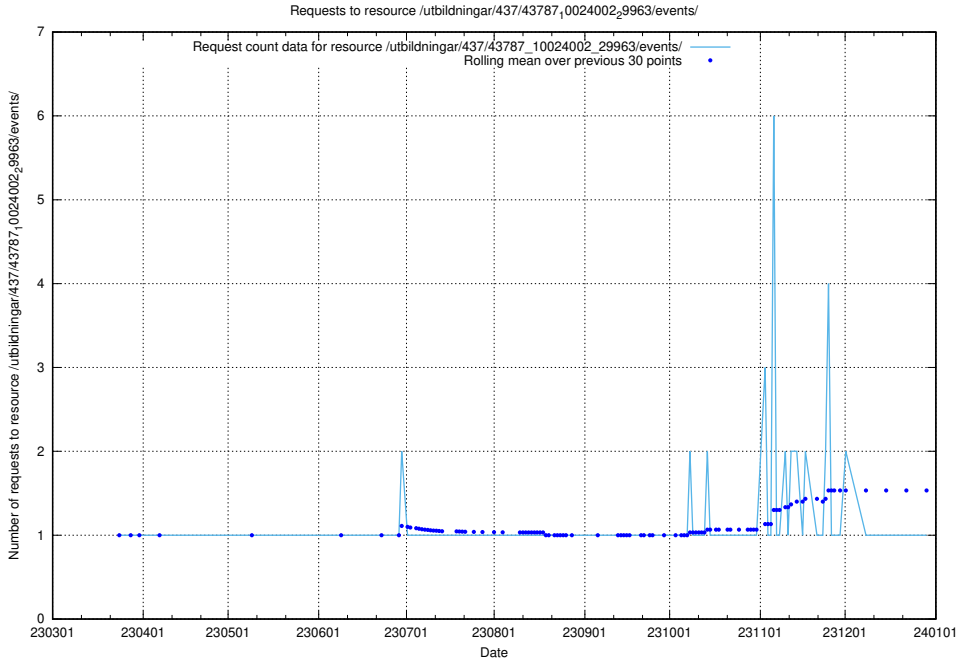

5.6110 Usage of /utbildningar/437/43787_10024002_29963/events/

Here, we count the number of requests to resource /utbildningar/437/43787_10024002_29963/events/.