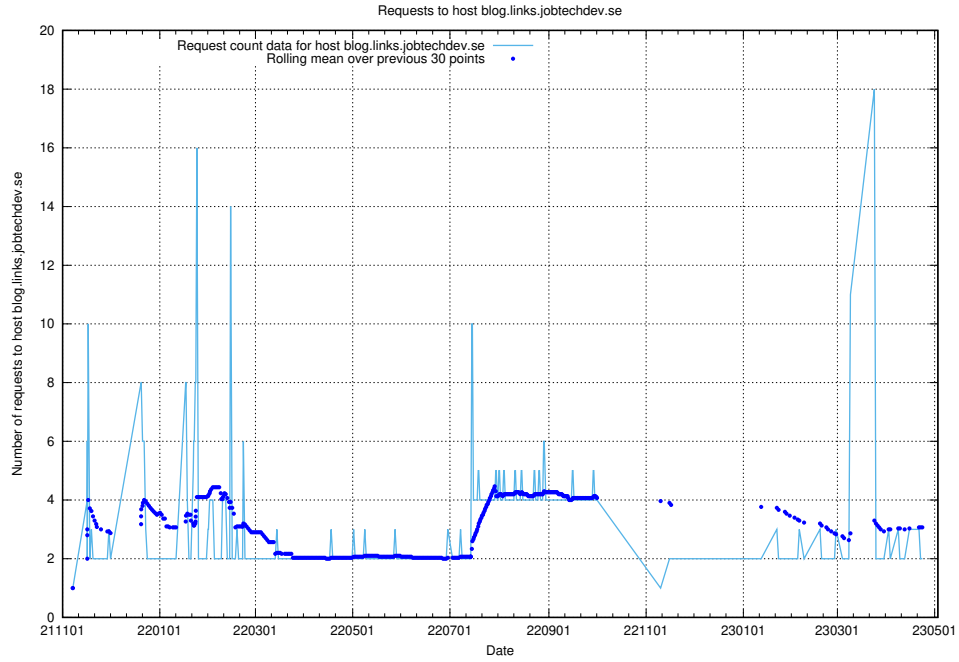

7.429 Usage of `blog.links.jobtechdev.se`

Here, we count the number of requests to host `blog.links.jobtechdev.se`.