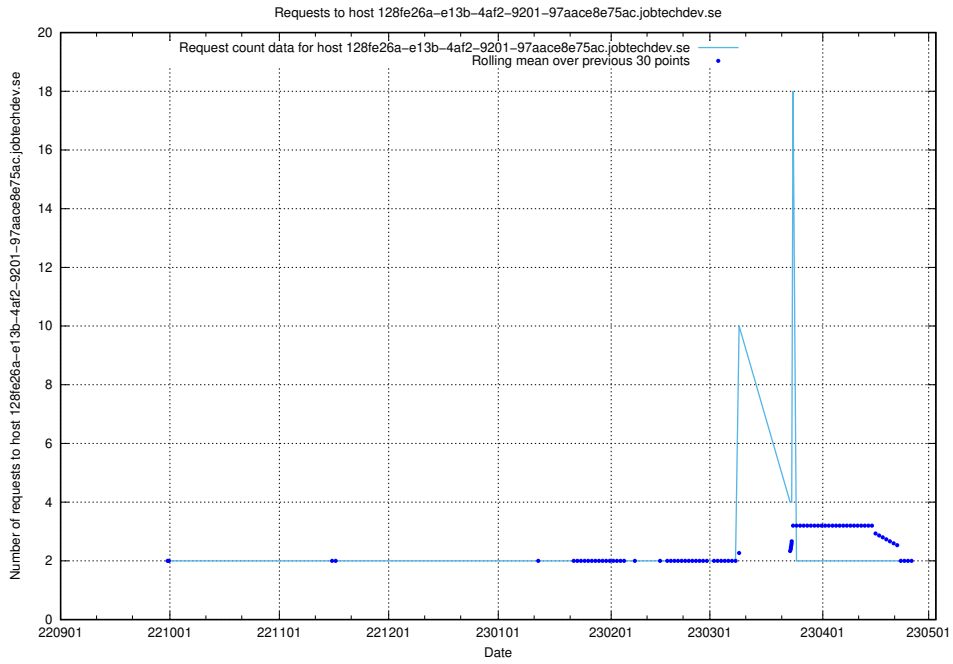

7.307 Usage of 128fe26a-e13b-4af2-9201-97aace8e75ac.jobtechdev.se

Here, we count the number of requests to host 128fe26a-e13b-4af2-9201-97aace8e75ac.jobtechdev.se.