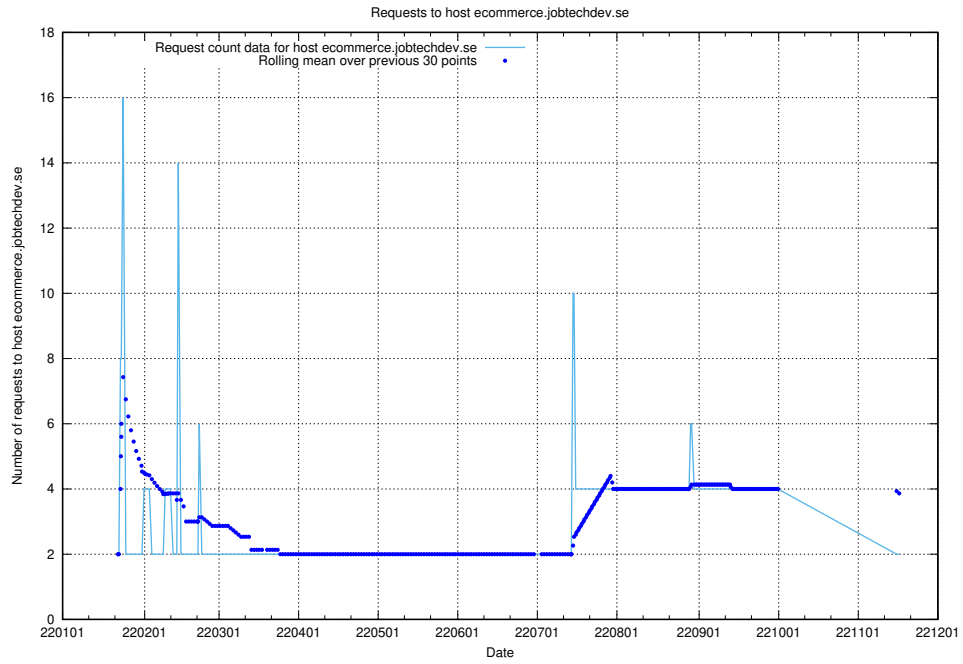

7.253 Usage of ecommerce.jobtechdev.se

Here, we count the number of requests to host ecommerce.jobtechdev.se.