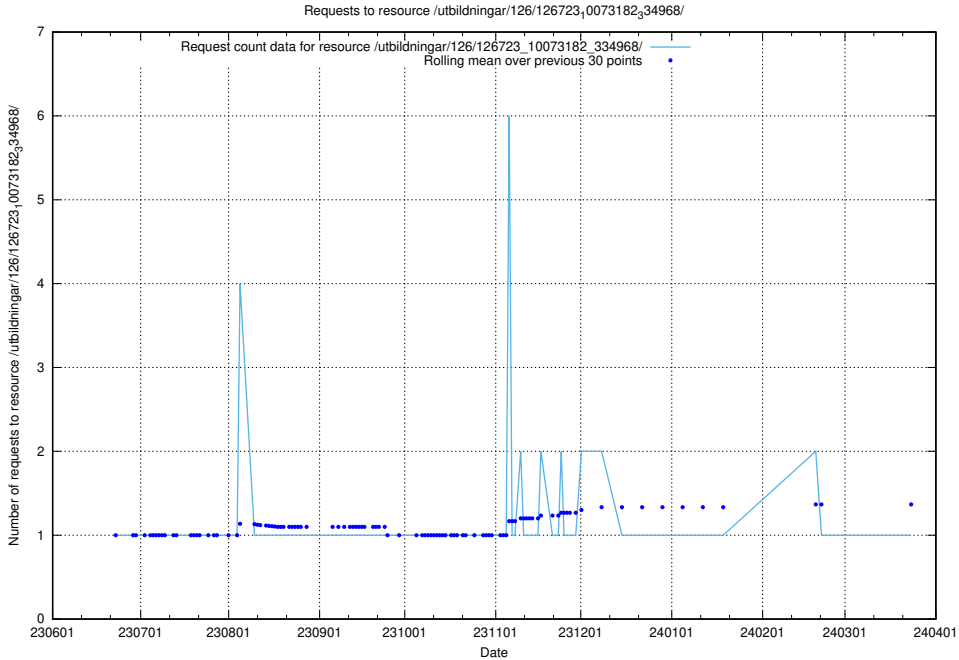

5.5539 Usage of /utbildningar/126/126723_10073182_334968/

Here, we count the number of requests to resource /utbildningar/126/126723_10073182_334968/.