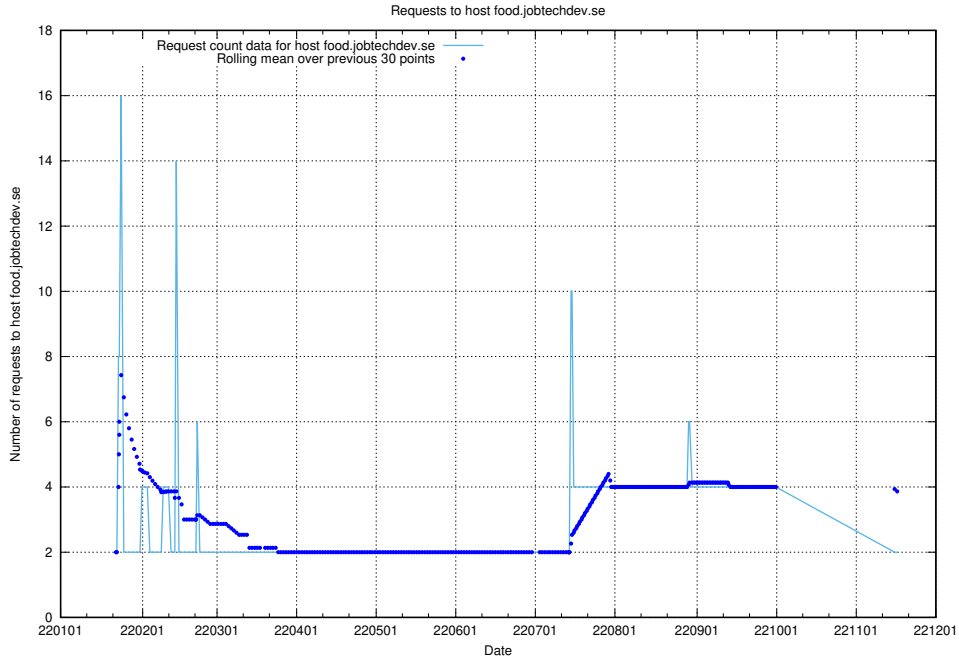

7.596 Usage of food.jobtechdev.se

Here, we count the number of requests to host food.jobtechdev.se.