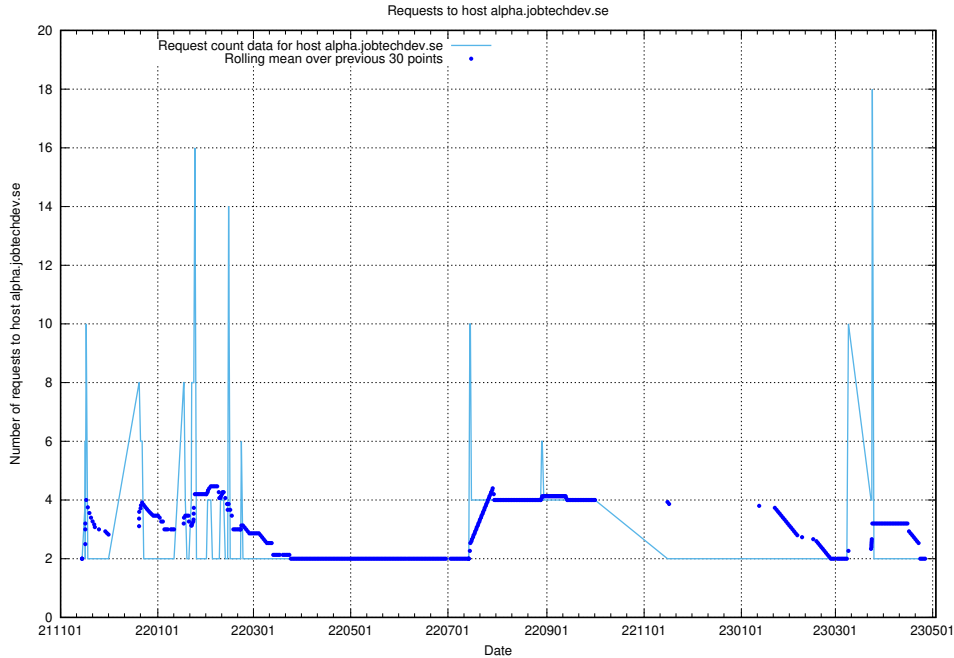

7.287 Usage of alpha.jobtechdev.se

Here, we count the number of requests to host alpha.jobtechdev.se.