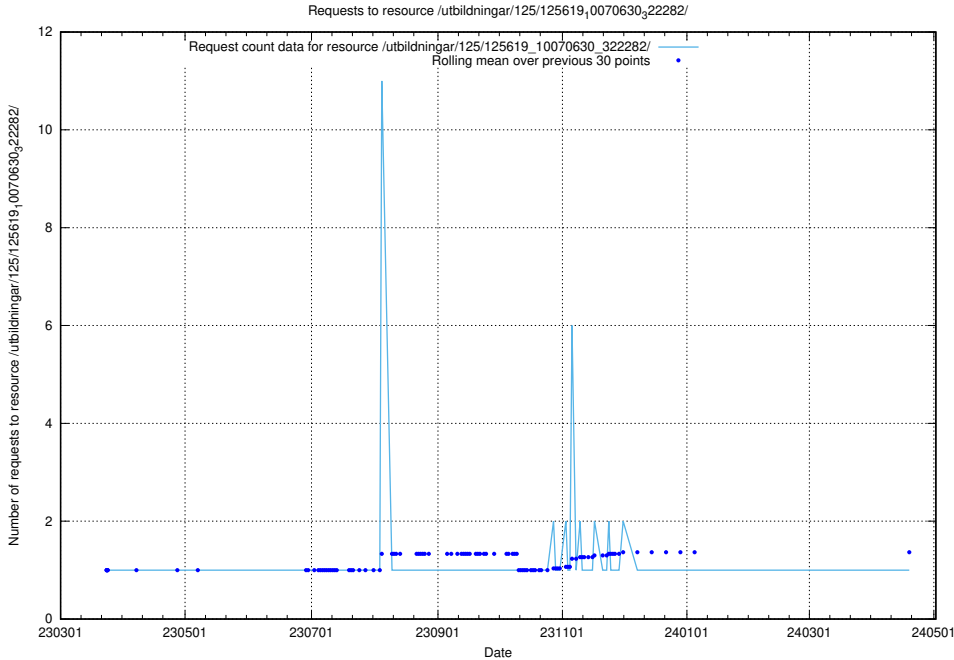

5.1062 Usage of /utbildningar/125/125619_10070630_322282/

Here, we count the number of requests to resource /utbildningar/125/125619_10070630_322282/.