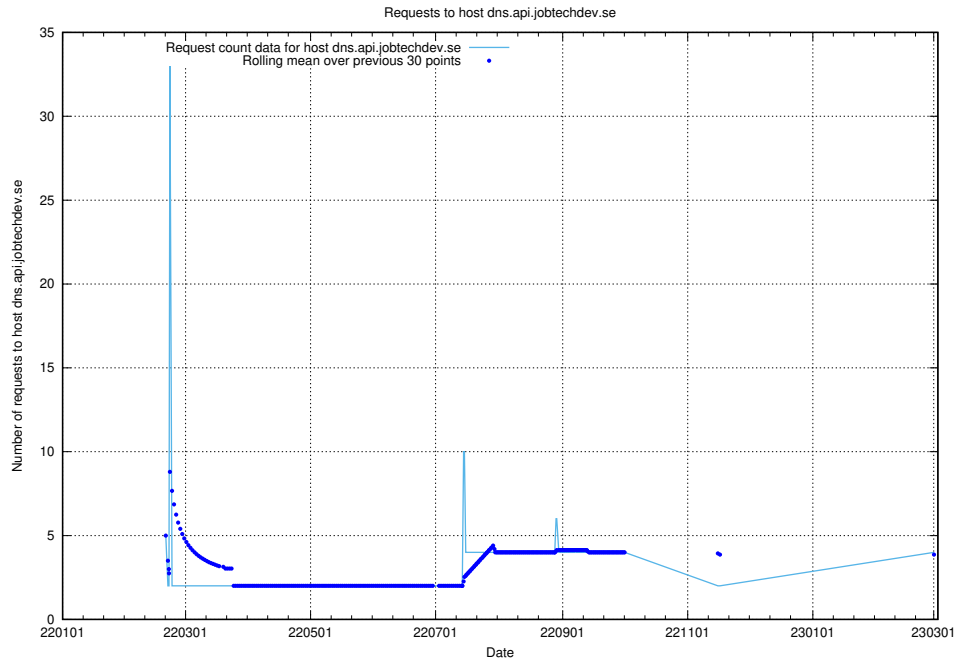

7.156 Usage of dns.api.jobtechdev.se

Here, we count the number of requests to host dns.api.jobtechdev.se.