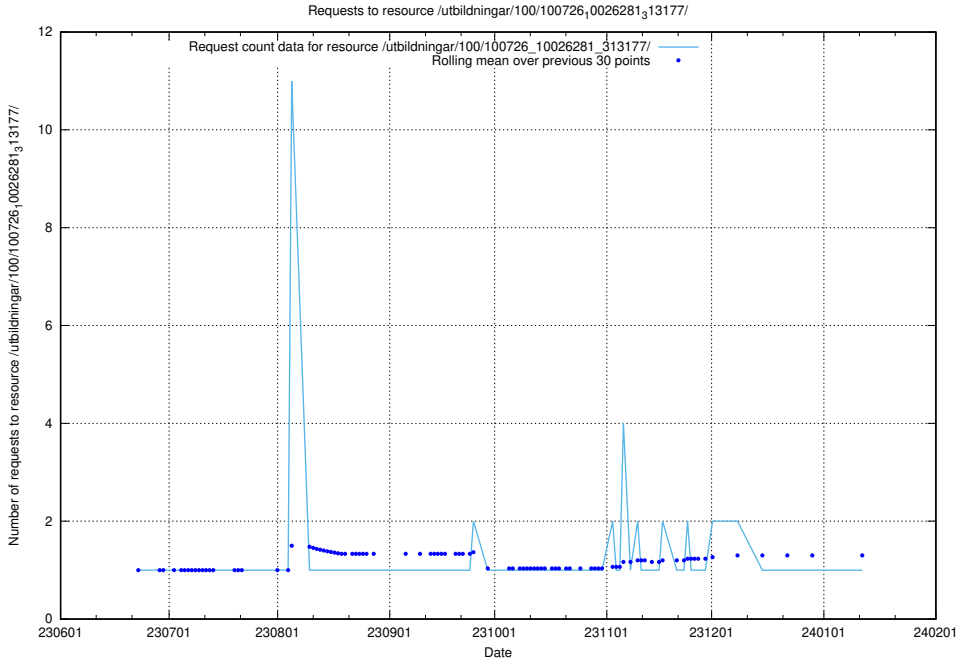

5.5775 Usage of /utbildningar/100/100726_10026281_313177/

Here, we count the number of requests to resource /utbildningar/100/100726_10026281_313177/.