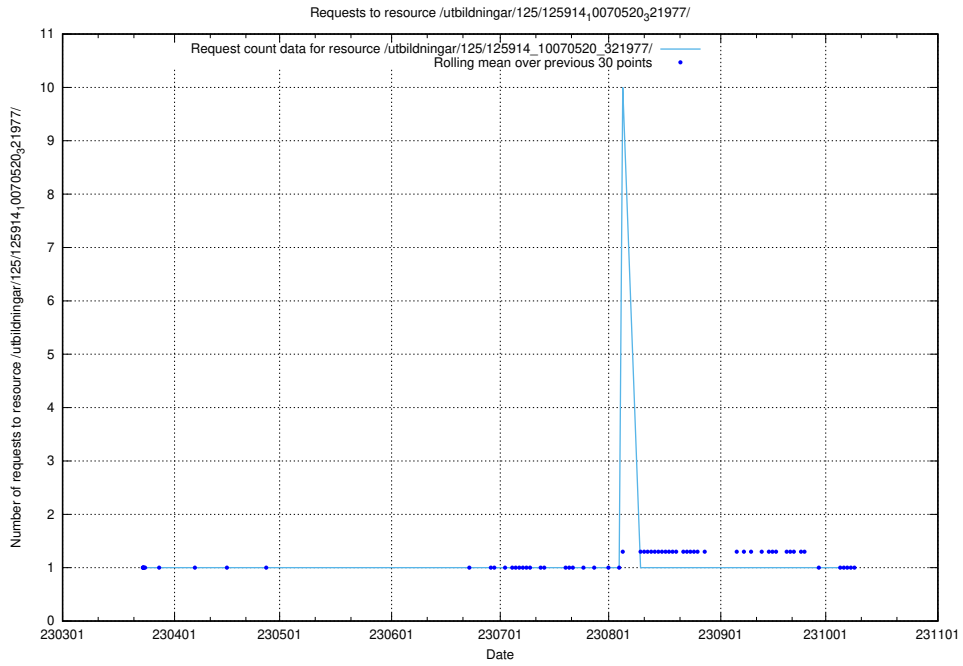

5.6365 Usage of /utbildningar/125/125914_10070520_321977/

Here, we count the number of requests to resource /utbildningar/125/125914_10070520_321977/.