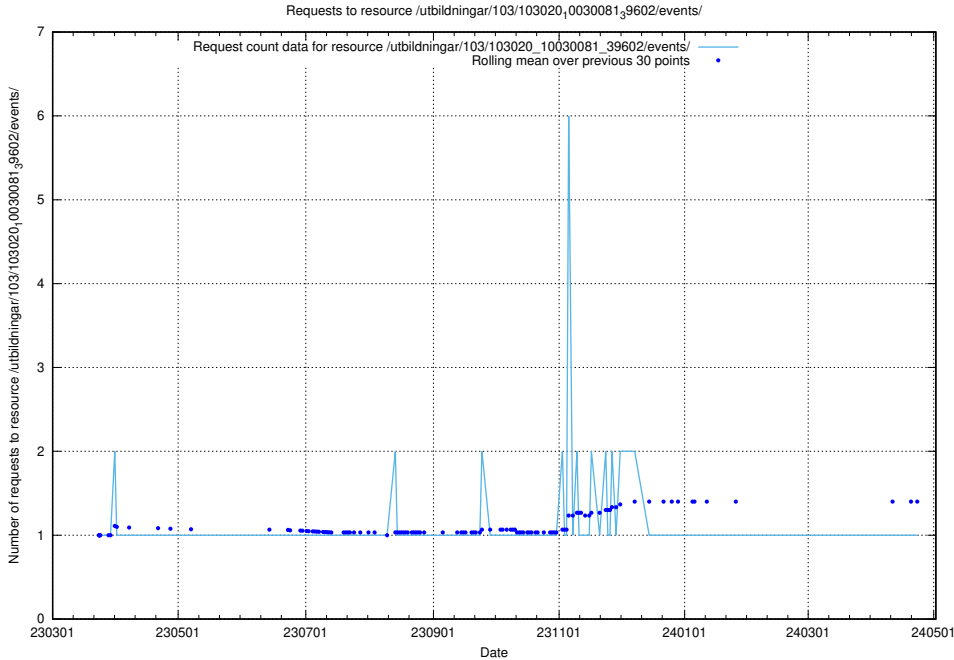

5.5441 Usage of /utbildningar/103/103020_10030081_39602/events/

Here, we count the number of requests to resource /utbildningar/103/103020_10030081_39602/events/.