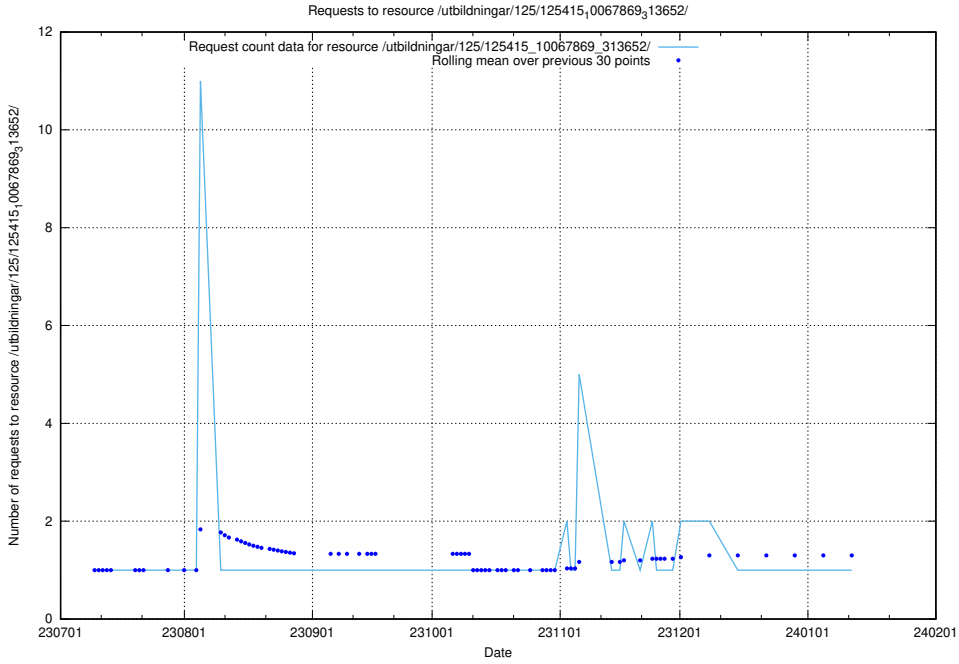

5.5060 Usage of /utbildningar/125/125415_10067869_313652/

Here, we count the number of requests to resource /utbildningar/125/125415_10067869_313652/.