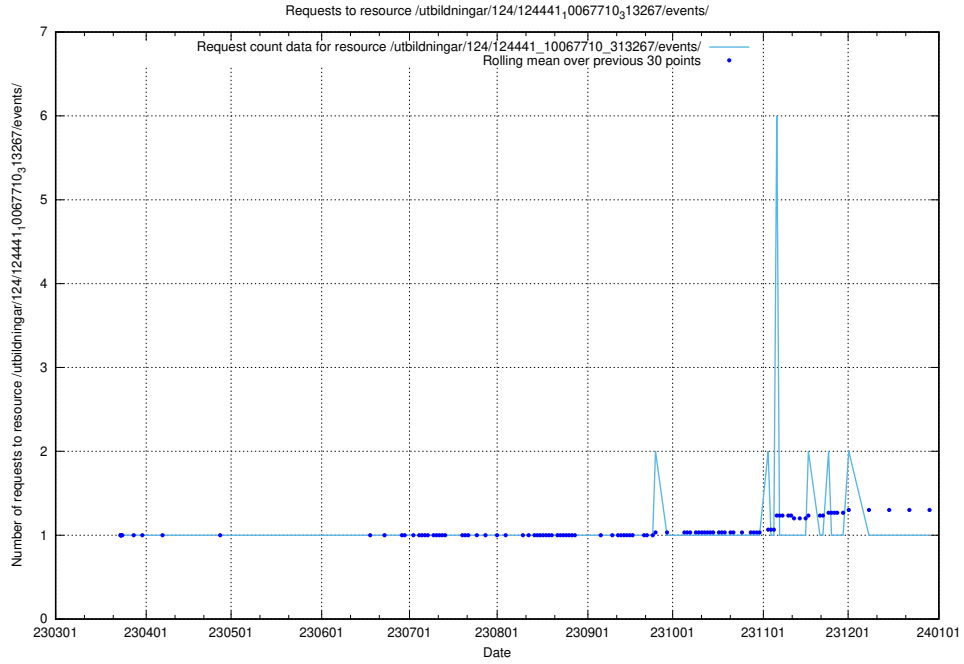

5.3466 Usage of /utbildningar/124/124441_10067710_313267/events/

Here, we count the number of requests to resource /utbildningar/124/124441_10067710_313267/events/