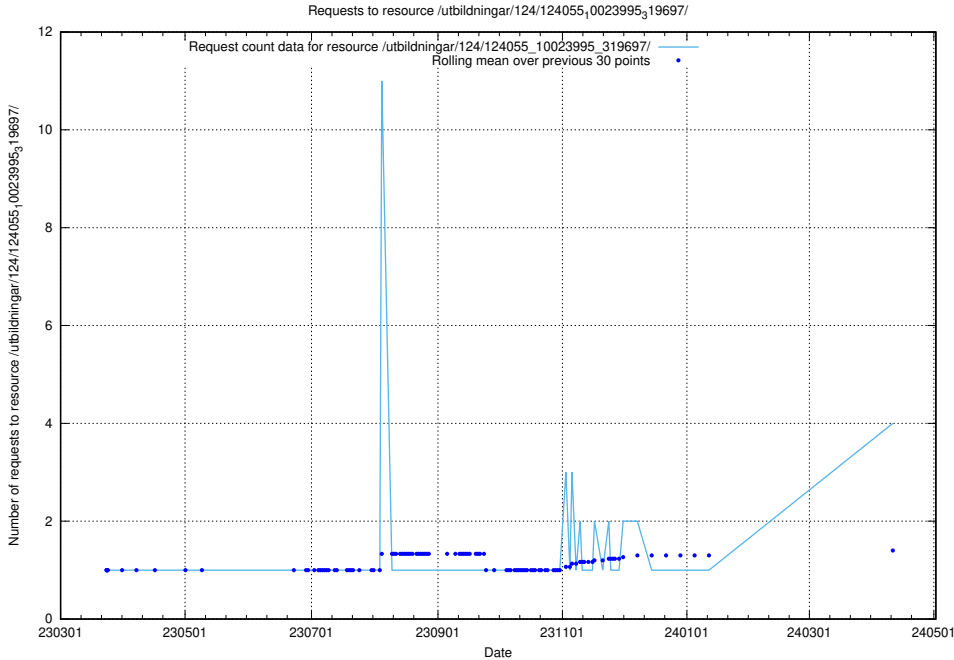

### 5.212 Usage of /utbildningar/124/124055\_10023995\_319697/

Here, we count the number of requests to resource /utbildningar/124/124055\_10023995\_319697/.