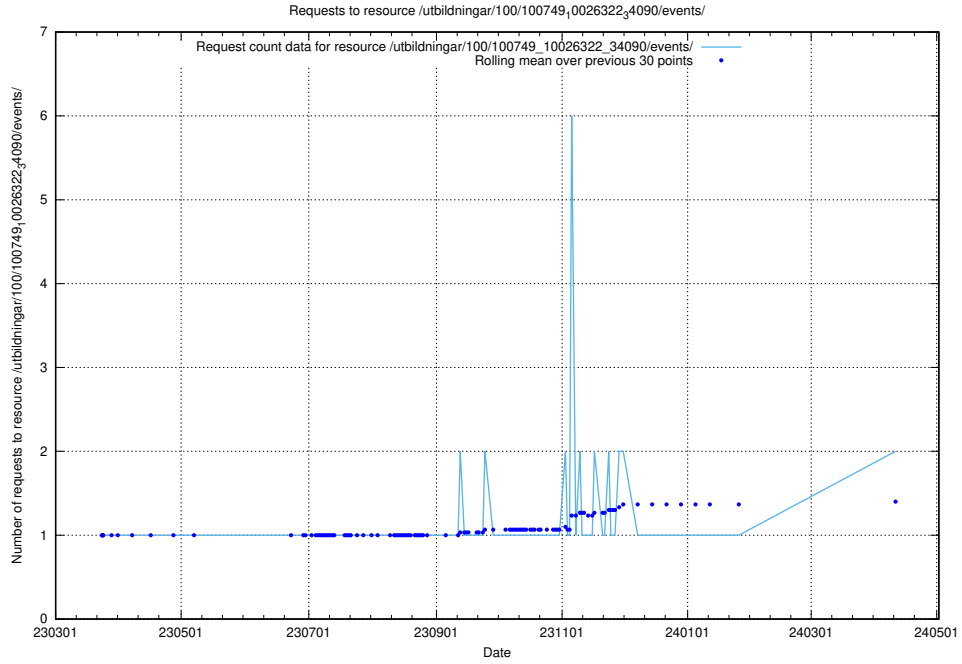

5.829 Usage of /utbildningar/100/100749_10026322_34090/events/

Here, we count the number of requests to resource /utbildningar/100/100749_10026322_34090/events/.