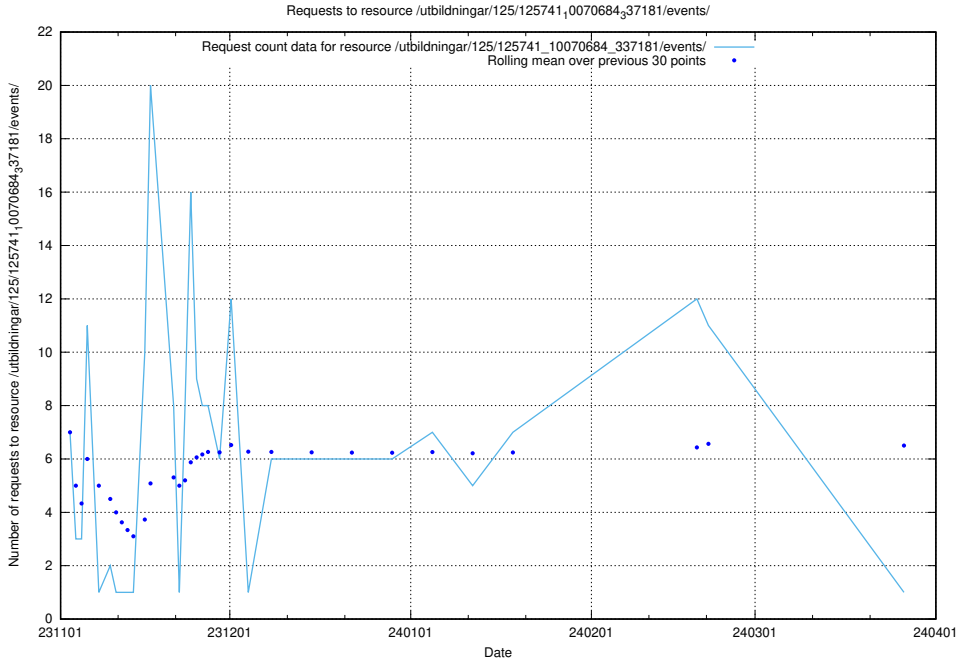

5.4079 Usage of /utbildningar/125/125741_10070684_337181/events/

Here, we count the number of requests to resource /utbildningar/125/125741_10070684_337181/events/