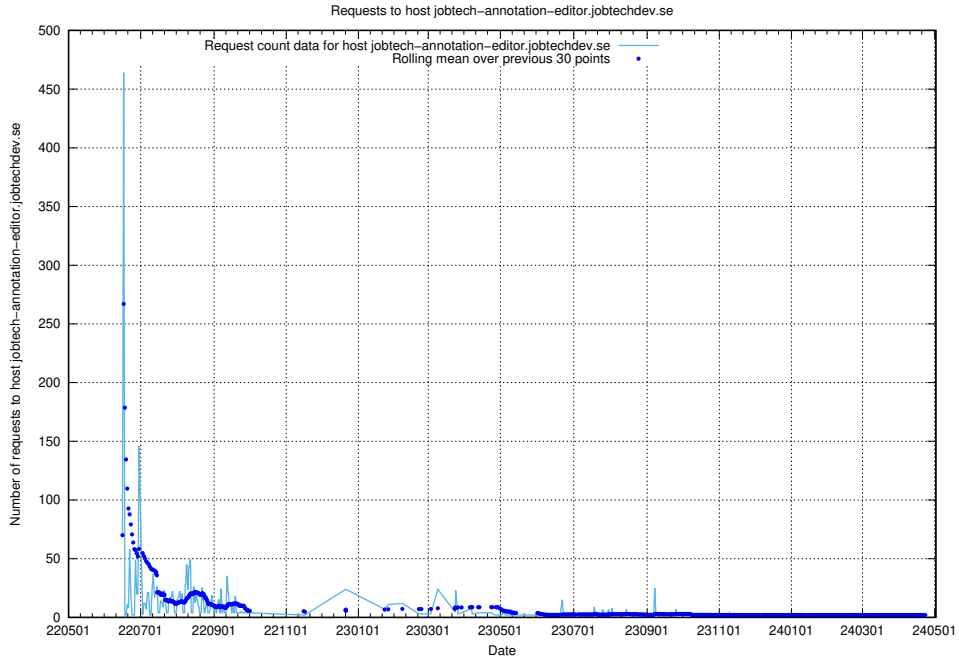

7.402 Usage of `jobtech-annotation-editor.jobtechdev.se`

Here, we count the number of requests to host `jobtech-annotation-editor.jobtechdev.se`.