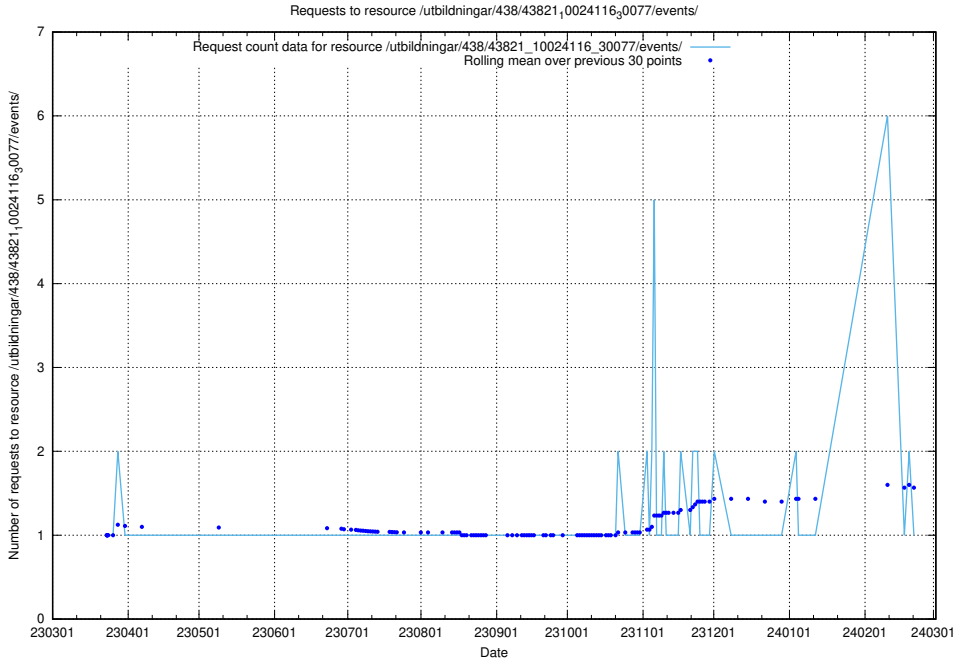

5.6261 Usage of /utbildningar/438/43821_10024116_30077/events/

Here, we count the number of requests to resource /utbildningar/438/43821_10024116_30077/events/.