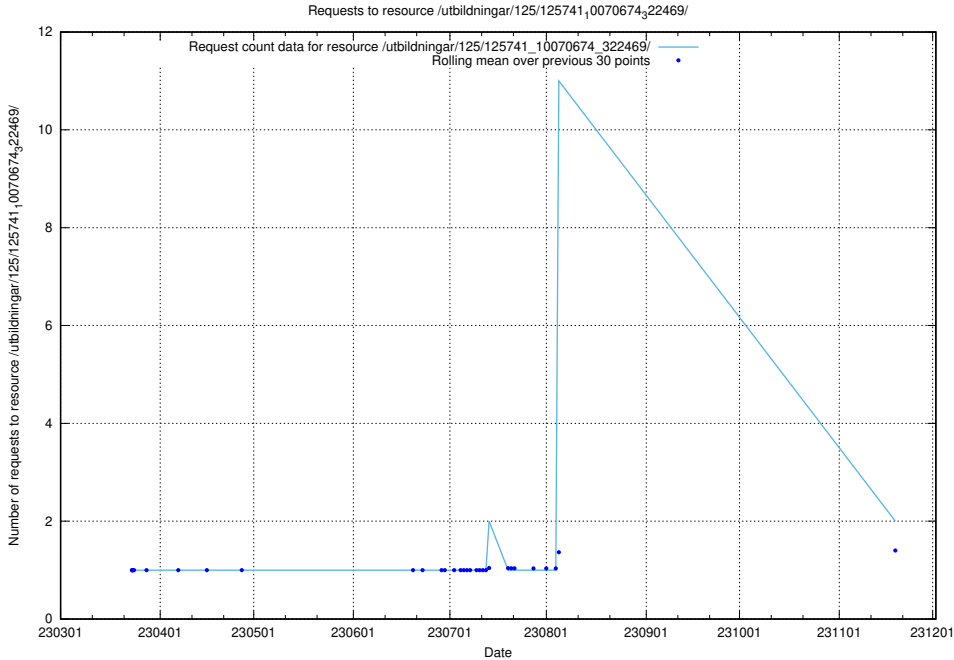

5.961 Usage of /utbildningar/125/125741_10070674_322469/

Here, we count the number of requests to resource /utbildningar/125/125741_10070674_322469/.