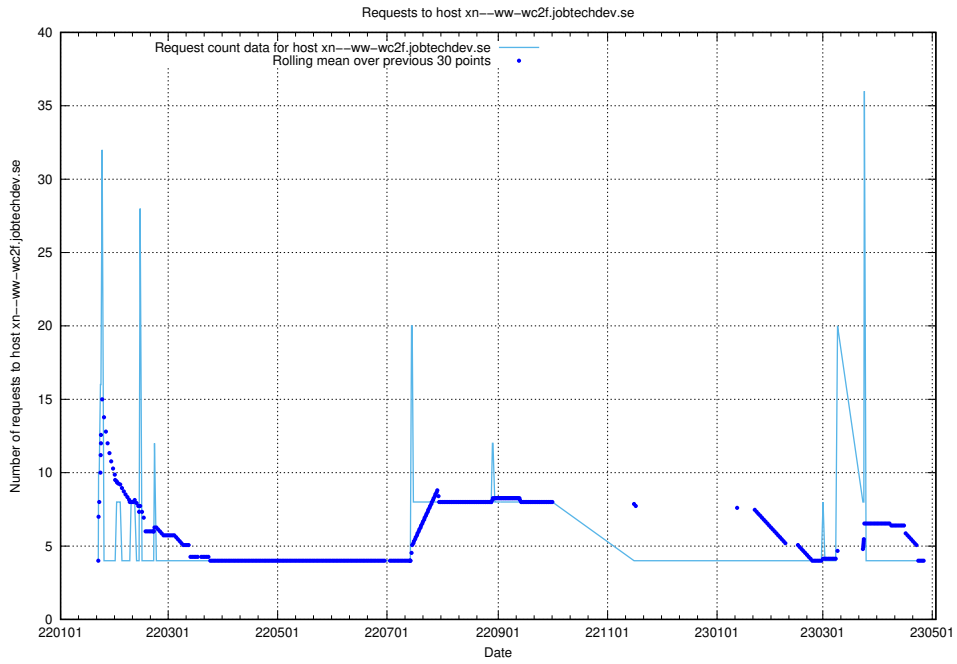

7.96 Usage of xn-ww-wc2f.jobtechdev.se

Here, we count the number of requests to host xn-ww-wc2f.jobtechdev.se.