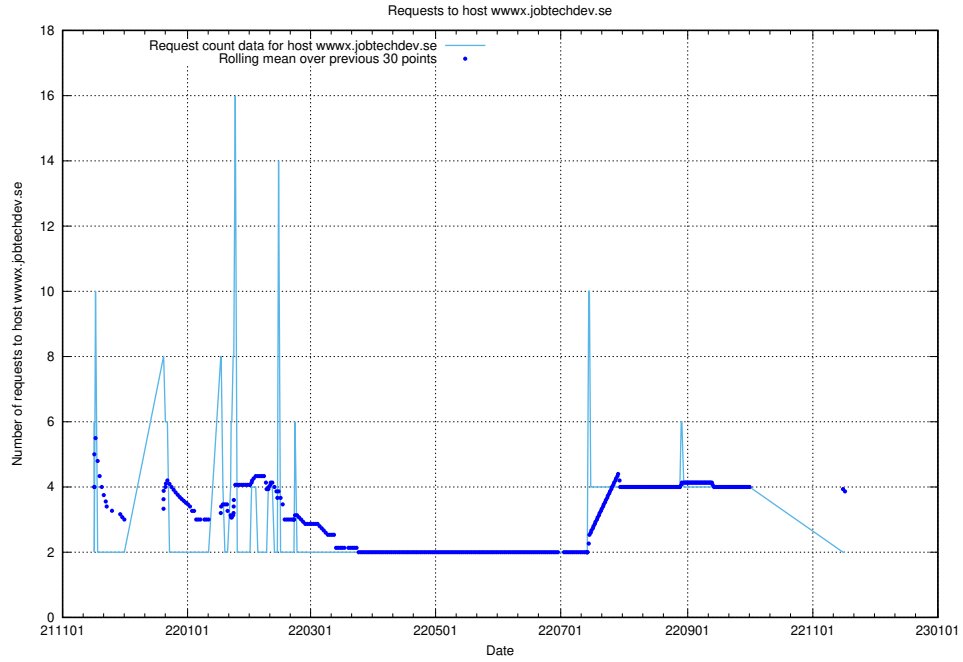

7.533 Usage of wwwx.jobtechdev.se

Here, we count the number of requests to host wwwx.jobtechdev.se.