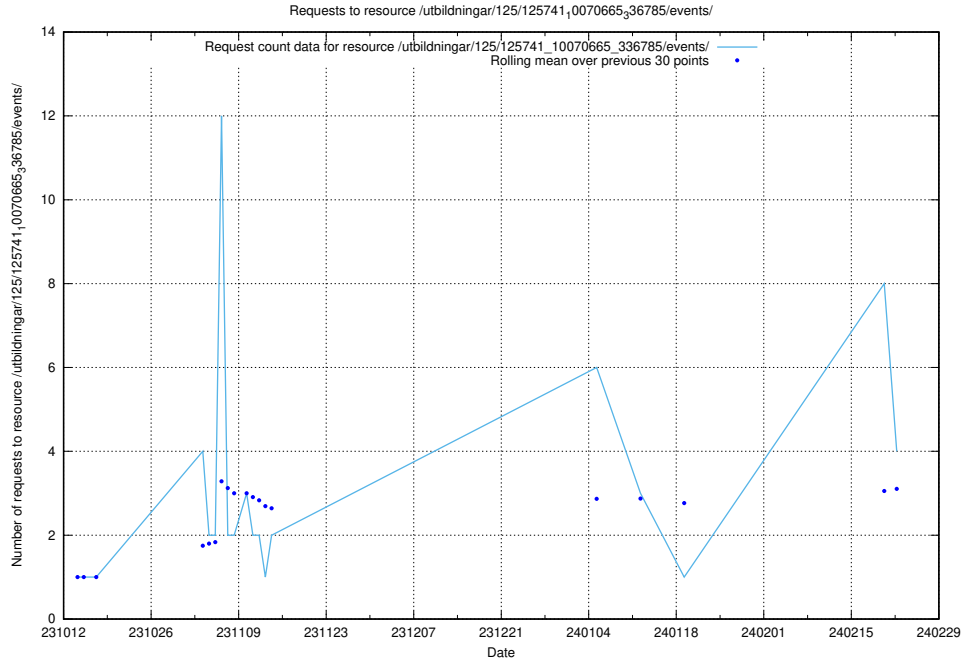

5.213 Usage of /utbildningar/125/125741_10070665_336785/events/

Here, we count the number of requests to resource /utbildningar/125/125741_10070665_336785/events/