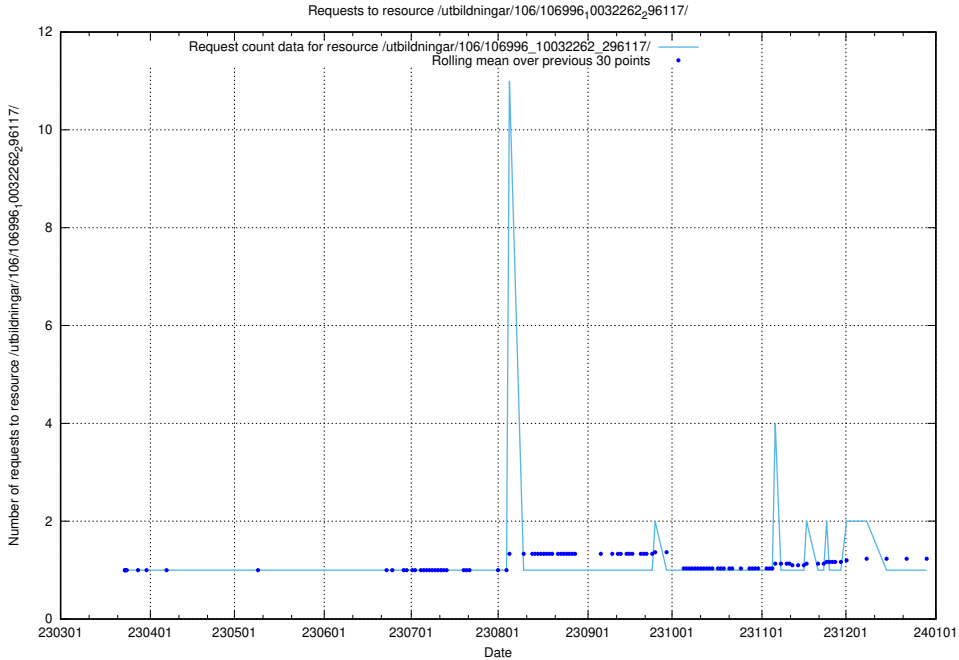

5.5353 Usage of /utbildningar/106/106996_10032262_296117/

Here, we count the number of requests to resource /utbildningar/106/106996_10032262_296117/.