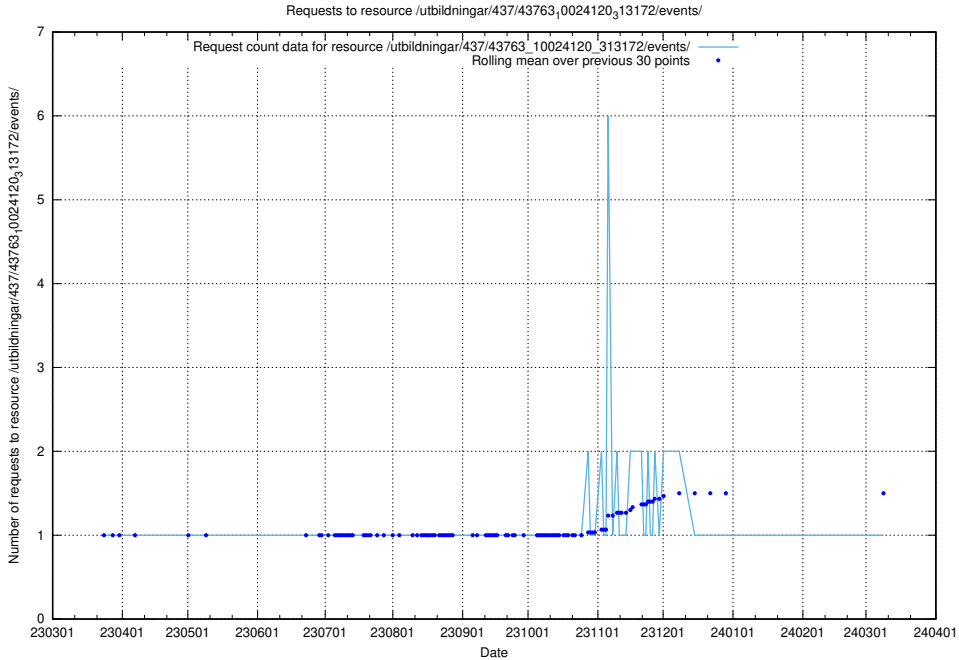

5.6116 Usage of /utbildningar/437/43763_10024120_313172/events/

Here, we count the number of requests to resource /utbildningar/437/43763_10024120_313172/events/.