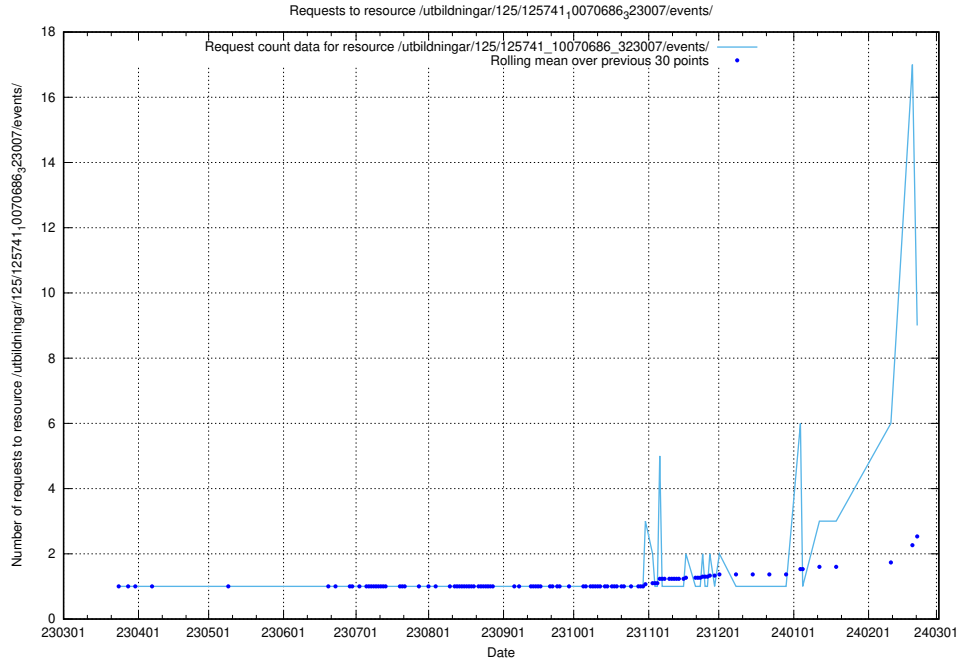

5.41 Usage of /utbildningar/125/125741_10070686_323007/events/

Here, we count the number of requests to resource /utbildningar/125/125741_10070686_323007/events/