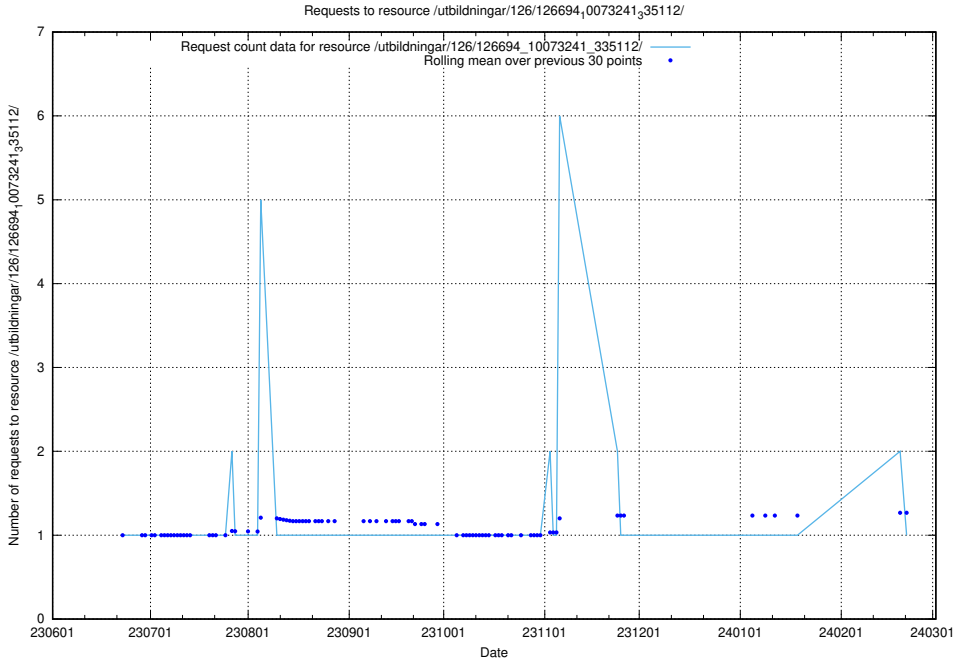

5.5570 Usage of /utbildningar/126/126694_10073241_335112/

Here, we count the number of requests to resource /utbildningar/126/126694_10073241_335112/.