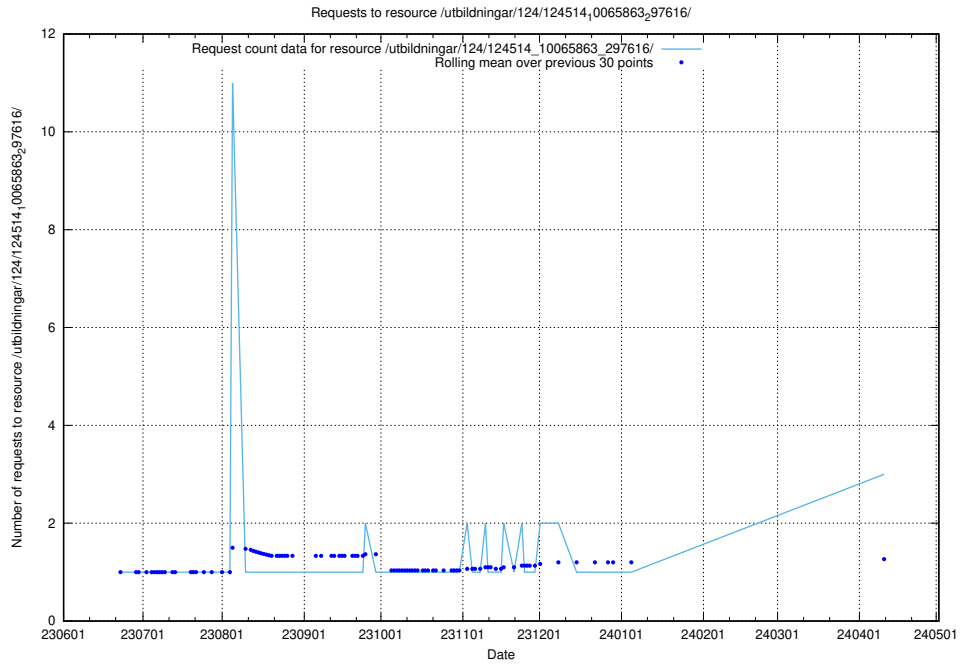

5.398 Usage of /utbildningar/124/124514_10065863_297616/

Here, we count the number of requests to resource /utbildningar/124/124514_10065863_297616/.