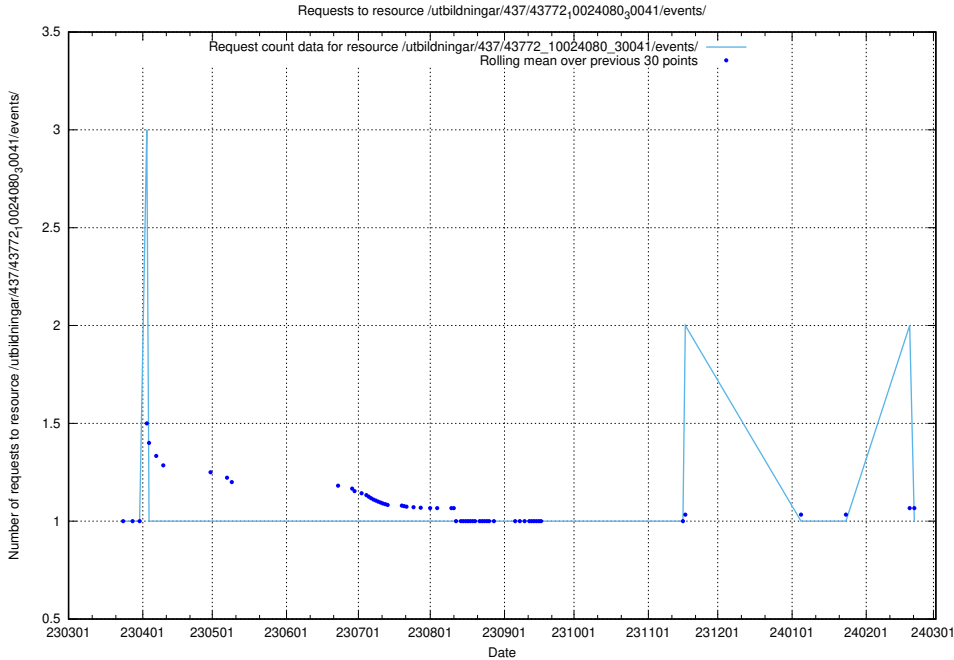

5.6114 Usage of /utbildningar/437/43772_10024080_30041/events/

Here, we count the number of requests to resource /utbildningar/437/43772_10024080_30041/events/.