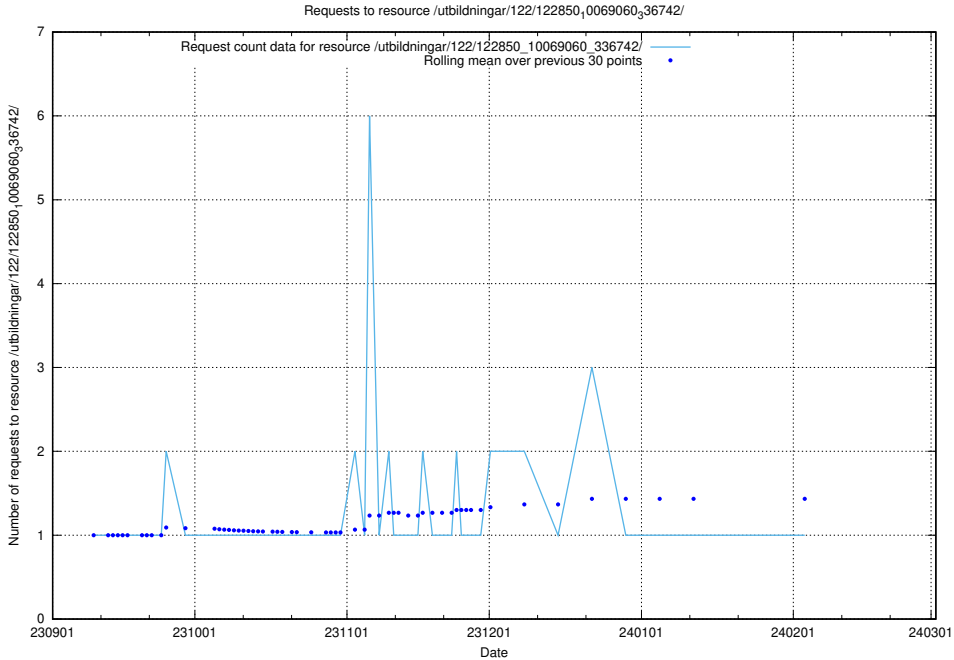

5.4570 Usage of /utbildningar/122/122850_10069060_336742/

Here, we count the number of requests to resource /utbildningar/122/122850_10069060_336742/.