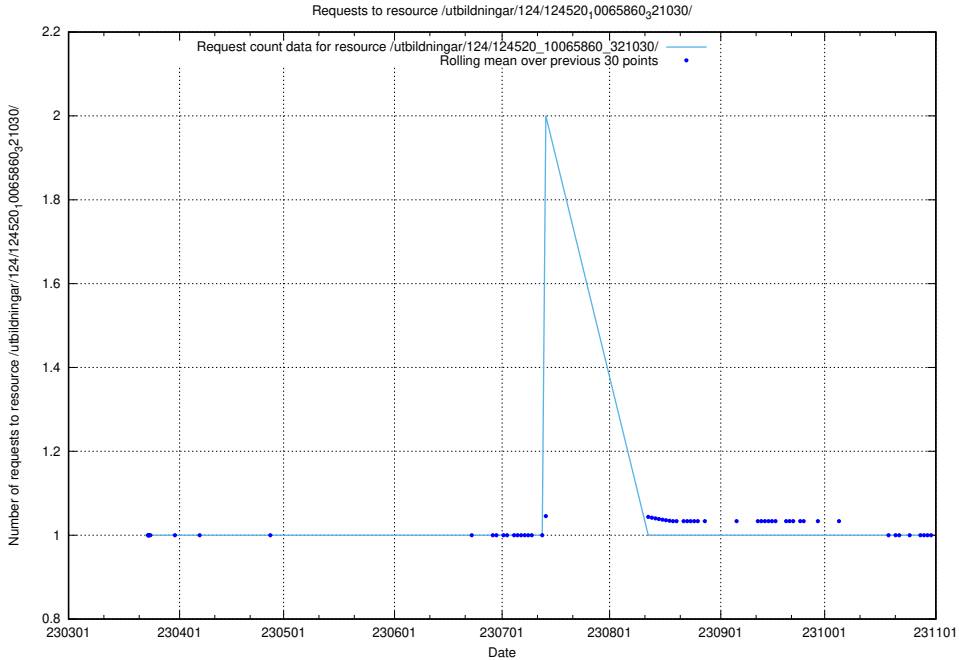

5.1262 Usage of /utbildningar/124/124520_10065860_321030/

Here, we count the number of requests to resource /utbildningar/124/124520_10065860_321030/.