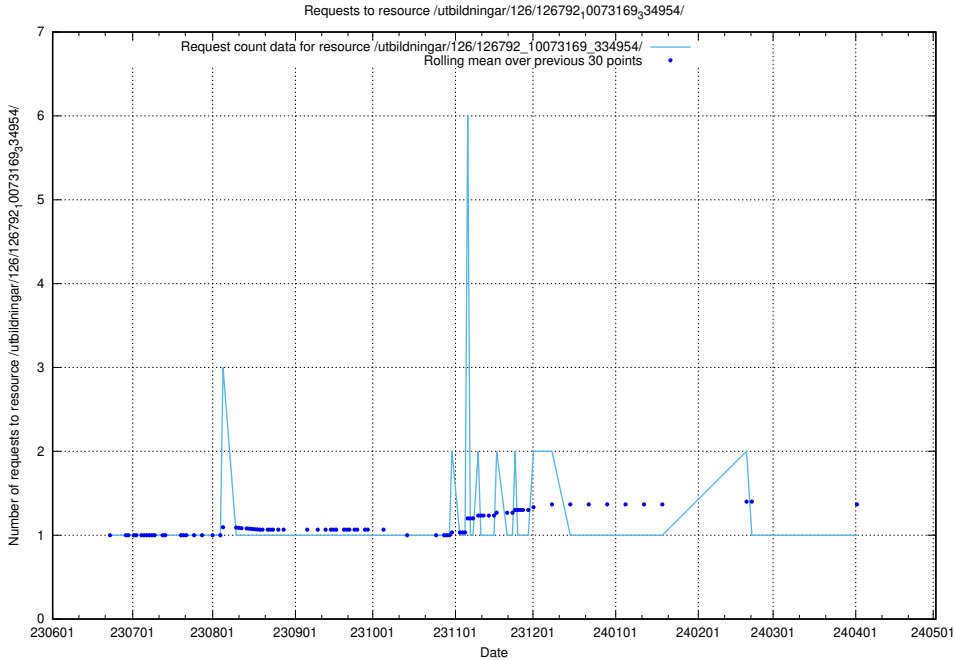

5.5529 Usage of /utbildningar/126/126792_10073169_334954/

Here, we count the number of requests to resource /utbildningar/126/126792_10073169_334954/.