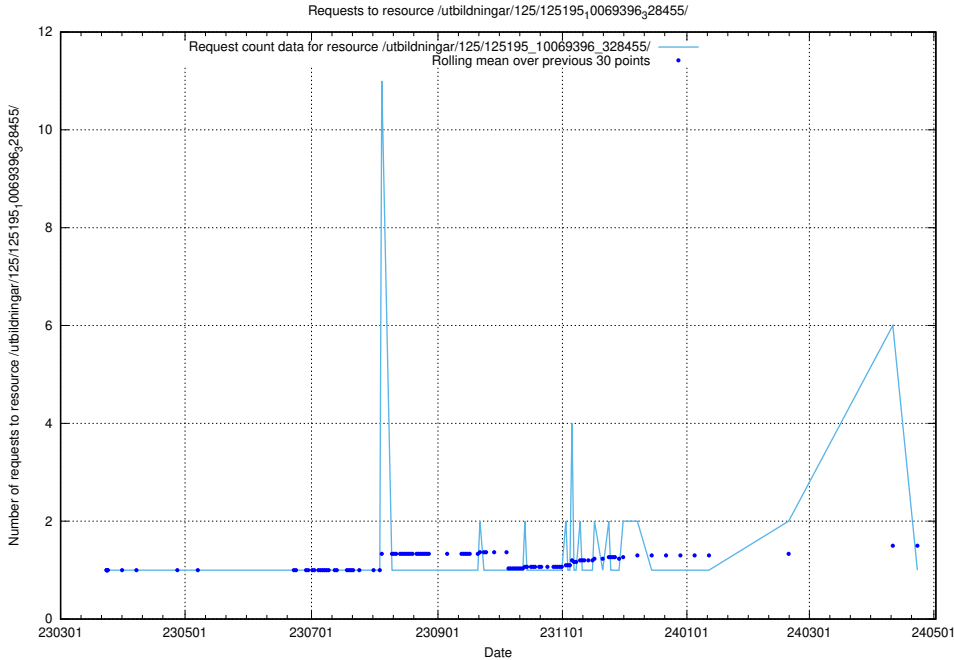

5.1126 Usage of /utbildningar/125/125195_10069396_328455/

Here, we count the number of requests to resource /utbildningar/125/125195_10069396_328455/.