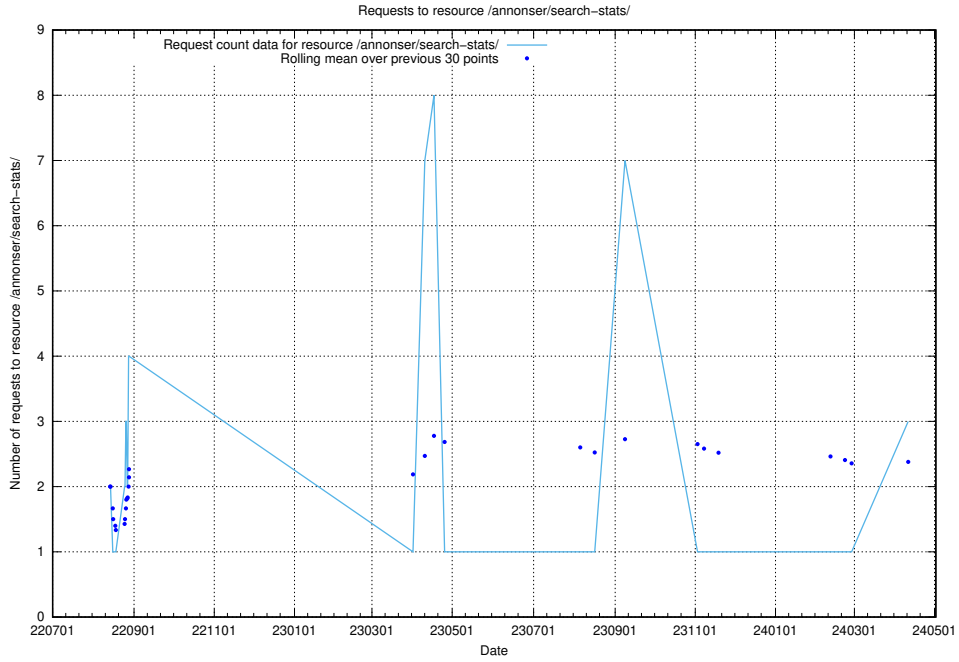

5.459 Usage of /annonser/search-stats/

Here, we count the number of requests to resource /annonser/search-stats/.