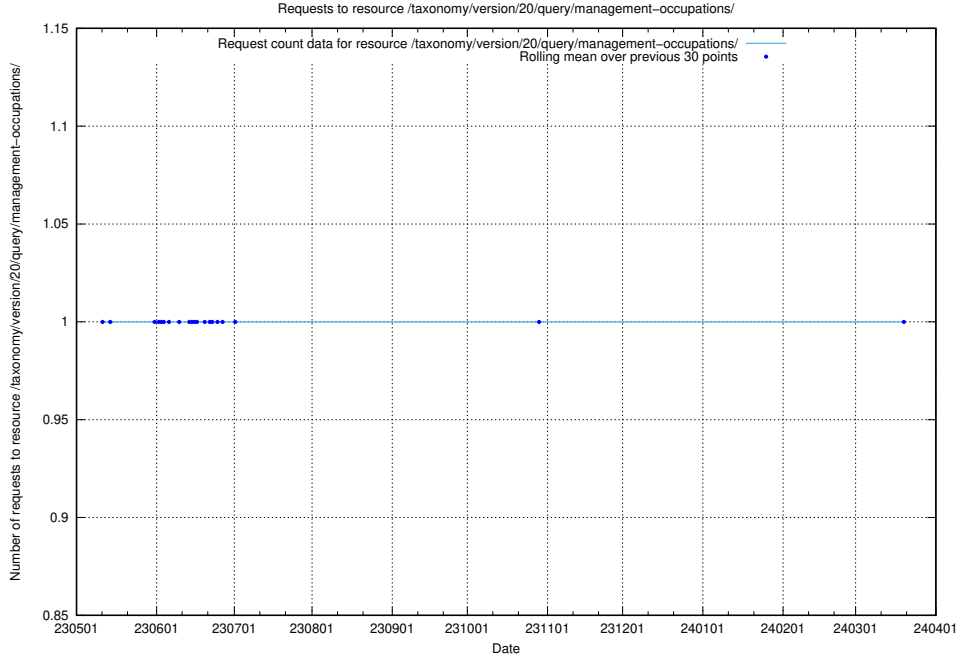

### 5.5915 Usage of /taxonomy/version/20/query/keyword-concepts./

Here, we count the number of requests to resource /taxonomy/version/20/query/keyword-concepts./.