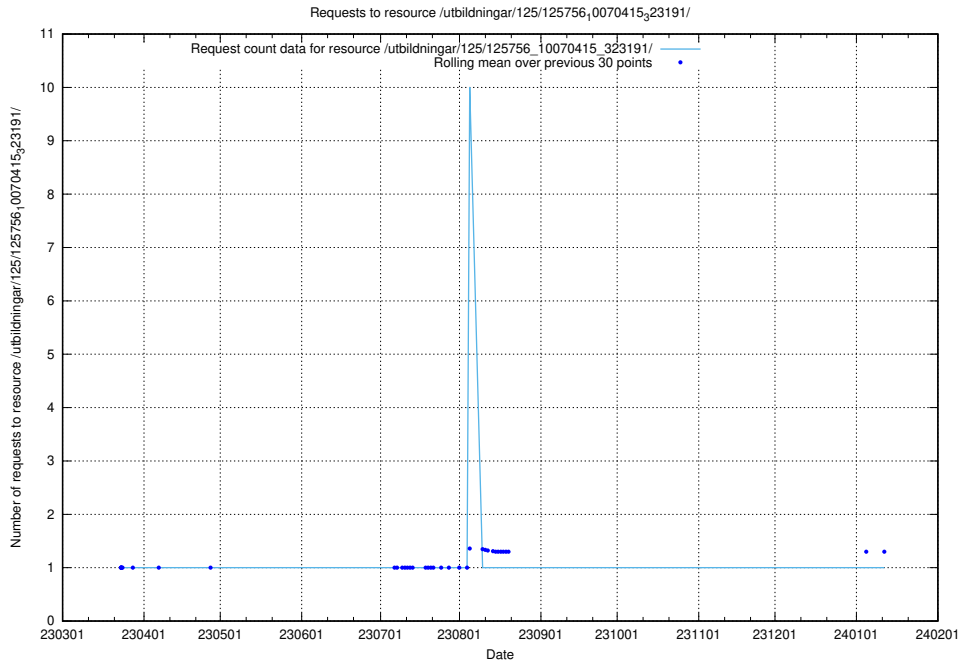

5.6376 Usage of /utbildningar/125/125756_10070415_323191/

Here, we count the number of requests to resource /utbildningar/125/125756_10070415_323191/.