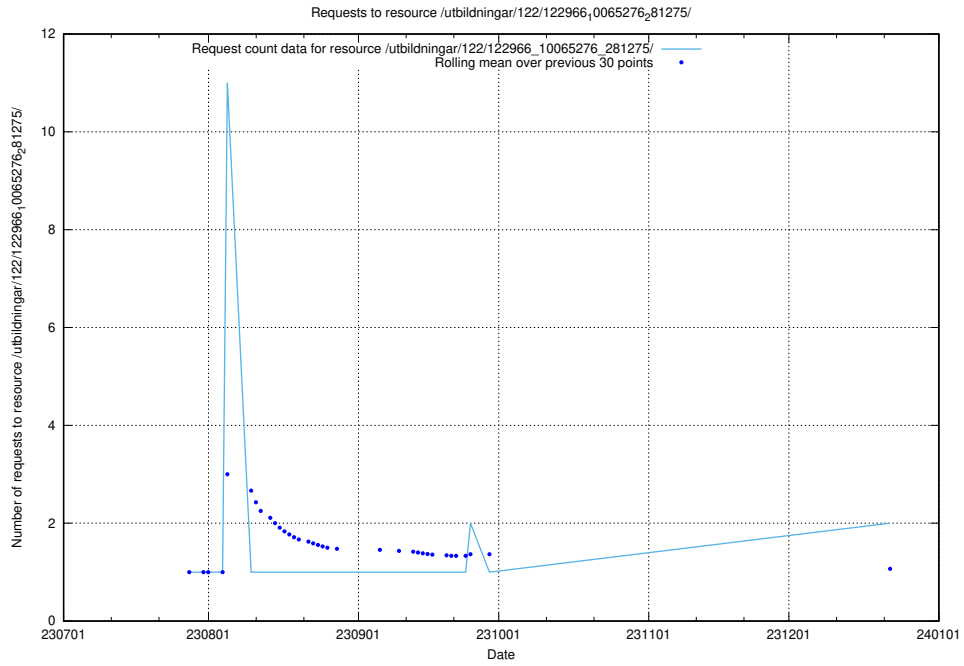

5.767 Usage of /utbildningar/122/122966_10065276_281275/

Here, we count the number of requests to resource /utbildningar/122/122966_10065276_281275/.