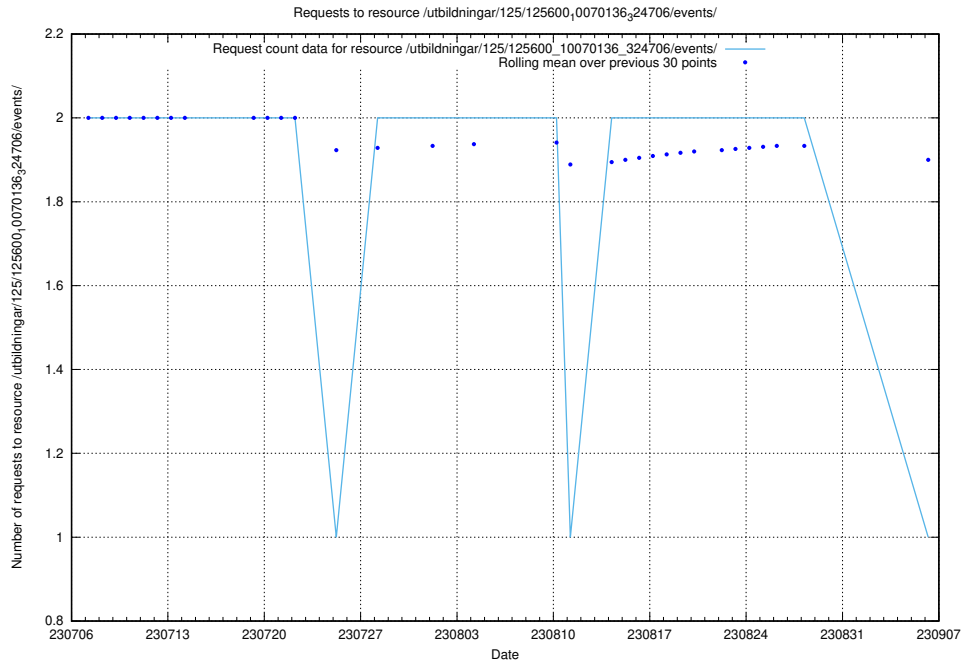

5.5232 Usage of /utbildningar/125/125600_10070136_324706/events/

Here, we count the number of requests to resource /utbildningar/125/125600_10070136_324706/events/