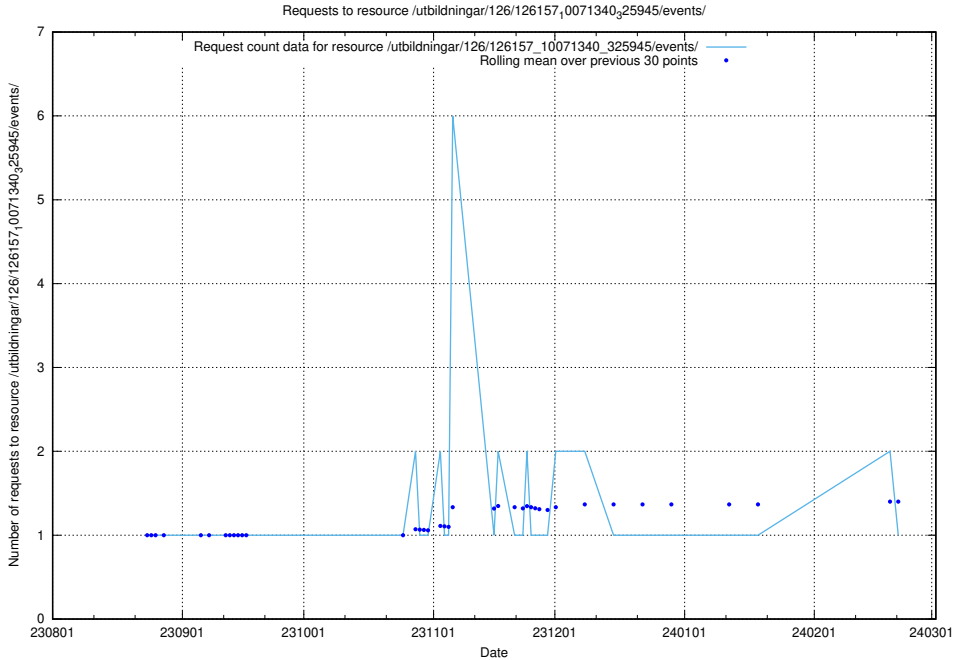

5.4667 Usage of /utbildningar/126/126157_10071340_325945/events/

Here, we count the number of requests to resource /utbildningar/126/126157_10071340_325945/events/