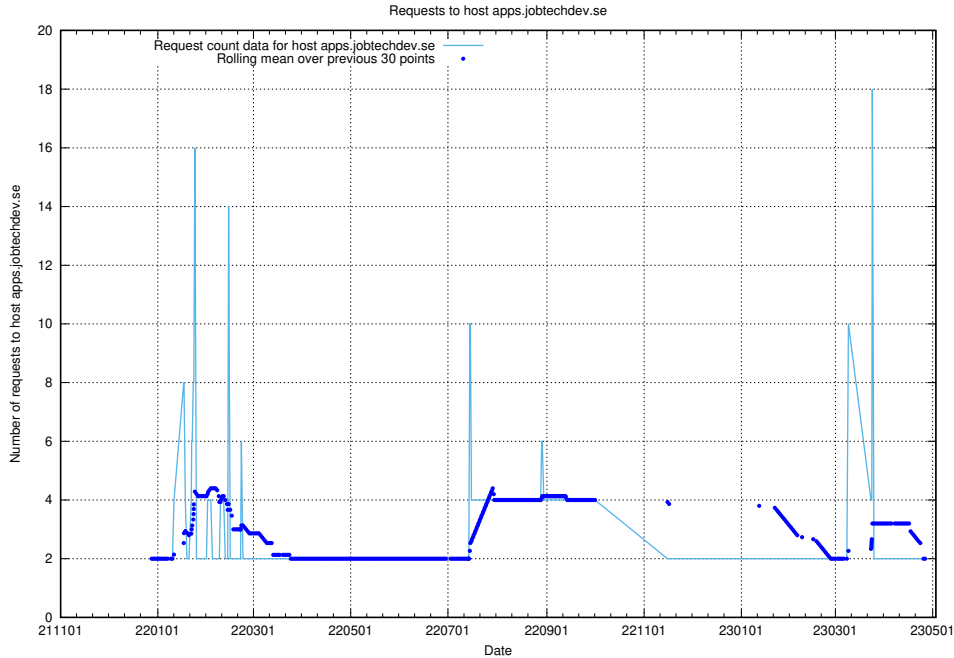

7.359 Usage of apps.jobtechdev.se

Here, we count the number of requests to host apps.jobtechdev.se.