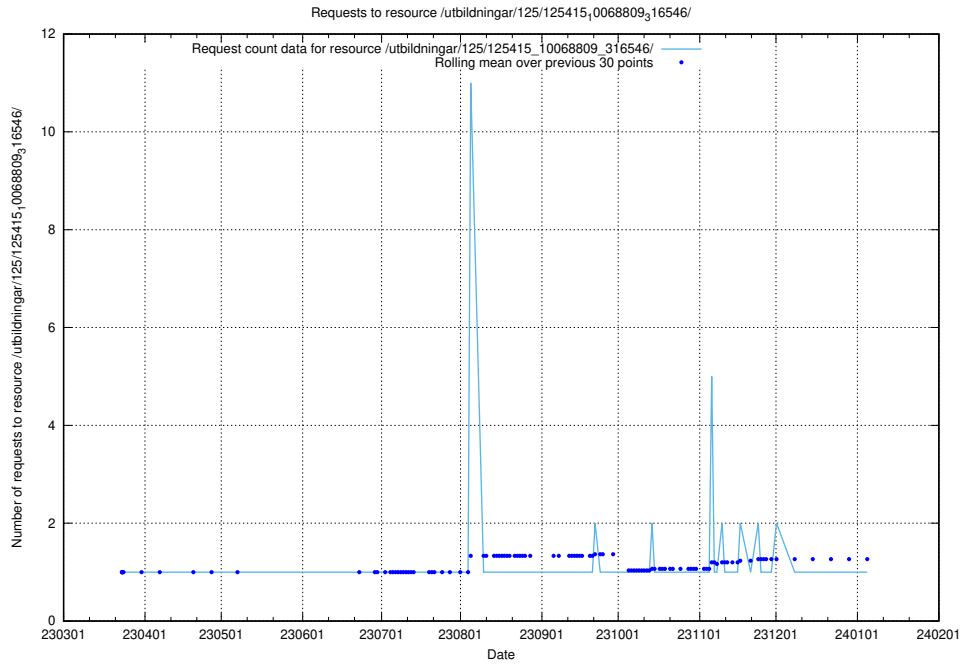

5.1102 Usage of /utbildningar/125/125415_10068809_316546/

Here, we count the number of requests to resource /utbildningar/125/125415_10068809_316546/.