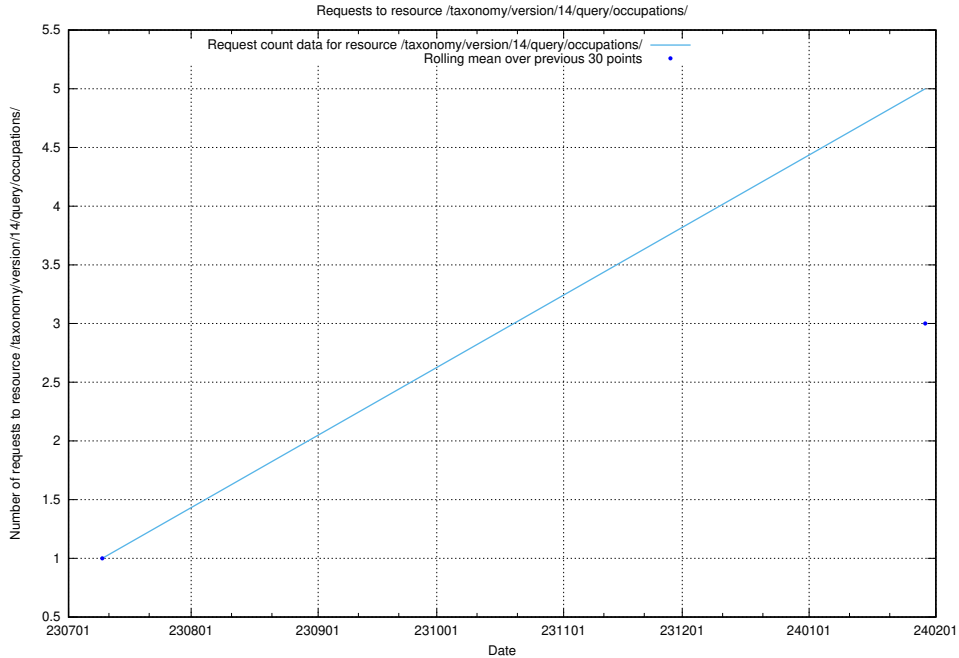

5.147 Usage of /taxonomy/version/14/query/occupations/

Here, we count the number of requests to resource /taxonomy/version/14/query/occupations/.