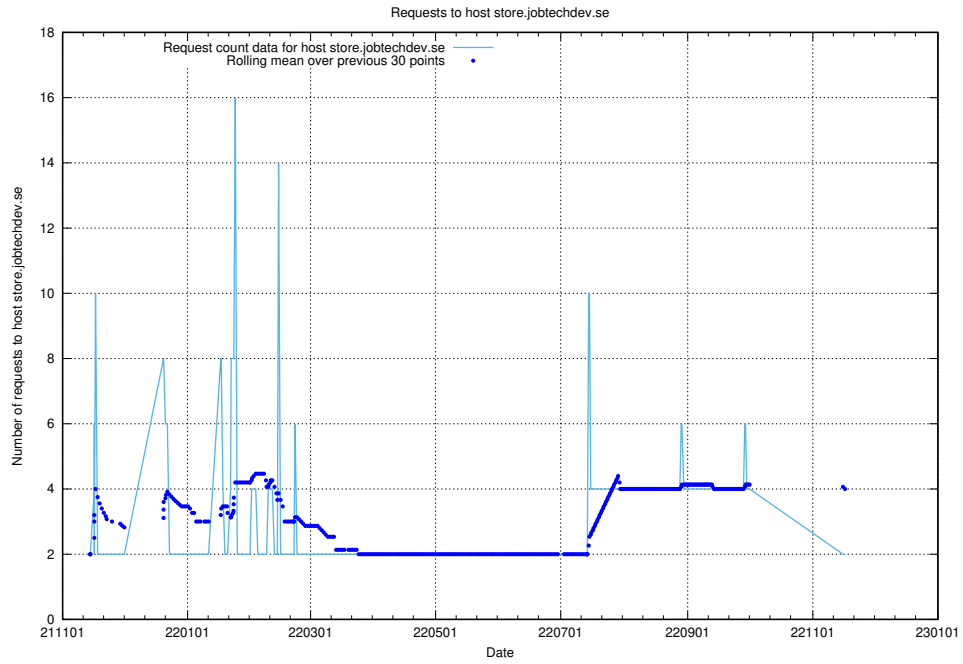

## 7.552 Usage of store.jobtechdev.se

Here, we count the number of requests to host store.jobtechdev.se.