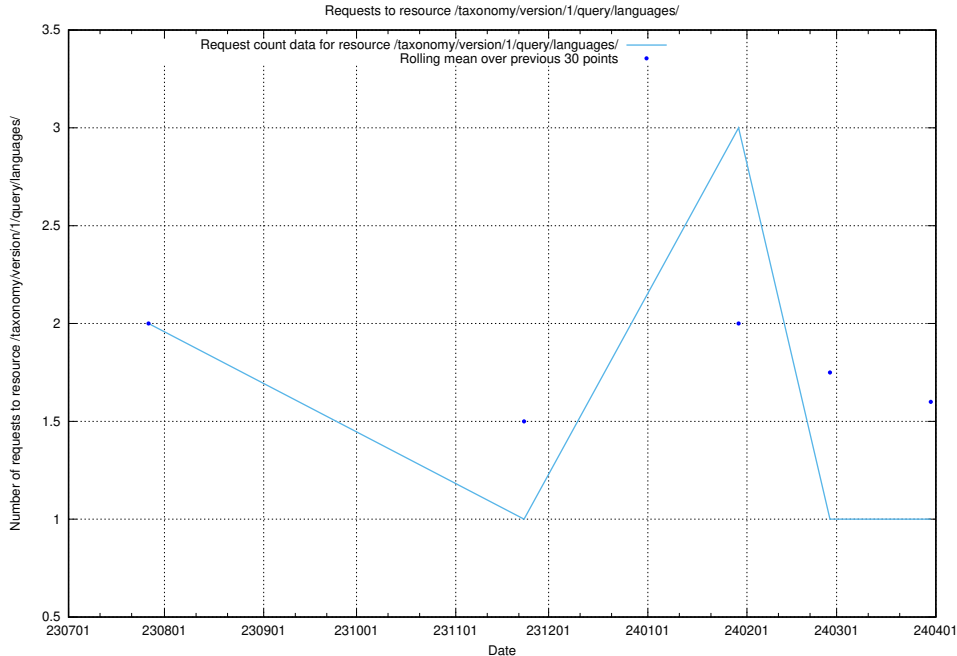

5.4868 Usage of /taxonomy/version/1/query/languages/

Here, we count the number of requests to resource /taxonomy/version/1/query/languages/.