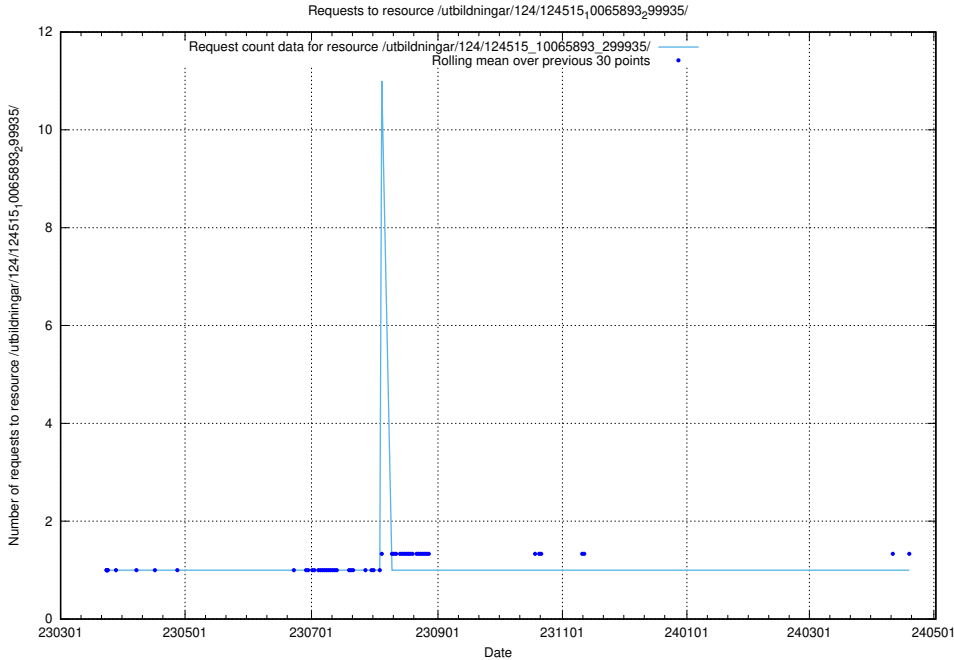

5.1590 Usage of /utbildningar/124/124515_10065893_299935/

Here, we count the number of requests to resource /utbildningar/124/124515_10065893_299935/.