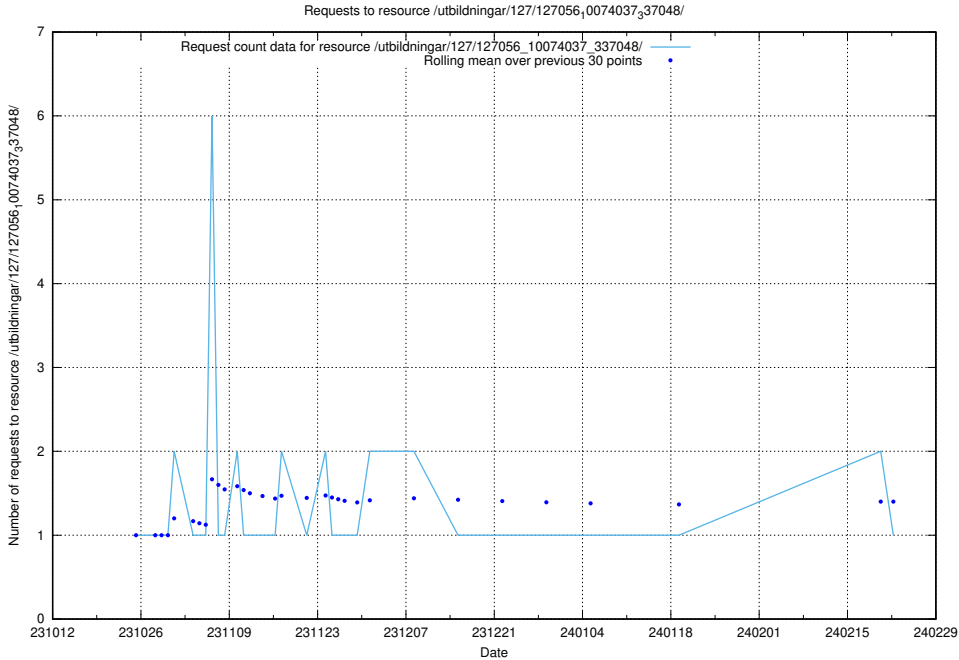

5.4154 Usage of /utbildningar/127/127056_10074037_337048/

Here, we count the number of requests to resource /utbildningar/127/127056_10074037_337048/.