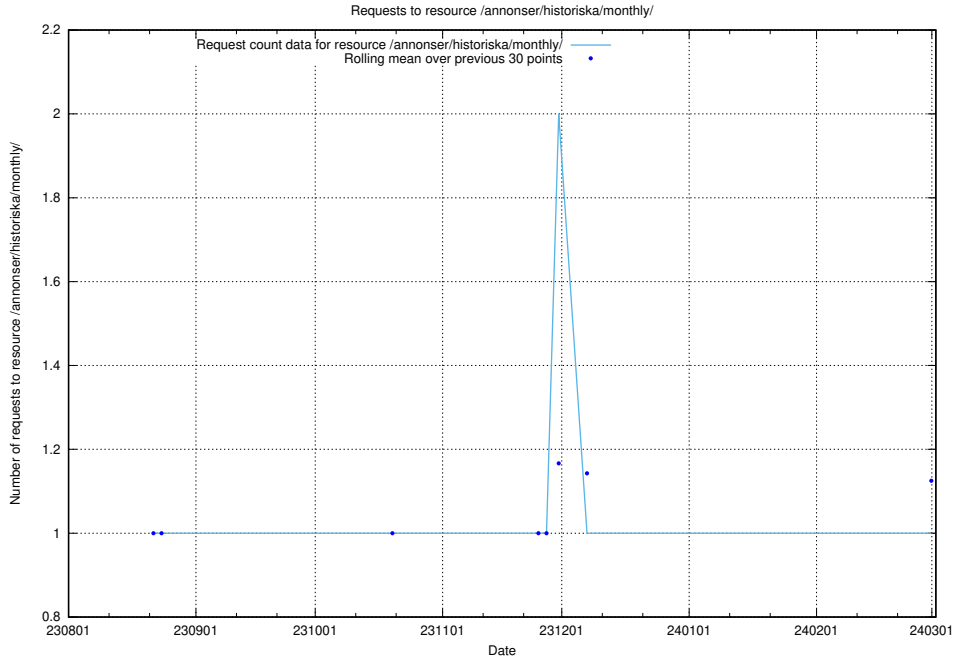

5.4691 Usage of /annonser/historiska/monthly/

Here, we count the number of requests to resource /annonser/historiska/monthly/.