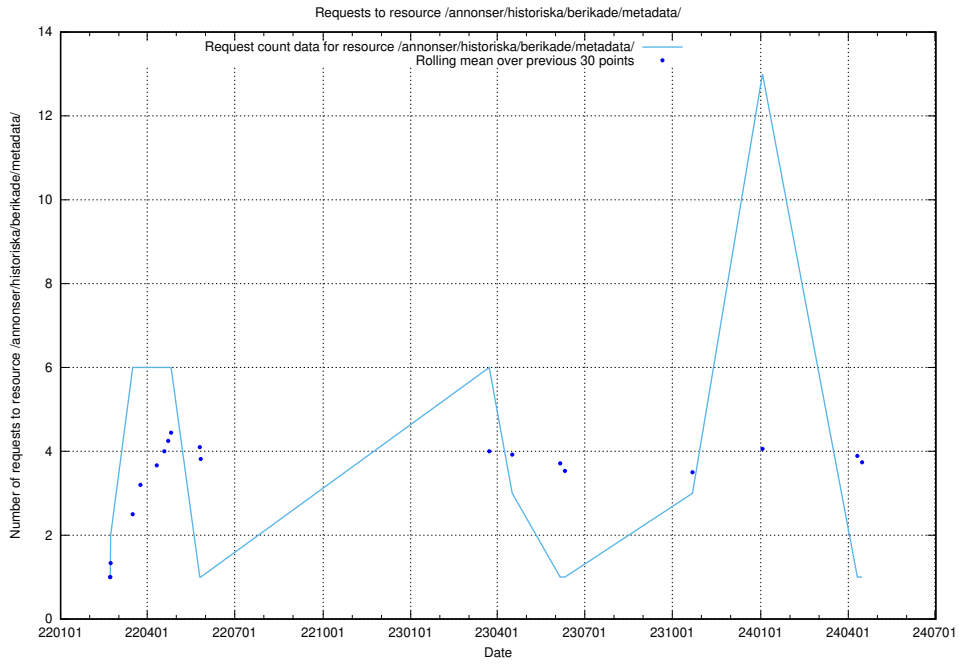

5.1238 Usage of /annonser/historiska/berikade/metadata/

Here, we count the number of requests to resource /annonser/historiska/berikade/metadata/.