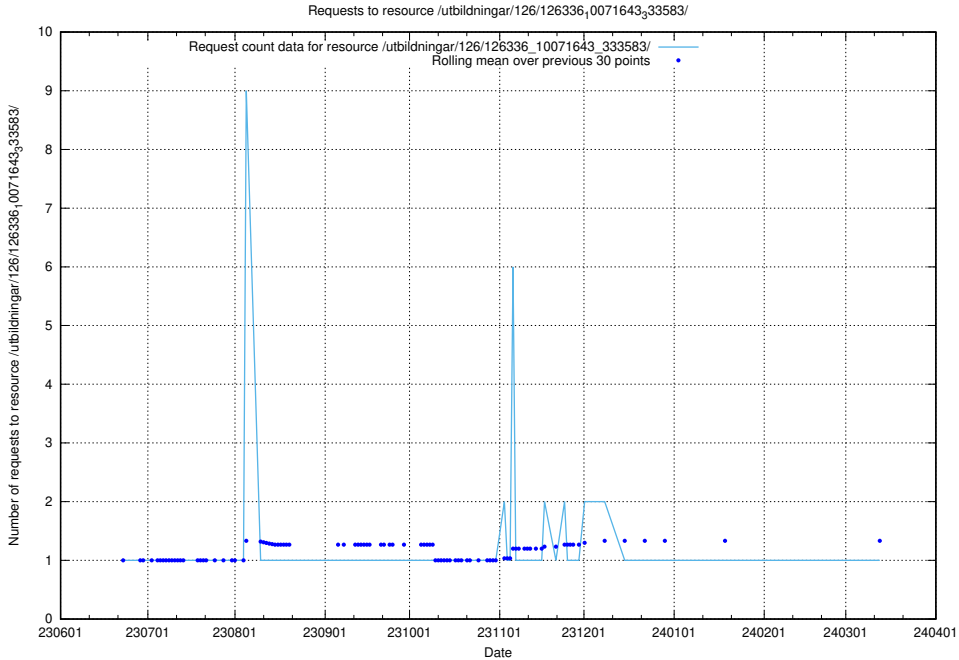

5.5605 Usage of /utbildningar/126/126336_10071643_333583/

Here, we count the number of requests to resource /utbildningar/126/126336_10071643_333583/.