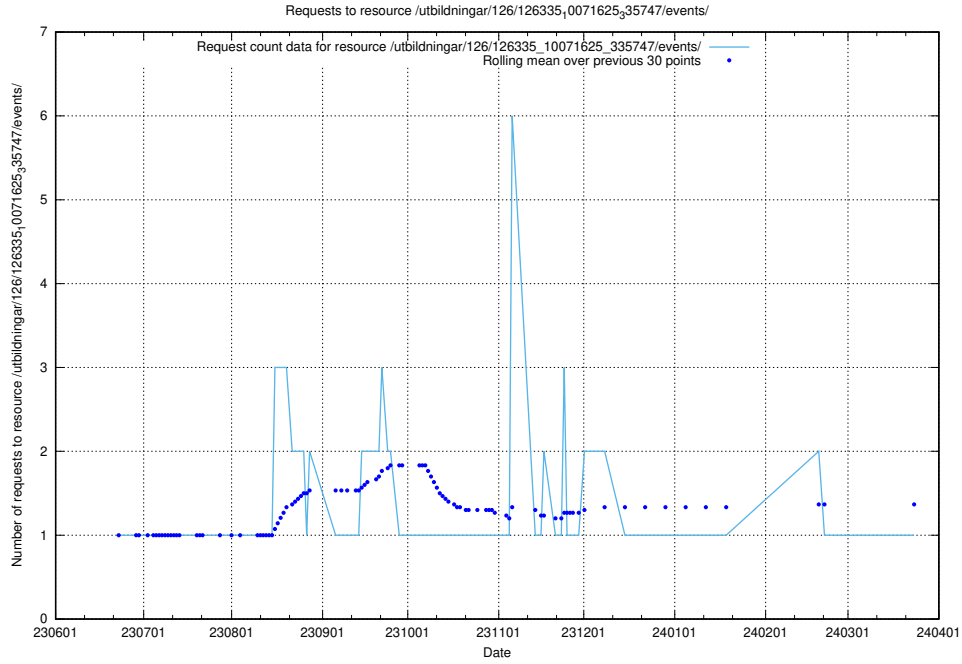

5.5609 Usage of /utbildningar/126/126335_10071625_335747/events/

Here, we count the number of requests to resource /utbildningar/126/126335_10071625_335747/events/