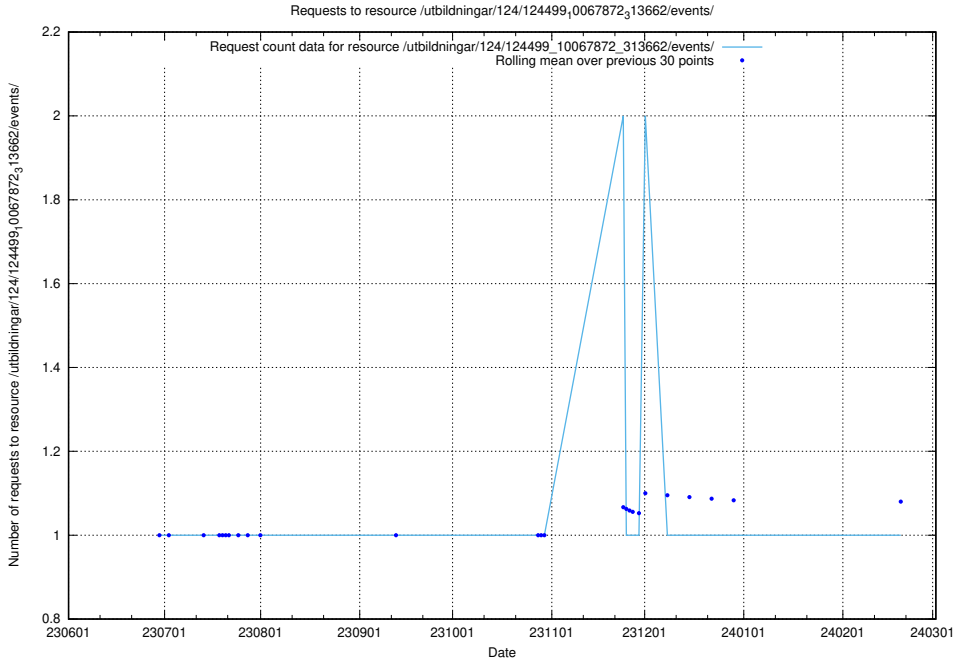

5.5334 Usage of /utbildningar/124/124499_10067872_313662/events/

Here, we count the number of requests to resource /utbildningar/124/124499_10067872_313662/events/