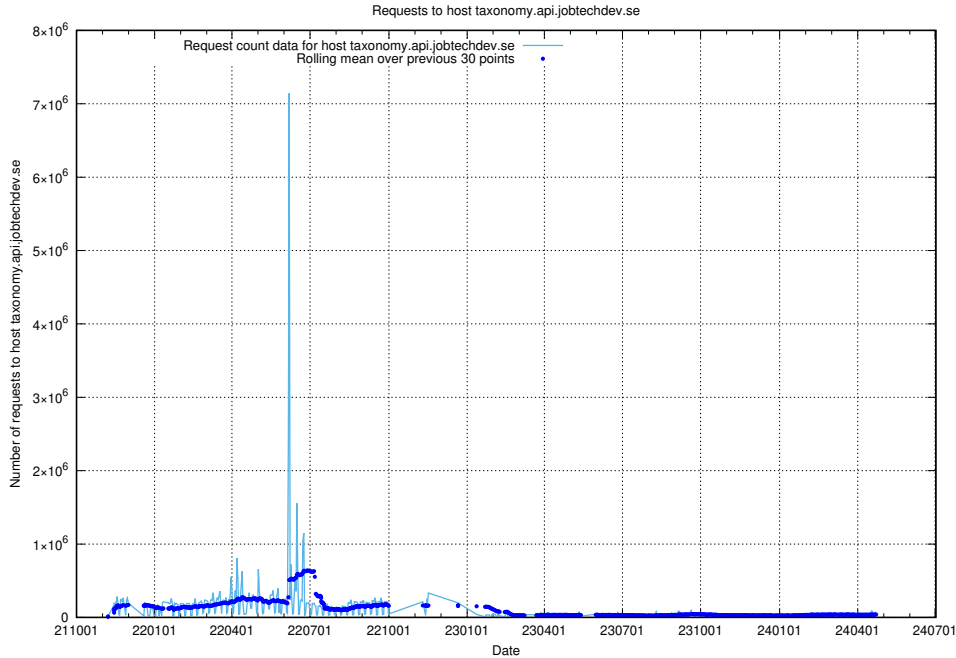

7.6 Usage of taxonomy.api.jobtechdev.se

Here, we count the number of requests to host taxonomy.api.jobtechdev.se.