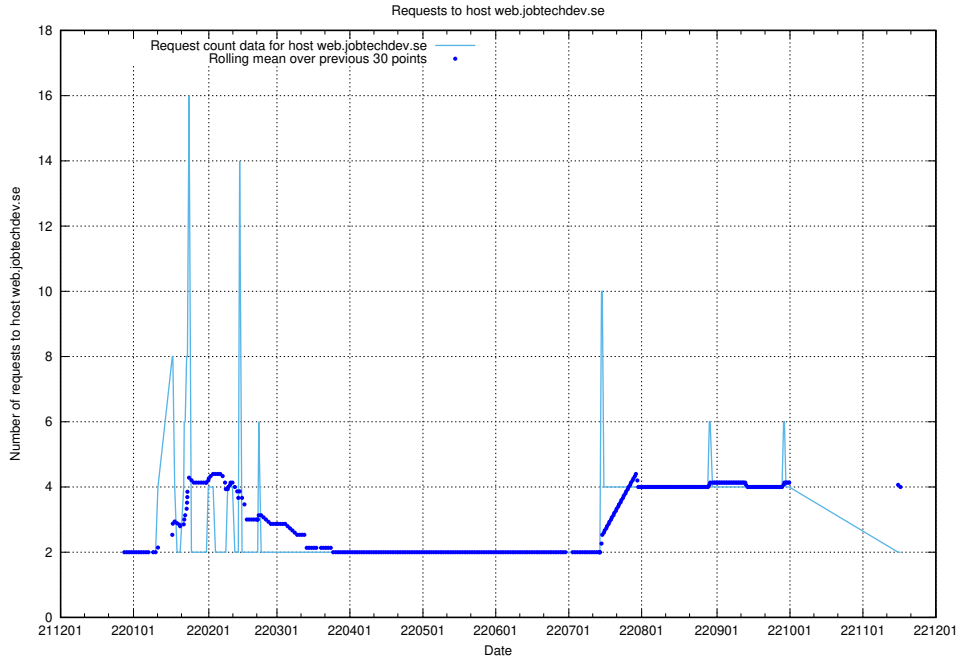

7.353 Usage of web.jobtechdev.se

Here, we count the number of requests to host web.jobtechdev.se.