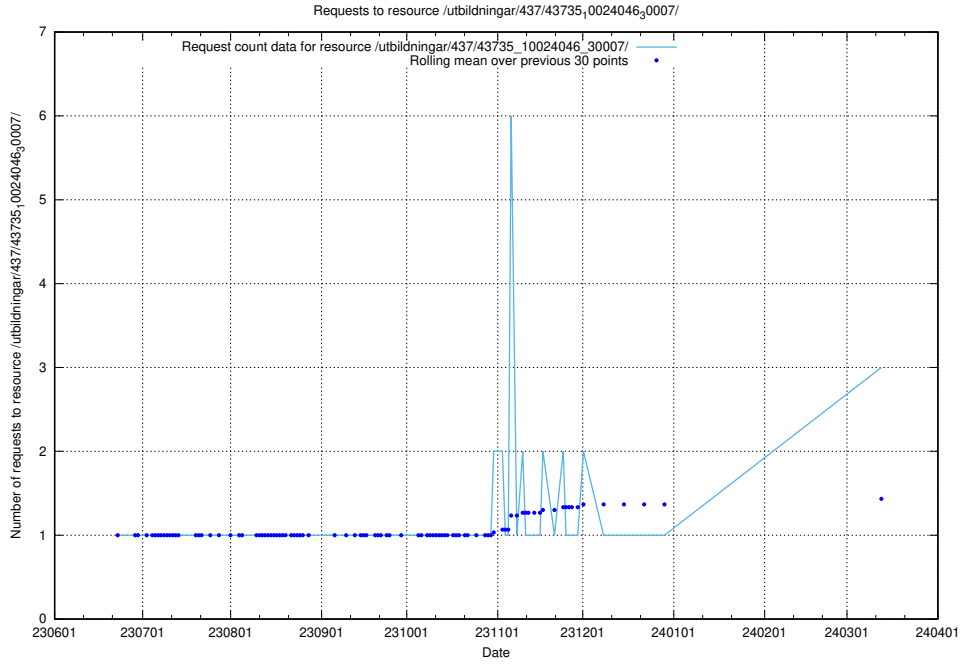

5.384 Usage of /utbildningar/437/43735_10024046_30007/

Here, we count the number of requests to resource /utbildningar/437/43735_10024046_30007/.