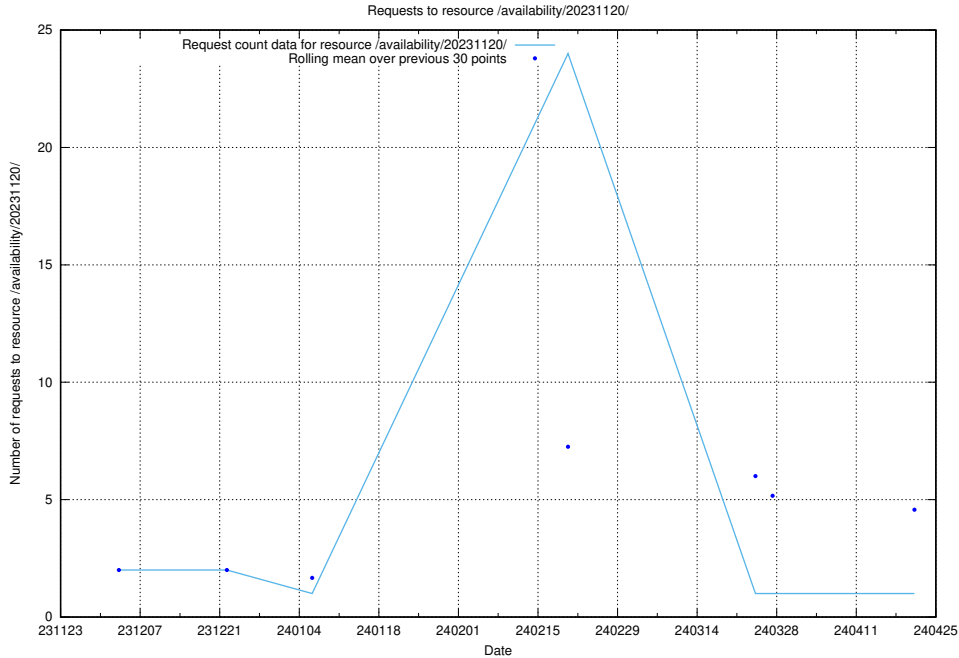

5.3876 Usage of /availability/20231120/

Here, we count the number of requests to resource /availability/20231120/.