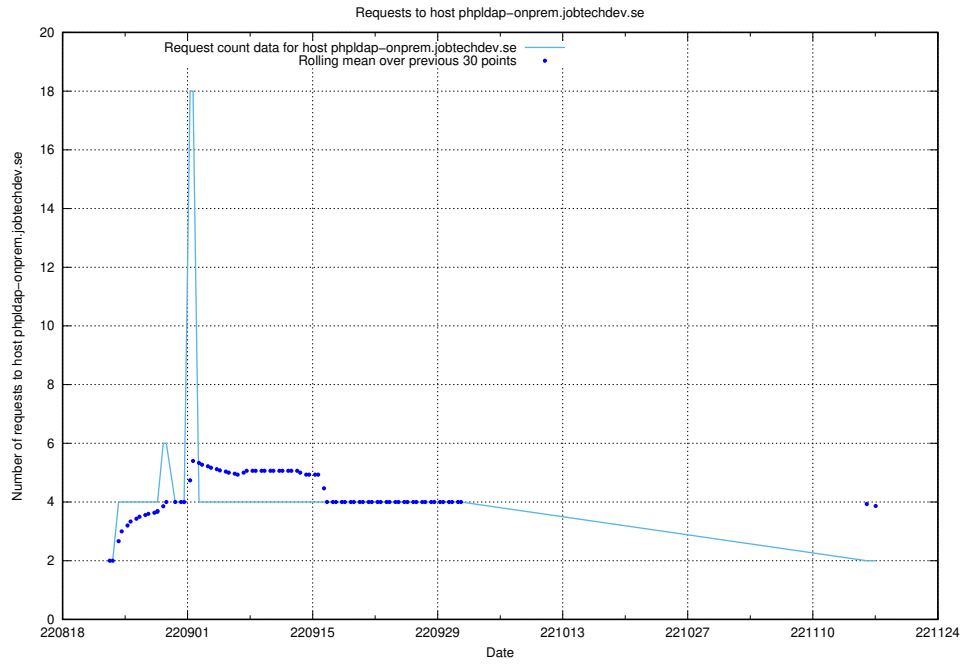

7.337 Usage of phpldap-onprem.jobtechdev.se

Here, we count the number of requests to host phpldap-onprem.jobtechdev.se.