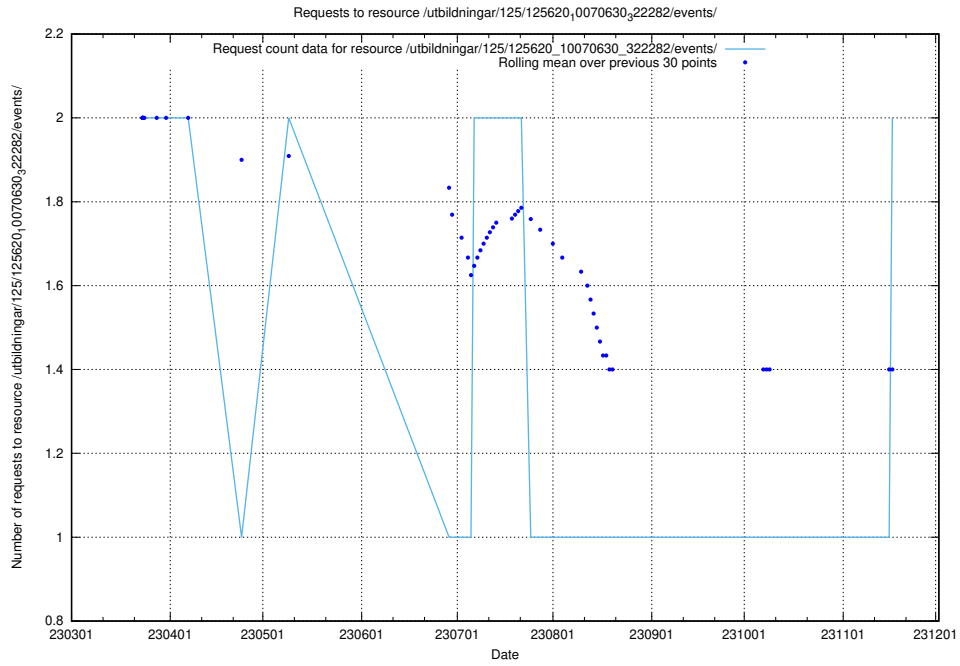

5.935 Usage of /utbildningar/125/125620_10070630_322282/events/

Here, we count the number of requests to resource /utbildningar/125/125620_10070630_322282/events/