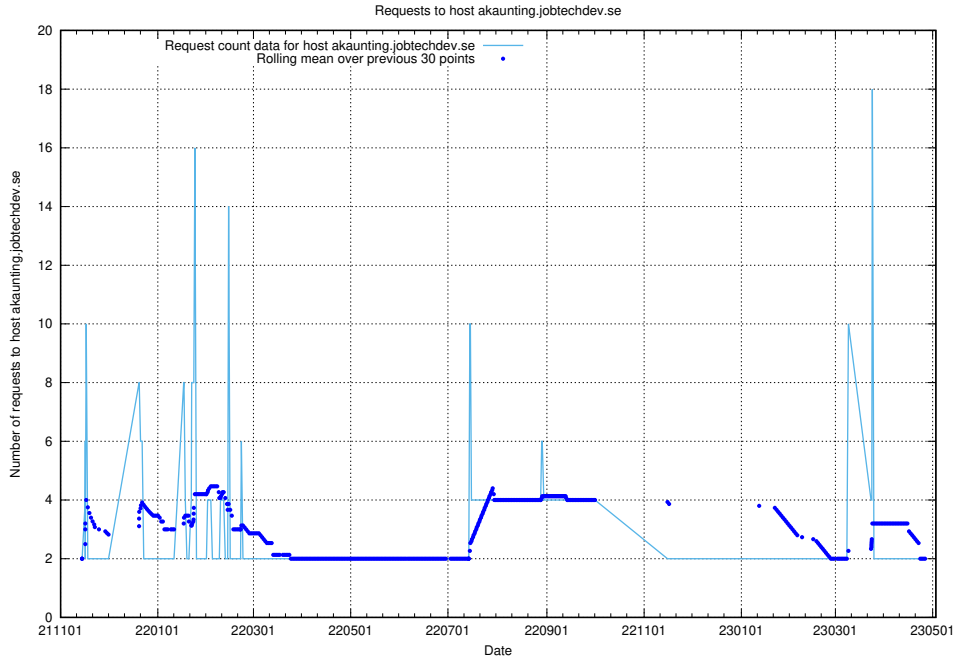

## 7.289 Usage of akaunting.jobtechdev.se

Here, we count the number of requests to host akaunting.jobtechdev.se.