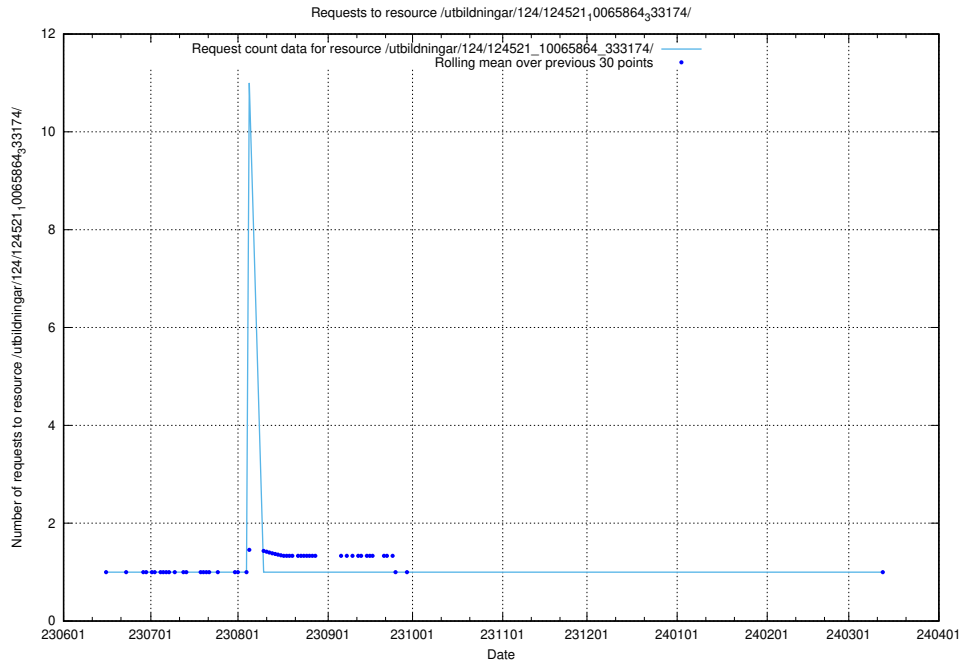

5.5810 Usage of /utbildningar/124/124521_10065864_333174/

Here, we count the number of requests to resource /utbildningar/124/124521_10065864_333174/.