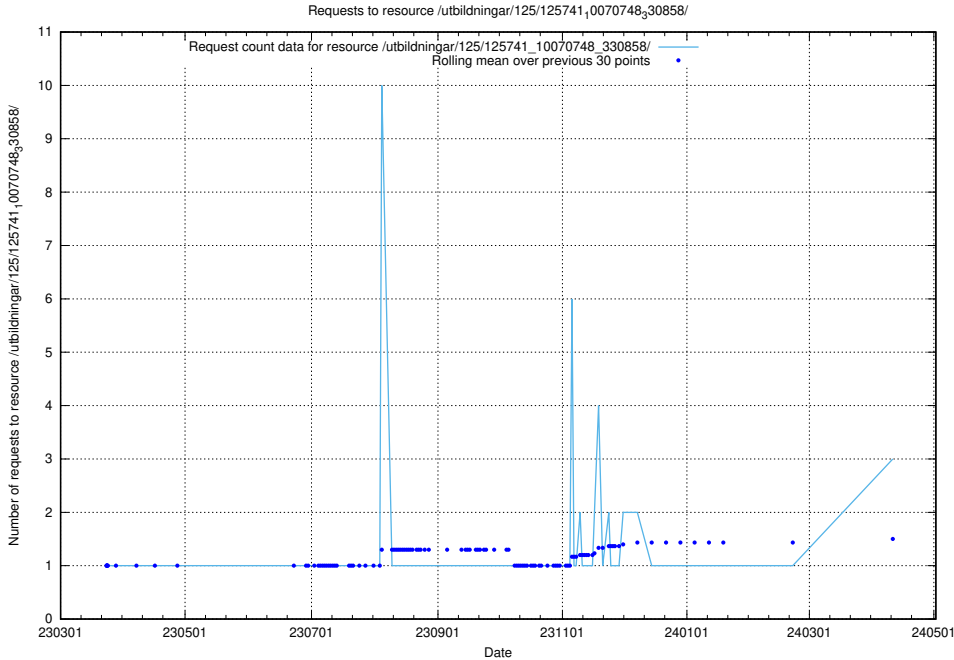

5.458 Usage of /utbildningar/125/125741_10070748_330858/

Here, we count the number of requests to resource /utbildningar/125/125741_10070748_330858/.