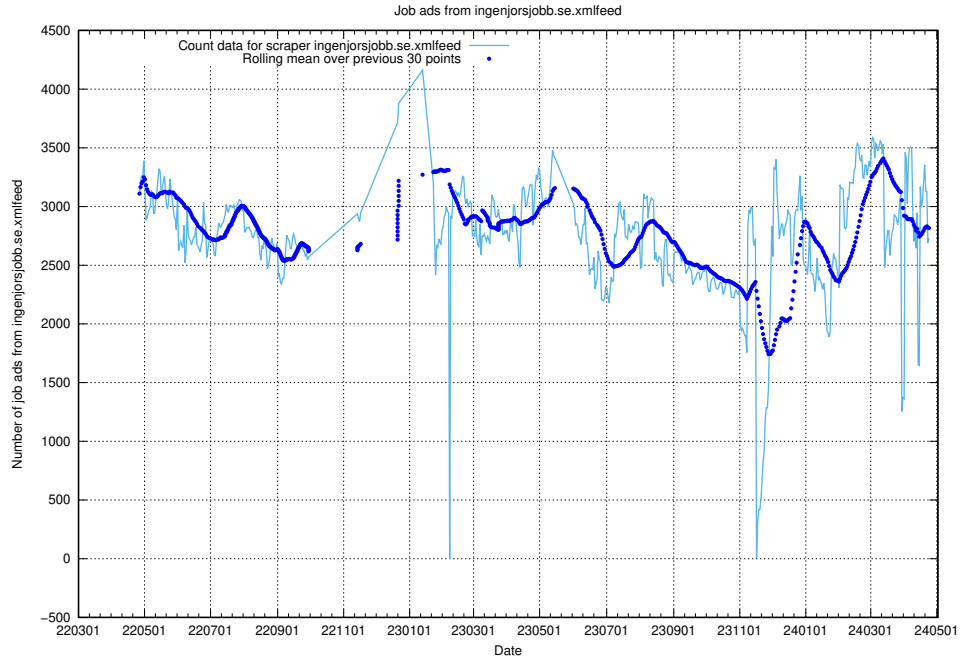

13.4 Number of ads by scraper ingenjorsjobb.se.xmlfeed

Here, we count the number of job ads scraped from ingenjorsjobb.se.xmlfeed.