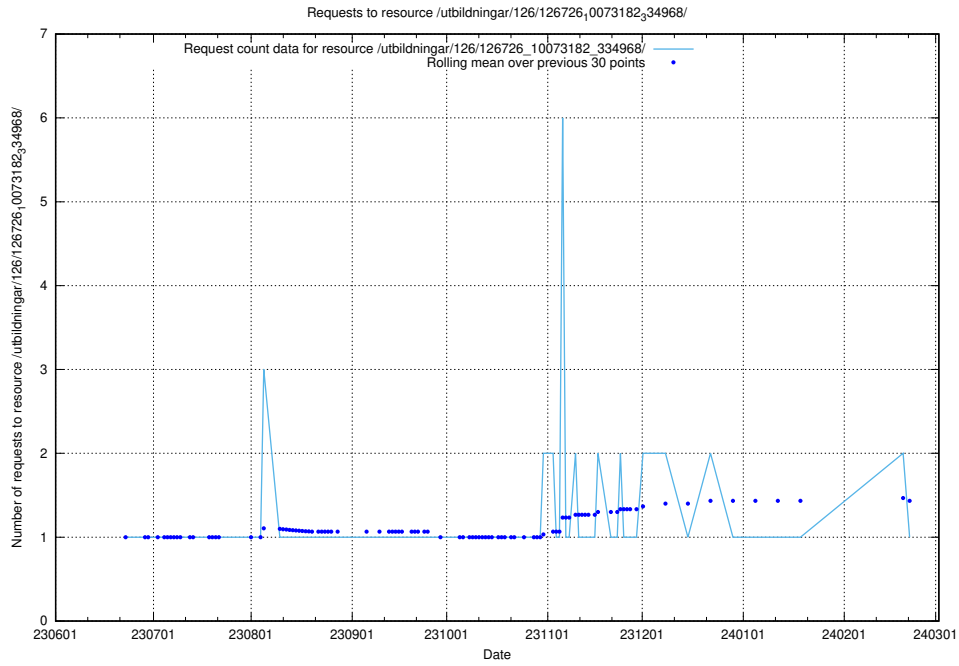

5.5537 Usage of /utbildningar/126/126726_10073182_334968/

Here, we count the number of requests to resource /utbildningar/126/126726_10073182_334968/.