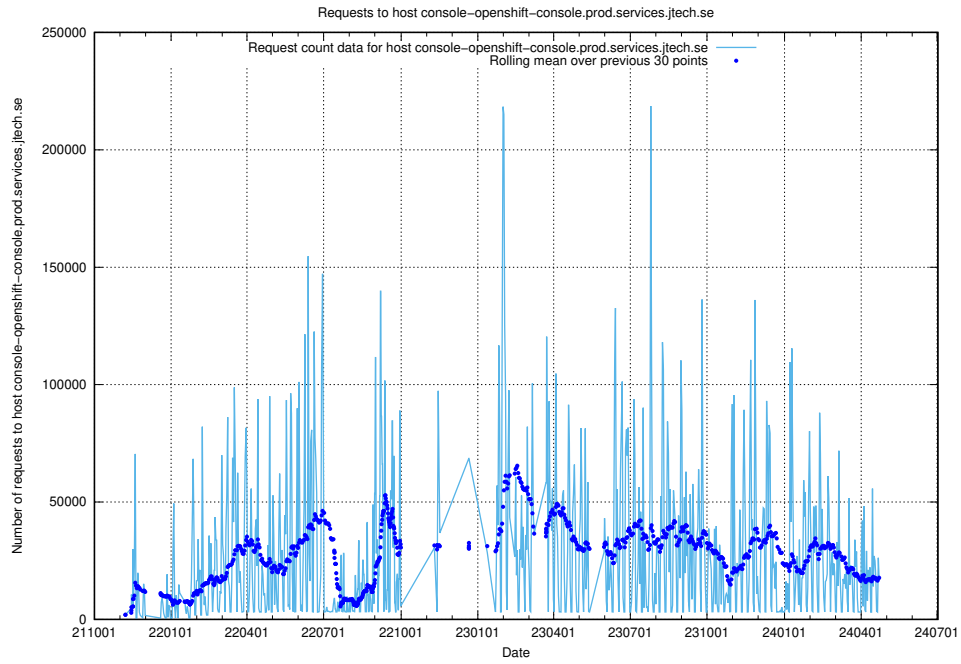

## 7.10 Usage of console-openshift-console.prod.services.jtech.se

Here, we count the number of requests to host console-openshift-console.prod.services.jtech.se.