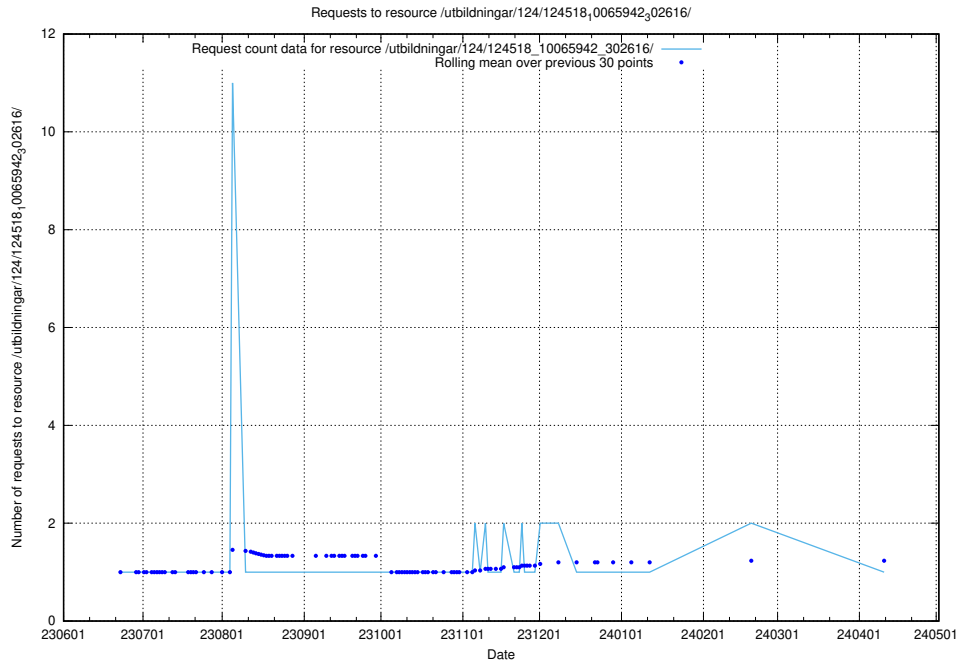

5.5700 Usage of /utbildningar/124/124518_10065942_302616/

Here, we count the number of requests to resource /utbildningar/124/124518_10065942_302616/.