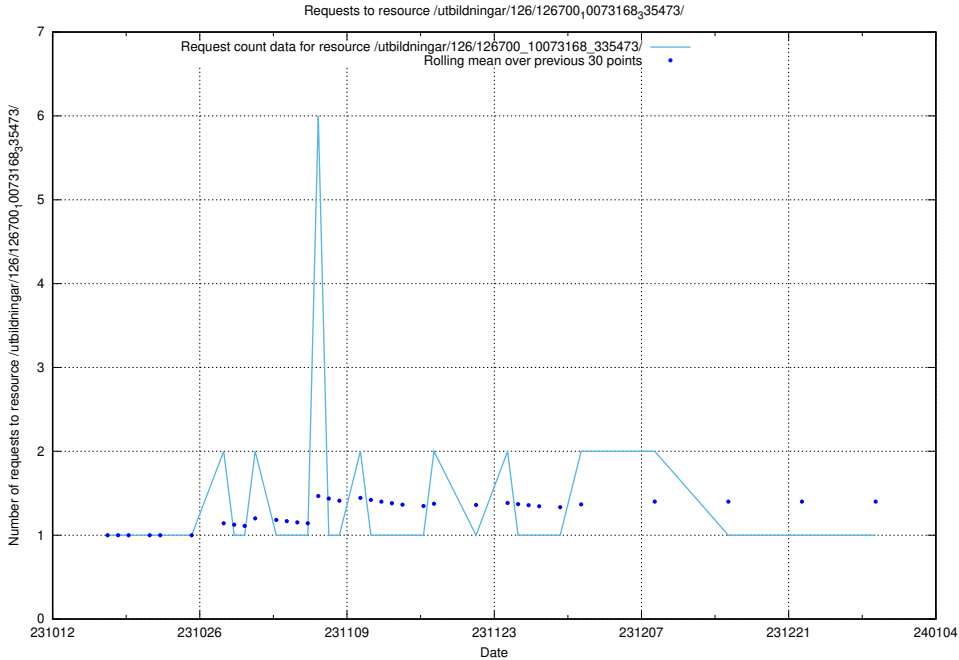

5.4234 Usage of /utbildningar/126/126700_10073168_335473/

Here, we count the number of requests to resource /utbildningar/126/126700_10073168_335473/.