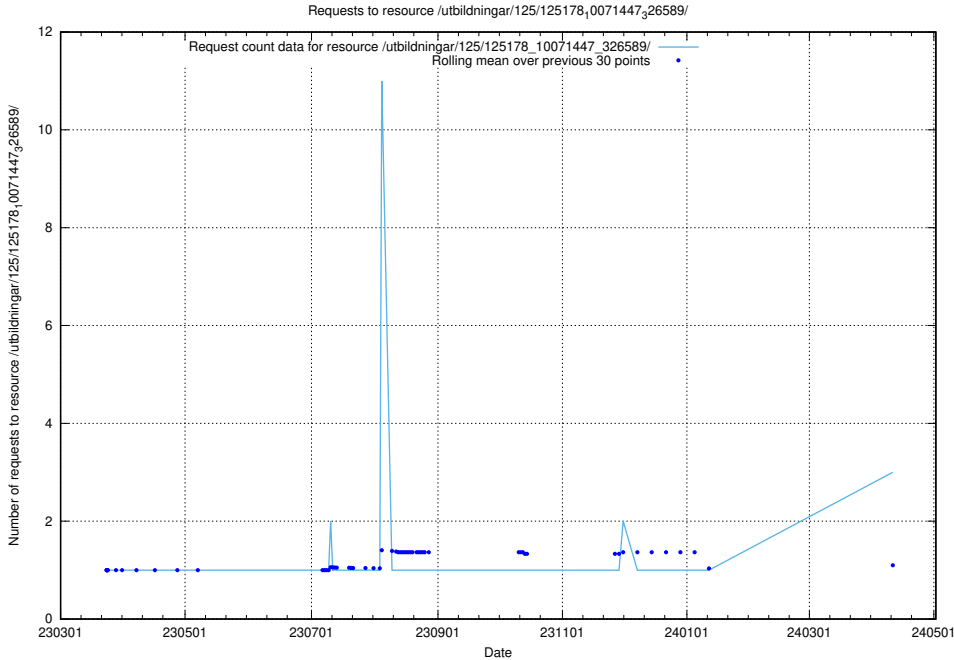

5.264 Usage of /utbildningar/125/125178_10071447_326589/

Here, we count the number of requests to resource /utbildningar/125/125178_10071447_326589/.