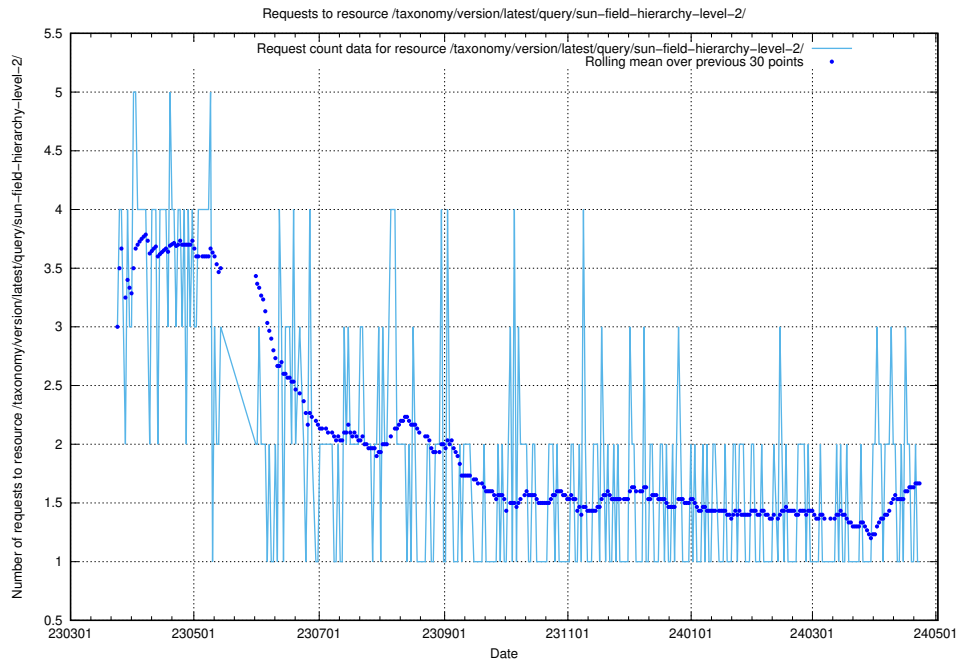

5.6025 Usage of /taxonomy/version/latest/query/sun-field-hierarchy-level-2/

Here, we count the number of requests to resource /taxonomy/version/latest/query/sun-field-hierarchy-level-2/.