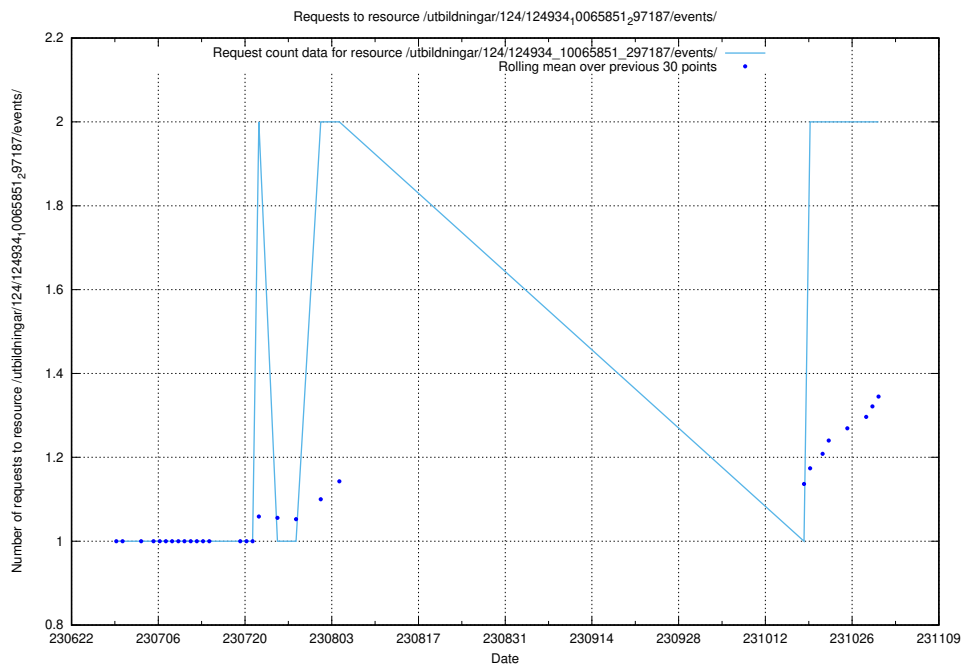

5.814 Usage of /utbildningar/124/124934_10065851_297187/events/

Here, we count the number of requests to resource /utbildningar/124/124934_10065851_297187/events/