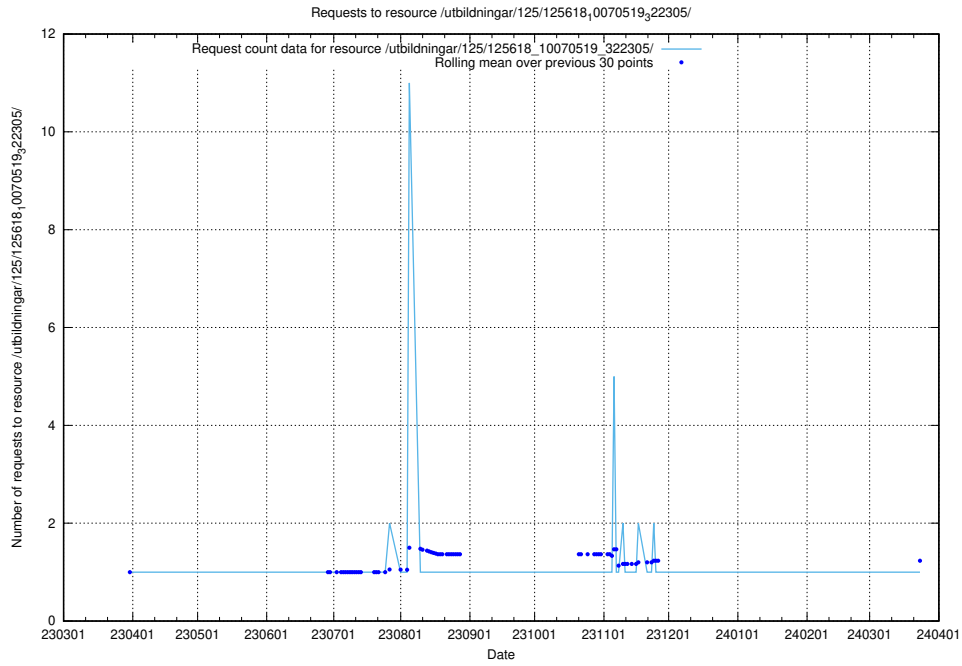

5.5995 Usage of /utbildningar/125/125618_10070519_322305/

Here, we count the number of requests to resource /utbildningar/125/125618_10070519_322305/.