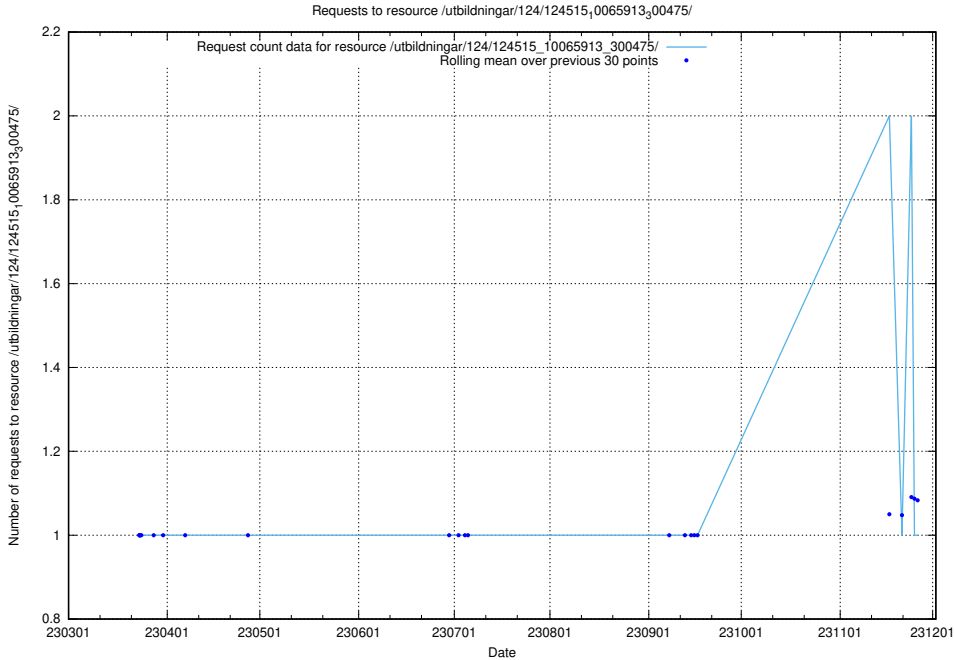

5.1562 Usage of /utbildningar/124/124515_10065913_300475/

Here, we count the number of requests to resource /utbildningar/124/124515_10065913_300475/.