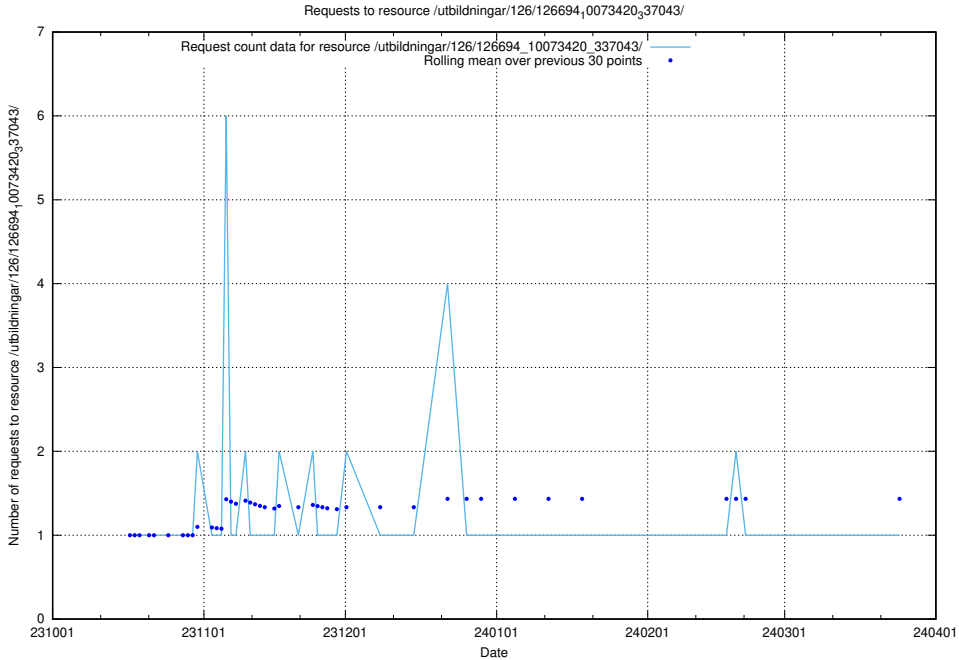

5.4242 Usage of /utbildningar/126/126694_10073420_337043/

Here, we count the number of requests to resource /utbildningar/126/126694_10073420_337043/.