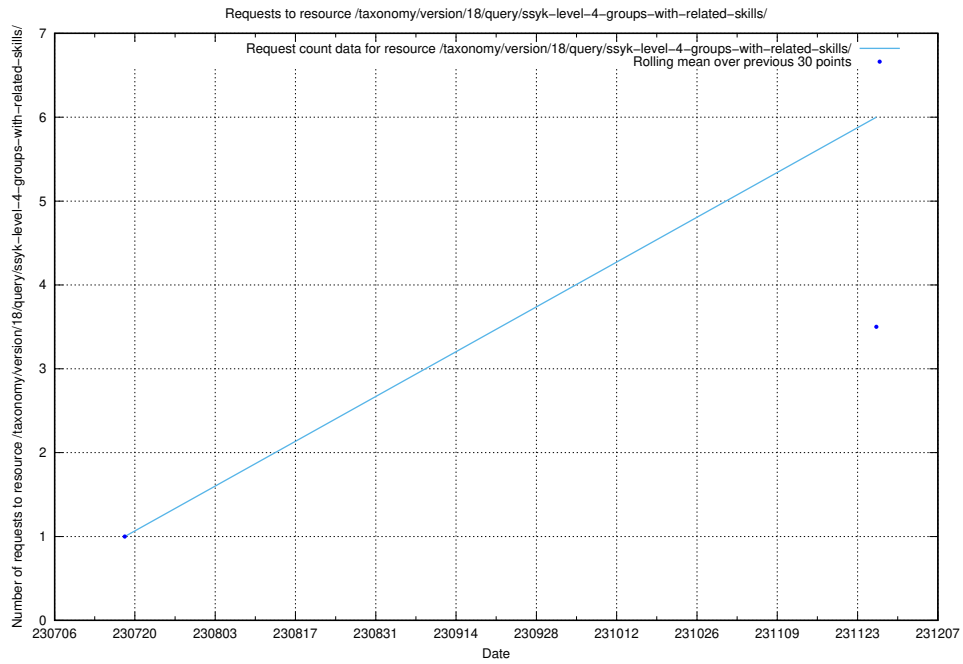

5.87 Usage of /taxonomy/version/18/query/ssyk-level-4-groups-with-related-skills/

Here, we count the number of requests to resource /taxonomy/version/18/query/ssyk-level-4-groups-with-related-skills/.