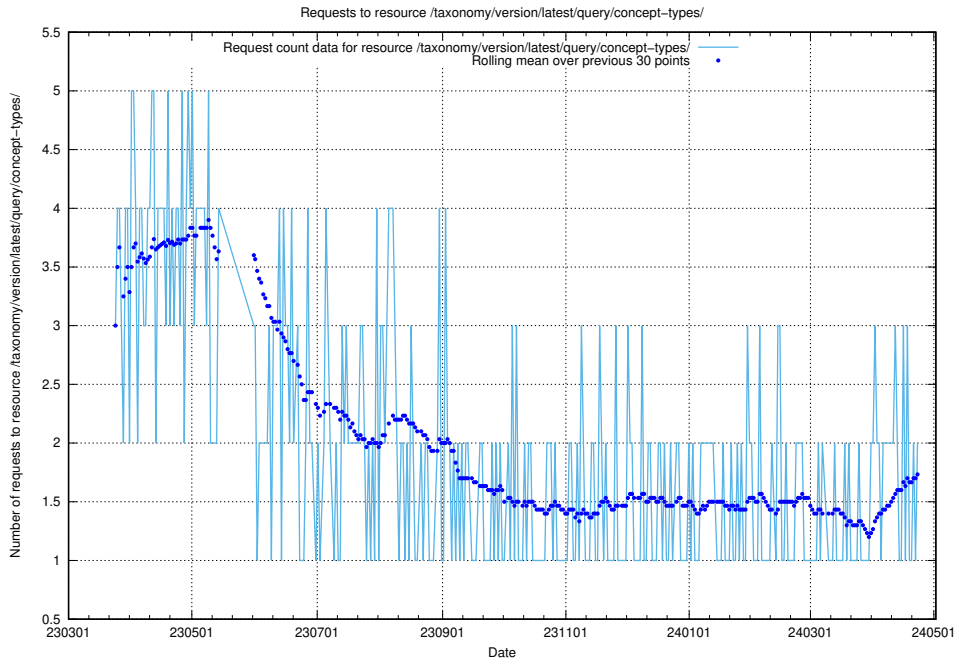

5.914 Usage of /taxonomy/version/latest/query/concept-types/

Here, we count the number of requests to resource /taxonomy/version/latest/query/concept-types/.