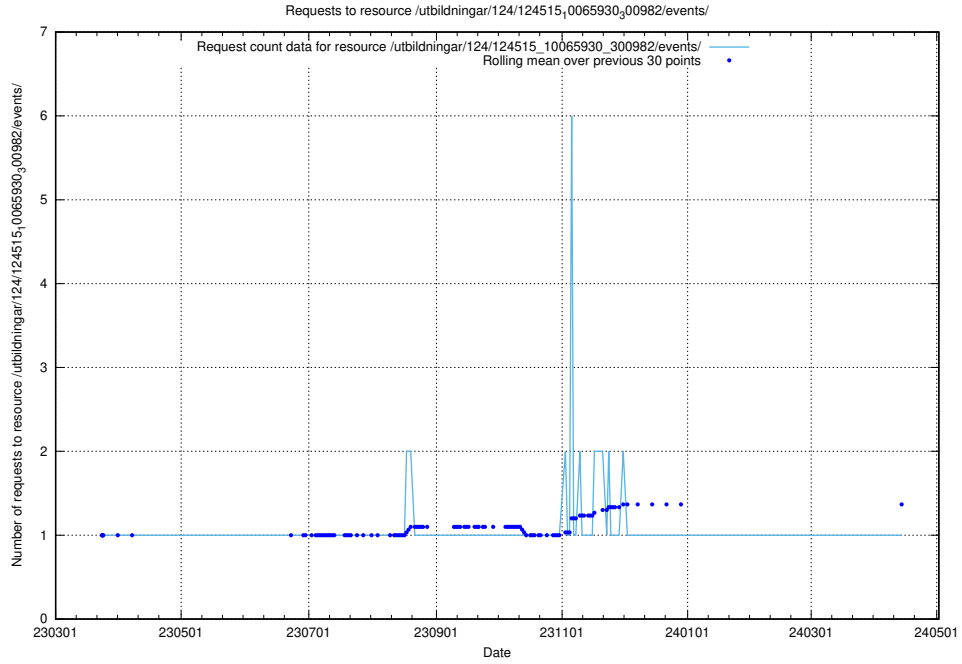

### 5.1530 Usage of /utbildningar/124/124515\_10065930\_300982/events/

Here, we count the number of requests to resource /utbildningar/124/124515\_10065930\_300982/events/