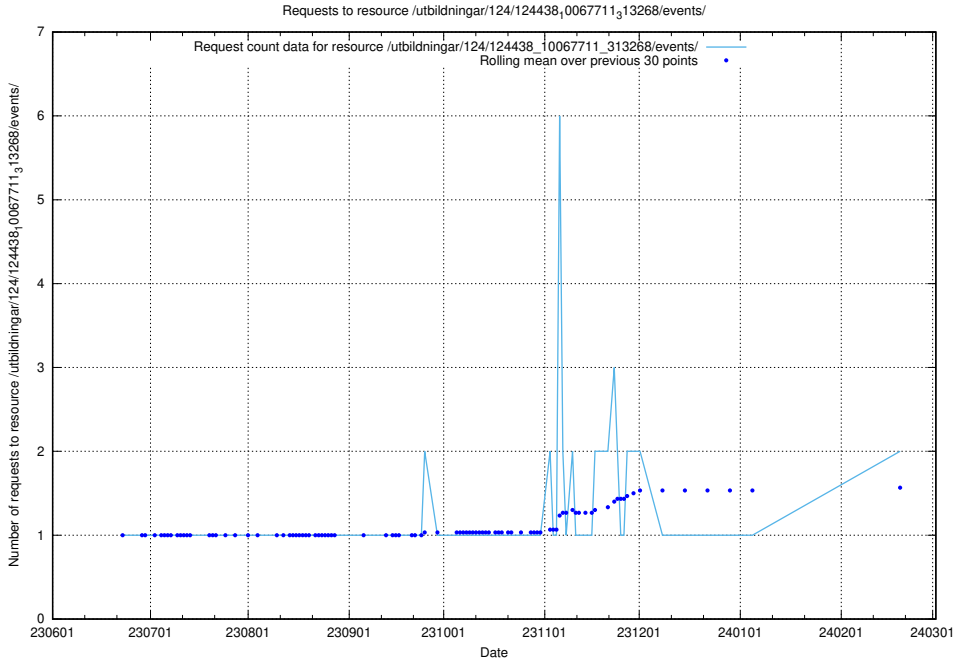

5.858 Usage of /utbildningar/124/124438_10067711_313268/events/

Here, we count the number of requests to resource /utbildningar/124/124438_10067711_313268/events/