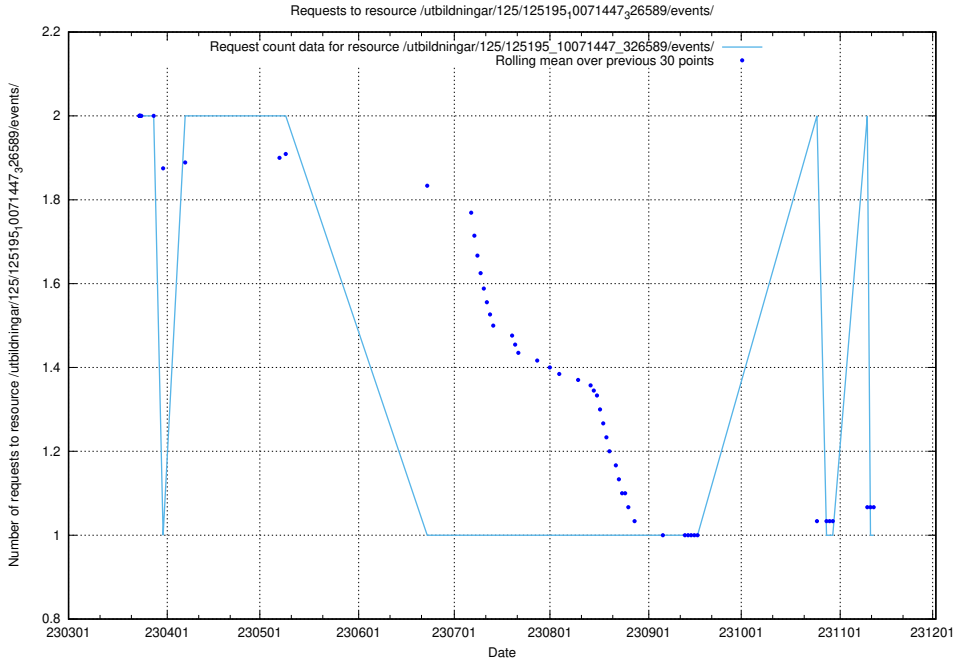

5.6211 Usage of /utbildningar/125/125195_10071447_326589/events/

Here, we count the number of requests to resource /utbildningar/125/125195_10071447_326589/events/