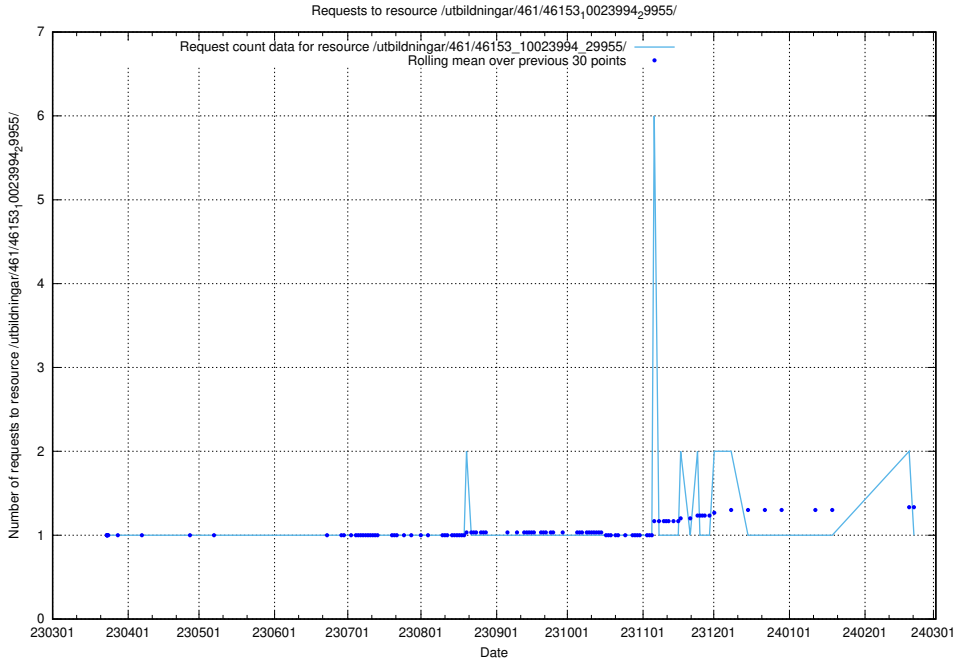

5.6238 Usage of /utbildningar/461/46153_10023994_29955/

Here, we count the number of requests to resource /utbildningar/461/46153_10023994_29955/.