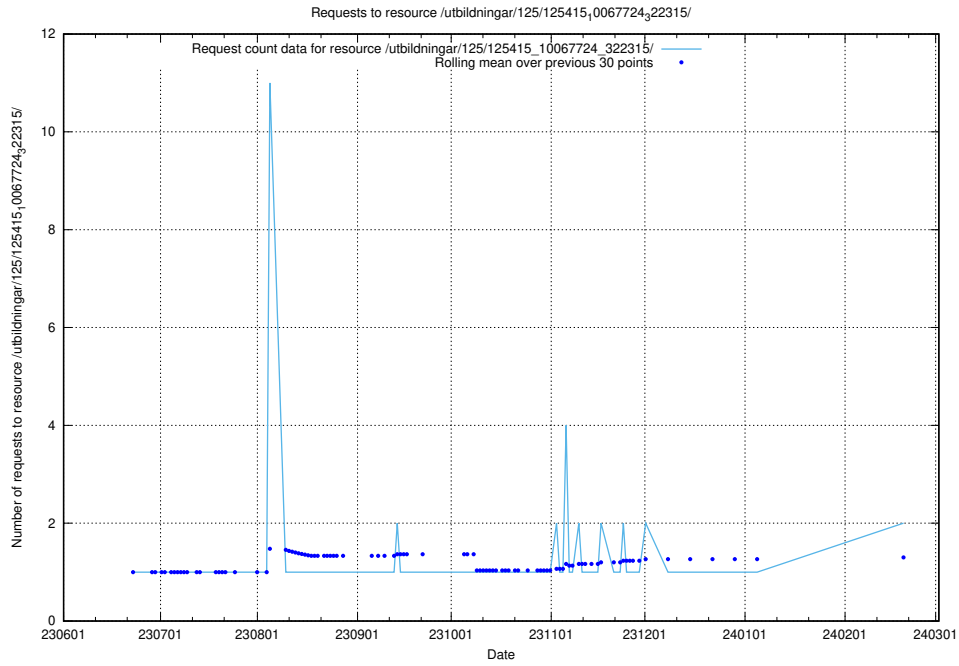

5.835 Usage of /utbildningar/125/125415_10067724_322315/

Here, we count the number of requests to resource /utbildningar/125/125415_10067724_322315/.