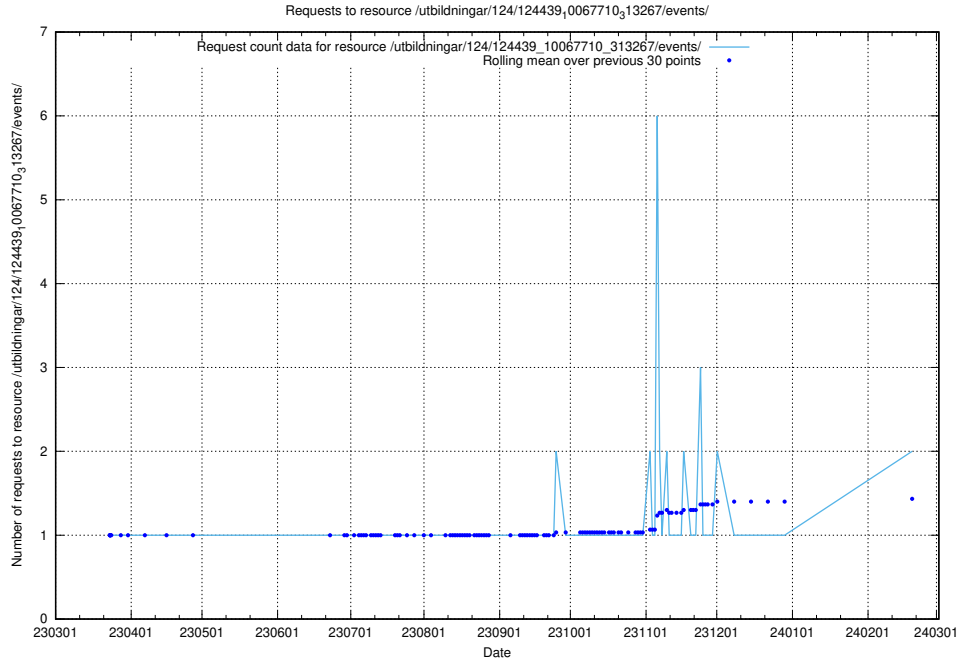

5.648 Usage of /utbildningar/124/124439_10067710_313267/events/

Here, we count the number of requests to resource /utbildningar/124/124439_10067710_313267/events/