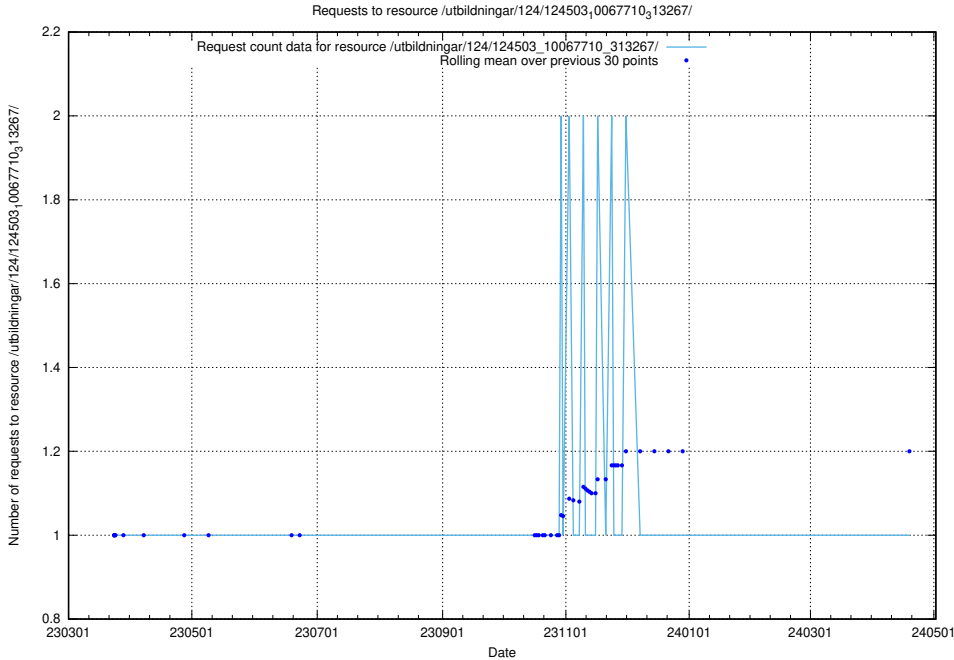

5.2086 Usage of /utbildningar/124/124503_10067710_313267/

Here, we count the number of requests to resource /utbildningar/124/124503_10067710_313267/.