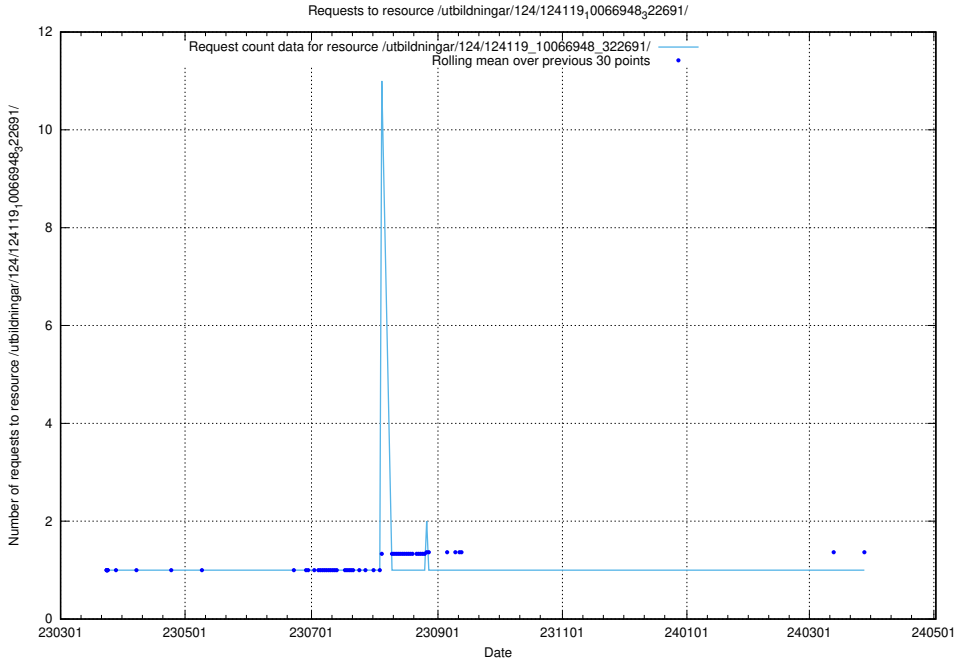

5.4061 Usage of /utbildningar/124/124119_10066948_322691/

Here, we count the number of requests to resource /utbildningar/124/124119_10066948_322691/.