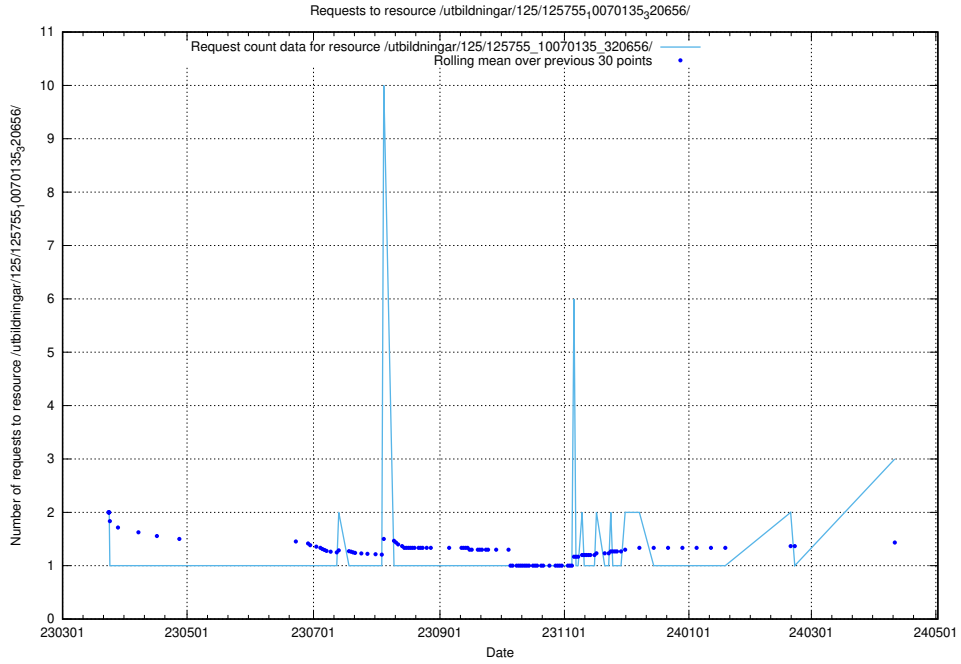

5.448 Usage of /utbildningar/125/125755_10070135_320656/

Here, we count the number of requests to resource /utbildningar/125/125755_10070135_320656/.