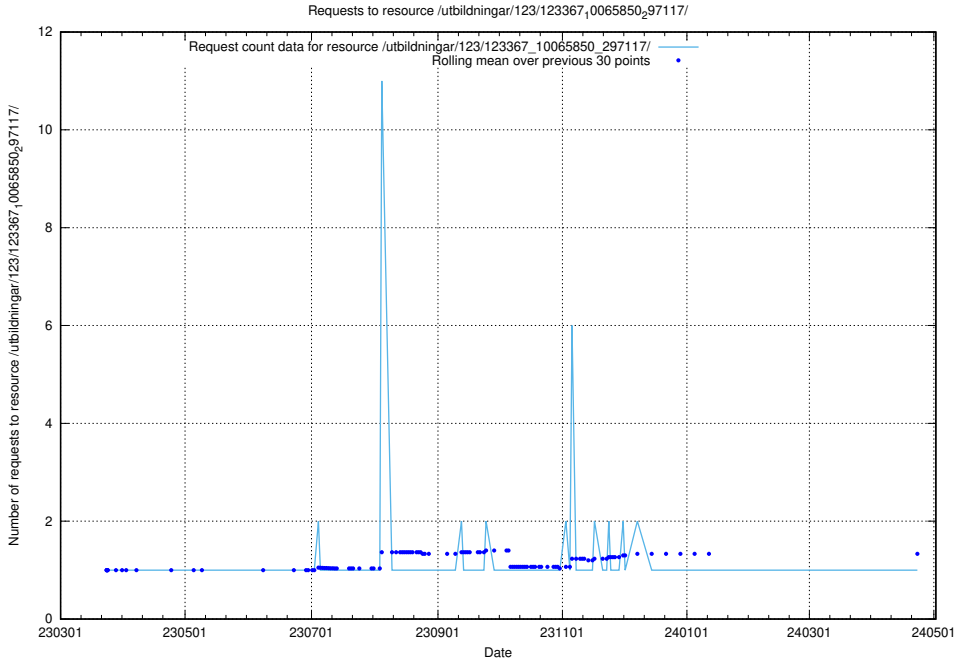

### 5.4790 Usage of /utbildningar/123/123367\_10065850\_297117/

Here, we count the number of requests to resource /utbildningar/123/123367\_10065850\_297117/.