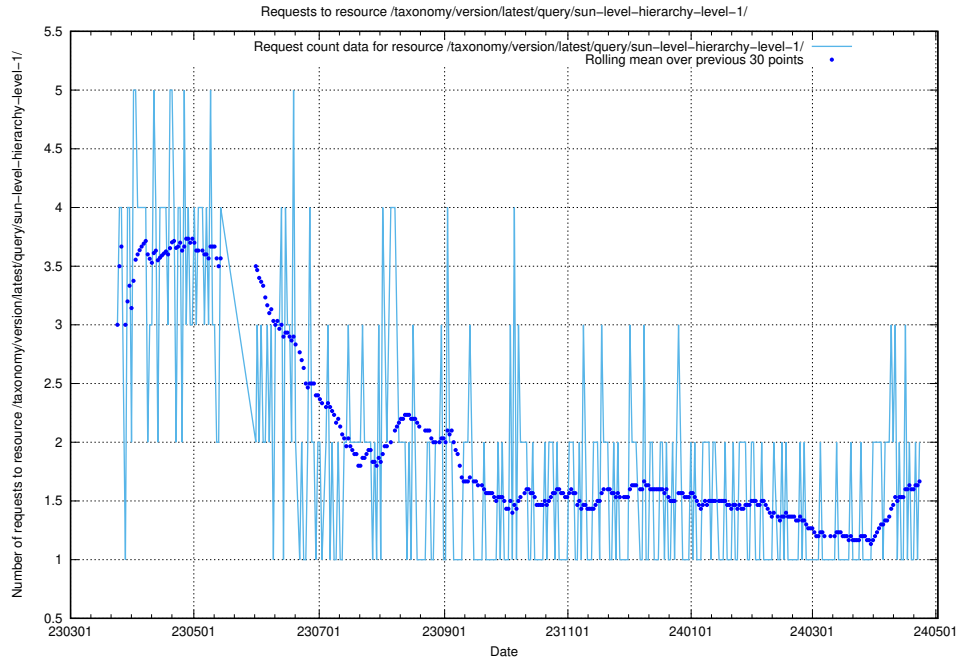

5.893 Usage of /taxonomy/version/latest/query/sun-level-hierarchy-level-1/

Here, we count the number of requests to resource /taxonomy/version/latest/query/sun-level-hierarchy-level-1/.