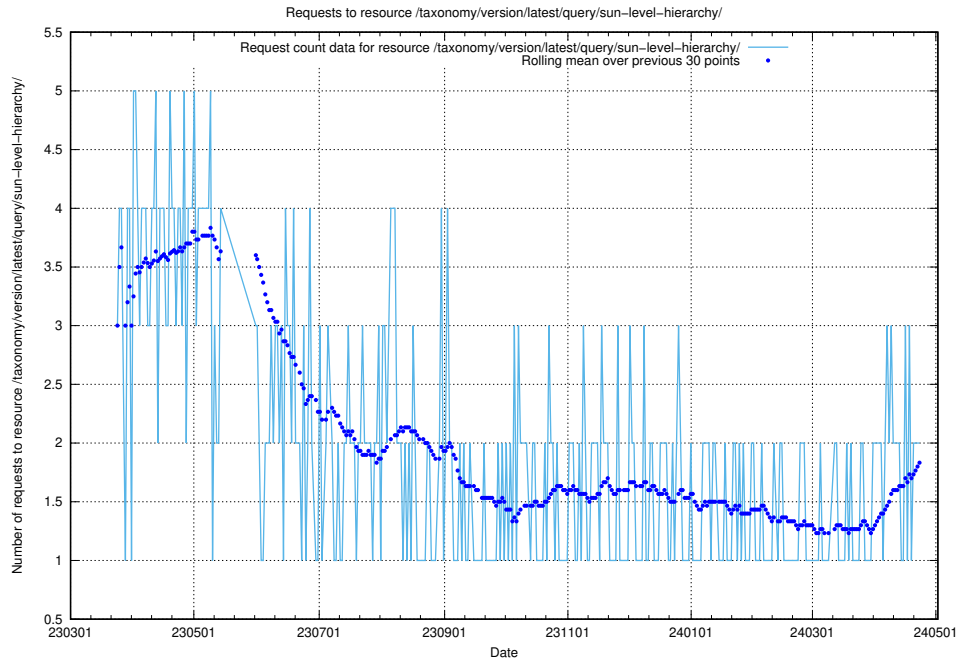

5.892 Usage of /taxonomy/version/latest/query/sun-level-hierarchy/

Here, we count the number of requests to resource /taxonomy/version/latest/query/sun-level-hierarchy/.