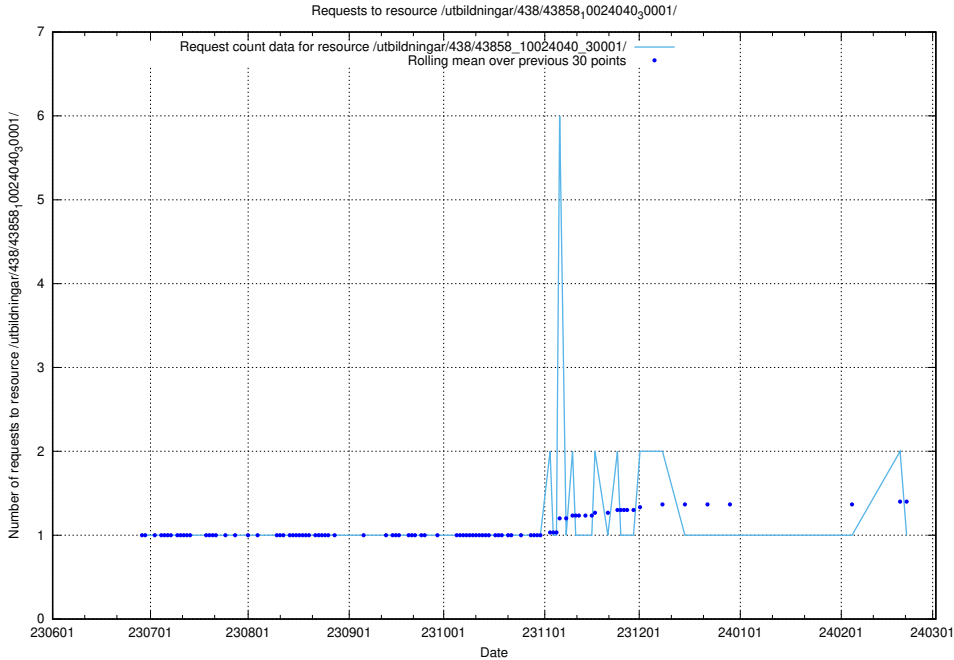

5.5359 Usage of /utbildningar/438/43858_10024040_30001/

Here, we count the number of requests to resource /utbildningar/438/43858_10024040_30001/.