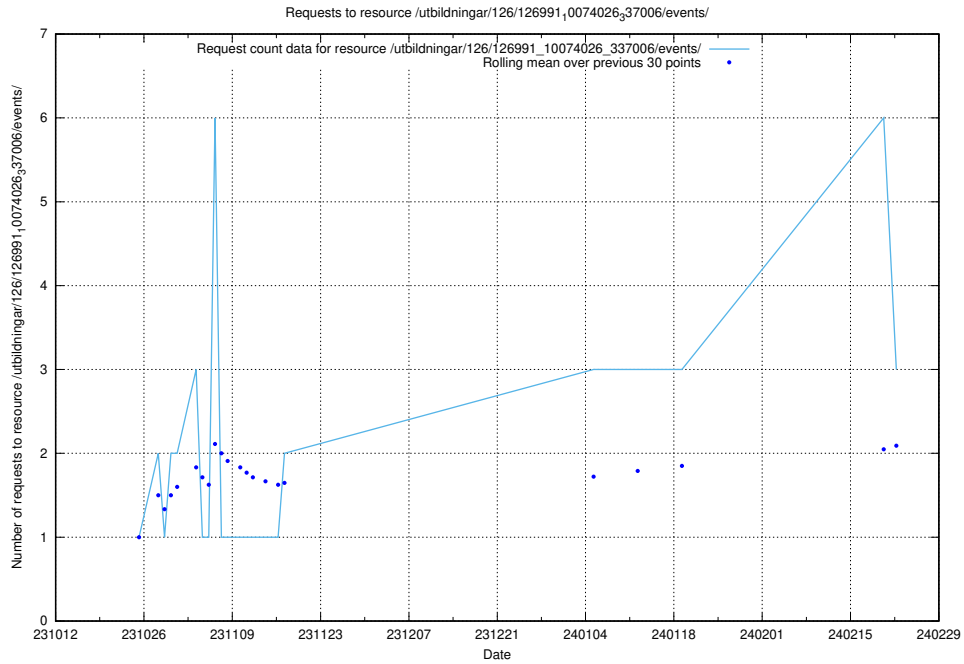

5.339 Usage of /utbildningar/126/126991_10074026_337006/events/

Here, we count the number of requests to resource /utbildningar/126/126991_10074026_337006/events/