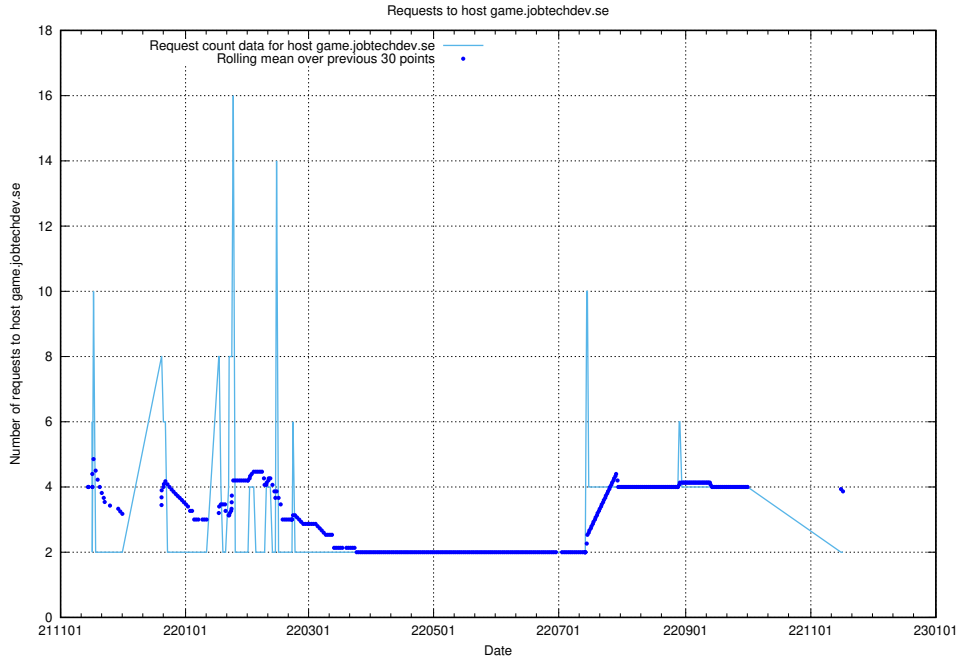

## 7.261 Usage of game.jobtechdev.se

Here, we count the number of requests to host game.jobtechdev.se.