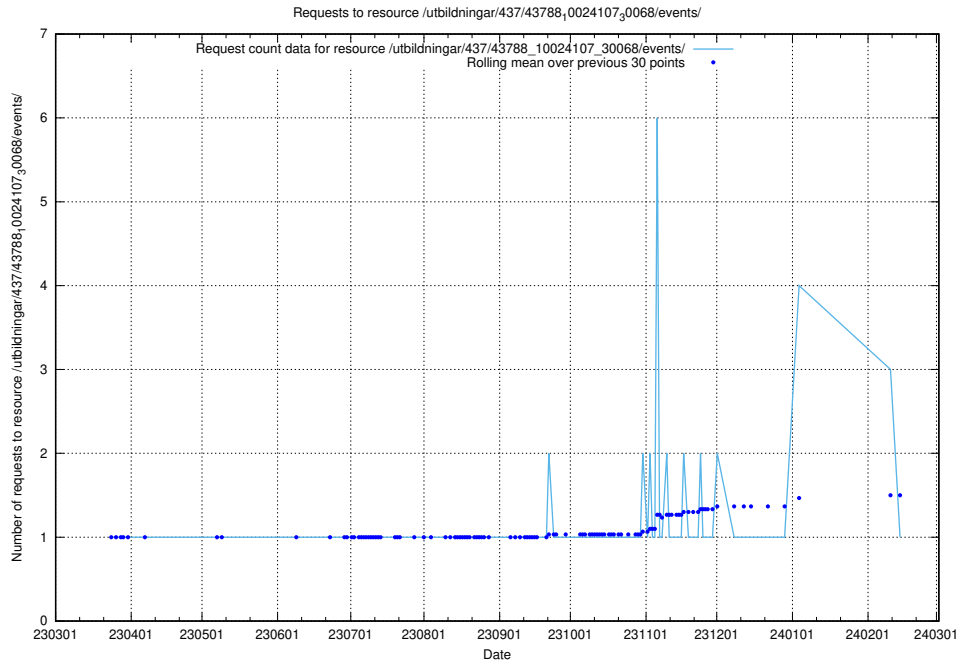

5.6109 Usage of /utbildningar/437/43788_10024107_30068/events/

Here, we count the number of requests to resource /utbildningar/437/43788_10024107_30068/events/.