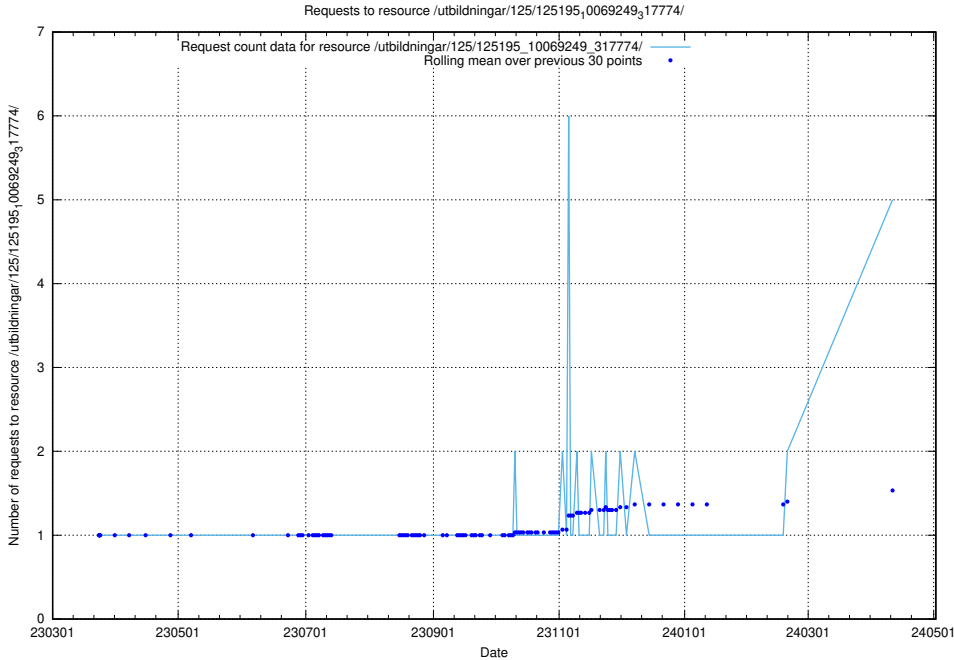

5.115 Usage of /utbildningar/125/125195_10069249_317774/

Here, we count the number of requests to resource /utbildningar/125/125195_10069249_317774/.