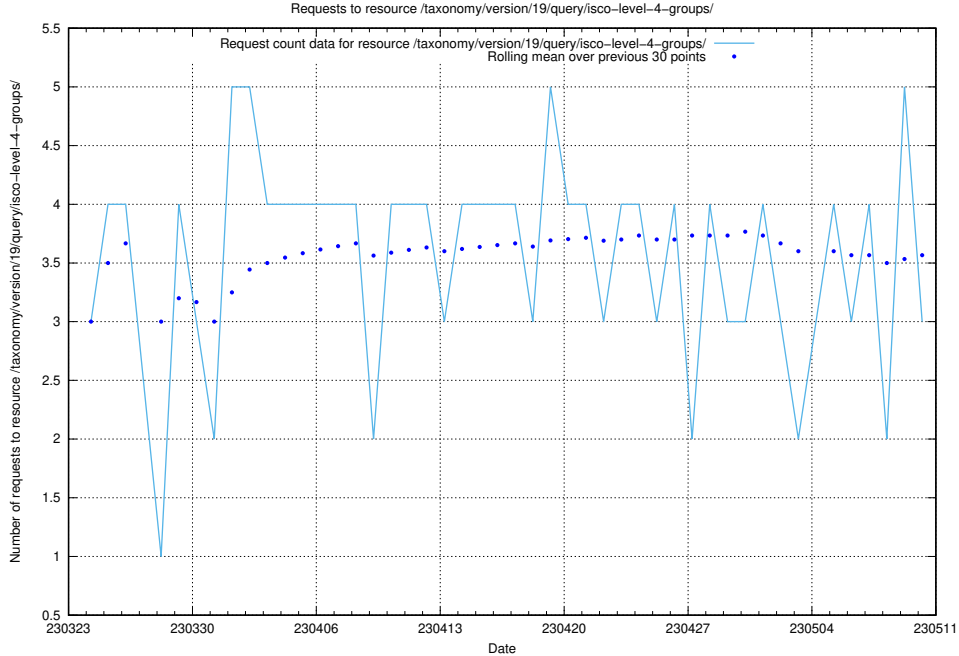

5.439 Usage of /taxonomy/version/19/query/isco-level-4-groups/

Here, we count the number of requests to resource /taxonomy/version/19/query/isco-level-4-groups/.