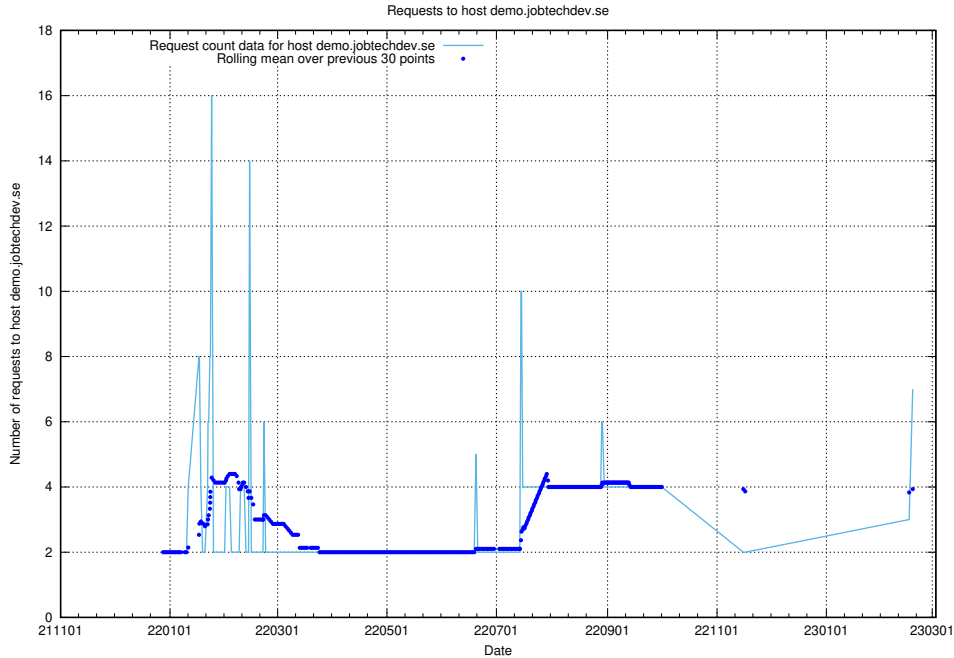

7.72 Usage of demo.jobtechdev.se

Here, we count the number of requests to host demo.jobtechdev.se.