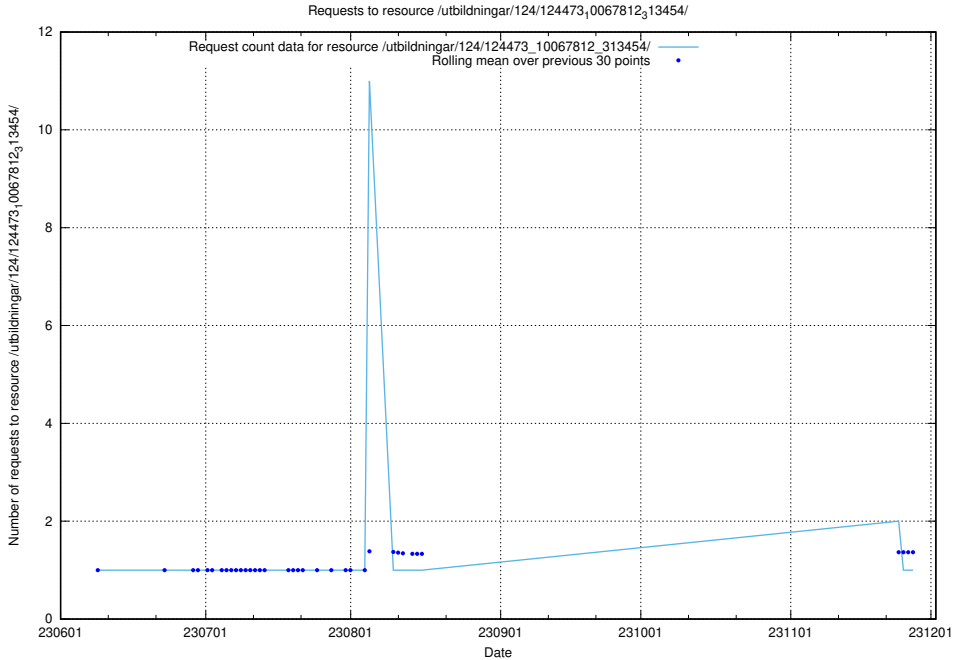

5.5831 Usage of /utbildningar/124/124473_10067812_313454/

Here, we count the number of requests to resource /utbildningar/124/124473_10067812_313454/.