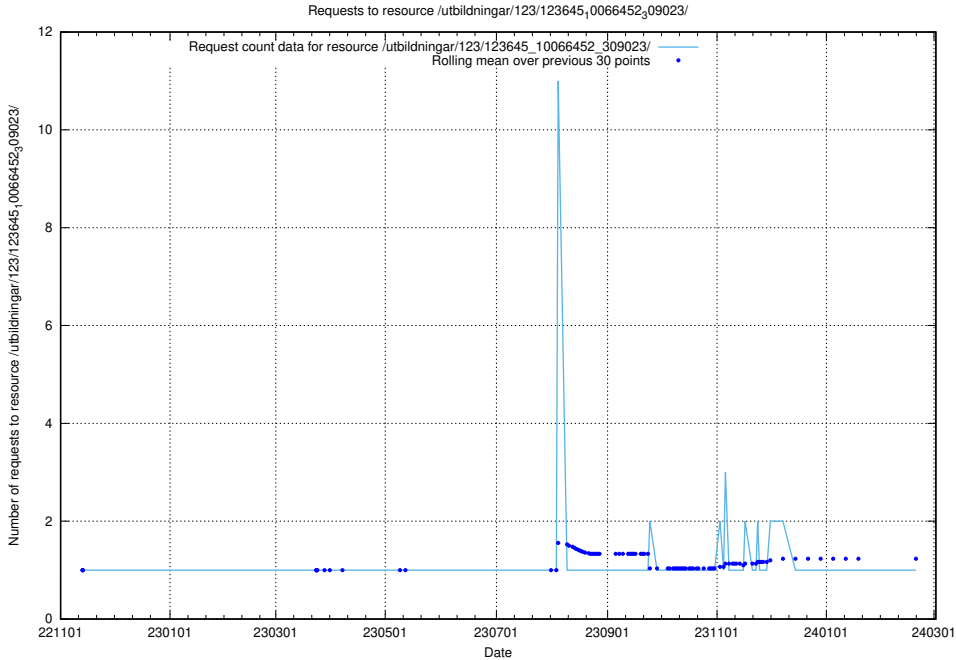

5.5873 Usage of /utbildningar/123/123645_10066452_309023/

Here, we count the number of requests to resource /utbildningar/123/123645_10066452_309023/.