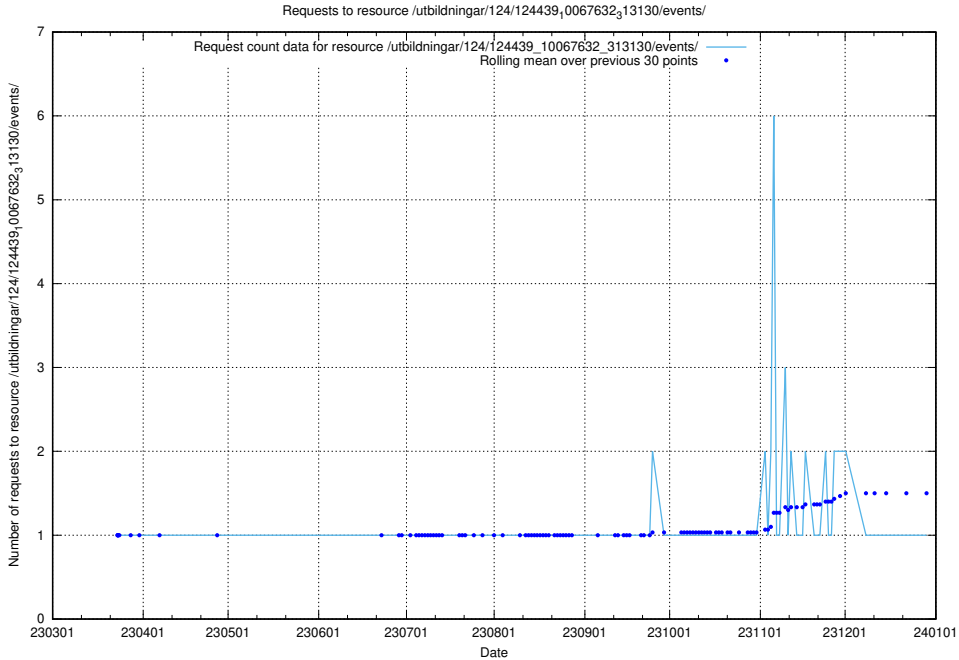

5.3601 Usage of /utbildningar/124/124439_10067632_313130/events/

Here, we count the number of requests to resource /utbildningar/124/124439_10067632_313130/events/