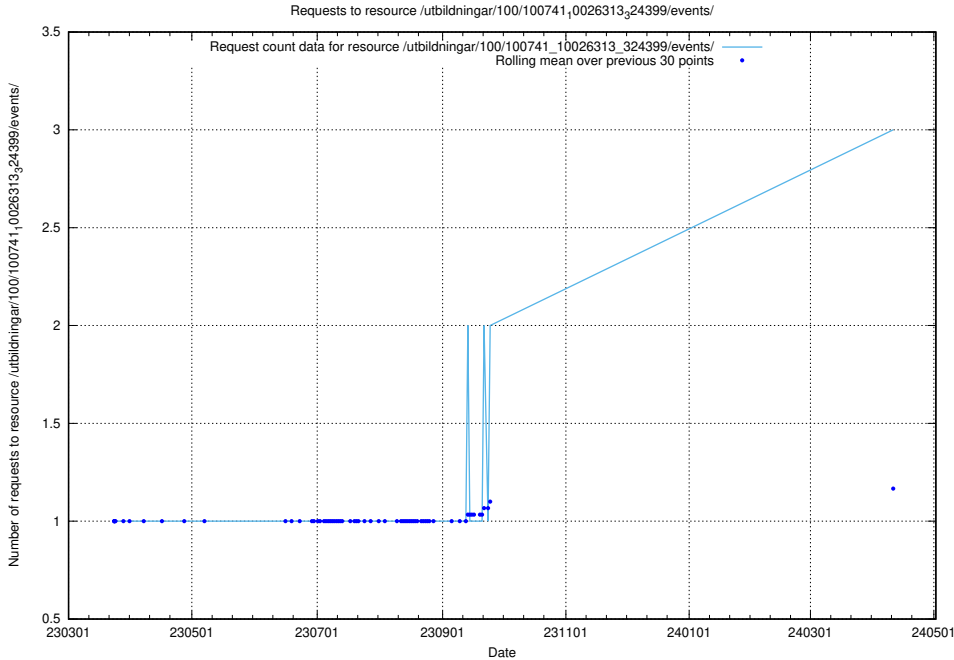

5.386 Usage of /utbildningar/100/100741_10026313_324399/events/

Here, we count the number of requests to resource /utbildningar/100/100741_10026313_324399/events/