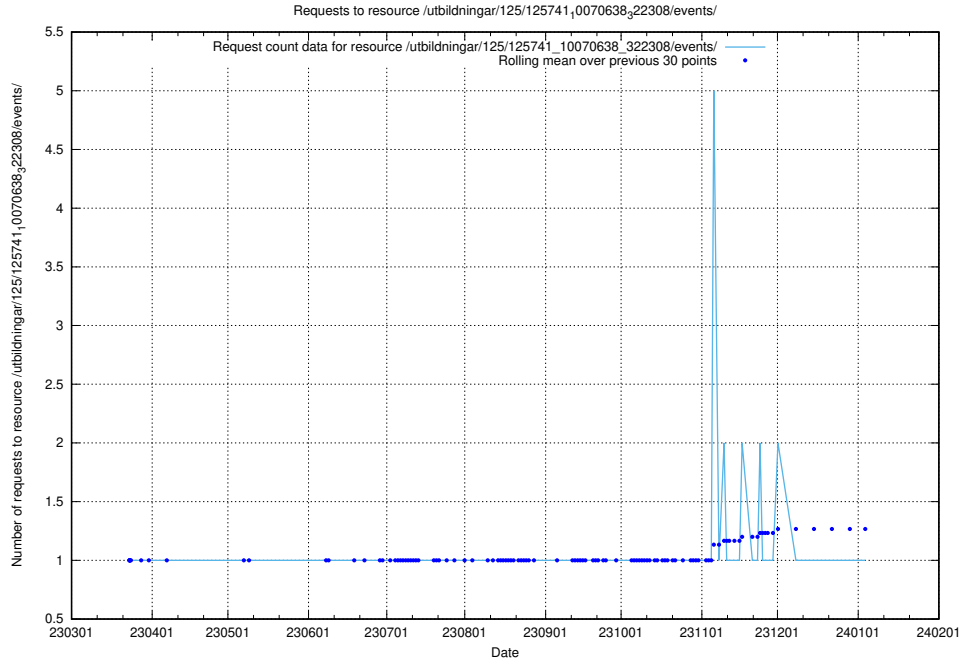

5.6413 Usage of /utbildningar/125/125741_10070638_322308/events/

Here, we count the number of requests to resource /utbildningar/125/125741_10070638_322308/events/