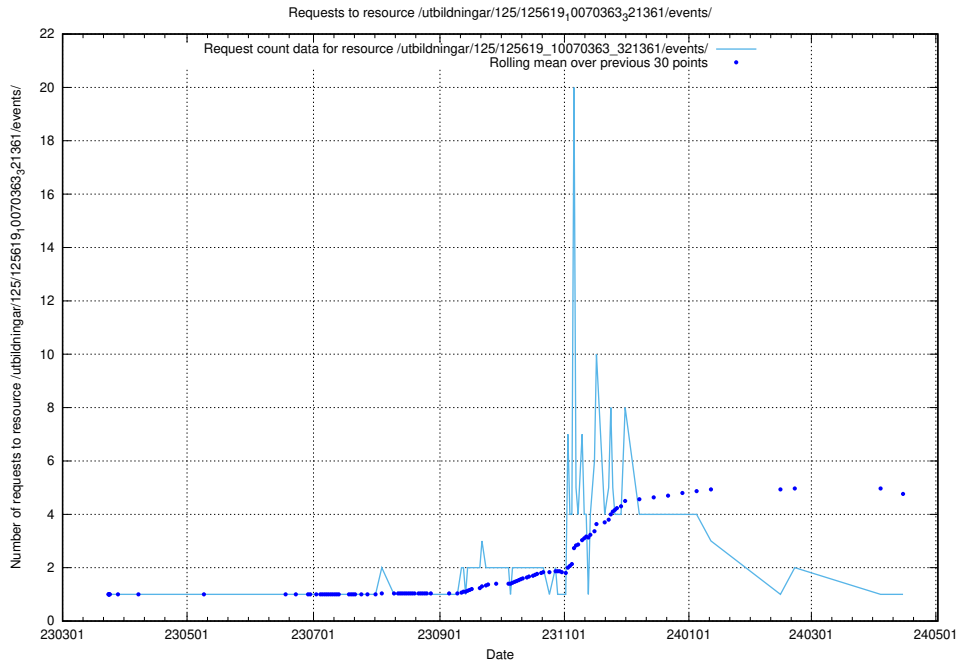

5.1063 Usage of /utbildningar/125/125619_10070363_321361/events/

Here, we count the number of requests to resource /utbildningar/125/125619_10070363_321361/events/