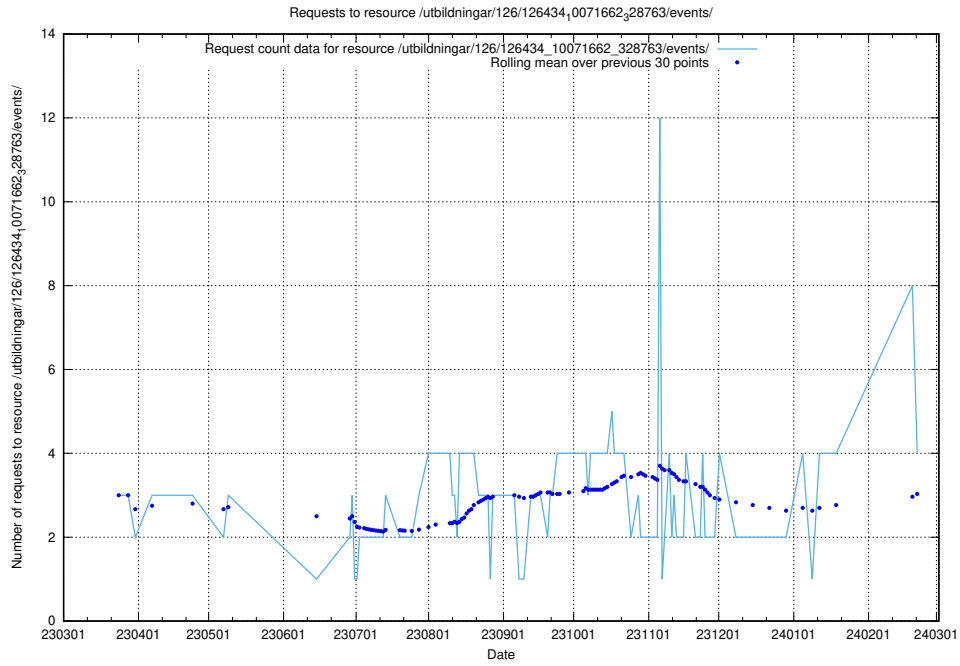

5.244 Usage of /utbildningar/126/126434_10071662_328763/events/

Here, we count the number of requests to resource /utbildningar/126/126434_10071662_328763/events/