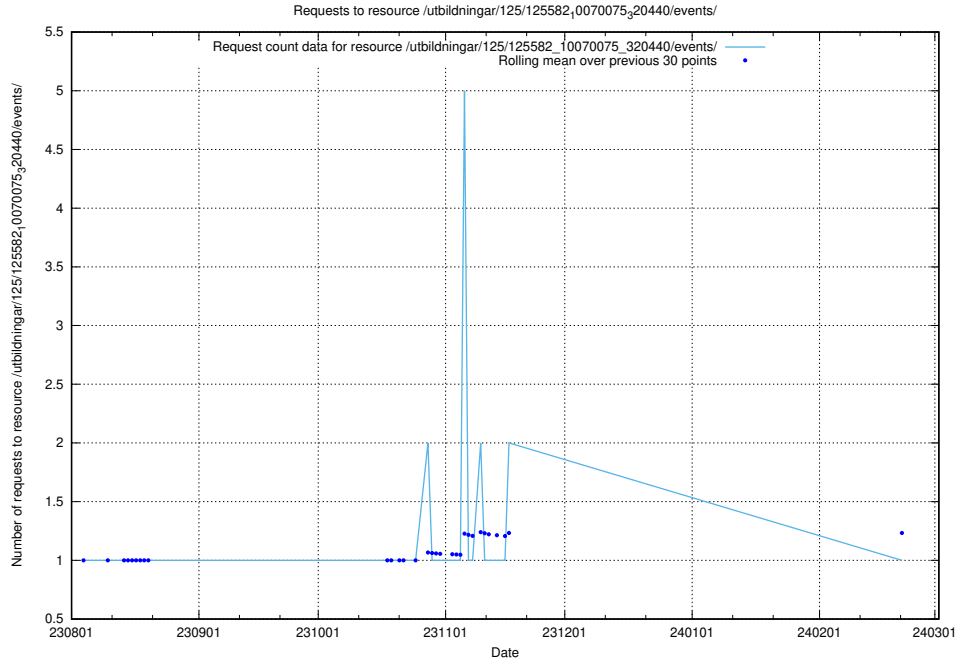

5.4814 Usage of /utbildningar/125/125582_10070075_320440/events/

Here, we count the number of requests to resource /utbildningar/125/125582_10070075_320440/events/