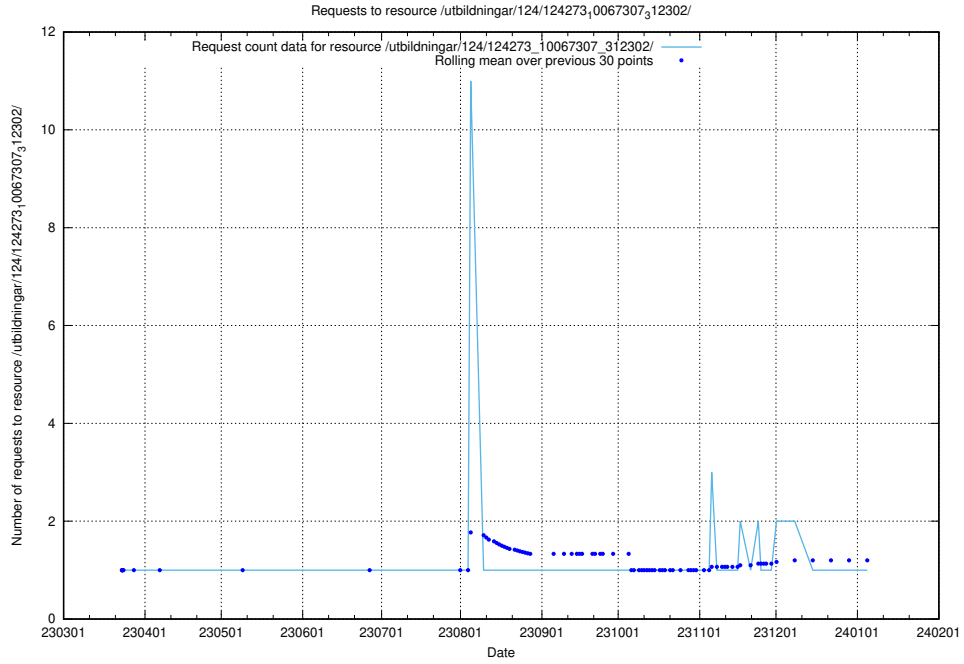

5.3935 Usage of /utbildningar/124/124273_10067307_312302/

Here, we count the number of requests to resource /utbildningar/124/124273_10067307_312302/.