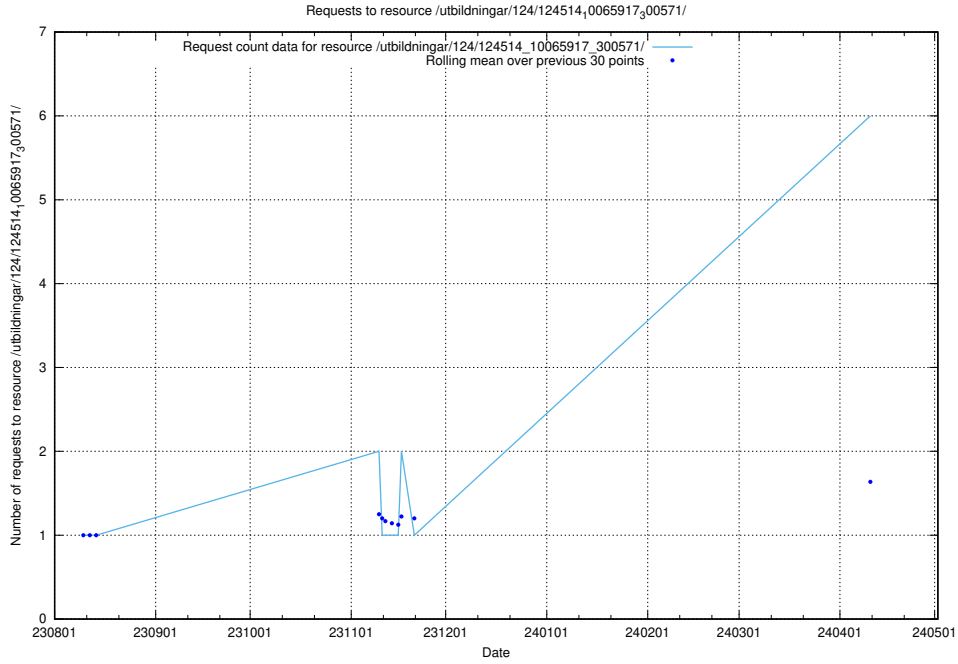

5.84 Usage of /utbildningar/124/124514_10065917_300571/

Here, we count the number of requests to resource /utbildningar/124/124514_10065917_300571/.