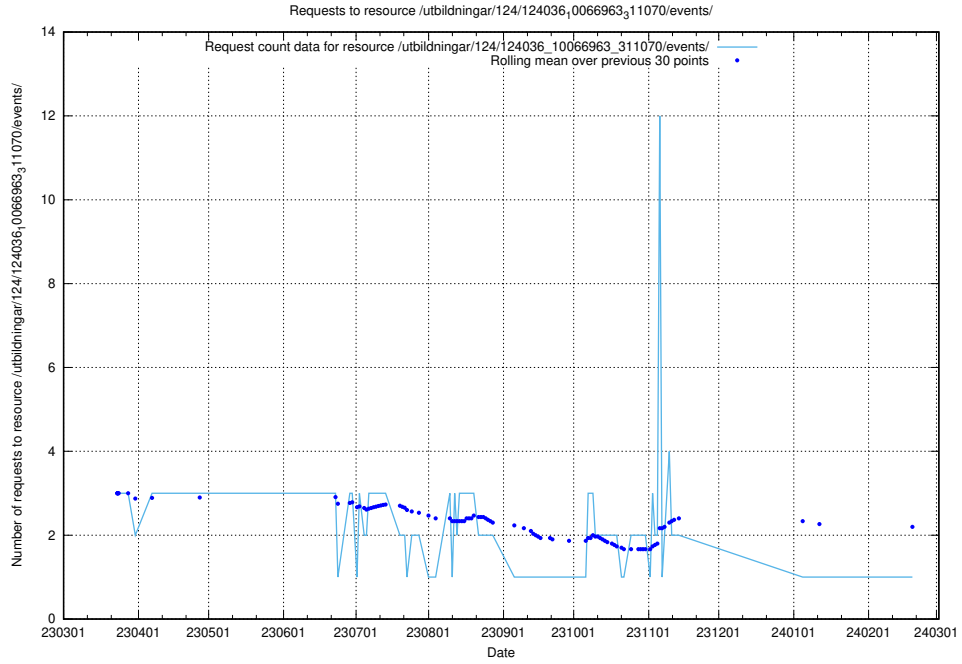

5.6190 Usage of /utbildningar/124/124036_10066963_311070/events/

Here, we count the number of requests to resource /utbildningar/124/124036_10066963_311070/events/