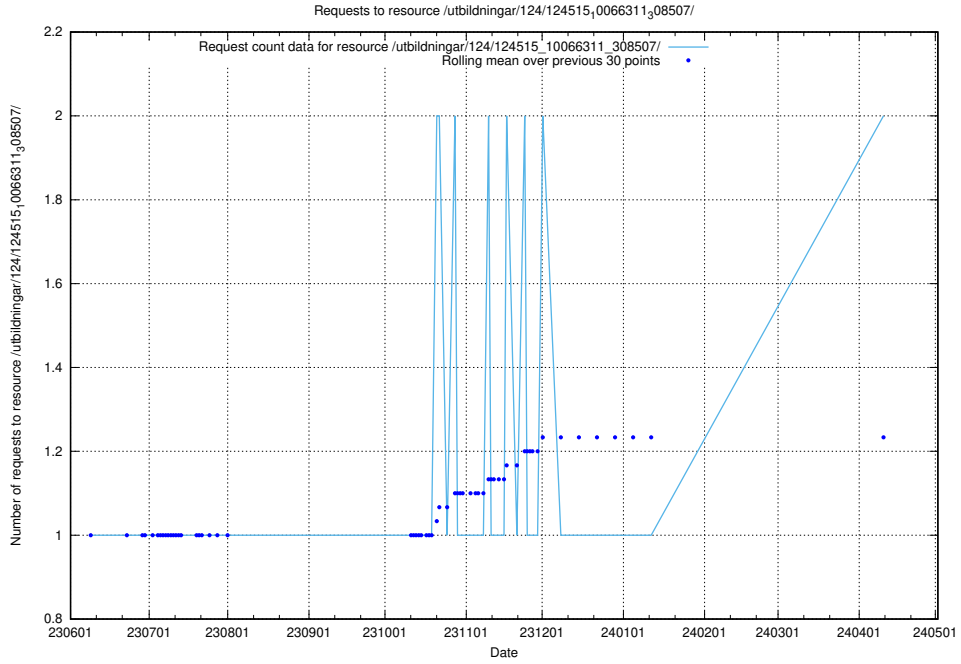

5.872 Usage of /utbildningar/124/124515_10066311_308507/

Here, we count the number of requests to resource /utbildningar/124/124515_10066311_308507/.