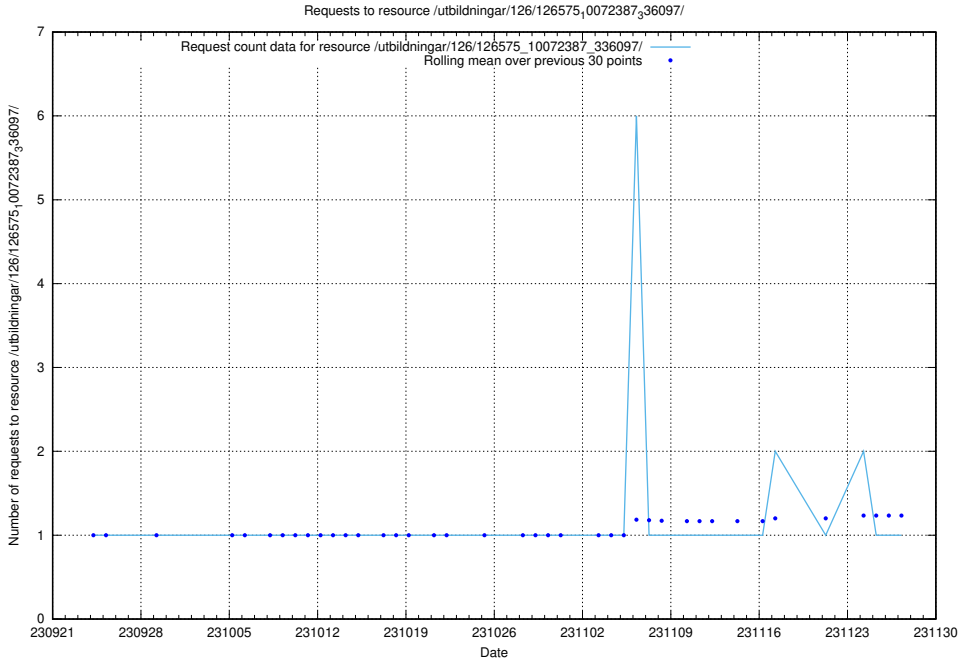

5.4418 Usage of /utbildningar/126/126575_10072387_336097/

Here, we count the number of requests to resource /utbildningar/126/126575_10072387_336097/.