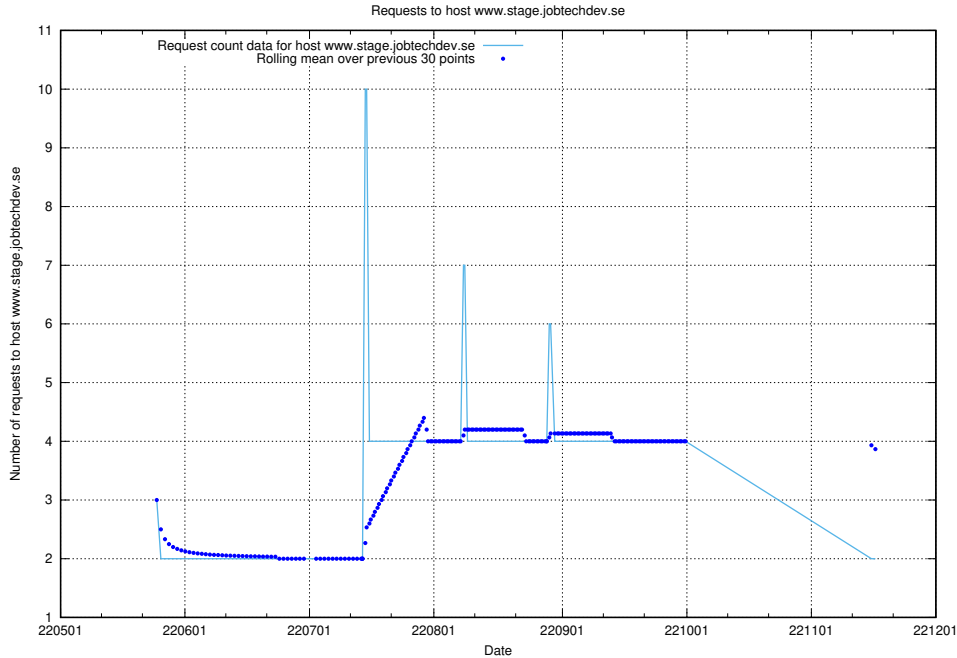

7.419 Usage of www.stage.jobtechdev.se

Here, we count the number of requests to host www.stage.jobtechdev.se.