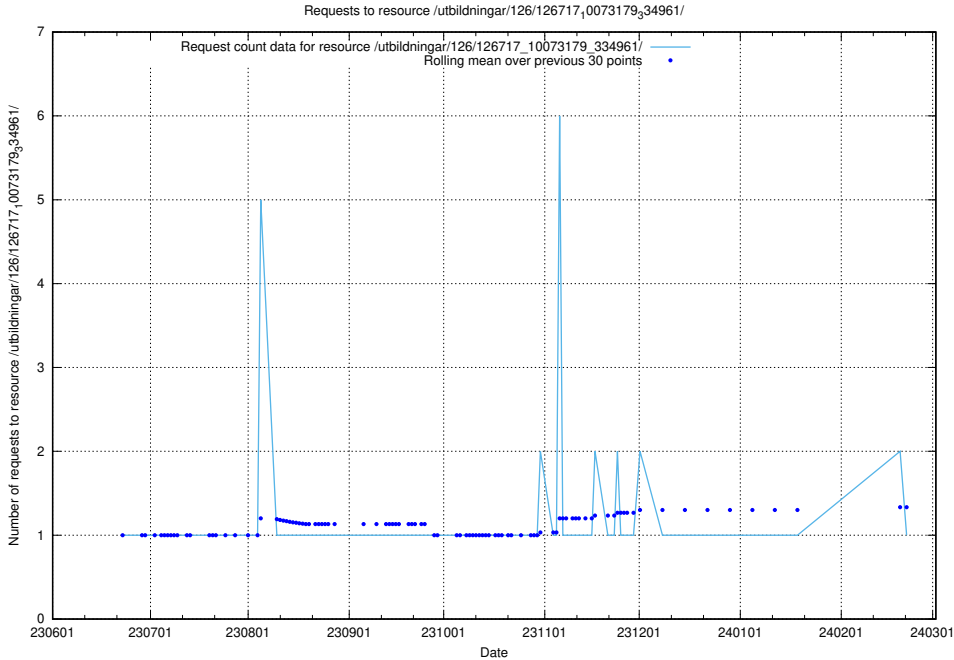

5.5553 Usage of /utbildningar/126/126717_10073179_334961/

Here, we count the number of requests to resource /utbildningar/126/126717_10073179_334961/.