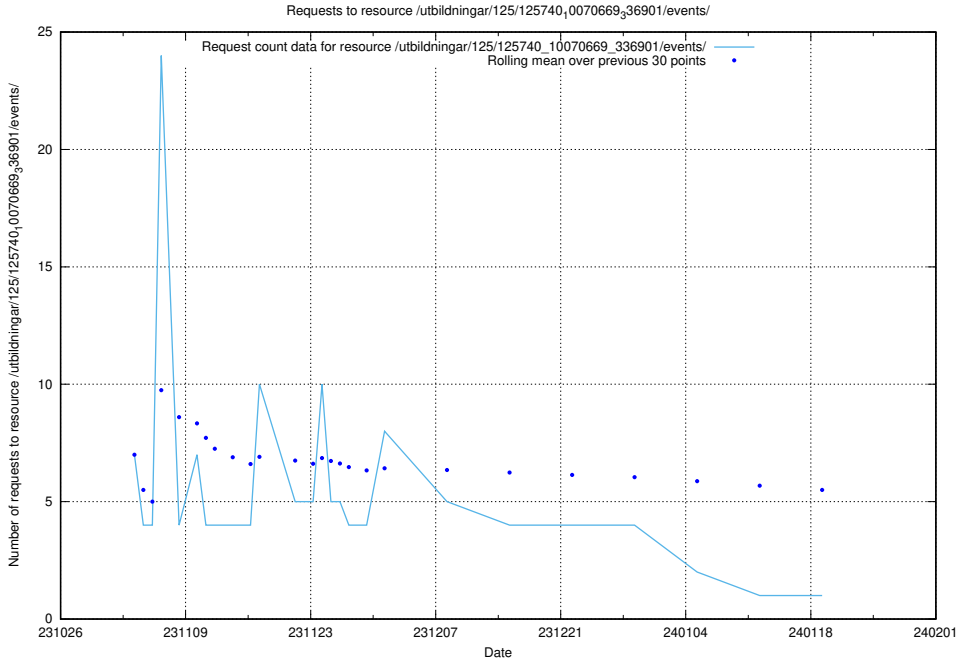

5.4080 Usage of /utbildningar/125/125740_10070669_336901/events/

Here, we count the number of requests to resource /utbildningar/125/125740_10070669_336901/events/