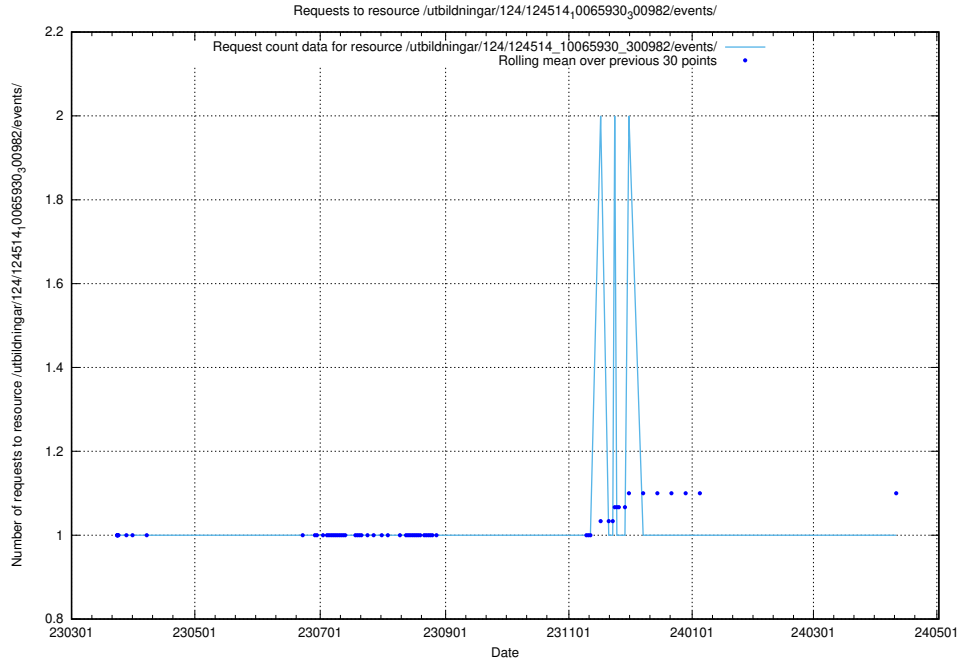

5.1845 Usage of /utbildningar/124/124514_10065930_300982/events/

Here, we count the number of requests to resource /utbildningar/124/124514_10065930_300982/events/