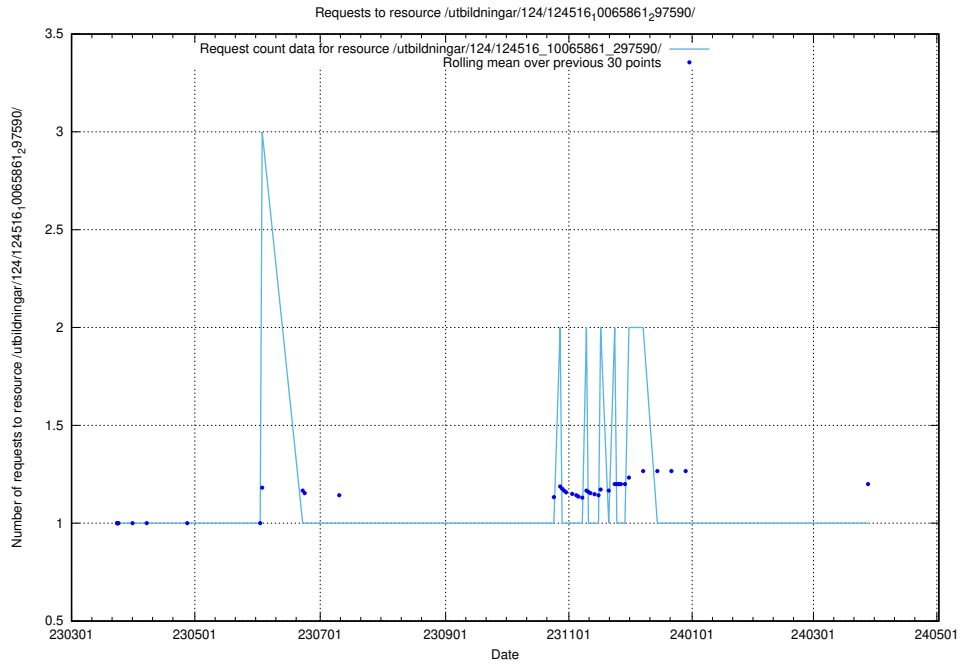

### 5.1443 Usage of /utbildningar/124/124516\_10065861\_297590/

Here, we count the number of requests to resource /utbildningar/124/124516\_10065861\_297590/.