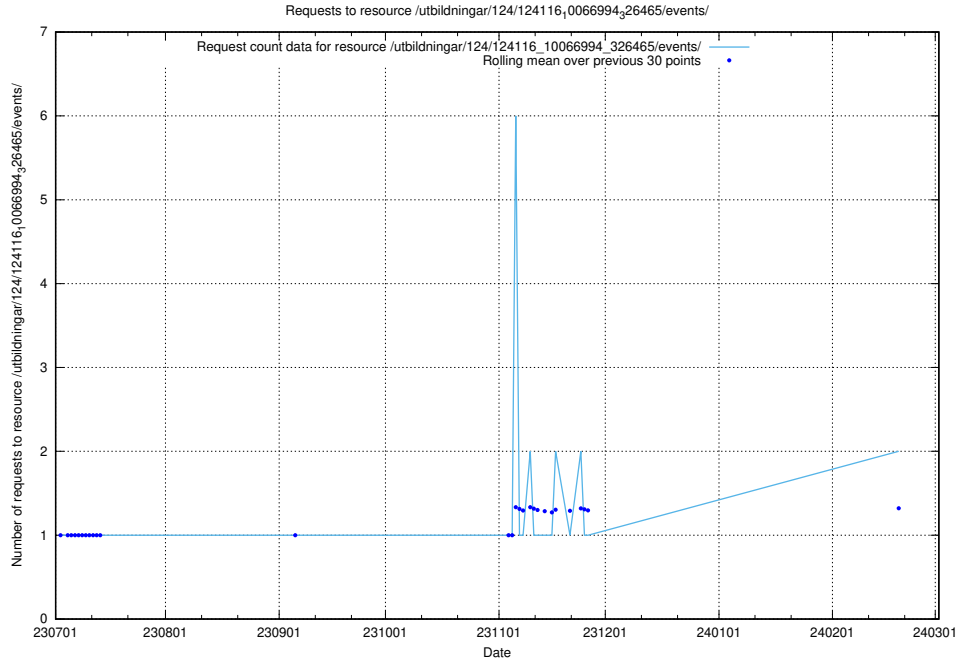

5.804 Usage of /utbildningar/124/124116_10066994_326465/events/

Here, we count the number of requests to resource /utbildningar/124/124116_10066994_326465/events/