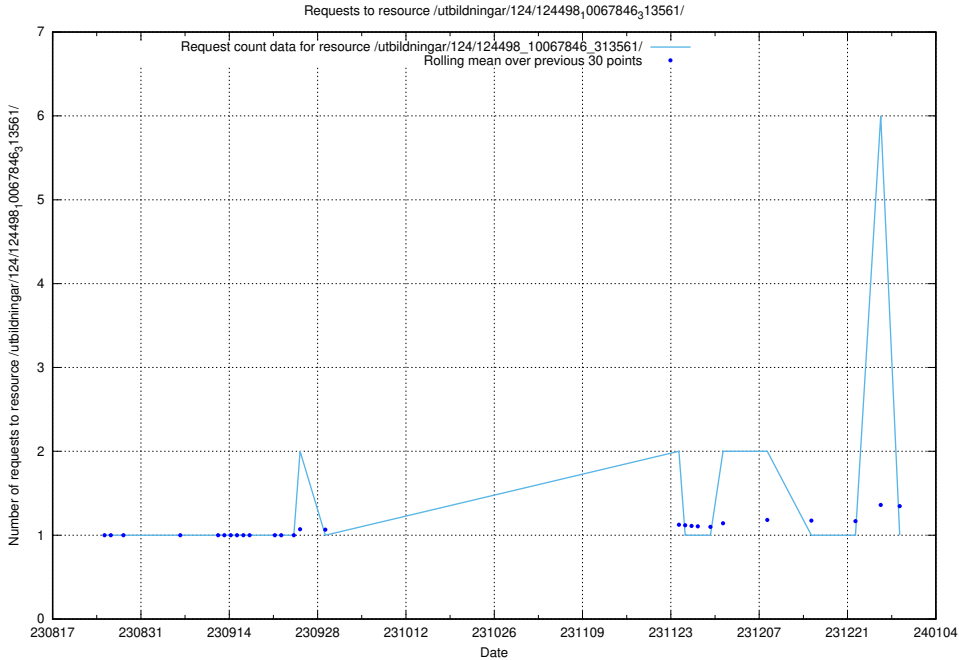

5.4662 Usage of /utbildningar/124/124498_10067846_313561/

Here, we count the number of requests to resource /utbildningar/124/124498_10067846_313561/.