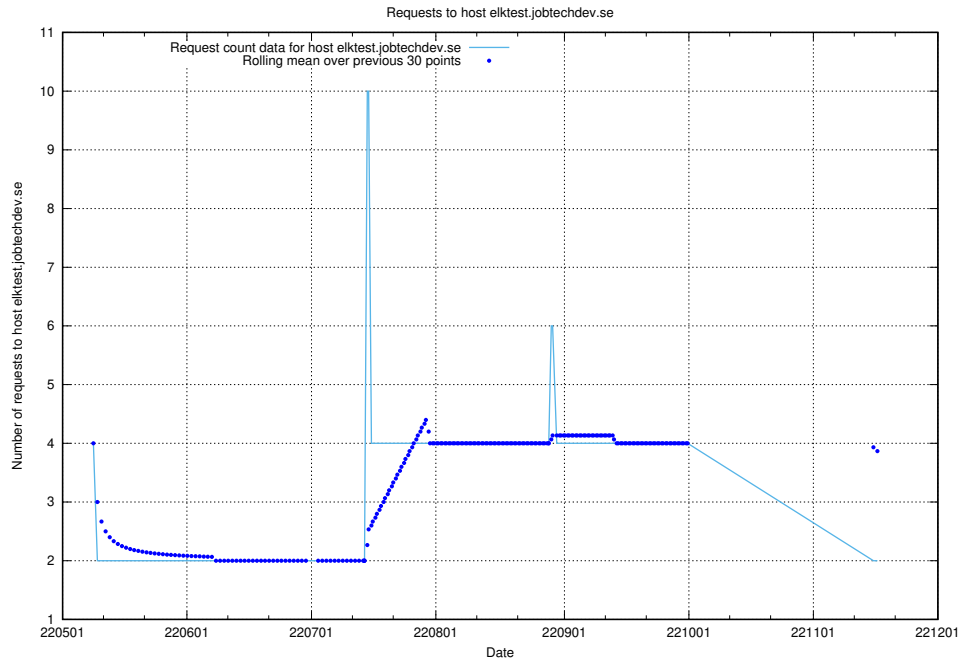

7.427 Usage of elktest.jobtechdev.se

Here, we count the number of requests to host elktest.jobtechdev.se.