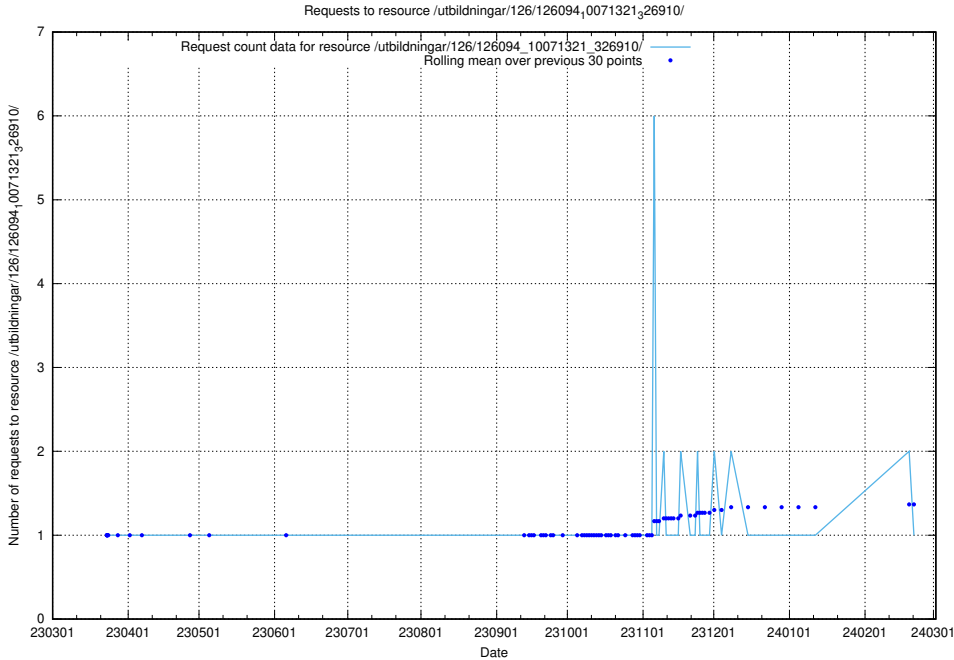

5.6359 Usage of /utbildningar/126/126094_10071321_326910/

Here, we count the number of requests to resource /utbildningar/126/126094_10071321_326910/.