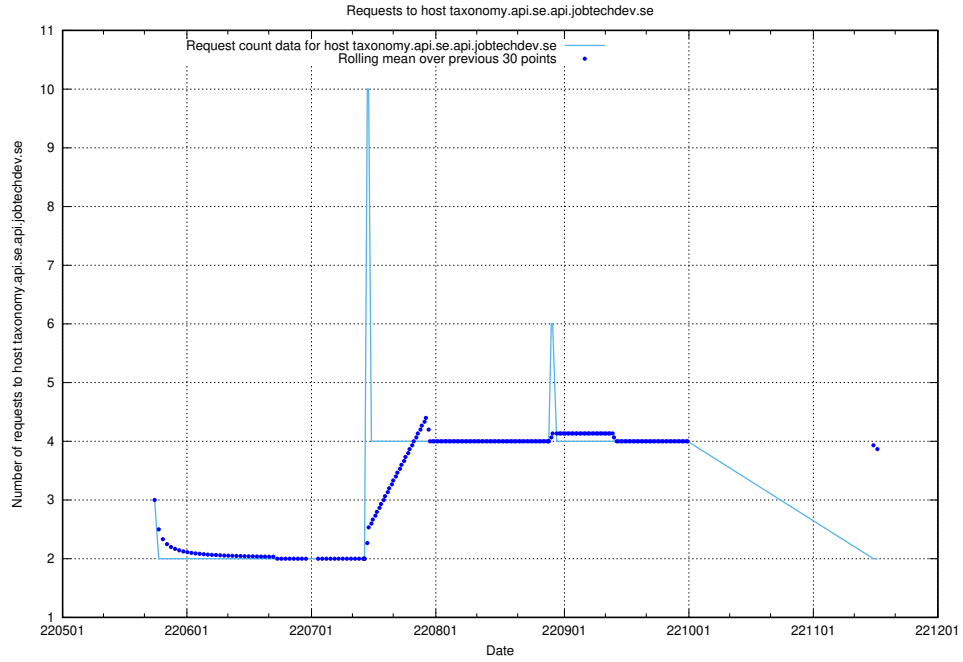

7.420 Usage of taxonomy.api.se.api.jobtechdev.se

Here, we count the number of requests to host taxonomy.api.se.api.jobtechdev.se.