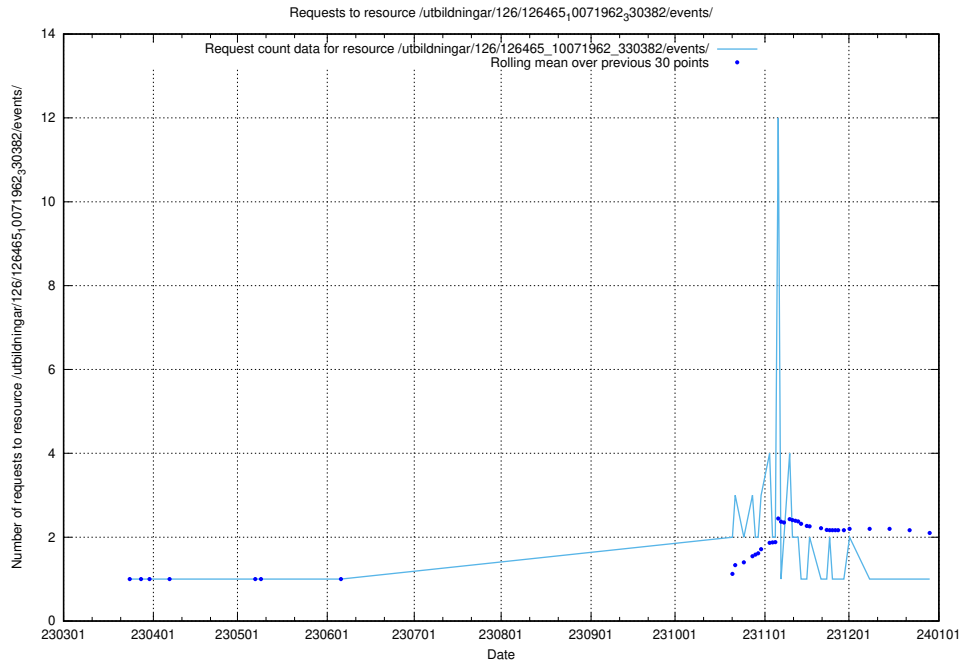

5.6131 Usage of /utbildningar/126/126465_10071962_330382/events/

Here, we count the number of requests to resource /utbildningar/126/126465_10071962_330382/events/