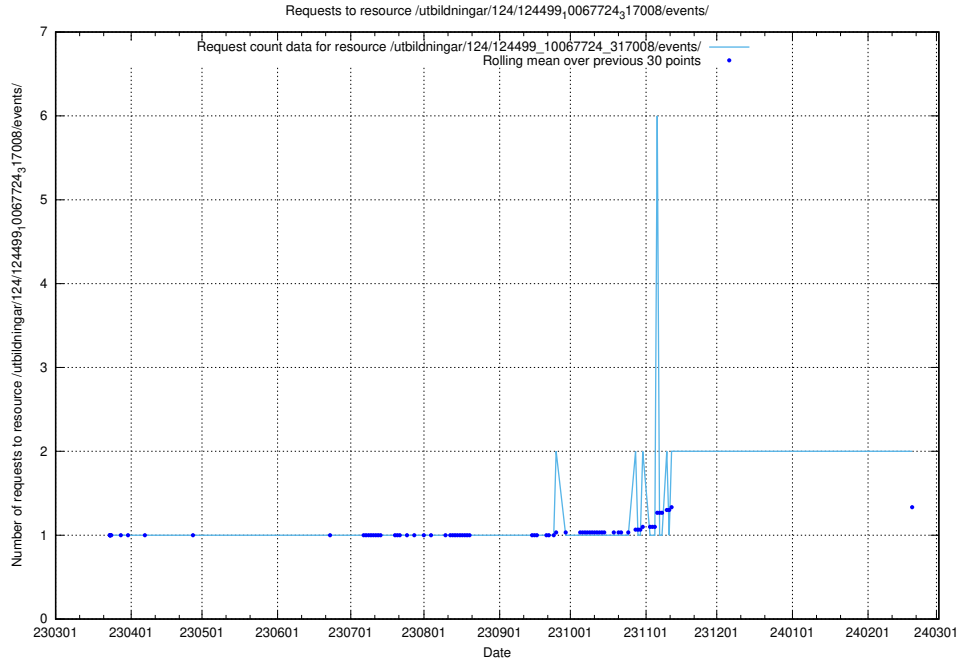

5.564 Usage of /utbildningar/124/124499_10067724_317008/events/

Here, we count the number of requests to resource /utbildningar/124/124499_10067724_317008/events/