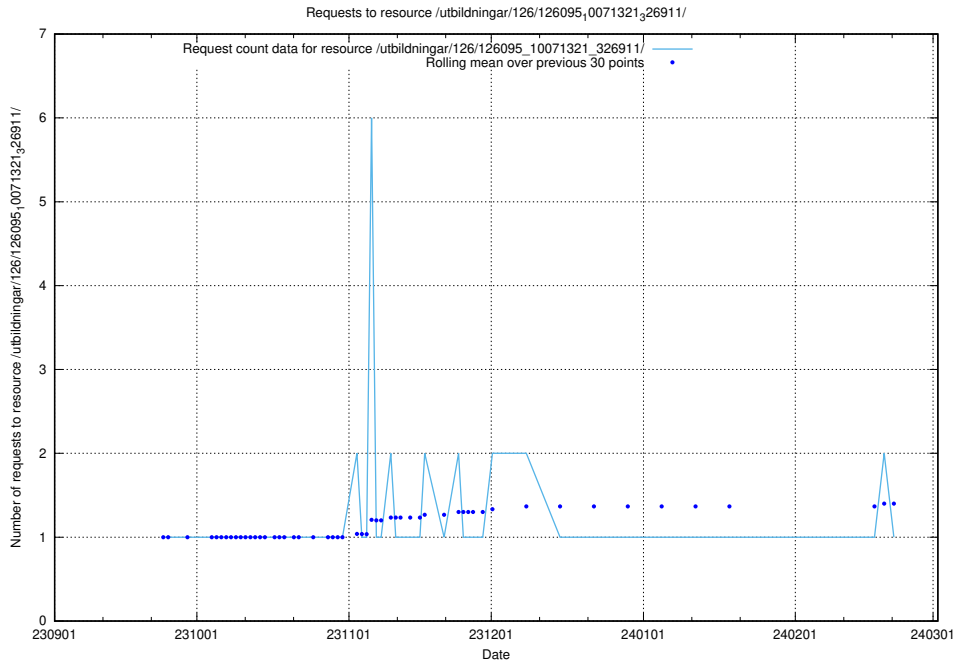

5.4422 Usage of /utbildningar/126/126095_10071321_326911/

Here, we count the number of requests to resource /utbildningar/126/126095_10071321_326911/.