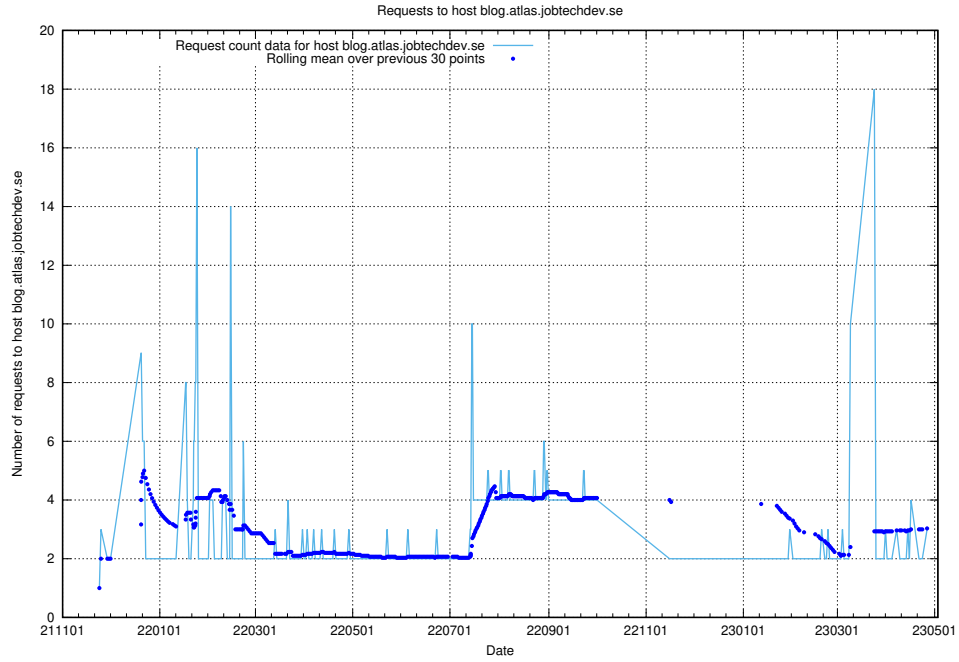

7.207 Usage of `blog.atlas.jobtechdev.se`

Here, we count the number of requests to host `blog.atlas.jobtechdev.se`.