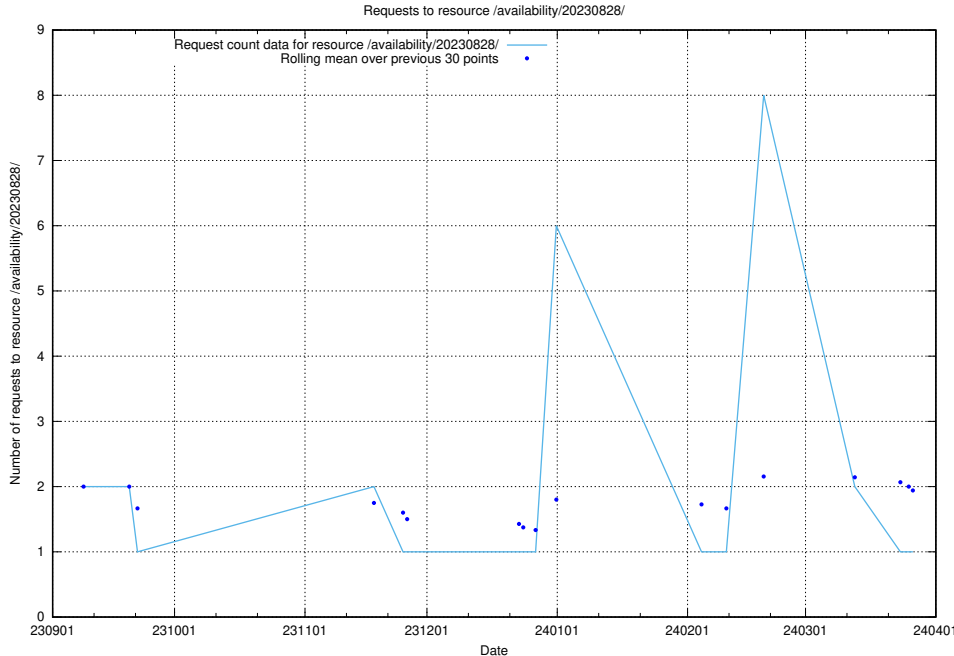

5.4571 Usage of /availability/20230828/

Here, we count the number of requests to resource /availability/20230828/.