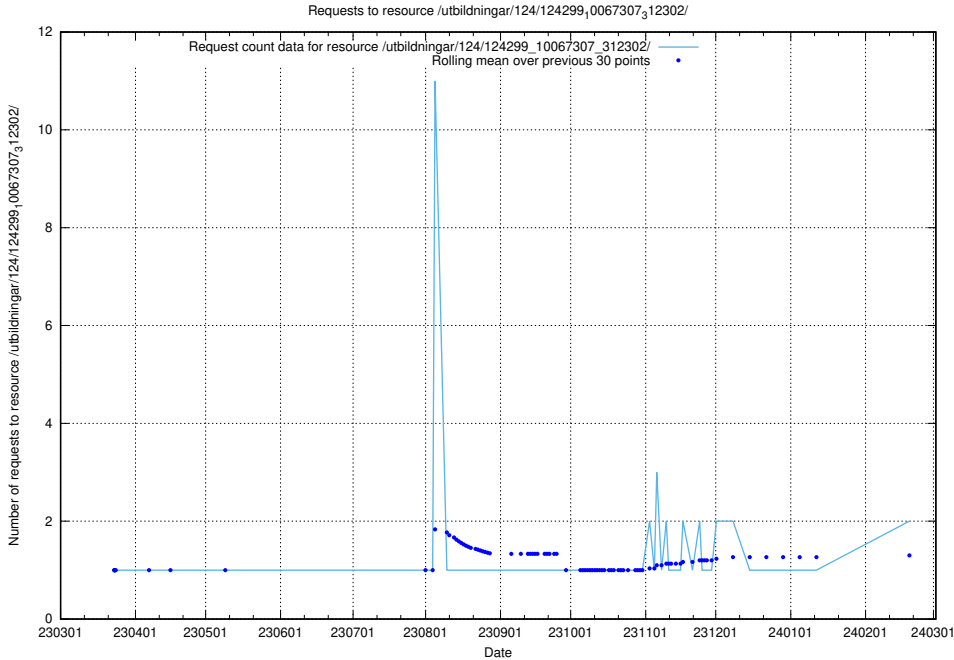

5.672 Usage of /utbildningar/124/124299_10067307_312302/

Here, we count the number of requests to resource /utbildningar/124/124299_10067307_312302/.