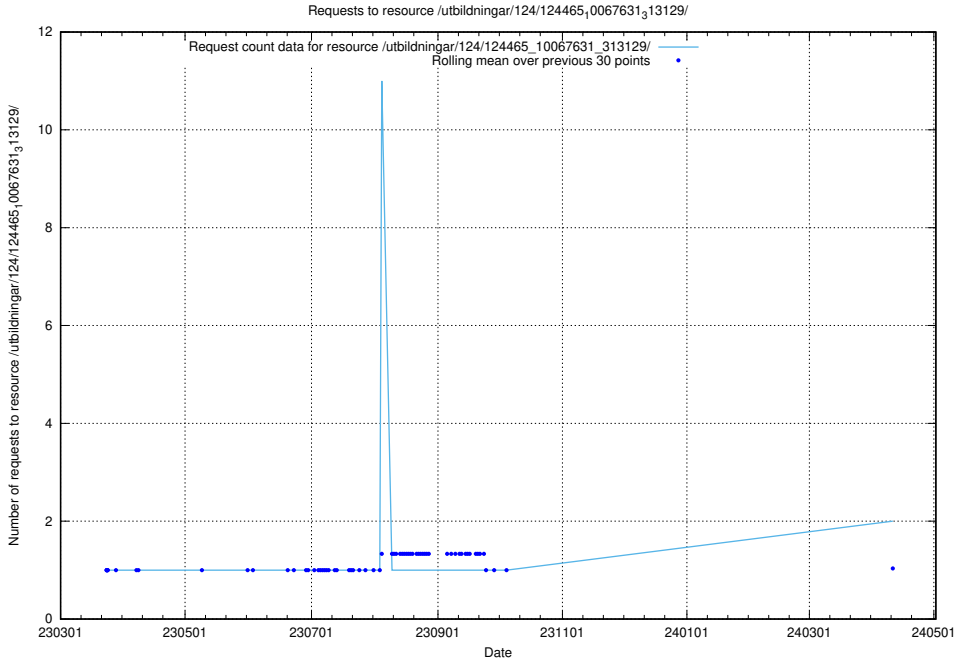

5.638 Usage of /utbildningar/124/124465_10067631_313129/

Here, we count the number of requests to resource /utbildningar/124/124465_10067631_313129/.