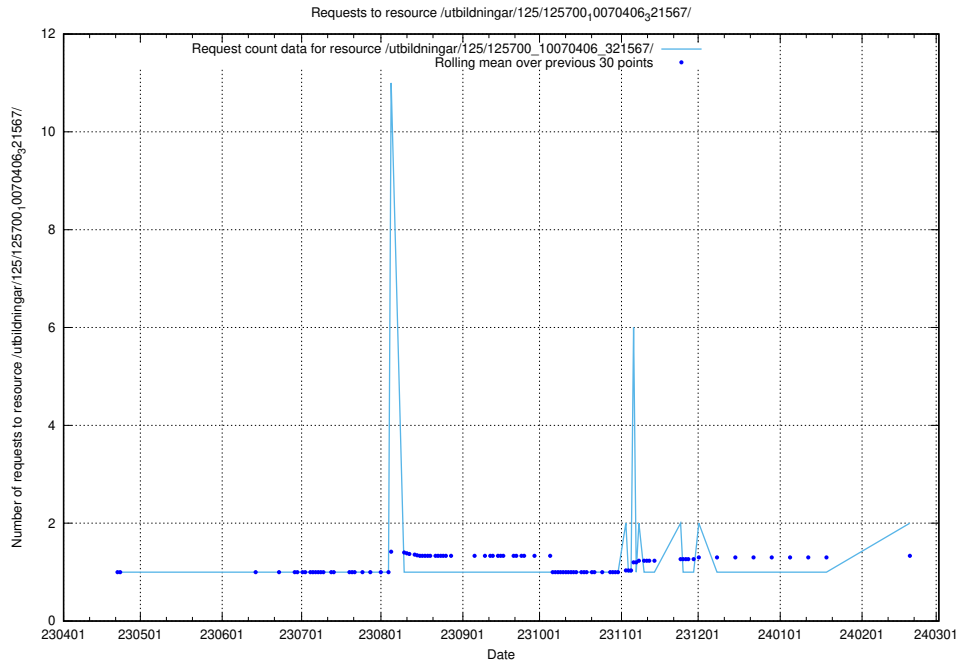

5.884 Usage of /utbildningar/125/125700_10070406_321567/

Here, we count the number of requests to resource /utbildningar/125/125700_10070406_321567/.