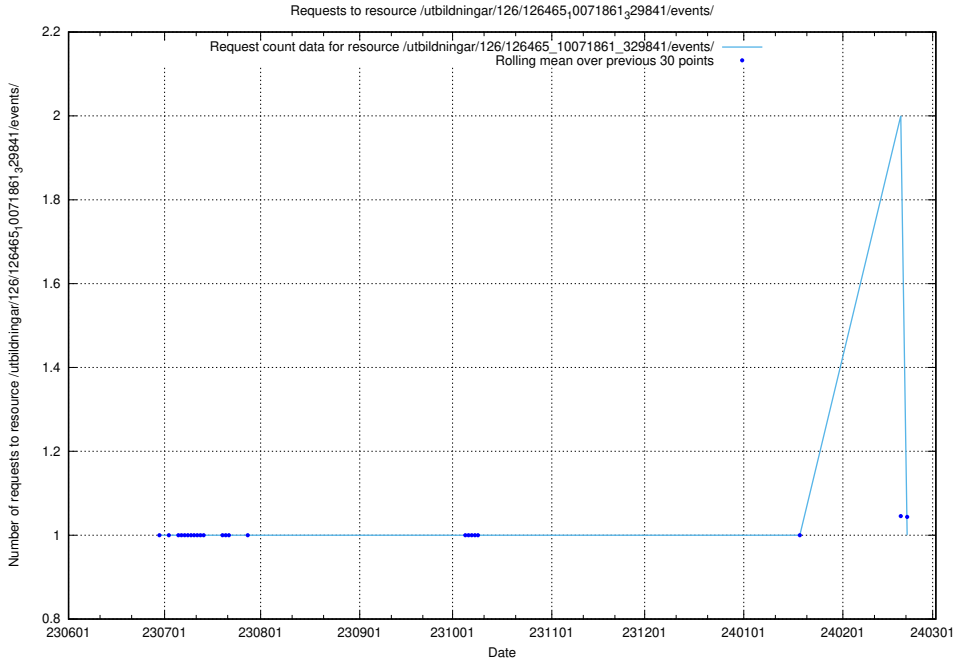

5.5315 Usage of /utbildningar/126/126465_10071861_329841/events/

Here, we count the number of requests to resource /utbildningar/126/126465_10071861_329841/events/