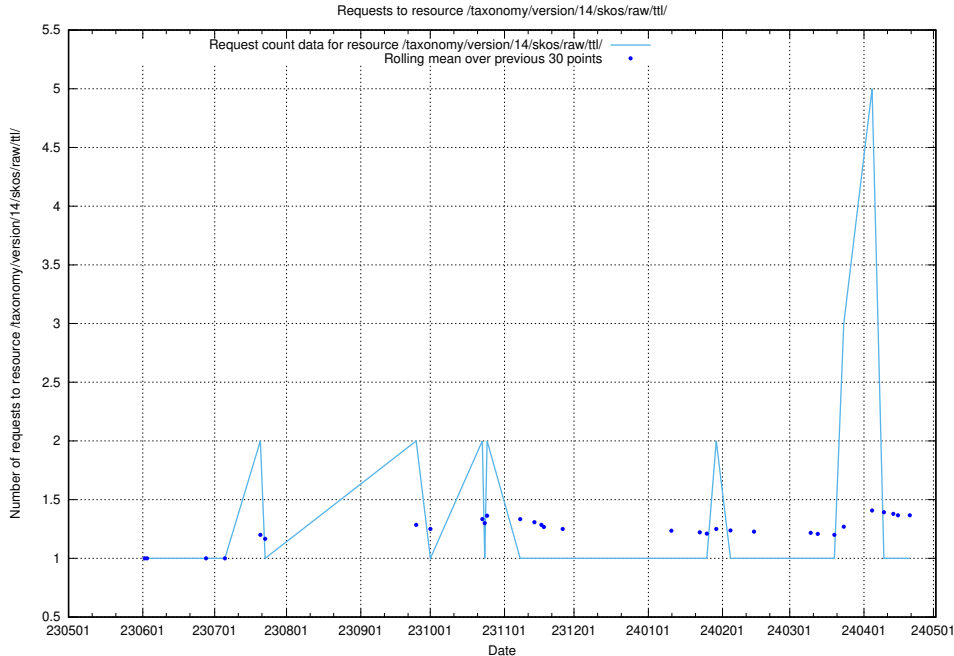

5.5860 Usage of /taxonomy/version/14/skos/raw/ttl/

Here, we count the number of requests to resource /taxonomy/version/14/skos/raw/ttl/.