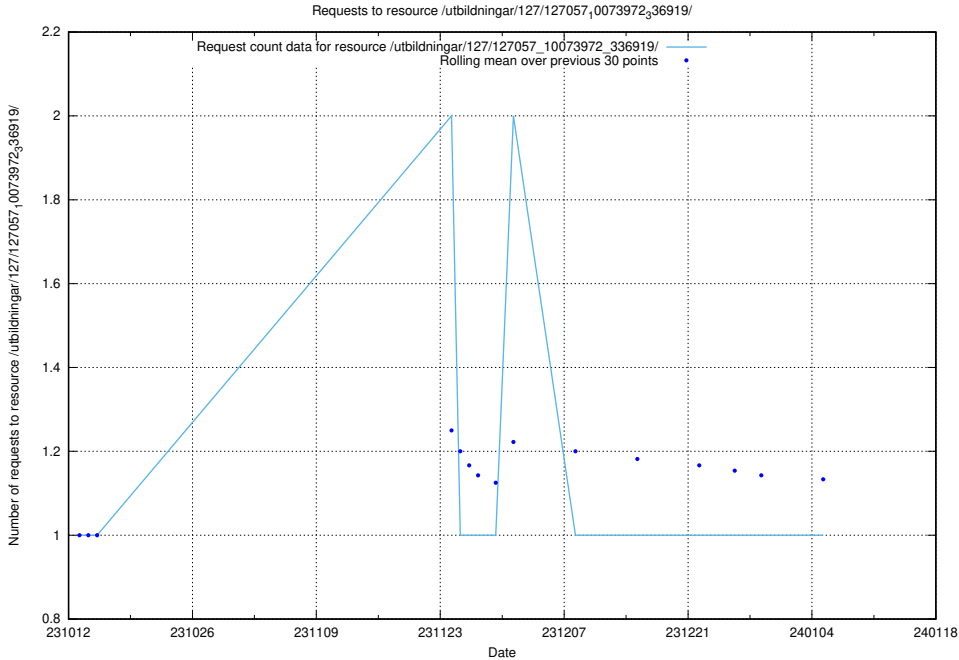

5.4286 Usage of /utbildningar/127/127057_10073972_336919/

Here, we count the number of requests to resource /utbildningar/127/127057_10073972_336919/.