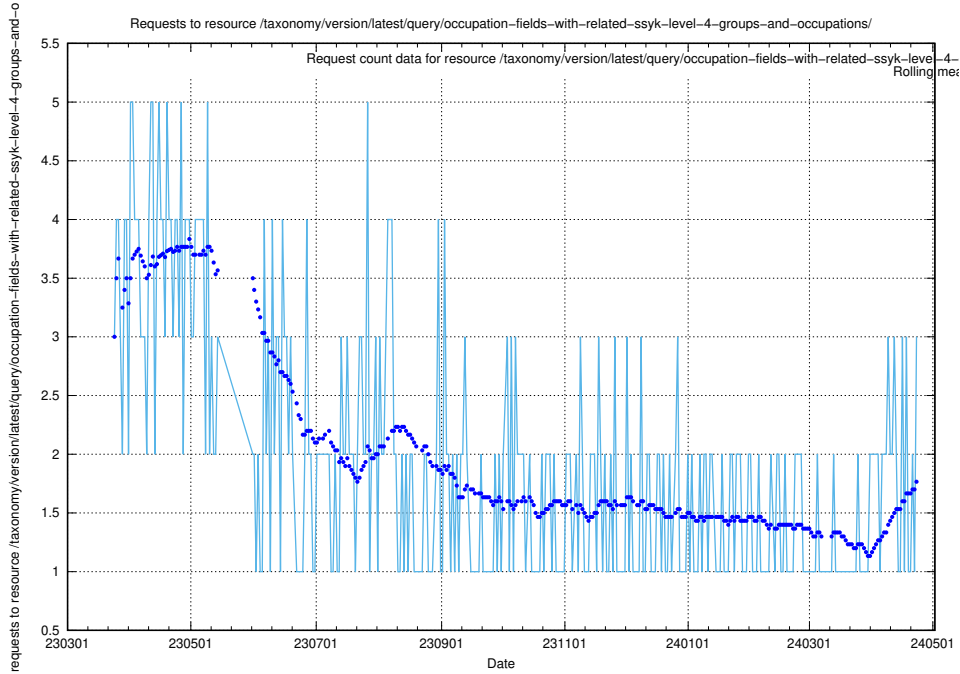

5.429 Usage of /taxonomy/version/latest/query/occupation-fields-with-related-ssyk-level-4-groups-and-occupations/

Here, we count the number of requests to resource /taxonomy/version/latest/query/occupation-fields-with-related-ssyk-level-4-groups-and-occupations/.