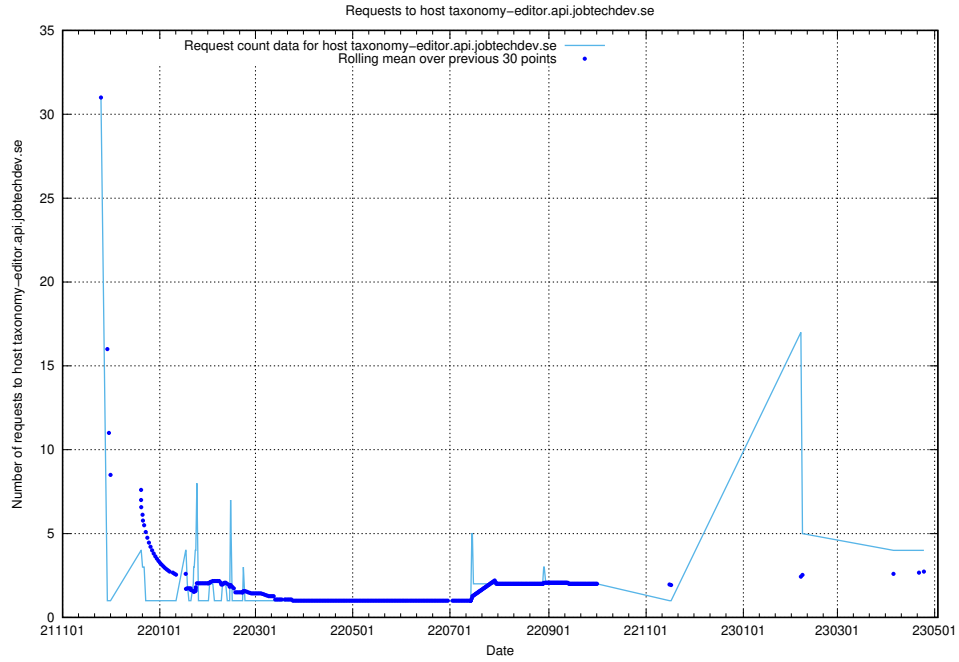

7.135 Usage of taxonomy-editor.api.jobtechdev.se

Here, we count the number of requests to host taxonomy-editor.api.jobtechdev.se.