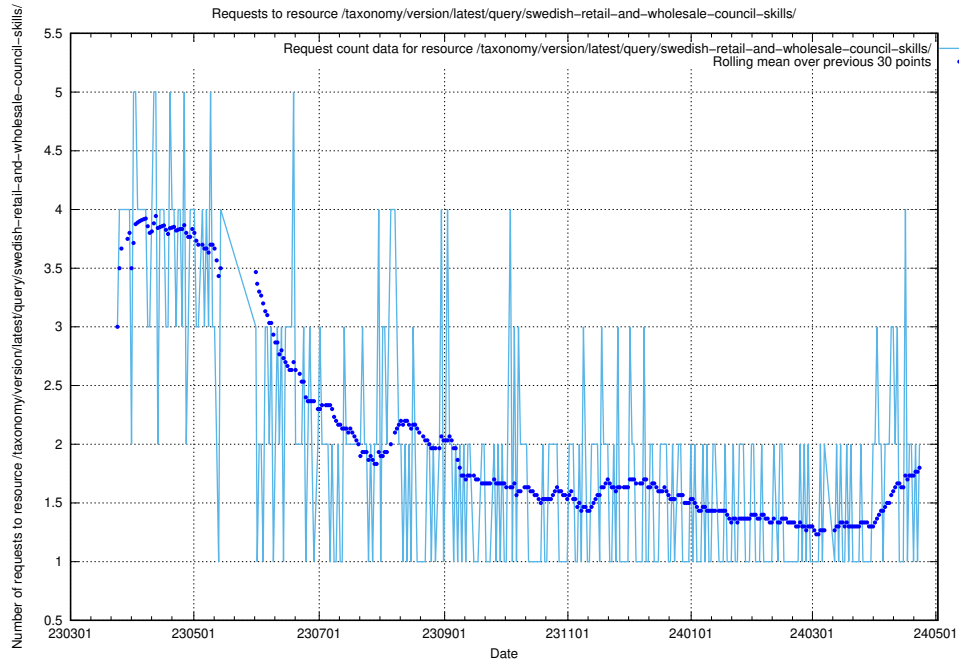

5.891 Usage of /taxonomy/version/latest/query/swedish-retail-and-wholesale-council-skills/

Here, we count the number of requests to resource /taxonomy/version/latest/query/swedish-retail-and-wholesale-council-skills/.