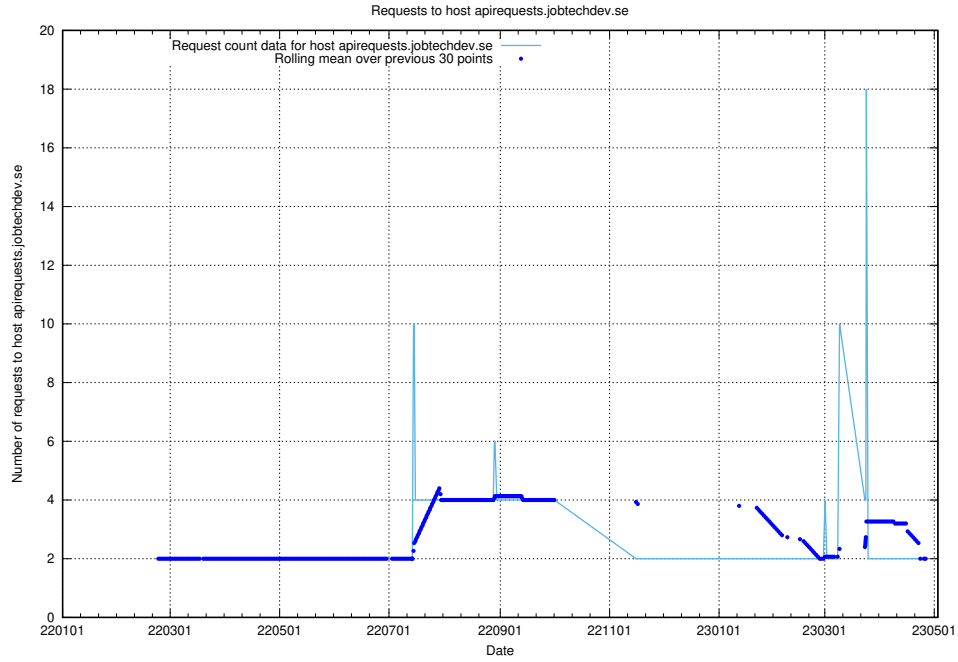

## 7.513 Usage of apirequests.jobtechdev.se

Here, we count the number of requests to host apirequests.jobtechdev.se.