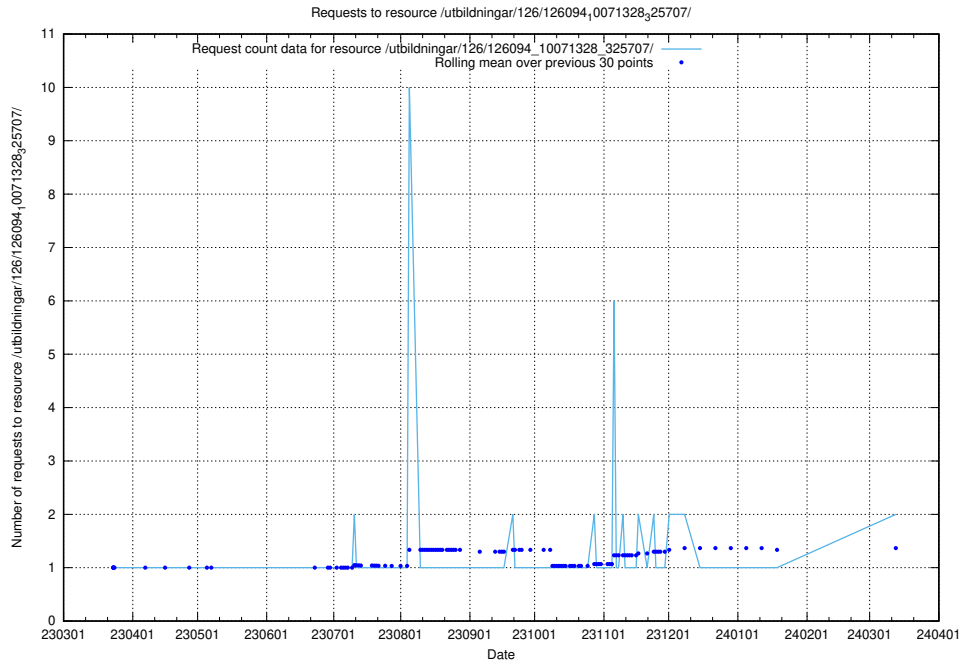

5.951 Usage of /utbildningar/126/126094_10071328_325707/

Here, we count the number of requests to resource /utbildningar/126/126094_10071328_325707/.