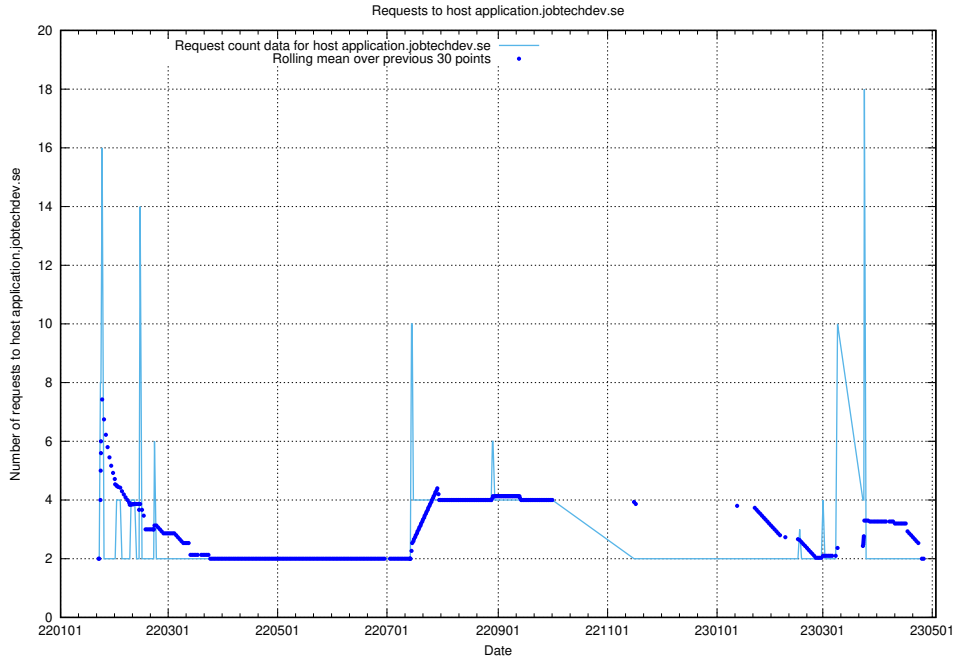

7.257 Usage of application.jobtechdev.se

Here, we count the number of requests to host application.jobtechdev.se.