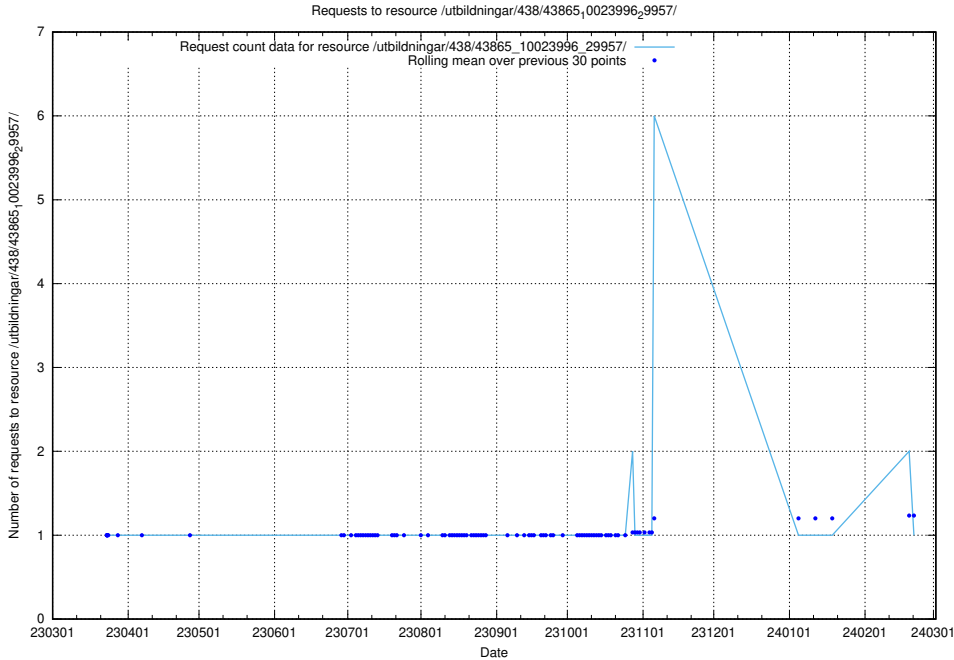

5.6245 Usage of /utbildningar/438/43865_10023996_29957/

Here, we count the number of requests to resource /utbildningar/438/43865_10023996_29957/.