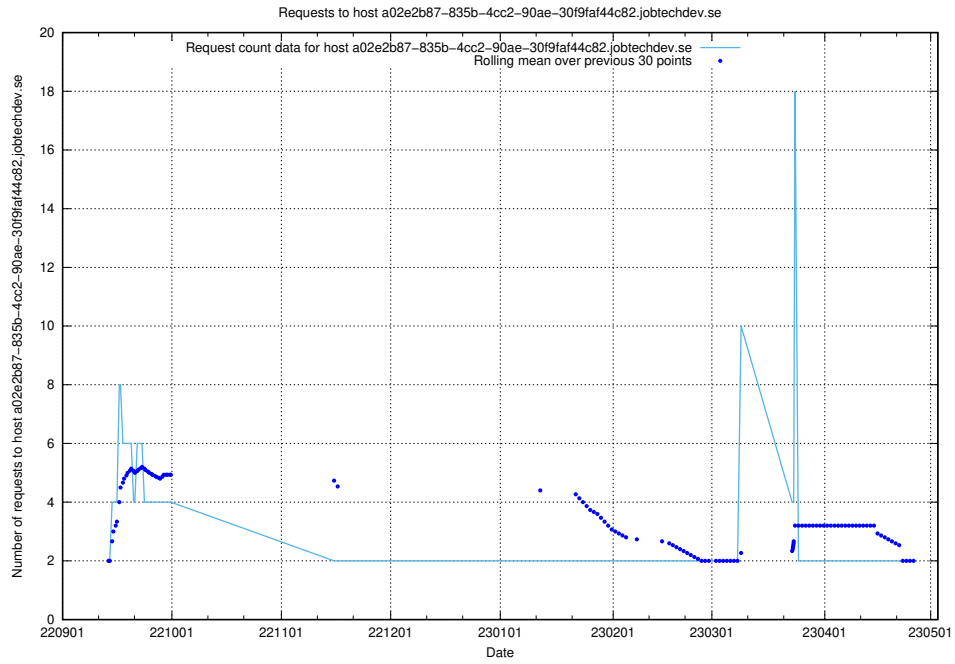

7.322 Usage of a02e2b87-835b-4cc2-90ae-30f9faf44c82.jobtechdev.se

Here, we count the number of requests to host a02e2b87-835b-4cc2-90ae-30f9faf44c82.jobtechdev.se.