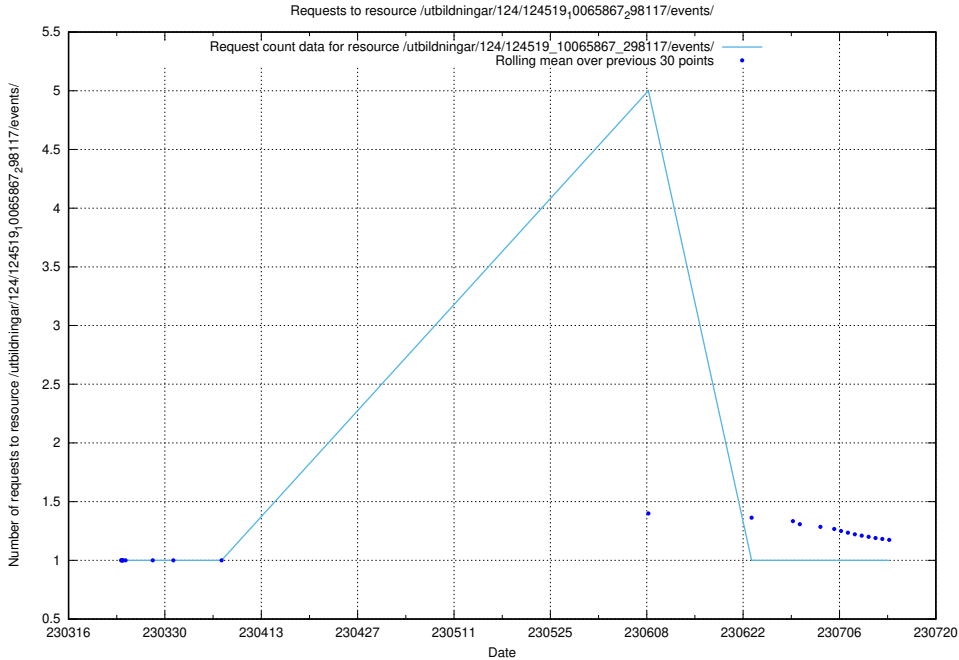

5.1272 Usage of /utbildningar/124/124519_10065867_298117/events/

Here, we count the number of requests to resource /utbildningar/124/124519_10065867_298117/events/