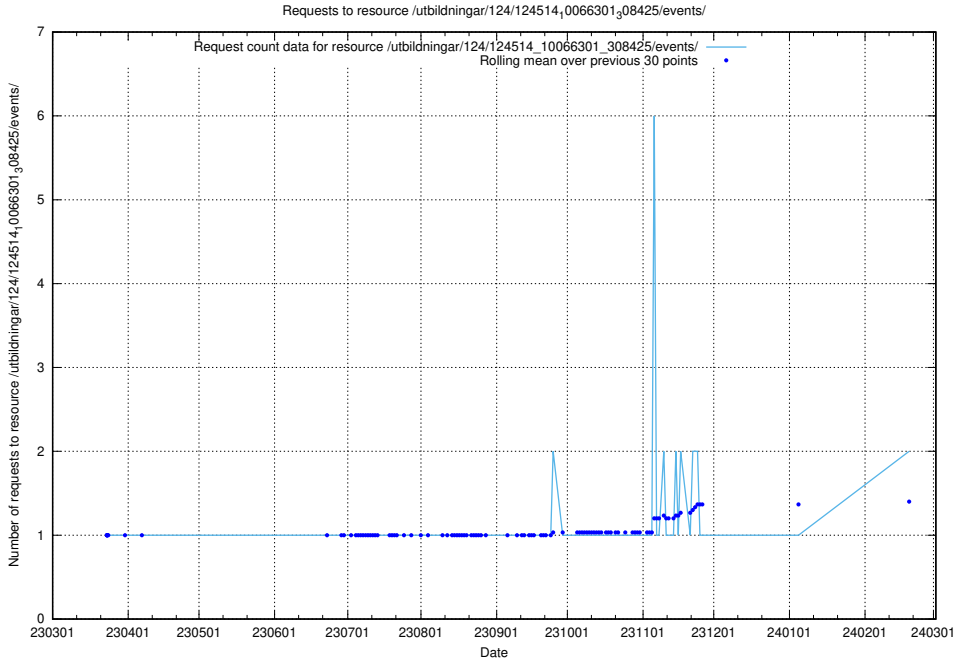

5.525 Usage of /utbildningar/124/124514_10066301_308425/events/

Here, we count the number of requests to resource /utbildningar/124/124514_10066301_308425/events/