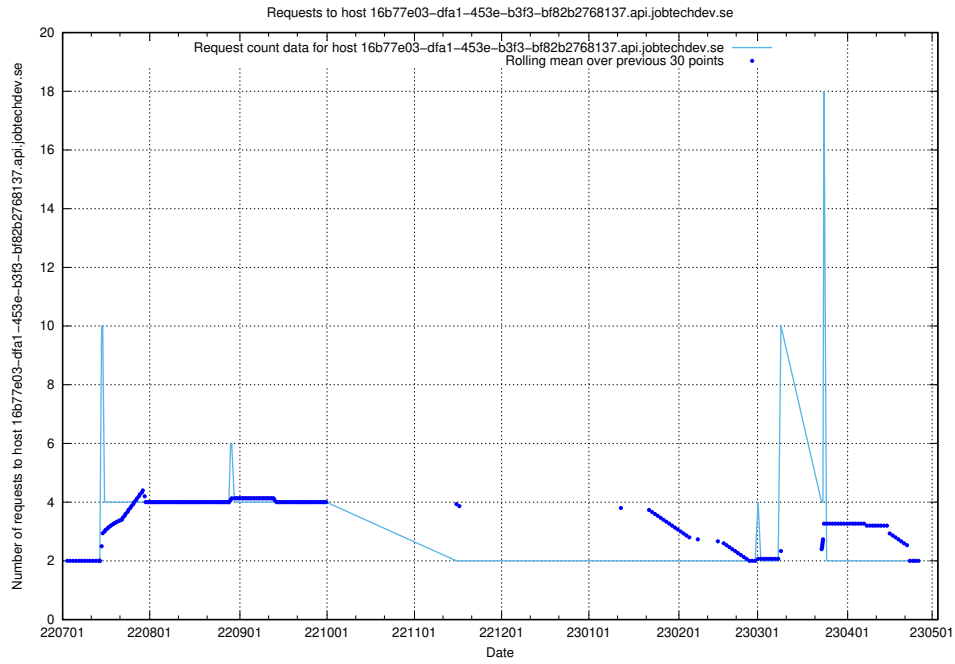

7.388 Usage of 16b77e03-dfa1-453e-b3f3-bf82b2768137.api.jobtechdev.se

Here, we count the number of requests to host 16b77e03-dfa1-453e-b3f3-bf82b2768137.api.jobtechdev.se.