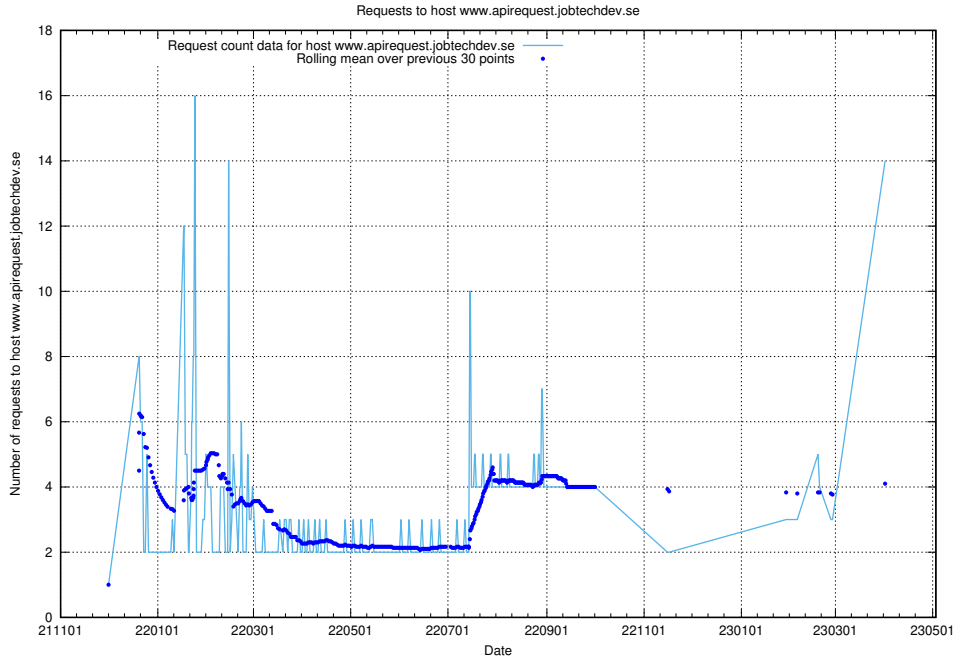

7.41 Usage of `www.apirequest.jobtechdev.se`

Here, we count the number of requests to host `www.apirequest.jobtechdev.se`.