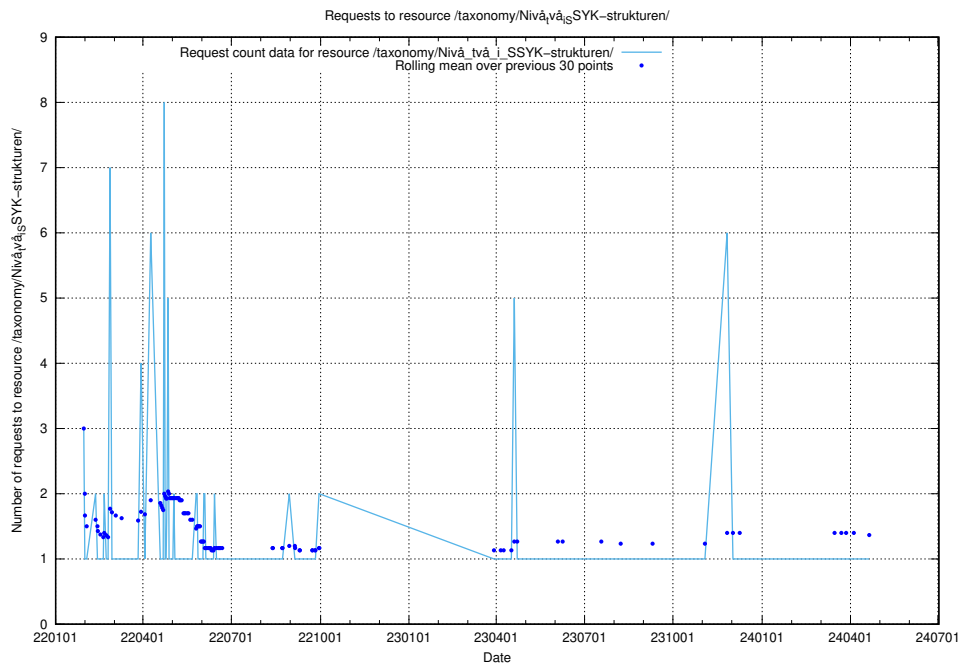

5.3487 Usage of /taxonomy/Nivå_två_i_SSYK-strukturen/

Here, we count the number of requests to resource /taxonomy/Nivå_två_i_SSYK-strukturen/.