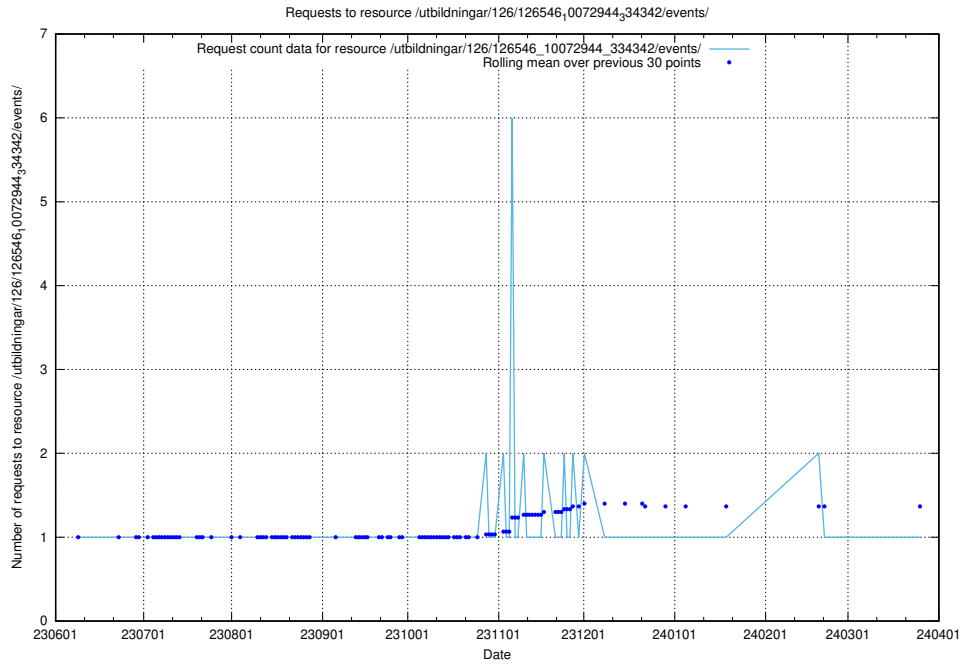

5.5824 Usage of /utbildningar/126/126546_10072944_334342/events/

Here, we count the number of requests to resource /utbildningar/126/126546_10072944_334342/events/