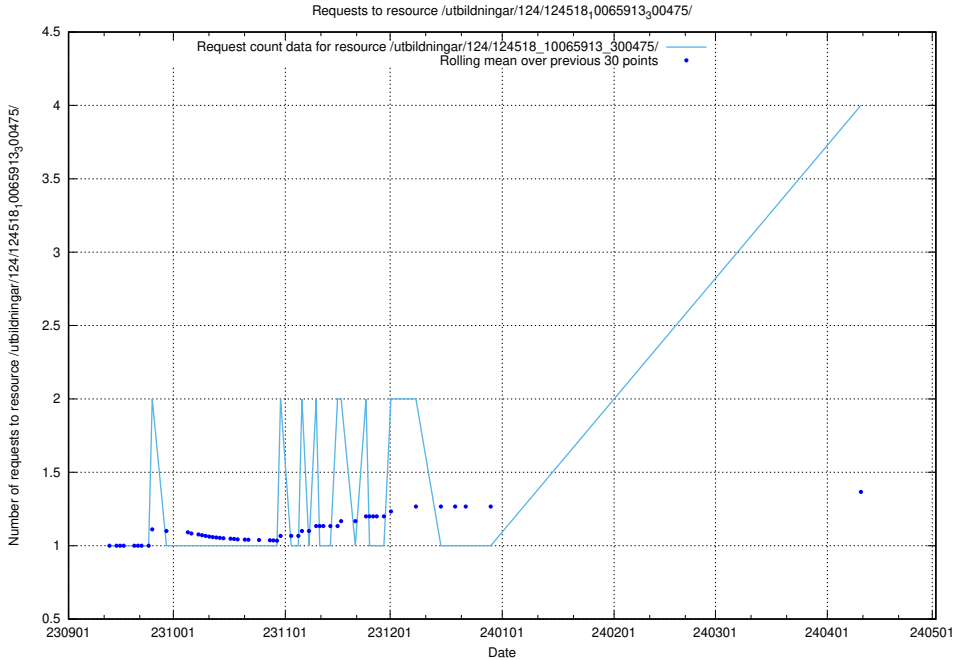

5.217 Usage of /utbildningar/124/124518_10065913_300475/

Here, we count the number of requests to resource /utbildningar/124/124518_10065913_300475/.