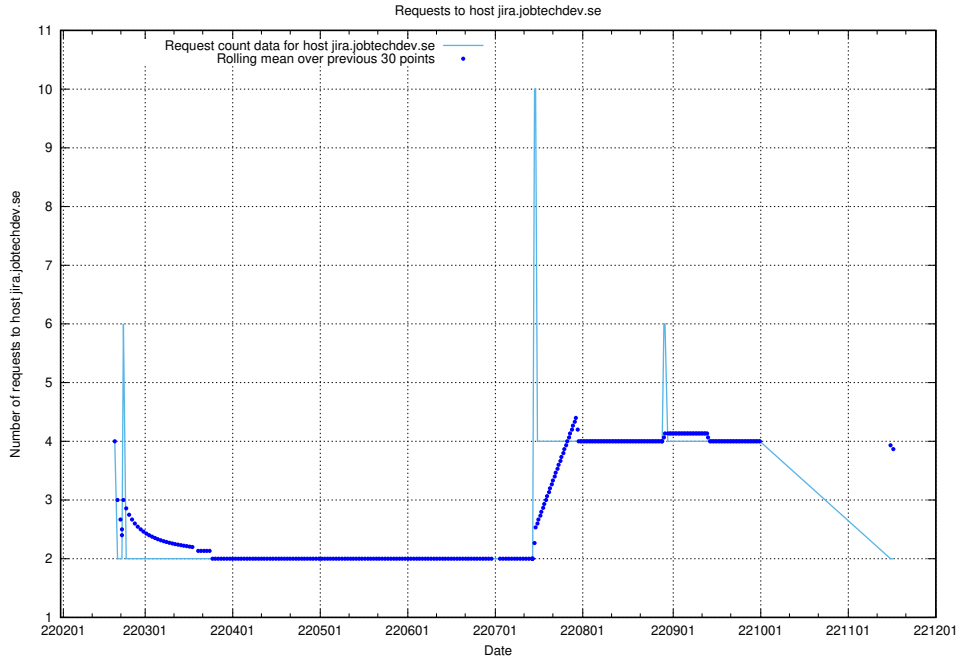

### 7.530 Usage of www.jocp4.jobtechdev.se

Here, we count the number of requests to host www.jocp4.jobtechdev.se.