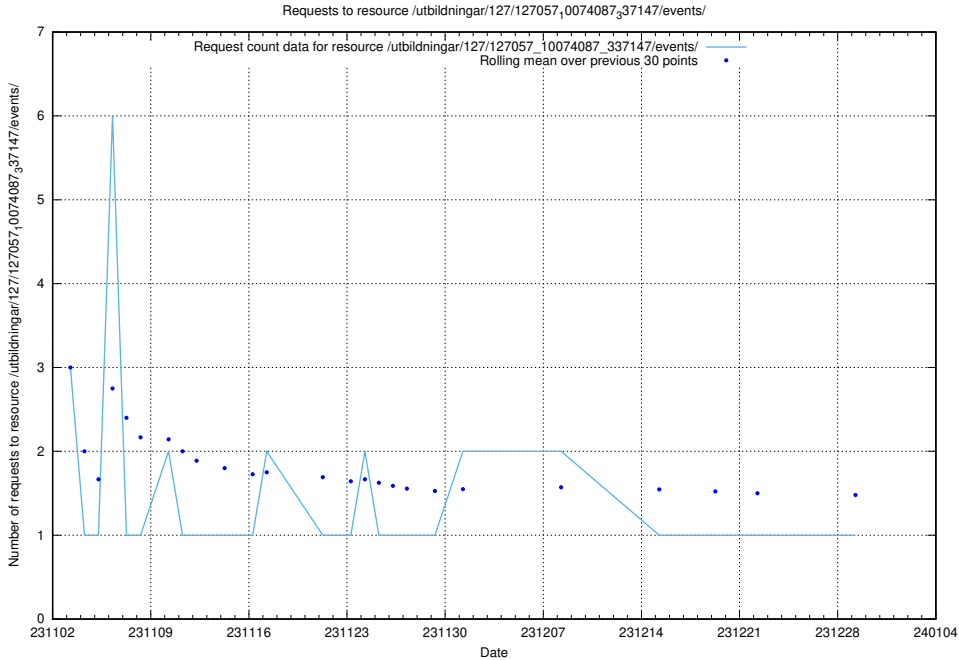

5.4082 Usage of /utbildningar/127/127057_10074087_337147/events/

Here, we count the number of requests to resource /utbildningar/127/127057_10074087_337147/events/