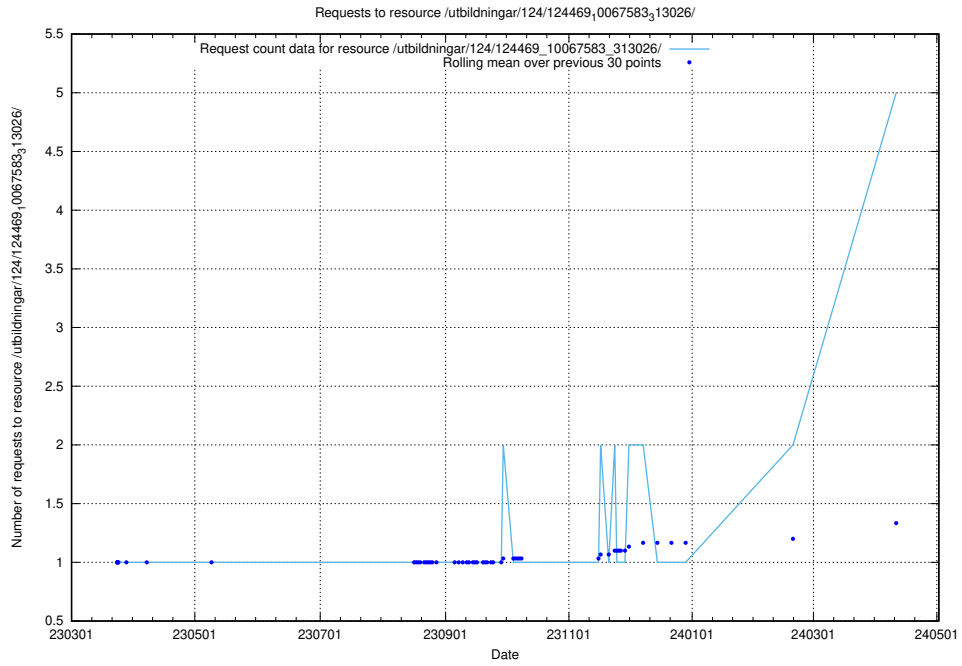

5.131 Usage of /utbildningar/124/124469_10067583_313026/

Here, we count the number of requests to resource /utbildningar/124/124469_10067583_313026/.