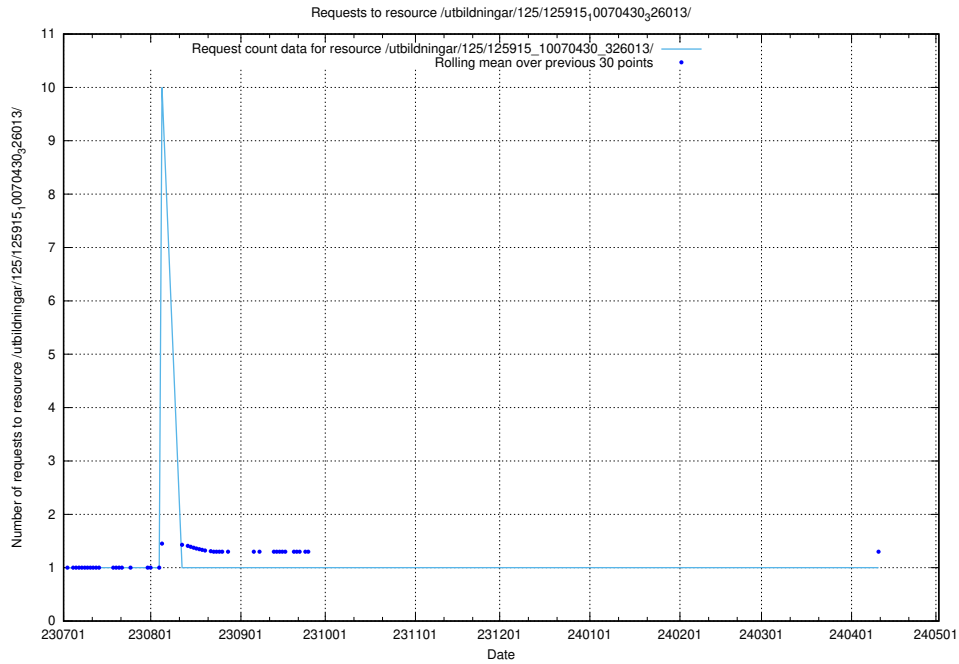

5.5303 Usage of /utbildningar/125/125915_10070430_326013/

Here, we count the number of requests to resource /utbildningar/125/125915_10070430_326013/.