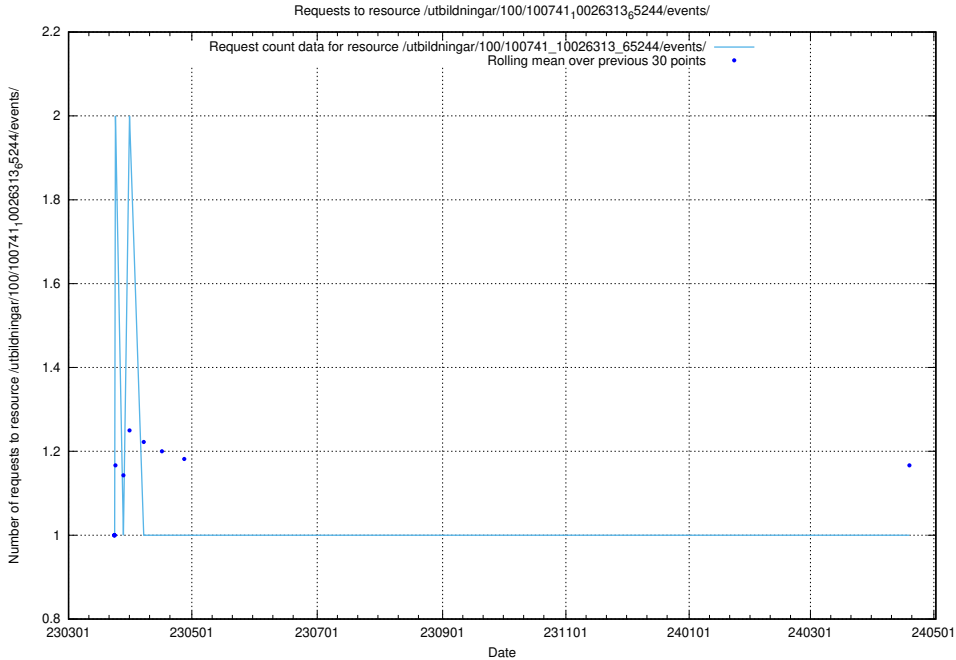

5.5573 Usage of /utbildningar/100/100741_10026313_65244/events/

Here, we count the number of requests to resource /utbildningar/100/100741_10026313_65244/events/.