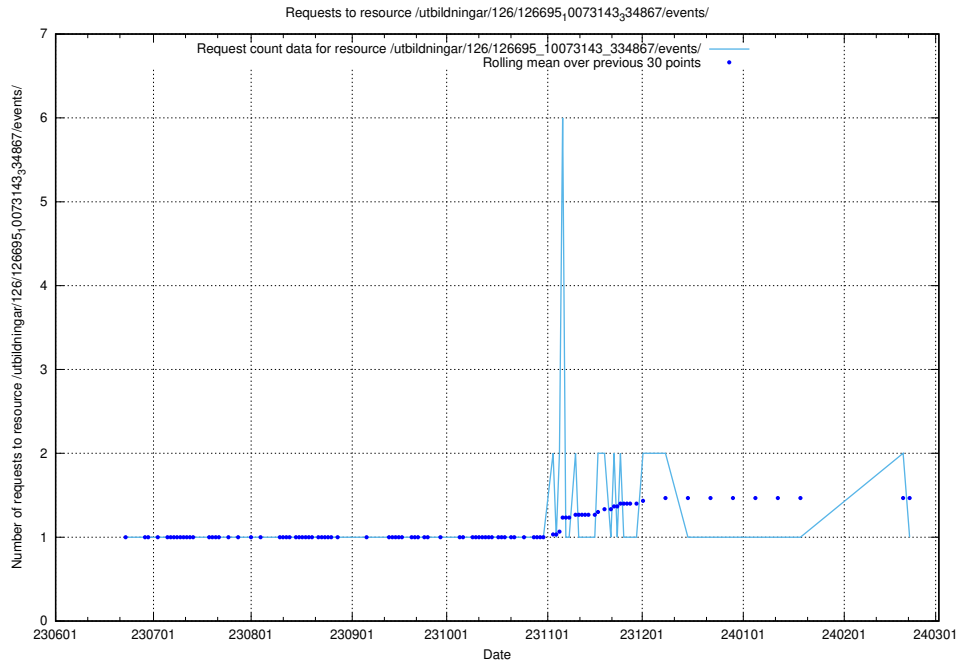

5.5565 Usage of /utbildningar/126/126695_10073143_334867/events/

Here, we count the number of requests to resource /utbildningar/126/126695_10073143_334867/events/