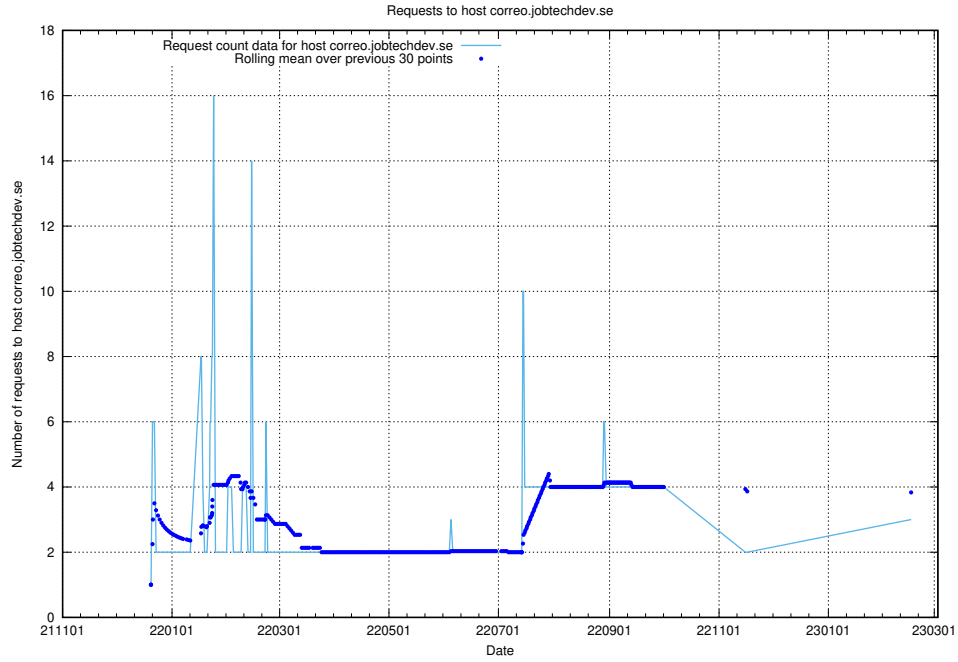

## 7.201 Usage of correo.jobtechdev.se

Here, we count the number of requests to host correo.jobtechdev.se.