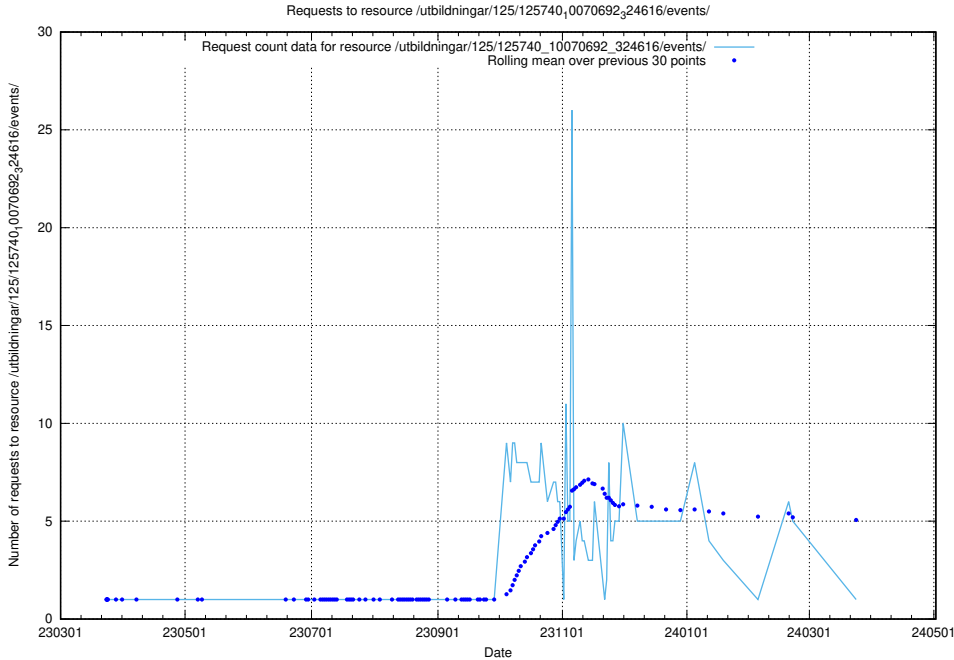

5.972 Usage of /utbildningar/125/125740_10070692_324616/events/

Here, we count the number of requests to resource /utbildningar/125/125740_10070692_324616/events/