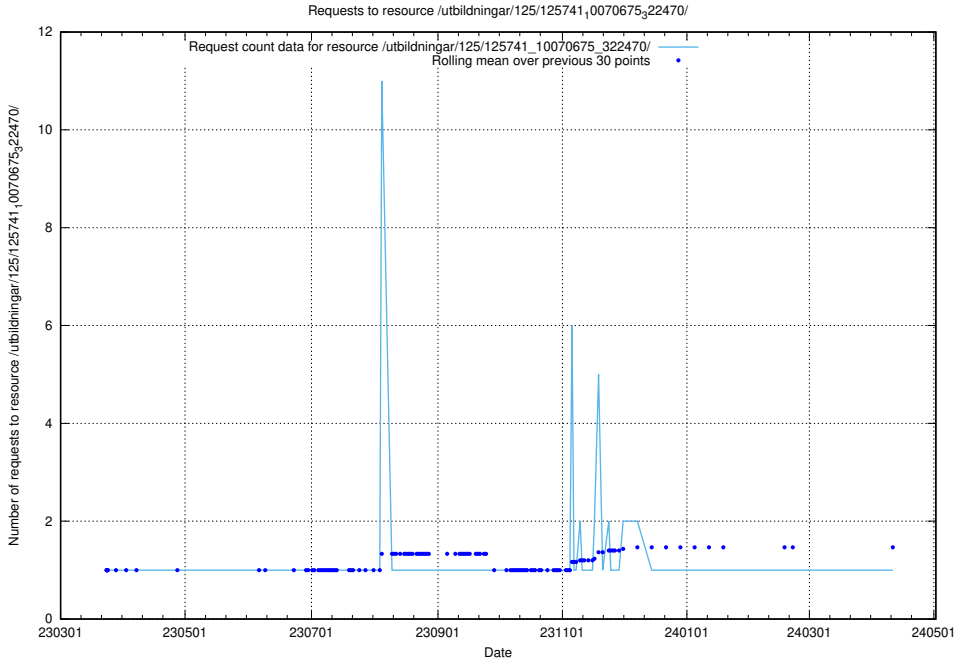

5.6401 Usage of /utbildningar/125/125741_10070675_322470/

Here, we count the number of requests to resource /utbildningar/125/125741_10070675_322470/.