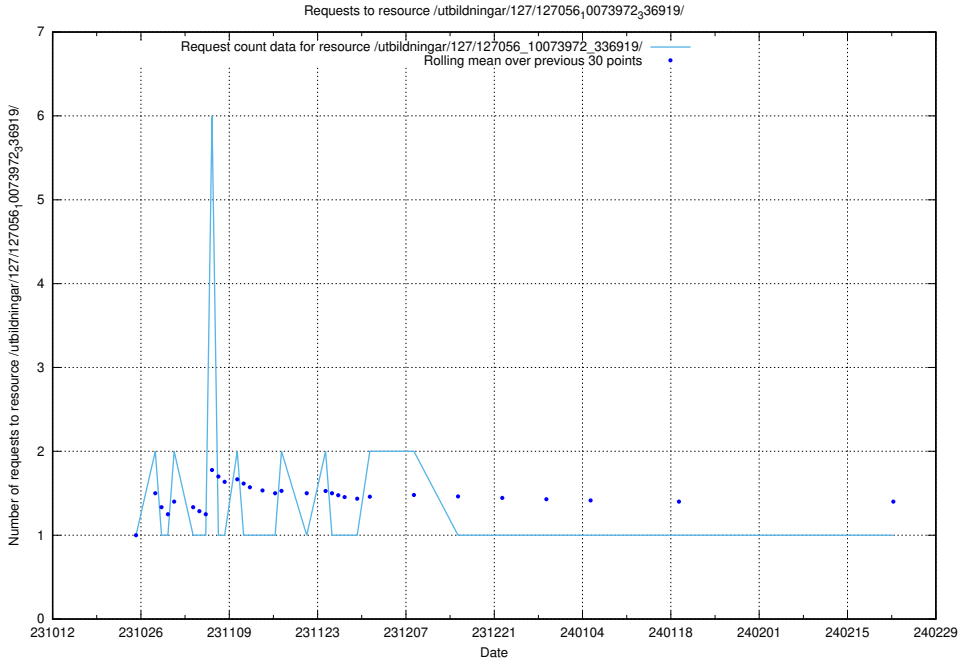

5.4157 Usage of /utbildningar/127/127056_10073972_336919/

Here, we count the number of requests to resource /utbildningar/127/127056_10073972_336919/.