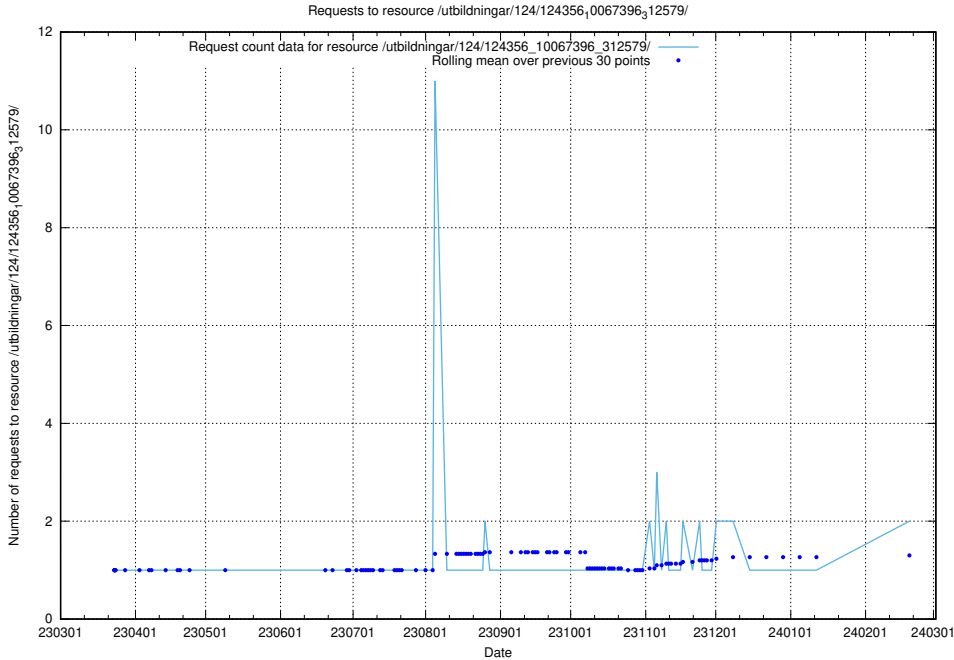

5.665 Usage of /utbildningar/124/124356_10067396_312579/

Here, we count the number of requests to resource /utbildningar/124/124356_10067396_312579/.