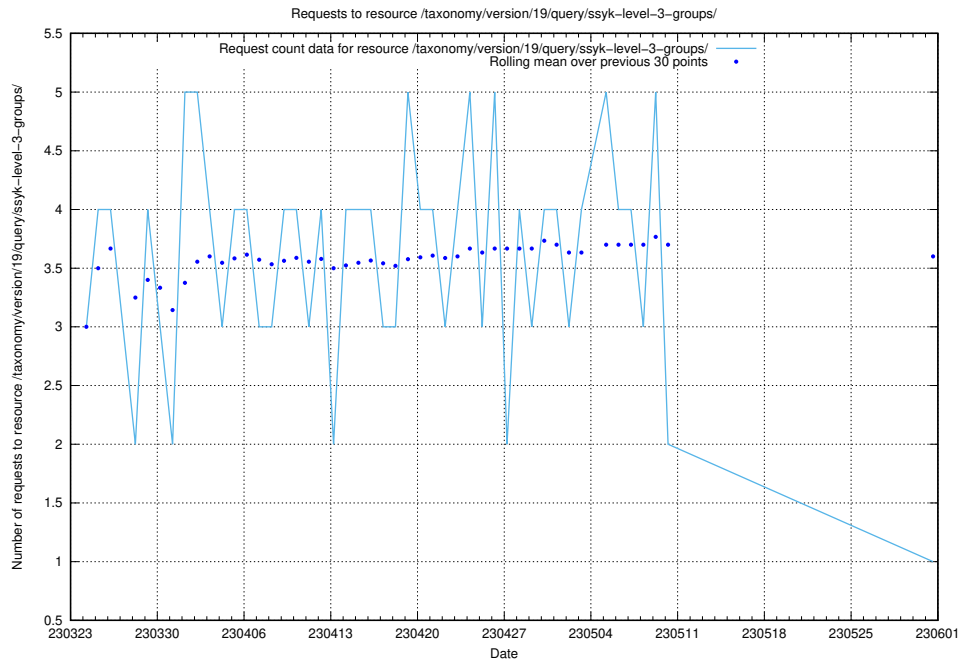

5.6055 Usage of /taxonomy/version/19/query/ssyk-level-3-groups/

Here, we count the number of requests to resource /taxonomy/version/19/query/ssyk-level-3-groups/.