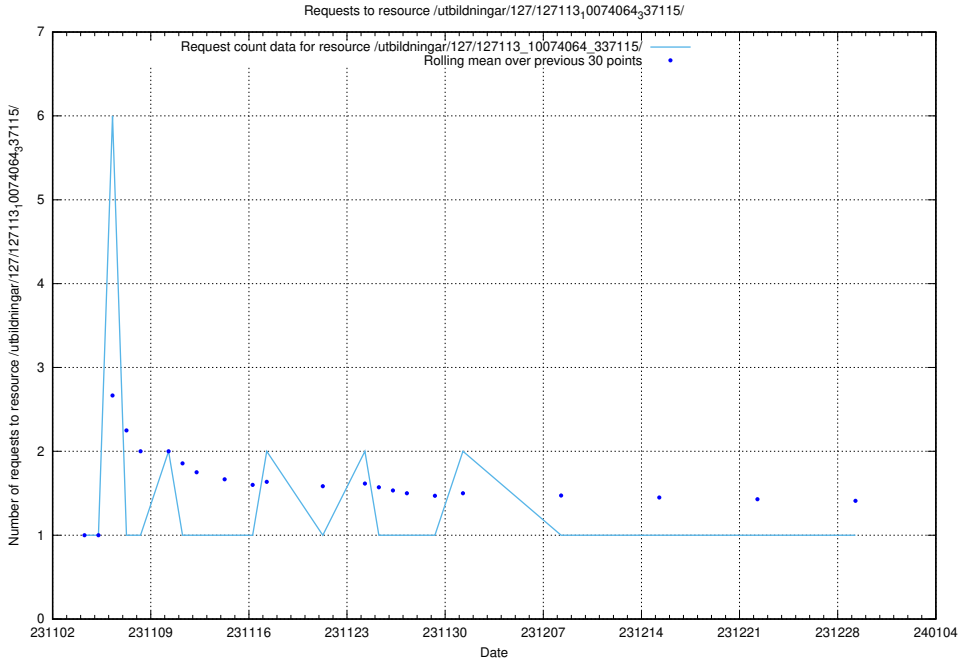

5.4068 Usage of /utbildningar/127/127113_10074064_337115/

Here, we count the number of requests to resource /utbildningar/127/127113_10074064_337115/.