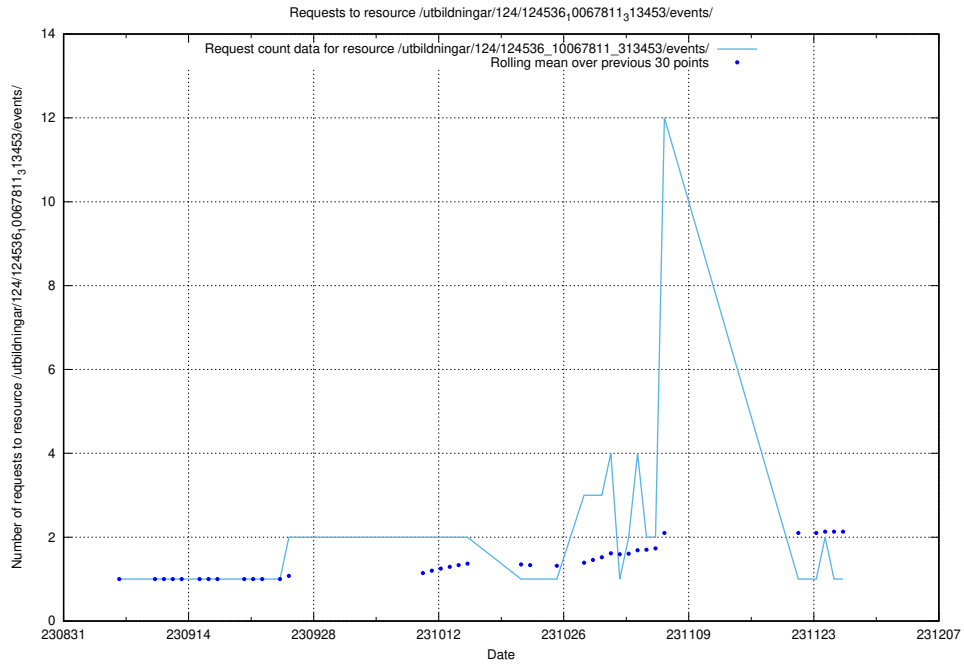

5.4625 Usage of /utbildningar/124/124536_10067811_313453/events/

Here, we count the number of requests to resource /utbildningar/124/124536_10067811_313453/events/