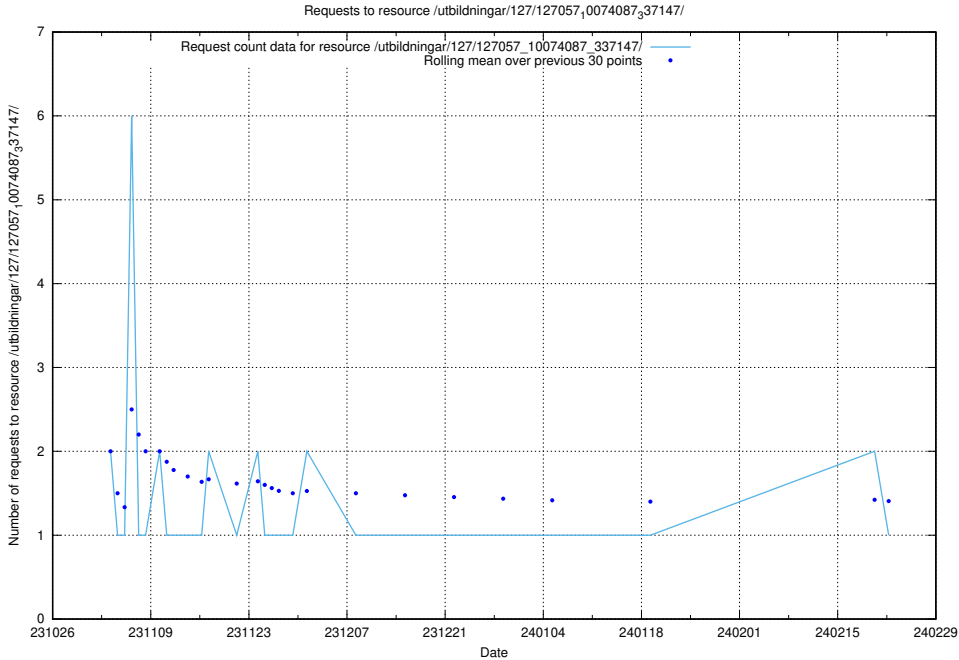

5.4085 Usage of /utbildningar/127/127057_10074087_337147/

Here, we count the number of requests to resource /utbildningar/127/127057_10074087_337147/.