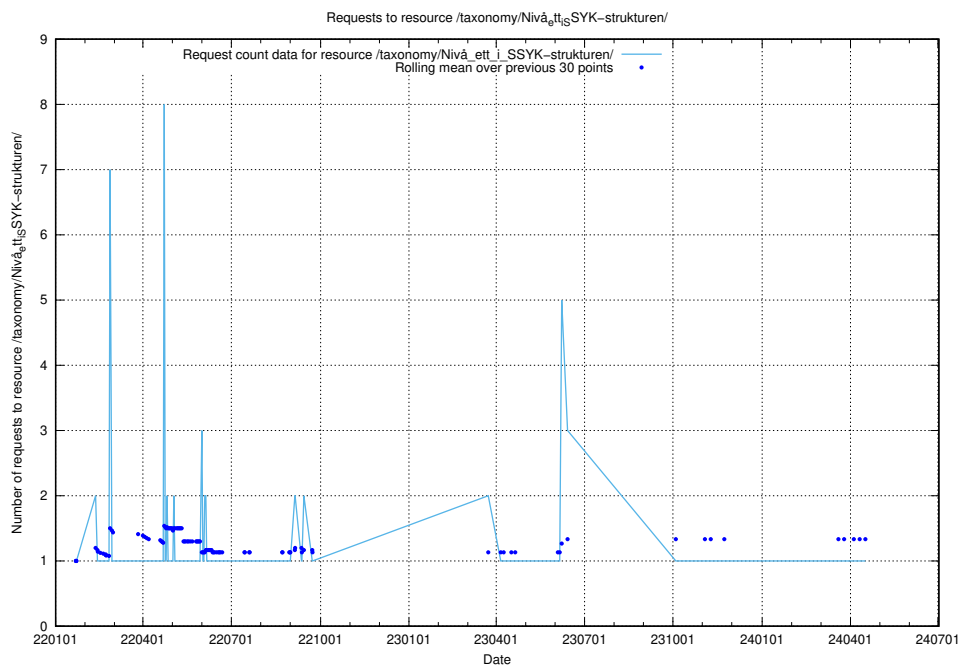

5.5574 Usage of /taxonomy/Nivå_ett_i_SSYK-strukturen/

Here, we count the number of requests to resource /taxonomy/Nivå_ett_i_SSYK-strukturen/.