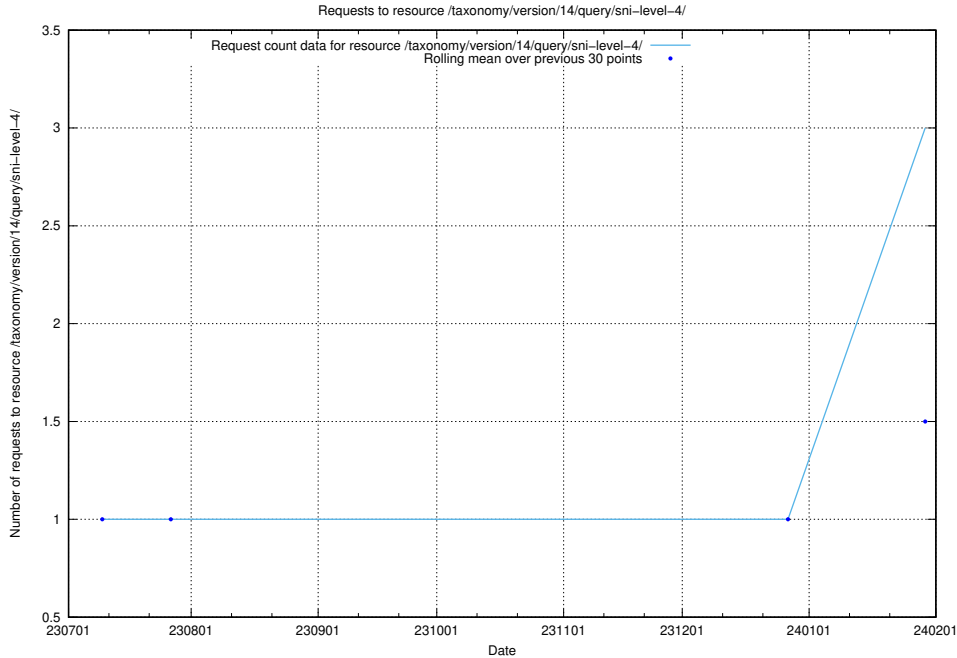

5.372 Usage of /taxonomy/version/14/query/sni-level-4/

Here, we count the number of requests to resource /taxonomy/version/14/query/sni-level-4/.