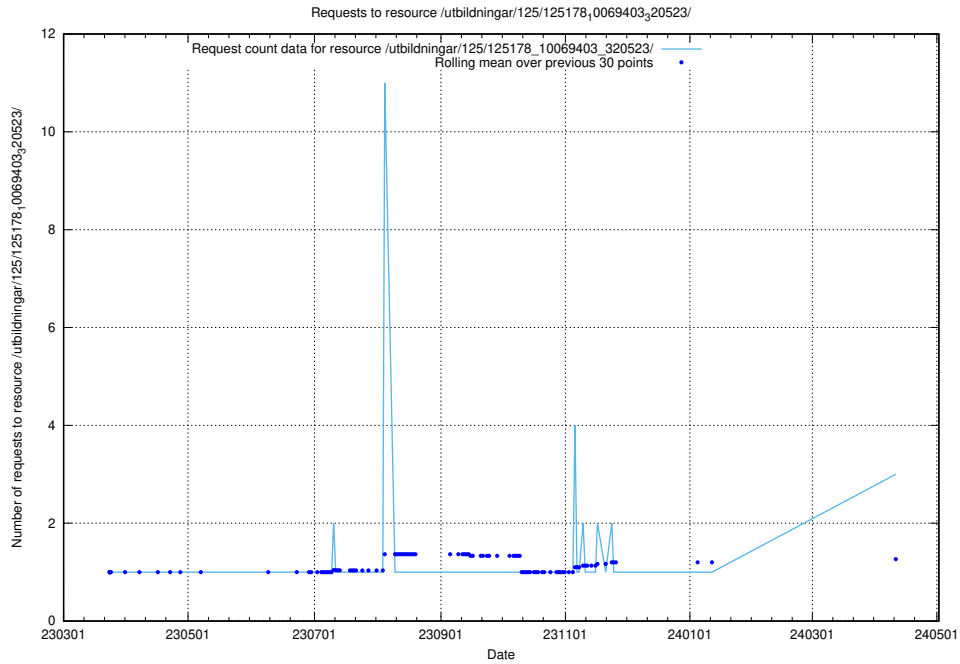

5.267 Usage of /utbildningar/125/125178_10069403_320523/

Here, we count the number of requests to resource /utbildningar/125/125178_10069403_320523/.