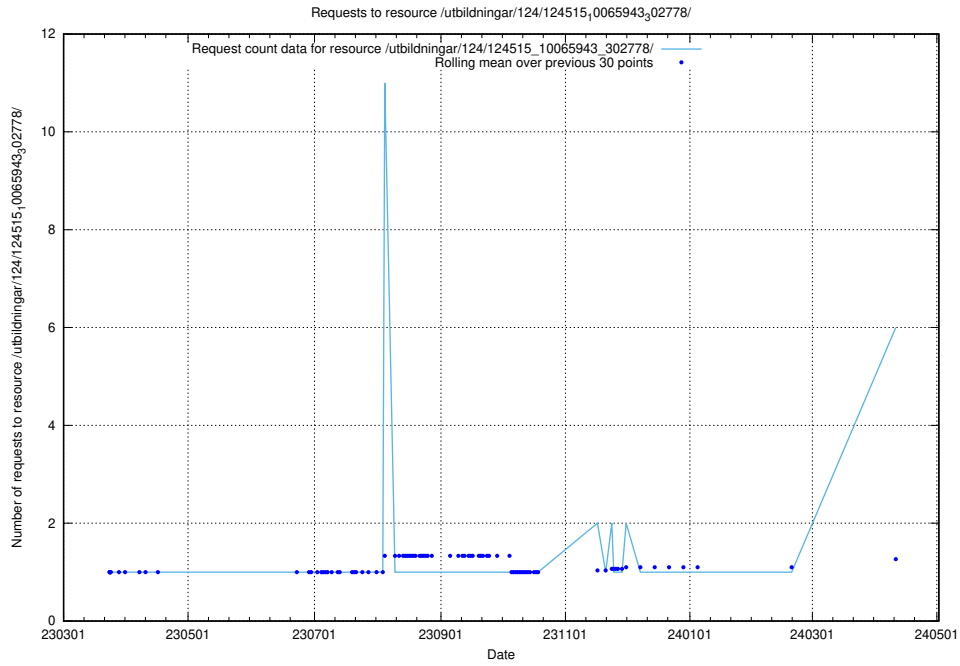

5.54 Usage of /utbildningar/124/124515_10065943_302778/

Here, we count the number of requests to resource /utbildningar/124/124515_10065943_302778/.