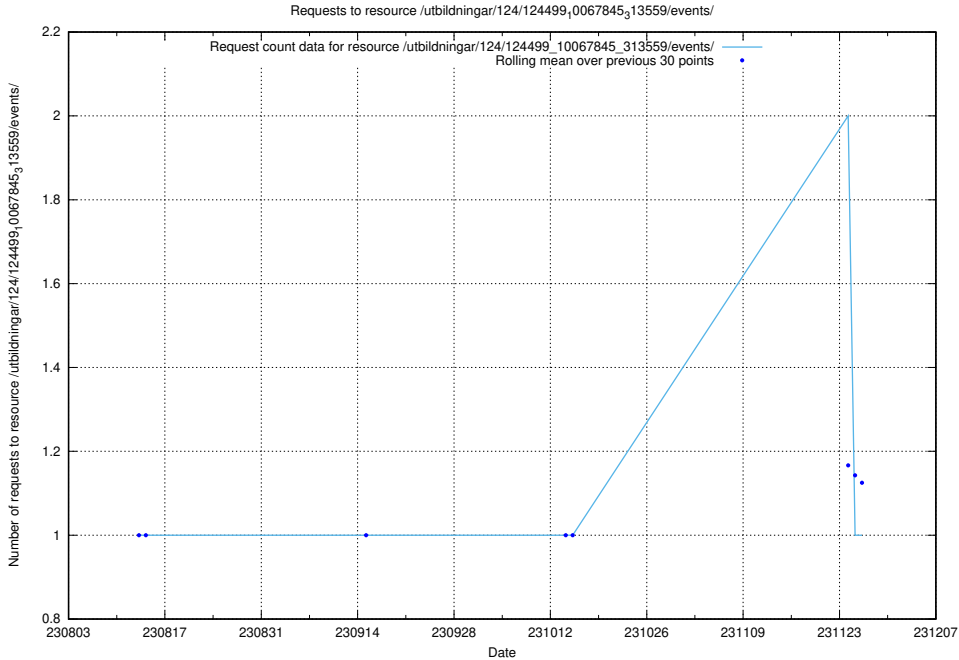

5.4741 Usage of /utbildningar/124/124499_10067845_313559/events/

Here, we count the number of requests to resource /utbildningar/124/124499_10067845_313559/events/