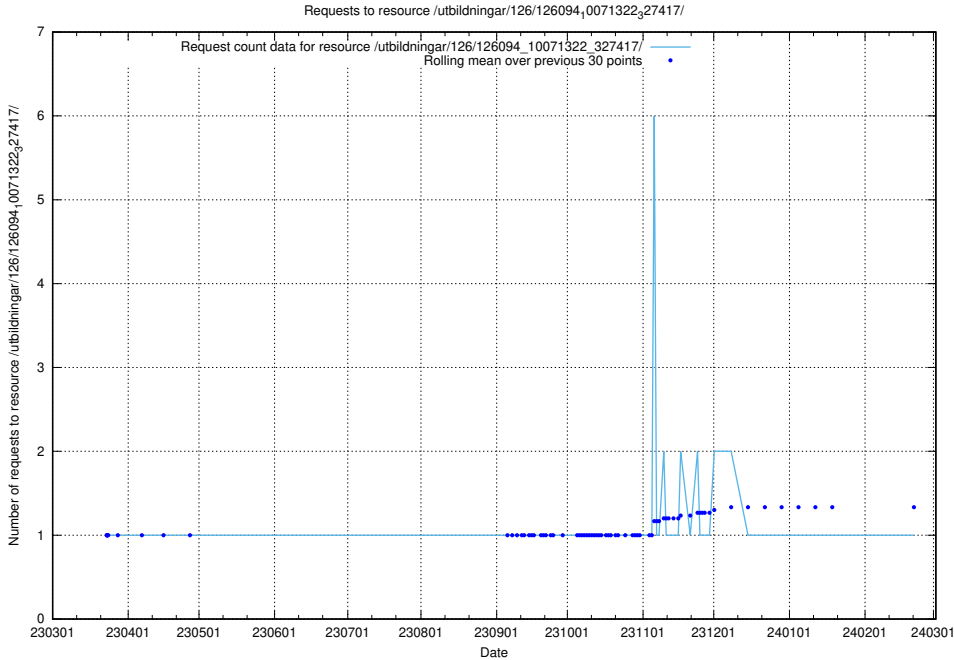

5.6355 Usage of /utbildningar/126/126094_10071322_327417/

Here, we count the number of requests to resource /utbildningar/126/126094_10071322_327417/.