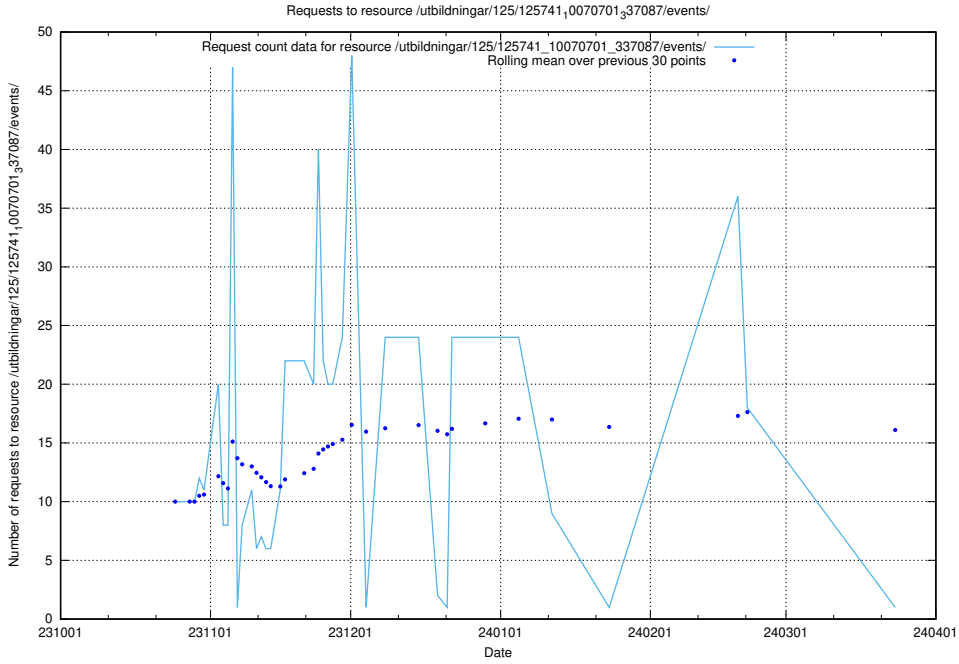

5.4145 Usage of /utbildningar/125/125741_10070701_337087/events/

Here, we count the number of requests to resource /utbildningar/125/125741_10070701_337087/events/