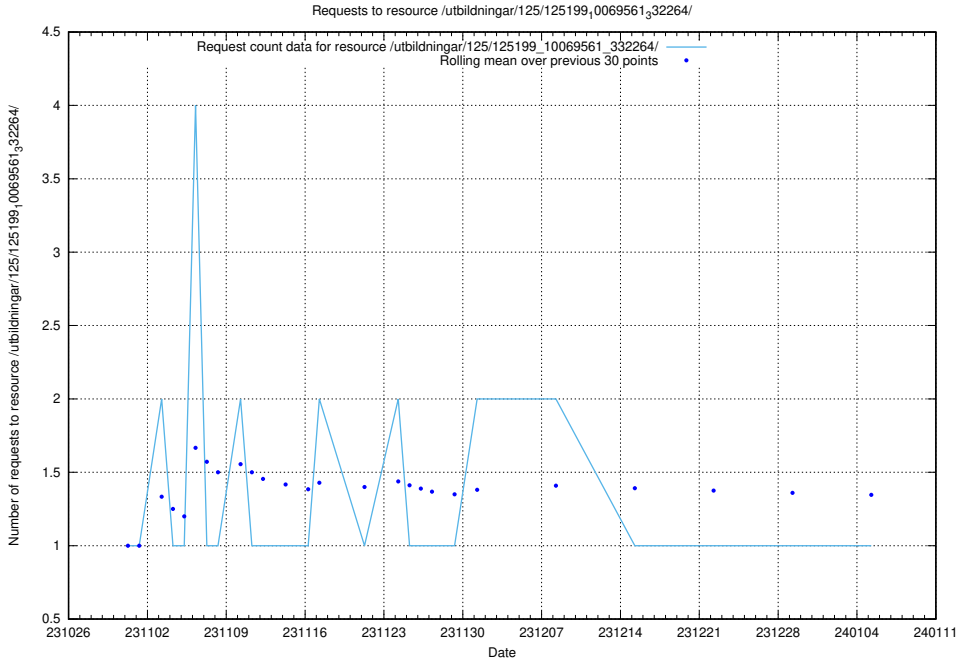

5.4110 Usage of /utbildningar/125/125199_10069561_332264/

Here, we count the number of requests to resource /utbildningar/125/125199_10069561_332264/.