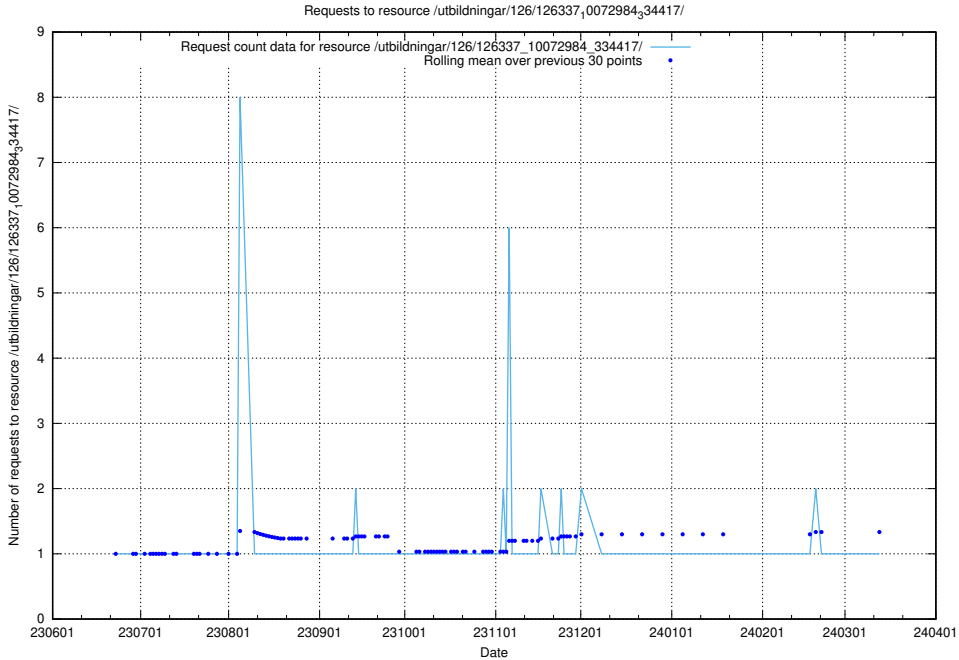

5.5600 Usage of /utbildningar/126/126337_10072984_334417/

Here, we count the number of requests to resource /utbildningar/126/126337_10072984_334417/.