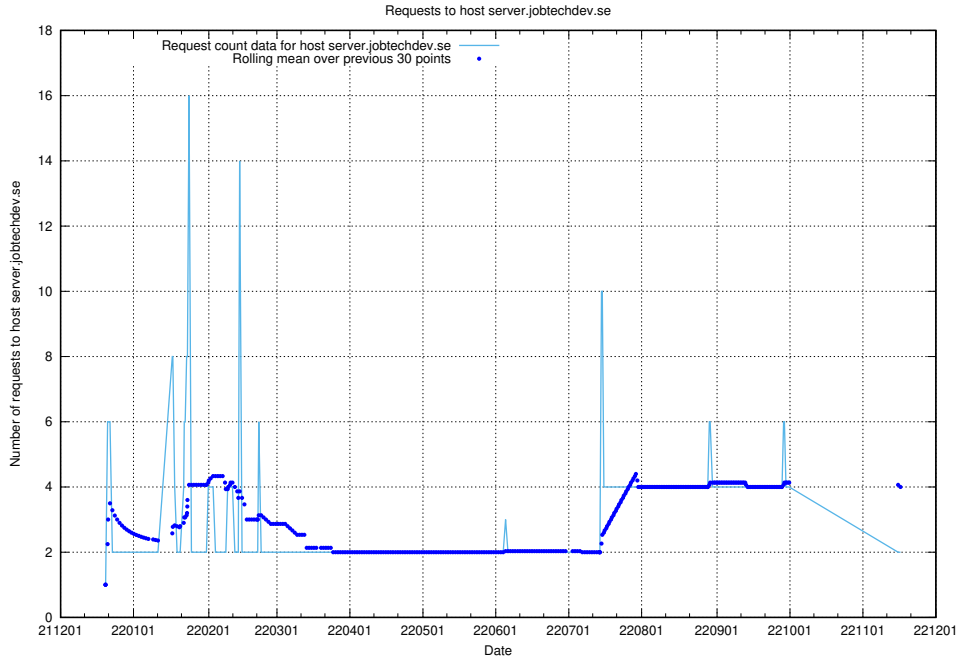

7.368 Usage of server.jobtechdev.se

Here, we count the number of requests to host server.jobtechdev.se.