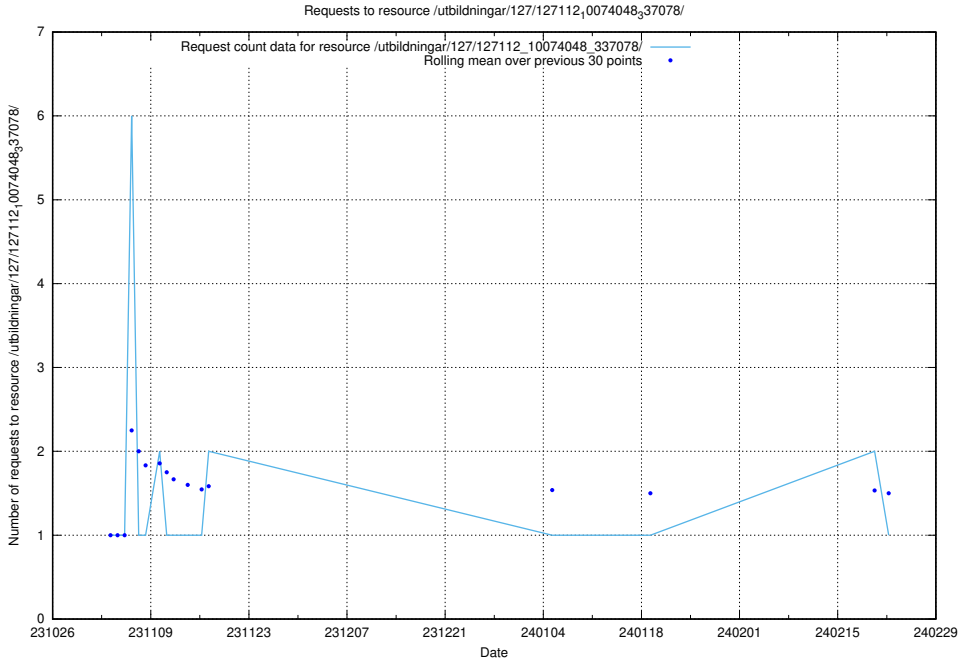

5.4092 Usage of /utbildningar/127/127112_10074048_337078/

Here, we count the number of requests to resource /utbildningar/127/127112_10074048_337078/.