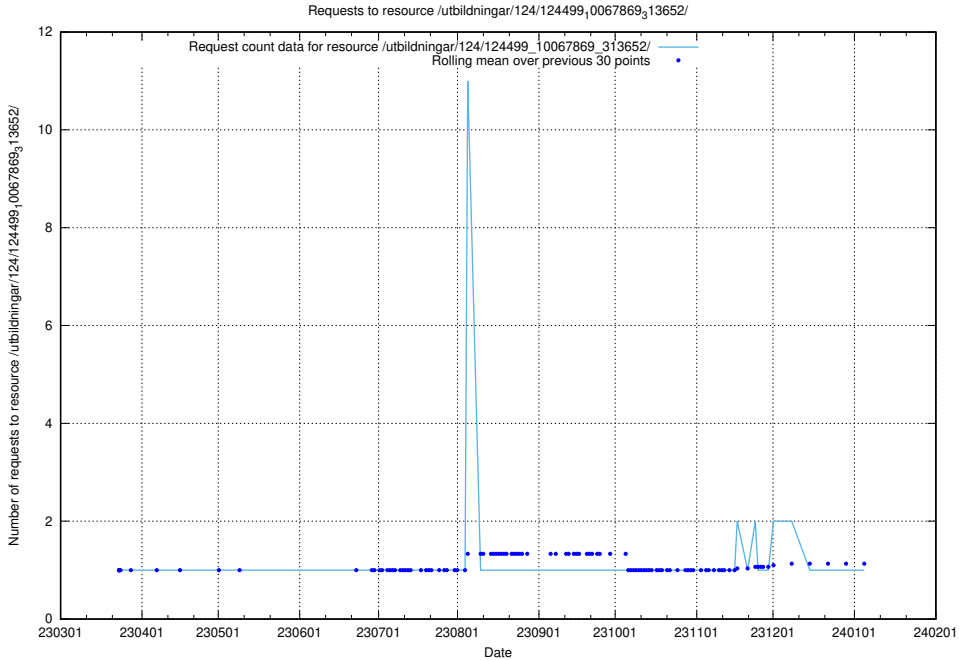

5.2330 Usage of /utbildningar/124/124499_10067869_313652/

Here, we count the number of requests to resource /utbildningar/124/124499_10067869_313652/.