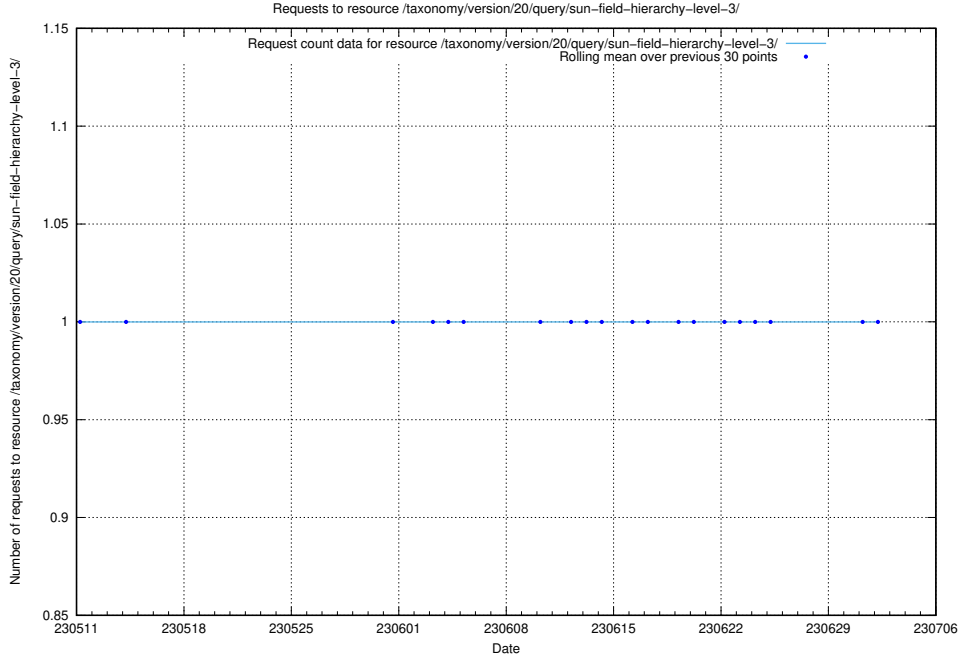

5.5889 Usage of /taxonomy/version/20/query/sun-field-hierarchy-level-3/

Here, we count the number of requests to resource /taxonomy/version/20/query/sun-field-hierarchy-level-3/.