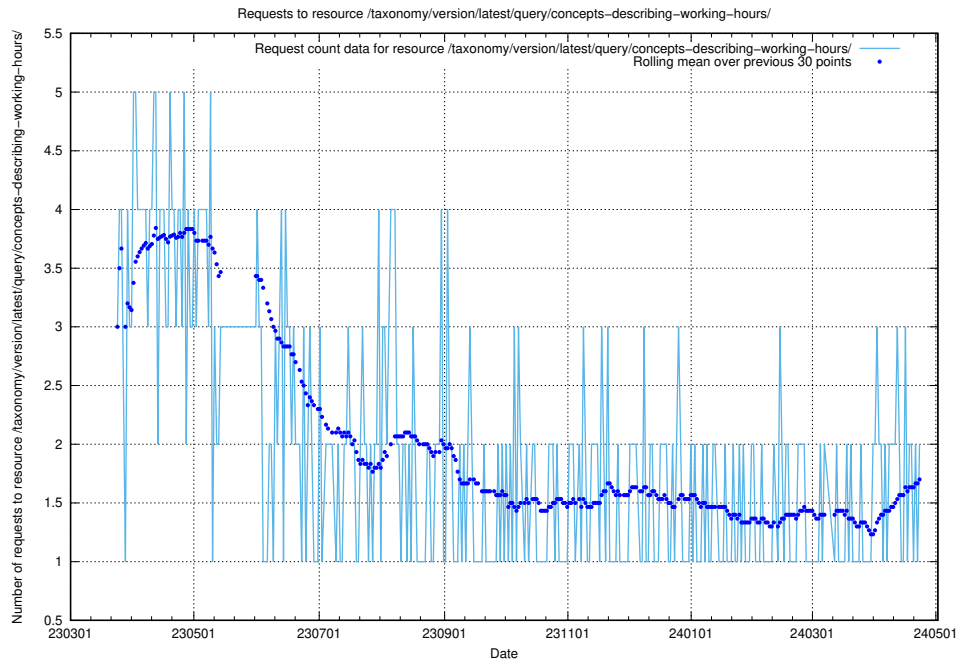

5.913 Usage of /taxonomy/version/latest/query/concepts-describing-working-hours/

Here, we count the number of requests to resource /taxonomy/version/latest/query/concepts-describing-working-hours/.