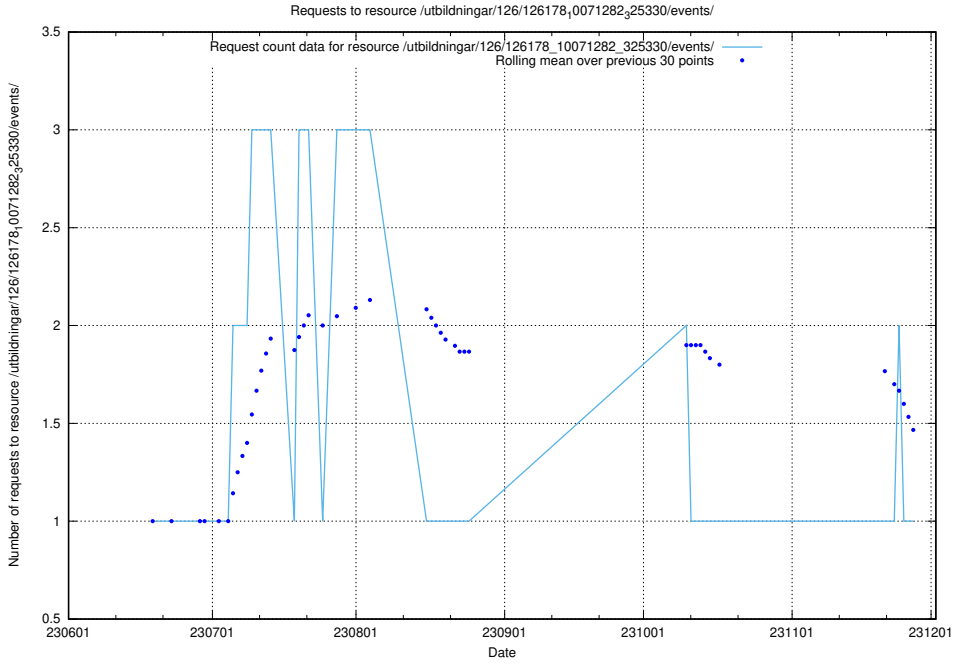

5.5783 Usage of /utbildningar/126/126178_10071282_325330/events/

Here, we count the number of requests to resource /utbildningar/126/126178_10071282_325330/events/