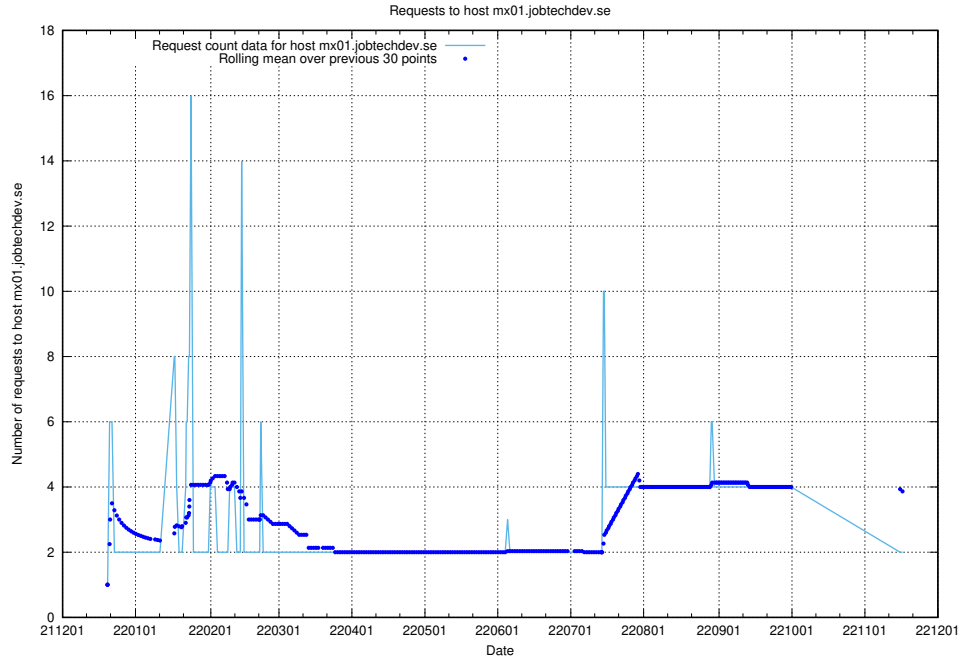

7.369 Usage of mx01.jobtechdev.se

Here, we count the number of requests to host mx01.jobtechdev.se.