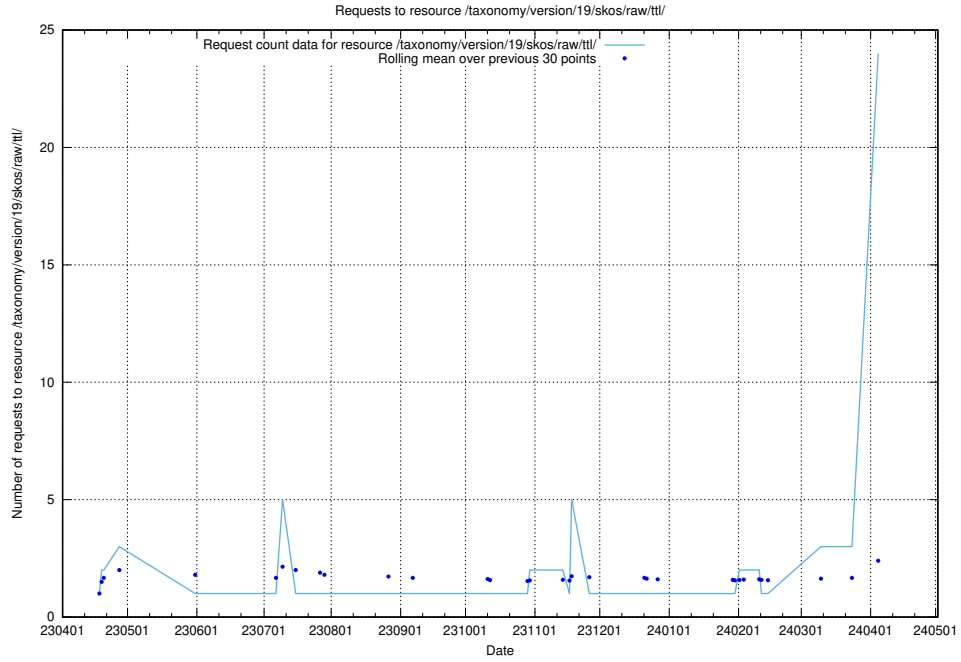

5.9 Usage of /taxonomy/version/19/skos/raw/ttl/

Here, we count the number of requests to resource /taxonomy/version/19/skos/raw/ttl/.