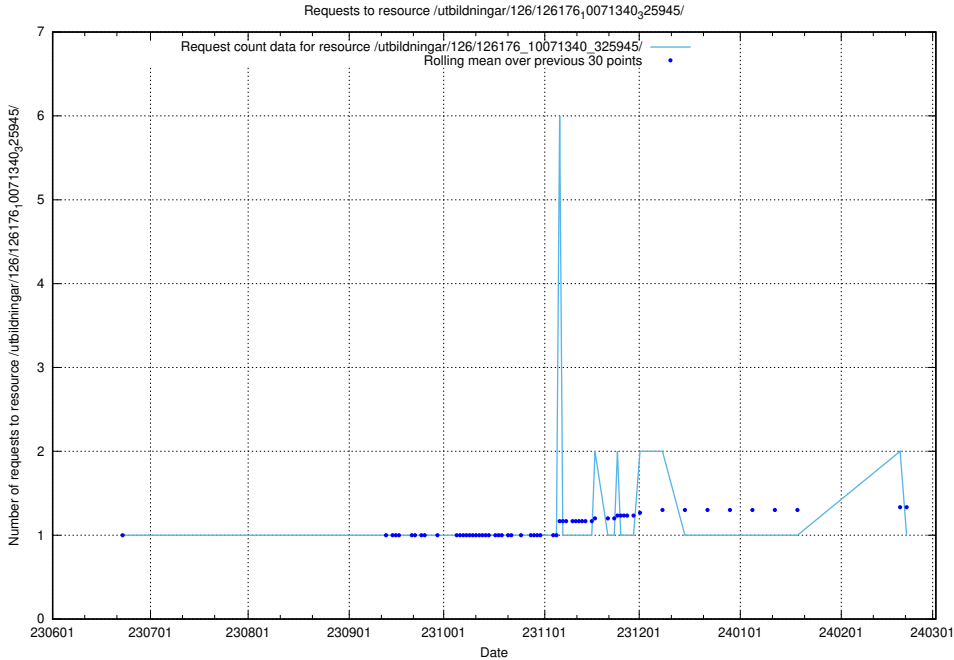

5.5614 Usage of /utbildningar/126/126176_10071340_325945/

Here, we count the number of requests to resource /utbildningar/126/126176_10071340_325945/.