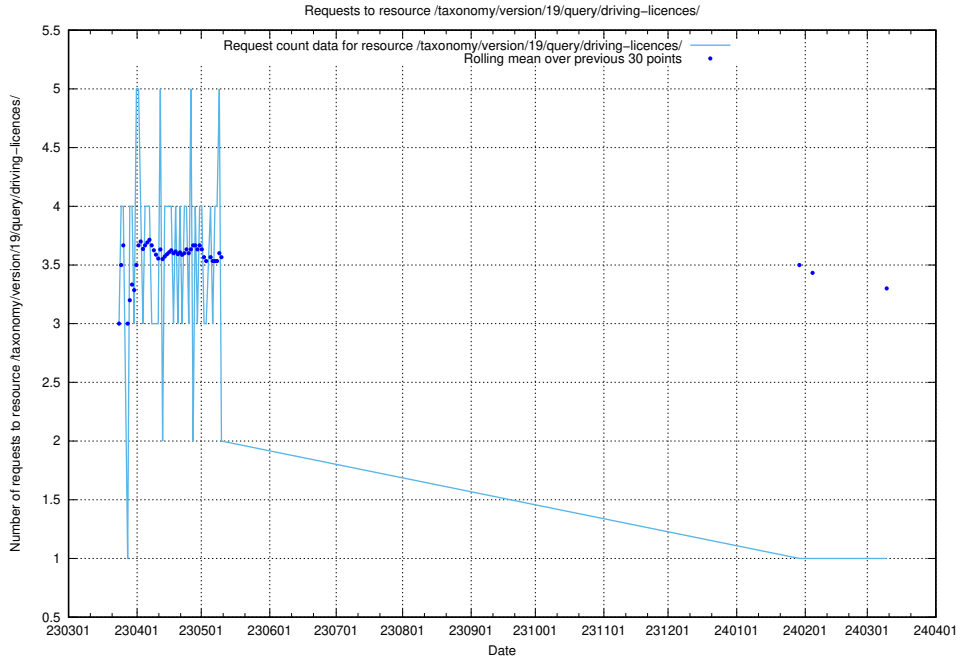

5.6076 Usage of /taxonomy/version/19/query/driving-licences/

Here, we count the number of requests to resource /taxonomy/version/19/query/driving-licences/.