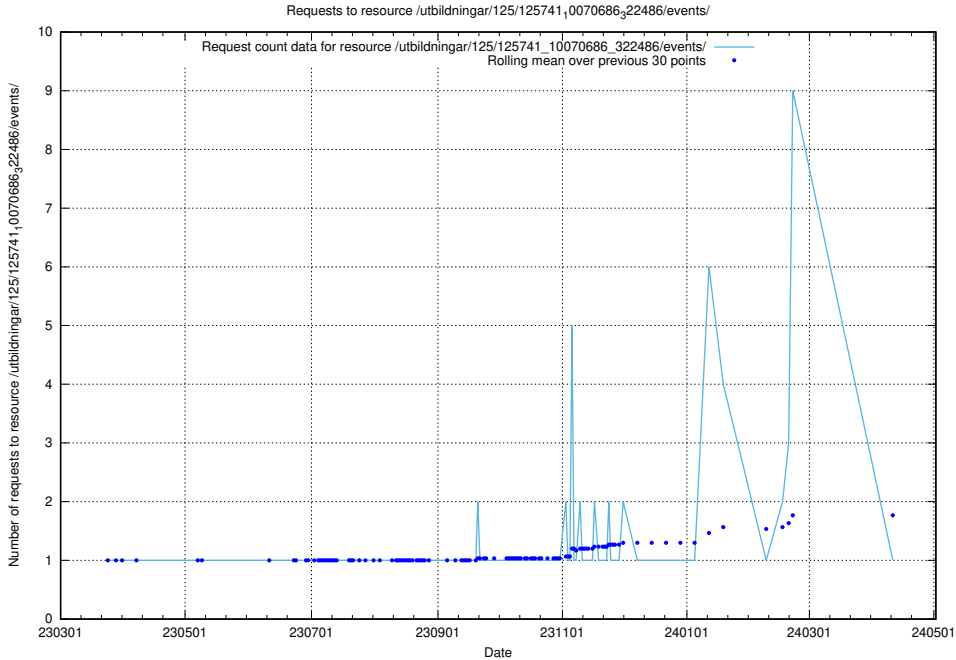

5.6157 Usage of /utbildningar/125/125741_10070686_322486/events/

Here, we count the number of requests to resource /utbildningar/125/125741_10070686_322486/events/