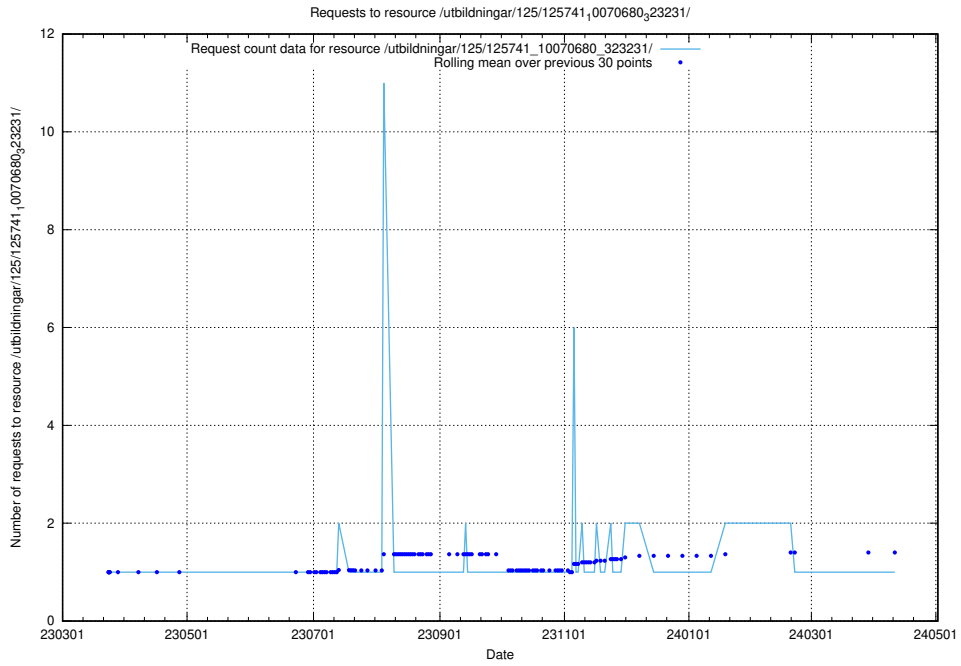

5.6395 Usage of /utbildningar/125/125741_10070680_323231/

Here, we count the number of requests to resource /utbildningar/125/125741_10070680_323231/.