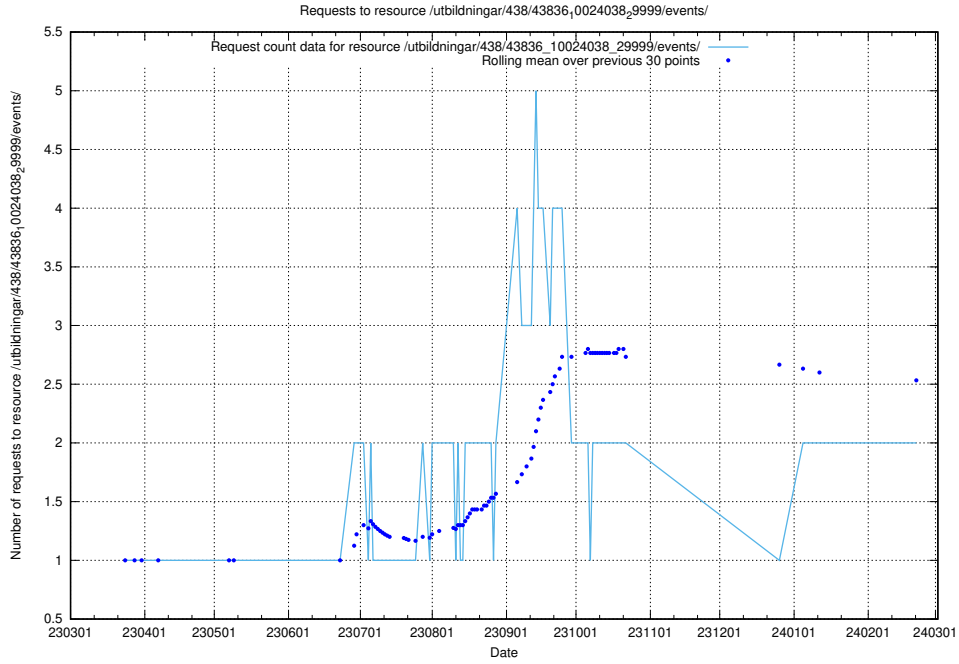

5.922 Usage of /utbildningar/438/43836_10024038_29999/events/

Here, we count the number of requests to resource /utbildningar/438/43836_10024038_29999/events/.