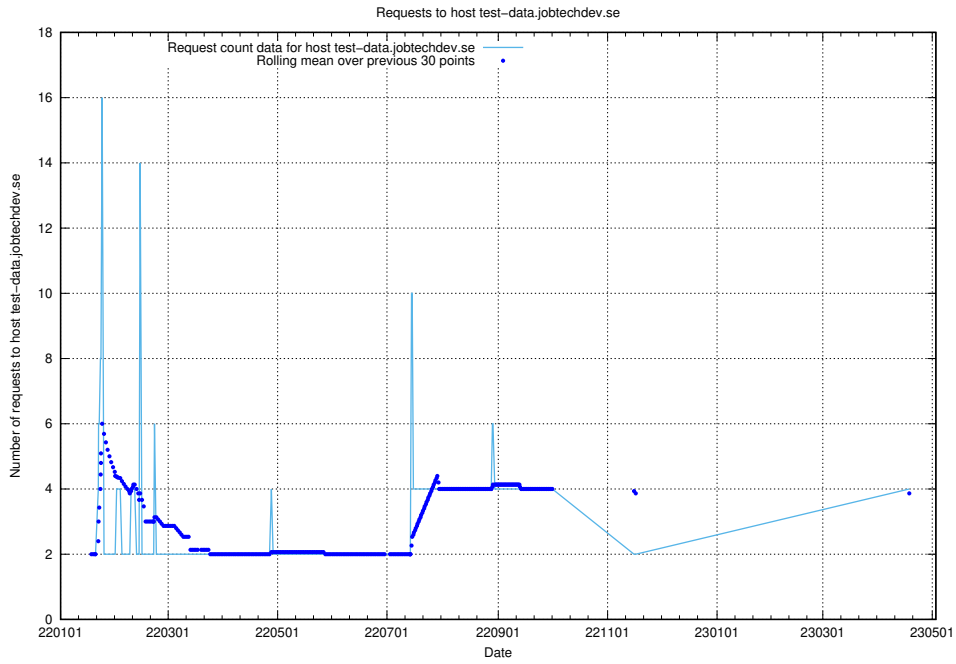

7.97 Usage of test-data.jobtechdev.se

Here, we count the number of requests to host test-data.jobtechdev.se.