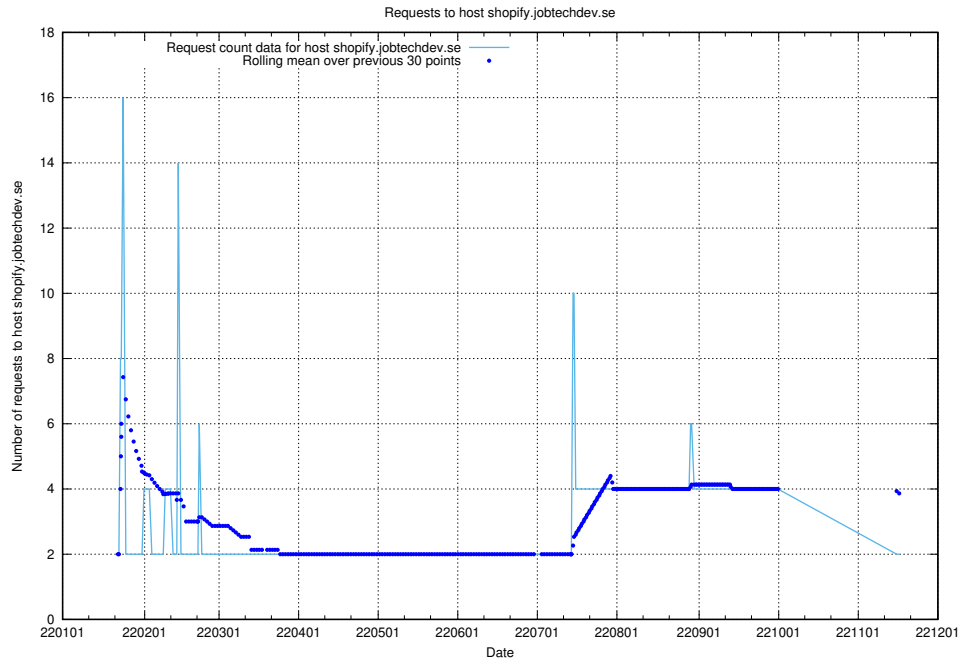

7.584 Usage of shopify.jobtechdev.se

Here, we count the number of requests to host shopify.jobtechdev.se.