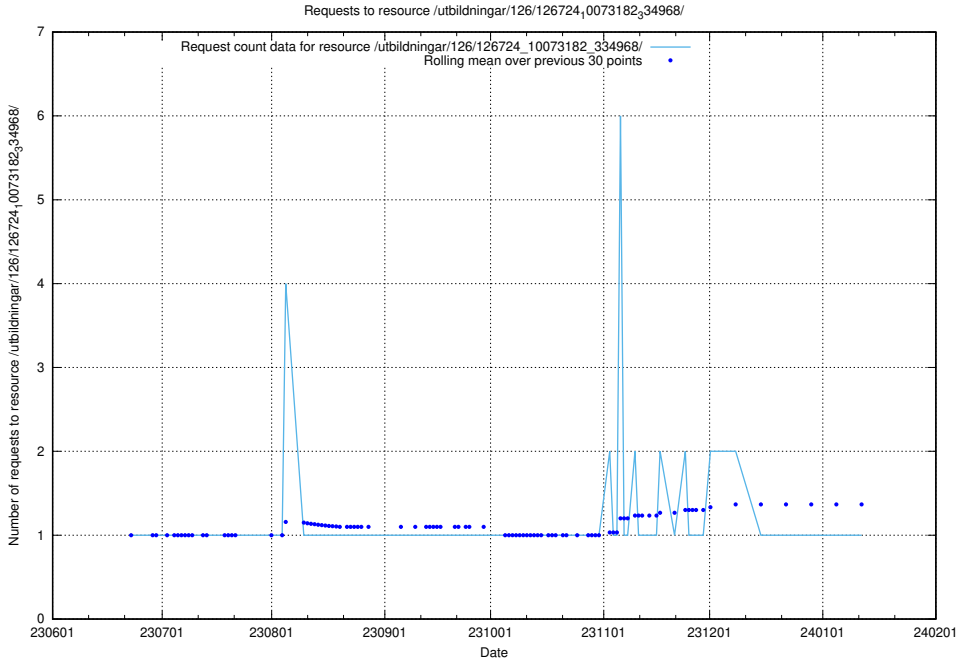

5.5538 Usage of /utbildningar/126/126724_10073182_334968/

Here, we count the number of requests to resource /utbildningar/126/126724_10073182_334968/.