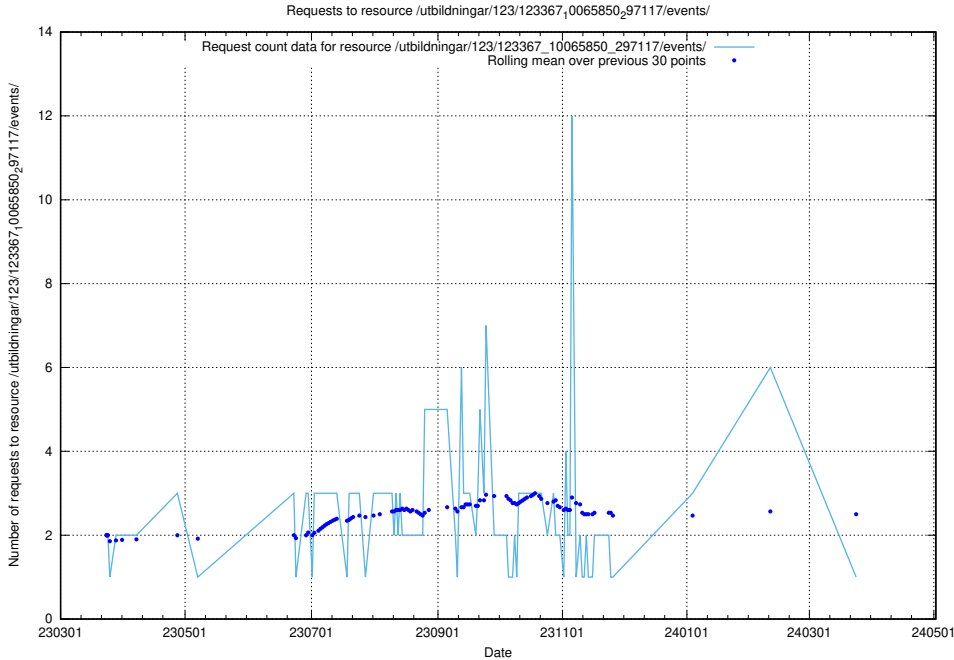

5.6233 Usage of /utbildningar/123/123367_10065850_297117/events/

Here, we count the number of requests to resource /utbildningar/123/123367_10065850_297117/events/