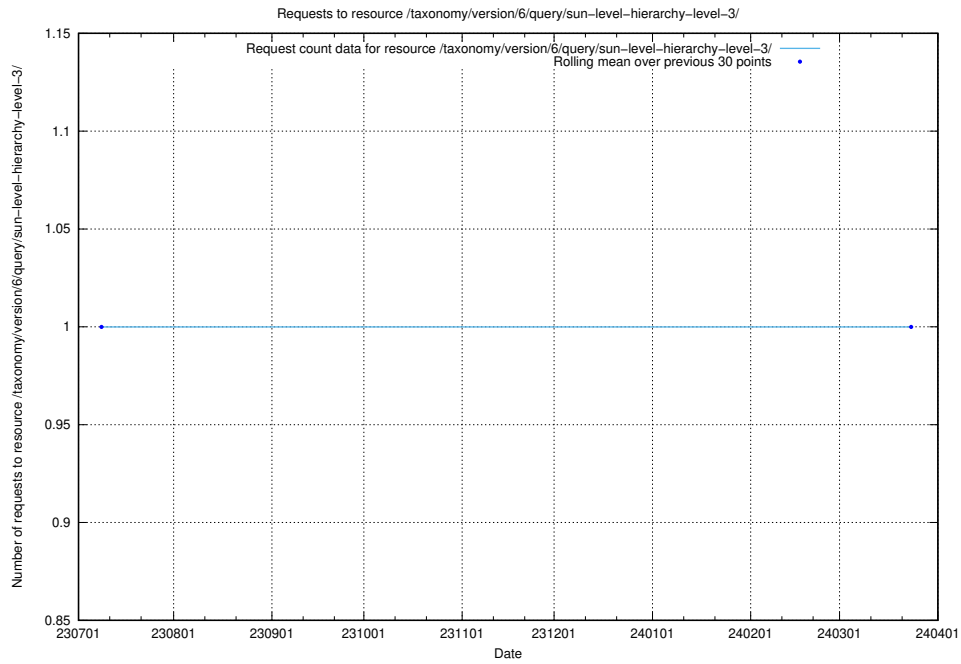

5.5153 Usage of /taxonomy/version/6/query/sun-level-hierarchy-level-3/

Here, we count the number of requests to resource /taxonomy/version/6/query/sun-level-hierarchy-level-3/.