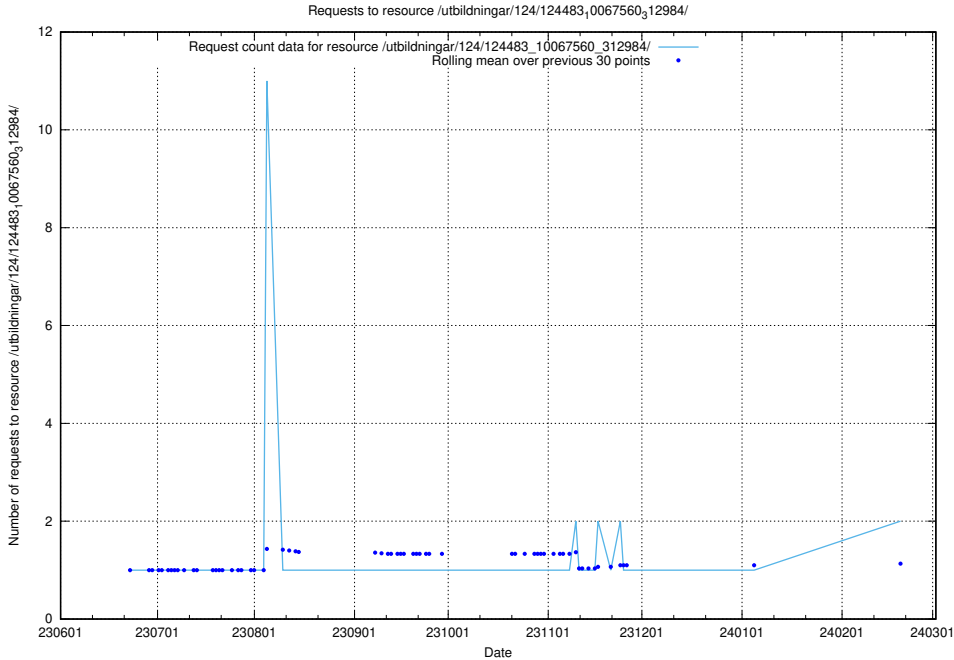

5.847 Usage of /utbildningar/124/124483_10067560_312984/

Here, we count the number of requests to resource /utbildningar/124/124483_10067560_312984/.