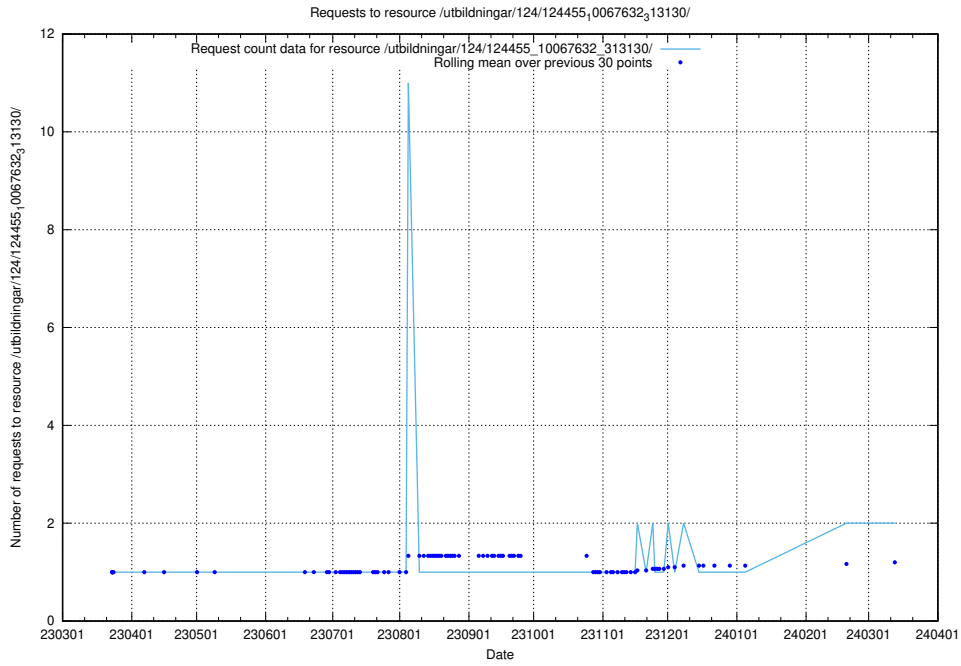

5.641 Usage of /utbildningar/124/124455_10067632_313130/

Here, we count the number of requests to resource /utbildningar/124/124455_10067632_313130/.