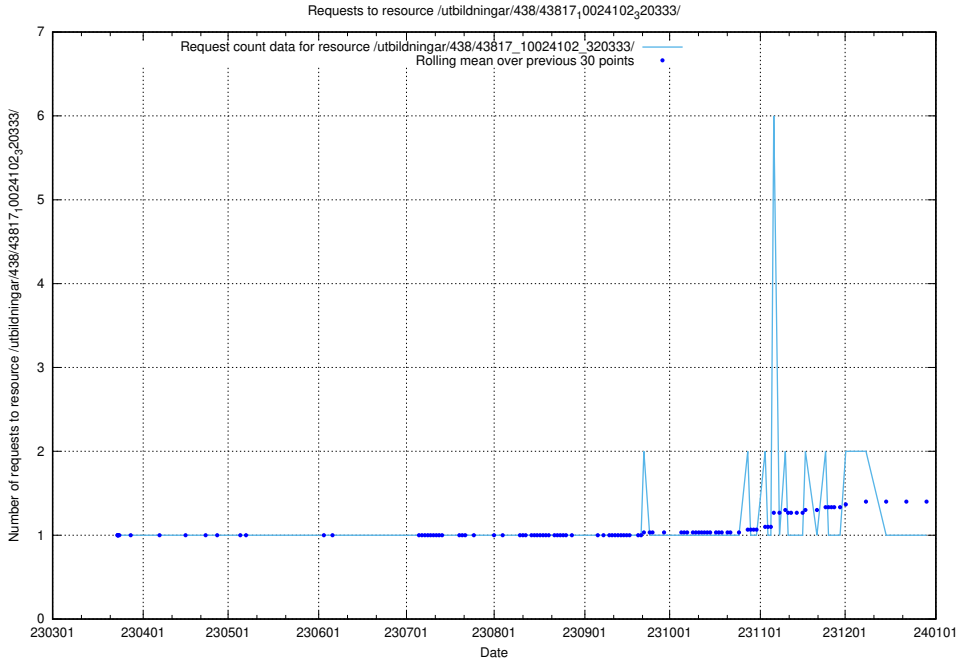

5.6265 Usage of /utbildningar/438/43817_10024102_320333/

Here, we count the number of requests to resource /utbildningar/438/43817_10024102_320333/.