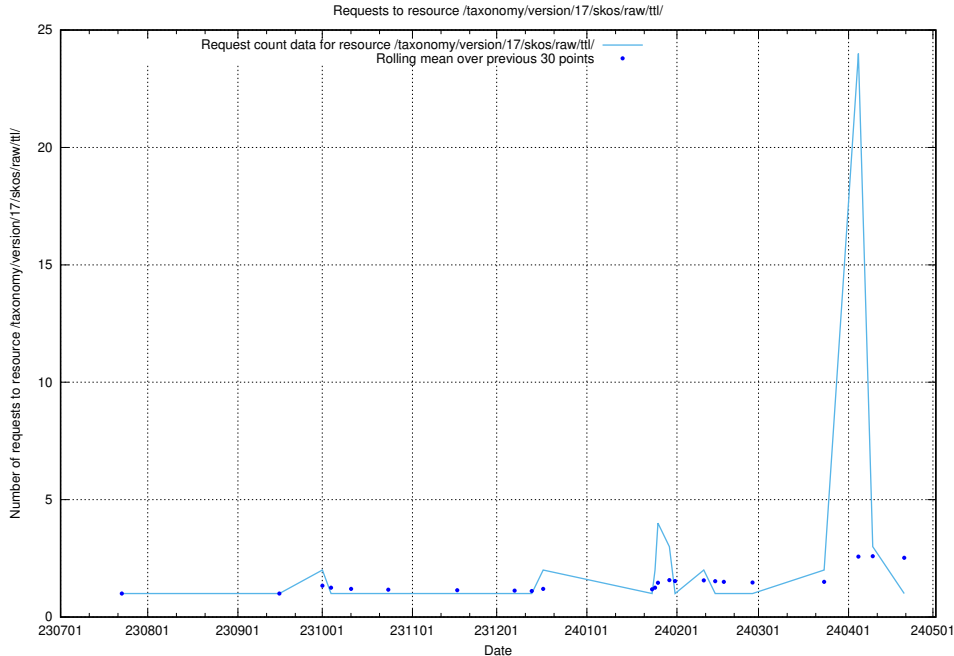

5.4909 Usage of /taxonomy/version/17/skos/raw/ttl/

Here, we count the number of requests to resource /taxonomy/version/17/skos/raw/ttl/.