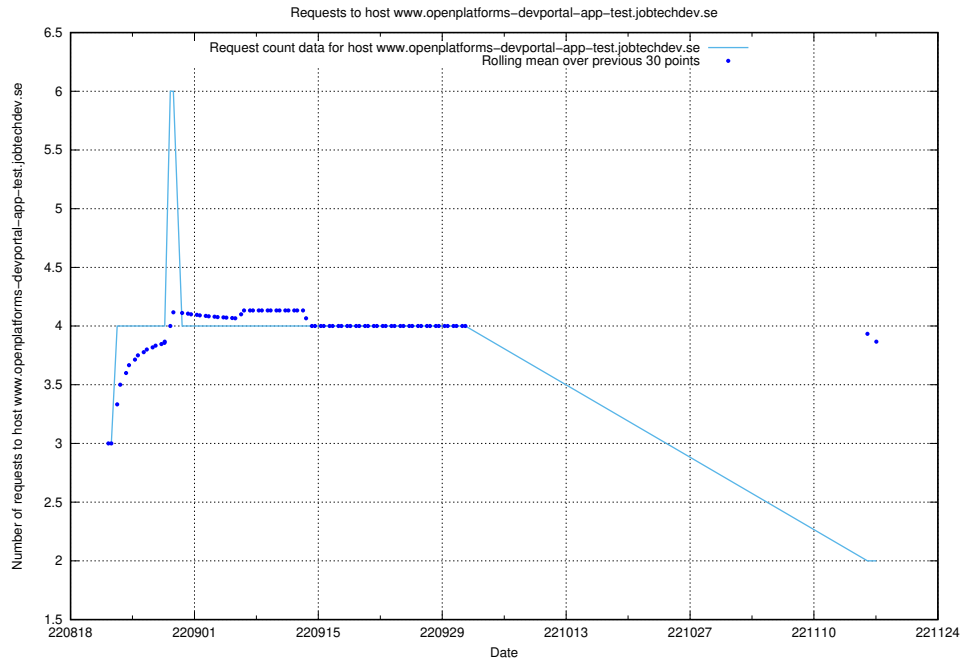

7.339 Usage of `www.openplatforms-devportal-app-test.jobtechdev.se`

Here, we count the number of requests to host `www.openplatforms-devportal-app-test.jobtechdev.se`.