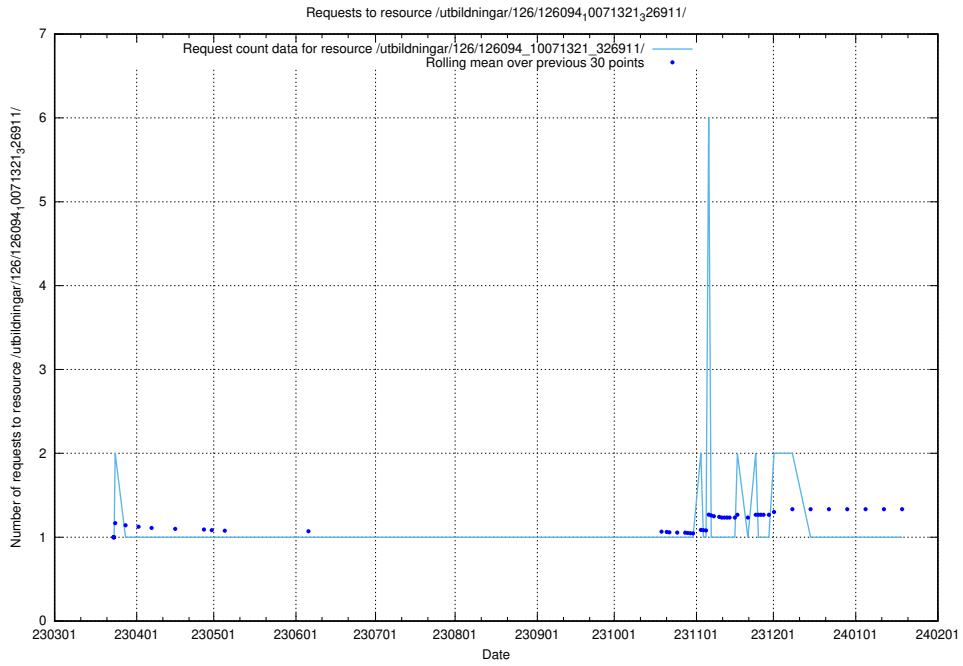

5.6358 Usage of /utbildningar/126/126094_10071321_326911/

Here, we count the number of requests to resource /utbildningar/126/126094_10071321_326911/.