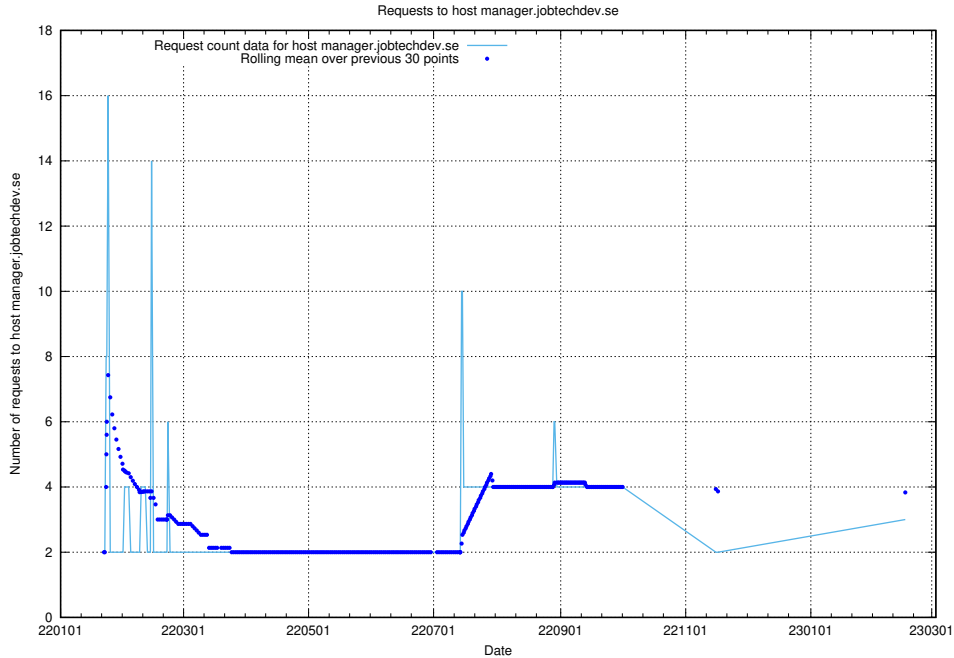

7.248 Usage of manager.jobtechdev.se

Here, we count the number of requests to host manager.jobtechdev.se.