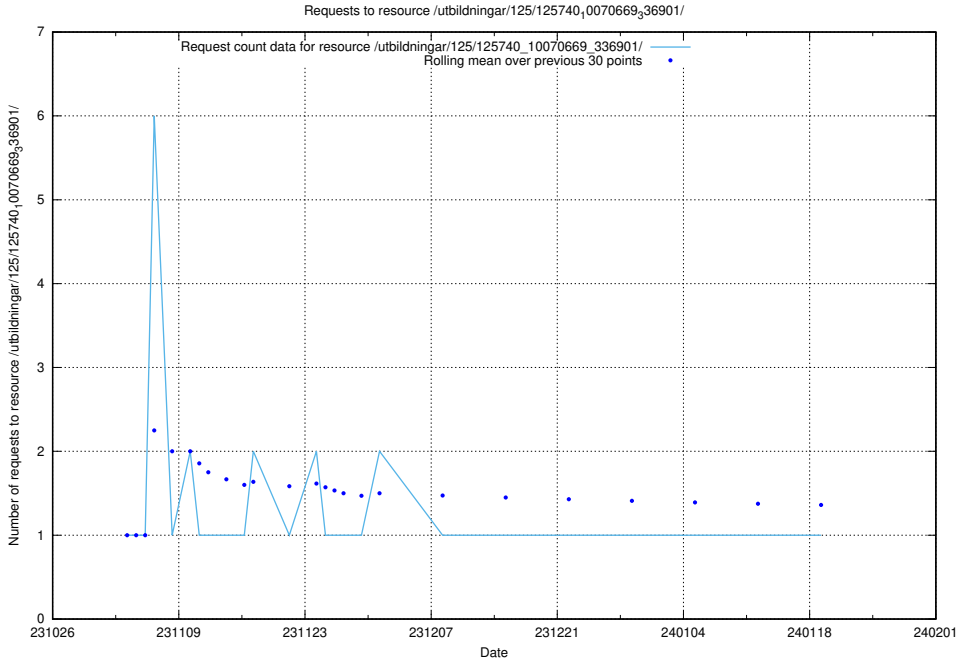

5.4097 Usage of /utbildningar/125/125740_10070669_336901/

Here, we count the number of requests to resource /utbildningar/125/125740_10070669_336901/.