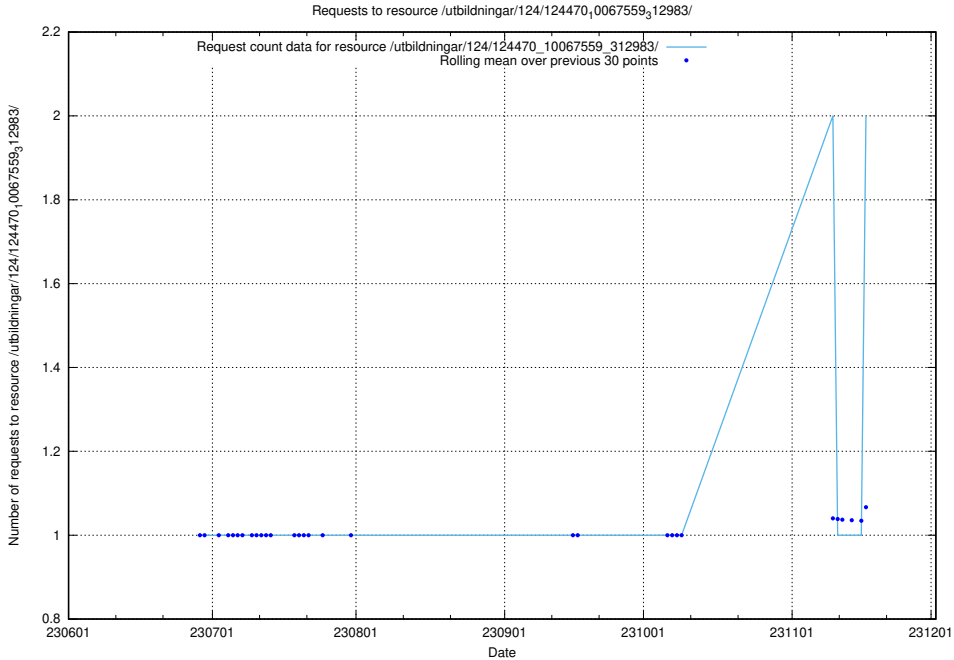

5.819 Usage of /utbildningar/124/124470_10067559_312983/

Here, we count the number of requests to resource /utbildningar/124/124470_10067559_312983/.