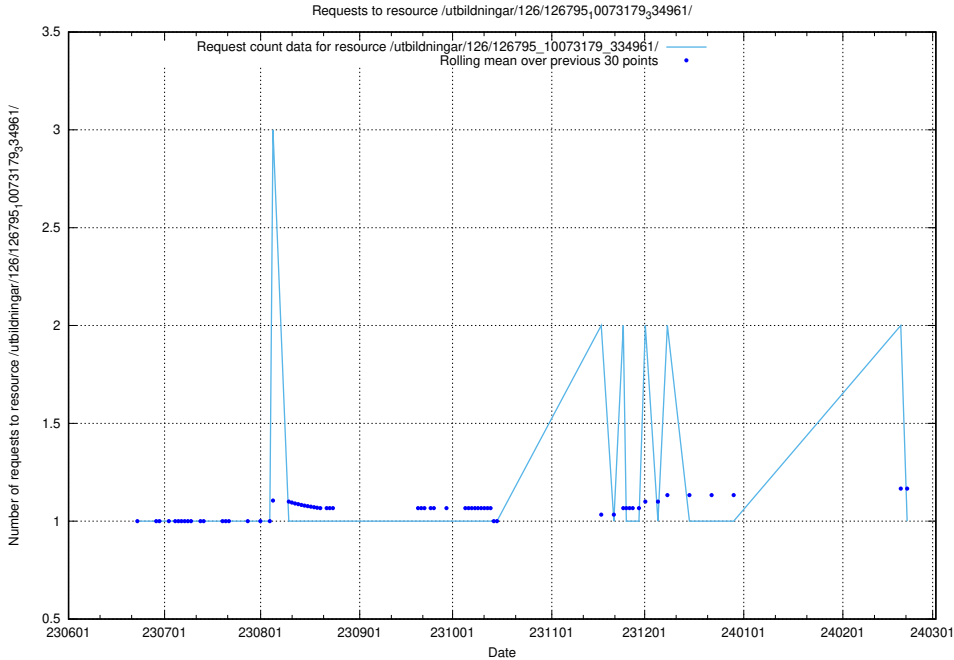

5.5521 Usage of /utbildningar/126/126795_10073179_334961/

Here, we count the number of requests to resource /utbildningar/126/126795_10073179_334961/.