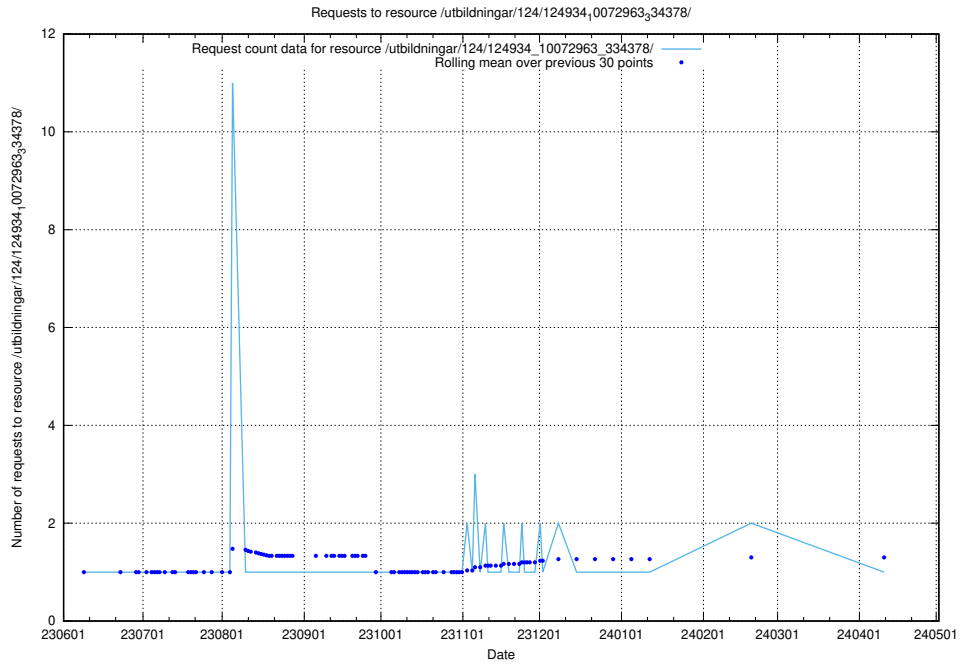

5.5825 Usage of /utbildningar/124/124934_10072963_334378/

Here, we count the number of requests to resource /utbildningar/124/124934_10072963_334378/.