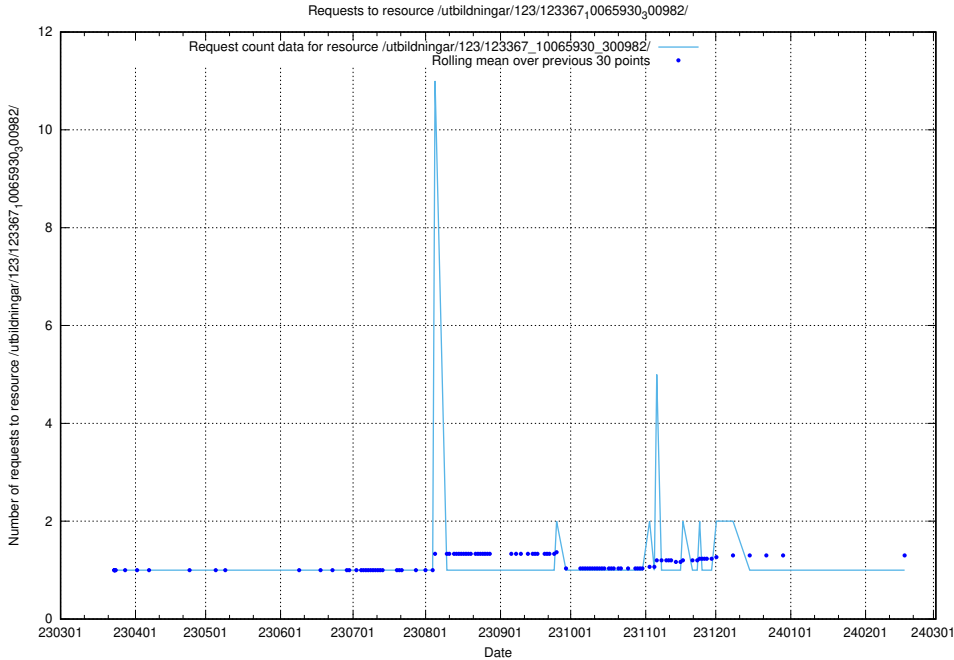

5.4572 Usage of /utbildningar/123/123367_10065930_300982/

Here, we count the number of requests to resource /utbildningar/123/123367_10065930_300982/.