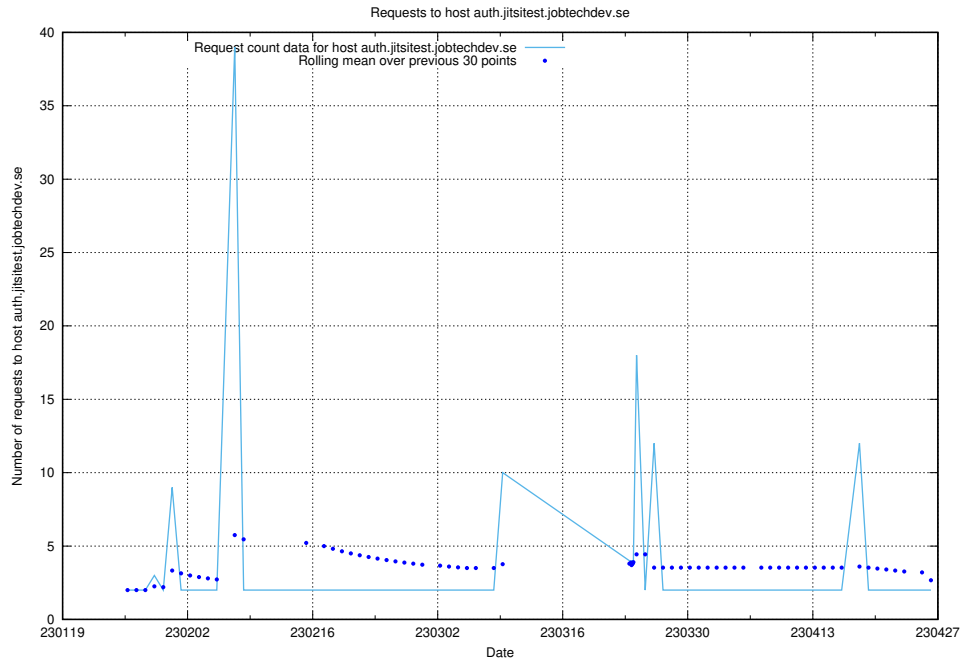

7.292 Usage of auth.jitsitest.jobtechdev.se

Here, we count the number of requests to host auth.jitsitest.jobtechdev.se.