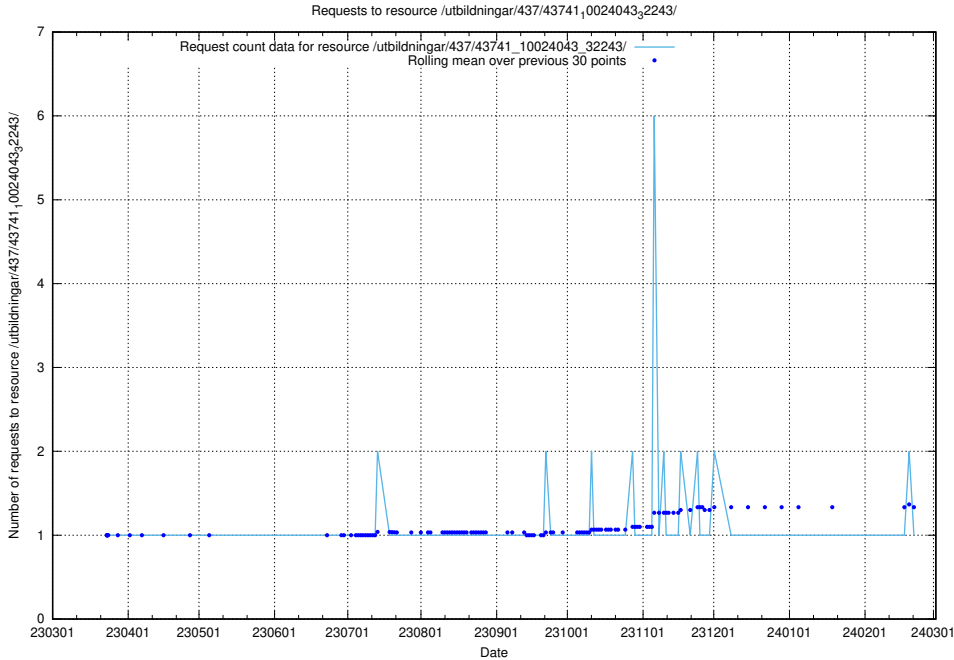

5.6313 Usage of /utbildningar/437/43741_10024043_32243/

Here, we count the number of requests to resource /utbildningar/437/43741_10024043_32243/.