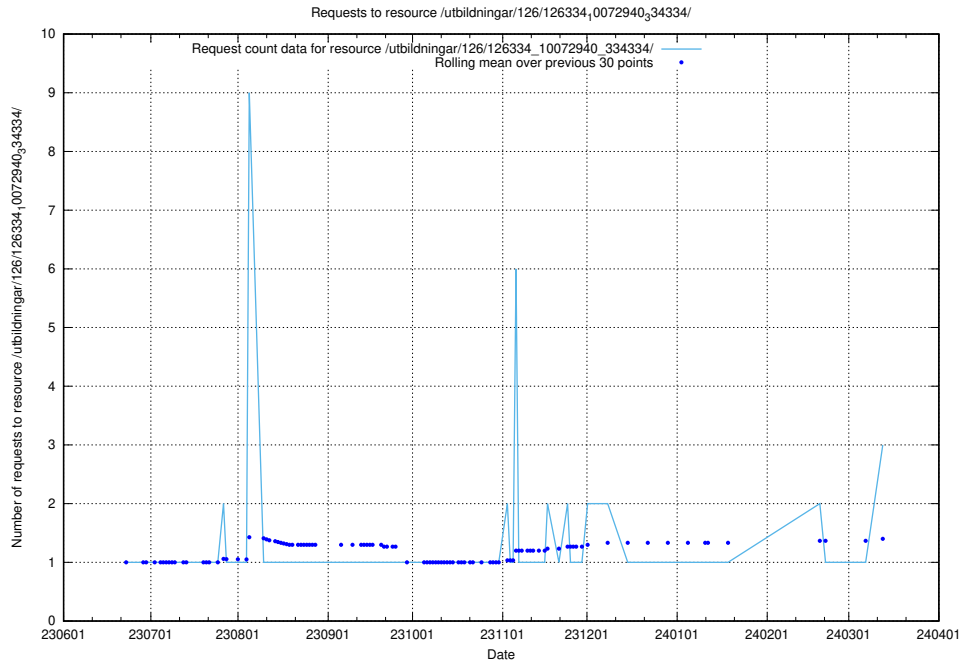

5.390 Usage of /utbildningar/126/126334_10072940_334334/

Here, we count the number of requests to resource /utbildningar/126/126334_10072940_334334/.