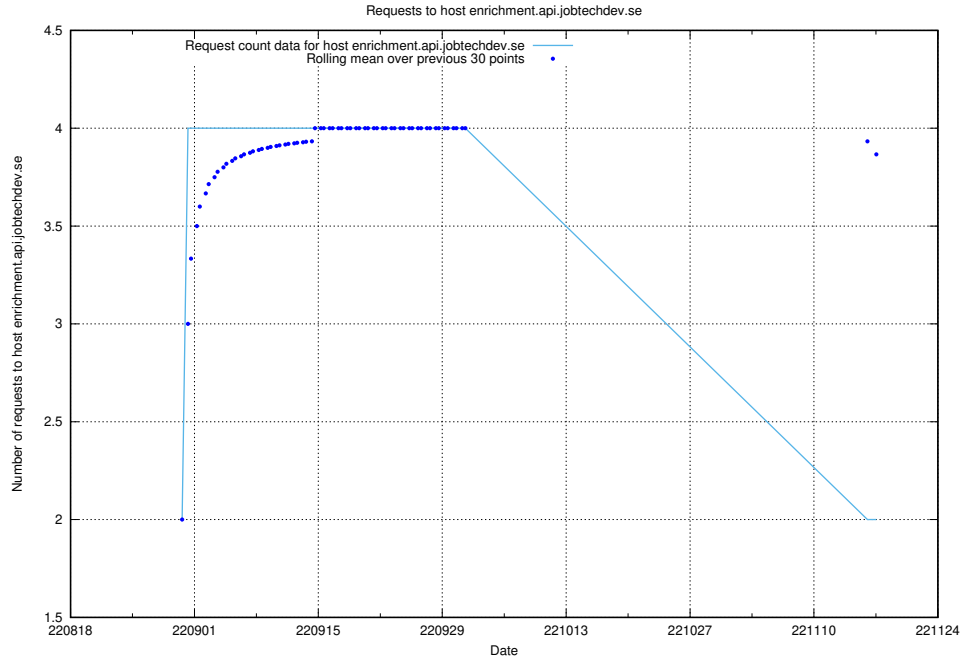

7.335 Usage of enrichment.api.jobtechdev.se

Here, we count the number of requests to host enrichment.api.jobtechdev.se.