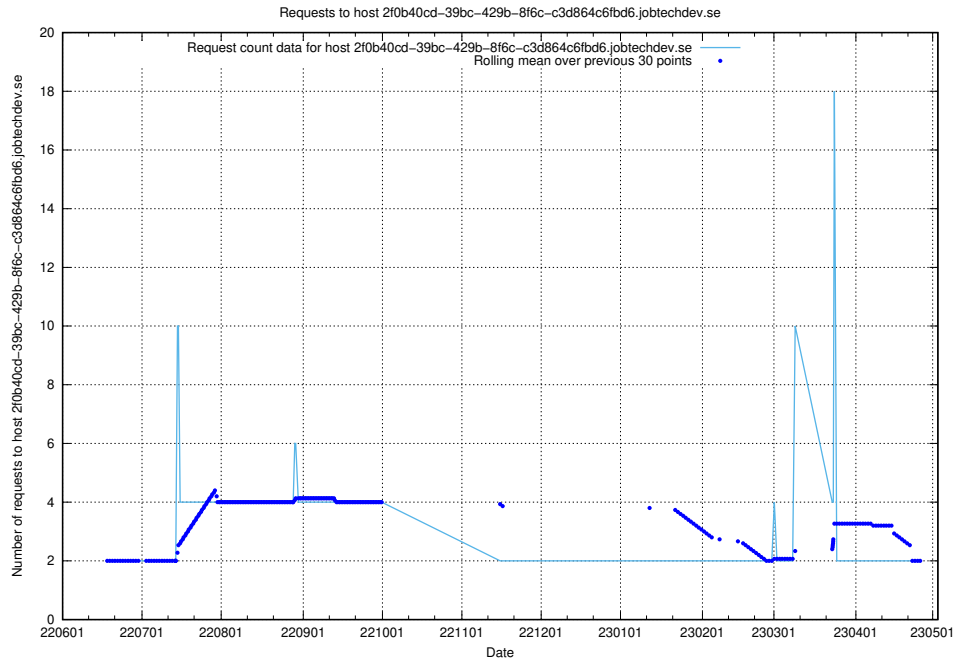

7.399 Usage of 2f0b40cd-39bc-429b-8f6c-c3d864c6fbd6.jobtechdev.se

Here, we count the number of requests to host 2f0b40cd-39bc-429b-8f6c-c3d864c6fbd6.jobtechdev.se.