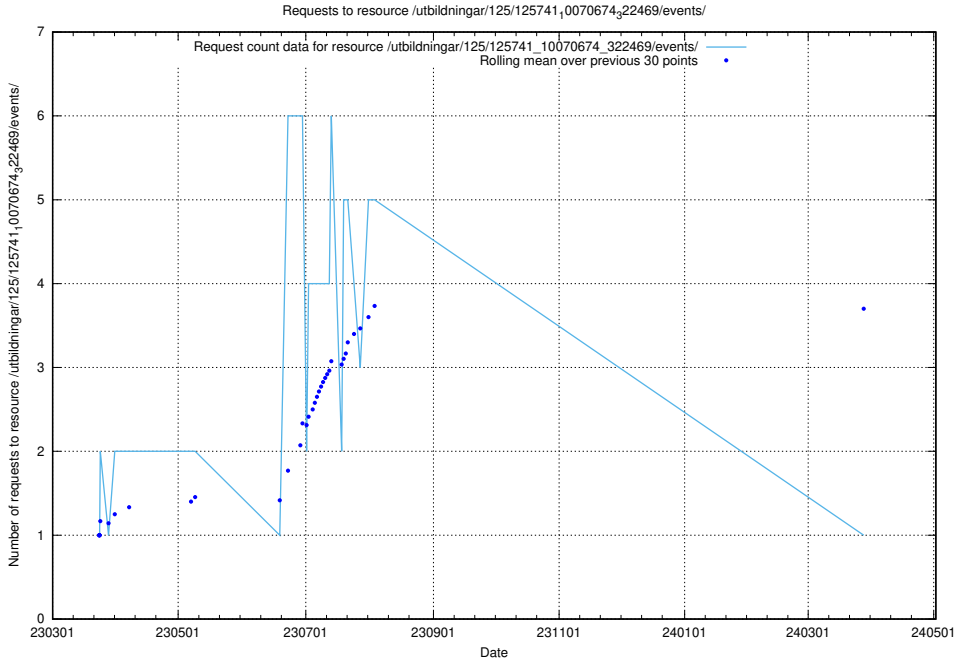

### 5.6404 Usage of /utbildningar/125/125741\_10070674\_322469/events/

Here, we count the number of requests to resource /utbildningar/125/125741\_10070674\_322469/events/