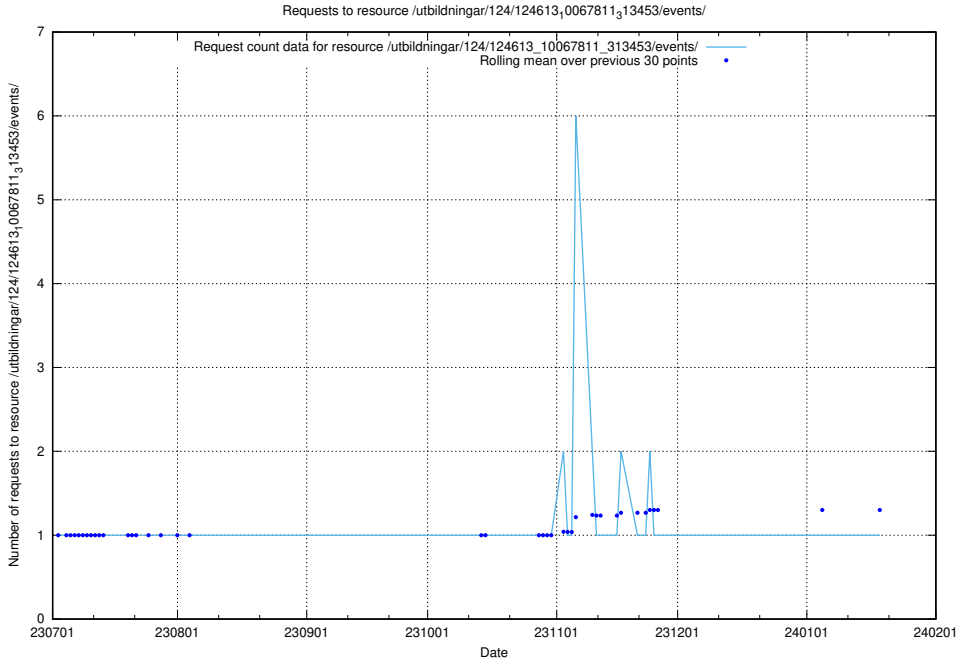

5.5307 Usage of /utbildningar/124/124613_10067811_313453/events/

Here, we count the number of requests to resource /utbildningar/124/124613_10067811_313453/events/