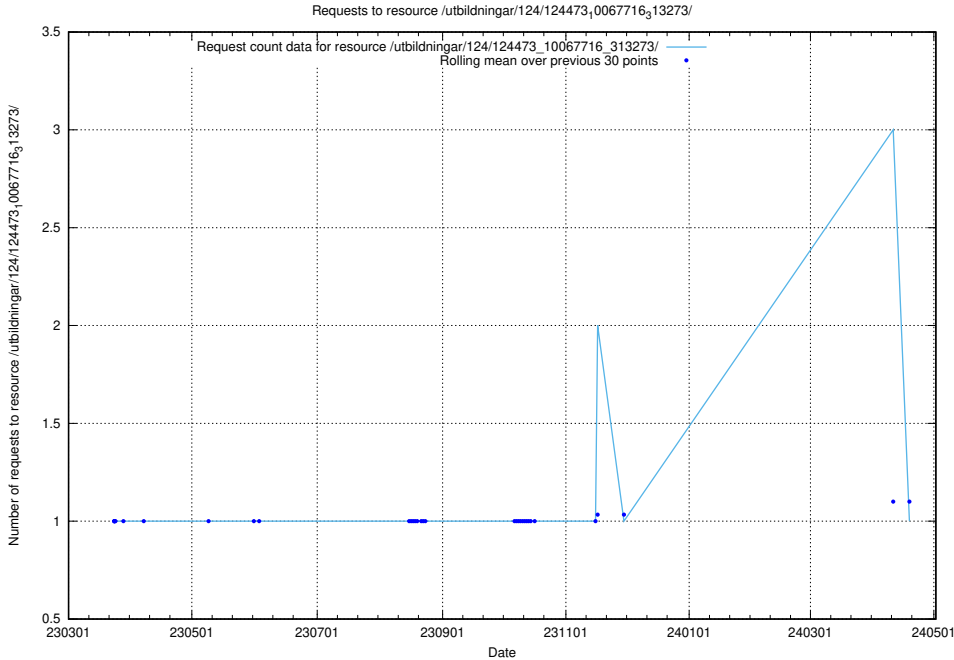

5.2866 Usage of /utbildningar/124/124473_10067716_313273/

Here, we count the number of requests to resource /utbildningar/124/124473_10067716_313273/.