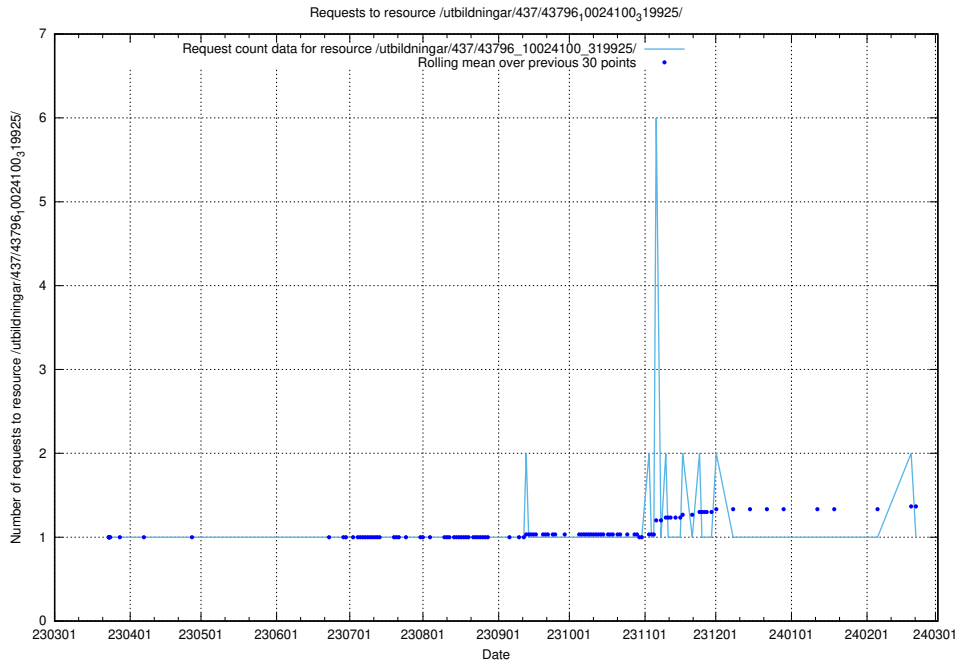

5.6278 Usage of /utbildningar/437/43796_10024100_319925/

Here, we count the number of requests to resource /utbildningar/437/43796_10024100_319925/.