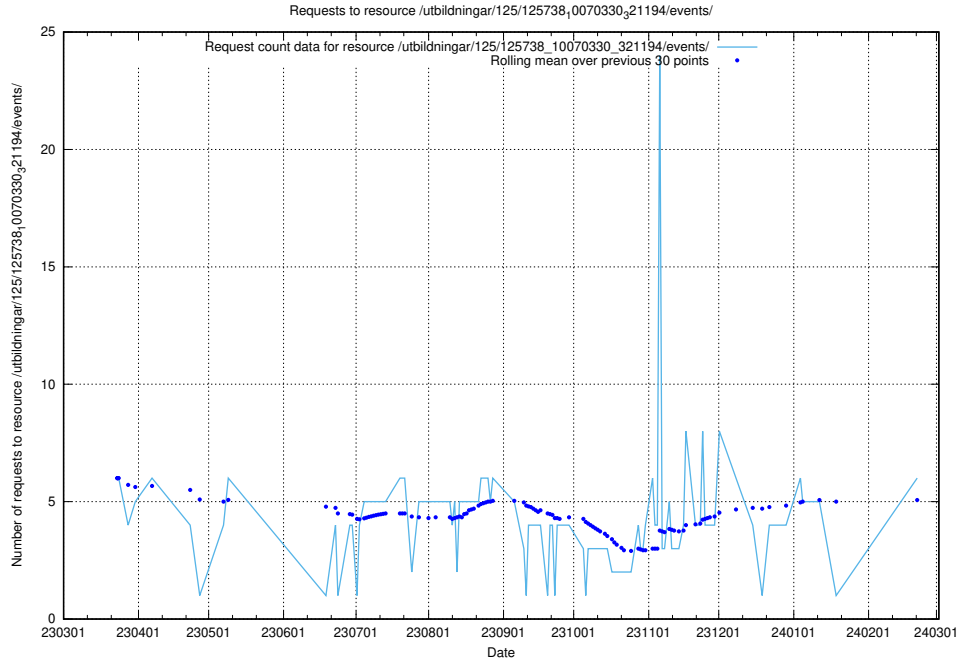

5.103 Usage of /utbildningar/125/125738_10070330_321194/events/

Here, we count the number of requests to resource /utbildningar/125/125738_10070330_321194/events/