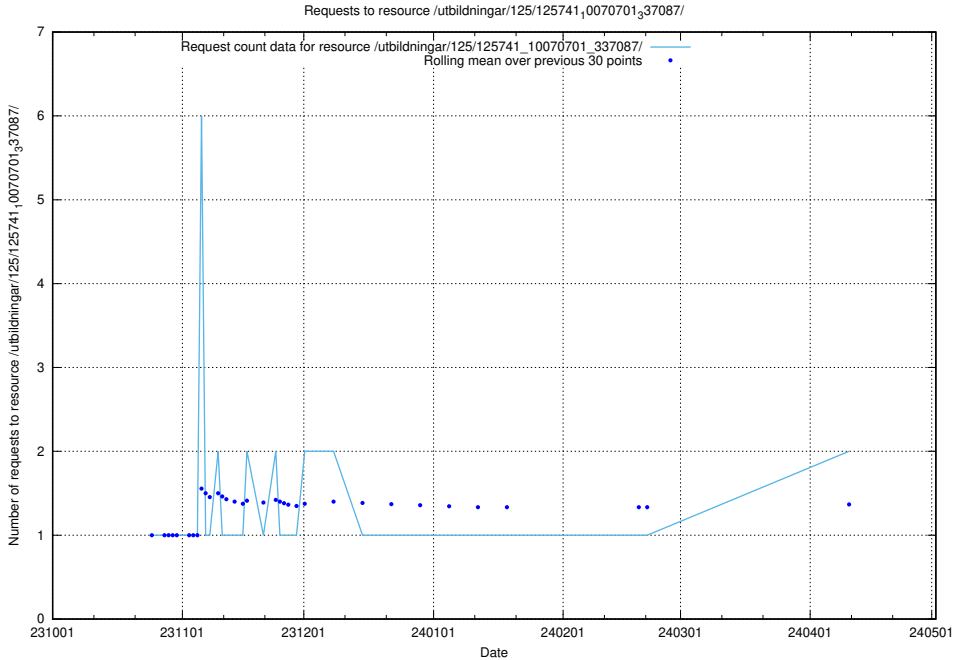

5.701 Usage of /utbildningar/125/125741_10070701_337087/

Here, we count the number of requests to resource /utbildningar/125/125741_10070701_337087/.