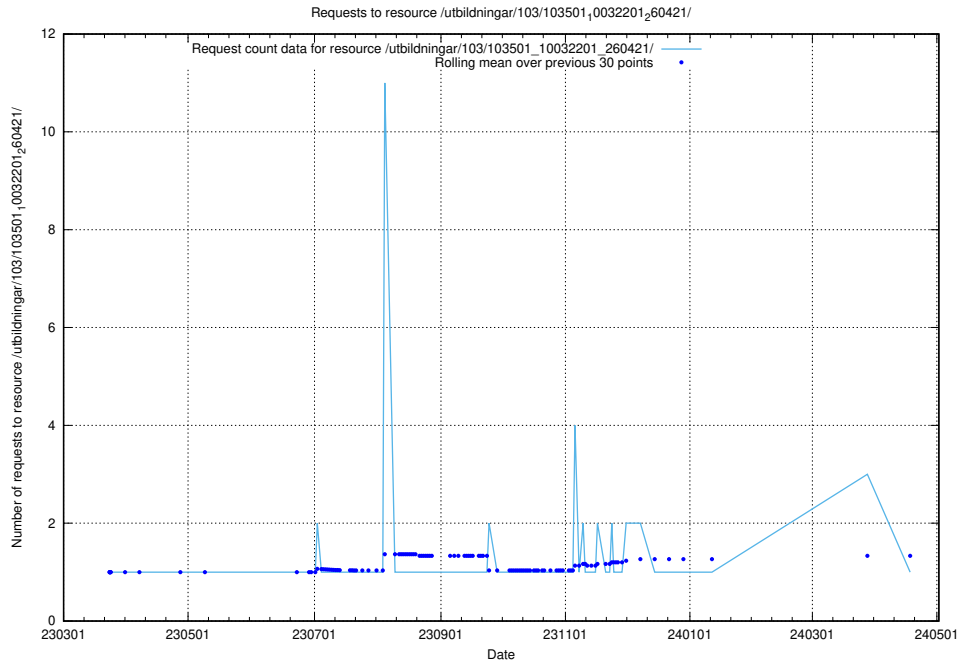

5.5411 Usage of /utbildningar/103/103501_10032201_260421/

Here, we count the number of requests to resource /utbildningar/103/103501_10032201_260421/.