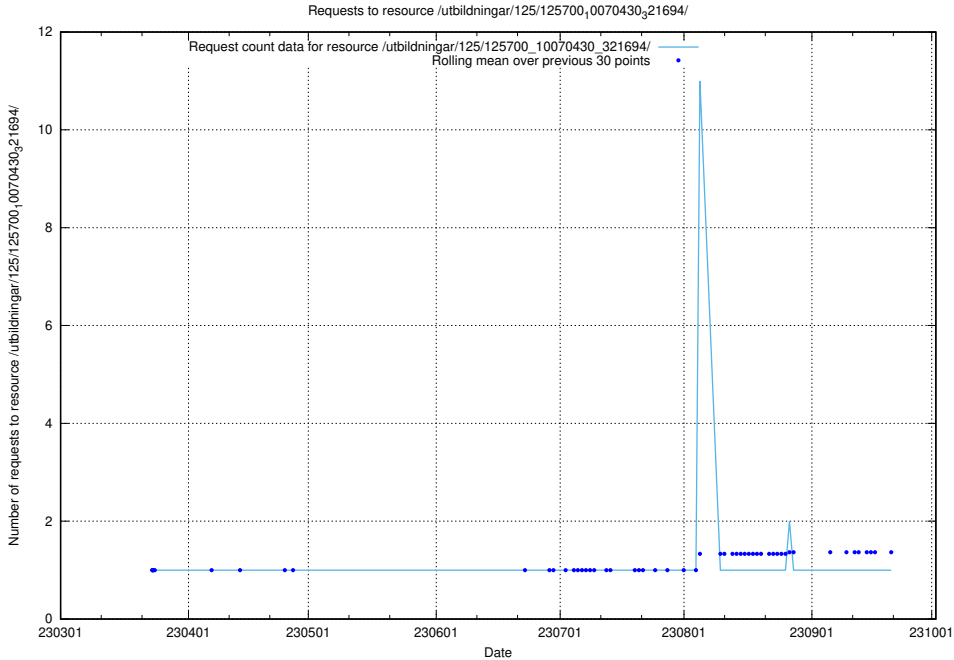

5.1026 Usage of /utbildningar/125/125700_10070430_321694/

Here, we count the number of requests to resource /utbildningar/125/125700_10070430_321694/.