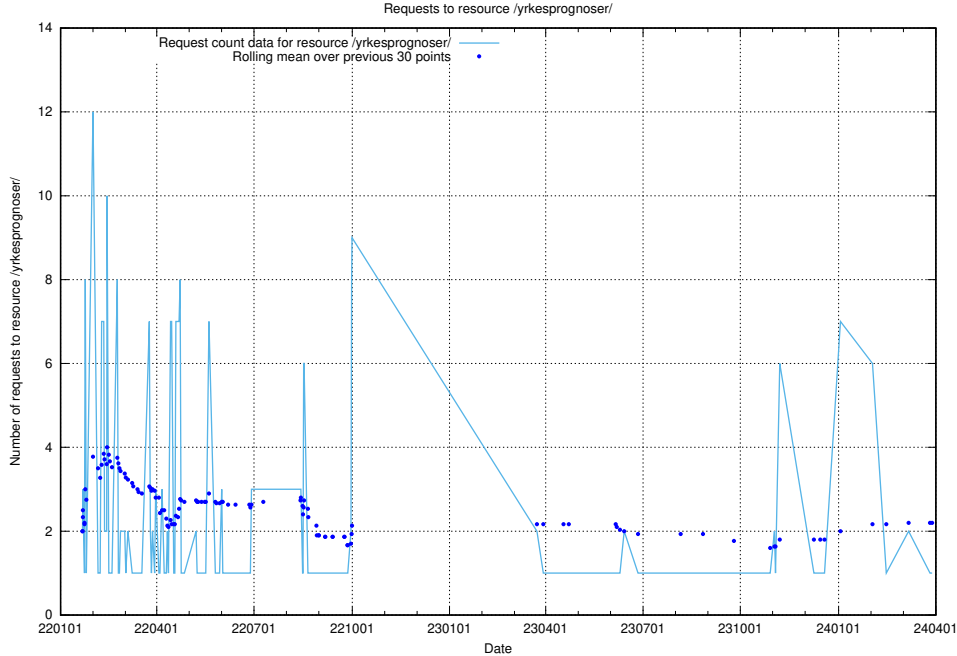

5.6156 Usage of /yrkesprognoser/

Here, we count the number of requests to resource /yrkesprognoser/.