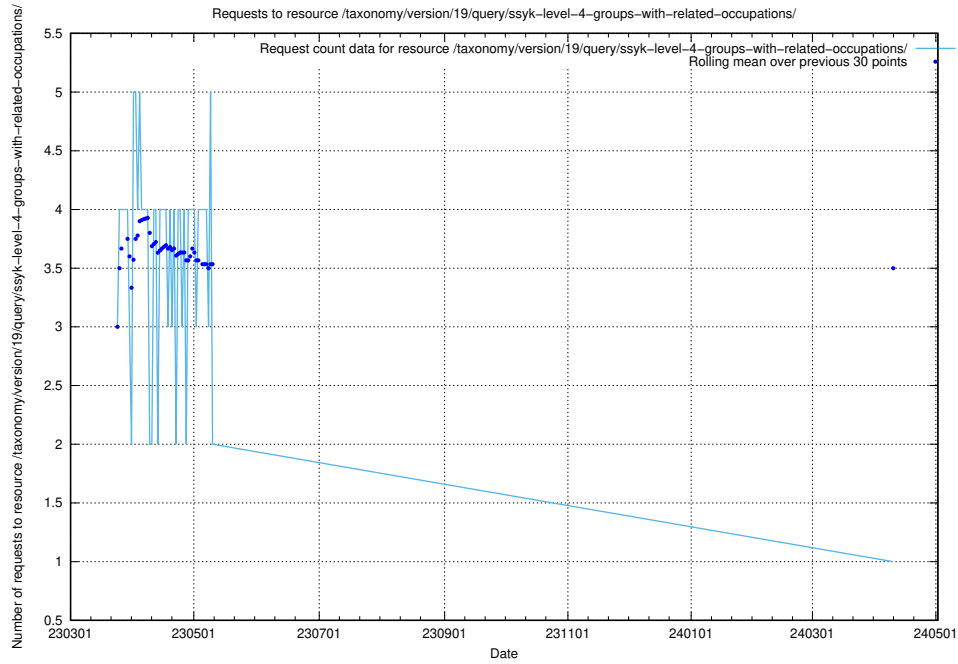

5.6054 Usage of /taxonomy/version/19/query/ssyk-level-4-groups-with-related-occupations/

Here, we count the number of requests to resource /taxonomy/version/19/query/ssyk-level-4-groups-with-related-occupations/.