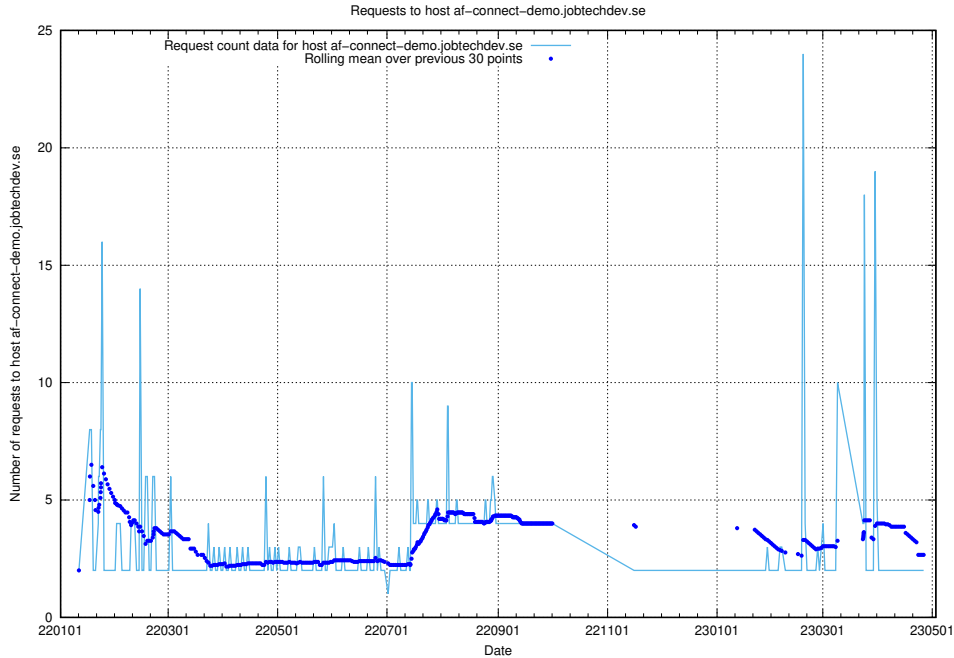

7.279 Usage of af-connect-demo.jobtechdev.se

Here, we count the number of requests to host af-connect-demo.jobtechdev.se.