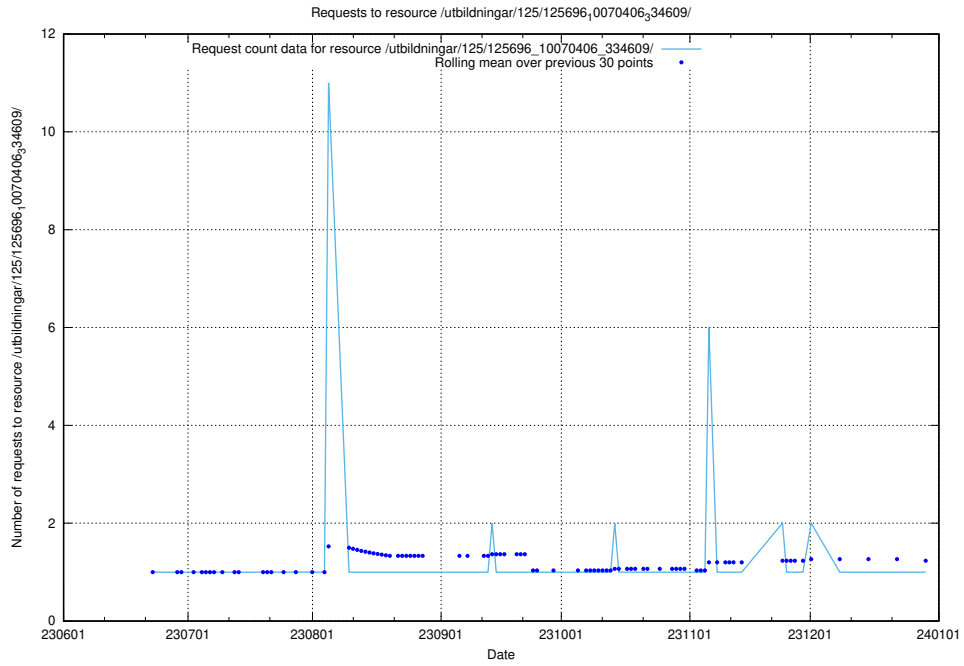

5.5652 Usage of /utbildningar/125/125696_10070406_334609/

Here, we count the number of requests to resource /utbildningar/125/125696_10070406_334609/.