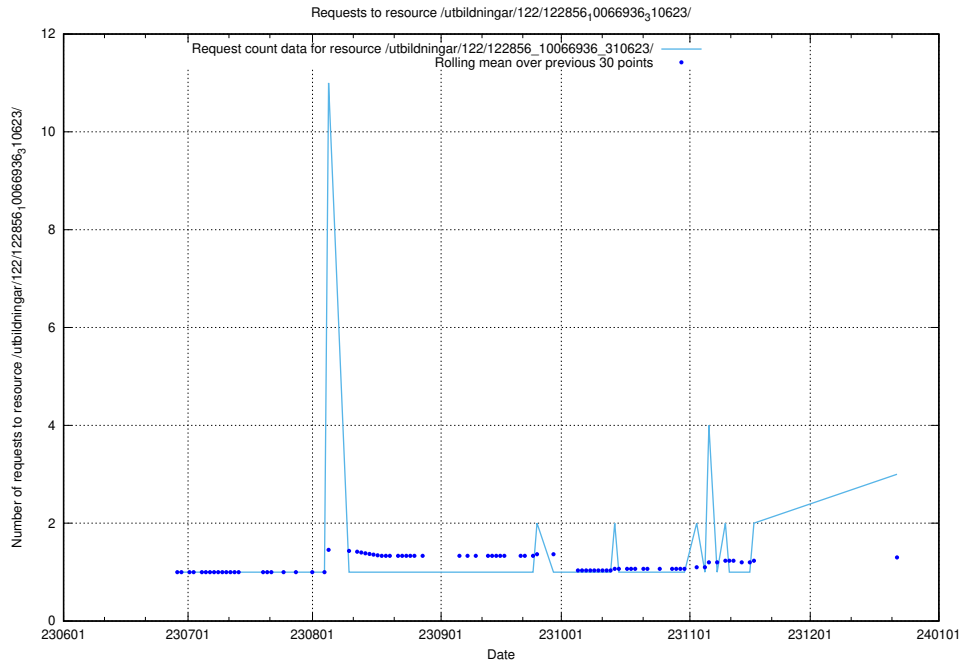

5.382 Usage of /utbildningar/122/122856_10066936_310623/

Here, we count the number of requests to resource /utbildningar/122/122856_10066936_310623/.