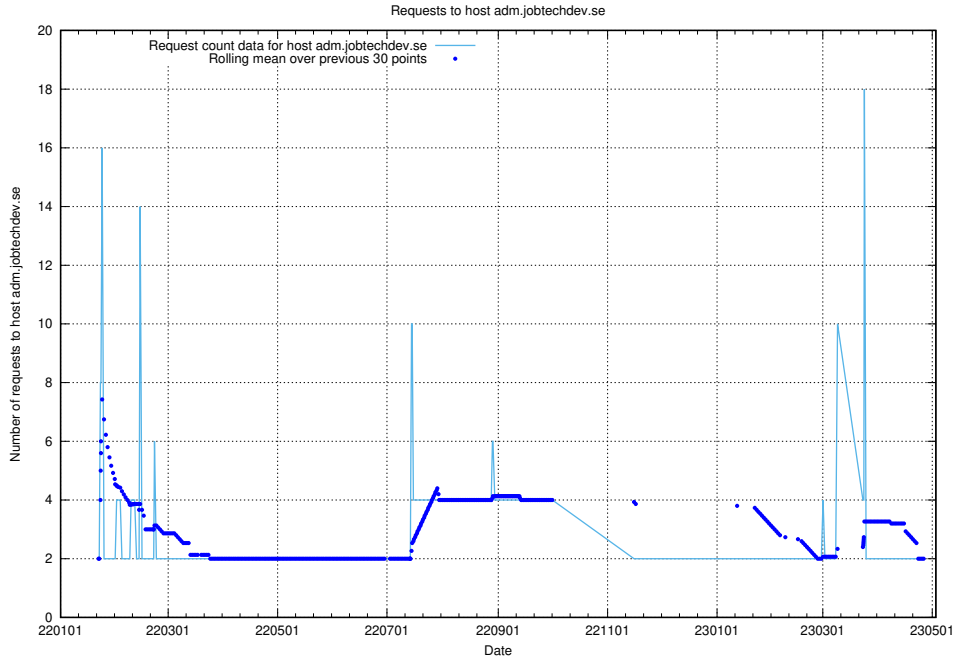

7.258 Usage of adm.jobtechdev.se

Here, we count the number of requests to host adm.jobtechdev.se.