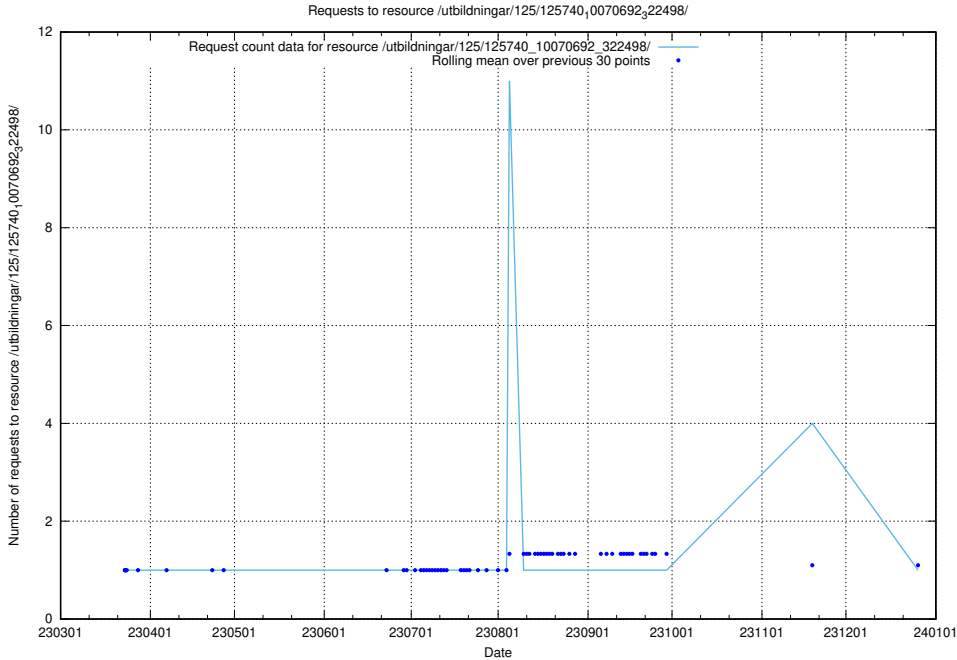

5.978 Usage of /utbildningar/125/125740_10070692_322498/

Here, we count the number of requests to resource /utbildningar/125/125740_10070692_322498/.