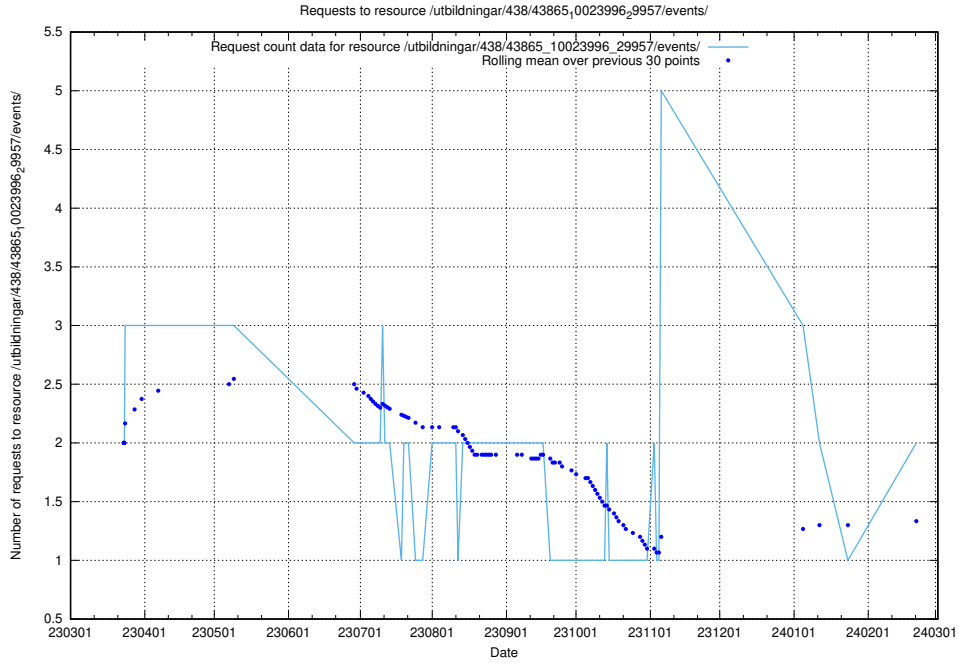

5.932 Usage of /utbildningar/438/43865_10023996_29957/events/

Here, we count the number of requests to resource /utbildningar/438/43865_10023996_29957/events/.