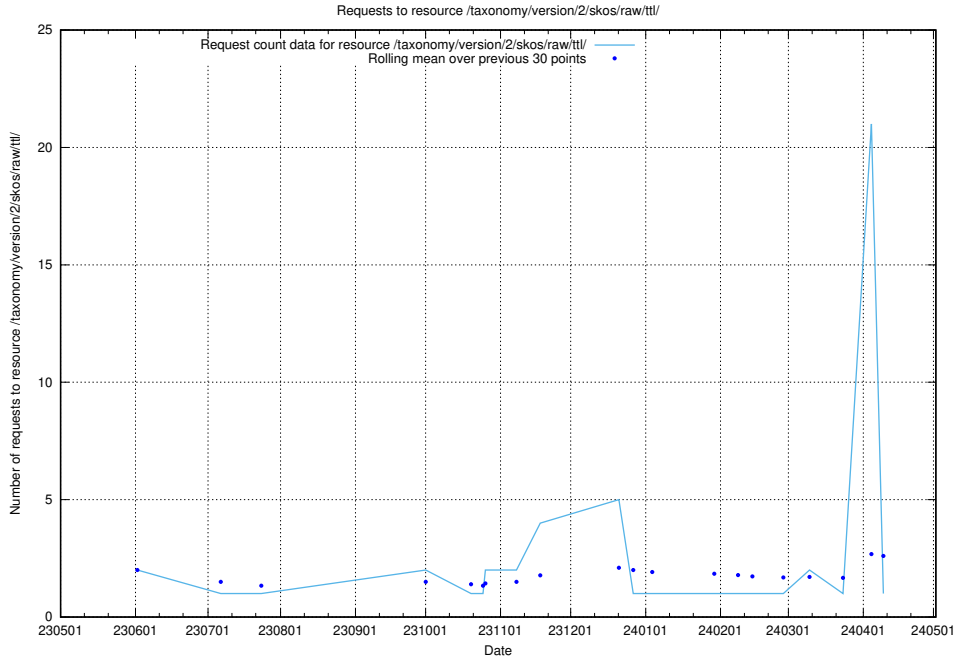

5.5853 Usage of /taxonomy/version/2/skos/raw/ttl/

Here, we count the number of requests to resource /taxonomy/version/2/skos/raw/ttl/.