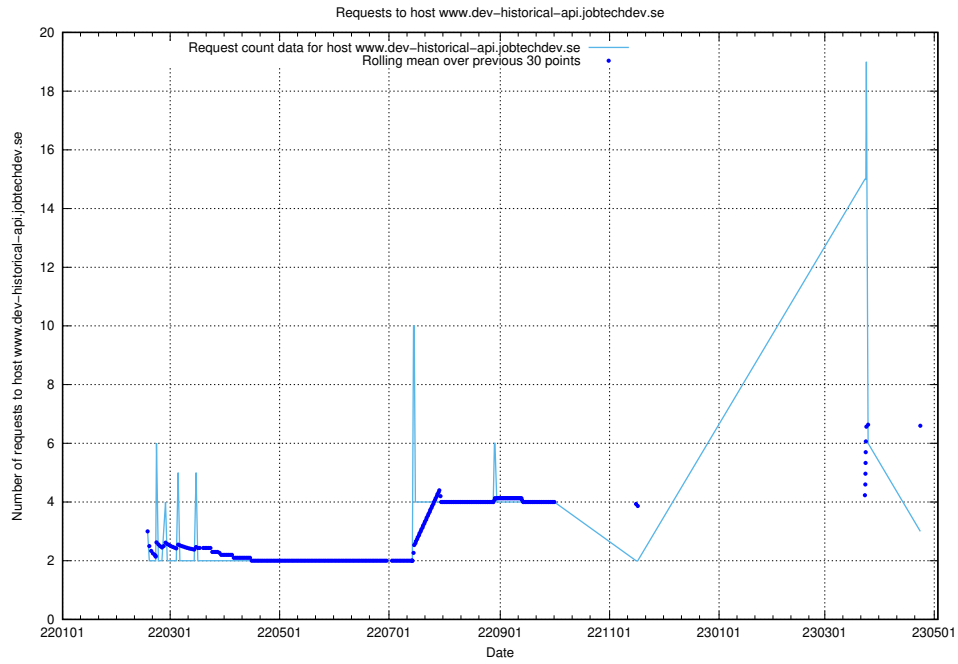

7.227 Usage of `www.dev-historical-api.jobtechdev.se`

Here, we count the number of requests to host `www.dev-historical-api.jobtechdev.se`.