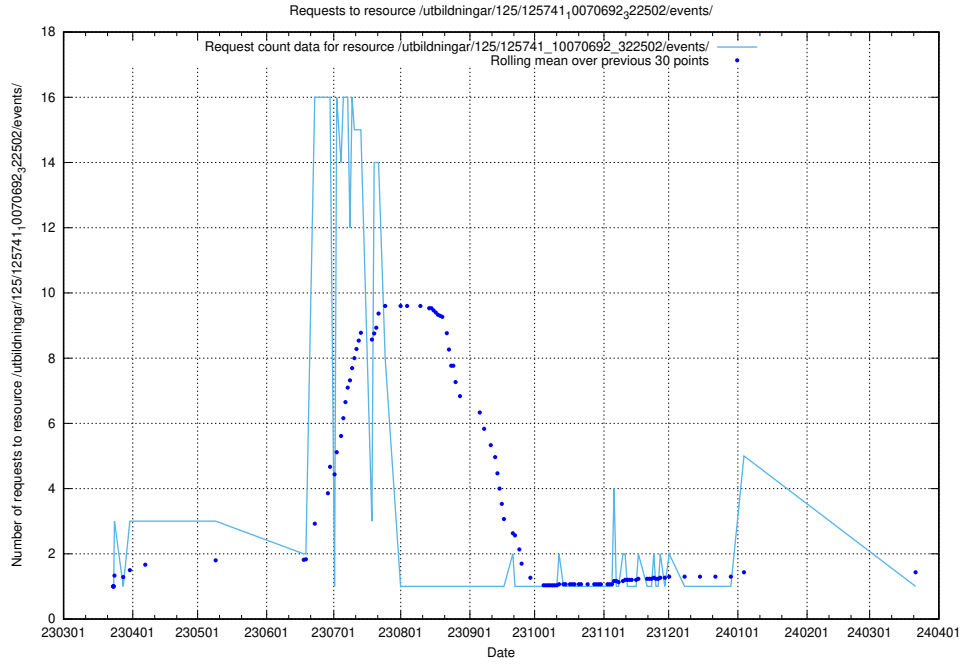

5.6388 Usage of /utbildningar/125/125741_10070692_322502/events/

Here, we count the number of requests to resource /utbildningar/125/125741_10070692_322502/events/