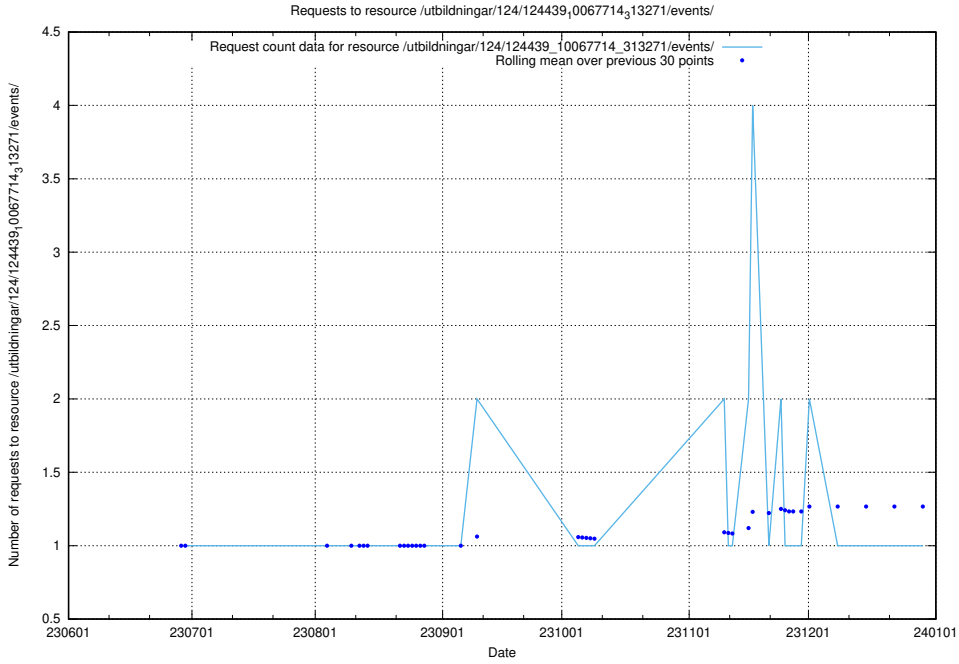

5.5460 Usage of /utbildningar/124/124439_10067714_313271/events/

Here, we count the number of requests to resource /utbildningar/124/124439_10067714_313271/events/