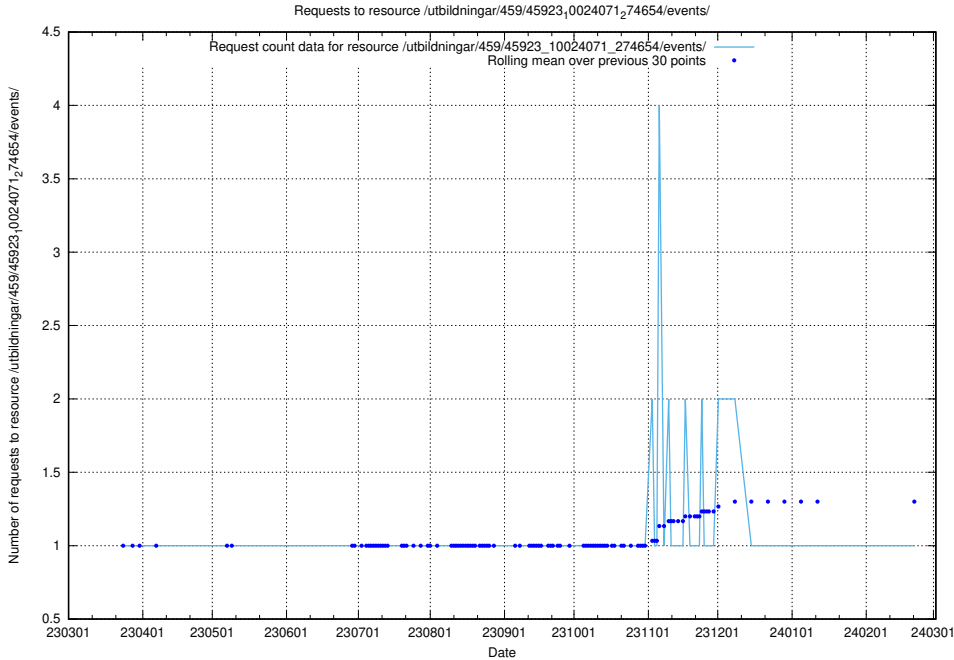

5.6090 Usage of /utbildningar/459/45923_10024071_274654/events/

Here, we count the number of requests to resource /utbildningar/459/45923_10024071_274654/events/.