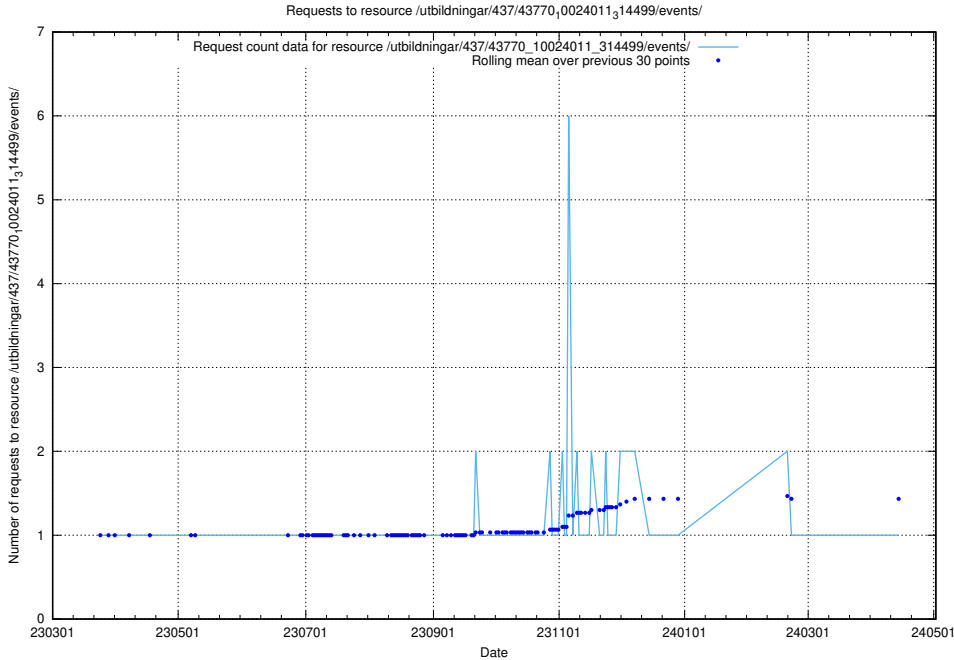

5.6115 Usage of /utbildningar/437/43770_10024011_314499/events/

Here, we count the number of requests to resource /utbildningar/437/43770_10024011_314499/events/.