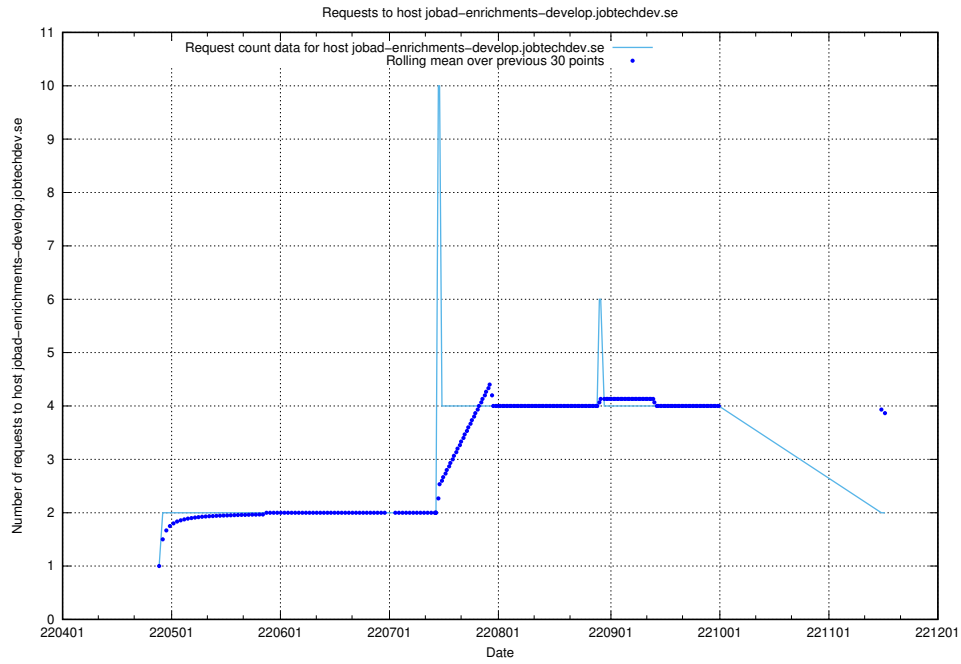

7.441 Usage of `jobad-enrichments-develop.jobtechdev.se`

Here, we count the number of requests to host `jobad-enrichments-develop.jobtechdev.se`.