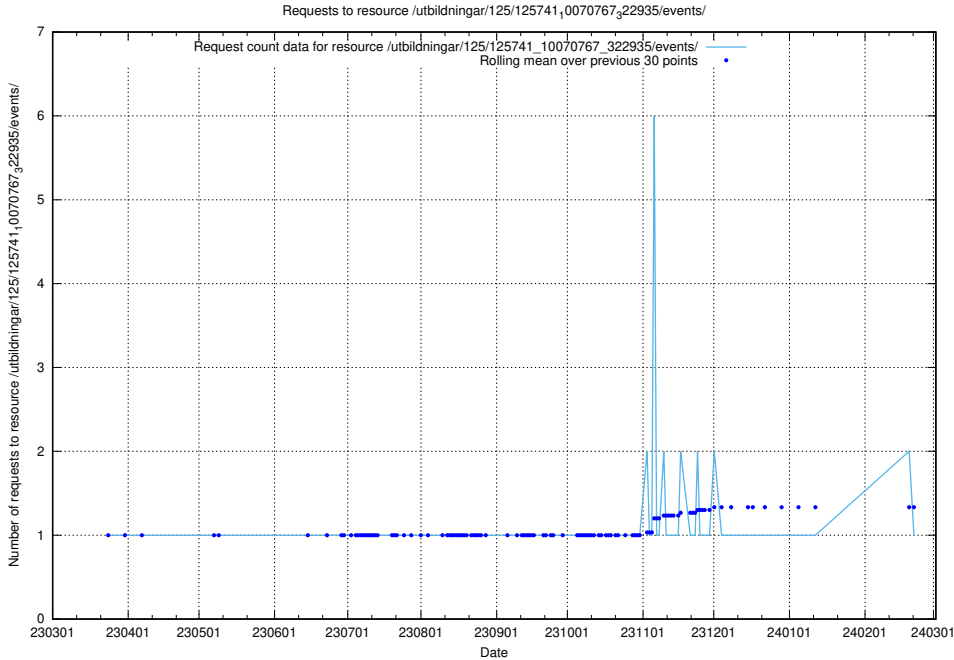

5.6152 Usage of /utbildningar/125/125741_10070767_322935/events/

Here, we count the number of requests to resource /utbildningar/125/125741_10070767_322935/events/