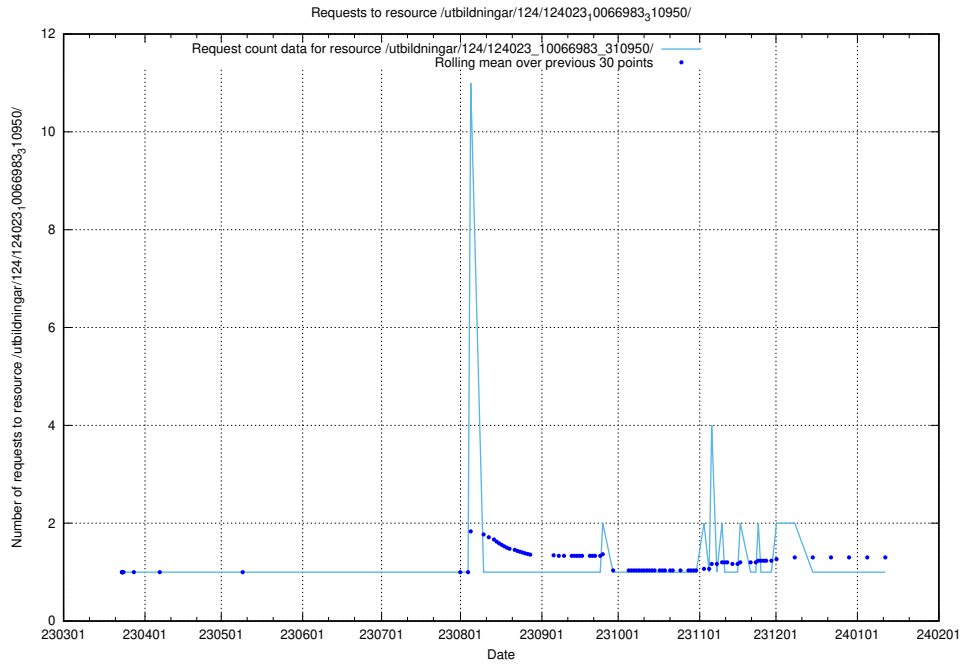

5.4403 Usage of /utbildningar/124/124023_10066983_310950/

Here, we count the number of requests to resource /utbildningar/124/124023_10066983_310950/.