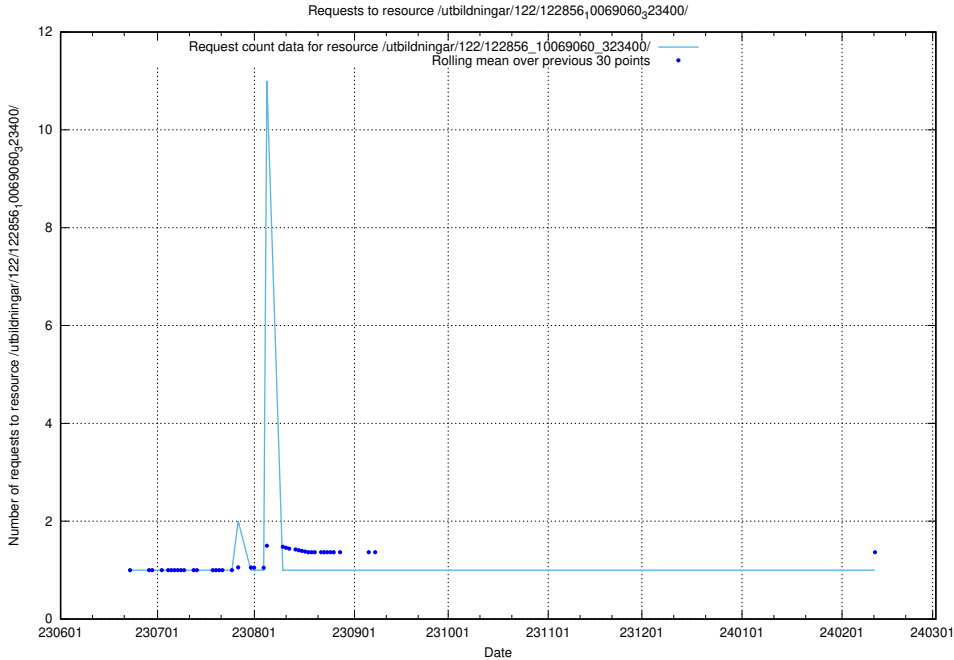

5.5764 Usage of /utbildningar/122/122856_10069060_323400/

Here, we count the number of requests to resource /utbildningar/122/122856_10069060_323400/.