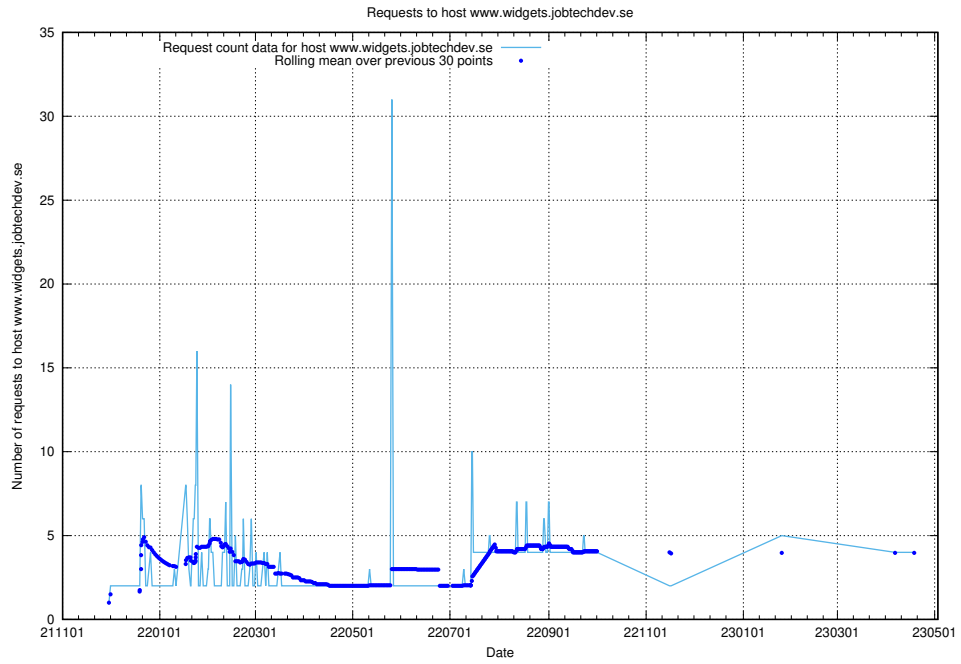

7.132 Usage of www.widgets.jobtechdev.se

Here, we count the number of requests to host www.widgets.jobtechdev.se.