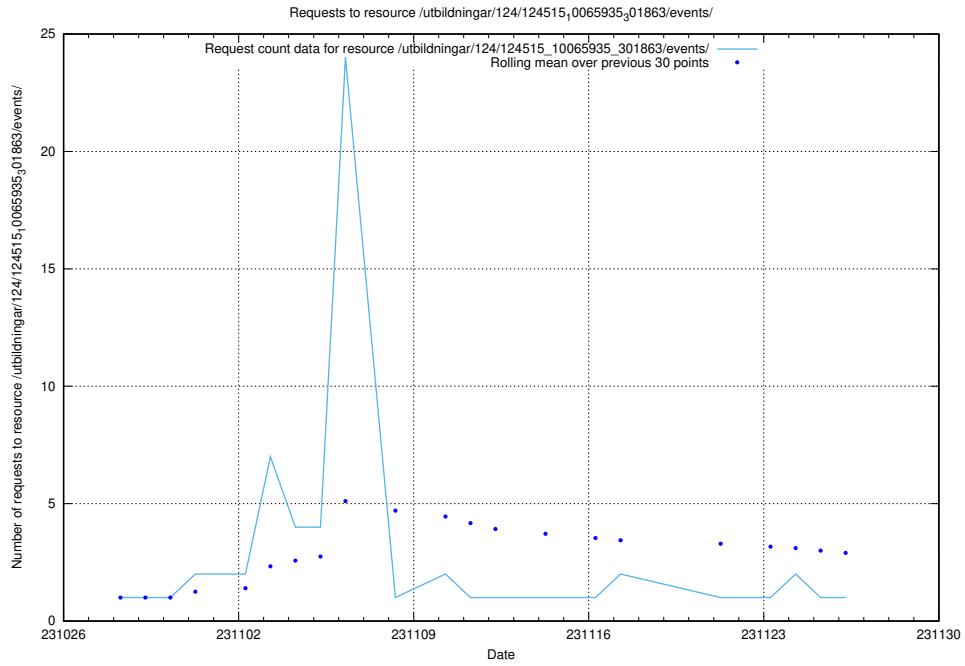

5.4139 Usage of /utbildningar/124/124515_10065935_301863/events/

Here, we count the number of requests to resource /utbildningar/124/124515_10065935_301863/events/