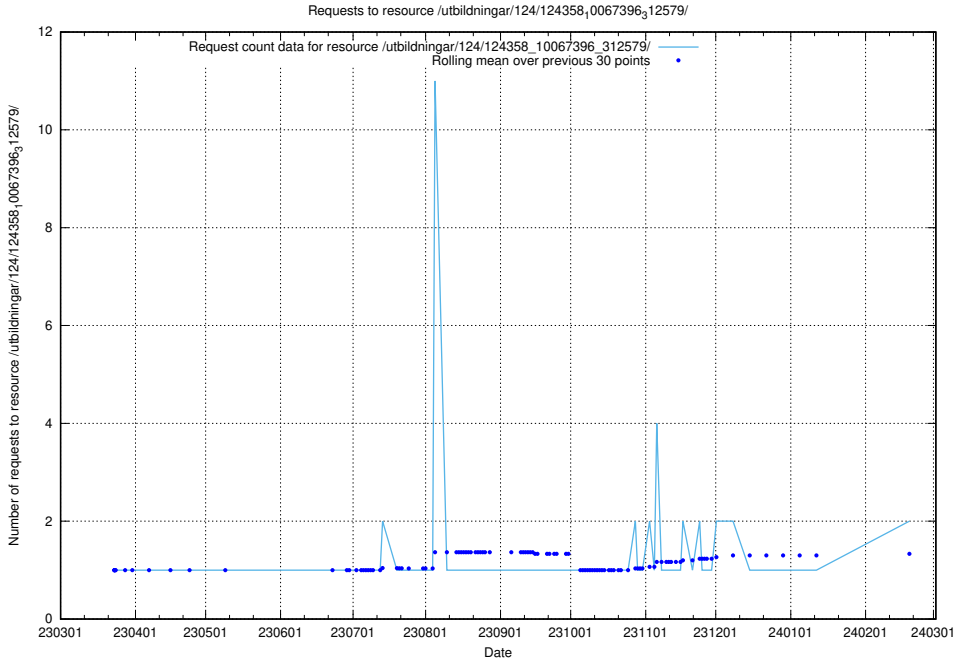

5.664 Usage of /utbildningar/124/124358_10067396_312579/

Here, we count the number of requests to resource /utbildningar/124/124358_10067396_312579/.