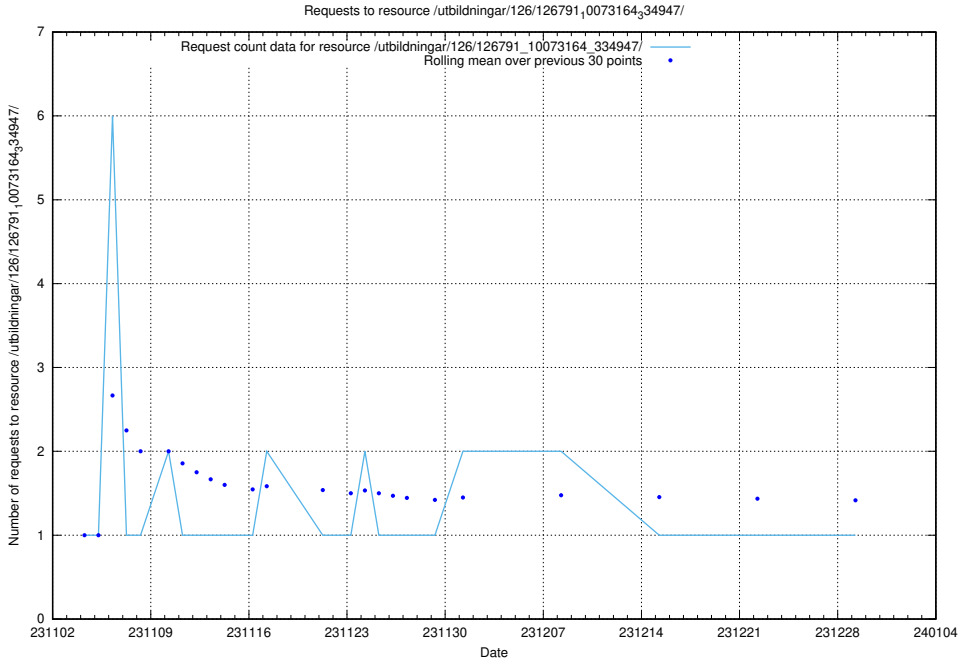

5.4075 Usage of /utbildningar/126/126791_10073164_334947/

Here, we count the number of requests to resource /utbildningar/126/126791_10073164_334947/.