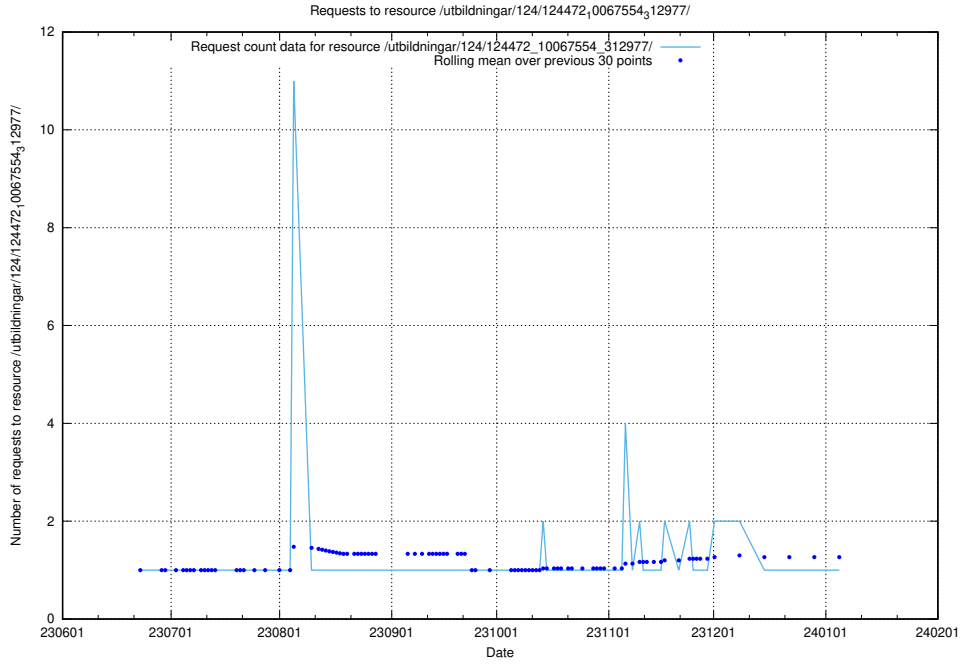

5.5736 Usage of /utbildningar/124/124472_10067554_312977/

Here, we count the number of requests to resource /utbildningar/124/124472_10067554_312977/.