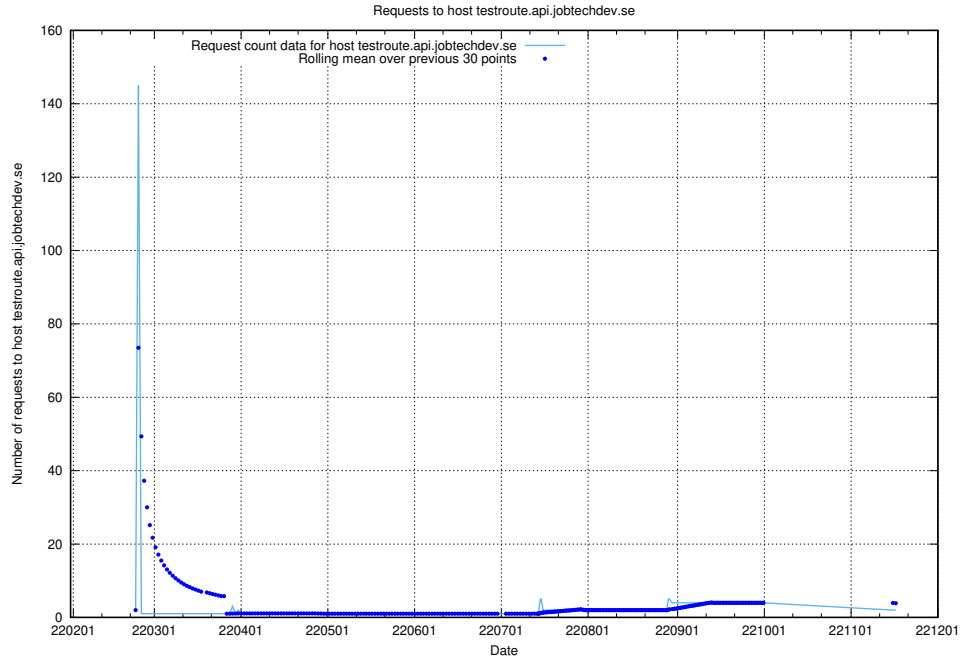

7.512 Usage of testroute.api.jobtechdev.se

Here, we count the number of requests to host testroute.api.jobtechdev.se.