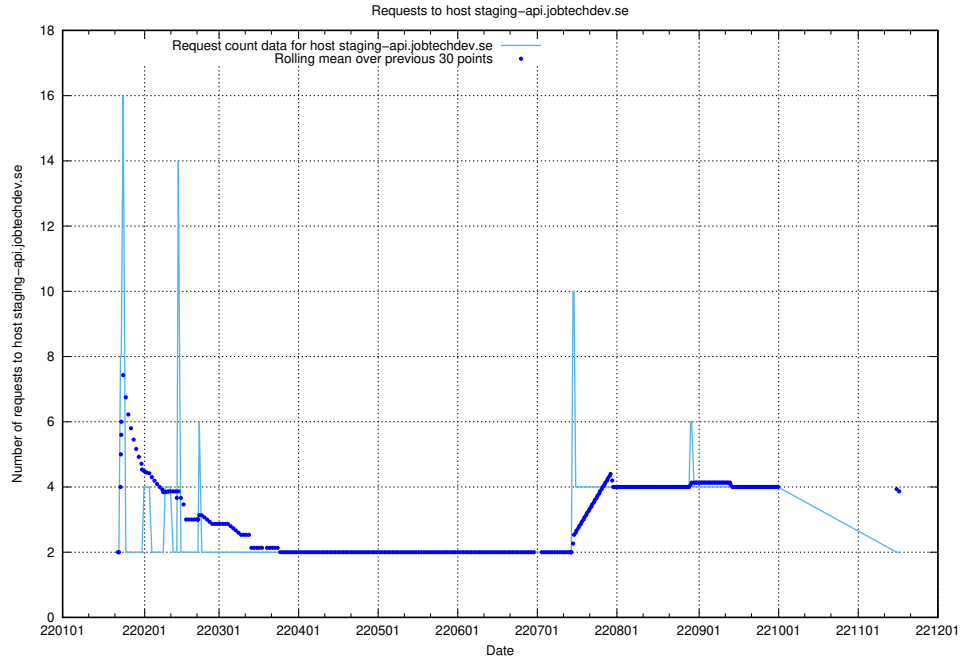

7.581 Usage of staging-api.jobtechdev.se

Here, we count the number of requests to host staging-api.jobtechdev.se.