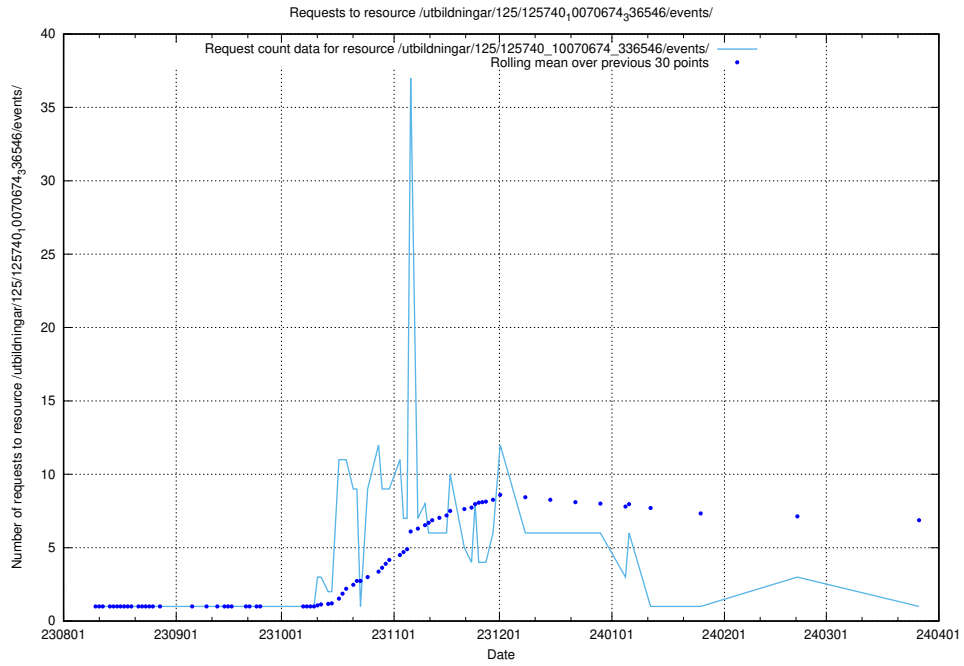

5.4772 Usage of /utbildningar/125/125740_10070674_336546/events/

Here, we count the number of requests to resource /utbildningar/125/125740_10070674_336546/events/