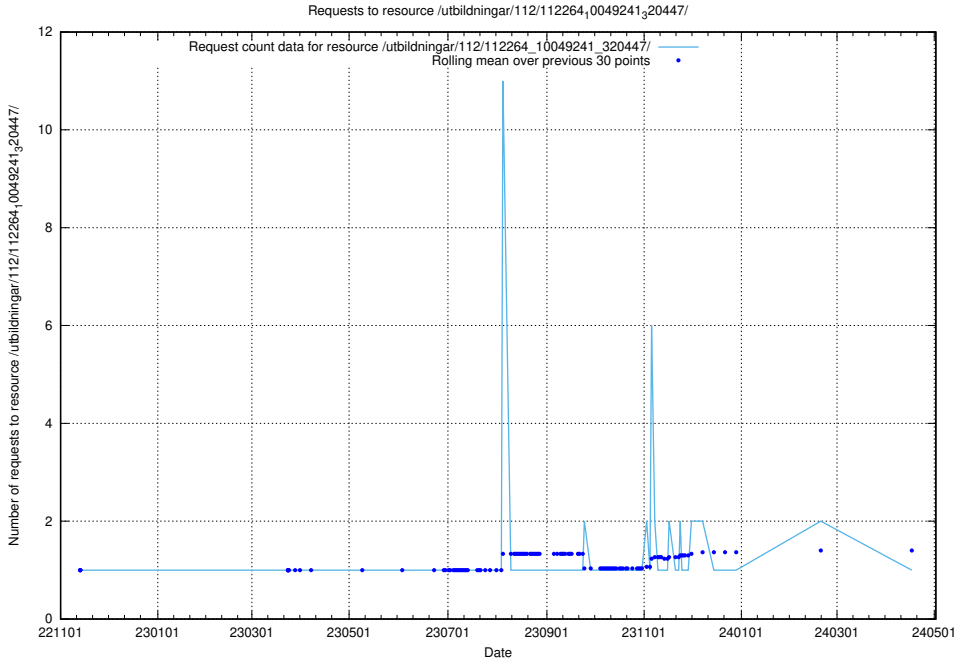

5.6111 Usage of /utbildningar/112/112264_10049241_320447/

Here, we count the number of requests to resource /utbildningar/112/112264_10049241_320447/.