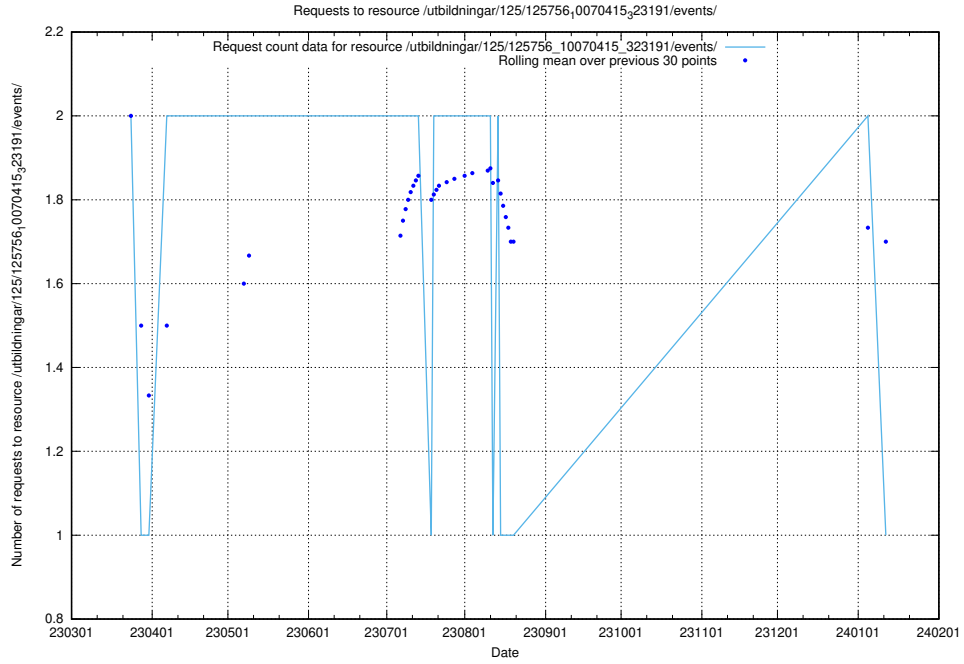

5.6085 Usage of /utbildningar/125/125756_10070415_323191/events/

Here, we count the number of requests to resource /utbildningar/125/125756_10070415_323191/events/