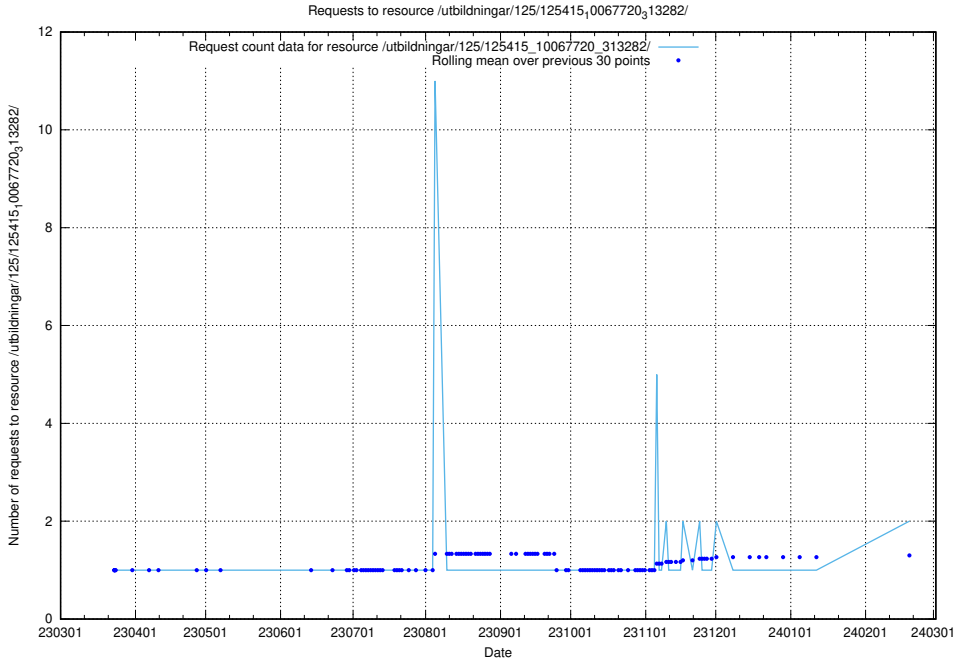

5.482 Usage of /utbildningar/125/125415_10067720_313282/

Here, we count the number of requests to resource /utbildningar/125/125415_10067720_313282/.