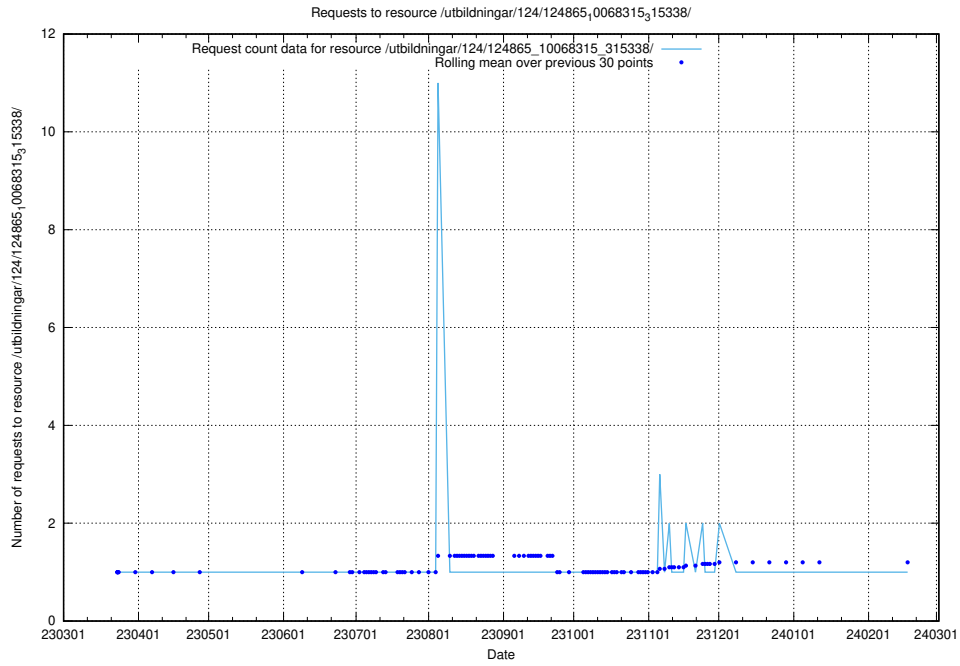

5.1153 Usage of /utbildningar/124/124865_10068315_315338/

Here, we count the number of requests to resource /utbildningar/124/124865_10068315_315338/.