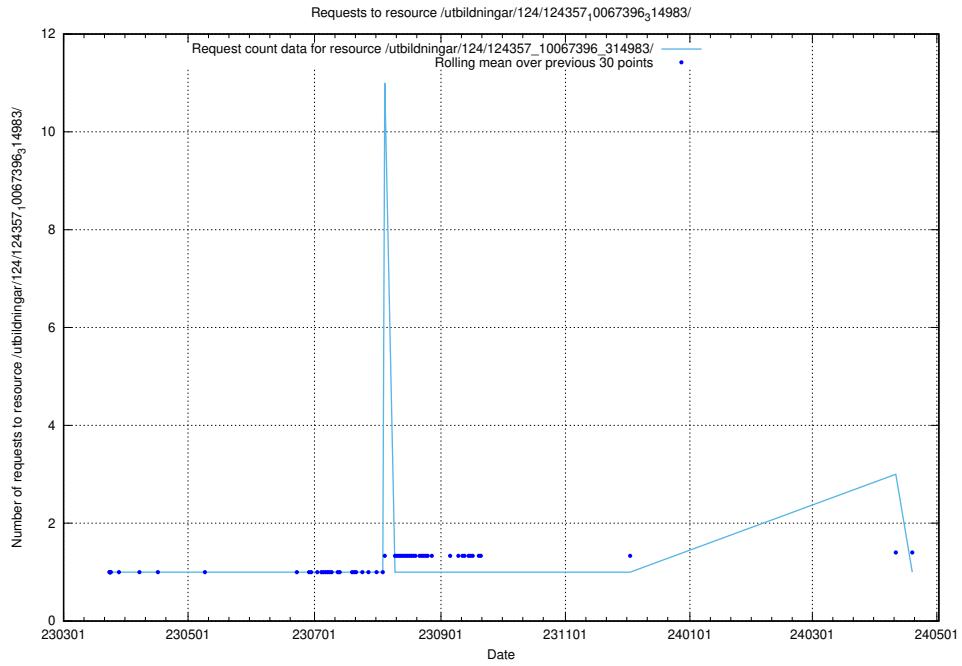

5.3790 Usage of /utbildningar/124/124357_10067396_314983/

Here, we count the number of requests to resource /utbildningar/124/124357_10067396_314983/.