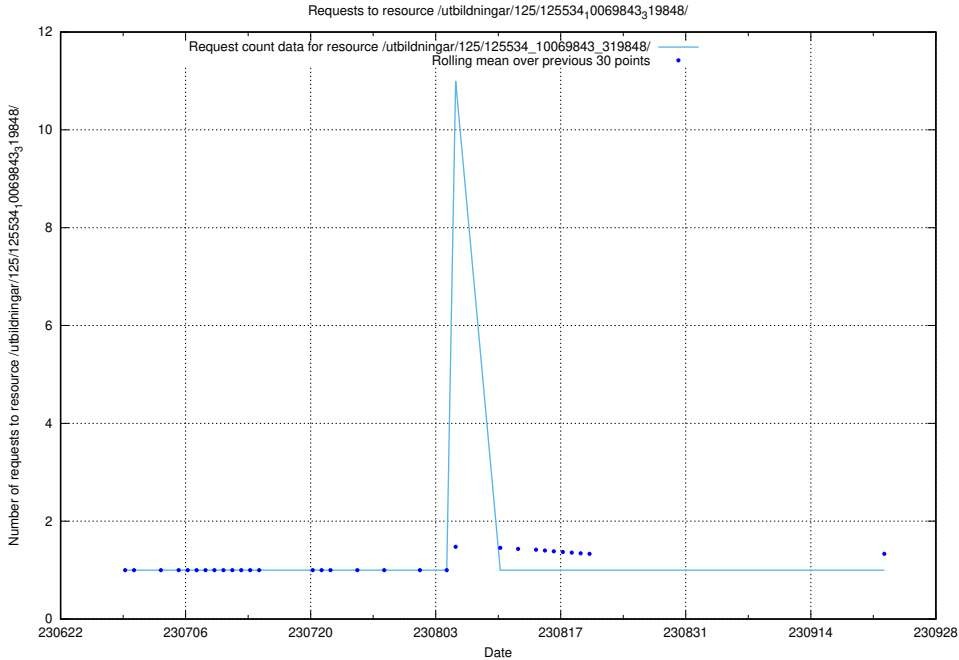

5.5414 Usage of /utbildningar/125/125534_10069843_319848/

Here, we count the number of requests to resource /utbildningar/125/125534_10069843_319848/.