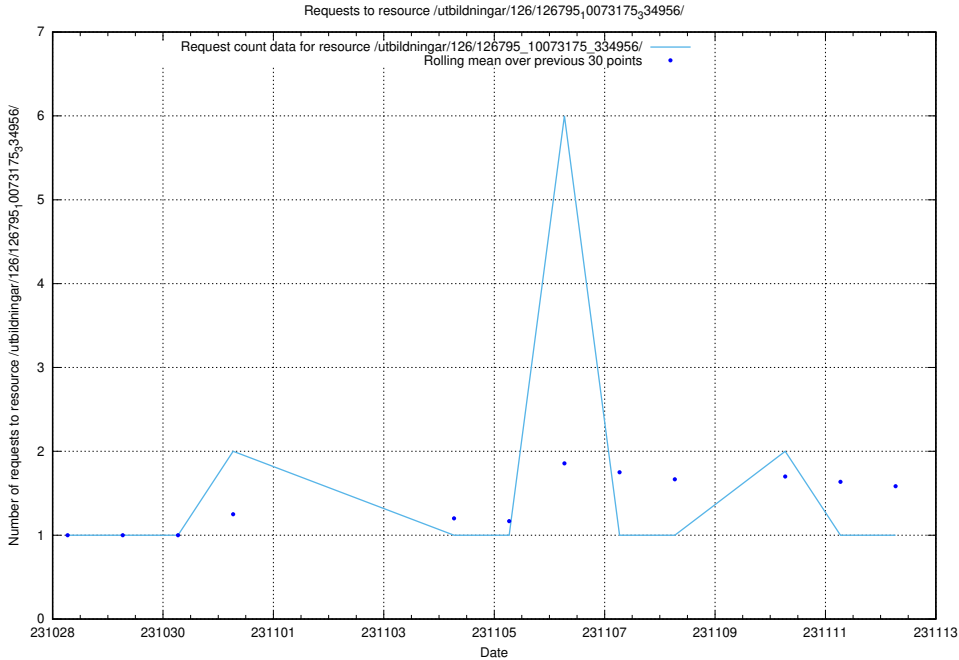

5.4132 Usage of /utbildningar/126/126795_10073175_334956/

Here, we count the number of requests to resource /utbildningar/126/126795_10073175_334956/.