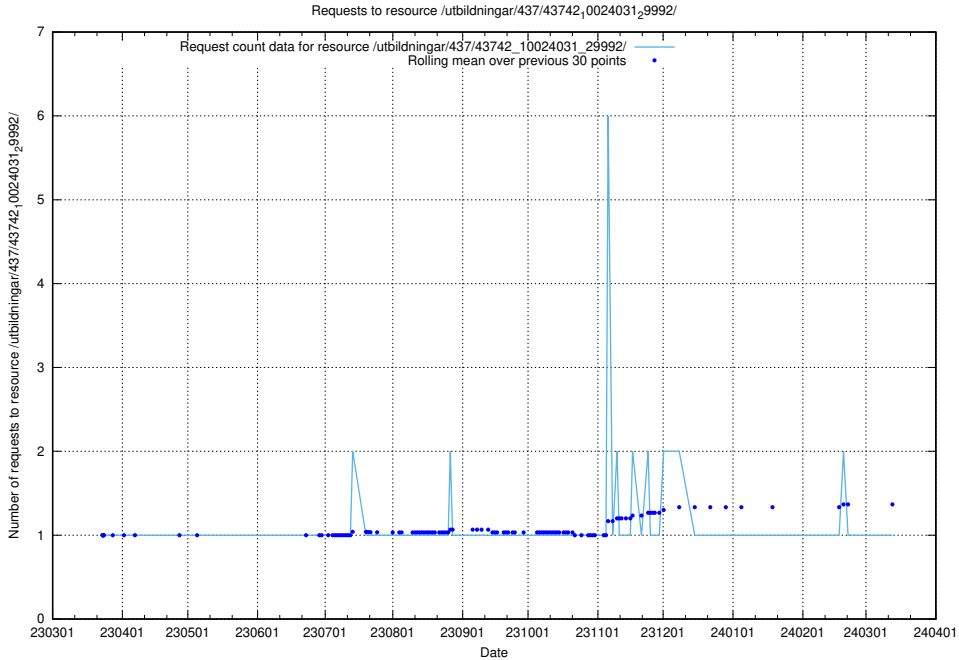

5.6312 Usage of /utbildningar/437/43742_10024031_29992/

Here, we count the number of requests to resource /utbildningar/437/43742_10024031_29992/.