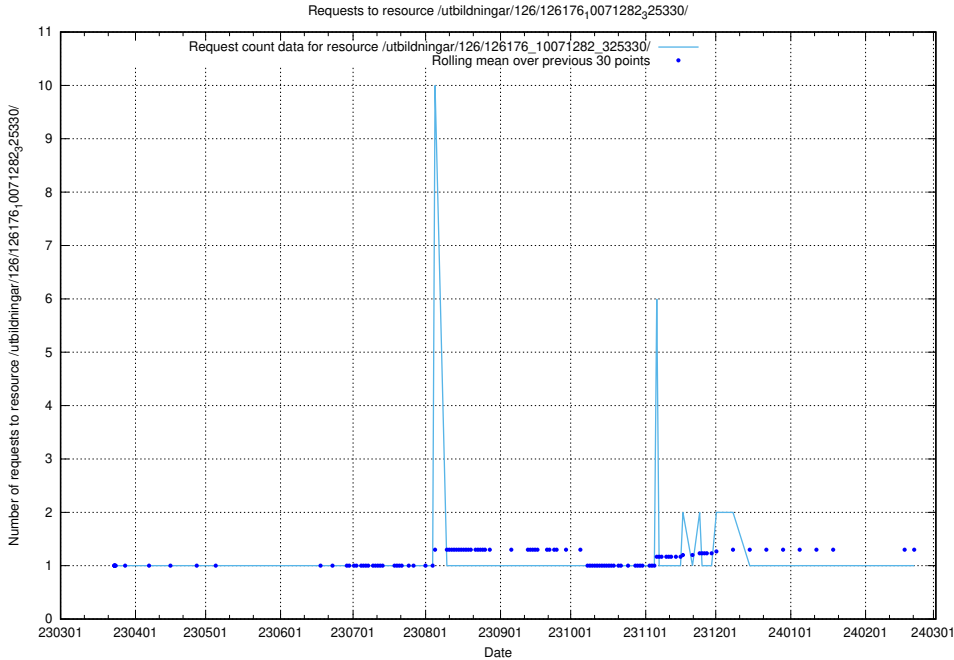

5.6349 Usage of /utbildningar/126/126176_10071282_325330/

Here, we count the number of requests to resource /utbildningar/126/126176_10071282_325330/.