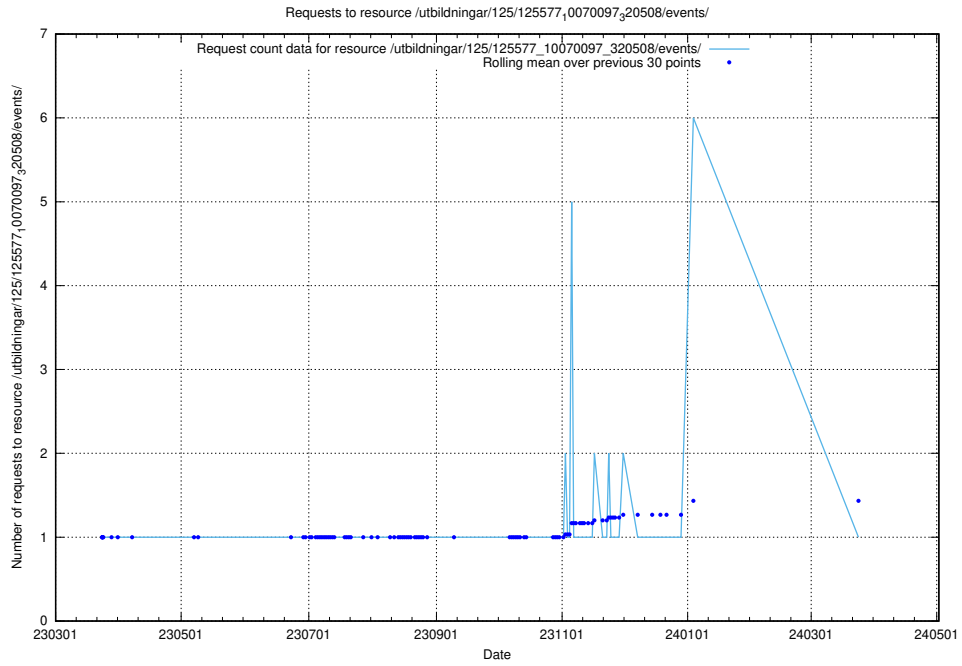

5.1099 Usage of /utbildningar/125/125577_10070097_320508/events/

Here, we count the number of requests to resource /utbildningar/125/125577_10070097_320508/events/