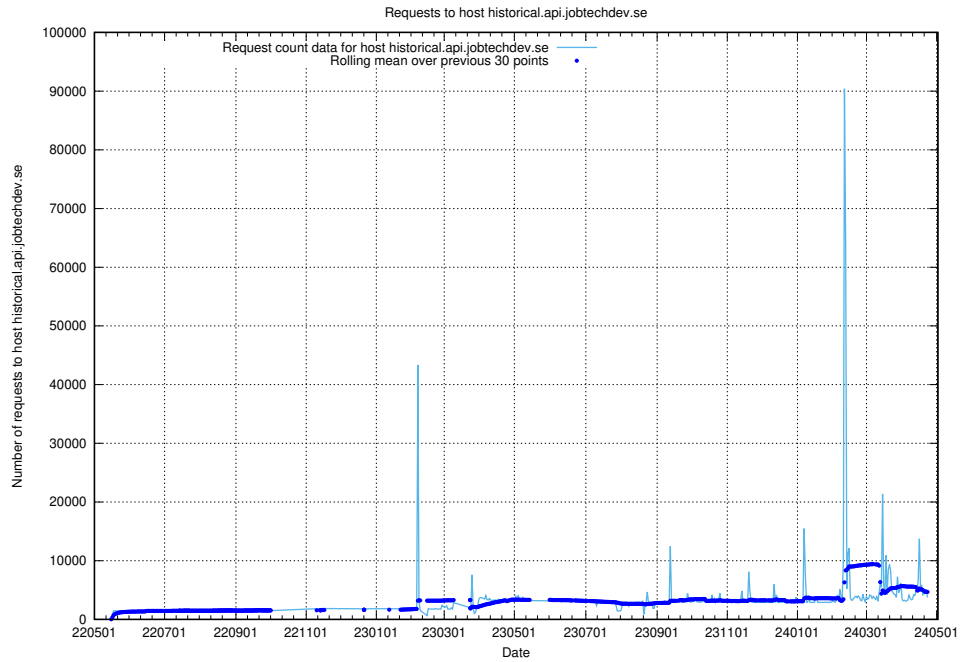

7.14 Usage of `historical.api.jobtechdev.se`

Here, we count the number of requests to host `historical.api.jobtechdev.se`.