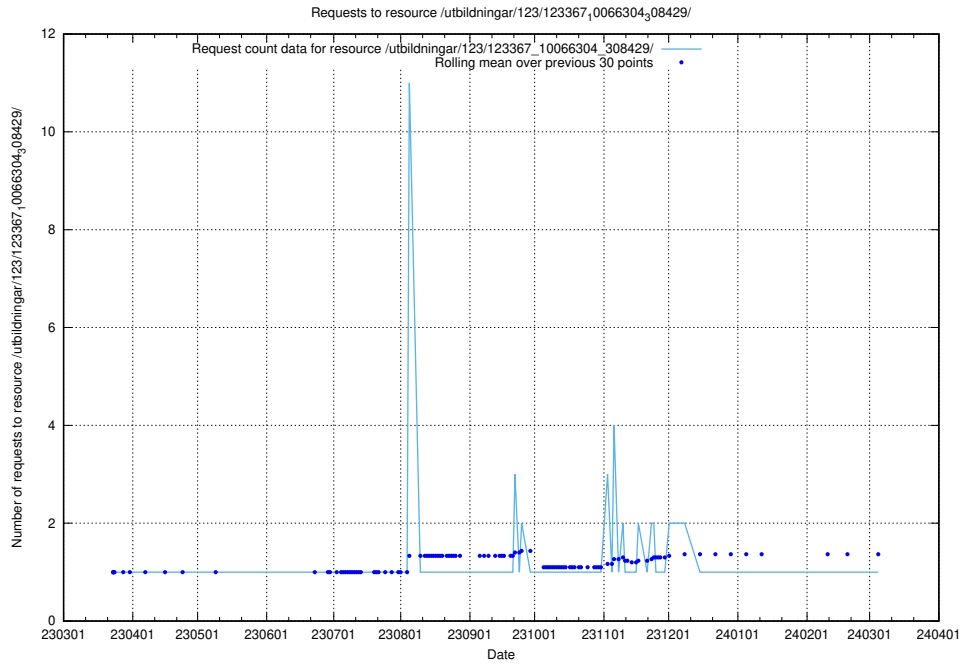

5.4476 Usage of /utbildningar/123/123367_10066304_308429/

Here, we count the number of requests to resource /utbildningar/123/123367_10066304_308429/.