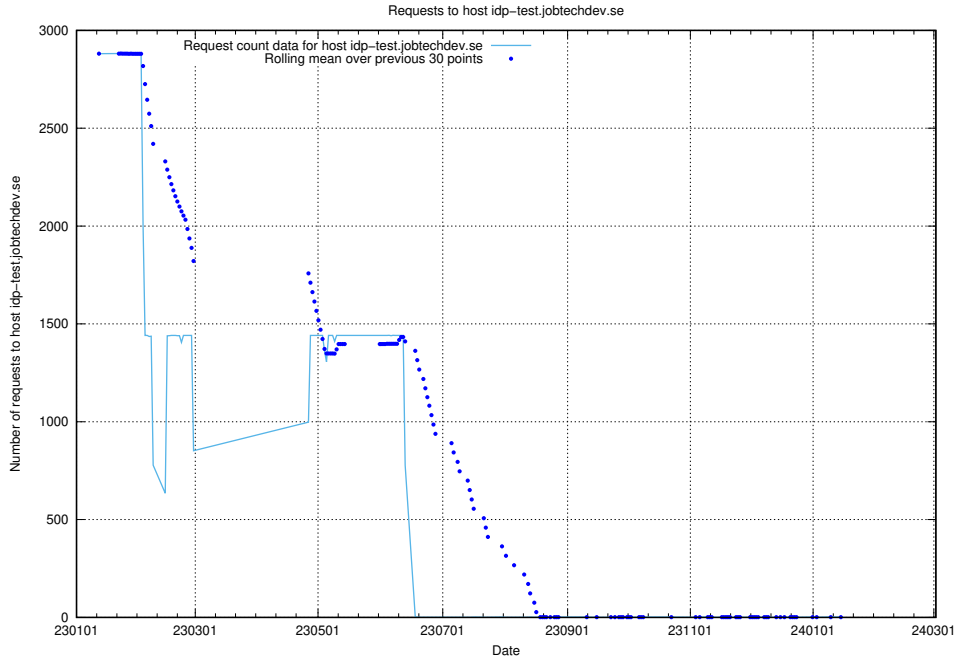

7.302 Usage of idp-test.jobtechdev.se

Here, we count the number of requests to host idp-test.jobtechdev.se.