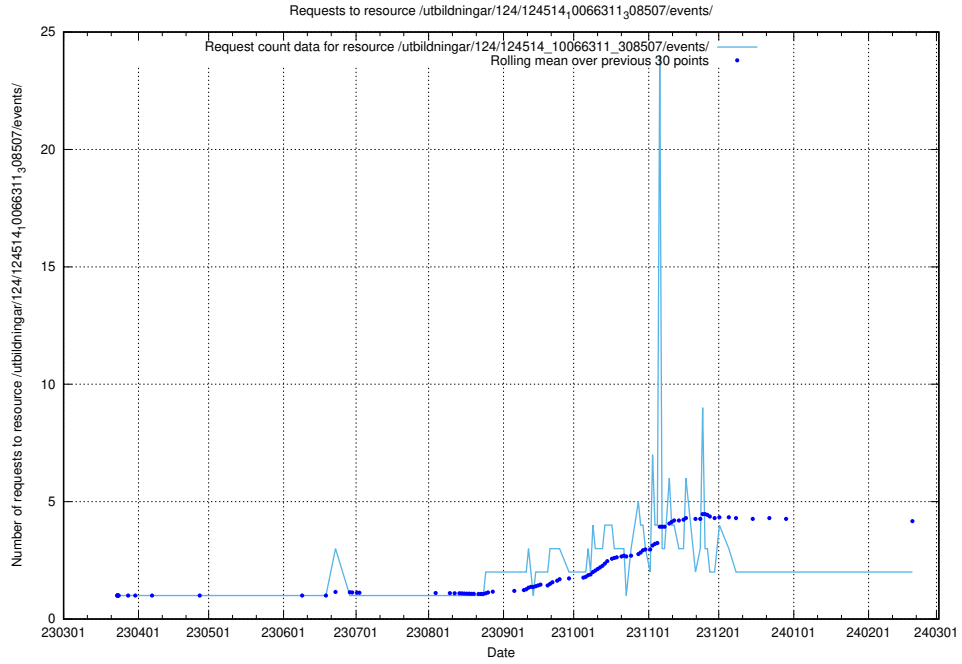

5.523 Usage of /utbildningar/124/124514_10066311_308507/events/

Here, we count the number of requests to resource /utbildningar/124/124514_10066311_308507/events/