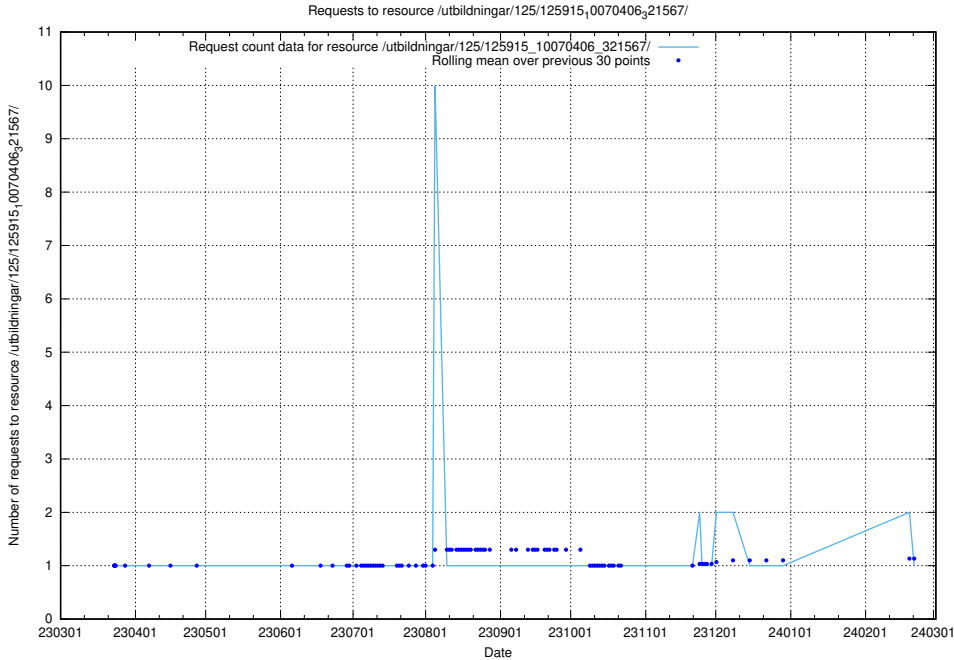

5.6364 Usage of /utbildningar/125/125915_10070406_321567/

Here, we count the number of requests to resource /utbildningar/125/125915_10070406_321567/.