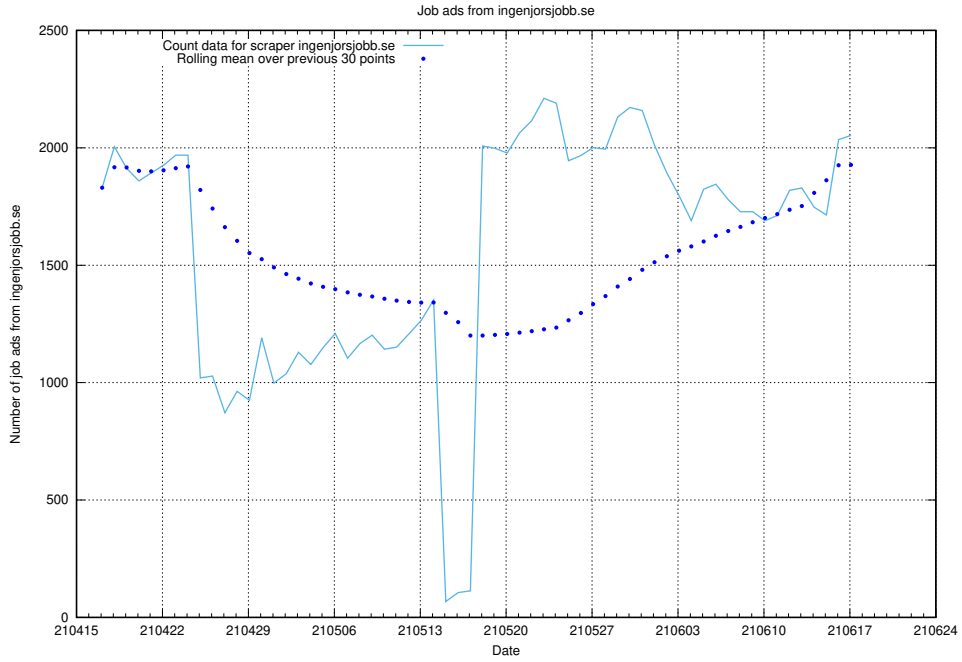

### 13.6 Number of ads by scraper ingenjorsjobb.se

Here, we count the number of job ads scraped from ingenjorsjobb.se.