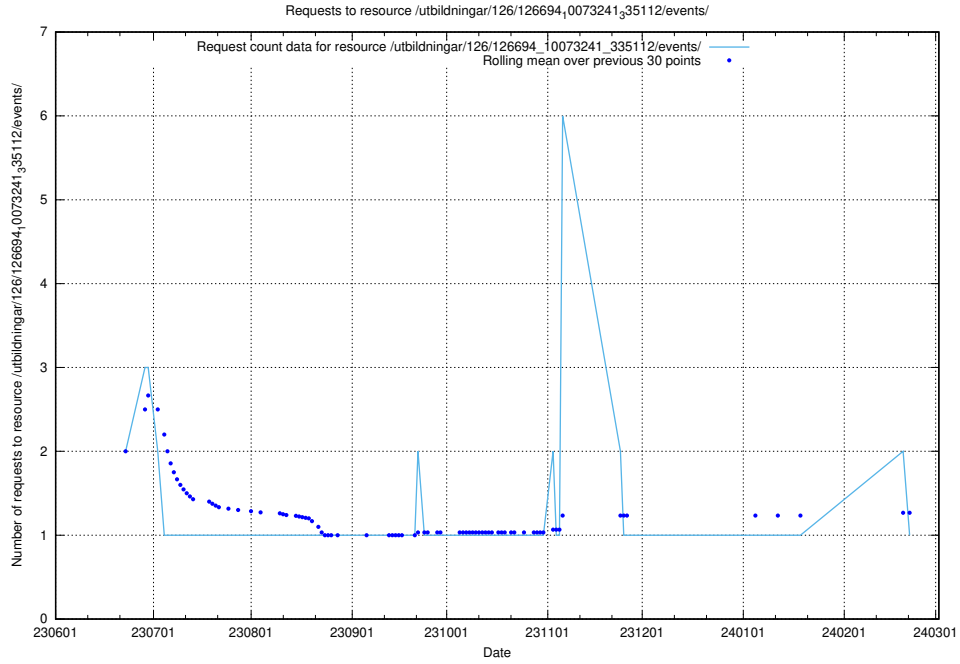

5.5501 Usage of /utbildningar/126/126694_10073241_335112/events/

Here, we count the number of requests to resource /utbildningar/126/126694_10073241_335112/events/