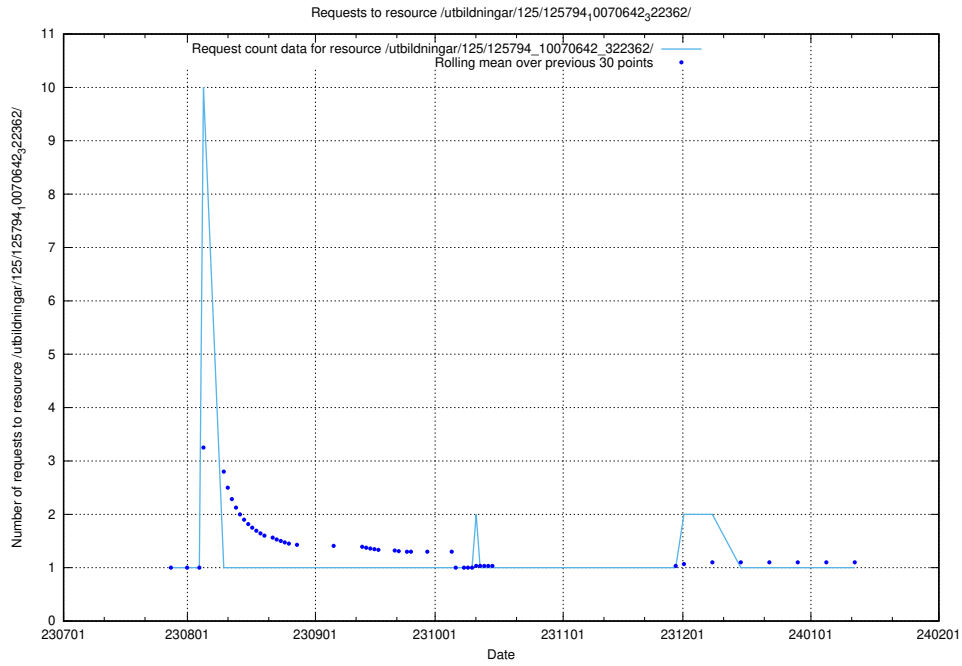

5.4841 Usage of /utbildningar/125/125794_10070642_322362/

Here, we count the number of requests to resource /utbildningar/125/125794_10070642_322362/.