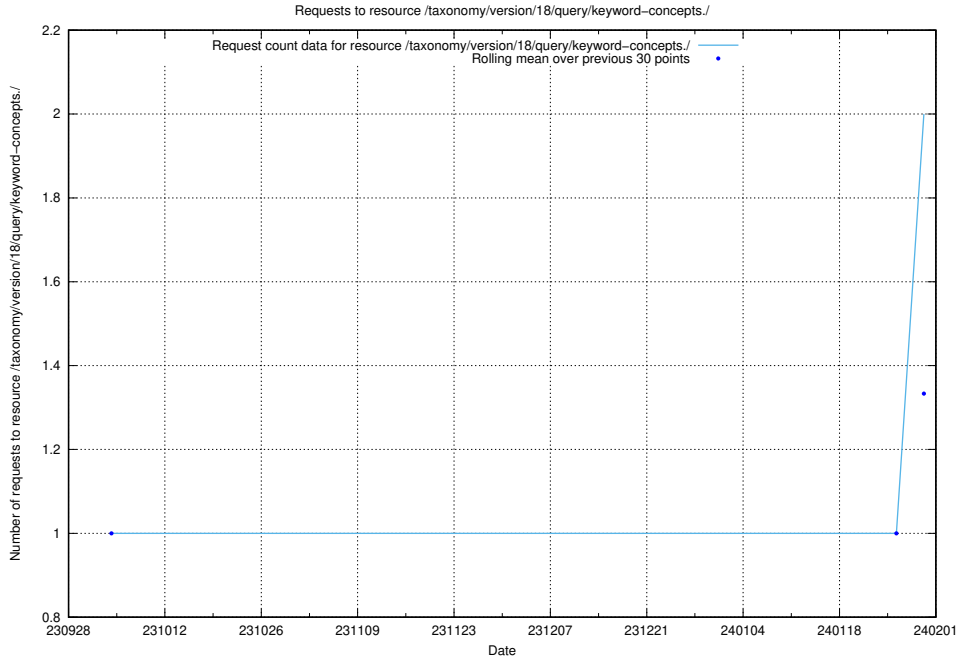

5.718 Usage of /taxonomy/version/18/query/keyword-concepts./

Here, we count the number of requests to resource /taxonomy/version/18/query/keyword-concepts./.