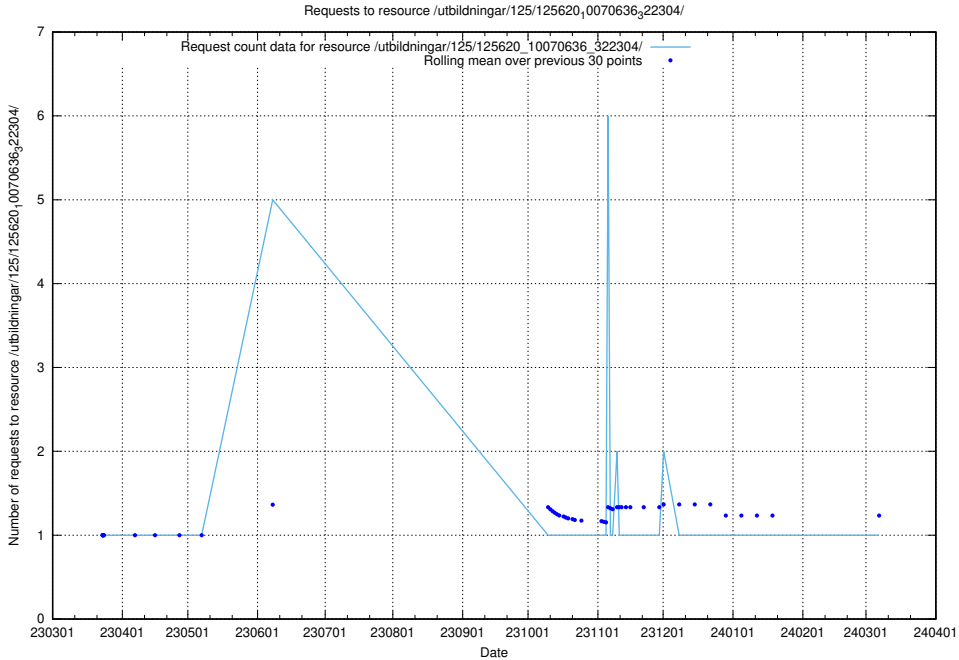

5.1056 Usage of /utbildningar/125/125620_10070636_322304/

Here, we count the number of requests to resource /utbildningar/125/125620_10070636_322304/.