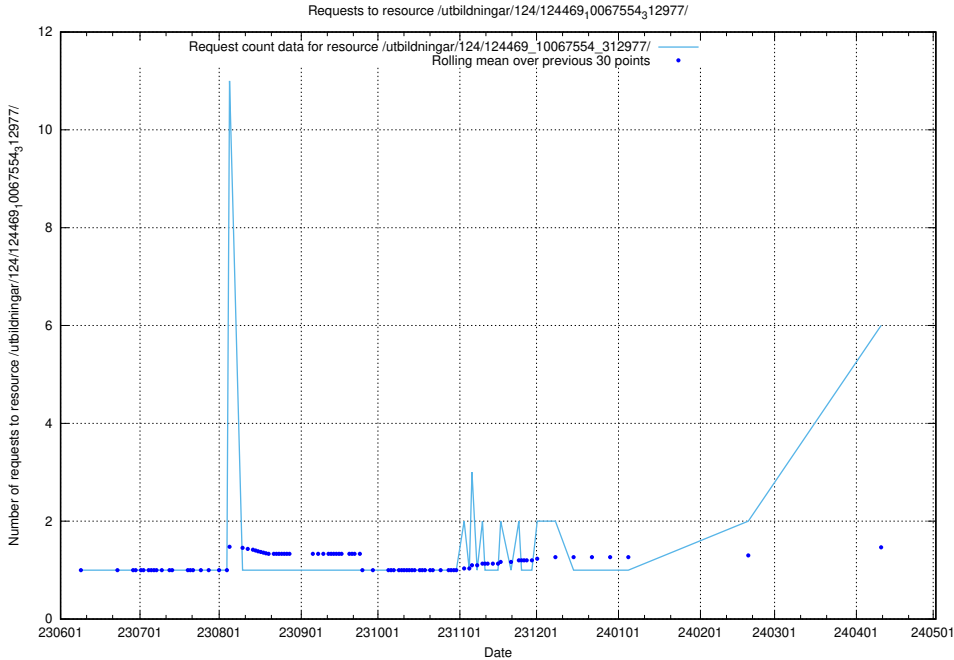

5.98 Usage of /utbildningar/124/124469_10067554_312977/

Here, we count the number of requests to resource /utbildningar/124/124469_10067554_312977/.