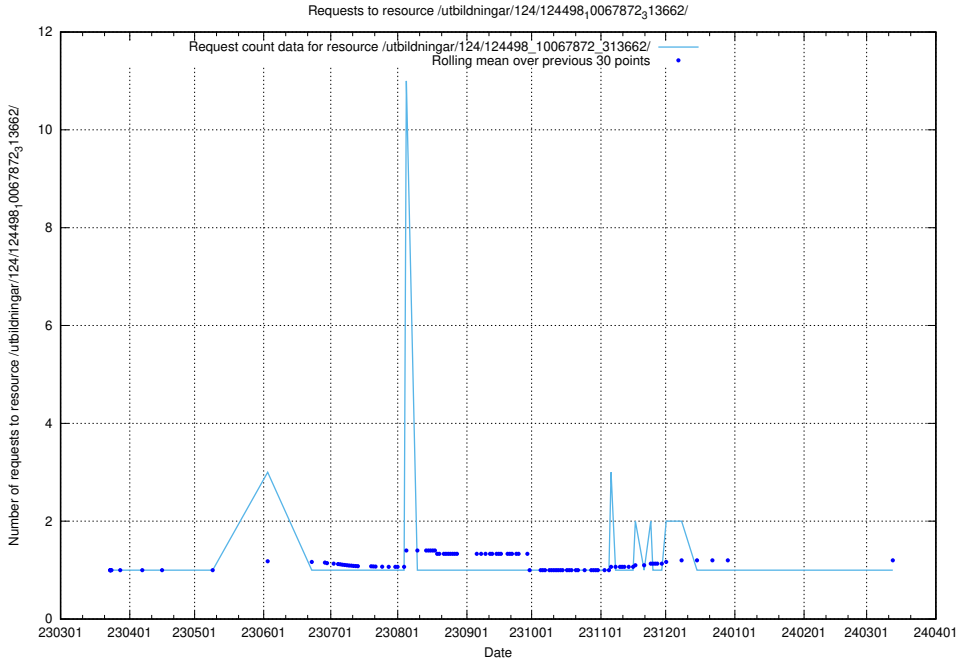

5.2594 Usage of /utbildningar/124/124498_10067872_313662/

Here, we count the number of requests to resource /utbildningar/124/124498_10067872_313662/.