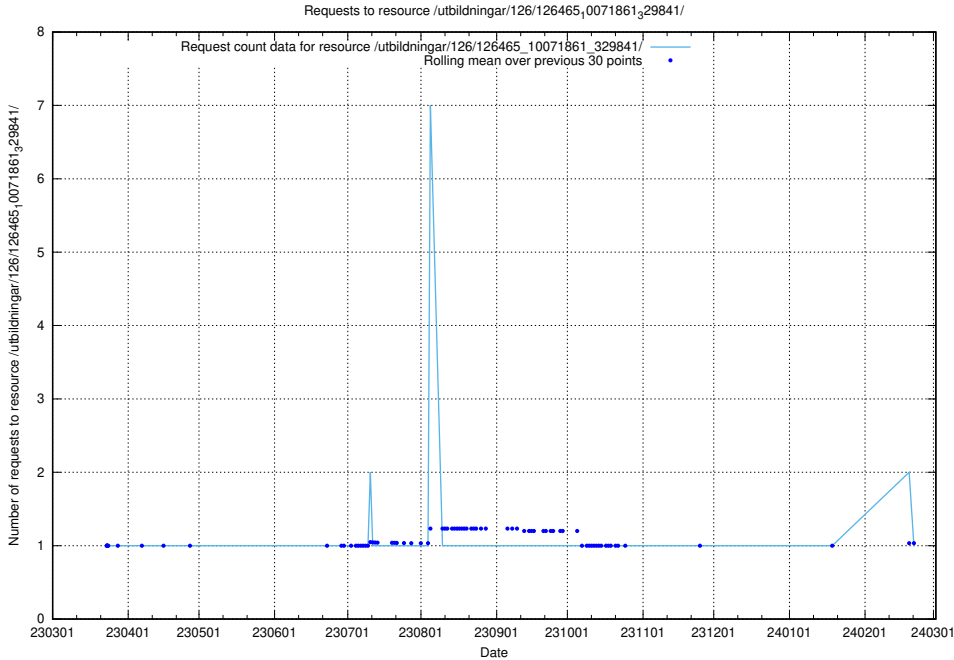

5.6341 Usage of /utbildningar/126/126465_10071861_329841/

Here, we count the number of requests to resource /utbildningar/126/126465_10071861_329841/.