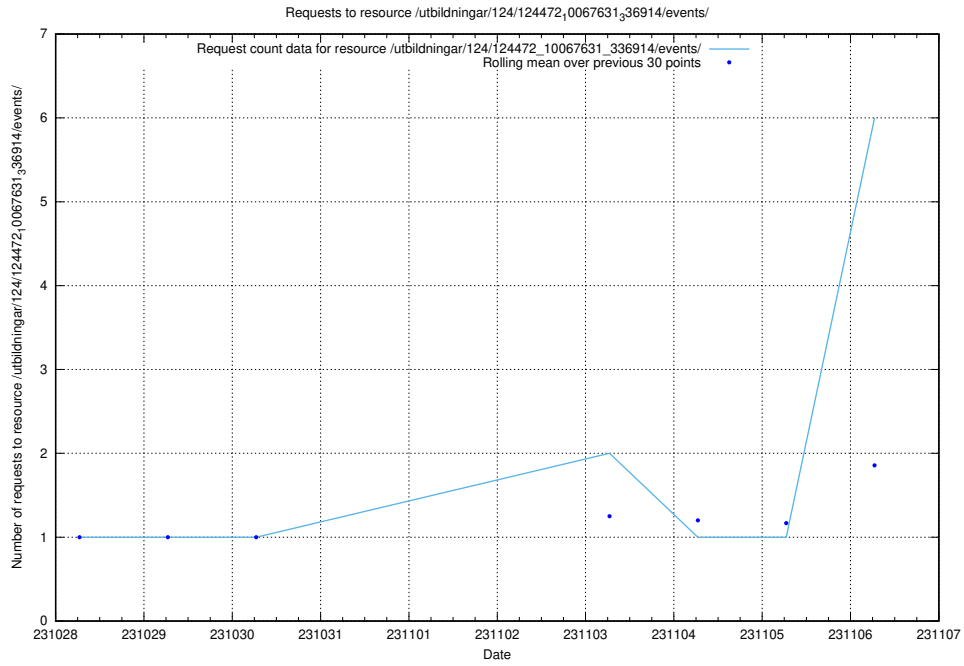

5.68 Usage of /utbildningar/124/124472_10067631_336914/events/

Here, we count the number of requests to resource /utbildningar/124/124472_10067631_336914/events/