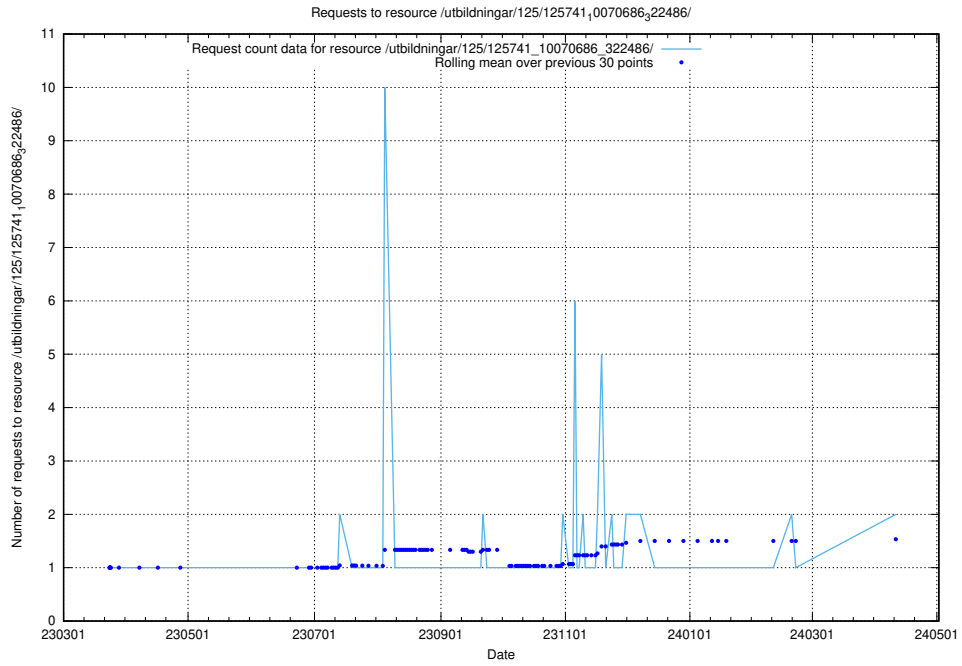

5.958 Usage of /utbildningar/125/125741_10070686_322486/

Here, we count the number of requests to resource /utbildningar/125/125741_10070686_322486/.