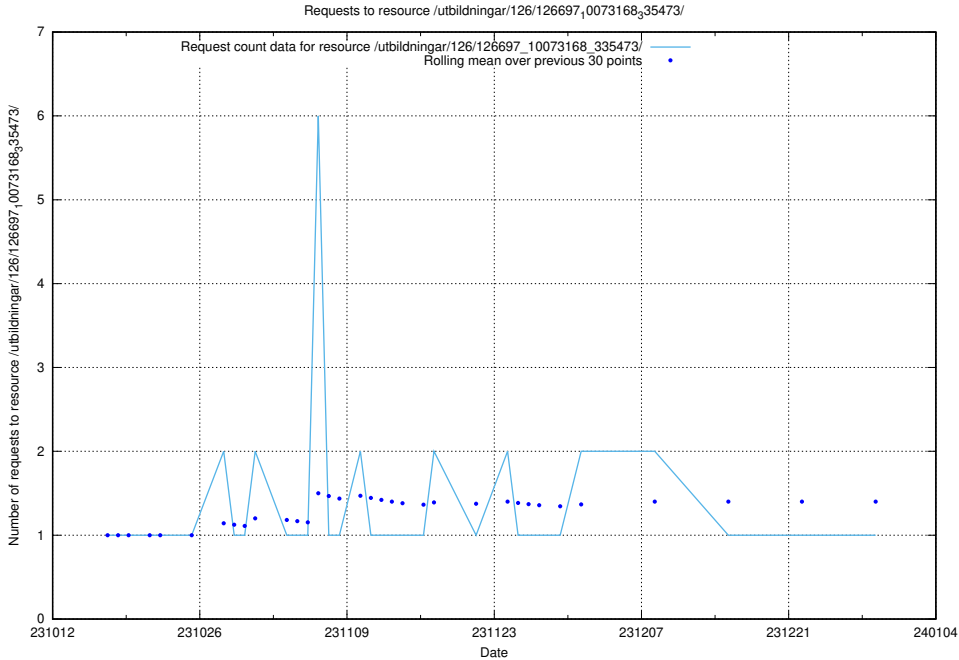

5.4237 Usage of /utbildningar/126/126697_10073168_335473/

Here, we count the number of requests to resource /utbildningar/126/126697_10073168_335473/.