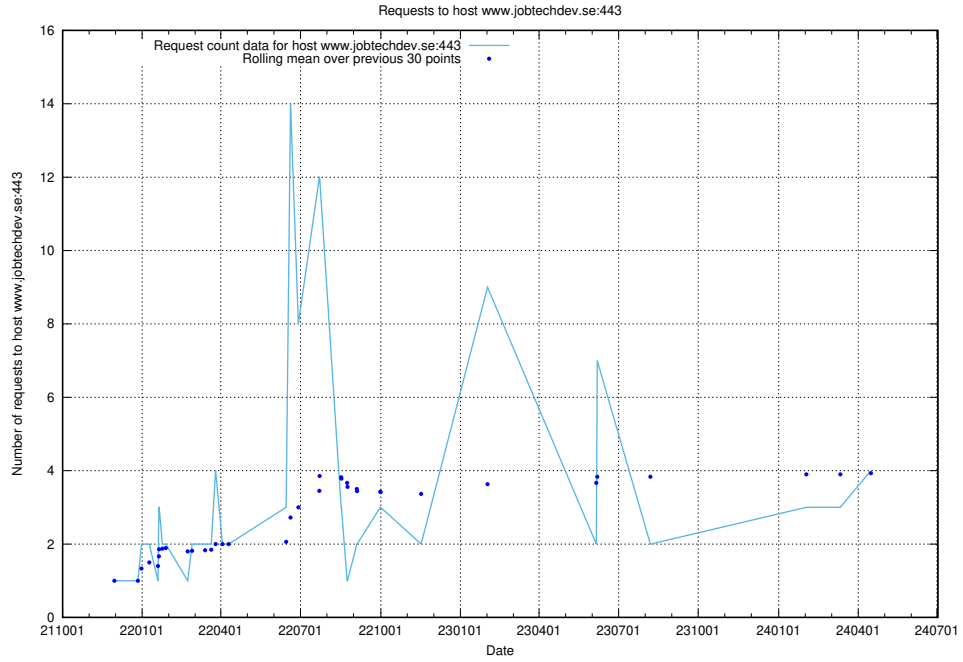

7.133 Usage of www.jobtechdev.se:443

Here, we count the number of requests to host www.jobtechdev.se:443.