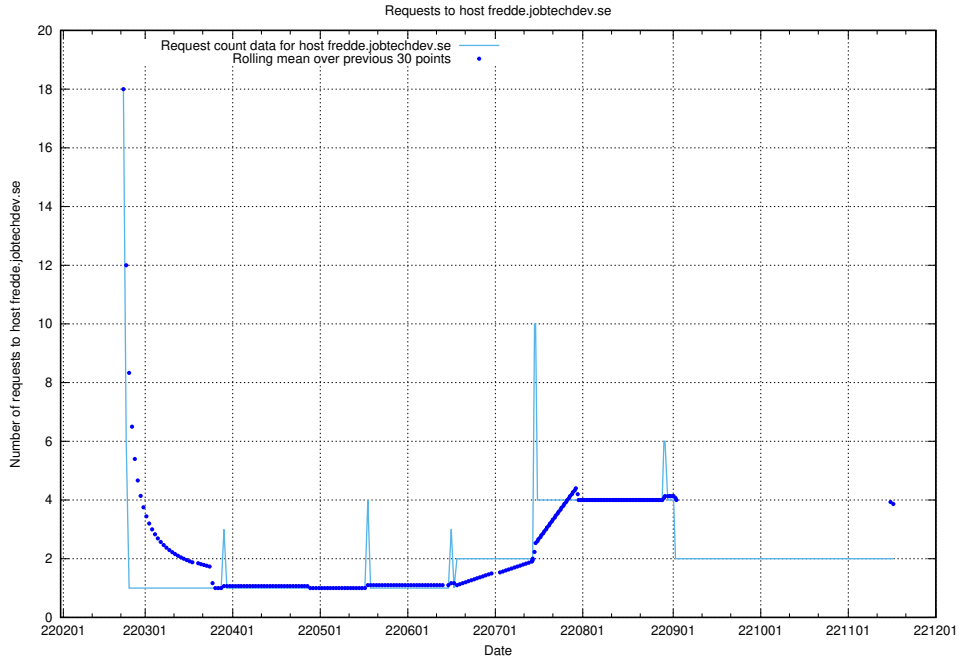

7.516 Usage of fredde.jobtechdev.se

Here, we count the number of requests to host fredde.jobtechdev.se.