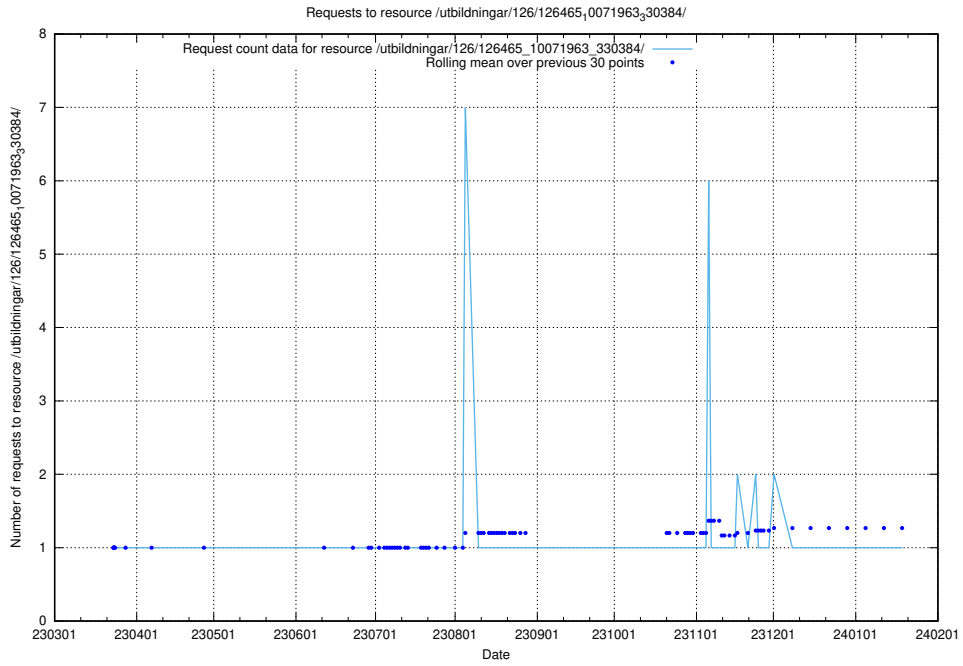

5.6339 Usage of /utbildningar/126/126465_10071963_330384/

Here, we count the number of requests to resource /utbildningar/126/126465_10071963_330384/.