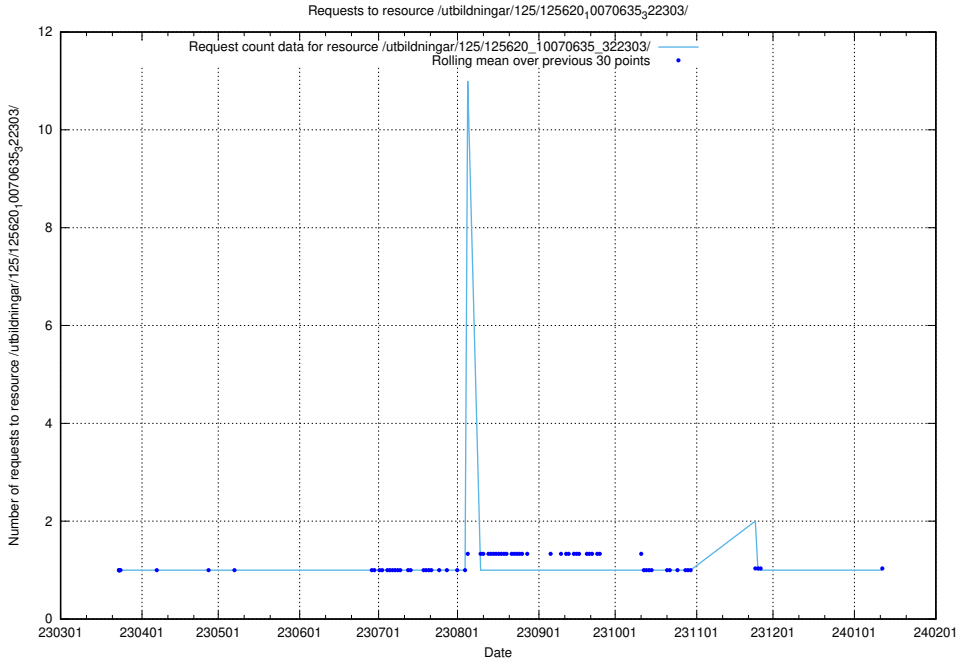

5.1057 Usage of /utbildningar/125/125620_10070635_322303/

Here, we count the number of requests to resource /utbildningar/125/125620_10070635_322303/.