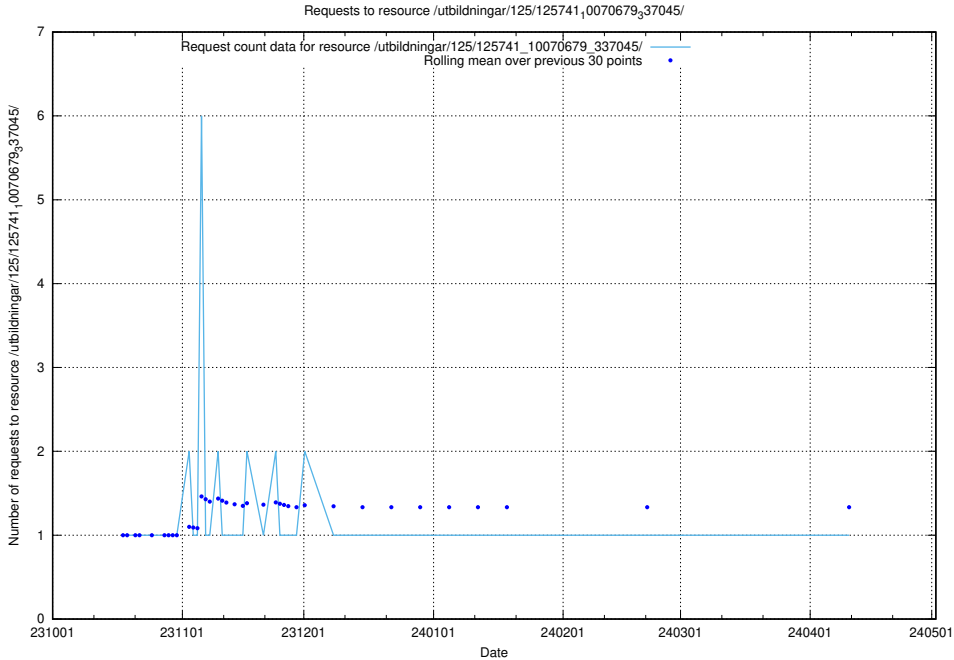

5.4226 Usage of /utbildningar/125/125741_10070679_337045/

Here, we count the number of requests to resource /utbildningar/125/125741_10070679_337045/.