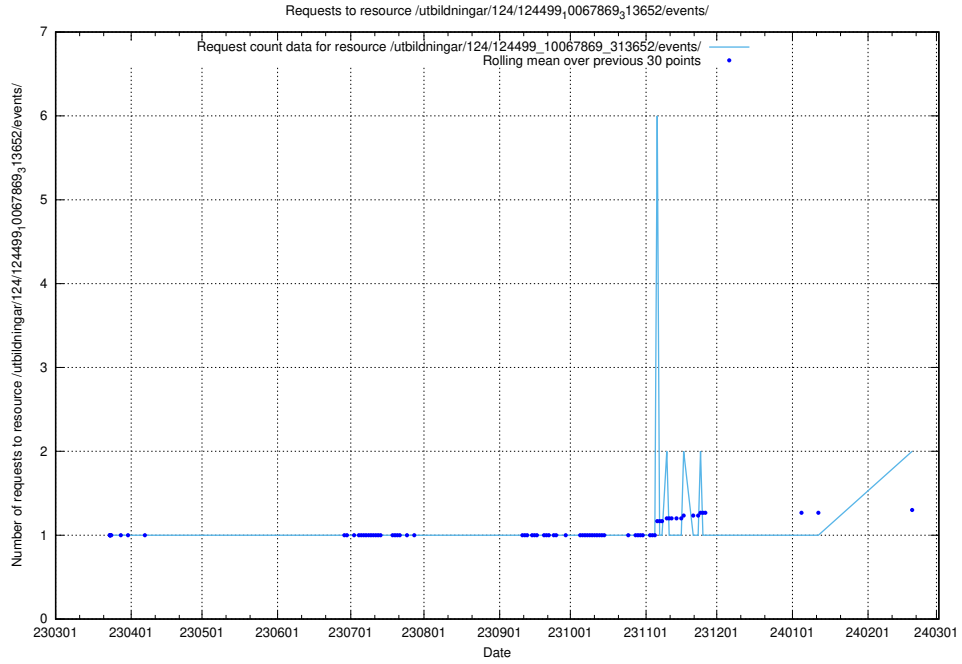

5.559 Usage of /utbildningar/124/124499_10067869_313652/events/

Here, we count the number of requests to resource /utbildningar/124/124499_10067869_313652/events/