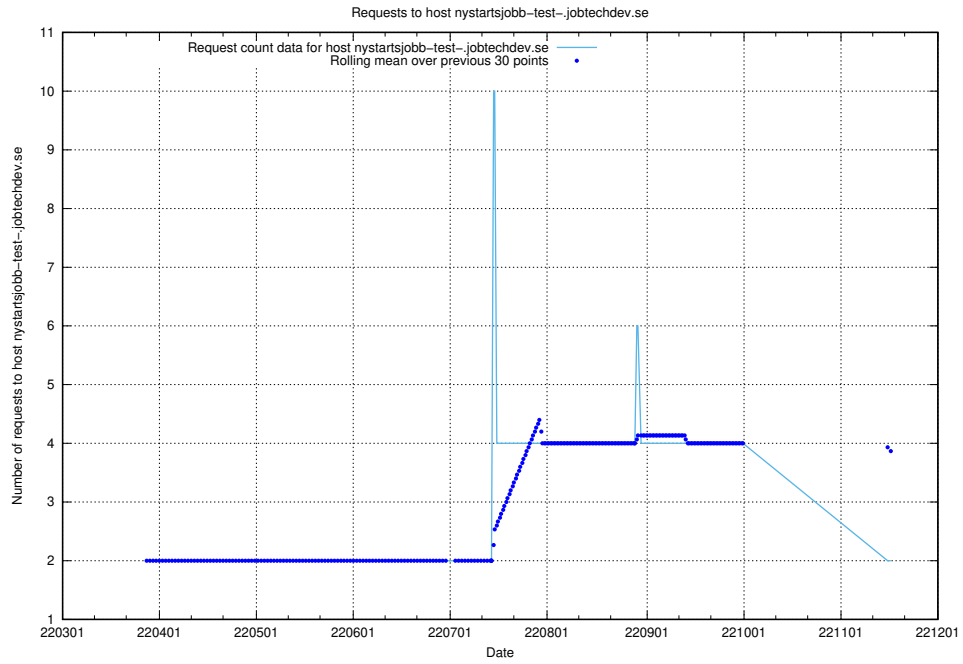

7.486 Usage of nystartsjobb-test-.jobtechdev.se

Here, we count the number of requests to host nystartsjobb-test-.jobtechdev.se.