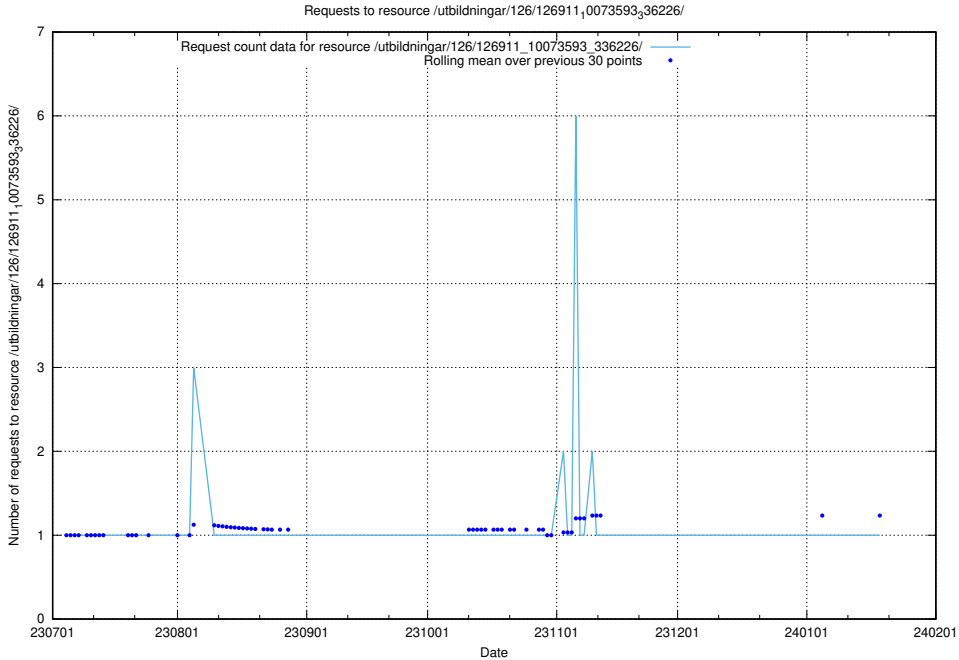

5.5281 Usage of /utbildningar/126/126911_10073593_336226/

Here, we count the number of requests to resource /utbildningar/126/126911_10073593_336226/.