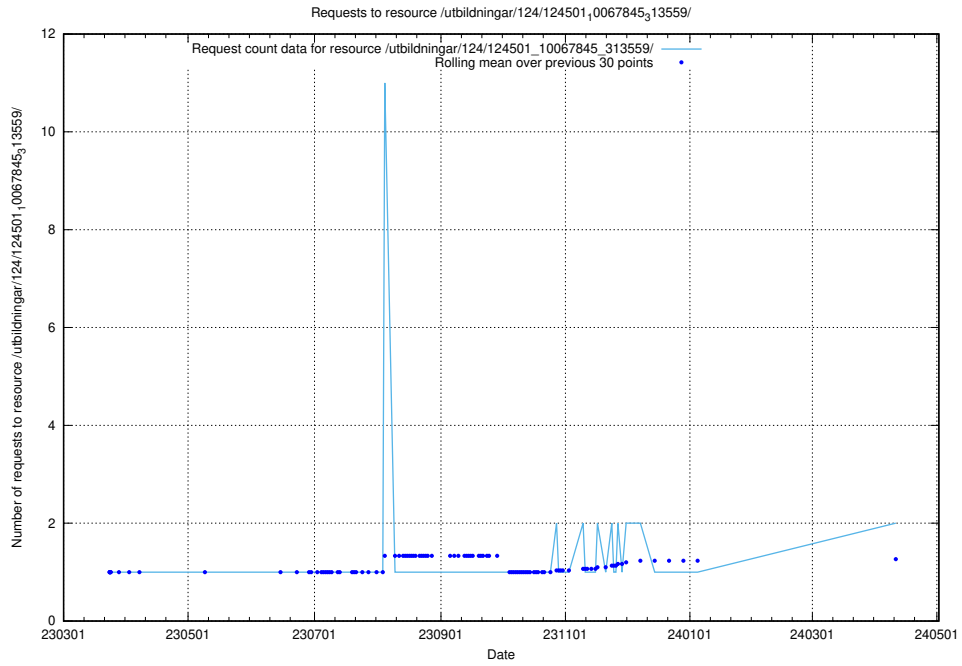

5.548 Usage of /utbildningar/124/124501_10067845_313559/

Here, we count the number of requests to resource /utbildningar/124/124501_10067845_313559/.