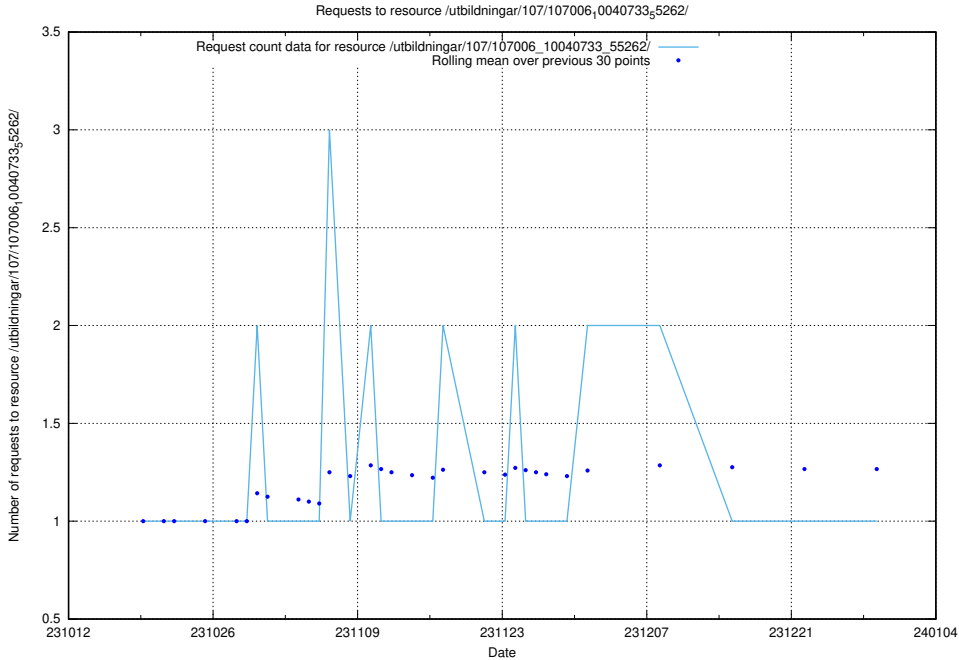

5.4214 Usage of /utbildningar/107/107006_10040733_55262/

Here, we count the number of requests to resource /utbildningar/107/107006_10040733_55262/.