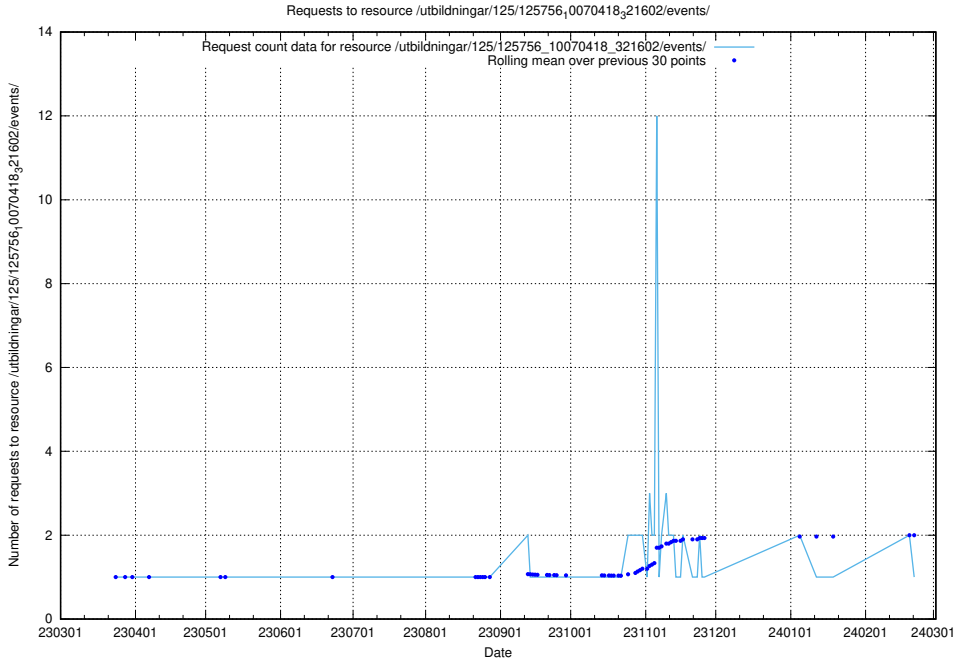

5.6147 Usage of /utbildningar/125/125756_10070418_321602/events/

Here, we count the number of requests to resource /utbildningar/125/125756_10070418_321602/events/