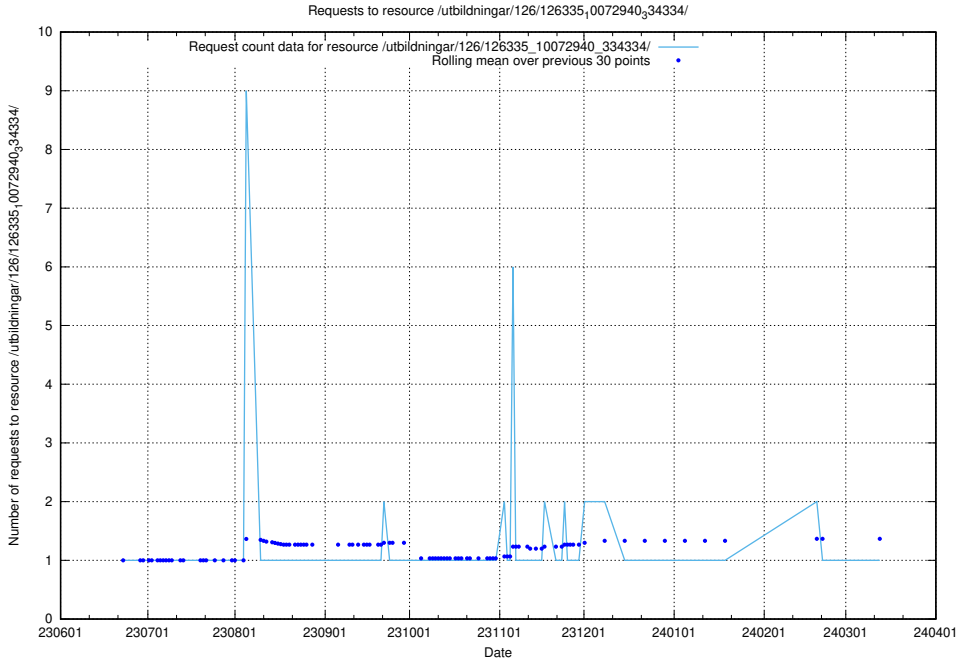

5.5608 Usage of /utbildningar/126/126335_10072940_334334/

Here, we count the number of requests to resource /utbildningar/126/126335_10072940_334334/.