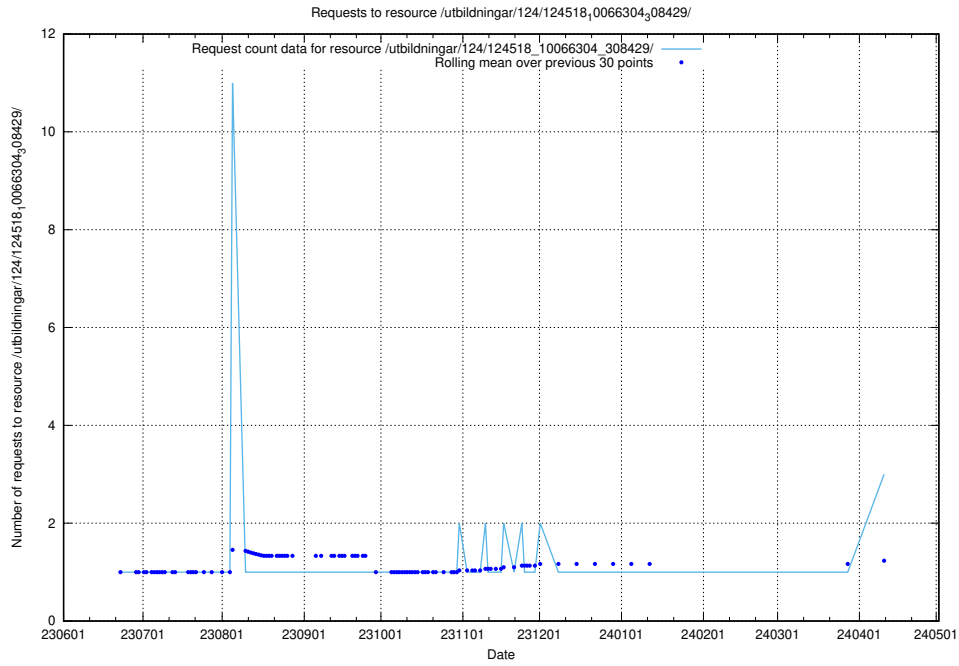

5.395 Usage of /utbildningar/124/124518_10066304_308429/

Here, we count the number of requests to resource /utbildningar/124/124518_10066304_308429/.