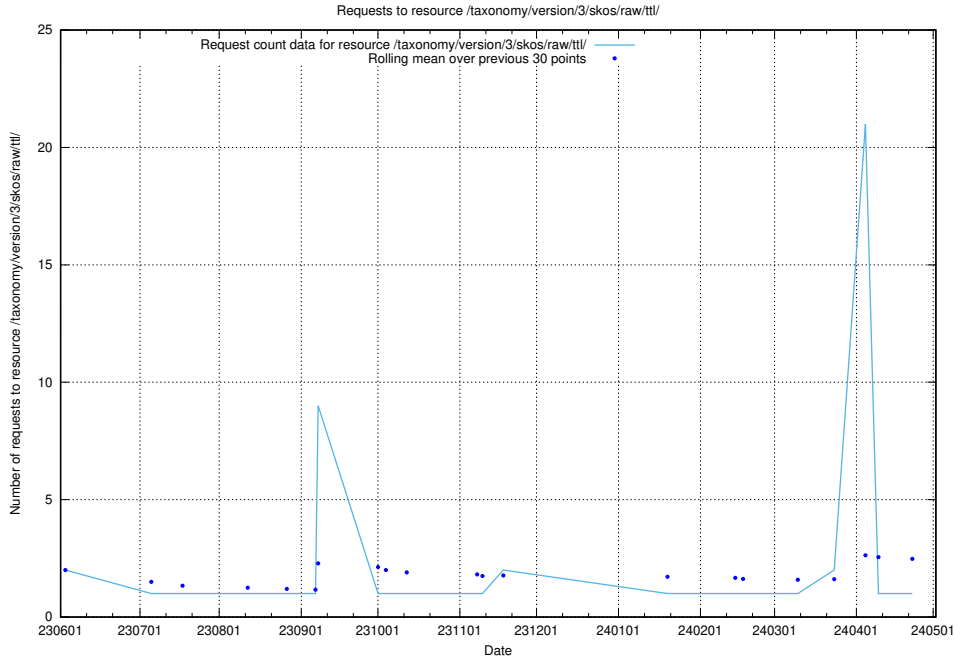

5.5851 Usage of /taxonomy/version/3/skos/raw/ttl/

Here, we count the number of requests to resource /taxonomy/version/3/skos/raw/ttl/.