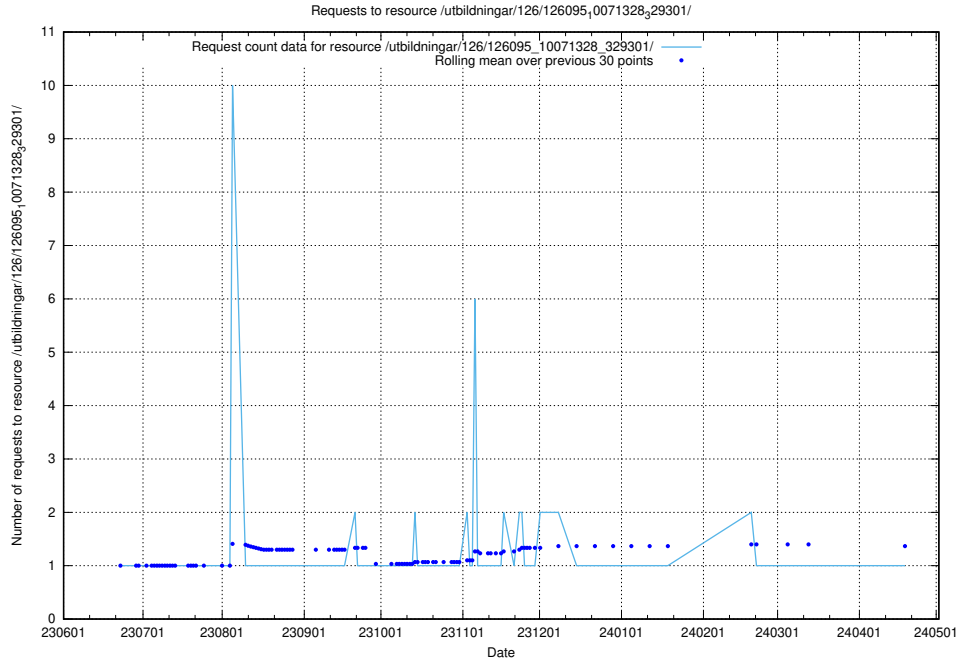

5.5616 Usage of /utbildningar/126/126095_10071328_329301/

Here, we count the number of requests to resource /utbildningar/126/126095_10071328_329301/.