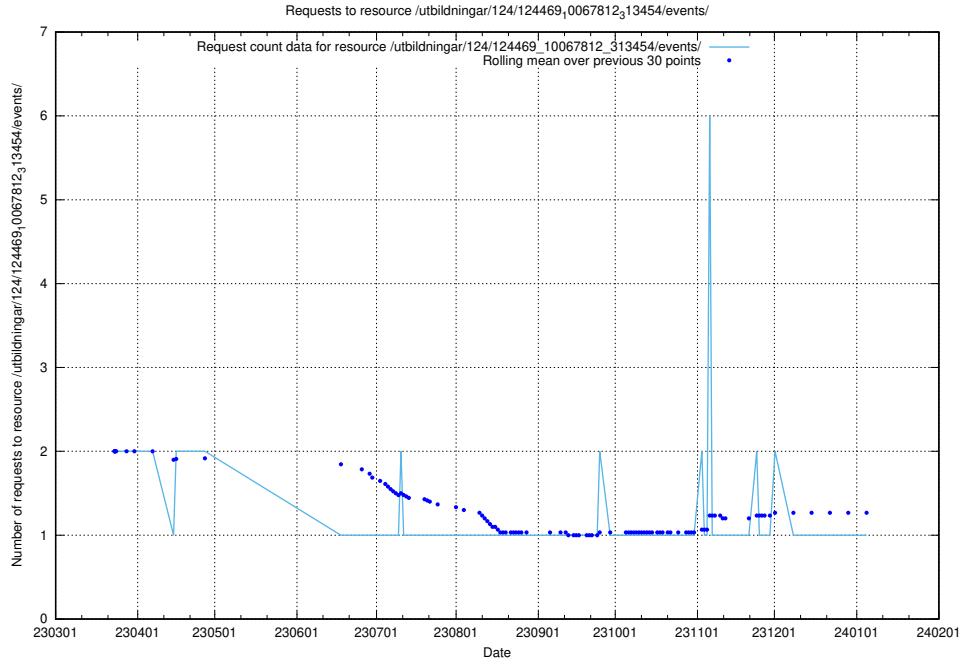

5.6224 Usage of /utbildningar/124/124469_10067812_313454/events/

Here, we count the number of requests to resource /utbildningar/124/124469_10067812_313454/events/