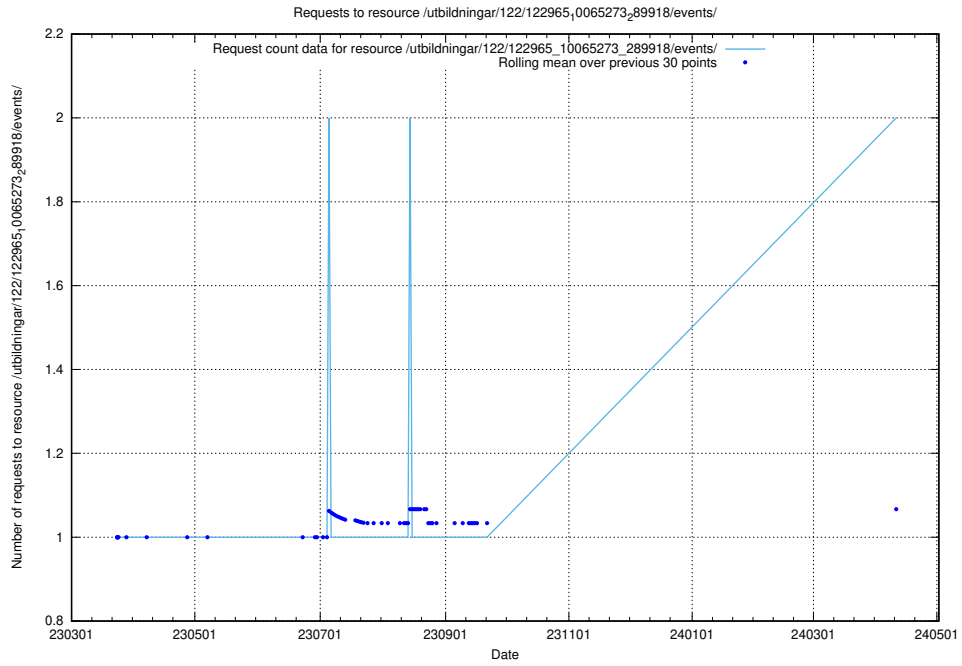

5.789 Usage of /utbildningar/122/122965_10065273_289918/events/

Here, we count the number of requests to resource /utbildningar/122/122965_10065273_289918/events/