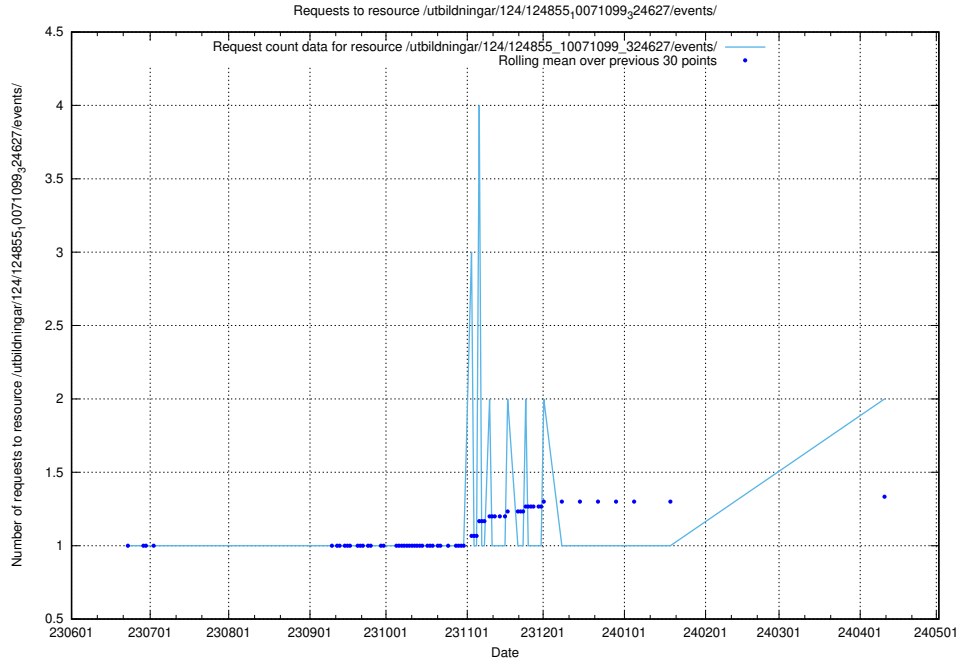

5.839 Usage of /utbildningar/124/124855_10071099_324627/events/

Here, we count the number of requests to resource /utbildningar/124/124855_10071099_324627/events/