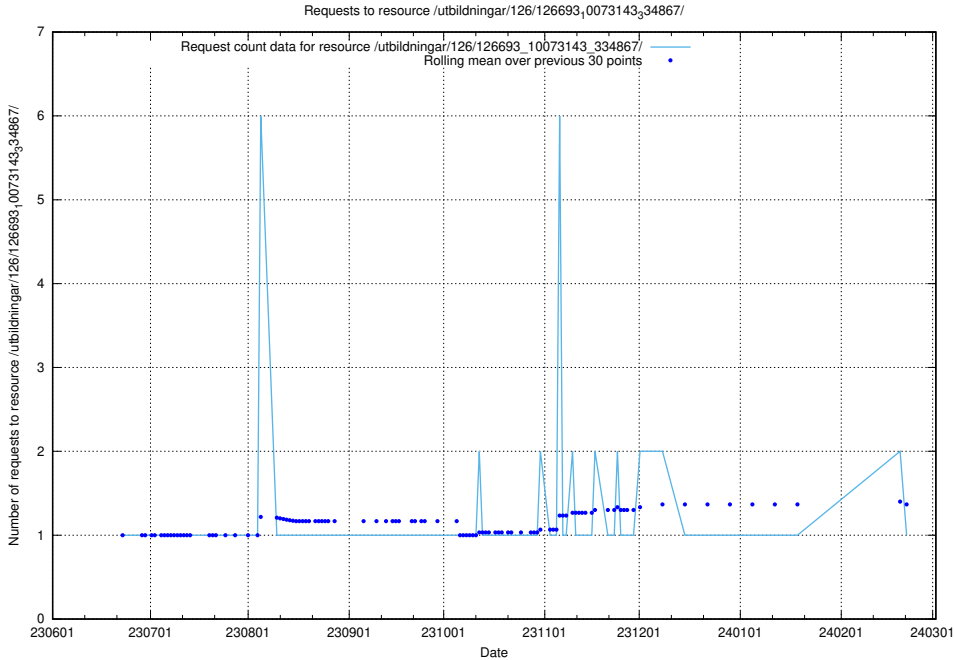

5.5580 Usage of /utbildningar/126/126693_10073143_334867/

Here, we count the number of requests to resource /utbildningar/126/126693_10073143_334867/.