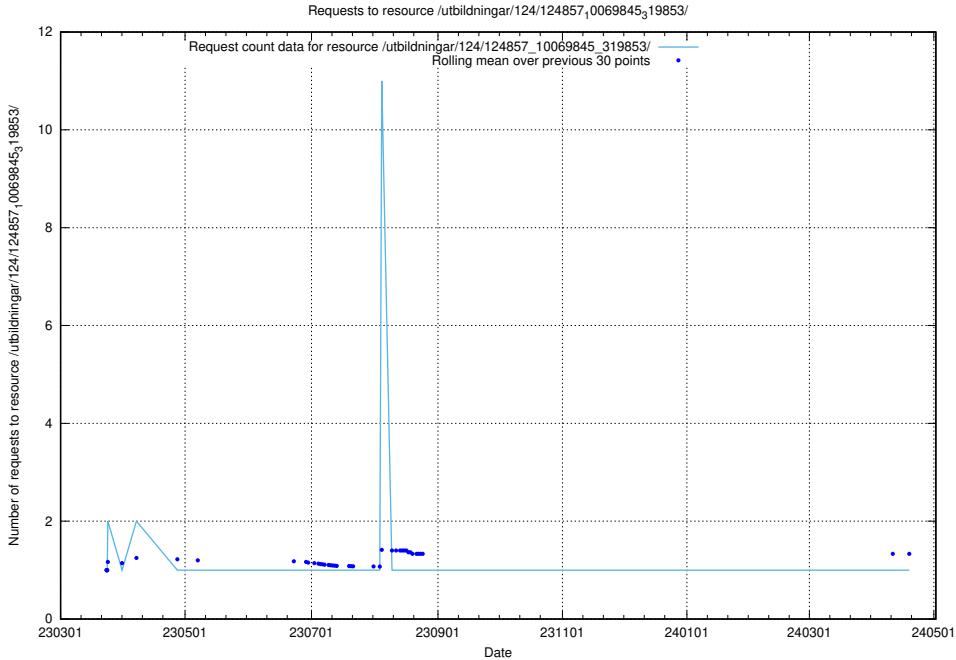

5.1174 Usage of /utbildningar/124/124857_10069845_319853/

Here, we count the number of requests to resource /utbildningar/124/124857_10069845_319853/.