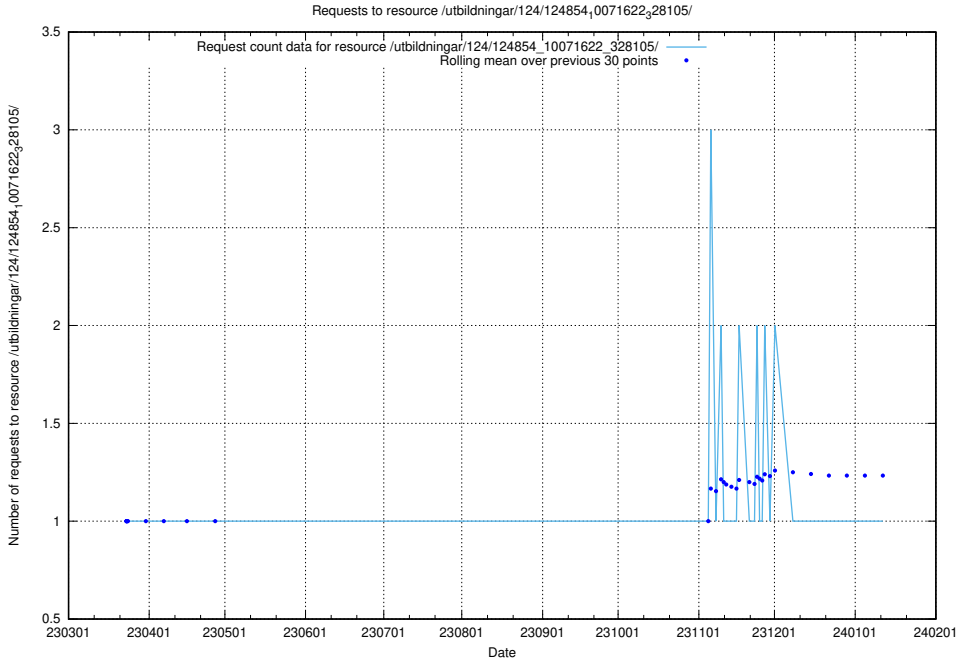

5.1192 Usage of /utbildningar/124/124854_10071622_328105/

Here, we count the number of requests to resource /utbildningar/124/124854_10071622_328105/.