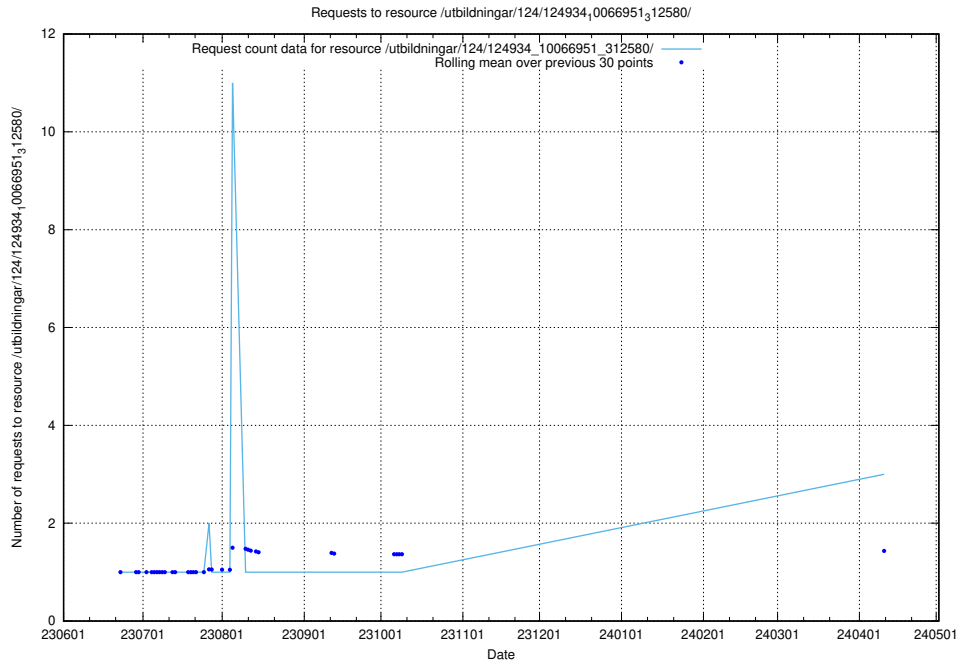

5.393 Usage of /utbildningar/124/124934_10066951_312580/

Here, we count the number of requests to resource /utbildningar/124/124934_10066951_312580/.