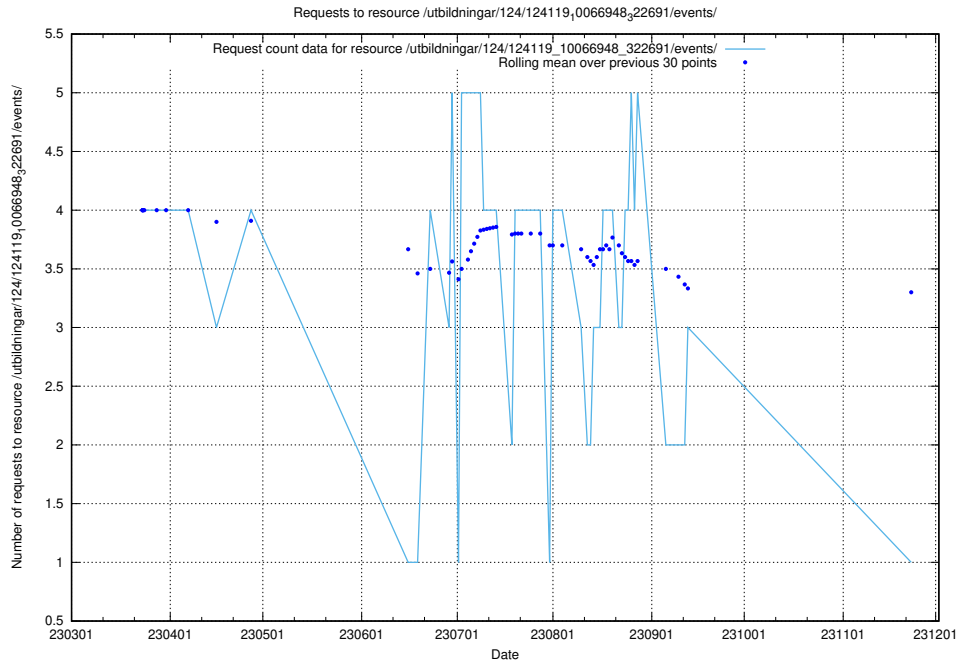

5.6185 Usage of /utbildningar/124/124119_10066948_322691/events/

Here, we count the number of requests to resource /utbildningar/124/124119_10066948_322691/events/