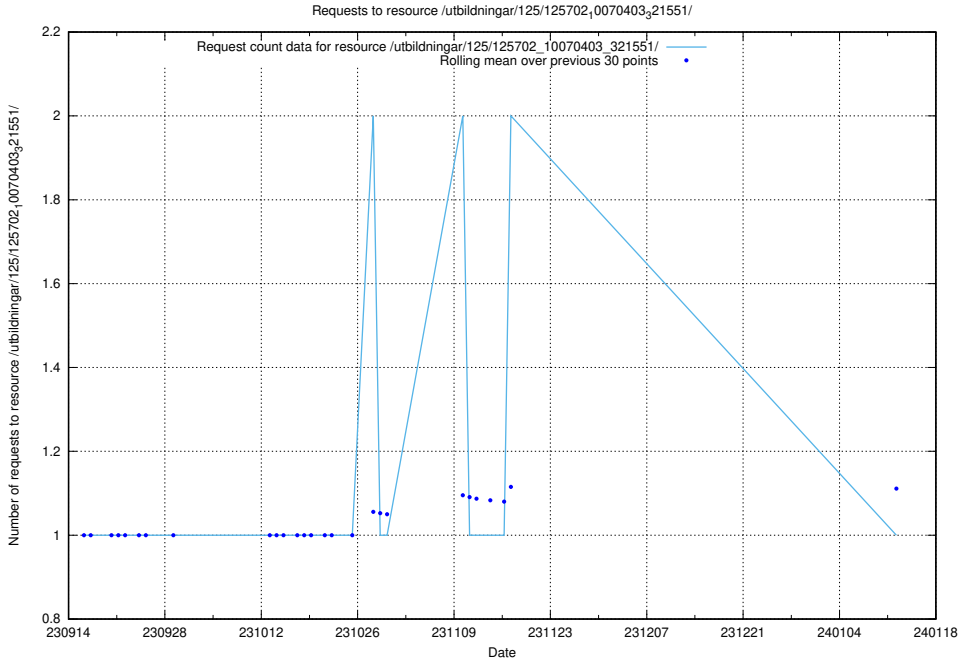

5.4494 Usage of /utbildningar/125/125702_10070403_321551/

Here, we count the number of requests to resource /utbildningar/125/125702_10070403_321551/.