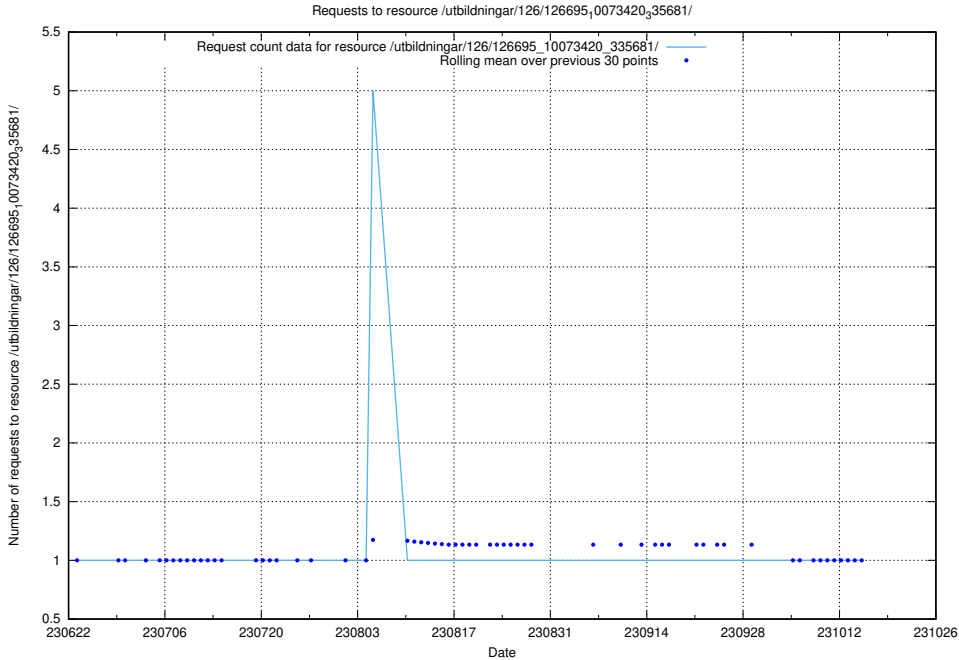

5.5564 Usage of /utbildningar/126/126695_10073420_335681/

Here, we count the number of requests to resource /utbildningar/126/126695_10073420_335681/.