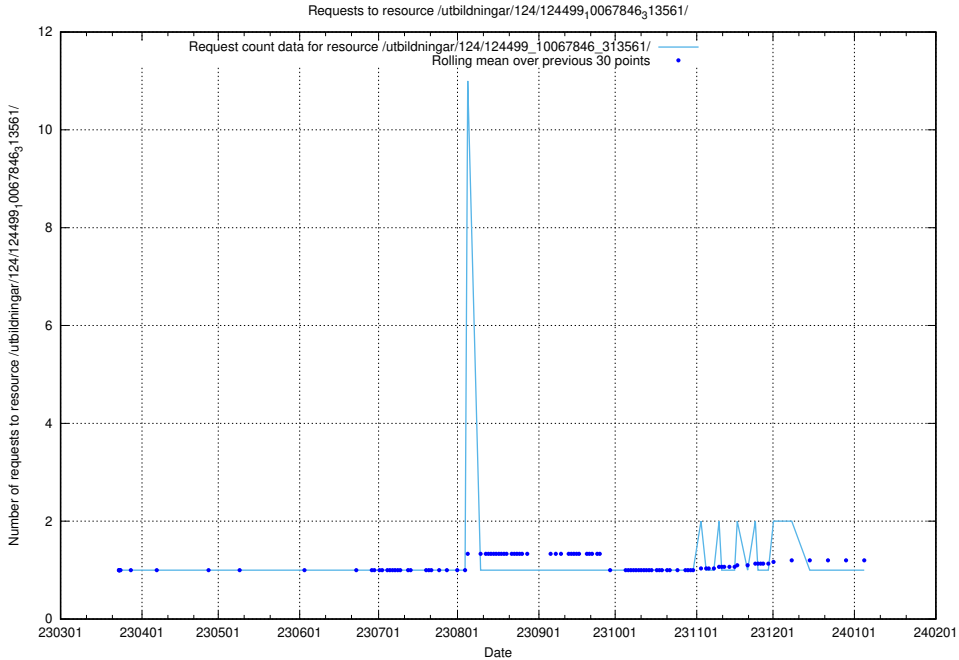

5.2350 Usage of /utbildningar/124/124499_10067846_313561/

Here, we count the number of requests to resource /utbildningar/124/124499_10067846_313561/.