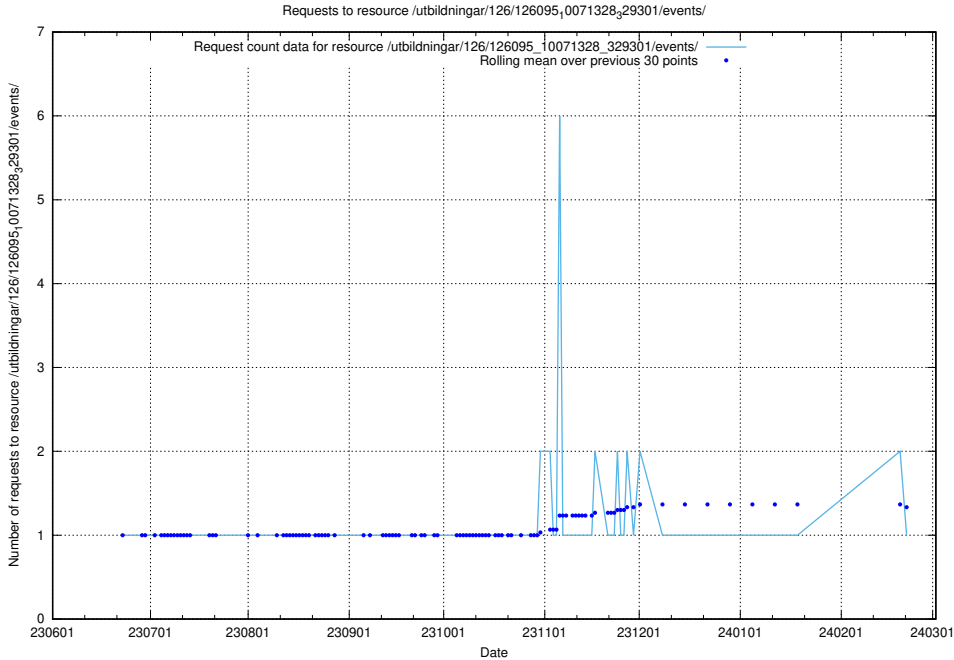

5.5615 Usage of /utbildningar/126/126095_10071328_329301/events/

Here, we count the number of requests to resource /utbildningar/126/126095_10071328_329301/events/