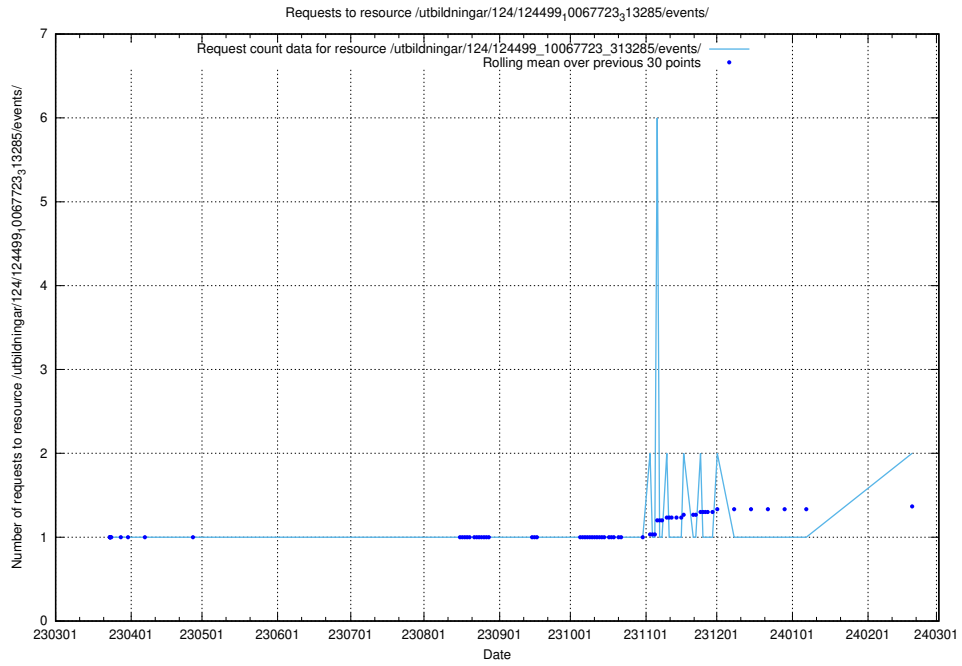

5.565 Usage of /utbildningar/124/124499_10067723_313285/events/

Here, we count the number of requests to resource /utbildningar/124/124499_10067723_313285/events/