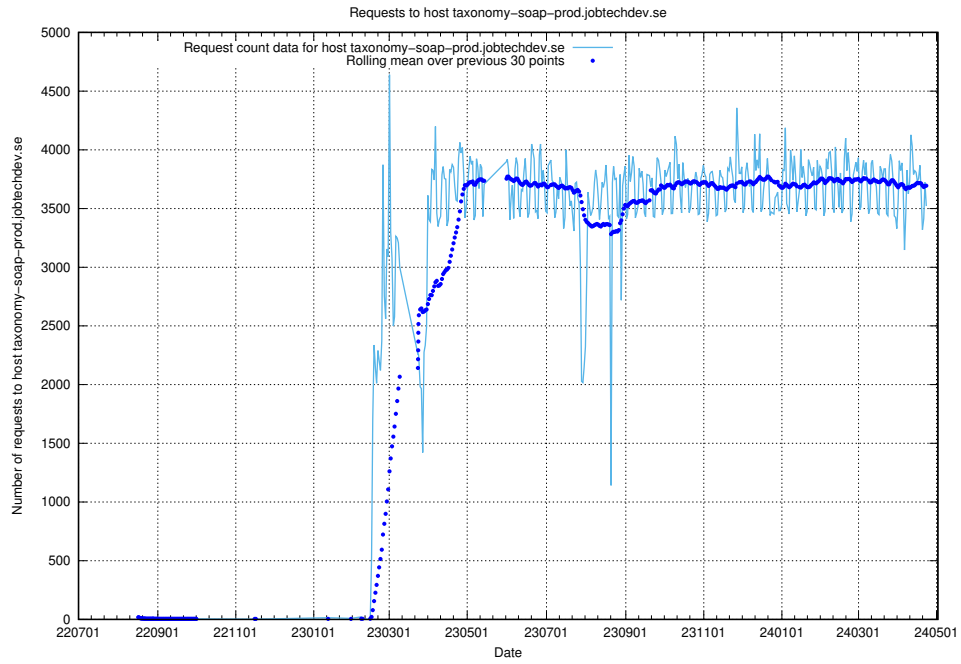

7.15 Usage of taxonomy-soap-prod.jobtechdev.se

Here, we count the number of requests to host taxonomy-soap-prod.jobtechdev.se.