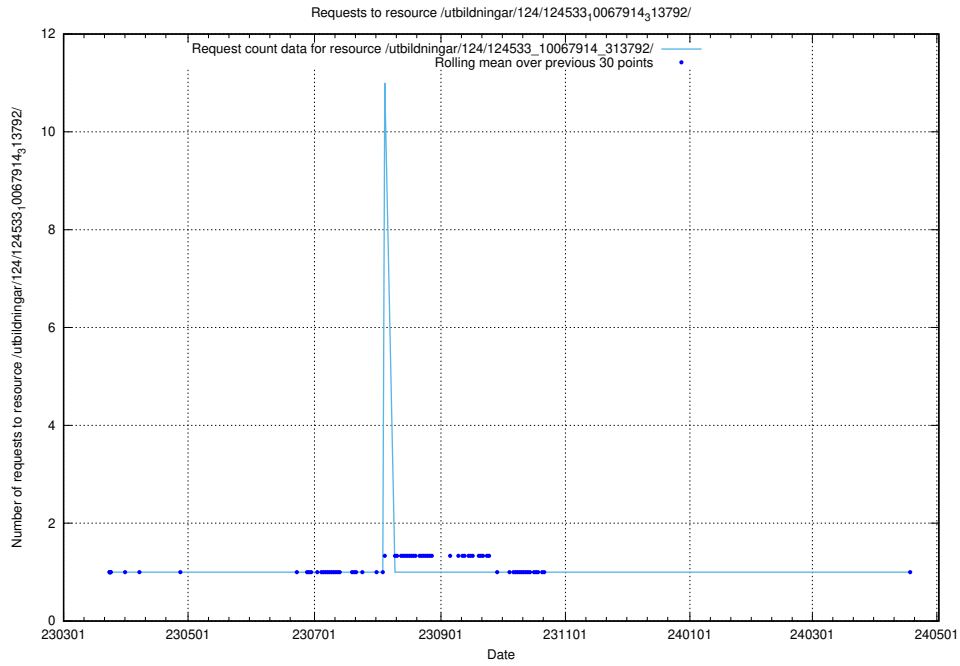

5.1214 Usage of /utbildningar/124/124533_10067914_313792/

Here, we count the number of requests to resource /utbildningar/124/124533_10067914_313792/.