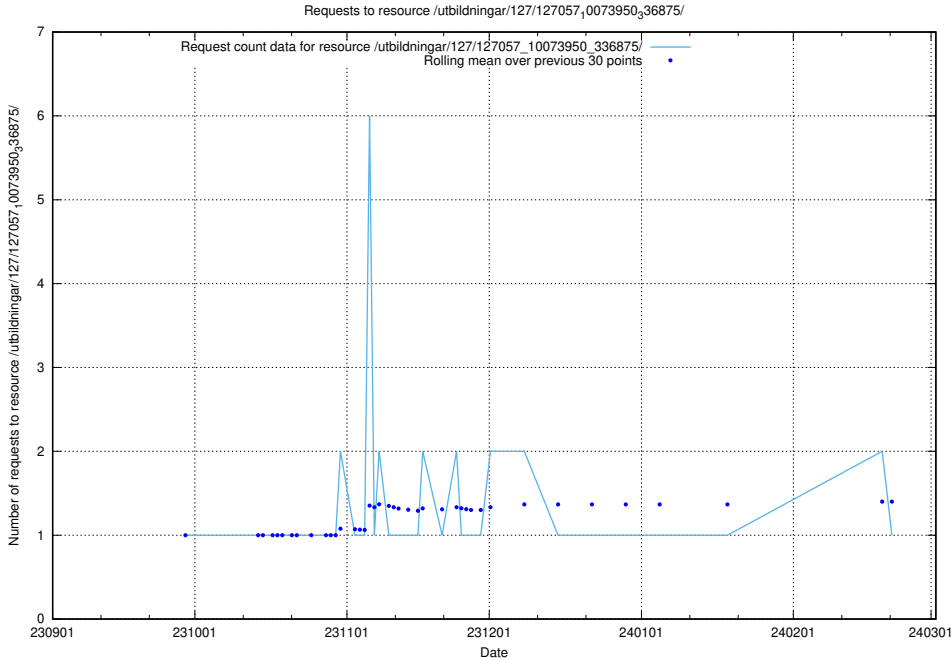

5.4386 Usage of /utbildningar/127/127057_10073950_336875/

Here, we count the number of requests to resource /utbildningar/127/127057_10073950_336875/.