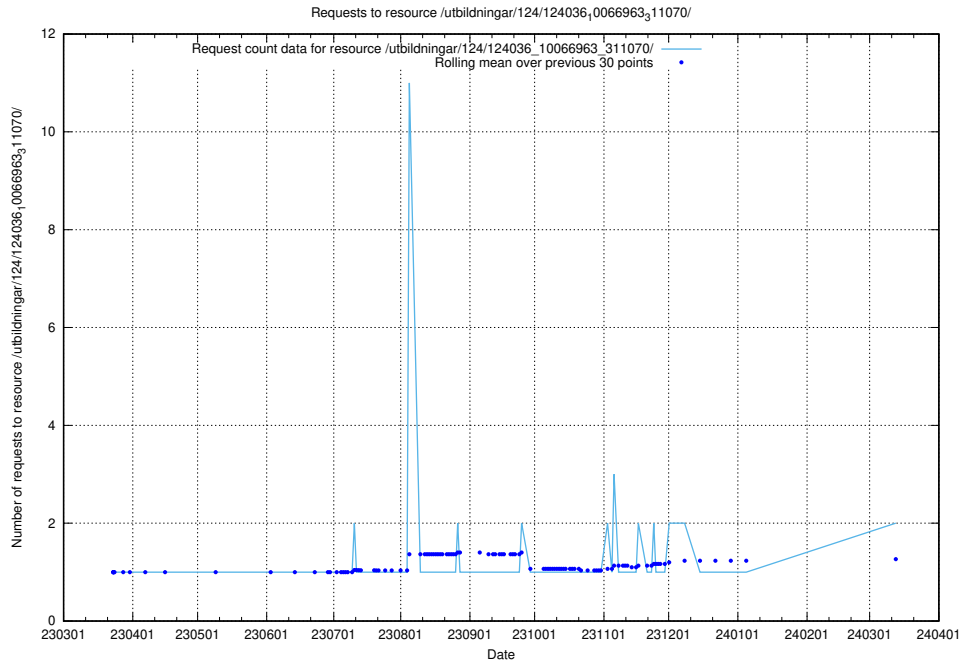

5.714 Usage of /utbildningar/124/124036_10066963_311070/

Here, we count the number of requests to resource /utbildningar/124/124036_10066963_311070/.