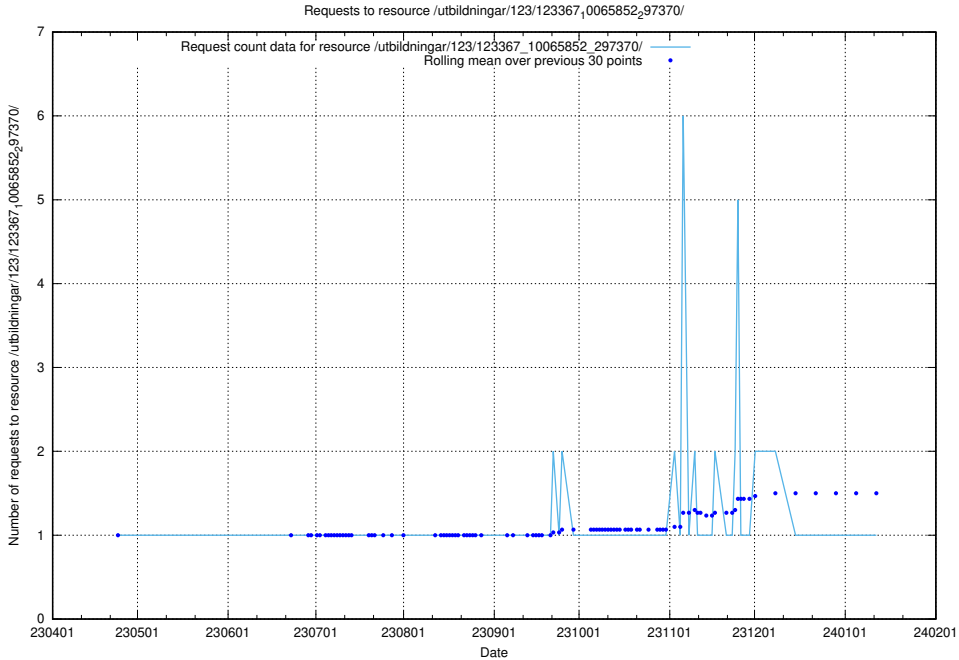

5.5944 Usage of /utbildningar/123/123367_10065852_297370/

Here, we count the number of requests to resource /utbildningar/123/123367_10065852_297370/.