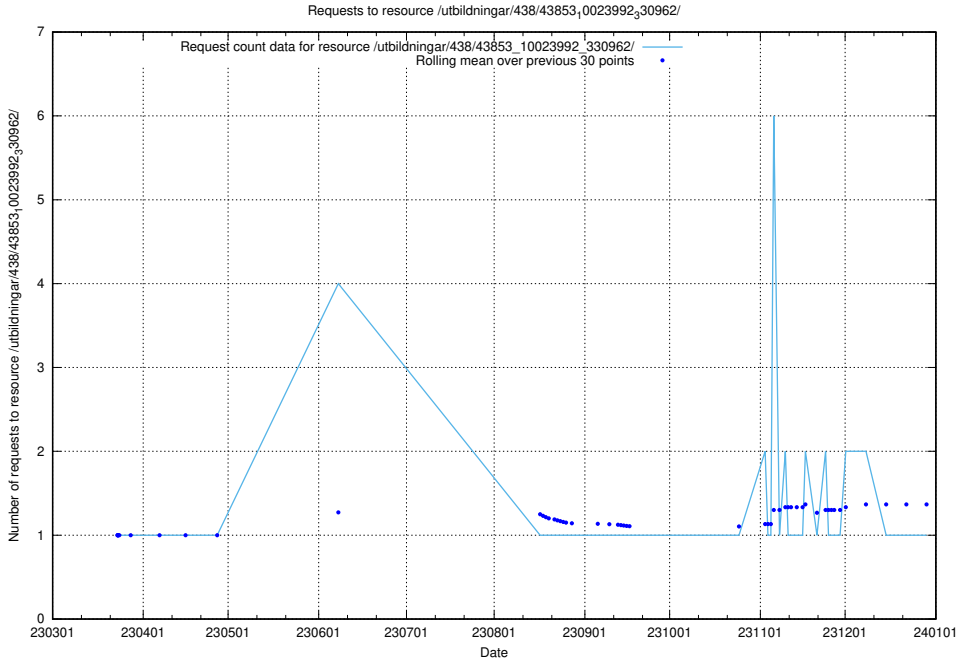

5.6250 Usage of /utbildningar/438/43853_10023992_330962/

Here, we count the number of requests to resource /utbildningar/438/43853_10023992_330962/.