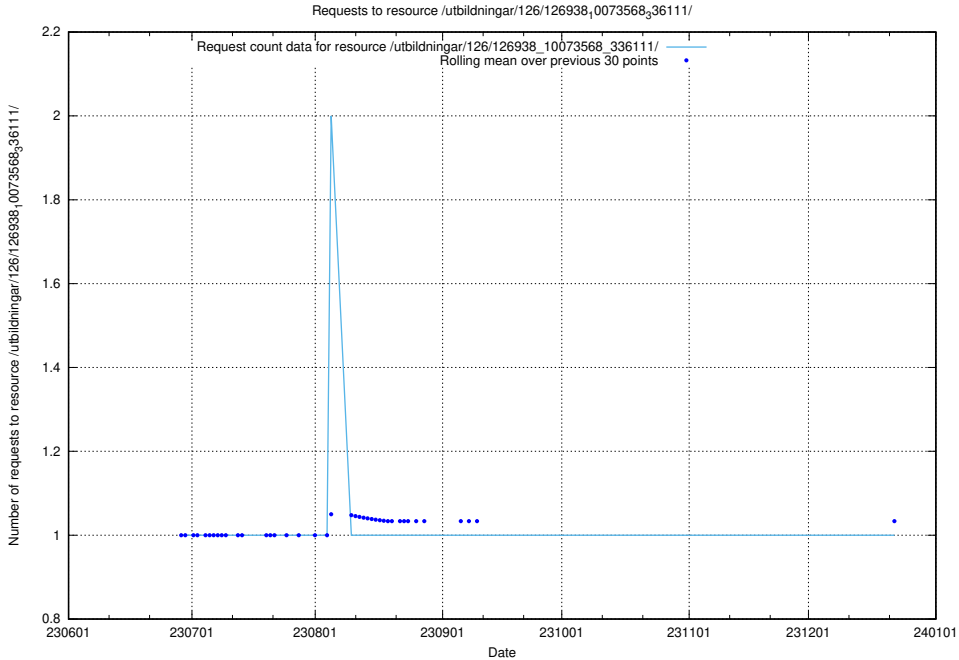

5.5371 Usage of /utbildningar/126/126938_10073568_336111/

Here, we count the number of requests to resource /utbildningar/126/126938_10073568_336111/.