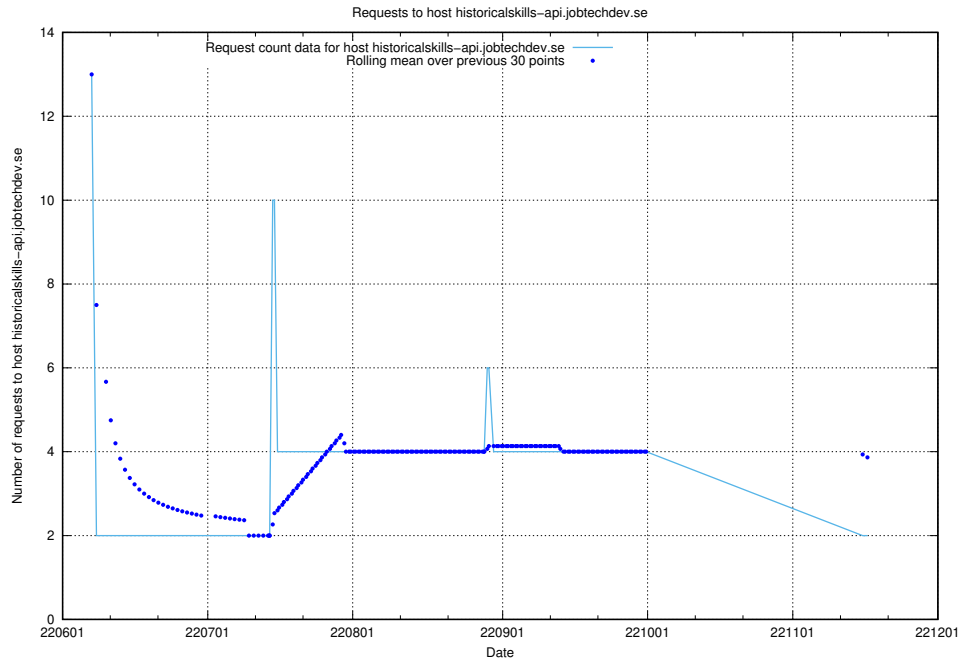

7.409 Usage of `historicalskills-api.jobtechdev.se`

Here, we count the number of requests to host `historicalskills-api.jobtechdev.se`.