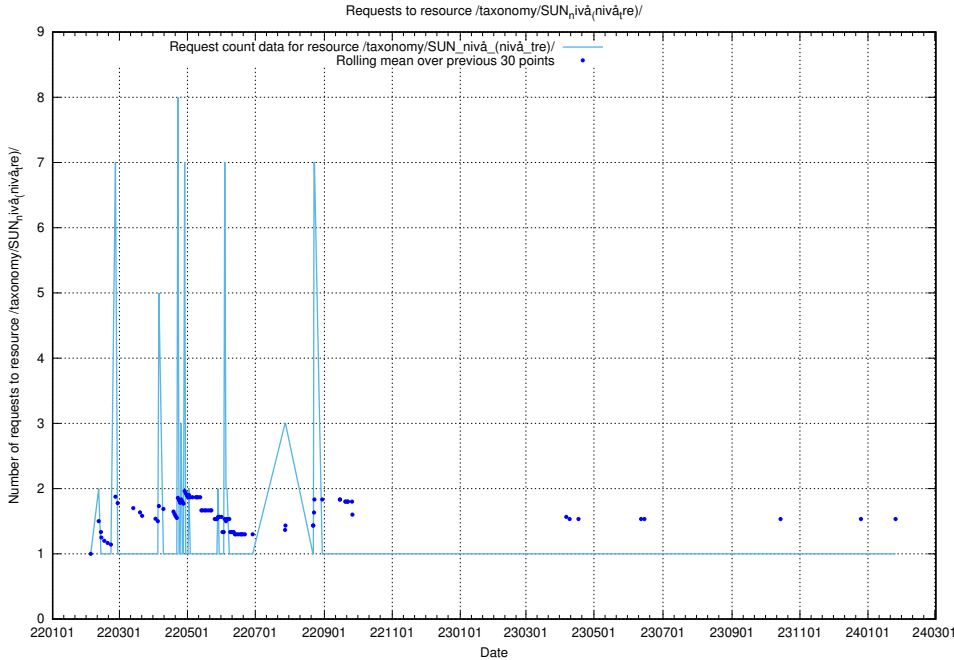

5.2666 Usage of /taxonomy/SUN_nivå_(nivå_tre)/

Here, we count the number of requests to resource /taxonomy/SUN_nivå_(nivå_tre)/.