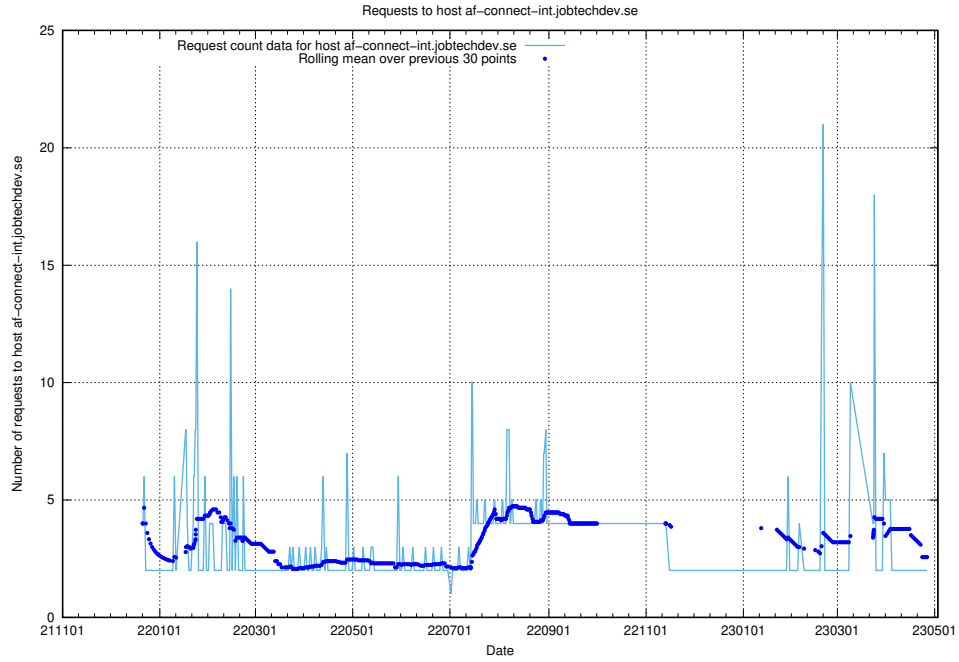

7.366 Usage of af-connect-int.jobtechdev.se

Here, we count the number of requests to host af-connect-int.jobtechdev.se.