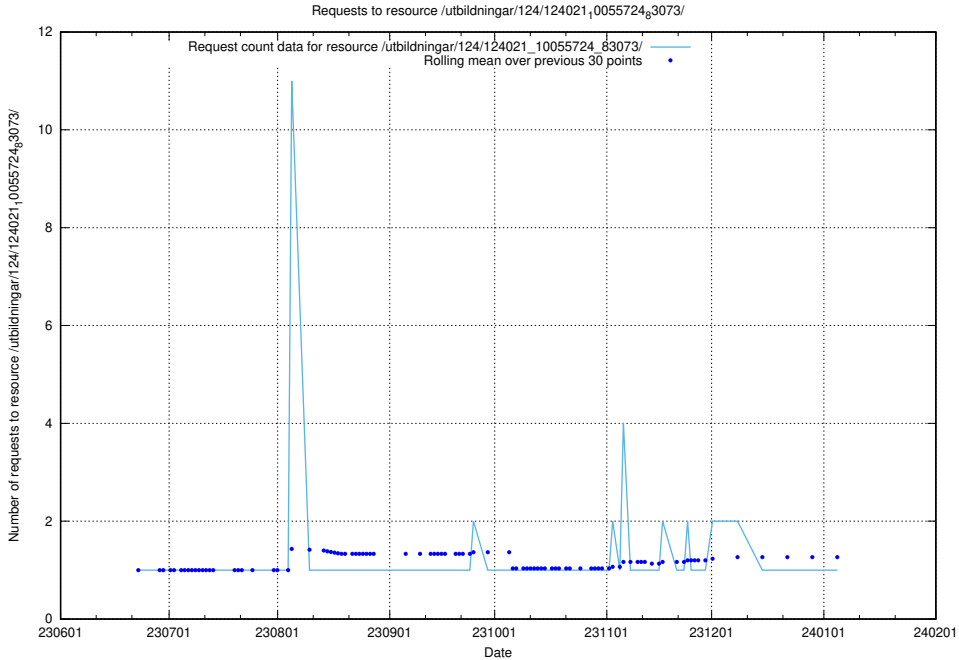

5.5752 Usage of /utbildningar/124/124021_10055724_83073/

Here, we count the number of requests to resource /utbildningar/124/124021_10055724_83073/.