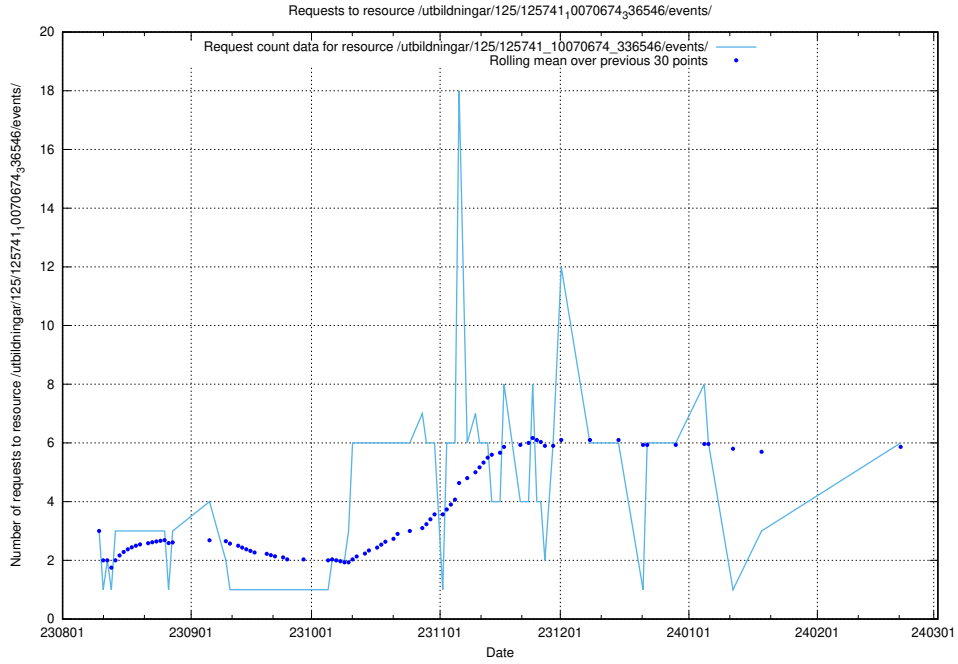

5.83 Usage of /utbildningar/125/125741_10070674_336546/events/

Here, we count the number of requests to resource /utbildningar/125/125741_10070674_336546/events/