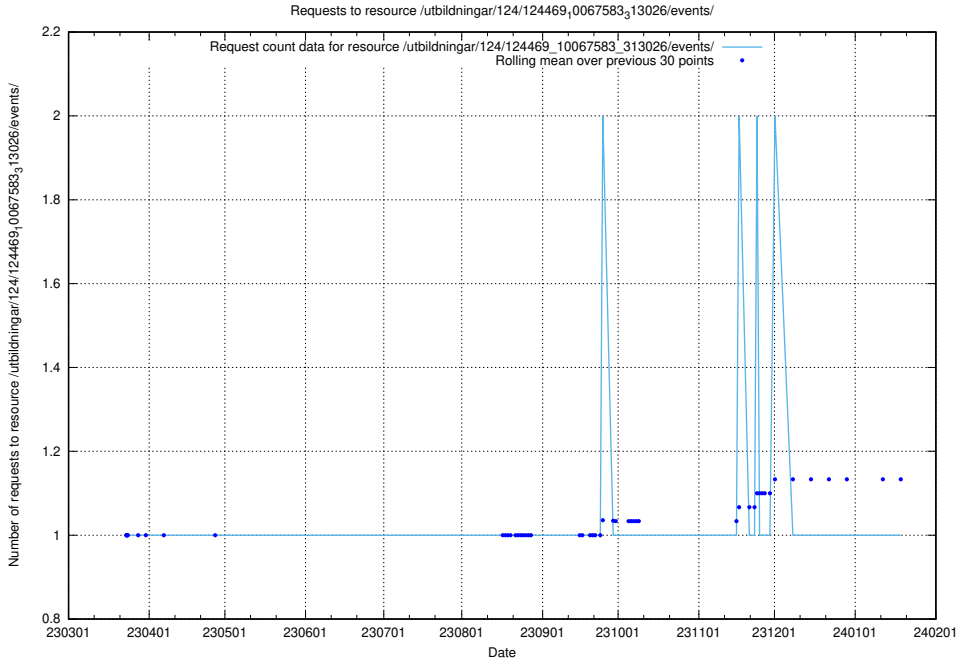

5.3226 Usage of /utbildningar/124/124469_10067583_313026/events/

Here, we count the number of requests to resource /utbildningar/124/124469_10067583_313026/events/