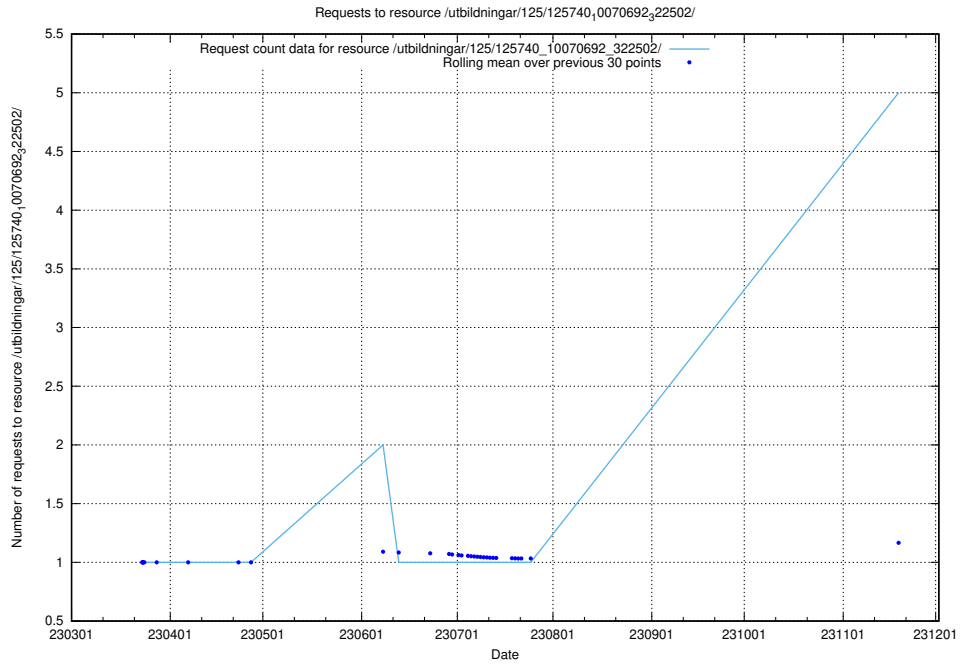

5.109 Usage of /utbildningar/125/125740_10070692_322502/

Here, we count the number of requests to resource /utbildningar/125/125740_10070692_322502/.