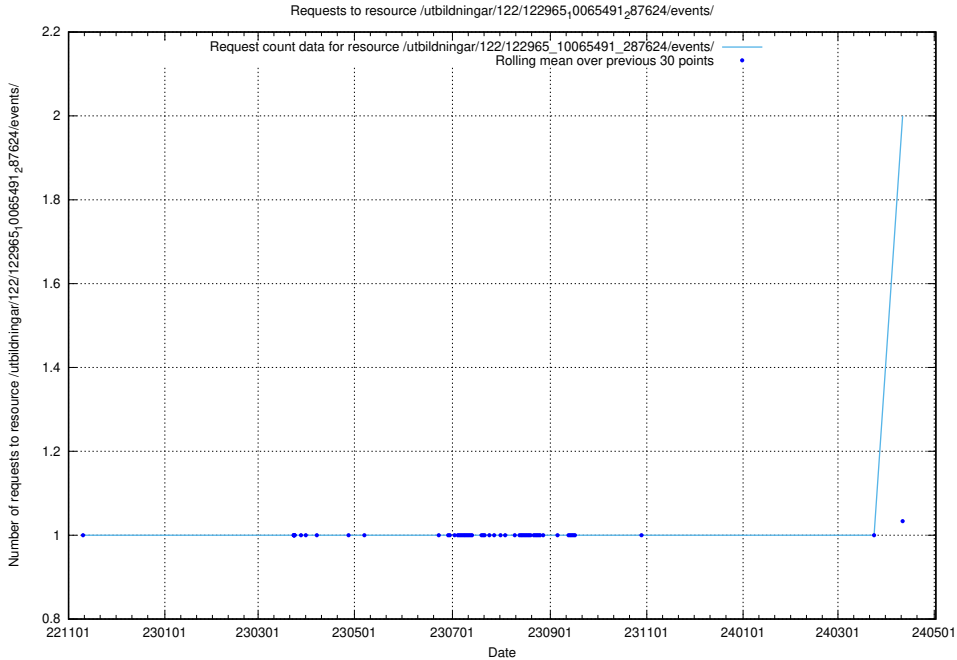

5.937 Usage of /utbildningar/122/122965_10065491_287624/events/

Here, we count the number of requests to resource /utbildningar/122/122965_10065491_287624/events/