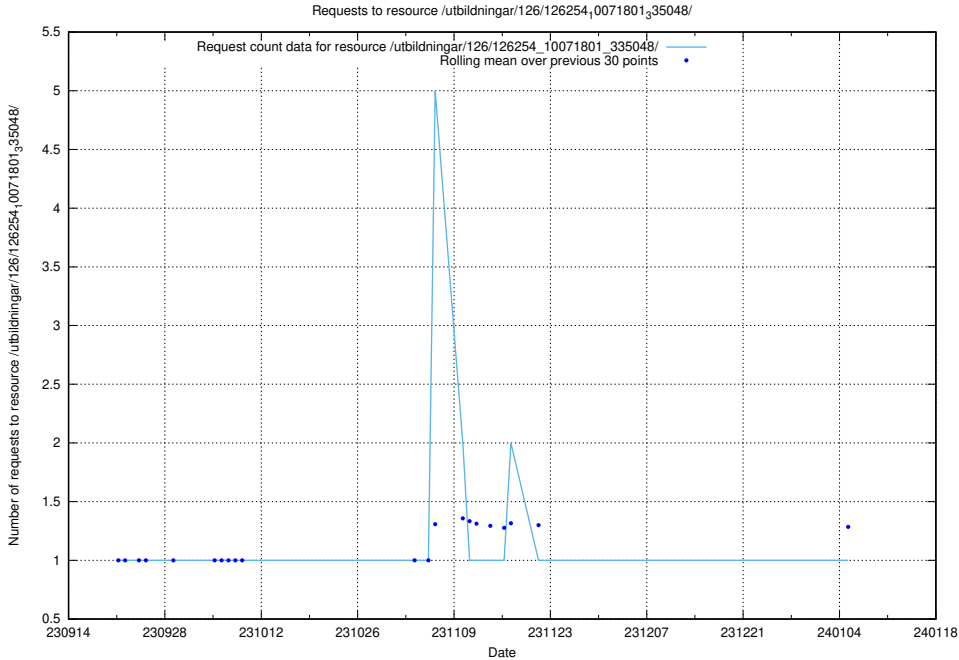

5.4463 Usage of /utbildningar/126/126254_10071801_335048/

Here, we count the number of requests to resource /utbildningar/126/126254_10071801_335048/.