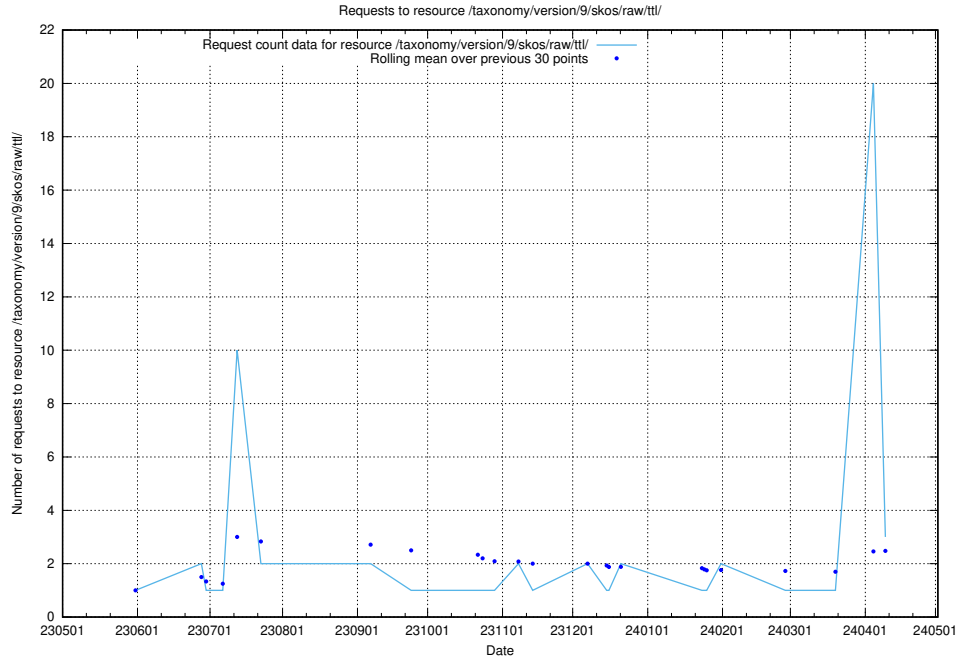

5.417 Usage of /taxonomy/version/9/skos/raw/ttl/

Here, we count the number of requests to resource /taxonomy/version/9/skos/raw/ttl/.