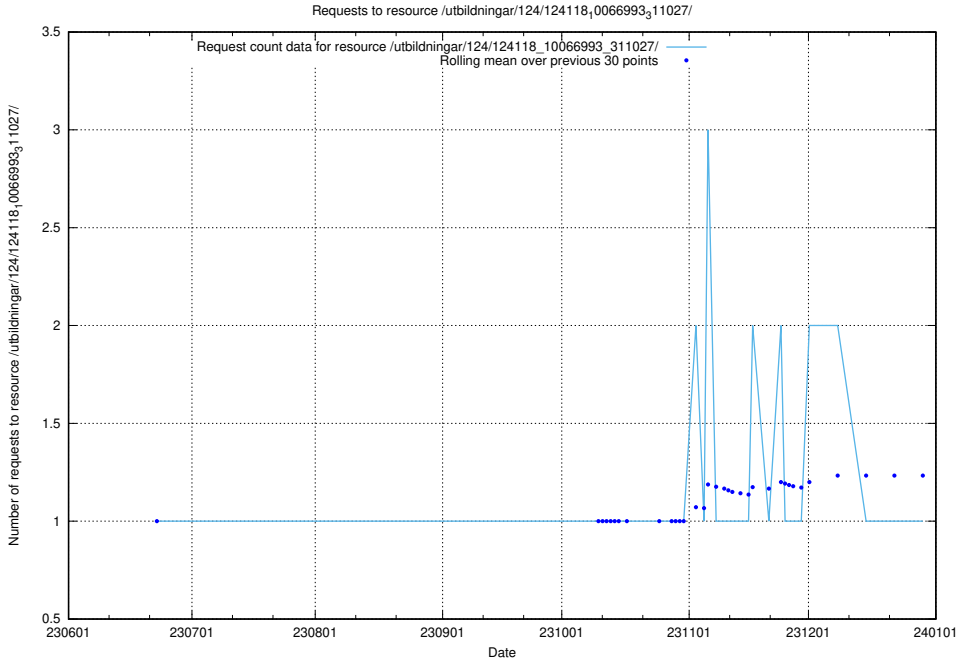

5.5749 Usage of /utbildningar/124/124118_10066993_311027/

Here, we count the number of requests to resource /utbildningar/124/124118_10066993_311027/.