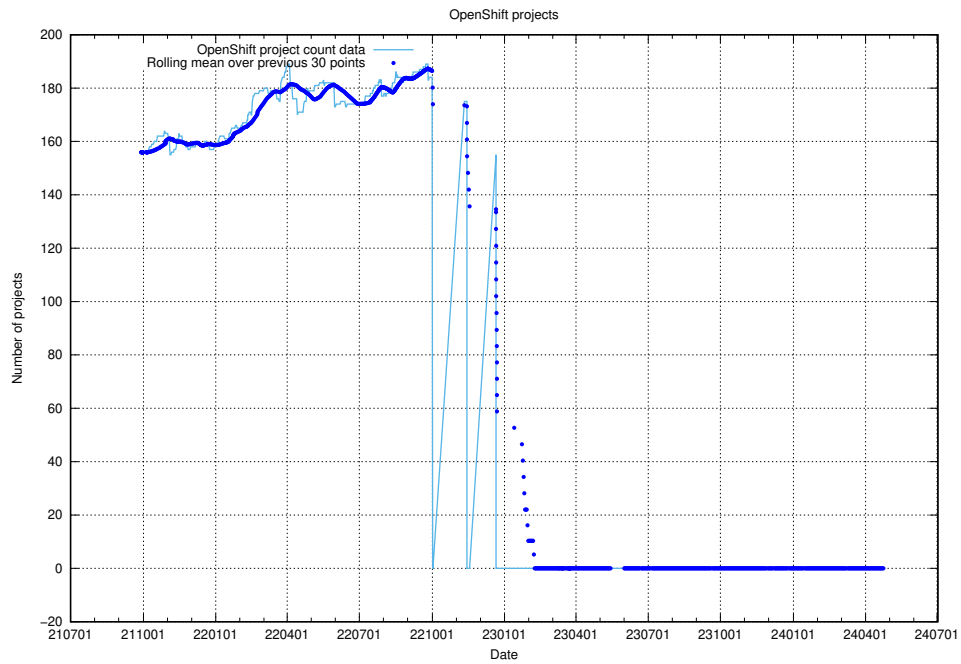

### 10.1 Number of projects in OpenShift

A graph of the number of projects in JobTech's production cluster of OpenShift.

<sup>10</sup><https://console-openshift-console.prod.services.jtech.se>