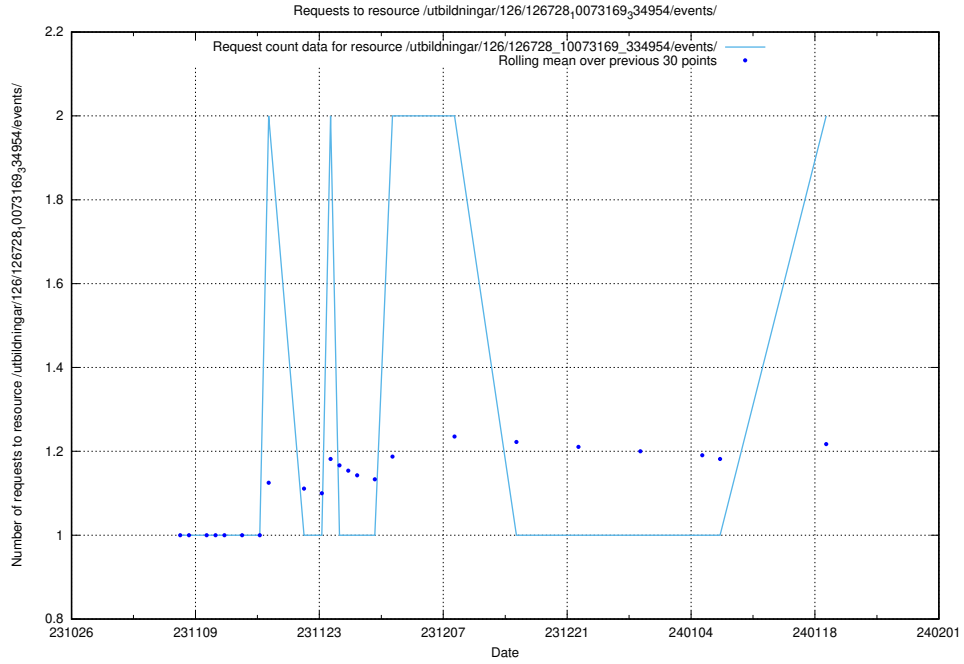

5.690 Usage of /utbildningar/126/126728_10073169_334954/events/

Here, we count the number of requests to resource /utbildningar/126/126728_10073169_334954/events/