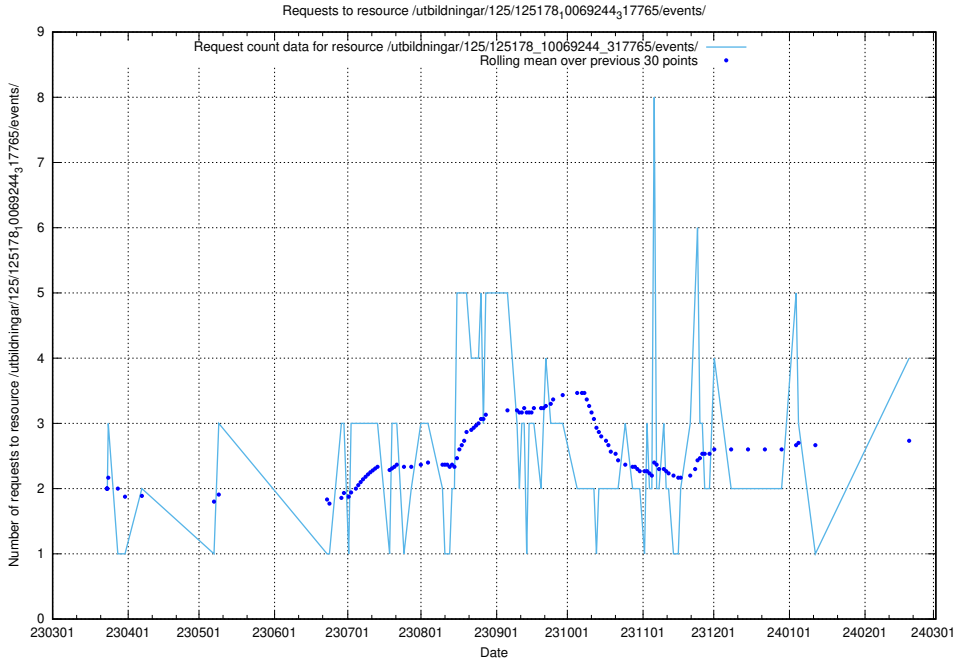

5.249 Usage of /utbildningar/125/125178_10069244_317765/events/

Here, we count the number of requests to resource /utbildningar/125/125178_10069244_317765/events/