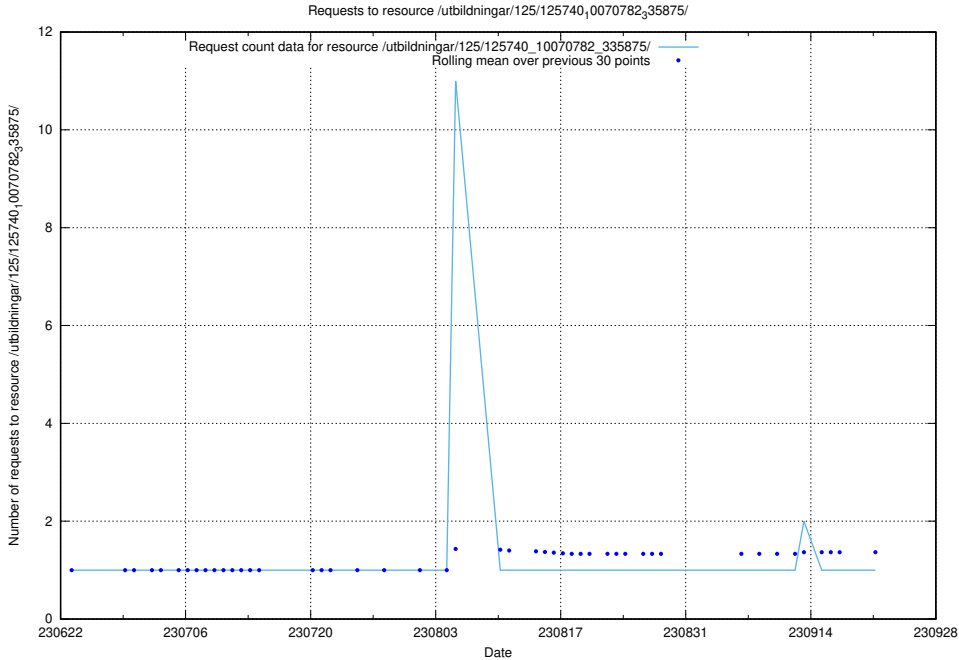

5.5633 Usage of /utbildningar/125/125740_10070782_335875/

Here, we count the number of requests to resource /utbildningar/125/125740_10070782_335875/.