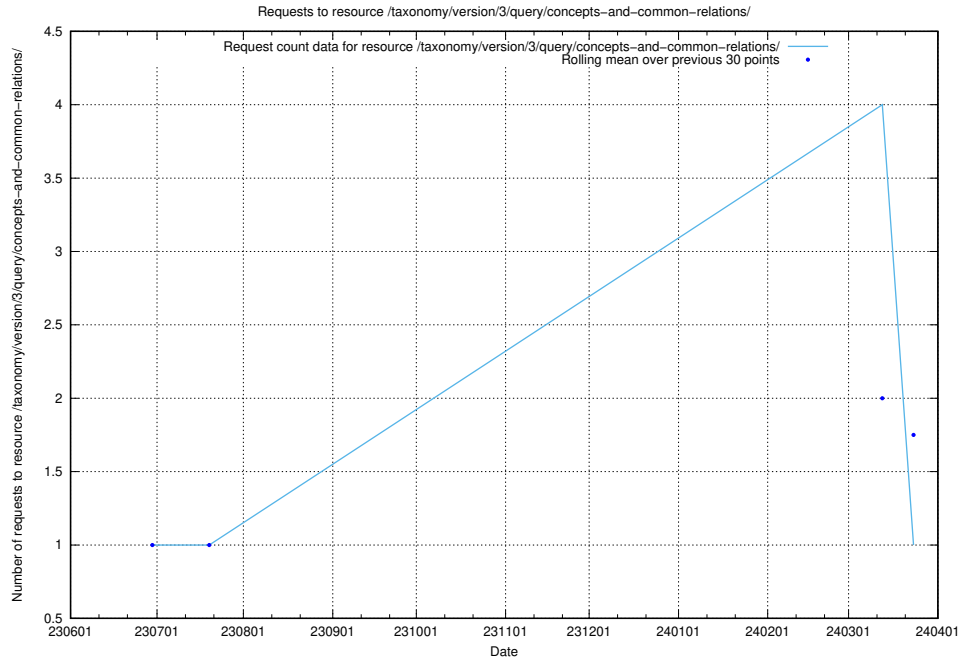

5.5347 Usage of /taxonomy/version/3/query/concepts-and-common-relations/

Here, we count the number of requests to resource /taxonomy/version/3/query/concepts-and-common-relations/.