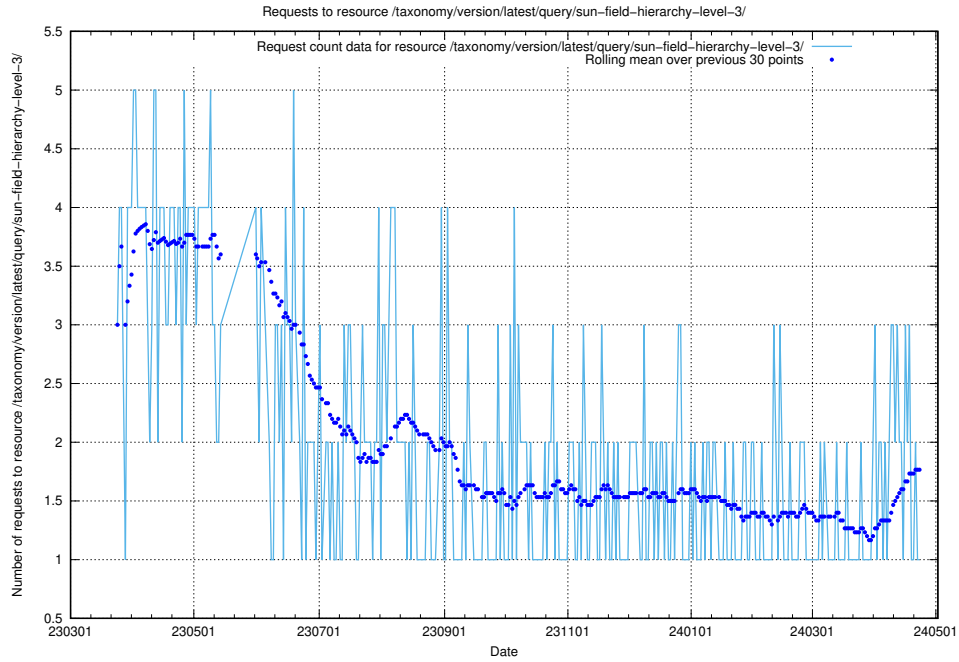

5.6024 Usage of /taxonomy/version/latest/query/sun-field-hierarchy-level-3/

Here, we count the number of requests to resource /taxonomy/version/latest/query/sun-field-hierarchy-level-3/.