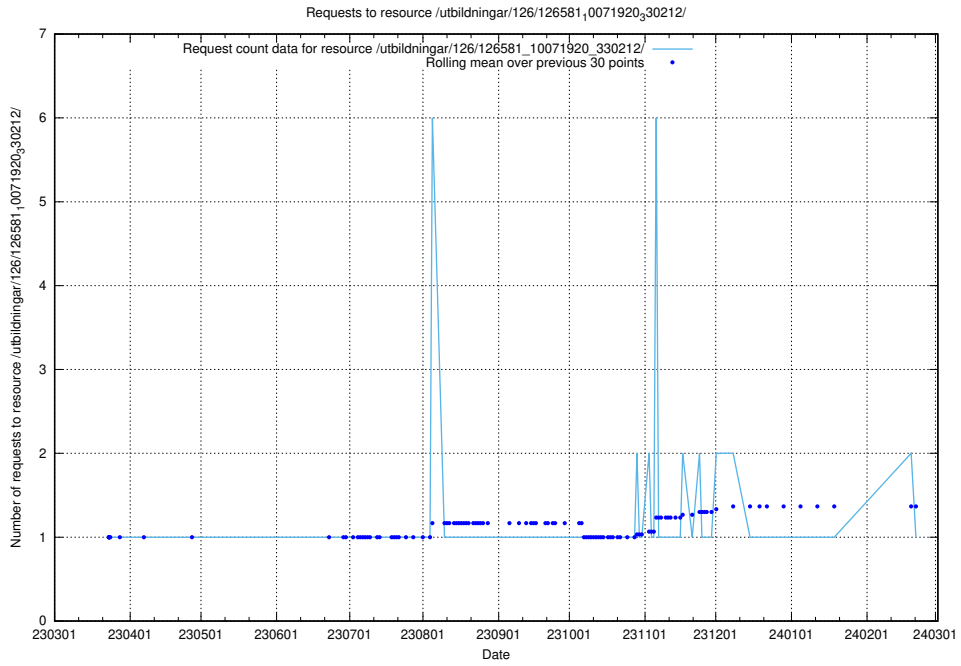

5.6322 Usage of /utbildningar/126/126581_10071920_330212/

Here, we count the number of requests to resource /utbildningar/126/126581_10071920_330212/.