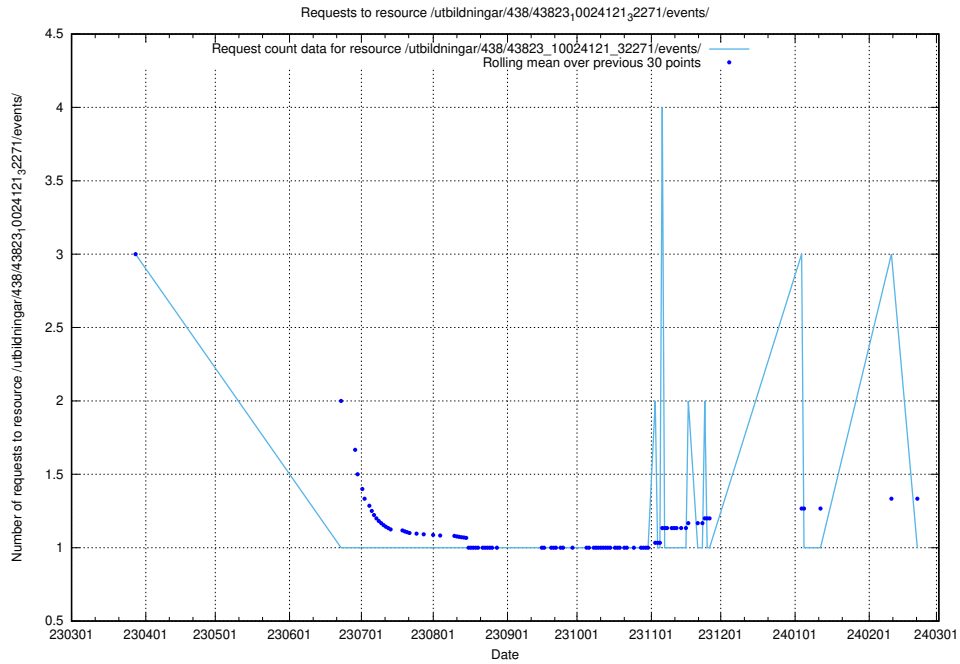

5.6005 Usage of /utbildningar/438/43823_10024121_32271/events/

Here, we count the number of requests to resource /utbildningar/438/43823_10024121_32271/events/.