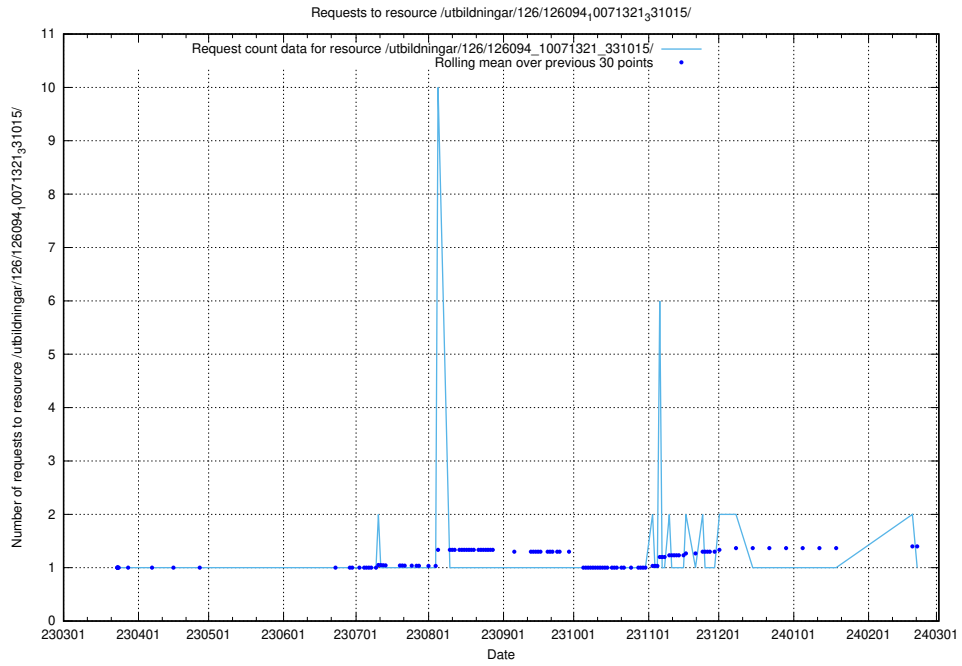

5.6357 Usage of /utbildningar/126/126094_10071321_331015/

Here, we count the number of requests to resource /utbildningar/126/126094_10071321_331015/.