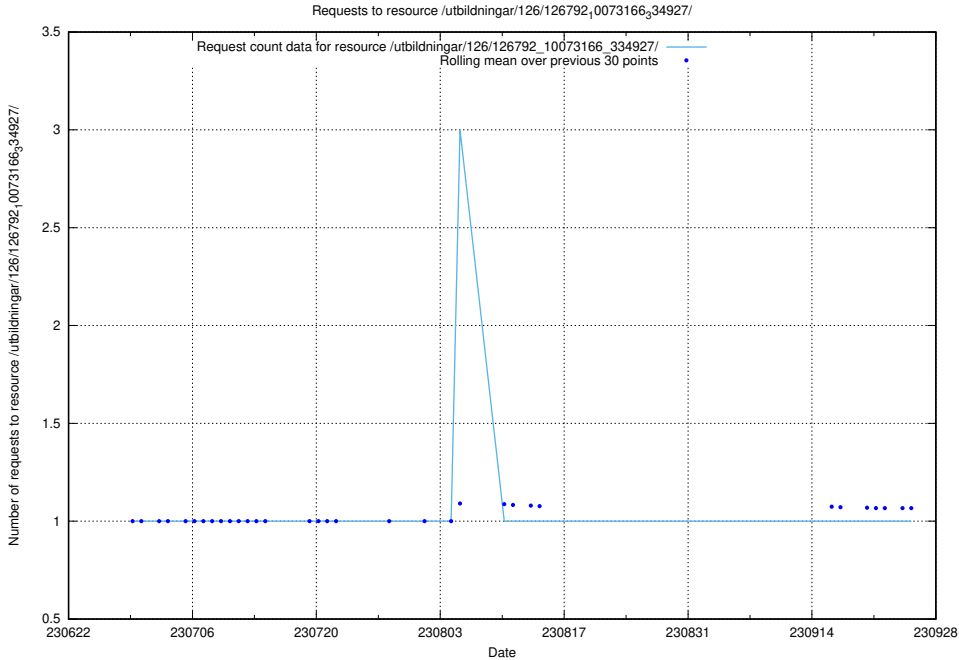

5.5382 Usage of /utbildningar/126/126792_10073166_334927/

Here, we count the number of requests to resource /utbildningar/126/126792_10073166_334927/.