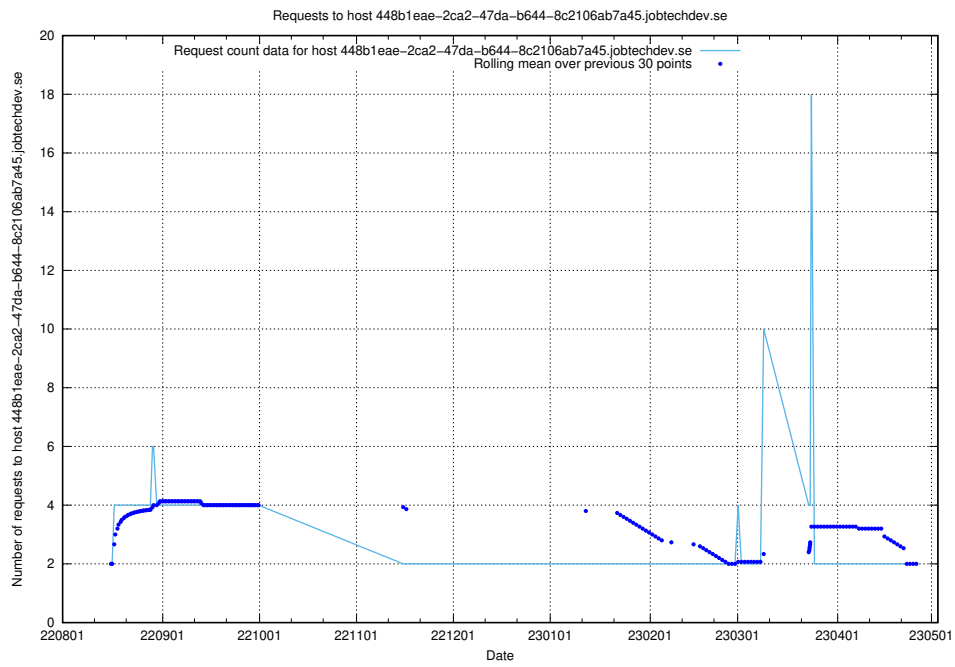

7.344 Usage of 448b1eae-2ca2-47da-b644-8c2106ab7a45.jobtechdev.se

Here, we count the number of requests to host 448b1eae-2ca2-47da-b644-8c2106ab7a45.jobtechdev.se.