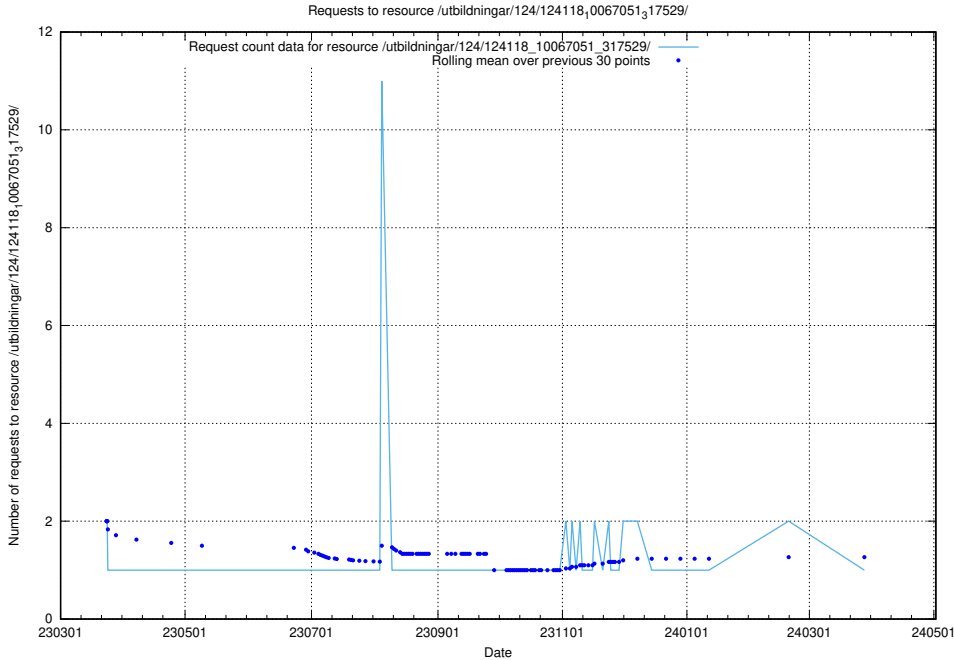

5.6228 Usage of /utbildningar/124/124118_10067051_317529/

Here, we count the number of requests to resource /utbildningar/124/124118_10067051_317529/.