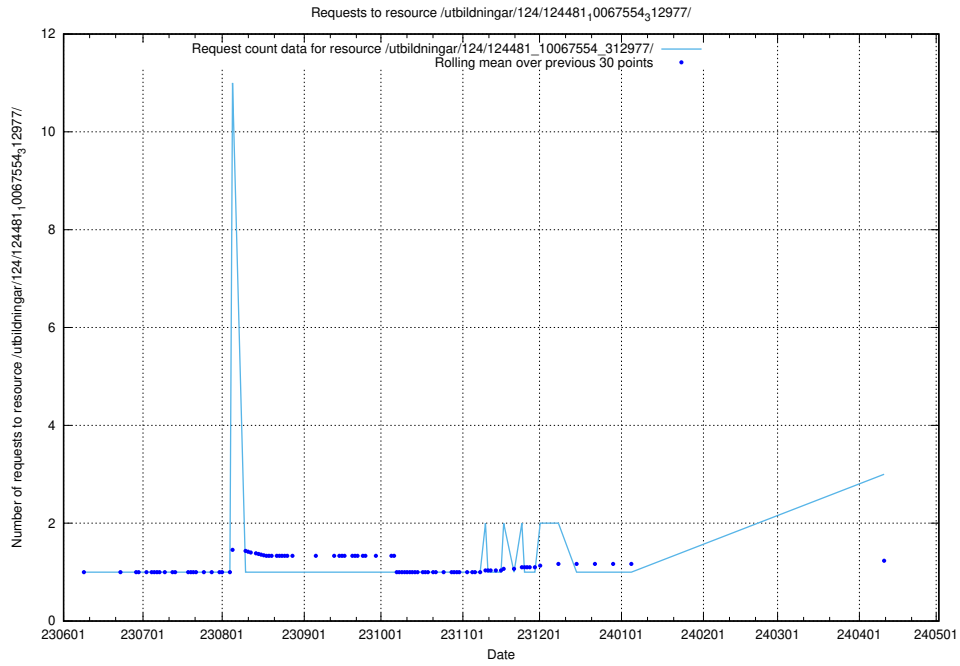

5.414 Usage of /utbildningar/124/124481_10067554_312977/

Here, we count the number of requests to resource /utbildningar/124/124481_10067554_312977/.