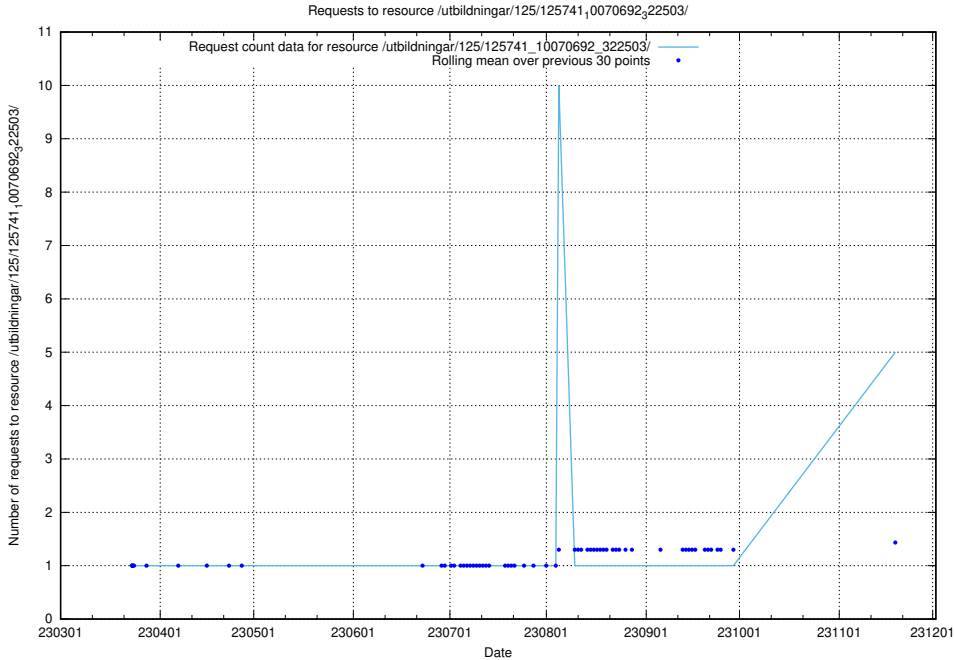

5.156 Usage of /utbildningar/125/125741_10070692_322503/

Here, we count the number of requests to resource /utbildningar/125/125741_10070692_322503/.