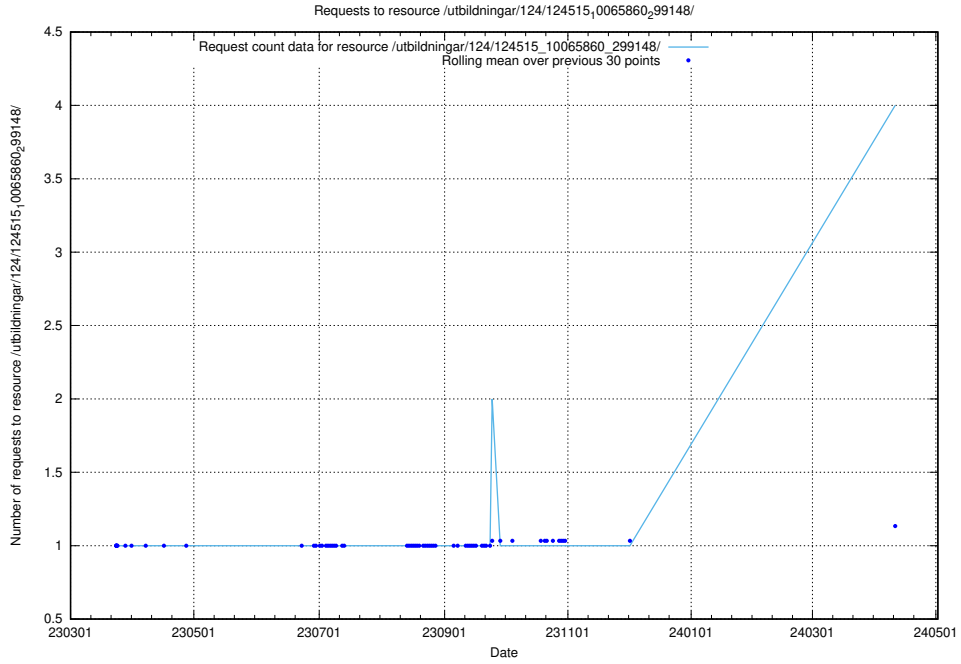

### 5.181 Usage of /utbildningar/124/124515\_10065860\_299148/

Here, we count the number of requests to resource /utbildningar/124/124515\_10065860\_299148/.