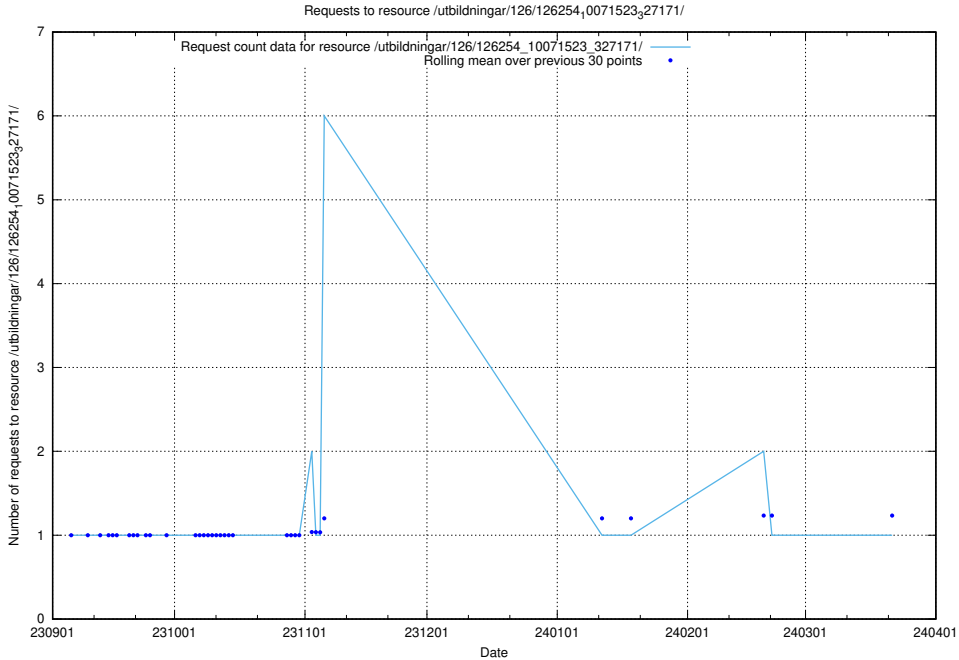

5.4607 Usage of /utbildningar/126/126254_10071523_327171/

Here, we count the number of requests to resource /utbildningar/126/126254_10071523_327171/.