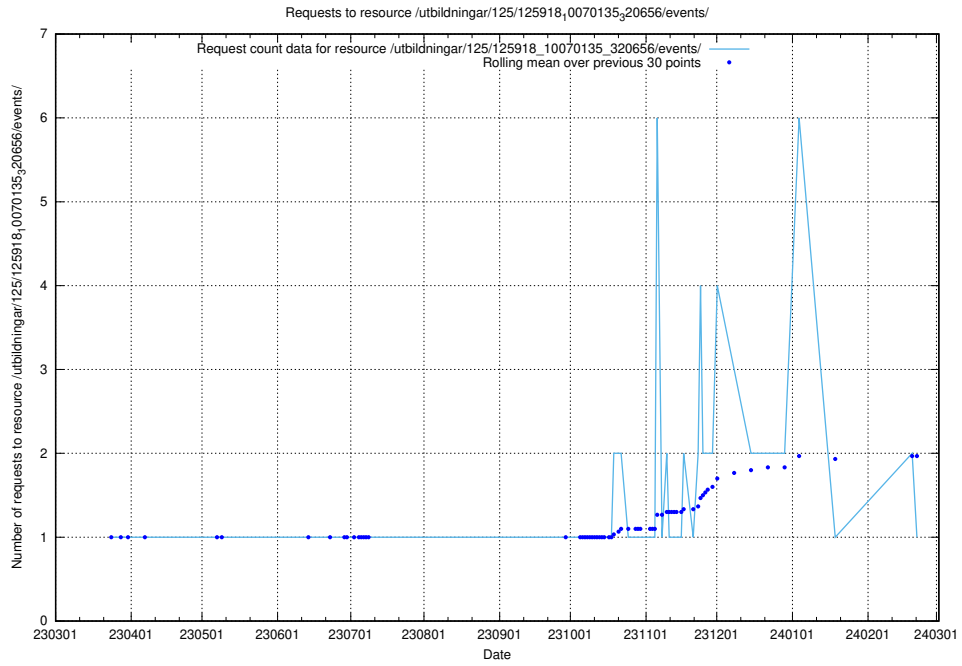

5.6138 Usage of /utbildningar/125/125918_10070135_320656/events/

Here, we count the number of requests to resource /utbildningar/125/125918_10070135_320656/events/