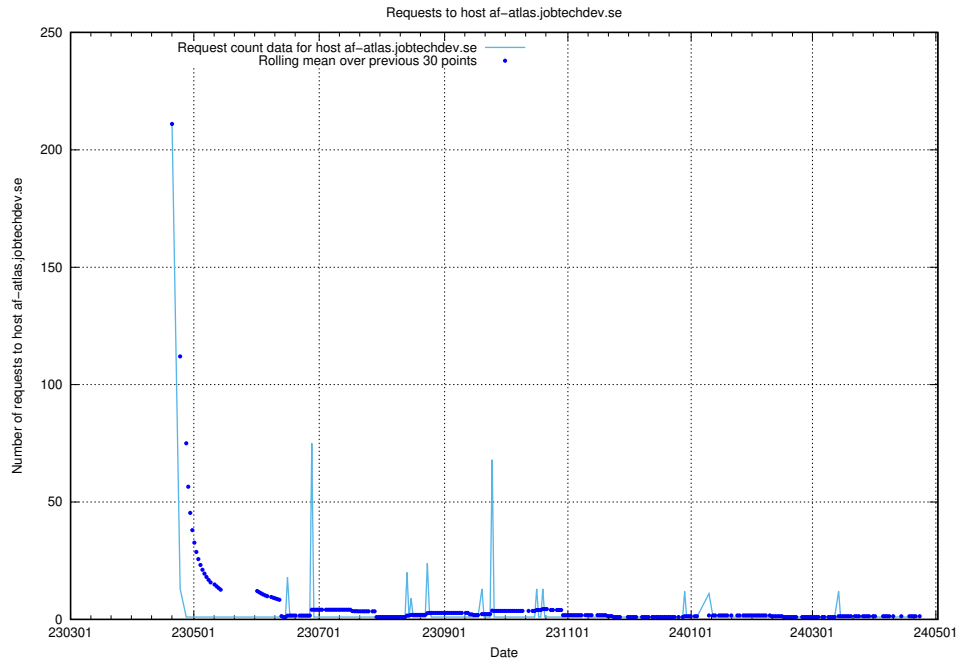

7.605 Usage of af-atlas.jobtechdev.se

Here, we count the number of requests to host af-atlas.jobtechdev.se.