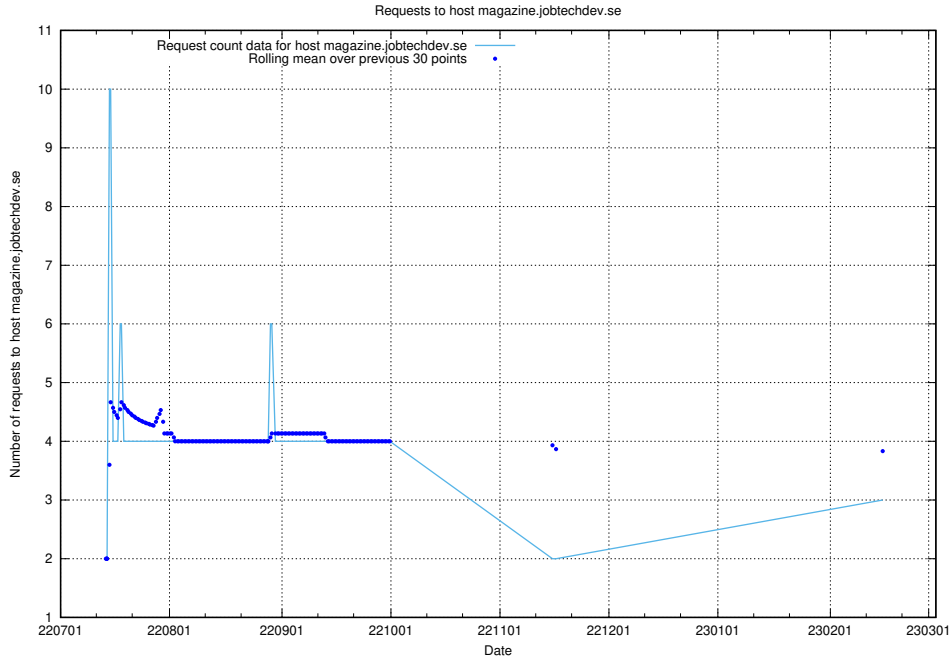

### 7.206 Usage of magazine.jobtechdev.se

Here, we count the number of requests to host magazine.jobtechdev.se.