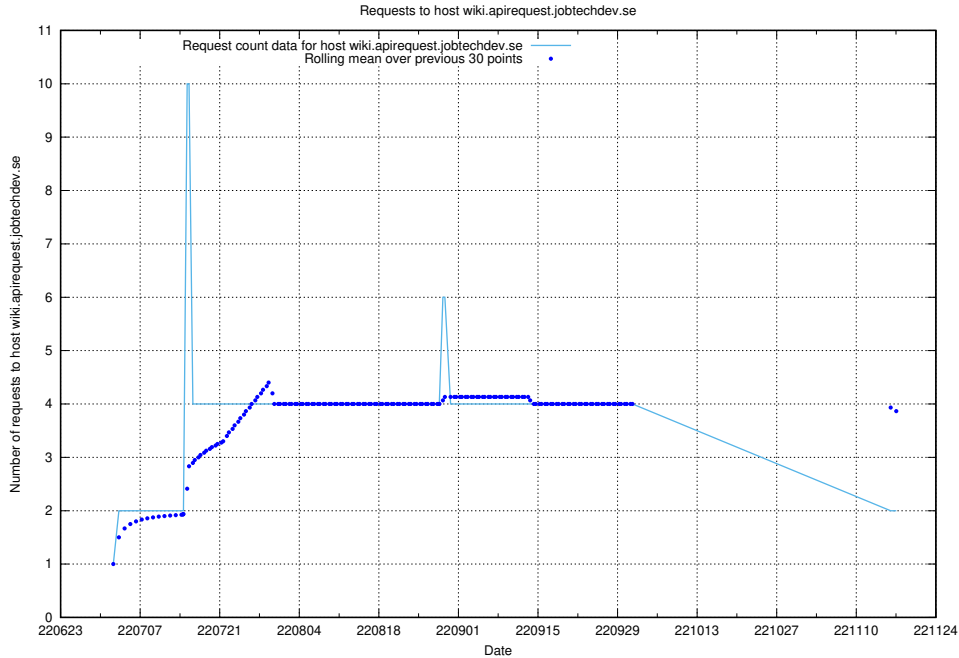

### 7.390 Usage of wiki.apirequest.jobtechdev.se

Here, we count the number of requests to host wiki.apirequest.jobtechdev.se.