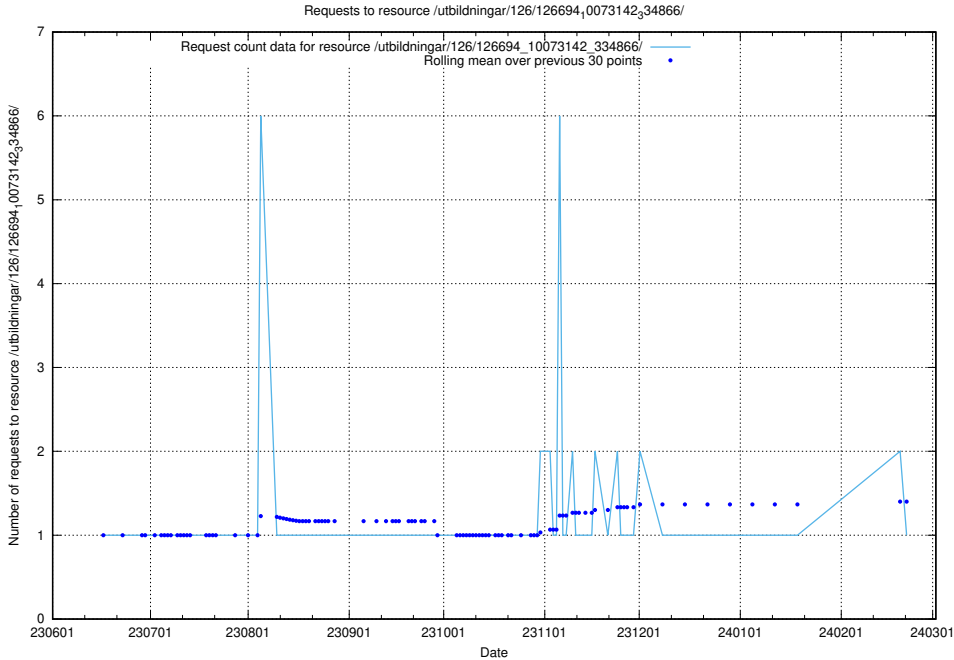

5.5799 Usage of /utbildningar/126/126694_10073142_334866/

Here, we count the number of requests to resource /utbildningar/126/126694_10073142_334866/.