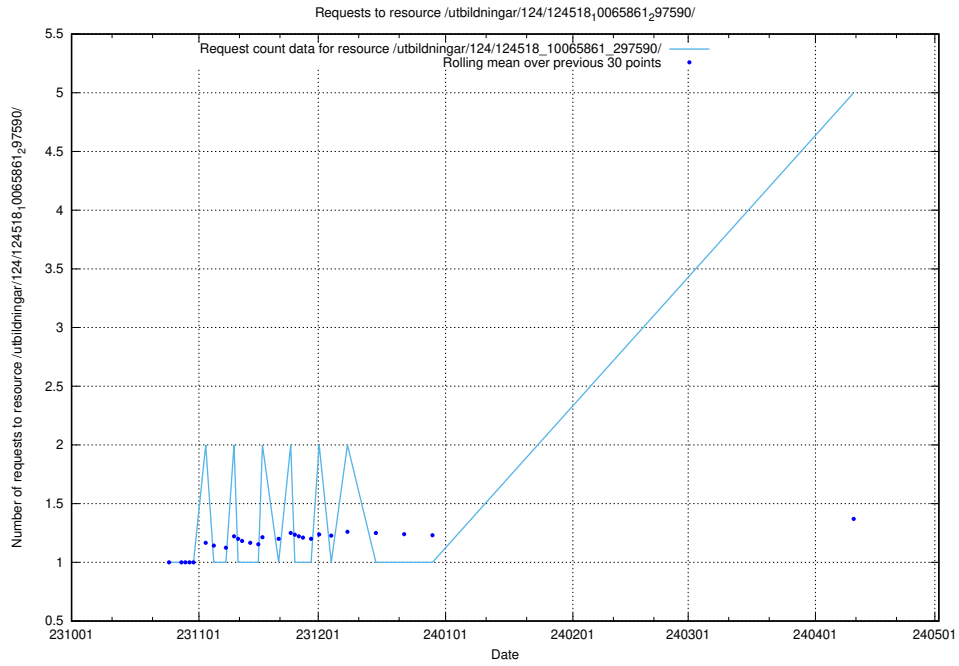

5.140 Usage of /utbildningar/124/124518_10065861_297590/

Here, we count the number of requests to resource /utbildningar/124/124518_10065861_297590/.