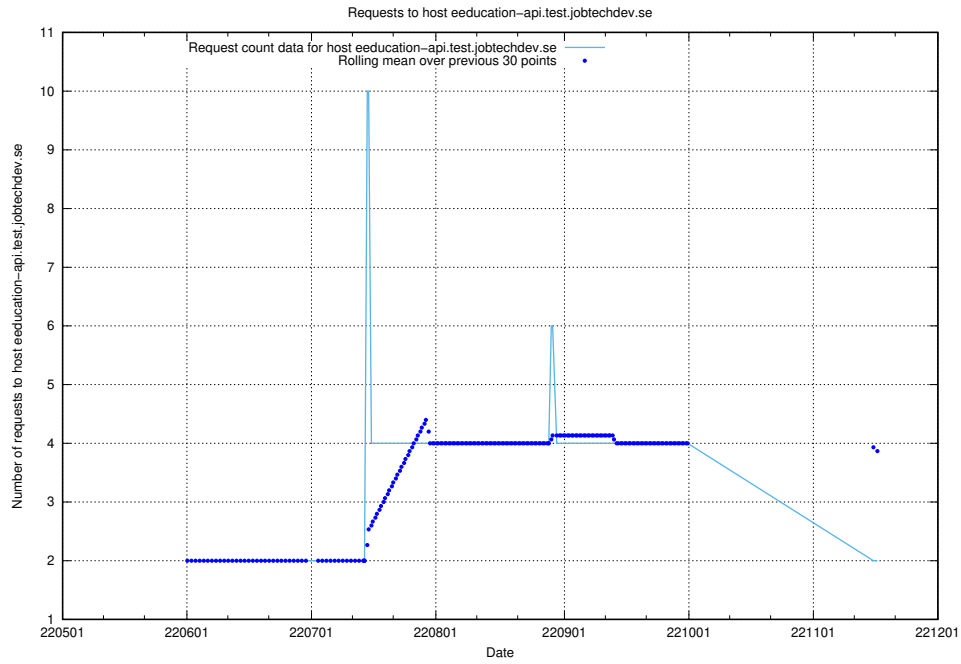

7.415 Usage of eeducation-api.test.jobtechdev.se

Here, we count the number of requests to host eeducation-api.test.jobtechdev.se.