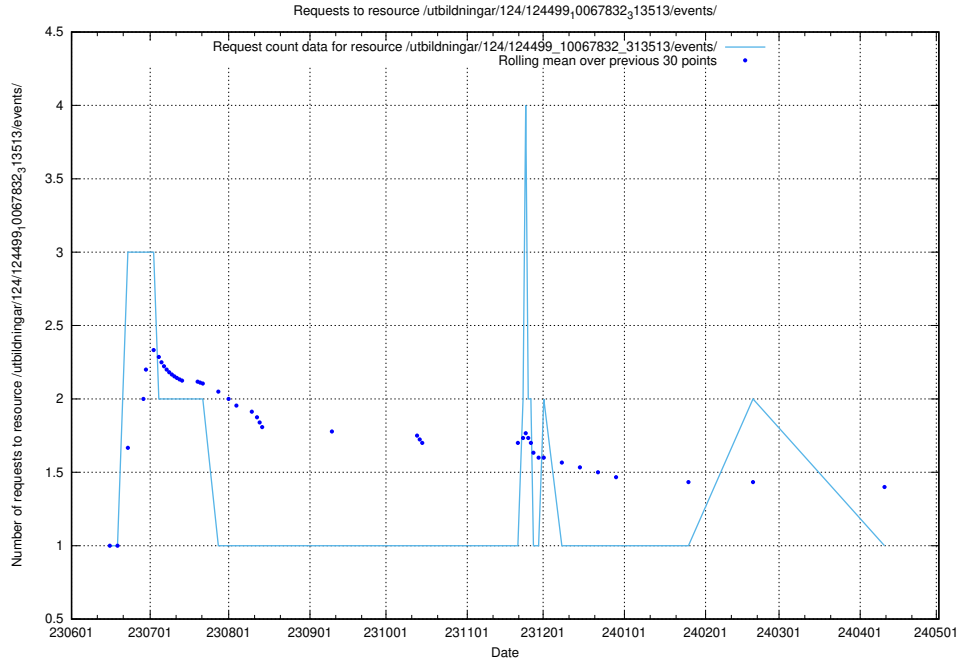

5.5813 Usage of /utbildningar/124/124499_10067832_313513/events/

Here, we count the number of requests to resource /utbildningar/124/124499_10067832_313513/events/