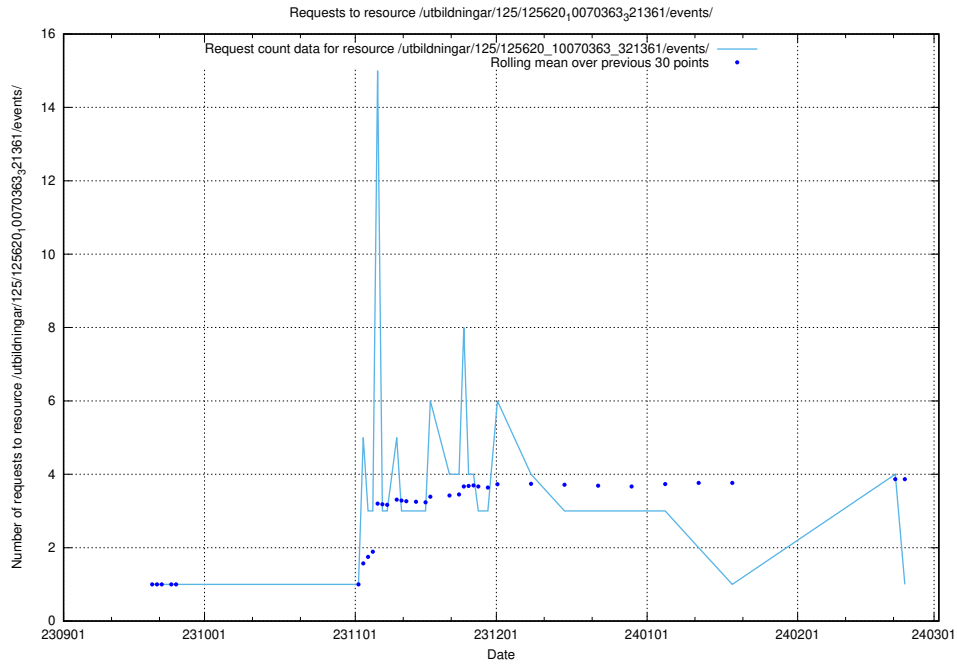

5.4472 Usage of /utbildningar/125/125620_10070363_321361/events/

Here, we count the number of requests to resource /utbildningar/125/125620_10070363_321361/events/