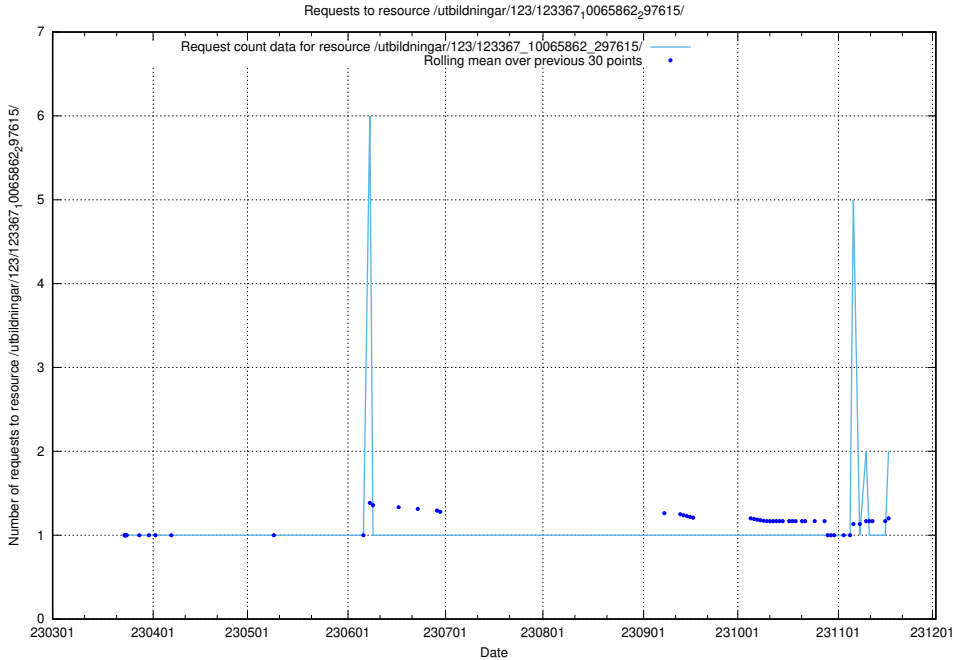

5.749 Usage of /utbildningar/123/123367_10065862_297615/

Here, we count the number of requests to resource /utbildningar/123/123367_10065862_297615/.