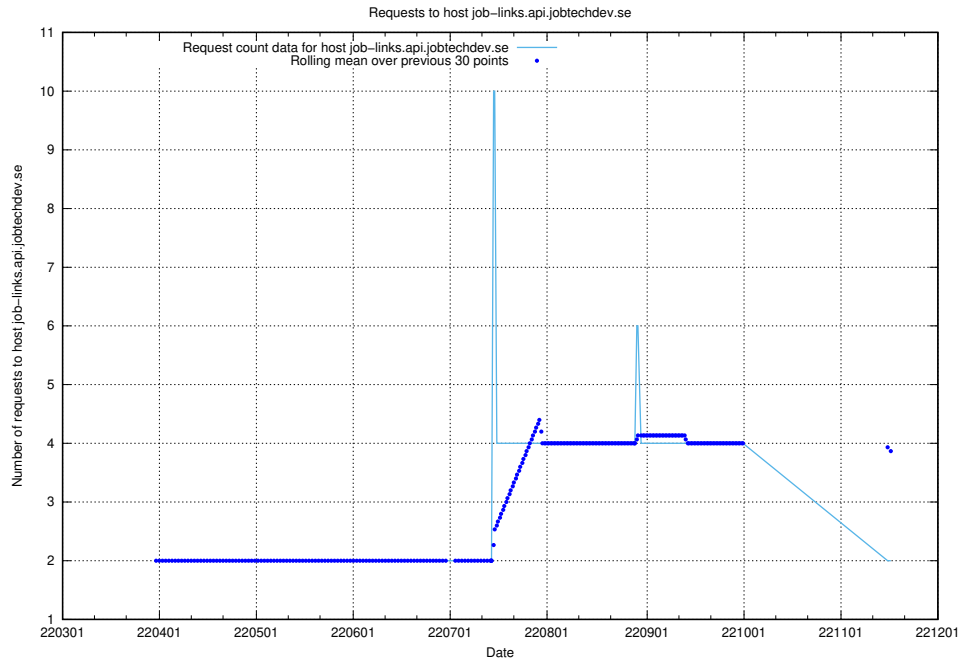

7.479 Usage of job-links.api.jobtechdev.se

Here, we count the number of requests to host job-links.api.jobtechdev.se.