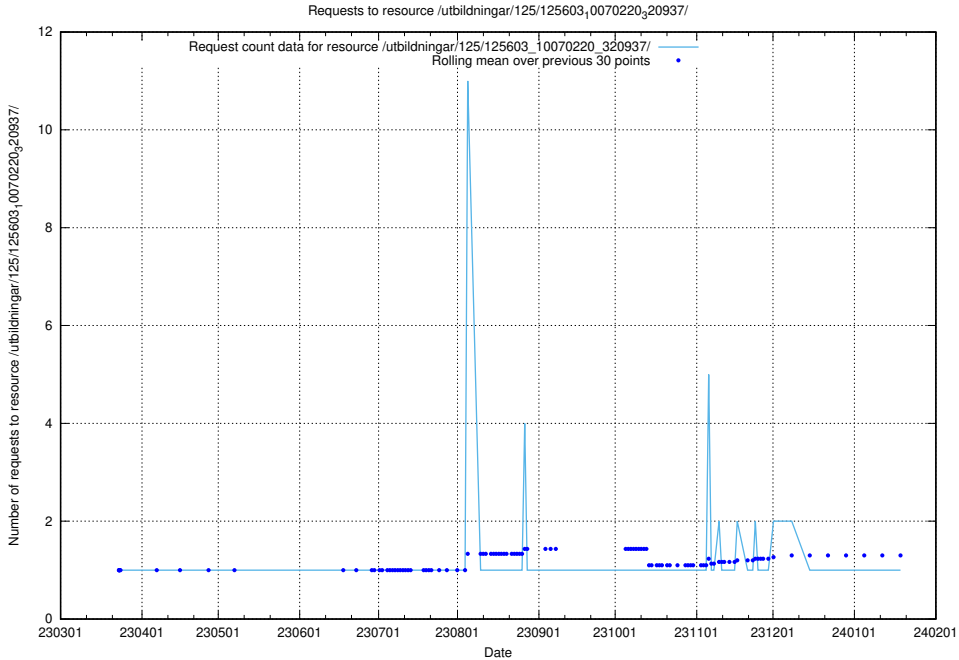

5.1079 Usage of /utbildningar/125/125603_10070220_320937/

Here, we count the number of requests to resource /utbildningar/125/125603_10070220_320937/.