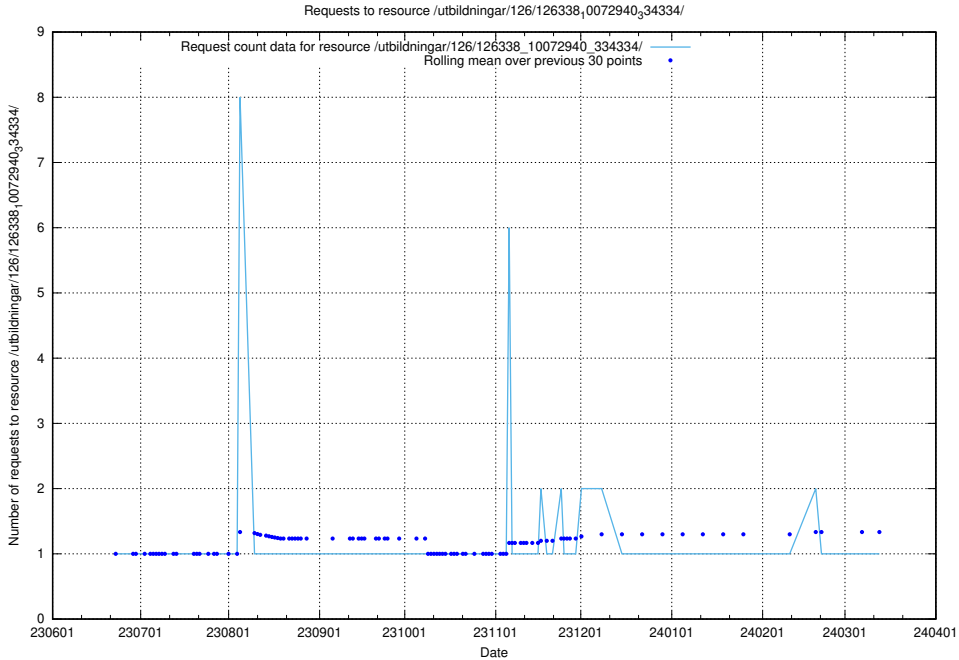

5.5598 Usage of /utbildningar/126/126338_10072940_334334/

Here, we count the number of requests to resource /utbildningar/126/126338_10072940_334334/.