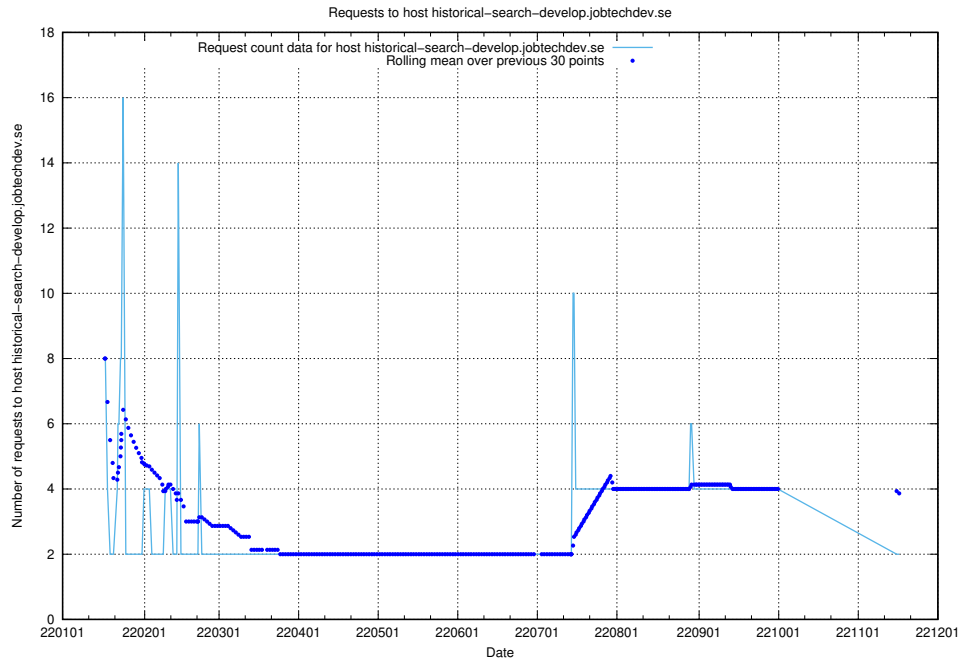

7.270 Usage of historical-search-develop.jobtechdev.se

Here, we count the number of requests to host historical-search-develop.jobtechdev.se.