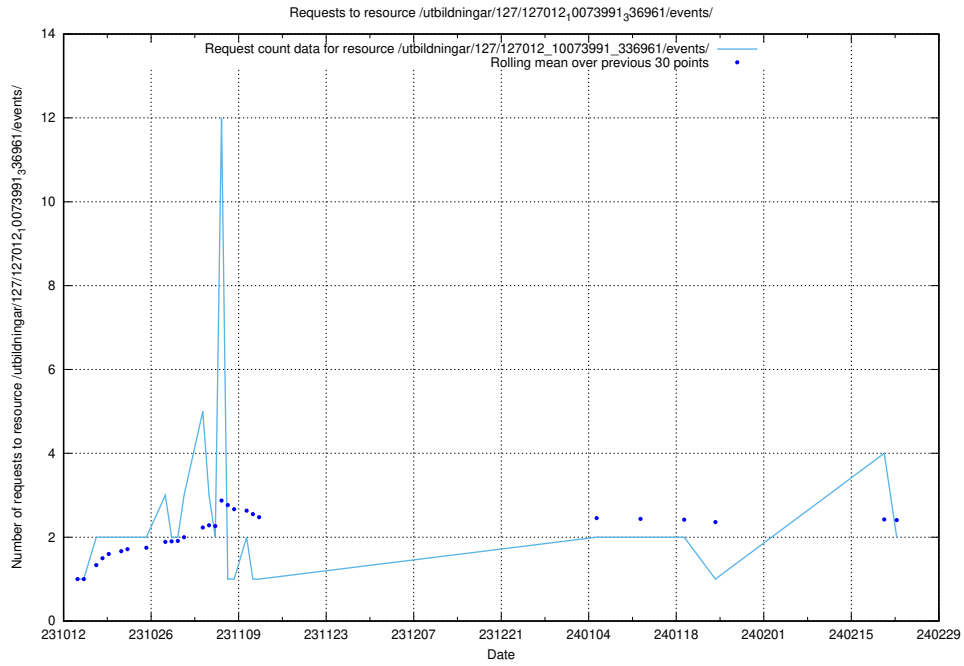

5.711 Usage of /utbildningar/127/127012_10073991_336961/events/

Here, we count the number of requests to resource /utbildningar/127/127012_10073991_336961/events/