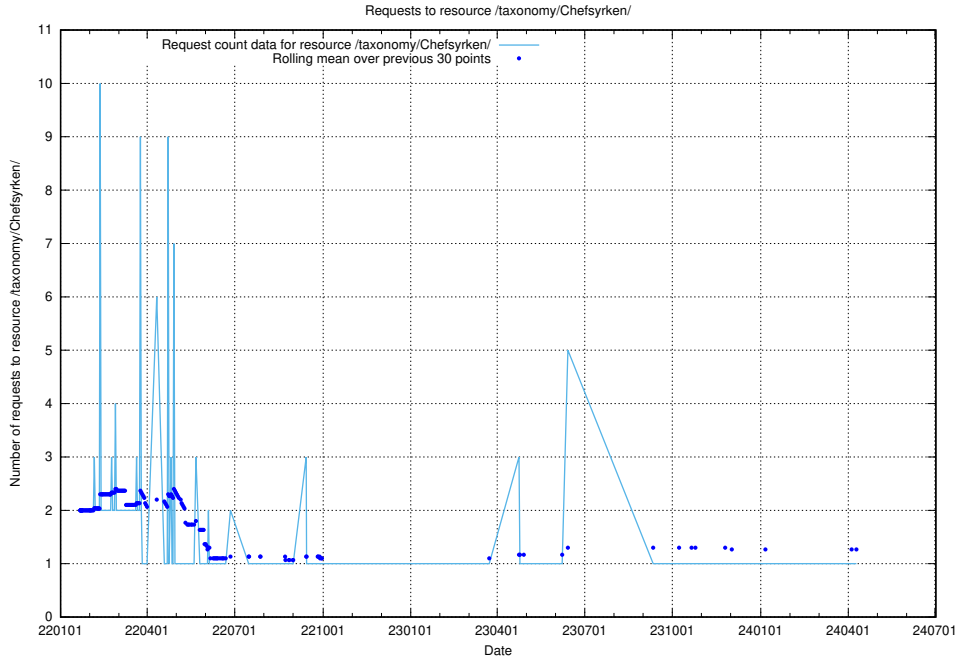

### 5.1219 Usage of /taxonomy/Chesyrken/

Here, we count the number of requests to resource /taxonomy/Chesyrken/.