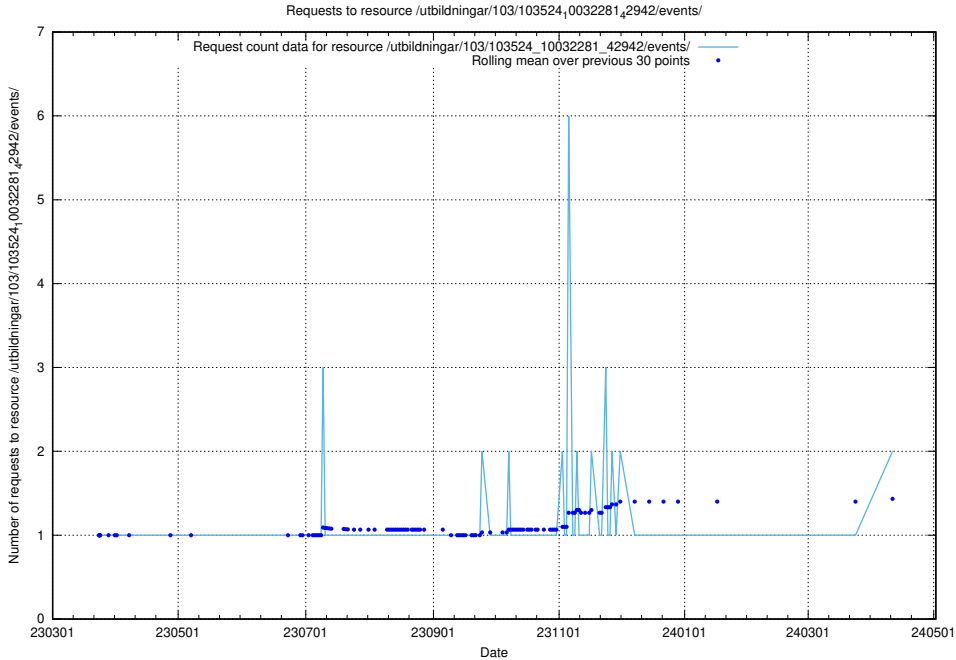

5.809 Usage of /utbildningar/103/103524_10032281_42942/events/

Here, we count the number of requests to resource /utbildningar/103/103524_10032281_42942/events/.