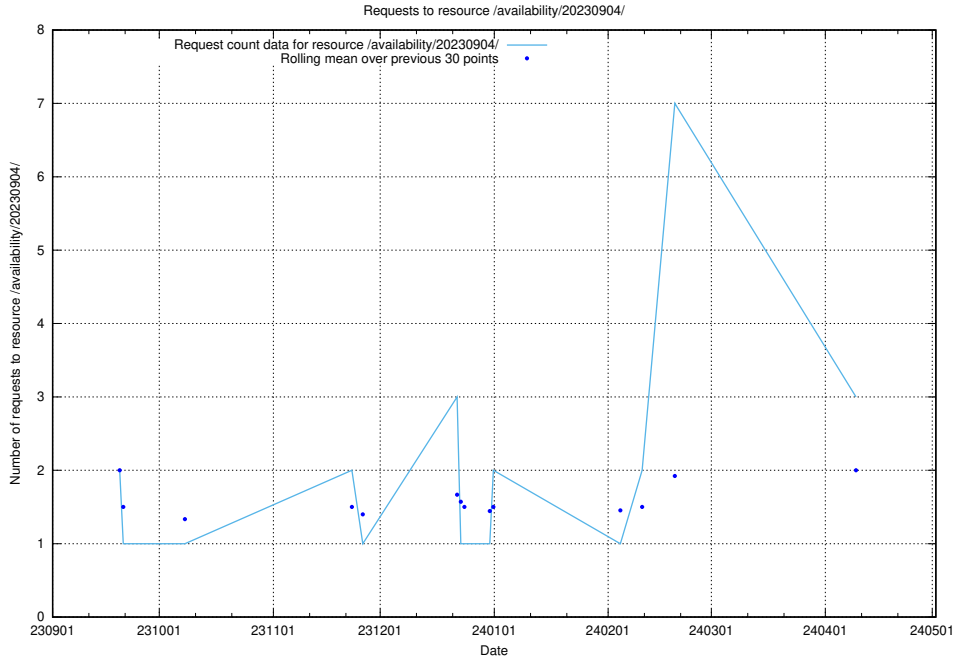

5.354 Usage of /availability/20230904/

Here, we count the number of requests to resource /availability/20230904/.