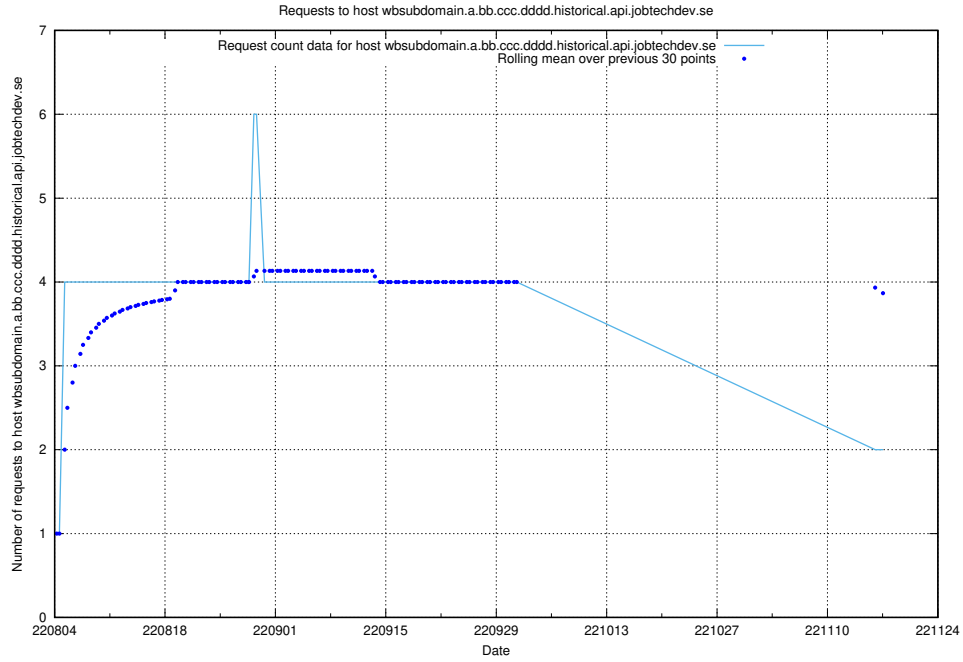

7.349 Usage of wbsubdomain.a.bb.ccc.dddd.historical.api.jobtechdev.se

Here, we count the number of requests to host wbsubdomain.a.bb.ccc.dddd.historical.api.jobtechdev.se.