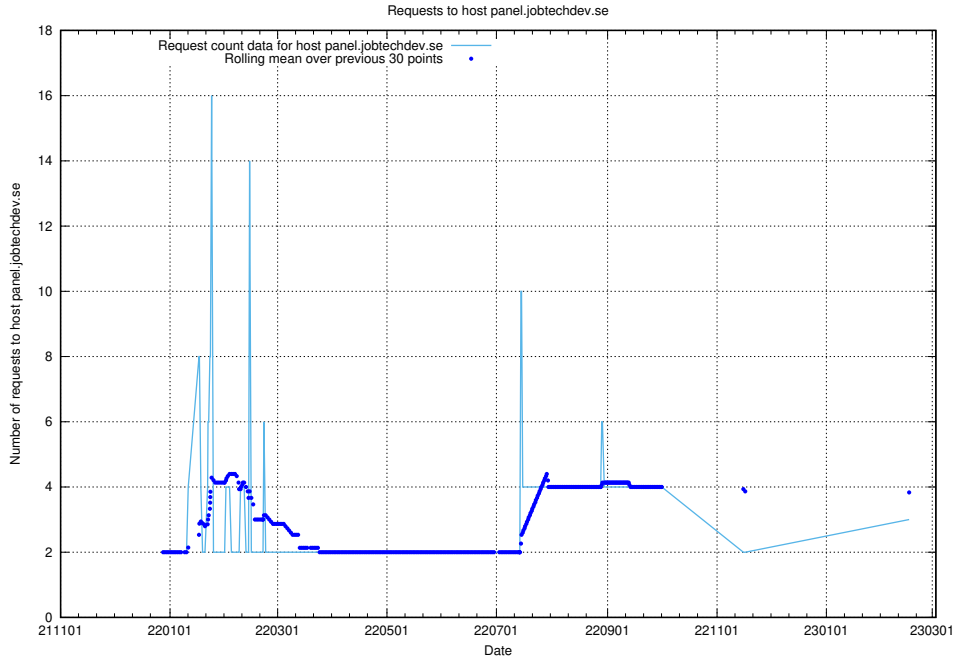

7.189 Usage of panel.jobtechdev.se

Here, we count the number of requests to host panel.jobtechdev.se.