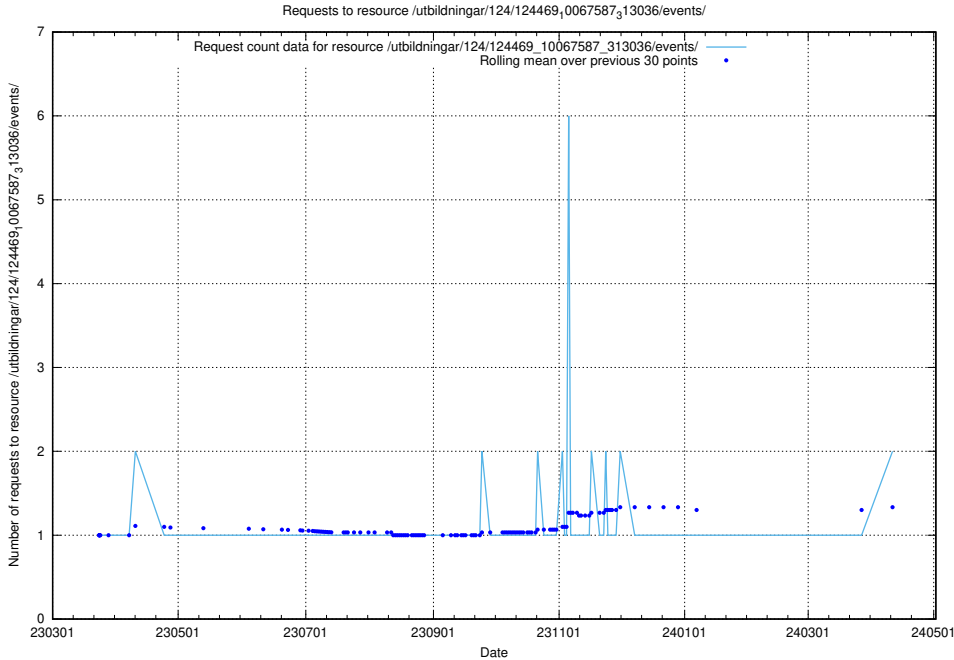

### 5.631 Usage of /utbildningar/124/124469\_10067587\_313036/events/

Here, we count the number of requests to resource /utbildningar/124/124469\_10067587\_313036/events/