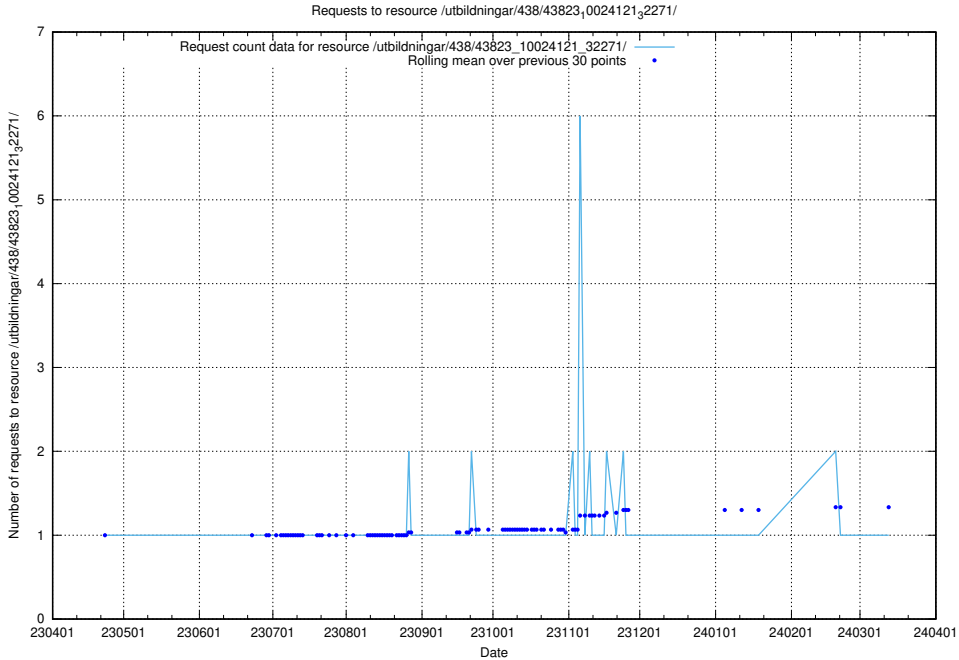

5.5959 Usage of /utbildningar/438/43823_10024121_32271/

Here, we count the number of requests to resource /utbildningar/438/43823_10024121_32271/.