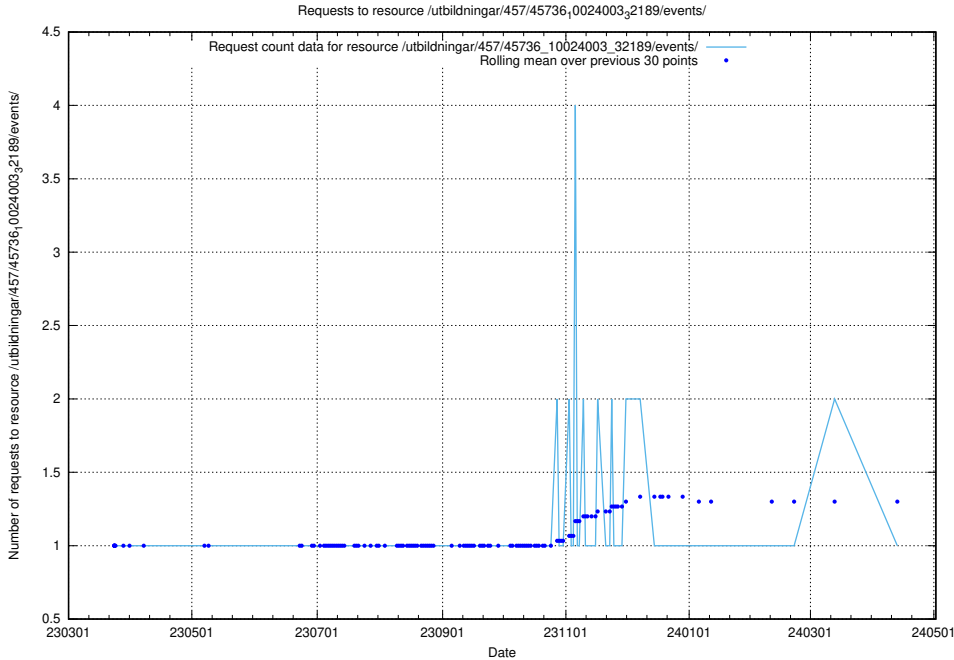

### 5.6241 Usage of /utbildningar/457/45736\_10024003\_32189/events/

Here, we count the number of requests to resource /utbildningar/457/45736\_10024003\_32189/events/.