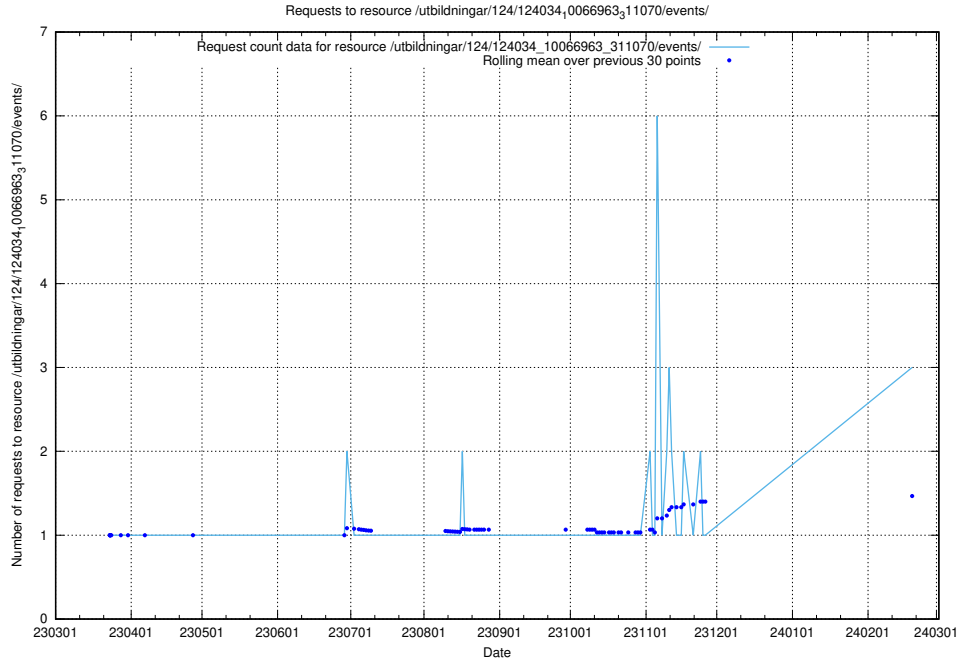

5.351 Usage of /utbildningar/124/124034_10066963_311070/events/

Here, we count the number of requests to resource /utbildningar/124/124034_10066963_311070/events/