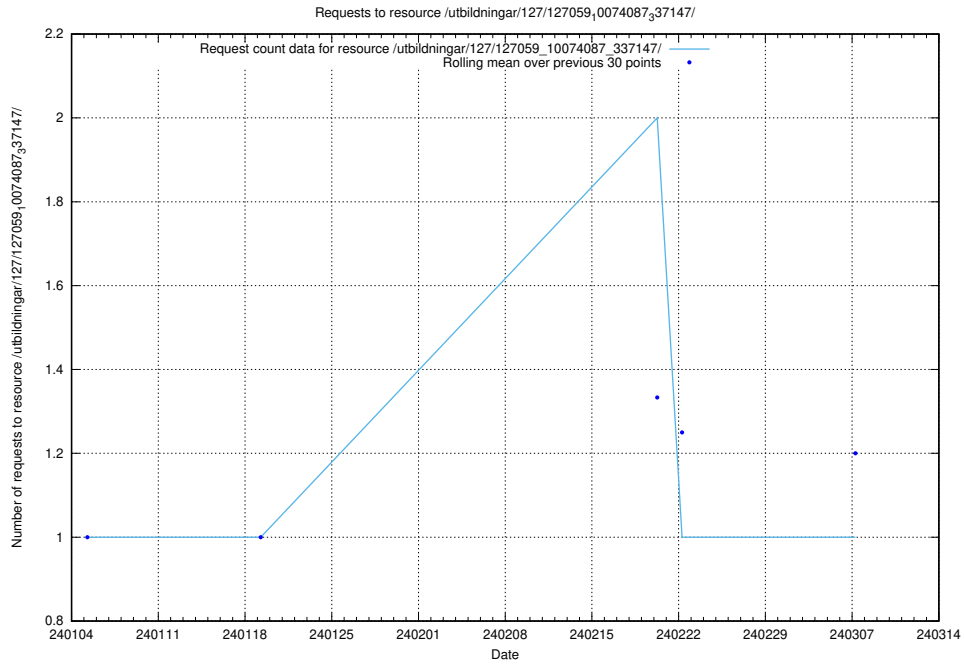

5.3793 Usage of /utbildningar/127/127059_10074087_337147/

Here, we count the number of requests to resource /utbildningar/127/127059_10074087_337147/.