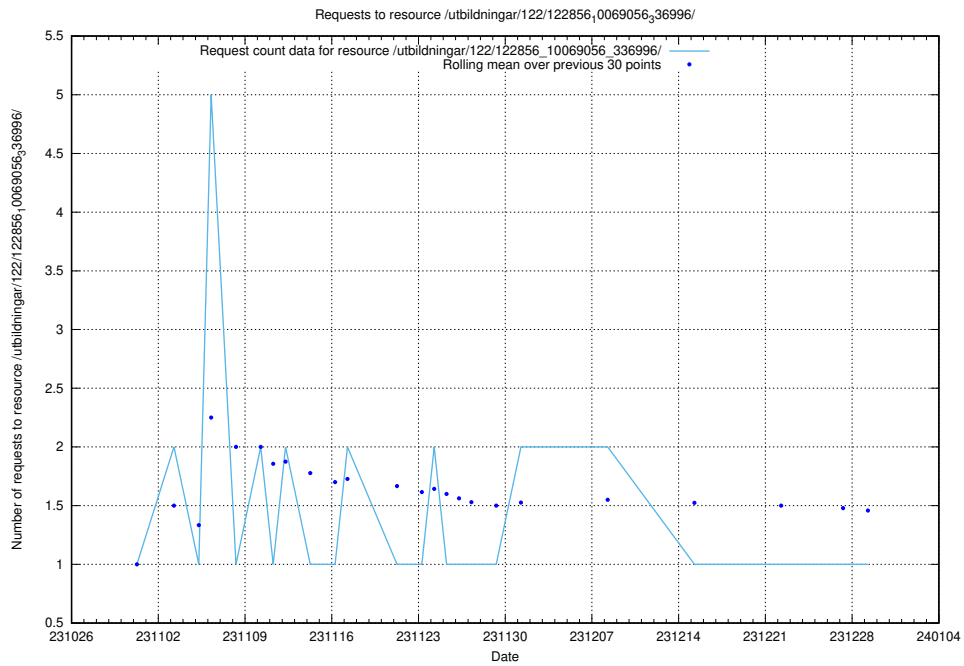

5.4111 Usage of /utbildningar/122/122856_10069056_336996/

Here, we count the number of requests to resource /utbildningar/122/122856_10069056_336996/.