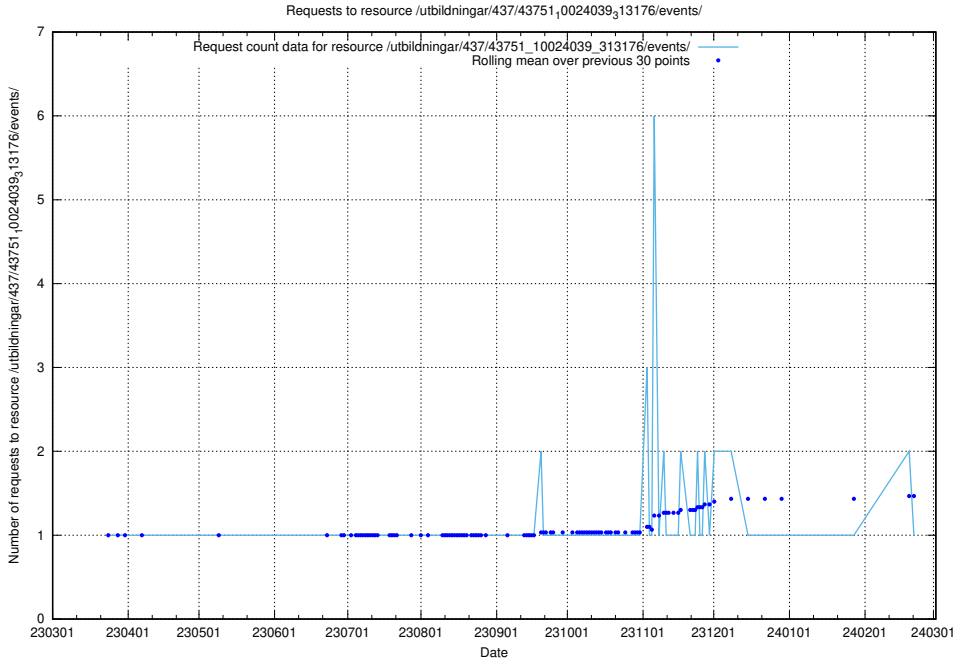

5.6124 Usage of /utbildningar/437/43751_10024039_313176/events/

Here, we count the number of requests to resource /utbildningar/437/43751_10024039_313176/events/.