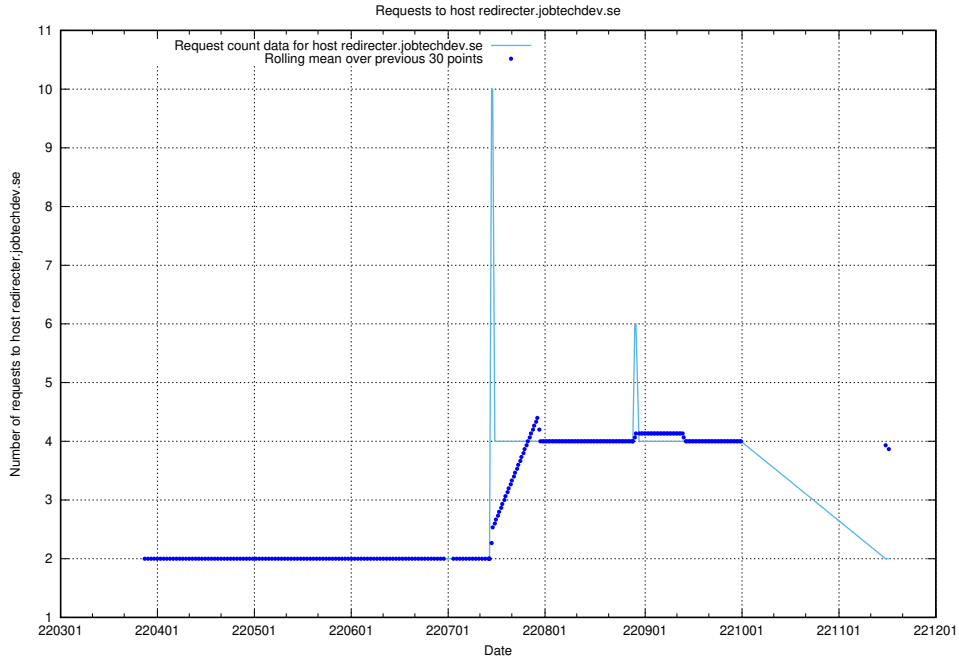

7.484 Usage of redirecter.jobtechdev.se

Here, we count the number of requests to host redirecter.jobtechdev.se.