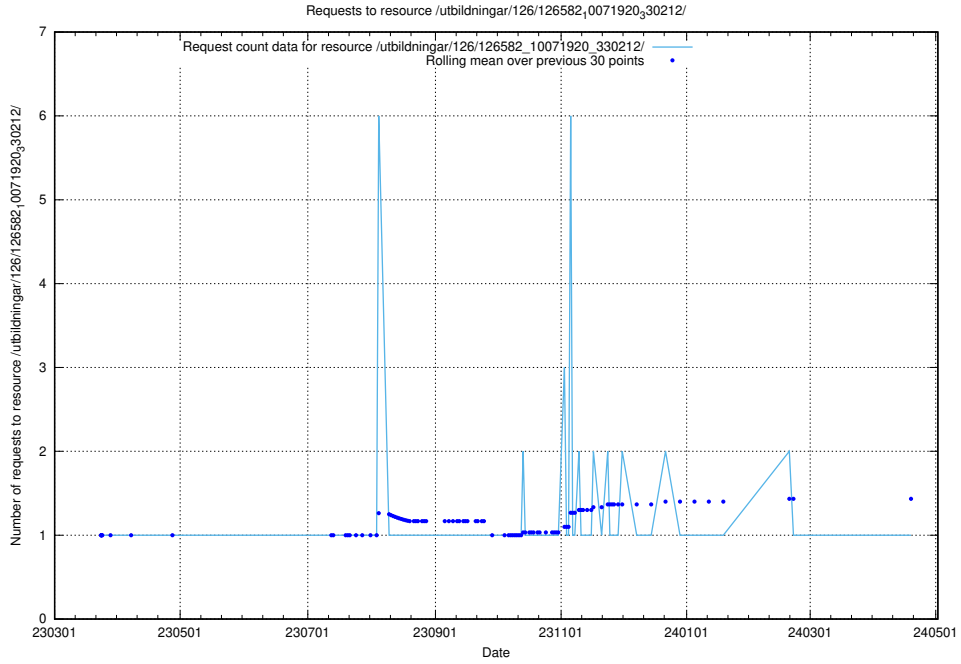

5.6320 Usage of /utbildningar/126/126582_10071920_330212/

Here, we count the number of requests to resource /utbildningar/126/126582_10071920_330212/.