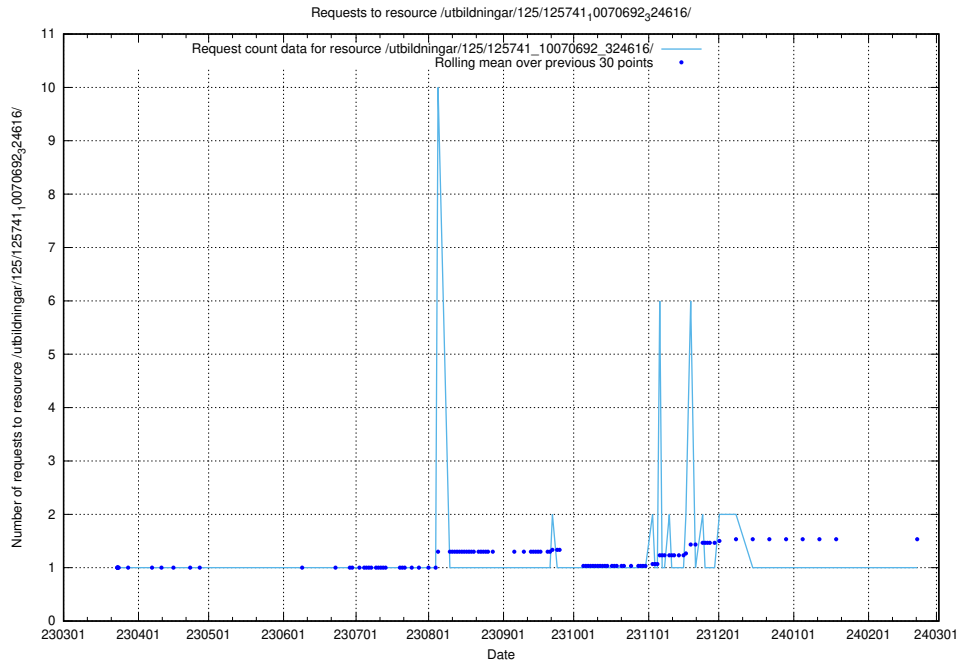

5.6387 Usage of /utbildningar/125/125741_10070692_324616/

Here, we count the number of requests to resource /utbildningar/125/125741_10070692_324616/.