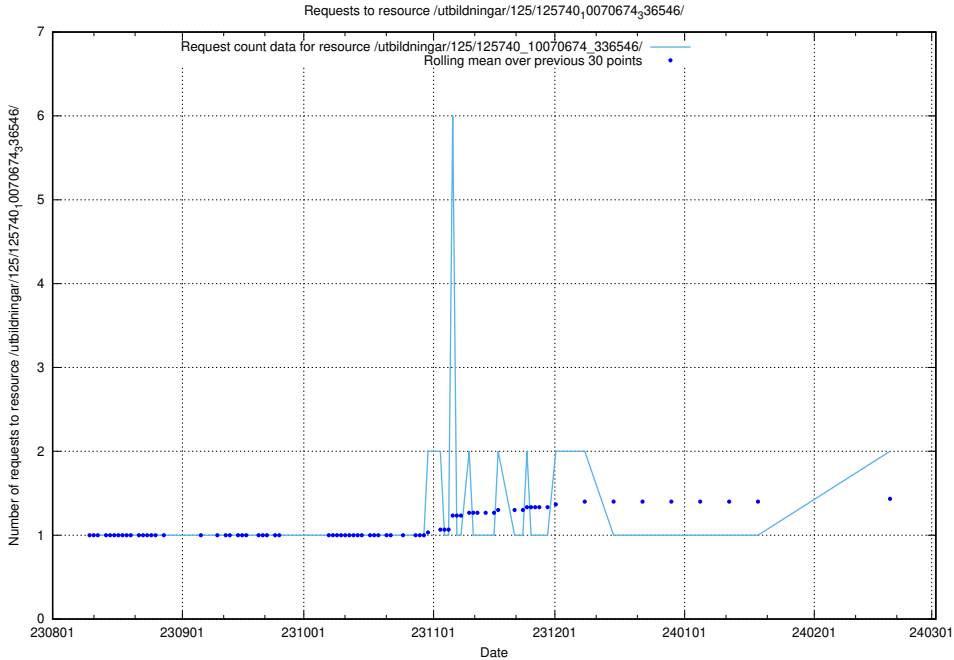

5.757 Usage of /utbildningar/125/125740_10070674_336546/

Here, we count the number of requests to resource /utbildningar/125/125740_10070674_336546/.