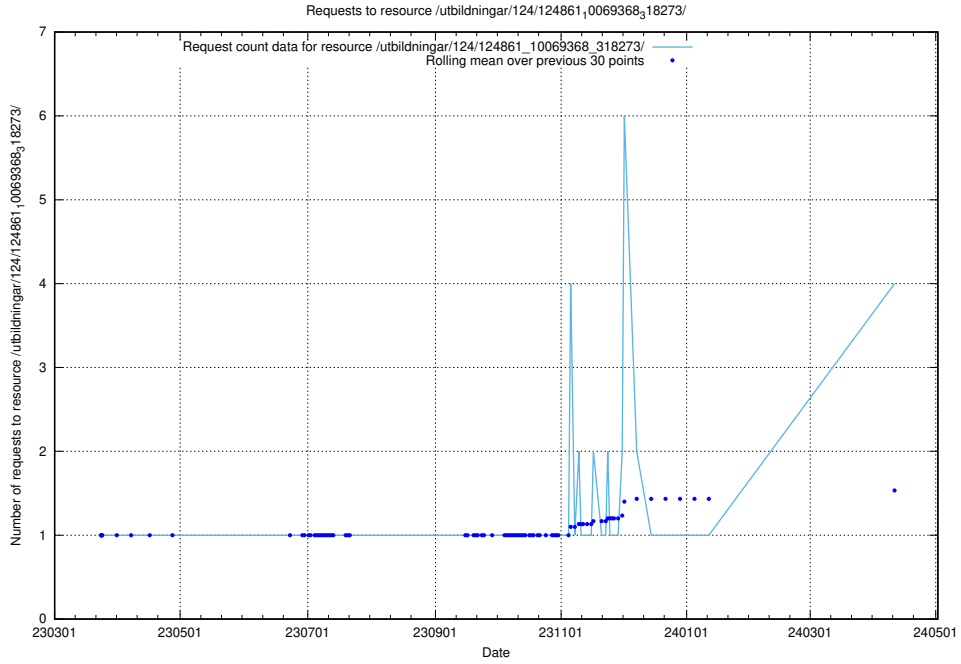

5.170 Usage of /utbildningar/124/124861_10069368_318273/

Here, we count the number of requests to resource /utbildningar/124/124861_10069368_318273/.