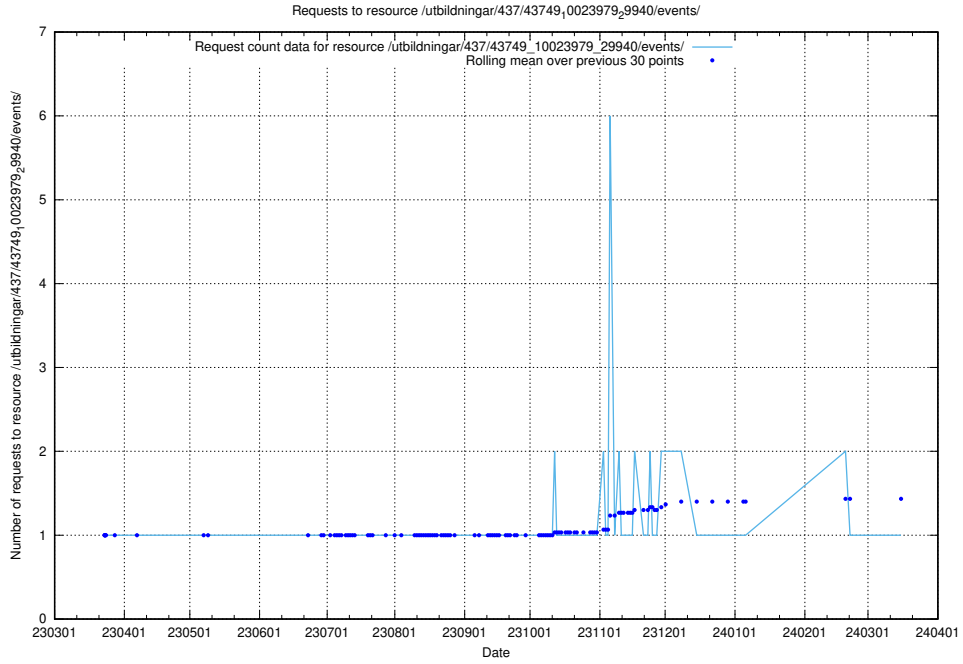

### 5.6303 Usage of /utbildningar/437/43749\_10023979\_29940/events/

Here, we count the number of requests to resource /utbildningar/437/43749\_10023979\_29940/events/.