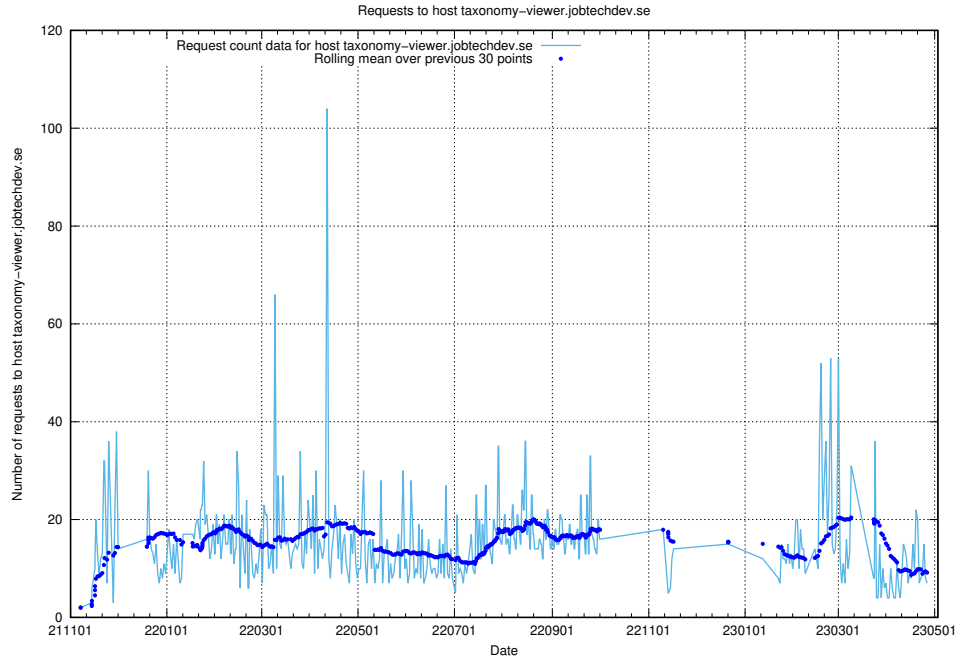

7.73 Usage of taxonomy-viewer.jobtechdev.se

Here, we count the number of requests to host taxonomy-viewer.jobtechdev.se.