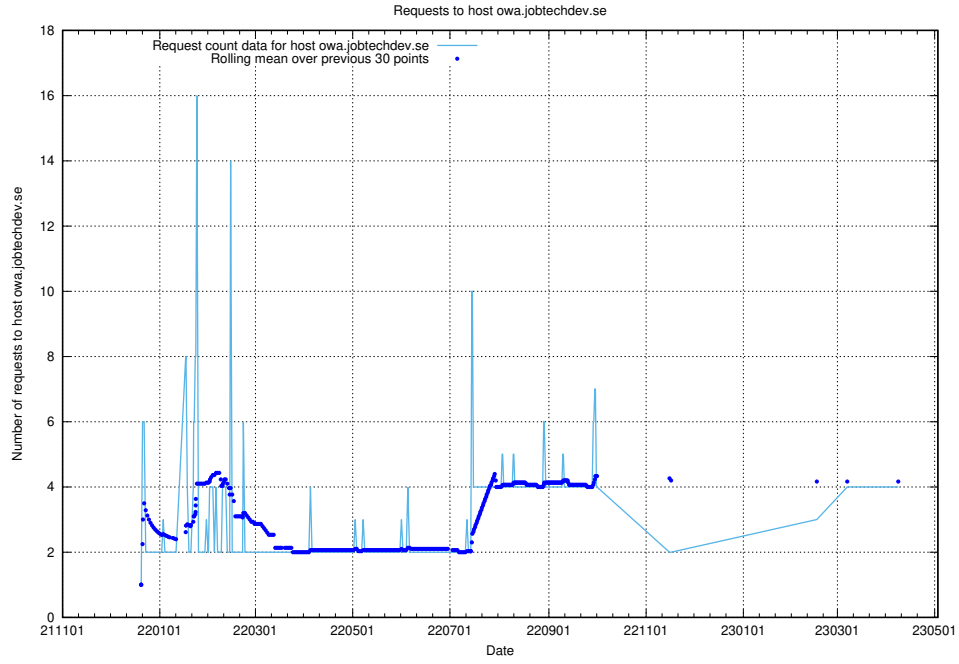

7.130 Usage of owa.jobtechdev.se

Here, we count the number of requests to host owa.jobtechdev.se.