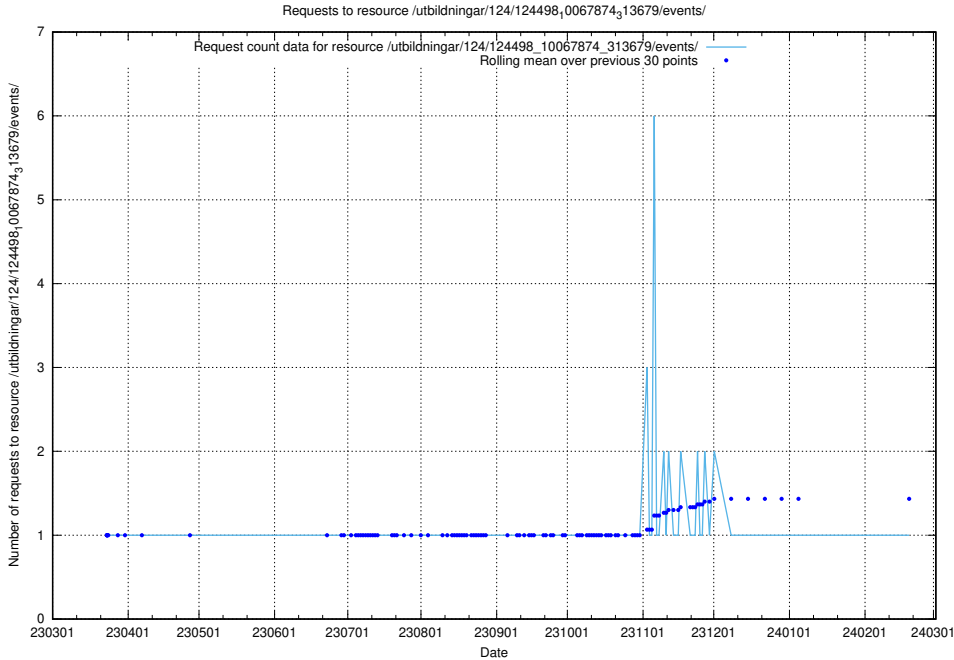

5.2572 Usage of /utbildningar/124/124498_10067874_313679/events/

Here, we count the number of requests to resource /utbildningar/124/124498_10067874_313679/events/