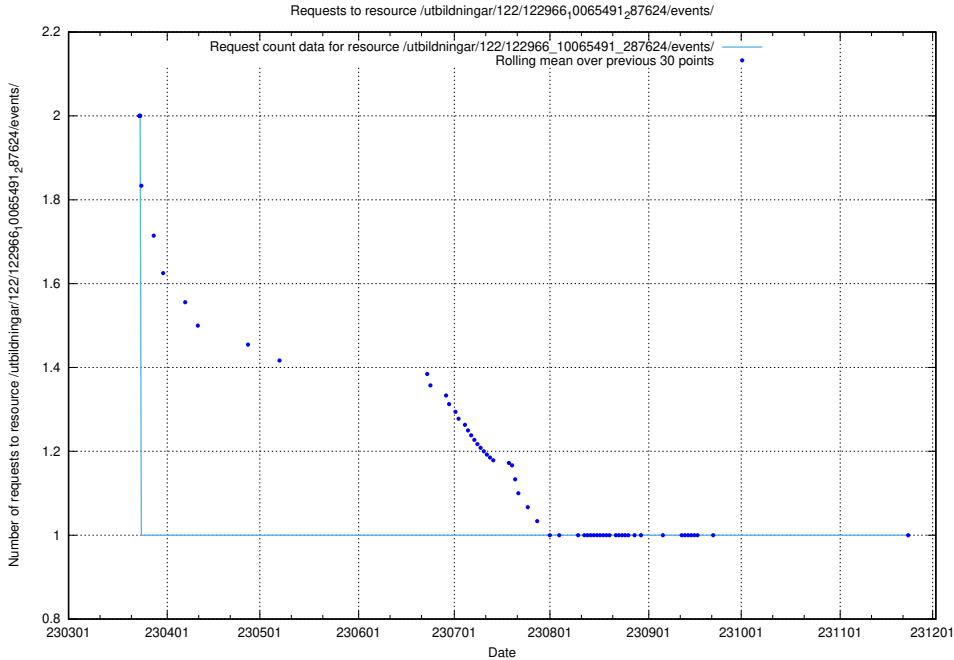

5.6234 Usage of /utbildningar/122/122966_10065491_287624/events/

Here, we count the number of requests to resource /utbildningar/122/122966_10065491_287624/events/