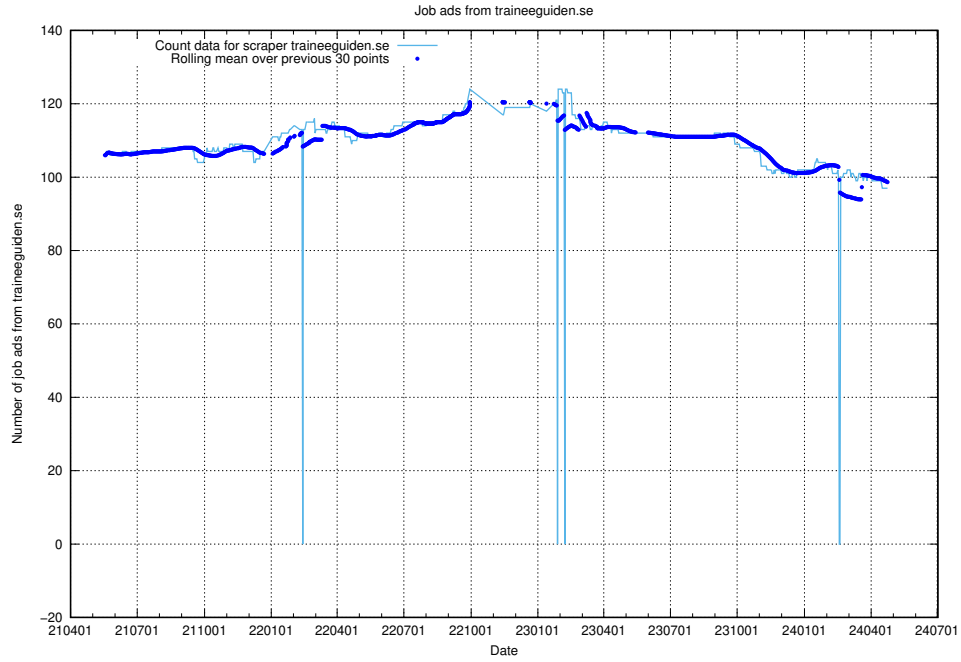

13.14 Number of ads by scraper traineeguiden.se

Here, we count the number of job ads scraped from traineeguiden.se.