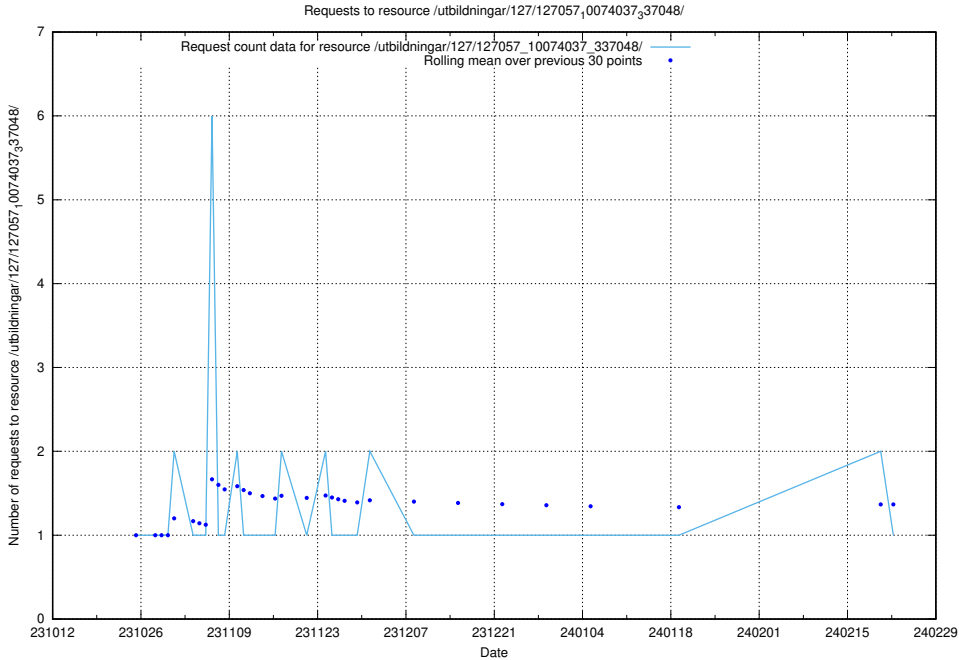

5.4152 Usage of /utbildningar/127/127057_10074037_337048/

Here, we count the number of requests to resource /utbildningar/127/127057_10074037_337048/.