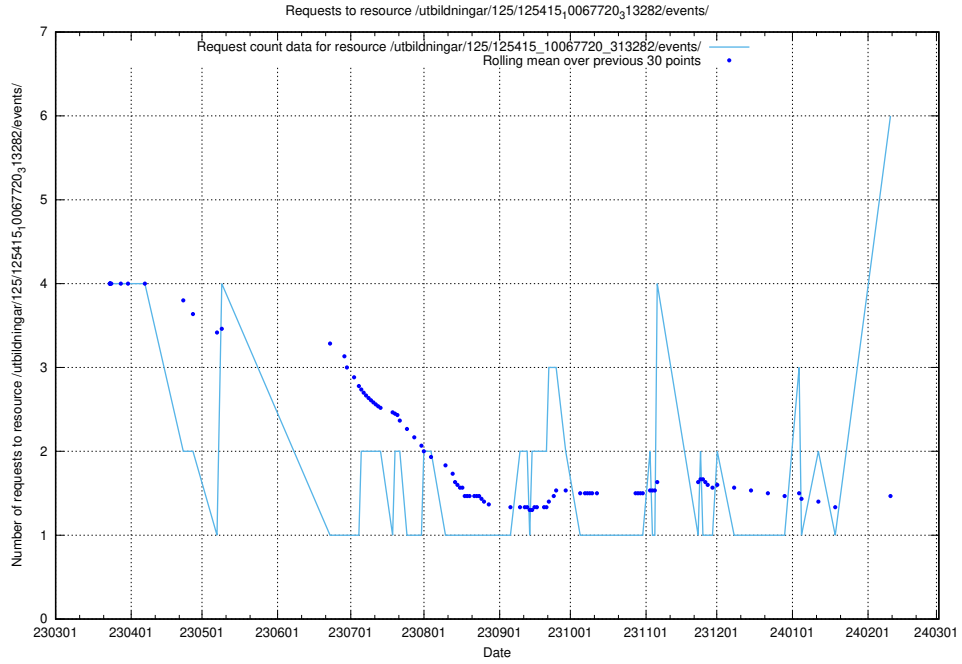

5.104 Usage of /utbildningar/125/125415_10067720_313282/events/

Here, we count the number of requests to resource /utbildningar/125/125415_10067720_313282/events/