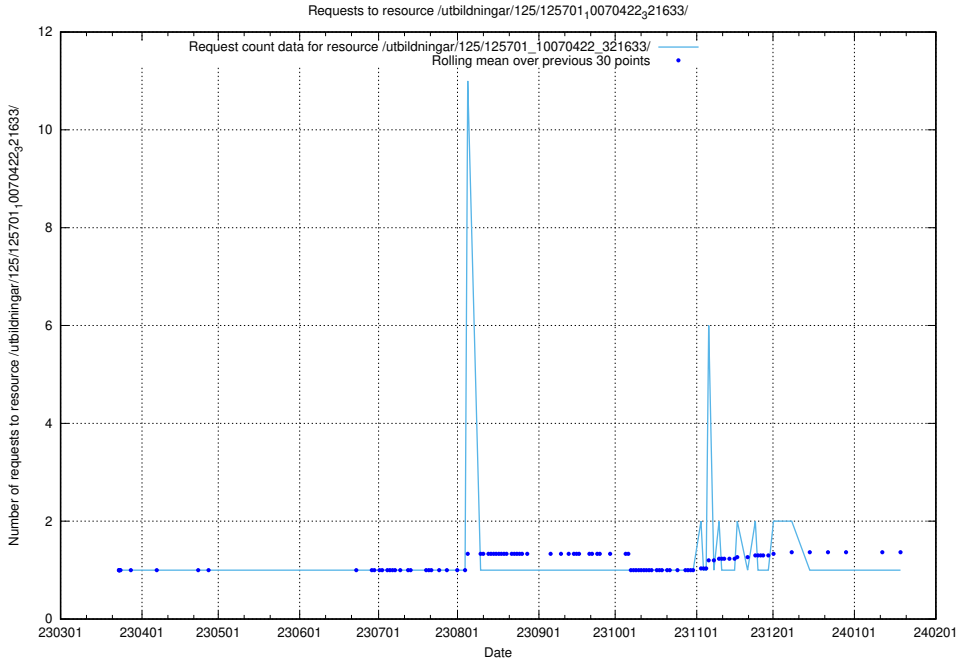

5.1023 Usage of /utbildningar/125/125701_10070422_321633/

Here, we count the number of requests to resource /utbildningar/125/125701_10070422_321633/.