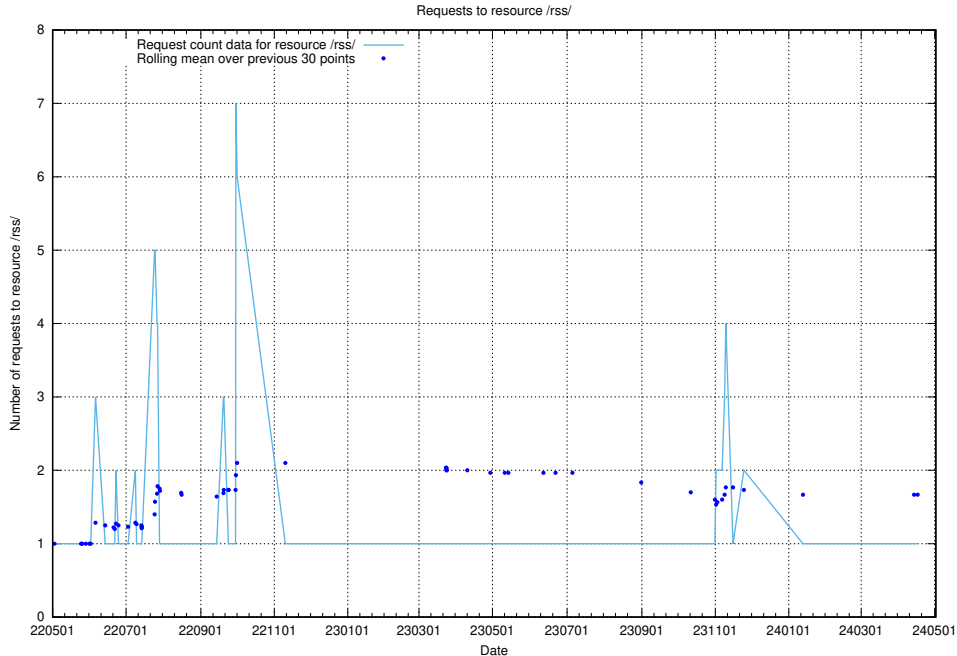

5.1077 Usage of /rss/

Here, we count the number of requests to resource /rss/.