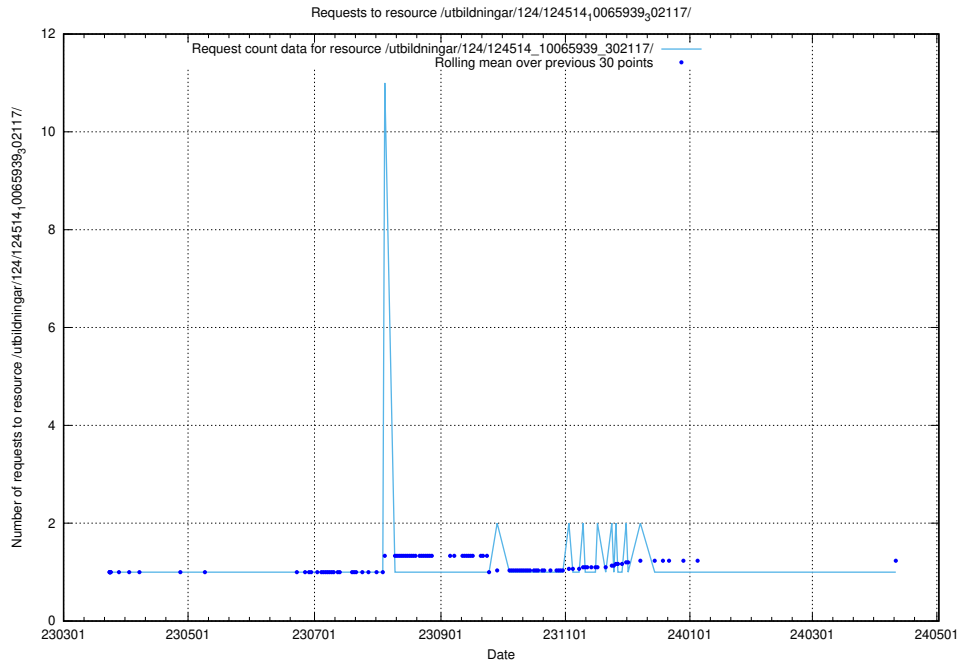

5.1826 Usage of /utbildningar/124/124514_10065939_302117/

Here, we count the number of requests to resource /utbildningar/124/124514_10065939_302117/.