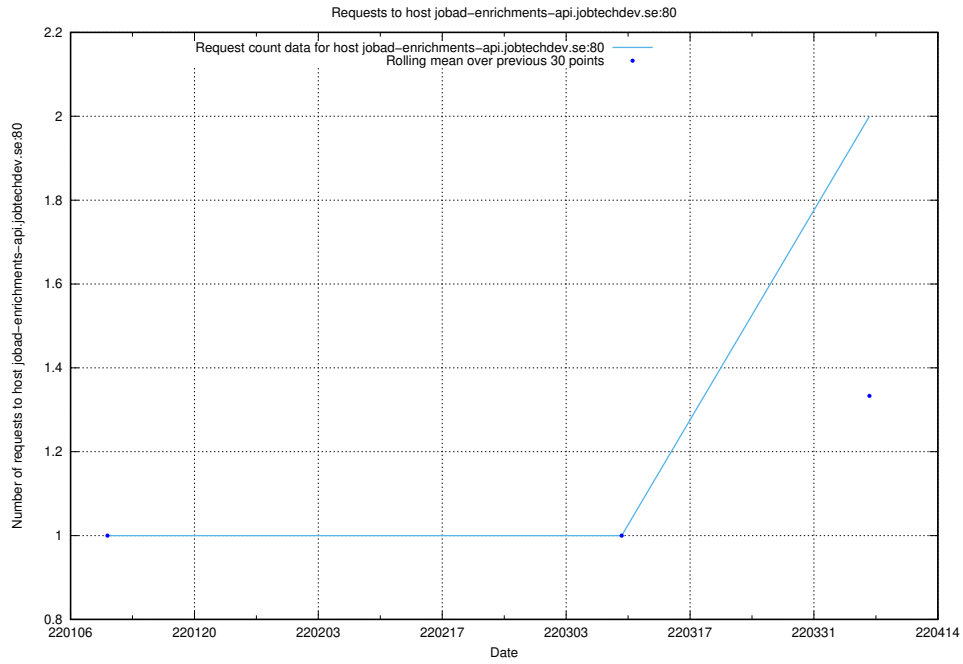

7.282 Usage of jobad-enrichments-api.jobtechdev.se:80

Here, we count the number of requests to host jobad-enrichments-api.jobtechdev.se:80.