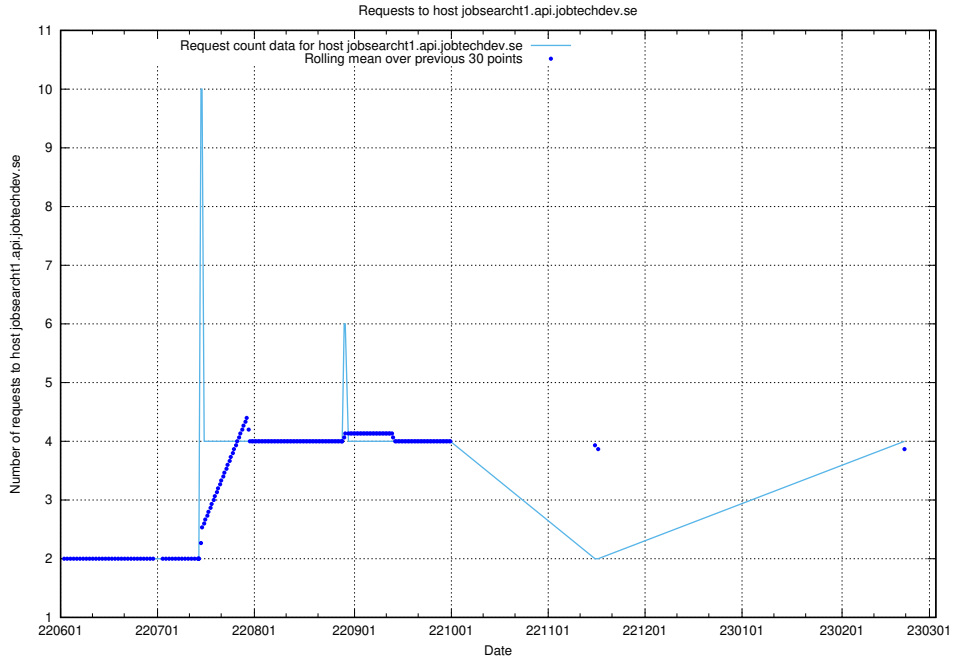

7.144 Usage of jobsearcht1.api.jobtechdev.se

Here, we count the number of requests to host jobsearcht1.api.jobtechdev.se.