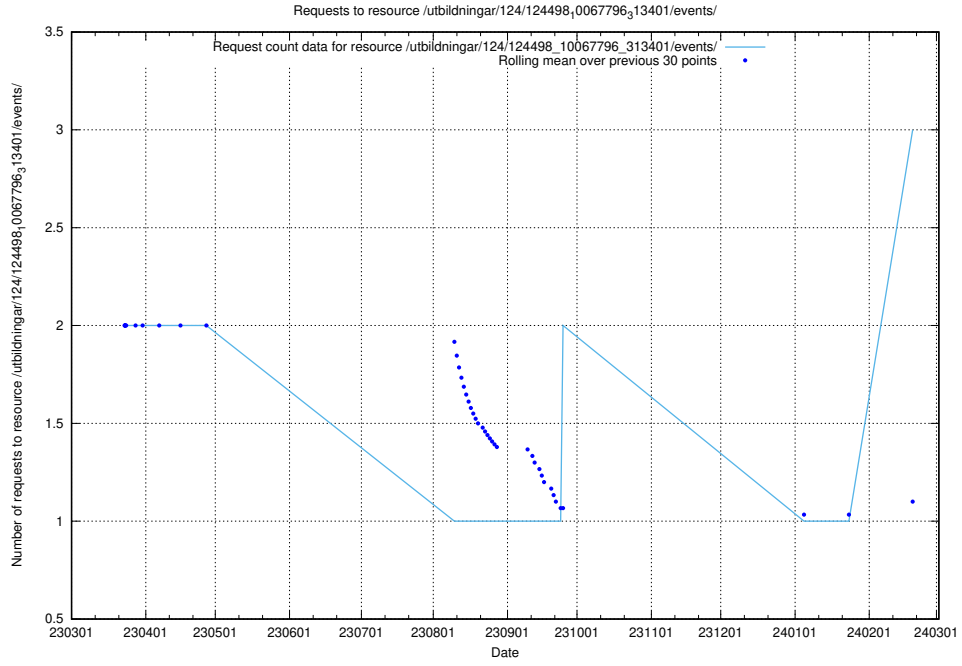

### 5.451 Usage of /utbildningar/124/124498\_10067796\_313401/events/

Here, we count the number of requests to resource /utbildningar/124/124498\_10067796\_313401/events/