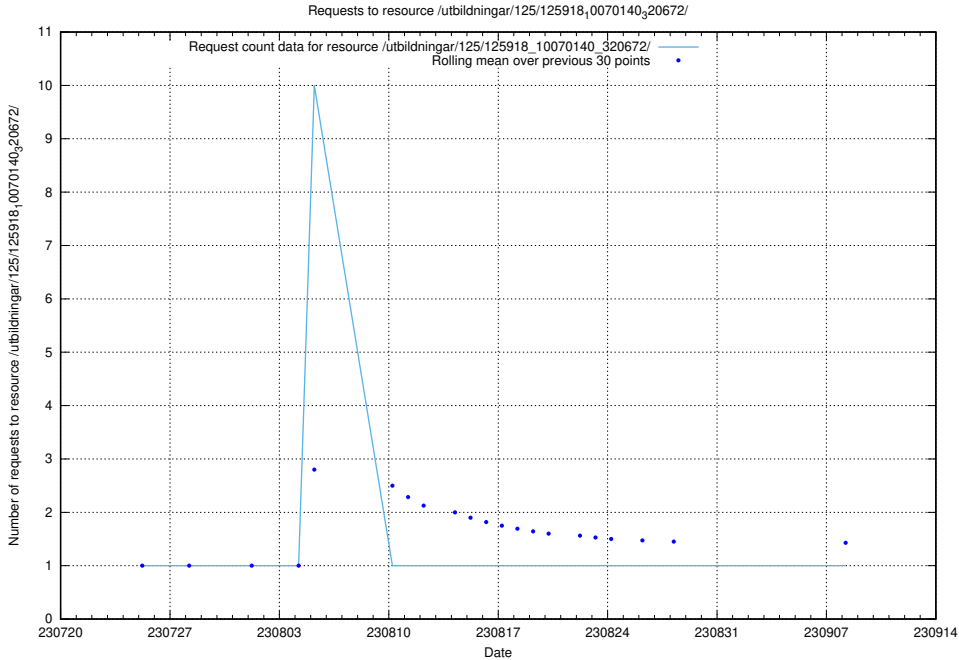

5.4888 Usage of /utbildningar/125/125918_10070140_320672/

Here, we count the number of requests to resource /utbildningar/125/125918_10070140_320672/.