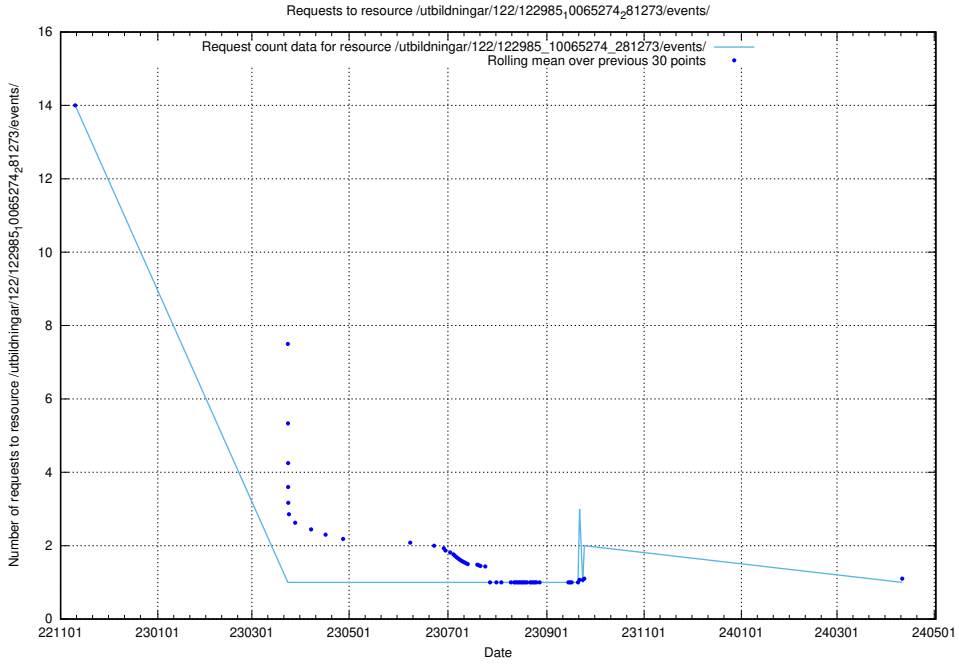

5.6149 Usage of /utbildningar/122/122985_10065274_281273/events/

Here, we count the number of requests to resource /utbildningar/122/122985_10065274_281273/events/