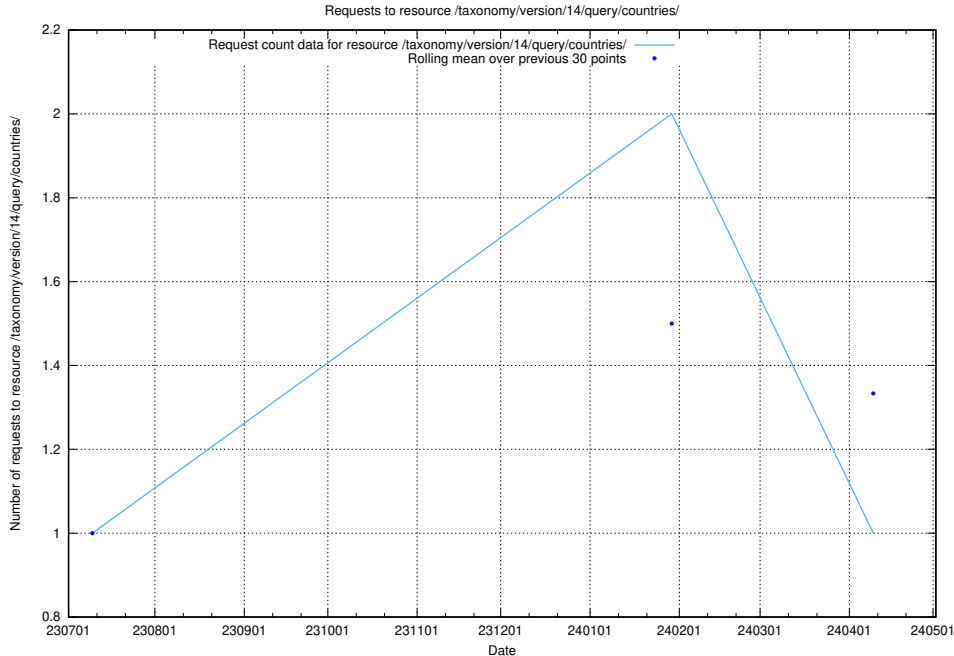

5.5082 Usage of /taxonomy/version/14/query/countries/

Here, we count the number of requests to resource /taxonomy/version/14/query/countries/.