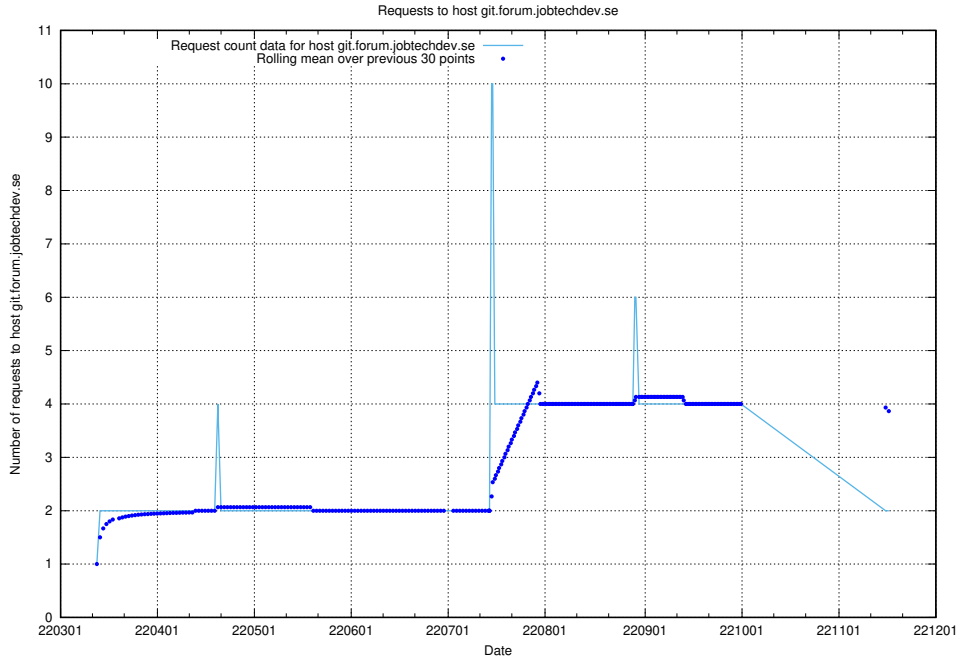

7.498 Usage of git.forum.jobtechdev.se

Here, we count the number of requests to host git.forum.jobtechdev.se.