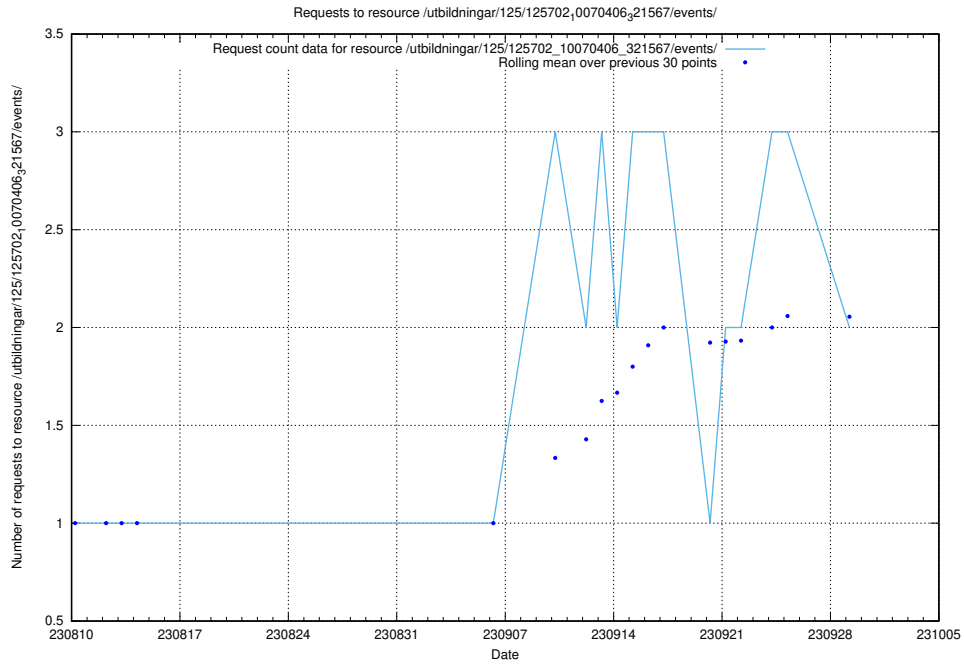

5.758 Usage of /utbildningar/125/125702_10070406_321567/events/

Here, we count the number of requests to resource /utbildningar/125/125702_10070406_321567/events/