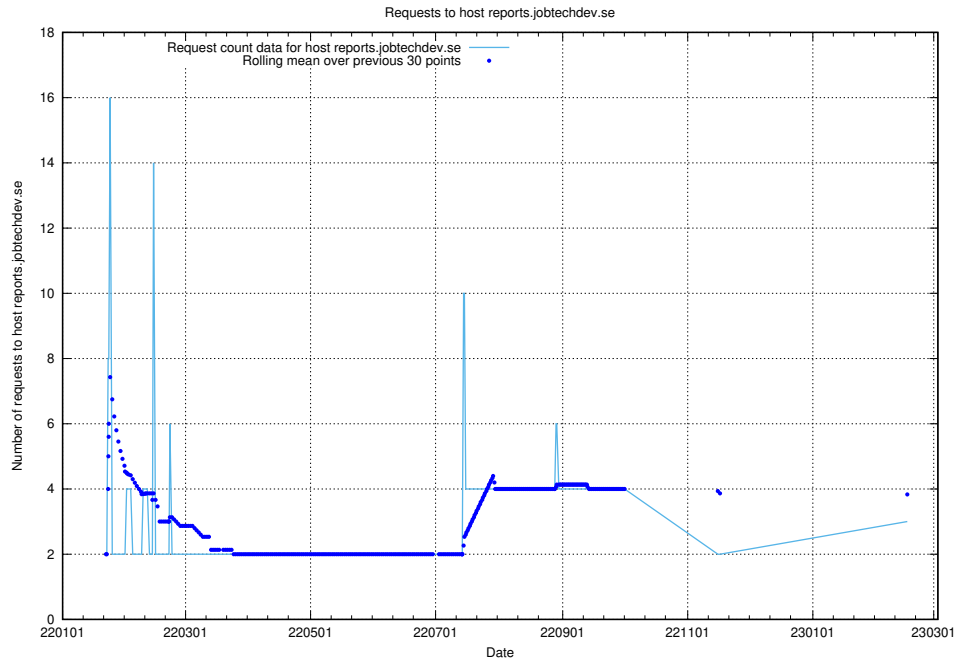

7.245 Usage of reports.jobtechdev.se

Here, we count the number of requests to host reports.jobtechdev.se.