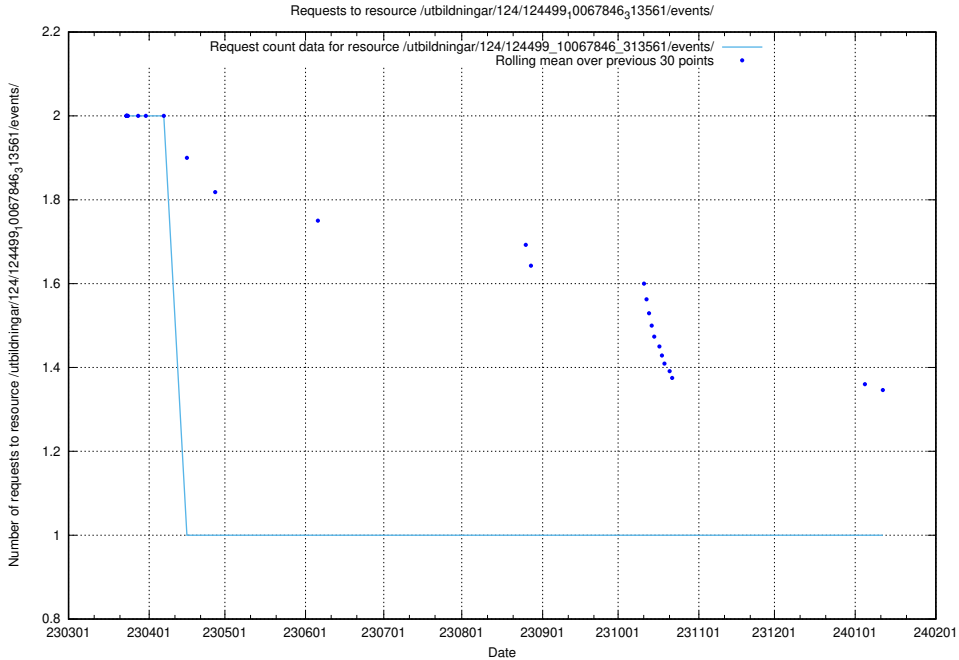

5.6220 Usage of /utbildningar/124/124499_10067846_313561/events/

Here, we count the number of requests to resource /utbildningar/124/124499_10067846_313561/events/