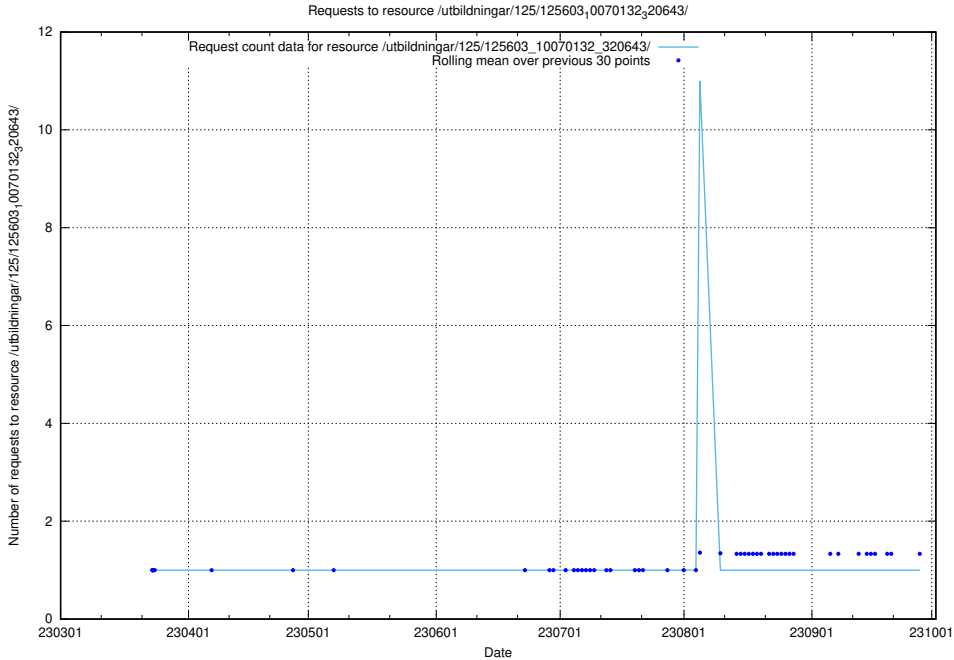

5.1080 Usage of /utbildningar/125/125603_10070132_320643/

Here, we count the number of requests to resource /utbildningar/125/125603_10070132_320643/.