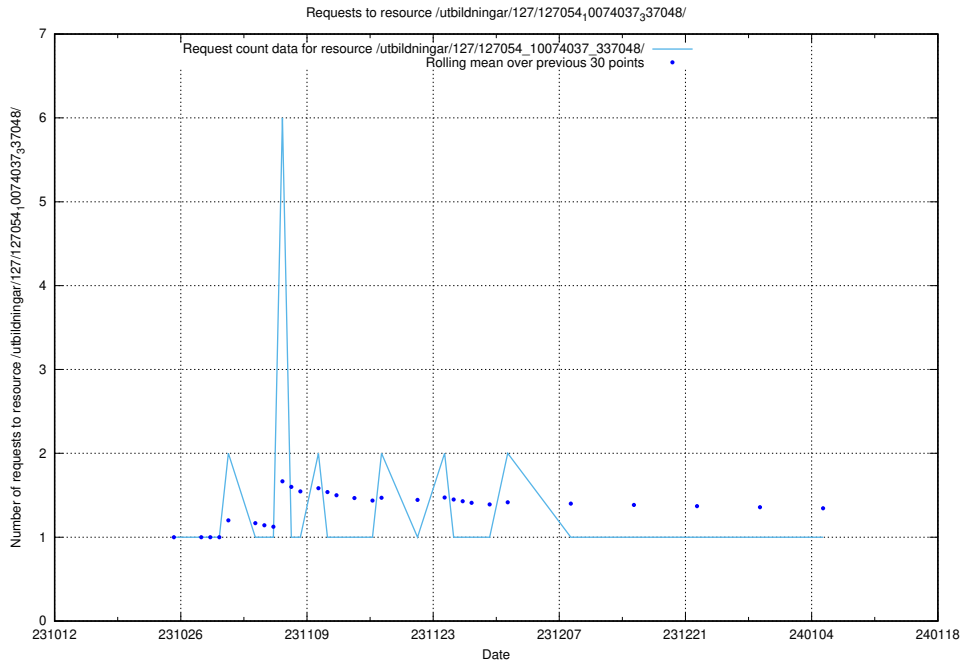

5.4159 Usage of /utbildningar/127/127054_10074037_337048/

Here, we count the number of requests to resource /utbildningar/127/127054_10074037_337048/.