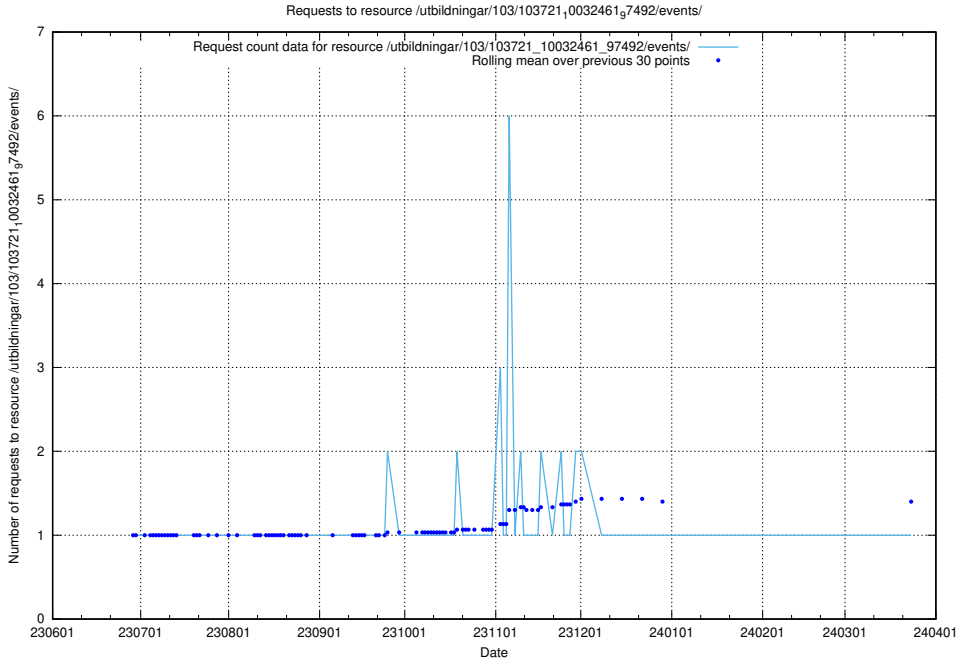

5.5470 Usage of /utbildningar/103/103721_10032461_97492/events/

Here, we count the number of requests to resource /utbildningar/103/103721_10032461_97492/events/.