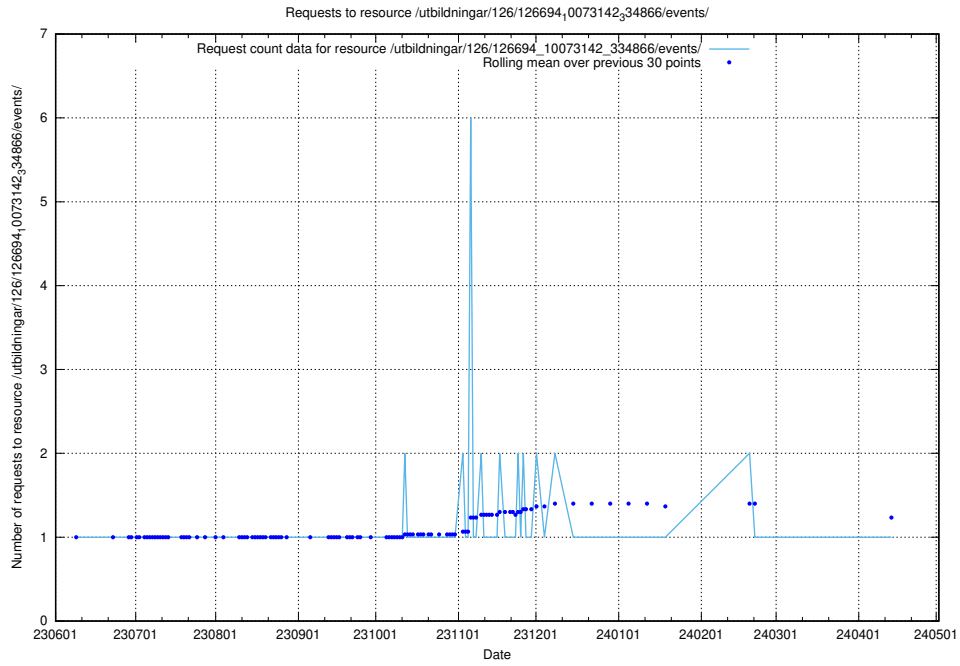

5.5822 Usage of /utbildningar/126/126694_10073142_334866/events/

Here, we count the number of requests to resource /utbildningar/126/126694_10073142_334866/events/