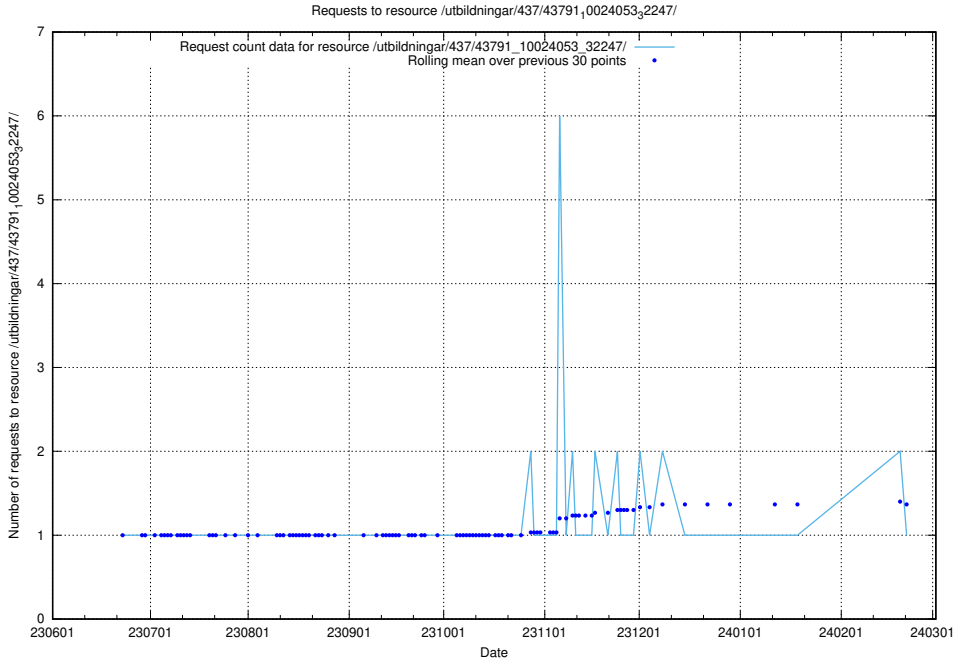

5.5510 Usage of /utbildningar/437/43791_10024053_32247/

Here, we count the number of requests to resource /utbildningar/437/43791_10024053_32247/.