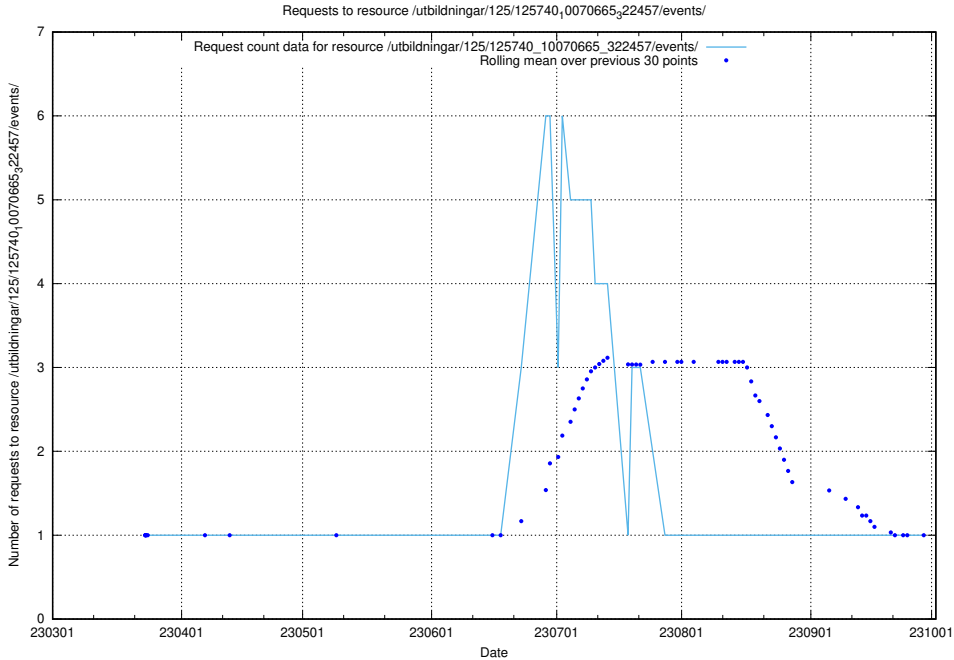

5.1004 Usage of /utbildningar/125/125740_10070665_322457/events/

Here, we count the number of requests to resource /utbildningar/125/125740_10070665_322457/events/