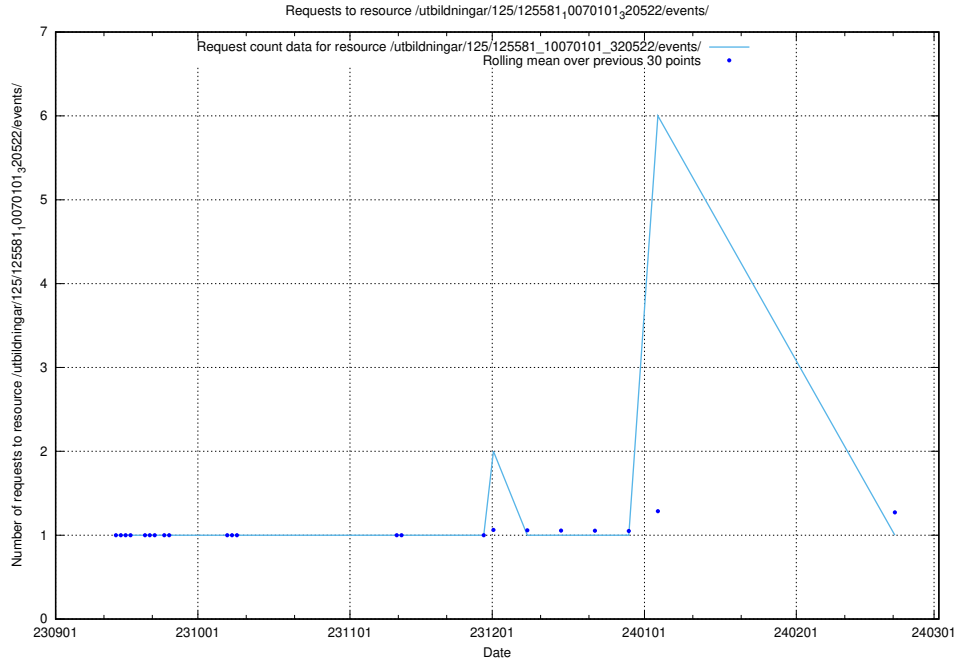

5.4527 Usage of /utbildningar/125/125581_10070101_320522/events/

Here, we count the number of requests to resource /utbildningar/125/125581_10070101_320522/events/