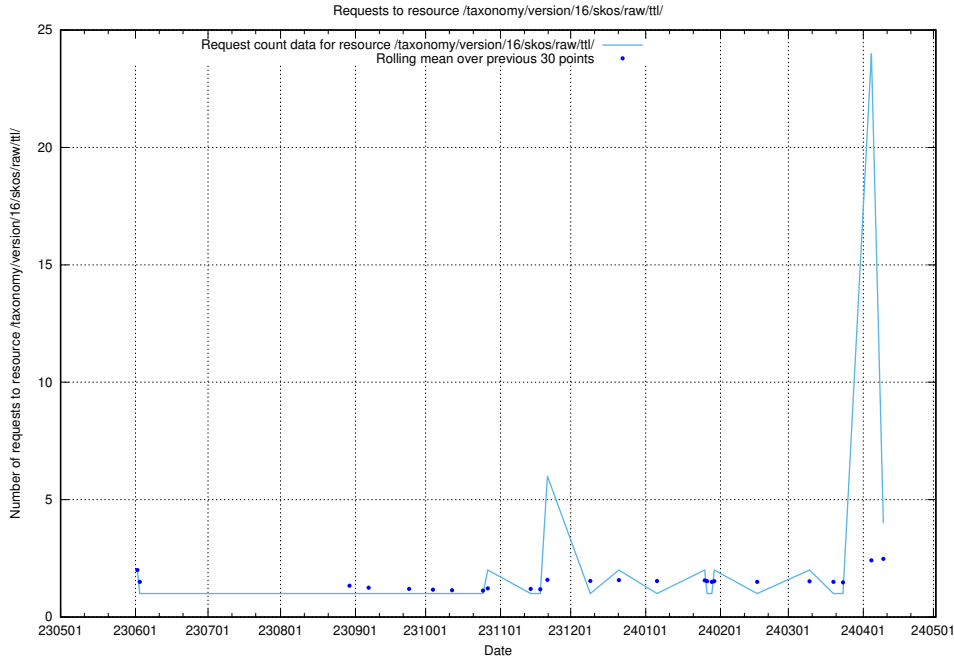

5.241 Usage of /taxonomy/version/16/skos/raw/ttl/

Here, we count the number of requests to resource /taxonomy/version/16/skos/raw/ttl/.