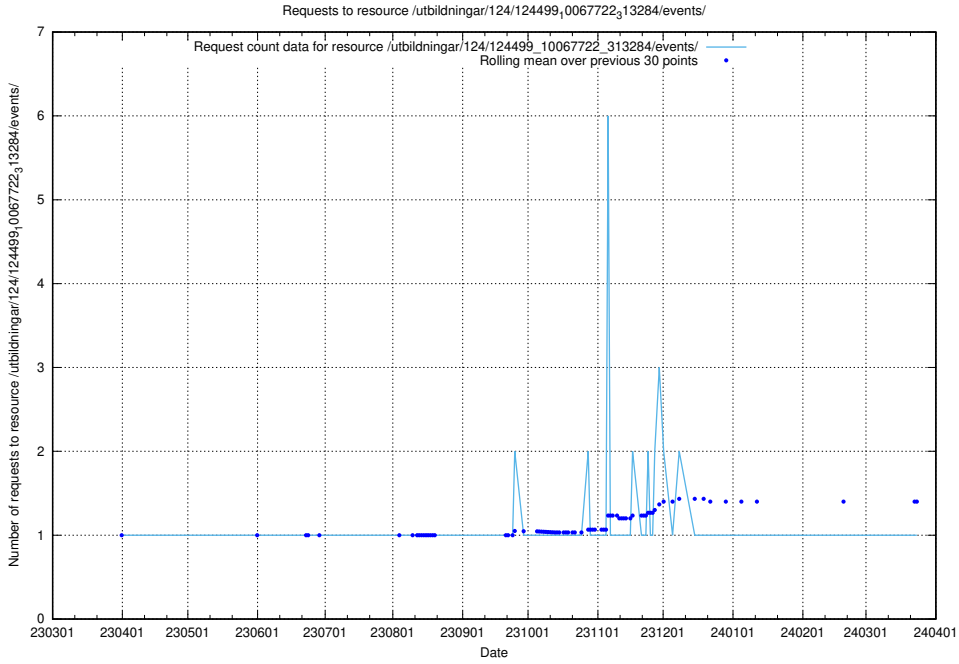

5.5993 Usage of /utbildningar/124/124499_10067722_313284/events/

Here, we count the number of requests to resource /utbildningar/124/124499_10067722_313284/events/