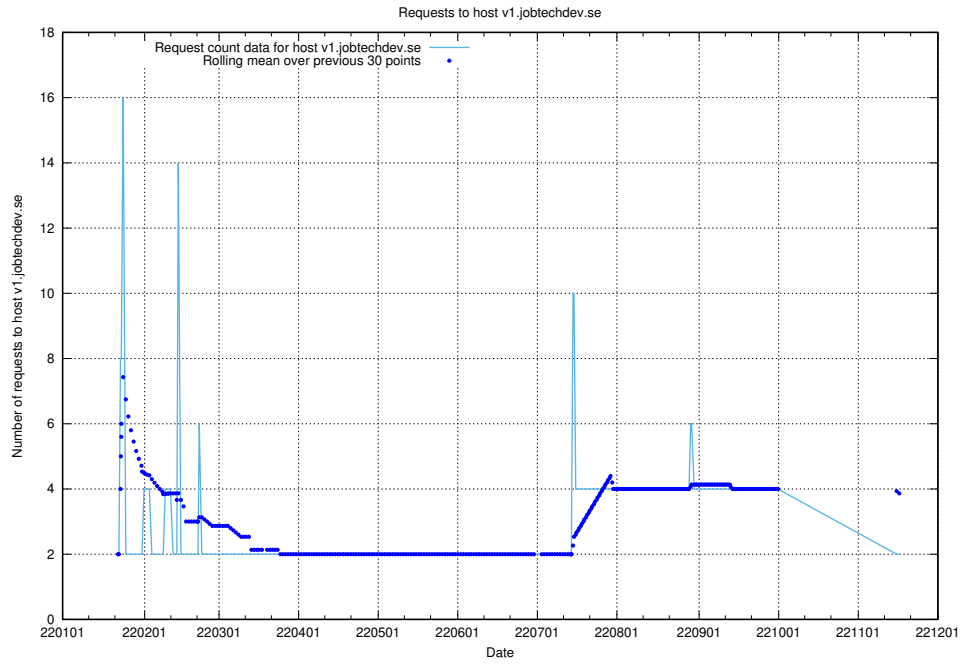

7.578 Usage of v1.jobtechdev.se

Here, we count the number of requests to host v1.jobtechdev.se.