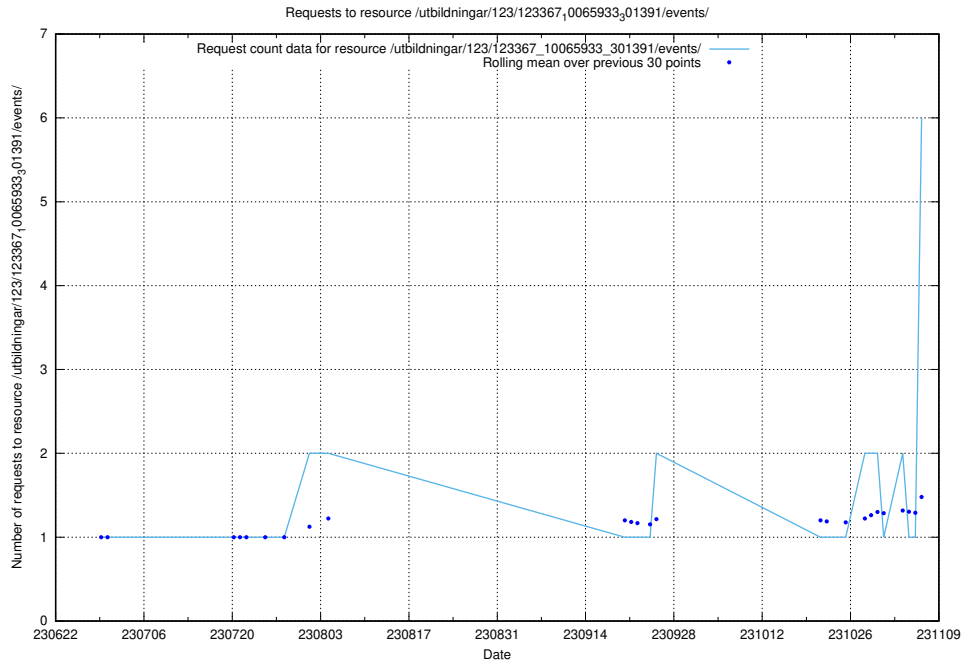

5.92 Usage of /utbildningar/123/123367_10065933_301391/events/

Here, we count the number of requests to resource /utbildningar/123/123367_10065933_301391/events/