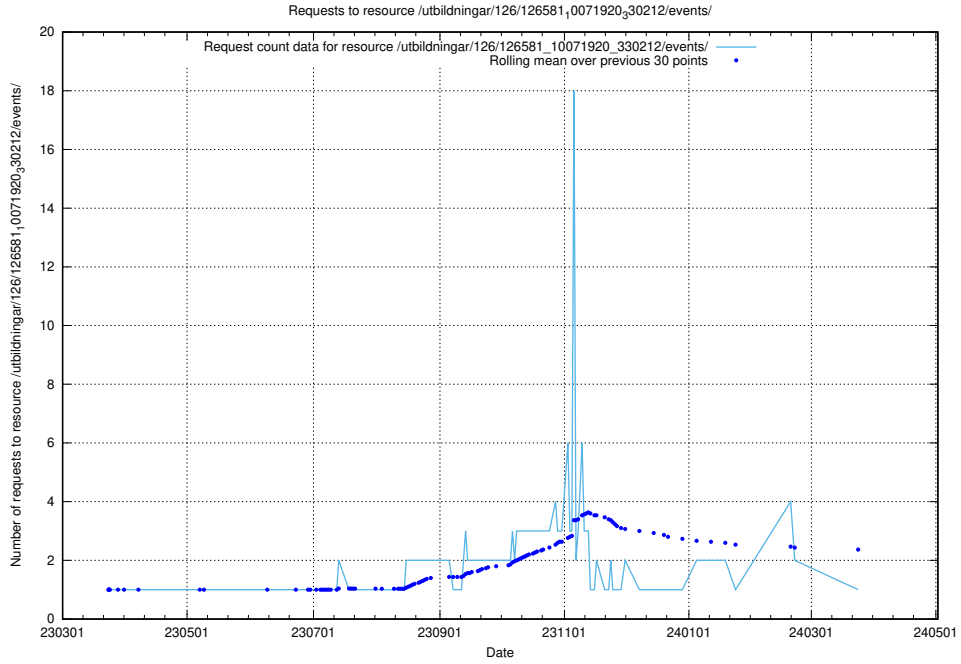

5.6321 Usage of /utbildningar/126/126581_10071920_330212/events/

Here, we count the number of requests to resource /utbildningar/126/126581_10071920_330212/events/