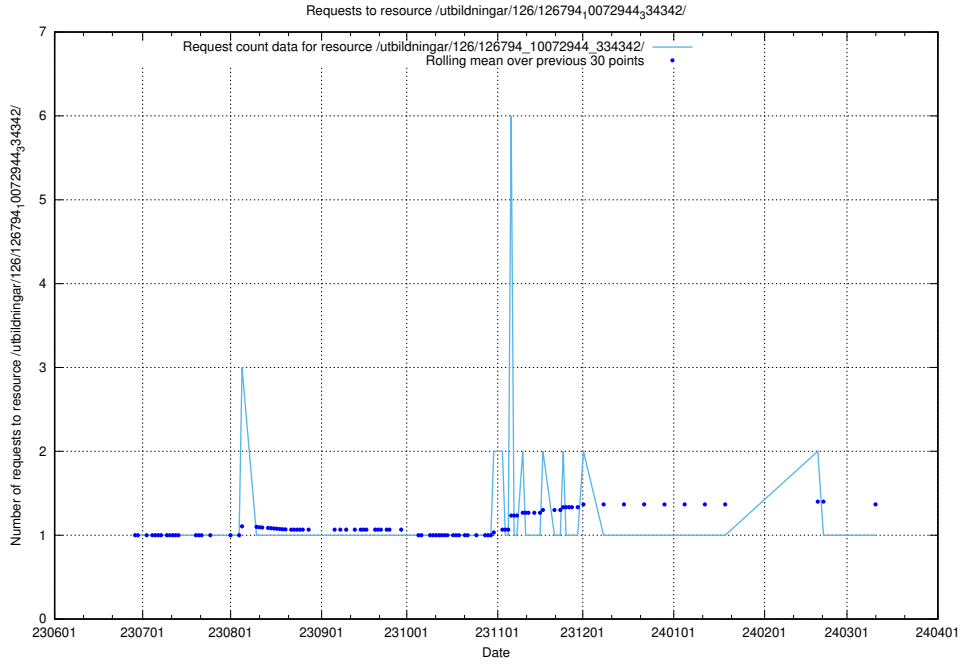

5.5380 Usage of /utbildningar/126/126794_10072944_334342/

Here, we count the number of requests to resource /utbildningar/126/126794_10072944_334342/.