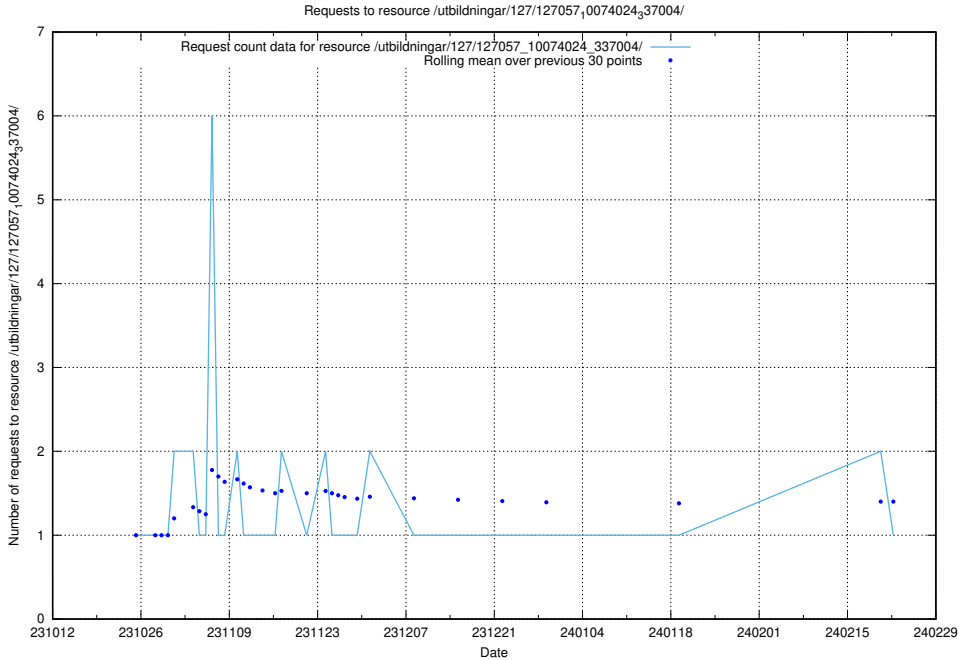

5.4153 Usage of /utbildningar/127/127057_10074024_337004/

Here, we count the number of requests to resource /utbildningar/127/127057_10074024_337004/.