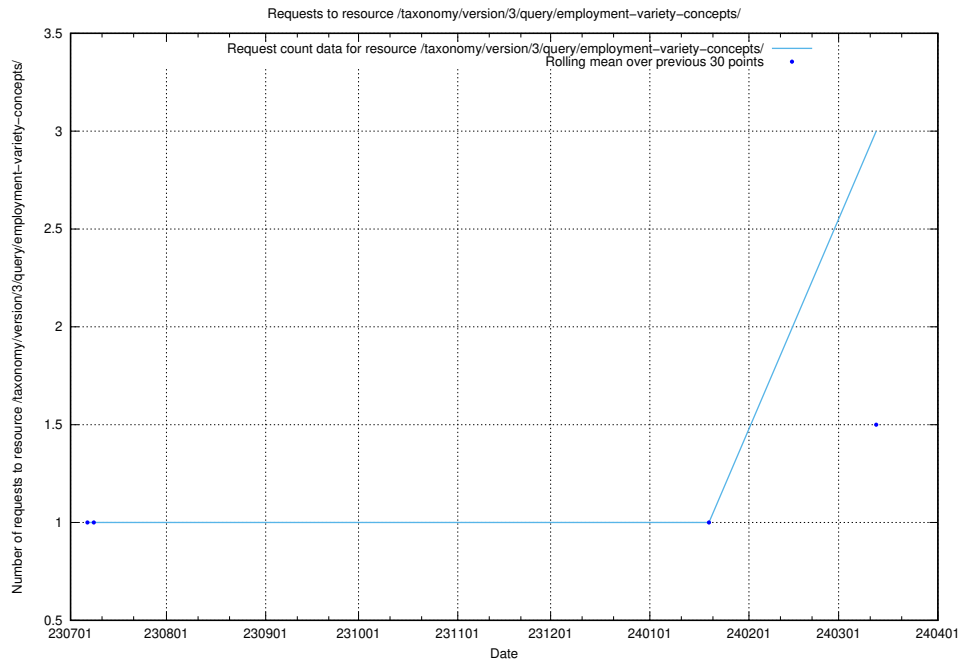

5.377 Usage of /taxonomy/version/3/query/employment-variety-concepts/

Here, we count the number of requests to resource /taxonomy/version/3/query/employment-variety-concepts/.