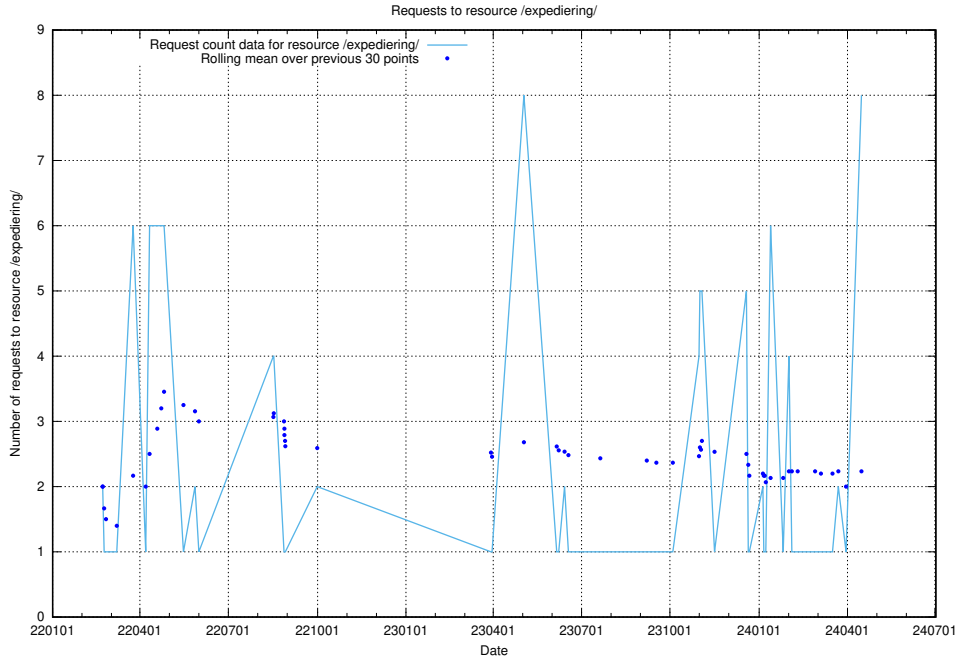

5.43 Usage of /expediering/

Here, we count the number of requests to resource /expediering/.