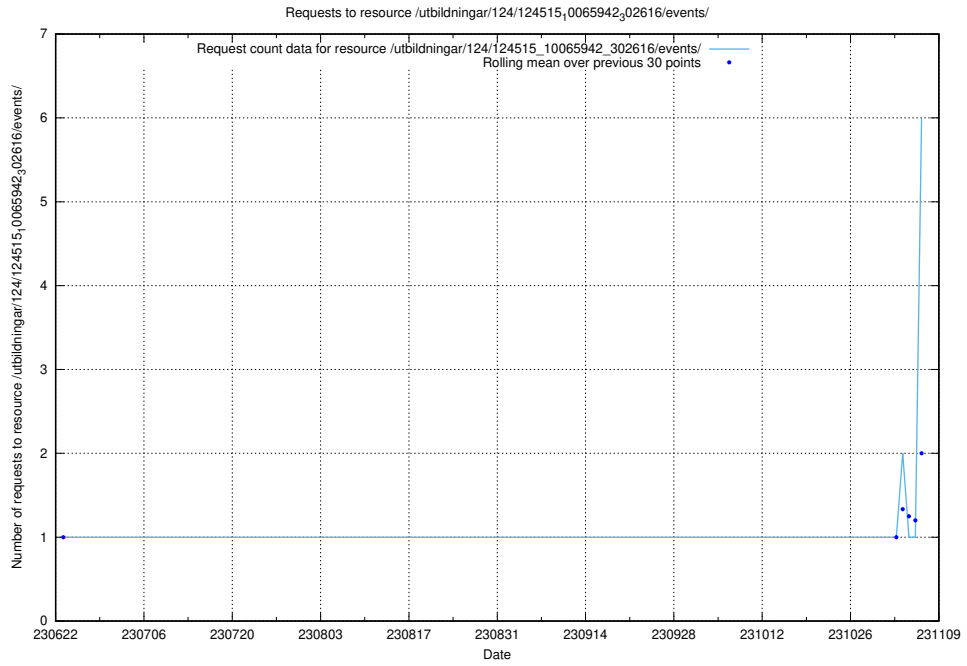

5.95 Usage of /utbildningar/124/124515_10065942_302616/events/

Here, we count the number of requests to resource /utbildningar/124/124515_10065942_302616/events/