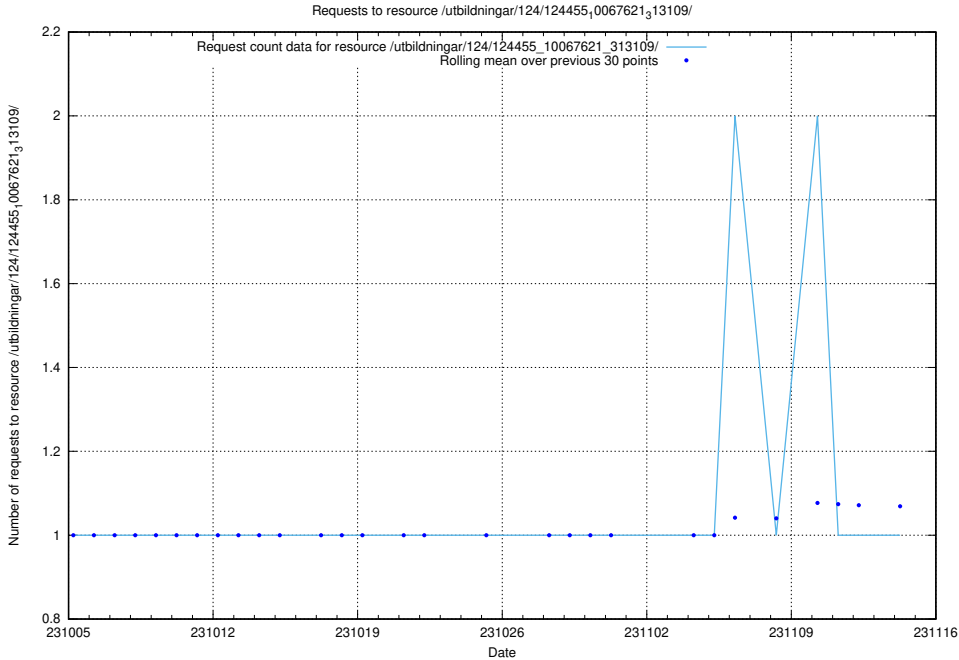

5.4359 Usage of /utbildningar/124/124455_10067621_313109/

Here, we count the number of requests to resource /utbildningar/124/124455_10067621_313109/.