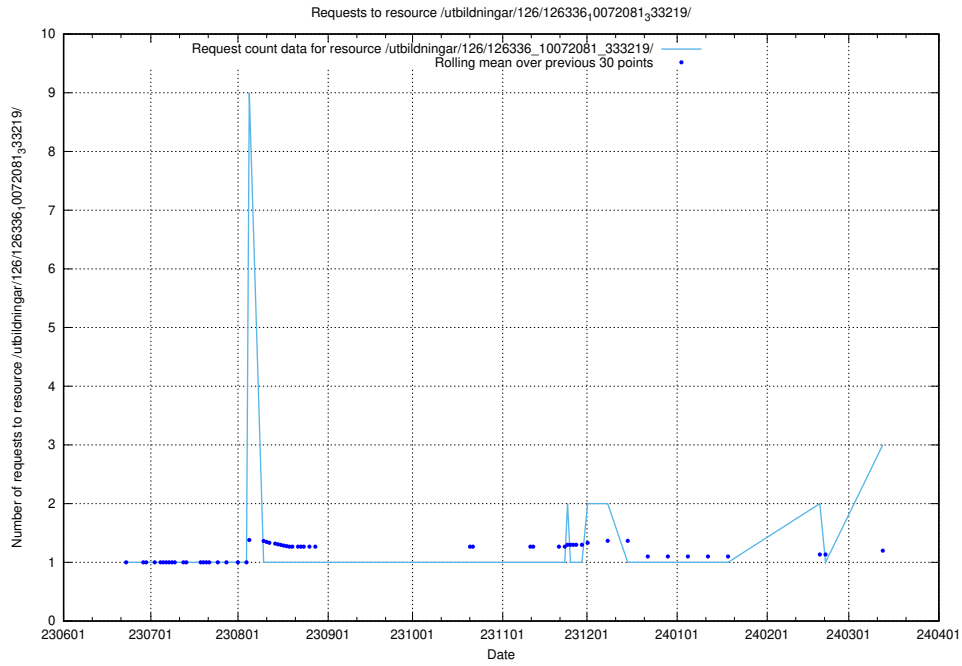

5.389 Usage of /utbildningar/126/126336_10072081_333219/

Here, we count the number of requests to resource /utbildningar/126/126336_10072081_333219/.