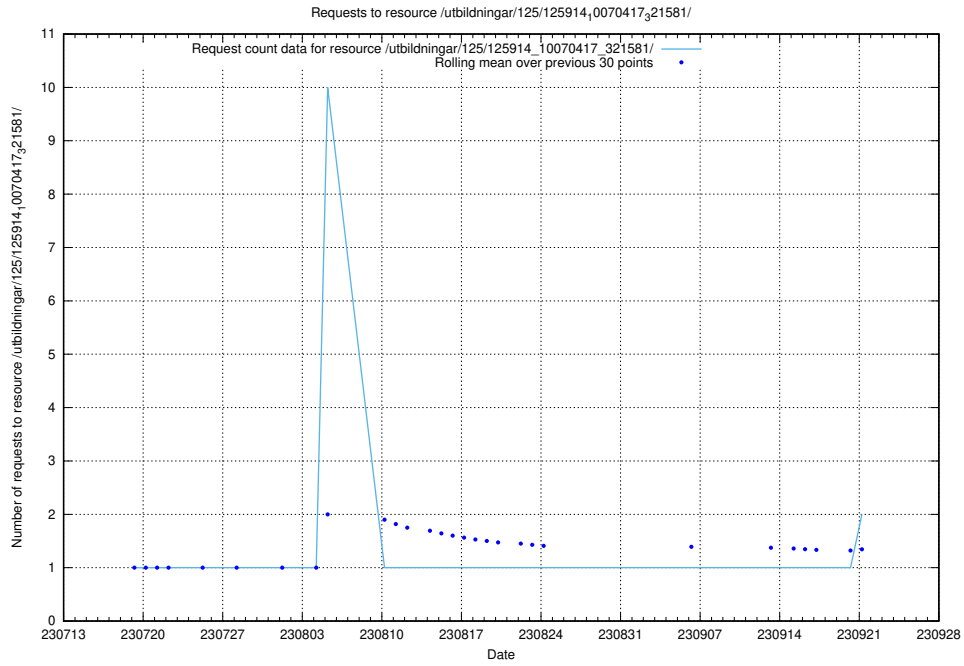

5.778 Usage of /utbildningar/125/125914_10070417_321581/

Here, we count the number of requests to resource /utbildningar/125/125914_10070417_321581/.