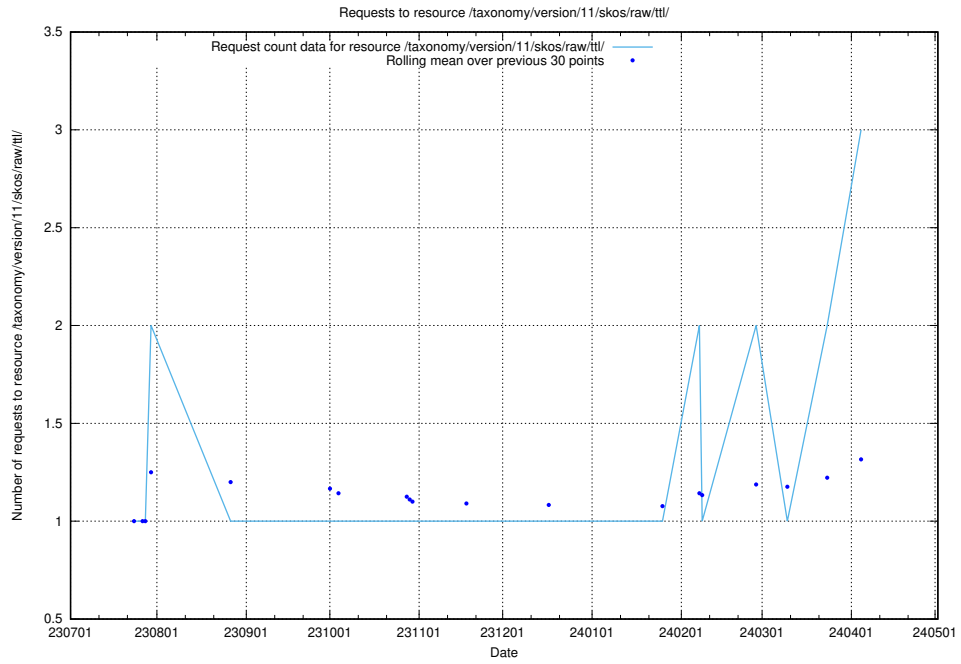

5.368 Usage of /taxonomy/version/11/skos/raw/ttl/

Here, we count the number of requests to resource /taxonomy/version/11/skos/raw/ttl/.