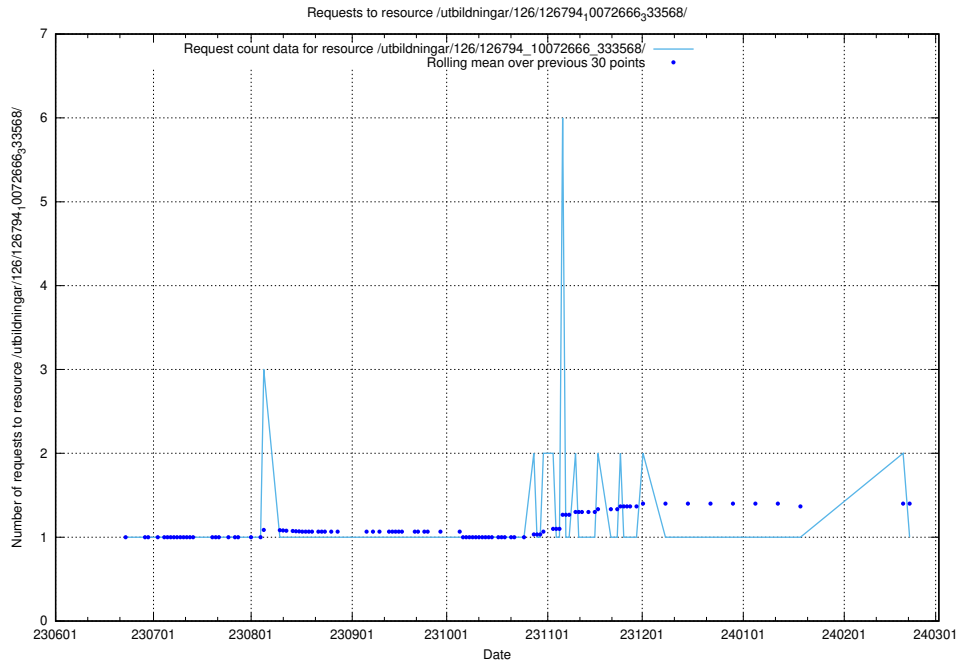

5.5525 Usage of /utbildningar/126/126794_10072666_333568/

Here, we count the number of requests to resource /utbildningar/126/126794_10072666_333568/.