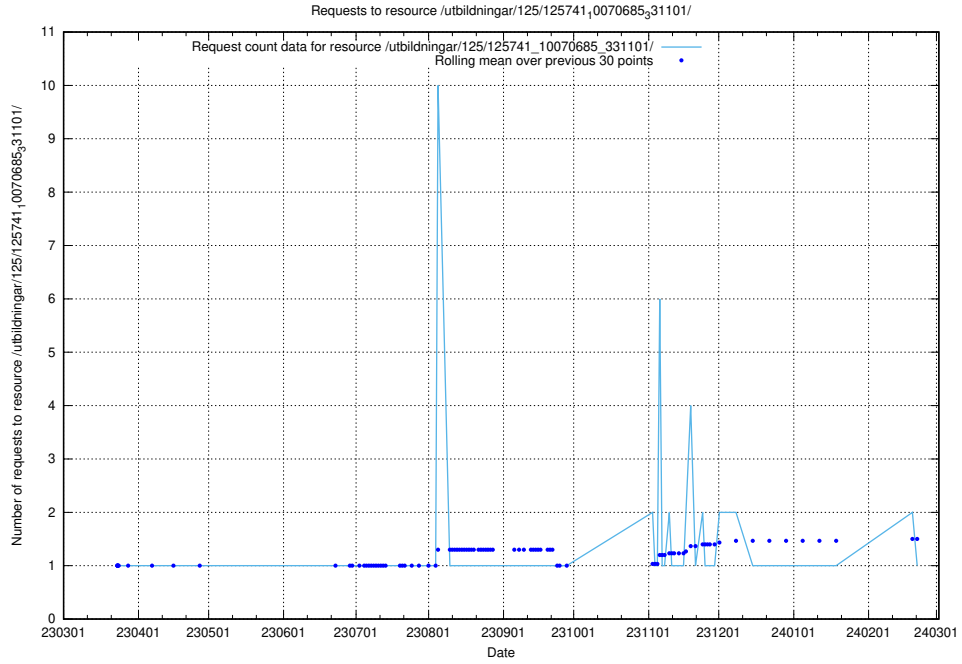

5.6394 Usage of /utbildningar/125/125741_10070685_331101/

Here, we count the number of requests to resource /utbildningar/125/125741_10070685_331101/.