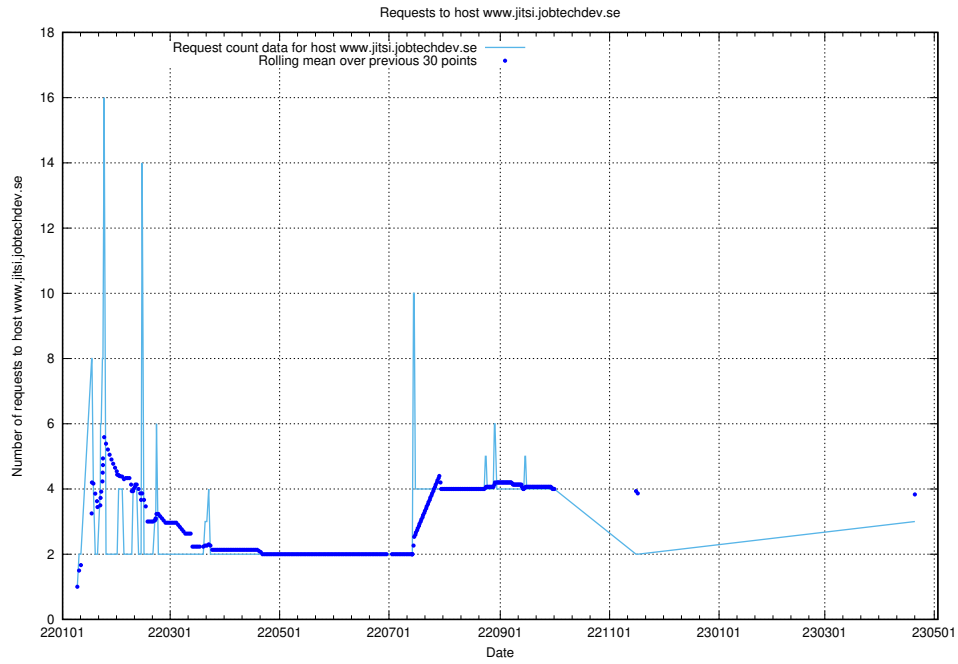

7.174 Usage of www.jitsi.jobtechdev.se

Here, we count the number of requests to host www.jitsi.jobtechdev.se.