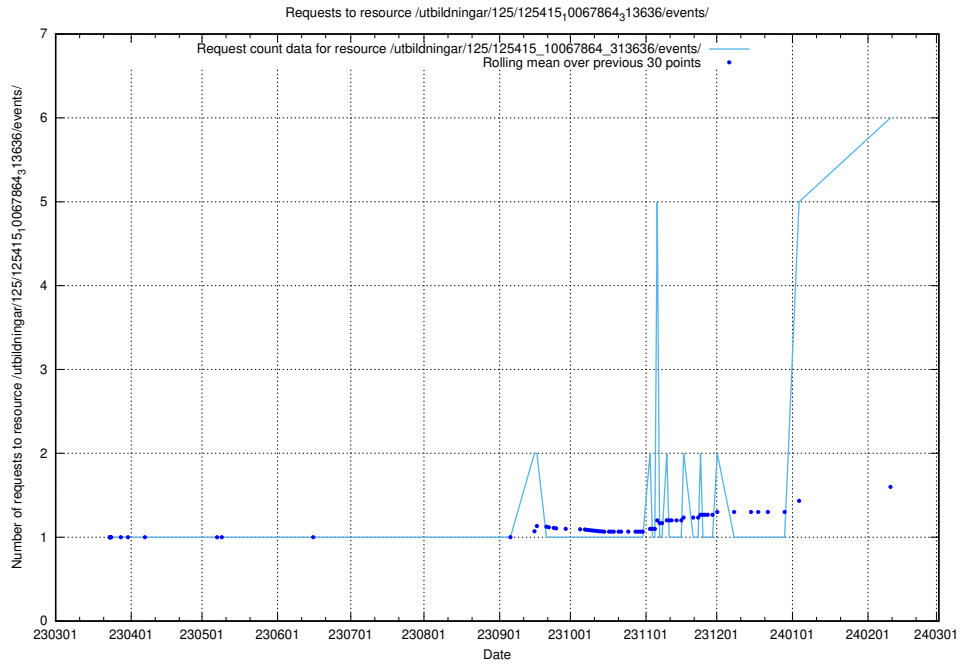

5.51 Usage of /utbildningar/125/125415_10067864_313636/events/

Here, we count the number of requests to resource /utbildningar/125/125415_10067864_313636/events/