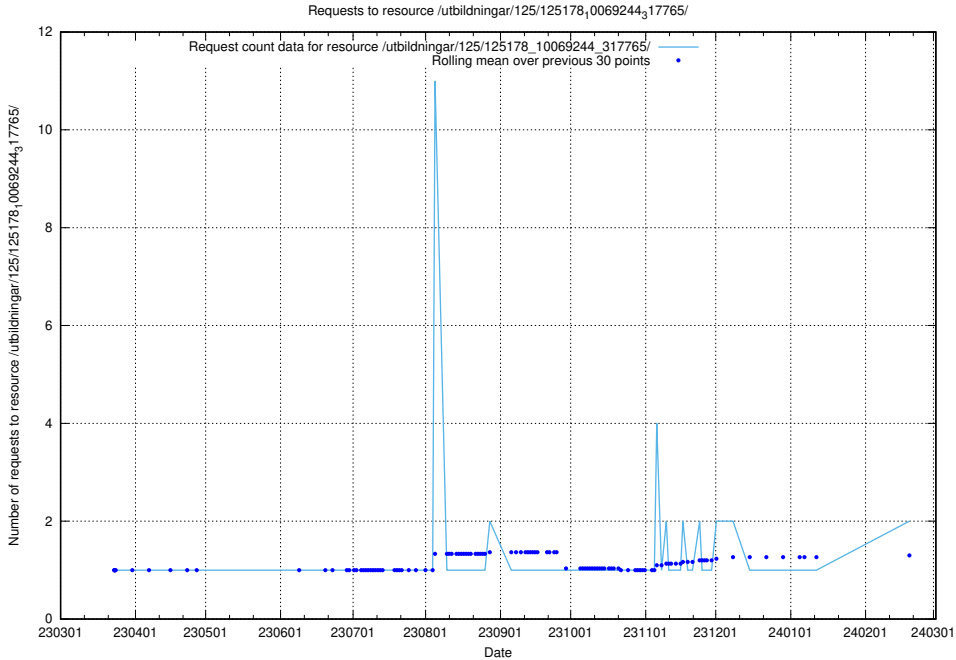

5.486 Usage of /utbildningar/125/125178_10069244_317765/

Here, we count the number of requests to resource /utbildningar/125/125178_10069244_317765/.