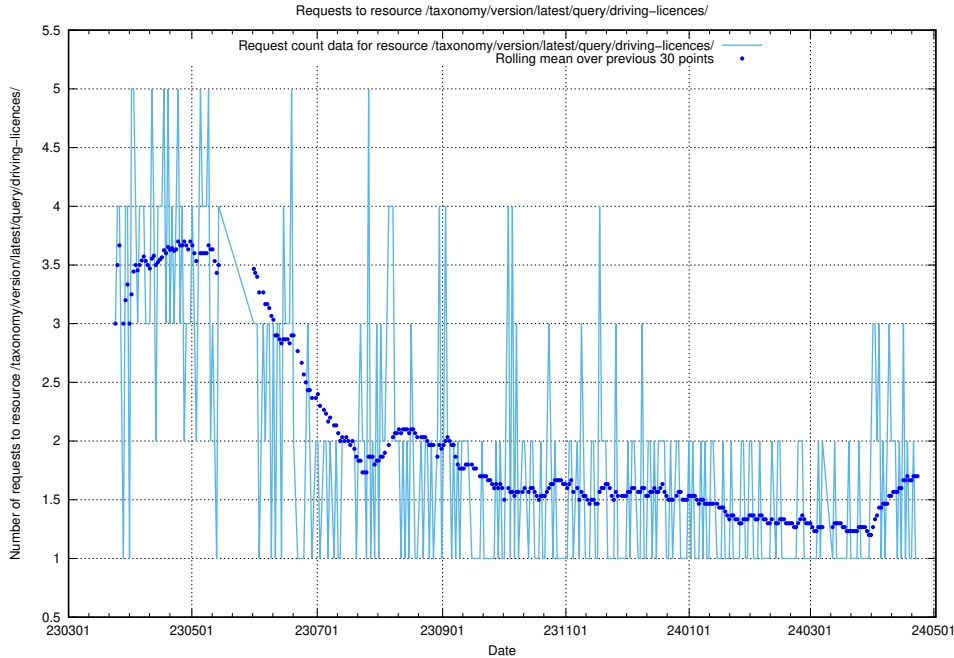

5.6037 Usage of /taxonomy/version/latest/query/driving-licences/

Here, we count the number of requests to resource /taxonomy/version/latest/query/driving-licences/.