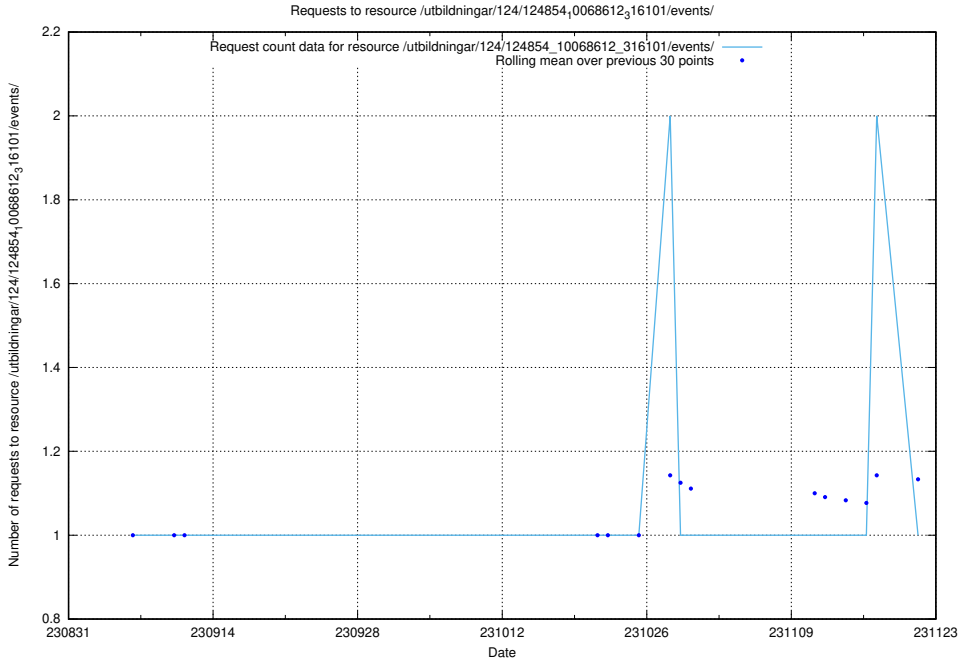

5.4622 Usage of /utbildningar/124/124854_10068612_316101/events/

Here, we count the number of requests to resource /utbildningar/124/124854_10068612_316101/events/