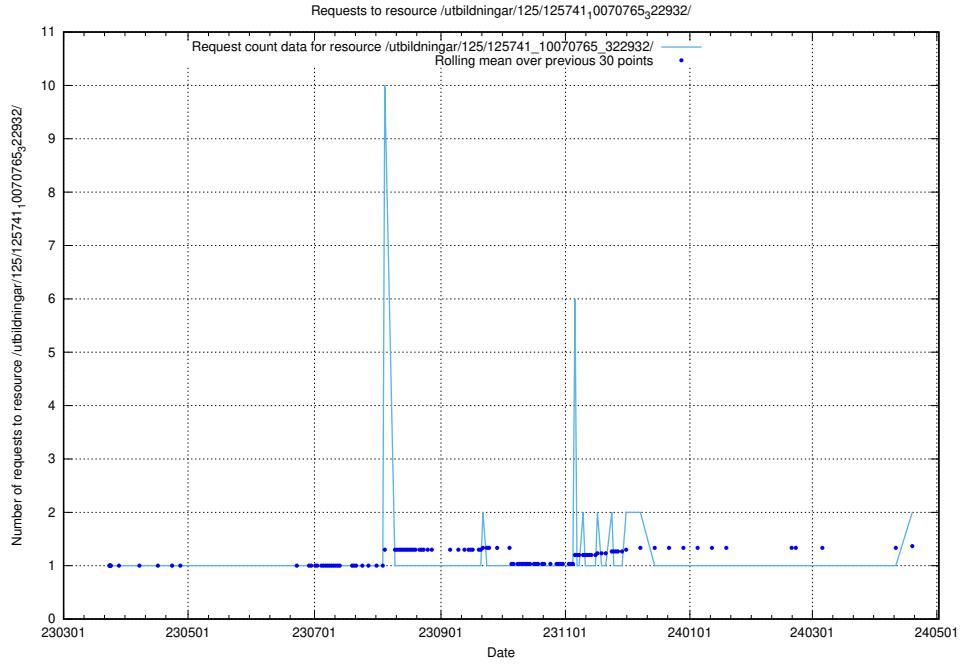

5.957 Usage of /utbildningar/125/125741_10070765_322932/

Here, we count the number of requests to resource /utbildningar/125/125741_10070765_322932/.