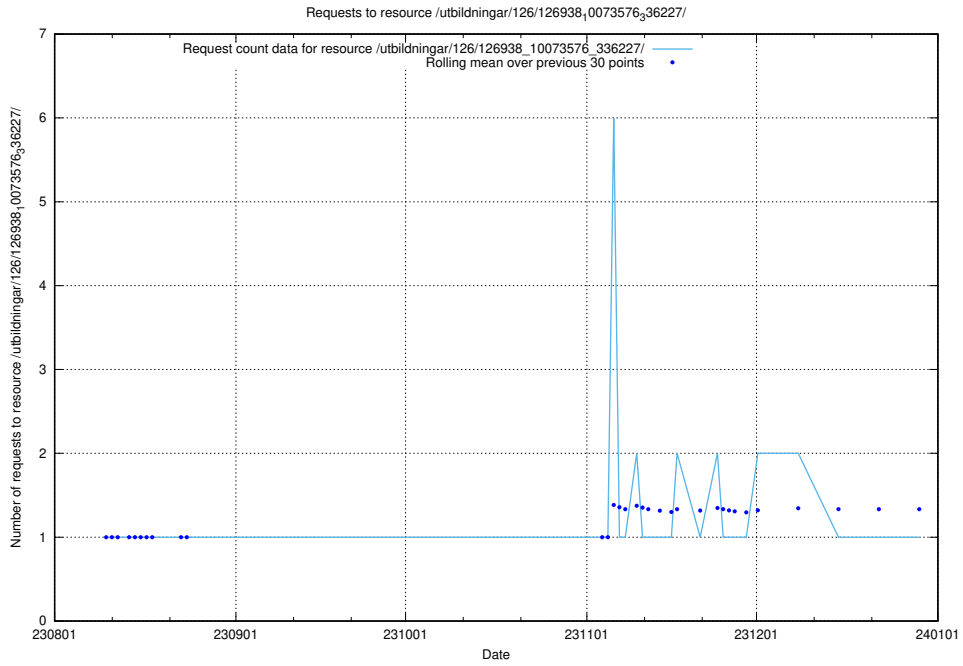

5.4759 Usage of /utbildningar/126/126938_10073576_336227/

Here, we count the number of requests to resource /utbildningar/126/126938_10073576_336227/.