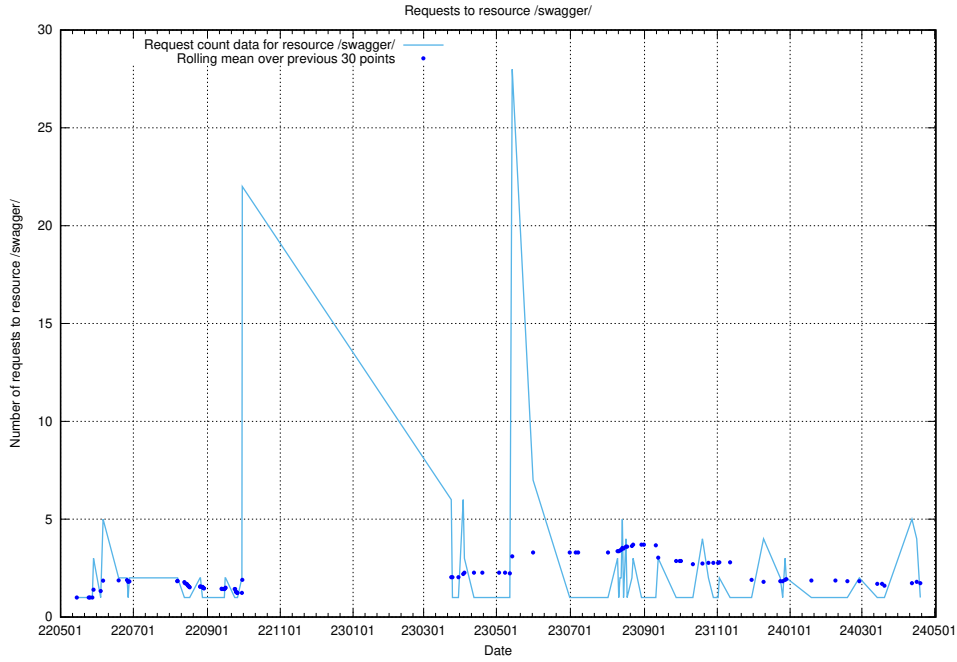

5.1068 Usage of /swagger/

Here, we count the number of requests to resource /swagger/.