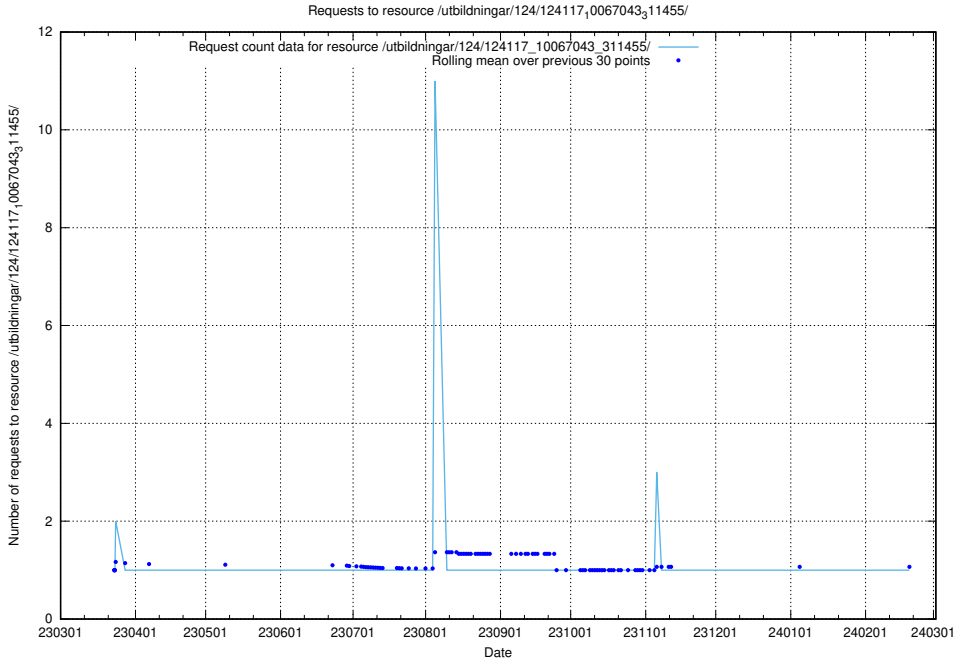

5.4176 Usage of /utbildningar/124/124117_10067043_311455/

Here, we count the number of requests to resource /utbildningar/124/124117_10067043_311455/.