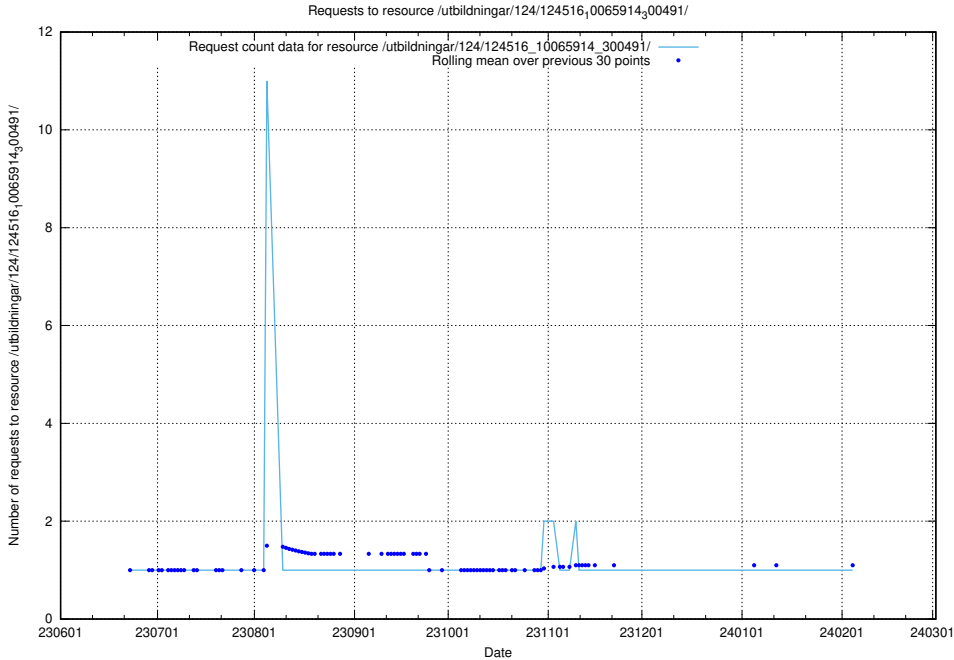

5.5703 Usage of /utbildningar/124/124516_10065914_300491/

Here, we count the number of requests to resource /utbildningar/124/124516_10065914_300491/.