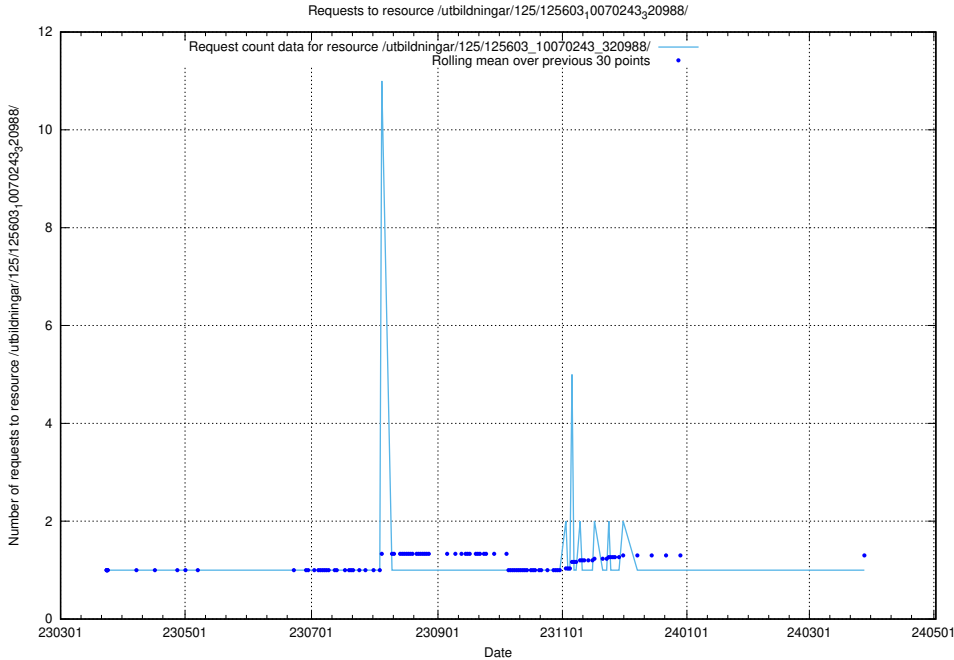

5.1078 Usage of /utbildningar/125/125603_10070243_320988/

Here, we count the number of requests to resource /utbildningar/125/125603_10070243_320988/.