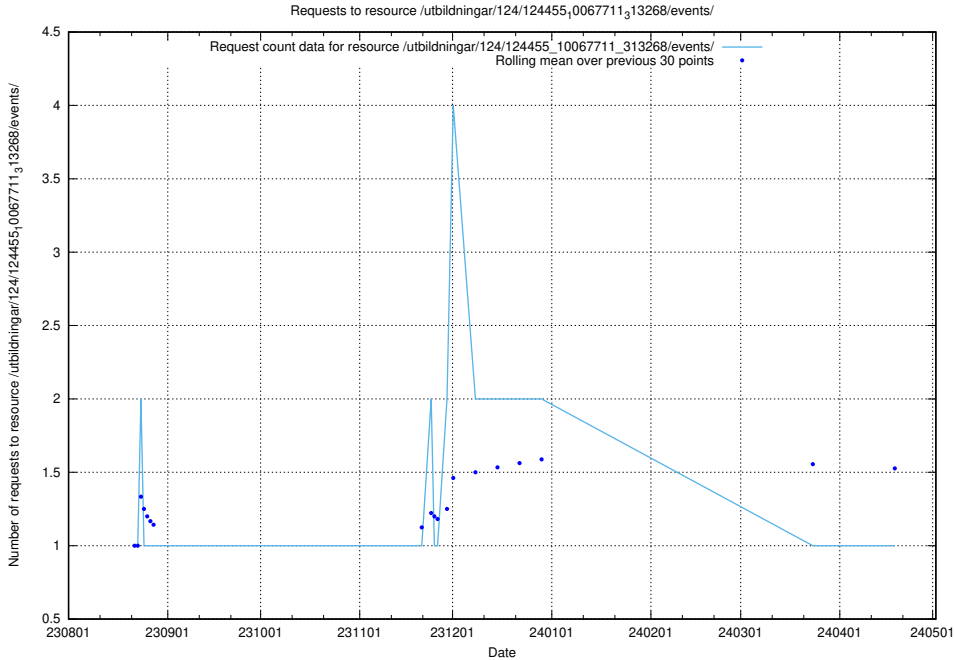

5.4689 Usage of /utbildningar/124/124455_10067711_313268/events/

Here, we count the number of requests to resource /utbildningar/124/124455_10067711_313268/events/