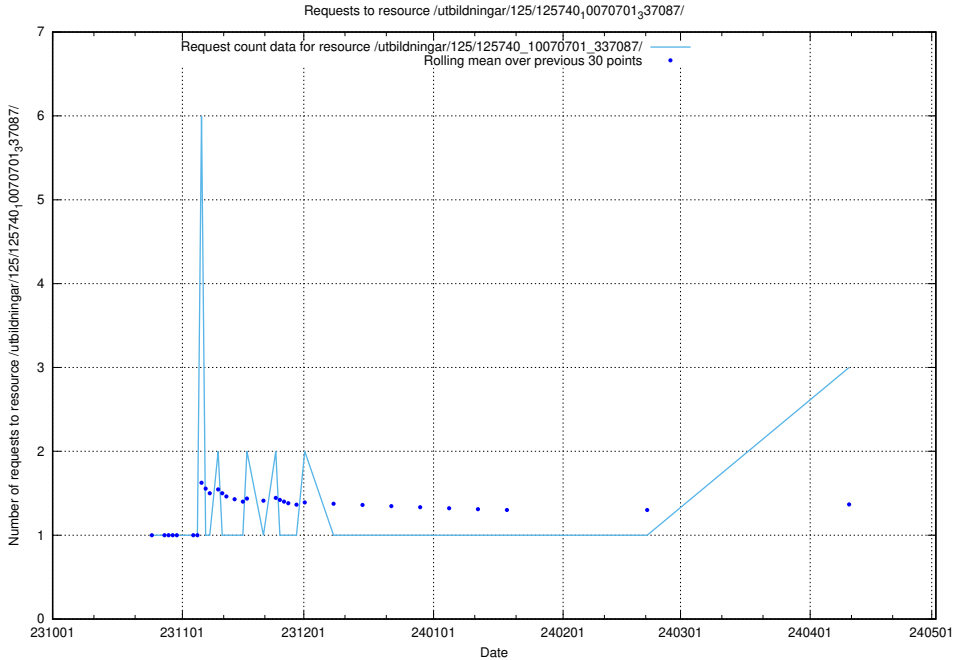

5.340 Usage of /utbildningar/125/125740_10070701_337087/

Here, we count the number of requests to resource /utbildningar/125/125740_10070701_337087/.