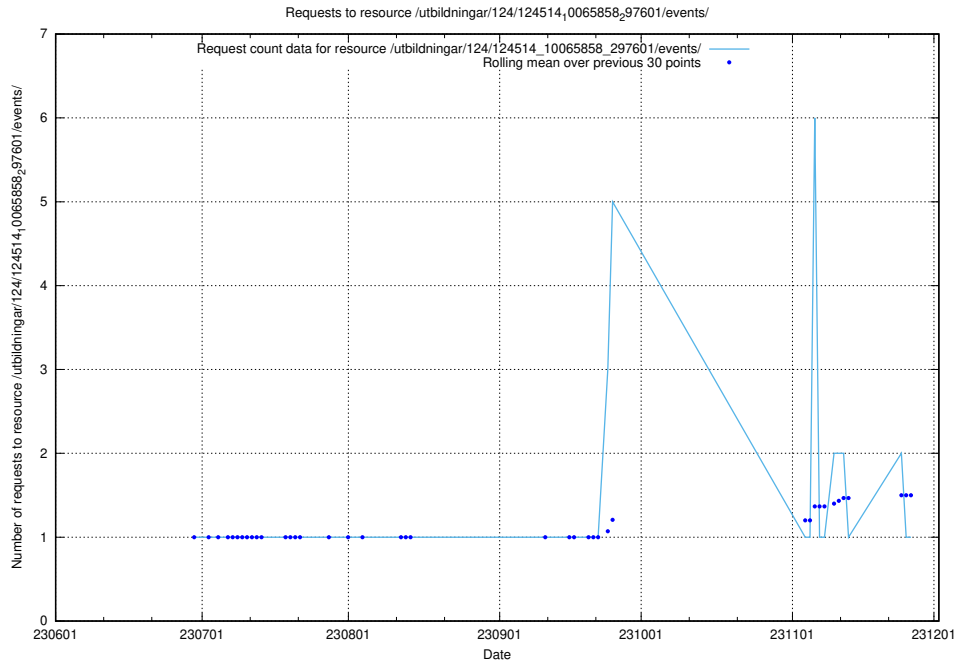

5.5332 Usage of /utbildningar/124/124514_10065858_297601/events/

Here, we count the number of requests to resource /utbildningar/124/124514_10065858_297601/events/