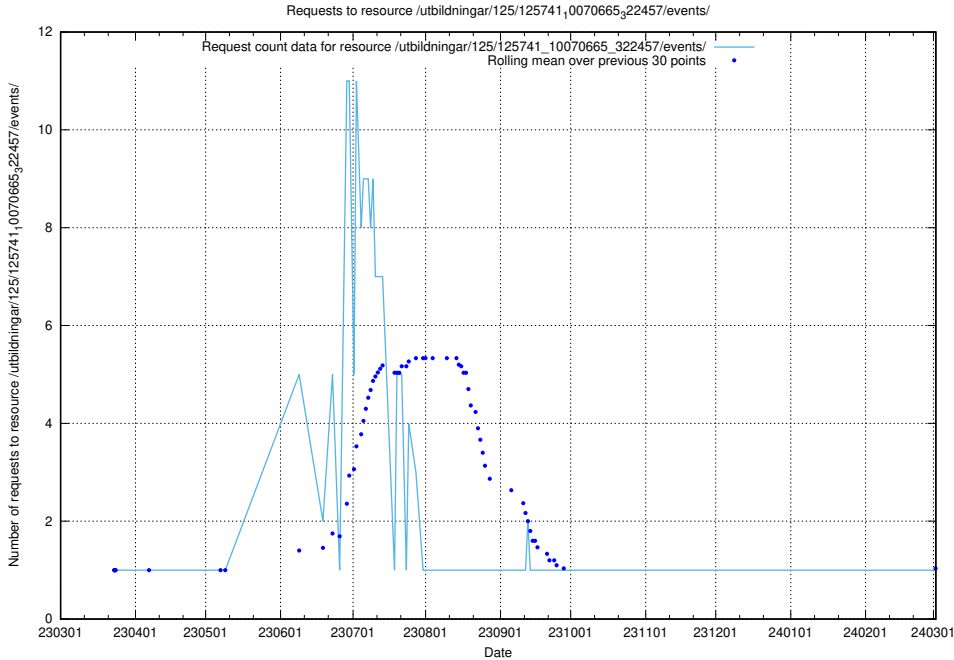

5.6410 Usage of /utbildningar/125/125741_10070665_322457/events/

Here, we count the number of requests to resource /utbildningar/125/125741_10070665_322457/events/