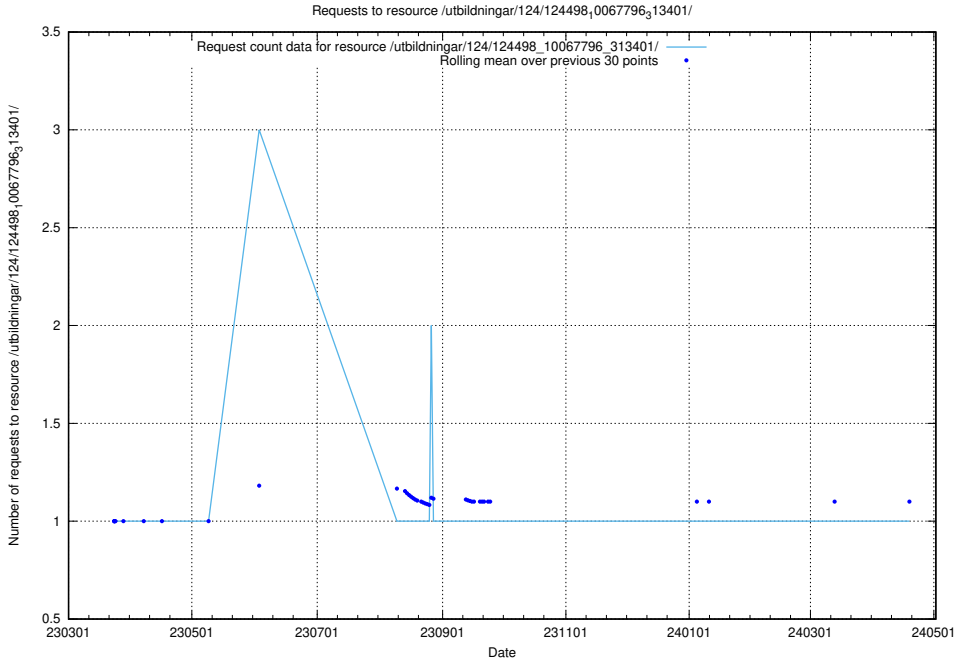

5.2638 Usage of /utbildningar/124/124498_10067796_313401/

Here, we count the number of requests to resource /utbildningar/124/124498_10067796_313401/.