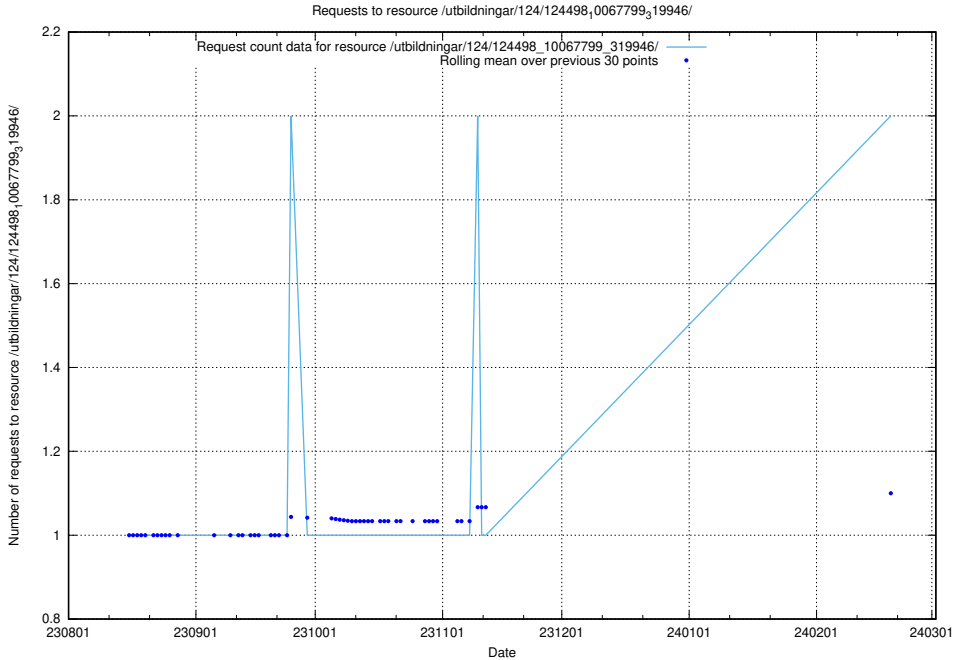

5.748 Usage of /utbildningar/124/124498_10067799_319946/

Here, we count the number of requests to resource /utbildningar/124/124498_10067799_319946/.