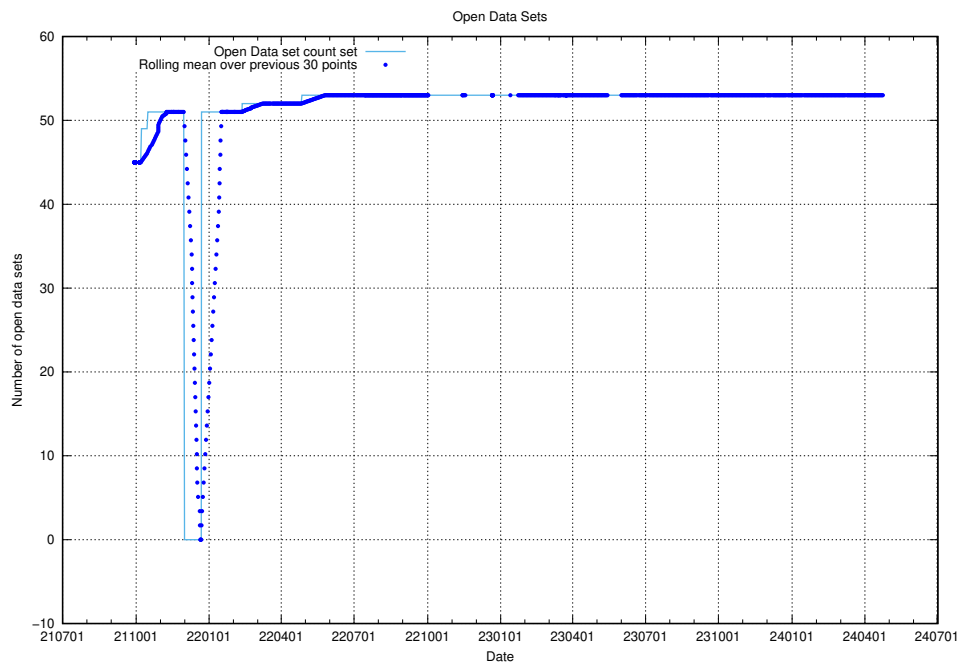

### 12.1 Number of open data sets

The tables shows the number of open data sets published by JobTech on DIGG's data portal.

<sup>12</sup><https://www.dataportal.se>