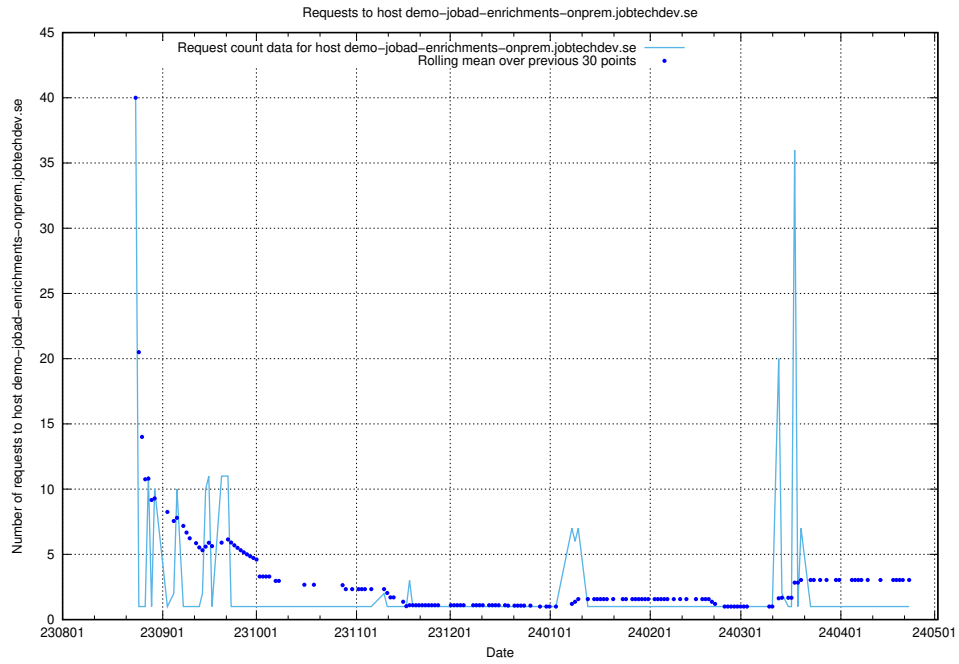

## 7.604 Usage of demo-jobad-enrichments-onprem.jobtechdev.se

Here, we count the number of requests to host demo-jobad-enrichments-onprem.jobtechdev.se.