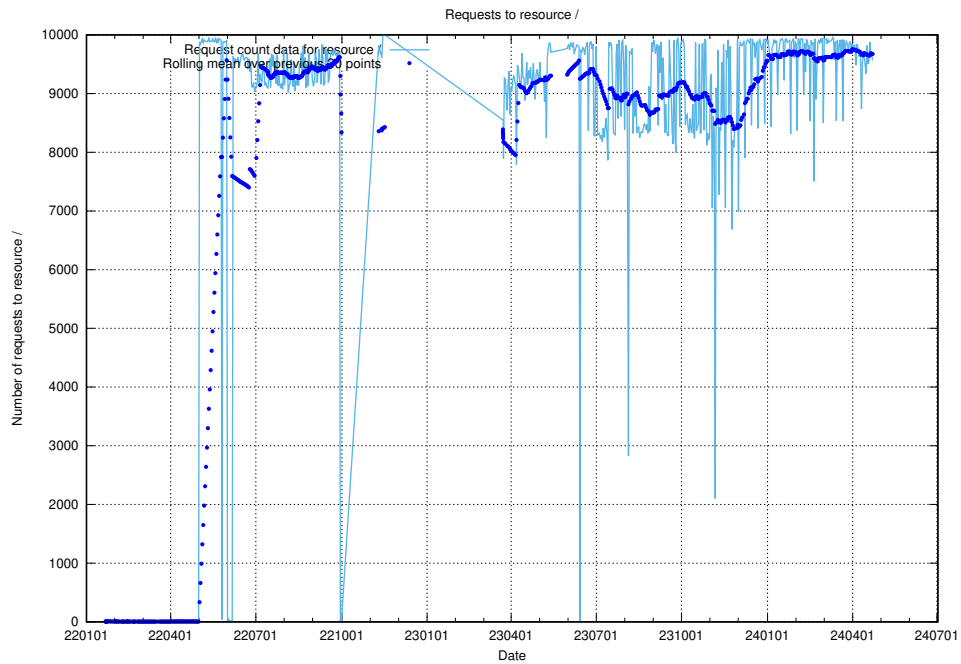

5 JobTechDev Data

This section contains data statistics from the [JobTechDev Data Web](#)⁶.

5.1 Usage of /

Here, we count the number of requests to resource /.

⁶<https://data.jobtechdev.se>