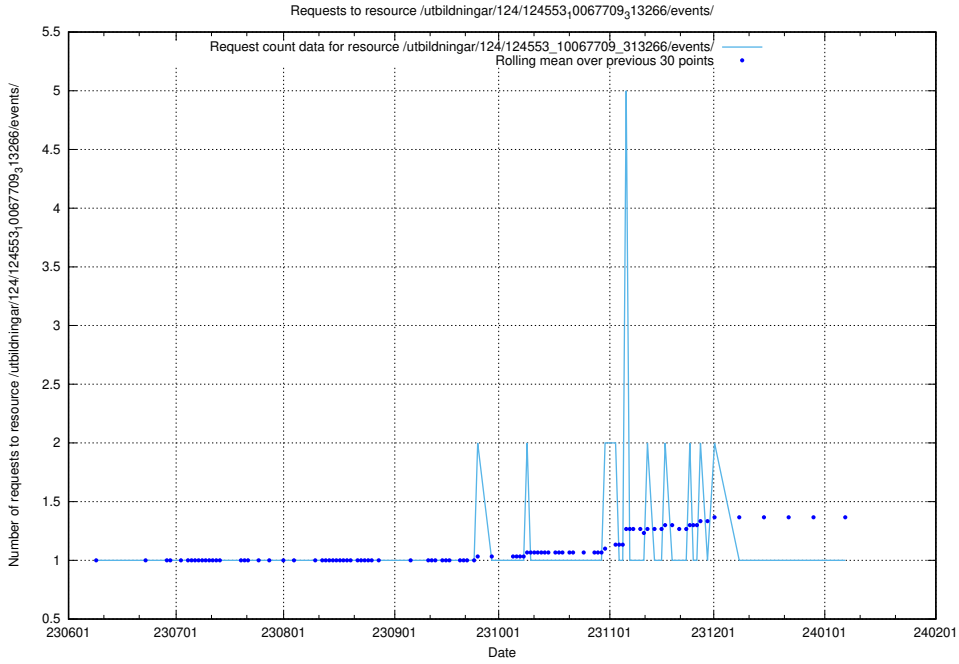

5.5826 Usage of /utbildningar/124/124553_10067709_313266/events/

Here, we count the number of requests to resource /utbildningar/124/124553_10067709_313266/events/