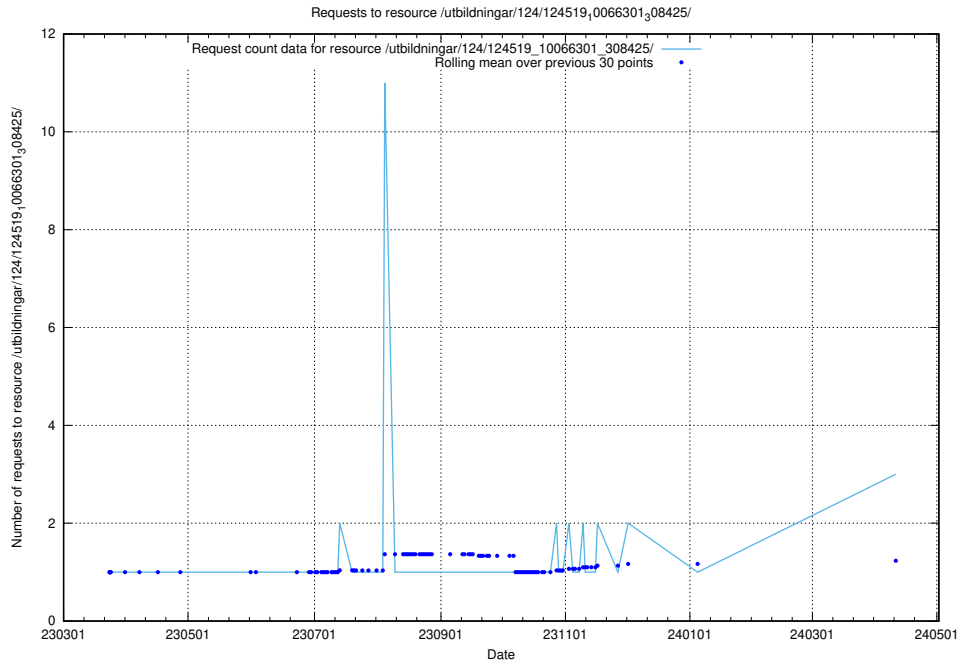

5.272 Usage of /utbildningar/124/124519_10066301_308425/

Here, we count the number of requests to resource /utbildningar/124/124519_10066301_308425/.