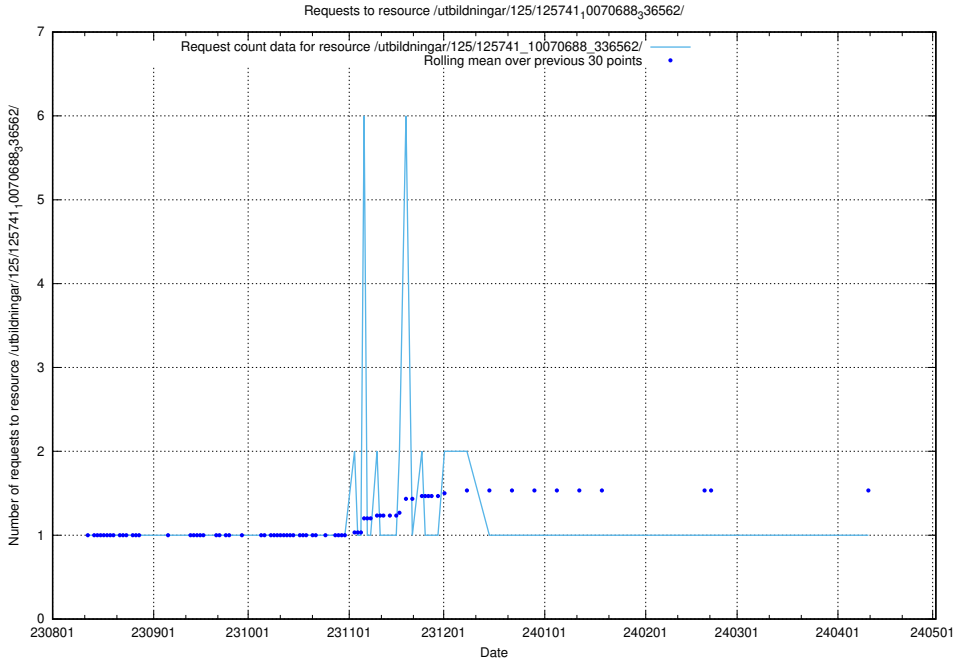

5.4748 Usage of /utbildningar/125/125741_10070688_336562/

Here, we count the number of requests to resource /utbildningar/125/125741_10070688_336562/.