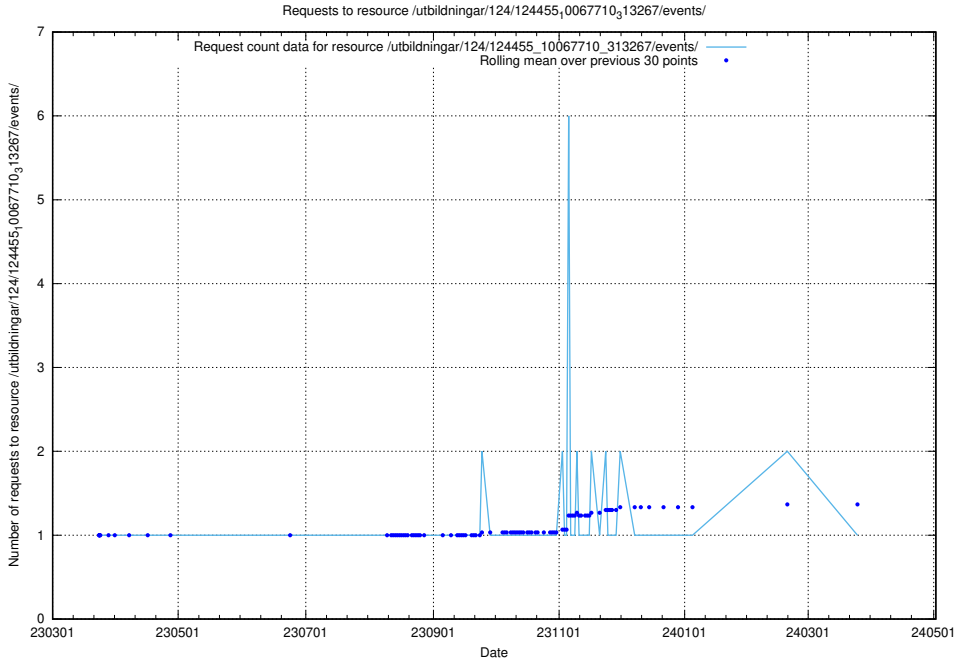

5.3380 Usage of /utbildningar/124/124455_10067710_313267/events/

Here, we count the number of requests to resource /utbildningar/124/124455_10067710_313267/events/