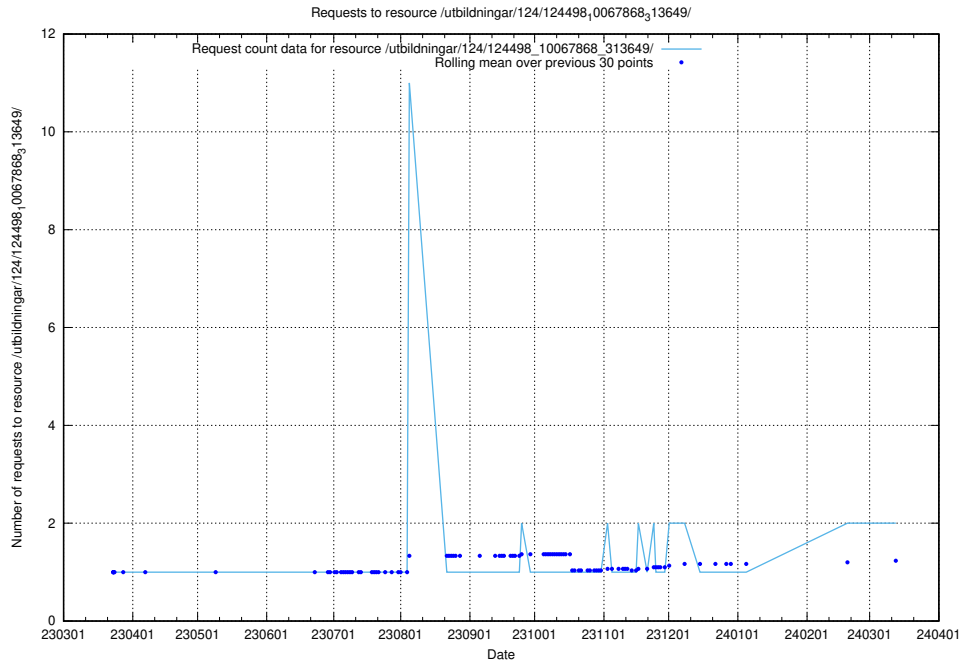

5.585 Usage of /utbildningar/124/124498_10067868_313649/

Here, we count the number of requests to resource /utbildningar/124/124498_10067868_313649/.