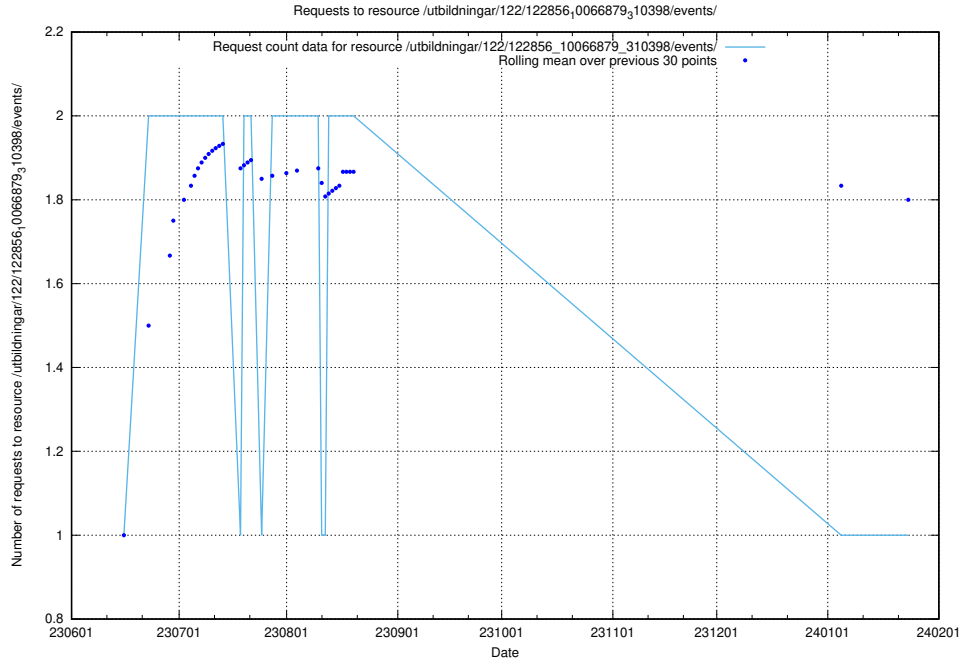

5.5818 Usage of /utbildningar/122/122856_10066879_310398/events/

Here, we count the number of requests to resource /utbildningar/122/122856_10066879_310398/events/