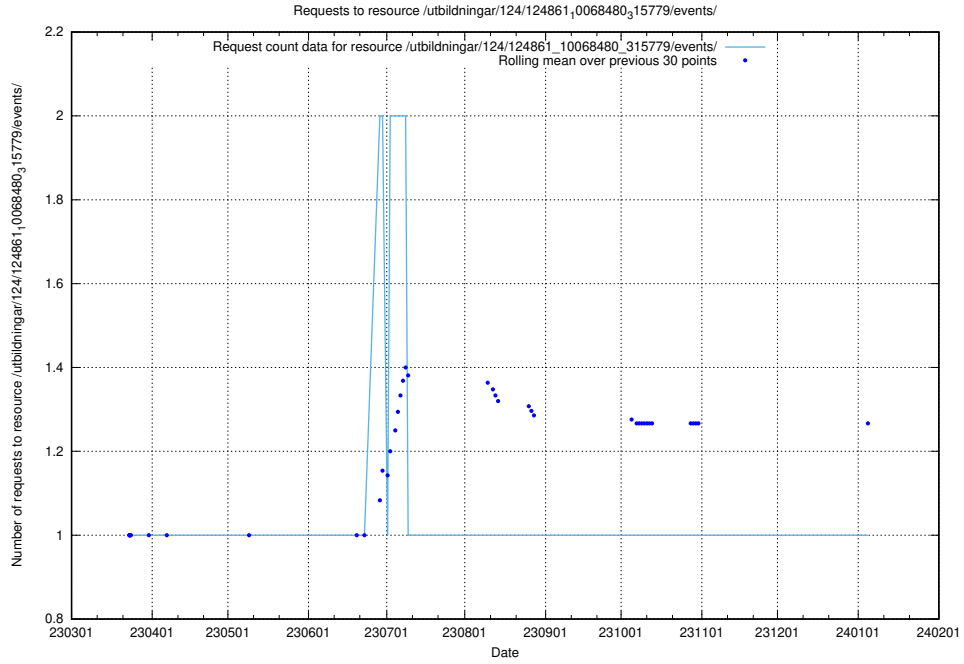

5.1158 Usage of /utbildningar/124/124861_10068480_315779/events/

Here, we count the number of requests to resource /utbildningar/124/124861_10068480_315779/events/