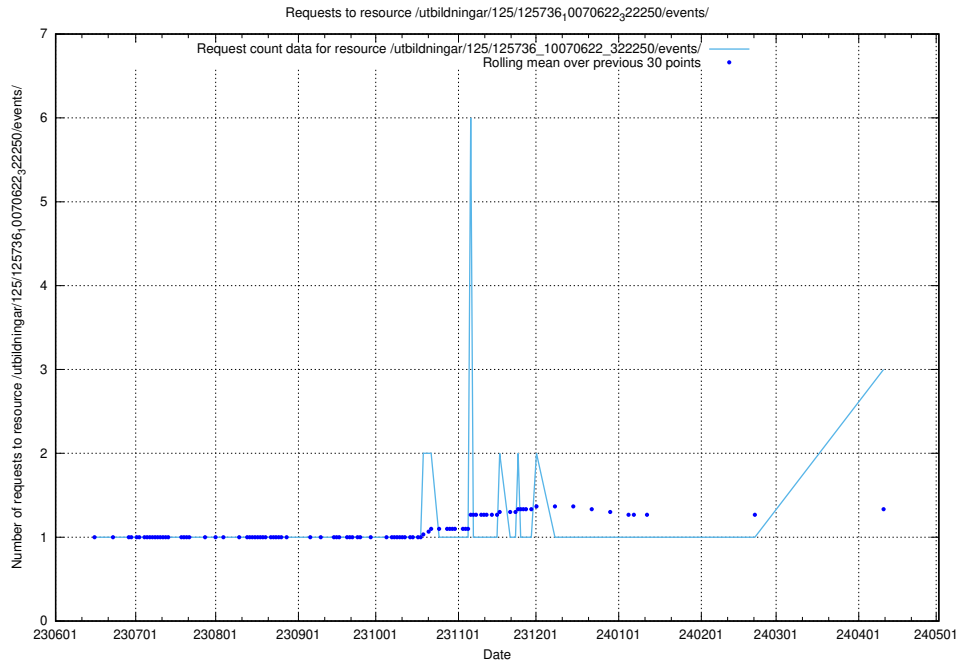

5.410 Usage of /utbildningar/125/125736_10070622_322250/events/

Here, we count the number of requests to resource /utbildningar/125/125736_10070622_322250/events/