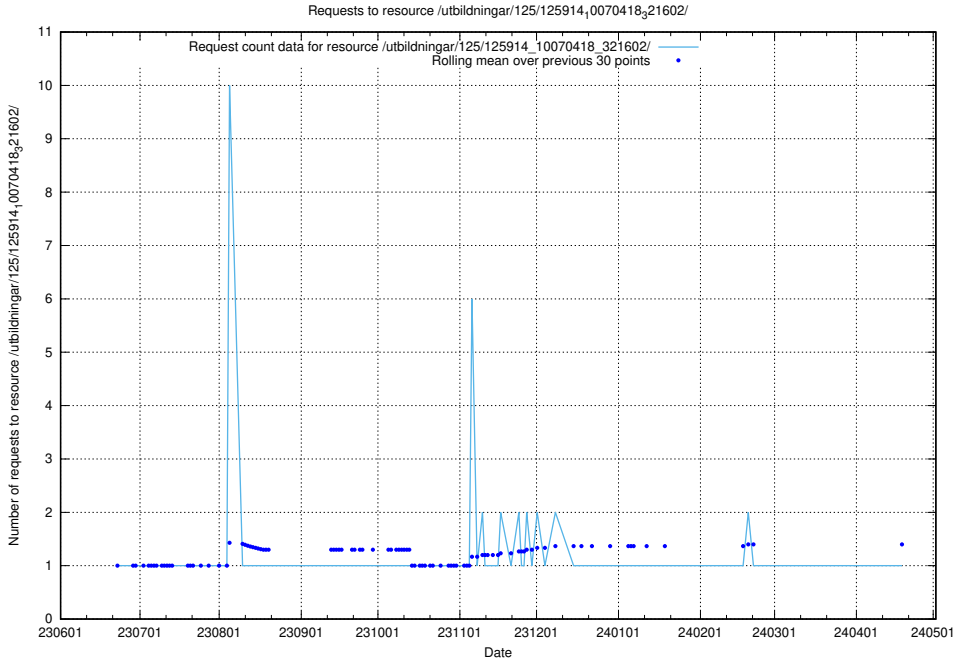

5.5625 Usage of /utbildningar/125/125914_10070418_321602/

Here, we count the number of requests to resource /utbildningar/125/125914_10070418_321602/.