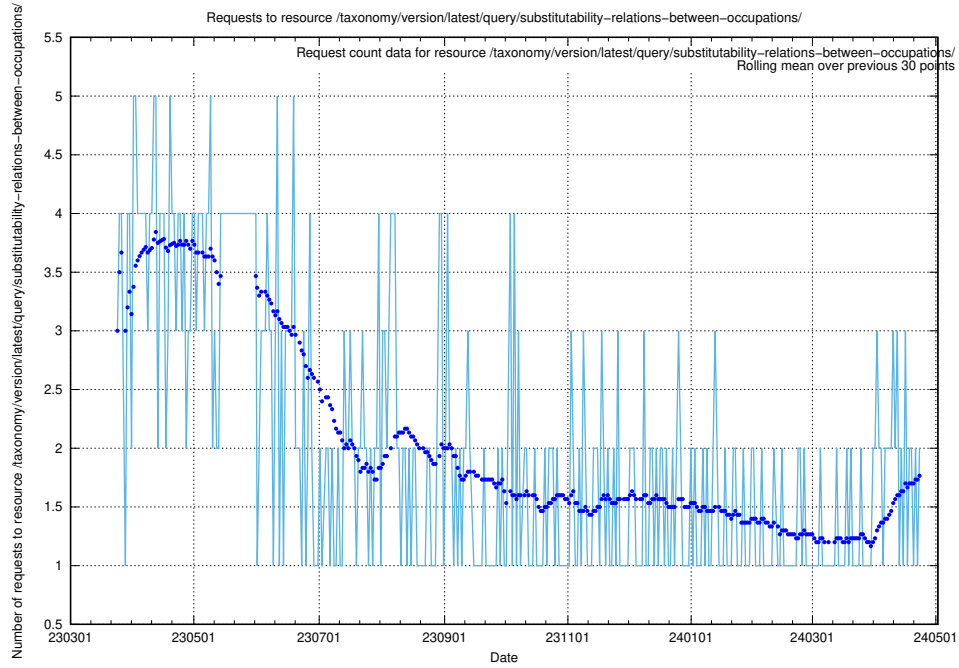

5.895 Usage of /taxonomy/version/latest/query/substitutability-relations-between-occupations/

Here, we count the number of requests to resource /taxonomy/version/latest/query/substitutability-relations-between-occupations/.