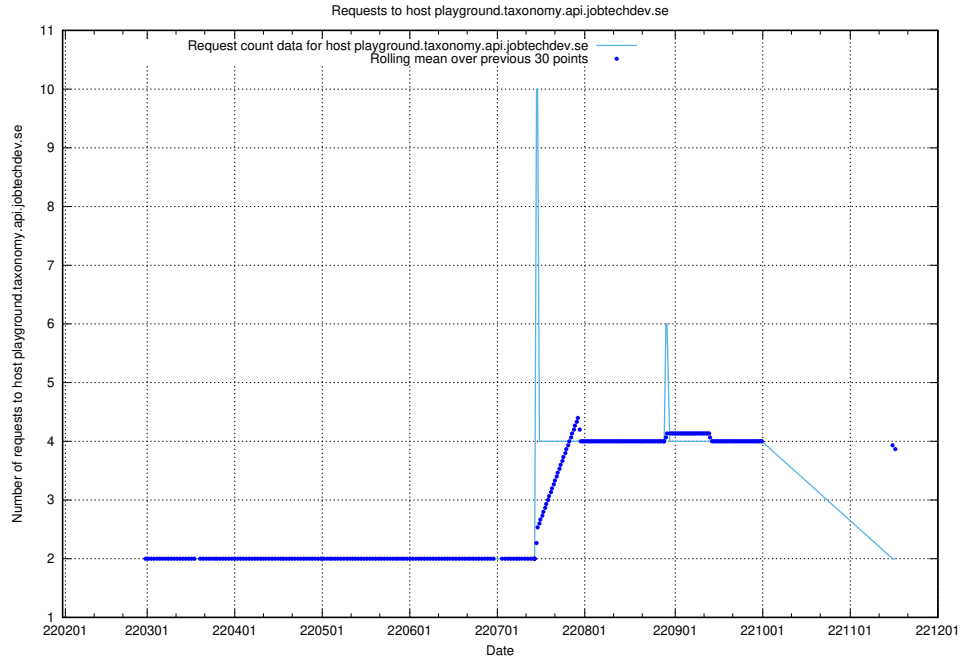

## 7.506 Usage of playground.taxonomy.api.jobtechdev.se

Here, we count the number of requests to host playground.taxonomy.api.jobtechdev.se.