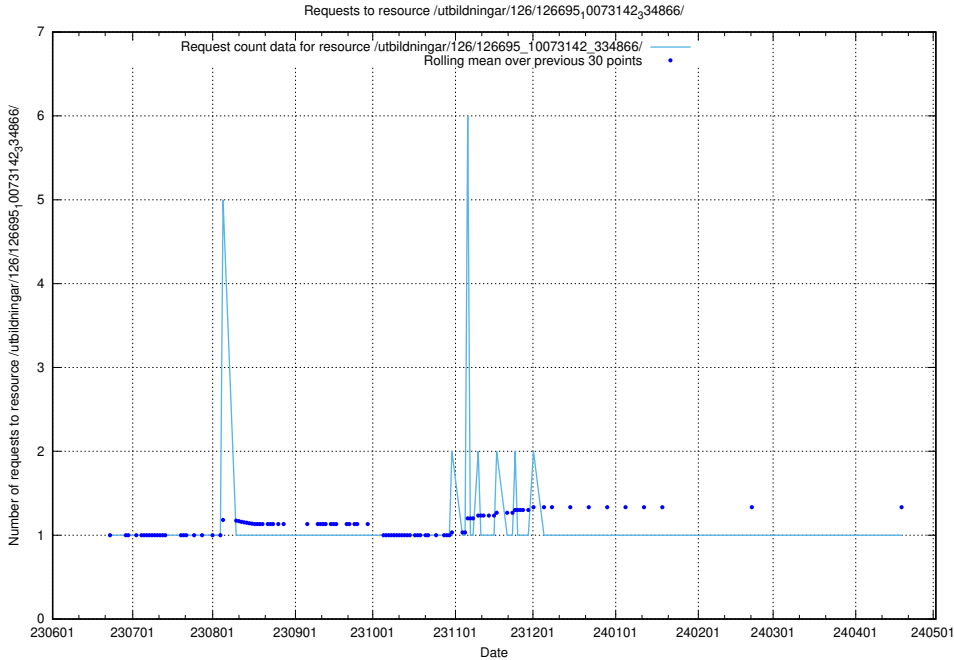

5.5568 Usage of /utbildningar/126/126695_10073142_334866/

Here, we count the number of requests to resource /utbildningar/126/126695_10073142_334866/.