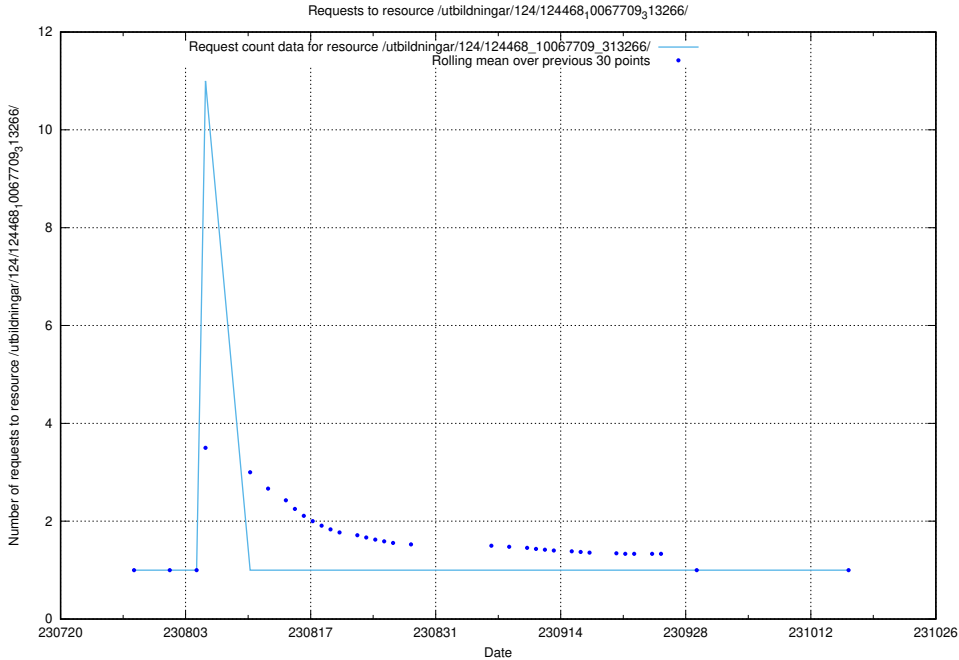

5.4848 Usage of /utbildningar/124/124468_10067709_313266/

Here, we count the number of requests to resource /utbildningar/124/124468_10067709_313266/.