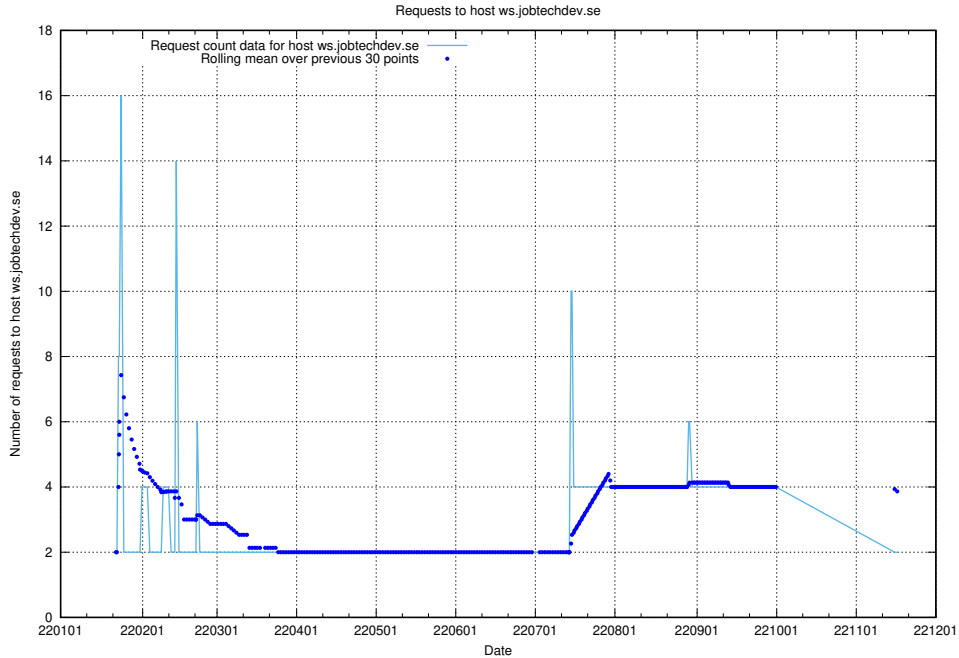

7.575 Usage of ws.jobtechdev.se

Here, we count the number of requests to host ws.jobtechdev.se.