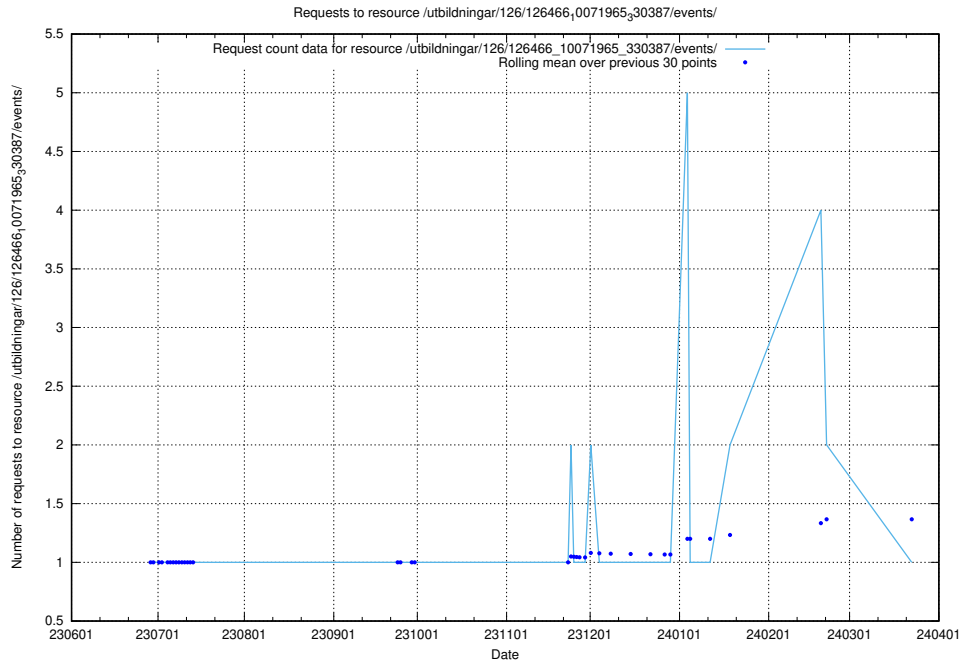

5.5391 Usage of /utbildningar/126/126466_10071965_330387/events/

Here, we count the number of requests to resource /utbildningar/126/126466_10071965_330387/events/