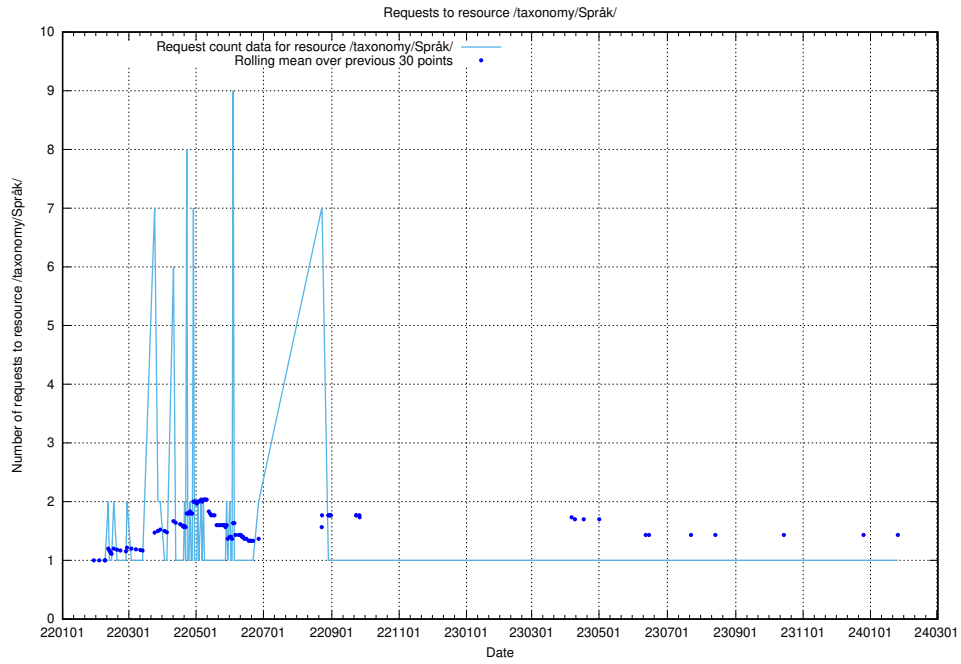

5.3791 Usage of /taxonomy/Språk/

Here, we count the number of requests to resource /taxonomy/Språk/.