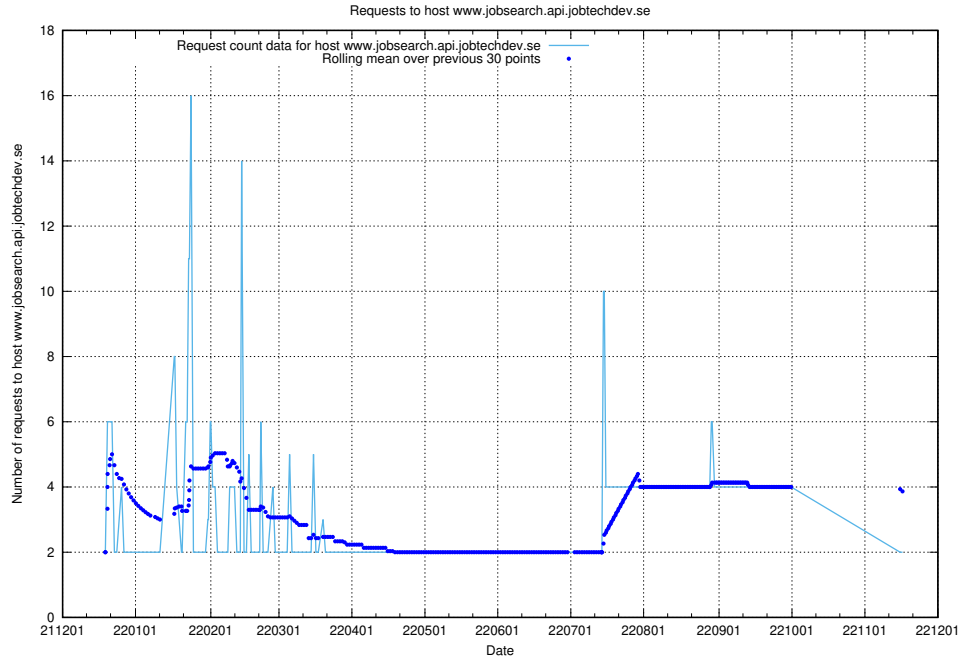

7.379 Usage of www.jobsearch.api.jobtechdev.se

Here, we count the number of requests to host www.jobsearch.api.jobtechdev.se.