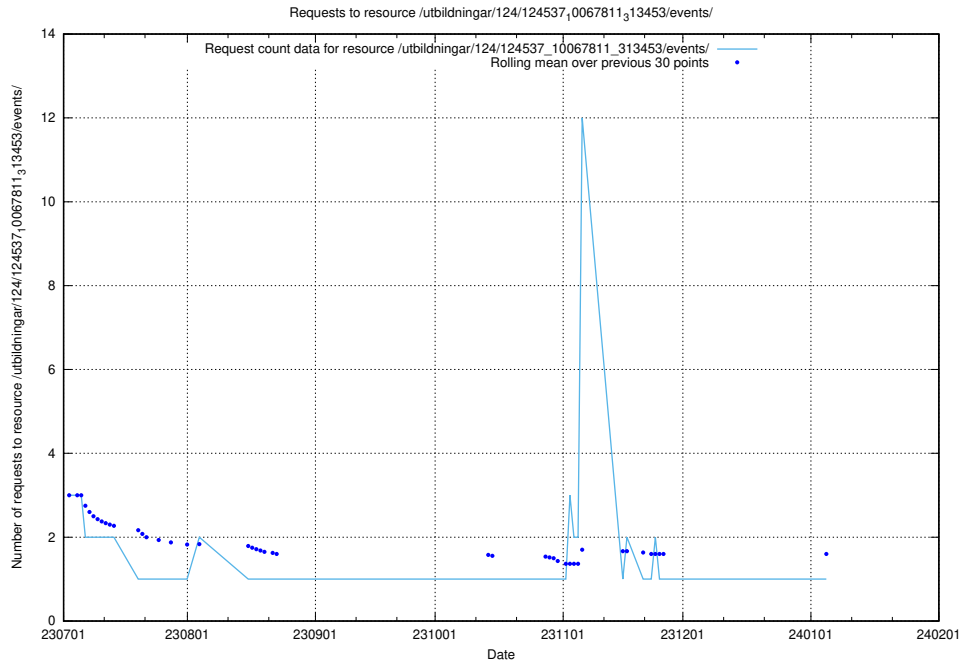

5.5298 Usage of /utbildningar/124/124537_10067811_313453/events/

Here, we count the number of requests to resource /utbildningar/124/124537_10067811_313453/events/