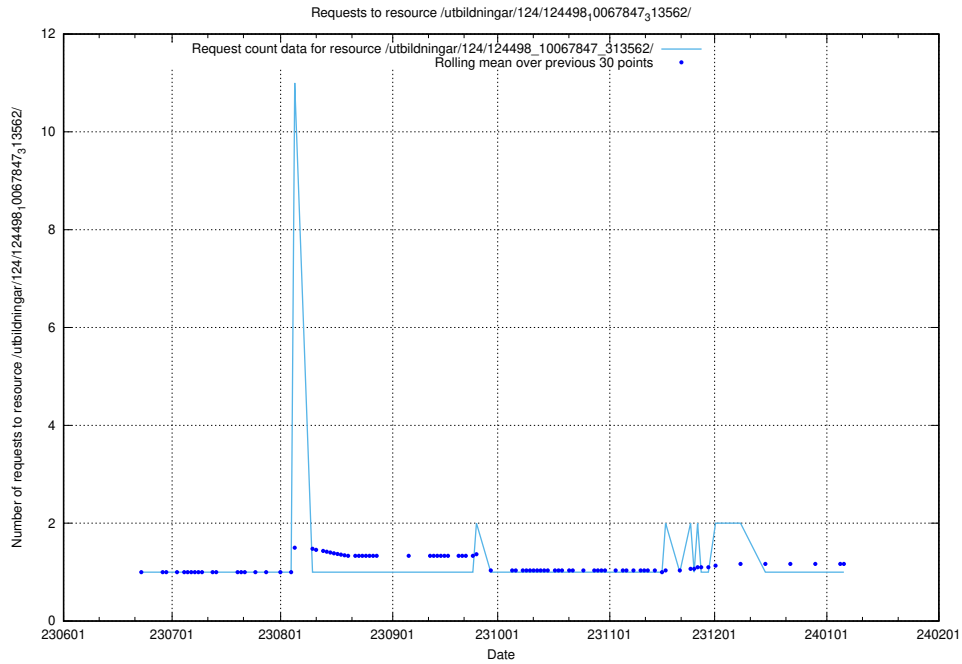

5.5722 Usage of /utbildningar/124/124498_10067847_313562/

Here, we count the number of requests to resource /utbildningar/124/124498_10067847_313562/.