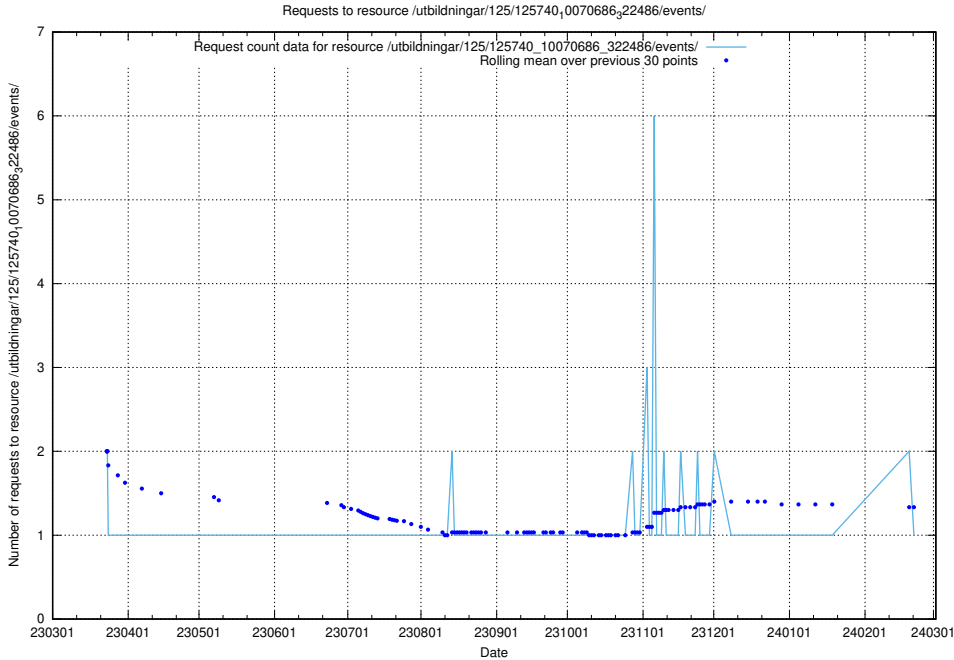

5.6204 Usage of /utbildningar/125/125740_10070686_322486/events/

Here, we count the number of requests to resource /utbildningar/125/125740_10070686_322486/events/