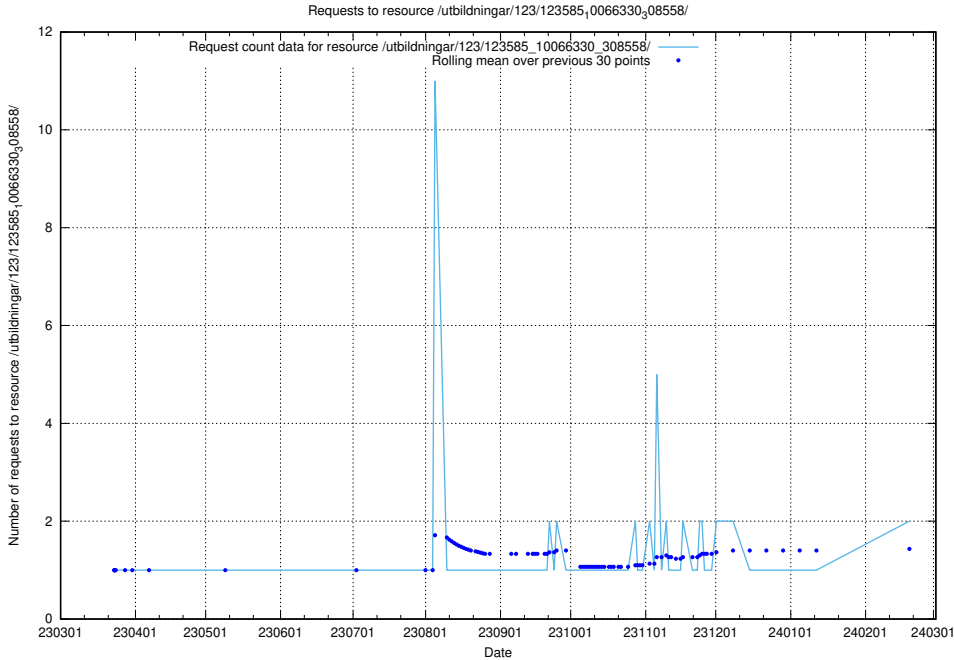

5.723 Usage of /utbildningar/123/123585_10066330_308558/

Here, we count the number of requests to resource /utbildningar/123/123585_10066330_308558/.