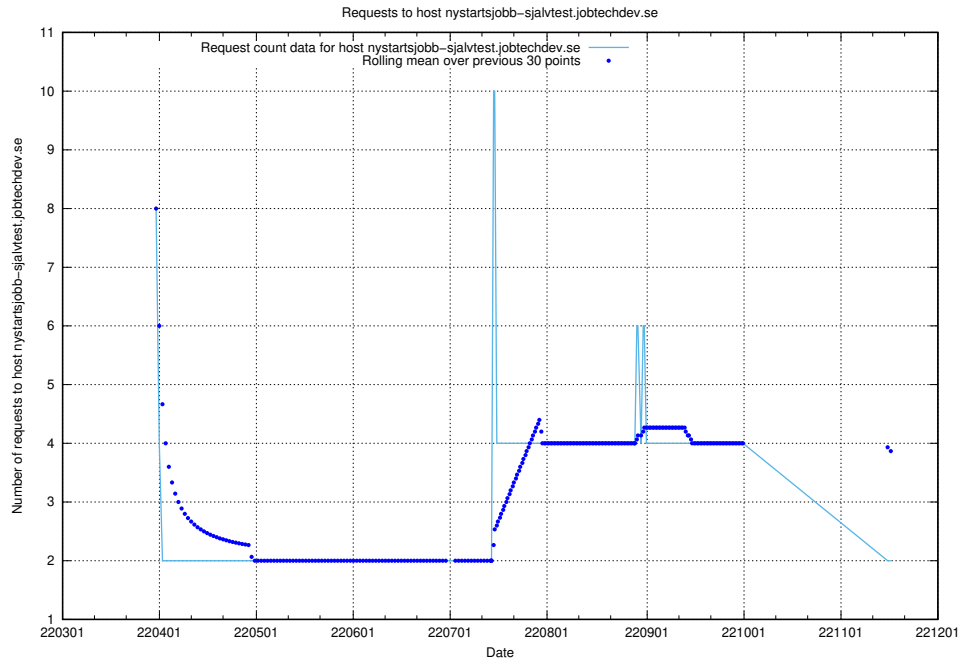

7.478 Usage of nystartsjobb-sjalvtest.jobtechdev.se

Here, we count the number of requests to host nystartsjobb-sjalvtest.jobtechdev.se.