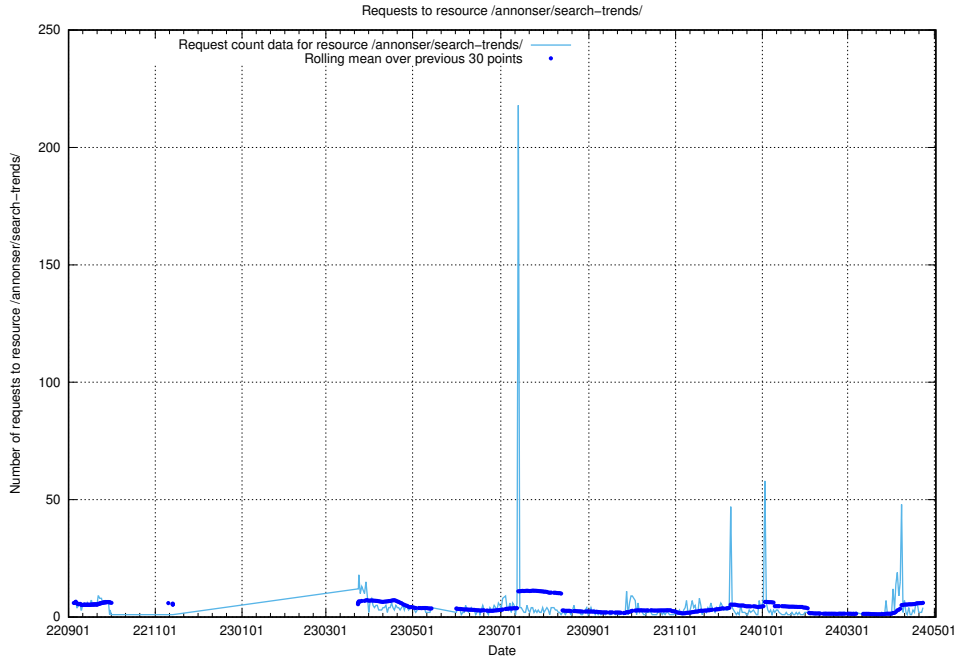

5.253 Usage of /annonser/search-trends/

Here, we count the number of requests to resource /annonser/search-trends/.