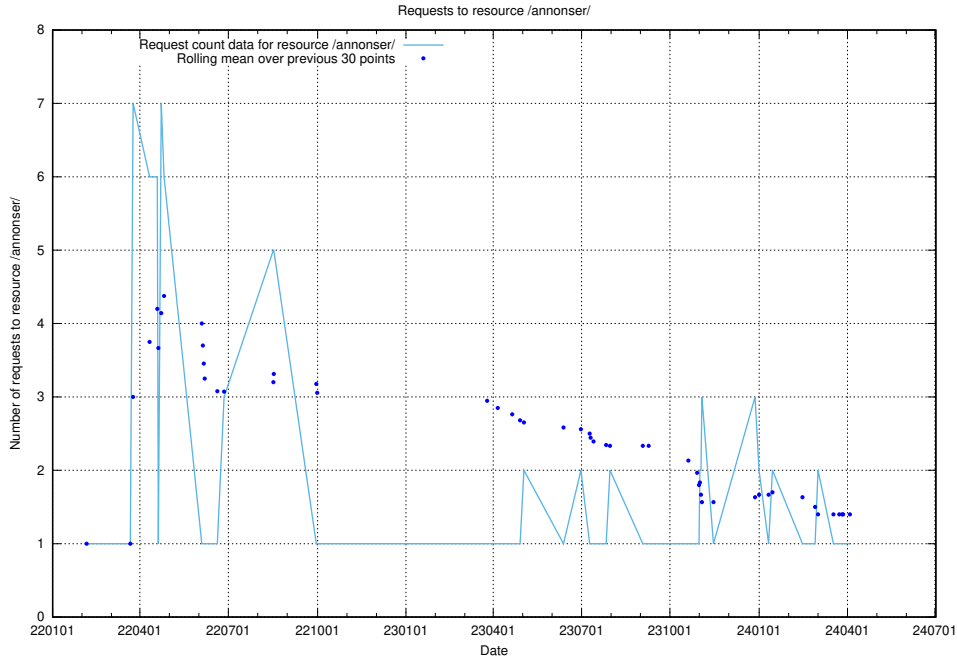

### 5.2491 Usage of /annonser/

Here, we count the number of requests to resource /annonser/.