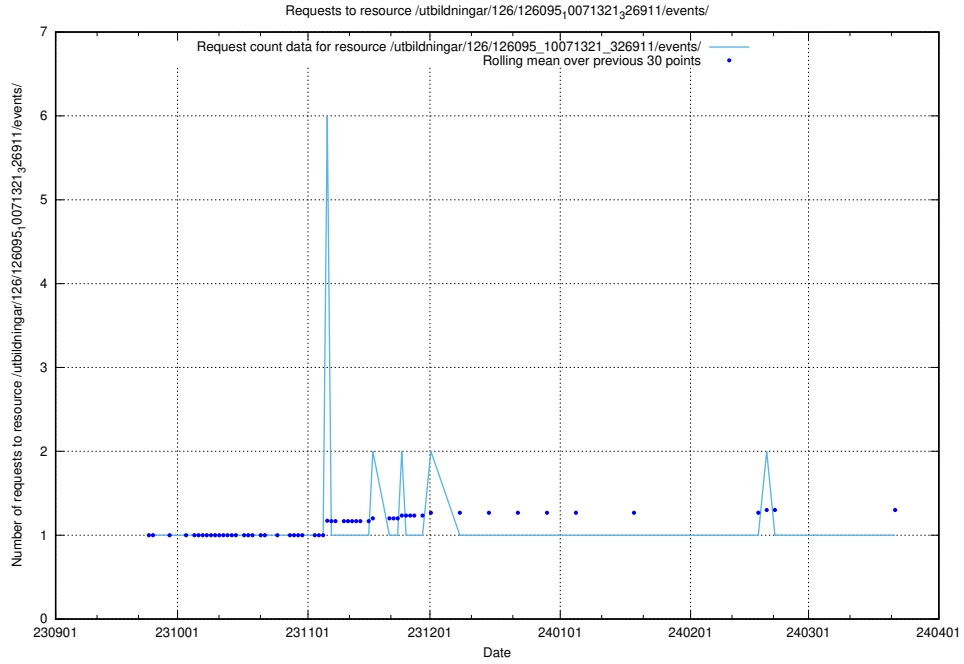

### 5.4421 Usage of /utbildningar/126/126095\_10071321\_326911/events/

Here, we count the number of requests to resource /utbildningar/126/126095\_10071321\_326911/events/