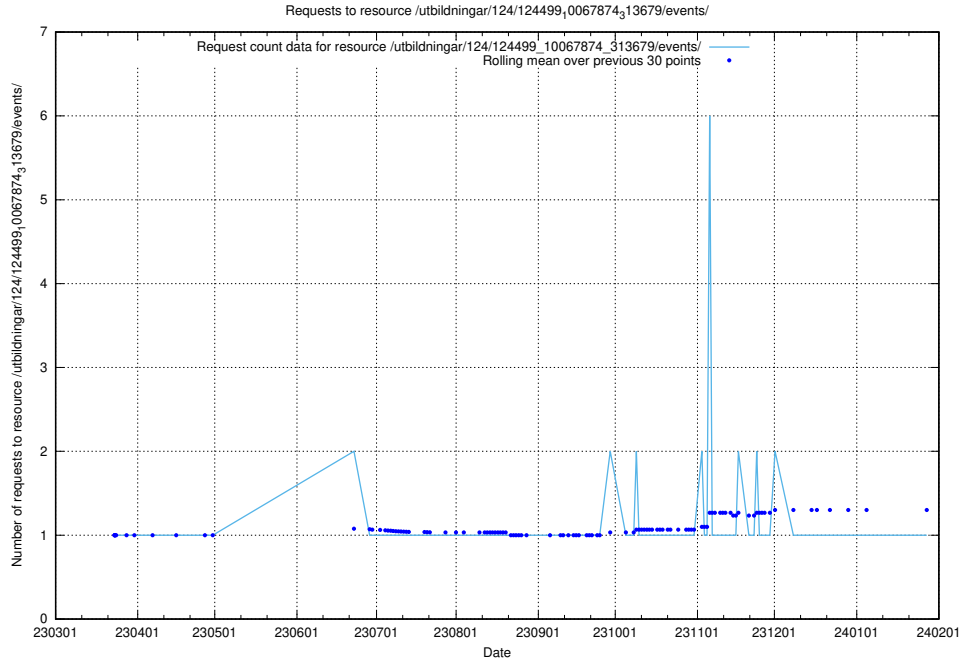

5.2290 Usage of /utbildningar/124/124499_10067874_313679/events/

Here, we count the number of requests to resource /utbildningar/124/124499_10067874_313679/events/