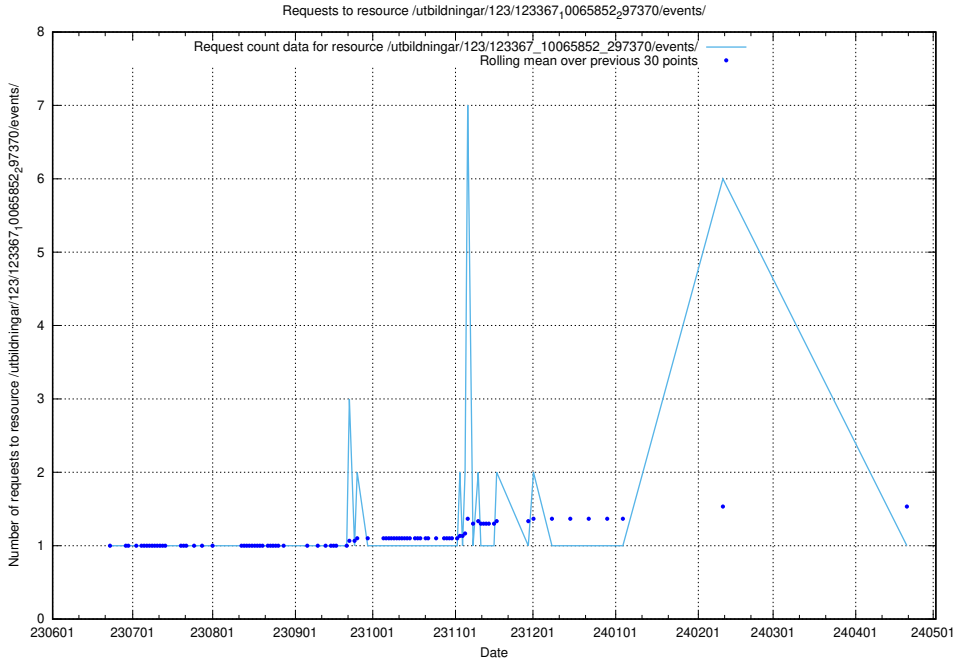

5.5762 Usage of /utbildningar/123/123367_10065852_297370/events/

Here, we count the number of requests to resource /utbildningar/123/123367_10065852_297370/events/