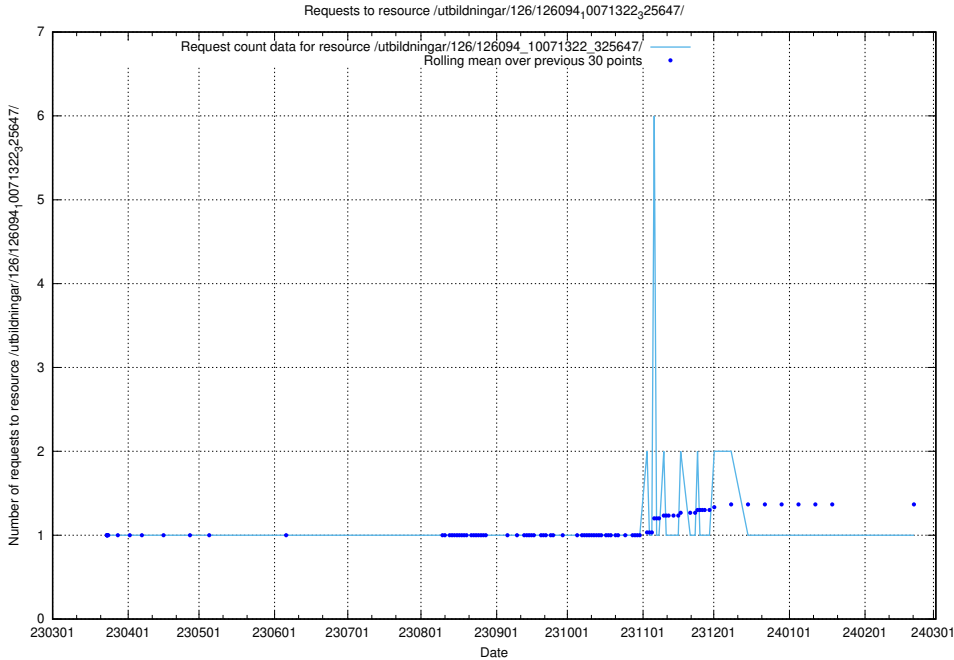

5.6356 Usage of /utbildningar/126/126094_10071322_325647/

Here, we count the number of requests to resource /utbildningar/126/126094_10071322_325647/.