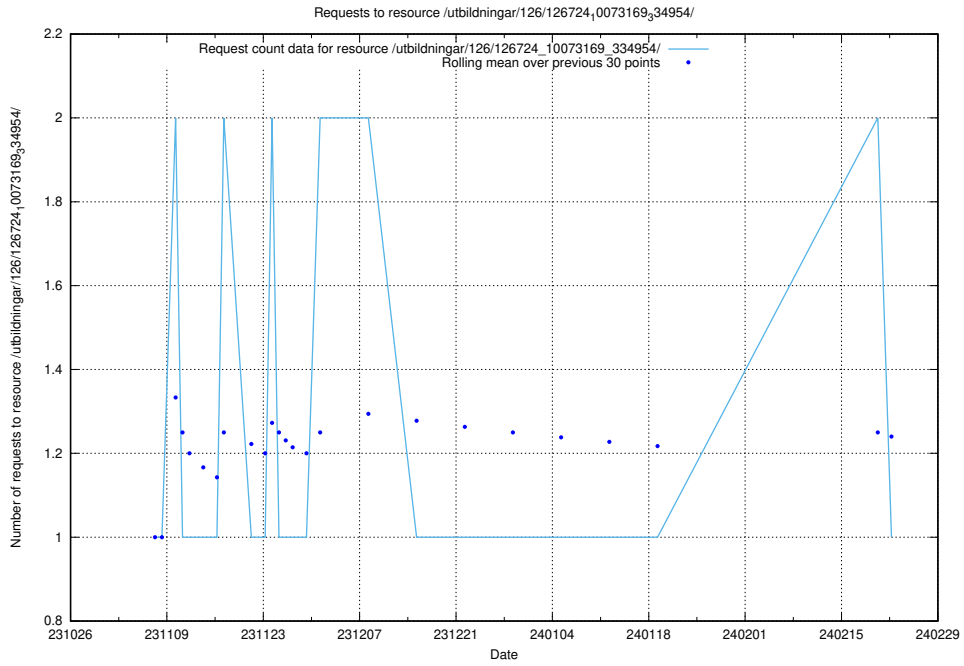

5.4063 Usage of /utbildningar/126/126724_10073169_334954/

Here, we count the number of requests to resource /utbildningar/126/126724_10073169_334954/.