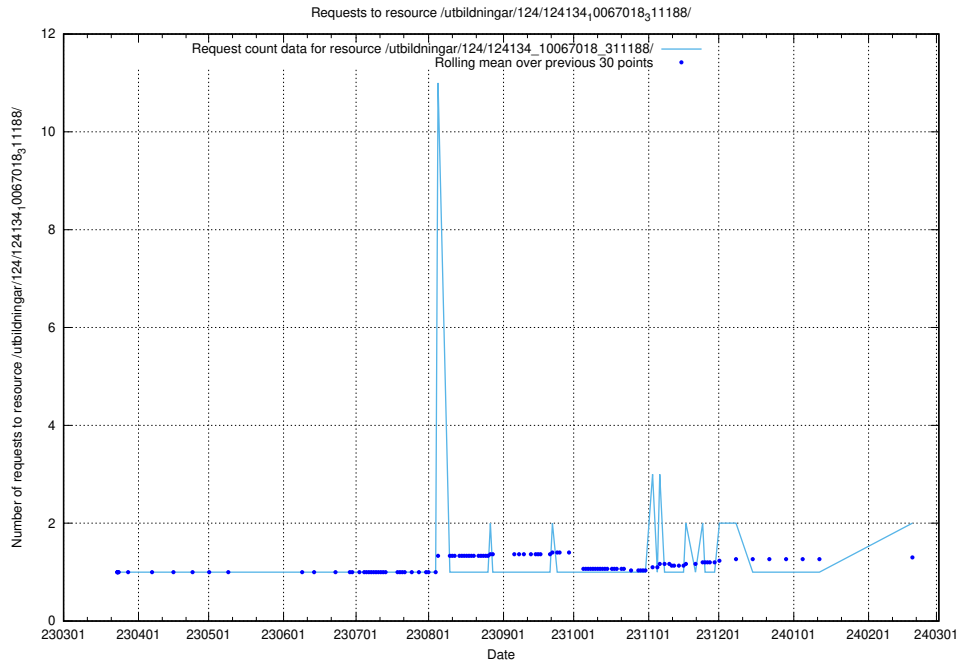

5.686 Usage of /utbildningar/124/124134_10067018_311188/

Here, we count the number of requests to resource /utbildningar/124/124134_10067018_311188/.