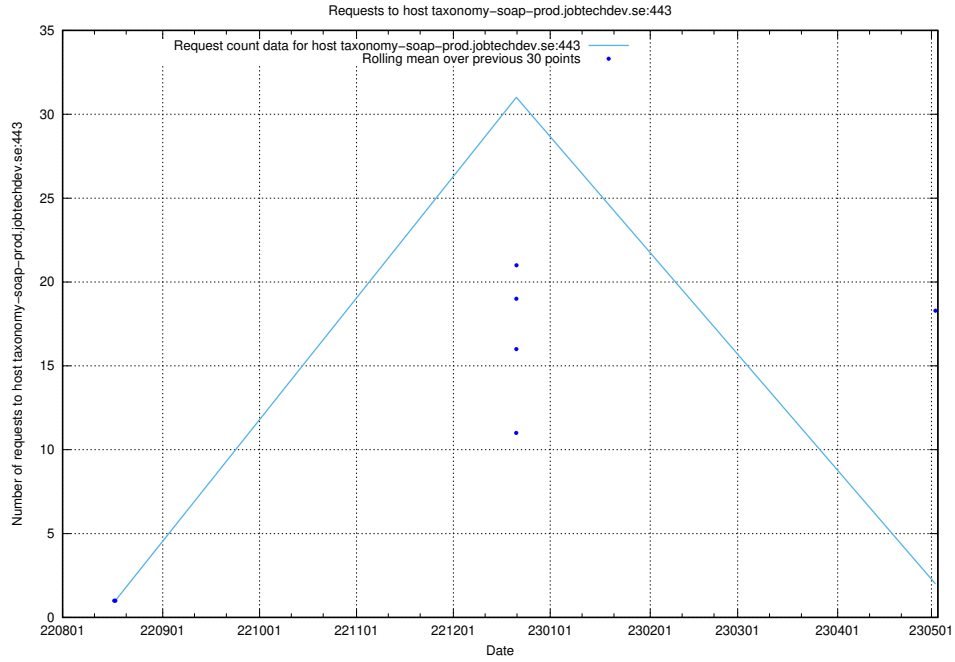

7.340 Usage of taxonomy-soap-prod.jobtechdev.se:443

Here, we count the number of requests to host taxonomy-soap-prod.jobtechdev.se:443.