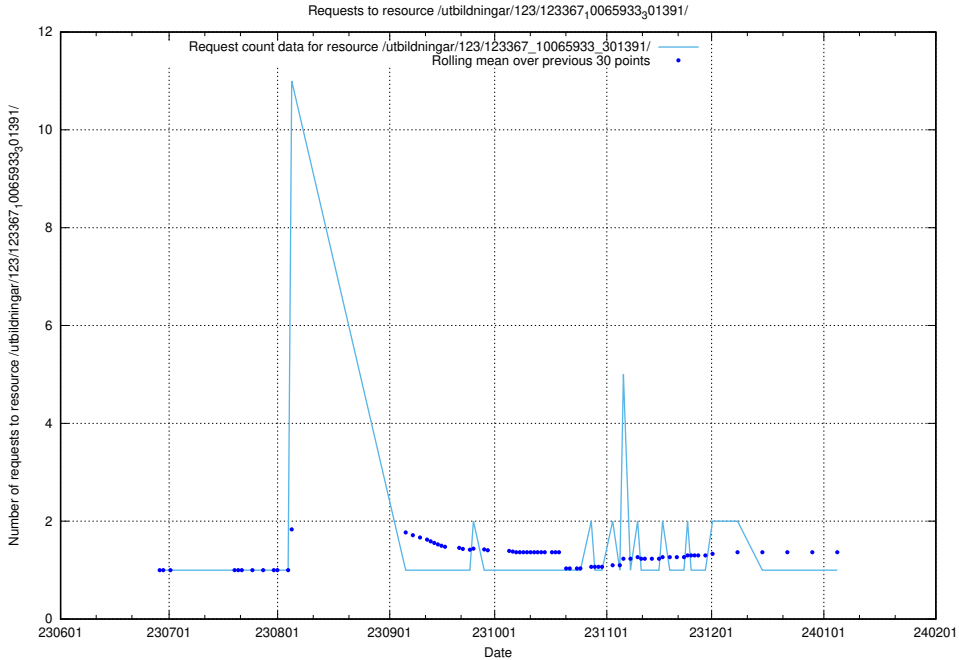

5.5468 Usage of /utbildningar/123/123367_10065933_301391/

Here, we count the number of requests to resource /utbildningar/123/123367_10065933_301391/.