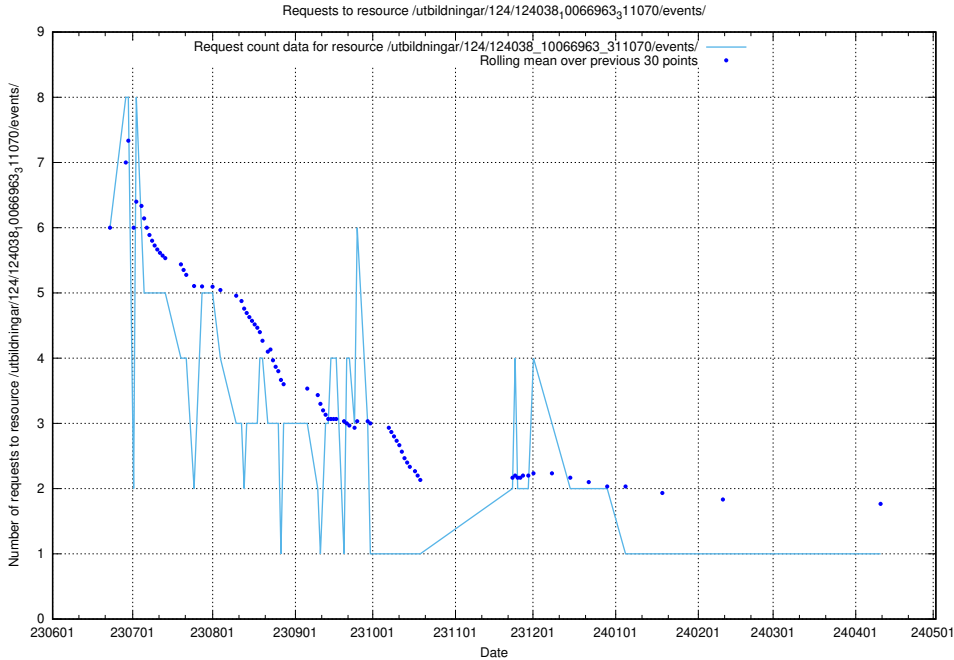

5.5496 Usage of /utbildningar/124/124038_10066963_311070/events/

Here, we count the number of requests to resource /utbildningar/124/124038_10066963_311070/events/