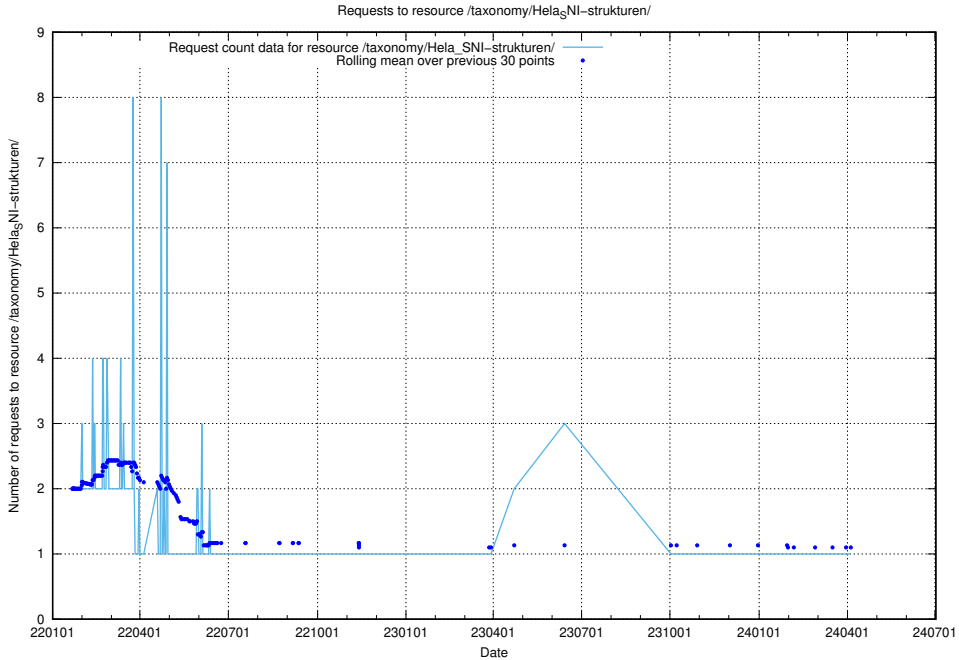

5.1049 Usage of /taxonomy/Hela_SNI-strukturen/

Here, we count the number of requests to resource /taxonomy/Hela_SNI-strukturen/.