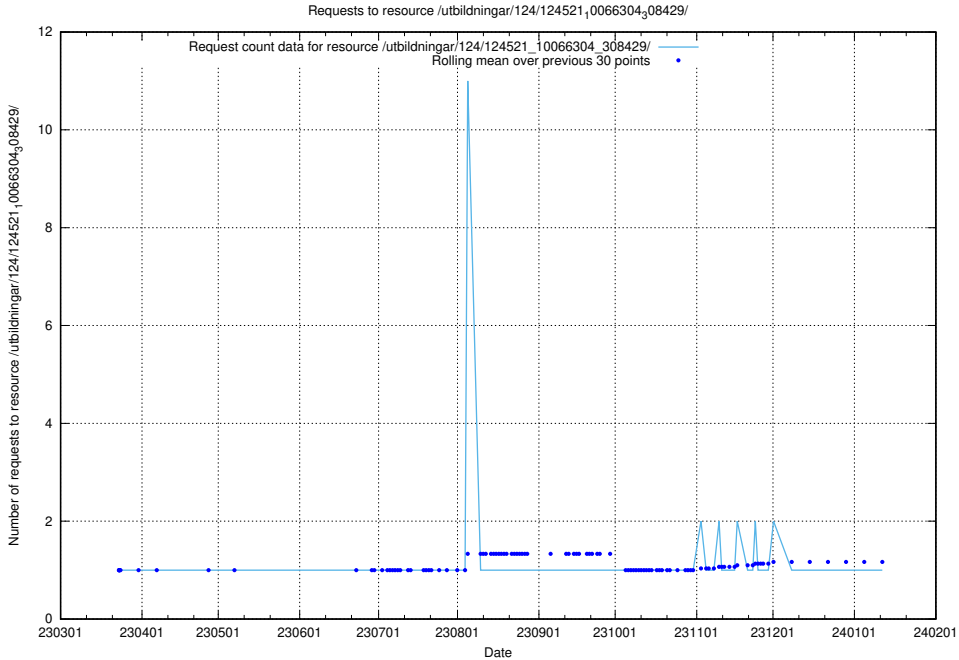

5.1217 Usage of /utbildningar/124/124521_10066304_308429/

Here, we count the number of requests to resource /utbildningar/124/124521_10066304_308429/.