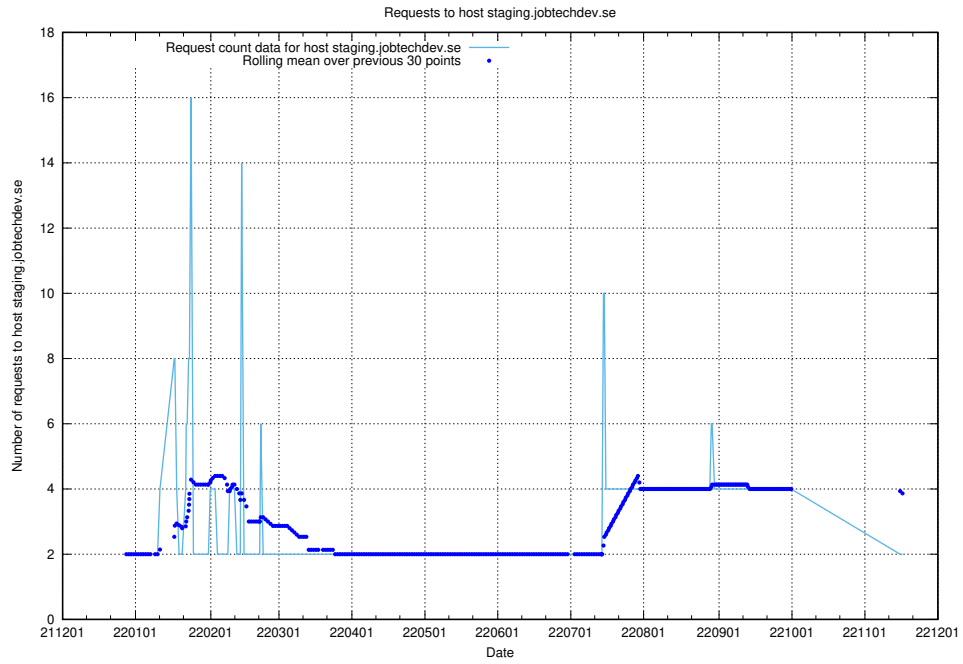

### 7.356 Usage of staging.jobtechdev.se

Here, we count the number of requests to host staging.jobtechdev.se.