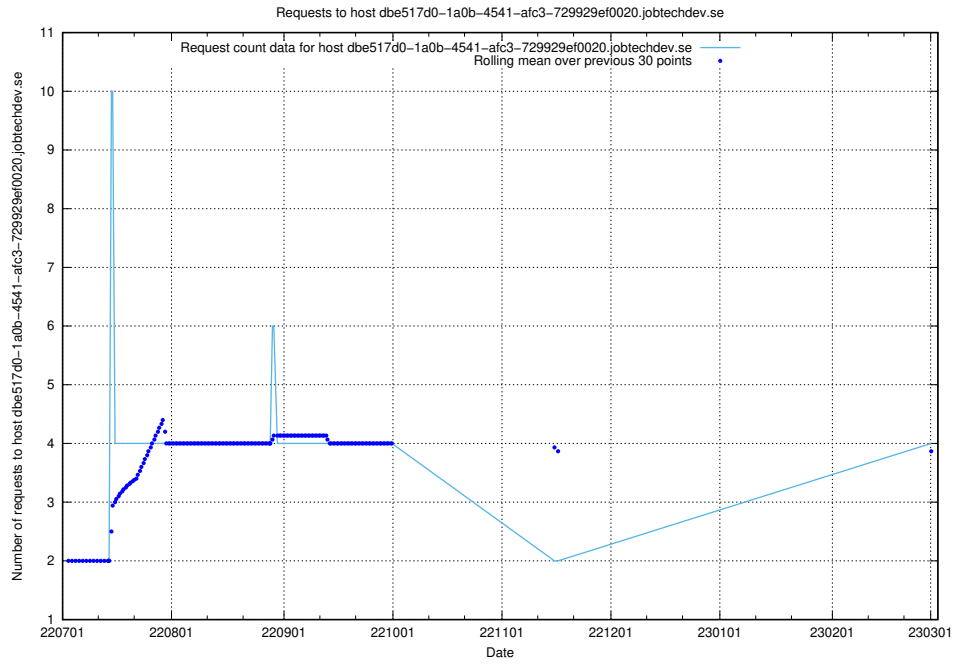

7.137 Usage of db517d0-1a0b-4541-afc3-729929ef0020.jobtechdev.se

Here, we count the number of requests to host db517d0-1a0b-4541-afc3-729929ef0020.jobtechdev.se.