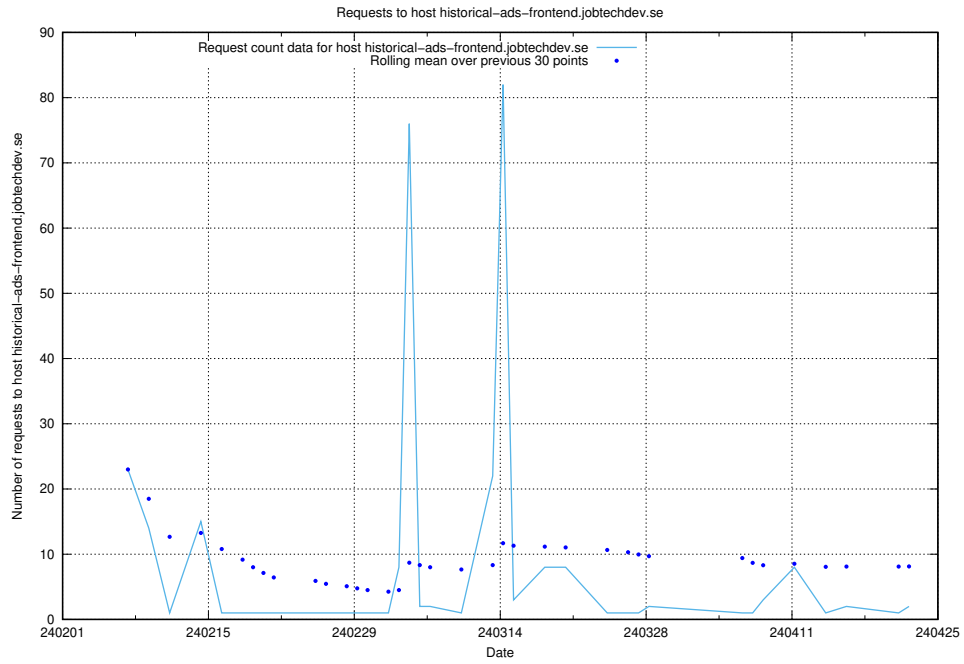

7.561 Usage of historical-ads-frontend.jobtechdev.se

Here, we count the number of requests to host historical-ads-frontend.jobtechdev.se.