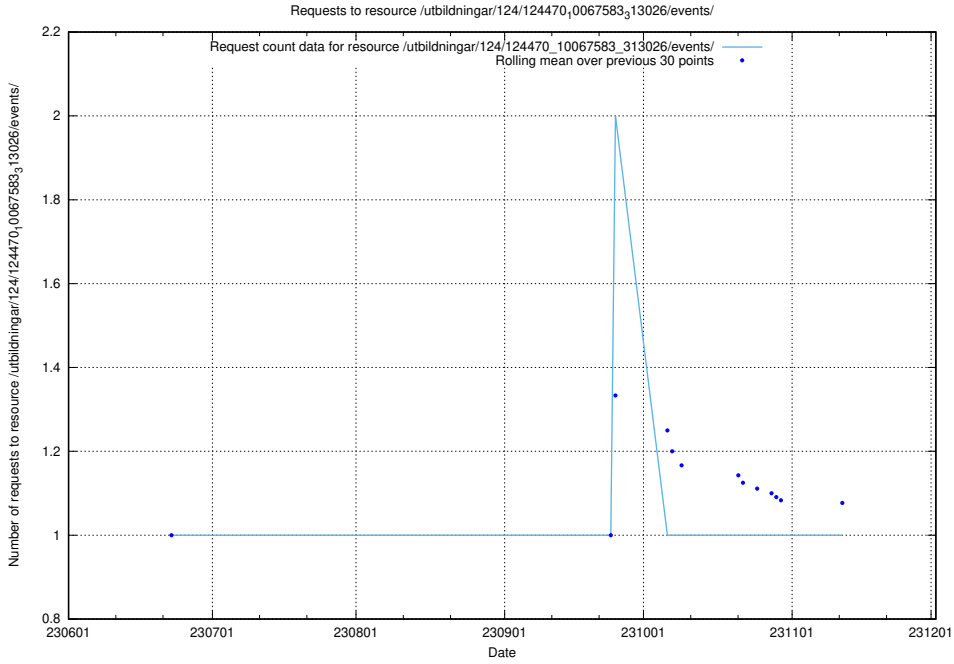

5.5738 Usage of /utbildningar/124/124470_10067583_313026/events/

Here, we count the number of requests to resource /utbildningar/124/124470_10067583_313026/events/