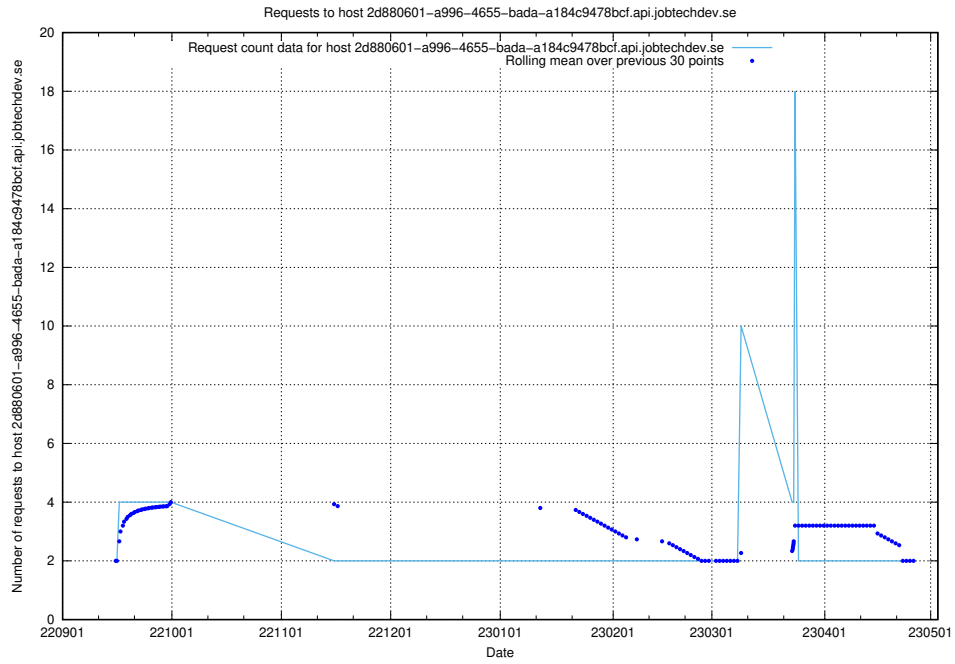

7.321 Usage of 2d880601-a996-4655-bada-a184c9478bcf.api.jobtechdev.se

Here, we count the number of requests to host 2d880601-a996-4655-bada-a184c9478bcf.api.jobtechdev.se.