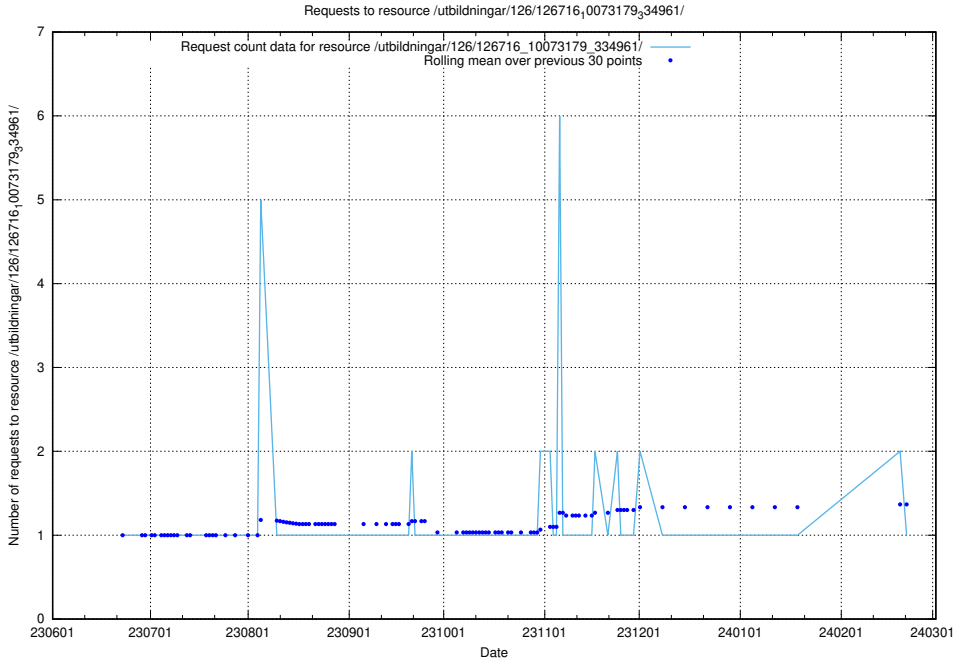

5.5554 Usage of /utbildningar/126/126716_10073179_334961/

Here, we count the number of requests to resource /utbildningar/126/126716_10073179_334961/.