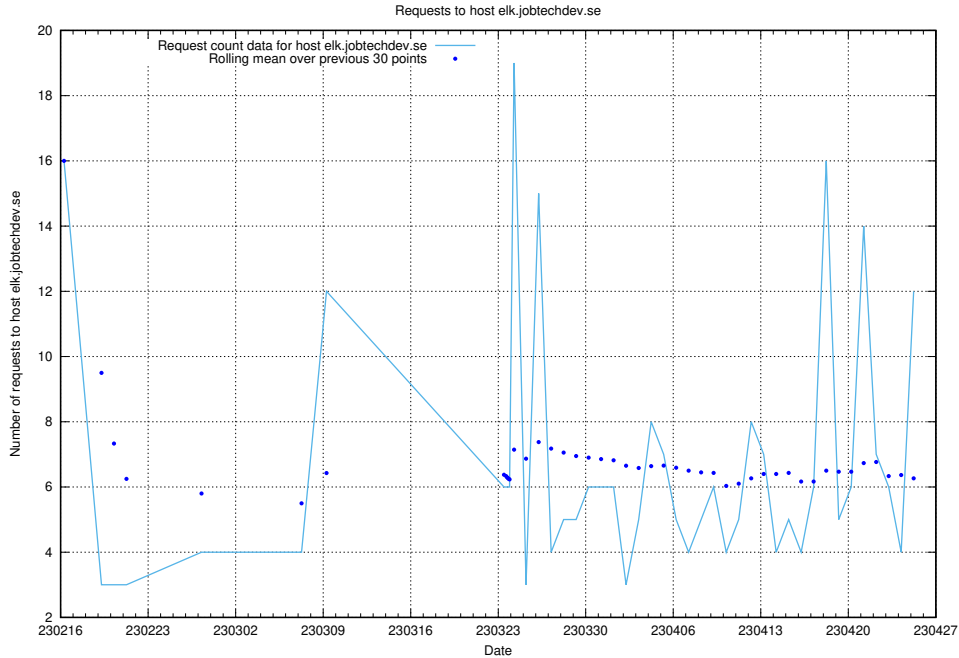

## 7.47 Usage of demo-jobed-connect.jobtechdev.se

Here, we count the number of requests to host demo-jobed-connect.jobtechdev.se.