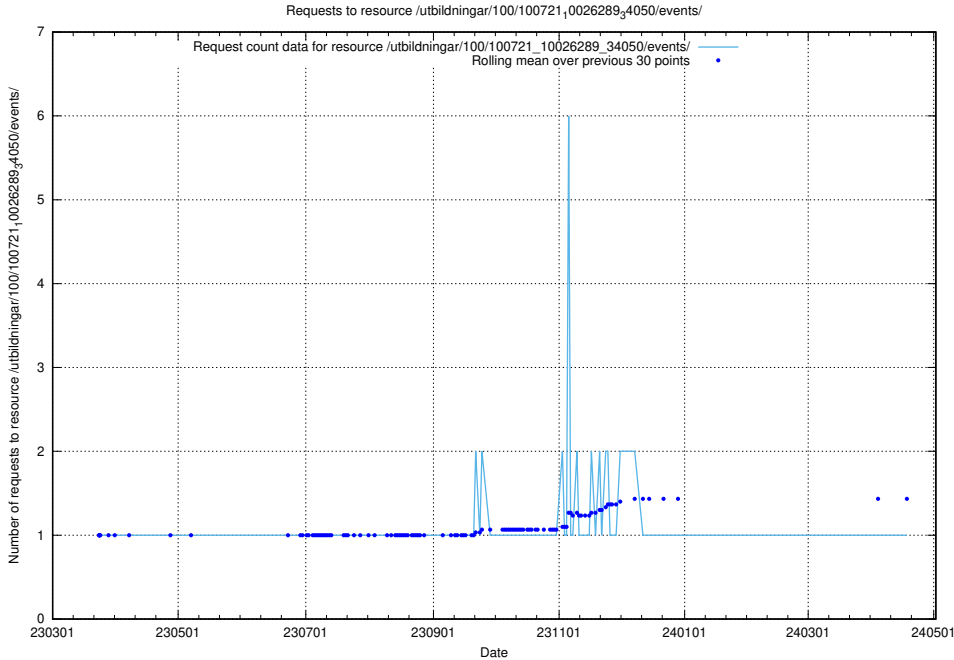

5.5630 Usage of /utbildningar/100/100721_10026289_34050/events/

Here, we count the number of requests to resource /utbildningar/100/100721_10026289_34050/events/.