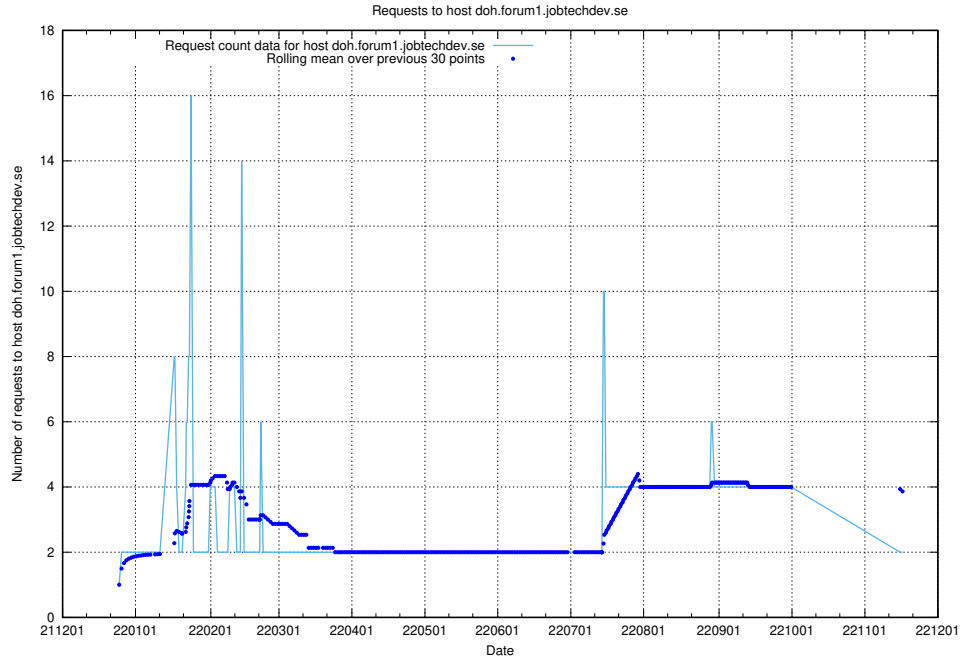

7.363 Usage of doh.forum1.jobtechdev.se

Here, we count the number of requests to host doh.forum1.jobtechdev.se.