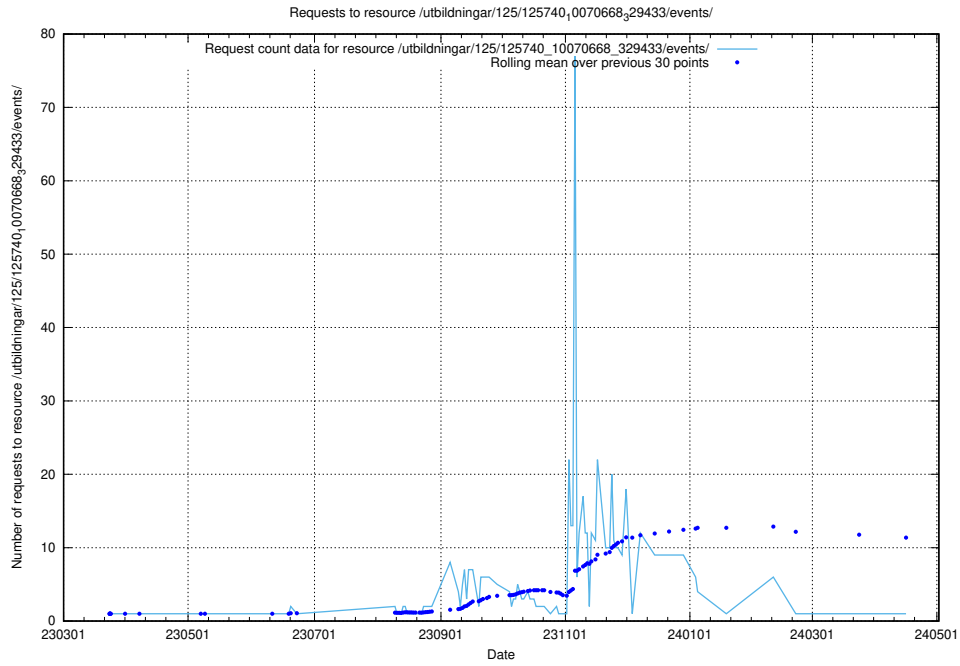

5.1002 Usage of /utbildningar/125/125740_10070668_329433/events/

Here, we count the number of requests to resource /utbildningar/125/125740_10070668_329433/events/