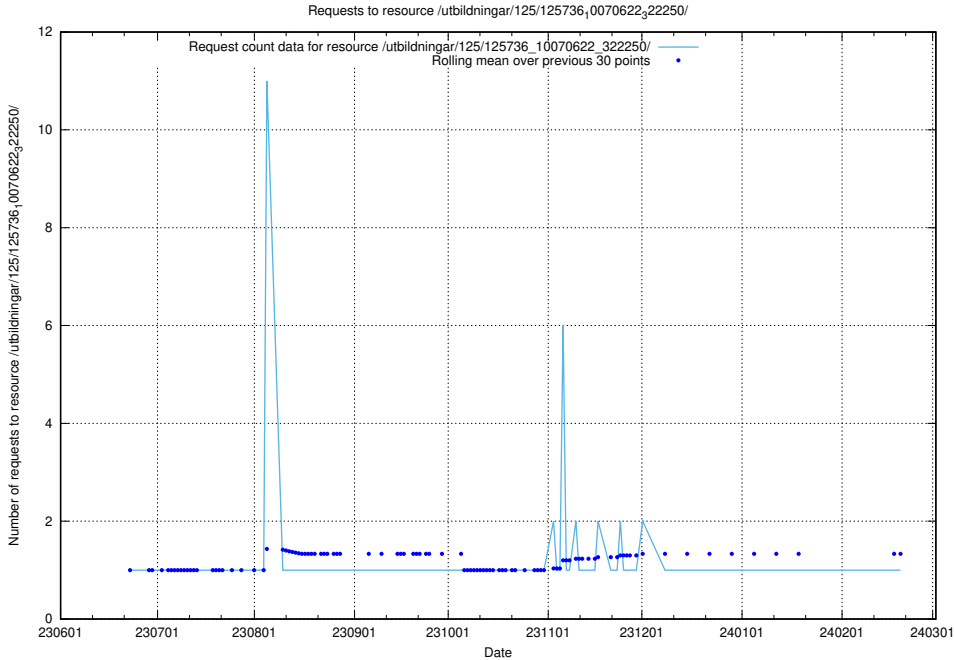

5.5637 Usage of /utbildningar/125/125736_10070622_322250/

Here, we count the number of requests to resource /utbildningar/125/125736_10070622_322250/.