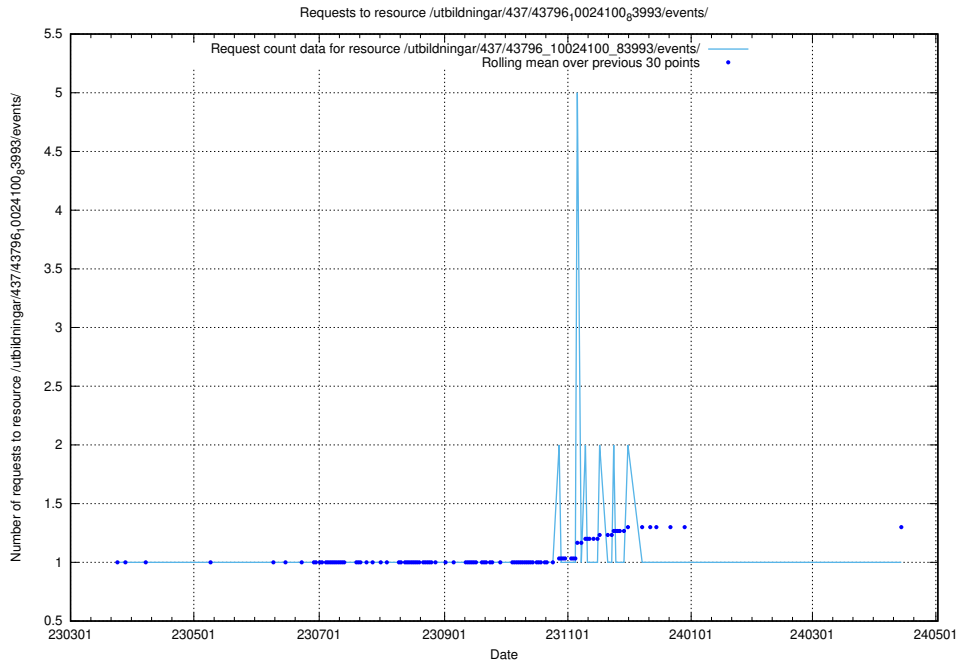

5.6107 Usage of /utbildningar/437/43796_10024100_83993/events/

Here, we count the number of requests to resource /utbildningar/437/43796_10024100_83993/events/.