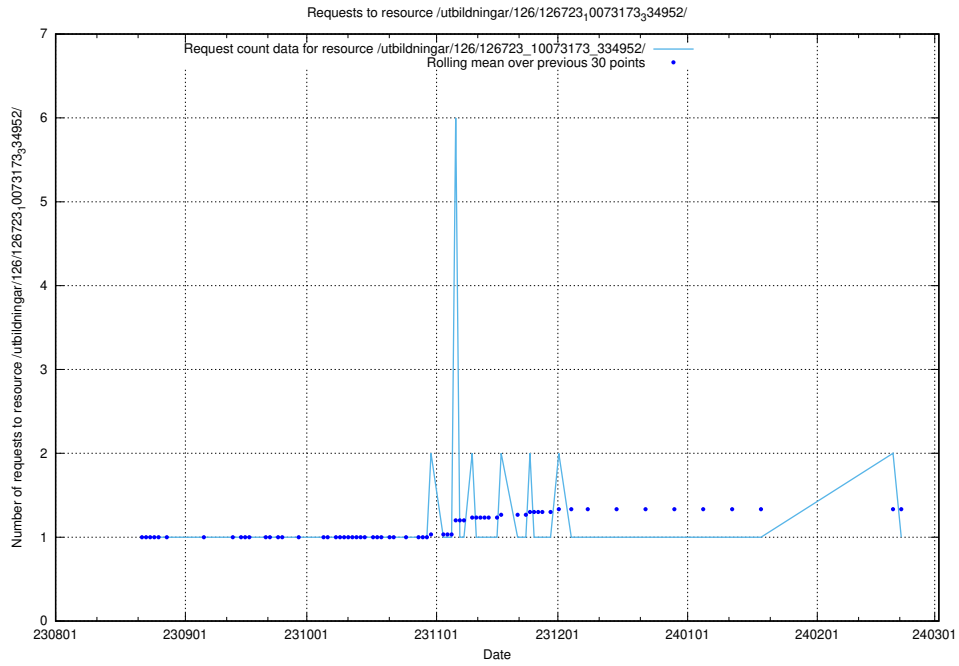

5.4682 Usage of /utbildningar/126/126723_10073173_334952/

Here, we count the number of requests to resource /utbildningar/126/126723_10073173_334952/.