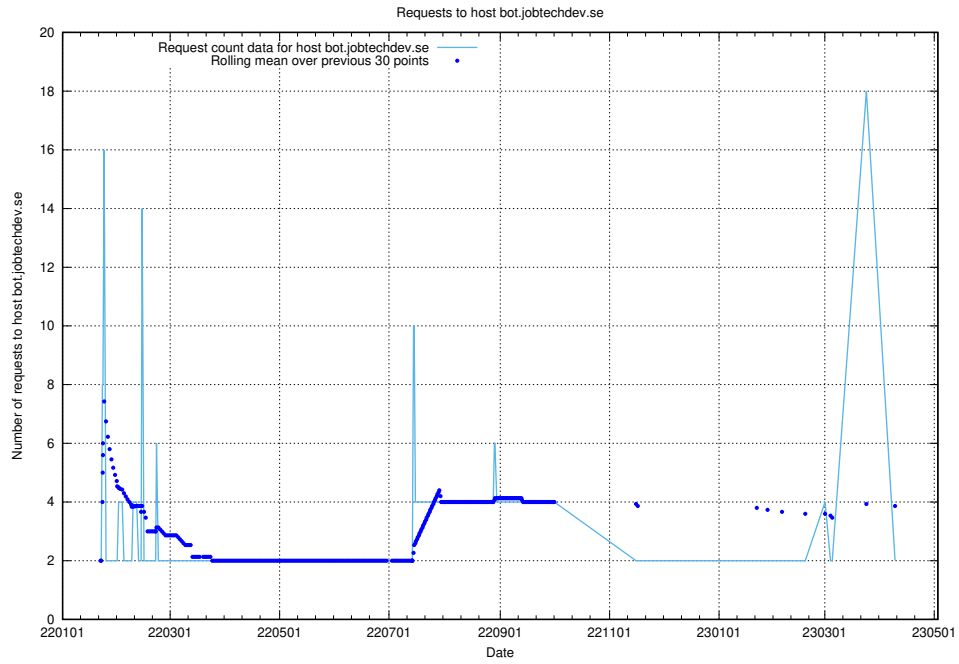

7.255 Usage of bot.jobtechdev.se

Here, we count the number of requests to host bot.jobtechdev.se.