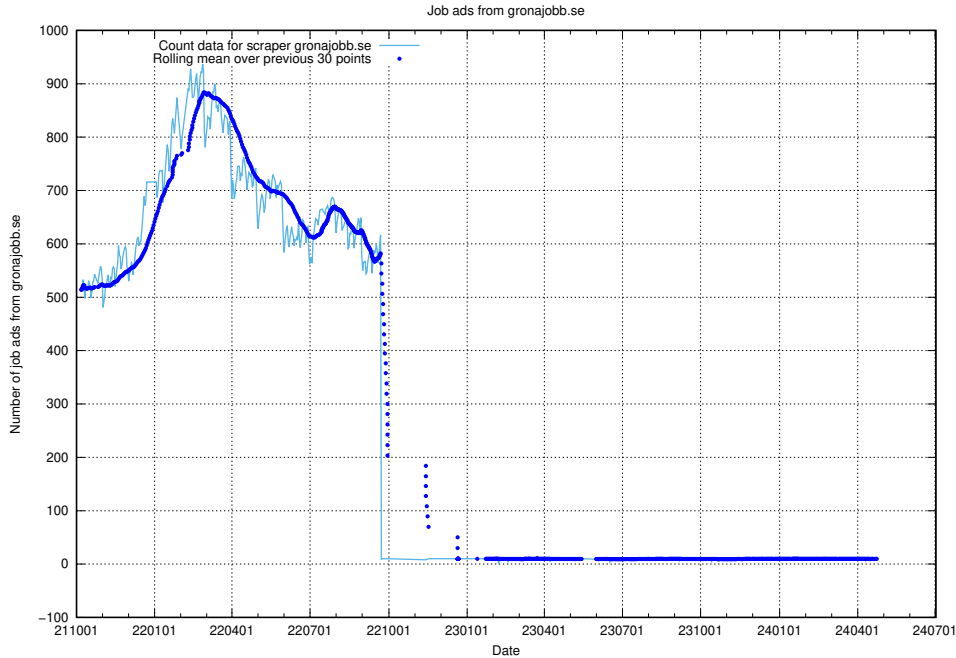

13.18 Number of ads by scraper gronajobb.se

Here, we count the number of job ads scraped from gronajobb.se.