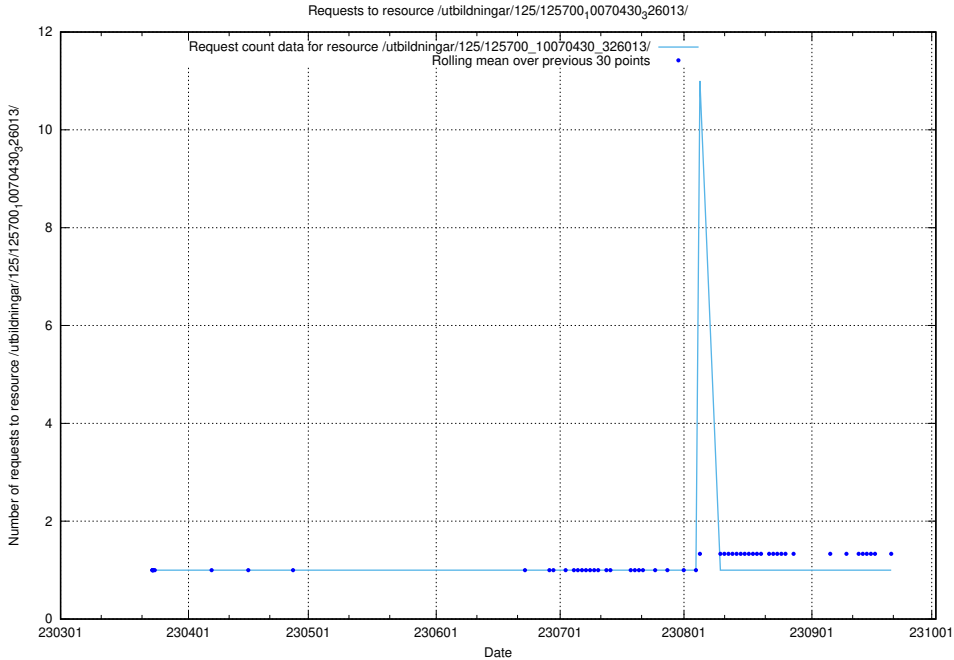

5.1025 Usage of /utbildningar/125/125700_10070430_326013/

Here, we count the number of requests to resource /utbildningar/125/125700_10070430_326013/.