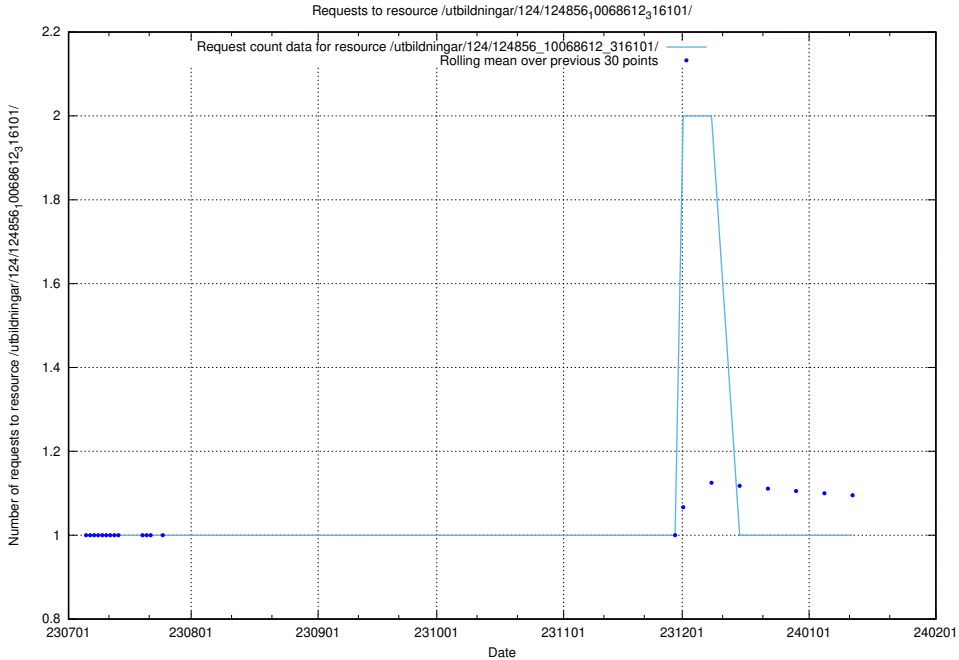

5.5265 Usage of /utbildningar/124/124856_10068612_316101/

Here, we count the number of requests to resource /utbildningar/124/124856_10068612_316101/.