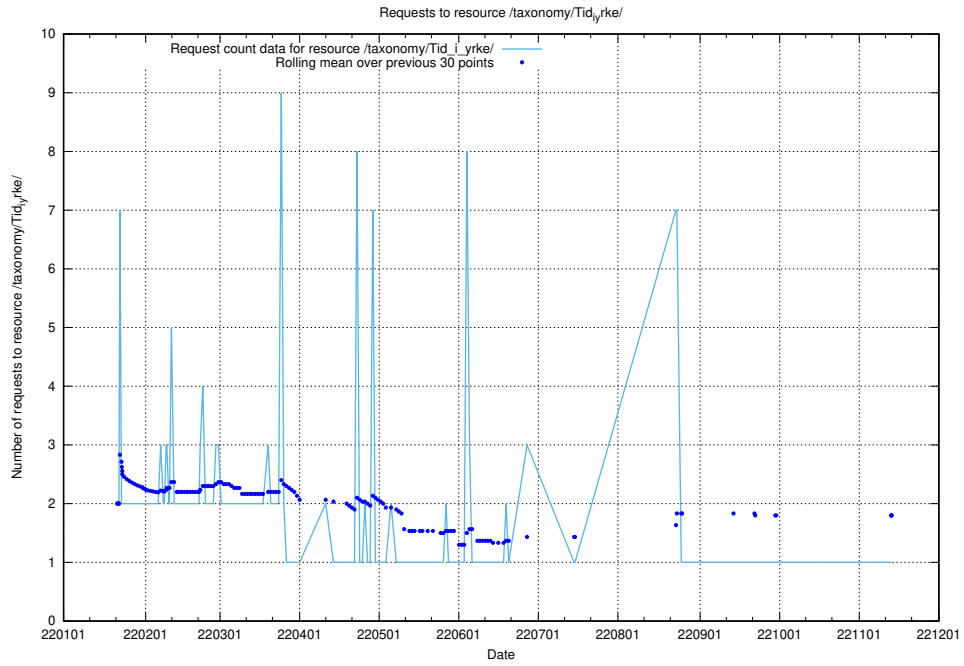

5.6232 Usage of /taxonomy/Tid_i_yrke/

Here, we count the number of requests to resource /taxonomy/Tid_i_yrke/.