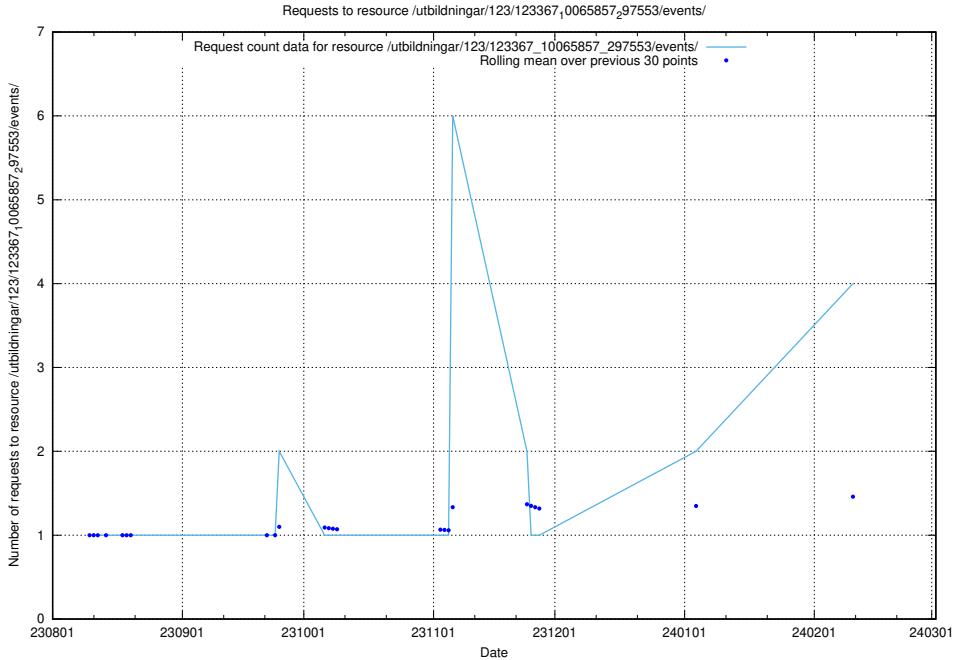

### 5.221 Usage of /utbildningar/123/123367\_10065857\_297553/events/

Here, we count the number of requests to resource /utbildningar/123/123367\_10065857\_297553/events/