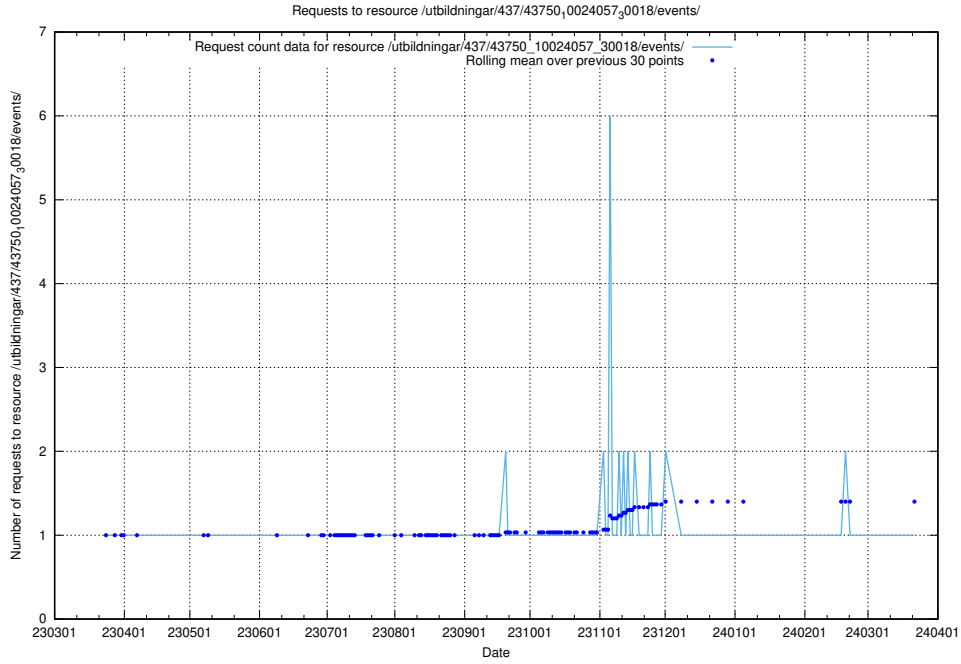

5.6125 Usage of /utbildningar/437/43750_10024057_30018/events/

Here, we count the number of requests to resource /utbildningar/437/43750_10024057_30018/events/.