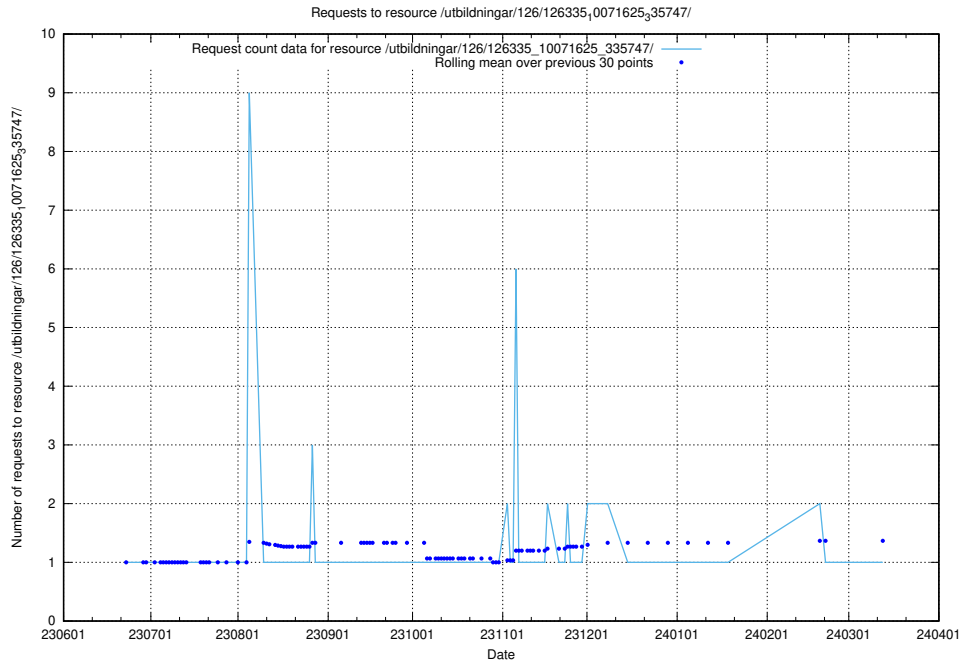

5.5610 Usage of /utbildningar/126/126335_10071625_335747/

Here, we count the number of requests to resource /utbildningar/126/126335_10071625_335747/.