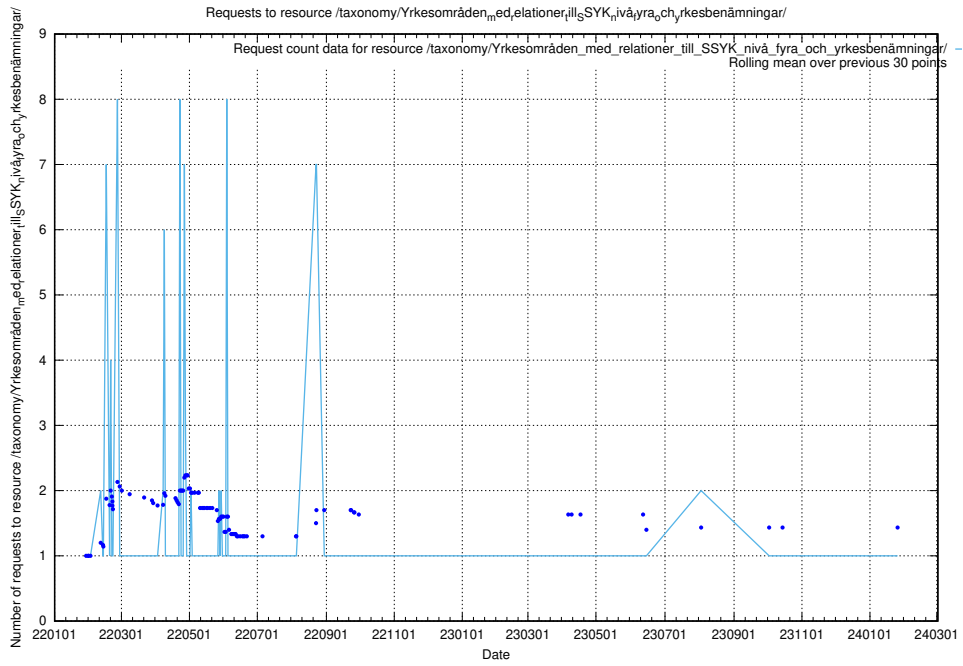

5.3690 Usage of /taxonomy/Yrkesområden_med_relationer_till_SSYK_nivå_fy

Here, we count the number of requests to resource /taxonomy/Yrkesområden_med_relationer_till_SSYK_nivå_fy