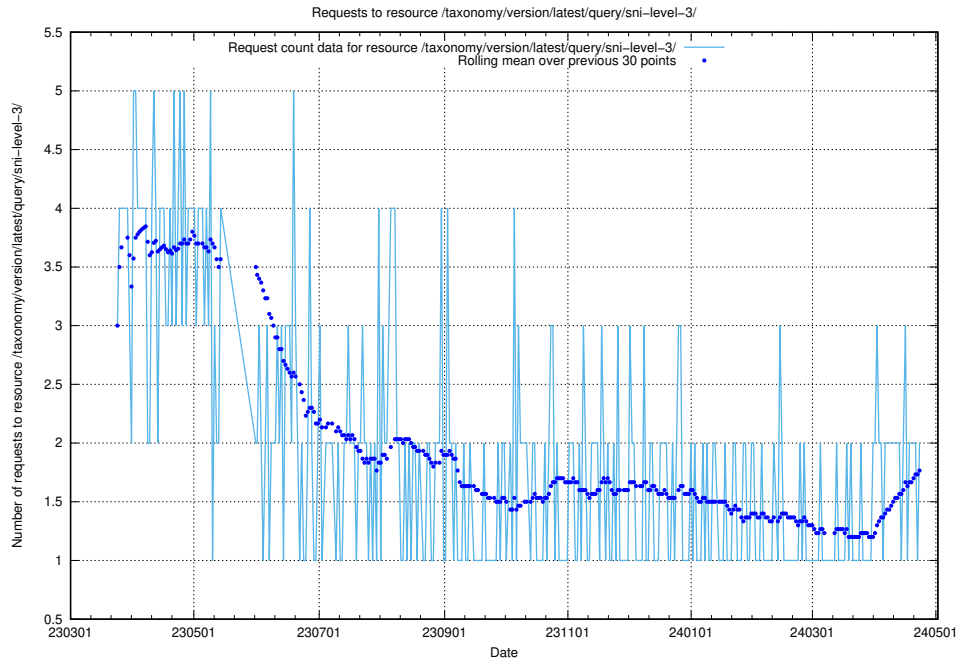

5.901 Usage of /taxonomy/version/latest/query/sni-level-3/

Here, we count the number of requests to resource /taxonomy/version/latest/query/sni-level-3/.