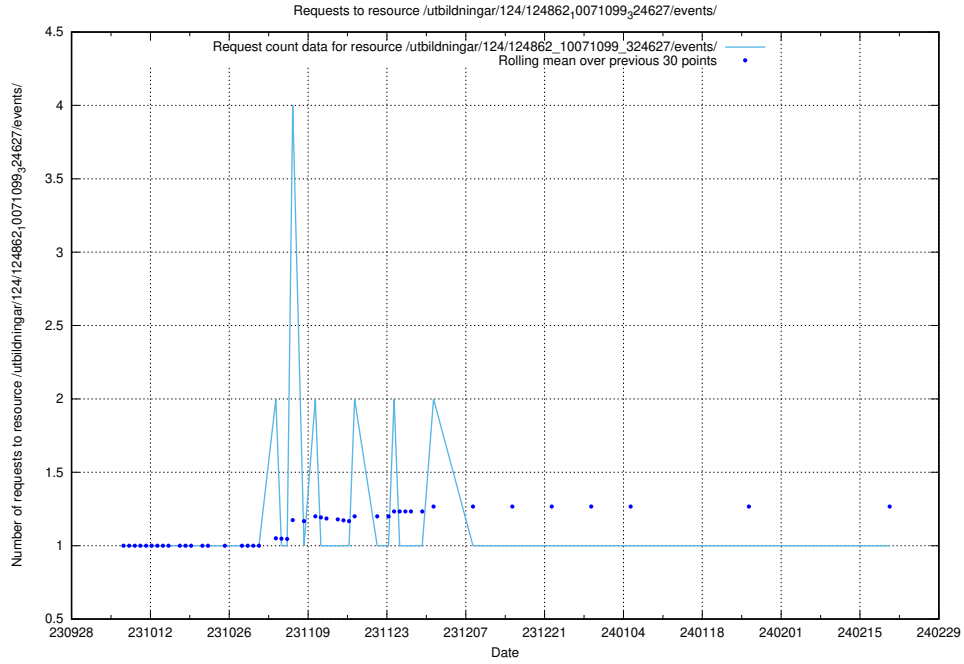

### 5.4332 Usage of /utbildningar/124/124862\_10071099\_324627/events/

Here, we count the number of requests to resource /utbildningar/124/124862\_10071099\_324627/events/