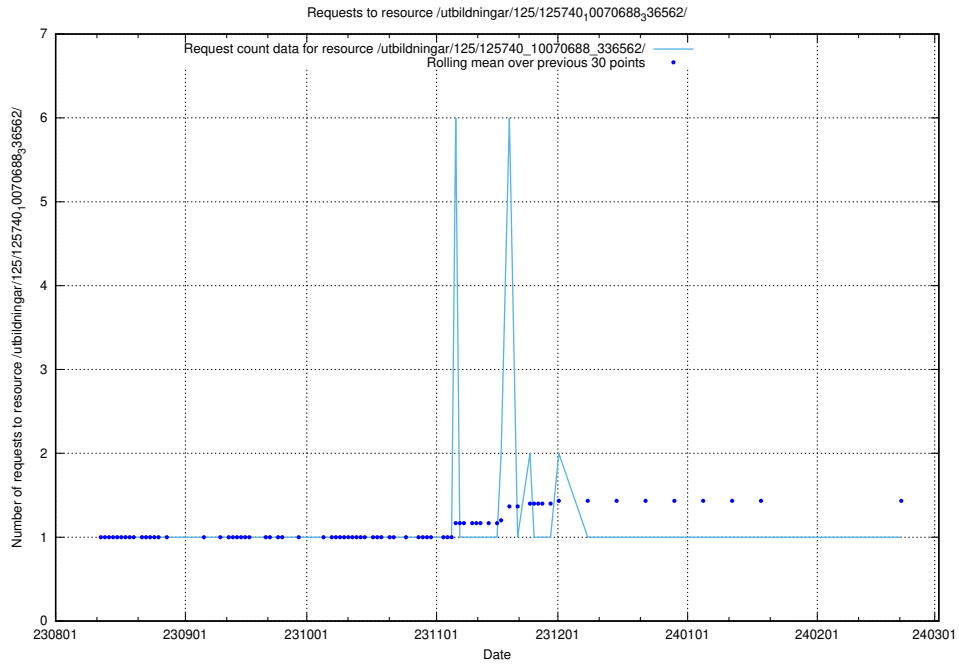

5.4749 Usage of /utbildningar/125/125740_10070688_336562/

Here, we count the number of requests to resource /utbildningar/125/125740_10070688_336562/.