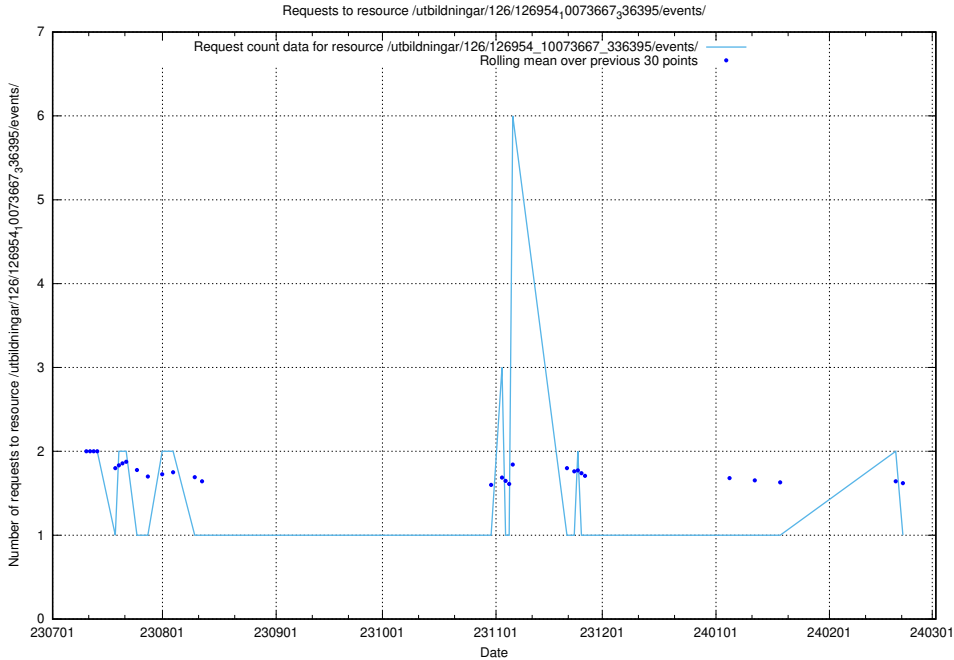

5.5052 Usage of /utbildningar/126/126954_10073667_336395/events/

Here, we count the number of requests to resource /utbildningar/126/126954_10073667_336395/events/