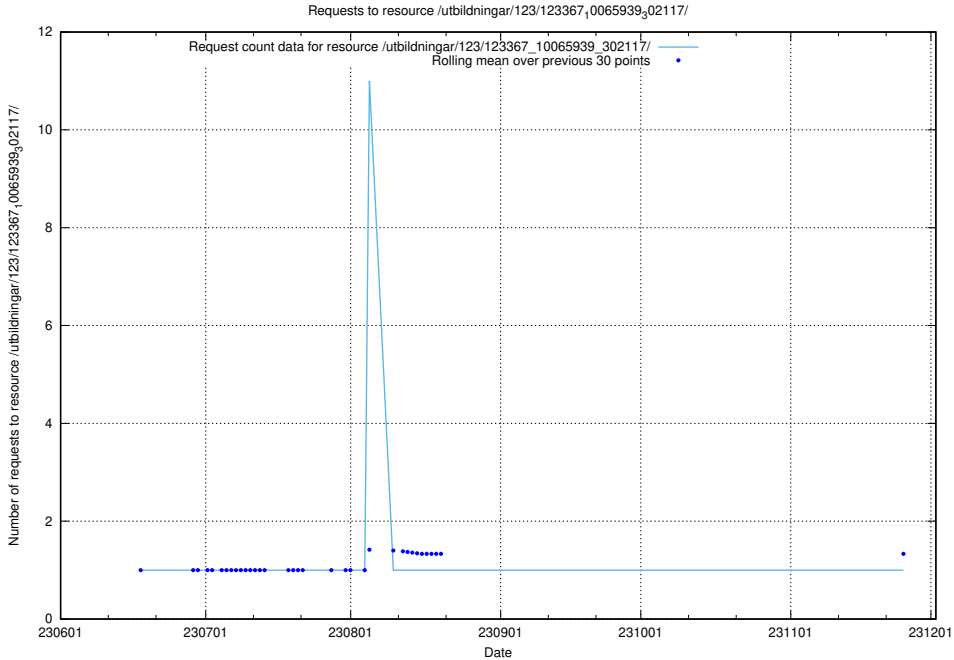

5.5796 Usage of /utbildningar/123/123367_10065939_302117/

Here, we count the number of requests to resource /utbildningar/123/123367_10065939_302117/.