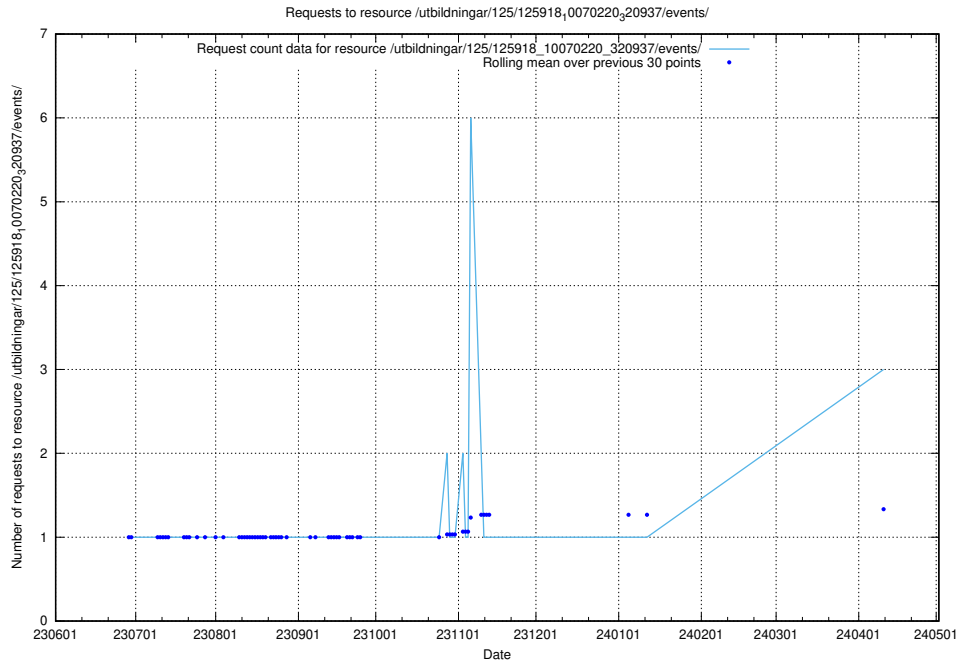

5.379 Usage of /utbildningar/125/125918_10070220_320937/events/

Here, we count the number of requests to resource /utbildningar/125/125918_10070220_320937/events/