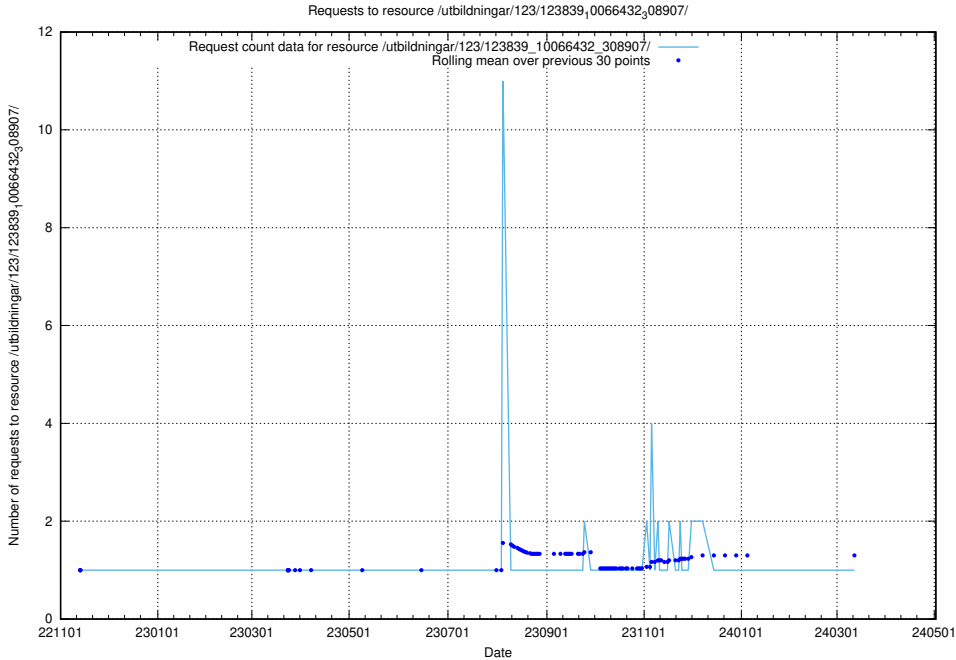

5.5815 Usage of /utbildningar/123/123839_10066432_308907/

Here, we count the number of requests to resource /utbildningar/123/123839_10066432_308907/.