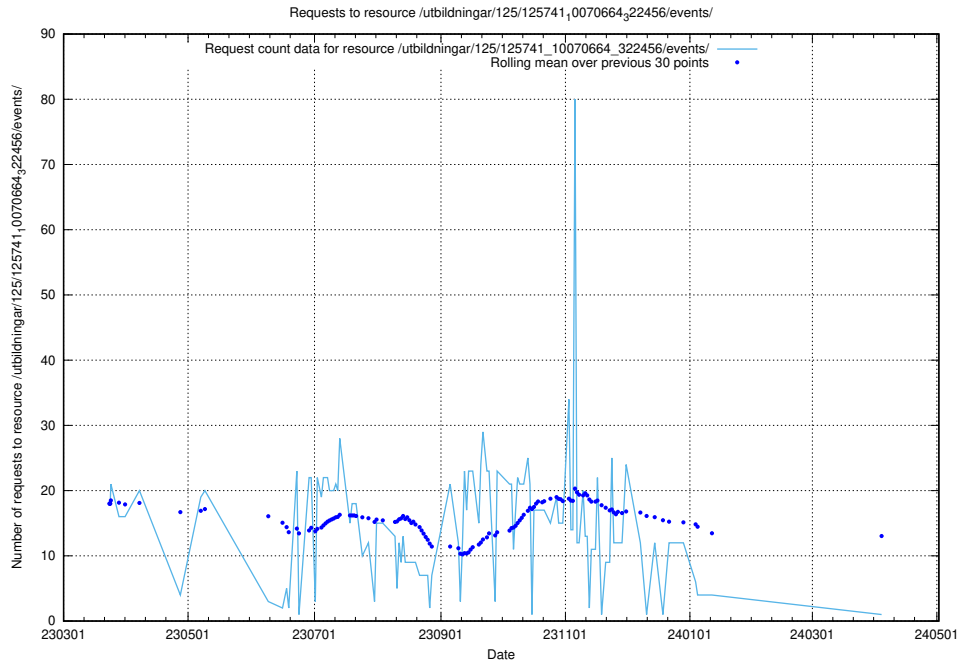

5.6172 Usage of /utbildningar/125/125741_10070664_322456/events/

Here, we count the number of requests to resource /utbildningar/125/125741_10070664_322456/events/