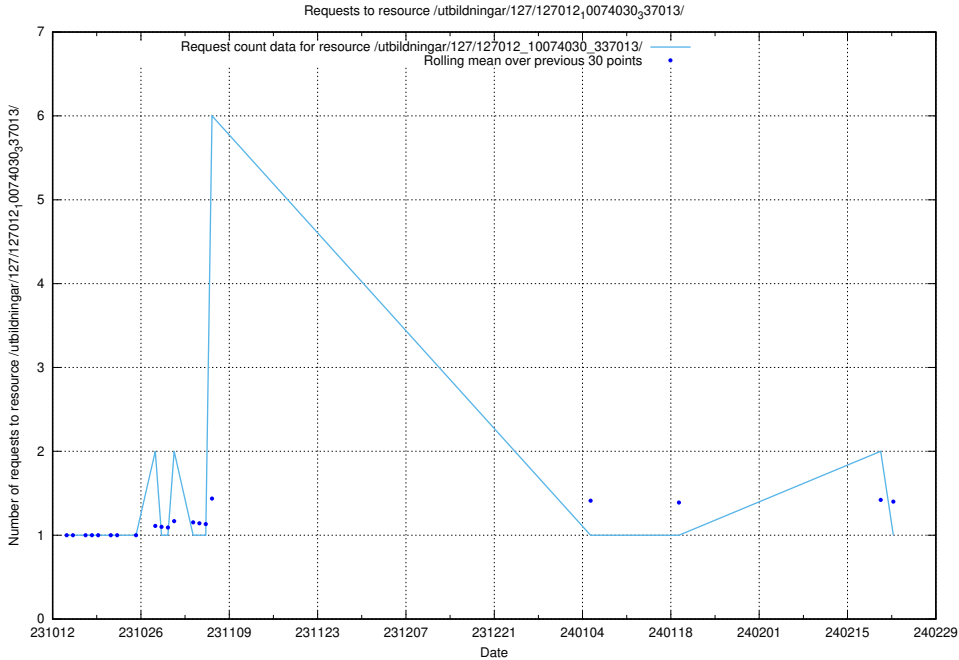

5.4266 Usage of /utbildningar/127/127012_10074030_337013/

Here, we count the number of requests to resource /utbildningar/127/127012_10074030_337013/.