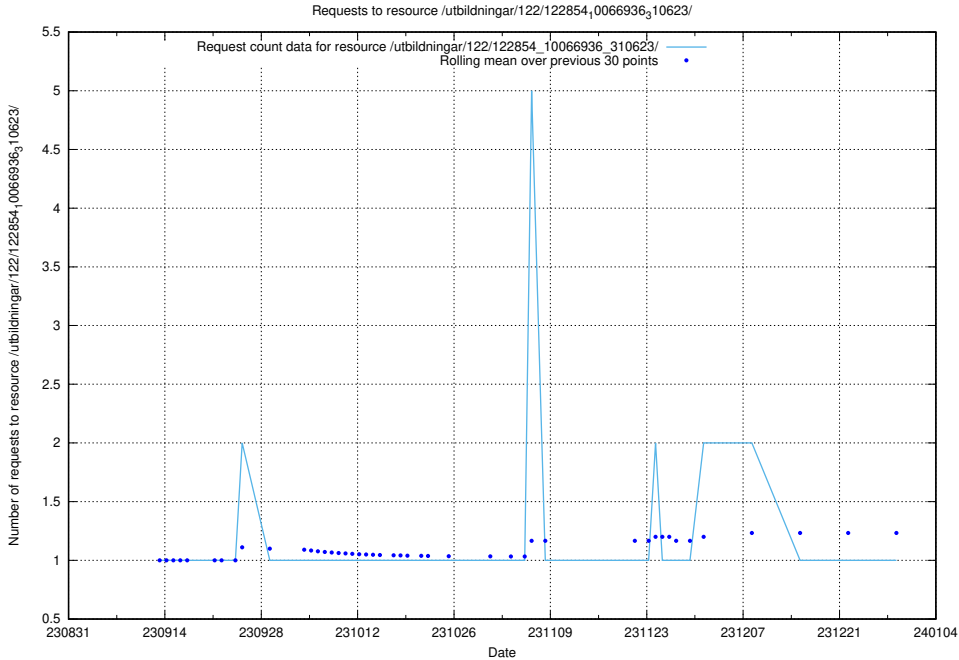

5.4535 Usage of /utbildningar/122/122854_10066936_310623/

Here, we count the number of requests to resource /utbildningar/122/122854_10066936_310623/.