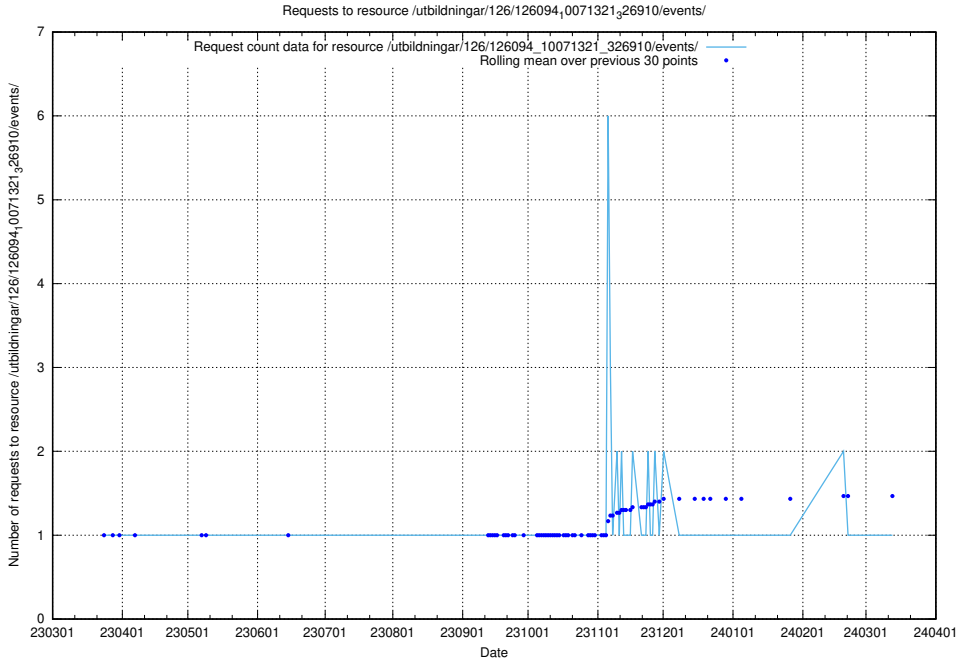

5.6137 Usage of /utbildningar/126/126094_10071321_326910/events/

Here, we count the number of requests to resource /utbildningar/126/126094_10071321_326910/events/