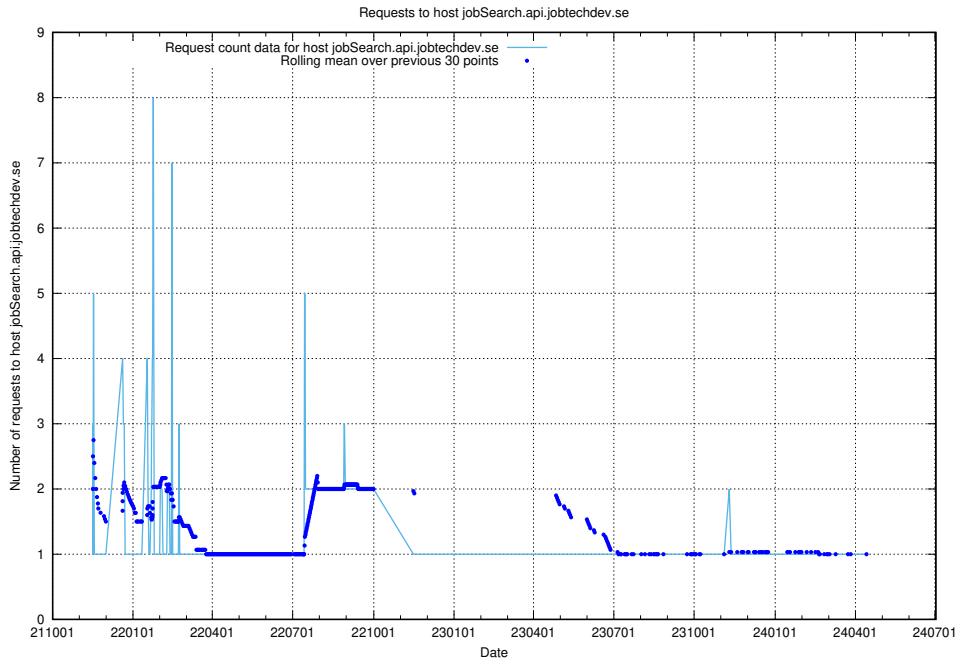

7.648 Usage of jobSearch.api.jobtechdev.se

Here, we count the number of requests to host jobSearch.api.jobtechdev.se.