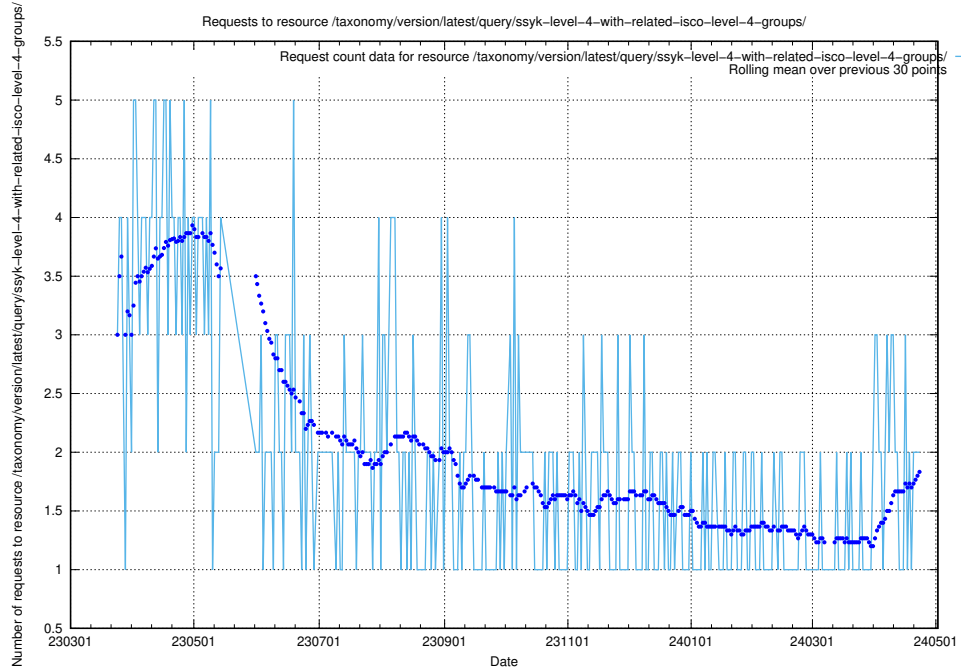

5.896 Usage of /taxonomy/version/latest/query/ssyk-level-4-with-related-isco-level-4-groups/

Here, we count the number of requests to resource /taxonomy/version/latest/query/ssyk-level-4-with-related-isco-level-4-groups/.