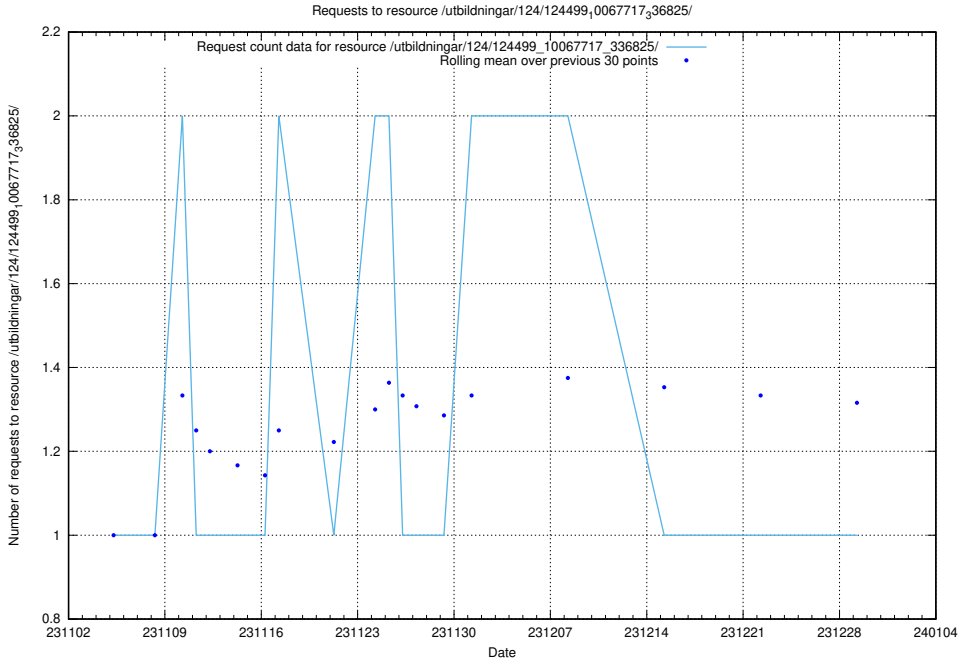

5.4064 Usage of /utbildningar/124/124499_10067717_336825/

Here, we count the number of requests to resource /utbildningar/124/124499_10067717_336825/.