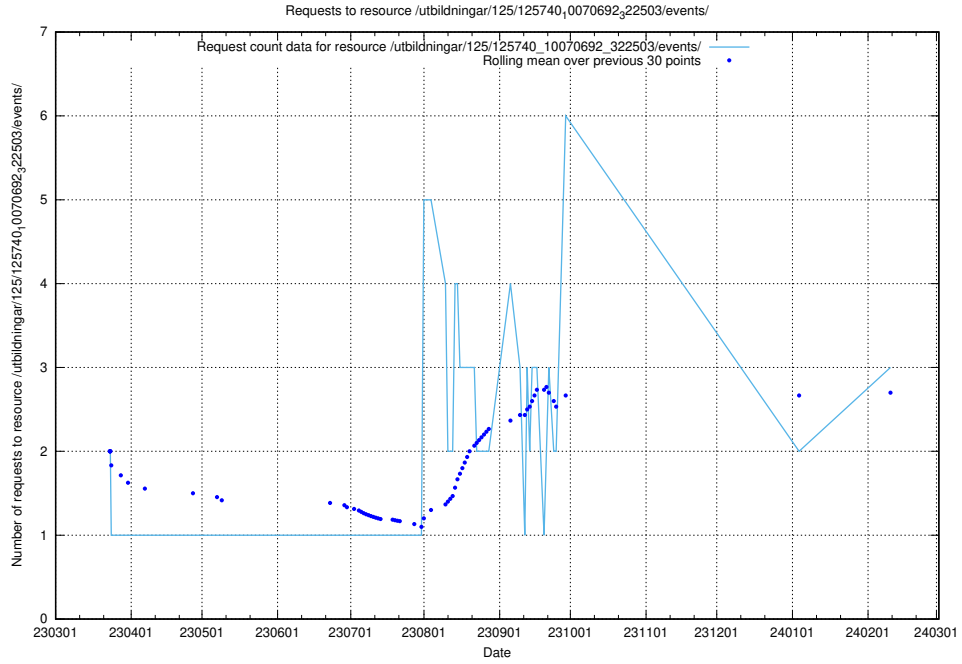

5.449 Usage of /utbildningar/125/125740_10070692_322503/events/

Here, we count the number of requests to resource /utbildningar/125/125740_10070692_322503/events/