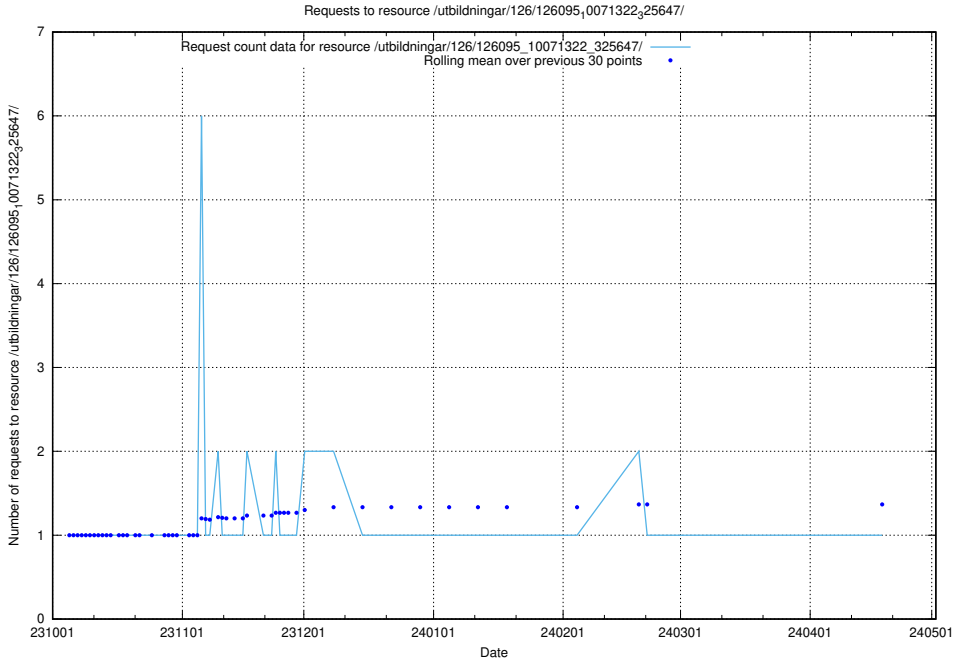

5.4346 Usage of /utbildningar/126/126095_10071322_325647/

Here, we count the number of requests to resource /utbildningar/126/126095_10071322_325647/.