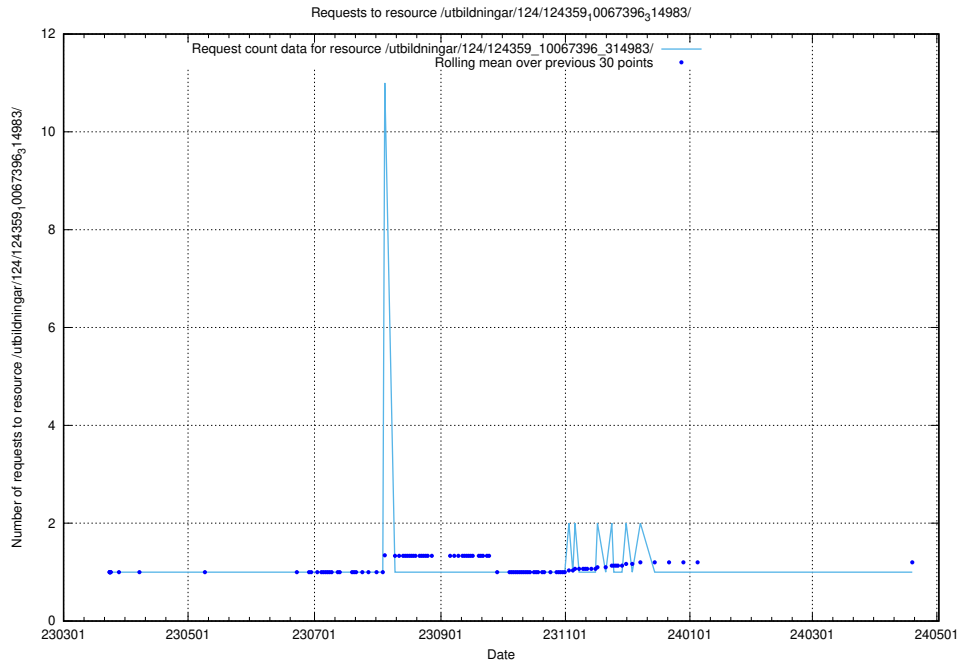

5.3752 Usage of /utbildningar/124/124359_10067396_314983/

Here, we count the number of requests to resource /utbildningar/124/124359_10067396_314983/.