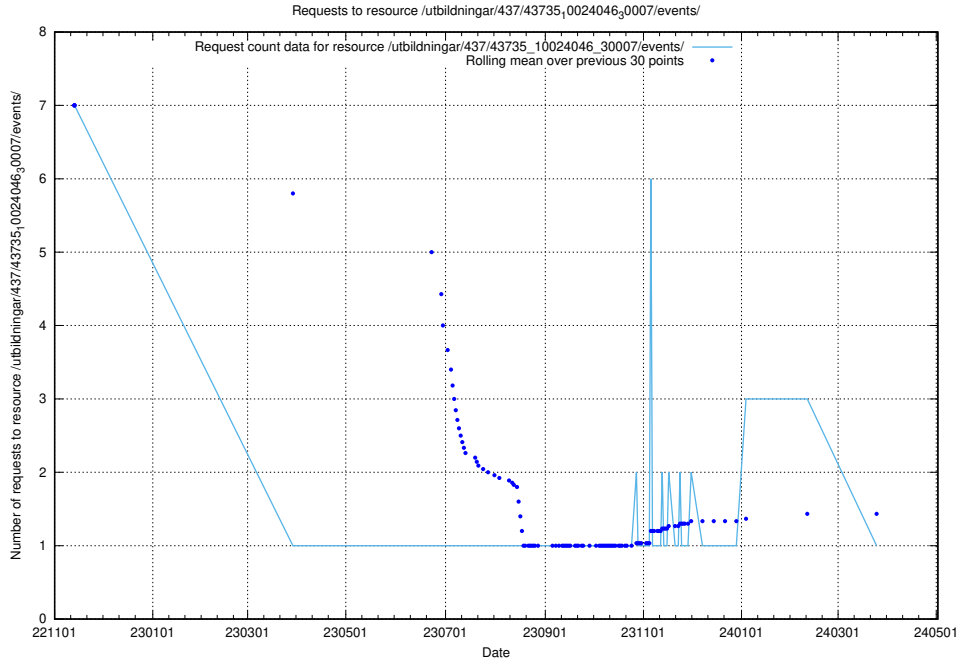

5.5729 Usage of /utbildningar/437/43735_10024046_30007/events/

Here, we count the number of requests to resource /utbildningar/437/43735_10024046_30007/events/.