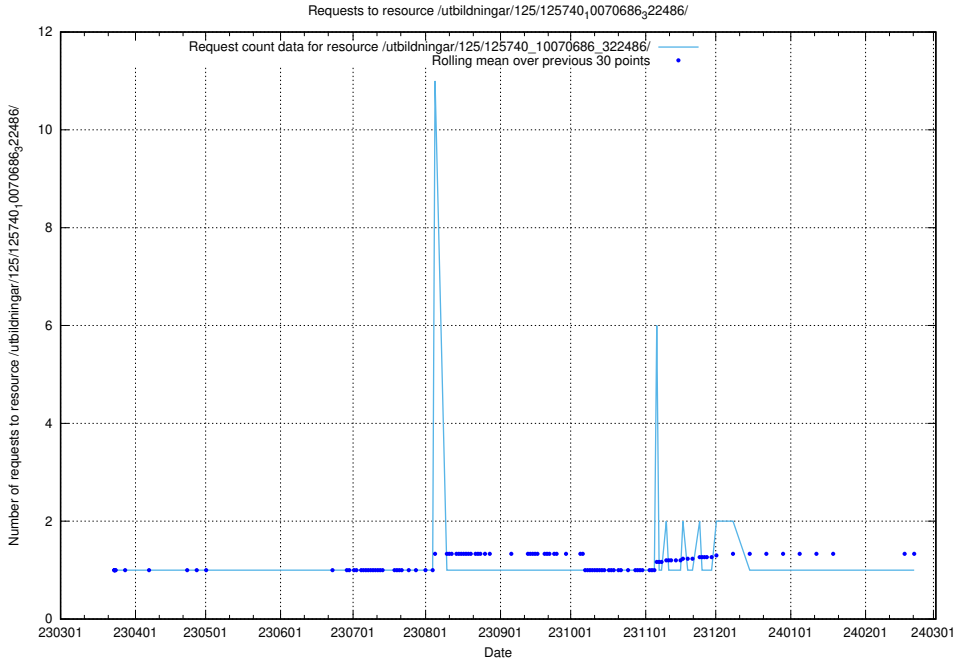

5.982 Usage of /utbildningar/125/125740_10070686_322486/

Here, we count the number of requests to resource /utbildningar/125/125740_10070686_322486/.