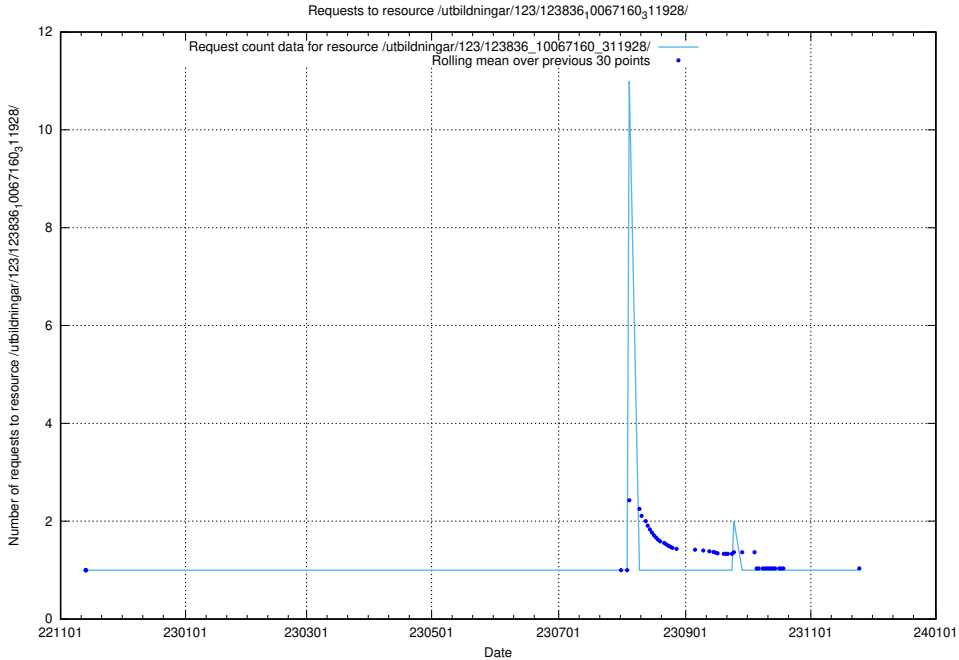

5.5830 Usage of /utbildningar/123/123836_10067160_311928/

Here, we count the number of requests to resource /utbildningar/123/123836_10067160_311928/.