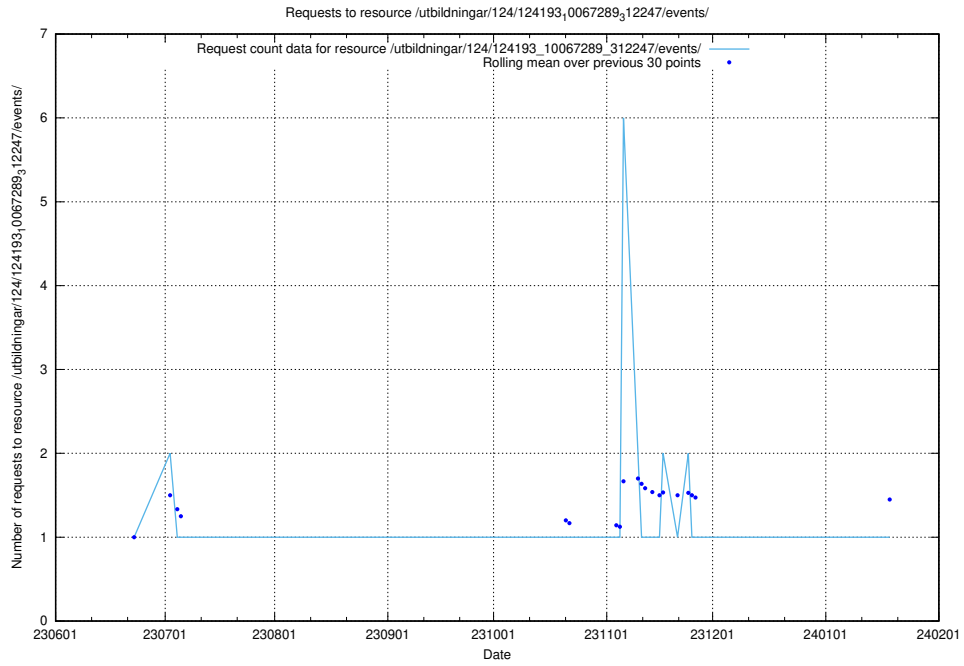

5.5745 Usage of /utbildningar/124/124193_10067289_312247/events/

Here, we count the number of requests to resource /utbildningar/124/124193_10067289_312247/events/