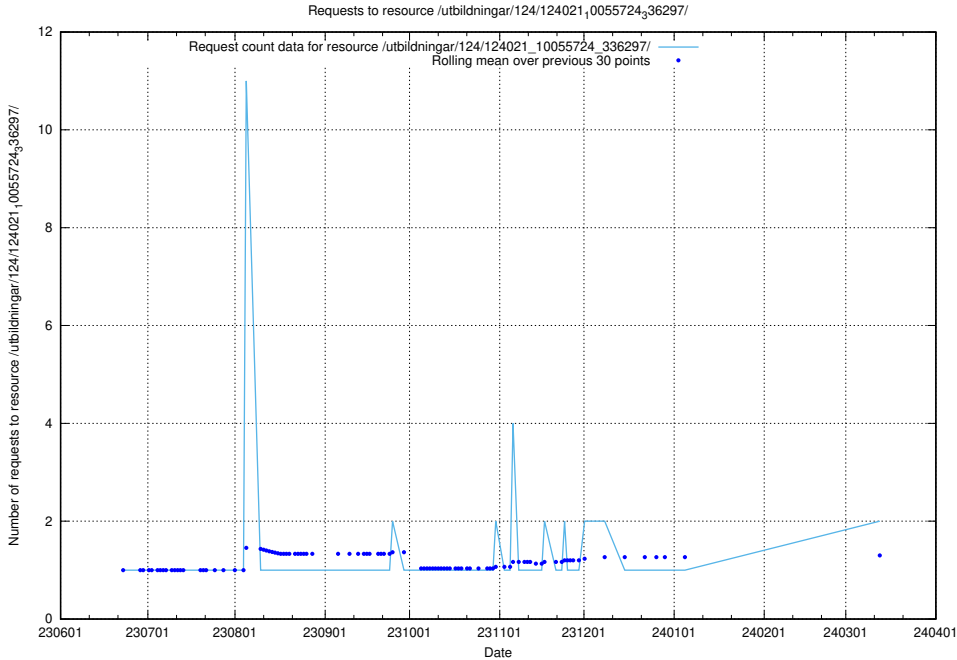

5.859 Usage of /utbildningar/124/124021_10055724_336297/

Here, we count the number of requests to resource /utbildningar/124/124021_10055724_336297/.