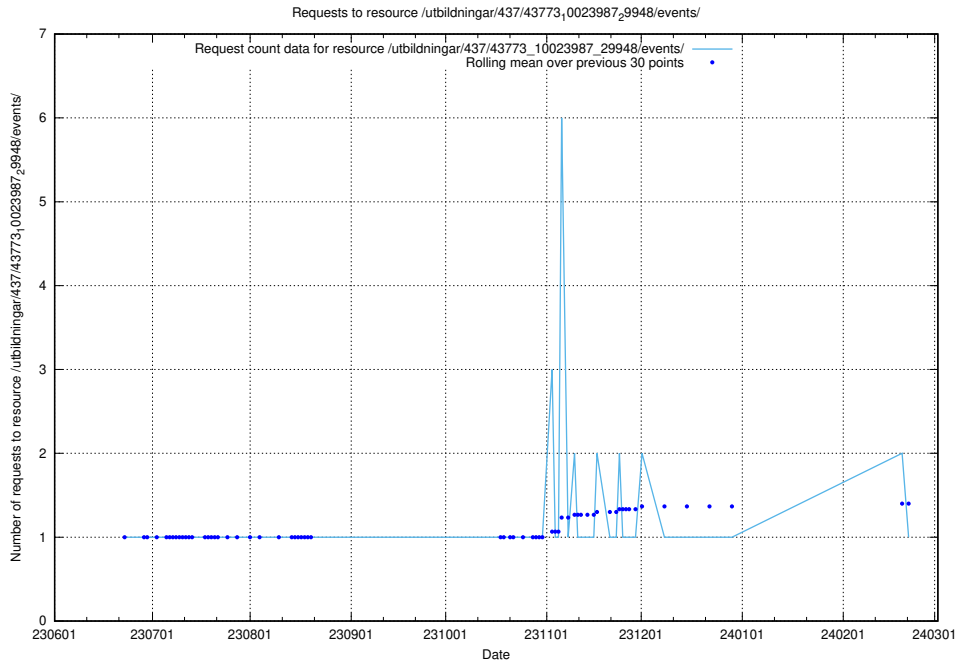

5.5511 Usage of /utbildningar/437/43773_10023987_29948/events/

Here, we count the number of requests to resource /utbildningar/437/43773_10023987_29948/events/.