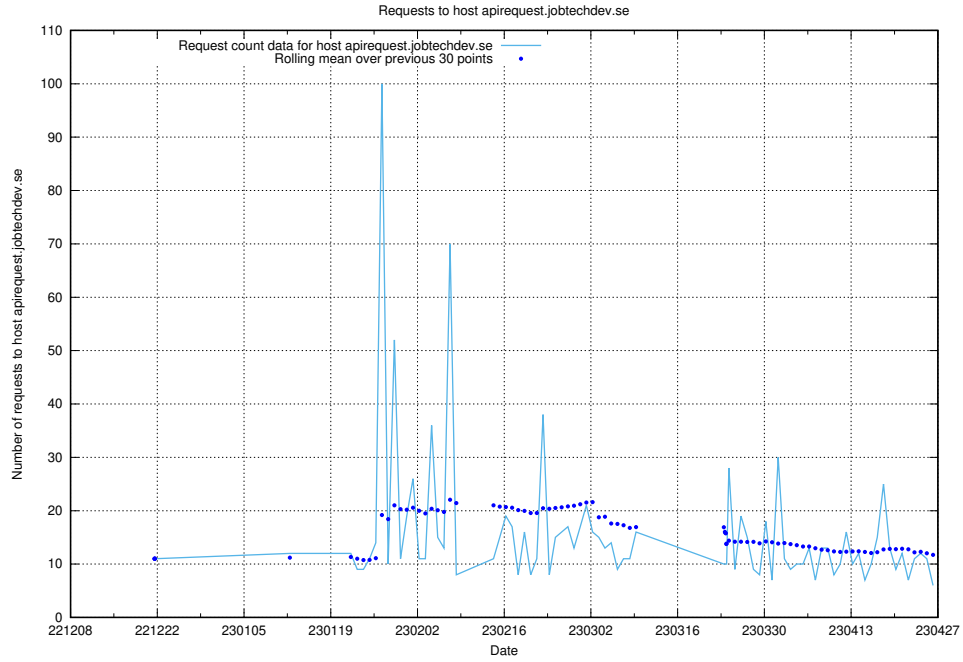

7.78 Usage of apirequest.jobtechdev.se

Here, we count the number of requests to host apirequest.jobtechdev.se.