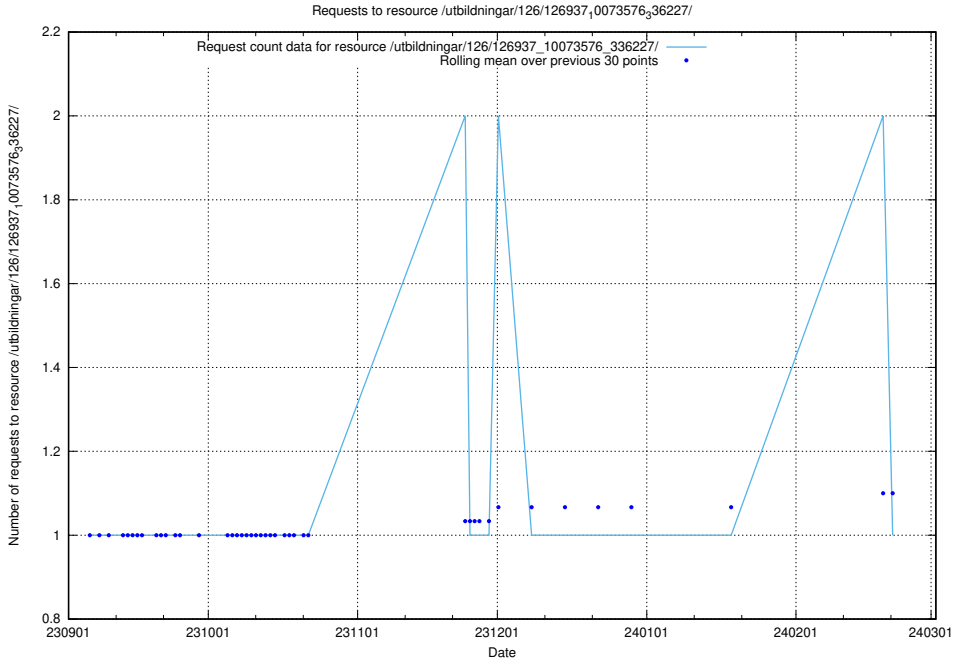

5.4598 Usage of /utbildningar/126/126937_10073576_336227/

Here, we count the number of requests to resource /utbildningar/126/126937_10073576_336227/.