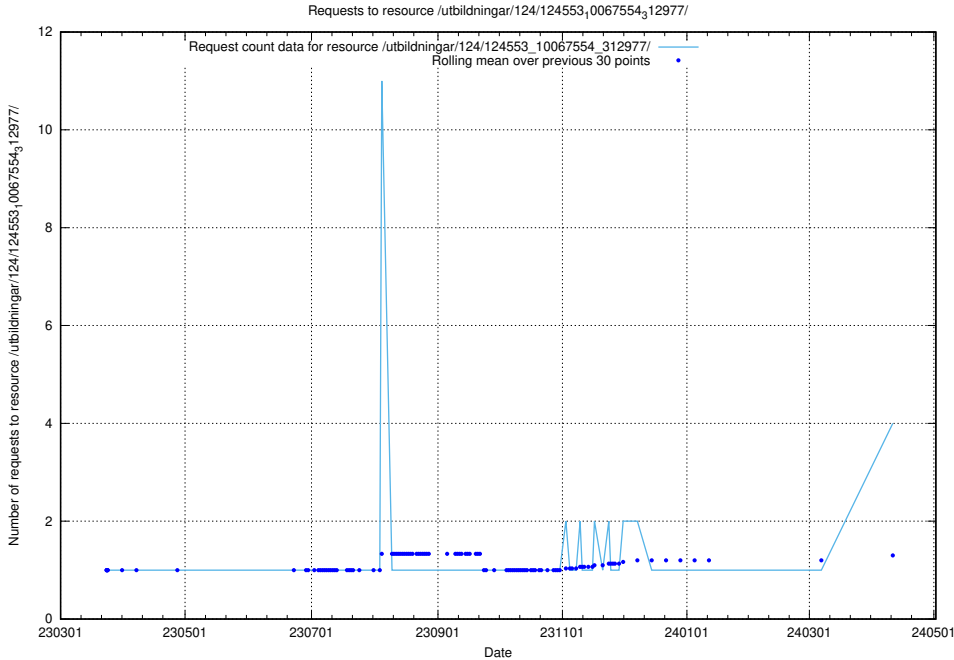

5.172 Usage of /utbildningar/124/124553_10067554_312977/

Here, we count the number of requests to resource /utbildningar/124/124553_10067554_312977/.