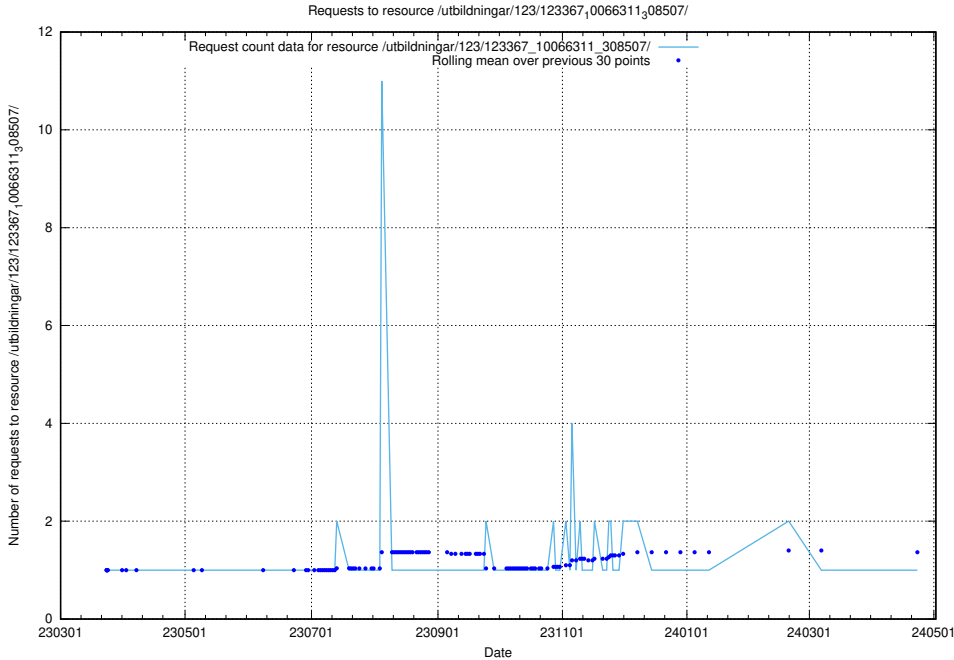

5.4458 Usage of /utbildningar/123/123367_10066311_308507/

Here, we count the number of requests to resource /utbildningar/123/123367_10066311_308507/.