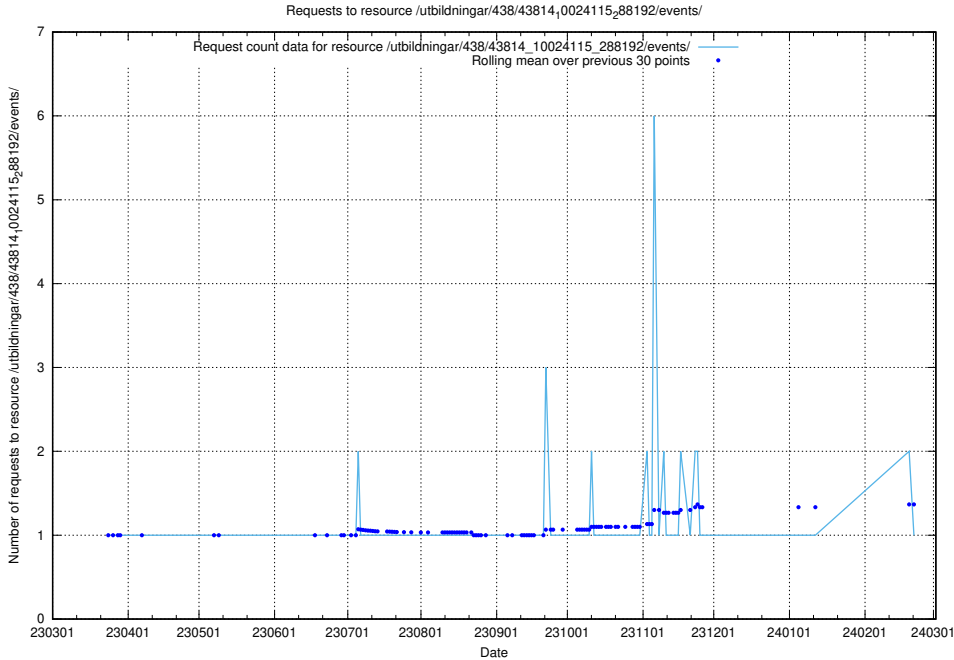

5.6099 Usage of /utbildningar/438/43814_10024115_288192/events/

Here, we count the number of requests to resource /utbildningar/438/43814_10024115_288192/events/.