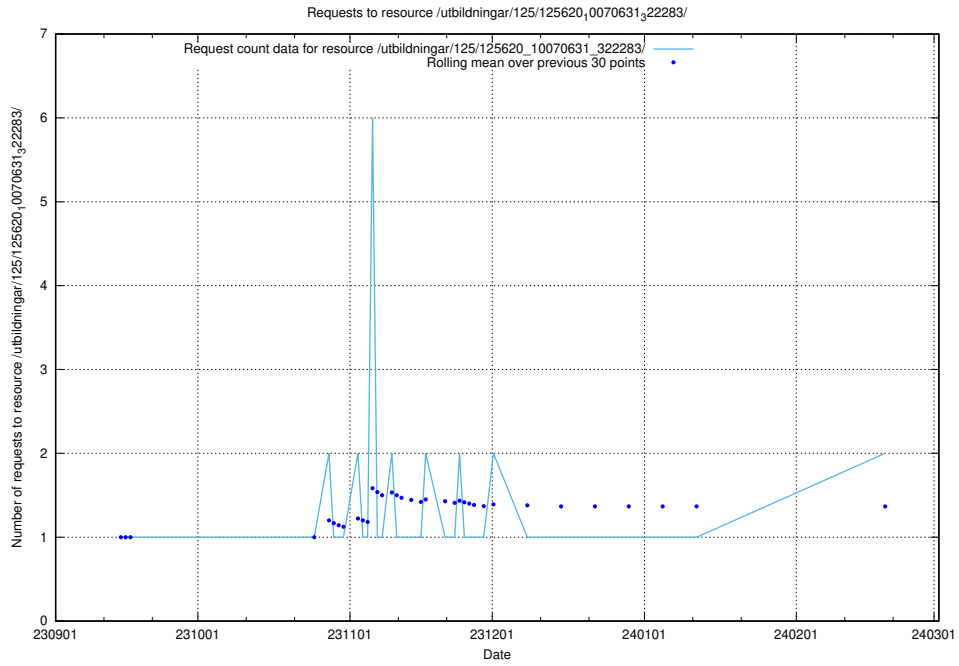

5.732 Usage of /utbildningar/125/125620_10070631_322283/

Here, we count the number of requests to resource /utbildningar/125/125620_10070631_322283/.