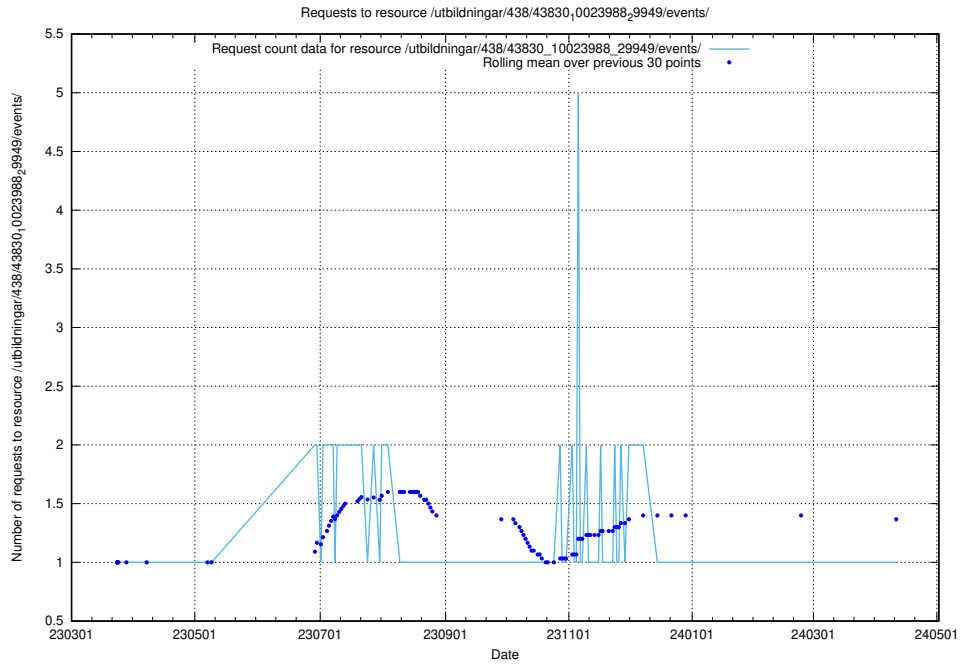

5.6257 Usage of /utbildningar/438/43830_10023988_29949/events/

Here, we count the number of requests to resource /utbildningar/438/43830_10023988_29949/events/.