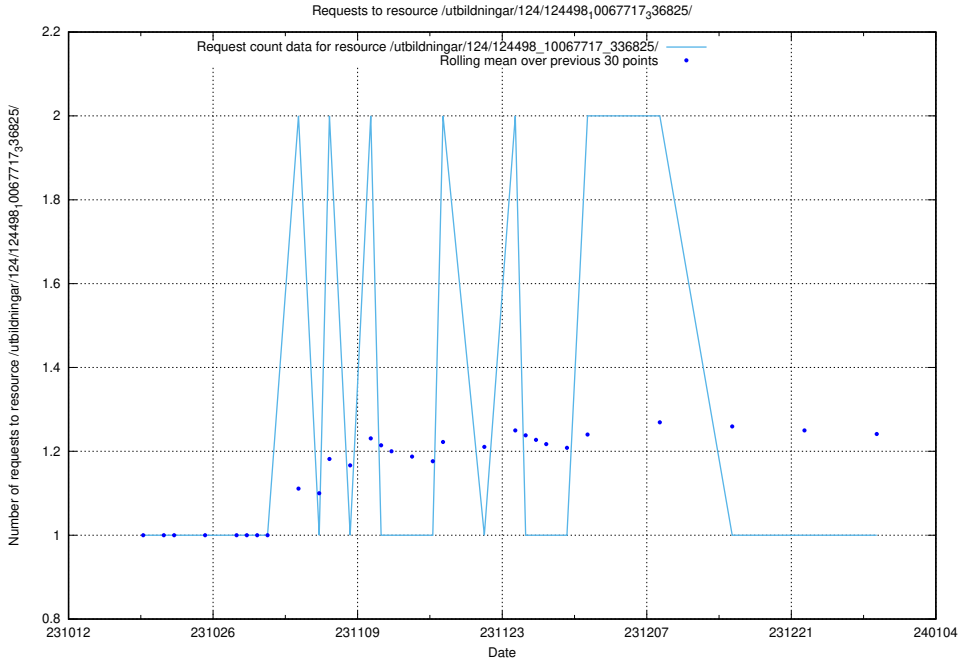

5.4212 Usage of /utbildningar/124/124498_10067717_336825/

Here, we count the number of requests to resource /utbildningar/124/124498_10067717_336825/.