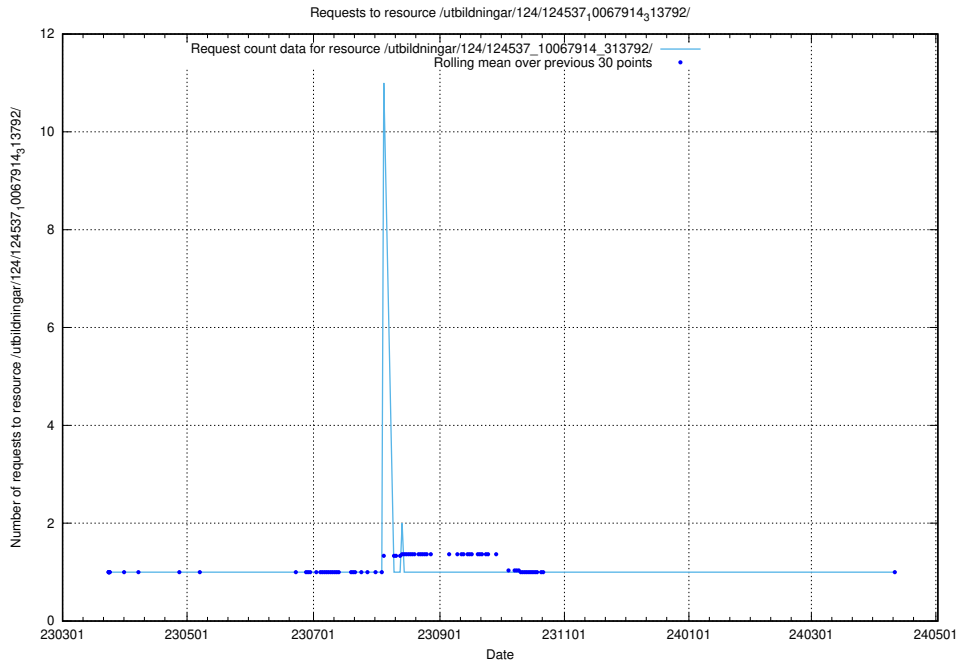

5.1211 Usage of /utbildningar/124/124537_10067914_313792/

Here, we count the number of requests to resource /utbildningar/124/124537_10067914_313792/.