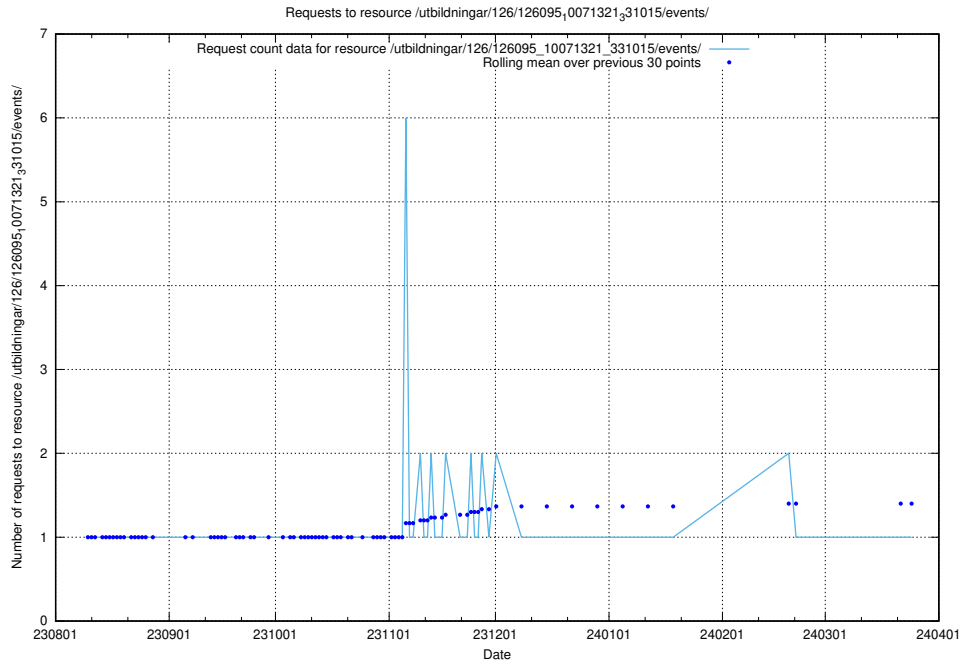

5.4769 Usage of /utbildningar/126/126095_10071321_331015/events/

Here, we count the number of requests to resource /utbildningar/126/126095_10071321_331015/events/