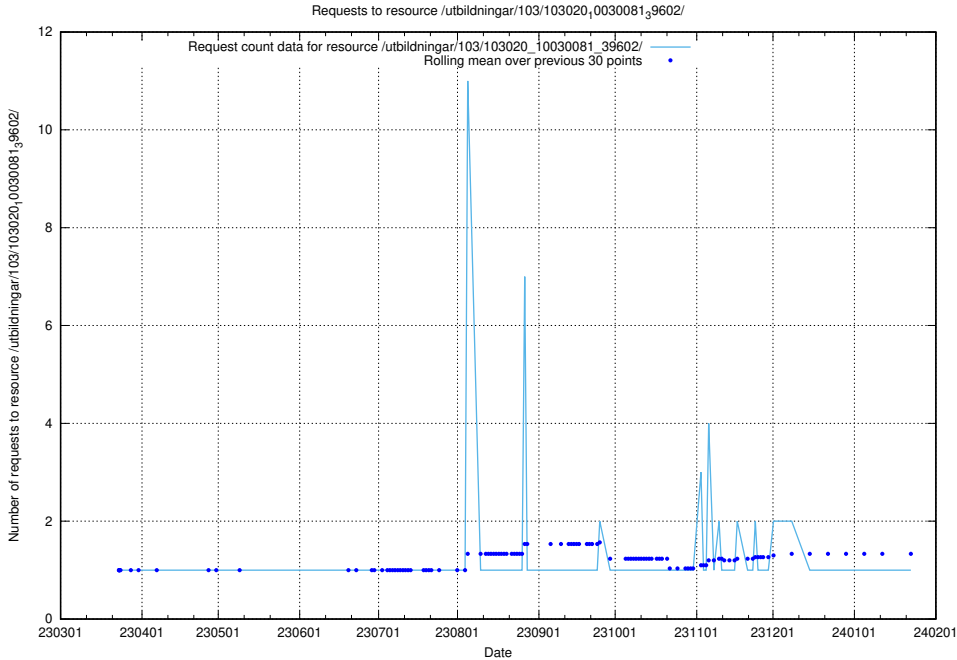

5.5449 Usage of /utbildningar/103/103020_10030081_39602/

Here, we count the number of requests to resource /utbildningar/103/103020_10030081_39602/.