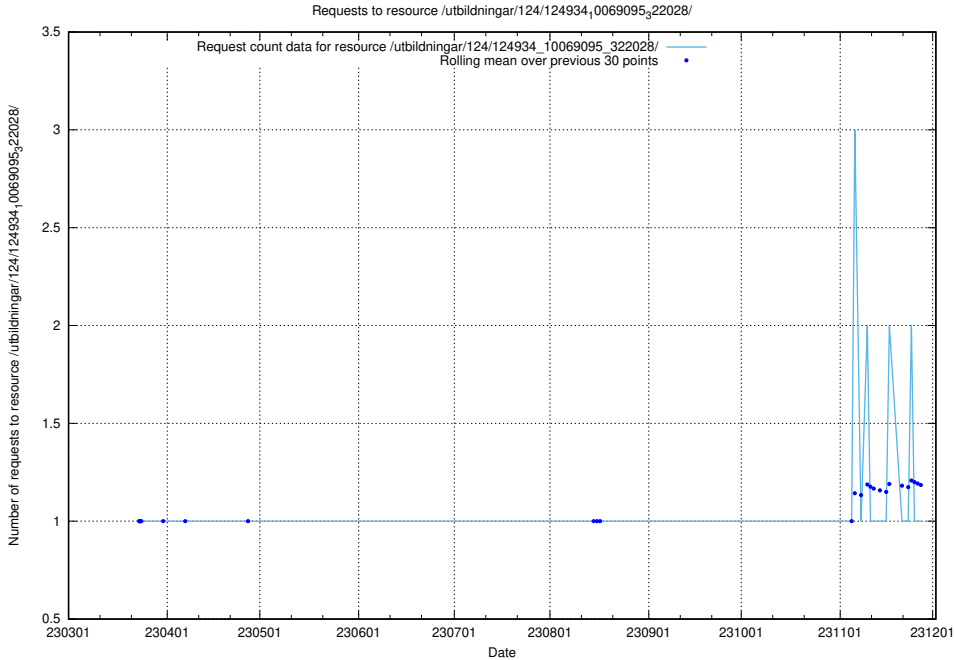

5.1142 Usage of /utbildningar/124/124934_10069095_322028/

Here, we count the number of requests to resource /utbildningar/124/124934_10069095_322028/.