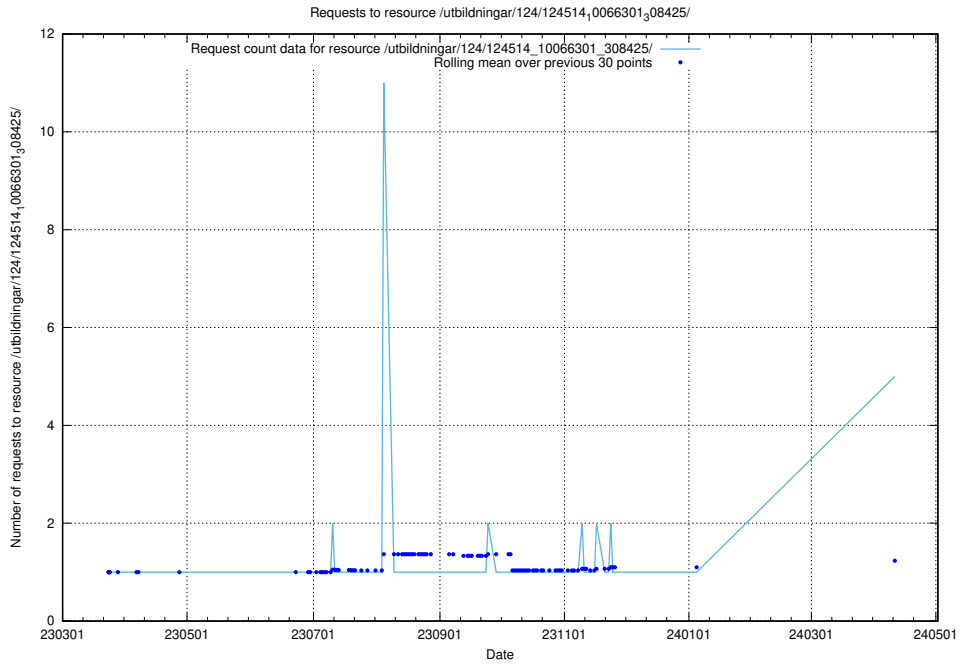

5.125 Usage of /utbildningar/124/124514_10066301_308425/

Here, we count the number of requests to resource /utbildningar/124/124514_10066301_308425/.