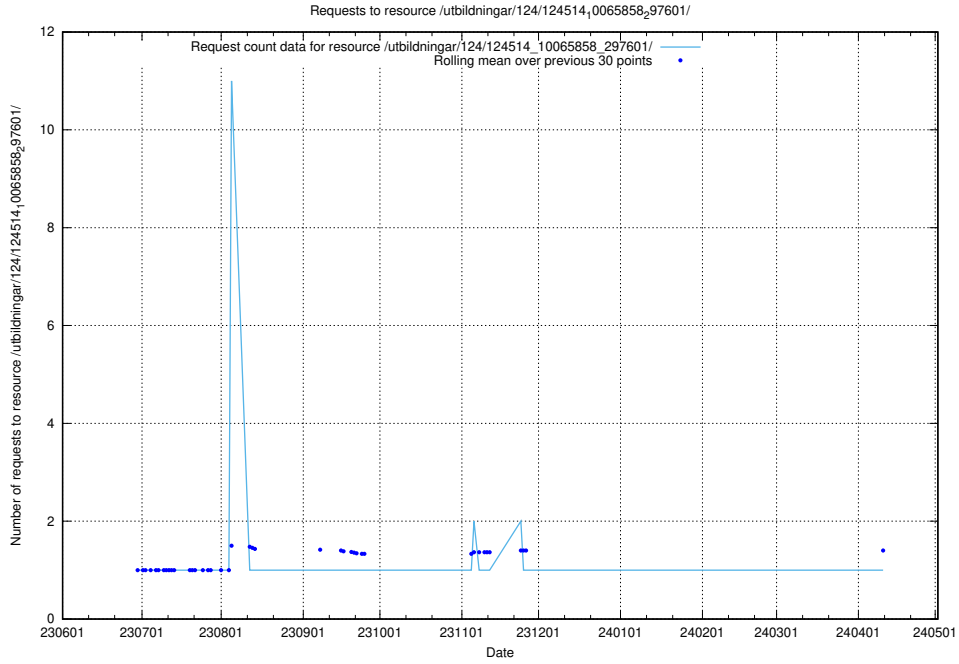

5.5333 Usage of /utbildningar/124/124514_10065858_297601/

Here, we count the number of requests to resource /utbildningar/124/124514_10065858_297601/.