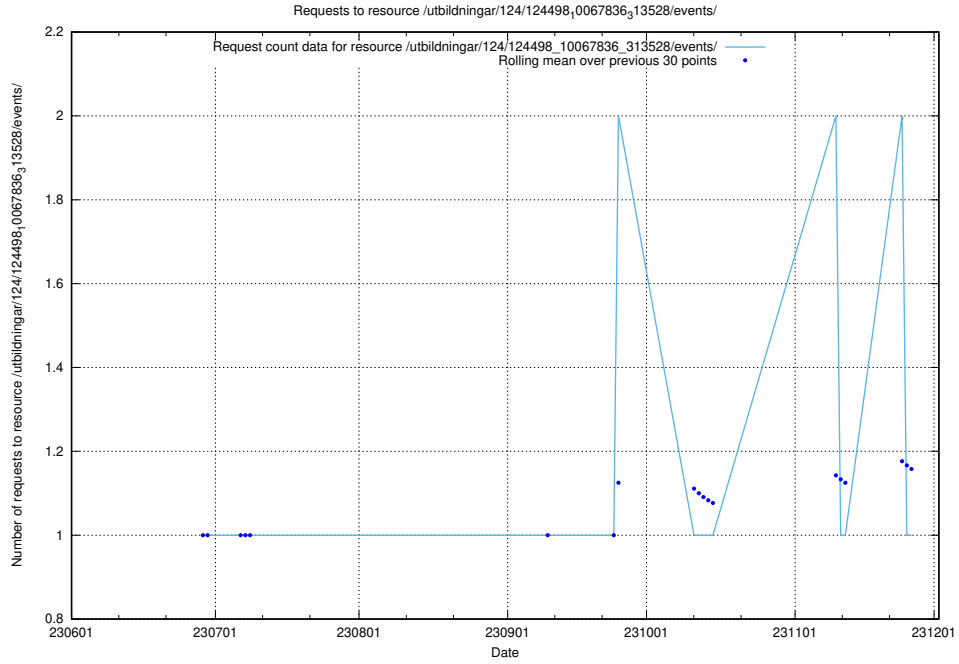

5.5448 Usage of /utbildningar/124/124498_10067836_313528/events/

Here, we count the number of requests to resource /utbildningar/124/124498_10067836_313528/events/