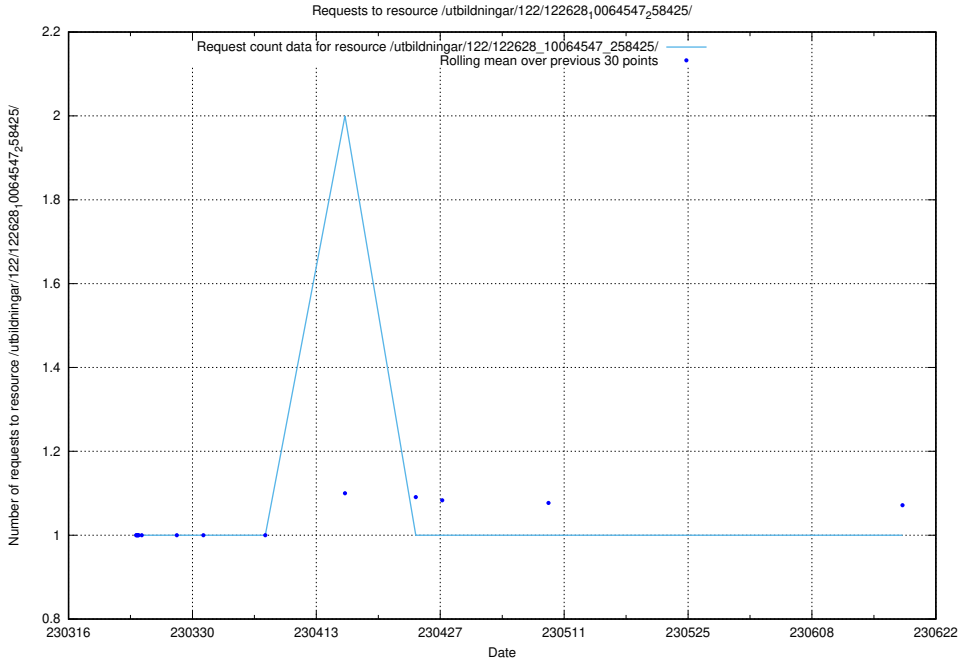

5.5188 Usage of /utbildningar/122/122628_10064547_258425/

Here, we count the number of requests to resource /utbildningar/122/122628_10064547_258425/.