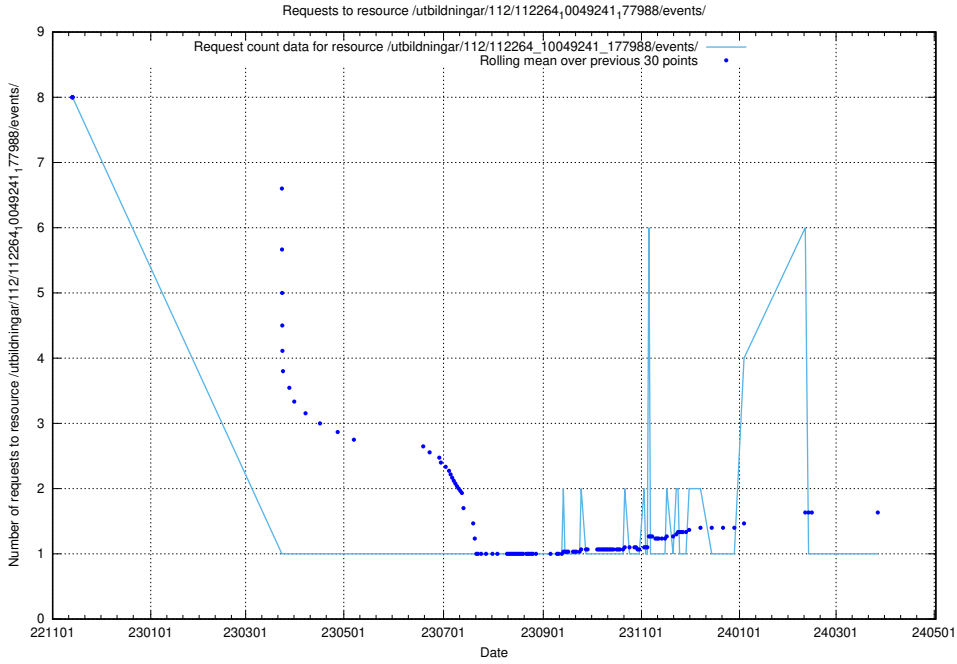

5.5723 Usage of /utbildningar/112/112264_10049241_177988/events/

Here, we count the number of requests to resource /utbildningar/112/112264_10049241_177988/events/