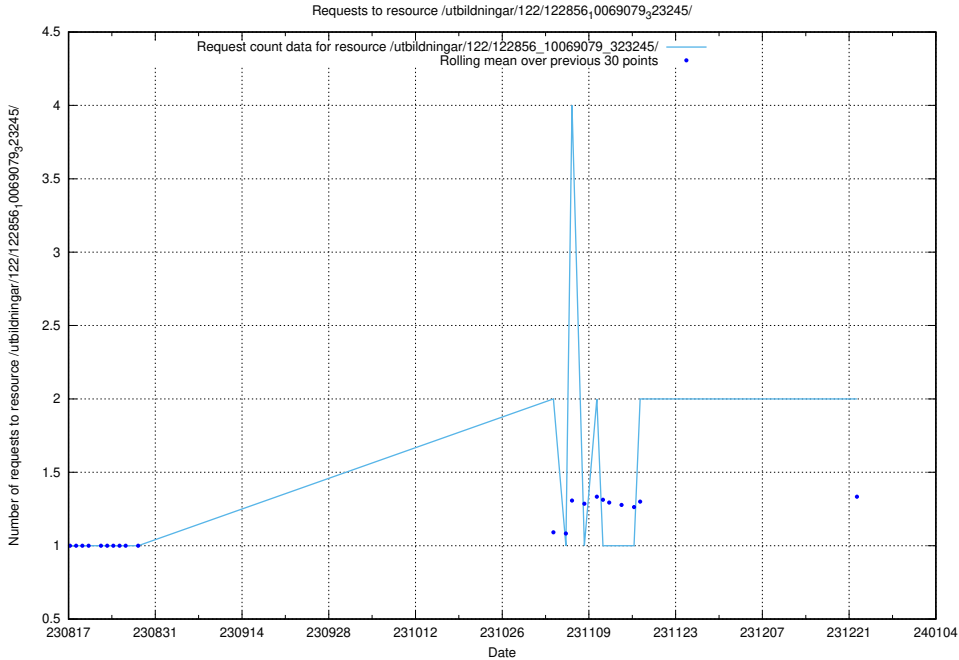

5.747 Usage of /utbildningar/122/122856_10069079_323245/

Here, we count the number of requests to resource /utbildningar/122/122856_10069079_323245/.