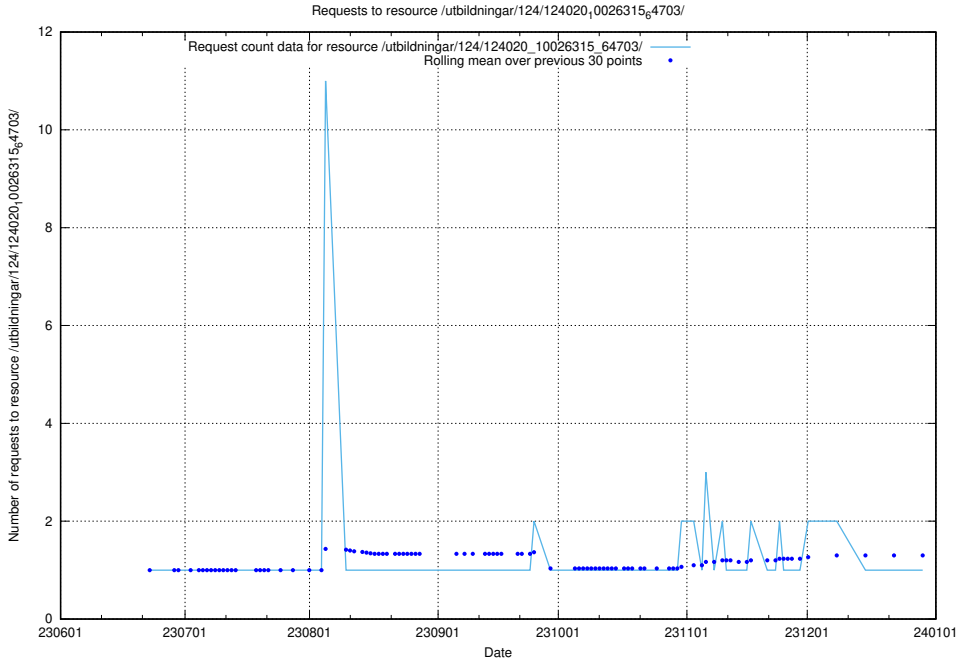

5.5759 Usage of /utbildningar/124/124020_10026315_64703/

Here, we count the number of requests to resource /utbildningar/124/124020_10026315_64703/.