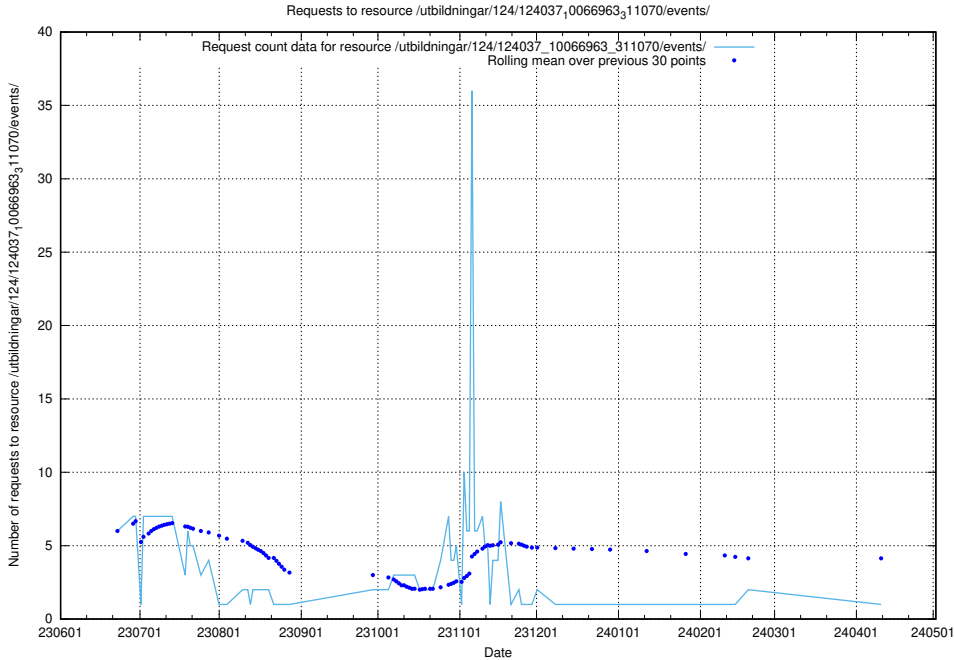

5.5497 Usage of /utbildningar/124/124037_10066963_311070/events/

Here, we count the number of requests to resource /utbildningar/124/124037_10066963_311070/events/