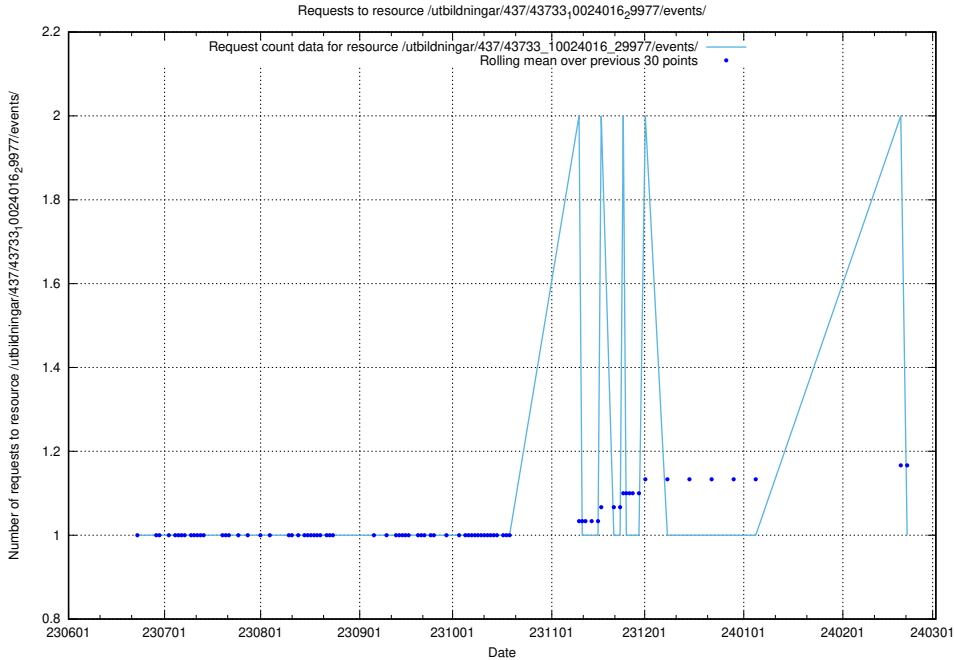

5.5514 Usage of /utbildningar/437/43733_10024016_29977/events/

Here, we count the number of requests to resource /utbildningar/437/43733_10024016_29977/events/.