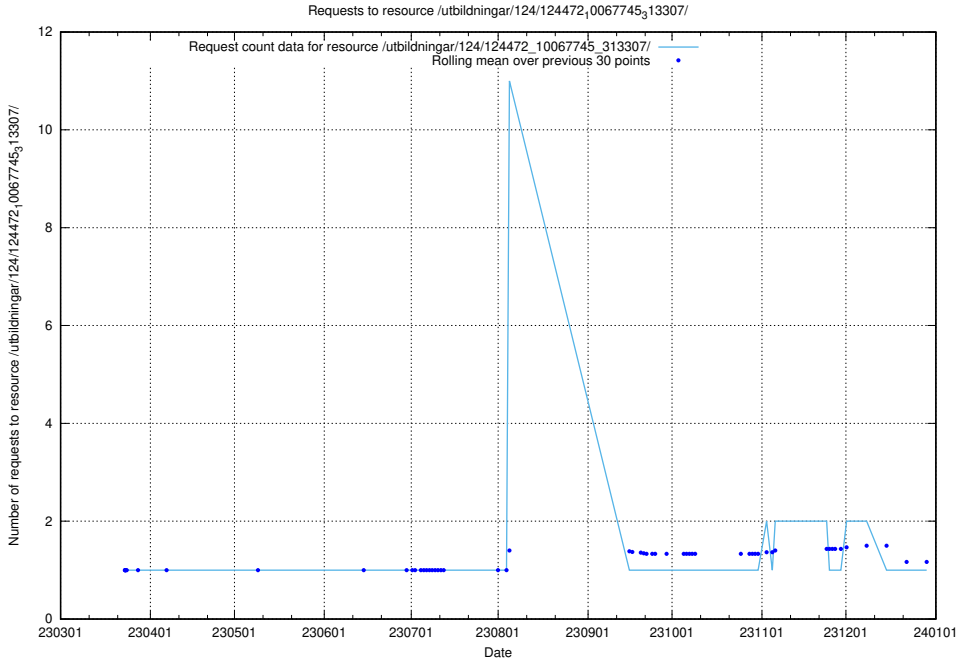

5.2959 Usage of /utbildningar/124/124472_10067745_313307/

Here, we count the number of requests to resource /utbildningar/124/124472_10067745_313307/.