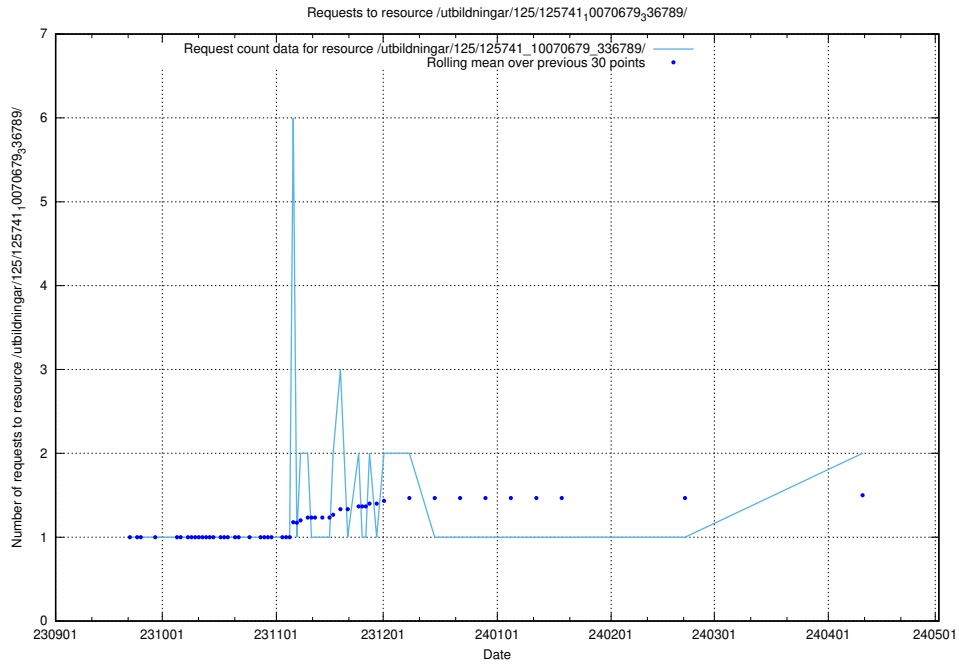

5.726 Usage of /utbildningar/125/125741_10070679_336789/

Here, we count the number of requests to resource /utbildningar/125/125741_10070679_336789/.