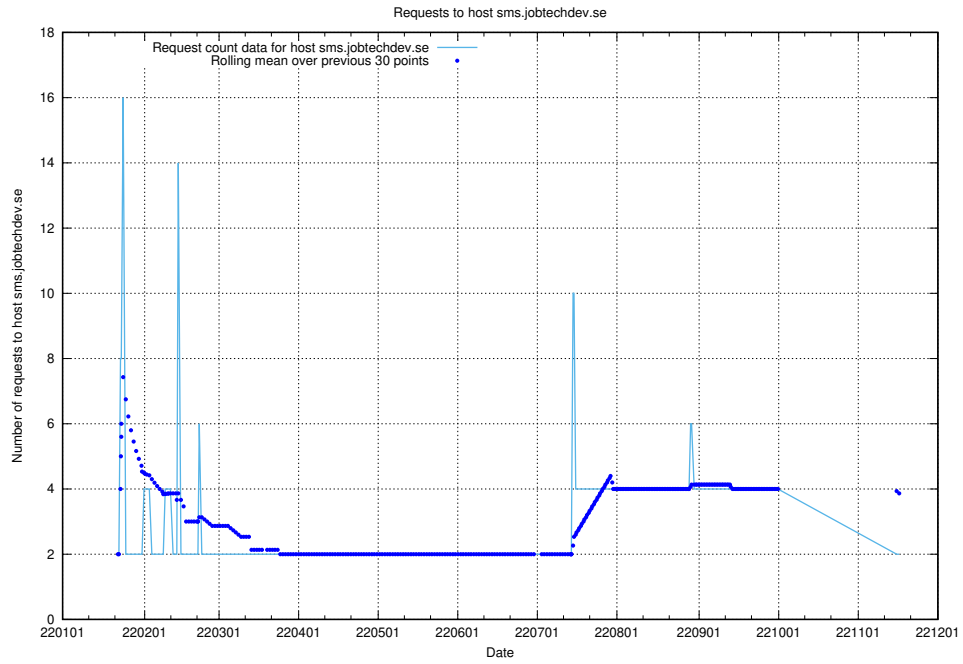

7.582 Usage of sms.jobtechdev.se

Here, we count the number of requests to host sms.jobtechdev.se.