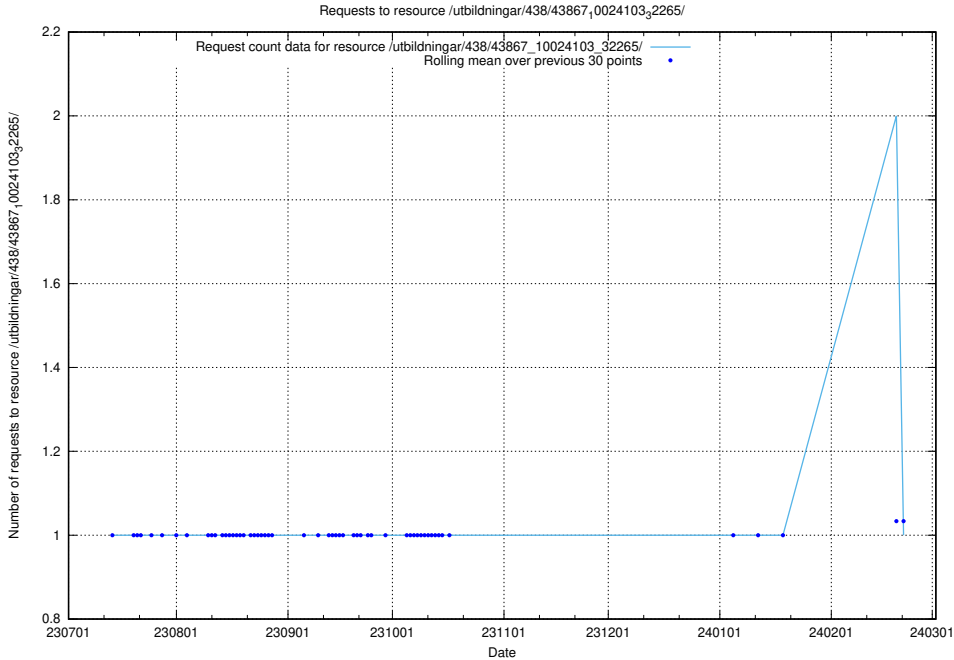

5.5007 Usage of /utbildningar/438/43867_10024103_32265/

Here, we count the number of requests to resource /utbildningar/438/43867_10024103_32265/.