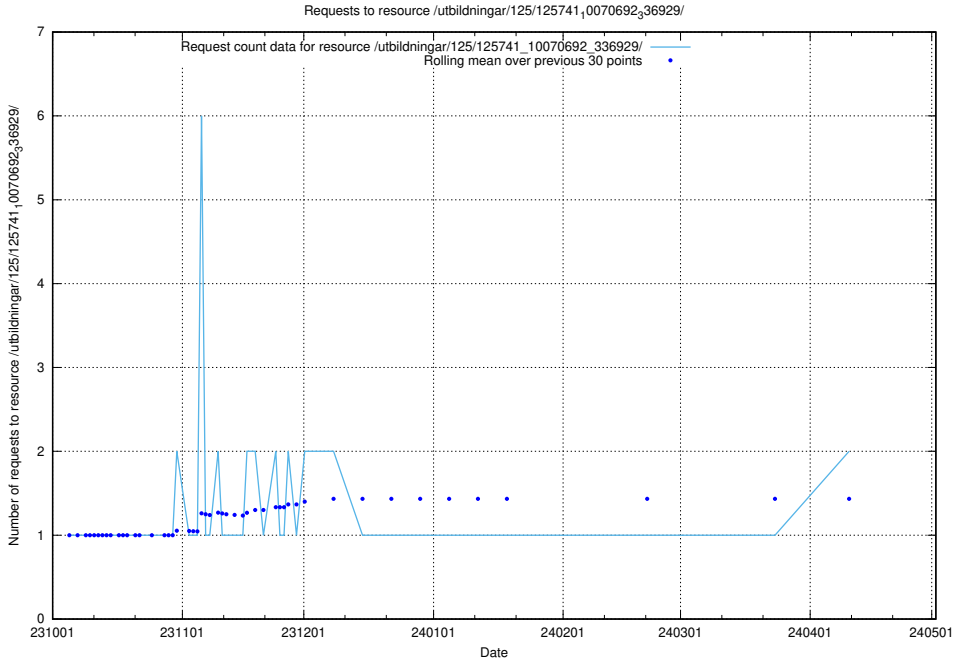

5.715 Usage of /utbildningar/125/125741_10070692_336929/

Here, we count the number of requests to resource /utbildningar/125/125741_10070692_336929/.