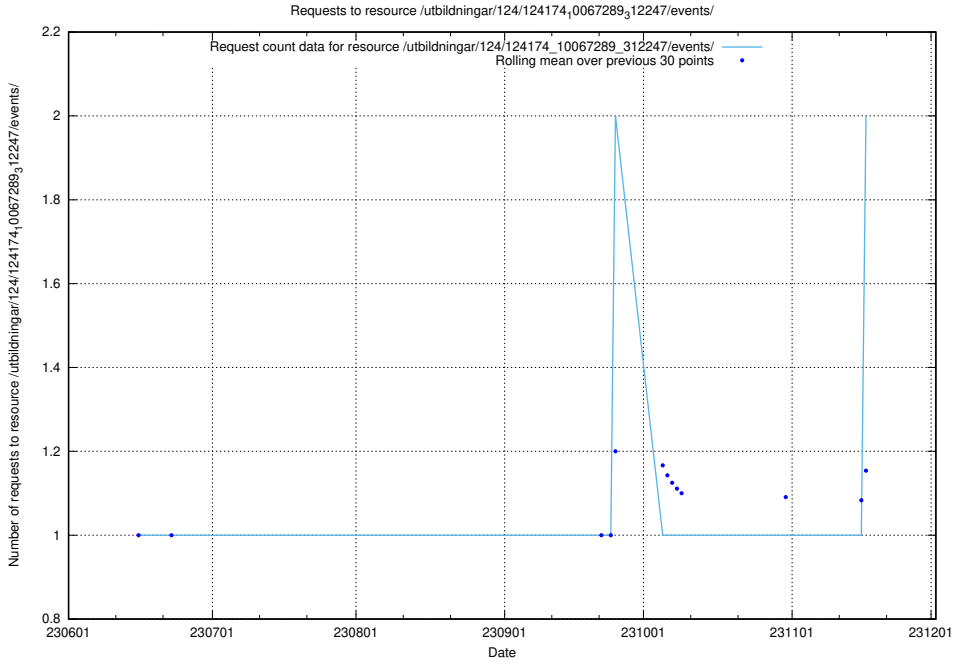

5.869 Usage of /utbildningar/124/124174_10067289_312247/events/

Here, we count the number of requests to resource /utbildningar/124/124174_10067289_312247/events/