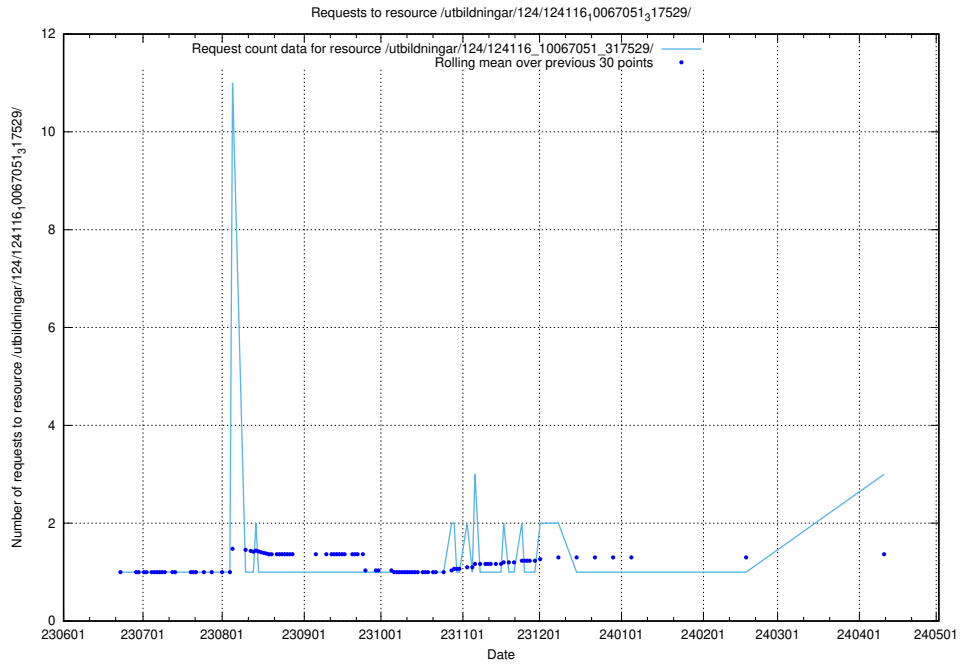

5.407 Usage of /utbildningar/124/124116_10067051_317529/

Here, we count the number of requests to resource /utbildningar/124/124116_10067051_317529/.