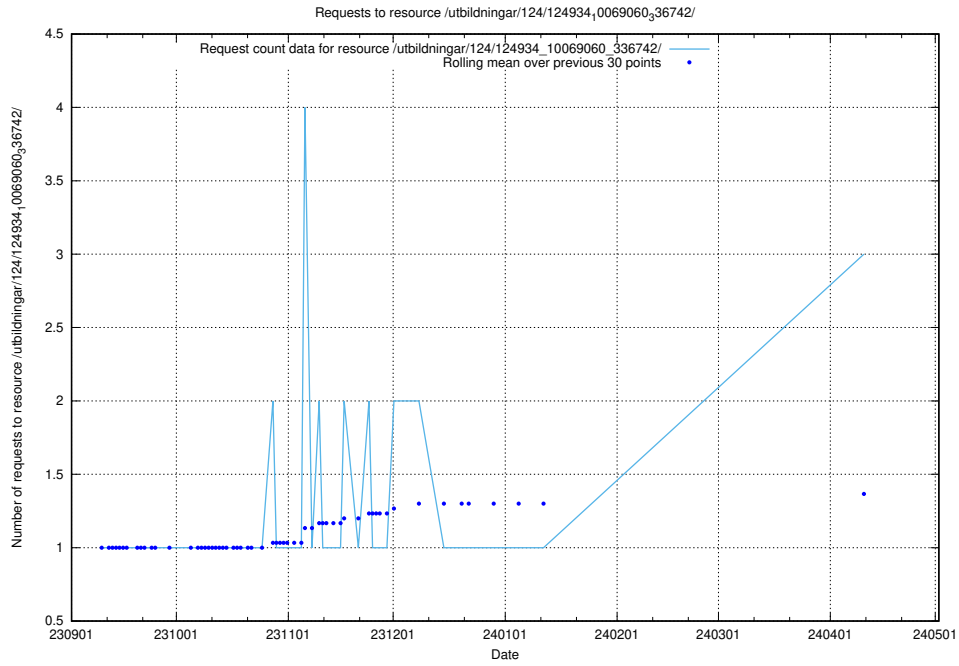

5.357 Usage of /utbildningar/124/124934_10069060_336742/

Here, we count the number of requests to resource /utbildningar/124/124934_10069060_336742/.