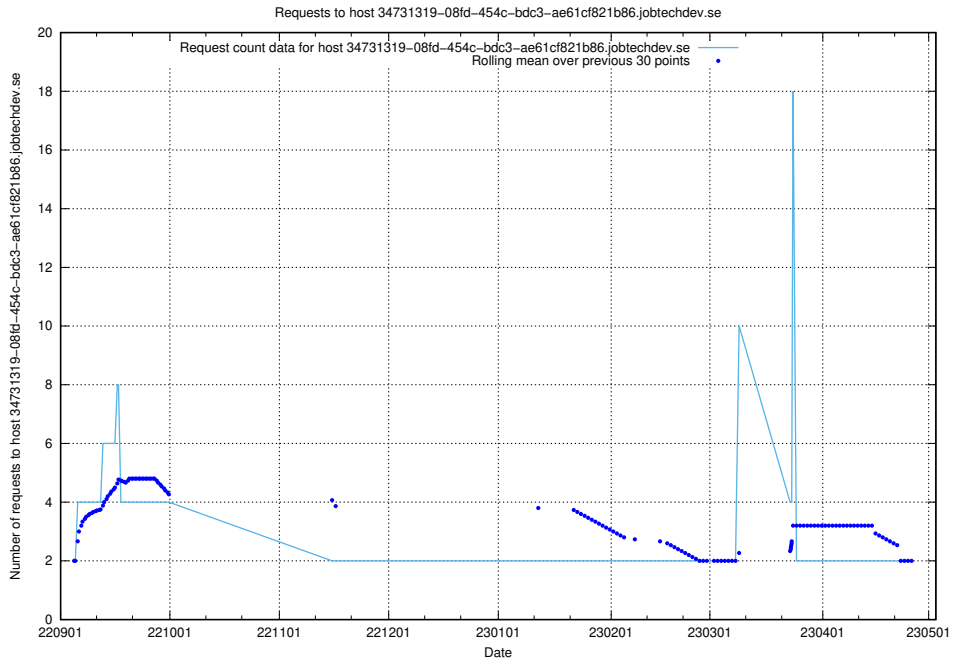

7.328 Usage of 34731319-08fd-454c-bdc3-ae61cf821b86.jobtechdev.se

Here, we count the number of requests to host 34731319-08fd-454c-bdc3-ae61cf821b86.jobtechdev.se.