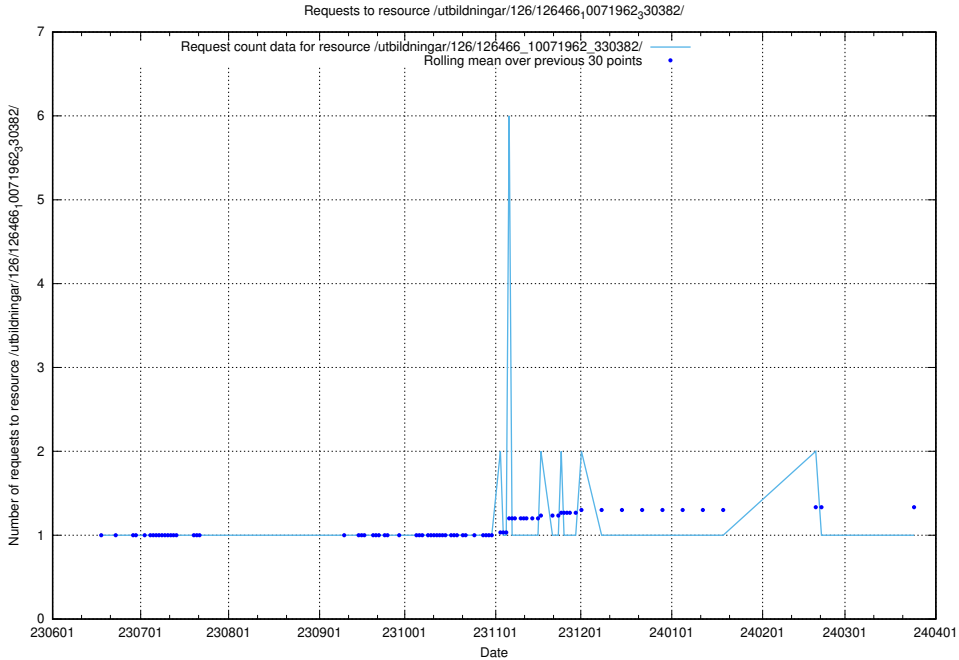

5.5792 Usage of /utbildningar/126/126466_10071962_330382/

Here, we count the number of requests to resource /utbildningar/126/126466_10071962_330382/.