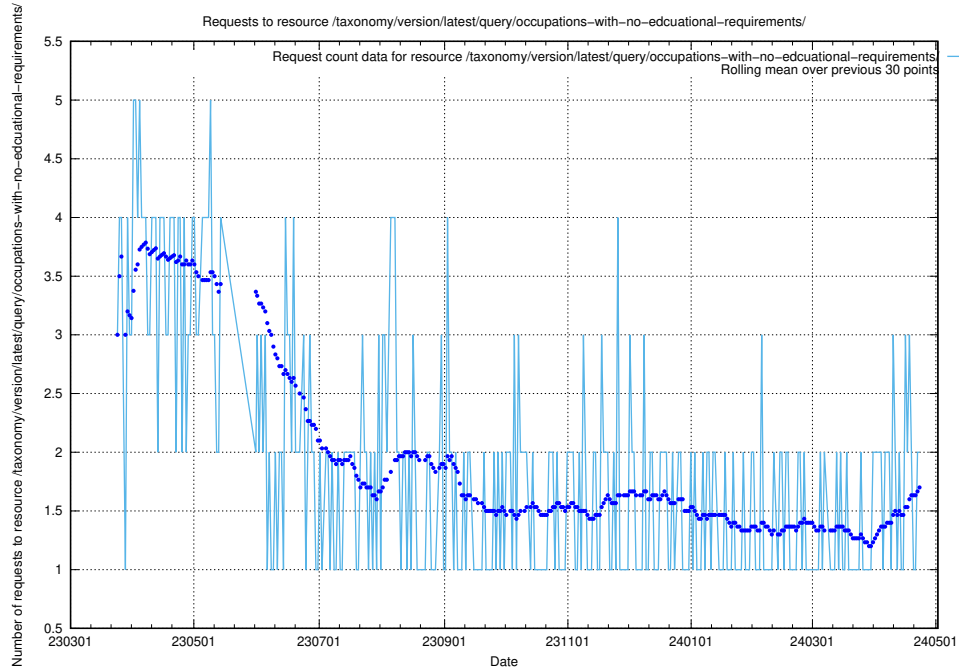

5.907 Usage of /taxonomy/version/latest/query/occupations-with-no-educational-requirements/

Here, we count the number of requests to resource /taxonomy/version/latest/query/occupations-with-no-educational-requirements/.