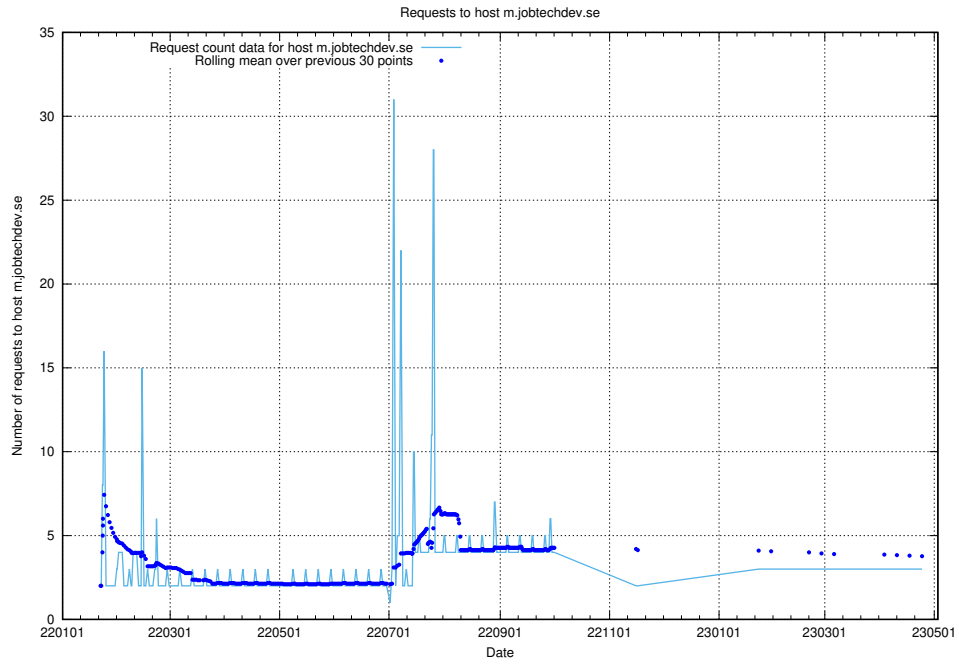

7.249 Usage of m.jobtechdev.se

Here, we count the number of requests to host m.jobtechdev.se.