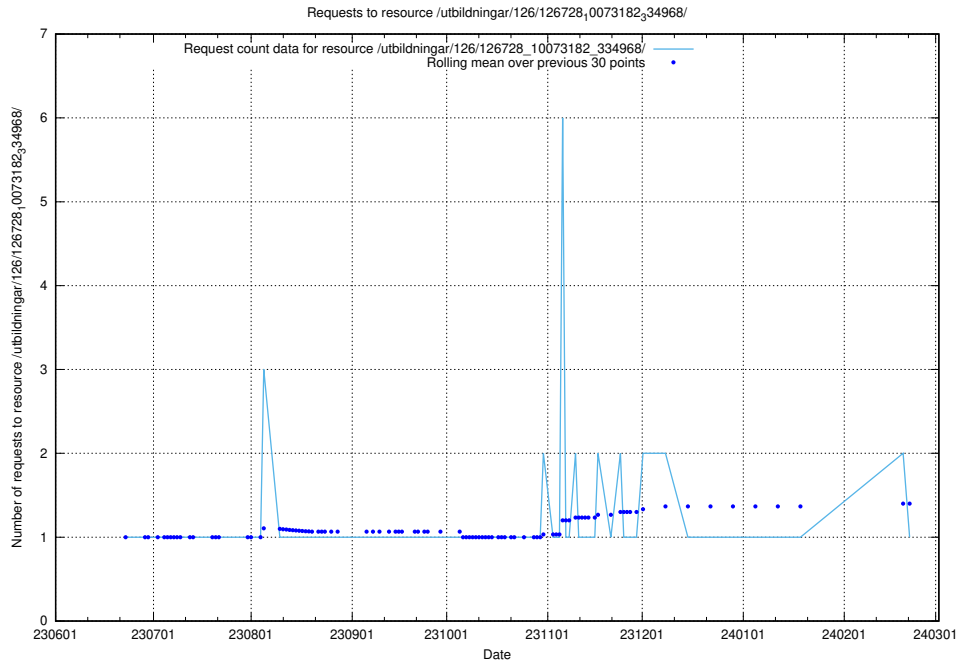

5.5535 Usage of /utbildningar/126/126728_10073182_334968/

Here, we count the number of requests to resource /utbildningar/126/126728_10073182_334968/.