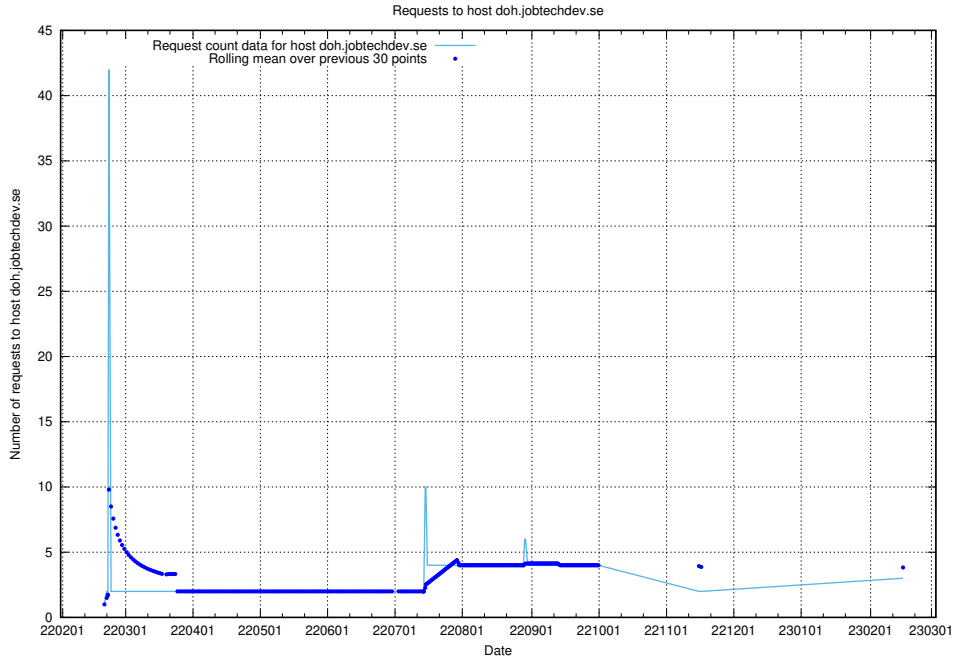

### 7.223 Usage of doh.jobtechdev.se

Here, we count the number of requests to host doh.jobtechdev.se.