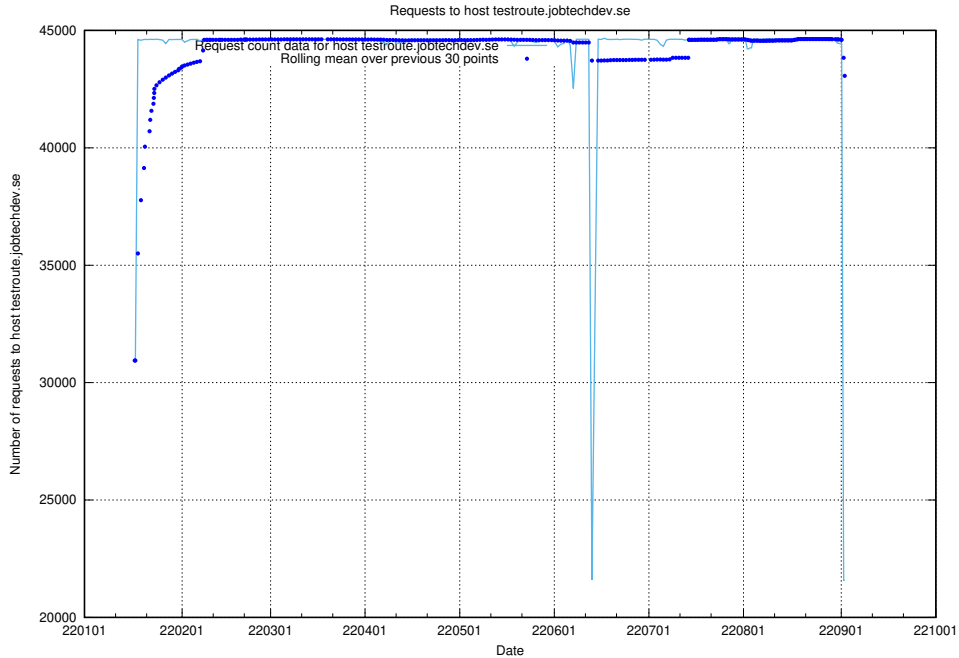

## 7.10 Usage of console-openshift-console.prod.services.jtech.se

Here, we count the number of requests to host console-openshift-console.prod.services.jtech.se.