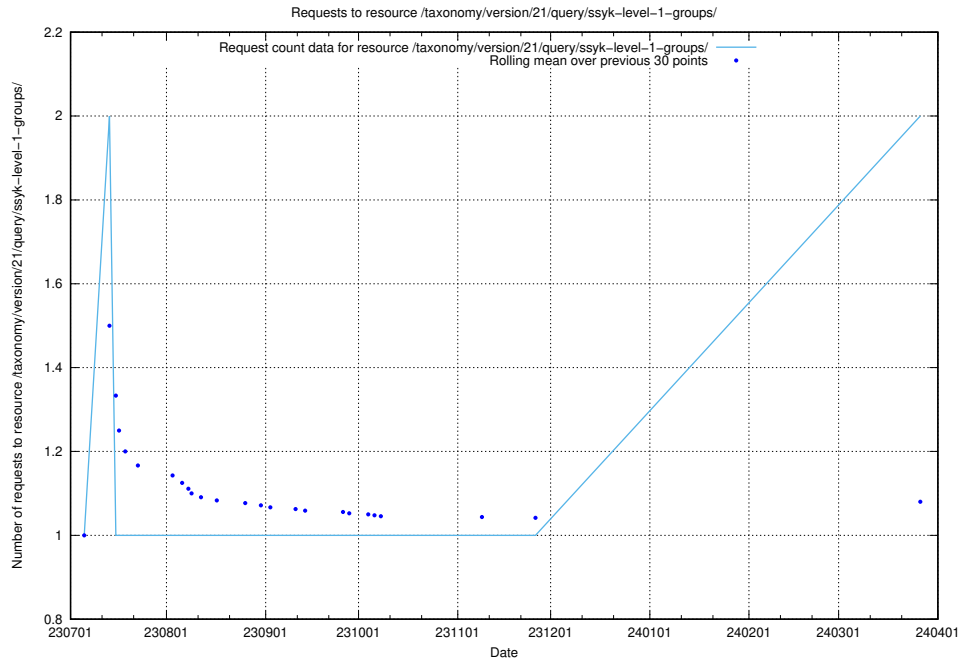

5.801 Usage of /taxonomy/version/21/query/ssyk-level-1-groups/

Here, we count the number of requests to resource /taxonomy/version/21/query/ssyk-level-1-groups/.