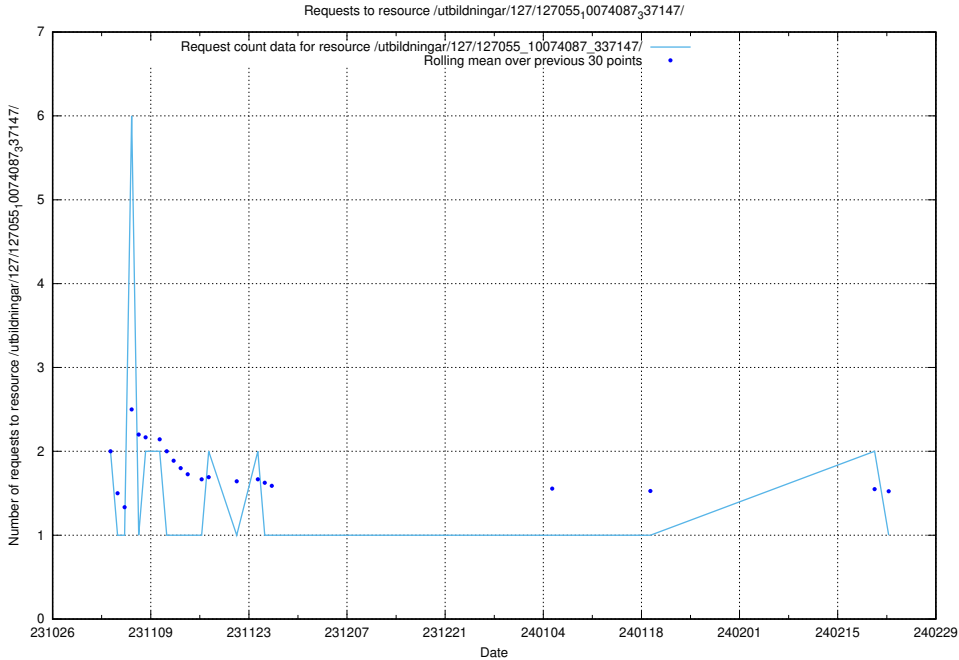

5.4088 Usage of /utbildningar/127/127055_10074087_337147/

Here, we count the number of requests to resource /utbildningar/127/127055_10074087_337147/.