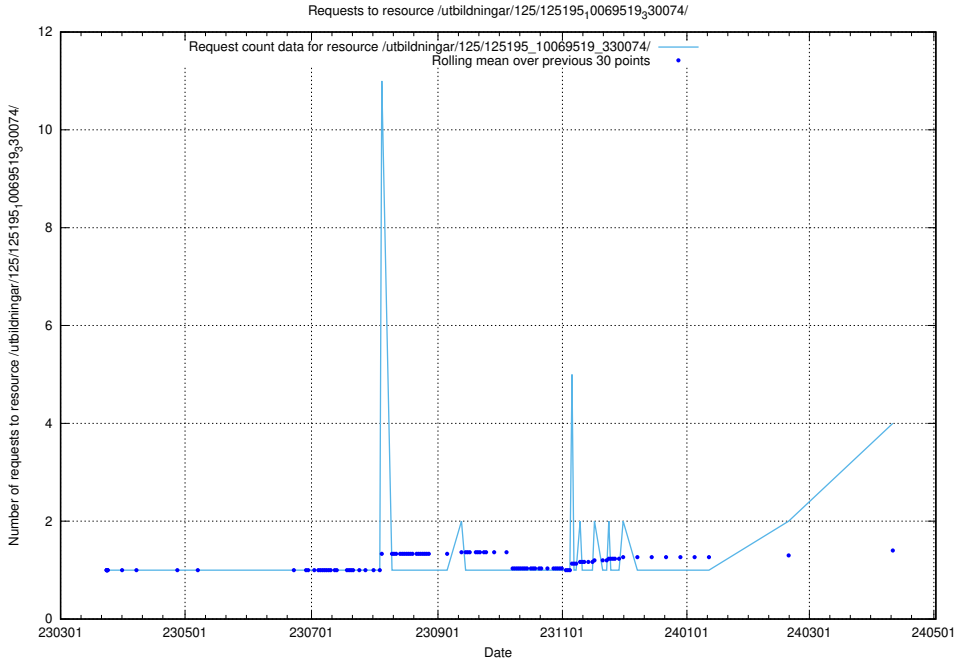

5.164 Usage of /utbildningar/125/125195_10069519_330074/

Here, we count the number of requests to resource /utbildningar/125/125195_10069519_330074/.