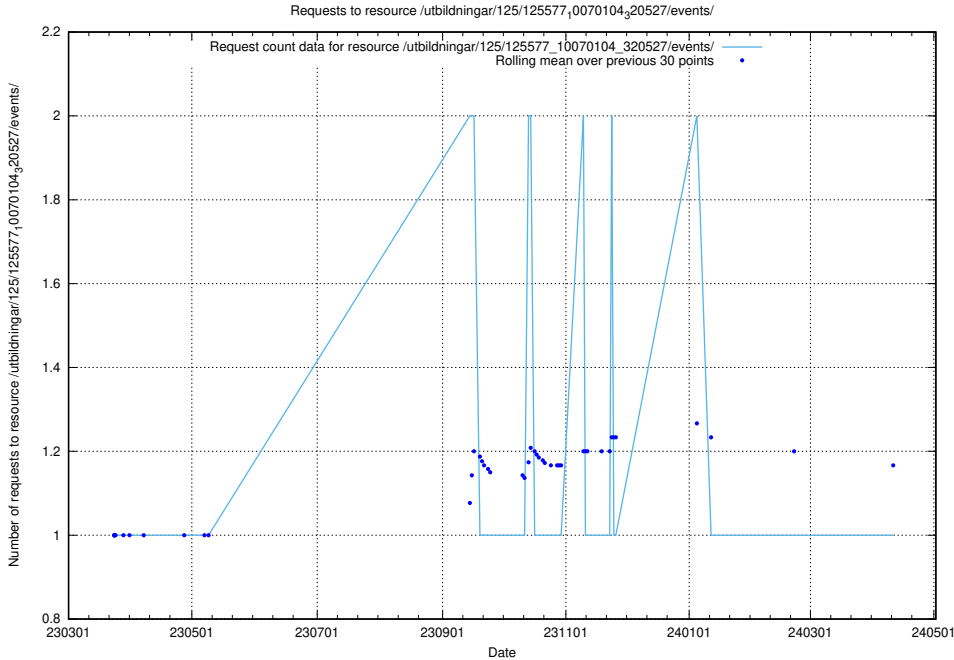

5.1096 Usage of /utbildningar/125/125577_10070104_320527/events/

Here, we count the number of requests to resource /utbildningar/125/125577_10070104_320527/events/