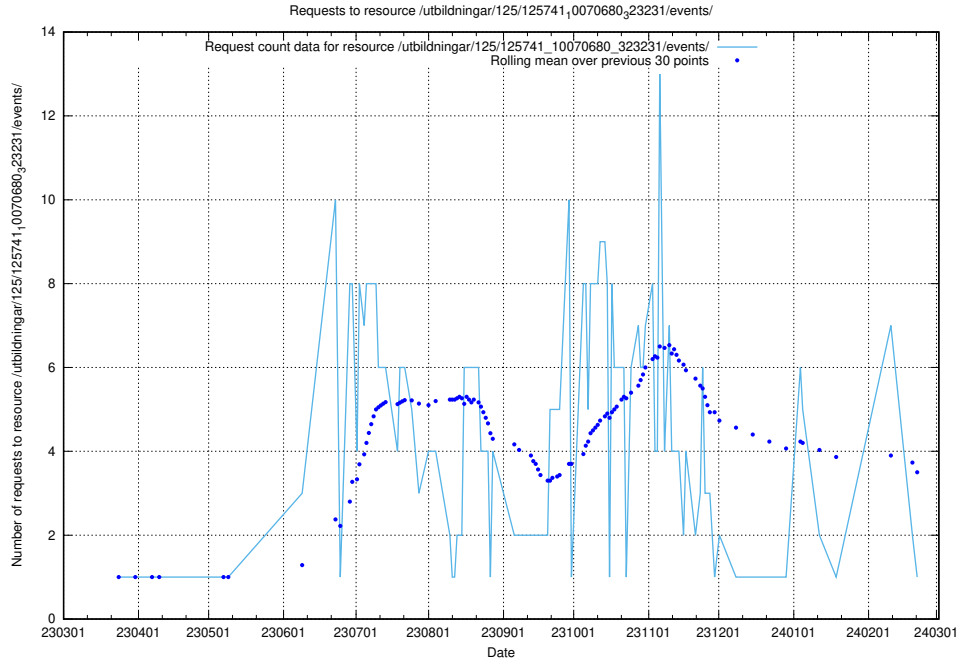

5.6158 Usage of /utbildningar/125/125741_10070680_323231/events/

Here, we count the number of requests to resource /utbildningar/125/125741_10070680_323231/events/