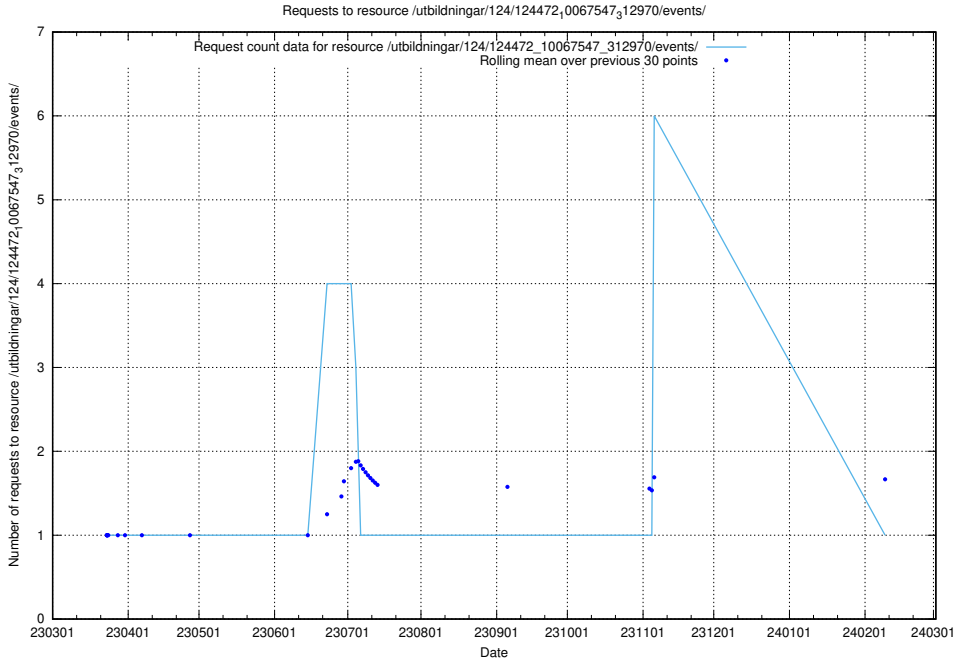

5.3073 Usage of /utbildningar/124/124472_10067547_312970/events/

Here, we count the number of requests to resource /utbildningar/124/124472_10067547_312970/events/