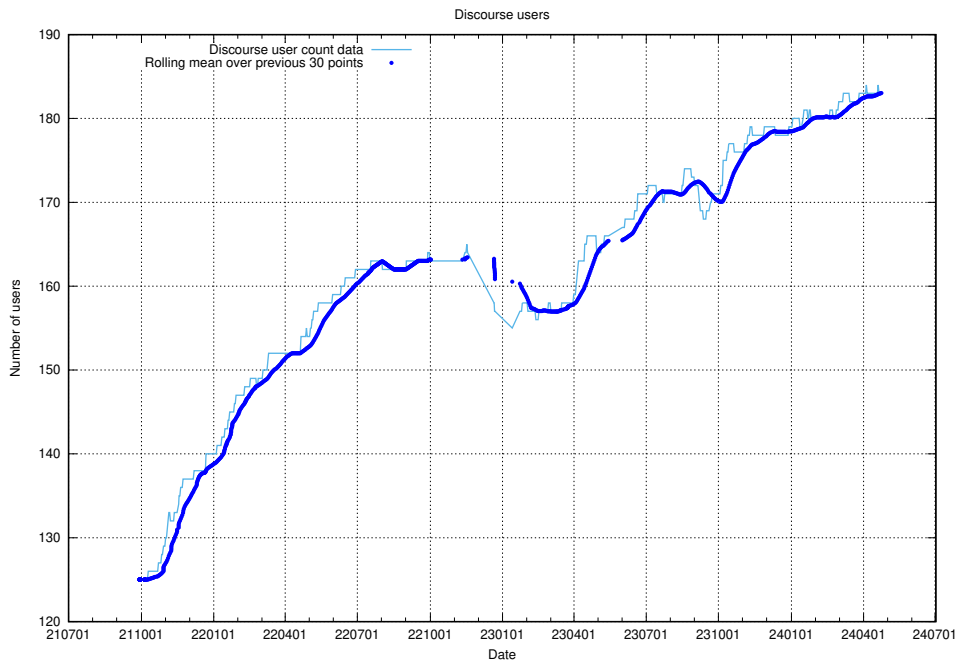

4 Discourse

This section summarises activities from the [JobTech Discourse Forum](https://forum.jobtechdev.se)⁵.

4.1 User count

A table of the number of users in Discourse.

---

⁵<https://forum.jobtechdev.se>