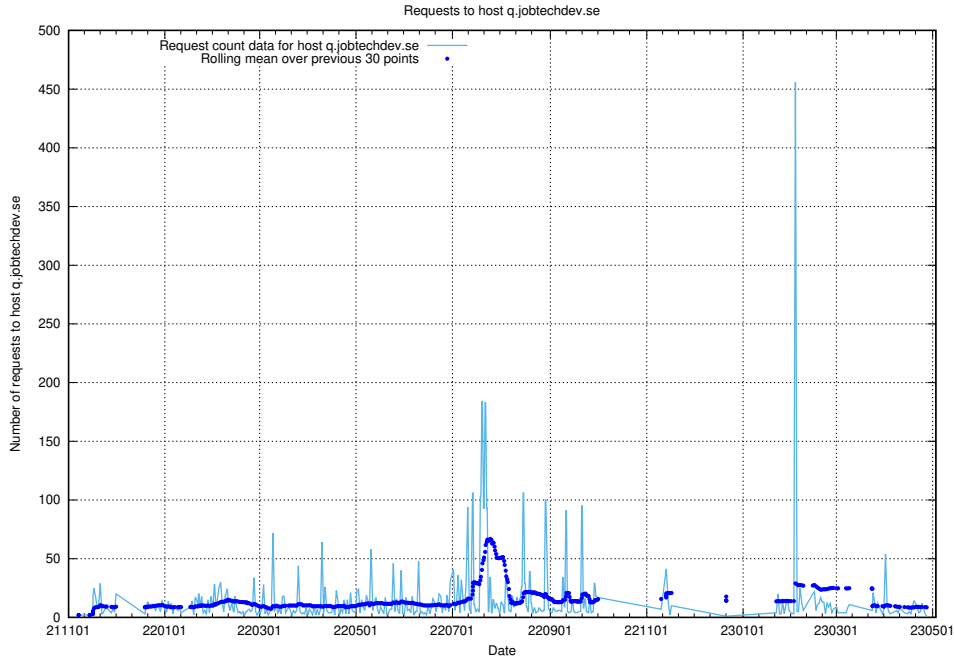

7.625 Usage of q.jobtechdev.se

Here, we count the number of requests to host q.jobtechdev.se.