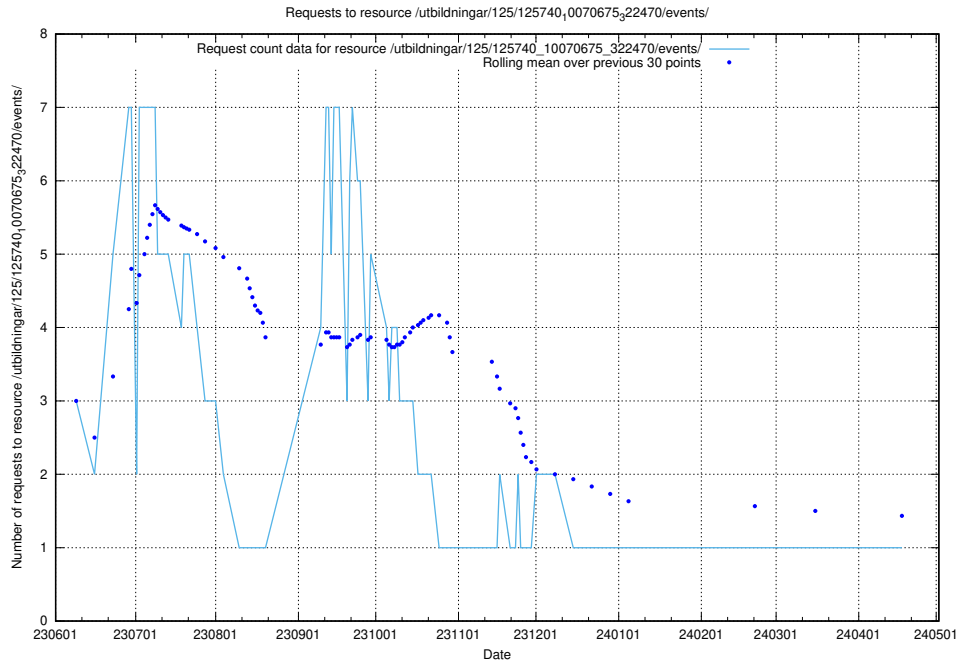

5.5821 Usage of /utbildningar/125/125740_10070675_322470/events/

Here, we count the number of requests to resource /utbildningar/125/125740_10070675_322470/events/