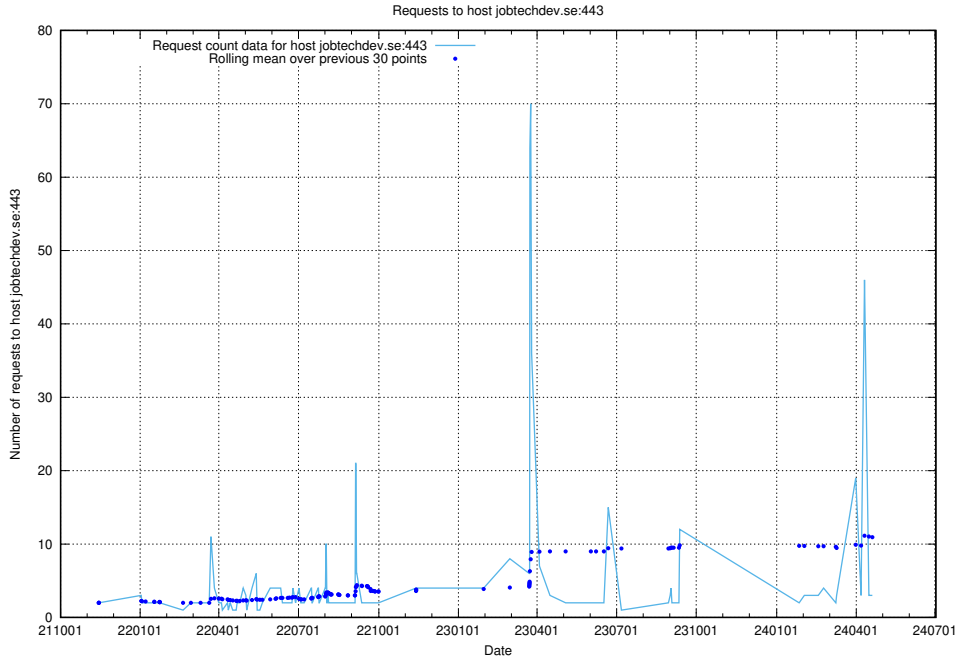

### 7.244 Usage of jobtechdev.se:443

Here, we count the number of requests to host jobtechdev.se:443.