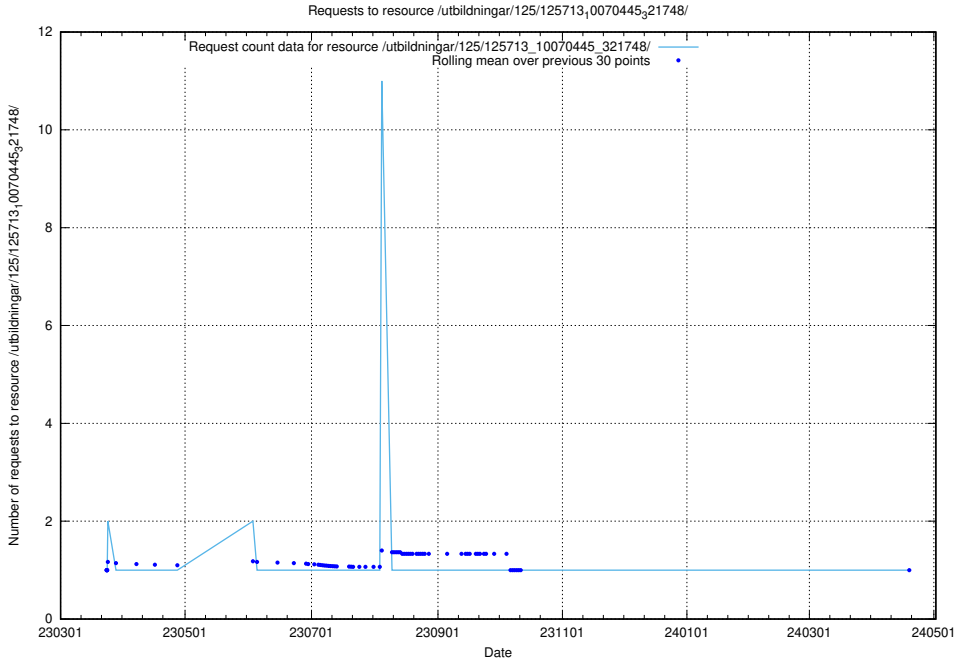

5.1014 Usage of /utbildningar/125/125713_10070445_321748/

Here, we count the number of requests to resource /utbildningar/125/125713_10070445_321748/.