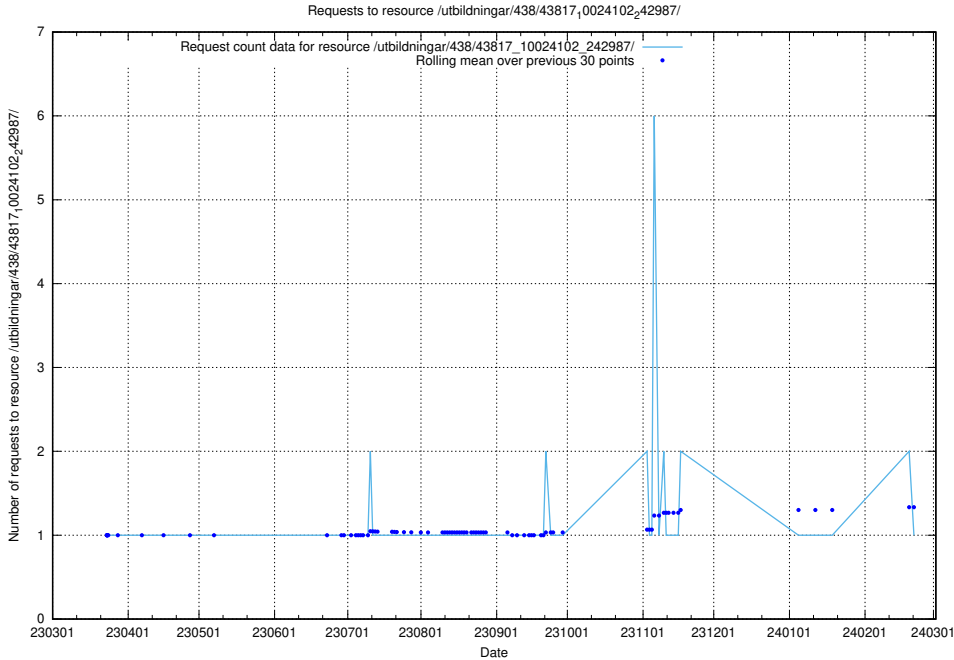

5.6267 Usage of /utbildningar/438/43817_10024102_242987/

Here, we count the number of requests to resource /utbildningar/438/43817_10024102_242987/.