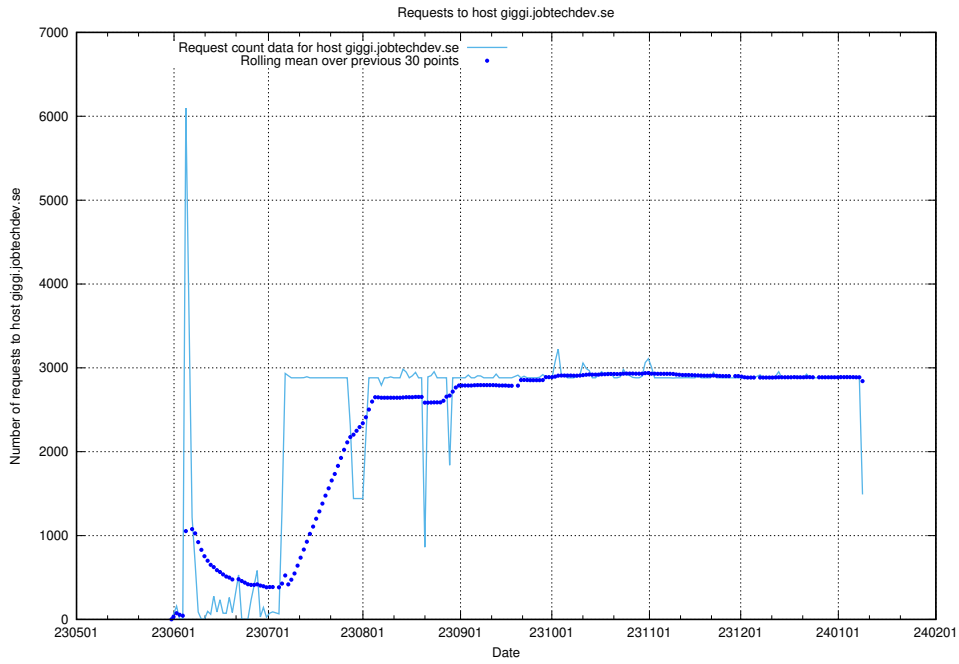

## 7.22 Usage of canary-openshift-ingress-canary.prod.services.jtech.se

Here, we count the number of requests to host canary-openshift-ingress-canary.prod.services.jtech.se.