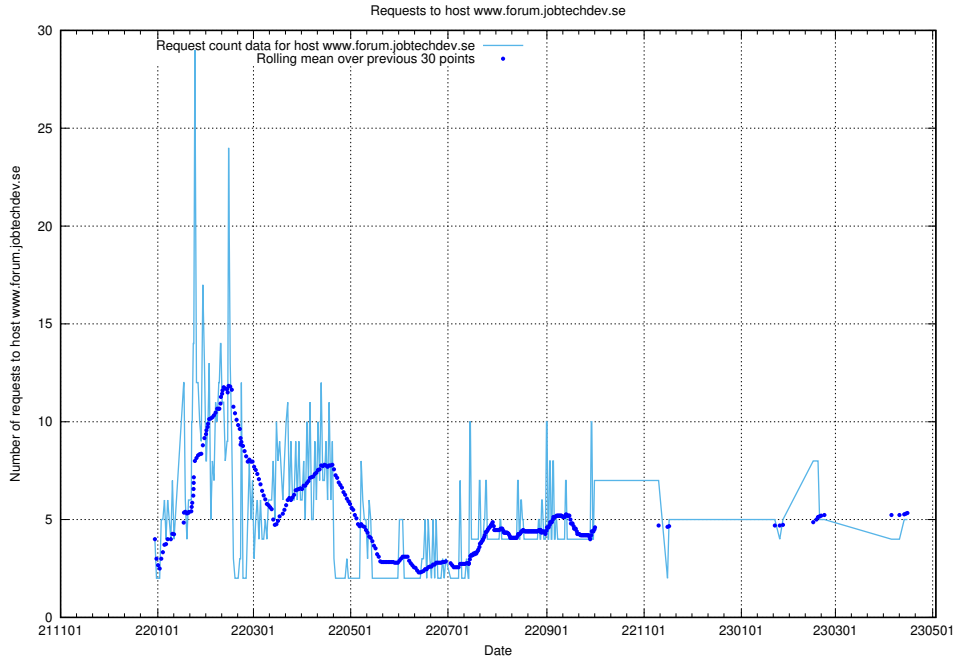

7.88 Usage of www.forum.jobtechdev.se

Here, we count the number of requests to host www.forum.jobtechdev.se.