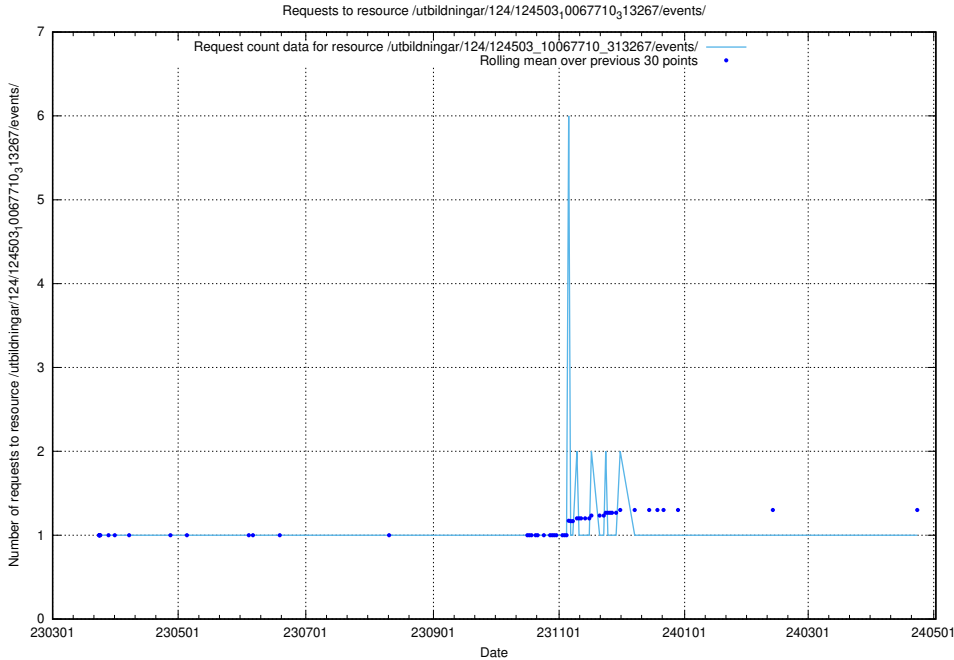

### 5.2075 Usage of /utbildningar/124/124503\_10067710\_313267/events/

Here, we count the number of requests to resource /utbildningar/124/124503\_10067710\_313267/events/