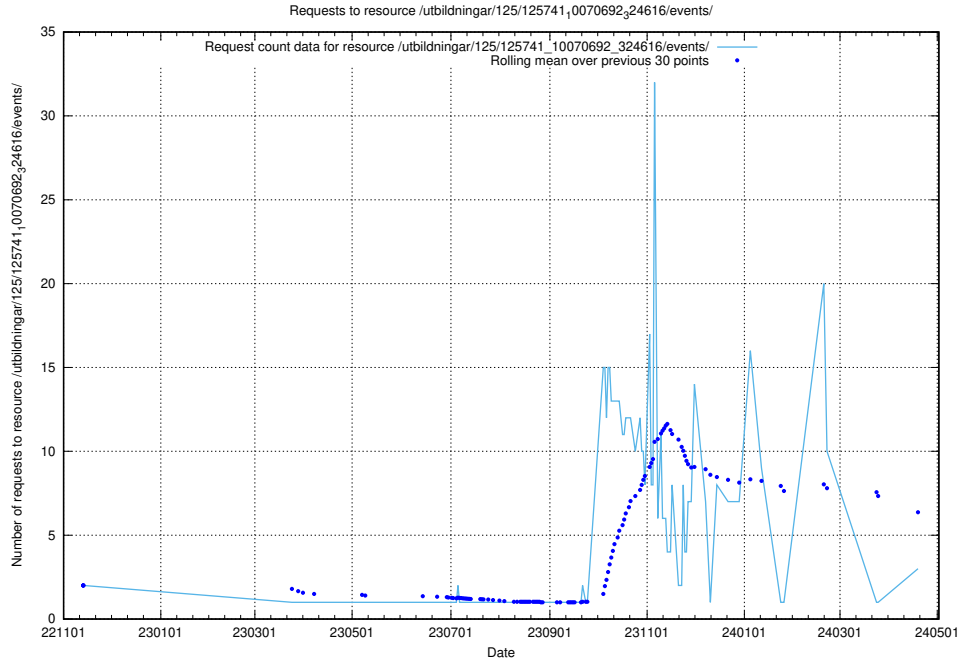

5.406 Usage of /utbildningar/125/125741_10070692_324616/events/

Here, we count the number of requests to resource /utbildningar/125/125741_10070692_324616/events/