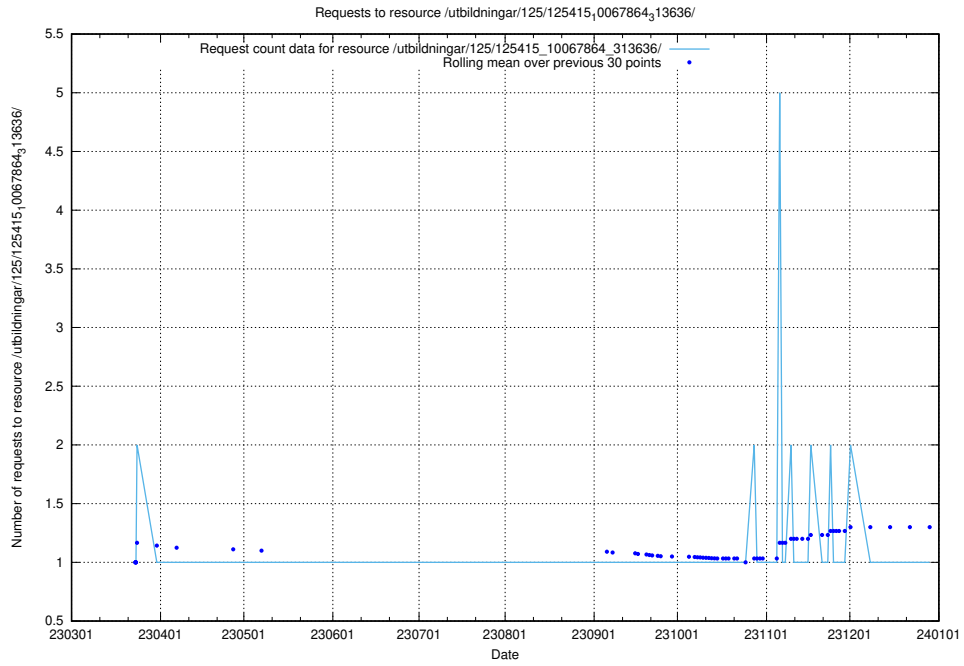

5.1104 Usage of /utbildningar/125/125415_10067864_313636/

Here, we count the number of requests to resource /utbildningar/125/125415_10067864_313636/.