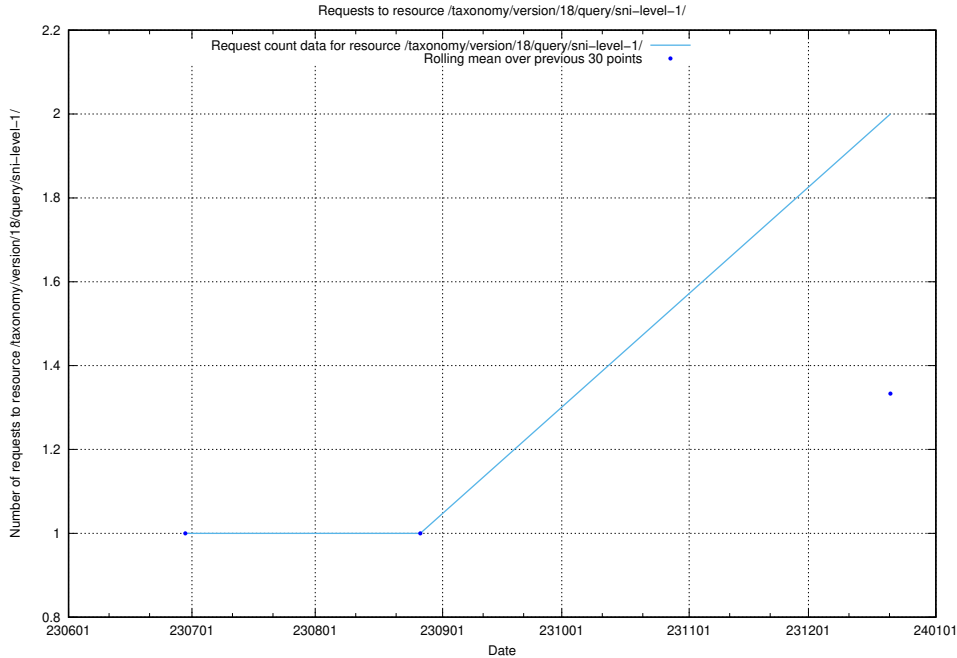

5.805 Usage of /taxonomy/version/18/query/sni-level-1/

Here, we count the number of requests to resource /taxonomy/version/18/query/sni-level-1/.