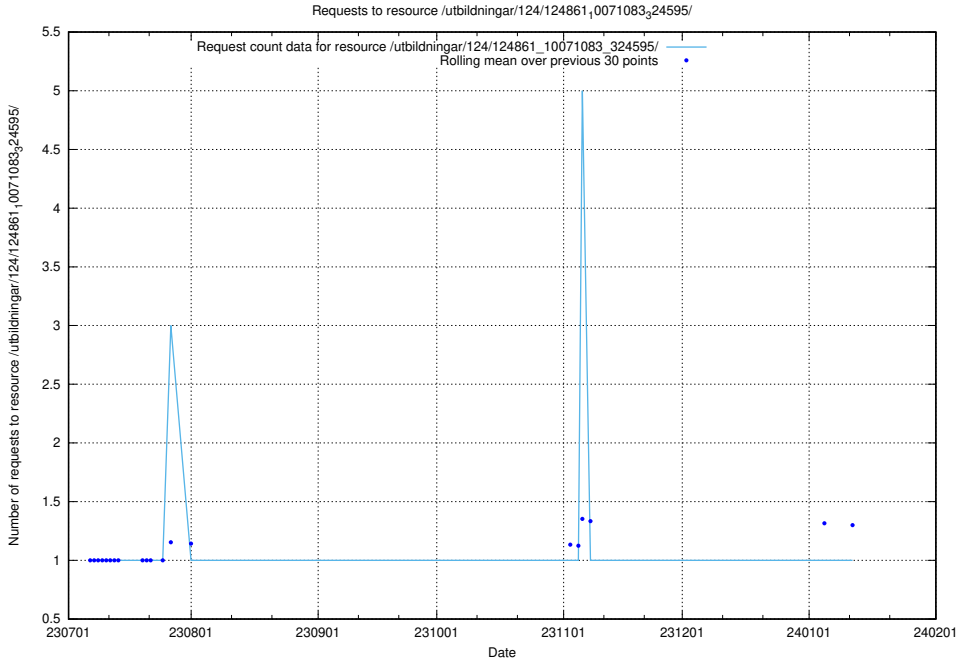

5.5248 Usage of /utbildningar/124/124861_10071083_324595/

Here, we count the number of requests to resource /utbildningar/124/124861_10071083_324595/.