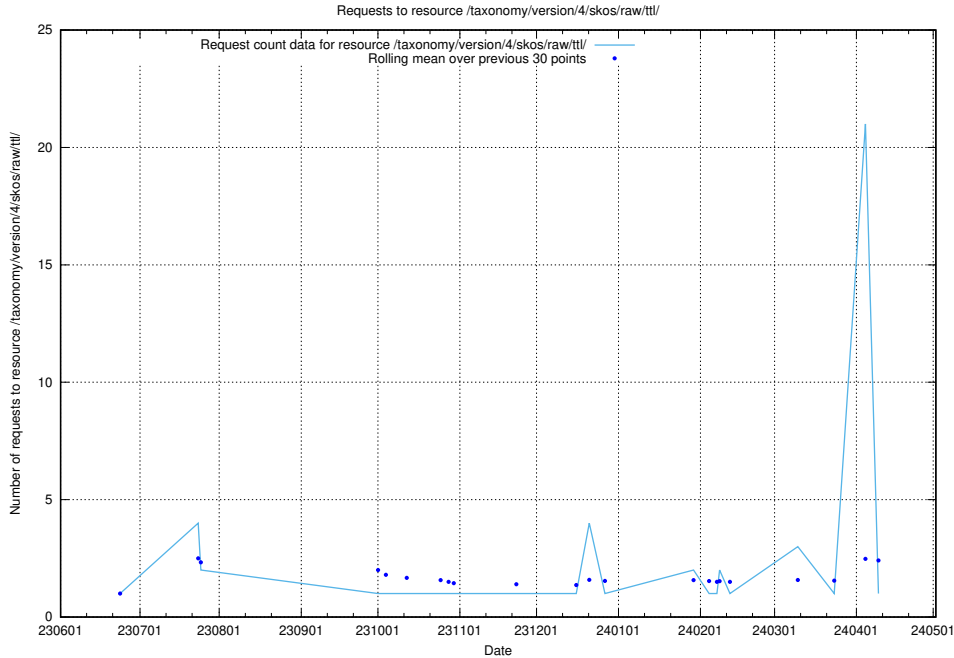

5.5494 Usage of /taxonomy/version/4/skos/raw/ttl/

Here, we count the number of requests to resource /taxonomy/version/4/skos/raw/ttl/.