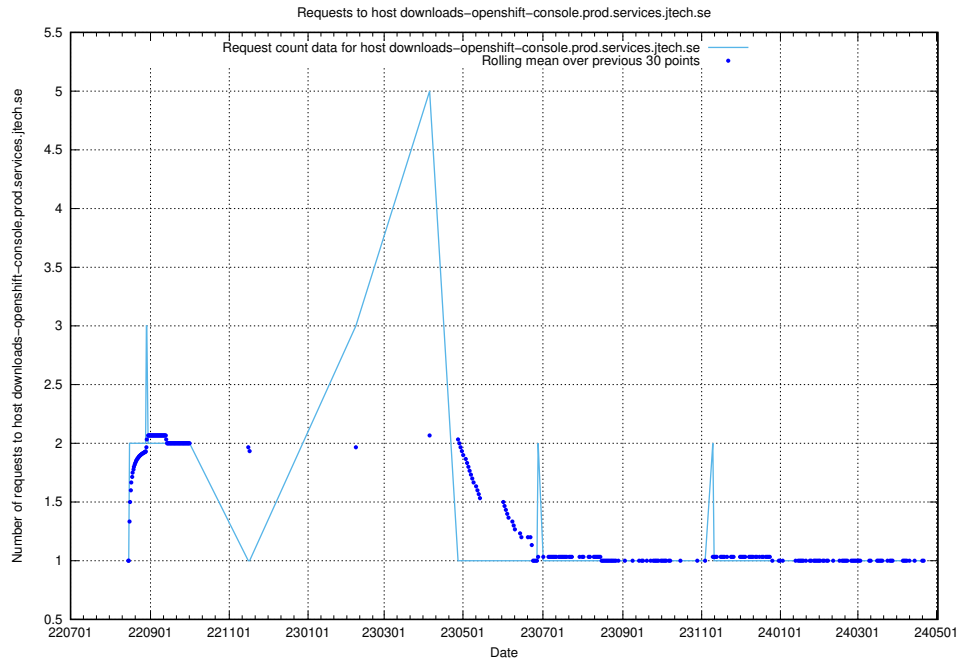

7.618 Usage of downloads-openshift-console.prod.services.jtech.se

Here, we count the number of requests to host downloads-openshift-console.prod.services.jtech.se.