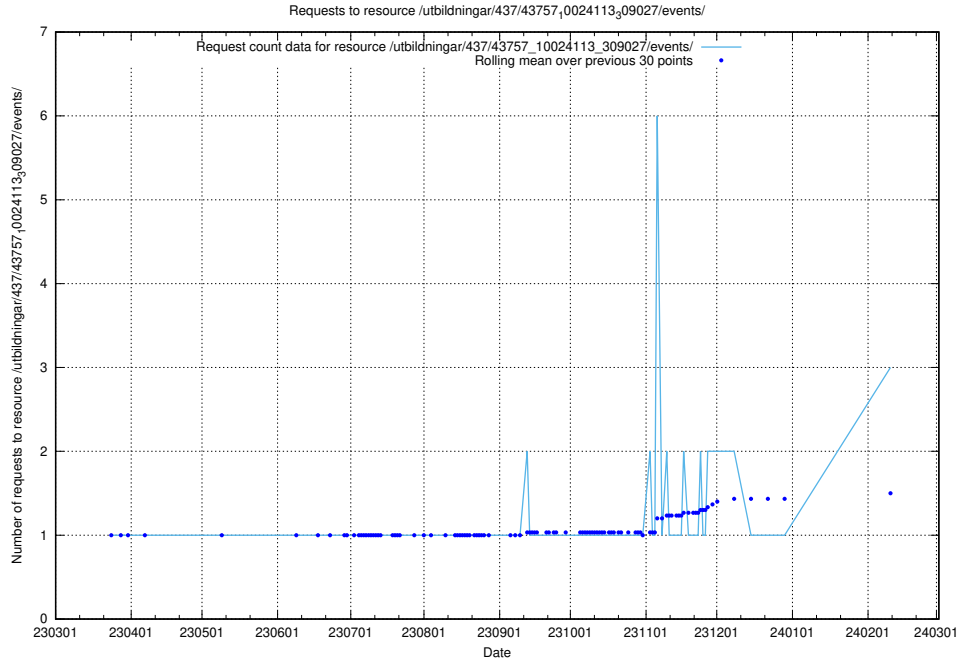

5.442 Usage of /utbildningar/437/43757_10024113_309027/events/

Here, we count the number of requests to resource /utbildningar/437/43757_10024113_309027/events/.