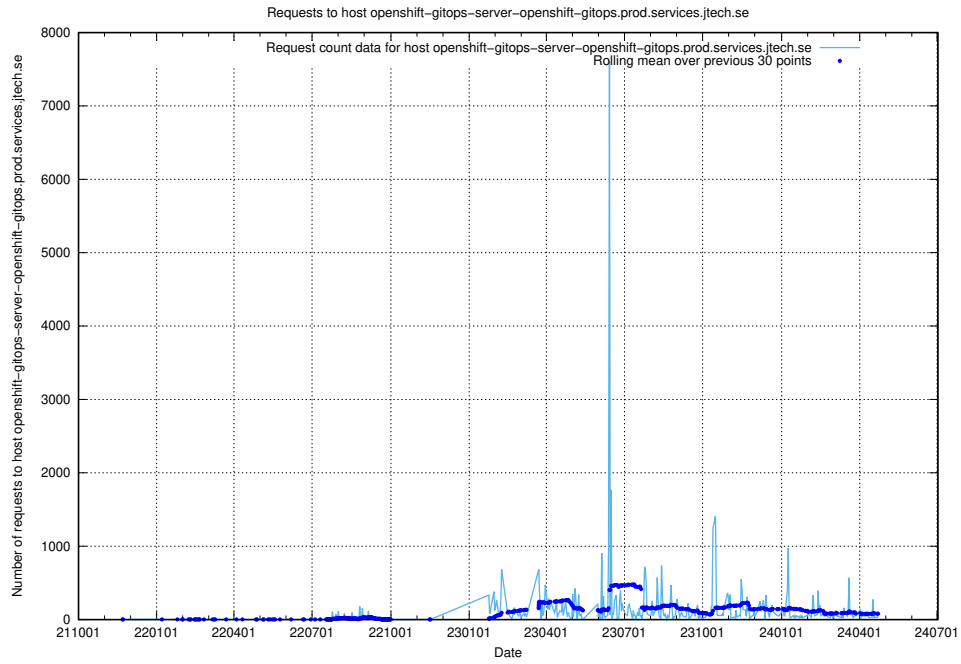

## 7.27 Usage of openshift-gitops-server-openshift-gitops.prod.services.jtech.se

Here, we count the number of requests to host openshift-gitops-server-openshift-gitops.prod.services.jtech.se.