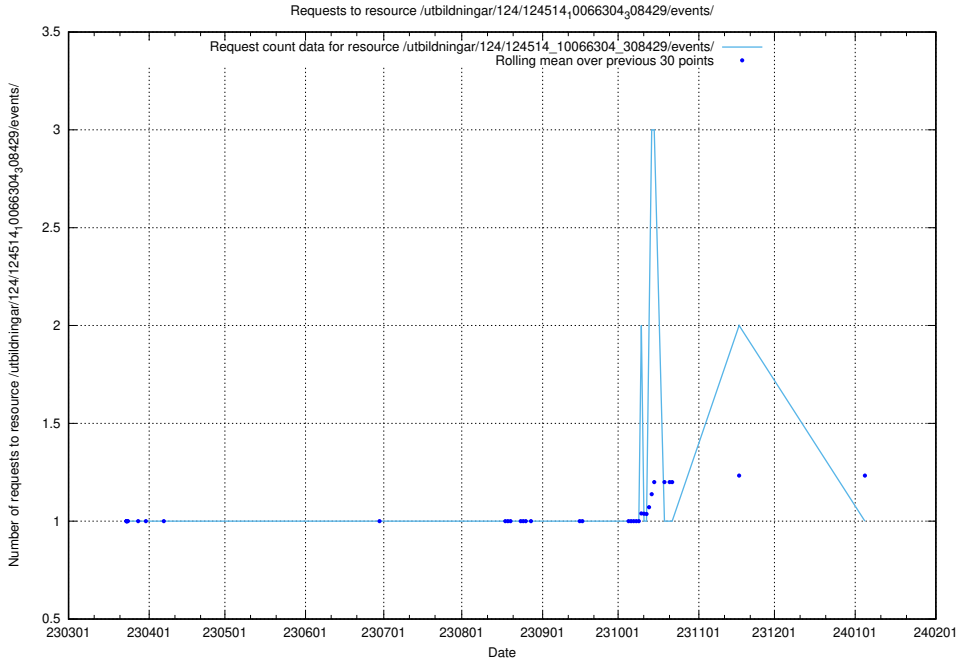

5.1758 Usage of /utbildningar/124/124514_10066304_308429/events/

Here, we count the number of requests to resource /utbildningar/124/124514_10066304_308429/events/