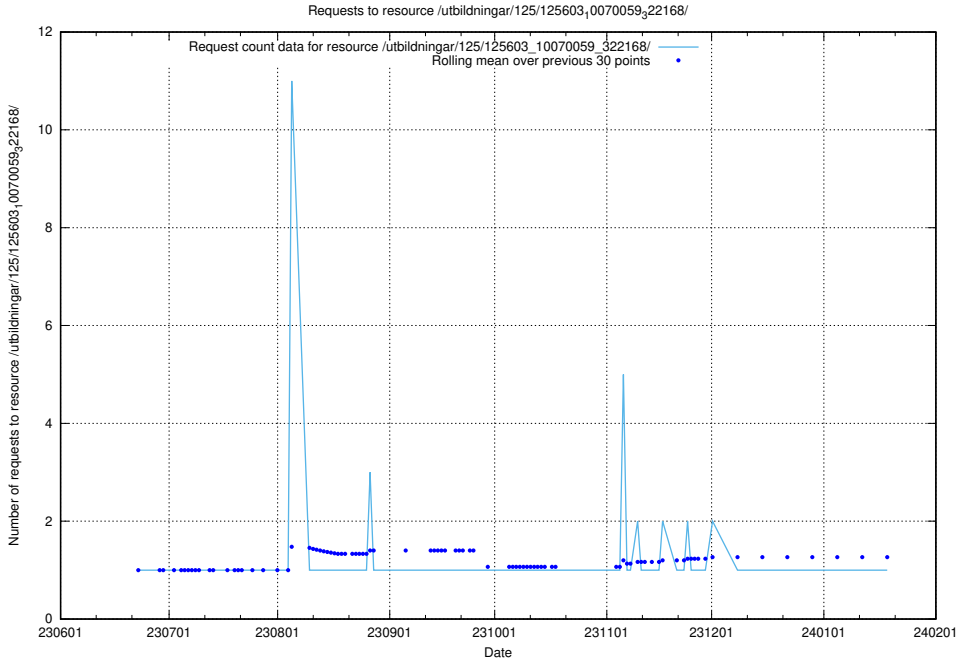

5.5658 Usage of /utbildningar/125/125603_10070059_322168/

Here, we count the number of requests to resource /utbildningar/125/125603_10070059_322168/.