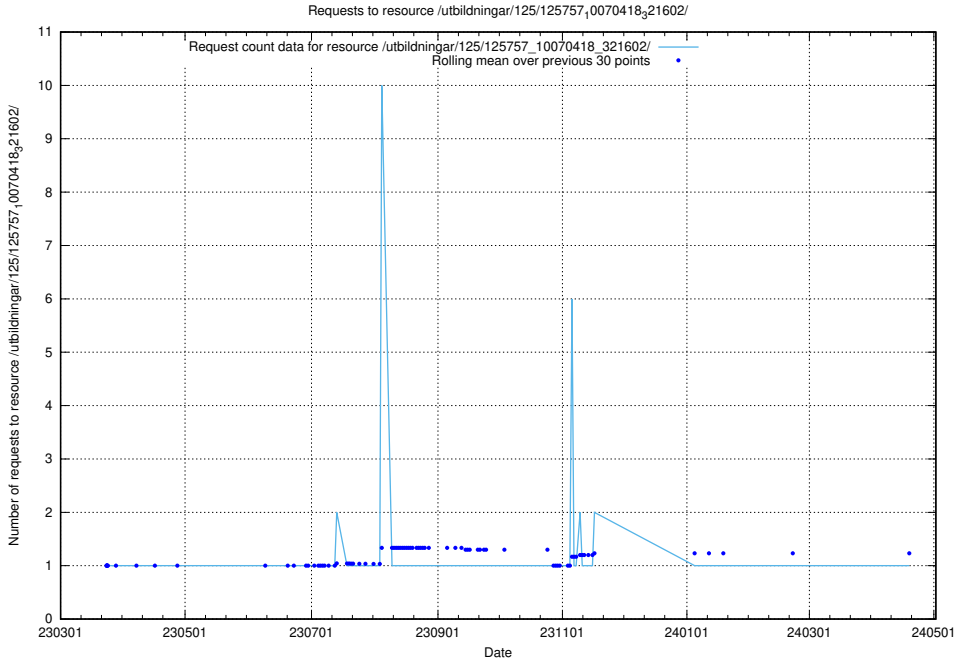

5.6371 Usage of /utbildningar/125/125757_10070418_321602/

Here, we count the number of requests to resource /utbildningar/125/125757_10070418_321602/.