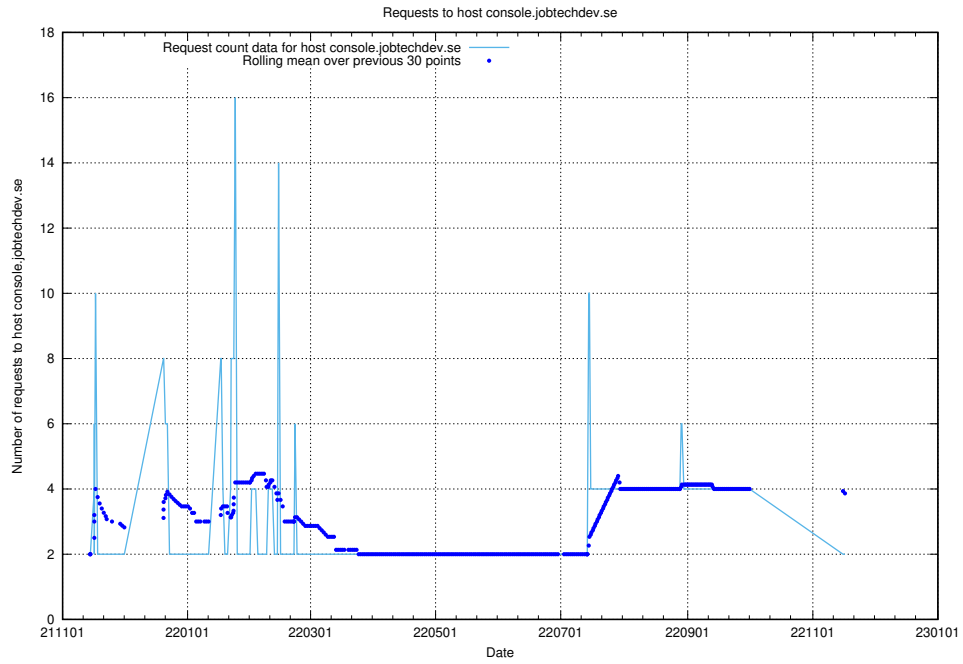

7.267 Usage of console.jobtechdev.se

Here, we count the number of requests to host console.jobtechdev.se.