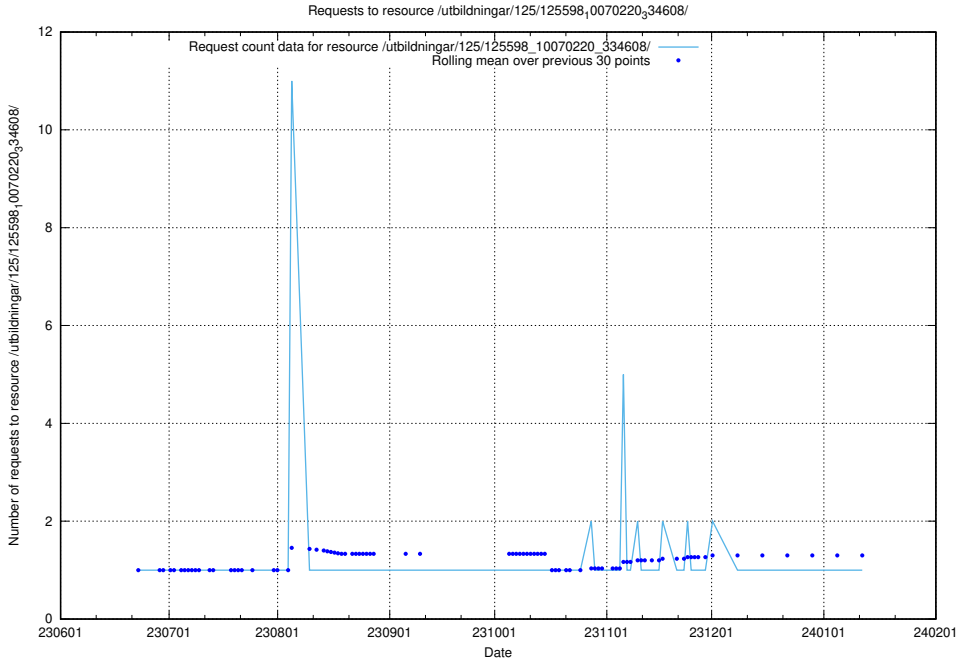

5.5659 Usage of /utbildningar/125/125598_10070220_334608/

Here, we count the number of requests to resource /utbildningar/125/125598_10070220_334608/.