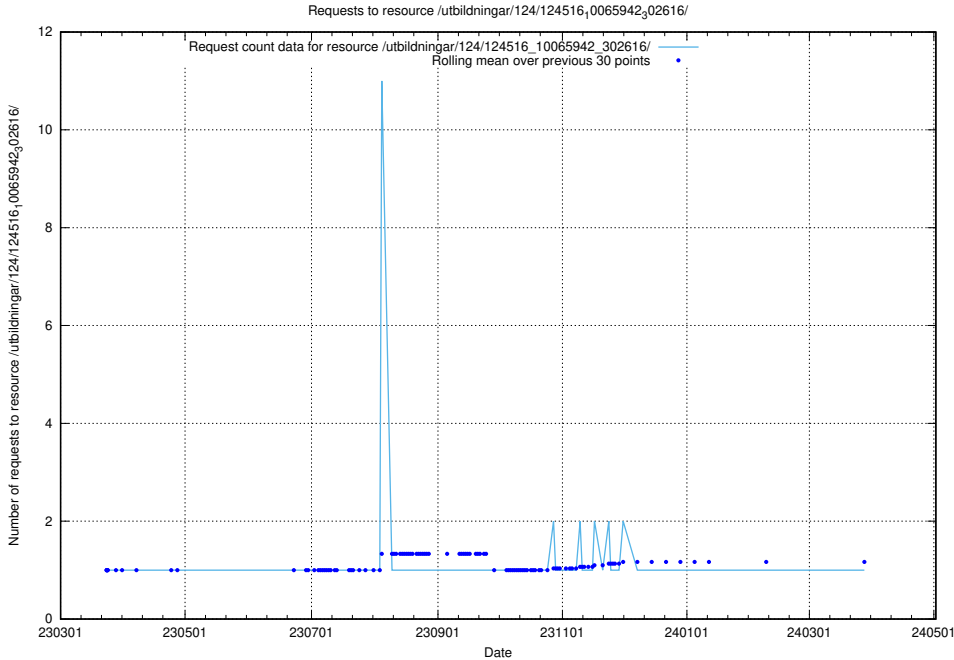

5.1434 Usage of /utbildningar/124/124516_10065942_302616/

Here, we count the number of requests to resource /utbildningar/124/124516_10065942_302616/.