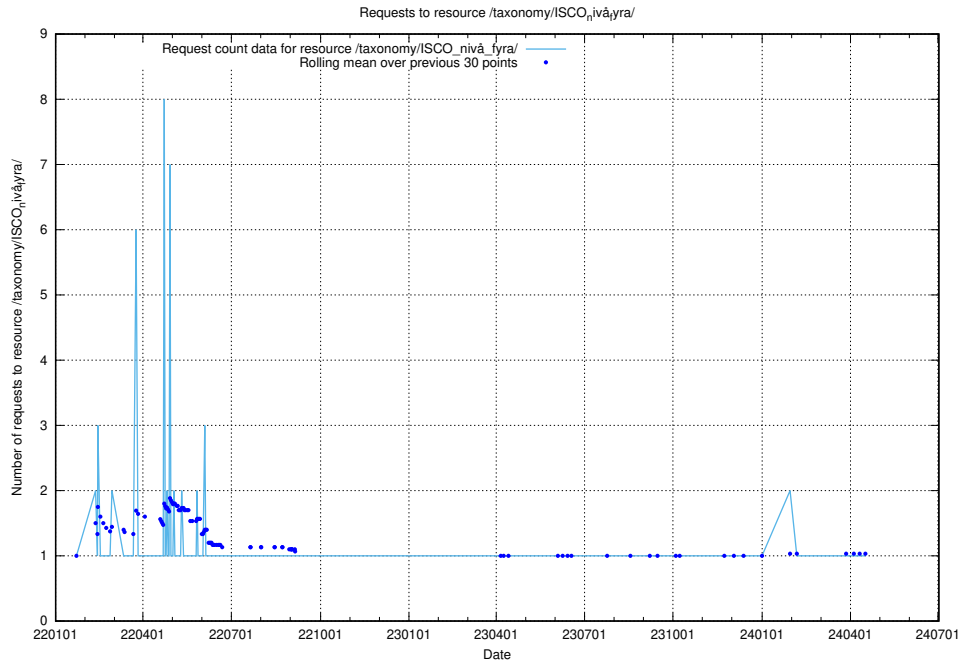

5.4897 Usage of /taxonomy/ISCO_nivå_fyra/

Here, we count the number of requests to resource /taxonomy/ISCO_nivå_fyra/.