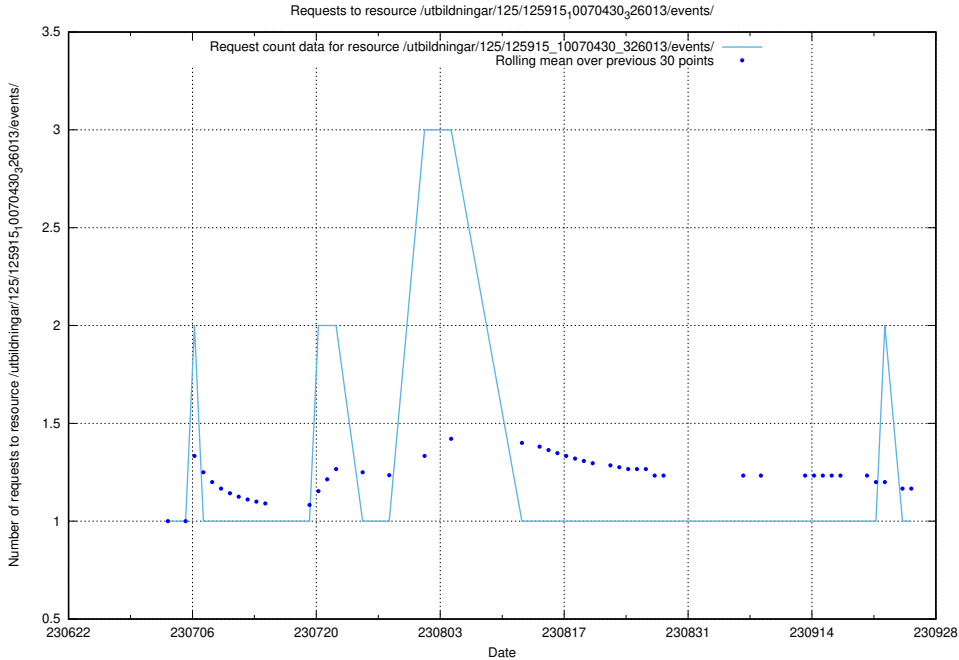

5.5302 Usage of /utbildningar/125/125915_10070430_326013/events/

Here, we count the number of requests to resource /utbildningar/125/125915_10070430_326013/events/