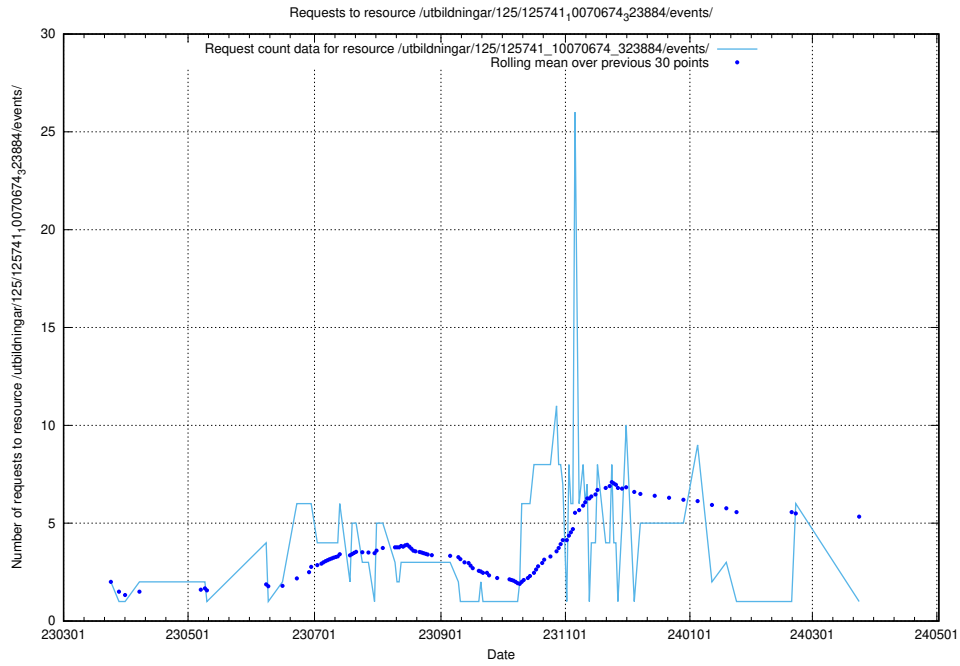

5.6087 Usage of /utbildningar/125/125741_10070674_323884/events/

Here, we count the number of requests to resource /utbildningar/125/125741_10070674_323884/events/