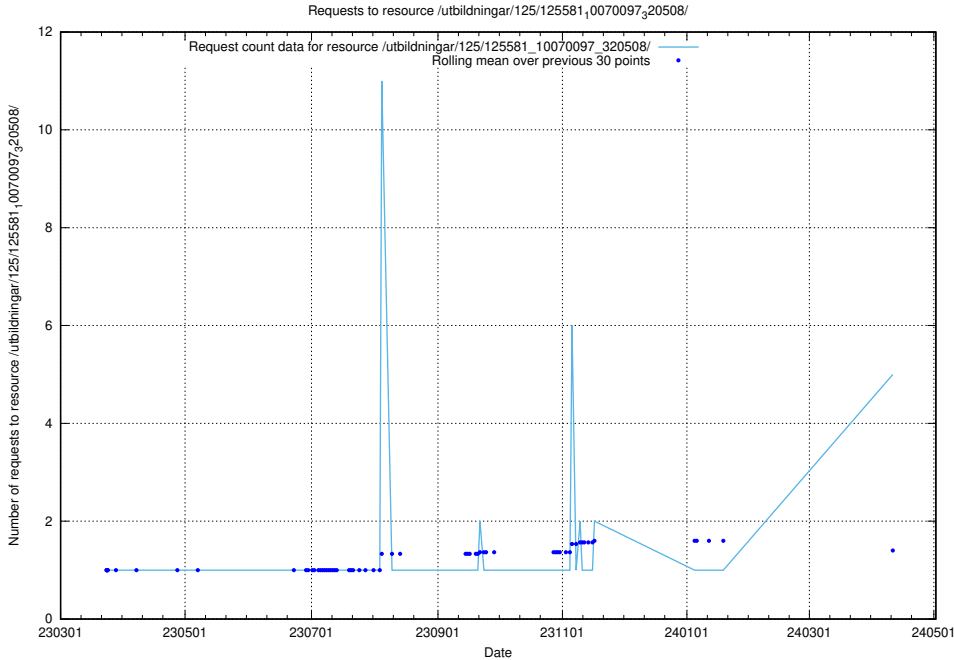

5.112 Usage of /utbildningar/125/125581_10070097_320508/

Here, we count the number of requests to resource /utbildningar/125/125581_10070097_320508/.