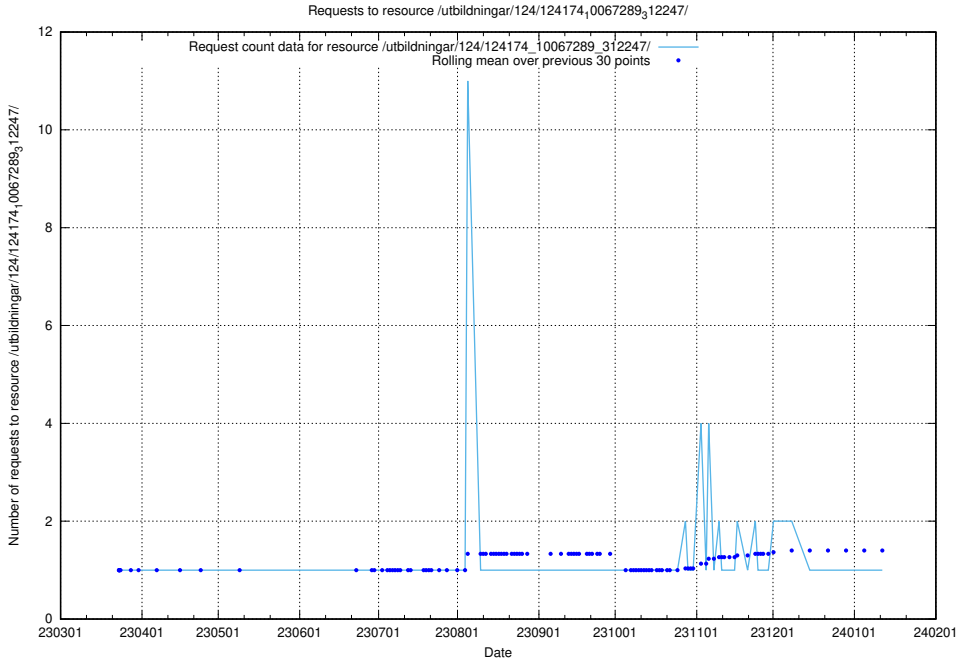

5.3998 Usage of /utbildningar/124/124174_10067289_312247/

Here, we count the number of requests to resource /utbildningar/124/124174_10067289_312247/.