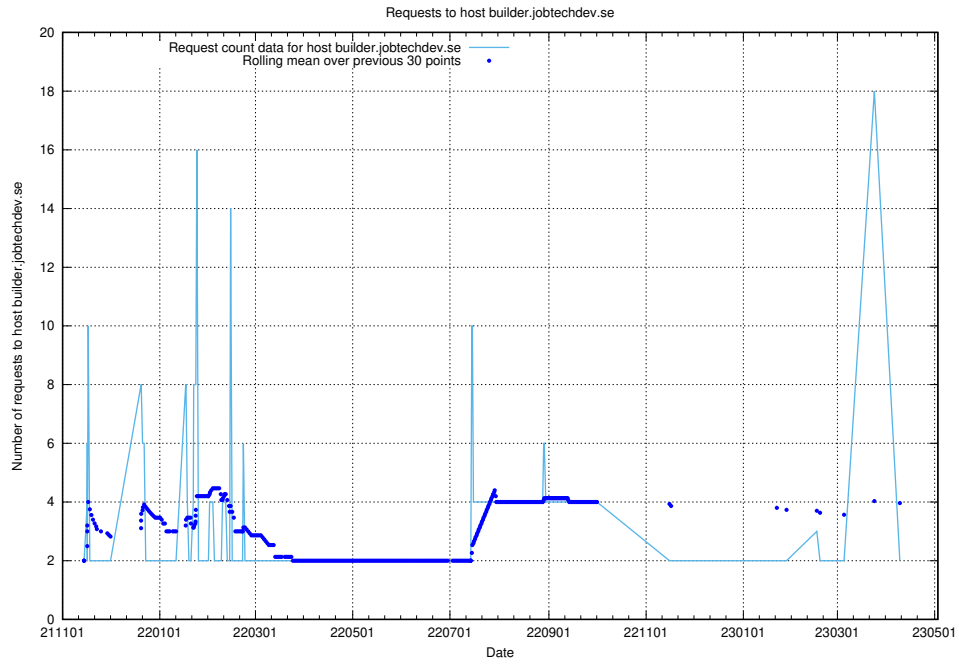

7.276 Usage of builder.jobtechdev.se

Here, we count the number of requests to host builder.jobtechdev.se.