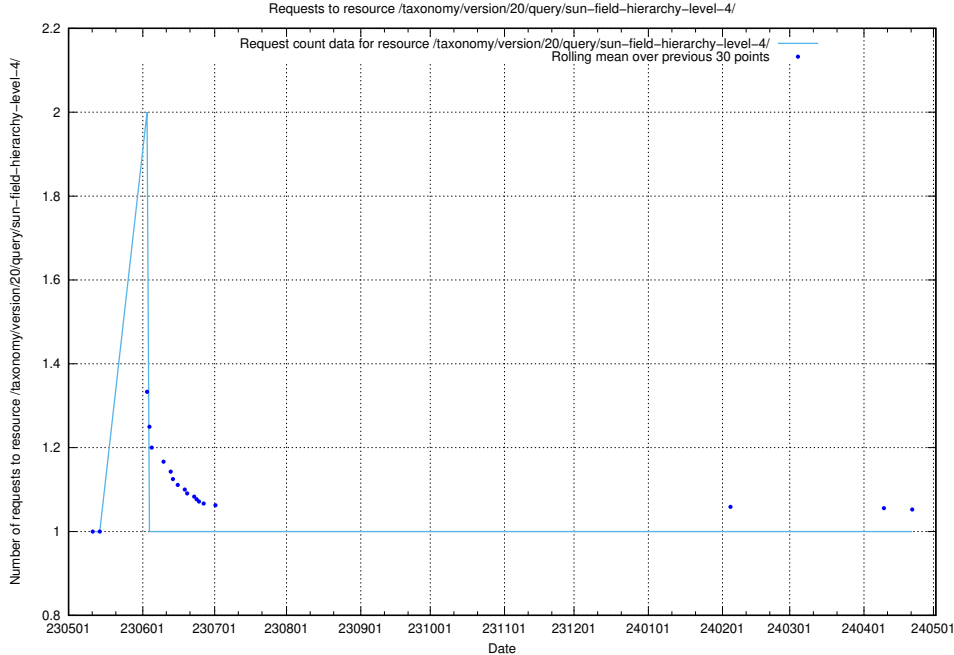

5.5888 Usage of /taxonomy/version/20/query/sun-field-hierarchy-level-4/

Here, we count the number of requests to resource /taxonomy/version/20/query/sun-field-hierarchy-level-4/.