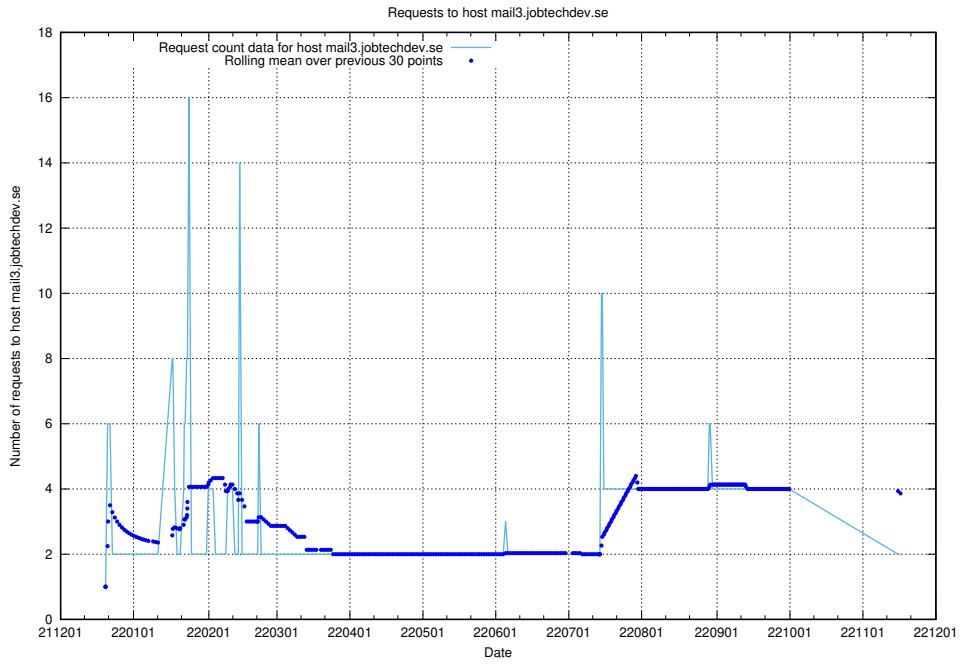

7.372 Usage of mail3.jobtechdev.se

Here, we count the number of requests to host mail3.jobtechdev.se.