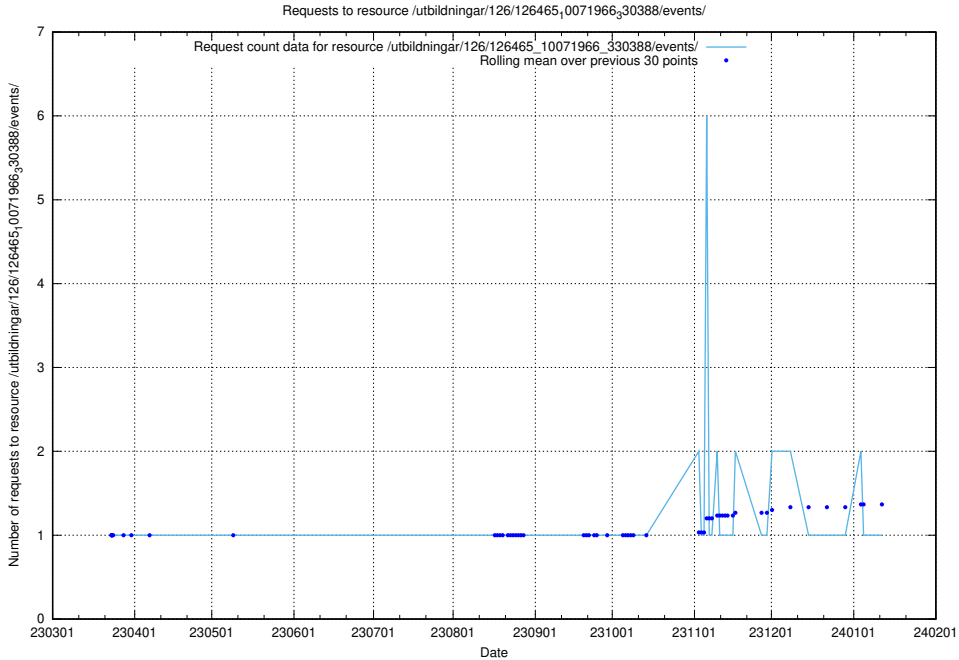

5.6336 Usage of /utbildningar/126/126465_10071966_330388/events/

Here, we count the number of requests to resource /utbildningar/126/126465_10071966_330388/events/