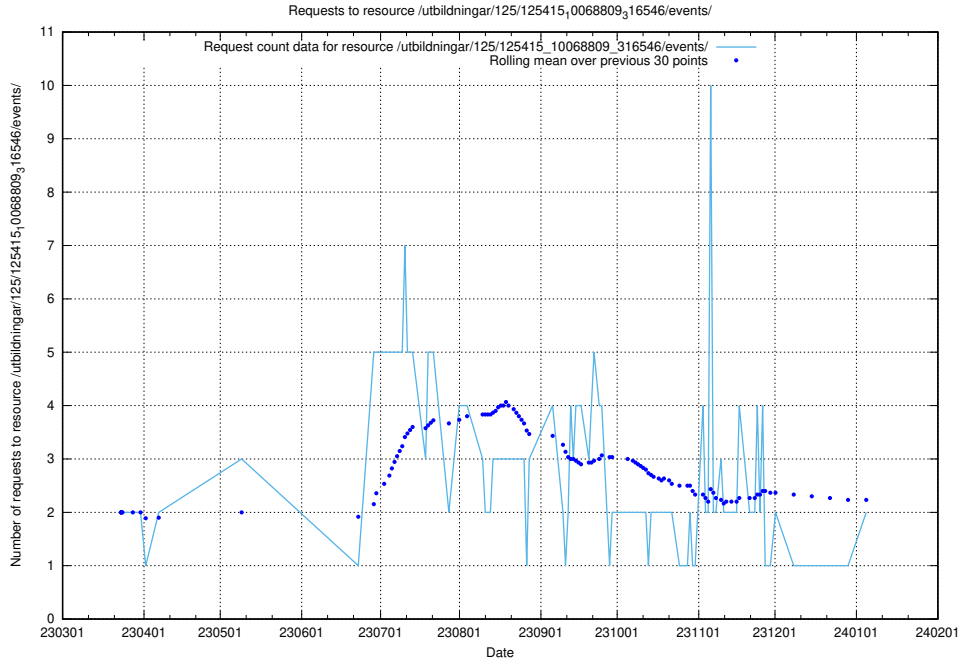

5.936 Usage of /utbildningar/125/125415_10068809_316546/events/

Here, we count the number of requests to resource /utbildningar/125/125415_10068809_316546/events/