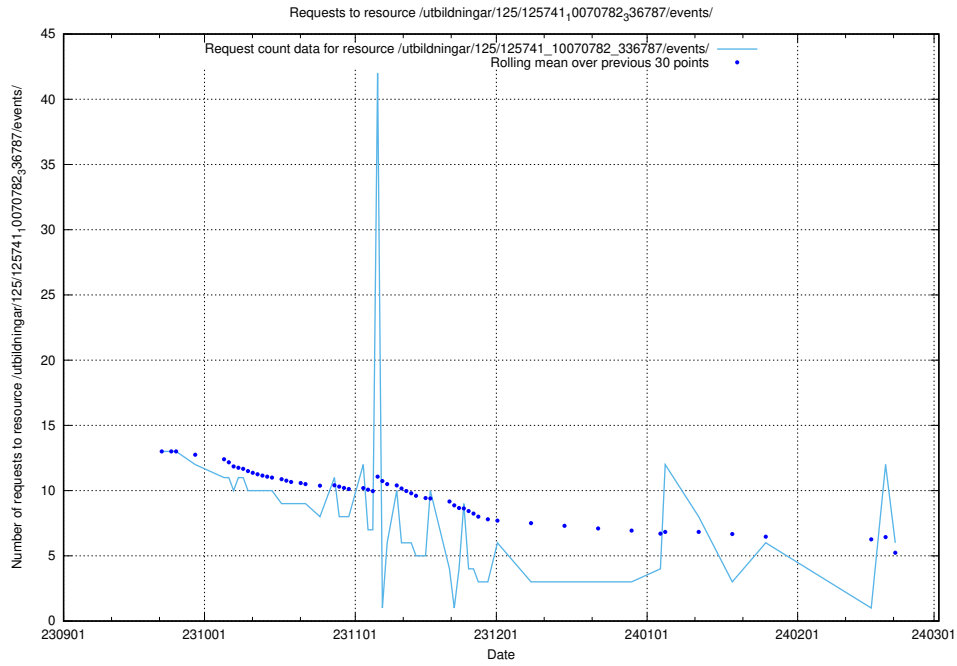

5.78 Usage of /utbildningar/125/125741_10070782_336787/events/

Here, we count the number of requests to resource /utbildningar/125/125741_10070782_336787/events/