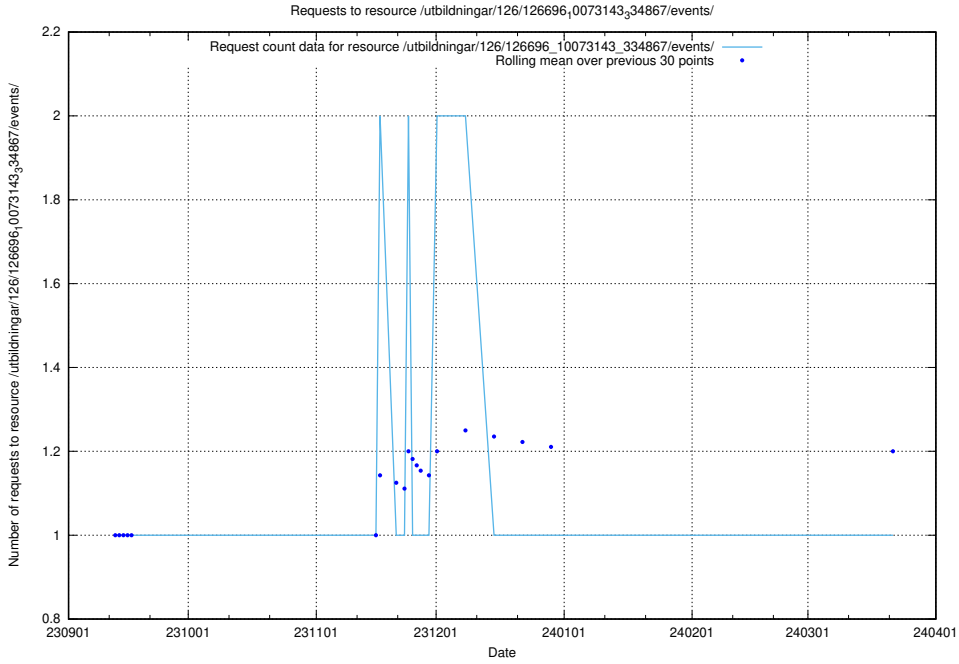

5.4529 Usage of /utbildningar/126/126696_10073143_334867/events/

Here, we count the number of requests to resource /utbildningar/126/126696_10073143_334867/events/