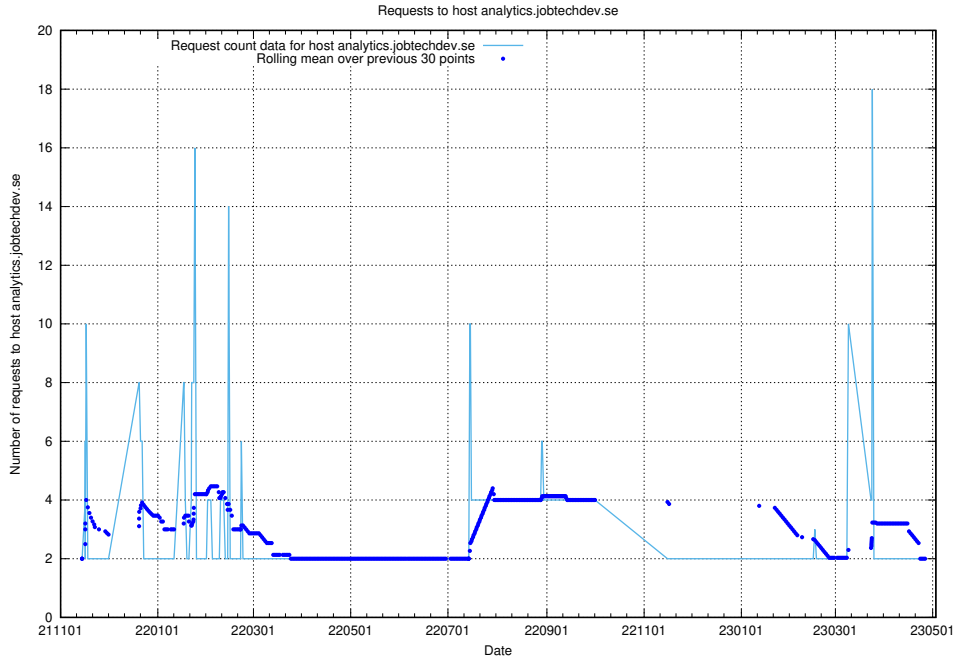

7.286 Usage of analytics.jobtechdev.se

Here, we count the number of requests to host analytics.jobtechdev.se.