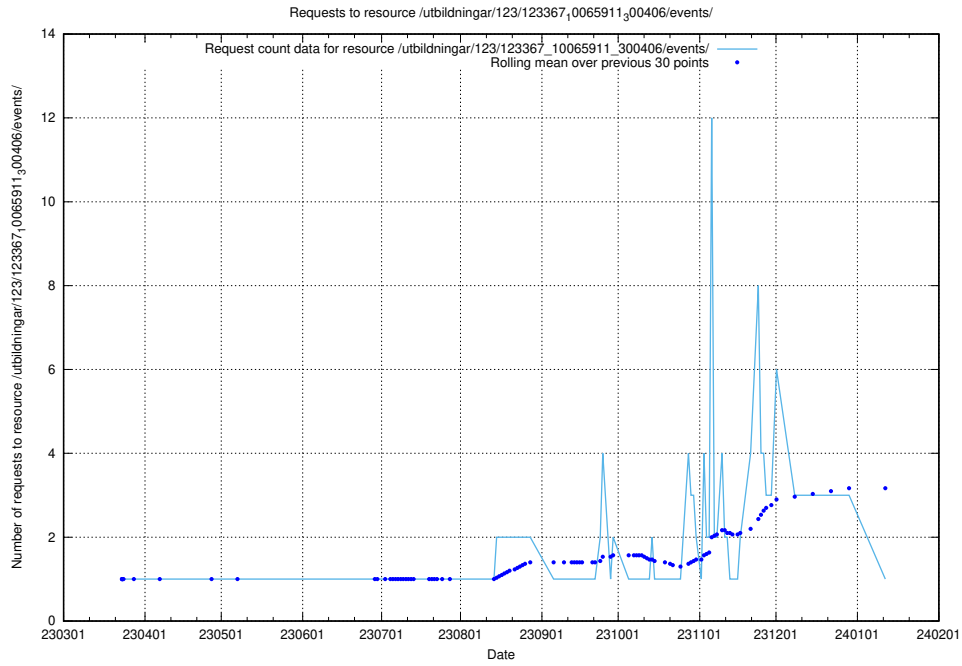

5.4655 Usage of /utbildningar/123/123367_10065911_300406/events/

Here, we count the number of requests to resource /utbildningar/123/123367_10065911_300406/events/