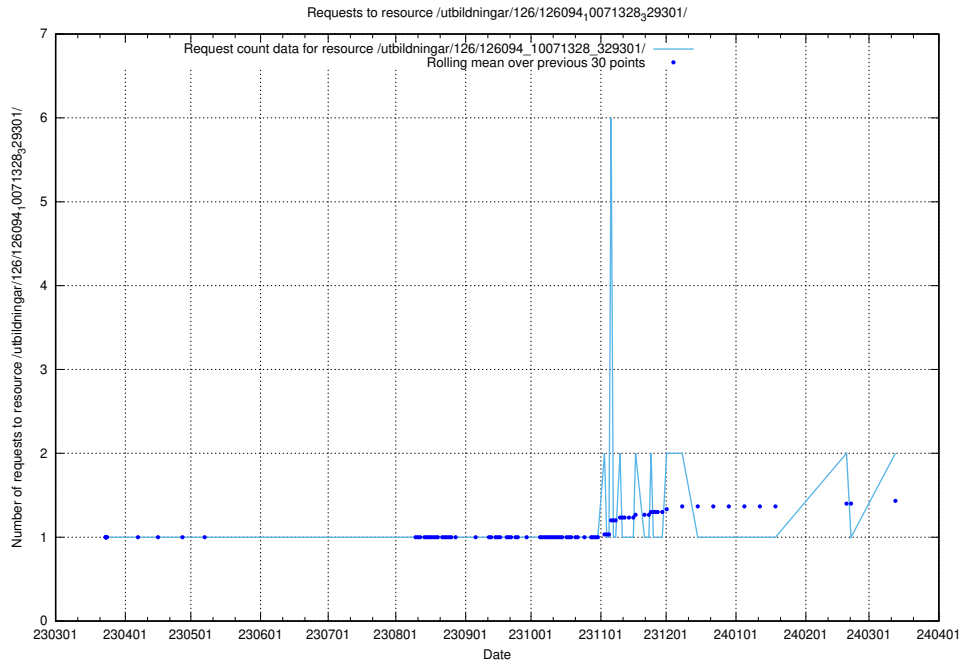

5.950 Usage of /utbildningar/126/126094_10071328_329301/

Here, we count the number of requests to resource /utbildningar/126/126094_10071328_329301/.