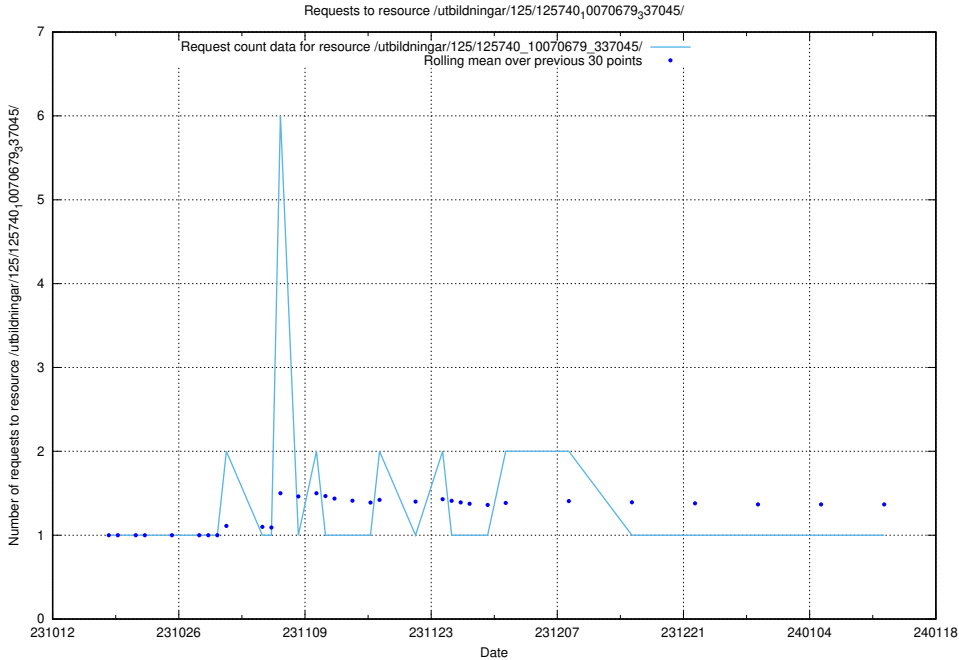

5.4227 Usage of /utbildningar/125/125740_10070679_337045/

Here, we count the number of requests to resource /utbildningar/125/125740_10070679_337045/.