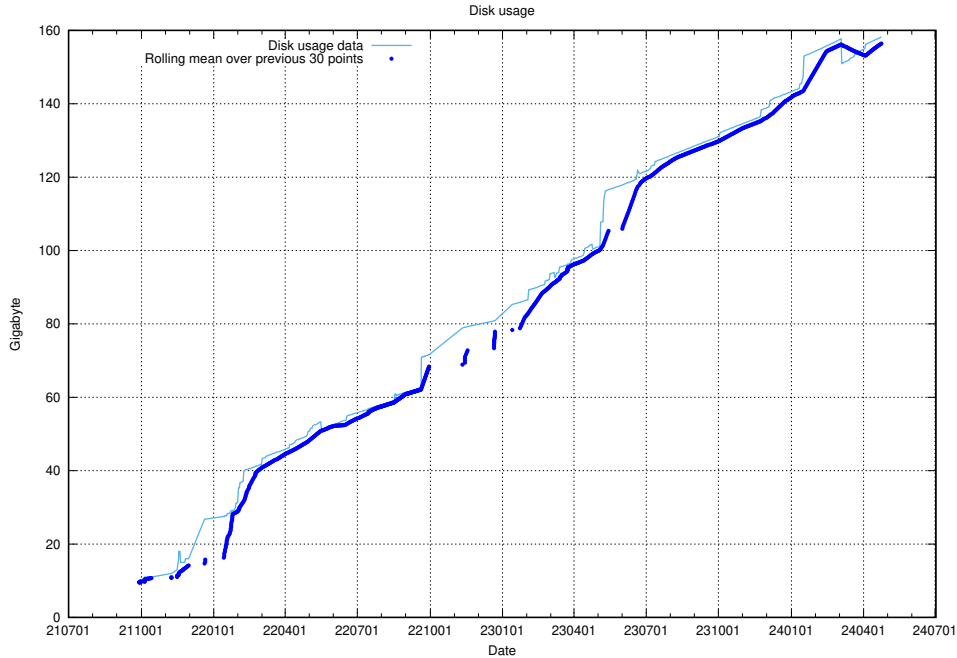

5.2 Disk space usage

A table showing the disk space usage on the data server.