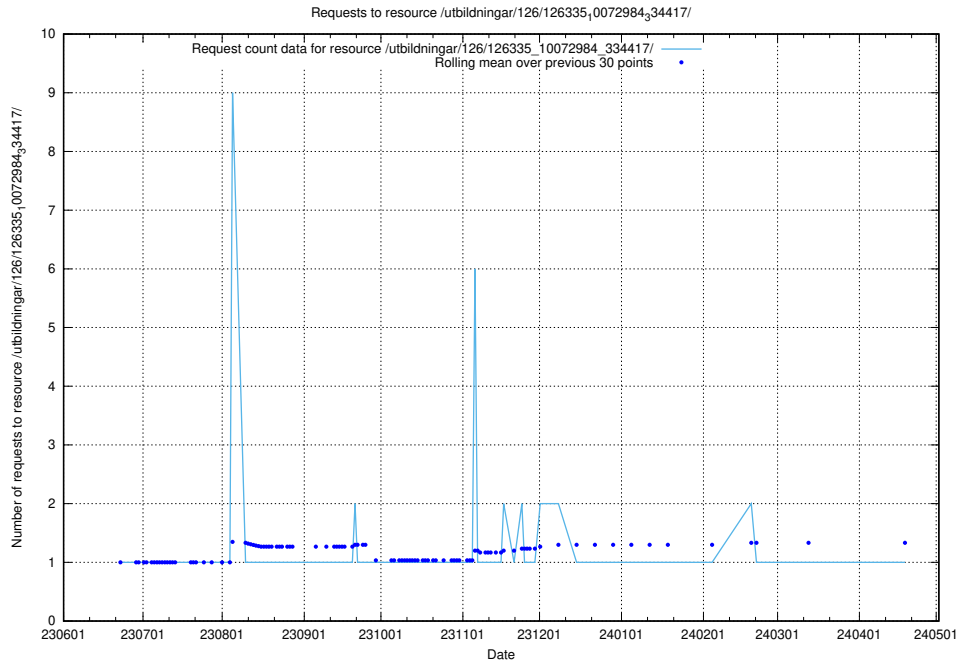

5.5607 Usage of /utbildningar/126/126335_10072984_334417/

Here, we count the number of requests to resource /utbildningar/126/126335_10072984_334417/.