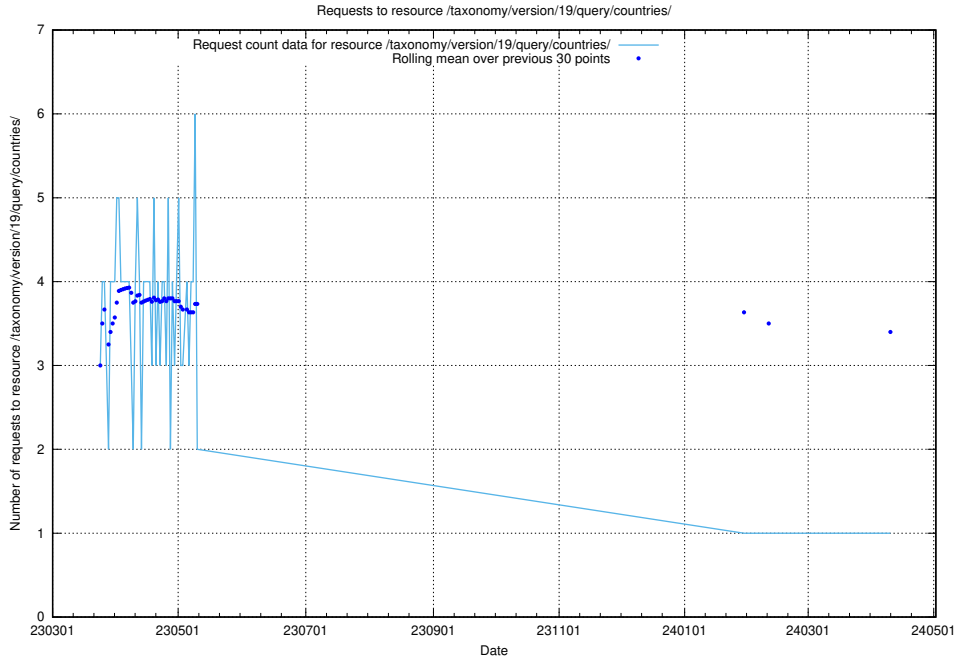

5.6077 Usage of /taxonomy/version/19/query/countries/

Here, we count the number of requests to resource /taxonomy/version/19/query/countries/.