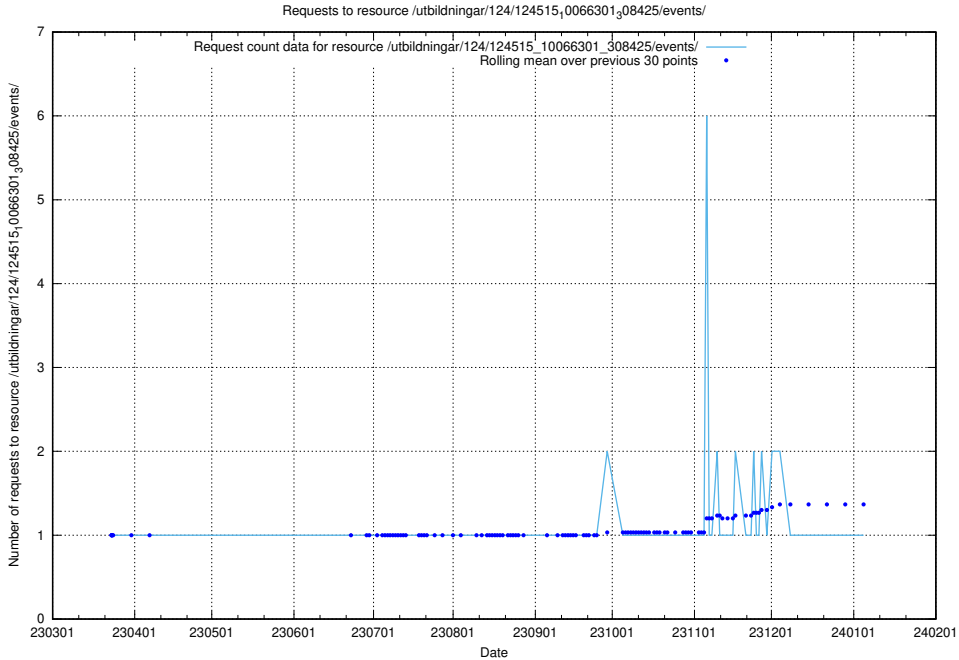

### 5.1453 Usage of /utbildningar/124/124515\_10066301\_308425/events/

Here, we count the number of requests to resource /utbildningar/124/124515\_10066301\_308425/events/