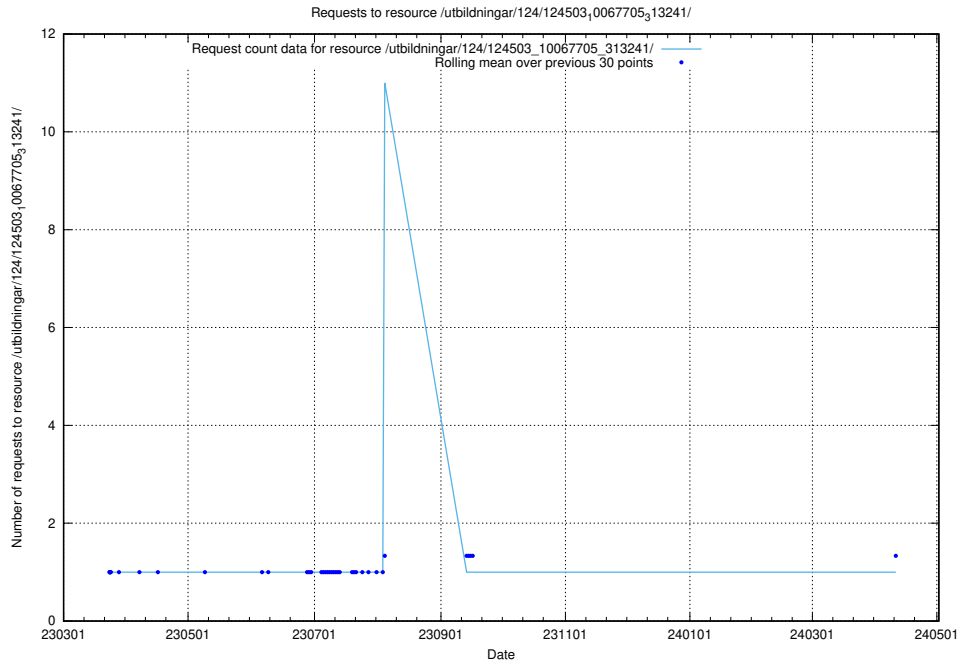

5.2097 Usage of /utbildningar/124/124503_10067705_313241/

Here, we count the number of requests to resource /utbildningar/124/124503_10067705_313241/.