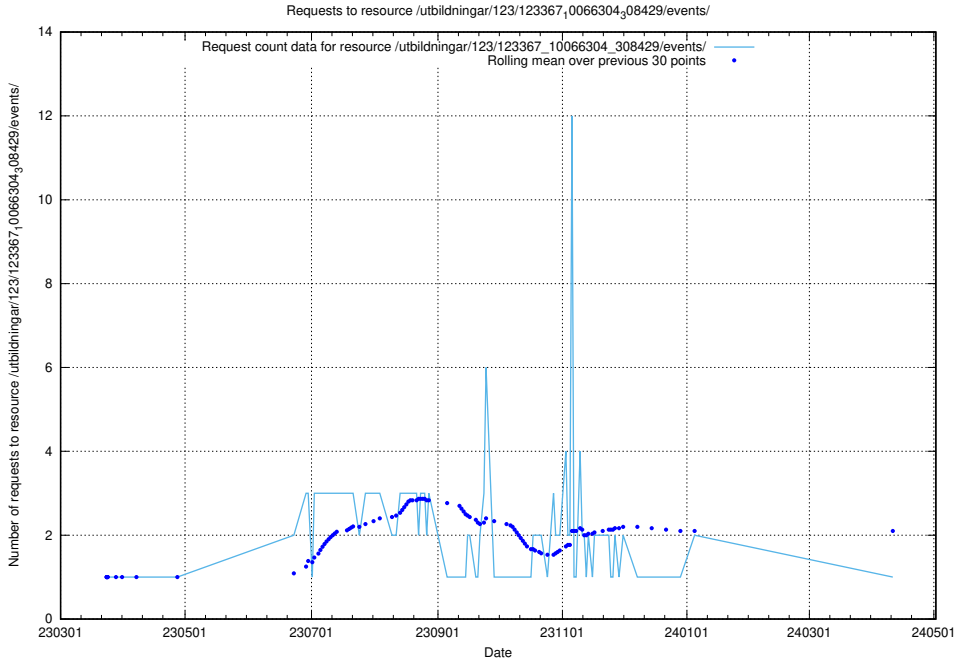

5.4467 Usage of /utbildningar/123/123367_10066304_308429/events/

Here, we count the number of requests to resource /utbildningar/123/123367_10066304_308429/events/