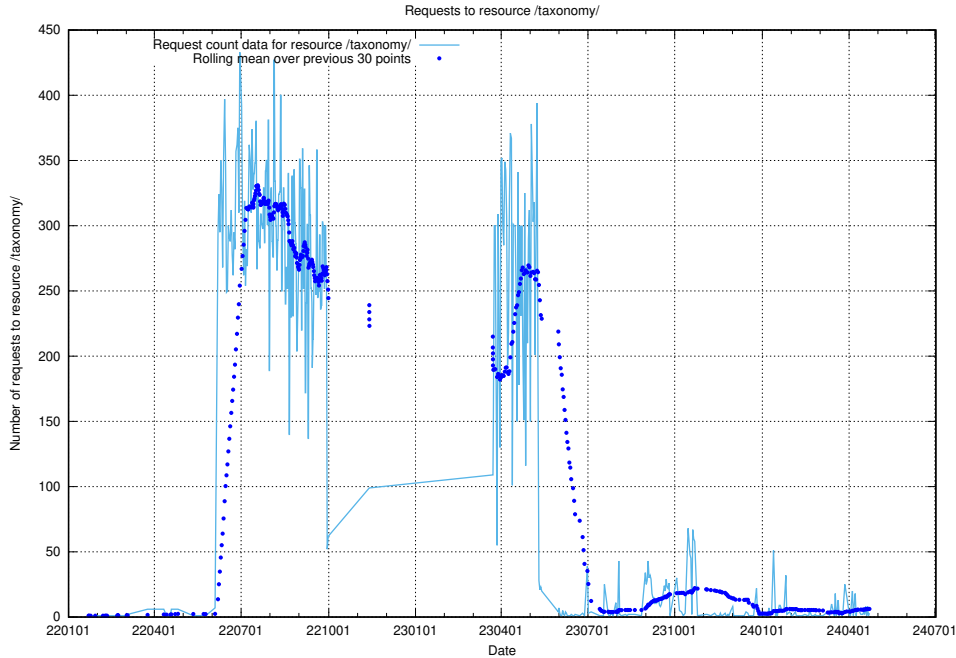

5.375 Usage of /taxonomy/

Here, we count the number of requests to resource /taxonomy/.