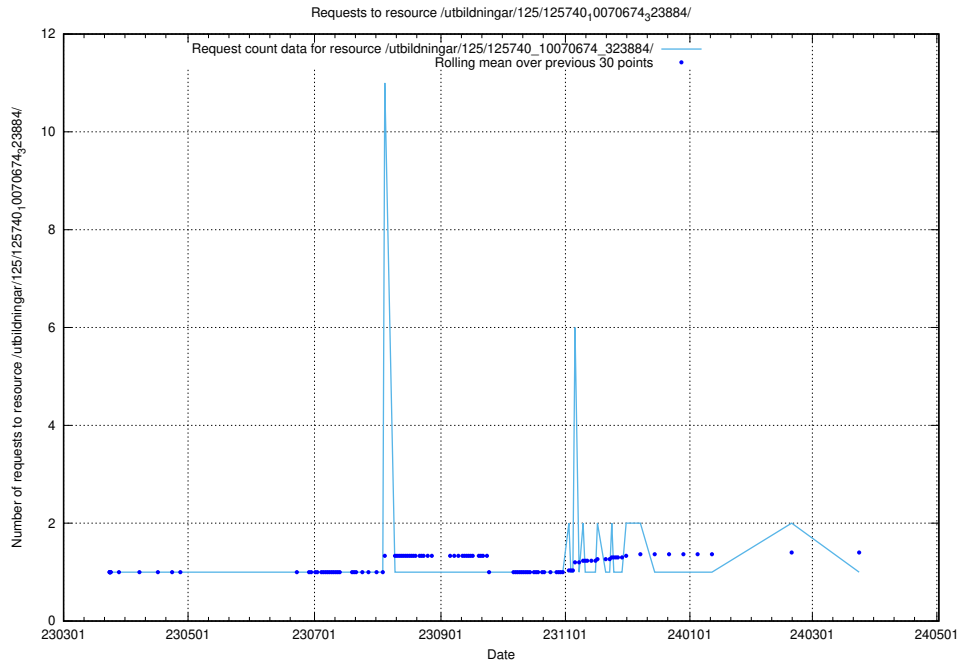

5.994 Usage of /utbildningar/125/125740_10070674_323884/

Here, we count the number of requests to resource /utbildningar/125/125740_10070674_323884/.