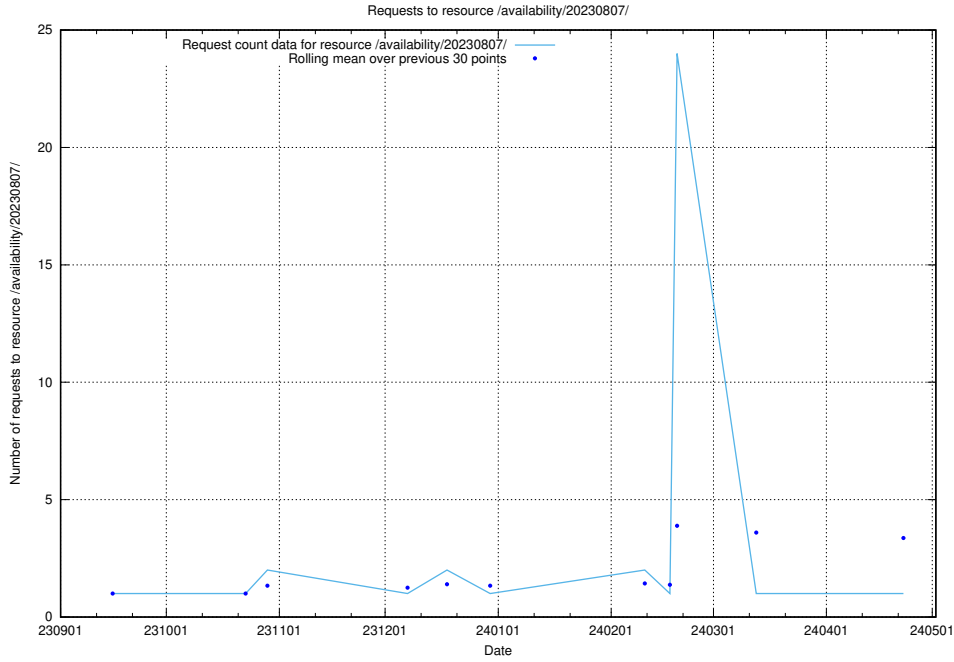

5.4499 Usage of /availability/20230807/

Here, we count the number of requests to resource /availability/20230807/.