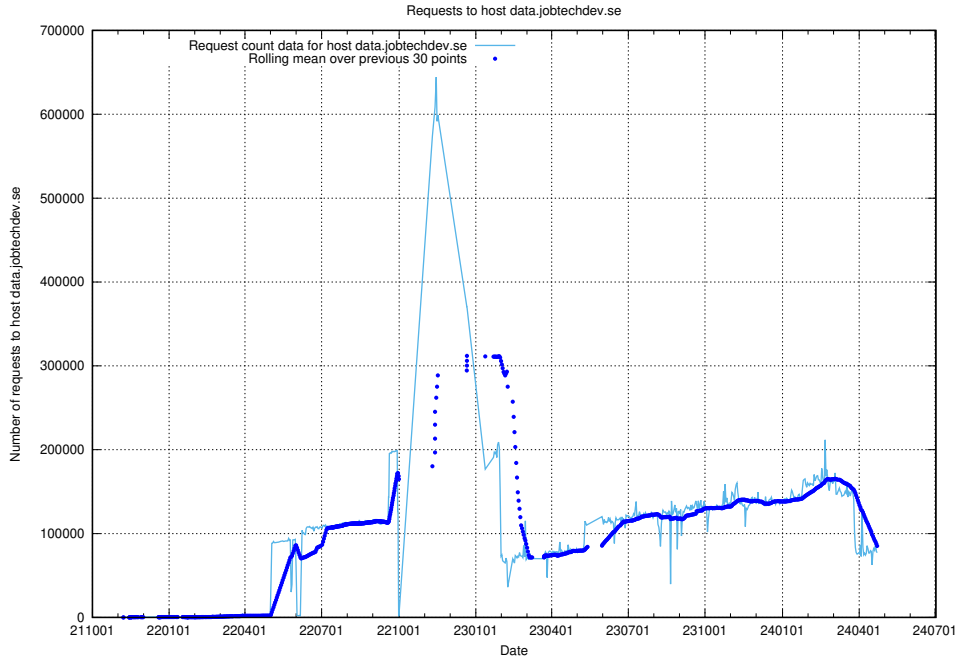

7.5 Usage of data.jobtechdev.se

Here, we count the number of requests to host data.jobtechdev.se.