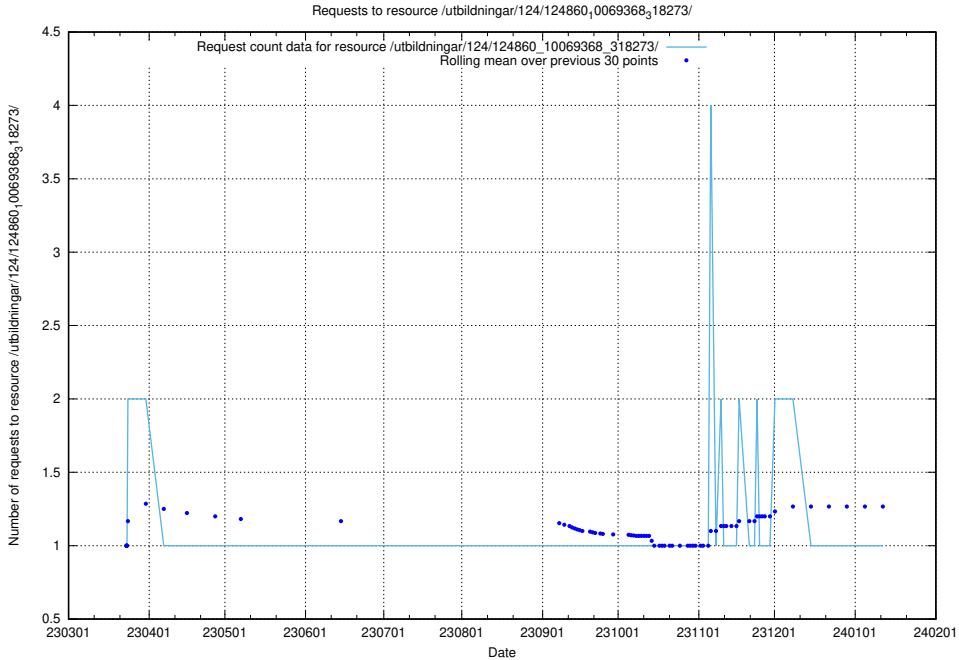

5.1165 Usage of /utbildningar/124/124860_10069368_318273/

Here, we count the number of requests to resource /utbildningar/124/124860_10069368_318273/.