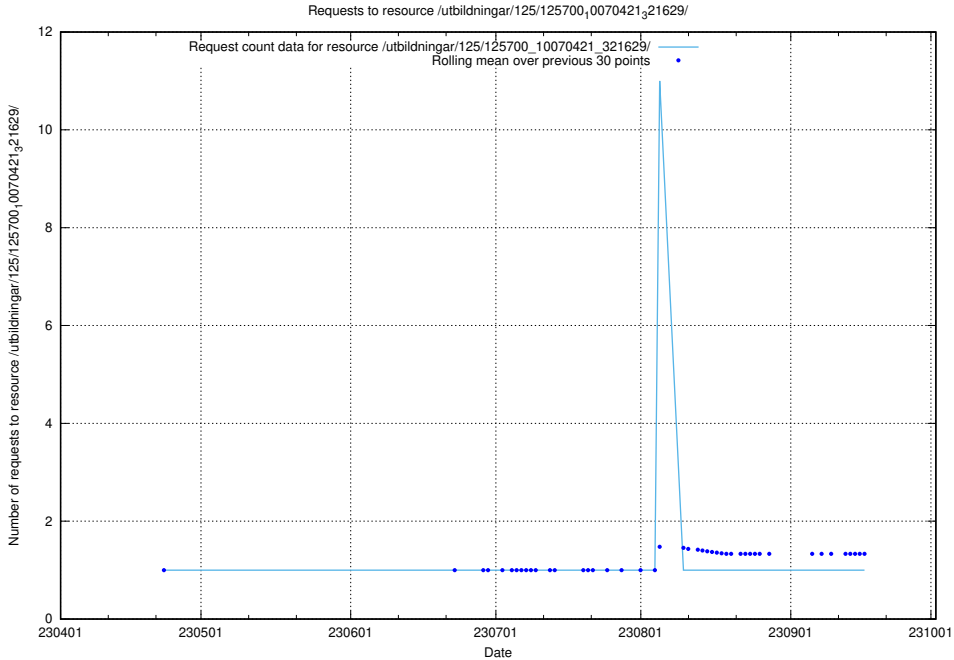

5.5967 Usage of /utbildningar/125/125700_10070421_321629/

Here, we count the number of requests to resource /utbildningar/125/125700_10070421_321629/.