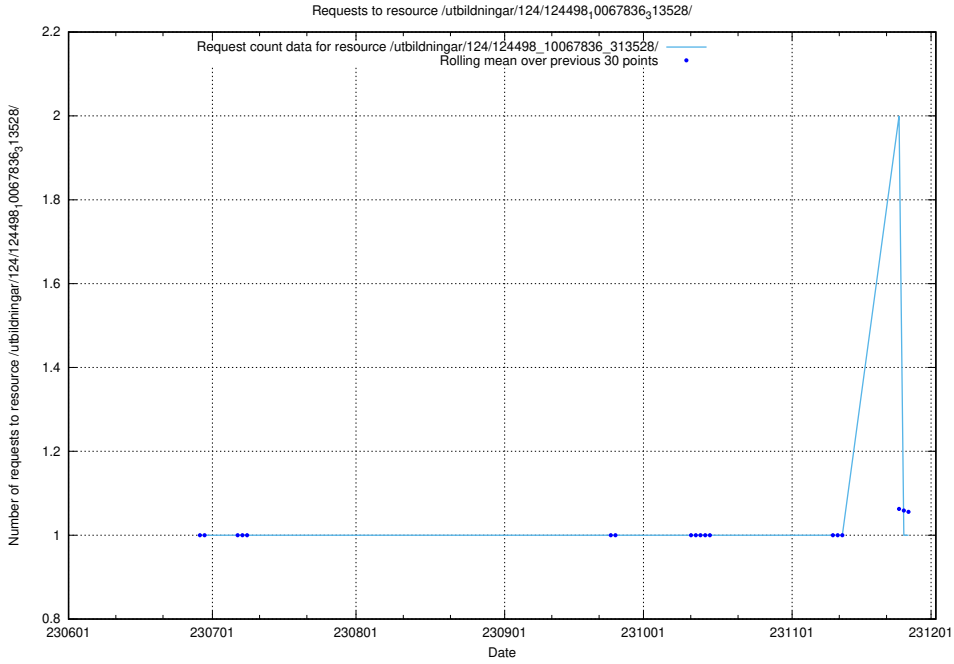

5.5450 Usage of /utbildningar/124/124498_10067836_313528/

Here, we count the number of requests to resource /utbildningar/124/124498_10067836_313528/.