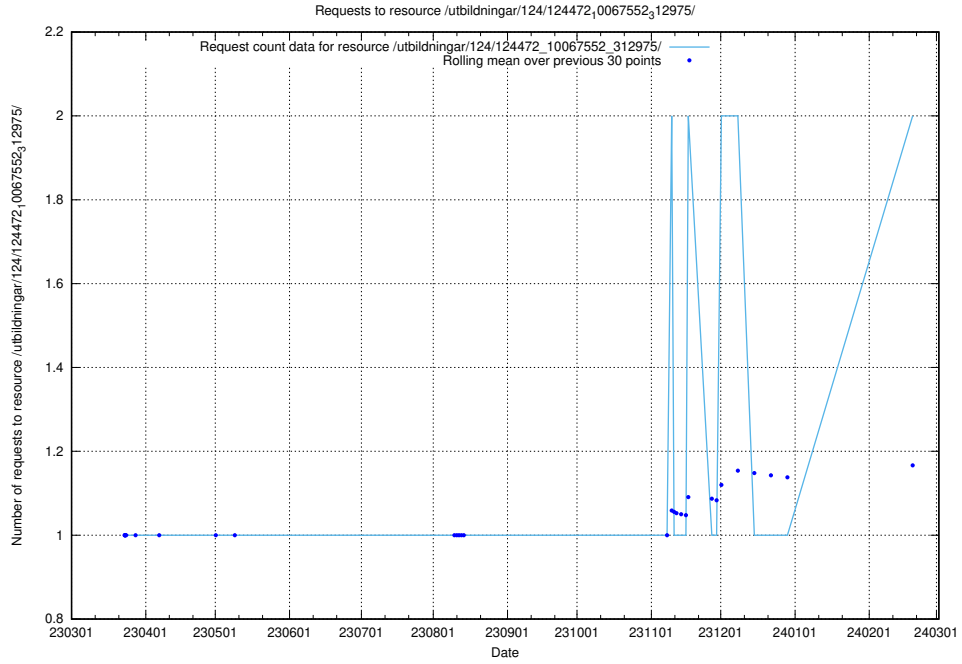

5.624 Usage of /utbildningar/124/124472_10067552_312975/

Here, we count the number of requests to resource /utbildningar/124/124472_10067552_312975/.