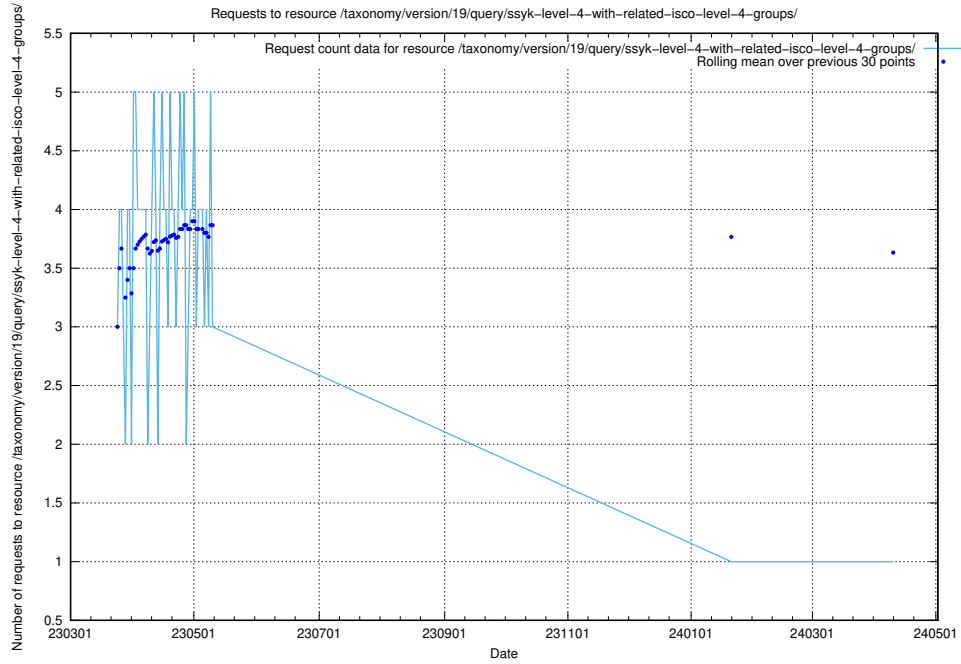

## 5.6052 Usage of /taxonomy/version/19/query/ssyk-level-4-with-related-isco-level-4-groups/

Here, we count the number of requests to resource /taxonomy/version/19/query/ssyk-level-4-with-related-isco-level-4-groups/.