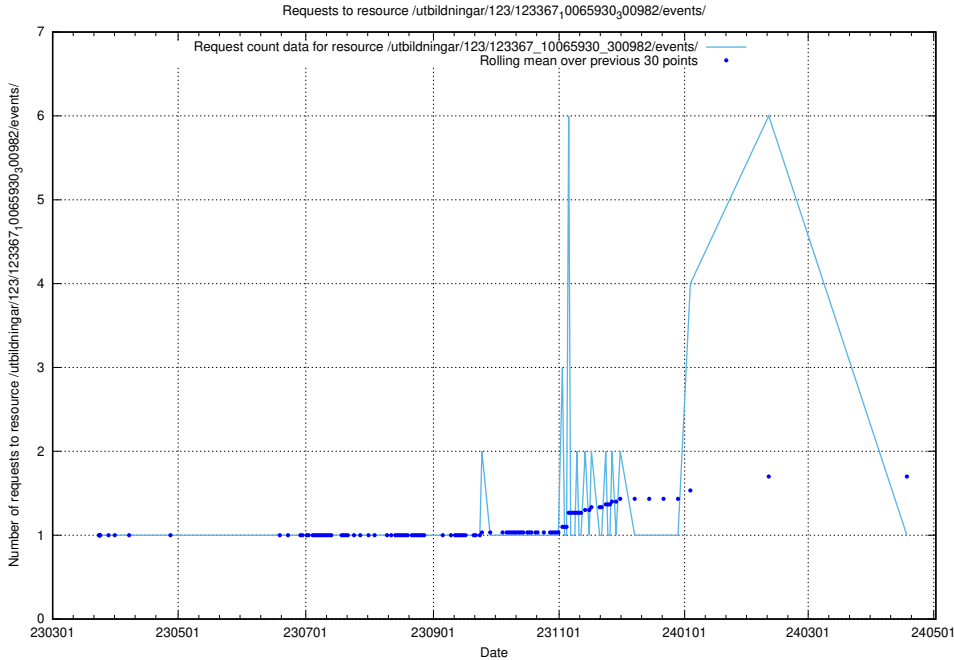

5.4562 Usage of /utbildningar/123/123367_10065930_300982/events/

Here, we count the number of requests to resource /utbildningar/123/123367_10065930_300982/events/