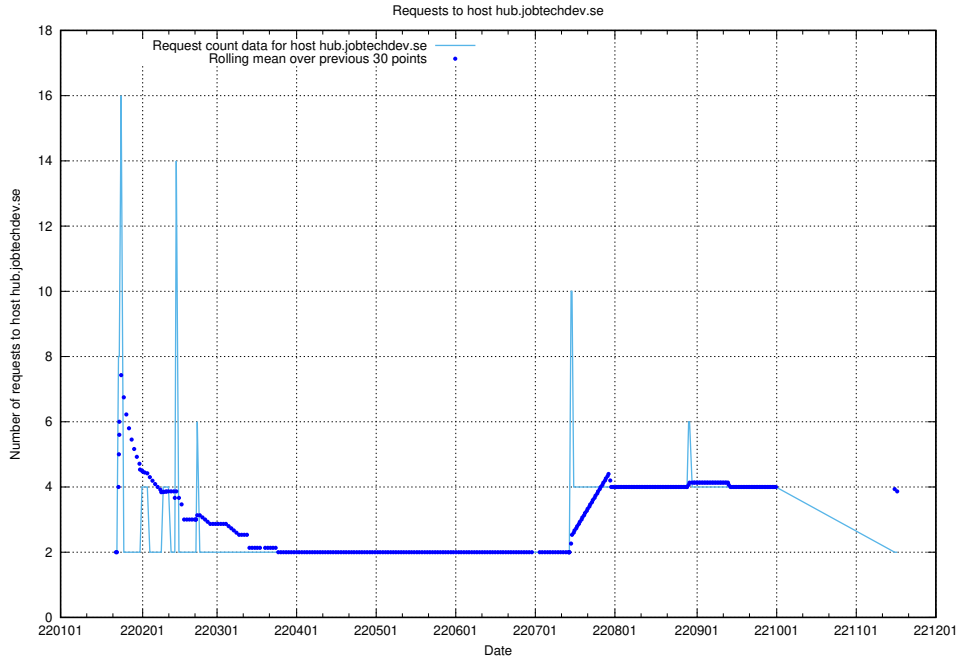

### 7.595 Usage of hub.jobtechdev.se

Here, we count the number of requests to host hub.jobtechdev.se.