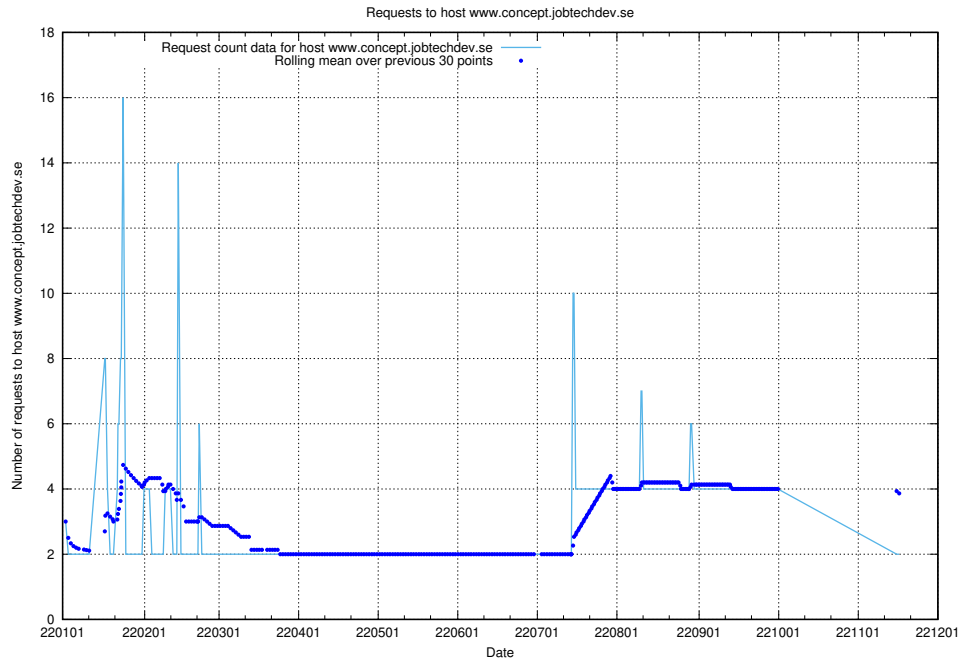

7.306 Usage of www.concept.jobtechdev.se

Here, we count the number of requests to host www.concept.jobtechdev.se.