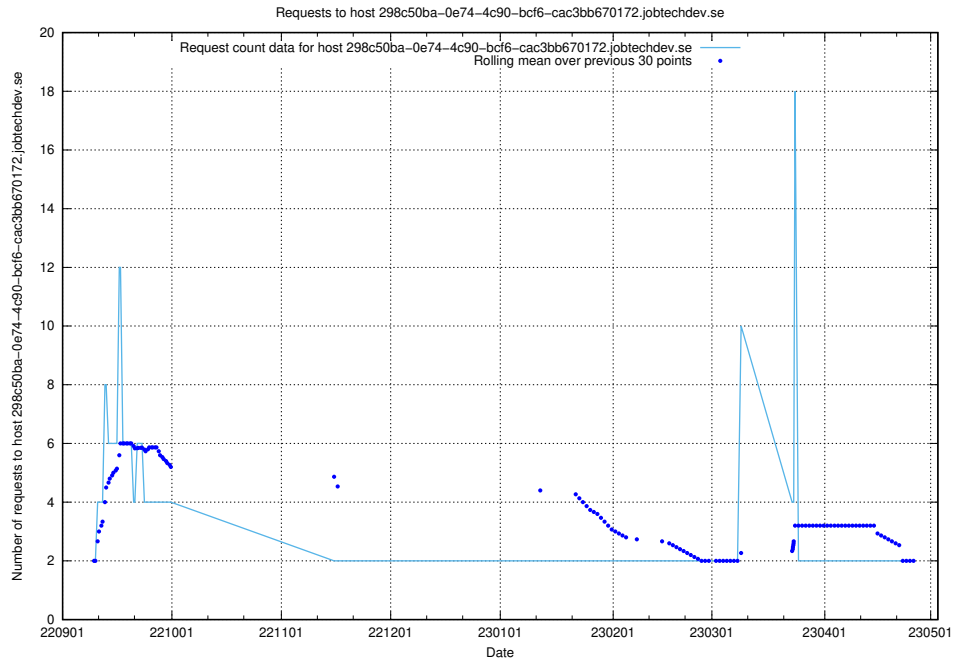

7.325 Usage of 298c50ba-0e74-4c90-bcf6-cac3bb670172.jobtechdev.se

Here, we count the number of requests to host 298c50ba-0e74-4c90-bcf6-cac3bb670172.jobtechdev.se.