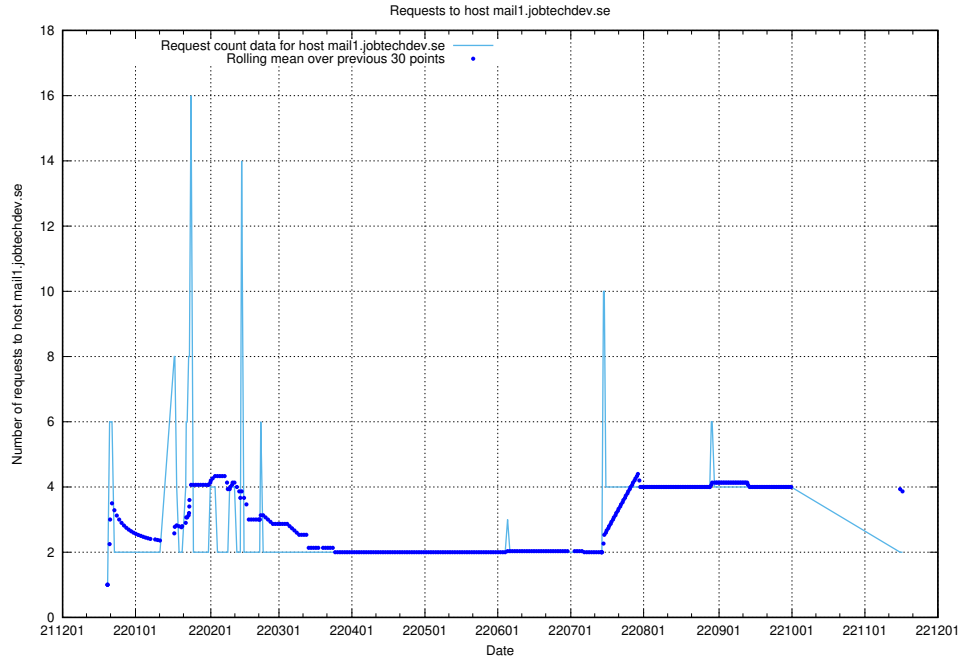

7.374 Usage of mail1.jobtechdev.se

Here, we count the number of requests to host mail1.jobtechdev.se.