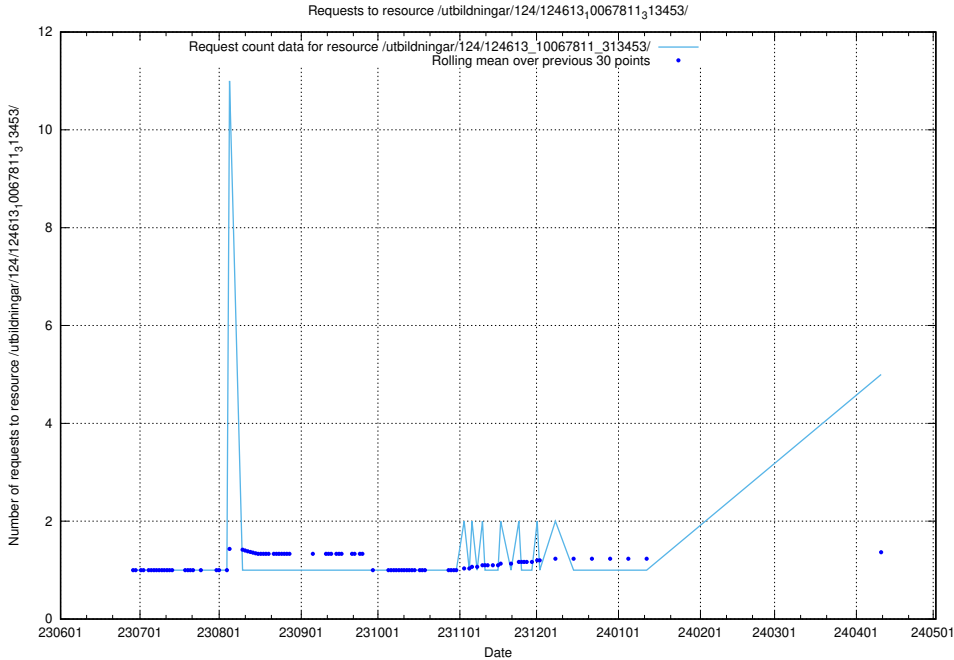

5.149 Usage of /utbildningar/124/124613_10067811_313453/

Here, we count the number of requests to resource /utbildningar/124/124613_10067811_313453/.