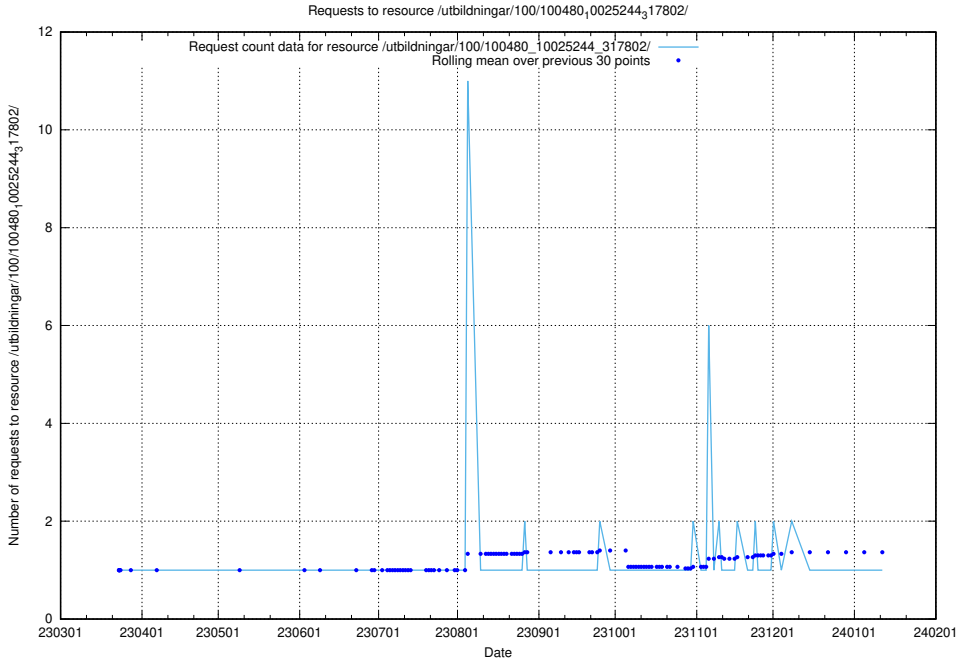

5.5651 Usage of /utbildningar/100/100480_10025244_317802/

Here, we count the number of requests to resource /utbildningar/100/100480_10025244_317802/.