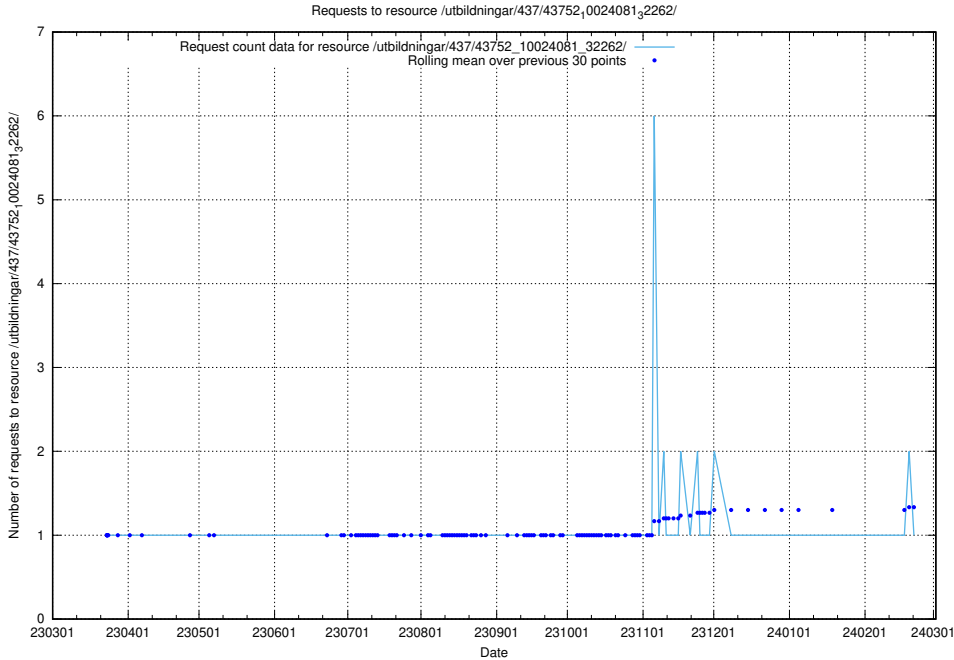

5.6300 Usage of /utbildningar/437/43752_10024081_32262/

Here, we count the number of requests to resource /utbildningar/437/43752_10024081_32262/.