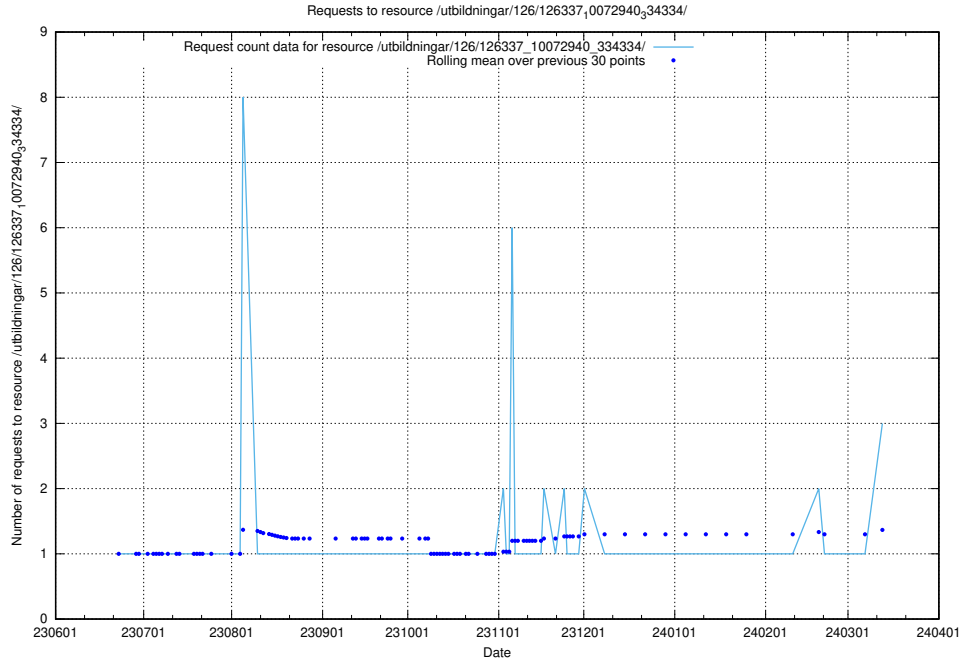

5.387 Usage of /utbildningar/126/126337_10072940_334334/

Here, we count the number of requests to resource /utbildningar/126/126337_10072940_334334/.