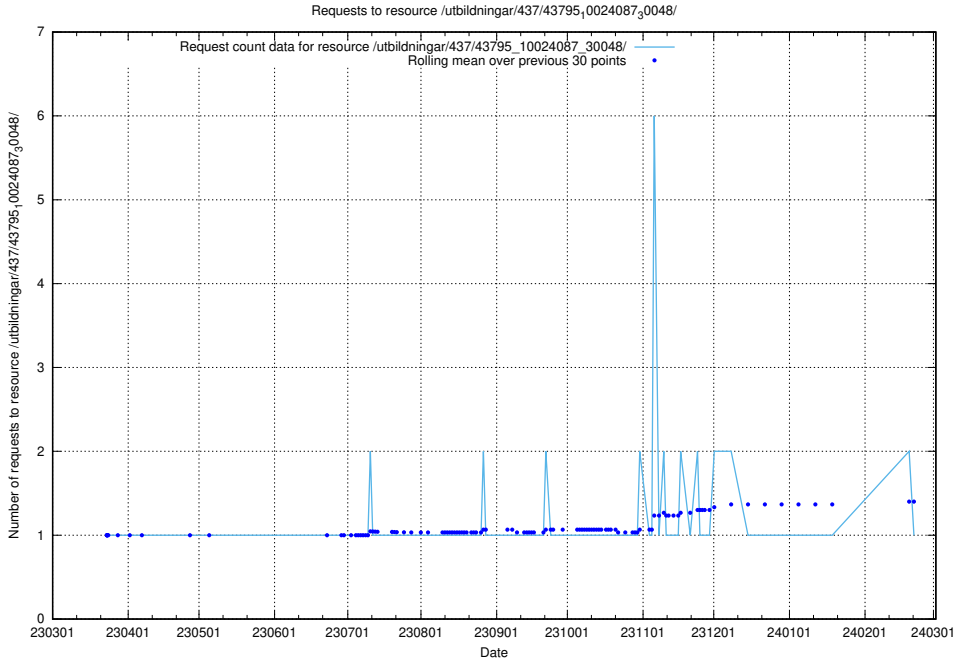

5.6282 Usage of /utbildningar/437/43795_10024087_30048/

Here, we count the number of requests to resource /utbildningar/437/43795_10024087_30048/.