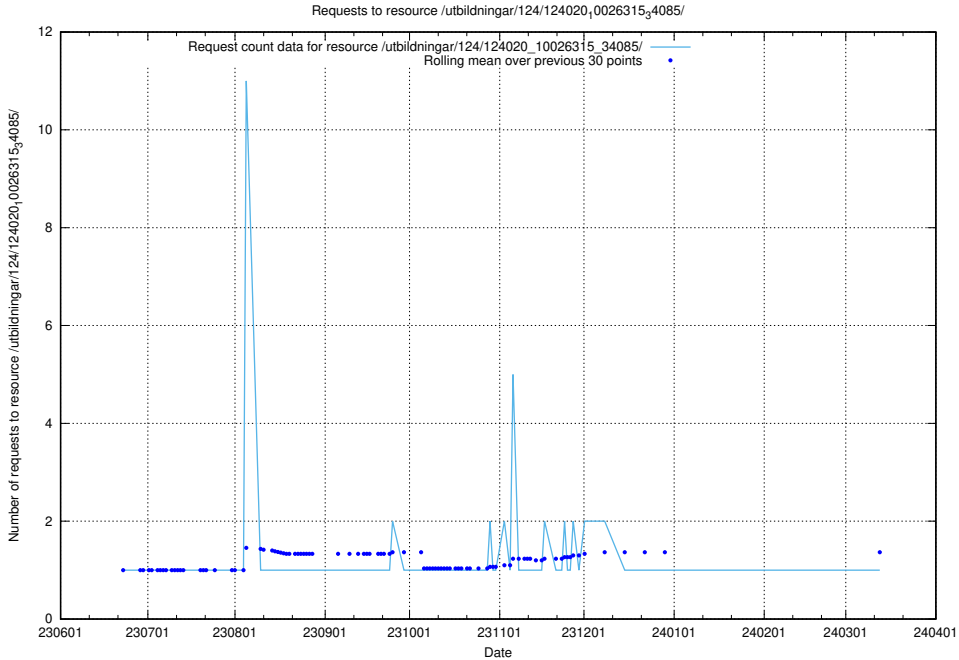

5.5761 Usage of /utbildningar/124/124020_10026315_34085/

Here, we count the number of requests to resource /utbildningar/124/124020_10026315_34085/.