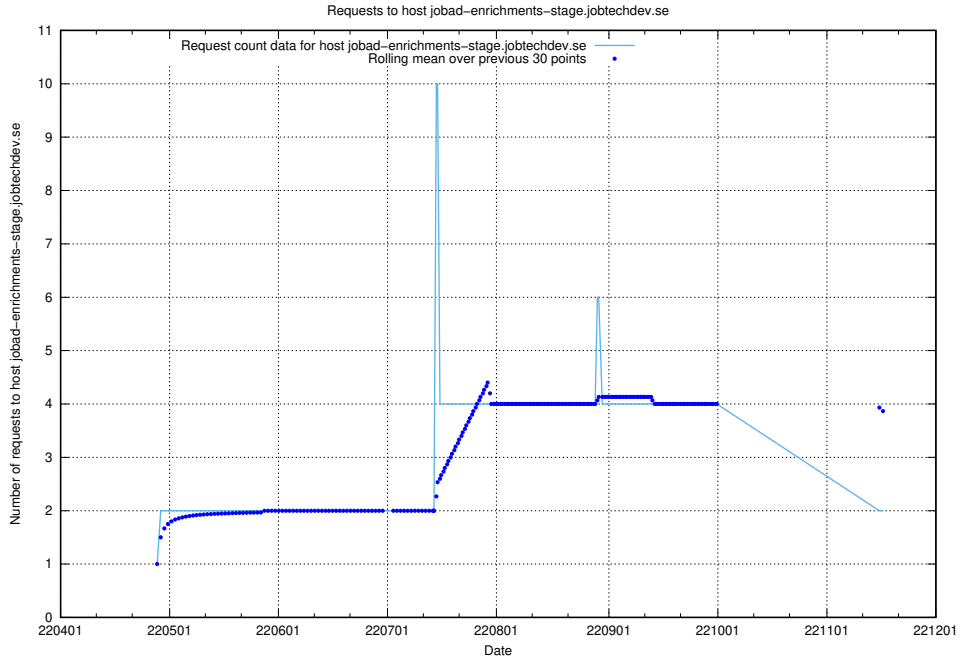

7.440 Usage of `jobad-enrichments-stage.jobtechdev.se`

Here, we count the number of requests to host `jobad-enrichments-stage.jobtechdev.se`.