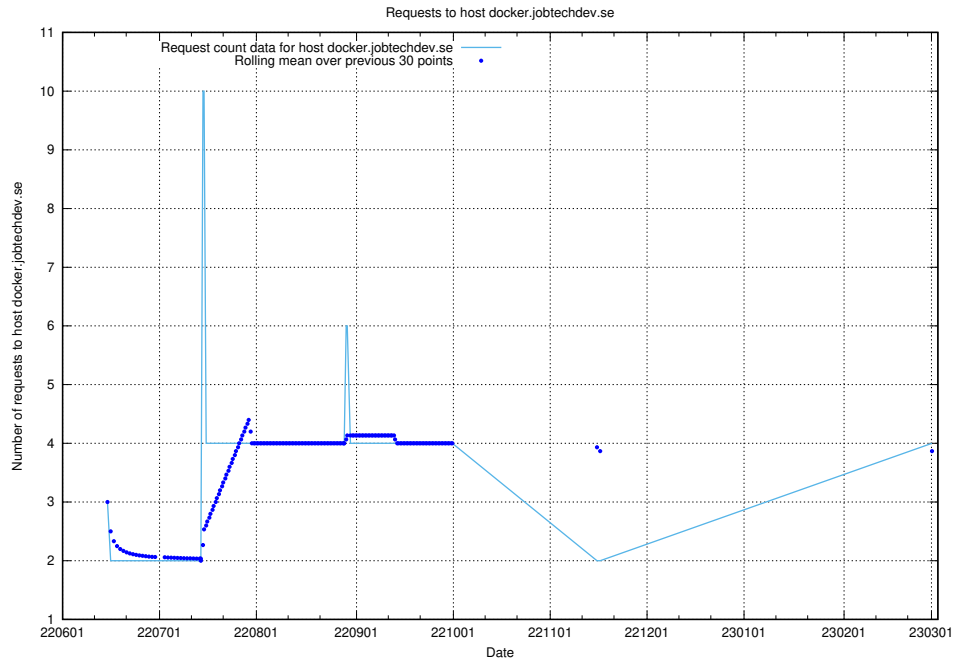

7.141 Usage of docker.jobtechdev.se

Here, we count the number of requests to host docker.jobtechdev.se.