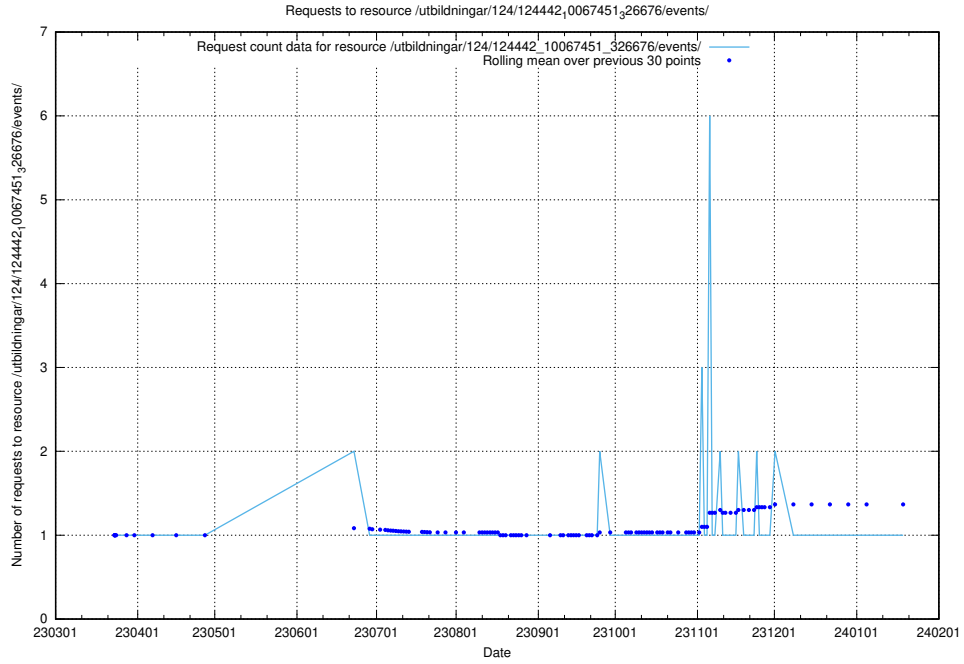

5.3445 Usage of /utbildningar/124/124442_10067451_326676/events/

Here, we count the number of requests to resource /utbildningar/124/124442_10067451_326676/events/