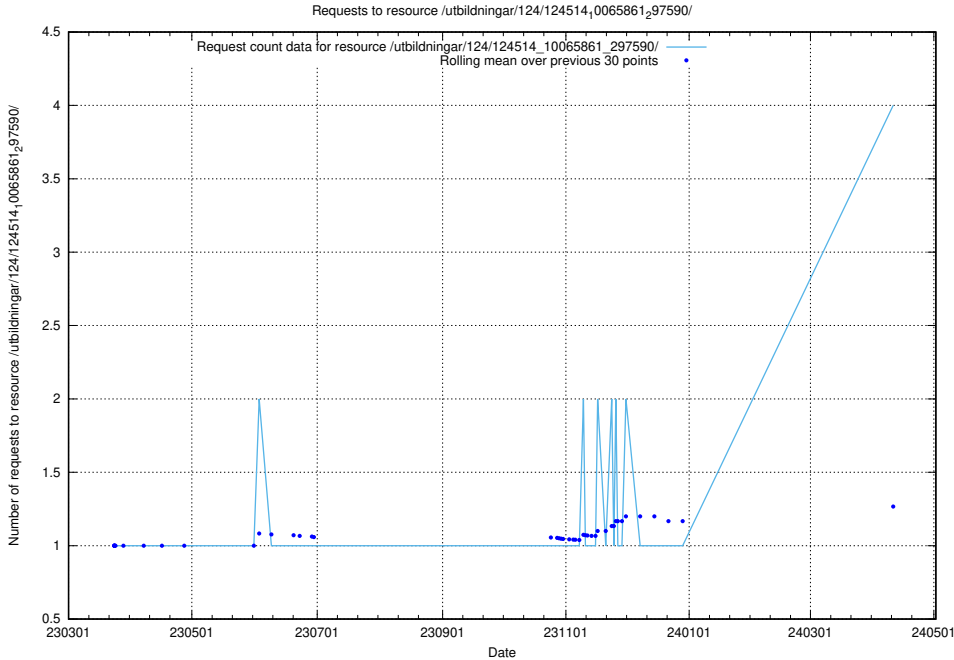

5.185 Usage of /utbildningar/124/124514_10065861_297590/

Here, we count the number of requests to resource /utbildningar/124/124514_10065861_297590/.