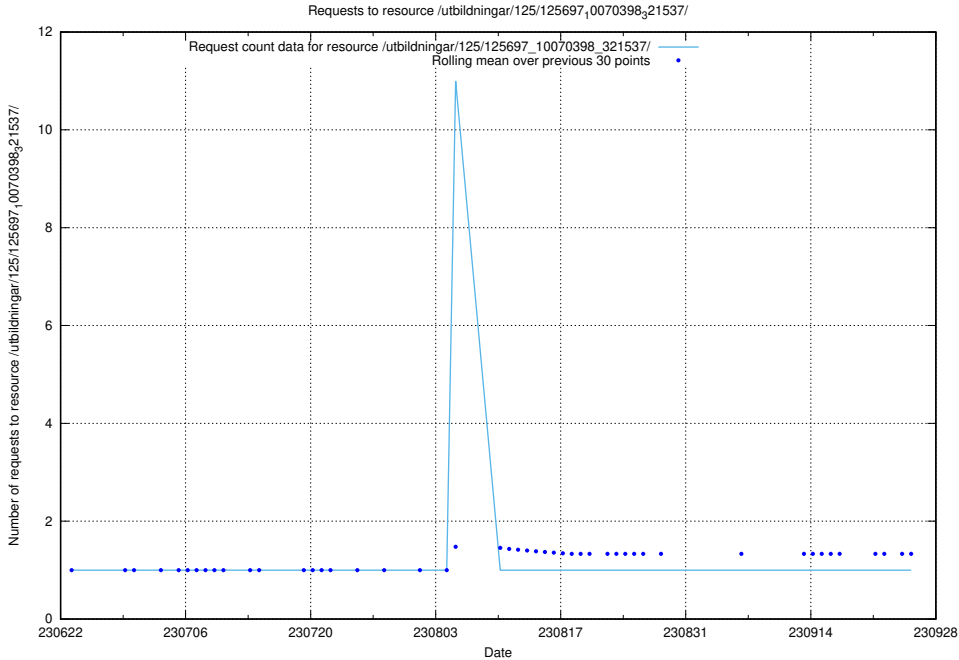

5.5648 Usage of /utbildningar/125/125697_10070398_321537/

Here, we count the number of requests to resource /utbildningar/125/125697_10070398_321537/.