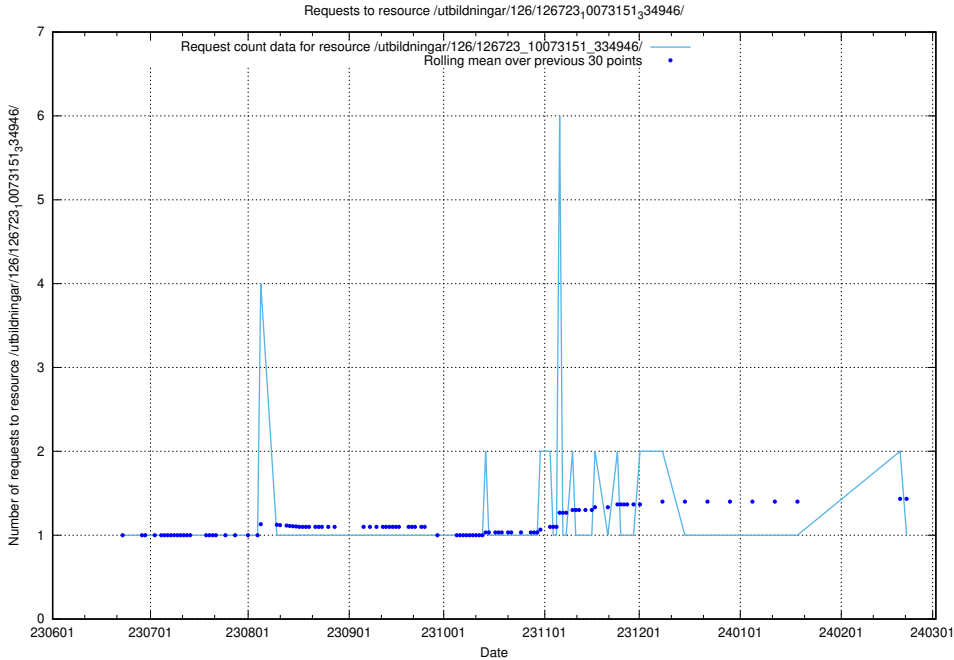

5.5541 Usage of /utbildningar/126/126723_10073151_334946/

Here, we count the number of requests to resource /utbildningar/126/126723_10073151_334946/.