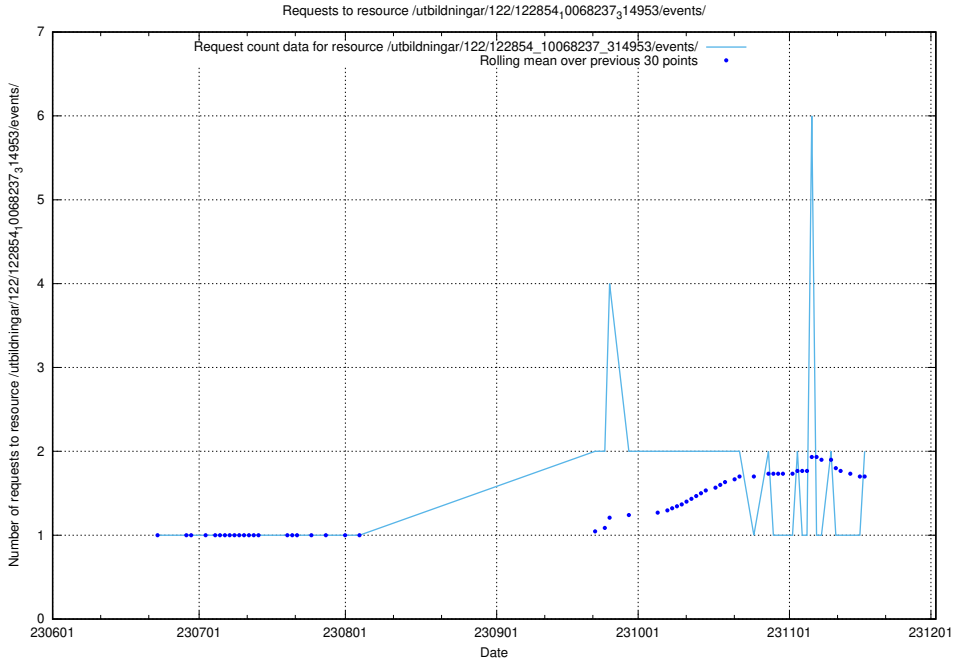

5.861 Usage of /utbildningar/122/122854_10068237_314953/events/

Here, we count the number of requests to resource /utbildningar/122/122854_10068237_314953/events/