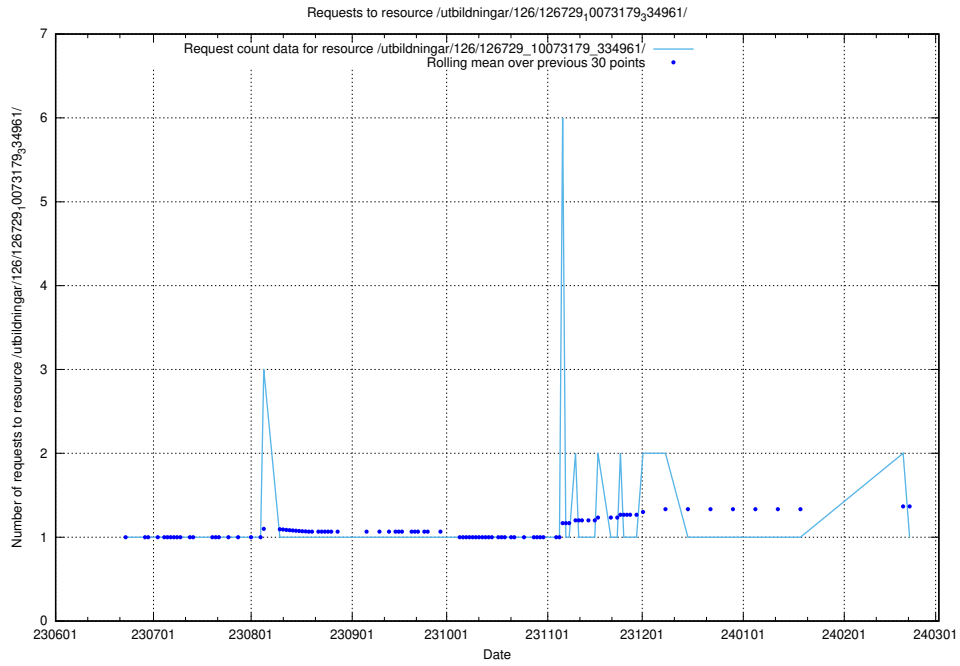

5.5533 Usage of /utbildningar/126/126729_10073179_334961/

Here, we count the number of requests to resource /utbildningar/126/126729_10073179_334961/.