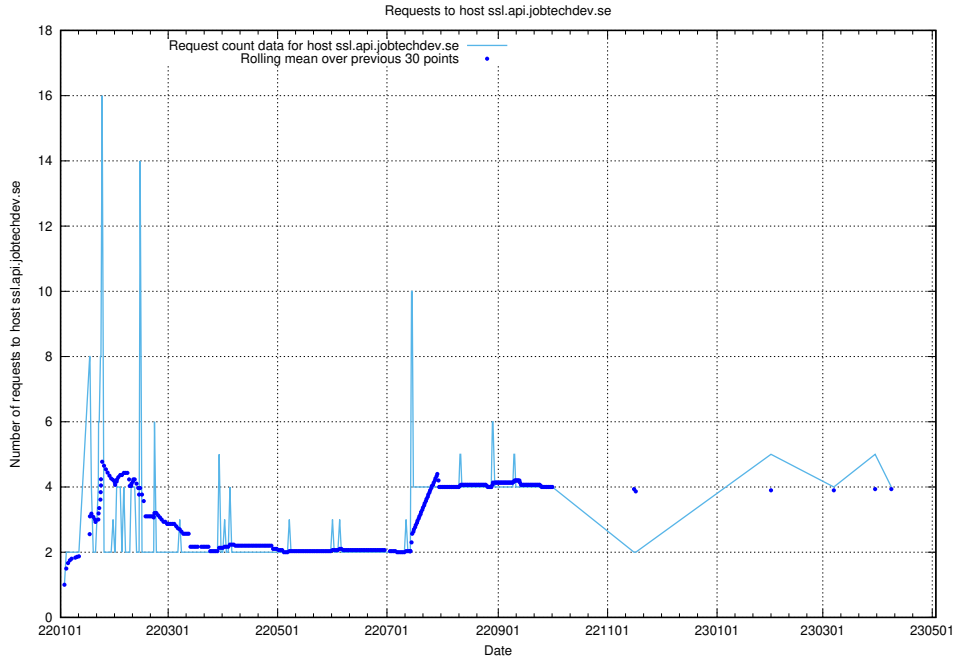

7.106 Usage of ssl.api.jobtechdev.se

Here, we count the number of requests to host ssl.api.jobtechdev.se.