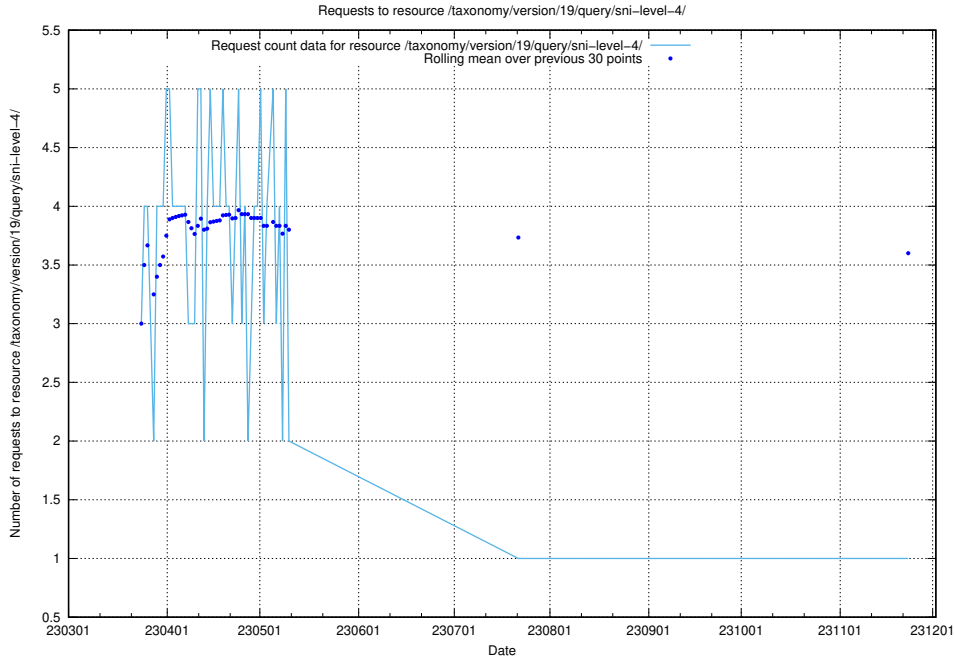

5.6060 Usage of /taxonomy/version/19/query/sni-level-4/

Here, we count the number of requests to resource /taxonomy/version/19/query/sni-level-4/.