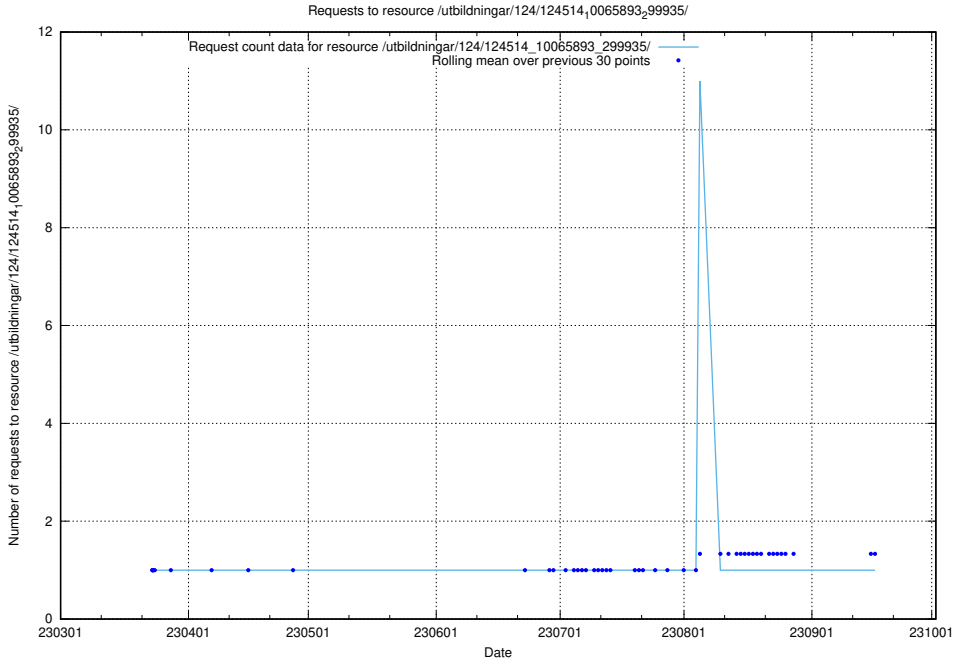

5.1908 Usage of /utbildningar/124/124514_10065893_299935/

Here, we count the number of requests to resource /utbildningar/124/124514_10065893_299935/.