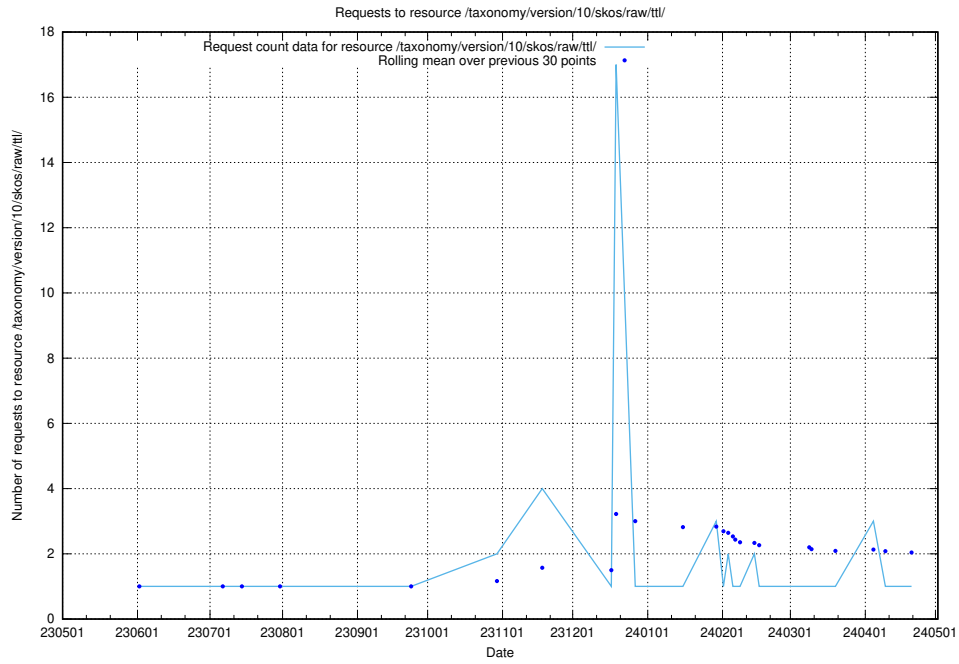

5.5861 Usage of /taxonomy/version/10/skos/raw/ttl/

Here, we count the number of requests to resource /taxonomy/version/10/skos/raw/ttl/.