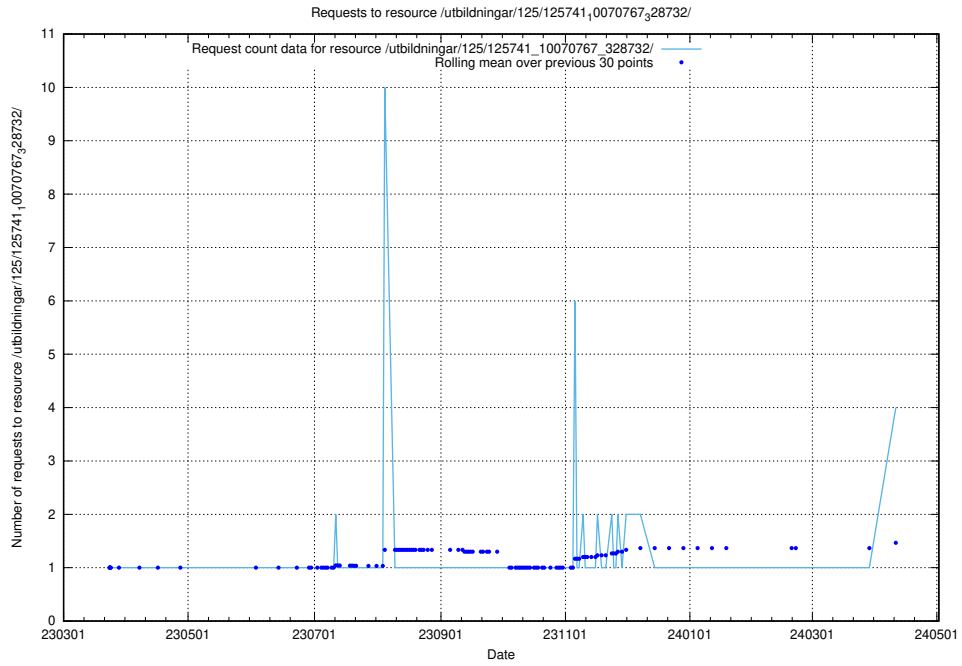

5.257 Usage of /utbildningar/125/125741_10070767_328732/

Here, we count the number of requests to resource /utbildningar/125/125741_10070767_328732/.