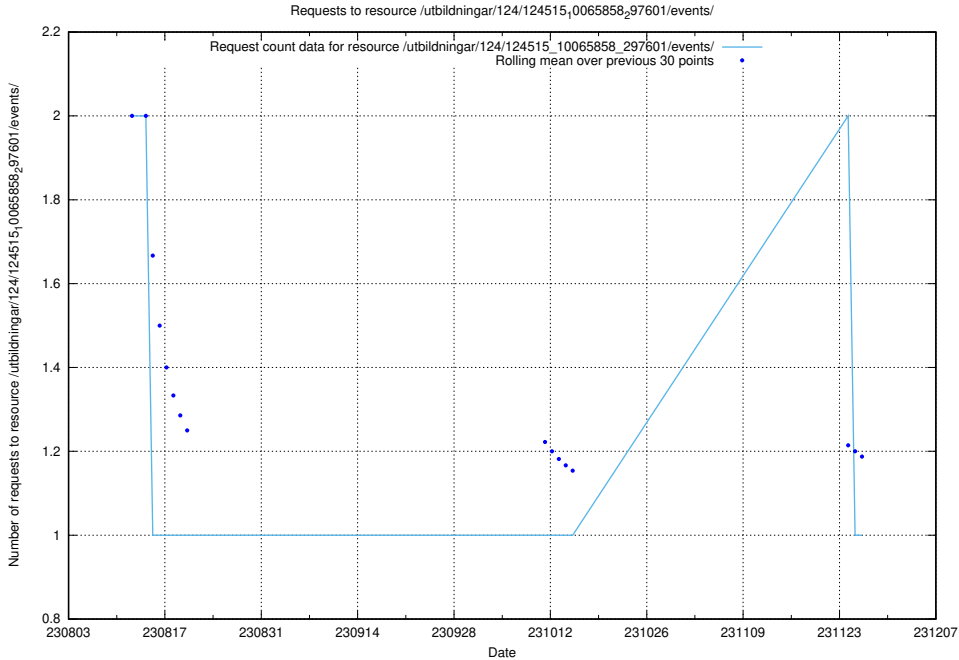

5.4746 Usage of /utbildningar/124/124515_10065858_297601/events/

Here, we count the number of requests to resource /utbildningar/124/124515_10065858_297601/events/