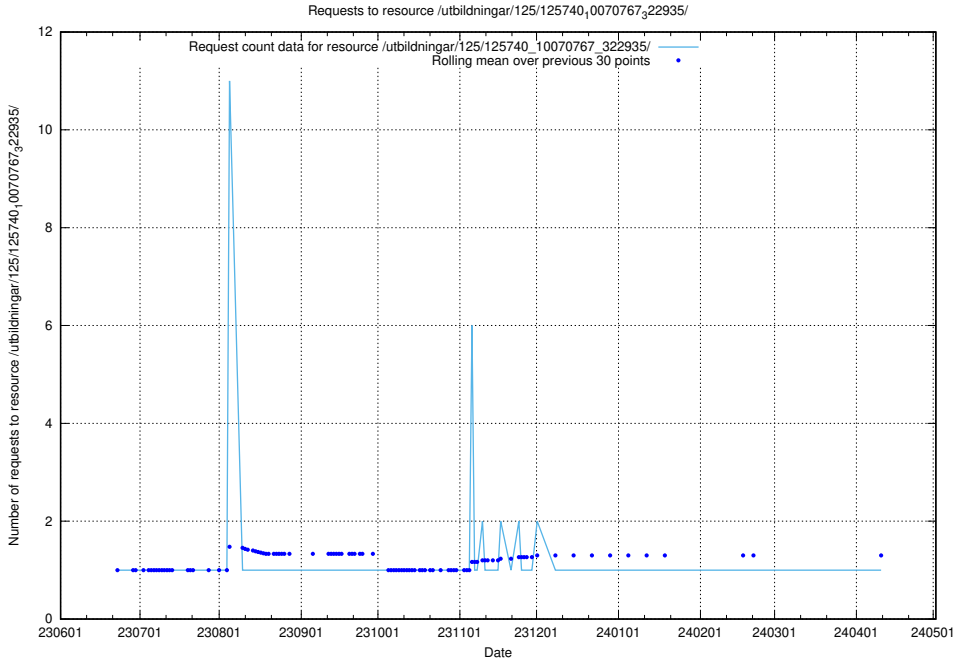

5.5635 Usage of /utbildningar/125/125740_10070767_322935/

Here, we count the number of requests to resource /utbildningar/125/125740_10070767_322935/.