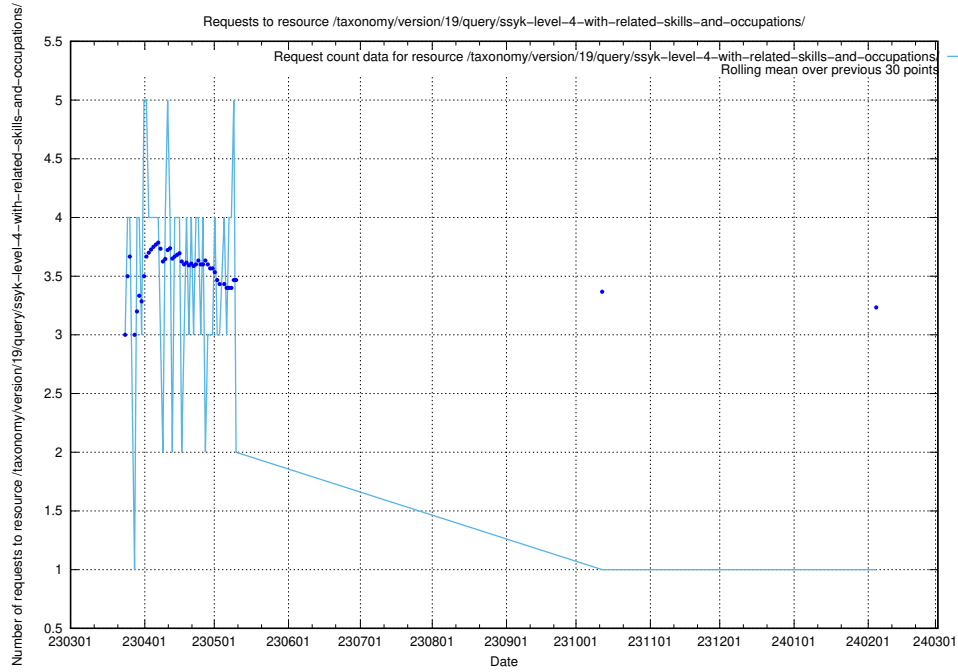

## 5.6052 Usage of /taxonomy/version/19/query/ssyk-level-4-with-related-isco-level-4-groups/

Here, we count the number of requests to resource /taxonomy/version/19/query/ssyk-level-4-with-related-isco-level-4-groups/.