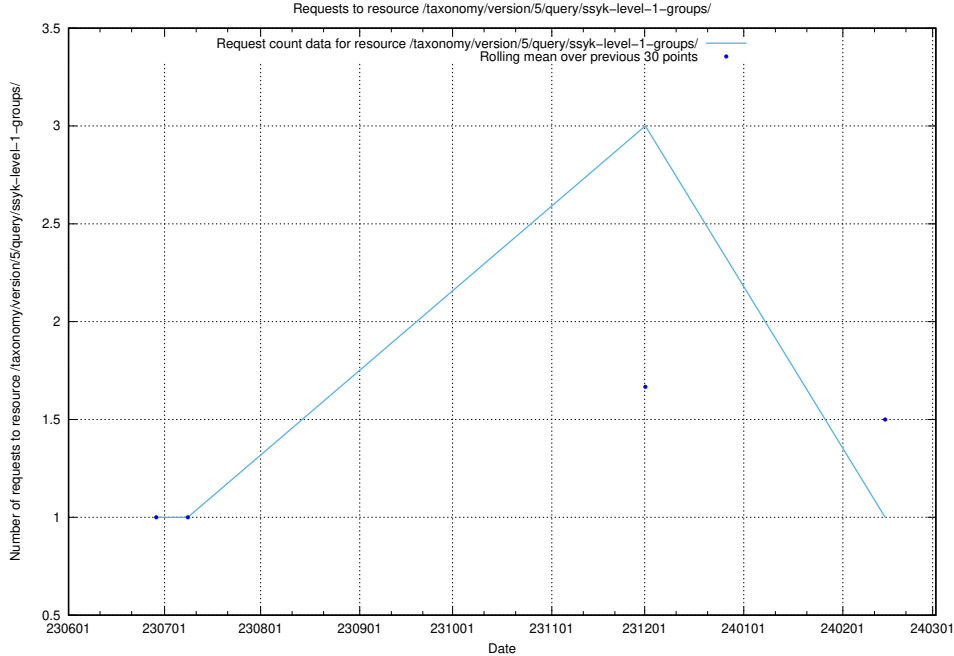

5.5475 Usage of /taxonomy/version/5/query/ssyk-level-1-groups/

Here, we count the number of requests to resource /taxonomy/version/5/query/ssyk-level-1-groups/.