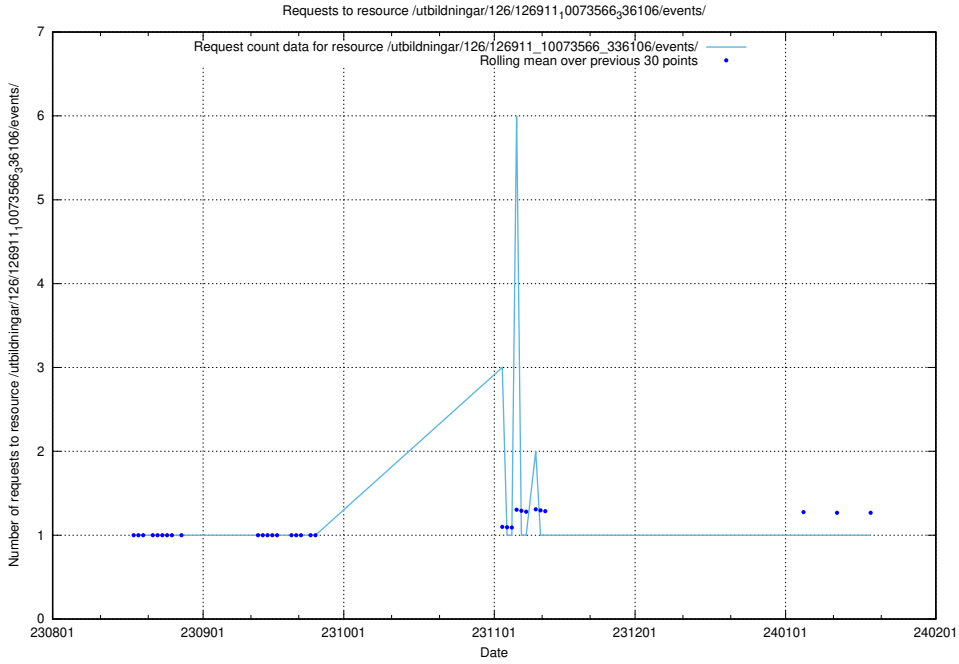

5.4709 Usage of /utbildningar/126/126911_10073566_336106/events/

Here, we count the number of requests to resource /utbildningar/126/126911_10073566_336106/events/