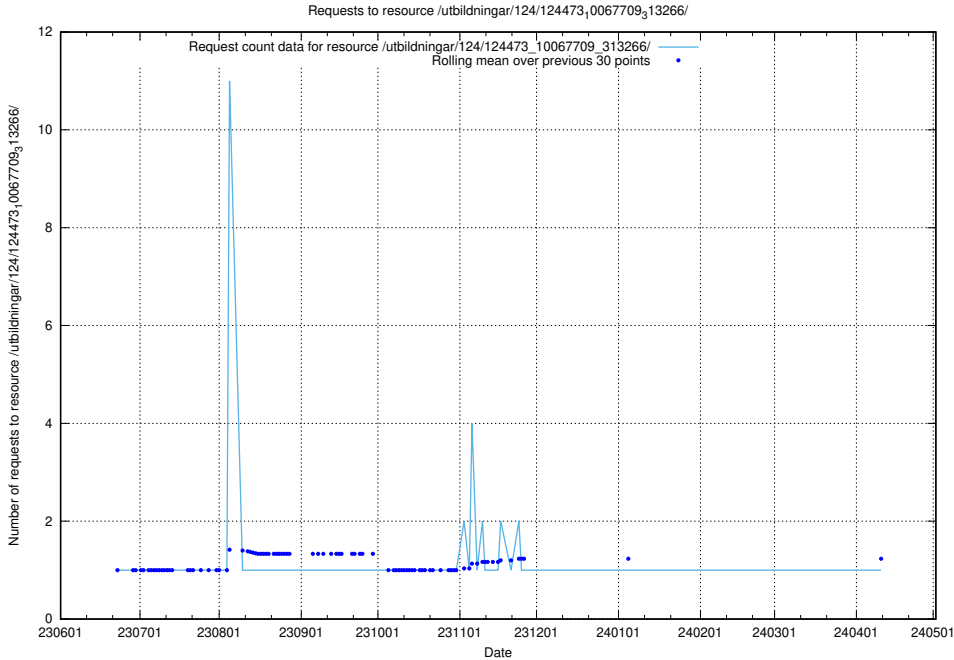

5.5734 Usage of /utbildningar/124/124473_10067709_313266/

Here, we count the number of requests to resource /utbildningar/124/124473_10067709_313266/.