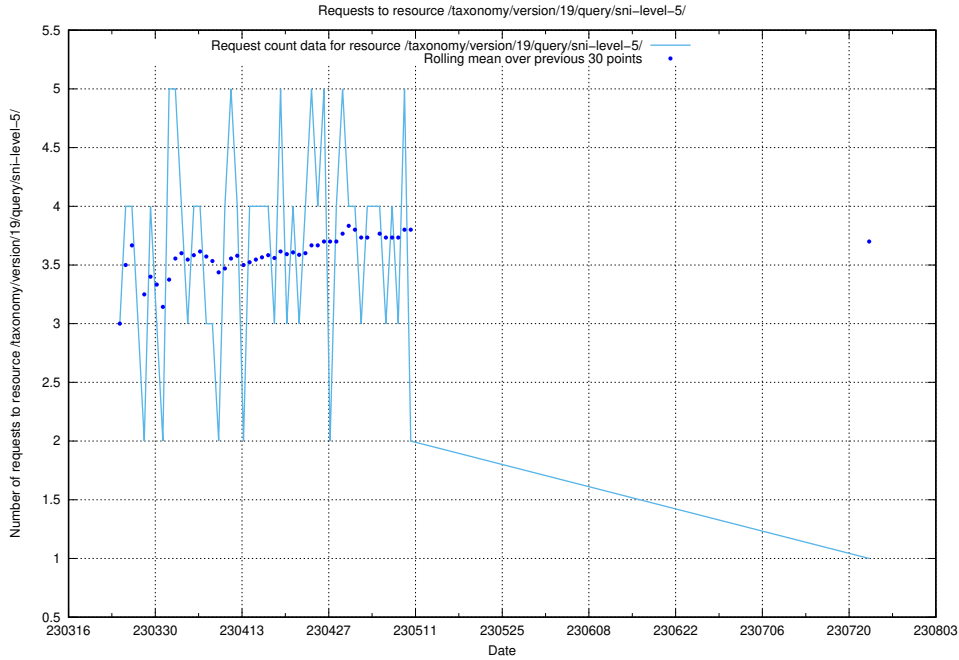

5.6059 Usage of /taxonomy/version/19/query/sni-level-5/

Here, we count the number of requests to resource /taxonomy/version/19/query/sni-level-5/.