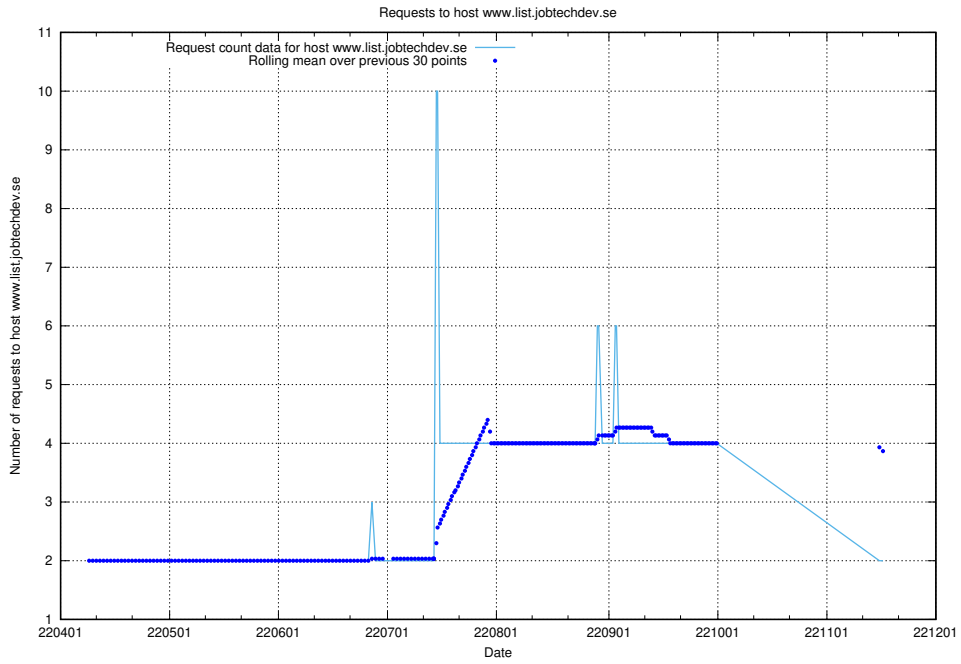

7.467 Usage of www.list.jobtechdev.se

Here, we count the number of requests to host www.list.jobtechdev.se.