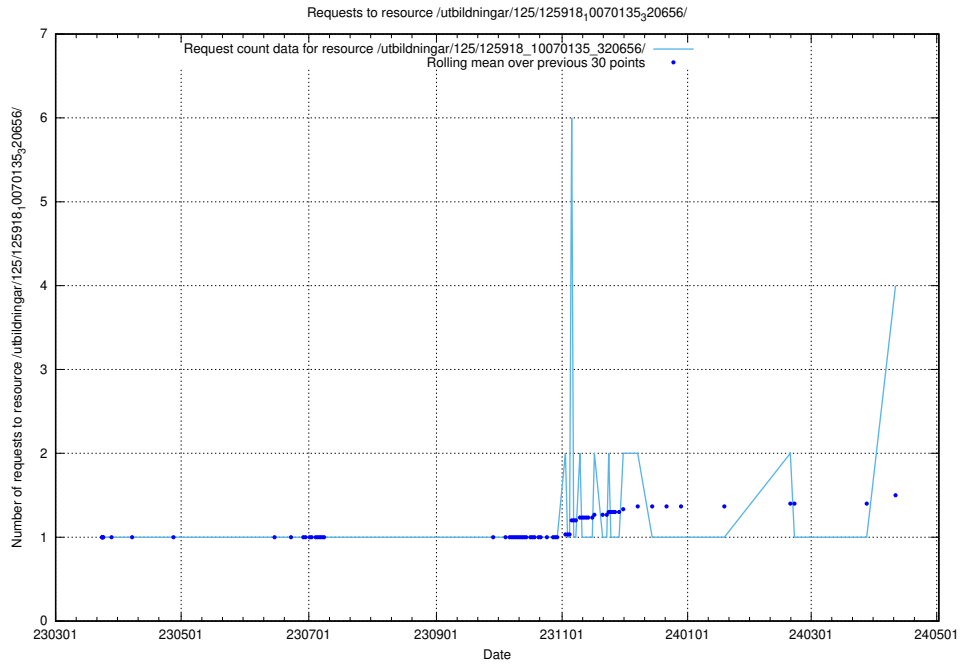

5.254 Usage of /utbildningar/125/125918_10070135_320656/

Here, we count the number of requests to resource /utbildningar/125/125918_10070135_320656/.