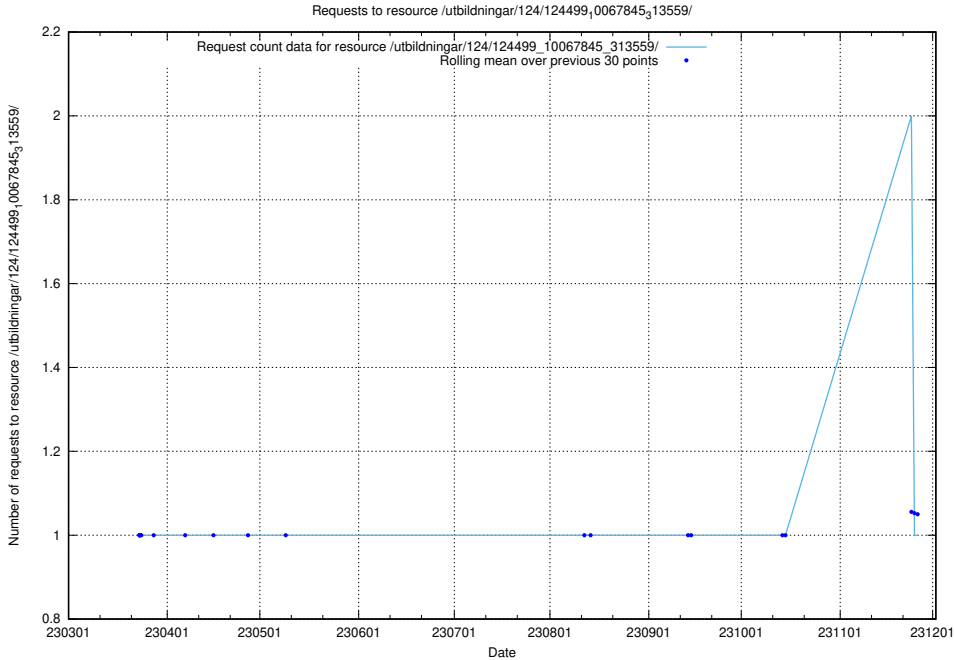

5.2361 Usage of /utbildningar/124/124499_10067845_313559/

Here, we count the number of requests to resource /utbildningar/124/124499_10067845_313559/.