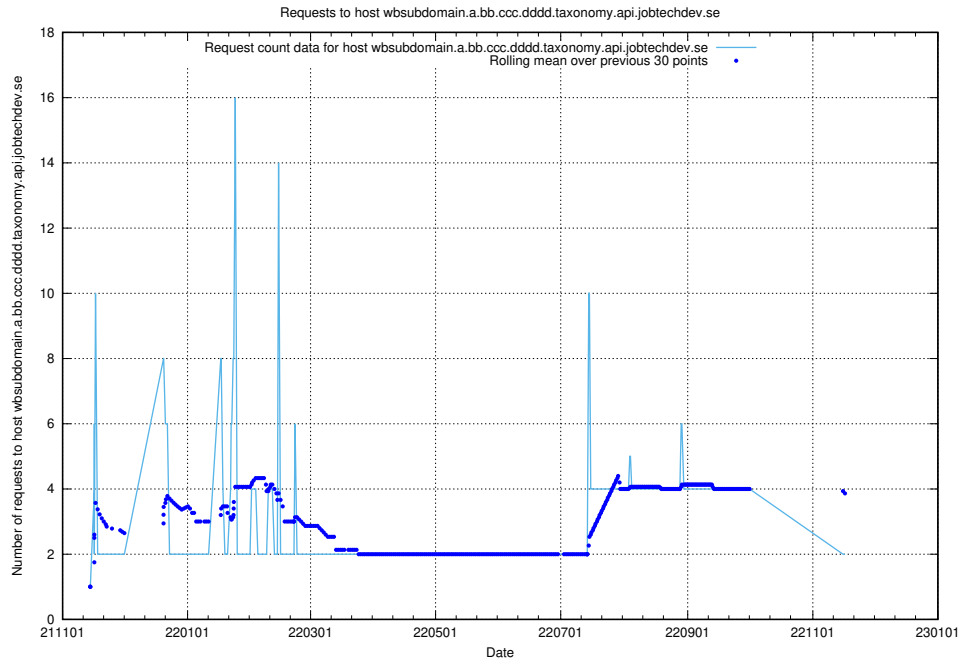

7.544 Usage of wbsubdomain.a.bb.ccc.dddd.taxonomy.api.jobtechdev.se

Here, we count the number of requests to host wbsubdomain.a.bb.ccc.dddd.taxonomy.api.jobtechdev.se.