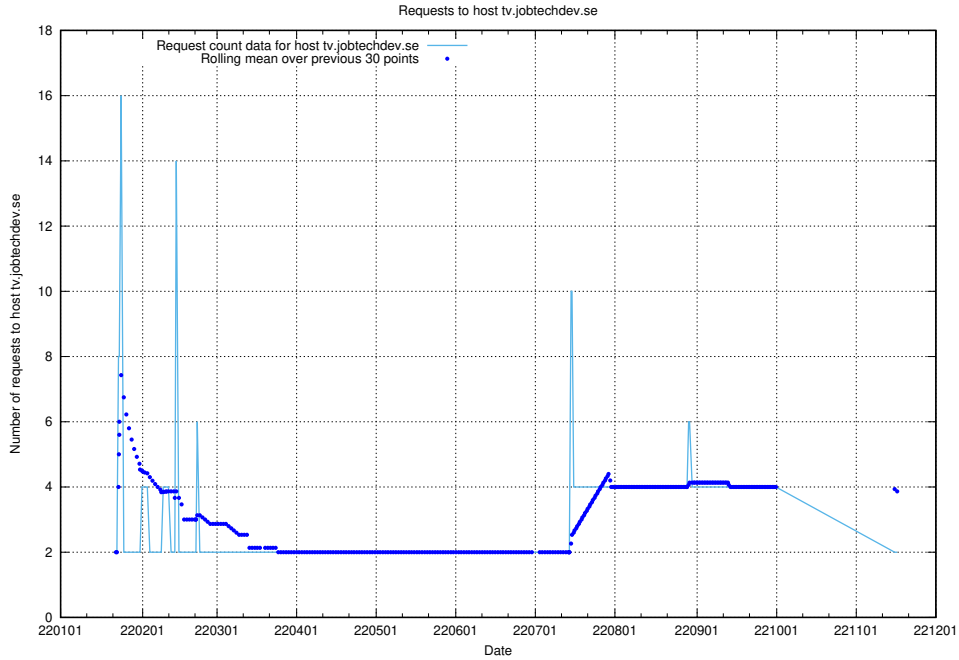

7.580 Usage of tv.jobtechdev.se

Here, we count the number of requests to host tv.jobtechdev.se.