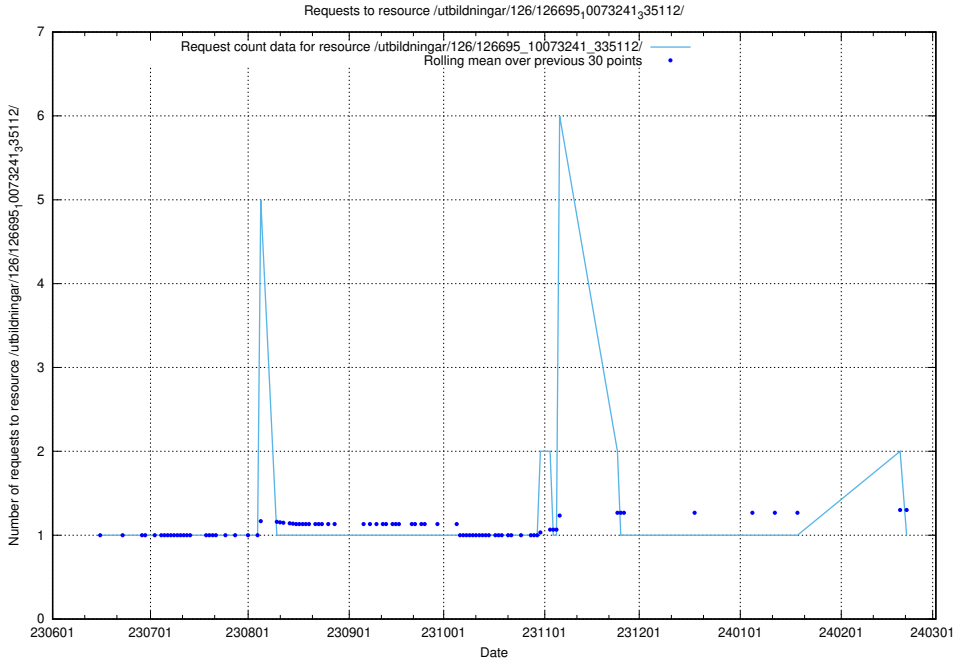

5.5806 Usage of /utbildningar/126/126695_10073241_335112/

Here, we count the number of requests to resource /utbildningar/126/126695_10073241_335112/.