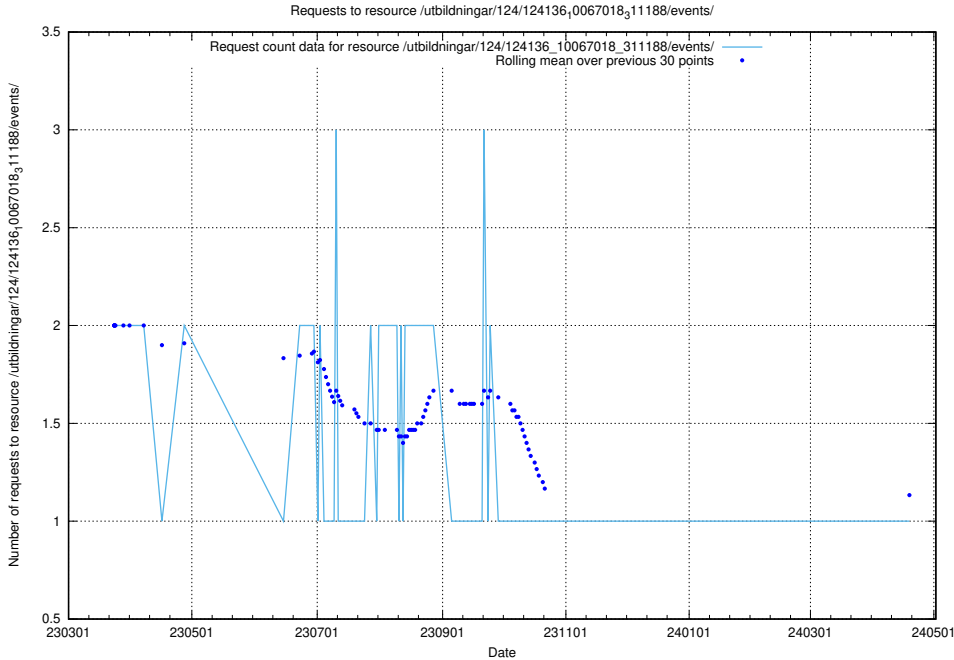

5.6226 Usage of /utbildningar/124/124136_10067018_311188/events/

Here, we count the number of requests to resource /utbildningar/124/124136_10067018_311188/events/