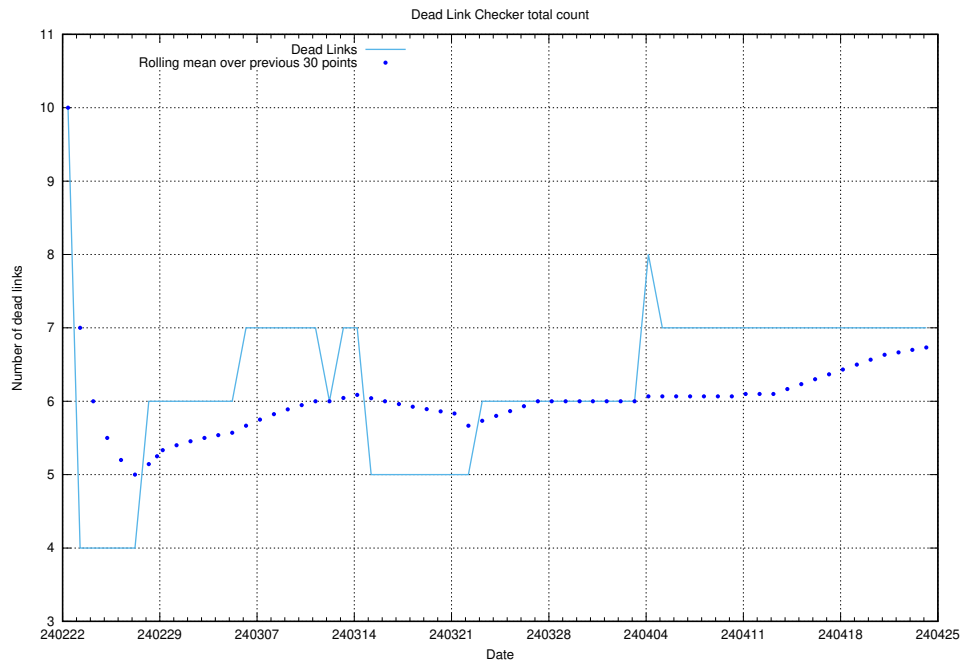

#### 3.1 Total count of dead links

Here is presented the total number of found dead links across all pages.

<sup>4</sup>[https://gitlab.com/arbetsformedlingen/devops/dead\\_link\\_checker](https://gitlab.com/arbetsformedlingen/devops/dead_link_checker)