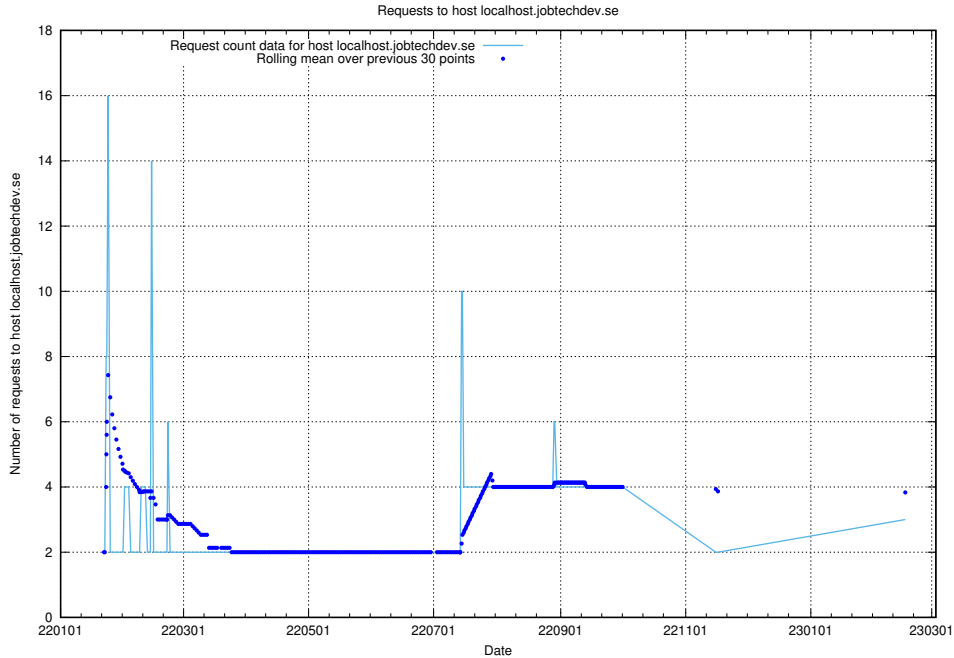

7.250 Usage of localhost.jobtechdev.se

Here, we count the number of requests to host localhost.jobtechdev.se.