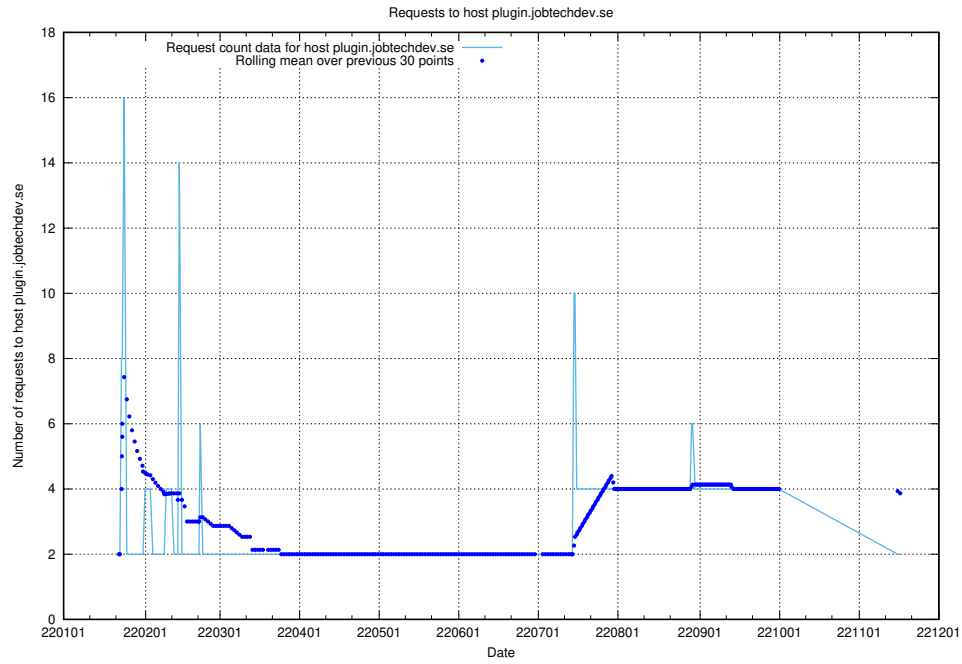

7.588 Usage of plugin.jobtechdev.se

Here, we count the number of requests to host plugin.jobtechdev.se.