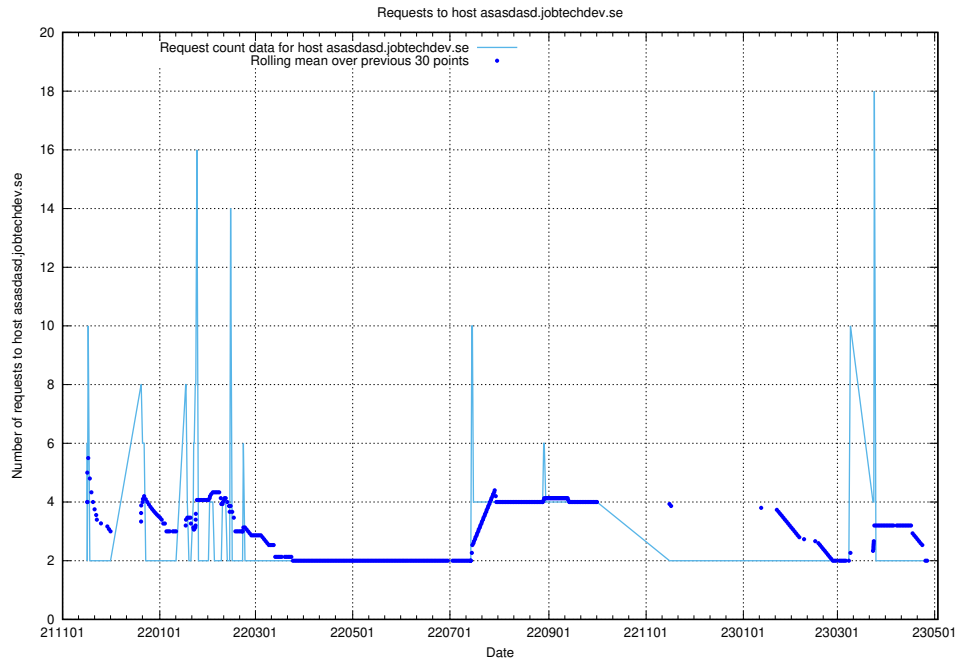

7.537 Usage of `asasdasd.jobtechdev.se`

Here, we count the number of requests to host `asasdasd.jobtechdev.se`.