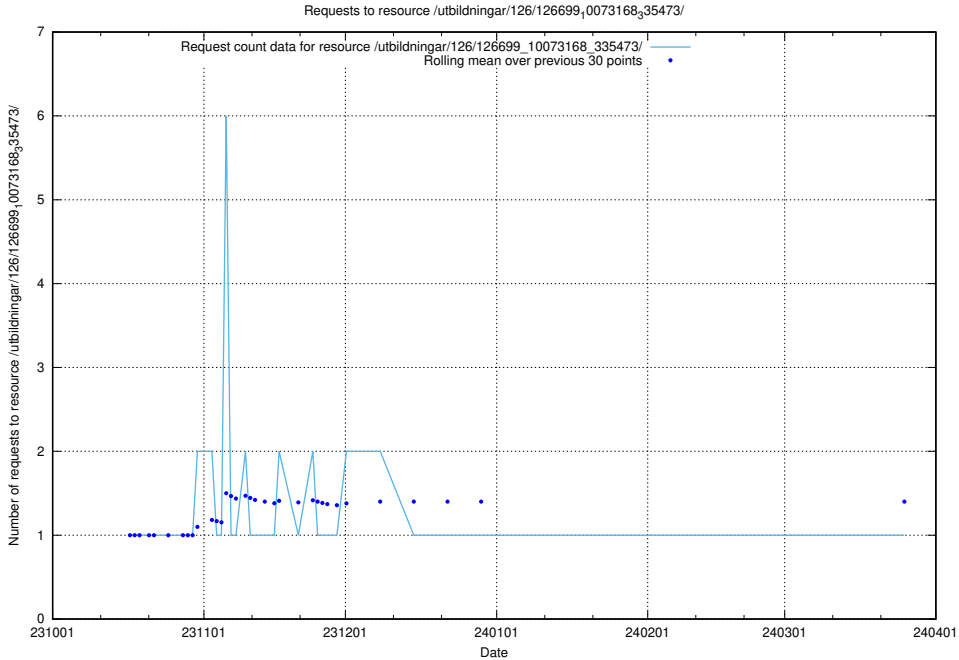

5.4235 Usage of /utbildningar/126/126699_10073168_335473/

Here, we count the number of requests to resource /utbildningar/126/126699_10073168_335473/.