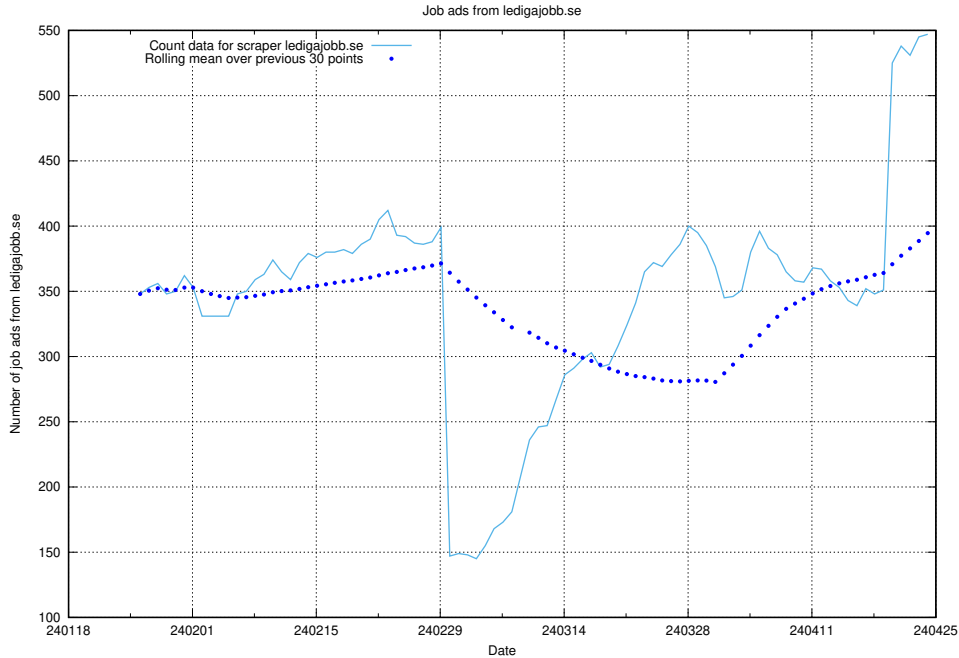

13.9 Number of ads by scraper ledigajobb.se

Here, we count the number of job ads scraped from ledigajobb.se.