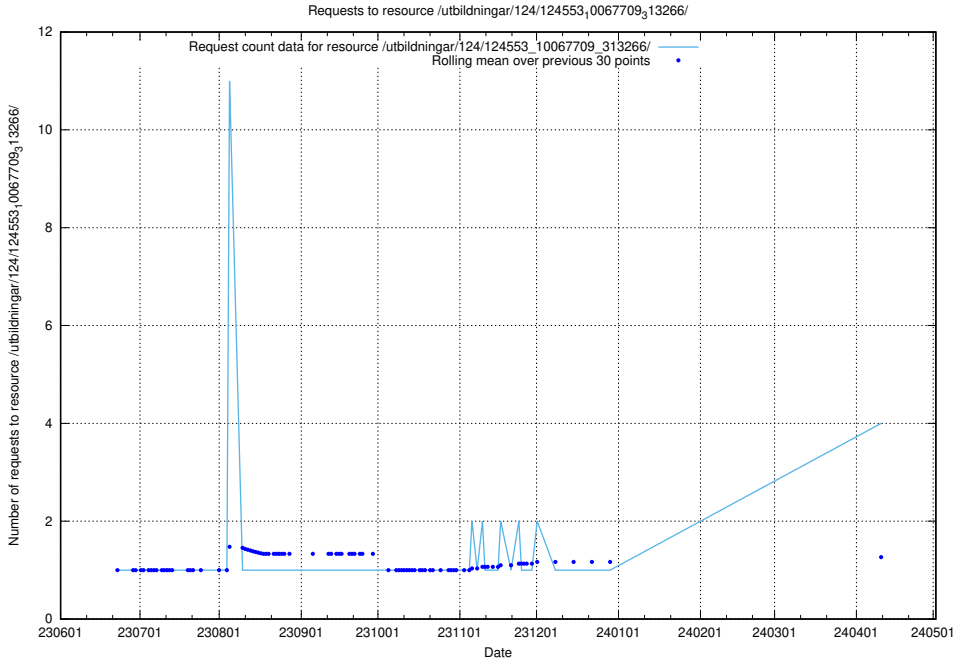

5.235 Usage of /utbildningar/124/124553_10067709_313266/

Here, we count the number of requests to resource /utbildningar/124/124553_10067709_313266/.