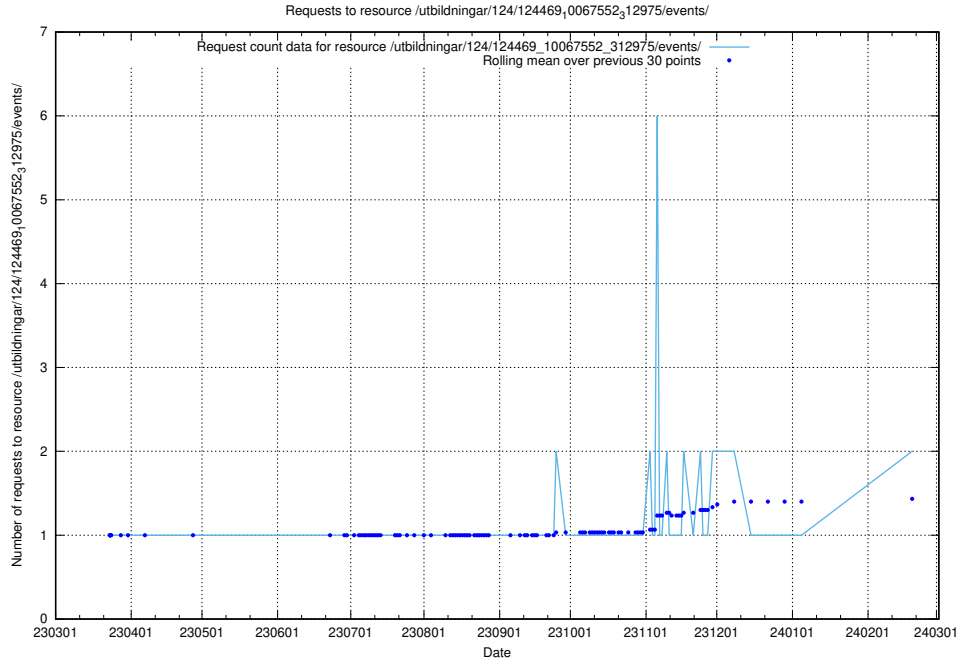

5.634 Usage of /utbildningar/124/124469_10067552_312975/events/

Here, we count the number of requests to resource /utbildningar/124/124469_10067552_312975/events/