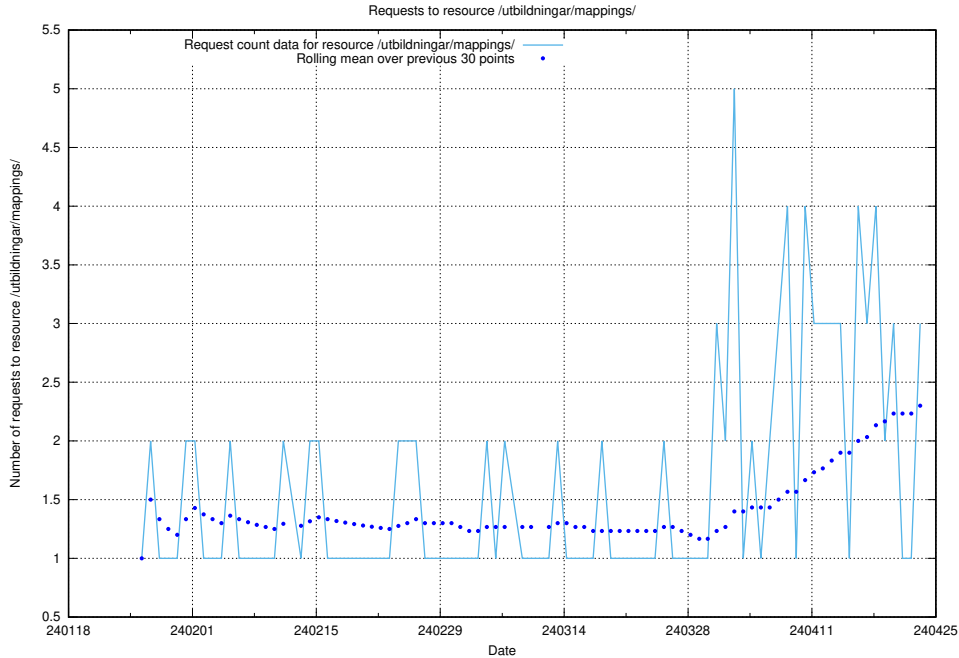

5.321 Usage of /utbildningar/mappings/

Here, we count the number of requests to resource /utbildningar/mappings/.