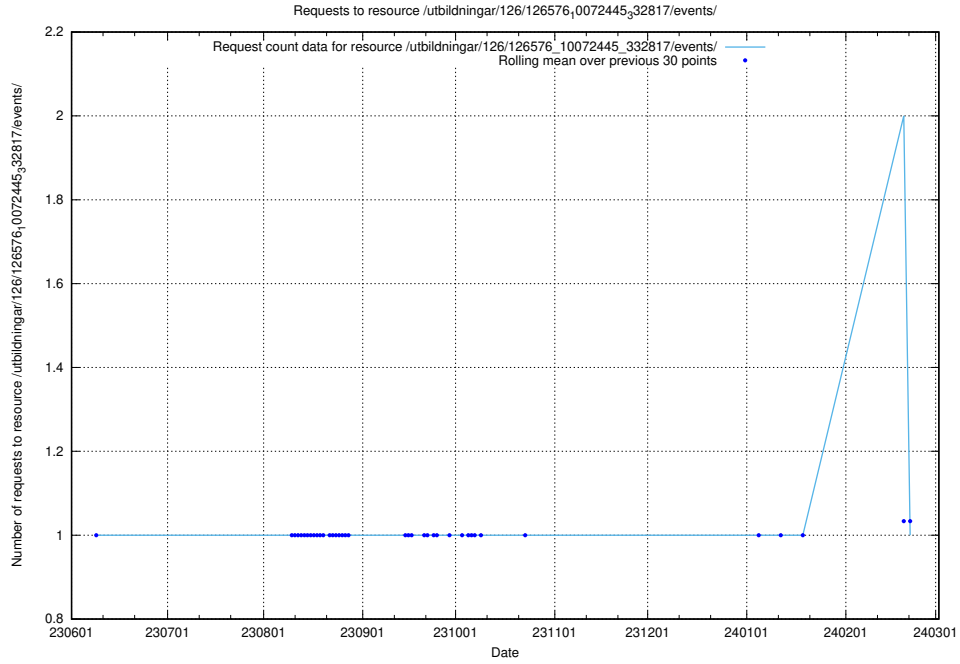

5.5823 Usage of /utbildningar/126/126576_10072445_332817/events/

Here, we count the number of requests to resource /utbildningar/126/126576_10072445_332817/events/