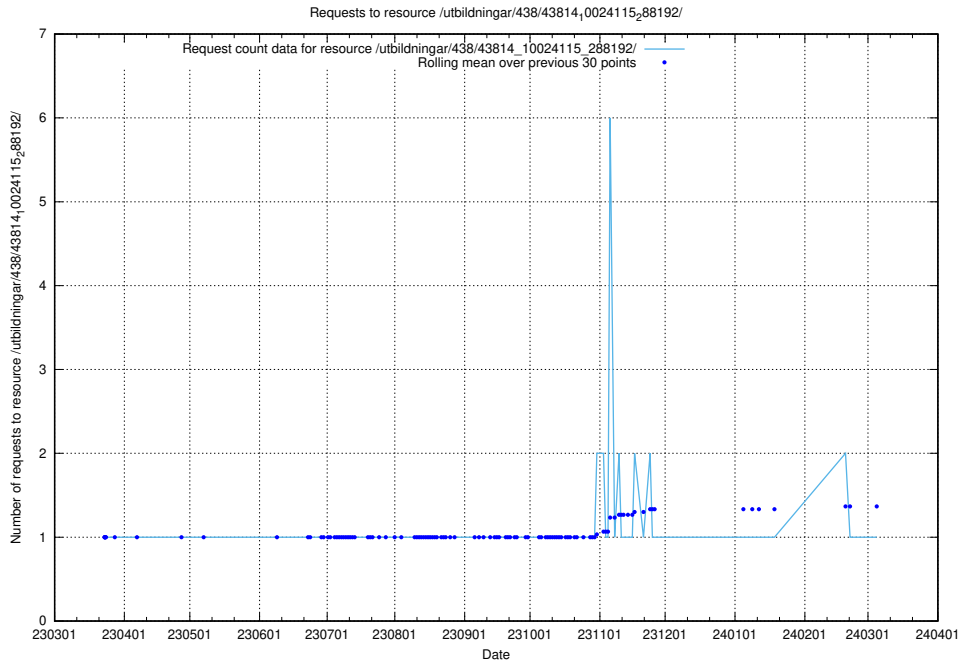

5.6268 Usage of /utbildningar/438/43814_10024115_288192/

Here, we count the number of requests to resource /utbildningar/438/43814_10024115_288192/.