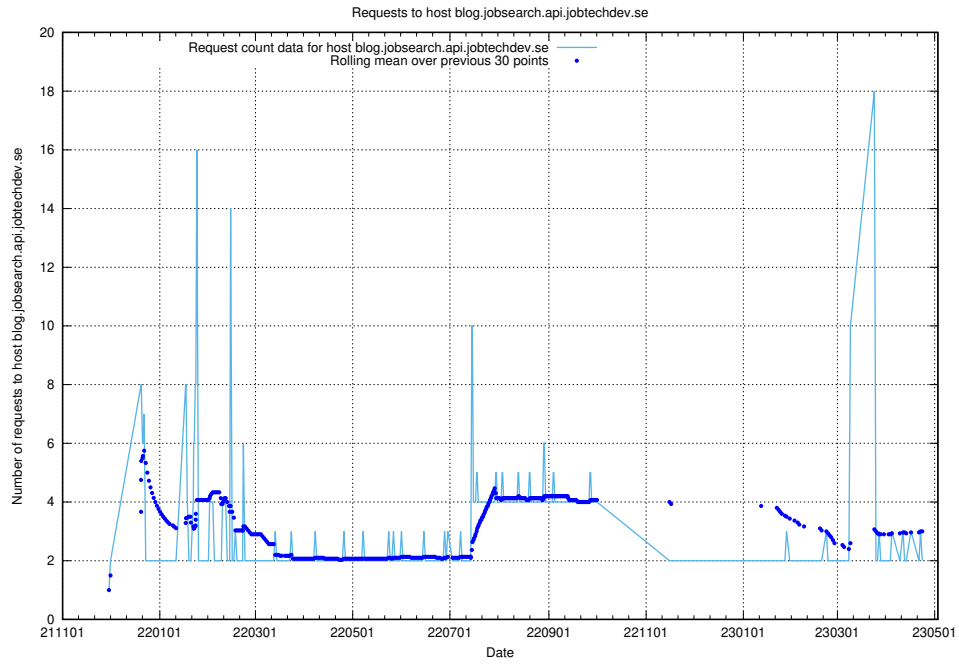

7.382 Usage of `blog.jobsearch.api.jobtechdev.se`

Here, we count the number of requests to host `blog.jobsearch.api.jobtechdev.se`.