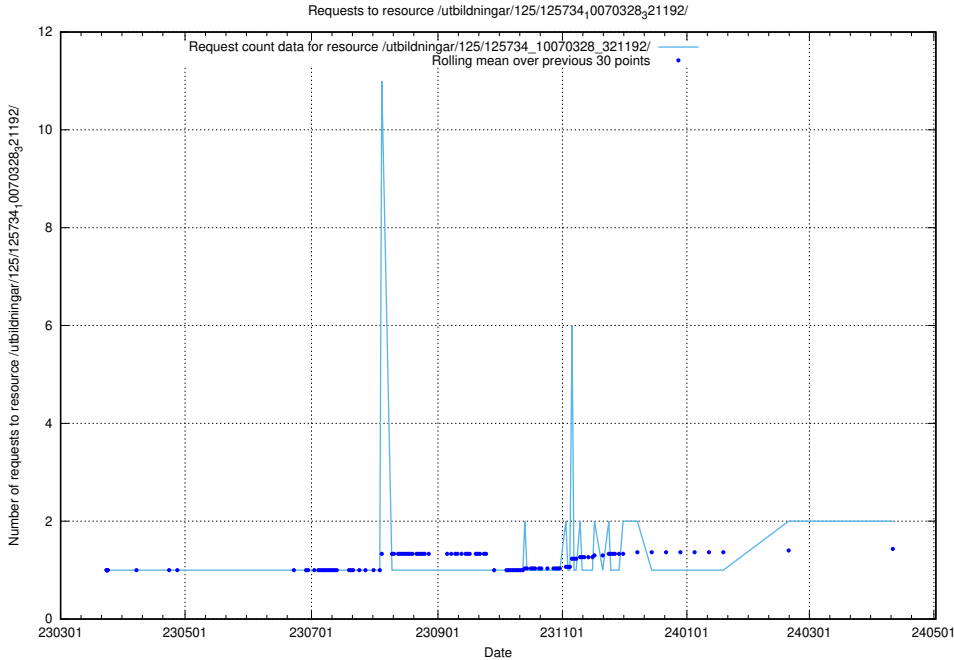

5.468 Usage of /utbildningar/125/125734_10070328_321192/

Here, we count the number of requests to resource /utbildningar/125/125734_10070328_321192/.