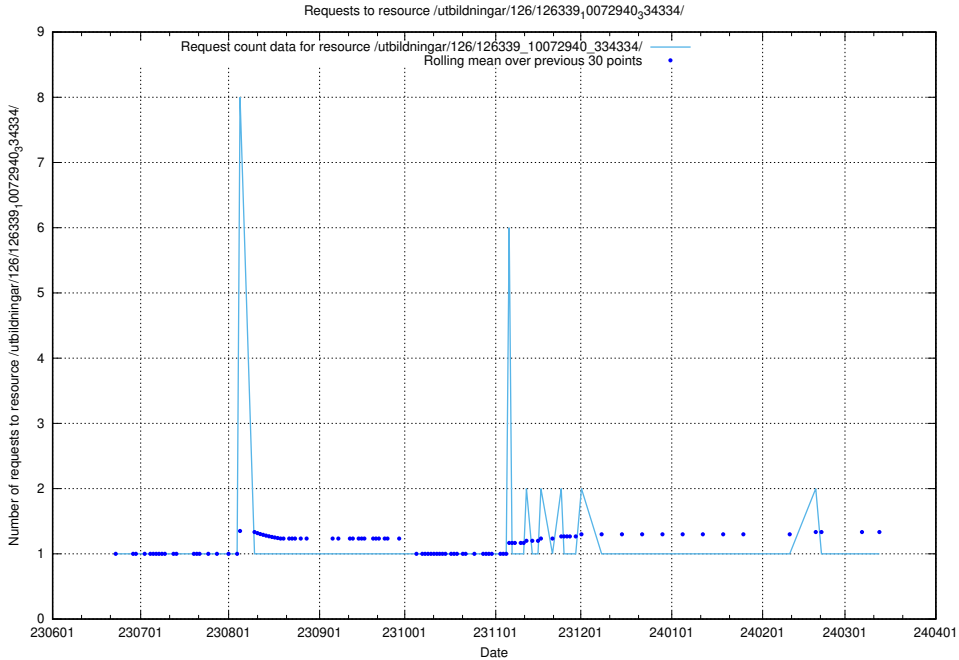

5.5596 Usage of /utbildningar/126/126339_10072940_334334/

Here, we count the number of requests to resource /utbildningar/126/126339_10072940_334334/.