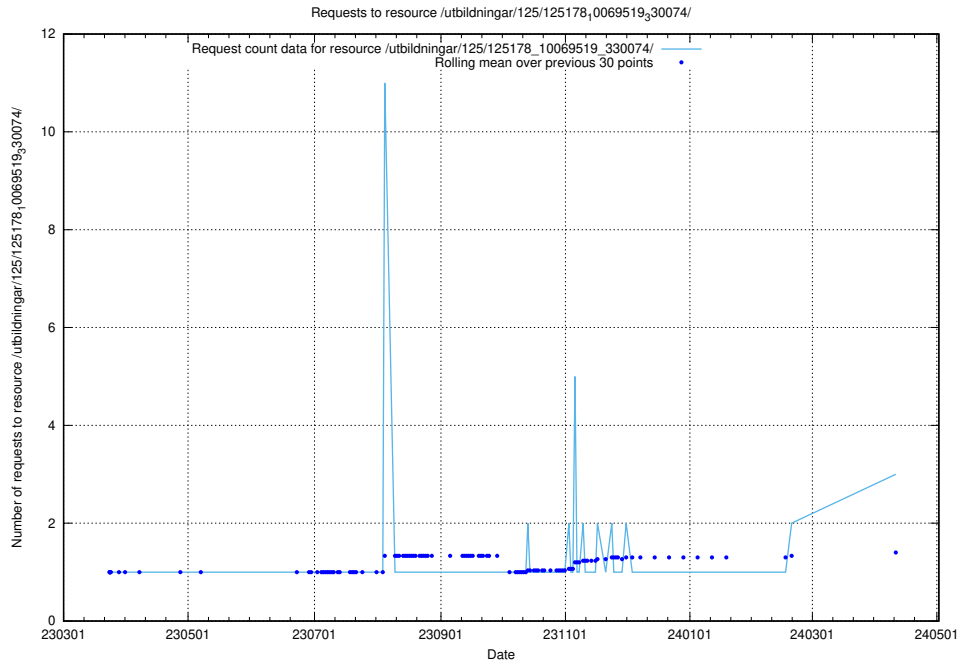

5.266 Usage of /utbildningar/125/125178_10069519_330074/

Here, we count the number of requests to resource /utbildningar/125/125178_10069519_330074/.