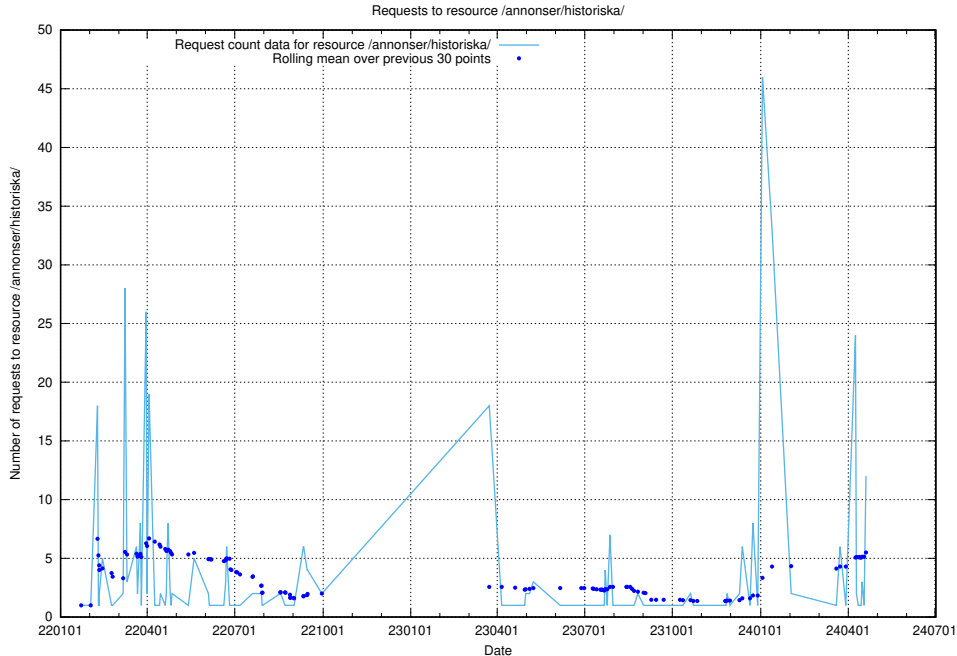

5.22 Usage of /annonser/historiska/

Here, we count the number of requests to resource /annonser/historiska/.