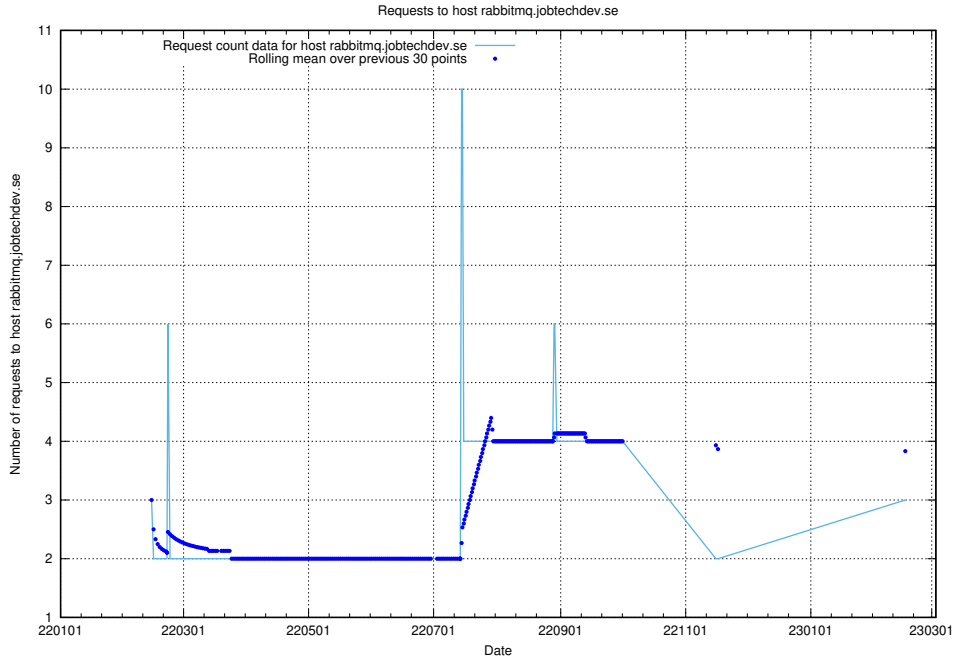

### 7.228 Usage of rabbitmq.jobtechdev.se

Here, we count the number of requests to host rabbitmq.jobtechdev.se.