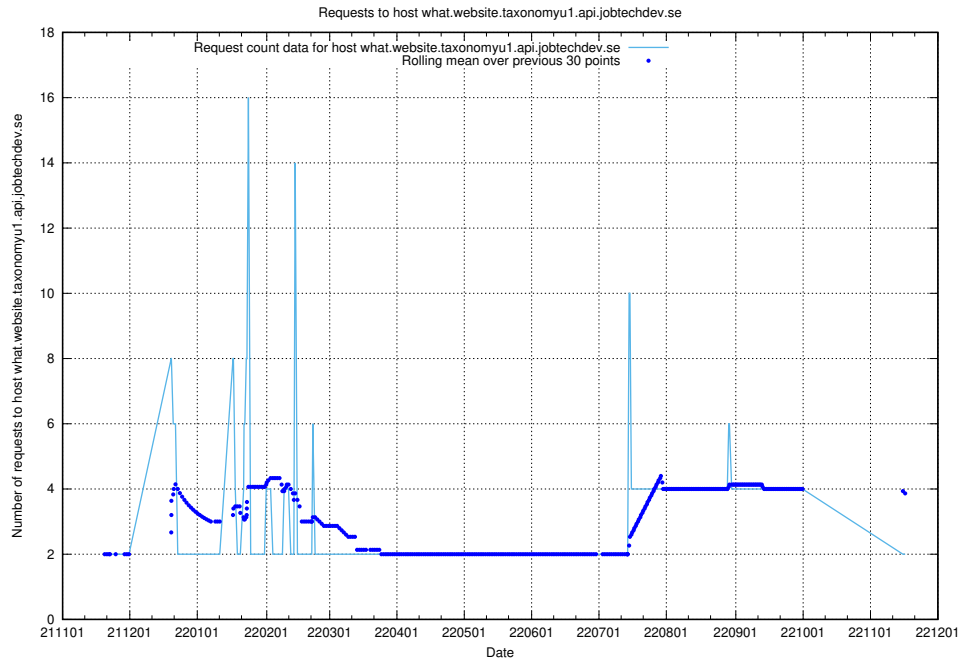

7.448 Usage of what.website.taxonomy1.api.jobtechdev.se

Here, we count the number of requests to host what.website.taxonomy1.api.jobtechdev.se.