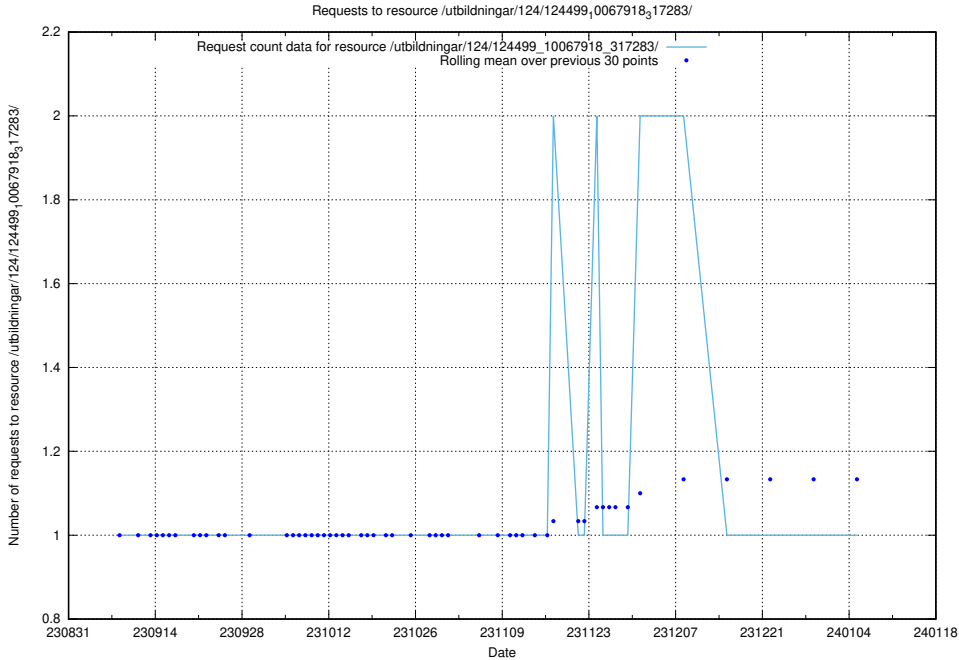

5.4579 Usage of /utbildningar/124/124499_10067918_317283/

Here, we count the number of requests to resource /utbildningar/124/124499_10067918_317283/.