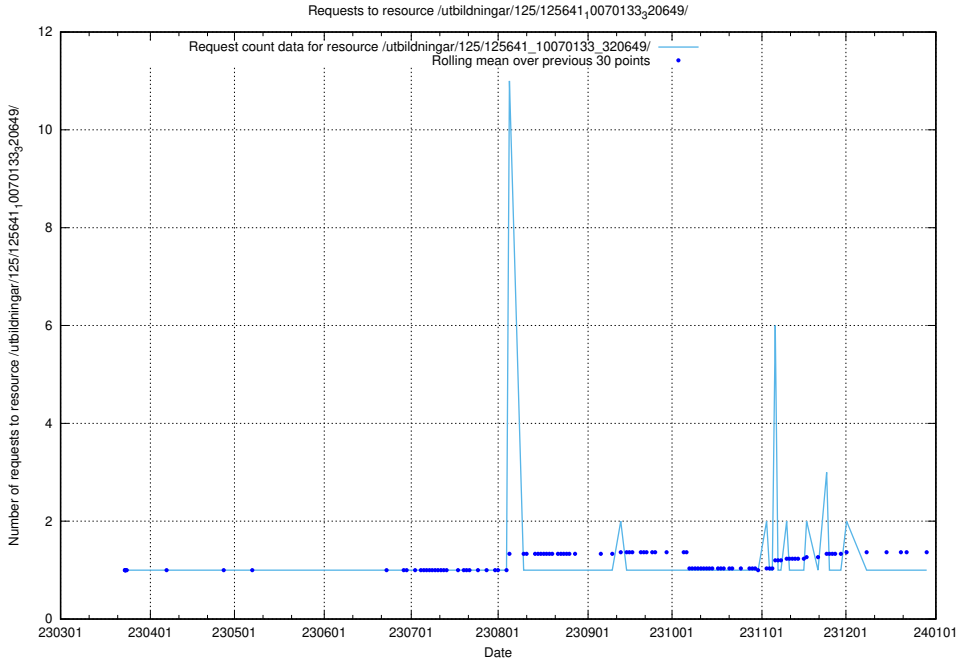

5.1051 Usage of /utbildningar/125/125641_10070133_320649/

Here, we count the number of requests to resource /utbildningar/125/125641_10070133_320649/.