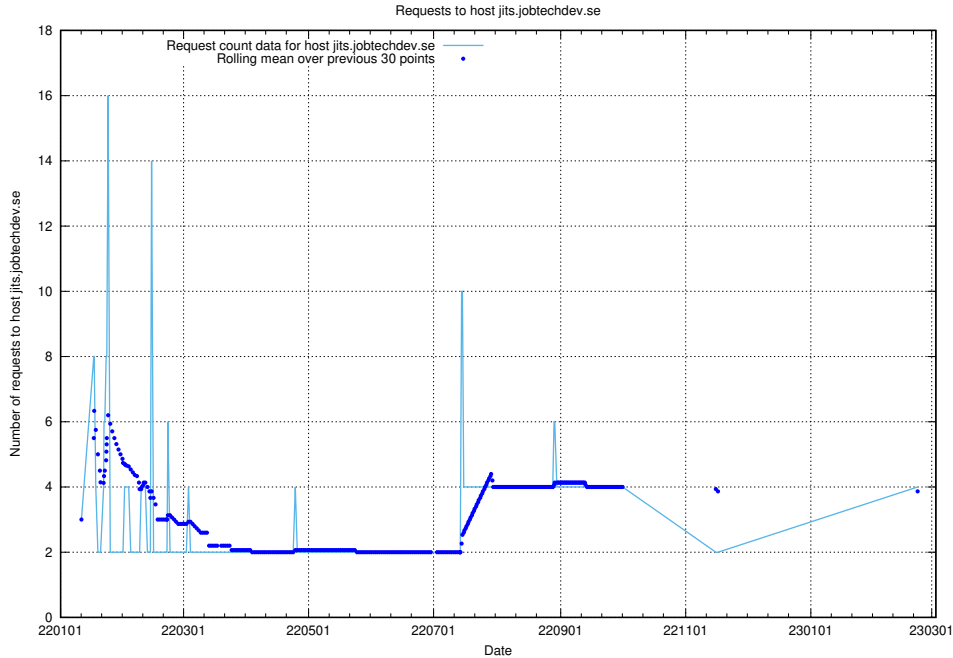

7.102 Usage of `jits.jobtechdev.se`

Here, we count the number of requests to host `jits.jobtechdev.se`.