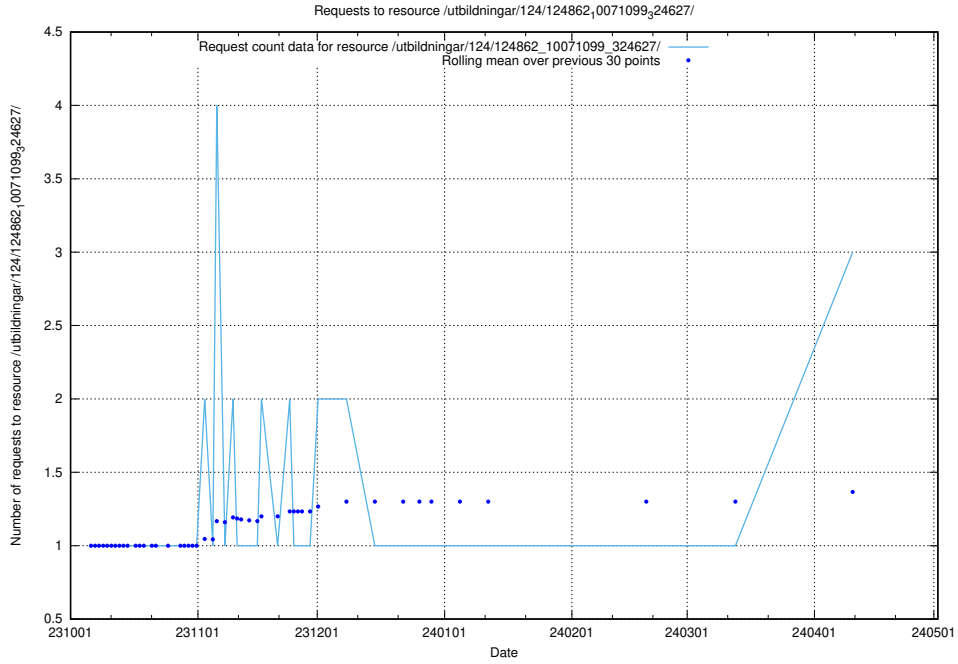

5.350 Usage of /utbildningar/124/124862_10071099_324627/

Here, we count the number of requests to resource /utbildningar/124/124862_10071099_324627/.