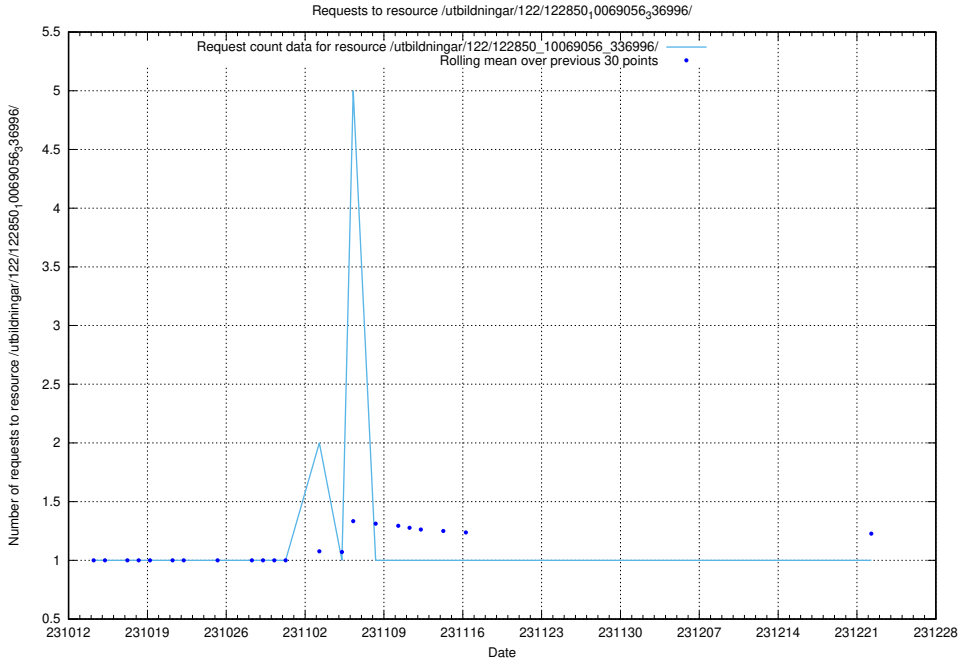

5.4282 Usage of /utbildningar/122/122850_10069056_336996/

Here, we count the number of requests to resource /utbildningar/122/122850_10069056_336996/.