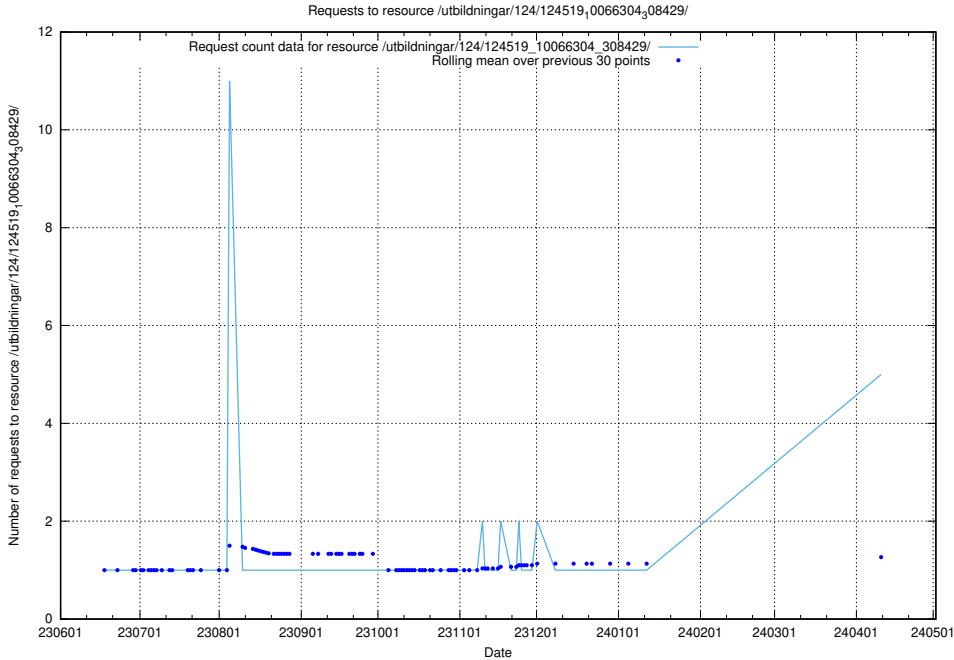

5.151 Usage of /utbildningar/124/124519_10066304_308429/

Here, we count the number of requests to resource /utbildningar/124/124519_10066304_308429/.