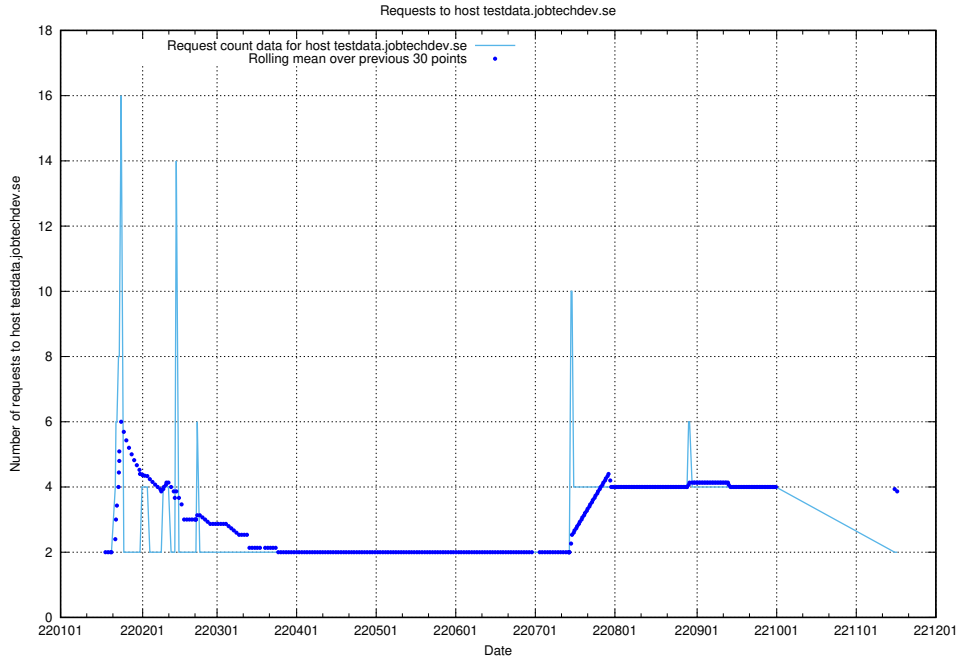

7.268 Usage of testdata.jobtechdev.se

Here, we count the number of requests to host testdata.jobtechdev.se.