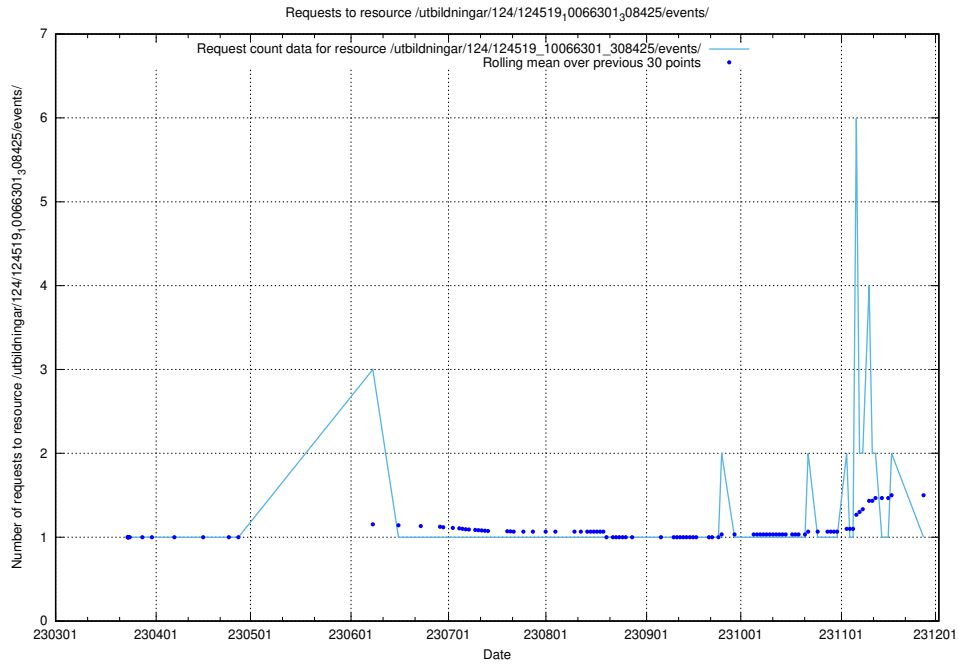

5.1268 Usage of /utbildningar/124/124519_10066301_308425/events/

Here, we count the number of requests to resource /utbildningar/124/124519_10066301_308425/events/