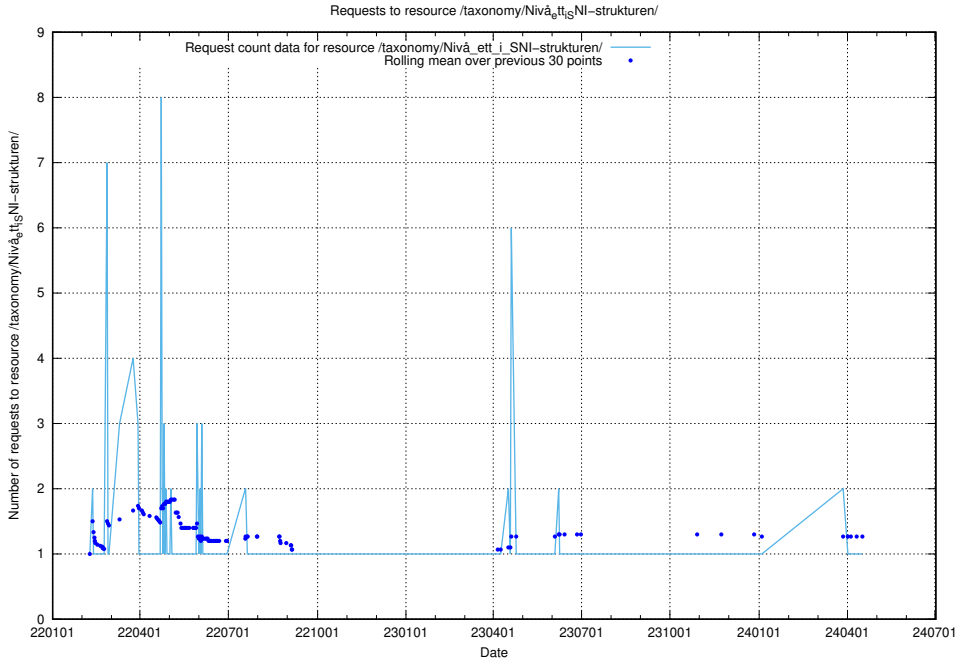

5.2178 Usage of /taxonomy/Nivå_ett_i_SNI-strukturen/

Here, we count the number of requests to resource /taxonomy/Nivå_ett_i_SNI-strukturen/.