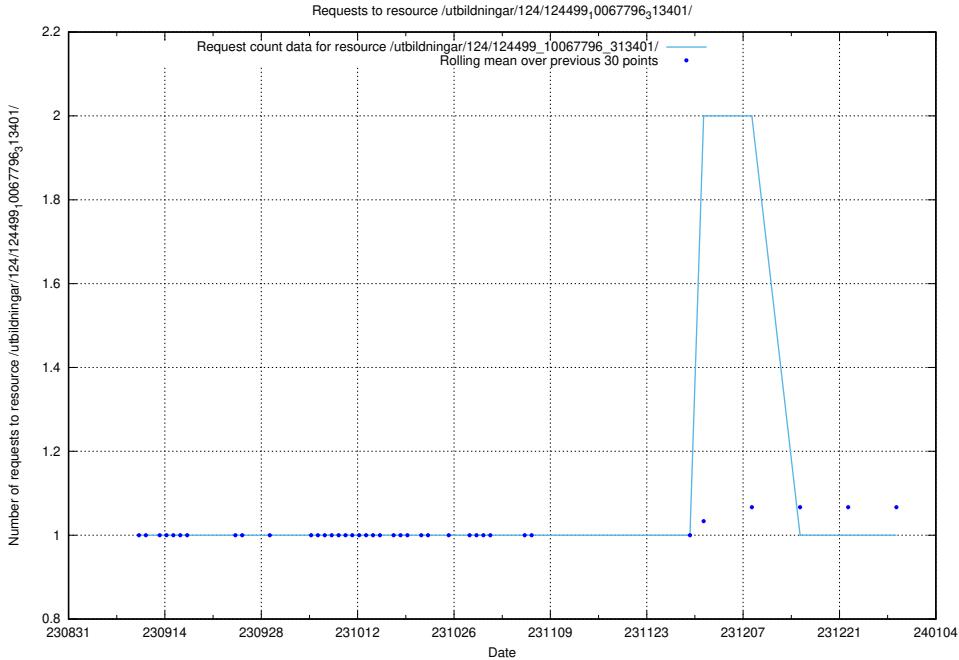

5.4556 Usage of /utbildningar/124/124499_10067796_313401/

Here, we count the number of requests to resource /utbildningar/124/124499_10067796_313401/.