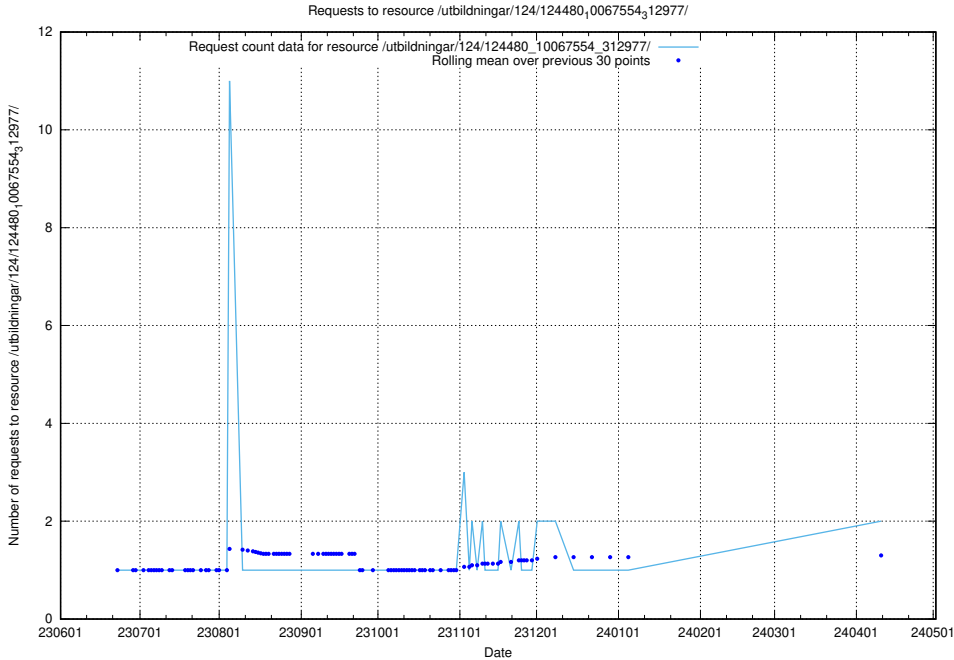

5.848 Usage of /utbildningar/124/124480_10067554_312977/

Here, we count the number of requests to resource /utbildningar/124/124480_10067554_312977/.