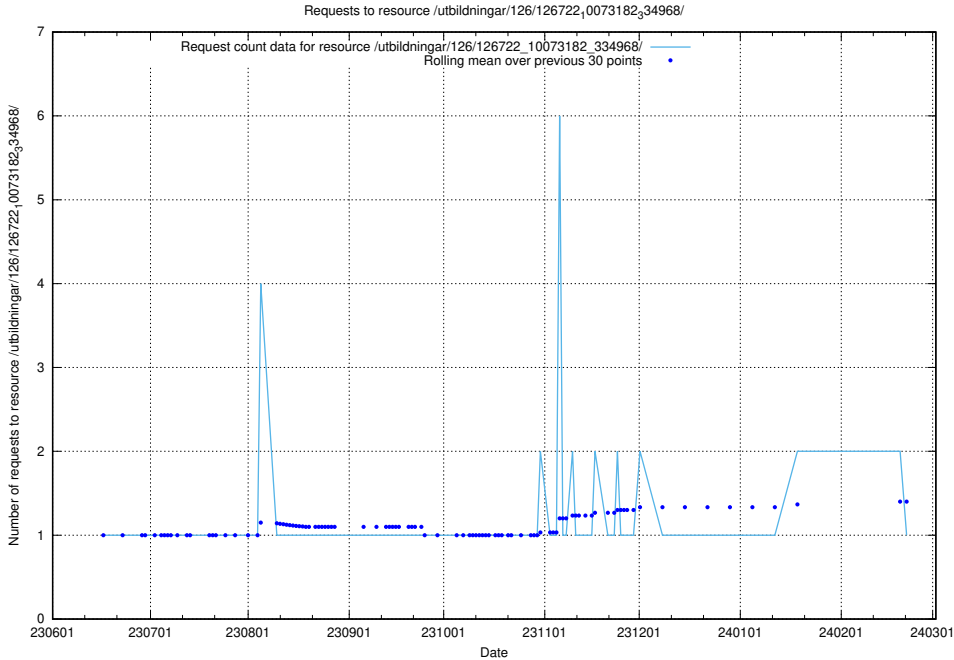

5.5798 Usage of /utbildningar/126/126722_10073182_334968/

Here, we count the number of requests to resource /utbildningar/126/126722_10073182_334968/.