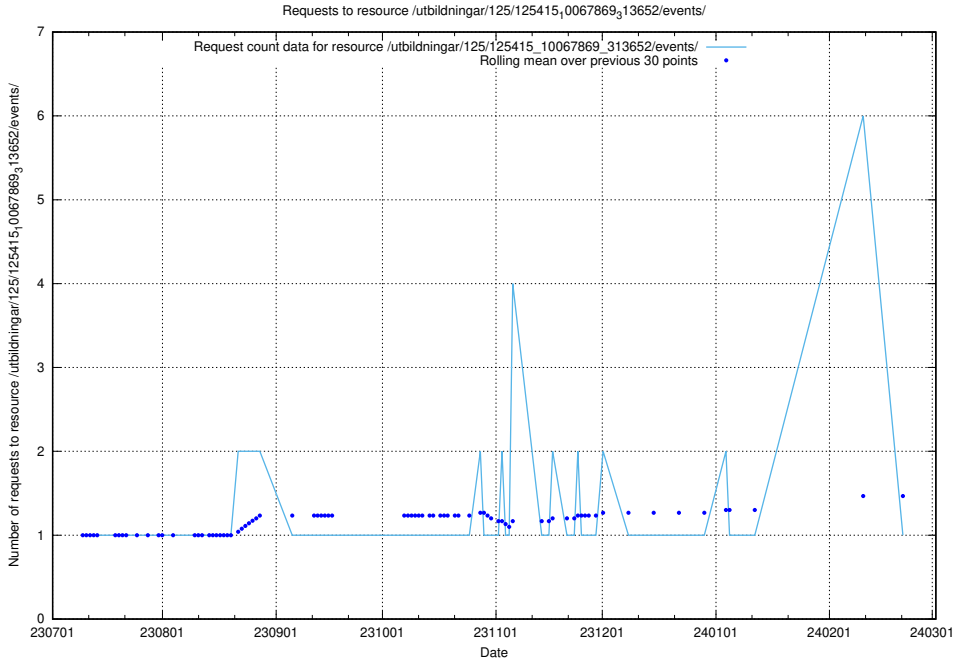

5.5058 Usage of /utbildningar/125/125415_10067869_313652/events/

Here, we count the number of requests to resource /utbildningar/125/125415_10067869_313652/events/