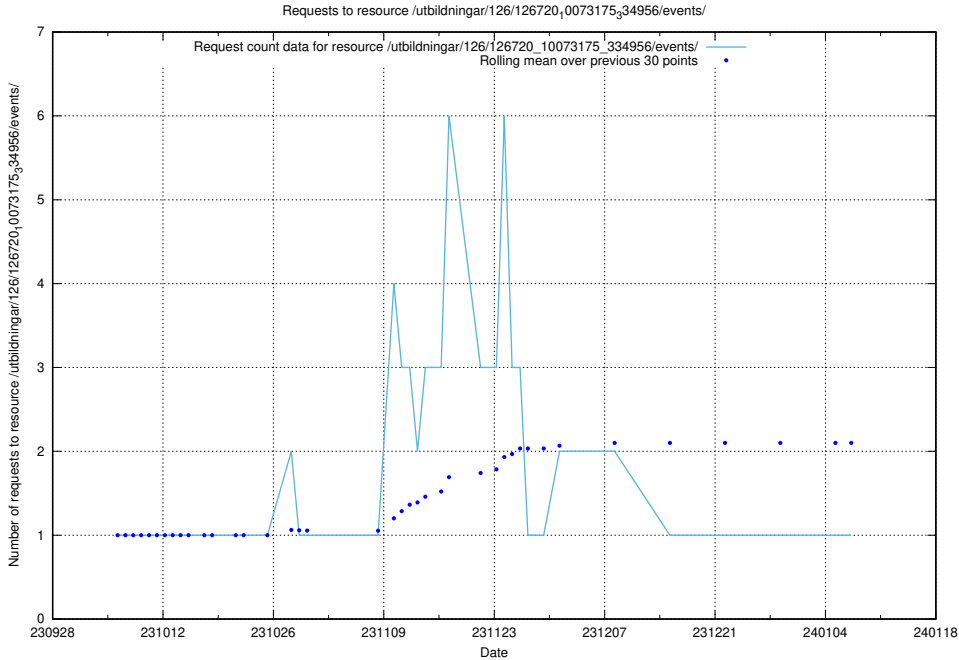

5.4335 Usage of /utbildningar/126/126720_10073175_334956/events/

Here, we count the number of requests to resource /utbildningar/126/126720_10073175_334956/events/