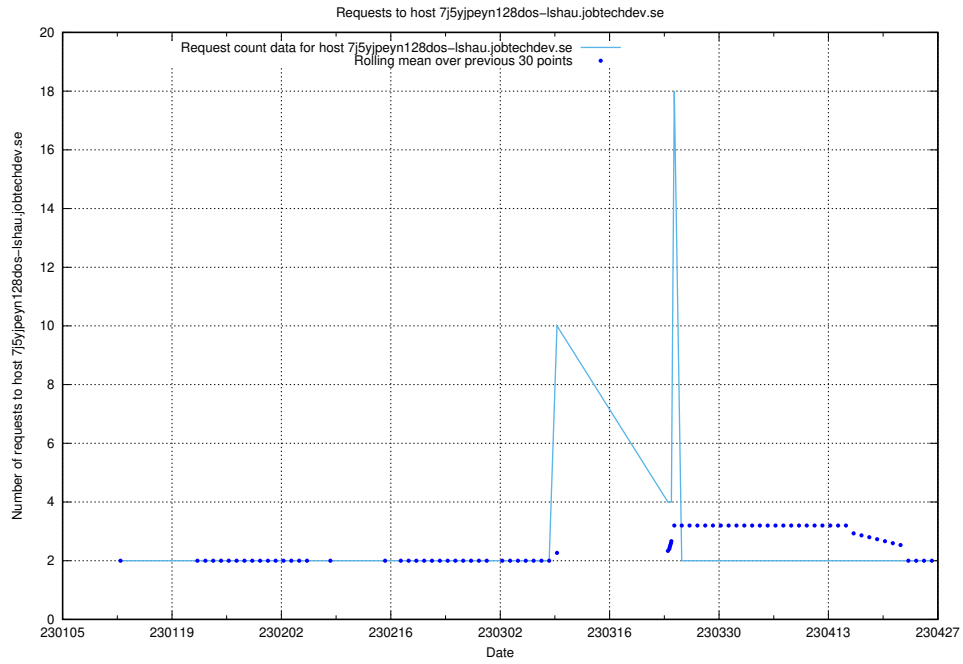

7.298 Usage of 7j5yjpeyn128dos-lshau.jobtechdev.se

Here, we count the number of requests to host 7j5yjpeyn128dos-lshau.jobtechdev.se.