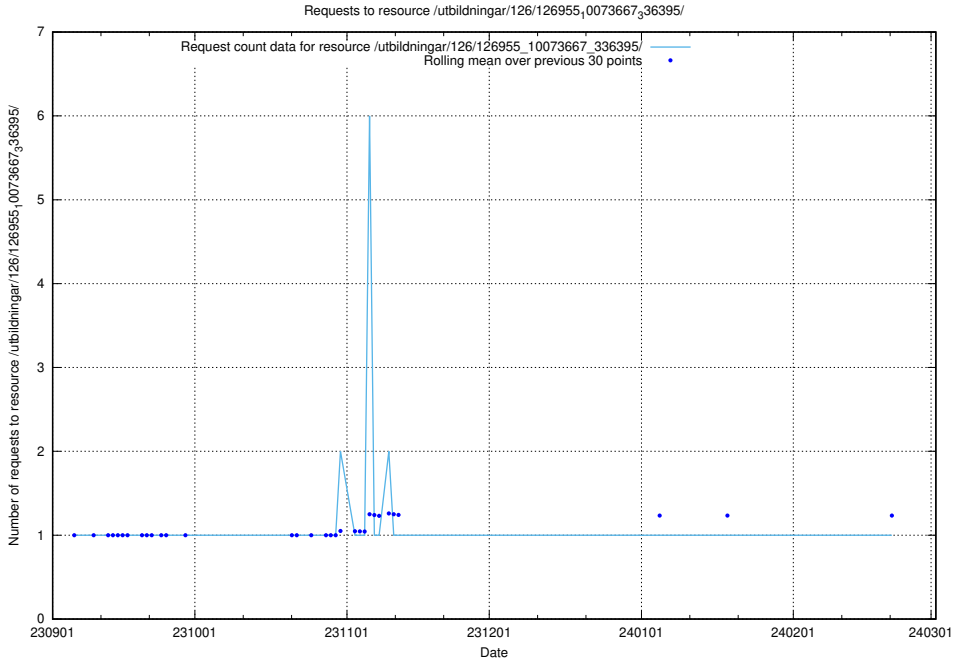

5.4595 Usage of /utbildningar/126/126955_10073667_336395/

Here, we count the number of requests to resource /utbildningar/126/126955_10073667_336395/.