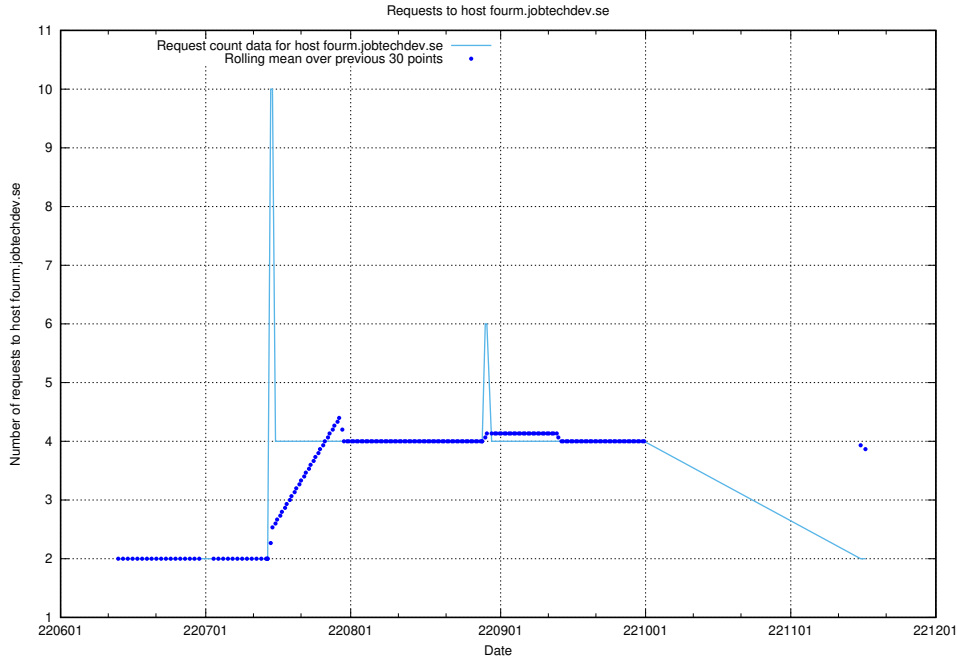

7.405 Usage of fourm.jobtechdev.se

Here, we count the number of requests to host fourm.jobtechdev.se.