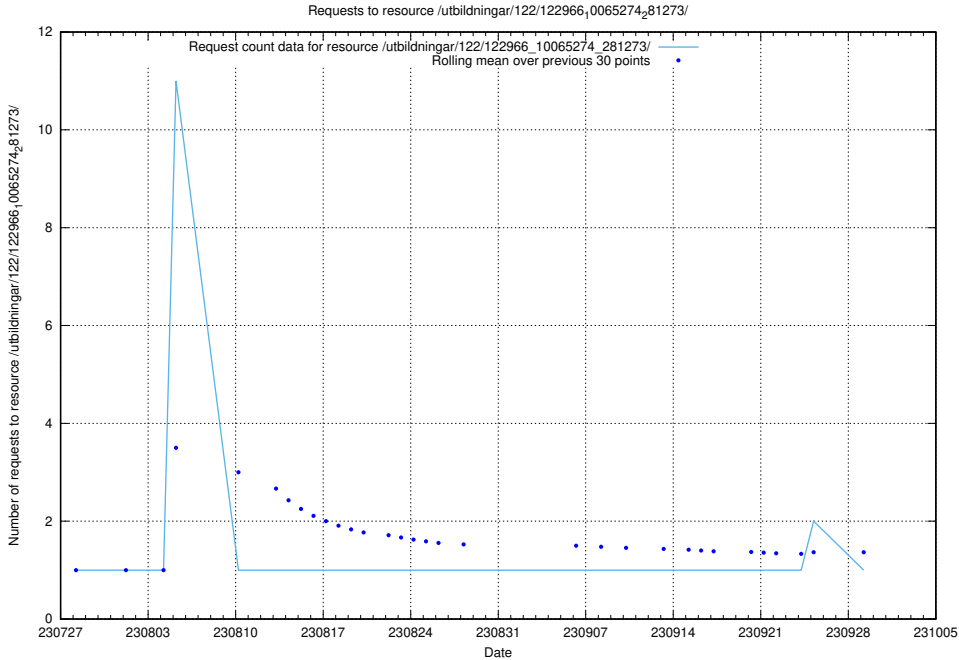

5.4850 Usage of /utbildningar/122/122966_10065274_281273/

Here, we count the number of requests to resource /utbildningar/122/122966_10065274_281273/.