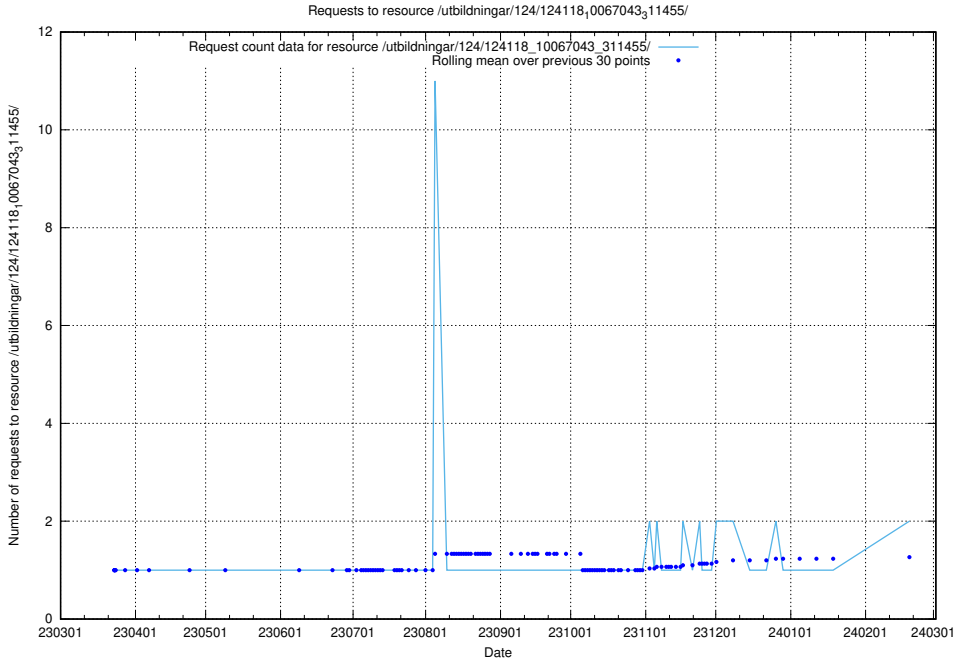

5.698 Usage of /utbildningar/124/124118_10067043_311455/

Here, we count the number of requests to resource /utbildningar/124/124118_10067043_311455/.