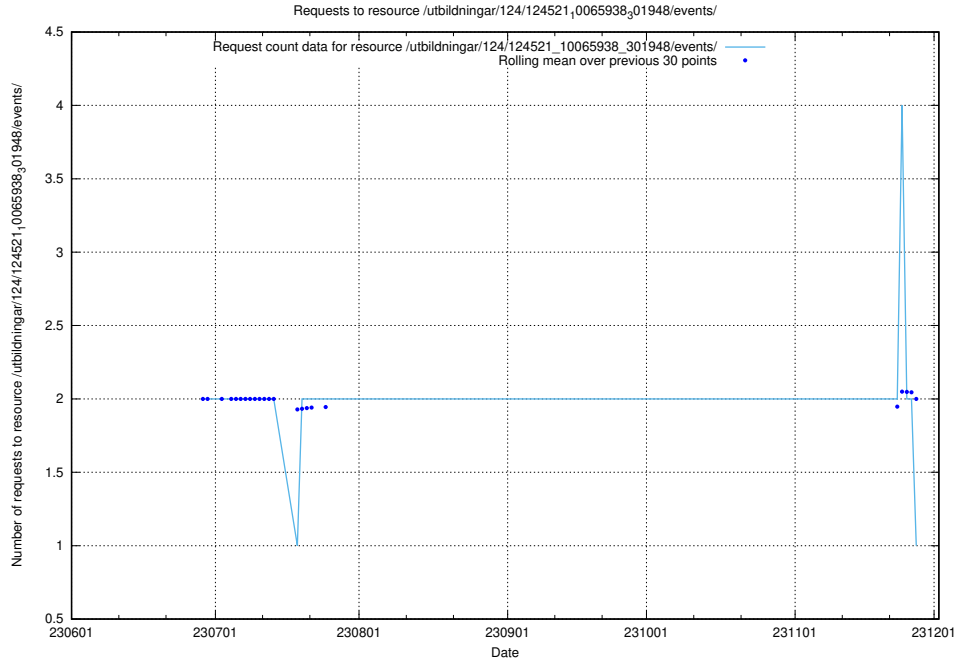

5.5354 Usage of /utbildningar/124/124521_10065938_301948/events/

Here, we count the number of requests to resource /utbildningar/124/124521_10065938_301948/events/