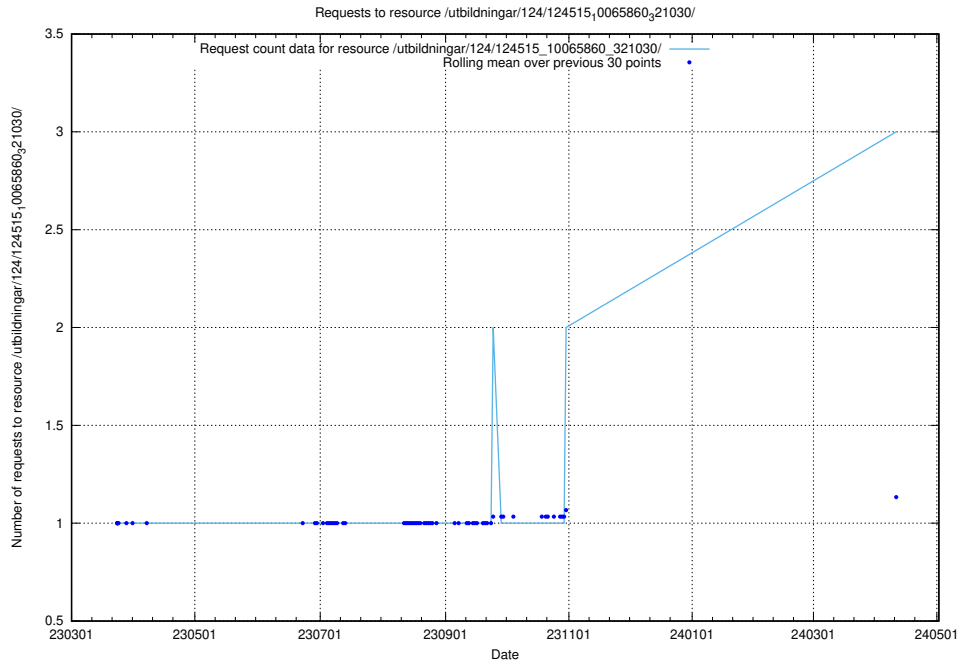

5.287 Usage of /utbildningar/124/124515_10065860_321030/

Here, we count the number of requests to resource /utbildningar/124/124515_10065860_321030/.