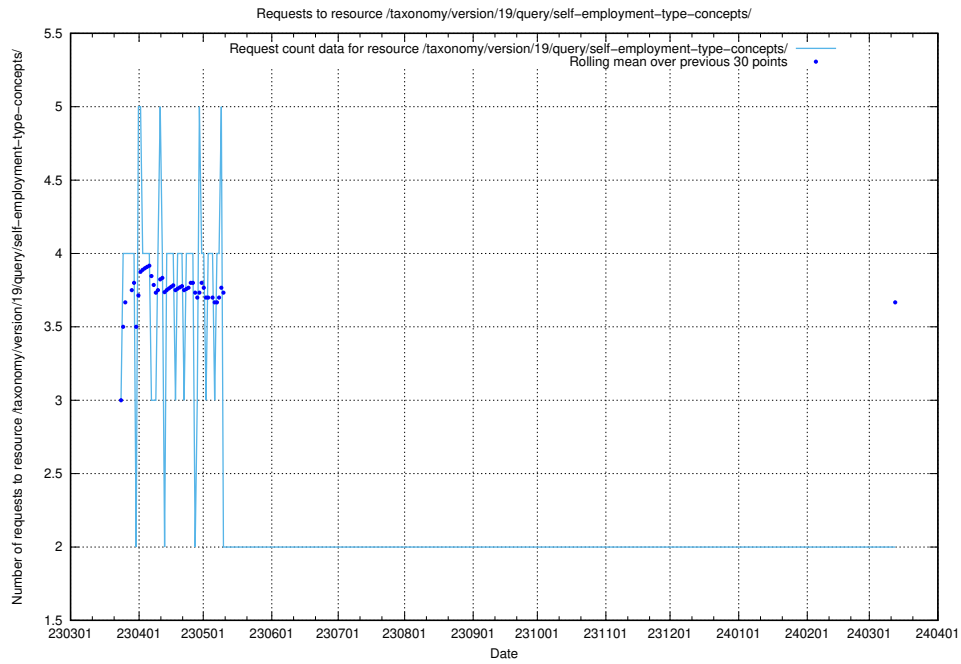

5.920 Usage of /taxonomy/version/19/query/self-employment-type-concepts/

Here, we count the number of requests to resource /taxonomy/version/19/query/self-employment-type-concepts/.