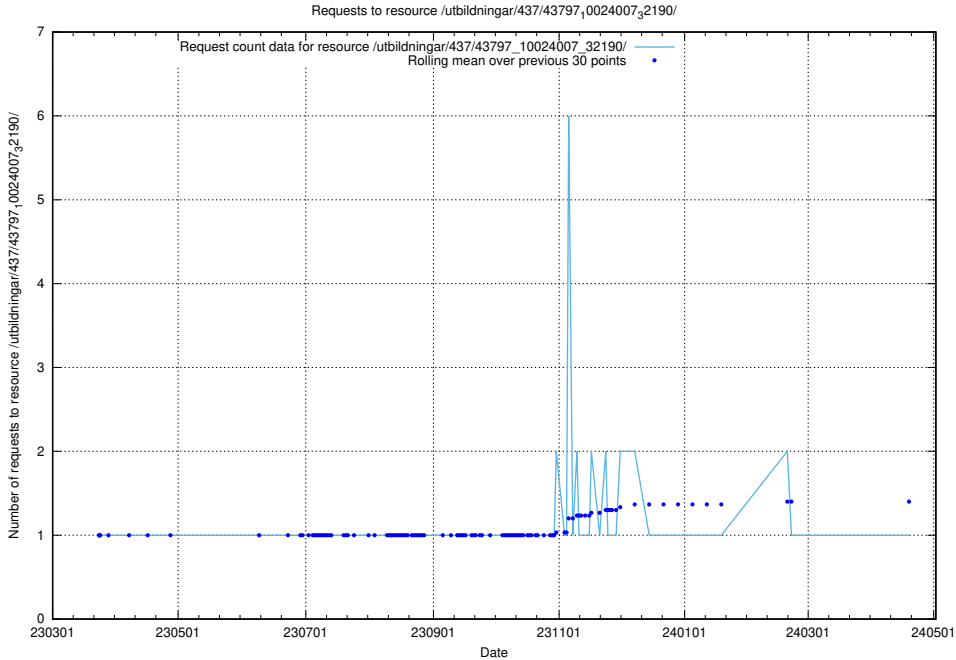

5.6274 Usage of /utbildningar/437/43797_10024007_32190/

Here, we count the number of requests to resource /utbildningar/437/43797_10024007_32190/.