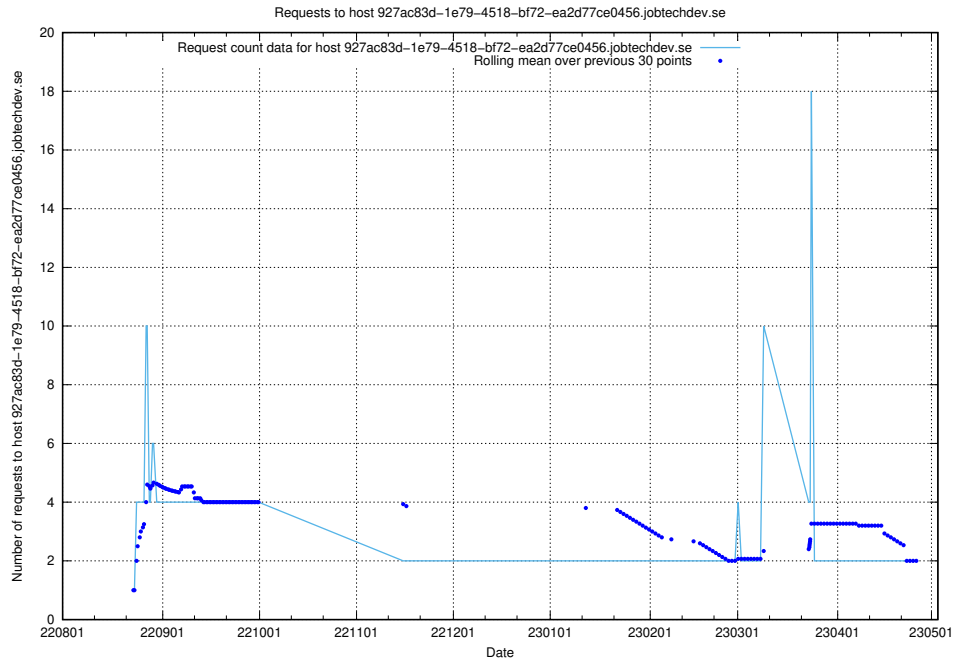

7.338 Usage of 927ac83d-1e79-4518-bf72-ea2d77ce0456.jobtechdev.se

Here, we count the number of requests to host 927ac83d-1e79-4518-bf72-ea2d77ce0456.jobtechdev.se.