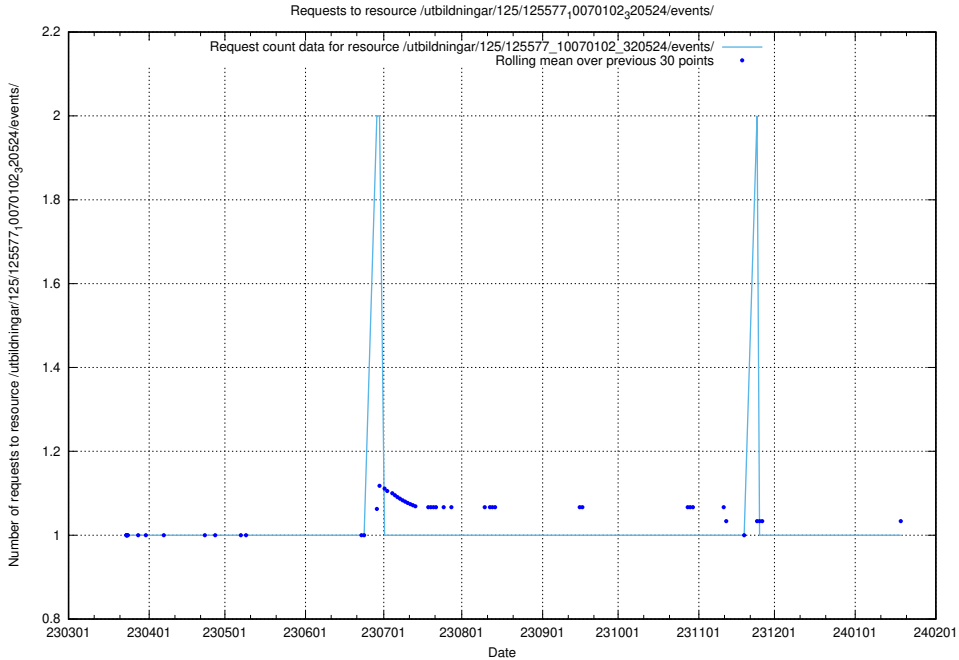

5.1098 Usage of /utbildningar/125/125577_10070102_320524/events/

Here, we count the number of requests to resource /utbildningar/125/125577_10070102_320524/events/