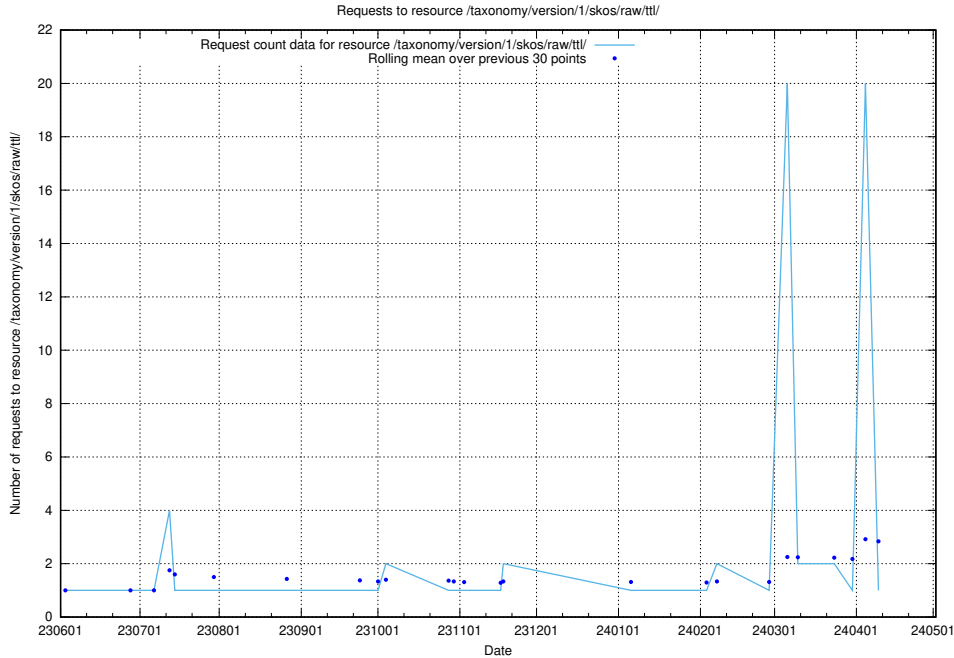

5.5852 Usage of /taxonomy/version/1/skos/raw/ttl/

Here, we count the number of requests to resource /taxonomy/version/1/skos/raw/ttl/.