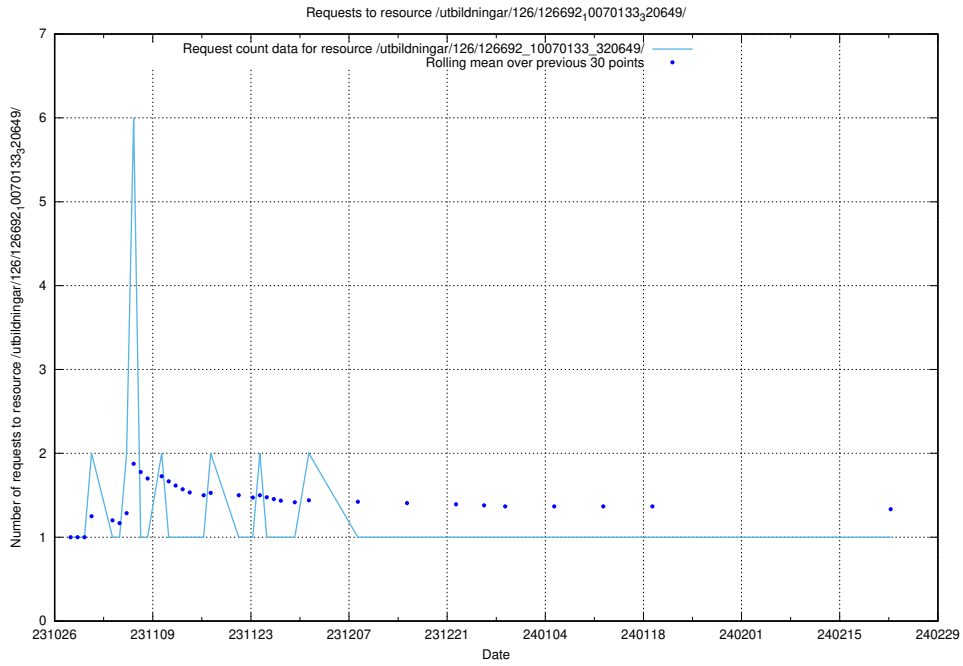

5.4136 Usage of /utbildningar/126/126692_10070133_320649/

Here, we count the number of requests to resource /utbildningar/126/126692_10070133_320649/.