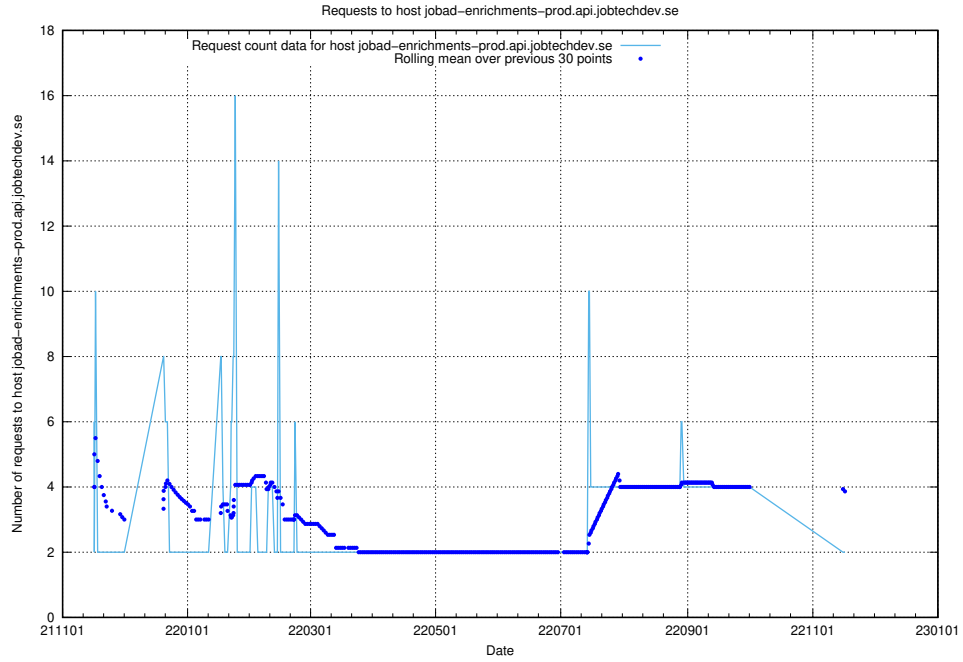

7.542 Usage of `jobad-enrichments-prod.api.jobtechdev.se`

Here, we count the number of requests to host `jobad-enrichments-prod.api.jobtechdev.se`.