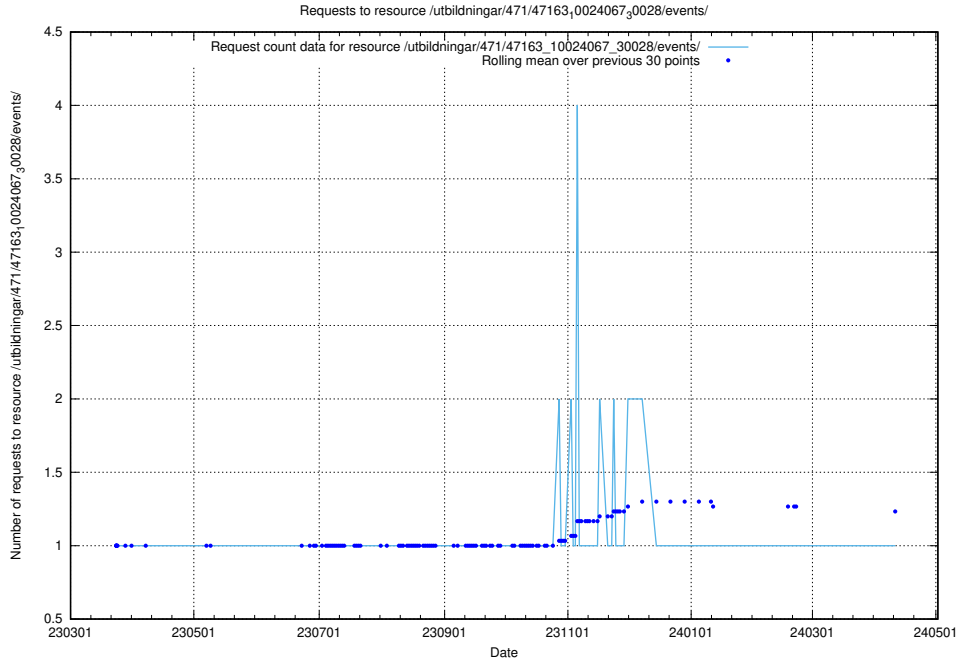

5.6235 Usage of /utbildningar/471/47163_10024067_30028/events/

Here, we count the number of requests to resource /utbildningar/471/47163_10024067_30028/events/.