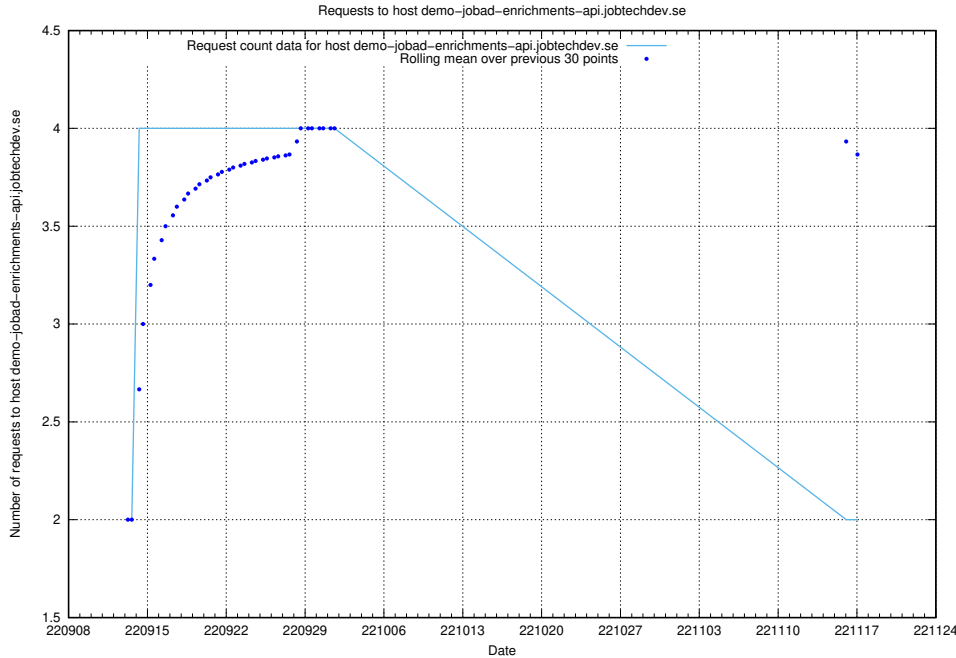

7.323 Usage of demo-jobad-enrichments-api.jobtechdev.se

Here, we count the number of requests to host demo-jobad-enrichments-api.jobtechdev.se.