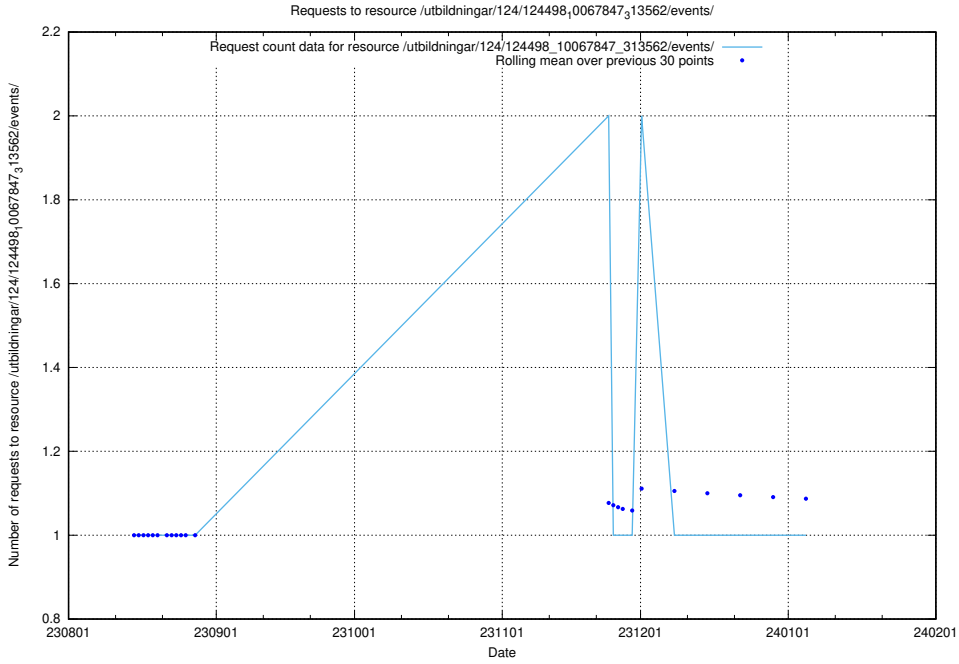

5.4738 Usage of /utbildningar/124/124498_10067847_313562/events/

Here, we count the number of requests to resource /utbildningar/124/124498_10067847_313562/events/