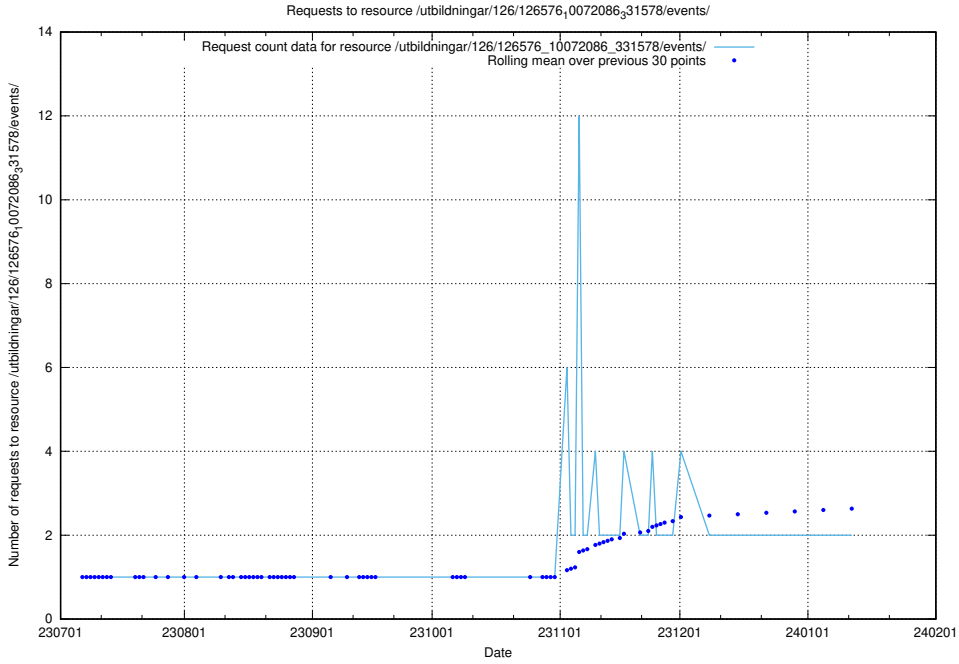

### 5.798 Usage of /utbildningar/126/126576\_10072086\_331578/events/

Here, we count the number of requests to resource /utbildningar/126/126576\_10072086\_331578/events/