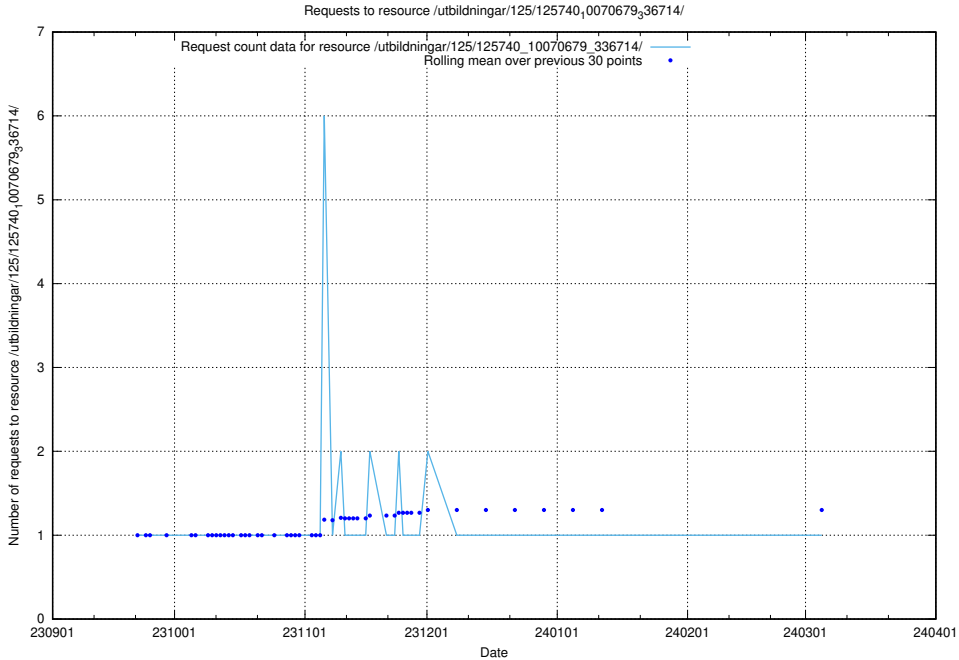

5.4449 Usage of /utbildningar/125/125740_10070679_336714/

Here, we count the number of requests to resource /utbildningar/125/125740_10070679_336714/.