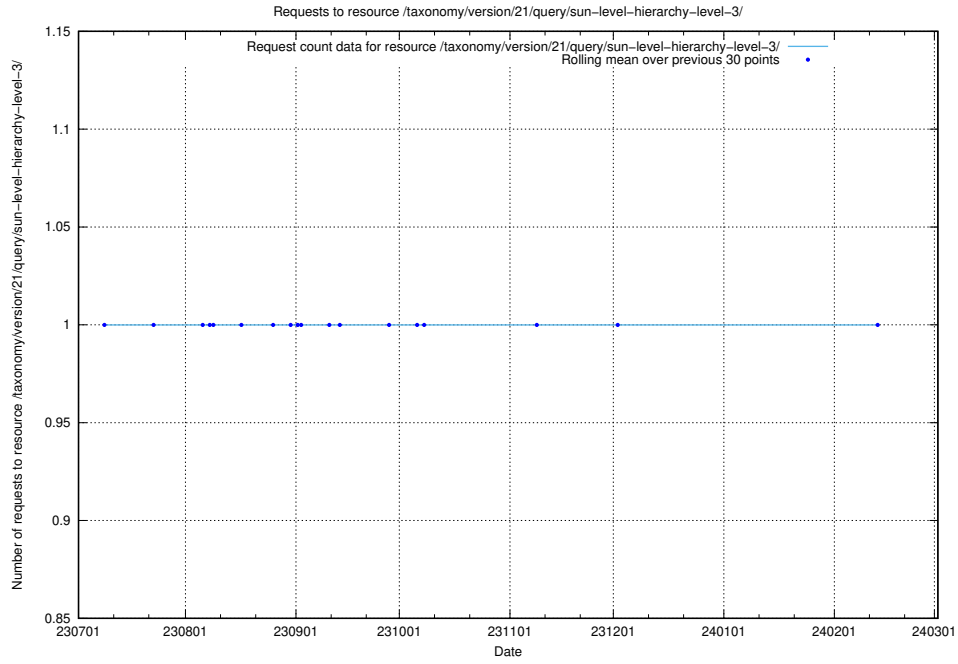

5.5230 Usage of /taxonomy/version/21/query/sun-level-hierarchy-level-3/

Here, we count the number of requests to resource /taxonomy/version/21/query/sun-level-hierarchy-level-3/.