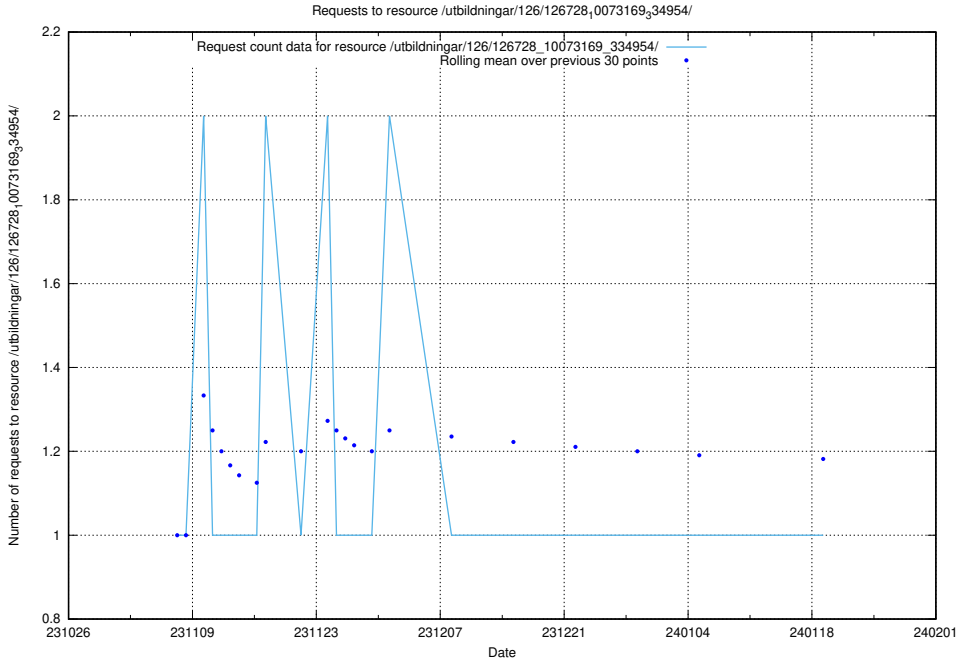

5.4062 Usage of /utbildningar/126/126728_10073169_334954/

Here, we count the number of requests to resource /utbildningar/126/126728_10073169_334954/.