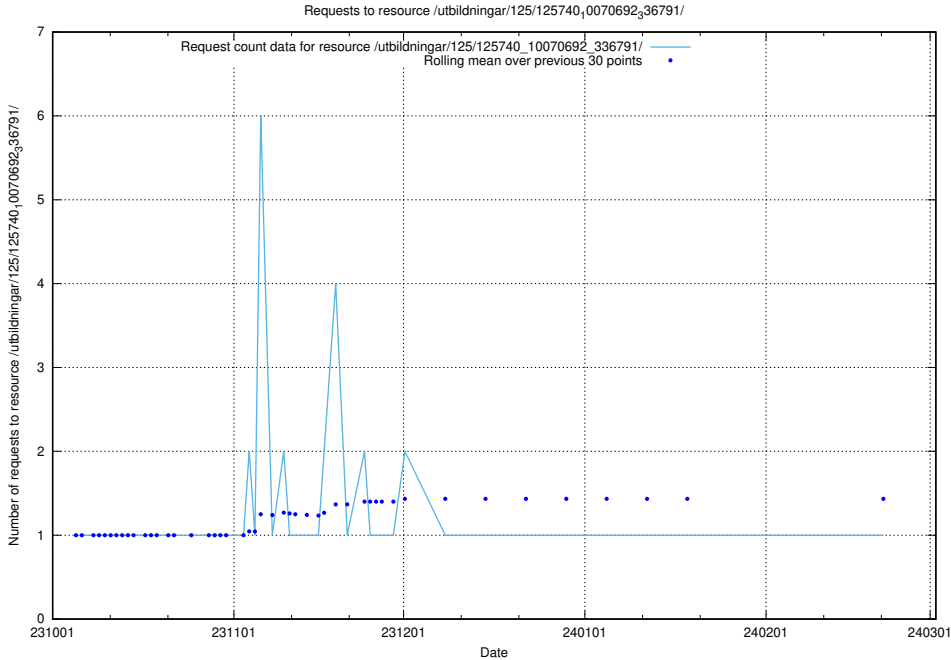

5.4350 Usage of /utbildningar/125/125740_10070692_336791/

Here, we count the number of requests to resource /utbildningar/125/125740_10070692_336791/.