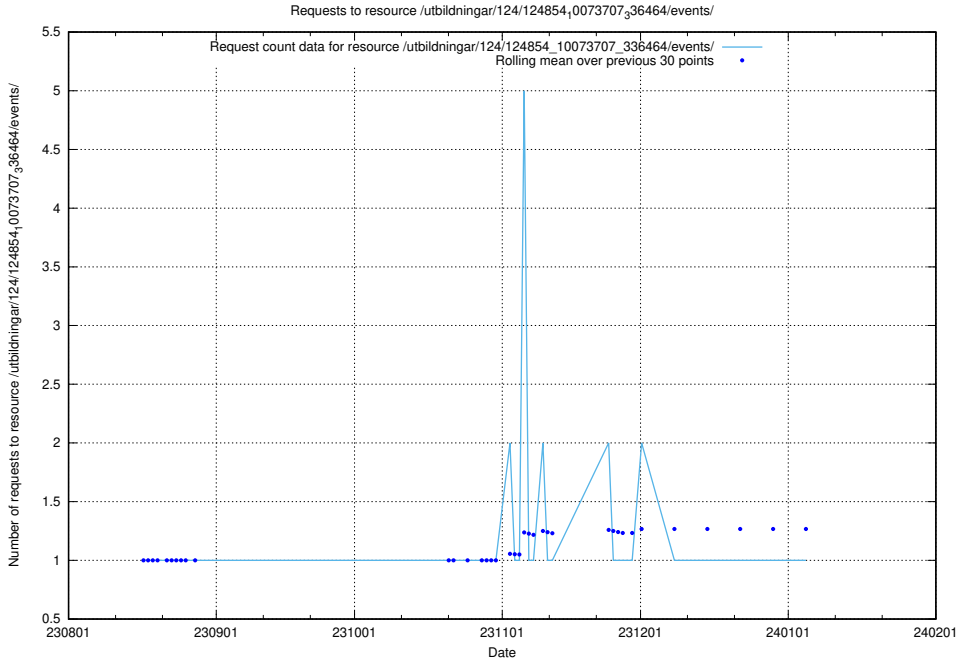

5.4727 Usage of /utbildningar/124/124854_10073707_336464/events/

Here, we count the number of requests to resource /utbildningar/124/124854_10073707_336464/events/