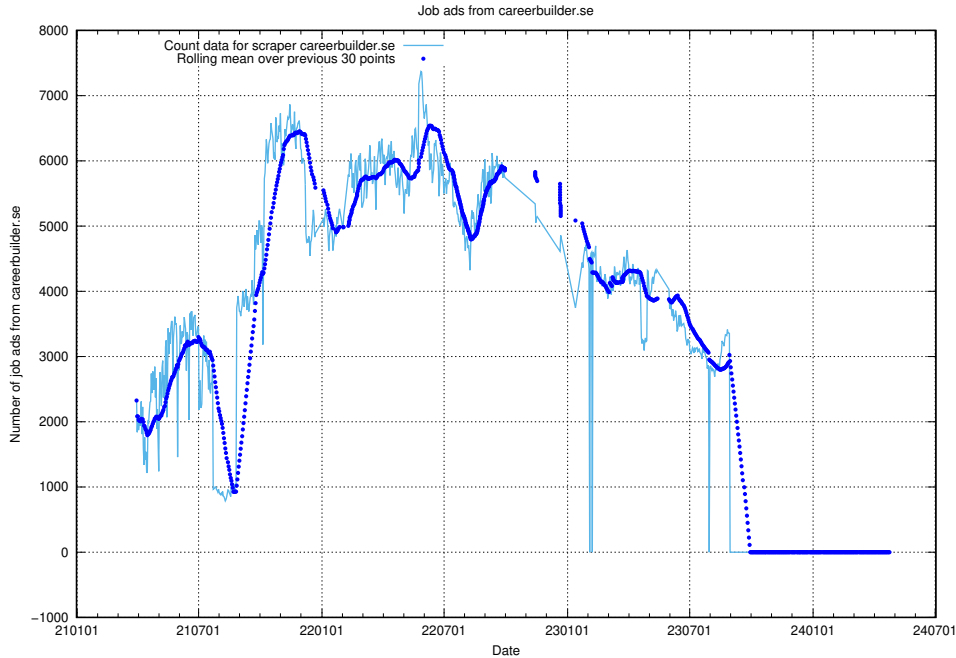

13.20 Number of ads by scraper careerbuilder.se

Here, we count the number of job ads scraped from careerbuilder.se.