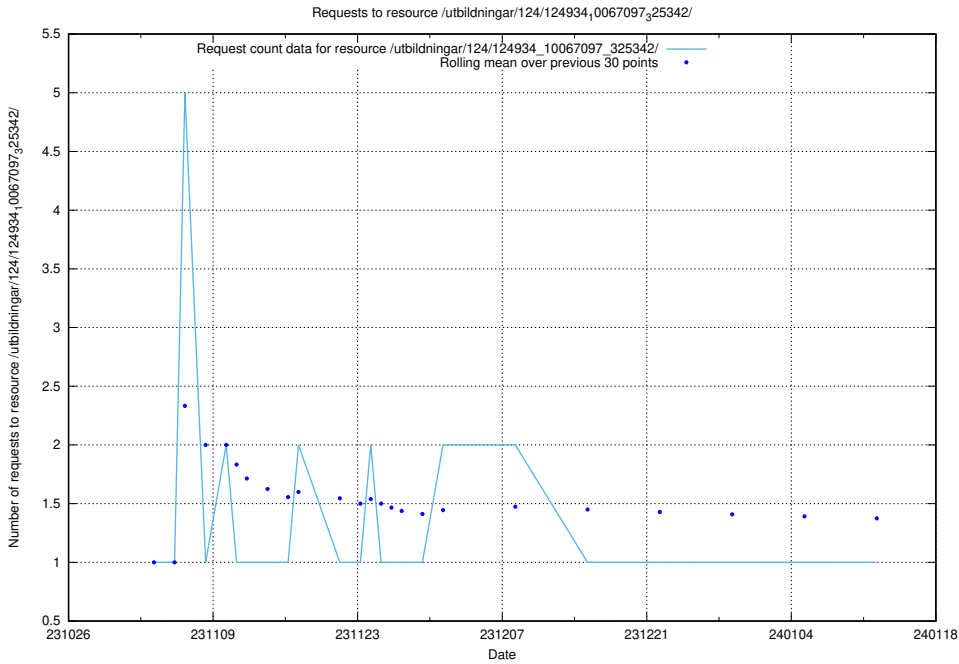

5.4100 Usage of /utbildningar/124/124934_10067097_325342/

Here, we count the number of requests to resource /utbildningar/124/124934_10067097_325342/.