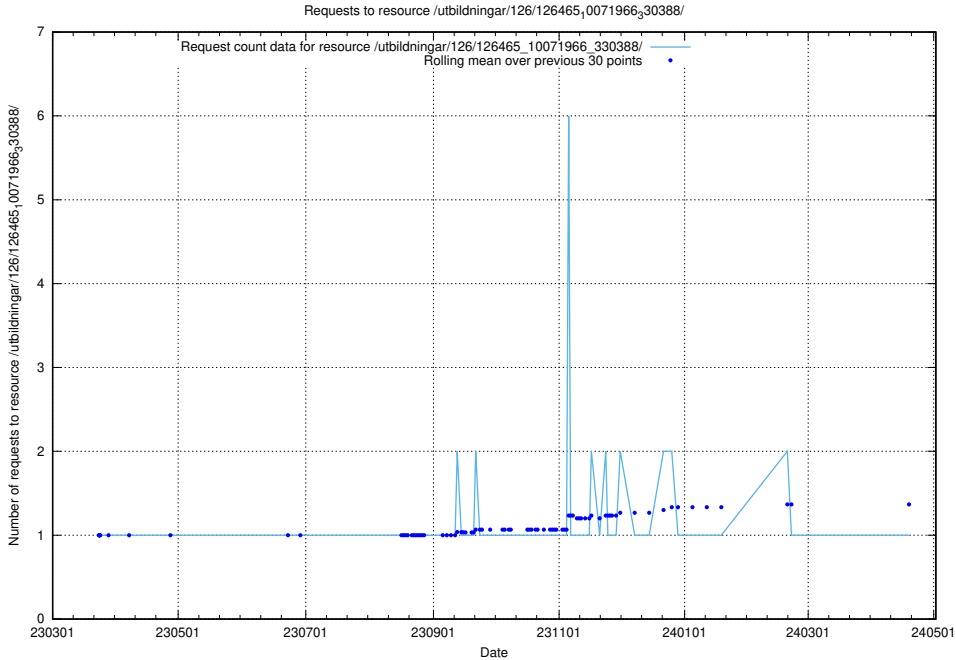

5.6337 Usage of /utbildningar/126/126465_10071966_330388/

Here, we count the number of requests to resource /utbildningar/126/126465_10071966_330388/.