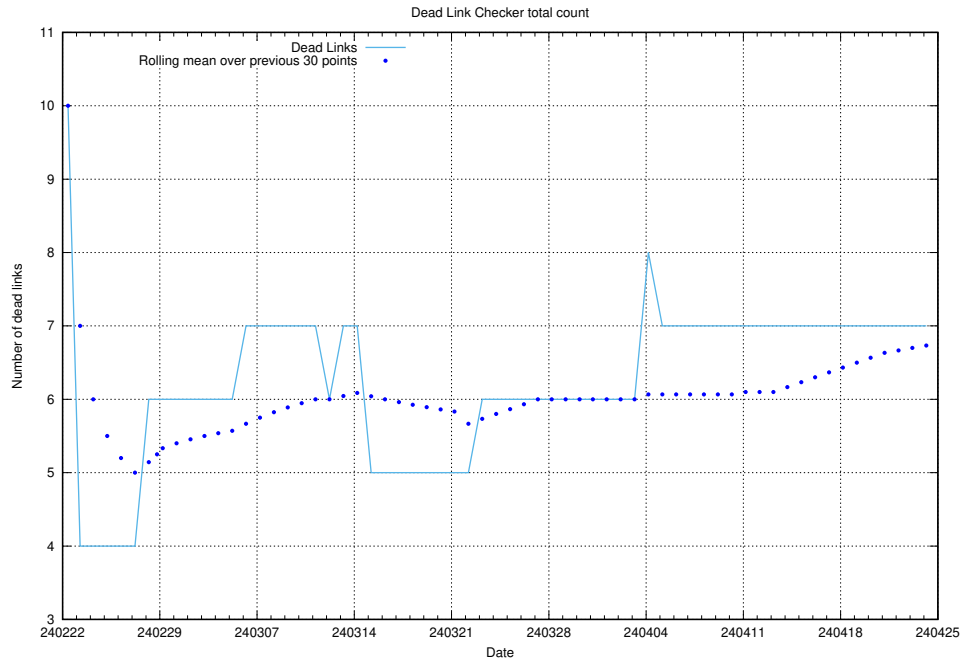

3.2 Total count of dead links

Here is presented the total number of found dead links across all pages.