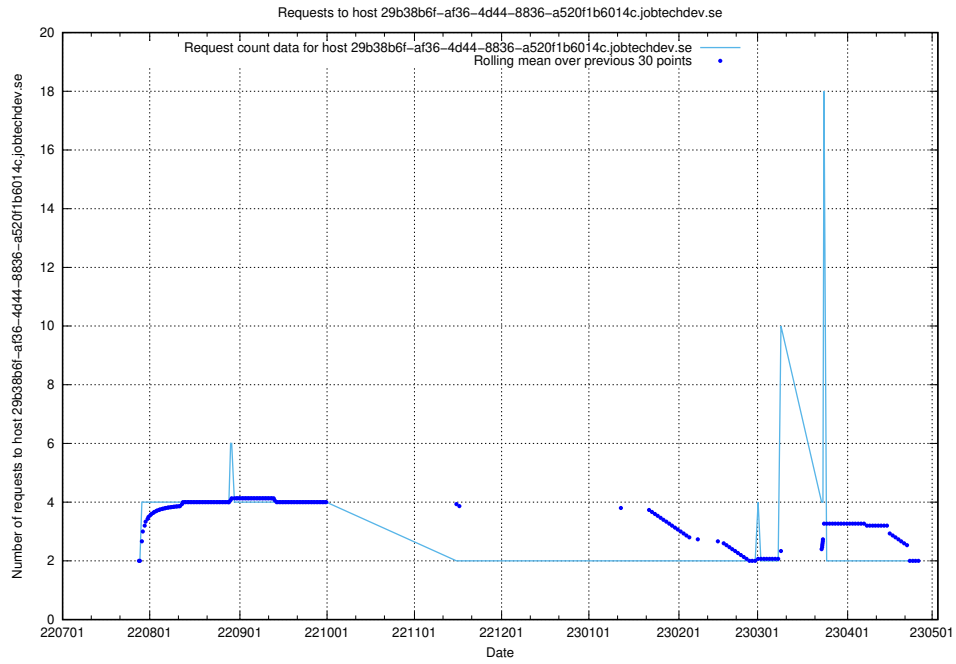

7.383 Usage of 29b38b6f-af36-4d44-8836-a520f1b6014c.jobtechdev.se

Here, we count the number of requests to host 29b38b6f-af36-4d44-8836-a520f1b6014c.jobtechdev.se.