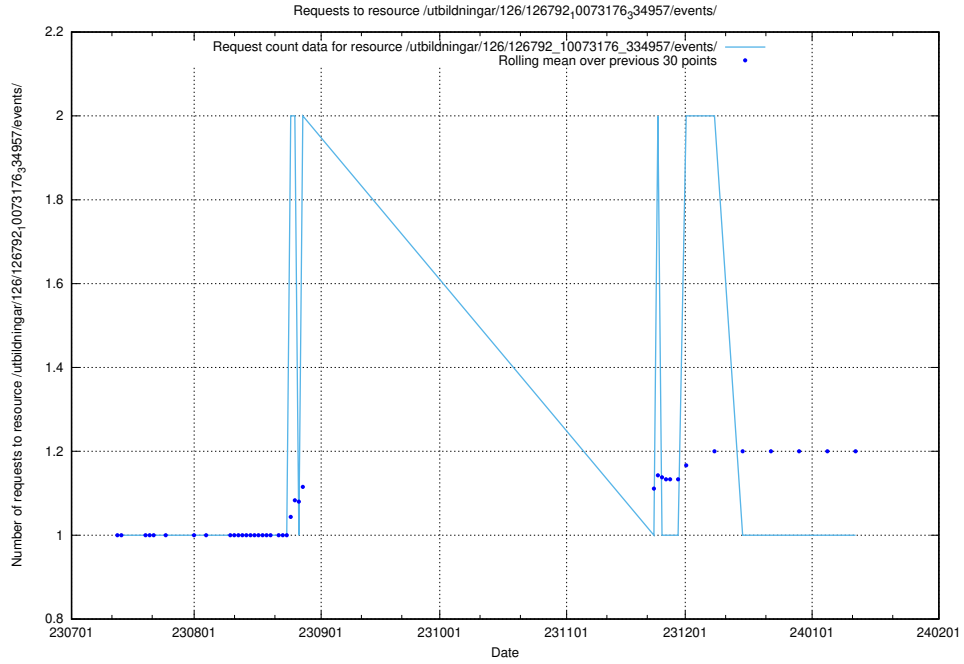

5.5042 Usage of /utbildningar/126/126792_10073176_334957/events/

Here, we count the number of requests to resource /utbildningar/126/126792_10073176_334957/events/