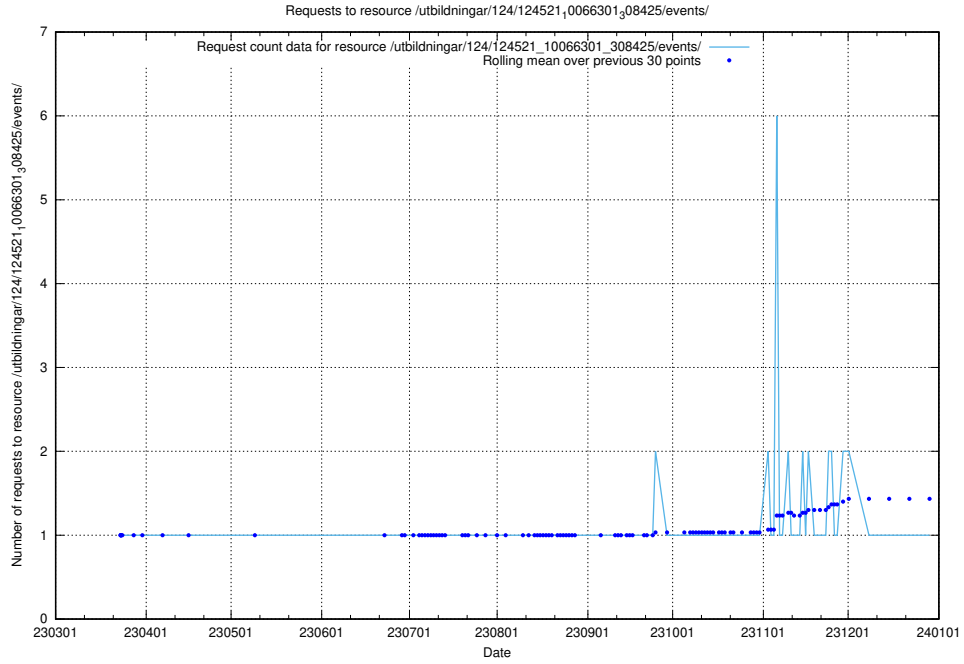

5.1220 Usage of /utbildningar/124/124521_10066301_308425/events/

Here, we count the number of requests to resource /utbildningar/124/124521_10066301_308425/events/