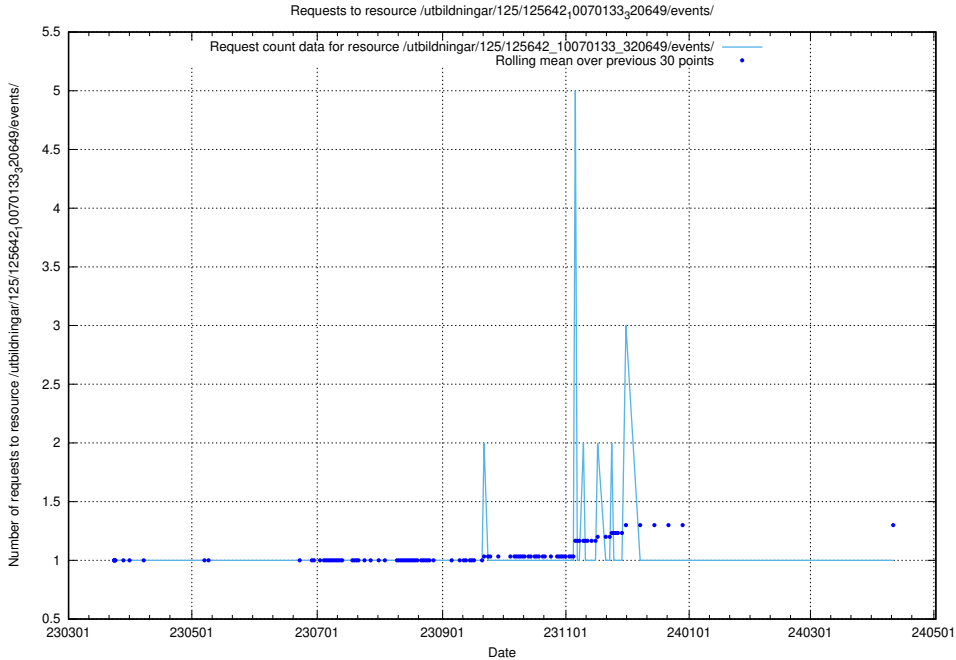

5.1047 Usage of /utbildningar/125/125642_10070133_320649/events/

Here, we count the number of requests to resource /utbildningar/125/125642_10070133_320649/events/