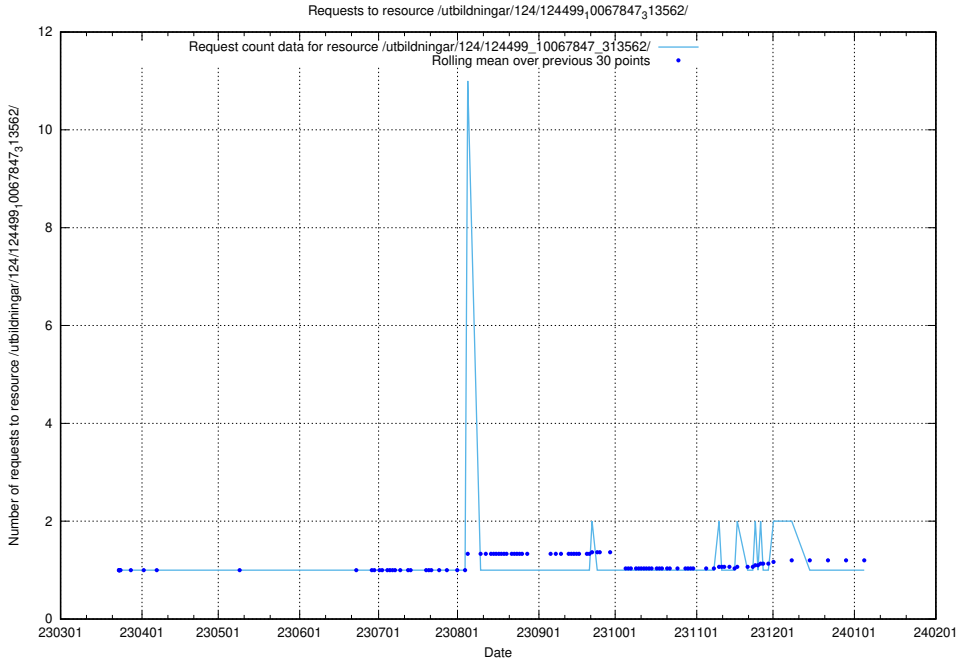

5.2339 Usage of /utbildningar/124/124499_10067847_313562/

Here, we count the number of requests to resource /utbildningar/124/124499_10067847_313562/.