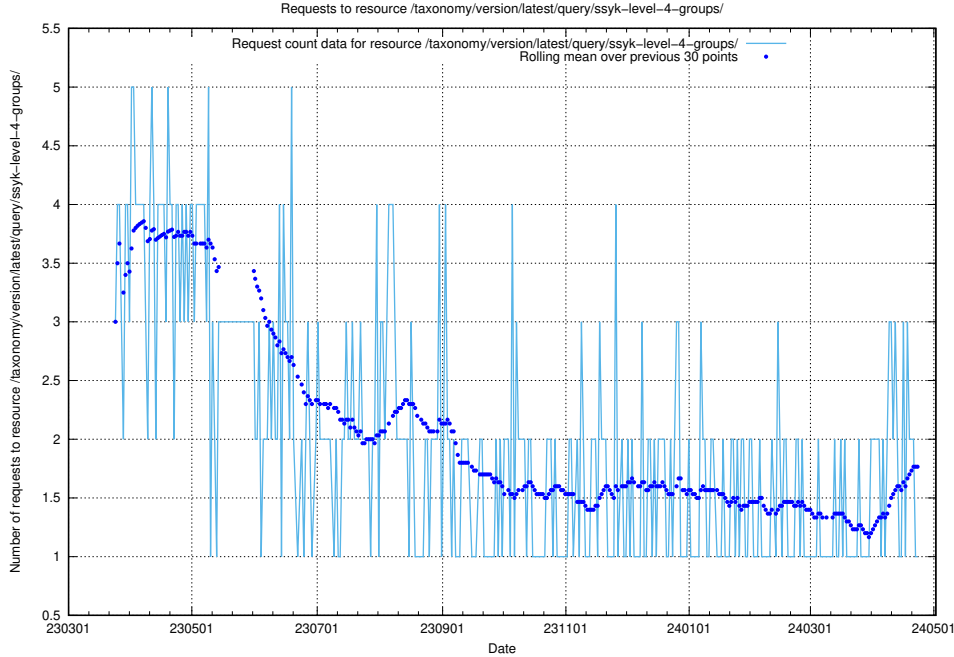

5.6029 Usage of /taxonomy/version/latest/query/ssyk-level-4-groups/

Here, we count the number of requests to resource /taxonomy/version/latest/query/ssyk-level-4-groups/.