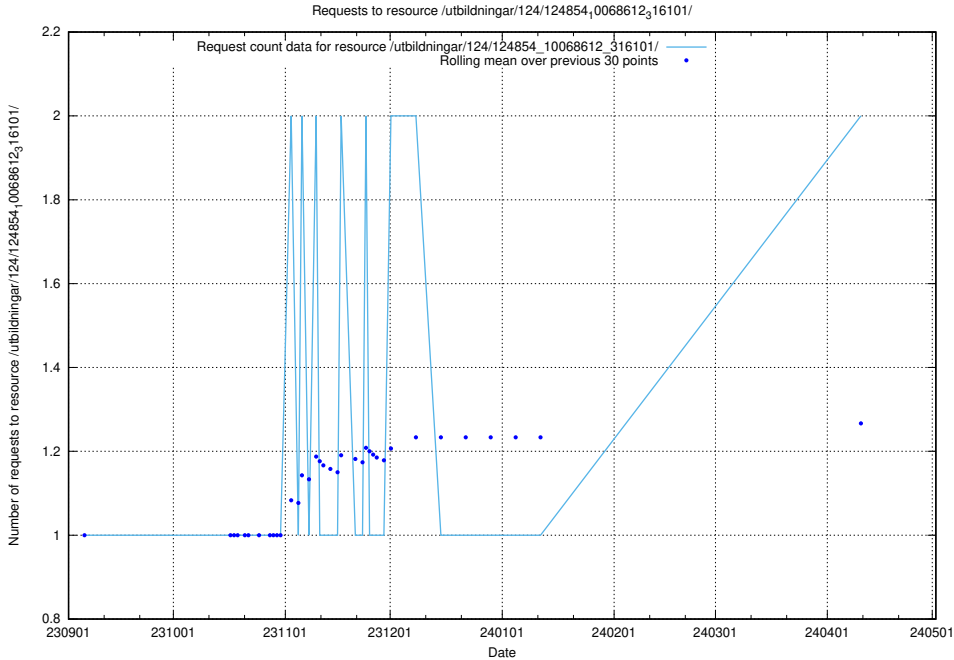

5.741 Usage of /utbildningar/124/124854_10068612_316101/

Here, we count the number of requests to resource /utbildningar/124/124854_10068612_316101/.