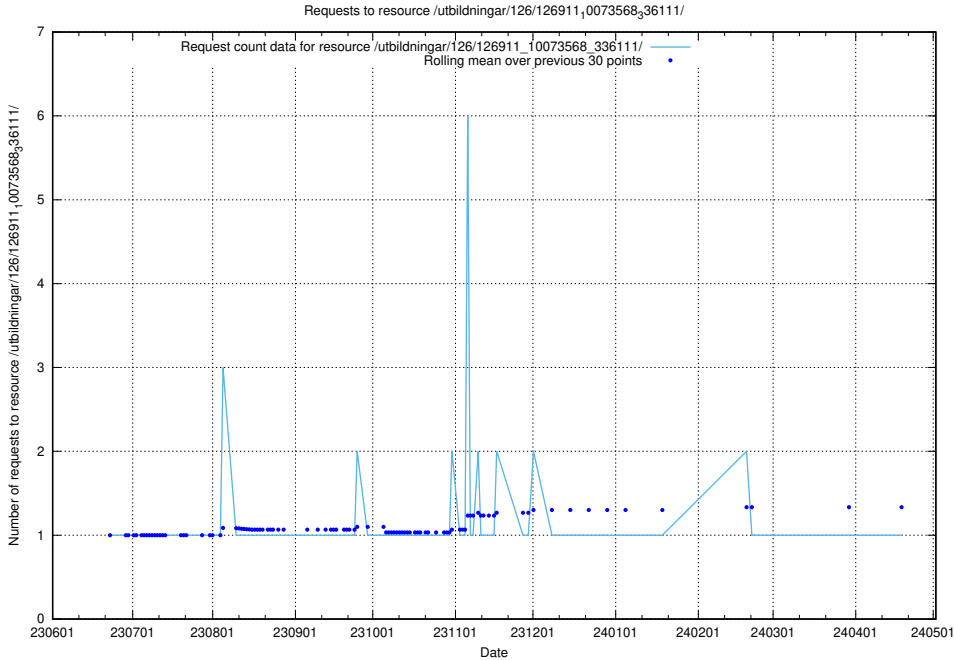

5.5516 Usage of /utbildningar/126/126911_10073568_336111/

Here, we count the number of requests to resource /utbildningar/126/126911_10073568_336111/.