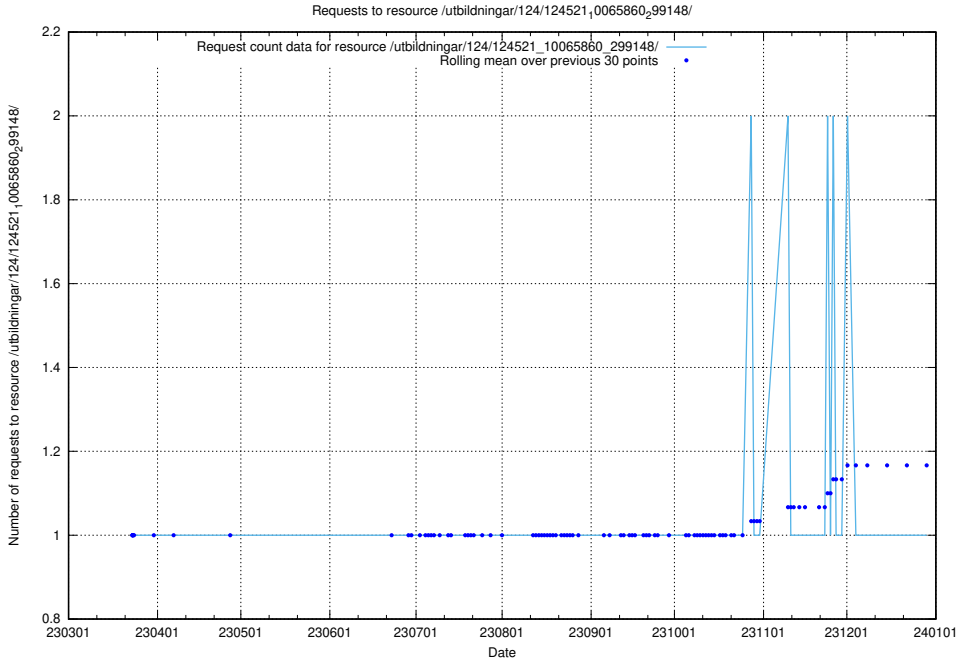

5.1236 Usage of /utbildningar/124/124521_10065860_299148/

Here, we count the number of requests to resource /utbildningar/124/124521_10065860_299148/.