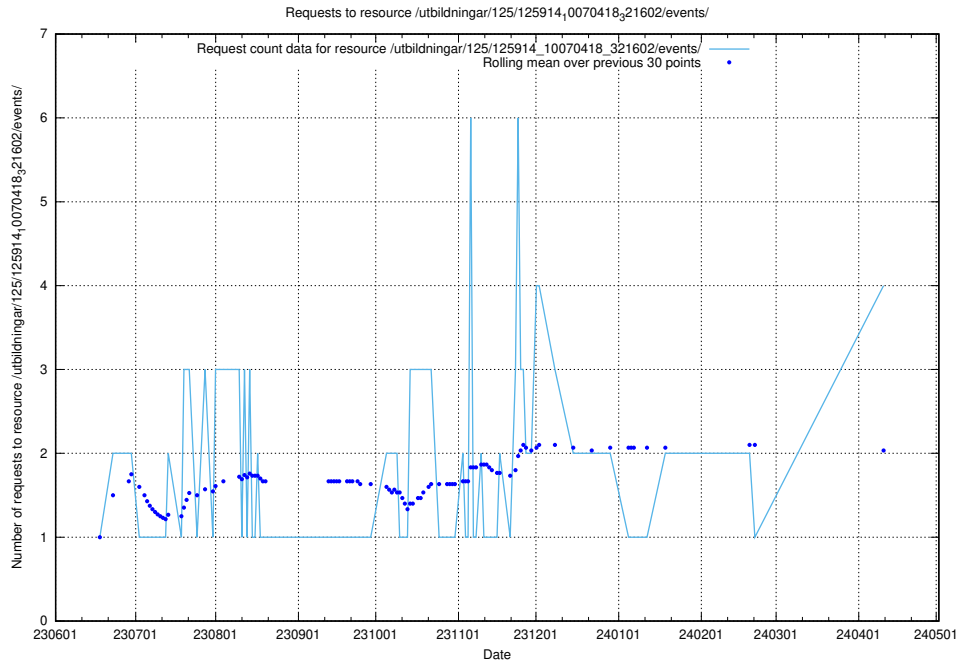

5.237 Usage of /utbildningar/125/125914_10070418_321602/events/

Here, we count the number of requests to resource /utbildningar/125/125914_10070418_321602/events/