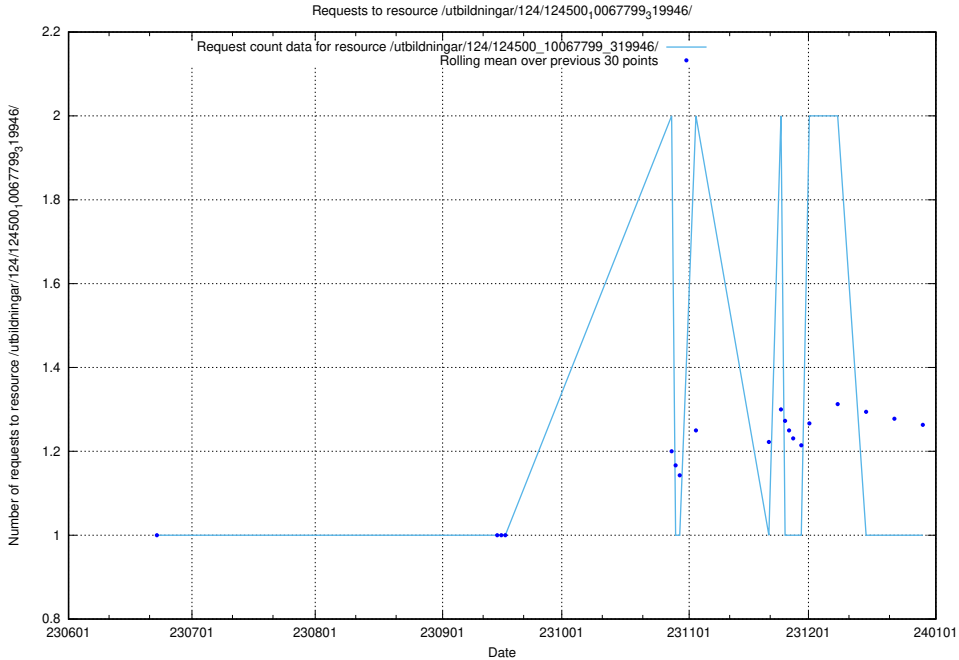

5.5712 Usage of /utbildningar/124/124500_10067799_319946/

Here, we count the number of requests to resource /utbildningar/124/124500_10067799_319946/.