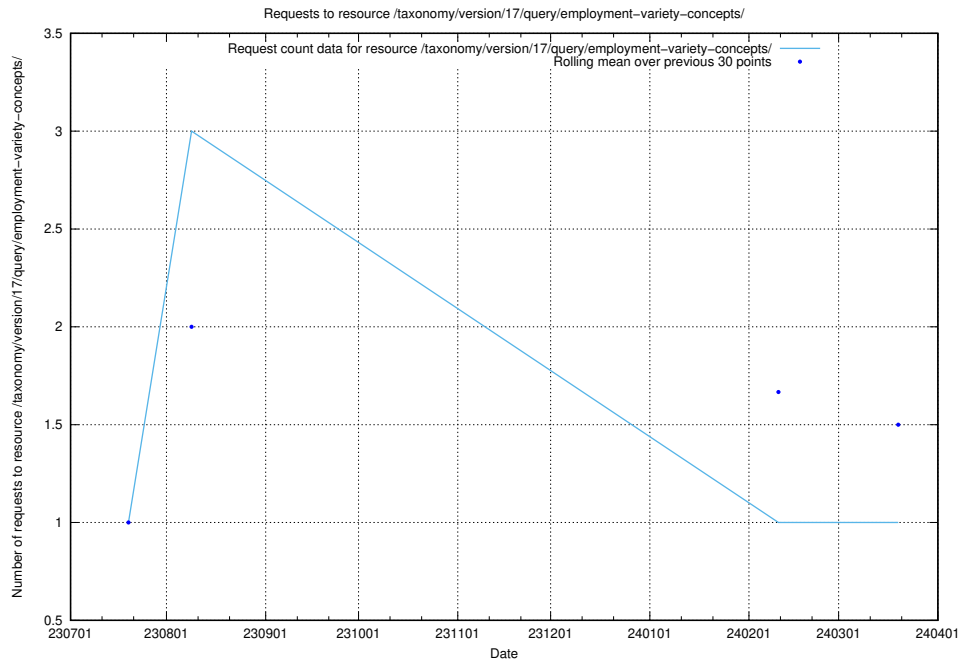

5.4949 Usage of /taxonomy/version/17/query/employment-variety-concepts/

Here, we count the number of requests to resource /taxonomy/version/17/query/employment-variety-concepts/.