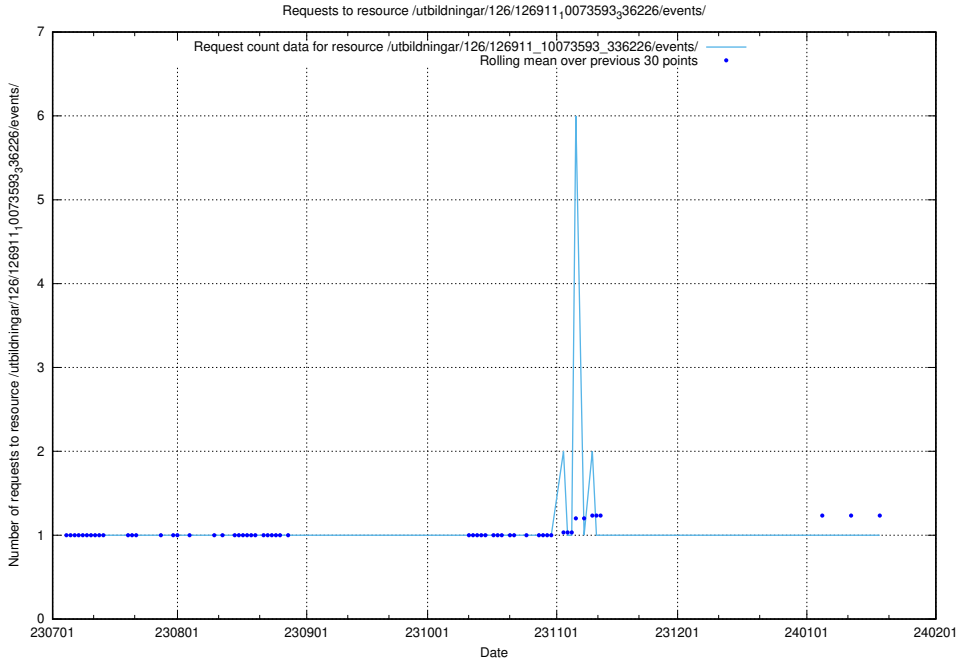

Here, we count the number of requests to resource /utbildningar/126/126911\_10073593\_336226/events/