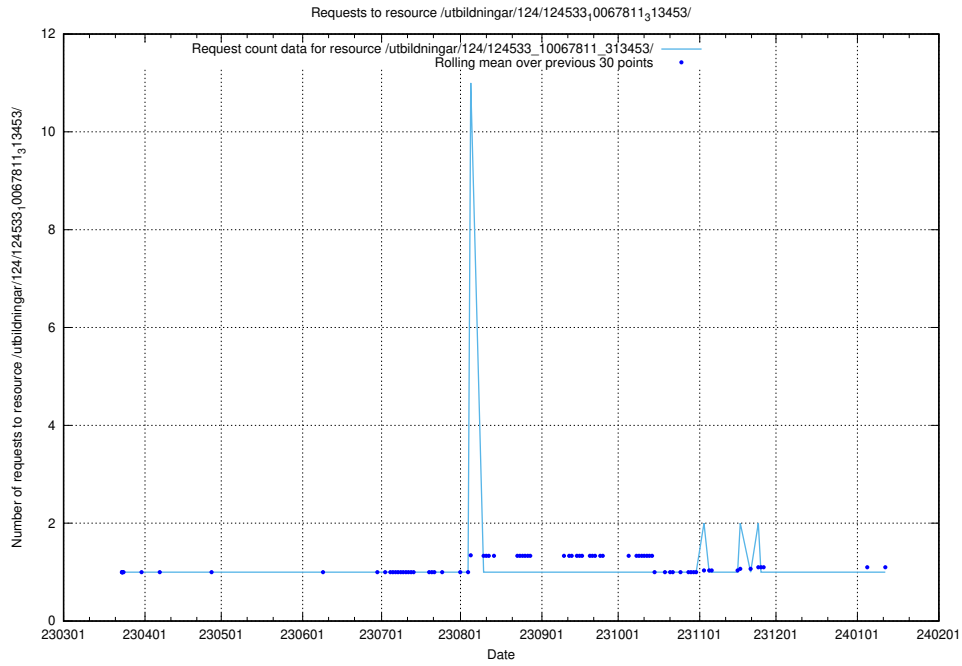

5.1215 Usage of /utbildningar/124/124533_10067811_313453/

Here, we count the number of requests to resource /utbildningar/124/124533_10067811_313453/.