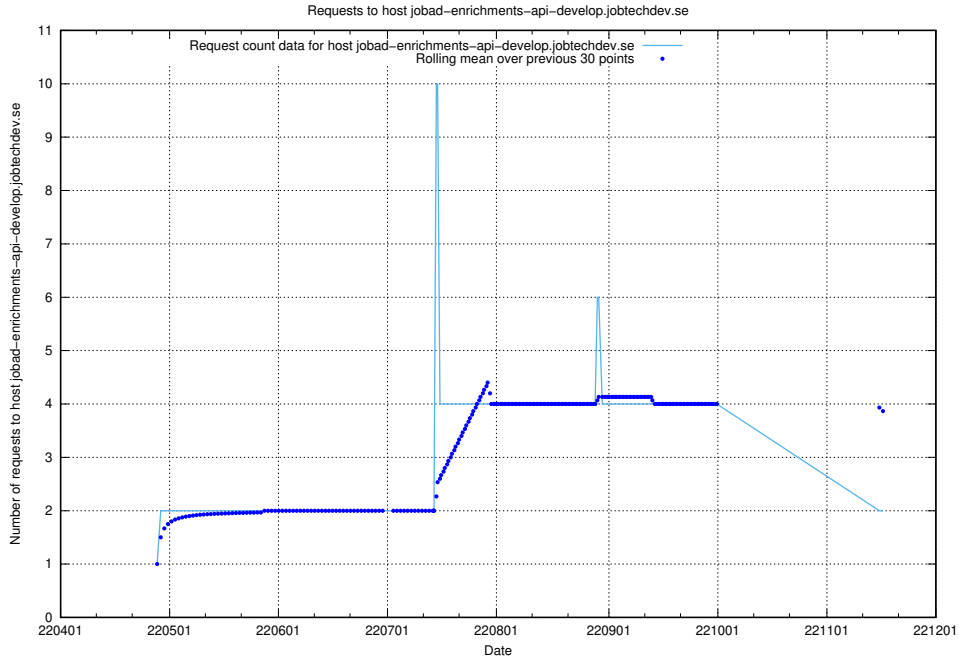

7.444 Usage of jobad-enrichments-api-develop.jobtechdev.se

Here, we count the number of requests to host jobad-enrichments-api-develop.jobtechdev.se.