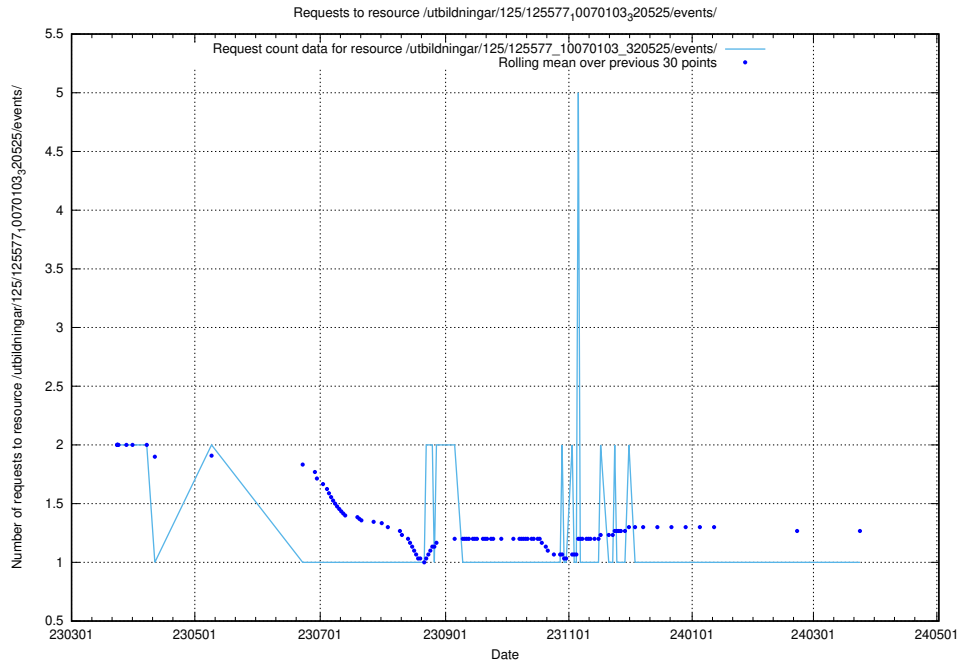

5.6210 Usage of /utbildningar/125/125577_10070103_320525/events/

Here, we count the number of requests to resource /utbildningar/125/125577_10070103_320525/events/