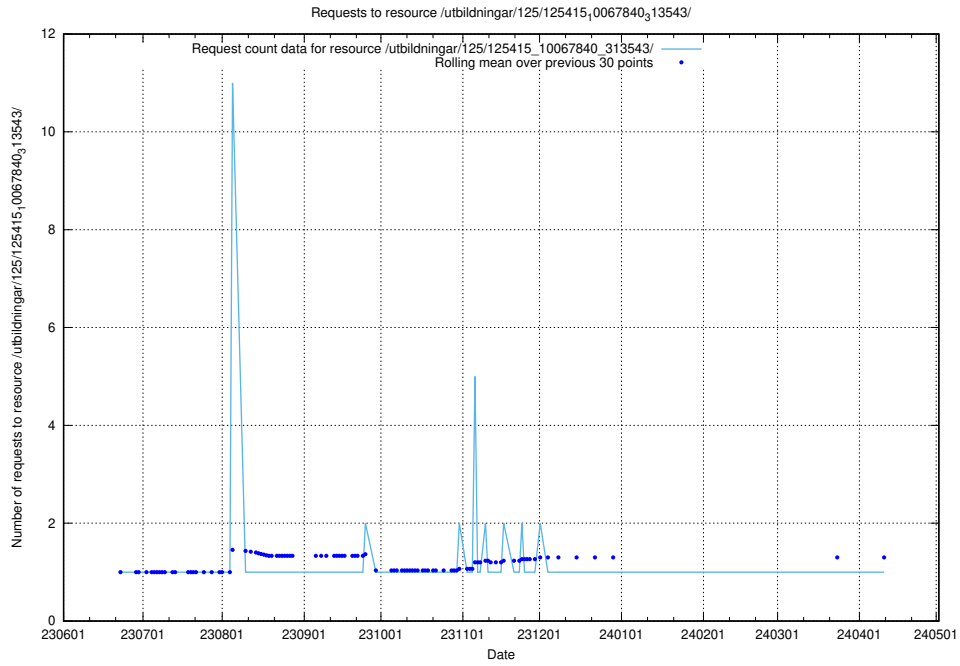

5.5661 Usage of /utbildningar/125/125415_10067840_313543/

Here, we count the number of requests to resource /utbildningar/125/125415_10067840_313543/.