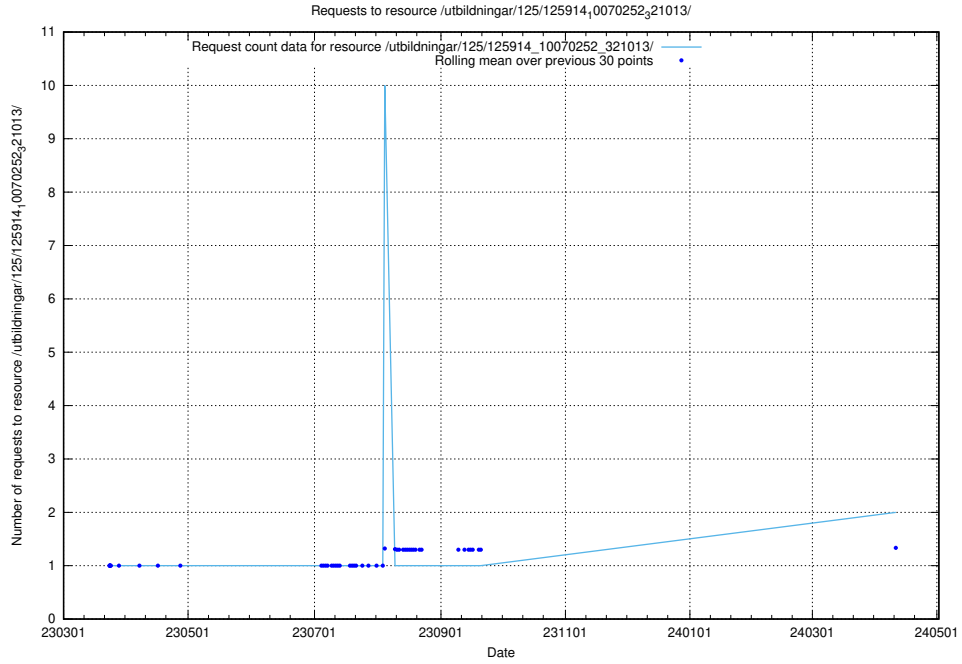

5.954 Usage of /utbildningar/125/125914_10070252_321013/

Here, we count the number of requests to resource /utbildningar/125/125914_10070252_321013/.