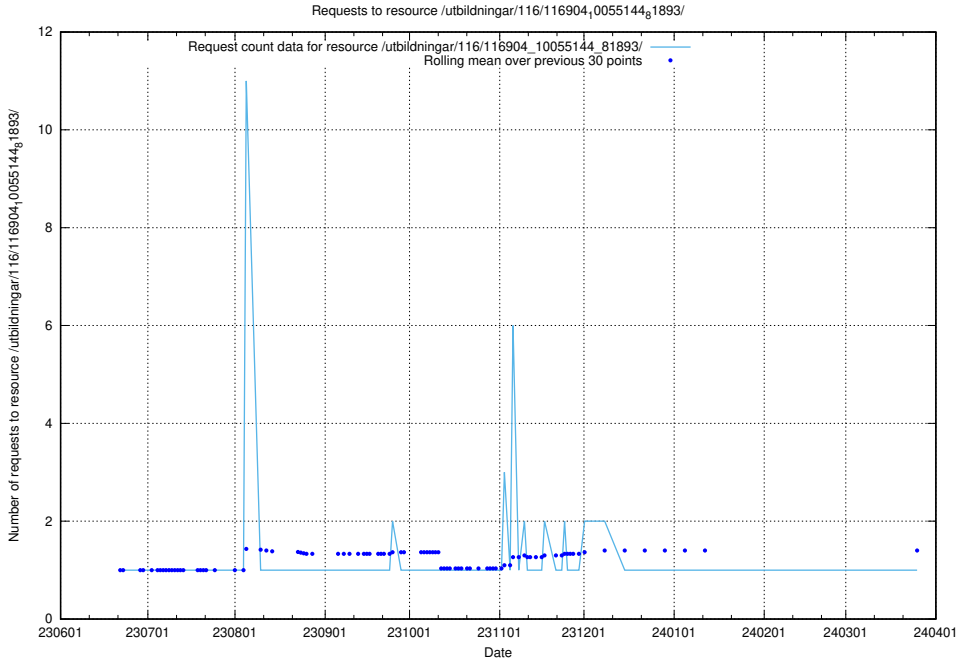

5.5777 Usage of /utbildningar/116/116904_10055144_81893/

Here, we count the number of requests to resource /utbildningar/116/116904_10055144_81893/.