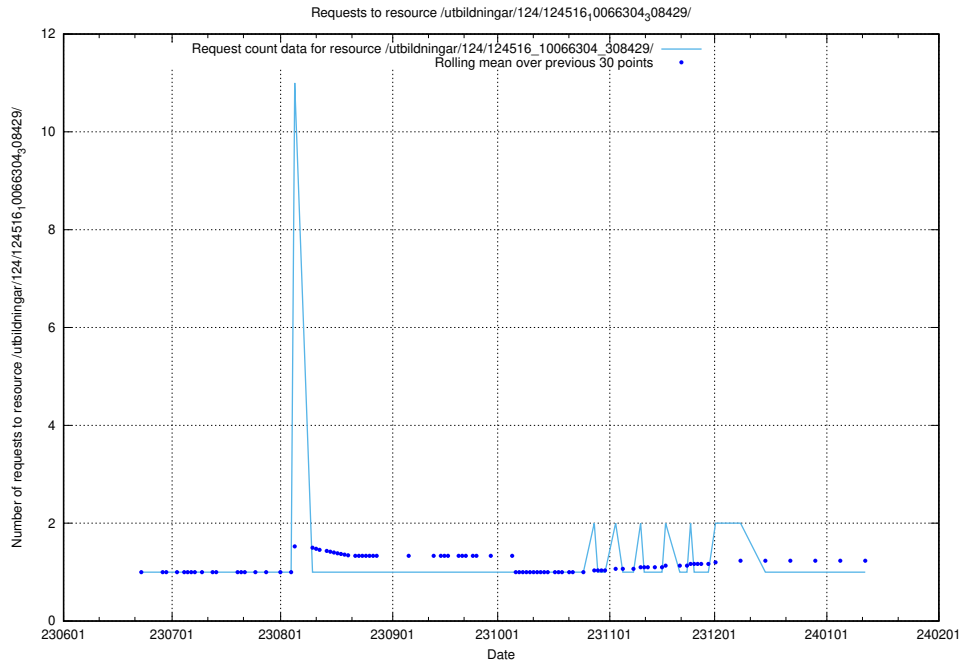

5.5701 Usage of /utbildningar/124/124516_10066304_308429/

Here, we count the number of requests to resource /utbildningar/124/124516_10066304_308429/.