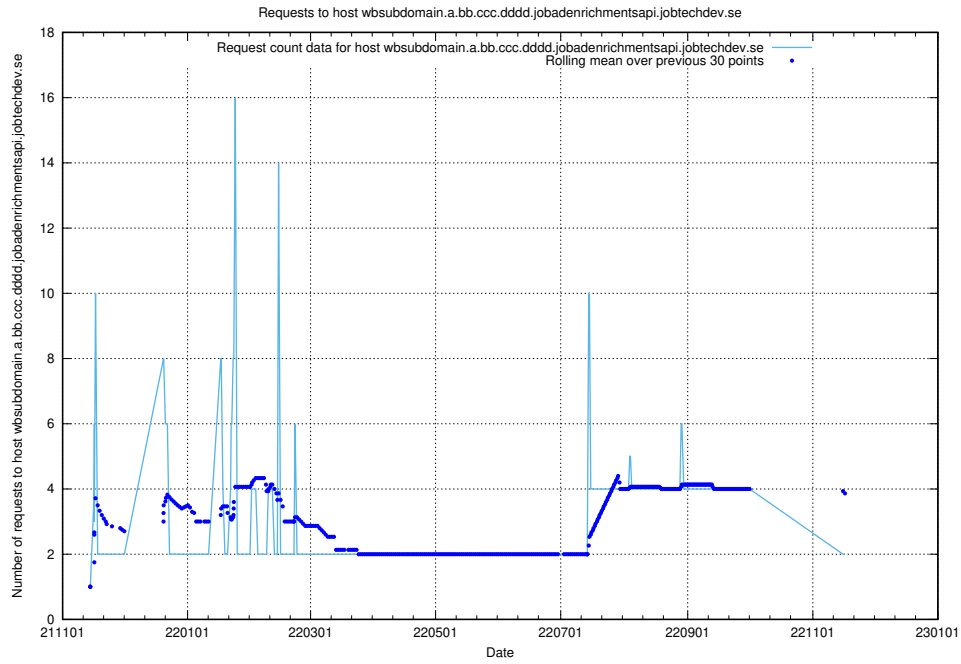

7.545 Usage of wbsubdomain.a.bb.ccc.dddd.jobadenrichmentsapi.jobtechdev.se

Here, we count the number of requests to host wbsubdomain.a.bb.ccc.dddd.jobadenrichmentsapi.jobtechdev.se