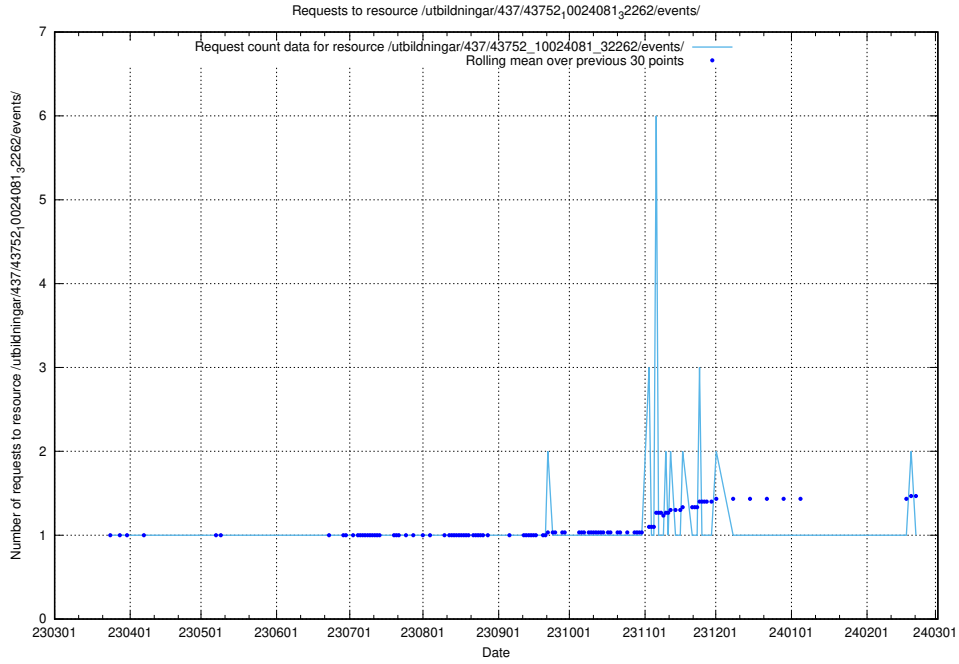

5.6123 Usage of /utbildningar/437/43752_10024081_32262/events/

Here, we count the number of requests to resource /utbildningar/437/43752_10024081_32262/events/.