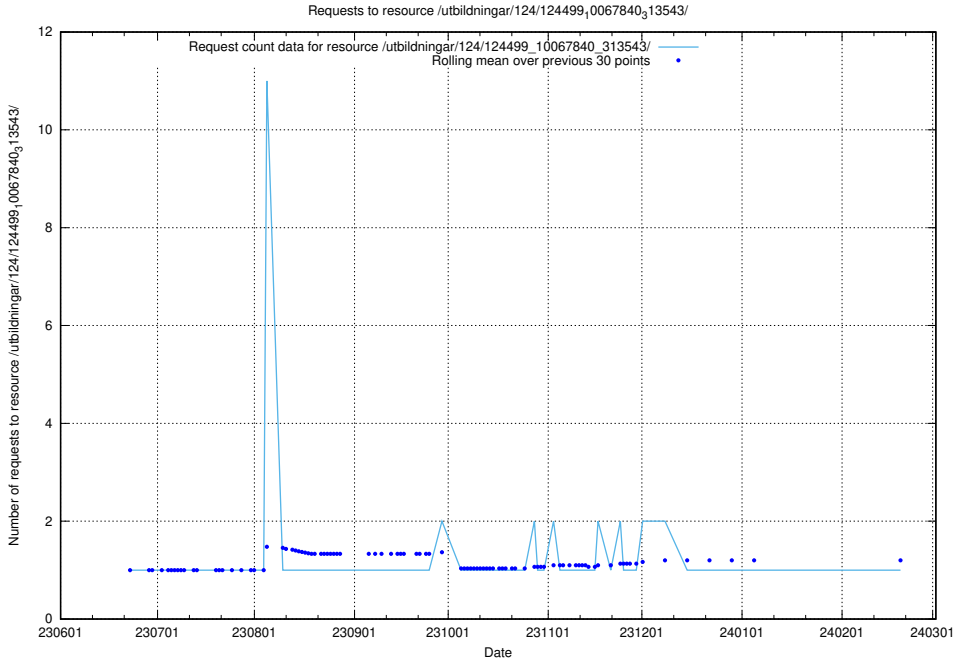

5.5715 Usage of /utbildningar/124/124499_10067840_313543/

Here, we count the number of requests to resource /utbildningar/124/124499_10067840_313543/.