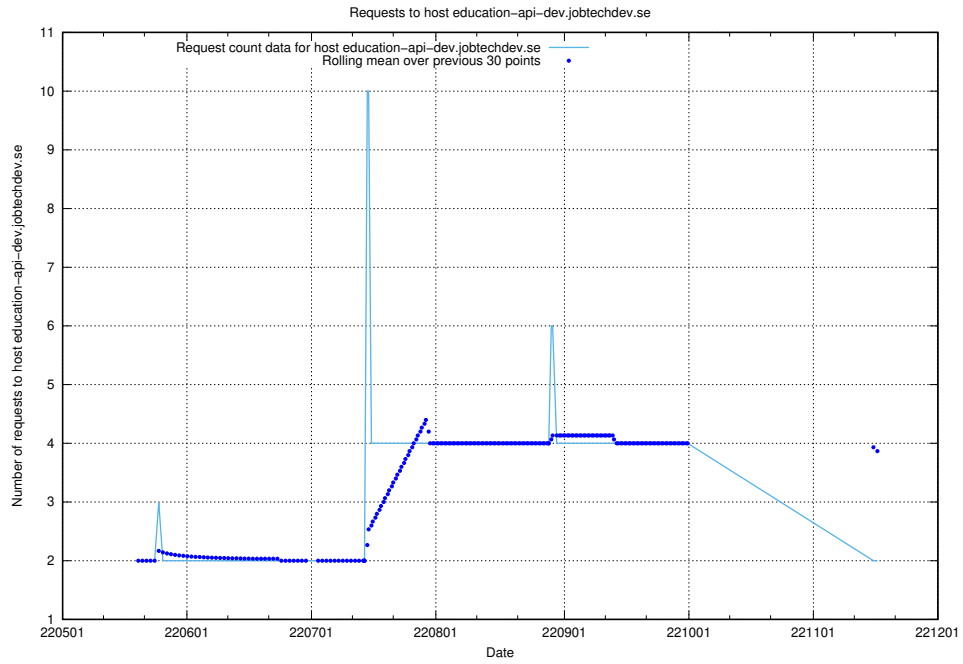

7.422 Usage of education-api-dev.jobtechdev.se

Here, we count the number of requests to host education-api-dev.jobtechdev.se.