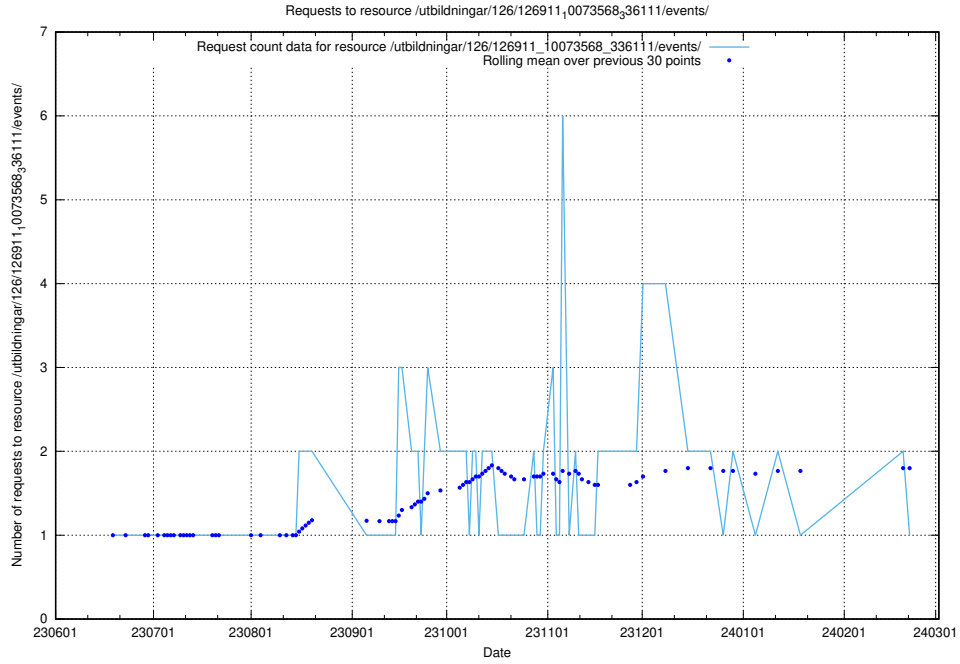

5.5781 Usage of /utbildningar/126/126911_10073568_336111/events/

Here, we count the number of requests to resource /utbildningar/126/126911_10073568_336111/events/