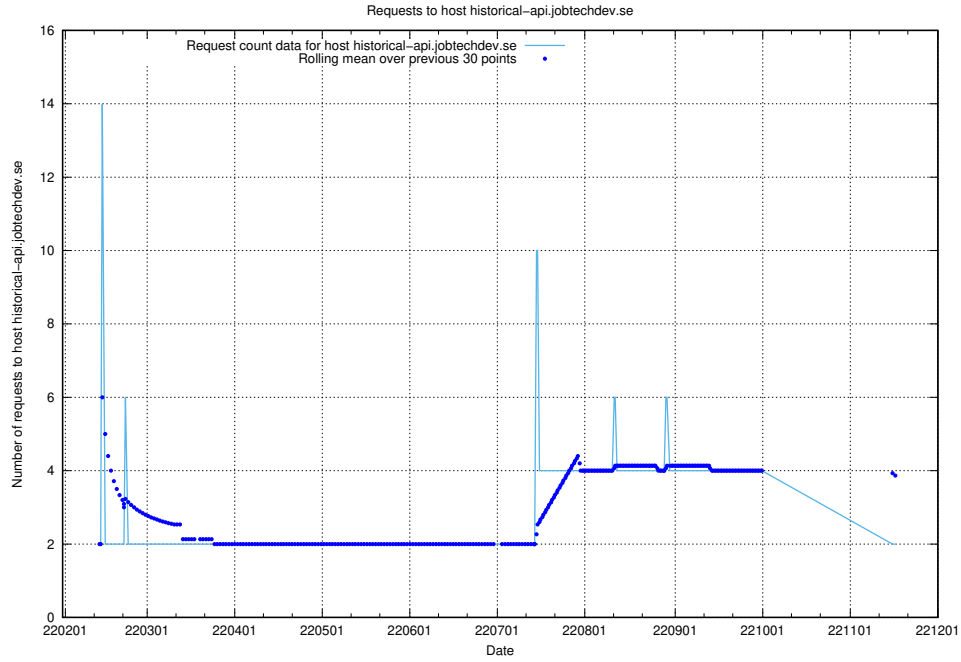

7.541 Usage of historical-api.jobtechdev.se

Here, we count the number of requests to host historical-api.jobtechdev.se.