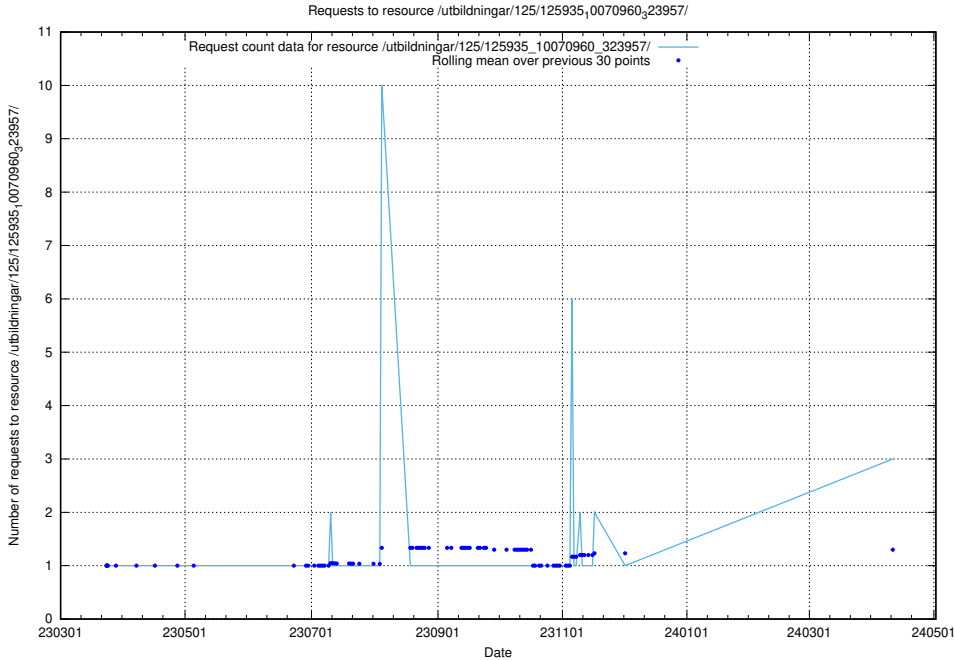

5.454 Usage of /utbildningar/125/125935_10070960_323957/

Here, we count the number of requests to resource /utbildningar/125/125935_10070960_323957/.