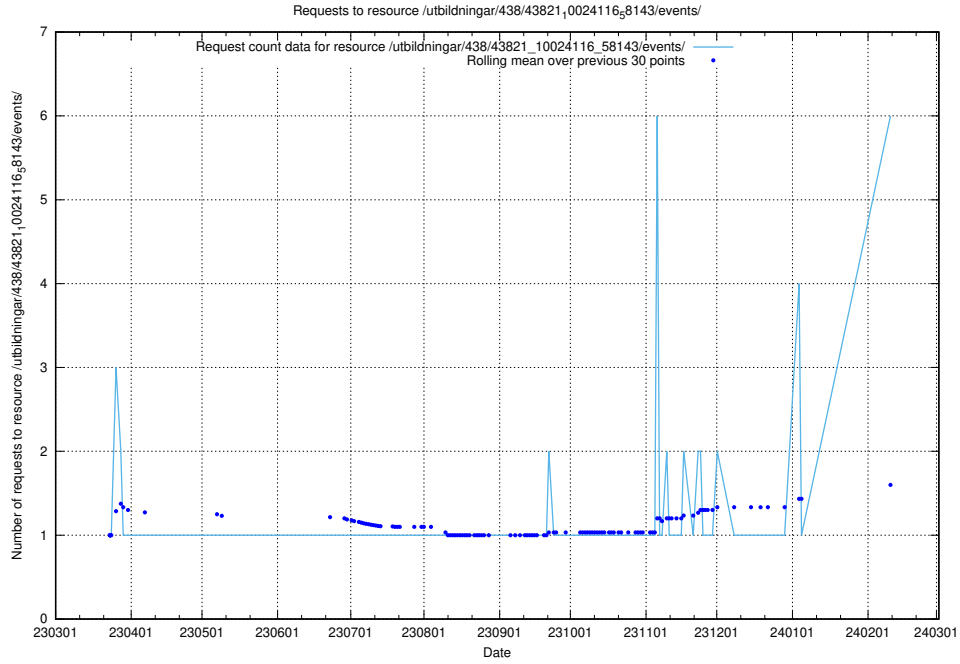

5.106 Usage of /utbildningar/438/43821_10024116_58143/events/

Here, we count the number of requests to resource /utbildningar/438/43821_10024116_58143/events/.