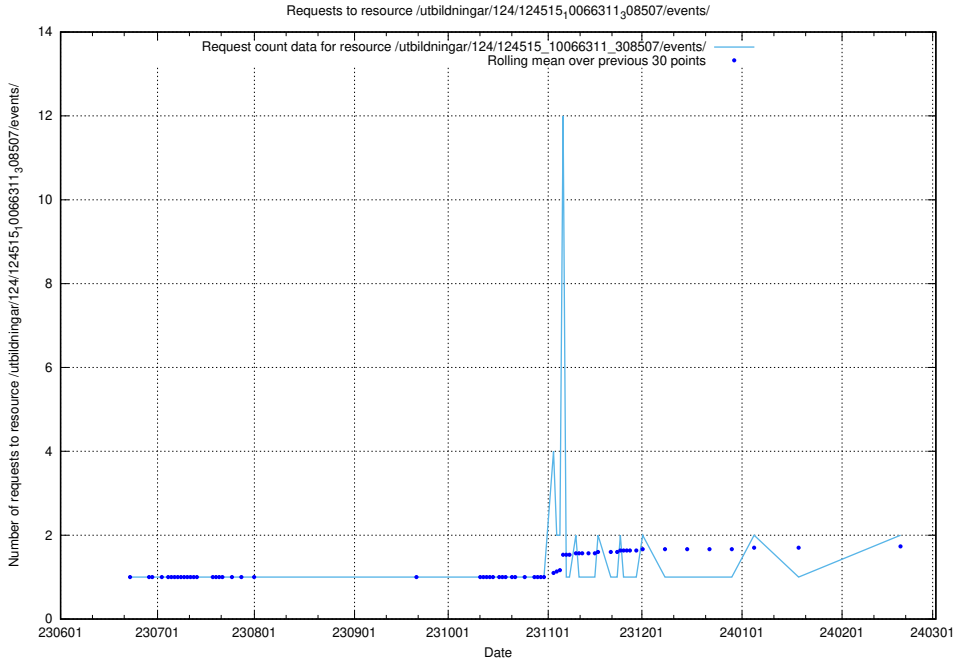

5.840 Usage of /utbildningar/124/124515_10066311_308507/events/

Here, we count the number of requests to resource /utbildningar/124/124515_10066311_308507/events/