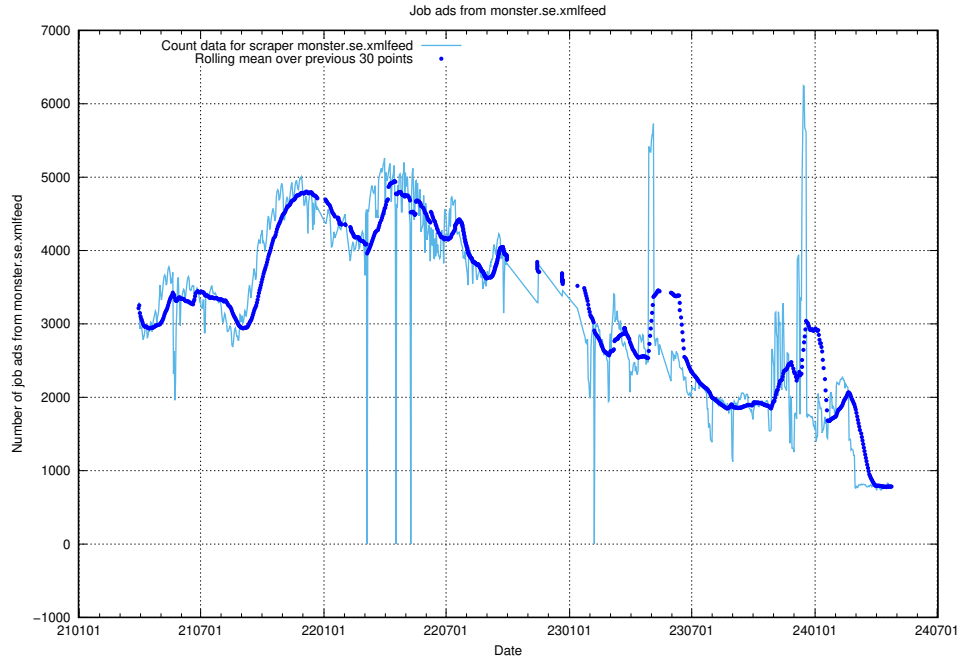

13.8 Number of ads by scraper monster.se.xmlfeed

Here, we count the number of job ads scraped from monster.se.xmlfeed.