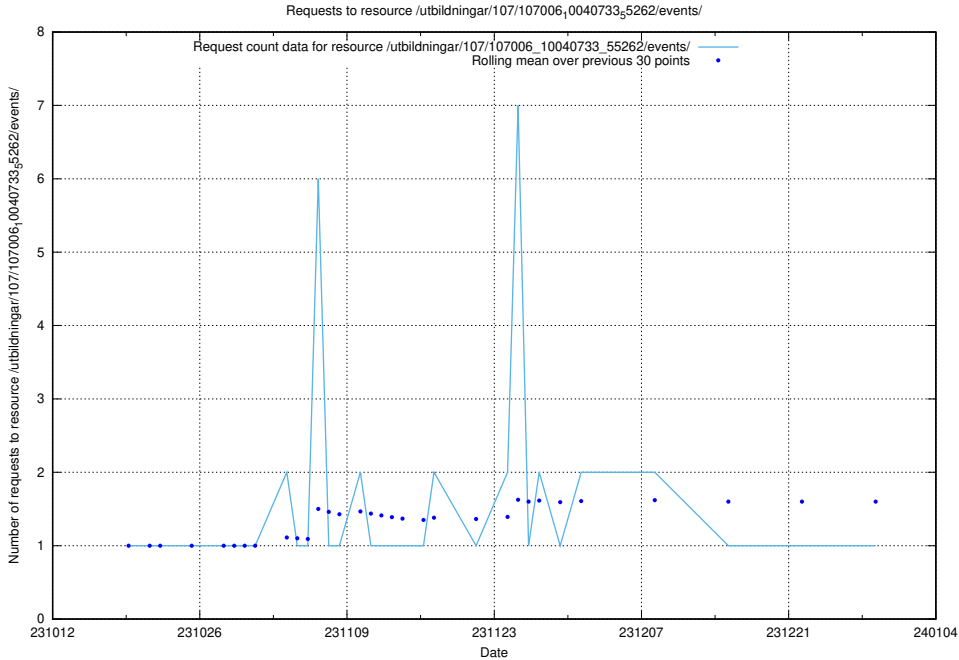

### 5.4213 Usage of /utbildningar/107/107006\_10040733\_55262/events/

Here, we count the number of requests to resource /utbildningar/107/107006\_10040733\_55262/events/.