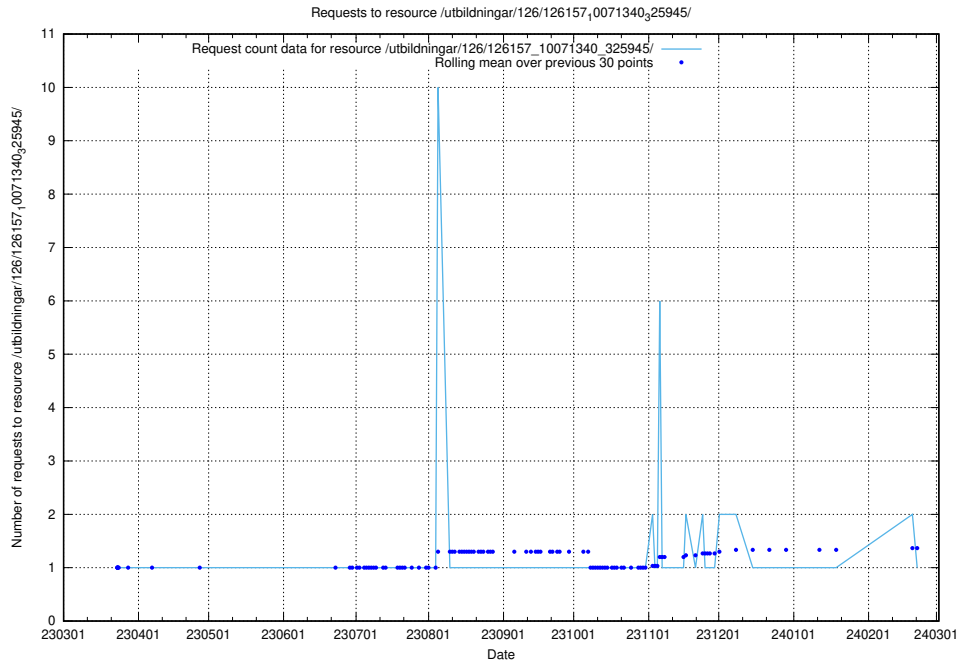

5.6350 Usage of /utbildningar/126/126157_10071340_325945/

Here, we count the number of requests to resource /utbildningar/126/126157_10071340_325945/.