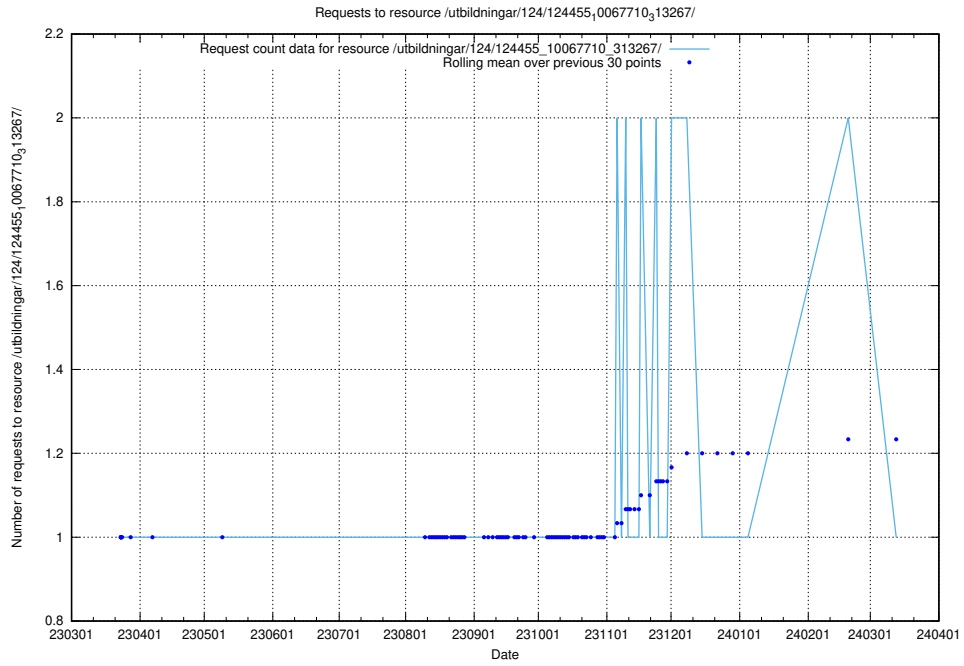

5.3392 Usage of /utbildningar/124/124455_10067710_313267/

Here, we count the number of requests to resource /utbildningar/124/124455_10067710_313267/.