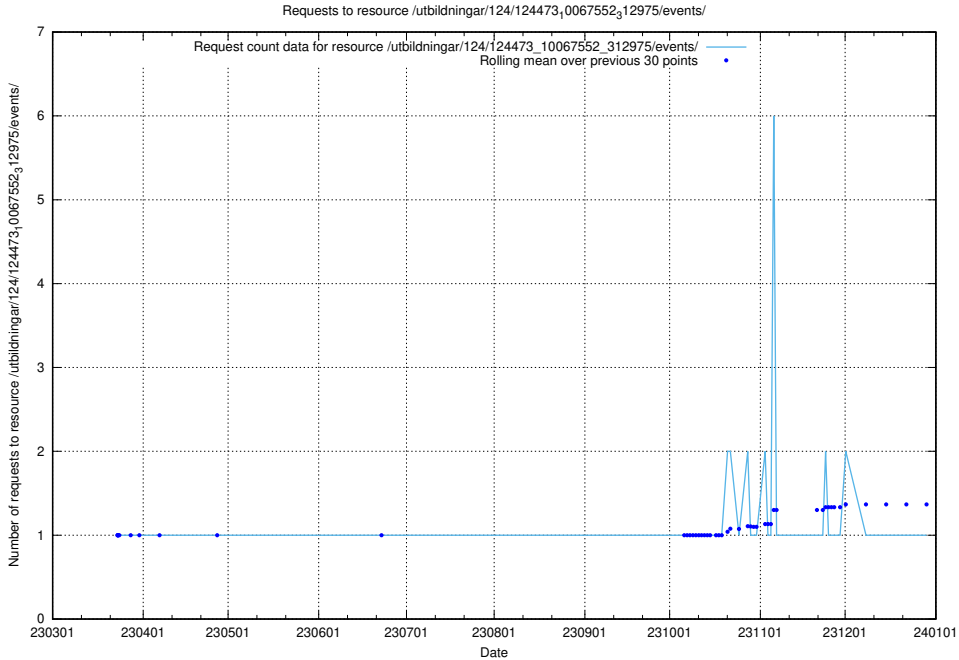

5.2898 Usage of /utbildningar/124/124473_10067552_312975/events/

Here, we count the number of requests to resource /utbildningar/124/124473_10067552_312975/events/