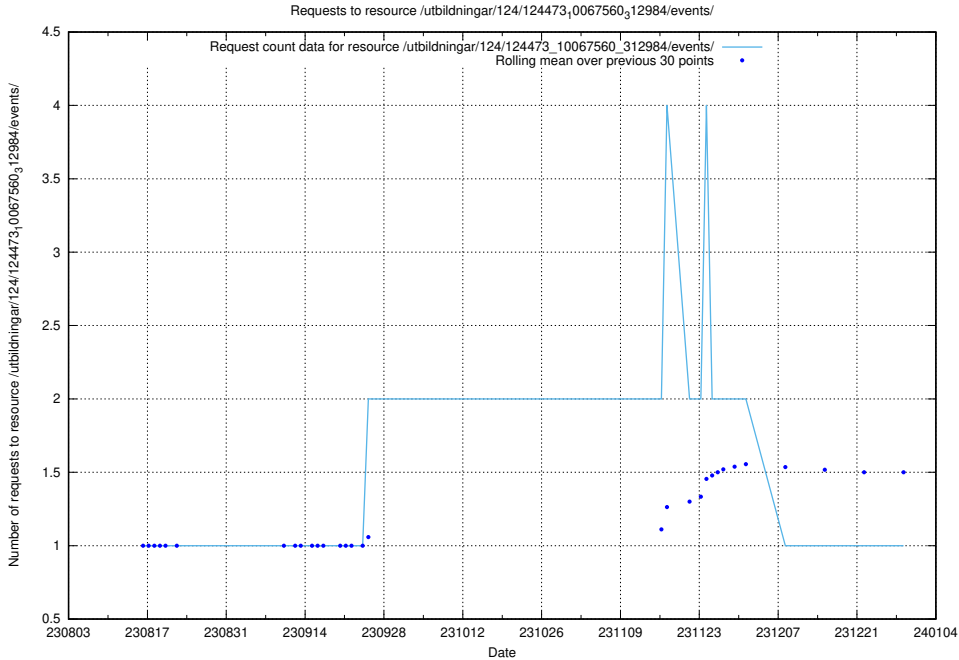

5.4735 Usage of /utbildningar/124/124473_10067560_312984/events/

Here, we count the number of requests to resource /utbildningar/124/124473_10067560_312984/events/