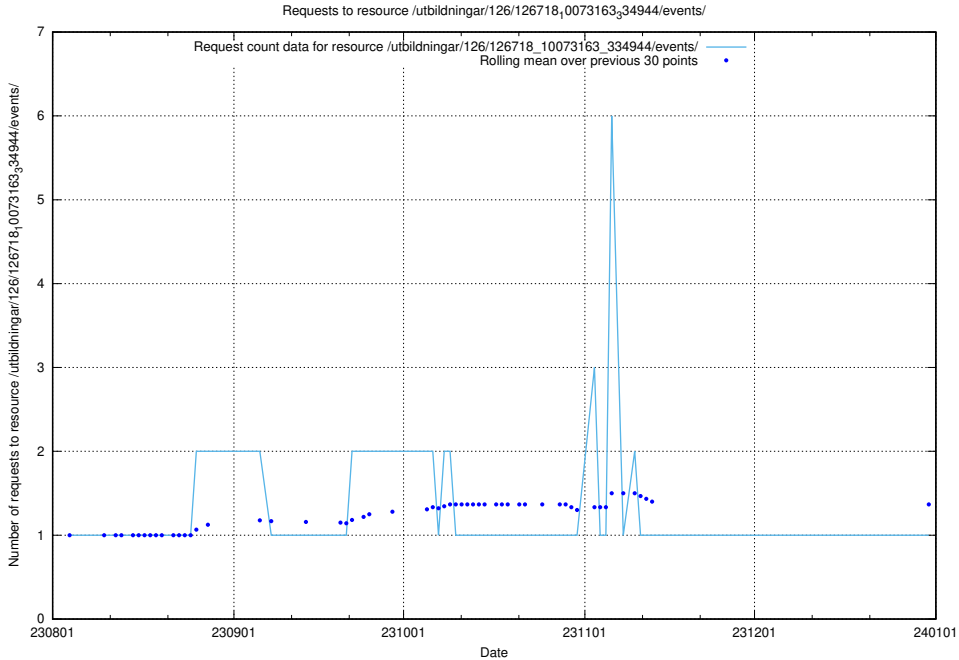

5.4807 Usage of /utbildningar/126/126718_10073163_334944/events/

Here, we count the number of requests to resource /utbildningar/126/126718_10073163_334944/events/