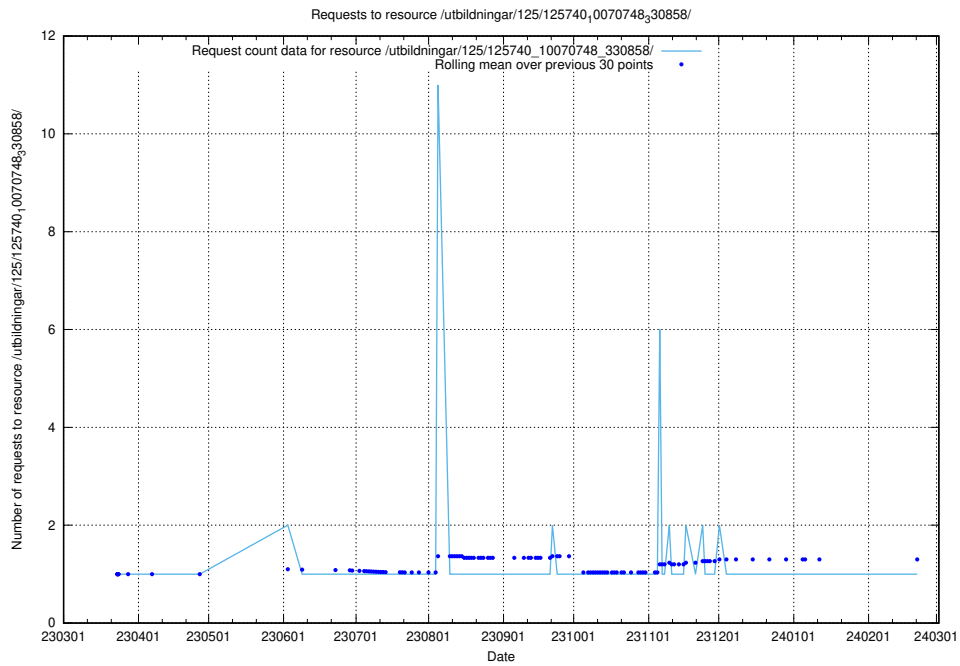

5.971 Usage of /utbildningar/125/125740_10070748_330858/

Here, we count the number of requests to resource /utbildningar/125/125740_10070748_330858/.