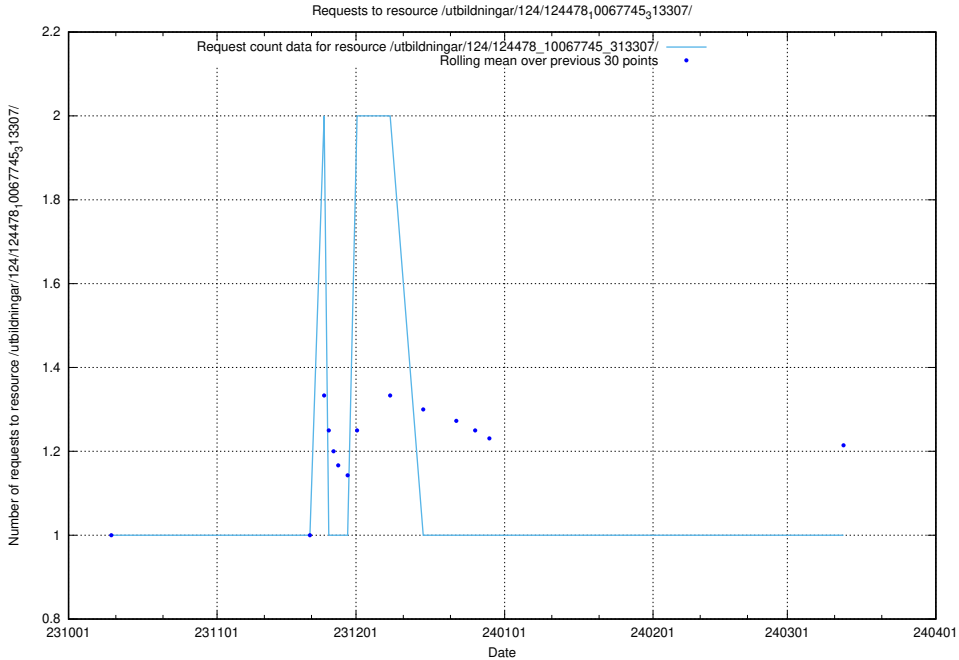

5.4320 Usage of /utbildningar/124/124478_10067745_313307/

Here, we count the number of requests to resource /utbildningar/124/124478_10067745_313307/.