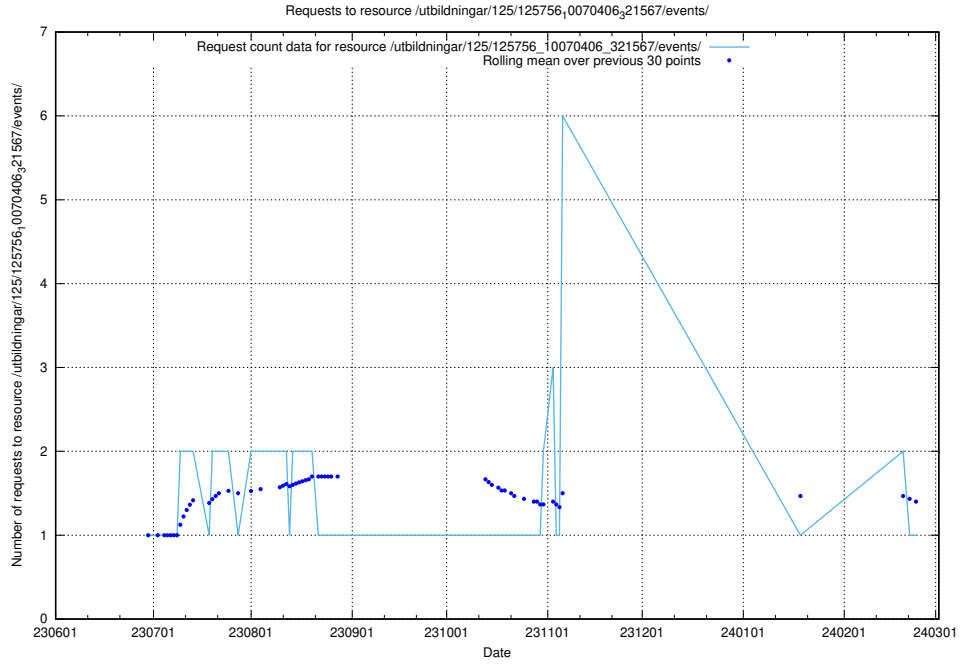

5.5320 Usage of /utbildningar/125/125756_10070406_321567/events/

Here, we count the number of requests to resource /utbildningar/125/125756_10070406_321567/events/