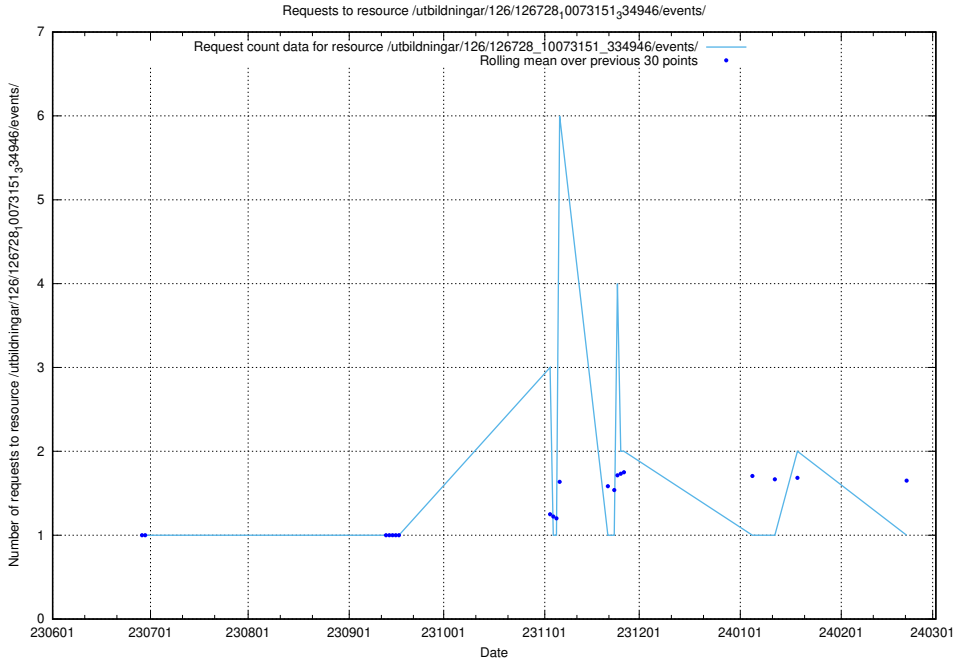

### 5.5387 Usage of /utbildningar/126/126728\_10073151\_334946/events/

Here, we count the number of requests to resource /utbildningar/126/126728\_10073151\_334946/events/