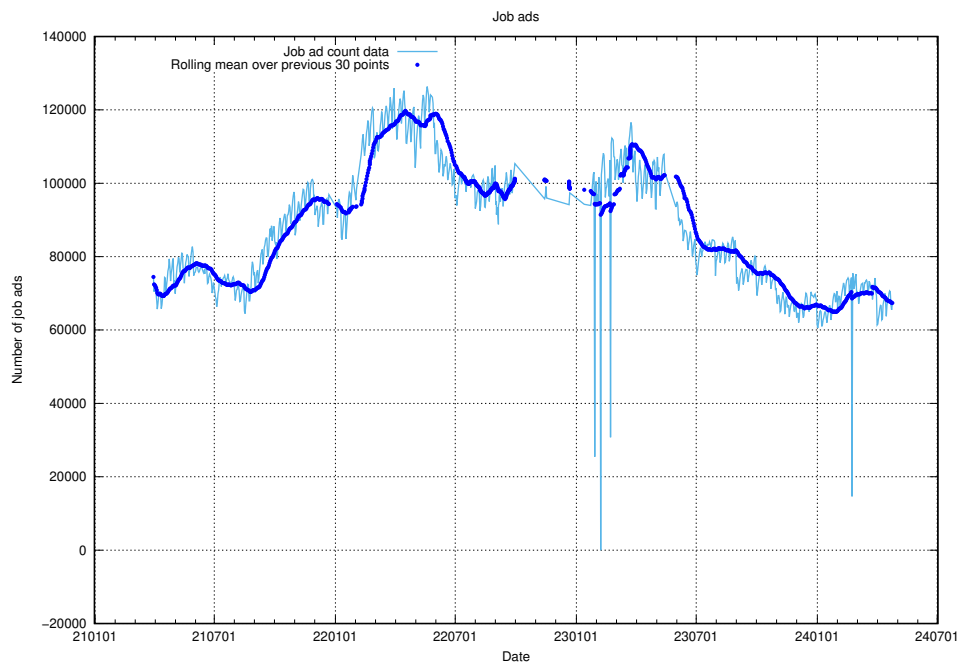

13 JobTechLinks Pipeline

This section contains a summary of last night's job ad processing in the [JobTech Links pipeline](#)¹³.

For a detailed statistical summary, please see [14.1](#).

13.1 Number of job ads

Here, we count the number of job ads processed by the pipeline each night.

¹³<https://gitlab.com/arbetsformedlingen/joblinks/wiki/-/wikis/home>