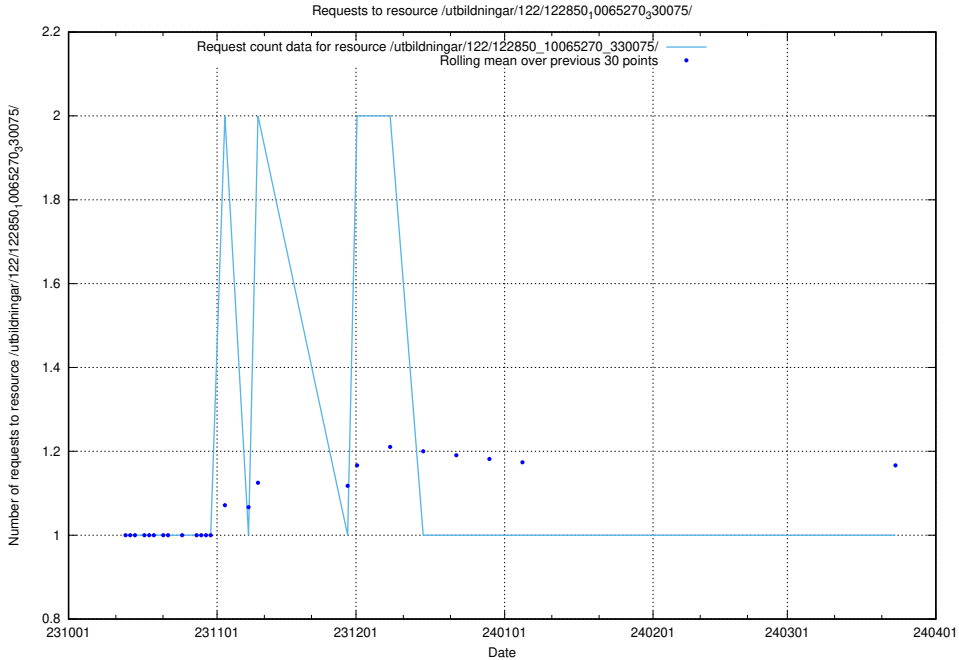

5.4296 Usage of /utbildningar/122/122850_10065270_330075/

Here, we count the number of requests to resource /utbildningar/122/122850_10065270_330075/.