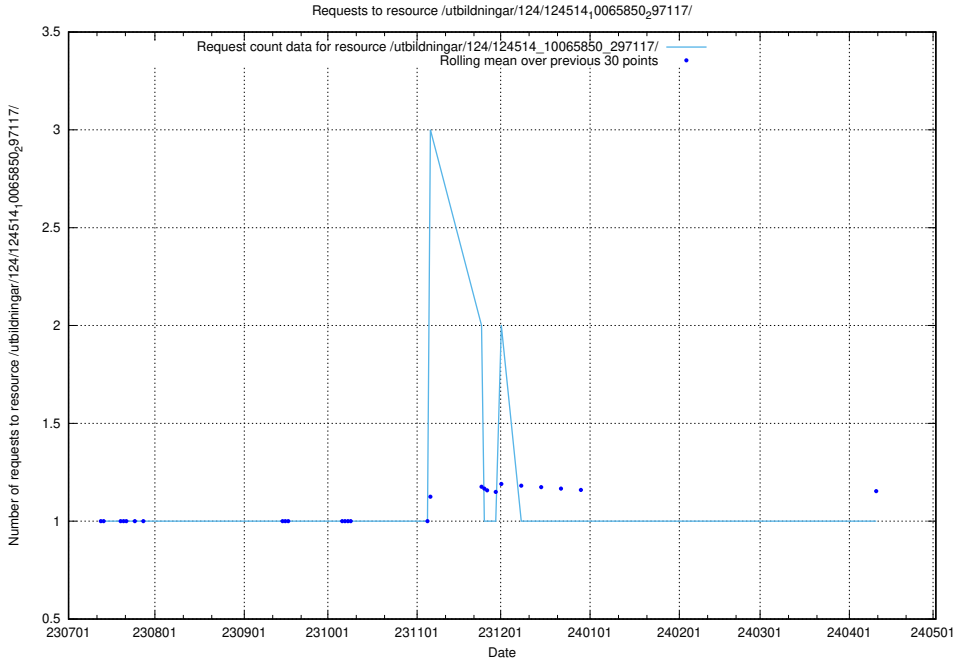

5.5049 Usage of /utbildningar/124/124514_10065850_297117/

Here, we count the number of requests to resource /utbildningar/124/124514_10065850_297117/.