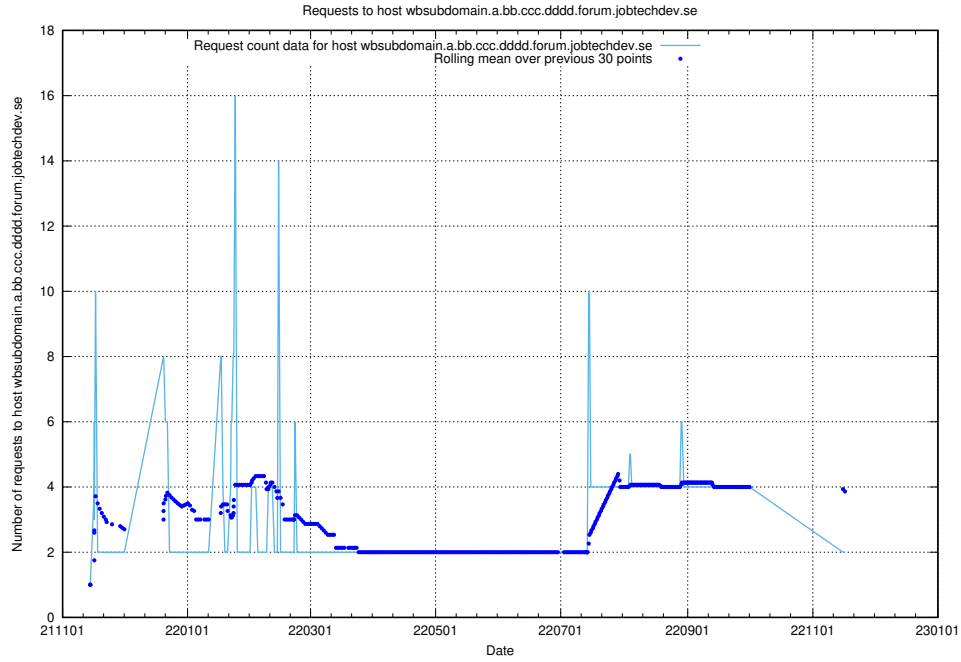

7.546 Usage of wbsubdomain.a.bb.ccc.dddd.forum.jobtechdev.se

Here, we count the number of requests to host wbsubdomain.a.bb.ccc.dddd.forum.jobtechdev.se.