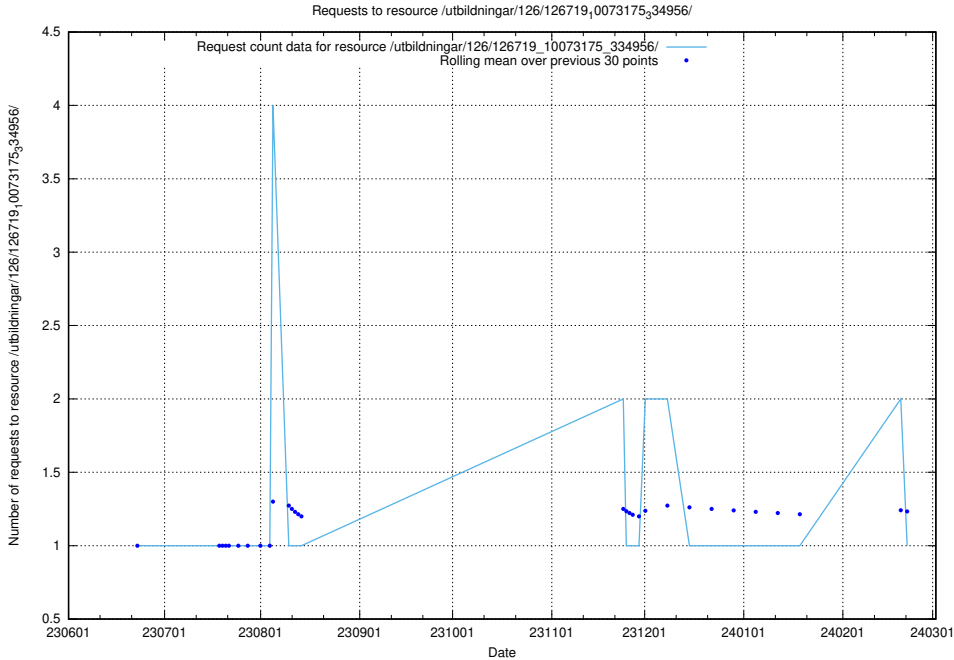

5.5548 Usage of /utbildningar/126/126719_10073175_334956/

Here, we count the number of requests to resource /utbildningar/126/126719_10073175_334956/.