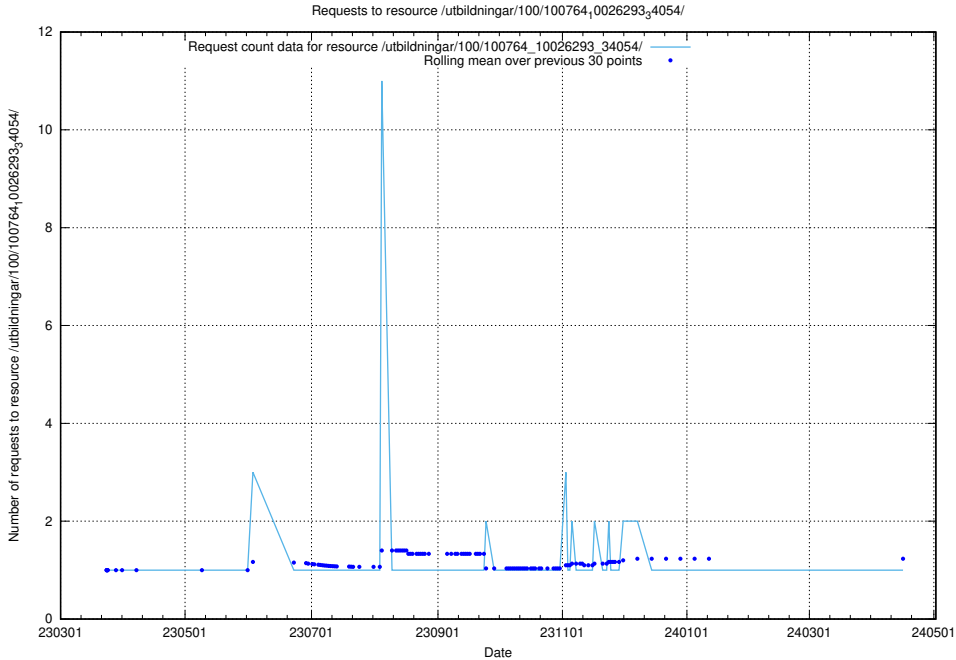

5.5482 Usage of /utbildningar/100/100764_10026293_34054/

Here, we count the number of requests to resource /utbildningar/100/100764_10026293_34054/.