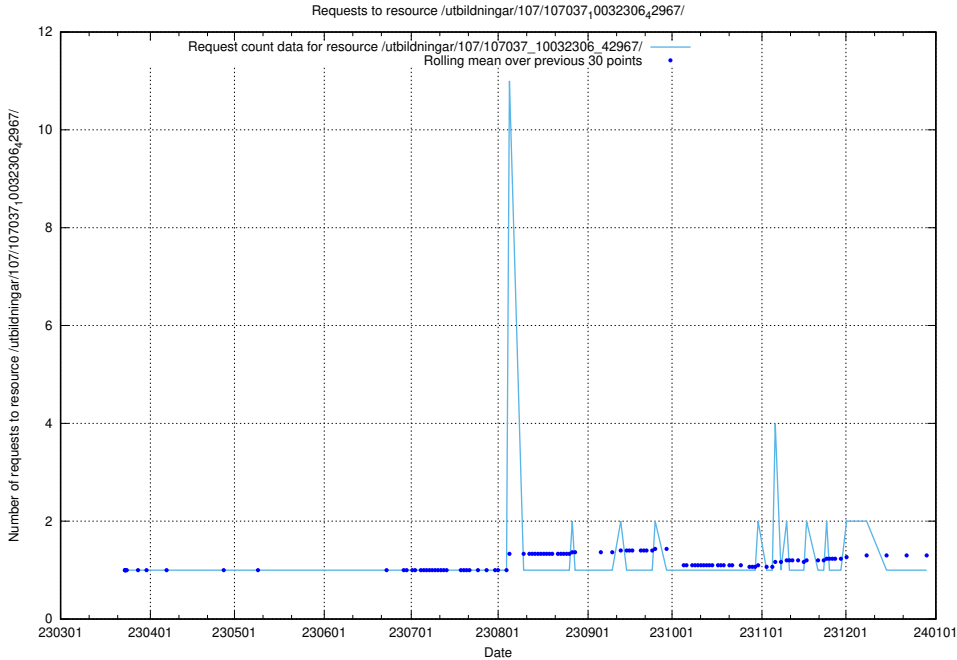

5.5313 Usage of /utbildningar/107/107037_10032306_42967/

Here, we count the number of requests to resource /utbildningar/107/107037_10032306_42967/.