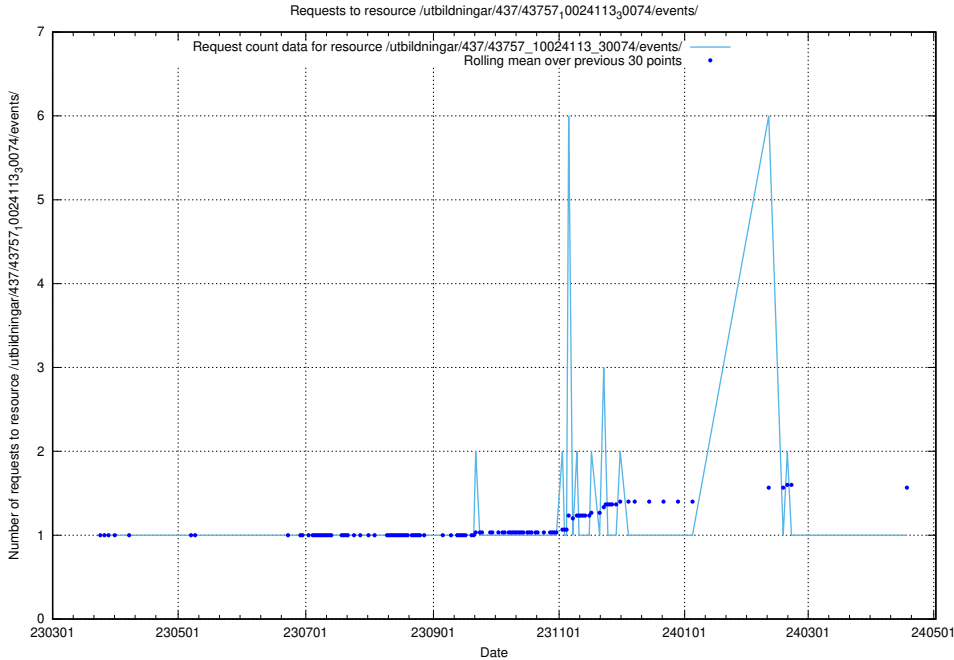

5.6118 Usage of /utbildningar/437/43757_10024113_30074/events/

Here, we count the number of requests to resource /utbildningar/437/43757_10024113_30074/events/.