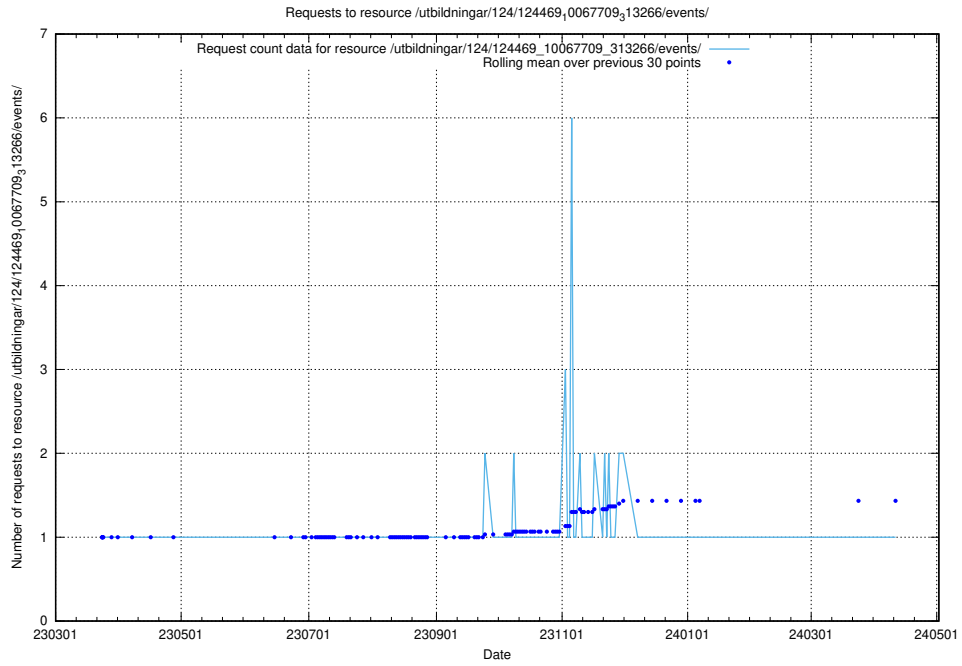

5.3185 Usage of /utbildningar/124/124469_10067709_313266/events/

Here, we count the number of requests to resource /utbildningar/124/124469_10067709_313266/events/