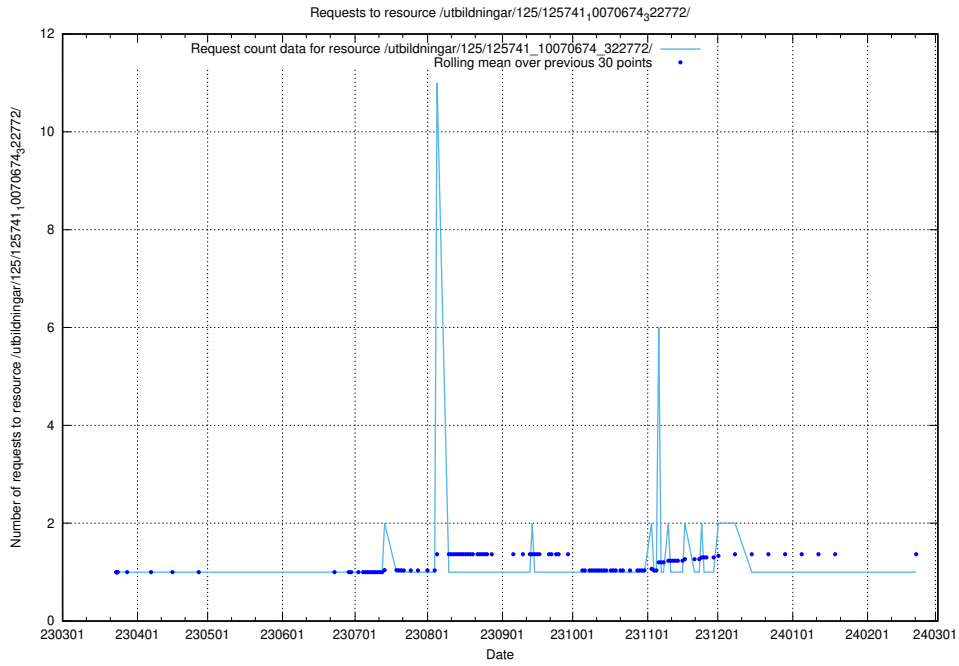

### 5.6404 Usage of /utbildningar/125/125741\_10070674\_322469/events/

Here, we count the number of requests to resource /utbildningar/125/125741\_10070674\_322469/events/