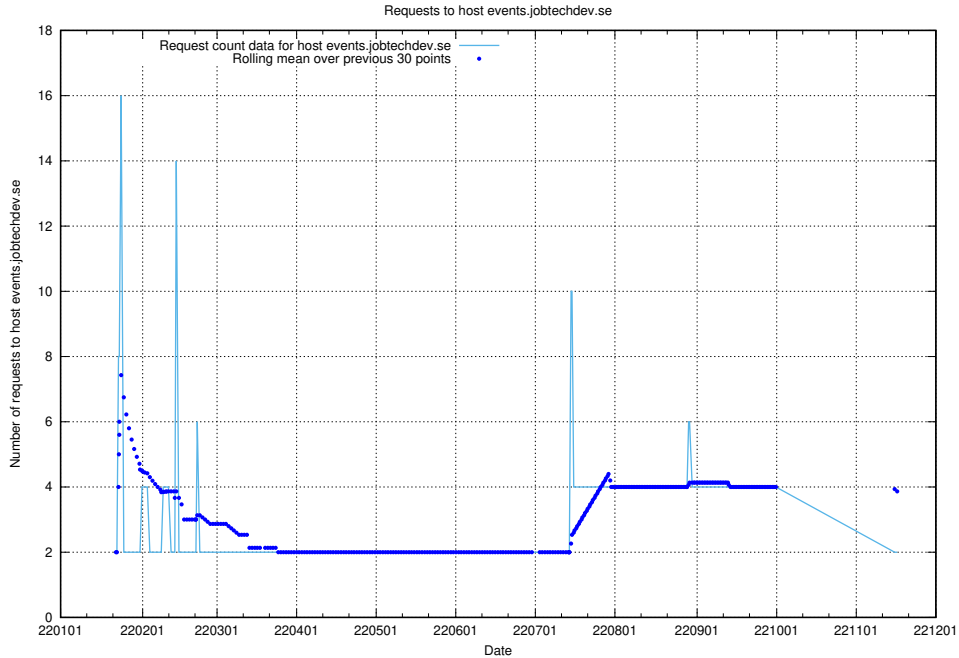

7.597 Usage of events.jobtechdev.se

Here, we count the number of requests to host events.jobtechdev.se.