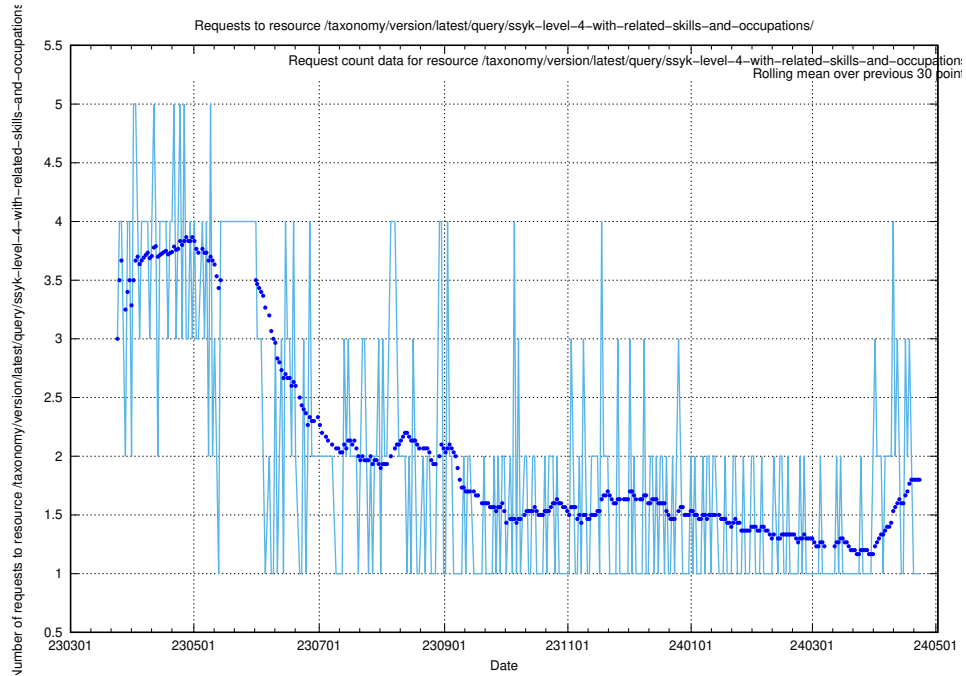

5.6028 Usage of /taxonomy/version/latest/query/ssyk-level-4-with-related-skills-and-occupations/

Here, we count the number of requests to resource /taxonomy/version/latest/query/ssyk-level-4-with-related-skills-and-occupations/.