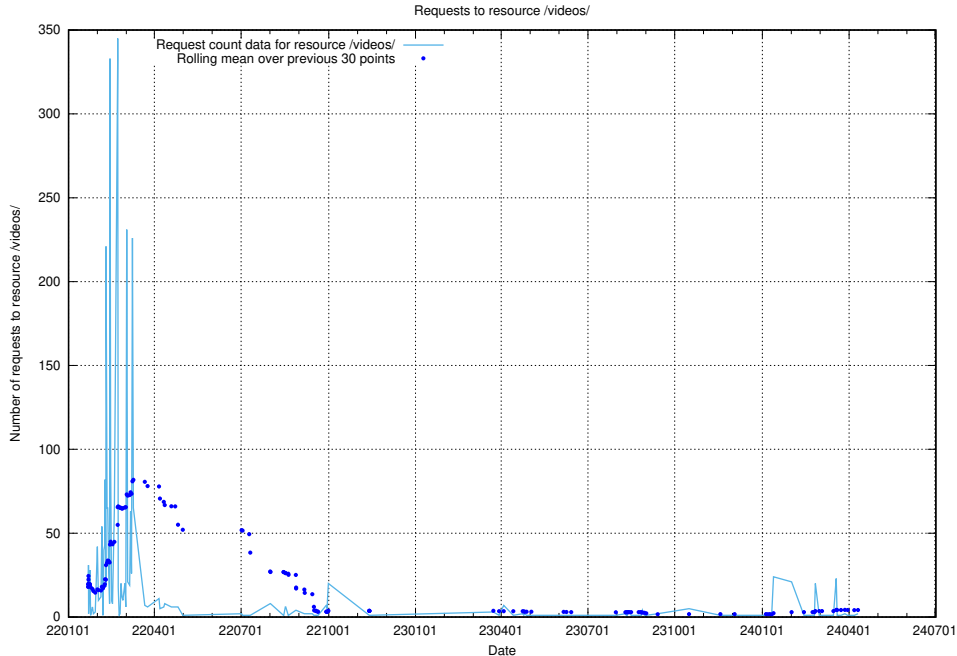

5.881 Usage of /videos/

Here, we count the number of requests to resource /videos/.