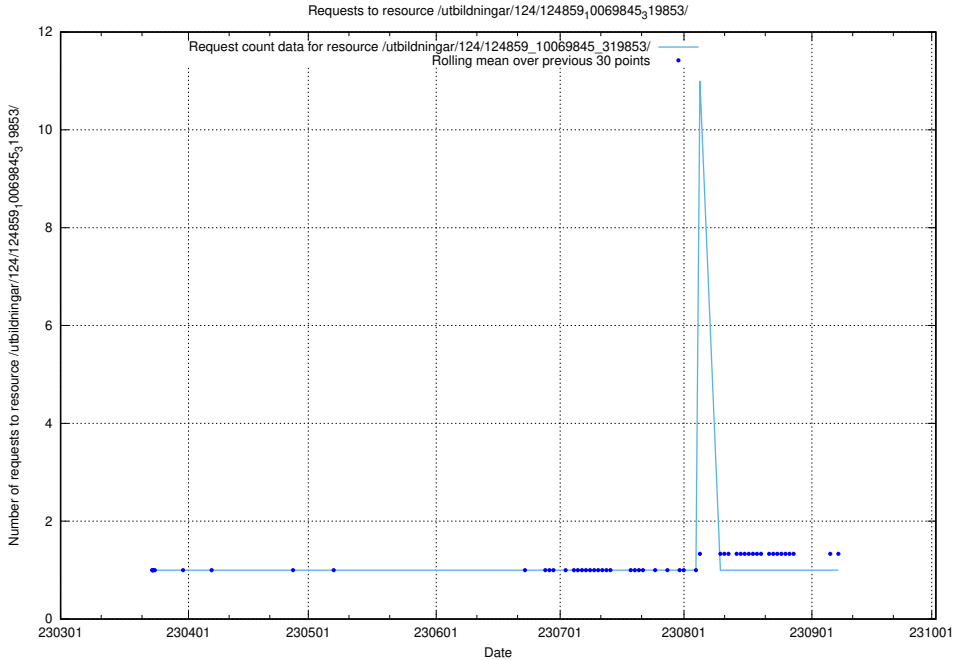

5.1169 Usage of /utbildningar/124/124859_10069845_319853/

Here, we count the number of requests to resource /utbildningar/124/124859_10069845_319853/.