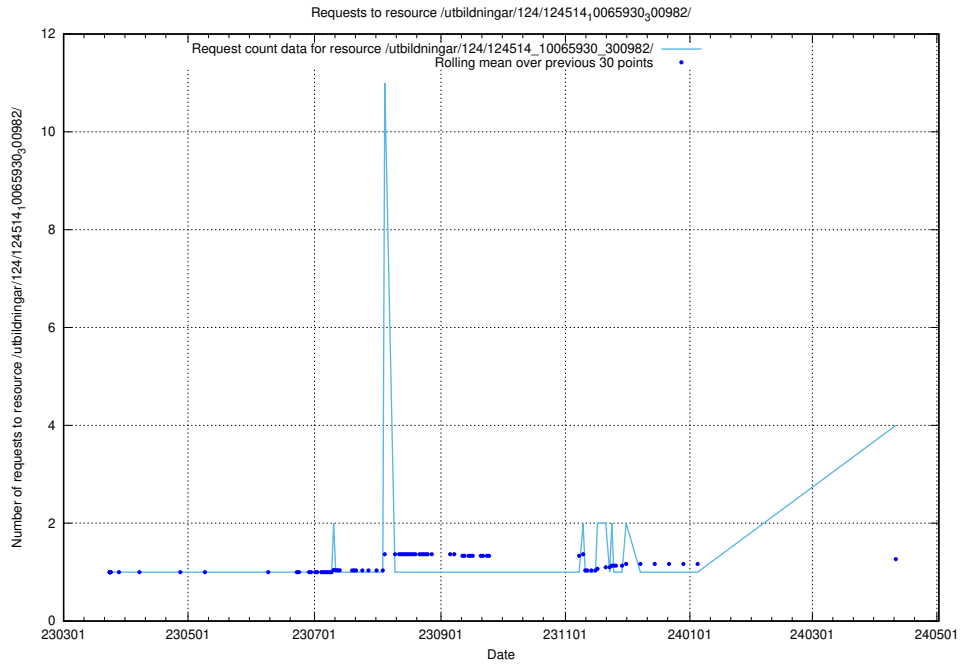

5.182 Usage of /utbildningar/124/124514_10065930_300982/

Here, we count the number of requests to resource /utbildningar/124/124514_10065930_300982/.