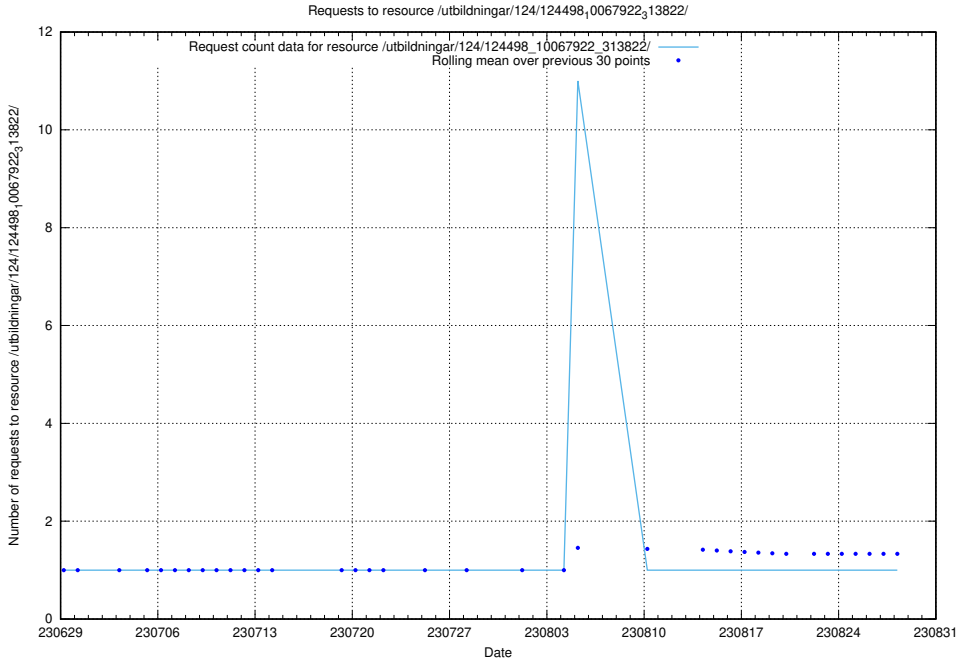

5.5447 Usage of /utbildningar/124/124498_10067922_313822/

Here, we count the number of requests to resource /utbildningar/124/124498_10067922_313822/.