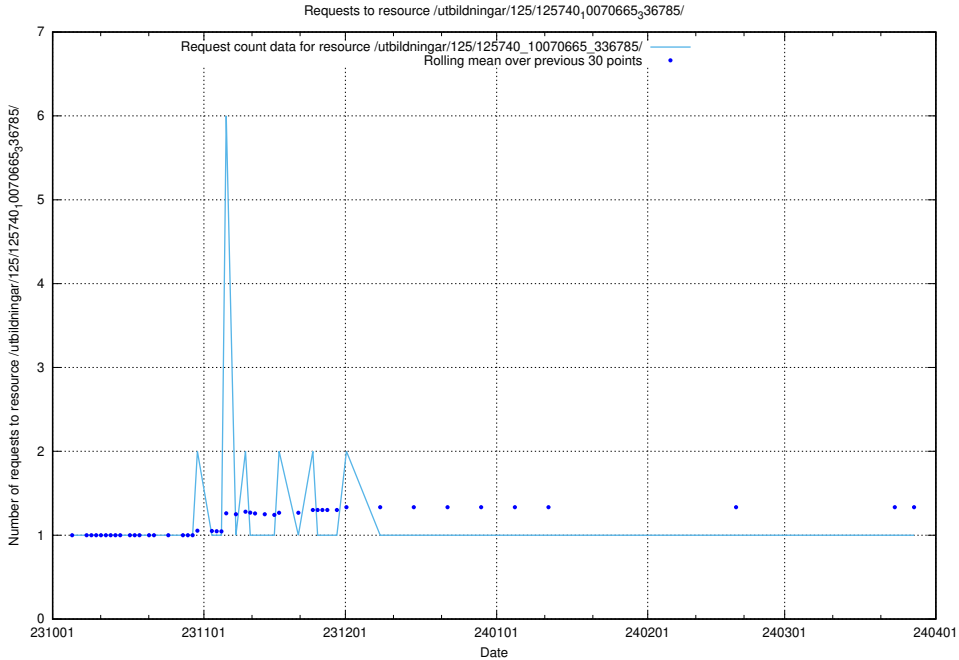

5.4352 Usage of /utbildningar/125/125740_10070665_336785/

Here, we count the number of requests to resource /utbildningar/125/125740_10070665_336785/.