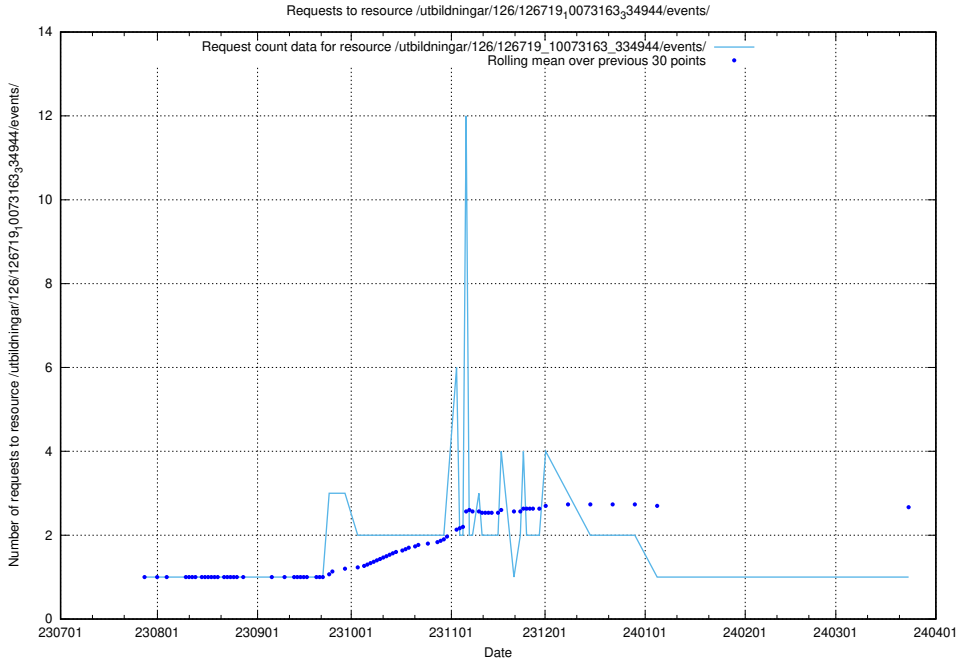

5.4840 Usage of /utbildningar/126/126719_10073163_334944/events/

Here, we count the number of requests to resource /utbildningar/126/126719_10073163_334944/events/