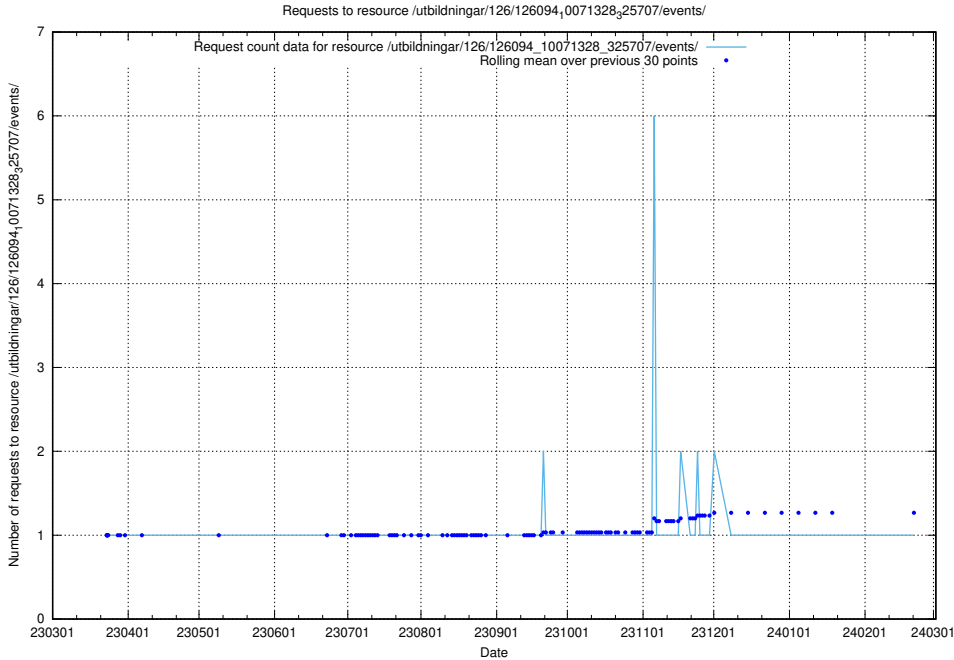

5.6354 Usage of /utbildningar/126/126094_10071328_325707/events/

Here, we count the number of requests to resource /utbildningar/126/126094_10071328_325707/events/