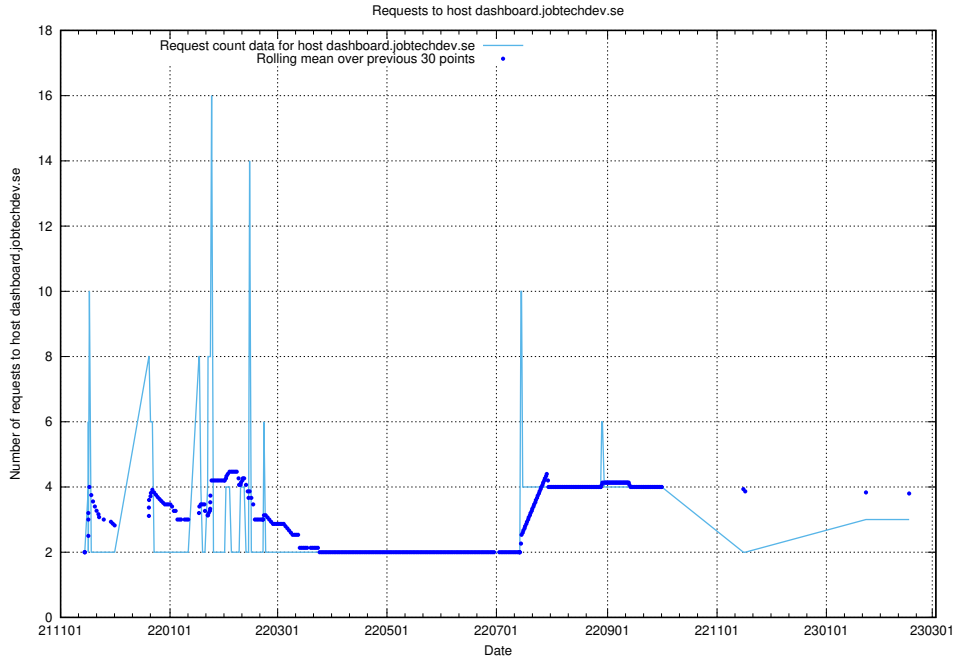

### 7.168 Usage of dashboard.jobtechdev.se

Here, we count the number of requests to host dashboard.jobtechdev.se.