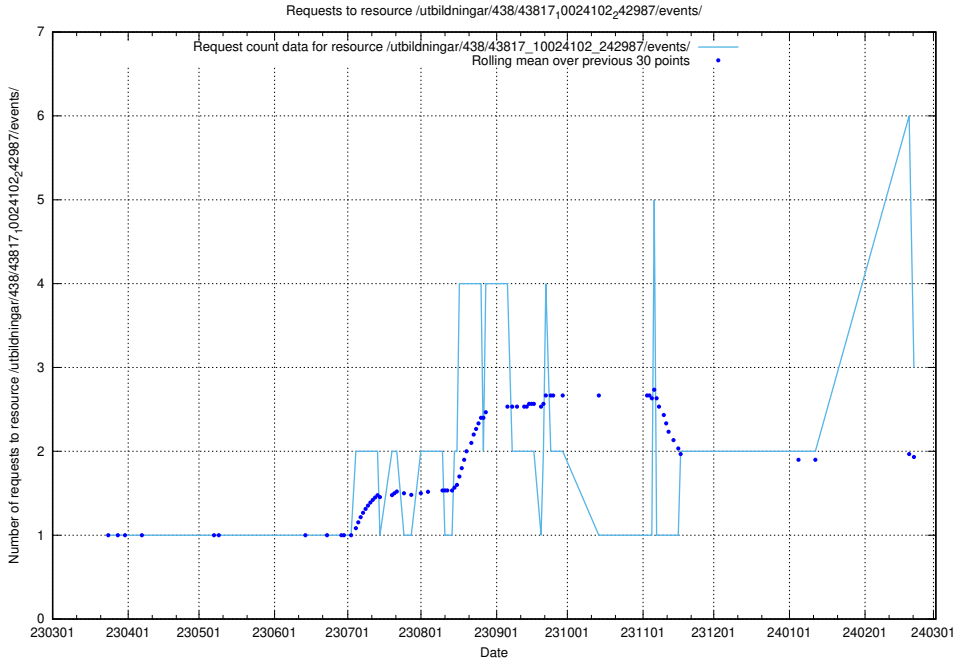

5.441 Usage of /utbildningar/438/43817_10024102_242987/events/

Here, we count the number of requests to resource /utbildningar/438/43817_10024102_242987/events/.