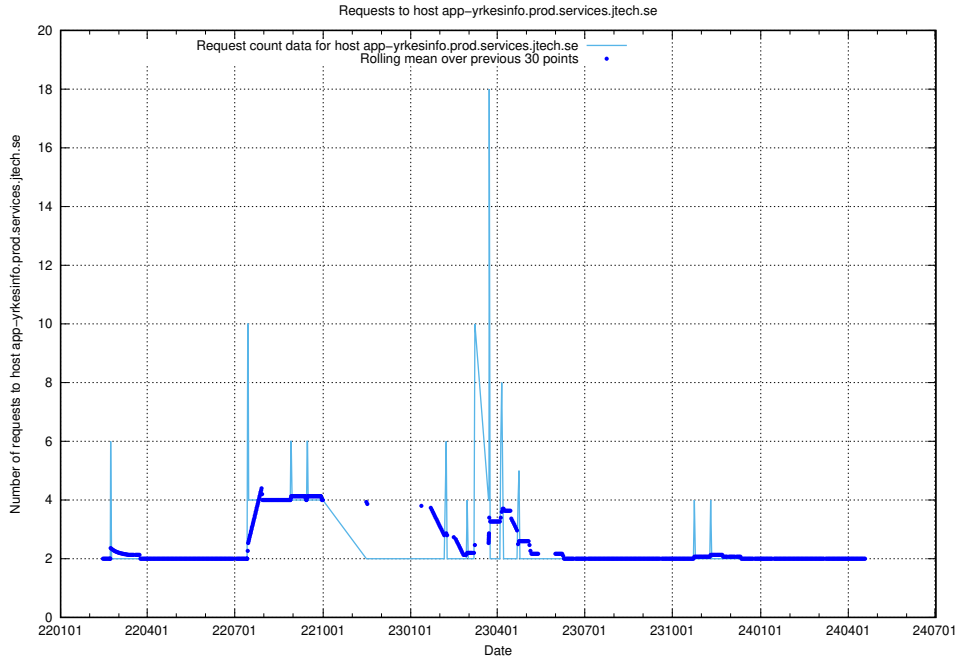

7.540 Usage of app-yrkesinfo.prod.services.jtech.se

Here, we count the number of requests to host app-yrkesinfo.prod.services.jtech.se.