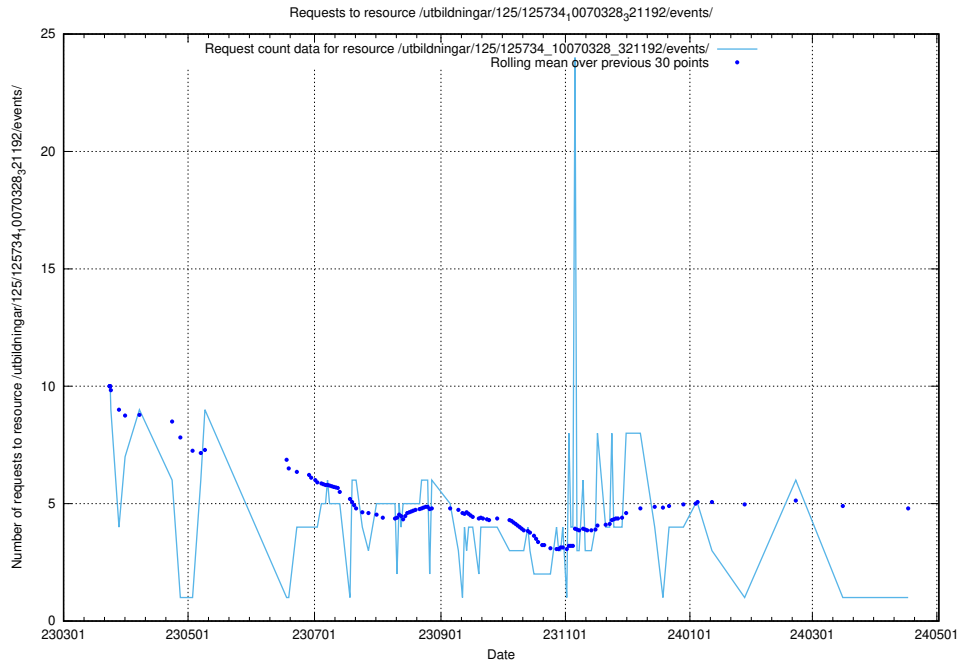

5.6041 Usage of /utbildningar/125/125734_10070328_321192/events/

Here, we count the number of requests to resource /utbildningar/125/125734_10070328_321192/events/