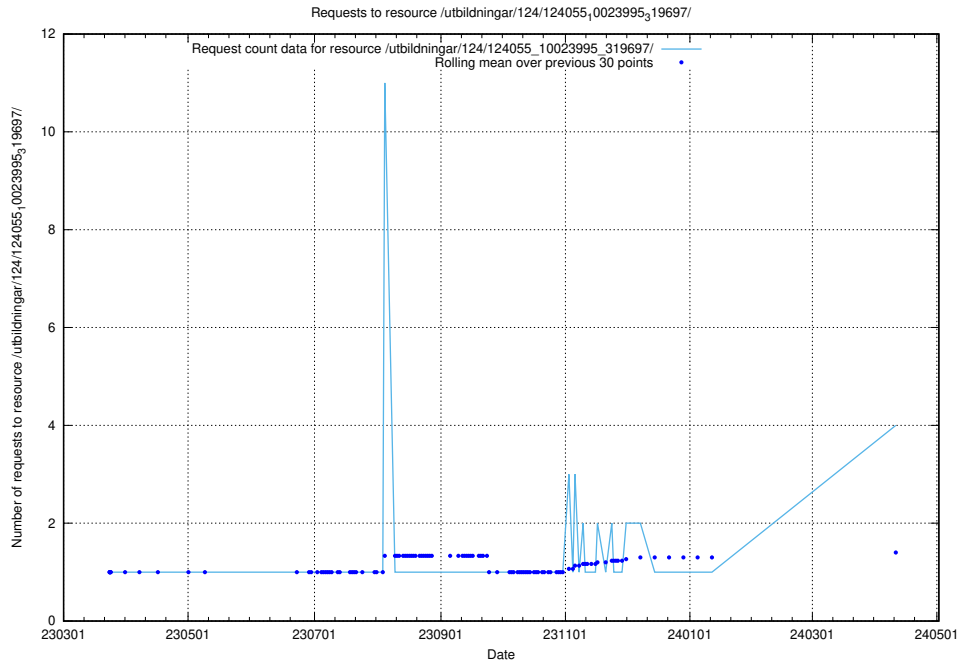

5.243 Usage of /utbildningar/124/124055_10023995_319697/

Here, we count the number of requests to resource /utbildningar/124/124055_10023995_319697/.