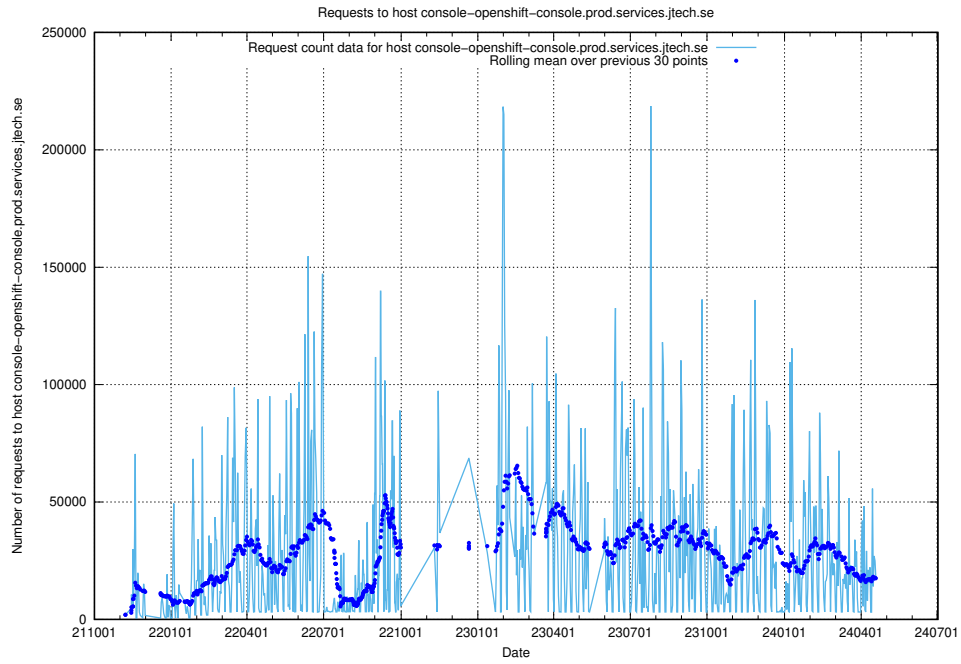

7.9 Usage of console-openshift-console.prod.services.jtech.se

Here, we count the number of requests to host console-openshift-console.prod.services.jtech.se.