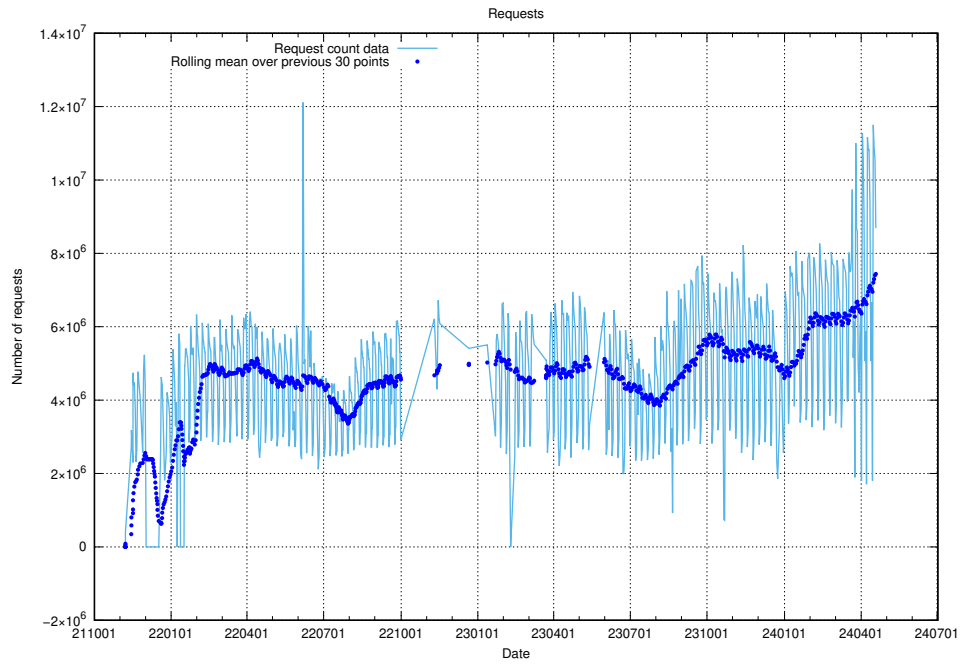

8 Log Stack - General Statistics

This section contains general statistics from [JobTech's log stack](#)⁸.

8.1 Total number of requests

Here, we count the total number of requests.