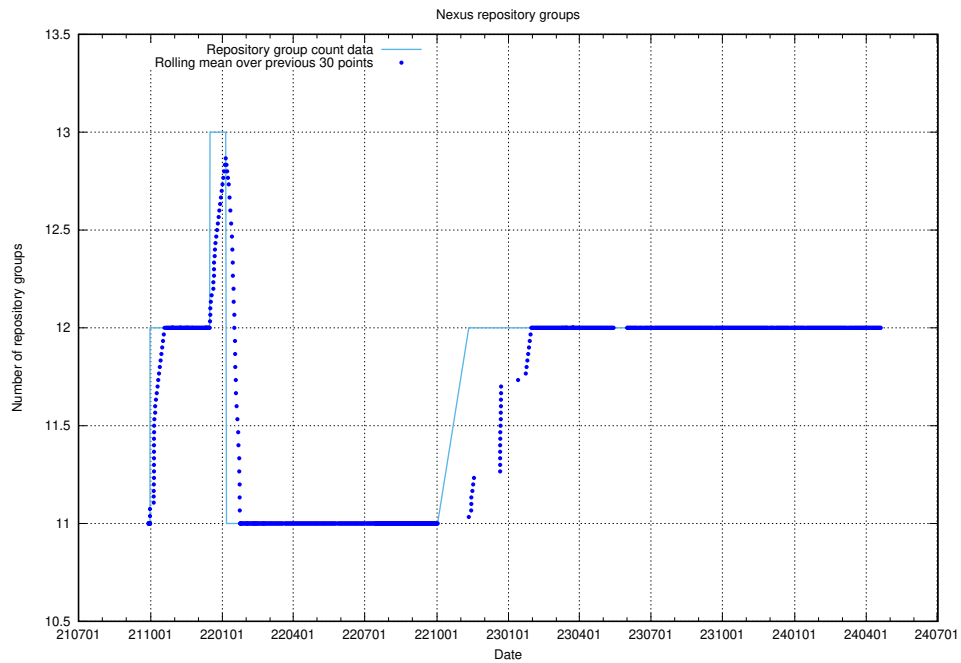

9 Nexus

This section contains statistics from the [image and package repositories](https://nexus.jobtechdev.se)⁹ of JobTech.

9.1 Number of repository groups in Nexus

A graph showing the number of repository groups.

⁹<https://nexus.jobtechdev.se>