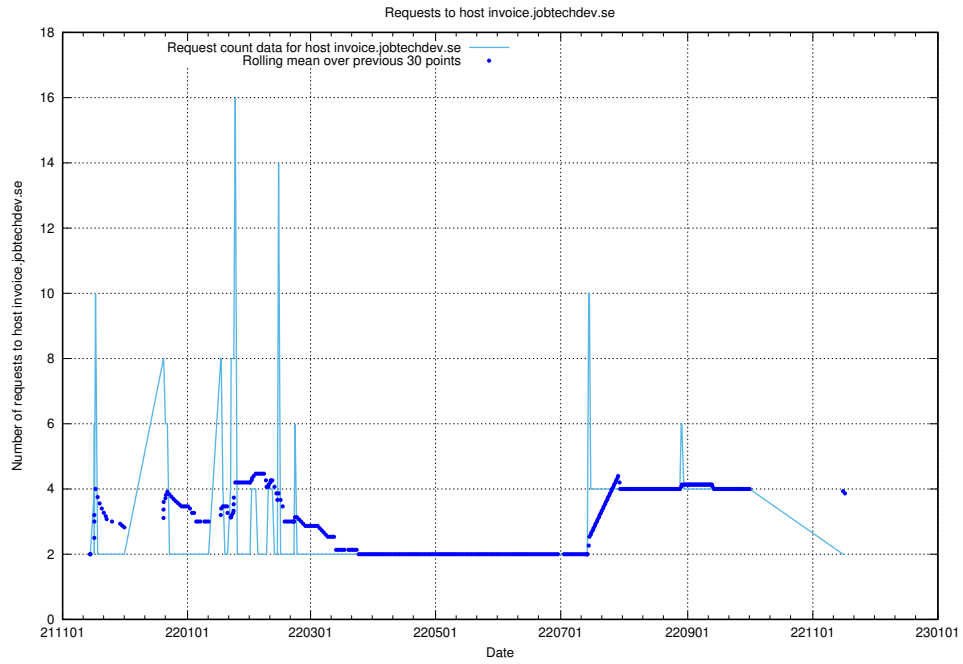

7.593 Usage of invoice.jobtechdev.se

Here, we count the number of requests to host invoice.jobtechdev.se.