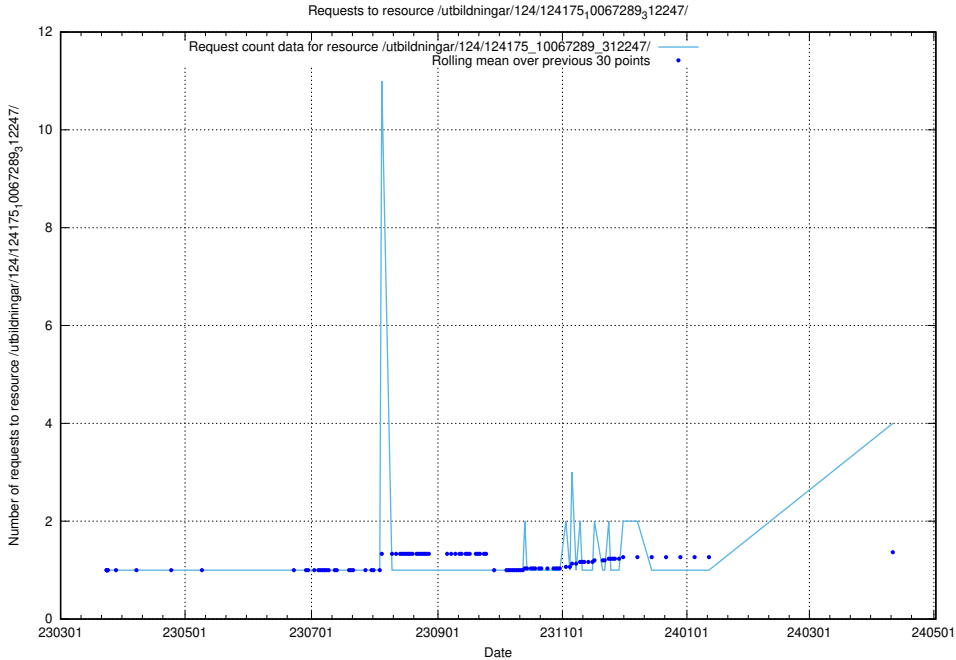

5.234 Usage of /utbildningar/124/124175_10067289_312247/

Here, we count the number of requests to resource /utbildningar/124/124175_10067289_312247/.