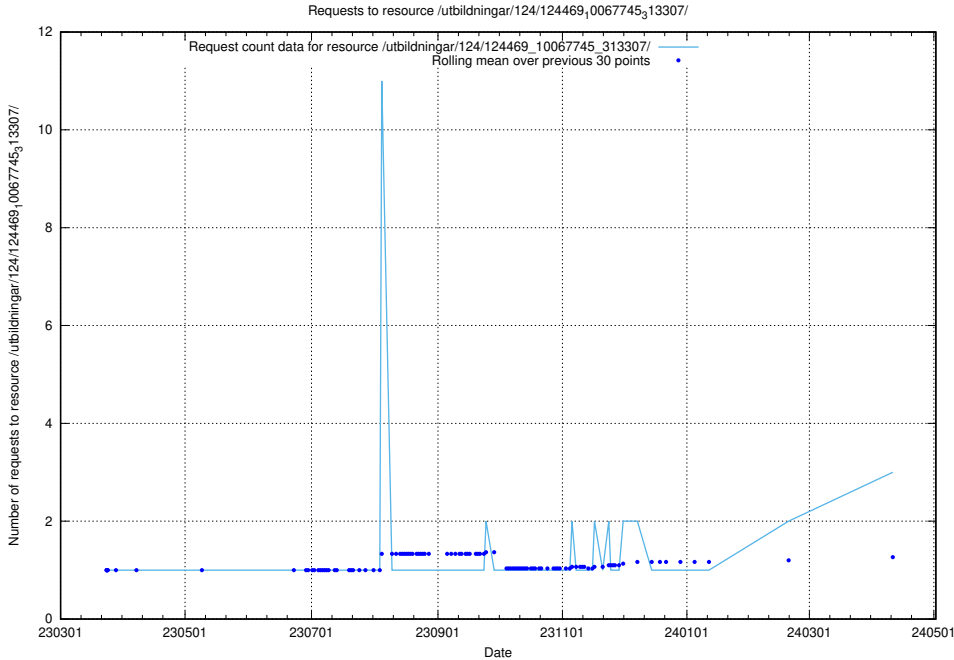

5.346 Usage of /utbildningar/124/124469_10067745_313307/

Here, we count the number of requests to resource /utbildningar/124/124469_10067745_313307/.