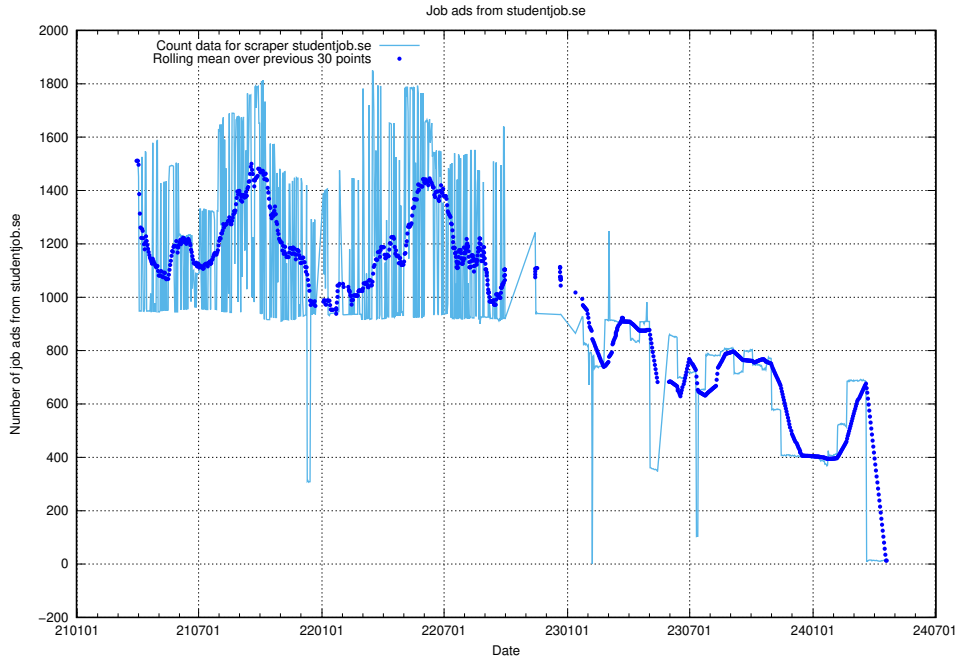

13.18 Number of ads by scraper studentjob.se

Here, we count the number of job ads scraped from studentjob.se.

13.19 Number of ads by scraper gronajobb.se

Here, we count the number of job ads scraped from gronajobb.se.