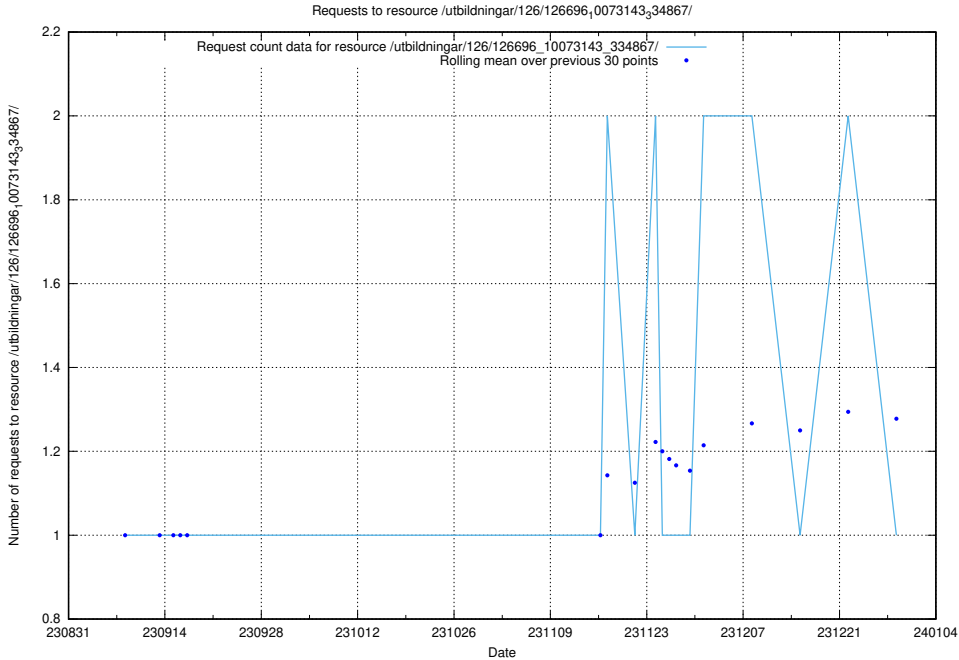

5.4434 Usage of /utbildningar/126/126696_10073143_334867/

Here, we count the number of requests to resource /utbildningar/126/126696_10073143_334867/.

5.4435 Usage of /utbildningar/125/125915_10070443_321899/events/