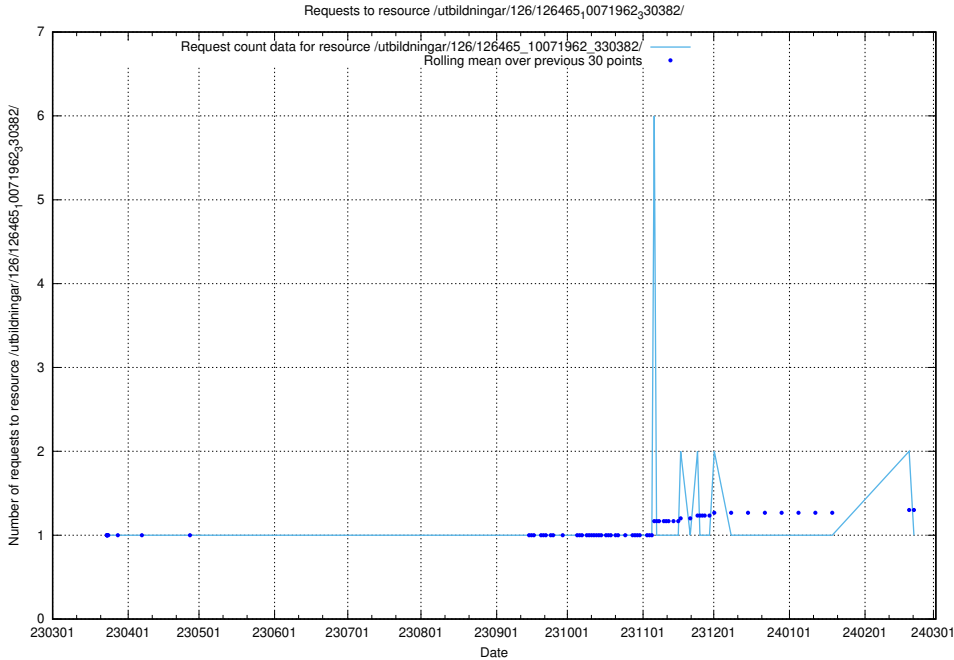

5.6202 Usage of /utbildningar/126/126465_10071962_330382/

Here, we count the number of requests to resource /utbildningar/126/126465_10071962_330382/.