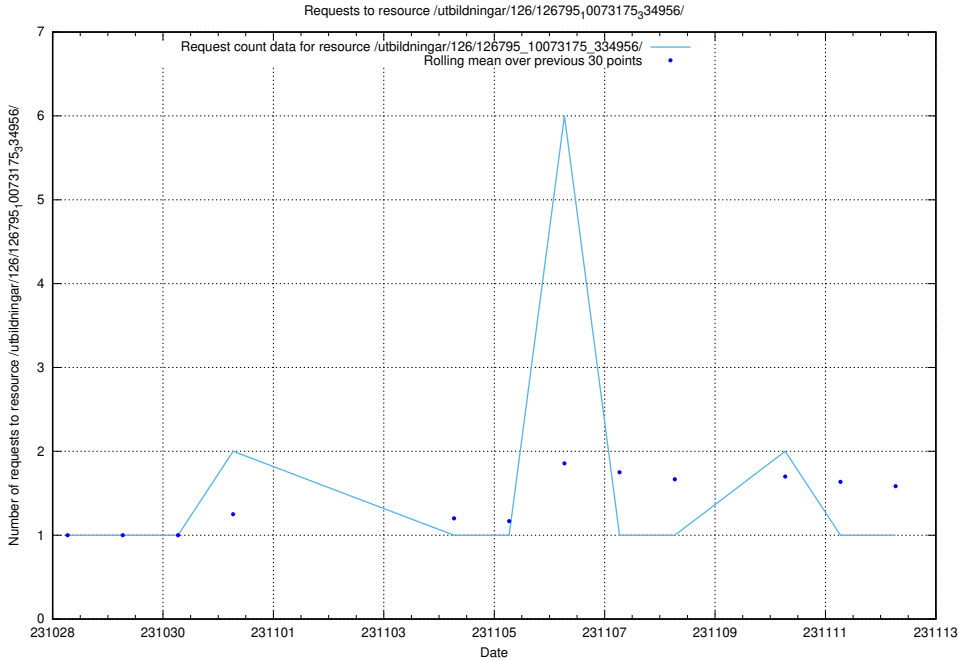

5.3994 Usage of /utbildningar/126/126795_10073175_334956/

Here, we count the number of requests to resource /utbildningar/126/126795_10073175_334956/.