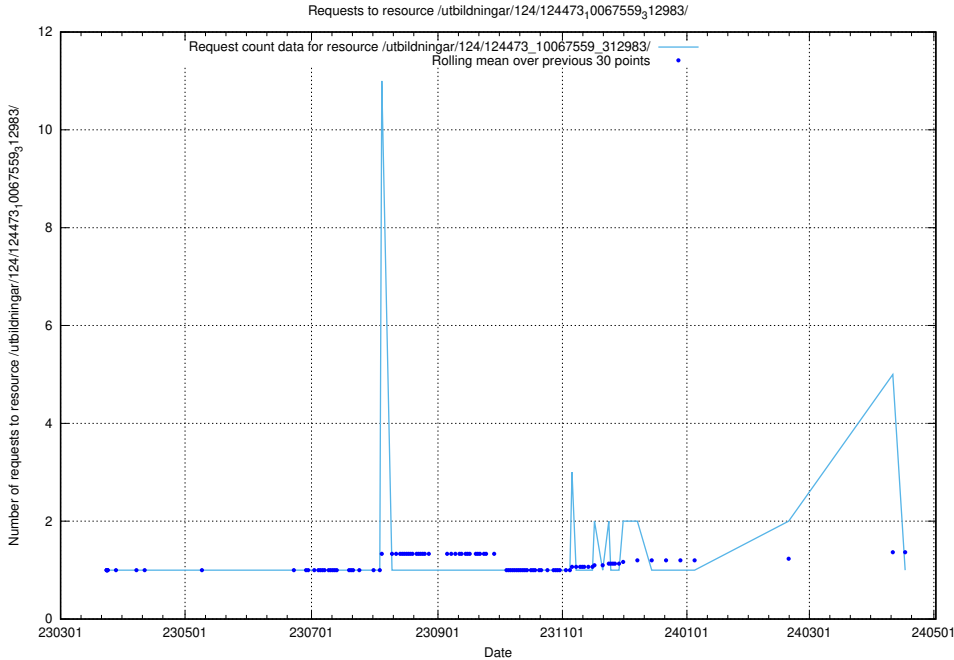

5.2751 Usage of /utbildningar/124/124473_10067559_312983/

Here, we count the number of requests to resource /utbildningar/124/124473_10067559_312983/.