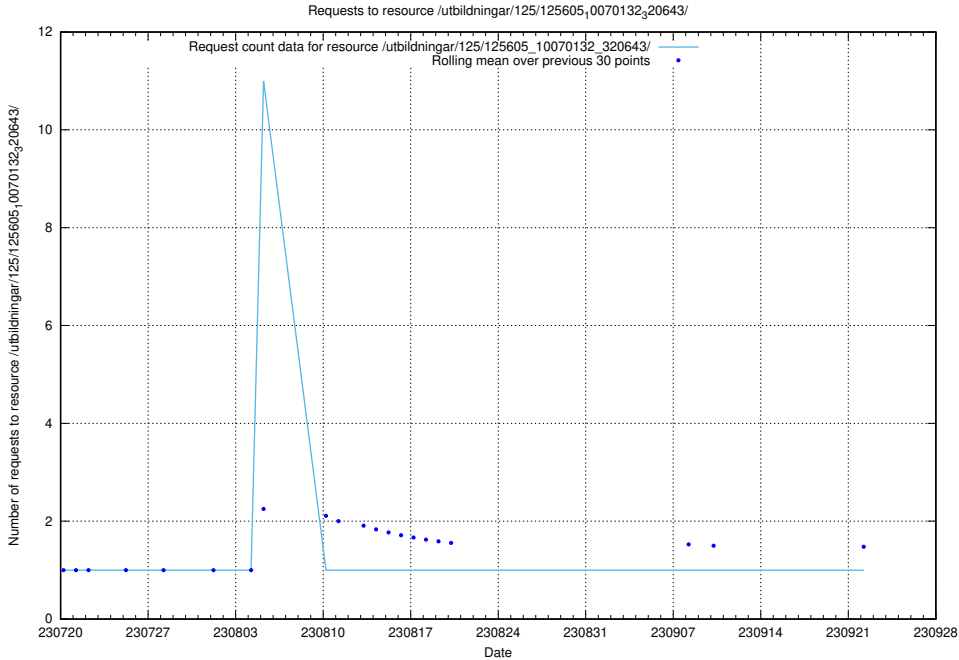

5.4796 Usage of /utbildningar/125/125605_10070132_320643/

Here, we count the number of requests to resource /utbildningar/125/125605_10070132_320643/.