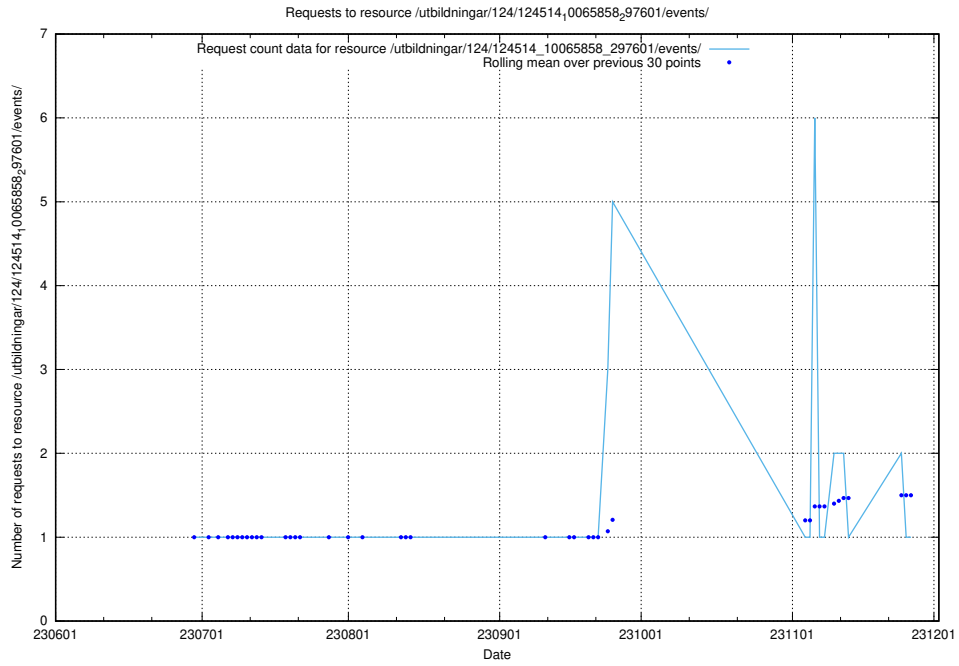

5.5190 Usage of /utbildningar/124/124514_10065858_297601/events/

Here, we count the number of requests to resource /utbildningar/124/124514_10065858_297601/events/