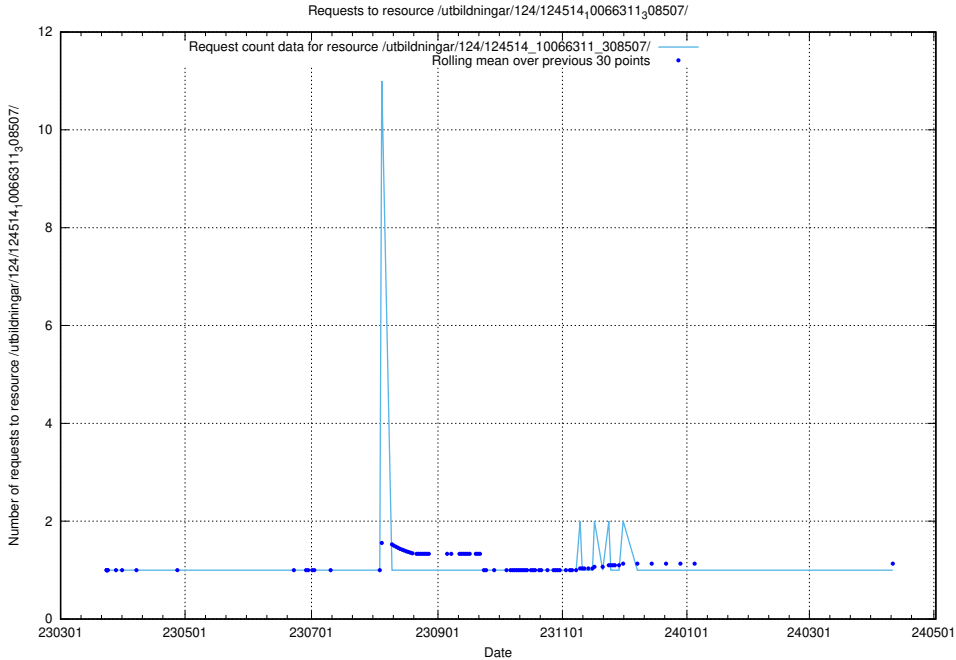

5.1624 Usage of /utbildningar/124/124514_10066311_308507/

Here, we count the number of requests to resource /utbildningar/124/124514_10066311_308507/.