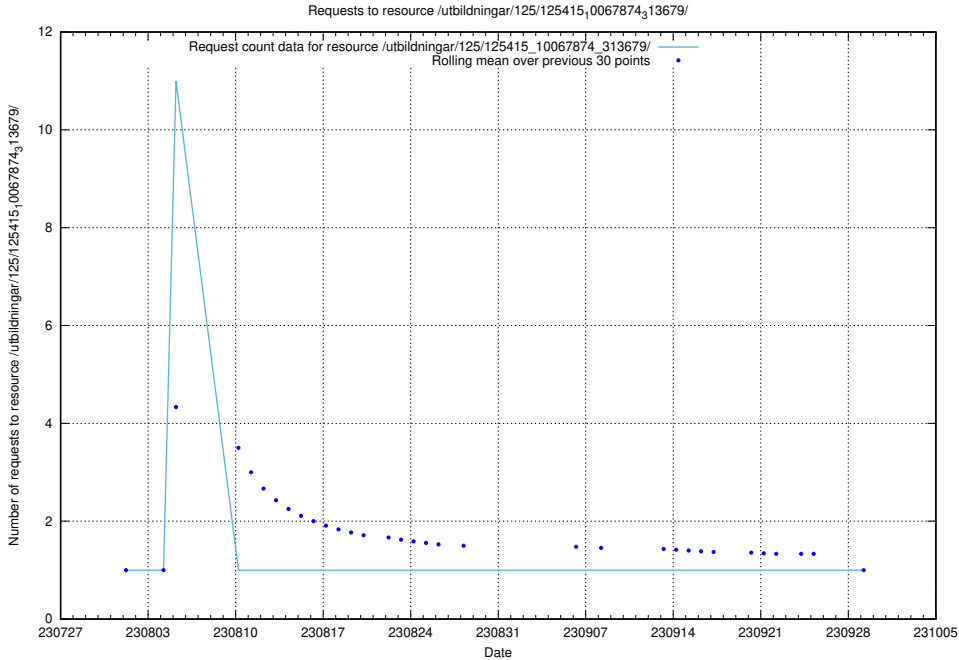

5.4694 Usage of /utbildningar/125/125415_10067874_313679/

Here, we count the number of requests to resource /utbildningar/125/125415_10067874_313679/.