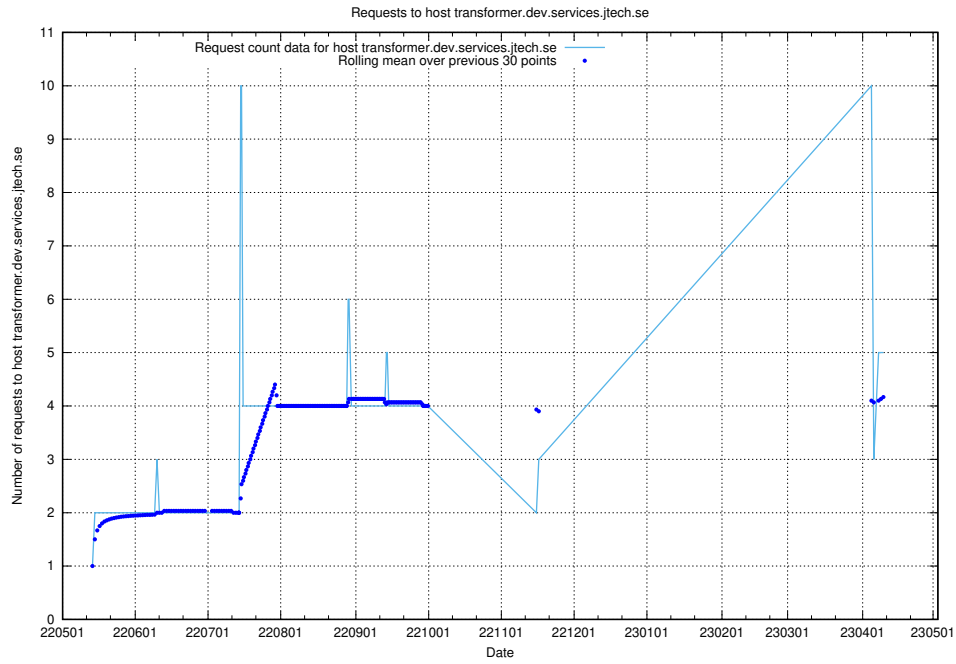

7.92 Usage of transformer.dev.services.jtech.se

Here, we count the number of requests to host transformer.dev.services.jtech.se.