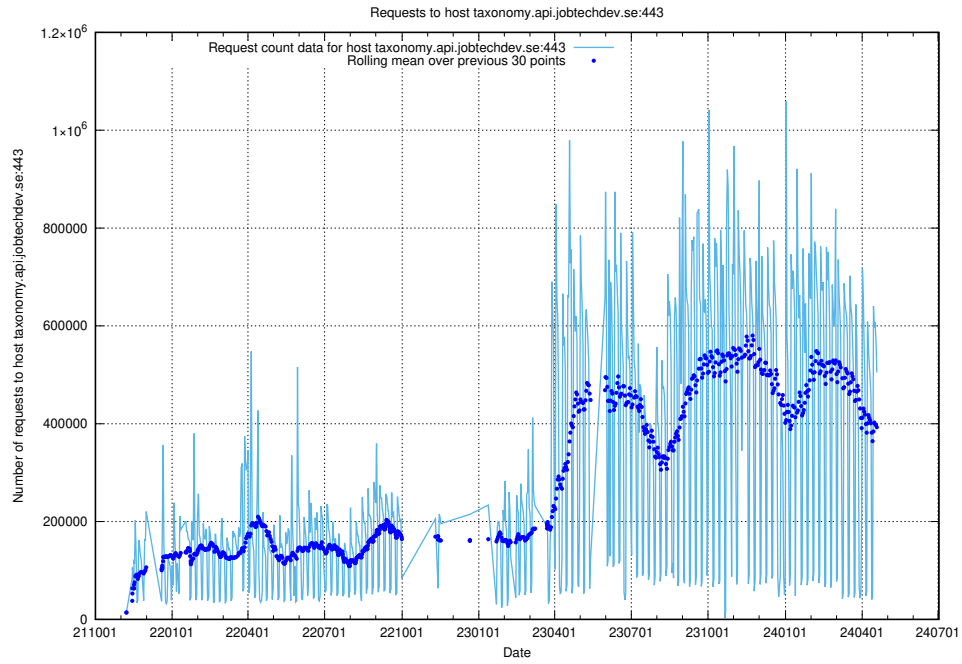

7.4 Usage of data.jobtechdev.se

Here, we count the number of requests to host data.jobtechdev.se.

7.5 Usage of taxonomy.api.jobtechdev.se

Here, we count the number of requests to host taxonomy.api.jobtechdev.se.