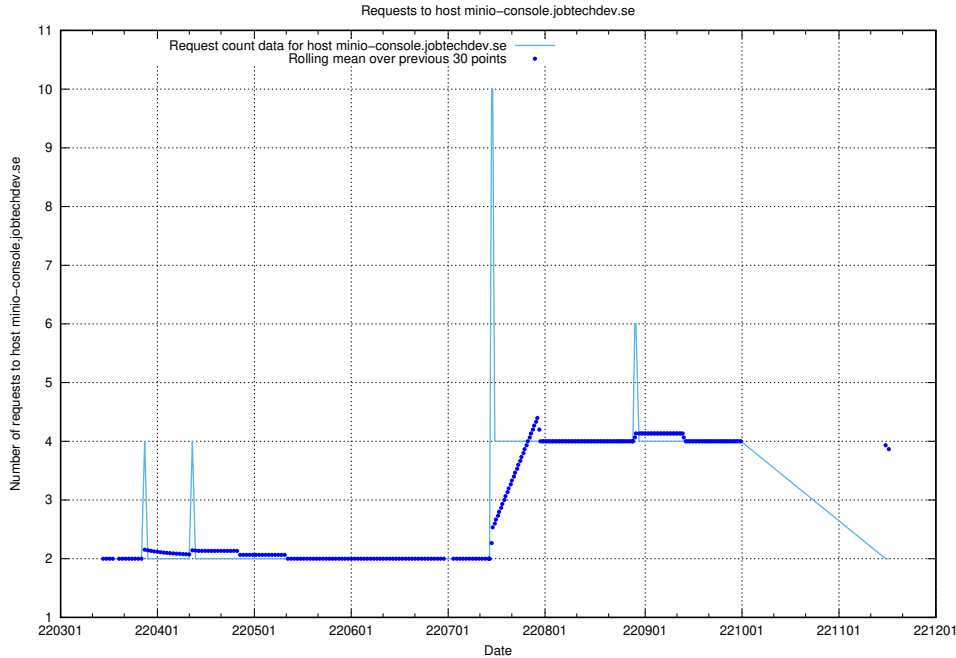

7.495 Usage of minioconsole.jobtechdev.se

Here, we count the number of requests to host minioconsole.jobtechdev.se.

7.496 Usage of minio-console.jobtechdev.se

Here, we count the number of requests to host minio-console.jobtechdev.se.