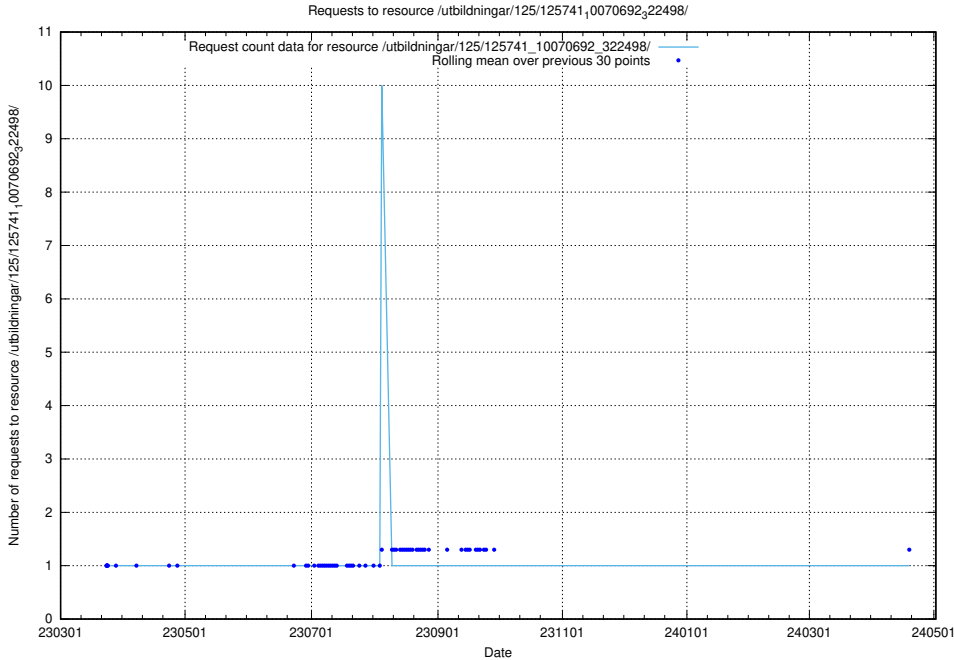

5.6252 Usage of /utbildningar/125/125741_10070692_322498/

Here, we count the number of requests to resource /utbildningar/125/125741_10070692_322498/.