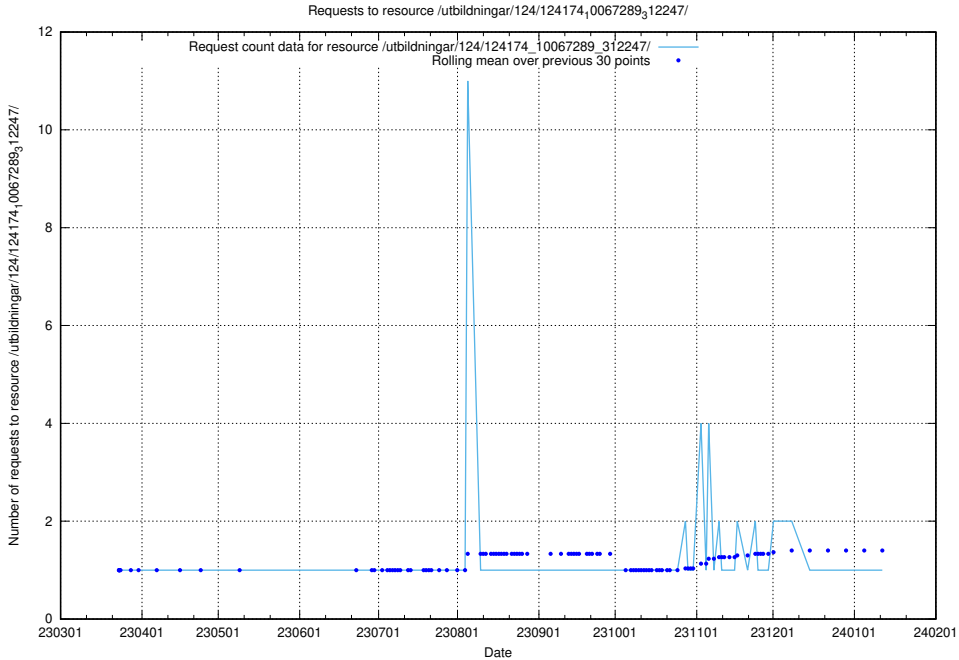

5.3860 Usage of /utbildningar/124/124174_10067289_312247/

Here, we count the number of requests to resource /utbildningar/124/124174_10067289_312247/.