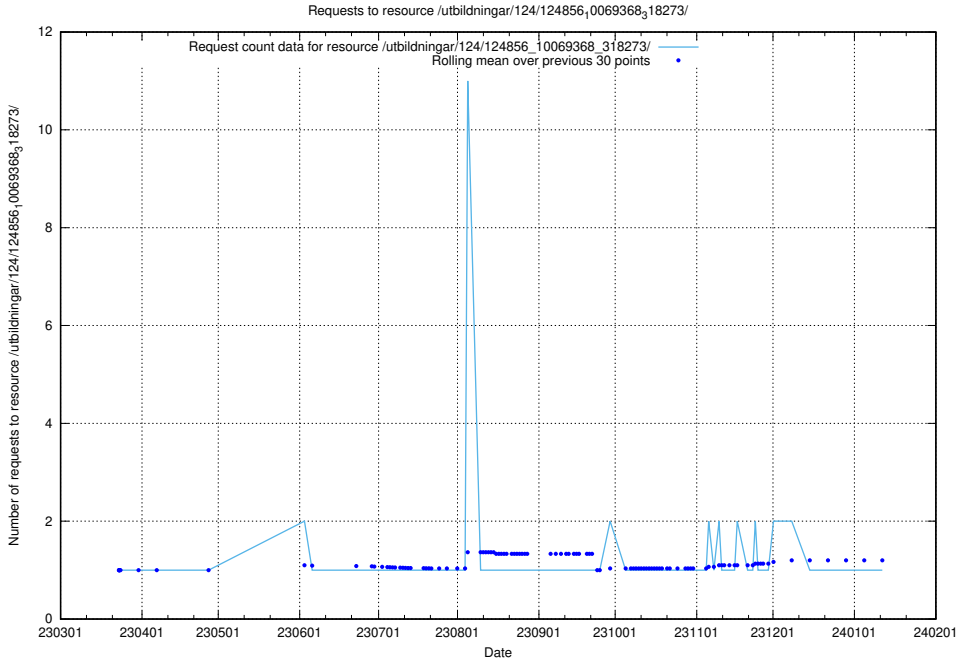

5.1196 Usage of /utbildningar/124/124856_10069368_318273/

Here, we count the number of requests to resource /utbildningar/124/124856_10069368_318273/.