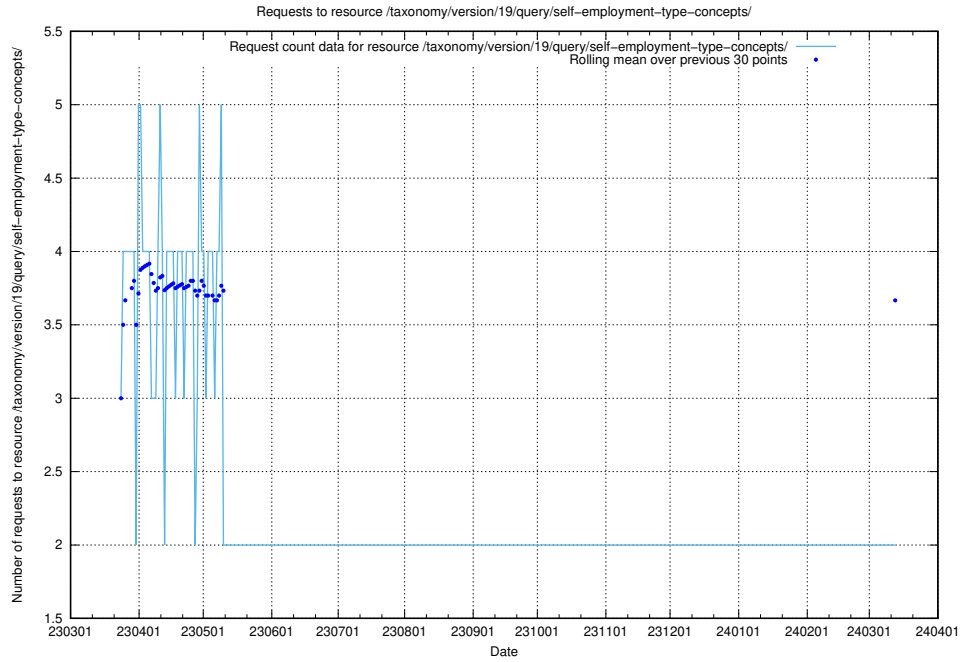

5.939 Usage of /taxonomy/version/19/query/self-employment-type-concepts/

Here, we count the number of requests to resource /taxonomy/version/19/query/self-employment-type-concepts/.