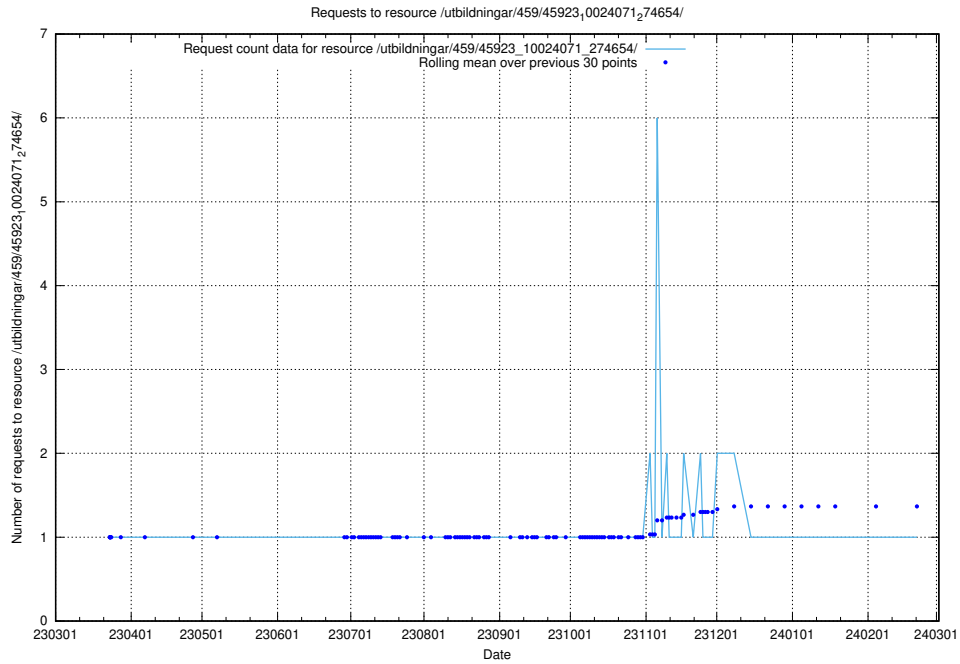

5.6102 Usage of /utbildningar/459/45923_10024071_274654/

Here, we count the number of requests to resource /utbildningar/459/45923_10024071_274654/.