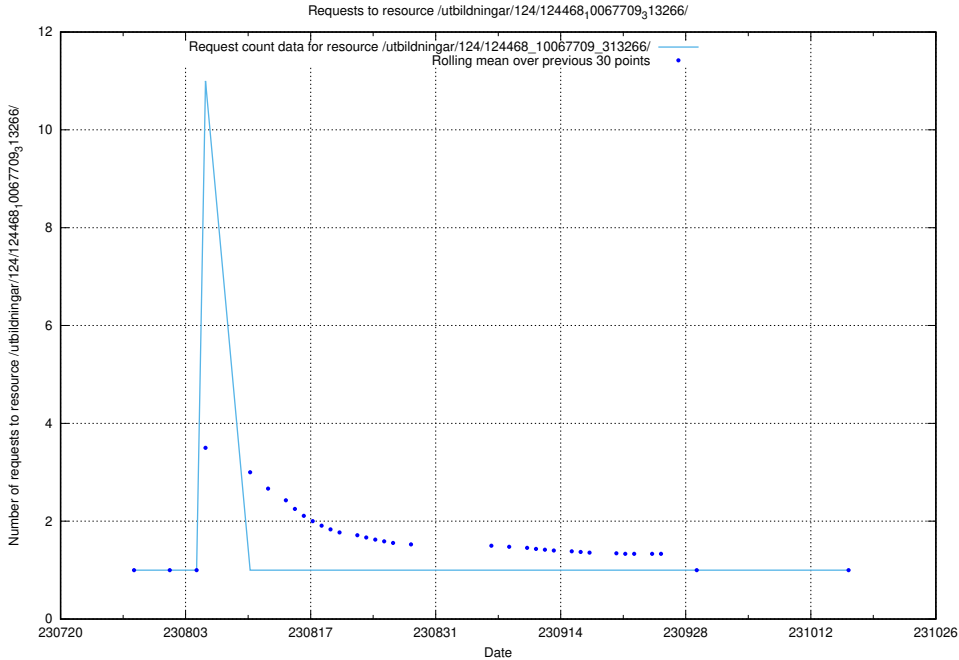

5.4709 Usage of /utbildningar/124/124468_10067709_313266/

Here, we count the number of requests to resource /utbildningar/124/124468_10067709_313266/.