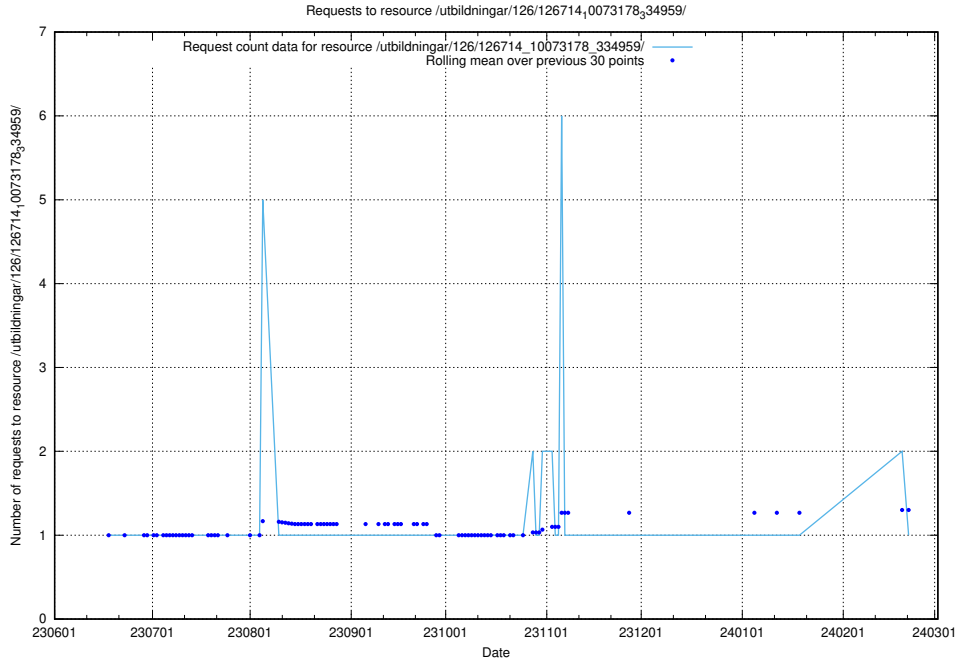

5.5645 Usage of /utbildningar/126/126714_10073178_334959/

Here, we count the number of requests to resource /utbildningar/126/126714_10073178_334959/.