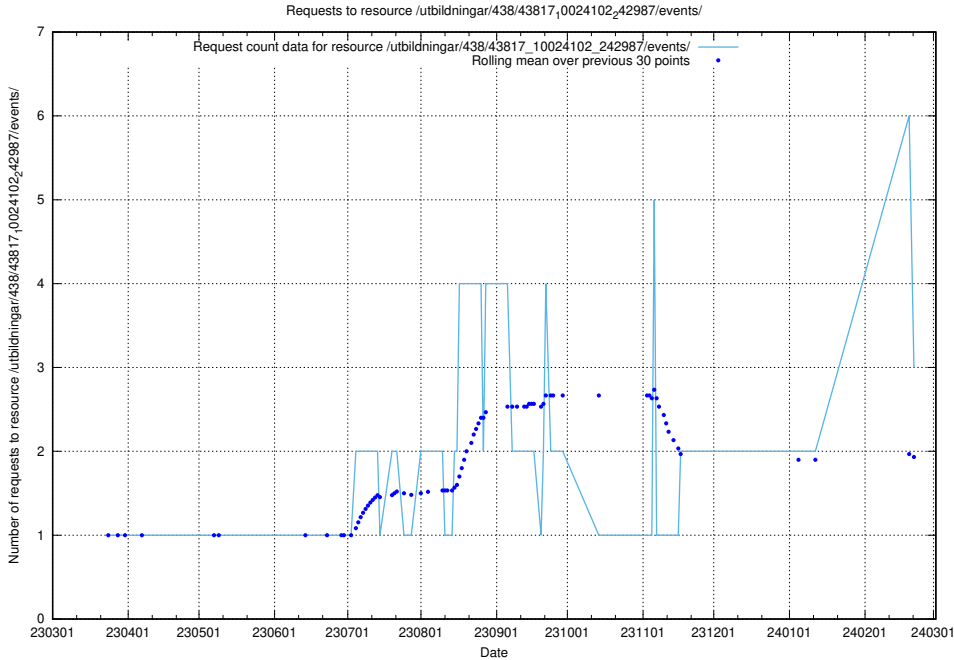

Here, we count the number of requests to resource /utbildningar/438/43817_10024102_242987/events/.

5.468 Usage of /utbildningar/437/43757_10024113_309027/events/

Here, we count the number of requests to resource /utbildningar/437/43757_10024113_309027/events/.