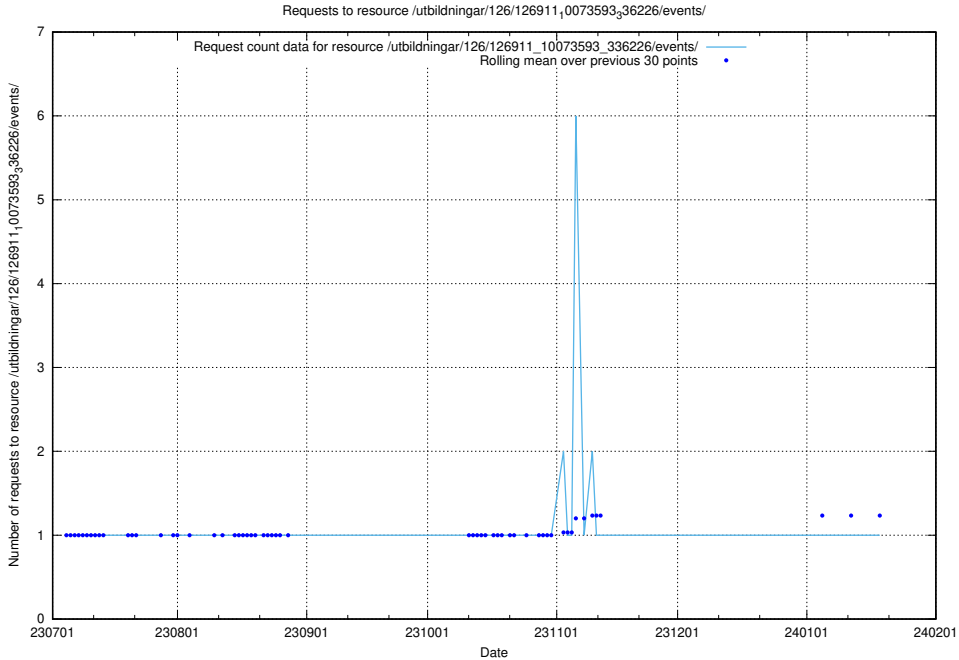

5.5138 Usage of /utbildningar/126/126911_10073593_336226/events/

Here, we count the number of requests to resource /utbildningar/126/126911_10073593_336226/events/