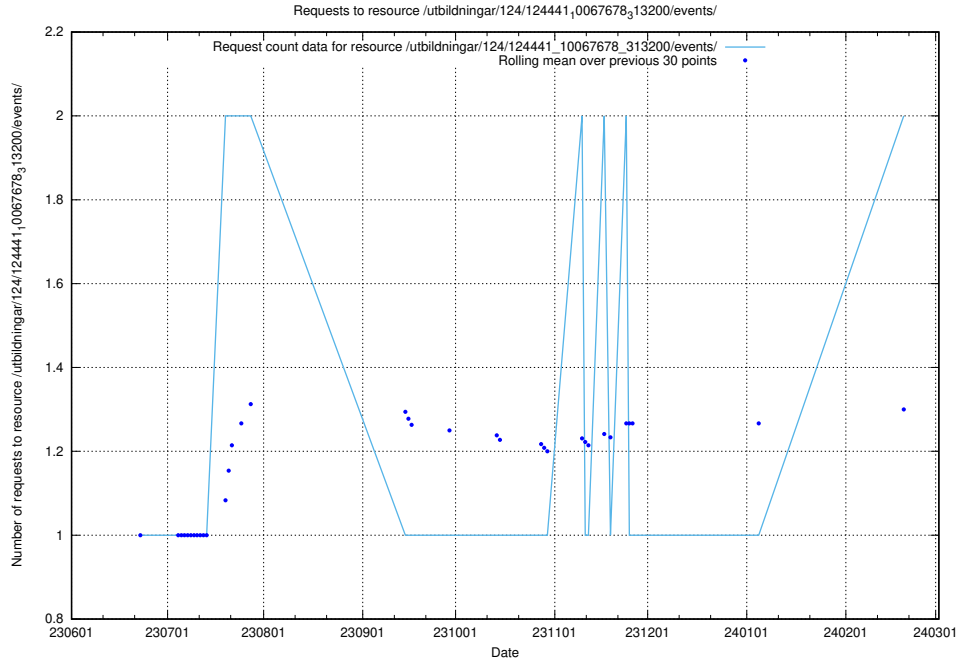

5.876 Usage of /utbildningar/124/124441_10067678_313200/events/

Here, we count the number of requests to resource /utbildningar/124/124441_10067678_313200/events/