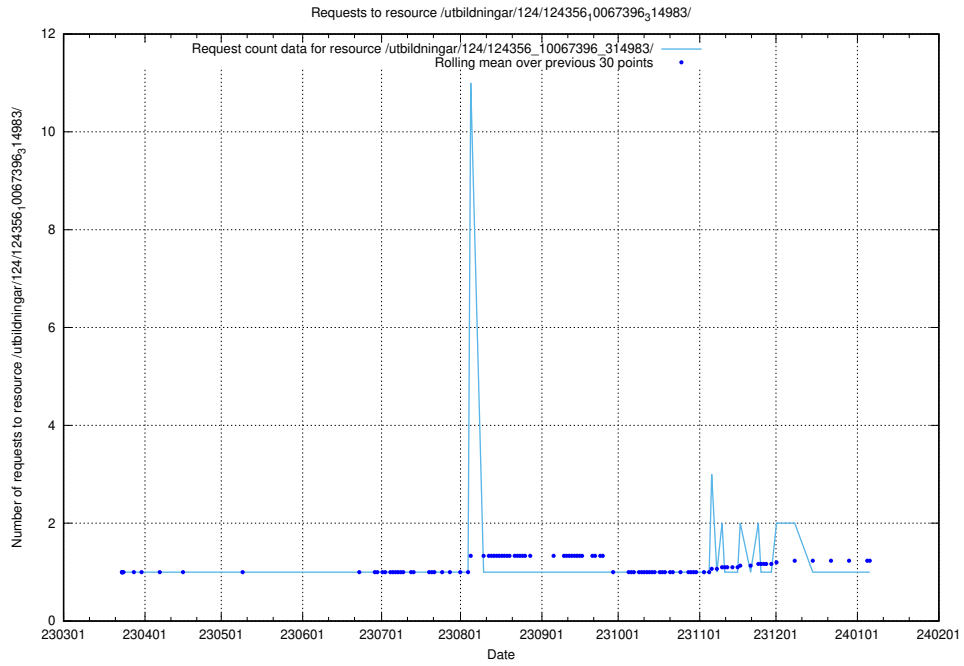

Here, we count the number of requests to resource /utbildningar/124/124934_10068007_314185/events/

5.3675 Usage of /utbildningar/124/124356_10067396_314983/

Here, we count the number of requests to resource /utbildningar/124/124356_10067396_314983/.