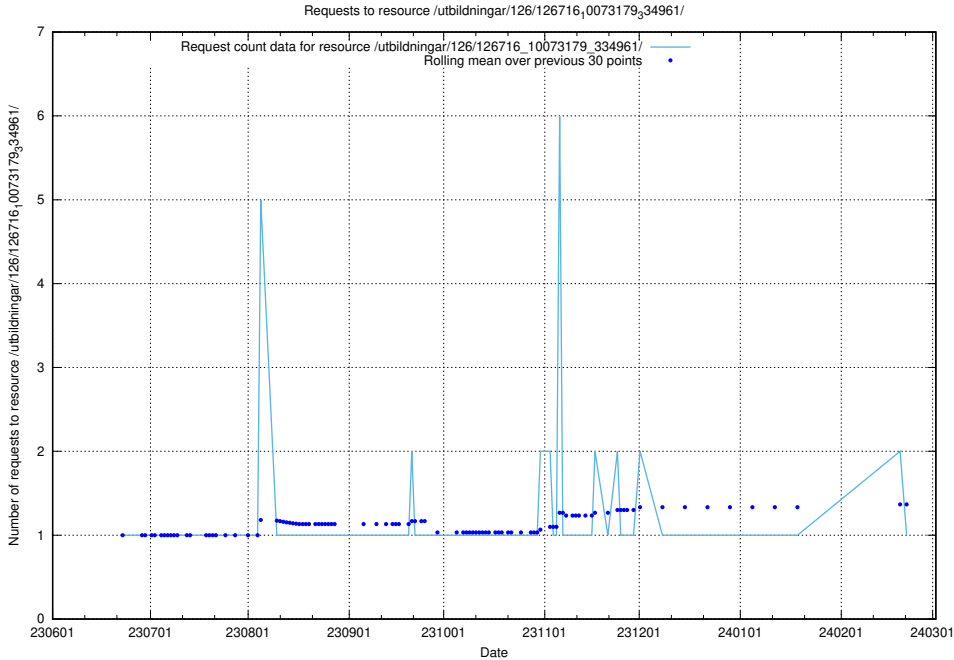

5.5410 Usage of /utbildningar/126/126716_10073179_334961/

Here, we count the number of requests to resource /utbildningar/126/126716_10073179_334961/.