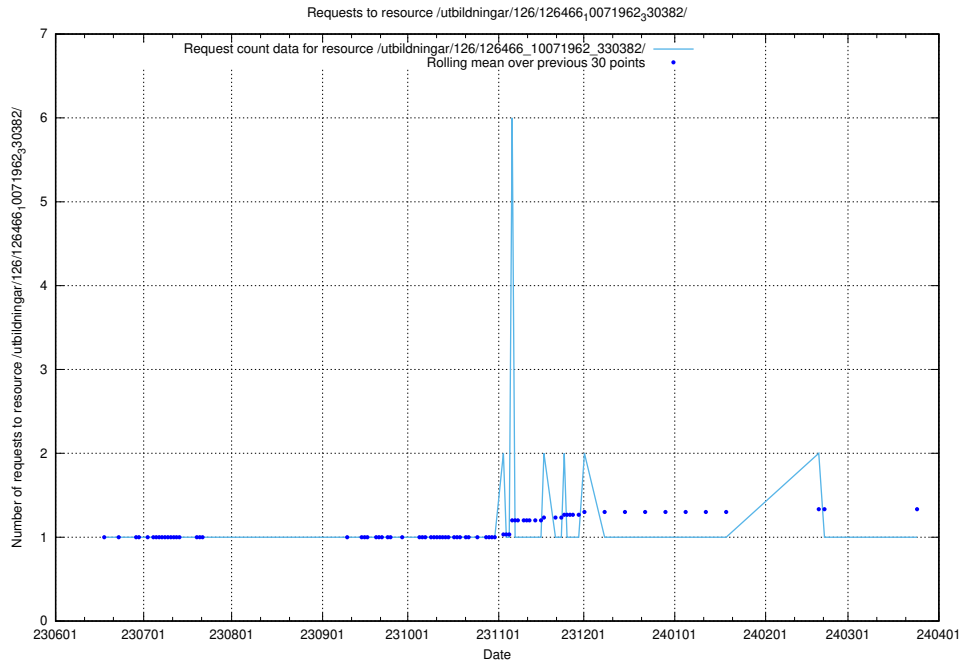

5.5647 Usage of /utbildningar/126/126466_10071962_330382/

Here, we count the number of requests to resource /utbildningar/126/126466_10071962_330382/.