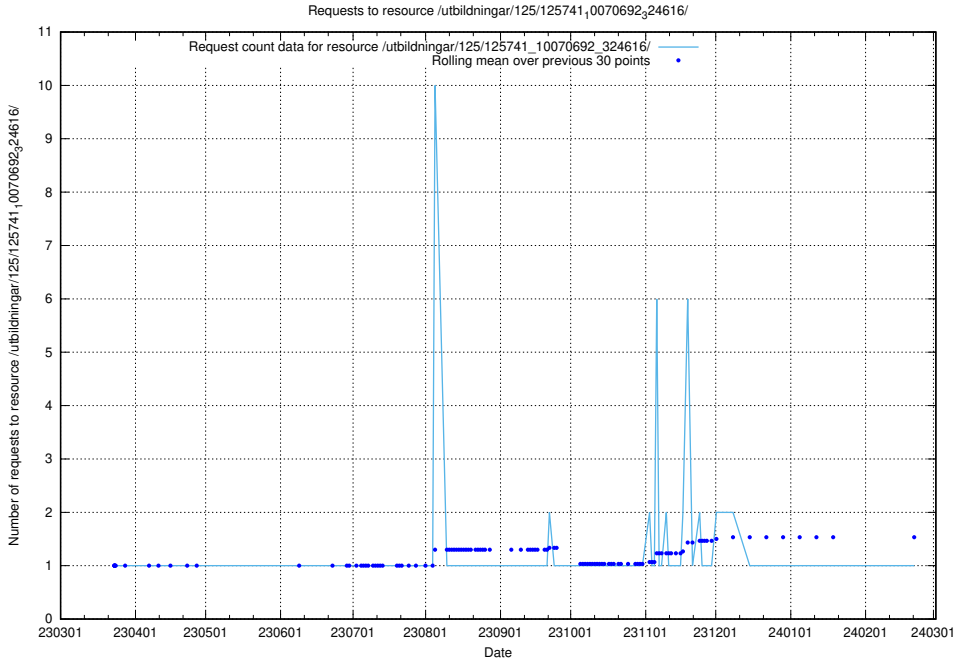

5.6249 Usage of /utbildningar/125/125741_10070692_324616/

Here, we count the number of requests to resource /utbildningar/125/125741_10070692_324616/.