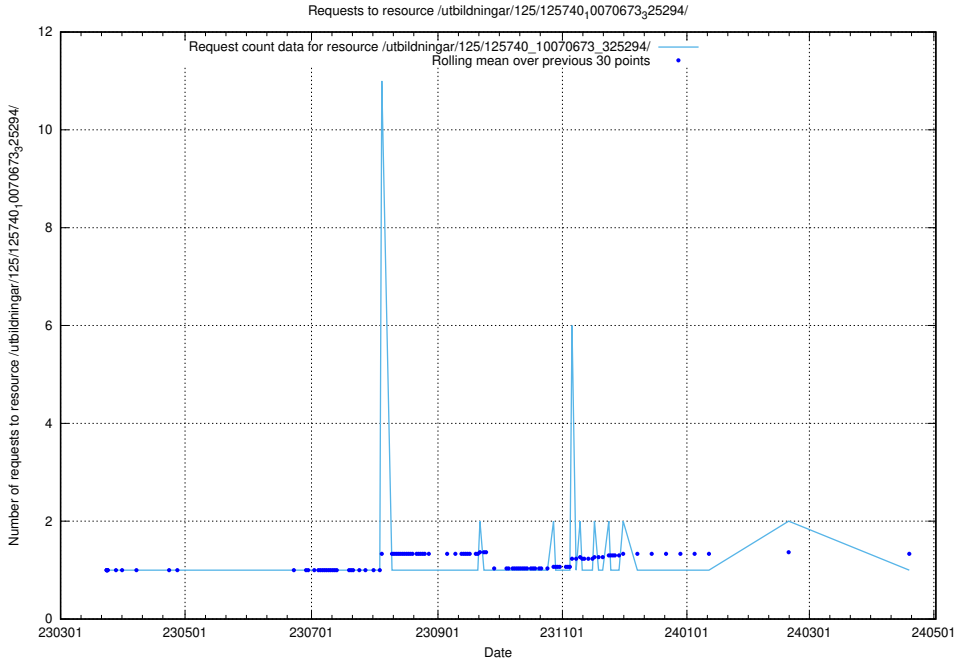

5.1017 Usage of /utbildningar/125/125740_10070673_325294/

Here, we count the number of requests to resource /utbildningar/125/125740_10070673_325294/.