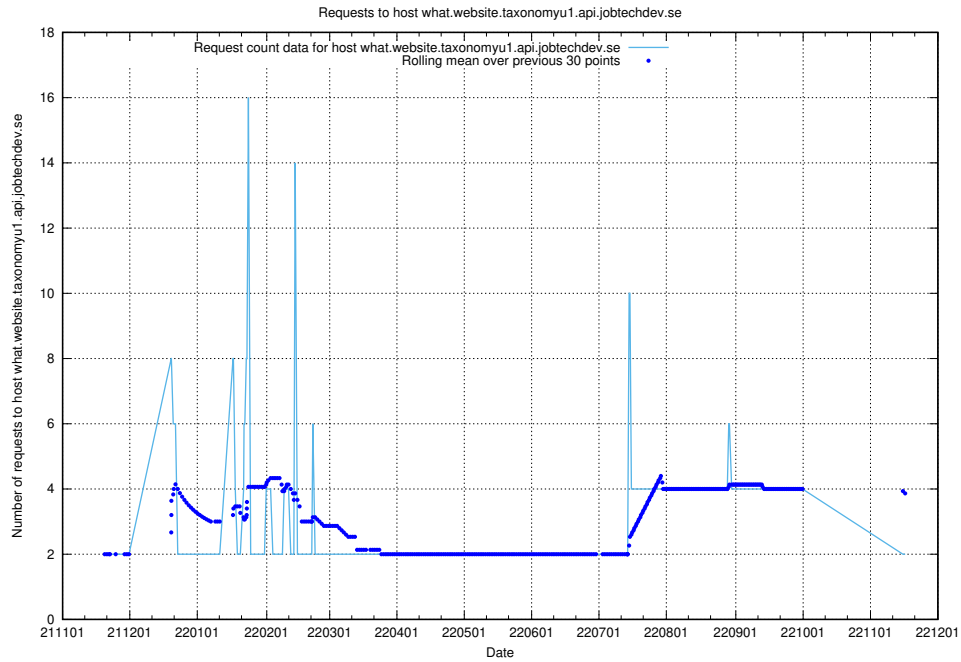

7.449 Usage of what.website.taxonomy1.api.jobtechdev.se

Here, we count the number of requests to host what.website.taxonomy1.api.jobtechdev.se.