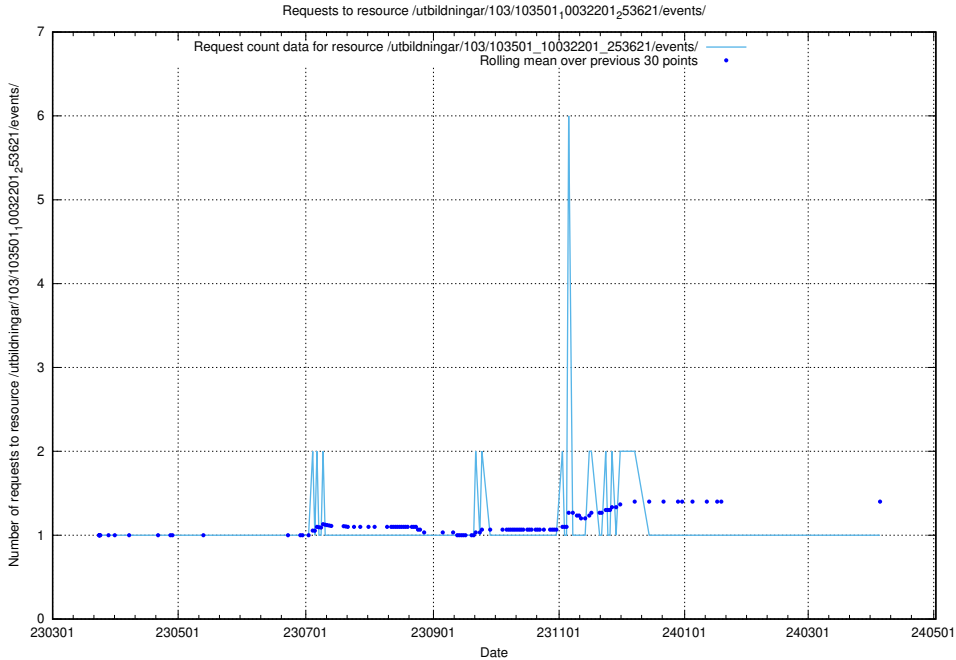

5.5276 Usage of /utbildningar/103/103501_10032201_253621/events/

Here, we count the number of requests to resource /utbildningar/103/103501_10032201_253621/events/