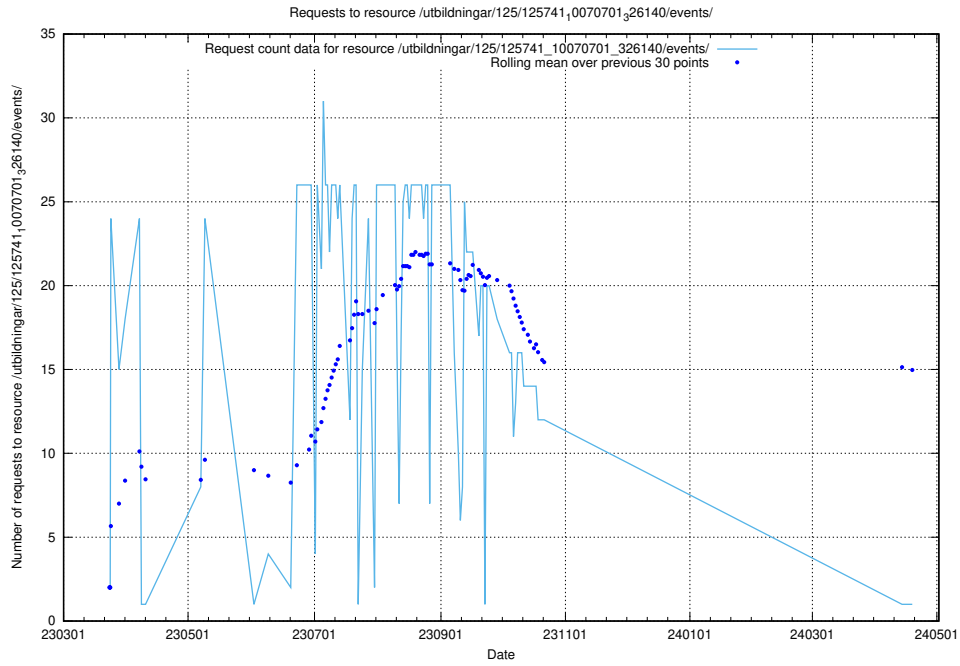

5.6061 Usage of /utbildningar/125/125741_10070701_326140/events/

Here, we count the number of requests to resource /utbildningar/125/125741_10070701_326140/events/