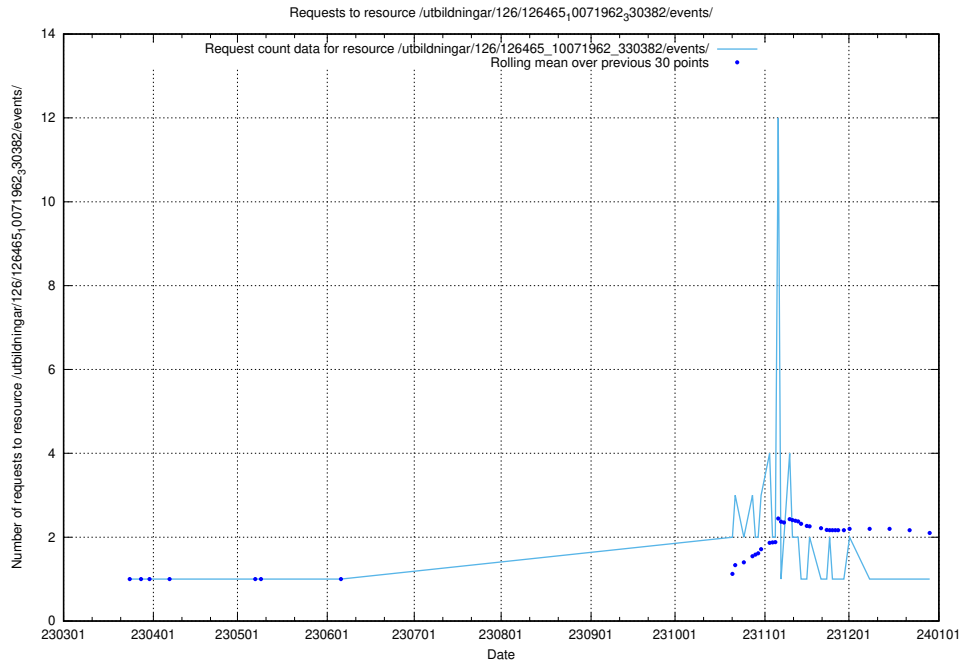

5.5994 Usage of /utbildningar/126/126465_10071962_330382/events/

Here, we count the number of requests to resource /utbildningar/126/126465_10071962_330382/events/