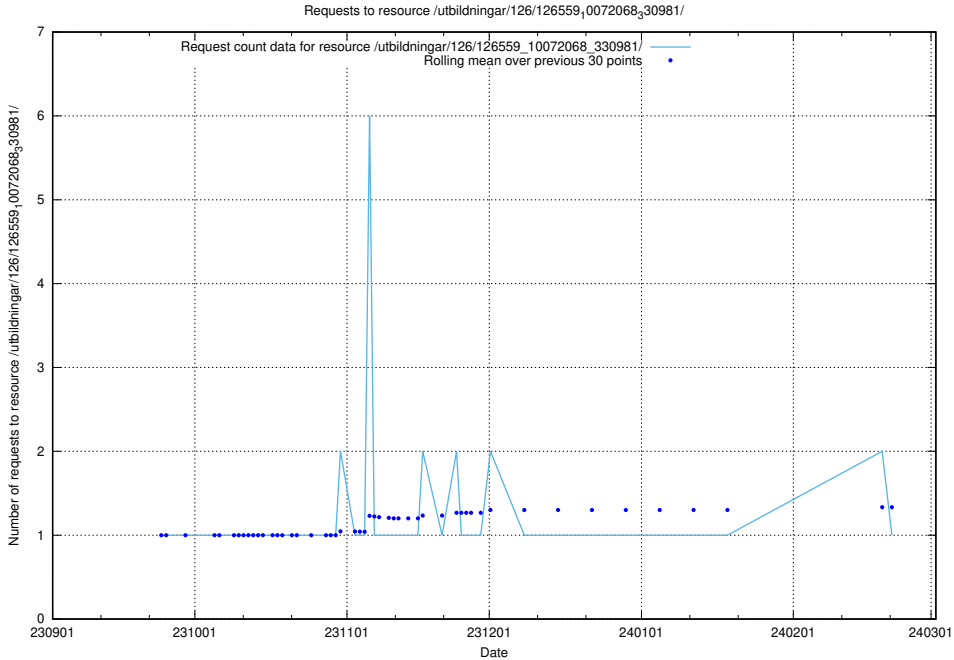

5.4280 Usage of /utbildningar/126/126559_10072068_330981/

Here, we count the number of requests to resource /utbildningar/126/126559_10072068_330981/.