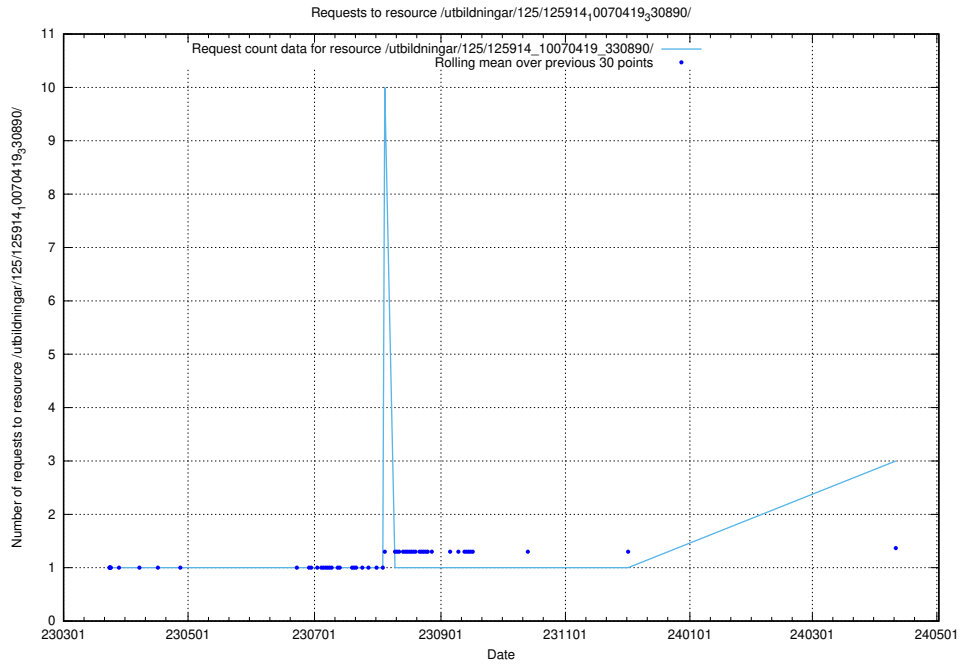

5.482 Usage of /utbildningar/125/125914_10070419_330890/

Here, we count the number of requests to resource /utbildningar/125/125914_10070419_330890/.