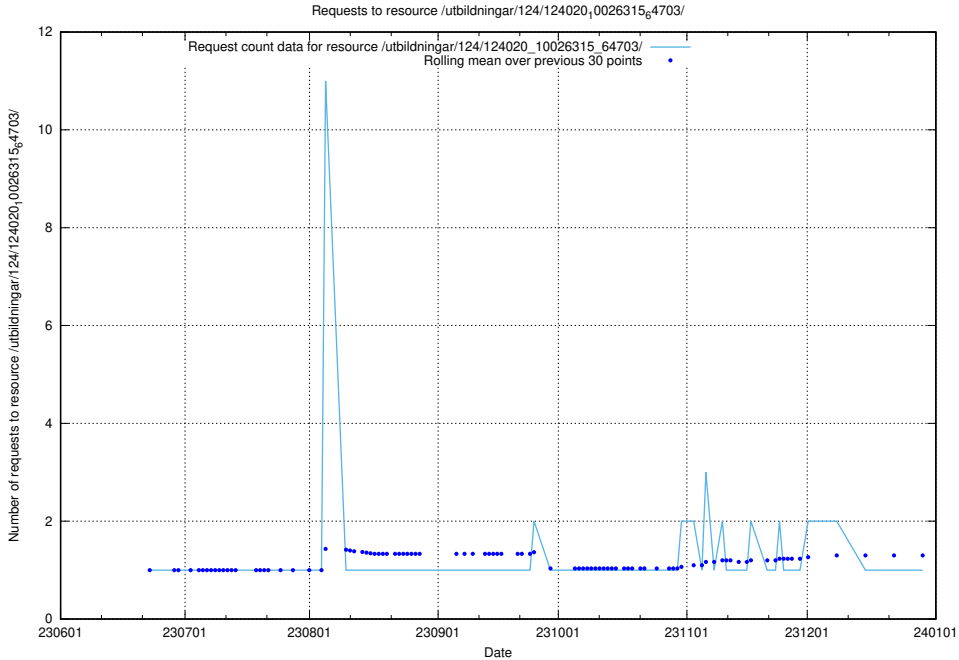

5.5615 Usage of /utbildningar/124/124020_10026315_64703/

Here, we count the number of requests to resource /utbildningar/124/124020_10026315_64703/.