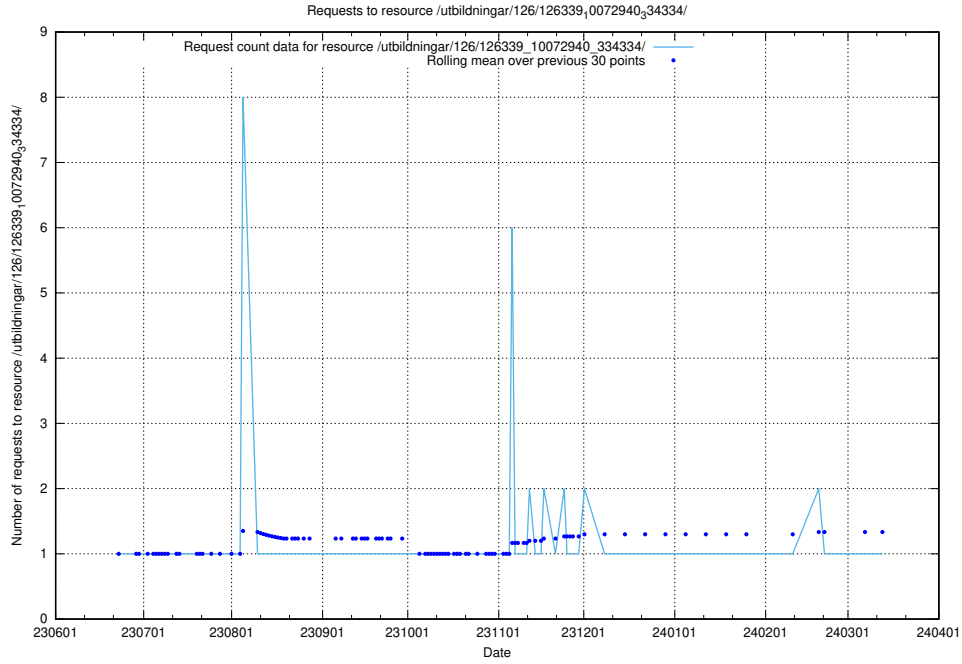

5.5452 Usage of /utbildningar/126/126339_10072940_334334/

Here, we count the number of requests to resource /utbildningar/126/126339_10072940_334334/.