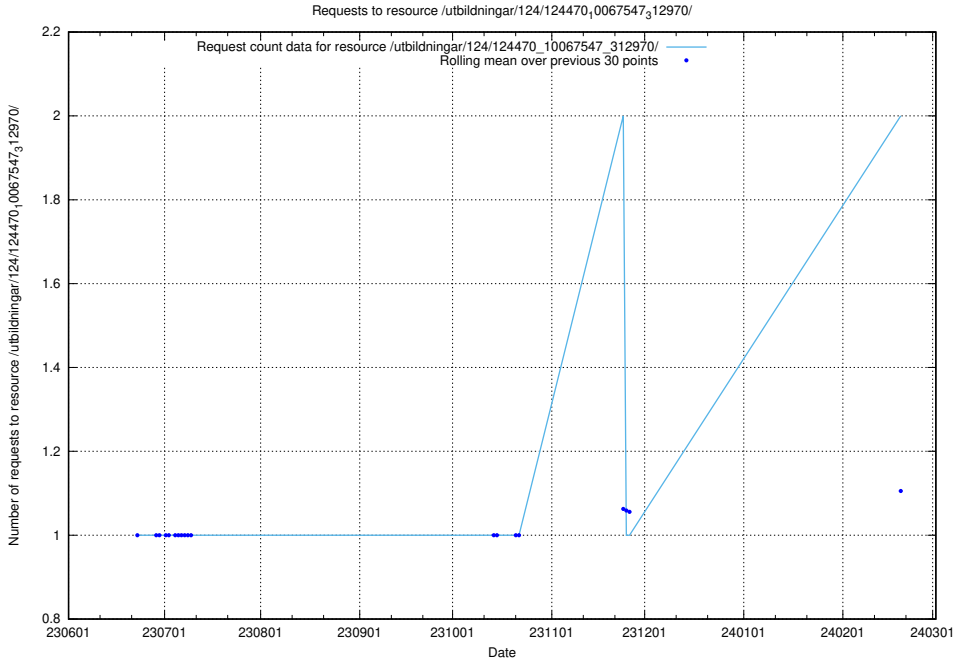

5.874 Usage of /utbildningar/124/124470_10067547_312970/

Here, we count the number of requests to resource /utbildningar/124/124470_10067547_312970/.