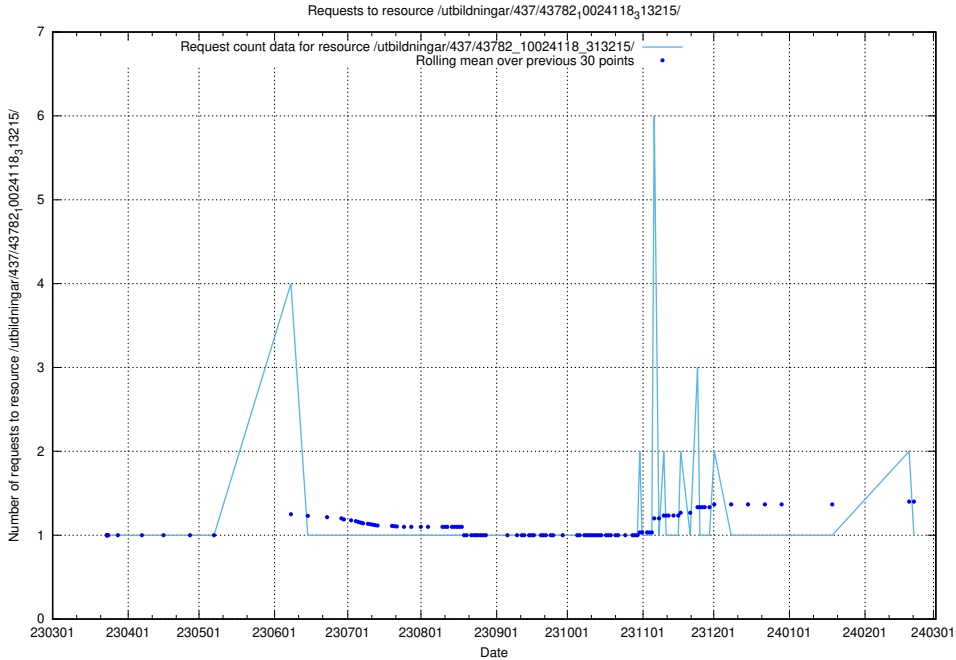

5.6151 Usage of /utbildningar/437/43782_10024118_313215/

Here, we count the number of requests to resource /utbildningar/437/43782_10024118_313215/.