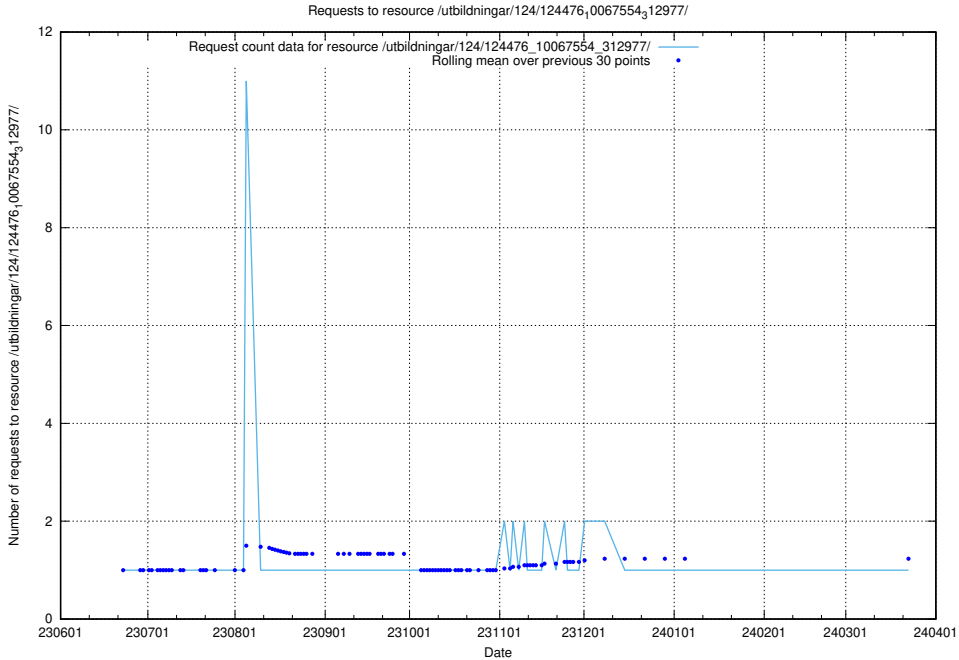

5.5588 Usage of /utbildningar/124/124476_10067554_312977/

Here, we count the number of requests to resource /utbildningar/124/124476_10067554_312977/.