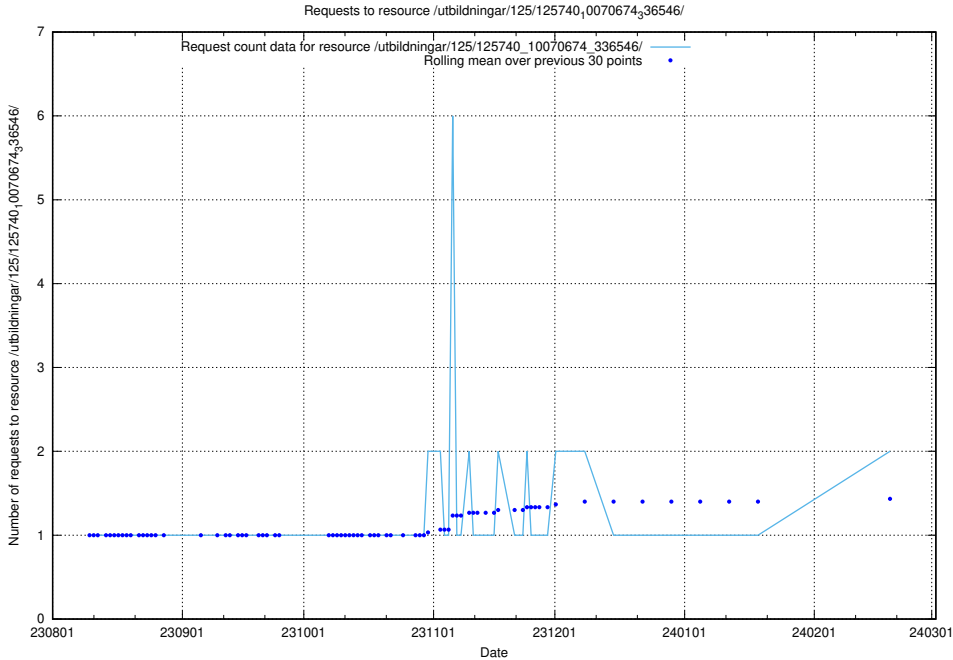

5.777 Usage of /utbildningar/125/125740_10070674_336546/

Here, we count the number of requests to resource /utbildningar/125/125740_10070674_336546/.