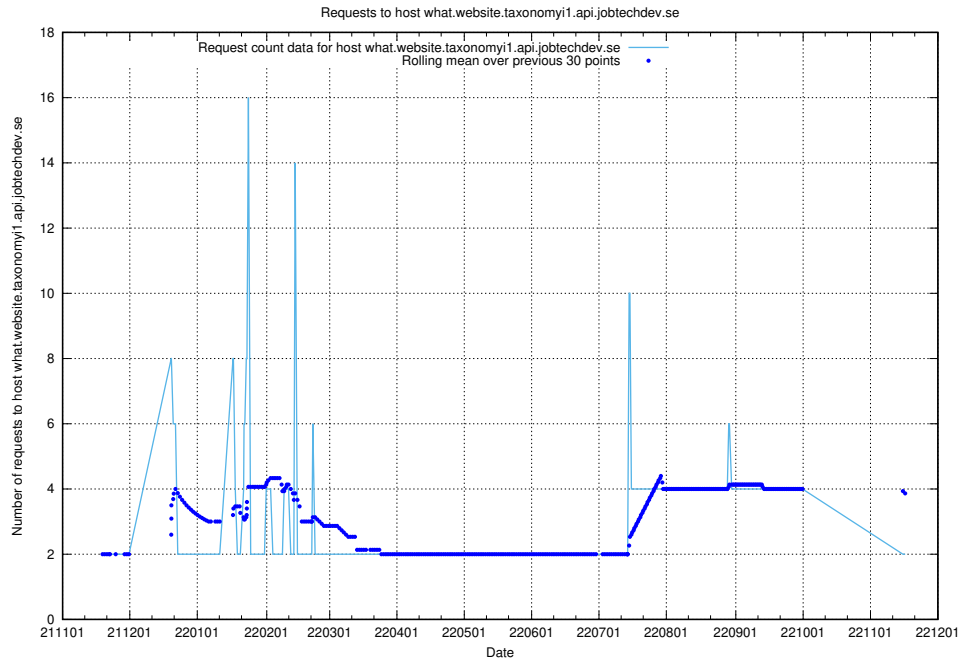

7.454 Usage of what.website.taxonomy1.api.jobtechdev.se

Here, we count the number of requests to host what.website.taxonomy1.api.jobtechdev.se.