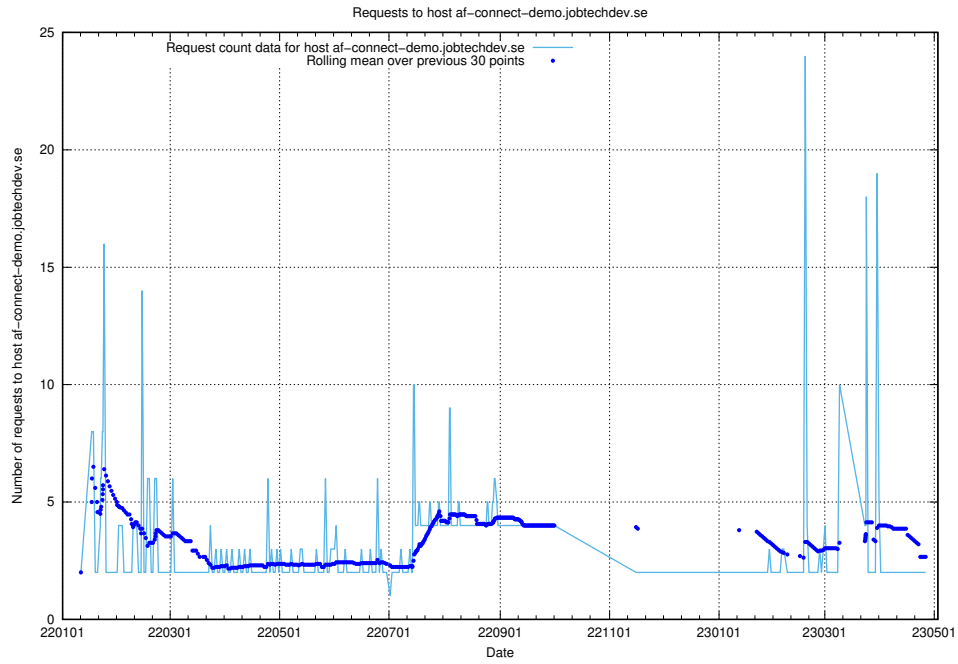

7.280 Usage of af-connect-demo.jobtechdev.se

Here, we count the number of requests to host af-connect-demo.jobtechdev.se.