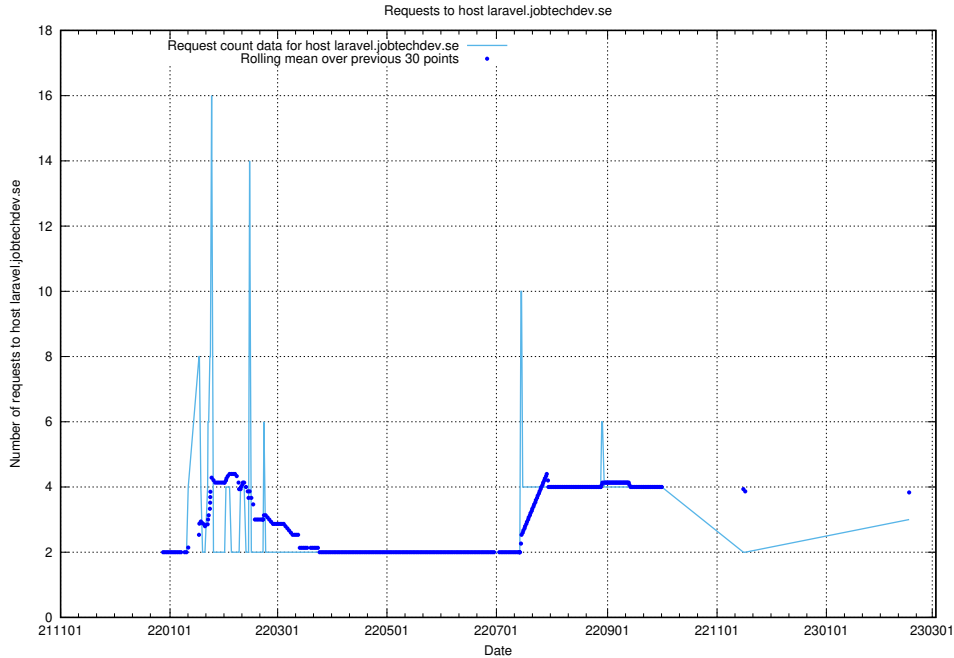

7.192 Usage of laravel.jobtechdev.se

Here, we count the number of requests to host laravel.jobtechdev.se.