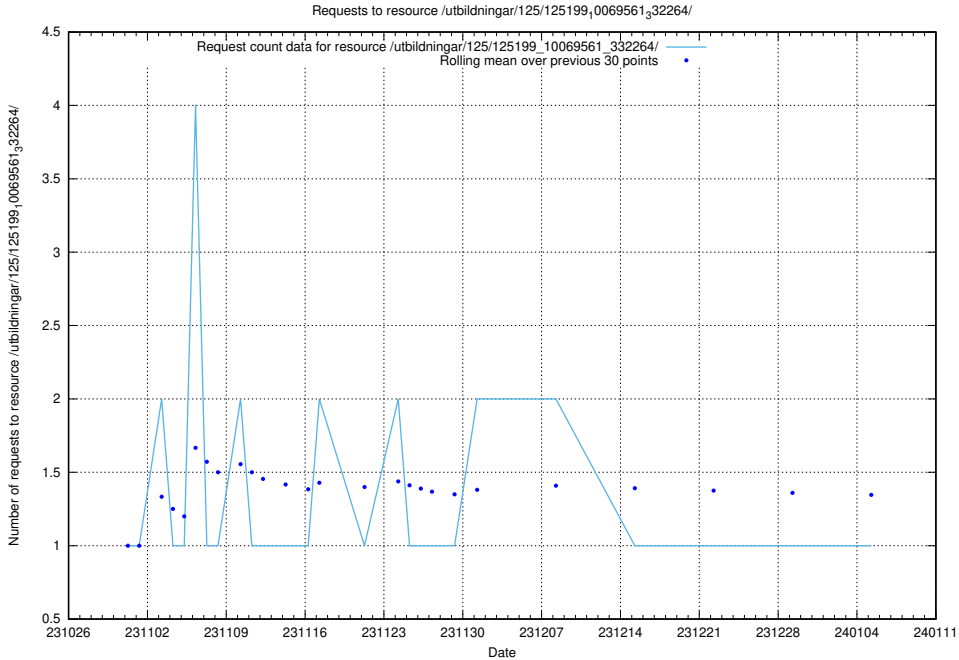

5.3972 Usage of /utbildningar/125/125199_10069561_332264/

Here, we count the number of requests to resource /utbildningar/125/125199_10069561_332264/.