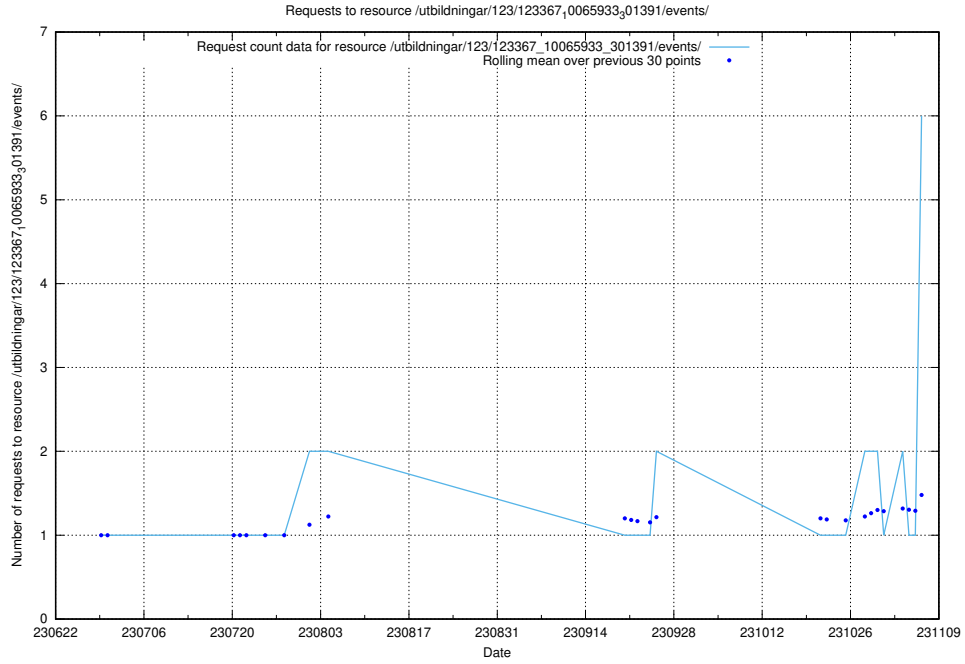

5.121 Usage of /utbildningar/123/123367_10065933_301391/events/

Here, we count the number of requests to resource /utbildningar/123/123367_10065933_301391/events/