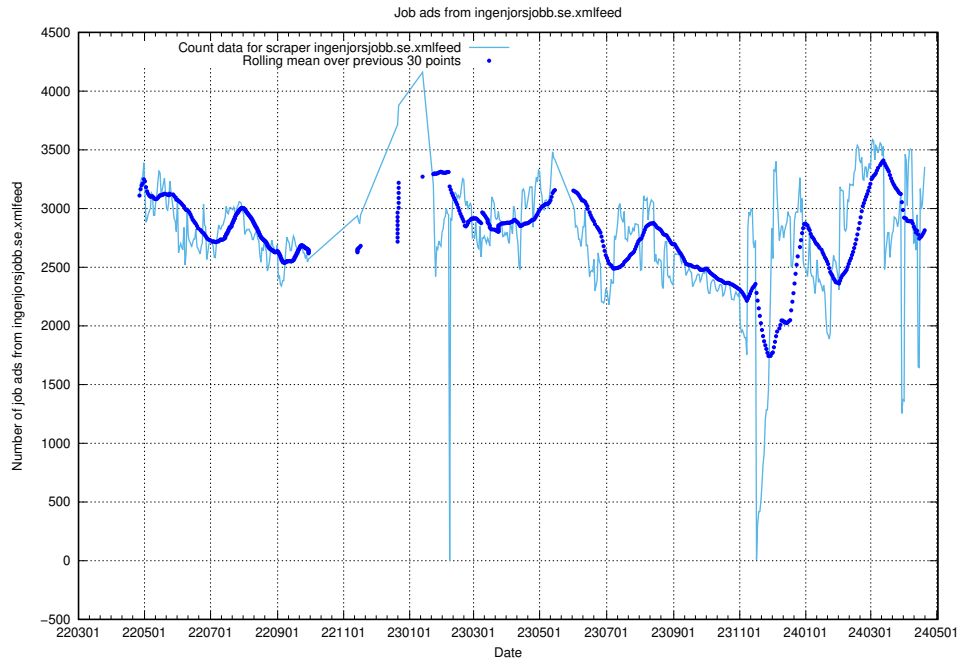

13.4 Number of ads by scraper ingenjorsjobb.se.xmlfeed

Here, we count the number of job ads scraped from ingenjorsjobb.se.xmlfeed.