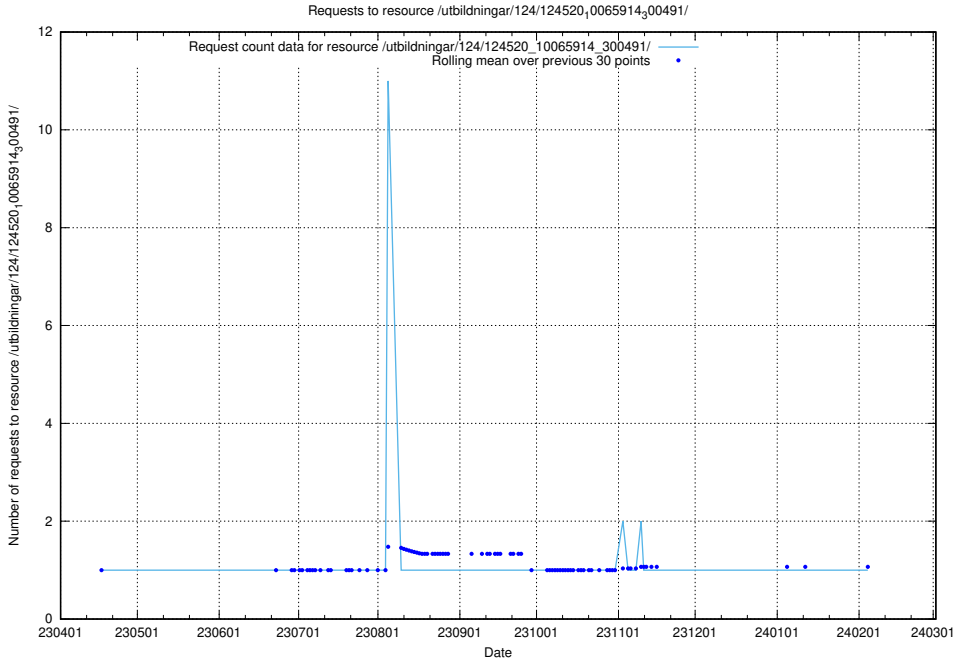

5.5837 Usage of /utbildningar/124/124520_10065914_300491/

Here, we count the number of requests to resource /utbildningar/124/124520_10065914_300491/.