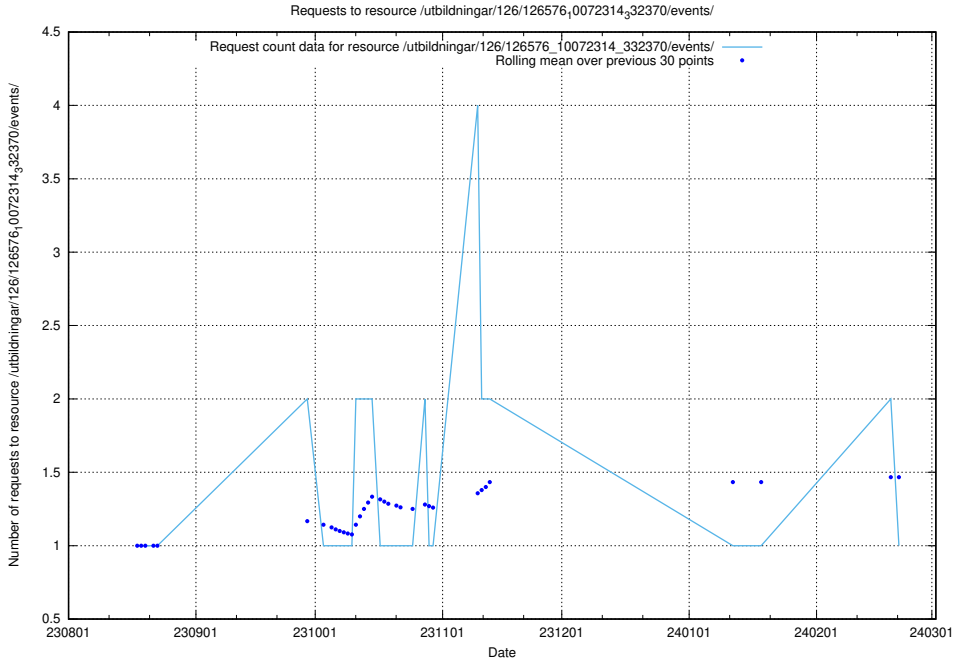

5.4571 Usage of /utbildningar/126/126576_10072314_332370/events/

Here, we count the number of requests to resource /utbildningar/126/126576_10072314_332370/events/