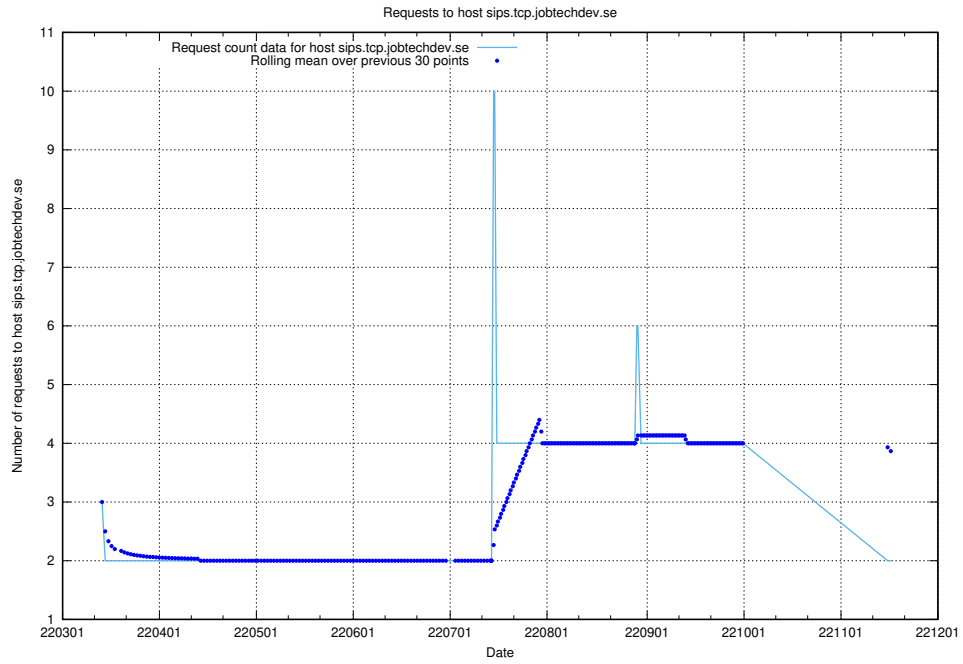

7.498 Usage of sips.tcp.jobtechdev.se

Here, we count the number of requests to host sips.tcp.jobtechdev.se.