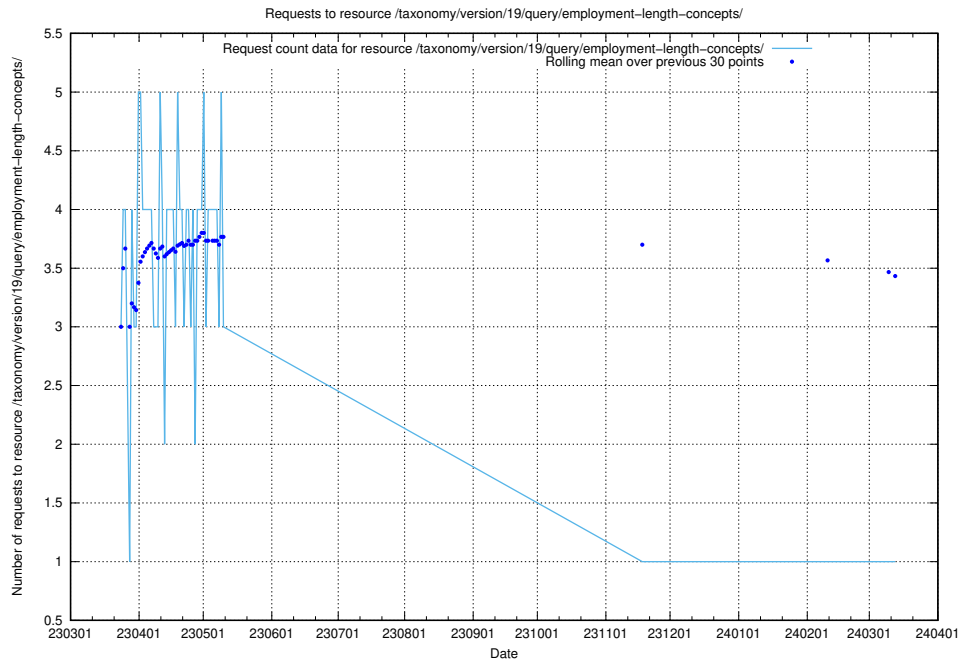

5.5938 Usage of /taxonomy/version/19/query/employment-length-concepts/

Here, we count the number of requests to resource /taxonomy/version/19/query/employment-length-concepts/.