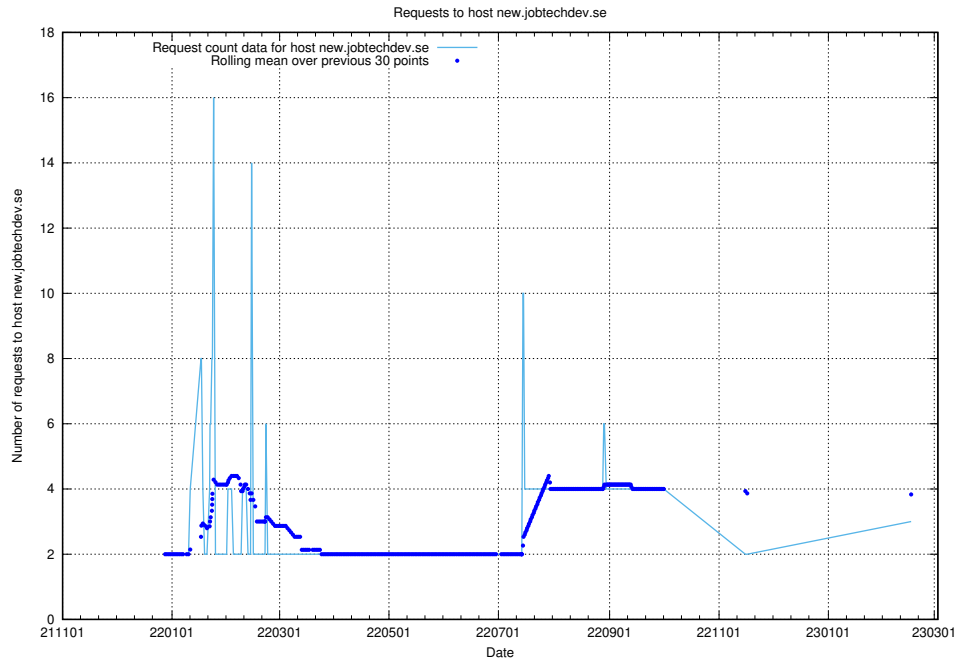

Here, we count the number of requests to host portal.jobtechdev.se.

7.190 Usage of panel.jobtechdev.se

Here, we count the number of requests to host panel.jobtechdev.se.

7.191 Usage of new.jobtechdev.se

Here, we count the number of requests to host new.jobtechdev.se.