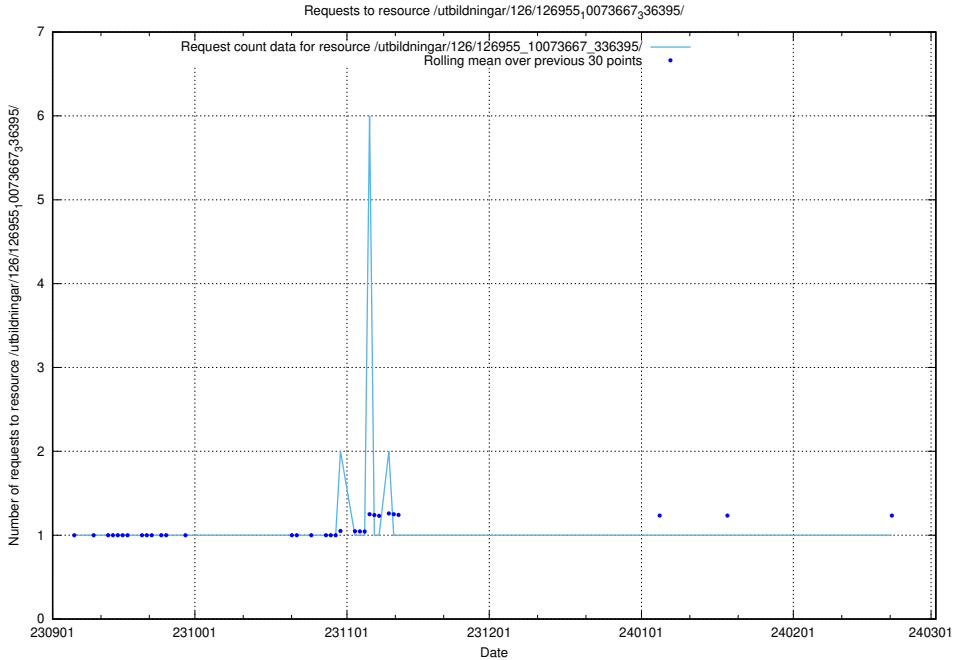

5.4456 Usage of /utbildningar/126/126955_10073667_336395/

Here, we count the number of requests to resource /utbildningar/126/126955_10073667_336395/.