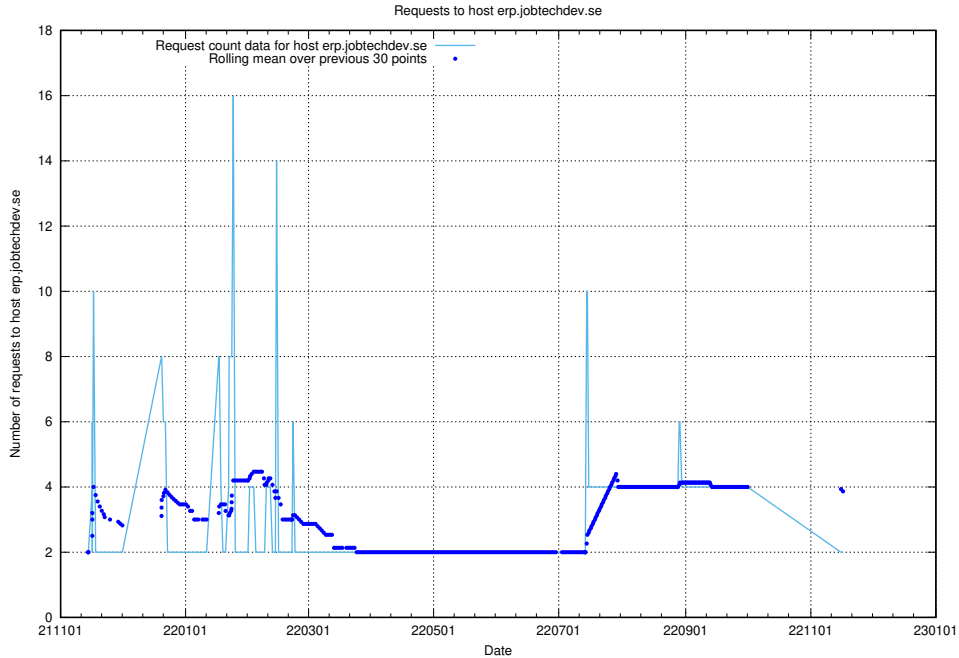

7.263 Usage of erp.jobtechdev.se

Here, we count the number of requests to host erp.jobtechdev.se.