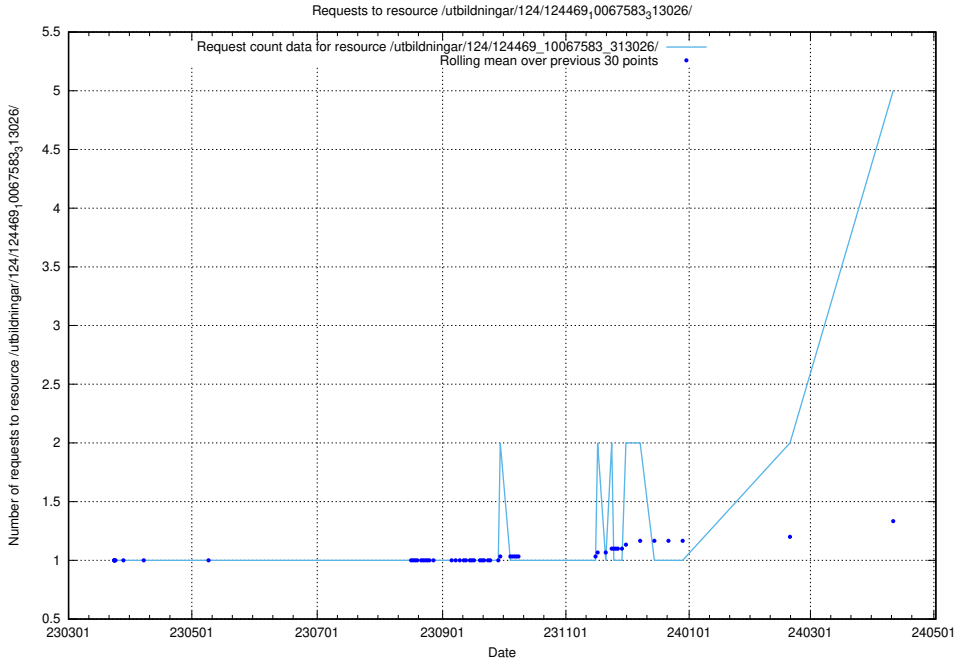

5.164 Usage of /utbildningar/124/124469_10067583_313026/

Here, we count the number of requests to resource /utbildningar/124/124469_10067583_313026/.