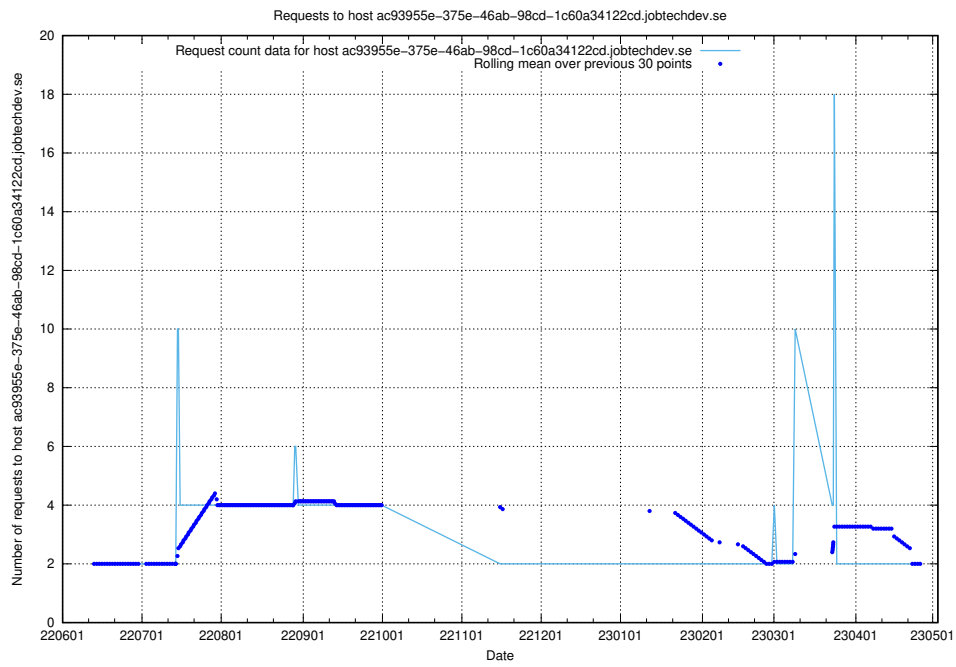

7.406 Usage of fourm.jobtechdev.se

Here, we count the number of requests to host fourm.jobtechdev.se.

7.407 Usage of ac93955e-375e-46ab-98cd-1c60a34122cd.jobtechdev.se

Here, we count the number of requests to host ac93955e-375e-46ab-98cd-1c60a34122cd.jobtechdev.se.