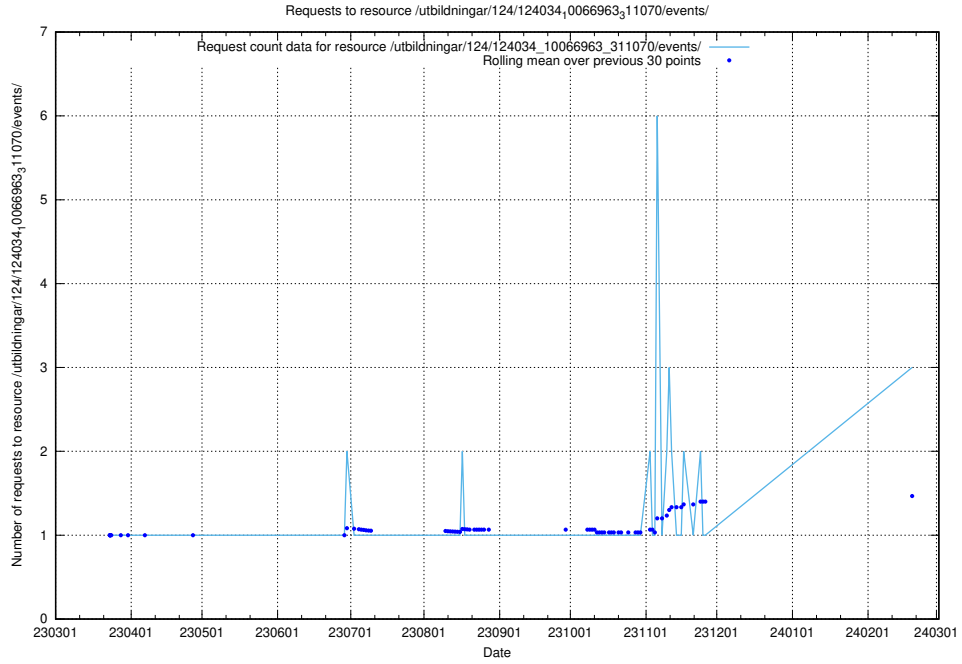

5.380 Usage of /utbildningar/124/124034_10066963_311070/events/

Here, we count the number of requests to resource /utbildningar/124/124034_10066963_311070/events/