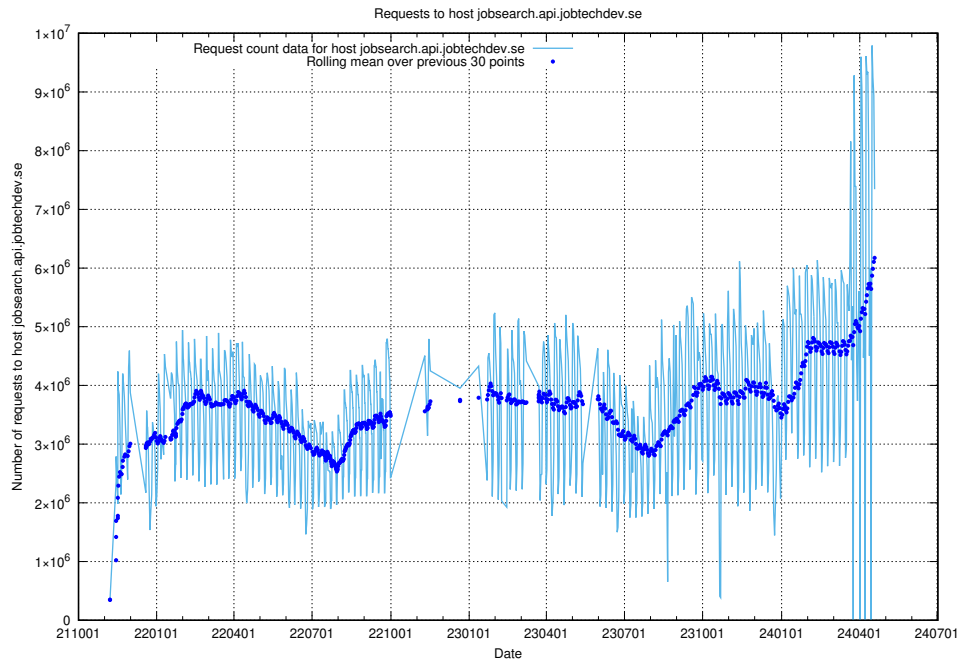

7 Log Stack

This section contains request statistics from [JobTech's log stack](#)⁸.

7.1 Usage of jobsearch.api.jobtechdev.se

Here, we count the number of requests to host jobsearch.api.jobtechdev.se.

---

⁸<https://elk.jobtechdev.se>