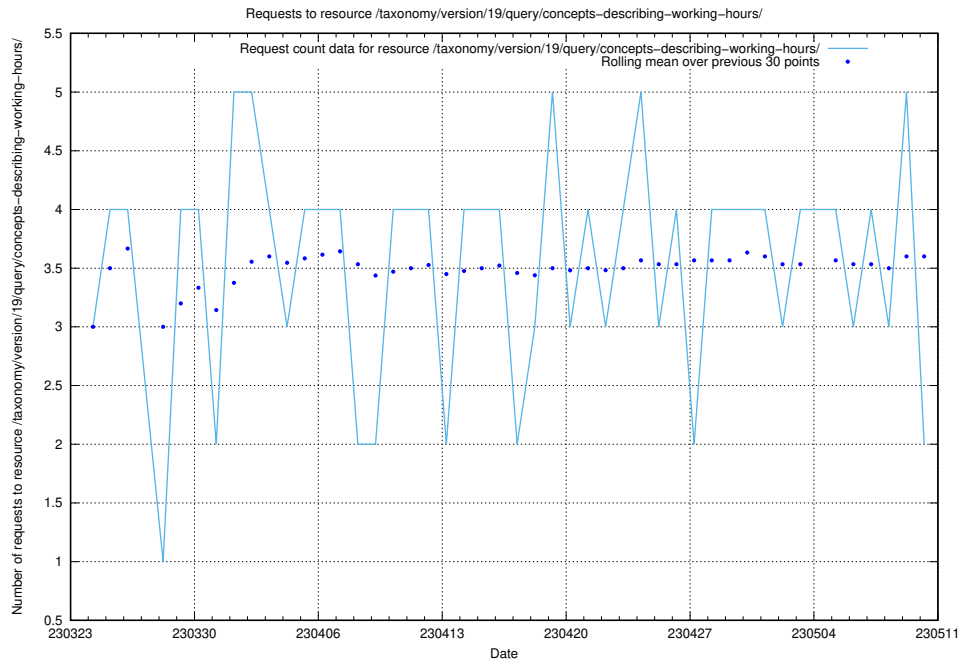

Here, we count the number of requests to resource /taxonomy/version/19/query/concepts-describing-working-hours/.

5.941 Usage of /utbildningar/438/43836_10024038_29999/events/

Here, we count the number of requests to resource /utbildningar/438/43836_10024038_29999/events/.