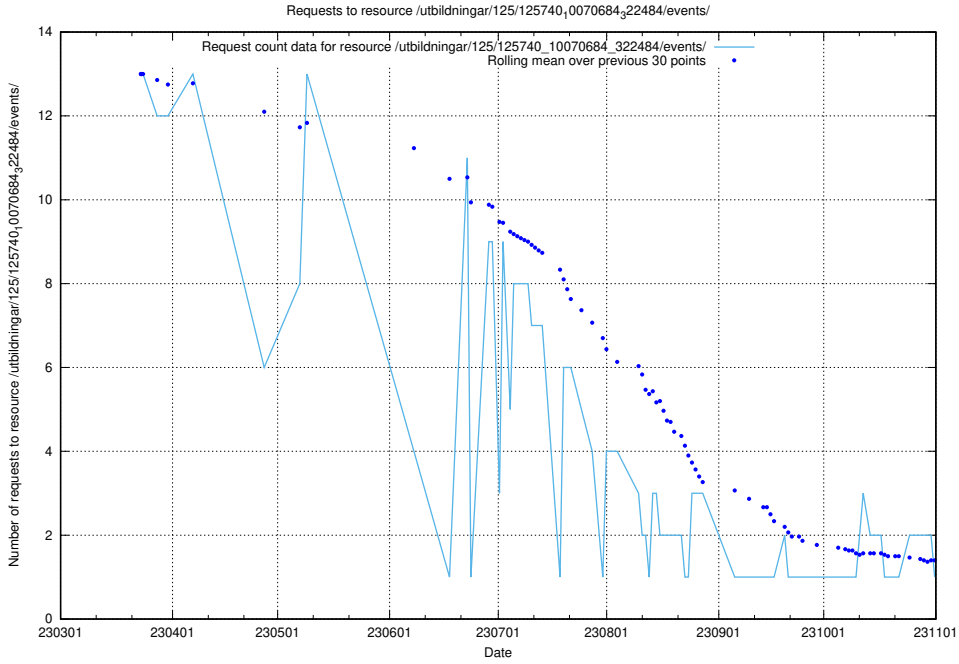

5.6037 Usage of /utbildningar/125/125740_10070684_322484/events/

Here, we count the number of requests to resource /utbildningar/125/125740_10070684_322484/events/