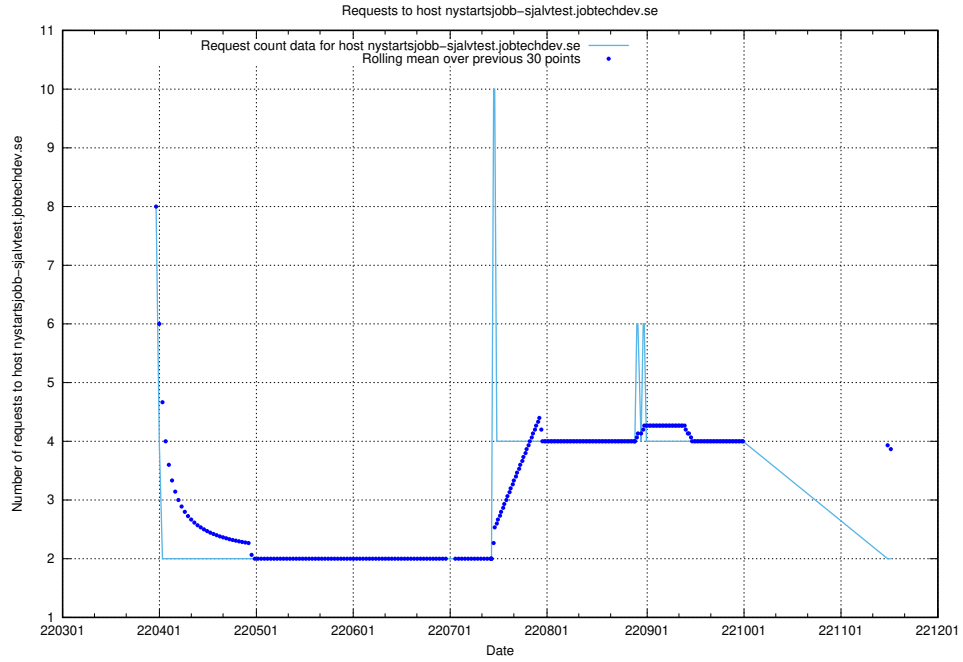

7.479 Usage of nystartsjobb-sjalvtest.jobtechdev.se

Here, we count the number of requests to host nystartsjobb-sjalvtest.jobtechdev.se.