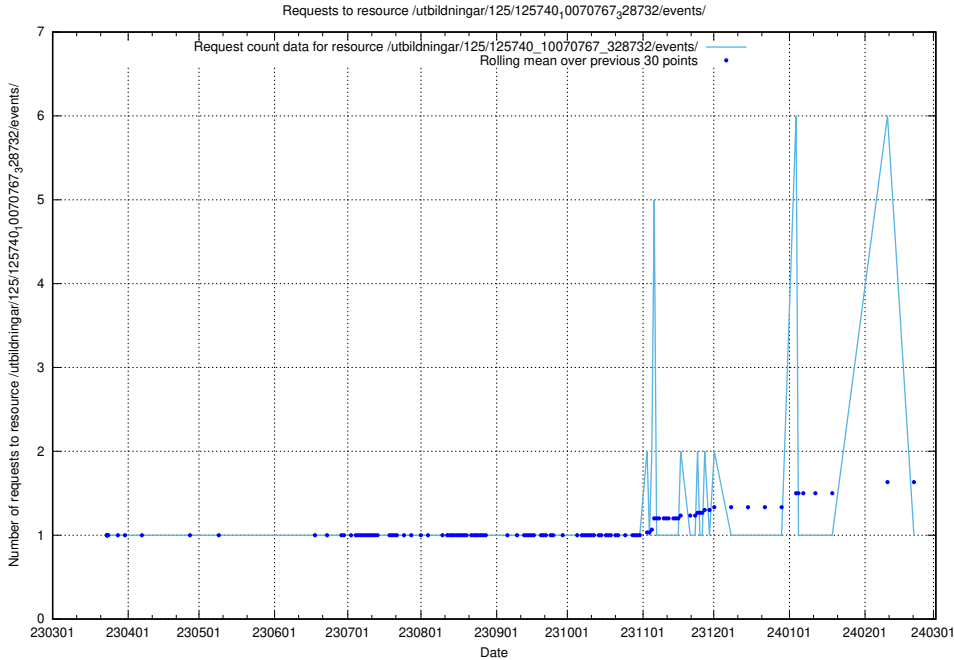

5.985 Usage of /utbildningar/125/125740_10070767_328732/events/

Here, we count the number of requests to resource /utbildningar/125/125740_10070767_328732/events/