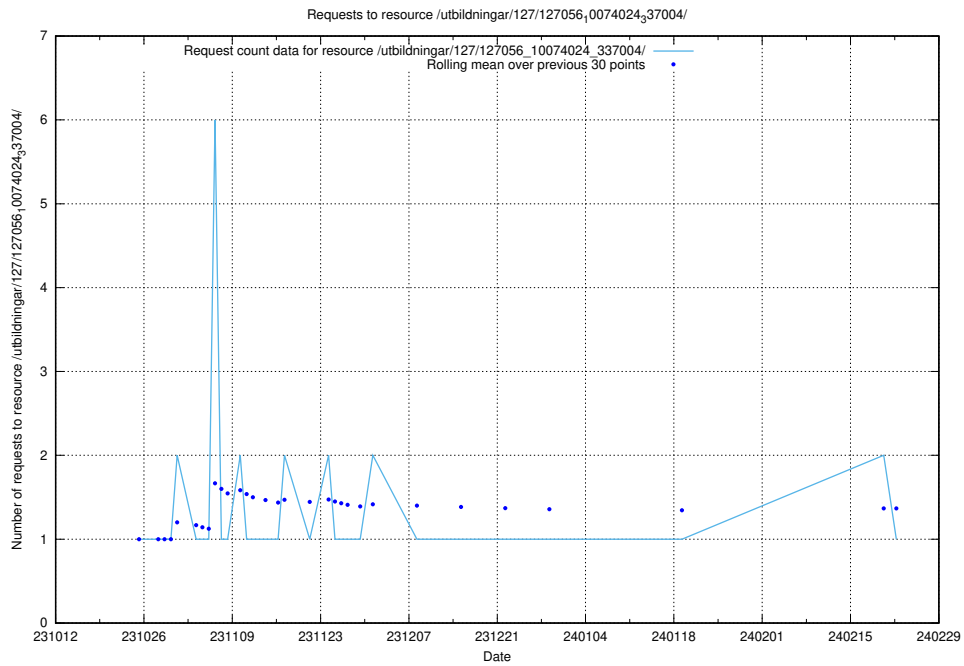

5.4017 Usage of /utbildningar/127/127056_10074024_337004/

Here, we count the number of requests to resource /utbildningar/127/127056_10074024_337004/.