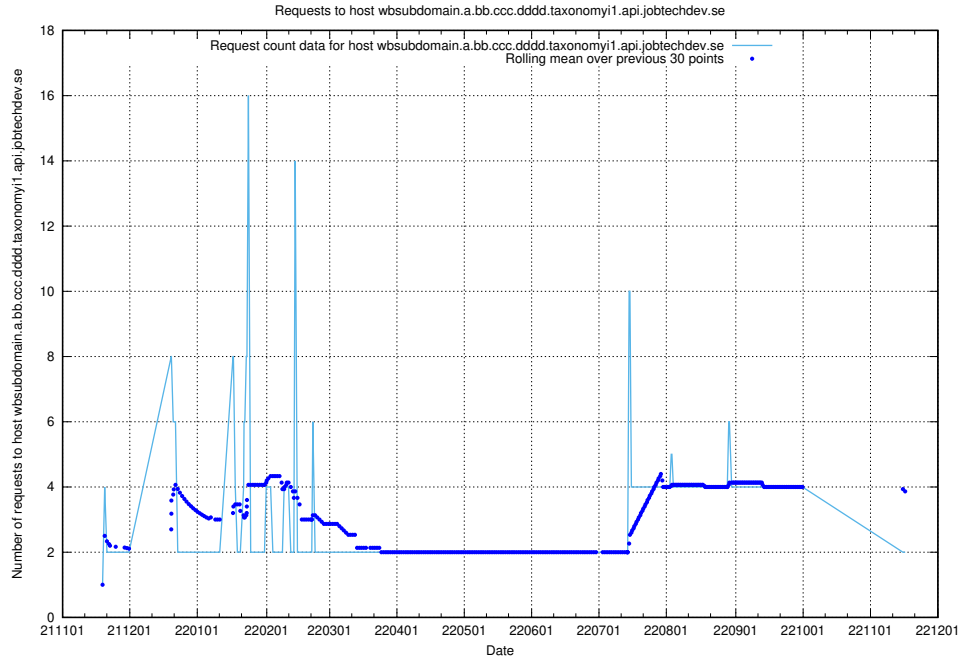

7.459 Usage of wbsubdomain.a.bb.ccc.dddd.taxonomy1.api.jobtechdev.se

Here, we count the number of requests to host wbsubdomain.a.bb.ccc.dddd.taxonomy1.api.jobtechdev.se