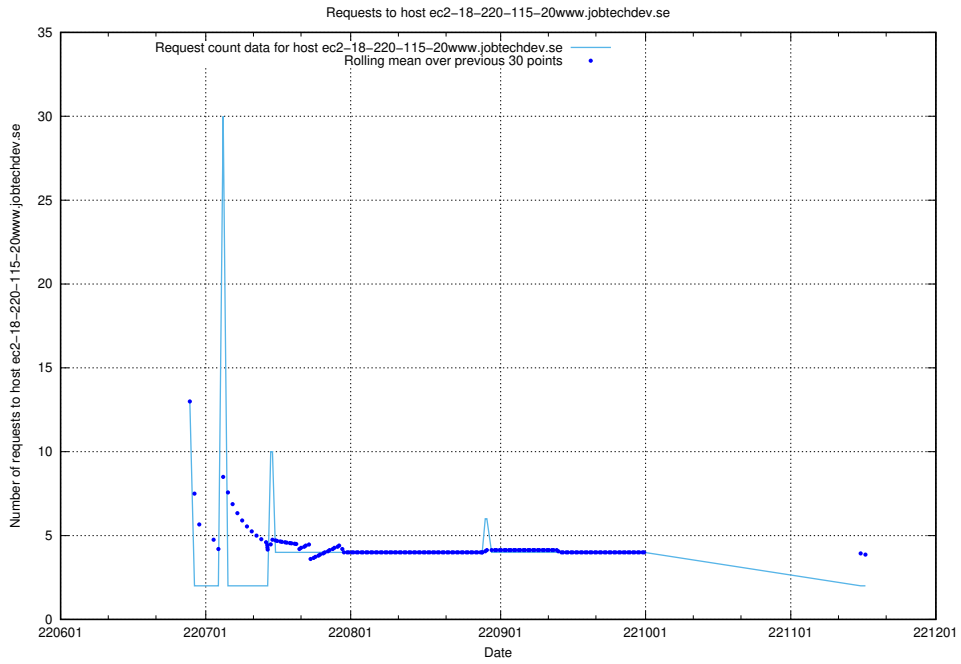

7.396 Usage of ec2-18-220-115-20www.jobtechdev.se

Here, we count the number of requests to host ec2-18-220-115-20www.jobtechdev.se.