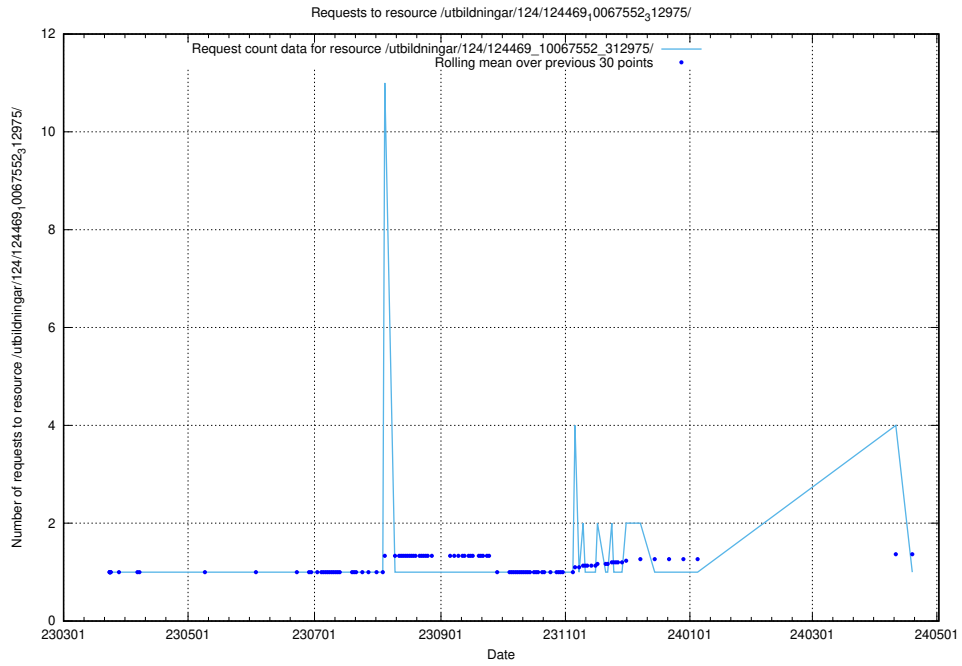

5.3139 Usage of /utbildningar/124/124469_10067552_312975/

Here, we count the number of requests to resource /utbildningar/124/124469_10067552_312975/.