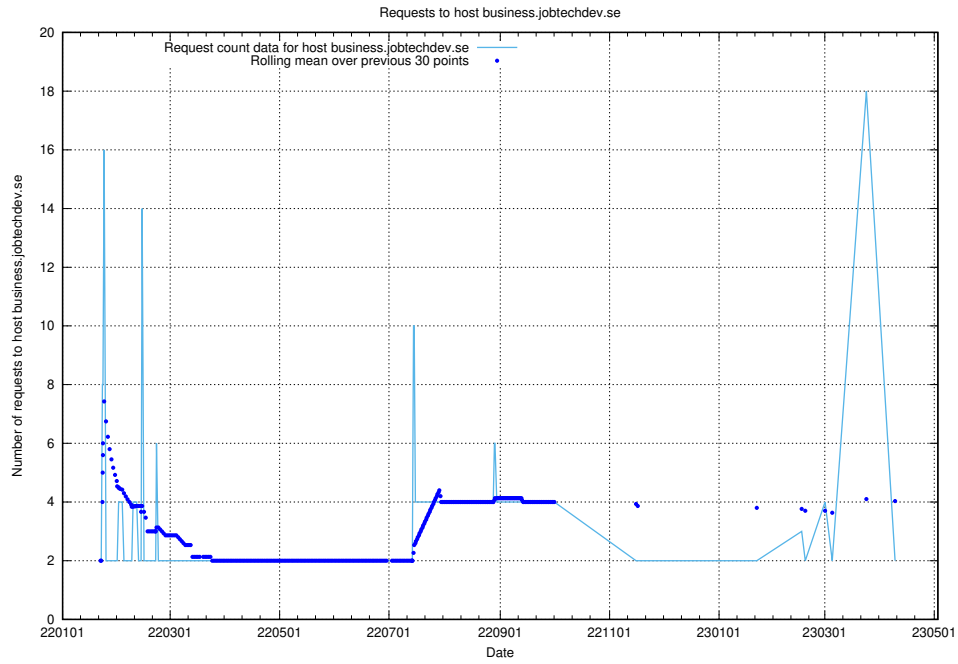

7.255 Usage of business.jobtechdev.se

Here, we count the number of requests to host business.jobtechdev.se.