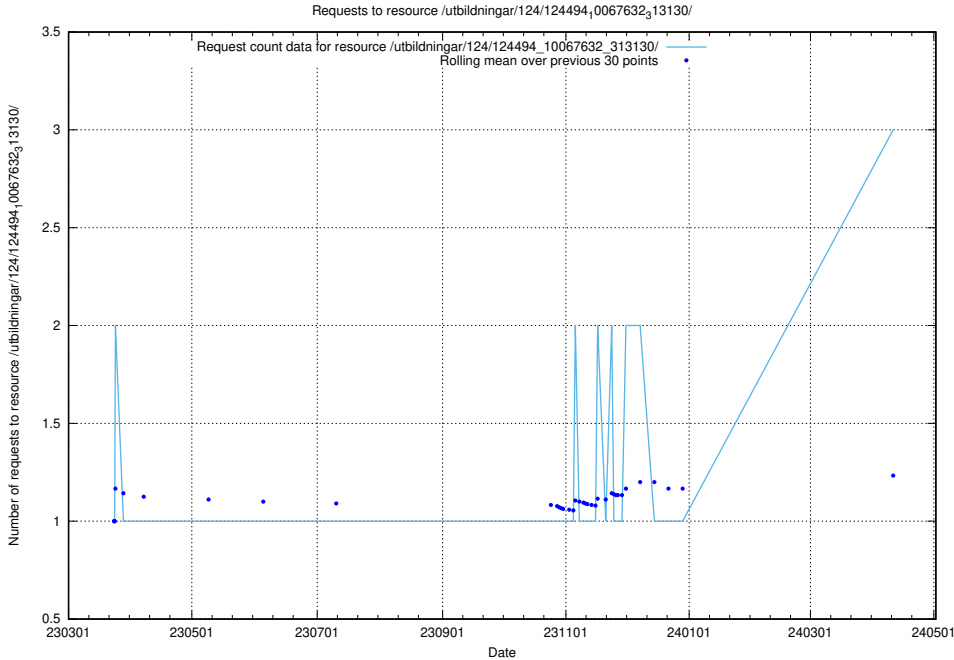

5.341 Usage of /utbildningar/124/124494_10067632_313130/

Here, we count the number of requests to resource /utbildningar/124/124494_10067632_313130/.