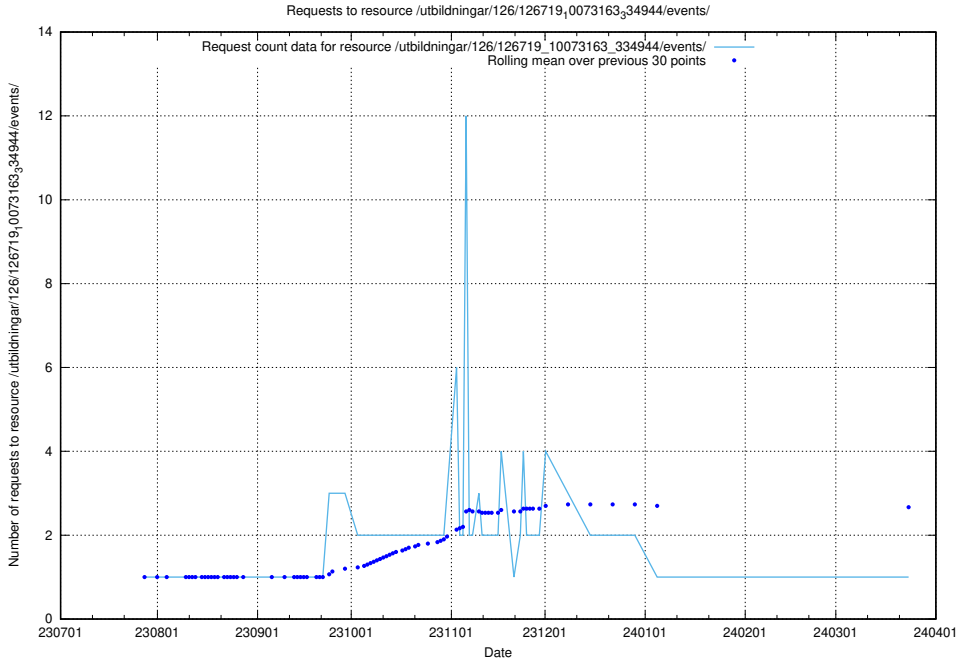

5.4701 Usage of /utbildningar/126/126719_10073163_334944/events/

Here, we count the number of requests to resource /utbildningar/126/126719_10073163_334944/events/