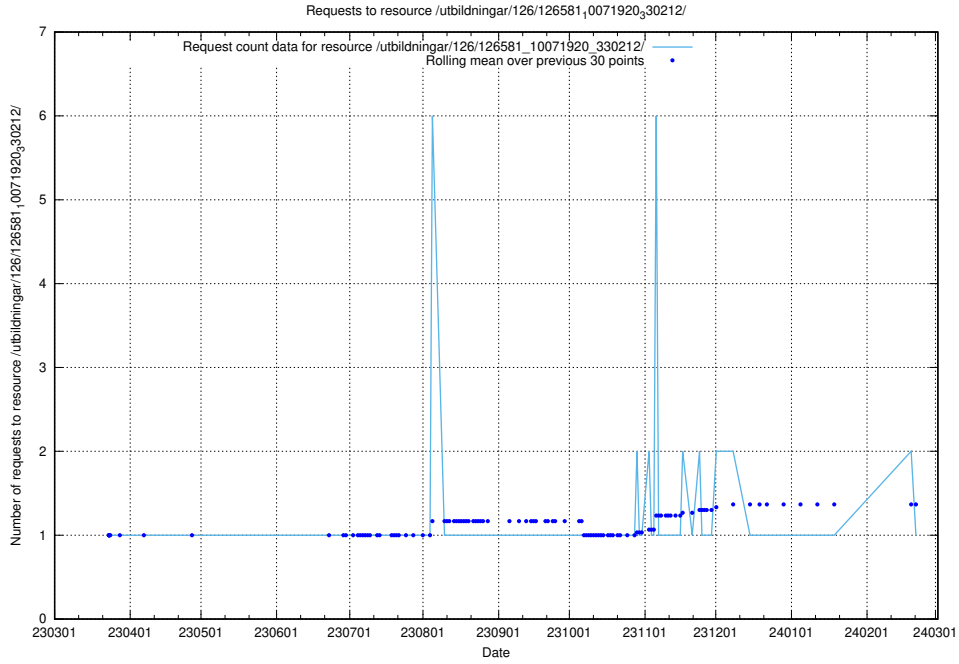

5.6184 Usage of /utbildningar/126/126581_10071920_330212/

Here, we count the number of requests to resource /utbildningar/126/126581_10071920_330212/.