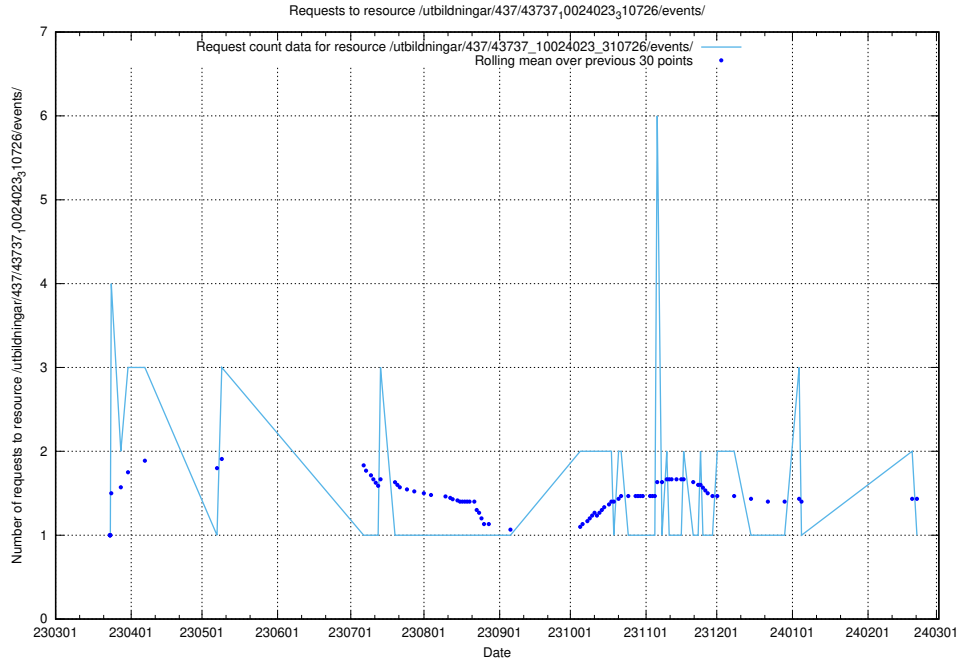

5.6179 Usage of /utbildningar/437/43737_10024023_310726/events/

Here, we count the number of requests to resource /utbildningar/437/43737_10024023_310726/events/.