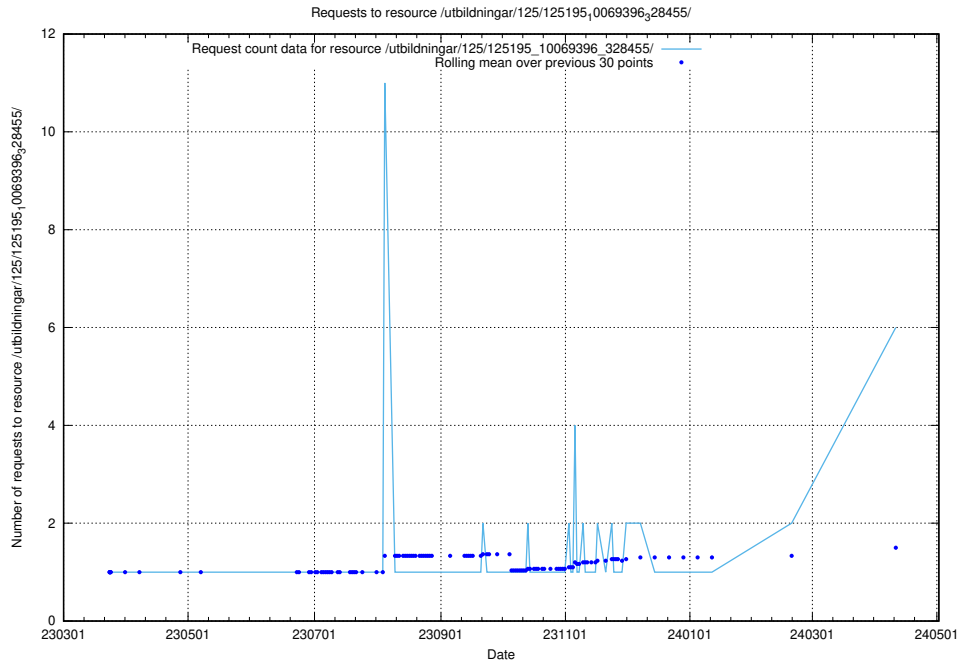

5.74 Usage of /utbildningar/125/125195_10069396_328455/

Here, we count the number of requests to resource /utbildningar/125/125195_10069396_328455/.