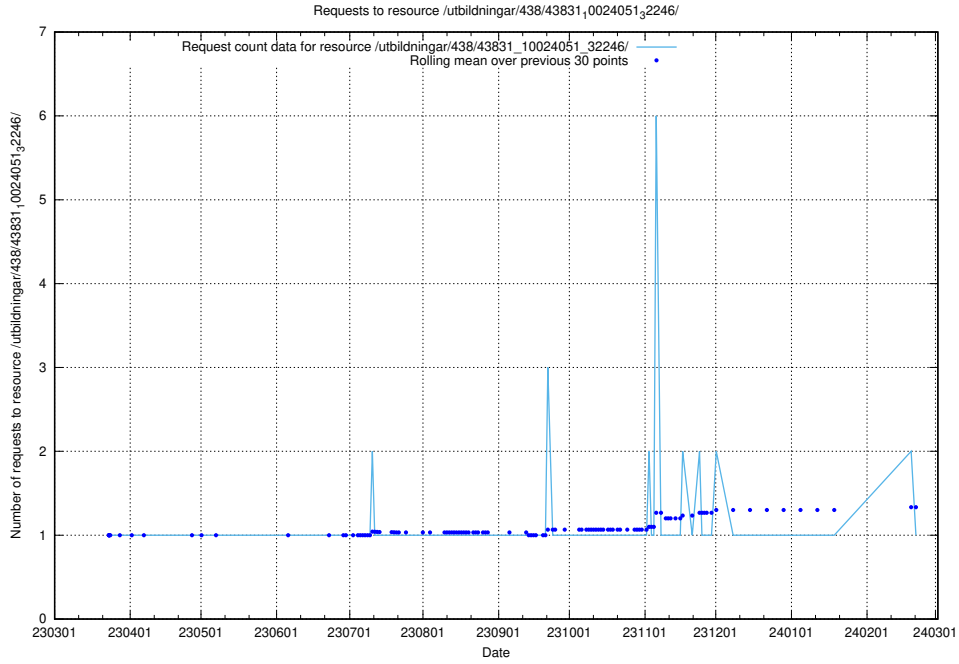

Here, we count the number of requests to resource /utbildningar/438/43831_10024051_32246/.

5.6119 Usage of /utbildningar/438/43830_10023988_29949/events/

Here, we count the number of requests to resource /utbildningar/438/43830_10023988_29949/events/.