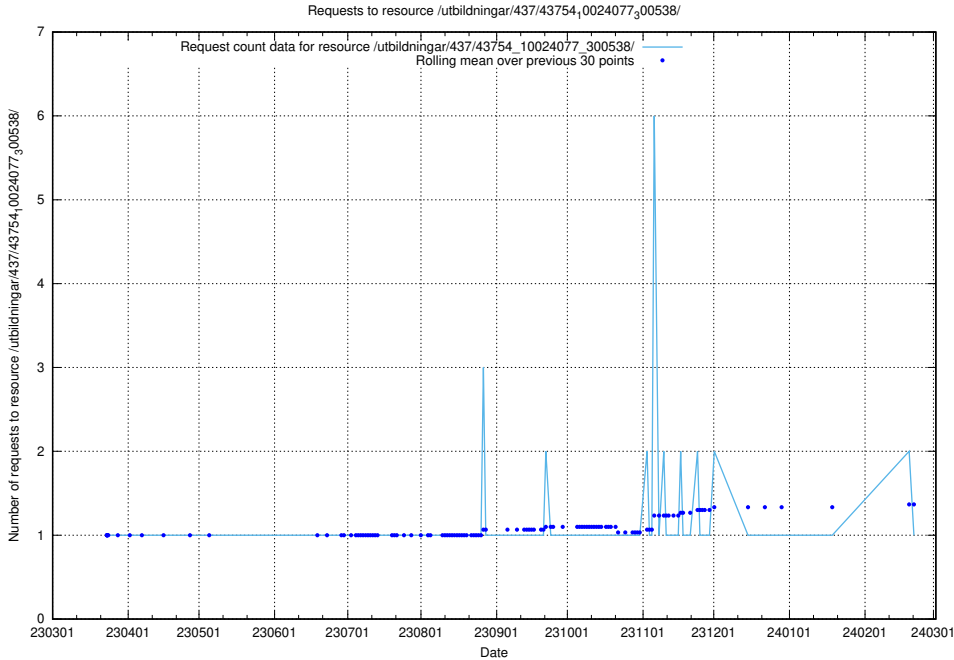

5.6160 Usage of /utbildningar/437/43754_10024077_300538/

Here, we count the number of requests to resource /utbildningar/437/43754_10024077_300538/.