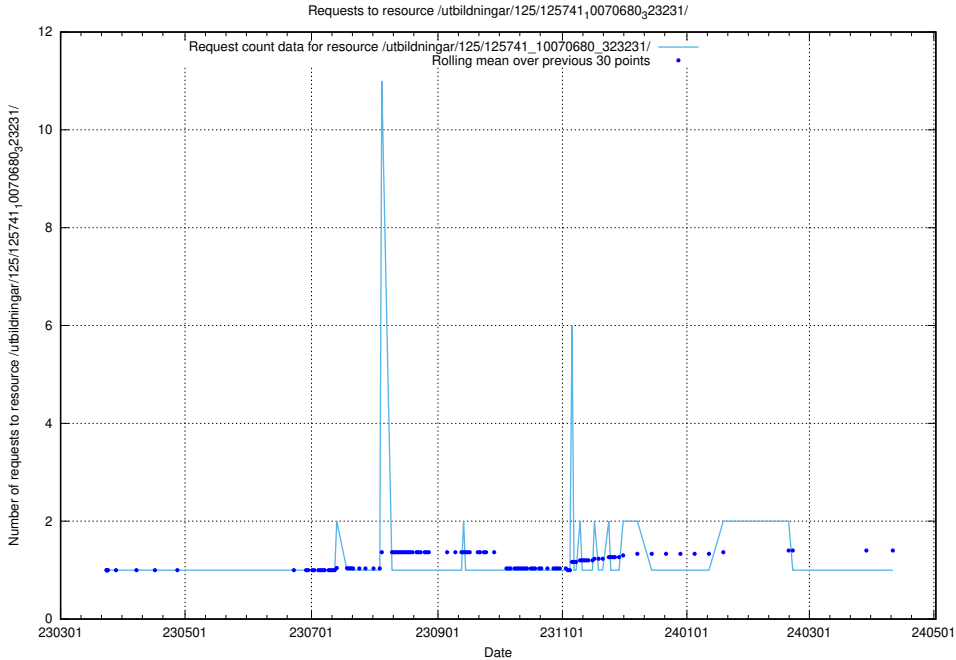

5.6257 Usage of /utbildningar/125/125741_10070680_323231/

Here, we count the number of requests to resource /utbildningar/125/125741_10070680_323231/.