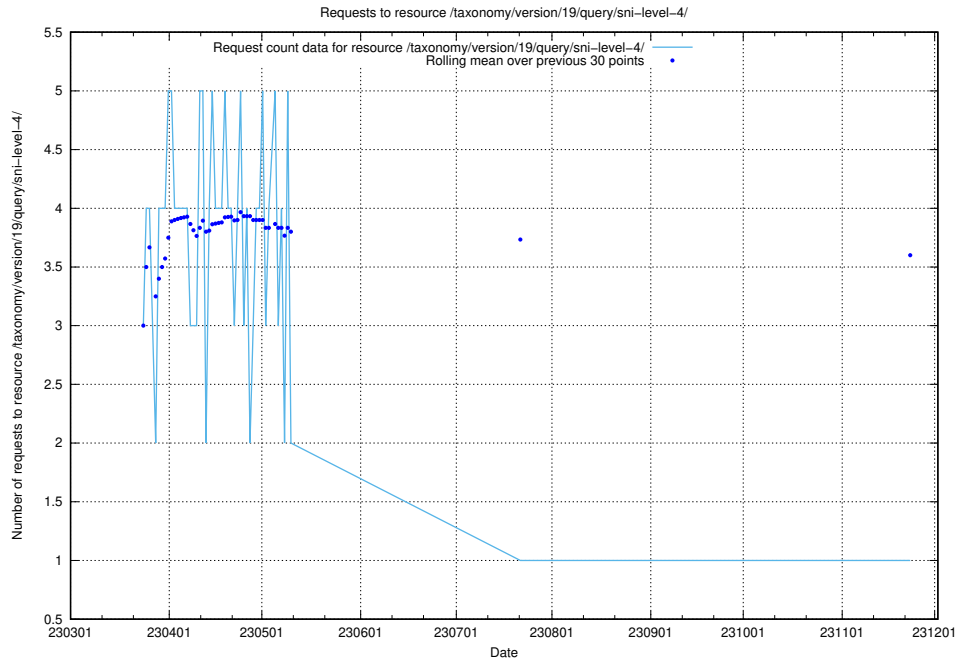

5.5923 Usage of /taxonomy/version/19/query/sni-level-4/

Here, we count the number of requests to resource /taxonomy/version/19/query/sni-level-4/.