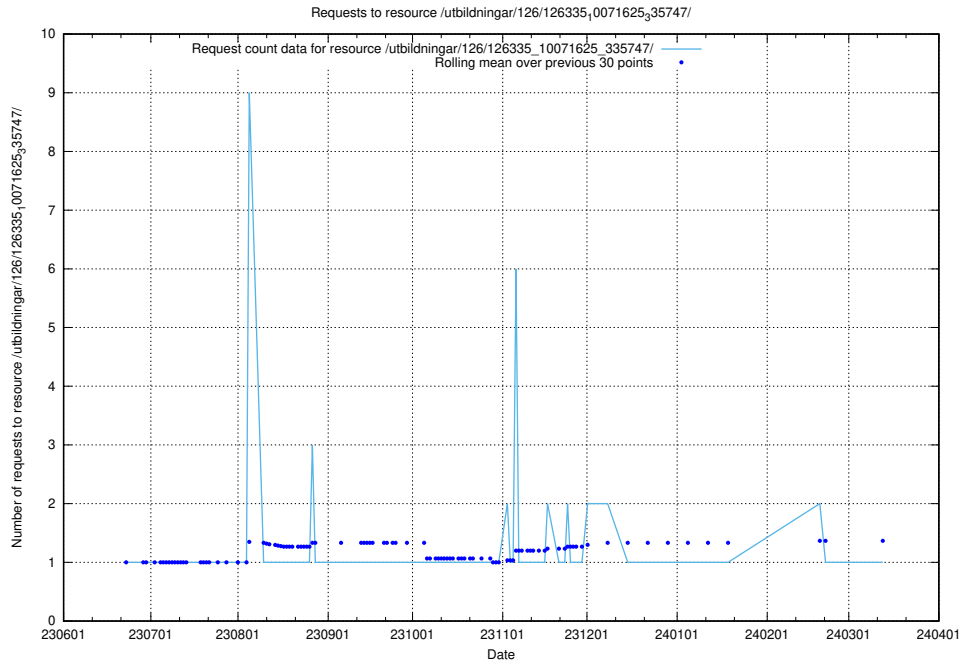

5.5466 Usage of /utbildningar/126/126335_10071625_335747/

Here, we count the number of requests to resource /utbildningar/126/126335_10071625_335747/.