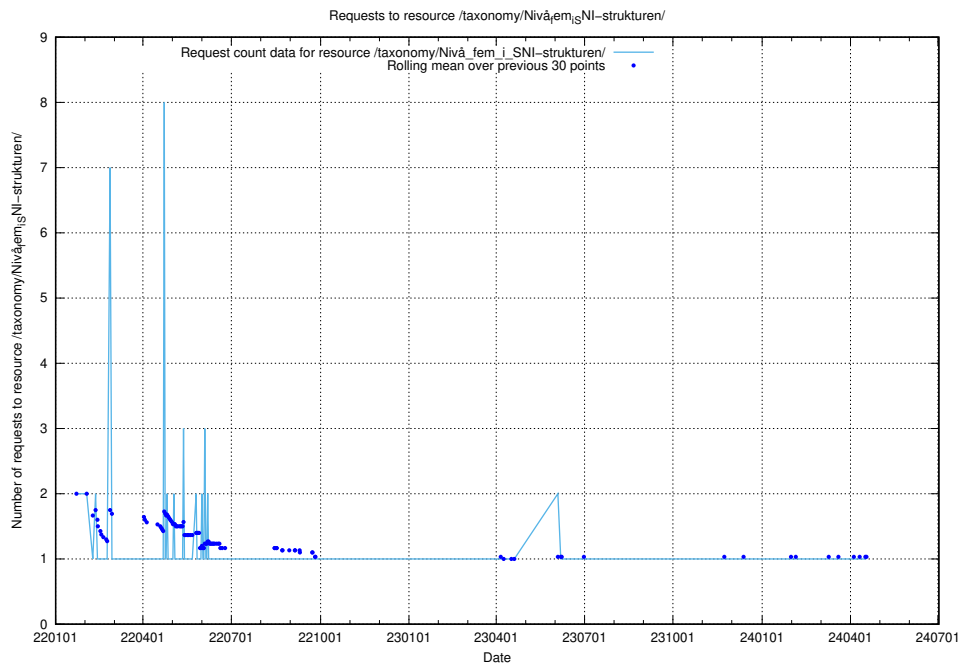

5.4293 Usage of /taxonomy/Nivå_fem_i_SNI-strukturen/

Here, we count the number of requests to resource /taxonomy/Nivå_fem_i_SNI-strukturen/.