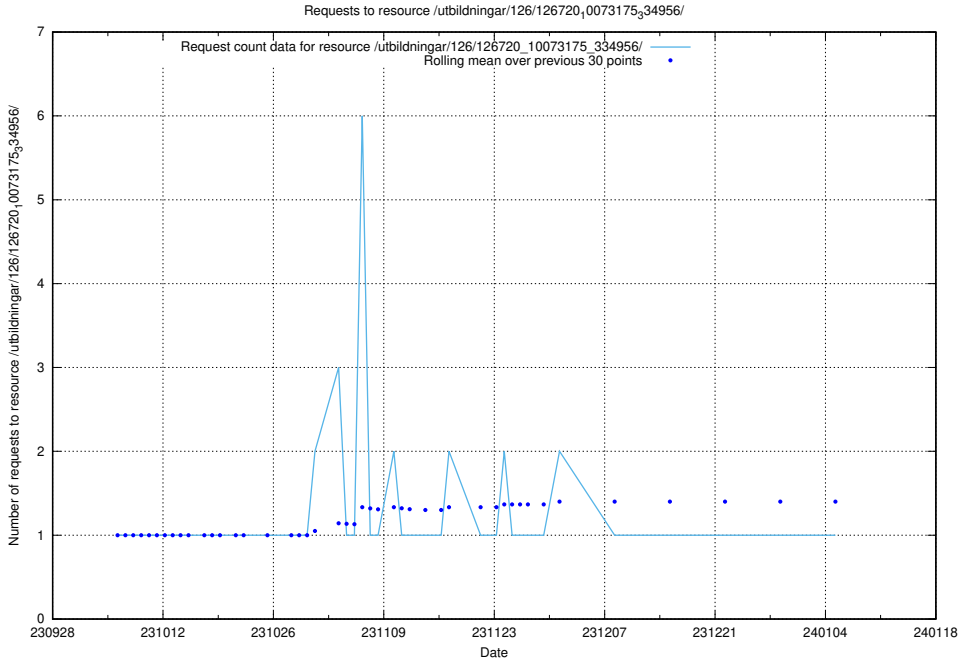

5.4198 Usage of /utbildningar/126/126720_10073175_334956/

Here, we count the number of requests to resource /utbildningar/126/126720_10073175_334956/.