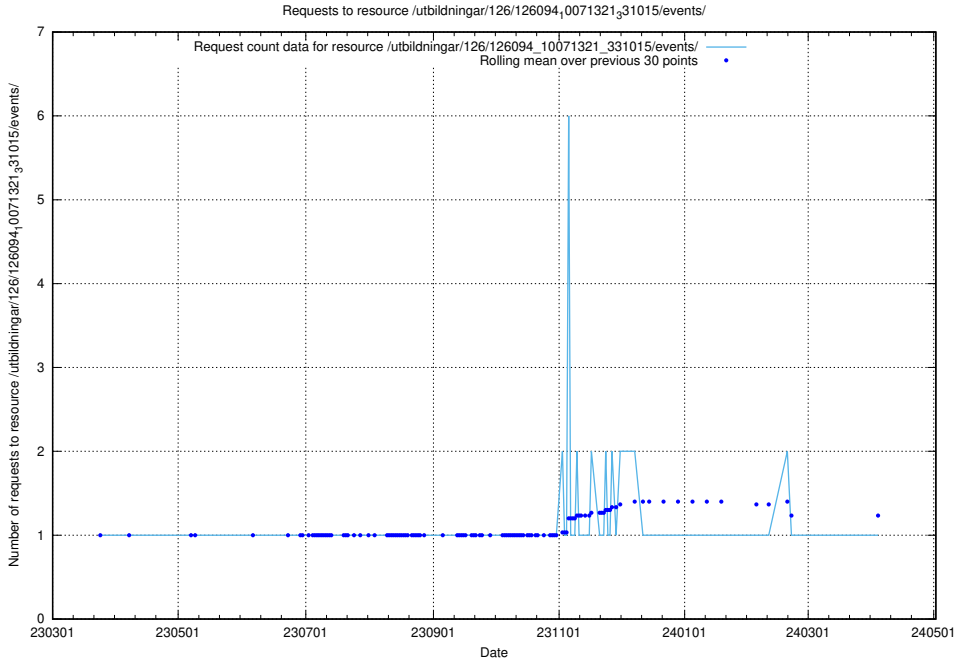

5.5999 Usage of /utbildningar/126/126094_10071321_331015/events/

Here, we count the number of requests to resource /utbildningar/126/126094_10071321_331015/events/