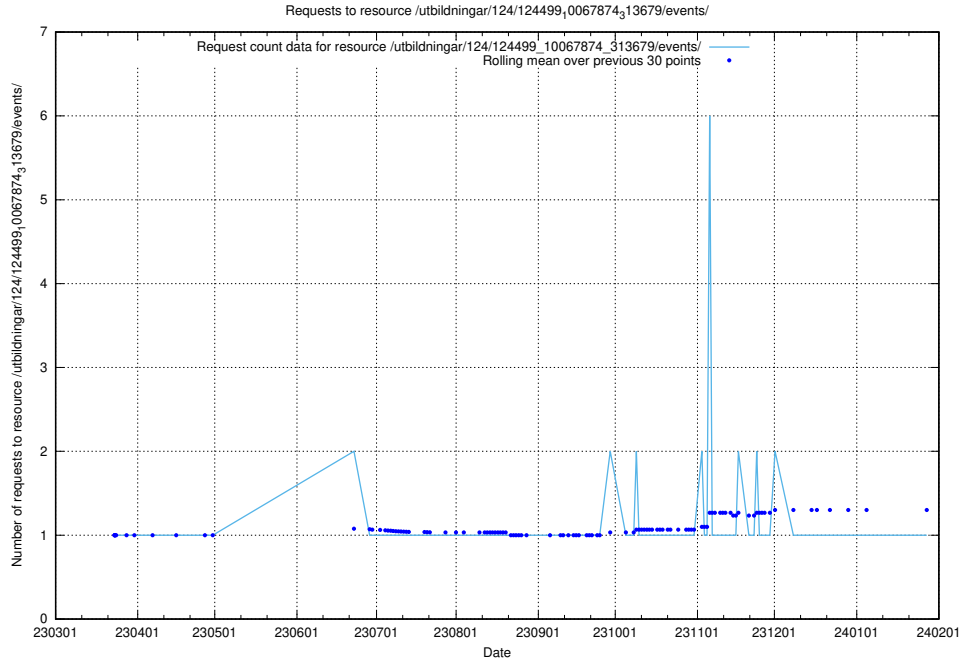

5.2165 Usage of /utbildningar/124/124499_10067874_313679/events/

Here, we count the number of requests to resource /utbildningar/124/124499_10067874_313679/events/