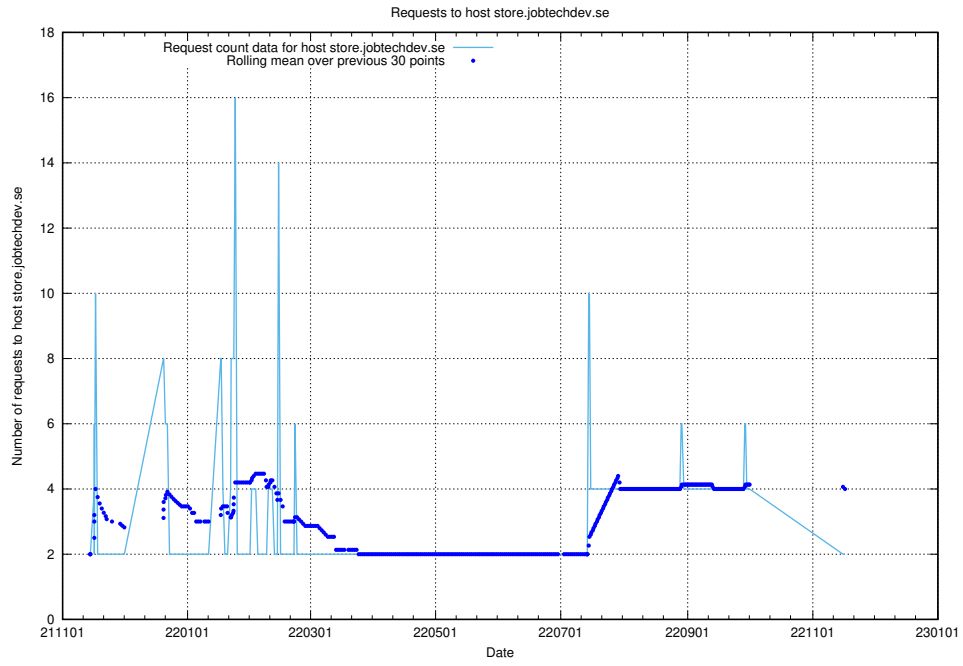

Here, we count the number of requests to host system.jobtechdev.se.

7.553 Usage of store.jobtechdev.se

Here, we count the number of requests to host store.jobtechdev.se.

7.554 Usage of jobtechlinks.api.jobtechdev.se