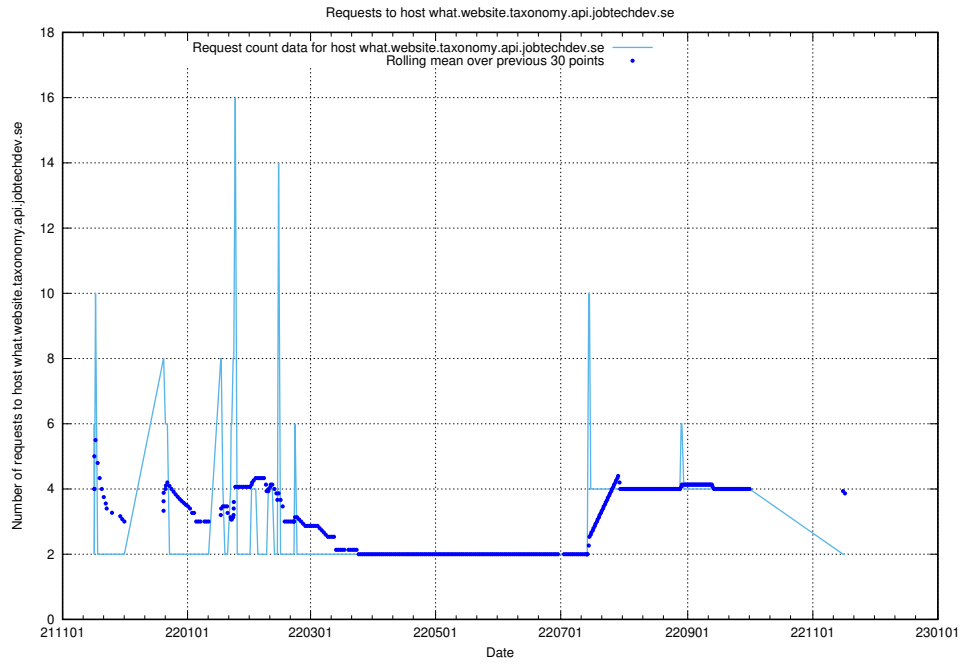

7.519 Usage of what.website.taxonomy.api.jobtechdev.se

Here, we count the number of requests to host what.website.taxonomy.api.jobtechdev.se.