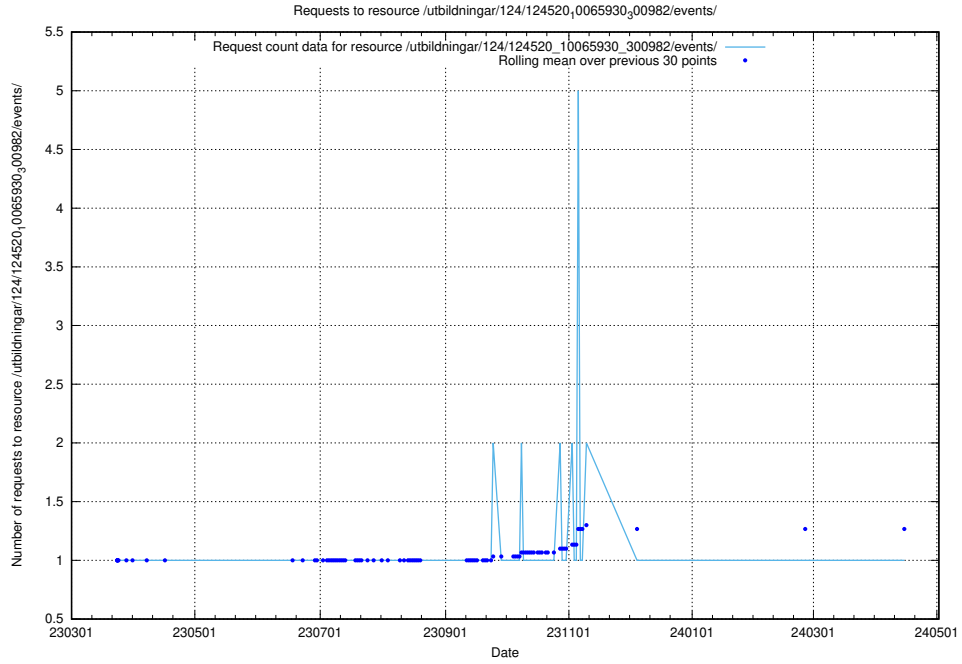

5.1263 Usage of /utbildningar/124/124520_10065930_300982/events/

Here, we count the number of requests to resource /utbildningar/124/124520_10065930_300982/events/