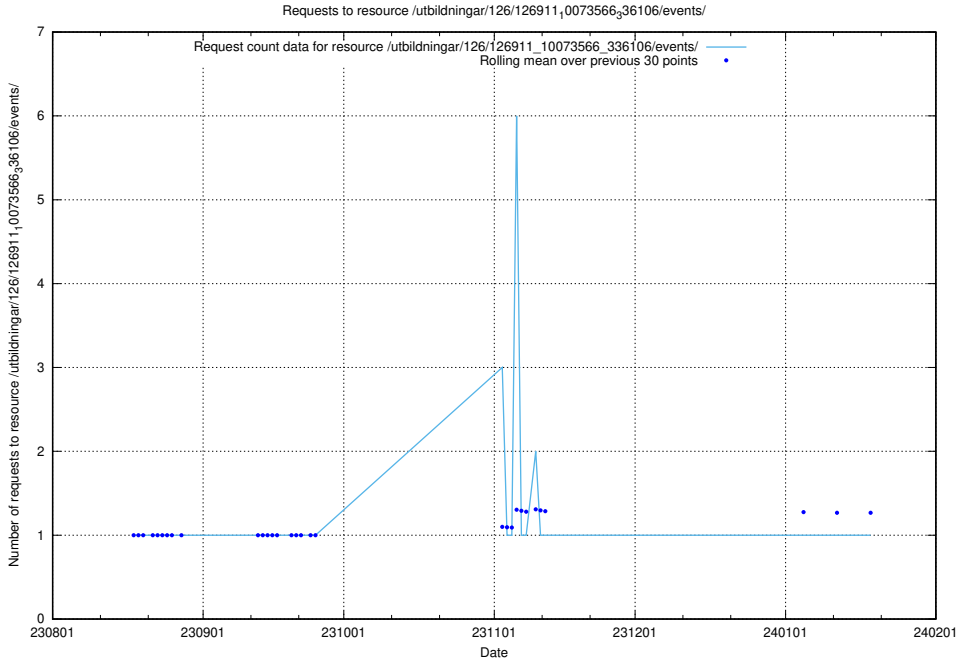

5.4570 Usage of /utbildningar/126/126911_10073566_336106/events/

Here, we count the number of requests to resource /utbildningar/126/126911_10073566_336106/events/