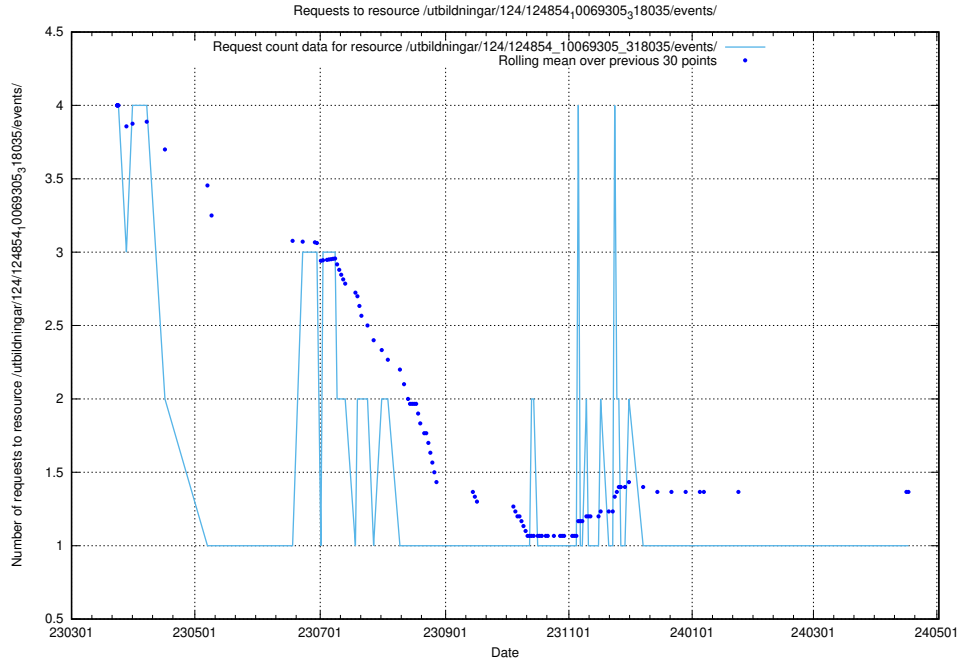

5.6043 Usage of /utbildningar/124/124854_10069305_318035/events/

Here, we count the number of requests to resource /utbildningar/124/124854_10069305_318035/events/