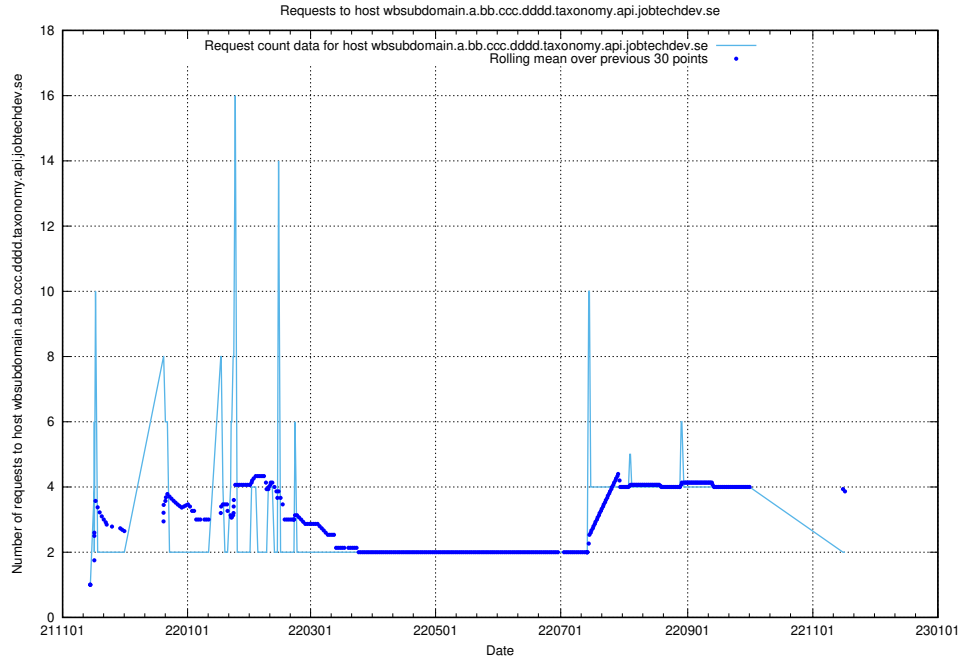

7.545 Usage of wbsubdomain.a.bb.ccc.dddd.taxonomy.api.jobtechdev.se

Here, we count the number of requests to host wbsubdomain.a.bb.ccc.dddd.taxonomy.api.jobtechdev.se.