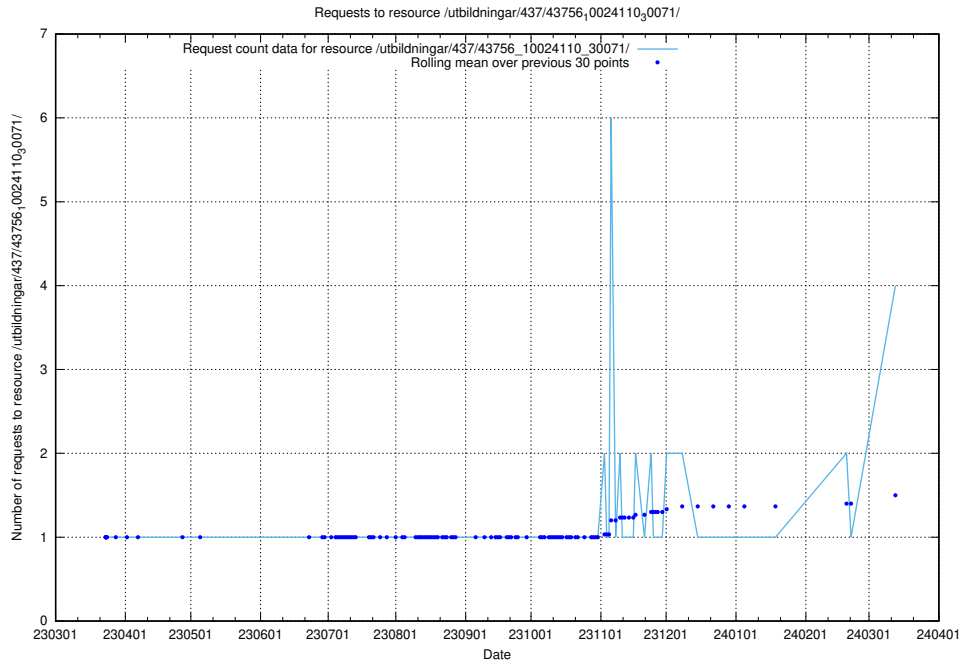

5.284 Usage of /utbildningar/437/43756_10024110_30071/

Here, we count the number of requests to resource /utbildningar/437/43756_10024110_30071/.