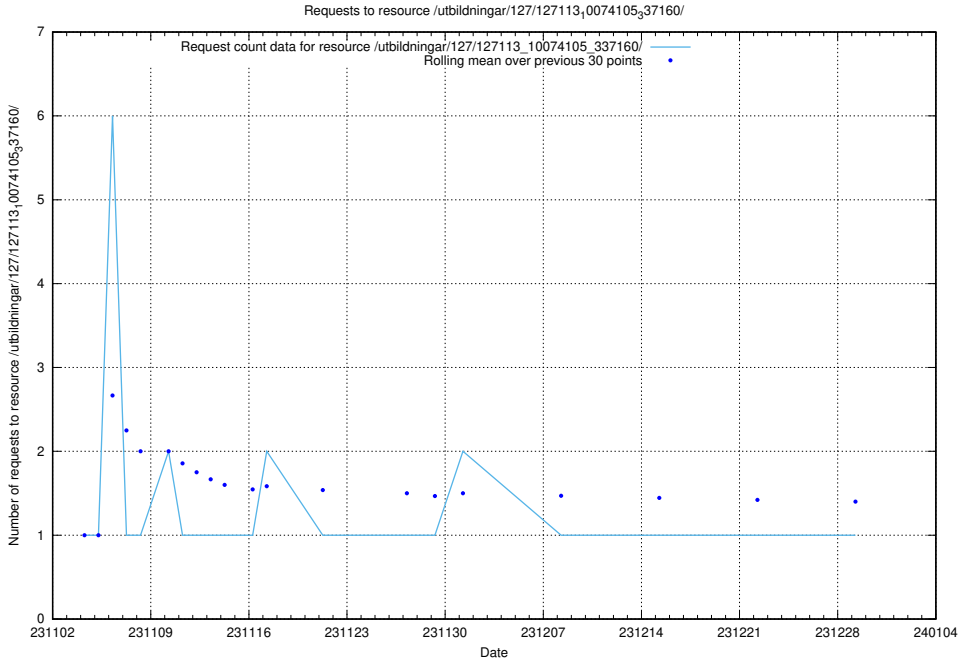

5.3928 Usage of /utbildningar/127/127113_10074105_337160/

Here, we count the number of requests to resource /utbildningar/127/127113_10074105_337160/.