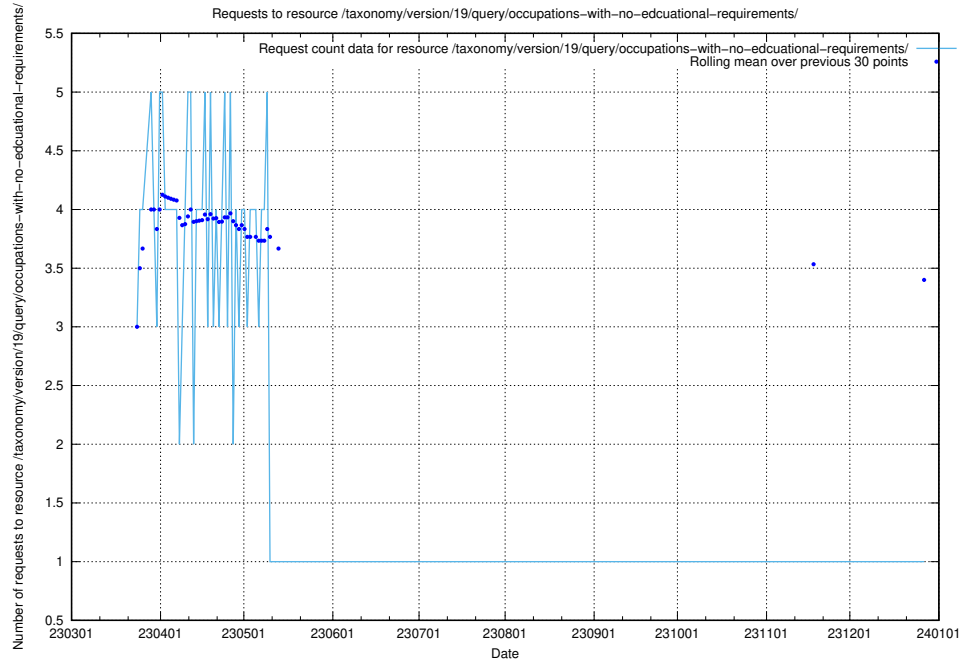

5.5929 Usage of /taxonomy/version/19/query/occupations-with-no-educational-requirements/

Here, we count the number of requests to resource /taxonomy/version/19/query/occupations-with-no-educational-requirements/.