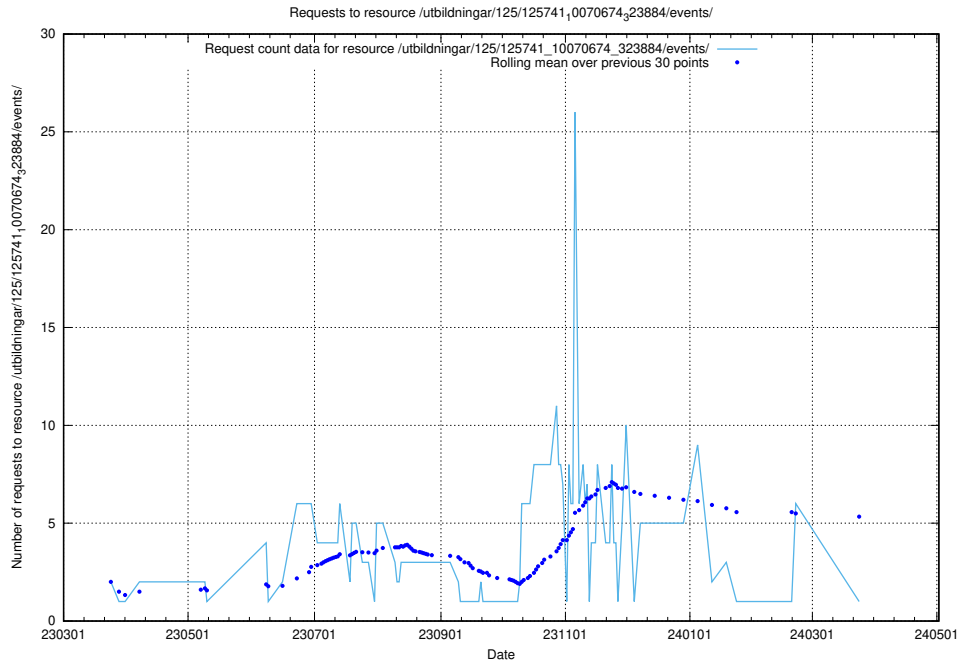

5.5950 Usage of /utbildningar/125/125741_10070674_323884/events/

Here, we count the number of requests to resource /utbildningar/125/125741_10070674_323884/events/