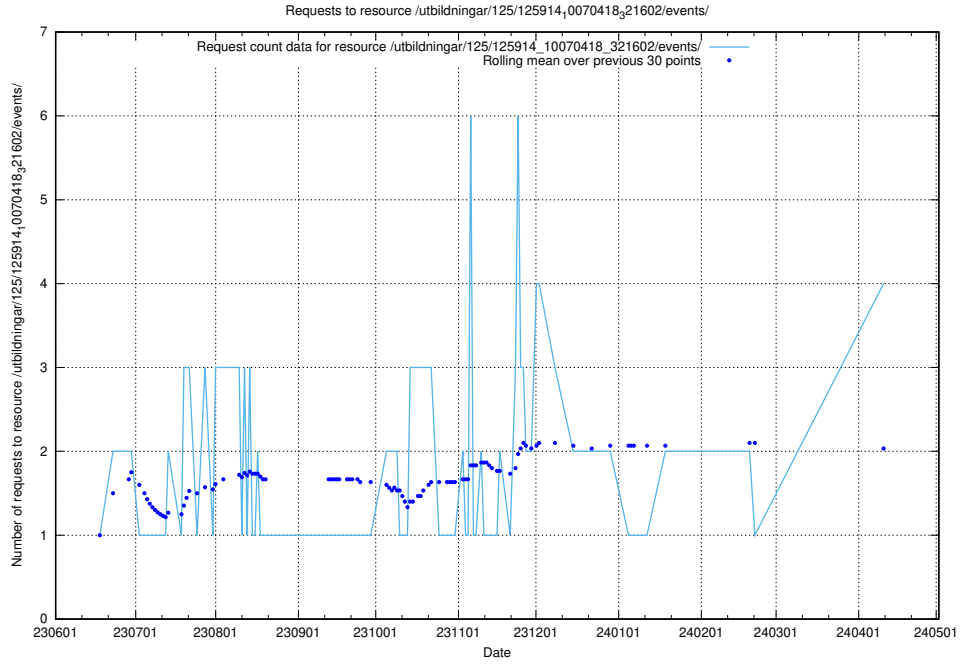

5.270 Usage of /utbildningar/125/125914_10070418_321602/events/

Here, we count the number of requests to resource /utbildningar/125/125914_10070418_321602/events/