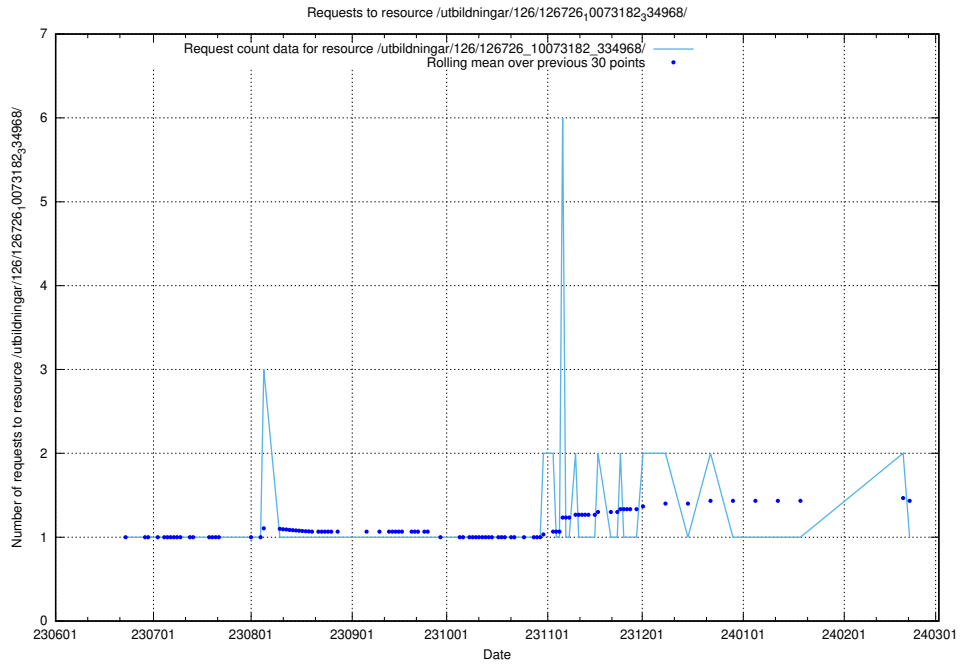

5.5393 Usage of /utbildningar/126/126726_10073182_334968/

Here, we count the number of requests to resource /utbildningar/126/126726_10073182_334968/.