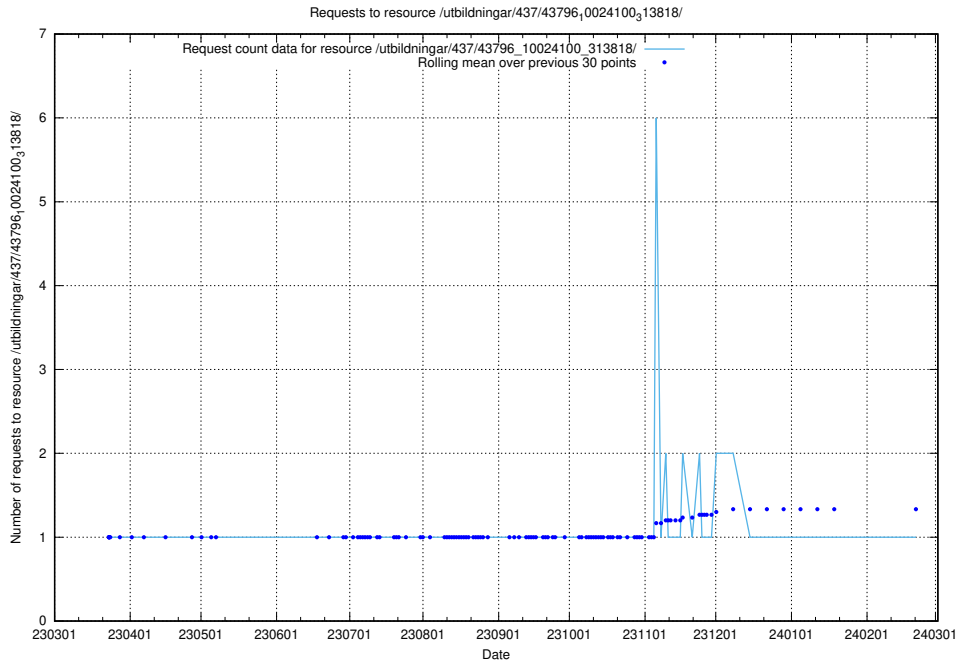

5.6142 Usage of /utbildningar/437/43796_10024100_313818/

Here, we count the number of requests to resource /utbildningar/437/43796_10024100_313818/.