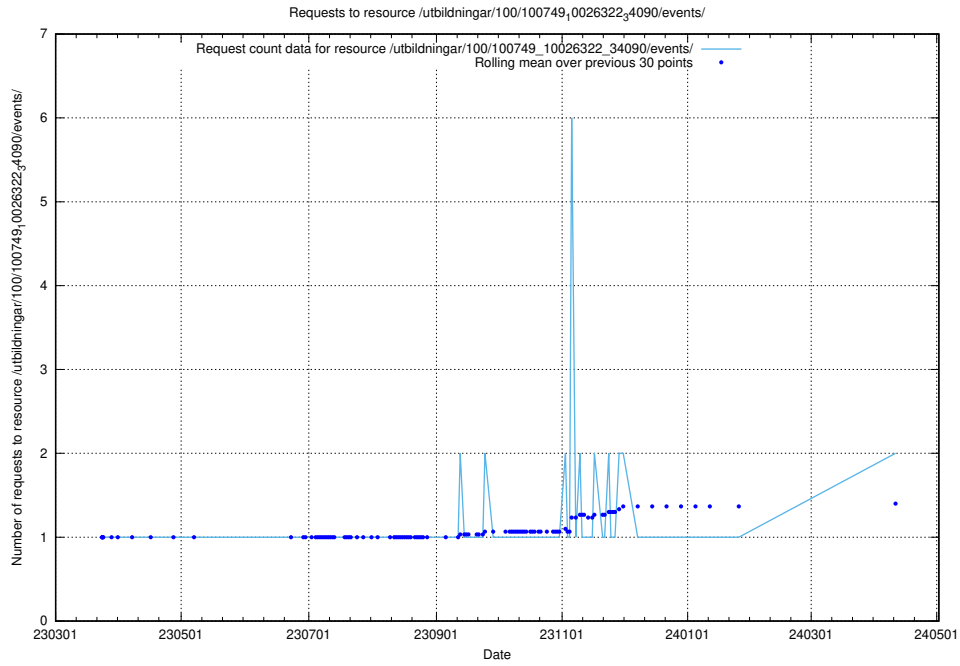

5.849 Usage of /utbildningar/100/100749_10026322_34090/events/

Here, we count the number of requests to resource /utbildningar/100/100749_10026322_34090/events/.