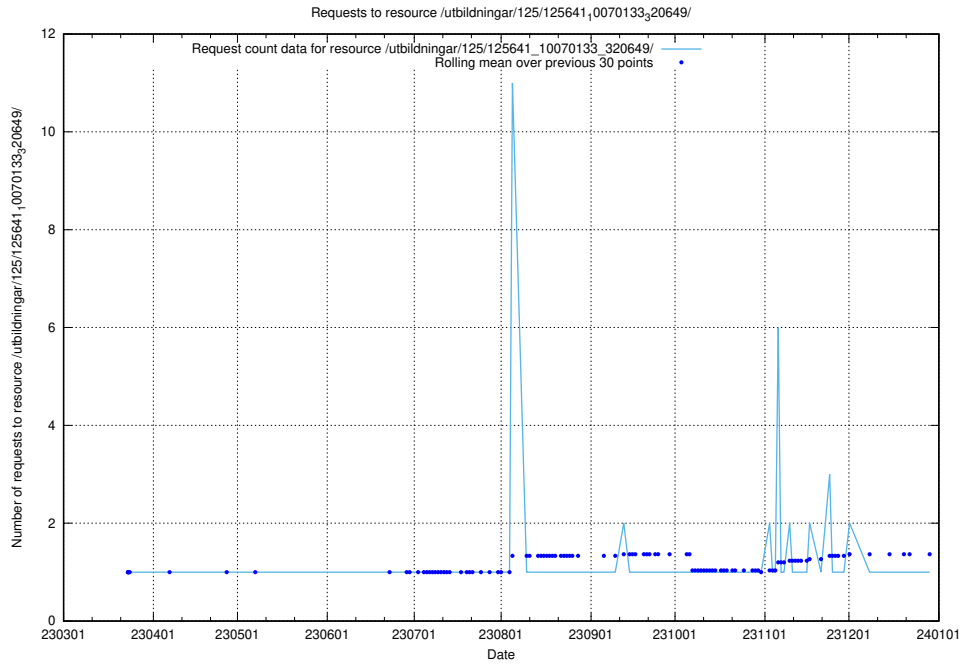

5.1070 Usage of /utbildningar/125/125641_10070133_320649/

Here, we count the number of requests to resource /utbildningar/125/125641_10070133_320649/.