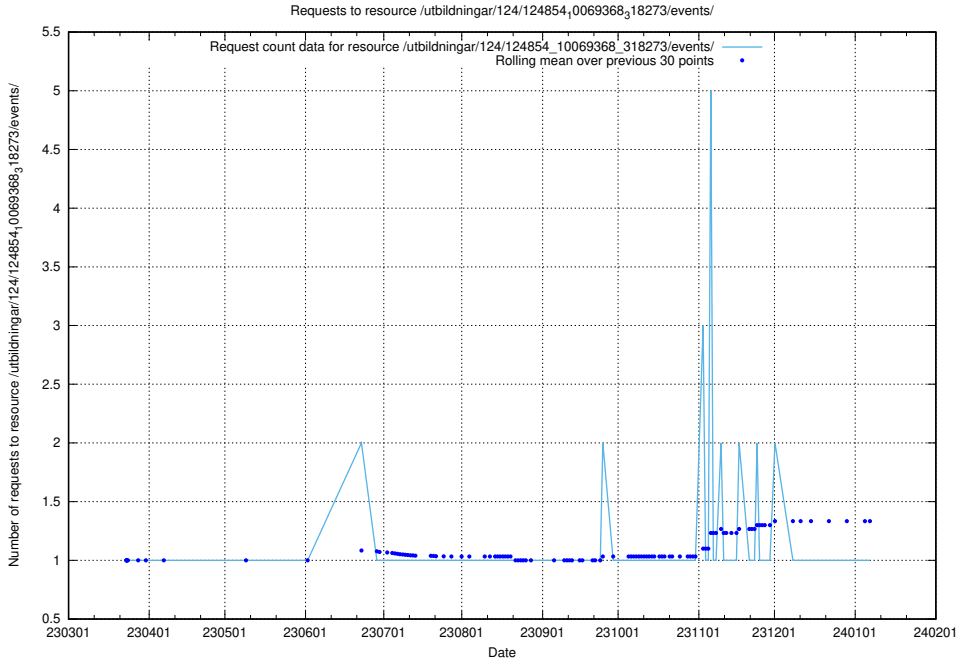

5.1215 Usage of /utbildningar/124/124854_10069368_318273/events/

Here, we count the number of requests to resource /utbildningar/124/124854_10069368_318273/events/