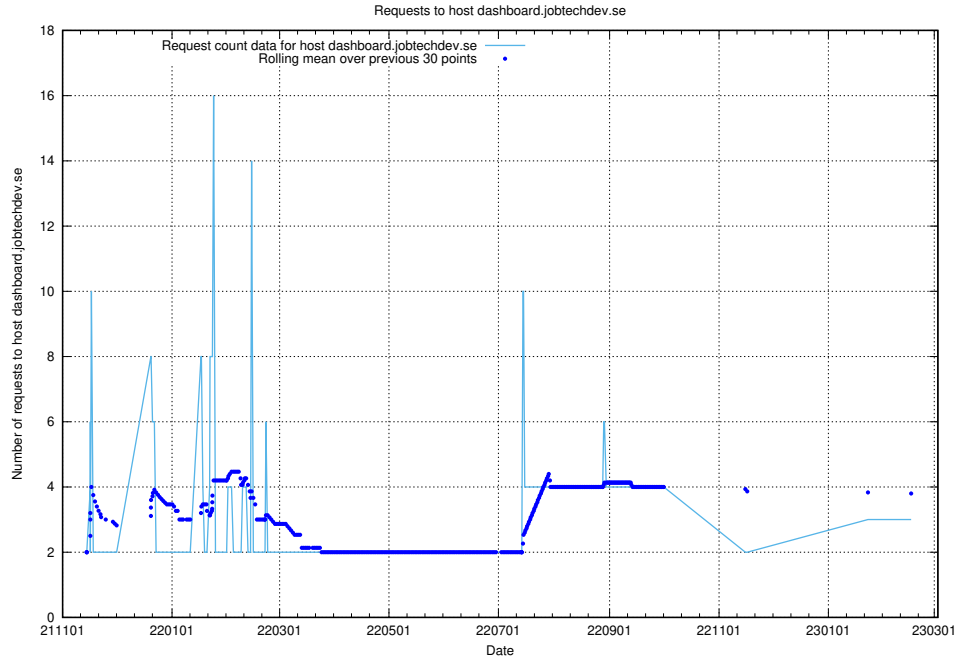

7.169 Usage of dashboard.jobtechdev.se

Here, we count the number of requests to host dashboard.jobtechdev.se.