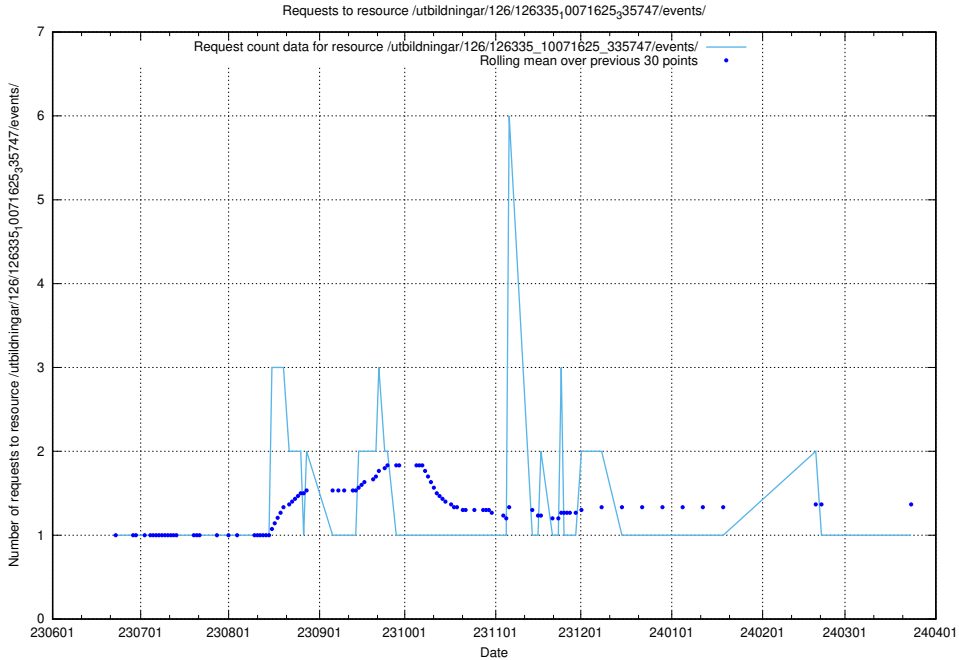

Here, we count the number of requests to resource /utbildningar/126/126335_10072940_334334/.

5.5465 Usage of /utbildningar/126/126335_10071625_335747/events/

Here, we count the number of requests to resource /utbildningar/126/126335_10071625_335747/events/