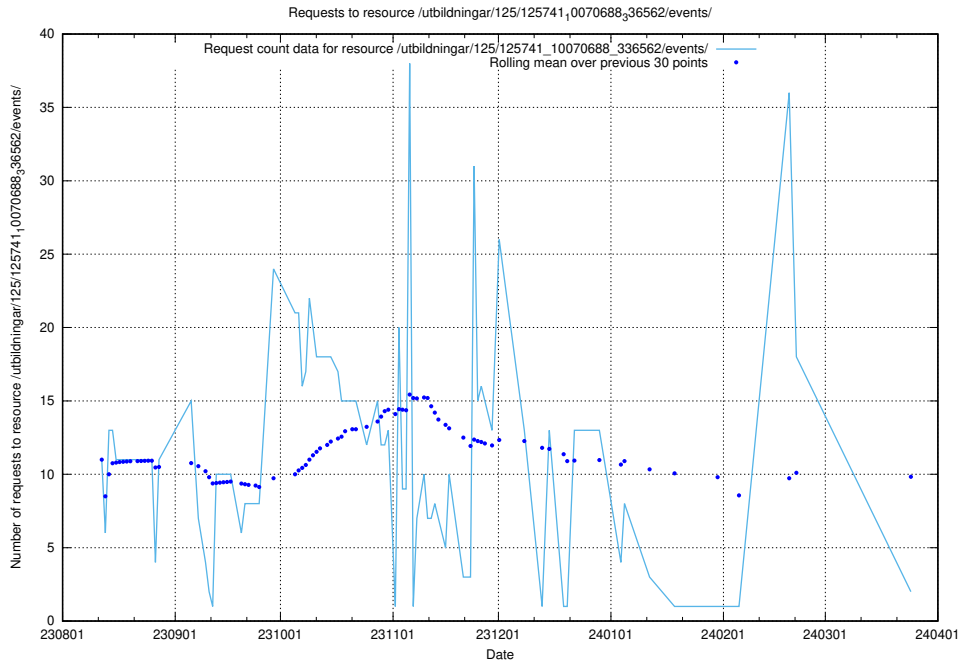

5.770 Usage of /utbildningar/125/125741_10070688_336562/events/

Here, we count the number of requests to resource /utbildningar/125/125741_10070688_336562/events/