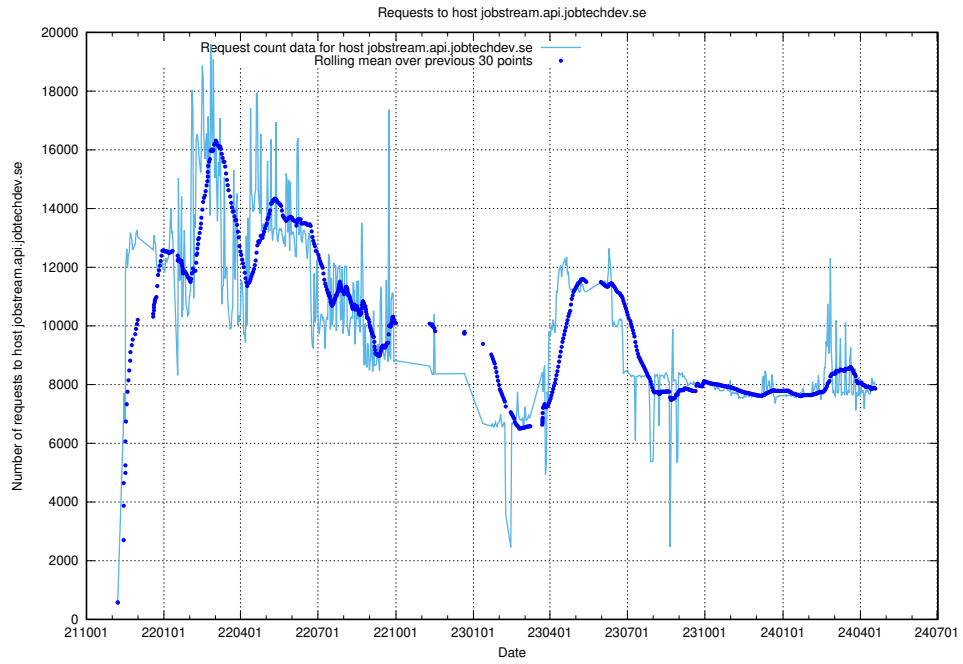

7.11 Usage of jobstream.api.jobtechdev.se

Here, we count the number of requests to host jobstream.api.jobtechdev.se.