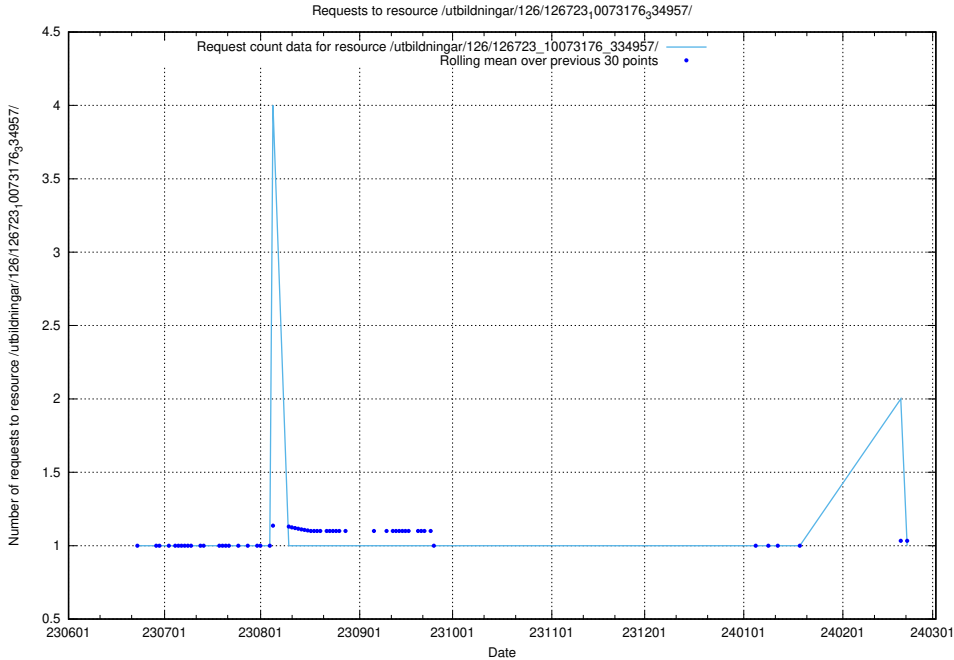

Here, we count the number of requests to resource /utbildningar/126/126723_10073182_334968/.

5.5396 Usage of /utbildningar/126/126723_10073176_334957/

Here, we count the number of requests to resource /utbildningar/126/126723_10073176_334957/.