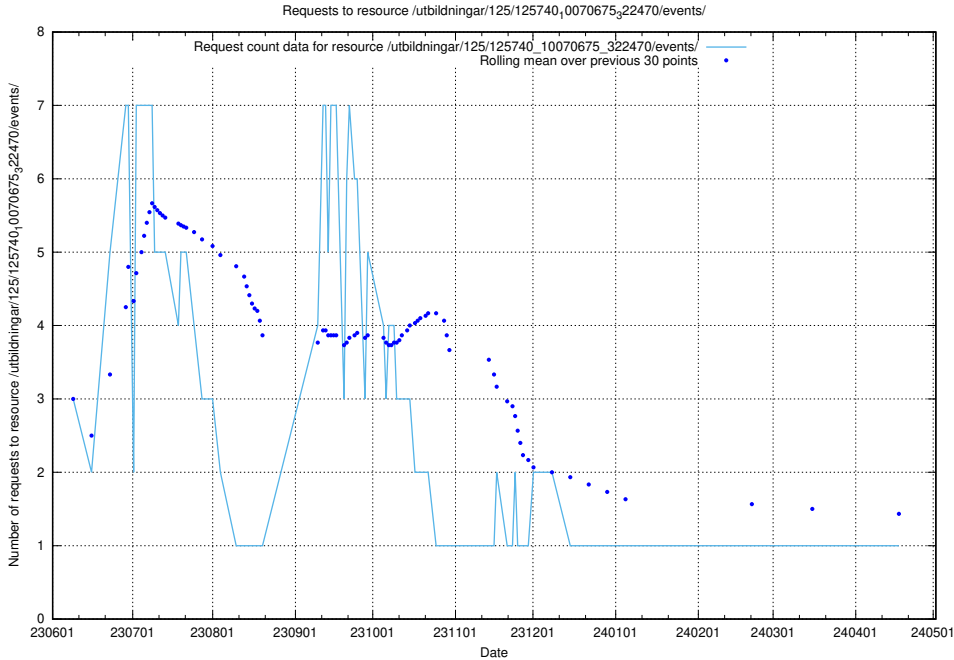

5.5676 Usage of /utbildningar/125/125740_10070675_322470/events/

Here, we count the number of requests to resource /utbildningar/125/125740_10070675_322470/events/