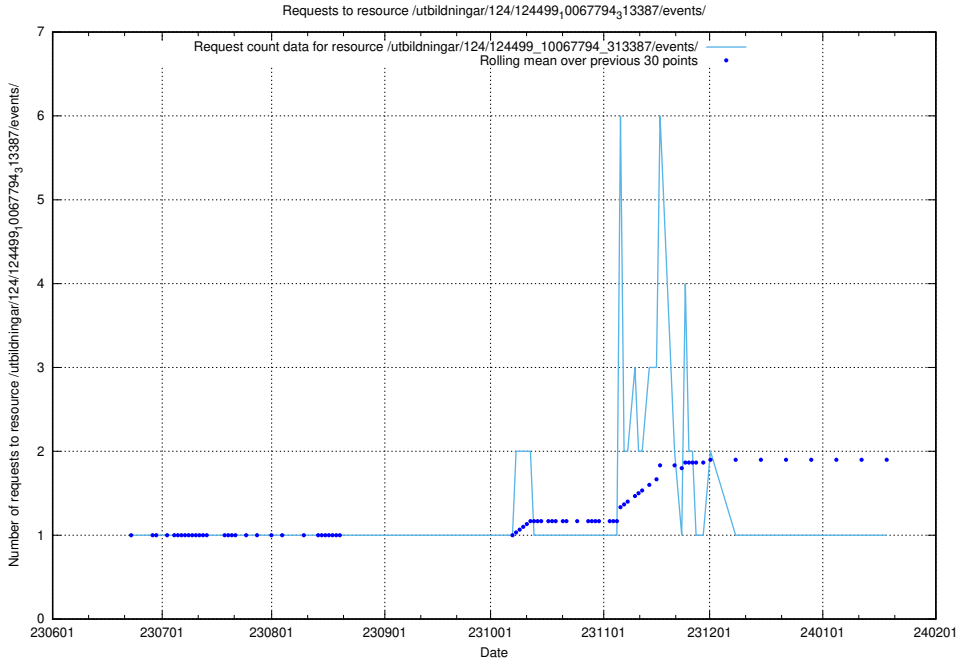

Here, we count the number of requests to resource /utbildningar/124/124499_10067840_313543/.

5.5572 Usage of /utbildningar/124/124499_10067794_313387/events/

Here, we count the number of requests to resource /utbildningar/124/124499_10067794_313387/events/