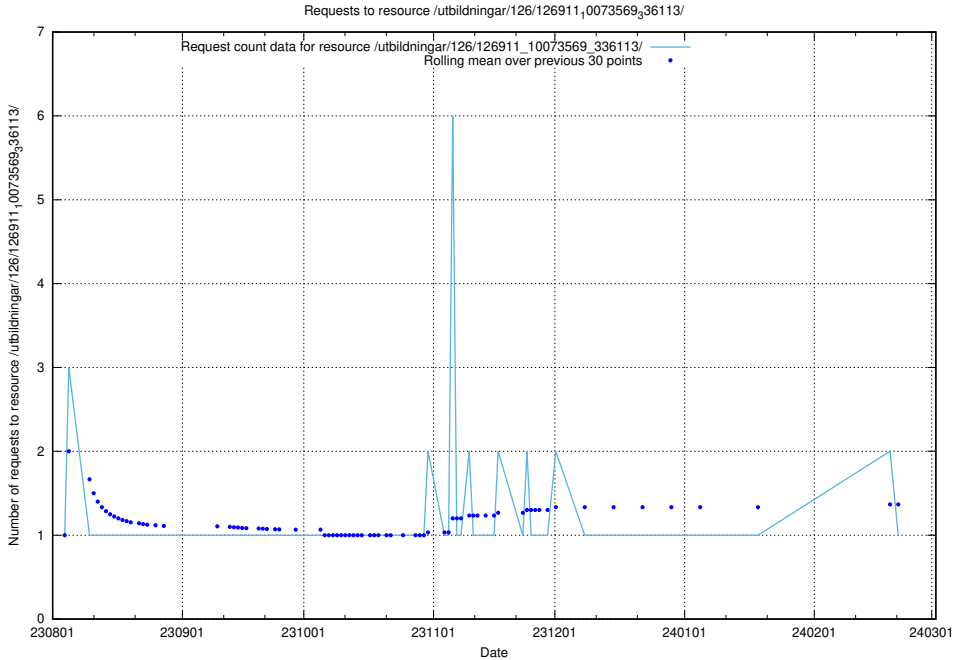

5.4665 Usage of /utbildningar/126/126911_10073569_336113/

Here, we count the number of requests to resource /utbildningar/126/126911_10073569_336113/.