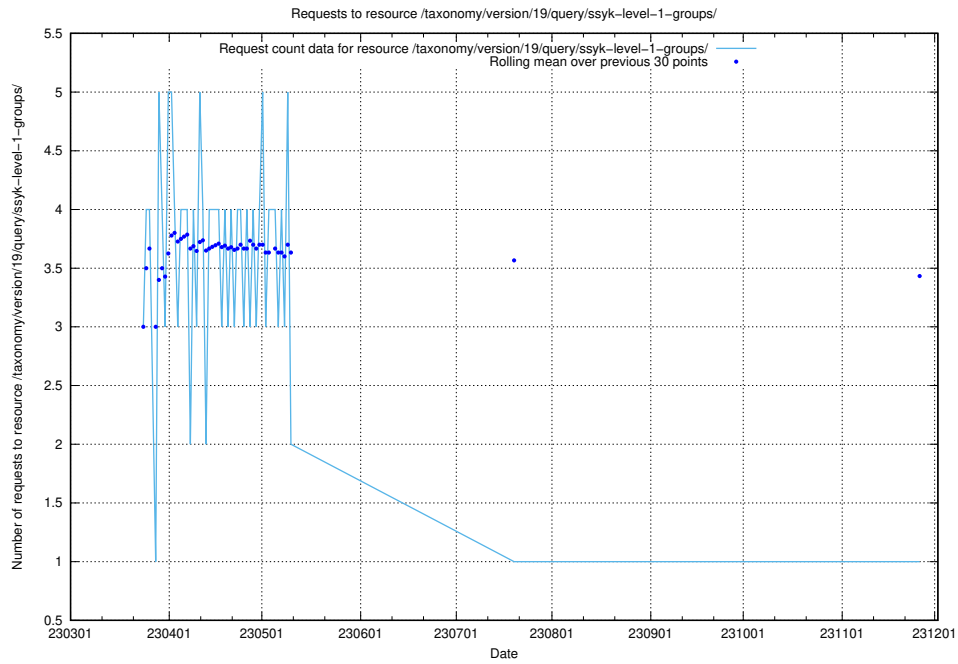

5.5920 Usage of /taxonomy/version/19/query/ssyk-level-1-groups/

Here, we count the number of requests to resource /taxonomy/version/19/query/ssyk-level-1-groups/.