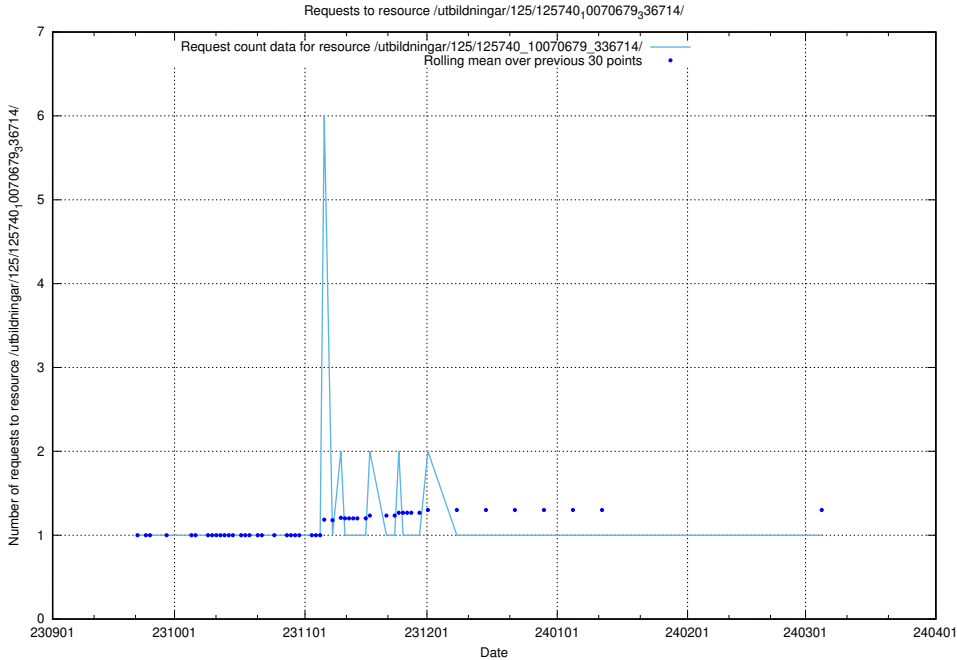

Here, we count the number of requests to resource /utbildningar/125/125740_10070679_336789/.

5.4310 Usage of /utbildningar/125/125740_10070679_336714/

Here, we count the number of requests to resource /utbildningar/125/125740_10070679_336714/.