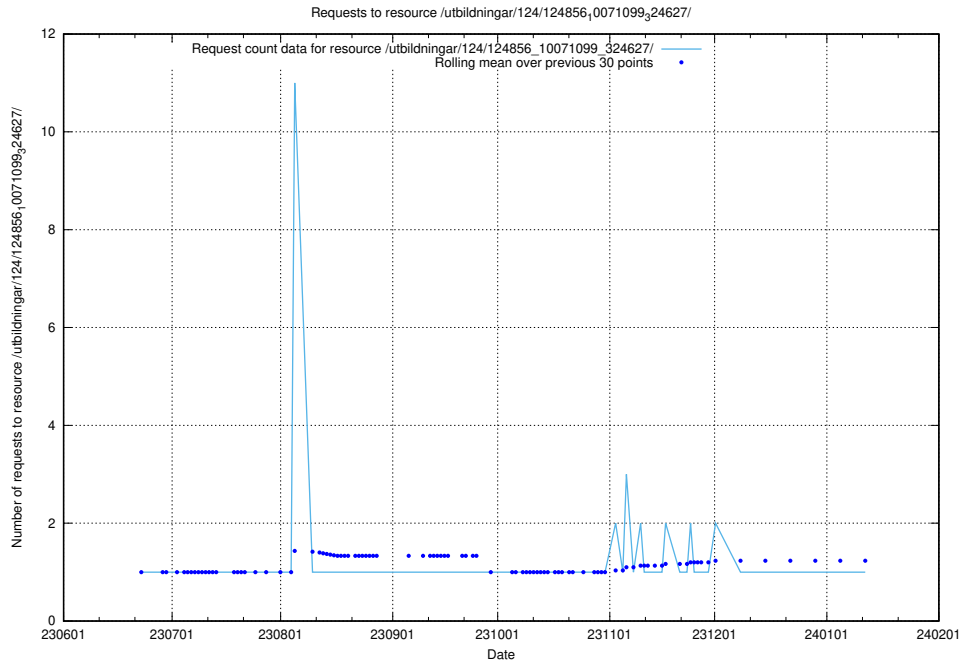

5.5536 Usage of /utbildningar/124/124856_10071099_324627/

Here, we count the number of requests to resource /utbildningar/124/124856_10071099_324627/.