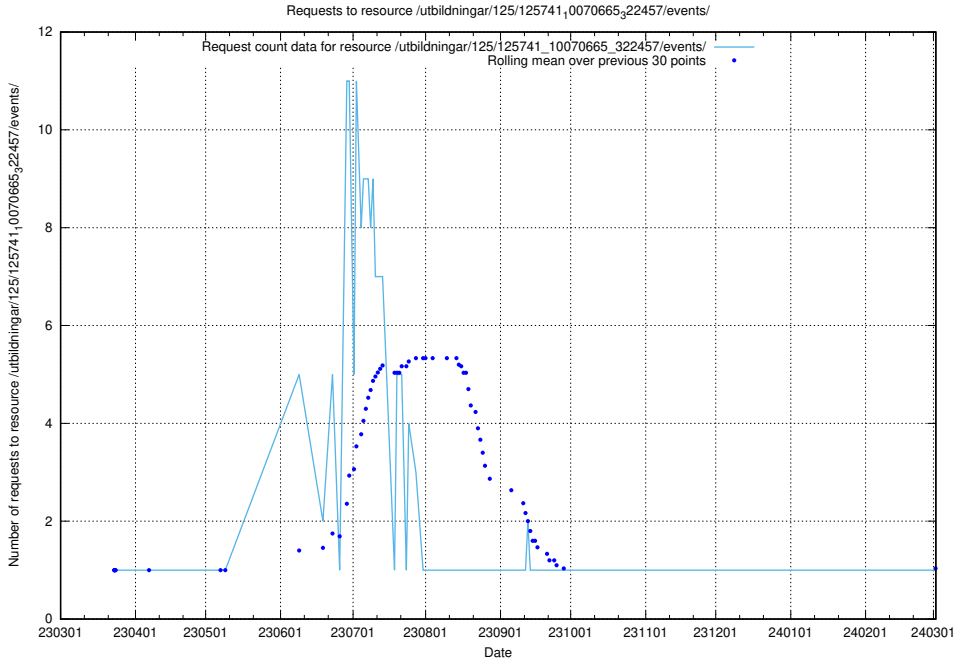

5.6272 Usage of /utbildningar/125/125741_10070665_322457/events/

Here, we count the number of requests to resource /utbildningar/125/125741_10070665_322457/events/