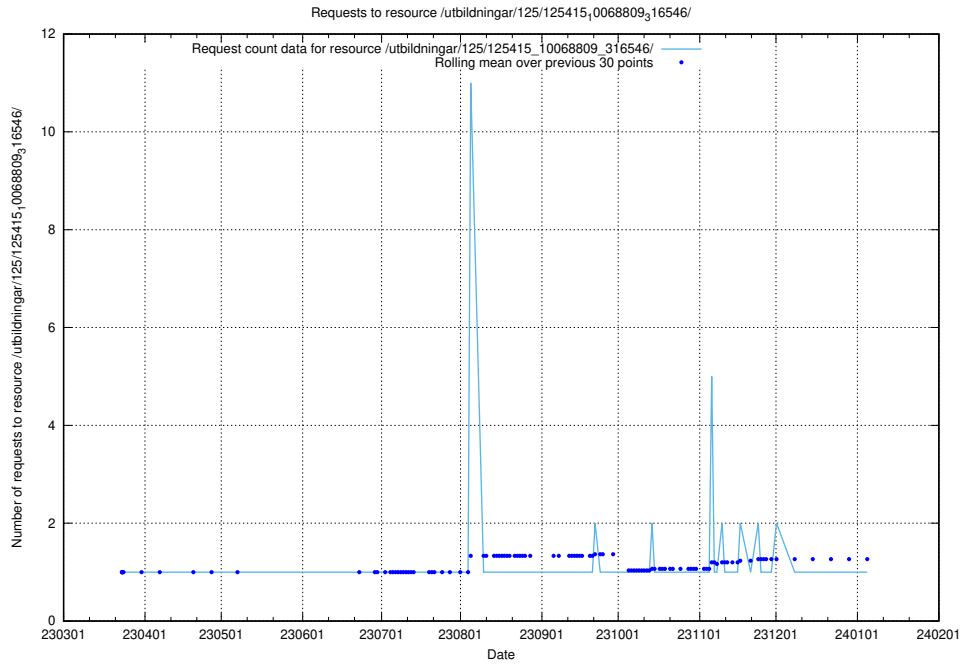

5.1121 Usage of /utbildningar/125/125415_10068809_316546/

Here, we count the number of requests to resource /utbildningar/125/125415_10068809_316546/.