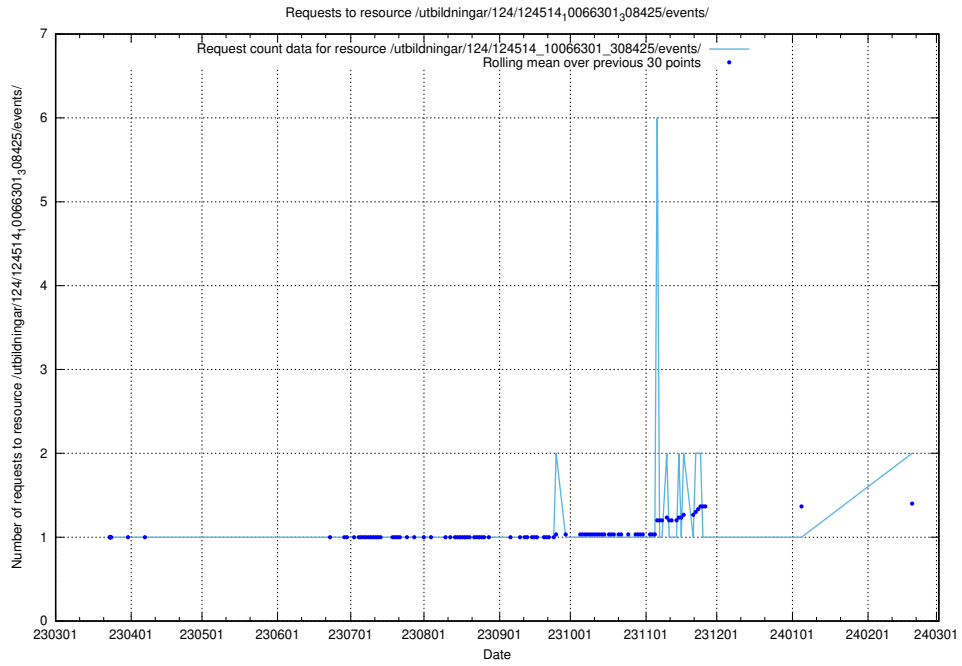

5.537 Usage of /utbildningar/124/124514_10066301_308425/events/

Here, we count the number of requests to resource /utbildningar/124/124514_10066301_308425/events/