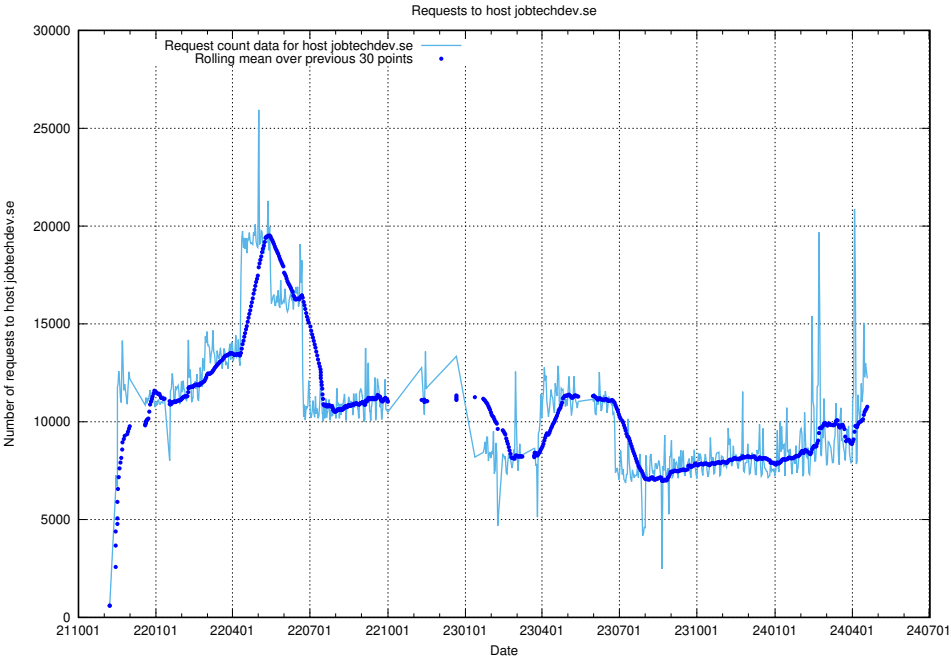

7.10 Usage of jobtechdev.se

Here, we count the number of requests to host jobtechdev.se.