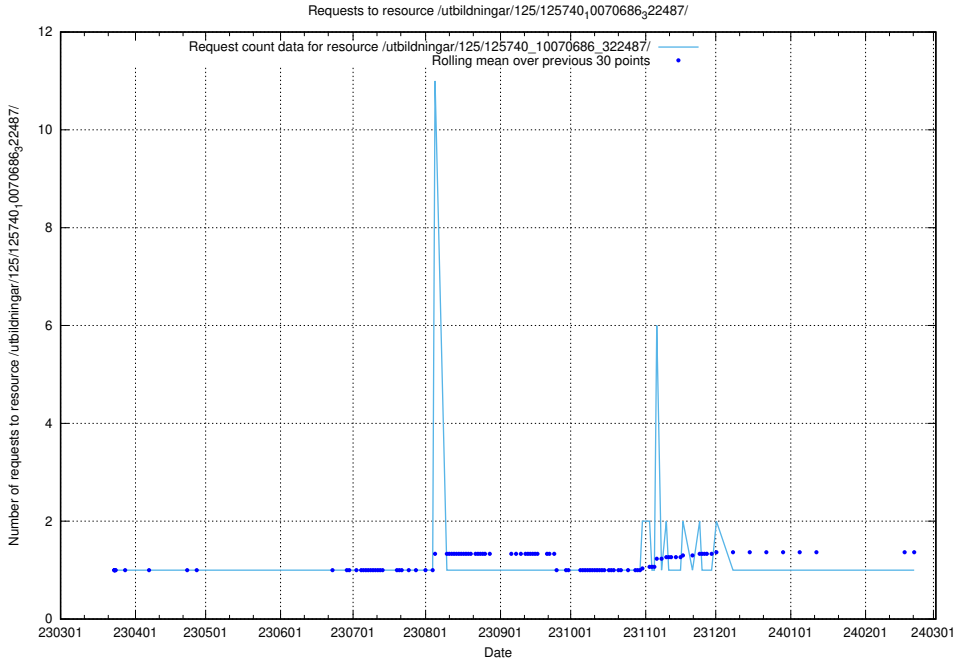

5.999 Usage of /utbildningar/125/125740_10070686_322487/

Here, we count the number of requests to resource /utbildningar/125/125740_10070686_322487/.