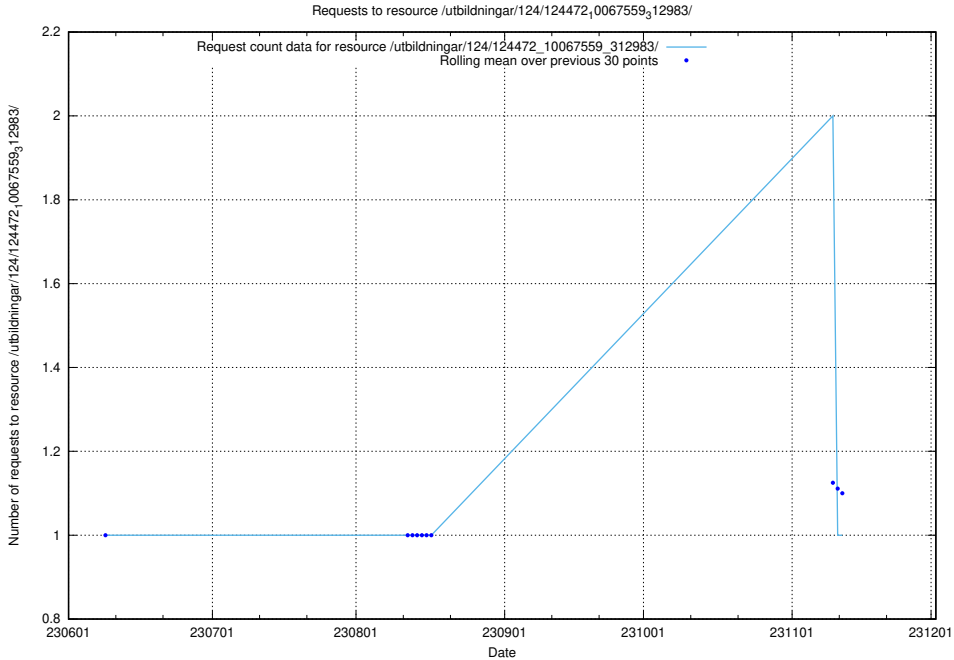

5.5688 Usage of /utbildningar/124/124472_10067559_312983/

Here, we count the number of requests to resource /utbildningar/124/124472_10067559_312983/.