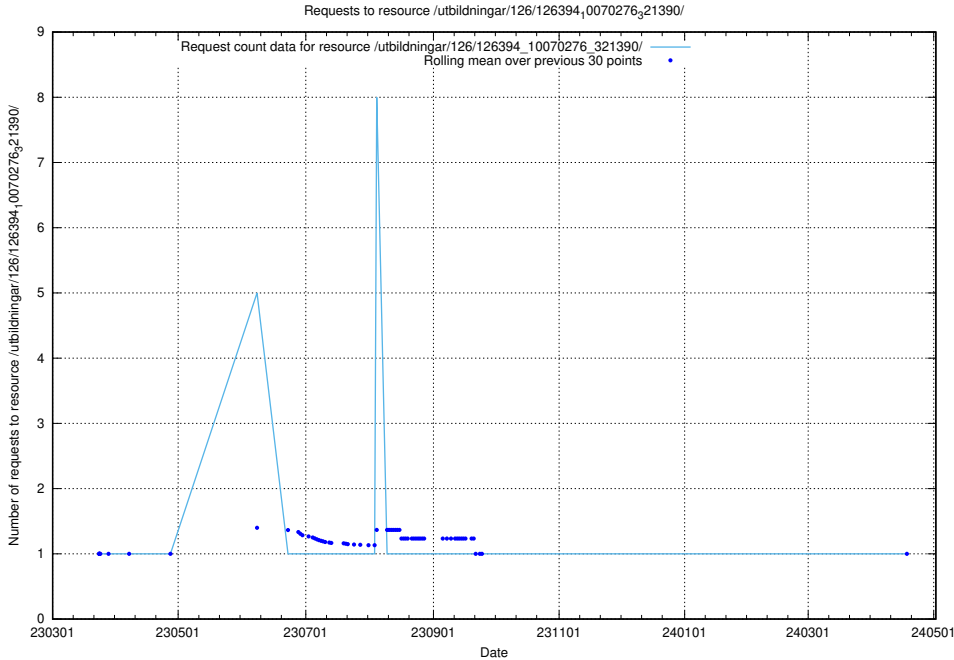

5.6206 Usage of /utbildningar/126/126394_10070276_321390/

Here, we count the number of requests to resource /utbildningar/126/126394_10070276_321390/.