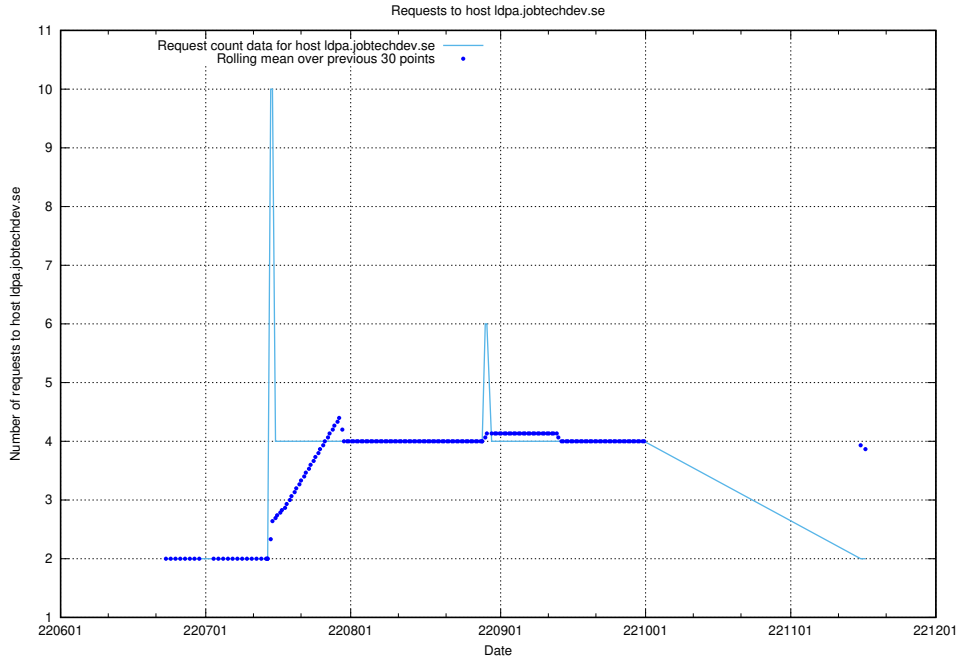

7.398 Usage of ldpa.jobtechdev.se

Here, we count the number of requests to host ldpa.jobtechdev.se.