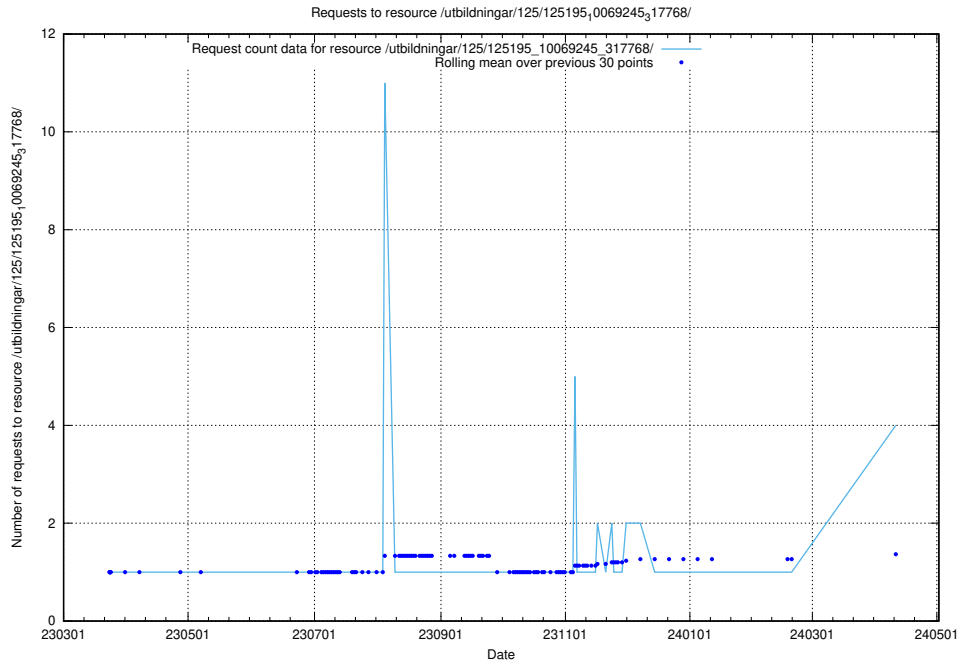

5.199 Usage of /utbildningar/125/125195_10069245_317768/

Here, we count the number of requests to resource /utbildningar/125/125195_10069245_317768/.