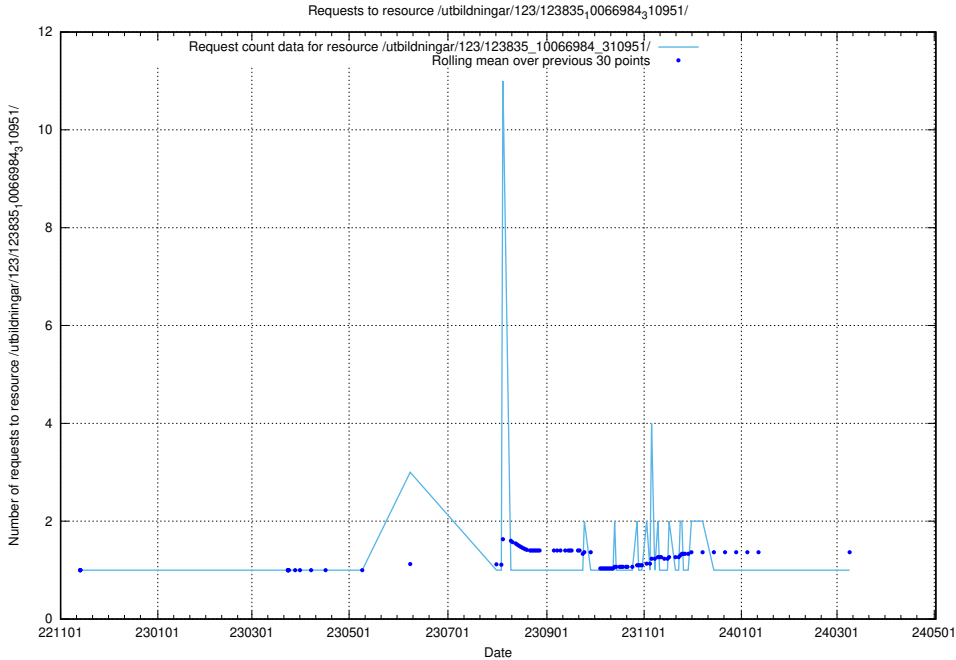

5.5691 Usage of /utbildningar/123/123835_10066984_310951/

Here, we count the number of requests to resource /utbildningar/123/123835_10066984_310951/.