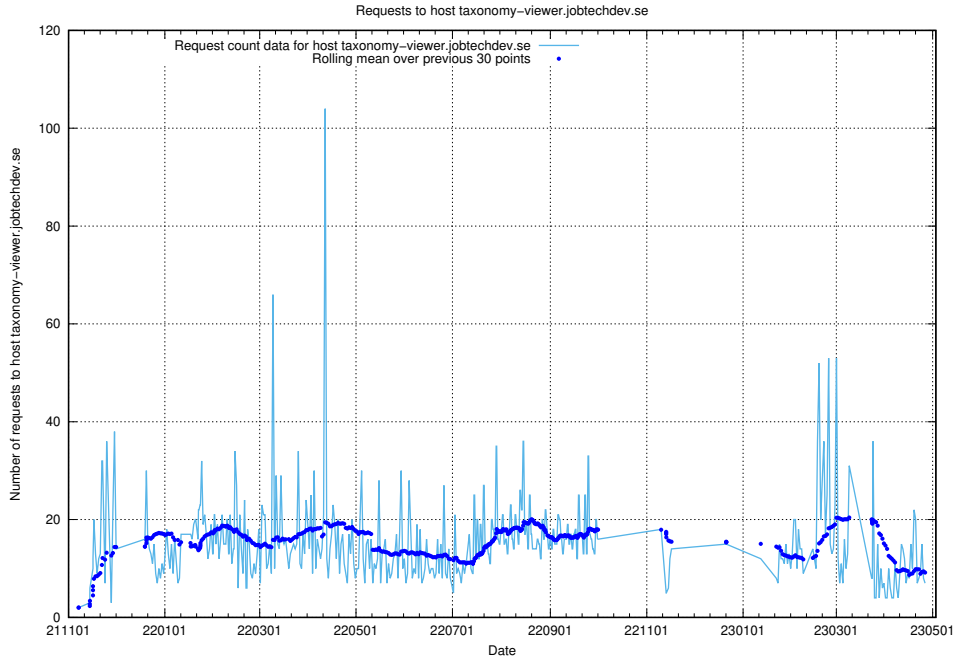

7.74 Usage of taxonomy-viewer.jobtechdev.se

Here, we count the number of requests to host taxonomy-viewer.jobtechdev.se.