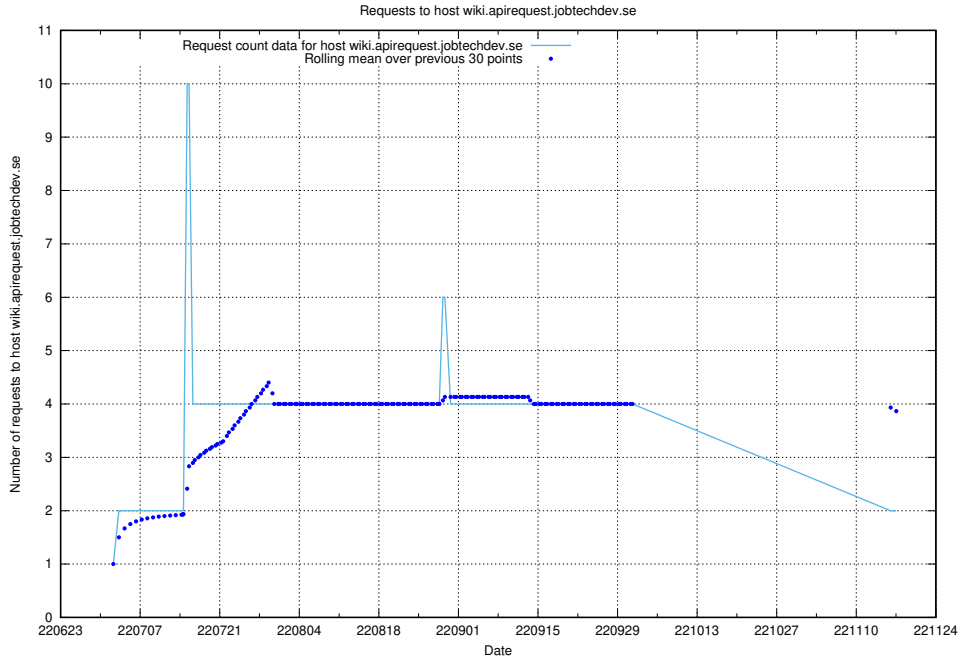

7.391 Usage of wiki.apirequest.jobtechdev.se

Here, we count the number of requests to host wiki.apirequest.jobtechdev.se.

7.392 Usage of wiki.api.jobtechdev.se

Here, we count the number of requests to host wiki.api.jobtechdev.se.