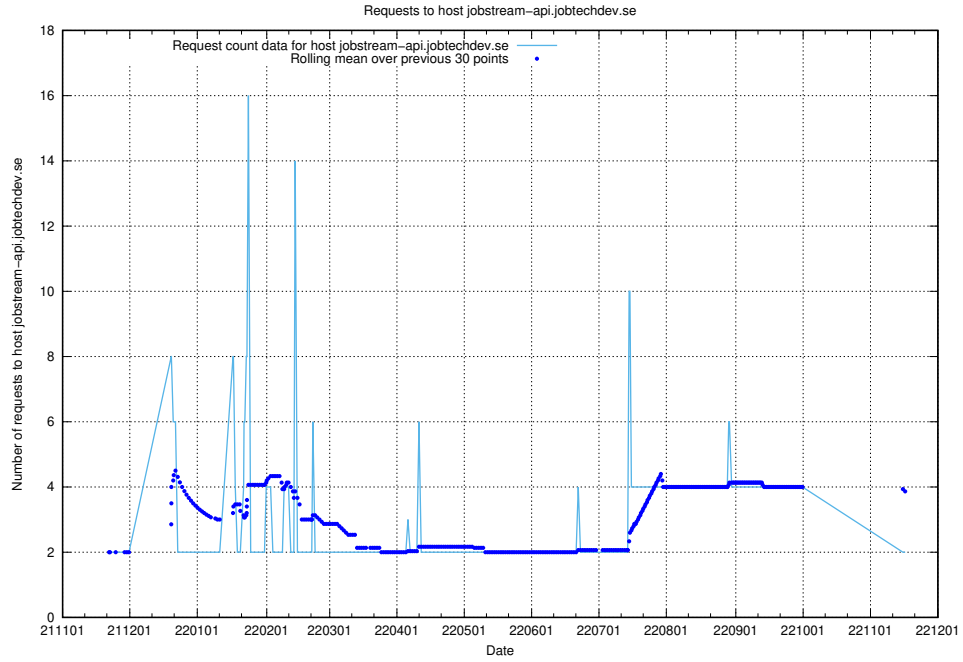

7.435 Usage of jobstream-api.jobtechdev.se

Here, we count the number of requests to host jobstream-api.jobtechdev.se.