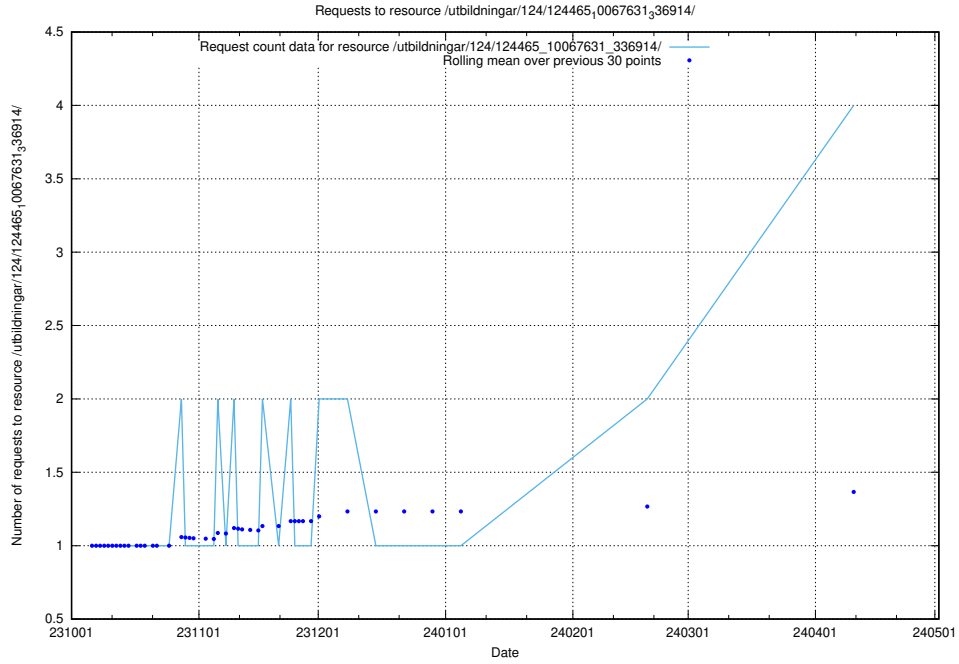

5.246 Usage of /utbildningar/124/124465_10067631_336914/

Here, we count the number of requests to resource /utbildningar/124/124465_10067631_336914/.