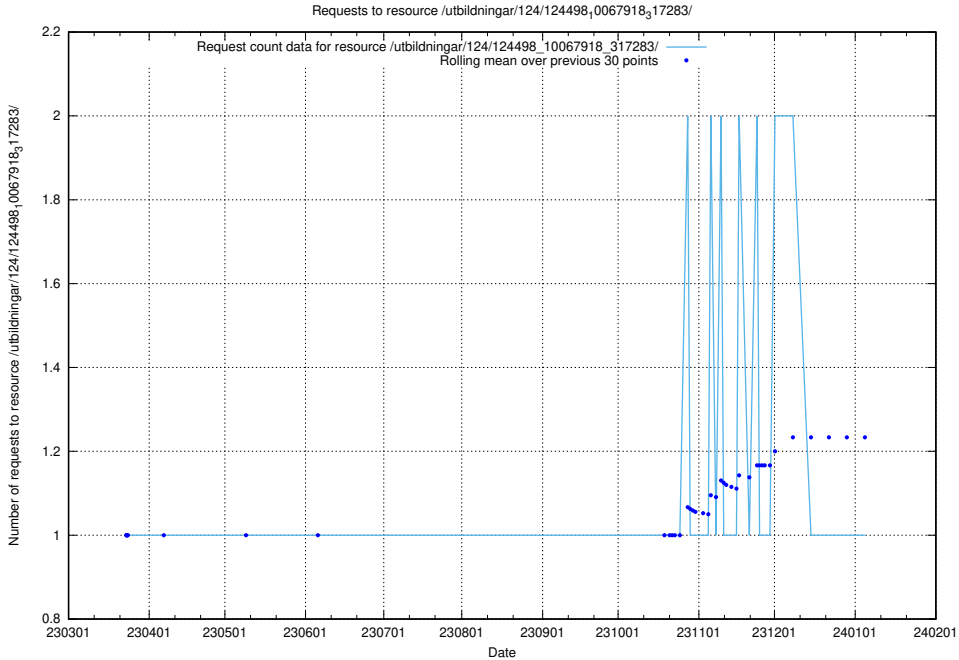

5.2429 Usage of /utbildningar/124/124498_10067918_317283/

Here, we count the number of requests to resource /utbildningar/124/124498_10067918_317283/.