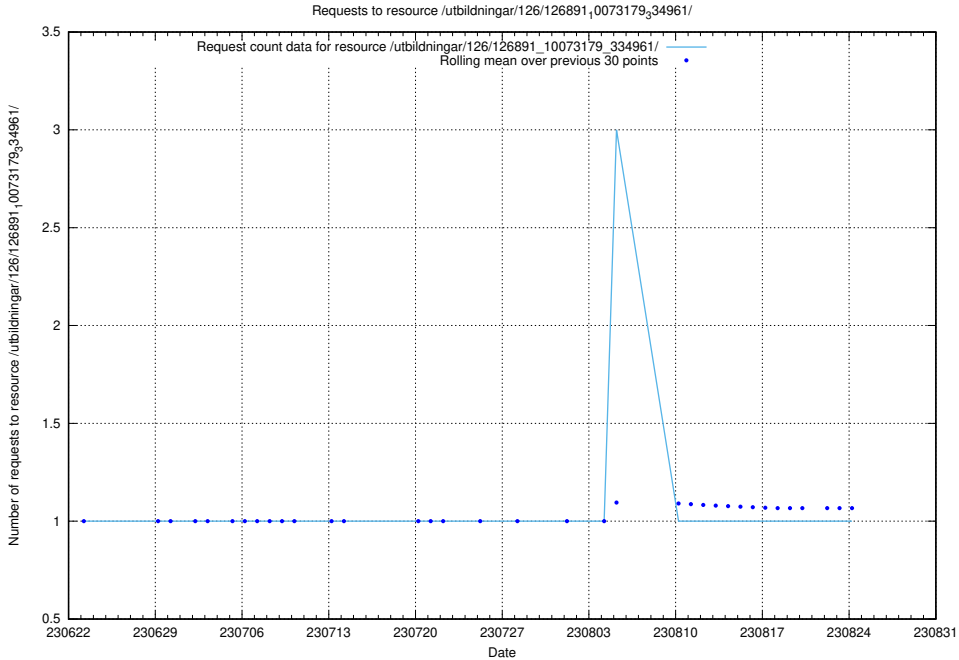

5.5375 Usage of /utbildningar/126/126891_10073179_334961/

Here, we count the number of requests to resource /utbildningar/126/126891_10073179_334961/.