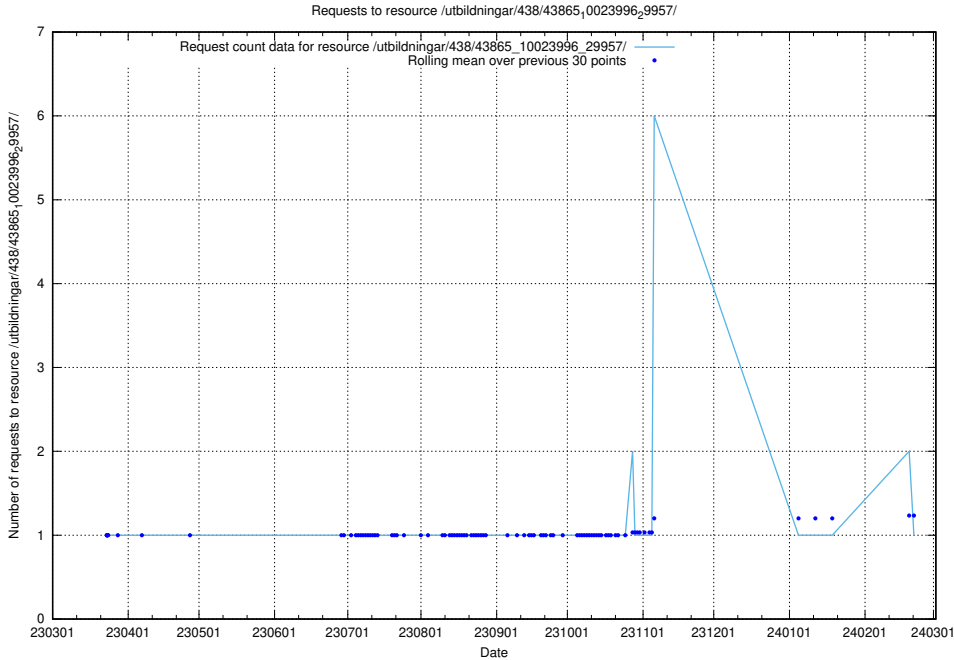

5.6107 Usage of /utbildningar/438/43865_10023996_29957/

Here, we count the number of requests to resource /utbildningar/438/43865_10023996_29957/.