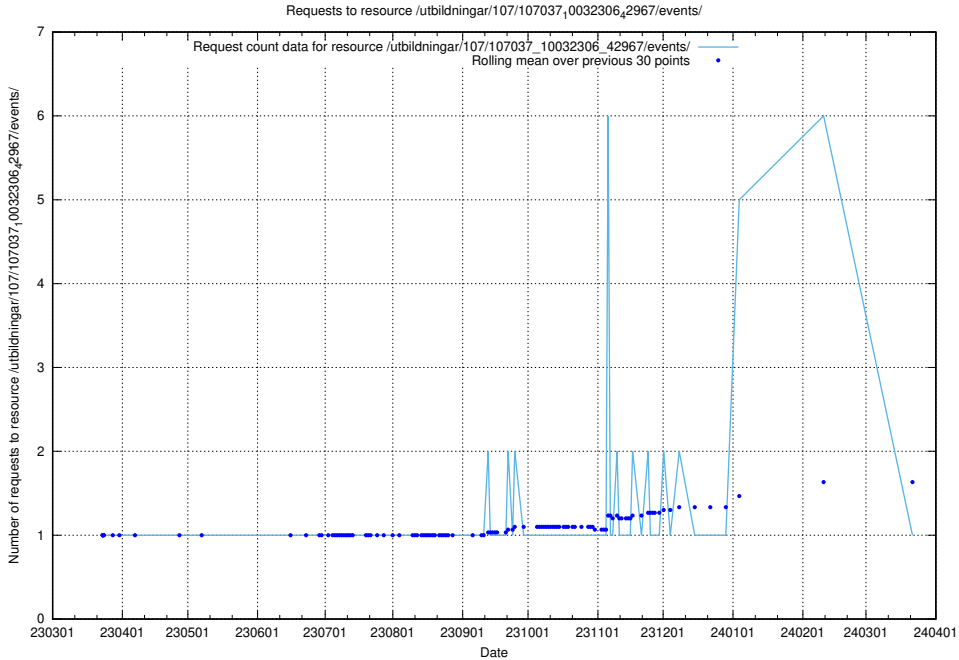

5.5164 Usage of /utbildningar/107/107037_10032306_42967/events/

Here, we count the number of requests to resource /utbildningar/107/107037_10032306_42967/events/.