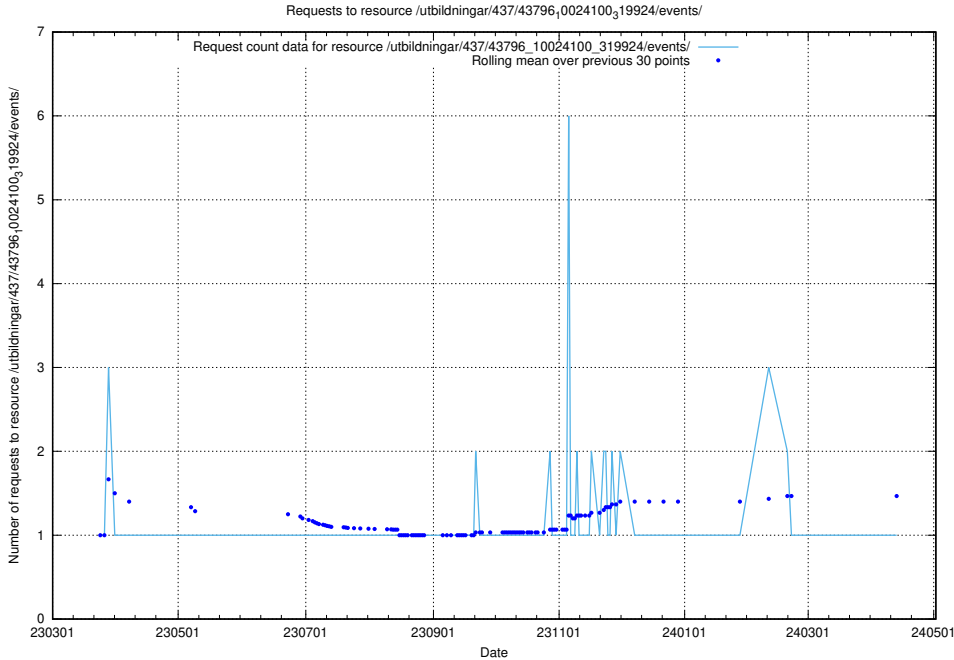

5.5971 Usage of /utbildningar/437/43796_10024100_319924/events/

Here, we count the number of requests to resource /utbildningar/437/43796_10024100_319924/events/.