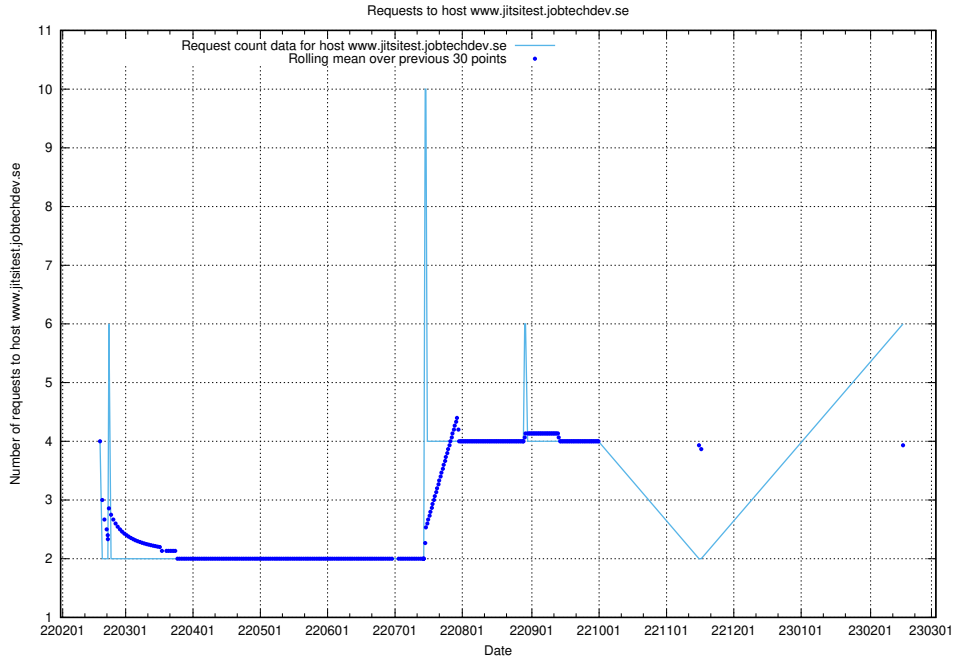

7.83 Usage of www.jitsitest.jobtechdev.se

Here, we count the number of requests to host www.jitsitest.jobtechdev.se.