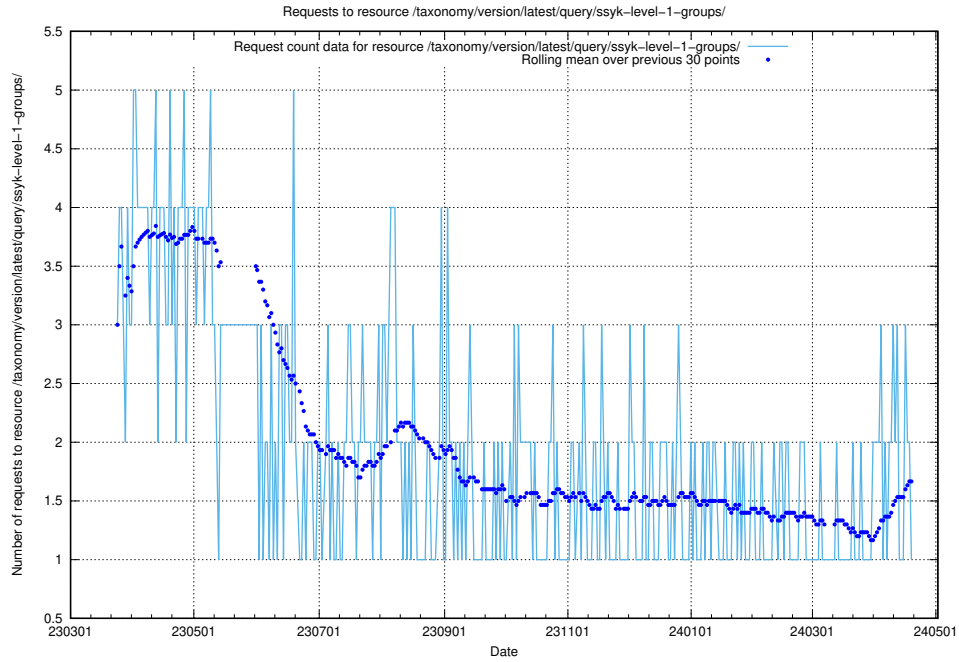

5.5883 Usage of /taxonomy/version/latest/query/ssyk-level-1-groups/

Here, we count the number of requests to resource /taxonomy/version/latest/query/ssyk-level-1-groups/.