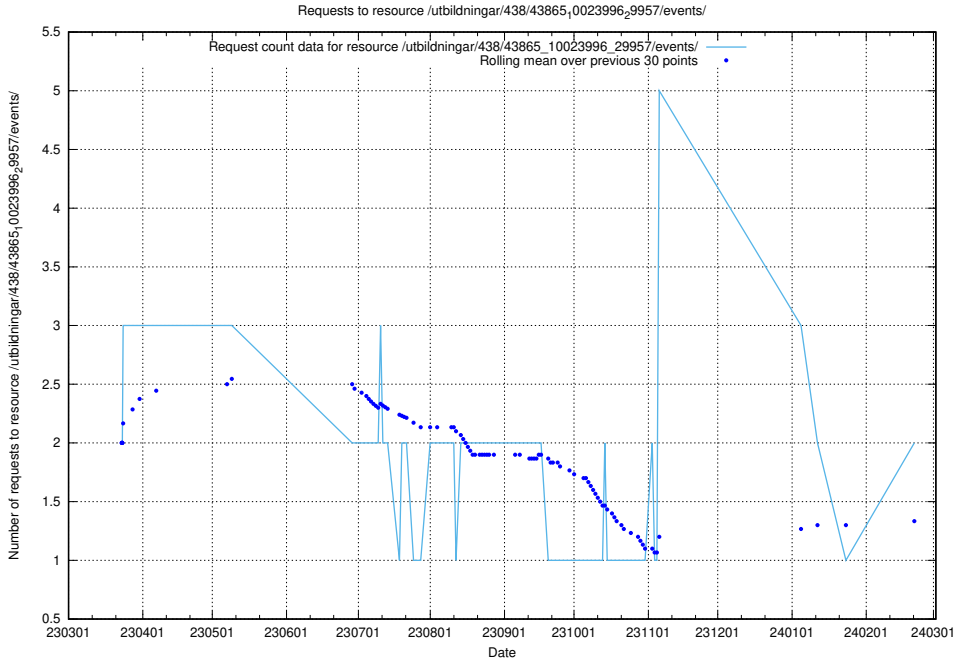

5.951 Usage of /utbildningar/438/43865_10023996_29957/events/

Here, we count the number of requests to resource /utbildningar/438/43865_10023996_29957/events/.