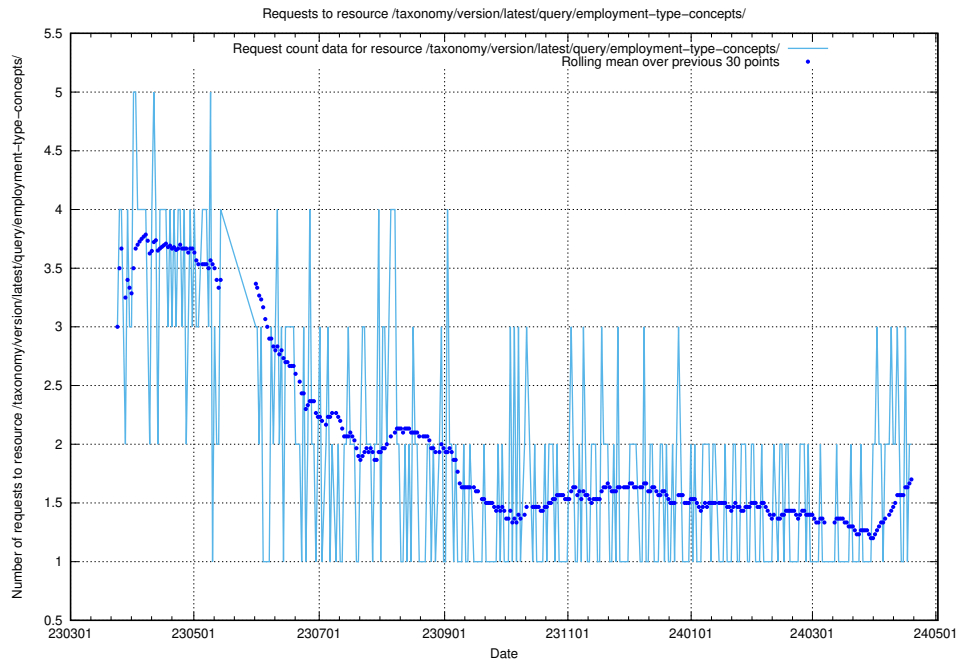

5.930 Usage of /taxonomy/version/latest/query/employment-type-concepts/

Here, we count the number of requests to resource /taxonomy/version/latest/query/employment-type-concepts/.