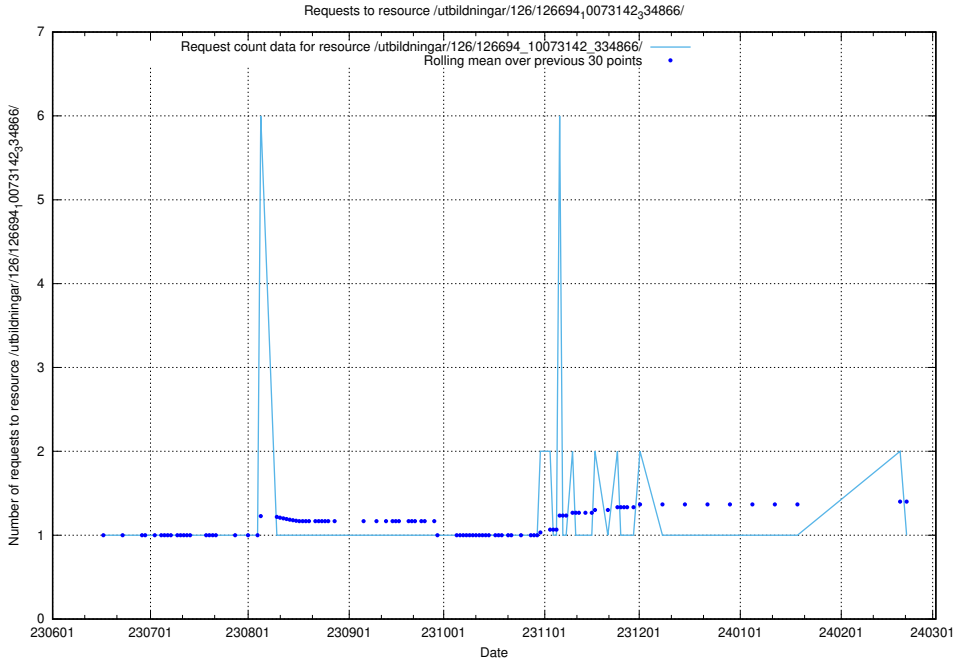

5.5654 Usage of /utbildningar/126/126694_10073142_334866/

Here, we count the number of requests to resource /utbildningar/126/126694_10073142_334866/.