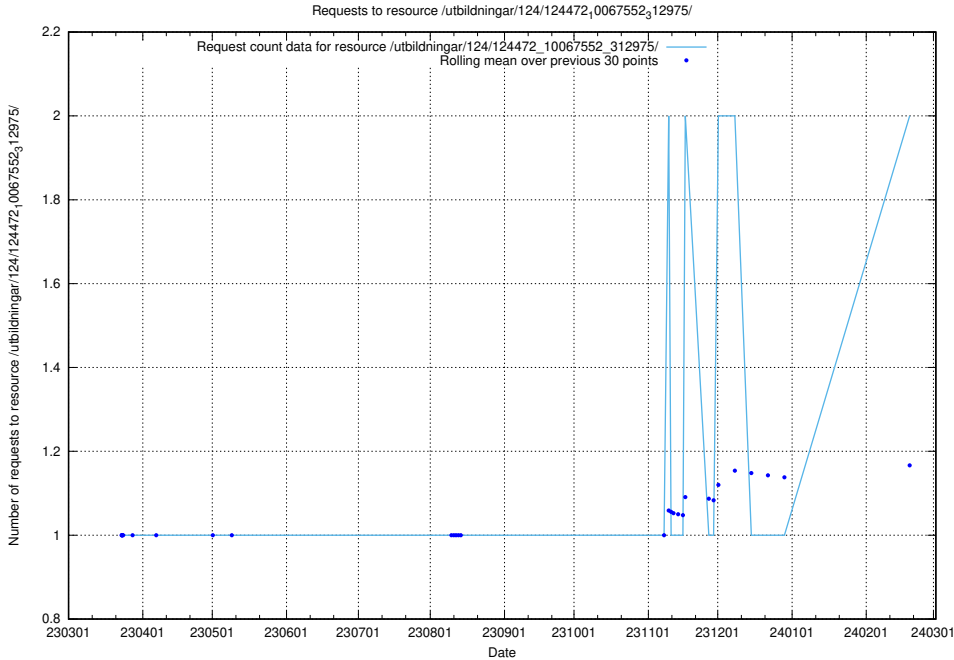

5.644 Usage of /utbildningar/124/124472_10067552_312975/

Here, we count the number of requests to resource /utbildningar/124/124472_10067552_312975/.