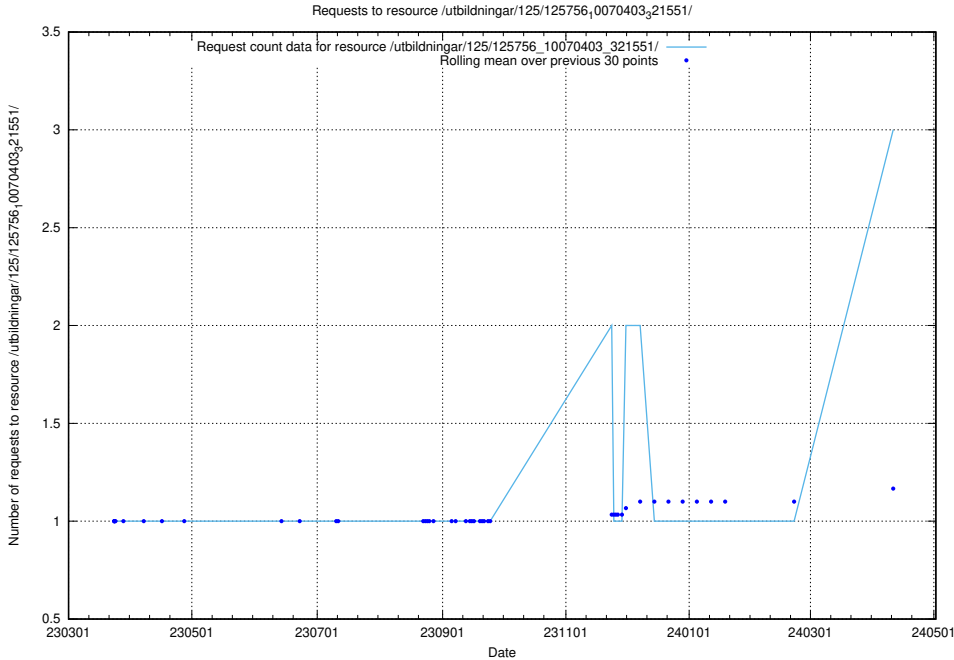

5.483 Usage of /utbildningar/125/125756_10070403_321551/

Here, we count the number of requests to resource /utbildningar/125/125756_10070403_321551/.