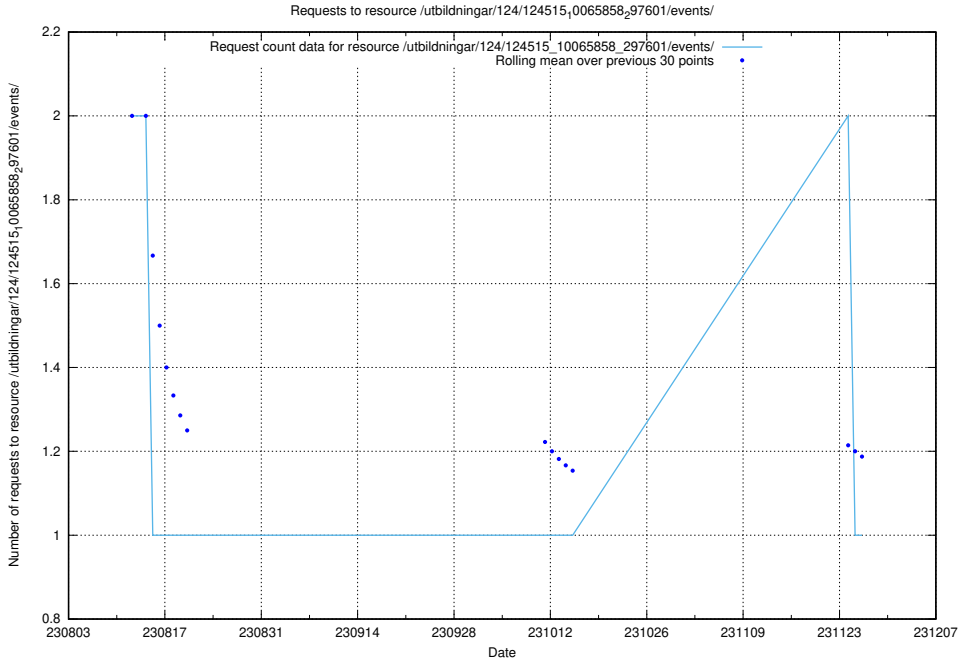

5.4607 Usage of /utbildningar/124/124515_10065858_297601/events/

Here, we count the number of requests to resource /utbildningar/124/124515_10065858_297601/events/