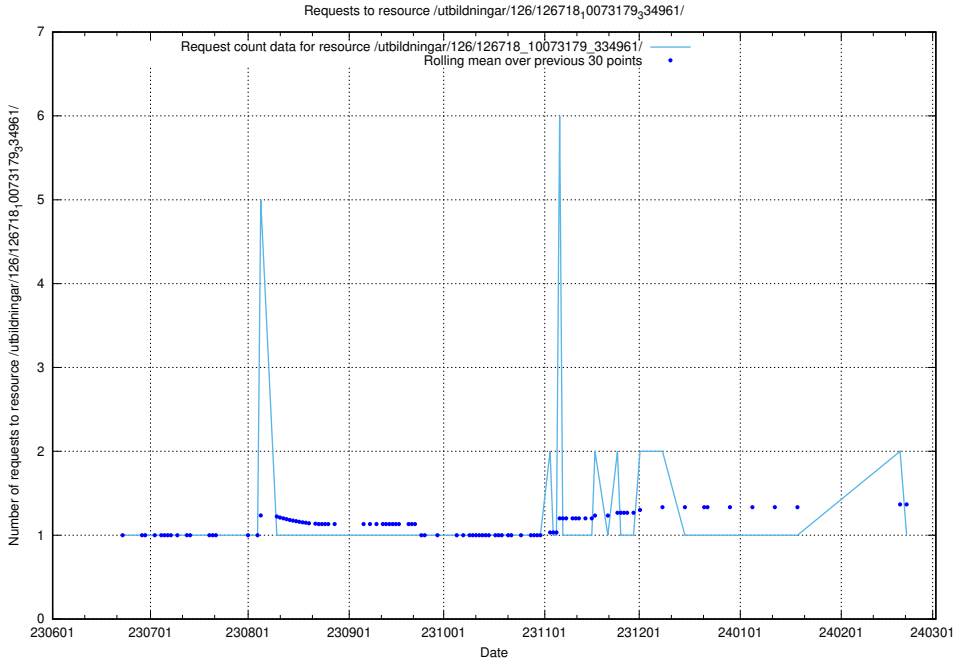

5.5406 Usage of /utbildningar/126/126718_10073179_334961/

Here, we count the number of requests to resource /utbildningar/126/126718_10073179_334961/.