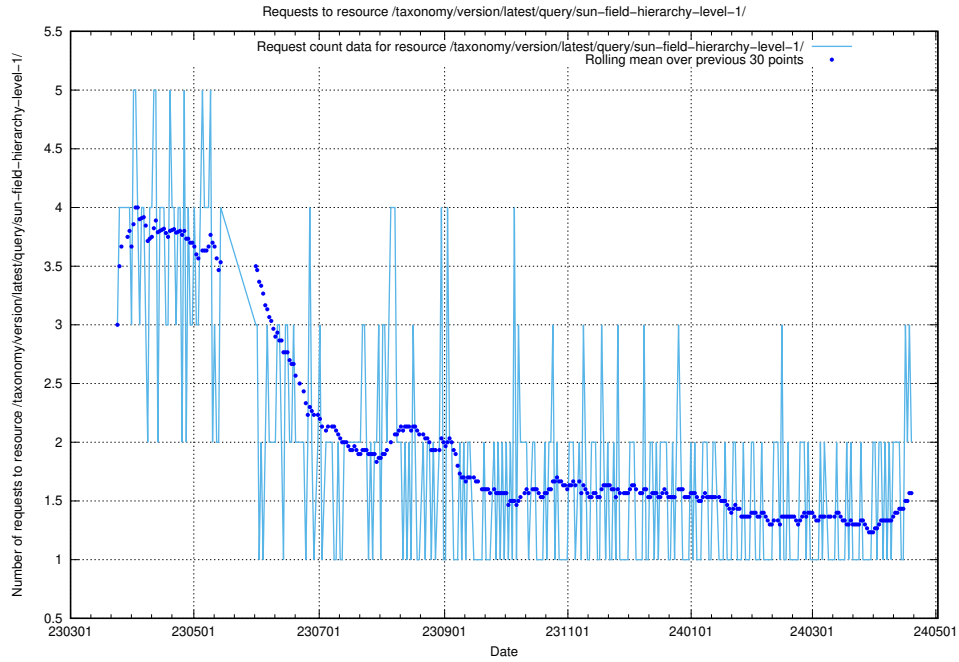

5.915 Usage of /taxonomy/version/latest/query/sun-field-hierarchy-level-1/

Here, we count the number of requests to resource /taxonomy/version/latest/query/sun-field-hierarchy-level-1/.