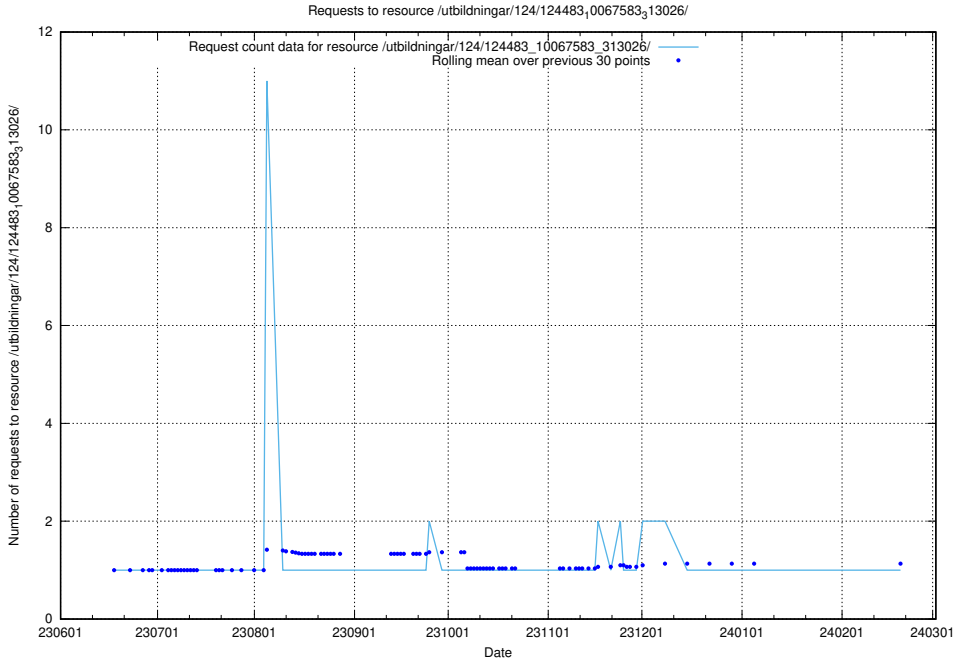

5.5650 Usage of /utbildningar/124/124483_10067583_313026/

Here, we count the number of requests to resource /utbildningar/124/124483_10067583_313026/.