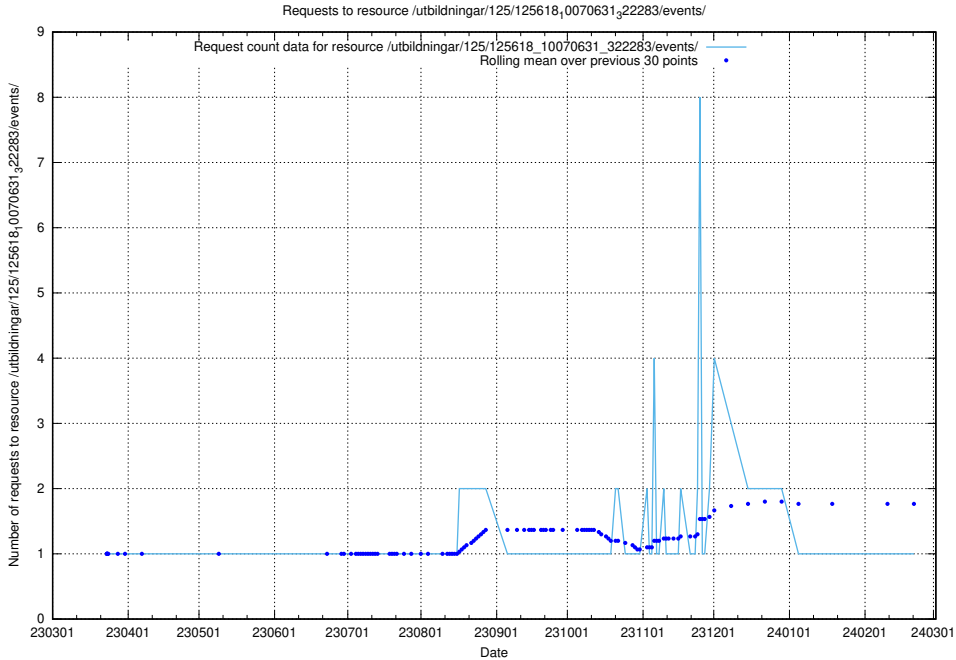

5.1086 Usage of /utbildningar/125/125618_10070631_322283/events/

Here, we count the number of requests to resource /utbildningar/125/125618_10070631_322283/events/