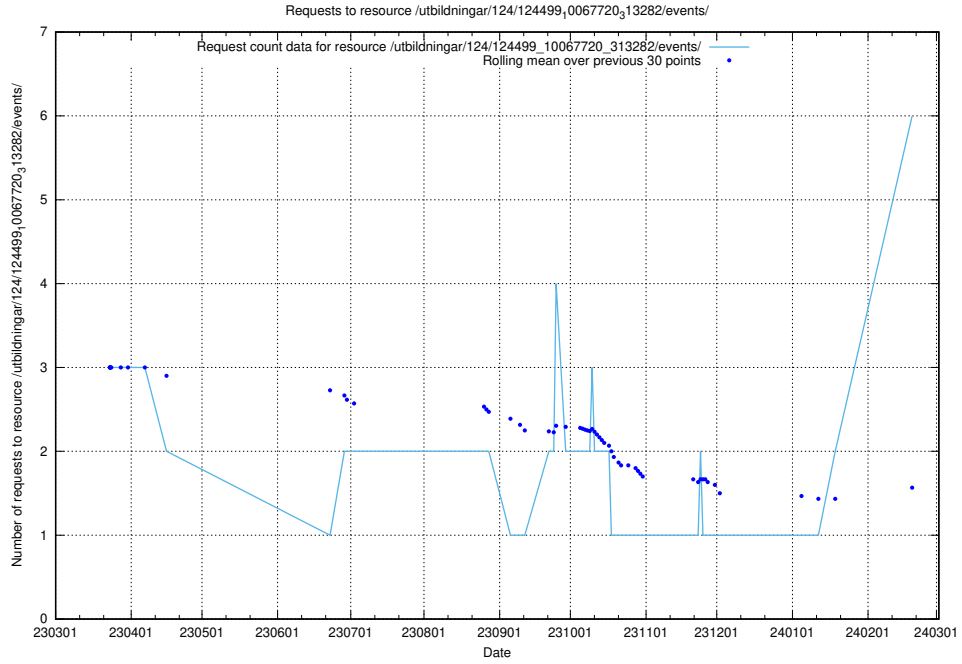

5.135 Usage of /utbildningar/124/124499_10067720_313282/events/

Here, we count the number of requests to resource /utbildningar/124/124499_10067720_313282/events/