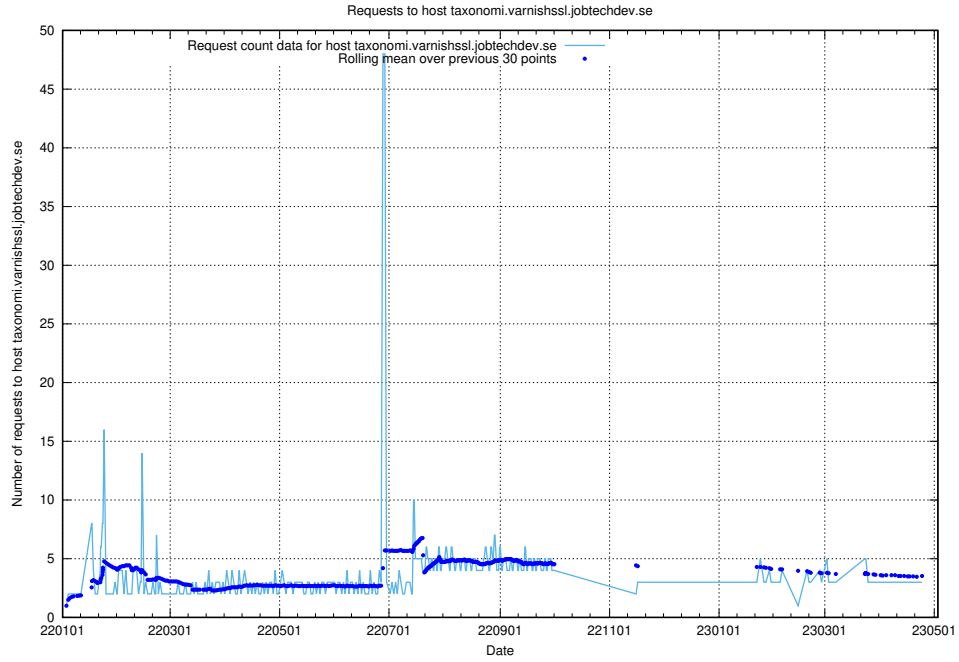

7.176 Usage of `taxonomi.varnishssl.jobtechdev.se`

Here, we count the number of requests to host `taxonomi.varnishssl.jobtechdev.se`.