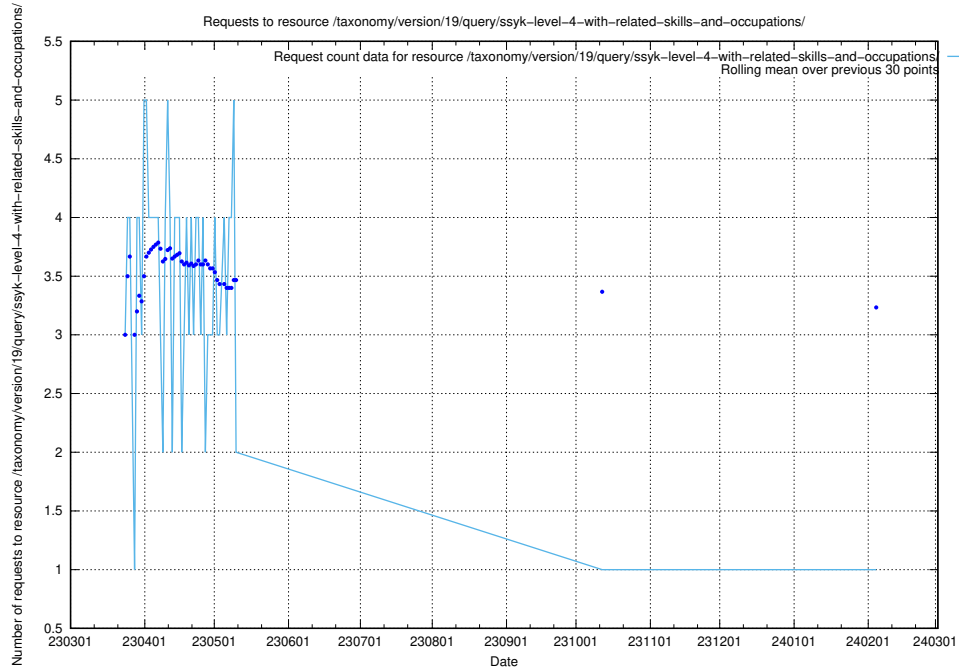

5.5915 Usage of /taxonomy/version/19/query/ssyk-level-4-with-related-isco-level-4-groups/

Here, we count the number of requests to resource /taxonomy/version/19/query/ssyk-level-4-with-related-isco-level-4-groups/.