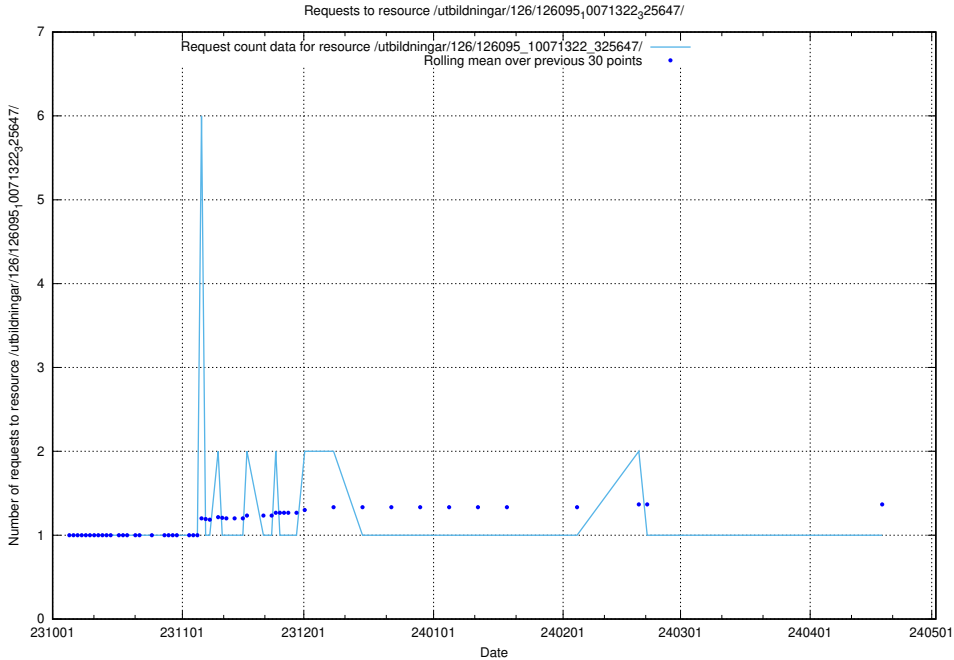

5.4208 Usage of /utbildningar/126/126095_10071322_325647/

Here, we count the number of requests to resource /utbildningar/126/126095_10071322_325647/.