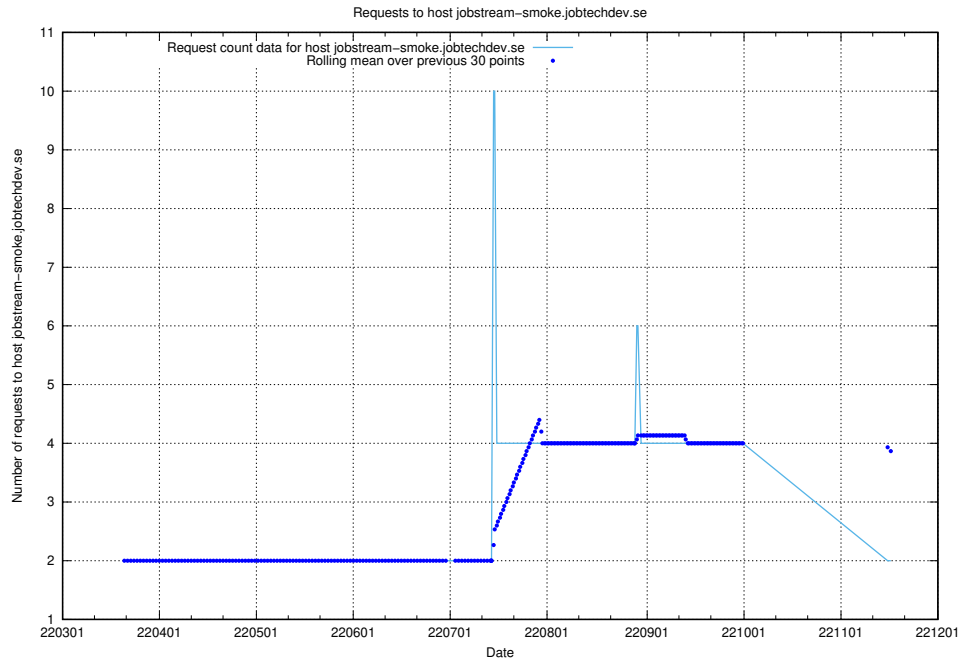

7.491 Usage of `jobstream-smoke.jobtechdev.se`

Here, we count the number of requests to host `jobstream-smoke.jobtechdev.se`.