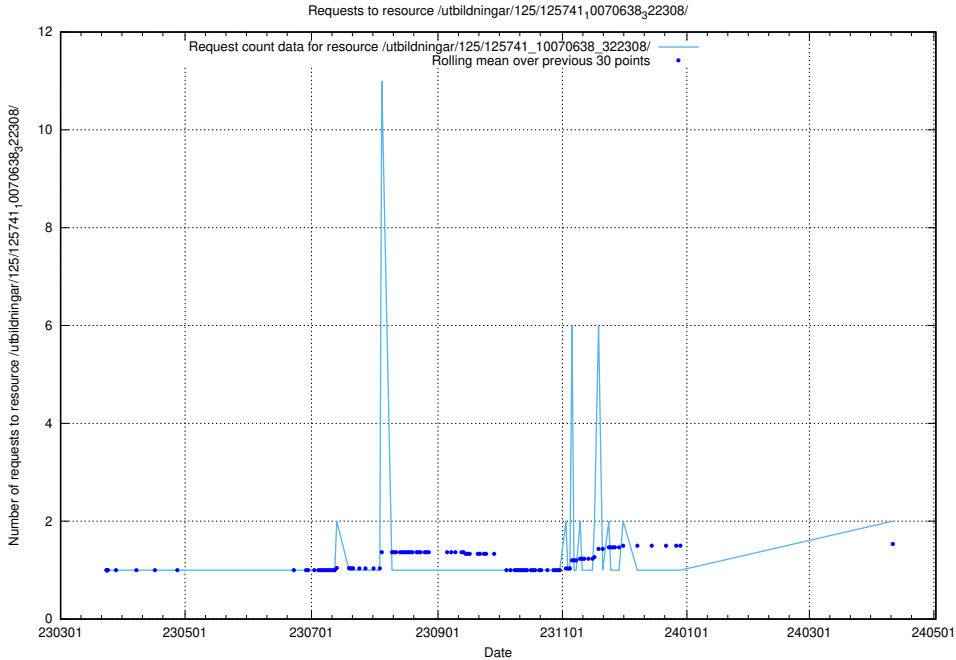

5.486 Usage of /utbildningar/125/125741_10070638_322308/

Here, we count the number of requests to resource /utbildningar/125/125741_10070638_322308/.