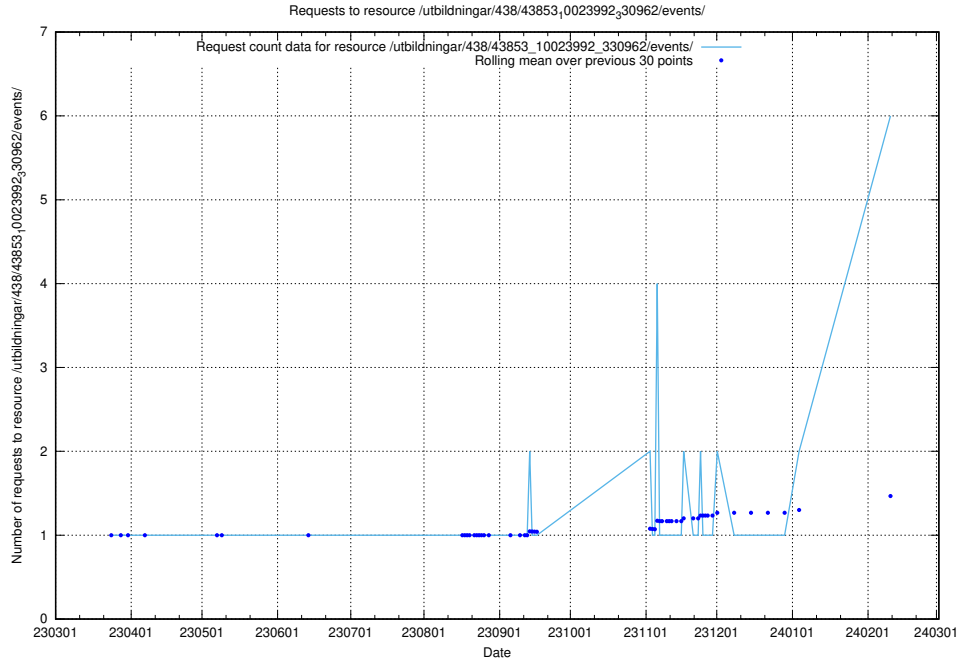

5.132 Usage of /utbildningar/438/43853_10023992_330962/events/

Here, we count the number of requests to resource /utbildningar/438/43853_10023992_330962/events/.