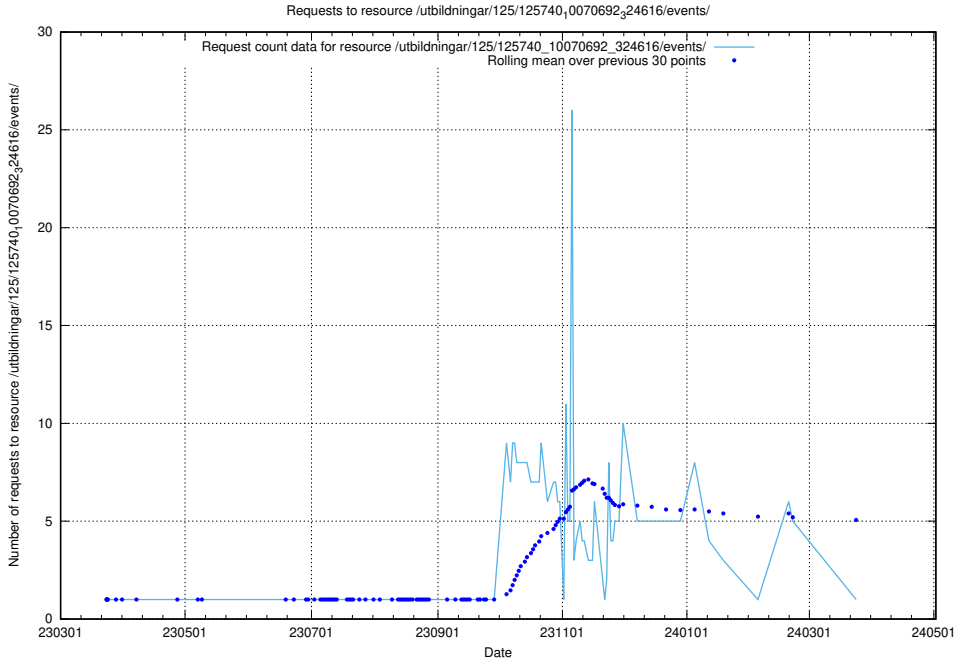

5.990 Usage of /utbildningar/125/125740_10070692_324616/events/

Here, we count the number of requests to resource /utbildningar/125/125740_10070692_324616/events/