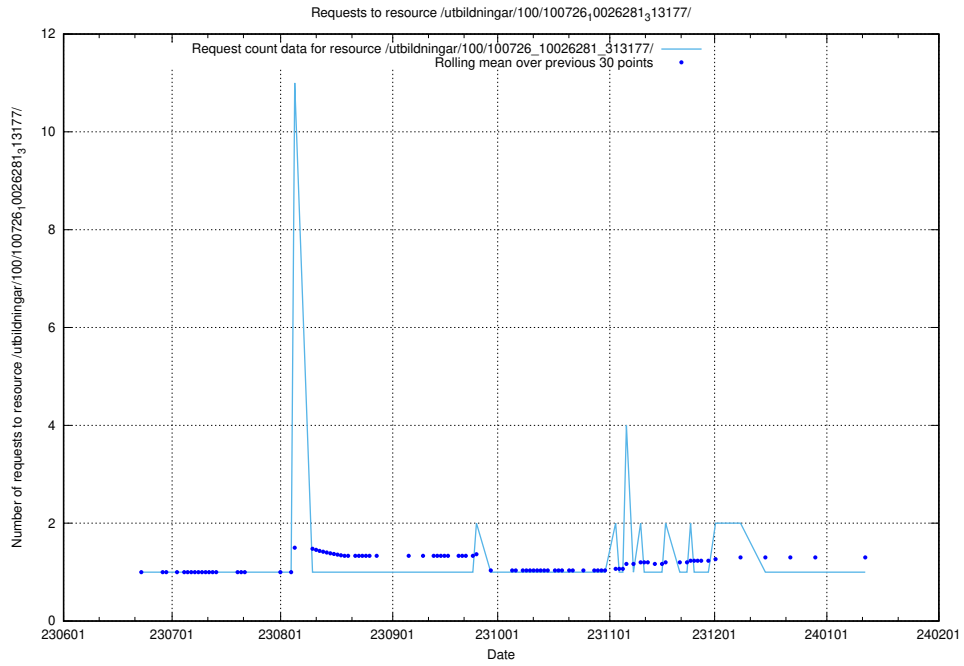

5.5630 Usage of /utbildningar/100/100726_10026281_313177/

Here, we count the number of requests to resource /utbildningar/100/100726_10026281_313177/.