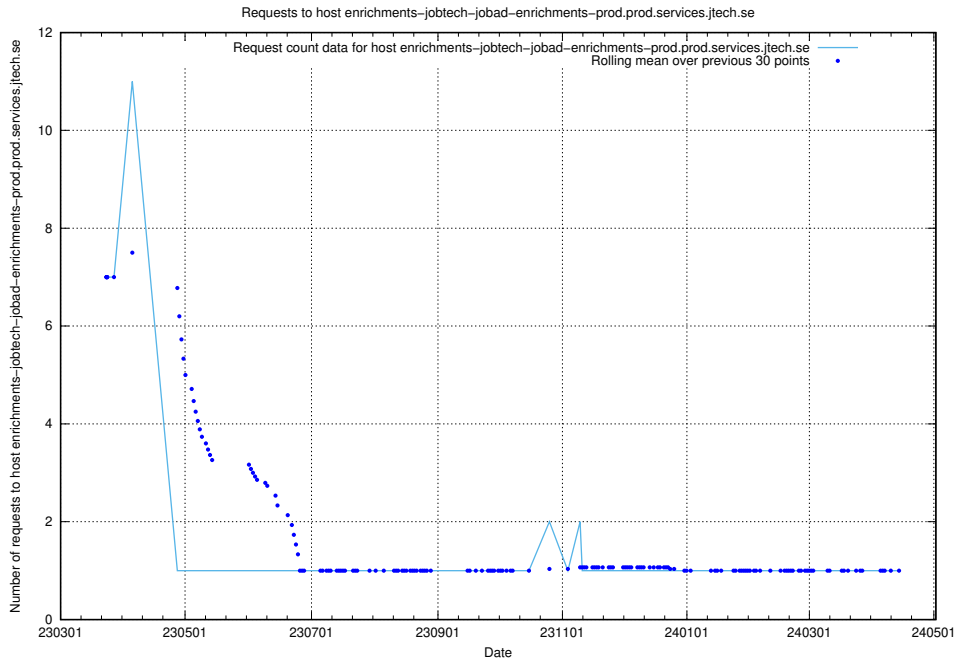

Here, we count the number of requests to host taxonomy-atlas-jobtech-taxonomy-atlas-af-prod.prod.services.jtech.se.

7.608 Usage of enrichments-jobtech-jobad-enrichments-prod.prod.services.jtech.se

Here, we count the number of requests to host enrichments-jobtech-jobad-enrichments-prod.prod.services.jtech.se.