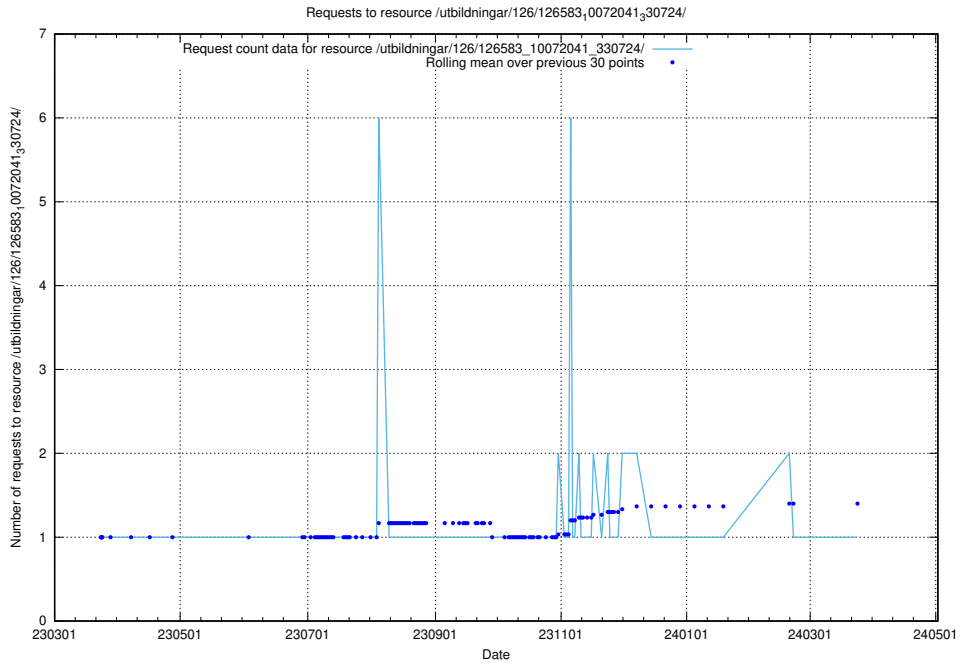

5.6181 Usage of /utbildningar/126/126583_10072041_330724/

Here, we count the number of requests to resource /utbildningar/126/126583_10072041_330724/.