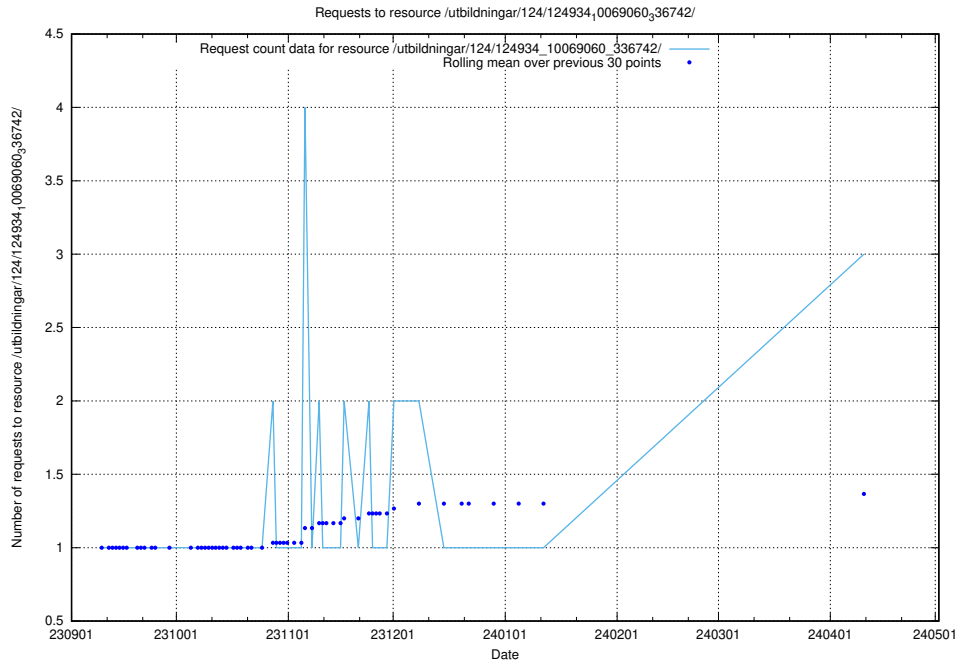

5.387 Usage of /utbildningar/124/124934_10069060_336742/

Here, we count the number of requests to resource /utbildningar/124/124934_10069060_336742/.