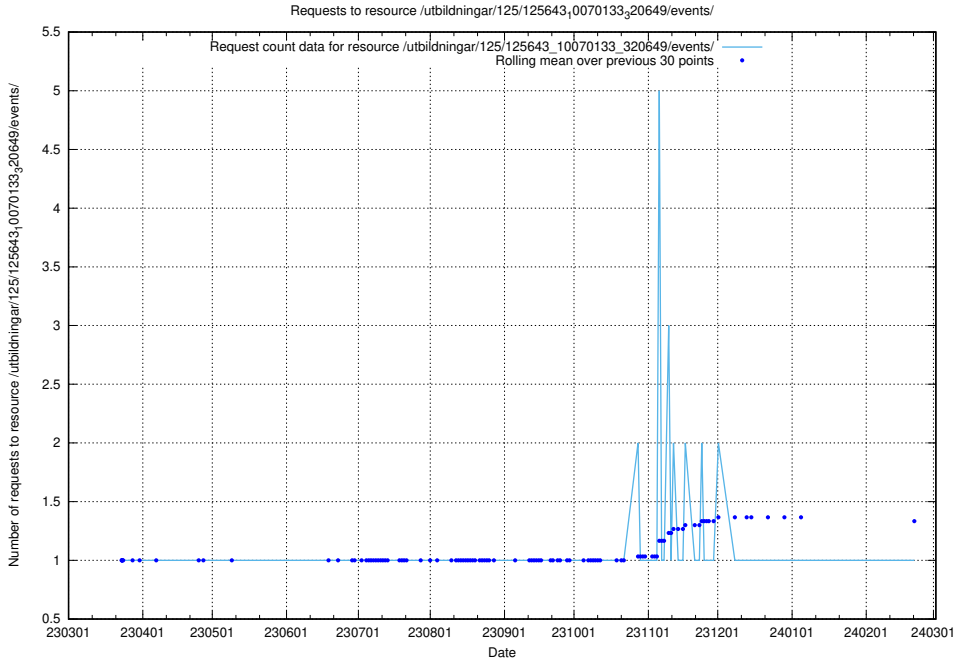

5.1063 Usage of /utbildningar/125/125643_10070133_320649/events/

Here, we count the number of requests to resource /utbildningar/125/125643_10070133_320649/events/