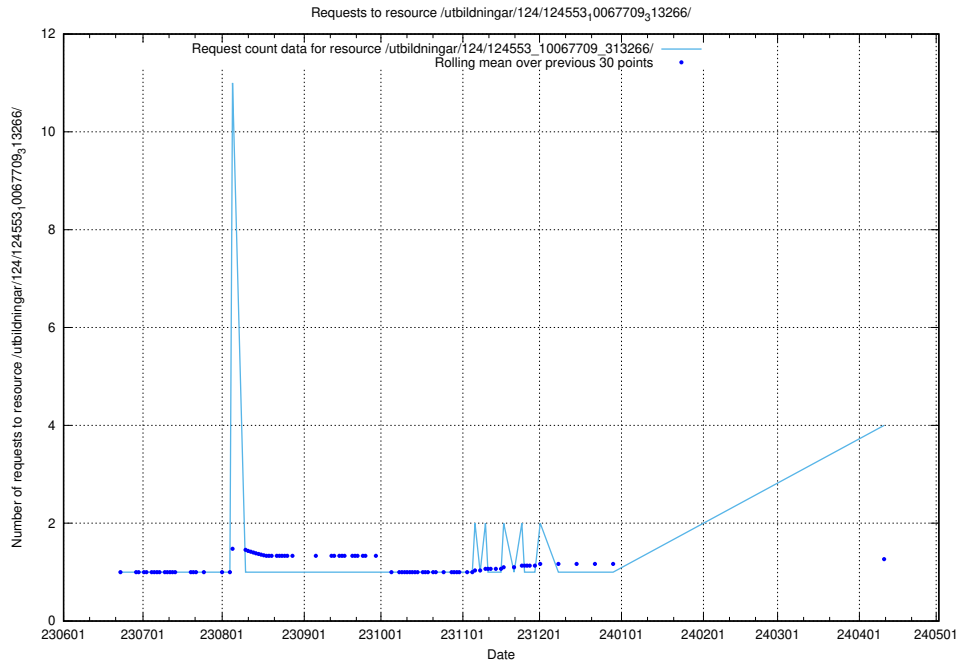

5.268 Usage of /utbildningar/124/124553_10067709_313266/

Here, we count the number of requests to resource /utbildningar/124/124553_10067709_313266/.