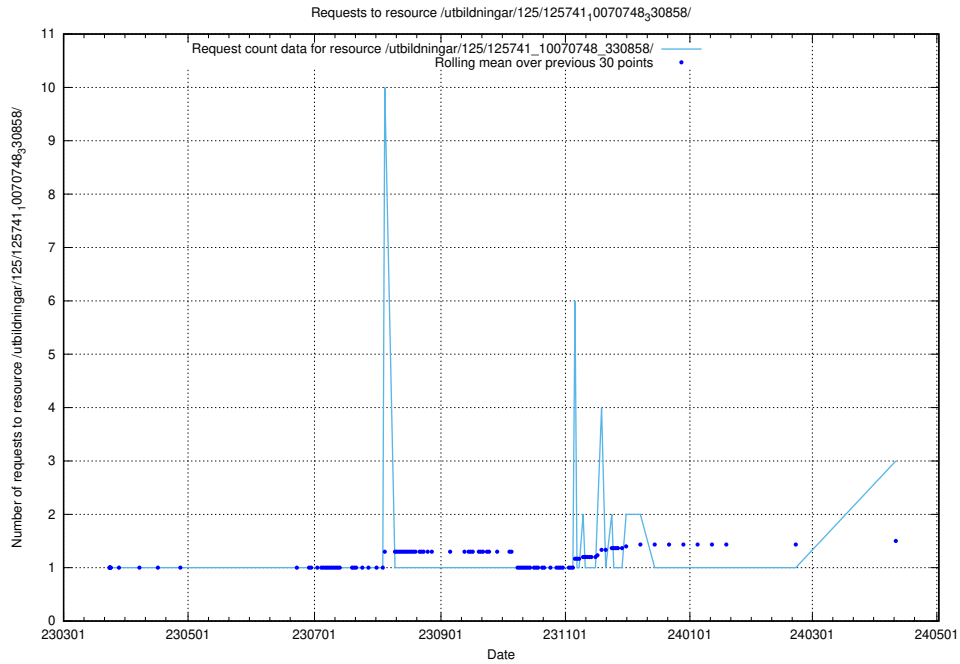

5.484 Usage of /utbildningar/125/125741_10070748_330858/

Here, we count the number of requests to resource /utbildningar/125/125741_10070748_330858/.