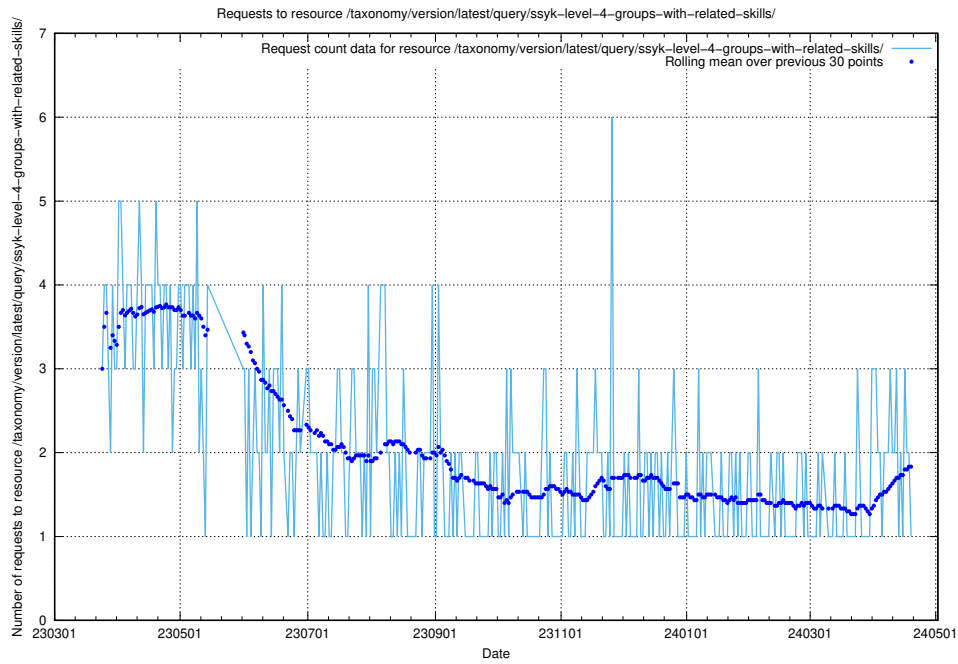

5.5881 Usage of /taxonomy/version/latest/query/ssyk-level-4-groups-with-related-skills/

Here, we count the number of requests to resource /taxonomy/version/latest/query/ssyk-level-4-groups-with-related-skills/.