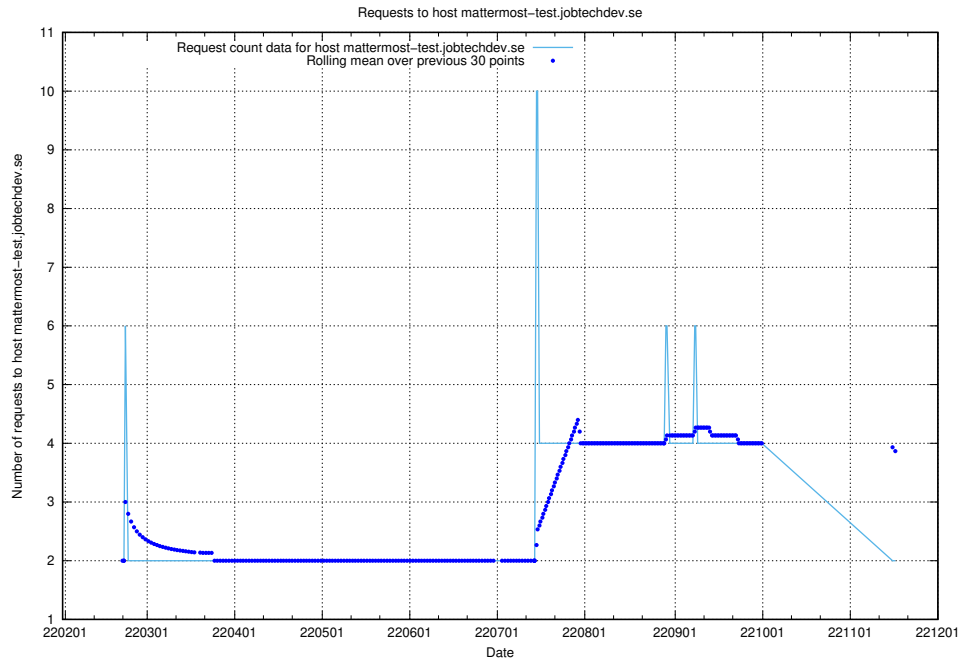

7.524 Usage of mattermost-test.jobtechdev.se

Here, we count the number of requests to host mattermost-test.jobtechdev.se.