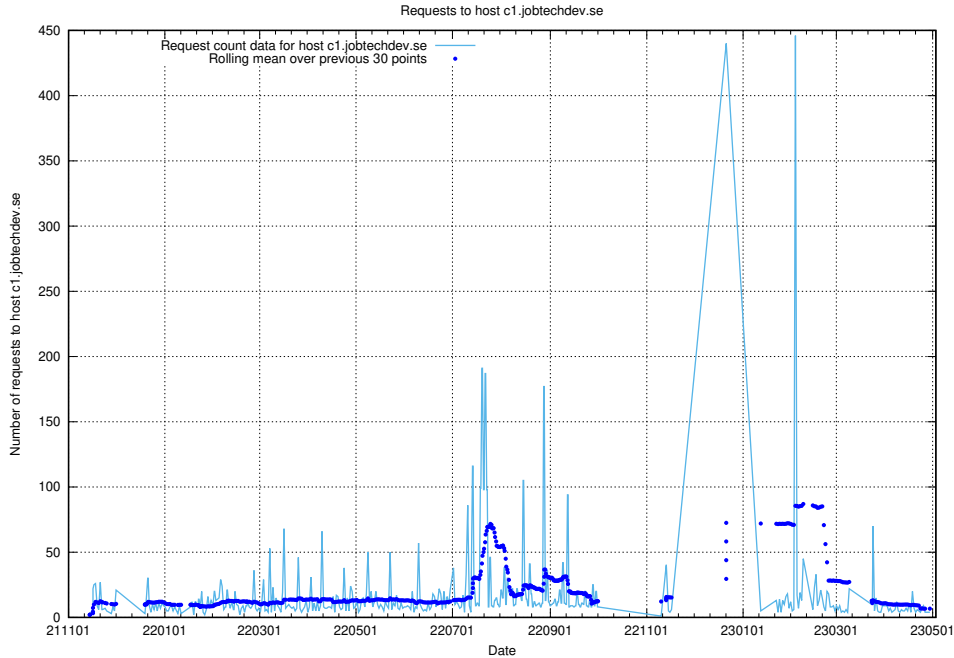

7.99 Usage of c1.jobtechdev.se

Here, we count the number of requests to host c1.jobtechdev.se.