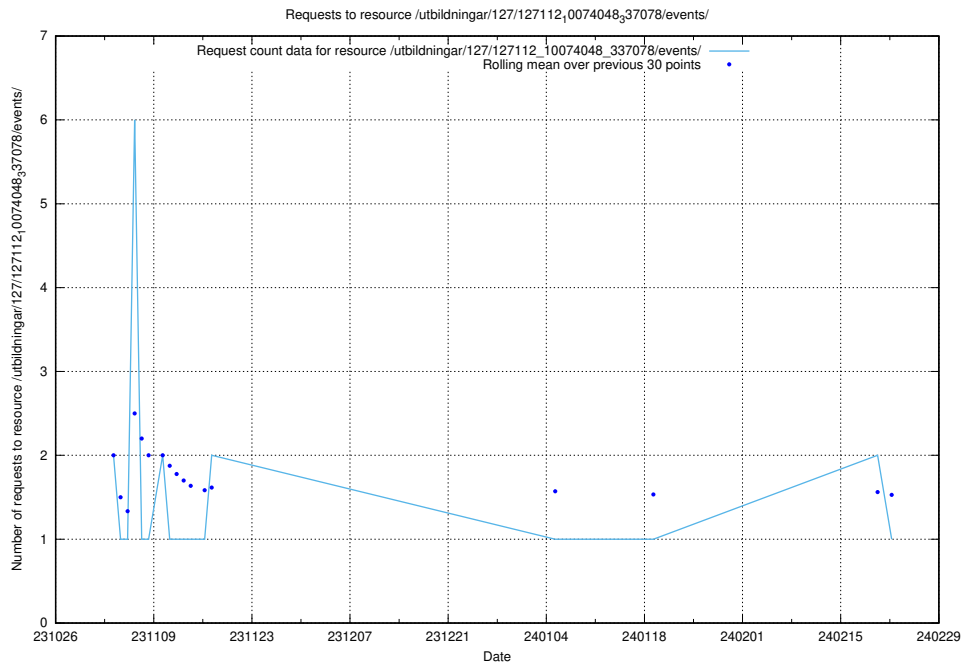

5.3946 Usage of /utbildningar/127/127112_10074048_337078/events/

Here, we count the number of requests to resource /utbildningar/127/127112_10074048_337078/events/