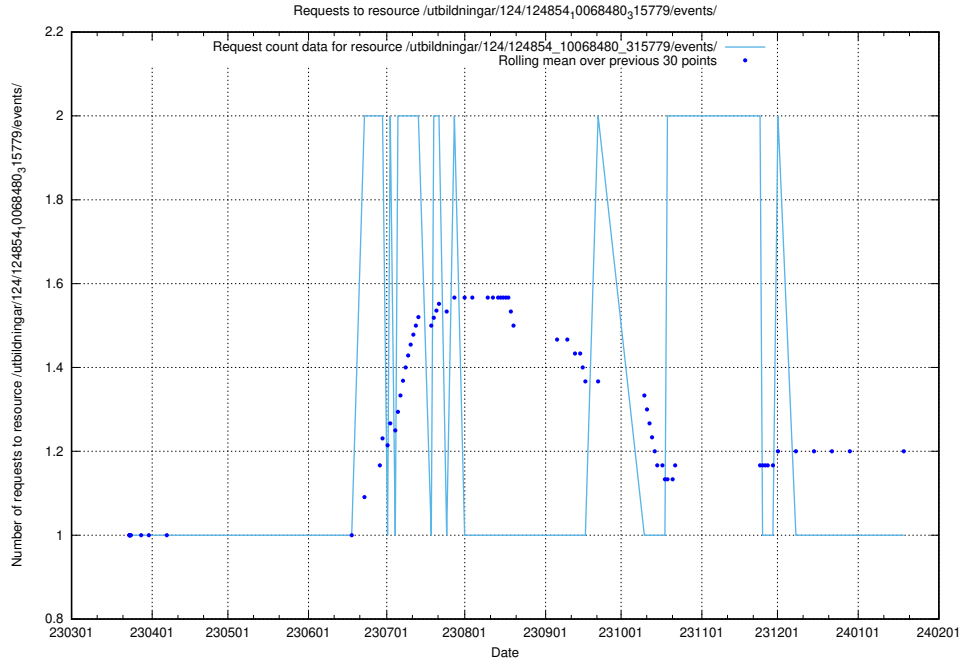

5.1222 Usage of /utbildningar/124/124854_10068480_315779/events/

Here, we count the number of requests to resource /utbildningar/124/124854_10068480_315779/events/