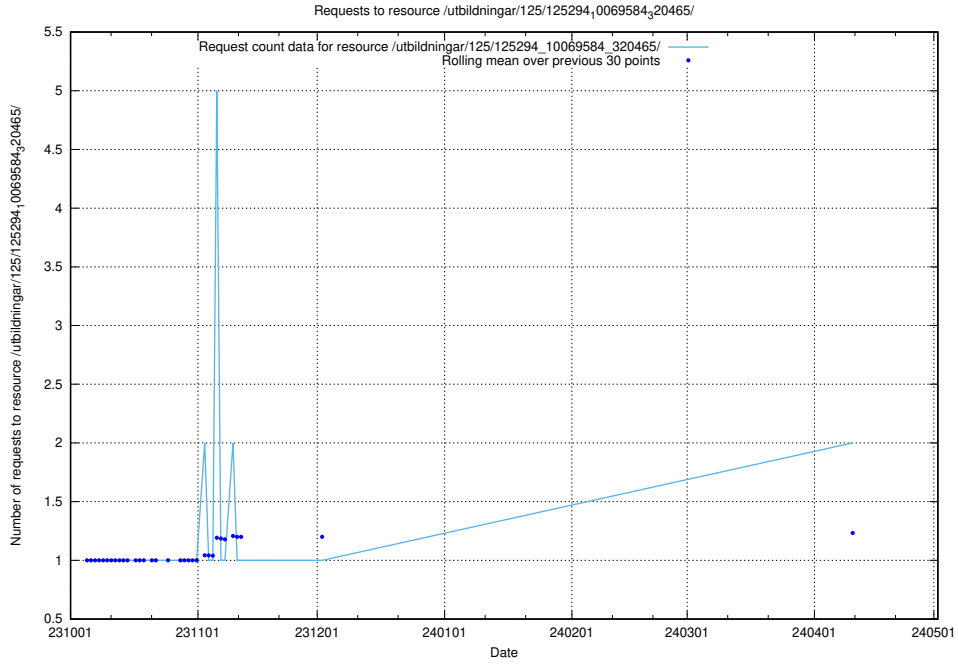

5.737 Usage of /utbildningar/125/125294_10069584_320465/

Here, we count the number of requests to resource /utbildningar/125/125294_10069584_320465/.