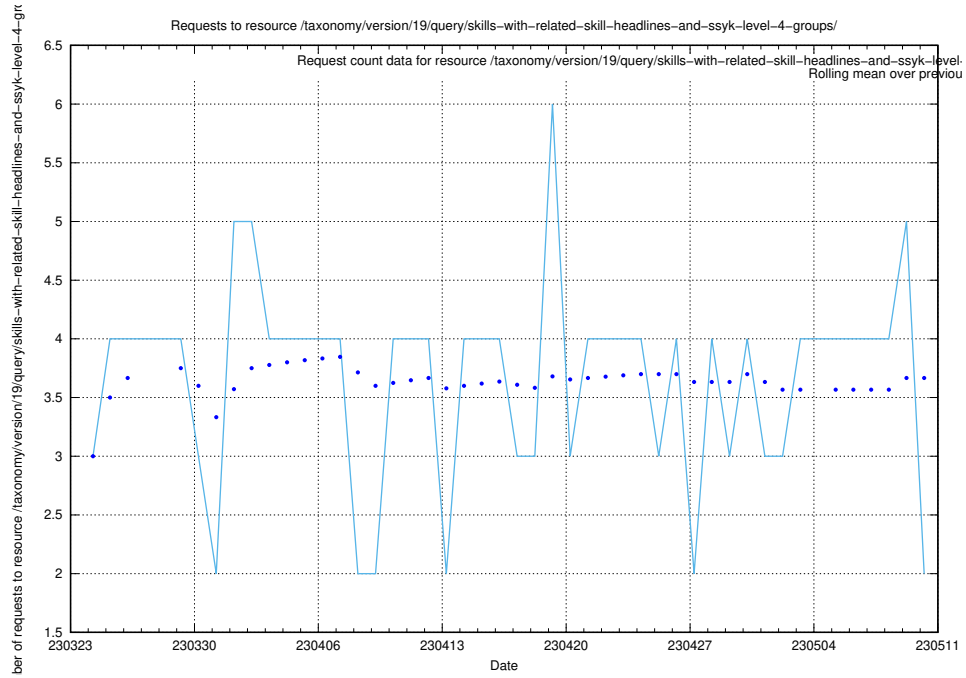

5.938 Usage of /taxonomy/version/19/query/skills-with-related-skill-headlines-and-ssyk-level-4-groups/

Here, we count the number of requests to resource /taxonomy/version/19/query/skills-with-related-skill-headlines-and-ssyk-level-4-groups/.