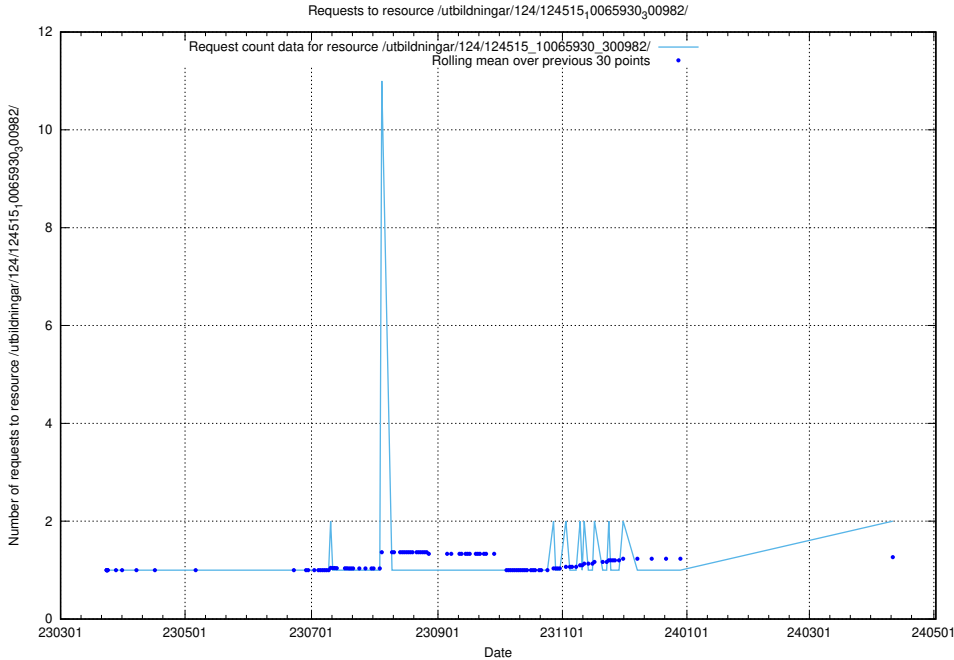

5.524 Usage of /utbildningar/124/124515_10065930_300982/

Here, we count the number of requests to resource /utbildningar/124/124515_10065930_300982/.