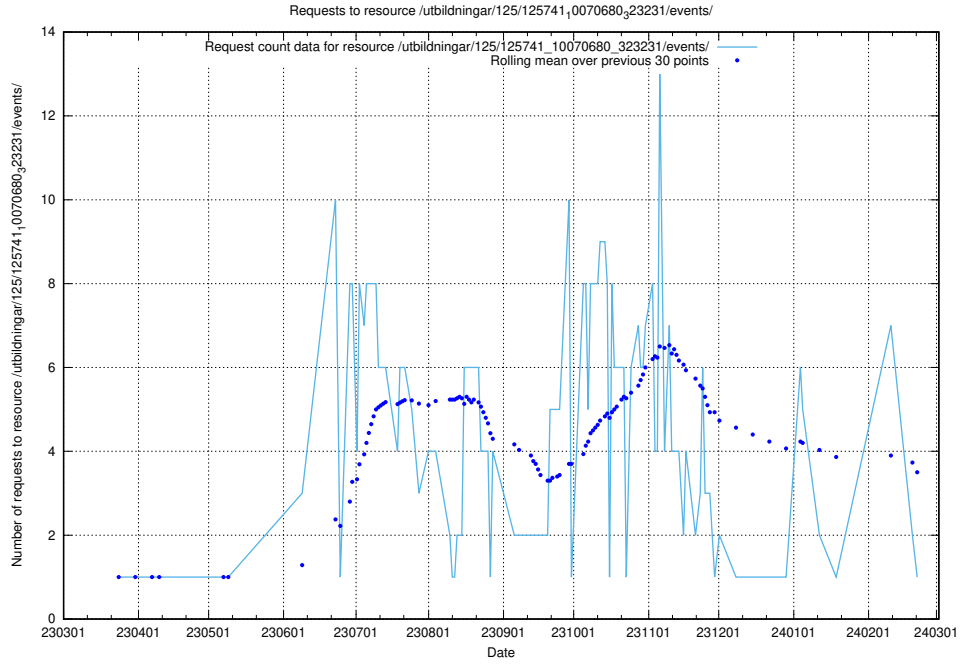

Here, we count the number of requests to resource /utbildningar/125/125741_10070686_322486/events/

5.6021 Usage of /utbildningar/125/125741_10070680_323231/events/

Here, we count the number of requests to resource /utbildningar/125/125741_10070680_323231/events/