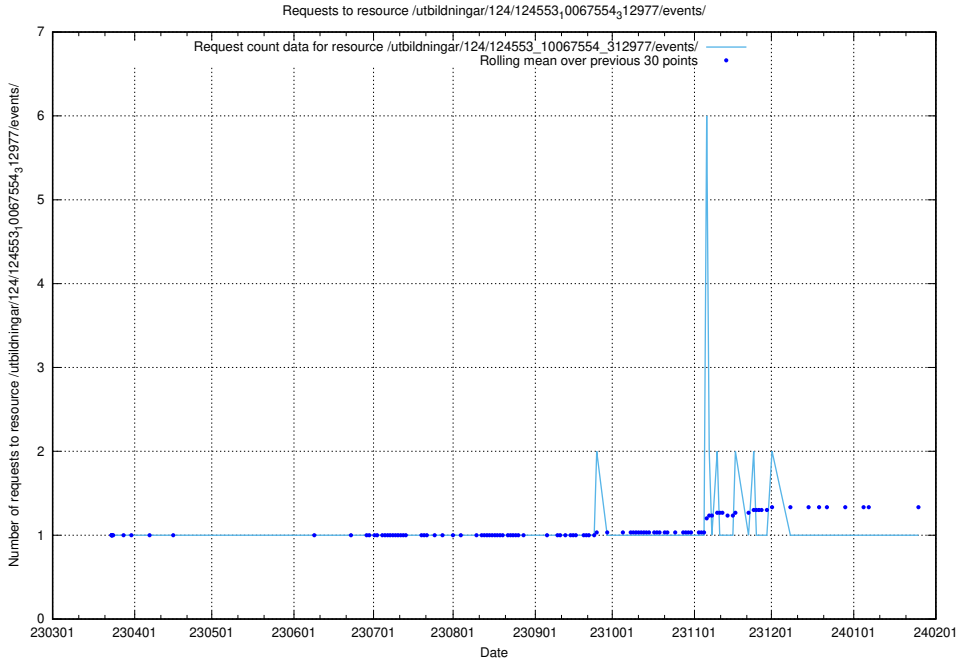

5.1227 Usage of /utbildningar/124/124553_10067554_312977/events/

Here, we count the number of requests to resource /utbildningar/124/124553_10067554_312977/events/