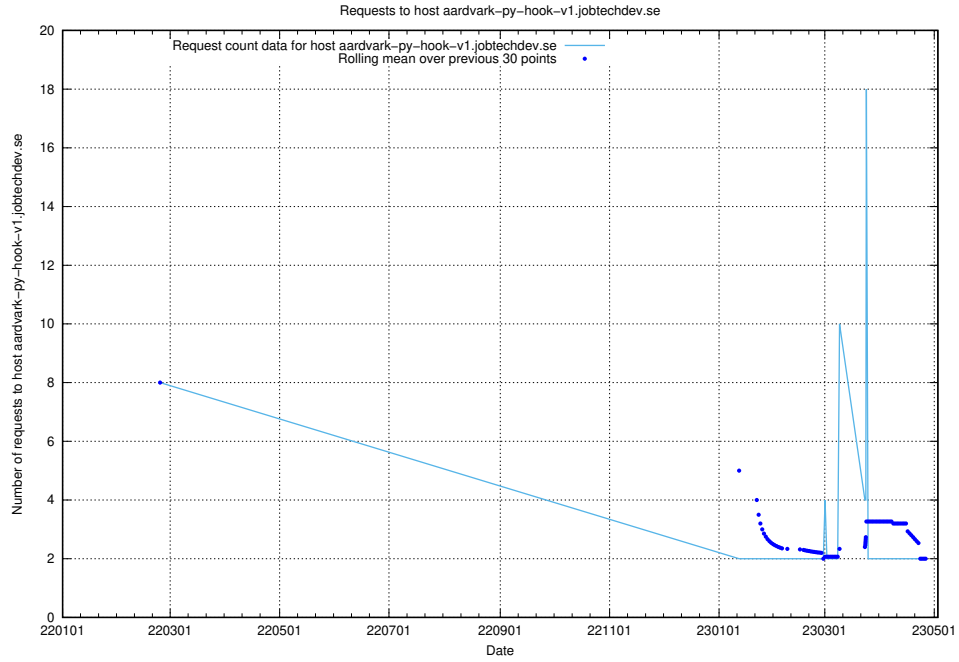

7.511 Usage of aardvark-py-hook-v1.jobtechdev.se

Here, we count the number of requests to host `aardvark-py-hook-v1.jobtechdev.se`.