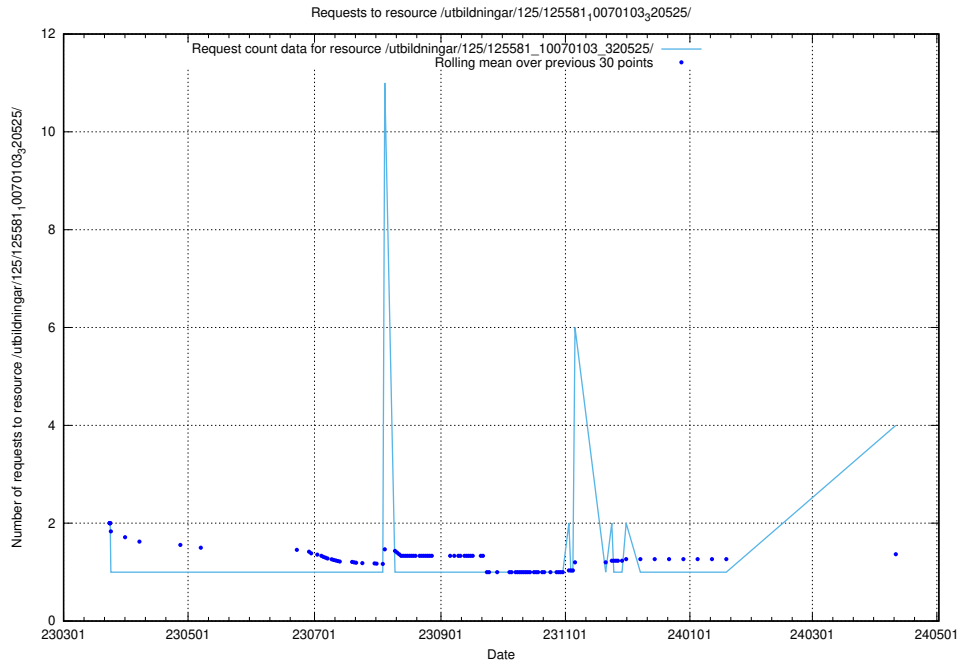

5.281 Usage of /utbildningar/125/125581_10070103_320525/

Here, we count the number of requests to resource /utbildningar/125/125581_10070103_320525/.