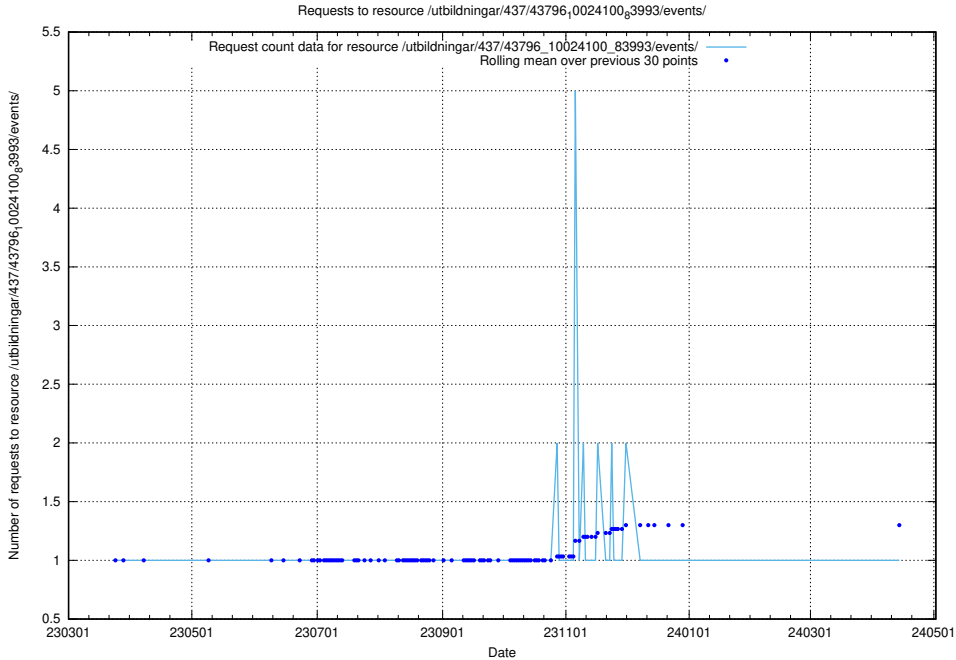

5.5970 Usage of /utbildningar/437/43796_10024100_83993/events/

Here, we count the number of requests to resource /utbildningar/437/43796_10024100_83993/events/.