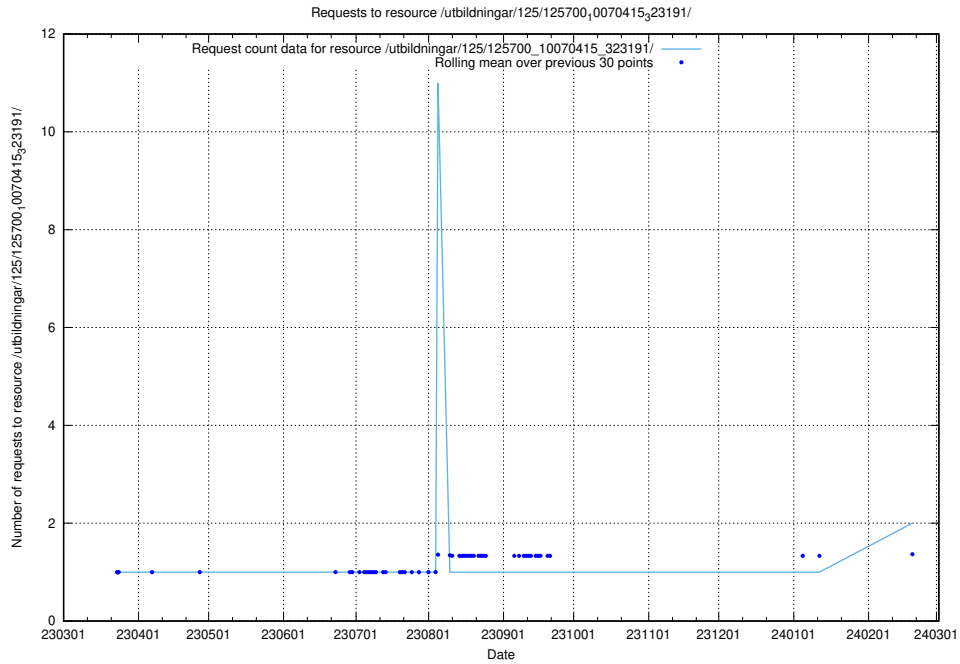

5.496 Usage of /utbildningar/125/125700_10070415_323191/

Here, we count the number of requests to resource /utbildningar/125/125700_10070415_323191/.