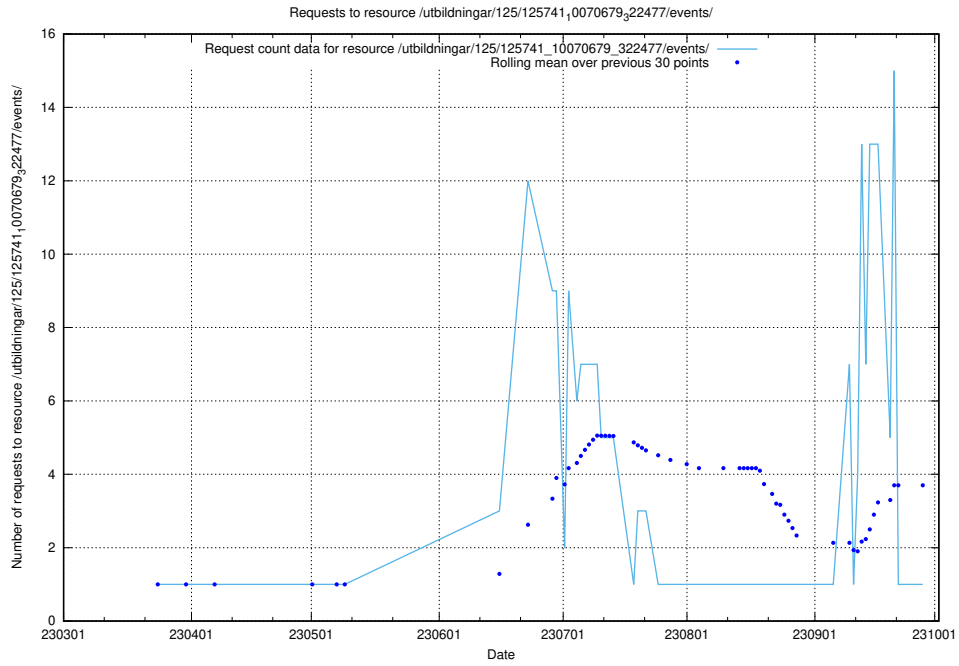

5.6022 Usage of /utbildningar/125/125741_10070679_322477/events/

Here, we count the number of requests to resource /utbildningar/125/125741_10070679_322477/events/