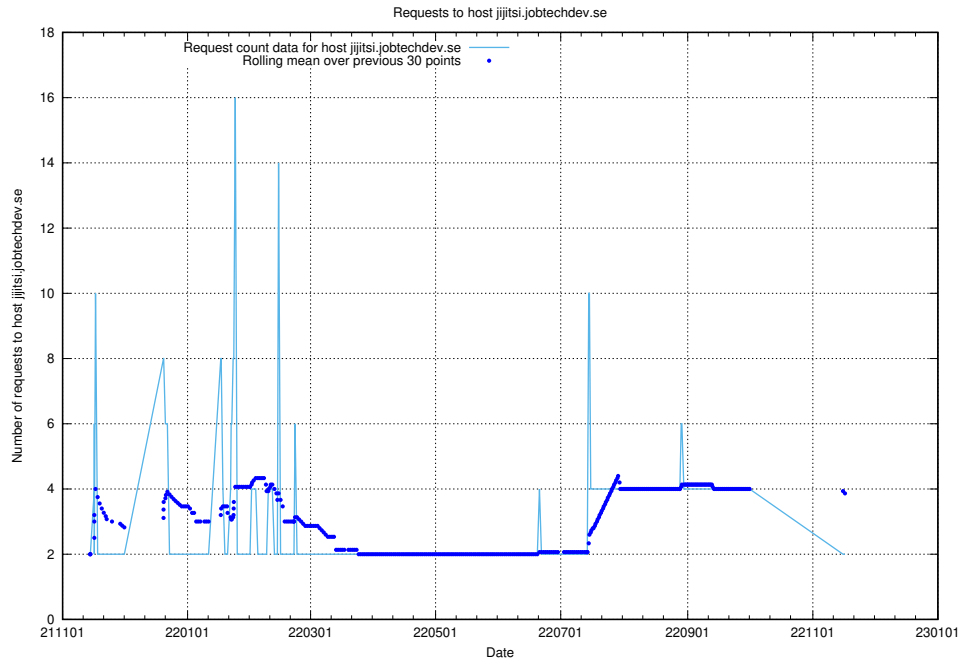

7.585 Usage of shopify.jobtechdev.se

Here, we count the number of requests to host shopify.jobtechdev.se.

7.586 Usage of jijitsi.jobtechdev.se

Here, we count the number of requests to host jijitsi.jobtechdev.se.