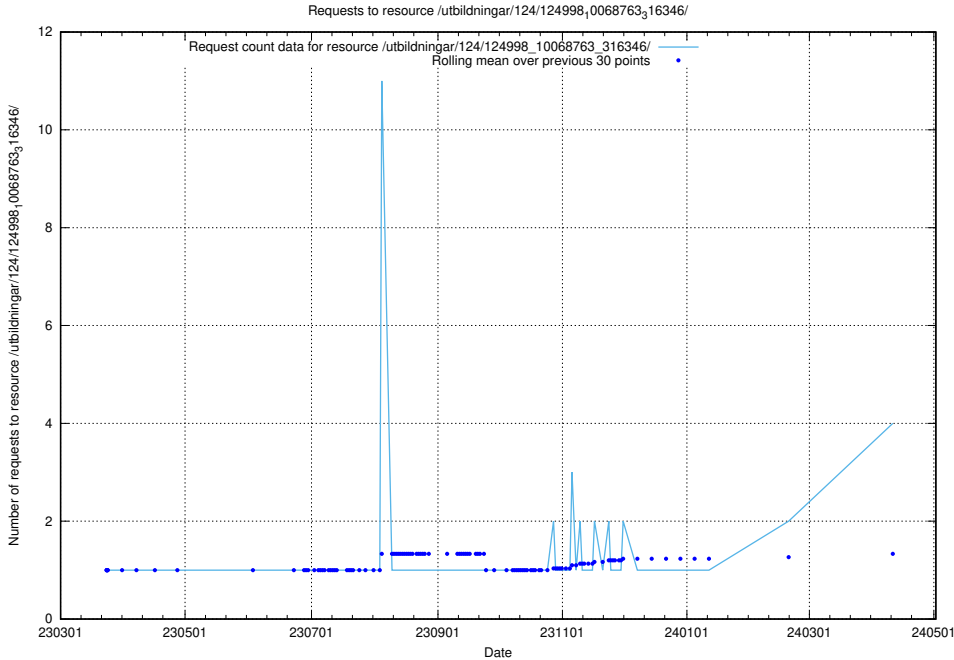

5.201 Usage of /utbildningar/124/124998_10068763_316346/

Here, we count the number of requests to resource /utbildningar/124/124998_10068763_316346/.