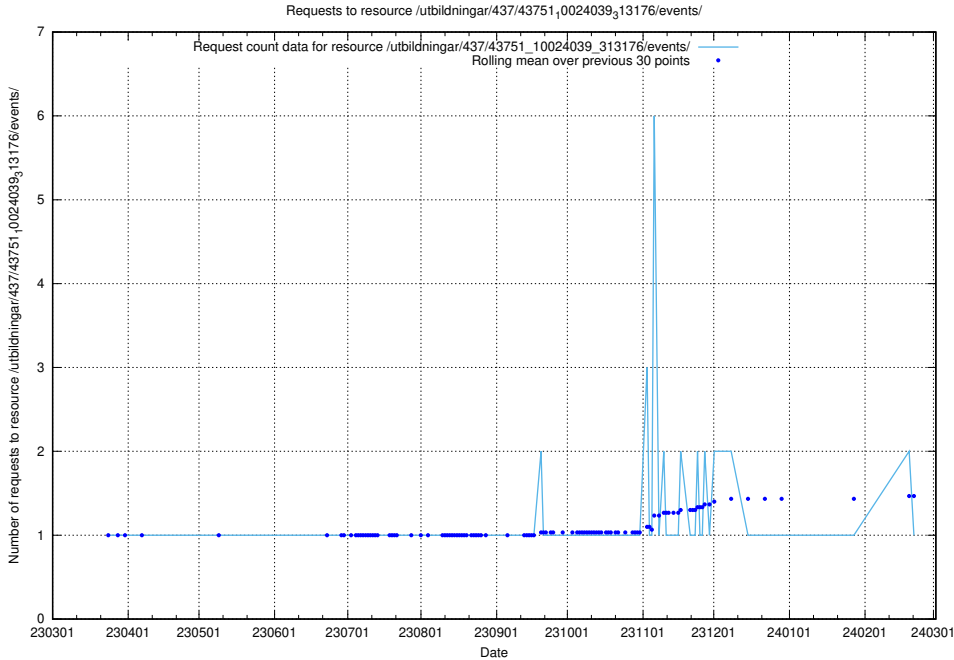

5.5987 Usage of /utbildningar/437/43751_10024039_313176/events/

Here, we count the number of requests to resource /utbildningar/437/43751_10024039_313176/events/.