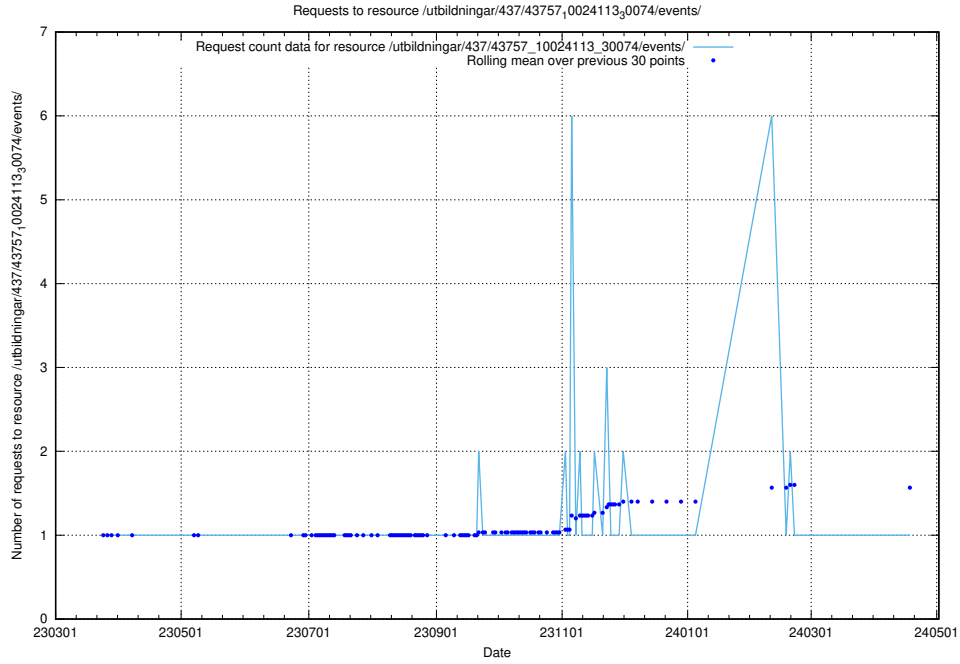

5.5981 Usage of /utbildningar/437/43757_10024113_30074/events/

Here, we count the number of requests to resource /utbildningar/437/43757_10024113_30074/events/.