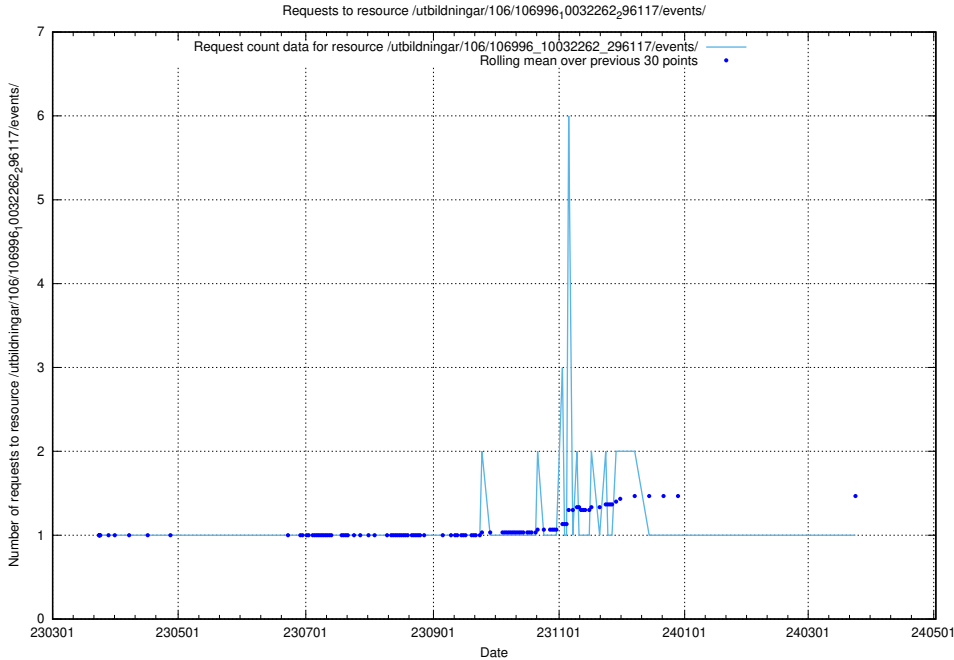

5.5204 Usage of /utbildningar/106/106996_10032262_296117/events/

Here, we count the number of requests to resource /utbildningar/106/106996_10032262_296117/events/

5.5205 Usage of /taxonomy/version/3/query/concepts-and-common-relations/