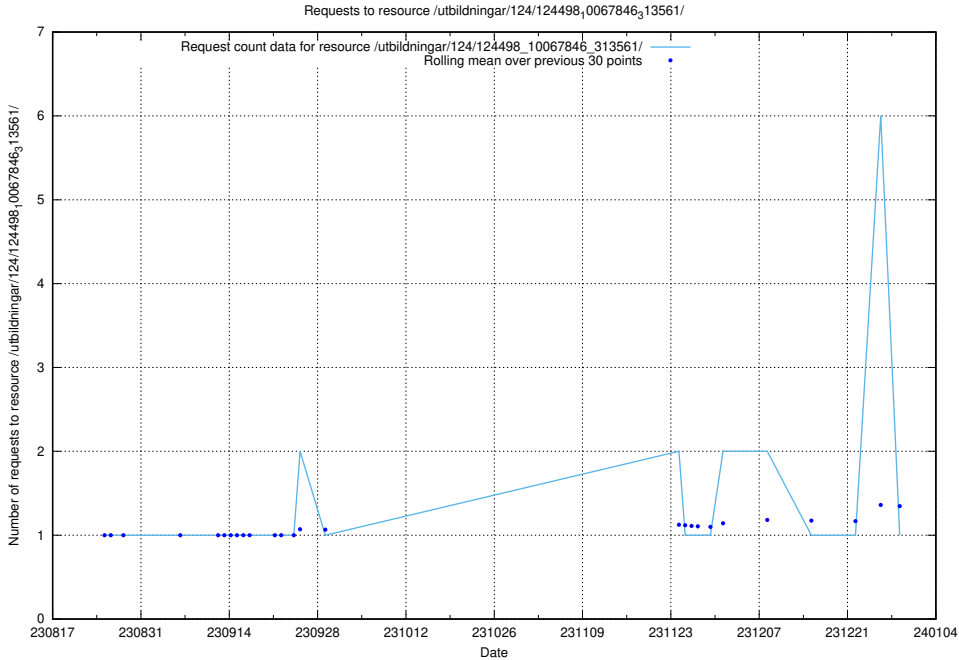

5.4523 Usage of /utbildningar/124/124498_10067846_313561/

Here, we count the number of requests to resource /utbildningar/124/124498_10067846_313561/.