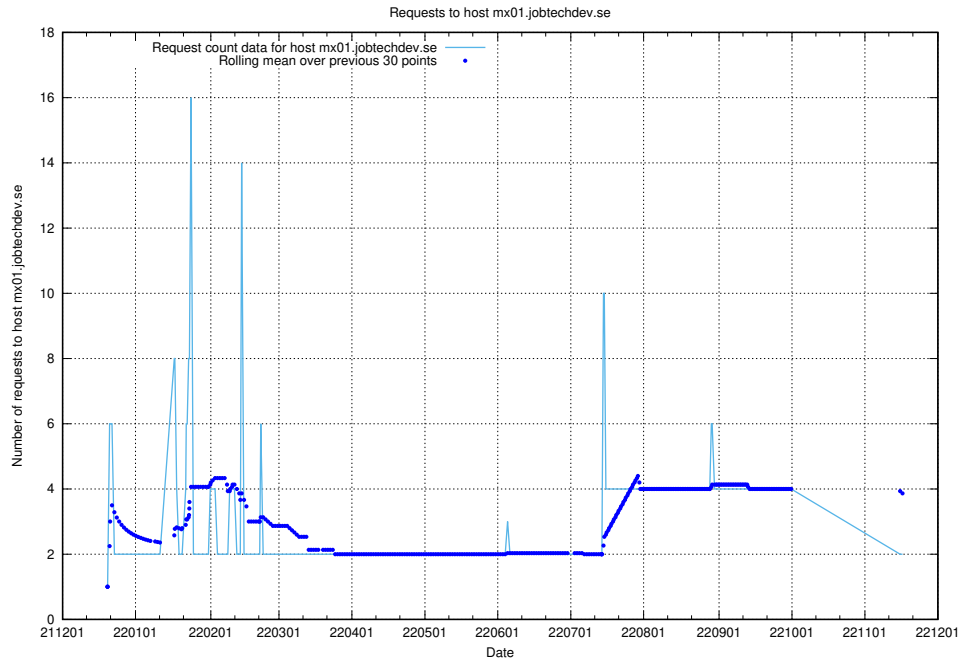

7.370 Usage of mx01.jobtechdev.se

Here, we count the number of requests to host mx01.jobtechdev.se.