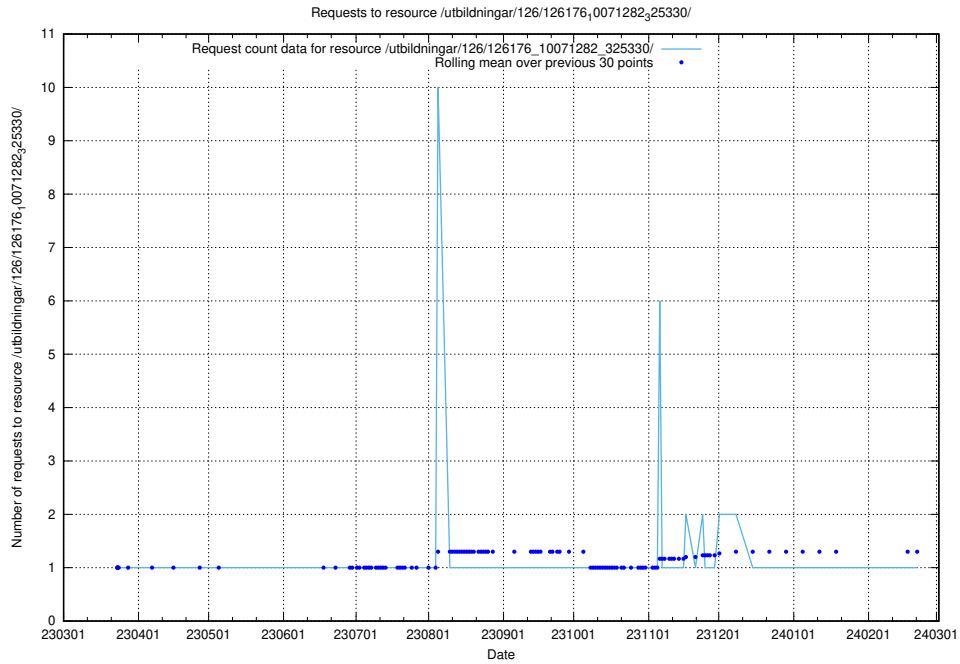

5.6211 Usage of /utbildningar/126/126176_10071282_325330/

Here, we count the number of requests to resource /utbildningar/126/126176_10071282_325330/.