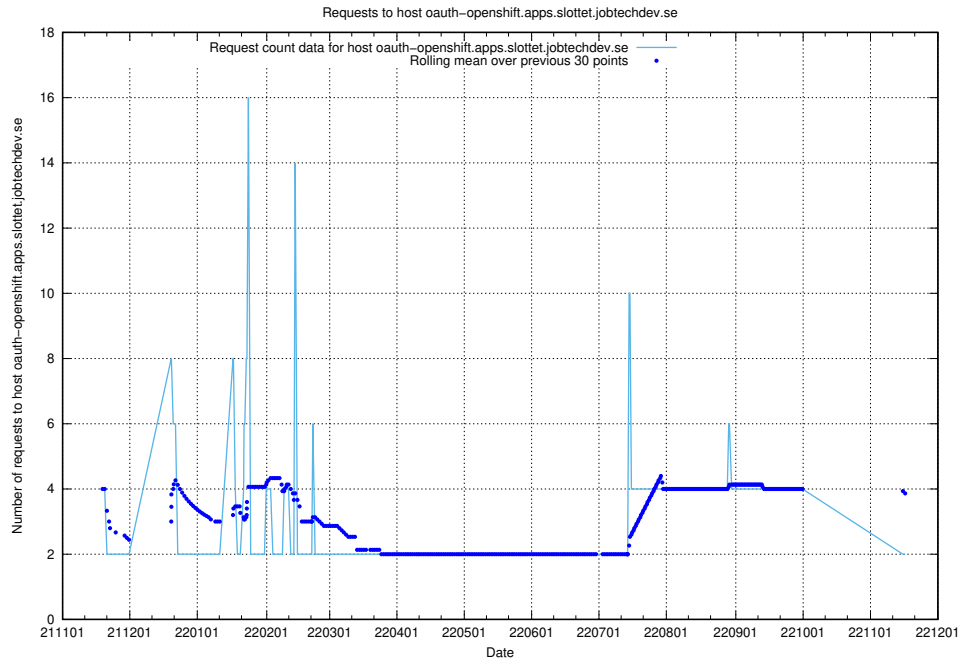

7.467 Usage of `oauth-openshift.apps.slottet.jobtechdev.se`

Here, we count the number of requests to host `oauth-openshift.apps.slottet.jobtechdev.se`.