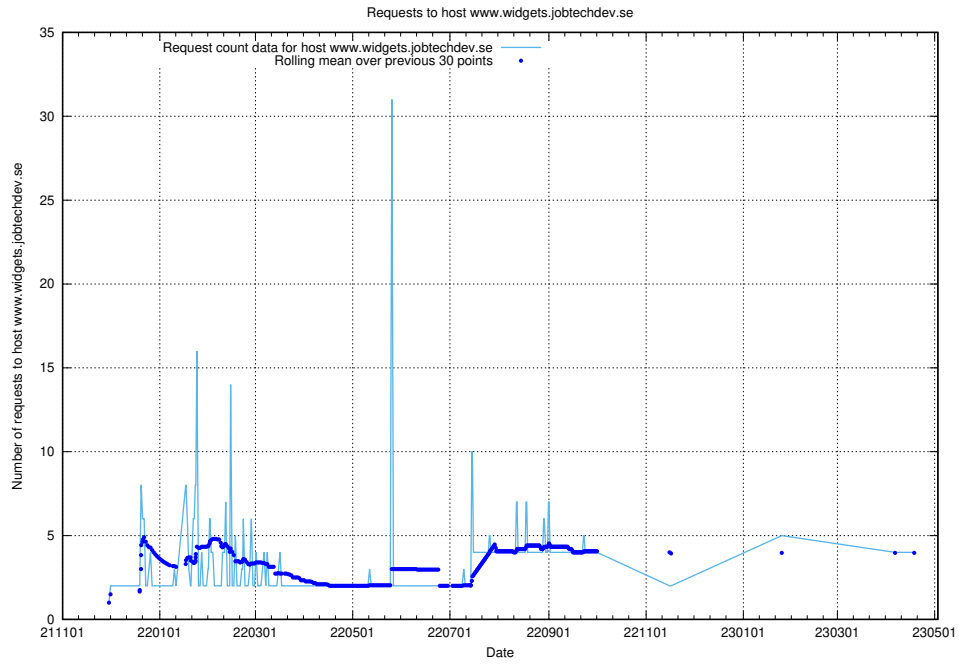

7.133 Usage of www.widgets.jobtechdev.se

Here, we count the number of requests to host www.widgets.jobtechdev.se.