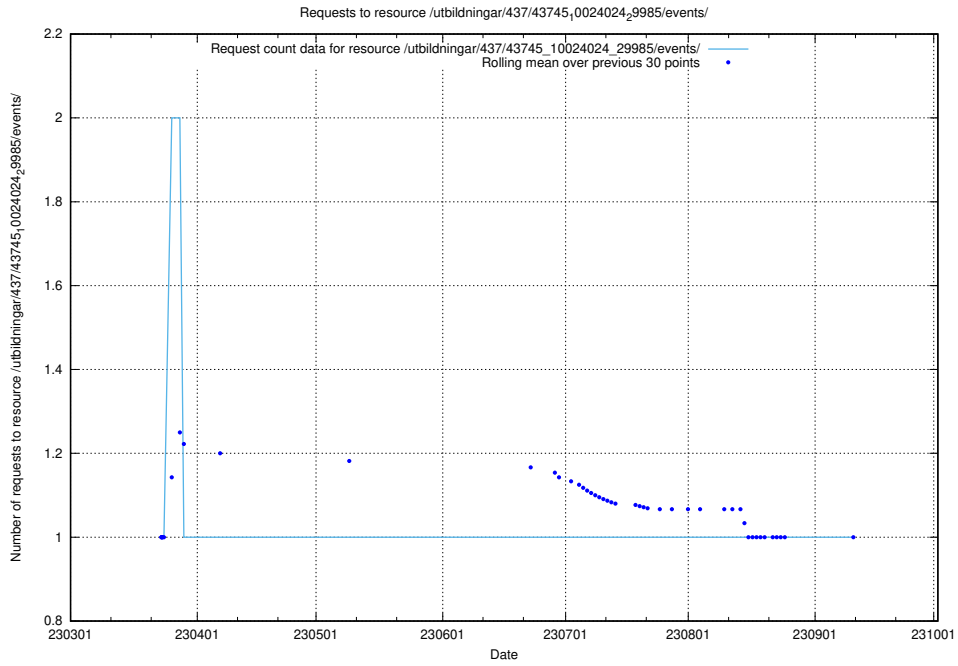

Here, we count the number of requests to resource /utbildningar/437/43745_10024024_325478/.

5.6171 Usage of /utbildningar/437/43745_10024024_29985/events/

Here, we count the number of requests to resource /utbildningar/437/43745_10024024_29985/events/.