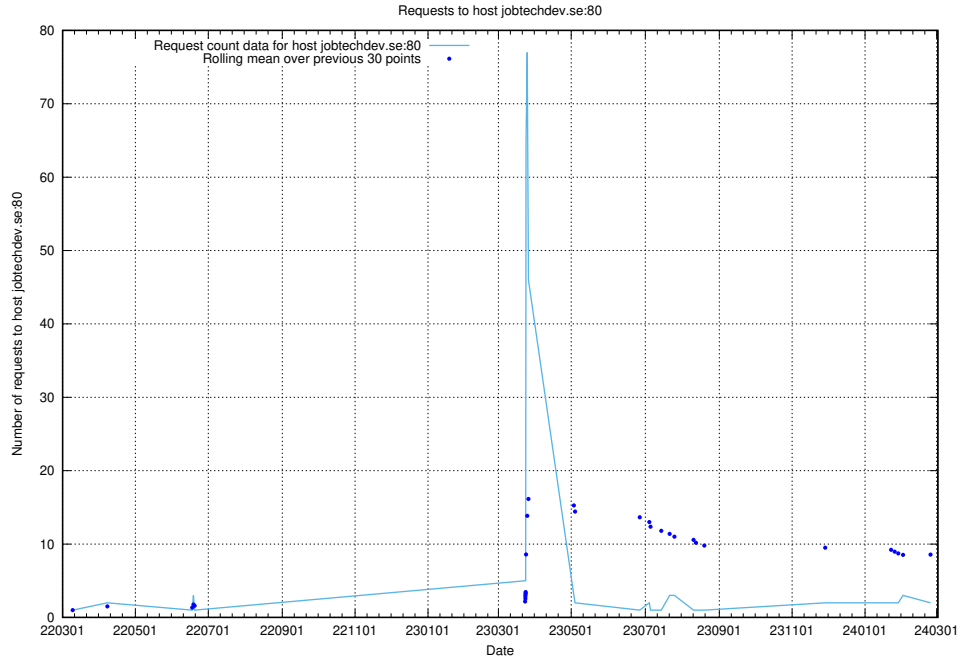

7.503 Usage of jobtechdev.se:80

Here, we count the number of requests to host jobtechdev.se:80.

7.504 Usage of jobsearch.api.jobtechdev.se:80

Here, we count the number of requests to host jobsearch.api.jobtechdev.se:80.