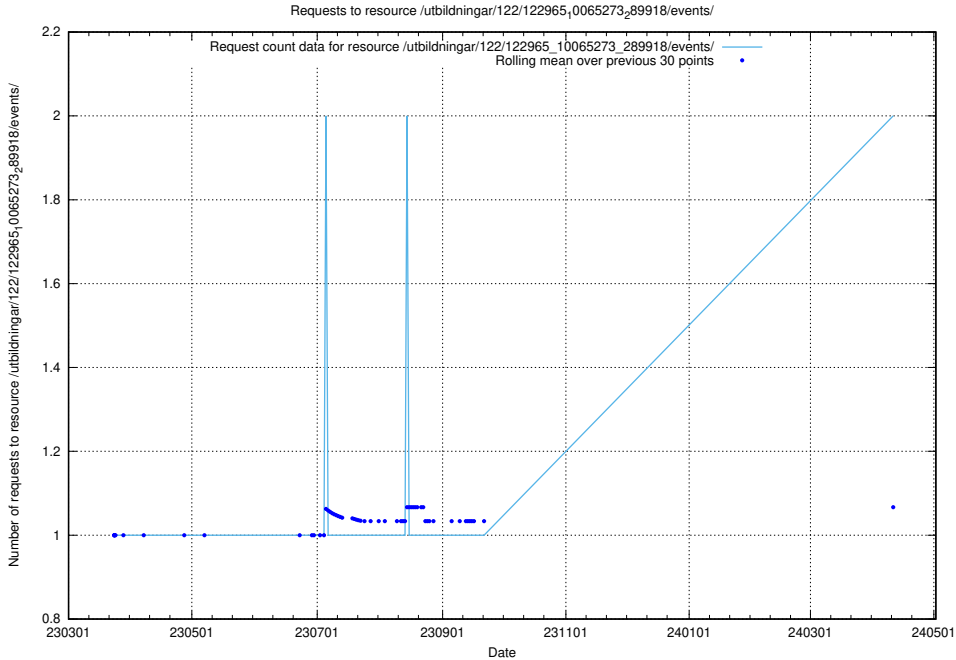

5.809 Usage of /utbildningar/122/122965_10065273_289918/events/

Here, we count the number of requests to resource /utbildningar/122/122965_10065273_289918/events/