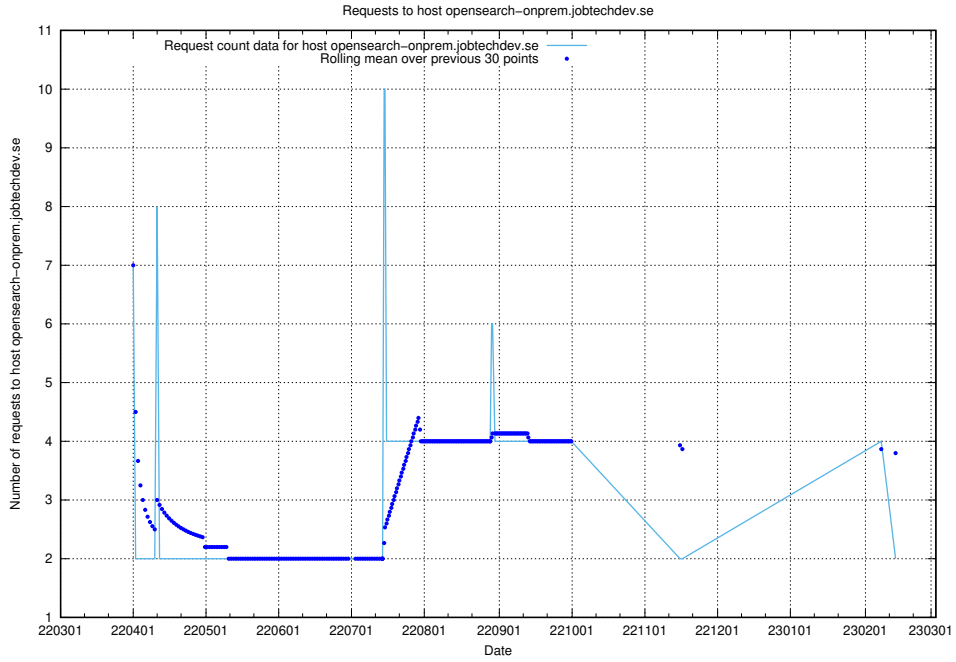

7.477 Usage of gitlab.forum.jobtechdev.se

Here, we count the number of requests to host gitlab.forum.jobtechdev.se.

7.478 Usage of opensearch.jobtechdev.se

Here, we count the number of requests to host opensearch.jobtechdev.se.