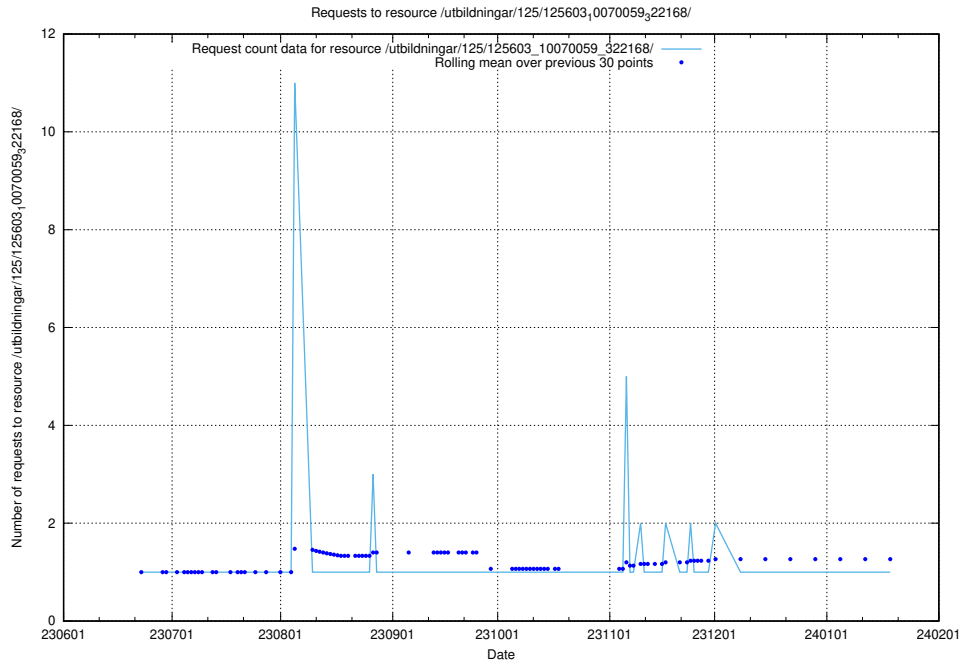

5.5514 Usage of /utbildningar/125/125603_10070059_322168/

Here, we count the number of requests to resource /utbildningar/125/125603_10070059_322168/.