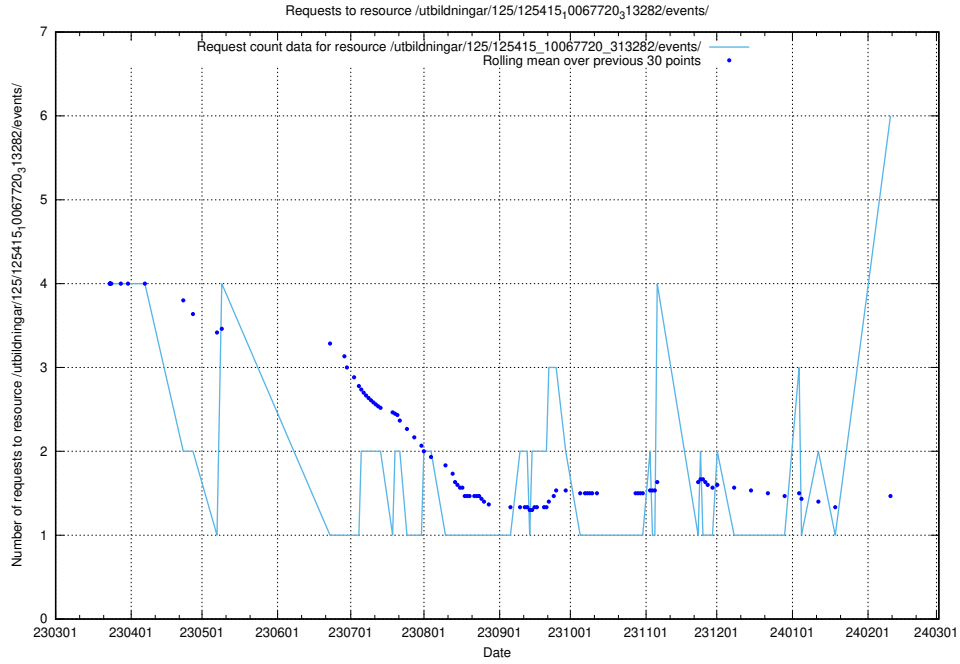

5.134 Usage of /utbildningar/125/125415_10067720_313282/events/

Here, we count the number of requests to resource /utbildningar/125/125415_10067720_313282/events/