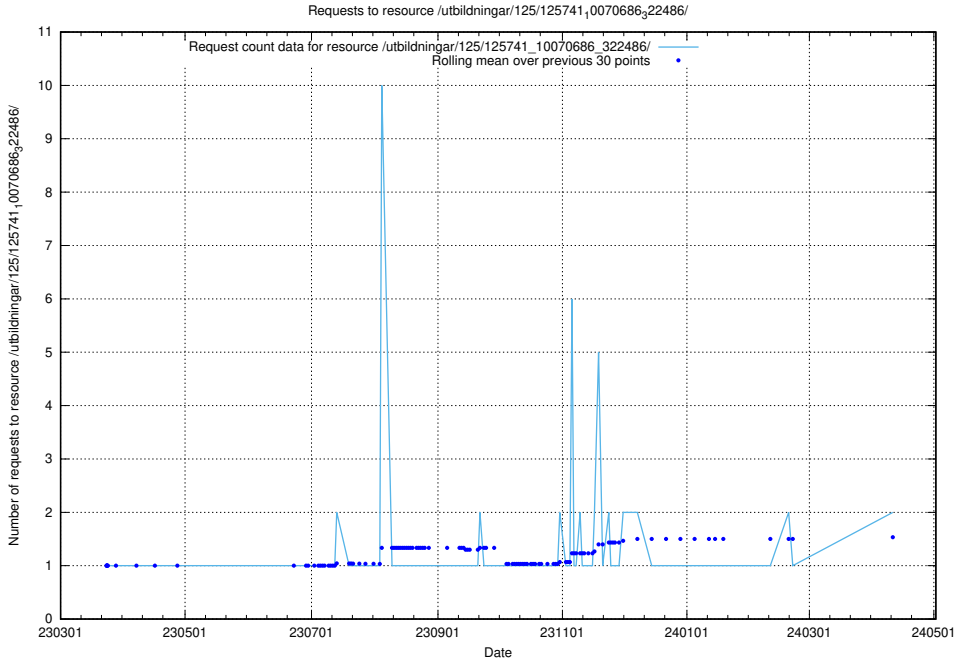

Here, we count the number of requests to resource /utbildningar/125/125741_10070765_322932/.

5.977 Usage of /utbildningar/125/125741_10070686_322486/

Here, we count the number of requests to resource /utbildningar/125/125741_10070686_322486/.