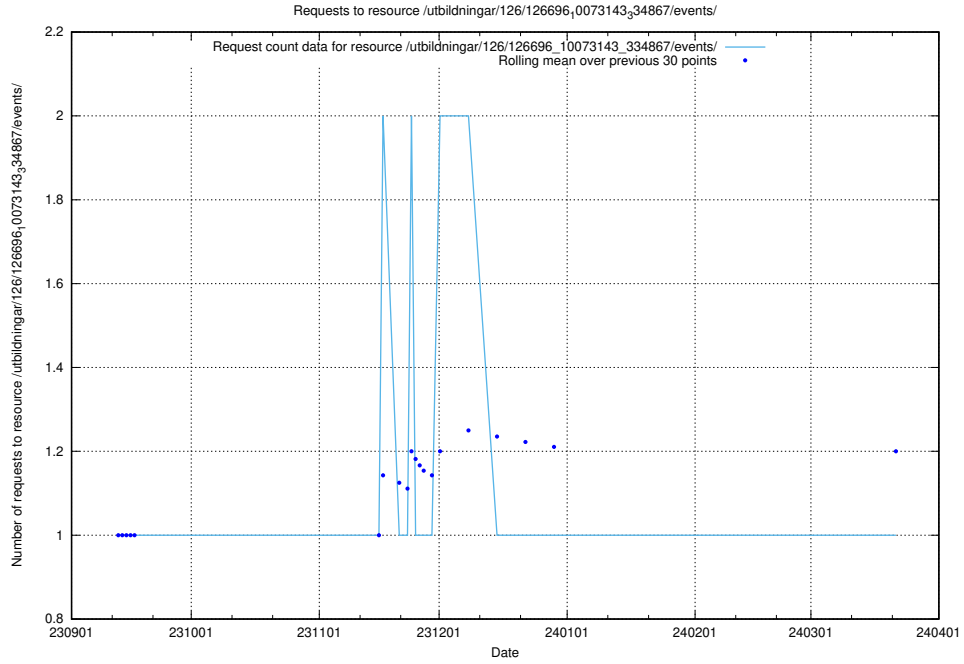

5.4390 Usage of /utbildningar/126/126696_10073143_334867/events/

Here, we count the number of requests to resource /utbildningar/126/126696_10073143_334867/events/