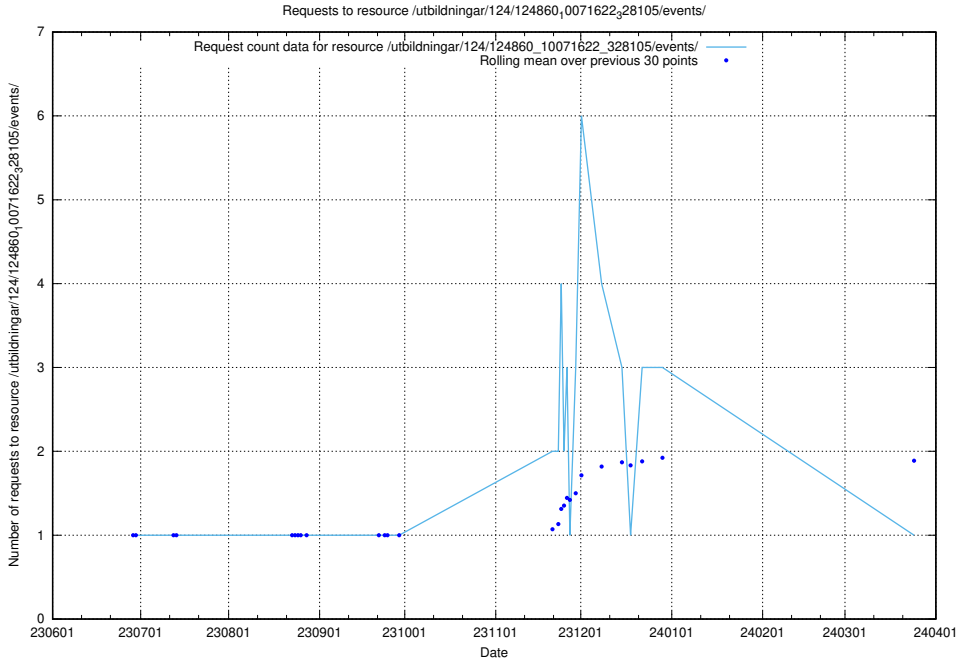

Here, we count the number of requests to resource /utbildningar/124/124861_10069061_317737/.

5.5278 Usage of /utbildningar/124/124860_10071622_328105/events/

Here, we count the number of requests to resource /utbildningar/124/124860_10071622_328105/events/