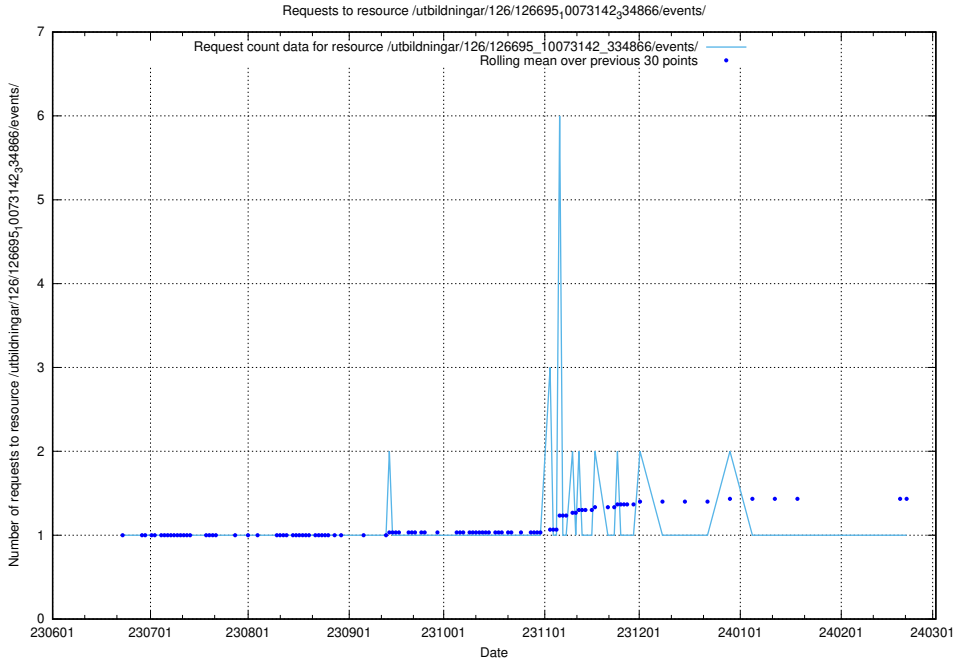

Here, we count the number of requests to resource /utbildningar/126/126695_10073143_334867/.

5.5423 Usage of /utbildningar/126/126695_10073142_334866/events/

Here, we count the number of requests to resource /utbildningar/126/126695_10073142_334866/events/