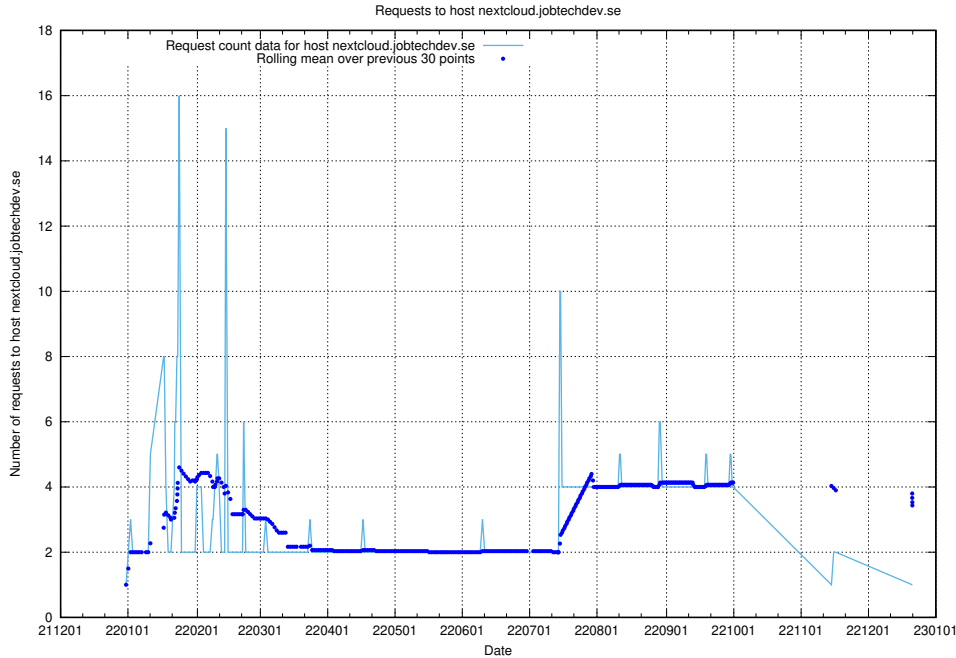

7.620 Usage of nextcloud.jobtechdev.se

Here, we count the number of requests to host nextcloud.jobtechdev.se.