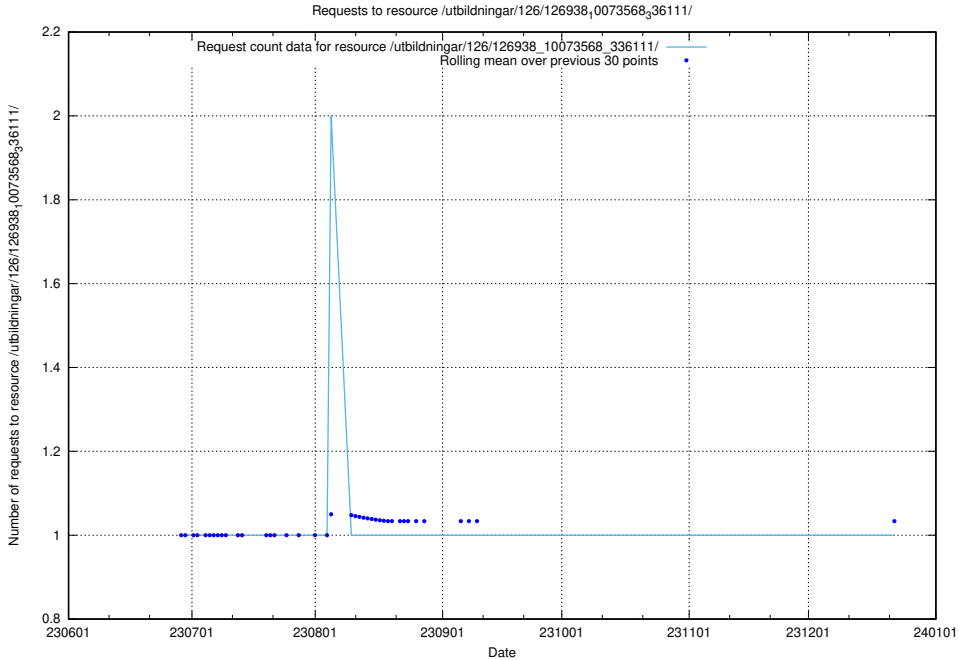

5.5227 Usage of /utbildningar/126/126938_10073568_336111/

Here, we count the number of requests to resource /utbildningar/126/126938_10073568_336111/.