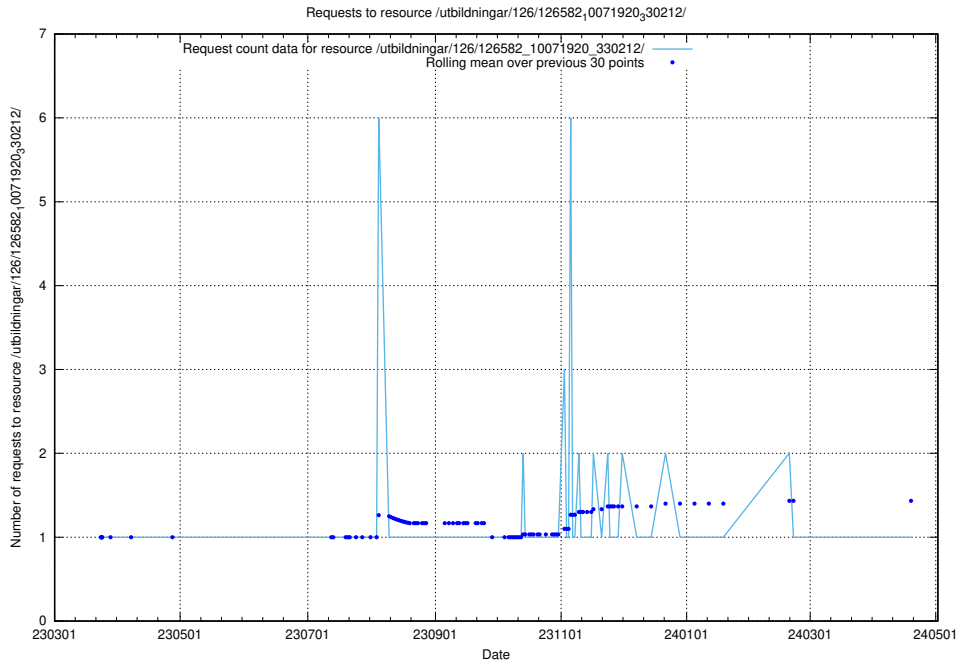

5.6182 Usage of /utbildningar/126/126582_10071920_330212/

Here, we count the number of requests to resource /utbildningar/126/126582_10071920_330212/.