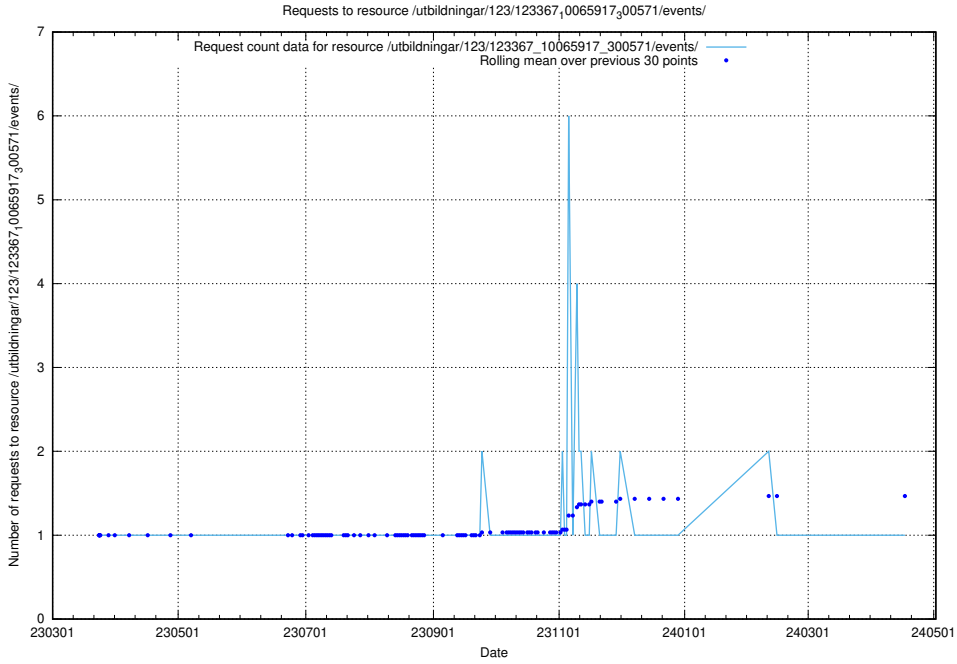

5.4444 Usage of /utbildningar/123/123367_10065917_300571/events/

Here, we count the number of requests to resource /utbildningar/123/123367_10065917_300571/events/