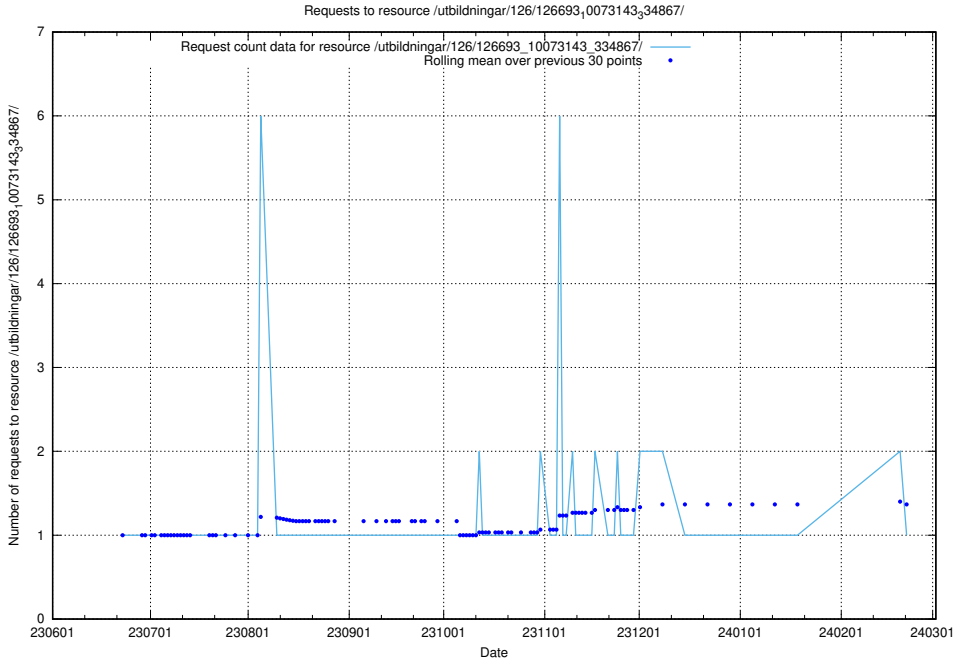

5.5436 Usage of /utbildningar/126/126693_10073143_334867/

Here, we count the number of requests to resource /utbildningar/126/126693_10073143_334867/.