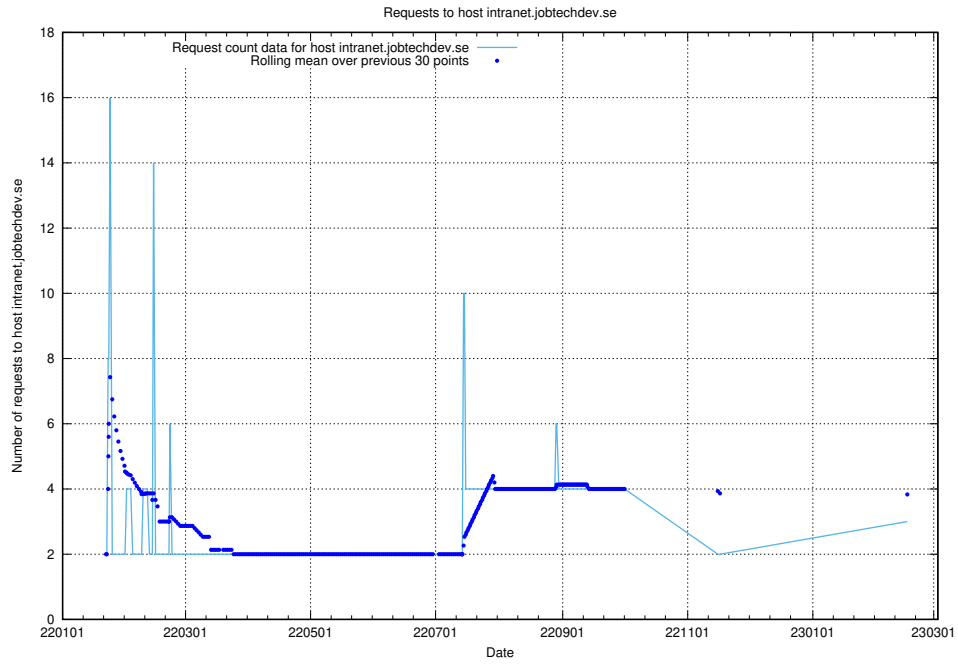

7.252 Usage of learning.jobtechdev.se

Here, we count the number of requests to host learning.jobtechdev.se.

7.253 Usage of intranet.jobtechdev.se

Here, we count the number of requests to host intranet.jobtechdev.se.