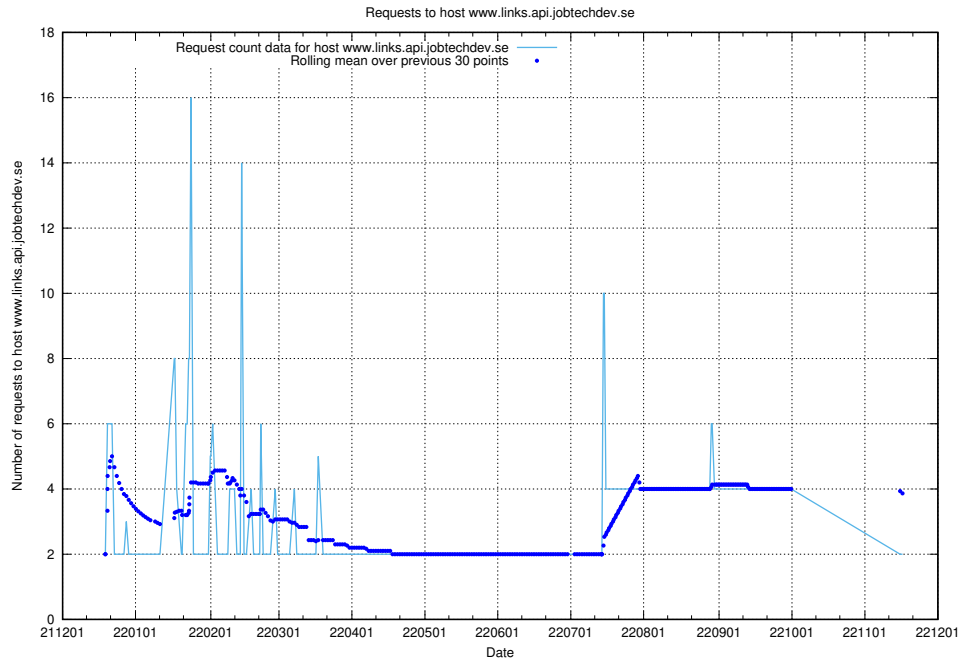

7.379 Usage of www.links.api.jobtechdev.se

Here, we count the number of requests to host www.links.api.jobtechdev.se.