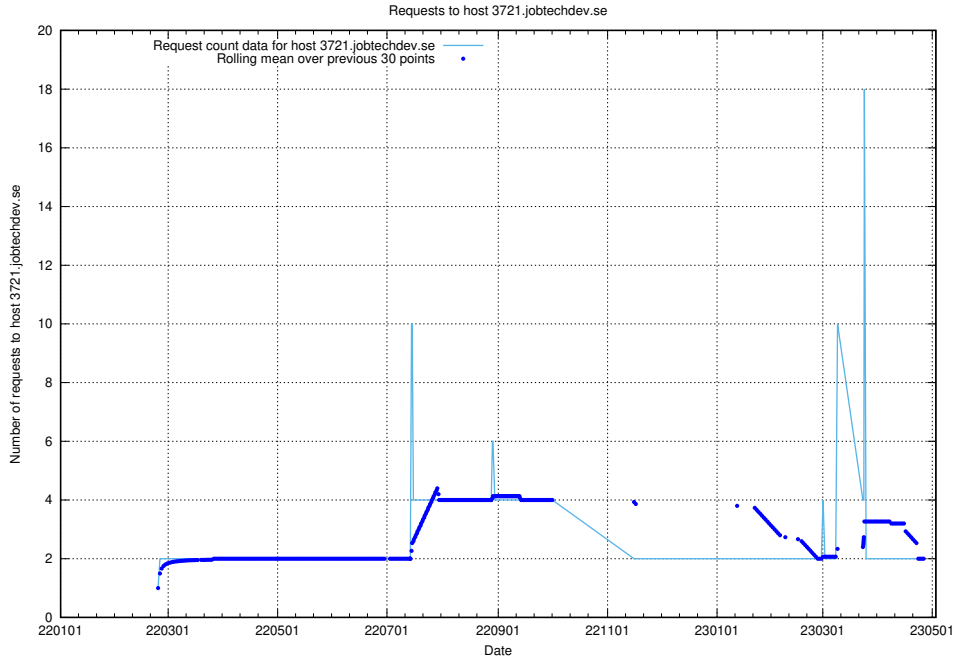

7.512 Usage of 3721.jobtechdev.se

Here, we count the number of requests to host 3721.jobtechdev.se.