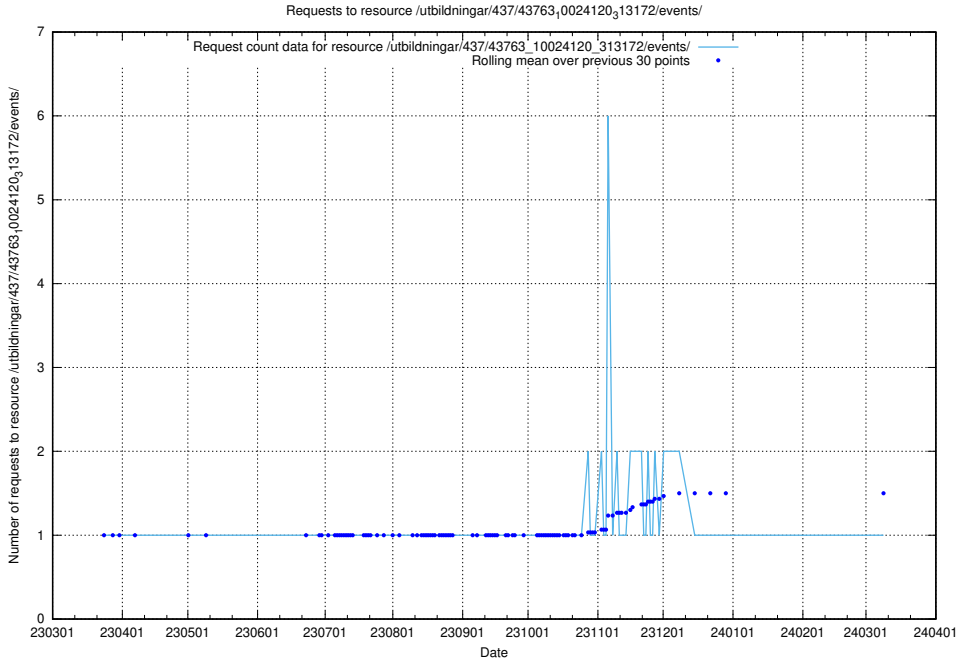

5.5979 Usage of /utbildningar/437/43763_10024120_313172/events/

Here, we count the number of requests to resource /utbildningar/437/43763_10024120_313172/events/.