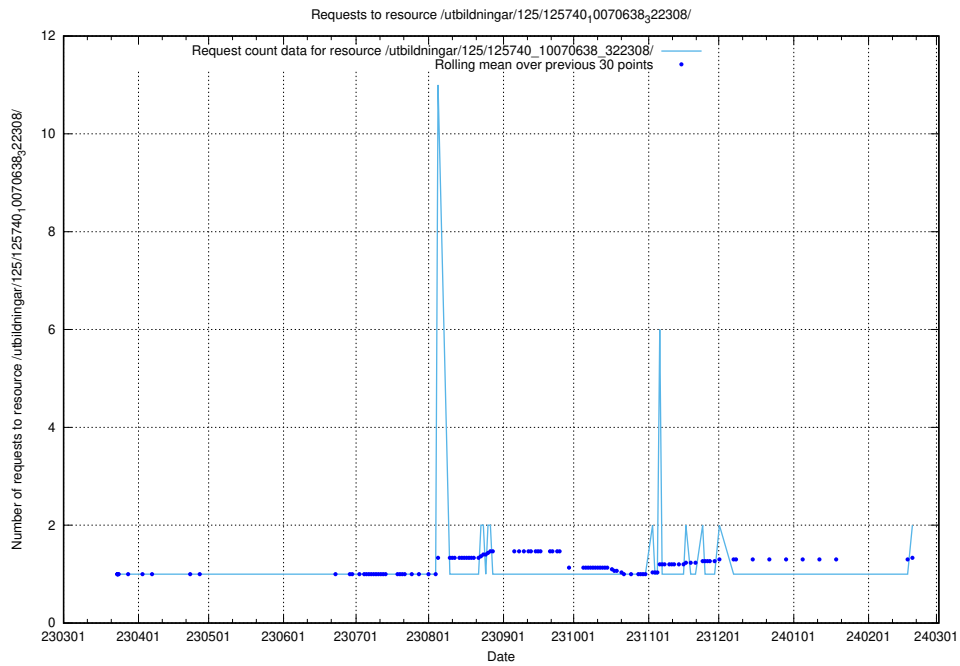

5.492 Usage of /utbildningar/125/125740_10070638_322308/

Here, we count the number of requests to resource /utbildningar/125/125740_10070638_322308/.