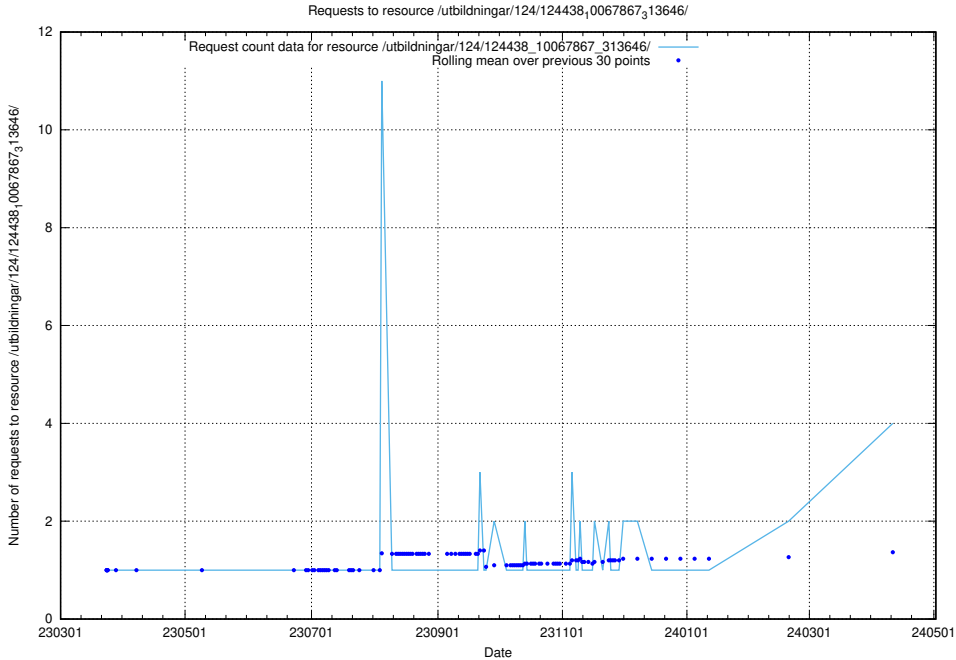

5.228 Usage of /utbildningar/124/124438_10067867_313646/

Here, we count the number of requests to resource /utbildningar/124/124438_10067867_313646/.