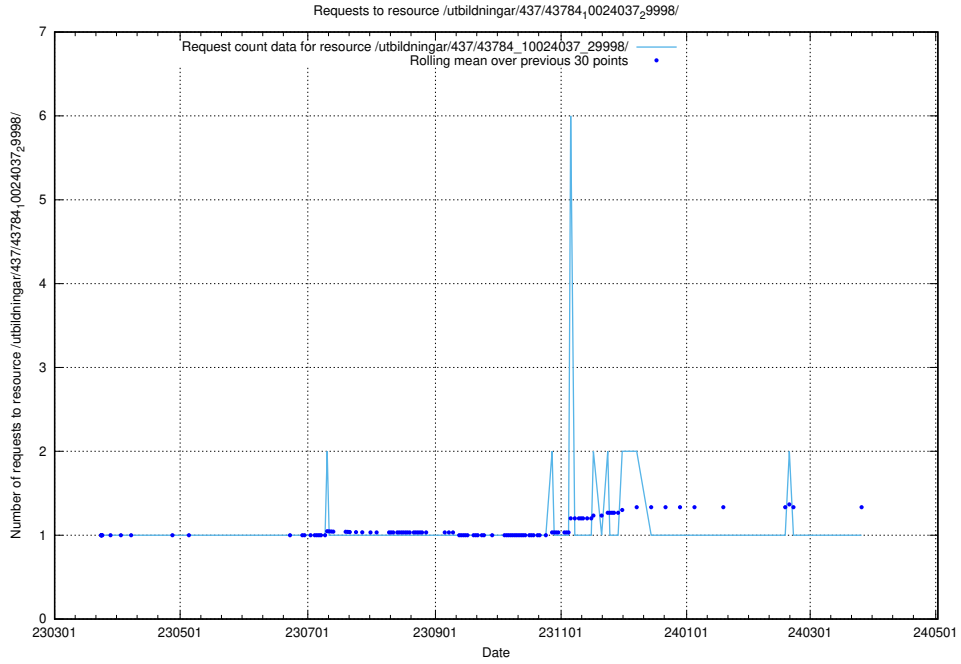

5.6149 Usage of /utbildningar/437/43784_10024037_29998/

Here, we count the number of requests to resource /utbildningar/437/43784_10024037_29998/.