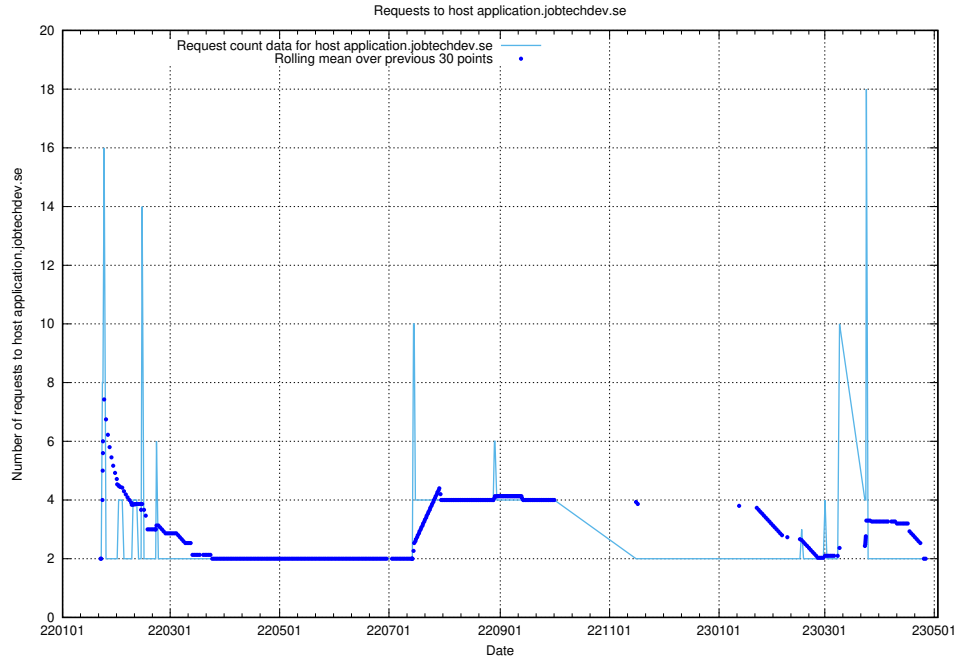

7.258 Usage of application.jobtechdev.se

Here, we count the number of requests to host application.jobtechdev.se.