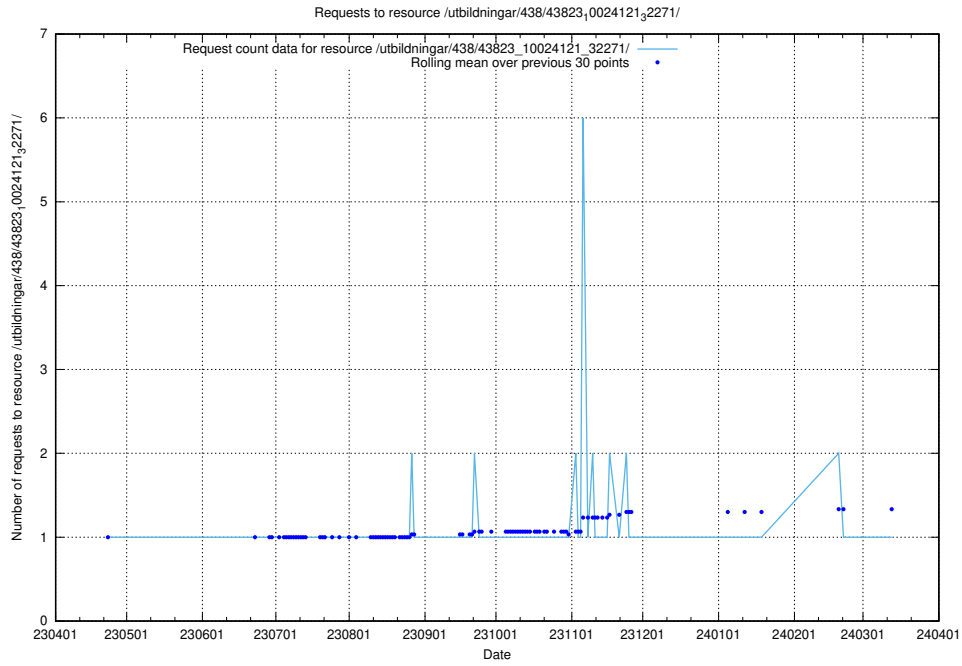

5.5812 Usage of /utbildningar/438/43823_10024121_32271/

Here, we count the number of requests to resource /utbildningar/438/43823_10024121_32271/.