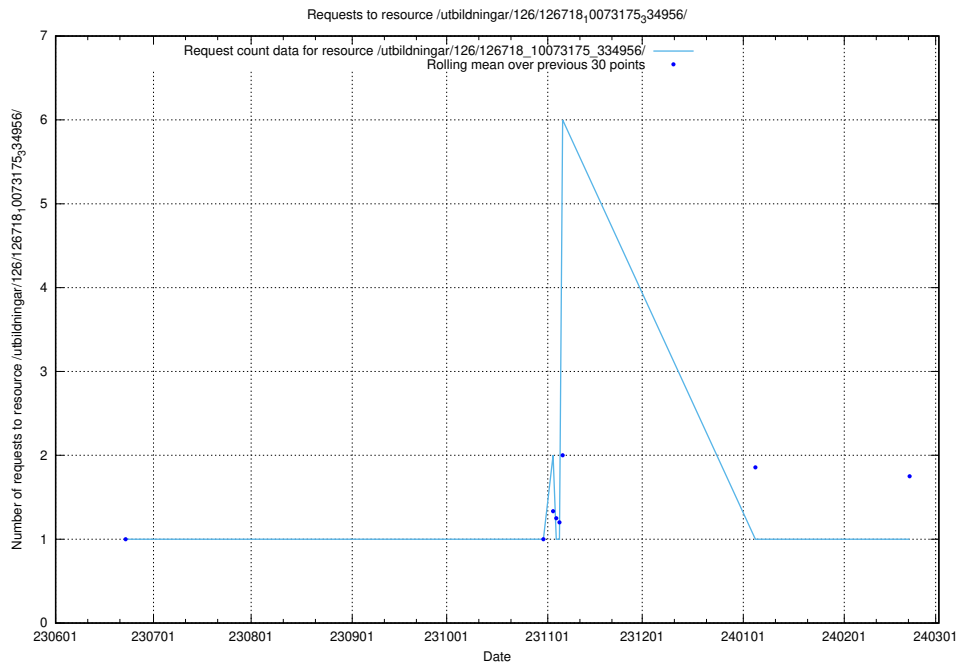

5.5407 Usage of /utbildningar/126/126718_10073175_334956/

Here, we count the number of requests to resource /utbildningar/126/126718_10073175_334956/.