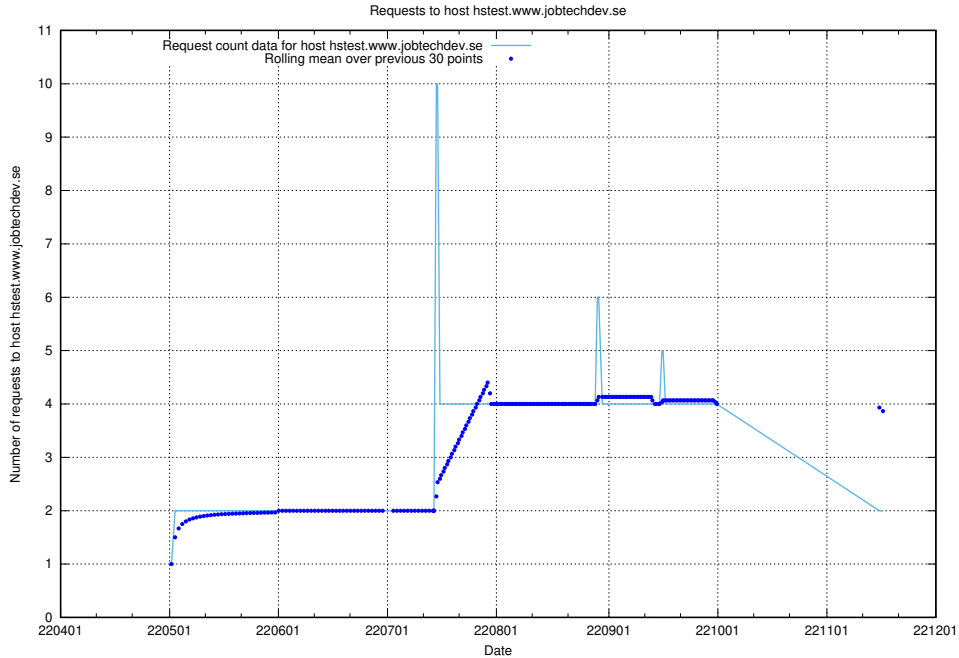

7.433 Usage of taxonomy-i.api.jobtechdev.se

Here, we count the number of requests to host taxonomy-i.api.jobtechdev.se.

7.434 Usage of hstest.www.jobtechdev.se

Here, we count the number of requests to host hstest.www.jobtechdev.se.