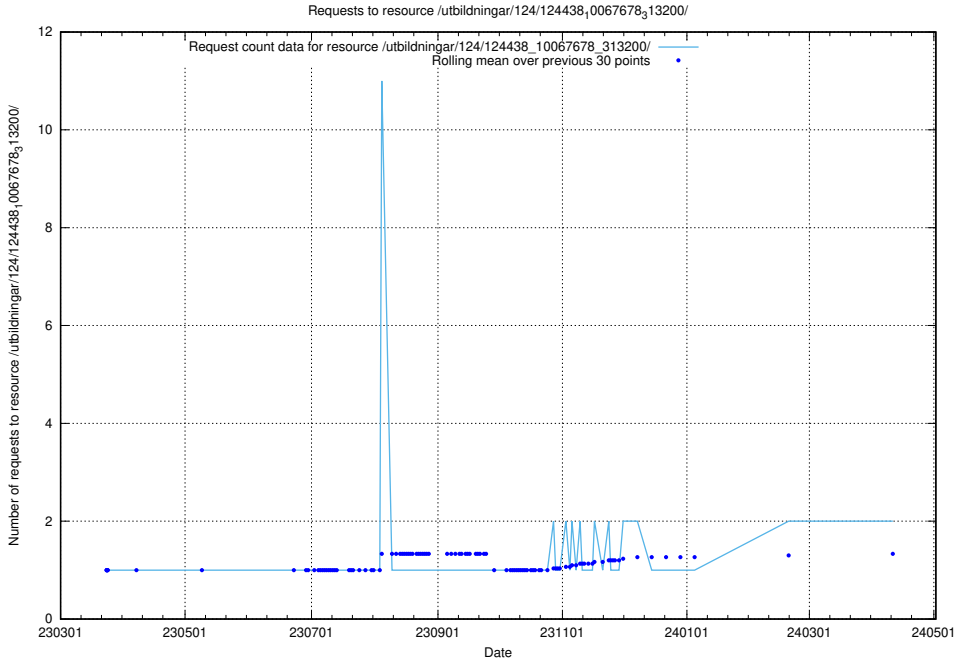

5.673 Usage of /utbildningar/124/124438_10067678_313200/

Here, we count the number of requests to resource /utbildningar/124/124438_10067678_313200/.