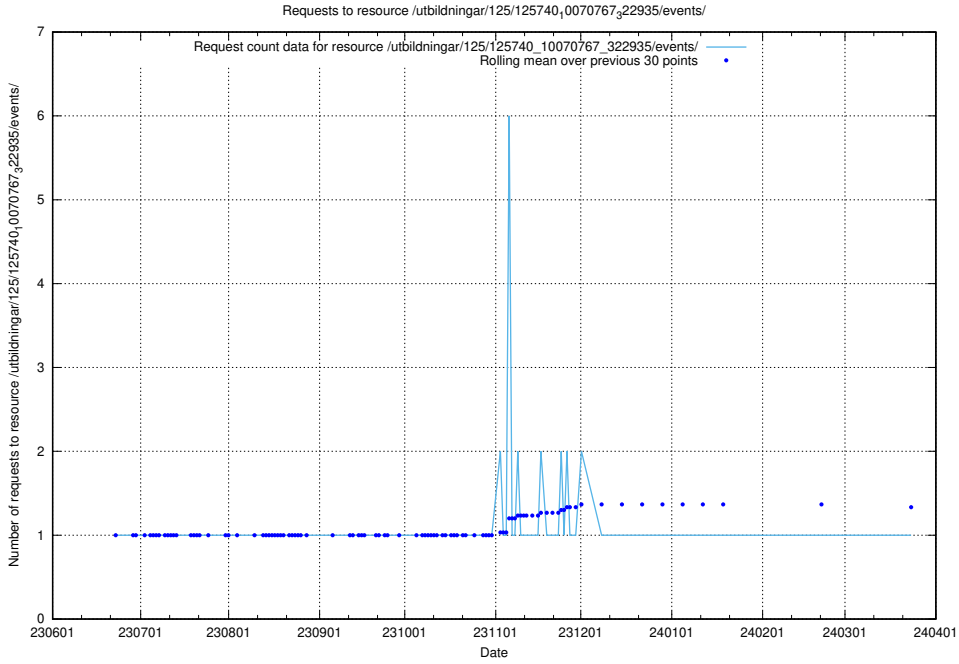

5.5490 Usage of /utbildningar/125/125740_10070767_322935/events/

Here, we count the number of requests to resource /utbildningar/125/125740_10070767_322935/events/

5.5491 Usage of /utbildningar/125/125740_10070767_322935/