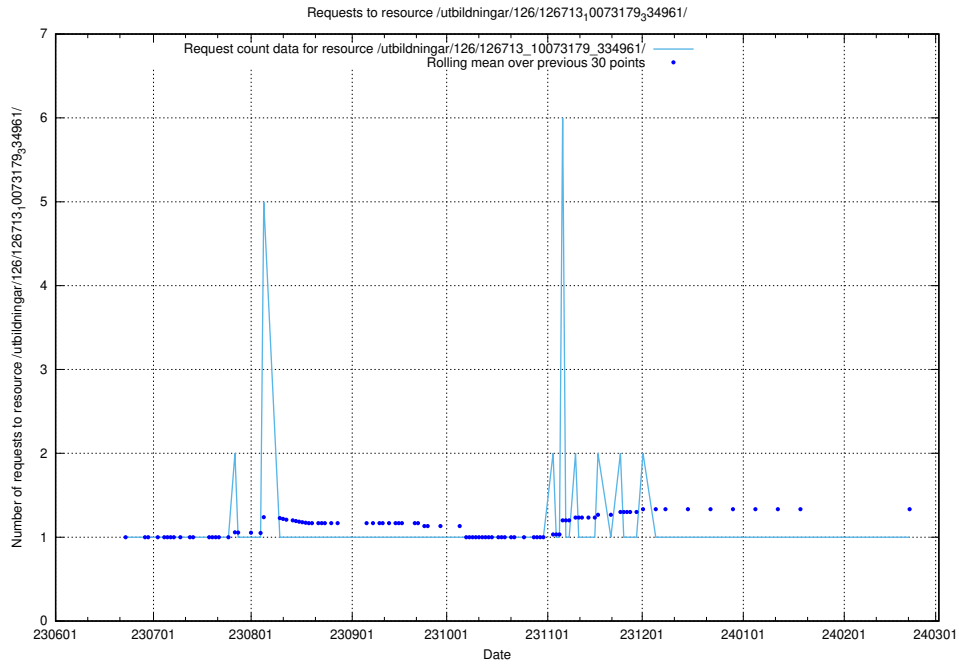

5.5413 Usage of /utbildningar/126/126713_10073179_334961/

Here, we count the number of requests to resource /utbildningar/126/126713_10073179_334961/.