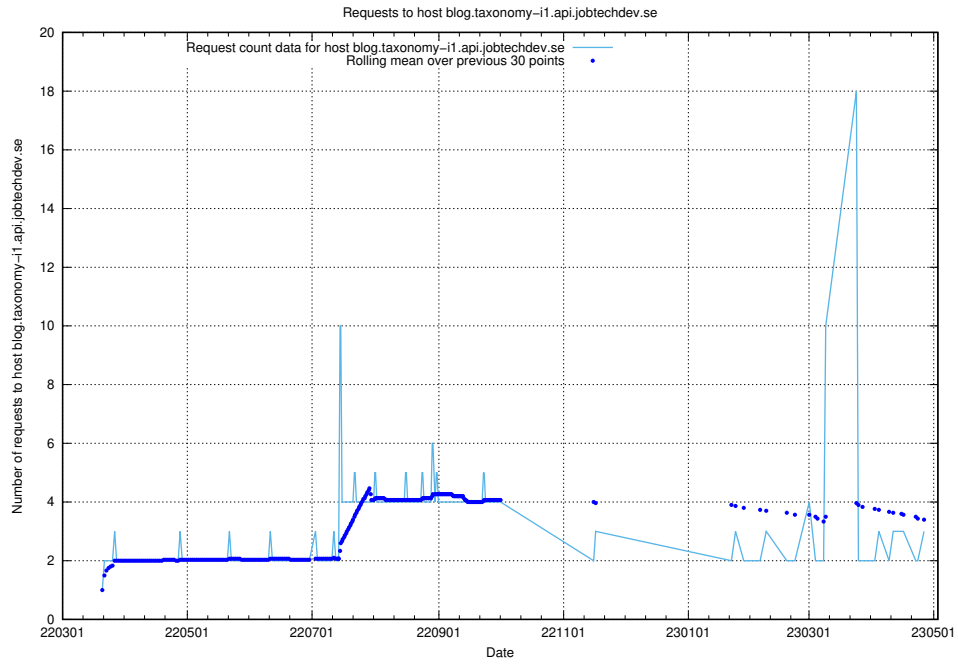

7.220 Usage of `blog.taxonomy-i1.api.jobtechdev.se`

Here, we count the number of requests to host `blog.taxonomy-i1.api.jobtechdev.se`.