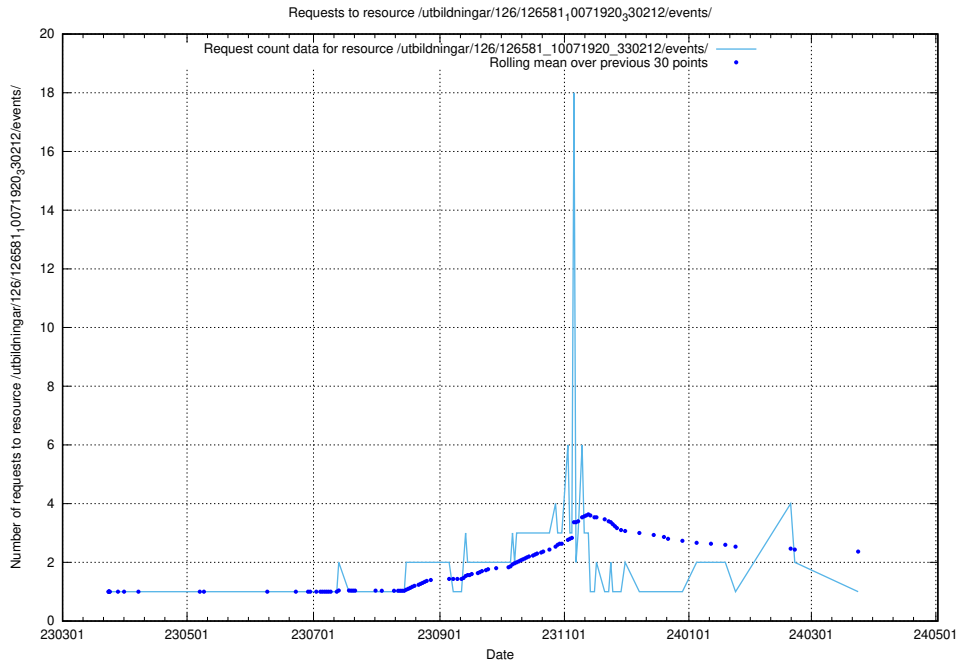

5.6183 Usage of /utbildningar/126/126581_10071920_330212/events/

Here, we count the number of requests to resource /utbildningar/126/126581_10071920_330212/events/