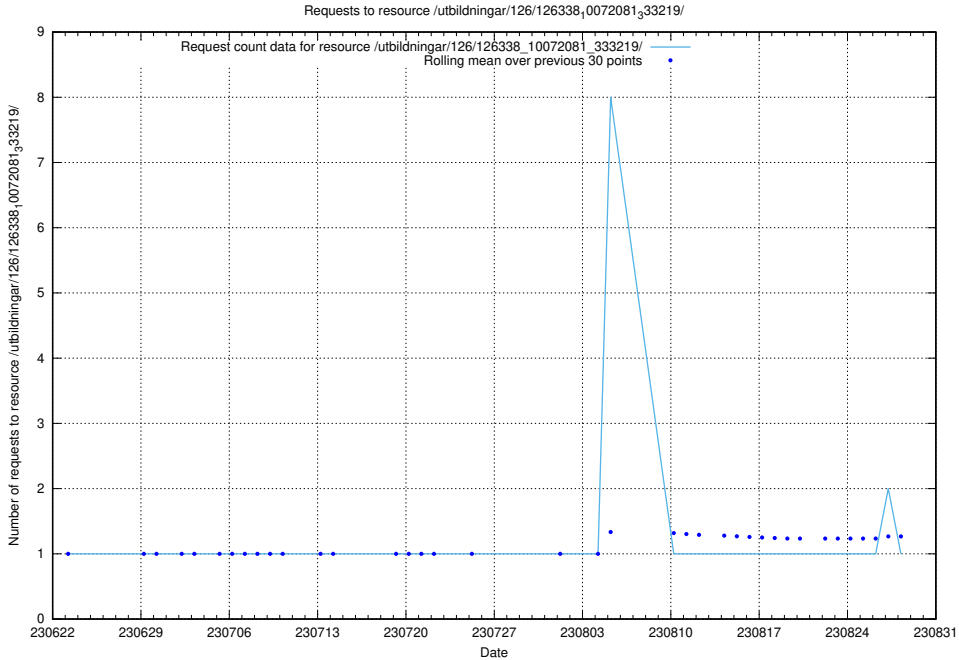

5.5455 Usage of /utbildningar/126/126338_10072081_333219/

Here, we count the number of requests to resource /utbildningar/126/126338_10072081_333219/.