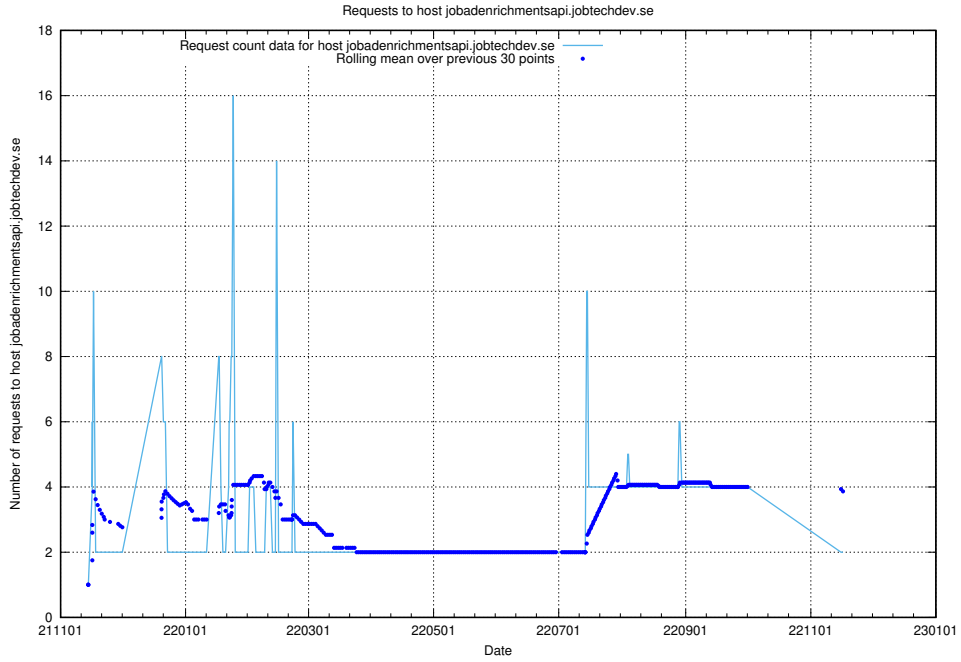

7.575 Usage of jobadenrichmentsapi.jobtechdev.se

Here, we count the number of requests to host jobadenrichmentsapi.jobtechdev.se.