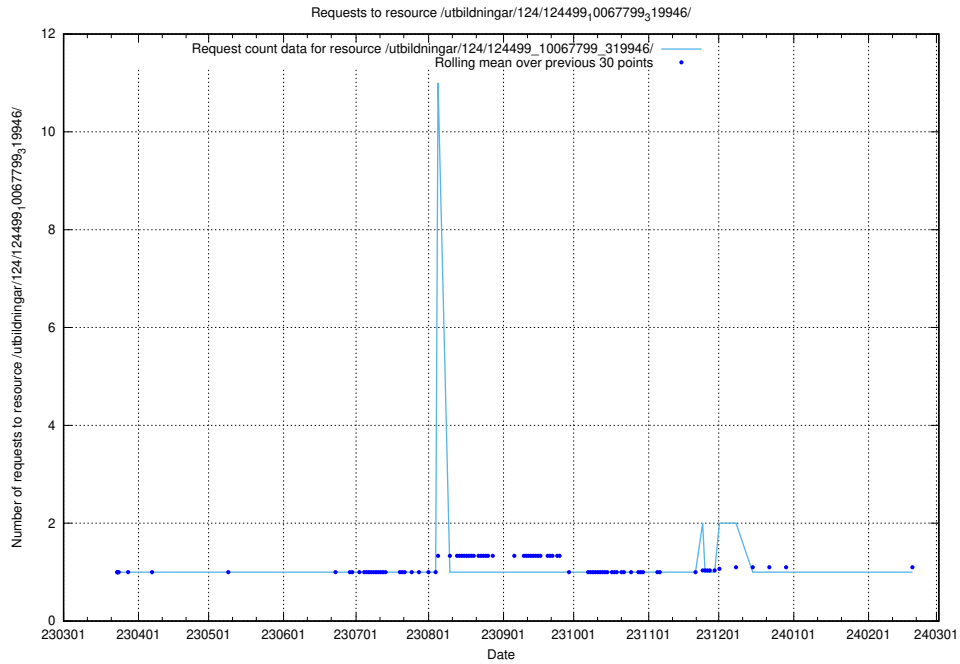

5.2290 Usage of /utbildningar/124/124499_10067799_319946/

Here, we count the number of requests to resource /utbildningar/124/124499_10067799_319946/.