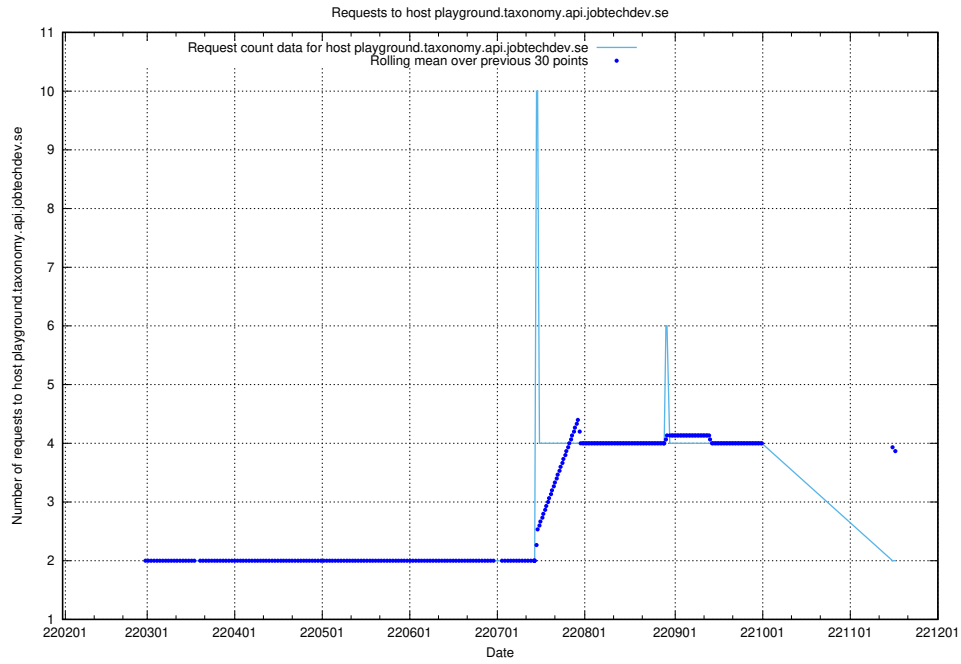

7.507 Usage of playground.taxonomy.api.jobtechdev.se

Here, we count the number of requests to host playground.taxonomy.api.jobtechdev.se.

7.508 Usage of jobscanner.jobtechdev.se:443

Here, we count the number of requests to host jobscanner.jobtechdev.se:443.