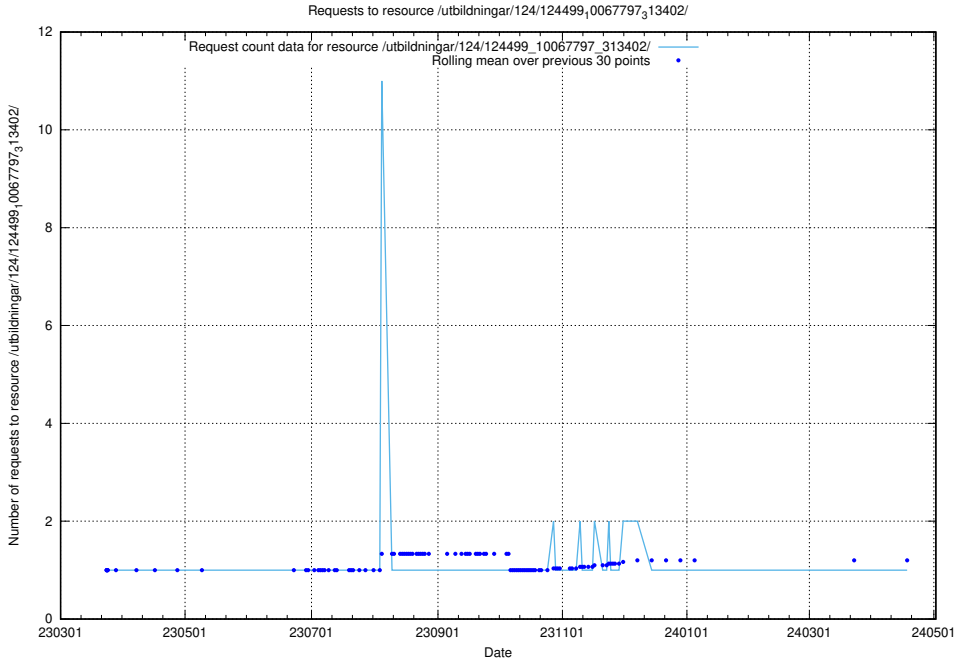

5.2301 Usage of /utbildningar/124/124499_10067797_313402/

Here, we count the number of requests to resource /utbildningar/124/124499_10067797_313402/.