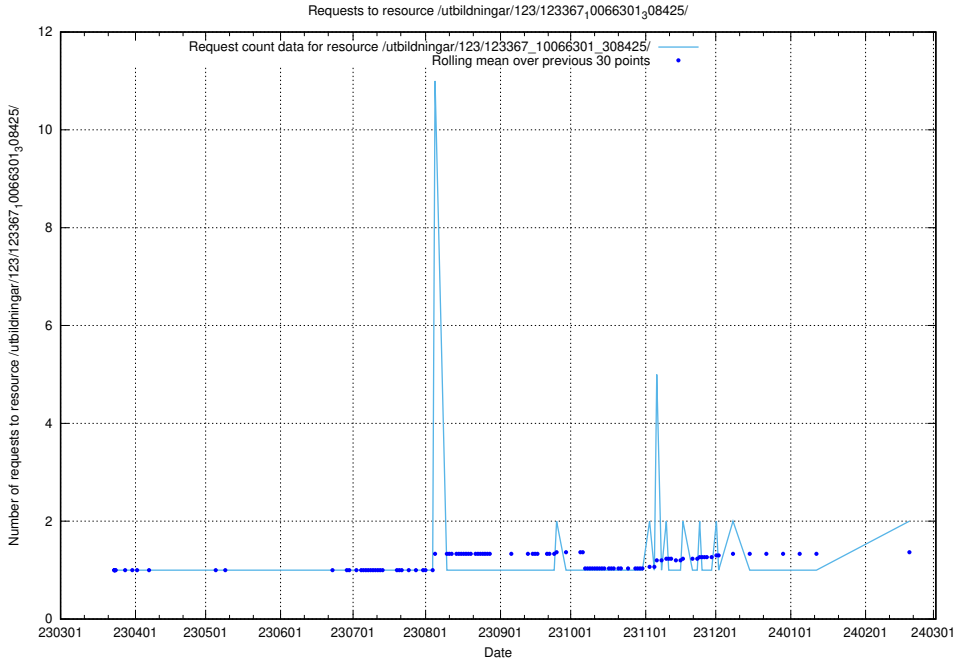

5.751 Usage of /utbildningar/123/123367_10066301_308425/

Here, we count the number of requests to resource /utbildningar/123/123367_10066301_308425/.