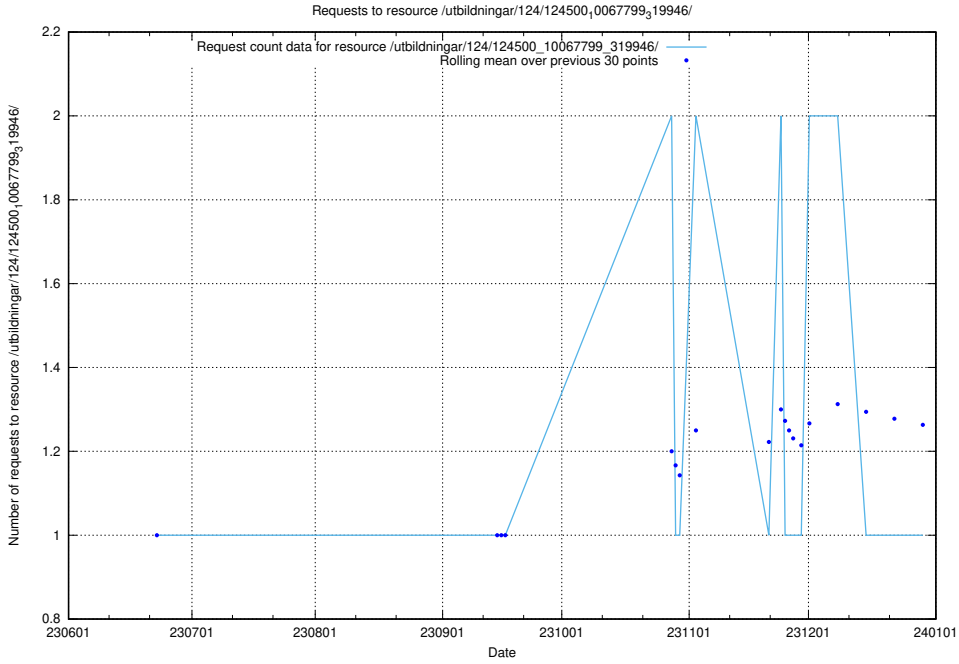

5.5568 Usage of /utbildningar/124/124500_10067799_319946/

Here, we count the number of requests to resource /utbildningar/124/124500_10067799_319946/.