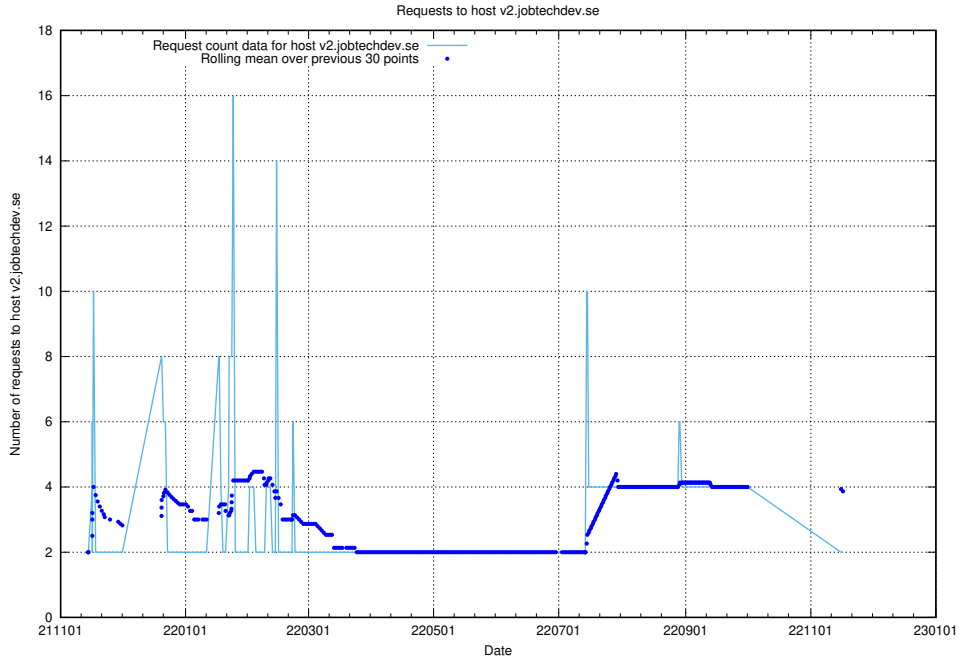

7.550 Usage of v2.jobtechdev.se

Here, we count the number of requests to host v2.jobtechdev.se.