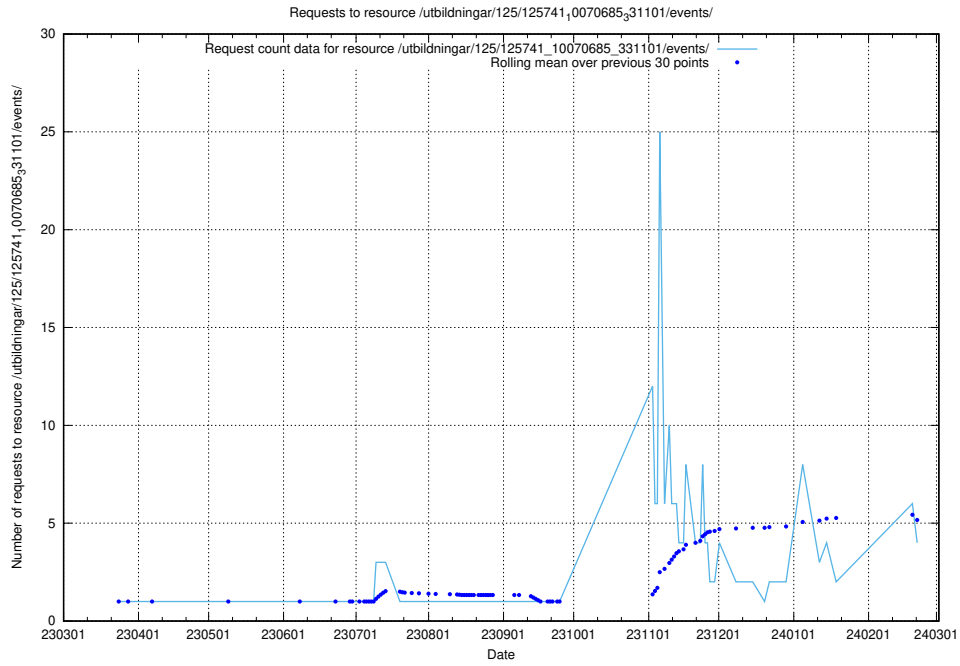

5.279 Usage of /utbildningar/125/125741_10070685_331101/events/

Here, we count the number of requests to resource /utbildningar/125/125741_10070685_331101/events/