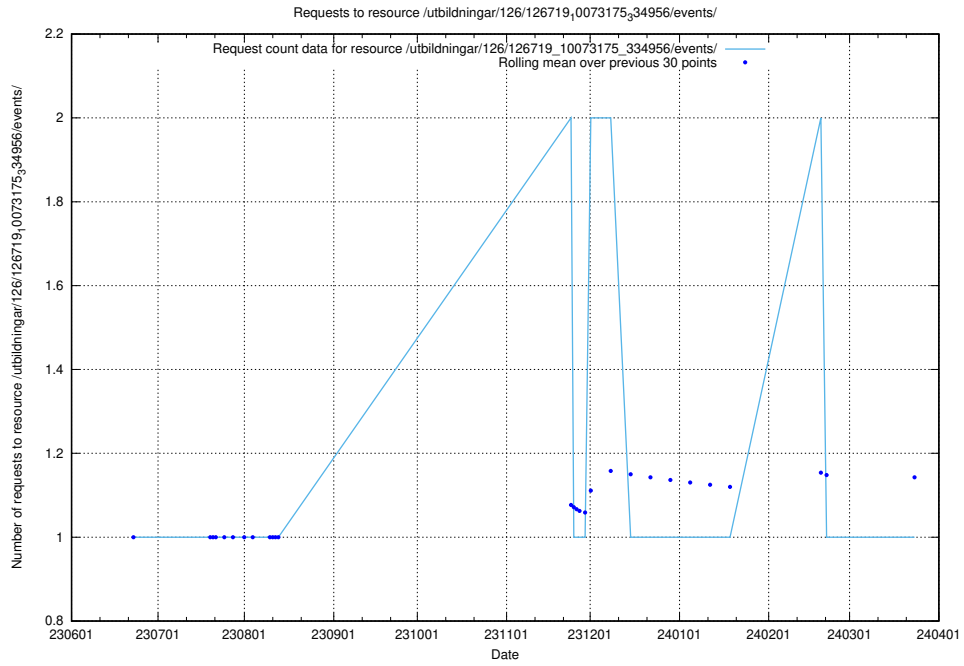

5.5403 Usage of /utbildningar/126/126719_10073175_334956/events/

Here, we count the number of requests to resource /utbildningar/126/126719_10073175_334956/events/