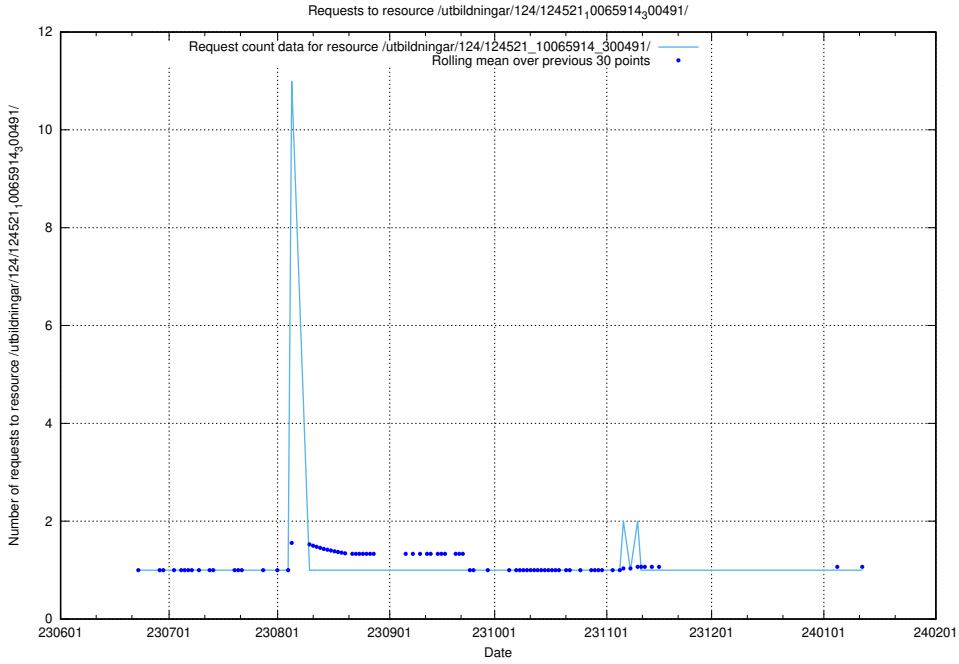

5.5543 Usage of /utbildningar/124/124521_10065914_300491/

Here, we count the number of requests to resource /utbildningar/124/124521_10065914_300491/.