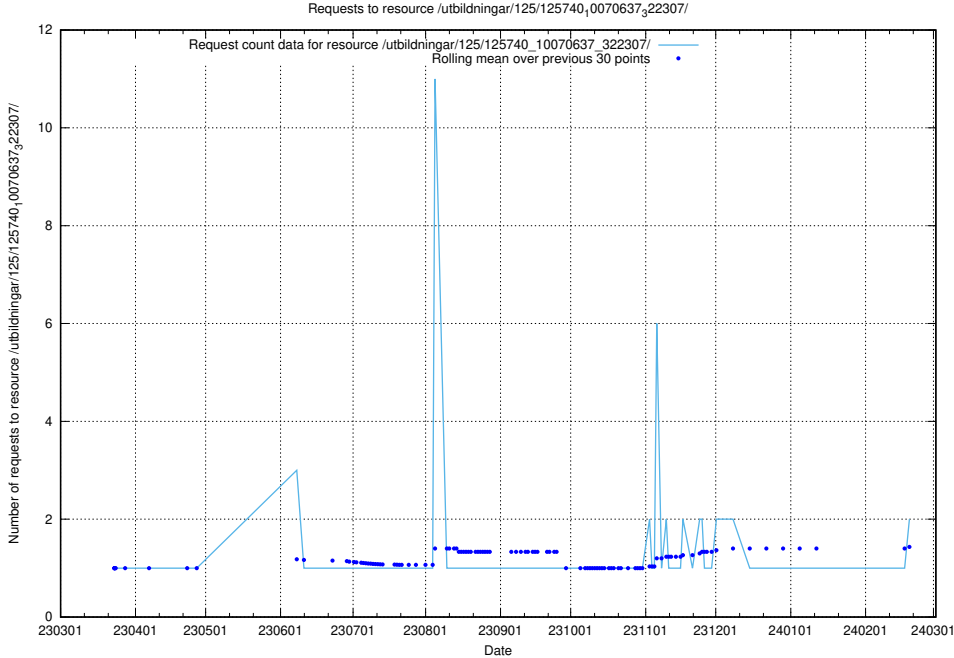

5.493 Usage of /utbildningar/125/125740_10070637_322307/

Here, we count the number of requests to resource /utbildningar/125/125740_10070637_322307/.