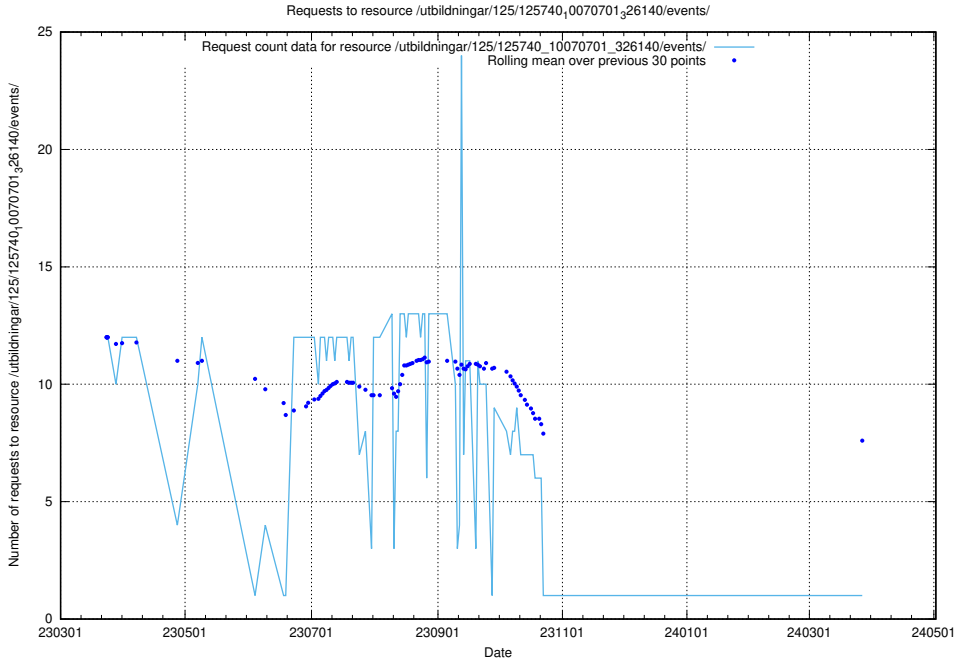

5.6039 Usage of /utbildningar/125/125740_10070701_326140/events/

Here, we count the number of requests to resource /utbildningar/125/125740_10070701_326140/events/