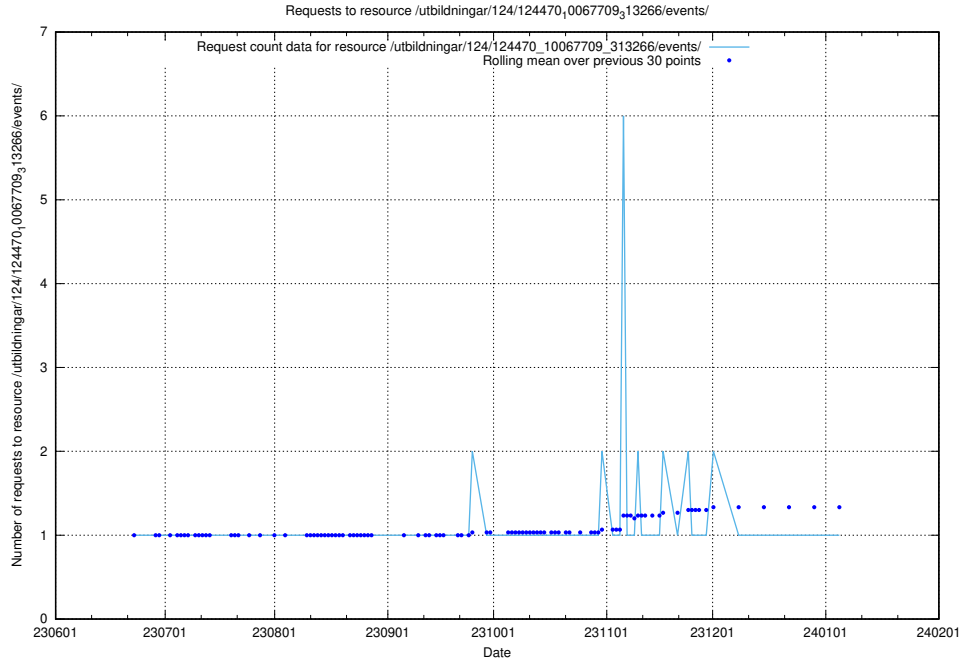

Here, we count the number of requests to resource /utbildningar/124/124472_10067554_312977/.

5.5593 Usage of /utbildningar/124/124470_10067709_313266/events/

Here, we count the number of requests to resource /utbildningar/124/124470_10067709_313266/events/