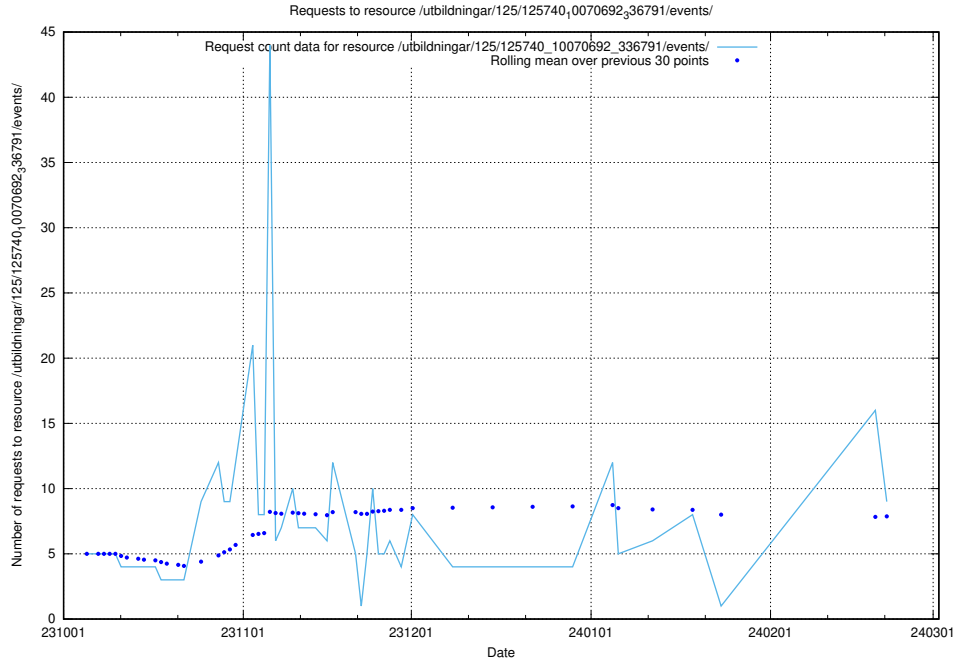

Here, we count the number of requests to resource /utbildningar/125/125740_10070692_336791/events/

5.55 Usage of /data.jobtechdev.se/

Here, we count the number of requests to resource /data.jobtechdev.se/.