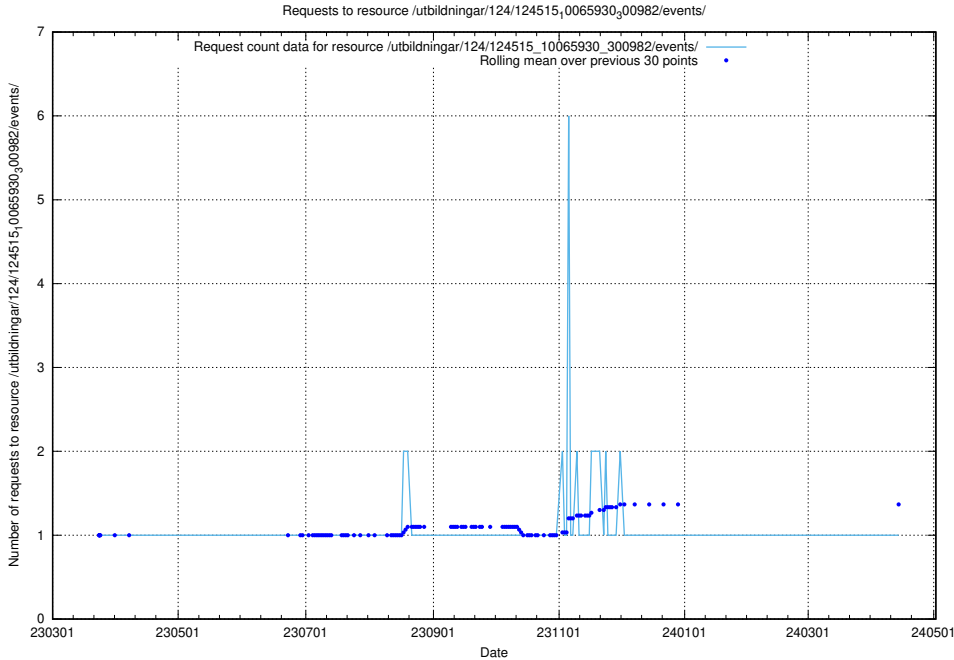

5.1407 Usage of /utbildningar/124/124515_10065930_300982/events/

Here, we count the number of requests to resource /utbildningar/124/124515_10065930_300982/events/

5.1408 Usage of /taxonomy/version/22/query/sun-field-hierarchy/