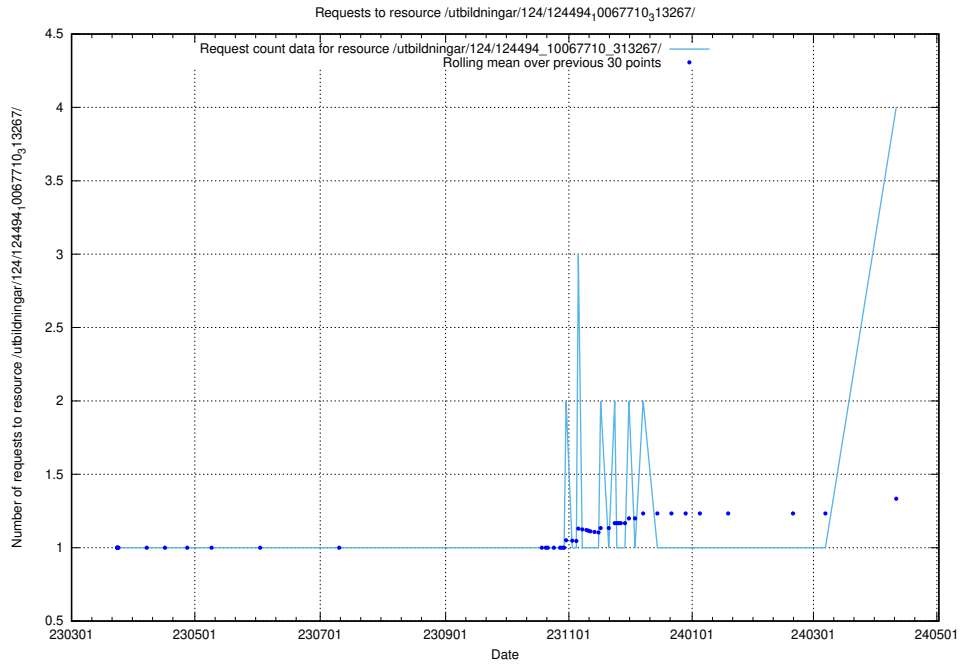

5.222 Usage of /utbildningar/124/124494_10067710_313267/

Here, we count the number of requests to resource /utbildningar/124/124494_10067710_313267/.