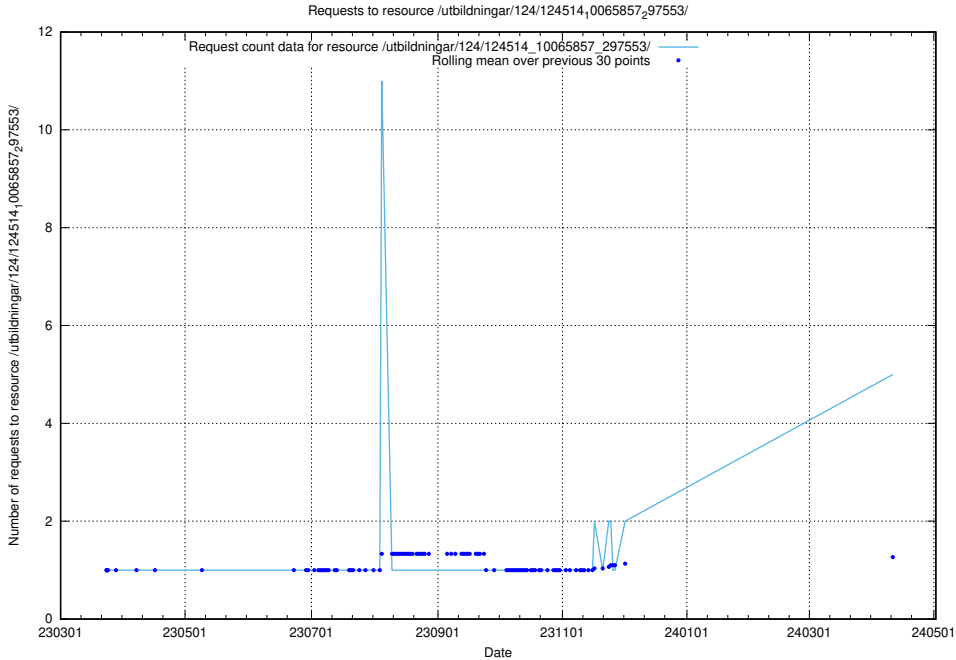

5.161 Usage of /utbildningar/124/124514_10065857_297553/

Here, we count the number of requests to resource /utbildningar/124/124514_10065857_297553/.