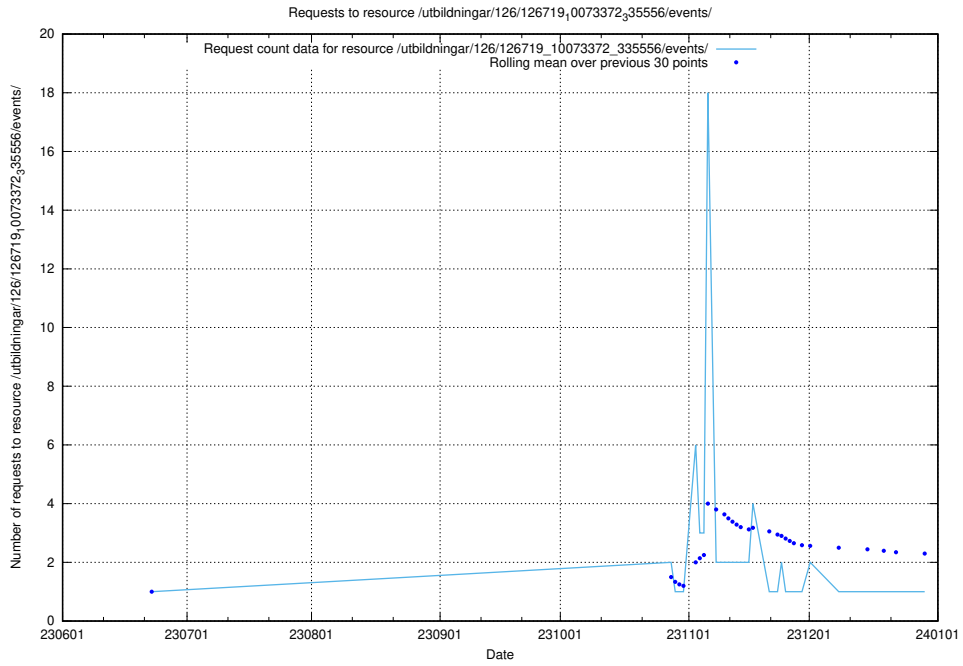

5.5401 Usage of /utbildningar/126/126719_10073372_335556/events/

Here, we count the number of requests to resource /utbildningar/126/126719_10073372_335556/events/