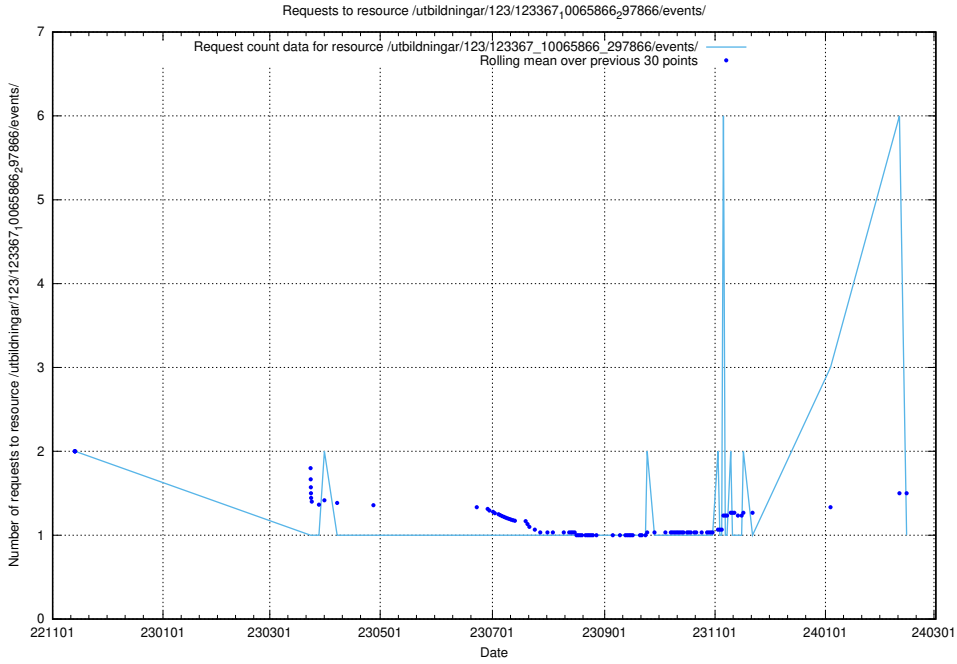

5.5618 Usage of /utbildningar/123/123367_10065866_297866/events/

Here, we count the number of requests to resource /utbildningar/123/123367_10065866_297866/events/