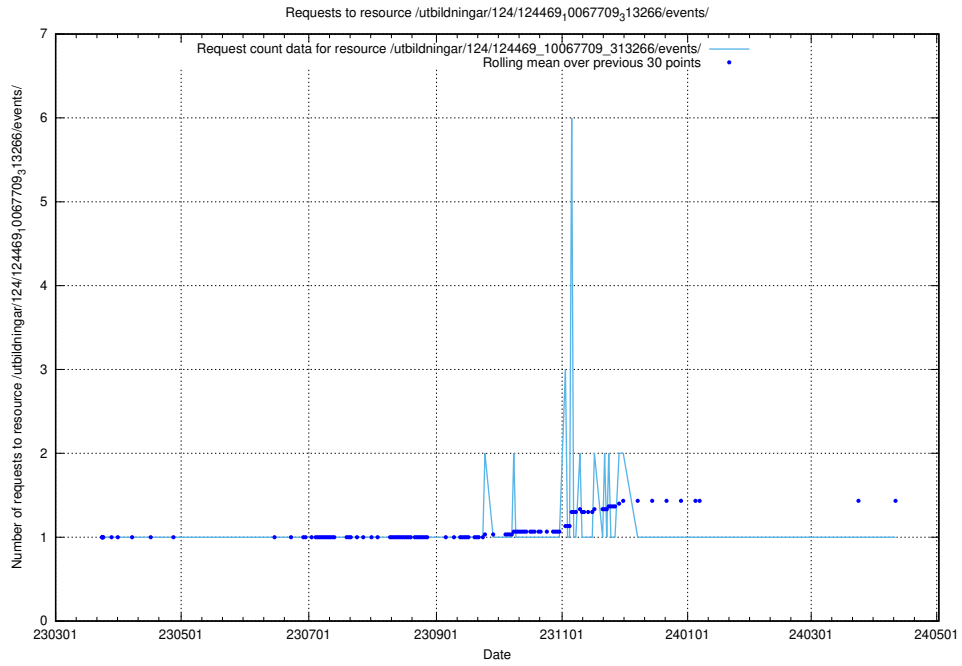

5.3048 Usage of /utbildningar/124/124469_10067709_313266/events/

Here, we count the number of requests to resource /utbildningar/124/124469_10067709_313266/events/