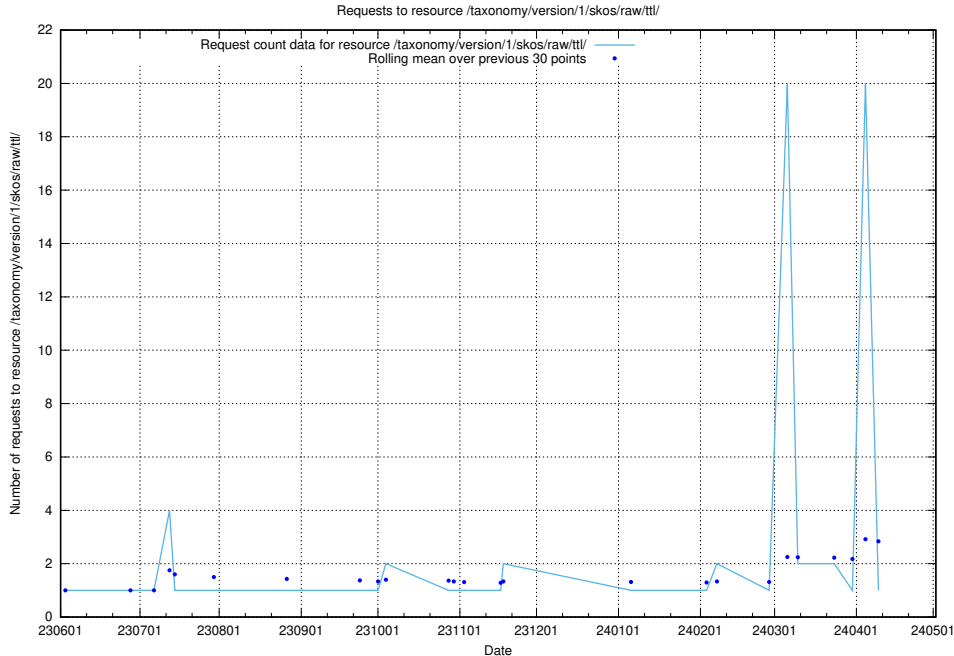

5.5707 Usage of /taxonomy/version/1/skos/raw/ttl/

Here, we count the number of requests to resource /taxonomy/version/1/skos/raw/ttl/.