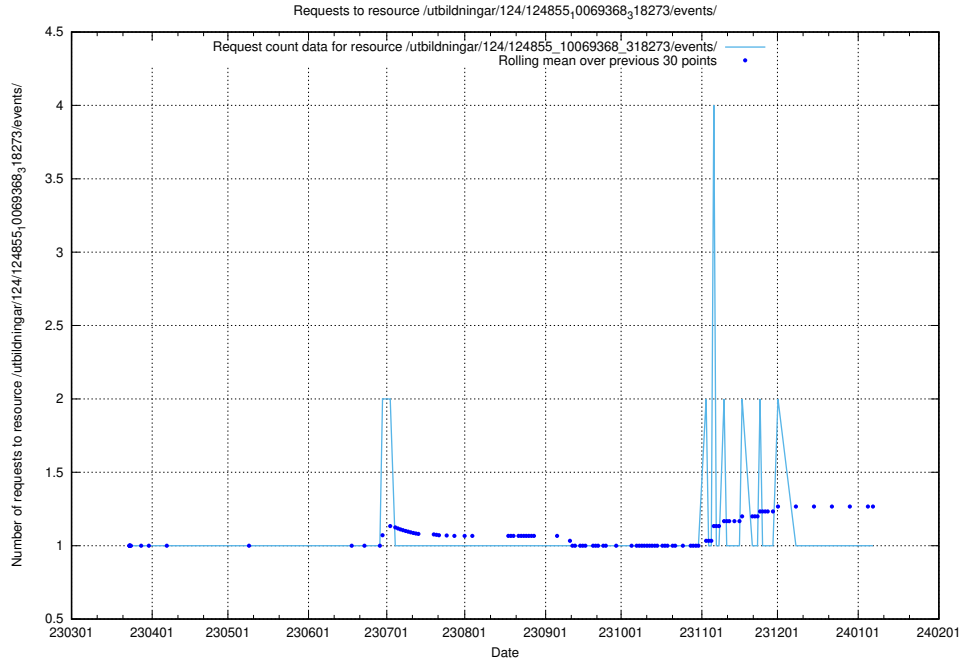

5.1205 Usage of /utbildningar/124/124855_10069368_318273/events/

Here, we count the number of requests to resource /utbildningar/124/124855_10069368_318273/events/