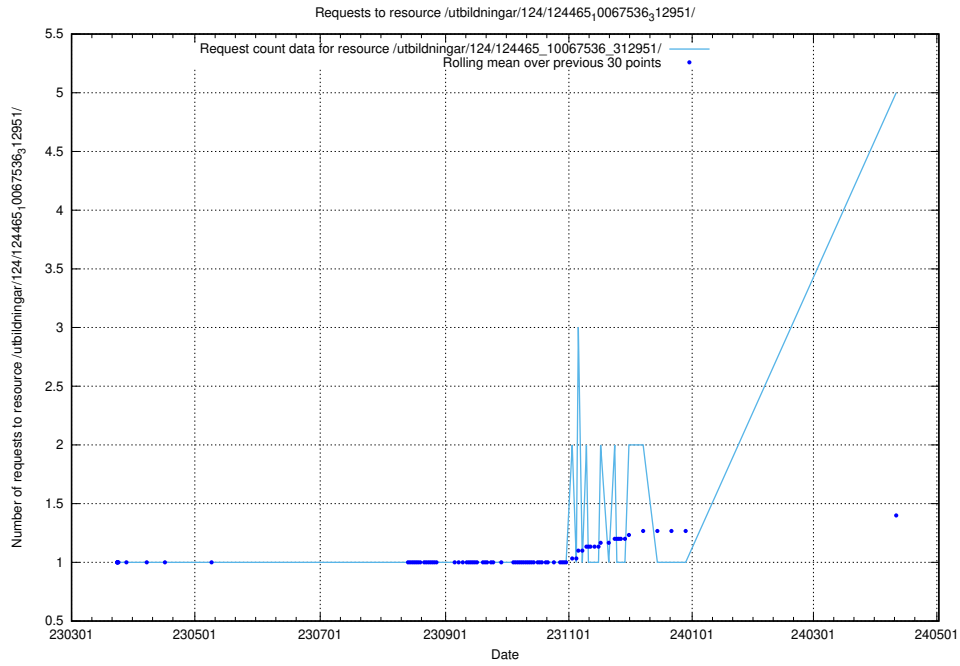

5.166 Usage of /utbildningar/124/124465_10067536_312951/

Here, we count the number of requests to resource /utbildningar/124/124465_10067536_312951/.