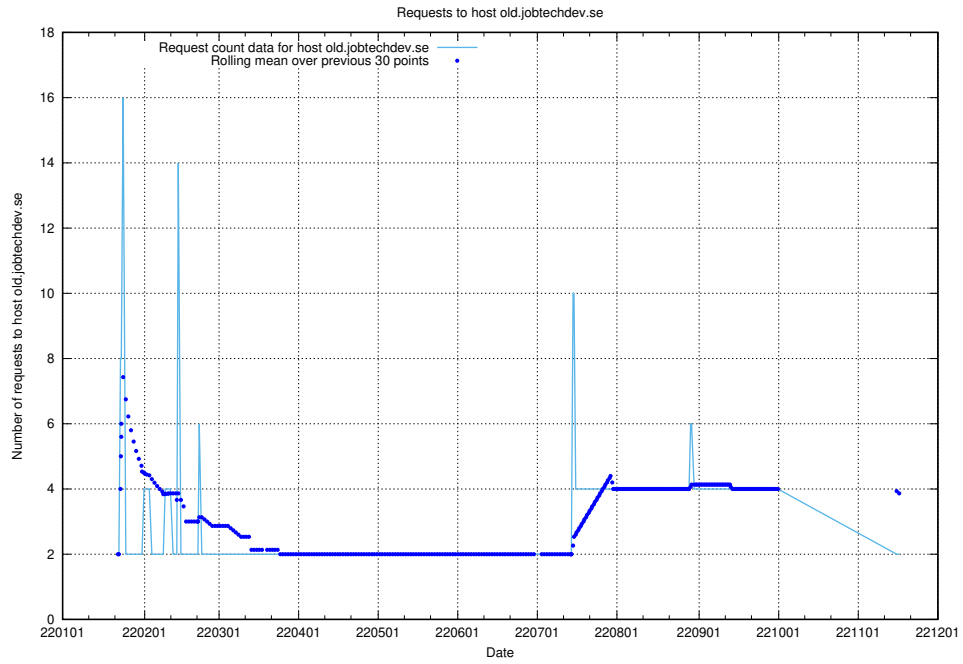

7.591 Usage of old.jobtechdev.se

Here, we count the number of requests to host old.jobtechdev.se.