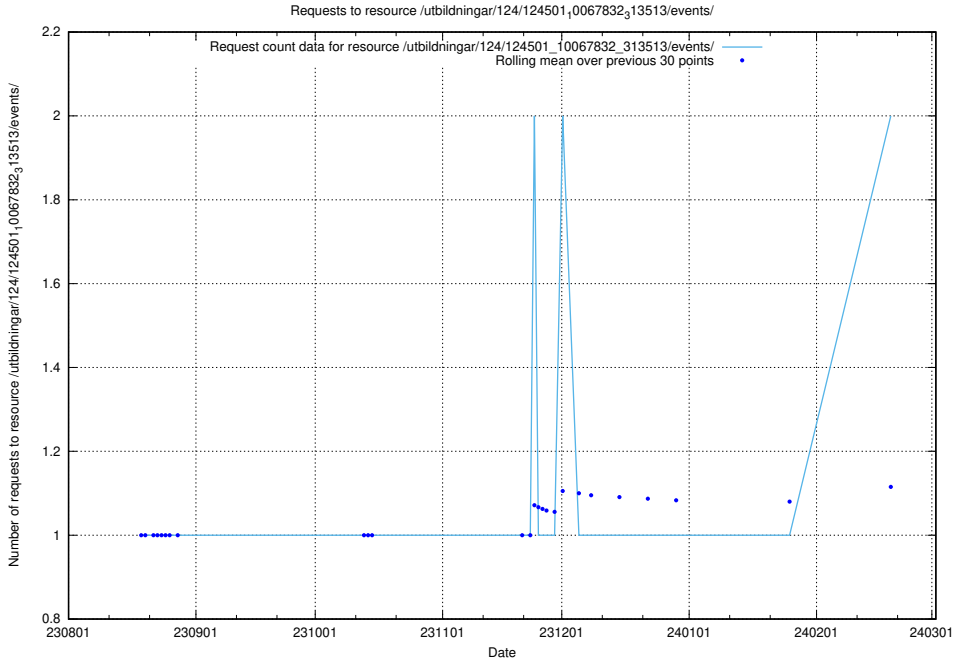

5.764 Usage of /utbildningar/124/124501_10067832_313513/events/

Here, we count the number of requests to resource /utbildningar/124/124501_10067832_313513/events/