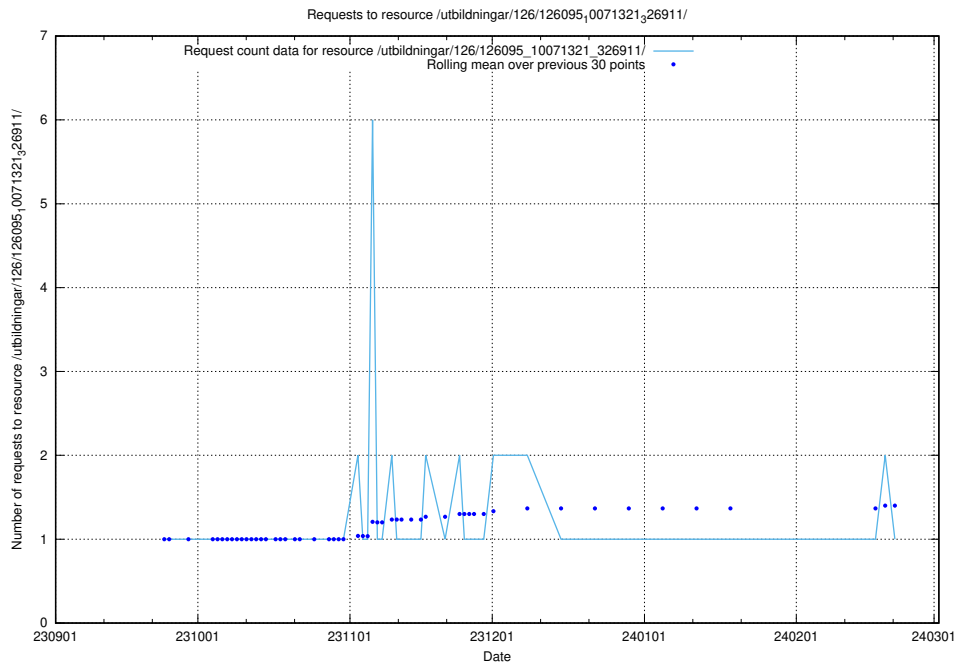

5.4283 Usage of /utbildningar/126/126095_10071321_326911/

Here, we count the number of requests to resource /utbildningar/126/126095_10071321_326911/.