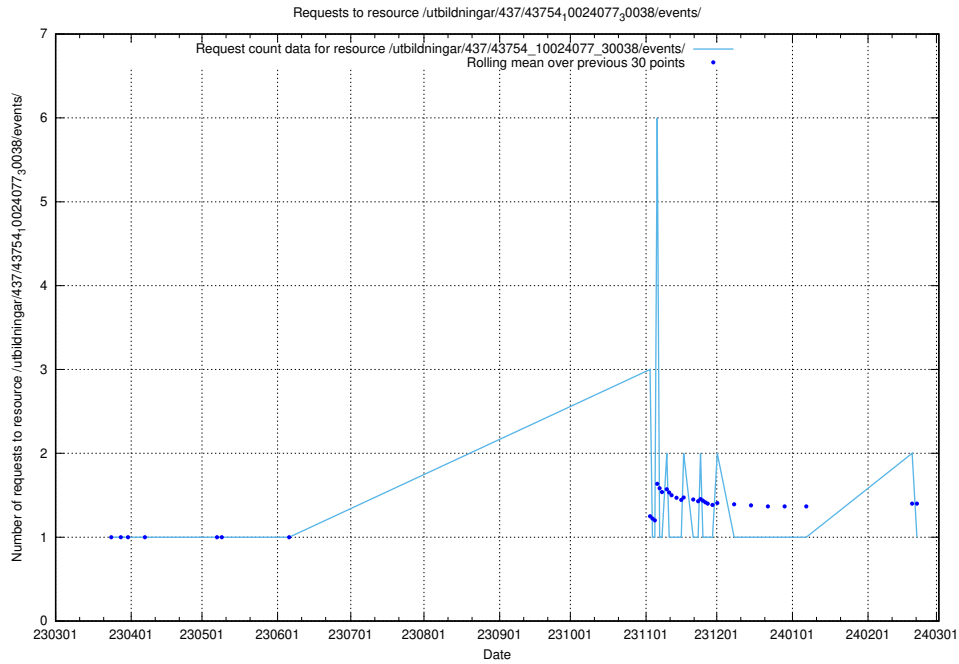

5.5985 Usage of /utbildningar/437/43754_10024077_30038/events/

Here, we count the number of requests to resource /utbildningar/437/43754_10024077_30038/events/.