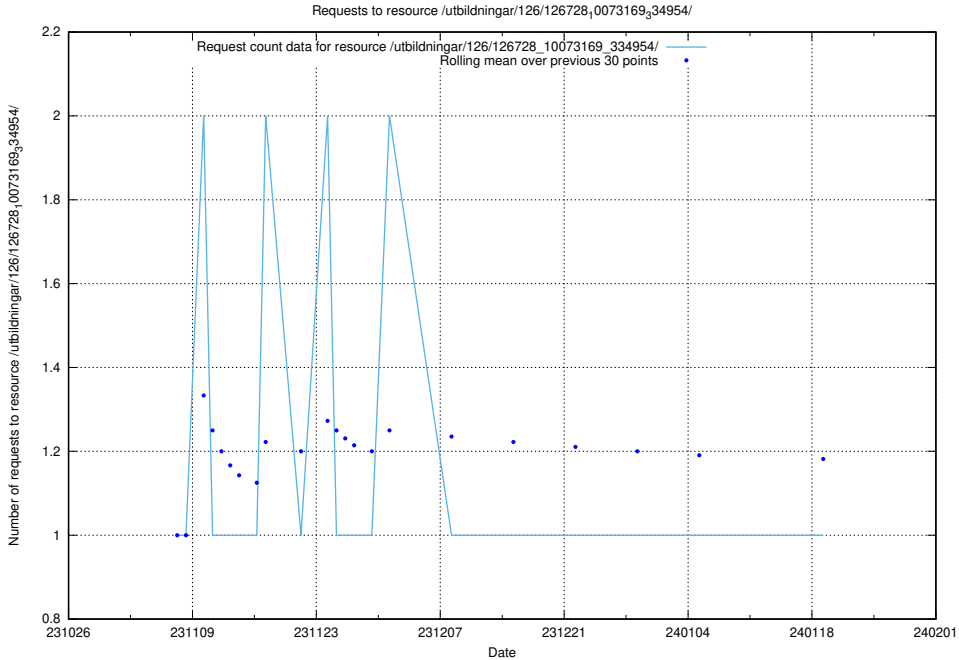

5.3924 Usage of /utbildningar/126/126728_10073169_334954/

Here, we count the number of requests to resource /utbildningar/126/126728_10073169_334954/.