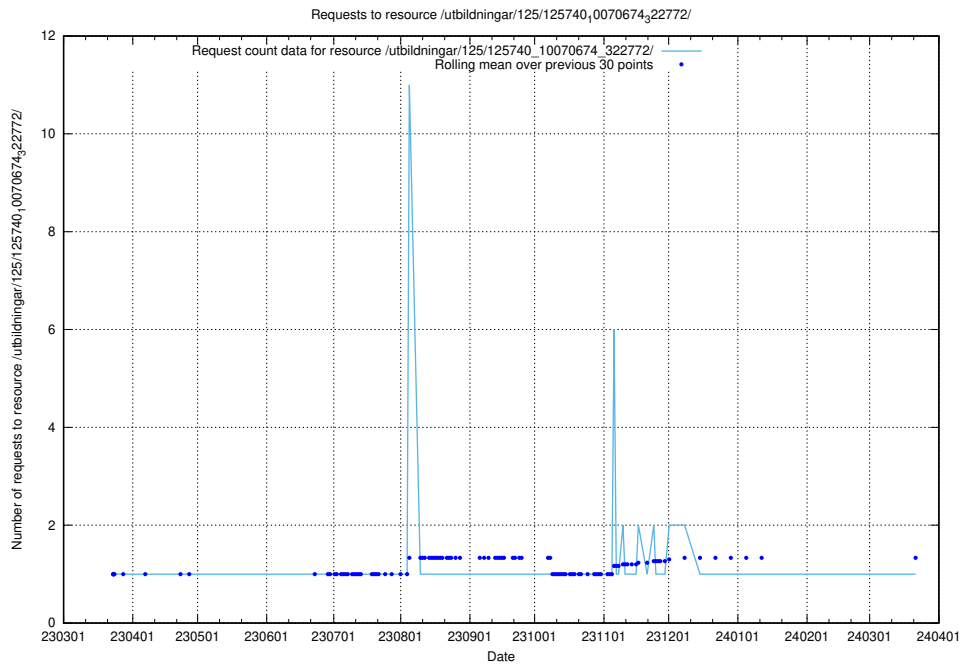

5.1014 Usage of /utbildningar/125/125740_10070674_322772/

Here, we count the number of requests to resource /utbildningar/125/125740_10070674_322772/.