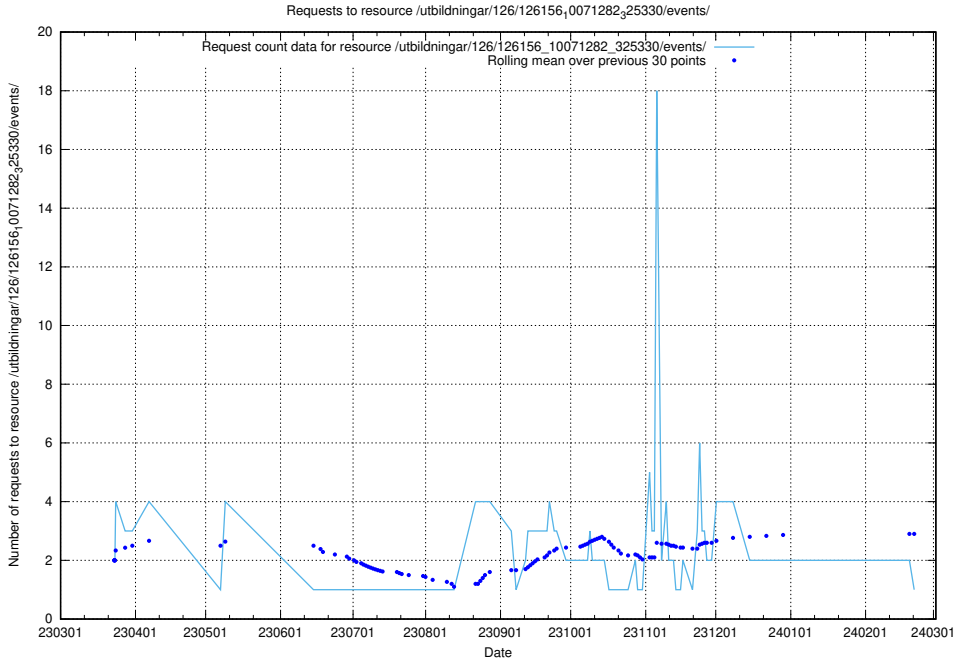

5.6059 Usage of /utbildningar/126/126156_10071282_325330/events/

Here, we count the number of requests to resource /utbildningar/126/126156_10071282_325330/events/