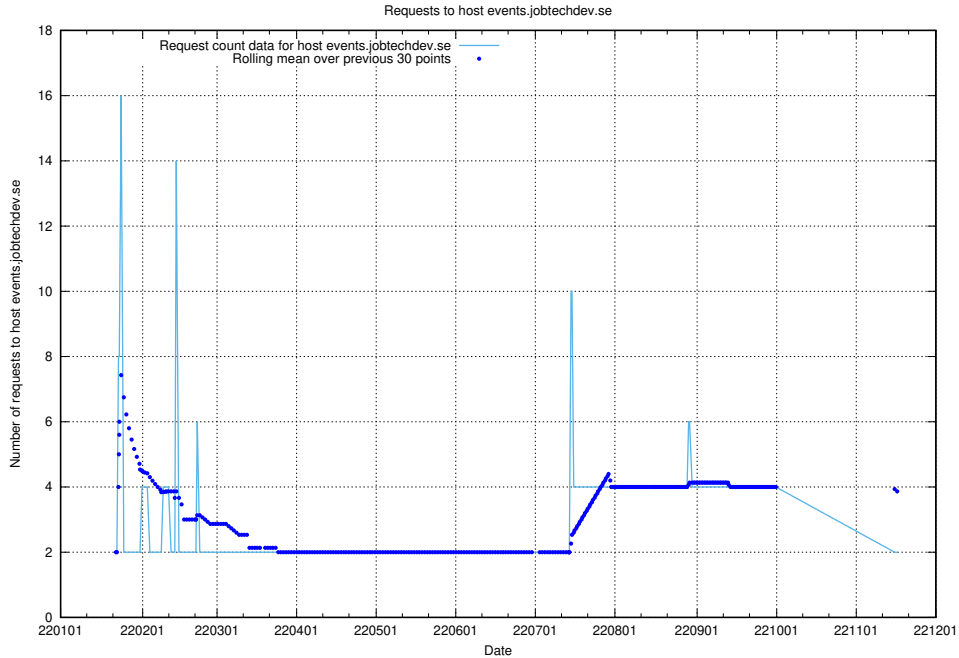

7.598 Usage of events.jobtechdev.se

Here, we count the number of requests to host events.jobtechdev.se.

7.599 Usage of hr.jobtechdev.se

Here, we count the number of requests to host hr.jobtechdev.se.

7.600 Usage of demo-jobed-connect-onprem.jobtechdev.se