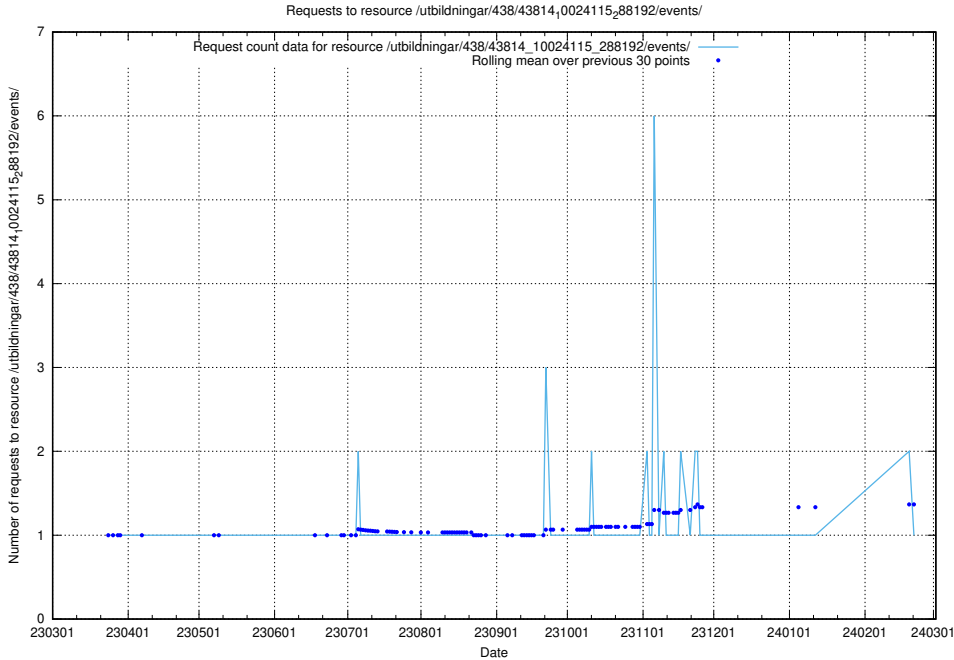

5.5962 Usage of /utbildningar/438/43814_10024115_288192/events/

Here, we count the number of requests to resource /utbildningar/438/43814_10024115_288192/events/.