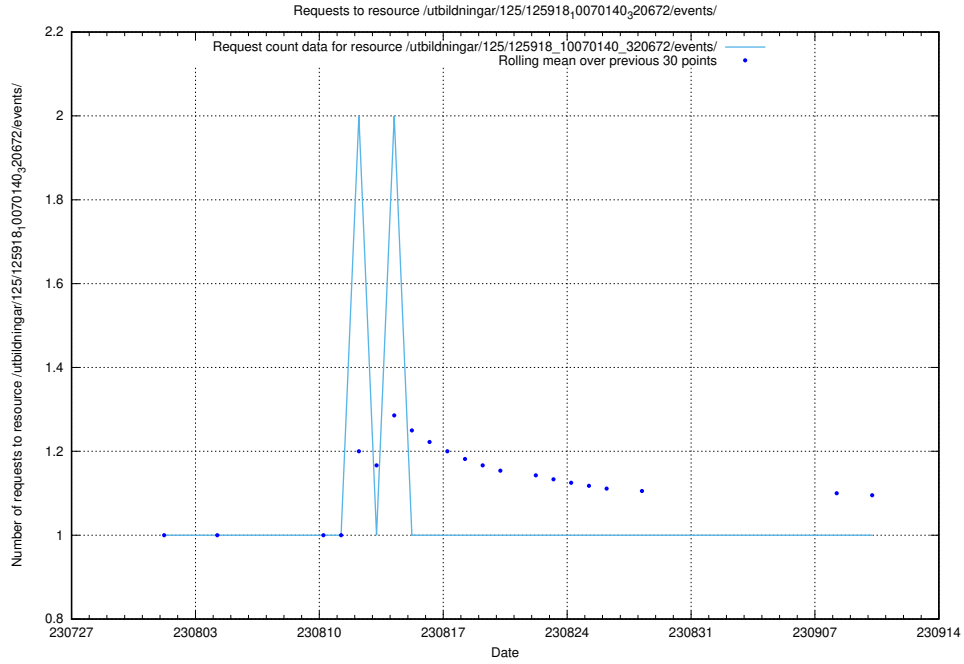

5.4691 Usage of /utbildningar/125/125918_10070140_320672/events/

Here, we count the number of requests to resource /utbildningar/125/125918_10070140_320672/events/