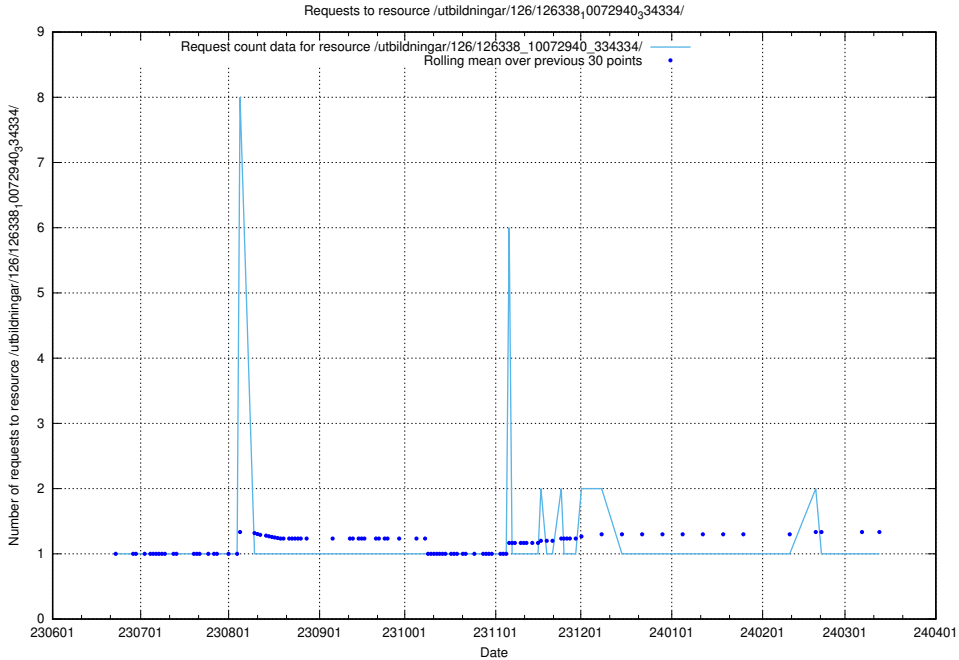

5.5454 Usage of /utbildningar/126/126338_10072940_334334/

Here, we count the number of requests to resource /utbildningar/126/126338_10072940_334334/.