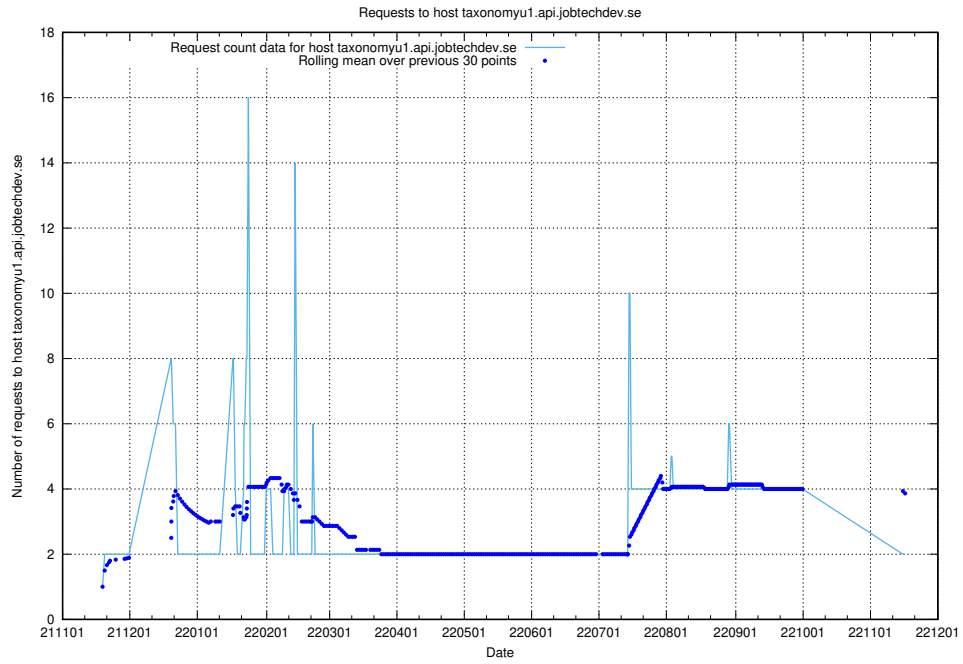

7.461 Usage of taxonomy1.api.jobtechdev.se

Here, we count the number of requests to host taxonomy1.api.jobtechdev.se.