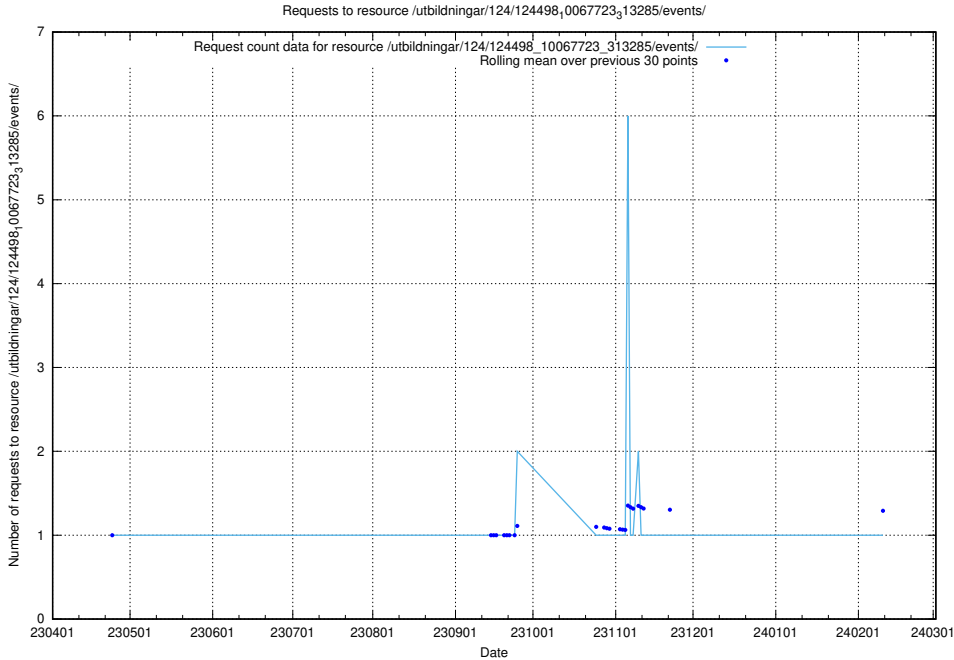

5.5795 Usage of /utbildningar/124/124498_10067723_313285/events/

Here, we count the number of requests to resource /utbildningar/124/124498_10067723_313285/events/

5.5796 Usage of /utbildningar/123/123367_10065857_297553/