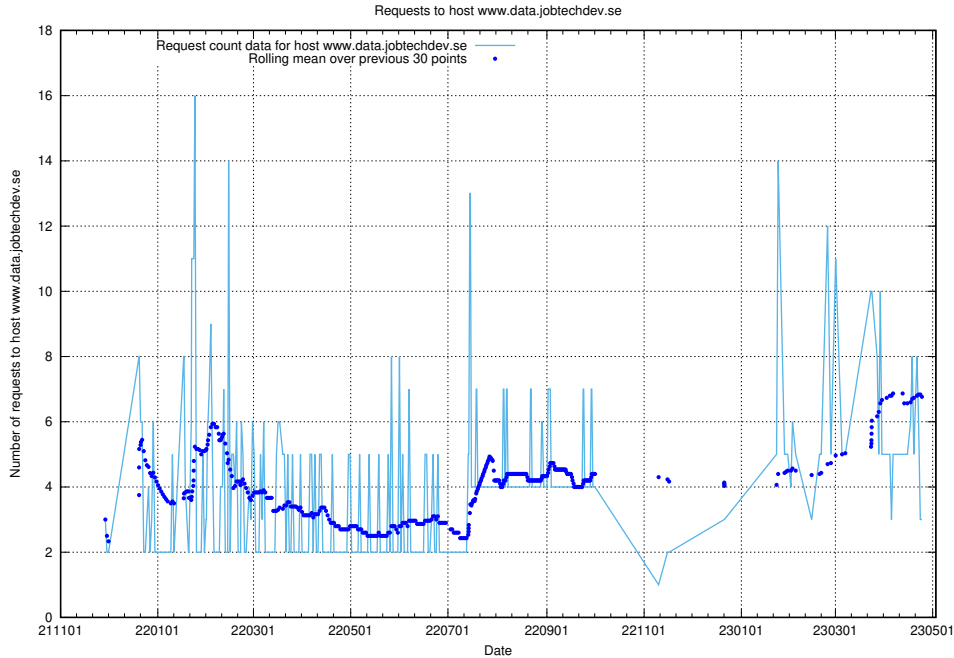

7.205 Usage of www.data.jobtechdev.se

Here, we count the number of requests to host www.data.jobtechdev.se.

7.206 Usage of `www.jobad-enrichments-api.jobtechdev.se`

Here, we count the number of requests to host `www.jobad-enrichments-api.jobtechdev.se`.