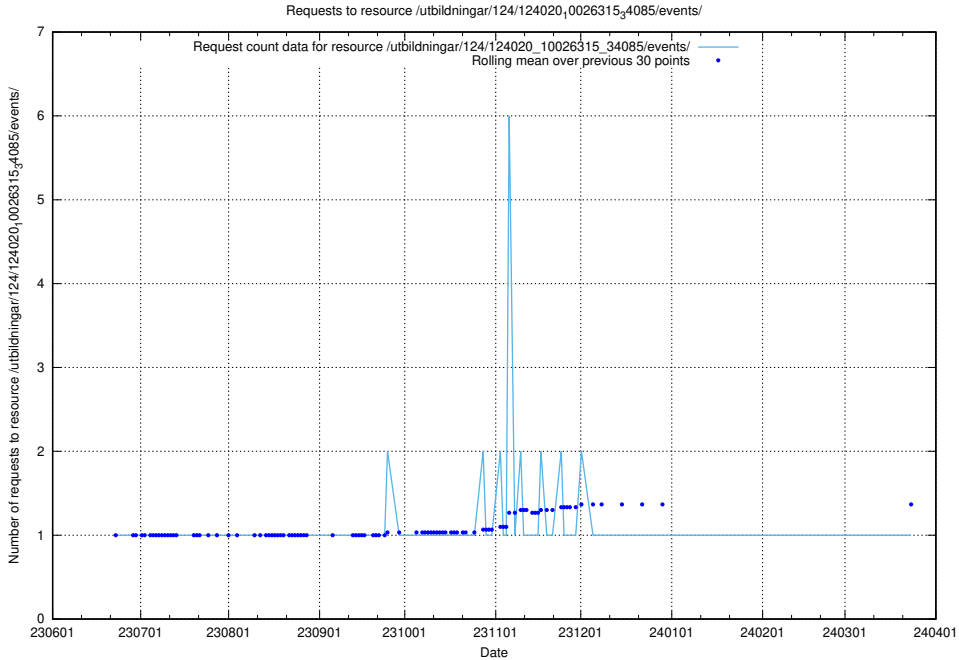

5.5616 Usage of /utbildningar/124/124020_10026315_34085/events/

Here, we count the number of requests to resource /utbildningar/124/124020_10026315_34085/events/.