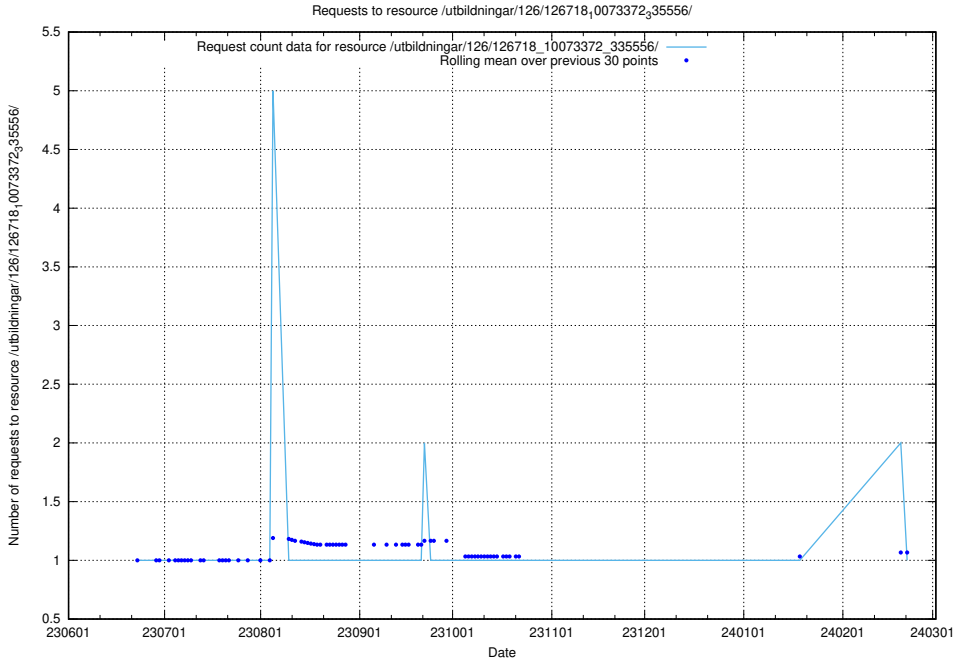

5.5405 Usage of /utbildningar/126/126718_10073372_335556/

Here, we count the number of requests to resource /utbildningar/126/126718_10073372_335556/.