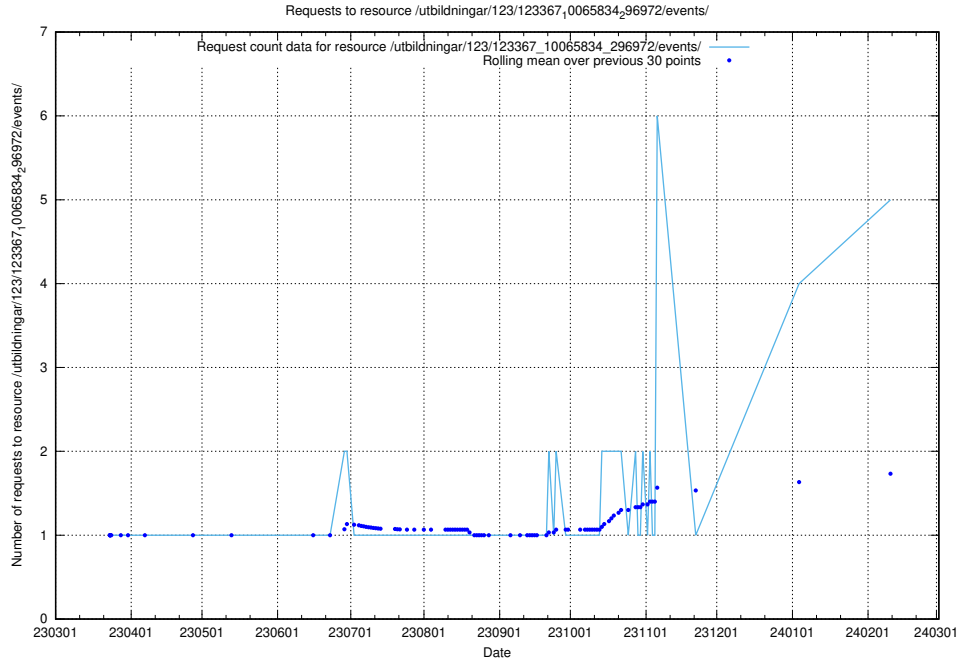

5.180 Usage of /utbildningar/123/123367_10065834_296972/events/

Here, we count the number of requests to resource /utbildningar/123/123367_10065834_296972/events/