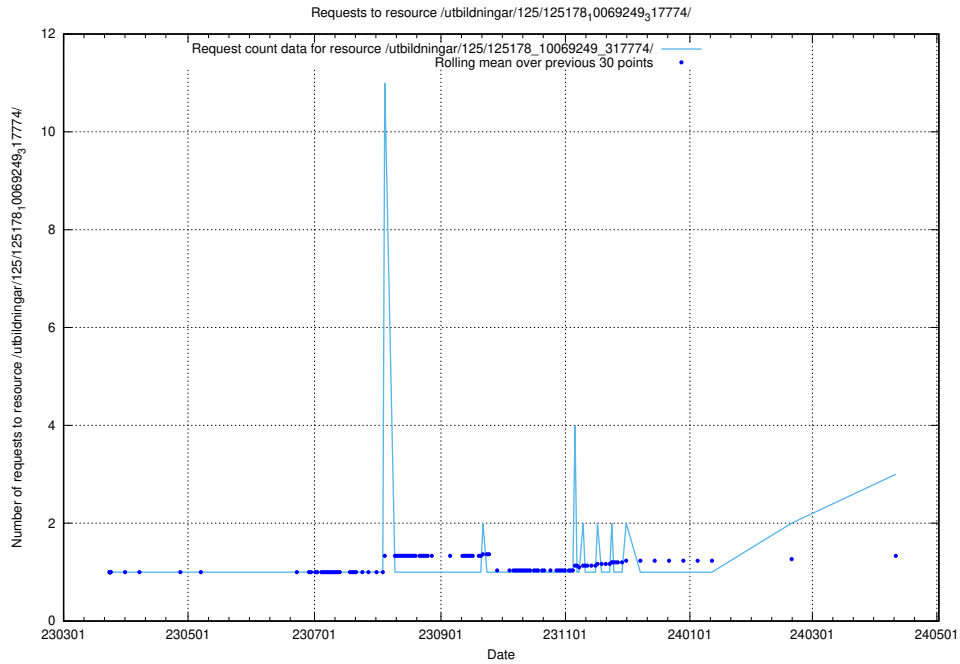

5.299 Usage of /utbildningar/125/125178_10069249_317774/

Here, we count the number of requests to resource /utbildningar/125/125178_10069249_317774/.