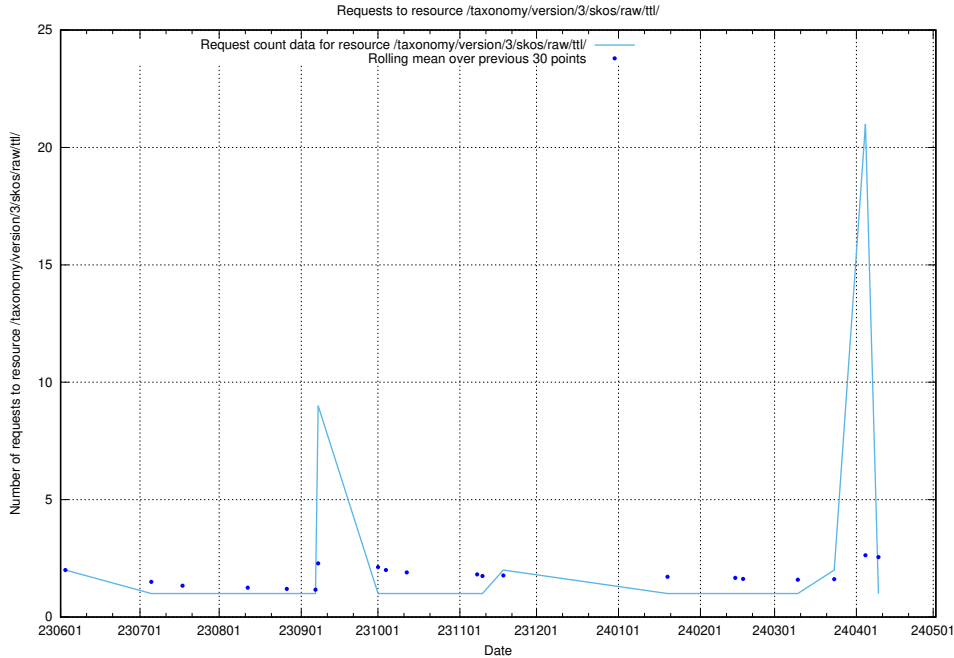

5.5706 Usage of /taxonomy/version/3/skos/raw/ttl/

Here, we count the number of requests to resource /taxonomy/version/3/skos/raw/ttl/.