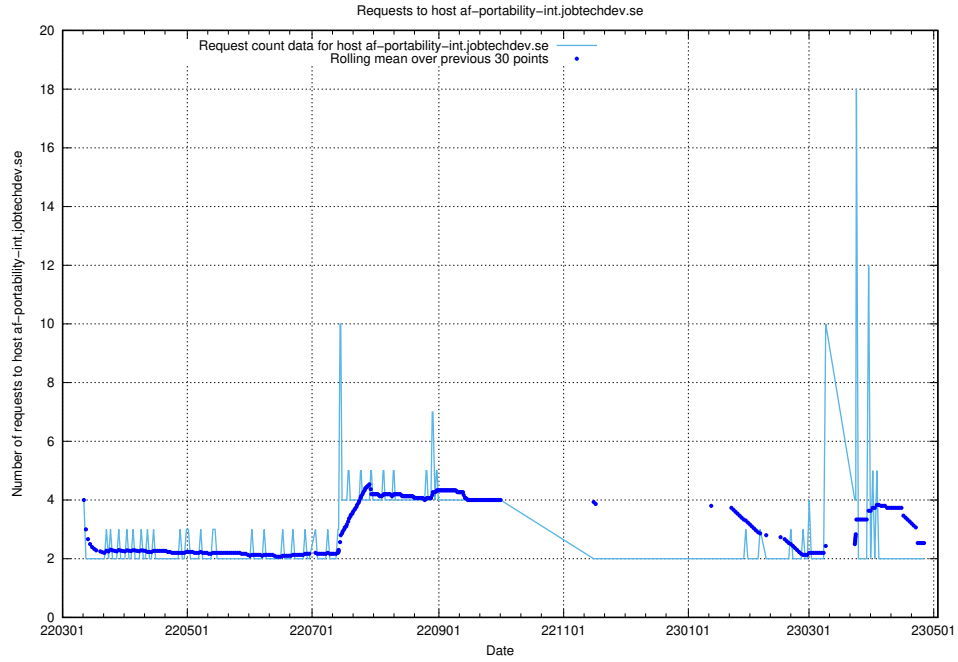

7.500 Usage of af-portability-int.jobtechdev.se

Here, we count the number of requests to host af-portability-int.jobtechdev.se.