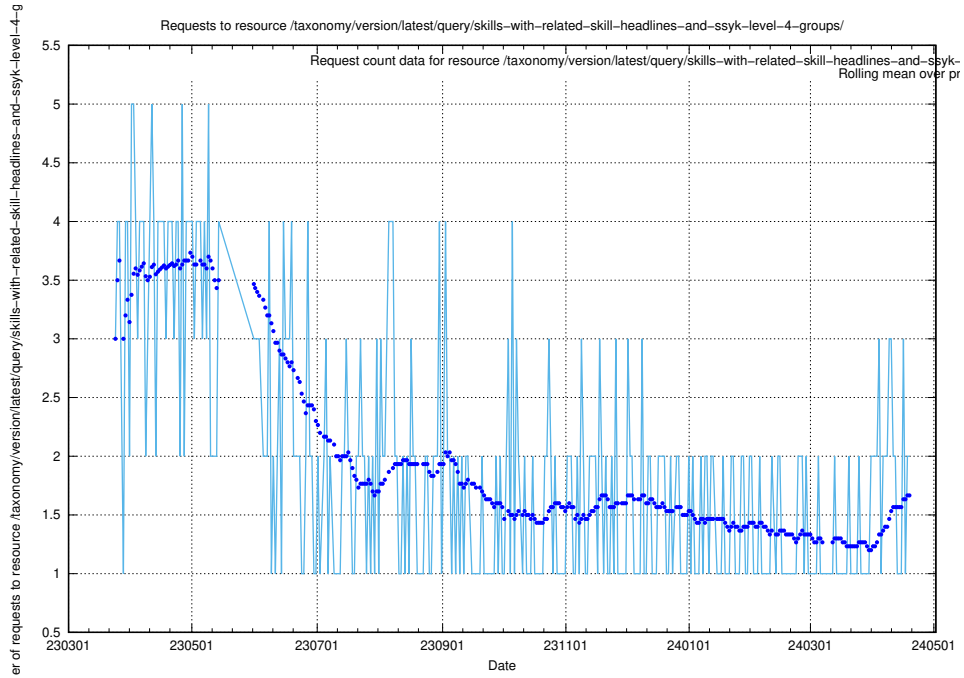

5.925 Usage of /taxonomy/version/latest/query/skills-with-related-skill-headlines-and-ssyk-level-4-groups/

Here, we count the number of requests to resource /taxonomy/version/latest/query/skills-with-related-skill-headlines-and-ssyk-level-4-groups/.