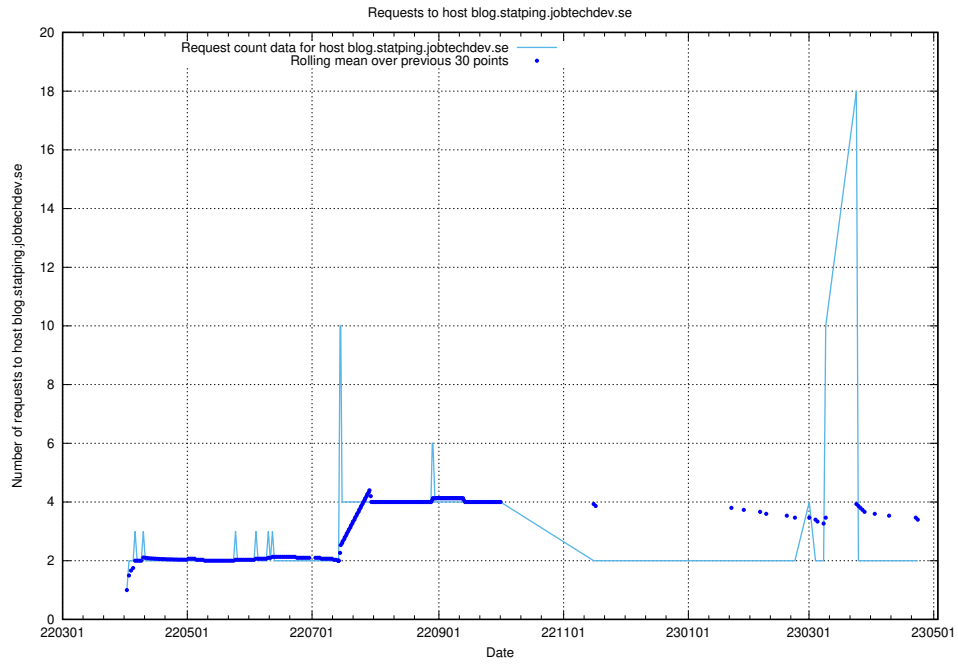

7.475 Usage of blog.statping.jobtechdev.se

Here, we count the number of requests to host blog.statping.jobtechdev.se.