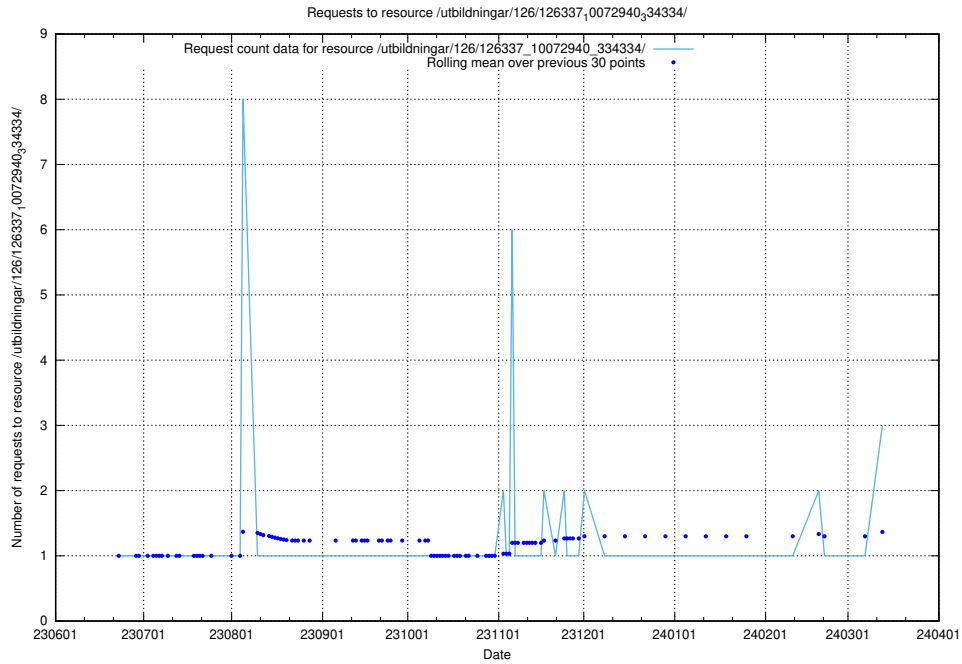

5.420 Usage of /utbildningar/126/126337_10072940_334334/

Here, we count the number of requests to resource /utbildningar/126/126337_10072940_334334/.