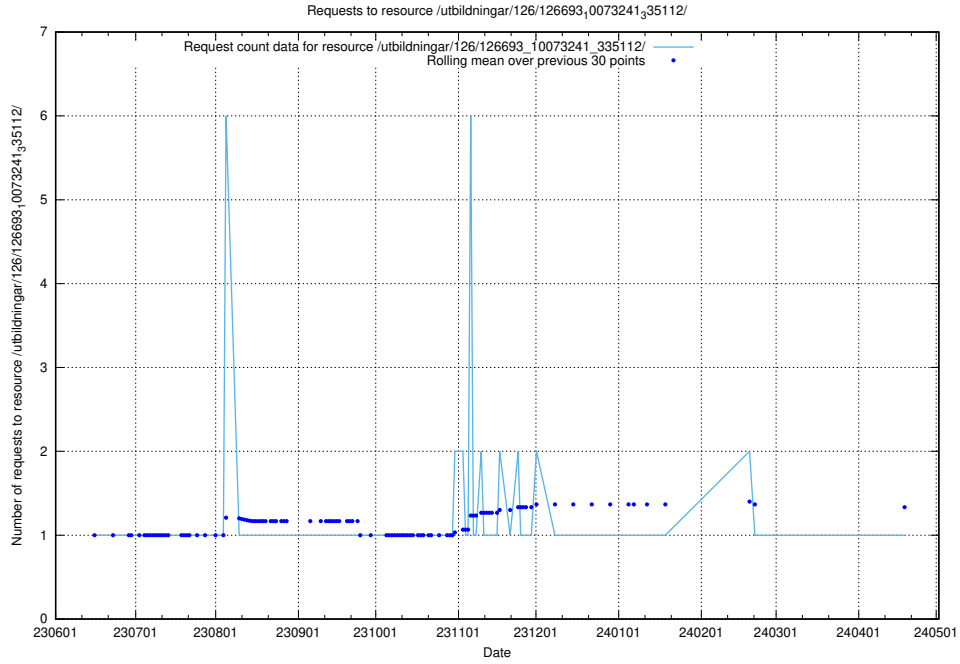

5.5662 Usage of /utbildningar/126/126693_10073241_335112/

Here, we count the number of requests to resource /utbildningar/126/126693_10073241_335112/.