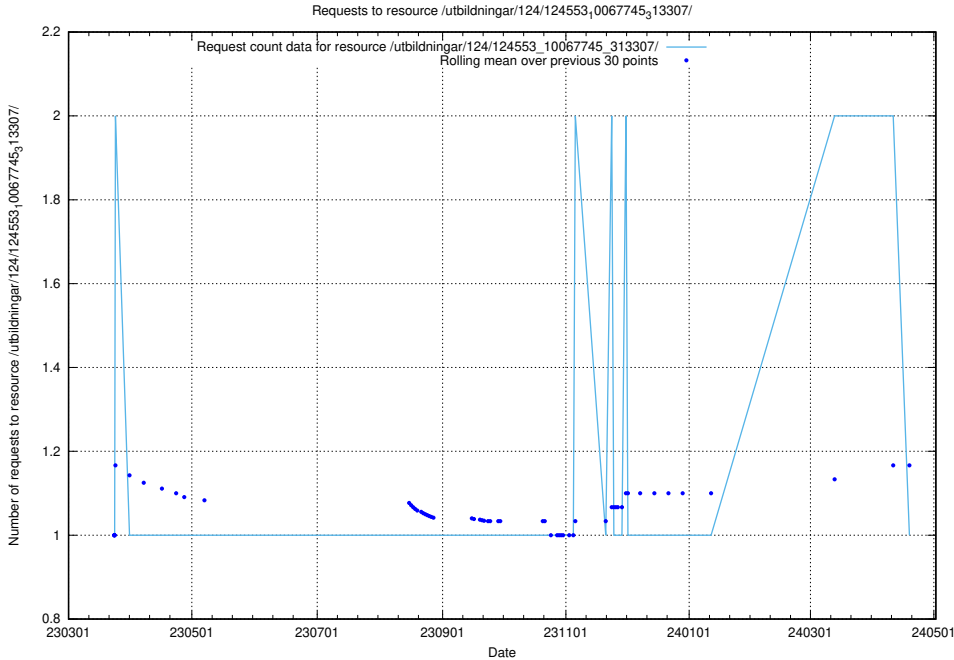

Here, we count the number of requests to resource /utbildningar/124/124553_10067745_313307/events/

5.1226 Usage of /utbildningar/124/124553_10067745_313307/

Here, we count the number of requests to resource /utbildningar/124/124553_10067745_313307/.