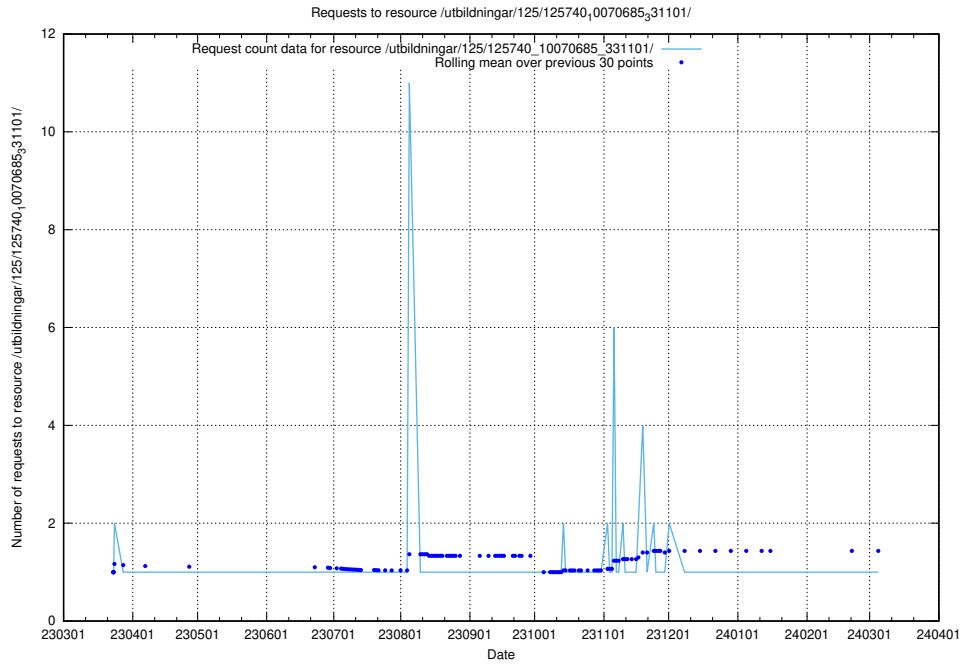

5.1002 Usage of /utbildningar/125/125740_10070685_331101/

Here, we count the number of requests to resource /utbildningar/125/125740_10070685_331101/.