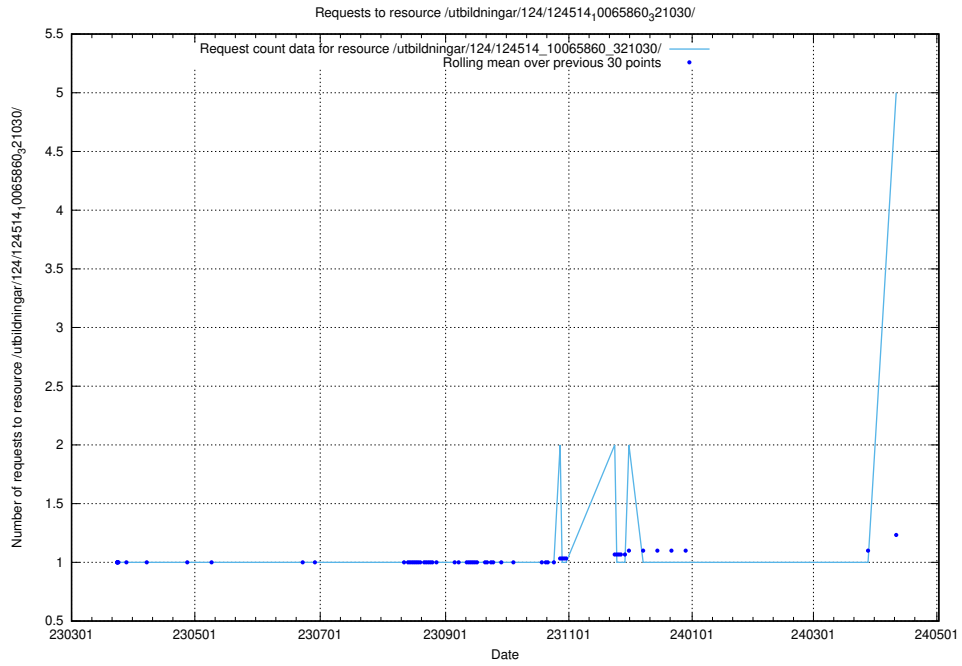

5.159 Usage of /utbildningar/124/124514_10065860_321030/

Here, we count the number of requests to resource /utbildningar/124/124514_10065860_321030/.