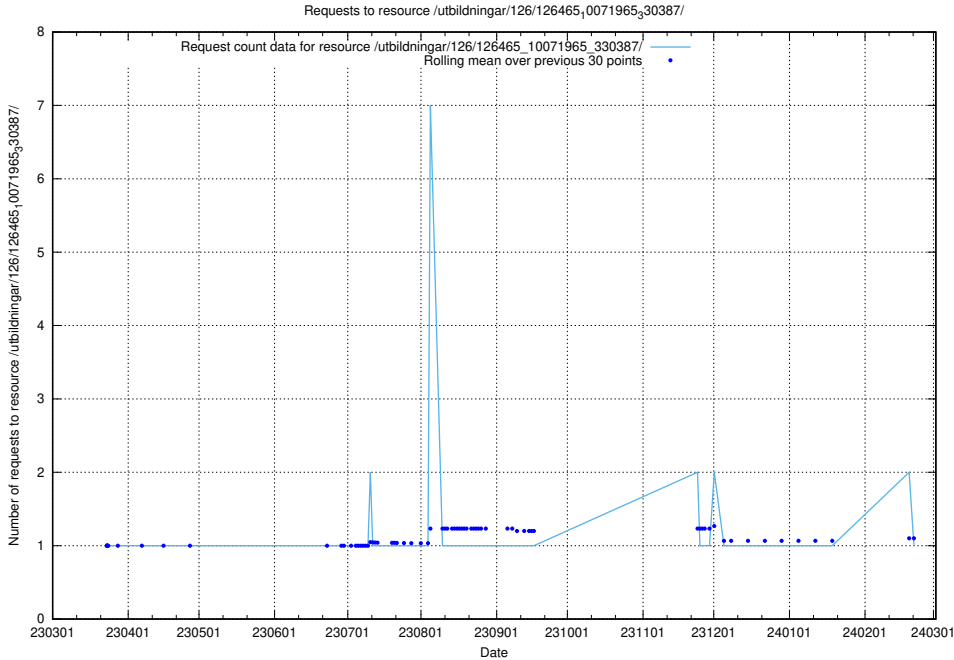

5.6200 Usage of /utbildningar/126/126465_10071965_330387/

Here, we count the number of requests to resource /utbildningar/126/126465_10071965_330387/.