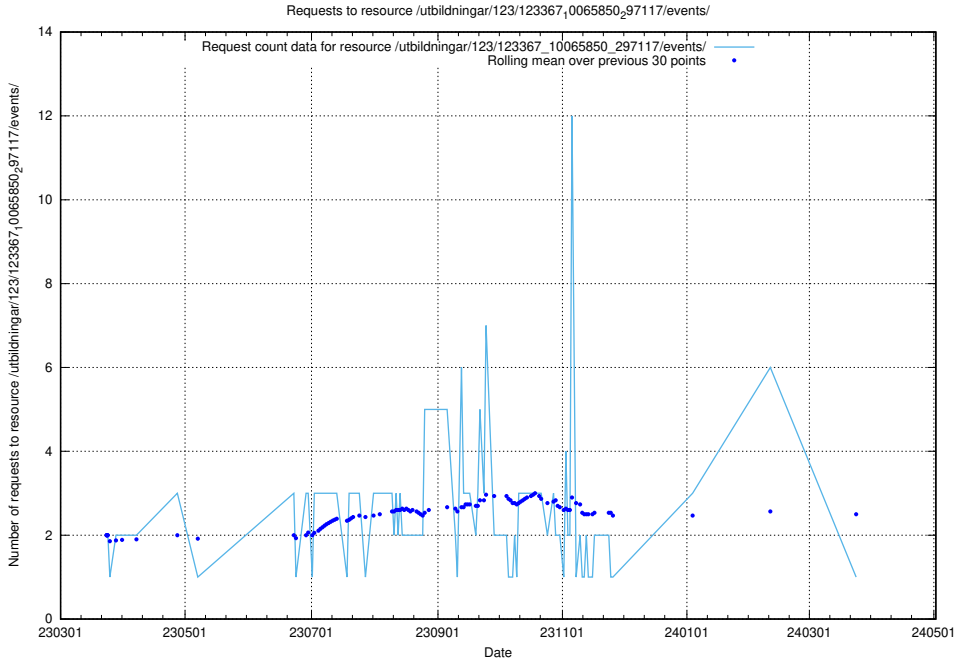

Here, we count the number of requests to resource /taxonomy/Tid_i_yrke/.

5.6095 Usage of /utbildningar/123/123367_10065850_297117/events/

Here, we count the number of requests to resource /utbildningar/123/123367_10065850_297117/events/