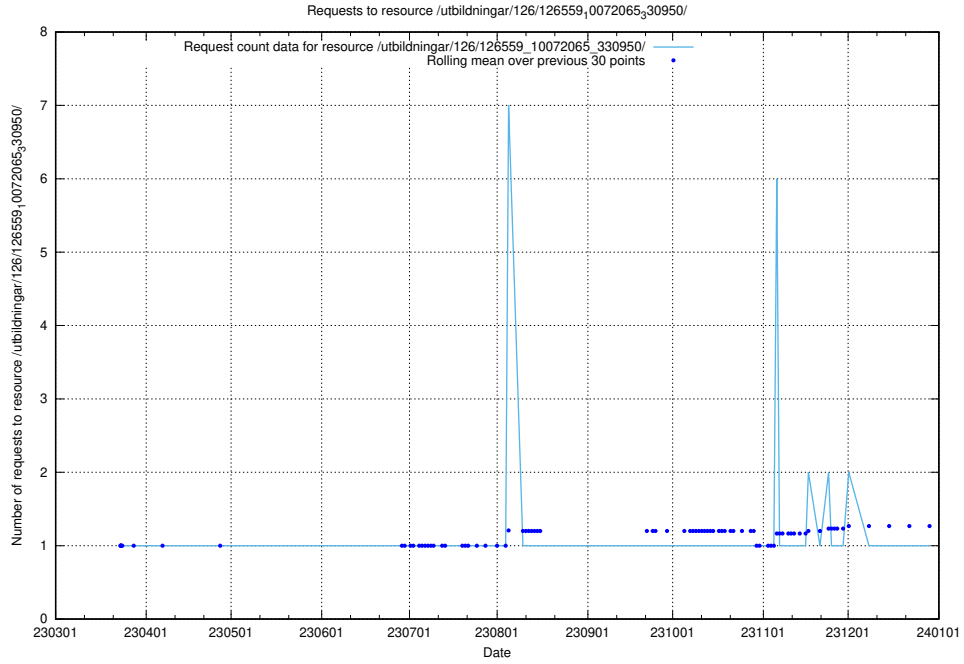

5.6186 Usage of /utbildningar/126/126559_10072065_330950/

Here, we count the number of requests to resource /utbildningar/126/126559_10072065_330950/.