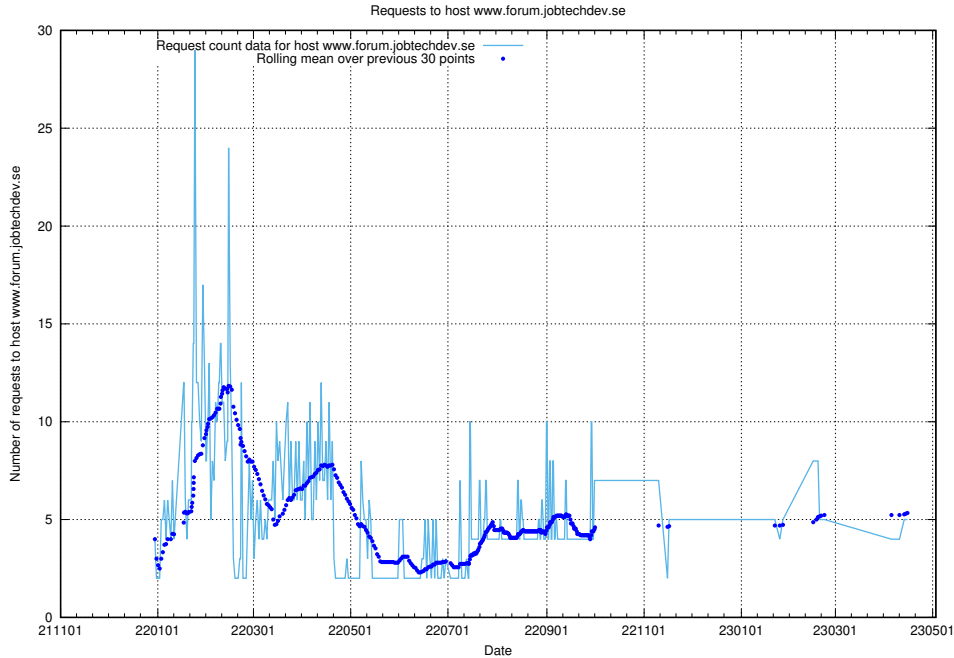

7.89 Usage of www.forum.jobtechdev.se

Here, we count the number of requests to host www.forum.jobtechdev.se.