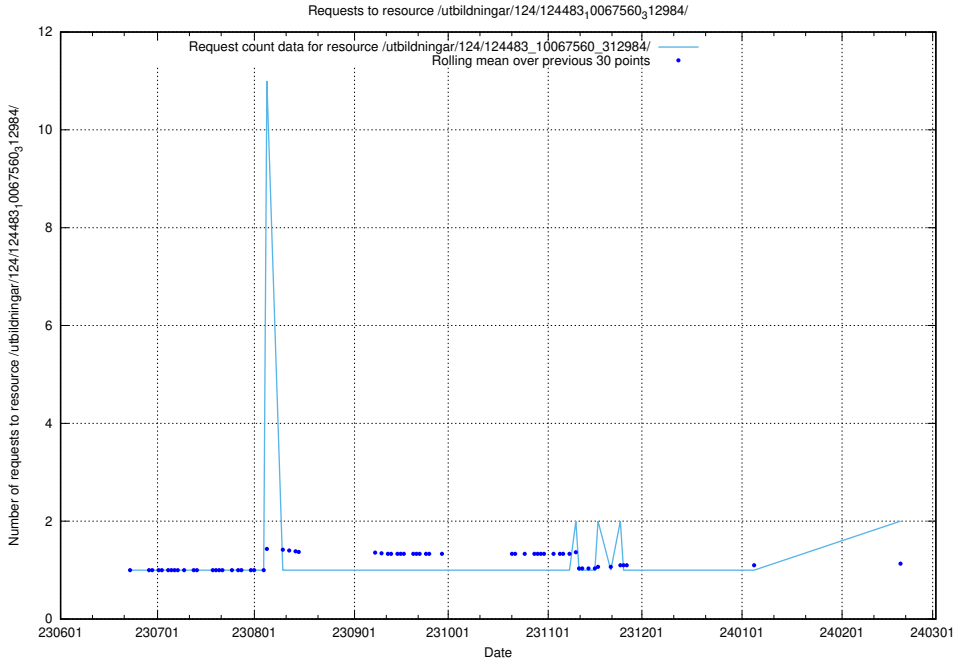

5.867 Usage of /utbildningar/124/124483_10067560_312984/

Here, we count the number of requests to resource /utbildningar/124/124483_10067560_312984/.