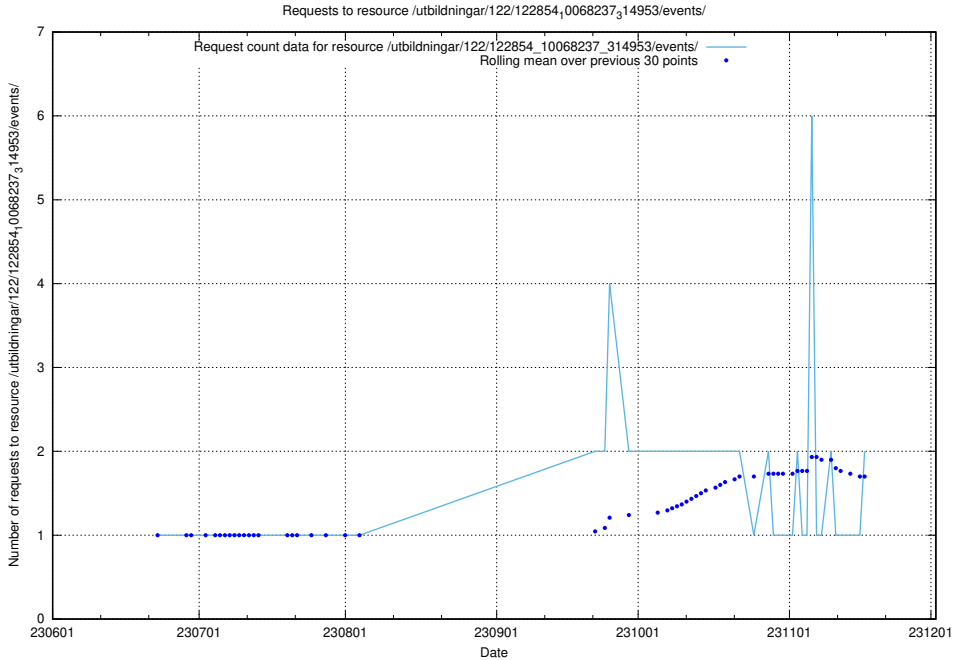

5.881 Usage of /utbildningar/122/122854_10068237_314953/events/

Here, we count the number of requests to resource /utbildningar/122/122854_10068237_314953/events/