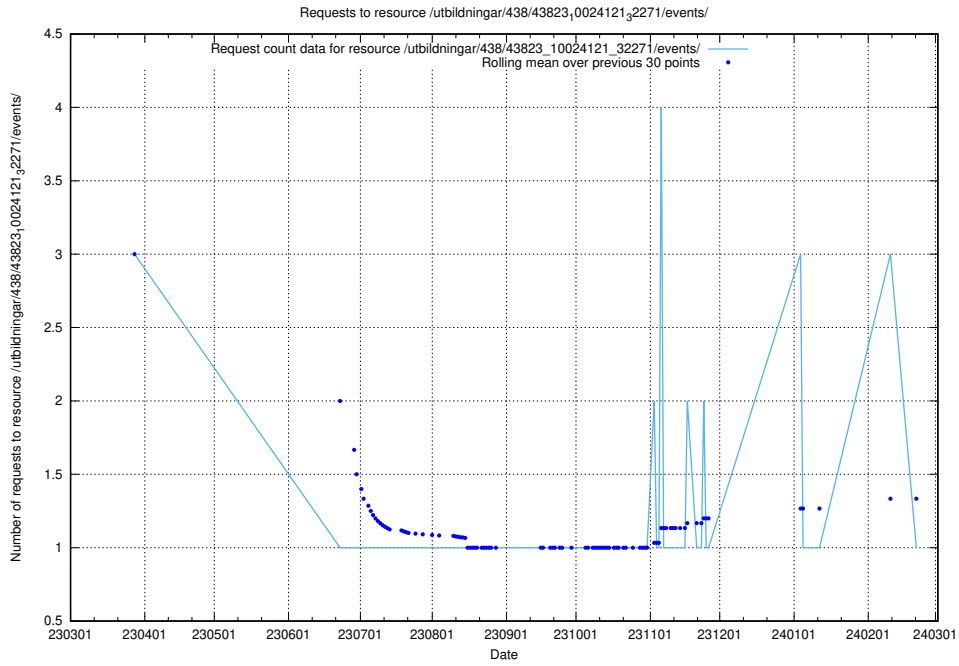

5.5858 Usage of /utbildningar/438/43823_10024121_32271/events/

Here, we count the number of requests to resource /utbildningar/438/43823_10024121_32271/events/.