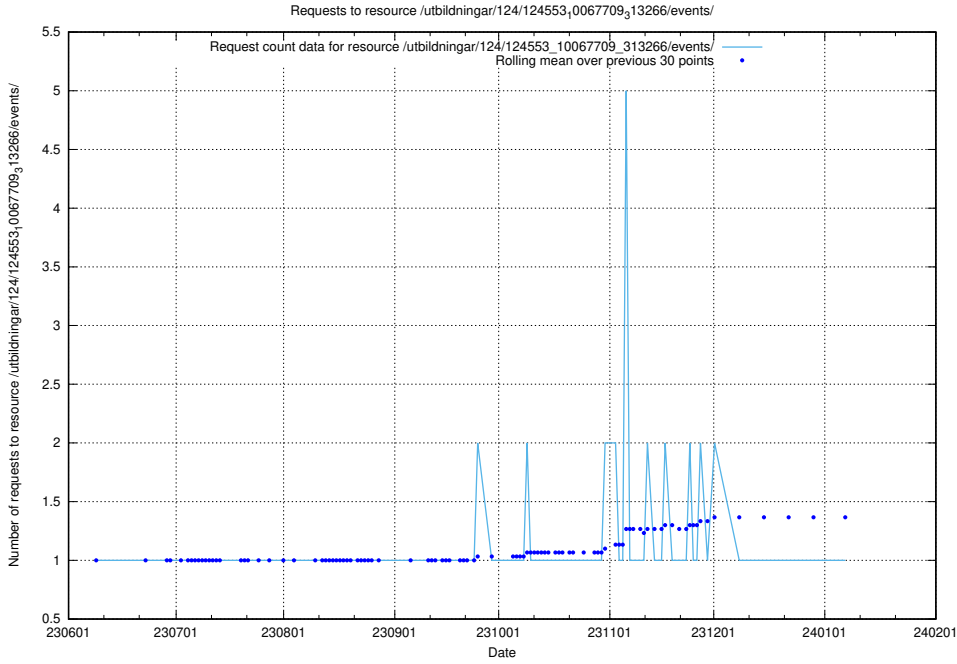

Here, we count the number of requests to resource /utbildningar/124/124934_10072963_334378/.

5.5681 Usage of /utbildningar/124/124553_10067709_313266/events/

Here, we count the number of requests to resource /utbildningar/124/124553_10067709_313266/events/