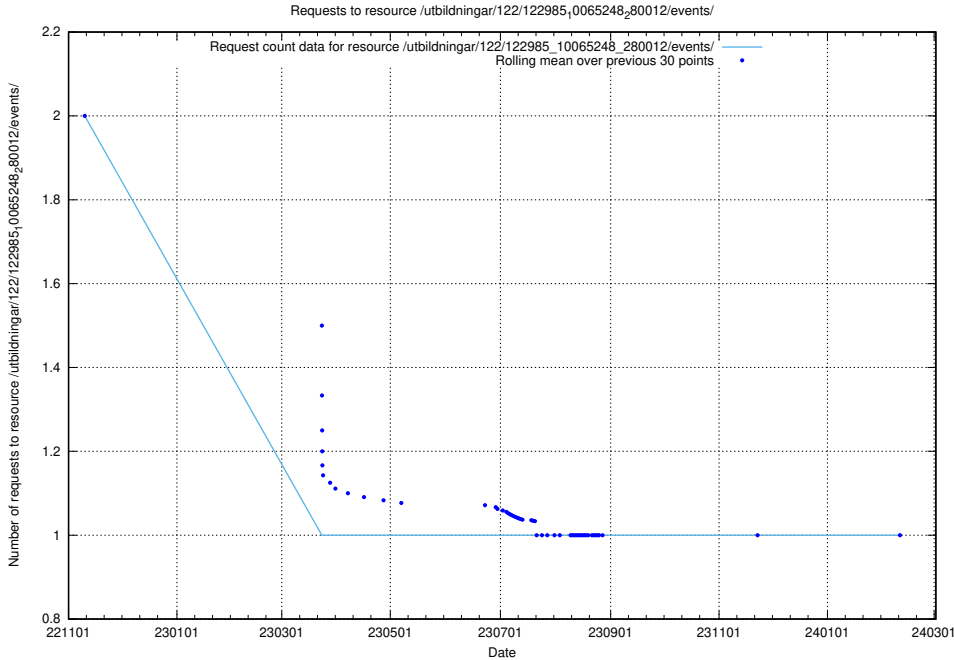

5.6058 Usage of /utbildningar/122/122985_10065248_280012/events/

Here, we count the number of requests to resource /utbildningar/122/122985_10065248_280012/events/