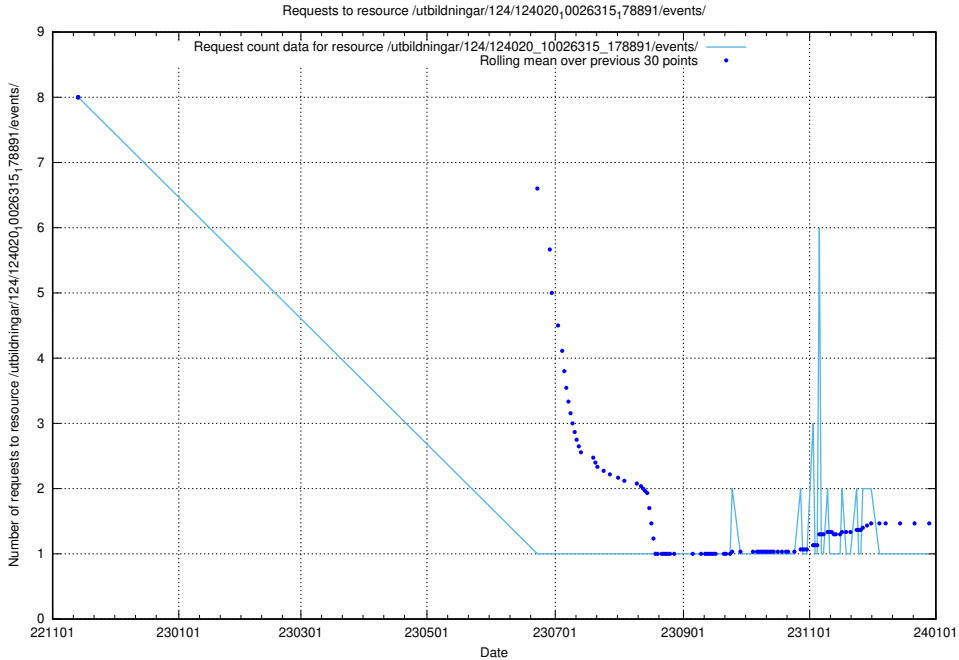

5.5565 Usage of /utbildningar/124/124020_10026315_178891/events/

Here, we count the number of requests to resource /utbildningar/124/124020_10026315_178891/events/