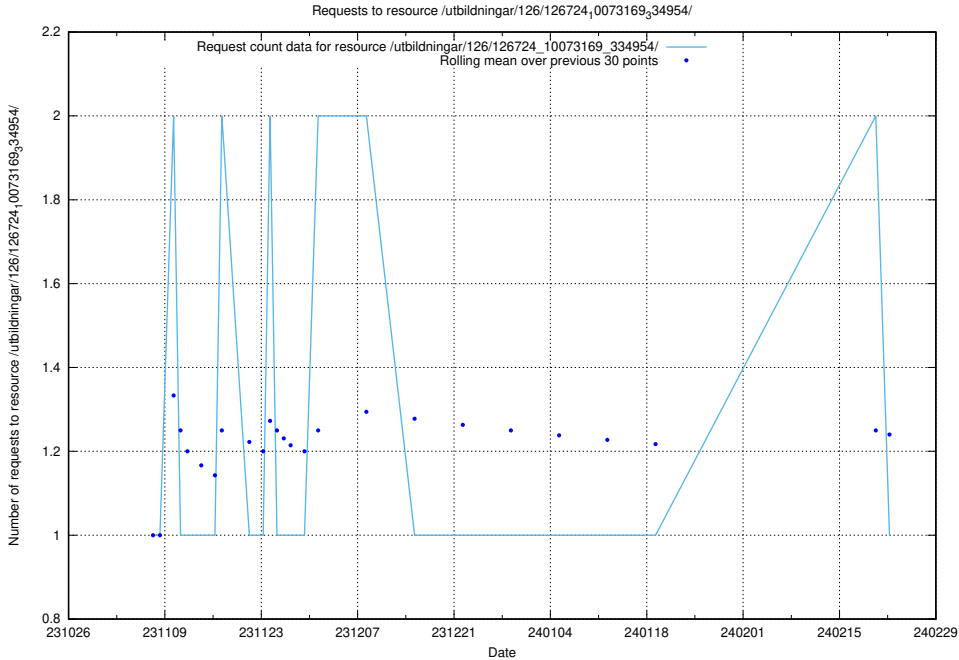

5.3925 Usage of /utbildningar/126/126724_10073169_334954/

Here, we count the number of requests to resource /utbildningar/126/126724_10073169_334954/.