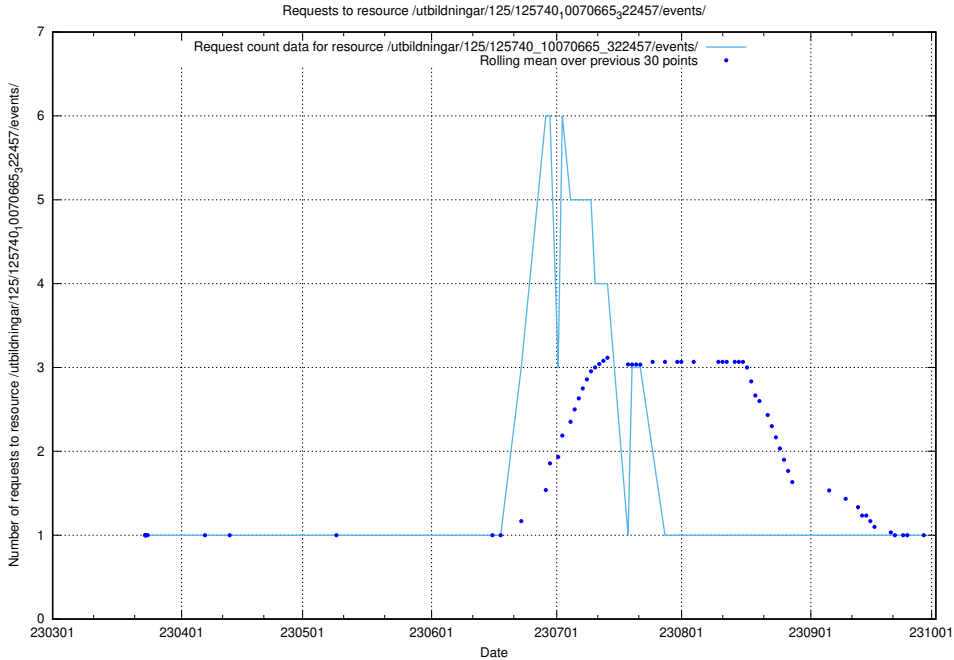

5.1022 Usage of /utbildningar/125/125740_10070665_322457/events/

Here, we count the number of requests to resource /utbildningar/125/125740_10070665_322457/events/