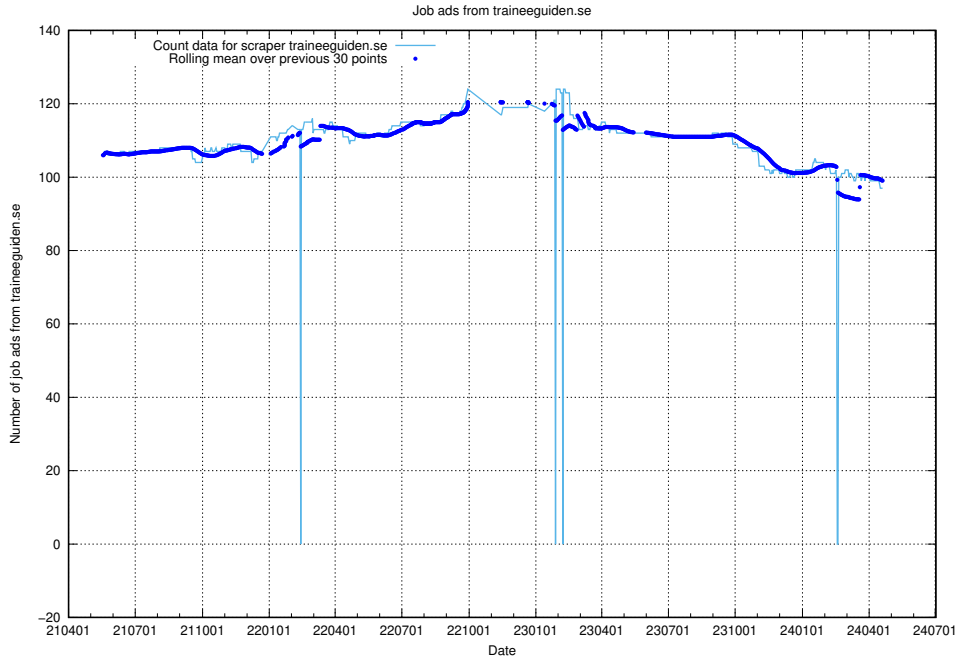

13.15 Number of ads by scraper traineeguiden.se

Here, we count the number of job ads scraped from traineeguiden.se.