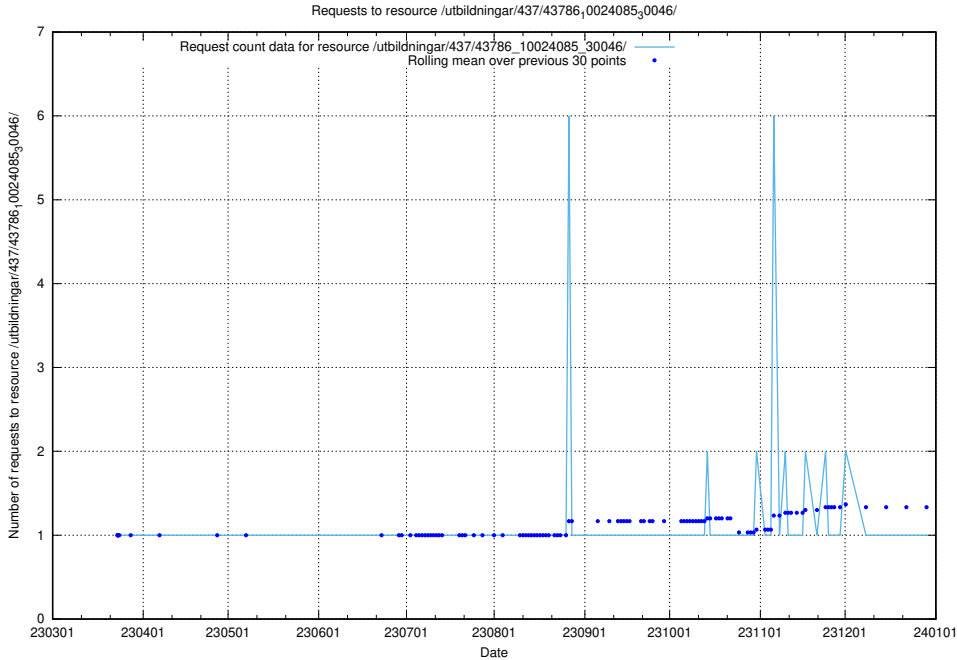

5.6148 Usage of /utbildningar/437/43786_10024085_30046/

Here, we count the number of requests to resource /utbildningar/437/43786_10024085_30046/.