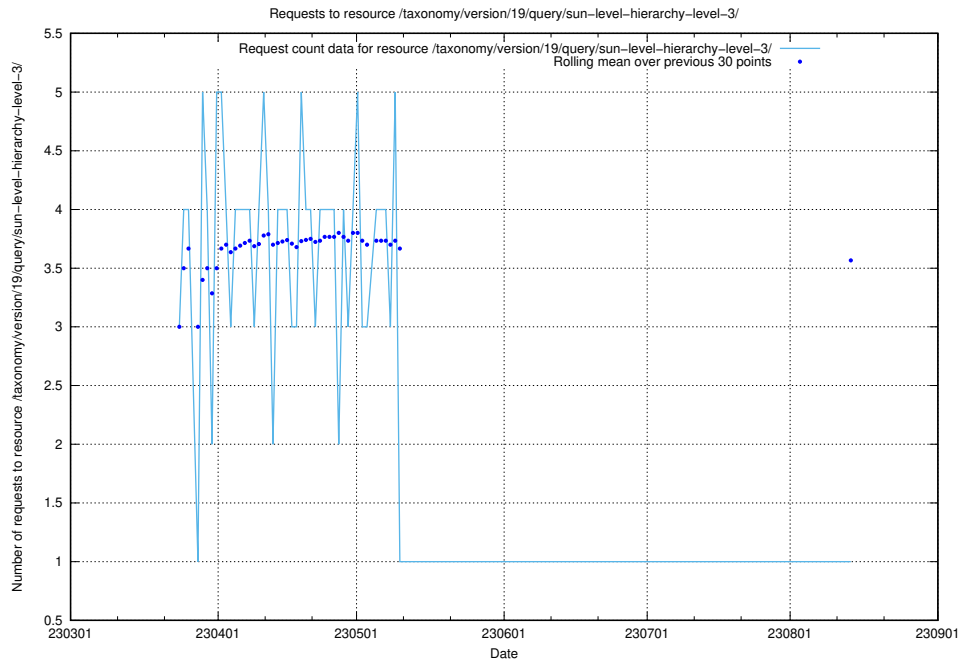

5.5907 Usage of /taxonomy/version/19/query/sun-level-hierarchy-level-3/

Here, we count the number of requests to resource /taxonomy/version/19/query/sun-level-hierarchy-level-3/.