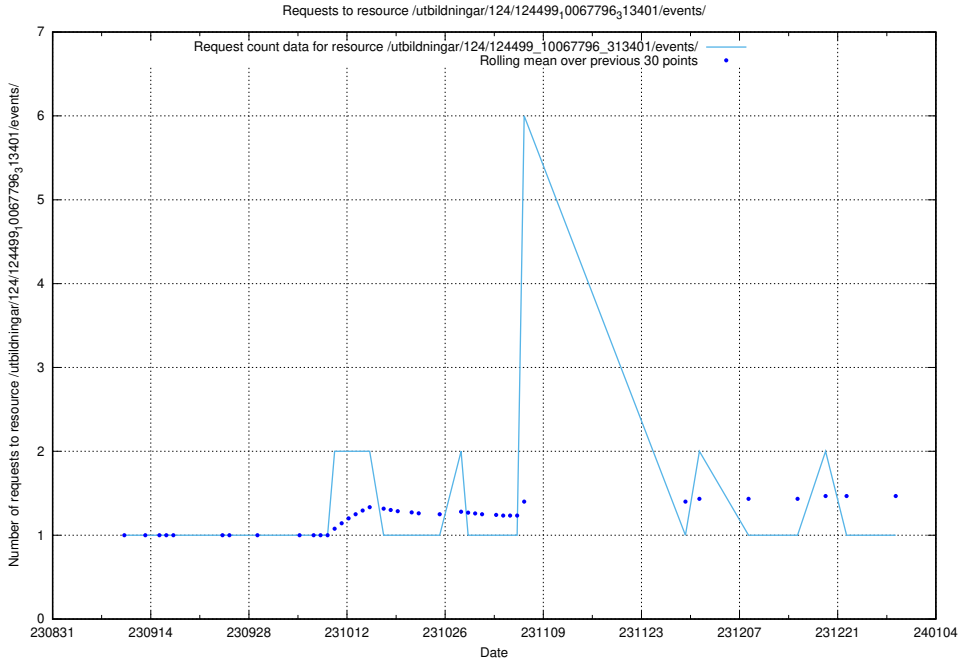

5.4416 Usage of /utbildningar/124/124499_10067796_313401/events/

Here, we count the number of requests to resource /utbildningar/124/124499_10067796_313401/events/