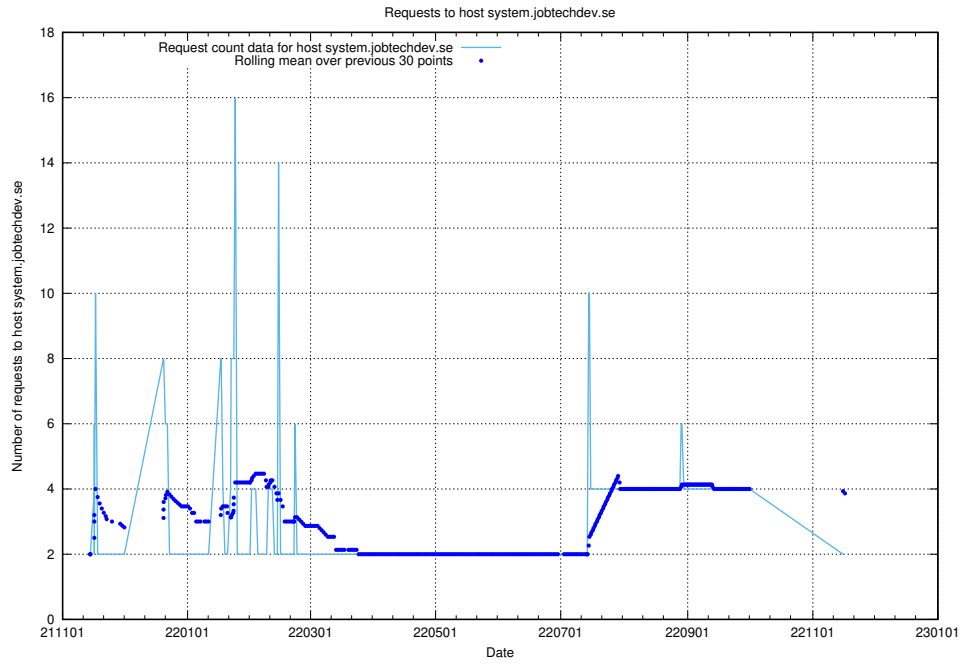

Here, we count the number of requests to host system.jobtechdev.se.

7.553 Usage of store.jobtechdev.se

Here, we count the number of requests to host store.jobtechdev.se.

7.554 Usage of jobtechlinks.api.jobtechdev.se