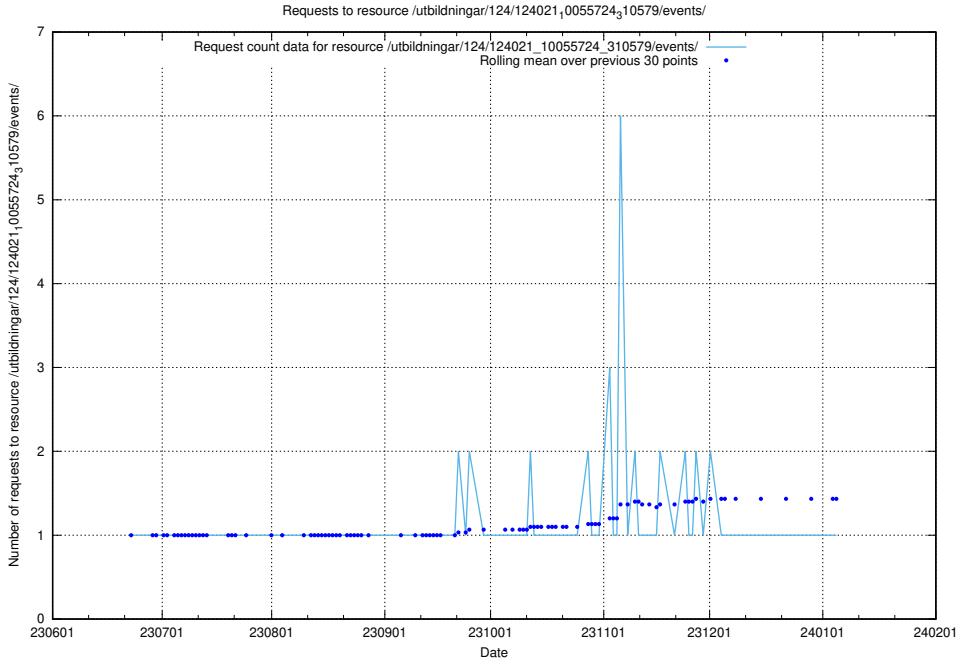

5.5609 Usage of /utbildningar/124/124021_10055724_310579/events/

Here, we count the number of requests to resource /utbildningar/124/124021_10055724_310579/events/