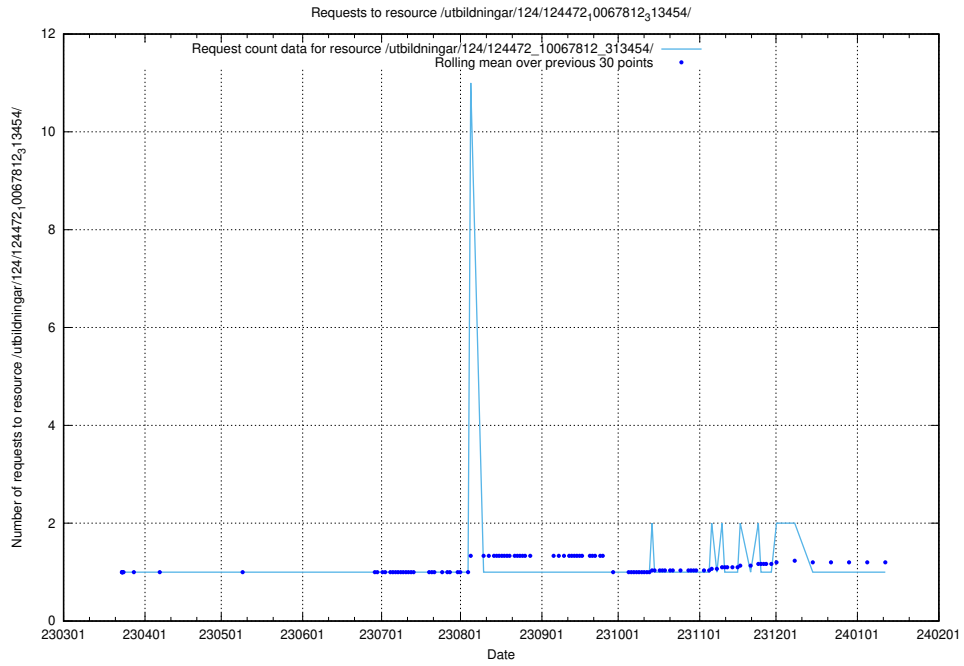

5.2800 Usage of /utbildningar/124/124472_10067812_313454/

Here, we count the number of requests to resource /utbildningar/124/124472_10067812_313454/.