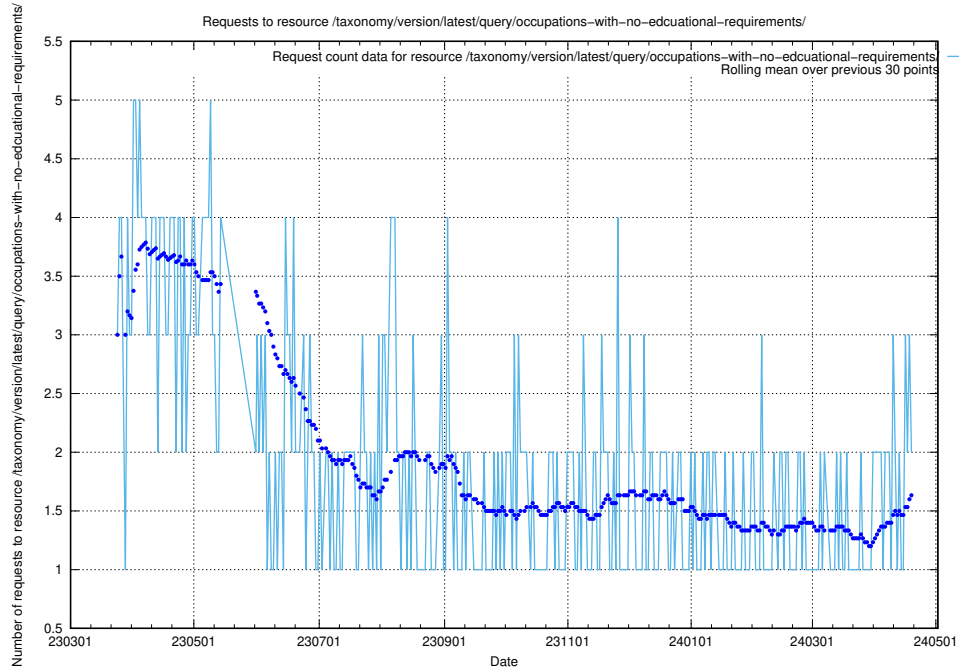

5.927 Usage of /taxonomy/version/latest/query/occupations-with-no-educational-requirements/

Here, we count the number of requests to resource /taxonomy/version/latest/query/occupations-with-no-educational-requirements/.