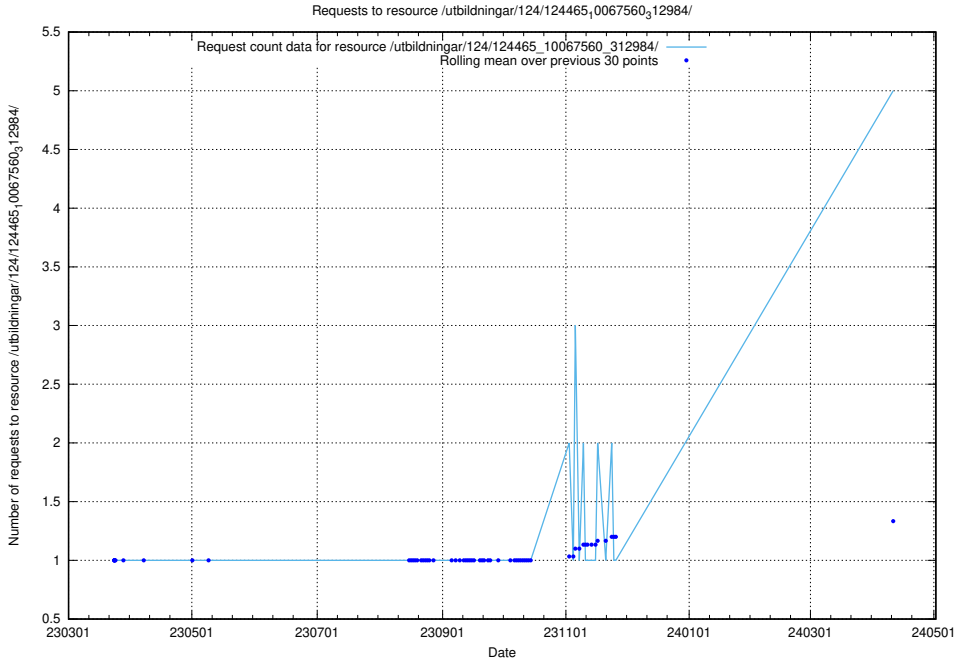

5.165 Usage of /utbildningar/124/124465_10067560_312984/

Here, we count the number of requests to resource /utbildningar/124/124465_10067560_312984/.