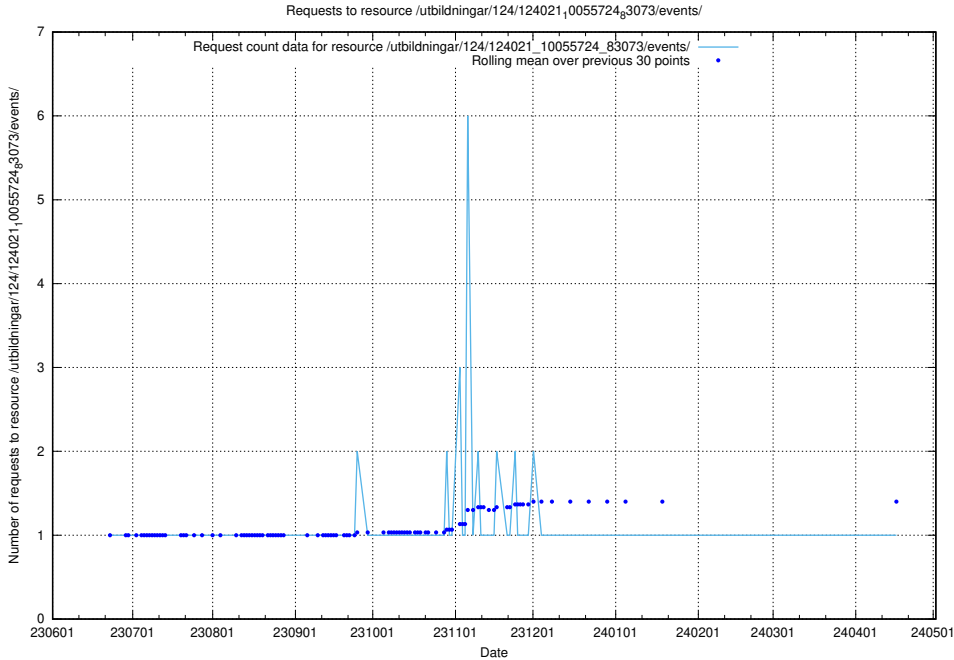

5.5607 Usage of /utbildningar/124/124021_10055724_83073/events/

Here, we count the number of requests to resource /utbildningar/124/124021_10055724_83073/events/.