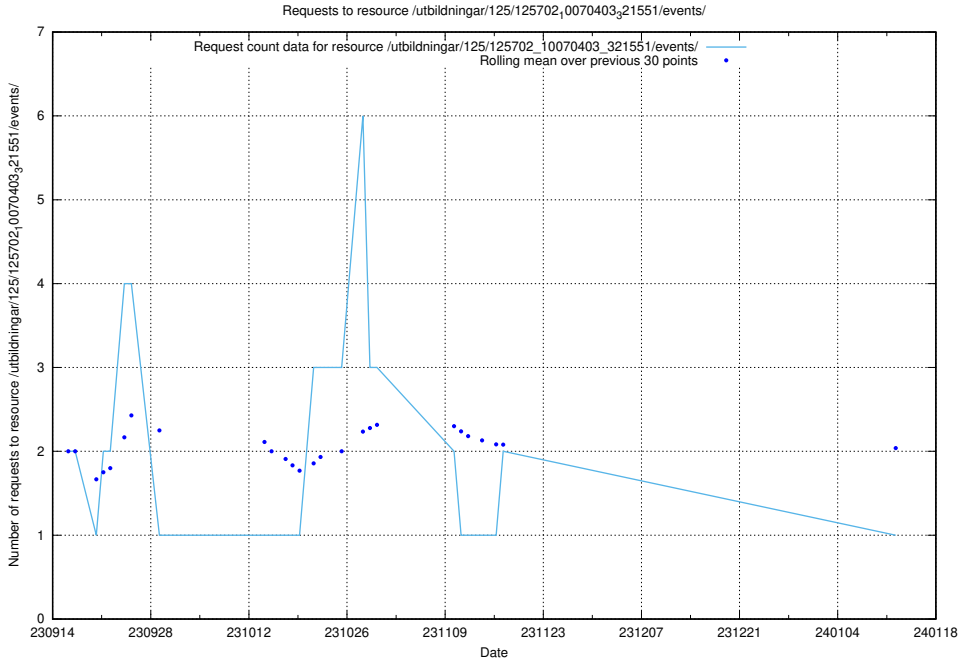

5.4340 Usage of /utbildningar/125/125702_10070403_321551/events/

Here, we count the number of requests to resource /utbildningar/125/125702_10070403_321551/events/