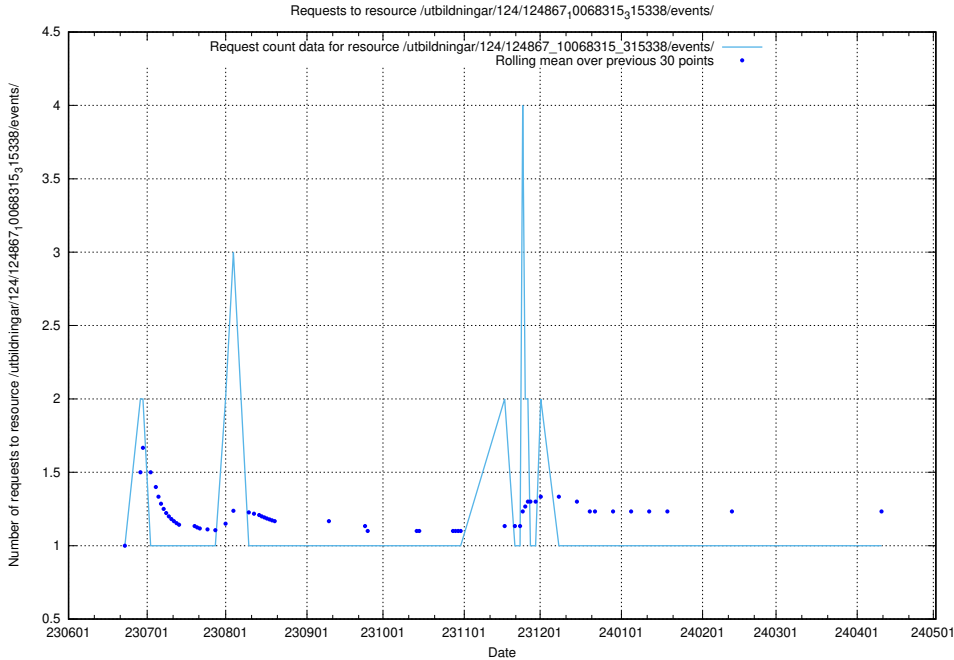

5.5529 Usage of /utbildningar/124/124867_10068315_315338/events/

Here, we count the number of requests to resource /utbildningar/124/124867_10068315_315338/events/