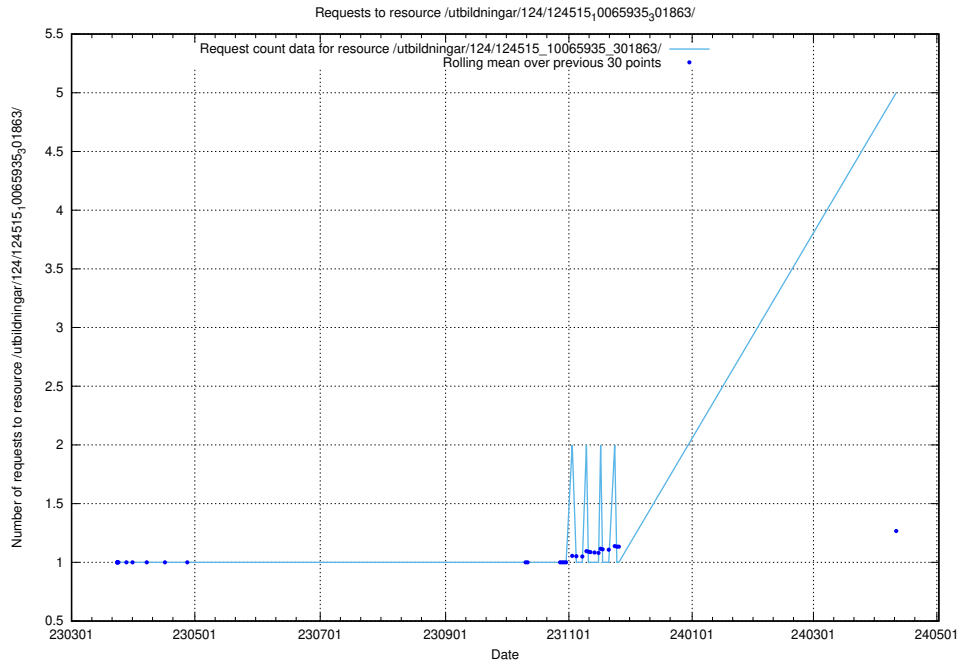

5.157 Usage of /utbildningar/124/124515_10065935_301863/

Here, we count the number of requests to resource /utbildningar/124/124515_10065935_301863/.