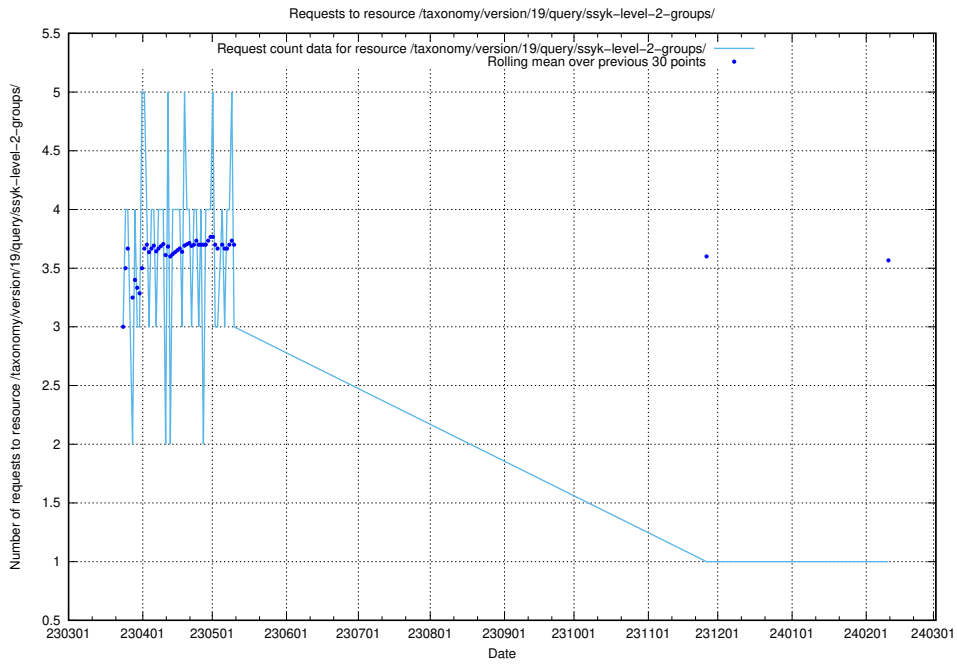

5.5919 Usage of /taxonomy/version/19/query/ssyk-level-2-groups/

Here, we count the number of requests to resource /taxonomy/version/19/query/ssyk-level-2-groups/.