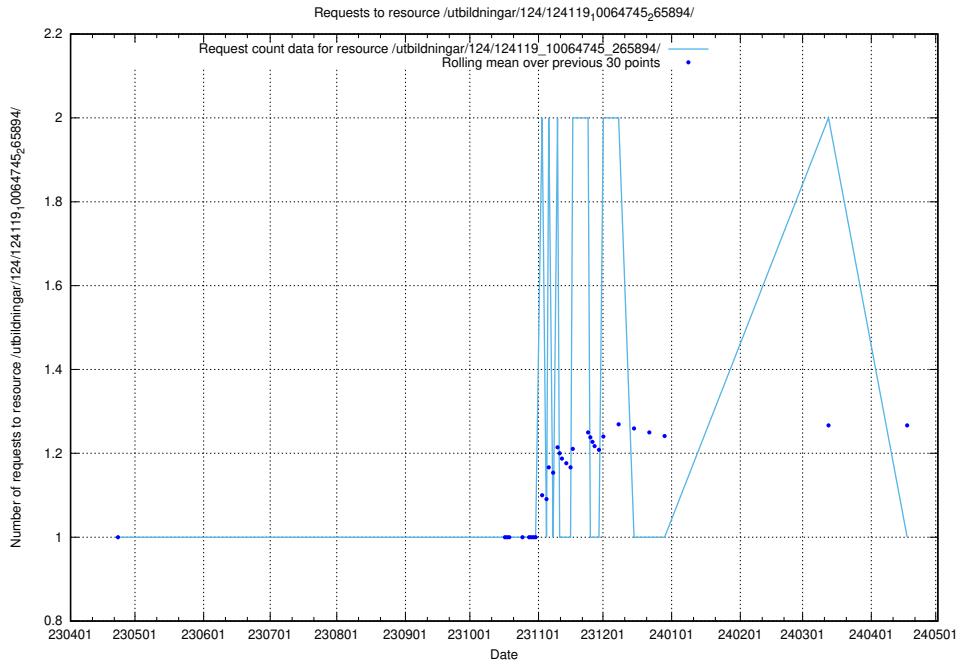

5.5826 Usage of /utbildningar/124/124119_10064745_265894/

Here, we count the number of requests to resource /utbildningar/124/124119_10064745_265894/.