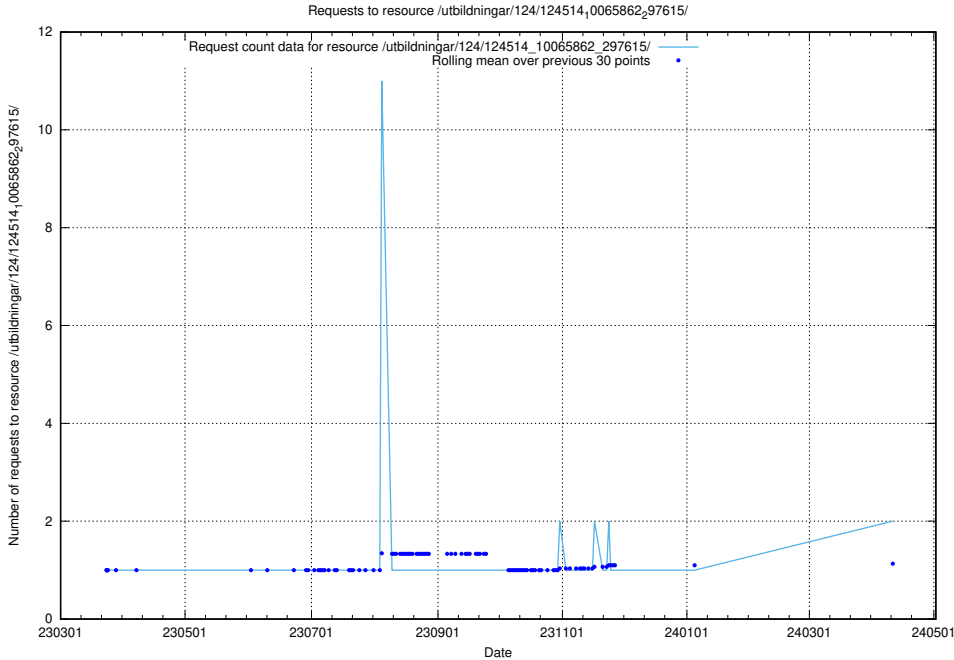

5.543 Usage of /utbildningar/124/124514_10065862_297615/

Here, we count the number of requests to resource /utbildningar/124/124514_10065862_297615/.