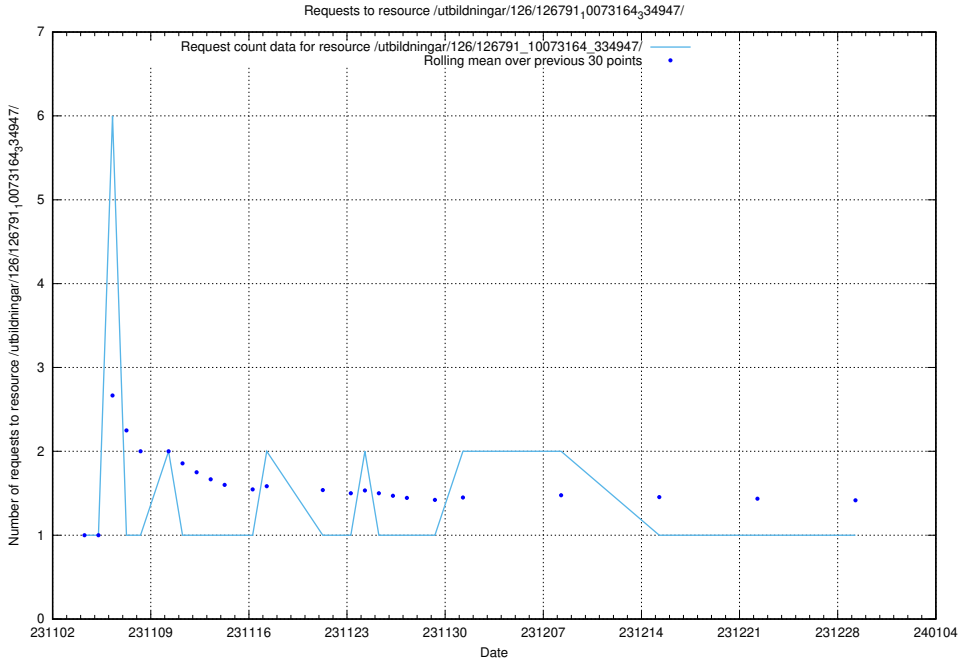

5.3937 Usage of /utbildningar/126/126791_10073164_334947/

Here, we count the number of requests to resource /utbildningar/126/126791_10073164_334947/.