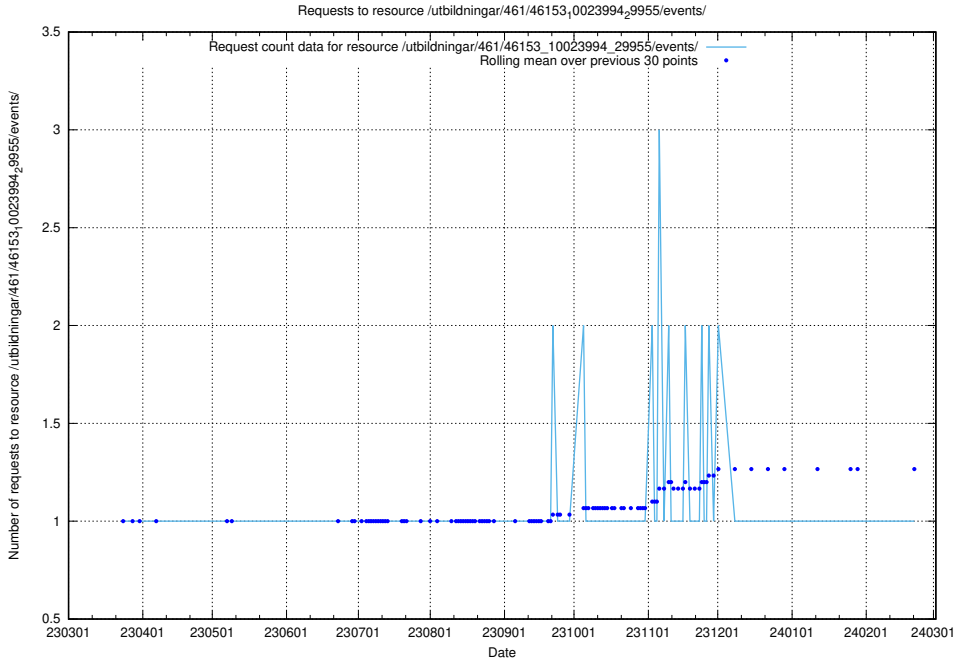

5.5951 Usage of /utbildningar/461/46153_10023994_29955/events/

Here, we count the number of requests to resource /utbildningar/461/46153_10023994_29955/events/.