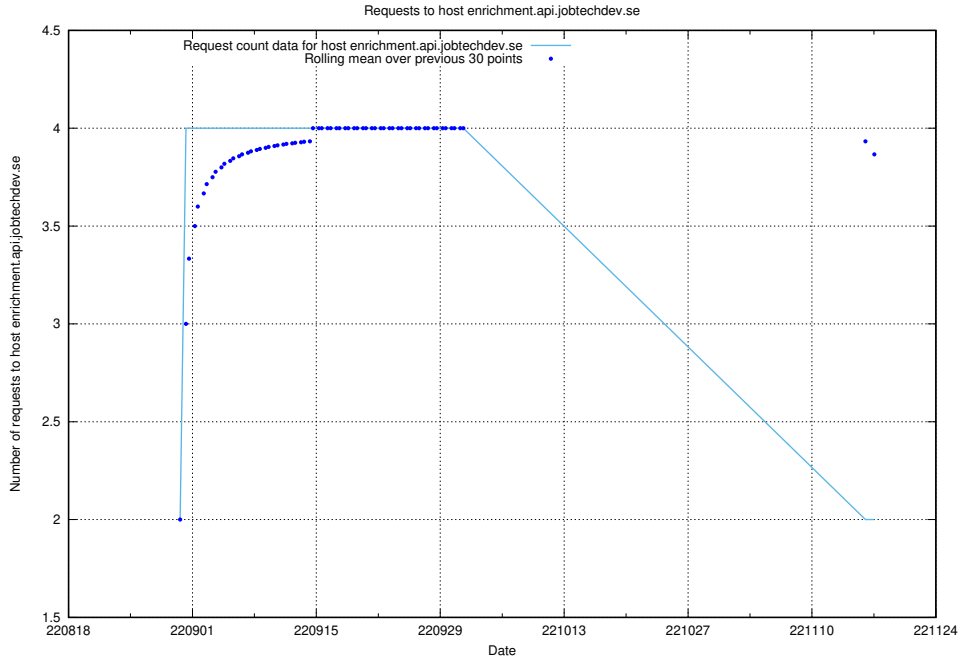

7.336 Usage of enrichment.api.jobtechdev.se

Here, we count the number of requests to host enrichment.api.jobtechdev.se.