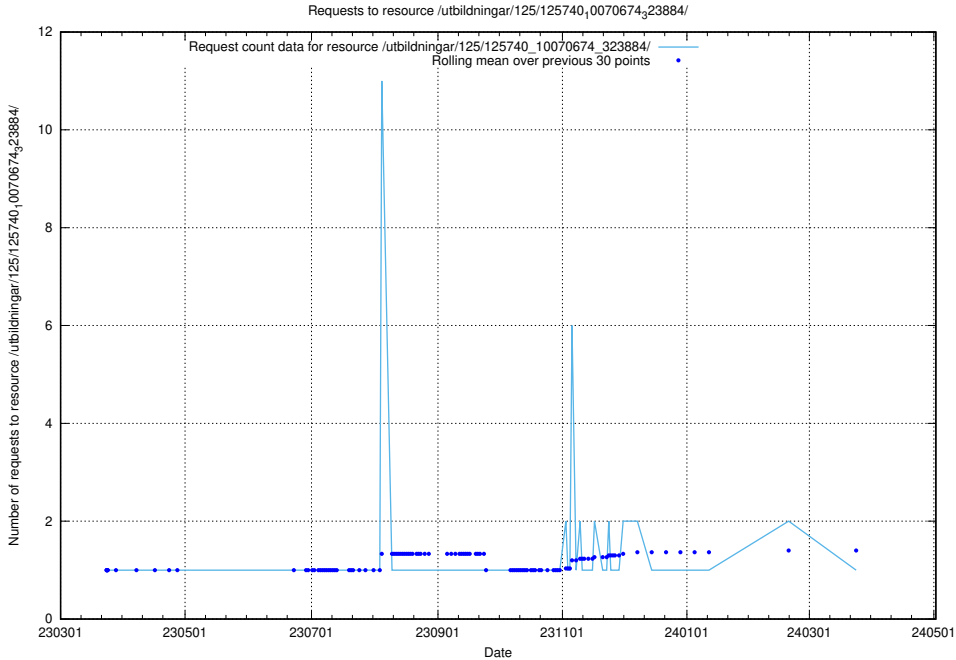

5.1012 Usage of /utbildningar/125/125740_10070674_323884/

Here, we count the number of requests to resource /utbildningar/125/125740_10070674_323884/.