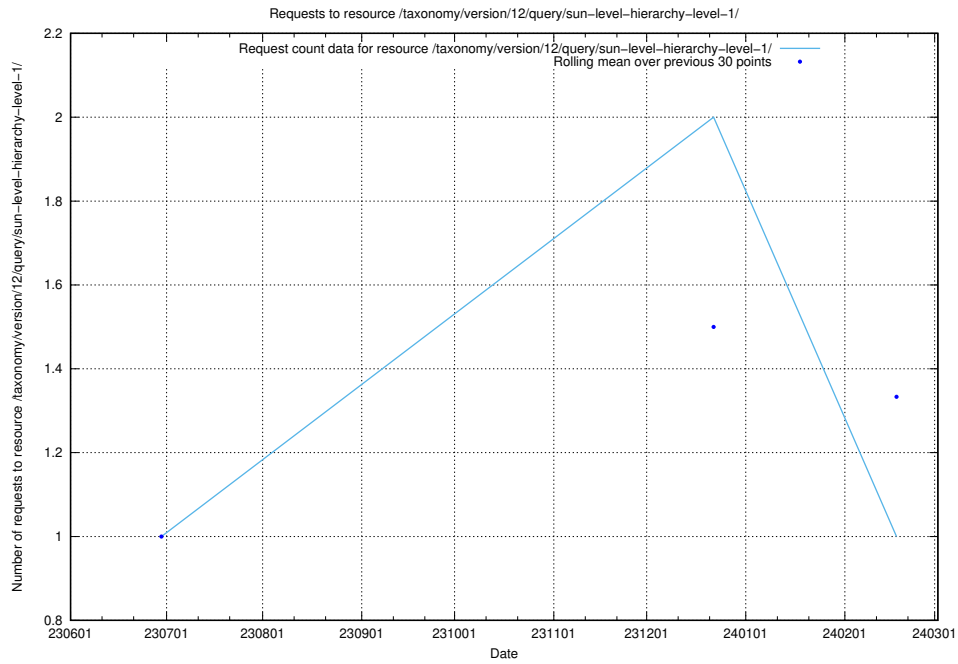

5.5208 Usage of /taxonomy/version/12/query/sun-level-hierarchy-level-1/

Here, we count the number of requests to resource /taxonomy/version/12/query/sun-level-hierarchy-level-1/.