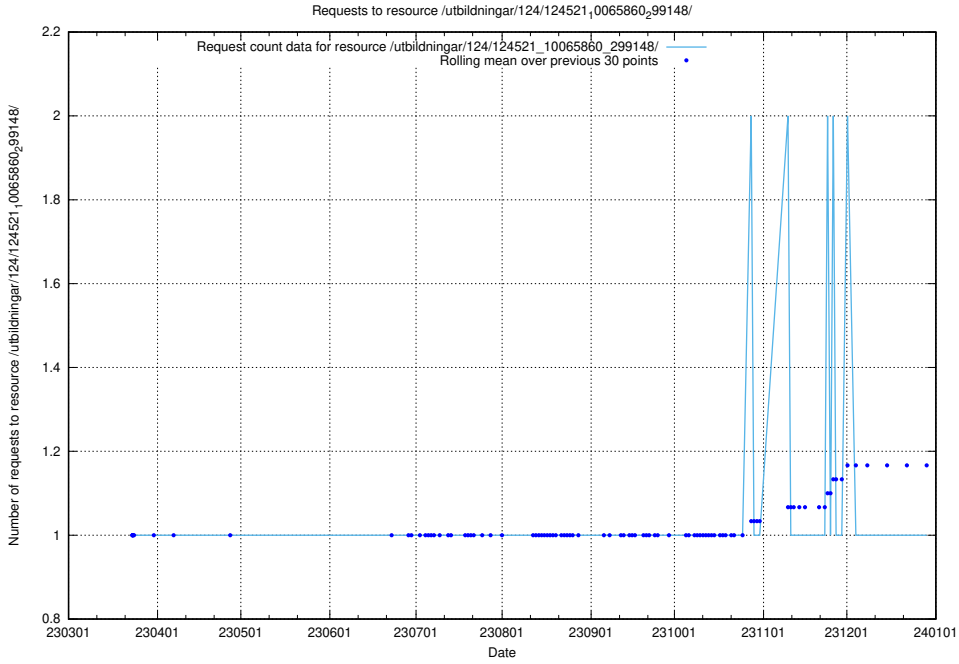

5.1254 Usage of /utbildningar/124/124521_10065860_299148/

Here, we count the number of requests to resource /utbildningar/124/124521_10065860_299148/.