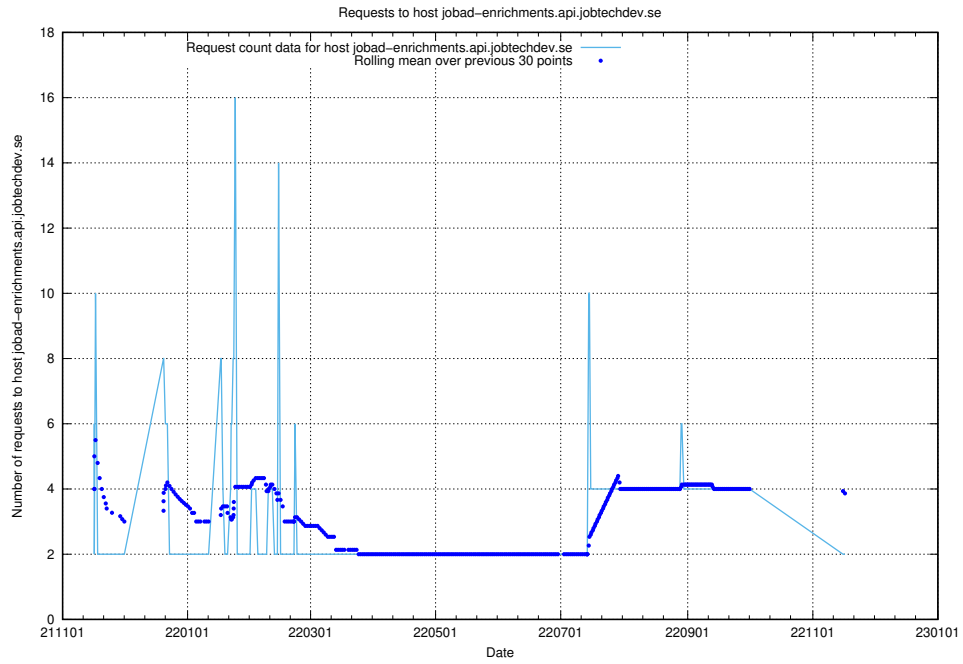

7.541 Usage of `jobad-enrichments.api.jobtechdev.se`

Here, we count the number of requests to host `jobad-enrichments.api.jobtechdev.se`.