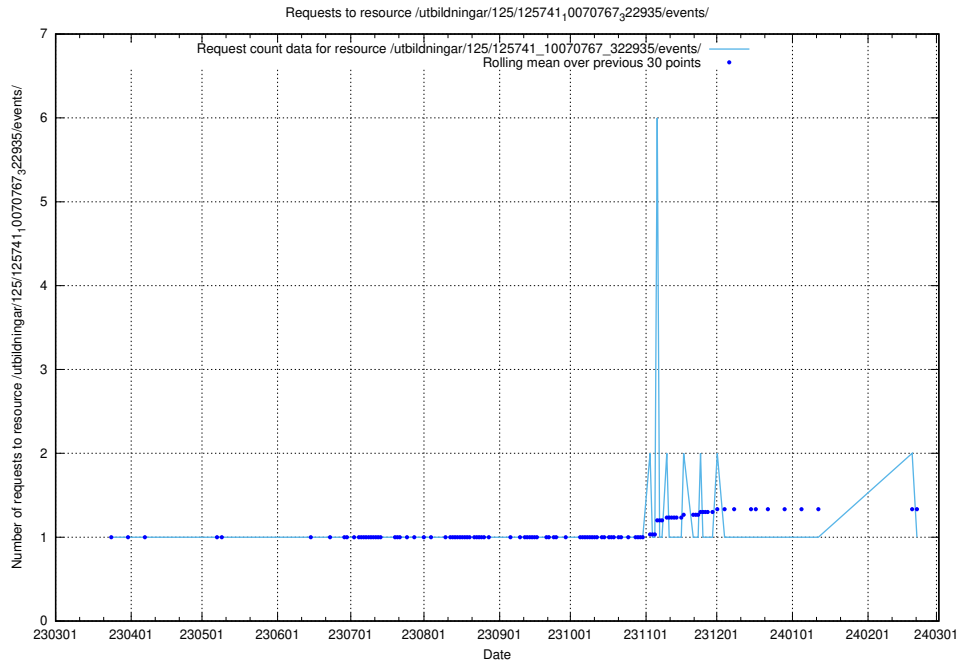

5.6015 Usage of /utbildningar/125/125741_10070767_322935/events/

Here, we count the number of requests to resource /utbildningar/125/125741_10070767_322935/events/