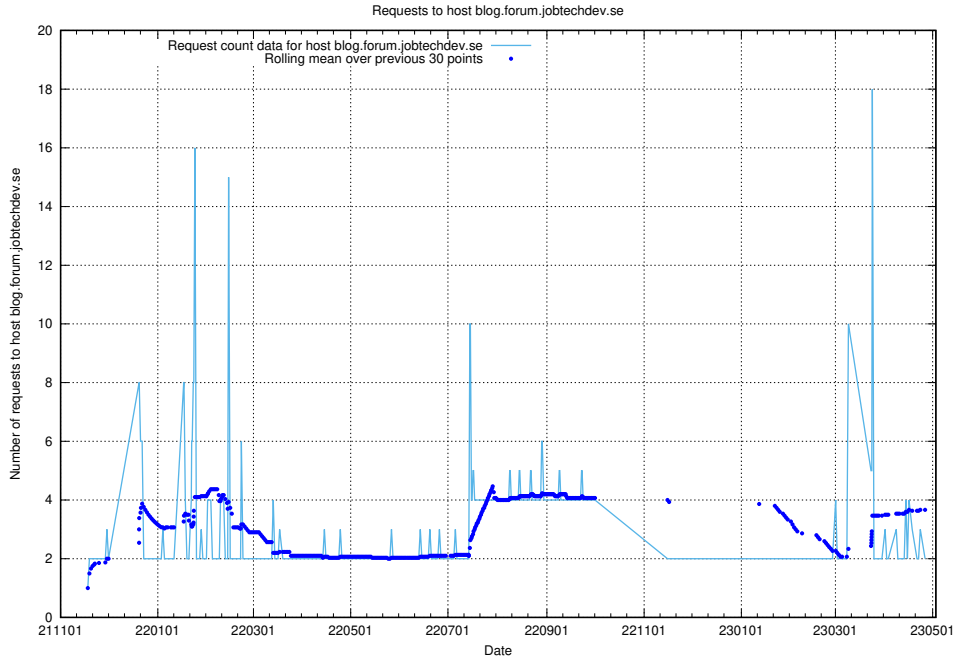

7.484 Usage of blog.forum.jobtechdev.se

Here, we count the number of requests to host blog.forum.jobtechdev.se.