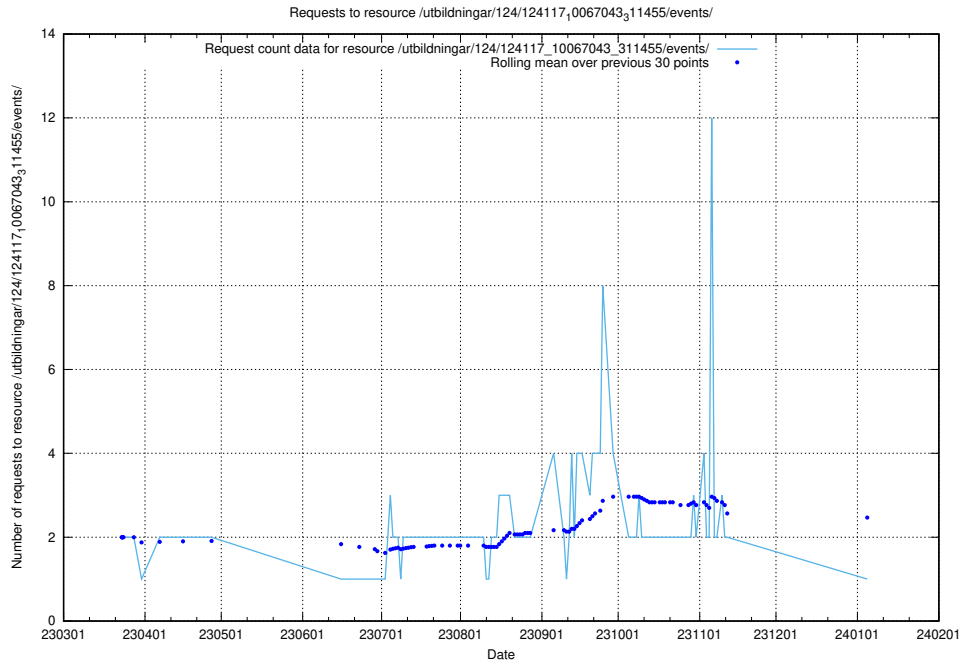

5.6091 Usage of /utbildningar/124/124117_10067043_311455/events/

Here, we count the number of requests to resource /utbildningar/124/124117_10067043_311455/events/