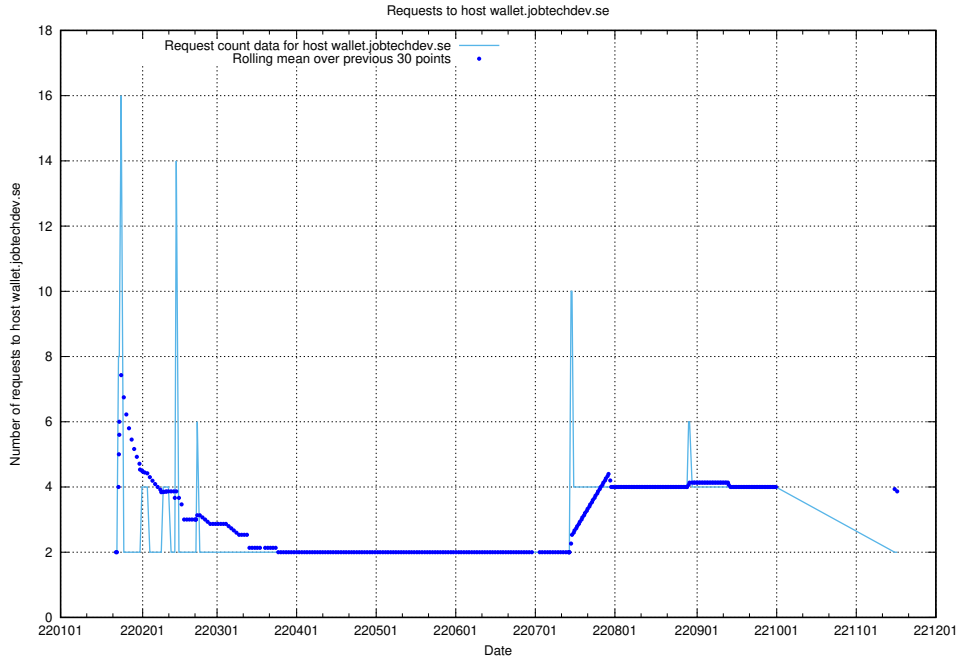

7.578 Usage of wallet.jobtechdev.se

Here, we count the number of requests to host wallet.jobtechdev.se.