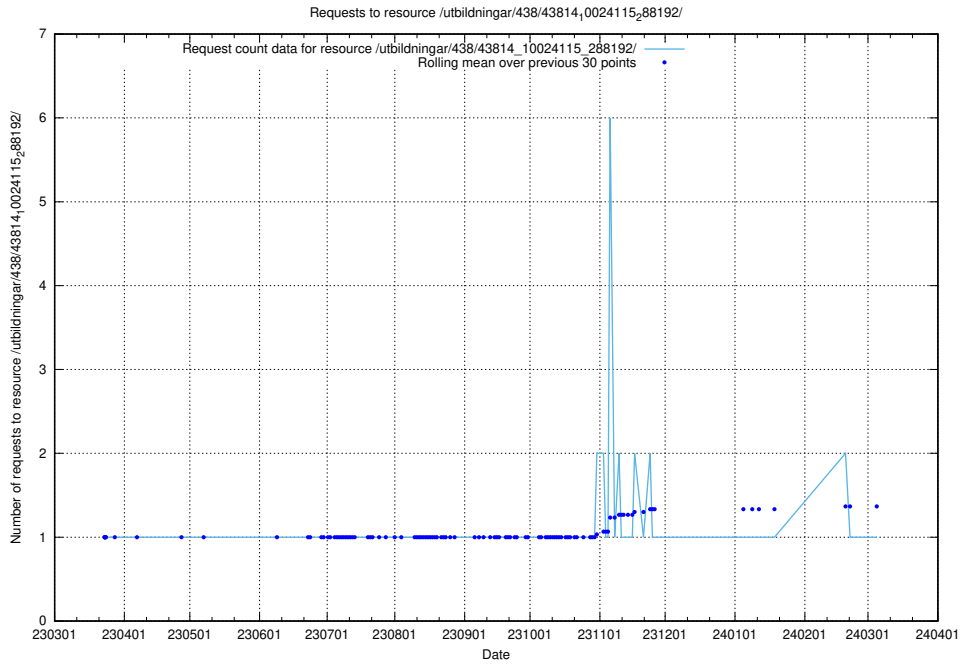

5.6130 Usage of /utbildningar/438/43814_10024115_288192/

Here, we count the number of requests to resource /utbildningar/438/43814_10024115_288192/.