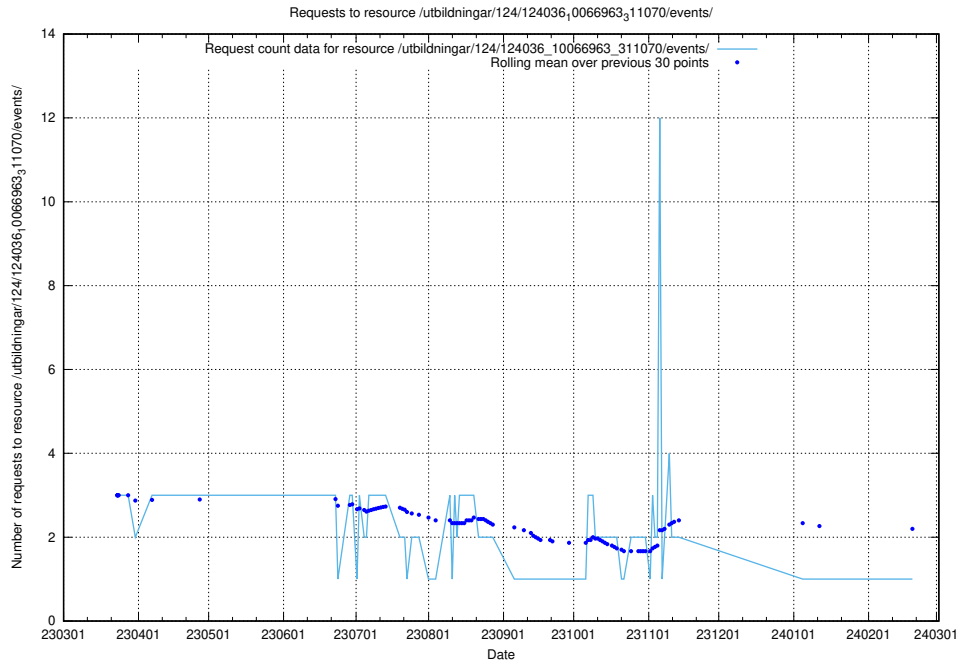

5.6052 Usage of /utbildningar/124/124036_10066963_311070/events/

Here, we count the number of requests to resource /utbildningar/124/124036_10066963_311070/events/