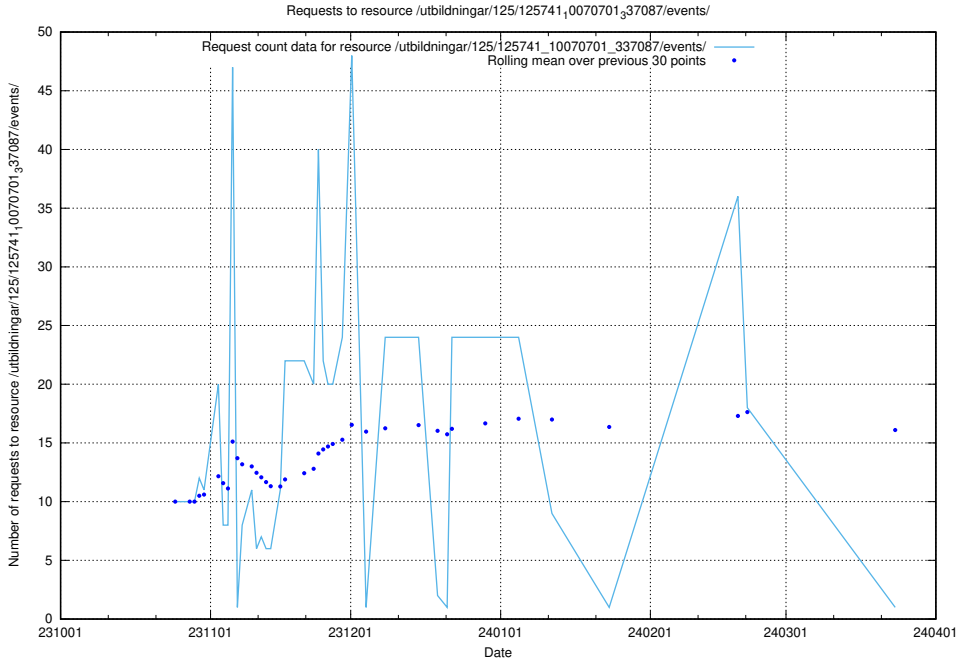

5.4007 Usage of /utbildningar/125/125741_10070701_337087/events/

Here, we count the number of requests to resource /utbildningar/125/125741_10070701_337087/events/