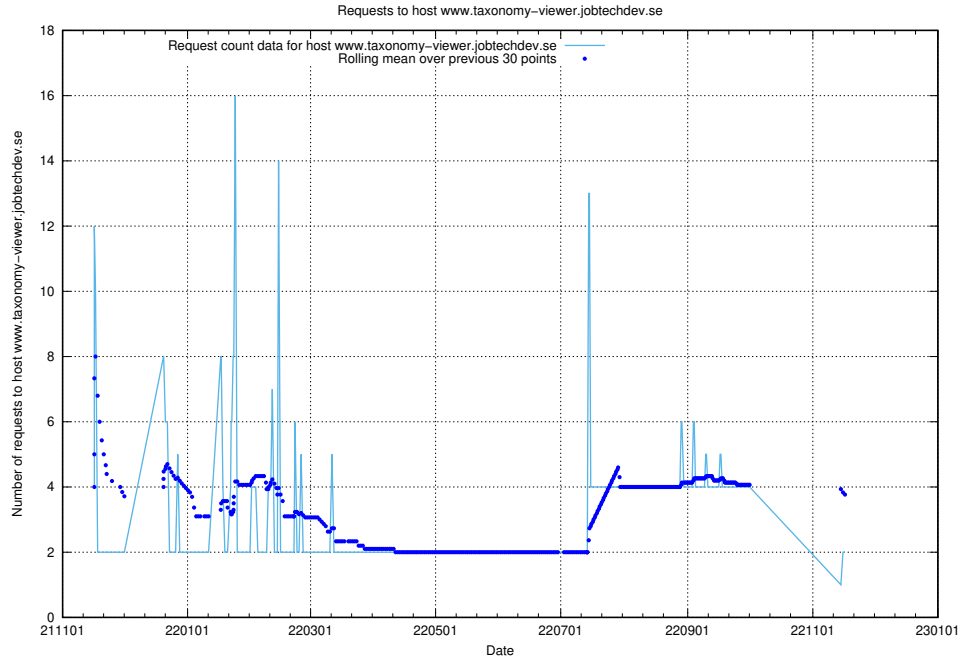

7.501 Usage of `www.taxonomy-viewer.jobtechdev.se`

Here, we count the number of requests to host `www.taxonomy-viewer.jobtechdev.se`.