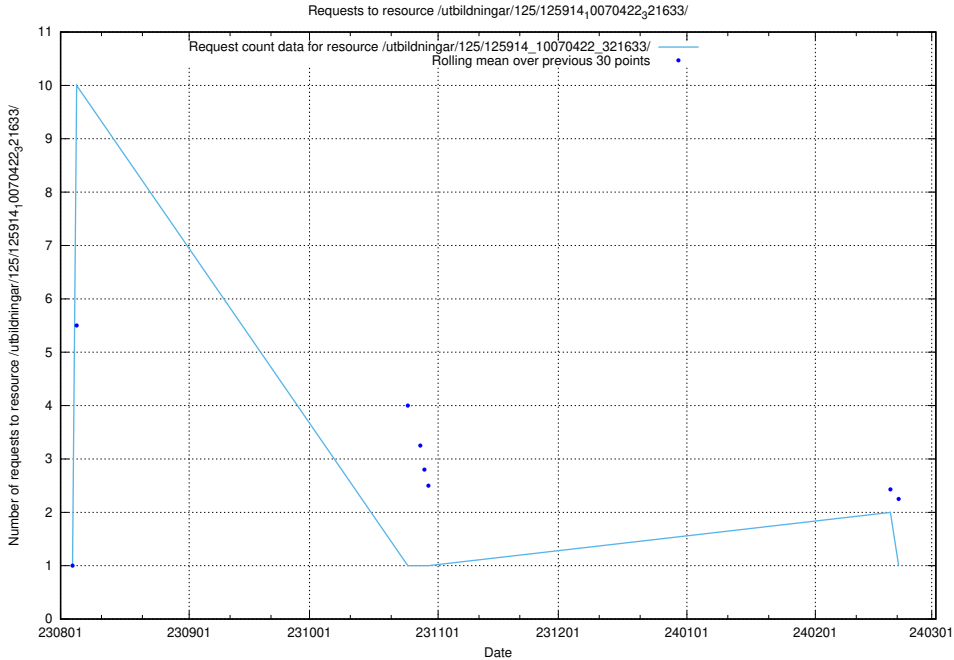

5.4674 Usage of /utbildningar/125/125914_10070422_321633/

Here, we count the number of requests to resource /utbildningar/125/125914_10070422_321633/.