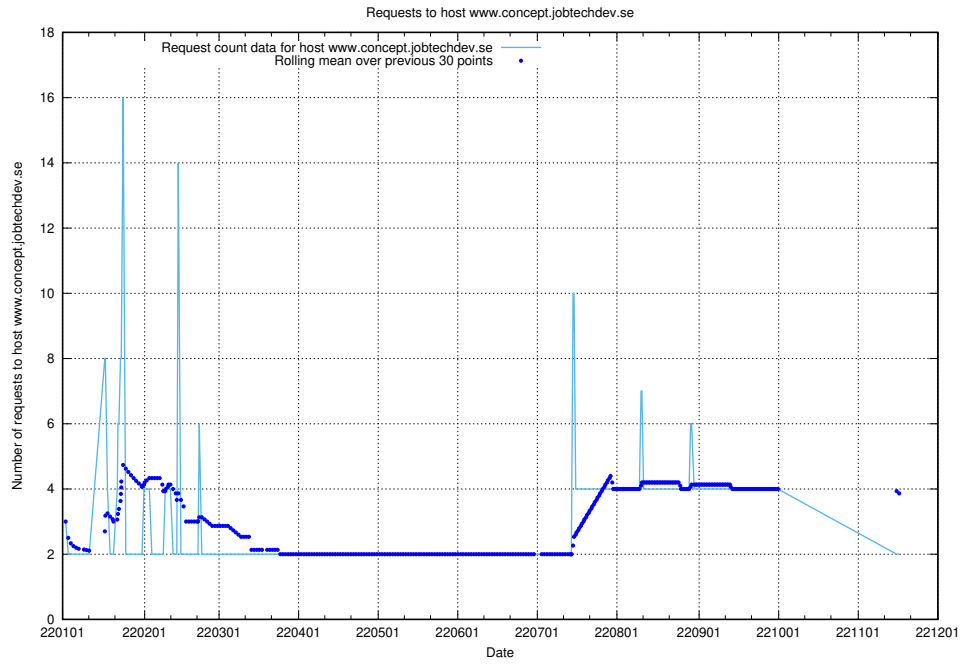

7.307 Usage of www.concept.jobtechdev.se

Here, we count the number of requests to host www.concept.jobtechdev.se.