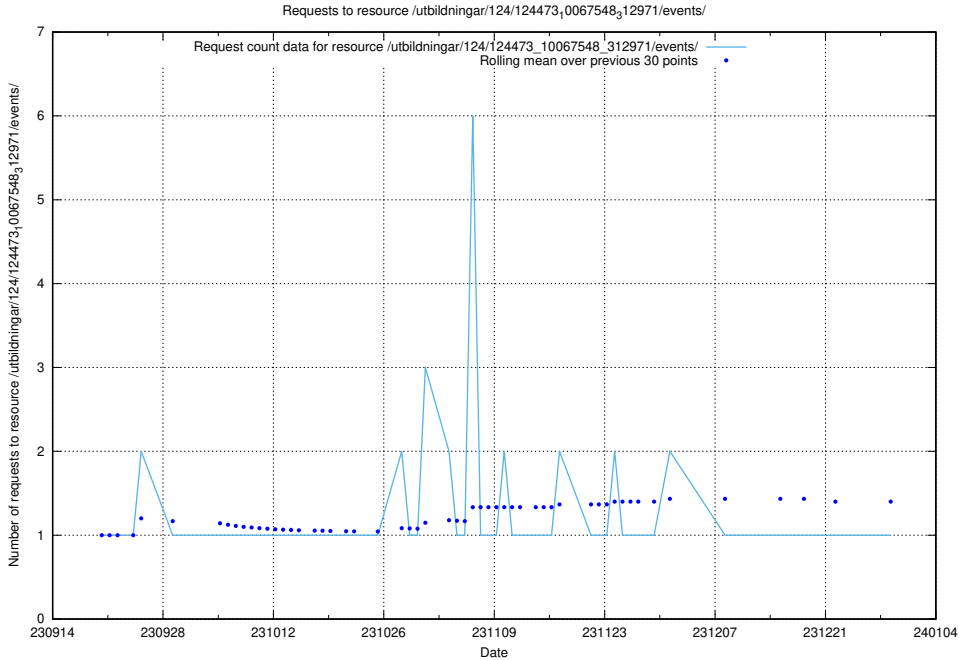

5.4336 Usage of /utbildningar/124/124473_10067548_312971/events/

Here, we count the number of requests to resource /utbildningar/124/124473_10067548_312971/events/

5.4337 Usage of /utbildningar/123/123367_10066304_308429/