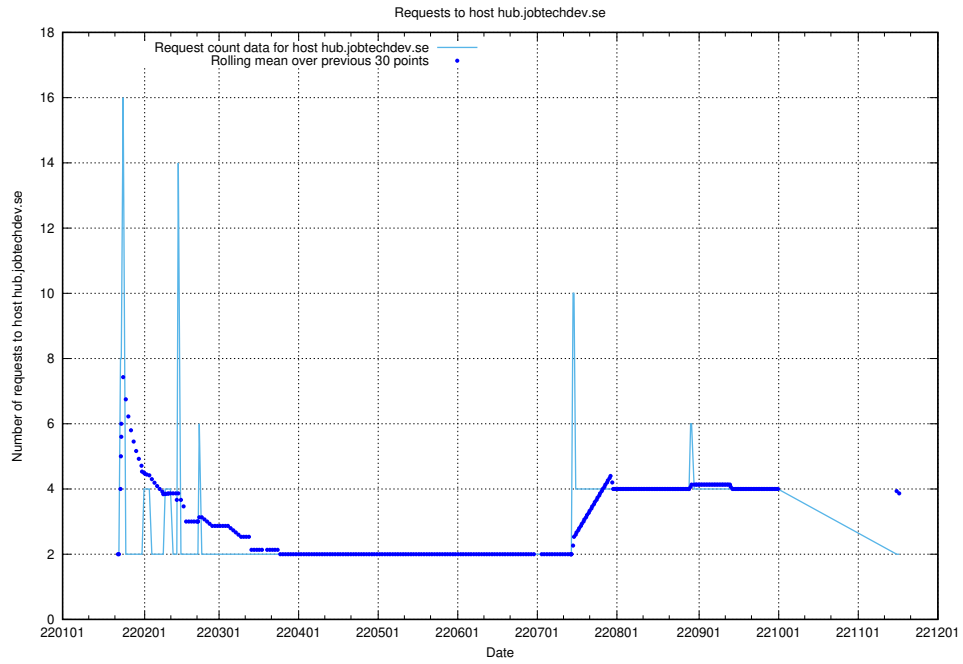

7.596 Usage of hub.jobtechdev.se

Here, we count the number of requests to host hub.jobtechdev.se.