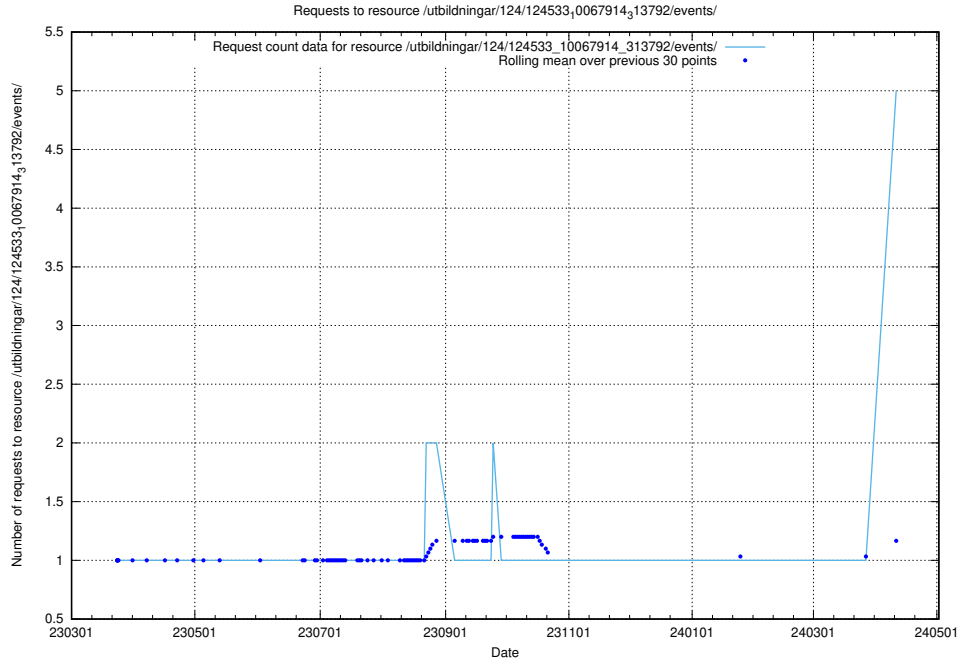

5.151 Usage of /utbildningar/124/124533_10067914_313792/events/

Here, we count the number of requests to resource /utbildningar/124/124533_10067914_313792/events/