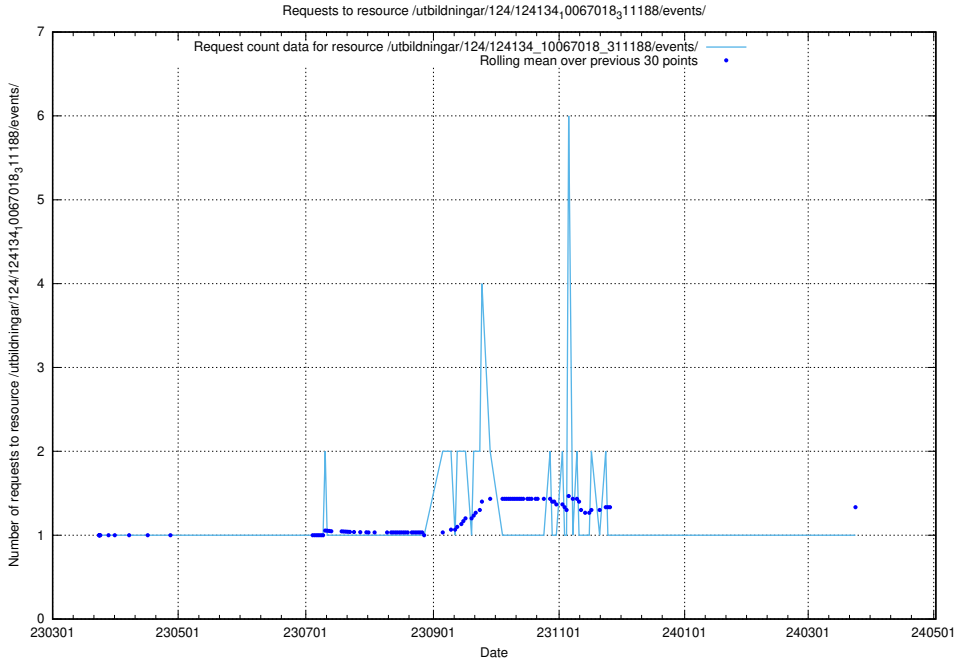

5.3887 Usage of /utbildningar/124/124134_10067018_311188/events/

Here, we count the number of requests to resource /utbildningar/124/124134_10067018_311188/events/