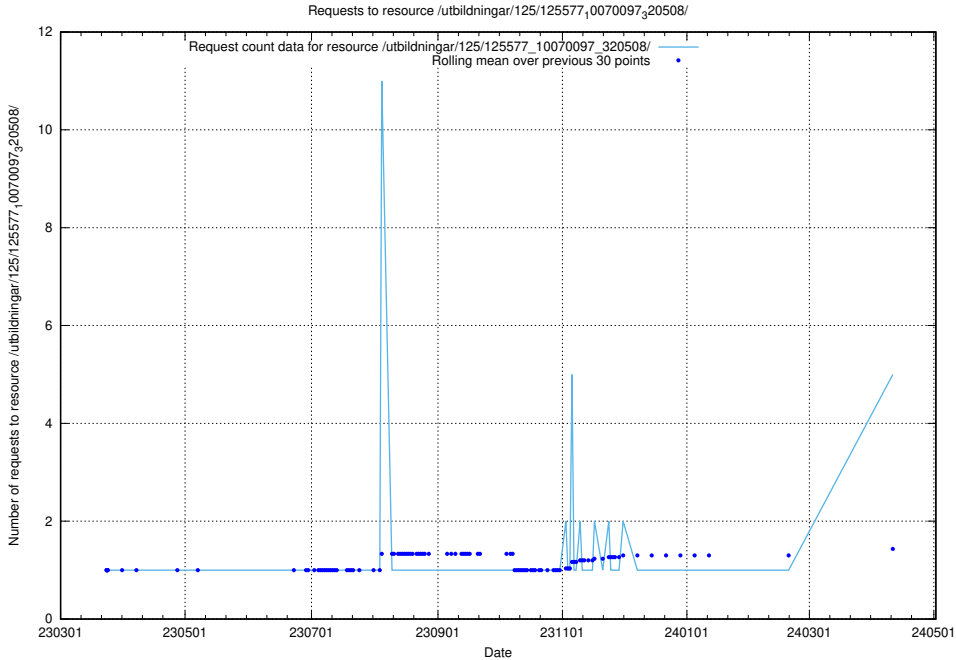

5.146 Usage of /utbildningar/125/125577_10070097_320508/

Here, we count the number of requests to resource /utbildningar/125/125577_10070097_320508/.