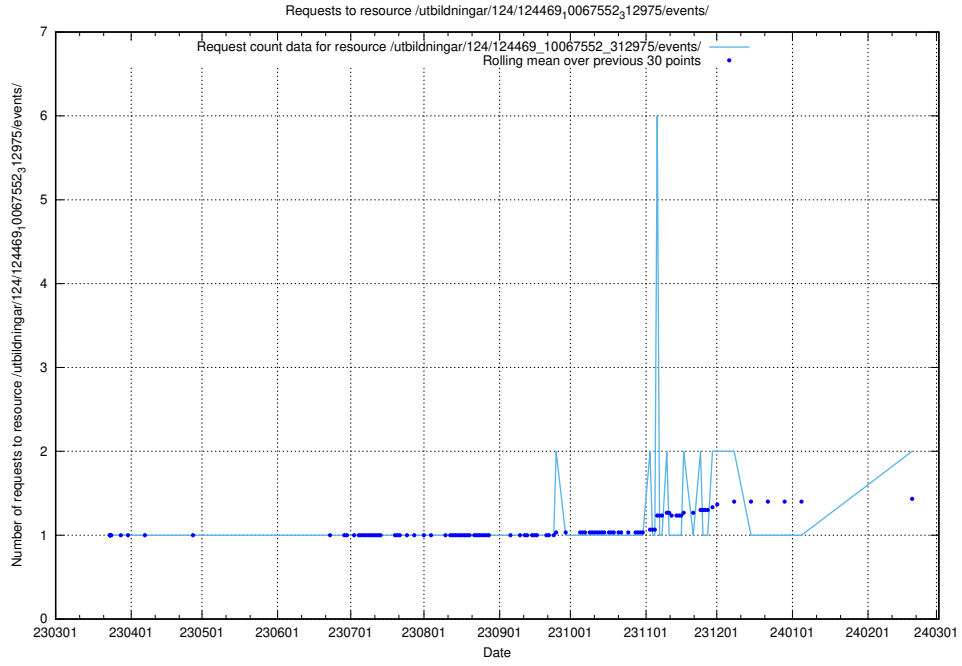

5.654 Usage of /utbildningar/124/124469_10067552_312975/events/

Here, we count the number of requests to resource /utbildningar/124/124469_10067552_312975/events/