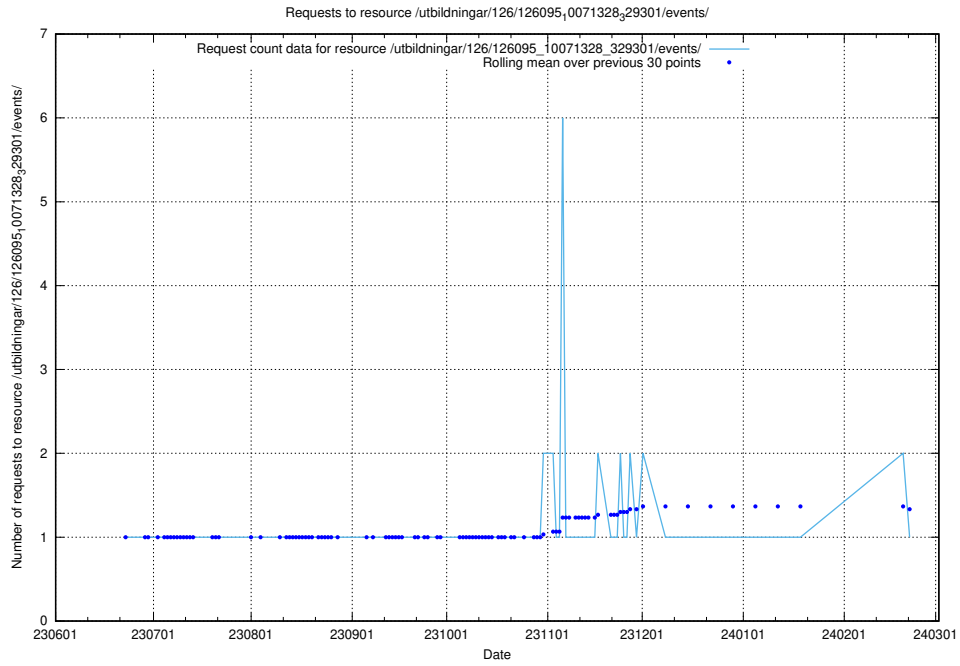

Here, we count the number of requests to resource /utbildningar/126/126176_10071340_325945/.

5.5471 Usage of /utbildningar/126/126095_10071328_329301/events/

Here, we count the number of requests to resource /utbildningar/126/126095_10071328_329301/events/