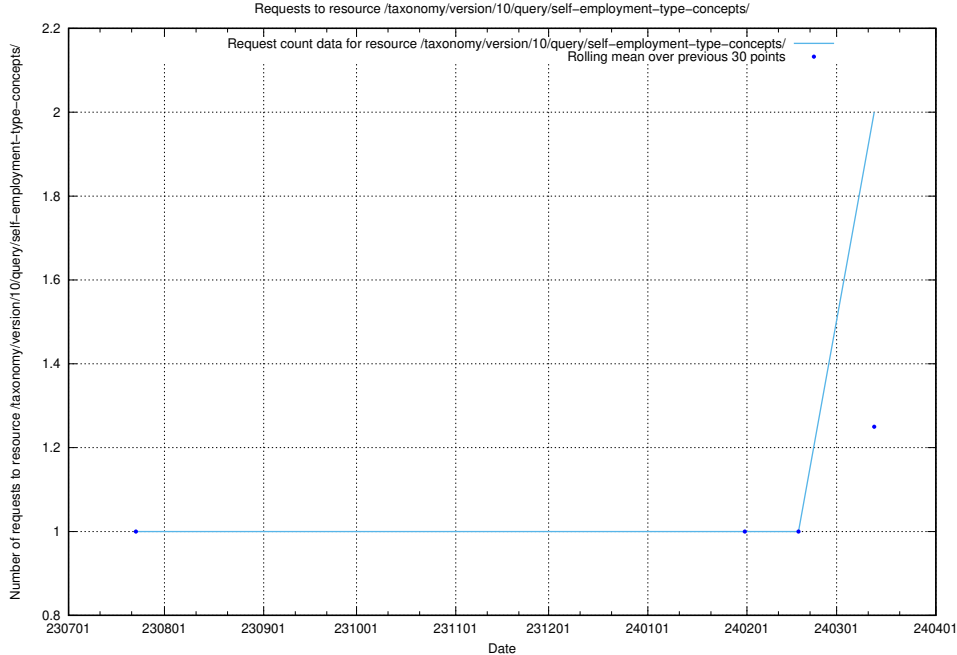

5.795 Usage of /taxonomy/version/10/query/self-employment-type-concepts/

Here, we count the number of requests to resource /taxonomy/version/10/query/self-employment-type-concepts/.