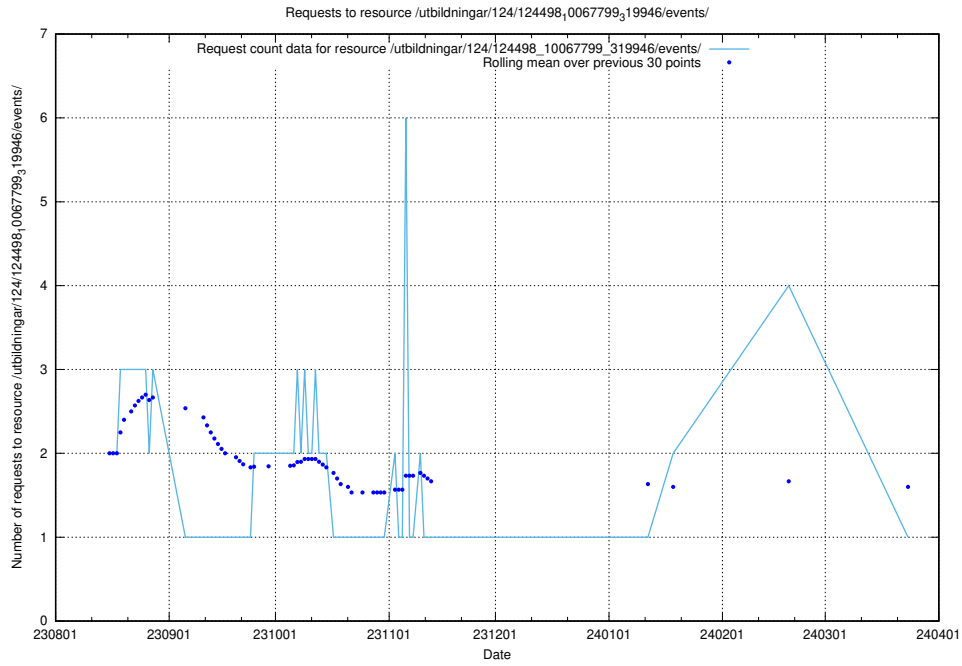

5.4594 Usage of /utbildningar/124/124498_10067799_319946/events/

Here, we count the number of requests to resource /utbildningar/124/124498_10067799_319946/events/