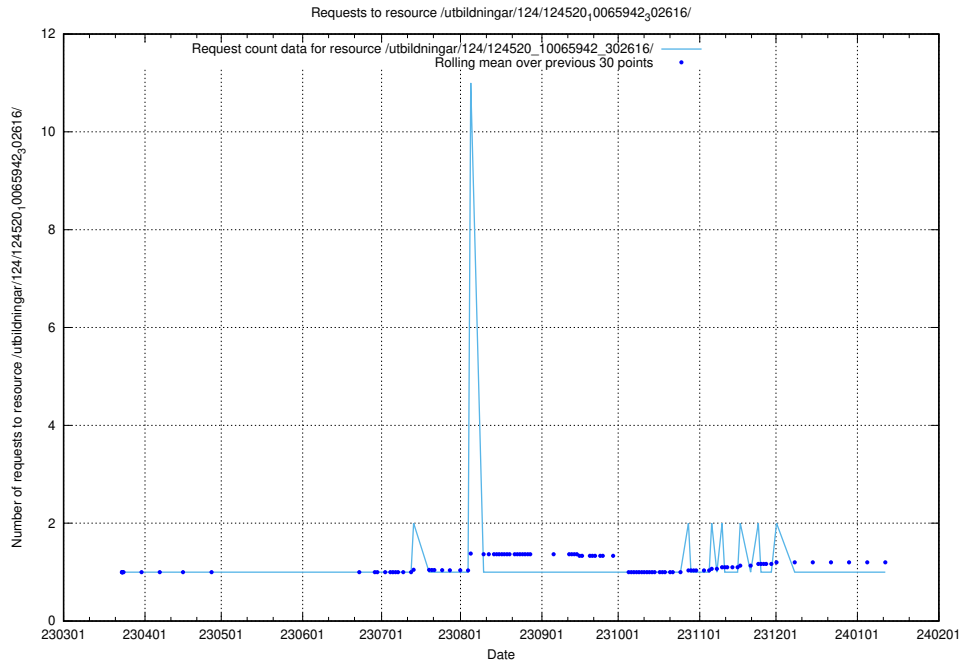

5.1262 Usage of /utbildningar/124/124520_10065942_302616/

Here, we count the number of requests to resource /utbildningar/124/124520_10065942_302616/.