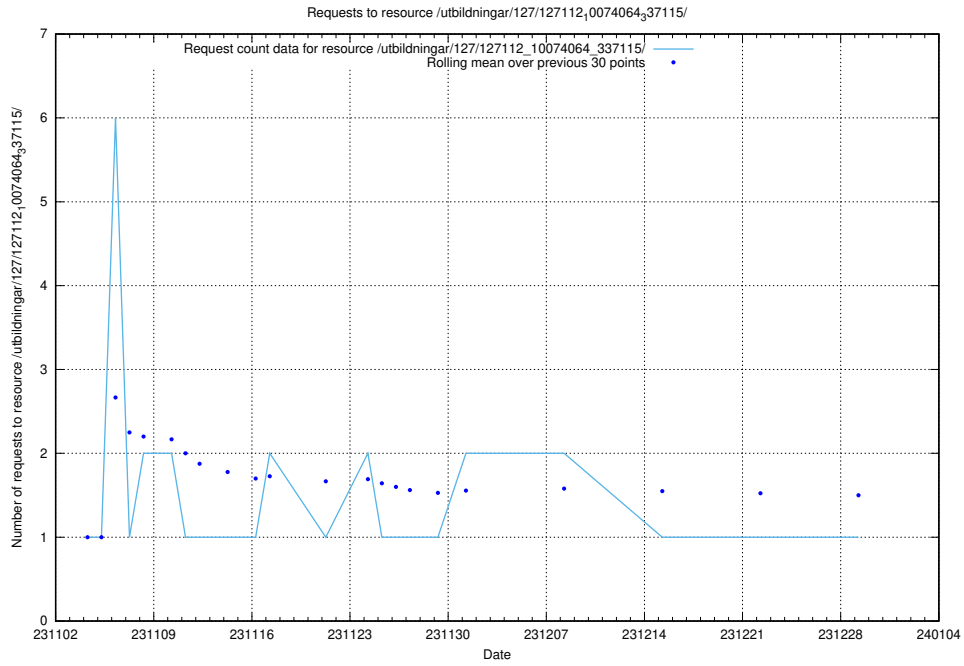

5.3935 Usage of /utbildningar/127/127112_10074064_337115/

Here, we count the number of requests to resource /utbildningar/127/127112_10074064_337115/.