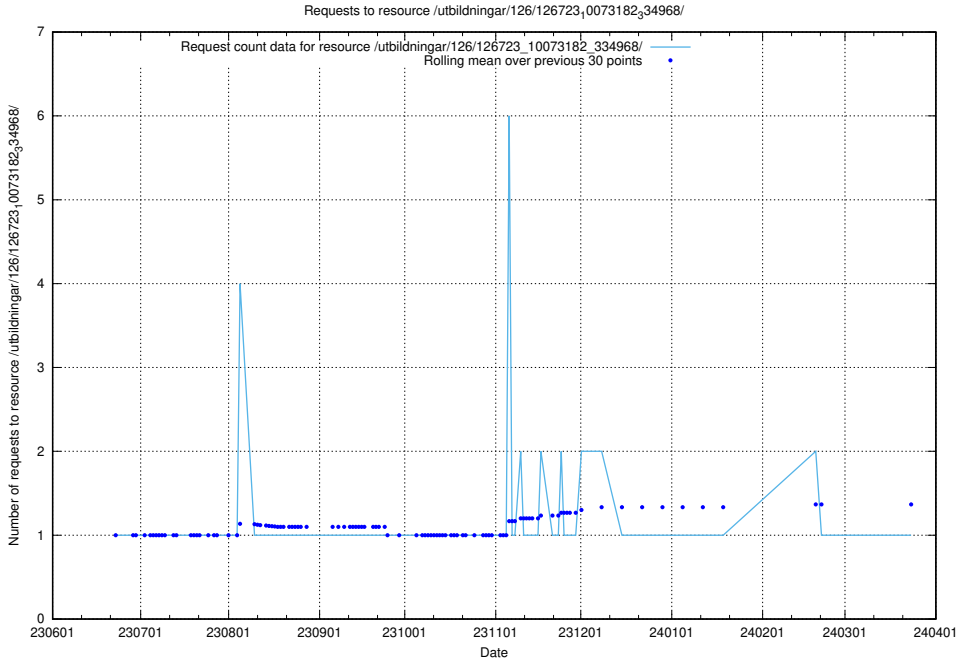

5.5395 Usage of /utbildningar/126/126723_10073182_334968/

Here, we count the number of requests to resource /utbildningar/126/126723_10073182_334968/.