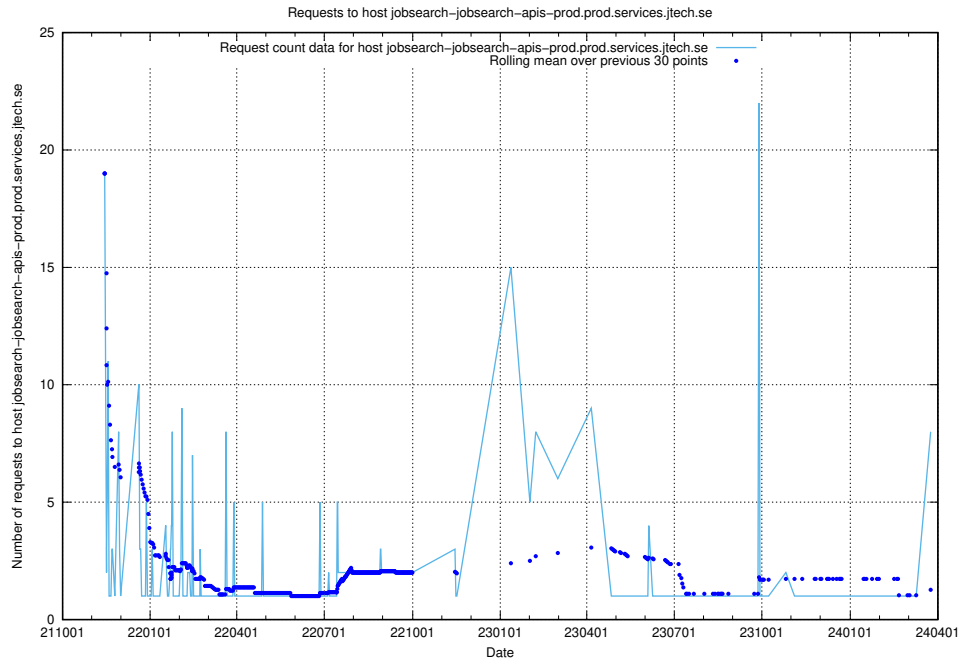

7.70 Usage of apps.standby.services.jtech.se

Here, we count the number of requests to host apps.standby.services.jtech.se.

7.71 Usage of jobsearch-jobsearch-apis-prod.prod.services.jtech.se

Here, we count the number of requests to host jobsearch-jobsearch-apis-prod.prod.services.jtech.se.