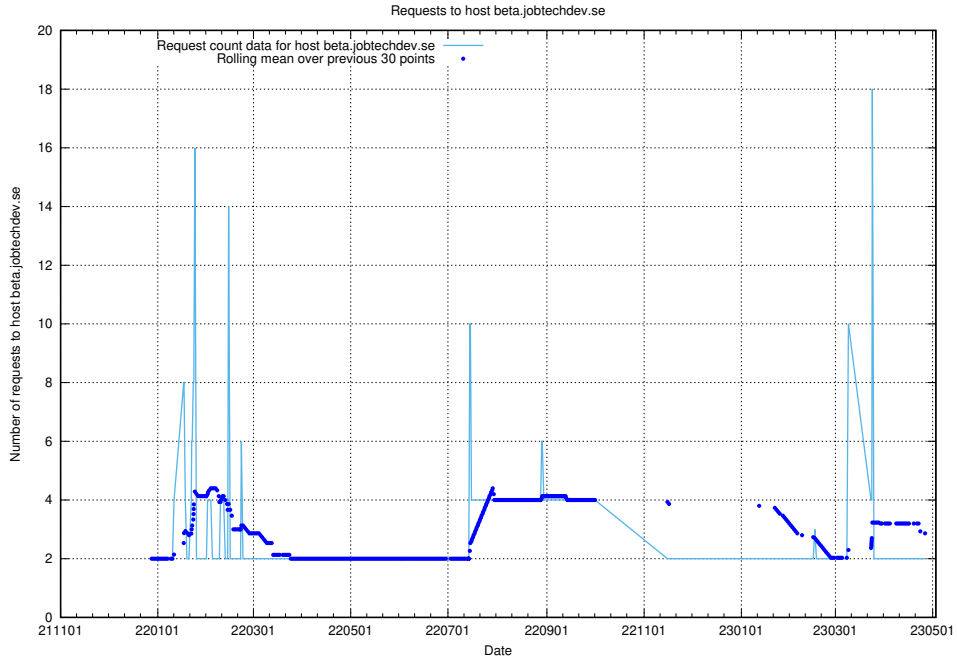

7.358 Usage of beta.jobtechdev.se

Here, we count the number of requests to host beta.jobtechdev.se.