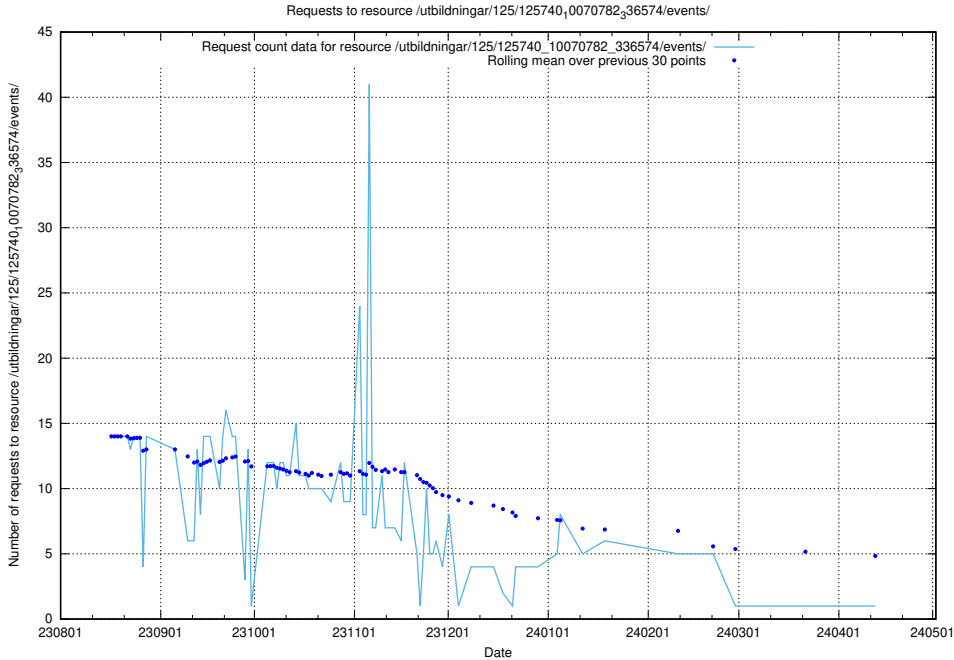

5.4580 Usage of /utbildningar/125/125740_10070782_336574/events/

Here, we count the number of requests to resource /utbildningar/125/125740_10070782_336574/events/