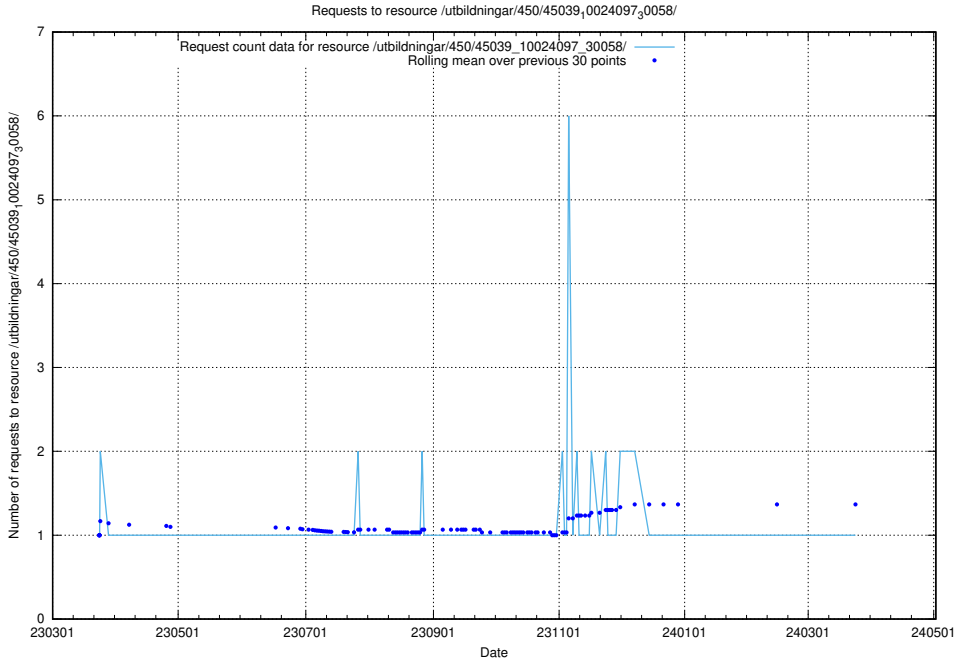

5.6106 Usage of /utbildningar/450/45039_10024097_30058/

Here, we count the number of requests to resource /utbildningar/450/45039_10024097_30058/.