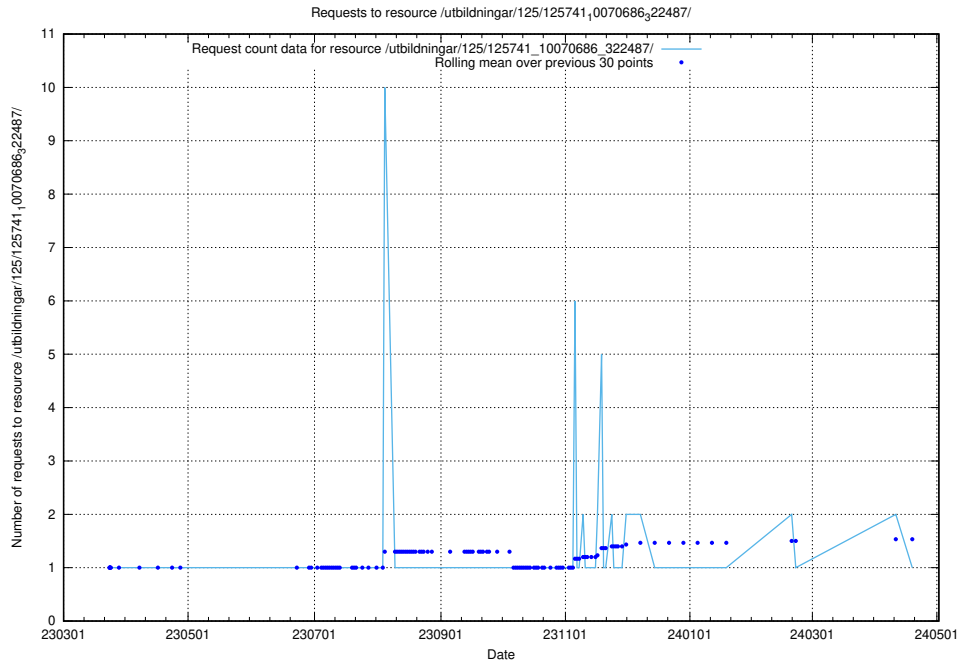

5.6255 Usage of /utbildningar/125/125741_10070686_322487/

Here, we count the number of requests to resource /utbildningar/125/125741_10070686_322487/.