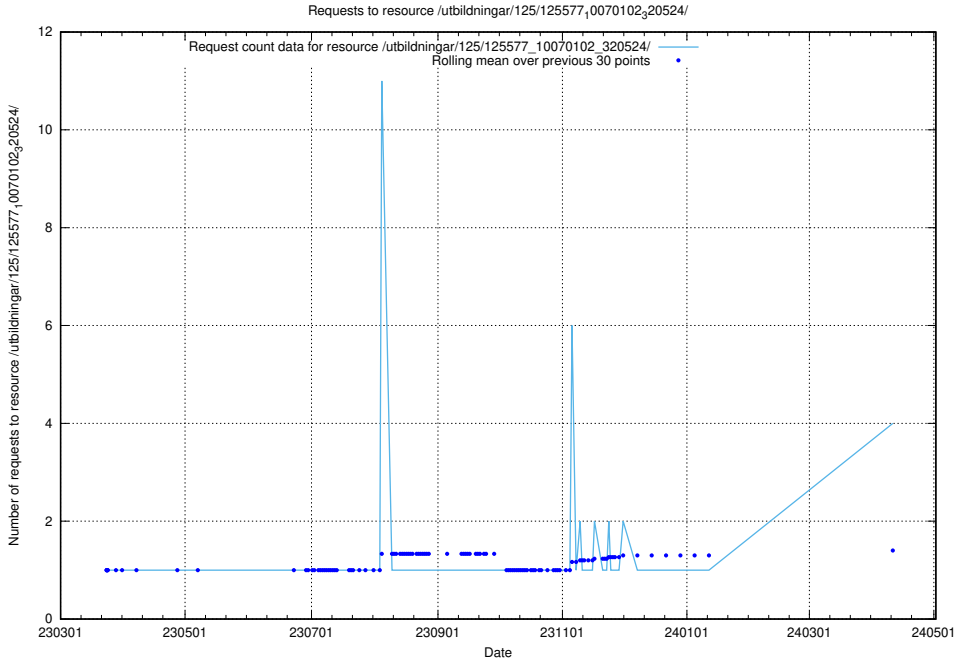

5.196 Usage of /utbildningar/125/125577_10070102_320524/

Here, we count the number of requests to resource /utbildningar/125/125577_10070102_320524/.