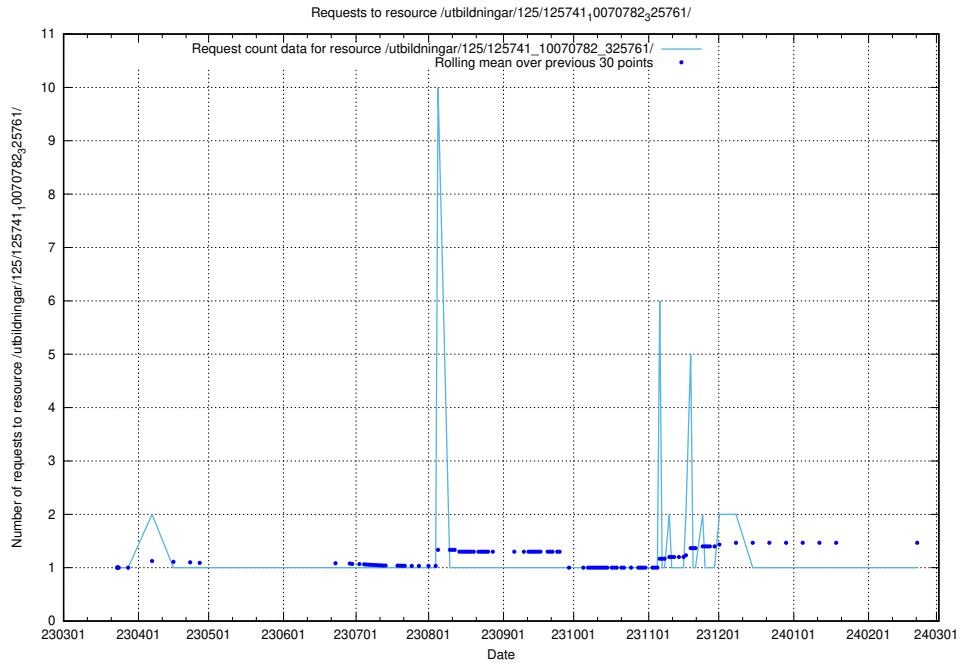

5.6245 Usage of /utbildningar/125/125741_10070782_325761/

Here, we count the number of requests to resource /utbildningar/125/125741_10070782_325761/.