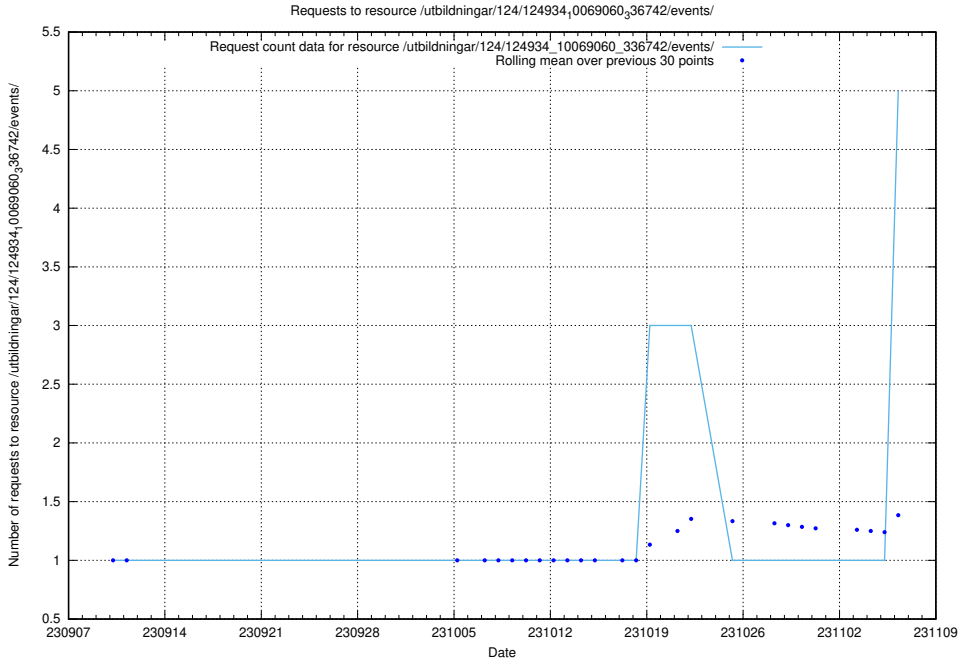

5.178 Usage of /utbildningar/124/124934_10069060_336742/events/

Here, we count the number of requests to resource /utbildningar/124/124934_10069060_336742/events/