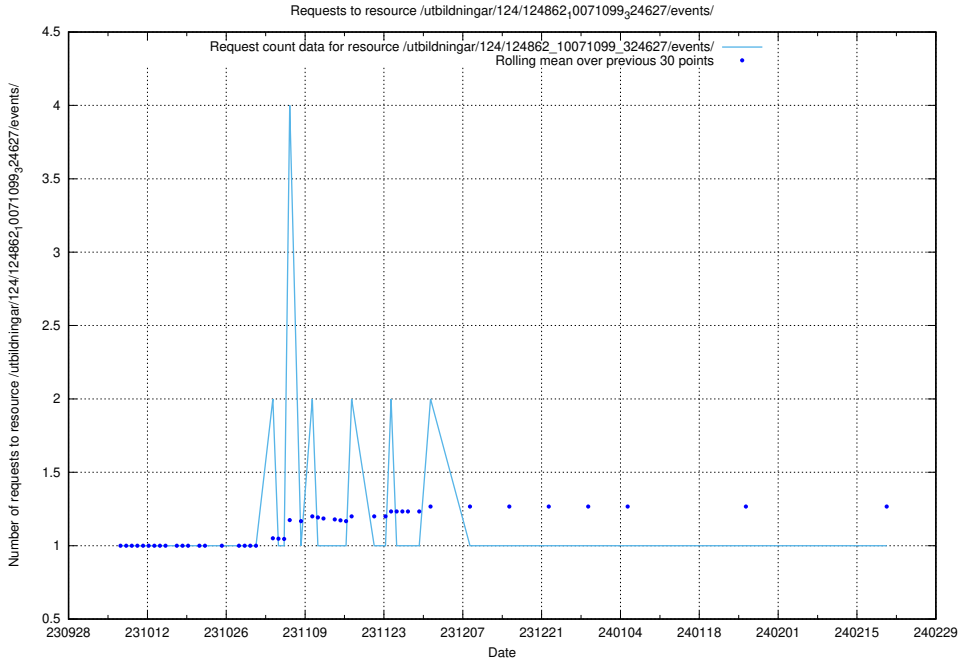

Here, we count the number of requests to resource /utbildningar/125/125415_10067799_319946/.

5.4194 Usage of /utbildningar/124/124862_10071099_324627/events/

Here, we count the number of requests to resource /utbildningar/124/124862_10071099_324627/events/