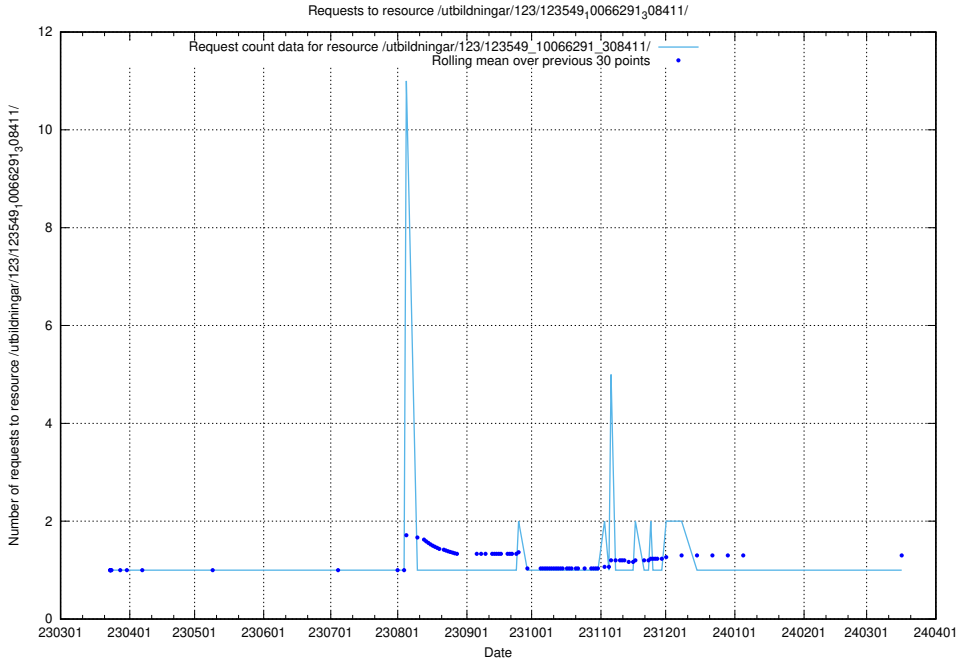

5.4311 Usage of /utbildningar/123/123549_10066291_308411/

Here, we count the number of requests to resource /utbildningar/123/123549_10066291_308411/.