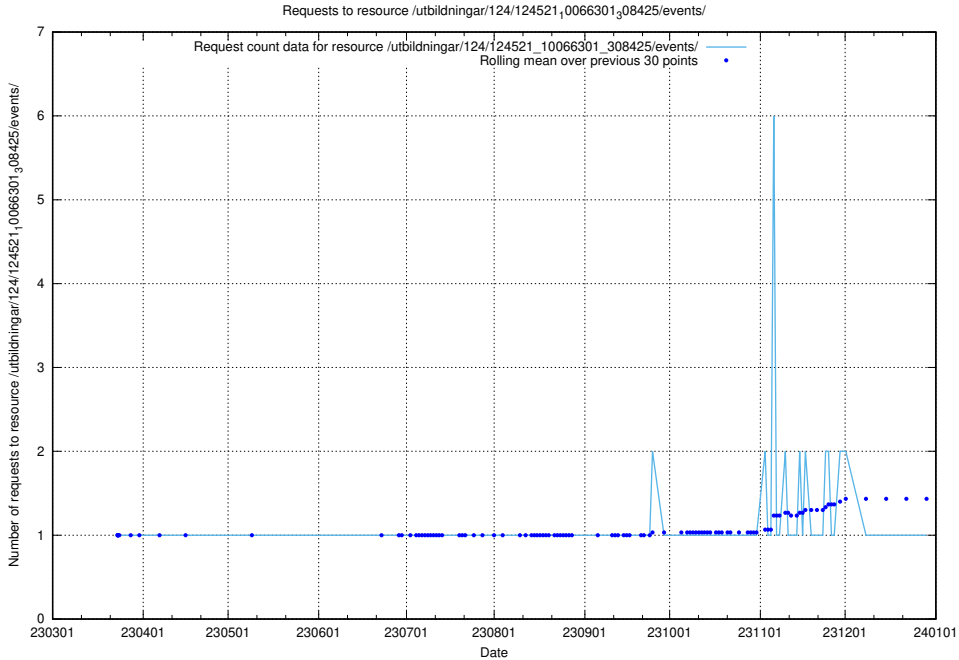

5.1238 Usage of /utbildningar/124/124521_10066301_308425/events/

Here, we count the number of requests to resource /utbildningar/124/124521_10066301_308425/events/

5.1239 Usage of /utbildningar/124/124521_10066301_308425/