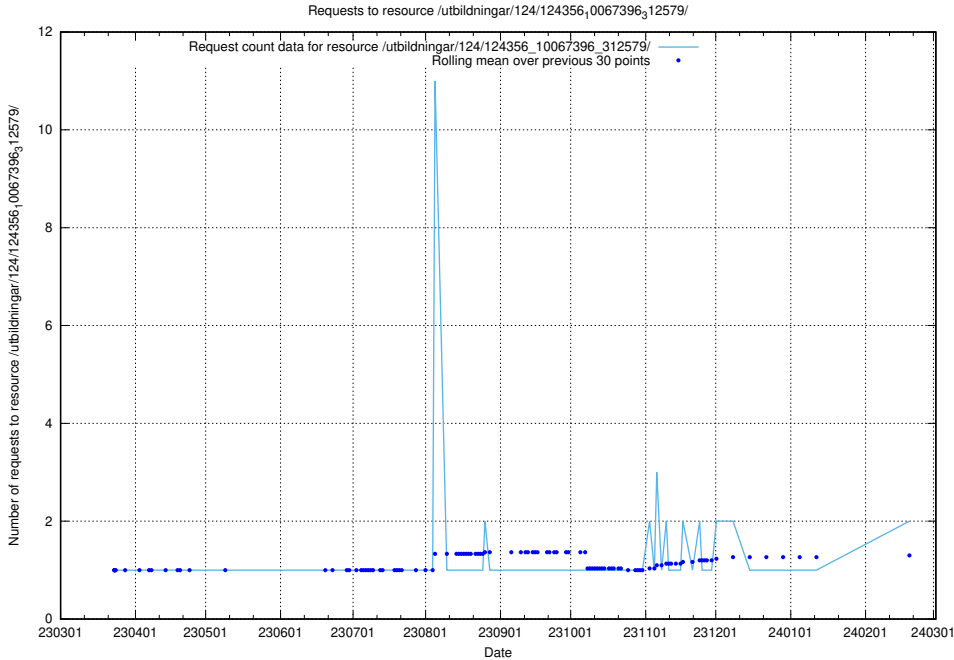

5.685 Usage of /utbildningar/124/124356_10067396_312579/

Here, we count the number of requests to resource /utbildningar/124/124356_10067396_312579/.