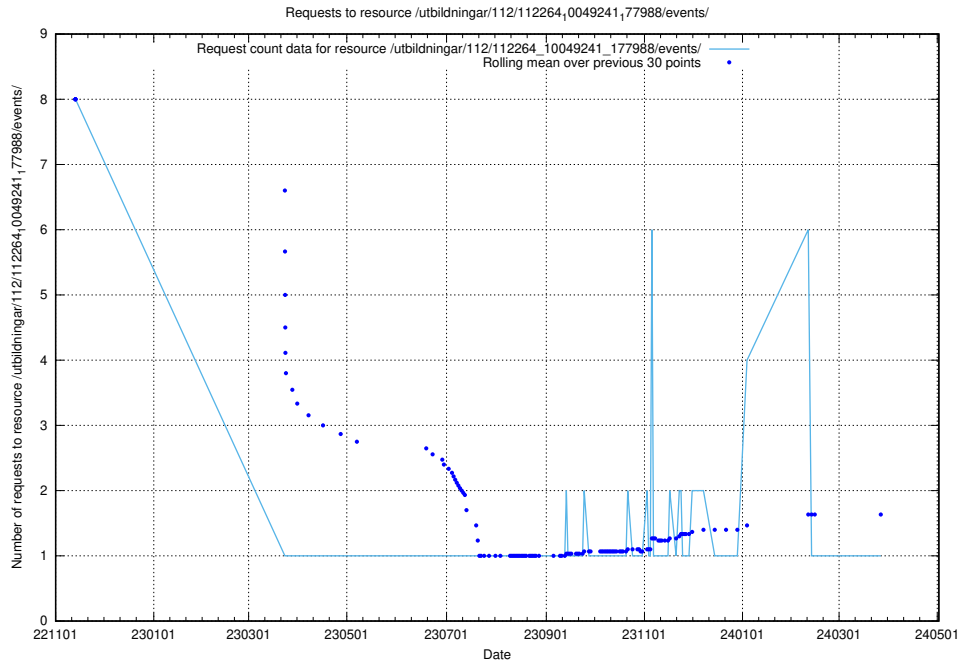

5.5579 Usage of /utbildningar/112/112264_10049241_177988/events/

Here, we count the number of requests to resource /utbildningar/112/112264_10049241_177988/events/