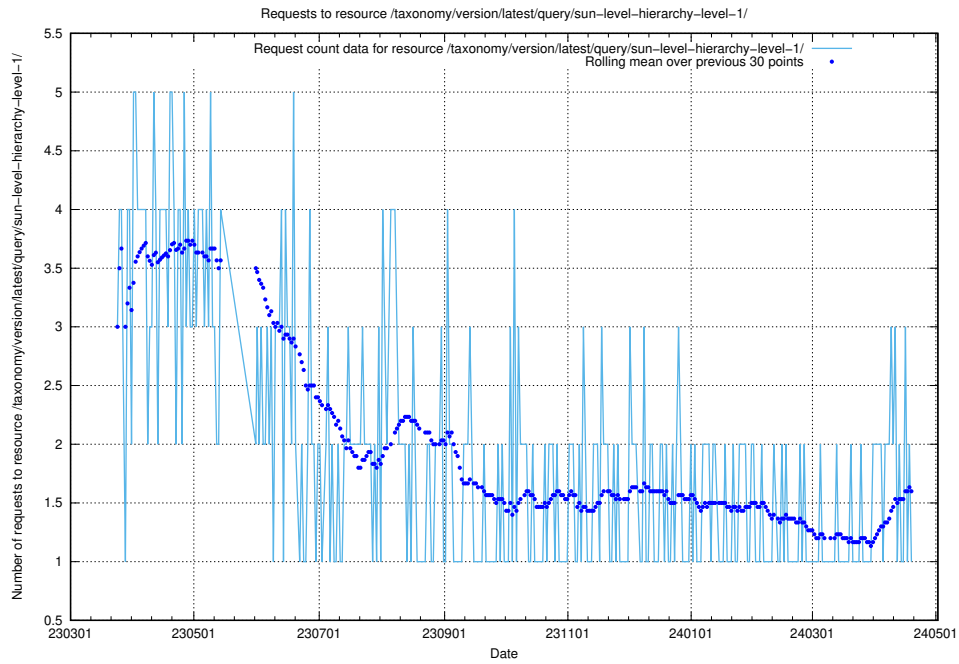

5.5876 Usage of /taxonomy/version/latest/query/sun-level-hierarchy-level-1/

Here, we count the number of requests to resource /taxonomy/version/latest/query/sun-level-hierarchy-level-1/.