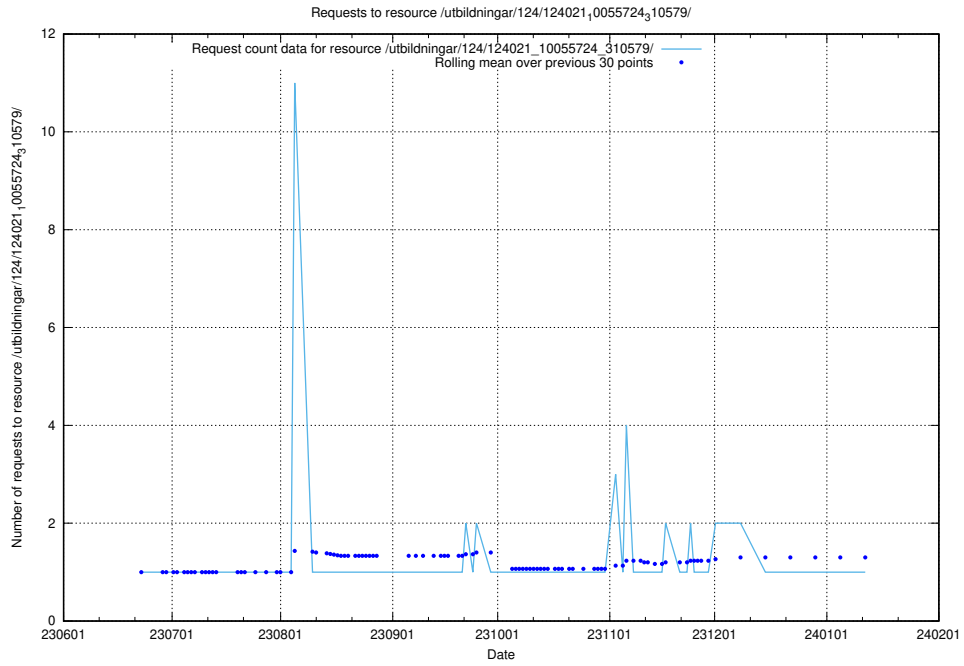

5.5611 Usage of /utbildningar/124/124021_10055724_310579/

Here, we count the number of requests to resource /utbildningar/124/124021_10055724_310579/.