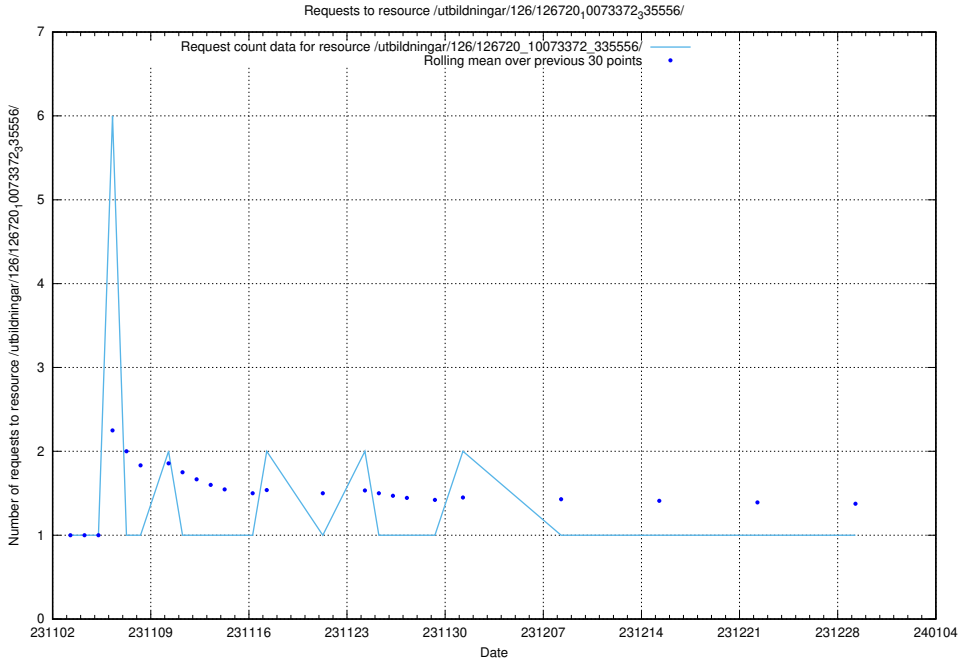

5.3957 Usage of /utbildningar/126/126720_10073372_335556/

Here, we count the number of requests to resource /utbildningar/126/126720_10073372_335556/.