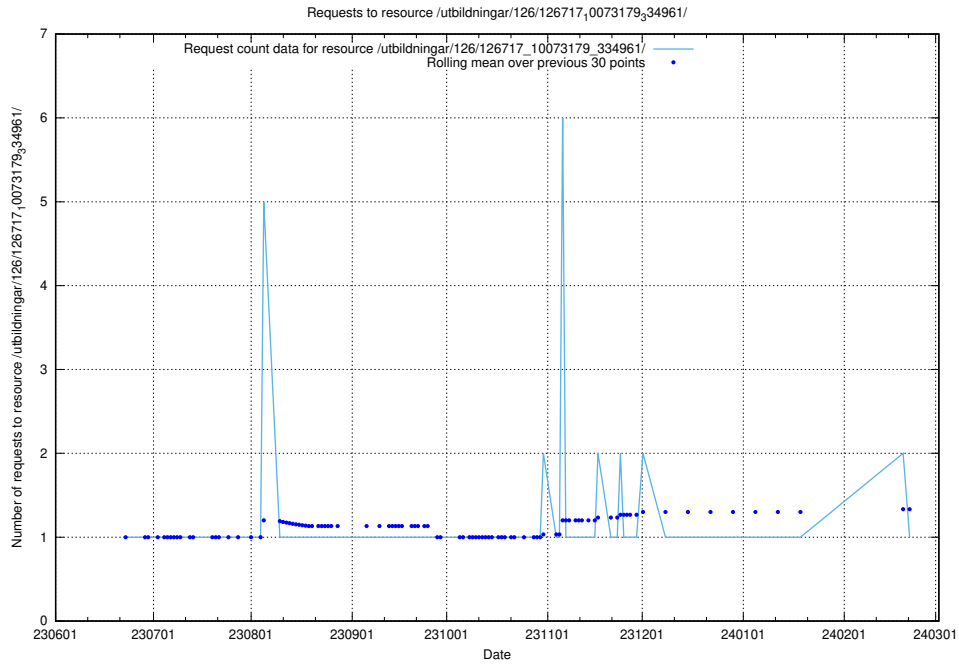

5.5409 Usage of /utbildningar/126/126717_10073179_334961/

Here, we count the number of requests to resource /utbildningar/126/126717_10073179_334961/.