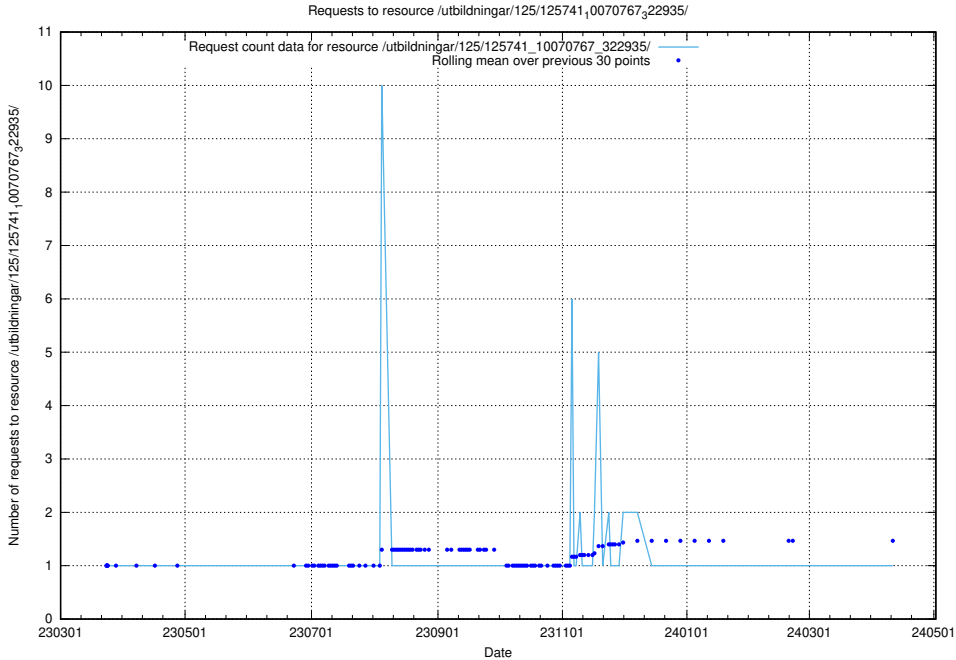

Here, we count the number of requests to resource /utbildningar/125/125741_10070782_323040/.

5.6247 Usage of /utbildningar/125/125741_10070767_322935/

Here, we count the number of requests to resource /utbildningar/125/125741_10070767_322935/.