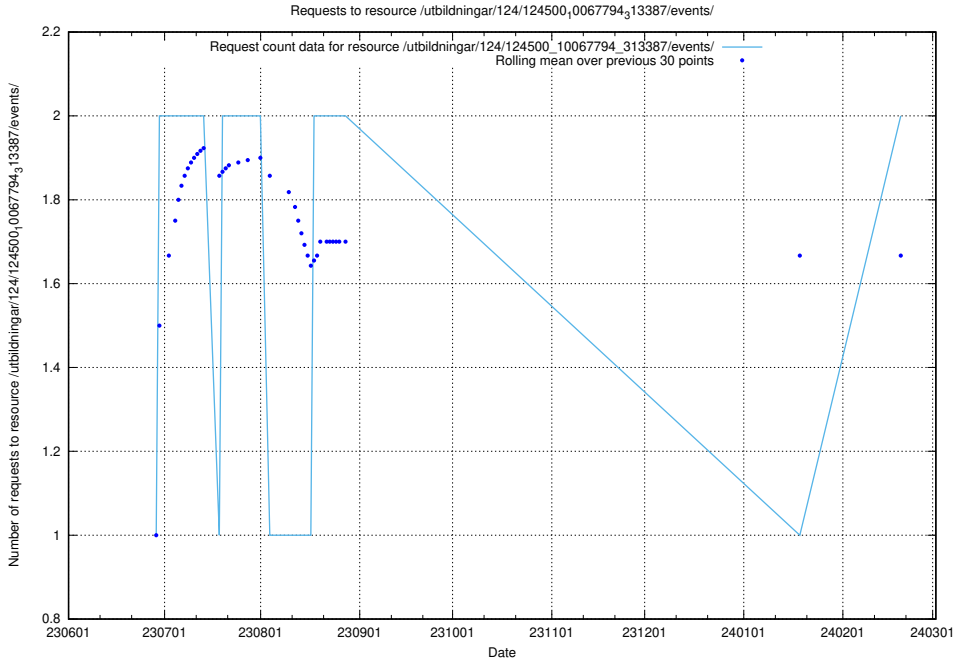

5.837 Usage of /utbildningar/124/124500_10067794_313387/events/

Here, we count the number of requests to resource /utbildningar/124/124500_10067794_313387/events/