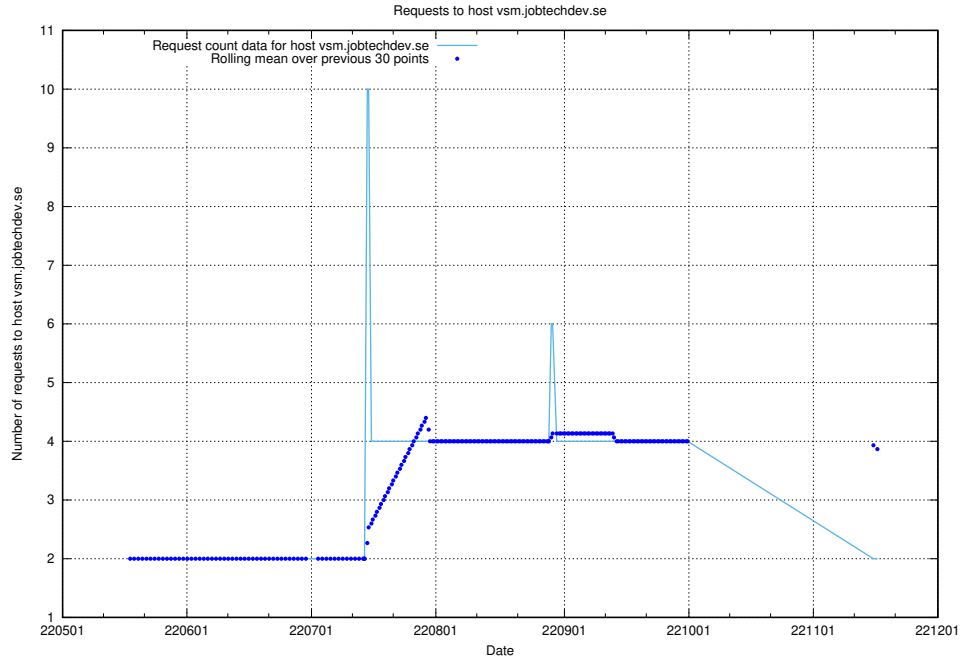

7.425 Usage of vsm.jobtechdev.se

Here, we count the number of requests to host vsm.jobtechdev.se.