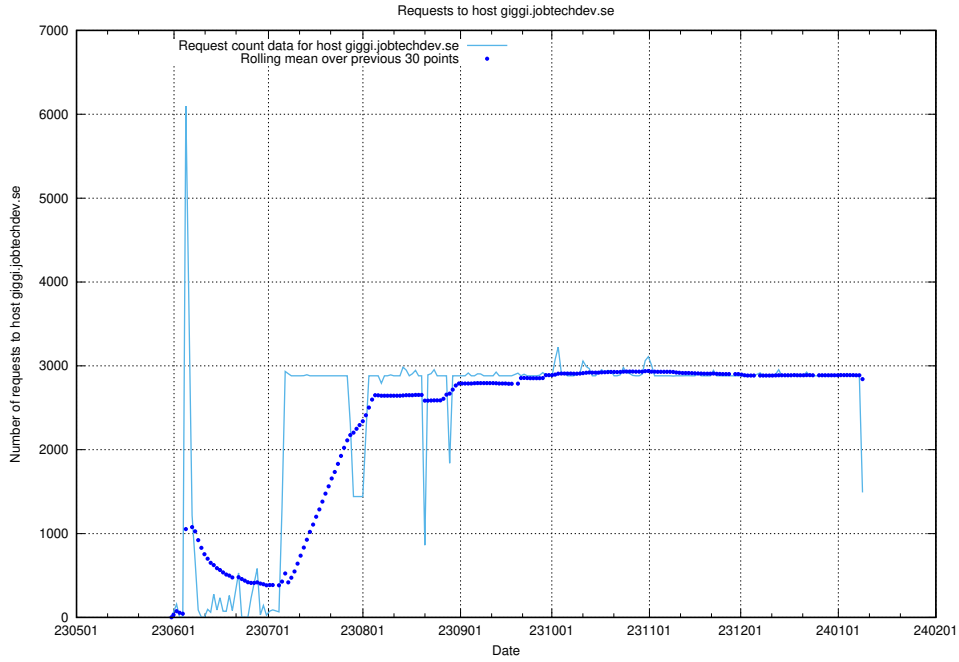

7.19 Usage of giggi.jobtechdev.se

Here, we count the number of requests to host giggi.jobtechdev.se.

7.20 Usage of canary-openshift-ingress-canary.prod.services.jtech.se

Here, we count the number of requests to host canary-openshift-ingress-canary.prod.services.jtech.se.