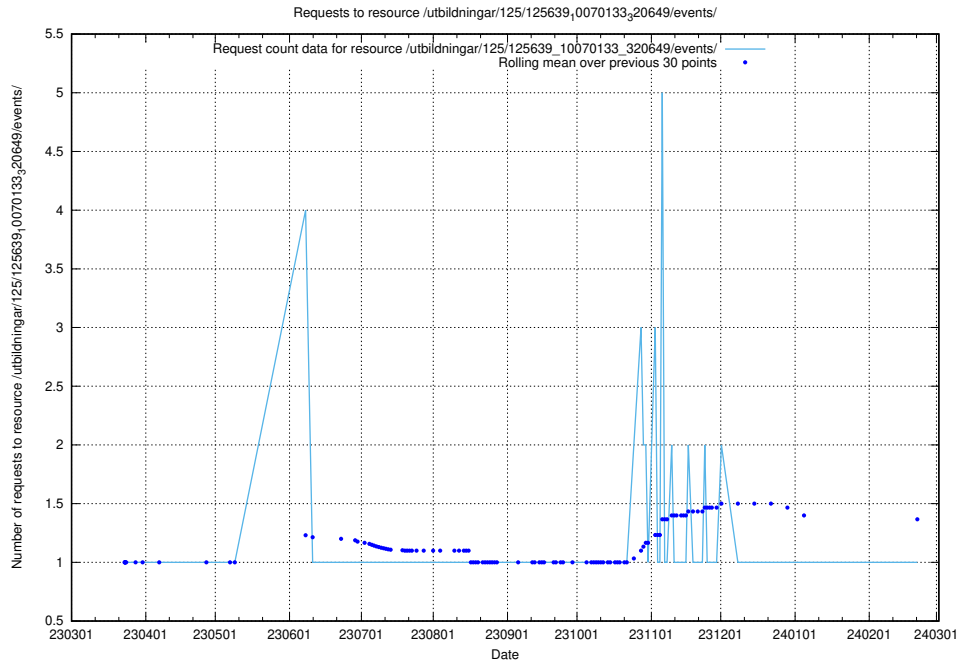

5.1073 Usage of /utbildningar/125/125639_10070133_320649/events/

Here, we count the number of requests to resource /utbildningar/125/125639_10070133_320649/events/