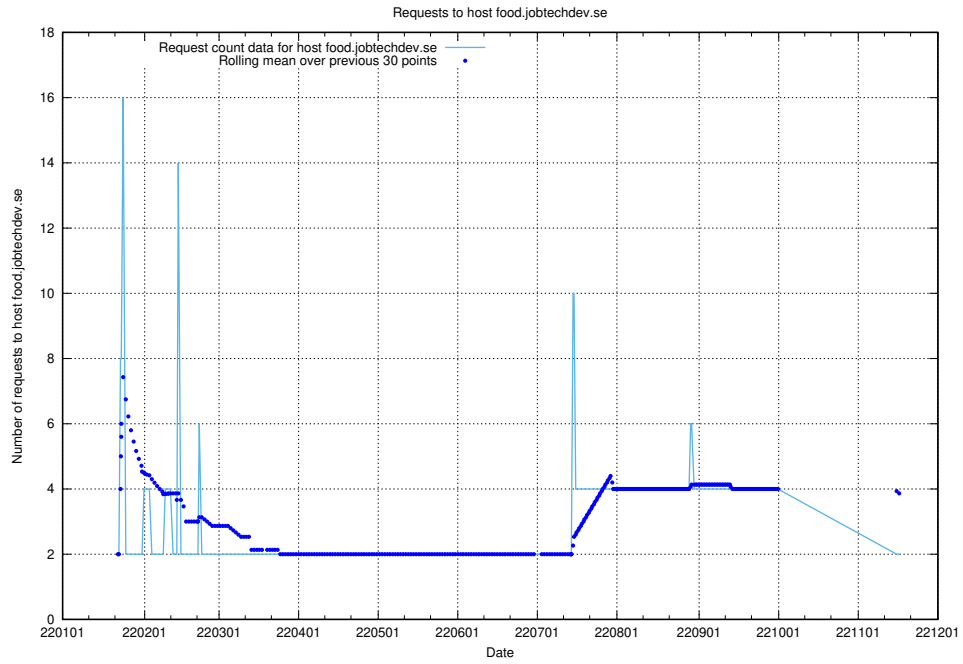

7.598 Usage of events.jobtechdev.se

Here, we count the number of requests to host events.jobtechdev.se.

7.599 Usage of hr.jobtechdev.se

Here, we count the number of requests to host hr.jobtechdev.se.

7.600 Usage of demo-jobed-connect-onprem.jobtechdev.se