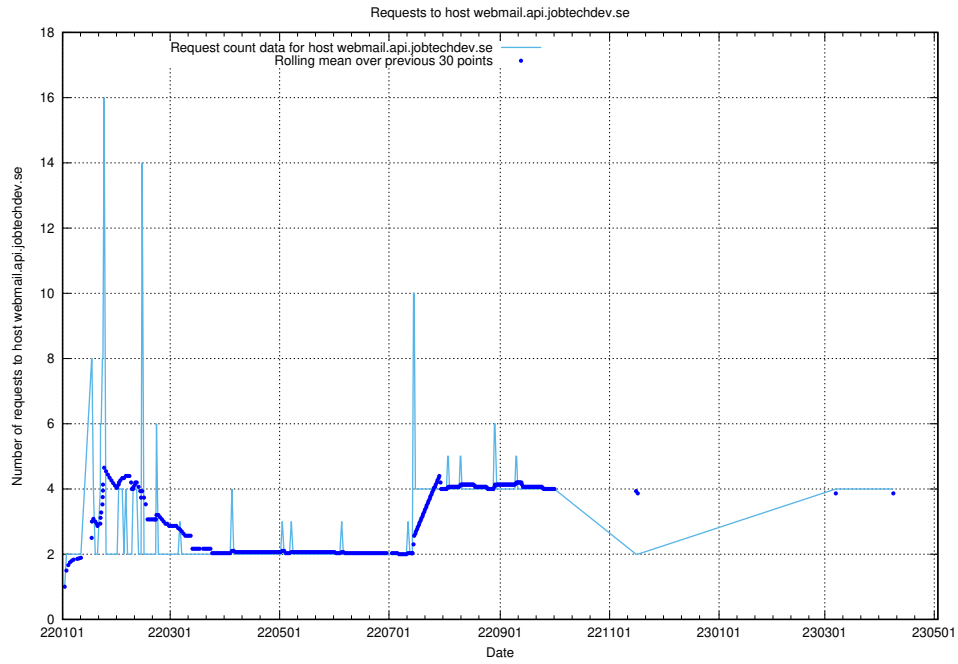

7.112 Usage of webmail.api.jobtechdev.se

Here, we count the number of requests to host webmail.api.jobtechdev.se.