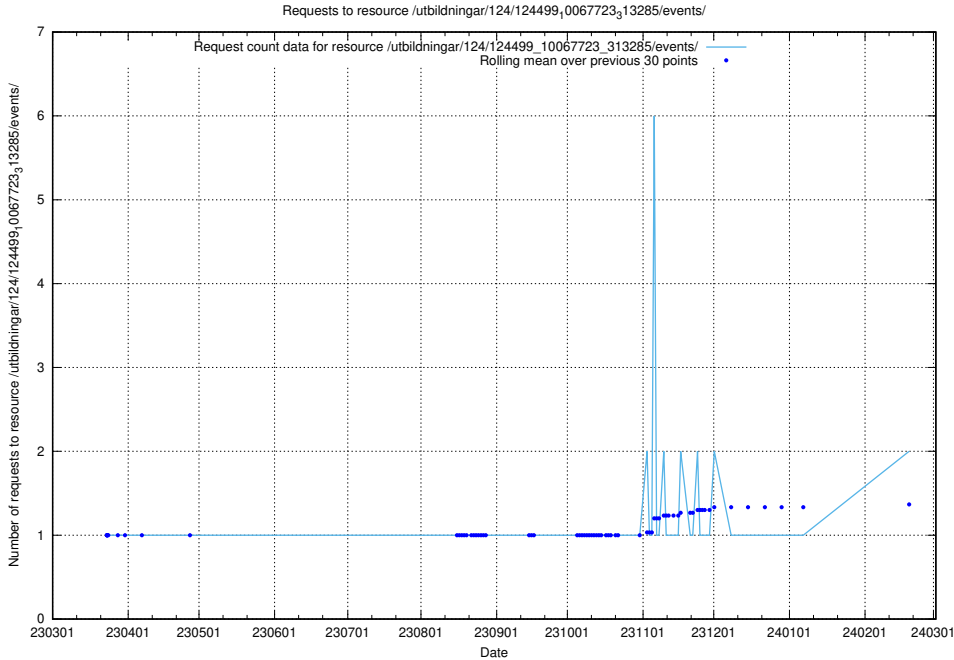

5.579 Usage of /utbildningar/124/124499_10067723_313285/events/

Here, we count the number of requests to resource /utbildningar/124/124499_10067723_313285/events/