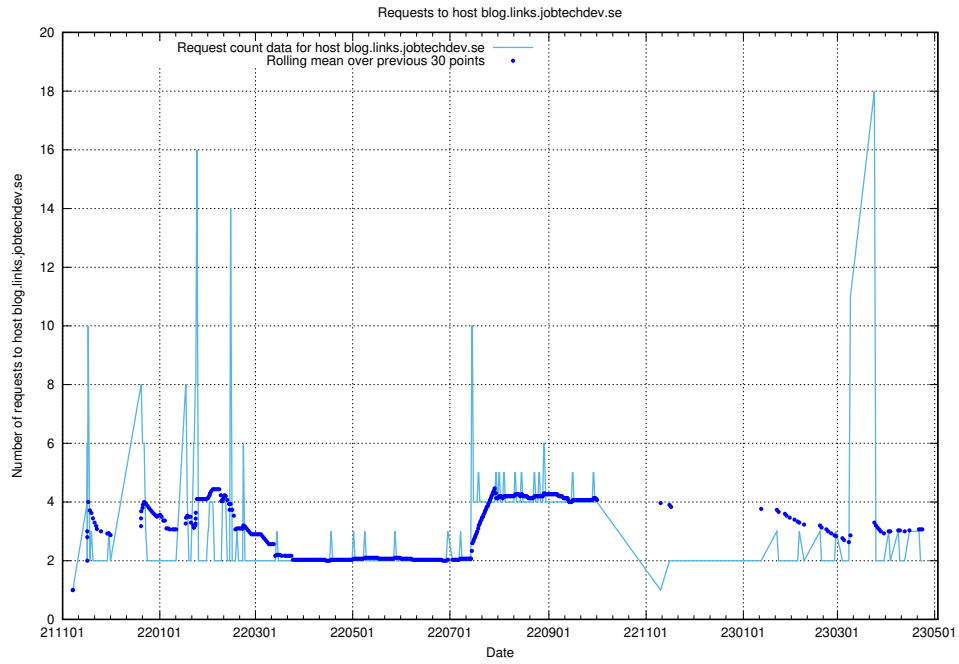

7.430 Usage of `blog.links.jobtechdev.se`

Here, we count the number of requests to host `blog.links.jobtechdev.se`.