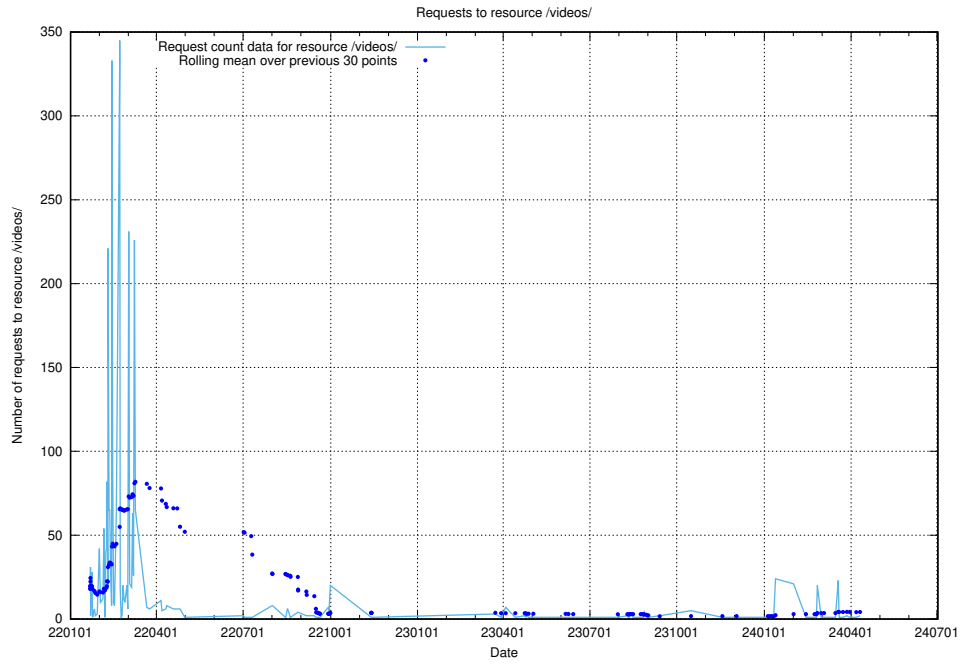

5.901 Usage of /videos/

Here, we count the number of requests to resource /videos/.