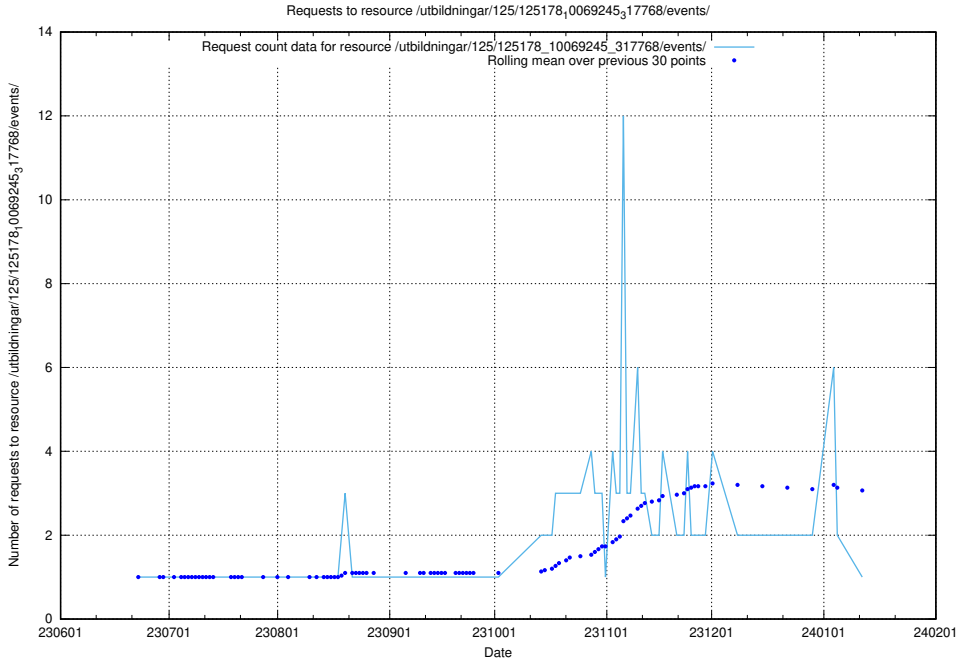

5.5525 Usage of /utbildningar/125/125178_10069245_317768/events/

Here, we count the number of requests to resource /utbildningar/125/125178_10069245_317768/events/