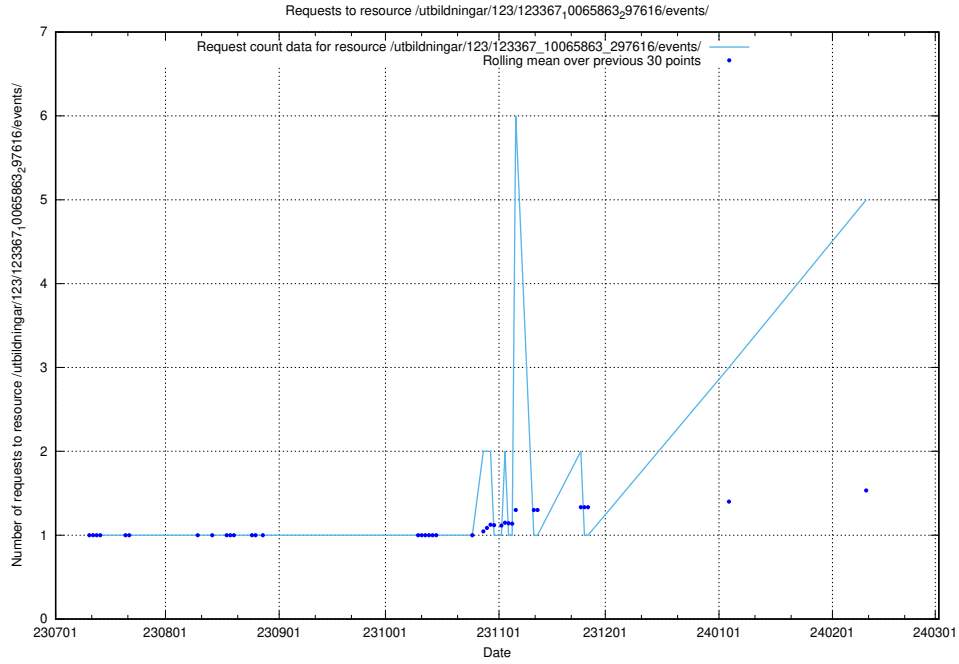

5.181 Usage of /utbildningar/123/123367_10065863_297616/events/

Here, we count the number of requests to resource /utbildningar/123/123367_10065863_297616/events/