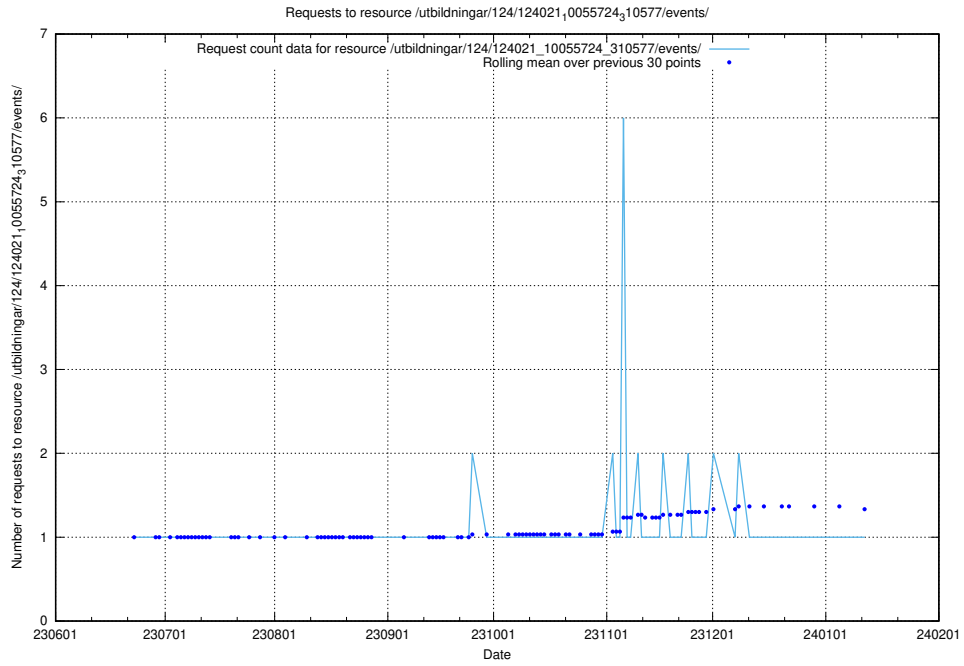

5.5612 Usage of /utbildningar/124/124021_10055724_310577/events/

Here, we count the number of requests to resource /utbildningar/124/124021_10055724_310577/events/