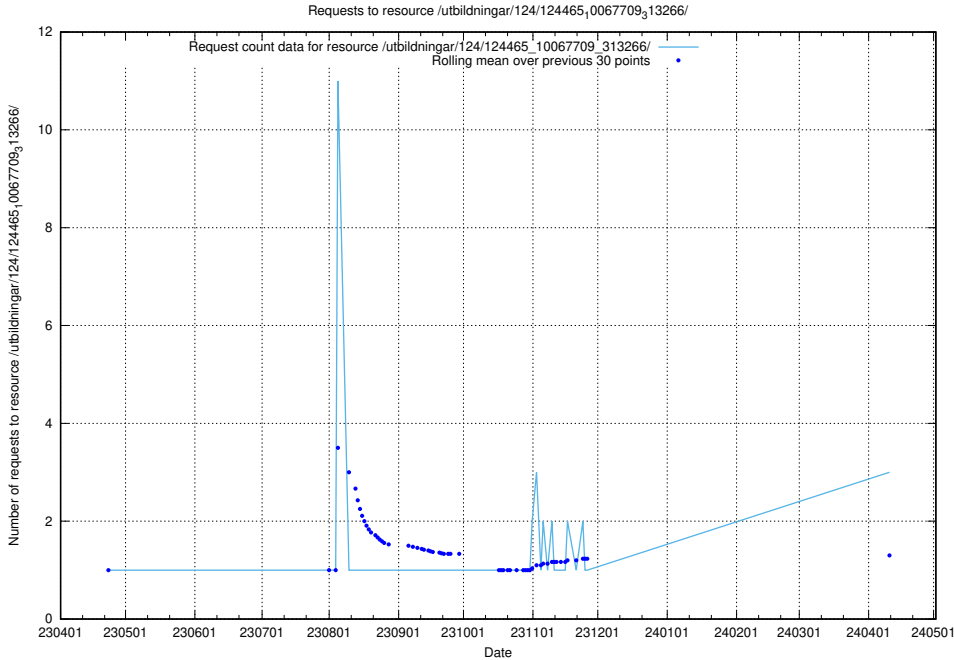

Here, we count the number of requests to resource /utbildningar/124/124465_10067709_313266/.

5.459 Usage of /utbildningar/124/124856_10071083_324595/

Here, we count the number of requests to resource /utbildningar/124/124856_10071083_324595/.