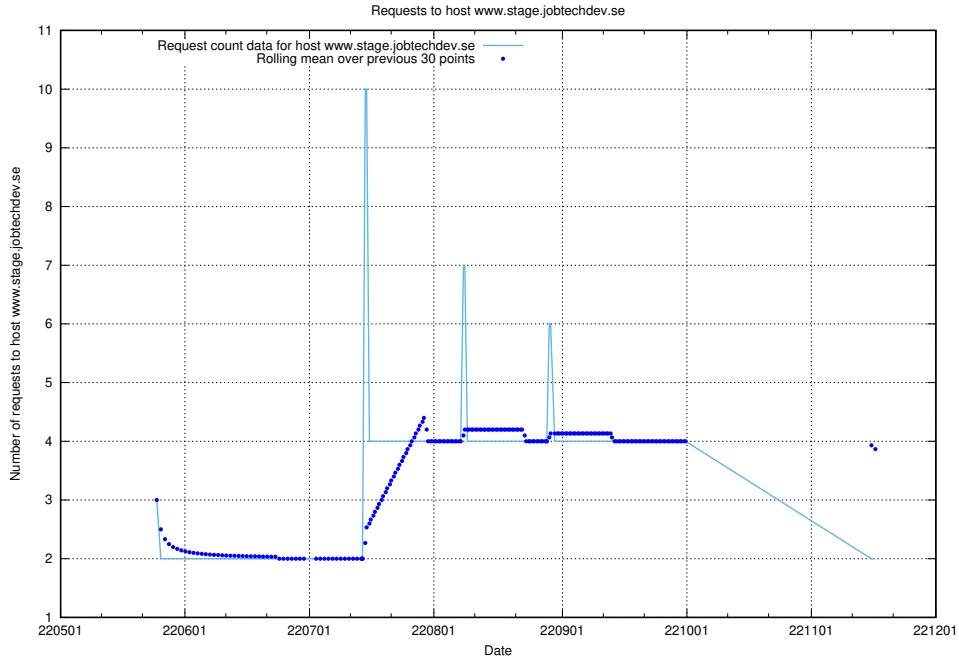

7.420 Usage of www.stage.jobtechdev.se

Here, we count the number of requests to host www.stage.jobtechdev.se.