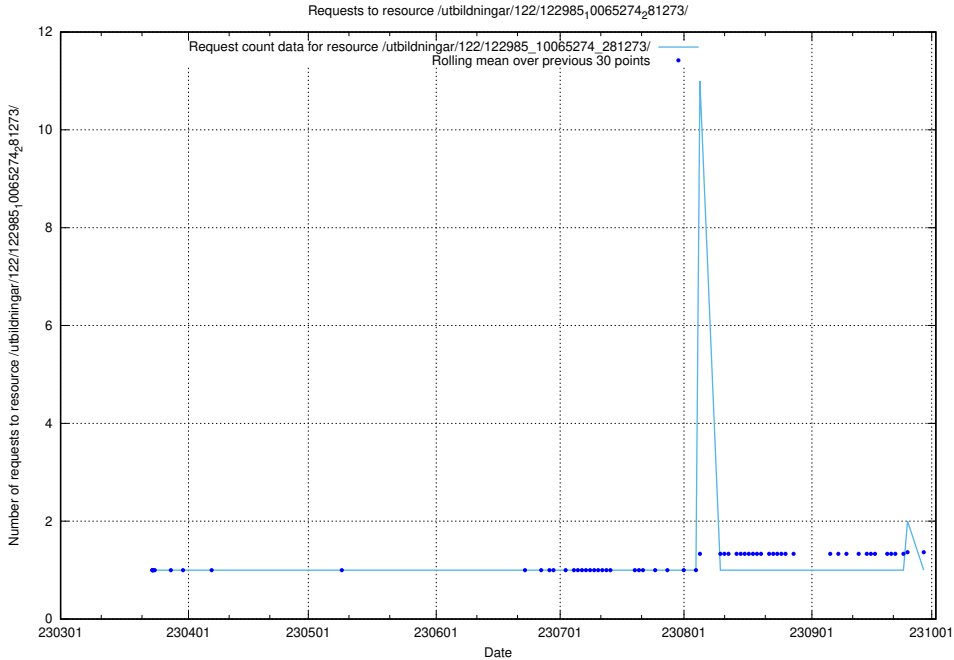

5.4721 Usage of /utbildningar/122/122985_10065274_281273/

Here, we count the number of requests to resource /utbildningar/122/122985_10065274_281273/.