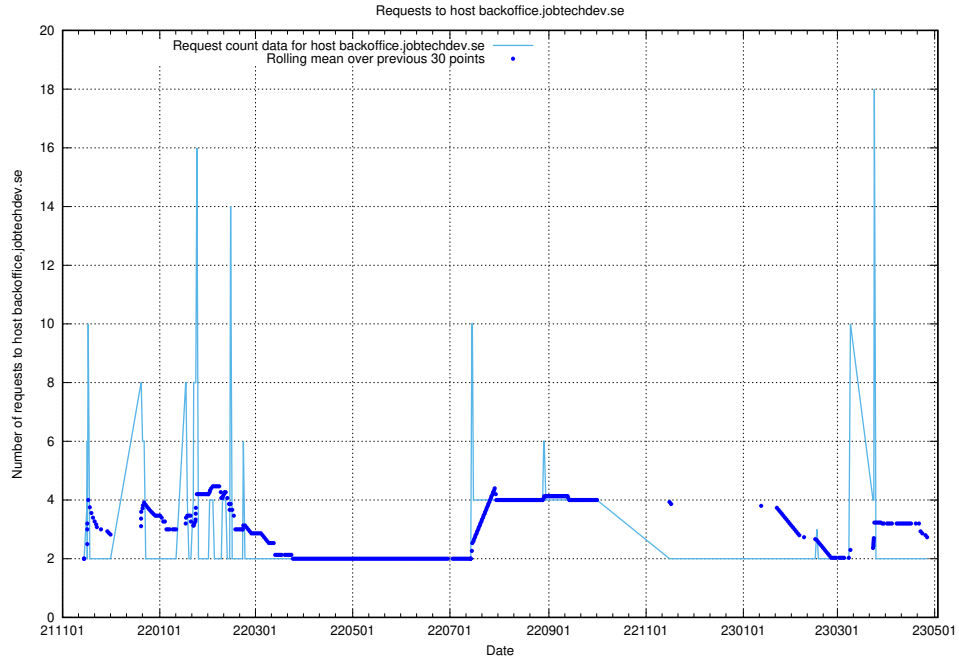

7.285 Usage of backoffice.jobtechdev.se

Here, we count the number of requests to host backoffice.jobtechdev.se.