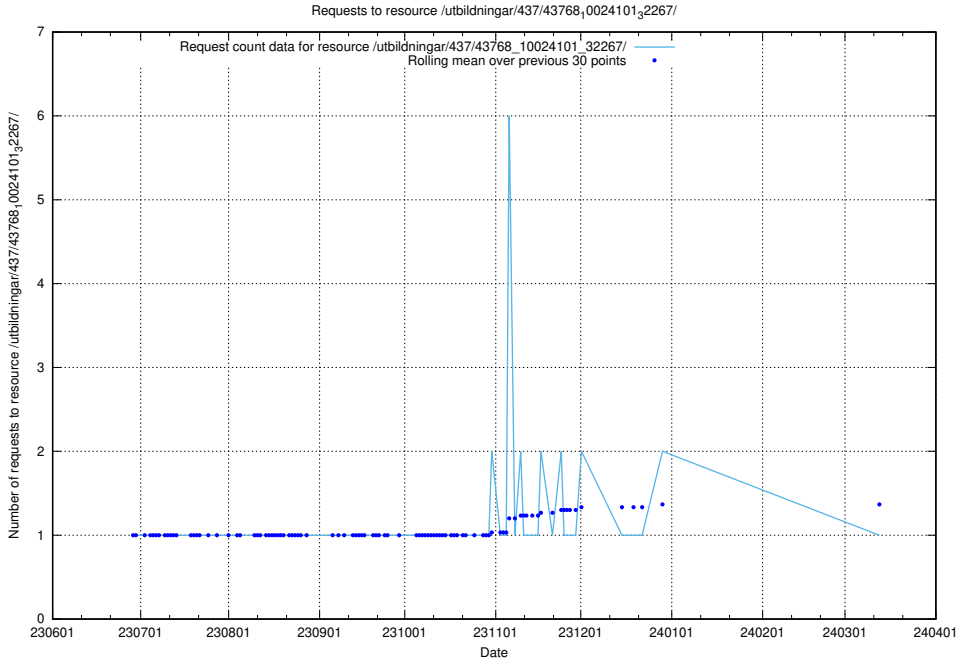

5.5223 Usage of /utbildningar/437/43768_10024101_32267/

Here, we count the number of requests to resource /utbildningar/437/43768_10024101_32267/.