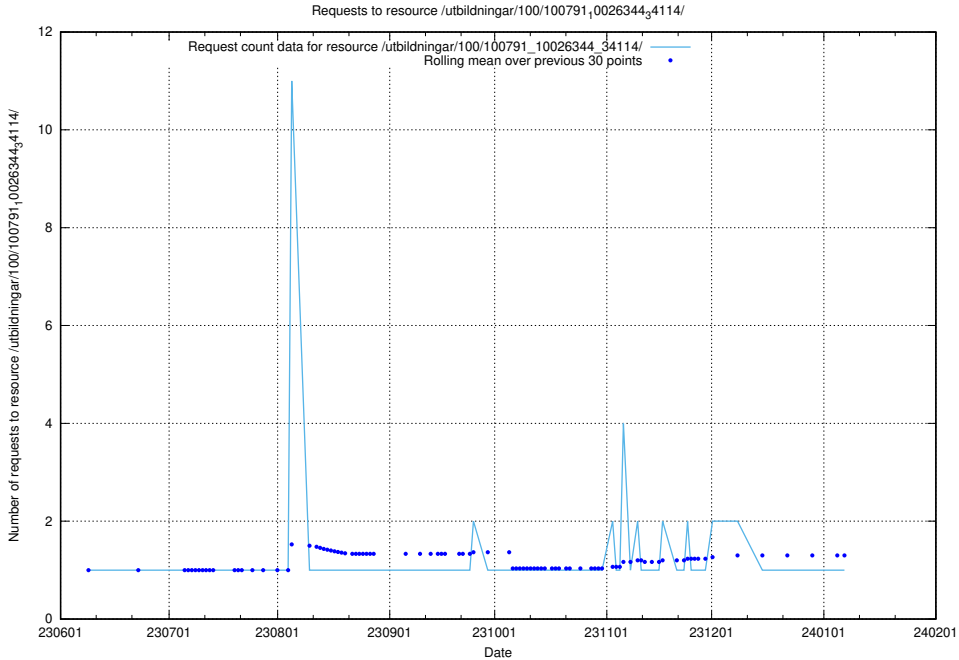

5.5692 Usage of /utbildningar/100/100791_10026344_34114/

Here, we count the number of requests to resource /utbildningar/100/100791_10026344_34114/.