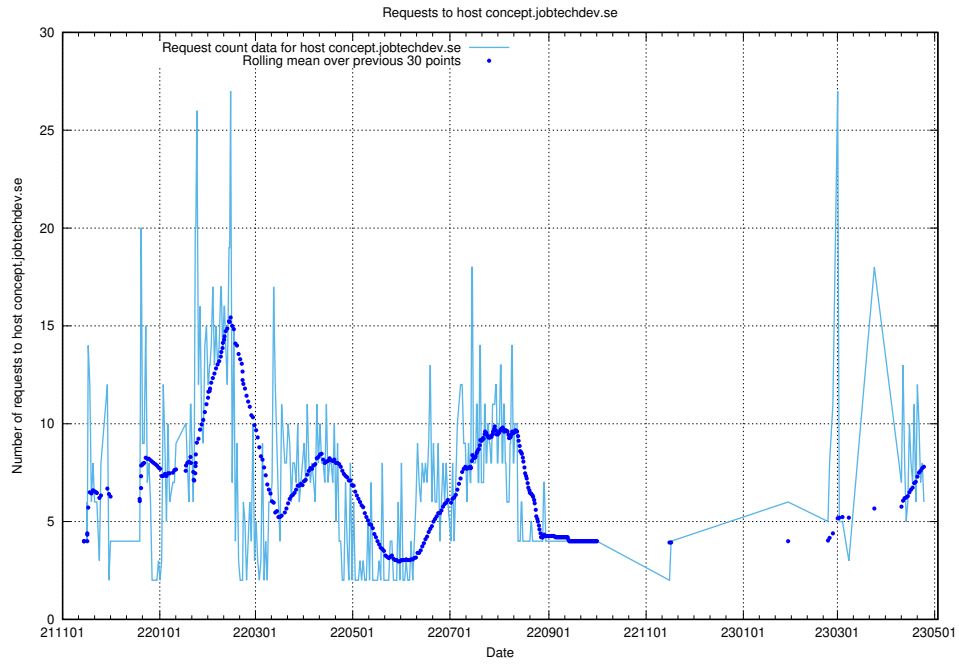

7.77 Usage of concept.jobtechdev.se

Here, we count the number of requests to host concept.jobtechdev.se.