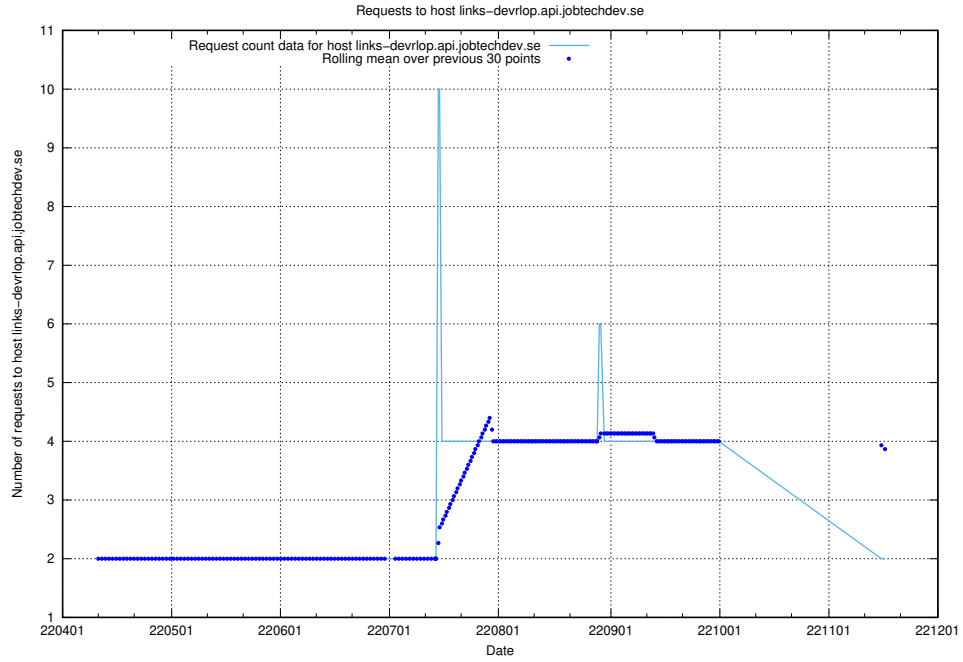

7.466 Usage of links-devrlop.api.jobtechdev.se

Here, we count the number of requests to host links-devrlop.api.jobtechdev.se.