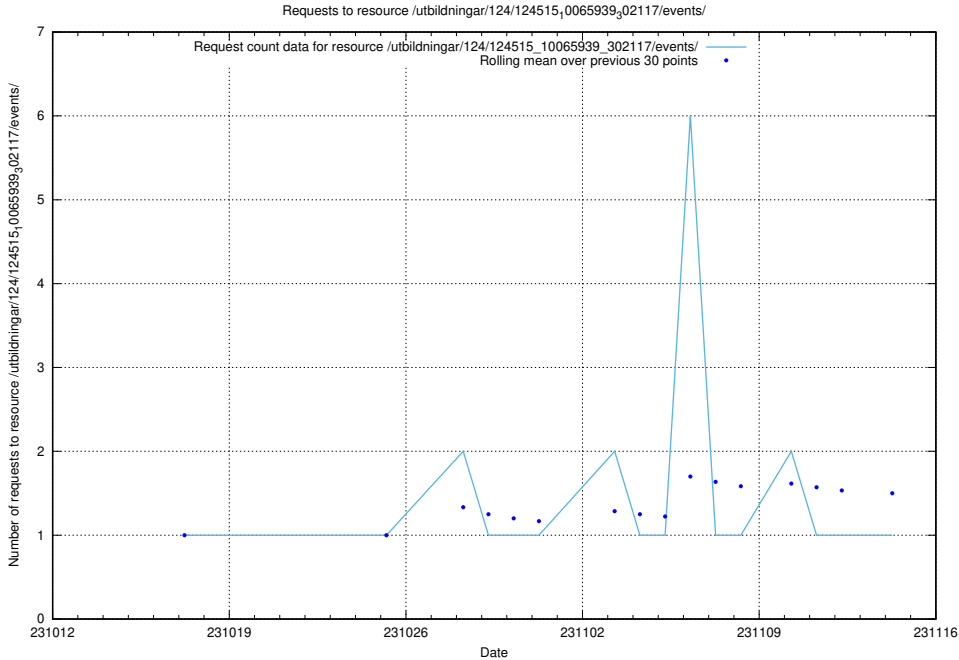

Here, we count the number of requests to resource /utbildningar/124/124894_10068682_316220/.

5.4110 Usage of /utbildningar/124/124515_10065939_302117/events/

Here, we count the number of requests to resource /utbildningar/124/124515_10065939_302117/events/