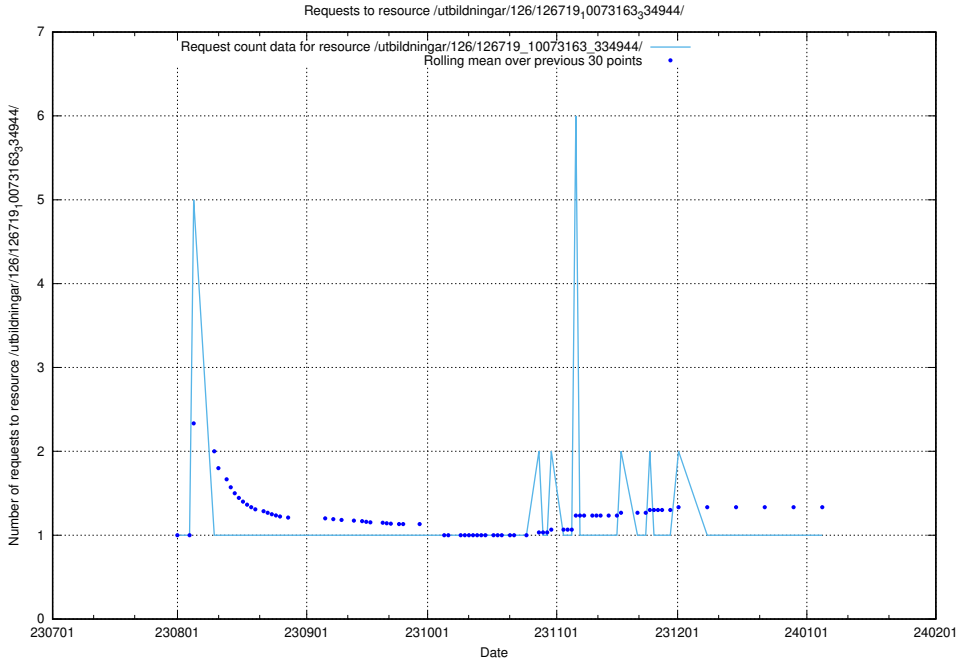

5.4690 Usage of /utbildningar/126/126719_10073163_334944/

Here, we count the number of requests to resource /utbildningar/126/126719_10073163_334944/.