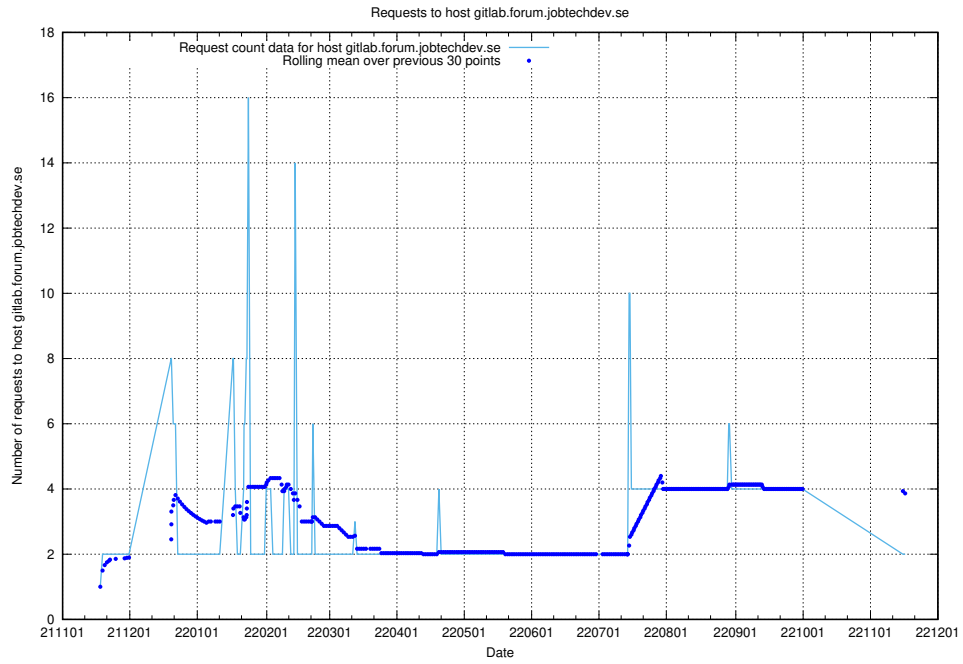

7.477 Usage of gitlab.forum.jobtechdev.se

Here, we count the number of requests to host gitlab.forum.jobtechdev.se.

7.478 Usage of opensearch.jobtechdev.se

Here, we count the number of requests to host opensearch.jobtechdev.se.