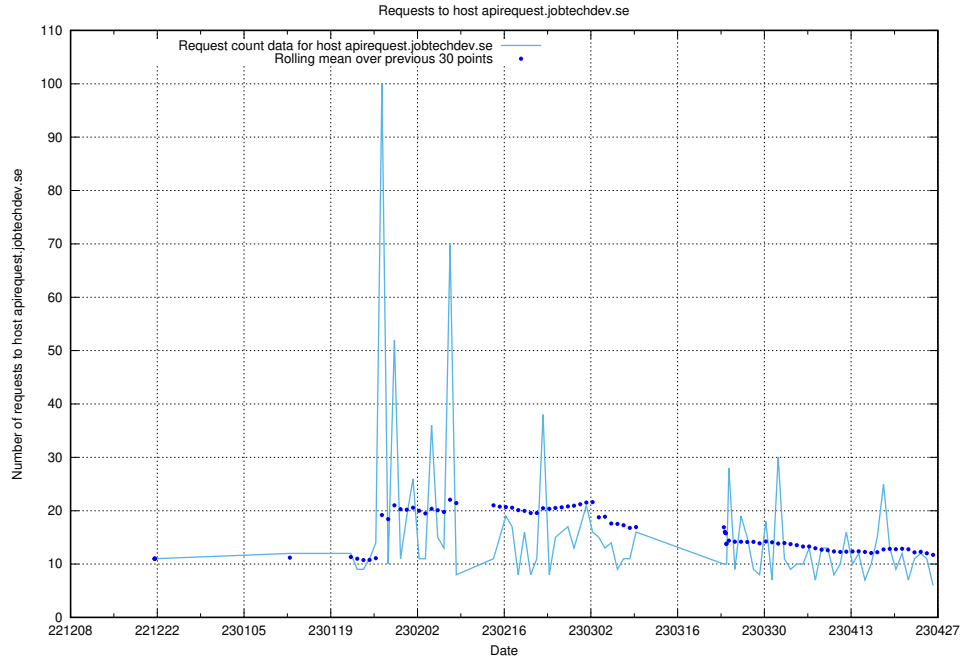

7.79 Usage of apirequest.jobtechdev.se

Here, we count the number of requests to host apirequest.jobtechdev.se.