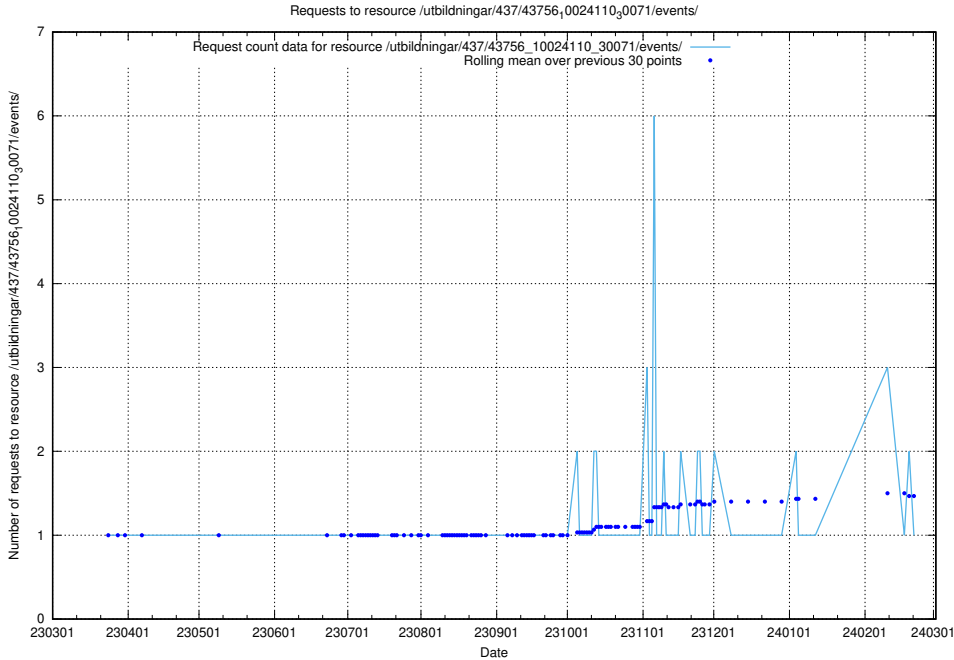

5.5982 Usage of /utbildningar/437/43756_10024110_30071/events/

Here, we count the number of requests to resource /utbildningar/437/43756_10024110_30071/events/.