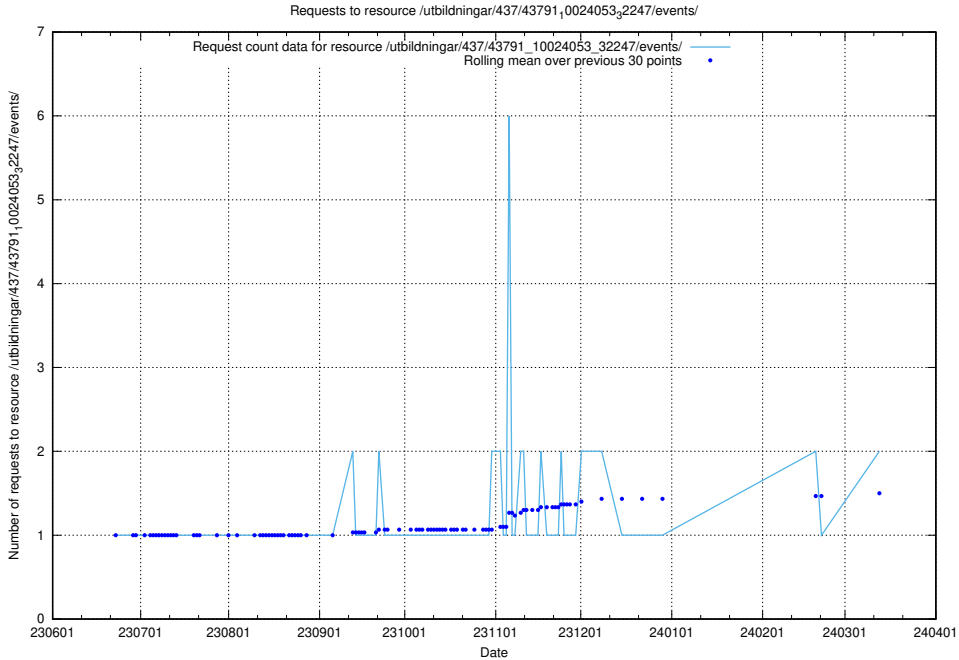

5.847 Usage of /utbildningar/437/43791_10024053_32247/events/

Here, we count the number of requests to resource /utbildningar/437/43791_10024053_32247/events/.