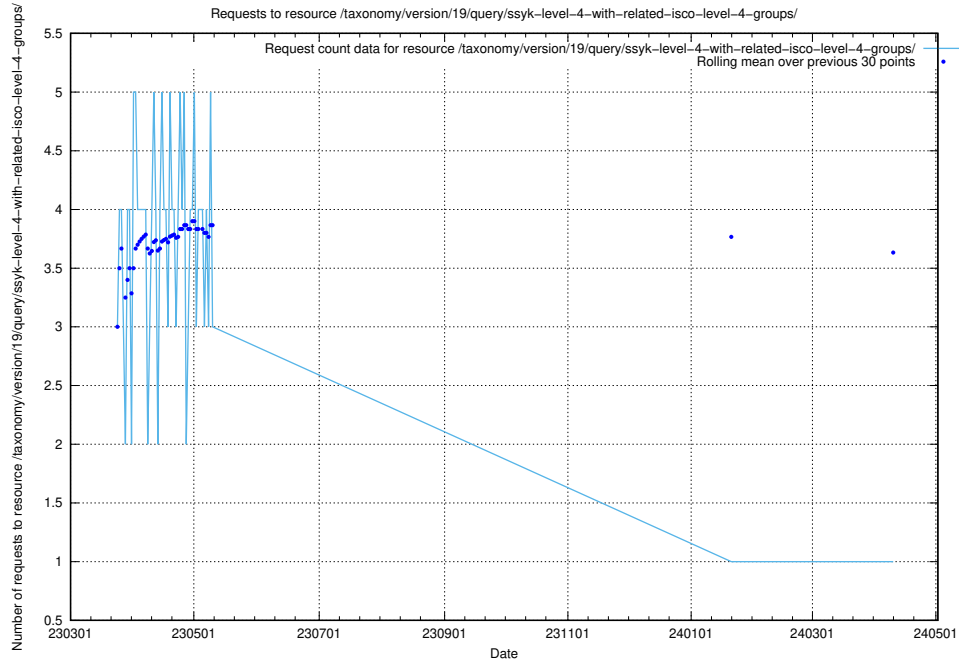

5.5915 Usage of /taxonomy/version/19/query/ssyk-level-4-with-related-isco-level-4-groups/

Here, we count the number of requests to resource /taxonomy/version/19/query/ssyk-level-4-with-related-isco-level-4-groups/.