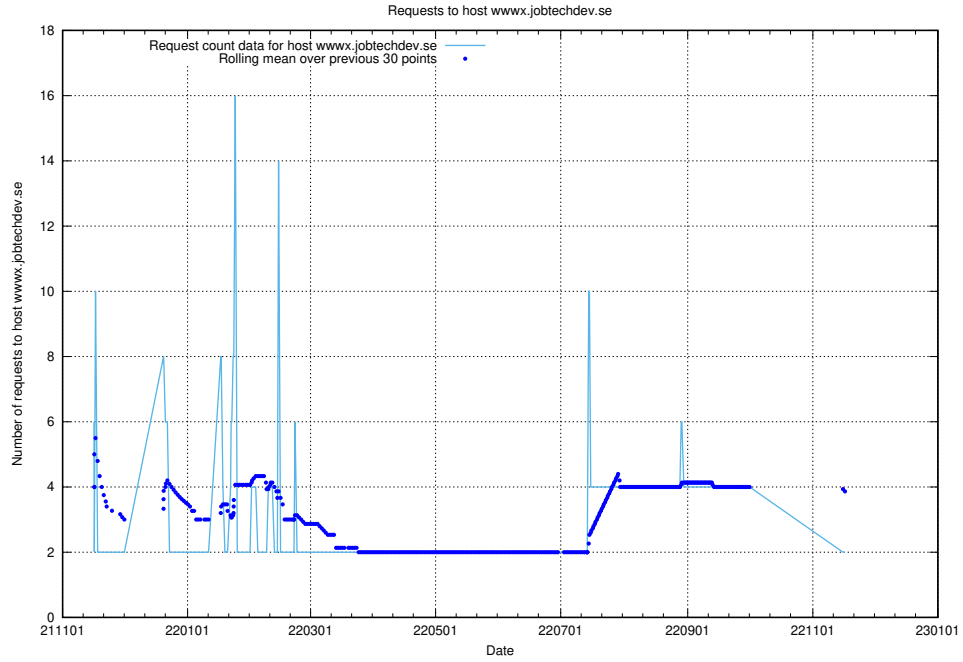

7.534 Usage of www.jobtechdev.se

Here, we count the number of requests to host www.jobtechdev.se.