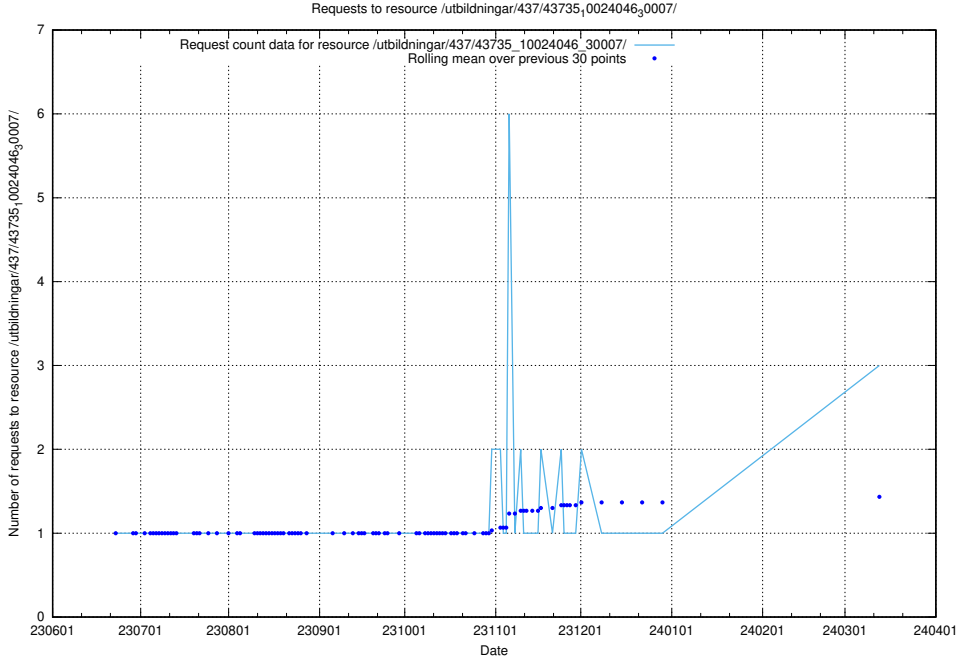

5.417 Usage of /utbildningar/437/43735_10024046_30007/

Here, we count the number of requests to resource /utbildningar/437/43735_10024046_30007/.