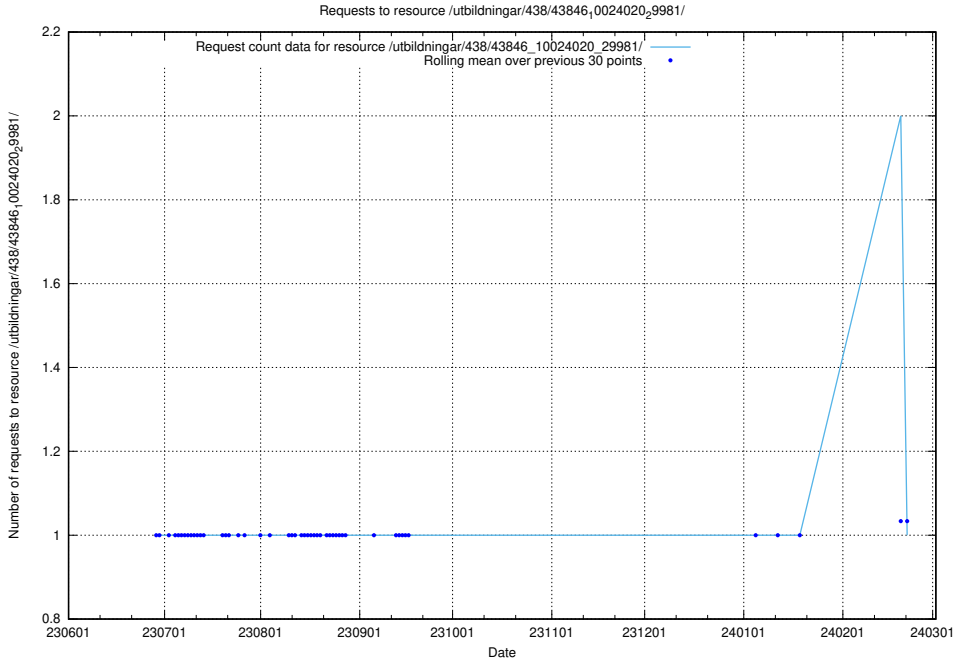

5.5218 Usage of /utbildningar/438/43846_10024020_29981/

Here, we count the number of requests to resource /utbildningar/438/43846_10024020_29981/.