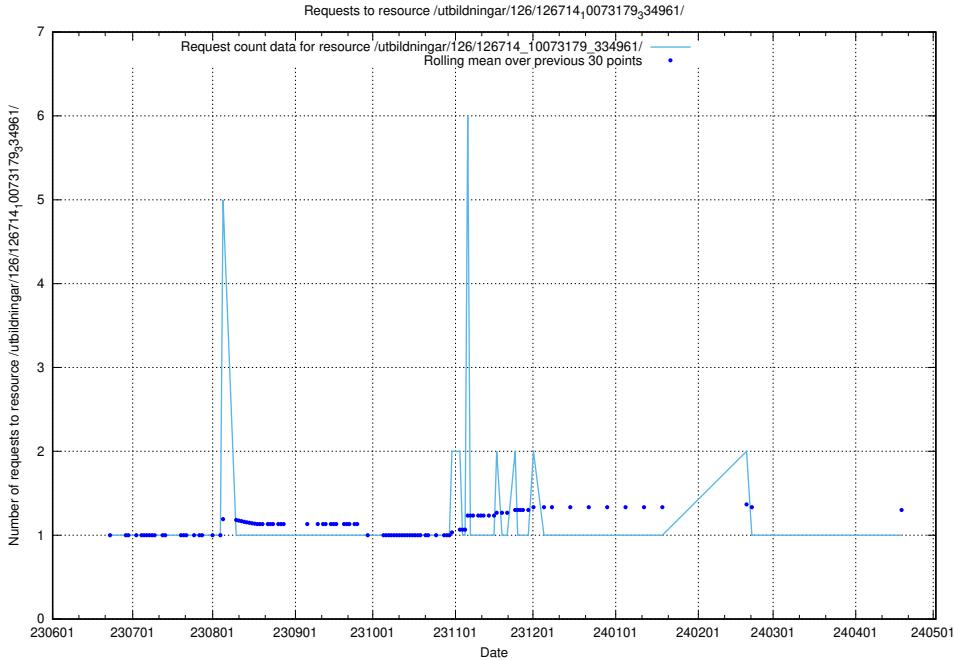

5.5412 Usage of /utbildningar/126/126714_10073179_334961/

Here, we count the number of requests to resource /utbildningar/126/126714_10073179_334961/.