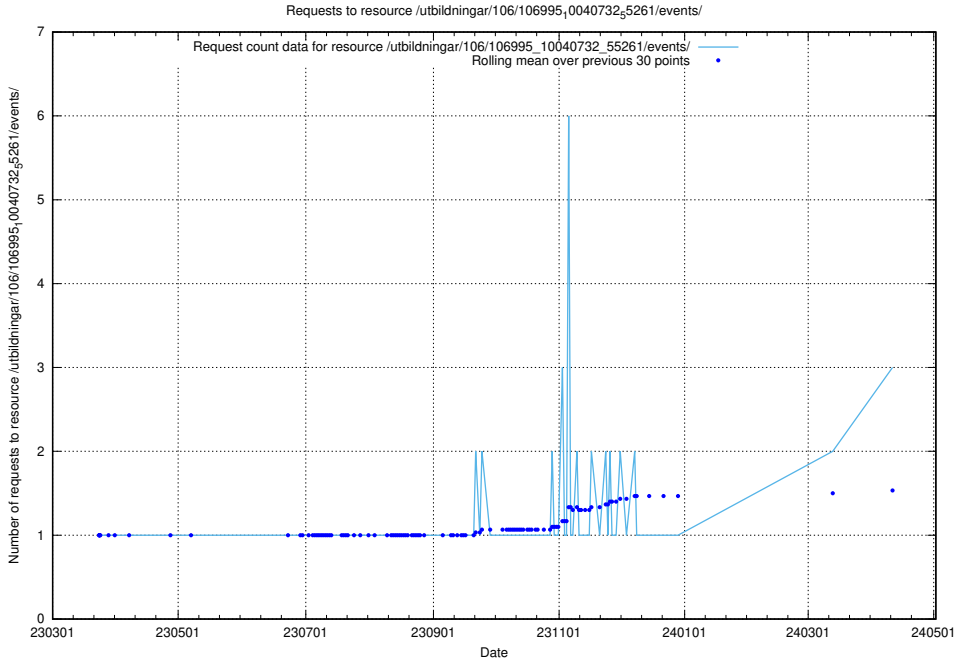

5.411 Usage of /utbildningar/106/106995_10040732_55261/events/

Here, we count the number of requests to resource /utbildningar/106/106995_10040732_55261/events/.

5.412 Usage of /utbildningar/125/125918_10070220_320937/events/