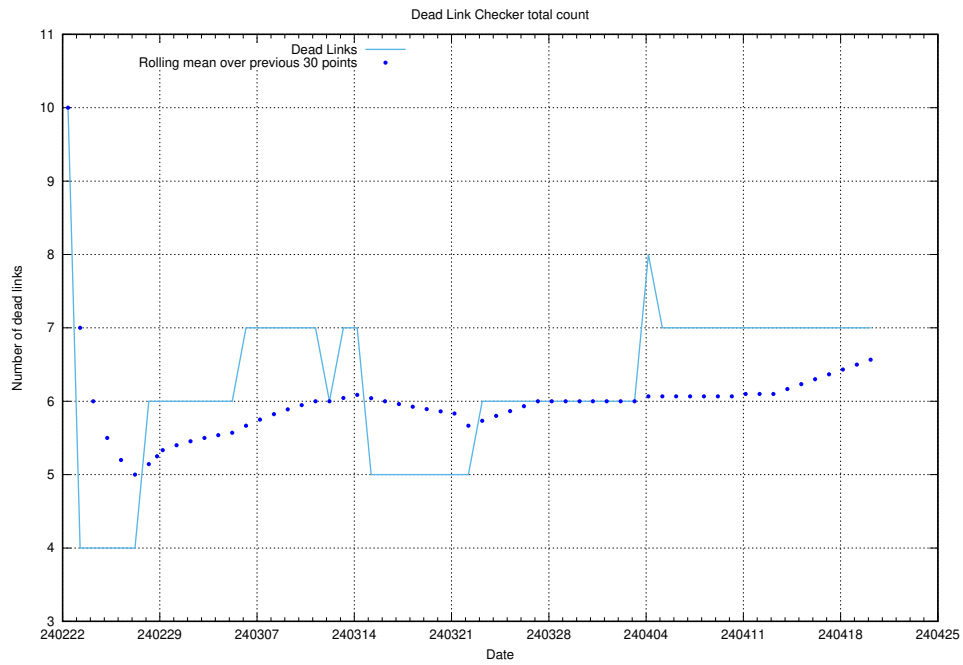

A graph of the servers in AWS region eu-north-1.

3 Dead Link Checker

The [Dead Link Checker](#)⁴ scans JobTech’s web pages for dead html links, and reports the count here.

3.1 Total count of dead links

Here is presented the total number of found dead links across all pages.