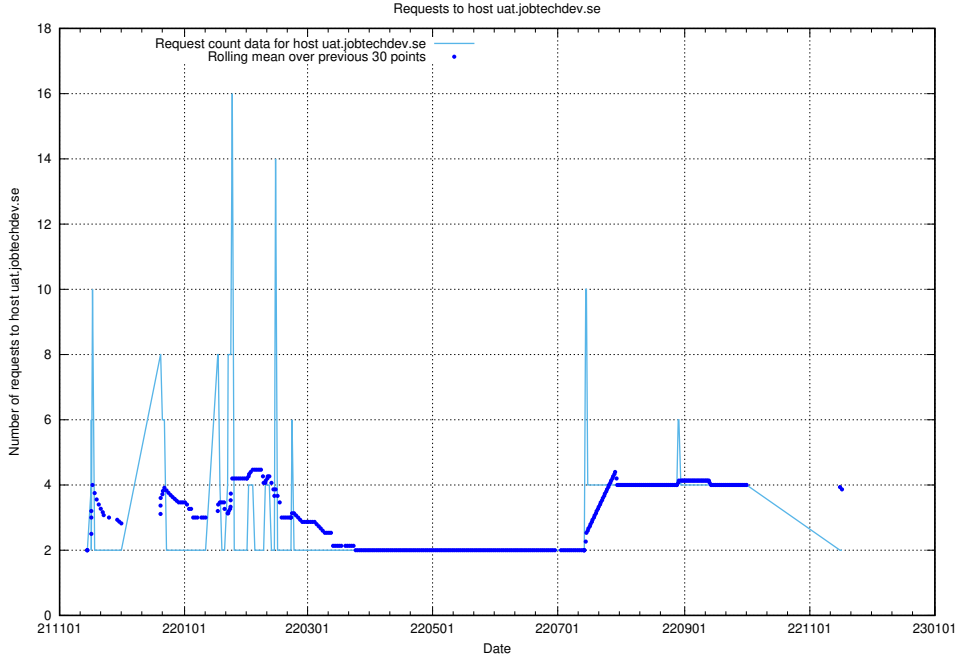

7.551 Usage of uat.jobtechdev.se

Here, we count the number of requests to host uat.jobtechdev.se.