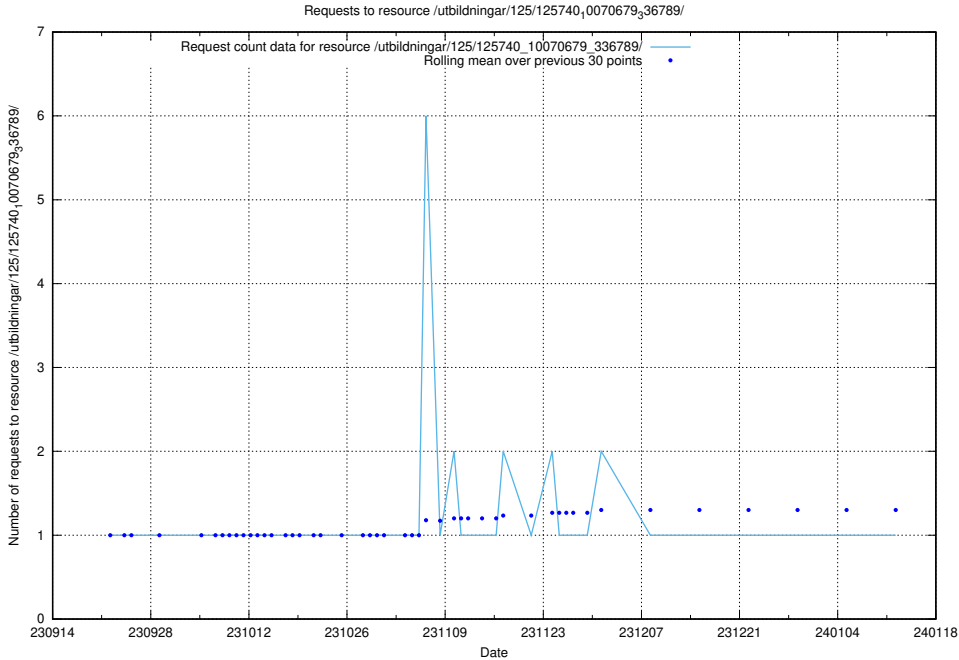

5.4309 Usage of /utbildningar/125/125740_10070679_336789/

Here, we count the number of requests to resource /utbildningar/125/125740_10070679_336789/.