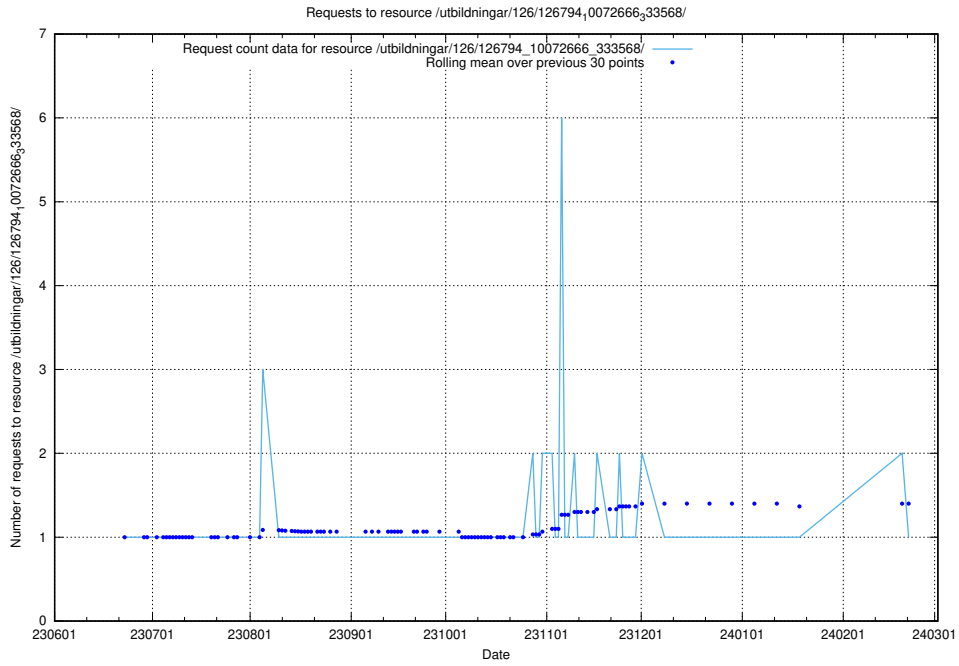

5.5381 Usage of /utbildningar/126/126794_10072666_333568/

Here, we count the number of requests to resource /utbildningar/126/126794_10072666_333568/.