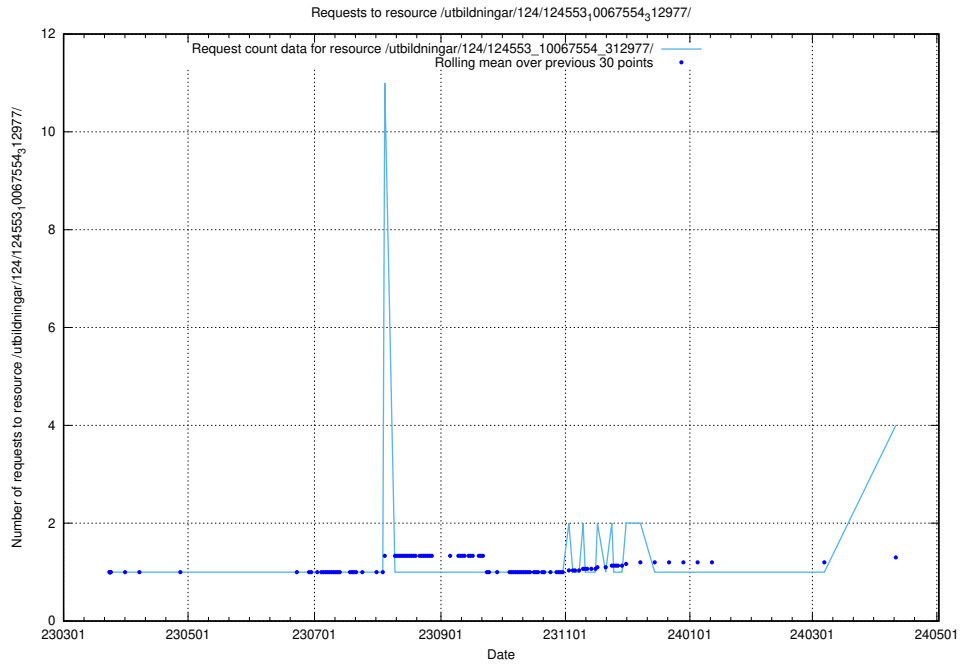

5.206 Usage of /utbildningar/124/124553_10067554_312977/

Here, we count the number of requests to resource /utbildningar/124/124553_10067554_312977/.