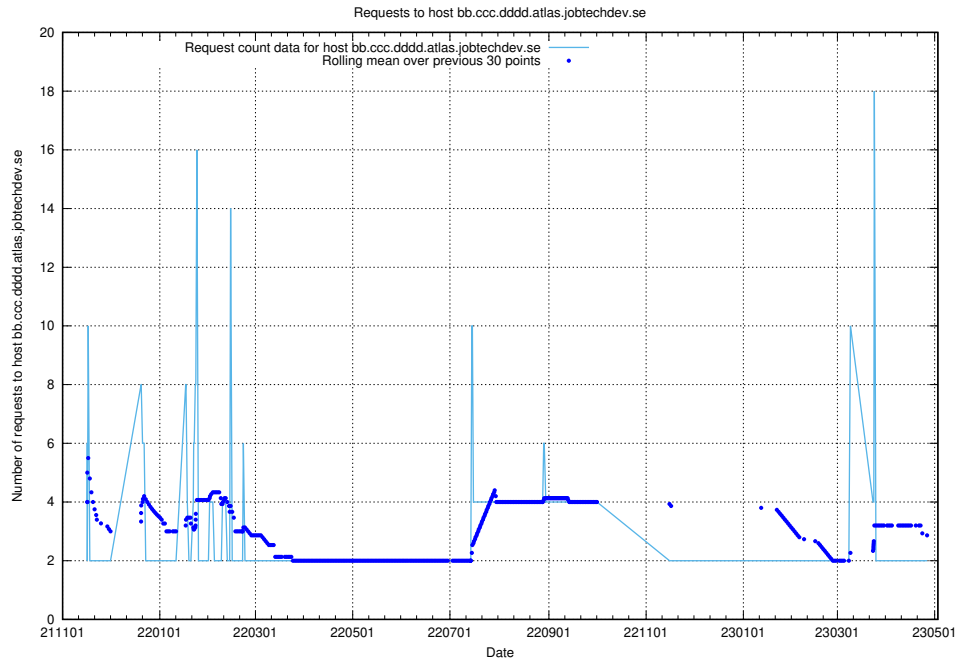

7.528 Usage of bb.ccc.dddd.atlas.jobtechdev.se

Here, we count the number of requests to host bb.ccc.dddd.atlas.jobtechdev.se.