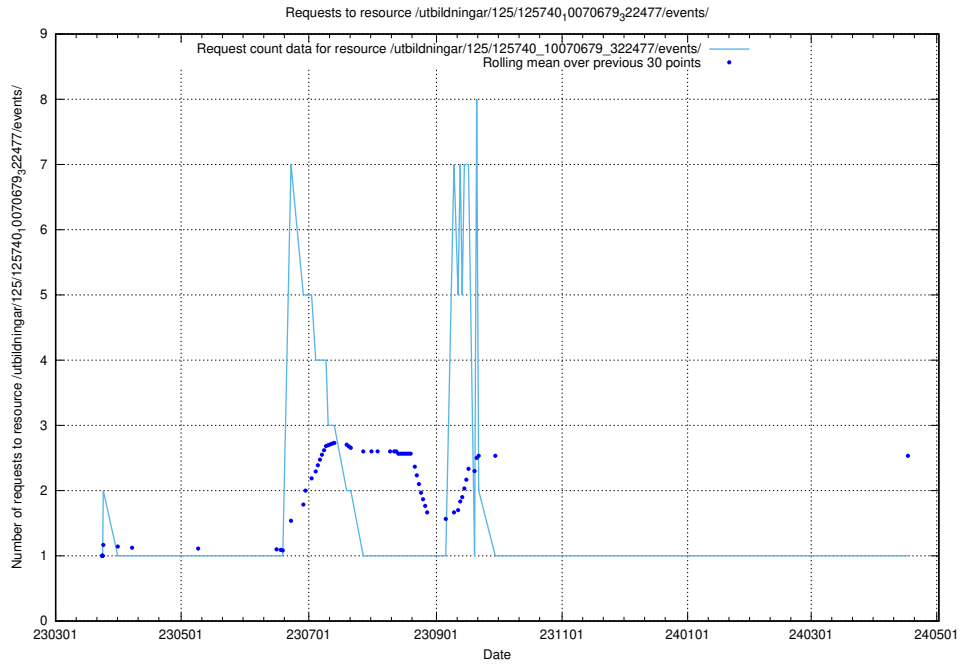

5.1007 Usage of /utbildningar/125/125740_10070679_322477/events/

Here, we count the number of requests to resource /utbildningar/125/125740_10070679_322477/events/