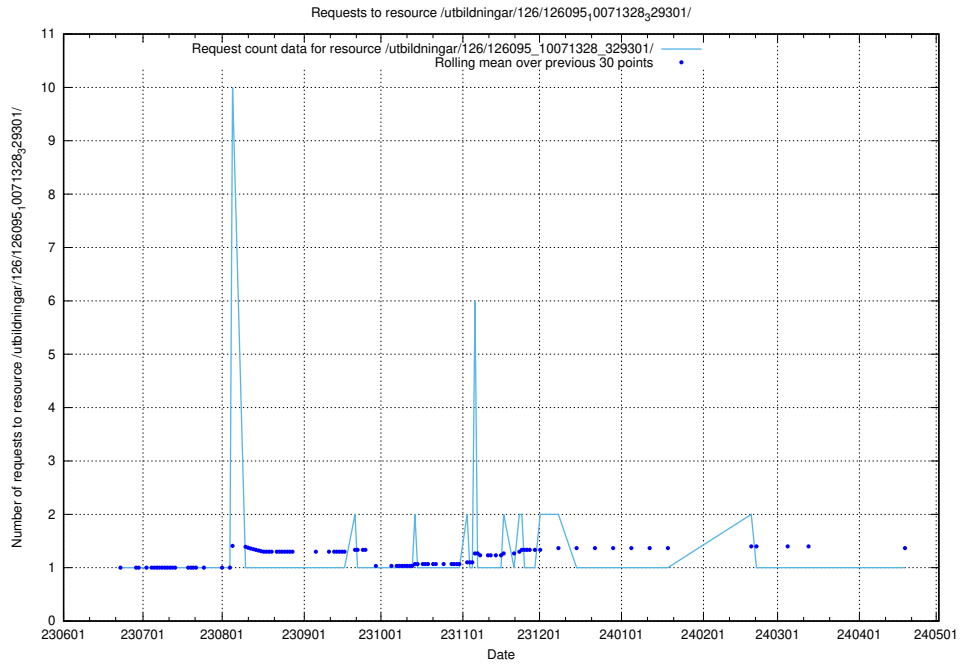

5.5472 Usage of /utbildningar/126/126095_10071328_329301/

Here, we count the number of requests to resource /utbildningar/126/126095_10071328_329301/.