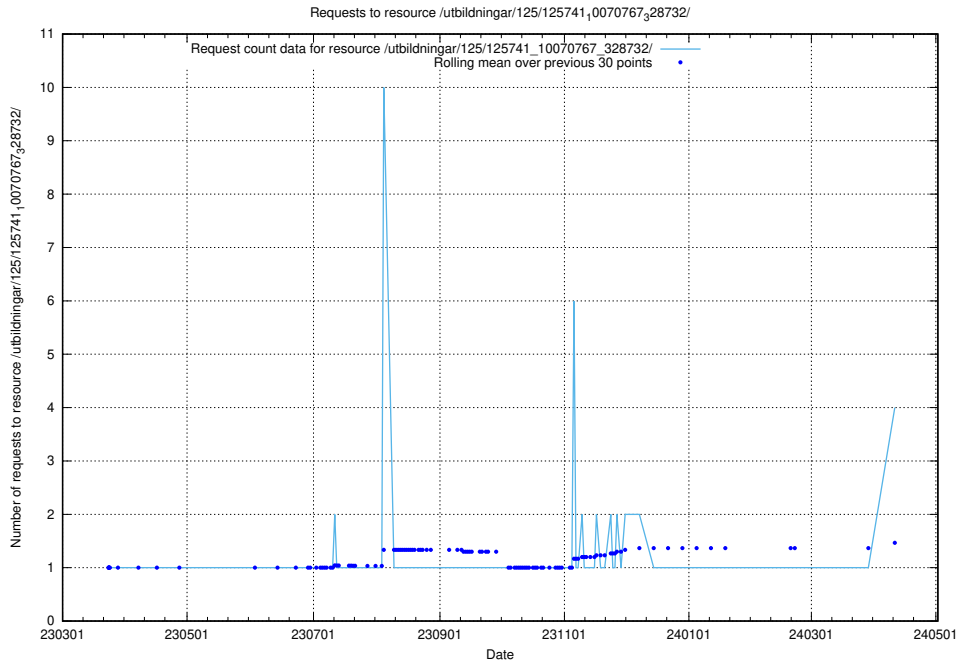

5.289 Usage of /utbildningar/125/125741_10070767_328732/

Here, we count the number of requests to resource /utbildningar/125/125741_10070767_328732/.