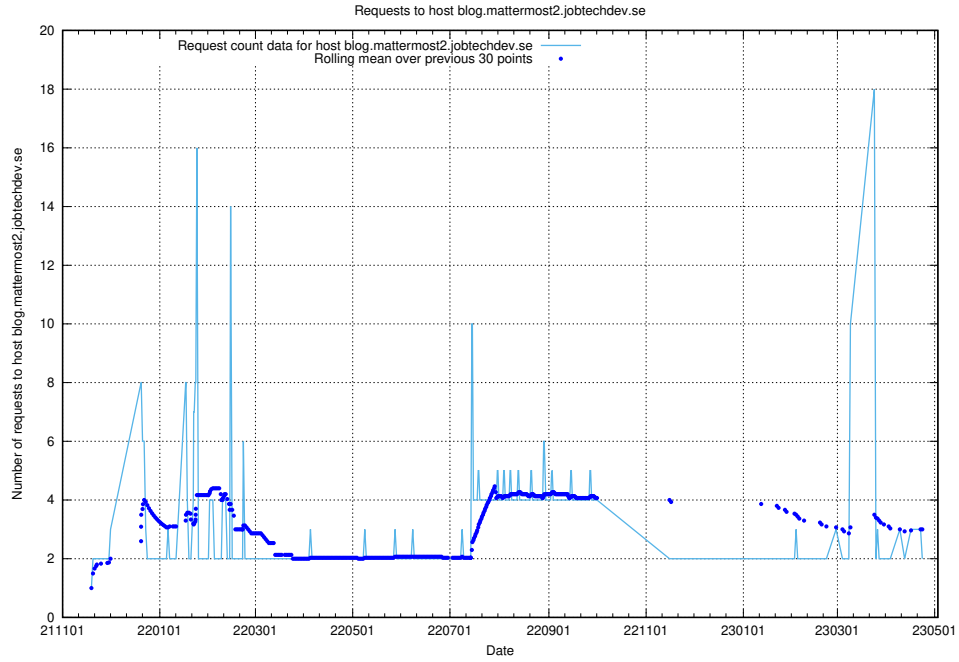

7.471 Usage of `blog.mattermost2.jobtechdev.se`

Here, we count the number of requests to host `blog.mattermost2.jobtechdev.se`.