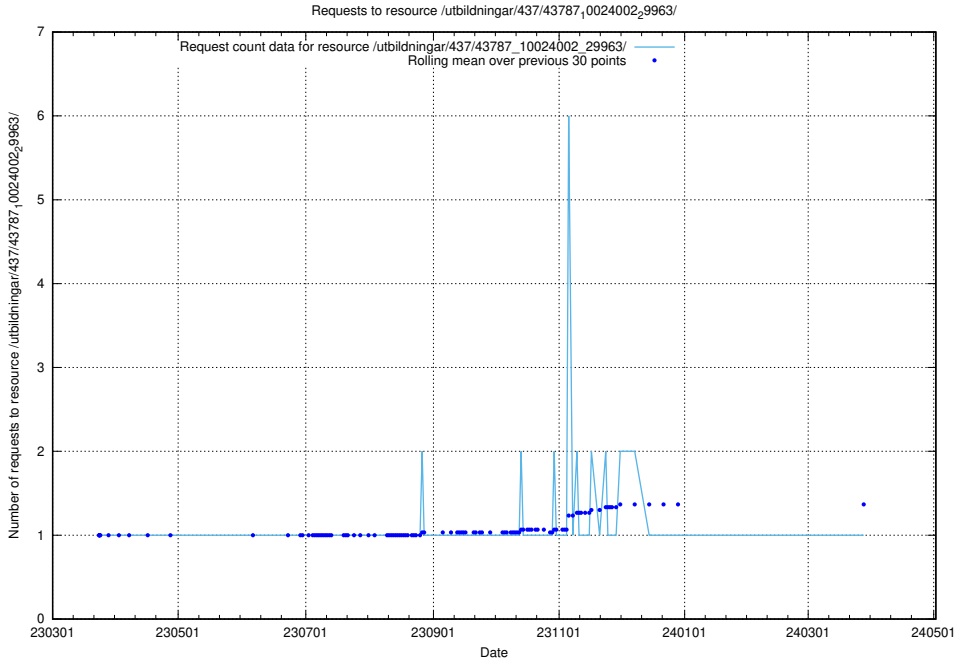

5.6147 Usage of /utbildningar/437/43787_10024002_29963/

Here, we count the number of requests to resource /utbildningar/437/43787_10024002_29963/.