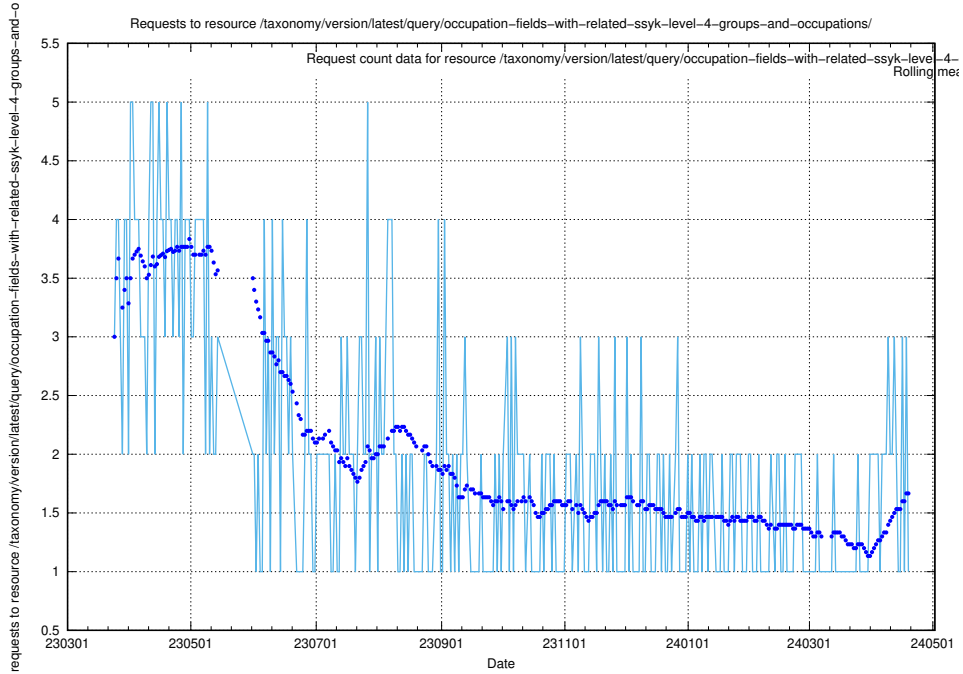

5.5891 Usage of /taxonomy/version/latest/query/occupation-fields-with-related-ssyk-level-4-groups-and-occupations/

Here, we count the number of requests to resource /taxonomy/version/latest/query/occupation-fields-with-related-ssyk-level-4-groups-and-occupations/.