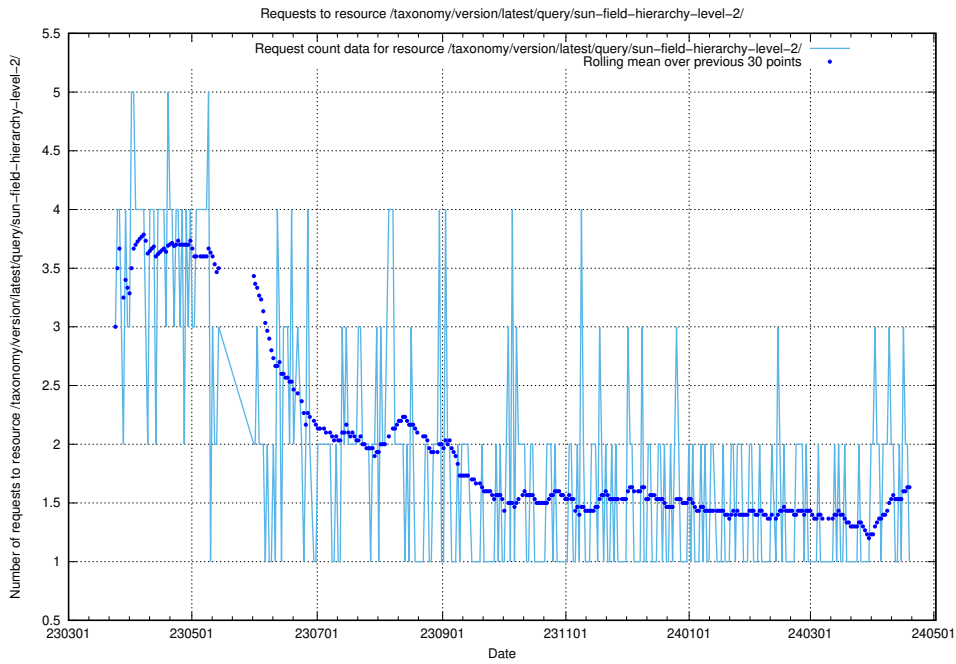

5.5878 Usage of /taxonomy/version/latest/query/sun-field-hierarchy-level-2/

Here, we count the number of requests to resource /taxonomy/version/latest/query/sun-field-hierarchy-level-2/.