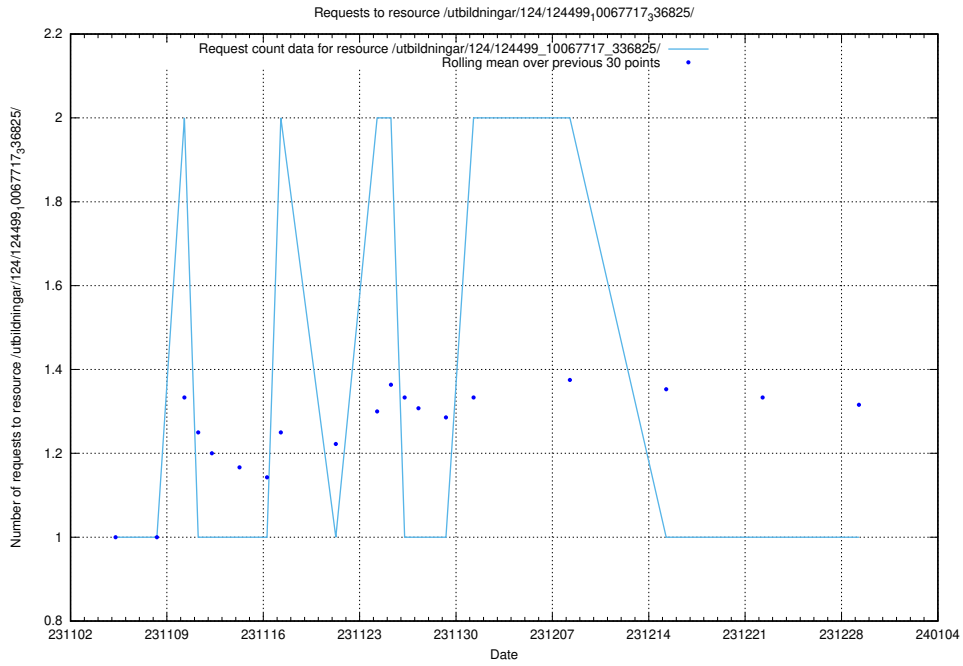

5.3926 Usage of /utbildningar/124/124499_10067717_336825/

Here, we count the number of requests to resource /utbildningar/124/124499_10067717_336825/.