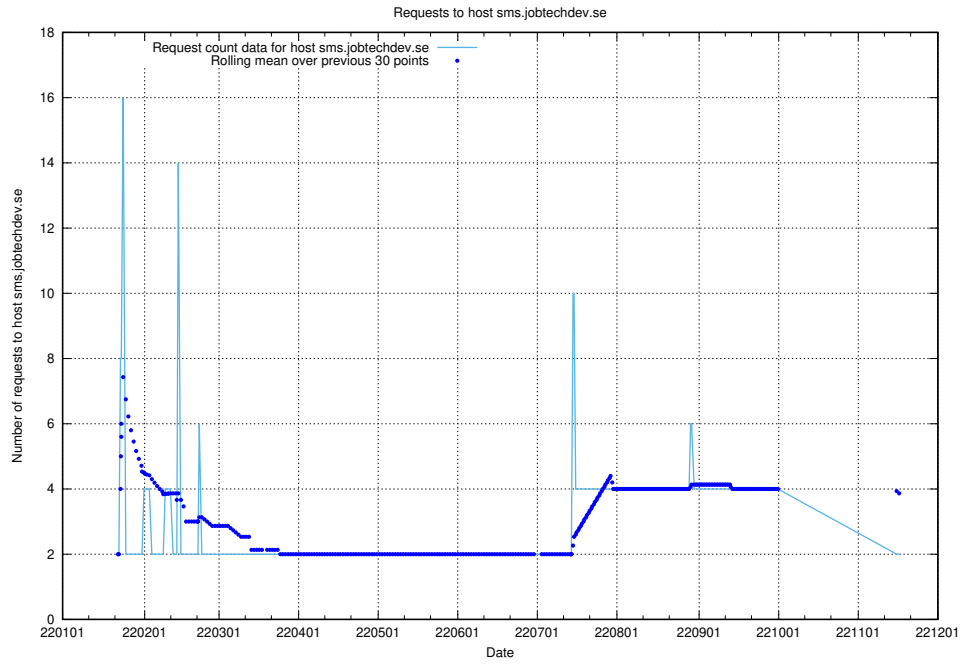

7.583 Usage of sms.jobtechdev.se

Here, we count the number of requests to host sms.jobtechdev.se.