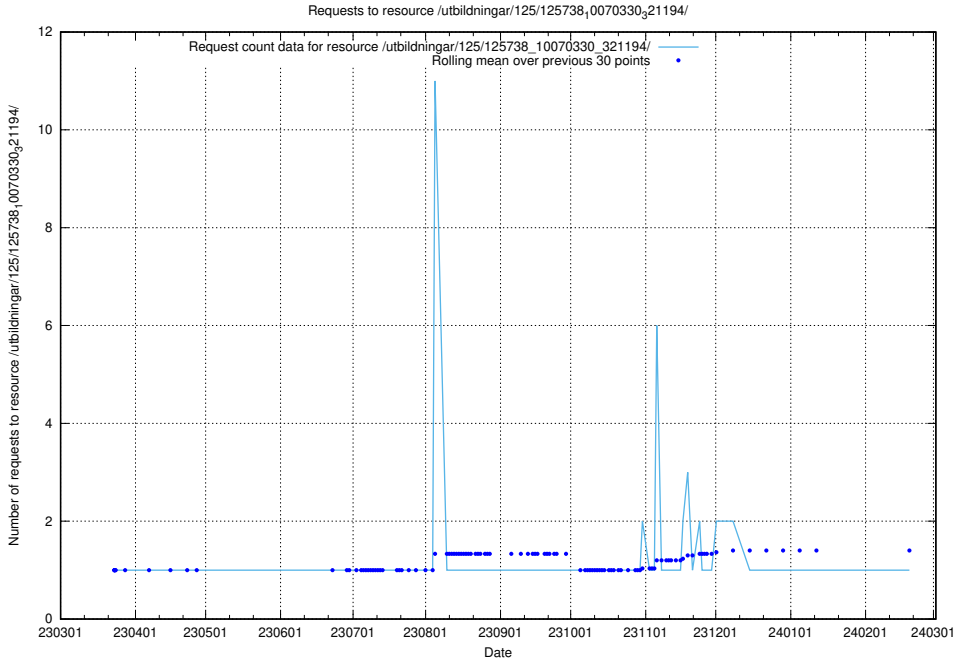

5.1028 Usage of /utbildningar/125/125738_10070330_321194/

Here, we count the number of requests to resource /utbildningar/125/125738_10070330_321194/.