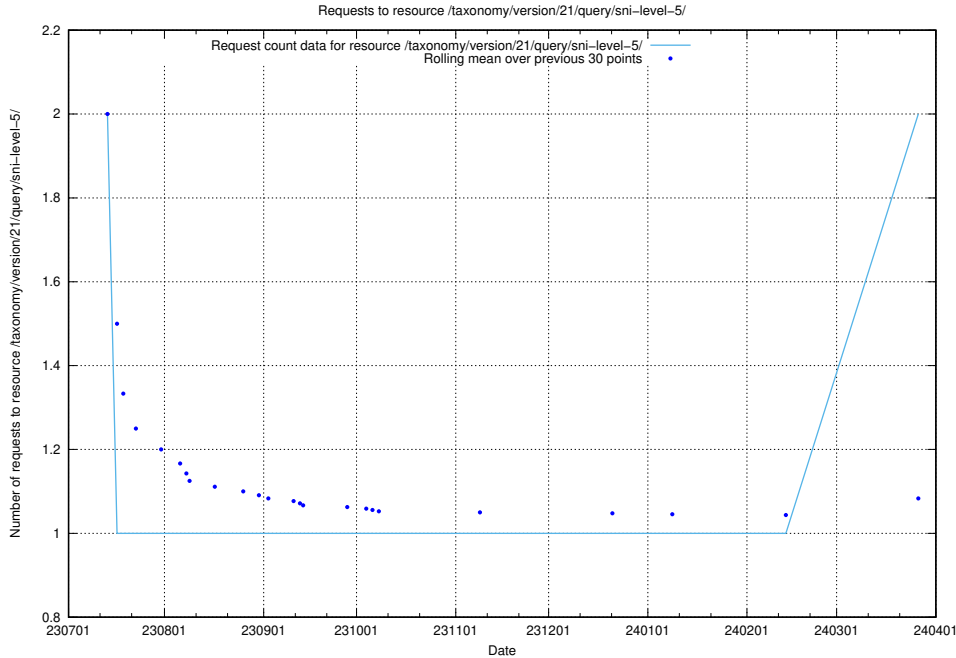

5.800 Usage of /taxonomy/version/21/query/sni-level-5/

Here, we count the number of requests to resource /taxonomy/version/21/query/sni-level-5/.