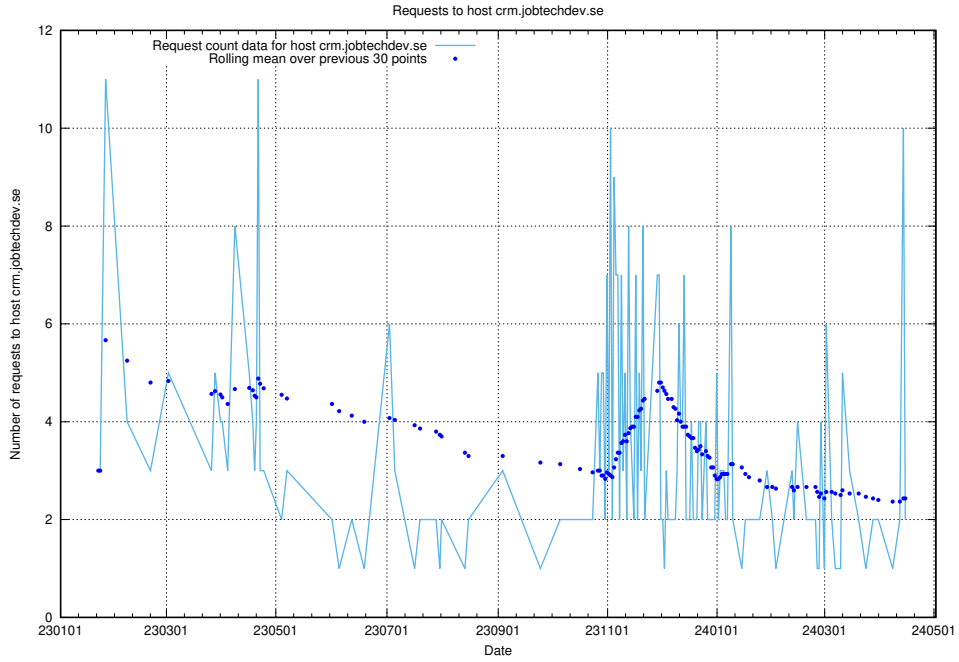

7.296 Usage of crm.jobtechdev.se

Here, we count the number of requests to host crm.jobtechdev.se.

7.297 Usage of account.jobtechdev.se

Here, we count the number of requests to host account.jobtechdev.se.