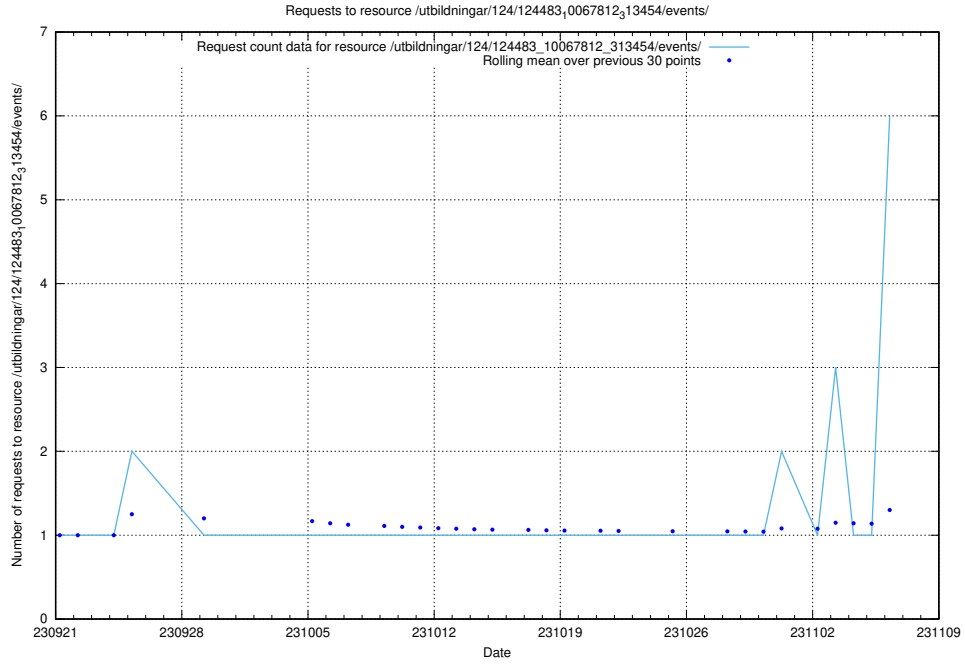

5.107 Usage of /utbildningar/124/124483_10067812_313454/events/

Here, we count the number of requests to resource /utbildningar/124/124483_10067812_313454/events/