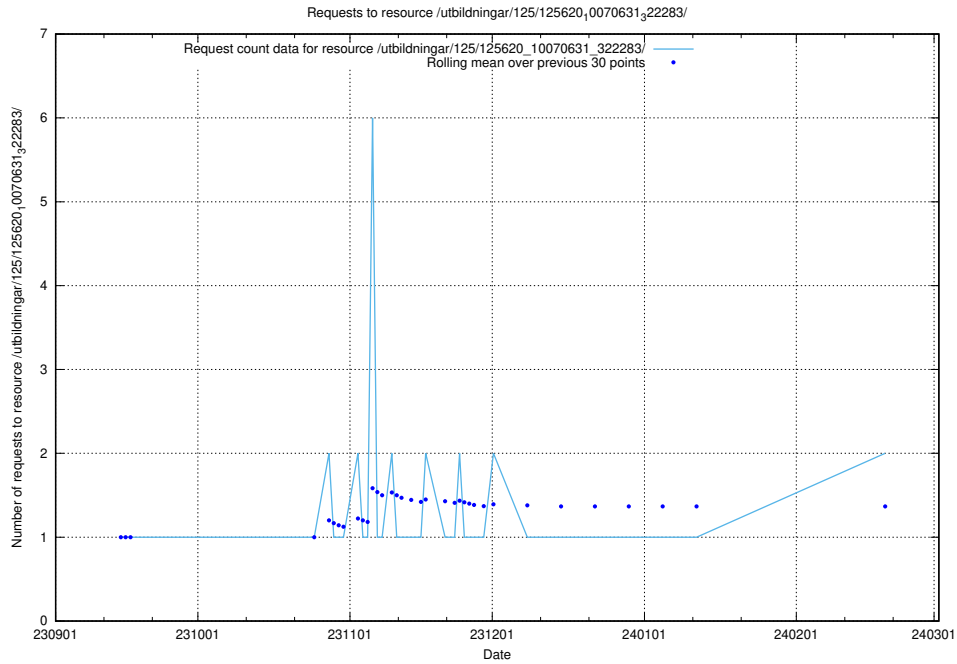

5.752 Usage of /utbildningar/125/125620_10070631_322283/

Here, we count the number of requests to resource /utbildningar/125/125620_10070631_322283/.