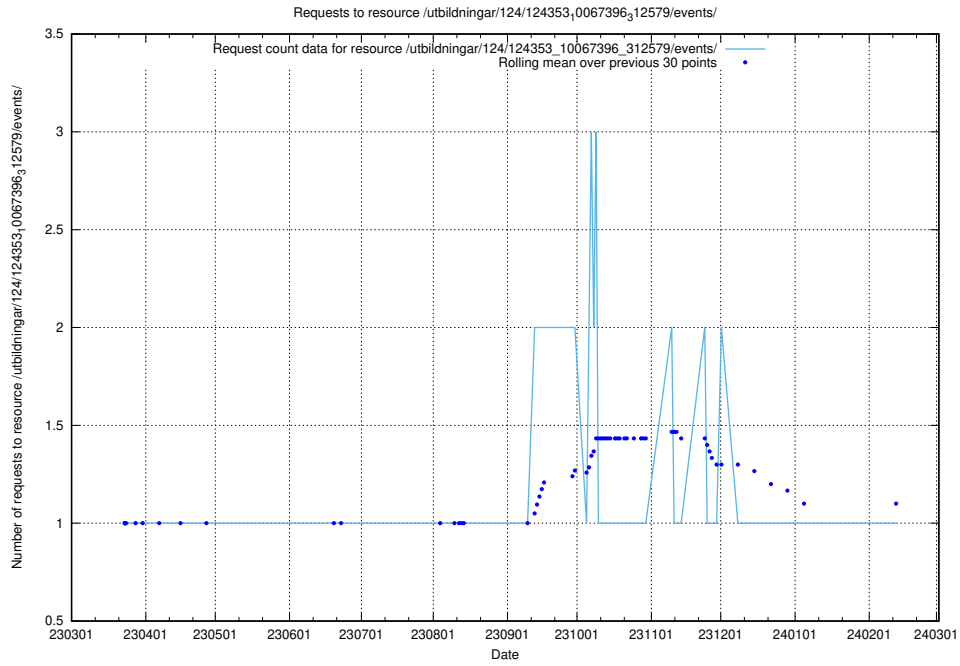

5.3740 Usage of /utbildningar/124/124353_10067396_312579/events/

Here, we count the number of requests to resource /utbildningar/124/124353_10067396_312579/events/