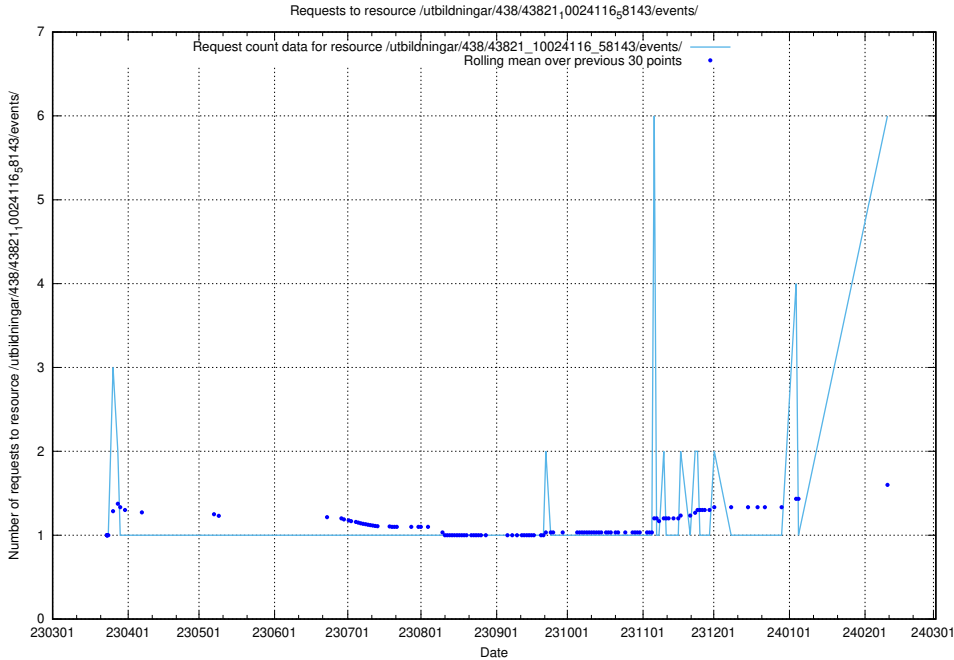

5.137 Usage of /utbildningar/438/43821_10024116_58143/events/

Here, we count the number of requests to resource /utbildningar/438/43821_10024116_58143/events/.