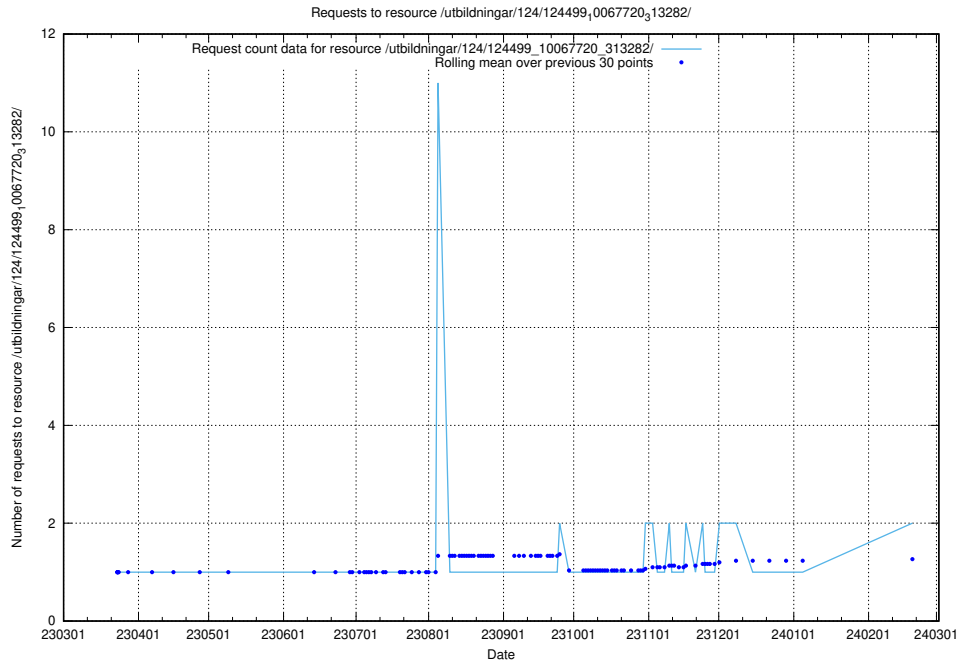

5.580 Usage of /utbildningar/124/124499_10067720_313282/

Here, we count the number of requests to resource /utbildningar/124/124499_10067720_313282/.