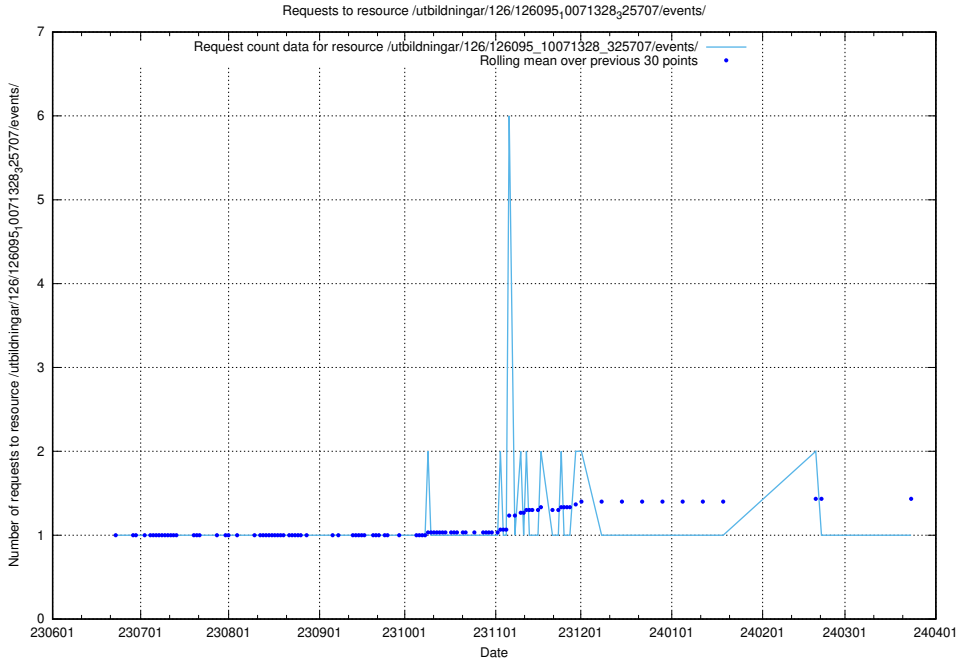

5.5473 Usage of /utbildningar/126/126095_10071328_325707/events/

Here, we count the number of requests to resource /utbildningar/126/126095_10071328_325707/events/