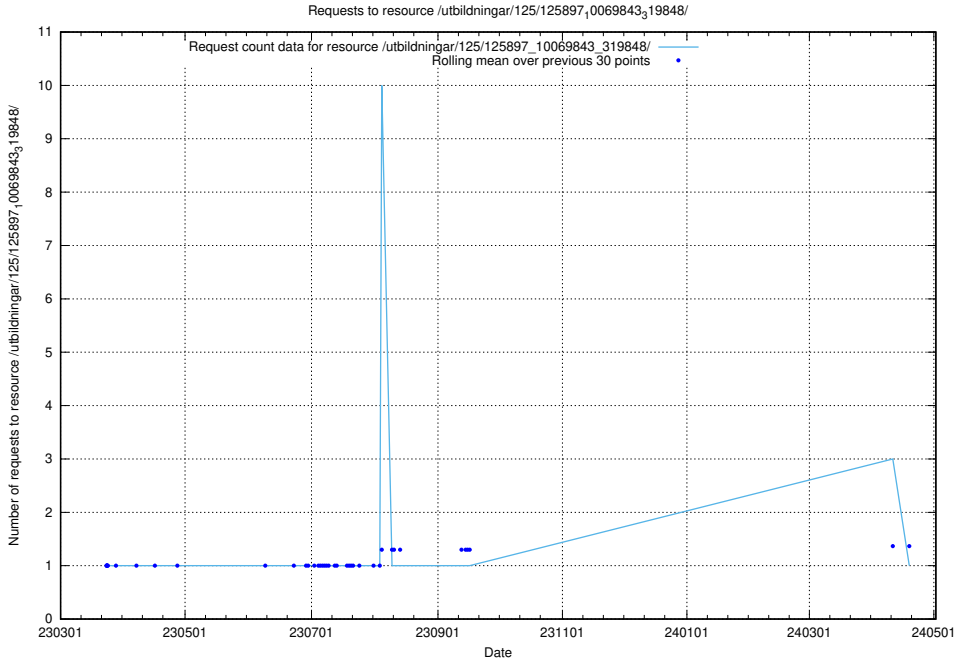

5.6231 Usage of /utbildningar/125/125897_10069843_319848/

Here, we count the number of requests to resource /utbildningar/125/125897_10069843_319848/.