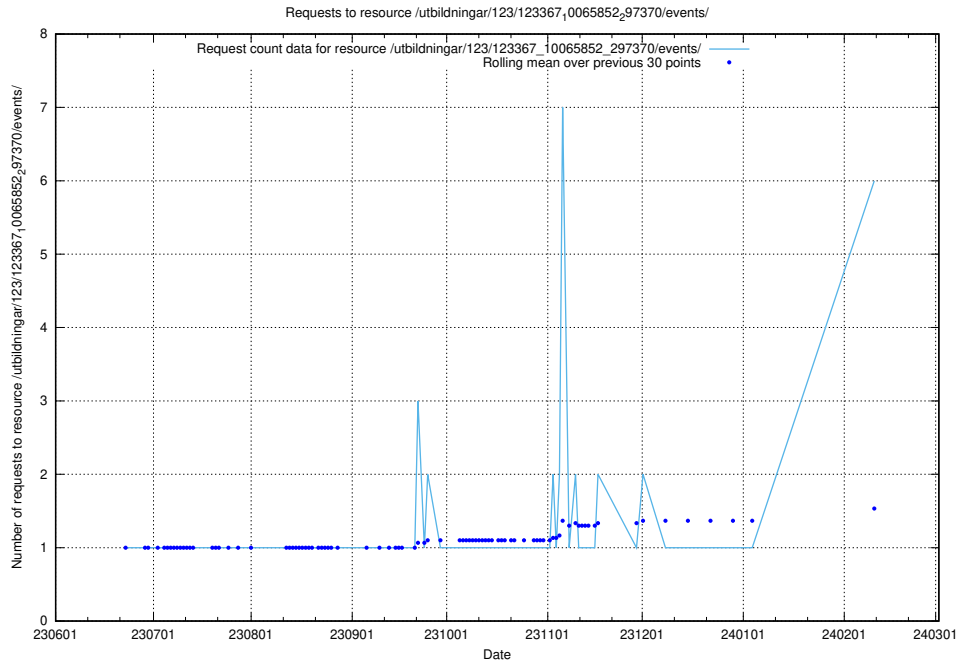

Here, we count the number of requests to resource /utbildningar/124/124465_10067554_312977/.

5.127 Usage of /utbildningar/123/123367_10065852_297370/events/

Here, we count the number of requests to resource /utbildningar/123/123367_10065852_297370/events/