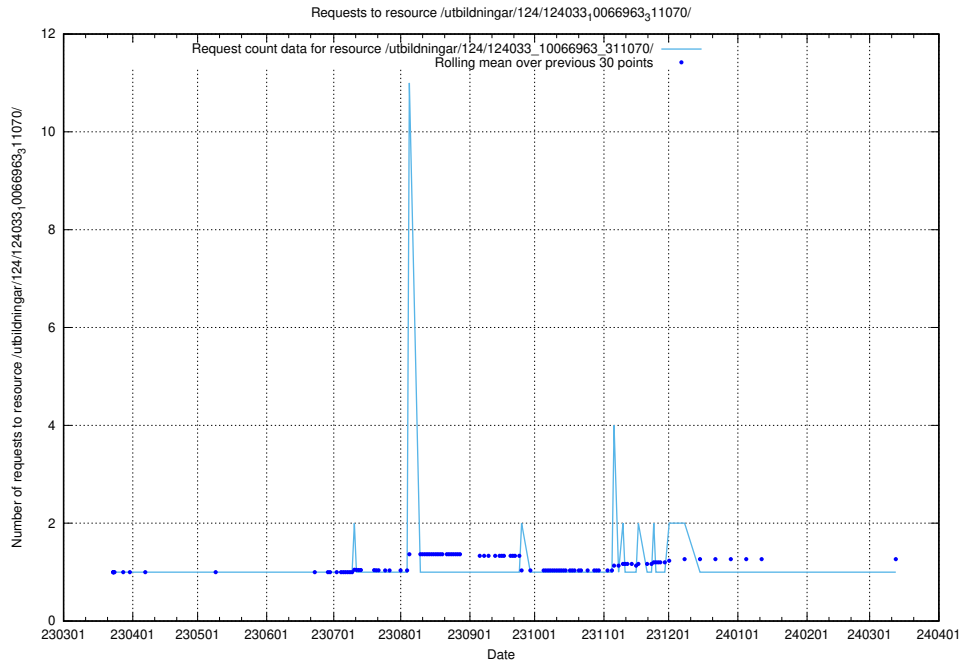

5.4253 Usage of /utbildningar/124/124033_10066963_311070/

Here, we count the number of requests to resource /utbildningar/124/124033_10066963_311070/.