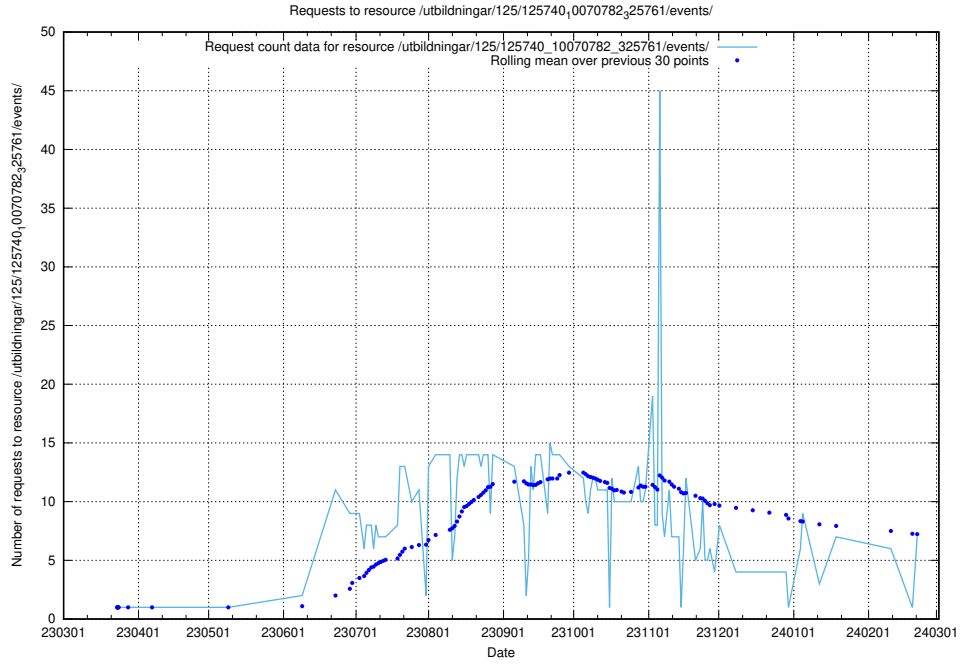

5.66 Usage of /utbildningar/125/125740_10070782_325761/events/

Here, we count the number of requests to resource /utbildningar/125/125740_10070782_325761/events/