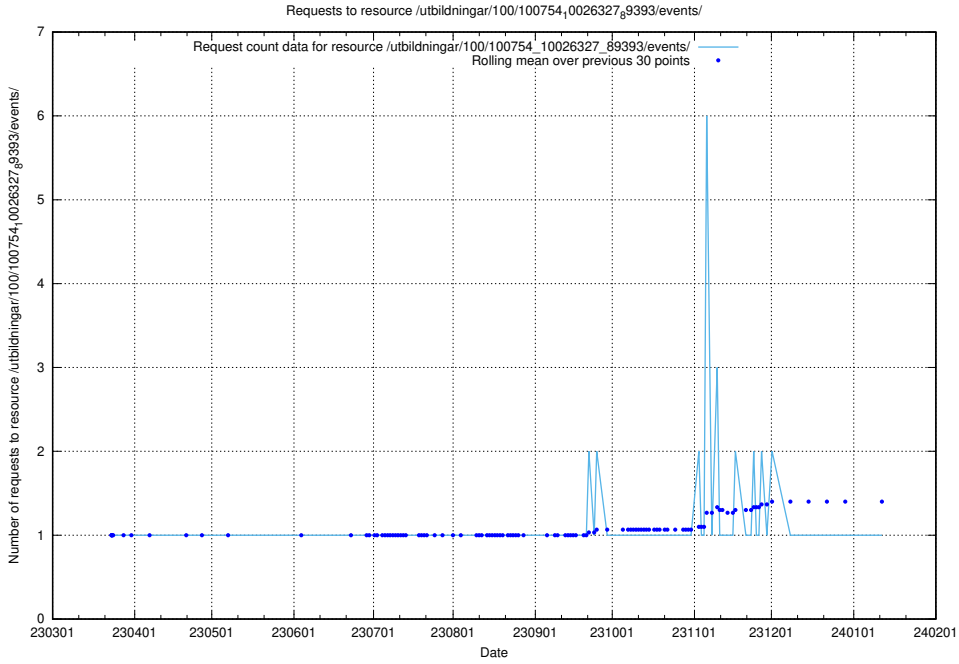

5.5349 Usage of /utbildningar/100/100754_10026327_89393/events/

Here, we count the number of requests to resource /utbildningar/100/100754_10026327_89393/events/.