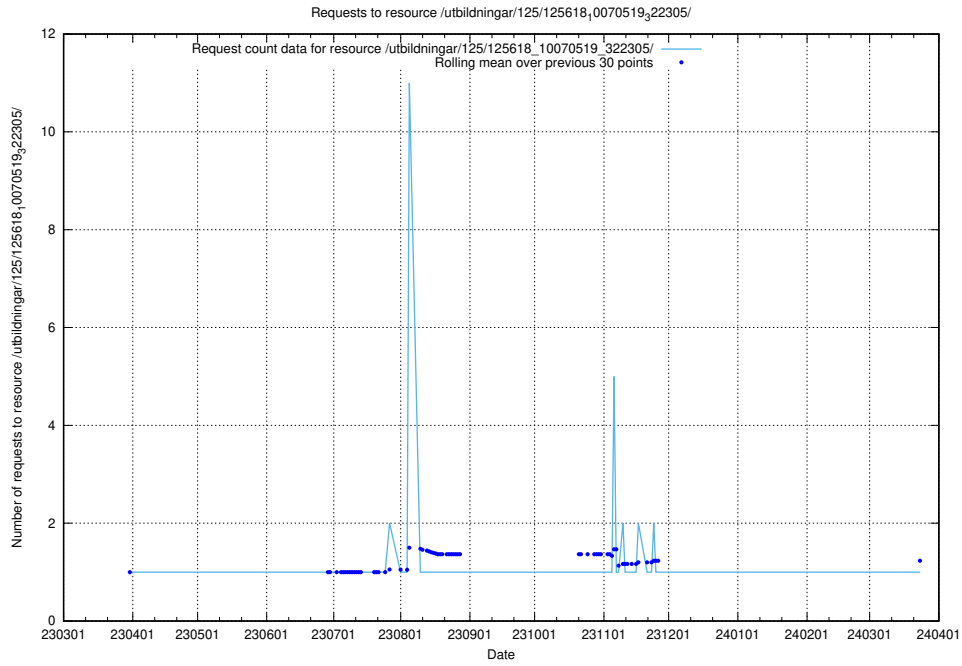

5.5848 Usage of /utbildningar/125/125618_10070519_322305/

Here, we count the number of requests to resource /utbildningar/125/125618_10070519_322305/.