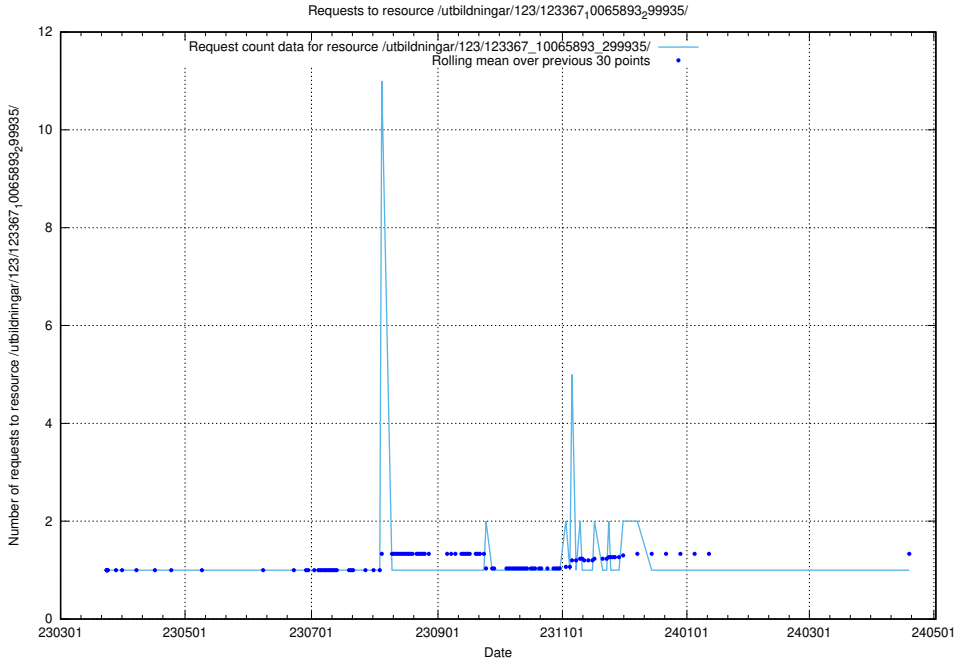

5.4548 Usage of /utbildningar/123/123367_10065893_299935/

Here, we count the number of requests to resource /utbildningar/123/123367_10065893_299935/.