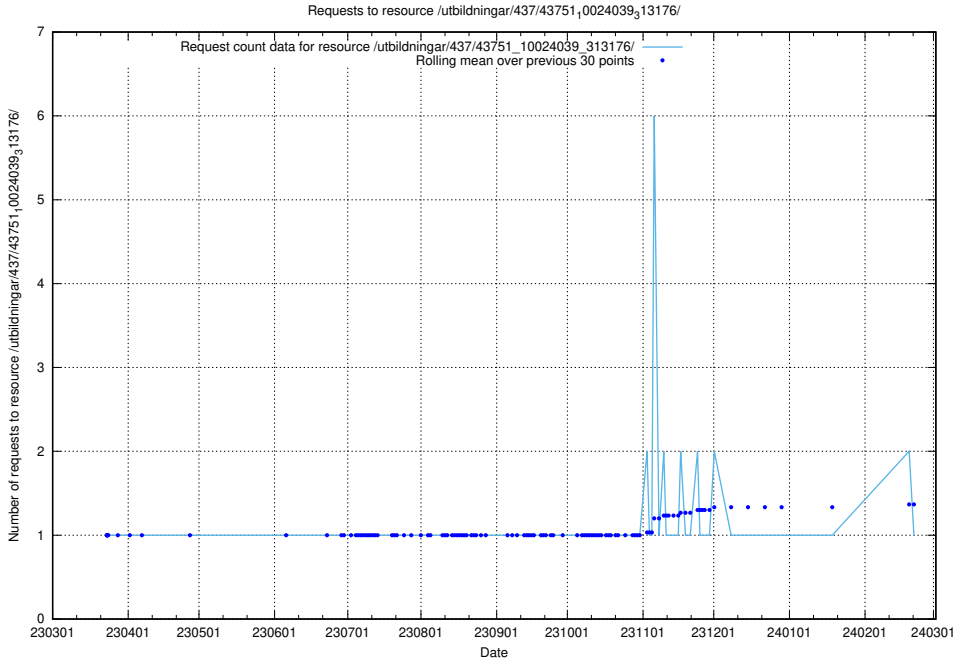

5.6163 Usage of /utbildningar/437/43751_10024039_313176/

Here, we count the number of requests to resource /utbildningar/437/43751_10024039_313176/.