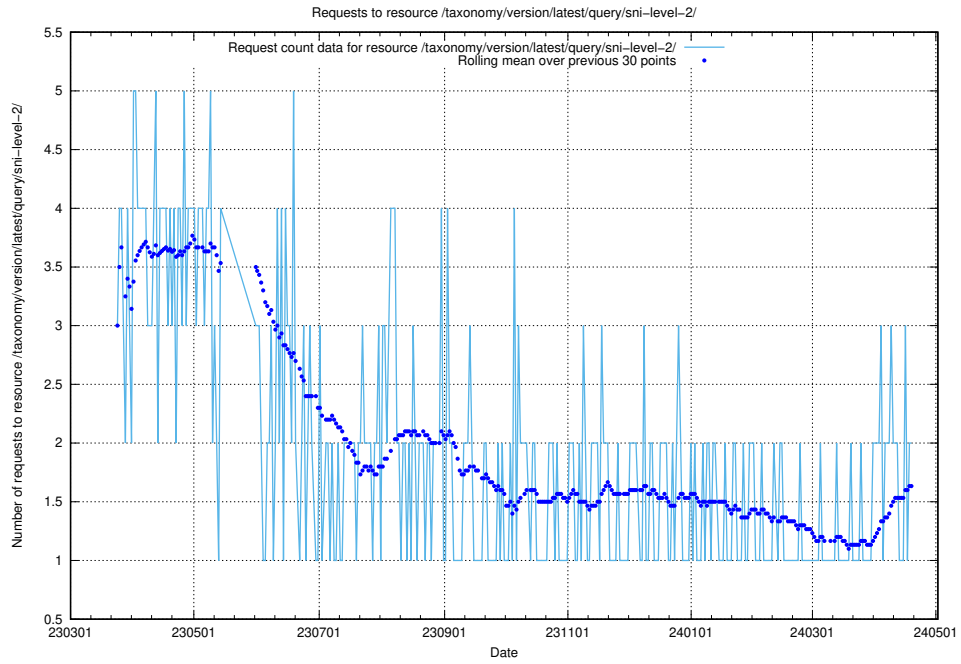

5.923 Usage of /taxonomy/version/latest/query/sni-level-2/

Here, we count the number of requests to resource /taxonomy/version/latest/query/sni-level-2/.