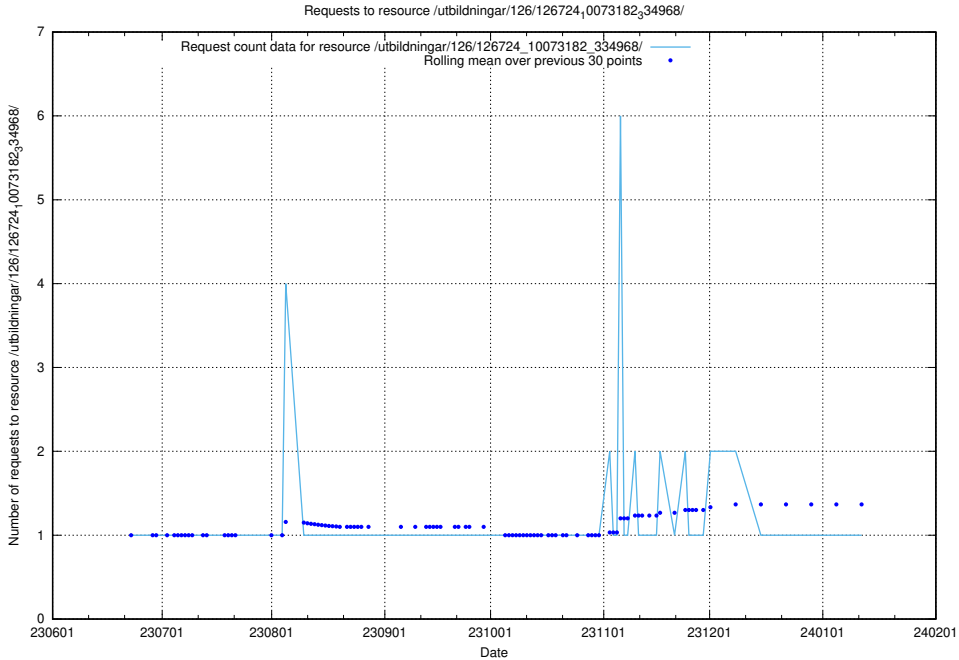

5.5394 Usage of /utbildningar/126/126724_10073182_334968/

Here, we count the number of requests to resource /utbildningar/126/126724_10073182_334968/.