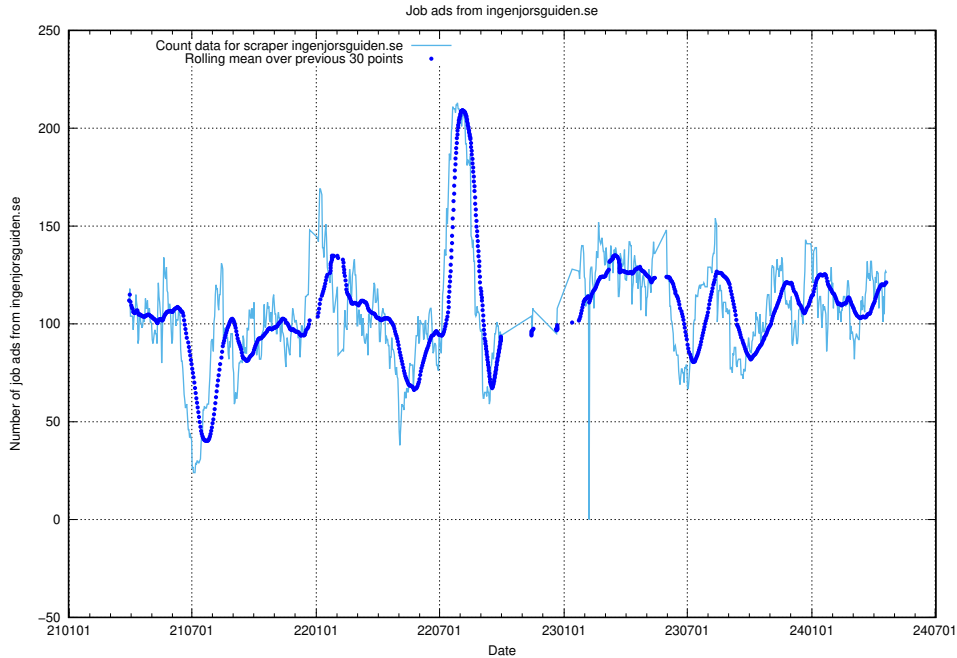

13.14 Number of ads by scraper ingenjorsguiden.se

Here, we count the number of job ads scraped from ingenjorsguiden.se.