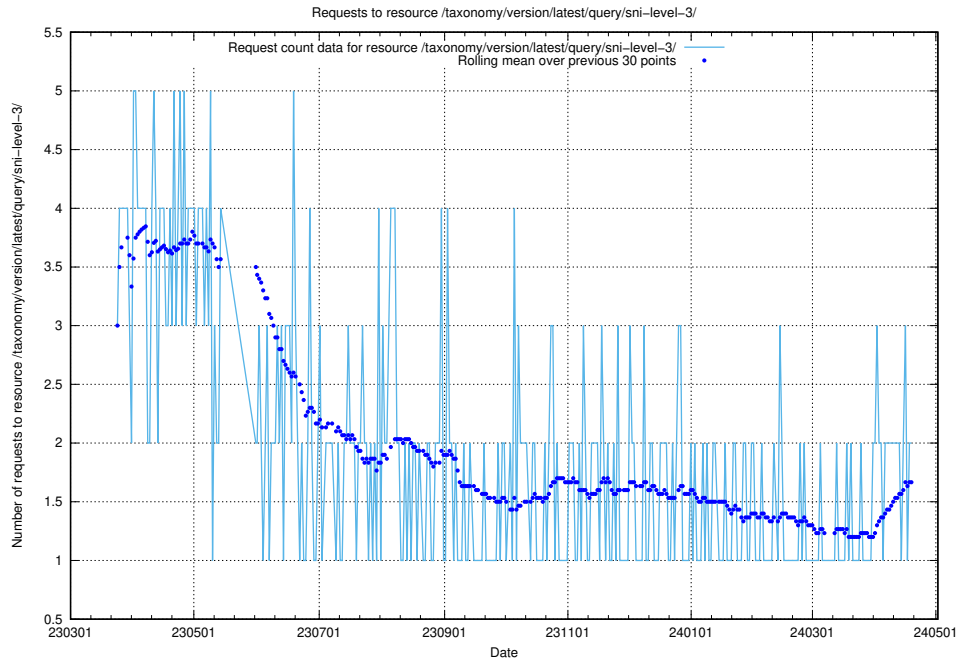

5.922 Usage of /taxonomy/version/latest/query/sni-level-3/

Here, we count the number of requests to resource /taxonomy/version/latest/query/sni-level-3/.