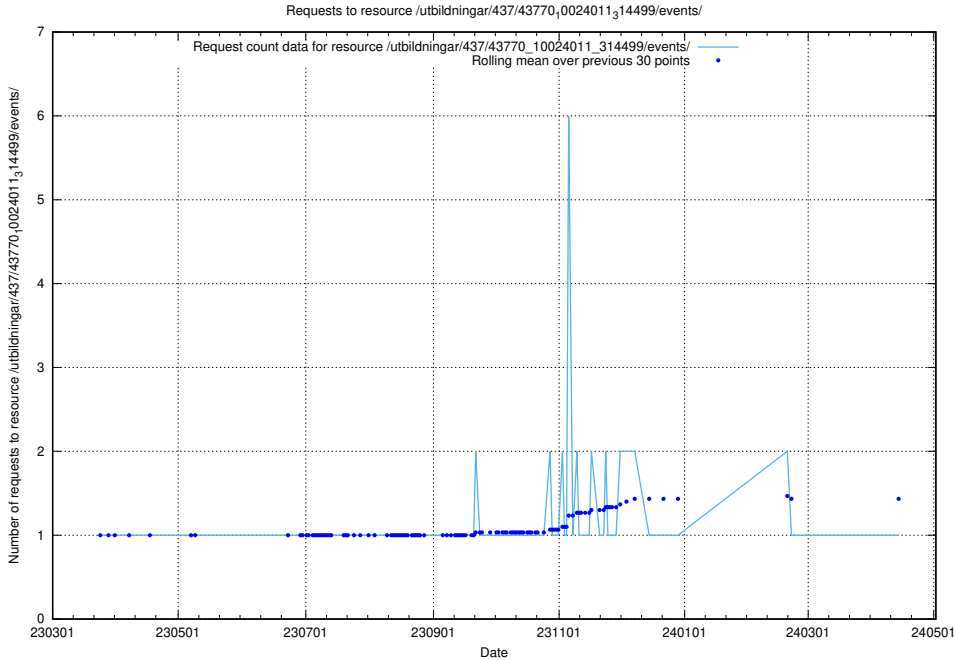

5.5978 Usage of /utbildningar/437/43770_10024011_314499/events/

Here, we count the number of requests to resource /utbildningar/437/43770_10024011_314499/events/.