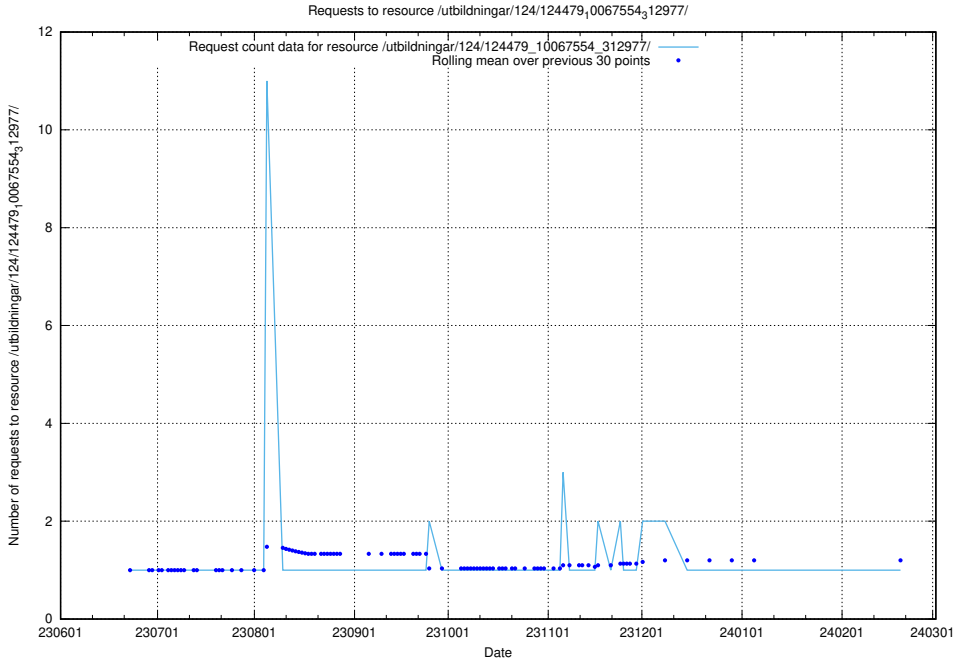

5.5583 Usage of /utbildningar/124/124479_10067554_312977/

Here, we count the number of requests to resource /utbildningar/124/124479_10067554_312977/.