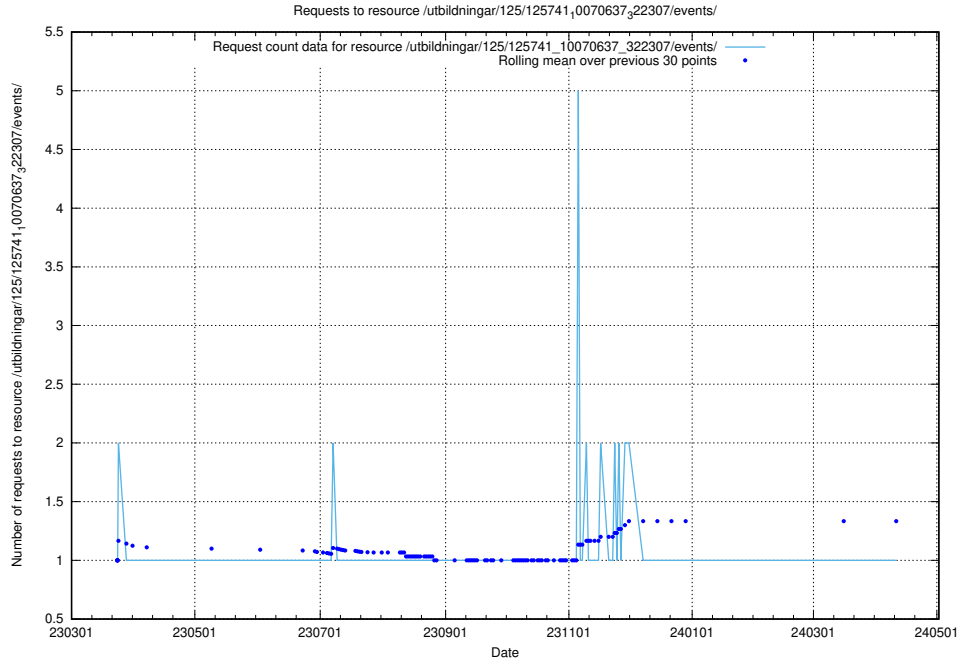

5.981 Usage of /utbildningar/125/125741_10070637_322307/events/

Here, we count the number of requests to resource /utbildningar/125/125741_10070637_322307/events/