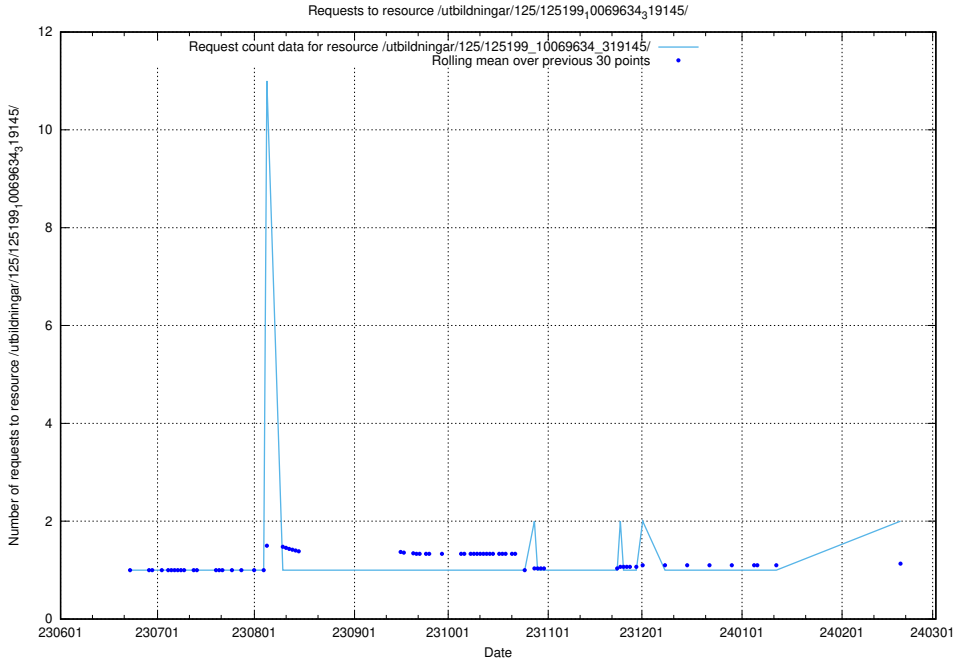

5.856 Usage of /utbildningar/125/125199_10069634_319145/

Here, we count the number of requests to resource /utbildningar/125/125199_10069634_319145/.