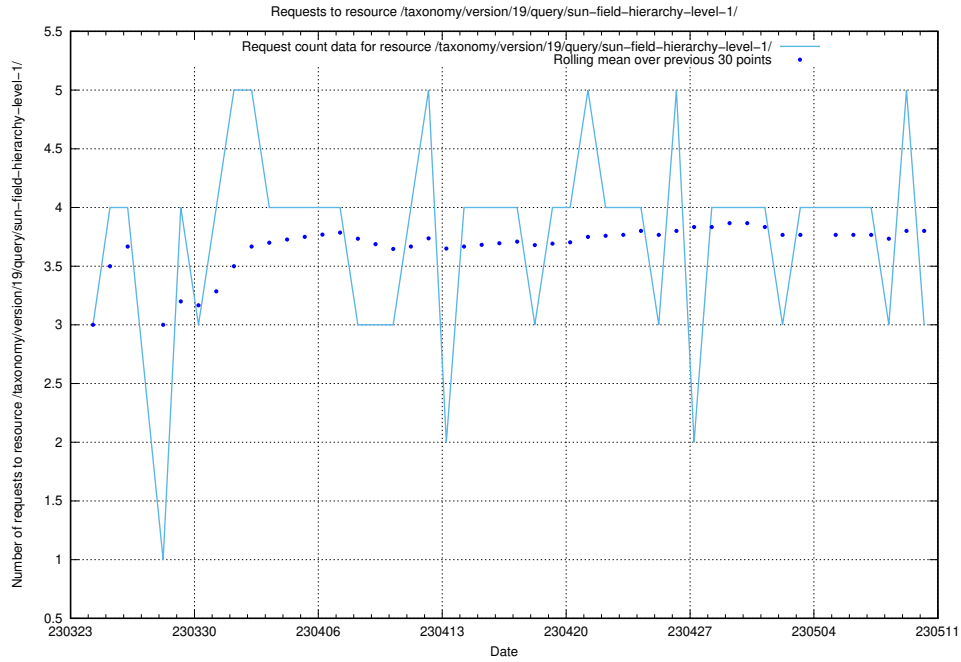

5.462 Usage of /taxonomy/version/19/query/sun-field-hierarchy-level-1/

Here, we count the number of requests to resource /taxonomy/version/19/query/sun-field-hierarchy-level-1/.