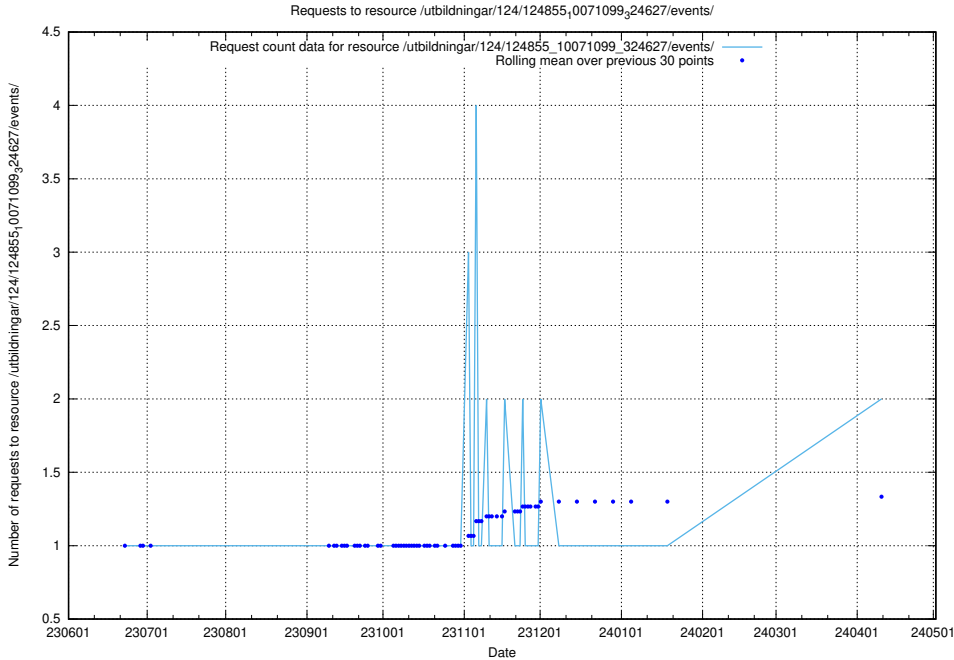

5.859 Usage of /utbildningar/124/124855_10071099_324627/events/

Here, we count the number of requests to resource /utbildningar/124/124855_10071099_324627/events/