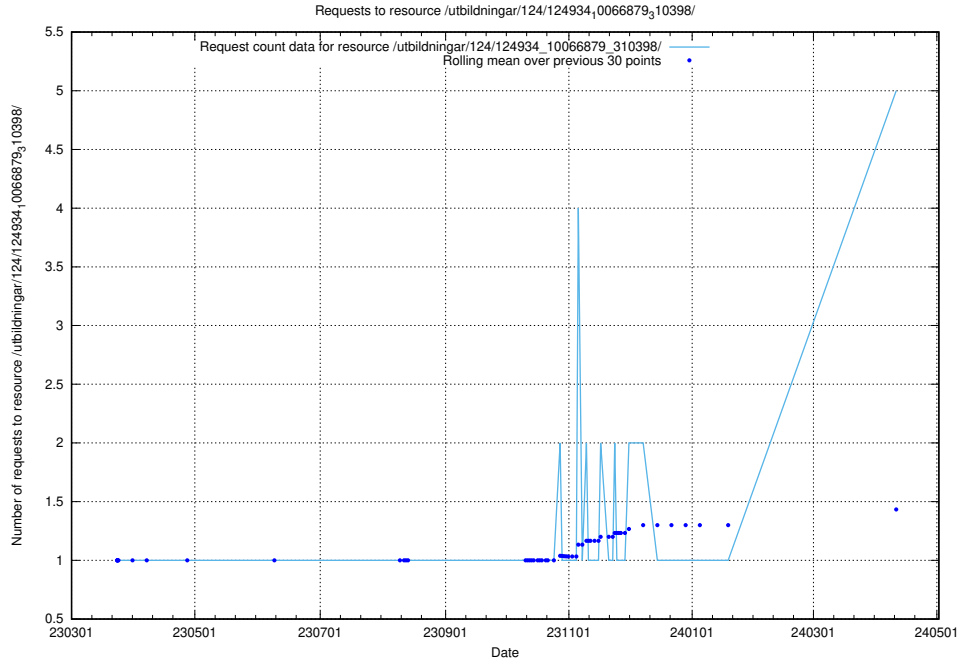

5.149 Usage of /utbildningar/124/124934_10066879_310398/

Here, we count the number of requests to resource /utbildningar/124/124934_10066879_310398/.