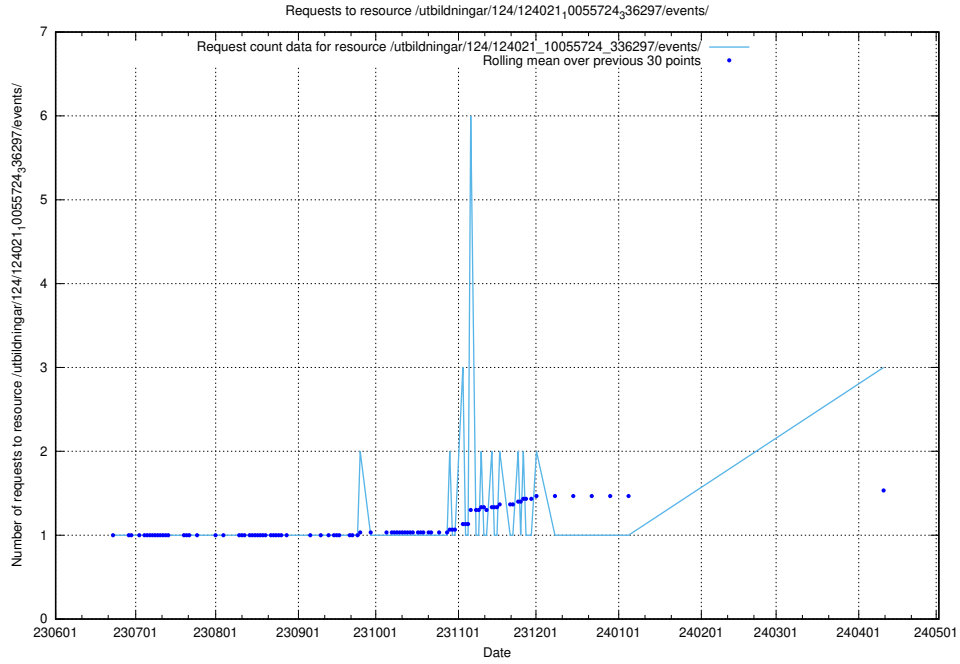

5.441 Usage of /utbildningar/124/124021_10055724_336297/events/

Here, we count the number of requests to resource /utbildningar/124/124021_10055724_336297/events/