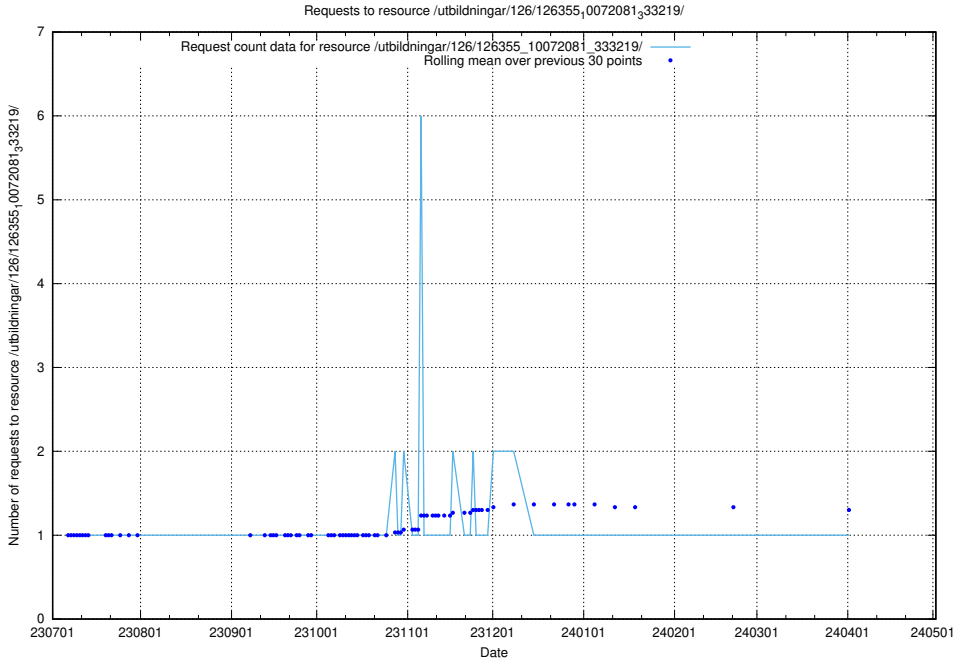

5.5100 Usage of /utbildningar/126/126355_10072081_333219/

Here, we count the number of requests to resource /utbildningar/126/126355_10072081_333219/.