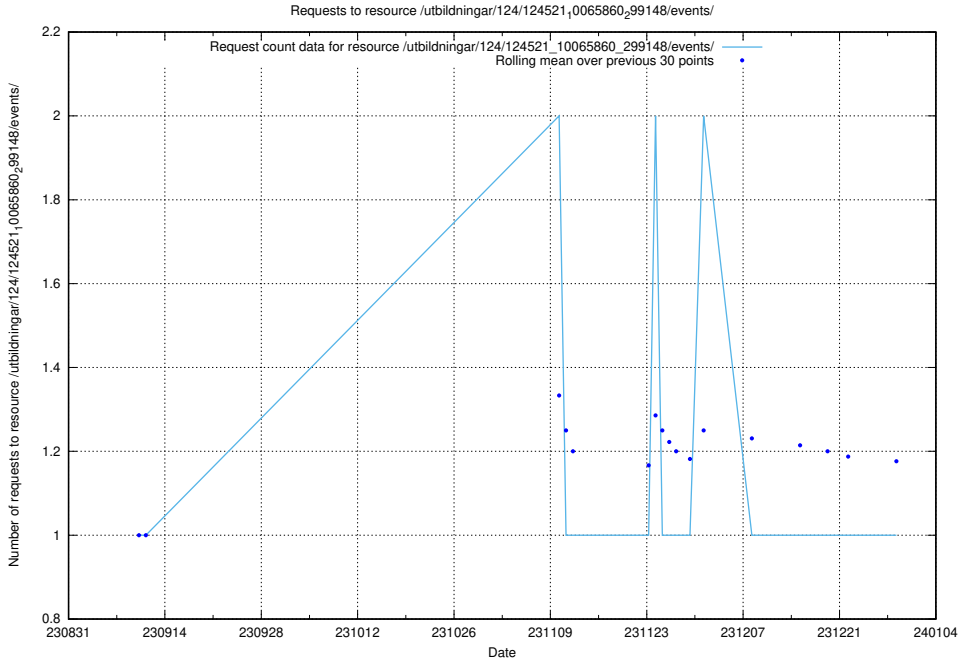

5.4414 Usage of /utbildningar/124/124521_10065860_299148/events/

Here, we count the number of requests to resource /utbildningar/124/124521_10065860_299148/events/