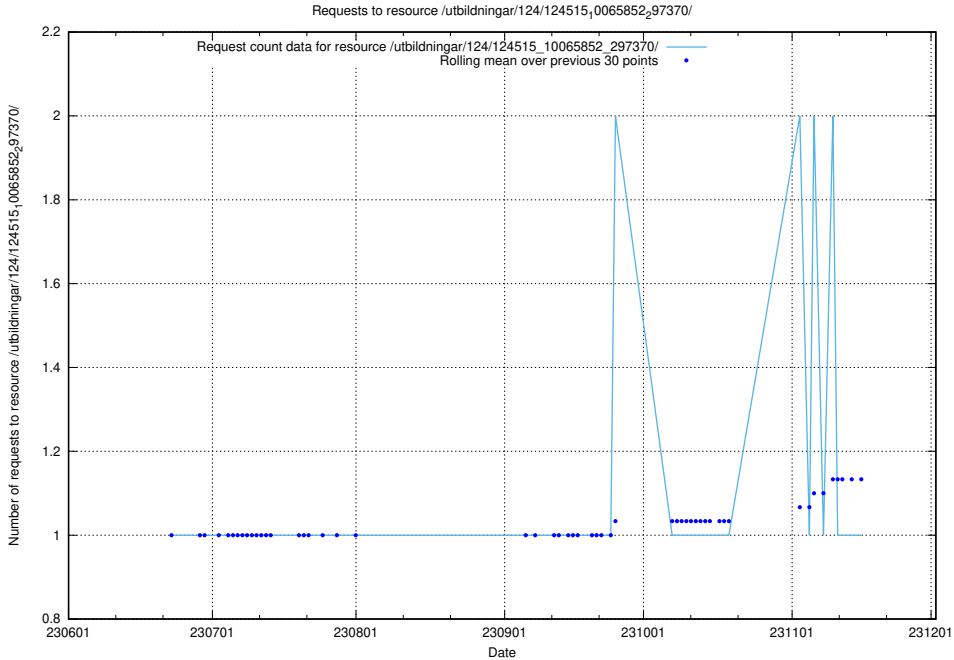

5.5561 Usage of /utbildningar/124/124515_10065852_297370/

Here, we count the number of requests to resource /utbildningar/124/124515_10065852_297370/.