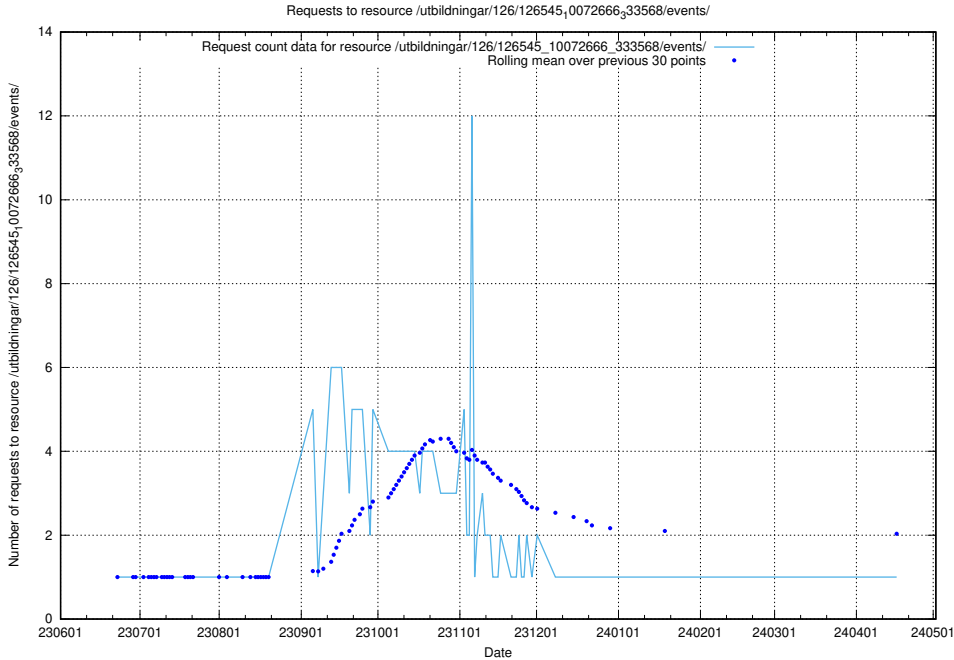

Here, we count the number of requests to resource /utbildningar/126/126546_10072944_334342/.

5.5441 Usage of /utbildningar/126/126545_10072666_333568/events/

Here, we count the number of requests to resource /utbildningar/126/126545_10072666_333568/events/