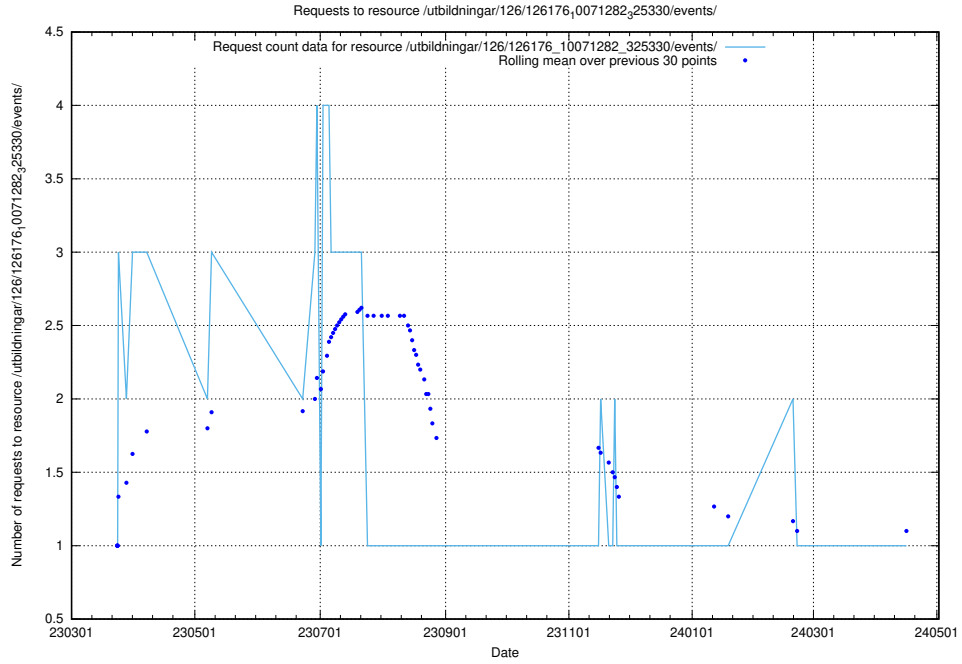

5.6210 Usage of /utbildningar/126/126176_10071282_325330/events/

Here, we count the number of requests to resource /utbildningar/126/126176_10071282_325330/events/