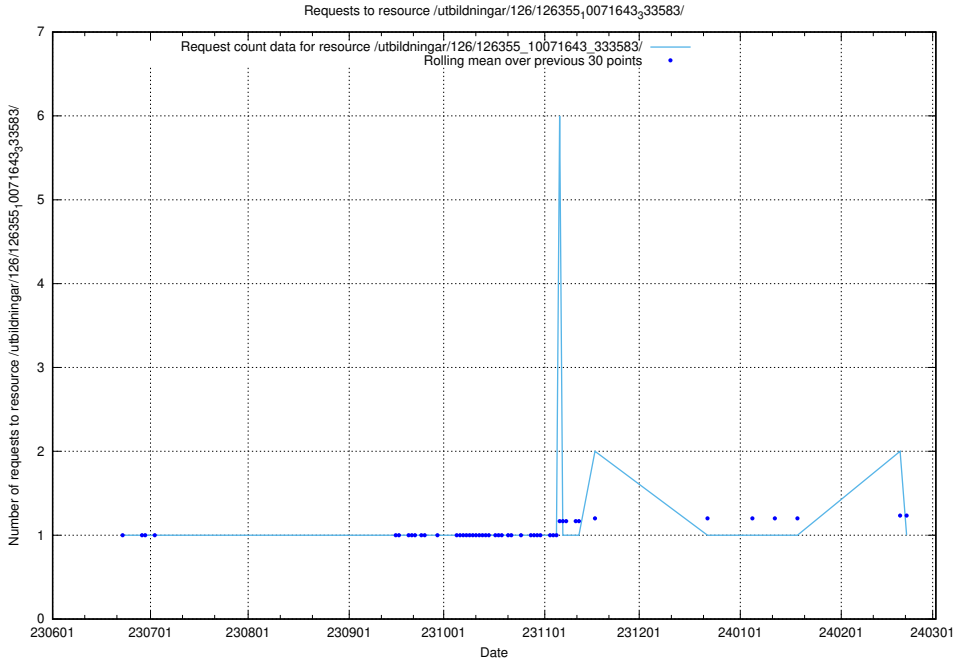

5.5449 Usage of /utbildningar/126/126355_10071643_333583/

Here, we count the number of requests to resource /utbildningar/126/126355_10071643_333583/.