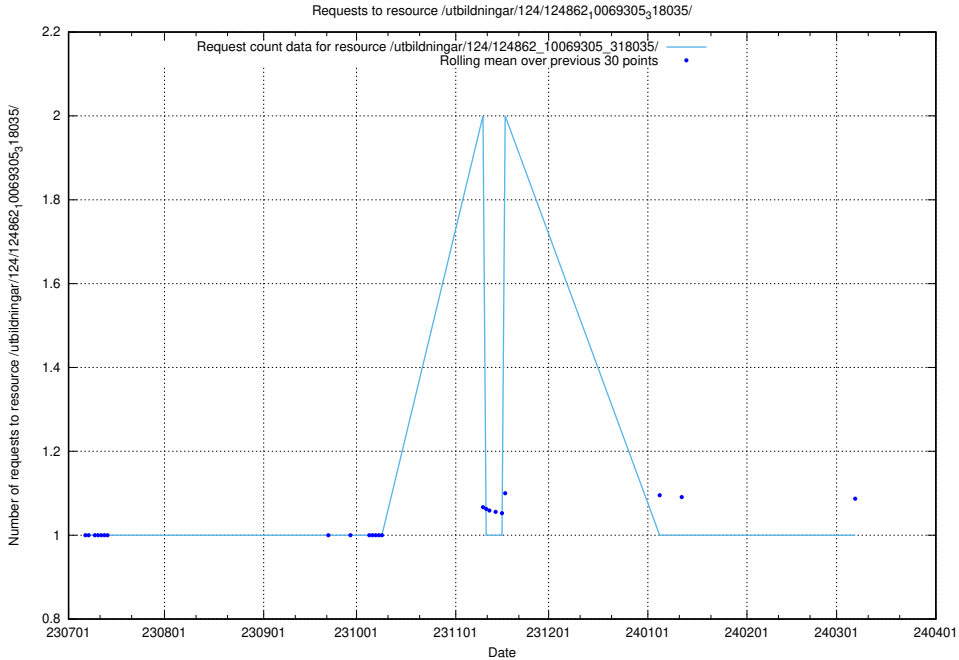

5.5107 Usage of /utbildningar/124/124861_10071083_324595/events/

Here, we count the number of requests to resource /utbildningar/124/124861_10071083_324595/events/

5.5108 Usage of /utbildningar/124/124861_10071083_324595/