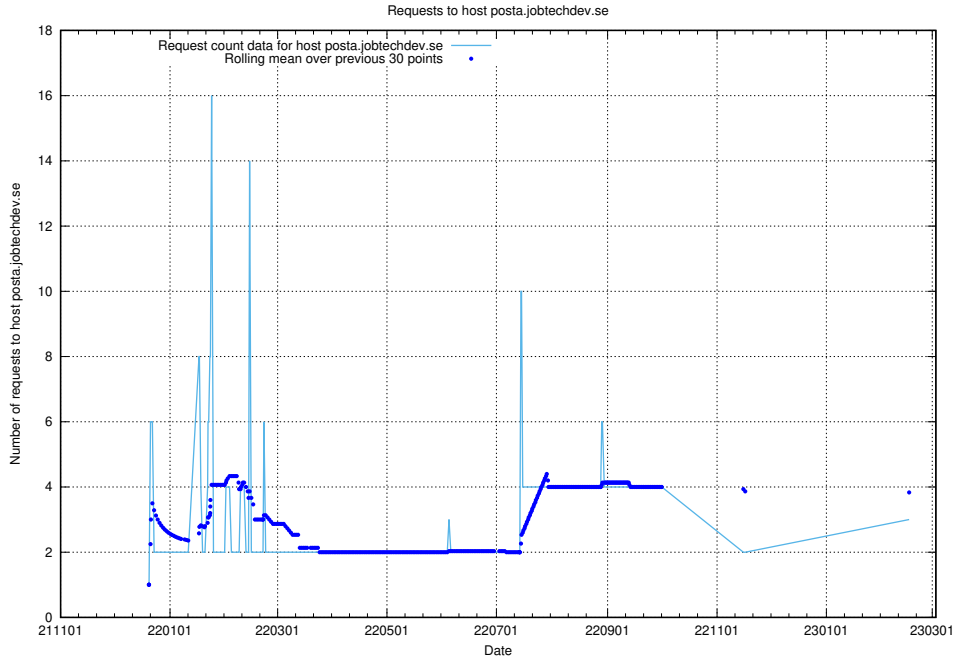

7.195 Usage of `posta.jobtechdev.se`

Here, we count the number of requests to host `posta.jobtechdev.se`.