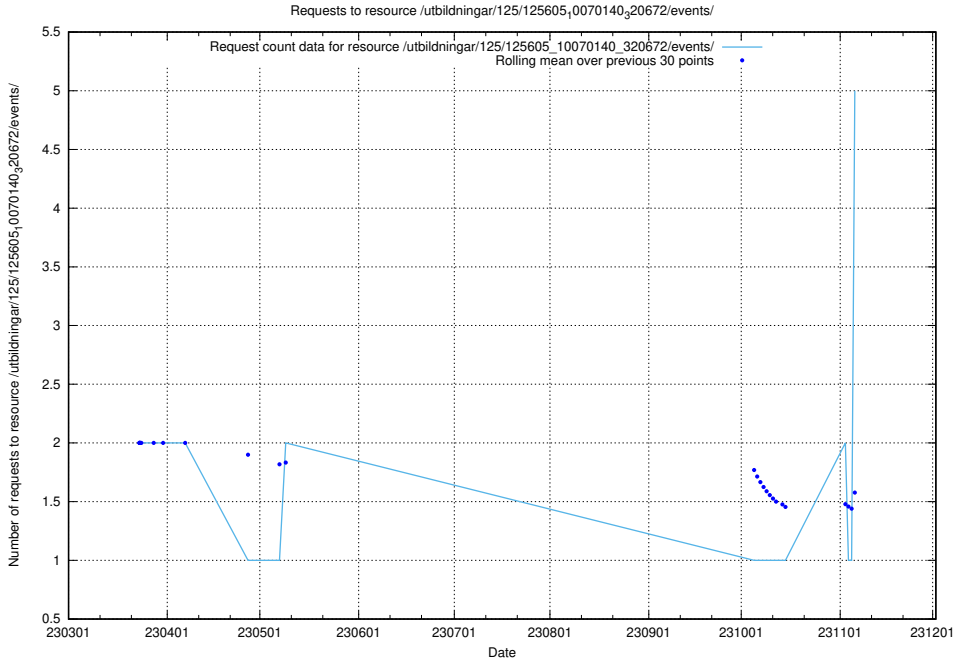

5.189 Usage of /utbildningar/125/125605_10070140_320672/events/

Here, we count the number of requests to resource /utbildningar/125/125605_10070140_320672/events/