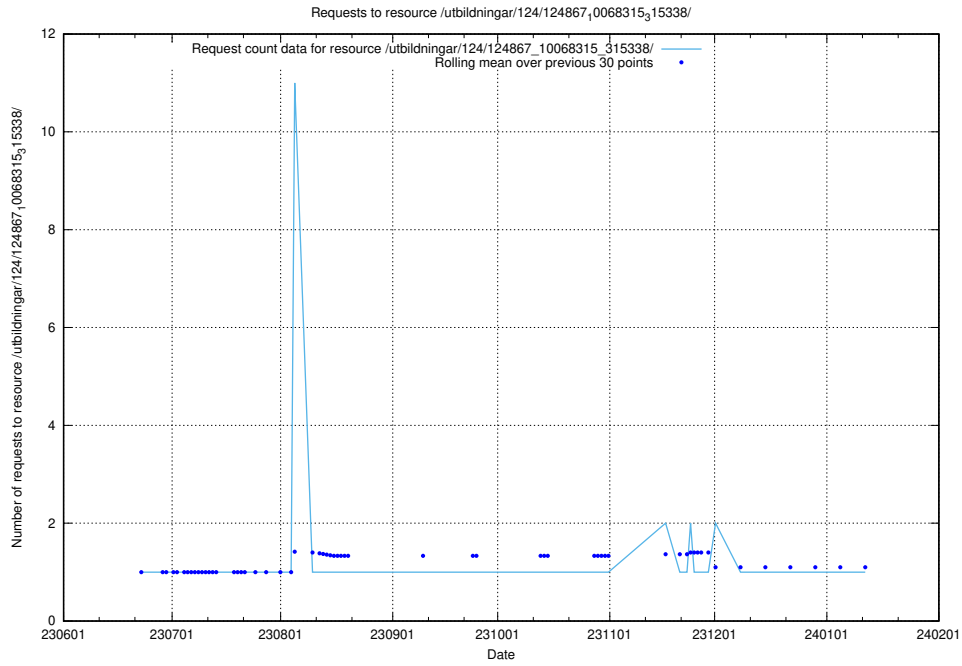

5.5530 Usage of /utbildningar/124/124867_10068315_315338/

Here, we count the number of requests to resource /utbildningar/124/124867_10068315_315338/.