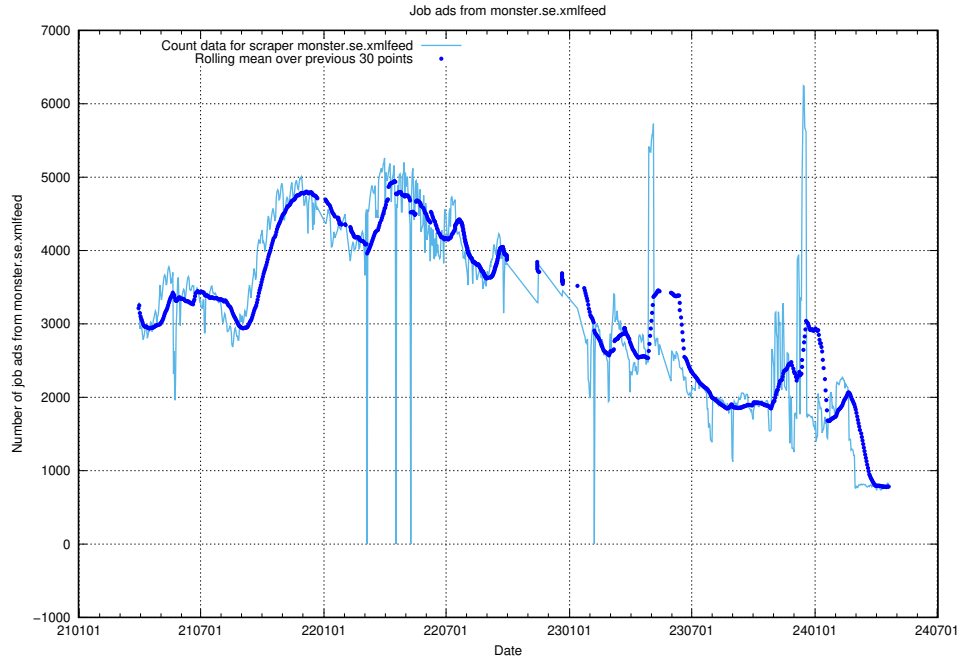

13.9 Number of ads by scraper monster.se.xmlfeed

Here, we count the number of job ads scraped from monster.se.xmlfeed.