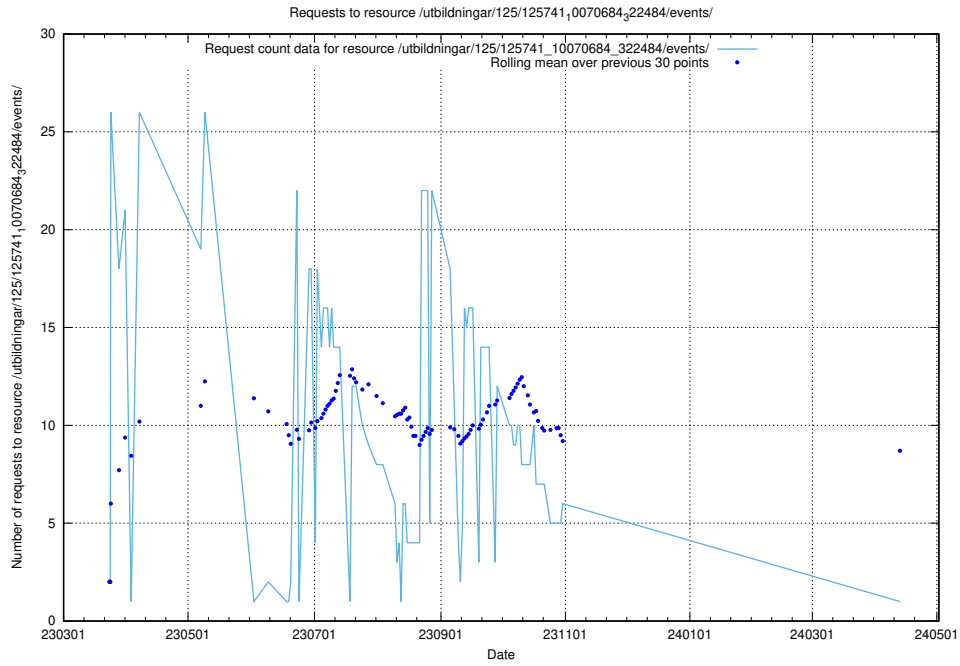

5.6062 Usage of /utbildningar/125/125741_10070684_322484/events/

Here, we count the number of requests to resource /utbildningar/125/125741_10070684_322484/events/