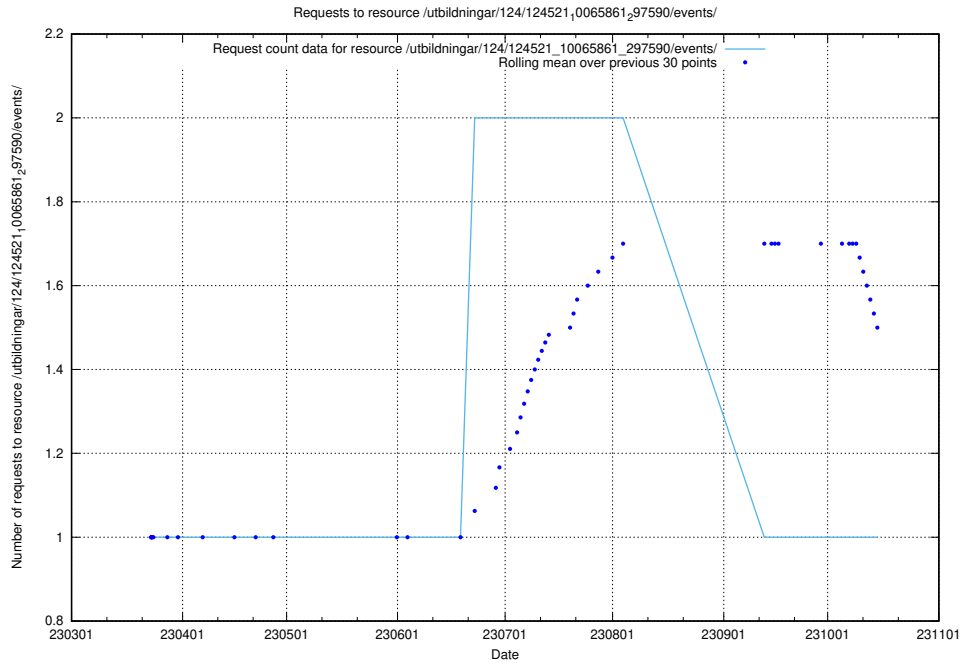

5.1251 Usage of /utbildningar/124/124521_10065861_297590/events/

Here, we count the number of requests to resource /utbildningar/124/124521_10065861_297590/events/