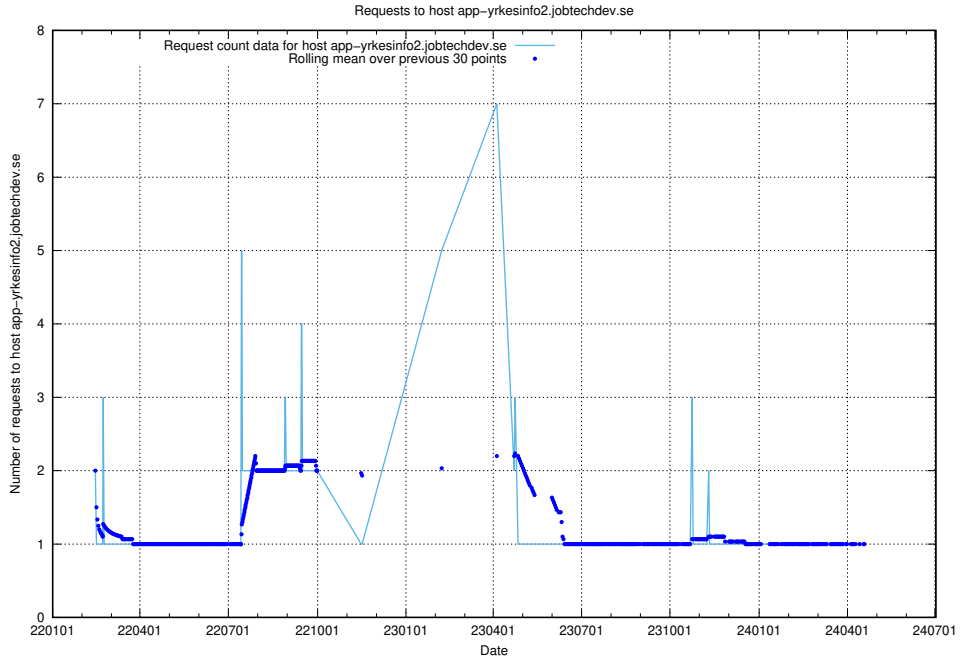

Here, we count the number of requests to host app-yrkesinfo2.jobtechdev.se.

7.658 Usage of djs-frontend-data-jobtechdev-se-prod.prod.services.jtech.se

Here, we count the number of requests to host djs-frontend-data-jobtechdev-se-prod.prod.services.jtech.se.