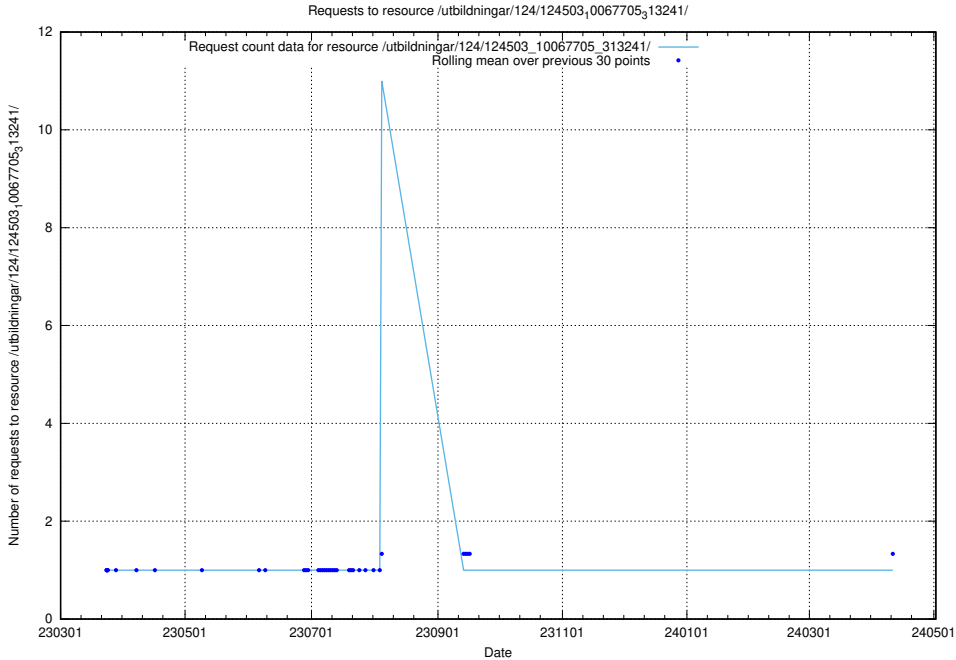

5.1972 Usage of /utbildningar/124/124503_10067705_313241/

Here, we count the number of requests to resource /utbildningar/124/124503_10067705_313241/.