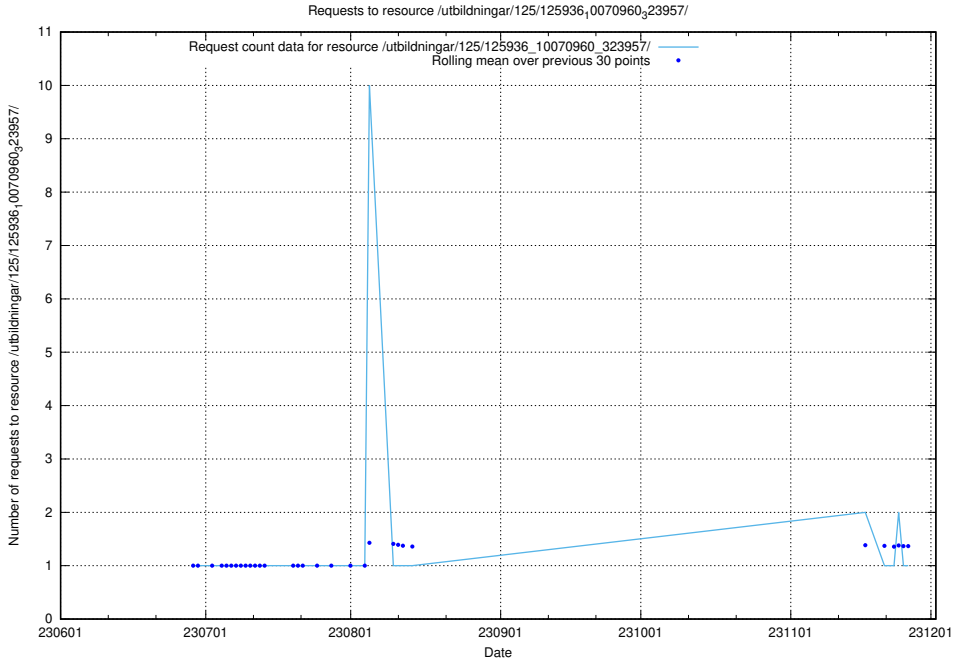

5.5256 Usage of /utbildningar/125/125936_10070960_323957/

Here, we count the number of requests to resource /utbildningar/125/125936_10070960_323957/.