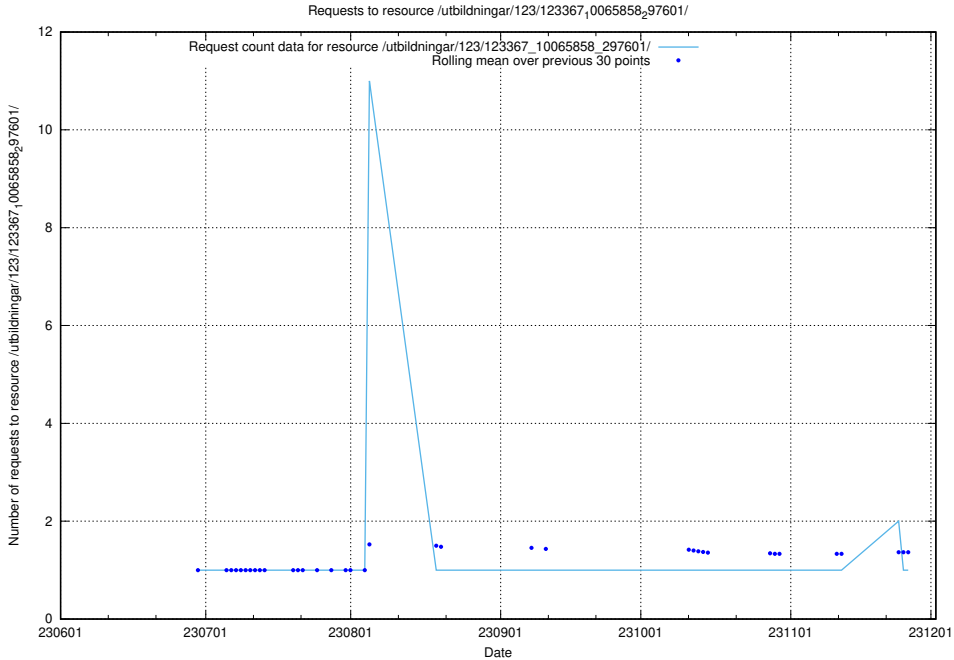

Here, we count the number of requests to resource /utbildningar/123/123367_10065858_297601/events/

5.5197 Usage of /utbildningar/123/123367_10065858_297601/

Here, we count the number of requests to resource /utbildningar/123/123367_10065858_297601/.