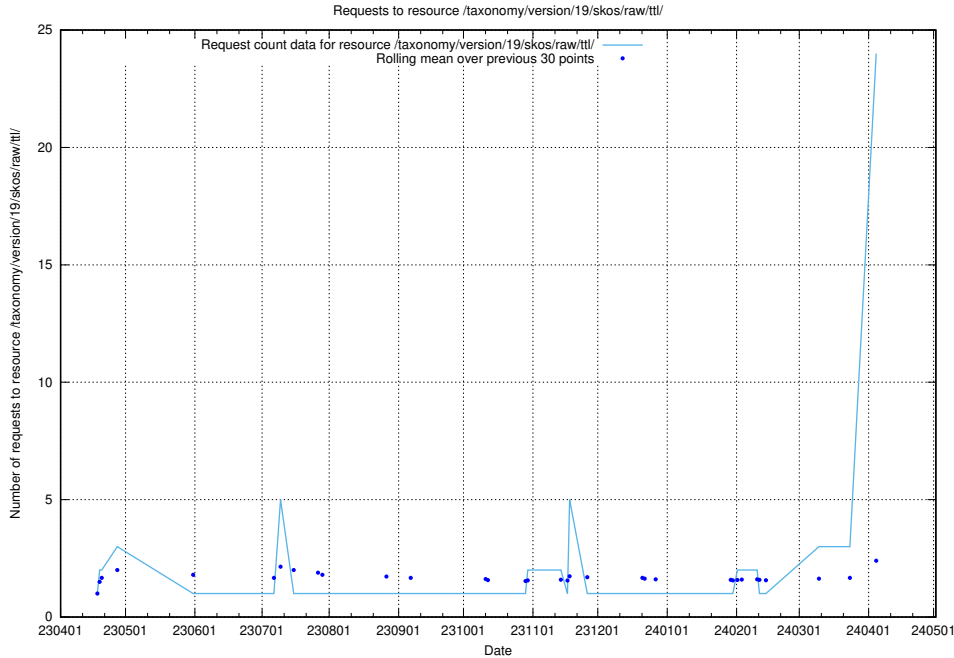

5.10 Usage of /taxonomy/version/19/skos/raw/ttl/

Here, we count the number of requests to resource /taxonomy/version/19/skos/raw/ttl/.