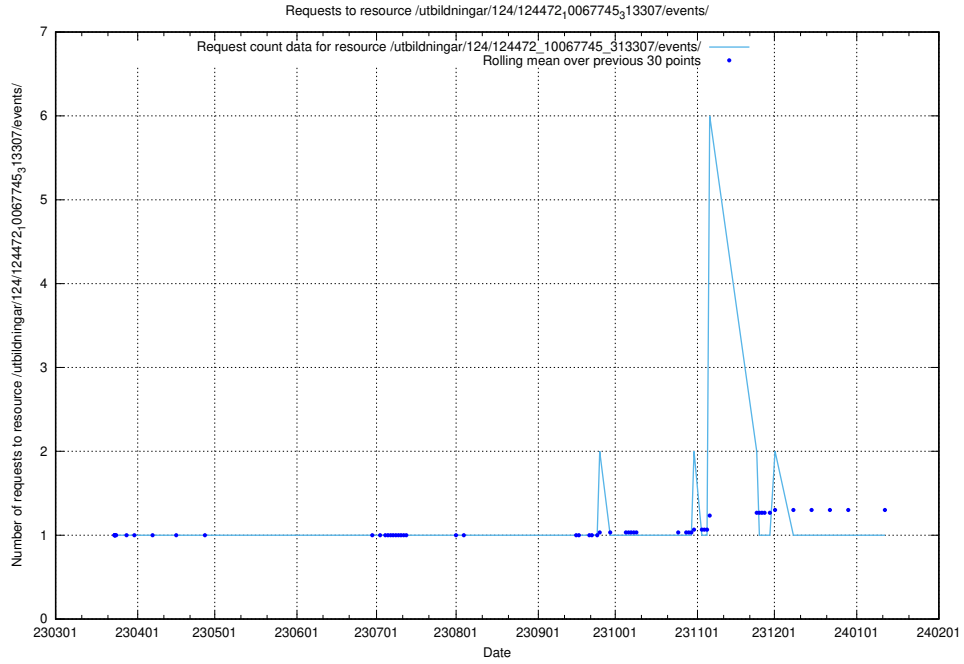

5.2811 Usage of /utbildningar/124/124472_10067745_313307/events/

Here, we count the number of requests to resource /utbildningar/124/124472_10067745_313307/events/