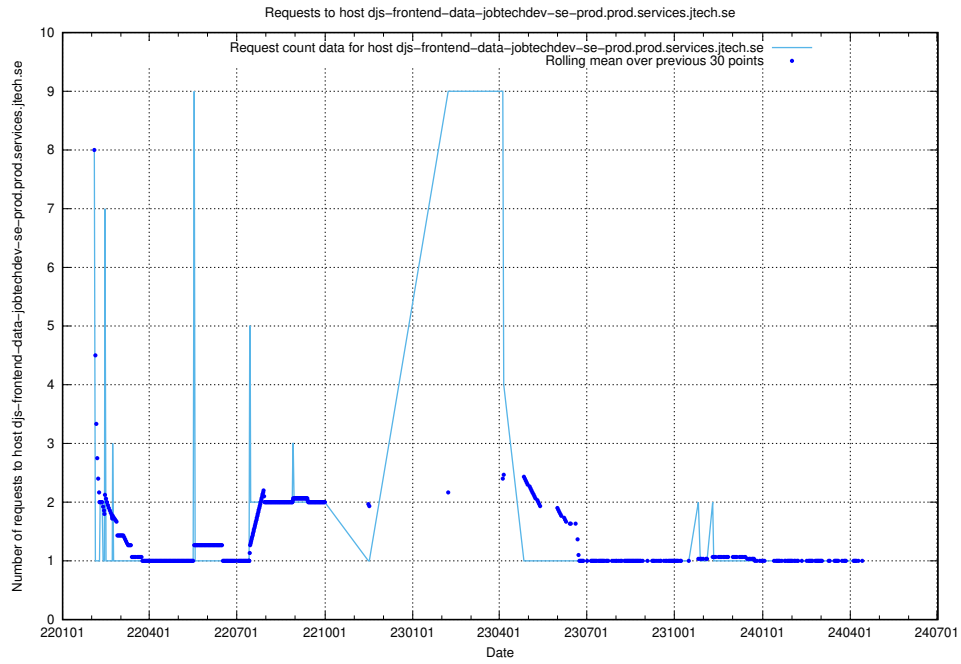

Here, we count the number of requests to host app-yrkesinfo2.jobtechdev.se.

7.658 Usage of djs-frontend-data-jobtechdev-se-prod.prod.services.jtech.se

Here, we count the number of requests to host djs-frontend-data-jobtechdev-se-prod.prod.services.jtech.se.