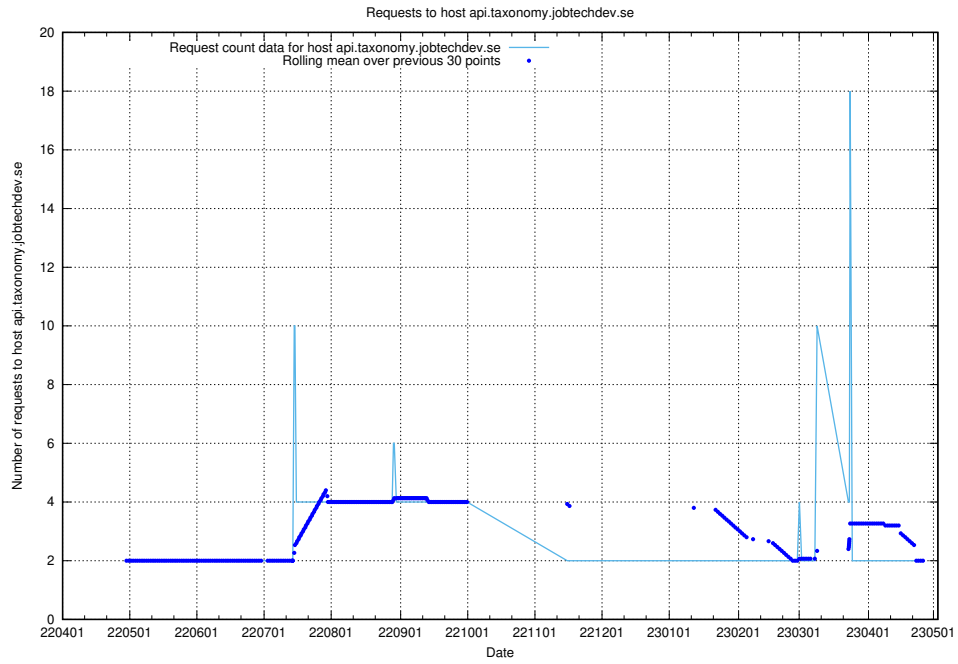

7.436 Usage of api.taxonomy.jobtechdev.se

Here, we count the number of requests to host api.taxonomy.jobtechdev.se.