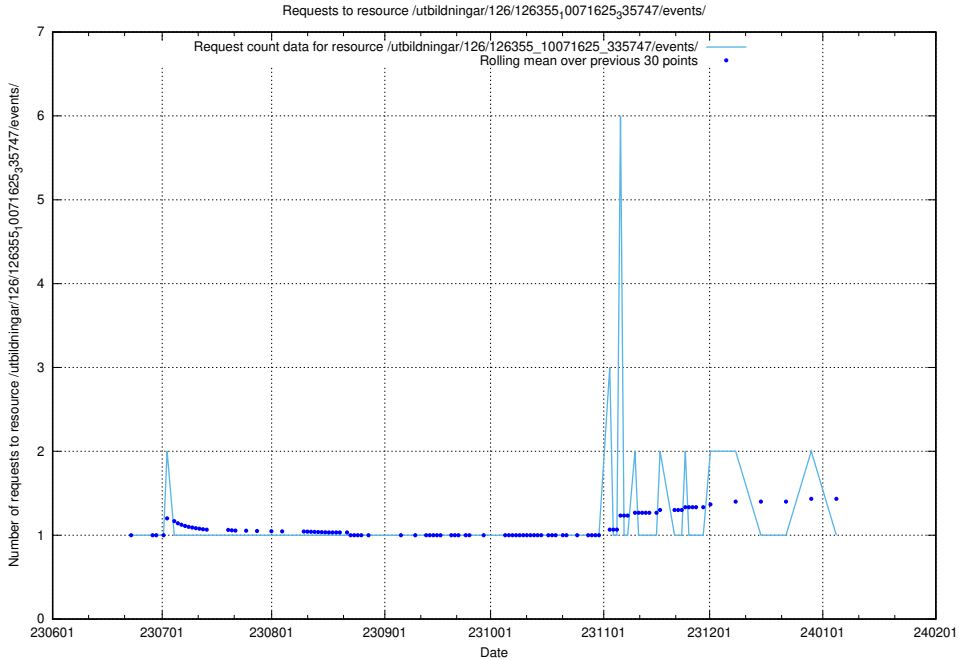

5.5450 Usage of /utbildningar/126/126355_10071625_335747/events/

Here, we count the number of requests to resource /utbildningar/126/126355_10071625_335747/events/