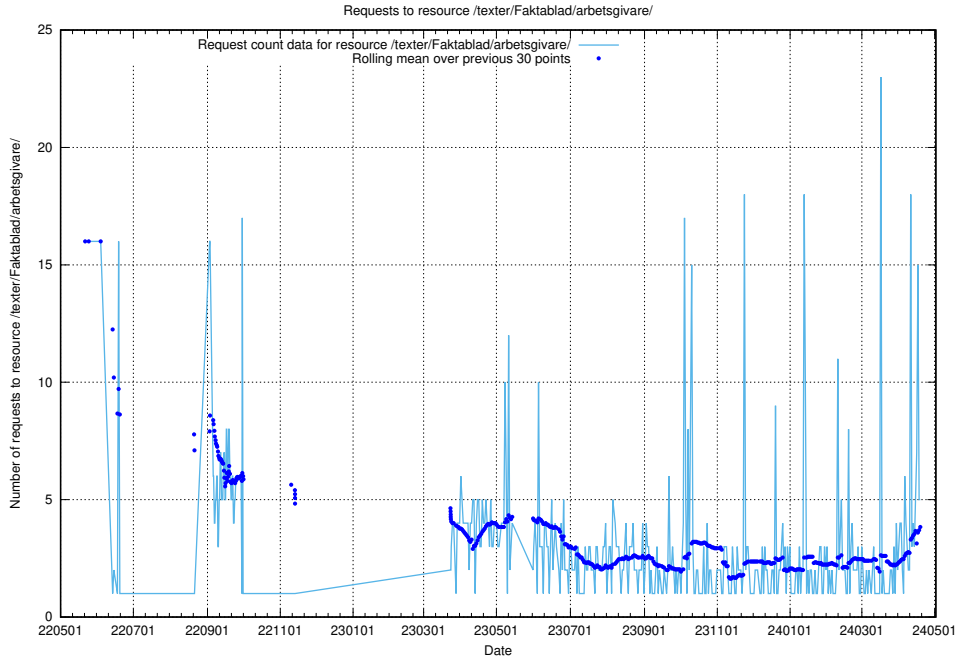

5.143 Usage of /texter/Faktablad/arbetsgivare/

Here, we count the number of requests to resource /texter/Faktablad/arbetsgivare/.