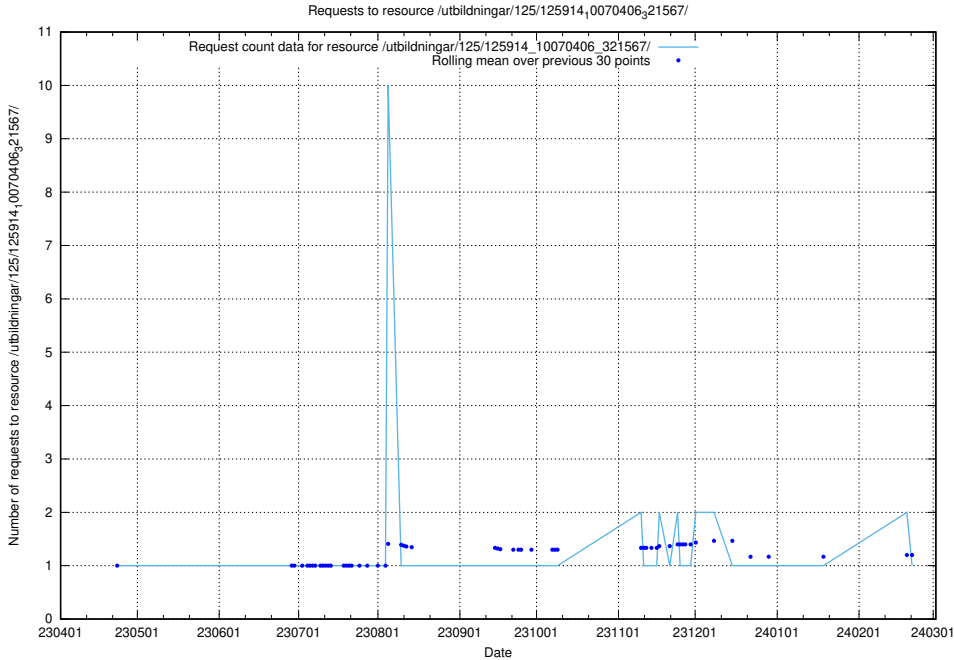

5.5814 Usage of /utbildningar/125/125914_10070406_321567/

Here, we count the number of requests to resource /utbildningar/125/125914_10070406_321567/.