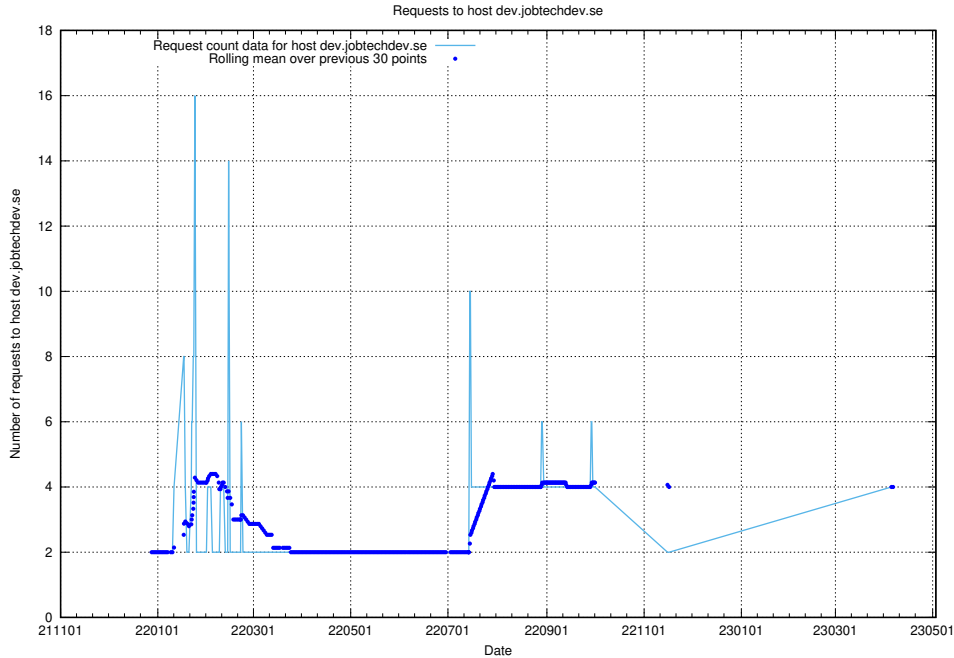

7.129 Usage of dev.jobtechdev.se

Here, we count the number of requests to host dev.jobtechdev.se.