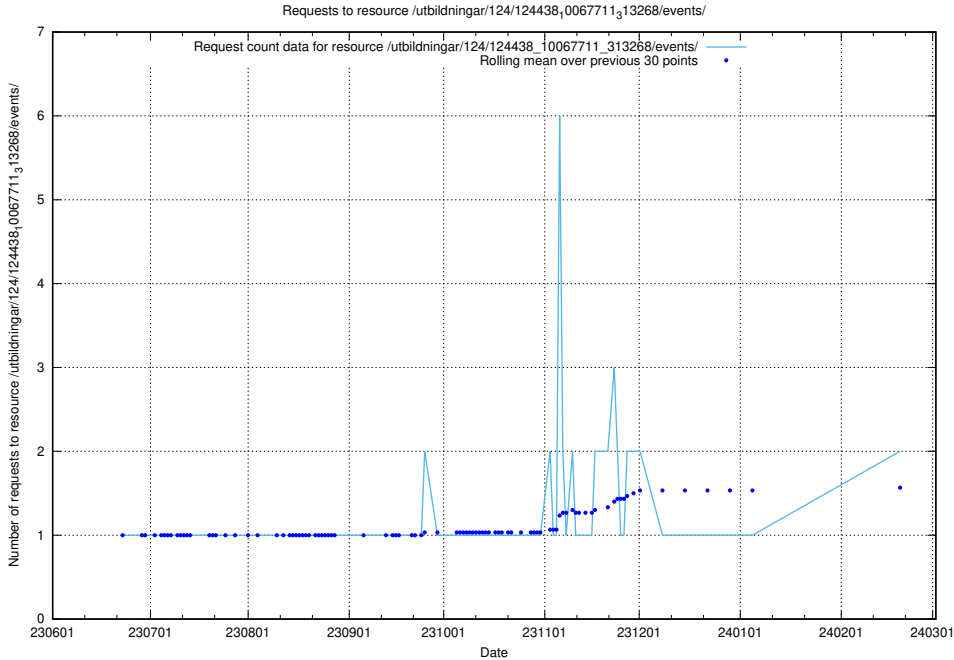

5.878 Usage of /utbildningar/124/124438_10067711_313268/events/

Here, we count the number of requests to resource /utbildningar/124/124438_10067711_313268/events/