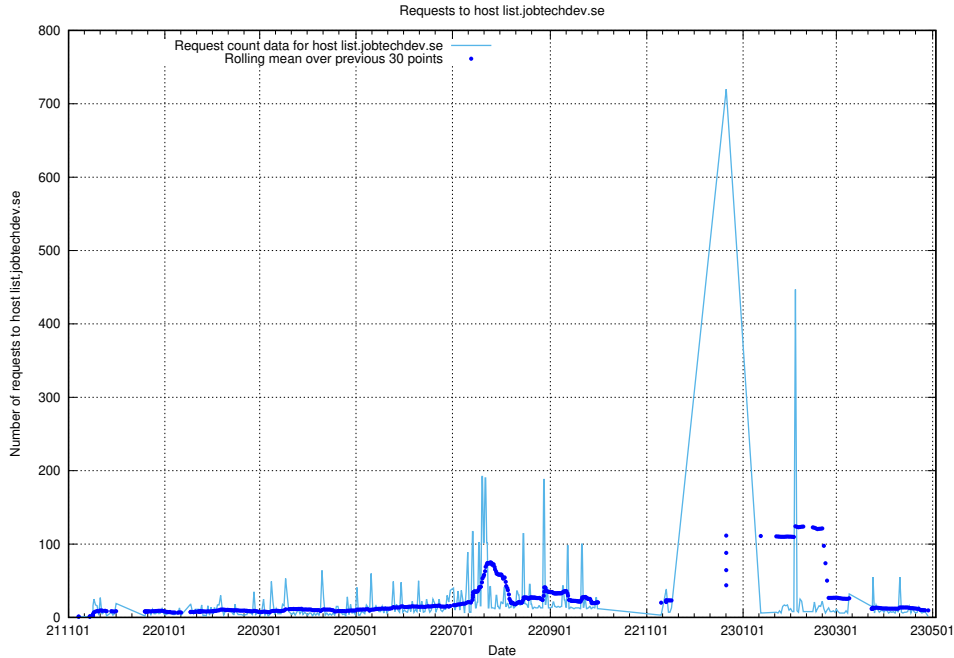

7.627 Usage of list.jobtechdev.se

Here, we count the number of requests to host list.jobtechdev.se.