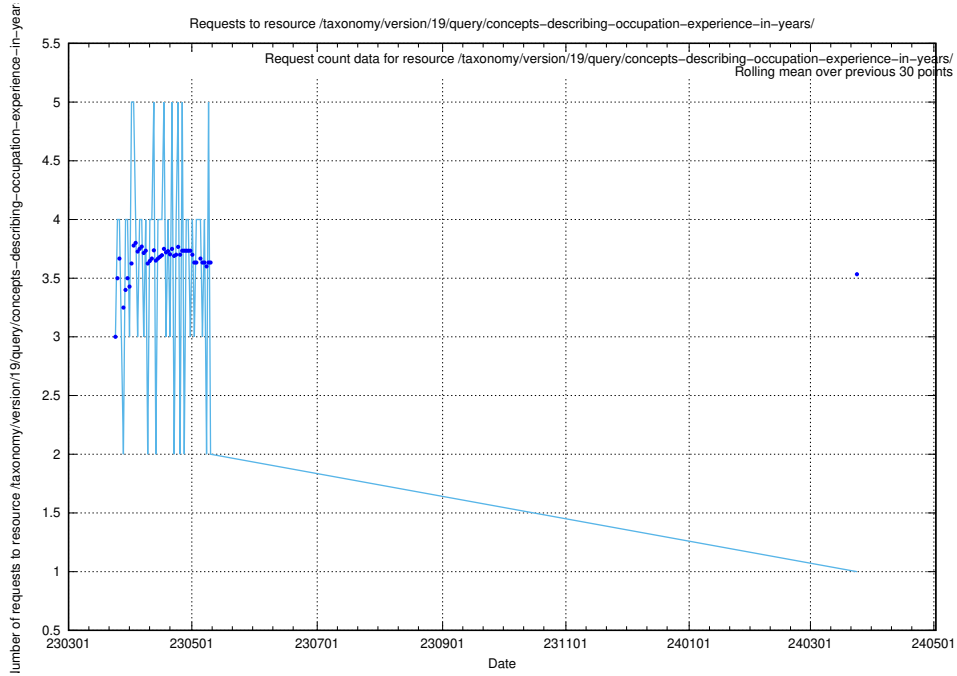

5.5941 Usage of /taxonomy/version/19/query/concepts-describing-occupation-experience-in-years/

Here, we count the number of requests to resource /taxonomy/version/19/query/concepts-describing-occupation-experience-in-years/.