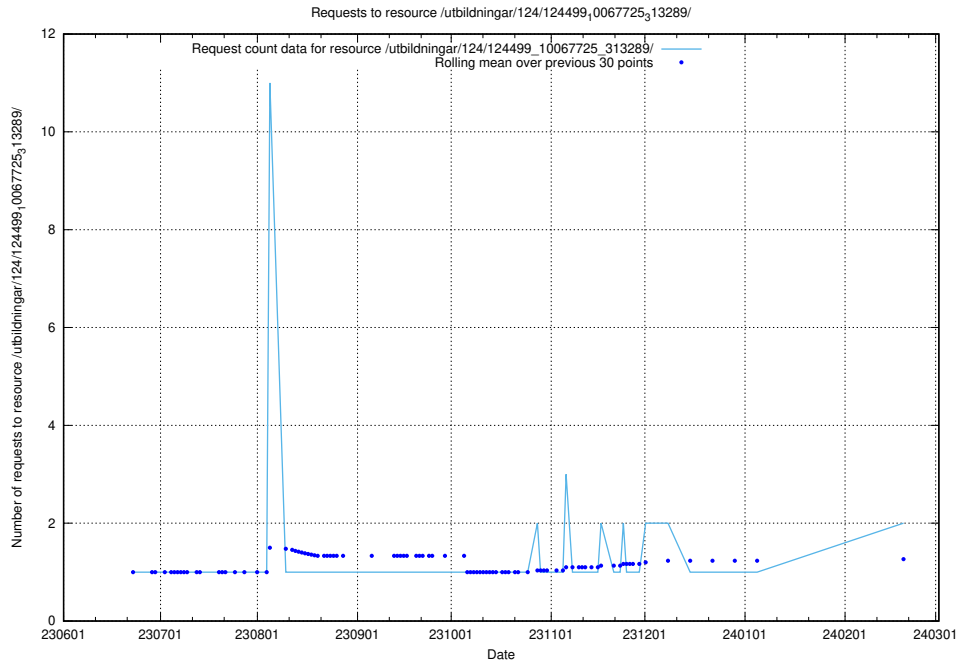

5.865 Usage of /utbildningar/124/124499_10067725_313289/

Here, we count the number of requests to resource /utbildningar/124/124499_10067725_313289/.