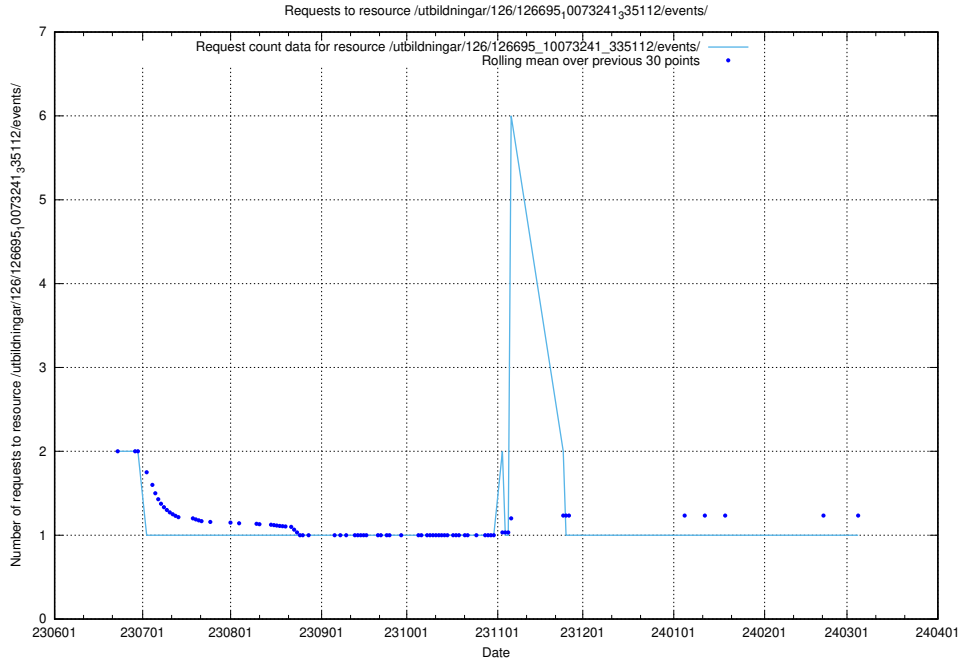

5.5356 Usage of /utbildningar/126/126695_10073241_335112/events/

Here, we count the number of requests to resource /utbildningar/126/126695_10073241_335112/events/