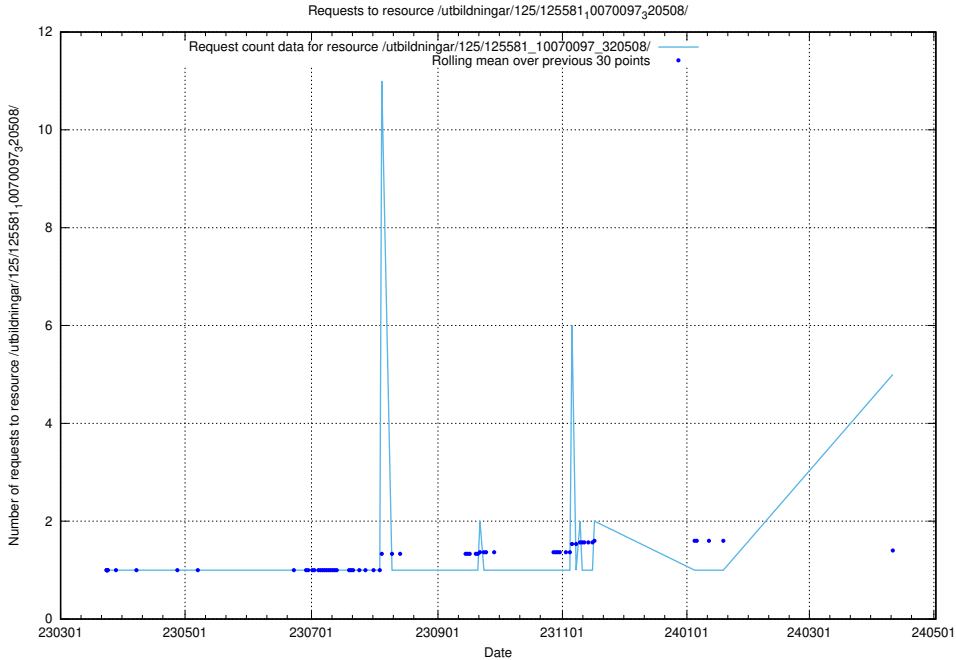

5.145 Usage of /utbildningar/125/125581_10070097_320508/

Here, we count the number of requests to resource /utbildningar/125/125581_10070097_320508/.