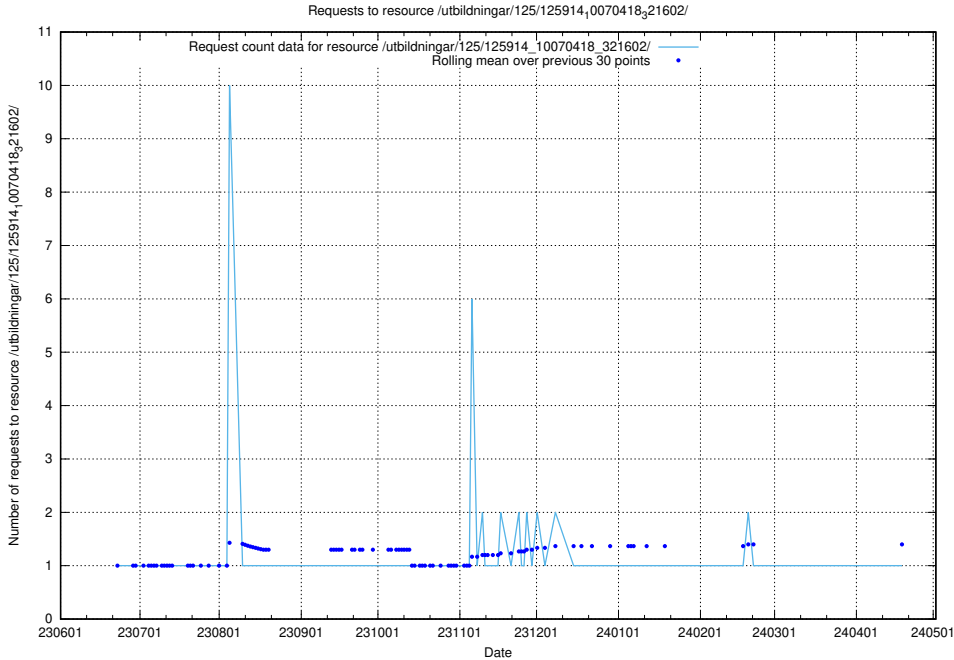

5.5481 Usage of /utbildningar/125/125914_10070418_321602/

Here, we count the number of requests to resource /utbildningar/125/125914_10070418_321602/.