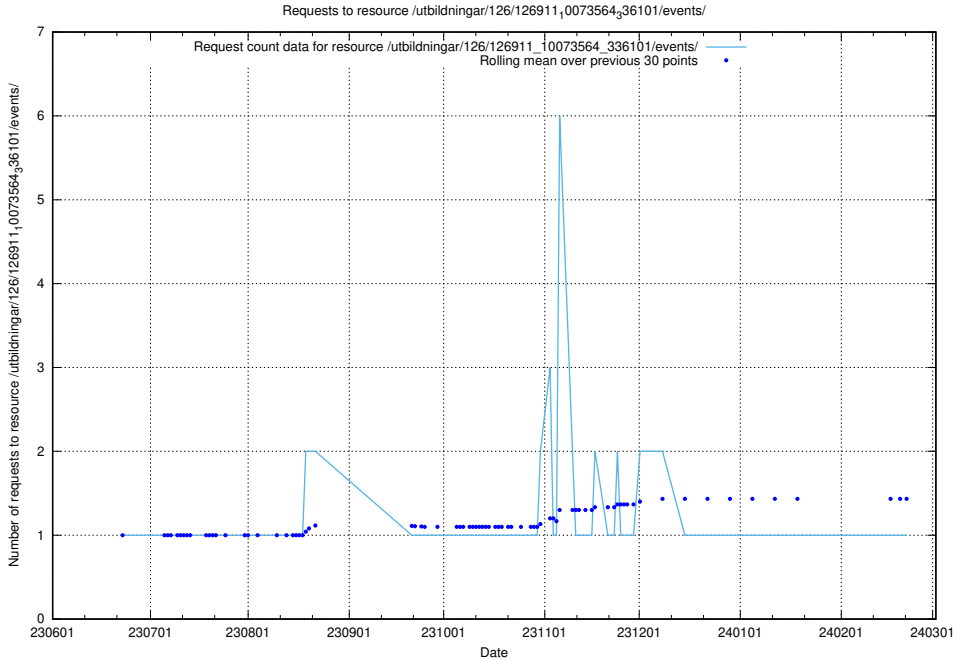

5.5373 Usage of /utbildningar/126/126911_10073564_336101/events/

Here, we count the number of requests to resource /utbildningar/126/126911_10073564_336101/events/