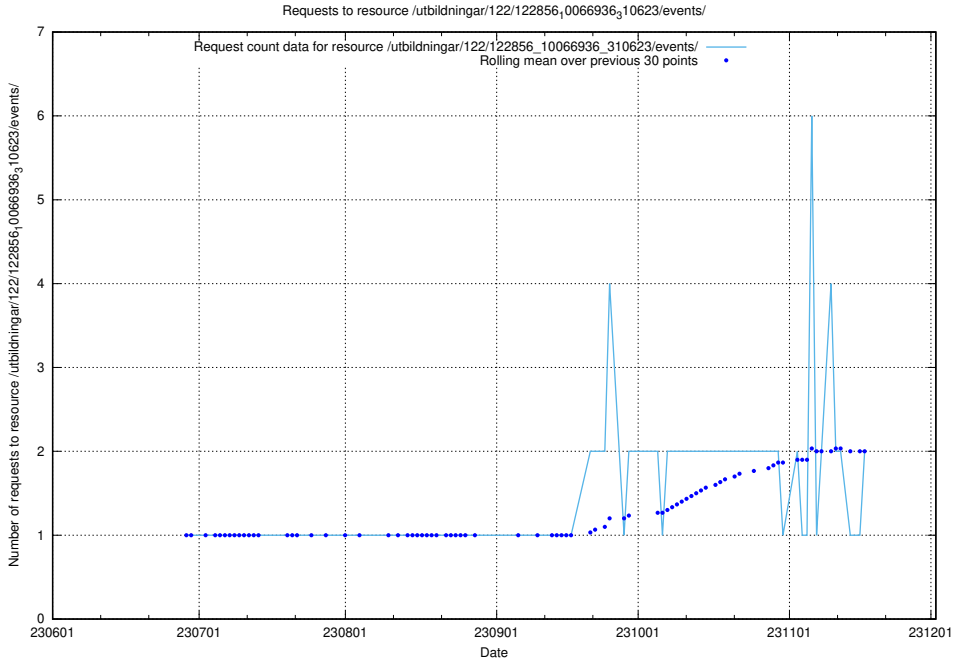

5.844 Usage of /utbildningar/122/122856_10066936_310623/events/

Here, we count the number of requests to resource /utbildningar/122/122856_10066936_310623/events/