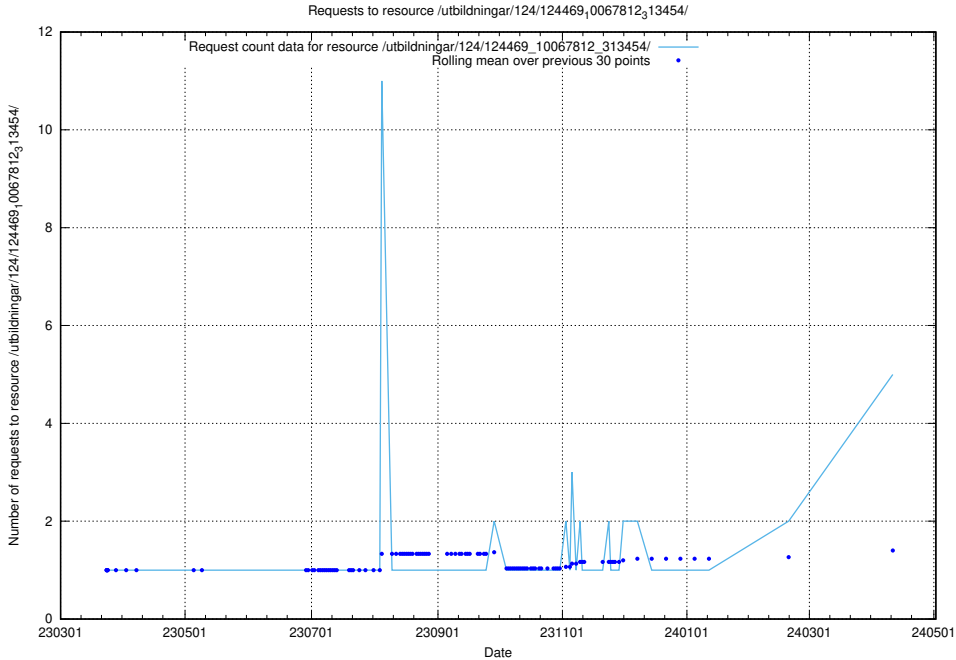

5.163 Usage of /utbildningar/124/124469_10067812_313454/

Here, we count the number of requests to resource /utbildningar/124/124469_10067812_313454/.