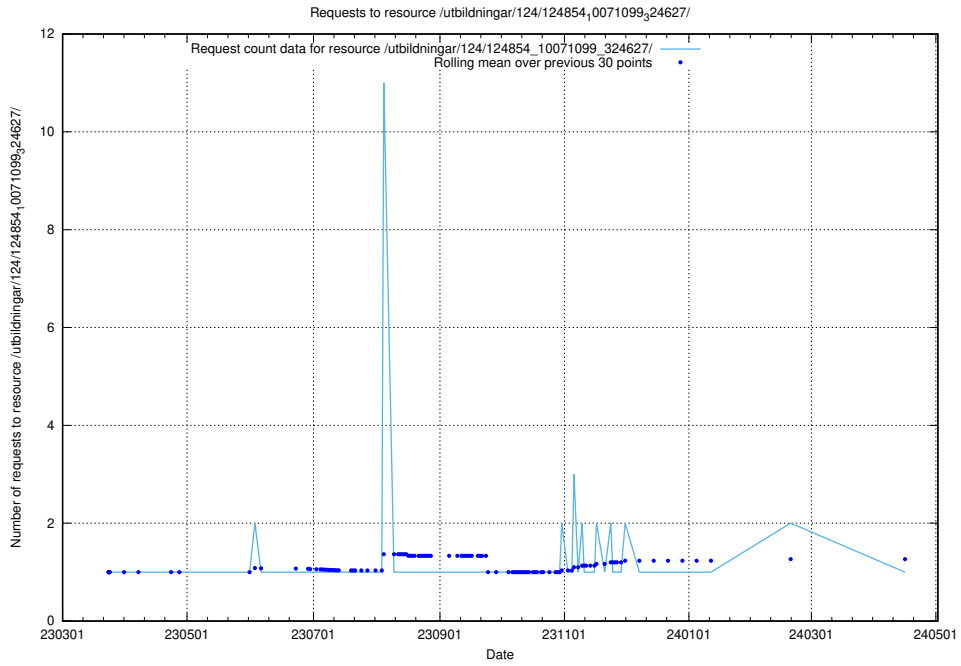

5.1212 Usage of /utbildningar/124/124854_10071099_324627/

Here, we count the number of requests to resource /utbildningar/124/124854_10071099_324627/.