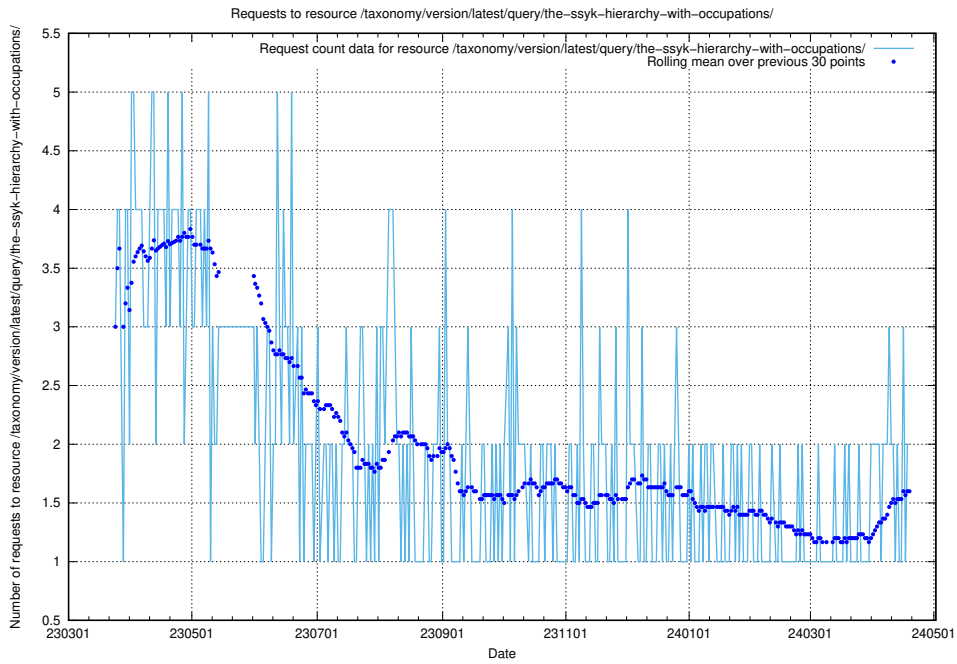

5.910 Usage of /taxonomy/version/latest/query/the-ssyk-hierarchy-with-occupations/

Here, we count the number of requests to resource /taxonomy/version/latest/query/the-ssyk-hierarchy-with-occupations/.