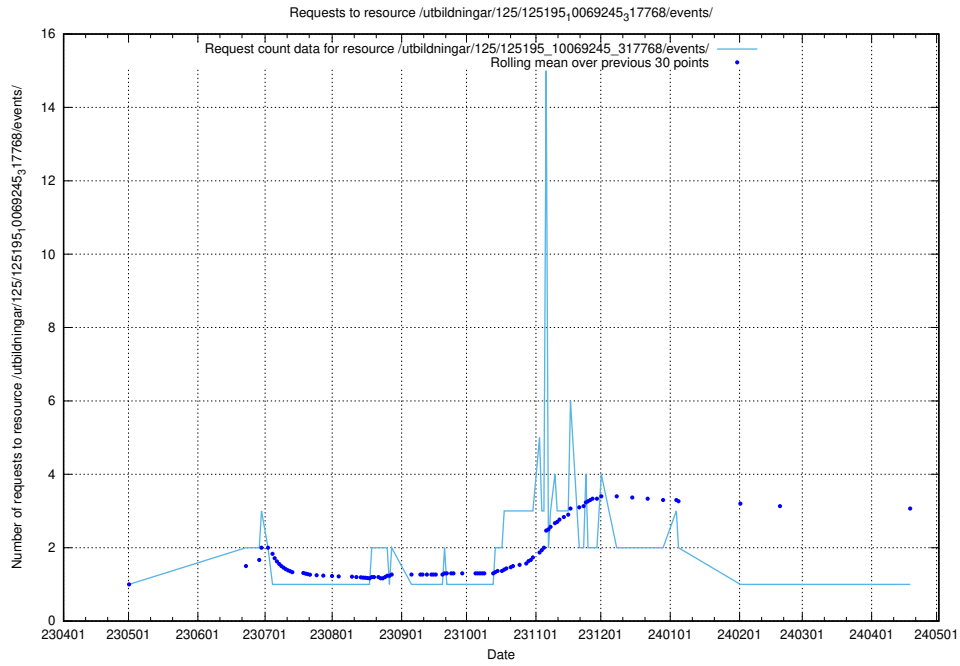

5.5784 Usage of /utbildningar/125/125195_10069245_317768/events/

Here, we count the number of requests to resource /utbildningar/125/125195_10069245_317768/events/