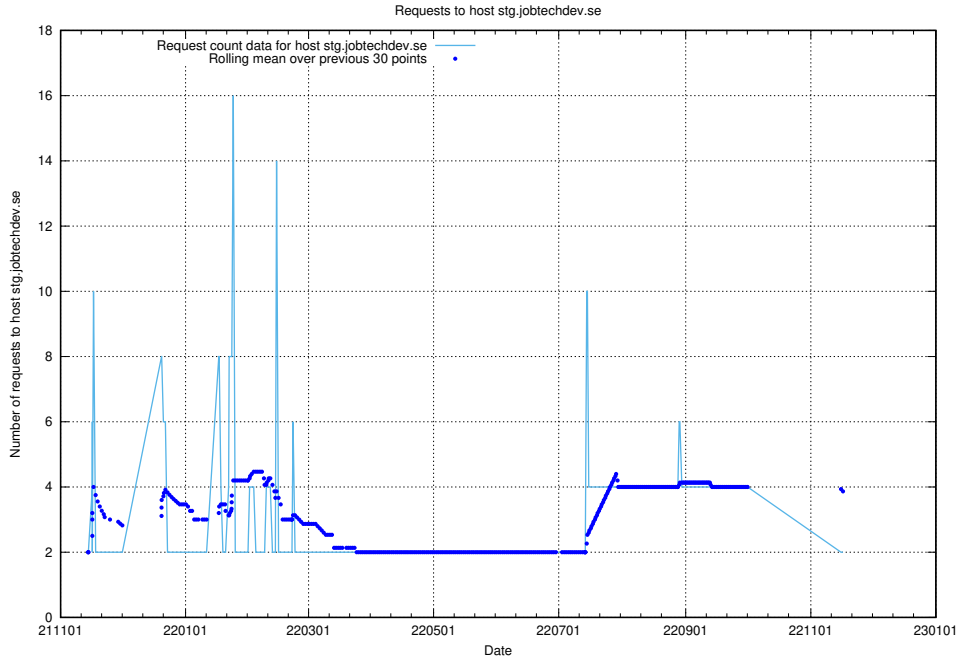

7.557 Usage of stg.jobtechdev.se

Here, we count the number of requests to host stg.jobtechdev.se.