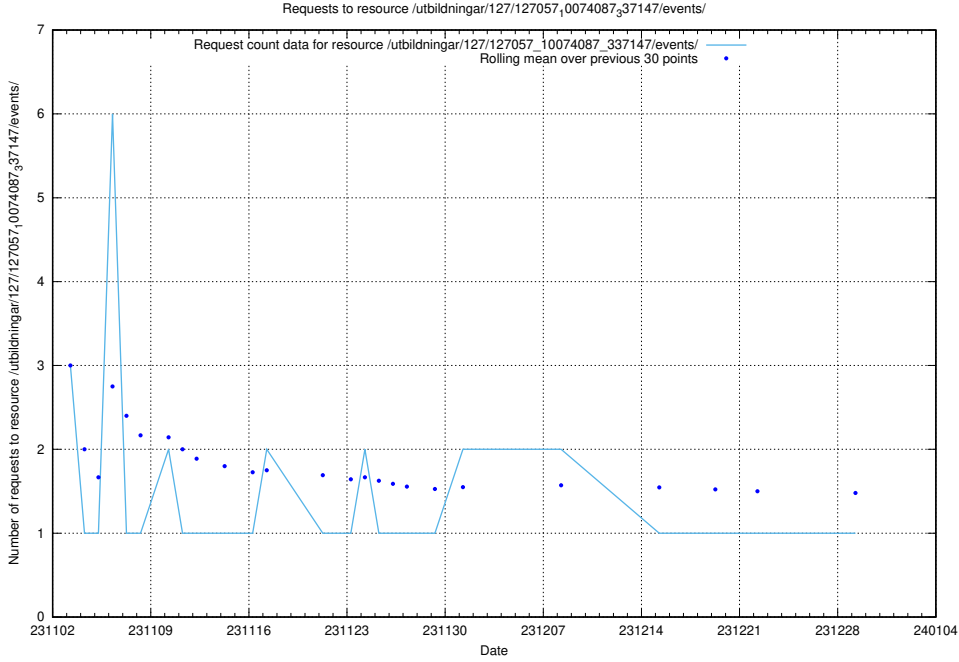

5.3944 Usage of /utbildningar/127/127057_10074087_337147/events/

Here, we count the number of requests to resource /utbildningar/127/127057_10074087_337147/events/