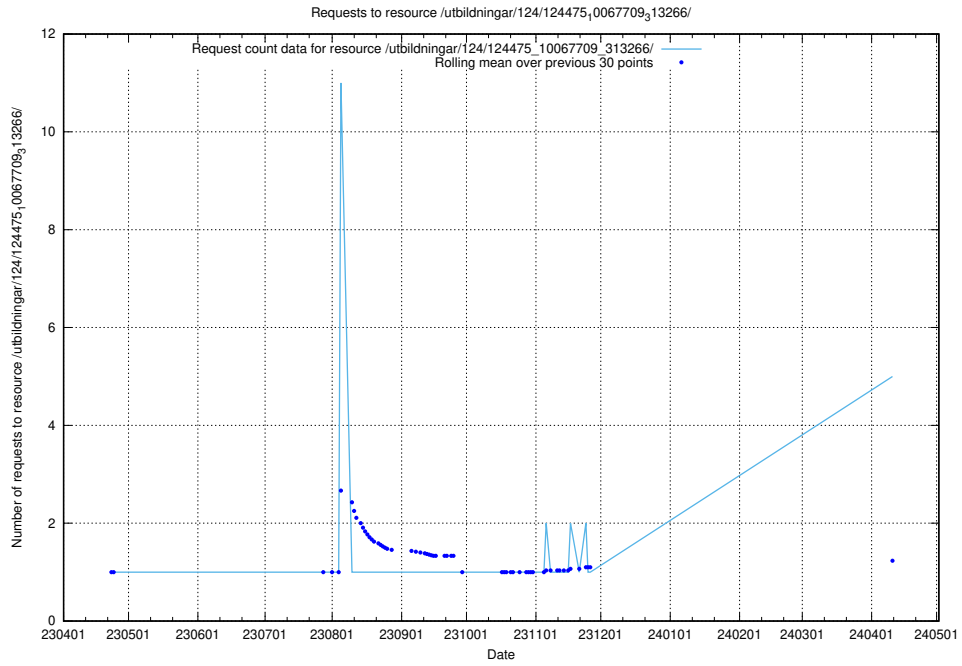

5.187 Usage of /utbildningar/124/124475_10067709_313266/

Here, we count the number of requests to resource /utbildningar/124/124475_10067709_313266/.