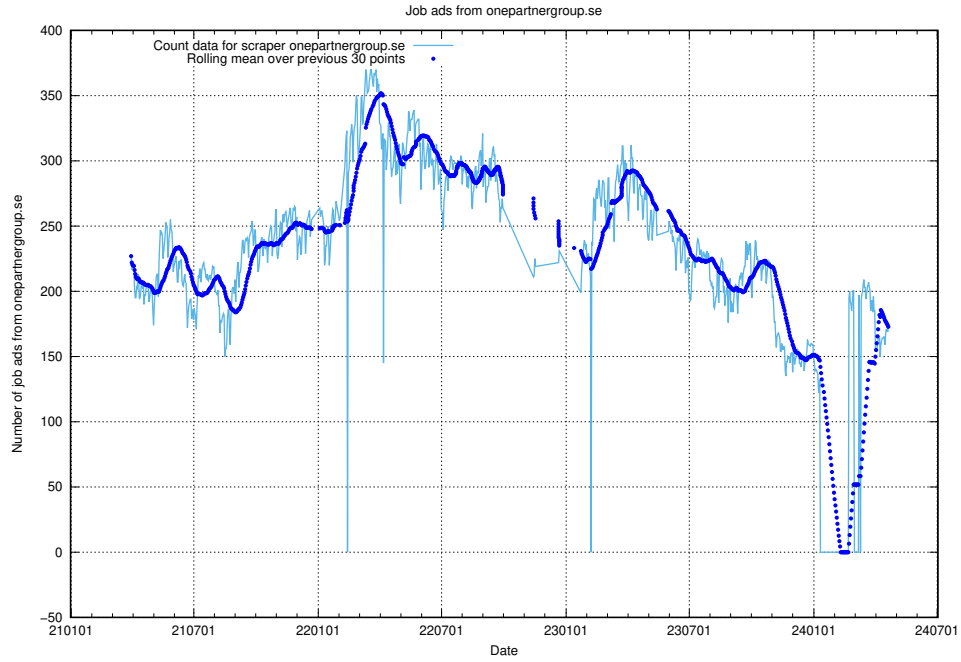

13.12 Number of ads by scraper thehub.io

Here, we count the number of job ads scraped from thehub.io.

13.13 Number of ads by scraper onepartnergroup.se

Here, we count the number of job ads scraped from onepartnergroup.se.