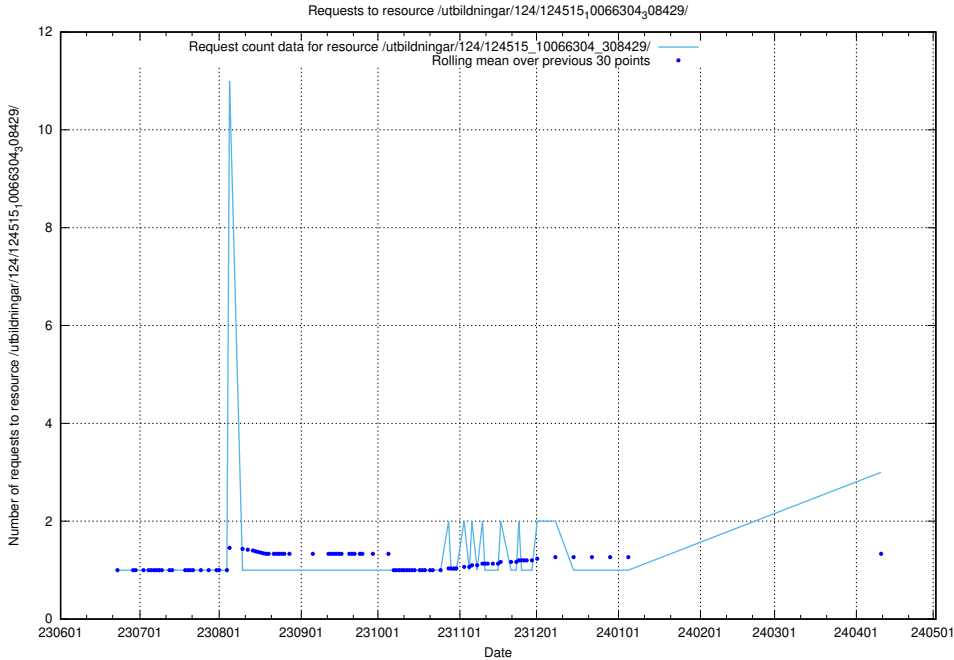

5.429 Usage of /utbildningar/124/124515_10066304_308429/

Here, we count the number of requests to resource /utbildningar/124/124515_10066304_308429/.