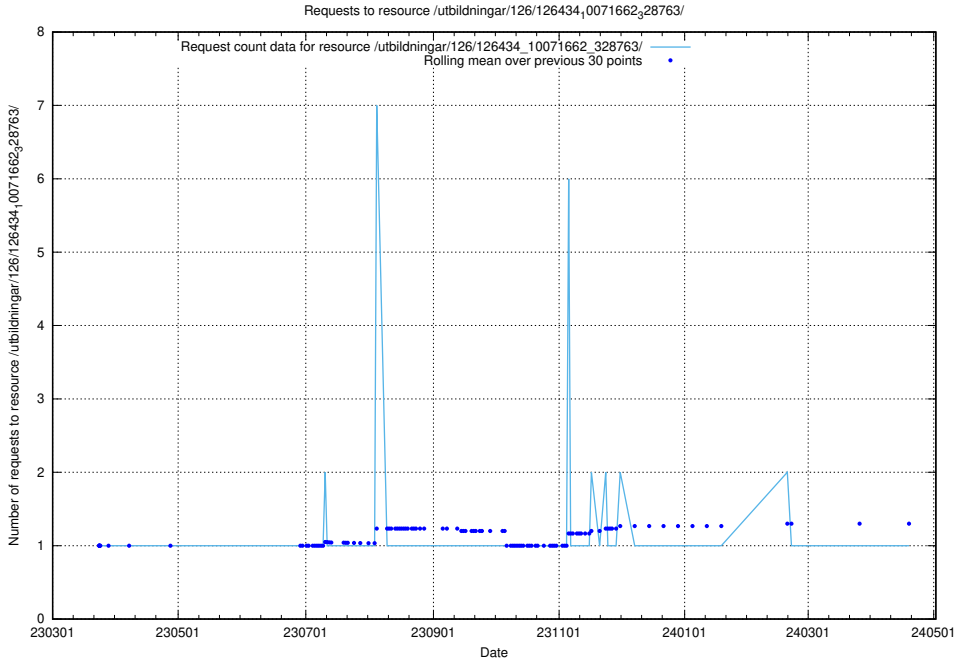

5.6205 Usage of /utbildningar/126/126434_10071662_328763/

Here, we count the number of requests to resource /utbildningar/126/126434_10071662_328763/.