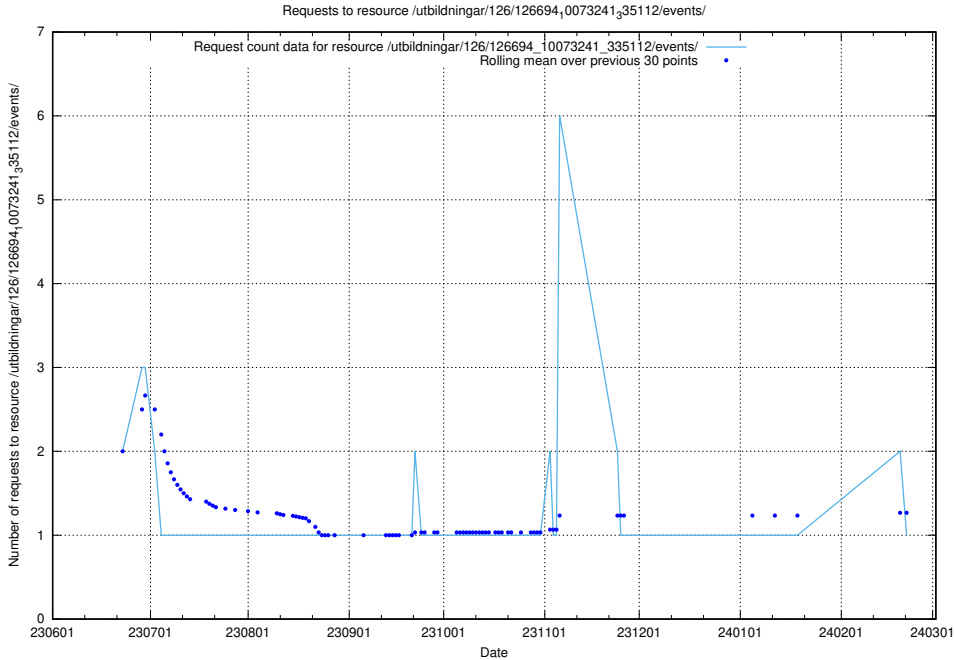

5.5357 Usage of /utbildningar/126/126694_10073241_335112/events/

Here, we count the number of requests to resource /utbildningar/126/126694_10073241_335112/events/