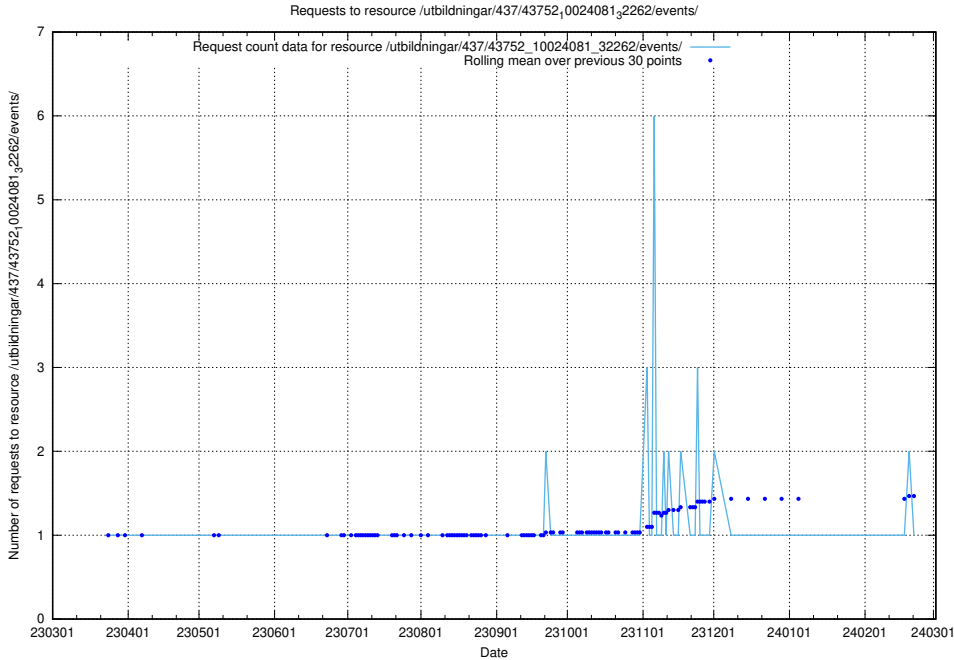

5.5986 Usage of /utbildningar/437/43752_10024081_32262/events/

Here, we count the number of requests to resource /utbildningar/437/43752_10024081_32262/events/.