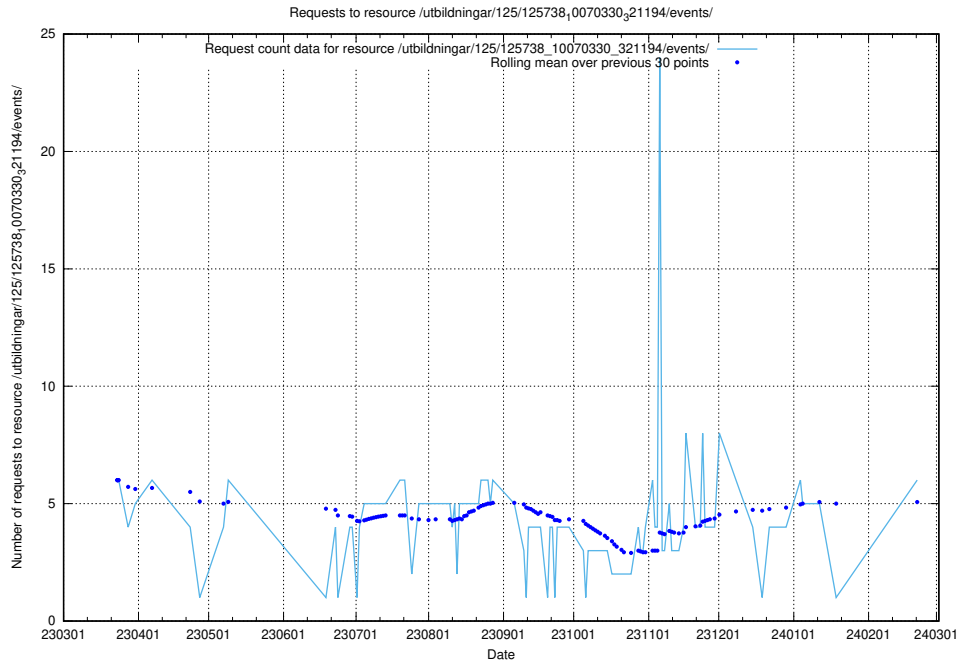

5.133 Usage of /utbildningar/125/125738_10070330_321194/events/

Here, we count the number of requests to resource /utbildningar/125/125738_10070330_321194/events/