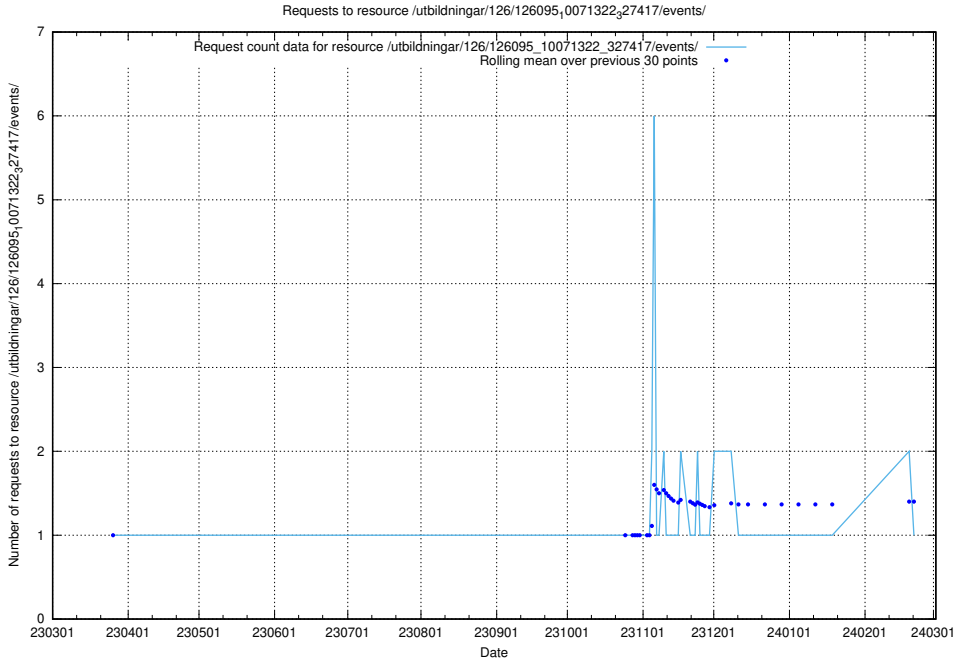

5.5866 Usage of /utbildningar/126/126095_10071322_327417/events/

Here, we count the number of requests to resource /utbildningar/126/126095_10071322_327417/events/