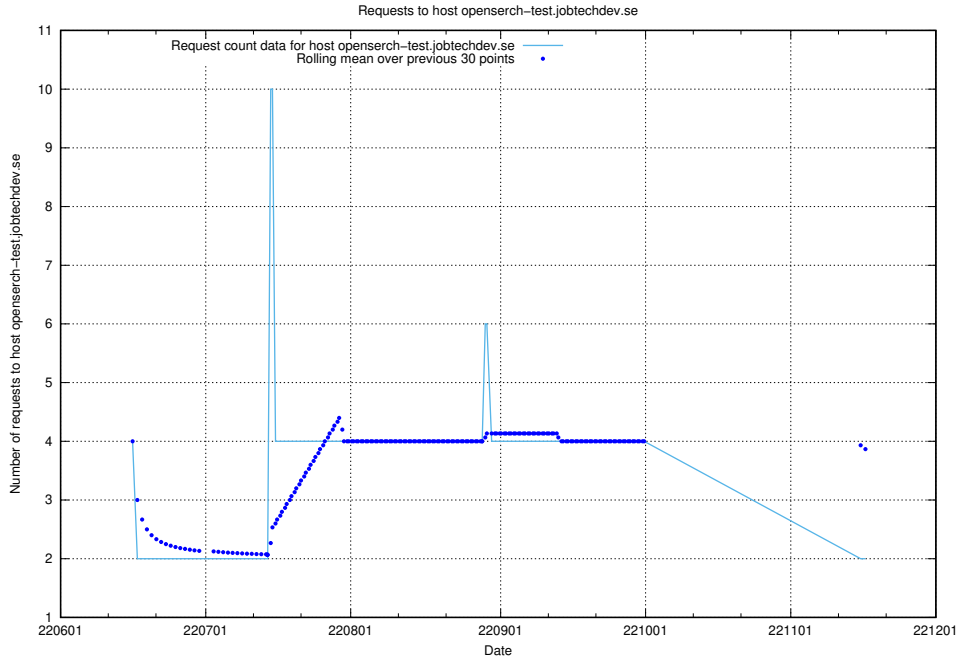

Here, we count the number of requests to host 2f0b40cd-39bc-429b-8f6c-c3d864c6fbd6.jobtechdev.se.

7.401 Usage of openserch-test.jobtechdev.se

Here, we count the number of requests to host openserch-test.jobtechdev.se.