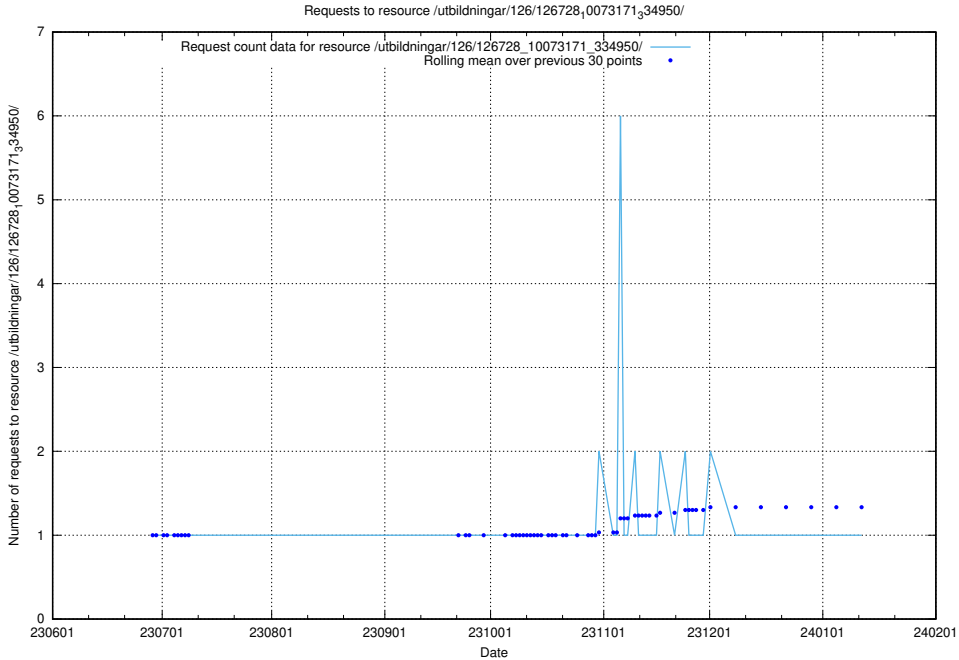

Here, we count the number of requests to resource /utbildningar/126/126728_10073171_334950/events/

5.5242 Usage of /utbildningar/126/126728_10073171_334950/

Here, we count the number of requests to resource /utbildningar/126/126728_10073171_334950/.