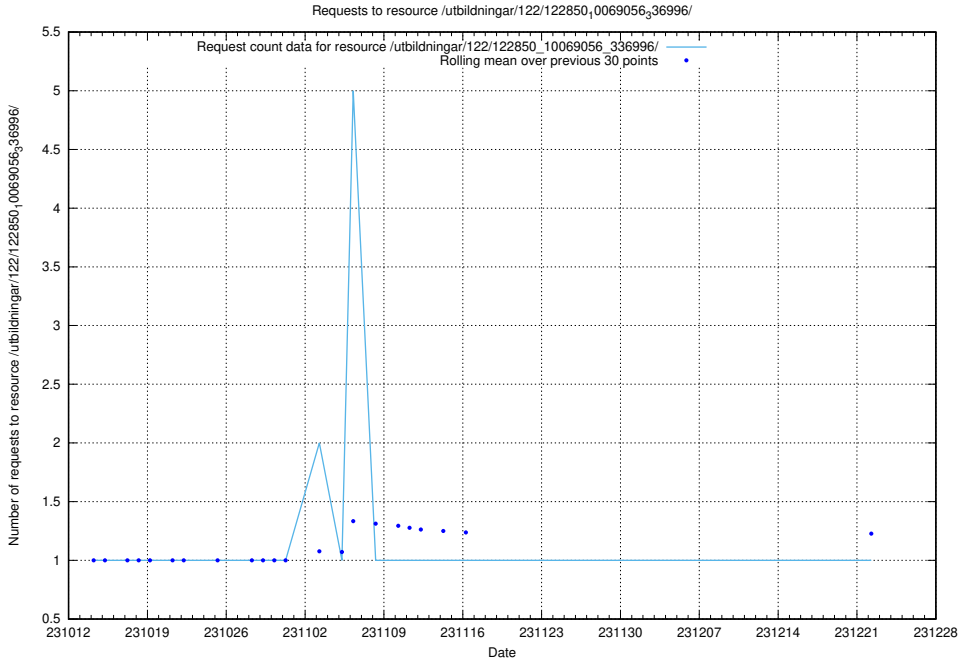

5.4144 Usage of /utbildningar/122/122850_10069056_336996/

Here, we count the number of requests to resource /utbildningar/122/122850_10069056_336996/.