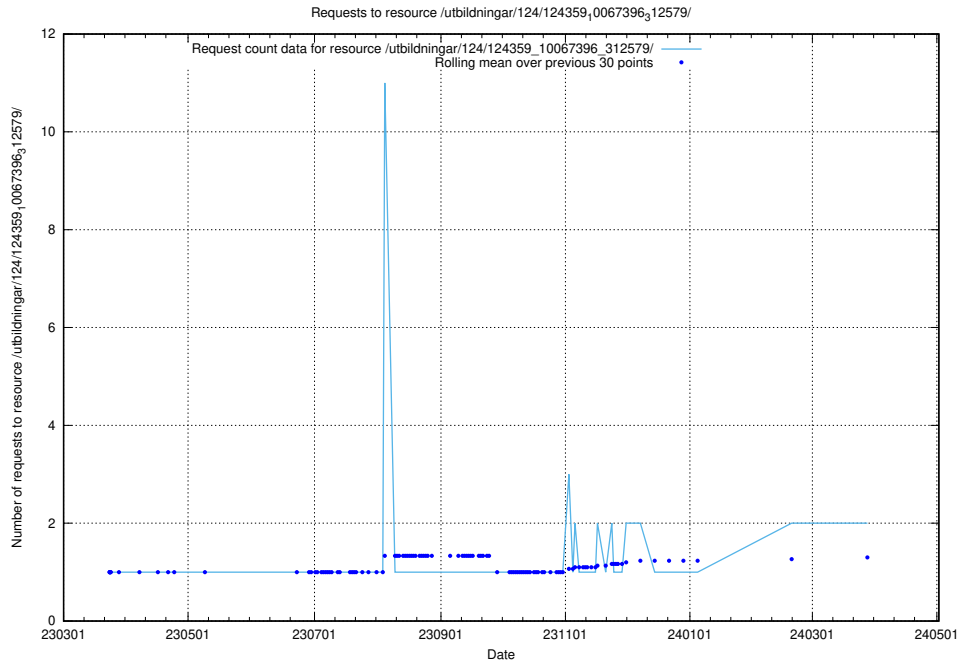

5.680 Usage of /utbildningar/124/124359_10067396_312579/

Here, we count the number of requests to resource /utbildningar/124/124359_10067396_312579/.