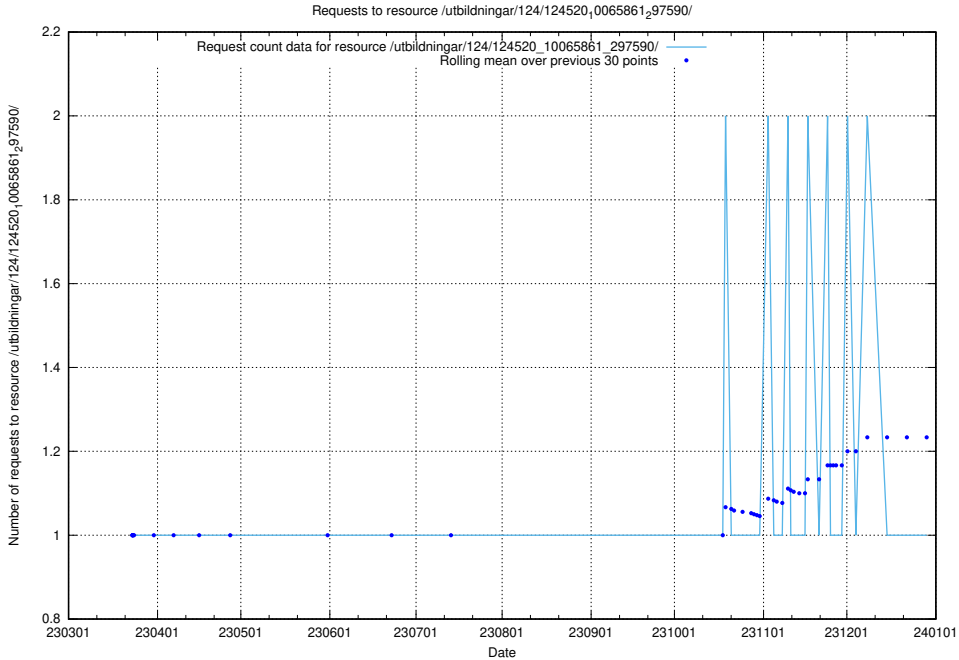

Here, we count the number of requests to resource /utbildningar/124/124520_10065861_297590/events/

5.1278 Usage of /utbildningar/124/124520_10065861_297590/

Here, we count the number of requests to resource /utbildningar/124/124520_10065861_297590/.