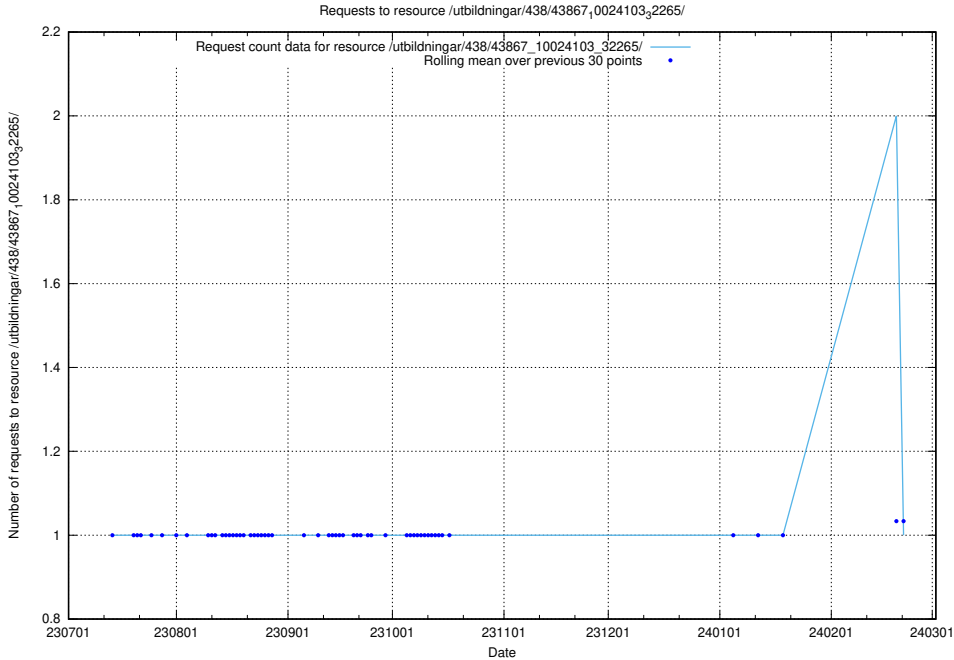

5.4867 Usage of /utbildningar/126/126728_10073173_334952/events/

Here, we count the number of requests to resource /utbildningar/126/126728_10073173_334952/events/

5.4868 Usage of /utbildningar/126/126728_10073173_334952/