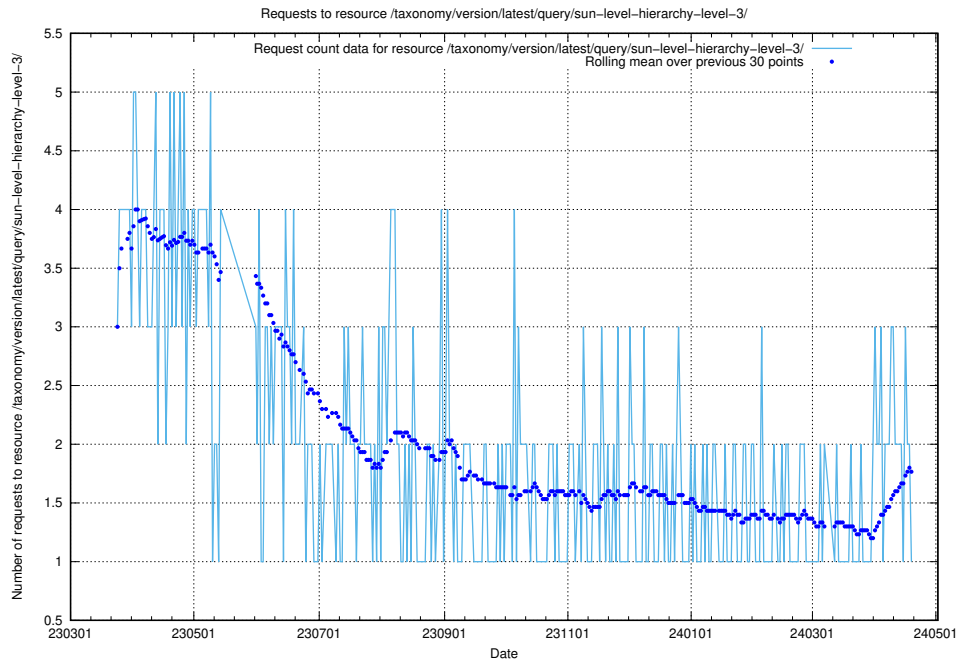

5.5875 Usage of /taxonomy/version/latest/query/sun-level-hierarchy-level-3/

Here, we count the number of requests to resource /taxonomy/version/latest/query/sun-level-hierarchy-level-3/.