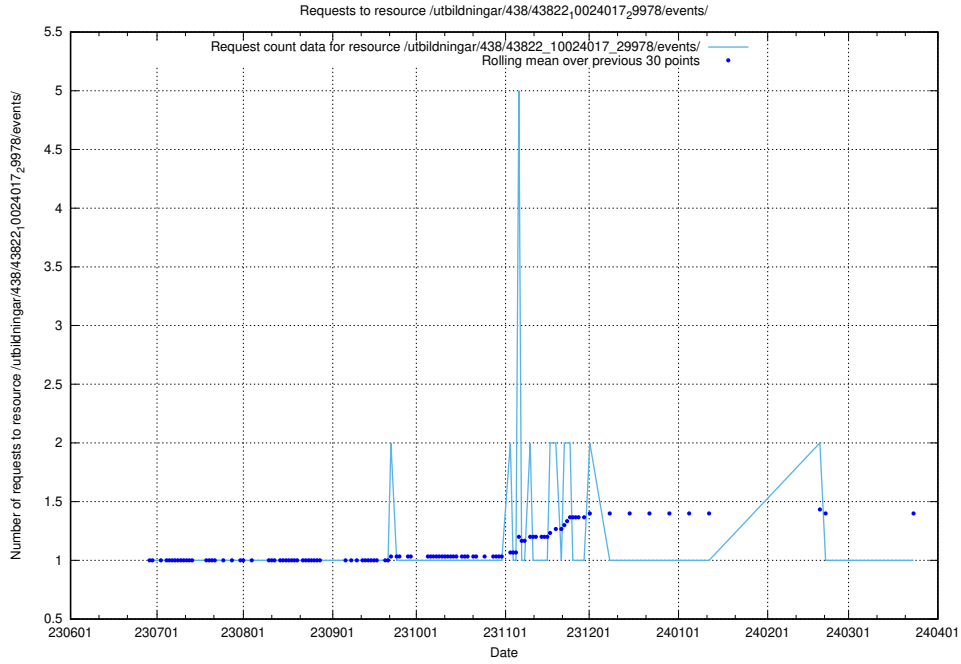

Here, we count the number of requests to resource /utbildningar/438/43841_10024018_29979/.

5.5221 Usage of /utbildningar/438/43822_10024017_29978/events/

Here, we count the number of requests to resource /utbildningar/438/43822_10024017_29978/events/.