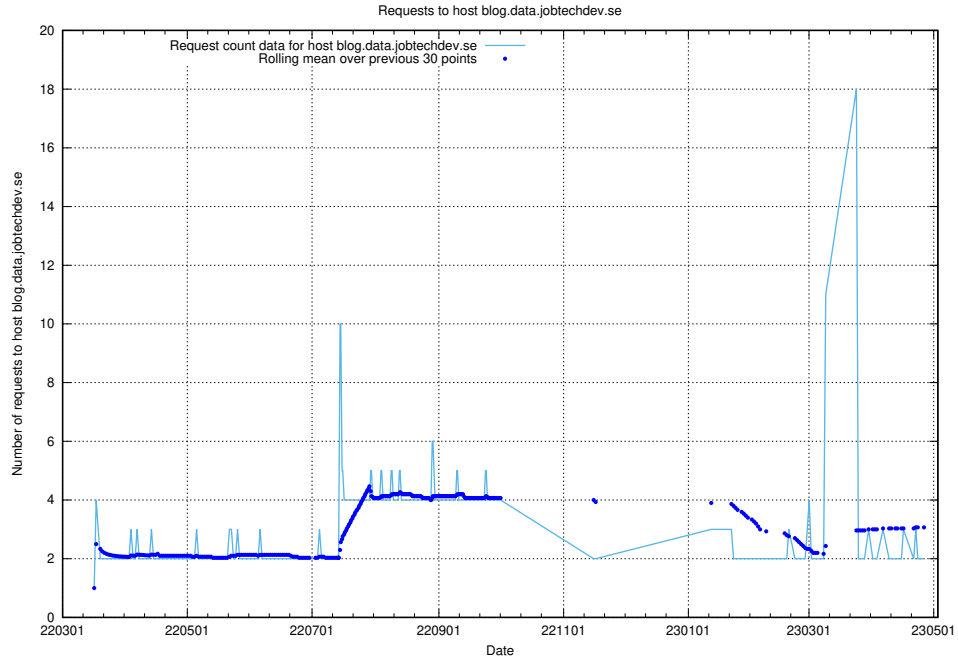

7.495 Usage of minioconsole.jobtechdev.se

Here, we count the number of requests to host minioconsole.jobtechdev.se.

7.496 Usage of minio-console.jobtechdev.se

Here, we count the number of requests to host minio-console.jobtechdev.se.