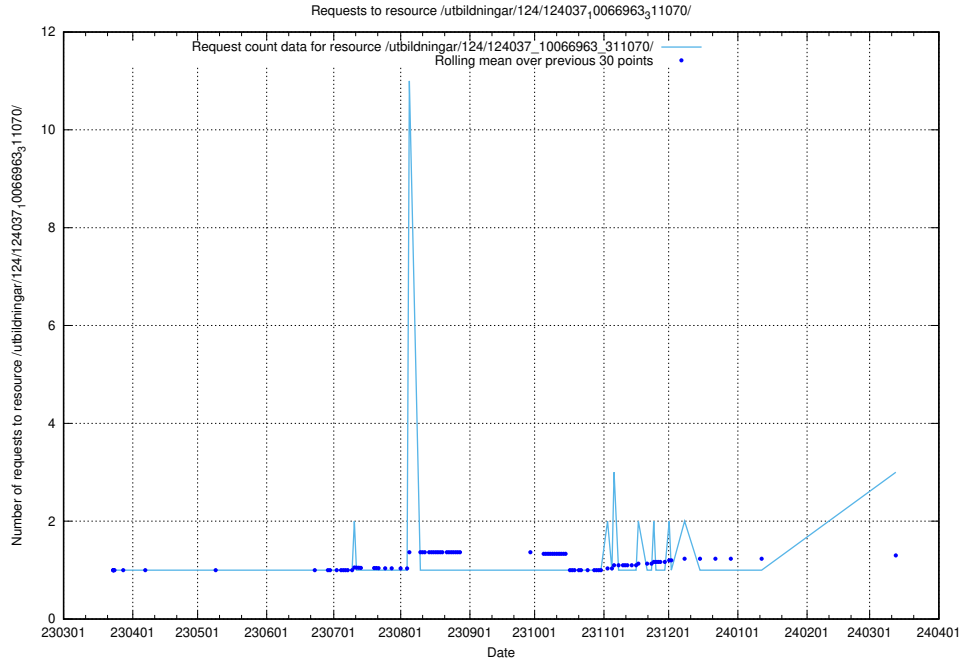

5.379 Usage of /utbildningar/124/124862_10071099_324627/

Here, we count the number of requests to resource /utbildningar/124/124862_10071099_324627/.

5.380 Usage of /utbildningar/124/124034_10066963_311070/events/