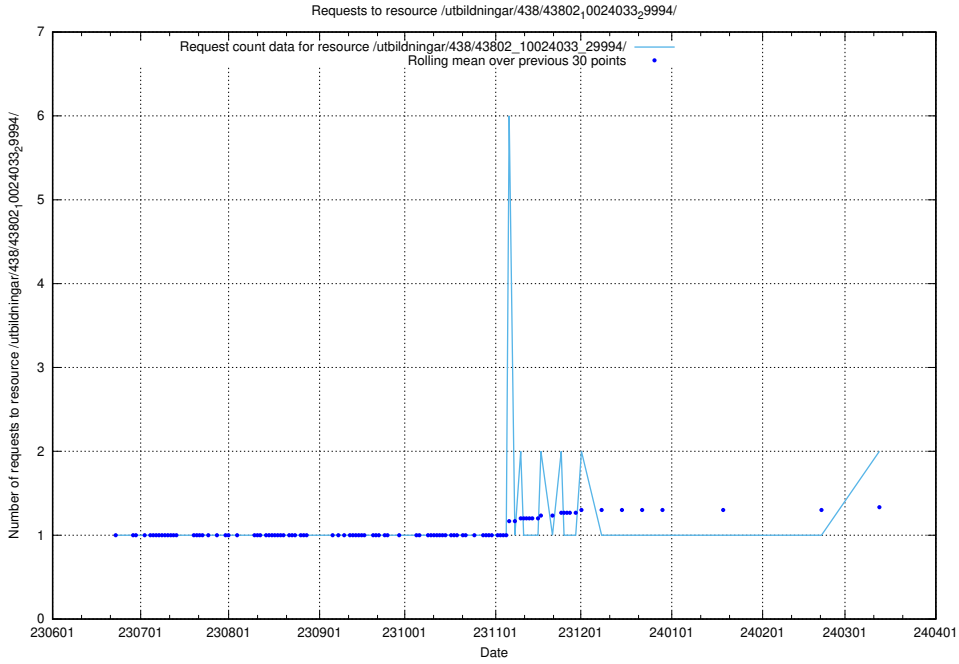

5.846 Usage of /utbildningar/438/43802_10024033_29994/

Here, we count the number of requests to resource /utbildningar/438/43802_10024033_29994/.