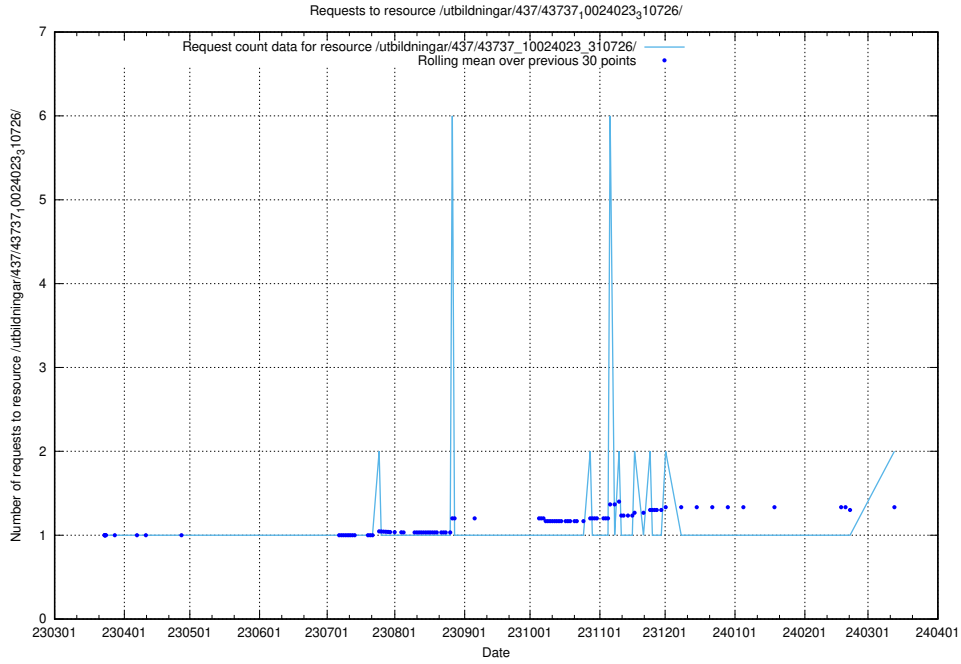

5.966 Usage of /utbildningar/437/43737_10024023_310726/

Here, we count the number of requests to resource /utbildningar/437/43737_10024023_310726/.