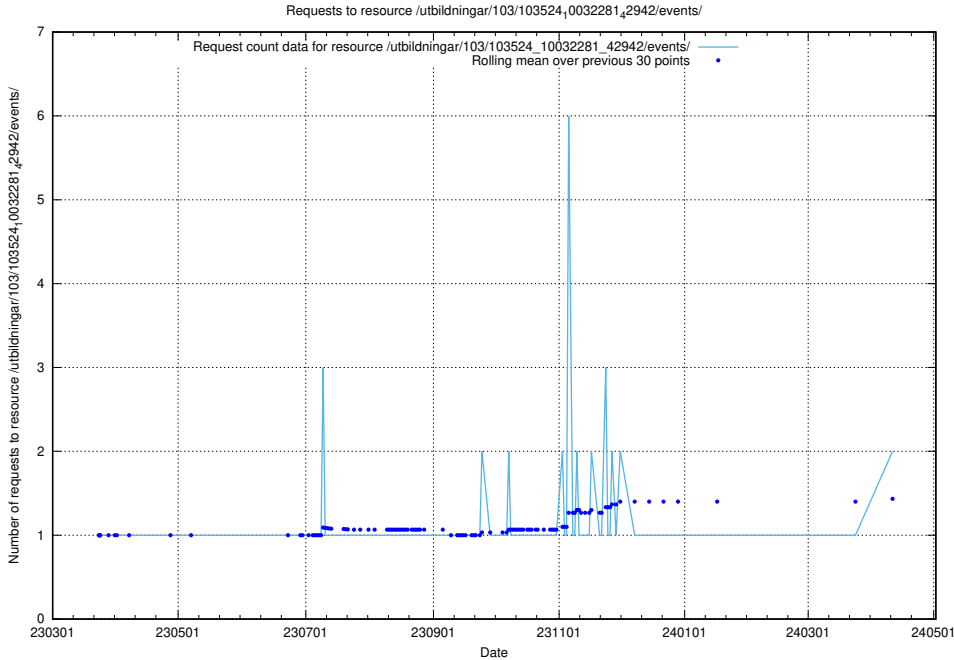

5.829 Usage of /utbildningar/103/103524_10032281_42942/events/

Here, we count the number of requests to resource /utbildningar/103/103524_10032281_42942/events/.