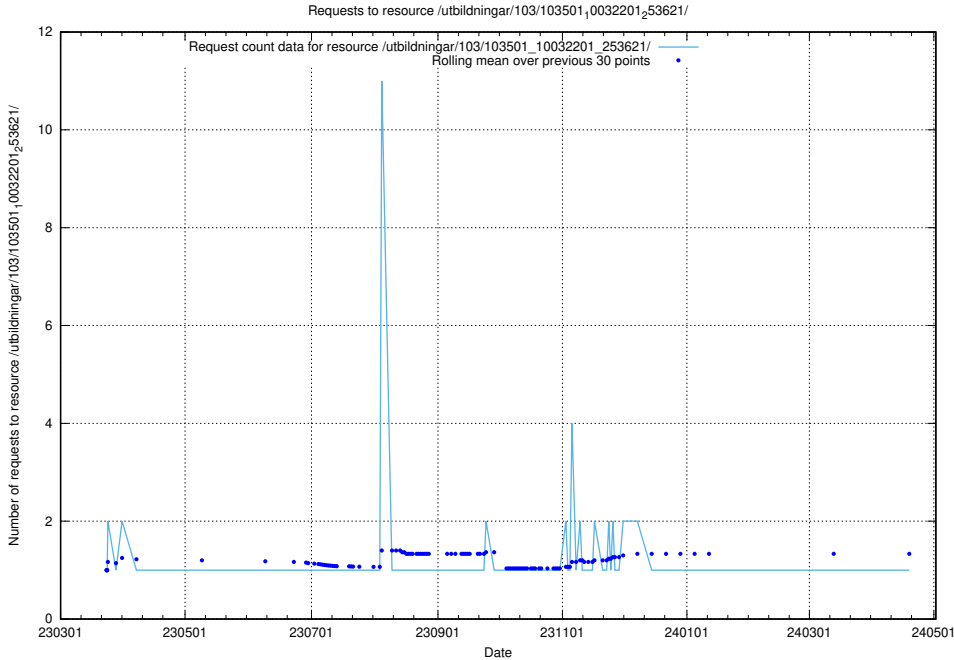

5.5286 Usage of /utbildningar/103/103501_10032201_253621/

Here, we count the number of requests to resource /utbildningar/103/103501_10032201_253621/.