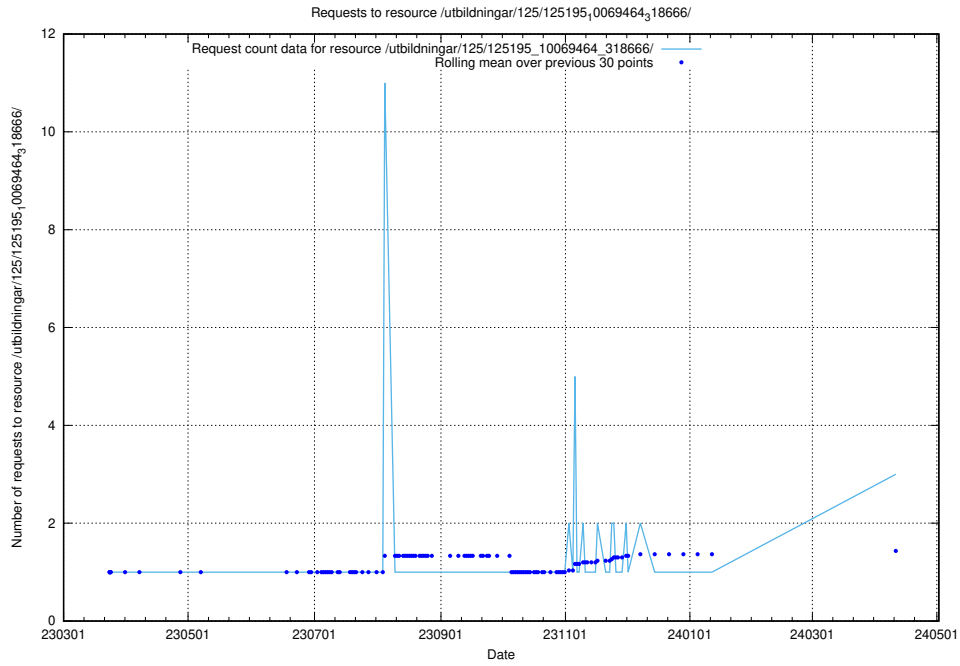

5.294 Usage of /utbildningar/125/125195_10069464_318666/

Here, we count the number of requests to resource /utbildningar/125/125195_10069464_318666/.