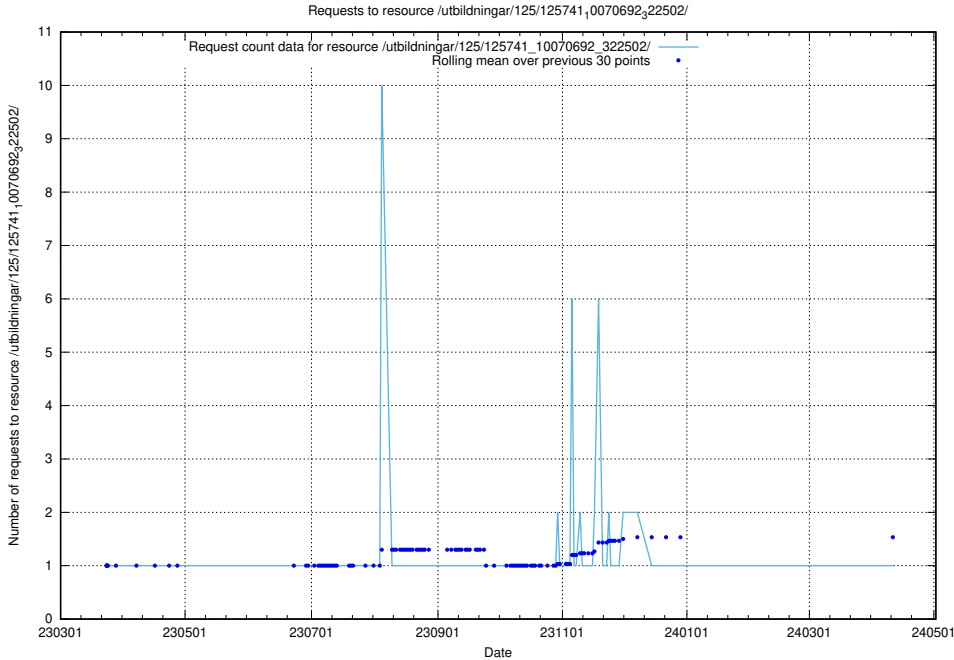

5.6251 Usage of /utbildningar/125/125741_10070692_322502/

Here, we count the number of requests to resource /utbildningar/125/125741_10070692_322502/.