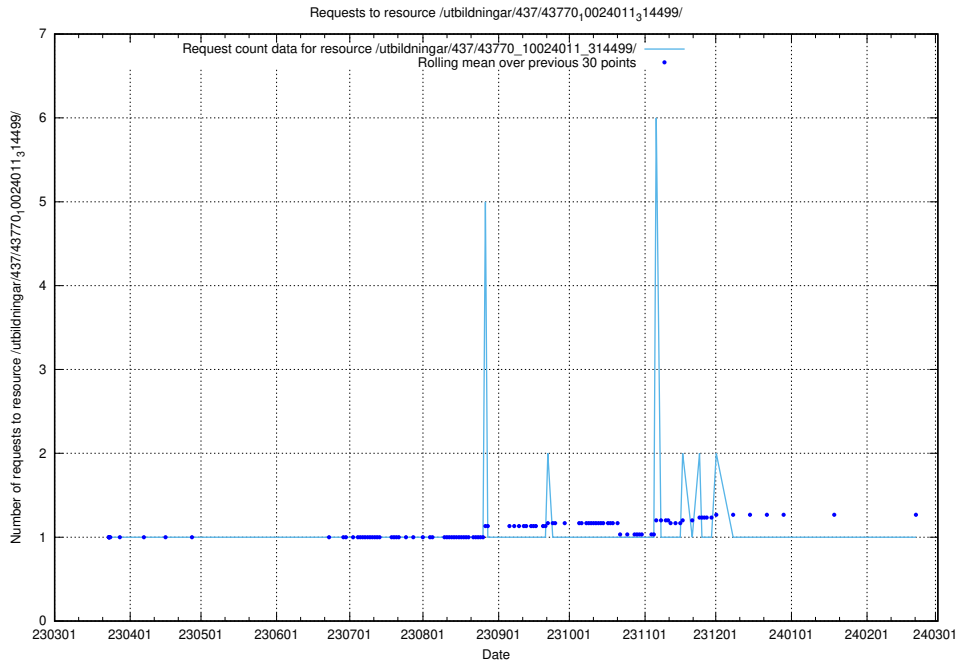

5.6153 Usage of /utbildningar/437/43770_10024011_314499/

Here, we count the number of requests to resource /utbildningar/437/43770_10024011_314499/.