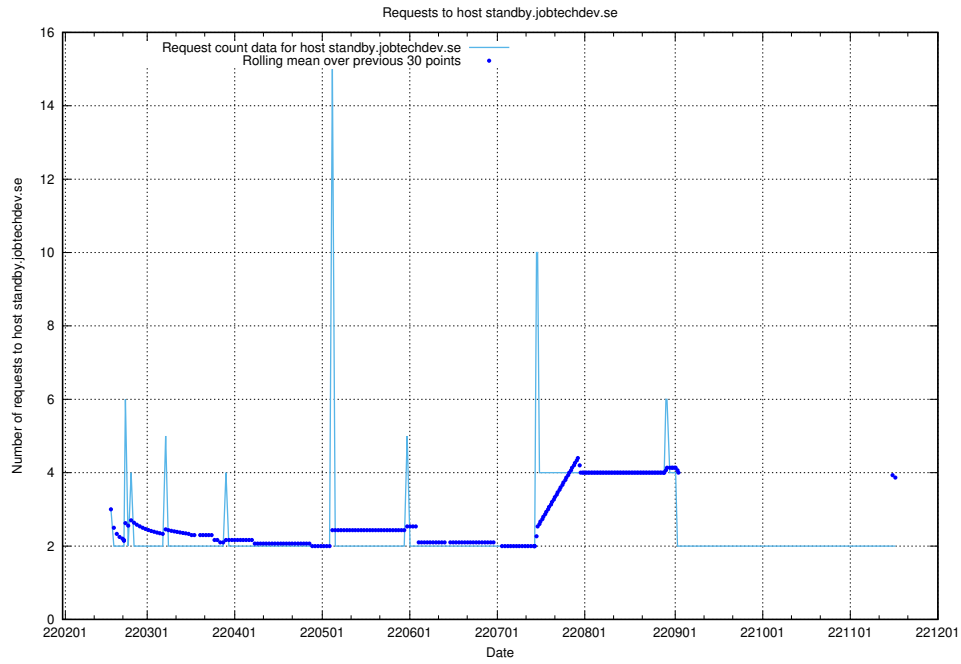

7.537 Usage of standby.jobtechdev.se

Here, we count the number of requests to host standby.jobtechdev.se.