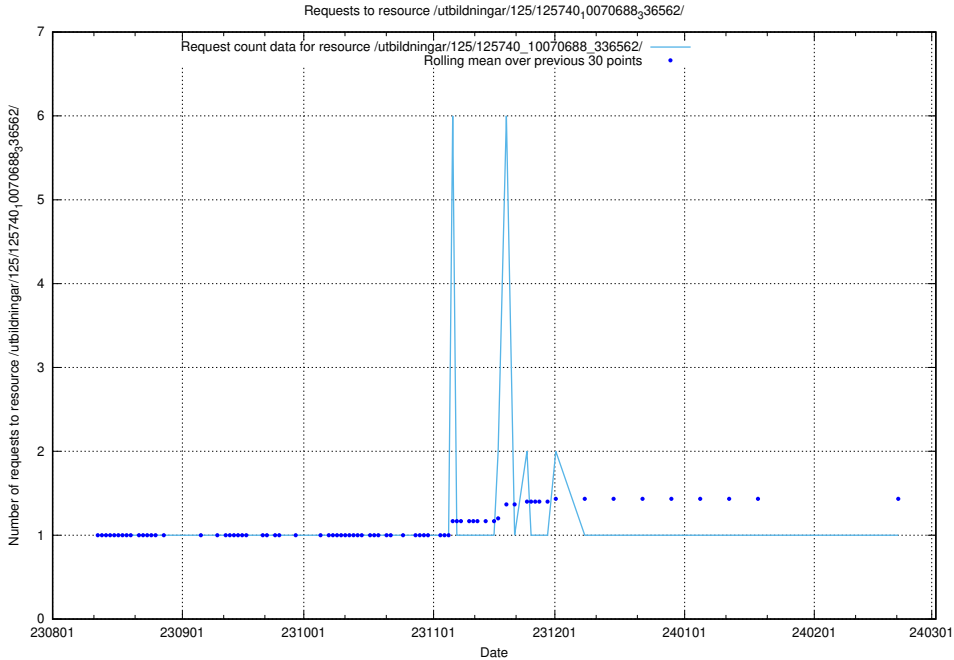

5.4610 Usage of /utbildningar/125/125740_10070688_336562/

Here, we count the number of requests to resource /utbildningar/125/125740_10070688_336562/.