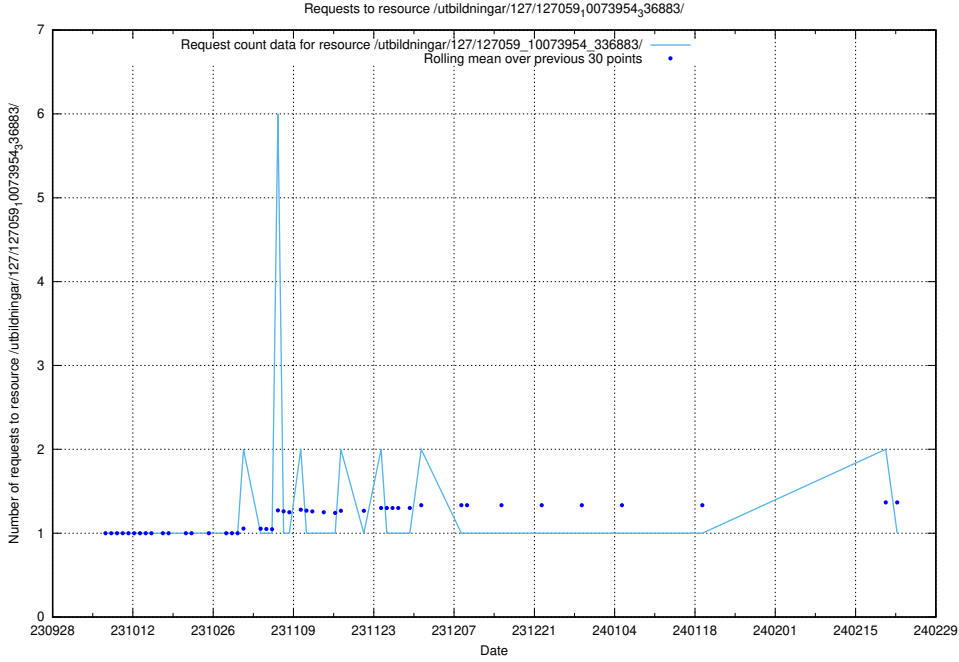

5.4188 Usage of /utbildningar/127/127059_10073954_336883/

Here, we count the number of requests to resource /utbildningar/127/127059_10073954_336883/.