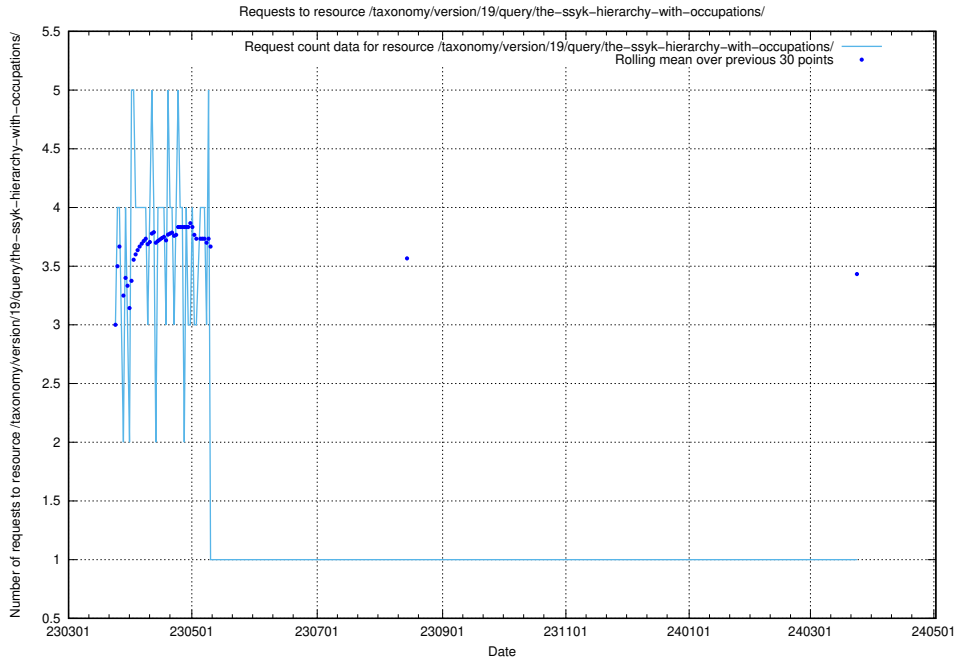

5.5904 Usage of /taxonomy/version/19/query/the-ssyk-hierarchy-with-occupations/

Here, we count the number of requests to resource /taxonomy/version/19/query/the-ssyk-hierarchy-with-occupations/.