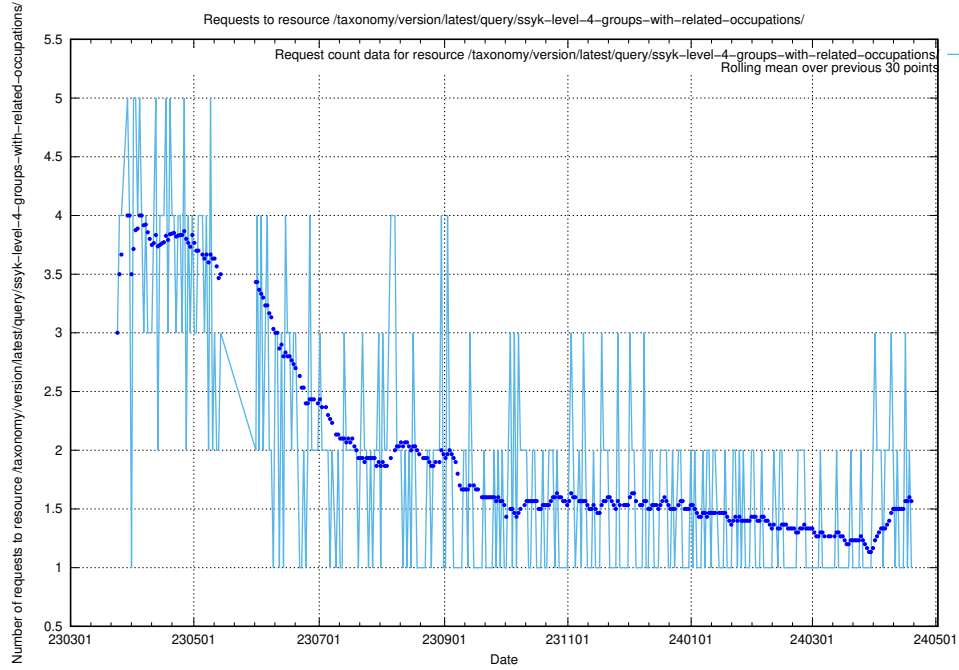

5.5882 Usage of /taxonomy/version/latest/query/ssyk-level-4-groups-with-related-occupations/

Here, we count the number of requests to resource /taxonomy/version/latest/query/ssyk-level-4-groups-with-related-occupations/.