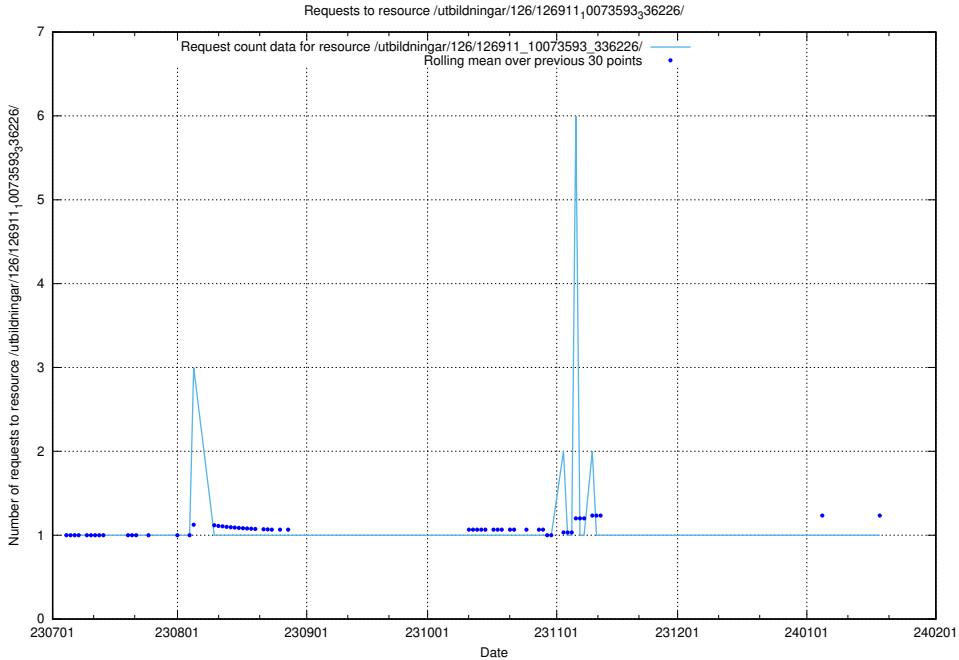

5.5139 Usage of /utbildningar/126/126911_10073593_336226/

Here, we count the number of requests to resource /utbildningar/126/126911_10073593_336226/.