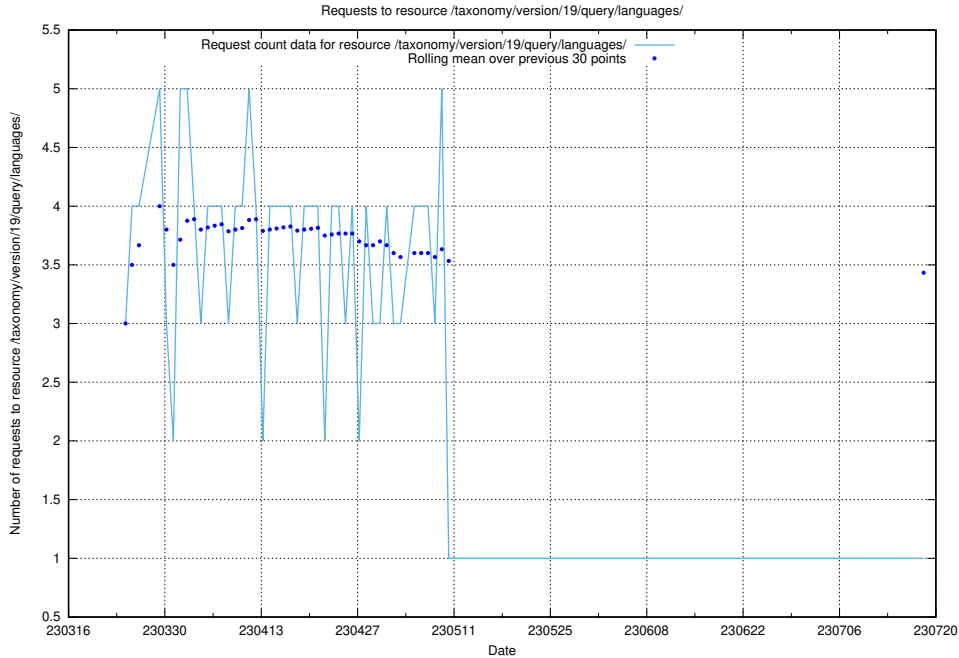

5.5933 Usage of /taxonomy/version/19/query/keyword-concepts./

Here, we count the number of requests to resource /taxonomy/version/19/query/keyword-concepts./.

5.5934 Usage of /taxonomy/version/19/query/keyword-concepts-with-relations/