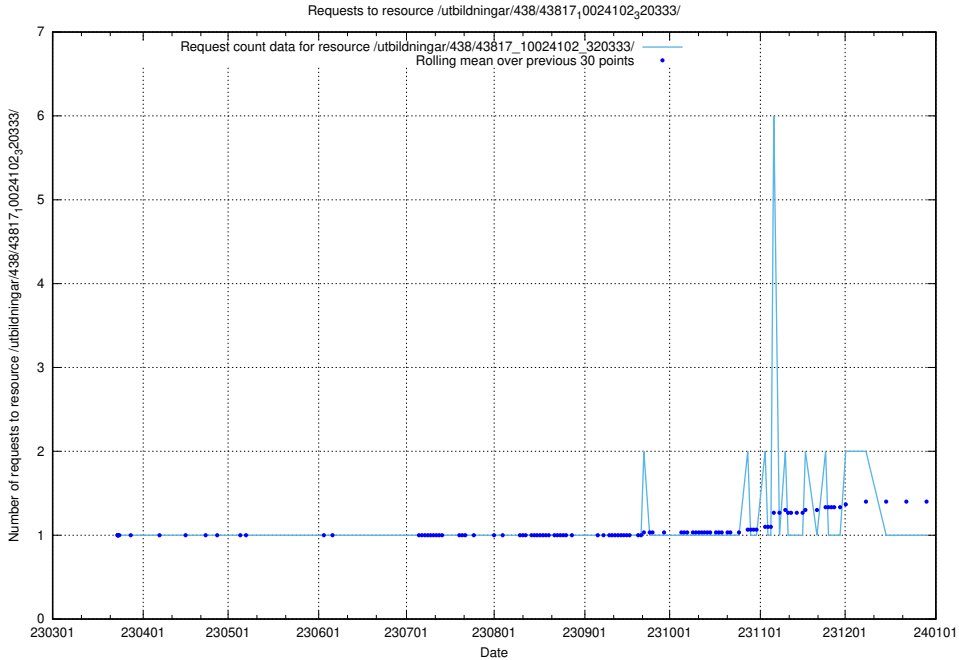

5.6127 Usage of /utbildningar/438/43817_10024102_320333/

Here, we count the number of requests to resource /utbildningar/438/43817_10024102_320333/.