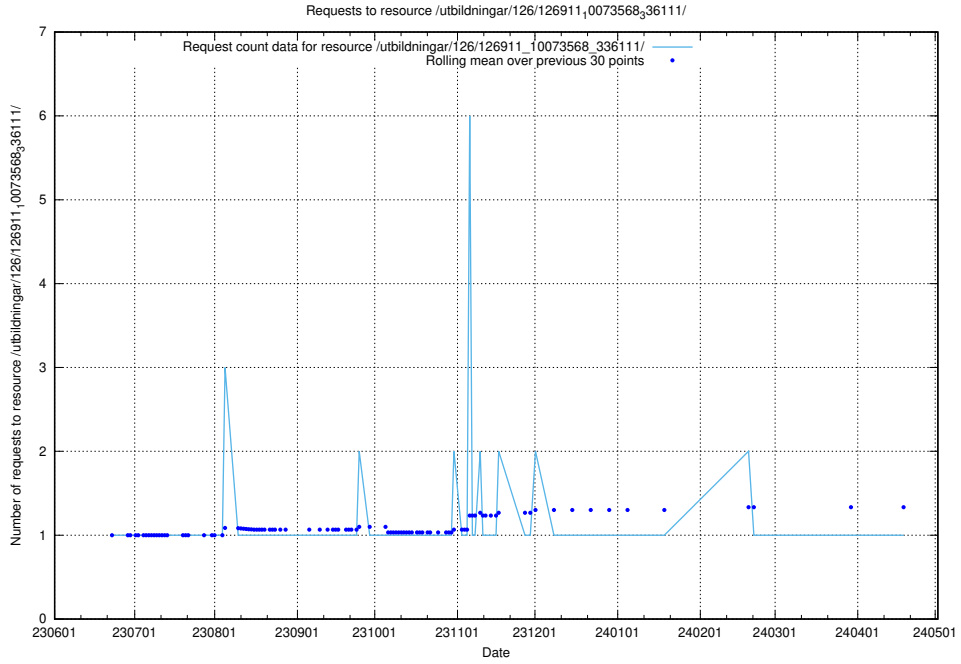

5.5372 Usage of /utbildningar/126/126911_10073568_336111/

Here, we count the number of requests to resource /utbildningar/126/126911_10073568_336111/.