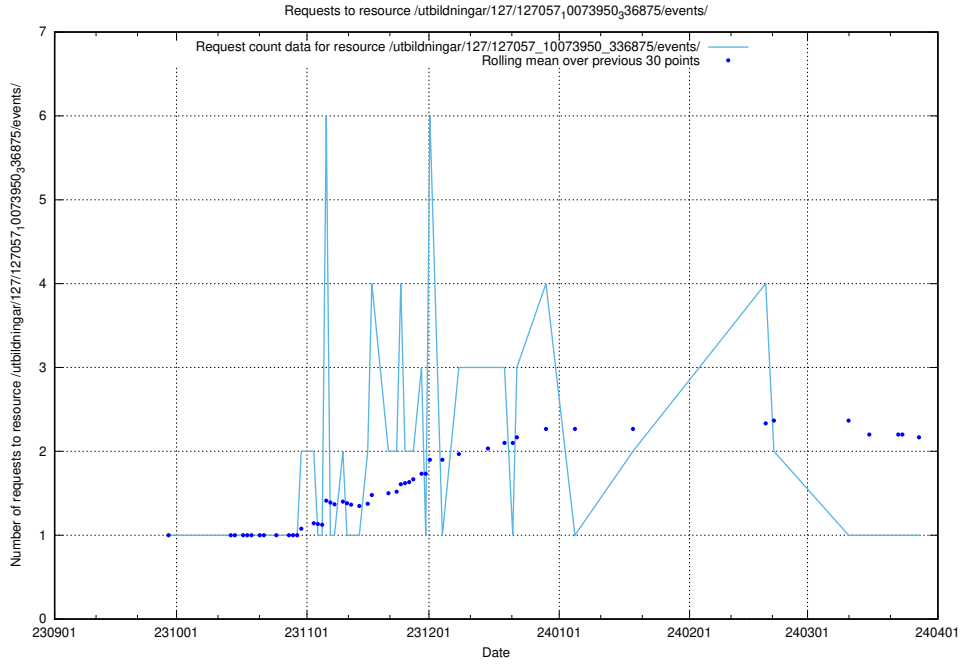

5.4246 Usage of /utbildningar/127/127057_10073950_336875/events/

Here, we count the number of requests to resource /utbildningar/127/127057_10073950_336875/events/