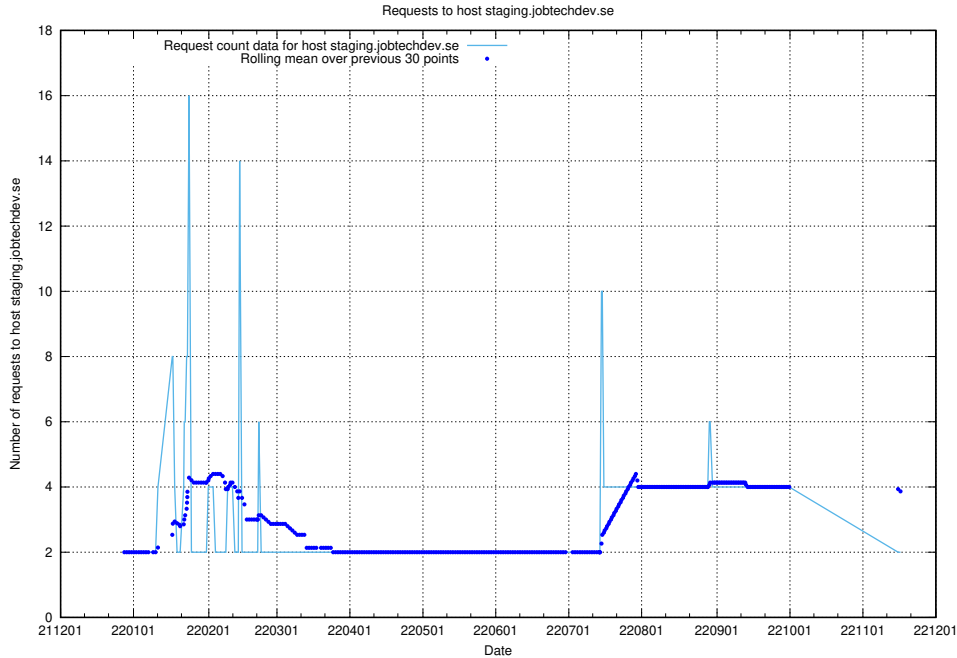

7.357 Usage of staging.jobtechdev.se

Here, we count the number of requests to host staging.jobtechdev.se.