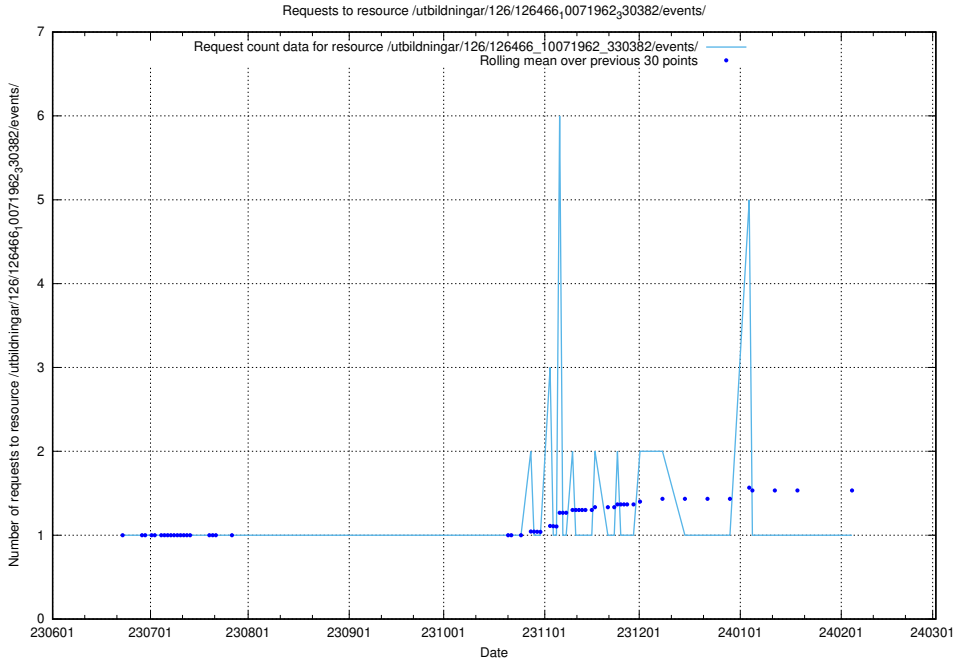

5.5445 Usage of /utbildningar/126/126466_10071962_330382/events/

Here, we count the number of requests to resource /utbildningar/126/126466_10071962_330382/events/

5.5446 Usage of /utbildningar/126/126465_10071860_329840/events/