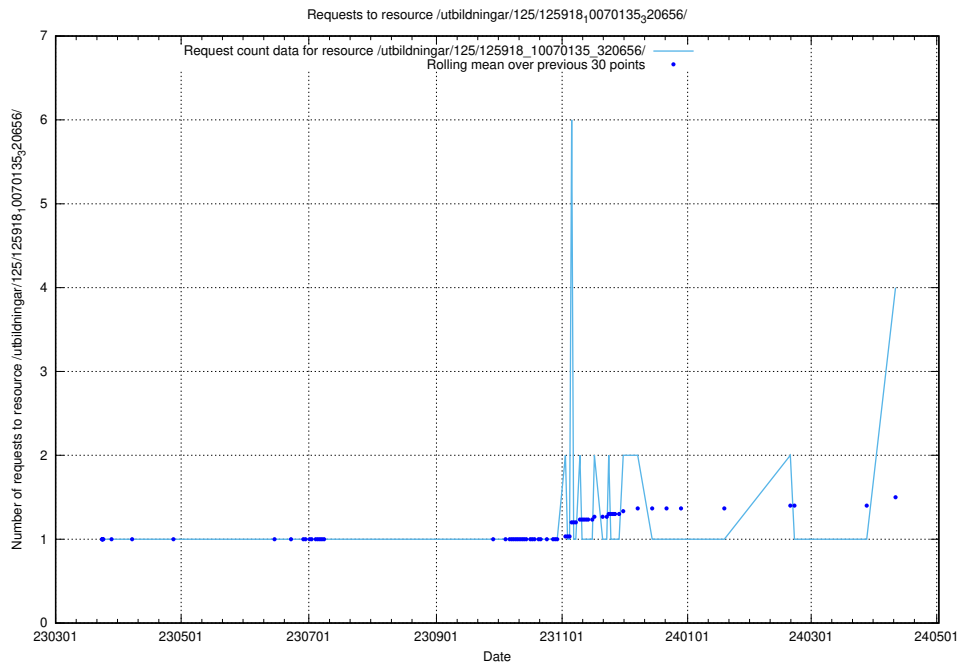

5.286 Usage of /utbildningar/125/125918_10070135_320656/

Here, we count the number of requests to resource /utbildningar/125/125918_10070135_320656/.