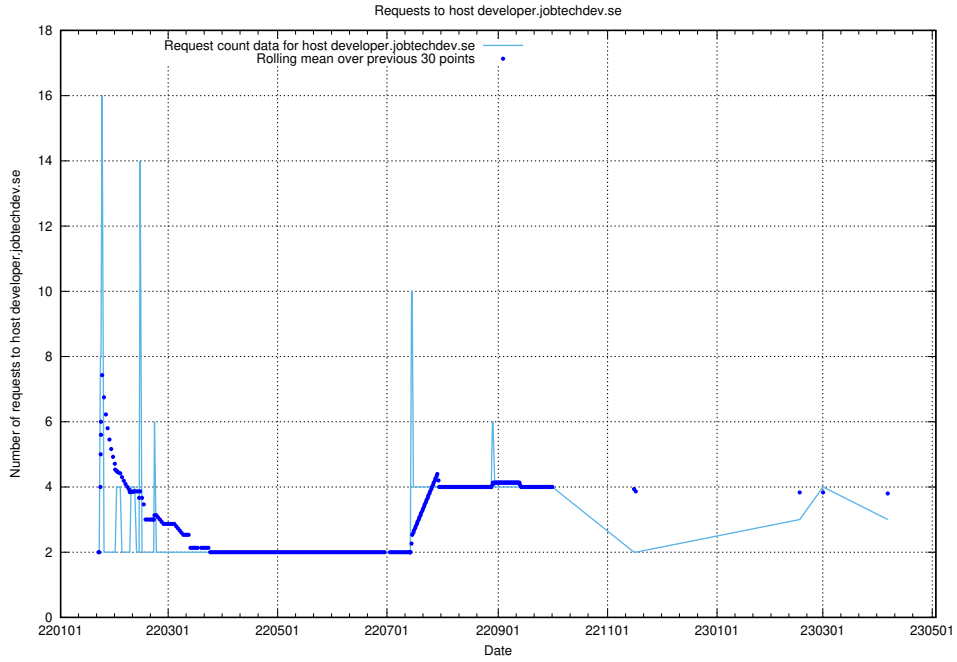

7.163 Usage of developer.jobtechdev.se

Here, we count the number of requests to host developer.jobtechdev.se.