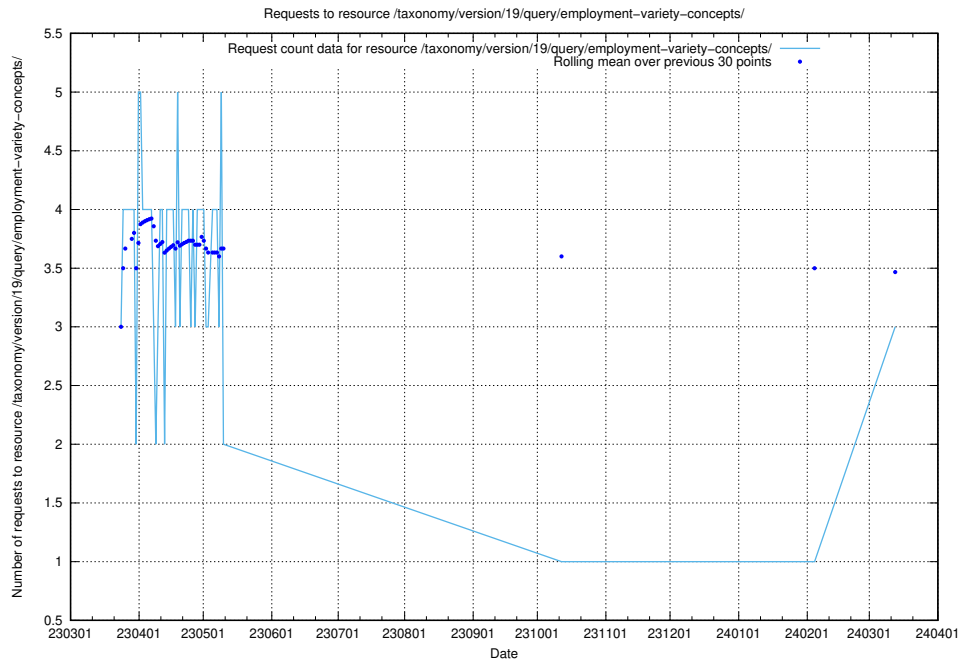

5.466 Usage of /taxonomy/version/19/query/employment-variety-concepts/

Here, we count the number of requests to resource /taxonomy/version/19/query/employment-variety-concepts/.

5.467 Usage of /utbildningar/438/43817_10024102_242987/events/