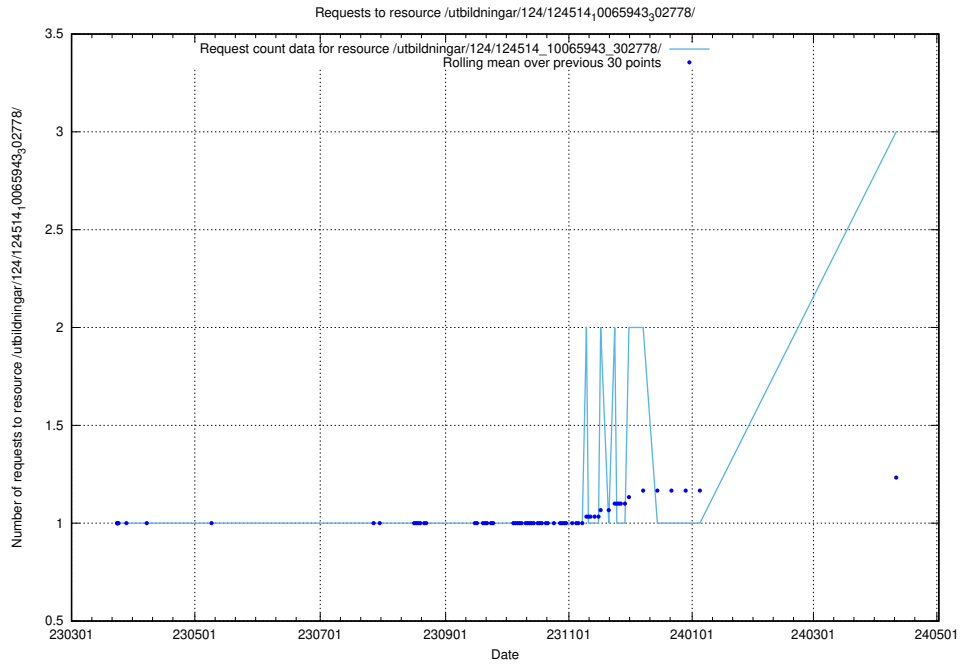

5.316 Usage of /utbildningar/124/124514_10065943_302778/

Here, we count the number of requests to resource /utbildningar/124/124514_10065943_302778/.