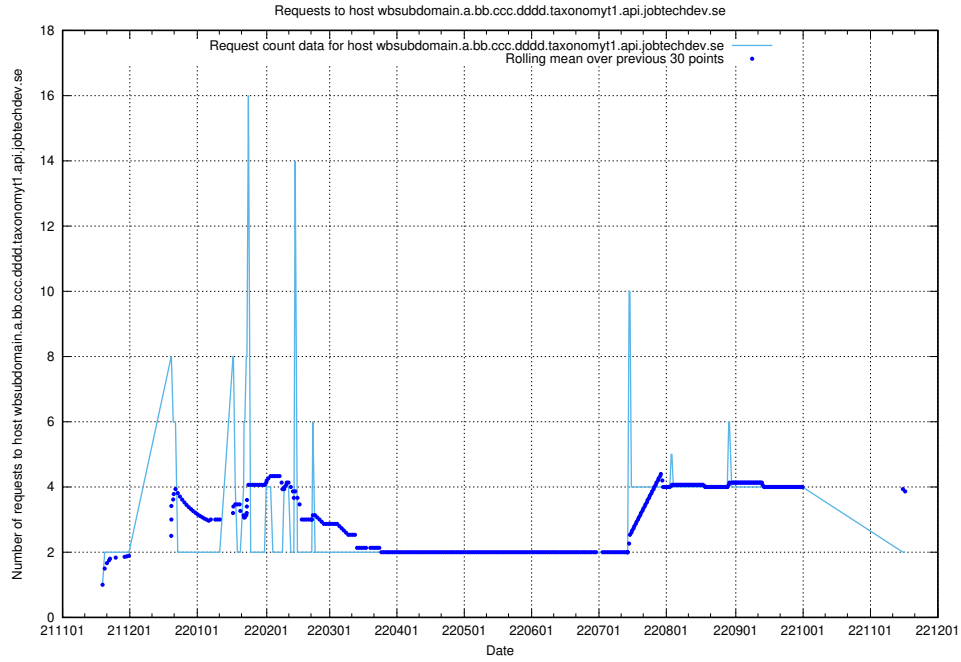

7.458 Usage of wbsubdomain.a.bb.ccc.dddd.taxonomyt1.api.jobtechdev.se

Here, we count the number of requests to host wbsubdomain.a.bb.ccc.dddd.taxonomyt1.api.jobtechdev.se