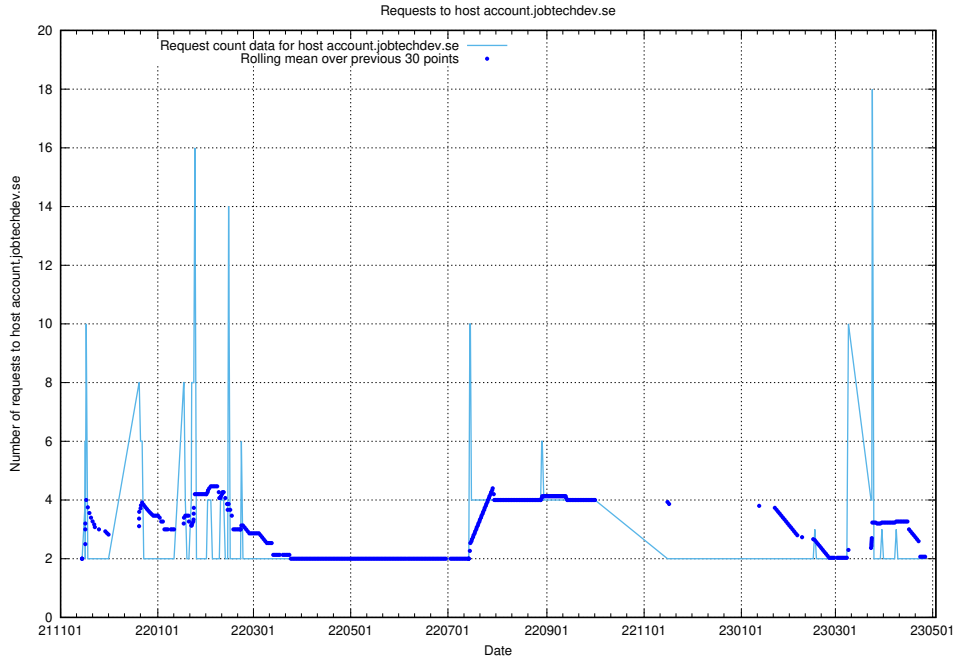

7.296 Usage of crm.jobtechdev.se

Here, we count the number of requests to host crm.jobtechdev.se.

7.297 Usage of account.jobtechdev.se

Here, we count the number of requests to host account.jobtechdev.se.