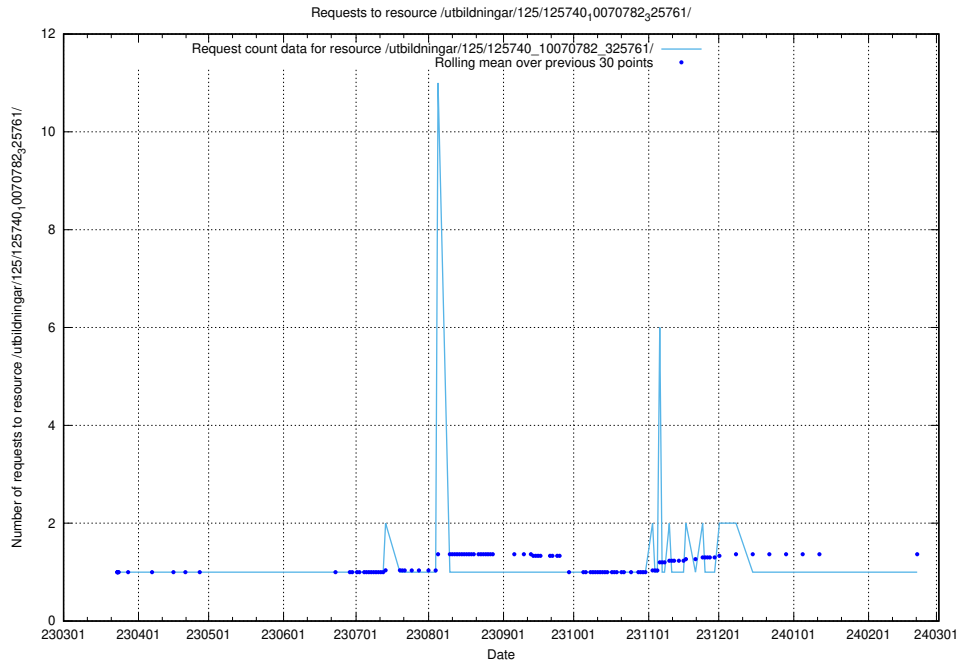

5.982 Usage of /utbildningar/125/125740_10070782_325761/

Here, we count the number of requests to resource /utbildningar/125/125740_10070782_325761/.