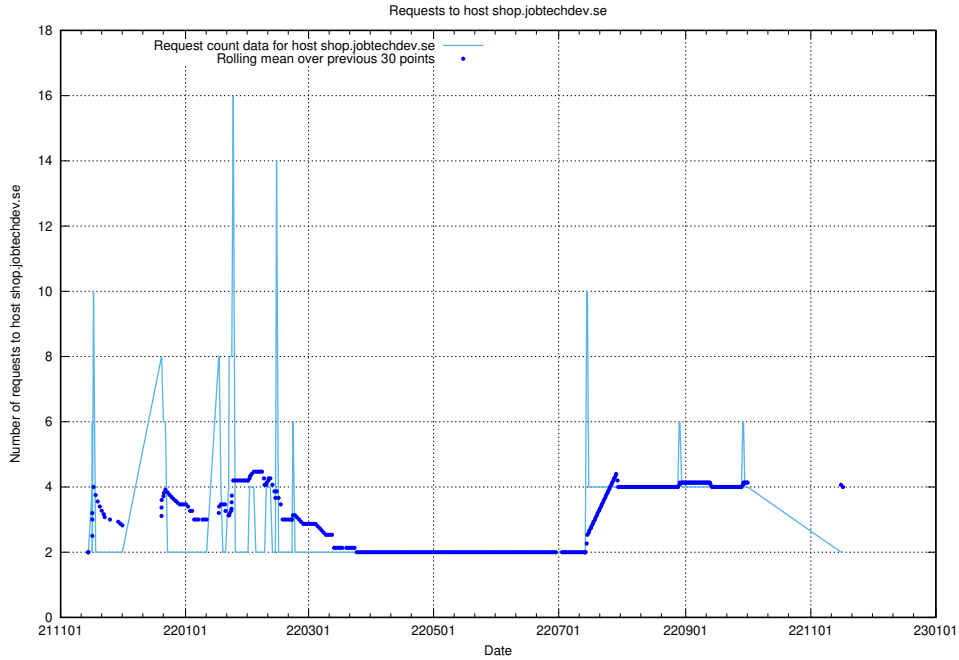

7.560 Usage of shop.jobtechdev.se

Here, we count the number of requests to host shop.jobtechdev.se.

7.561 Usage of office.jobtechdev.se

Here, we count the number of requests to host office.jobtechdev.se.