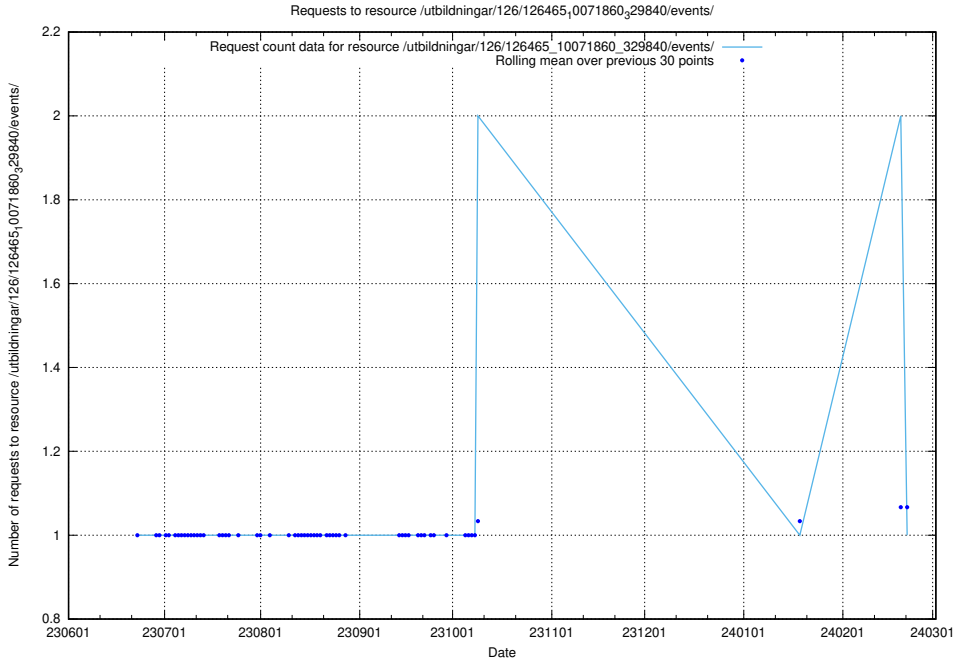

5.5446 Usage of /utbildningar/126/126465_10071860_329840/events/

Here, we count the number of requests to resource /utbildningar/126/126465_10071860_329840/events/