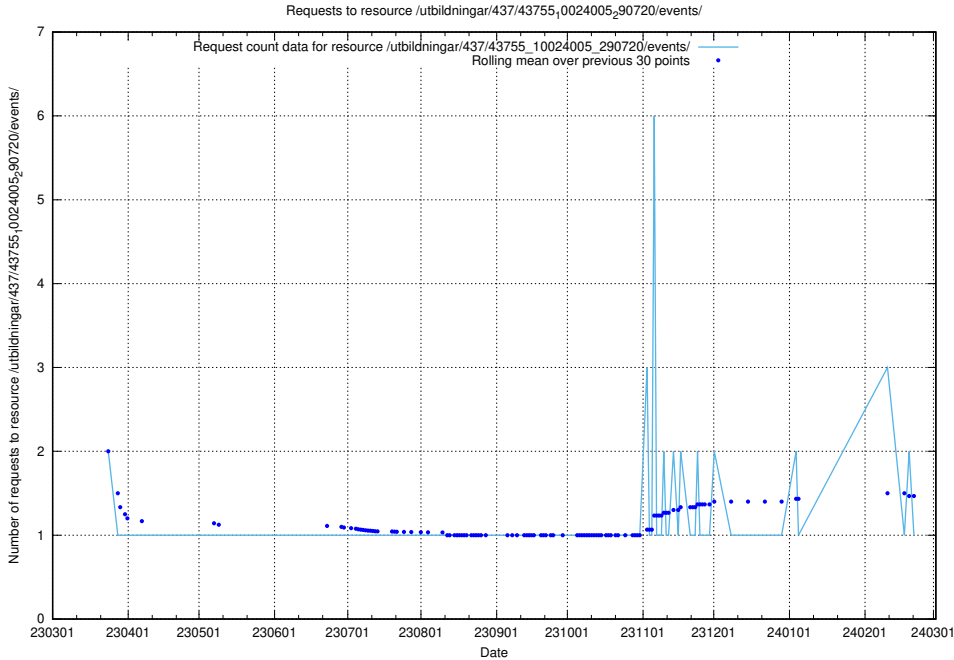

5.5945 Usage of /utbildningar/437/43755_10024005_290720/events/

Here, we count the number of requests to resource /utbildningar/437/43755_10024005_290720/events/.