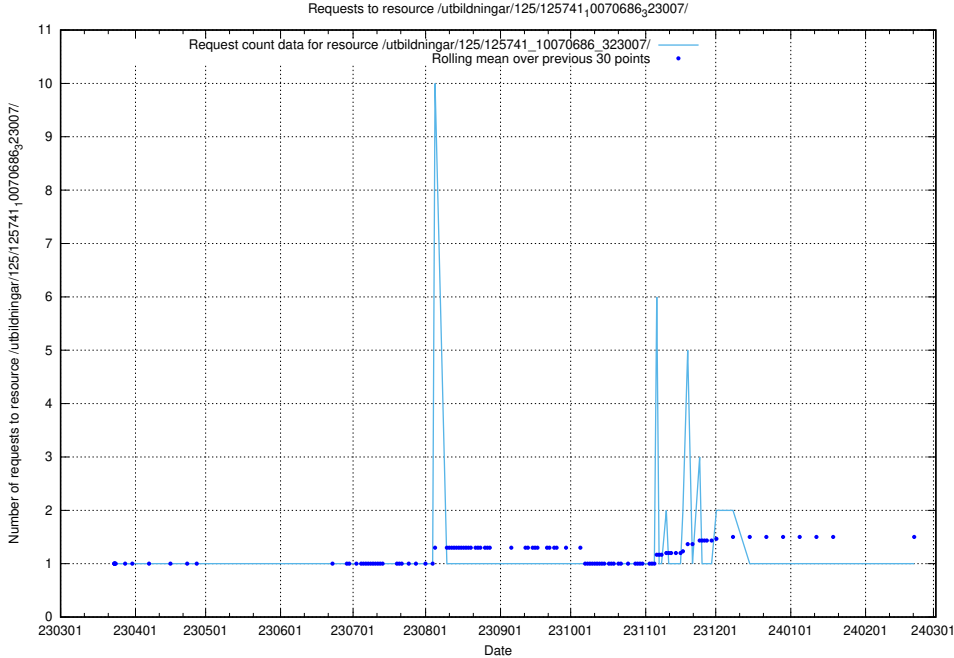

5.6254 Usage of /utbildningar/125/125741_10070686_323007/

Here, we count the number of requests to resource /utbildningar/125/125741_10070686_323007/.