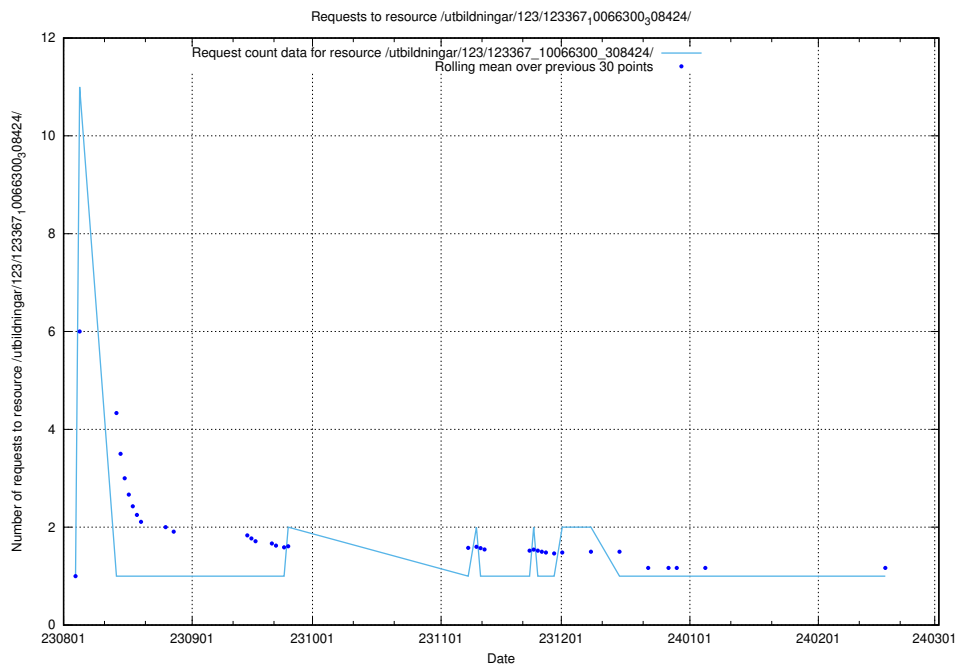

5.4685 Usage of /utbildningar/123/123367_10066300_308424/

Here, we count the number of requests to resource /utbildningar/123/123367_10066300_308424/.