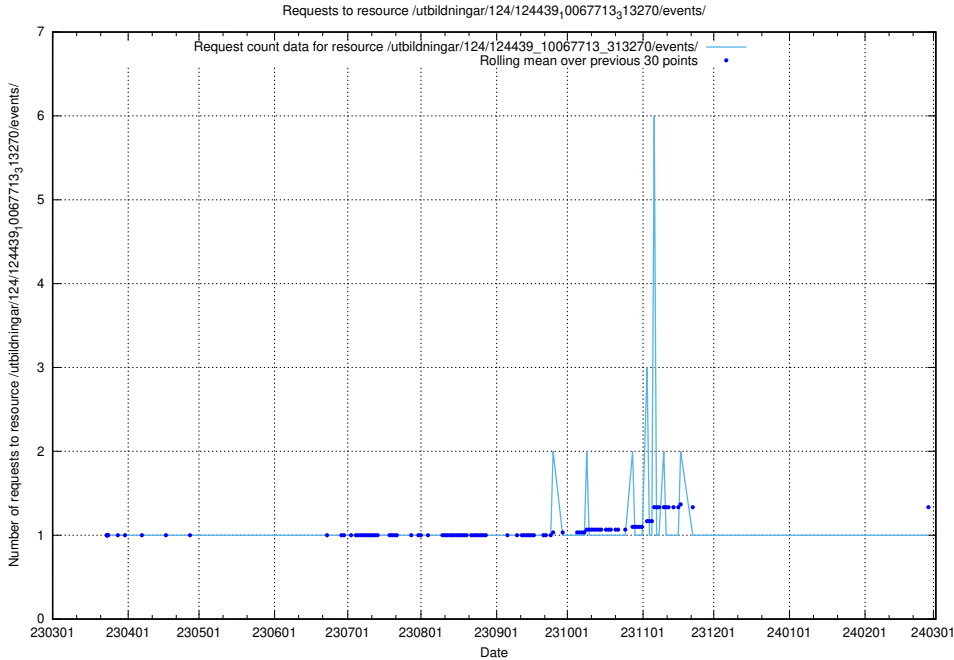

5.3381 Usage of /utbildningar/124/124439_10067713_313270/events/

Here, we count the number of requests to resource /utbildningar/124/124439_10067713_313270/events/