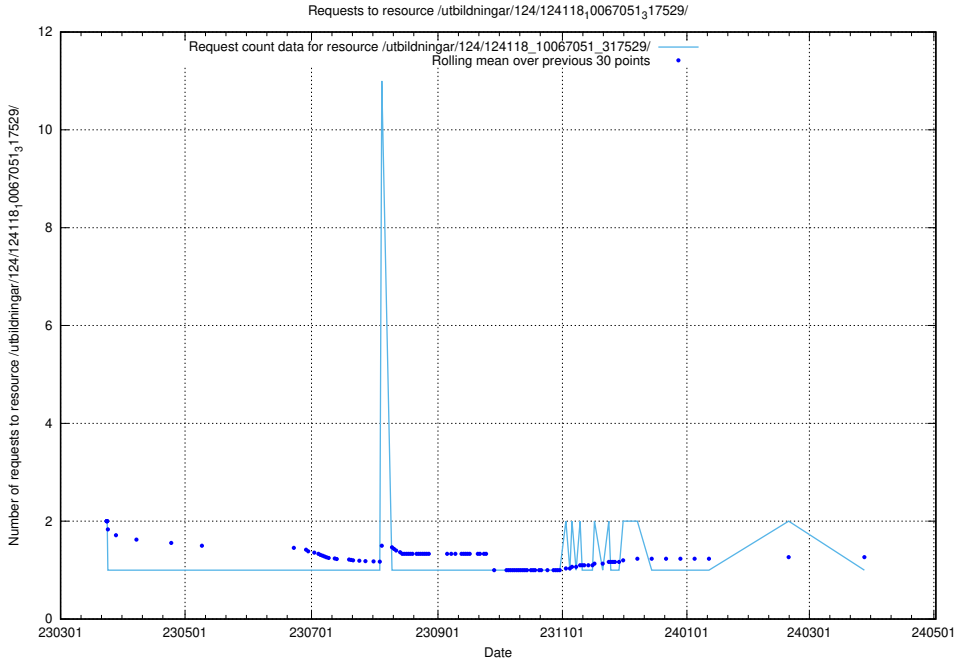

5.6090 Usage of /utbildningar/124/124118_10067051_317529/

Here, we count the number of requests to resource /utbildningar/124/124118_10067051_317529/.