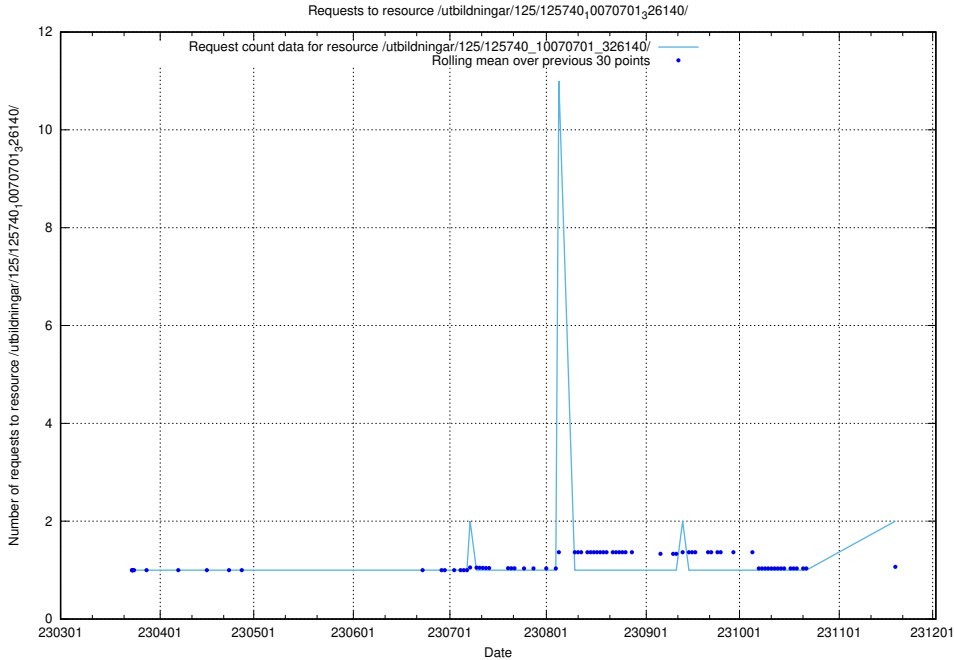

5.489 Usage of /utbildningar/125/125740_10070701_326140/

Here, we count the number of requests to resource /utbildningar/125/125740_10070701_326140/.