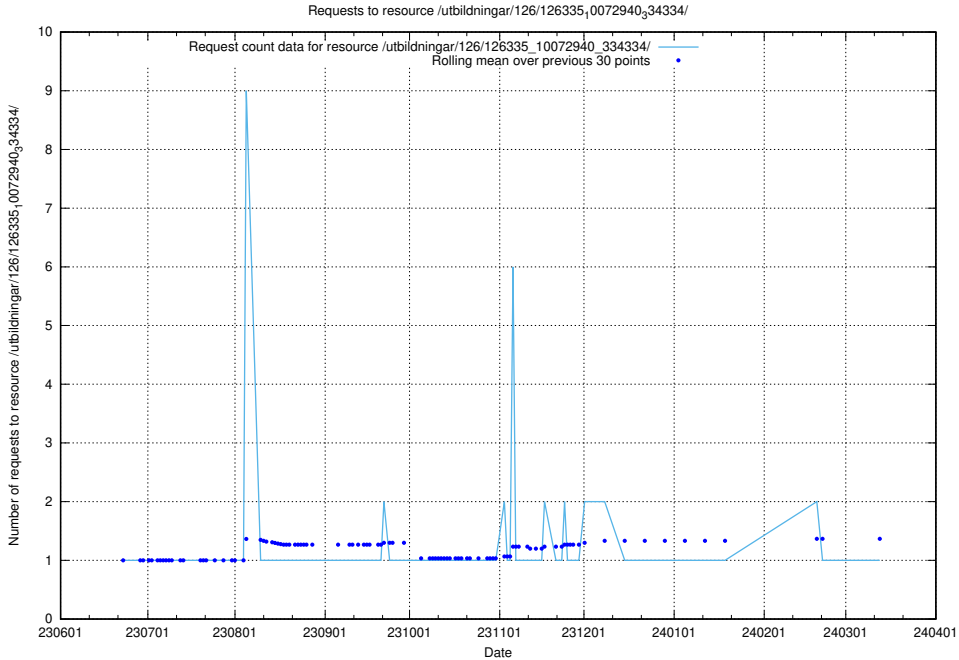

5.5464 Usage of /utbildningar/126/126335_10072940_334334/

Here, we count the number of requests to resource /utbildningar/126/126335_10072940_334334/.