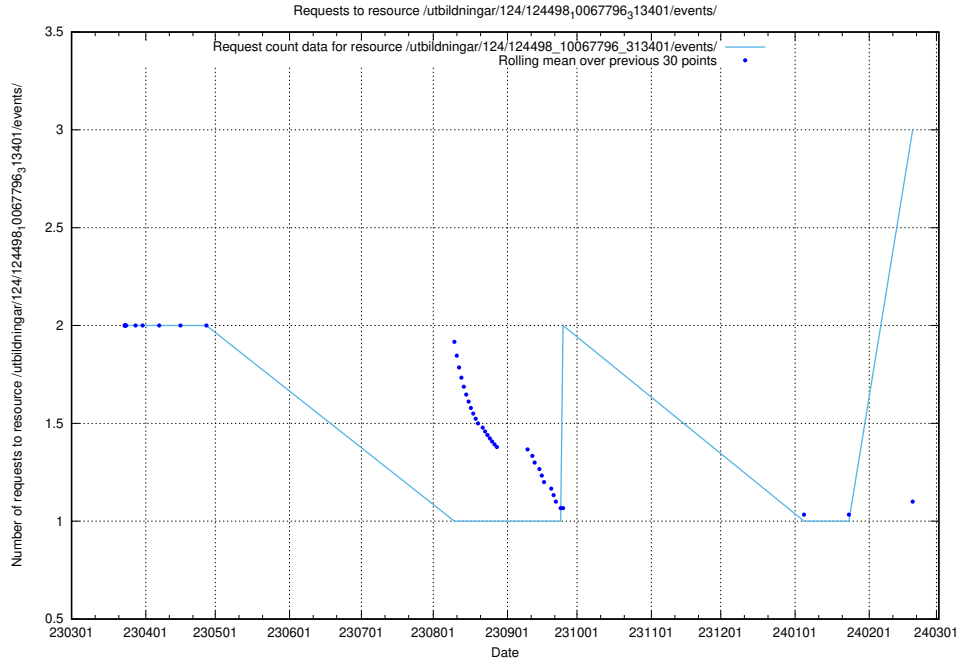

5.477 Usage of /utbildningar/124/124498_10067796_313401/events/

Here, we count the number of requests to resource /utbildningar/124/124498_10067796_313401/events/