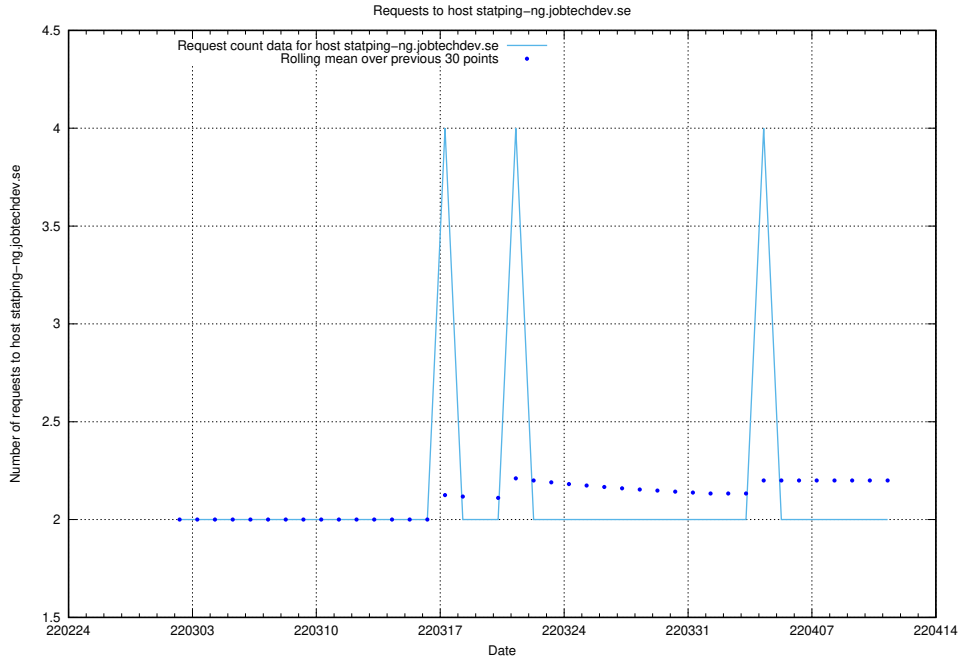

7.506 Usage of statping-ng.jobtechdev.se

Here, we count the number of requests to host statping-ng.jobtechdev.se.