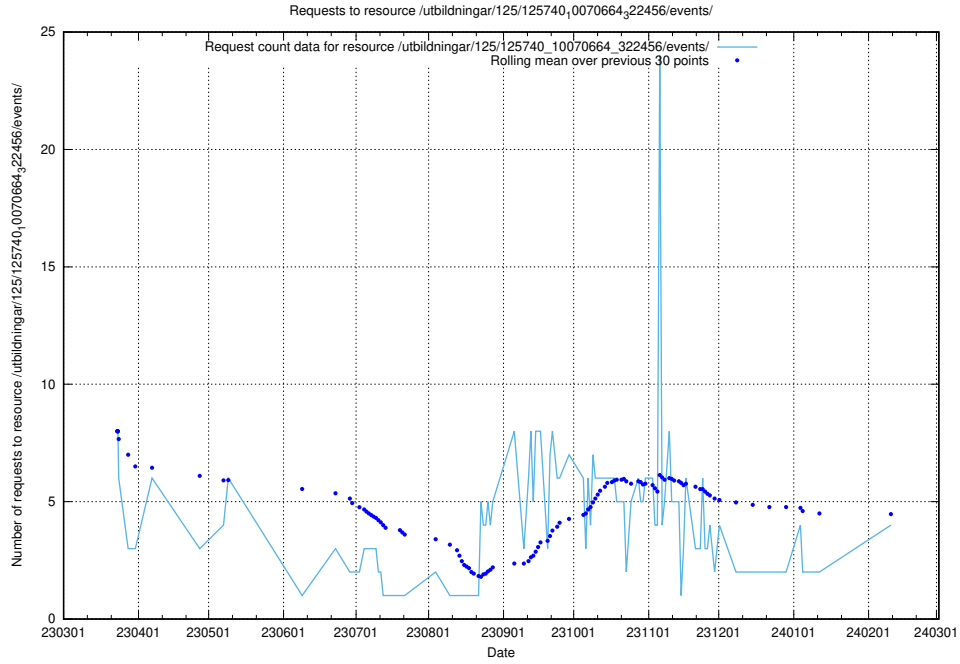

5.280 Usage of /utbildningar/125/125740_10070664_322456/events/

Here, we count the number of requests to resource /utbildningar/125/125740_10070664_322456/events/