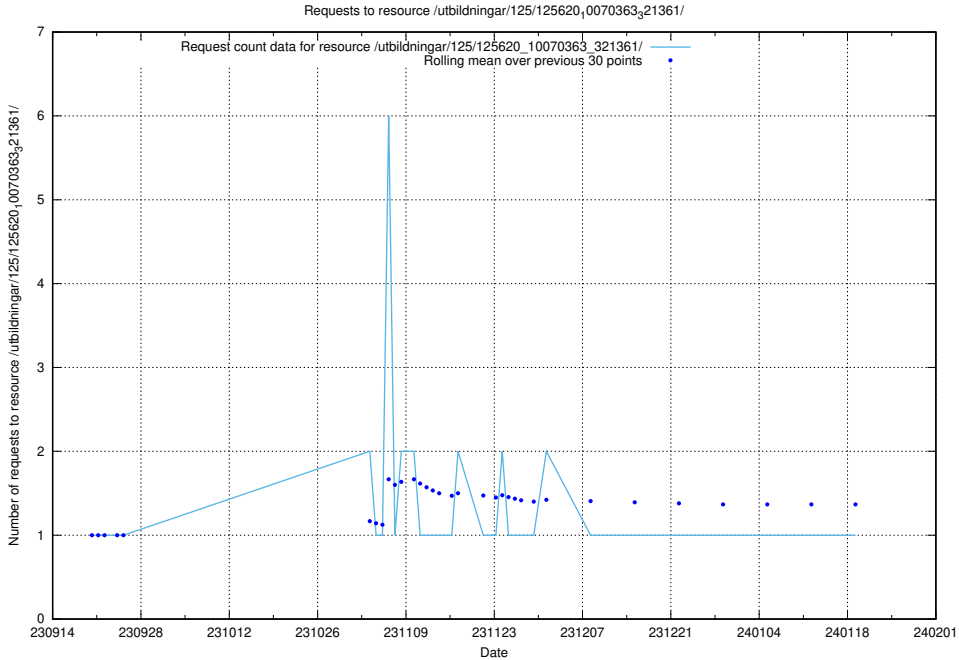

5.4334 Usage of /utbildningar/125/125620_10070363_321361/

Here, we count the number of requests to resource /utbildningar/125/125620_10070363_321361/.