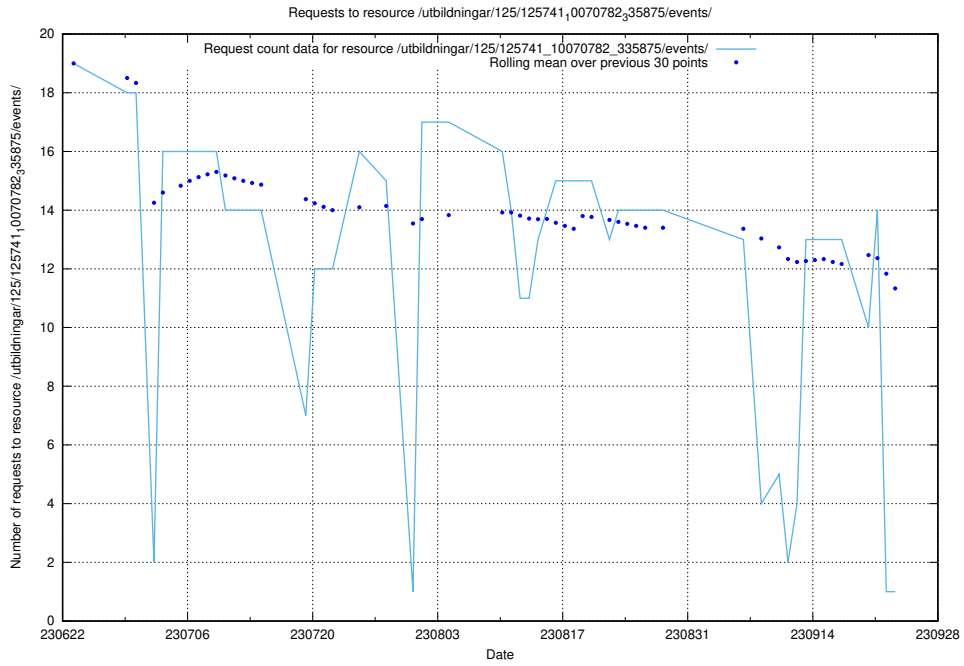

5.5352 Usage of /utbildningar/124/124038_10066963_311070/events/

Here, we count the number of requests to resource /utbildningar/124/124038_10066963_311070/events/

5.5353 Usage of /utbildningar/124/124037_10066963_311070/events/