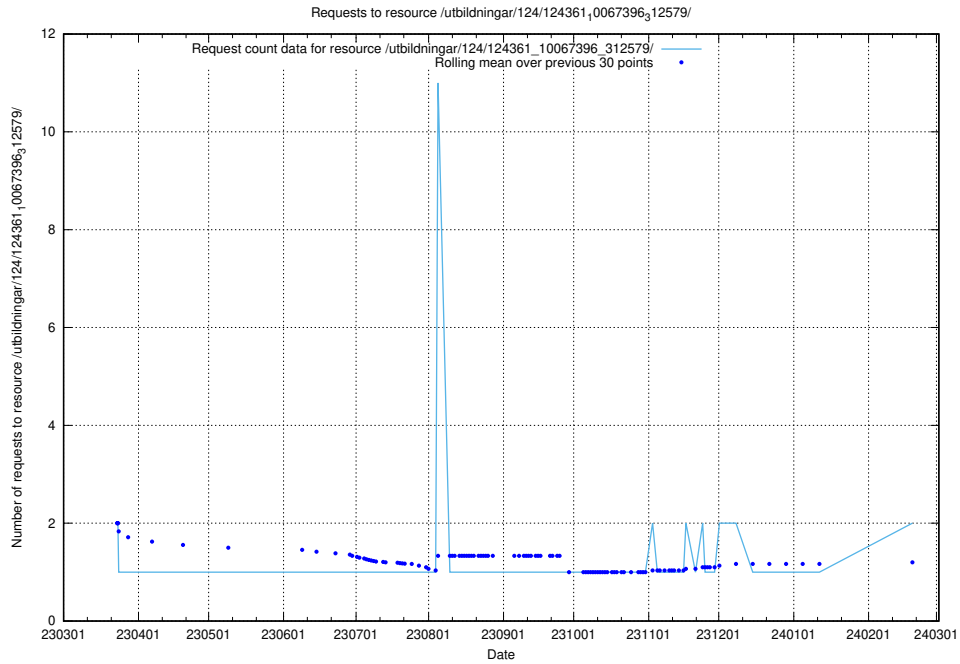

5.964 Usage of /utbildningar/124/124361_10067396_312579/

Here, we count the number of requests to resource /utbildningar/124/124361_10067396_312579/.