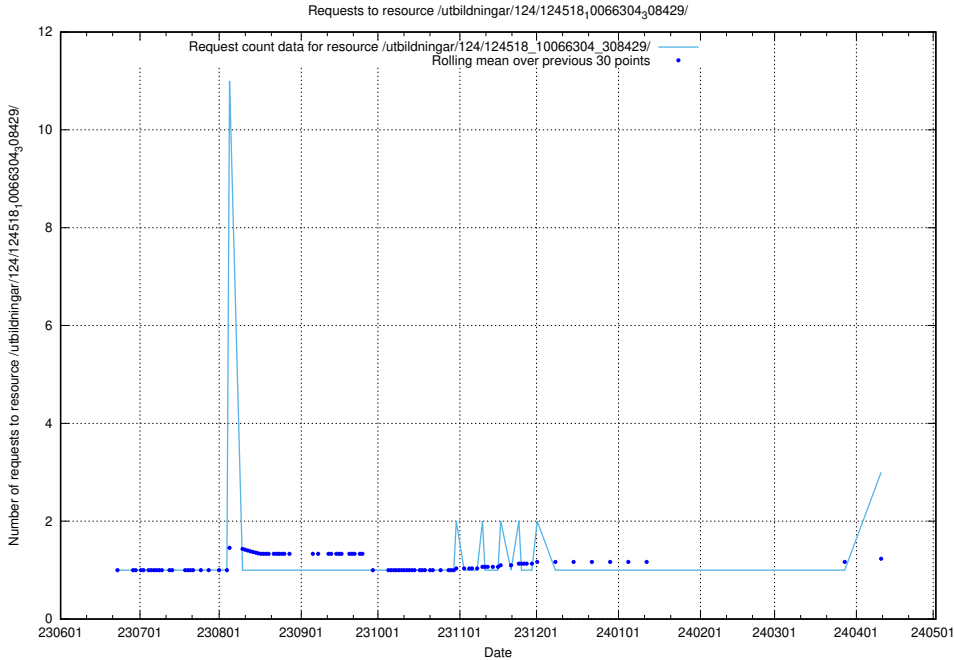

5.428 Usage of /utbildningar/124/124518_10066304_308429/

Here, we count the number of requests to resource /utbildningar/124/124518_10066304_308429/.