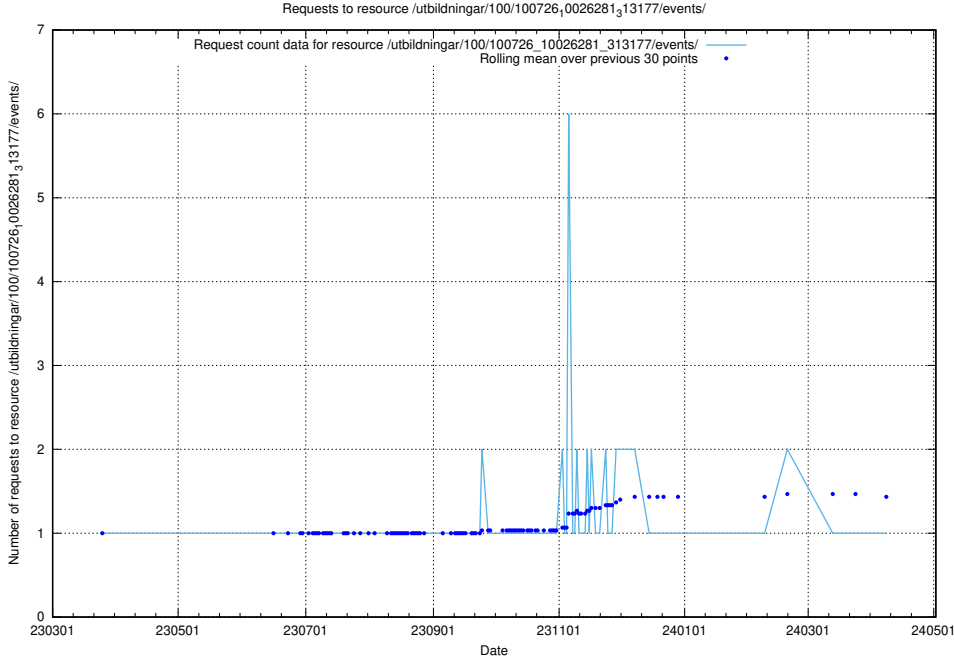

5.5867 Usage of /utbildningar/100/100726_10026281_313177/events/

Here, we count the number of requests to resource /utbildningar/100/100726_10026281_313177/events/