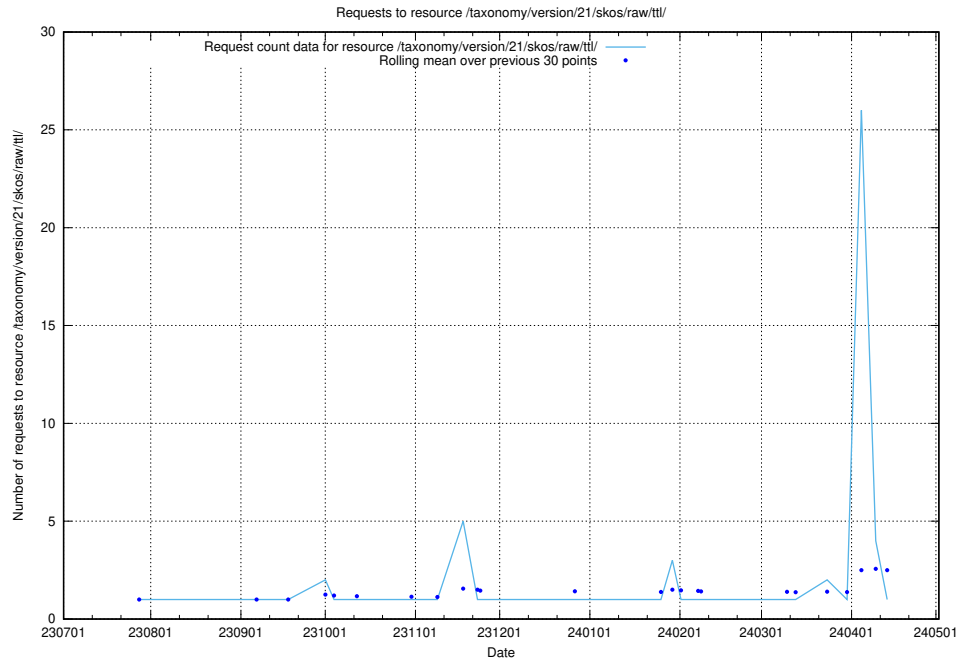

5.4713 Usage of `/taxonomy/version/21/skos/raw/ttl/`

Here, we count the number of requests to resource `/taxonomy/version/21/skos/raw/ttl/`.