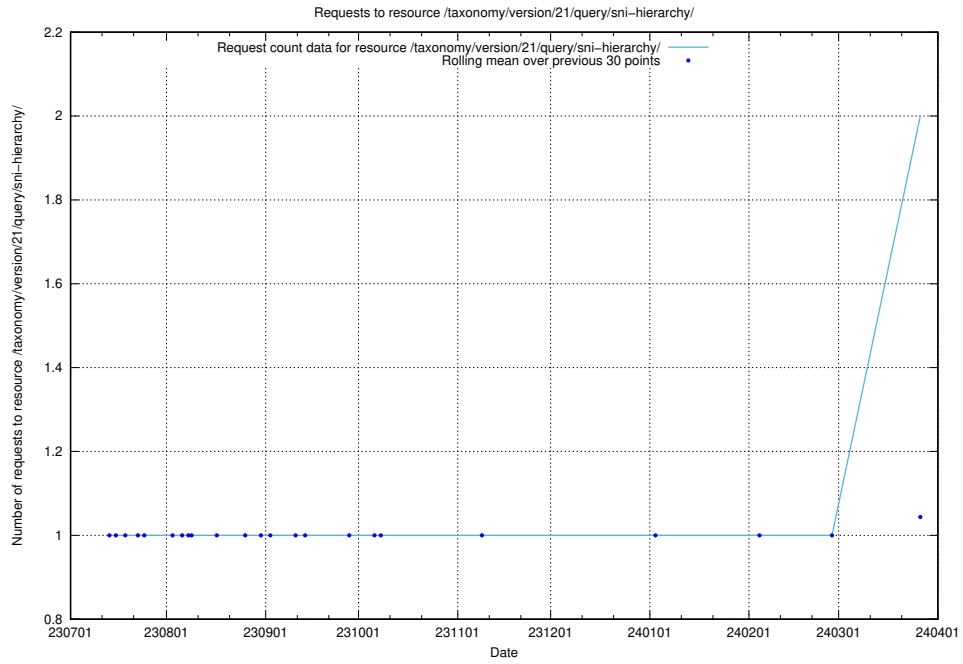

5.806 Usage of `/taxonomy/version/21/query/sni-hierarchy/`

Here, we count the number of requests to resource `/taxonomy/version/21/query/sni-hierarchy/`.