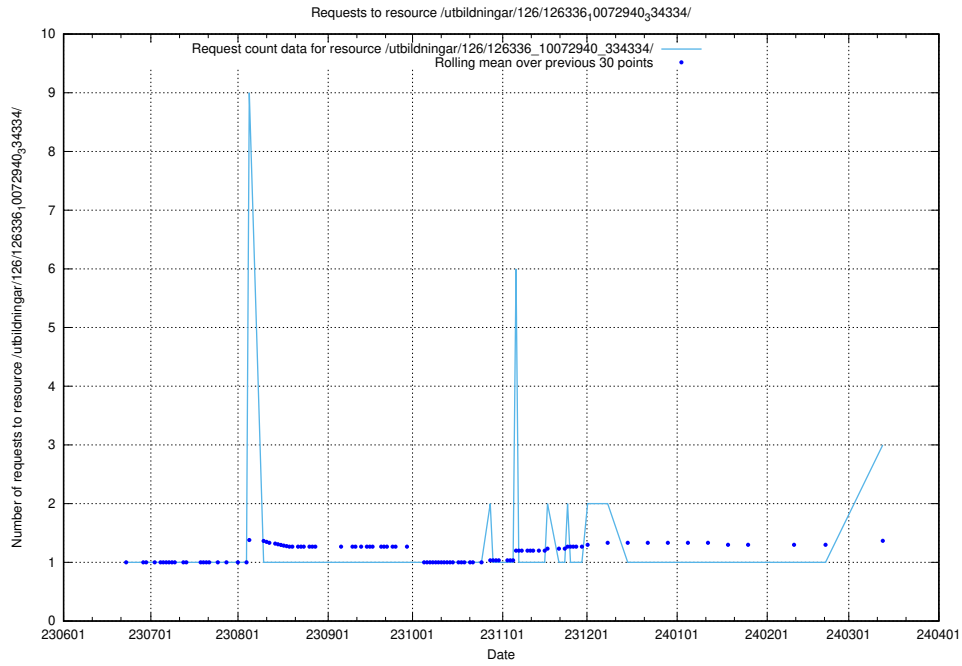

5.421 Usage of /utbildningar/126/126336_10072940_334334/

Here, we count the number of requests to resource /utbildningar/126/126336_10072940_334334/.