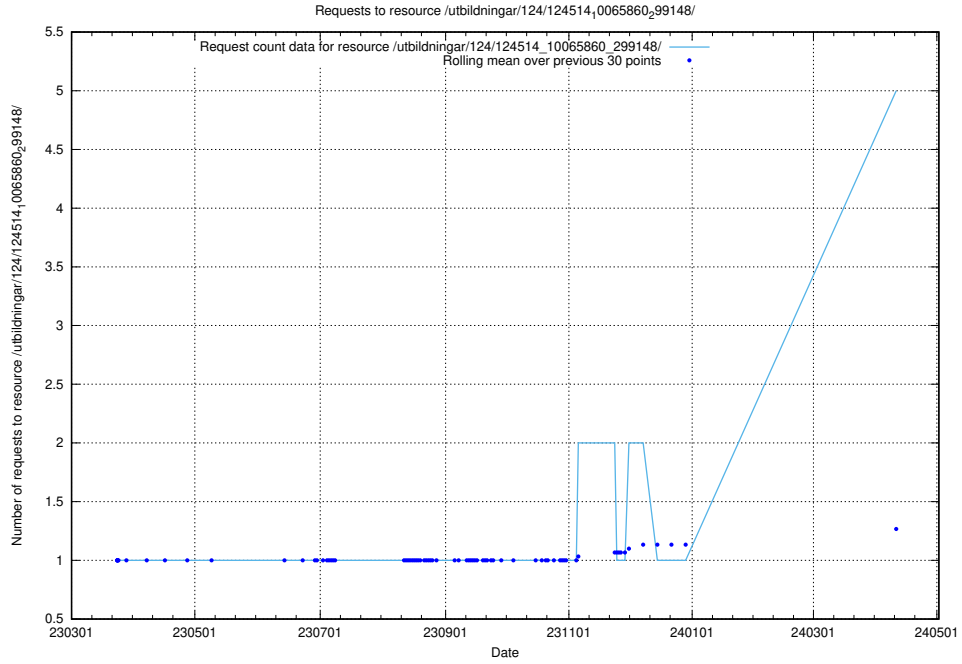

5.160 Usage of /utbildningar/124/124514_10065860_299148/

Here, we count the number of requests to resource /utbildningar/124/124514_10065860_299148/.