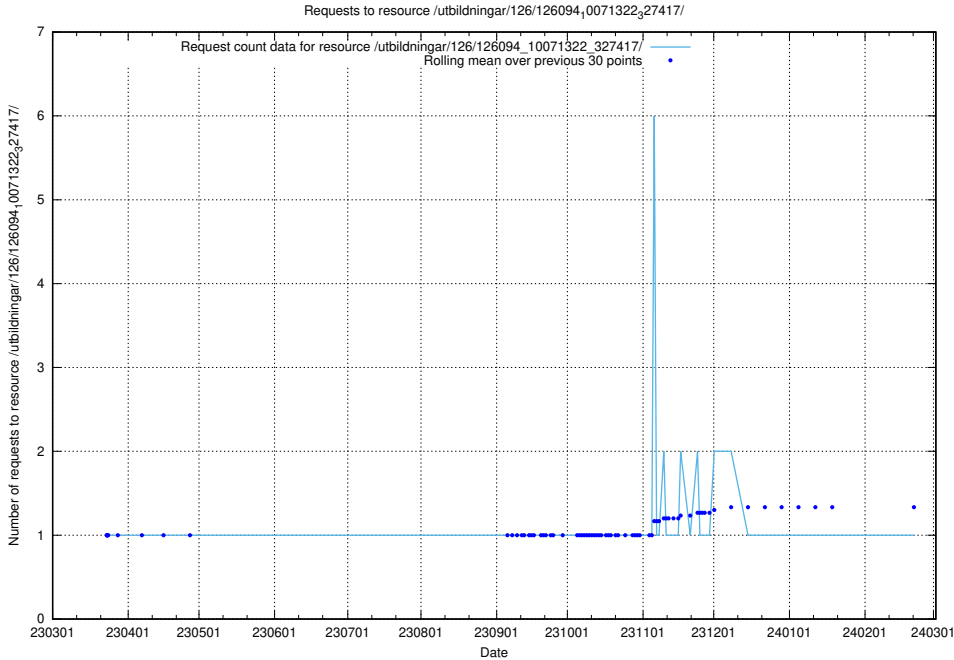

5.6217 Usage of /utbildningar/126/126094_10071322_327417/

Here, we count the number of requests to resource /utbildningar/126/126094_10071322_327417/.