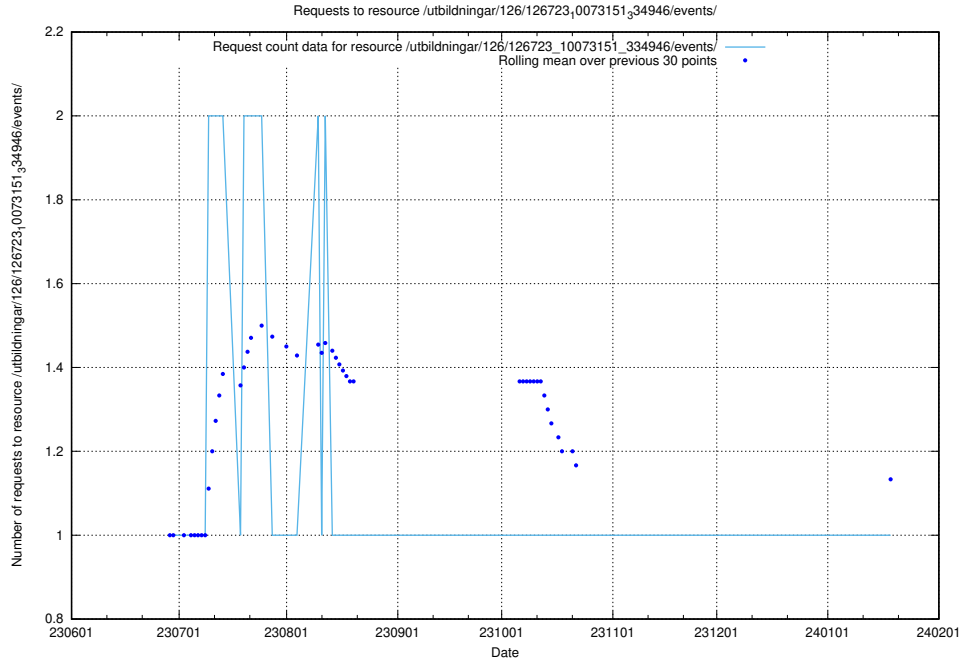

5.5244 Usage of /utbildningar/126/126723_10073151_334946/events/

Here, we count the number of requests to resource /utbildningar/126/126723_10073151_334946/events/