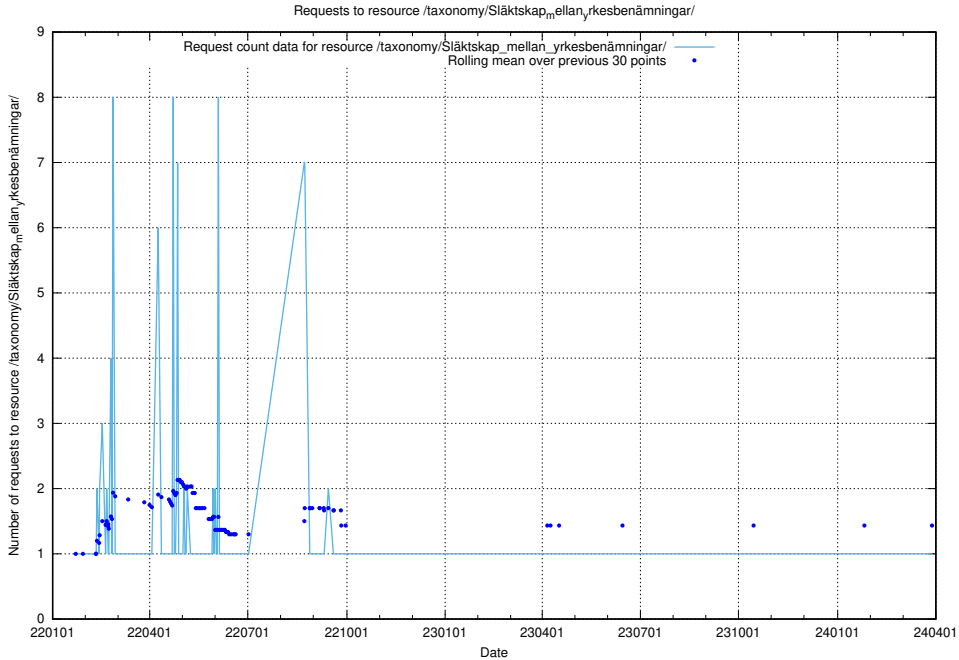

5.4590 Usage of /taxonomy/Släktskap_mellan_yrkesbenämningar/

Here, we count the number of requests to resource /taxonomy/Släktskap_mellan_yrkesbenämningar/.