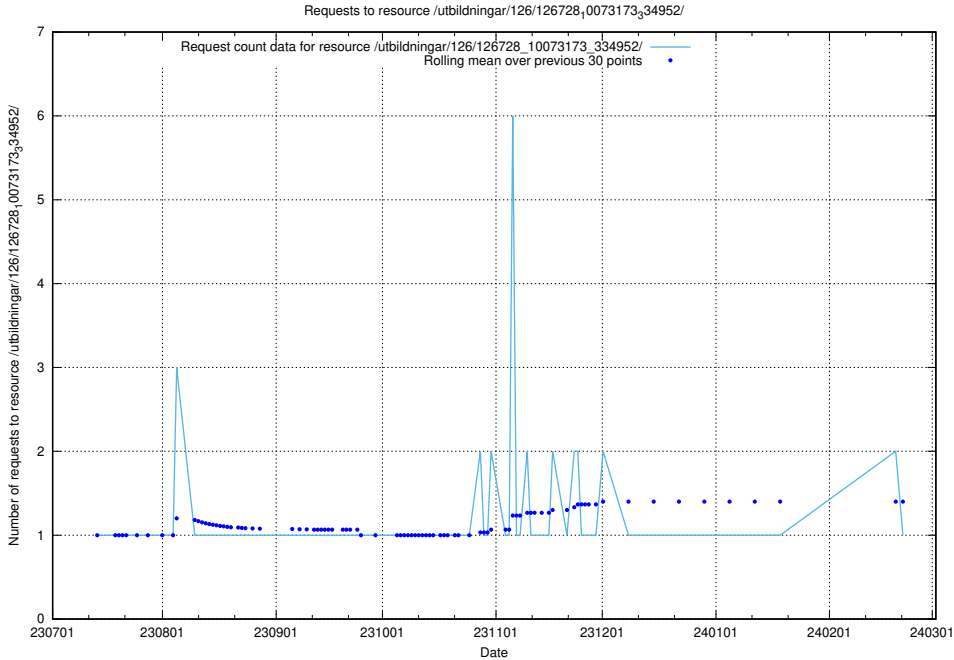

5.4868 Usage of /utbildningar/126/126728_10073173_334952/

Here, we count the number of requests to resource /utbildningar/126/126728_10073173_334952/.