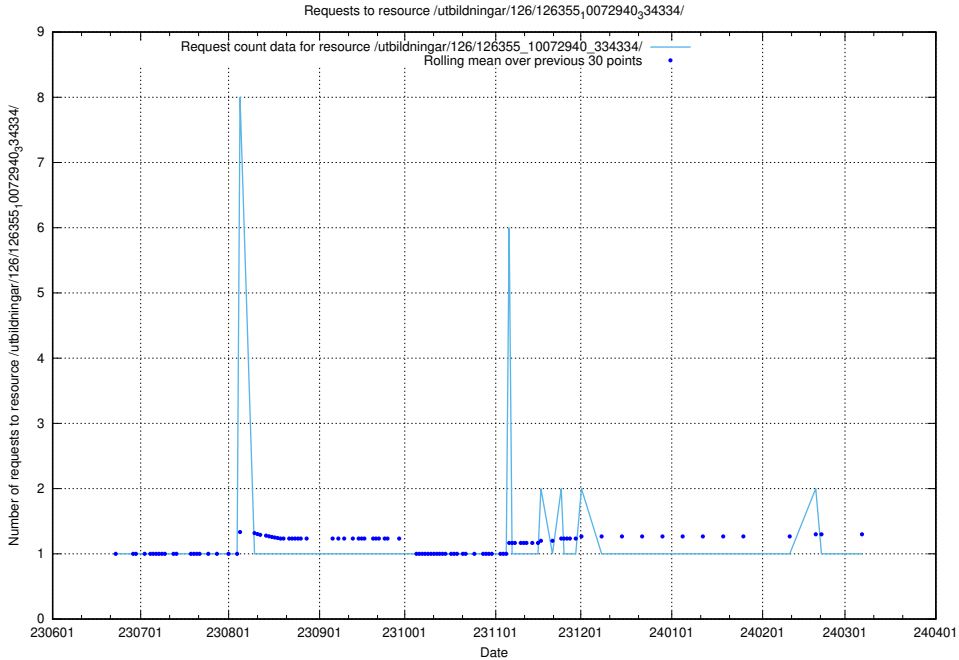

5.5448 Usage of /utbildningar/126/126355_10072940_334334/

Here, we count the number of requests to resource /utbildningar/126/126355_10072940_334334/.