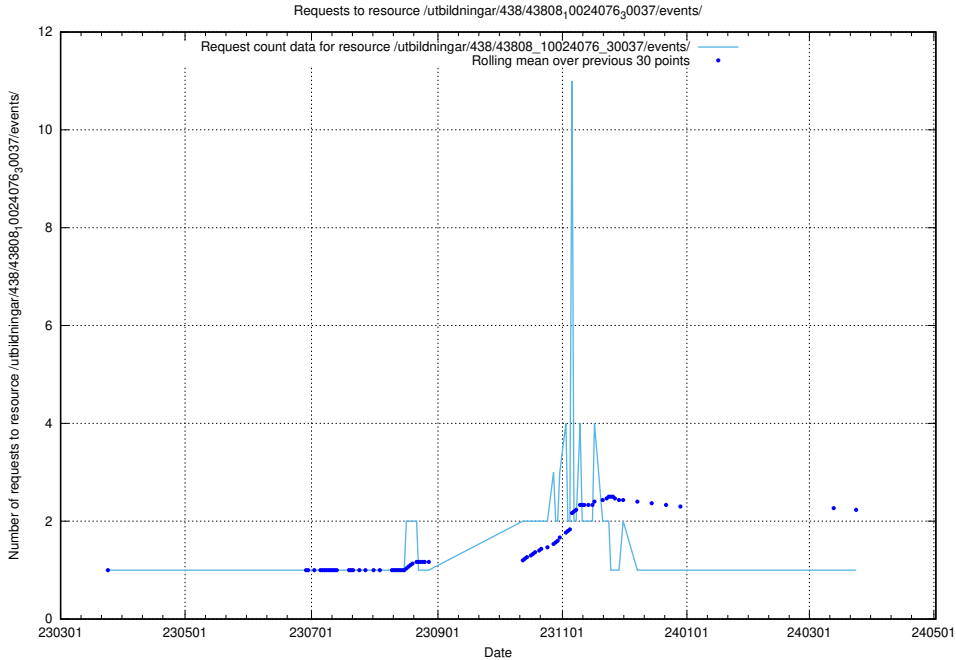

5.5965 Usage of /utbildningar/438/43808_10024076_30037/events/

Here, we count the number of requests to resource /utbildningar/438/43808_10024076_30037/events/.