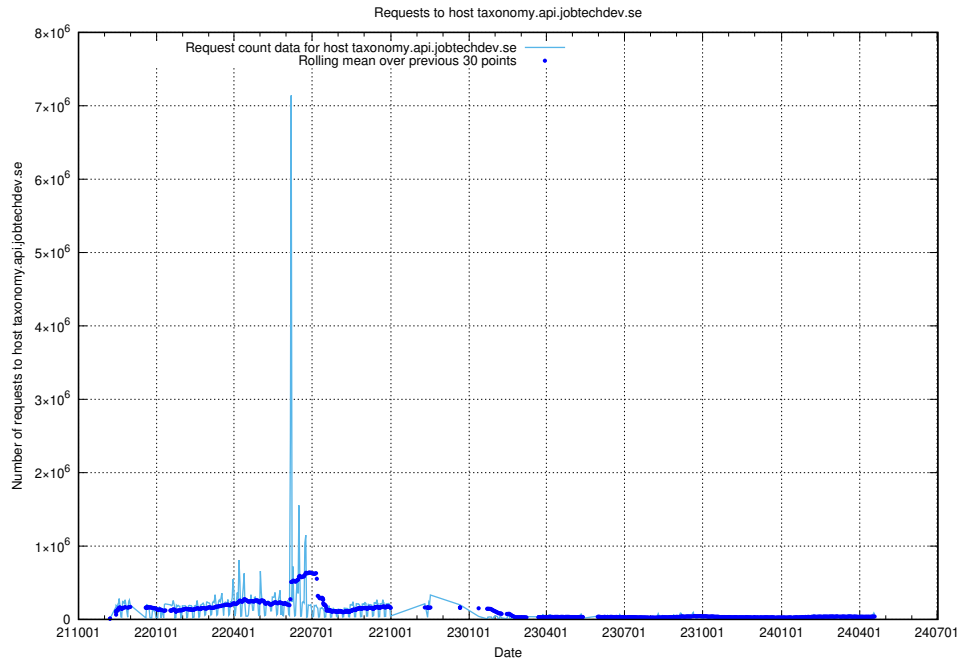

7.4 Usage of data.jobtechdev.se

Here, we count the number of requests to host data.jobtechdev.se.

7.5 Usage of taxonomy.api.jobtechdev.se

Here, we count the number of requests to host taxonomy.api.jobtechdev.se.