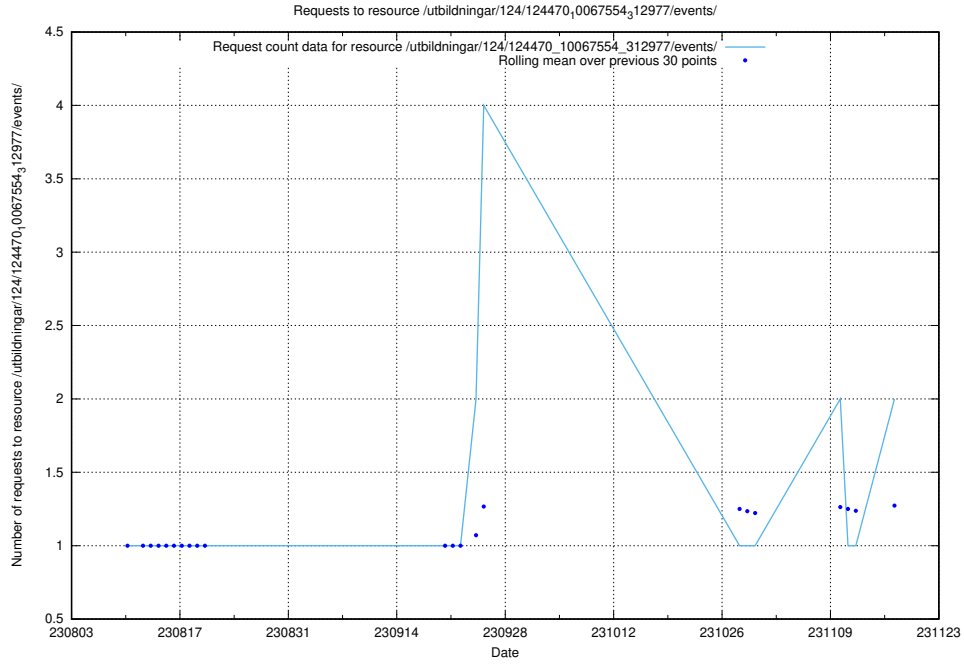

5.782 Usage of /utbildningar/124/124470_10067554_312977/events/

Here, we count the number of requests to resource /utbildningar/124/124470_10067554_312977/events/