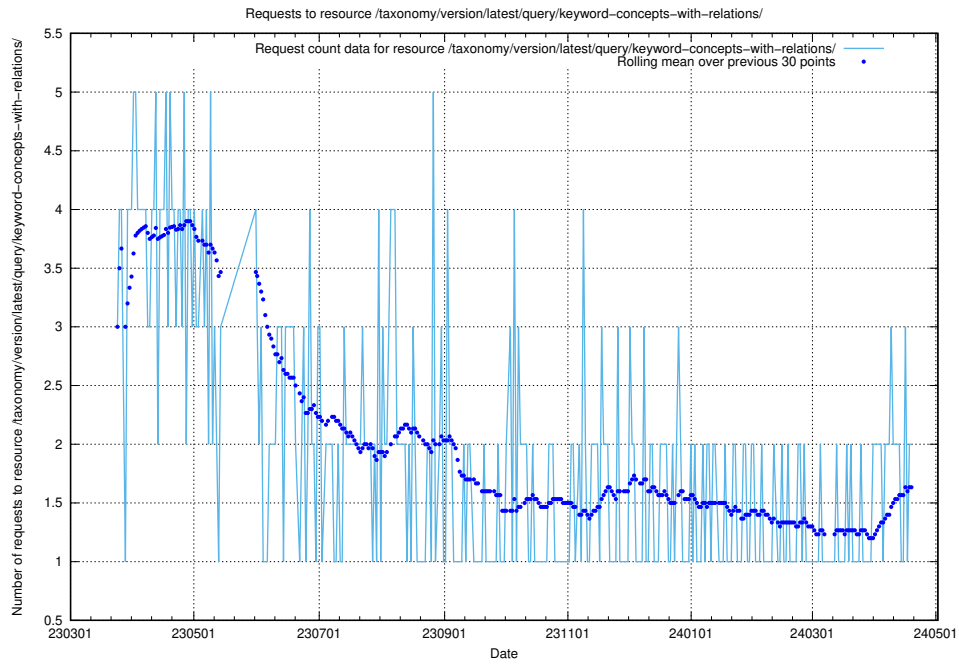

5.928 Usage of /taxonomy/version/latest/query/keyword-concepts-with-relations/

Here, we count the number of requests to resource /taxonomy/version/latest/query/keyword-concepts-with-relations/.