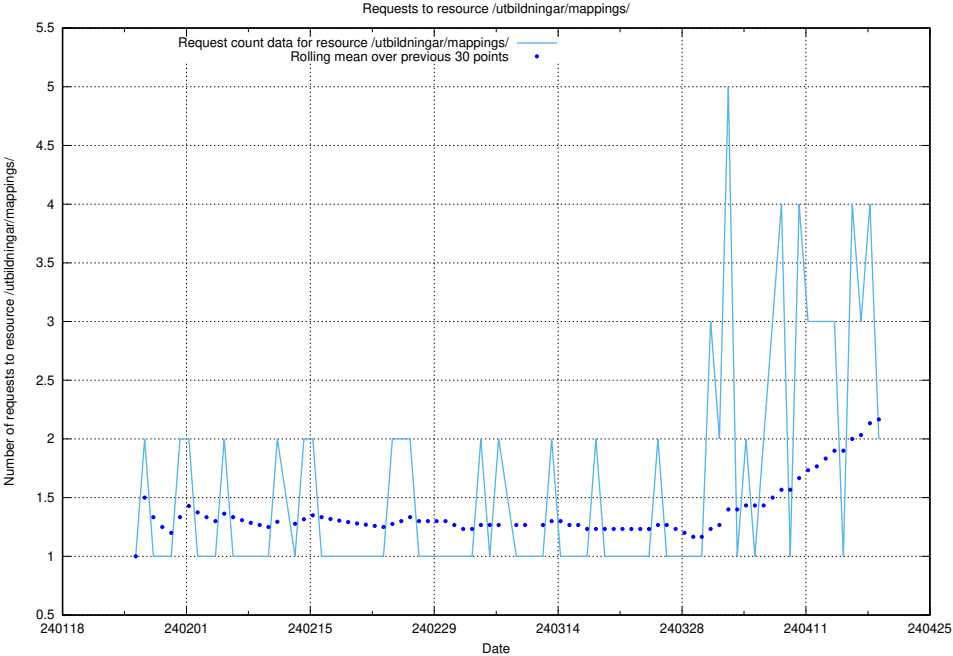

5.674 Usage of /utbildningar/mappings/

Here, we count the number of requests to resource /utbildningar/mappings/.