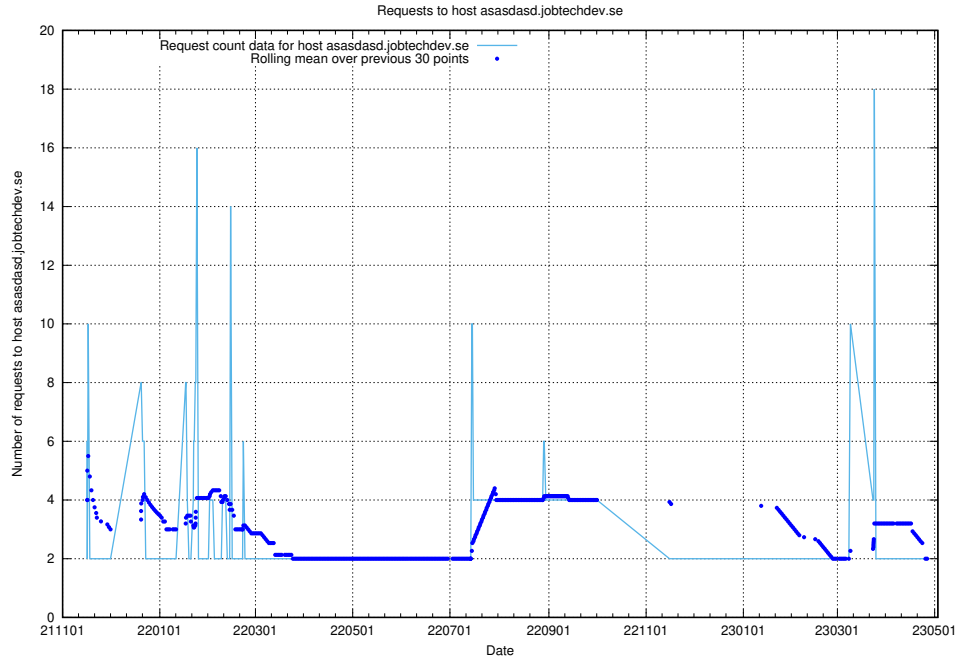

Here, we count the number of requests to host asasdask.jobtechdev.se.

7.539 Usage of nisse.jobtechdev.se

Here, we count the number of requests to host nisse.jobtechdev.se.

7.540 Usage of app-yrkesinfo.prod.services.jtech.se