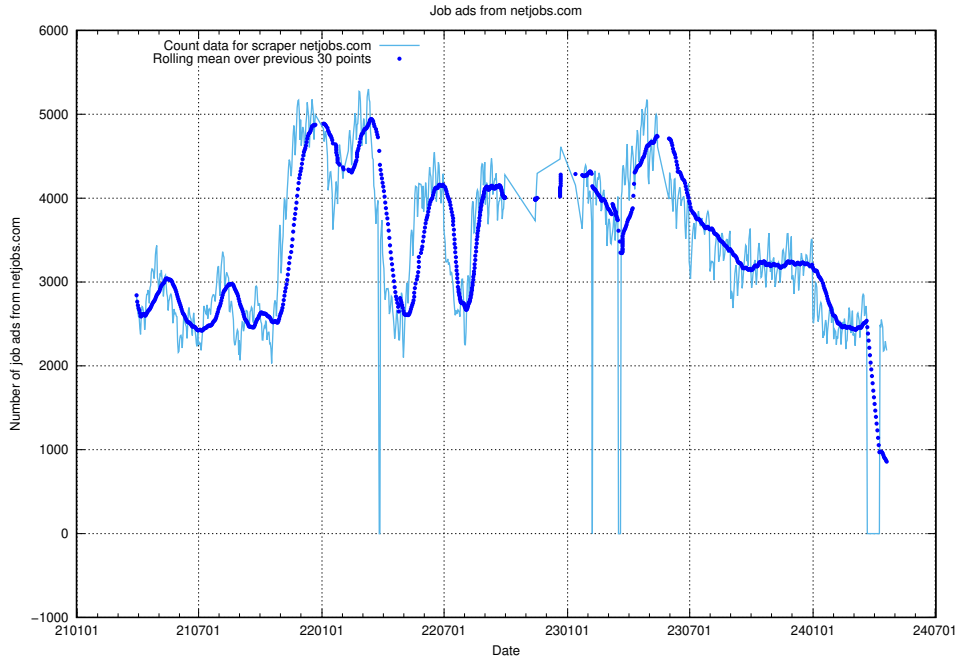

13.5 Number of ads by scraper netjobs.com

Here, we count the number of job ads scraped from netjobs.com.