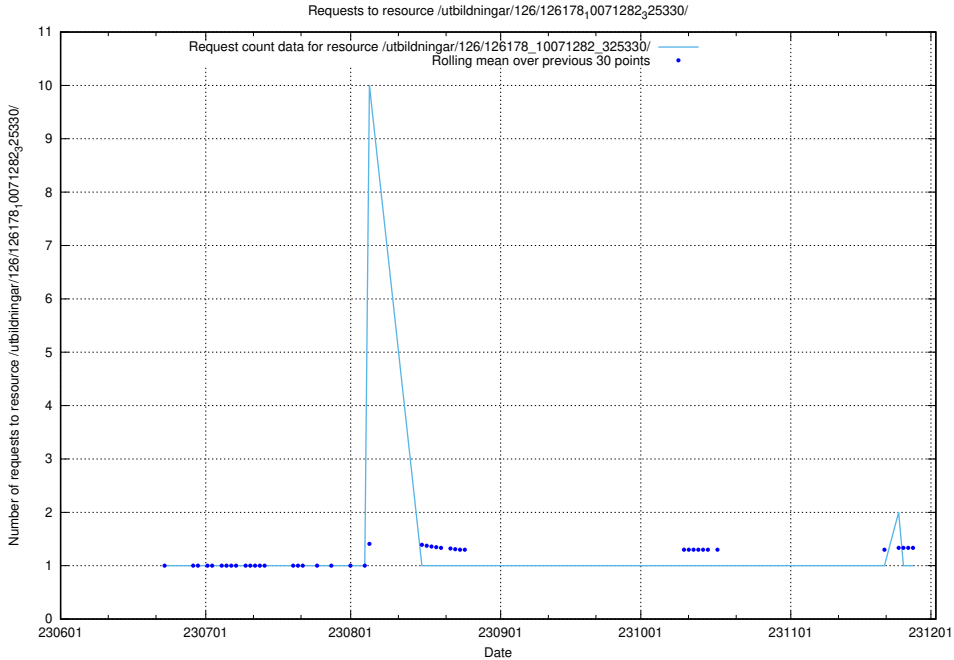

5.5469 Usage of /utbildningar/126/126178_10071282_325330/

Here, we count the number of requests to resource /utbildningar/126/126178_10071282_325330/.