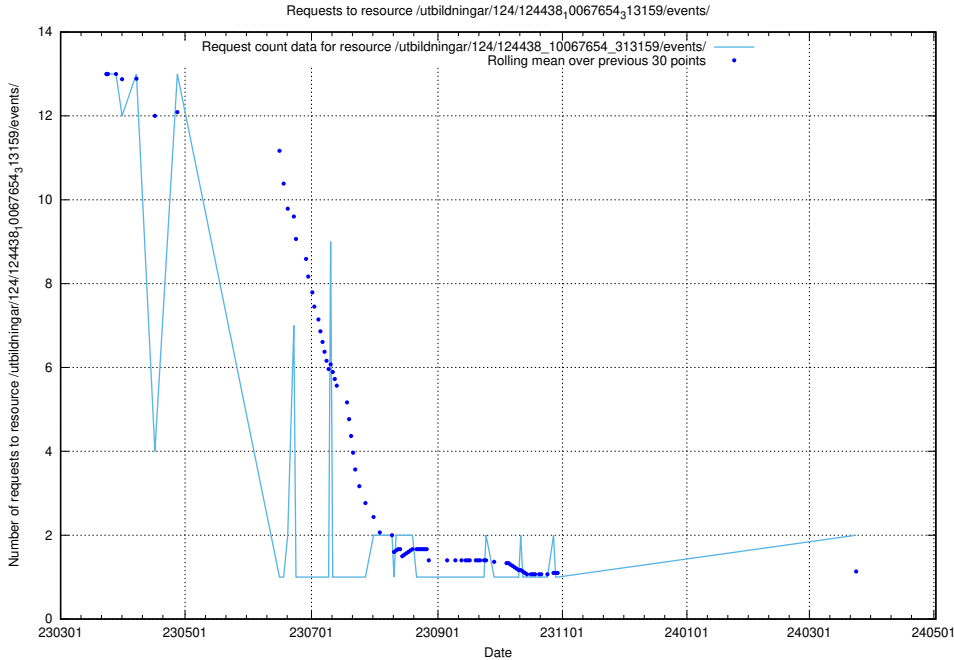

5.947 Usage of /utbildningar/124/124438_10067654_313159/events/

Here, we count the number of requests to resource /utbildningar/124/124438_10067654_313159/events/