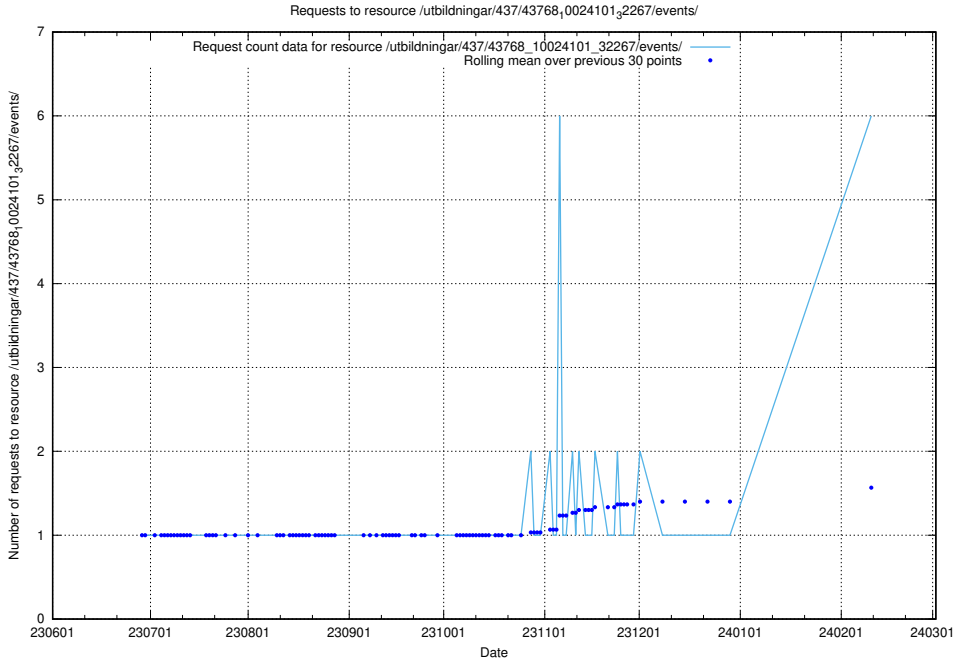

5.119 Usage of /utbildningar/437/43768_10024101_32267/events/

Here, we count the number of requests to resource /utbildningar/437/43768_10024101_32267/events/.