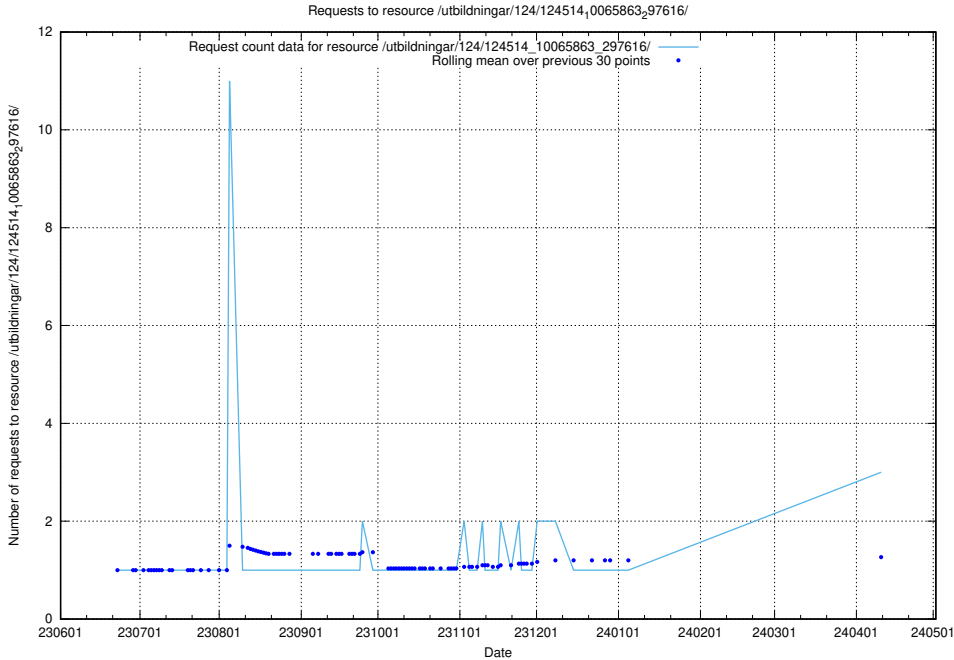

Here, we count the number of requests to resource /utbildningar/124/124515_10065914_300491/.

5.431 Usage of /utbildningar/124/124514_10065863_297616/

Here, we count the number of requests to resource /utbildningar/124/124514_10065863_297616/.