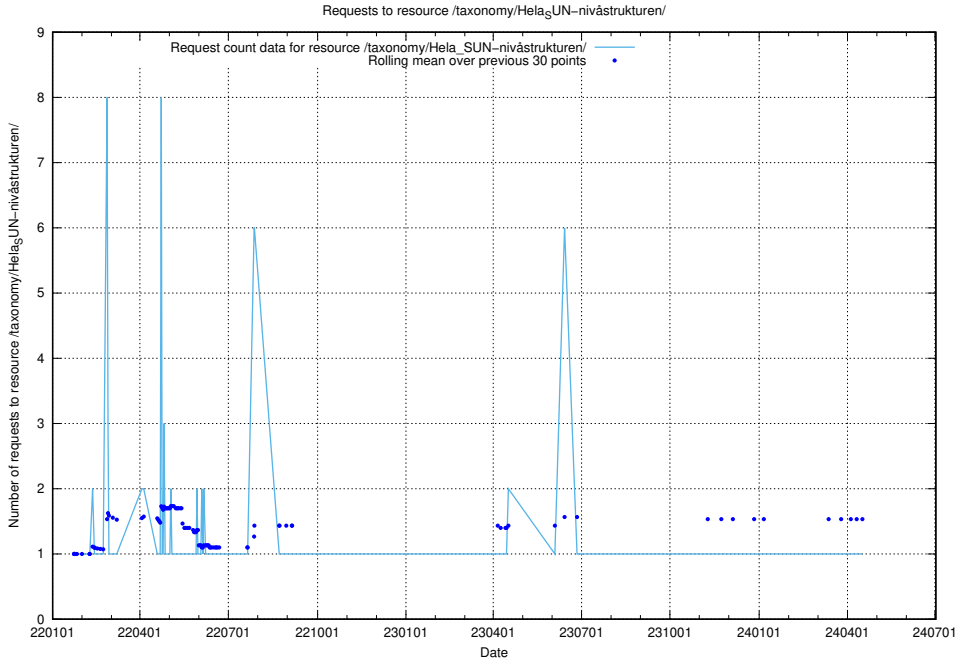

5.4106 Usage of /taxonomy/Hela_SUN-nivåstrukturen/

Here, we count the number of requests to resource /taxonomy/Hela_SUN-nivåstrukturen/.