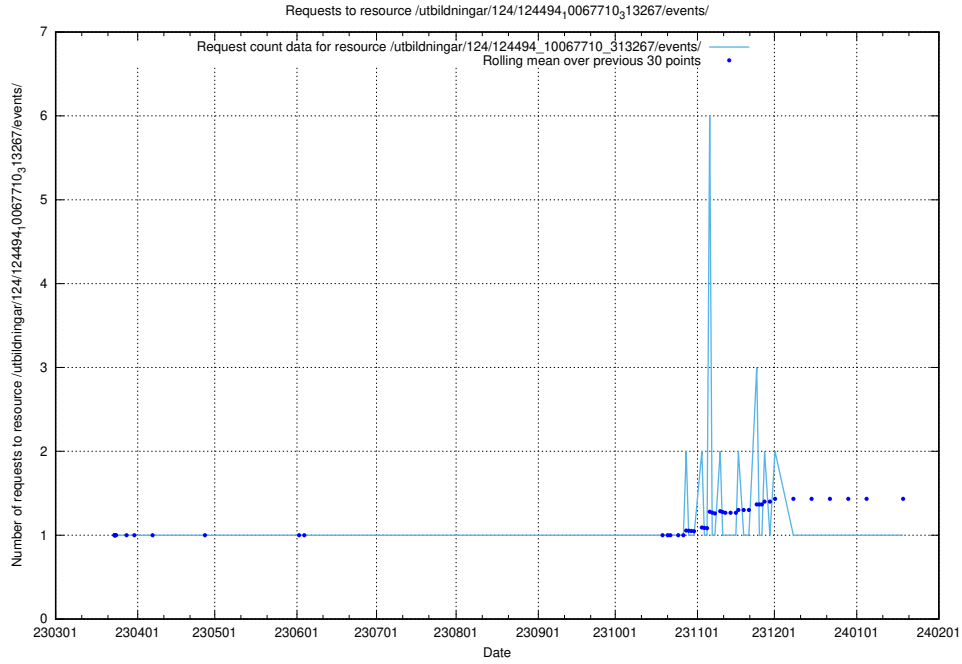

5.2548 Usage of /utbildningar/124/124494_10067710_313267/events/

Here, we count the number of requests to resource /utbildningar/124/124494_10067710_313267/events/