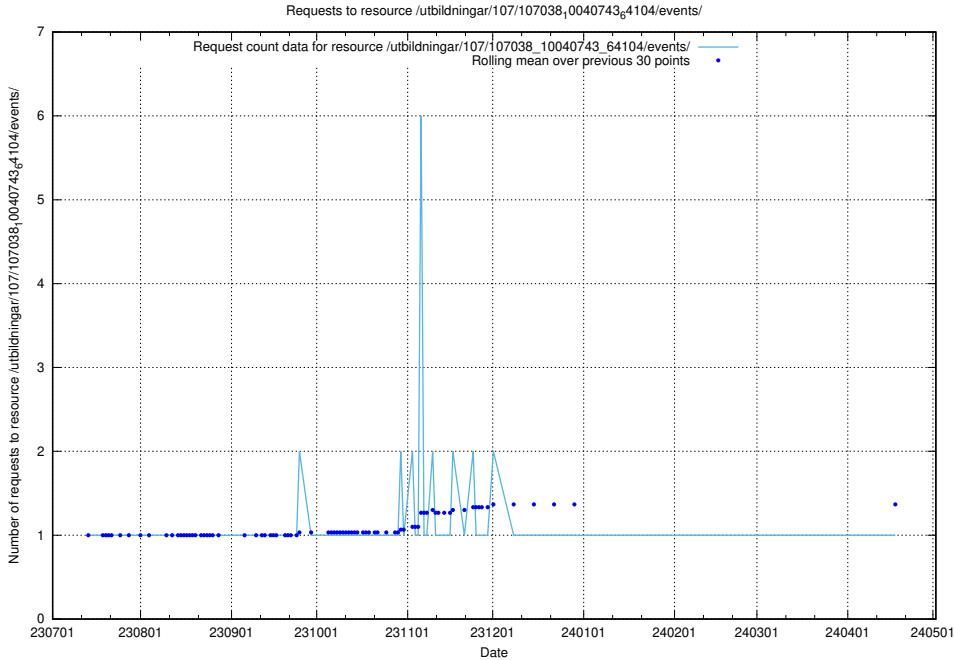

Here, we count the number of requests to resource /utbildningar/107/107038_10040743_64104/events/.

5.4875 Usage of /utbildningar/107/107038_10040743_64104/

Here, we count the number of requests to resource /utbildningar/107/107038_10040743_64104/.