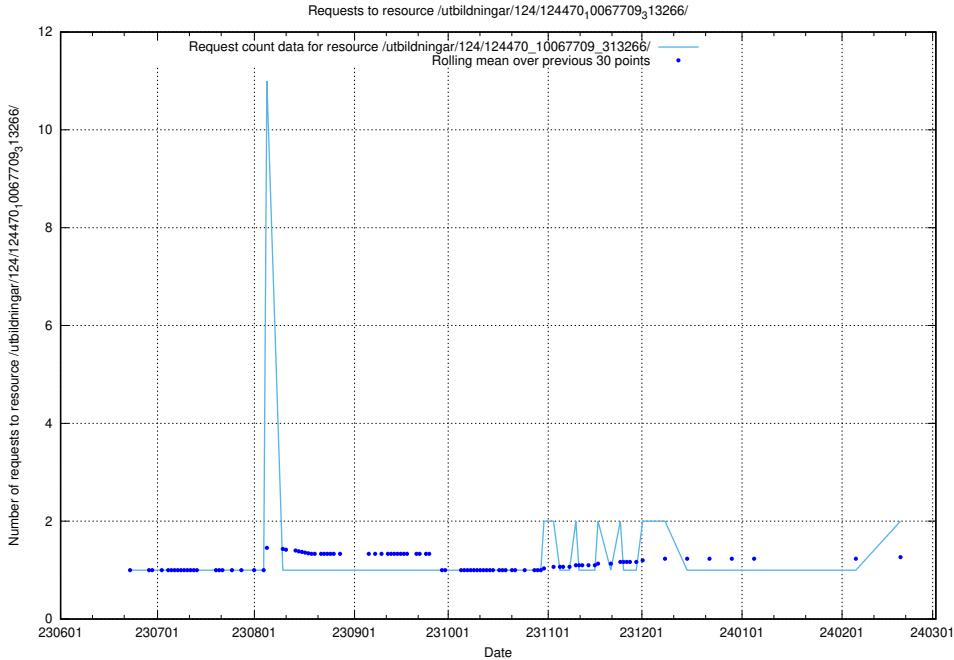

5.872 Usage of /utbildningar/124/124470_10067709_313266/

Here, we count the number of requests to resource /utbildningar/124/124470_10067709_313266/.