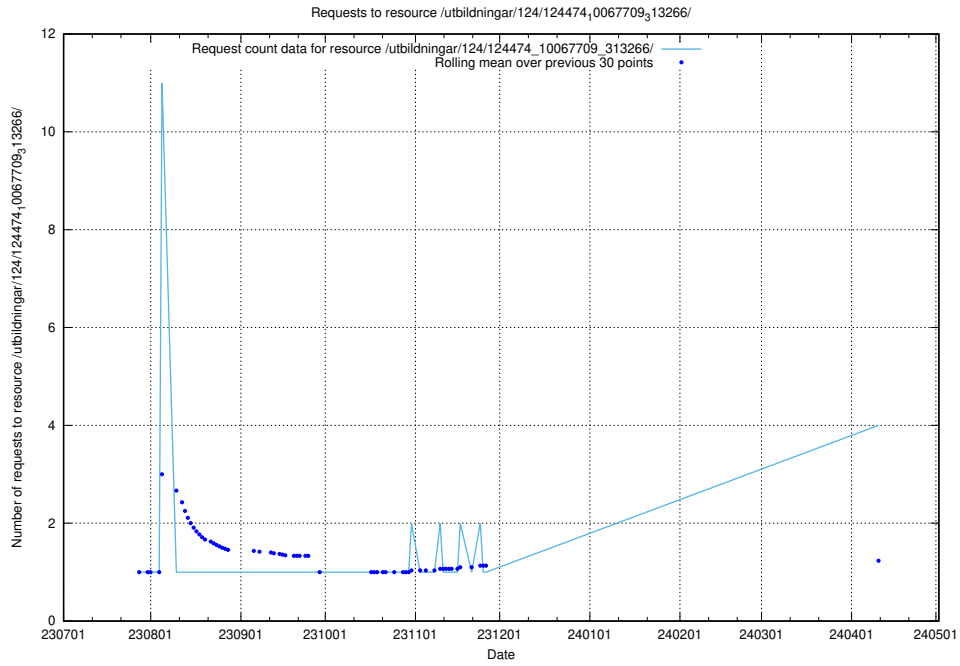

5.254 Usage of /utbildningar/124/124474_10067709_313266/

Here, we count the number of requests to resource /utbildningar/124/124474_10067709_313266/.