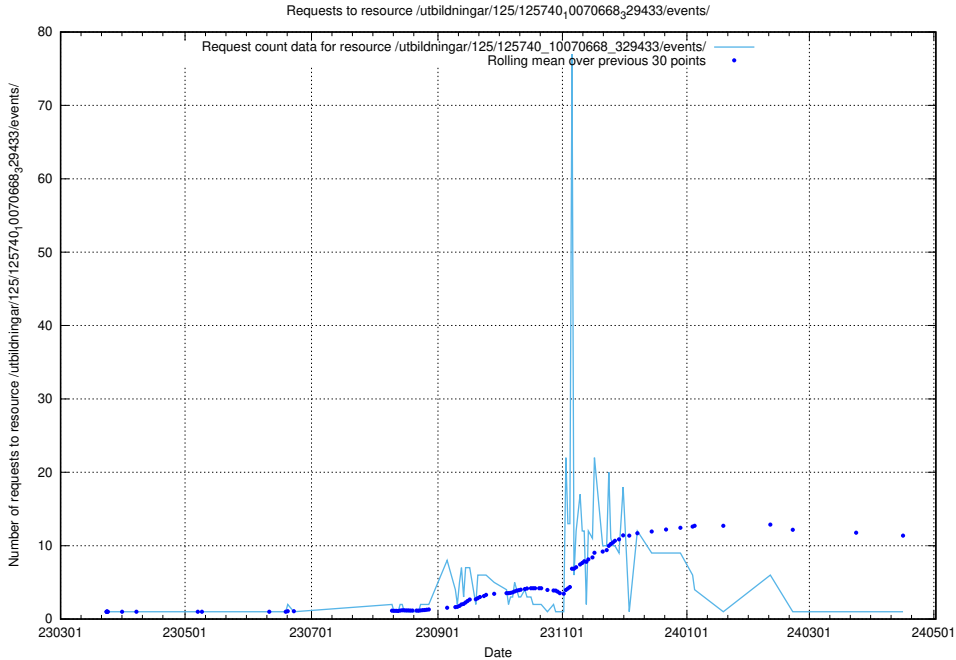

5.1020 Usage of /utbildningar/125/125740_10070668_329433/events/

Here, we count the number of requests to resource /utbildningar/125/125740_10070668_329433/events/