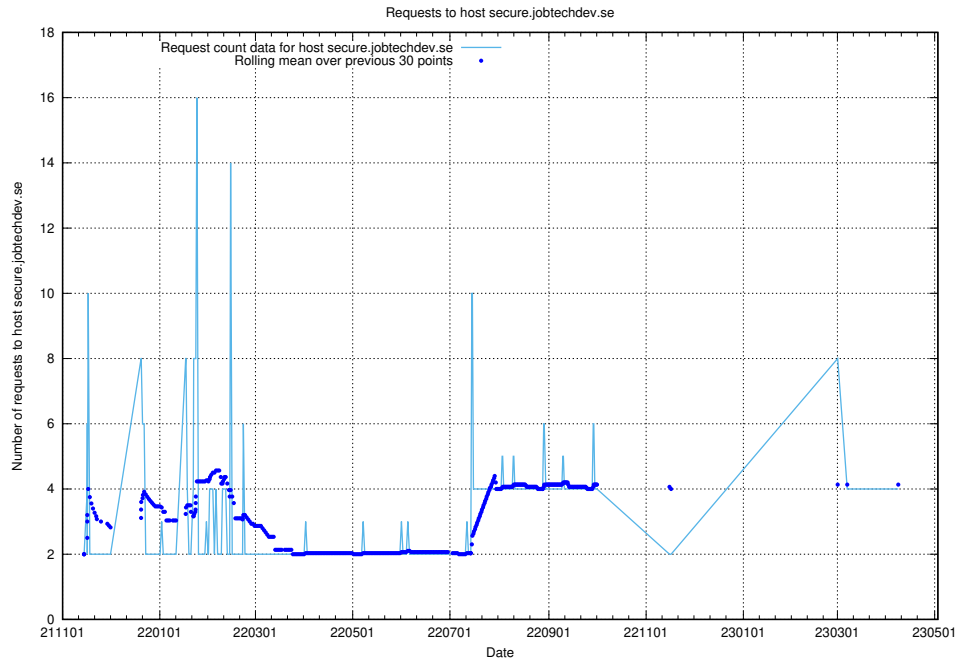

7.159 Usage of gitlab.jobtechdev.se

Here, we count the number of requests to host gitlab.jobtechdev.se.

7.160 Usage of secure.jobtechdev.se

Here, we count the number of requests to host secure.jobtechdev.se.