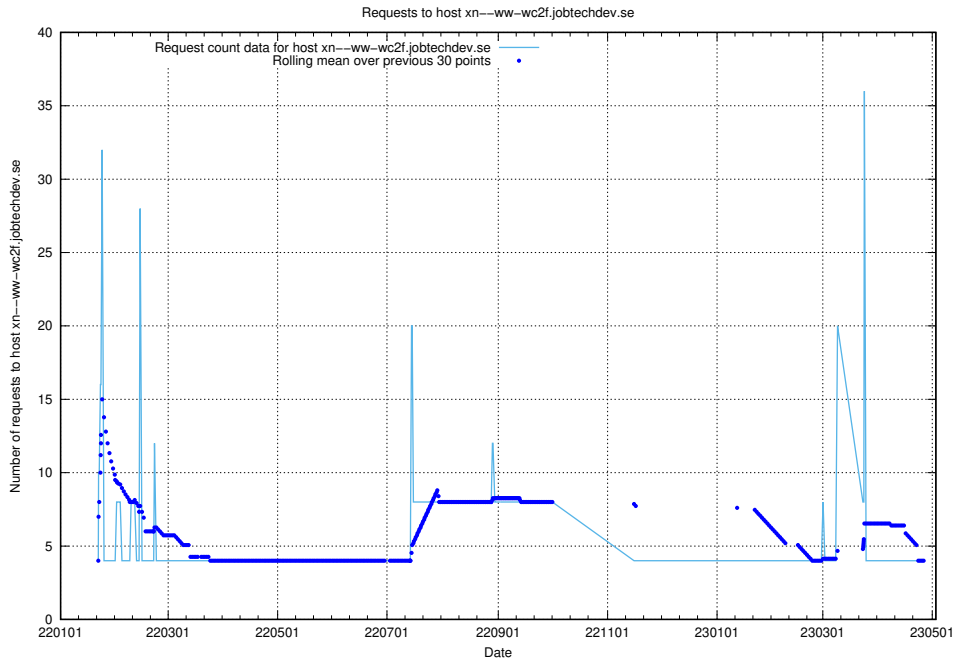

7.97 Usage of xn-ww-wc2f.jobtechdev.se

Here, we count the number of requests to host xn-ww-wc2f.jobtechdev.se.