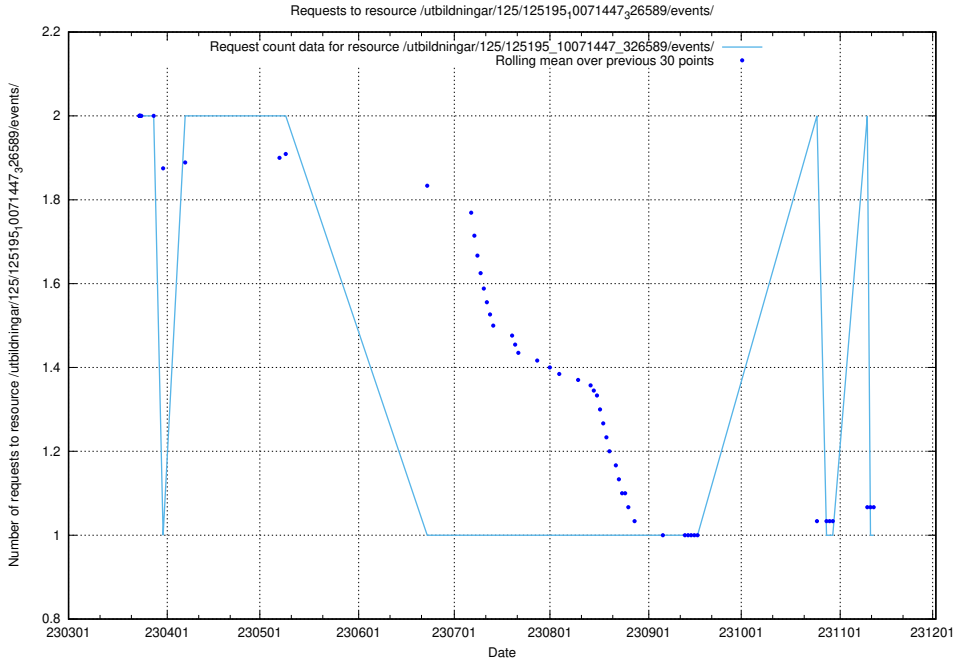

5.6073 Usage of /utbildningar/125/125195_10071447_326589/events/

Here, we count the number of requests to resource /utbildningar/125/125195_10071447_326589/events/