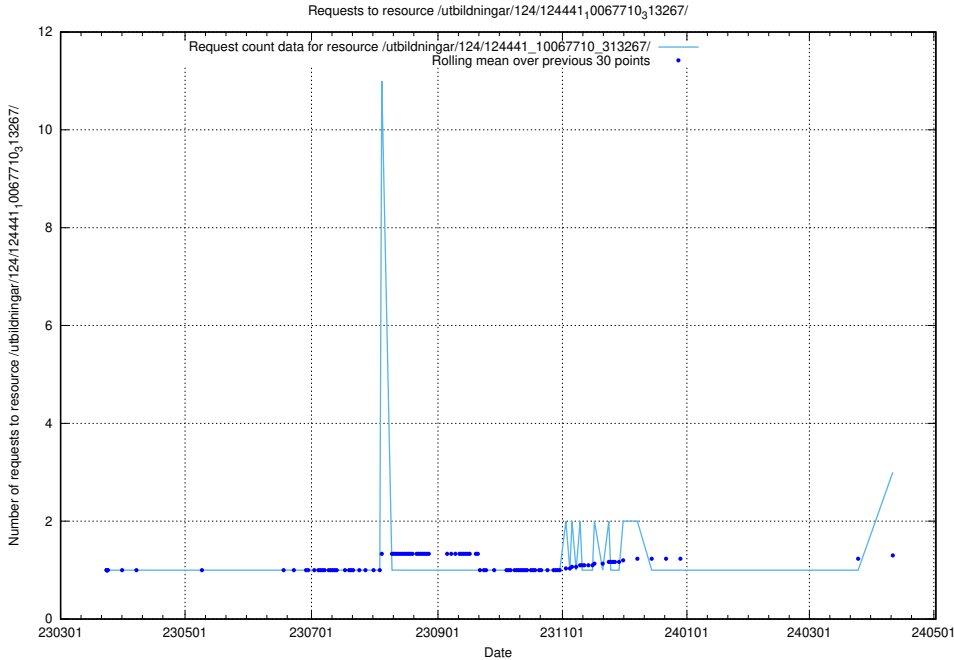

5.348 Usage of /utbildningar/124/124441_10067710_313267/

Here, we count the number of requests to resource /utbildningar/124/124441_10067710_313267/.