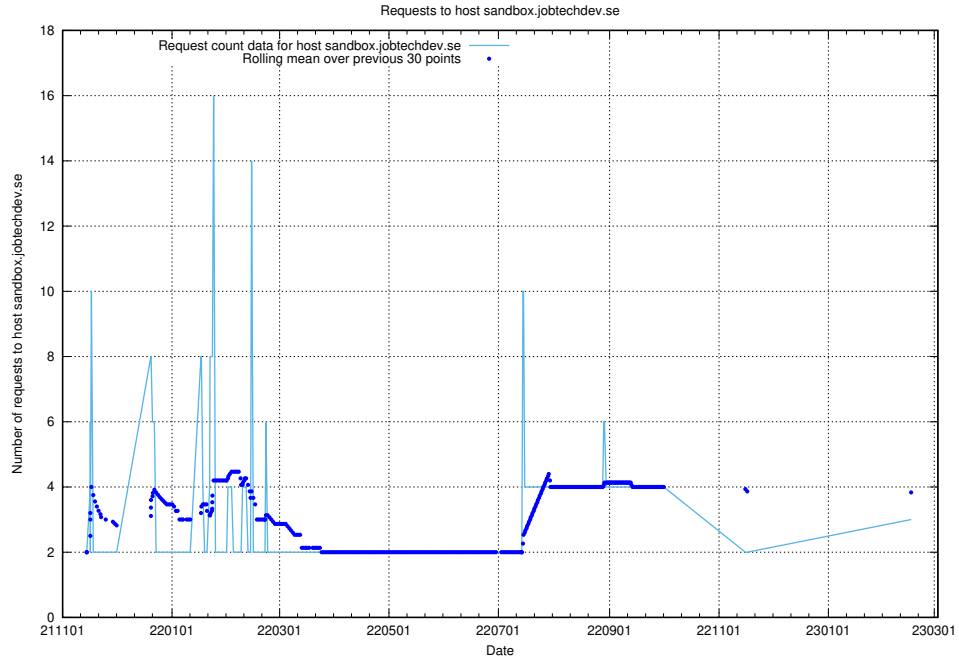

7.233 Usage of sandbox.jobtechdev.se

Here, we count the number of requests to host sandbox.jobtechdev.se.