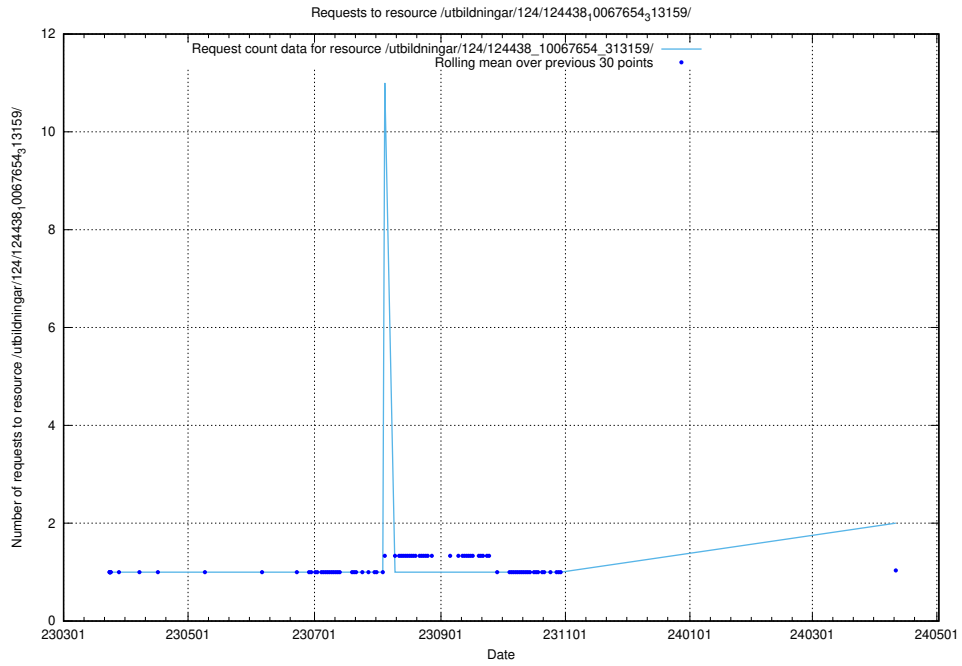

5.675 Usage of /utbildningar/124/124438_10067654_313159/

Here, we count the number of requests to resource /utbildningar/124/124438_10067654_313159/.