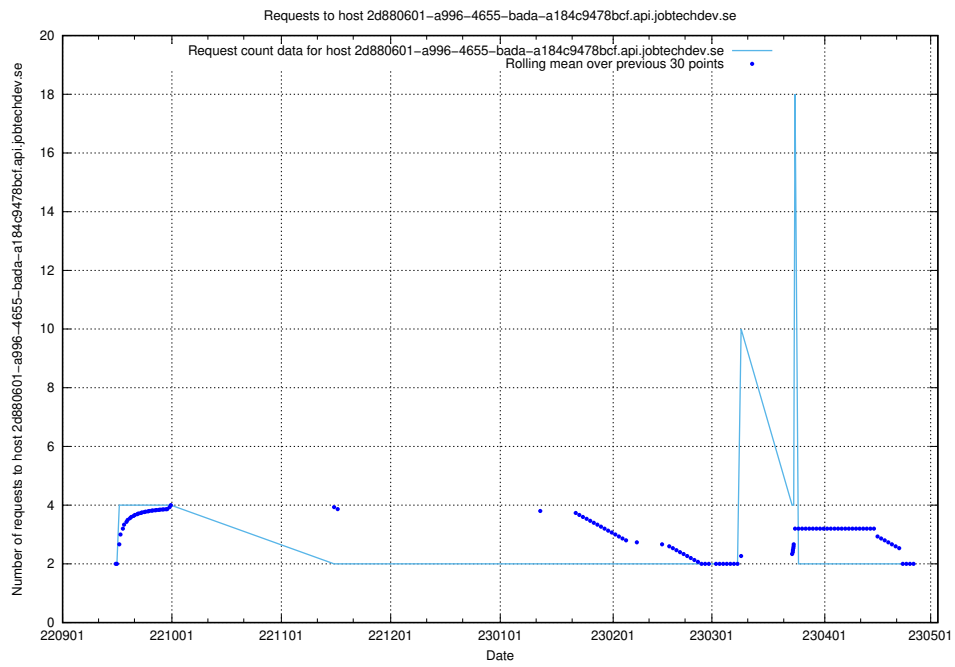

7.322 Usage of 2d880601-a996-4655-bada-a184c9478bcf.api.jobtechdev.se

Here, we count the number of requests to host 2d880601-a996-4655-bada-a184c9478bcf.api.jobtechdev.se.