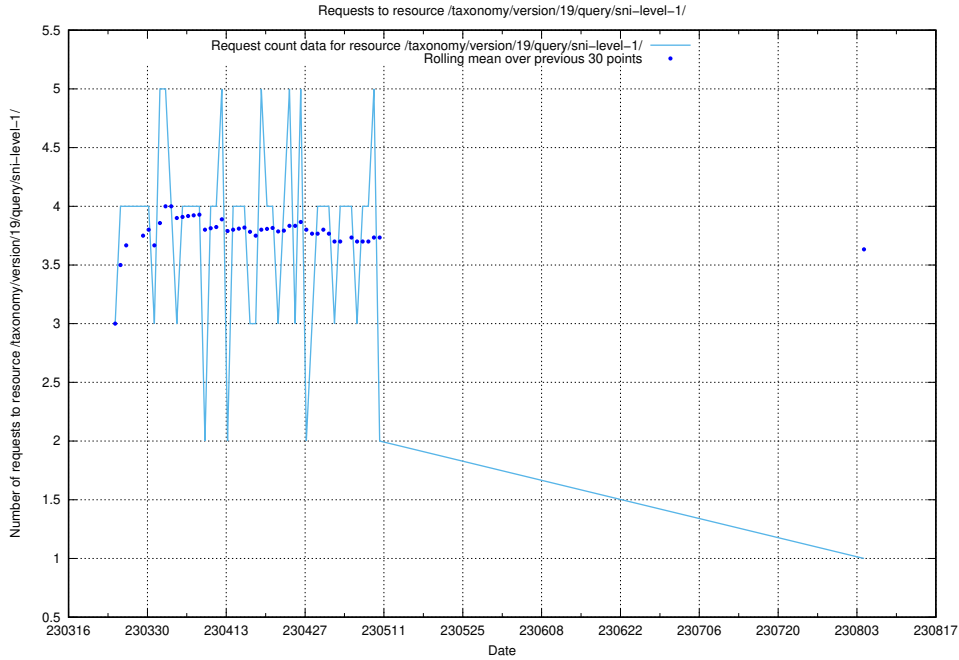

5.5925 Usage of /taxonomy/version/19/query/sni-level-1/

Here, we count the number of requests to resource /taxonomy/version/19/query/sni-level-1/.