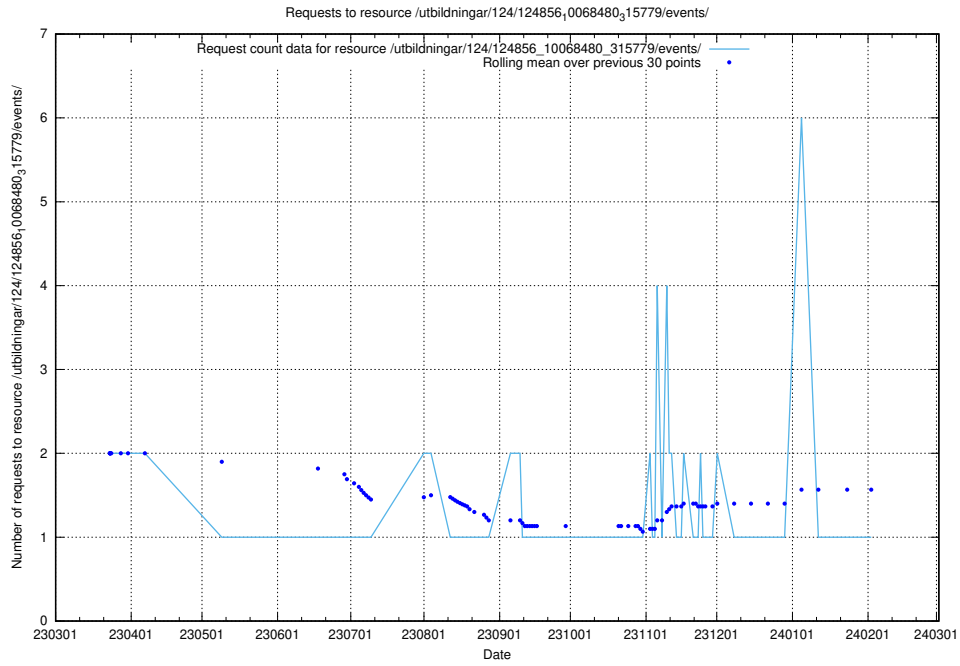

5.6076 Usage of /utbildningar/124/124856_10068480_315779/events/

Here, we count the number of requests to resource /utbildningar/124/124856_10068480_315779/events/