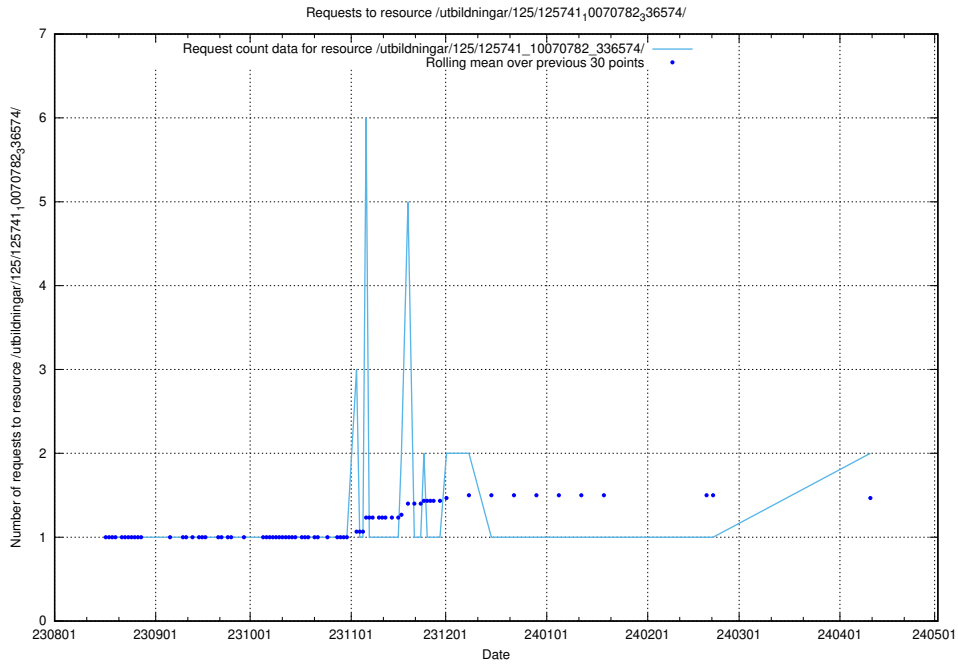

5.765 Usage of /utbildningar/125/125741_10070782_336574/

Here, we count the number of requests to resource /utbildningar/125/125741_10070782_336574/.