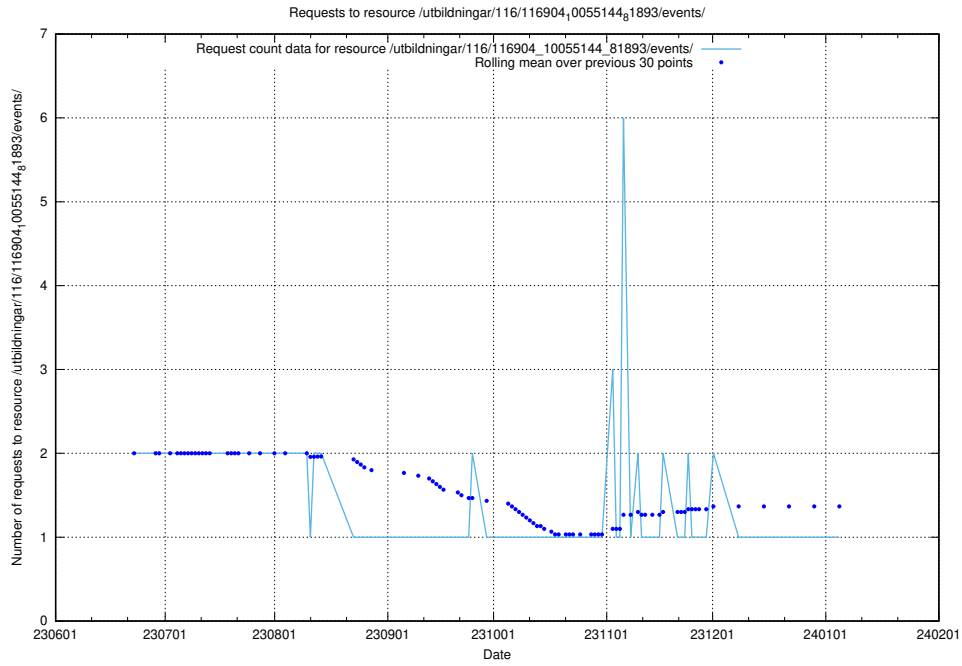

5.5363 Usage of /utbildningar/116/116904_10055144_81893/events/

Here, we count the number of requests to resource /utbildningar/116/116904_10055144_81893/events/.