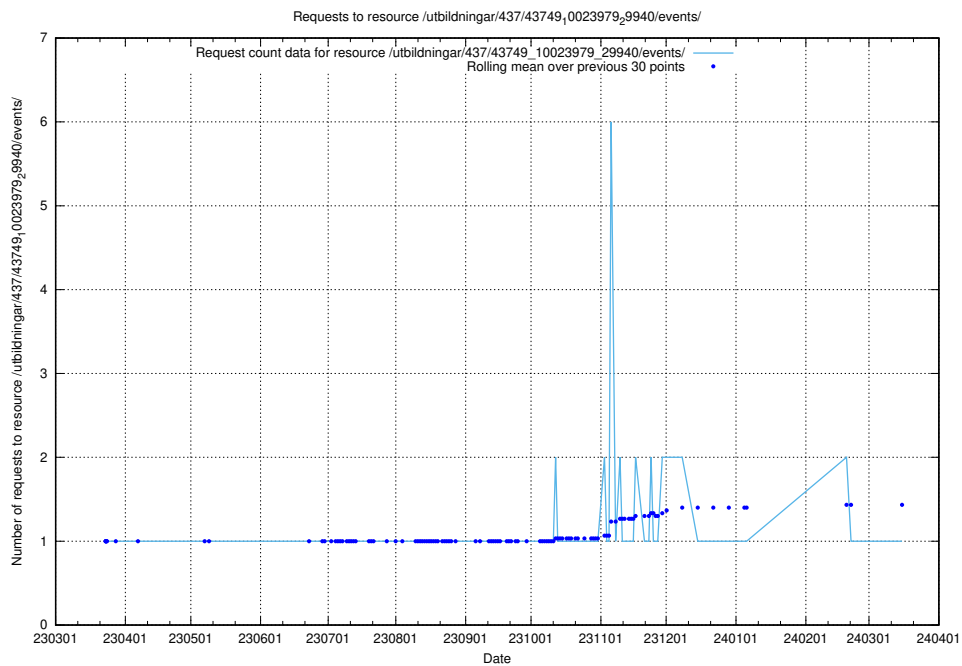

5.6165 Usage of /utbildningar/437/43749_10023979_29940/events/

Here, we count the number of requests to resource /utbildningar/437/43749_10023979_29940/events/.