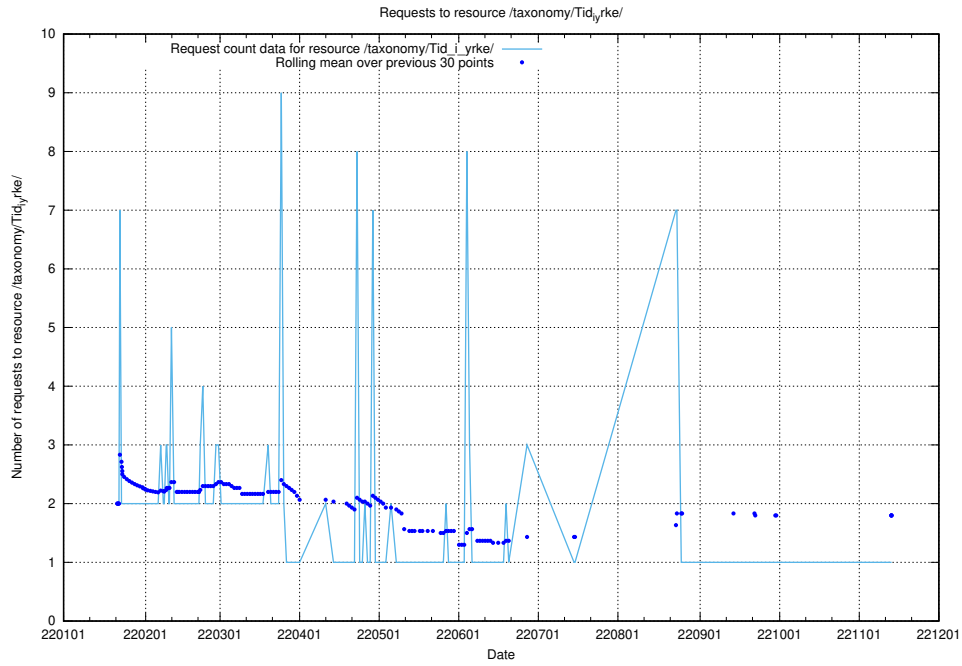

Here, we count the number of requests to resource /taxonomy/Tid_i_yrke/.

5.6095 Usage of /utbildningar/123/123367_10065850_297117/events/

Here, we count the number of requests to resource /utbildningar/123/123367_10065850_297117/events/