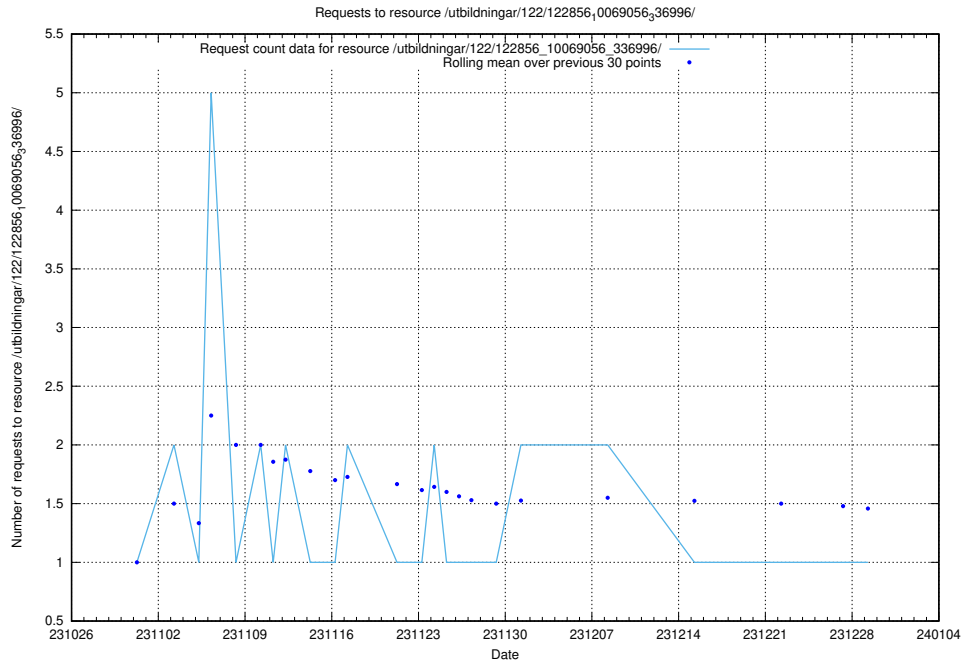

5.3973 Usage of /utbildningar/122/122856_10069056_336996/

Here, we count the number of requests to resource /utbildningar/122/122856_10069056_336996/.