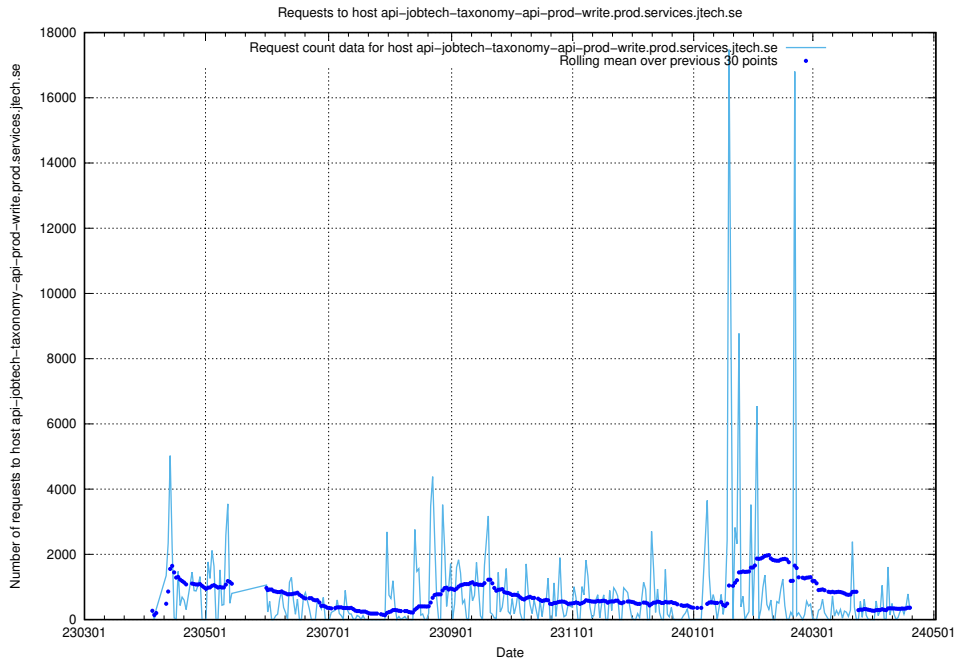

7.23 Usage of api-jobtech-taxonomy-api-prod-write.prod.services.jtech.se

Here, we count the number of requests to host api-jobtech-taxonomy-api-prod-write.prod.services.jtech.se.