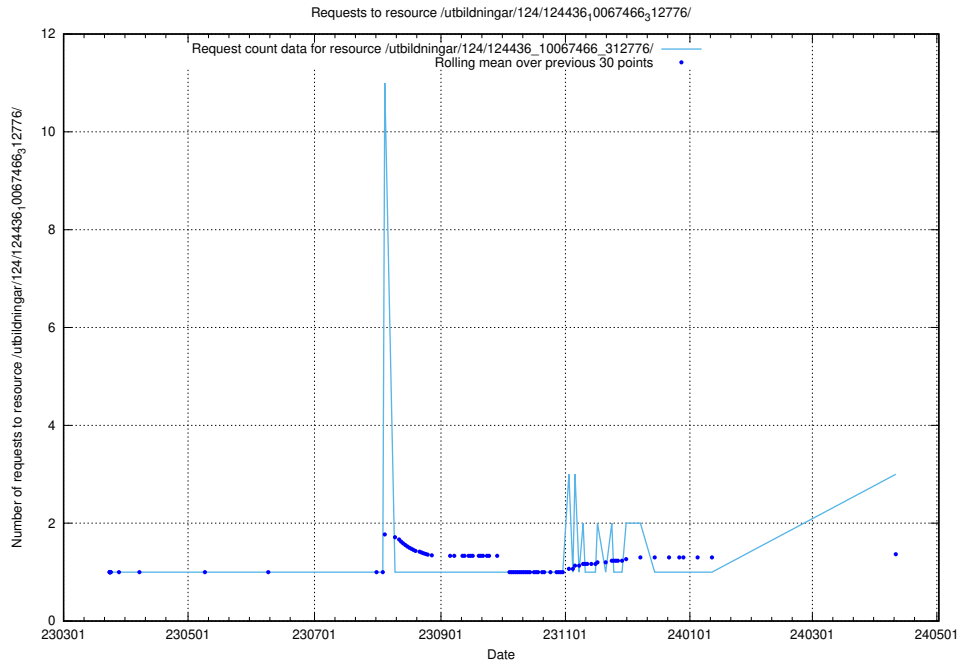

5.352 Usage of /utbildningar/124/124436_10067466_312776/

Here, we count the number of requests to resource /utbildningar/124/124436_10067466_312776/.