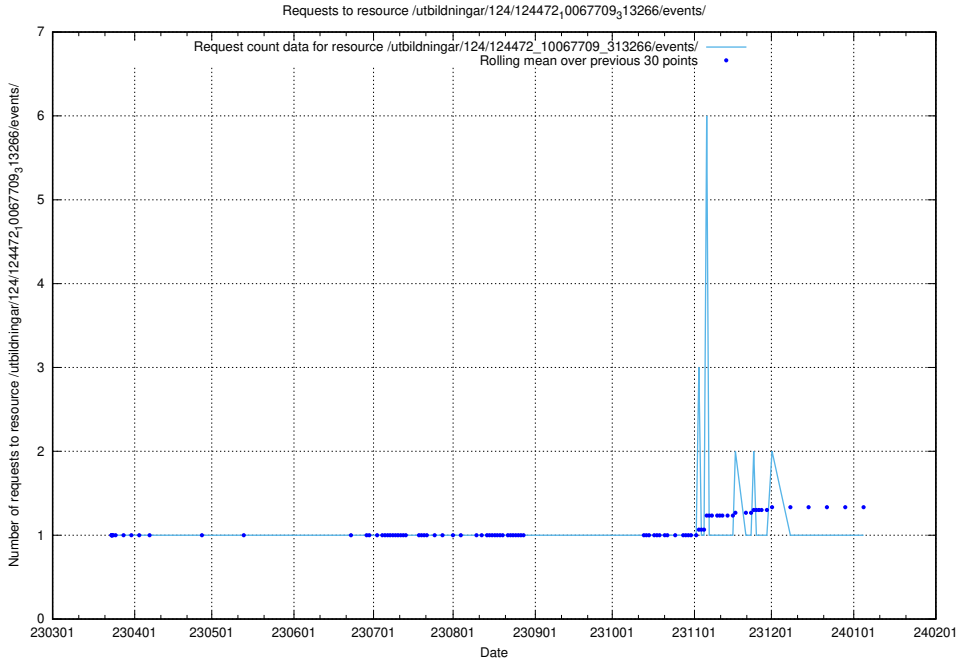

5.2850 Usage of /utbildningar/124/124472_10067709_313266/events/

Here, we count the number of requests to resource /utbildningar/124/124472_10067709_313266/events/