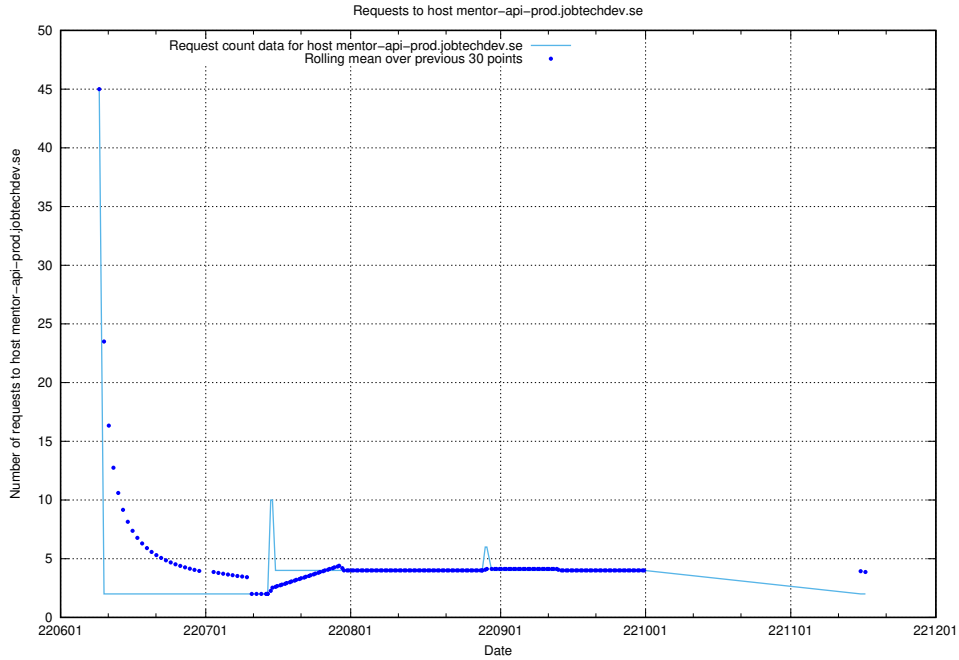

7.409 Usage of mentor-api-prod.jobtechdev.se

Here, we count the number of requests to host mentor-api-prod.jobtechdev.se.