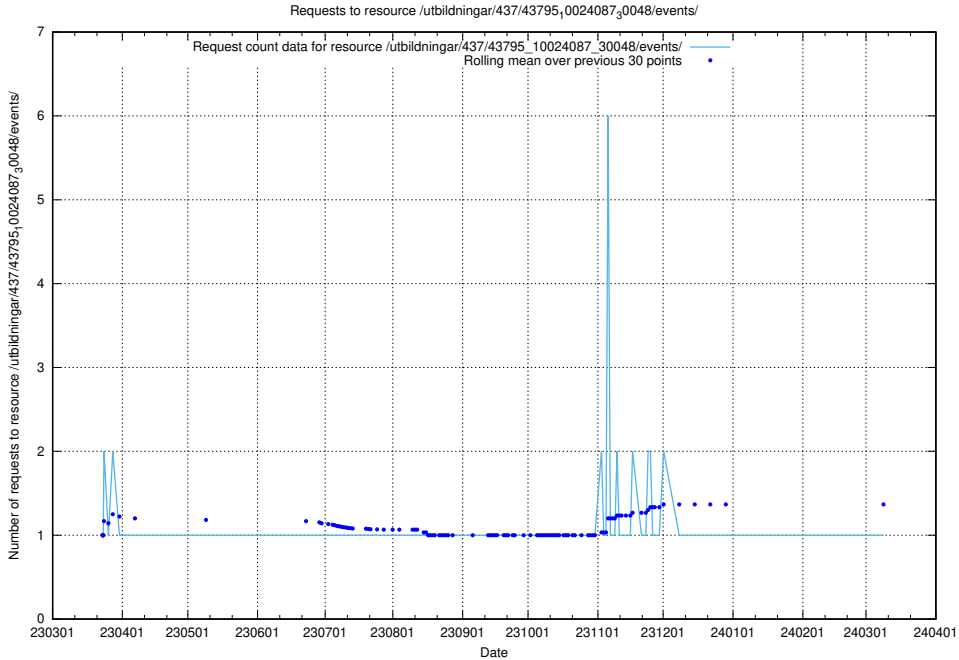

Here, we count the number of requests to resource /utbildningar/437/43796_10024100_313818/.

5.6143 Usage of /utbildningar/437/43795_10024087_30048/events/

Here, we count the number of requests to resource /utbildningar/437/43795_10024087_30048/events/.