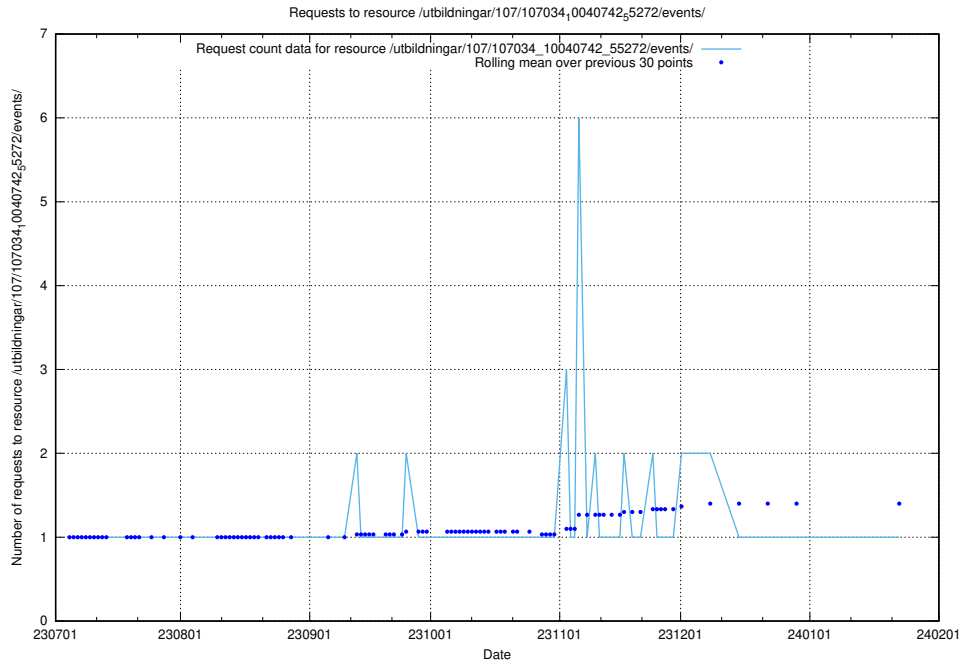

5.5153 Usage of /utbildningar/107/107034_10040742_55272/events/

Here, we count the number of requests to resource /utbildningar/107/107034_10040742_55272/events/.