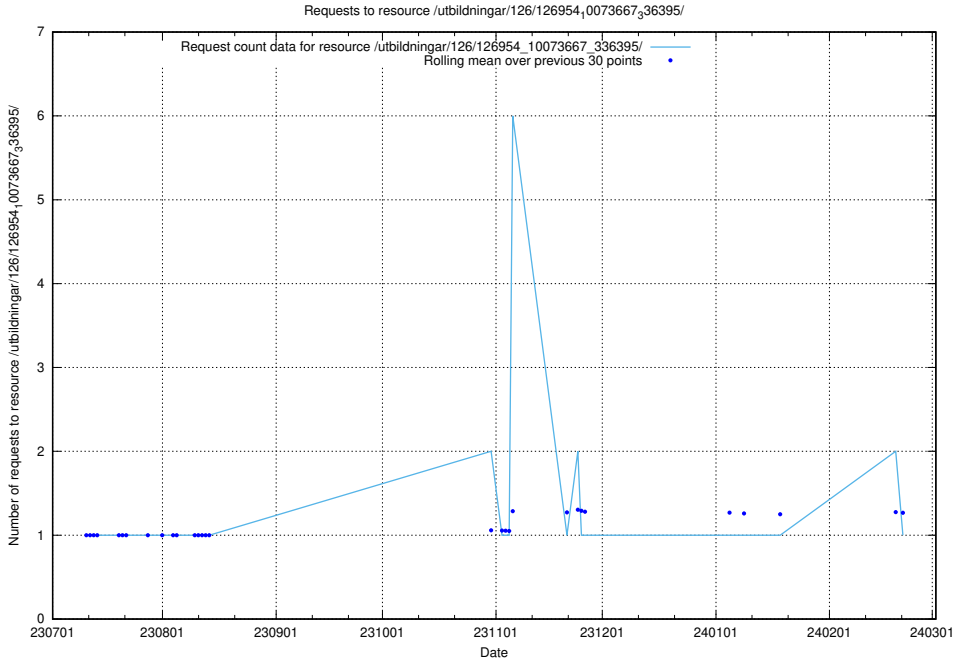

5.4912 Usage of /utbildningar/126/126954_10073667_336395/

Here, we count the number of requests to resource /utbildningar/126/126954_10073667_336395/.