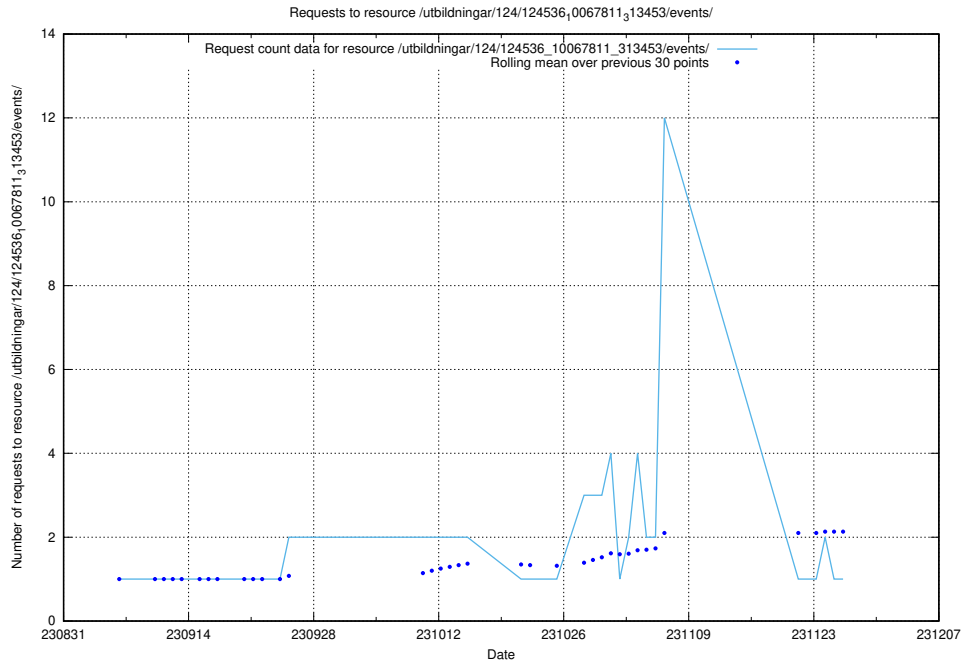

5.4486 Usage of /utbildningar/124/124536_10067811_313453/events/

Here, we count the number of requests to resource /utbildningar/124/124536_10067811_313453/events/