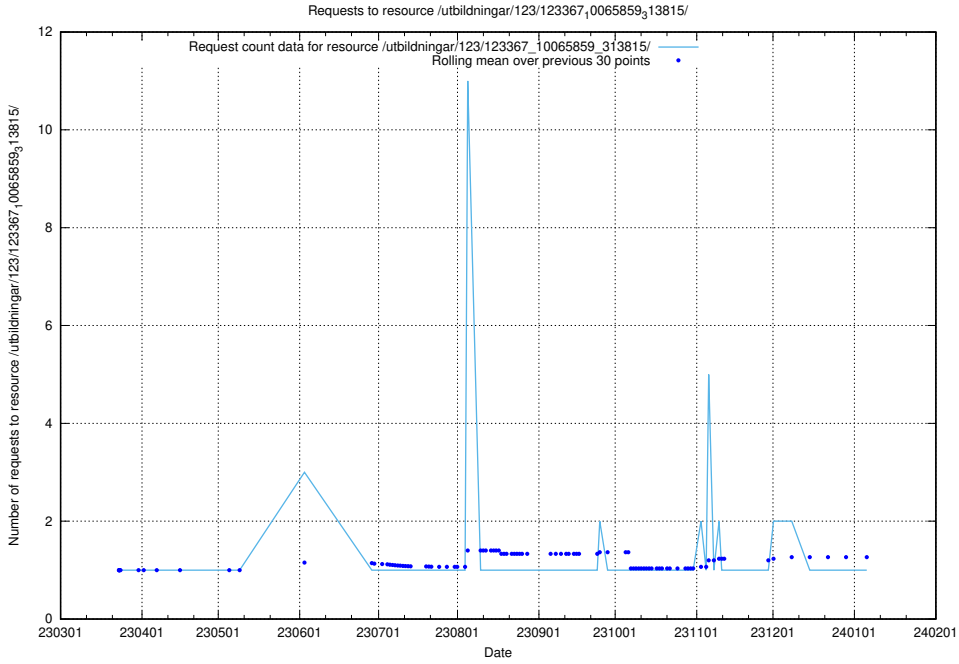

5.4643 Usage of /utbildningar/123/123367_10065859_313815/

Here, we count the number of requests to resource /utbildningar/123/123367_10065859_313815/.