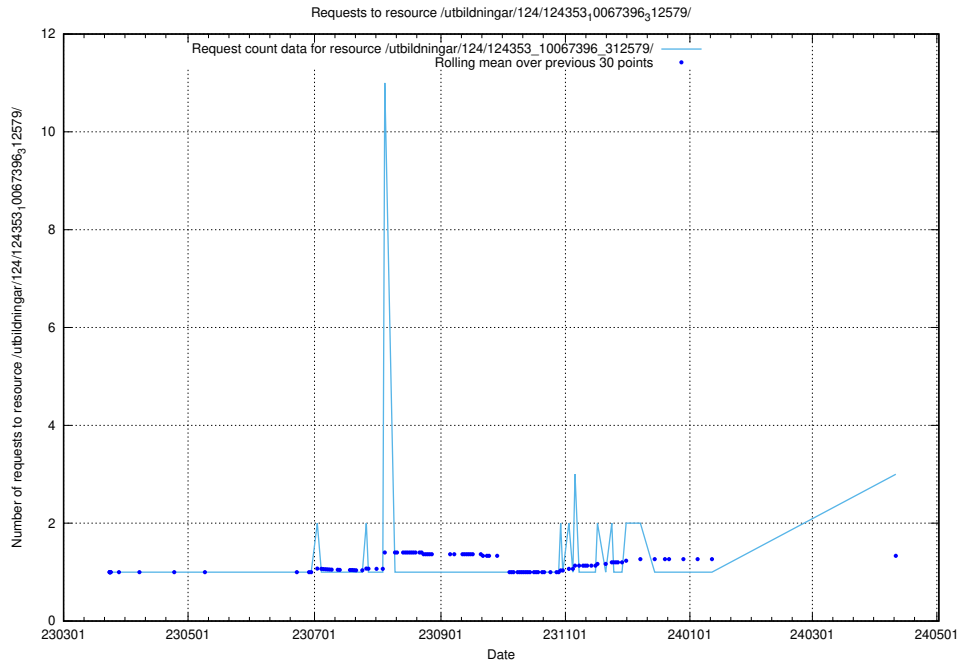

5.354 Usage of /utbildningar/124/124353_10067396_312579/

Here, we count the number of requests to resource /utbildningar/124/124353_10067396_312579/.