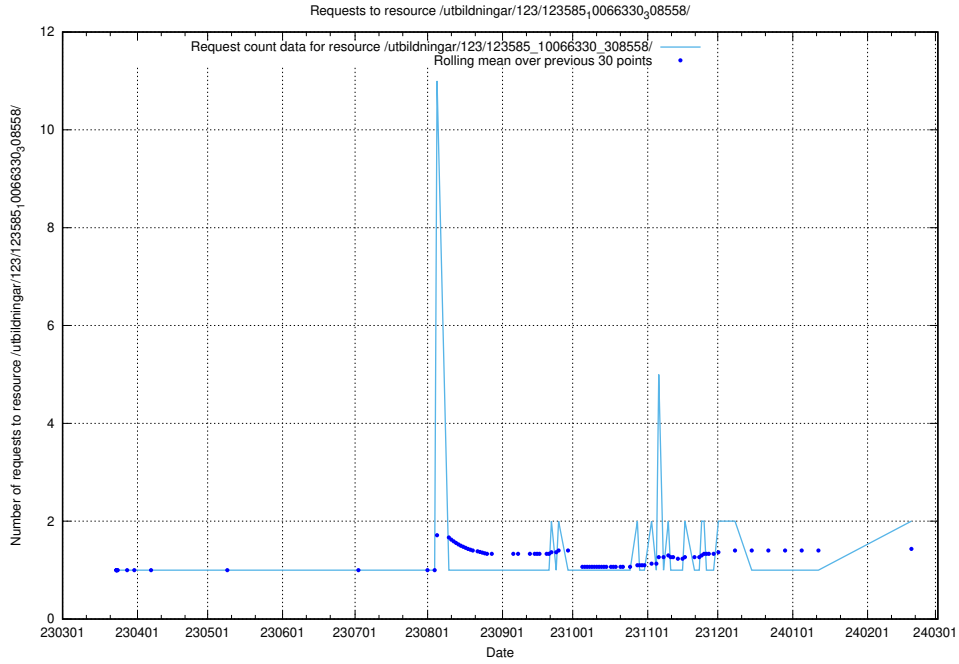

5.743 Usage of /utbildningar/123/123585_10066330_308558/

Here, we count the number of requests to resource /utbildningar/123/123585_10066330_308558/.