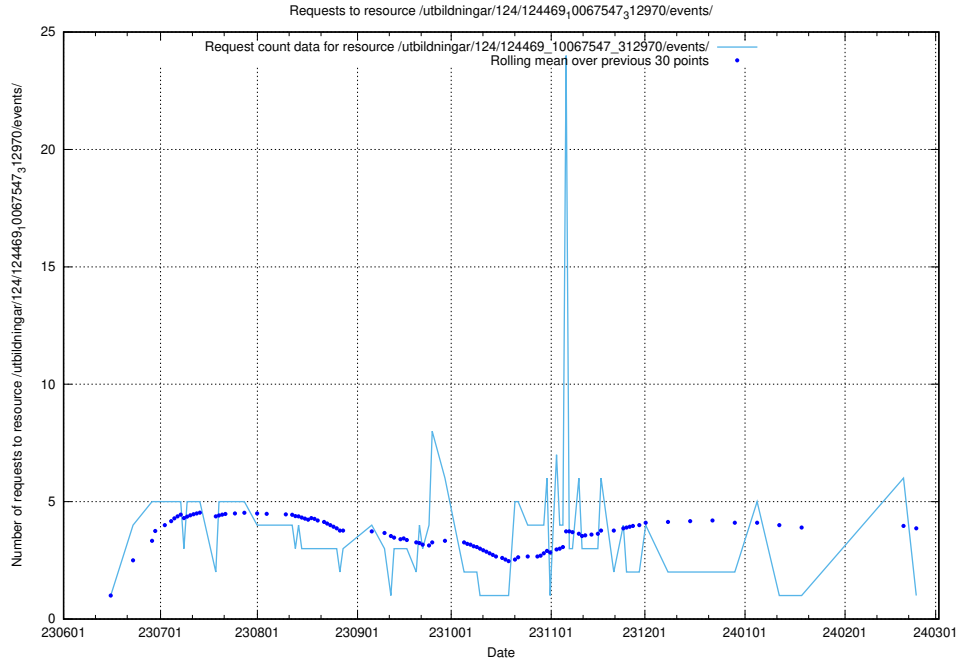

5.5671 Usage of /utbildningar/124/124469_10067547_312970/events/

Here, we count the number of requests to resource /utbildningar/124/124469_10067547_312970/events/