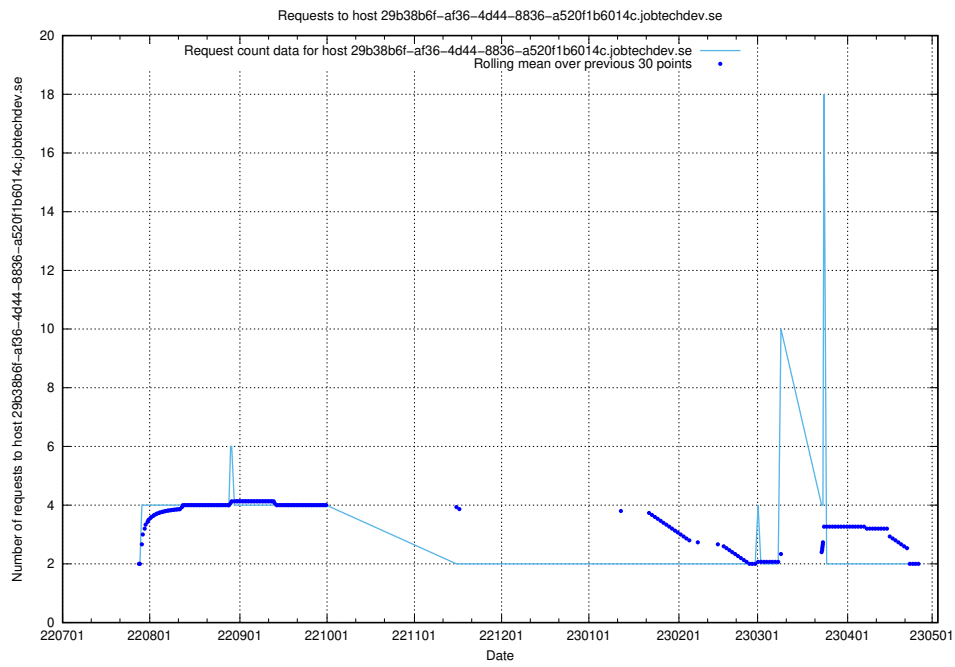

7.384 Usage of 29b38b6f-af36-4d44-8836-a520f1b6014c.jobtechdev.se

Here, we count the number of requests to host 29b38b6f-af36-4d44-8836-a520f1b6014c.jobtechdev.se.