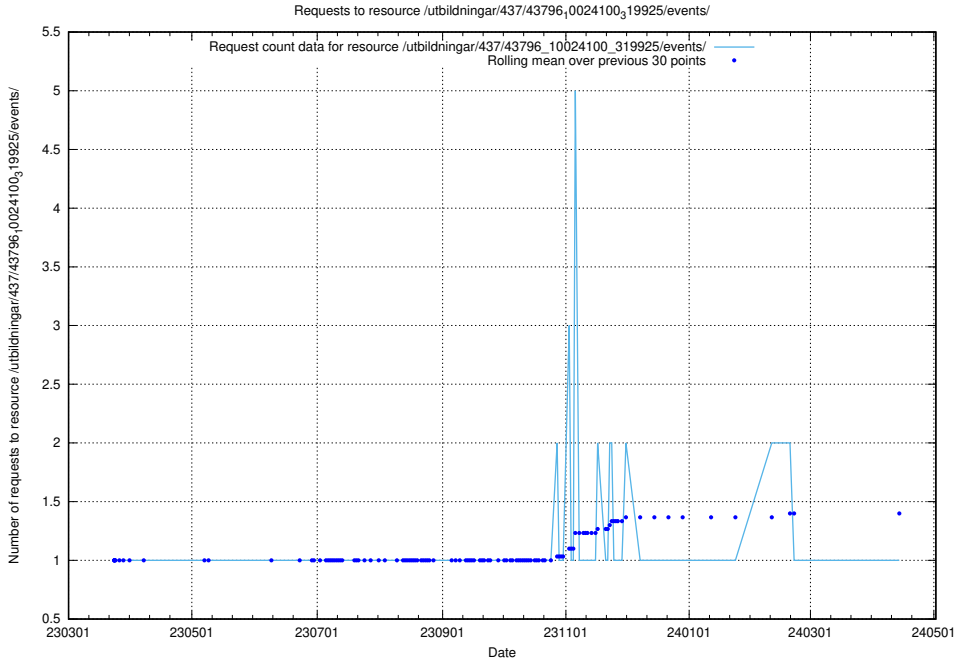

5.6139 Usage of /utbildningar/437/43796_10024100_319925/events/

Here, we count the number of requests to resource /utbildningar/437/43796_10024100_319925/events/.