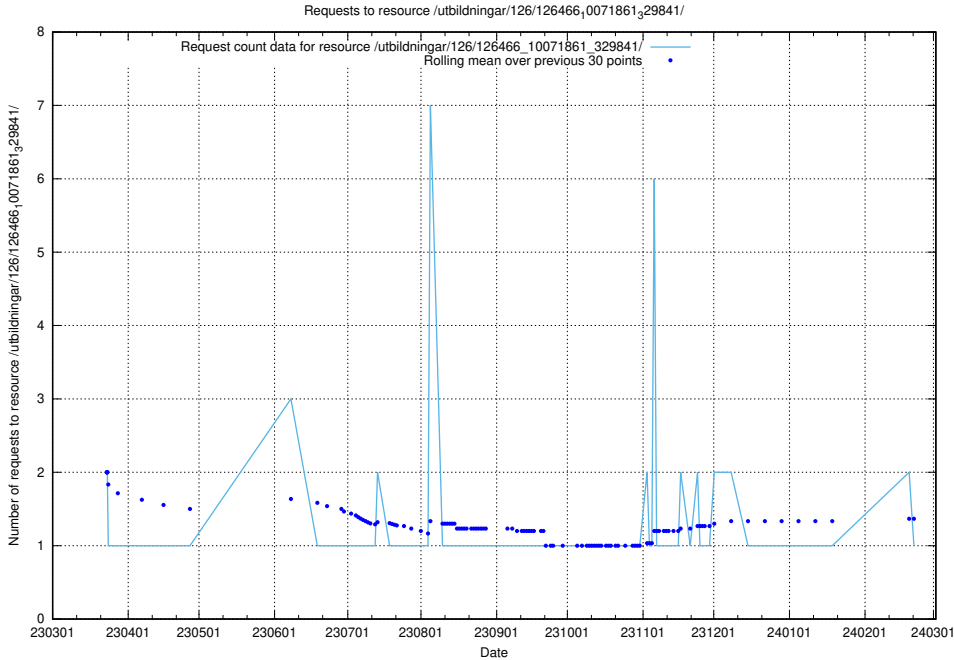

5.6057 Usage of /utbildningar/126/126466_10071861_329841/

Here, we count the number of requests to resource /utbildningar/126/126466_10071861_329841/.