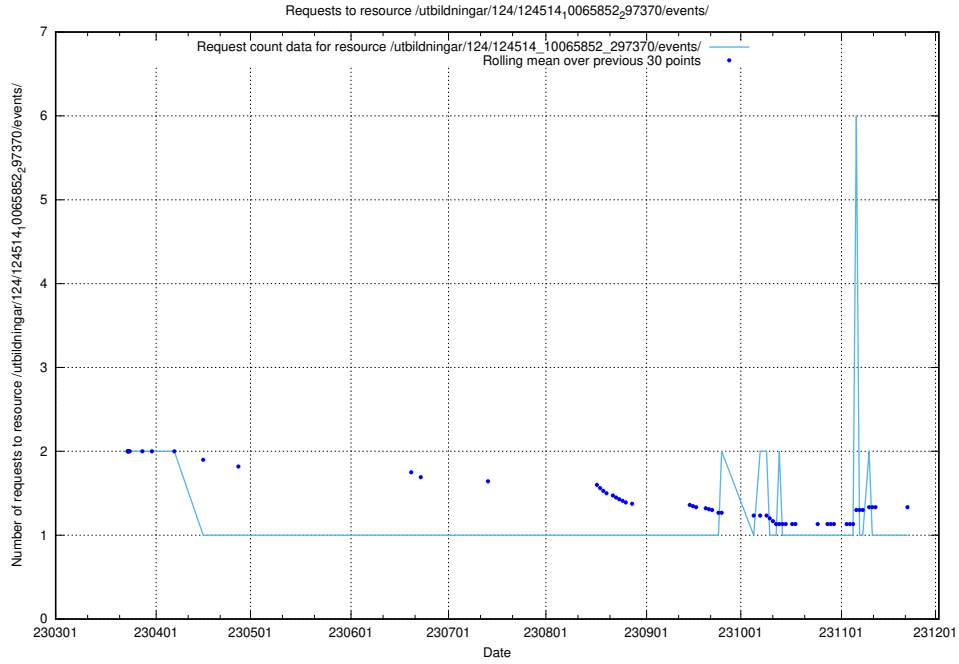

Here, we count the number of requests to resource /utbildningar/124/124514_10065861_297590/events/

5.6081 Usage of /utbildningar/124/124514_10065852_297370/events/

Here, we count the number of requests to resource /utbildningar/124/124514_10065852_297370/events/