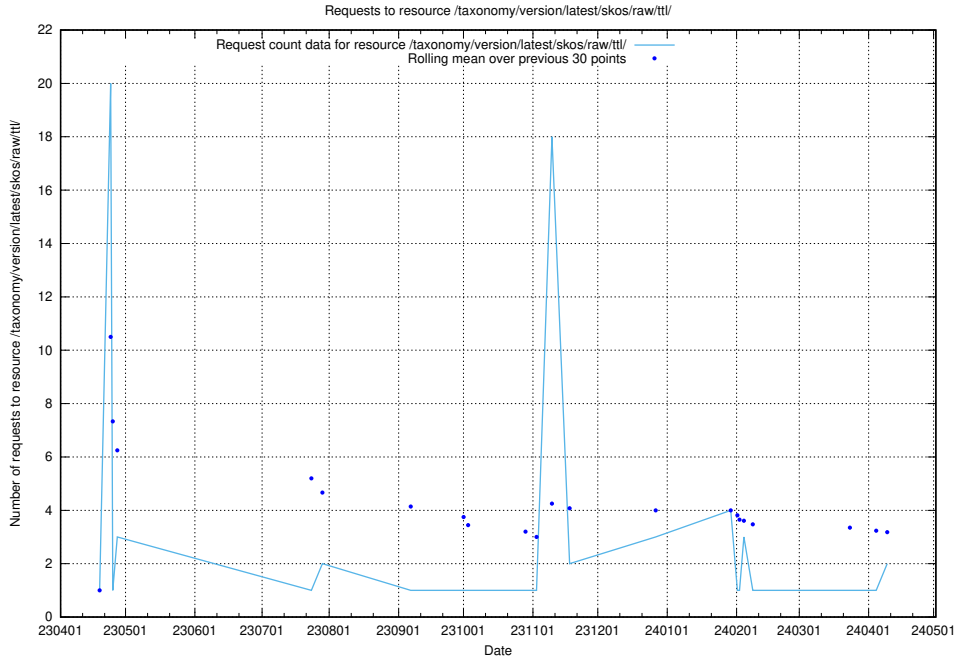

5.905 Usage of /taxonomy/version/latest/skos/raw/ttl/

Here, we count the number of requests to resource /taxonomy/version/latest/skos/raw/ttl/.