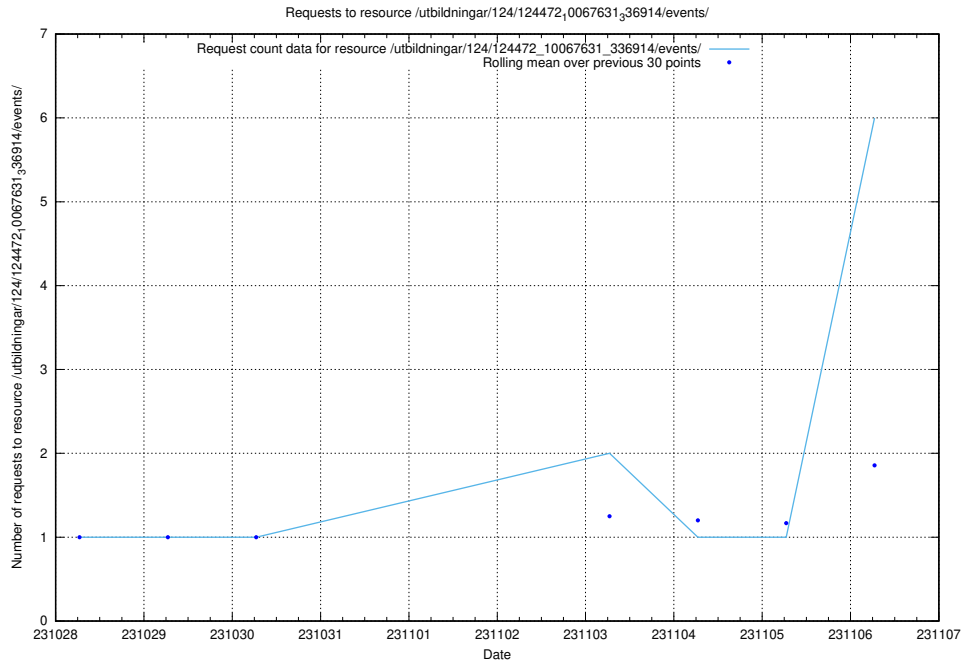

5.96 Usage of /utbildningar/124/124472_10067631_336914/events/

Here, we count the number of requests to resource /utbildningar/124/124472_10067631_336914/events/