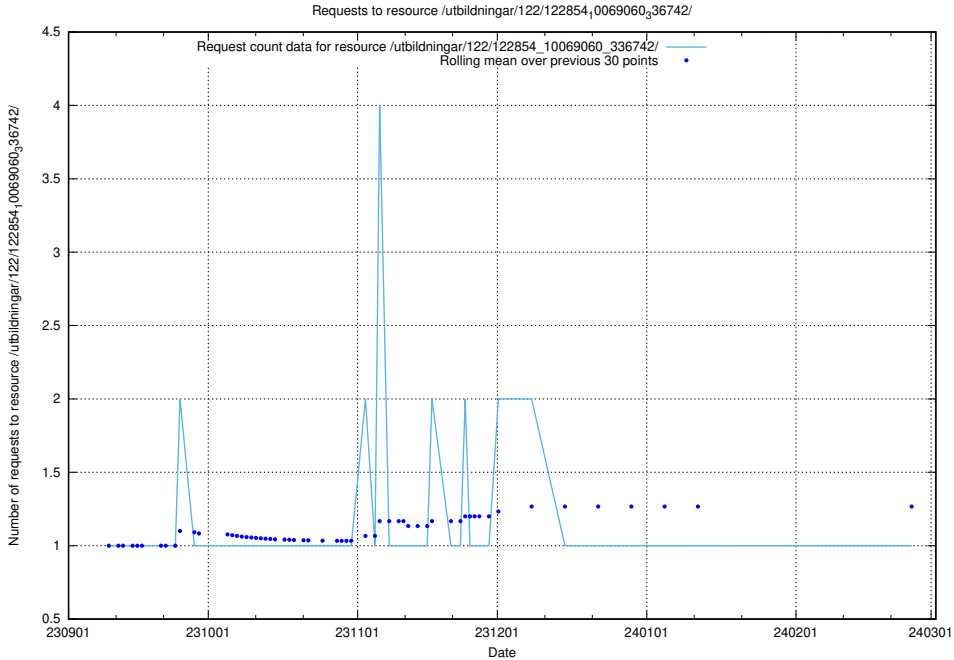

5.4430 Usage of /utbildningar/122/122854_10069060_336742/

Here, we count the number of requests to resource /utbildningar/122/122854_10069060_336742/.