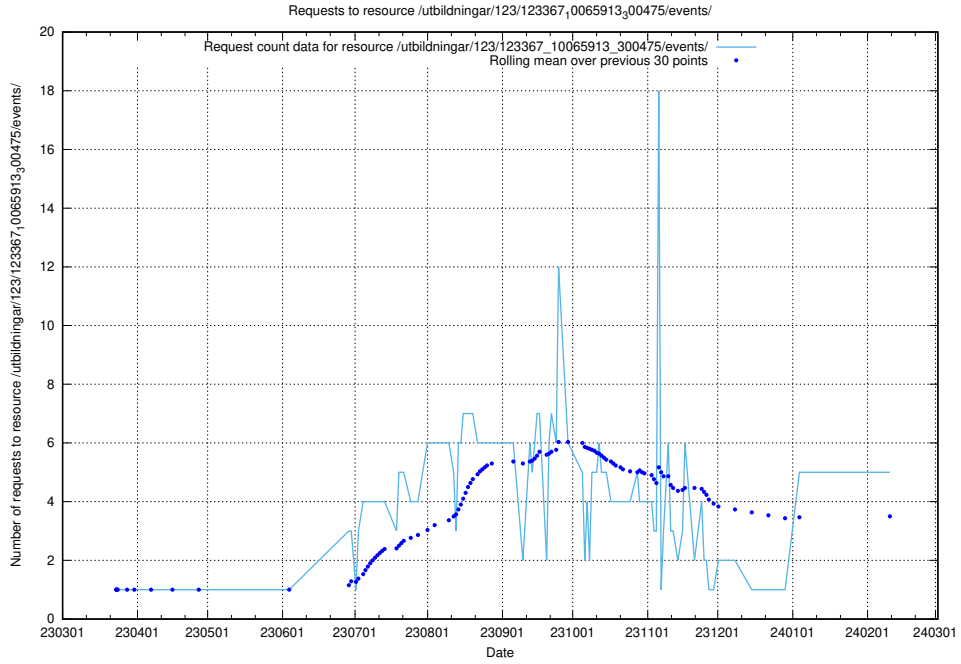

5.179 Usage of /utbildningar/123/123367_10065913_300475/events/

Here, we count the number of requests to resource /utbildningar/123/123367_10065913_300475/events/