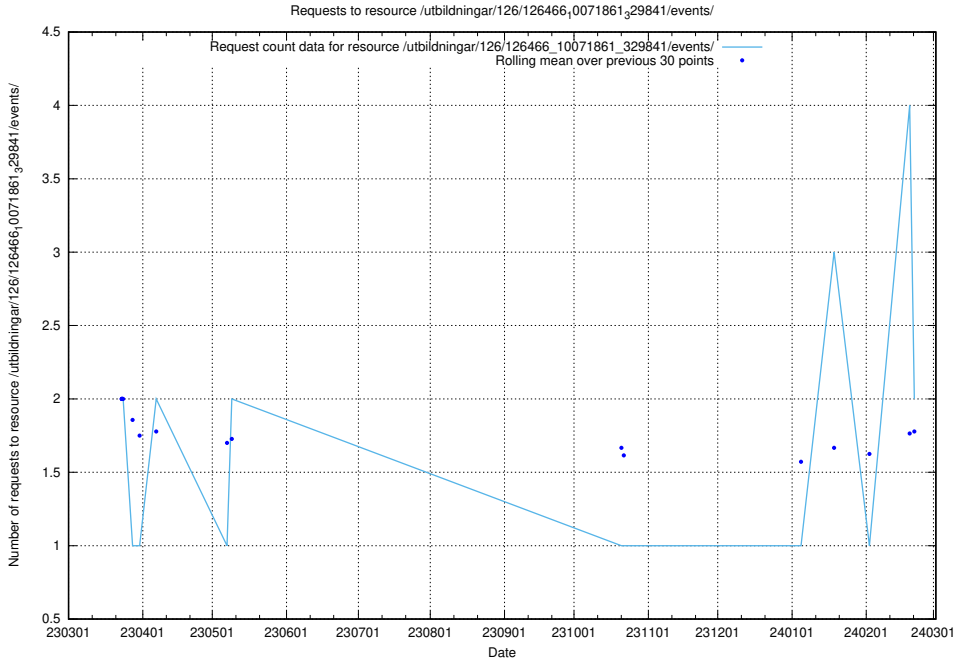

5.952 Usage of /utbildningar/126/126466_10071861_329841/events/

Here, we count the number of requests to resource /utbildningar/126/126466_10071861_329841/events/