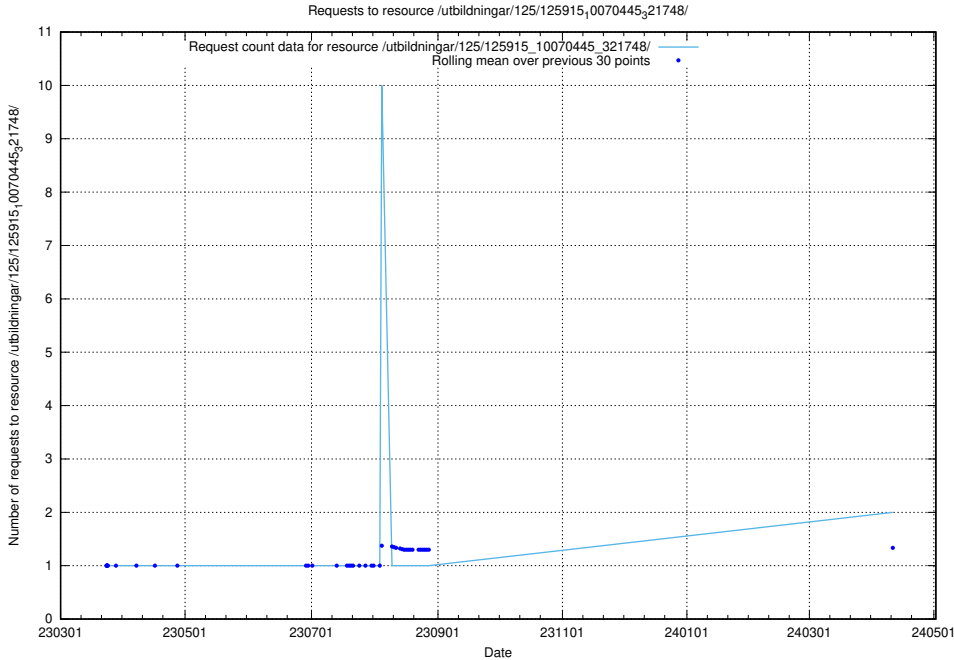

5.971 Usage of /utbildningar/125/125915_10070445_321748/

Here, we count the number of requests to resource /utbildningar/125/125915_10070445_321748/.