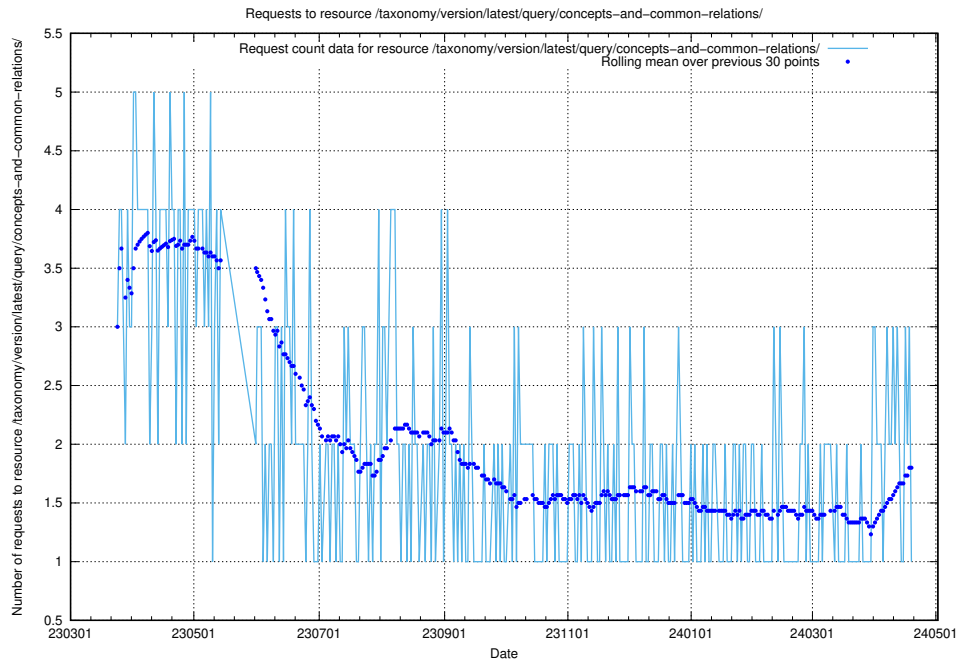

Here, we count the number of requests to resource /taxonomy/version/latest/query/concepts-and-common-relations/.

5.5901 Usage of /taxonomy/version/latest/query/concept-types/

Here, we count the number of requests to resource /taxonomy/version/latest/query/concept-types/.