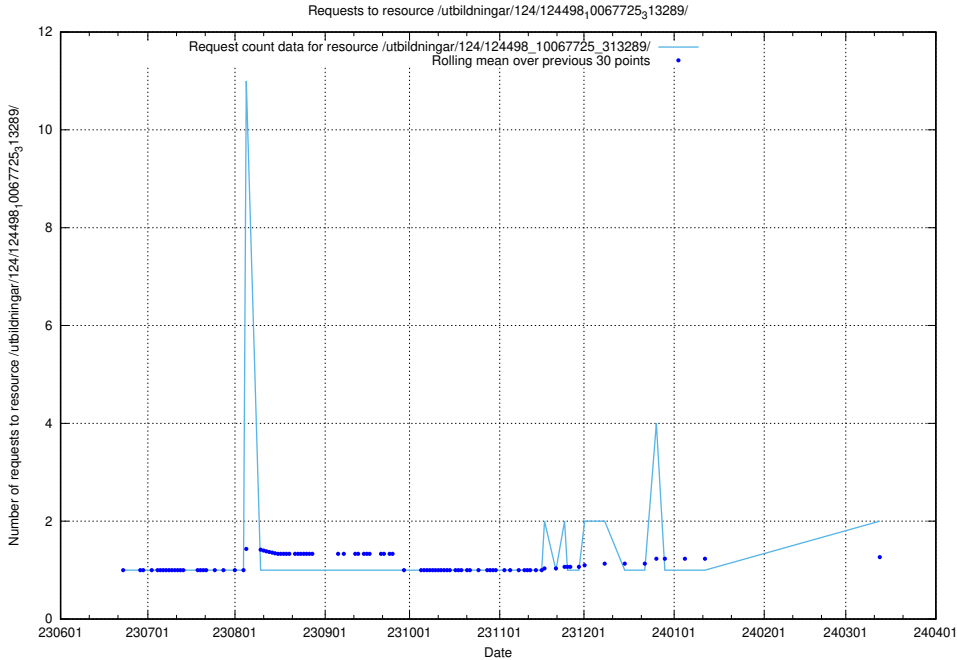

5.866 Usage of /utbildningar/124/124498_10067725_313289/

Here, we count the number of requests to resource /utbildningar/124/124498_10067725_313289/.