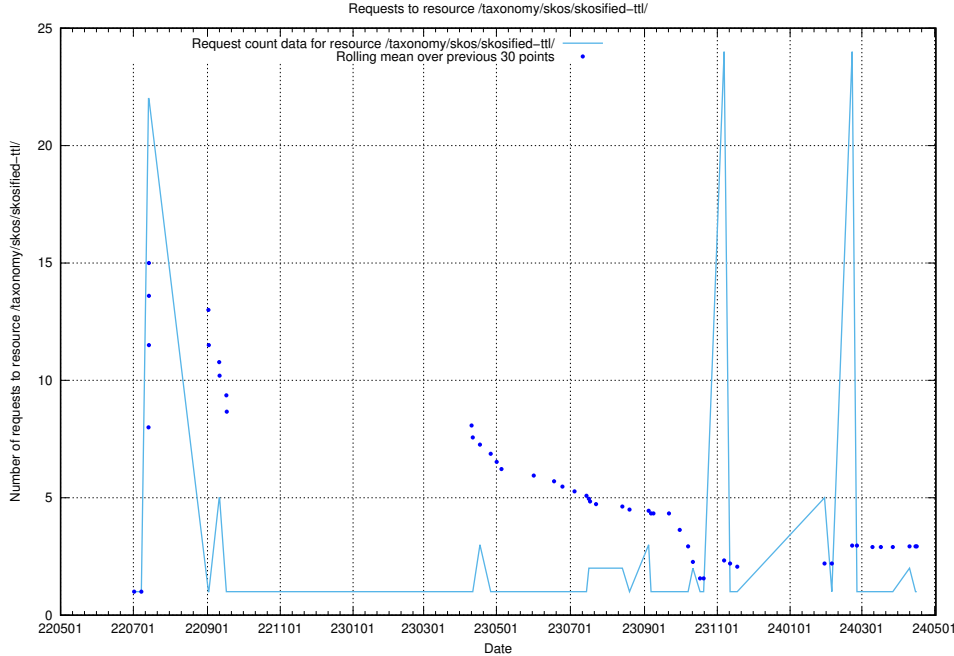

Here, we count the number of requests to resource /utbildningar/125/125740_10070674_323884/.

5.1013 Usage of /taxonomy/skos/skosified-ttl/

Here, we count the number of requests to resource /taxonomy/skos/skosified-ttl/.