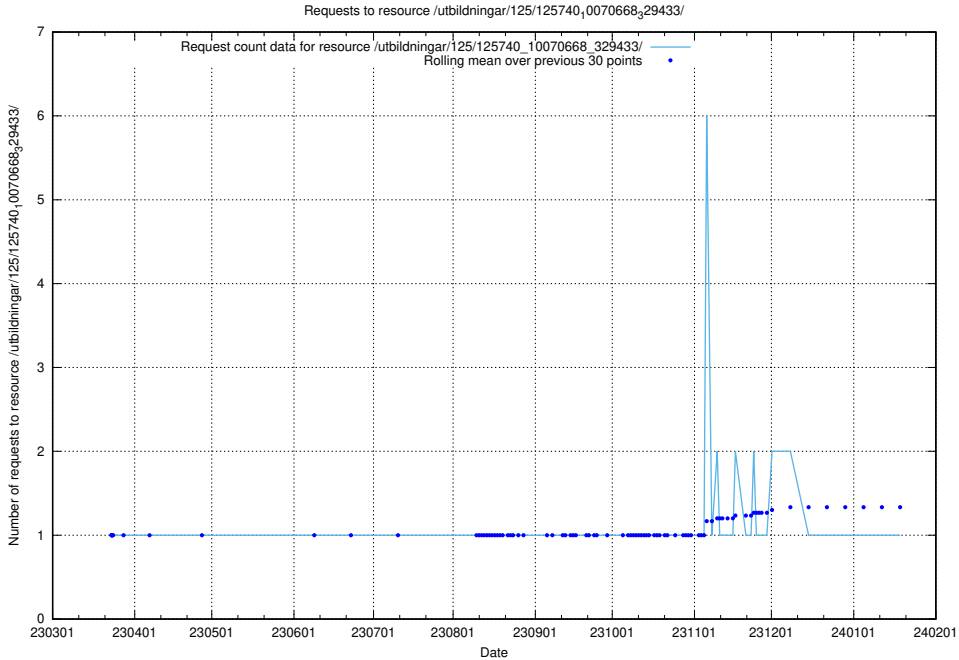

5.1021 Usage of /utbildningar/125/125740_10070668_329433/

Here, we count the number of requests to resource /utbildningar/125/125740_10070668_329433/.