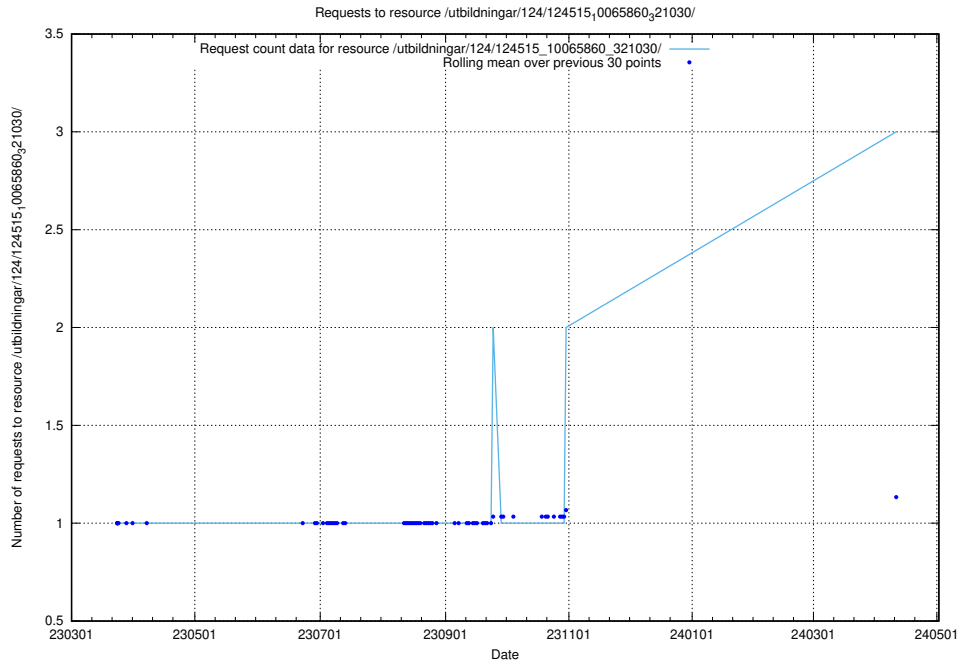

5.314 Usage of /utbildningar/124/124515_10065860_321030/

Here, we count the number of requests to resource /utbildningar/124/124515_10065860_321030/.