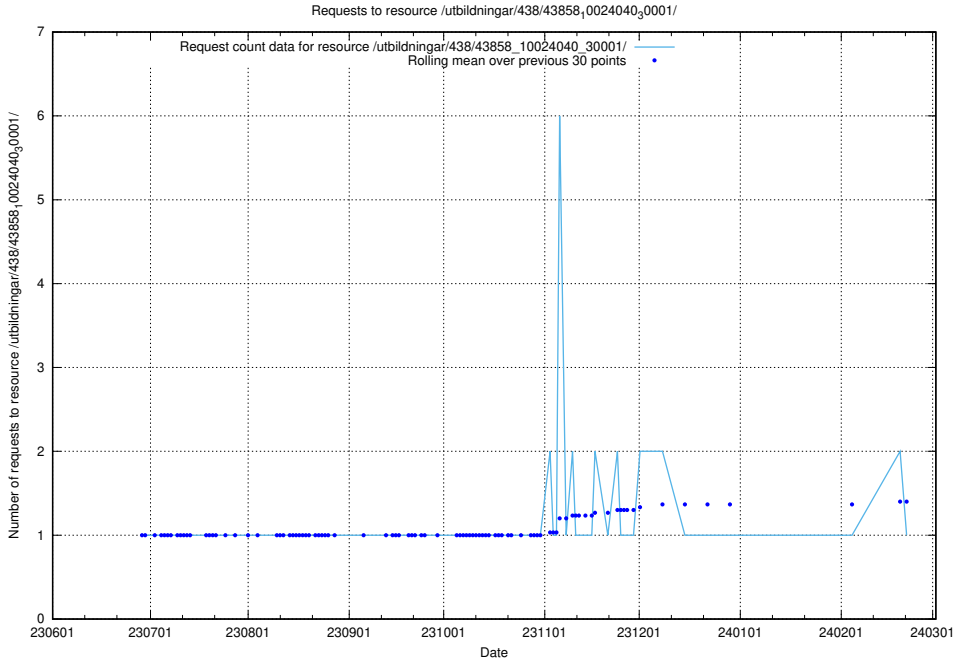

5.5216 Usage of /utbildningar/438/43858_10024040_30001/

Here, we count the number of requests to resource /utbildningar/438/43858_10024040_30001/.