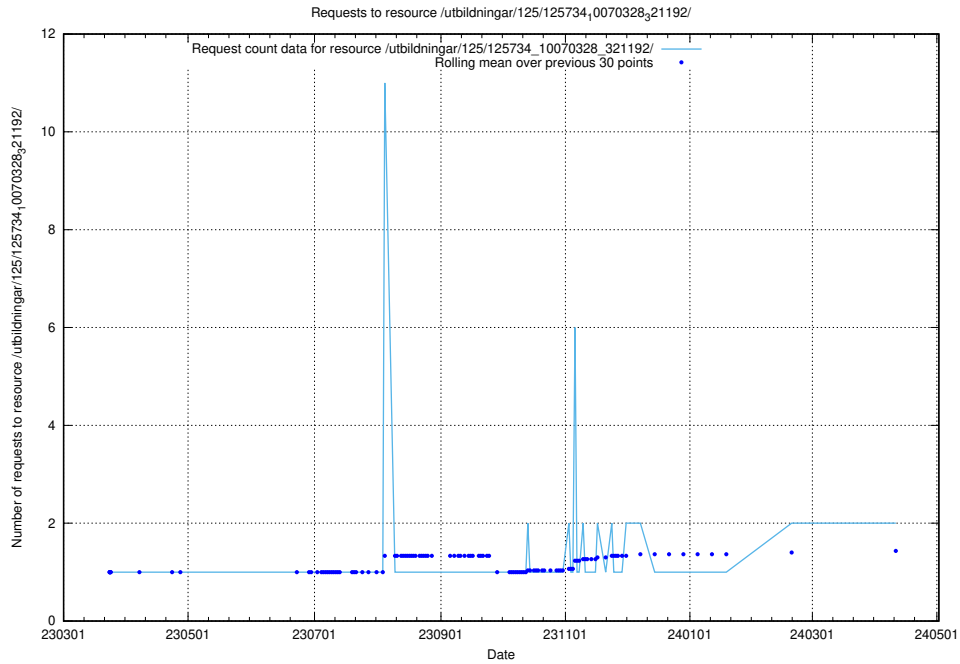

5.494 Usage of /utbildningar/125/125734_10070328_321192/

Here, we count the number of requests to resource /utbildningar/125/125734_10070328_321192/.