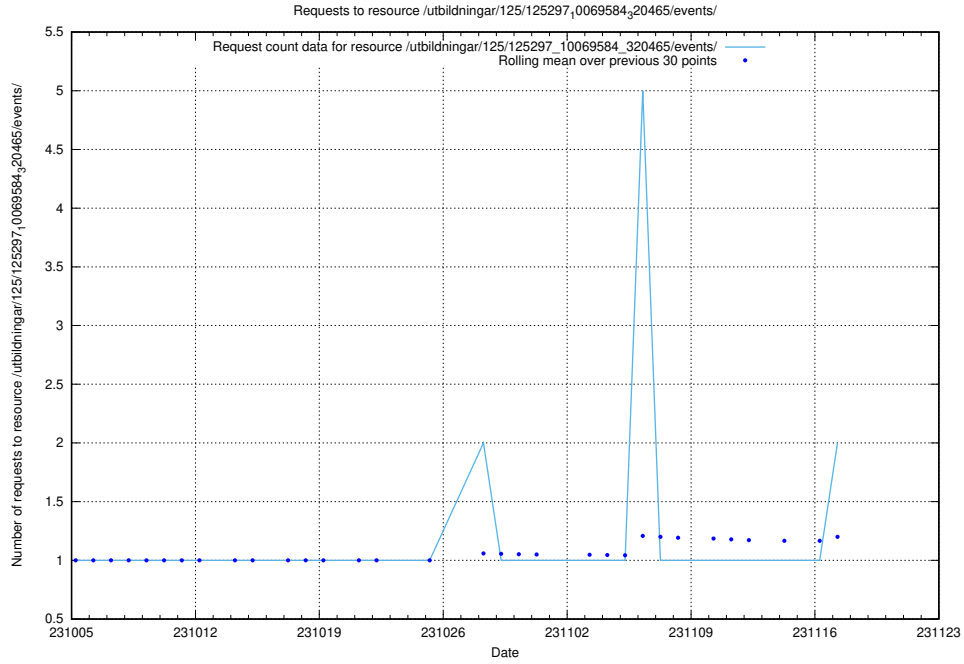

5.736 Usage of /utbildningar/125/125297_10069584_320465/events/

Here, we count the number of requests to resource /utbildningar/125/125297_10069584_320465/events/