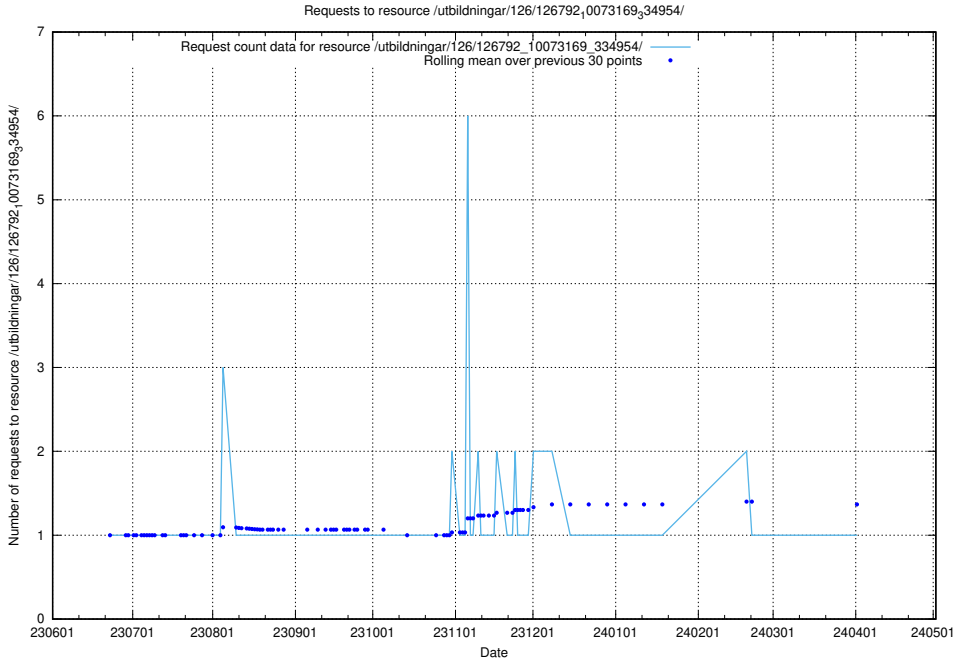

5.5385 Usage of /utbildningar/126/126792_10073169_334954/

Here, we count the number of requests to resource /utbildningar/126/126792_10073169_334954/.