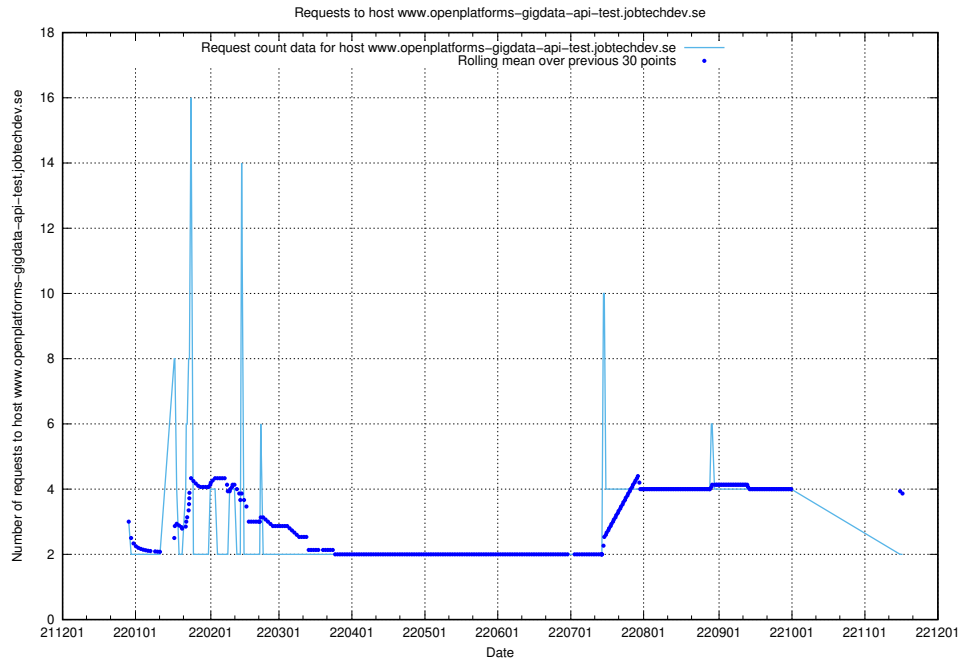

7.352 Usage of `www.openplatforms-gigdata-api-test.jobtechdev.se`

Here, we count the number of requests to host `www.openplatforms-gigdata-api-test.jobtechdev.se`.