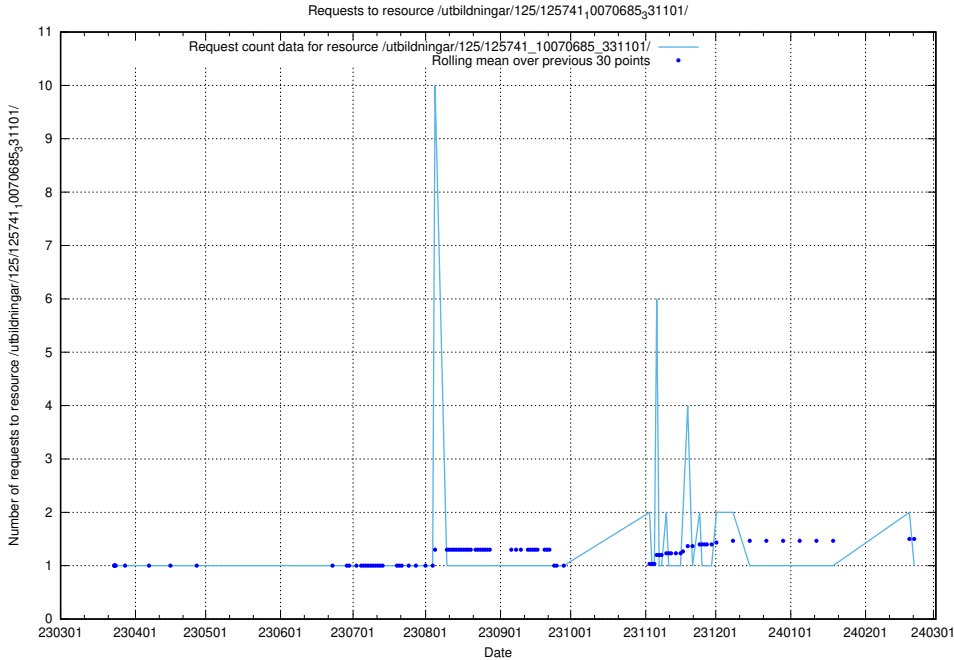

5.6256 Usage of /utbildningar/125/125741_10070685_331101/

Here, we count the number of requests to resource /utbildningar/125/125741_10070685_331101/.