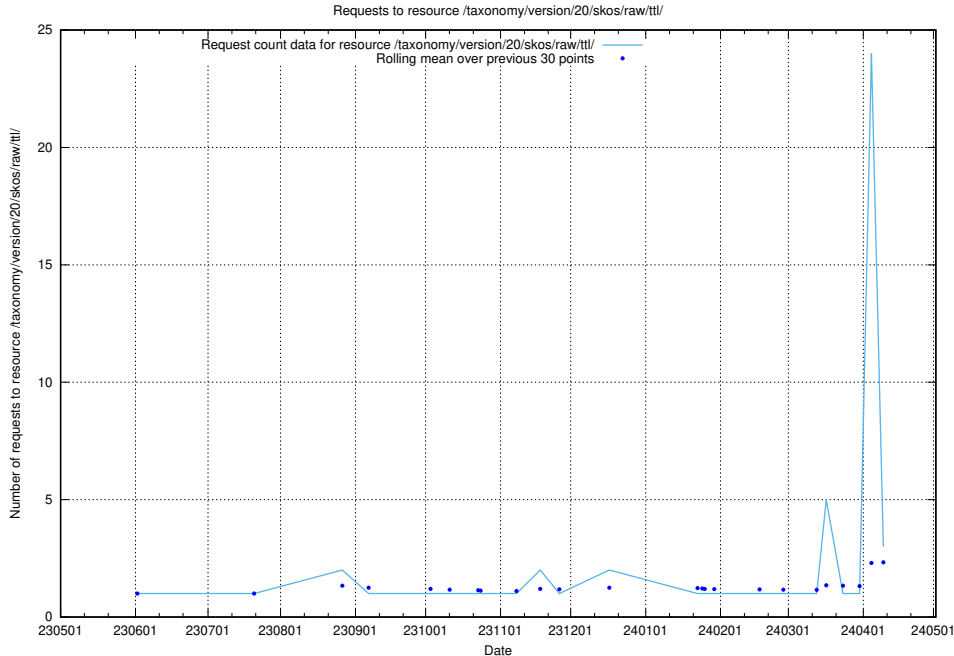

5.449 Usage of /taxonomy/version/20/skos/raw/ttl/

Here, we count the number of requests to resource /taxonomy/version/20/skos/raw/ttl/.