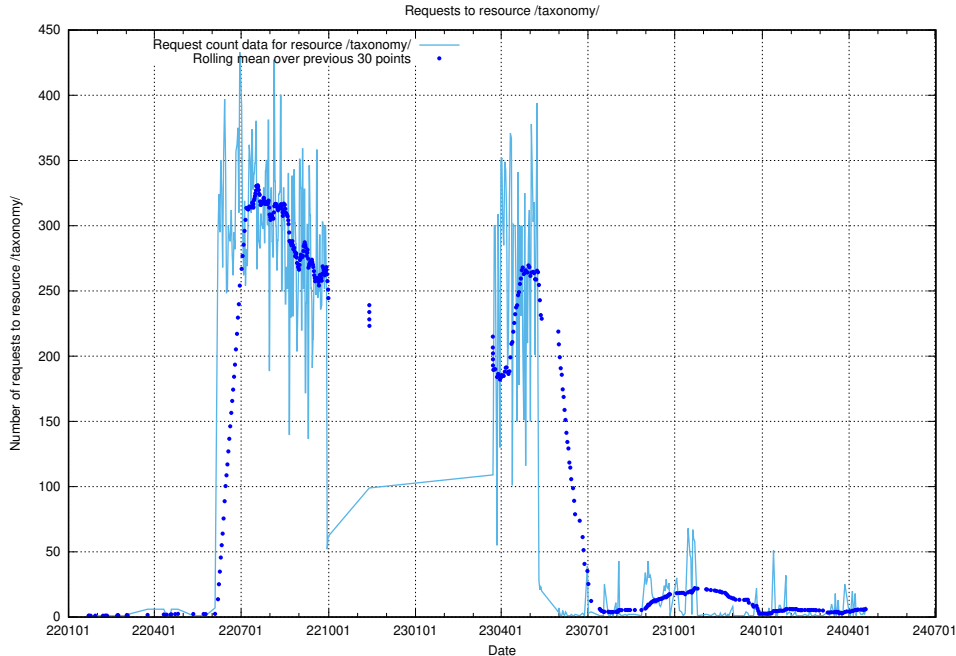

5.64 Usage of /taxonomy/

Here, we count the number of requests to resource /taxonomy/.