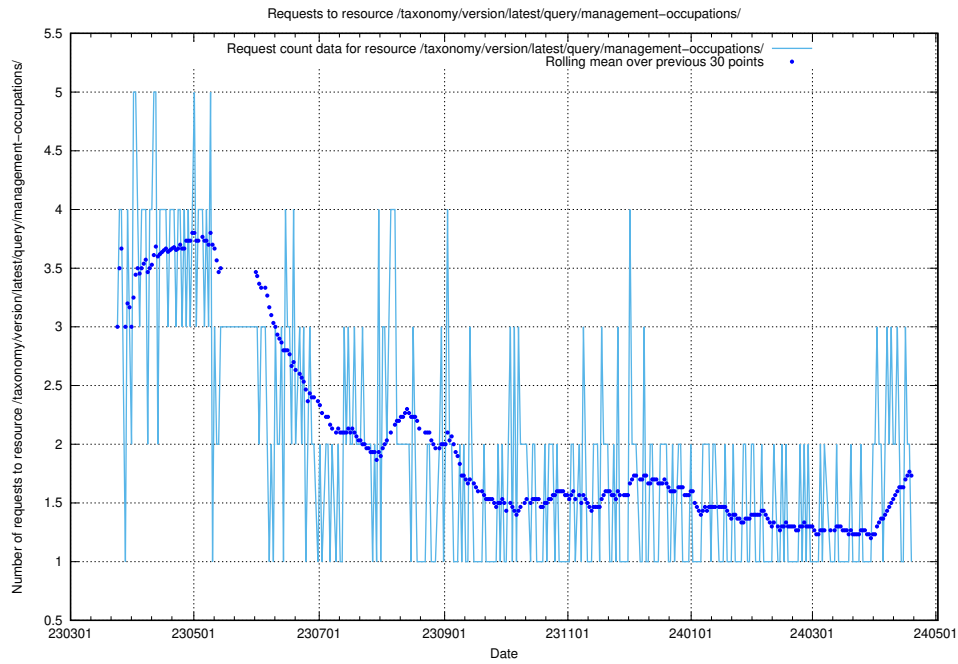

5.5892 Usage of /taxonomy/version/latest/query/management-occupations/

Here, we count the number of requests to resource /taxonomy/version/latest/query/management-occupations/.