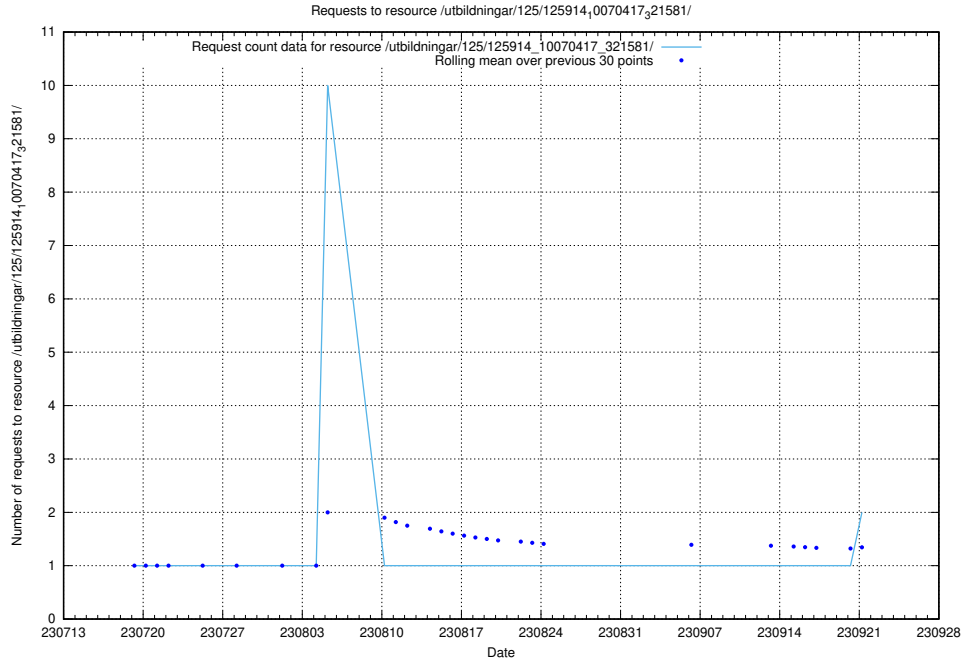

5.798 Usage of /utbildningar/125/125914_10070417_321581/

Here, we count the number of requests to resource /utbildningar/125/125914_10070417_321581/.