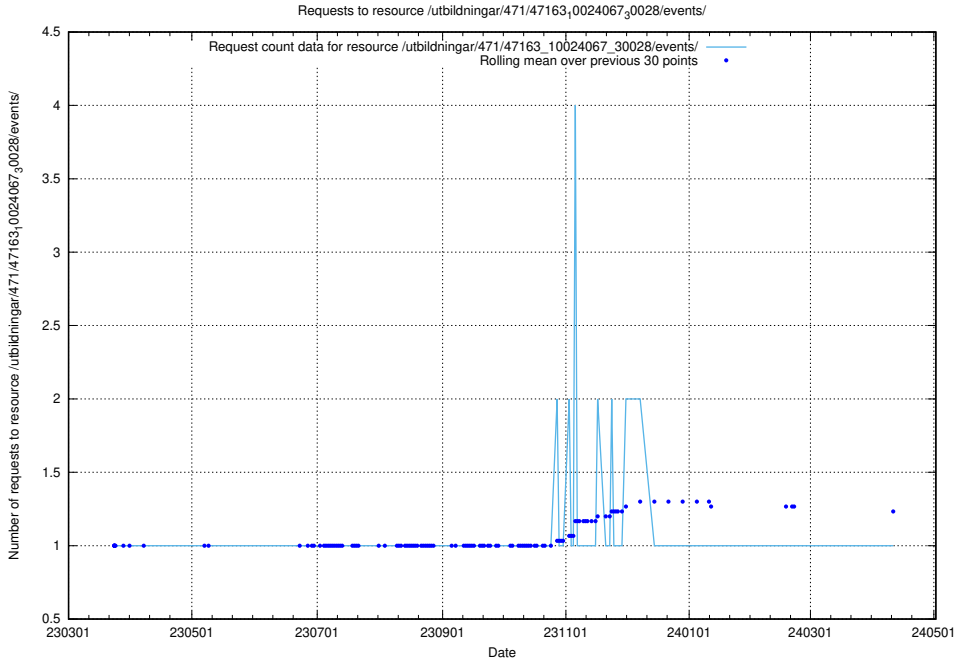

5.6097 Usage of /utbildningar/471/47163_10024067_30028/events/

Here, we count the number of requests to resource /utbildningar/471/47163_10024067_30028/events/.