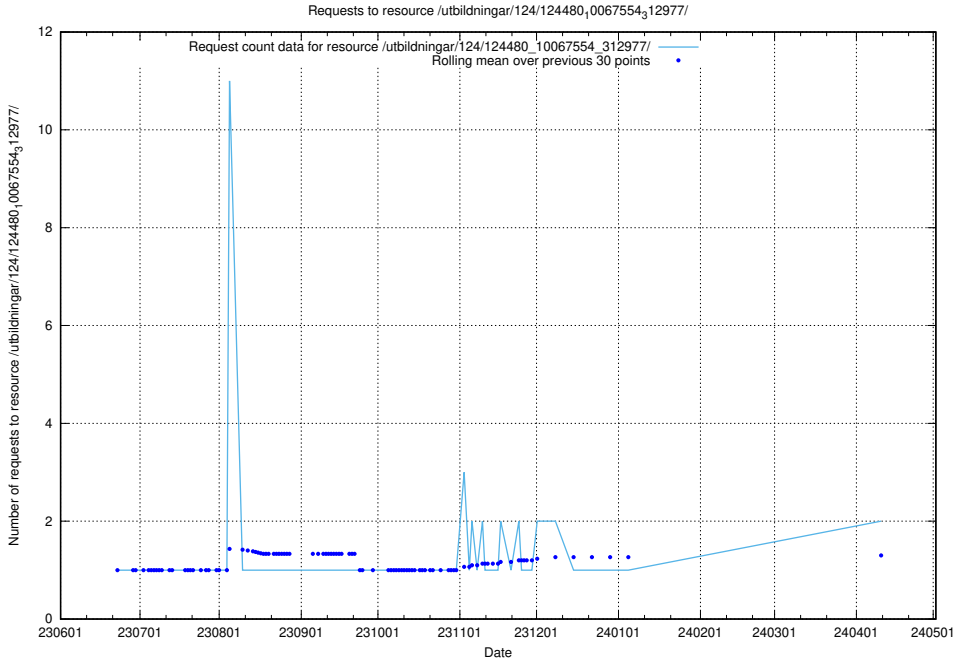

5.868 Usage of /utbildningar/124/124480_10067554_312977/

Here, we count the number of requests to resource /utbildningar/124/124480_10067554_312977/.