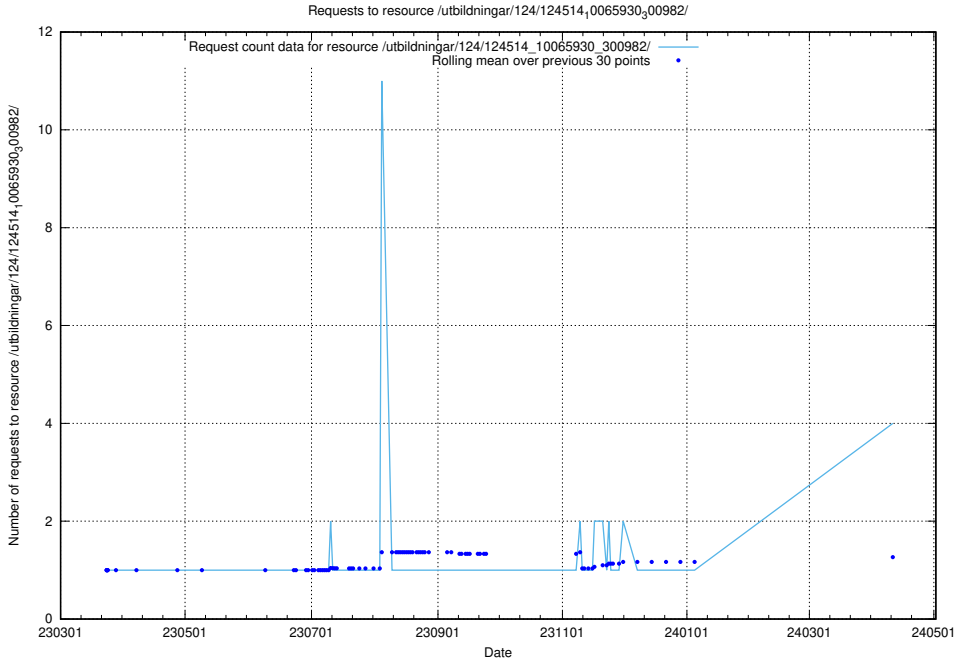

5.212 Usage of /utbildningar/124/124514_10065930_300982/

Here, we count the number of requests to resource /utbildningar/124/124514_10065930_300982/.