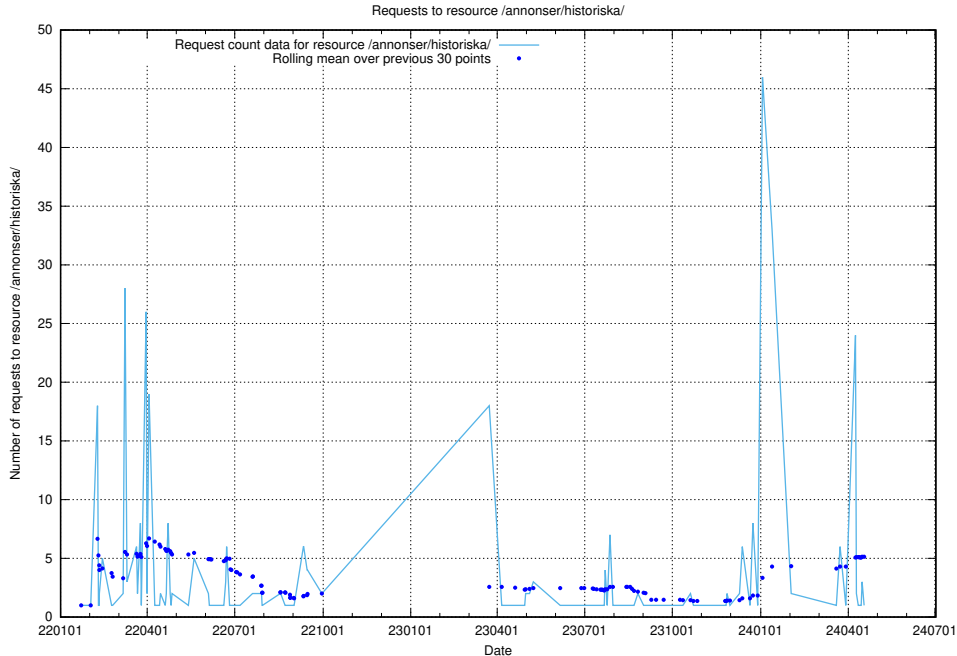

5.4948 Usage of /annonser/historiska/

Here, we count the number of requests to resource /annonser/historiska/.