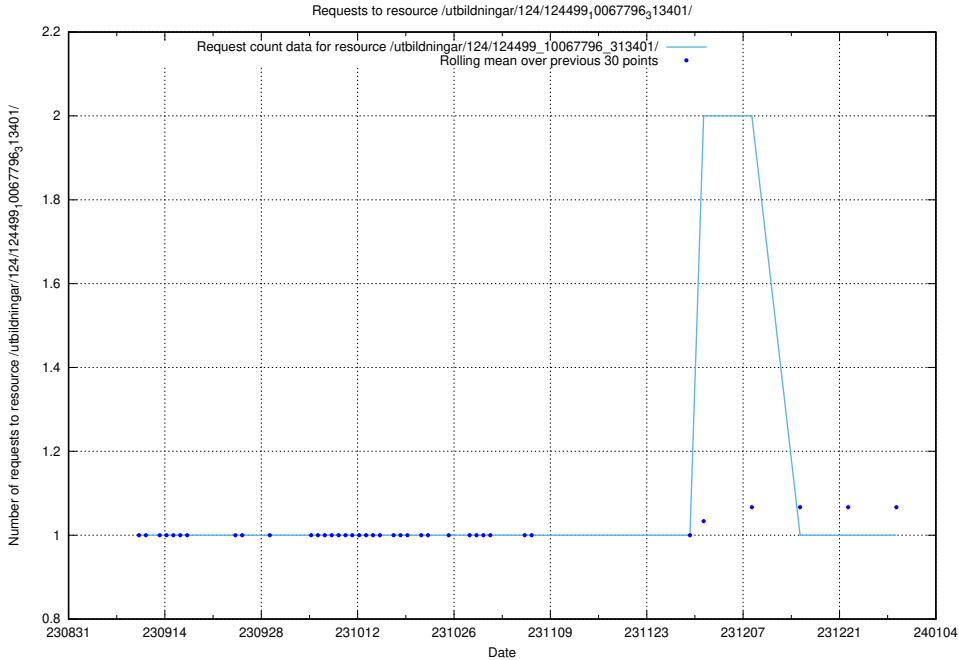

5.4417 Usage of /utbildningar/124/124499_10067796_313401/

Here, we count the number of requests to resource /utbildningar/124/124499_10067796_313401/.