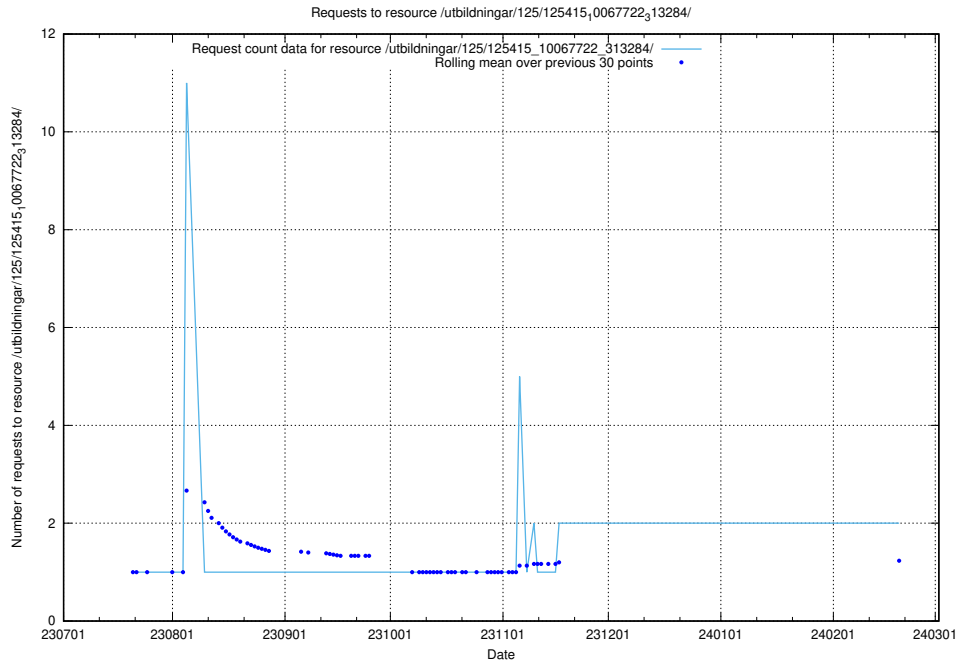

5.796 Usage of /utbildningar/125/125415_10067722_313284/

Here, we count the number of requests to resource /utbildningar/125/125415_10067722_313284/.