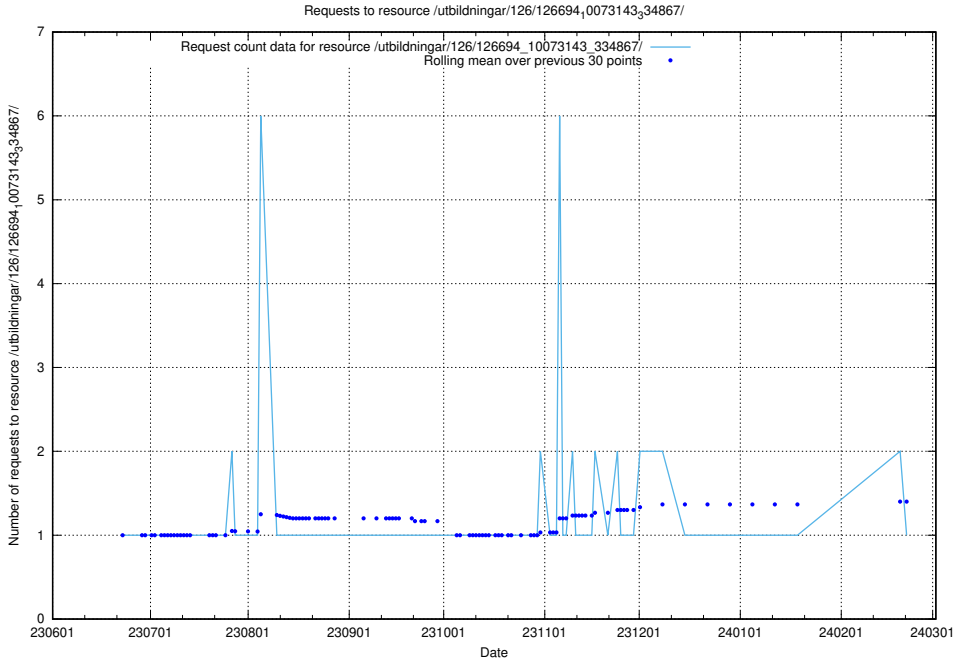

5.5428 Usage of /utbildningar/126/126694_10073143_334867/

Here, we count the number of requests to resource /utbildningar/126/126694_10073143_334867/.