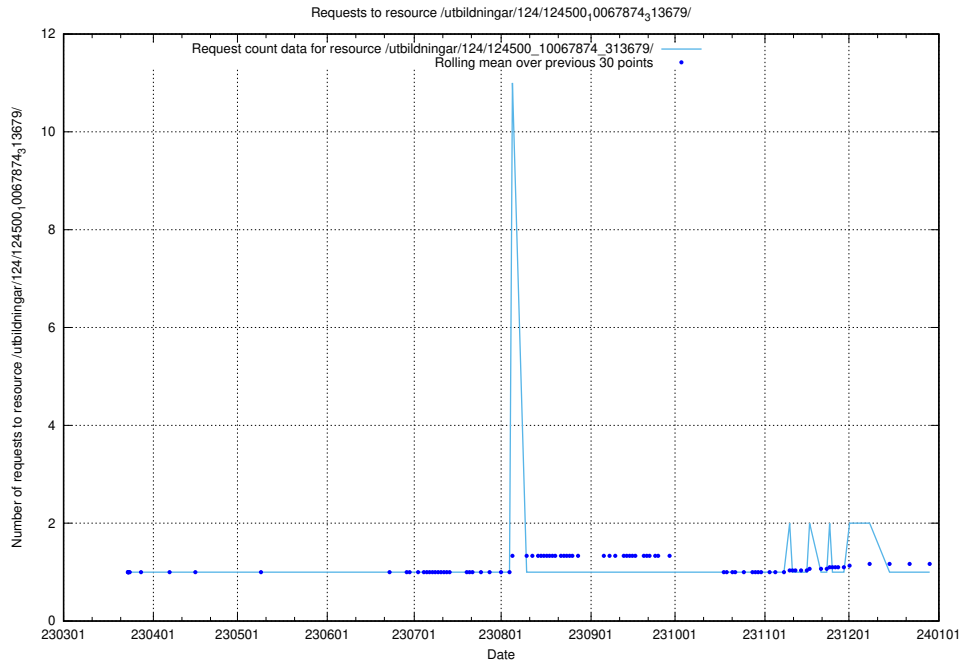

5.2114 Usage of /utbildningar/124/124500_10067874_313679/

Here, we count the number of requests to resource /utbildningar/124/124500_10067874_313679/.