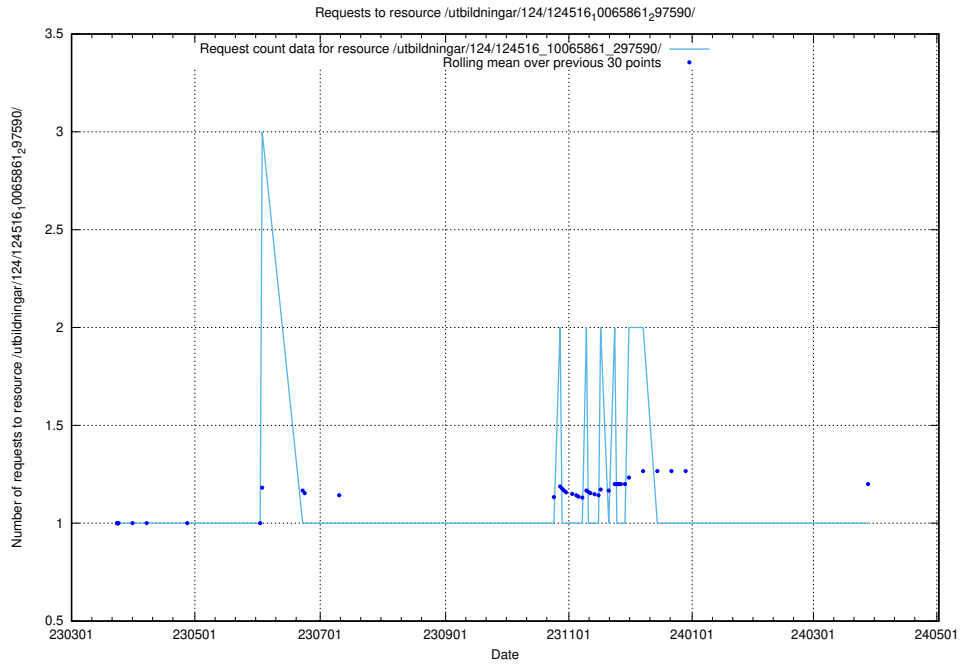

5.1322 Usage of /utbildningar/124/124516_10065861_297590/

Here, we count the number of requests to resource /utbildningar/124/124516_10065861_297590/.