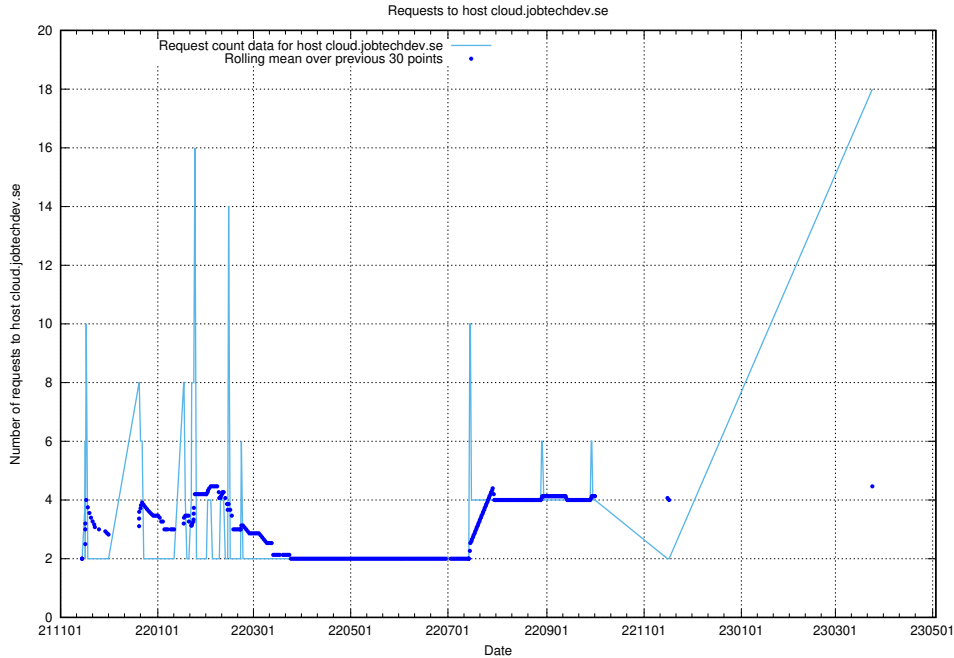

7.36 Usage of cloud.jobtechdev.se

Here, we count the number of requests to host cloud.jobtechdev.se.