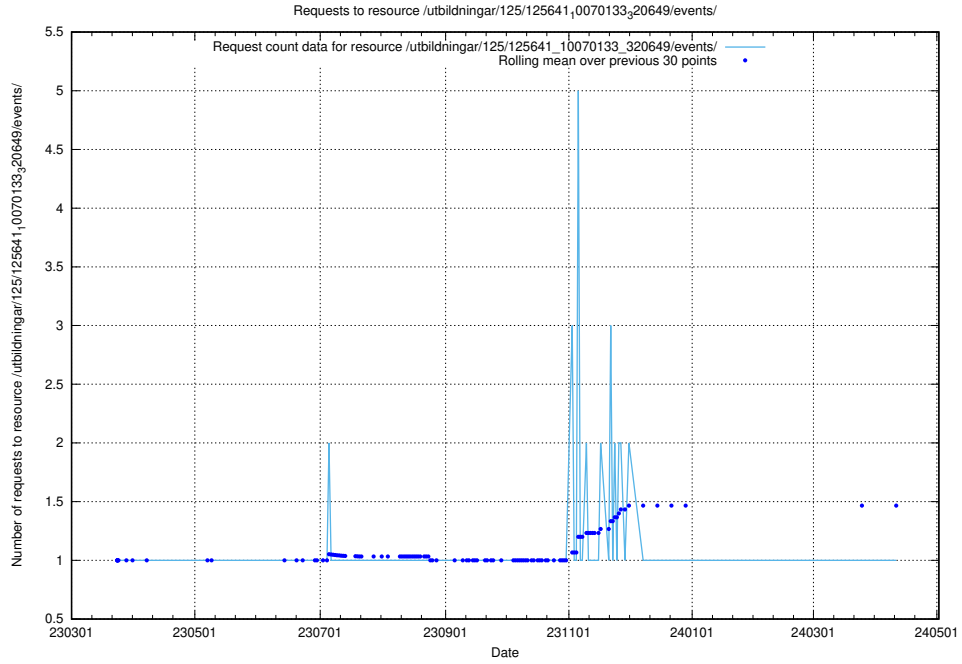

5.1069 Usage of /utbildningar/125/125641_10070133_320649/events/

Here, we count the number of requests to resource /utbildningar/125/125641_10070133_320649/events/