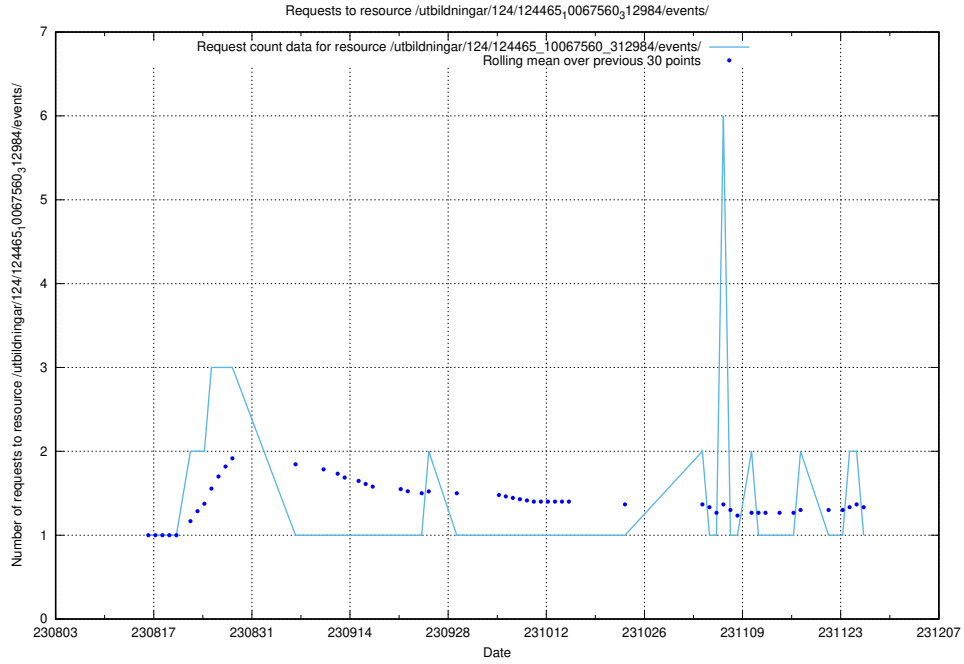

5.4597 Usage of /utbildningar/124/124465_10067560_312984/events/

Here, we count the number of requests to resource /utbildningar/124/124465_10067560_312984/events/