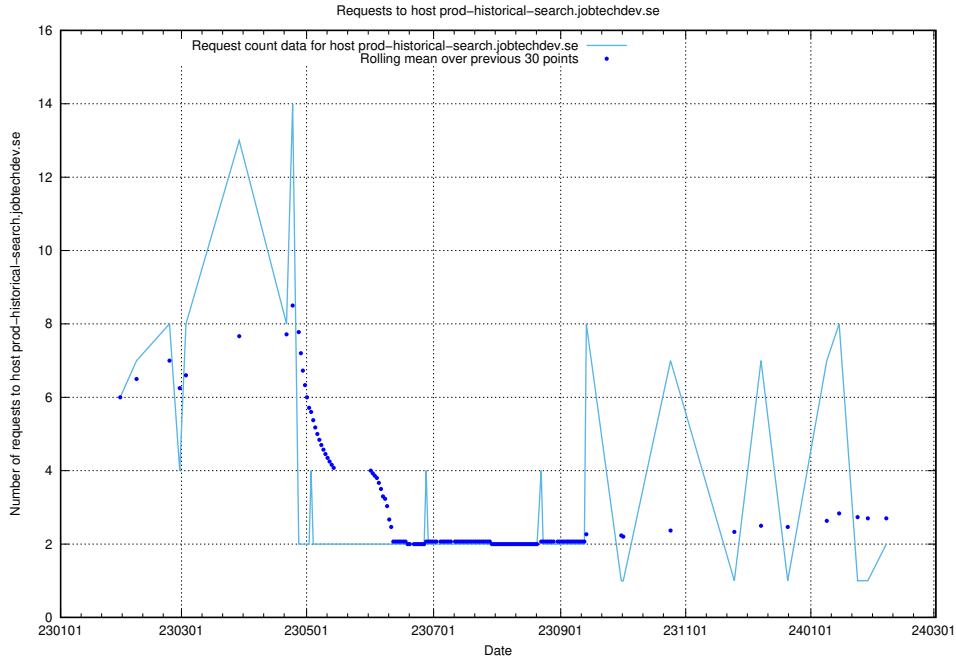

7.291 Usage of prod-historical-search.jobtechdev.se

Here, we count the number of requests to host prod-historical-search.jobtechdev.se.