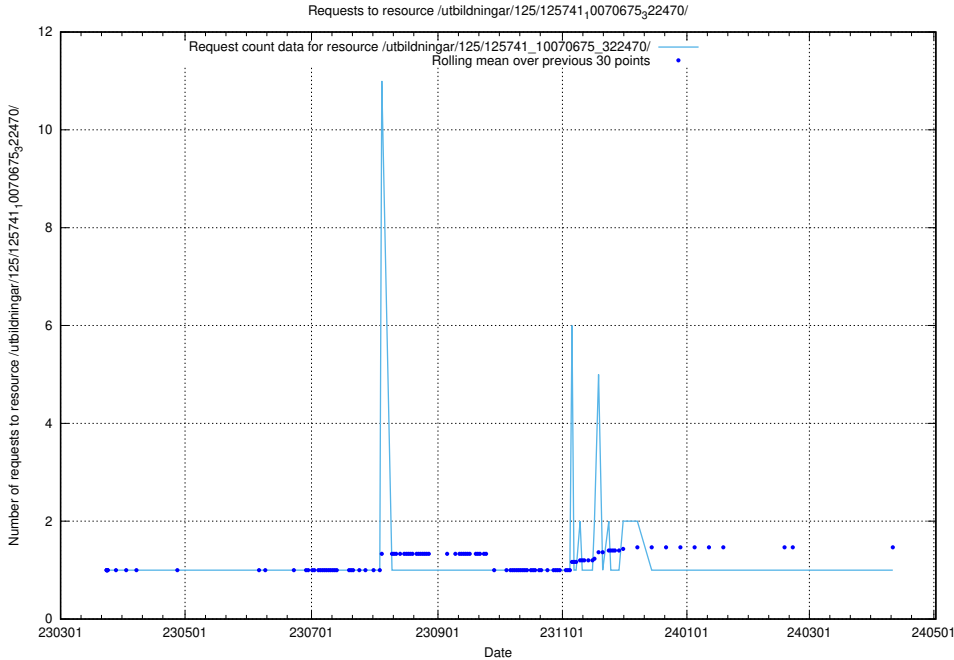

5.6263 Usage of /utbildningar/125/125741_10070675_322470/

Here, we count the number of requests to resource /utbildningar/125/125741_10070675_322470/.