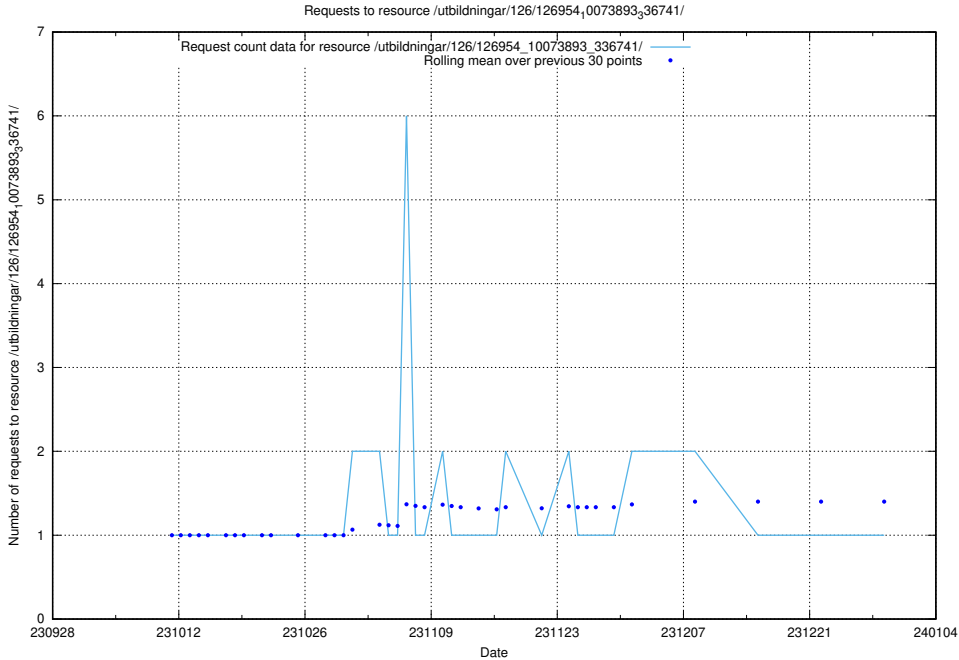

Here, we count the number of requests to resource /utbildningar/126/126954_10073893_336741/.

5.4169 Usage of /utbildningar/126/126751_10072075_331197/events/

Here, we count the number of requests to resource /utbildningar/126/126751_10072075_331197/events/