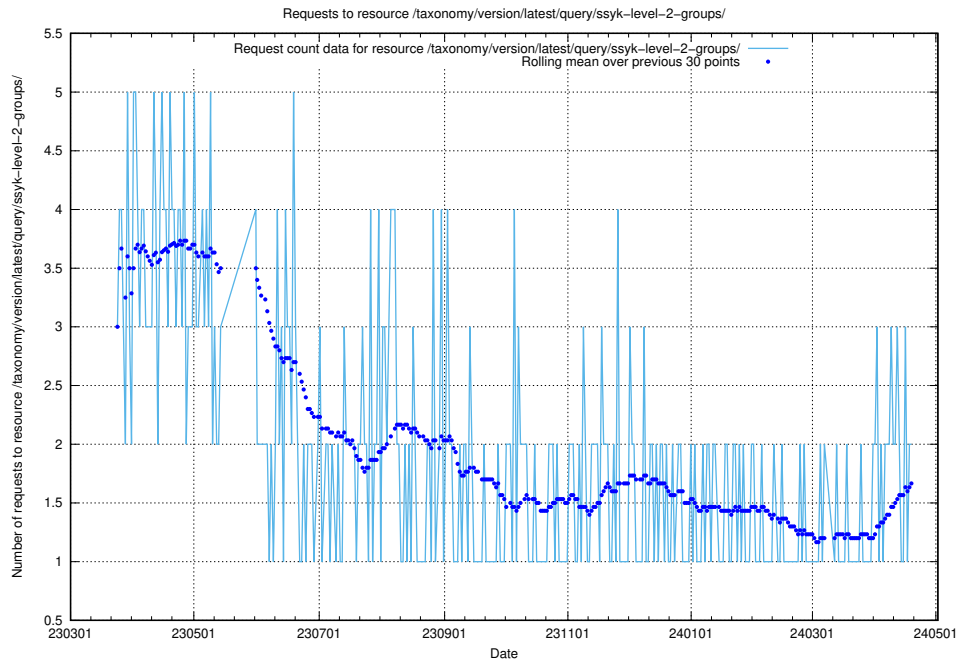

5.920 Usage of /taxonomy/version/latest/query/ssyk-level-2-groups/

Here, we count the number of requests to resource /taxonomy/version/latest/query/ssyk-level-2-groups/.