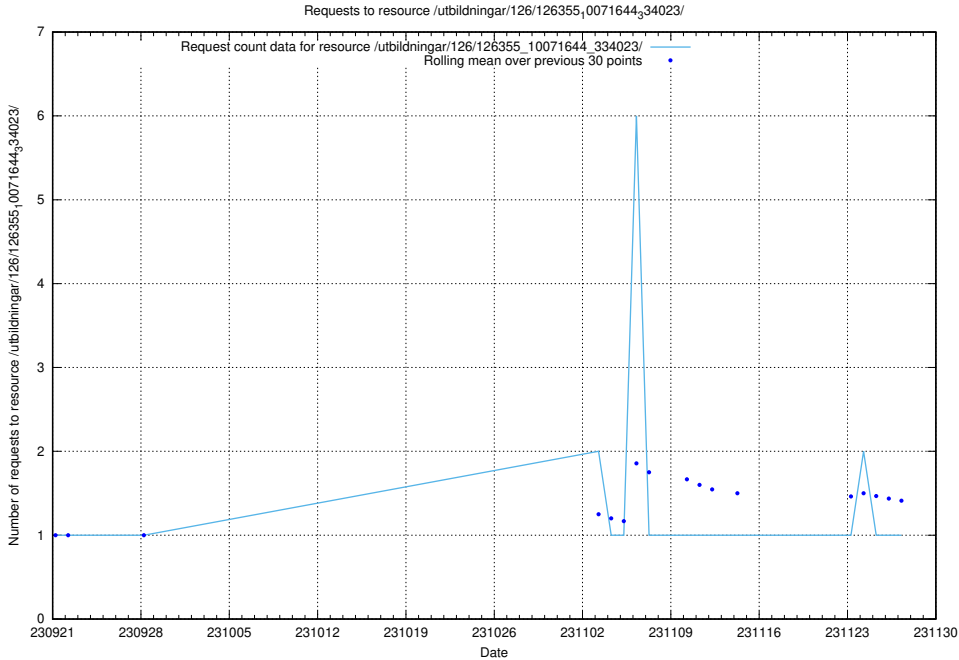

5.4323 Usage of /utbildningar/126/126355_10071644_334023/

Here, we count the number of requests to resource /utbildningar/126/126355_10071644_334023/.