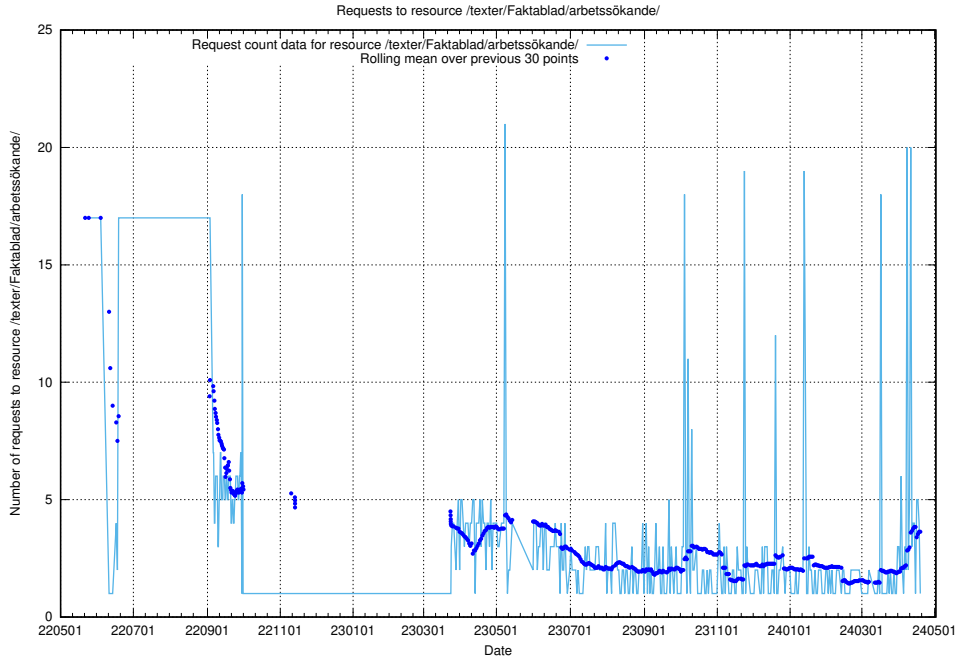

5.1067 Usage of /texter/Faktablad/arbetssökande/

Here, we count the number of requests to resource /texter/Faktablad/arbetssökande/.