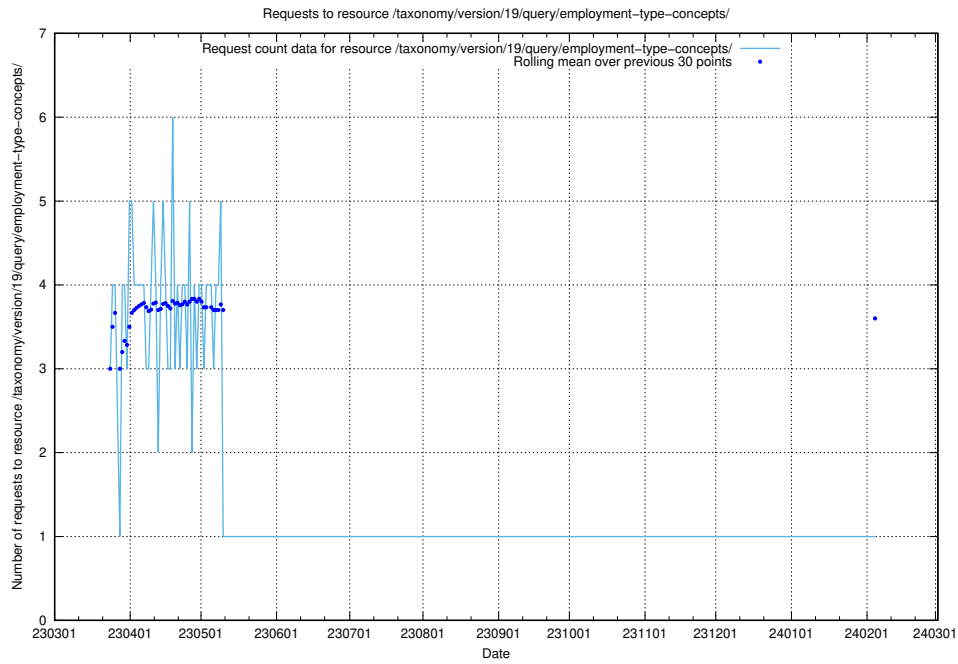

5.5937 Usage of /taxonomy/version/19/query/employment-type-concepts/

Here, we count the number of requests to resource /taxonomy/version/19/query/employment-type-concepts/.