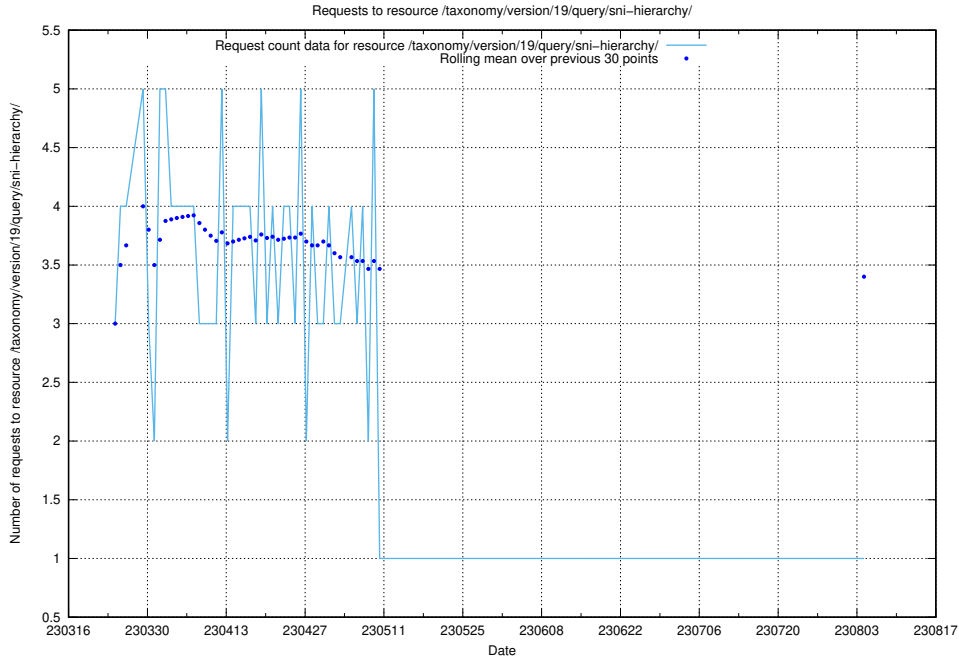

5.5926 Usage of /taxonomy/version/19/query/sni-hierarchy/

Here, we count the number of requests to resource /taxonomy/version/19/query/sni-hierarchy/.