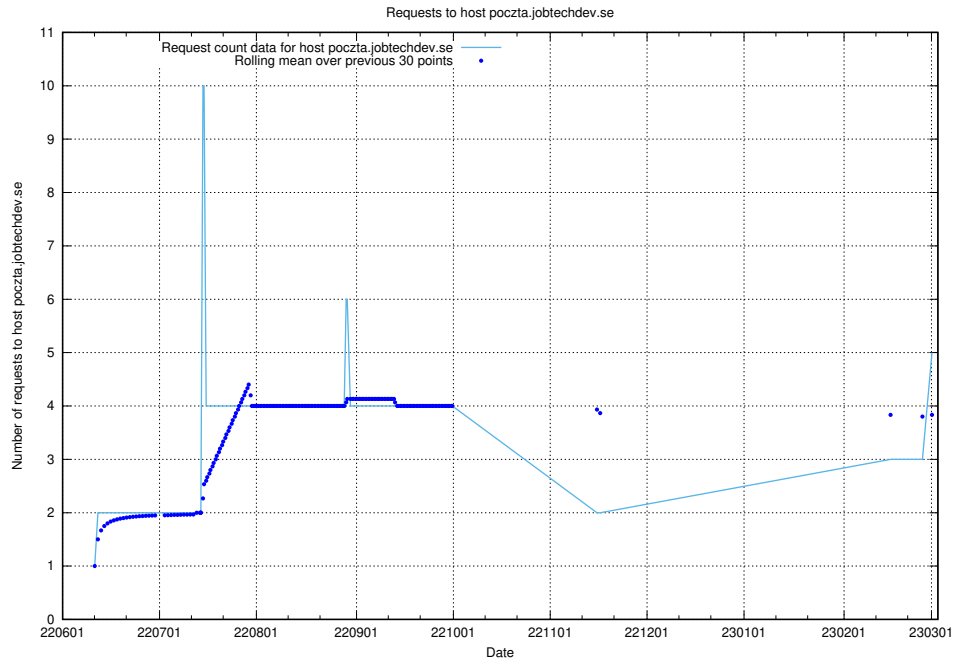

7.90 Usage of poczta.jobtechdev.se

Here, we count the number of requests to host poczta.jobtechdev.se.

7.91 Usage of mentor-api-test.jobtechdev.se

Here, we count the number of requests to host mentor-api-test.jobtechdev.se.