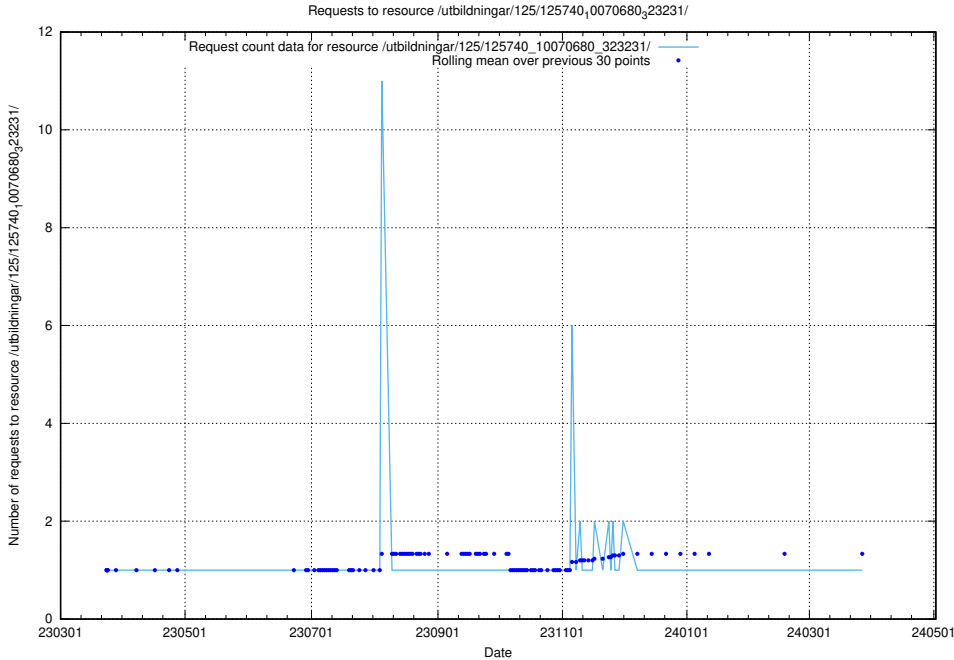

5.1006 Usage of /utbildningar/125/125740_10070680_323231/

Here, we count the number of requests to resource /utbildningar/125/125740_10070680_323231/.