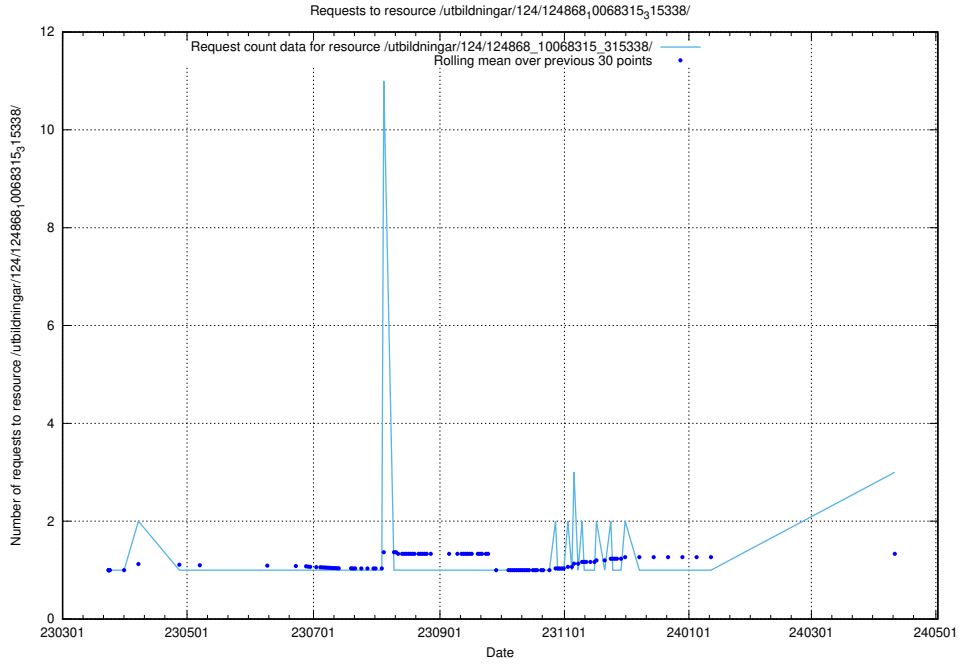

5.301 Usage of /utbildningar/124/124868_10068315_315338/

Here, we count the number of requests to resource /utbildningar/124/124868_10068315_315338/.