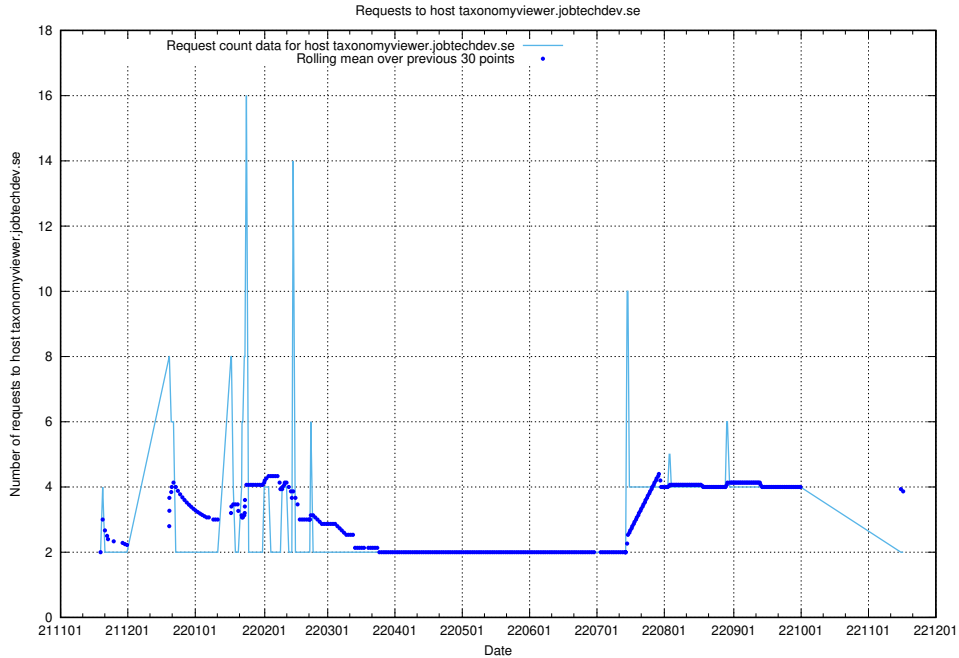

7.460 Usage of taxonomyviewer.jobtechdev.se

Here, we count the number of requests to host taxonomyviewer.jobtechdev.se.