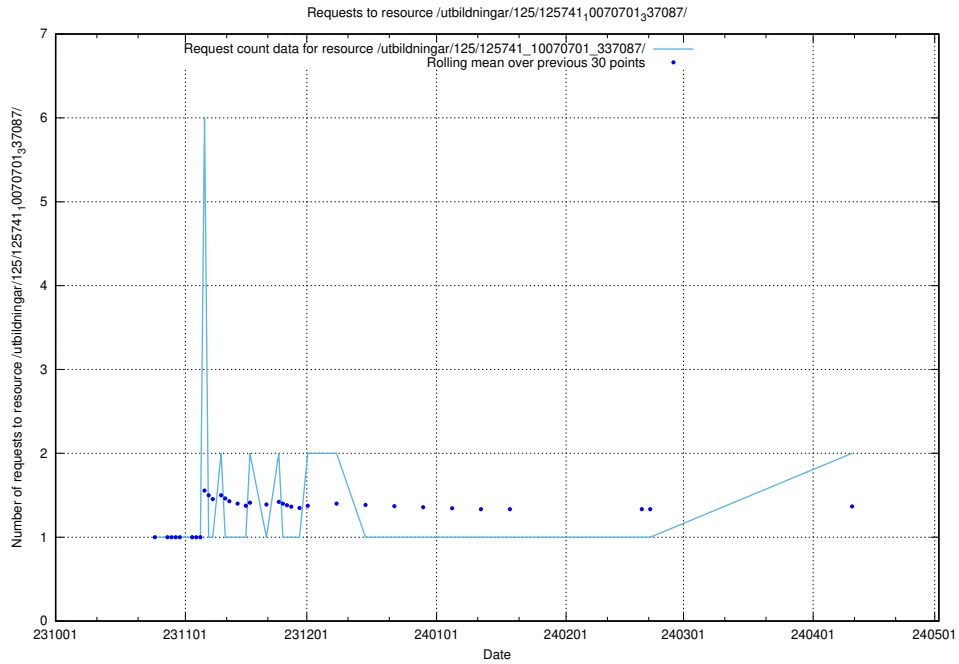

5.721 Usage of /utbildningar/125/125741_10070701_337087/

Here, we count the number of requests to resource /utbildningar/125/125741_10070701_337087/.