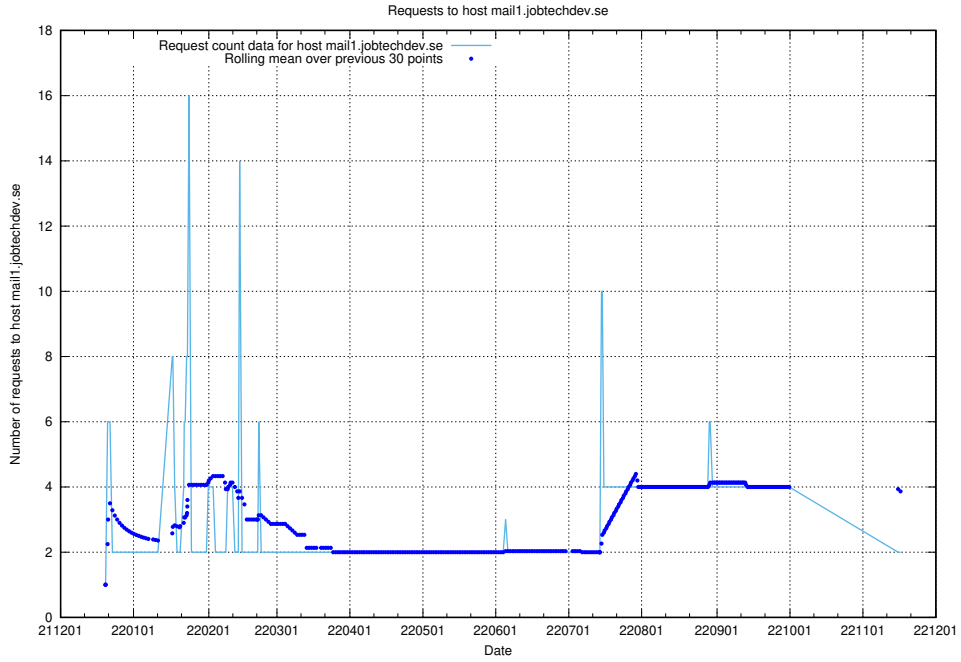

7.375 Usage of mail1.jobtechdev.se

Here, we count the number of requests to host mail1.jobtechdev.se.