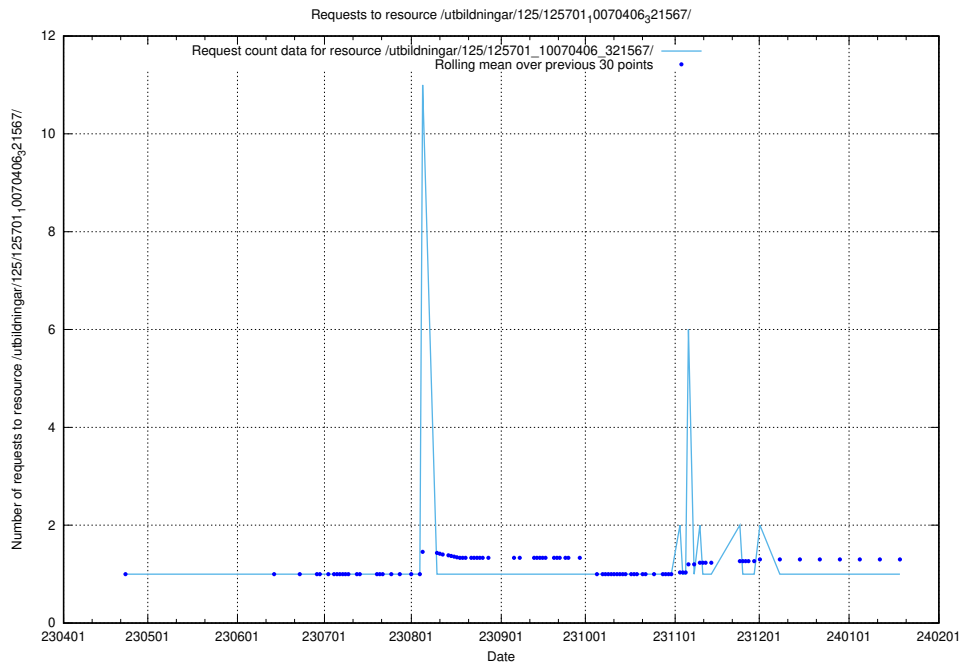

5.5819 Usage of /utbildningar/125/125701_10070406_321567/

Here, we count the number of requests to resource /utbildningar/125/125701_10070406_321567/.