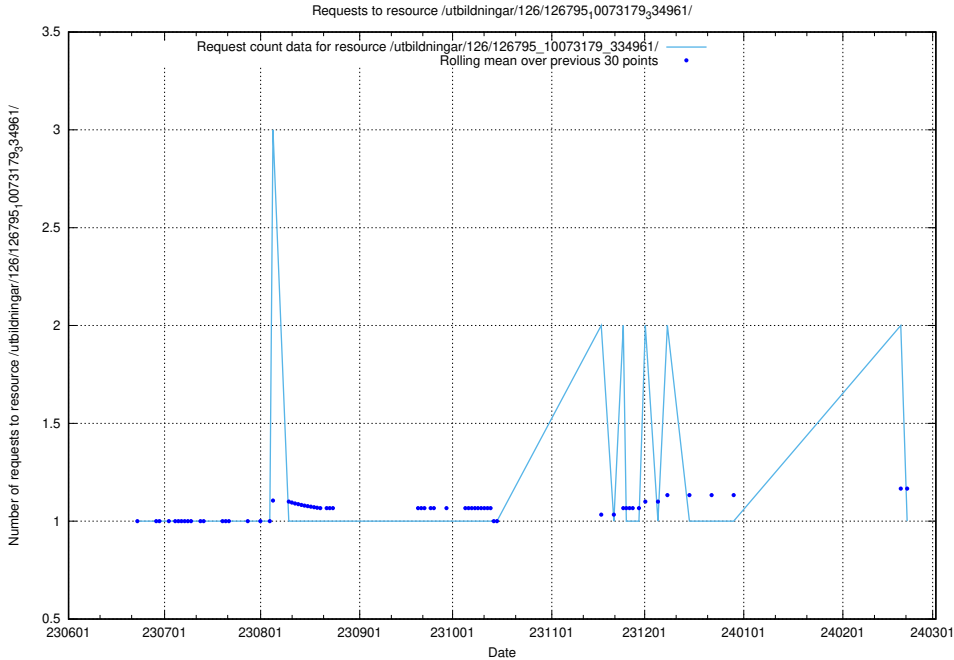

5.5377 Usage of /utbildningar/126/126795_10073179_334961/

Here, we count the number of requests to resource /utbildningar/126/126795_10073179_334961/.