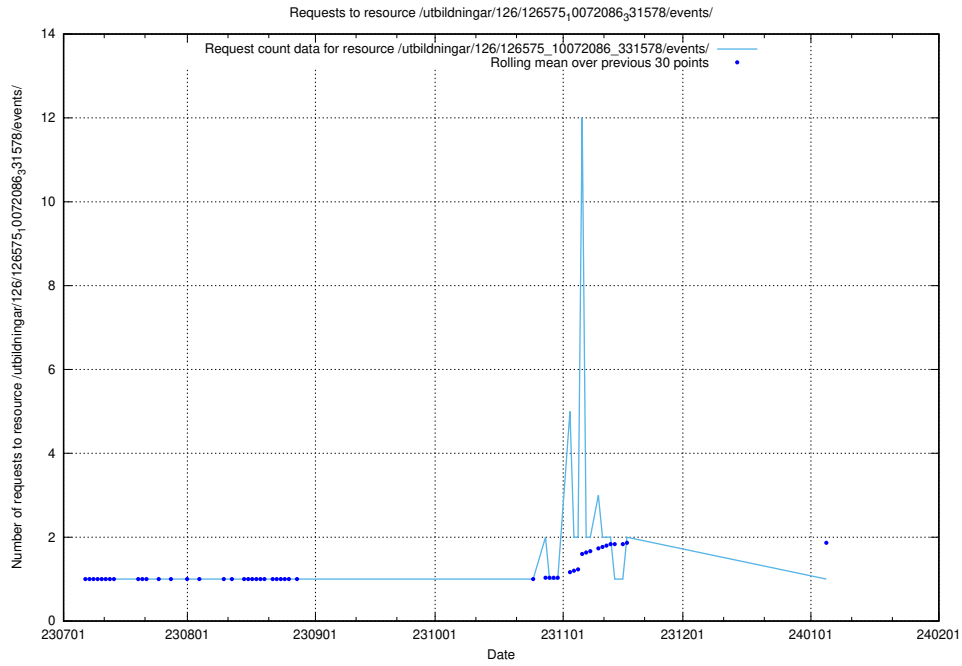

5.5094 Usage of /utbildningar/126/126575_10072086_331578/events/

Here, we count the number of requests to resource /utbildningar/126/126575_10072086_331578/events/