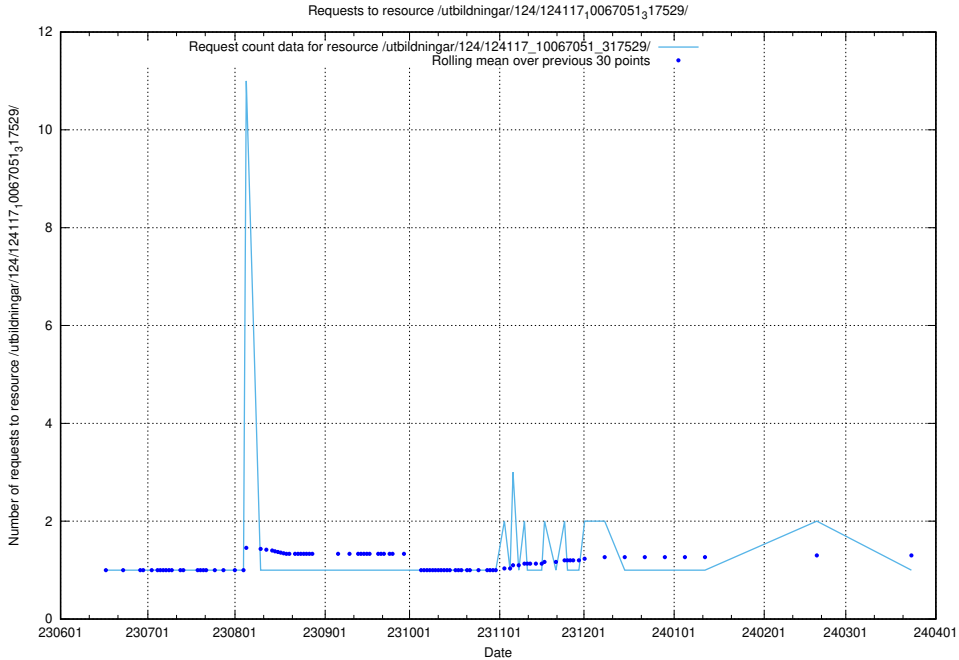

5.5658 Usage of /utbildningar/124/124117_10067051_317529/

Here, we count the number of requests to resource /utbildningar/124/124117_10067051_317529/.