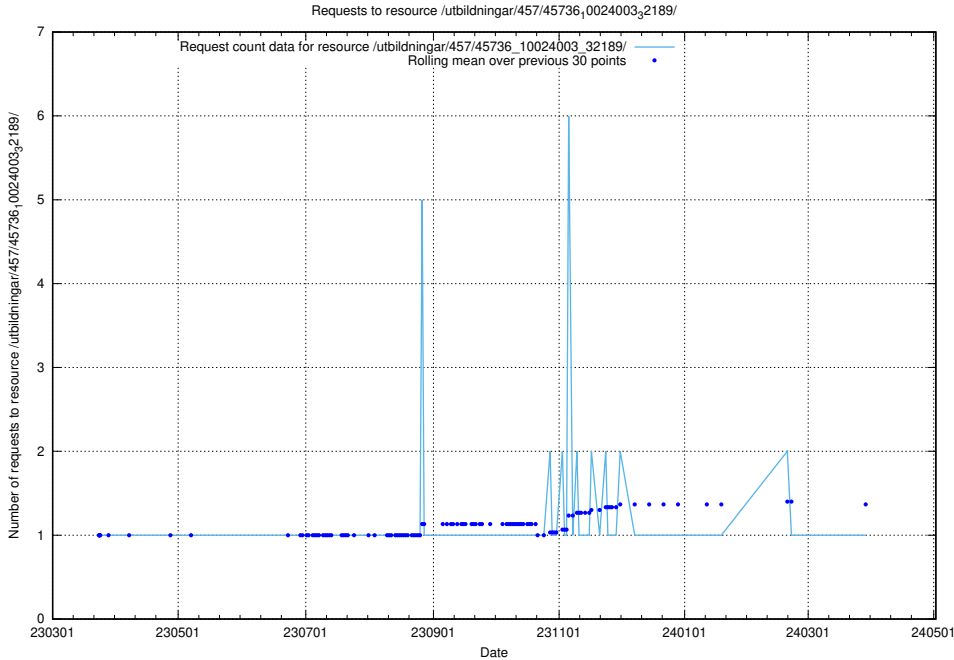

5.6105 Usage of /utbildningar/457/45736_10024003_32189/

Here, we count the number of requests to resource /utbildningar/457/45736_10024003_32189/.