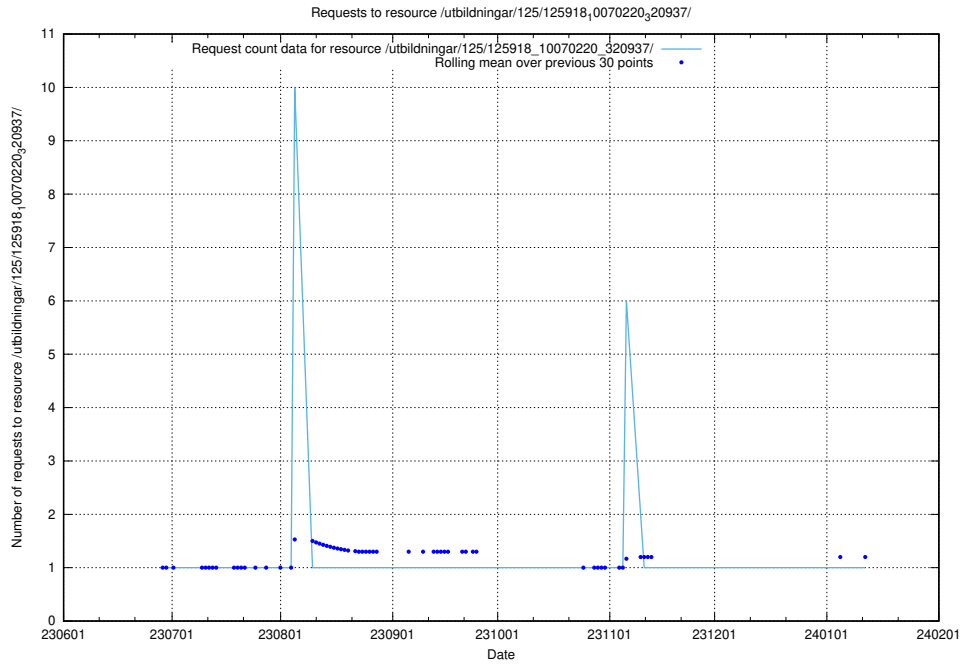

5.5257 Usage of /utbildningar/125/125918_10070220_320937/

Here, we count the number of requests to resource /utbildningar/125/125918_10070220_320937/.