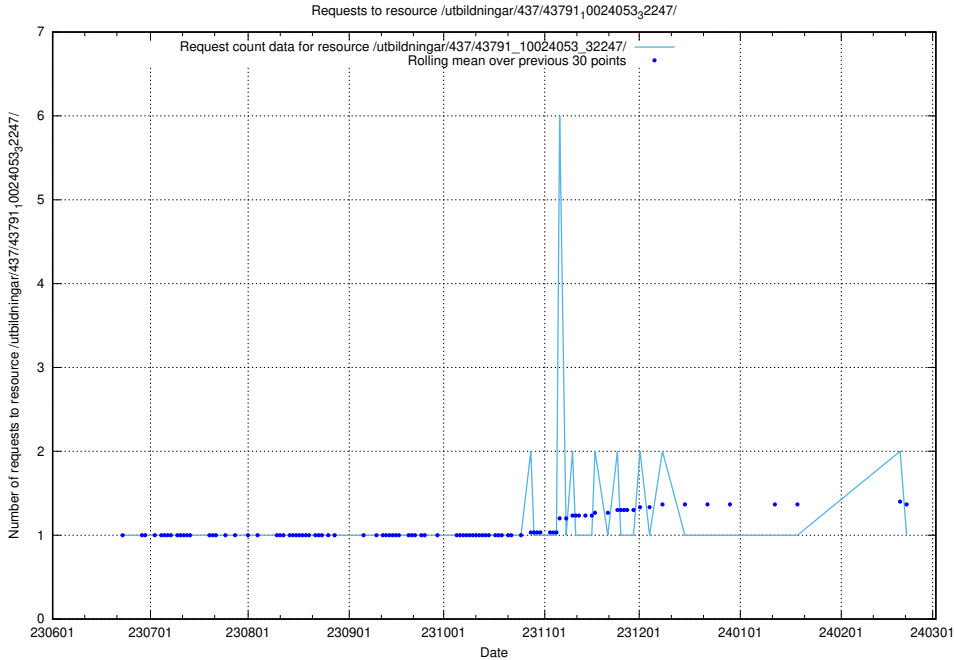

5.5366 Usage of /utbildningar/437/43791_10024053_32247/

Here, we count the number of requests to resource /utbildningar/437/43791_10024053_32247/.