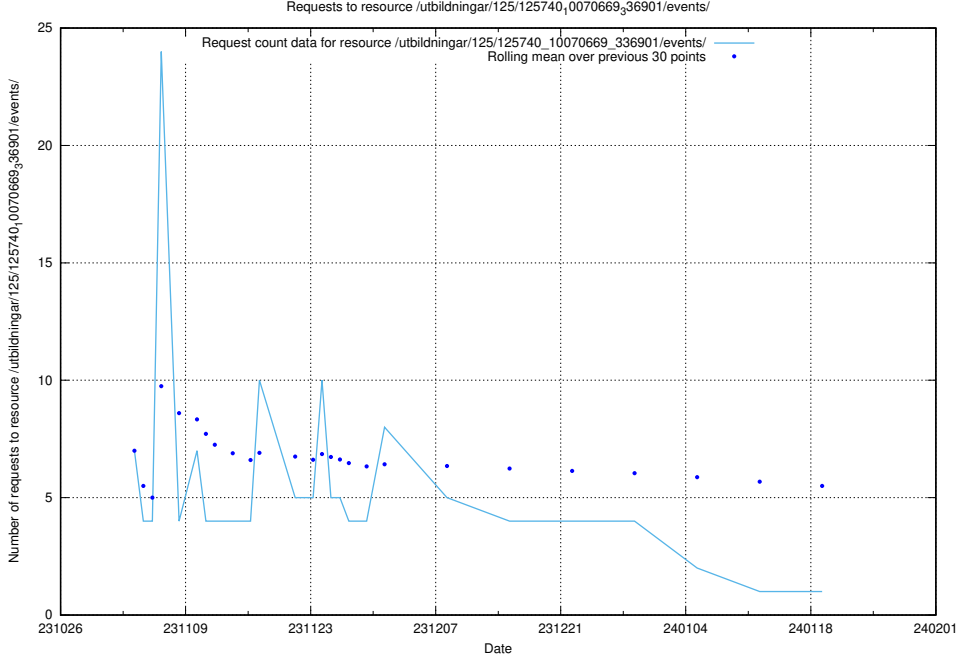

5.3942 Usage of /utbildningar/125/125740_10070669_336901/events/

Here, we count the number of requests to resource /utbildningar/125/125740_10070669_336901/events/