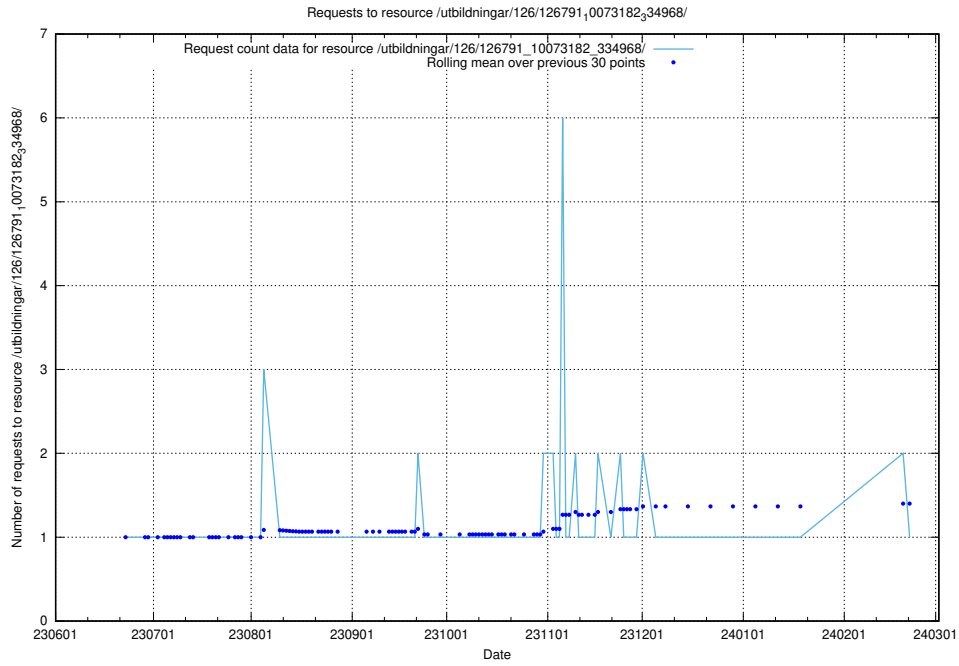

5.5386 Usage of /utbildningar/126/126791_10073182_334968/

Here, we count the number of requests to resource /utbildningar/126/126791_10073182_334968/.