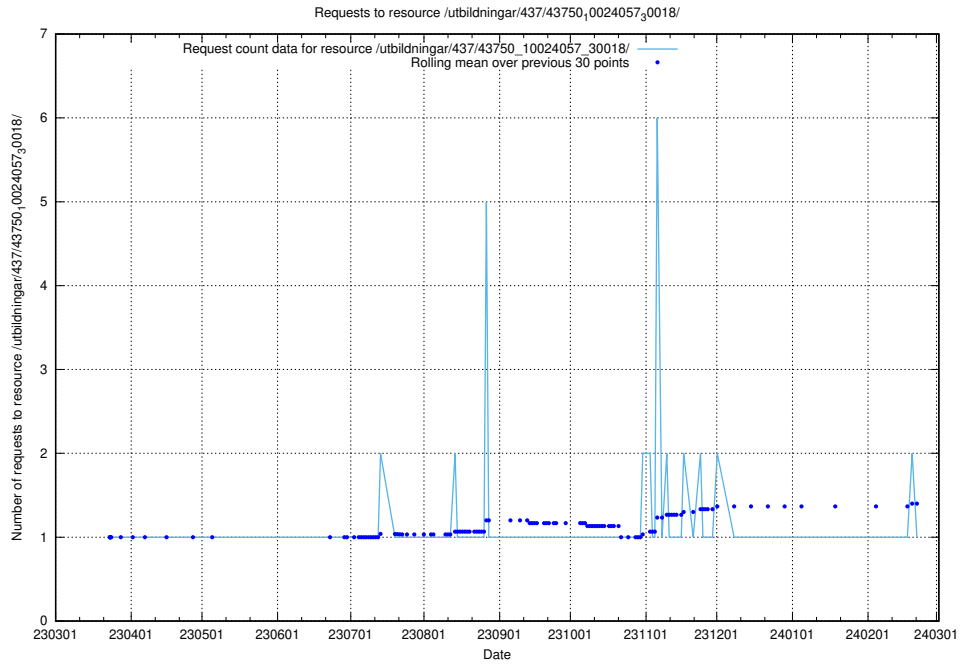

Here, we count the number of requests to resource /utbildningar/437/43751_10024039_313176/.

5.6164 Usage of /utbildningar/437/43750_10024057_30018/

Here, we count the number of requests to resource /utbildningar/437/43750_10024057_30018/.