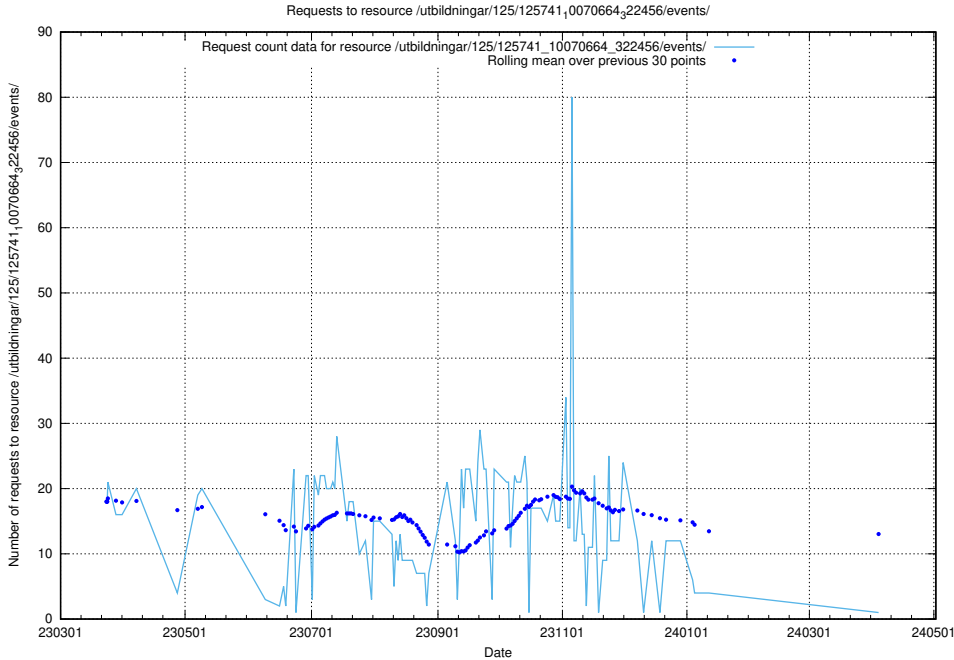

5.6035 Usage of /utbildningar/125/125741_10070664_322456/events/

Here, we count the number of requests to resource /utbildningar/125/125741_10070664_322456/events/