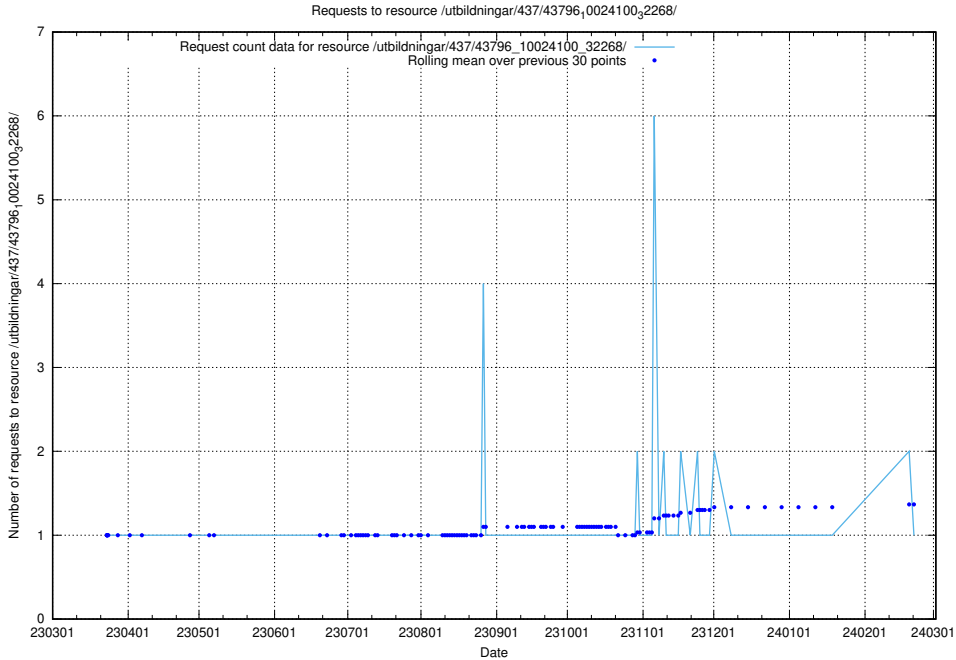

5.6138 Usage of /utbildningar/437/43796_10024100_32268/

Here, we count the number of requests to resource /utbildningar/437/43796_10024100_32268/.