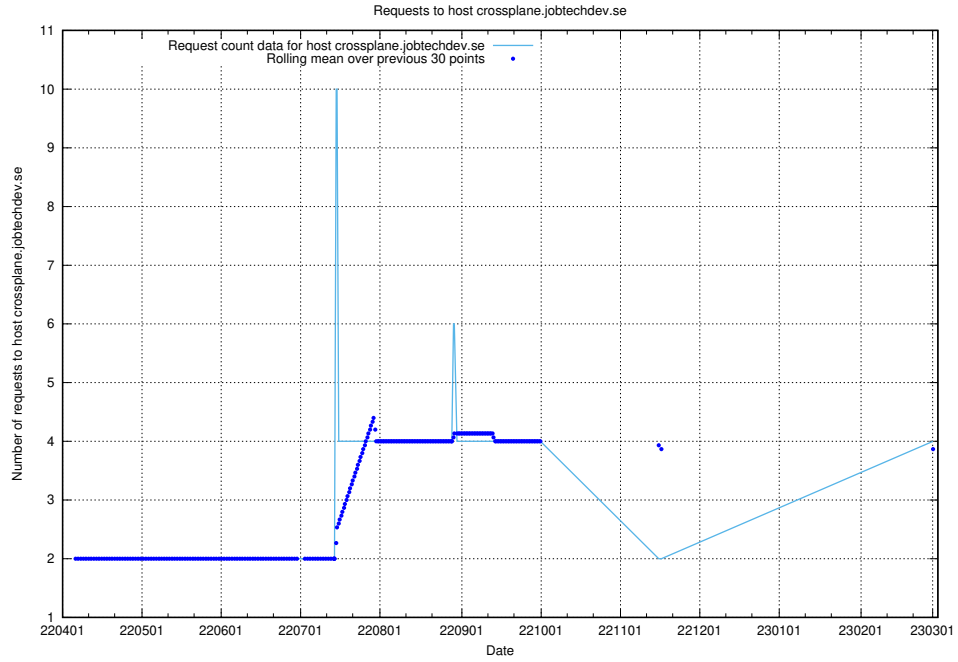

7.151 Usage of crossplane.jobtechdev.se

Here, we count the number of requests to host crossplane.jobtechdev.se.