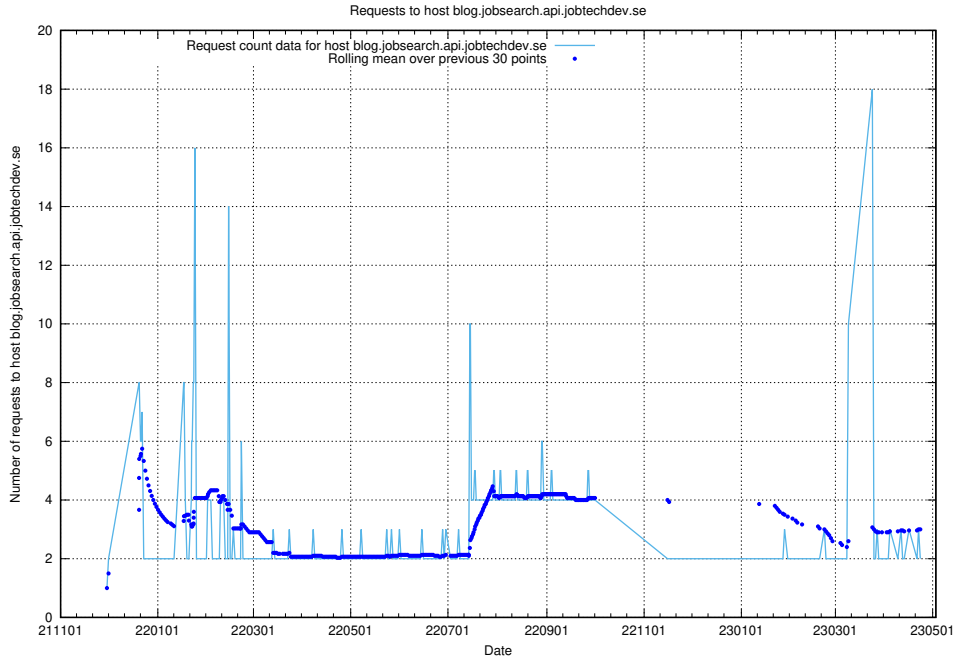

7.383 Usage of `blog.jobsearch.api.jobtechdev.se`

Here, we count the number of requests to host `blog.jobsearch.api.jobtechdev.se`.