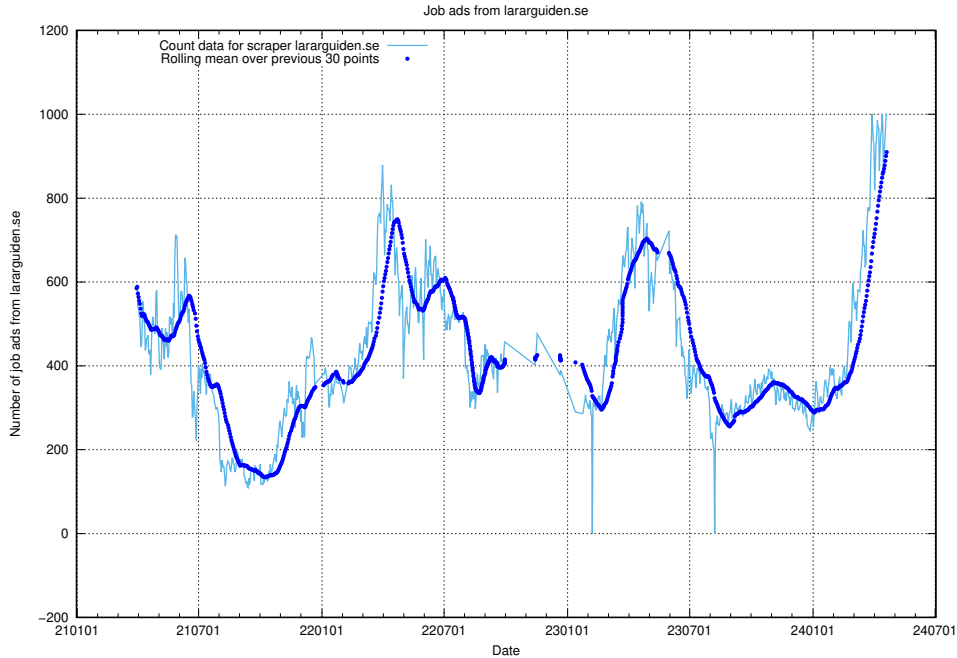

13.8 Number of ads by scraper lararguiden.se

Here, we count the number of job ads scraped from lararguiden.se.