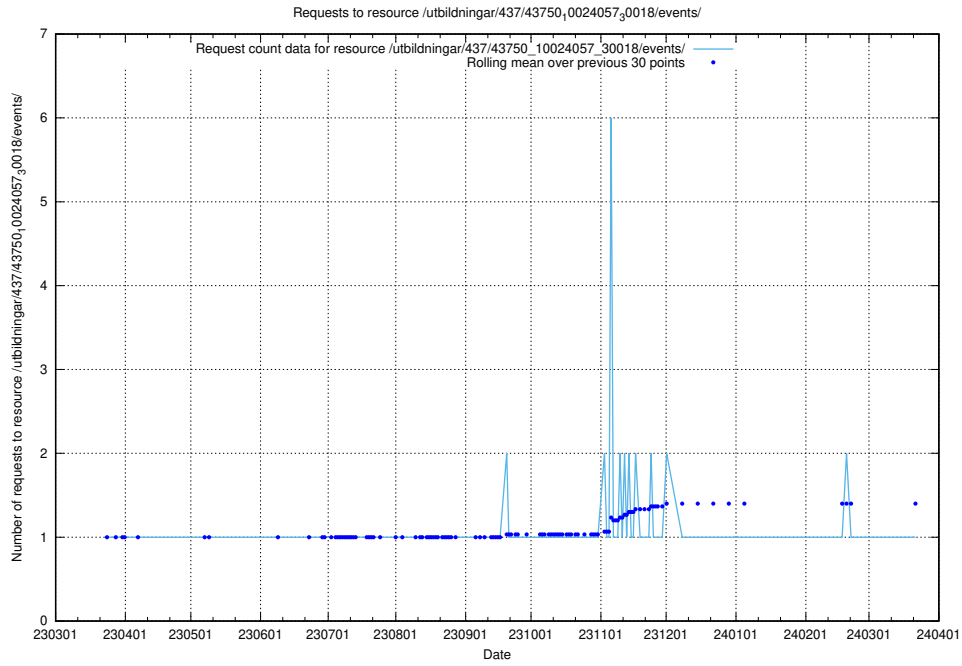

5.5988 Usage of /utbildningar/437/43750_10024057_30018/events/

Here, we count the number of requests to resource /utbildningar/437/43750_10024057_30018/events/.