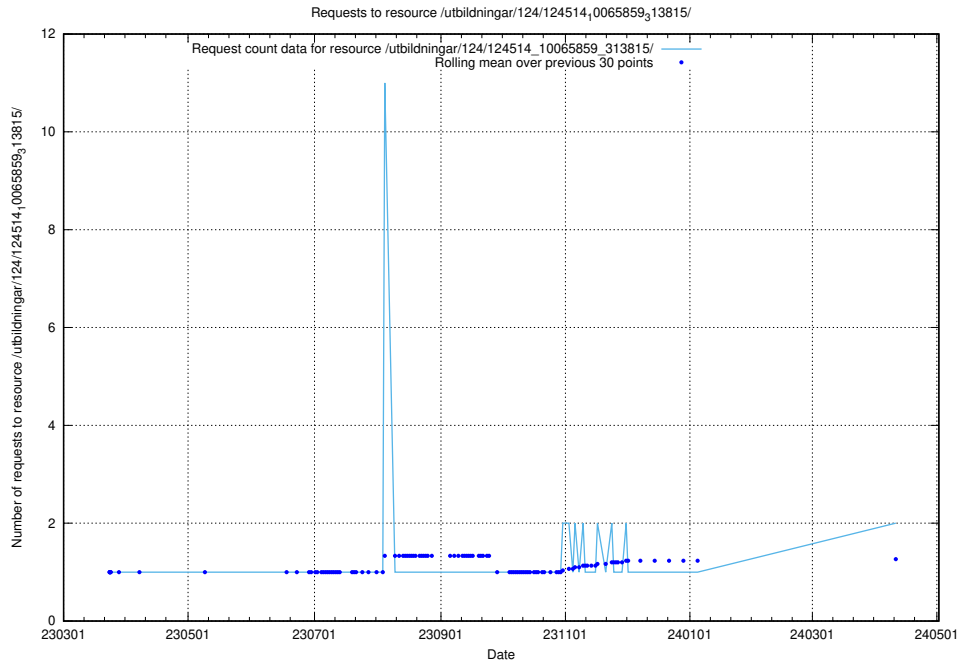

5.549 Usage of /utbildningar/124/124514_10065859_313815/

Here, we count the number of requests to resource /utbildningar/124/124514_10065859_313815/.