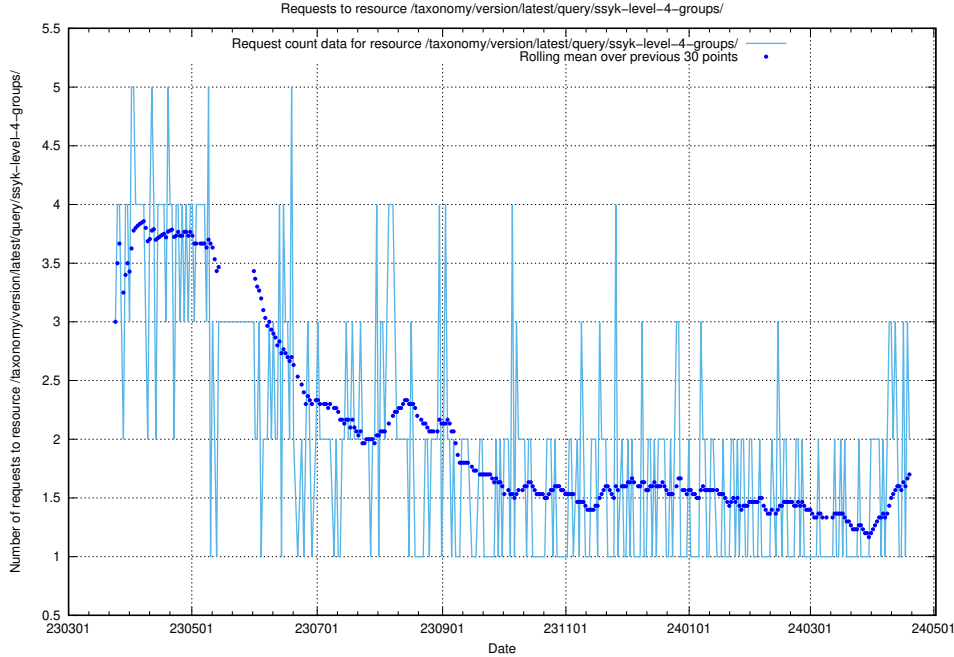

5.918 Usage of /taxonomy/version/latest/query/ssyk-level-4-groups/

Here, we count the number of requests to resource /taxonomy/version/latest/query/ssyk-level-4-groups/.