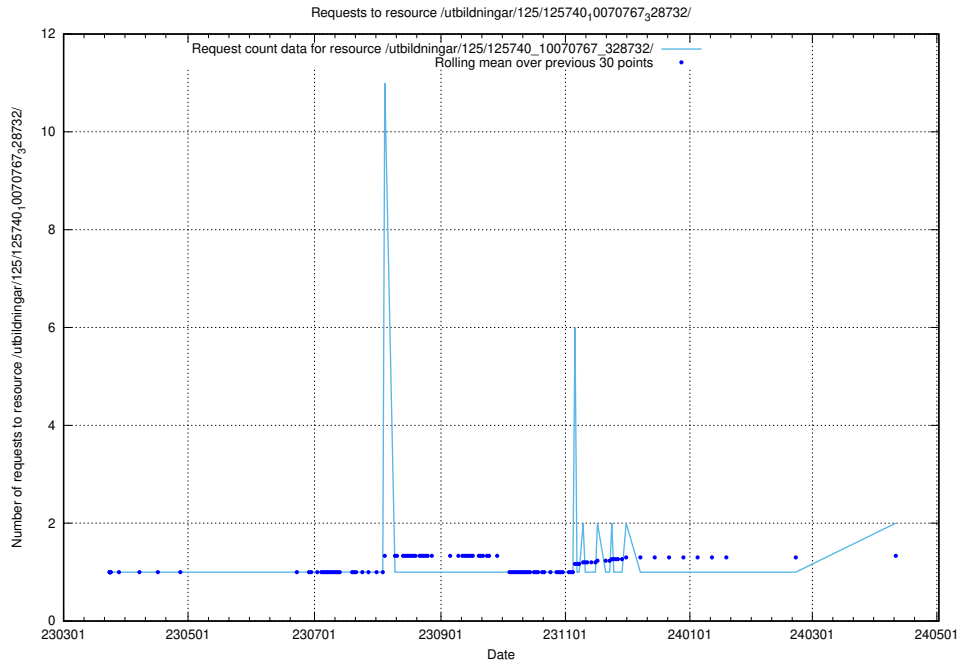

Here, we count the number of requests to resource /utbildningar/125/125741_10070637_322307/.

5.488 Usage of /utbildningar/125/125740_10070767_328732/

Here, we count the number of requests to resource /utbildningar/125/125740_10070767_328732/.