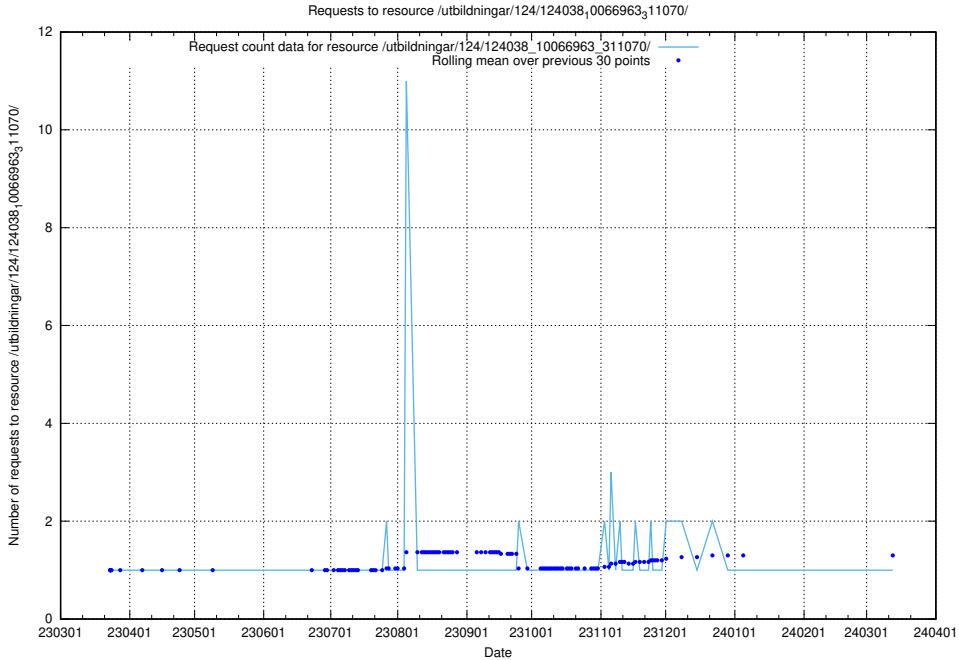

Here, we count the number of requests to resource /taxonomy/version/17/query/languages/.

5.4163 Usage of /utbildningar/124/124038_10066963_311070/

Here, we count the number of requests to resource /utbildningar/124/124038_10066963_311070/.