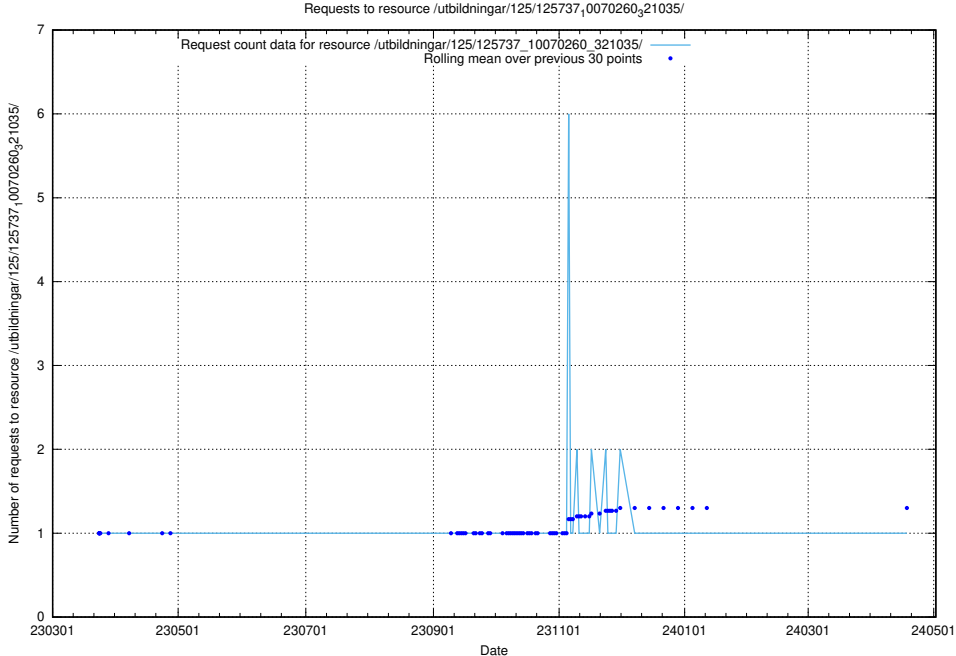

5.1029 Usage of /utbildningar/125/125737_10070260_321035/

Here, we count the number of requests to resource /utbildningar/125/125737_10070260_321035/.