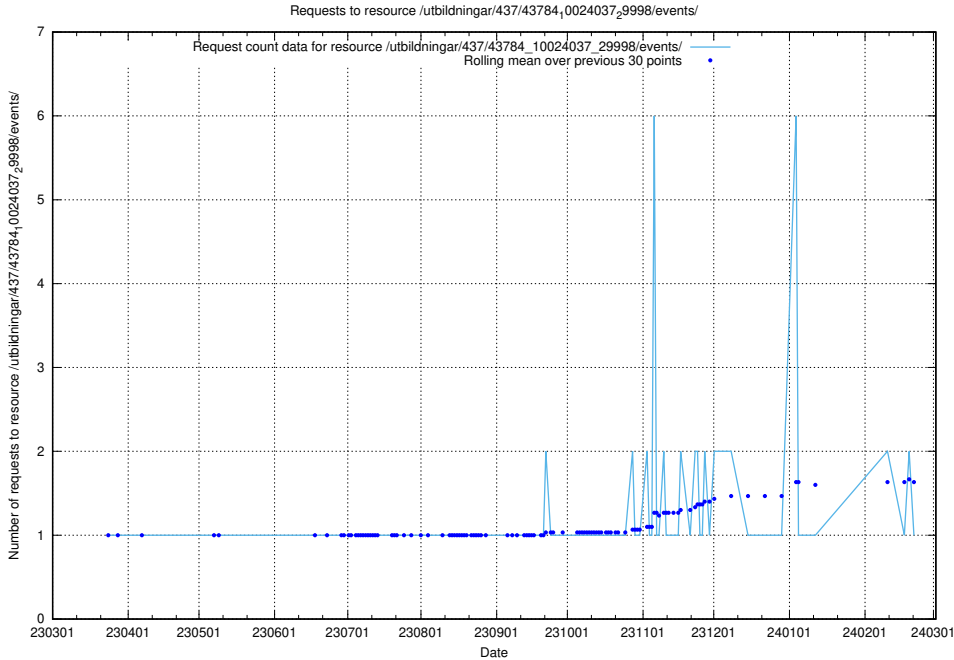

5.5976 Usage of /utbildningar/437/43784_10024037_29998/events/

Here, we count the number of requests to resource /utbildningar/437/43784_10024037_29998/events/.