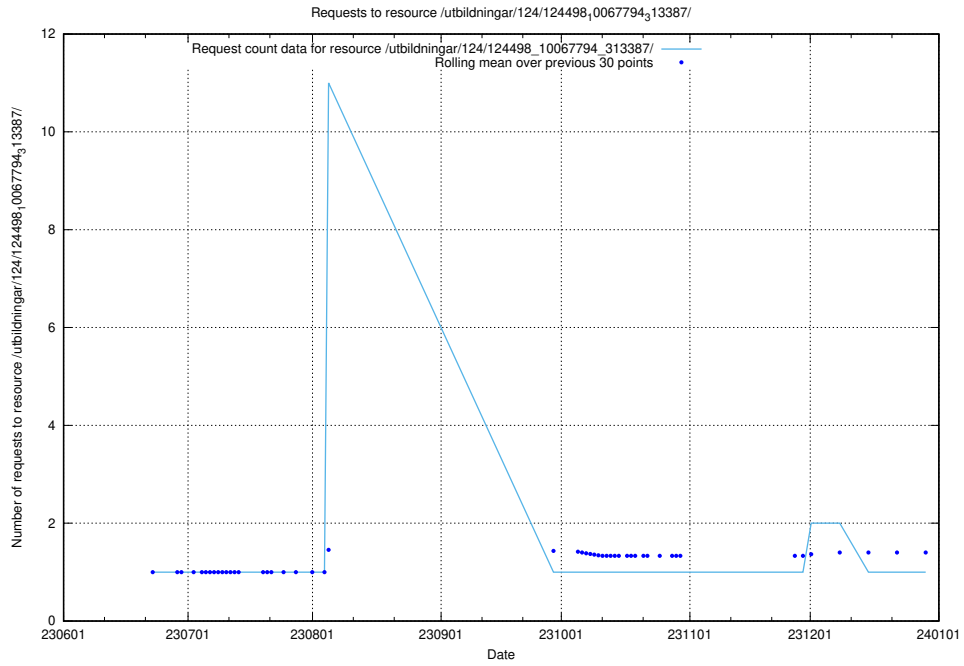

Here, we count the number of requests to resource /utbildningar/124/124498_10067794_313387/events/

5.5581 Usage of /utbildningar/124/124498_10067794_313387/

Here, we count the number of requests to resource /utbildningar/124/124498_10067794_313387/.