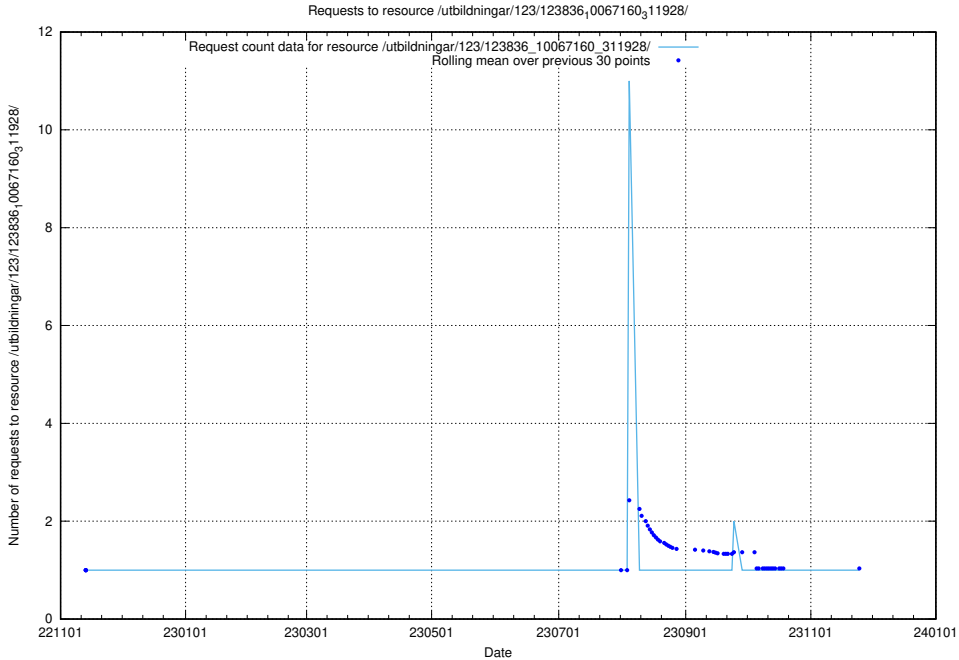

5.5685 Usage of /utbildningar/123/123836_10067160_311928/

Here, we count the number of requests to resource /utbildningar/123/123836_10067160_311928/.