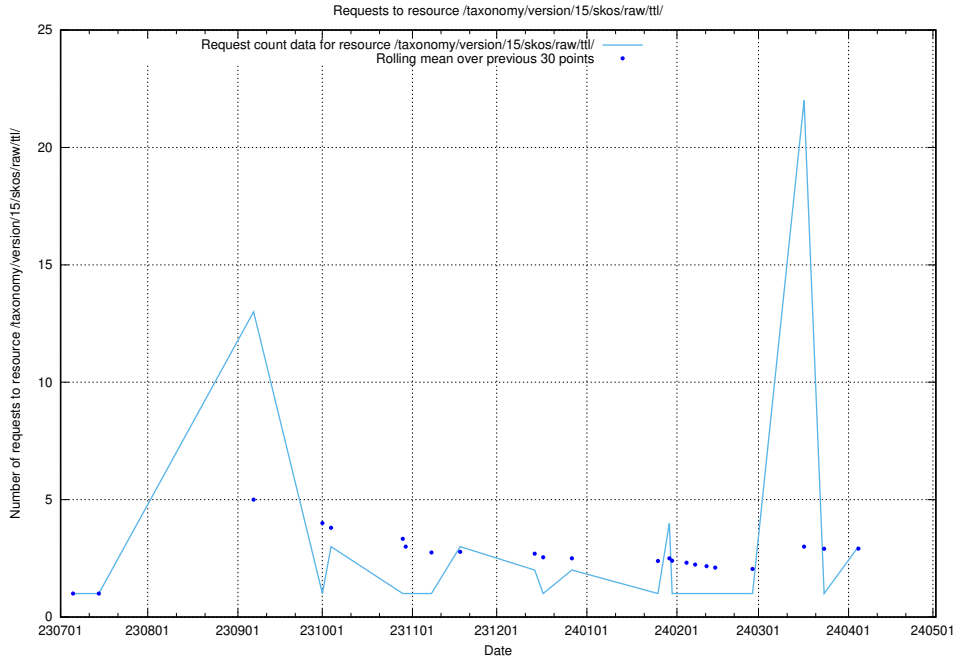

5.409 Usage of /taxonomy/version/15/skos/raw/ttl/

Here, we count the number of requests to resource /taxonomy/version/15/skos/raw/ttl/.