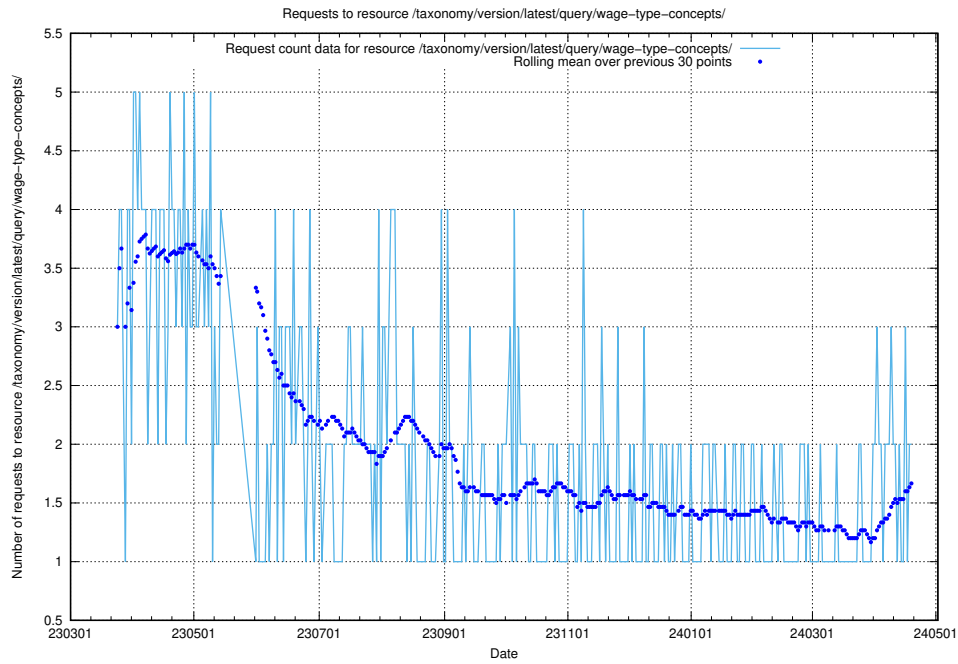

5.909 Usage of /taxonomy/version/latest/query/wage-type-concepts/

Here, we count the number of requests to resource /taxonomy/version/latest/query/wage-type-concepts/.