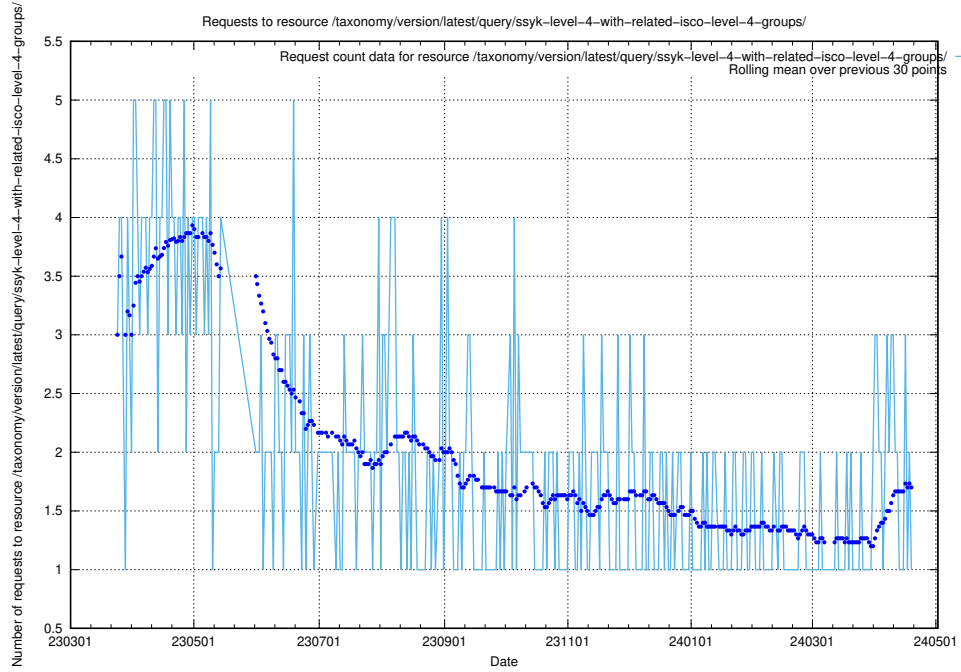

Here, we count the number of requests to resource /taxonomy/version/latest/query/ssyk-level-4-with-related-isco-level-4-groups/.

5.5881 Usage of /taxonomy/version/latest/query/ssyk-level-4-groups-with-related-skills/