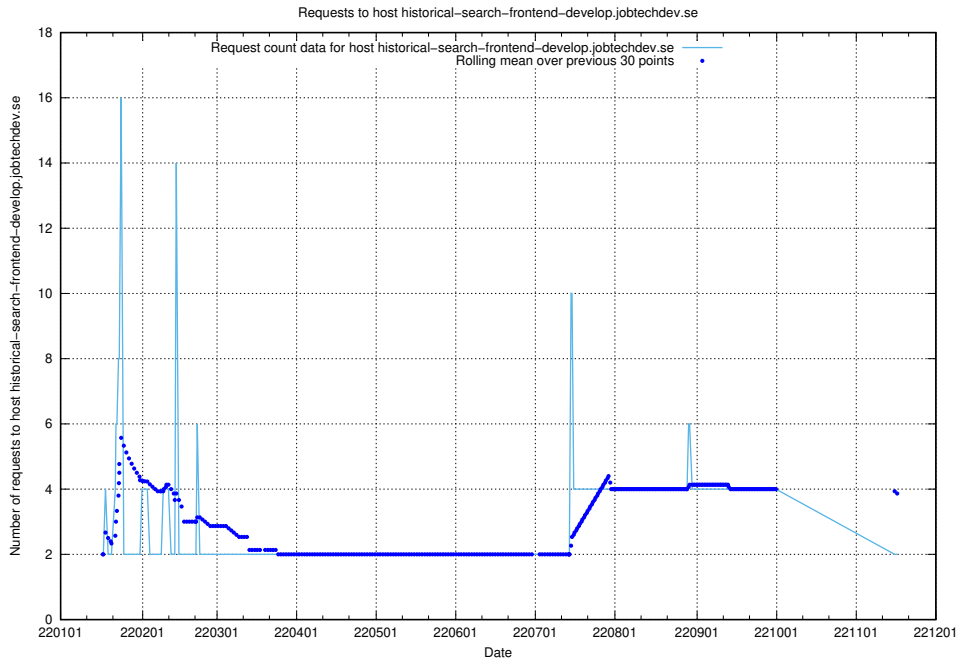

7.270 Usage of historical-search-frontend-develop.jobtechdev.se

Here, we count the number of requests to host historical-search-frontend-develop.jobtechdev.se.