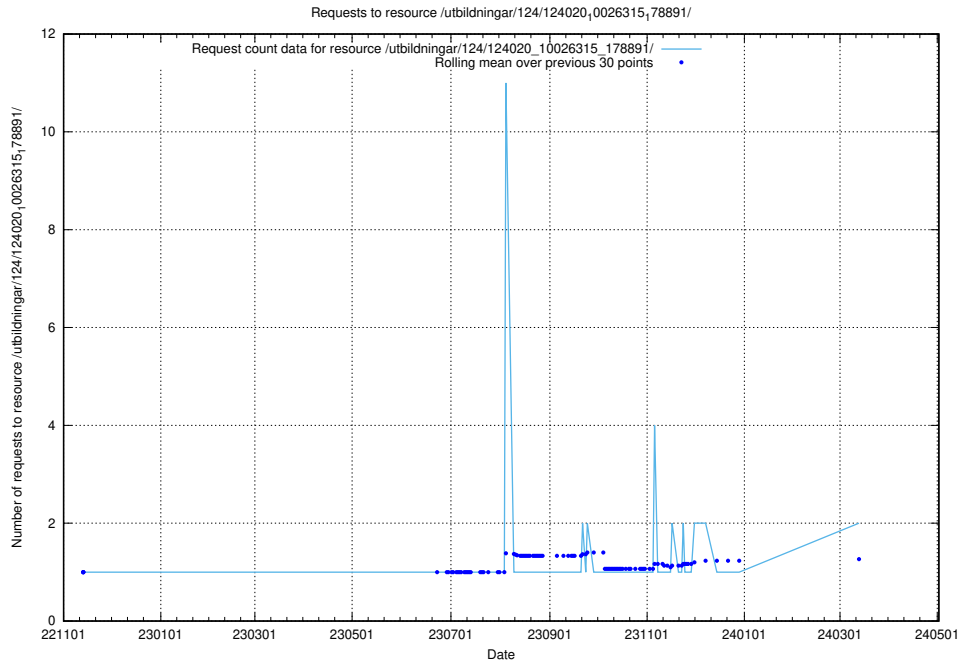

5.887 Usage of /utbildningar/124/124020_10026315_178891/

Here, we count the number of requests to resource /utbildningar/124/124020_10026315_178891/.