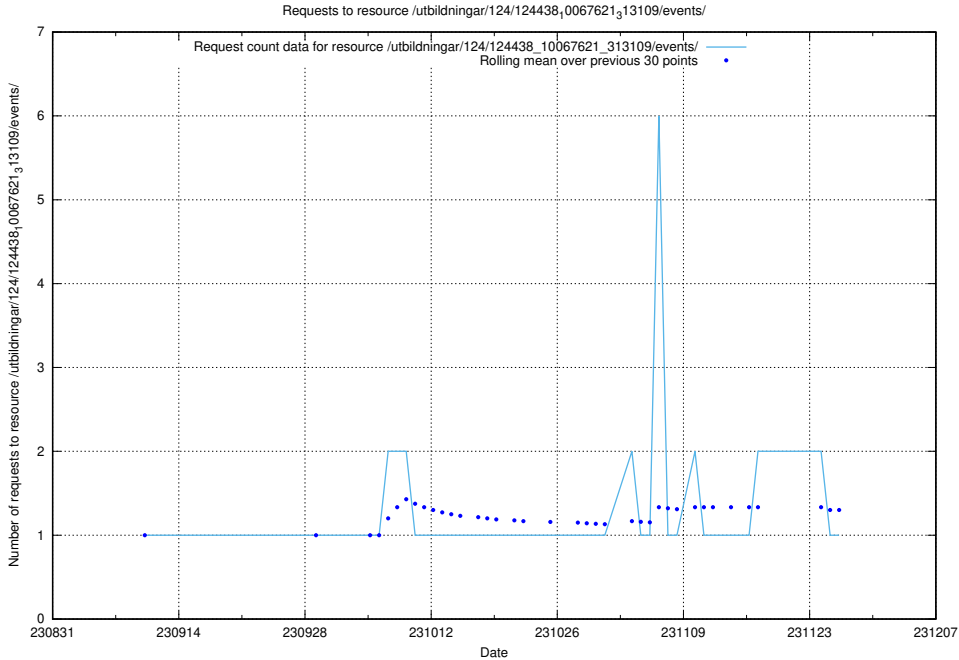

5.4424 Usage of /utbildningar/124/124438_10067621_313109/events/

Here, we count the number of requests to resource /utbildningar/124/124438_10067621_313109/events/