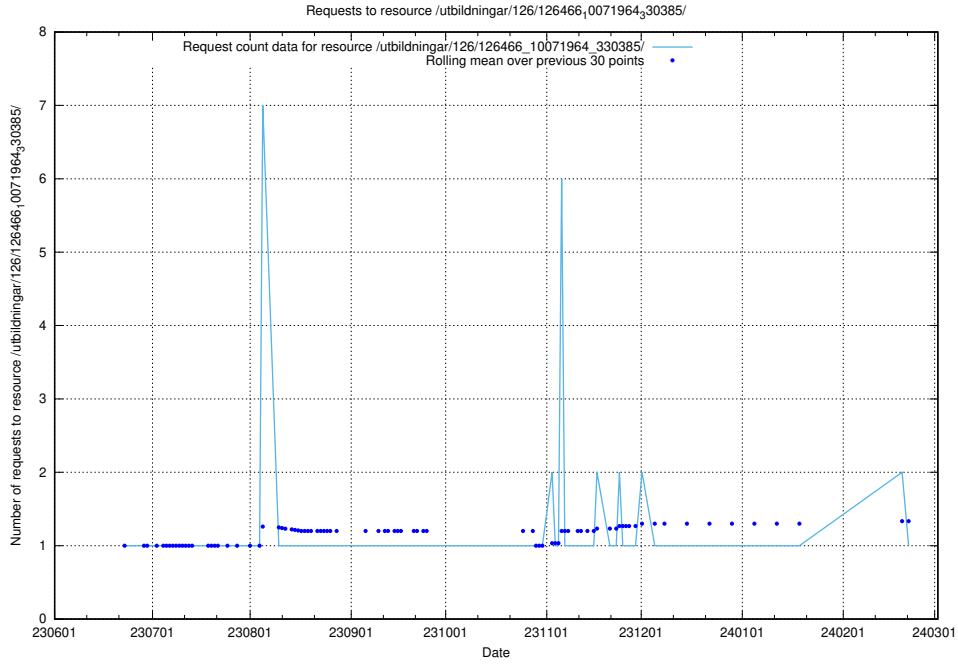

5.5444 Usage of /utbildningar/126/126466_10071964_330385/

Here, we count the number of requests to resource /utbildningar/126/126466_10071964_330385/.