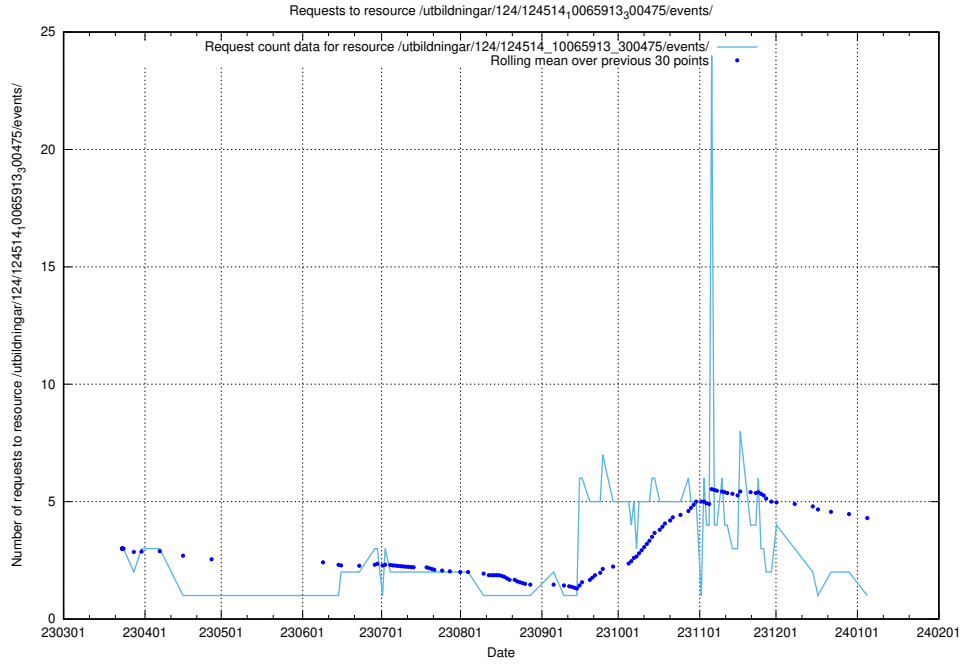

5.6050 Usage of /utbildningar/124/124514_10065913_300475/events/

Here, we count the number of requests to resource /utbildningar/124/124514_10065913_300475/events/