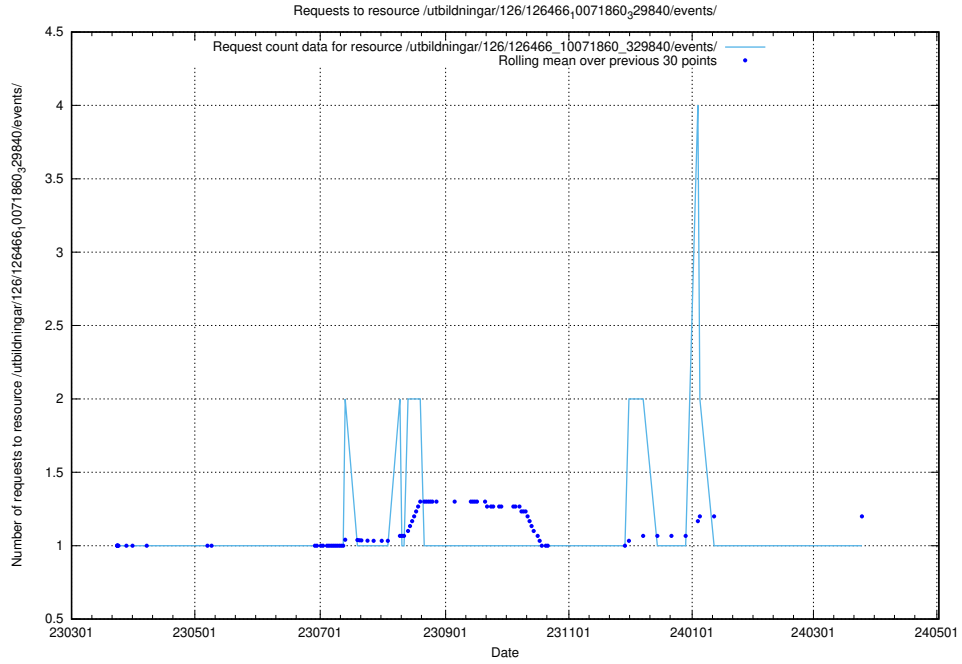

5.6196 Usage of /utbildningar/126/126466_10071860_329840/events/

Here, we count the number of requests to resource /utbildningar/126/126466_10071860_329840/events/