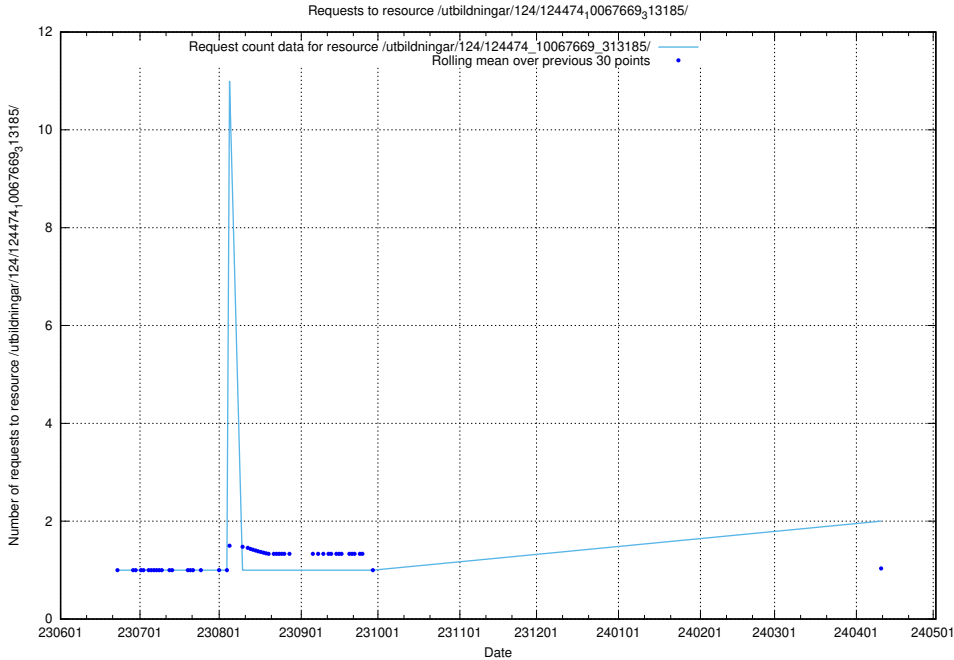

5.869 Usage of /utbildningar/124/124474_10067669_313185/

Here, we count the number of requests to resource /utbildningar/124/124474_10067669_313185/.