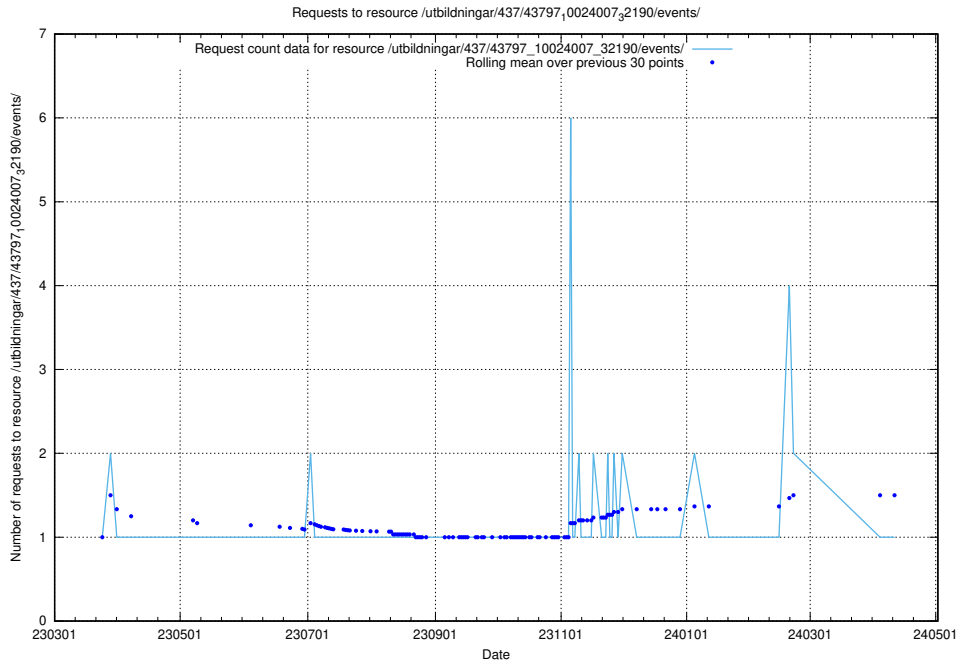

5.5969 Usage of /utbildningar/437/43797_10024007_32190/events/

Here, we count the number of requests to resource /utbildningar/437/43797_10024007_32190/events/.