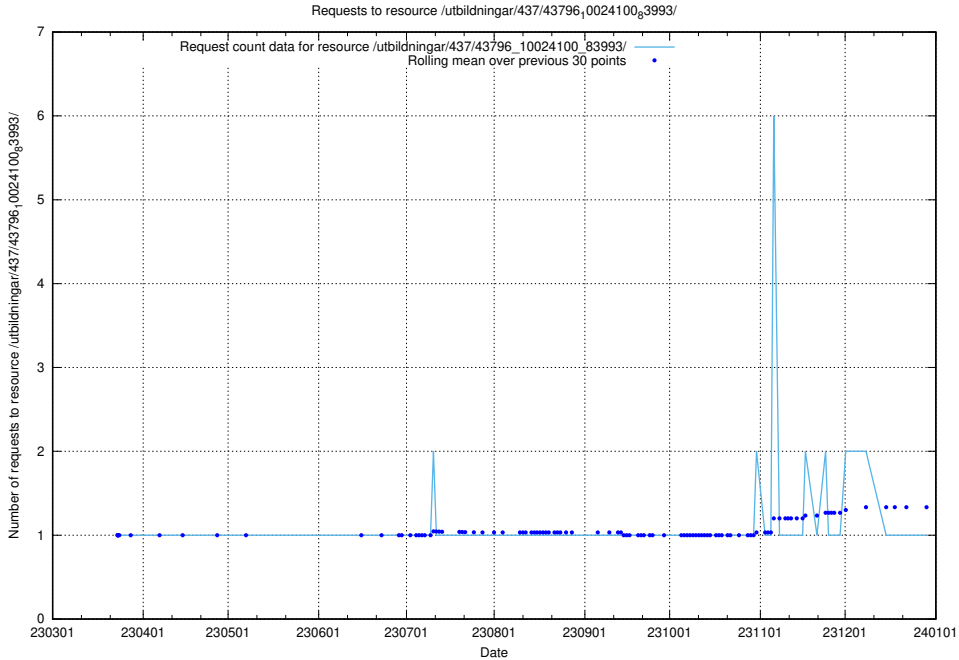

5.6137 Usage of /utbildningar/437/43796_10024100_83993/

Here, we count the number of requests to resource /utbildningar/437/43796_10024100_83993/.