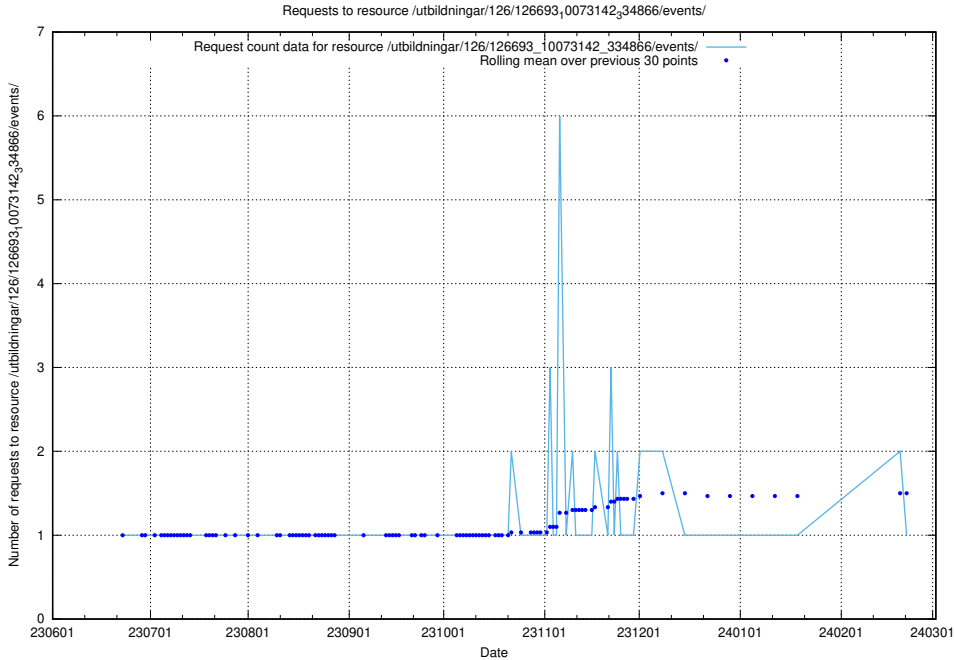

5.5437 Usage of /utbildningar/126/126693_10073142_334866/events/

Here, we count the number of requests to resource /utbildningar/126/126693_10073142_334866/events/