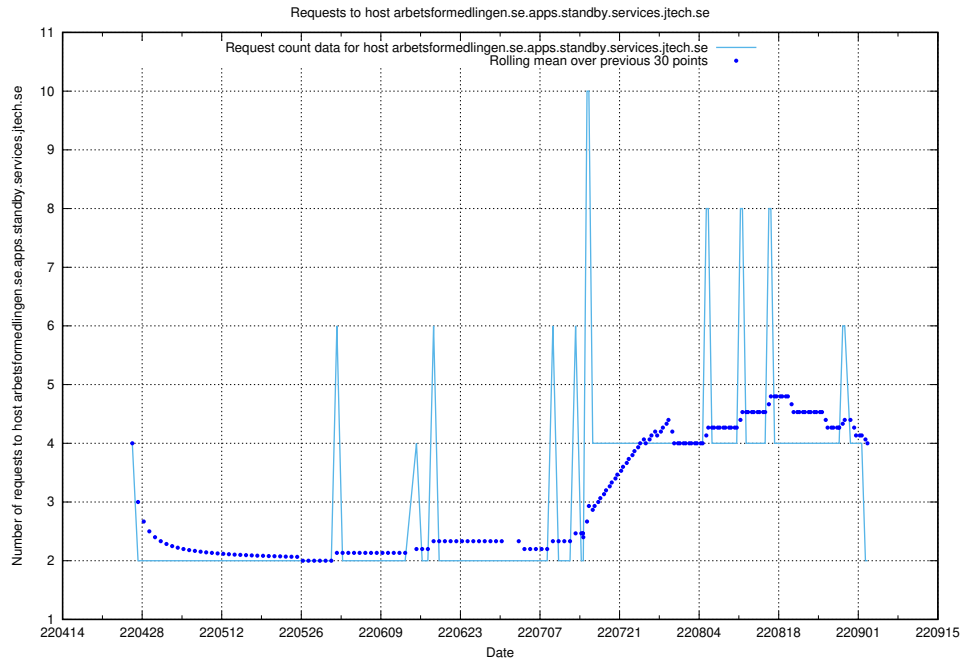

Here, we count the number of requests to host arbetsformedlingen.se.apps.standby.services.jtech.se.

7.448 Usage of `jitsi-test.jobtechdev.se`

Here, we count the number of requests to host `jitsi-test.jobtechdev.se`.