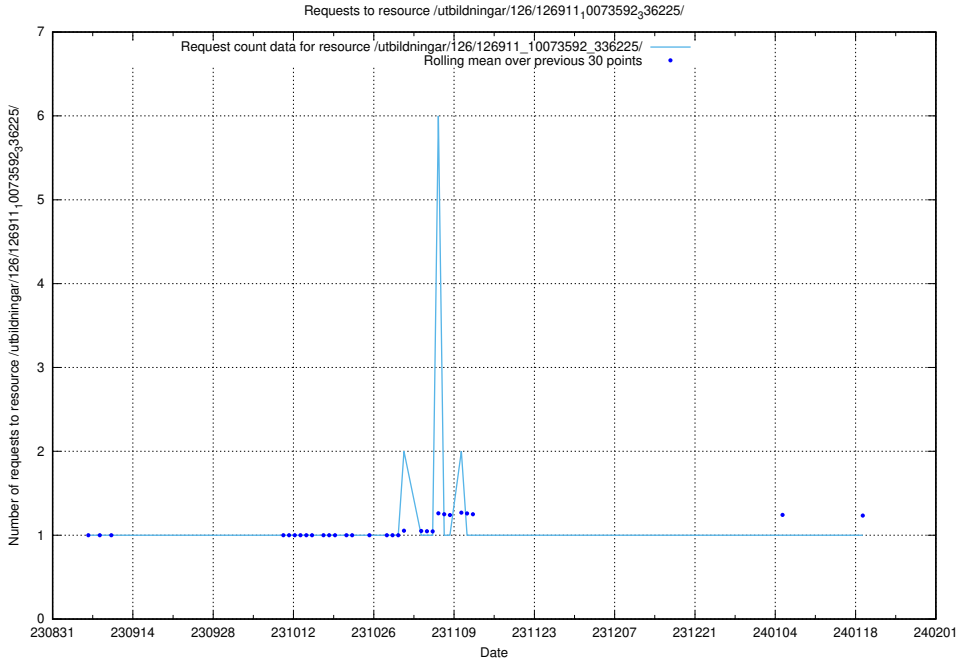

5.4461 Usage of /utbildningar/126/126911_10073592_336225/

Here, we count the number of requests to resource /utbildningar/126/126911_10073592_336225/.