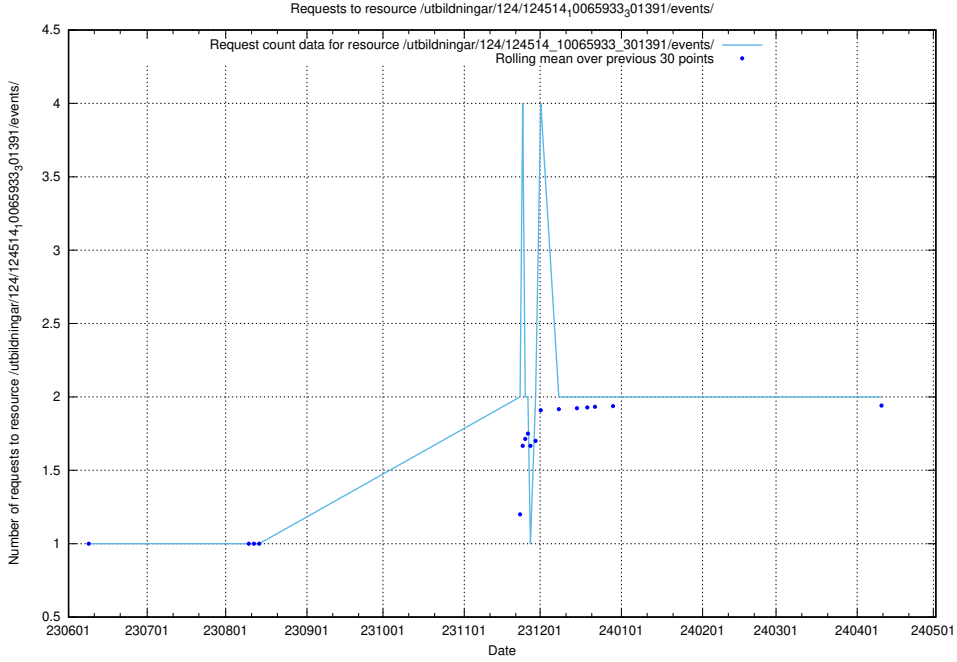

5.893 Usage of /utbildningar/124/124514_10065933_301391/events/

Here, we count the number of requests to resource /utbildningar/124/124514_10065933_301391/events/

5.894 Usage of /utbildningar/124/124455_10067678_313200/