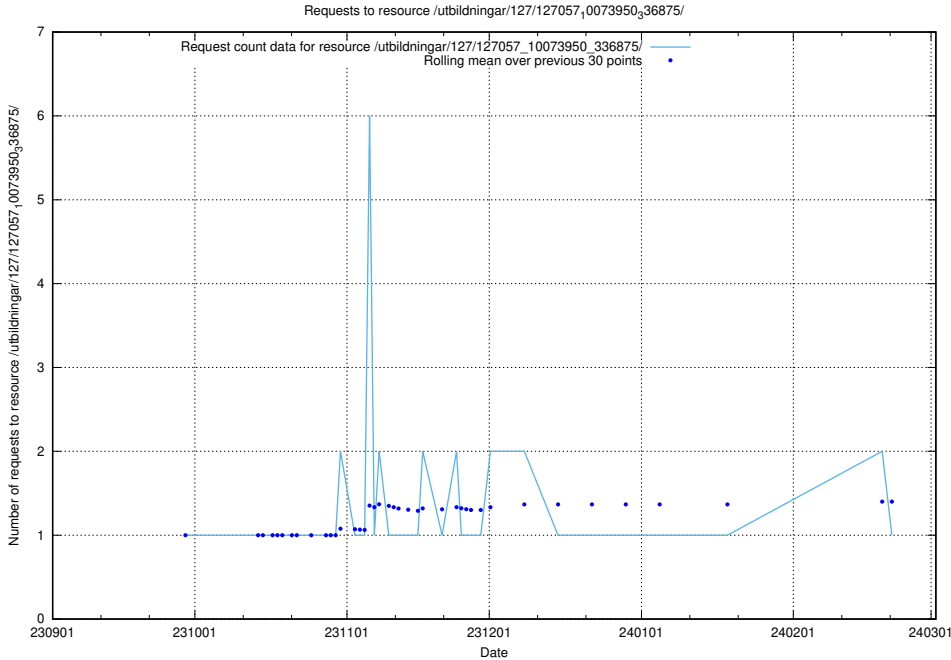

5.4247 Usage of /utbildningar/127/127057_10073950_336875/

Here, we count the number of requests to resource /utbildningar/127/127057_10073950_336875/.