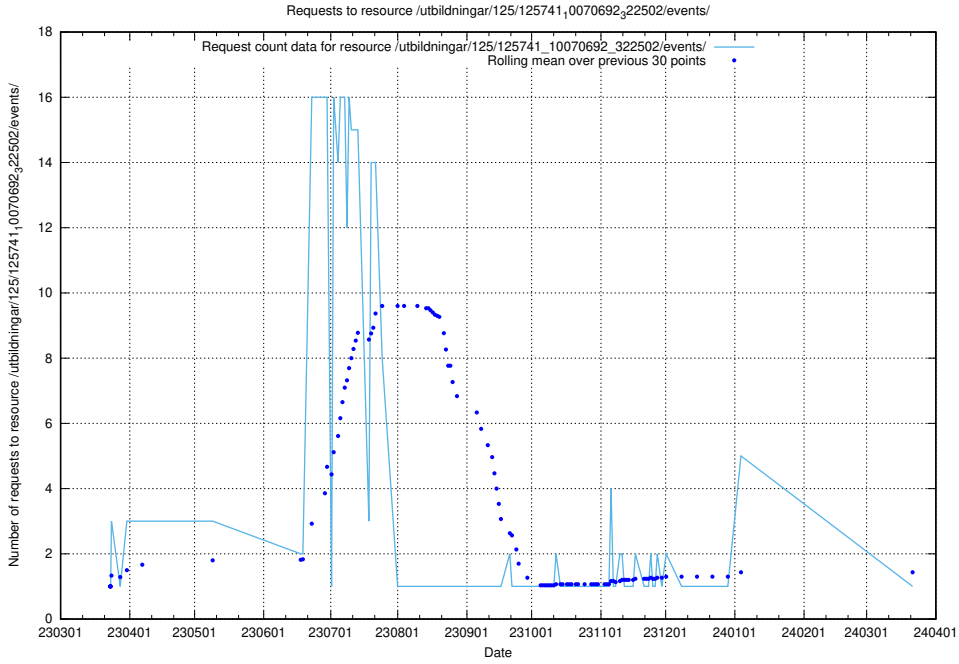

5.6250 Usage of /utbildningar/125/125741_10070692_322502/events/

Here, we count the number of requests to resource /utbildningar/125/125741_10070692_322502/events/