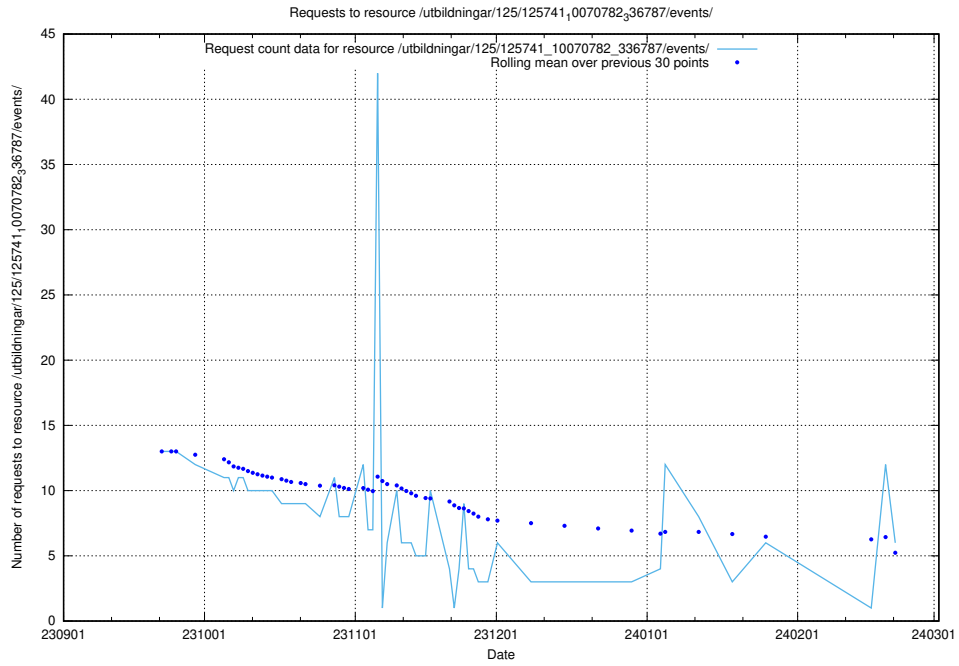

5.106 Usage of /utbildningar/125/125741_10070782_336787/events/

Here, we count the number of requests to resource /utbildningar/125/125741_10070782_336787/events/