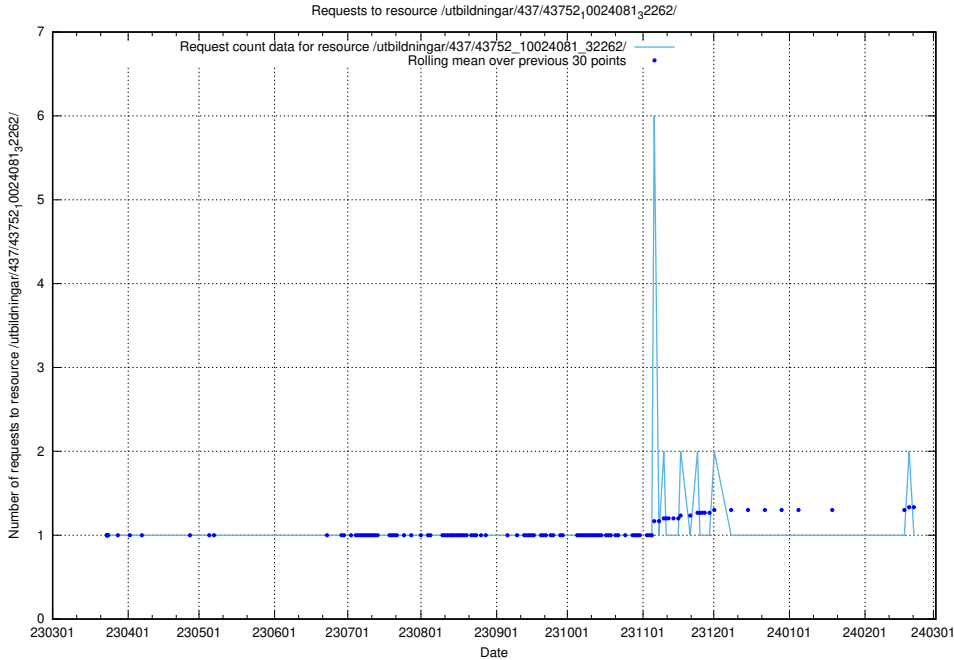

5.6162 Usage of /utbildningar/437/43752_10024081_32262/

Here, we count the number of requests to resource /utbildningar/437/43752_10024081_32262/.