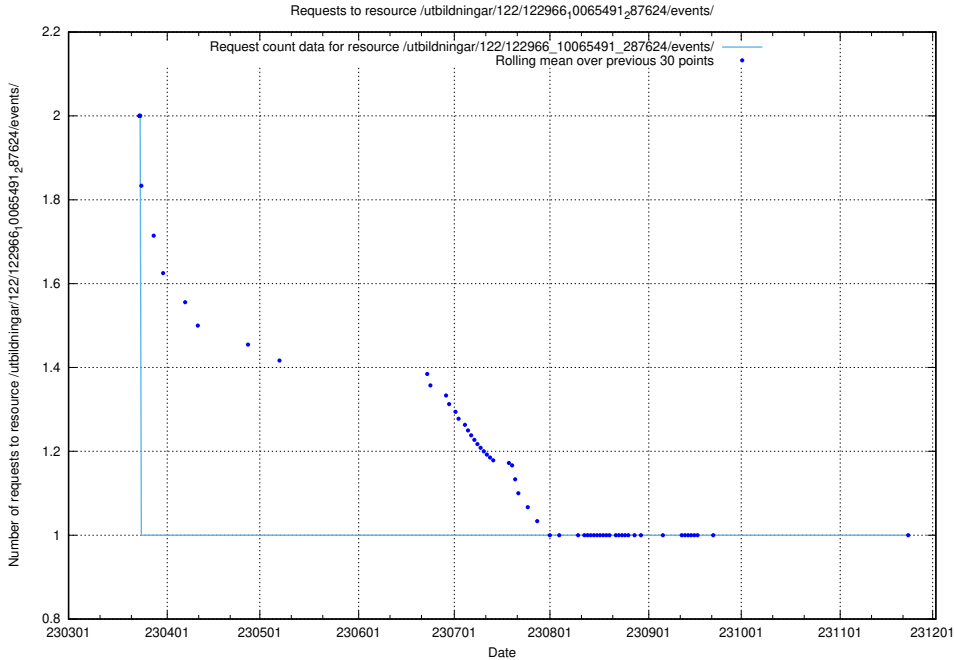

5.6096 Usage of /utbildningar/122/122966_10065491_287624/events/

Here, we count the number of requests to resource /utbildningar/122/122966_10065491_287624/events/