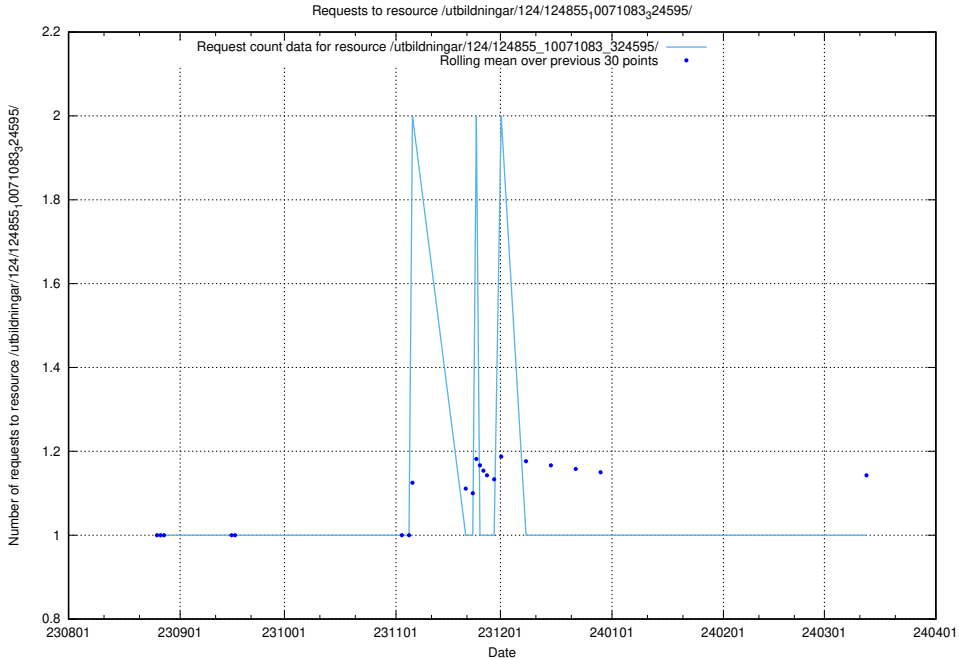

5.4513 Usage of /utbildningar/124/124855_10071083_324595/

Here, we count the number of requests to resource /utbildningar/124/124855_10071083_324595/.