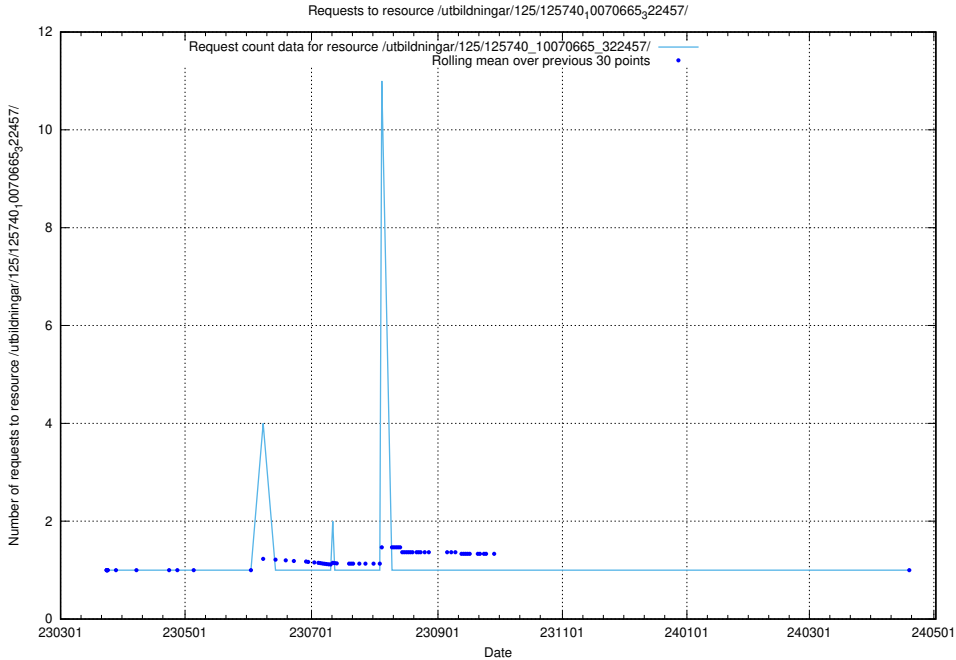

5.1023 Usage of /utbildningar/125/125740_10070665_322457/

Here, we count the number of requests to resource /utbildningar/125/125740_10070665_322457/.