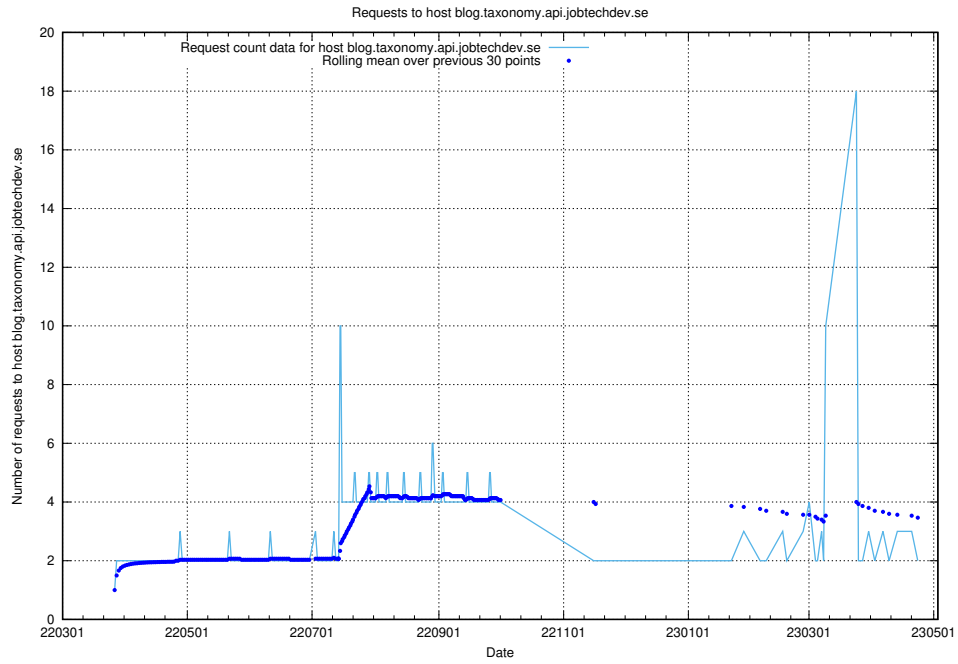

7.488 Usage of `blog.taxonomy.api.jobtechdev.se`

Here, we count the number of requests to host `blog.taxonomy.api.jobtechdev.se`.