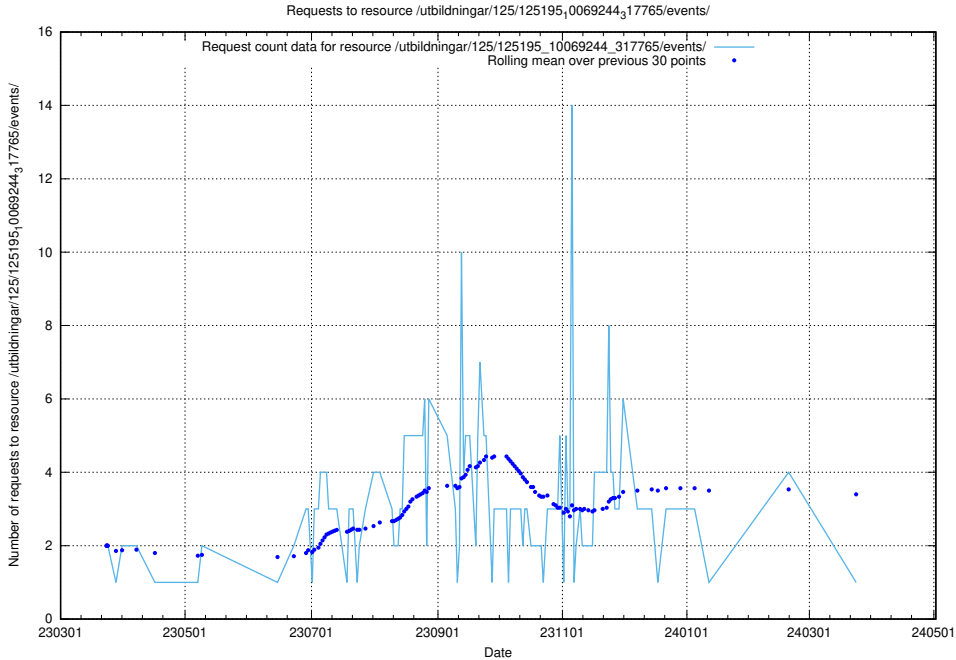

5.6074 Usage of /utbildningar/125/125195_10069244_317765/events/

Here, we count the number of requests to resource /utbildningar/125/125195_10069244_317765/events/