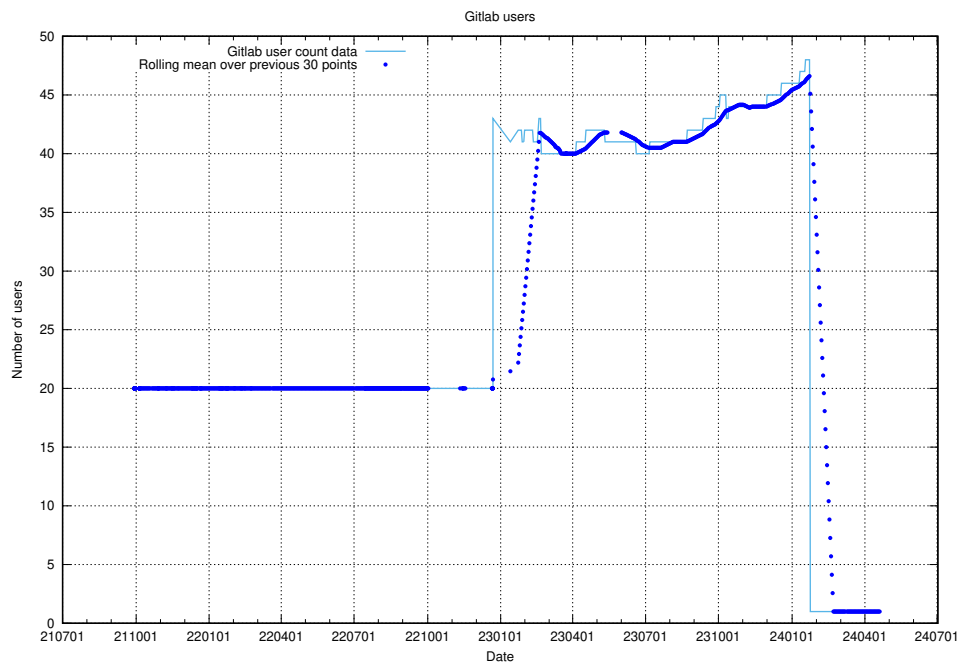

6 Gitlab

This section summarises the state of [JobTech's code repositories](https://gitlab.com/arbetsformedlingen)⁷.

6.1 User count

A graph of users in JobTech's official code repository.

⁷<https://gitlab.com/arbetsformedlingen>