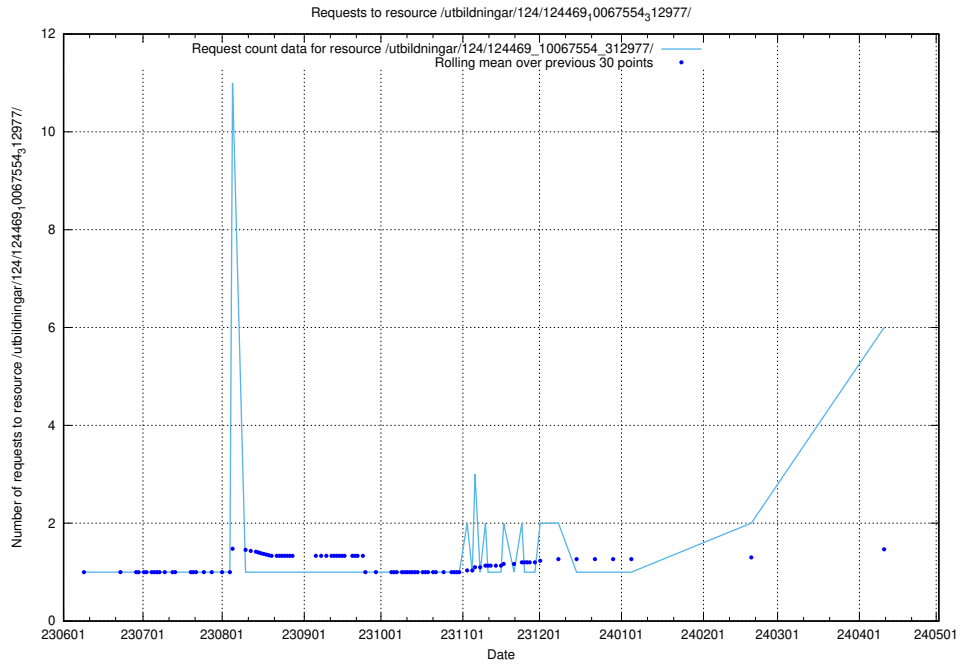

5.128 Usage of /utbildningar/124/124469_10067554_312977/

Here, we count the number of requests to resource /utbildningar/124/124469_10067554_312977/.