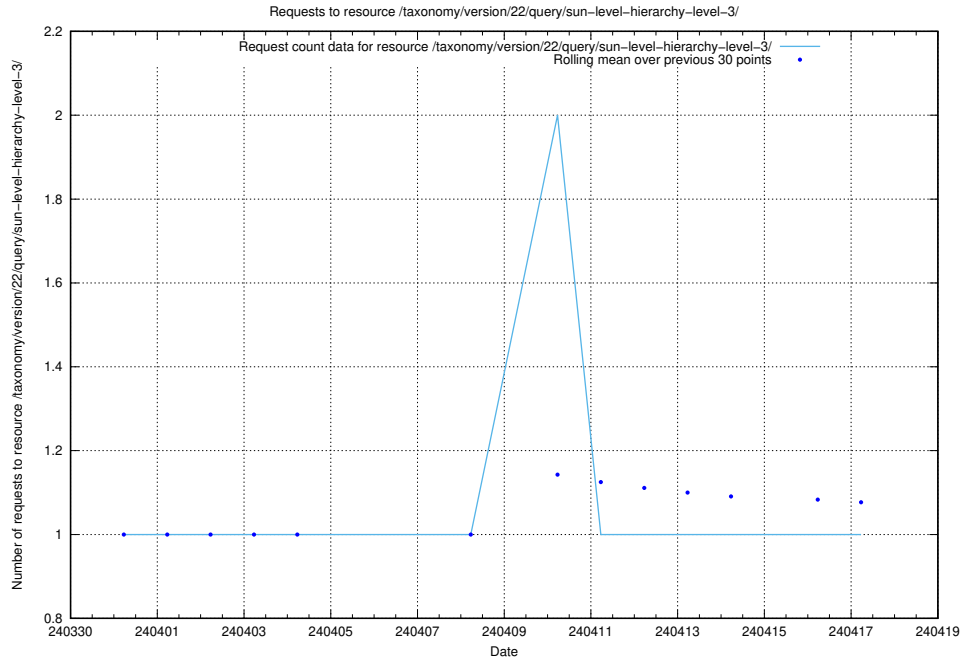

5.1404 Usage of /taxonomy/version/22/query/sun-level-hierarchy-level-3/

Here, we count the number of requests to resource /taxonomy/version/22/query/sun-level-hierarchy-level-3/.