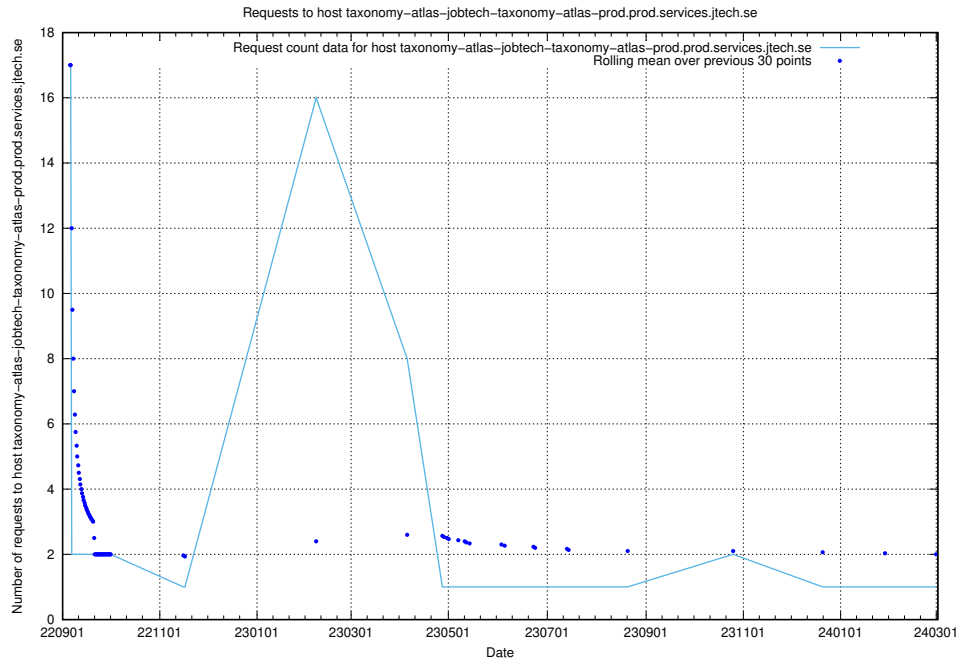

7.617 Usage of taxonomy-atlas-jobtech-taxonomy-atlas-prod.prod.services.jtech.se

Here, we count the number of requests to host taxonomy-atlas-jobtech-taxonomy-atlas-prod.prod.services.jtech.se.