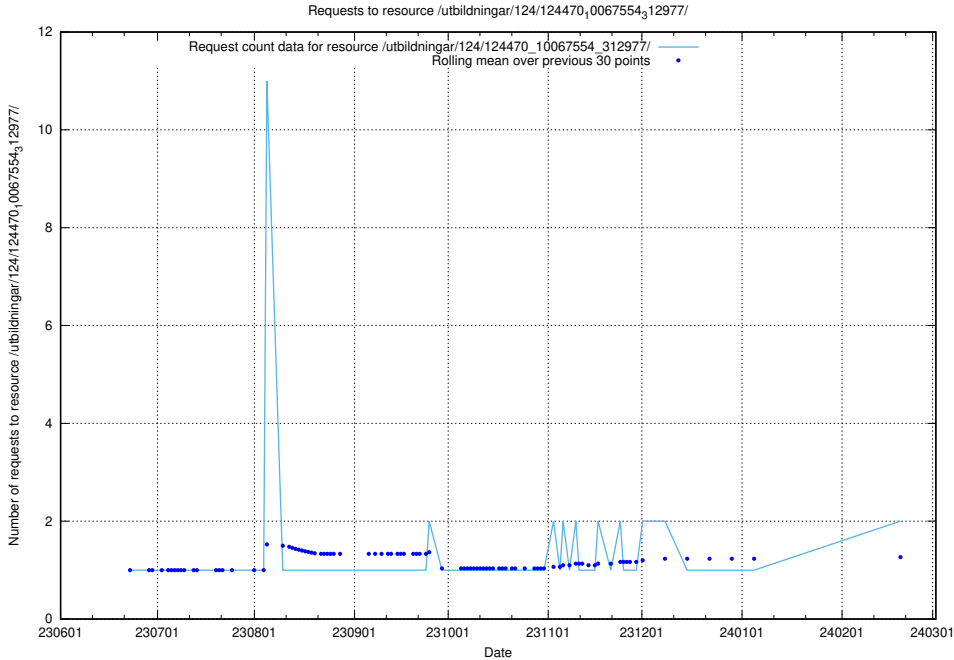

5.873 Usage of /utbildningar/124/124470_10067554_312977/

Here, we count the number of requests to resource /utbildningar/124/124470_10067554_312977/.