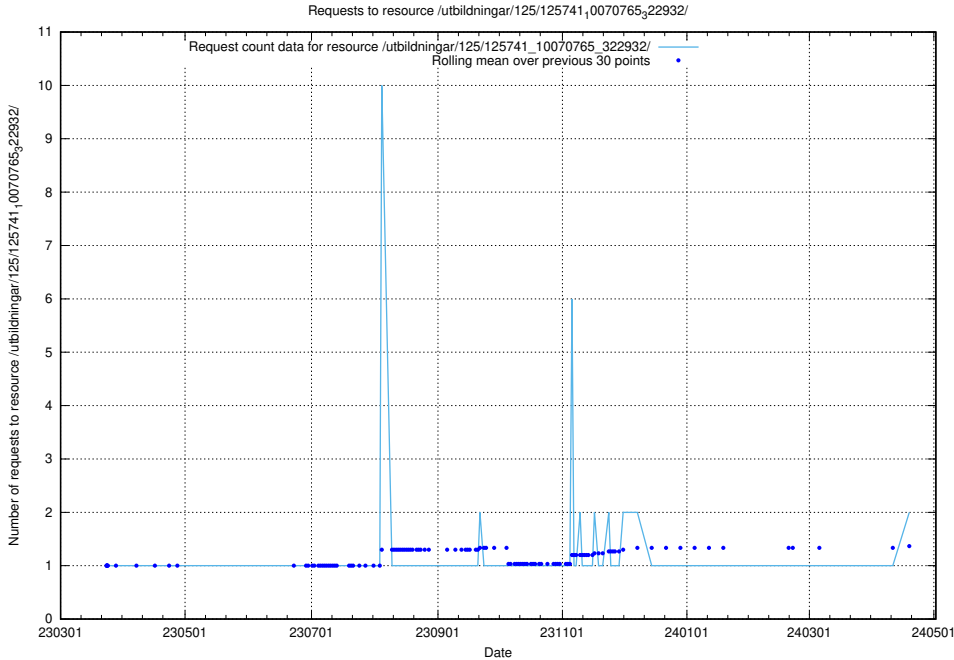

Here, we count the number of requests to resource /utbildningar/125/125741_10070765_322932/.

5.977 Usage of /utbildningar/125/125741_10070686_322486/

Here, we count the number of requests to resource /utbildningar/125/125741_10070686_322486/.