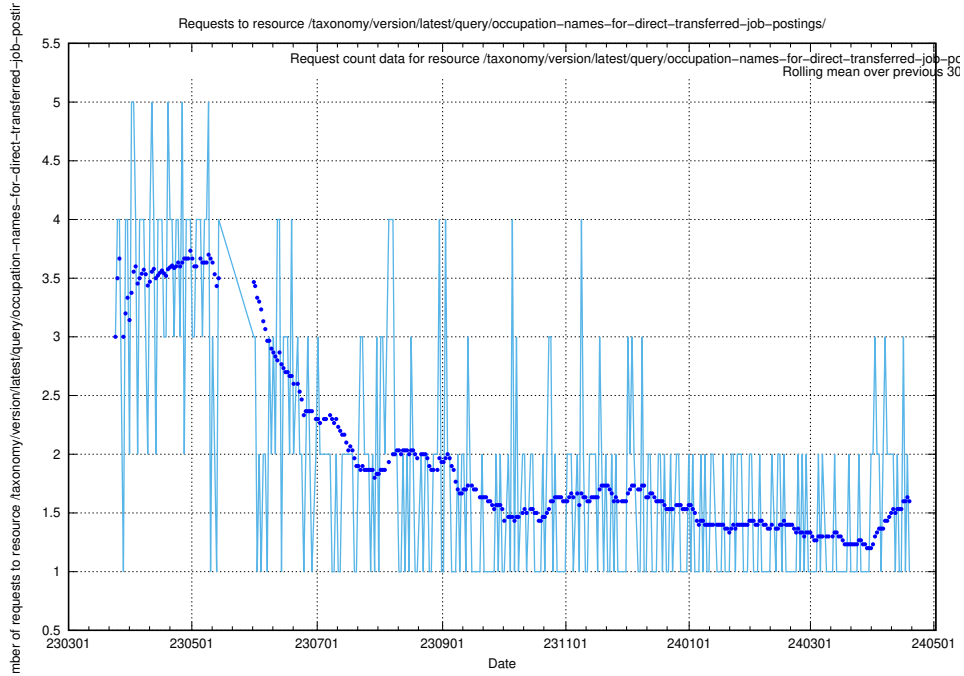

5.5890 Usage of /taxonomy/version/latest/query/occupation-names-for-direct-transferred-job-postings/

Here, we count the number of requests to resource /taxonomy/version/latest/query/occupation-names-for-direct-transferred-job-postings/.