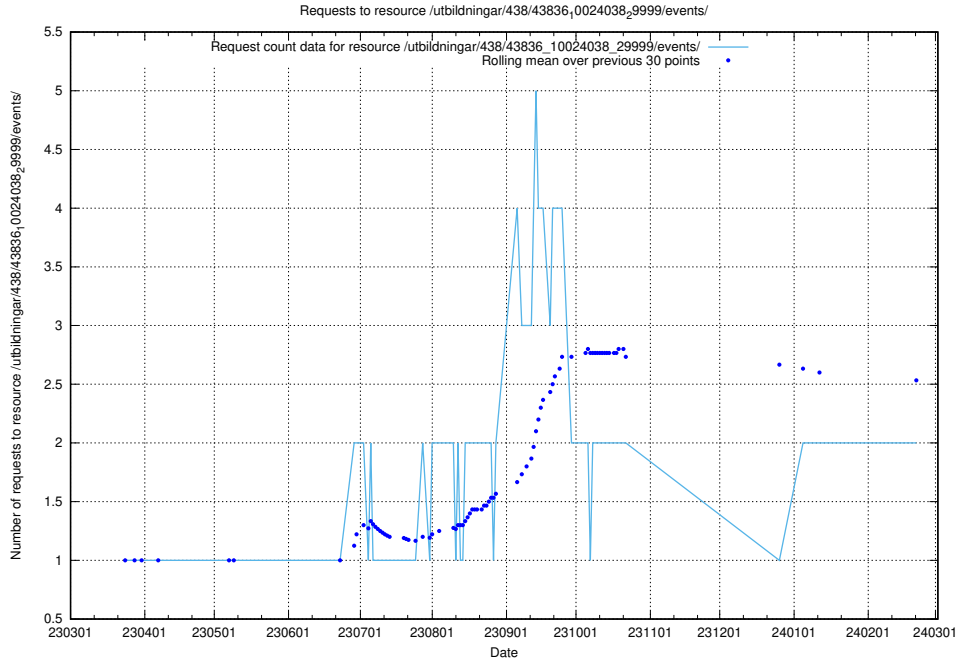

Here, we count the number of requests to resource /taxonomy/version/19/query/concepts-describing-working-hours/.

5.941 Usage of /utbildningar/438/43836_10024038_29999/events/

Here, we count the number of requests to resource /utbildningar/438/43836_10024038_29999/events/.