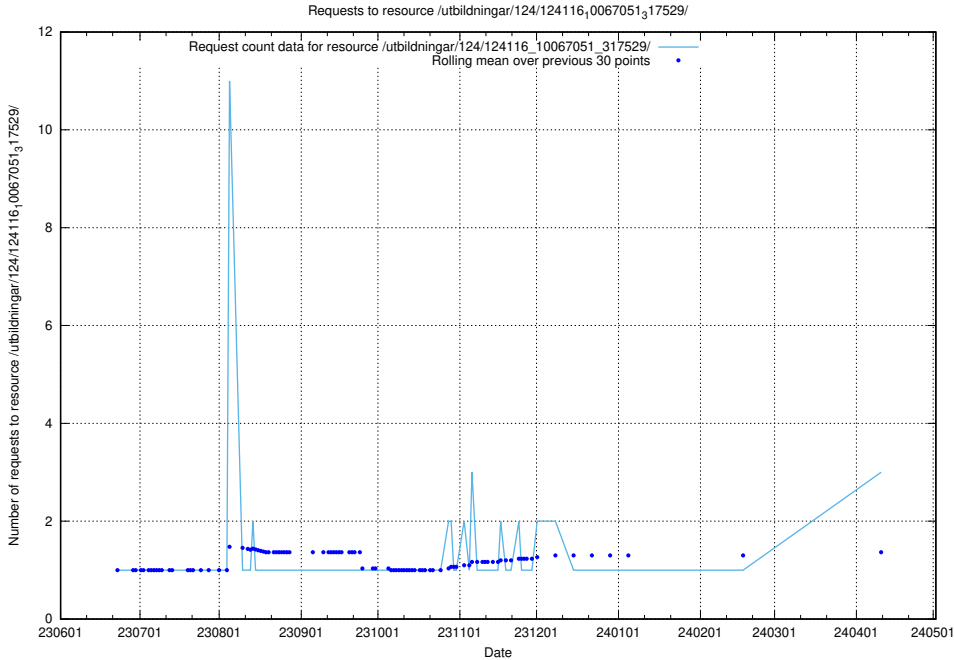

Here, we count the number of requests to resource /utbildningar/125/125741_10070692_324616/events/

5.440 Usage of /utbildningar/124/124116_10067051_317529/

Here, we count the number of requests to resource /utbildningar/124/124116_10067051_317529/.