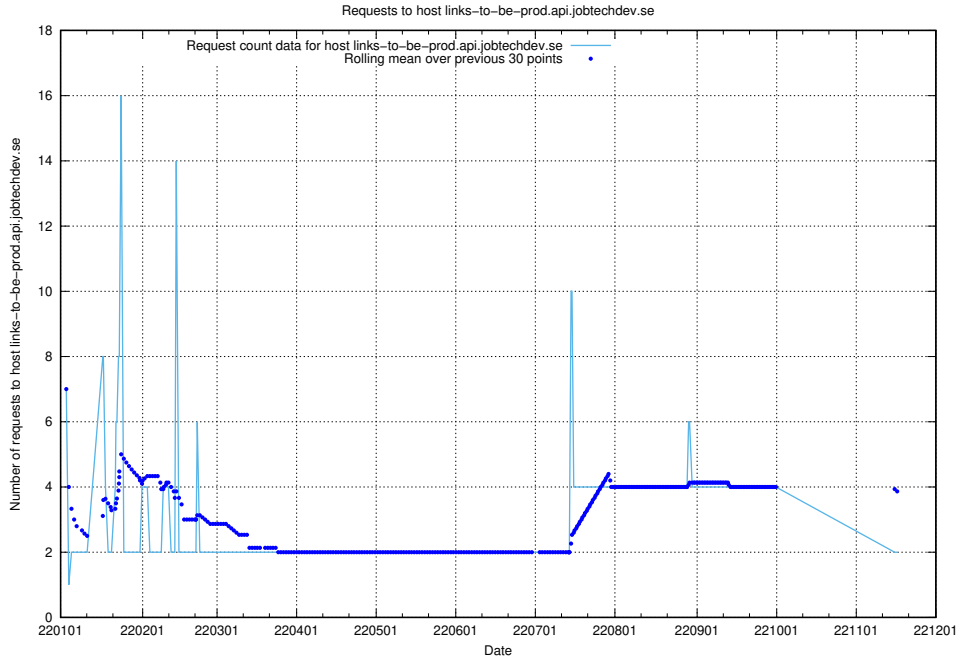

7.296 Usage of crm.jobtechdev.se

Here, we count the number of requests to host crm.jobtechdev.se.

7.297 Usage of account.jobtechdev.se

Here, we count the number of requests to host account.jobtechdev.se.