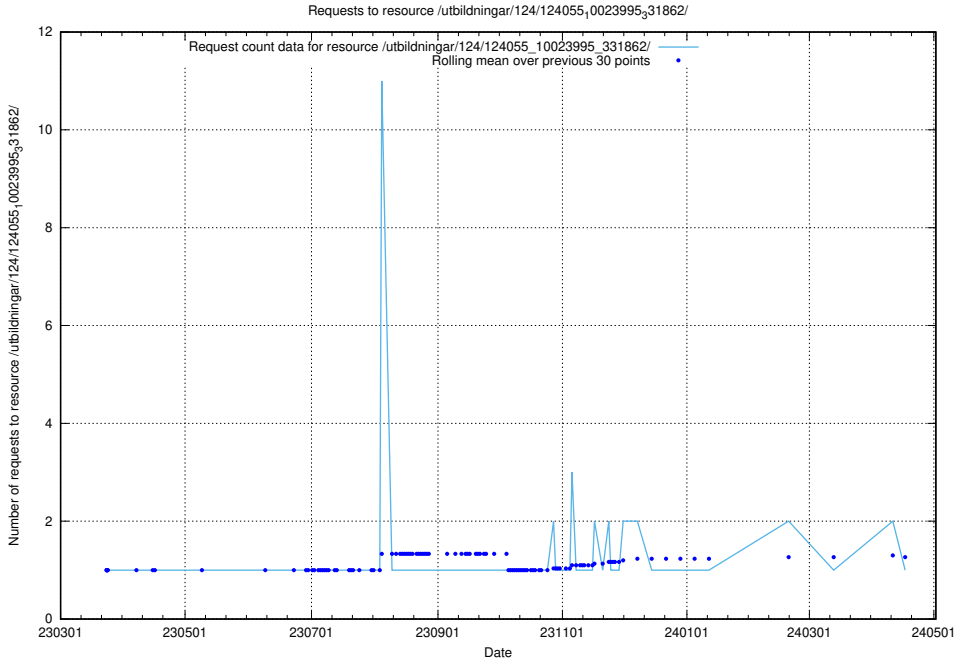

5.4095 Usage of /utbildningar/124/124055_10023995_331862/

Here, we count the number of requests to resource /utbildningar/124/124055_10023995_331862/.