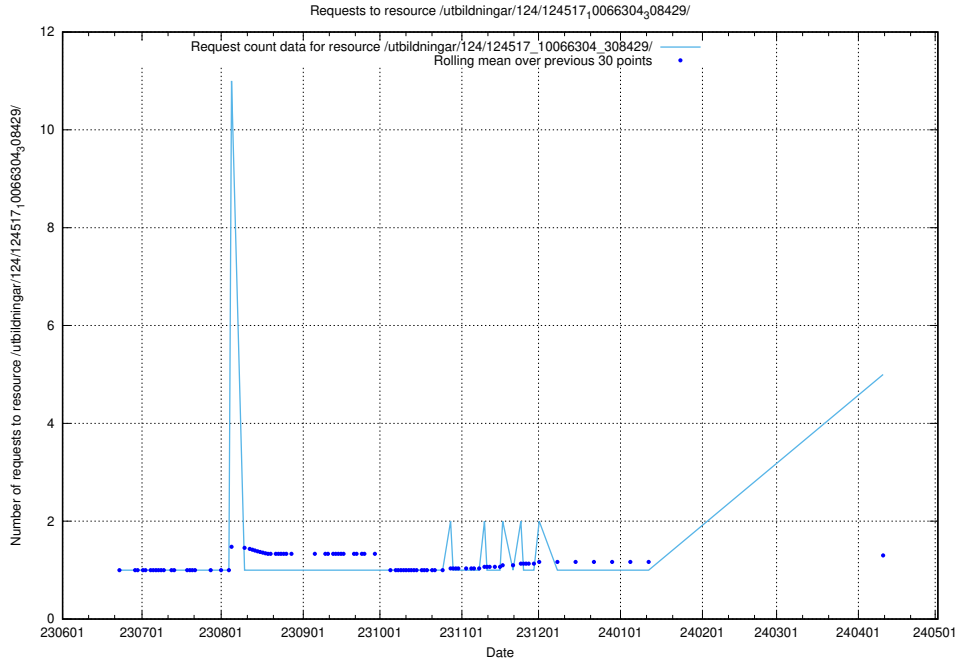

5.185 Usage of /utbildningar/124/124517_10066304_308429/

Here, we count the number of requests to resource /utbildningar/124/124517_10066304_308429/.