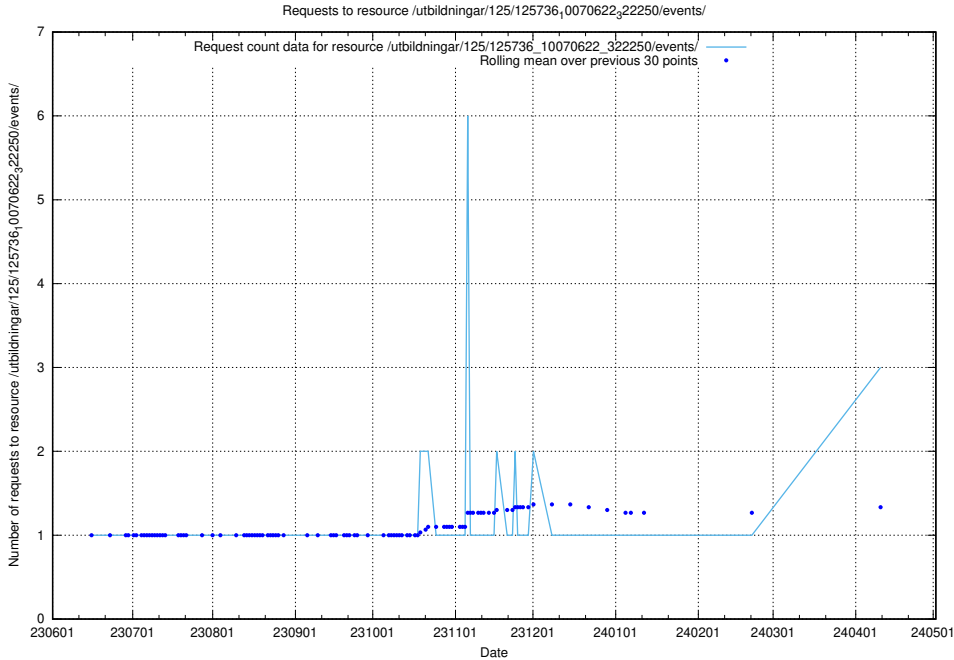

5.443 Usage of /utbildningar/125/125736_10070622_322250/events/

Here, we count the number of requests to resource /utbildningar/125/125736_10070622_322250/events/