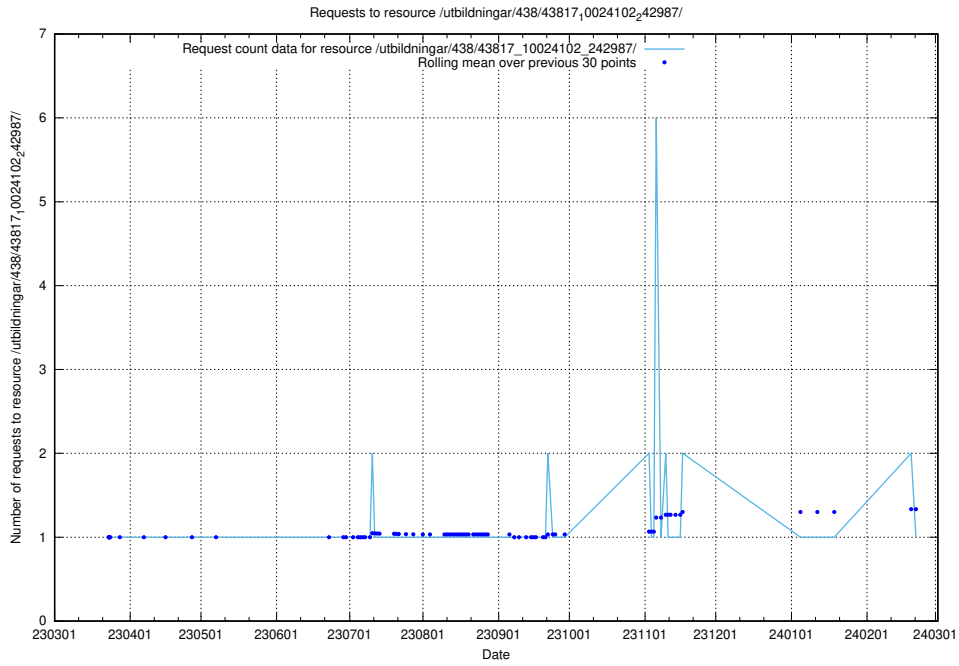

5.6129 Usage of /utbildningar/438/43817_10024102_242987/

Here, we count the number of requests to resource /utbildningar/438/43817_10024102_242987/.