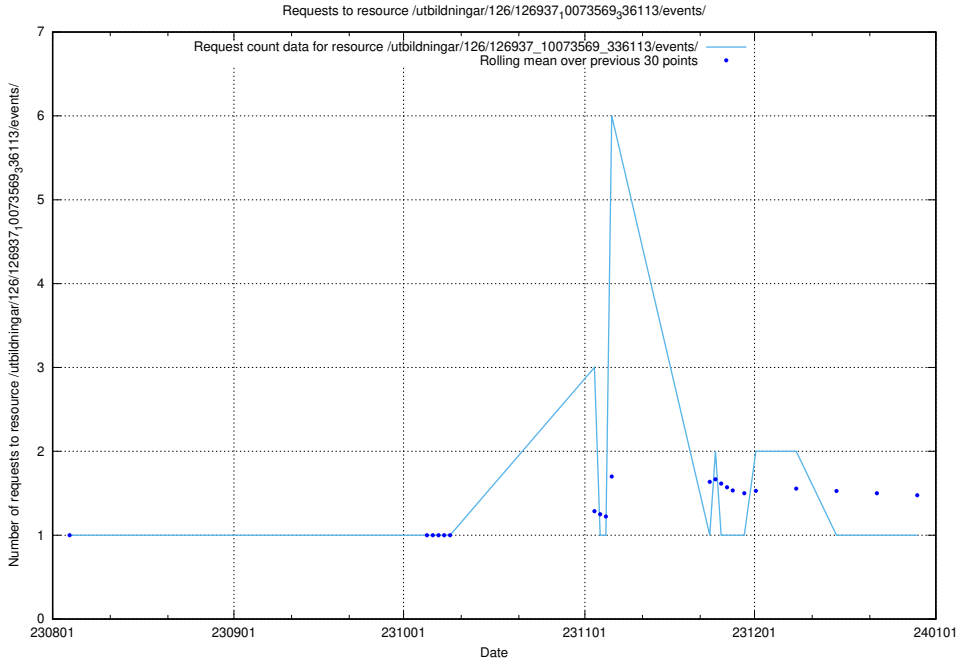

5.4662 Usage of /utbildningar/126/126937_10073569_336113/events/

Here, we count the number of requests to resource /utbildningar/126/126937_10073569_336113/events/