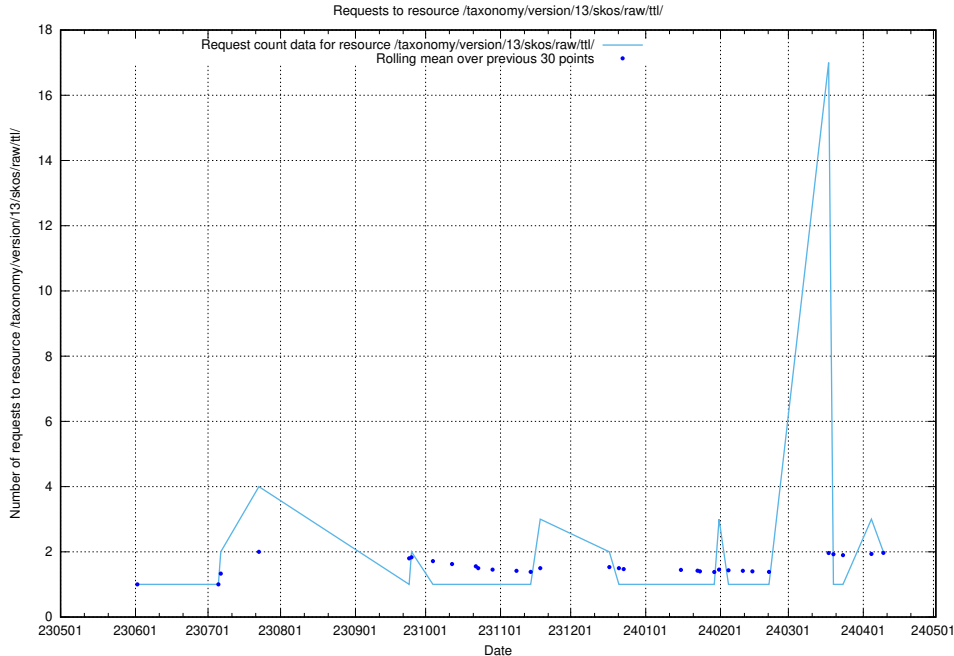

5.896 Usage of /taxonomy/version/13/skos/raw/ttl/

Here, we count the number of requests to resource /taxonomy/version/13/skos/raw/ttl/.