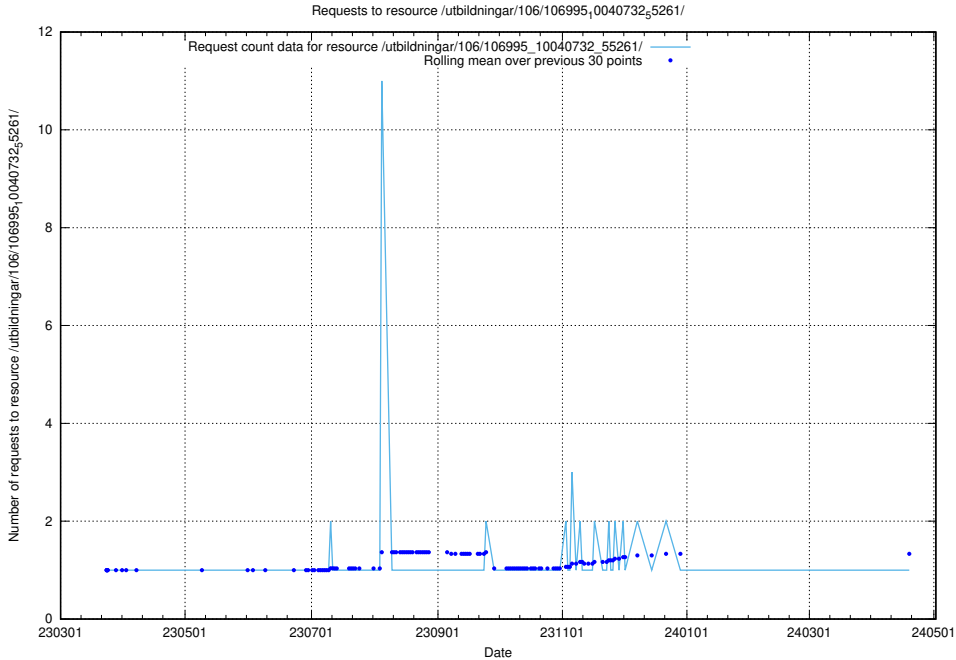

5.5229 Usage of /utbildningar/106/106995_10040732_55261/

Here, we count the number of requests to resource /utbildningar/106/106995_10040732_55261/.