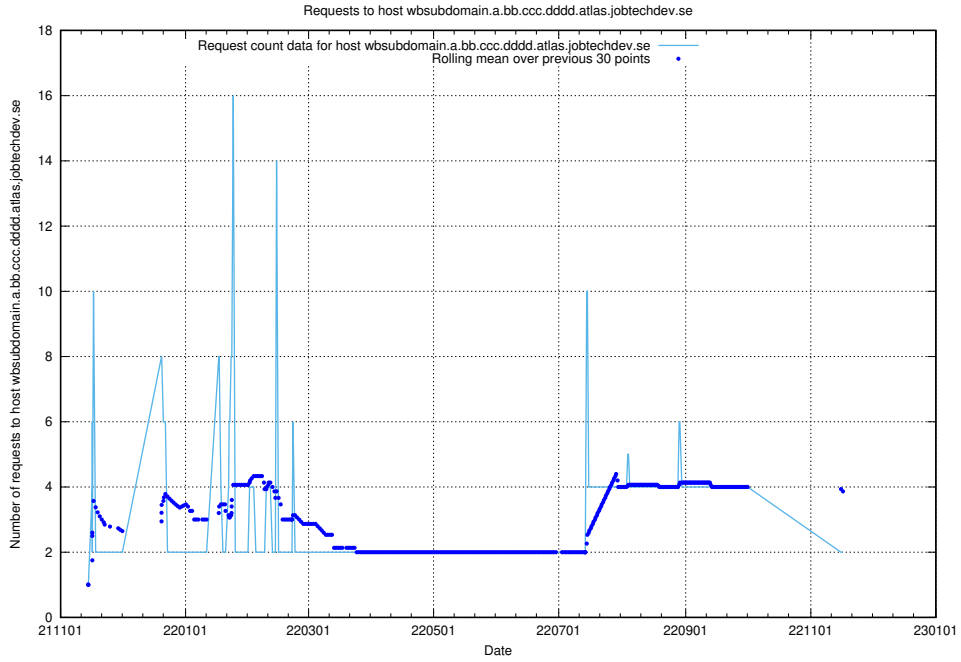

7.548 Usage of wbsubdomain.a.bb.ccc.dddd.atlas.jobtechdev.se

Here, we count the number of requests to host wbsubdomain.a.bb.ccc.dddd.atlas.jobtechdev.se.