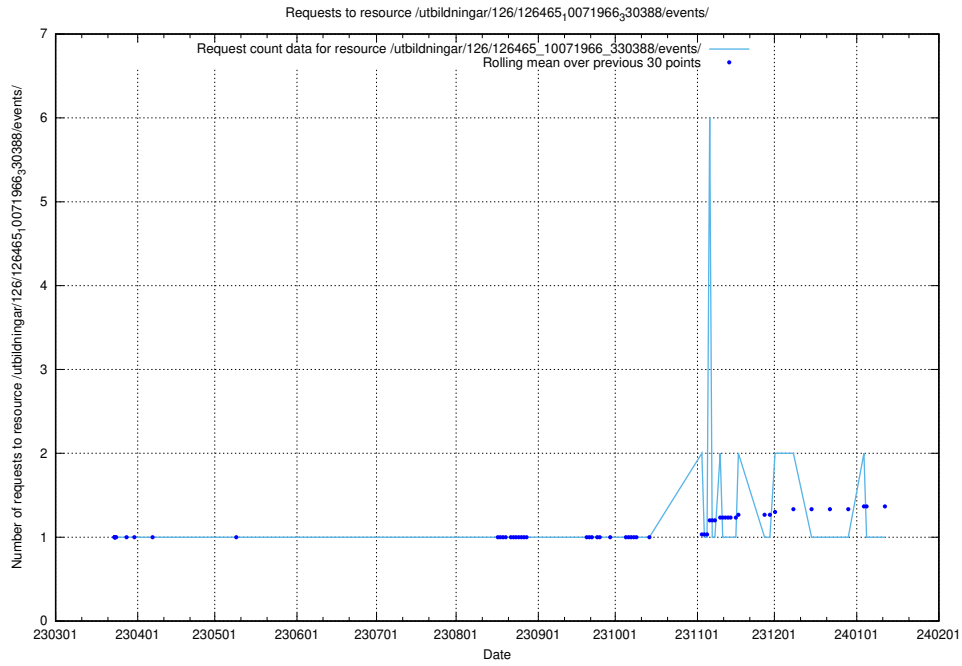

5.6198 Usage of /utbildningar/126/126465_10071966_330388/events/

Here, we count the number of requests to resource /utbildningar/126/126465_10071966_330388/events/