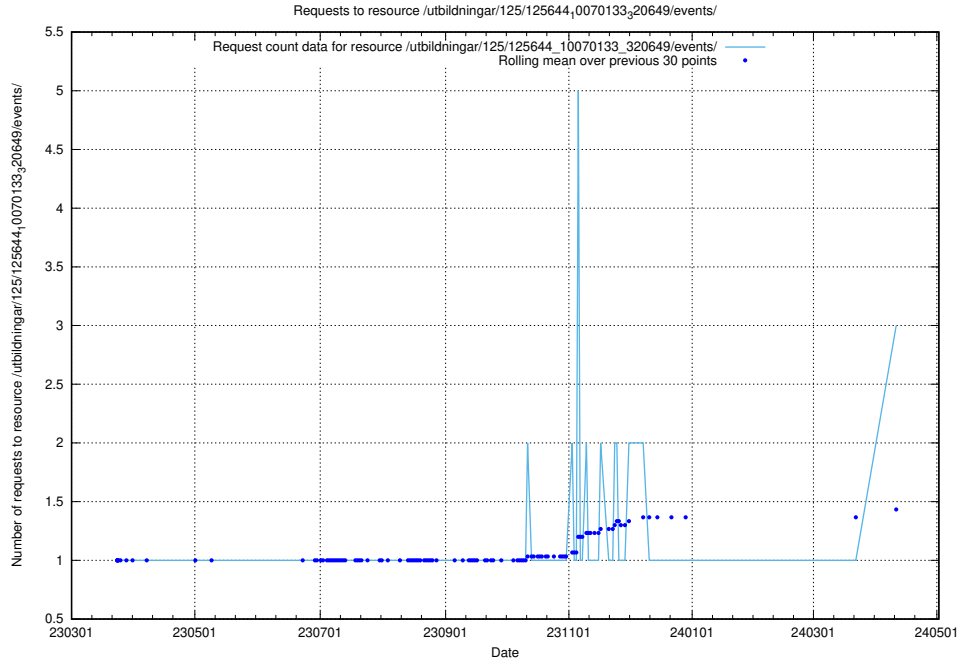

5.292 Usage of /utbildningar/125/125644_10070133_320649/events/

Here, we count the number of requests to resource /utbildningar/125/125644_10070133_320649/events/