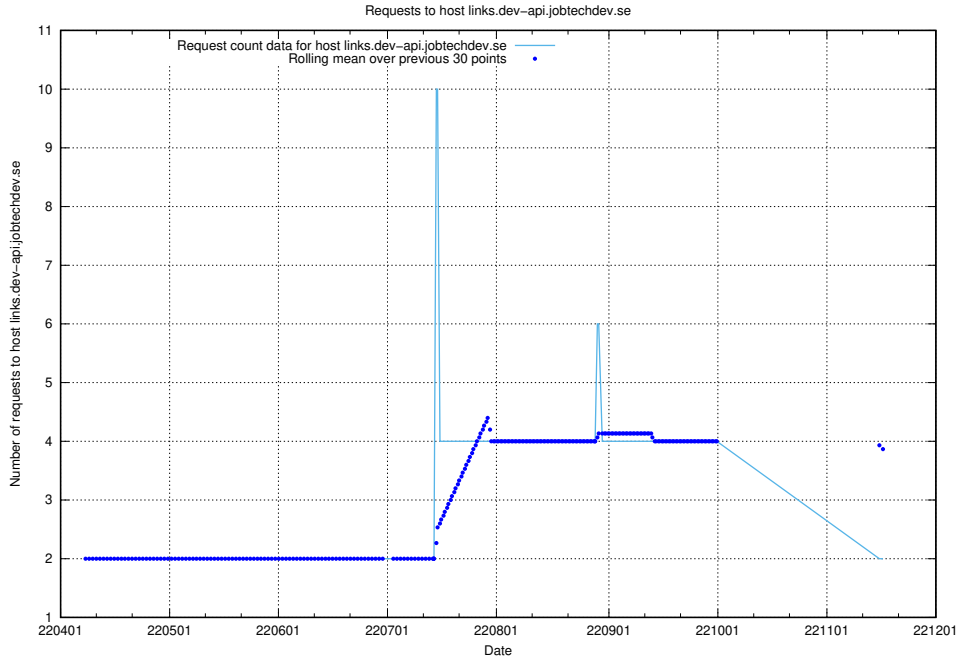

7.469 Usage of links.dev-api.jobtechdev.se

Here, we count the number of requests to host links.dev-api.jobtechdev.se.