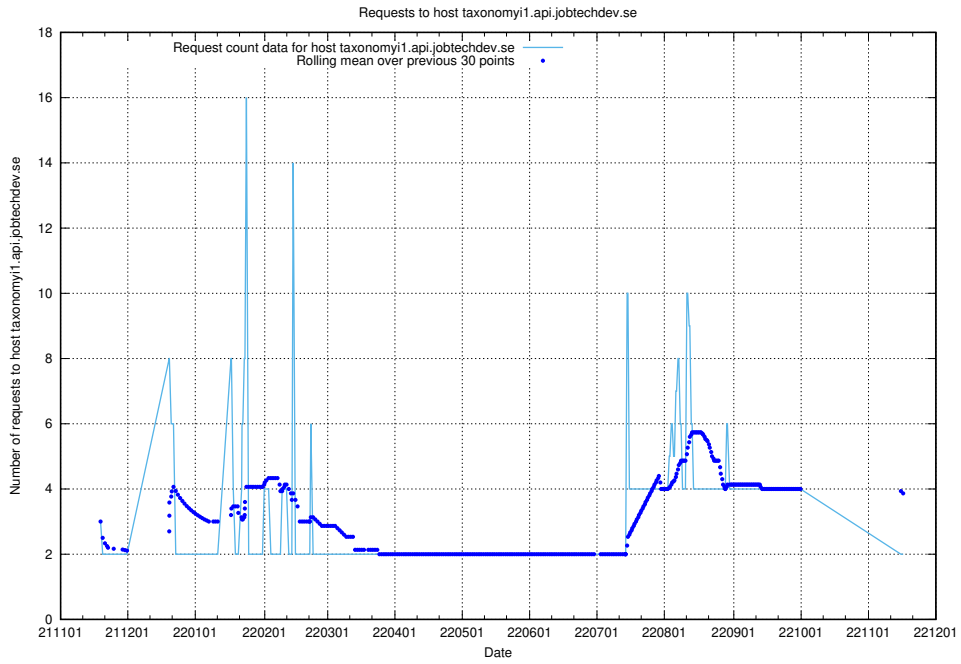

7.465 Usage of taxonomy1.api.jobtechdev.se

Here, we count the number of requests to host taxonomy1.api.jobtechdev.se.