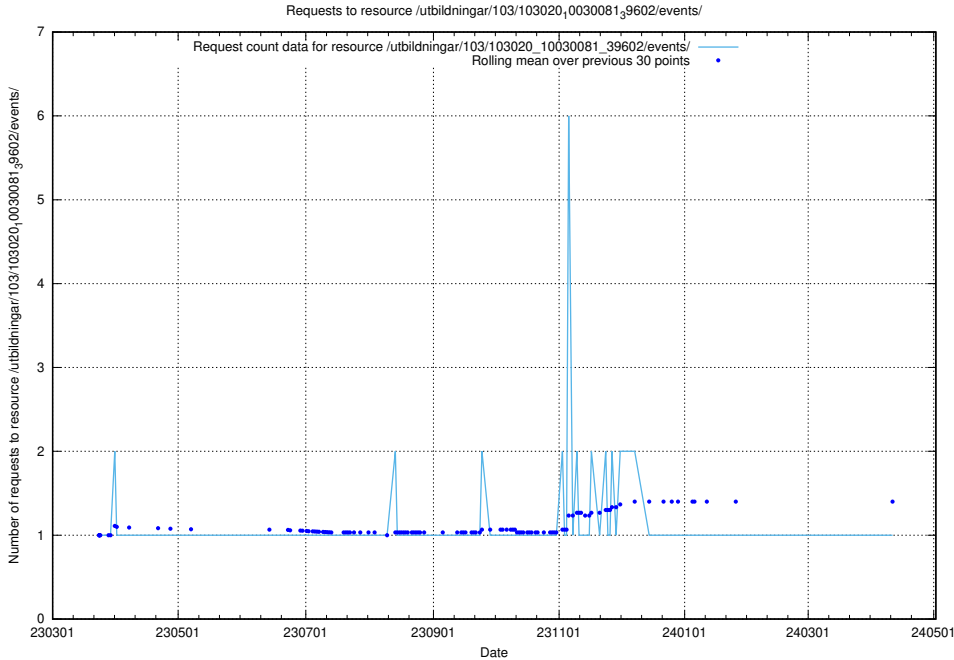

5.5297 Usage of /utbildningar/103/103020_10030081_39602/events/

Here, we count the number of requests to resource /utbildningar/103/103020_10030081_39602/events/.