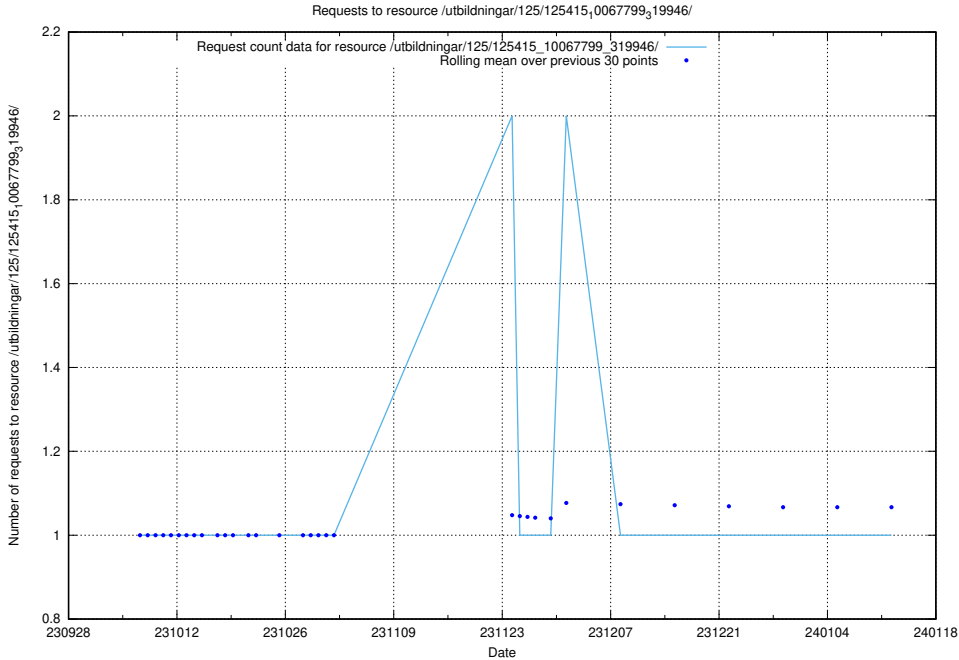

5.4193 Usage of /utbildningar/125/125415_10067799_319946/

Here, we count the number of requests to resource /utbildningar/125/125415_10067799_319946/.