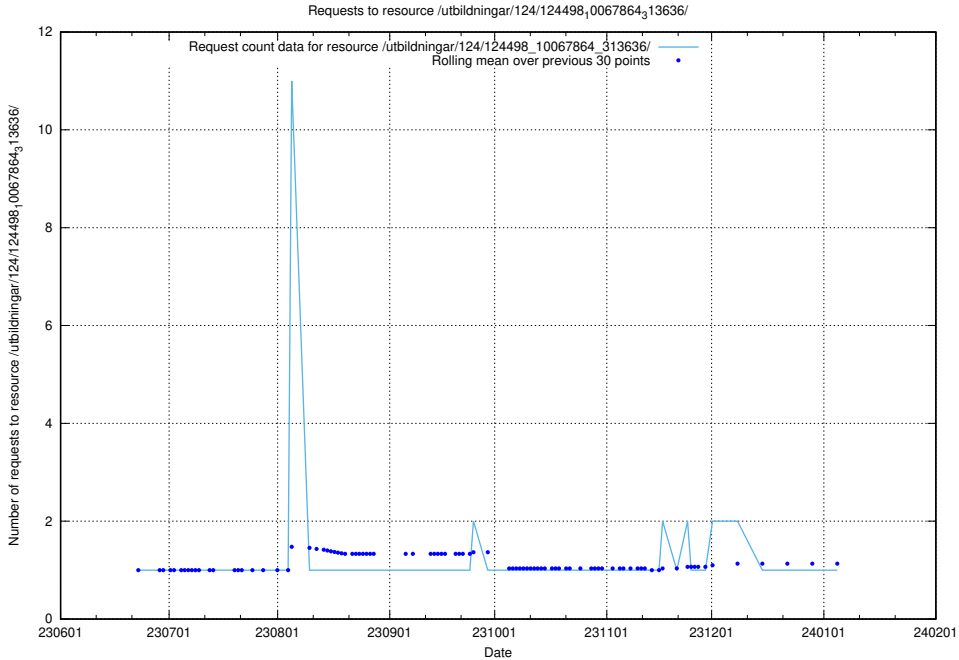

5.5577 Usage of /utbildningar/124/124498_10067864_313636/

Here, we count the number of requests to resource /utbildningar/124/124498_10067864_313636/.