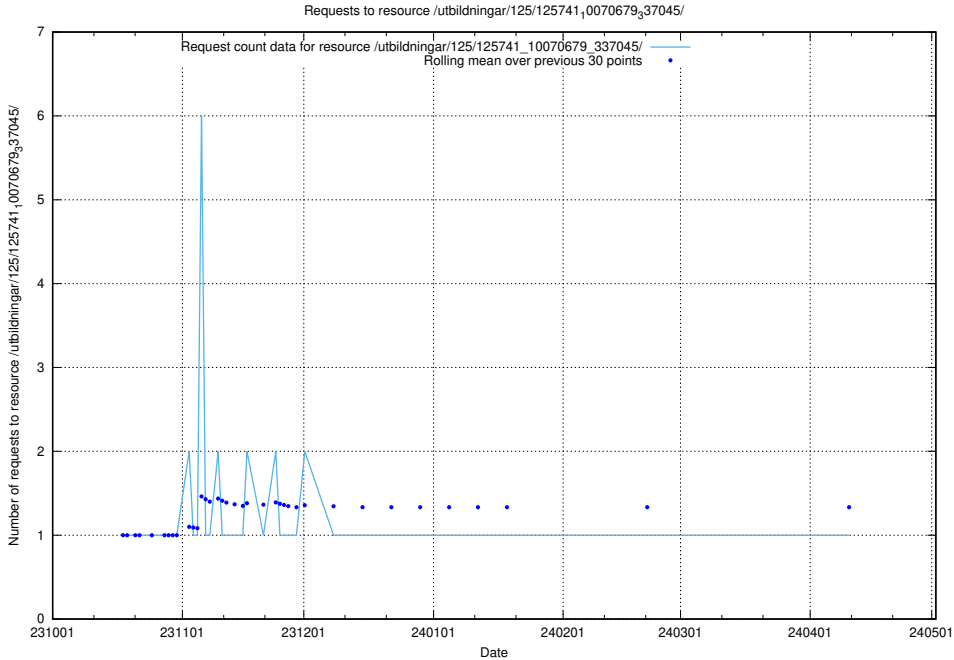

5.4088 Usage of /utbildningar/125/125741_10070679_337045/

Here, we count the number of requests to resource /utbildningar/125/125741_10070679_337045/.