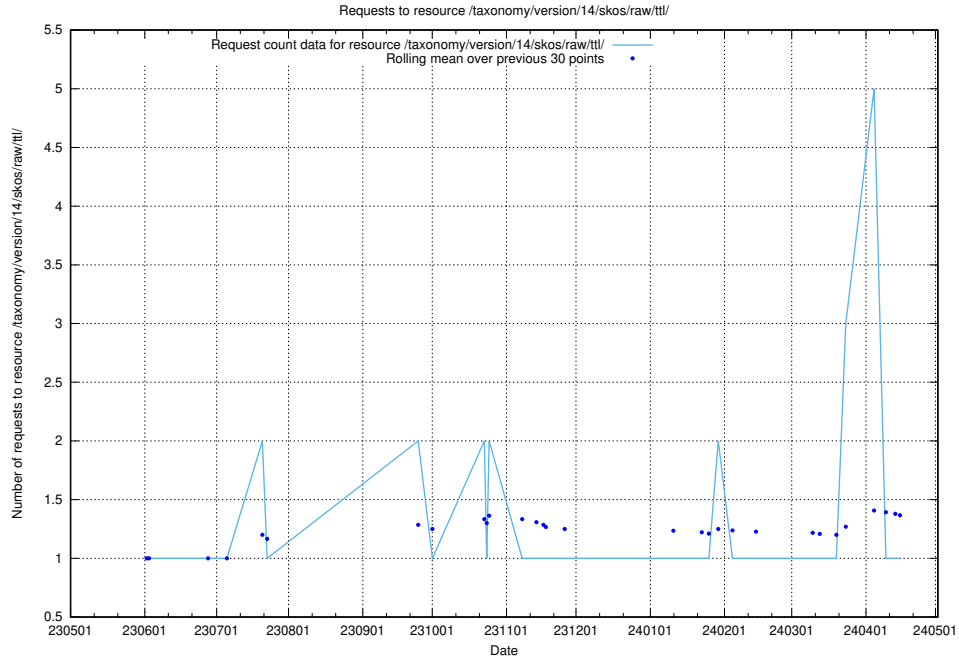

5.5714 Usage of /taxonomy/version/14/skos/raw/ttl/

Here, we count the number of requests to resource /taxonomy/version/14/skos/raw/ttl/.