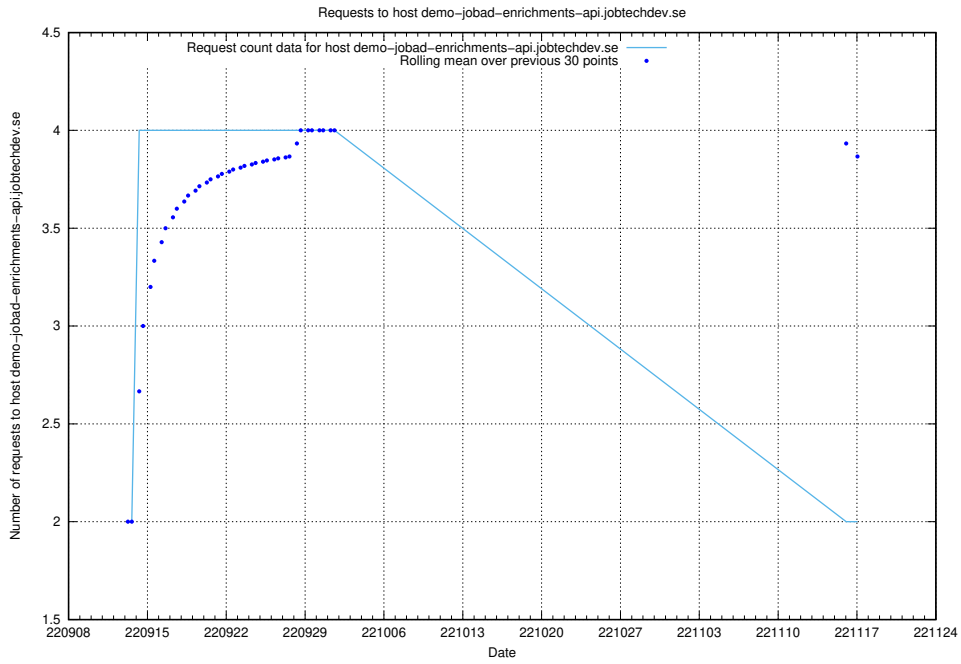

7.324 Usage of demo-jobad-enrichments-api.jobtechdev.se

Here, we count the number of requests to host demo-jobad-enrichments-api.jobtechdev.se.

7.325 Usage of www.elk.jobtechdev.se

Here, we count the number of requests to host www.elk.jobtechdev.se.