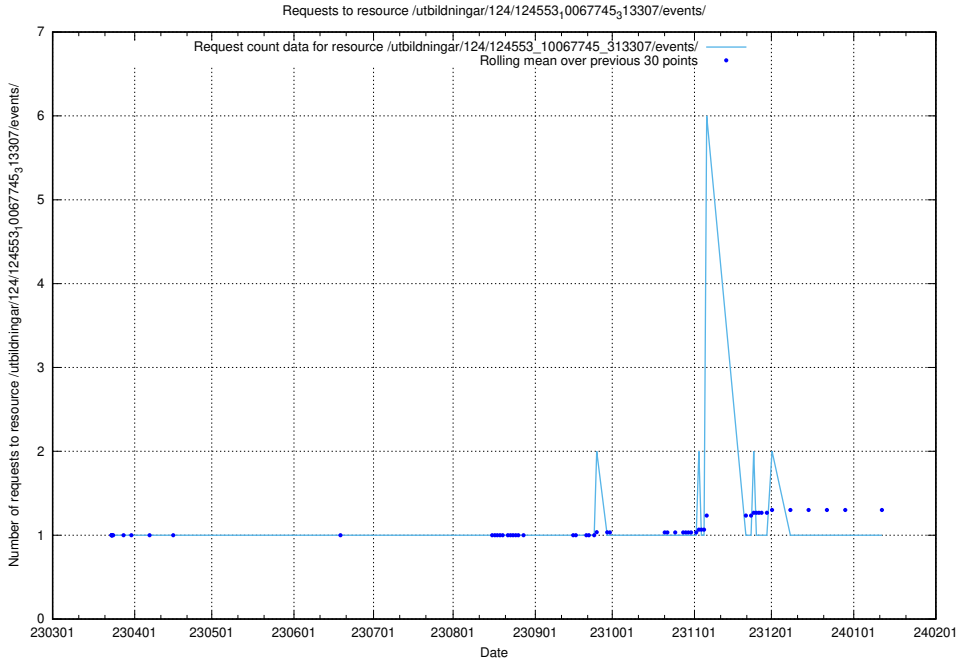

5.1225 Usage of /utbildningar/124/124553_10067745_313307/events/

Here, we count the number of requests to resource /utbildningar/124/124553_10067745_313307/events/