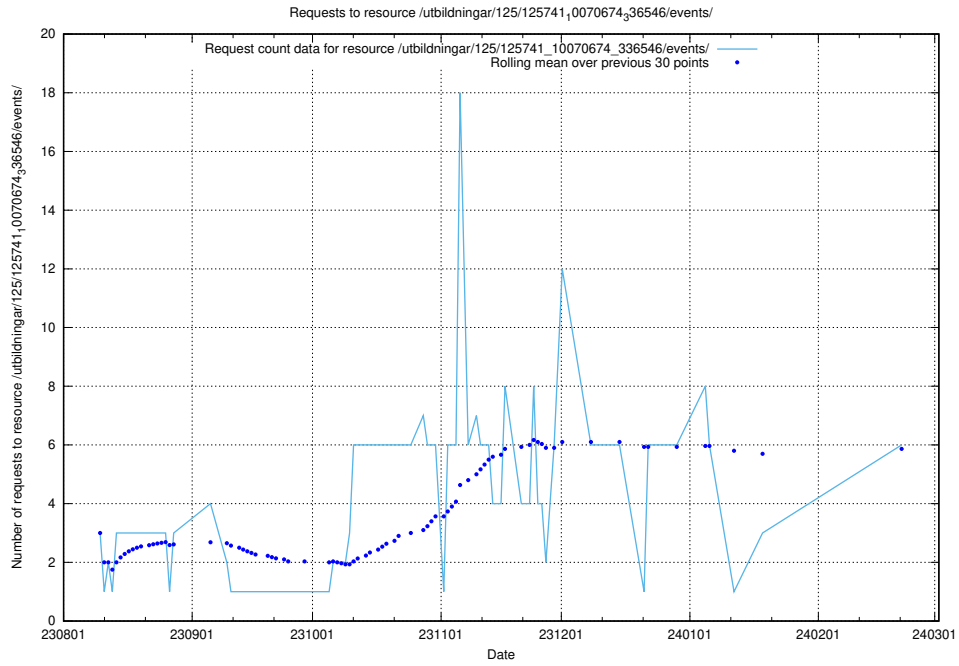

5.111 Usage of /utbildningar/125/125741_10070674_336546/events/

Here, we count the number of requests to resource /utbildningar/125/125741_10070674_336546/events/