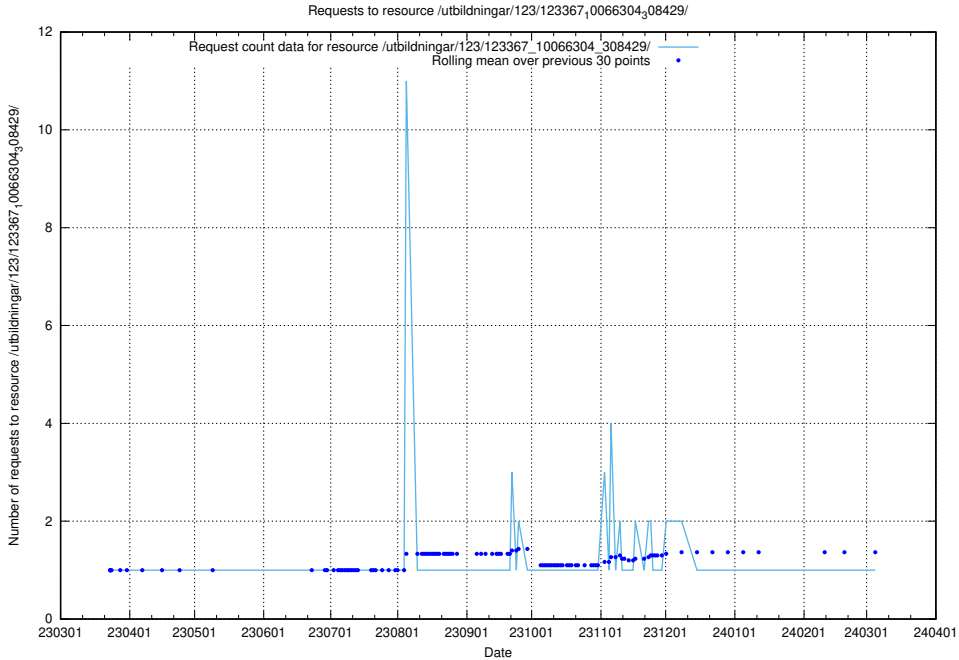

5.4337 Usage of /utbildningar/123/123367_10066304_308429/

Here, we count the number of requests to resource /utbildningar/123/123367_10066304_308429/.