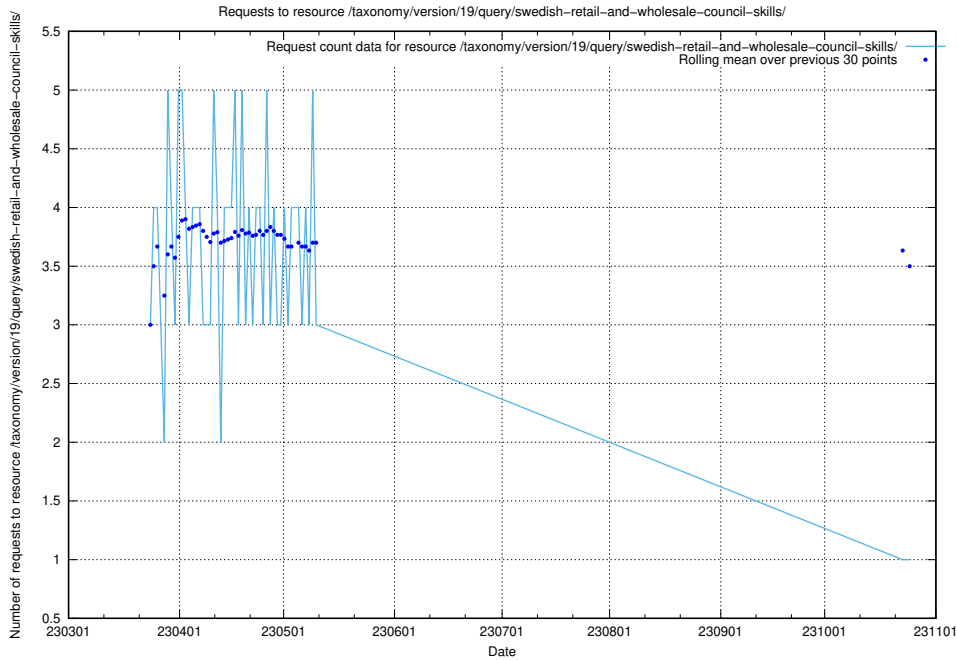

5.5905 Usage of /taxonomy/version/19/query/swedish-retail-and-wholesale-council-skills/

Here, we count the number of requests to resource /taxonomy/version/19/query/swedish-retail-and-wholesale-council-skills/.