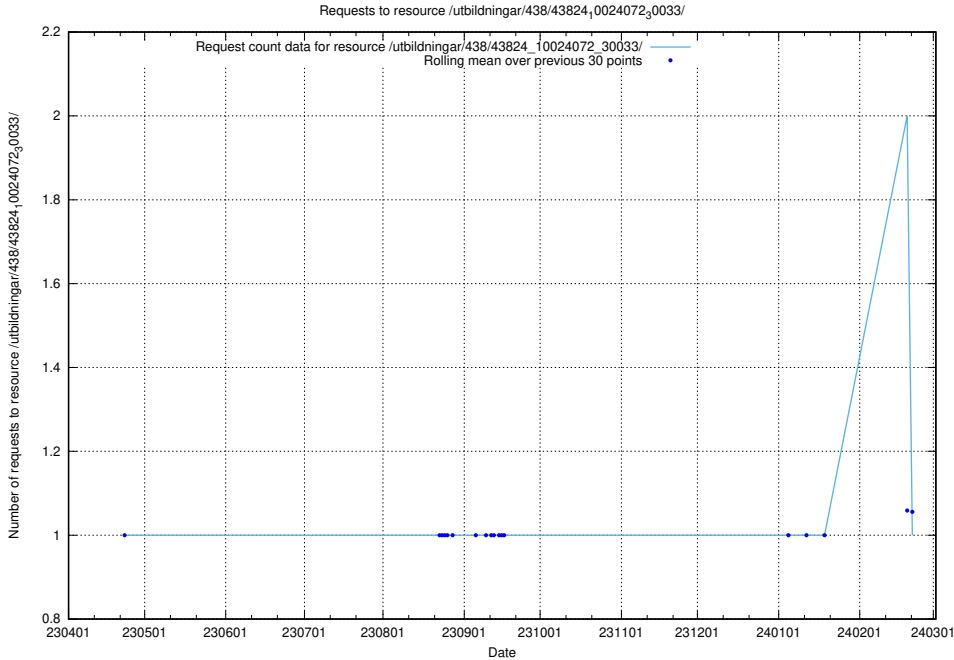

5.5811 Usage of /utbildningar/438/43824_10024072_30033/

Here, we count the number of requests to resource /utbildningar/438/43824_10024072_30033/.