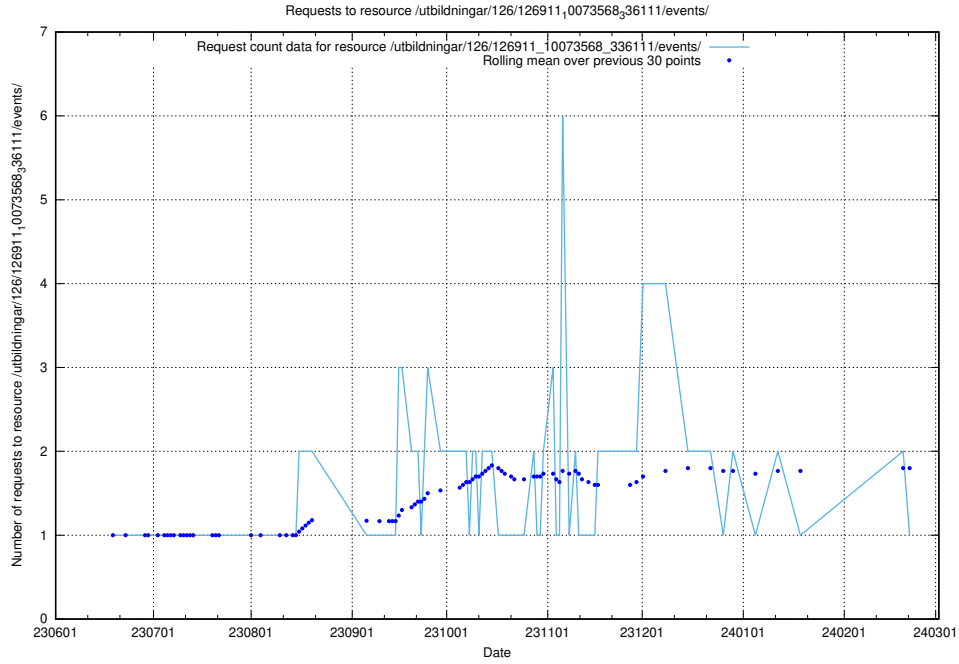

5.5636 Usage of /utbildningar/126/126911_10073568_336111/events/

Here, we count the number of requests to resource /utbildningar/126/126911_10073568_336111/events/