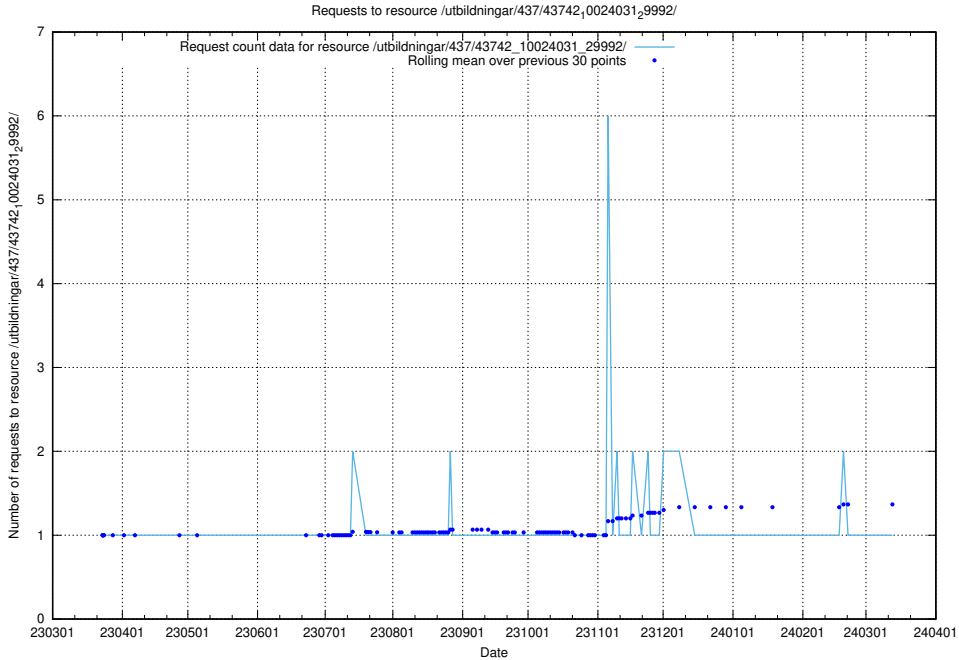

5.6174 Usage of /utbildningar/437/43742_10024031_29992/

Here, we count the number of requests to resource /utbildningar/437/43742_10024031_29992/.