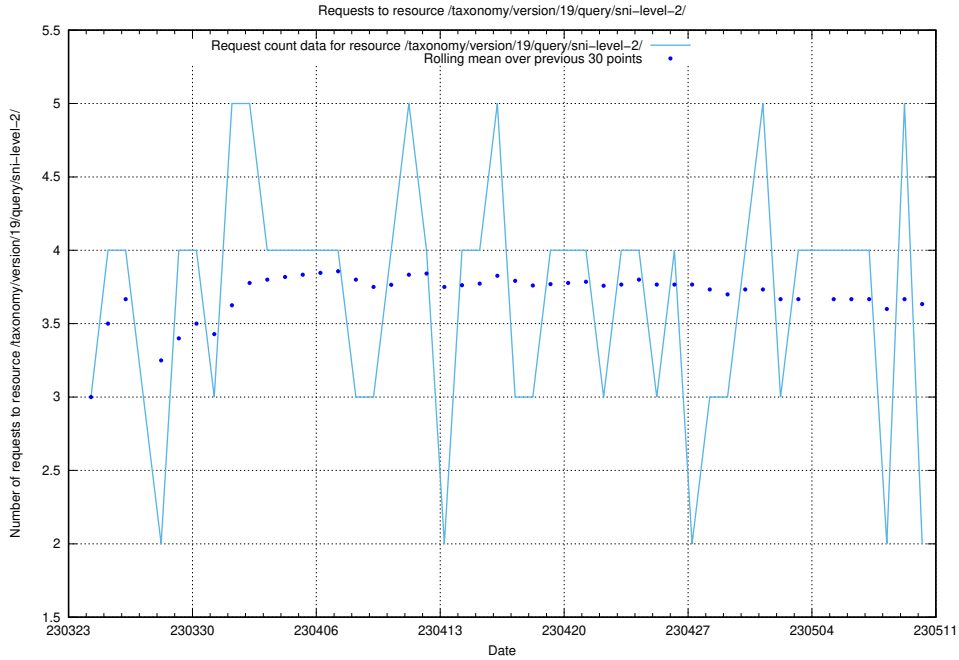

5.936 Usage of /taxonomy/version/19/query/sni-level-2/

Here, we count the number of requests to resource /taxonomy/version/19/query/sni-level-2/.