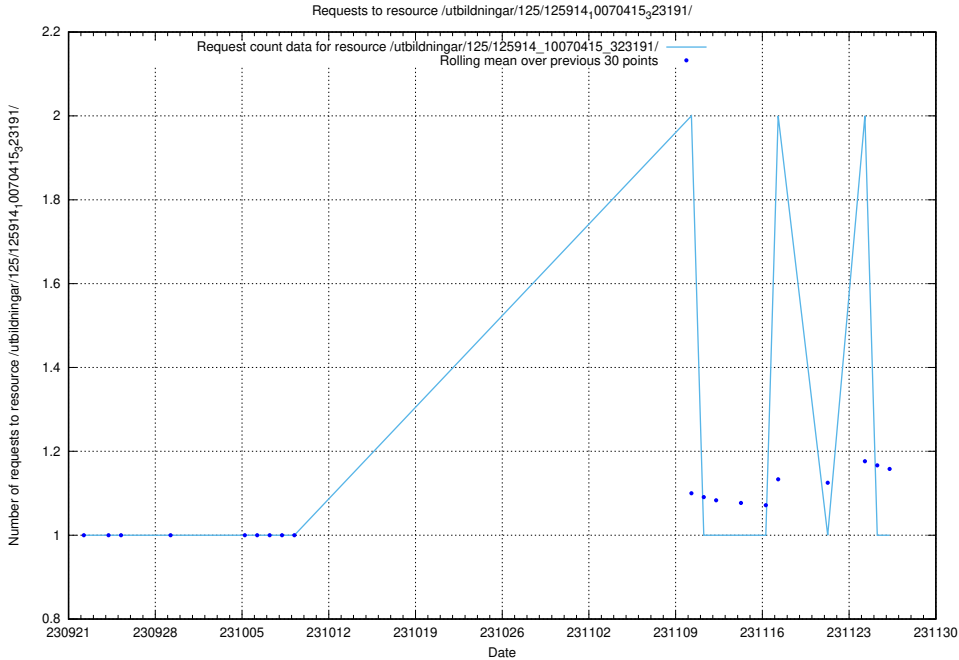

5.4305 Usage of /utbildningar/125/125914_10070415_323191/

Here, we count the number of requests to resource /utbildningar/125/125914_10070415_323191/.