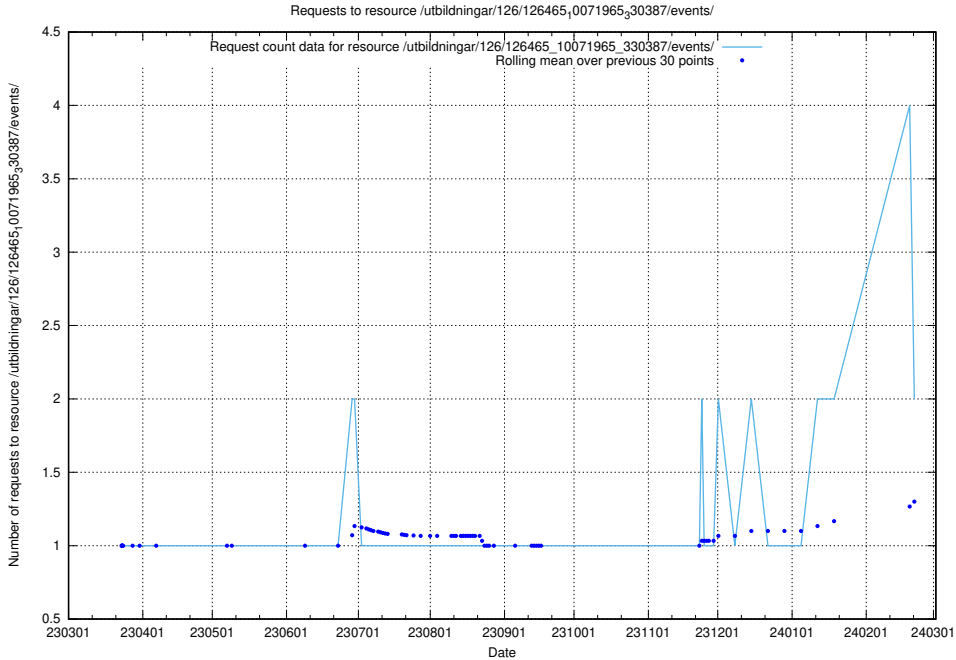

5.968 Usage of /utbildningar/126/126465_10071965_330387/events/

Here, we count the number of requests to resource /utbildningar/126/126465_10071965_330387/events/