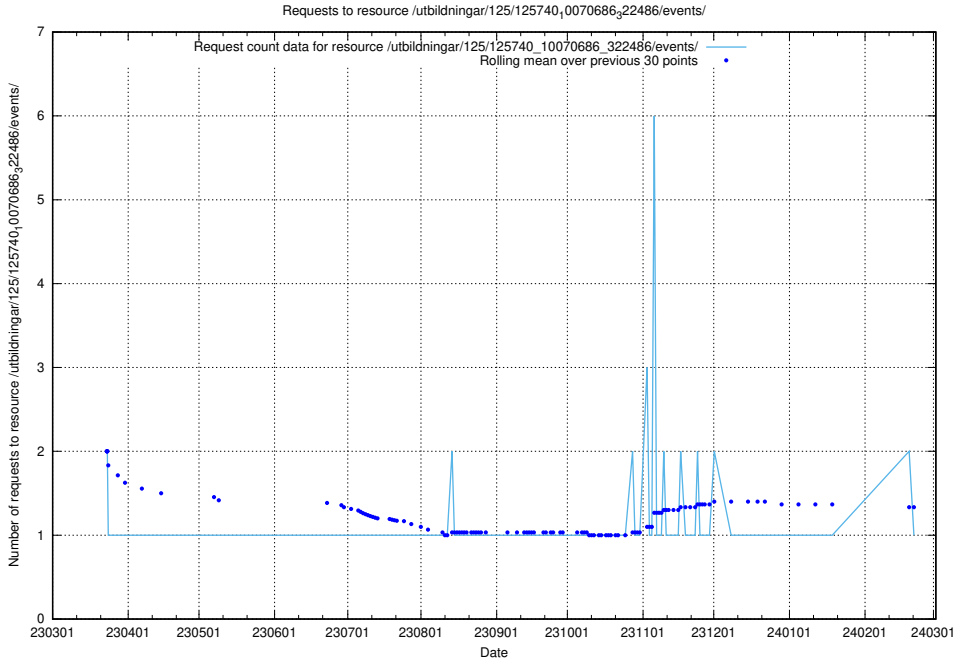

5.6066 Usage of /utbildningar/125/125740_10070686_322486/events/

Here, we count the number of requests to resource /utbildningar/125/125740_10070686_322486/events/