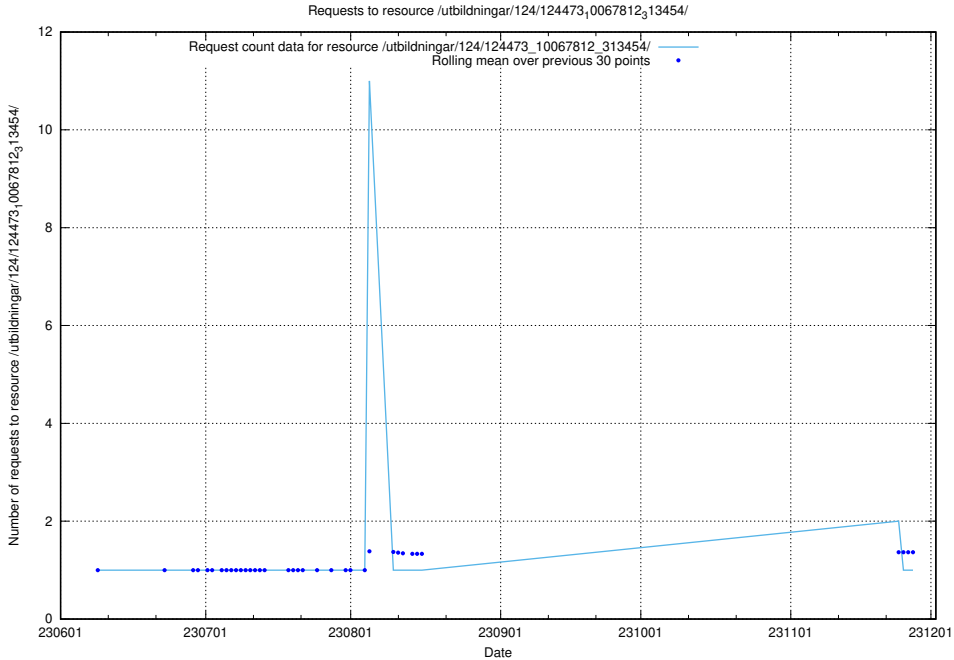

5.5686 Usage of /utbildningar/124/124473_10067812_313454/

Here, we count the number of requests to resource /utbildningar/124/124473_10067812_313454/.