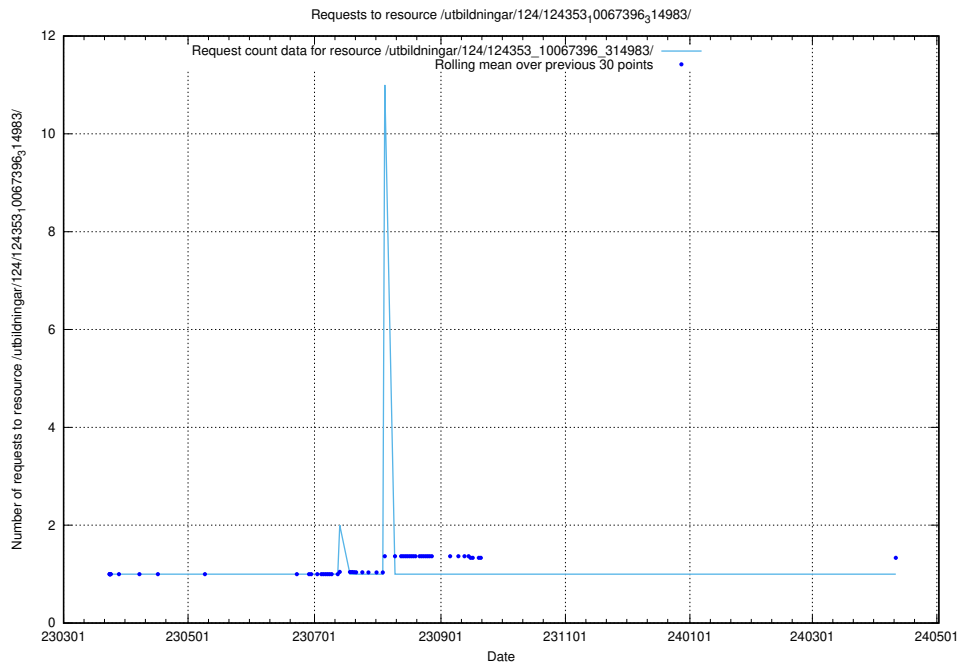

Here, we count the number of requests to resource /utbildningar/124/124353_10067396_314983/.

5.3731 Usage of /taxonomy/version/4/query/all-concepts/

Here, we count the number of requests to resource /taxonomy/version/4/query/all-concepts/.