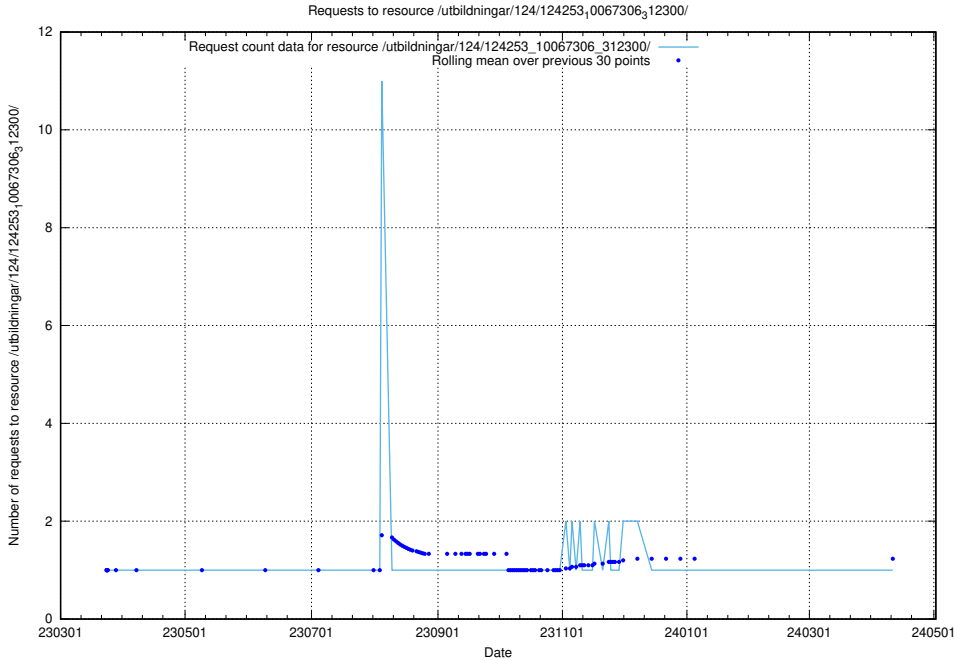

5.3808 Usage of /utbildningar/124/124253_10067306_312300/

Here, we count the number of requests to resource /utbildningar/124/124253_10067306_312300/.