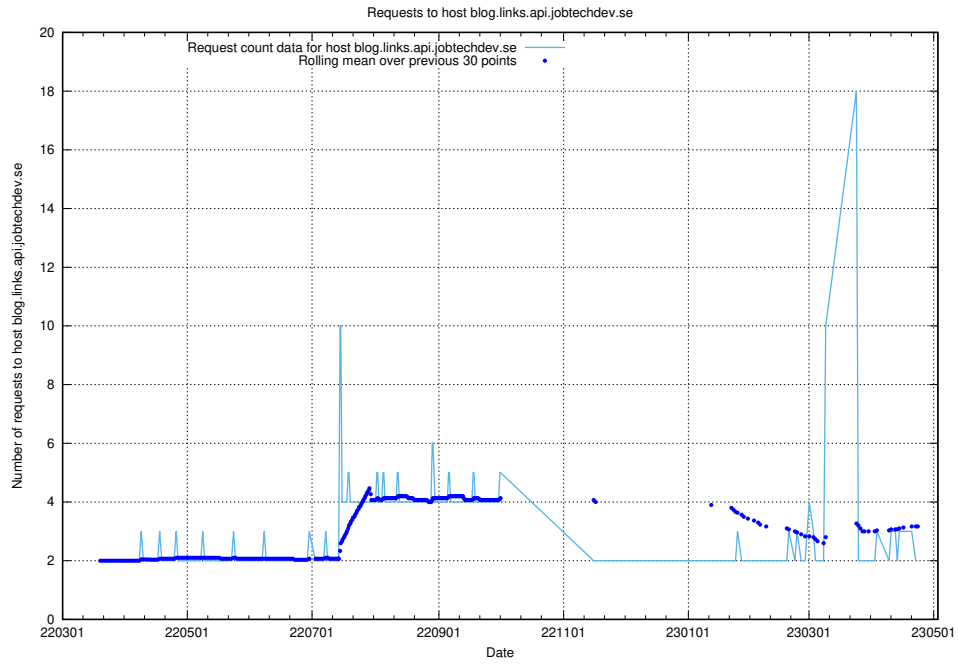

7.493 Usage of `blog.links.api.jobtechdev.se`

Here, we count the number of requests to host `blog.links.api.jobtechdev.se`.