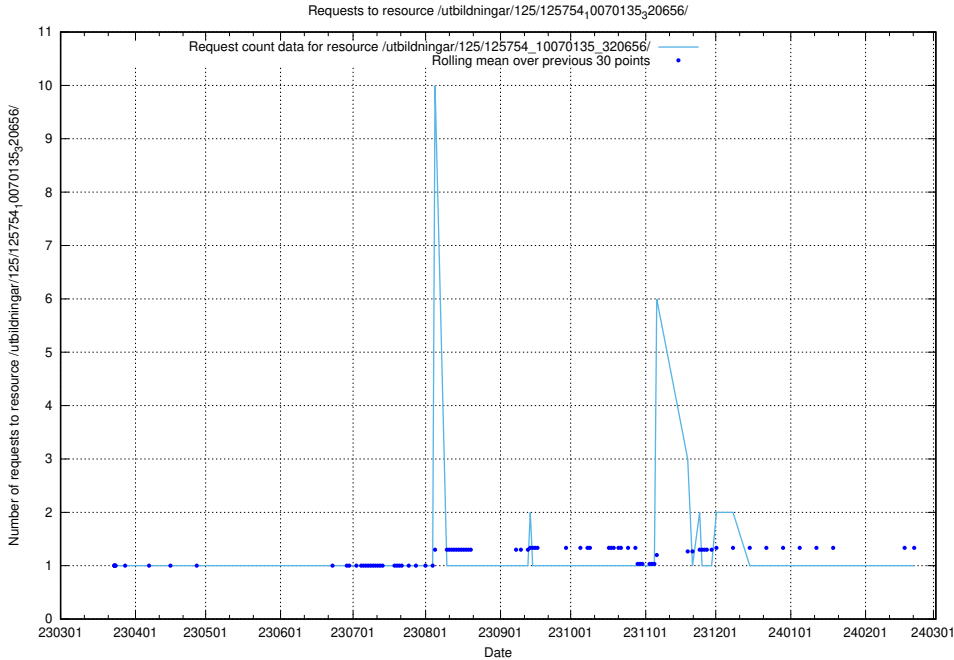

5.6244 Usage of /utbildningar/125/125754_10070135_320656/

Here, we count the number of requests to resource /utbildningar/125/125754_10070135_320656/.