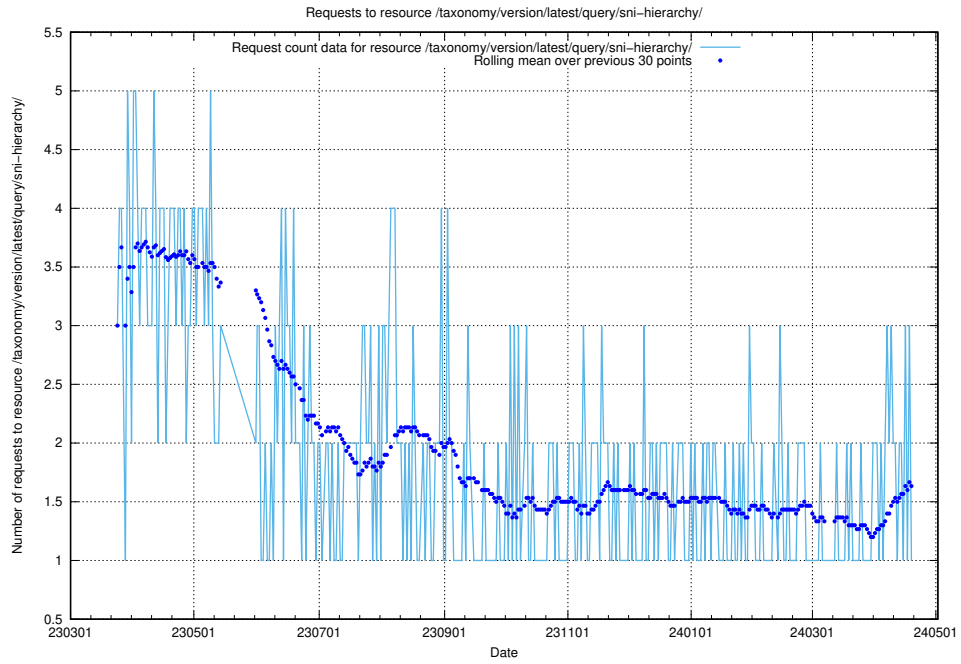

5.5886 Usage of /taxonomy/version/latest/query/sni-hierarchy/

Here, we count the number of requests to resource /taxonomy/version/latest/query/sni-hierarchy/.