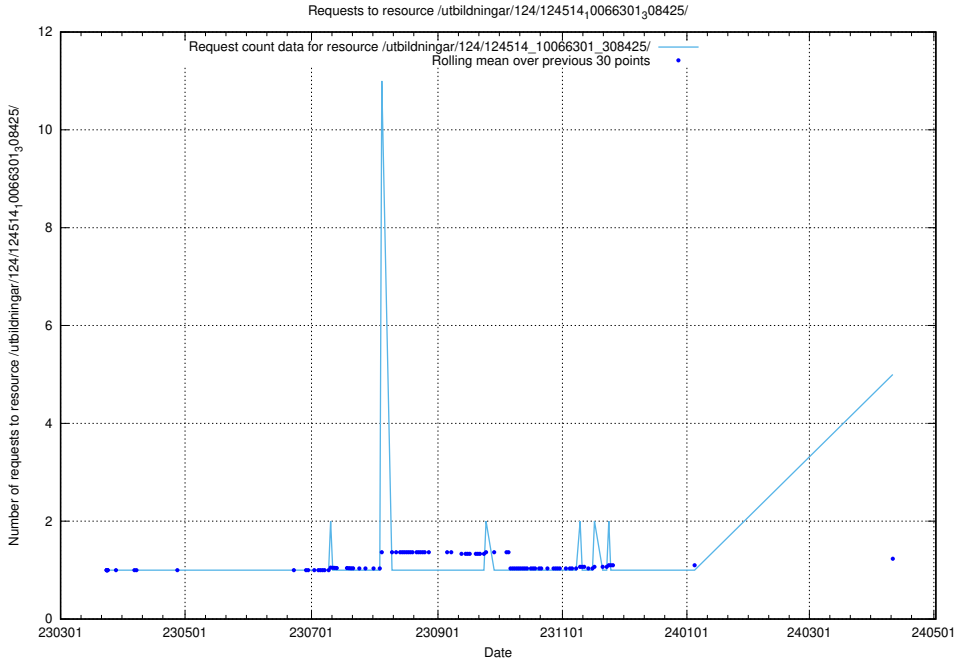

5.158 Usage of /utbildningar/124/124514_10066301_308425/

Here, we count the number of requests to resource /utbildningar/124/124514_10066301_308425/.