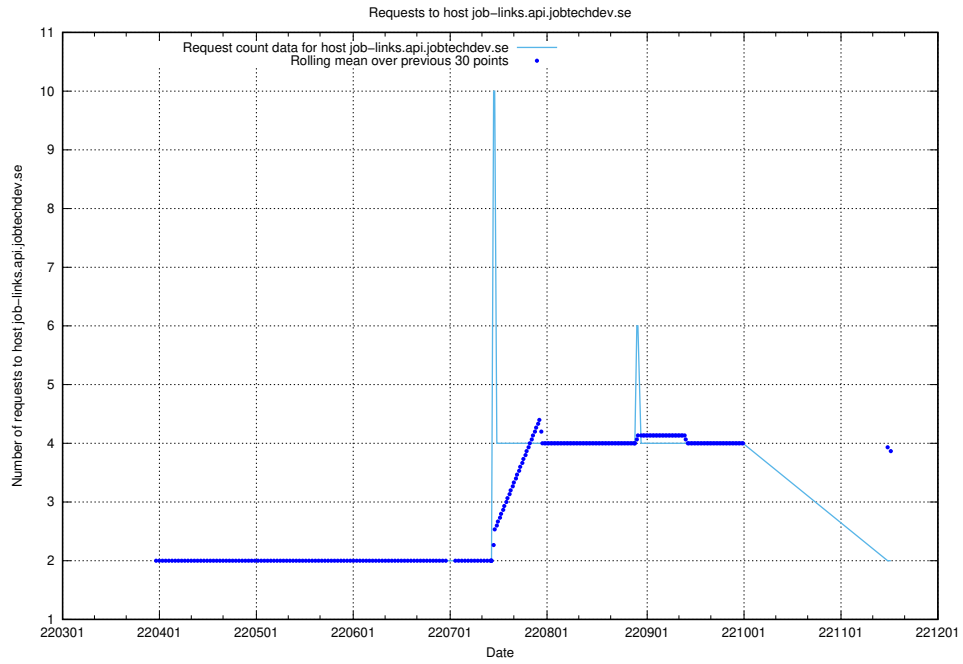

7.480 Usage of `job-links.api.jobtechdev.se`

Here, we count the number of requests to host `job-links.api.jobtechdev.se`.