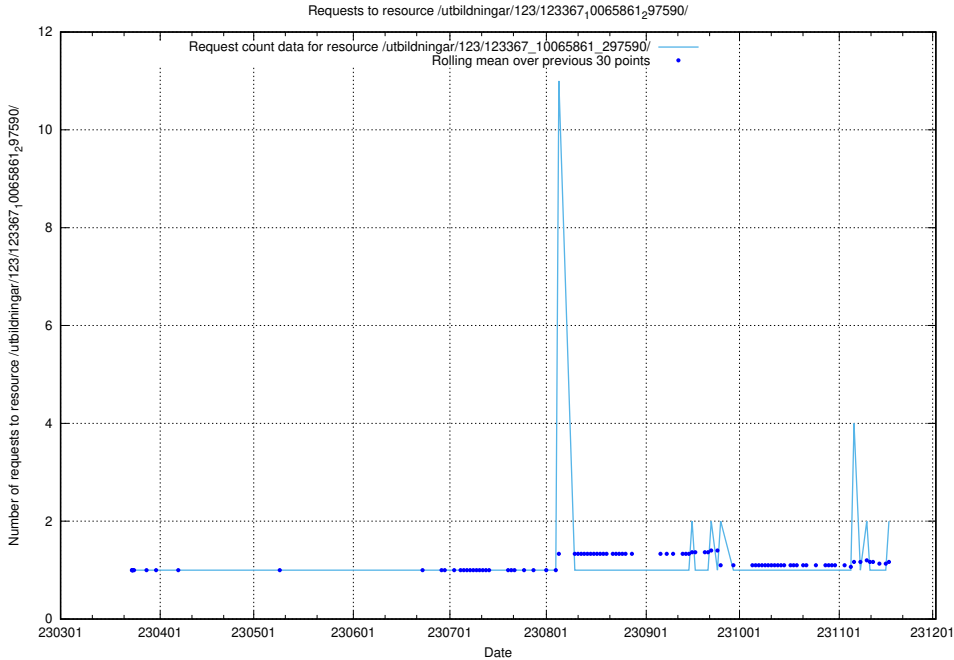

5.772 Usage of /utbildningar/123/123367_10065861_297590/

Here, we count the number of requests to resource /utbildningar/123/123367_10065861_297590/.