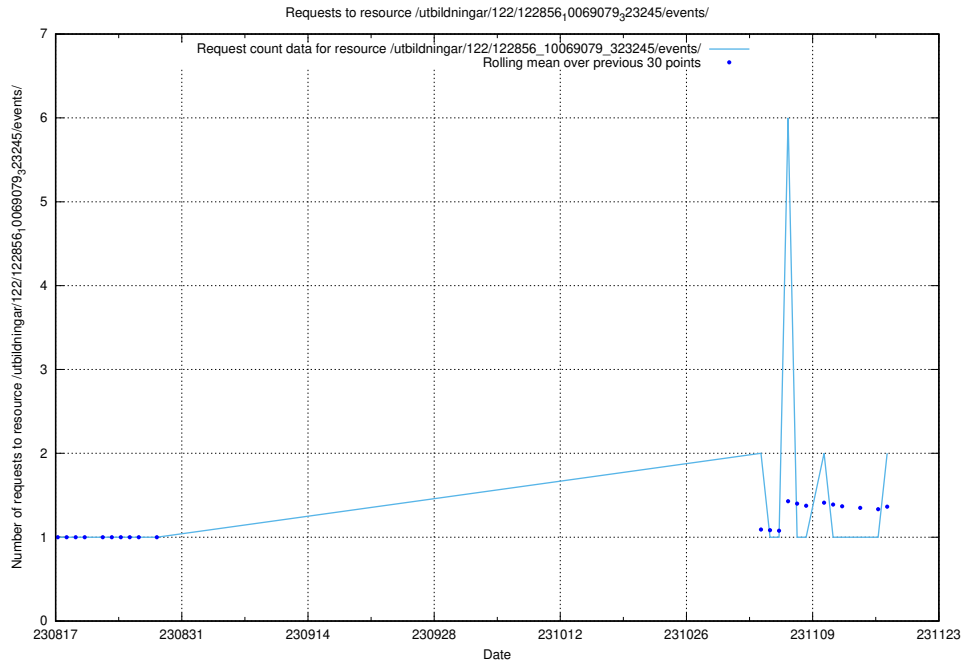

5.766 Usage of /utbildningar/122/122856_10069079_323245/events/

Here, we count the number of requests to resource /utbildningar/122/122856_10069079_323245/events/