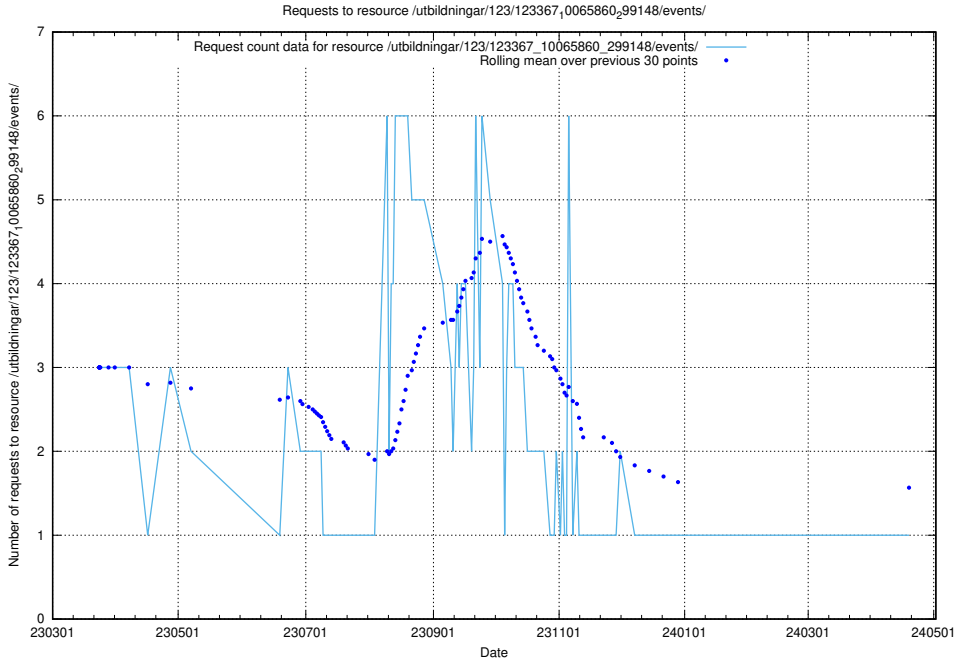

5.6053 Usage of /utbildningar/123/123367_10065860_299148/events/

Here, we count the number of requests to resource /utbildningar/123/123367_10065860_299148/events/