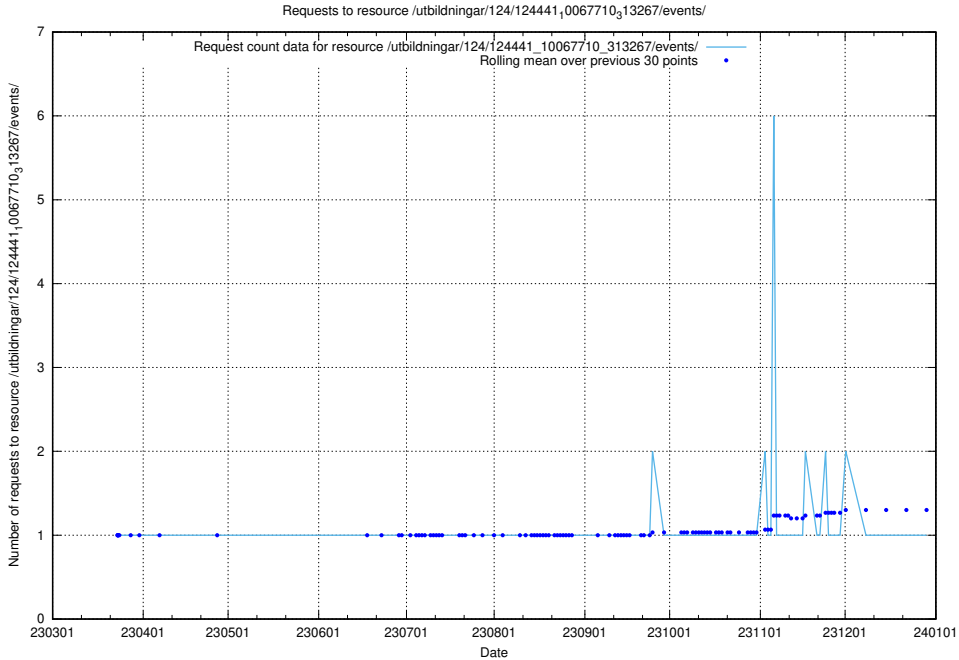

5.3329 Usage of /utbildningar/124/124441_10067710_313267/events/

Here, we count the number of requests to resource /utbildningar/124/124441_10067710_313267/events/