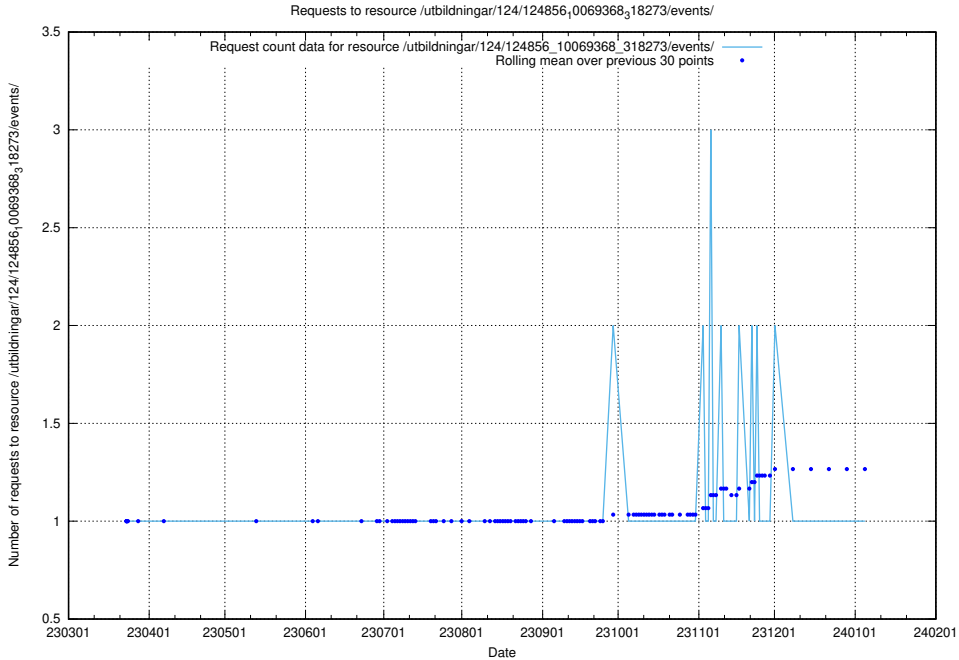

5.1195 Usage of /utbildningar/124/124856_10069368_318273/events/

Here, we count the number of requests to resource /utbildningar/124/124856_10069368_318273/events/