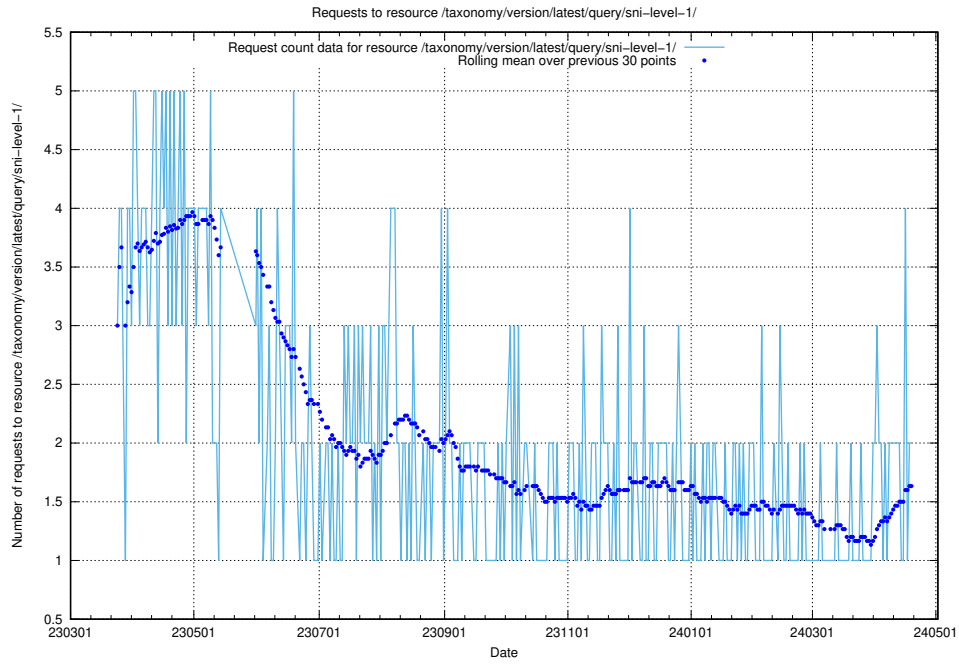

5.924 Usage of /taxonomy/version/latest/query/sni-level-1/

Here, we count the number of requests to resource /taxonomy/version/latest/query/sni-level-1/.