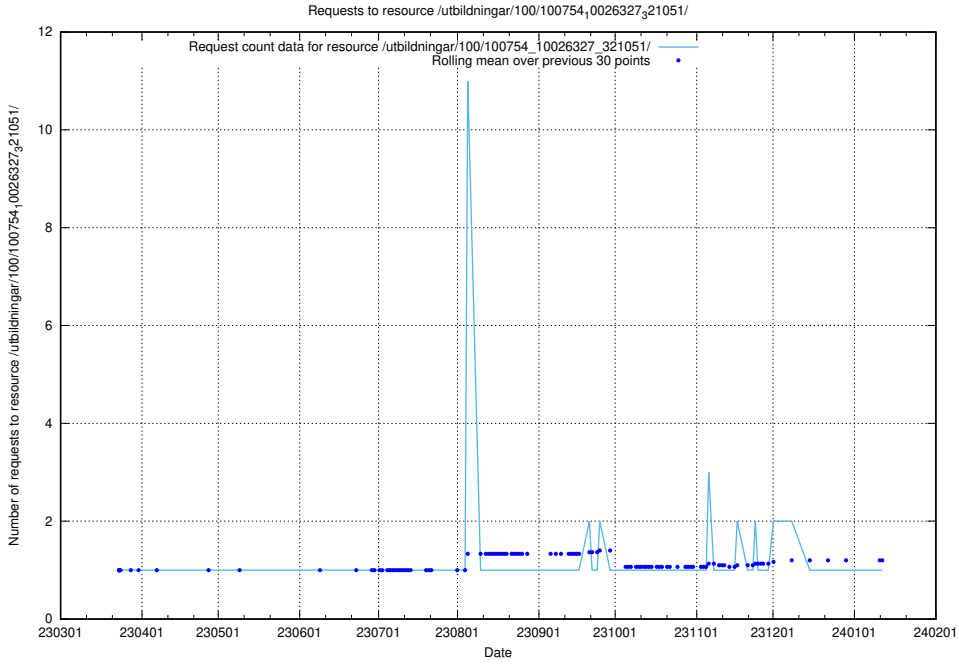

5.5398 Usage of /utbildningar/100/100754_10026327_321051/

Here, we count the number of requests to resource /utbildningar/100/100754_10026327_321051/.