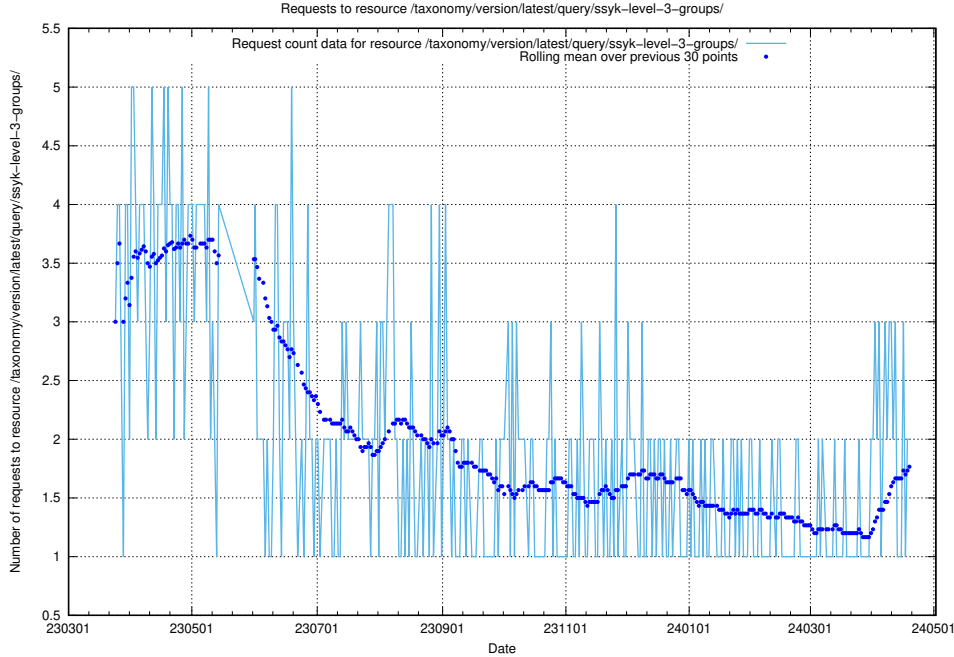

5.919 Usage of /taxonomy/version/latest/query/ssyk-level-3-groups/

Here, we count the number of requests to resource /taxonomy/version/latest/query/ssyk-level-3-groups/.