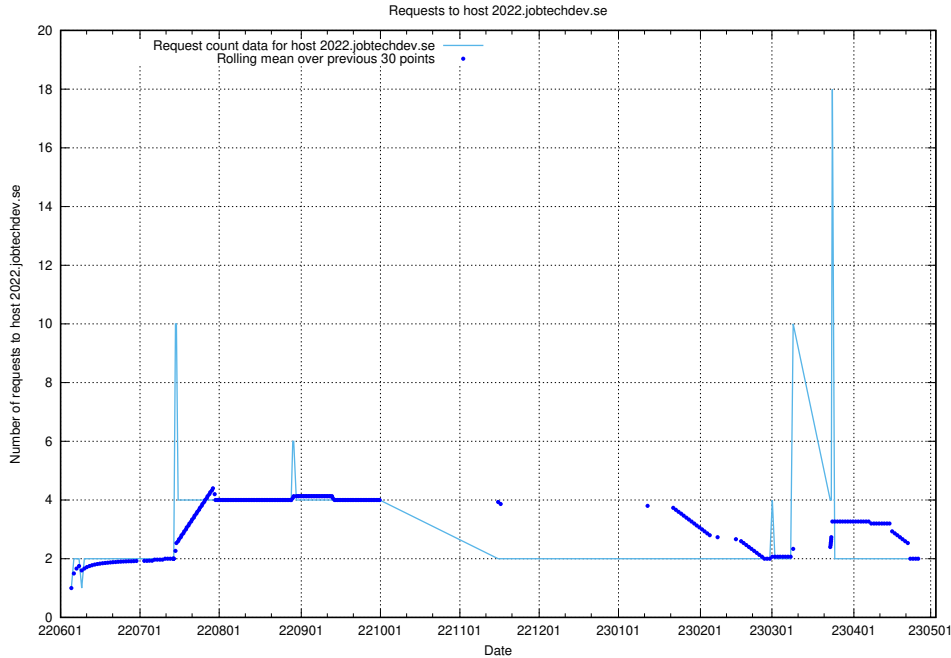

7.413 Usage of 2022.jobtechdev.se

Here, we count the number of requests to host 2022.jobtechdev.se.