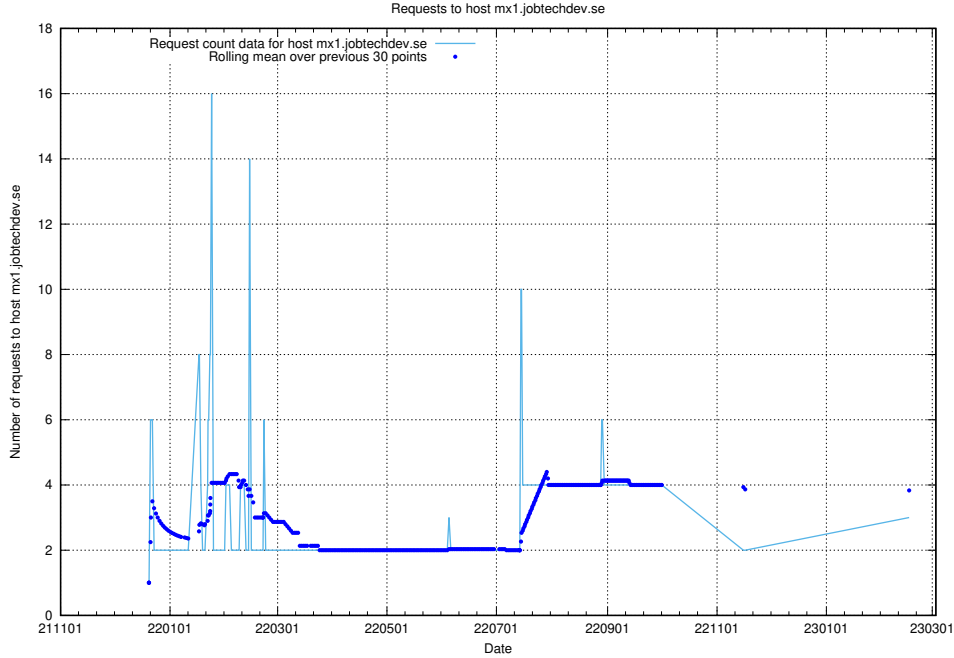

7.197 Usage of mx1.jobtechdev.se

Here, we count the number of requests to host mx1.jobtechdev.se.