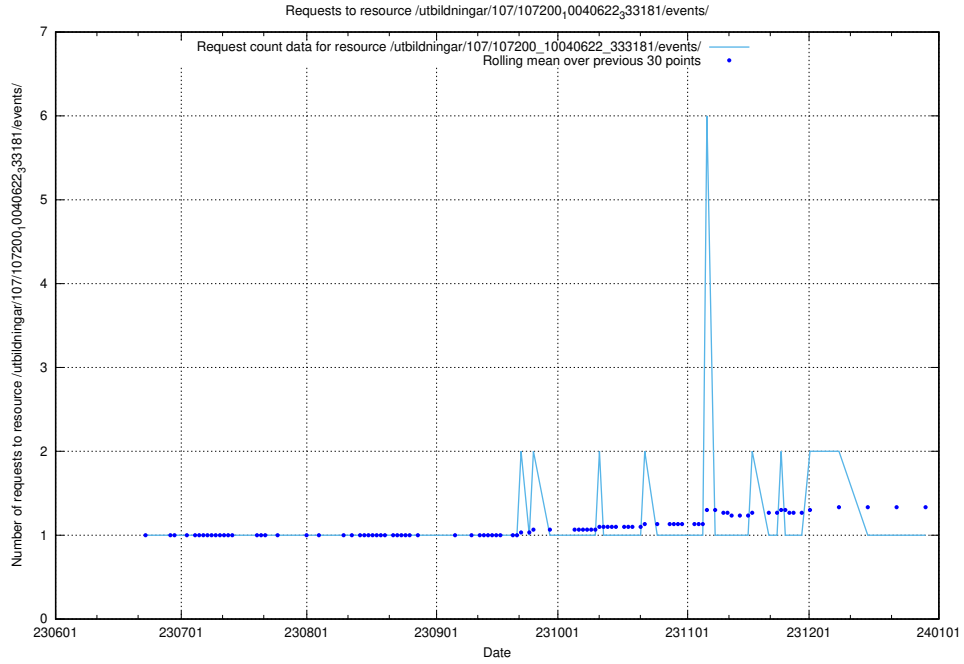

5.5627 Usage of /utbildningar/107/107200_10040622_333181/events/

Here, we count the number of requests to resource /utbildningar/107/107200_10040622_333181/events/