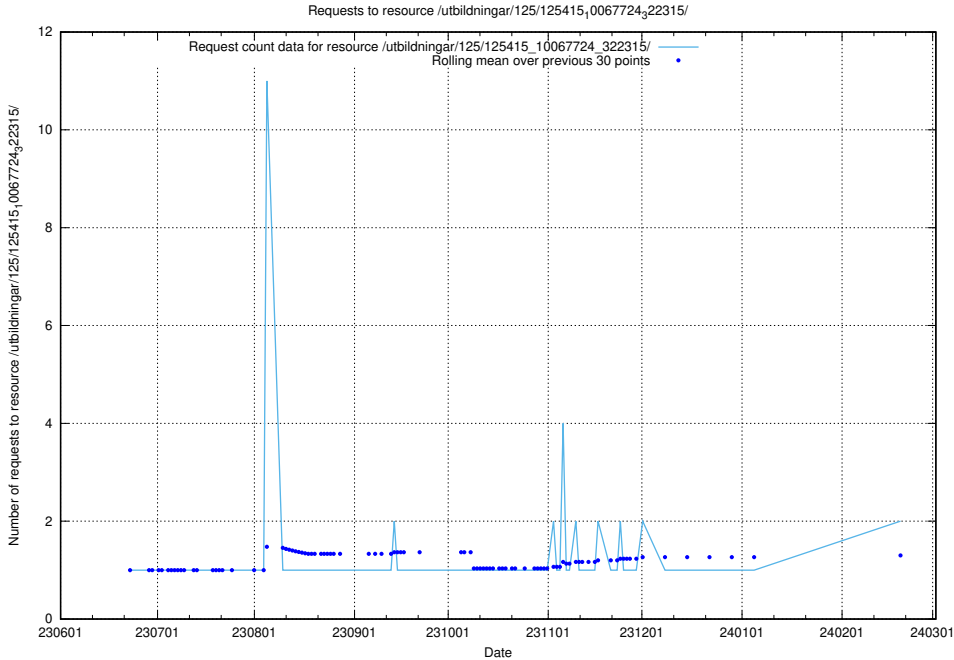

5.855 Usage of /utbildningar/125/125415_10067724_322315/

Here, we count the number of requests to resource /utbildningar/125/125415_10067724_322315/.