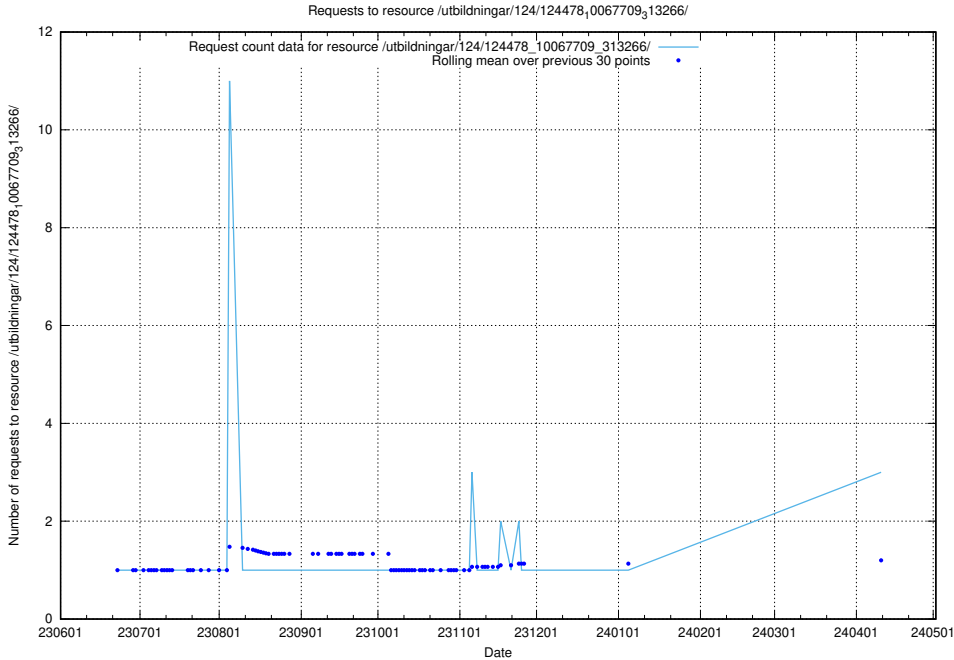

5.434 Usage of /utbildningar/124/124478_10067709_313266/

Here, we count the number of requests to resource /utbildningar/124/124478_10067709_313266/.