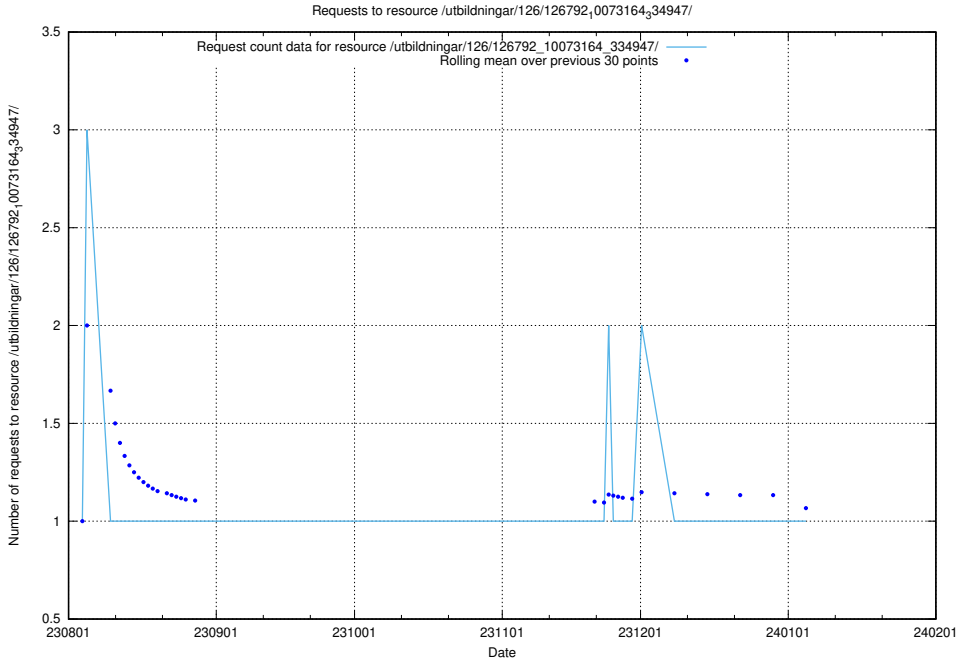

5.4667 Usage of /utbildningar/126/126792_10073164_334947/

Here, we count the number of requests to resource /utbildningar/126/126792_10073164_334947/.