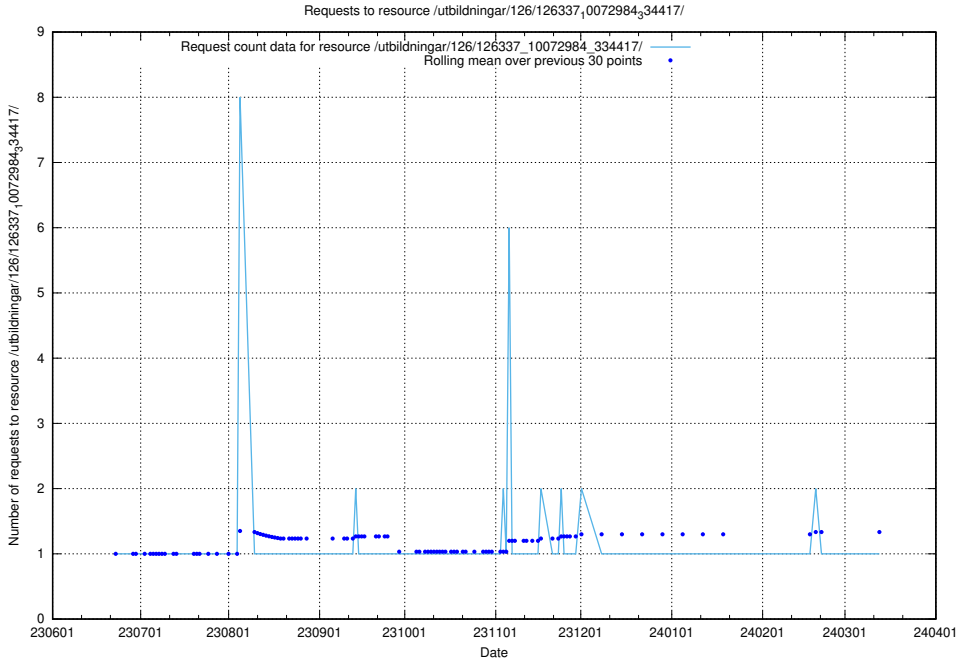

5.5456 Usage of /utbildningar/126/126337_10072984_334417/

Here, we count the number of requests to resource /utbildningar/126/126337_10072984_334417/.