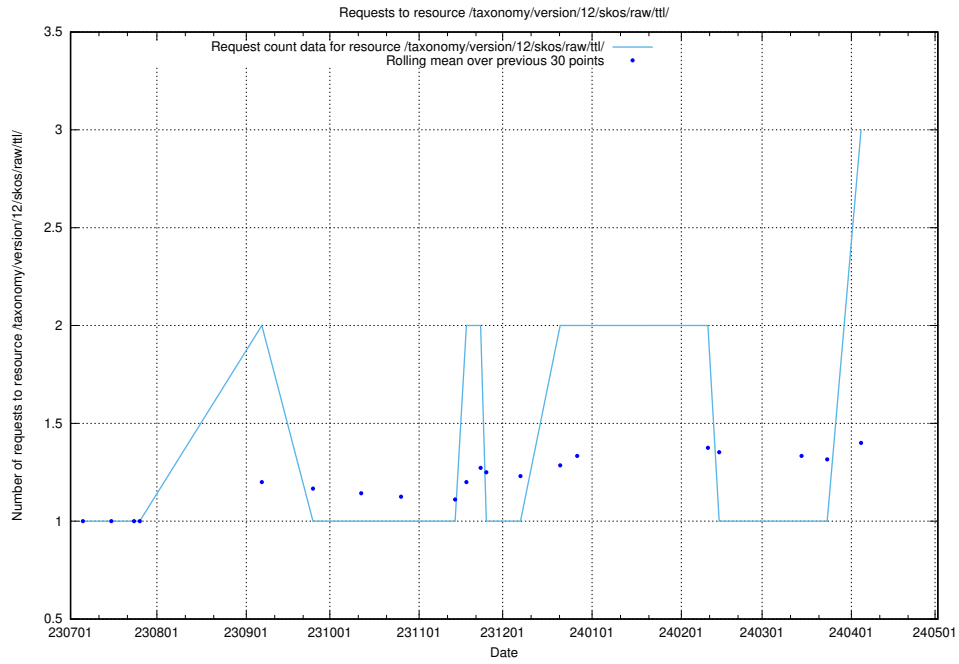

5.410 Usage of `/taxonomy/version/12/skos/raw/ttl/`

Here, we count the number of requests to resource `/taxonomy/version/12/skos/raw/ttl/`.