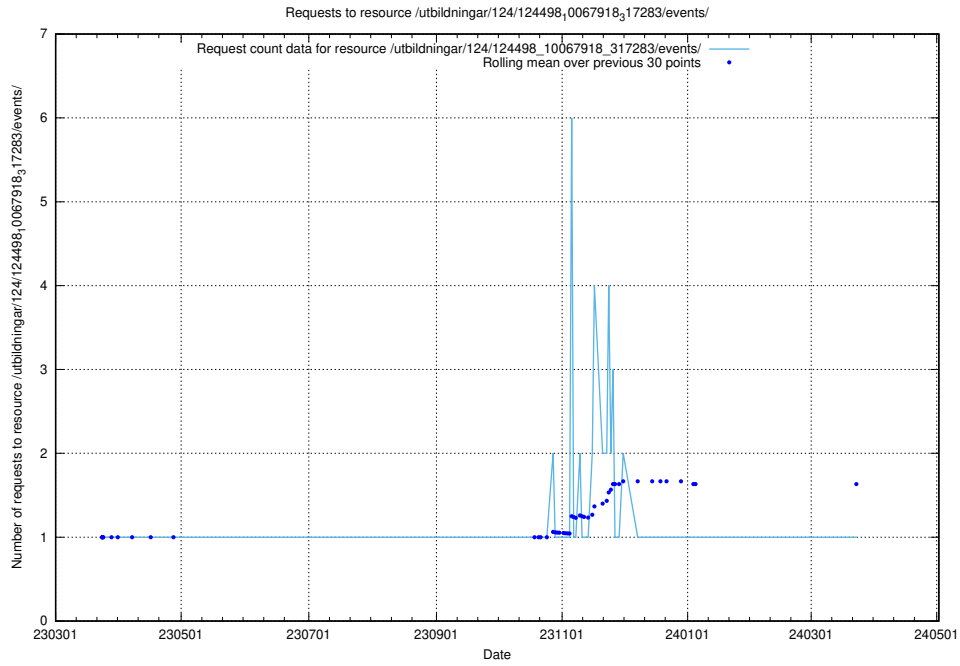

5.2418 Usage of /utbildningar/124/124498_10067918_317283/events/

Here, we count the number of requests to resource /utbildningar/124/124498_10067918_317283/events/