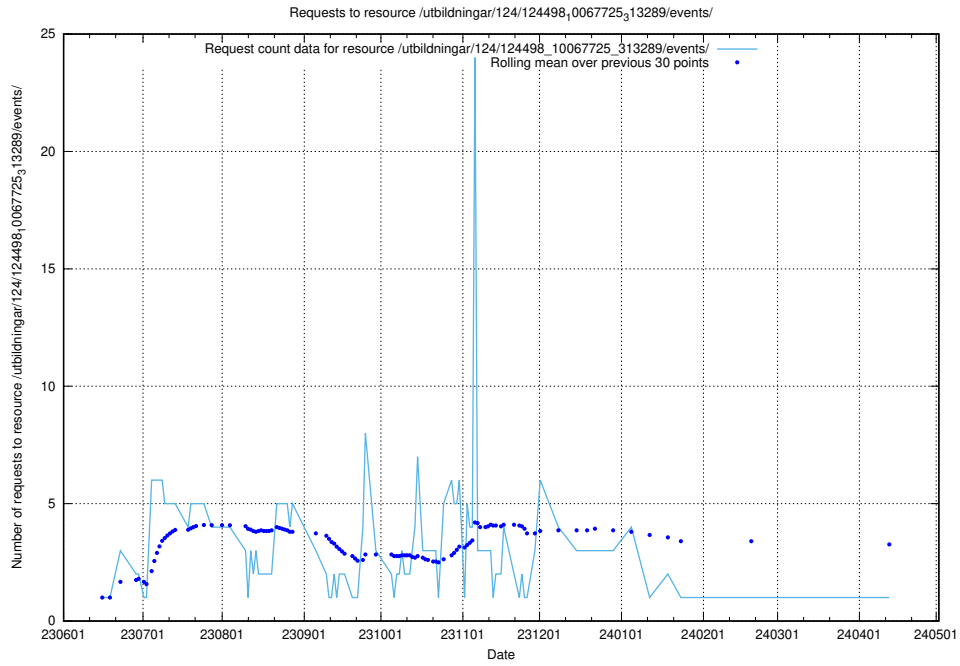

5.5669 Usage of /utbildningar/124/124498_10067725_313289/events/

Here, we count the number of requests to resource /utbildningar/124/124498_10067725_313289/events/