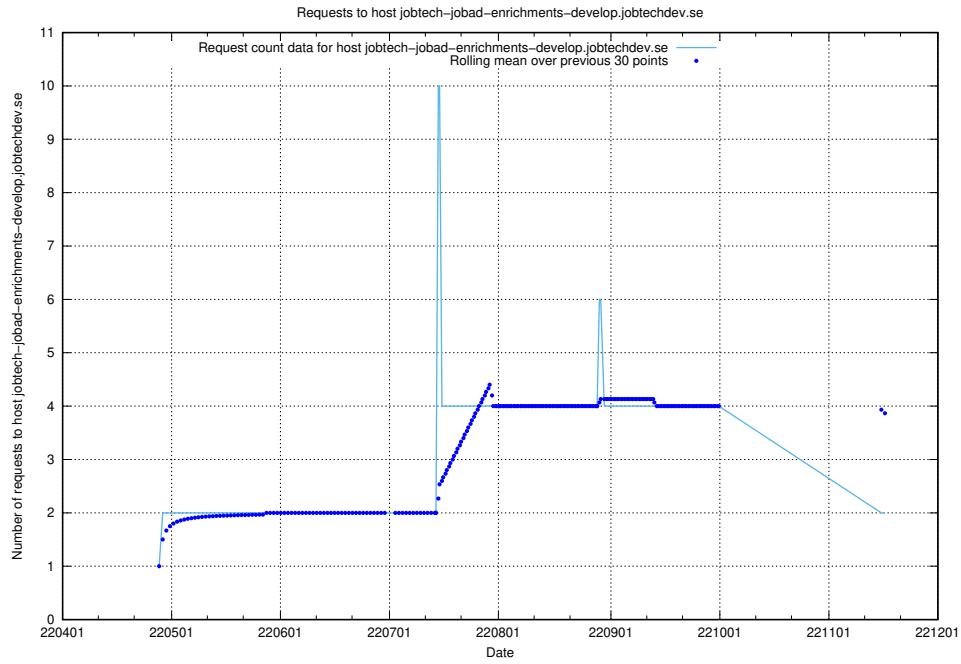

7.439 Usage of jobtech-jobad-enrichments-develop.jobtechdev.se

Here, we count the number of requests to host jobtech-jobad-enrichments-develop.jobtechdev.se.

7.440 Usage of `jobad-enrichments-test.jobtechdev.se`