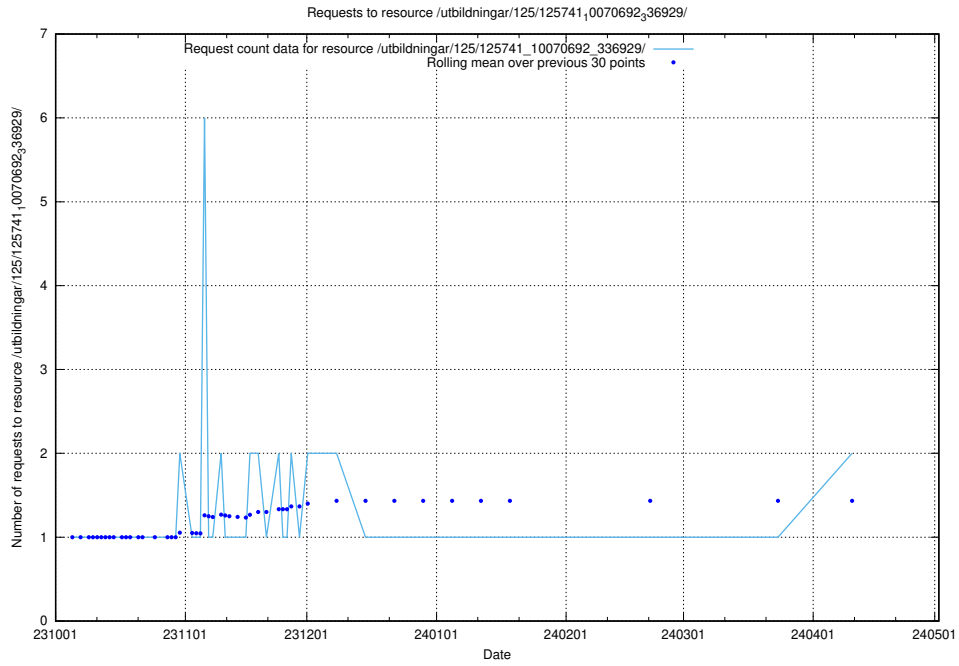

5.735 Usage of /utbildningar/125/125741_10070692_336929/

Here, we count the number of requests to resource /utbildningar/125/125741_10070692_336929/.