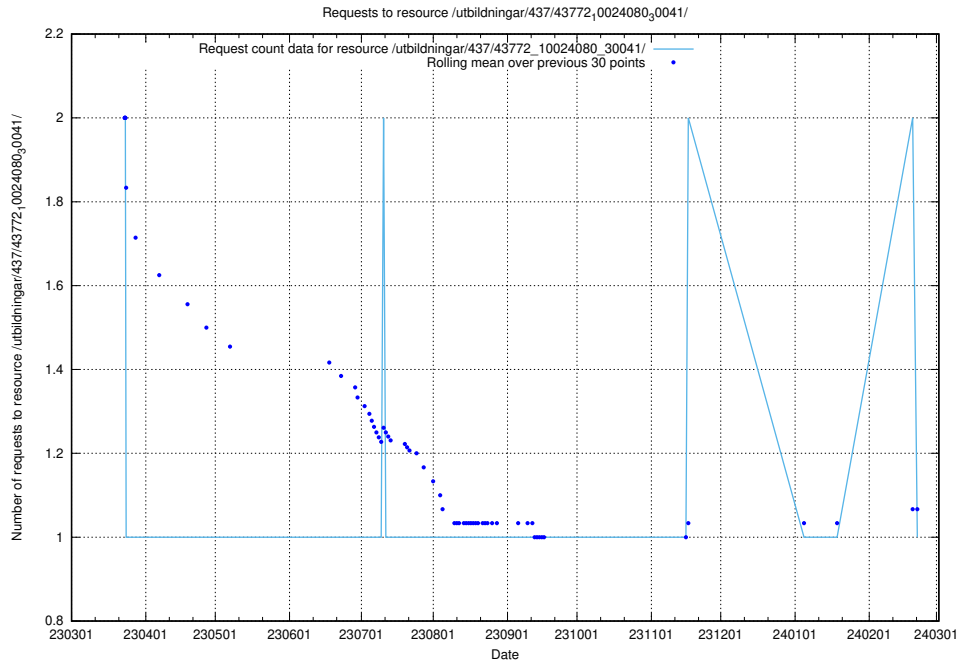

5.6055 Usage of /utbildningar/437/43772_10024080_30041/

Here, we count the number of requests to resource /utbildningar/437/43772_10024080_30041/.