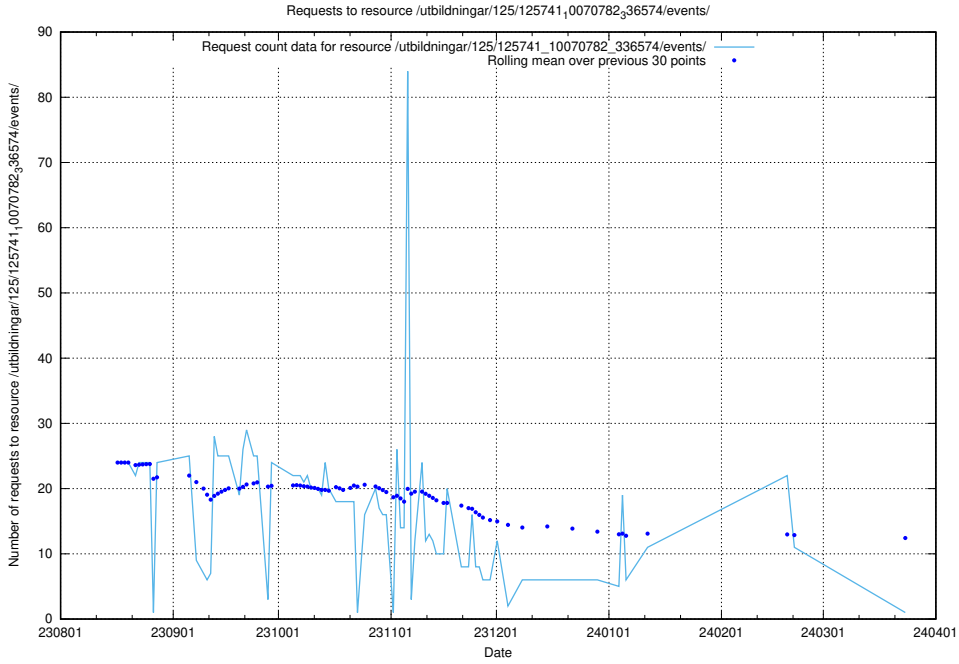

5.4578 Usage of /utbildningar/125/125741_10070782_336574/events/

Here, we count the number of requests to resource /utbildningar/125/125741_10070782_336574/events/