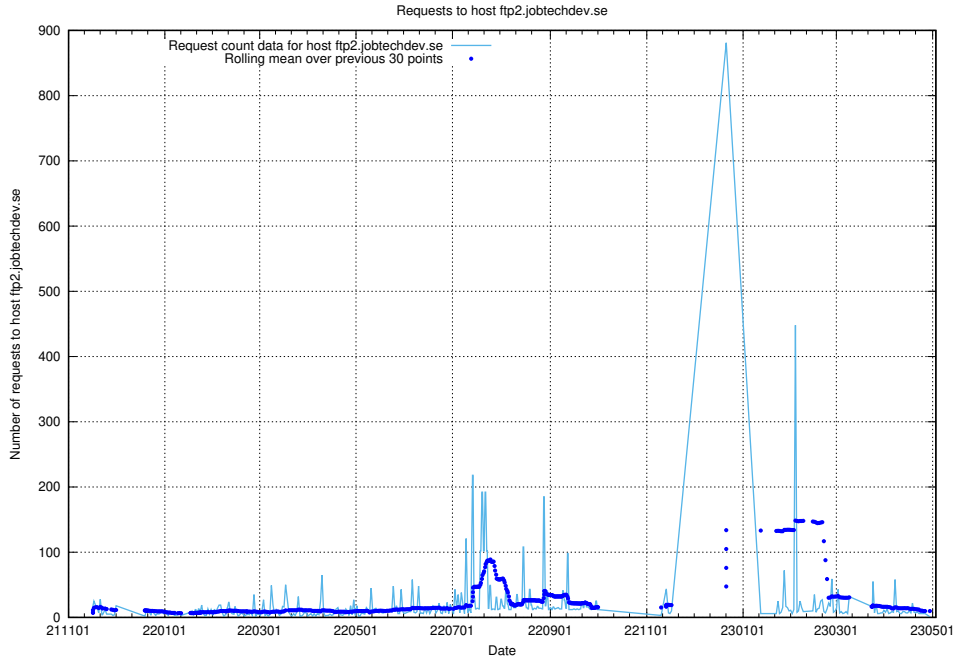

7.656 Usage of ftp2.jobtechdev.se

Here, we count the number of requests to host ftp2.jobtechdev.se.