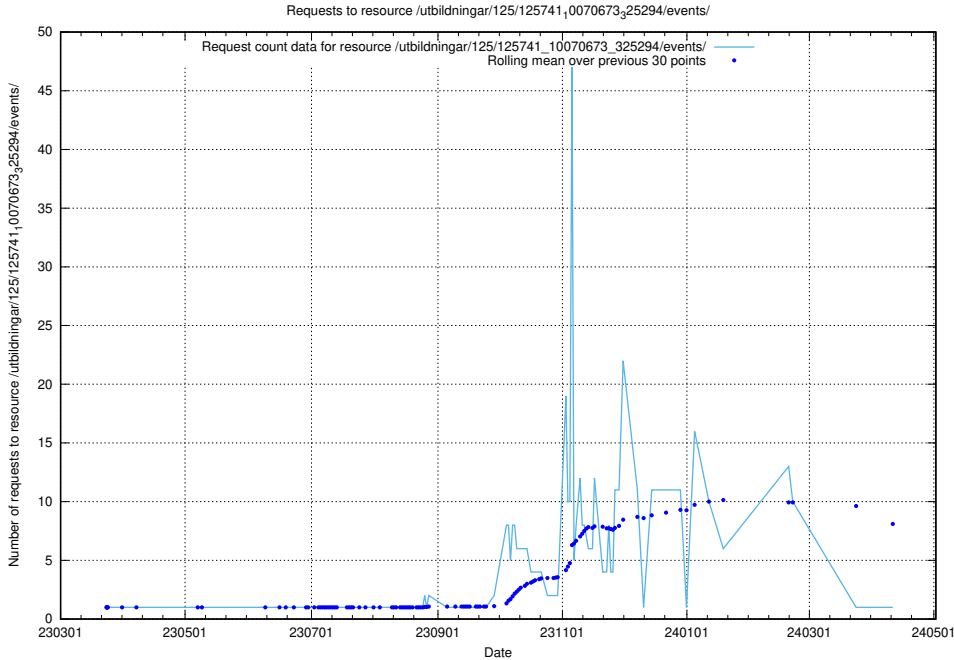

5.6268 Usage of /utbildningar/125/125741_10070673_325294/events/

Here, we count the number of requests to resource /utbildningar/125/125741_10070673_325294/events/