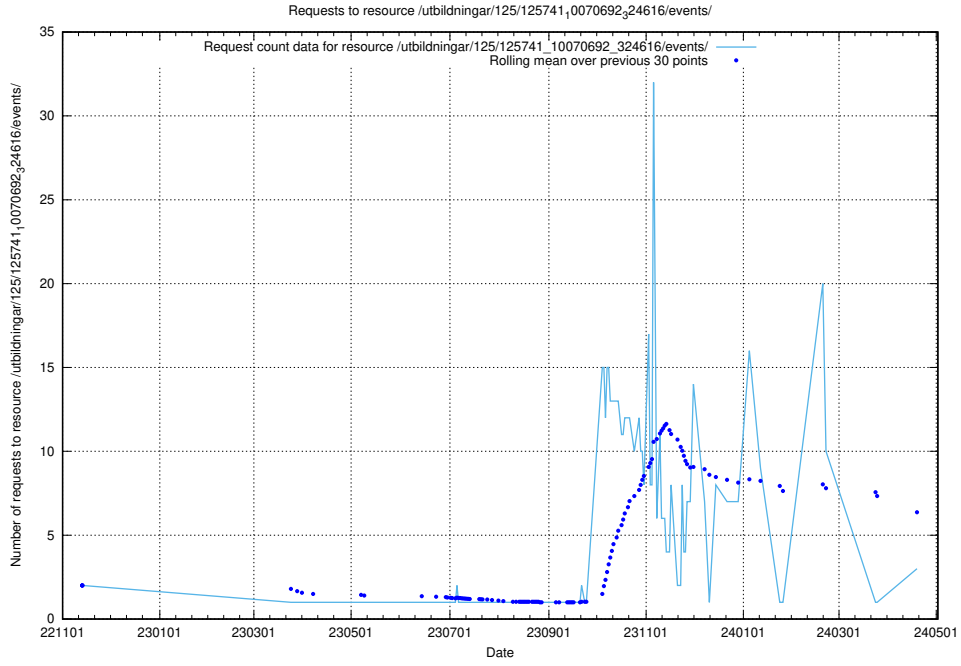

5.439 Usage of /utbildningar/125/125741_10070692_324616/events/

Here, we count the number of requests to resource /utbildningar/125/125741_10070692_324616/events/