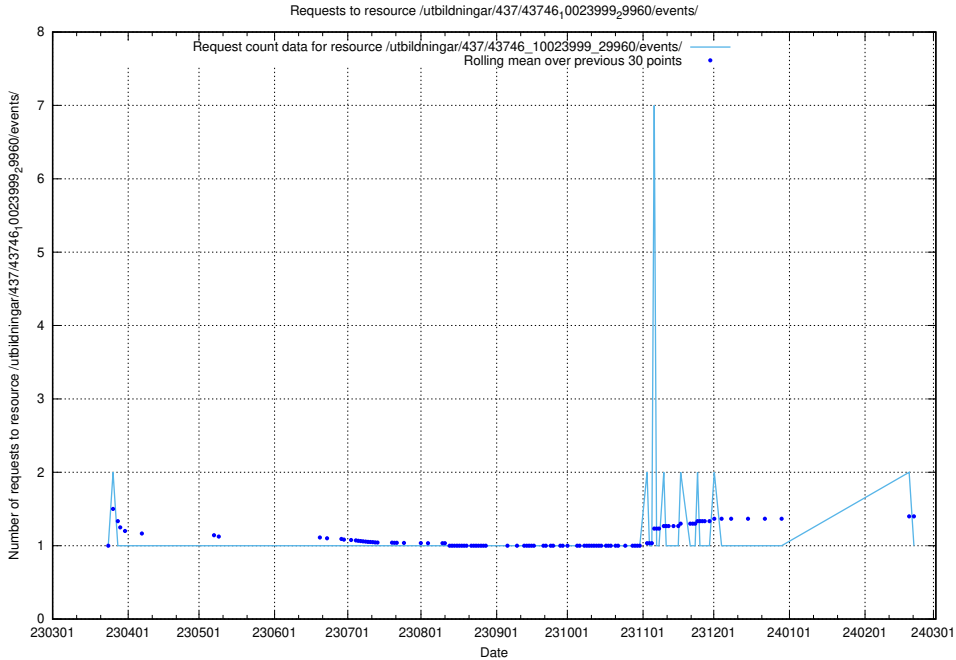

5.5990 Usage of /utbildningar/437/43746_10023999_29960/events/

Here, we count the number of requests to resource /utbildningar/437/43746_10023999_29960/events/.