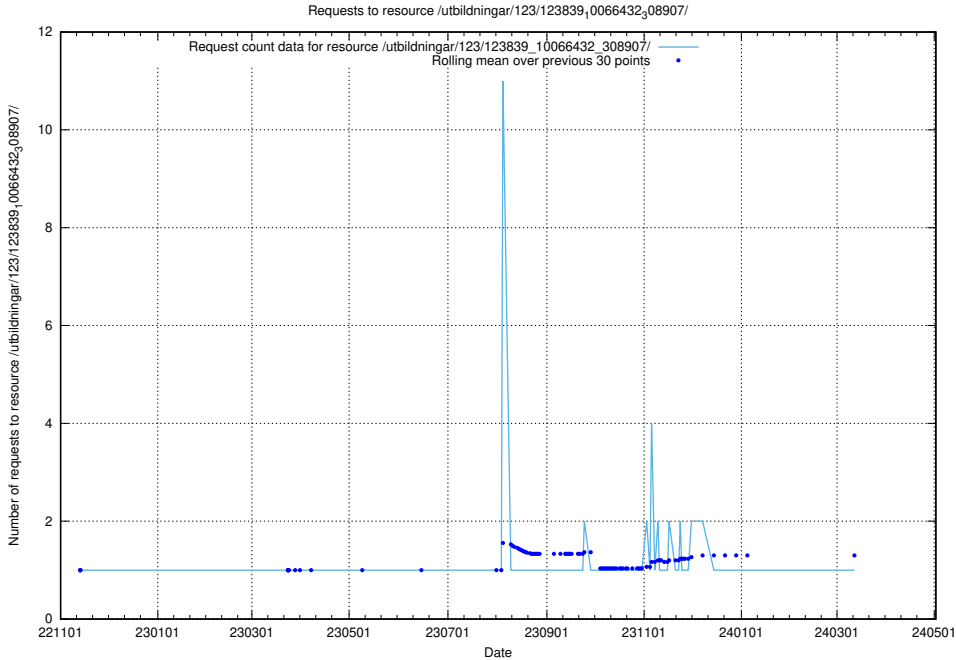

5.5670 Usage of /utbildningar/123/123839_10066432_308907/

Here, we count the number of requests to resource /utbildningar/123/123839_10066432_308907/.

5.5671 Usage of /utbildningar/124/124469_10067547_312970/events/