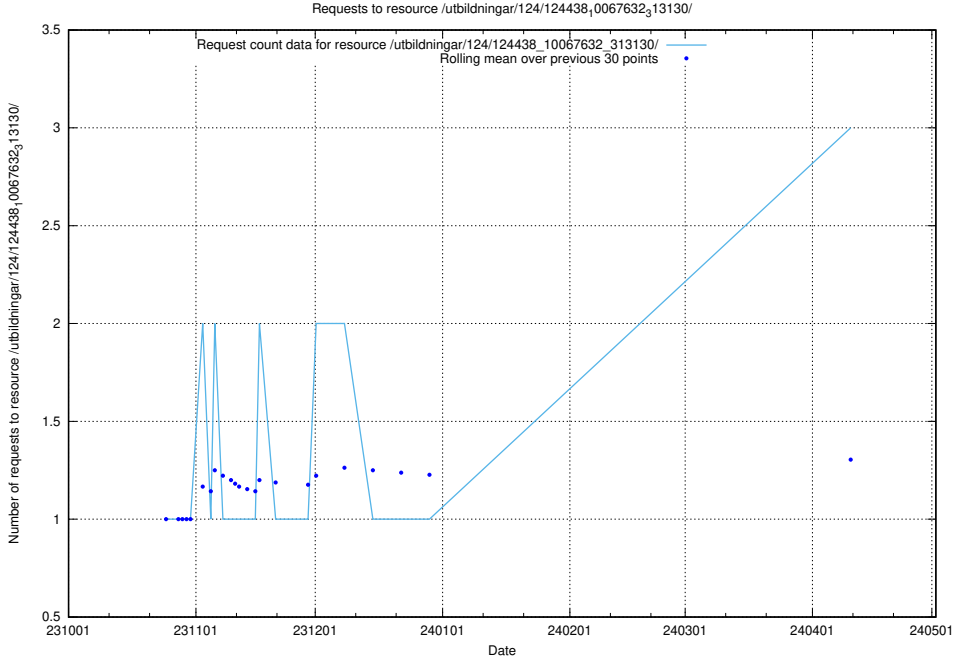

5.370 Usage of /utbildningar/124/124438_10067632_313130/

Here, we count the number of requests to resource /utbildningar/124/124438_10067632_313130/.