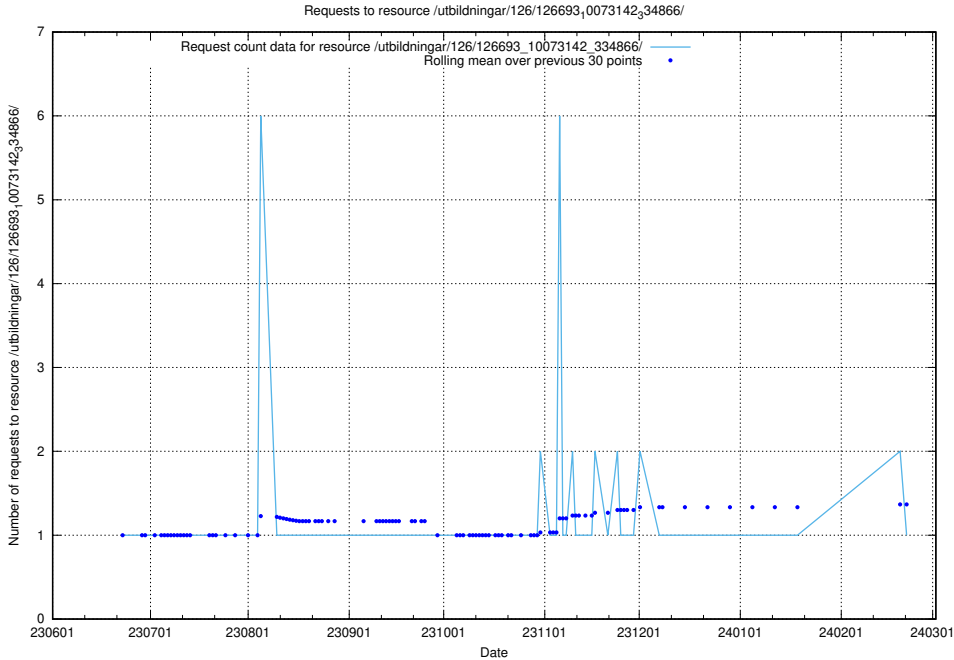

5.5438 Usage of /utbildningar/126/126693_10073142_334866/

Here, we count the number of requests to resource /utbildningar/126/126693_10073142_334866/.