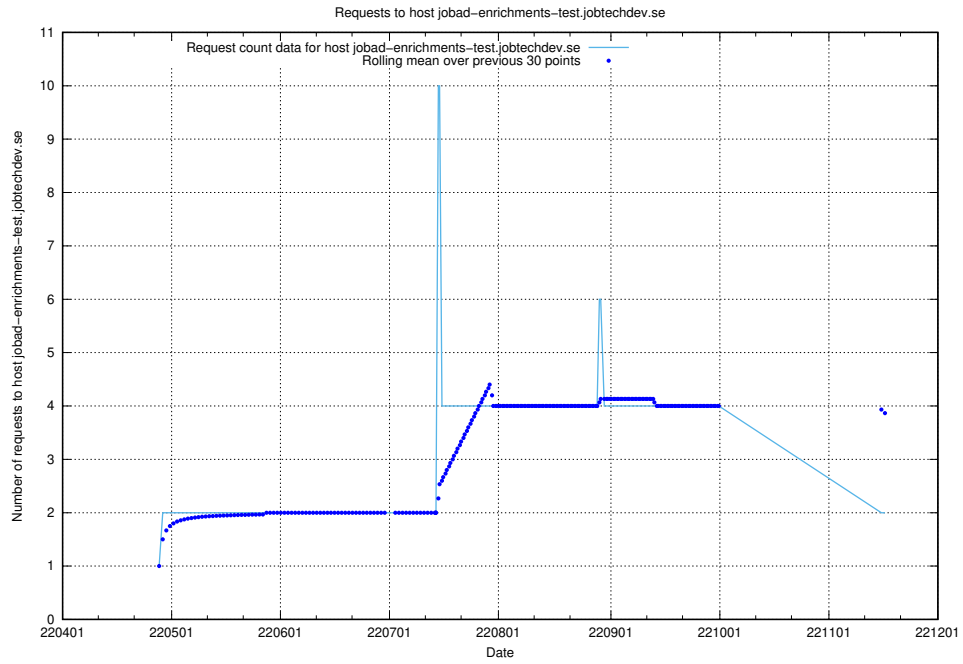

7.440 Usage of `jobad-enrichments-test.jobtechdev.se`

Here, we count the number of requests to host `jobad-enrichments-test.jobtechdev.se`.