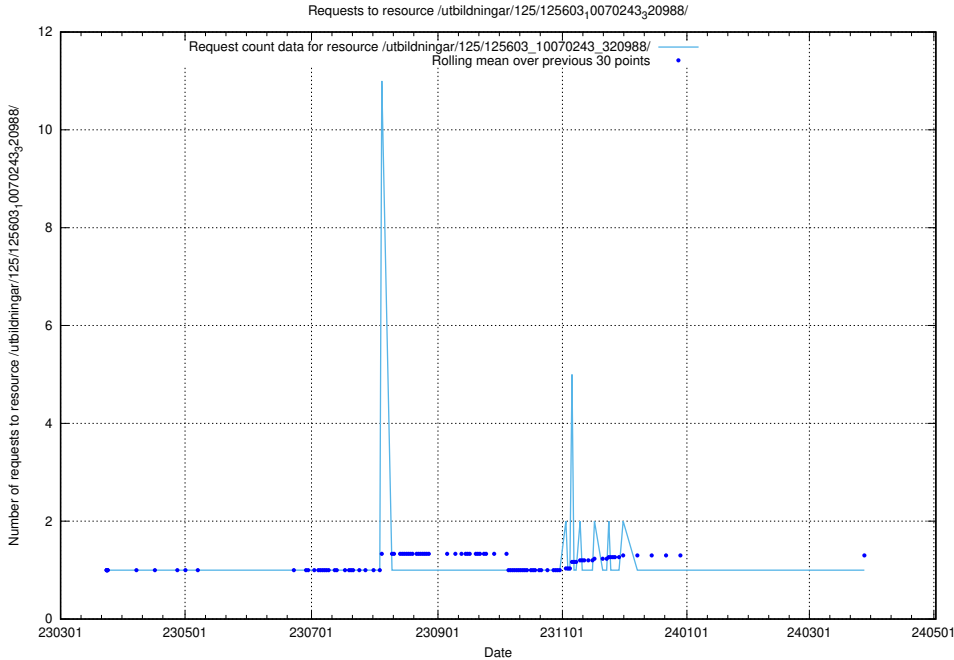

5.1097 Usage of /utbildningar/125/125603_10070243_320988/

Here, we count the number of requests to resource /utbildningar/125/125603_10070243_320988/.