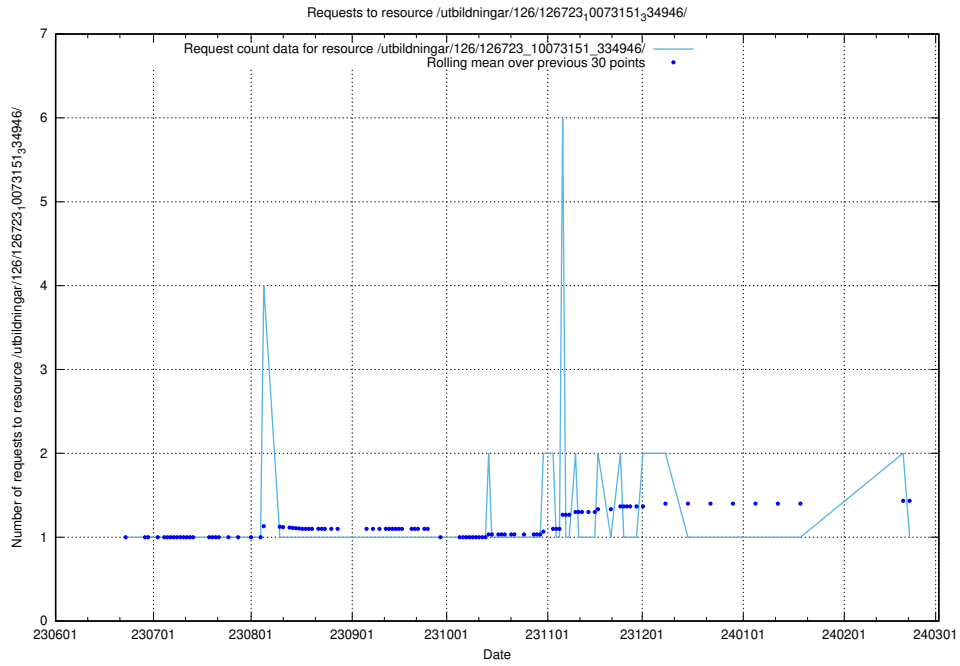

5.5397 Usage of /utbildningar/126/126723_10073151_334946/

Here, we count the number of requests to resource /utbildningar/126/126723_10073151_334946/.