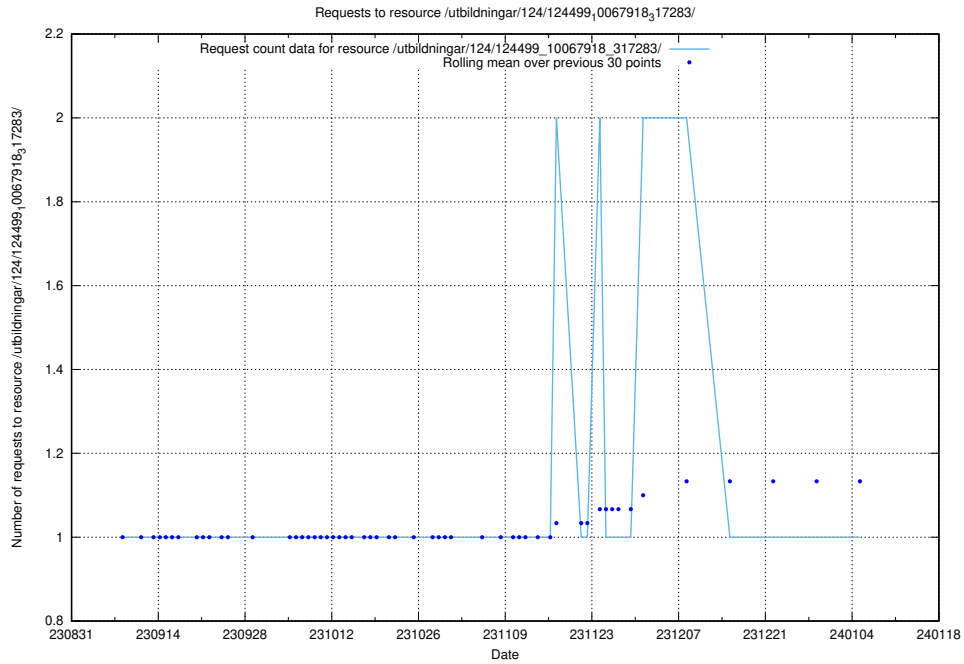

5.4440 Usage of /utbildningar/124/124499_10067918_317283/

Here, we count the number of requests to resource /utbildningar/124/124499_10067918_317283/.