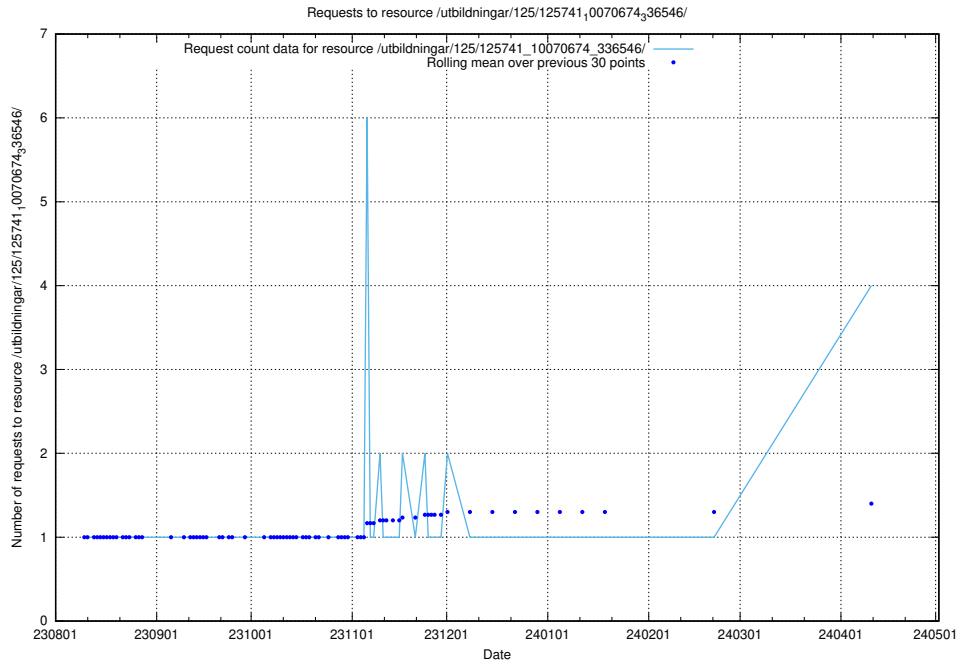

5.251 Usage of /utbildningar/125/125741_10070674_336546/

Here, we count the number of requests to resource /utbildningar/125/125741_10070674_336546/.