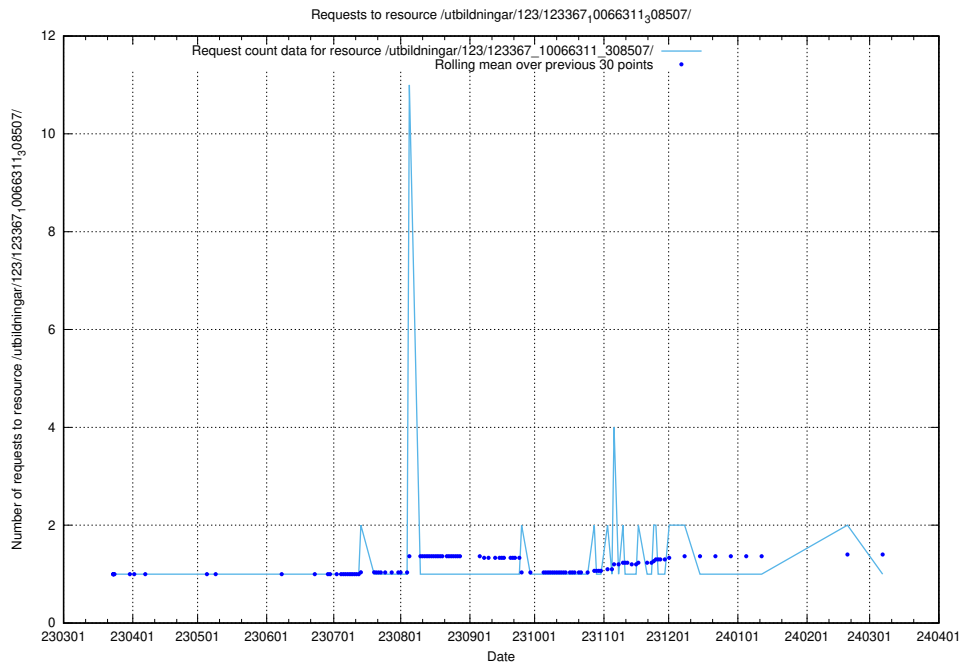

5.4319 Usage of /utbildningar/123/123367_10066311_308507/

Here, we count the number of requests to resource /utbildningar/123/123367_10066311_308507/.