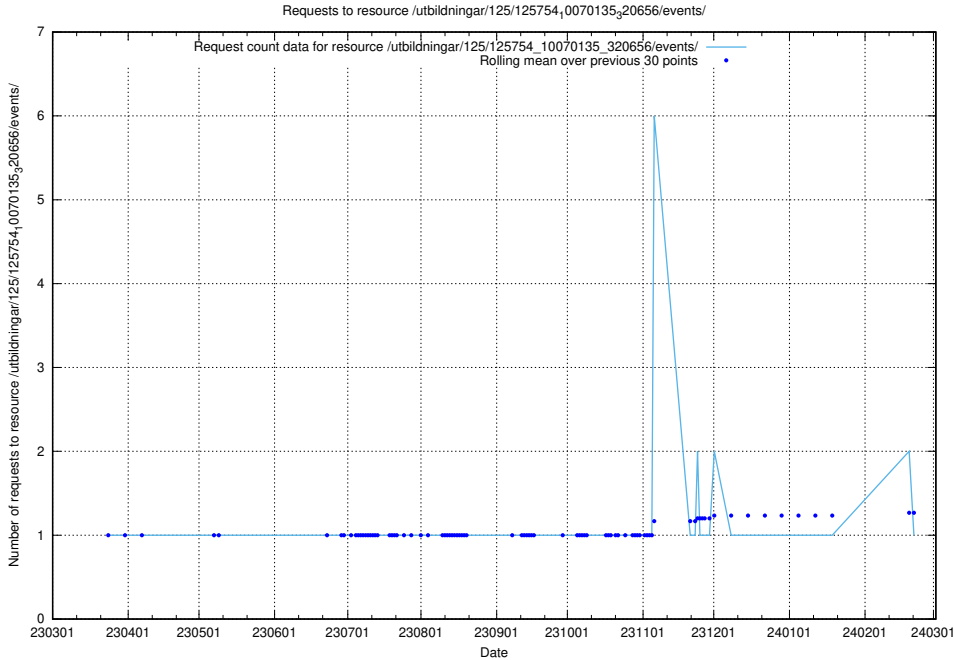

5.6013 Usage of /utbildningar/125/125754_10070135_320656/events/

Here, we count the number of requests to resource /utbildningar/125/125754_10070135_320656/events/