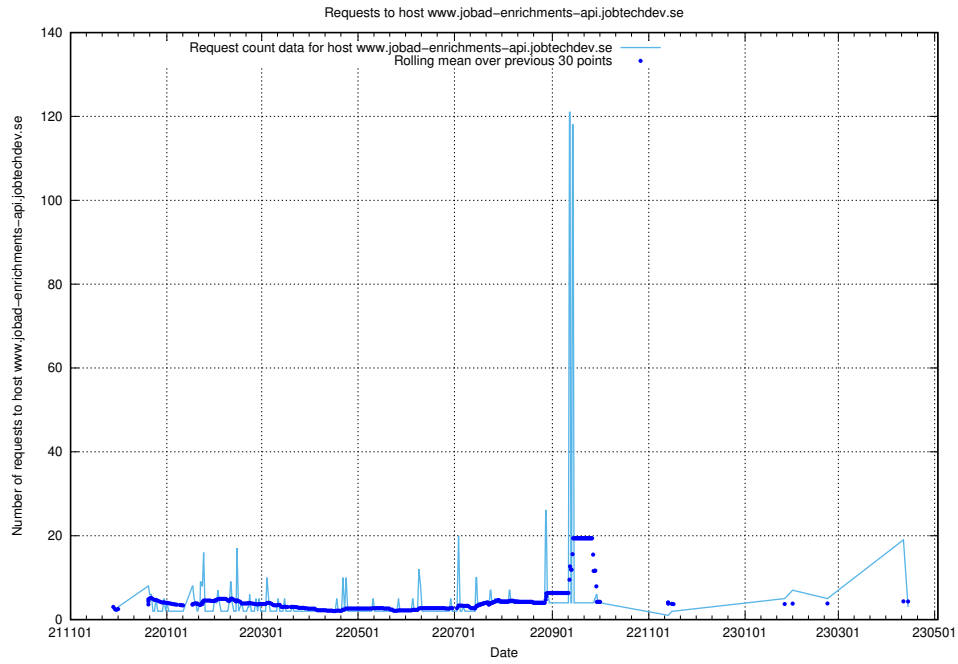

7.205 Usage of www.data.jobtechdev.se

Here, we count the number of requests to host www.data.jobtechdev.se.

7.206 Usage of `www.jobad-enrichments-api.jobtechdev.se`

Here, we count the number of requests to host `www.jobad-enrichments-api.jobtechdev.se`.