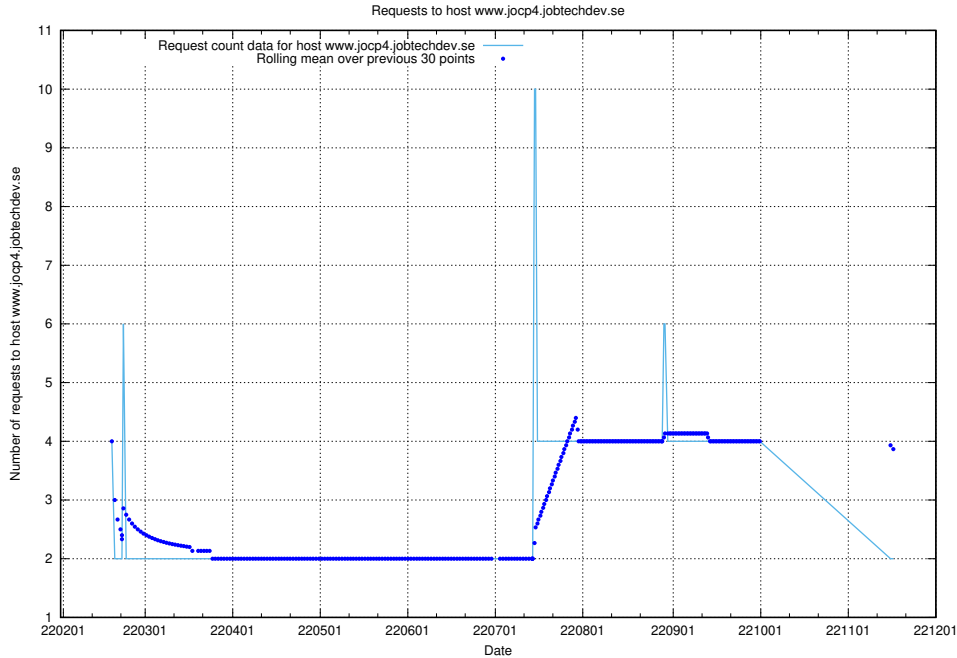

7.531 Usage of www.jocp4.jobtechdev.se

Here, we count the number of requests to host www.jocp4.jobtechdev.se.