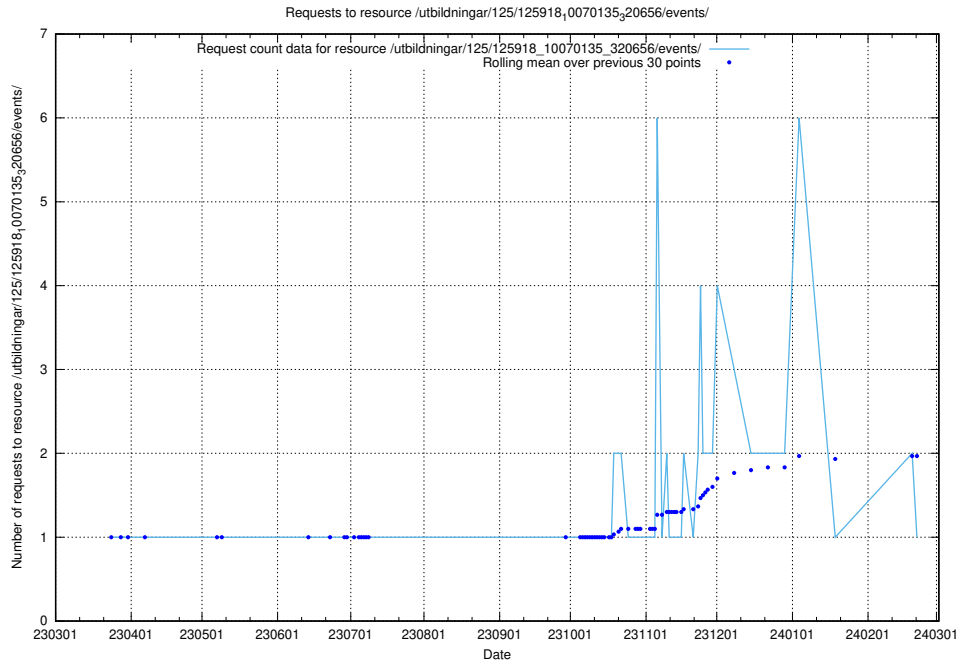

5.6001 Usage of /utbildningar/125/125918_10070135_320656/events/

Here, we count the number of requests to resource /utbildningar/125/125918_10070135_320656/events/