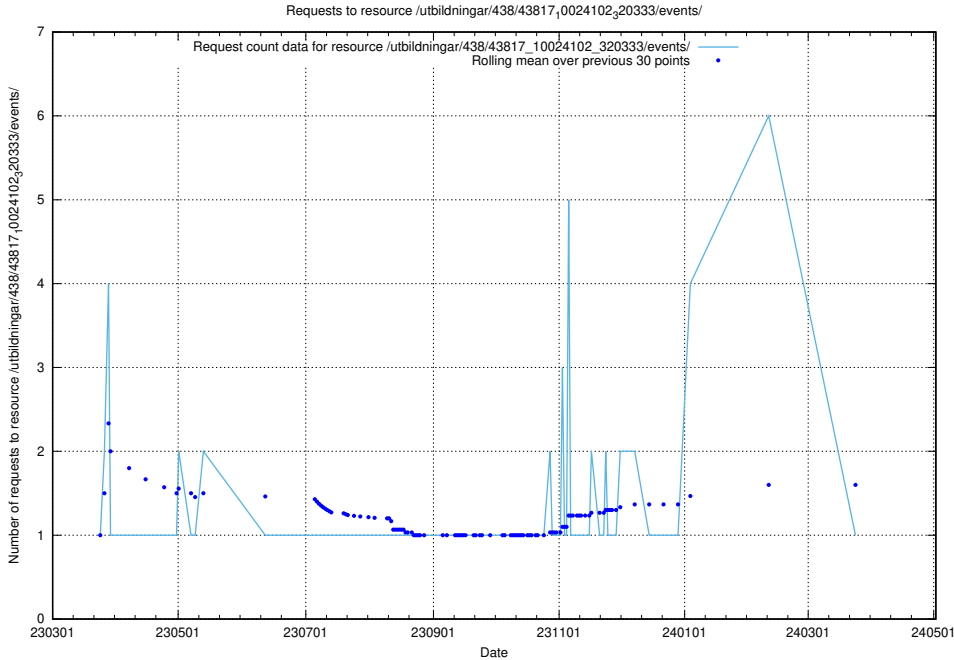

5.5961 Usage of /utbildningar/438/43817_10024102_320333/events/

Here, we count the number of requests to resource /utbildningar/438/43817_10024102_320333/events/.