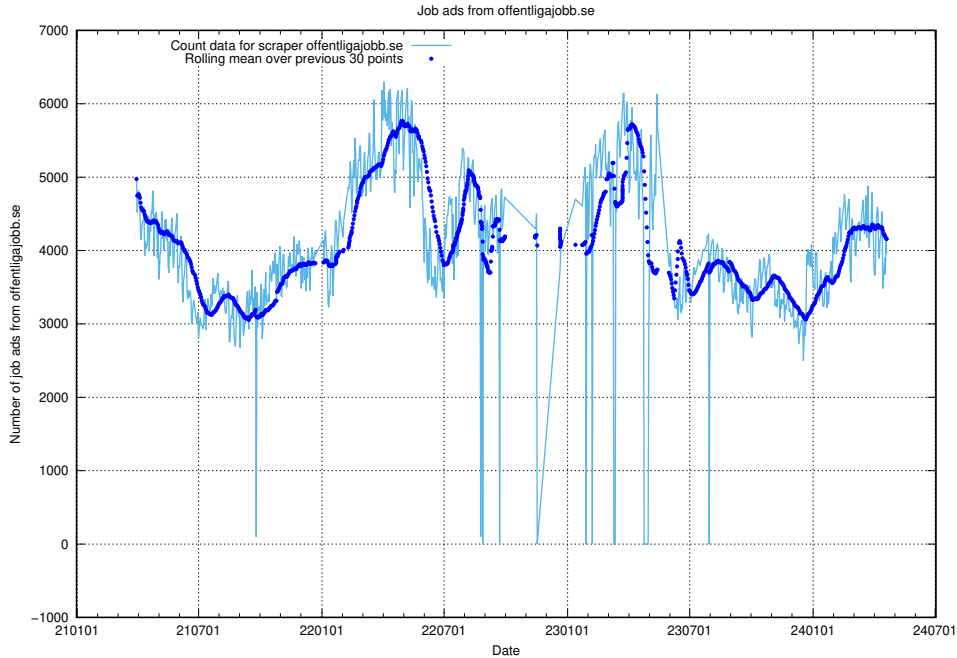

13.3 Number of ads by scraper offentligajobb.se

Here, we count the number of job ads scraped from offentligajobb.se.