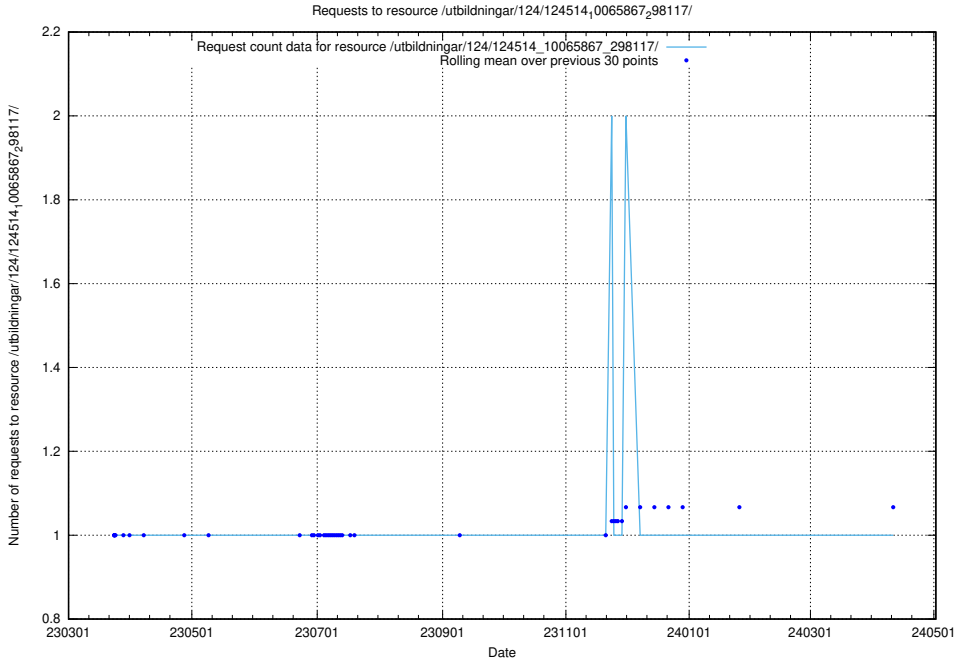

5.1815 Usage of /utbildningar/124/124514_10065867_298117/

Here, we count the number of requests to resource /utbildningar/124/124514_10065867_298117/.