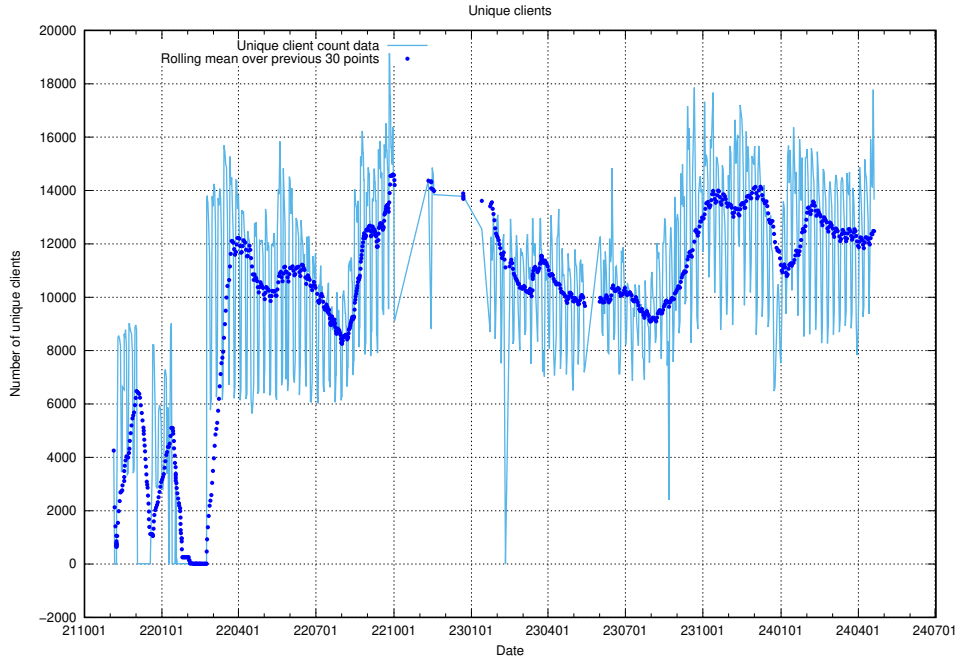

8.2 Number of unique clients

Here we extract the number of unique clients that have used our APIs.