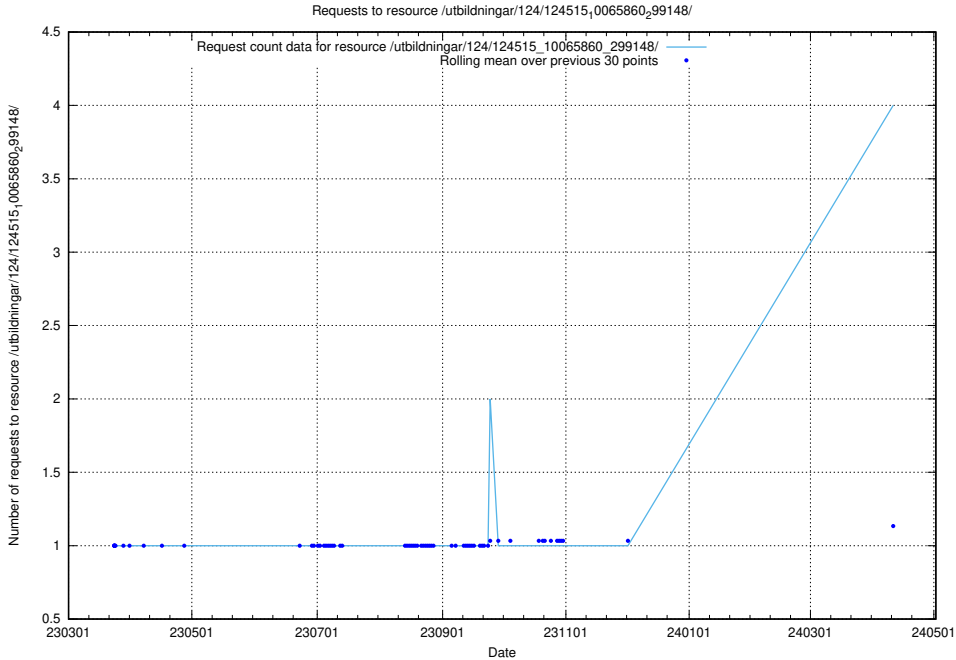

5.211 Usage of /utbildningar/124/124515_10065860_299148/

Here, we count the number of requests to resource /utbildningar/124/124515_10065860_299148/.