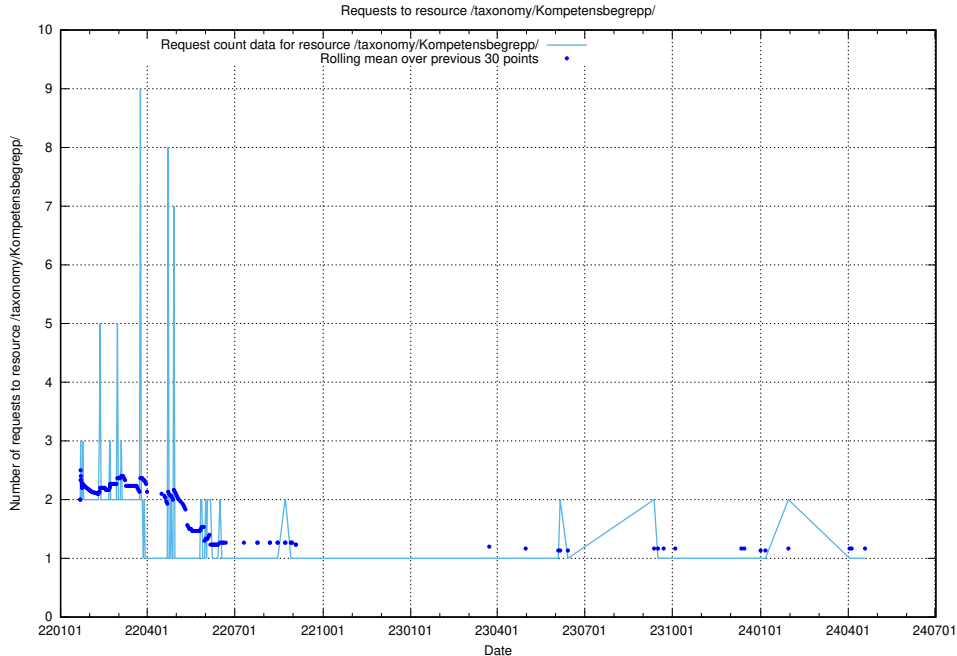

5.6194 Usage of /taxonomy/Kompetensbegrupp/

Here, we count the number of requests to resource /taxonomy/Kompetensbegrupp/.

5.6195 Usage of /utbildningar/126/126466_10071963_330384/

Here, we count the number of requests to resource /utbildningar/126/126466_10071963_330384/.