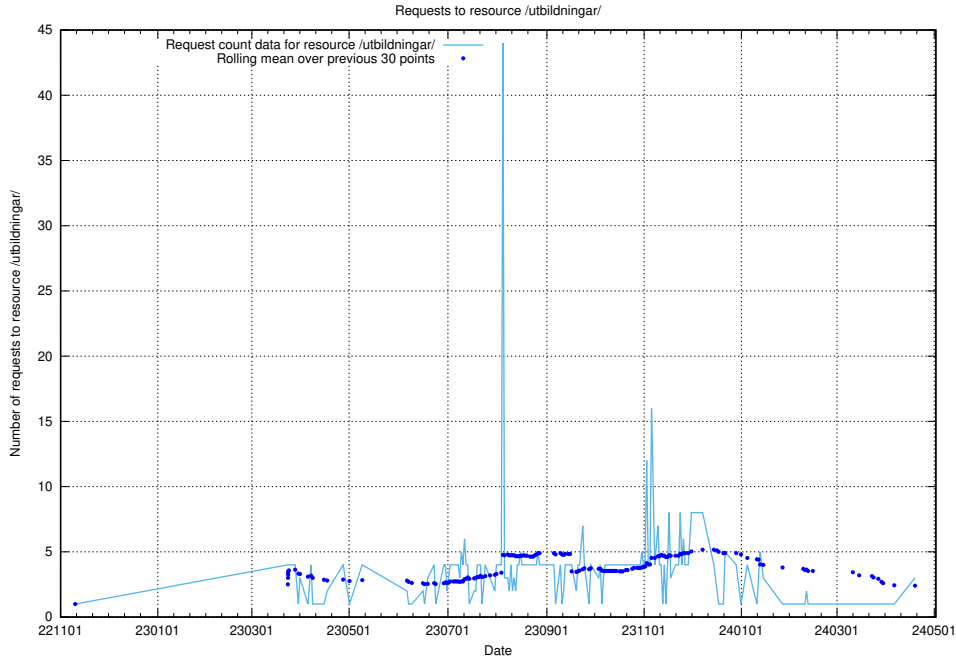

5.476 Usage of /utbildningar/

Here, we count the number of requests to resource /utbildningar/.