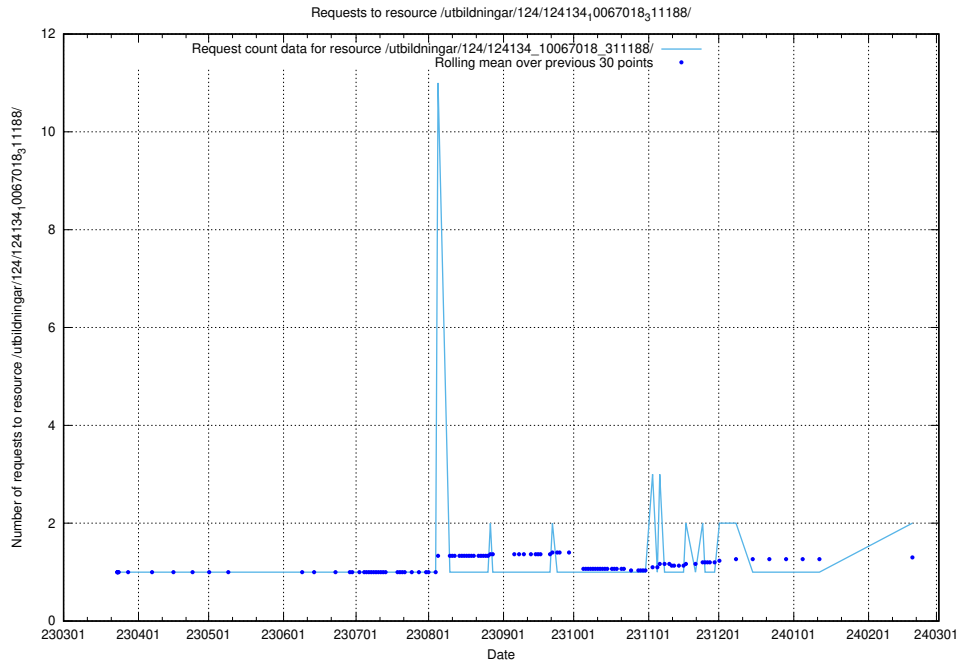

5.706 Usage of /utbildningar/124/124134_10067018_311188/

Here, we count the number of requests to resource /utbildningar/124/124134_10067018_311188/.