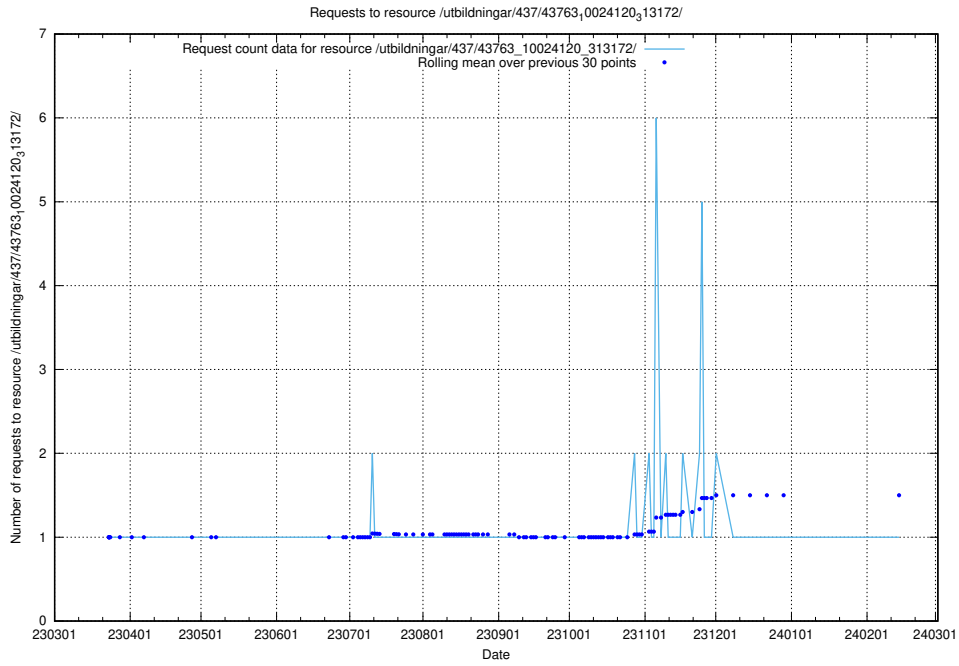

5.6154 Usage of /utbildningar/437/43763_10024120_313172/

Here, we count the number of requests to resource /utbildningar/437/43763_10024120_313172/.