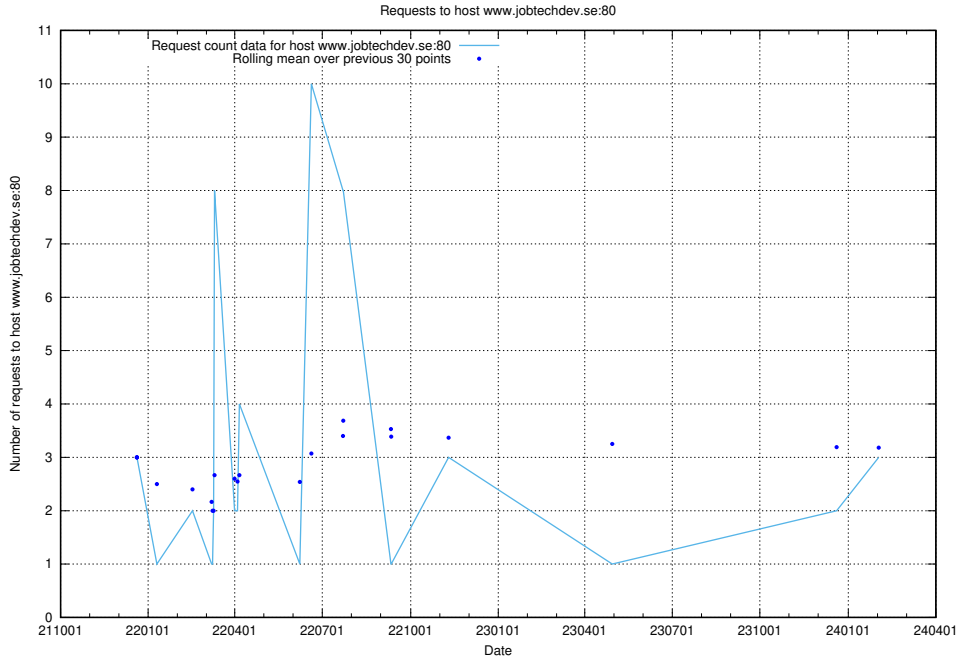

7.193 Usage of www.jobtechdev.se:80

Here, we count the number of requests to host www.jobtechdev.se:80.