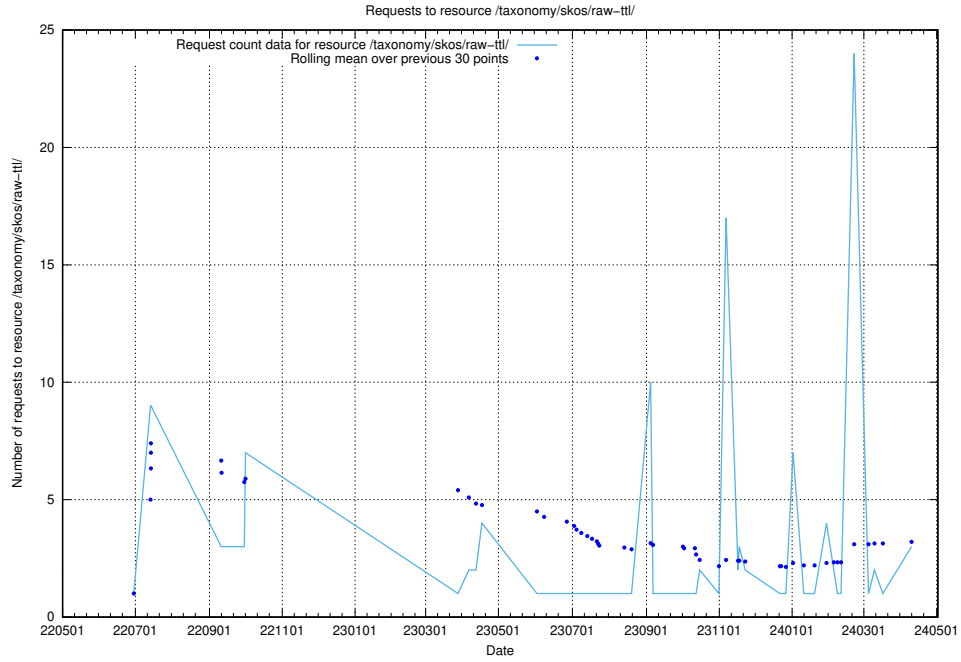

5.291 Usage of /taxonomy/skos/raw-ttl/

Here, we count the number of requests to resource /taxonomy/skos/raw-ttl/.