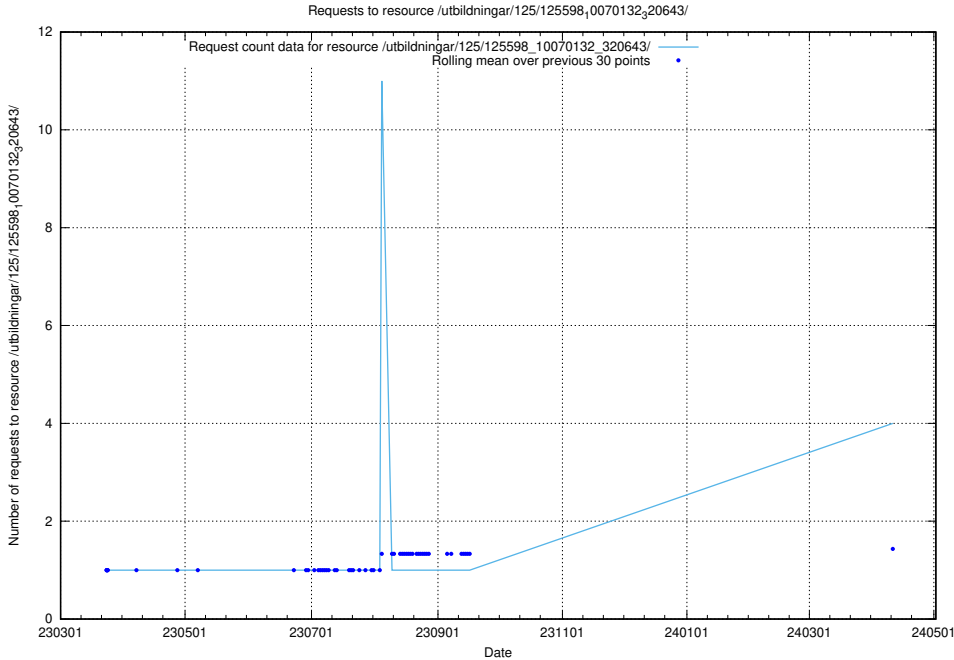

Here, we count the number of requests to resource /utbildningar/125/125598_10070132_320643/.

5.195 Usage of /utbildningar/125/125581_10070104_320527/events/

Here, we count the number of requests to resource /utbildningar/125/125581_10070104_320527/events/