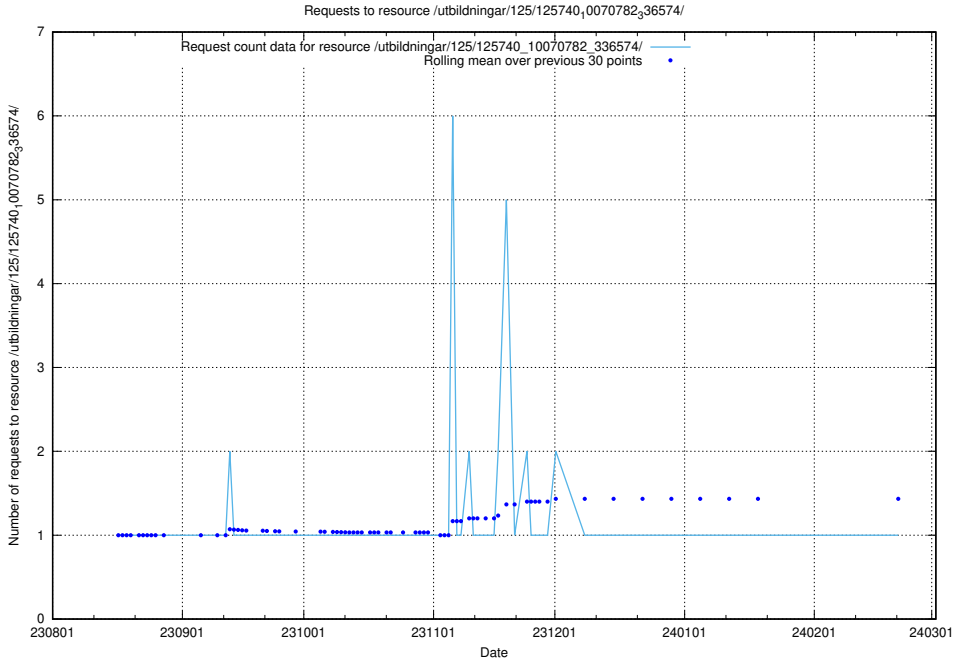

5.4587 Usage of /utbildningar/125/125740_10070782_336574/

Here, we count the number of requests to resource /utbildningar/125/125740_10070782_336574/.