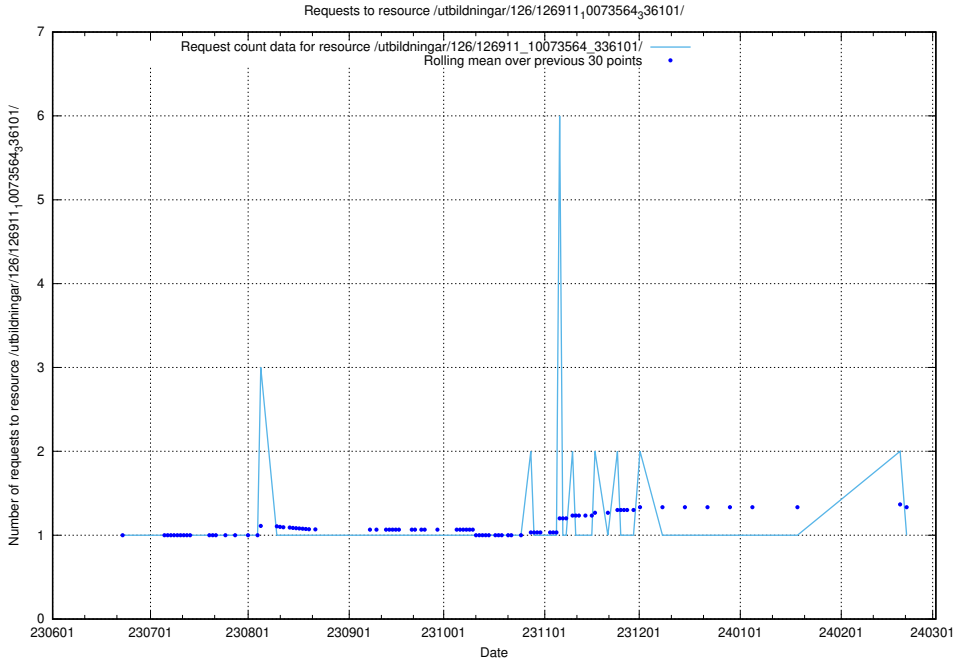

5.5374 Usage of /utbildningar/126/126911_10073564_336101/

Here, we count the number of requests to resource /utbildningar/126/126911_10073564_336101/.