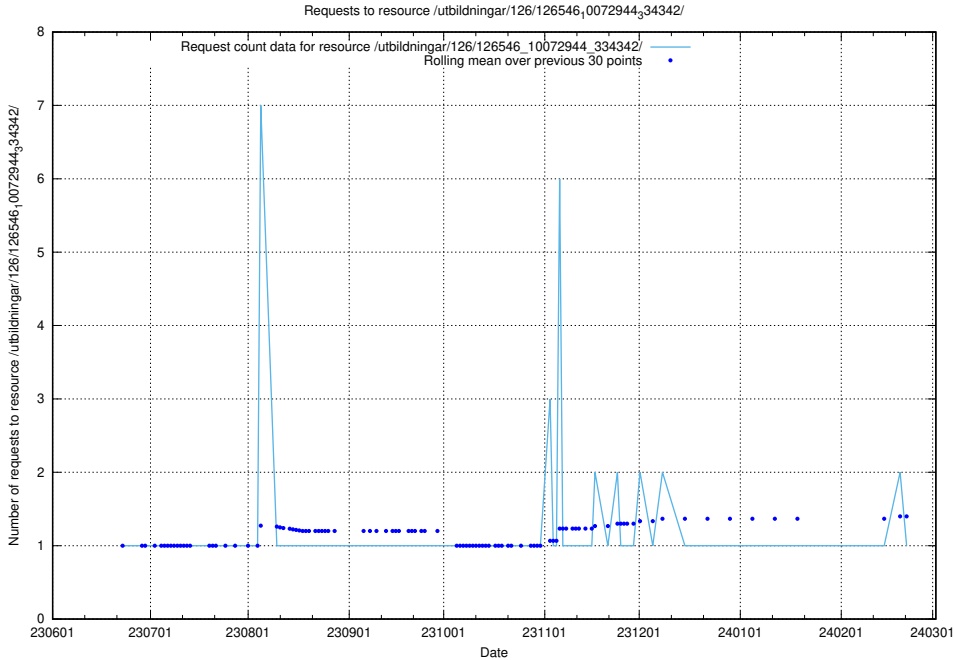

5.5440 Usage of /utbildningar/126/126546_10072944_334342/

Here, we count the number of requests to resource /utbildningar/126/126546_10072944_334342/.