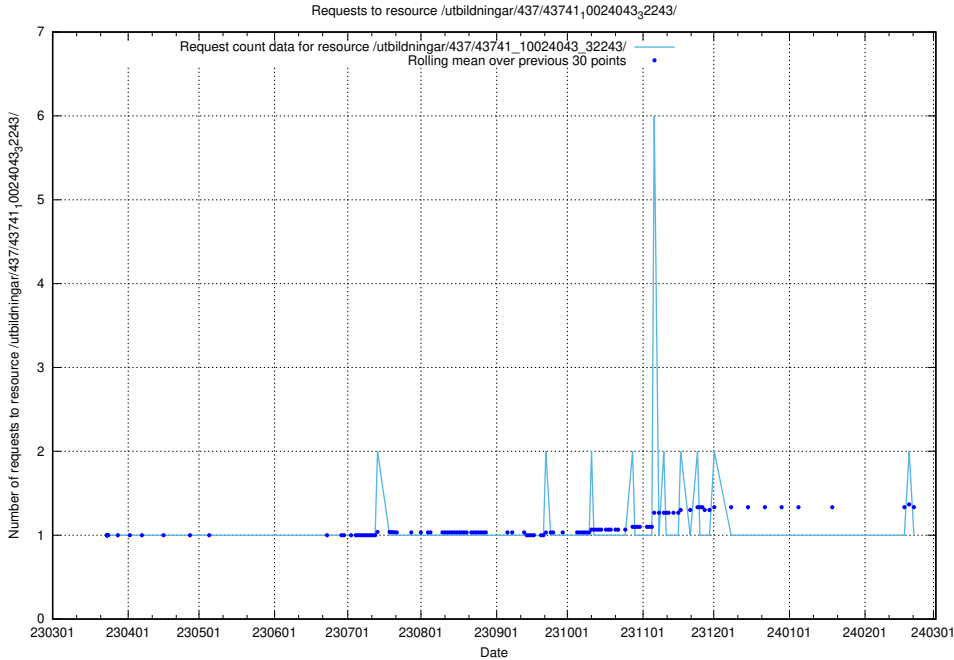

5.6175 Usage of /utbildningar/437/43741_10024043_32243/

Here, we count the number of requests to resource /utbildningar/437/43741_10024043_32243/.