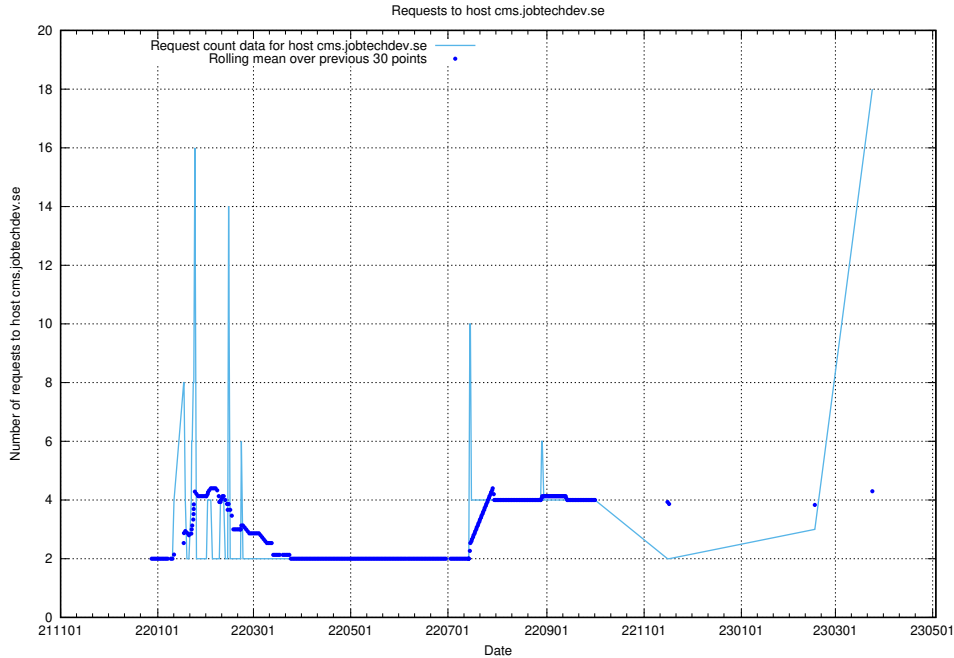

7.38 Usage of cms.jobtechdev.se

Here, we count the number of requests to host cms.jobtechdev.se.