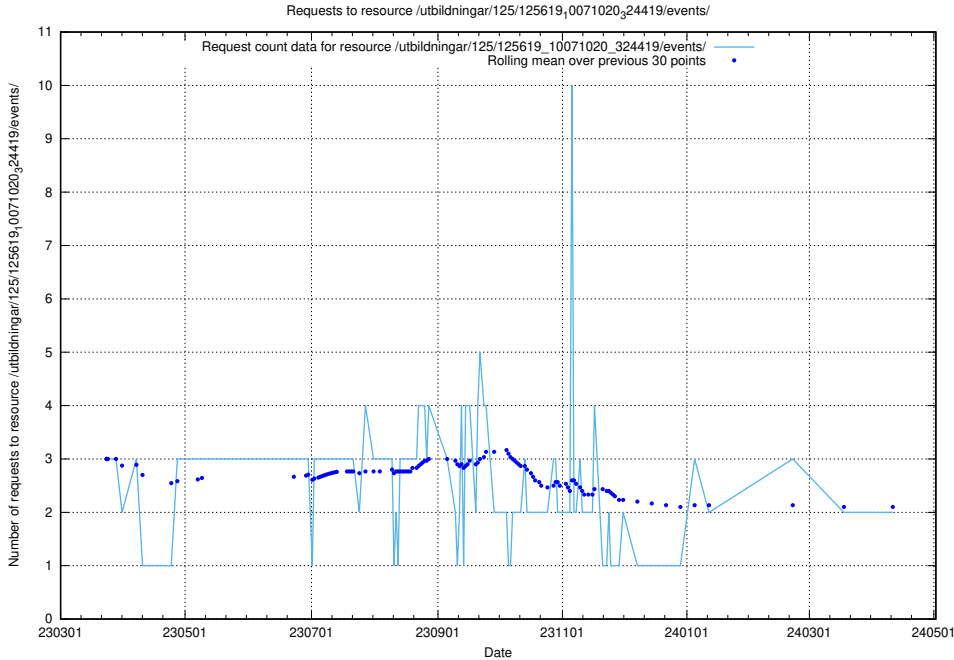

5.949 Usage of /utbildningar/125/125619_10071020_324419/events/

Here, we count the number of requests to resource /utbildningar/125/125619_10071020_324419/events/