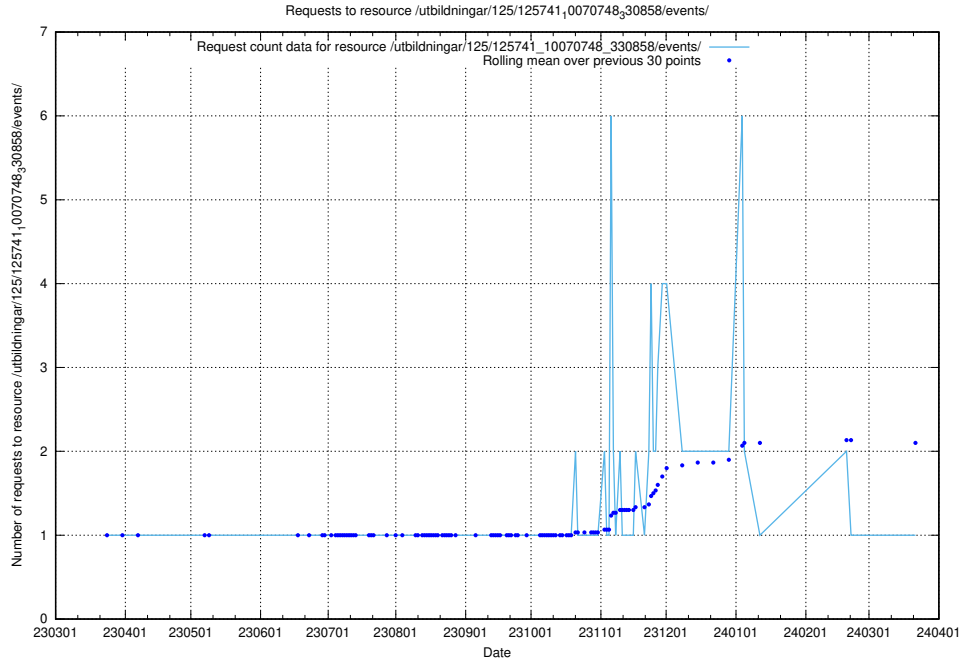

5.6017 Usage of /utbildningar/125/125741_10070748_330858/events/

Here, we count the number of requests to resource /utbildningar/125/125741_10070748_330858/events/