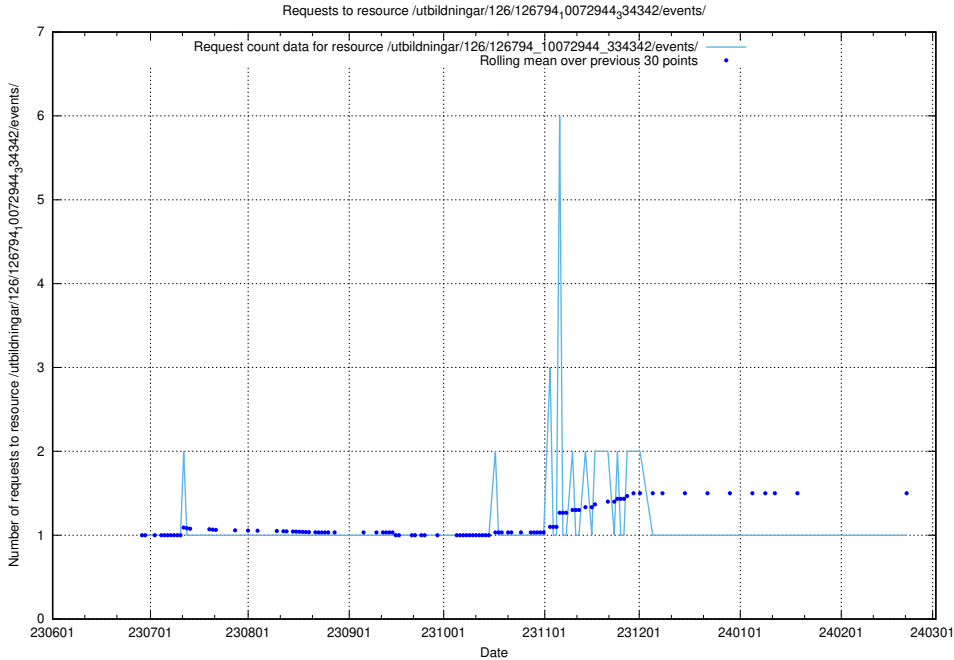

5.5235 Usage of /utbildningar/126/126794_10072944_334342/events/

Here, we count the number of requests to resource /utbildningar/126/126794_10072944_334342/events/