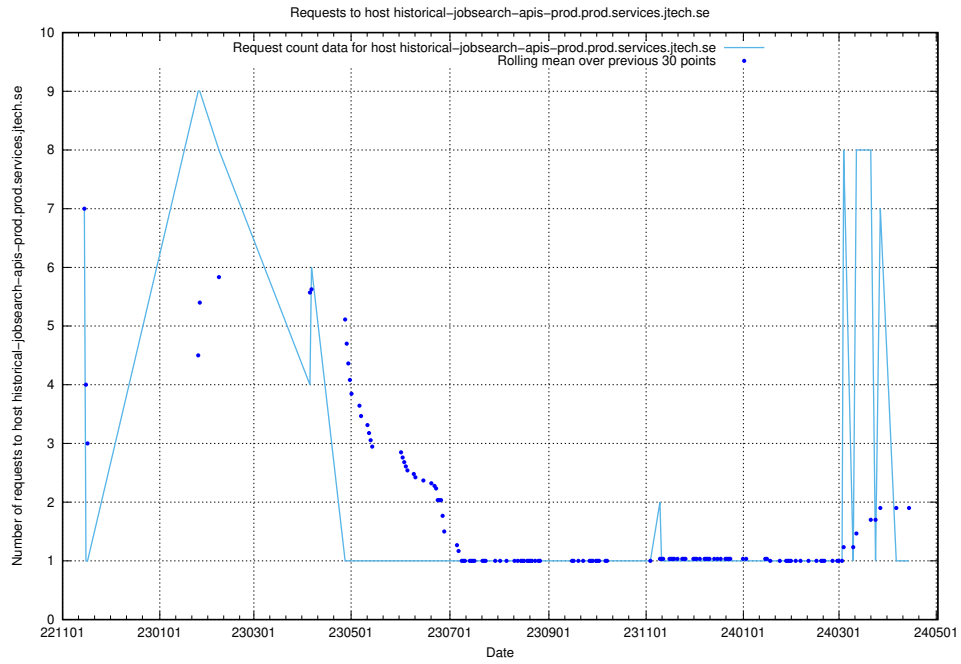

7.612 Usage of historical-jobsearch-apis-prod.prod.services.jtech.se

Here, we count the number of requests to host historical-jobsearch-apis-prod.prod.services.jtech.se.