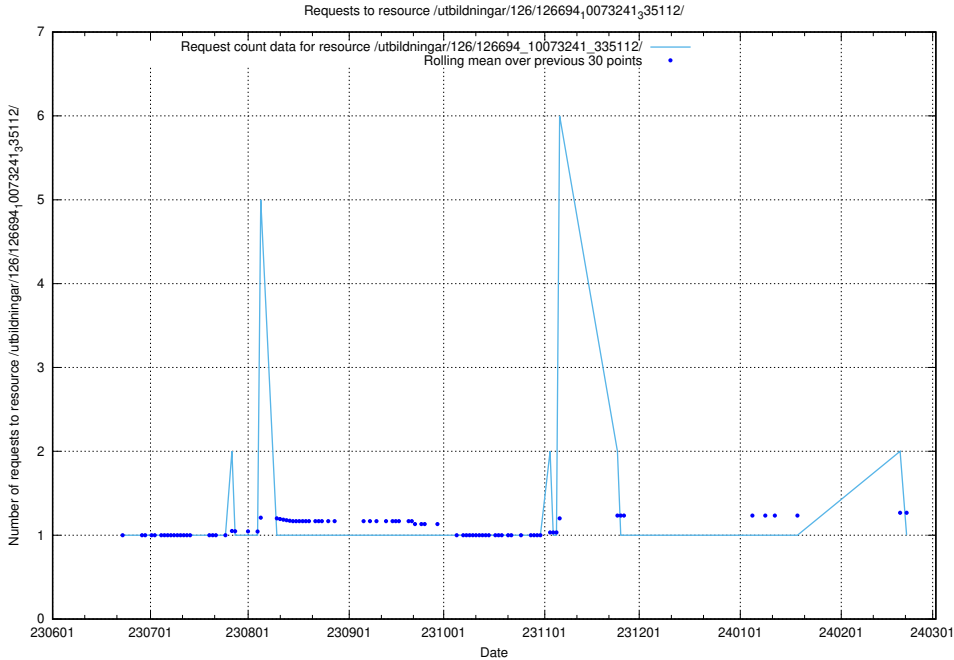

5.5426 Usage of /utbildningar/126/126694_10073241_335112/

Here, we count the number of requests to resource /utbildningar/126/126694_10073241_335112/.