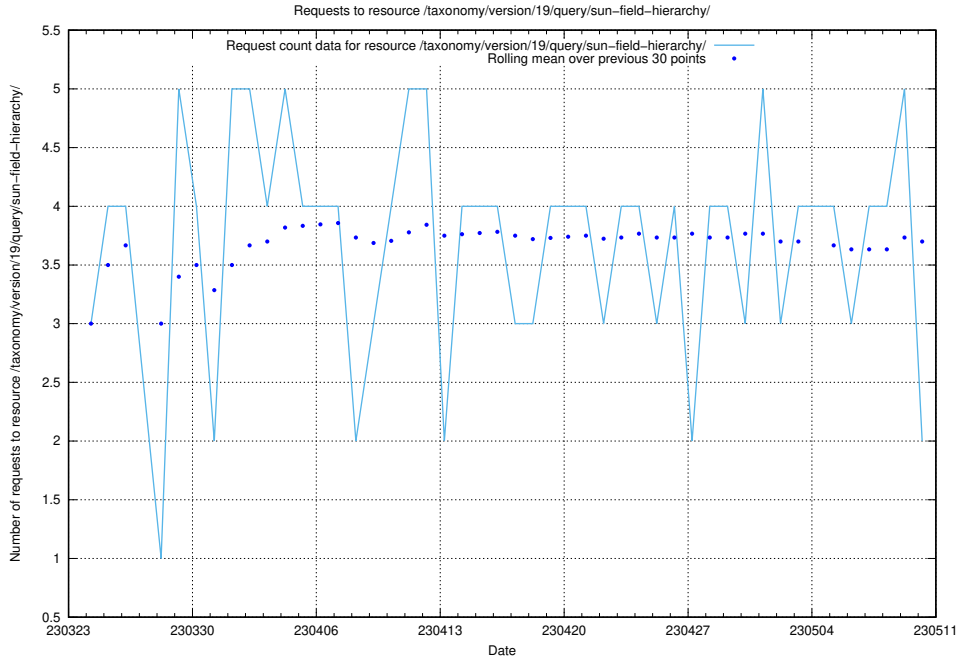

5.935 Usage of /taxonomy/version/19/query/sun-field-hierarchy/

Here, we count the number of requests to resource /taxonomy/version/19/query/sun-field-hierarchy/.