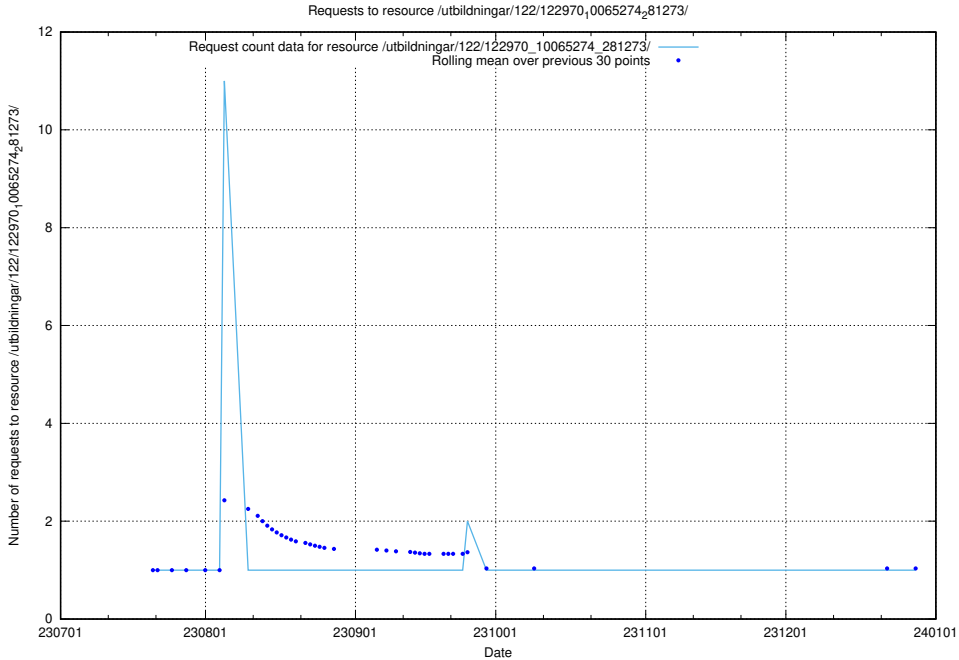

5.4781 Usage of /utbildningar/122/122970_10065274_281273/

Here, we count the number of requests to resource /utbildningar/122/122970_10065274_281273/.