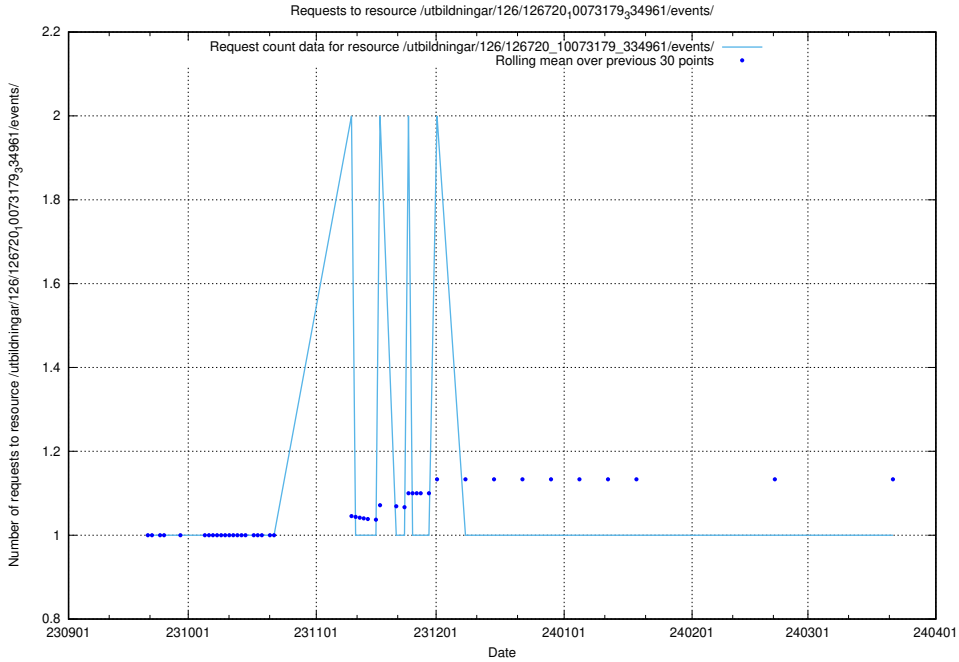

5.4321 Usage of /utbildningar/126/126720_10073179_334961/events/

Here, we count the number of requests to resource /utbildningar/126/126720_10073179_334961/events/