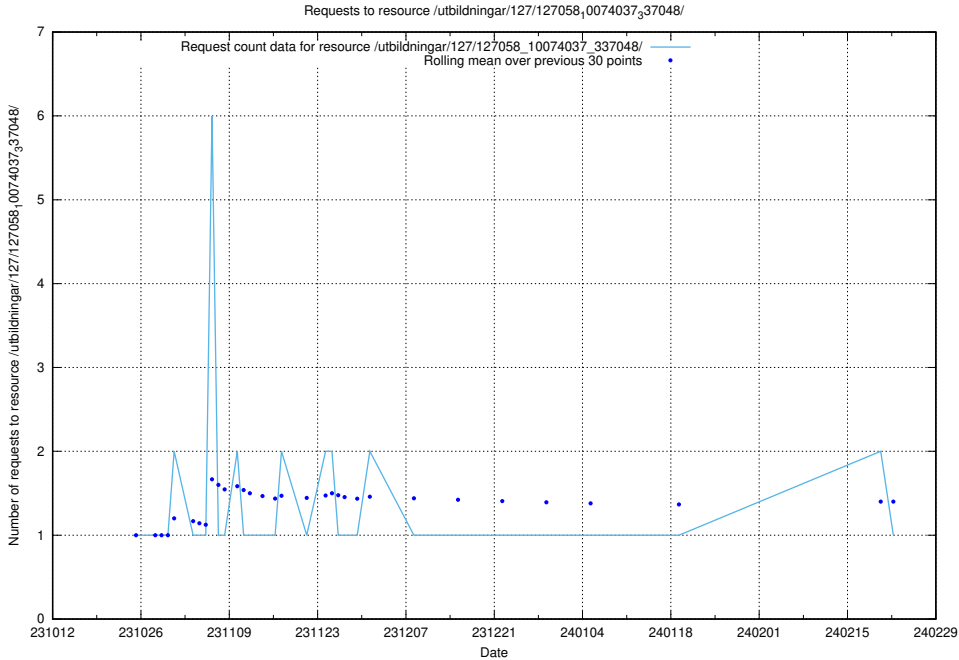

5.4012 Usage of /utbildningar/127/127058_10074037_337048/

Here, we count the number of requests to resource /utbildningar/127/127058_10074037_337048/.