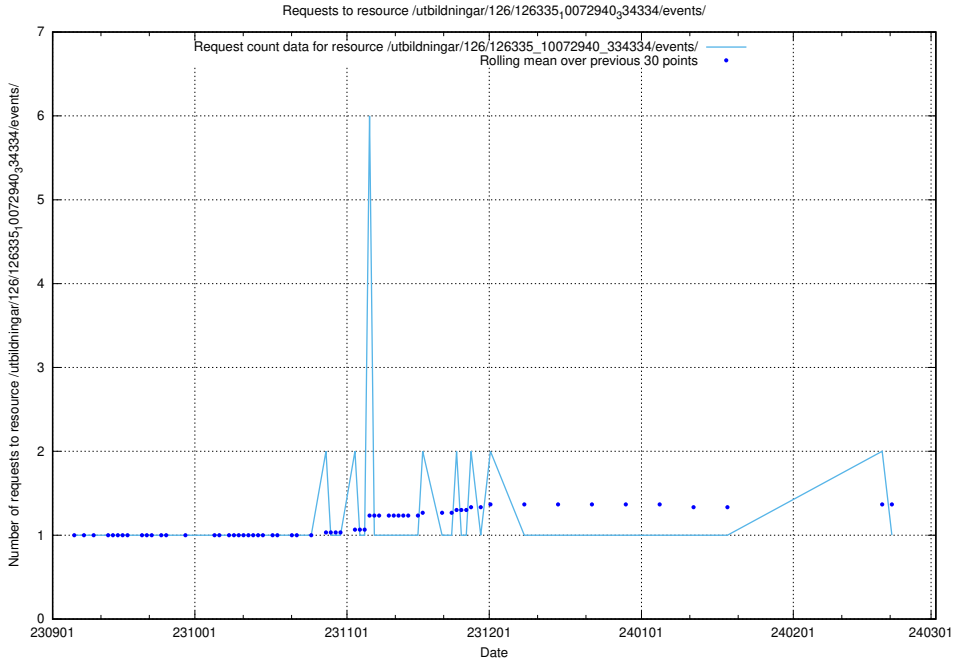

5.4466 Usage of /utbildningar/126/126335_10072940_334334/events/

Here, we count the number of requests to resource /utbildningar/126/126335_10072940_334334/events/