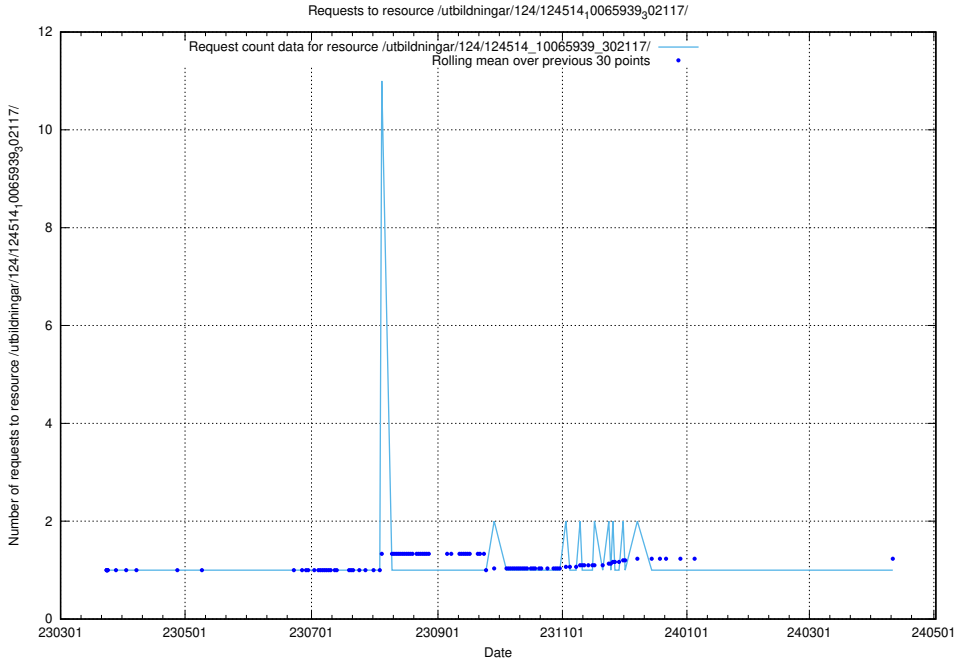

5.1702 Usage of /utbildningar/124/124514_10065939_302117/

Here, we count the number of requests to resource /utbildningar/124/124514_10065939_302117/.