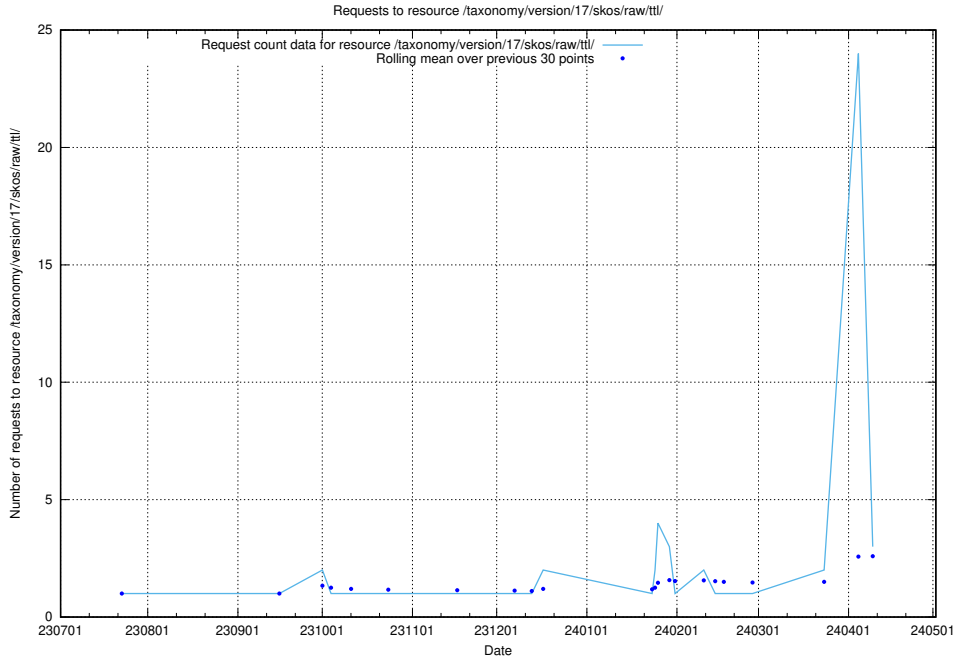

5.400 Usage of `/taxonomy/version/17/skos/raw/ttl/`

Here, we count the number of requests to resource `/taxonomy/version/17/skos/raw/ttl/`.