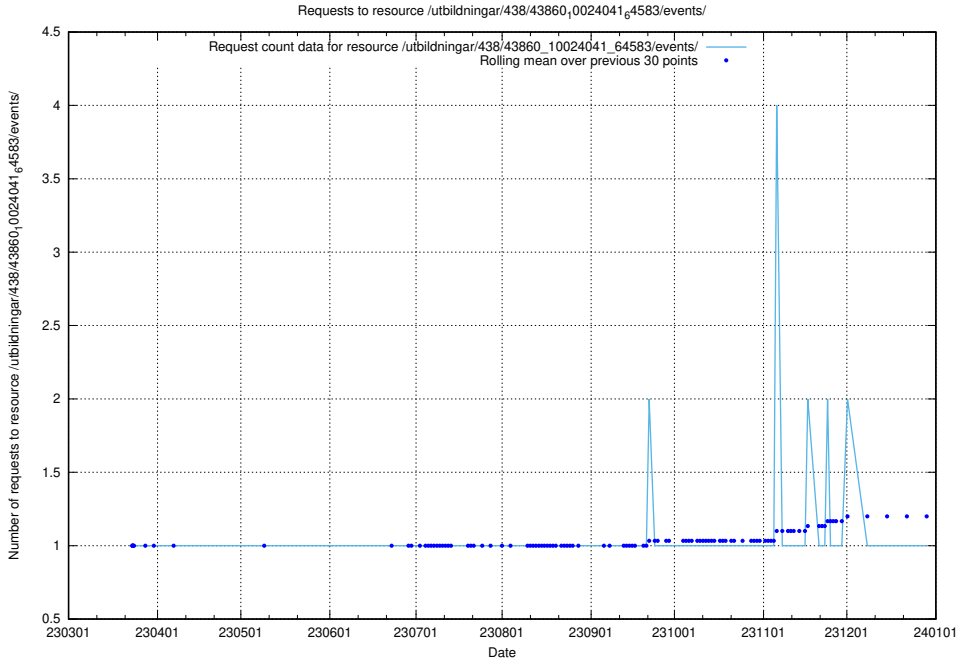

5.6108 Usage of /utbildningar/438/43860_10024041_64583/events/

Here, we count the number of requests to resource /utbildningar/438/43860_10024041_64583/events/.