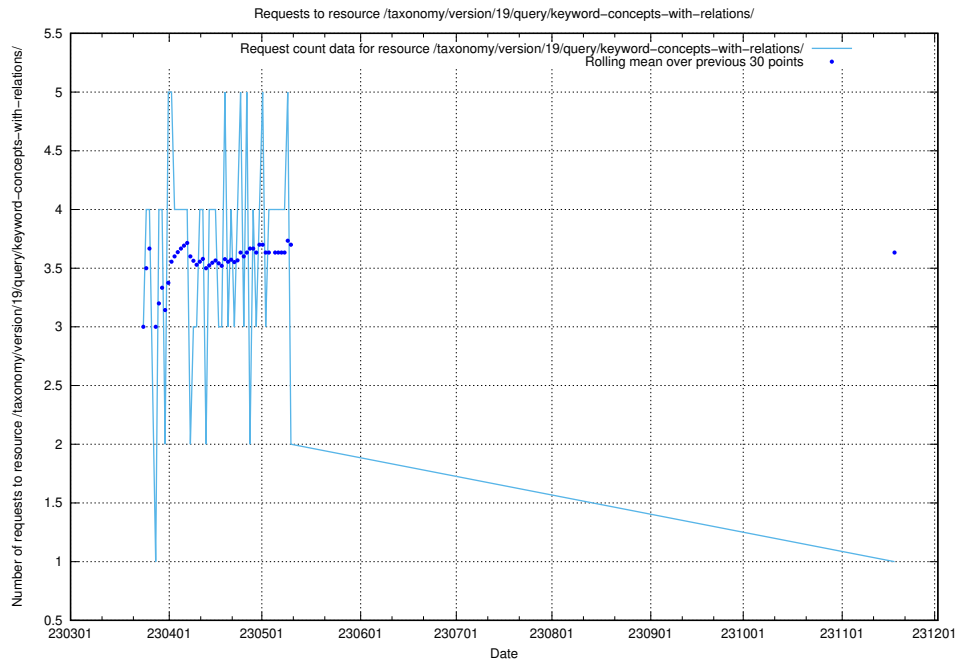

5.5934 Usage of /taxonomy/version/19/query/keyword-concepts-with-relations/

Here, we count the number of requests to resource /taxonomy/version/19/query/keyword-concepts-with-relations/.