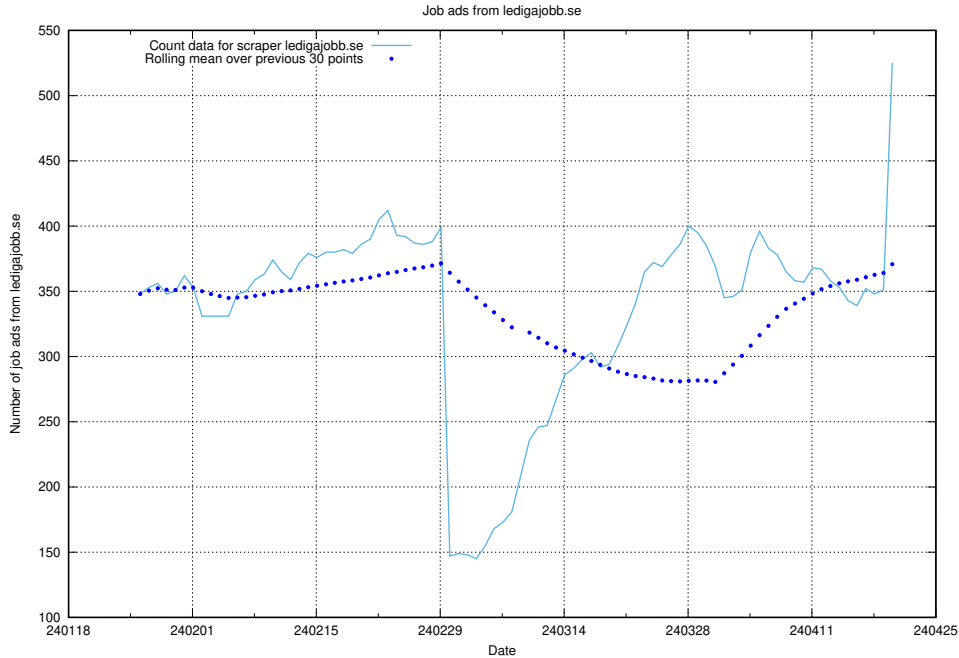

13.10 Number of ads by scraper ledigajobb.se

Here, we count the number of job ads scraped from ledigajobb.se.

13.11 Number of ads by scraper jobbdirekt.se

Here, we count the number of job ads scraped from jobbdirekt.se.