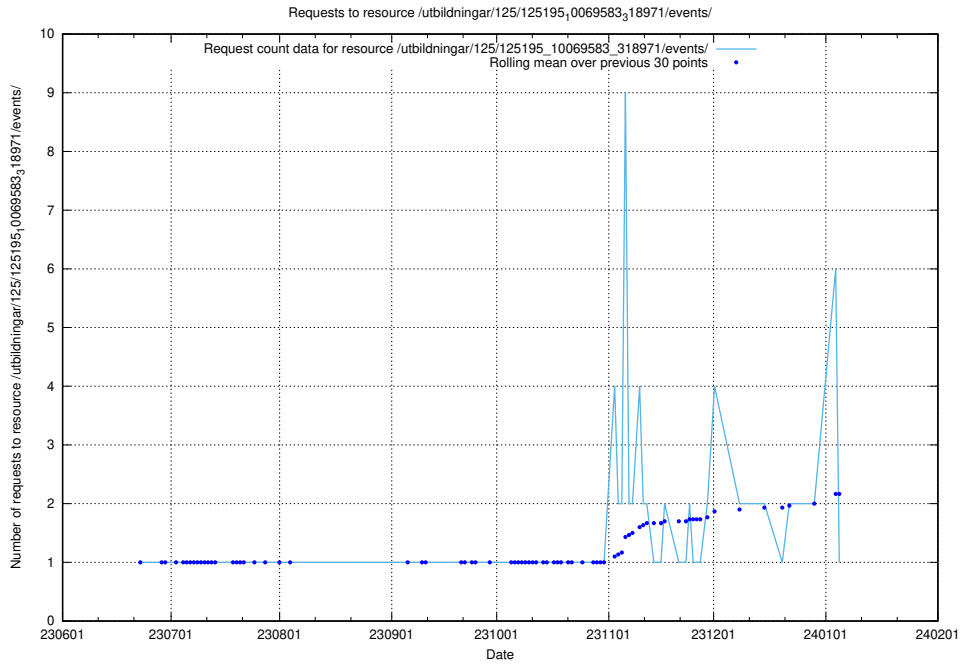

5.5521 Usage of /utbildningar/125/125195_10069583_318971/events/

Here, we count the number of requests to resource /utbildningar/125/125195_10069583_318971/events/