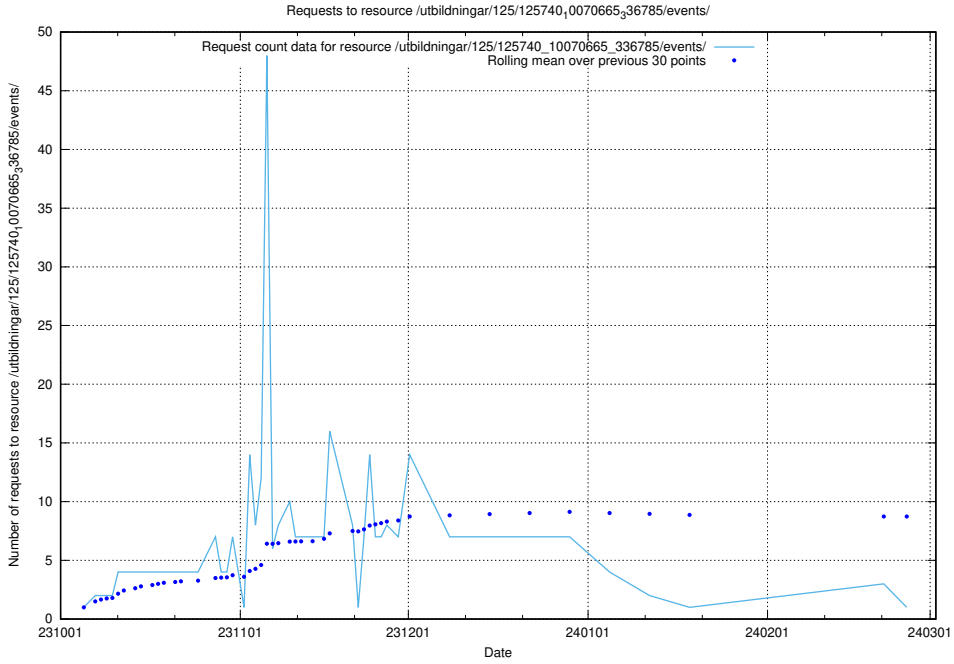

5.4213 Usage of /utbildningar/125/125740_10070665_336785/events/

Here, we count the number of requests to resource /utbildningar/125/125740_10070665_336785/events/