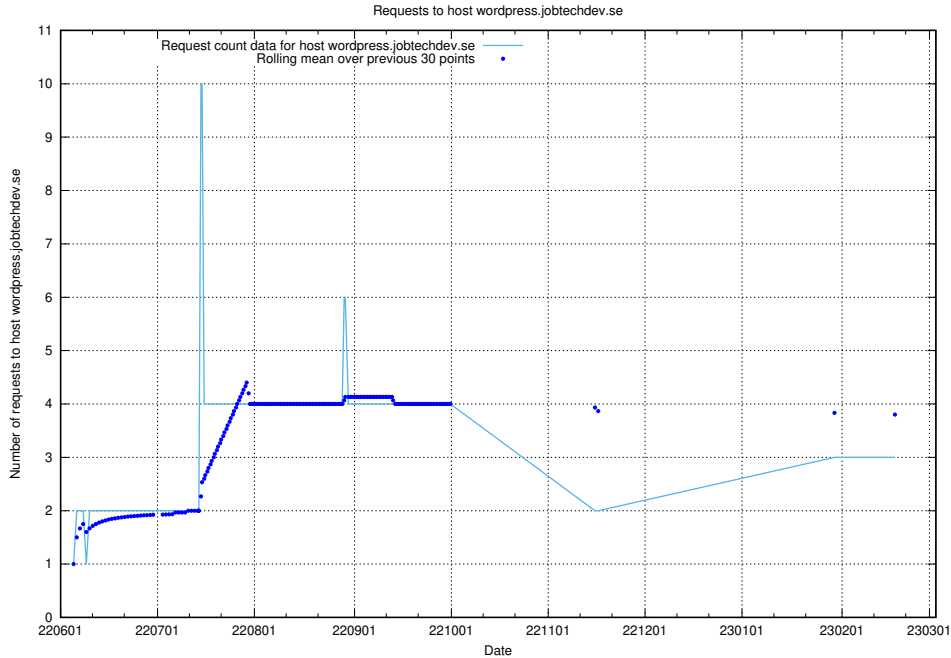

7.212 Usage of wordpress.jobtechdev.se

Here, we count the number of requests to host wordpress.jobtechdev.se.