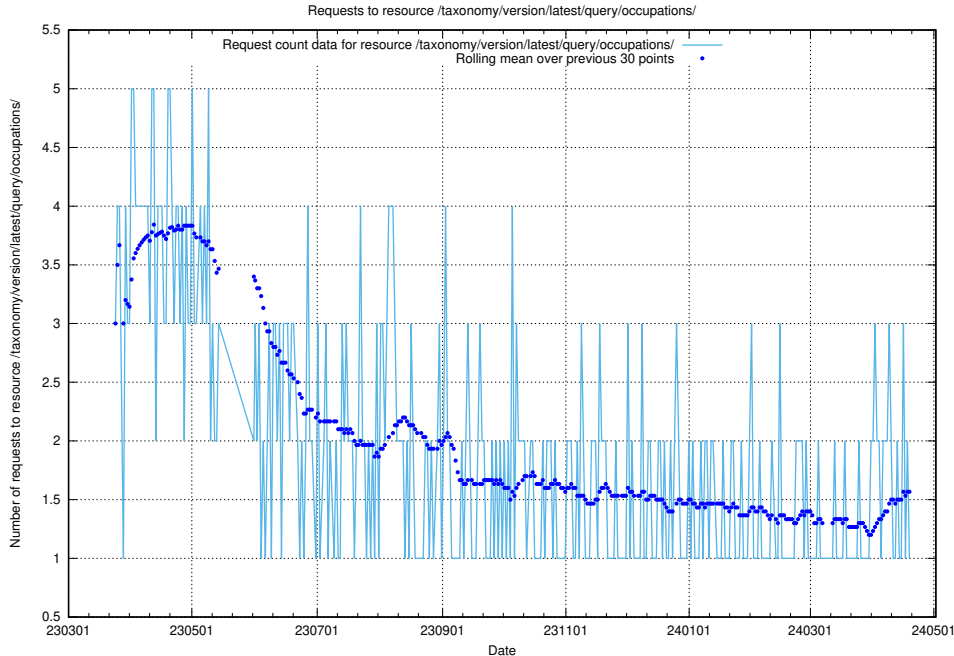

5.5888 Usage of /taxonomy/version/latest/query/occupations/

Here, we count the number of requests to resource /taxonomy/version/latest/query/occupations/.

5.5889 Usage of /utbildningar/122/122366_10052543_75648/