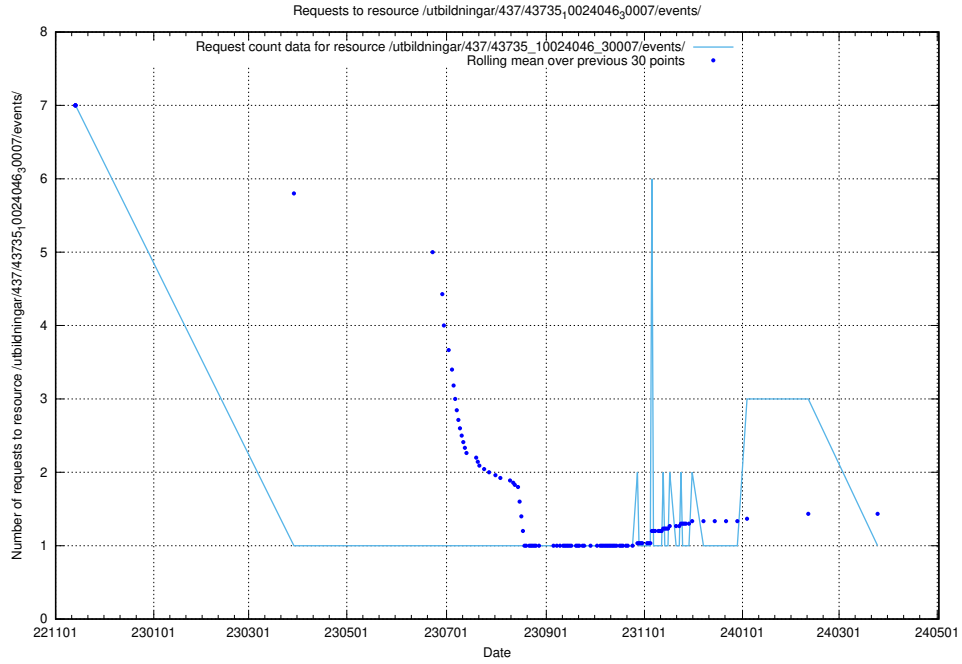

5.5585 Usage of /utbildningar/437/43735_10024046_30007/events/

Here, we count the number of requests to resource /utbildningar/437/43735_10024046_30007/events/.