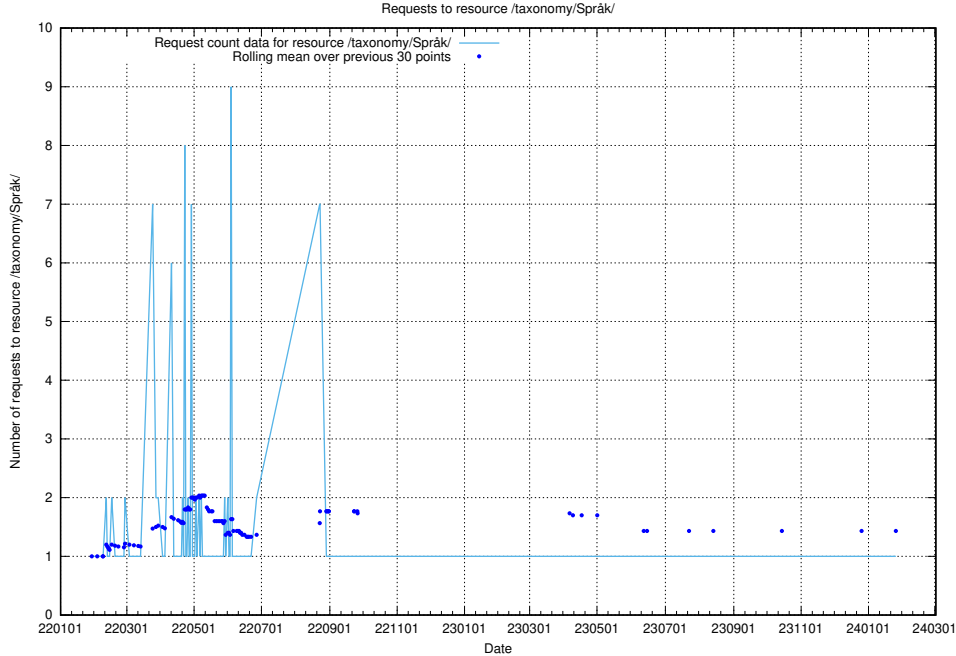

5.3653 Usage of /taxonomy/Språk/

Here, we count the number of requests to resource /taxonomy/Språk/.