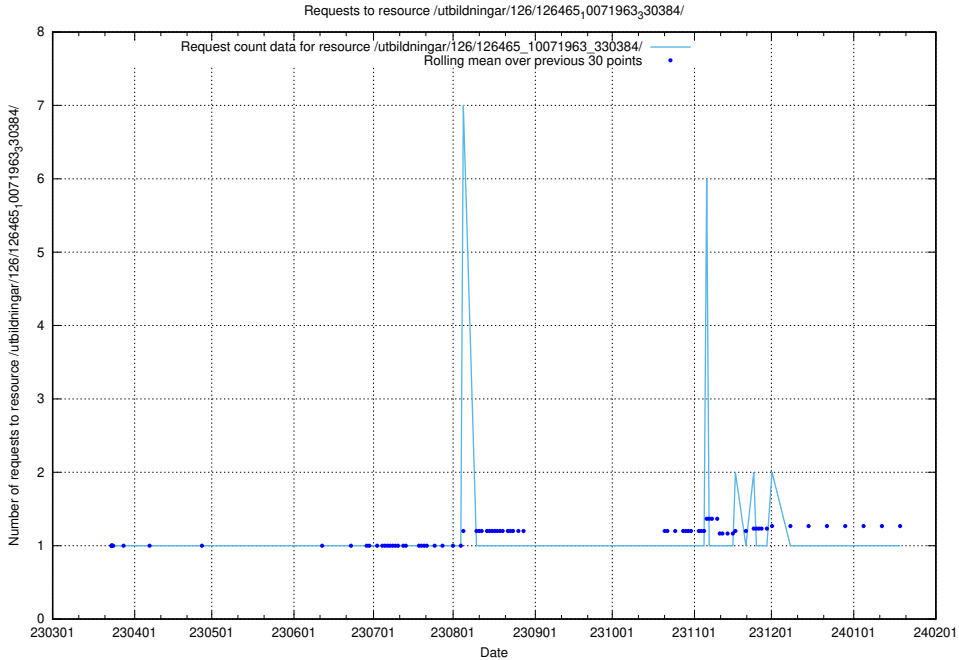

5.6201 Usage of /utbildningar/126/126465_10071963_330384/

Here, we count the number of requests to resource /utbildningar/126/126465_10071963_330384/.