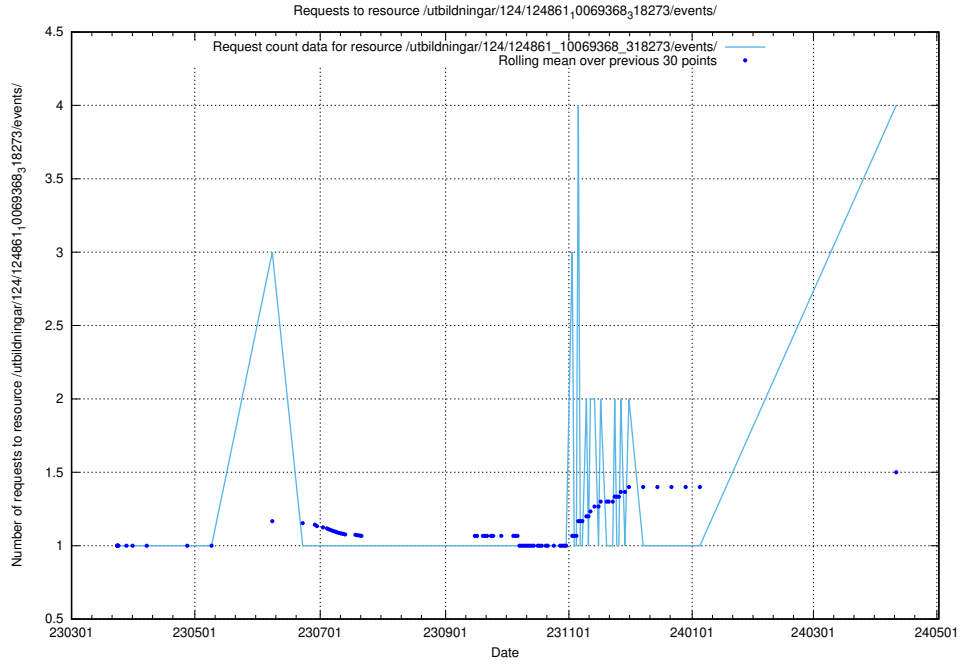

Here, we count the number of requests to resource /utbildningar/124/124861_10069368_318273/events/

5.204 Usage of /utbildningar/124/124861_10069368_318273/

Here, we count the number of requests to resource /utbildningar/124/124861_10069368_318273/.