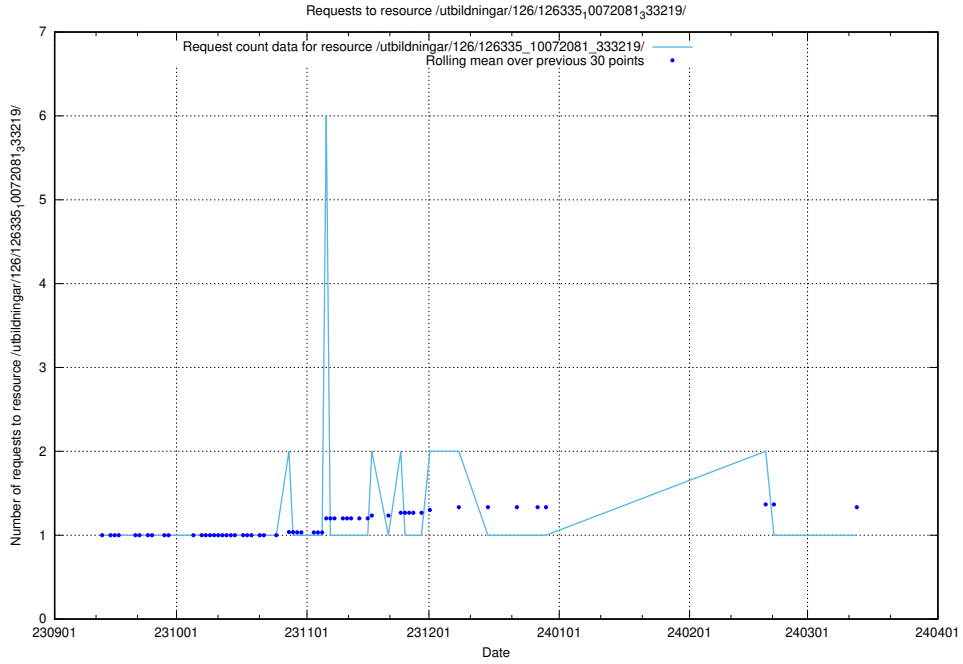

5.4391 Usage of /utbildningar/126/126335_10072081_333219/

Here, we count the number of requests to resource /utbildningar/126/126335_10072081_333219/.