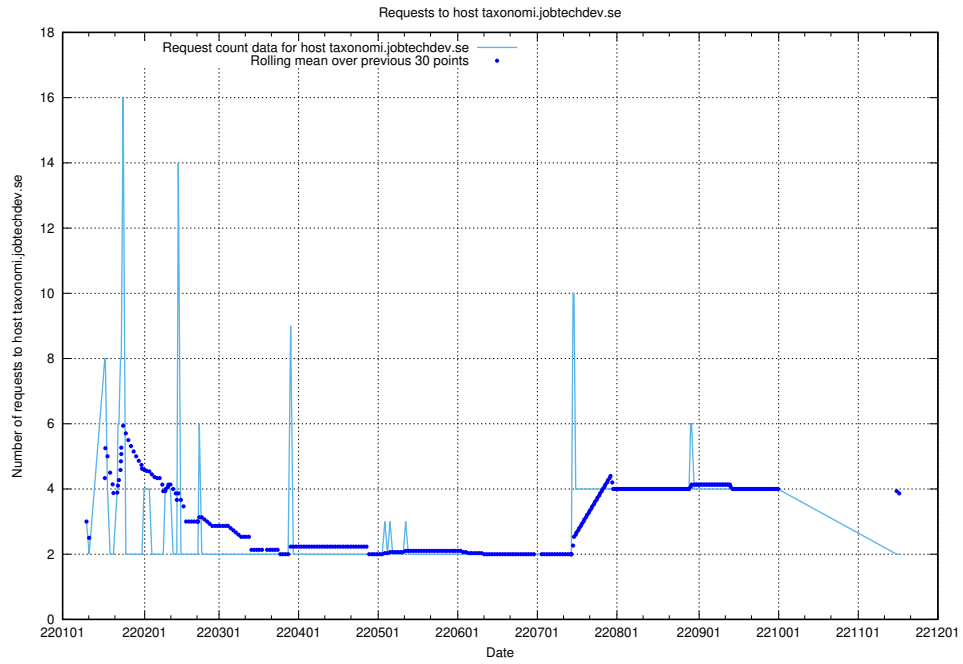

7.282 Usage of taxonomi.jobtechdev.se

Here, we count the number of requests to host taxonomi.jobtechdev.se.