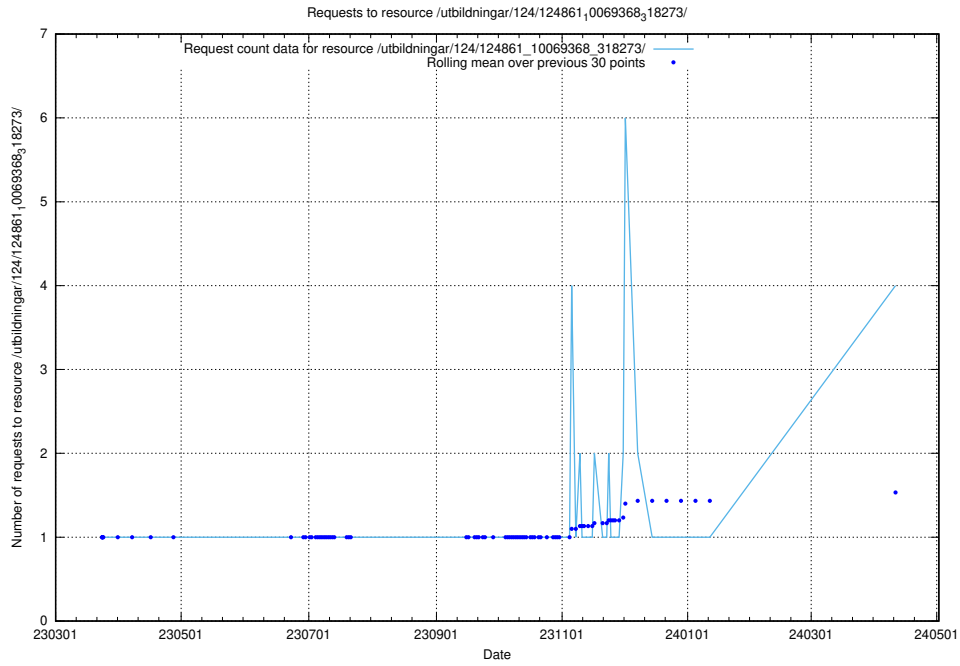

5.204 Usage of /utbildningar/124/124861_10069368_318273/

Here, we count the number of requests to resource /utbildningar/124/124861_10069368_318273/.