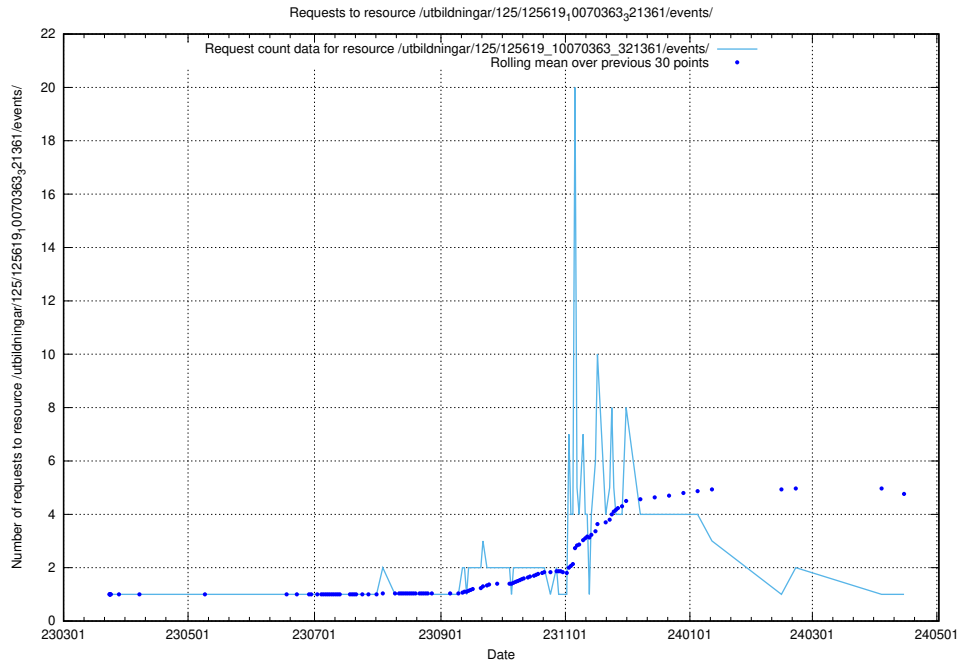

5.1082 Usage of /utbildningar/125/125619_10070363_321361/events/

Here, we count the number of requests to resource /utbildningar/125/125619_10070363_321361/events/