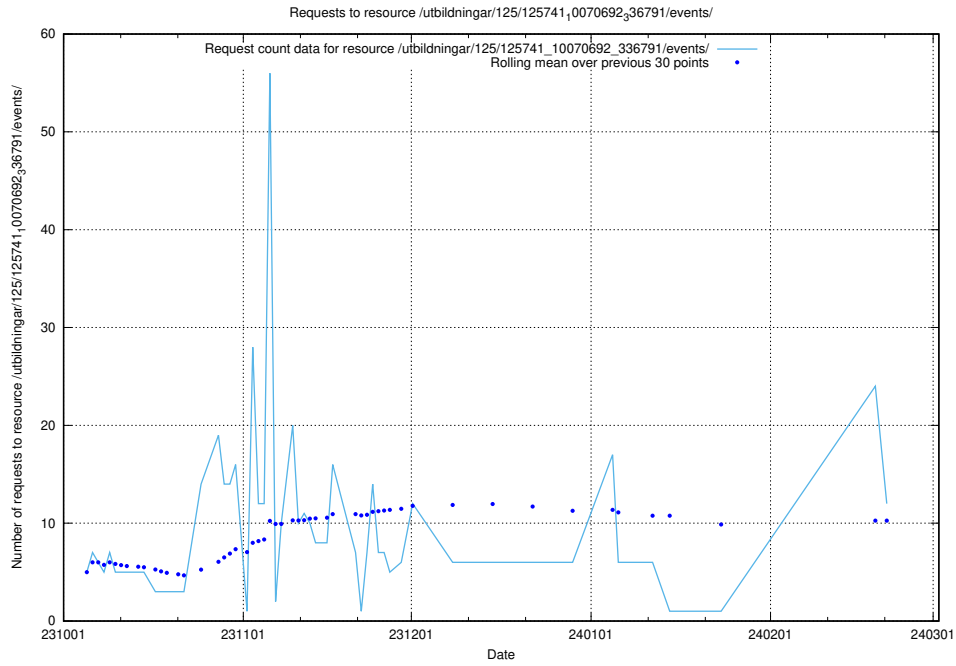

5.36 Usage of /availability/uptime/20240115/

Here, we count the number of requests to resource /availability/uptime/20240115/.

5.37 Usage of /utbildningar/125/125741_10070692_336791/events/

Here, we count the number of requests to resource /utbildningar/125/125741_10070692_336791/events/