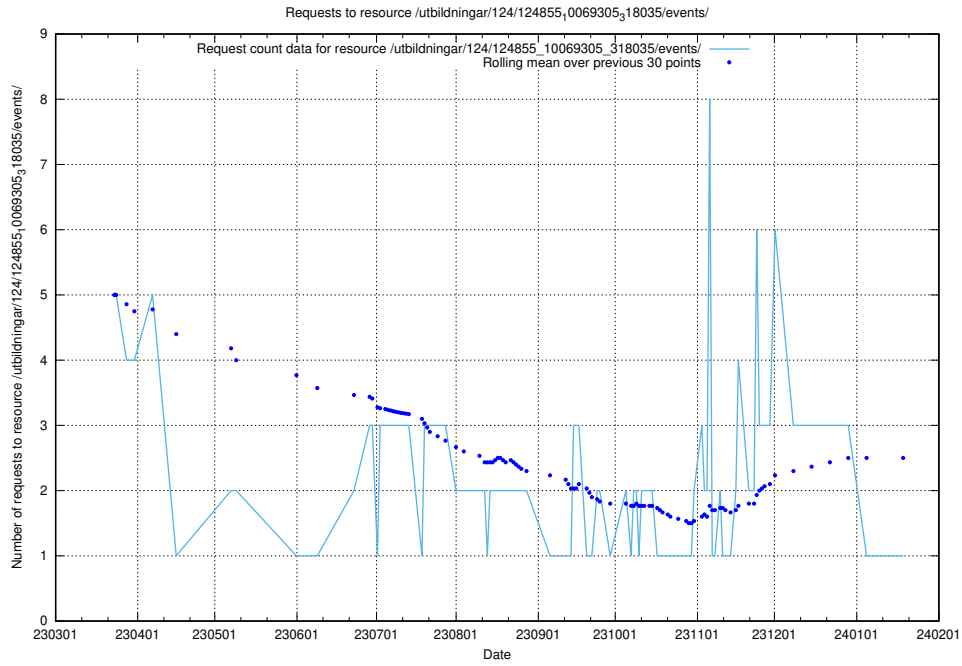

5.6042 Usage of /utbildningar/124/124855_10069305_318035/events/

Here, we count the number of requests to resource /utbildningar/124/124855_10069305_318035/events/