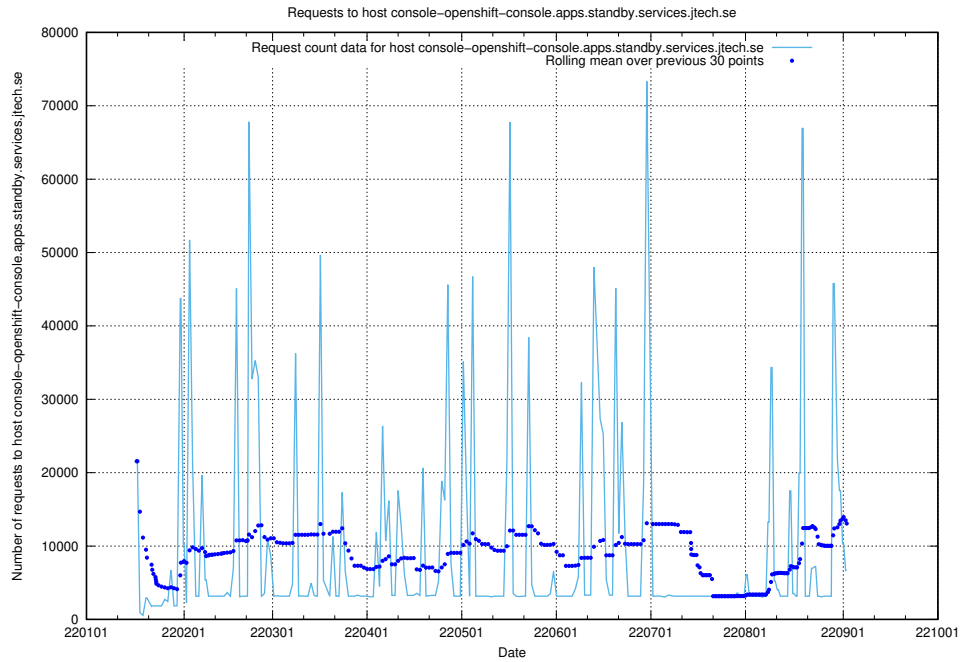

7.12 Usage of console-openshift-console.apps.standby.services.jtech.se

Here, we count the number of requests to host console-openshift-console.apps.standby.services.jtech.se.

7.13 Usage of `historical.api.jobtechdev.se`