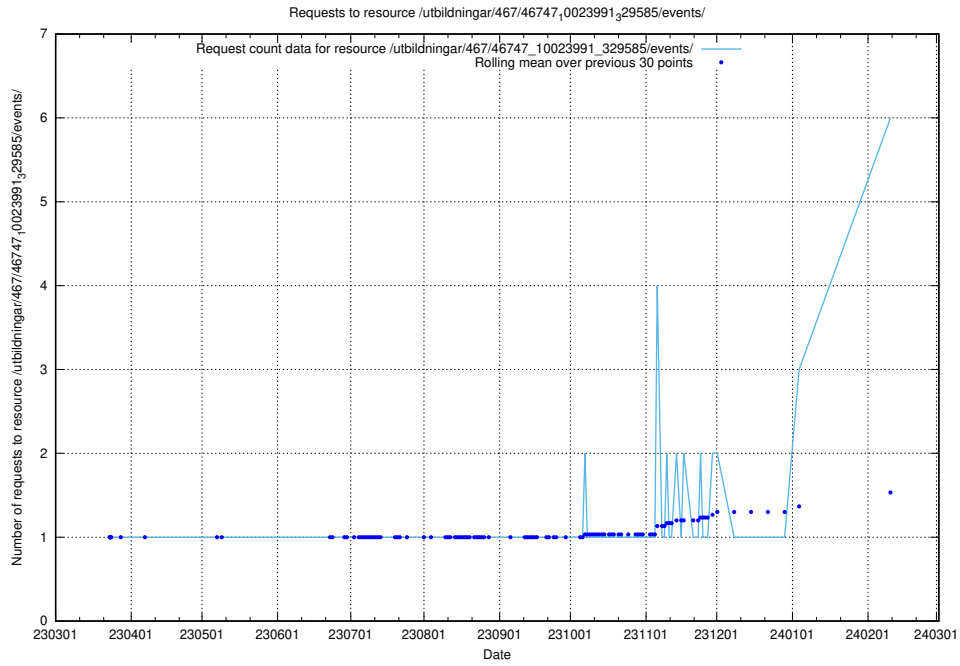

Here, we count the number of requests to resource /utbildningar/124/124499_10067720_313282/events/

5.136 Usage of /utbildningar/467/46747_10023991_329585/events/

Here, we count the number of requests to resource /utbildningar/467/46747_10023991_329585/events/.