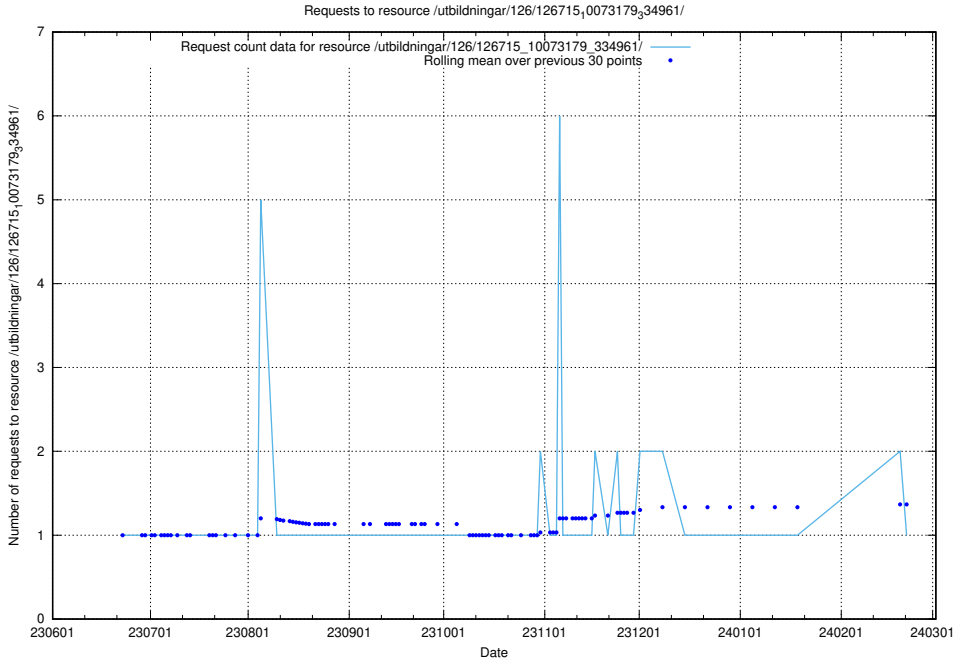

5.5411 Usage of /utbildningar/126/126715_10073179_334961/

Here, we count the number of requests to resource /utbildningar/126/126715_10073179_334961/.