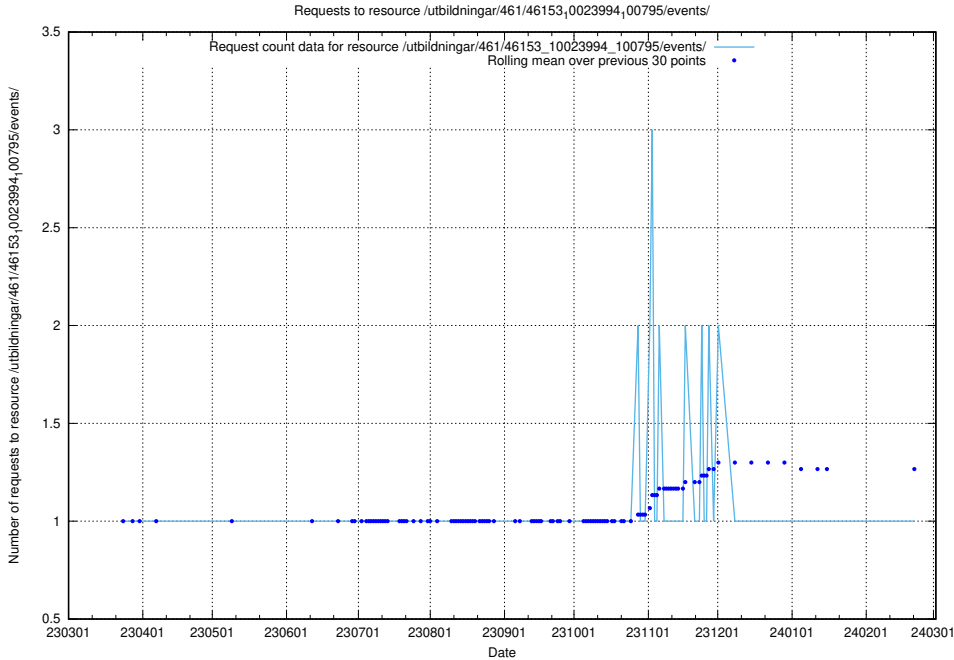

5.5952 Usage of /utbildningar/461/46153_10023994_100795/events/

Here, we count the number of requests to resource /utbildningar/461/46153_10023994_100795/events/.