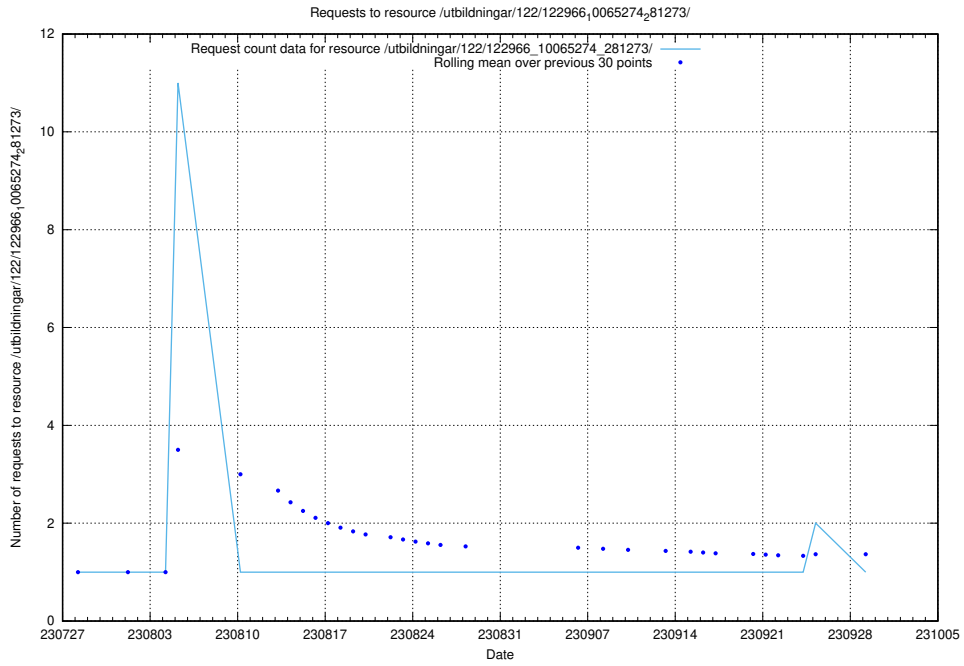

5.4711 Usage of /utbildningar/122/122966_10065274_281273/

Here, we count the number of requests to resource /utbildningar/122/122966_10065274_281273/.