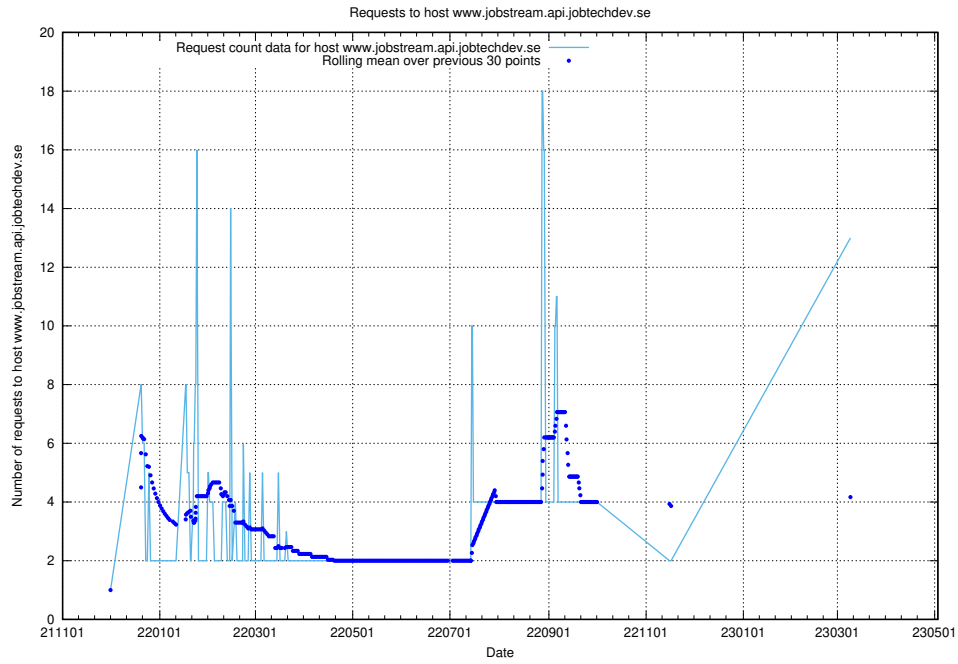

7.44 Usage of `www.jobstream.api.jobtechdev.se`

Here, we count the number of requests to host `www.jobstream.api.jobtechdev.se`.