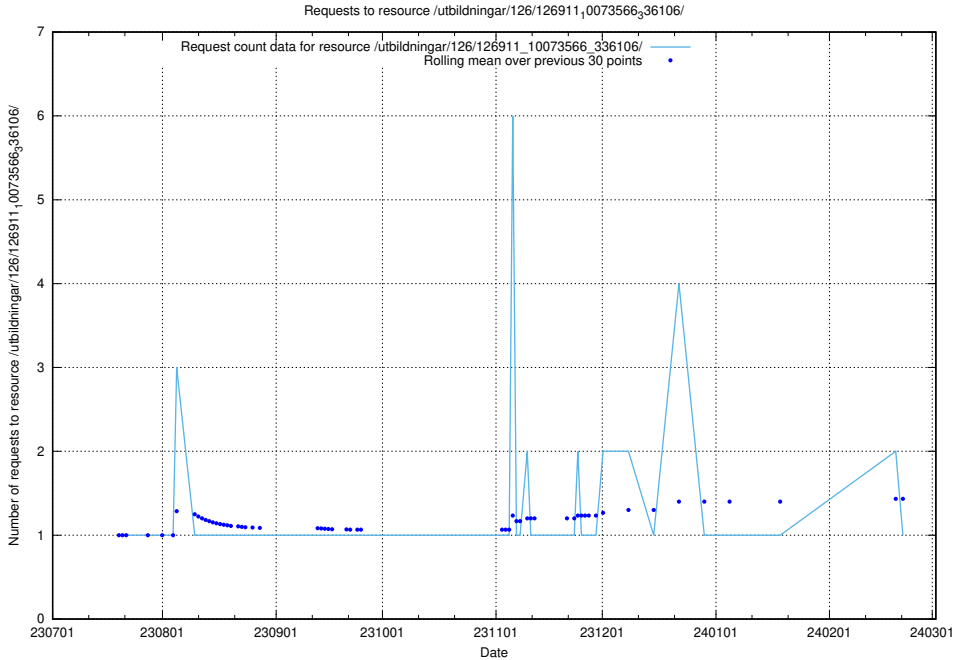

Here, we count the number of requests to resource /utbildningar/126/126911_10073566_336106/.

5.4789 Usage of /utbildningar/125/125914_10070460_321835/events/

Here, we count the number of requests to resource /utbildningar/125/125914_10070460_321835/events/