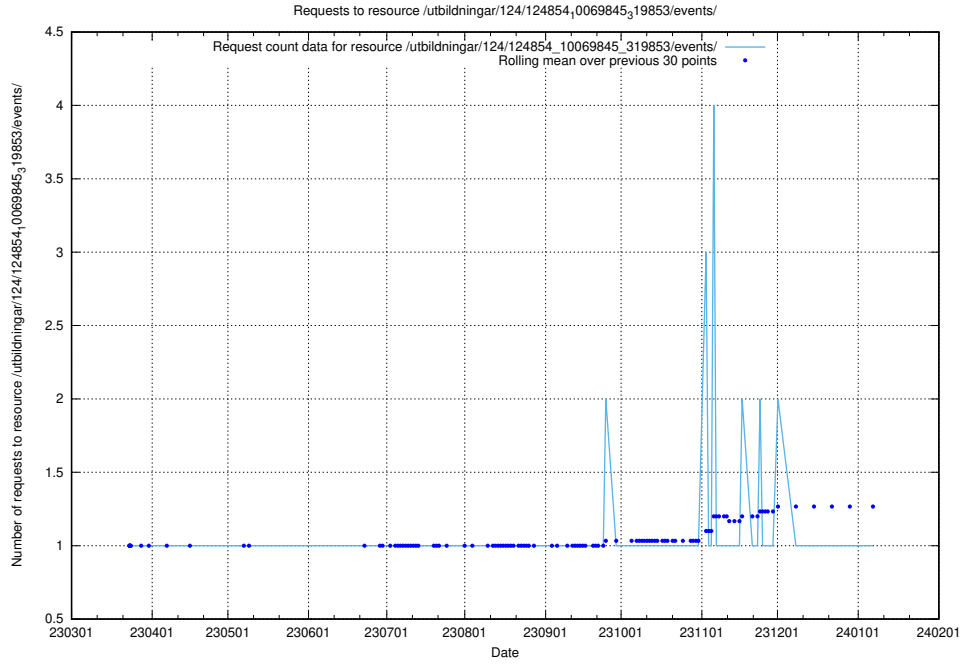

5.1213 Usage of /utbildningar/124/124854_10069845_319853/events/

Here, we count the number of requests to resource /utbildningar/124/124854_10069845_319853/events/