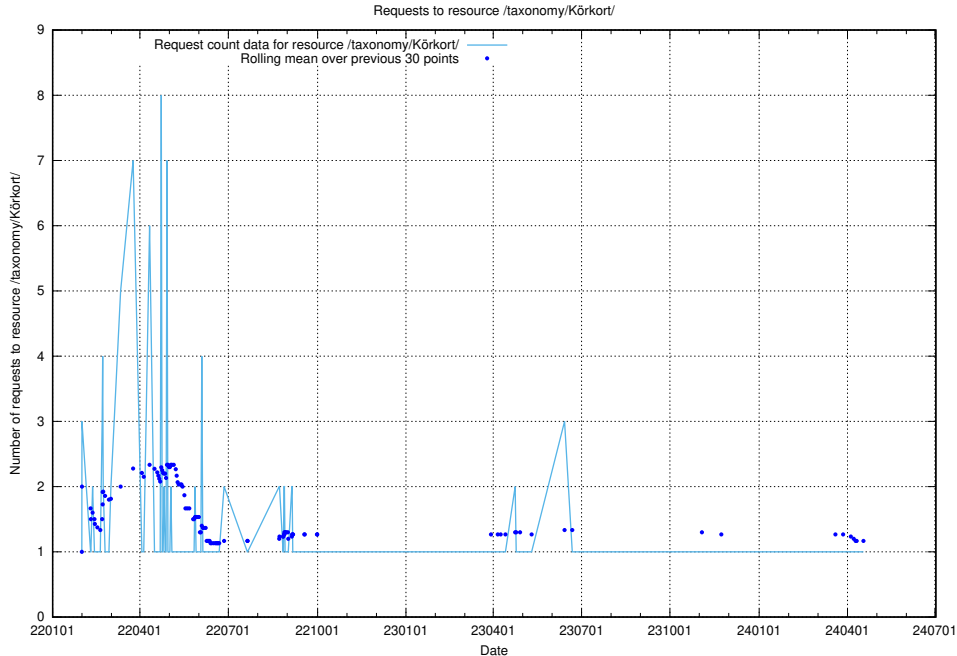

5.3244 Usage of /taxonomy/Körkort/

Here, we count the number of requests to resource /taxonomy/Körkort/.