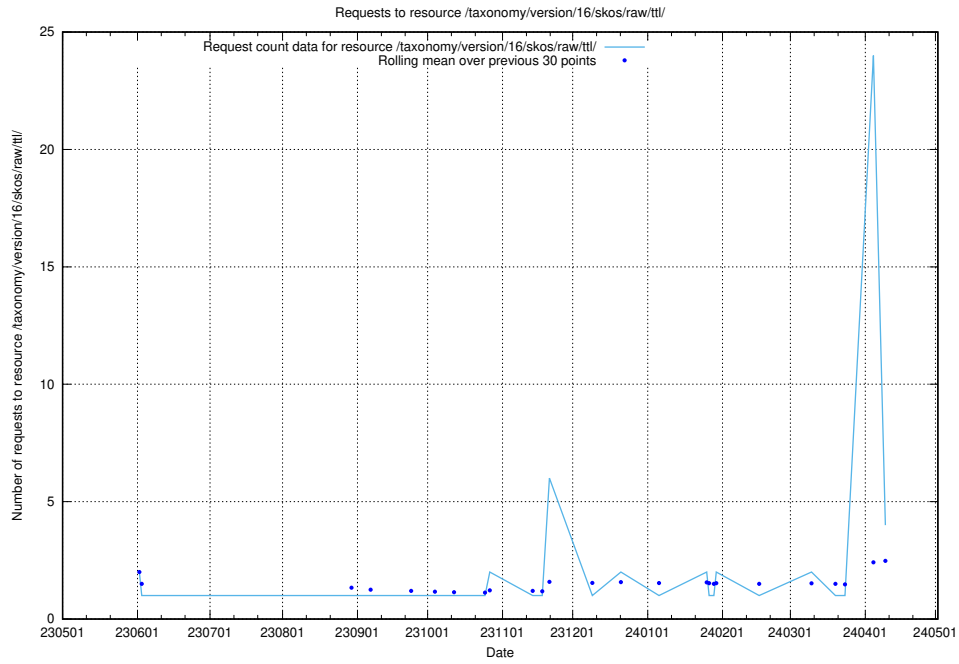

5.274 Usage of /taxonomy/version/16/skos/raw/ttl/

Here, we count the number of requests to resource /taxonomy/version/16/skos/raw/ttl/.