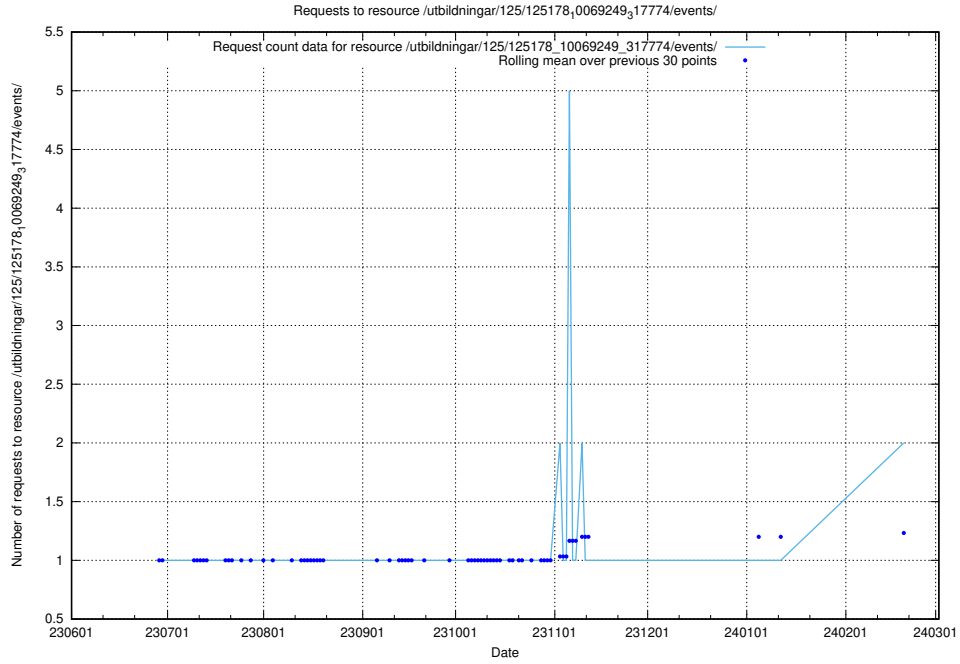

5.833 Usage of /utbildningar/125/125178_10069249_317774/events/

Here, we count the number of requests to resource /utbildningar/125/125178_10069249_317774/events/