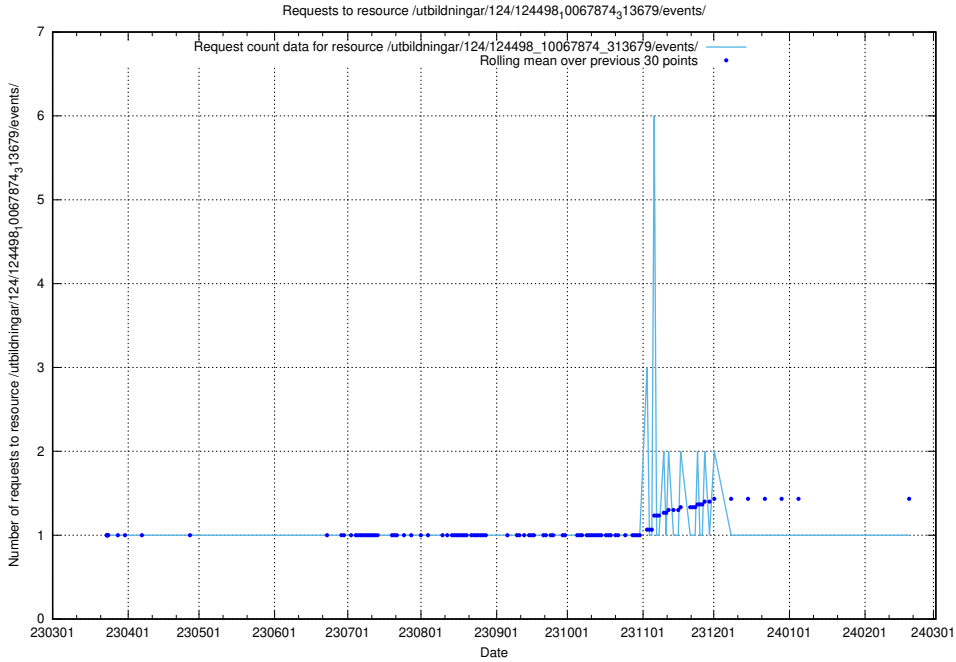

Here, we count the number of requests to resource /taxonomy/version/10/query/occupations/.

5.2446 Usage of /utbildningar/124/124498_10067874_313679/events/

Here, we count the number of requests to resource /utbildningar/124/124498_10067874_313679/events/