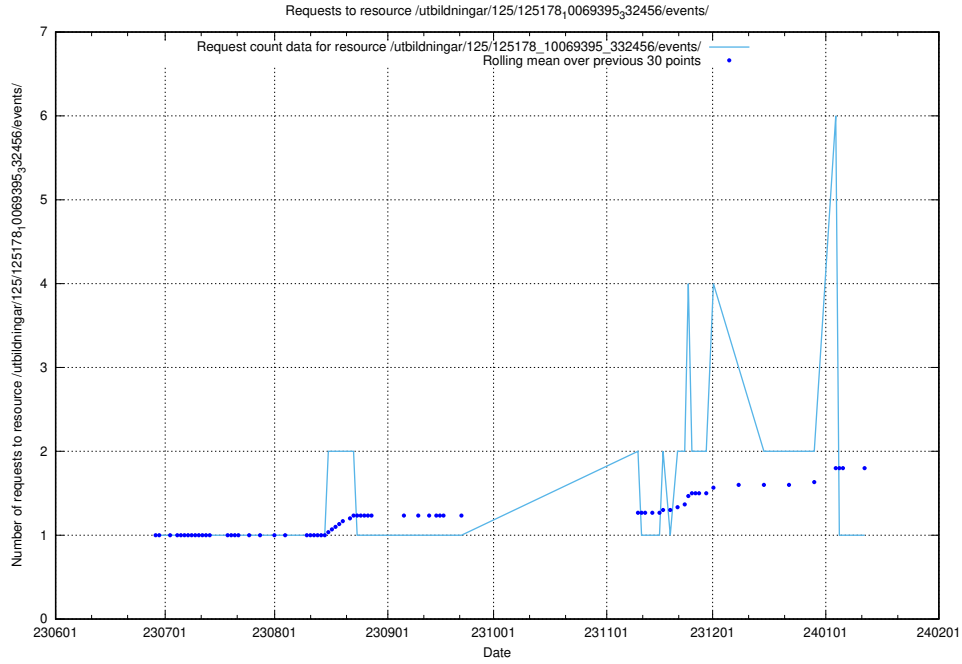

5.5271 Usage of /utbildningar/125/125178_10069395_332456/events/

Here, we count the number of requests to resource /utbildningar/125/125178_10069395_332456/events/