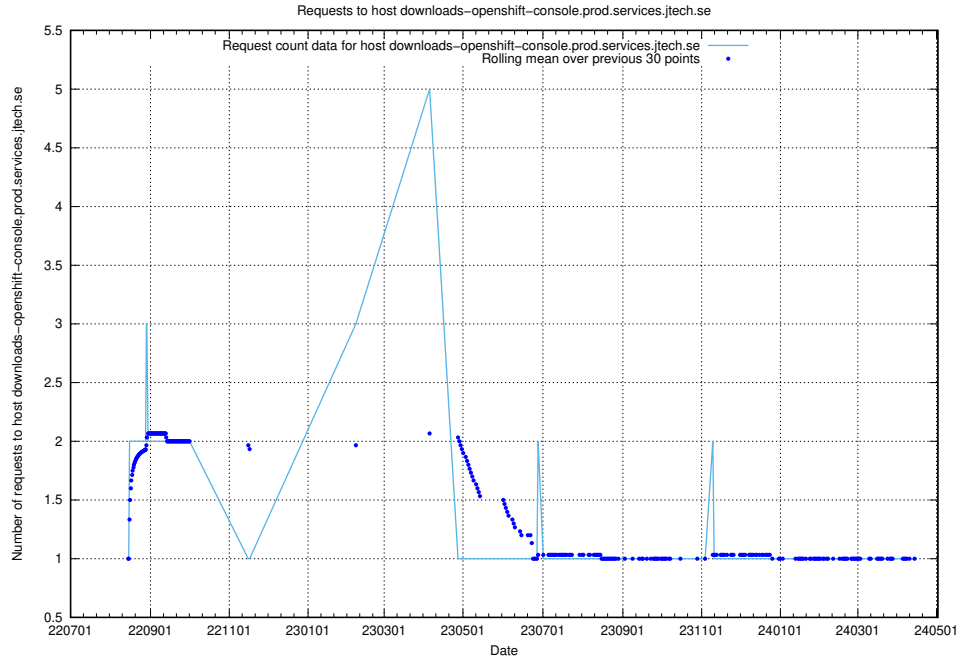

7.618 Usage of downloads-openshift-console.prod.services.jtech.se

Here, we count the number of requests to host downloads-openshift-console.prod.services.jtech.se.