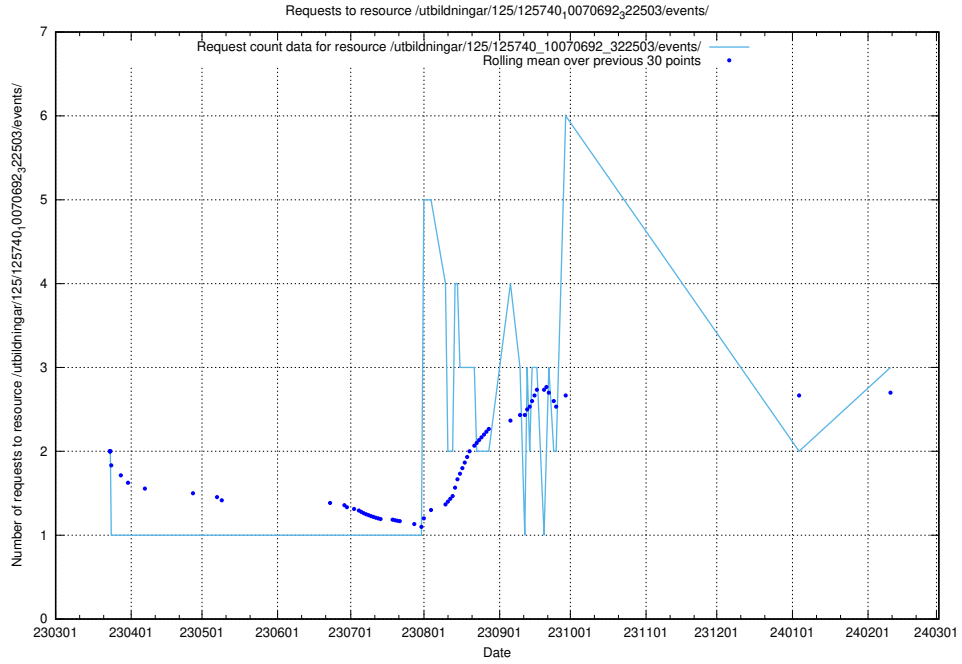

5.475 Usage of /utbildningar/125/125740_10070692_322503/events/

Here, we count the number of requests to resource /utbildningar/125/125740_10070692_322503/events/