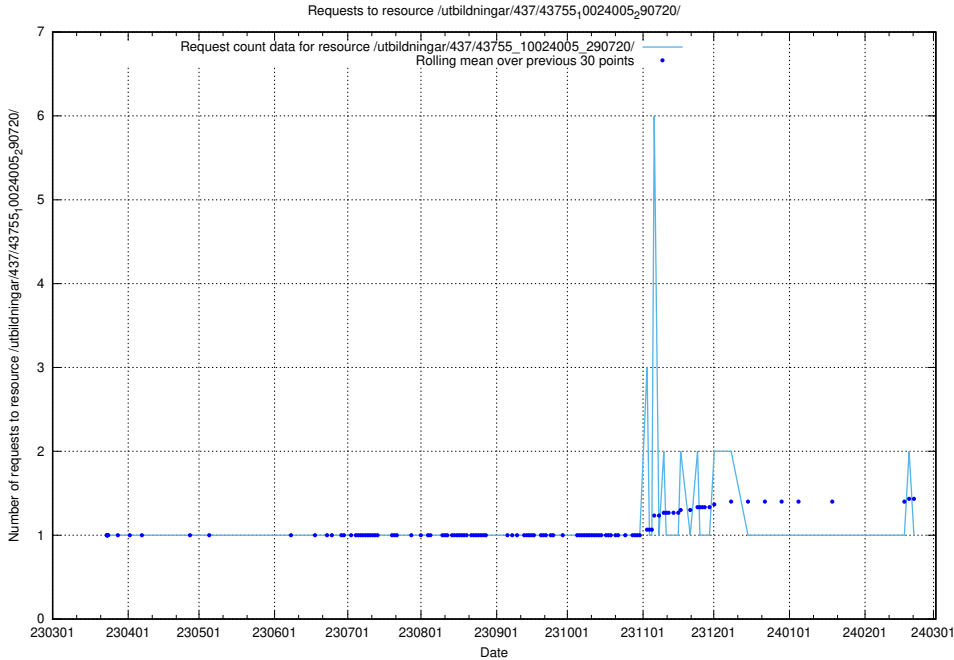

5.6159 Usage of /utbildningar/437/43755_10024005_290720/

Here, we count the number of requests to resource /utbildningar/437/43755_10024005_290720/.