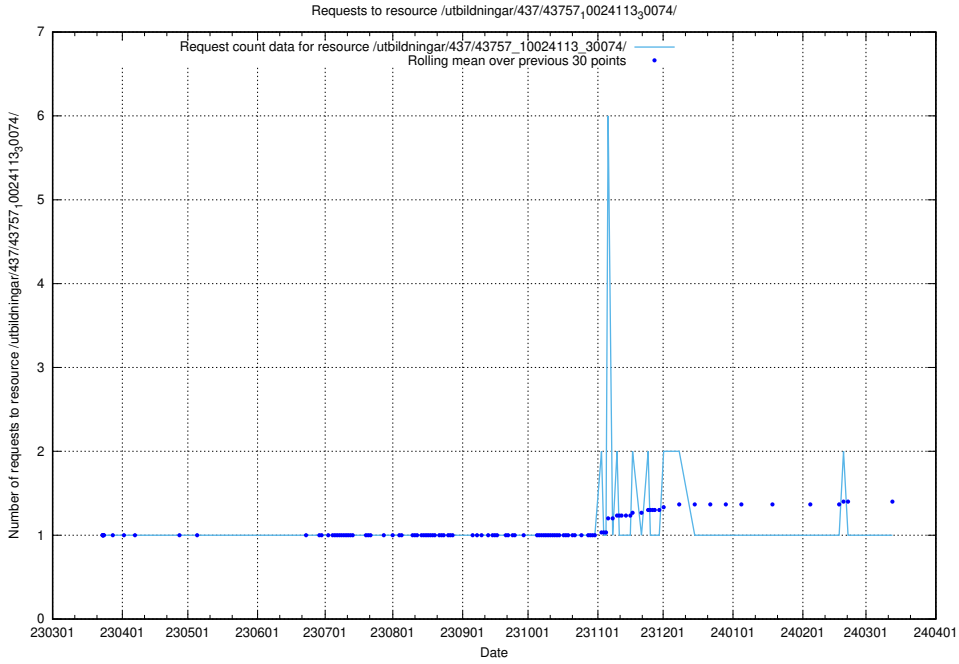

5.6158 Usage of /utbildningar/437/43757_10024113_30074/

Here, we count the number of requests to resource /utbildningar/437/43757_10024113_30074/.