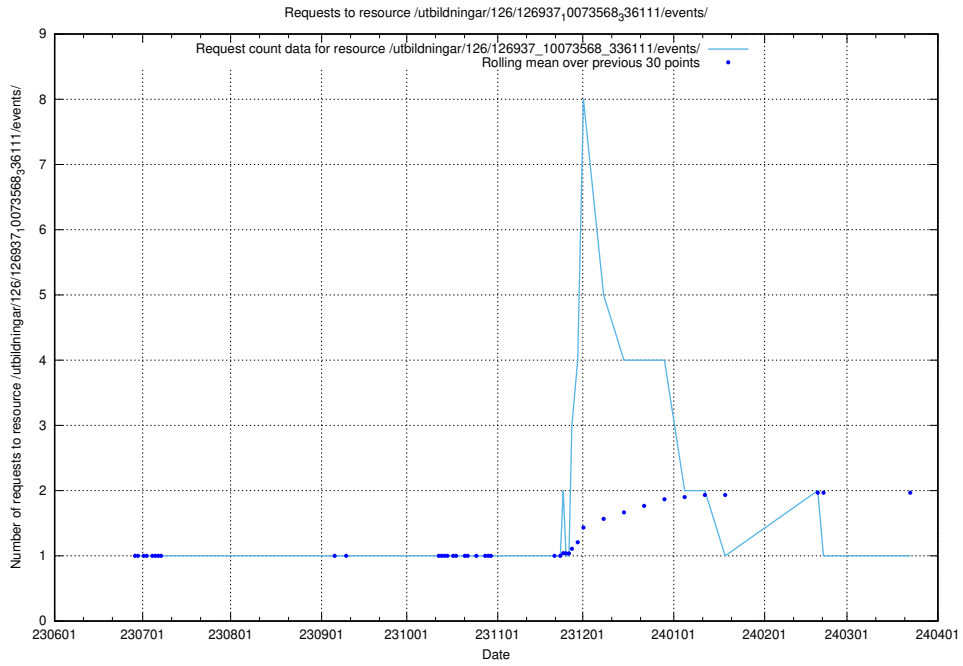

5.5230 Usage of /utbildningar/126/126937_10073568_336111/events/

Here, we count the number of requests to resource /utbildningar/126/126937_10073568_336111/events/