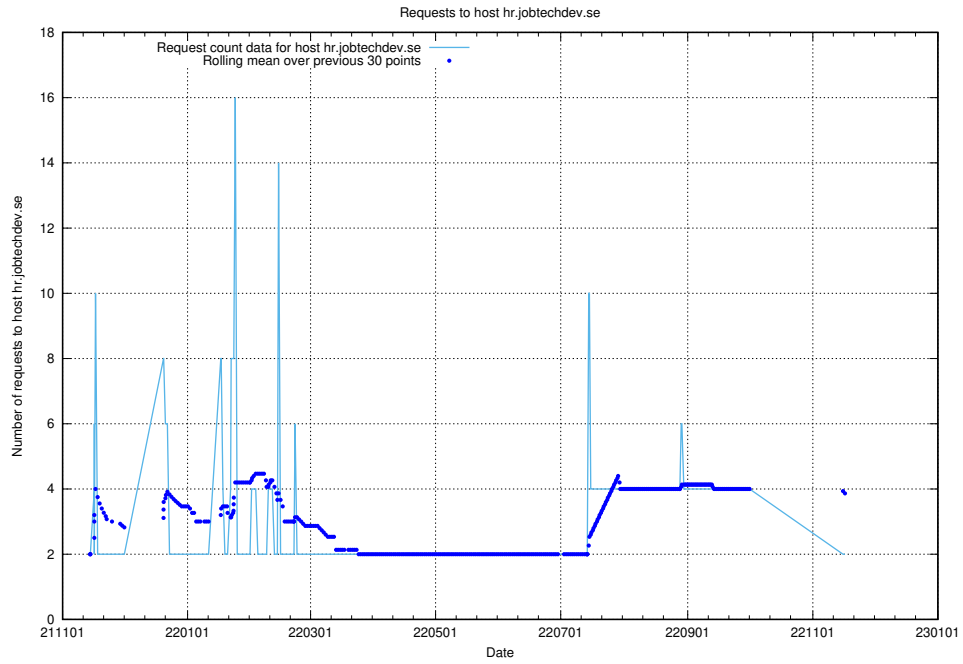

7.598 Usage of events.jobtechdev.se

Here, we count the number of requests to host events.jobtechdev.se.

7.599 Usage of hr.jobtechdev.se

Here, we count the number of requests to host hr.jobtechdev.se.

7.600 Usage of demo-jobed-connect-onprem.jobtechdev.se