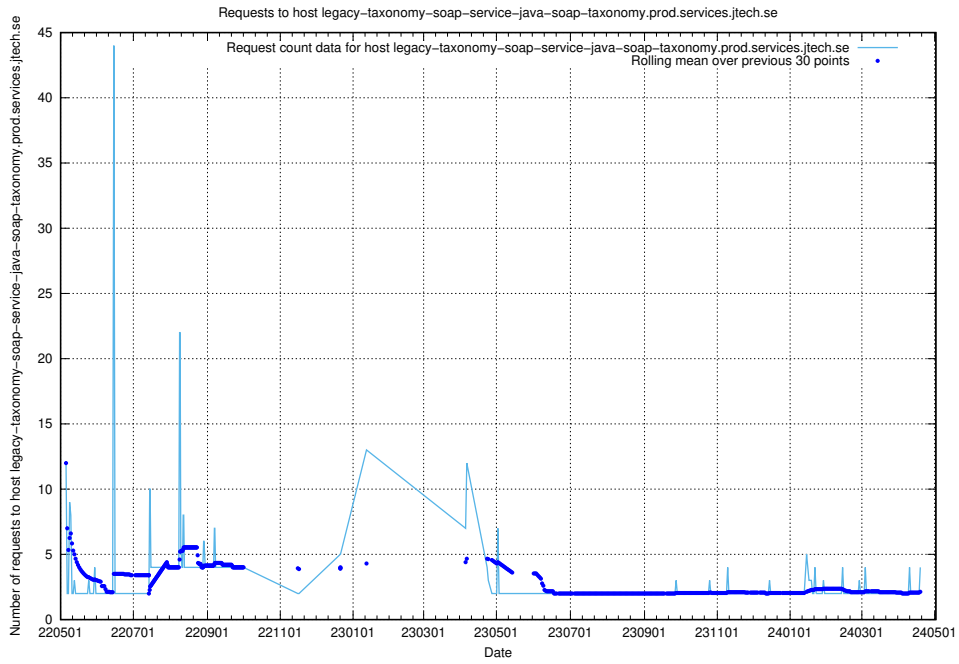

Here, we count the number of requests to host legacy-taxonomy-soap-service-java-soap-taxonomy.prod.services.jtech.se.

7.150 Usage of dev-jobad-enrichments-api.jobtechdev.se

Here, we count the number of requests to host dev-jobad-enrichments-api.jobtechdev.se.