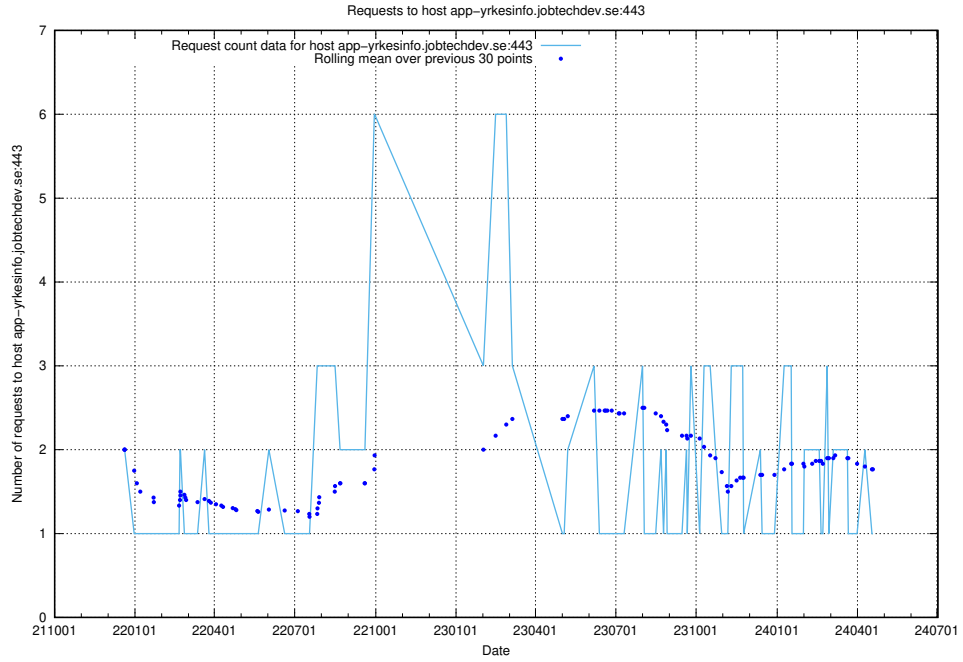

7.622 Usage of app-yrkesinfo.jobtechdev.se:443

Here, we count the number of requests to host app-yrkesinfo.jobtechdev.se:443.