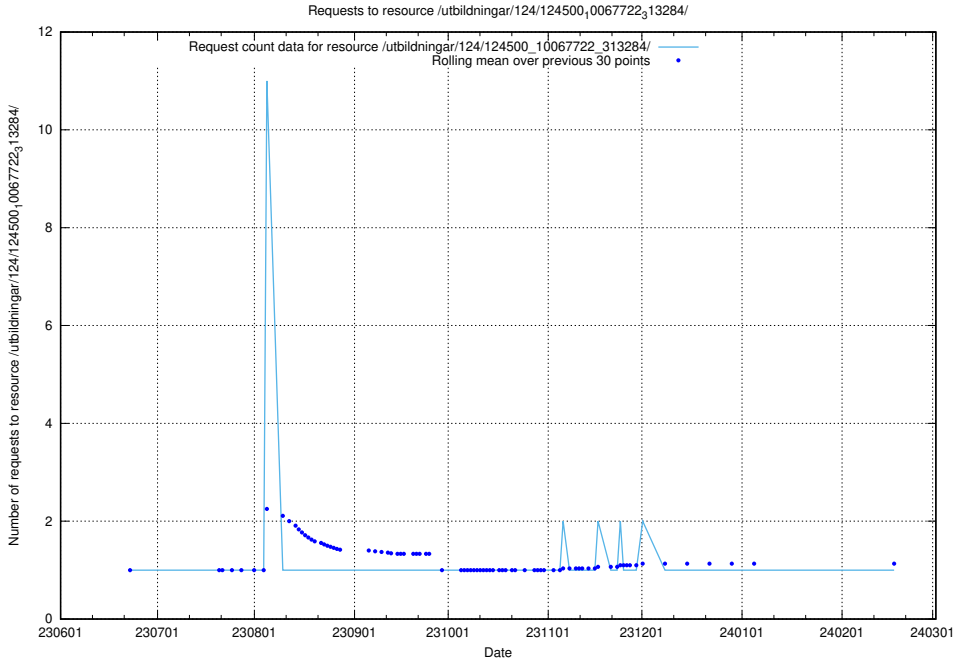

5.5569 Usage of /utbildningar/124/124500_10067722_313284/

Here, we count the number of requests to resource /utbildningar/124/124500_10067722_313284/.