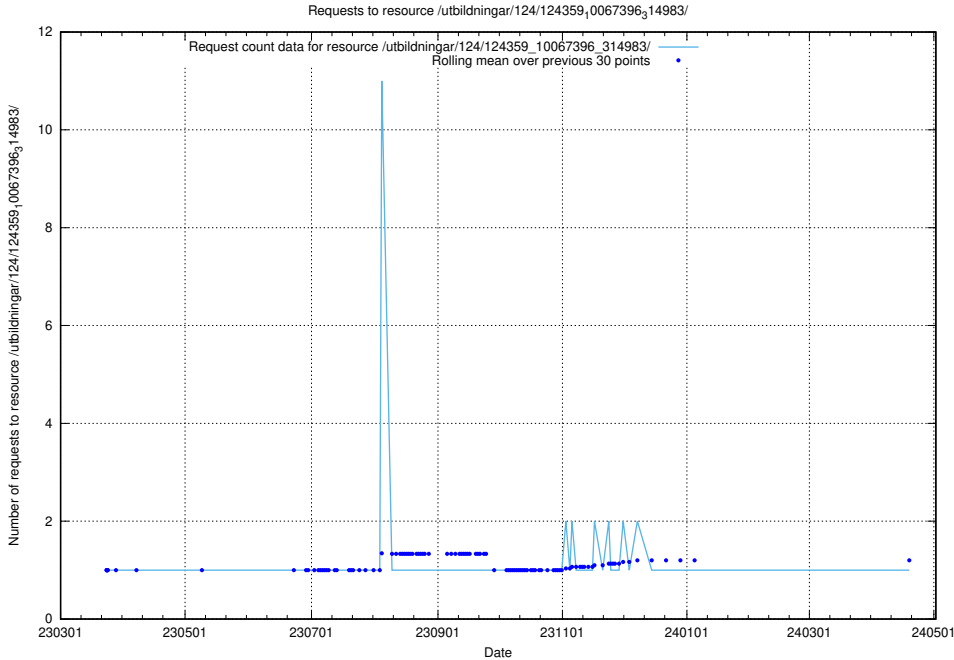

5.3614 Usage of /utbildningar/124/124359_10067396_314983/

Here, we count the number of requests to resource /utbildningar/124/124359_10067396_314983/.