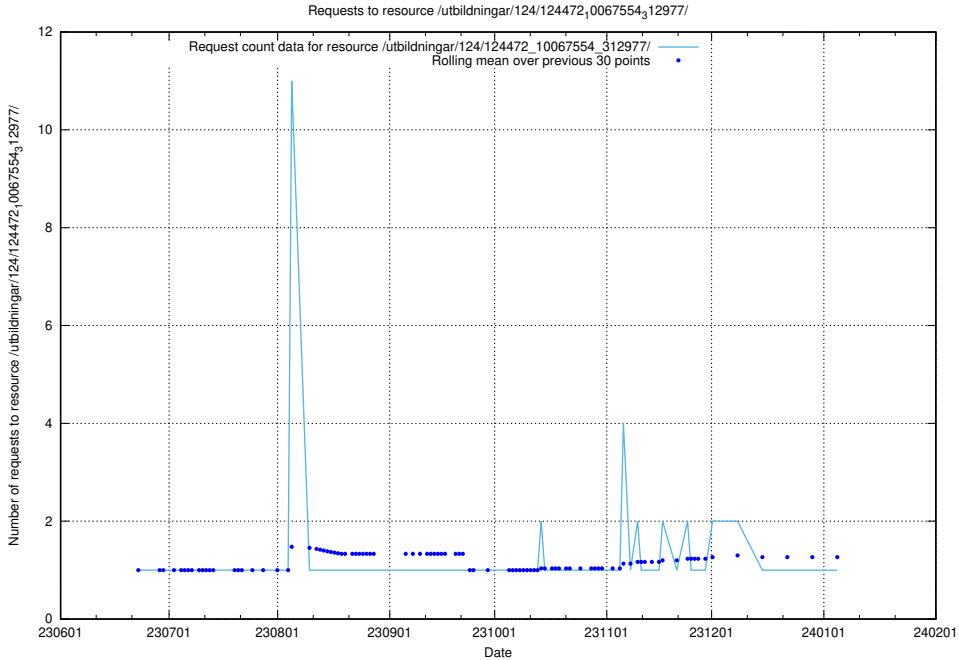

5.5592 Usage of /utbildningar/124/124472_10067554_312977/

Here, we count the number of requests to resource /utbildningar/124/124472_10067554_312977/.