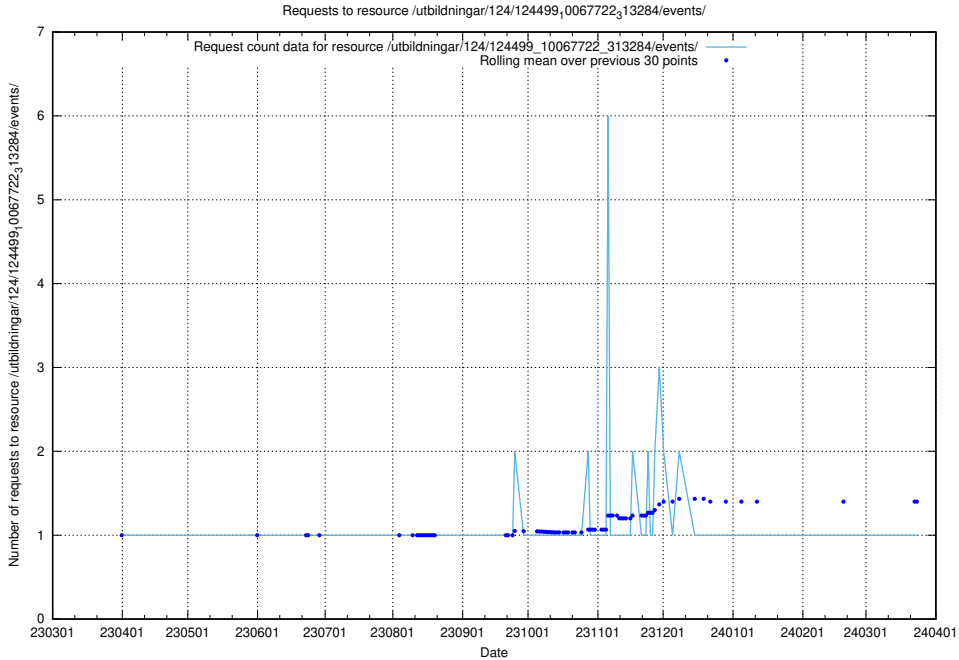

Here, we count the number of requests to resource /utbildningar/124/124516_10065866_297866/.

5.5846 Usage of /utbildningar/124/124499_10067722_313284/events/

Here, we count the number of requests to resource /utbildningar/124/124499_10067722_313284/events/