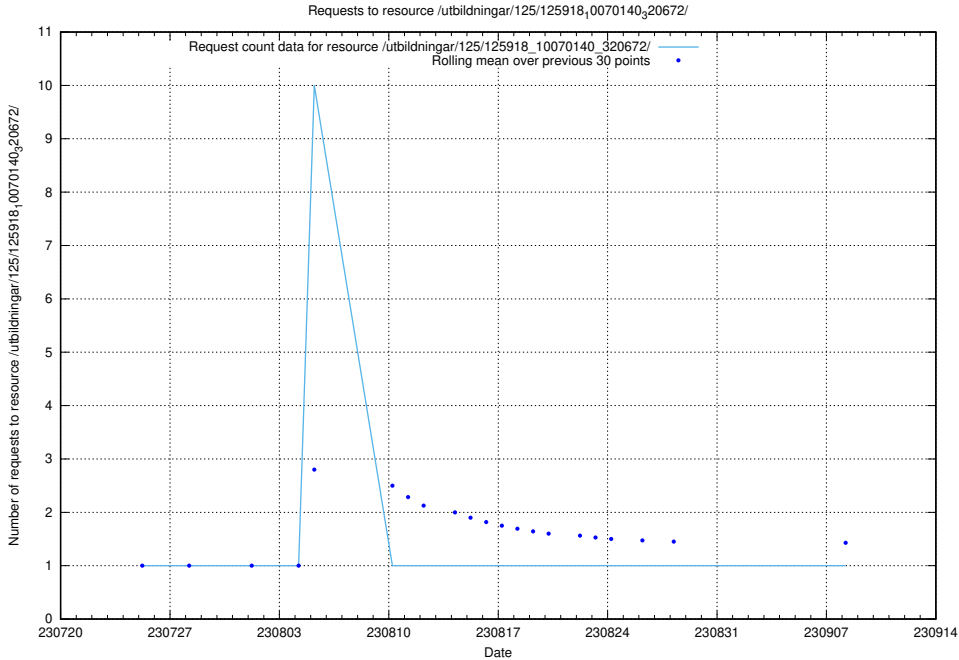

5.4748 Usage of /utbildningar/125/125918_10070140_320672/

Here, we count the number of requests to resource /utbildningar/125/125918_10070140_320672/.