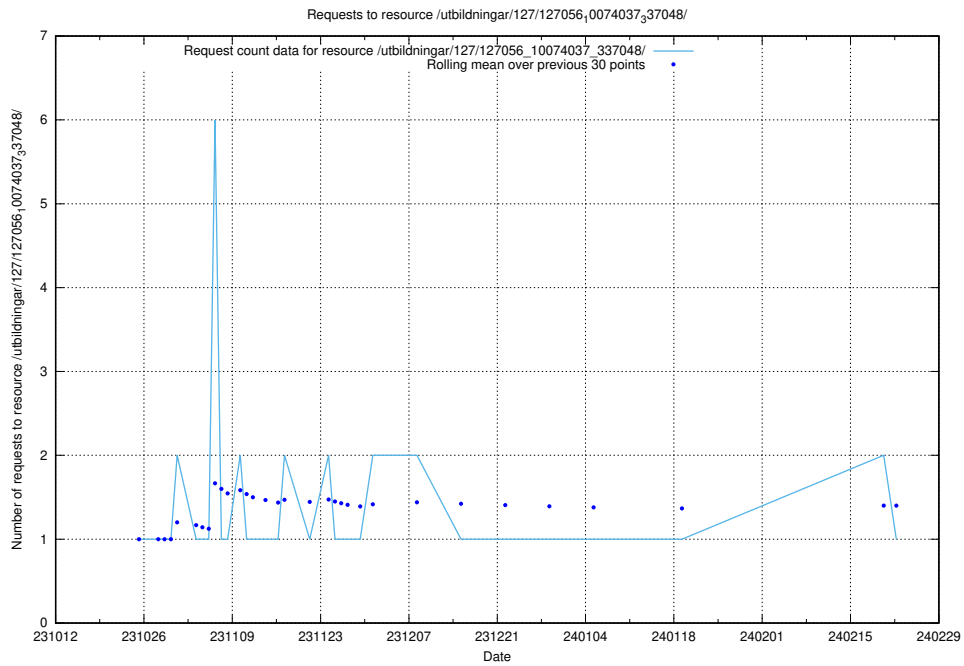

5.4016 Usage of /utbildningar/127/127056_10074037_337048/

Here, we count the number of requests to resource /utbildningar/127/127056_10074037_337048/.