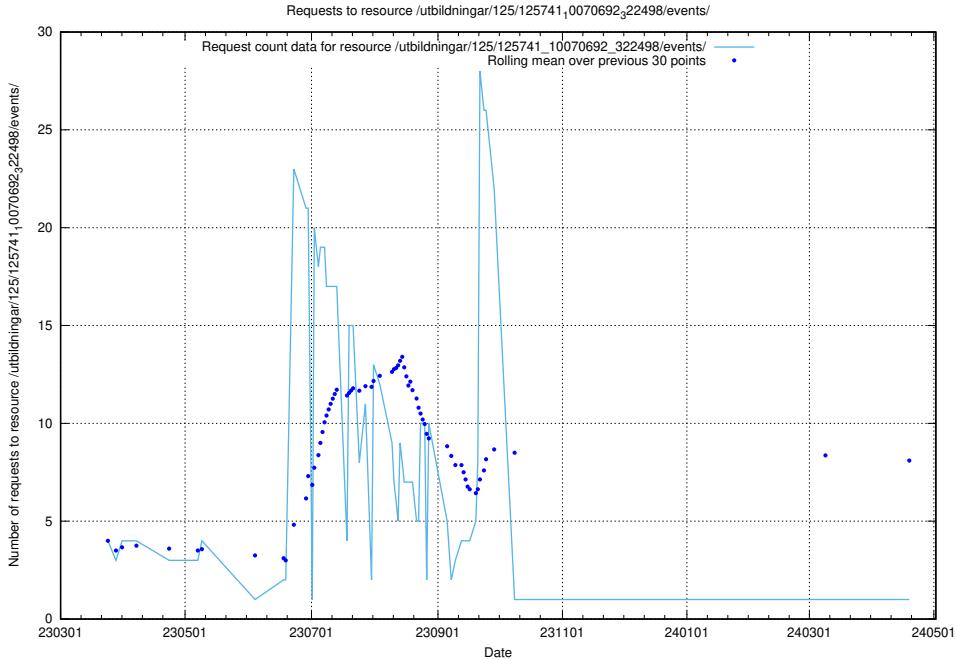

5.5871 Usage of /utbildningar/125/125741_10070692_322498/events/

Here, we count the number of requests to resource /utbildningar/125/125741_10070692_322498/events/