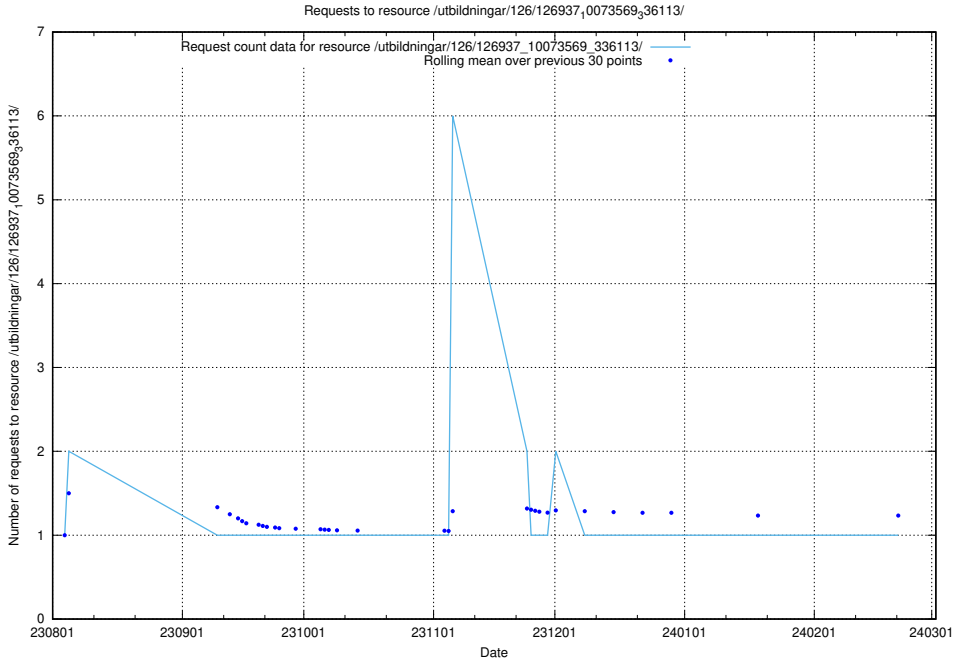

5.4663 Usage of /utbildningar/126/126937_10073569_336113/

Here, we count the number of requests to resource /utbildningar/126/126937_10073569_336113/.