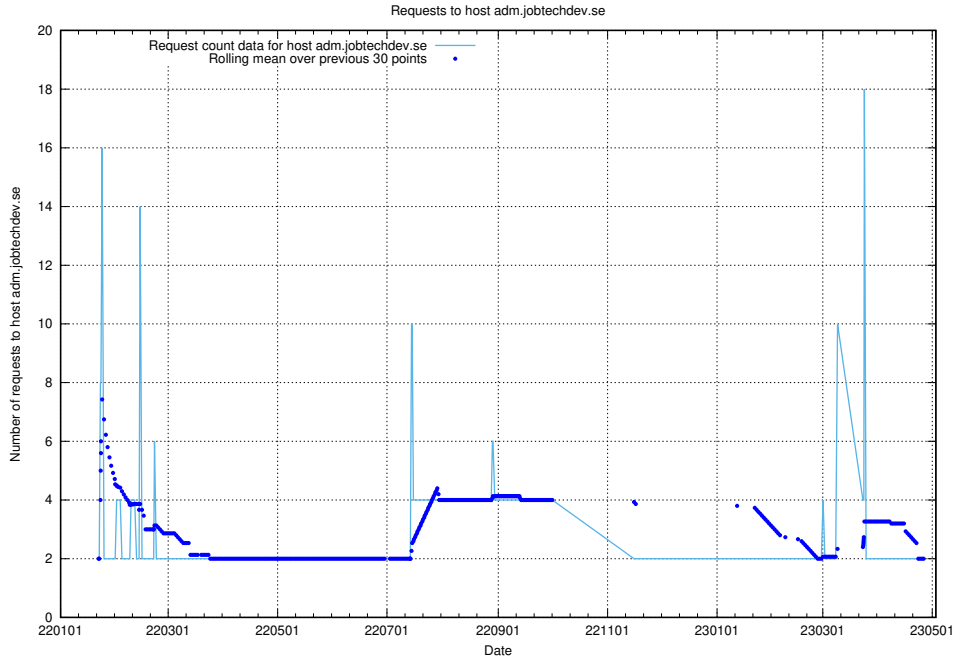

7.259 Usage of adm.jobtechdev.se

Here, we count the number of requests to host adm.jobtechdev.se.