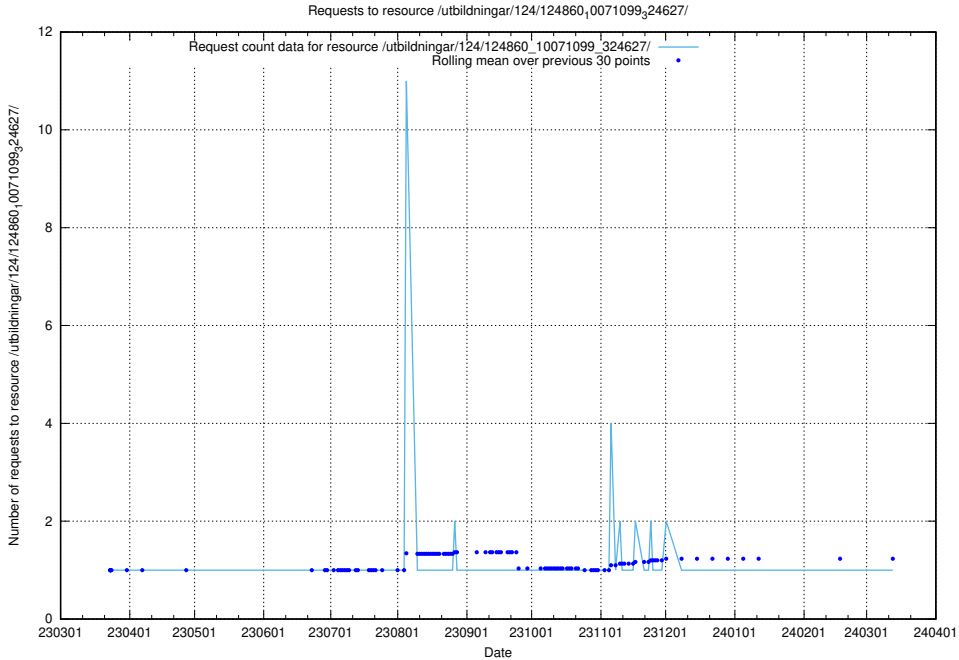

5.1179 Usage of /utbildningar/124/124860_10071099_324627/

Here, we count the number of requests to resource /utbildningar/124/124860_10071099_324627/.