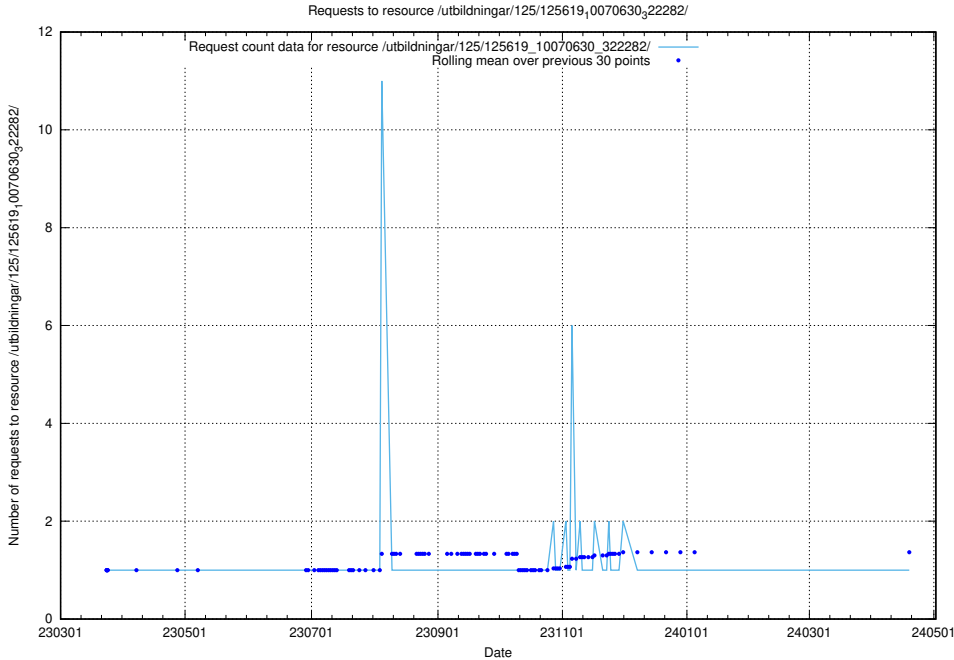

Here, we count the number of requests to resource /utbildningar/125/125619_10070636_322304/.

5.1081 Usage of /utbildningar/125/125619_10070630_322282/

Here, we count the number of requests to resource /utbildningar/125/125619_10070630_322282/.