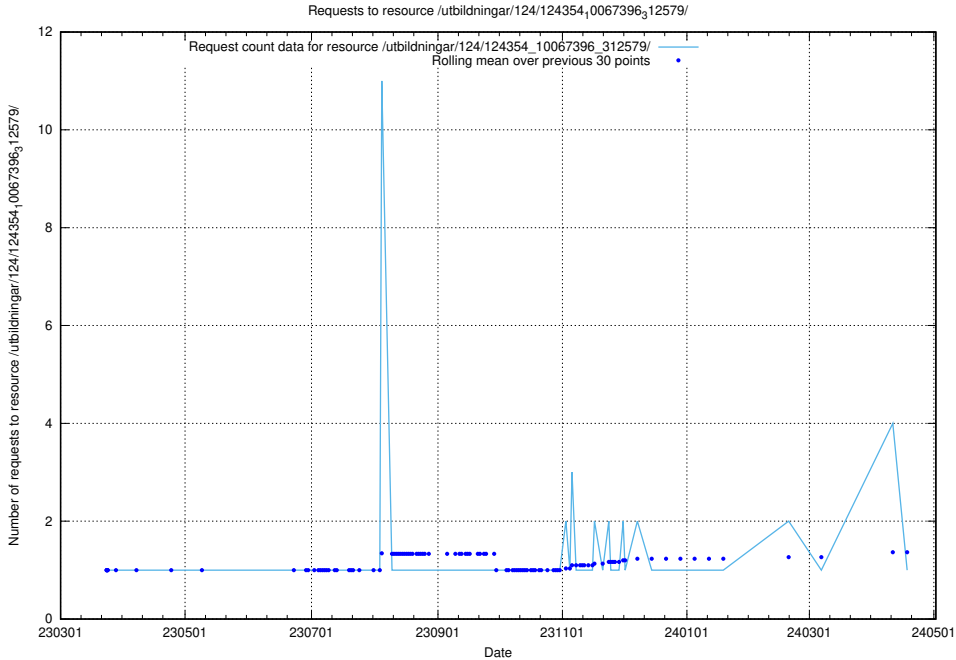

5.3719 Usage of /utbildningar/124/124354_10067396_312579/

Here, we count the number of requests to resource /utbildningar/124/124354_10067396_312579/.