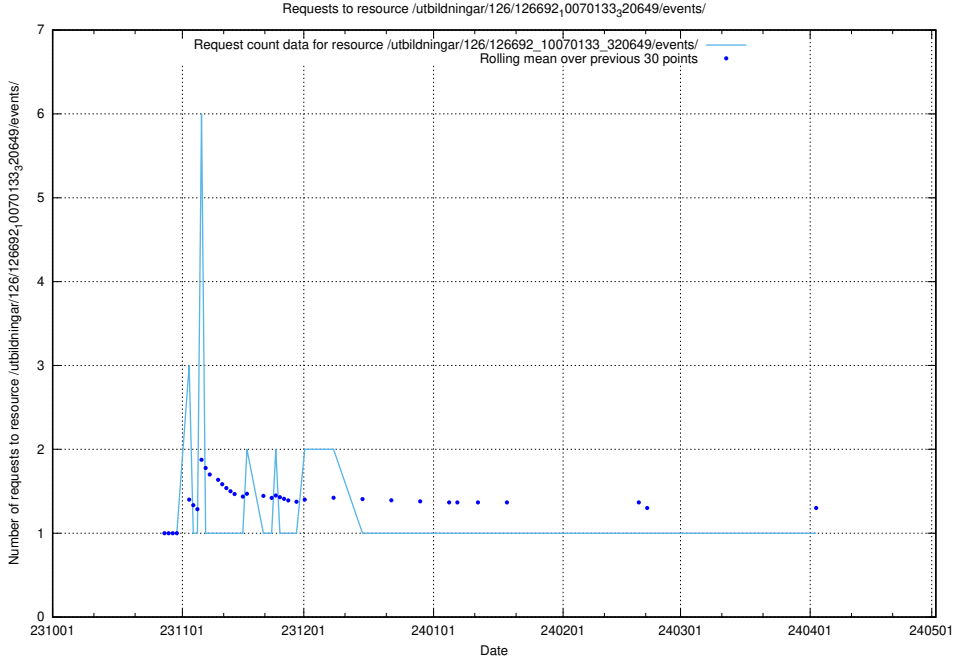

5.3997 Usage of /utbildningar/126/126692_10070133_320649/events/

Here, we count the number of requests to resource /utbildningar/126/126692_10070133_320649/events/