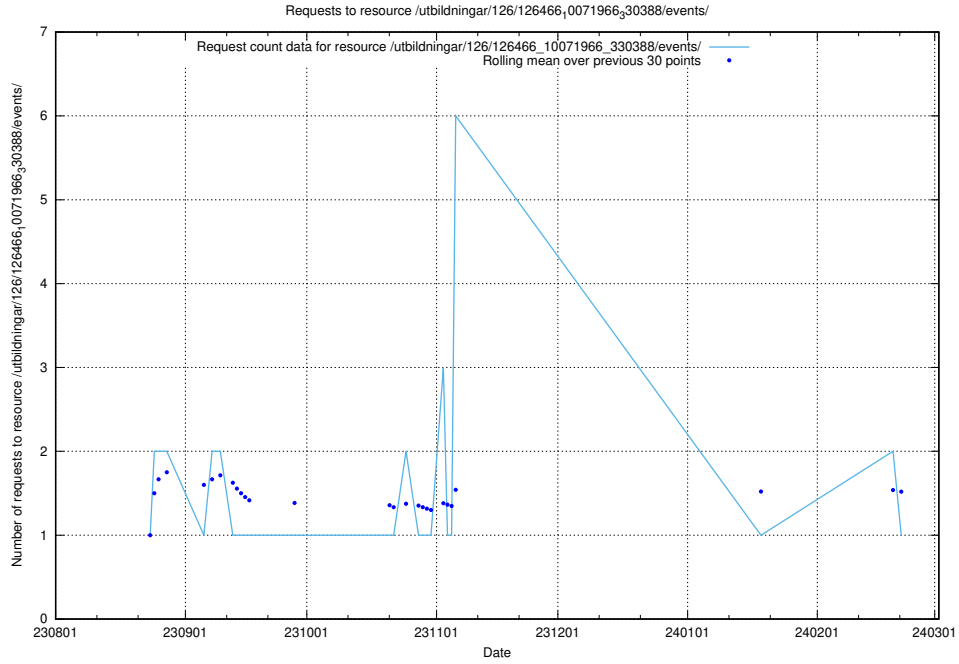

5.4526 Usage of /utbildningar/126/126466_10071966_330388/events/

Here, we count the number of requests to resource /utbildningar/126/126466_10071966_330388/events/