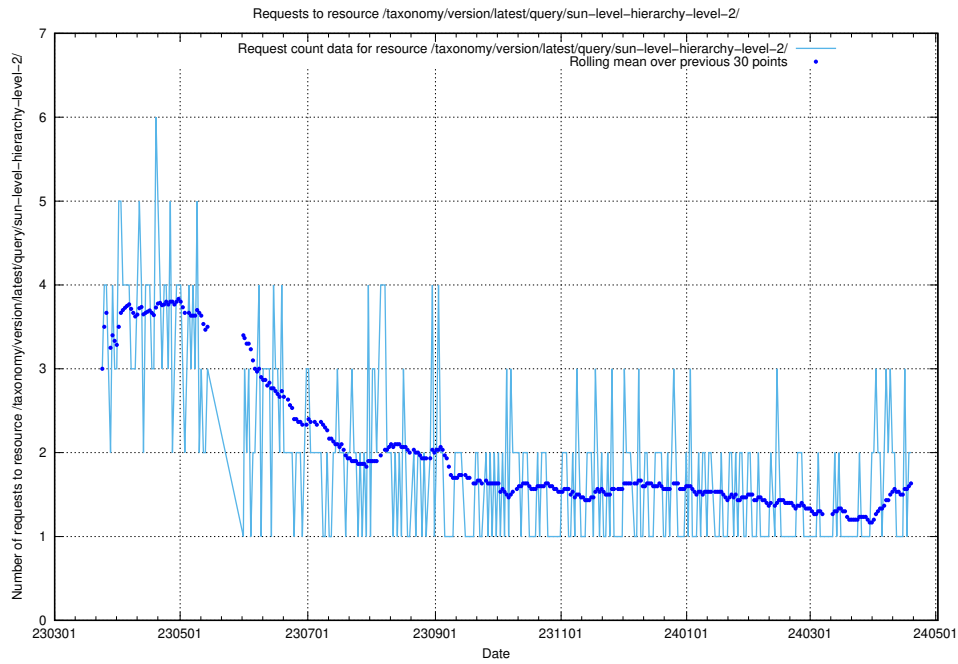

5.912 Usage of /taxonomy/version/latest/query/sun-level-hierarchy-level-2/

Here, we count the number of requests to resource /taxonomy/version/latest/query/sun-level-hierarchy-level-2/.