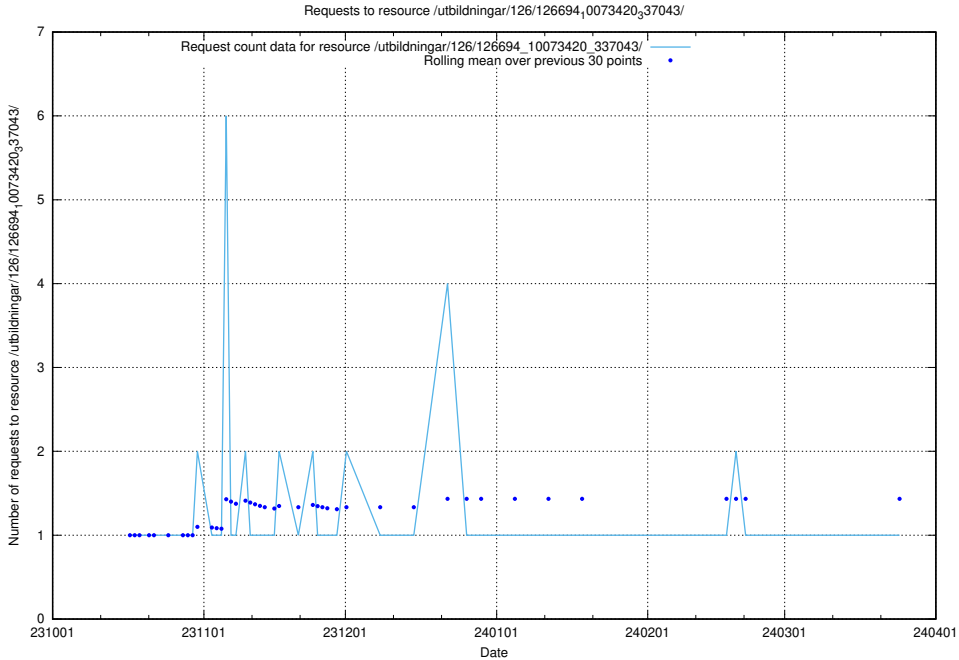

5.4104 Usage of /utbildningar/126/126694_10073420_337043/

Here, we count the number of requests to resource /utbildningar/126/126694_10073420_337043/.