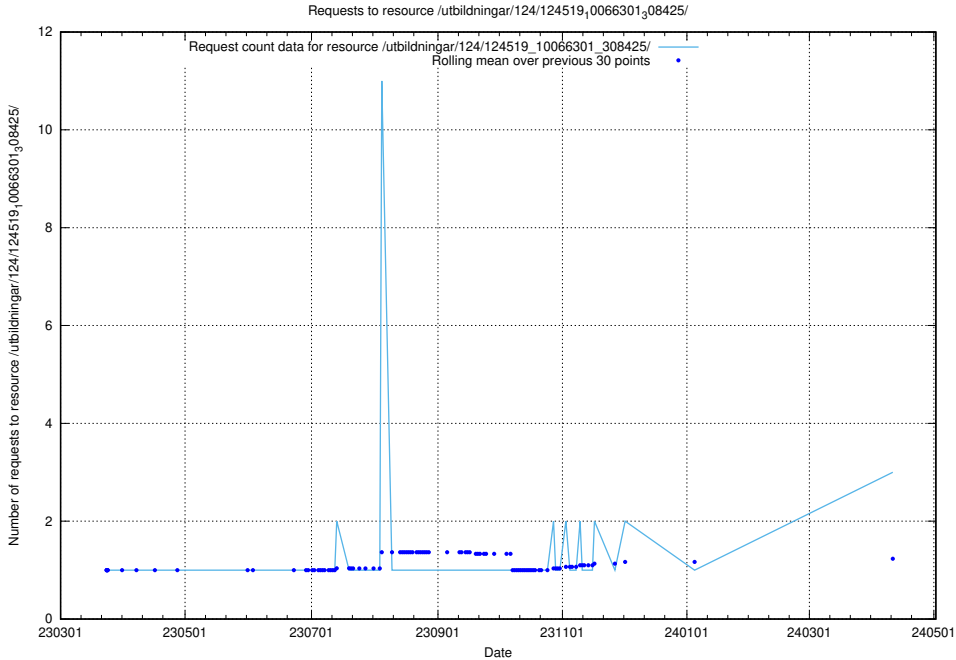

5.303 Usage of /utbildningar/124/124519_10066301_308425/

Here, we count the number of requests to resource /utbildningar/124/124519_10066301_308425/.