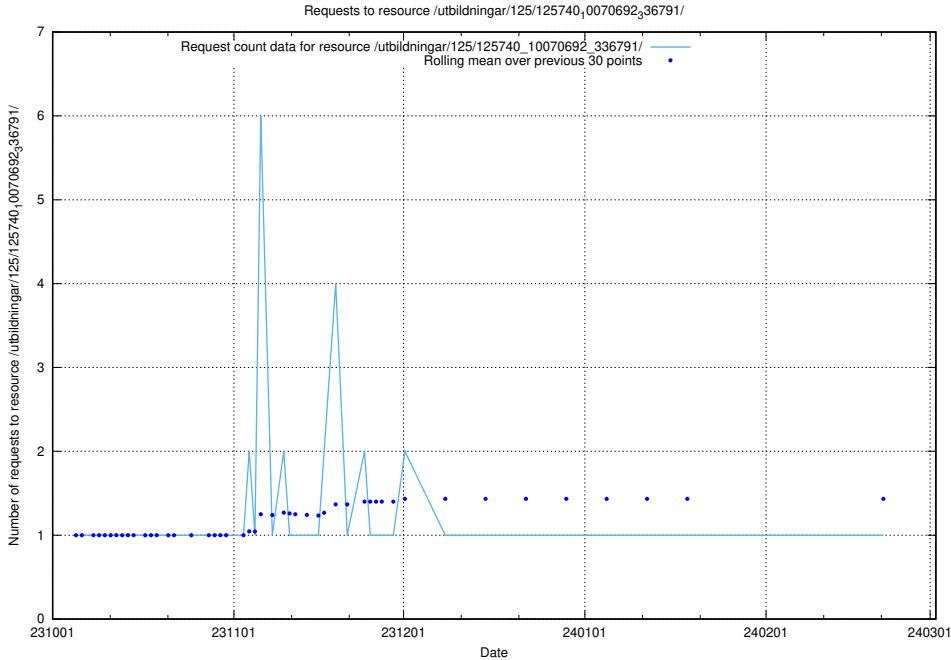

5.4212 Usage of /utbildningar/125/125740_10070692_336791/

Here, we count the number of requests to resource /utbildningar/125/125740_10070692_336791/.