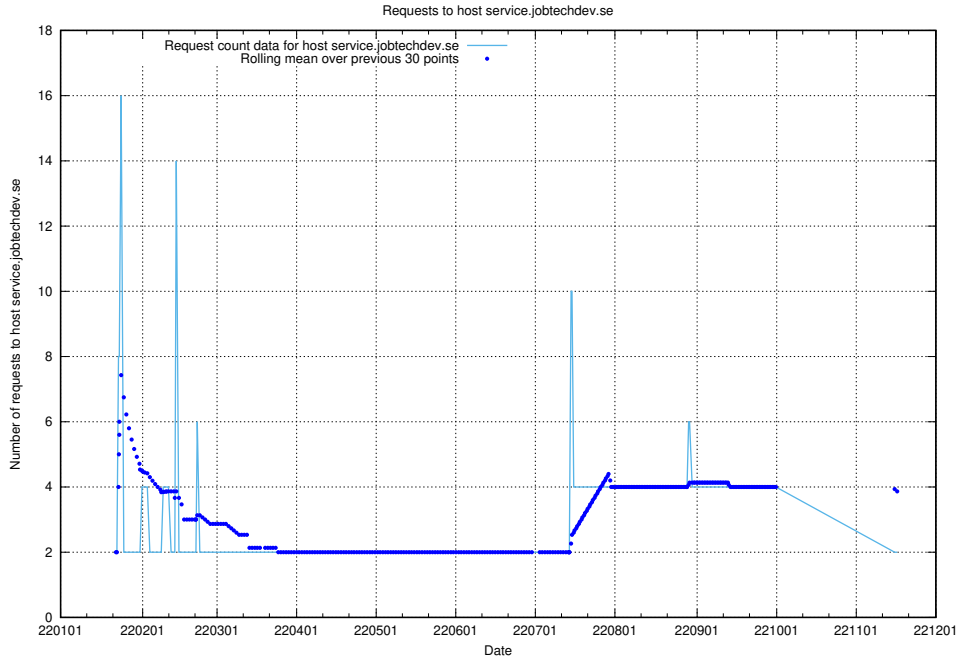

7.587 Usage of service.jobtechdev.se

Here, we count the number of requests to host service.jobtechdev.se.