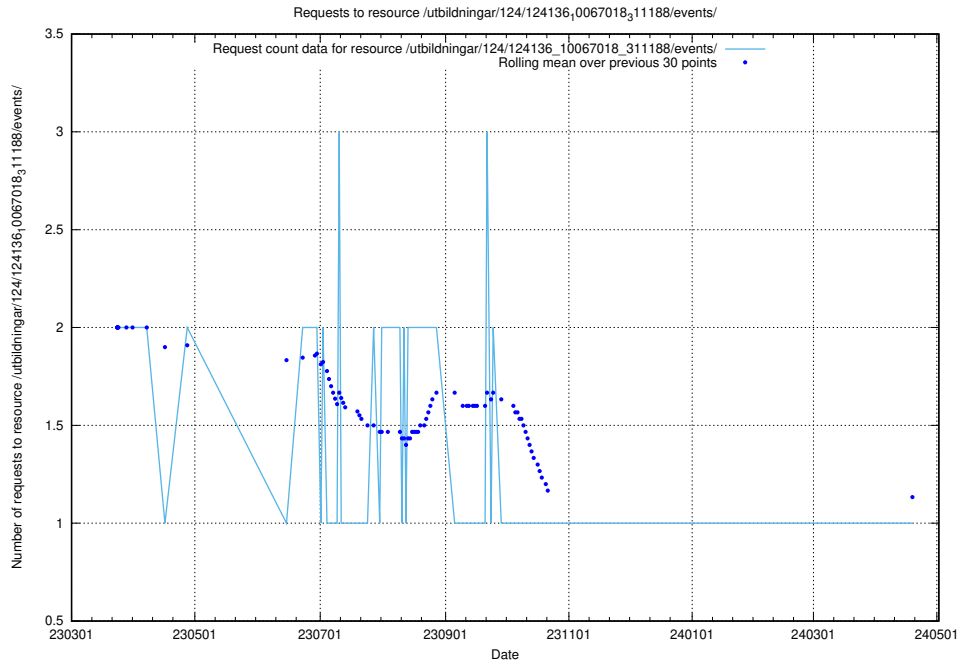

5.6088 Usage of /utbildningar/124/124136_10067018_311188/events/

Here, we count the number of requests to resource /utbildningar/124/124136_10067018_311188/events/