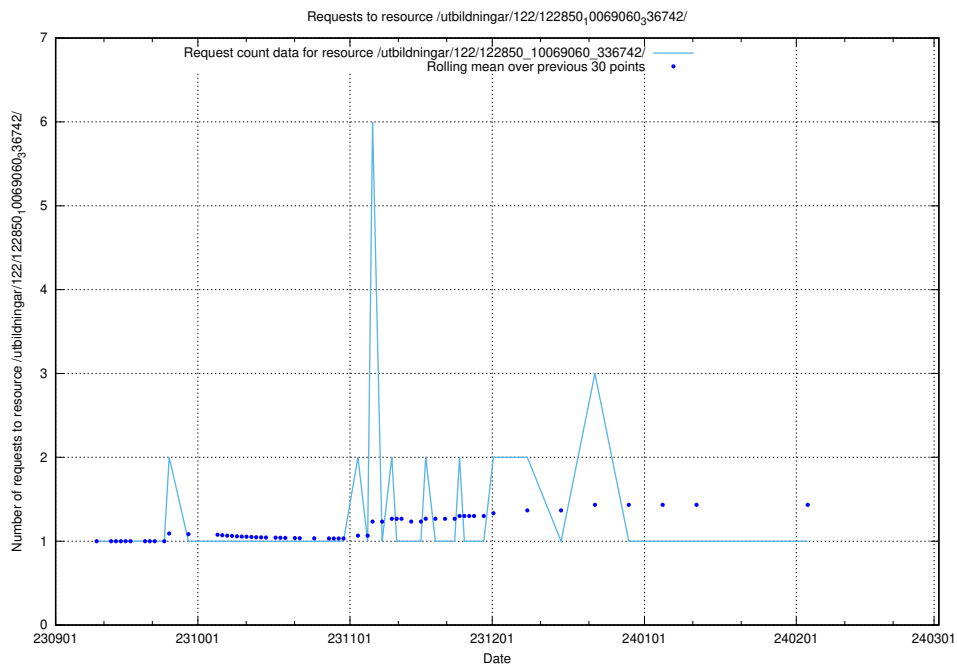

5.4431 Usage of /utbildningar/122/122850_10069060_336742/

Here, we count the number of requests to resource /utbildningar/122/122850_10069060_336742/.