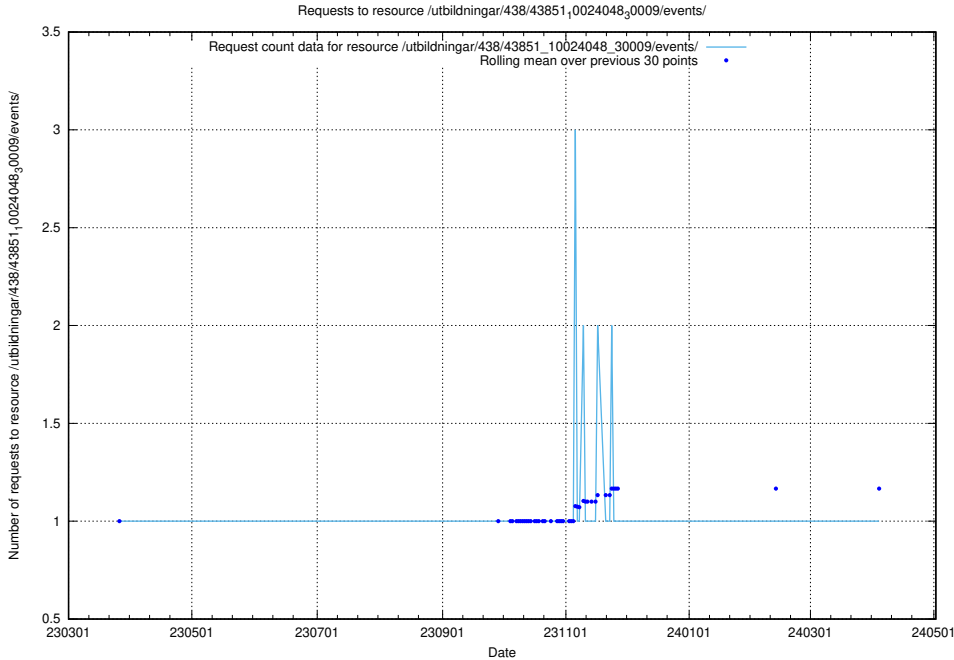

5.5860 Usage of /utbildningar/438/43851_10024048_30009/events/

Here, we count the number of requests to resource /utbildningar/438/43851_10024048_30009/events/.