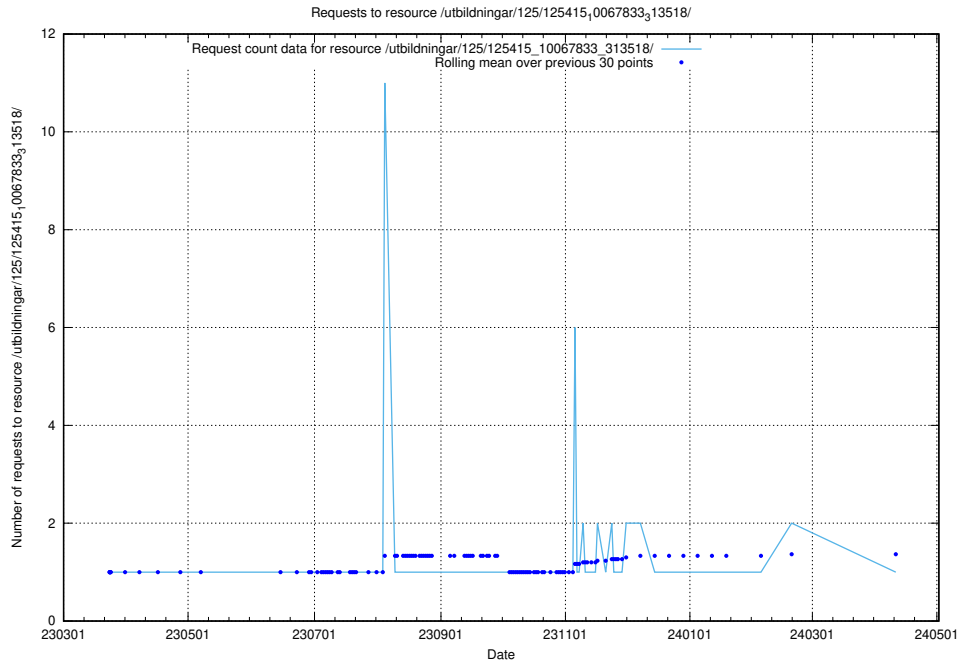

5.1124 Usage of /utbildningar/125/125415_10067833_313518/

Here, we count the number of requests to resource /utbildningar/125/125415_10067833_313518/.