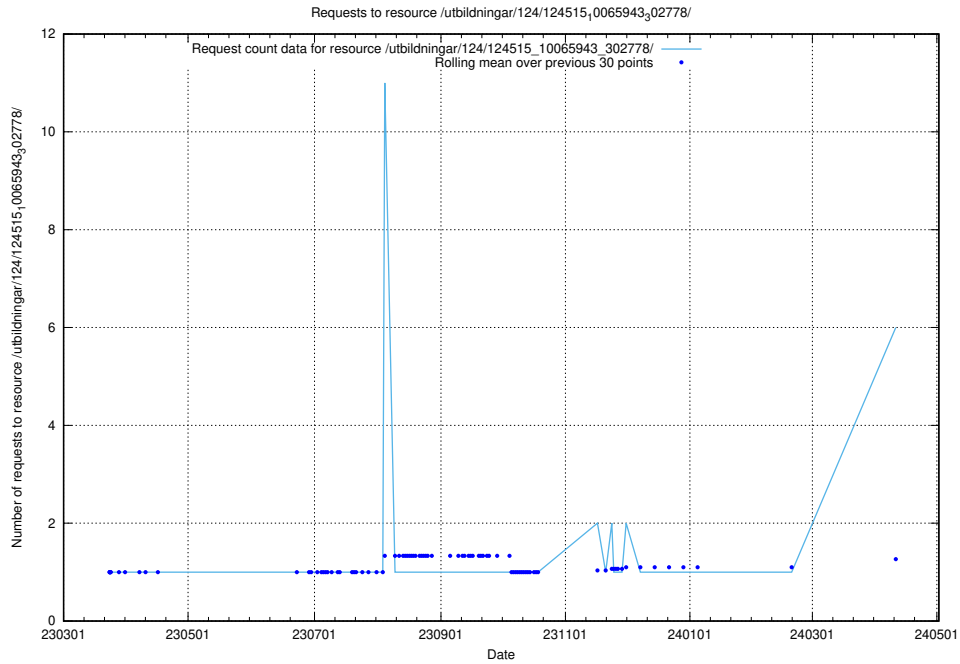

5.80 Usage of /utbildningar/124/124515_10065943_302778/

Here, we count the number of requests to resource /utbildningar/124/124515_10065943_302778/.

5.81 Usage of /utbildningar/124/124515_10065942_302616/