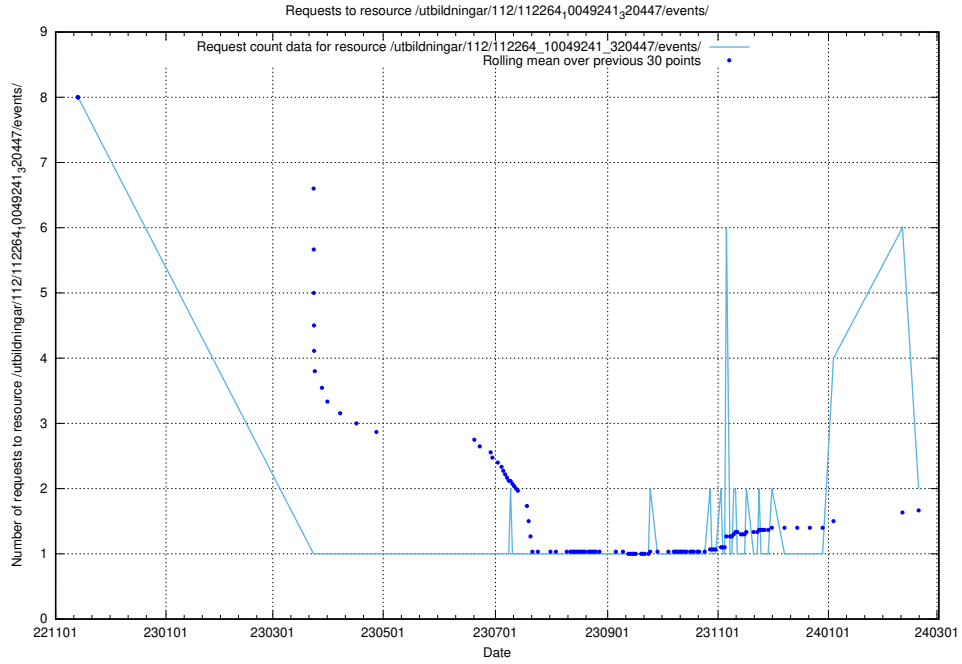

5.864 Usage of /utbildningar/112/112264_10049241_320447/events/

Here, we count the number of requests to resource /utbildningar/112/112264_10049241_320447/events/