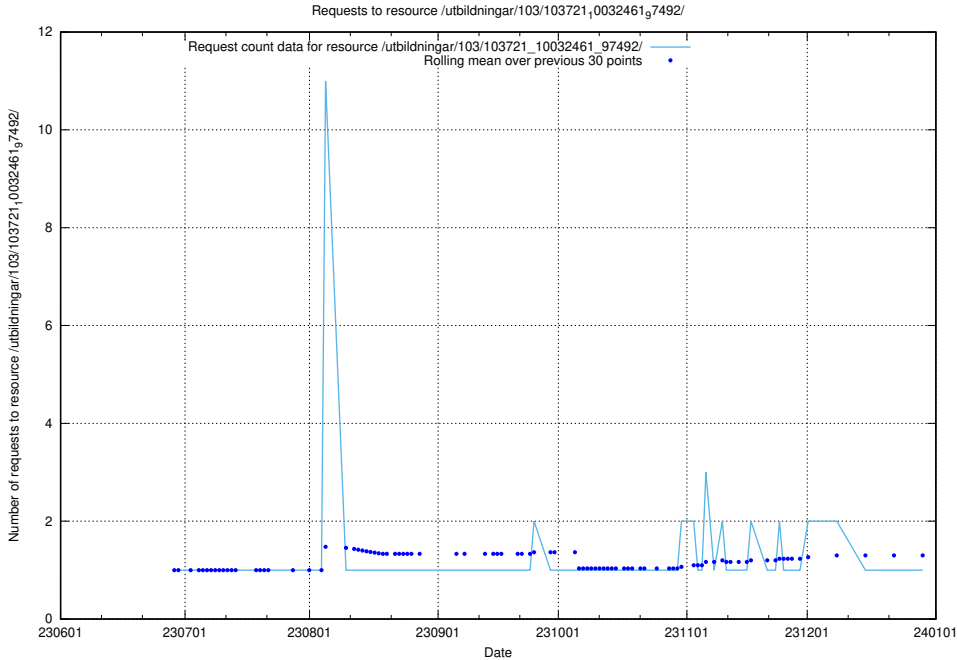

5.5327 Usage of /utbildningar/103/103721_10032461_97492/

Here, we count the number of requests to resource /utbildningar/103/103721_10032461_97492/.