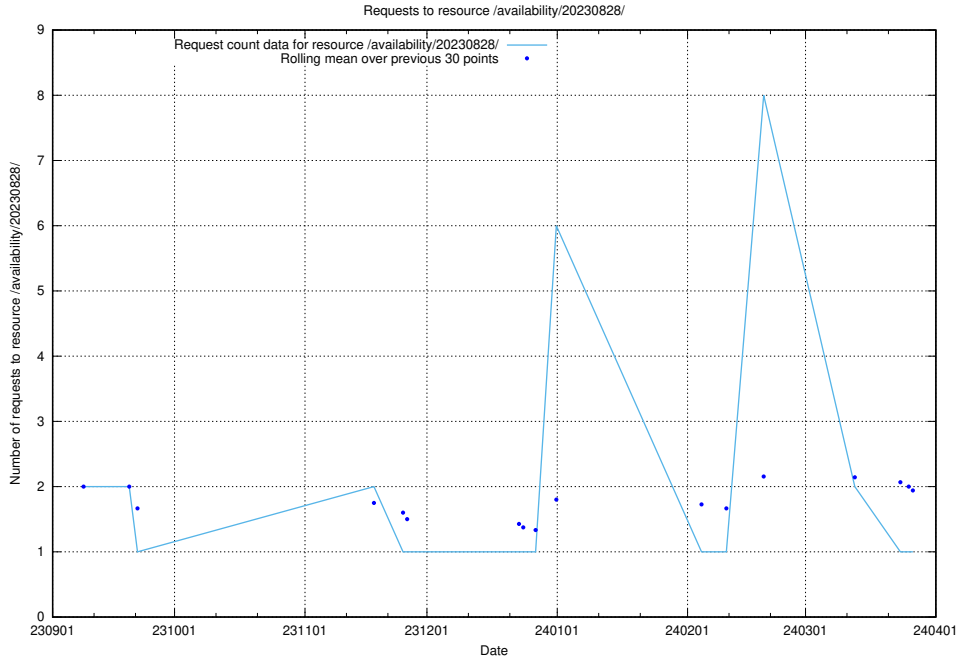

5.4432 Usage of /availability/20230828/

Here, we count the number of requests to resource /availability/20230828/.