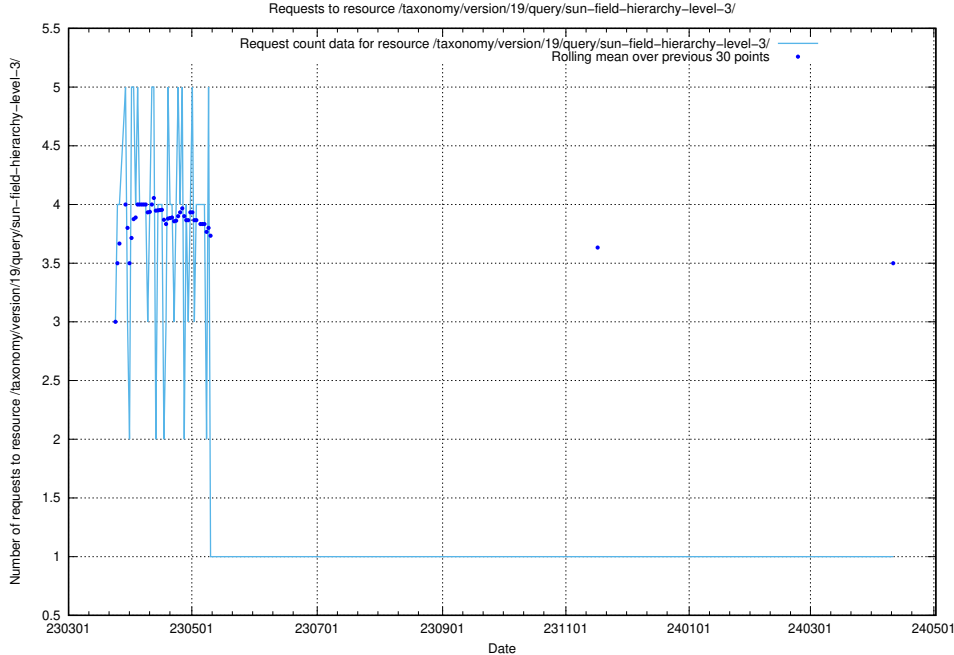

5.5910 Usage of /taxonomy/version/19/query/sun-field-hierarchy-level-3/

Here, we count the number of requests to resource /taxonomy/version/19/query/sun-field-hierarchy-level-3/.