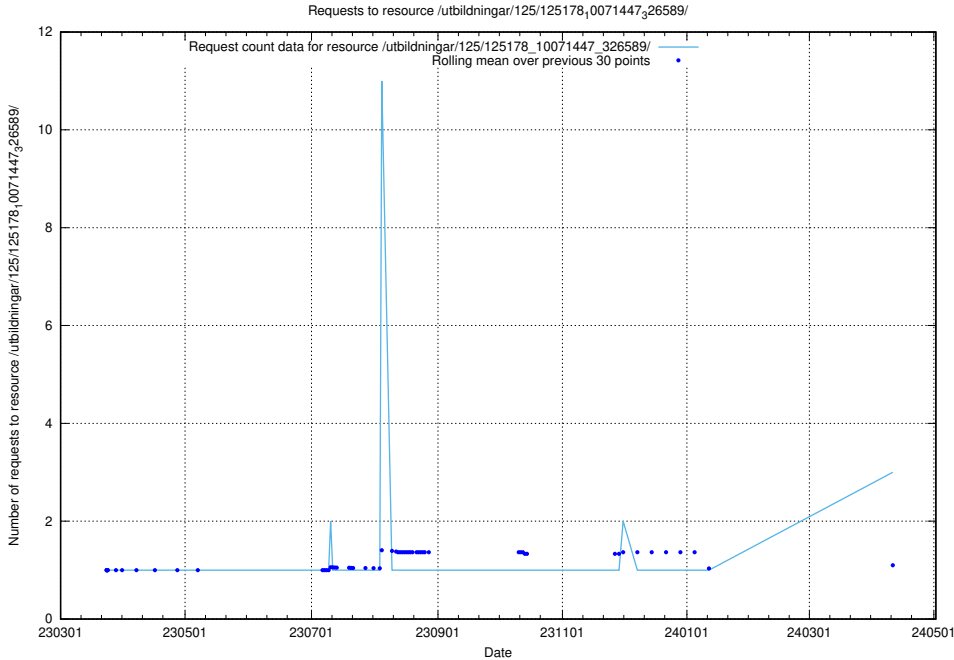

5.295 Usage of /utbildningar/125/125178_10071447_326589/

Here, we count the number of requests to resource /utbildningar/125/125178_10071447_326589/.