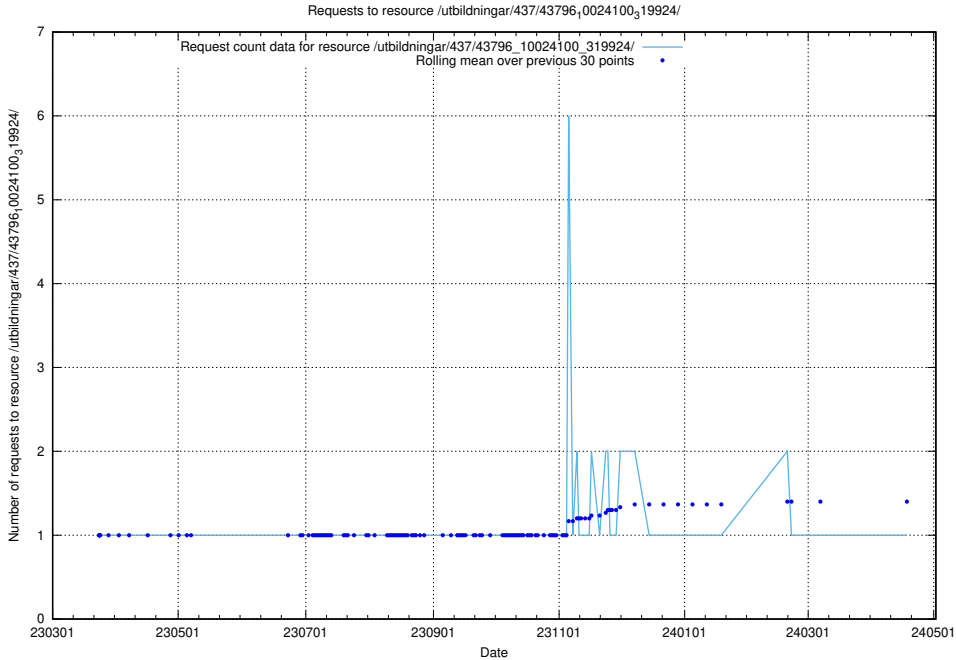

5.6141 Usage of /utbildningar/437/43796_10024100_319924/

Here, we count the number of requests to resource /utbildningar/437/43796_10024100_319924/.