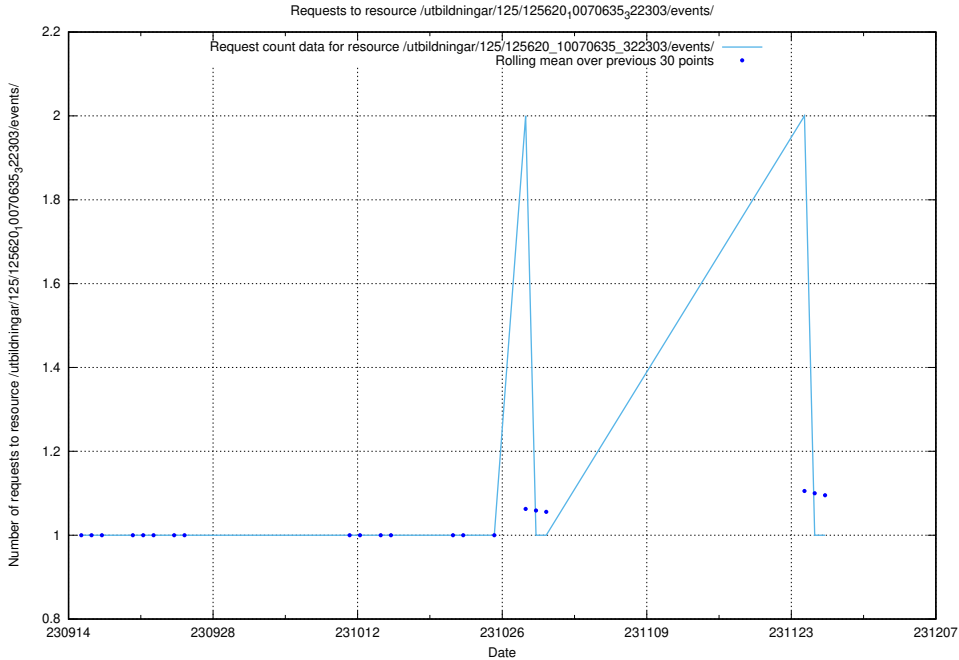

5.4374 Usage of /utbildningar/125/125620_10070635_322303/events/

Here, we count the number of requests to resource /utbildningar/125/125620_10070635_322303/events/