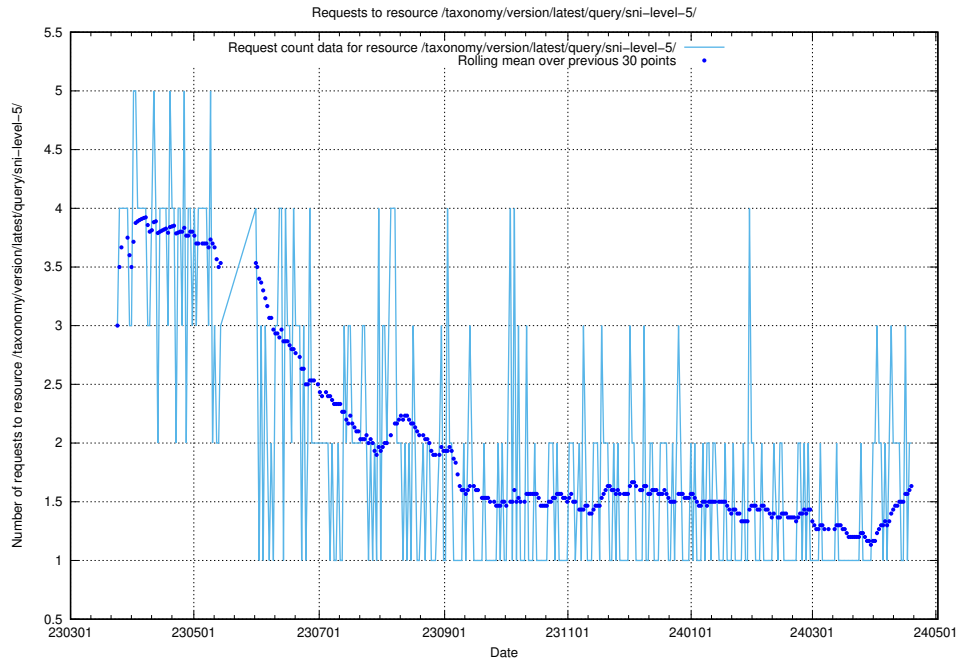

5.921 Usage of /taxonomy/version/latest/query/sni-level-5/

Here, we count the number of requests to resource /taxonomy/version/latest/query/sni-level-5/.