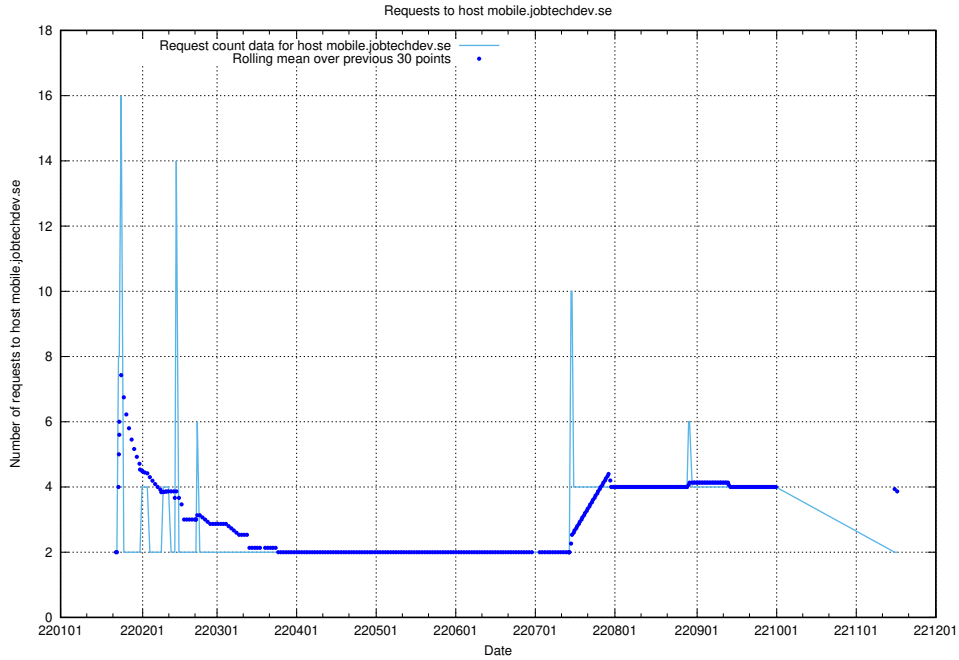

7.592 Usage of mobile.jobtechdev.se

Here, we count the number of requests to host mobile.jobtechdev.se.