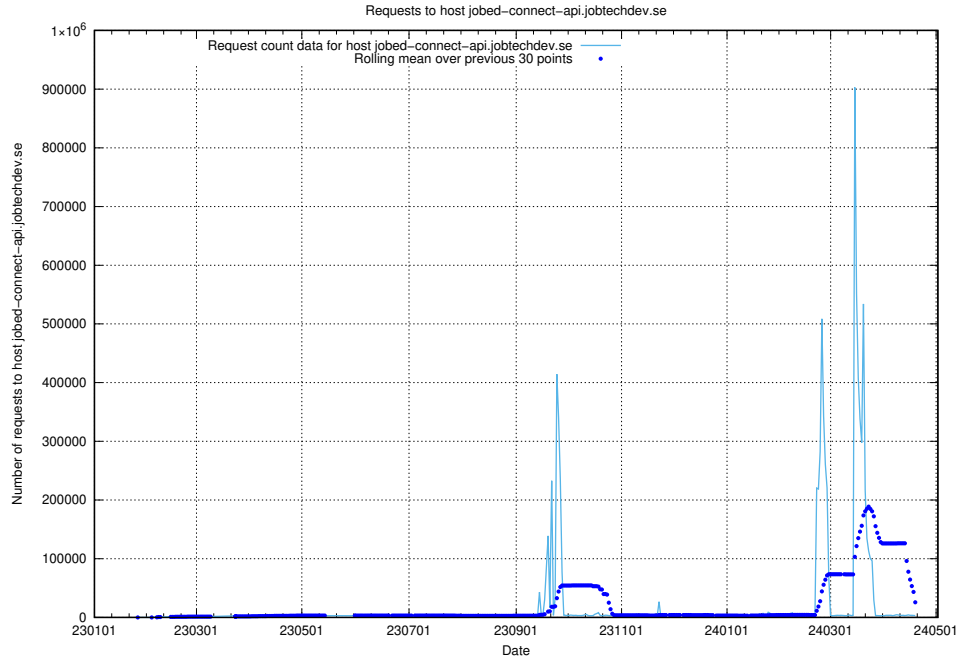

7.15 Usage of `jobed-connect-api.jobtechdev.se`

Here, we count the number of requests to host `jobed-connect-api.jobtechdev.se`.