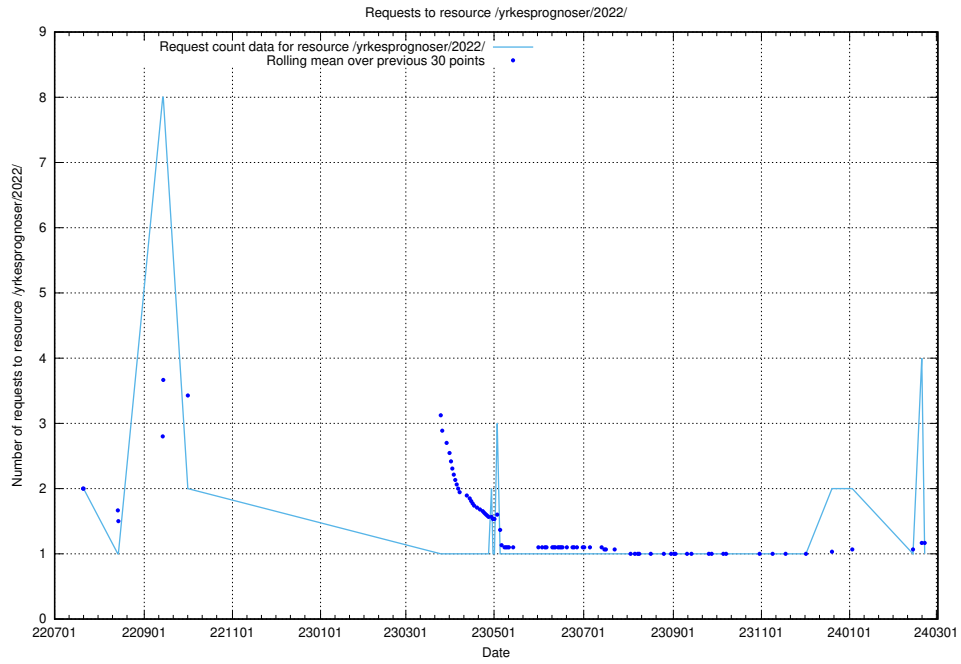

5.1004 Usage of /yrkesprognoser/2022/

Here, we count the number of requests to resource /yrkesprognoser/2022/.