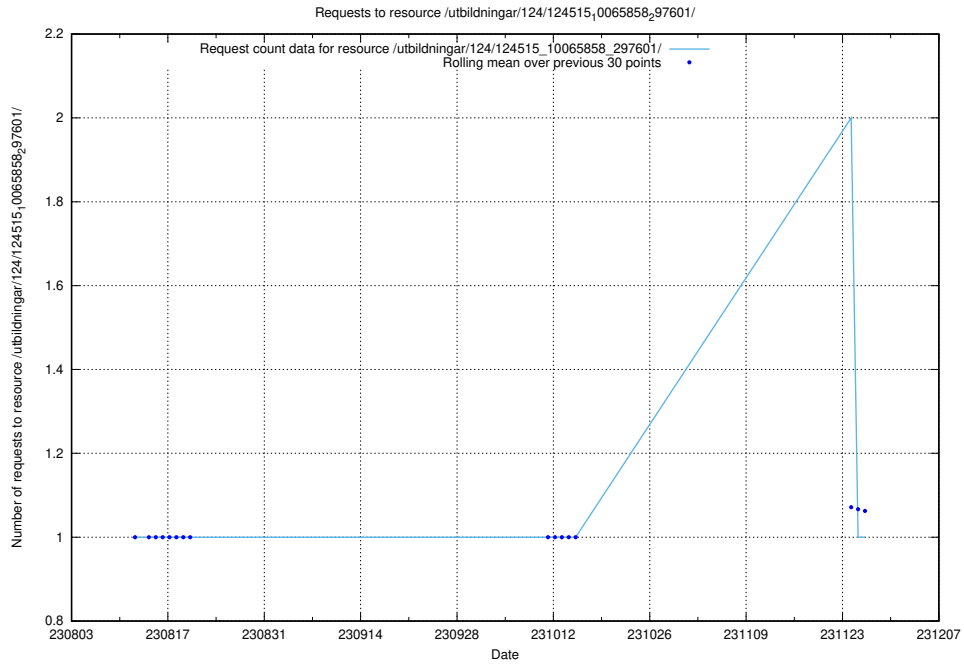

Here, we count the number of requests to resource /utbildningar/124/124515_10065860_299148/events/

5.4616 Usage of /utbildningar/124/124515_10065858_297601/

Here, we count the number of requests to resource /utbildningar/124/124515_10065858_297601/.