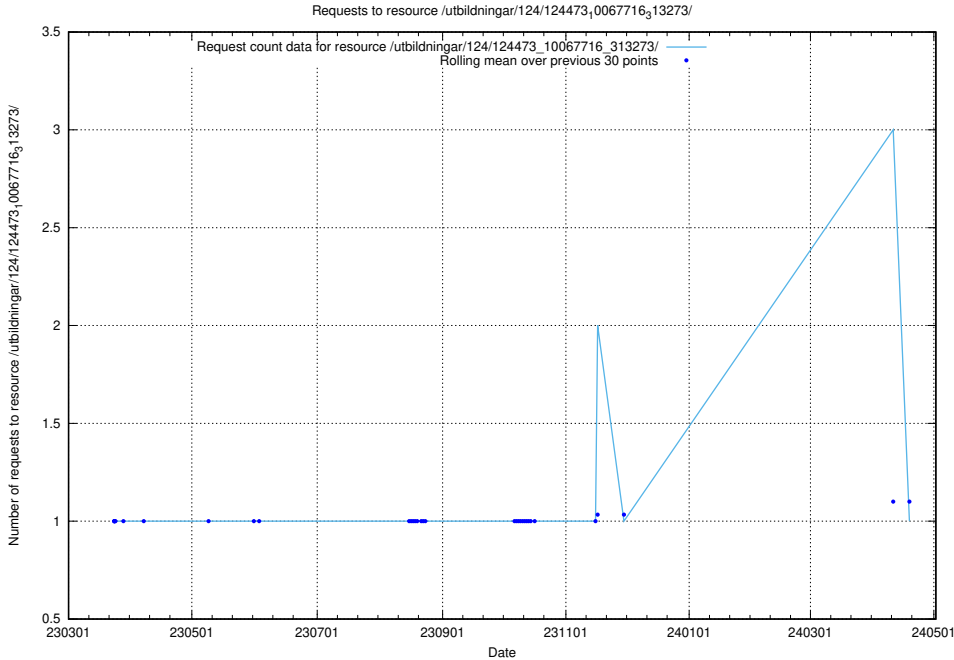

5.2730 Usage of /utbildningar/124/124473_10067716_313273/

Here, we count the number of requests to resource /utbildningar/124/124473_10067716_313273/.