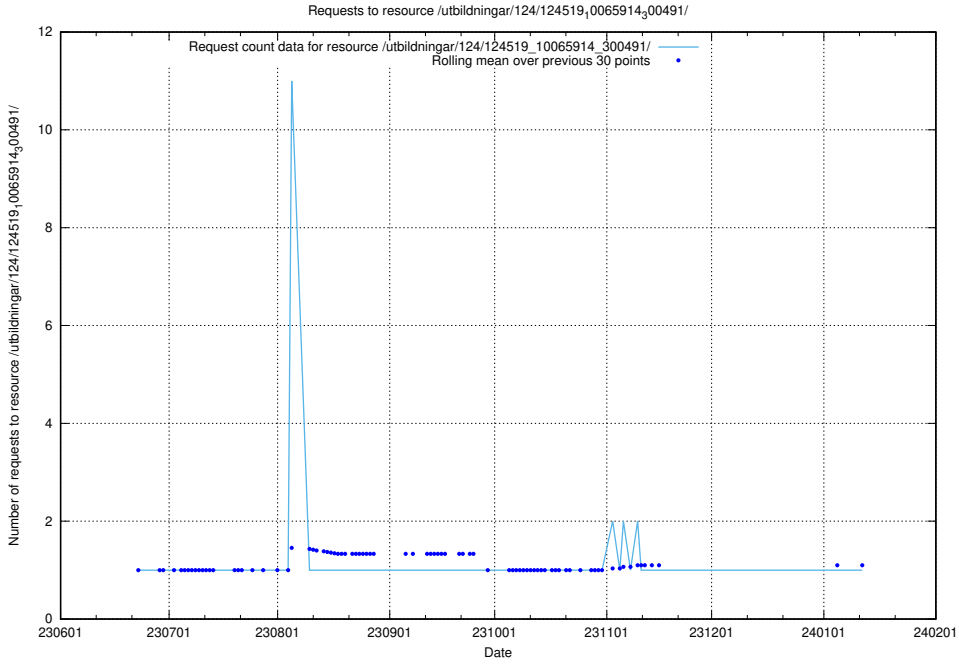

5.5554 Usage of /utbildningar/124/124519_10065914_300491/

Here, we count the number of requests to resource /utbildningar/124/124519_10065914_300491/.