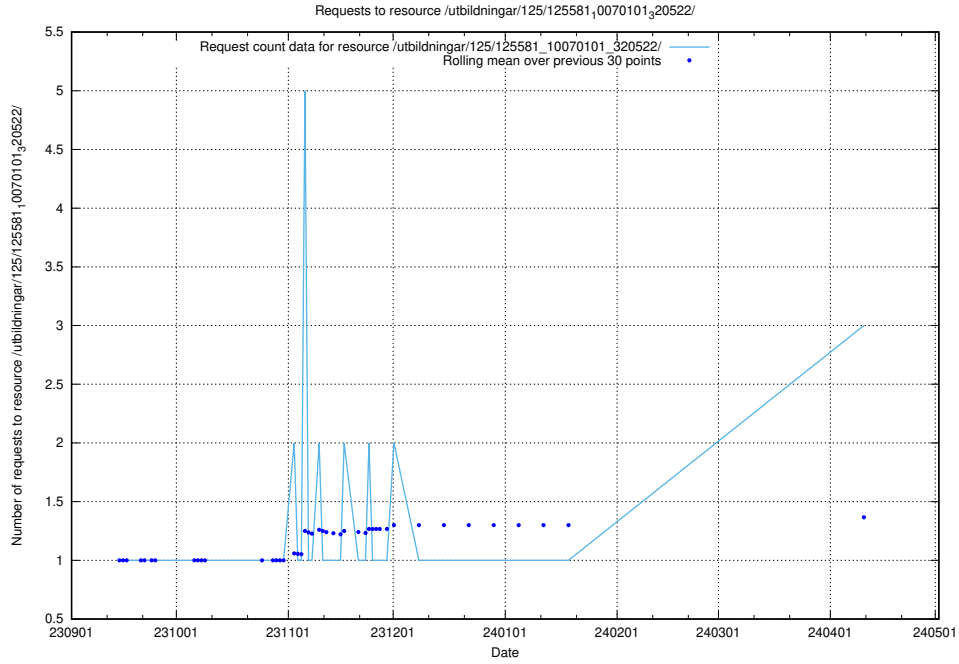

5.386 Usage of /utbildningar/125/125581_10070101_320522/

Here, we count the number of requests to resource /utbildningar/125/125581_10070101_320522/.