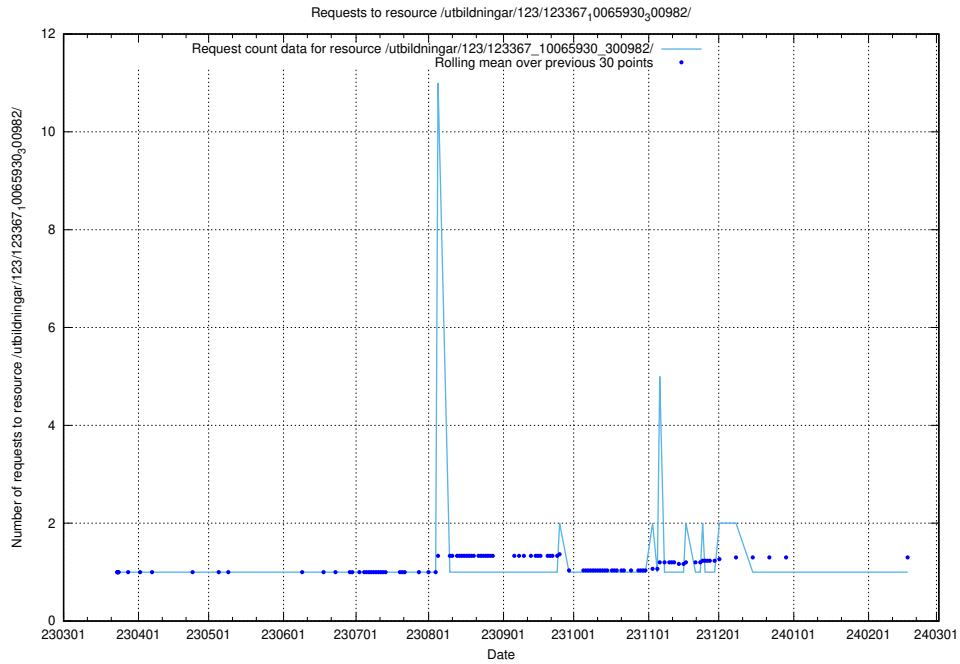

5.4433 Usage of /utbildningar/123/123367_10065930_300982/

Here, we count the number of requests to resource /utbildningar/123/123367_10065930_300982/.