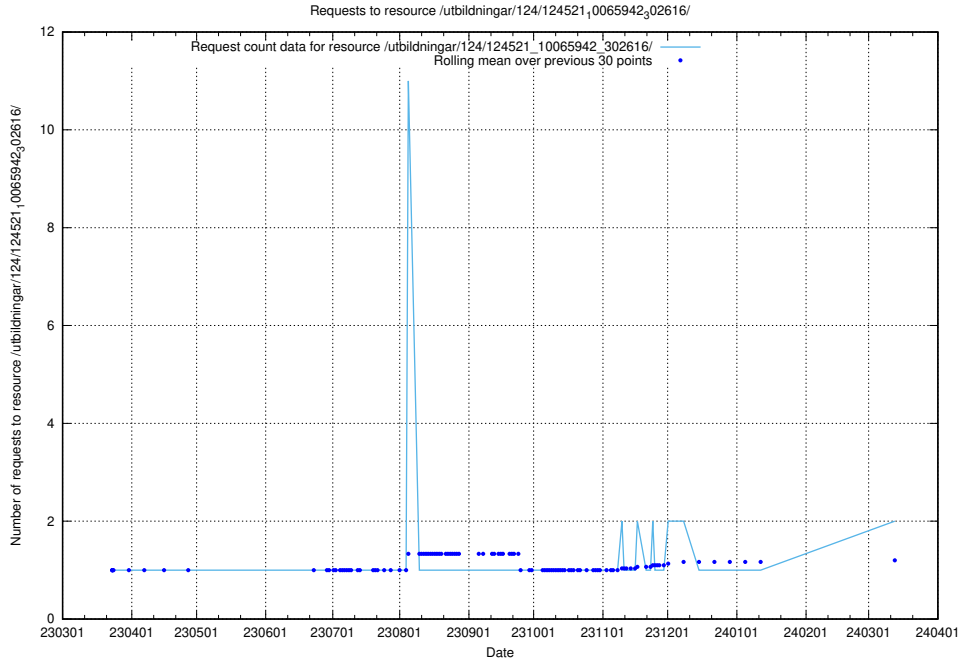

5.516 Usage of /utbildningar/124/124521_10065942_302616/

Here, we count the number of requests to resource /utbildningar/124/124521_10065942_302616/.