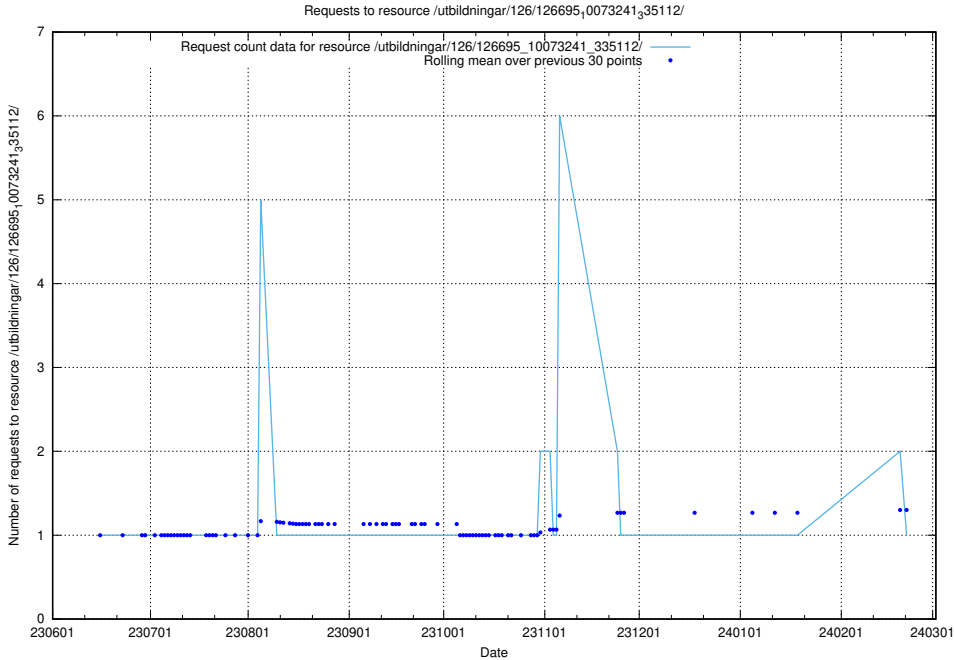

5.5661 Usage of /utbildningar/126/126695_10073241_335112/

Here, we count the number of requests to resource /utbildningar/126/126695_10073241_335112/.