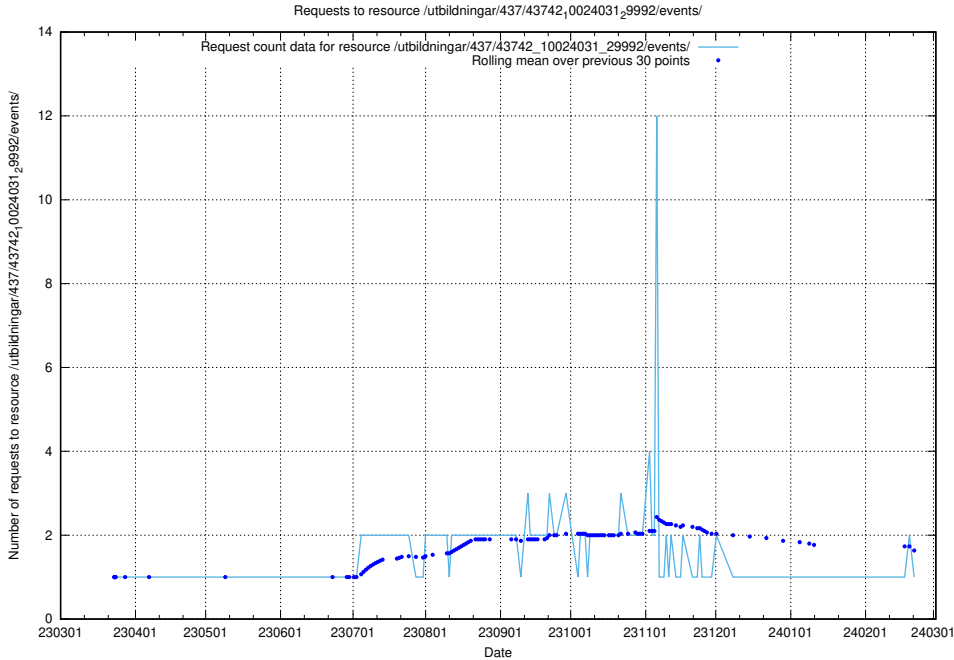

5.6173 Usage of /utbildningar/437/43742_10024031_29992/events/

Here, we count the number of requests to resource /utbildningar/437/43742_10024031_29992/events/.