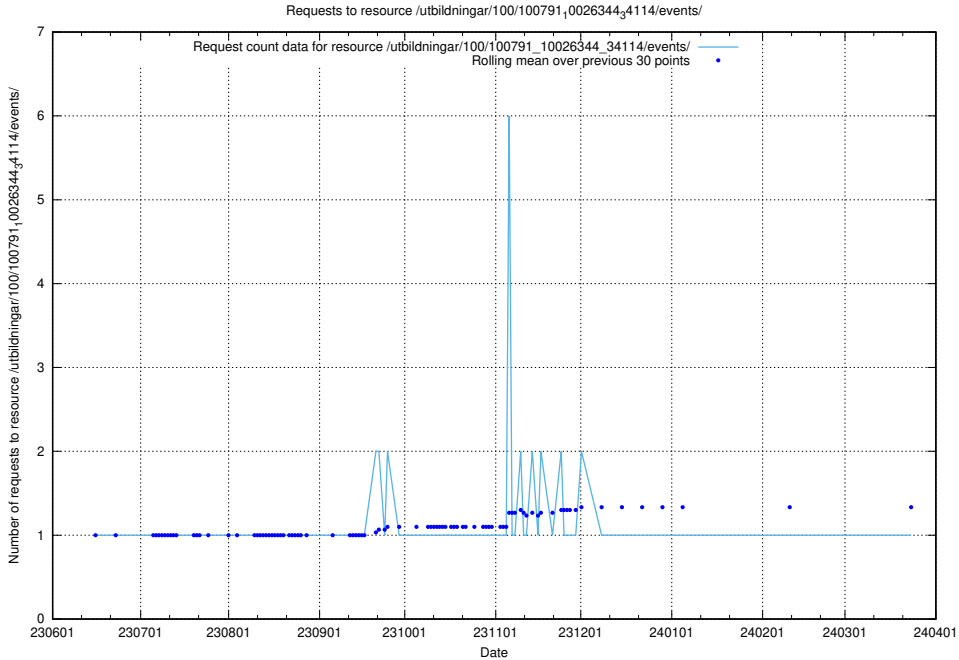

5.5674 Usage of /utbildningar/100/100791_10026344_34114/events/

Here, we count the number of requests to resource /utbildningar/100/100791_10026344_34114/events/.