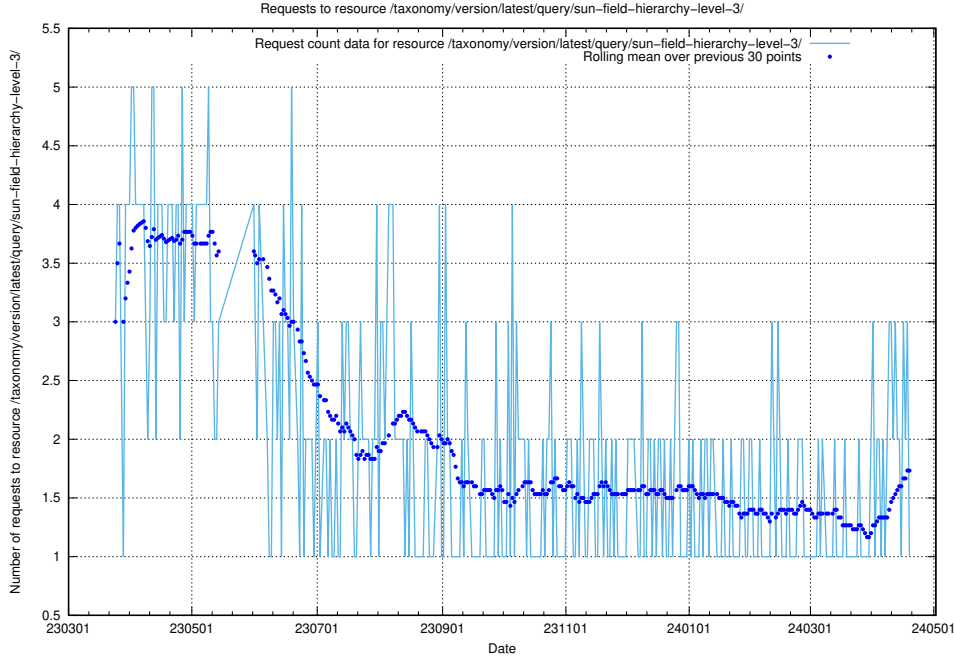

5.5877 Usage of /taxonomy/version/latest/query/sun-field-hierarchy-level-3/

Here, we count the number of requests to resource /taxonomy/version/latest/query/sun-field-hierarchy-level-3/.