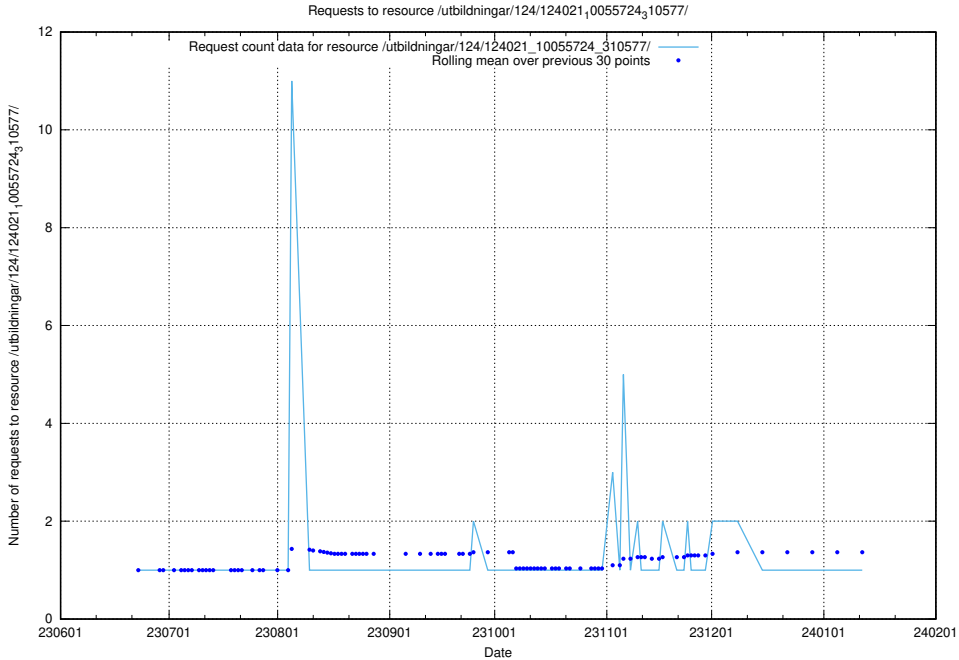

5.5613 Usage of /utbildningar/124/124021_10055724_310577/

Here, we count the number of requests to resource /utbildningar/124/124021_10055724_310577/.