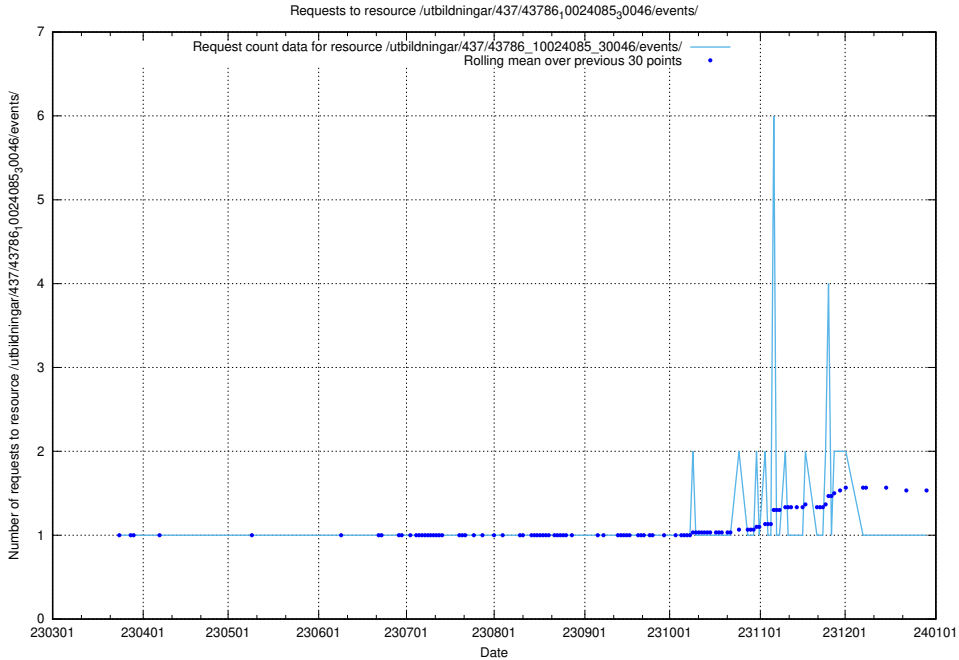

5.5975 Usage of /utbildningar/437/43786_10024085_30046/events/

Here, we count the number of requests to resource /utbildningar/437/43786_10024085_30046/events/.