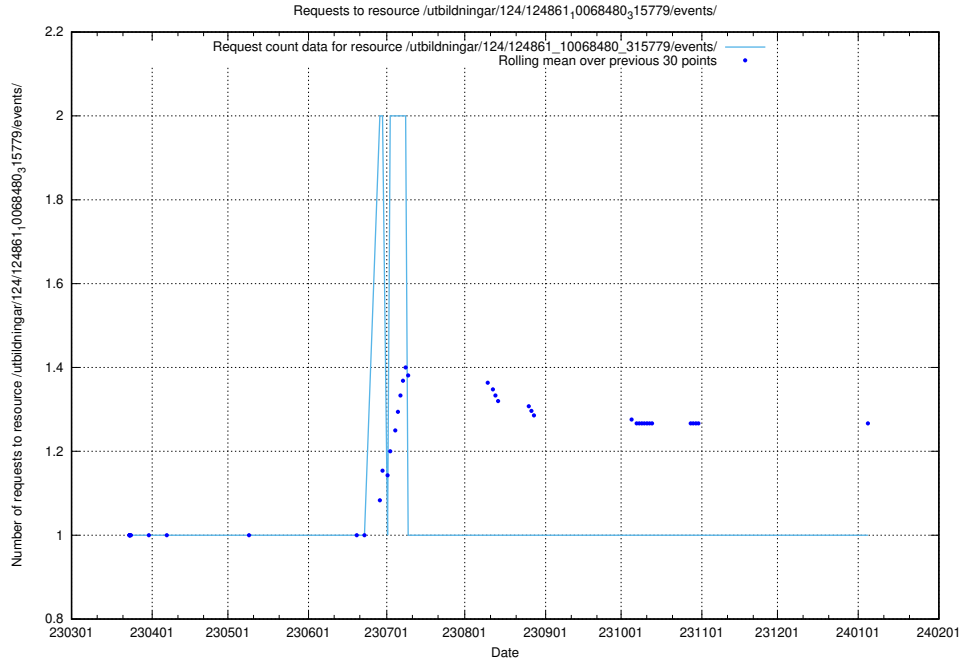

Here, we count the number of requests to resource /utbildningar/124/124861_10069845_319853/.

5.1176 Usage of /utbildningar/124/124861_10068480_315779/events/

Here, we count the number of requests to resource /utbildningar/124/124861_10068480_315779/events/