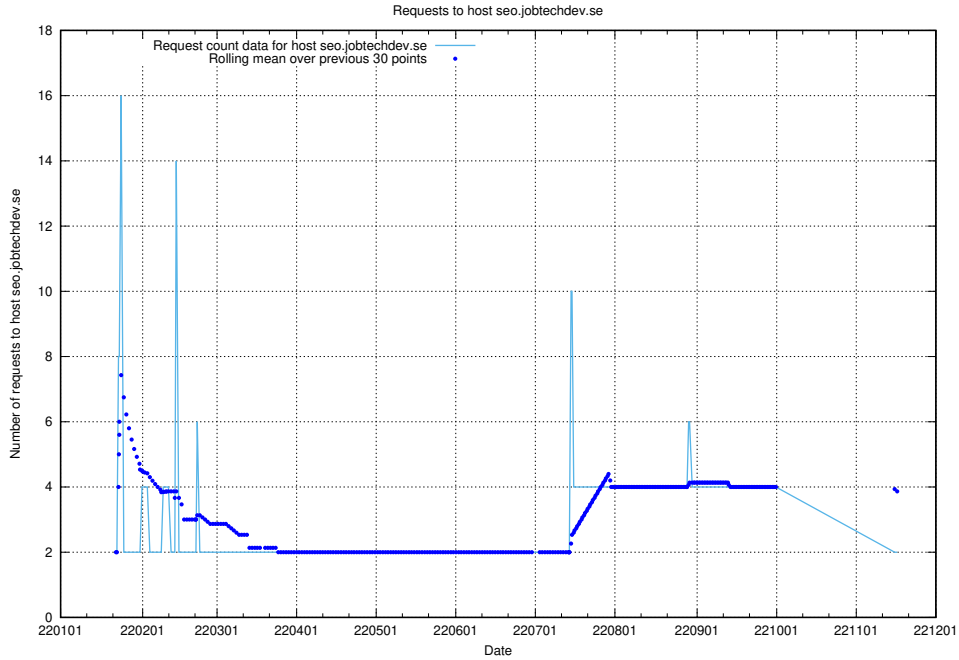

7.588 Usage of seo.jobtechdev.se

Here, we count the number of requests to host seo.jobtechdev.se.