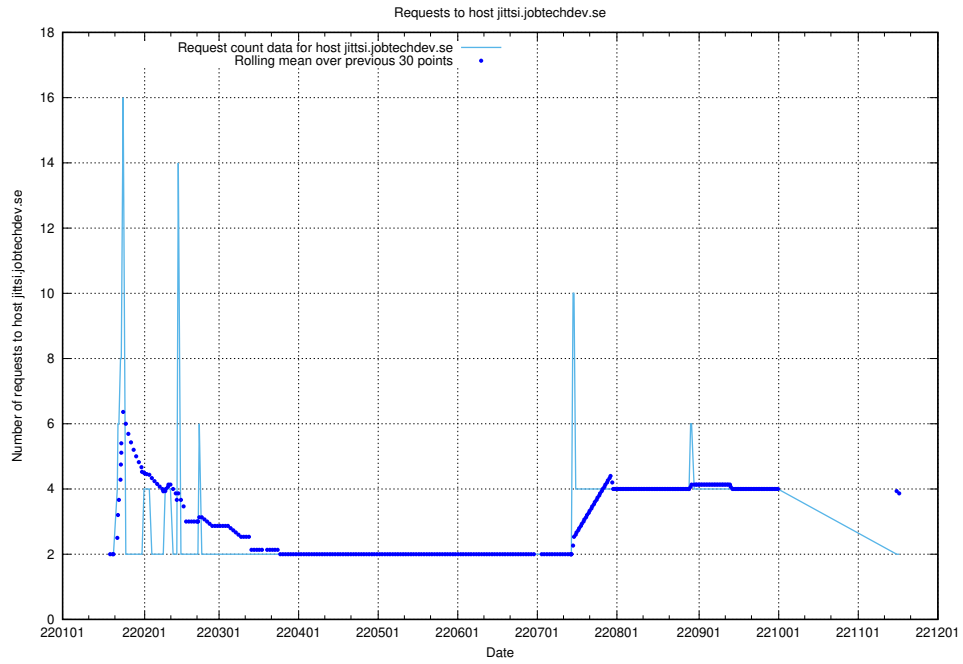

Here, we count the number of requests to host af-connect-mock.jobtechdev.se.

7.266 Usage of `jittsi.jobtechdev.se`

Here, we count the number of requests to host `jittsi.jobtechdev.se`.

7.267 Usage of api-jobtech-taxonomy-api-test-in-prod-read.prod.services.jtech.se