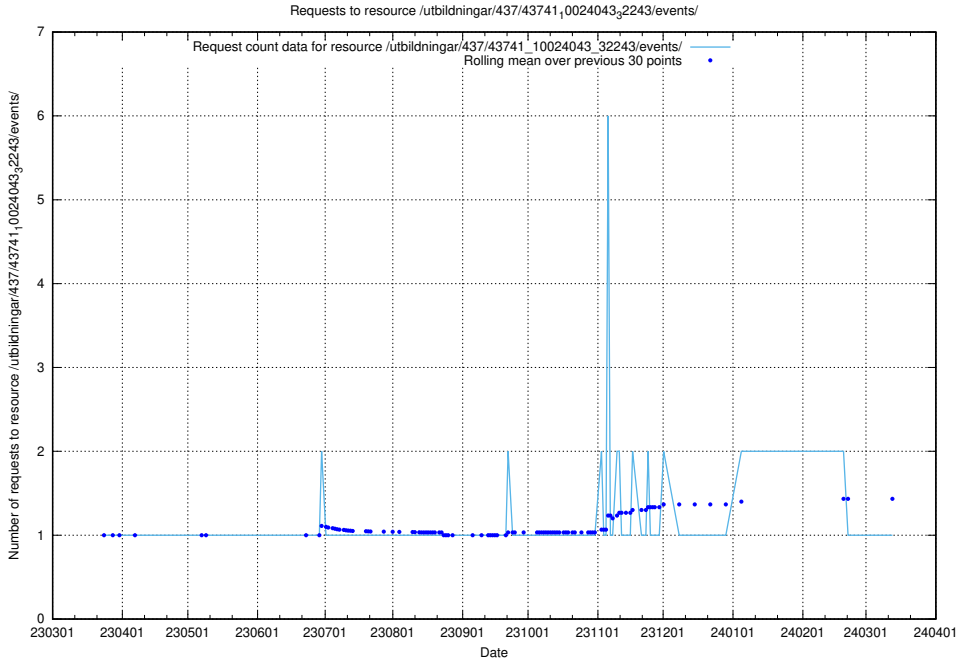

Here, we count the number of requests to resource /utbildningar/437/43745_10024024_325478/events/.

5.5992 Usage of /utbildningar/437/43741_10024043_32243/events/

Here, we count the number of requests to resource /utbildningar/437/43741_10024043_32243/events/.