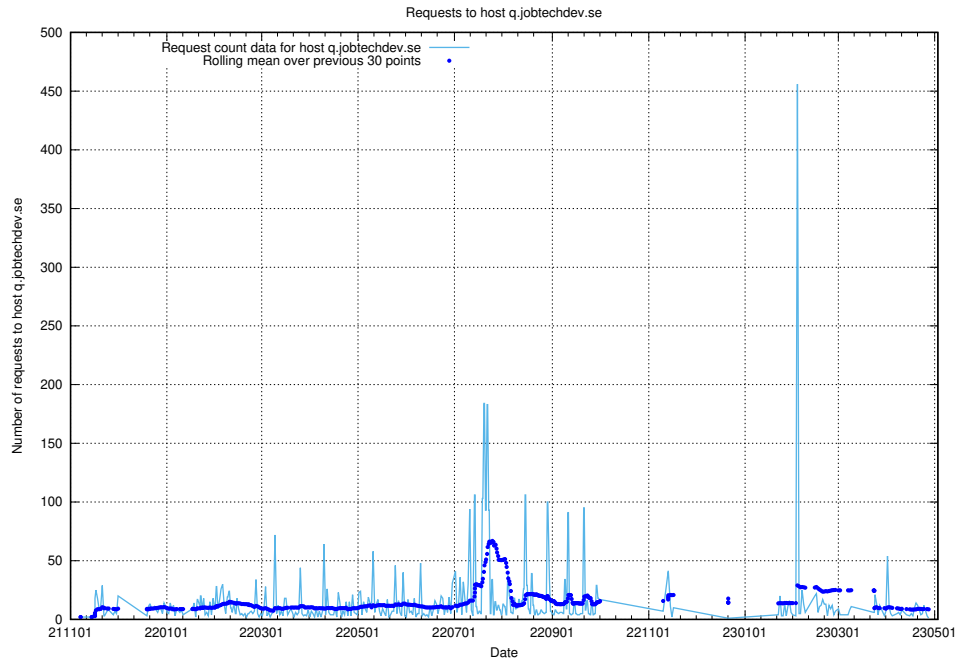

Here, we count the number of requests to host demo-jobad-enrichments.jobtechdev.se.

7.625 Usage of q.jobtechdev.se

Here, we count the number of requests to host q.jobtechdev.se.

7.626 Usage of mc.jobtechdev.se