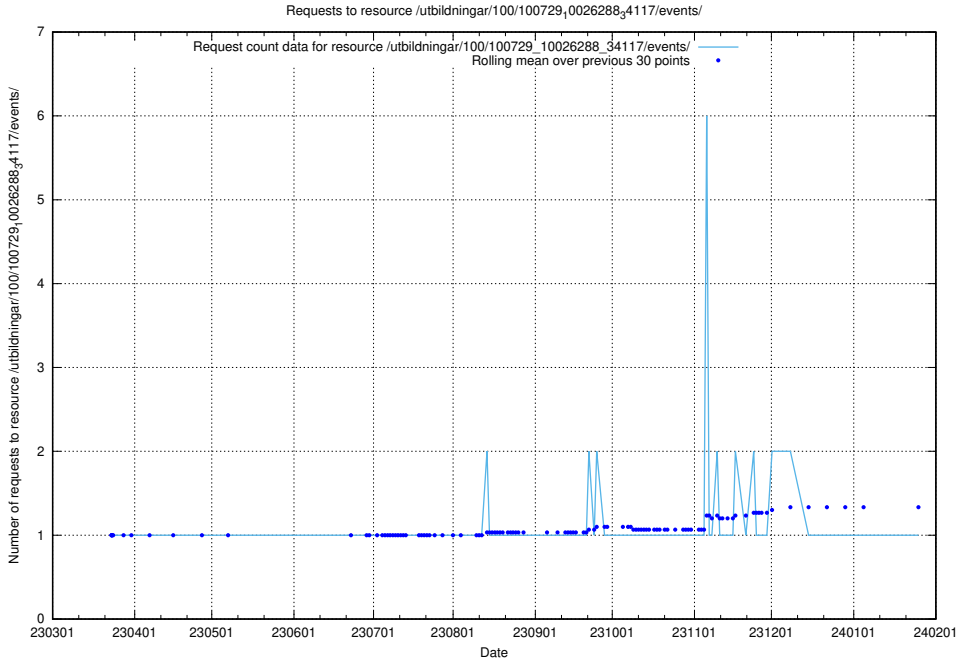

5.5467 Usage of /utbildningar/100/100729_10026288_34117/events/

Here, we count the number of requests to resource /utbildningar/100/100729_10026288_34117/events/.