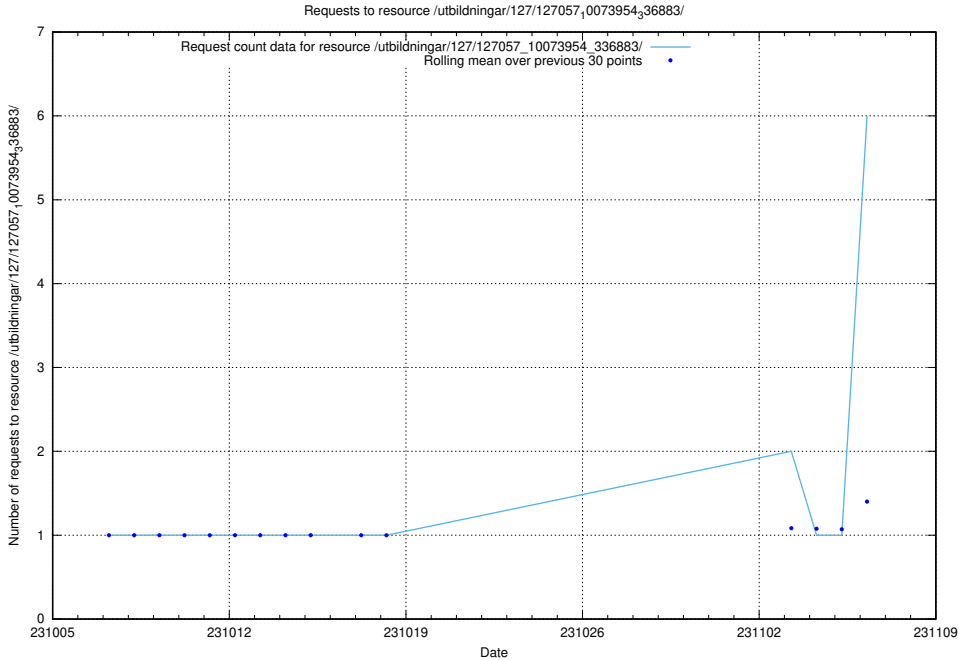

5.103 Usage of /utbildningar/127/127057_10073954_336883/

Here, we count the number of requests to resource /utbildningar/127/127057_10073954_336883/.