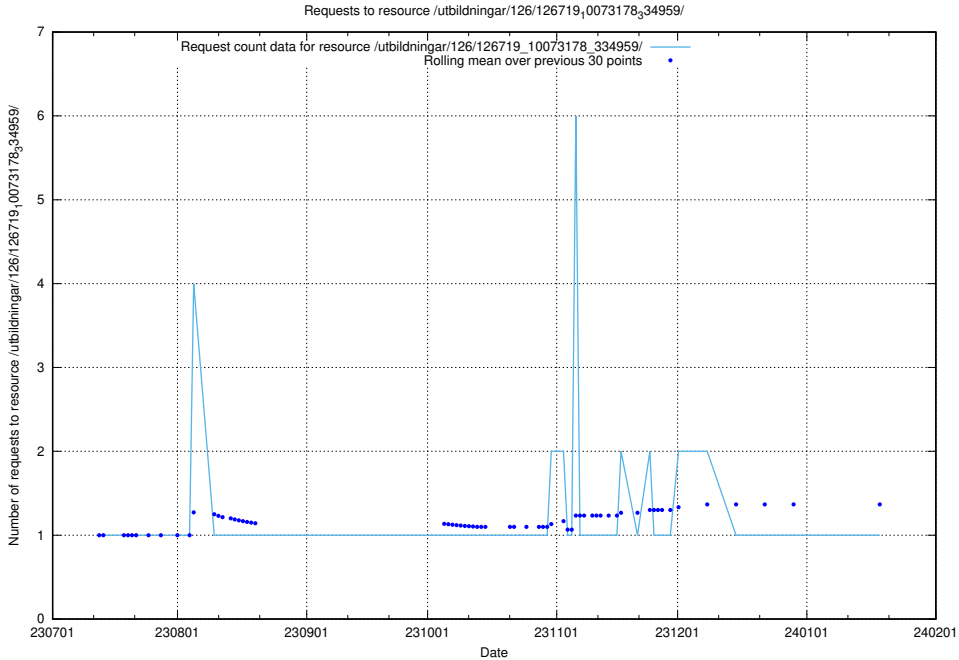

5.4904 Usage of /utbildningar/126/126719_10073178_334959/

Here, we count the number of requests to resource /utbildningar/126/126719_10073178_334959/.