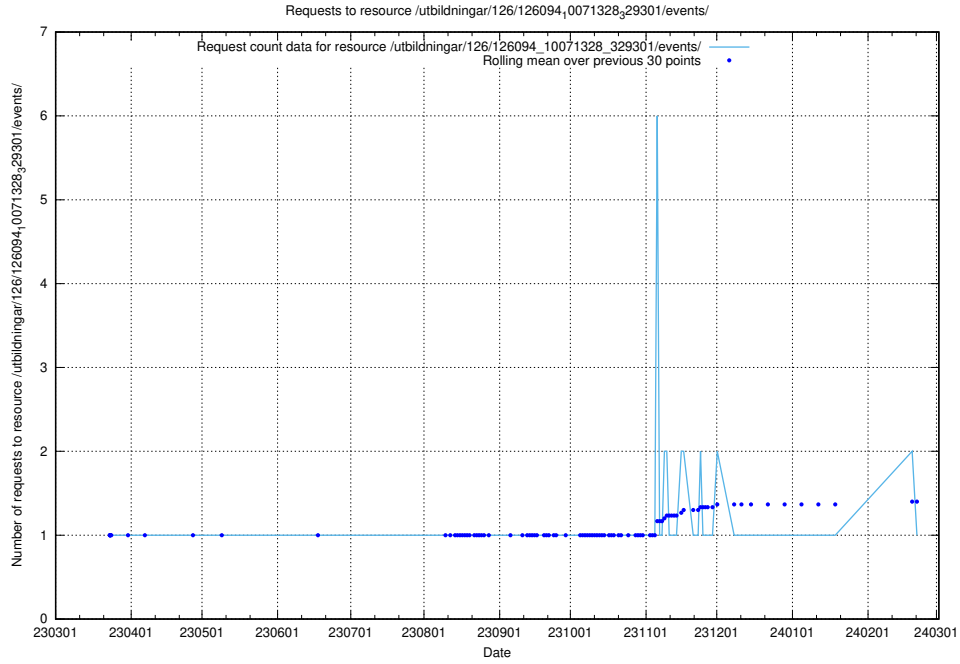

5.6214 Usage of /utbildningar/126/126094_10071328_329301/events/

Here, we count the number of requests to resource /utbildningar/126/126094_10071328_329301/events/