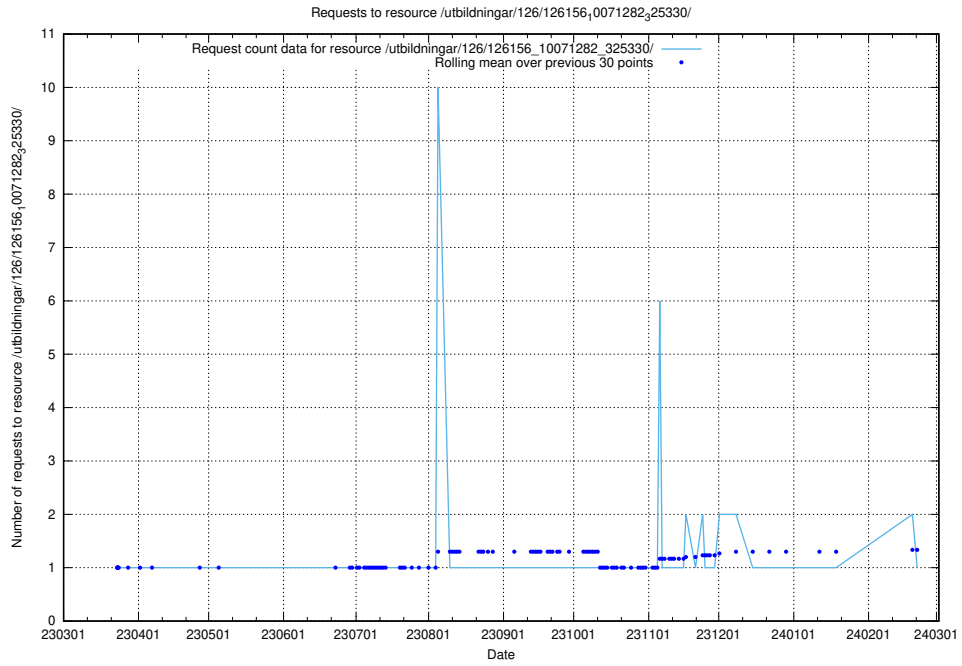

5.6213 Usage of /utbildningar/126/126156_10071282_325330/

Here, we count the number of requests to resource /utbildningar/126/126156_10071282_325330/.