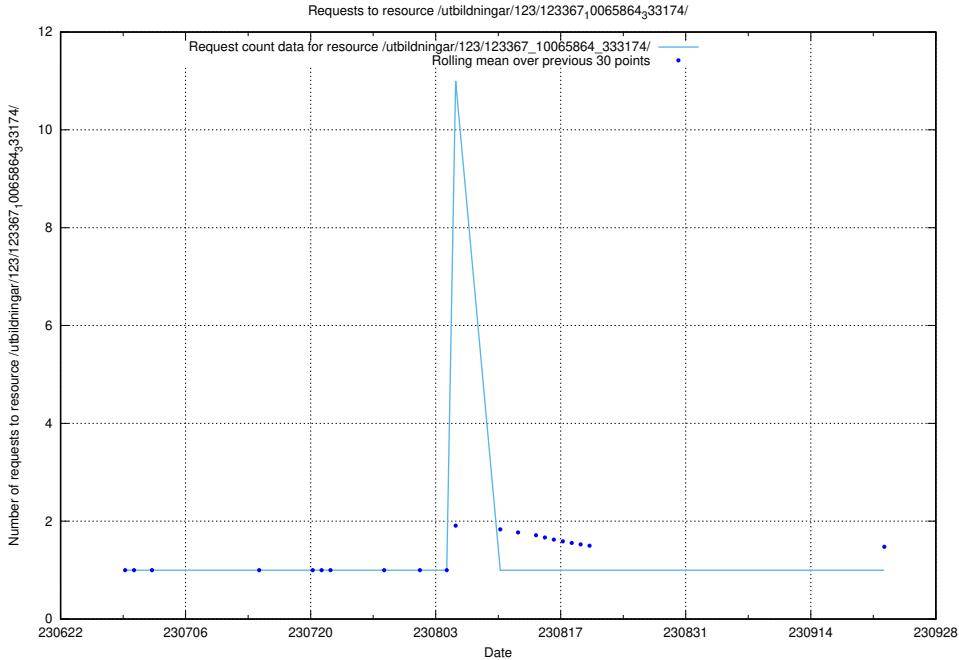

5.5325 Usage of /utbildningar/123/123367_10065864_333174/

Here, we count the number of requests to resource /utbildningar/123/123367_10065864_333174/.