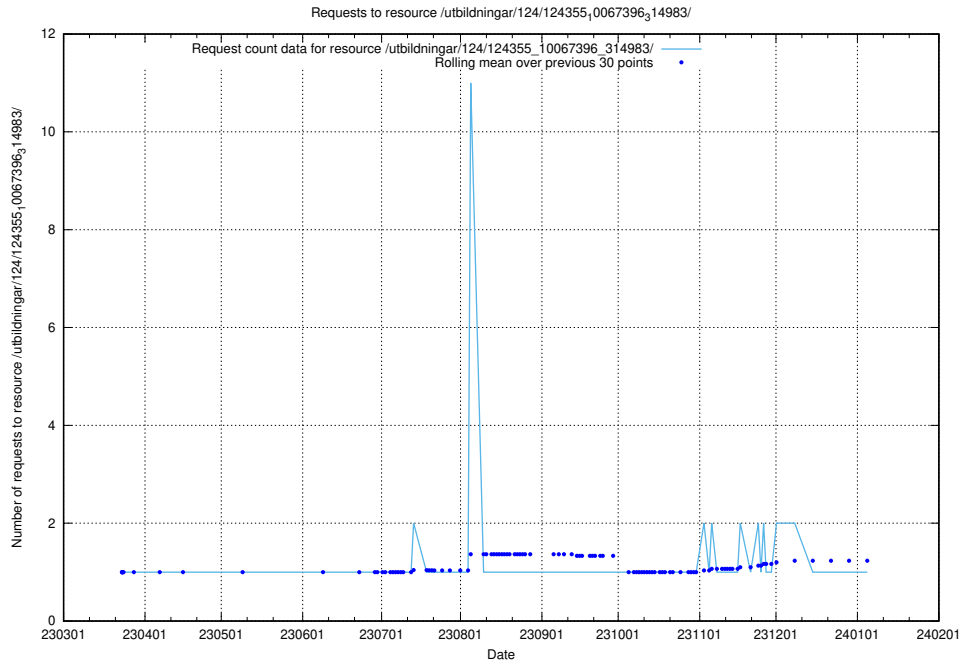

5.3692 Usage of /utbildningar/124/124355_10067396_314983/

Here, we count the number of requests to resource /utbildningar/124/124355_10067396_314983/.