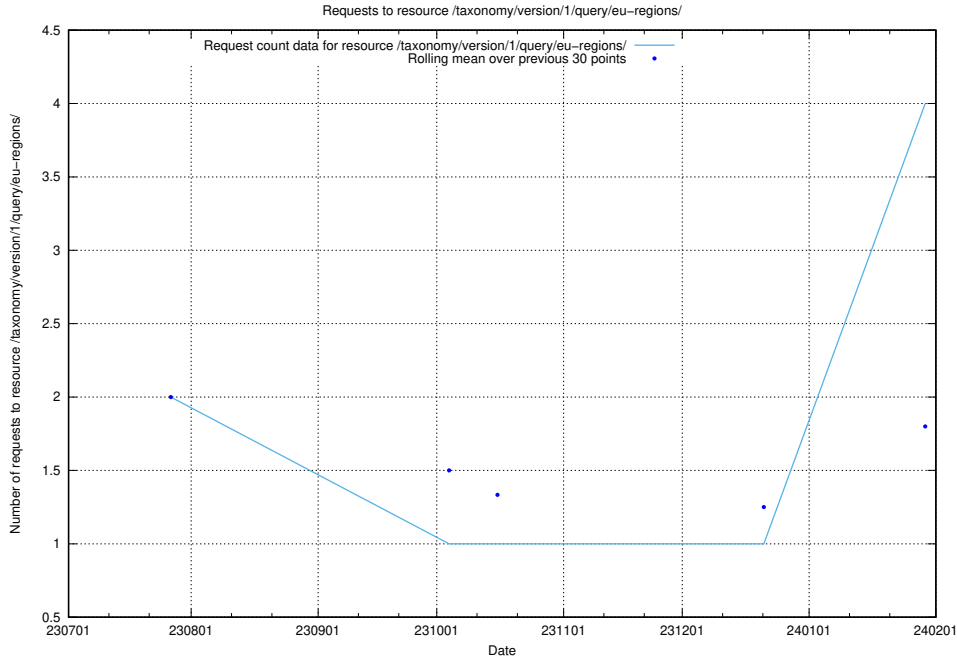

5.258 Usage of /taxonomy/version/1/query/eu-regions/

Here, we count the number of requests to resource /taxonomy/version/1/query/eu-regions/.