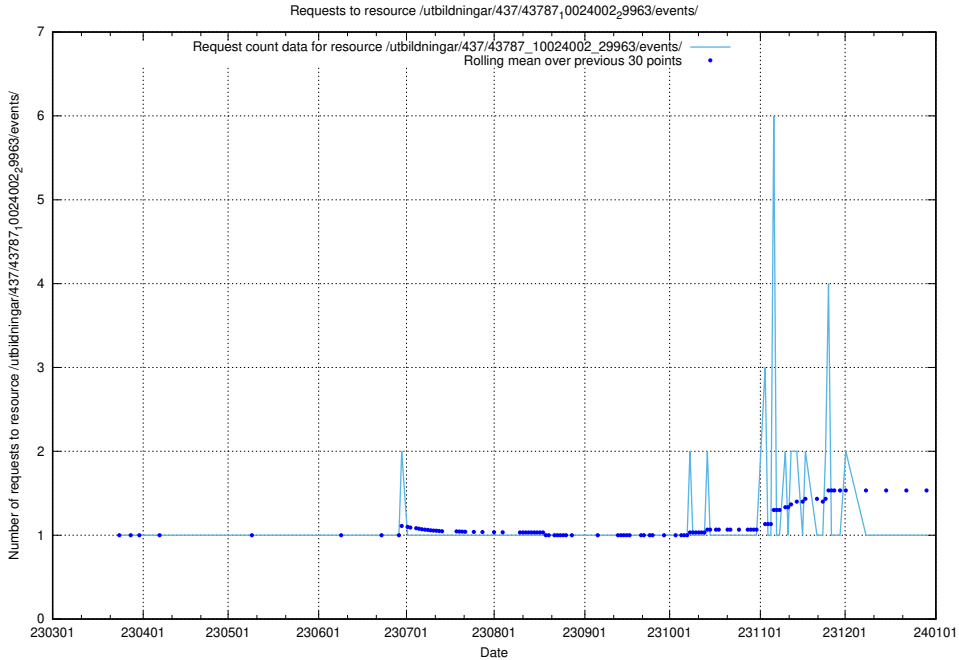

5.5973 Usage of /utbildningar/437/43787_10024002_29963/events/

Here, we count the number of requests to resource /utbildningar/437/43787_10024002_29963/events/.