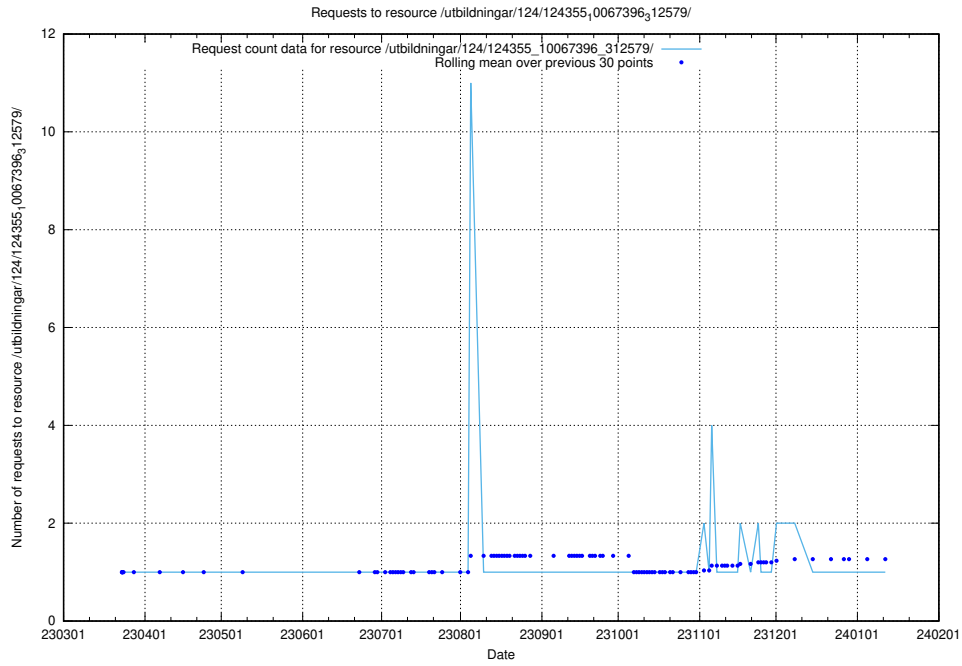

5.3701 Usage of /utbildningar/124/124355_10067396_312579/

Here, we count the number of requests to resource /utbildningar/124/124355_10067396_312579/.