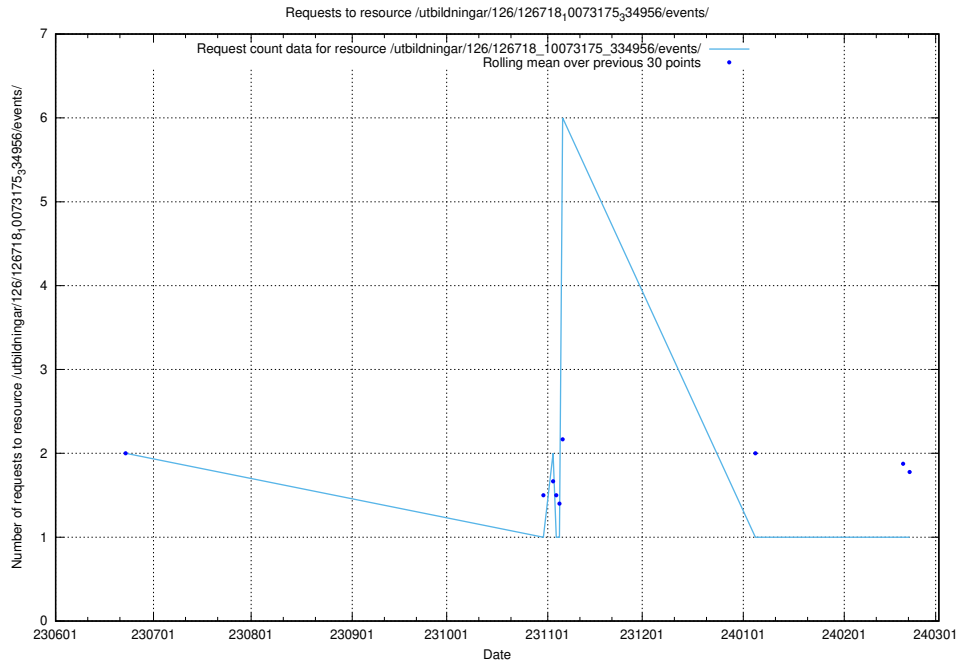

5.5355 Usage of /utbildningar/126/126718_10073175_334956/events/

Here, we count the number of requests to resource /utbildningar/126/126718_10073175_334956/events/