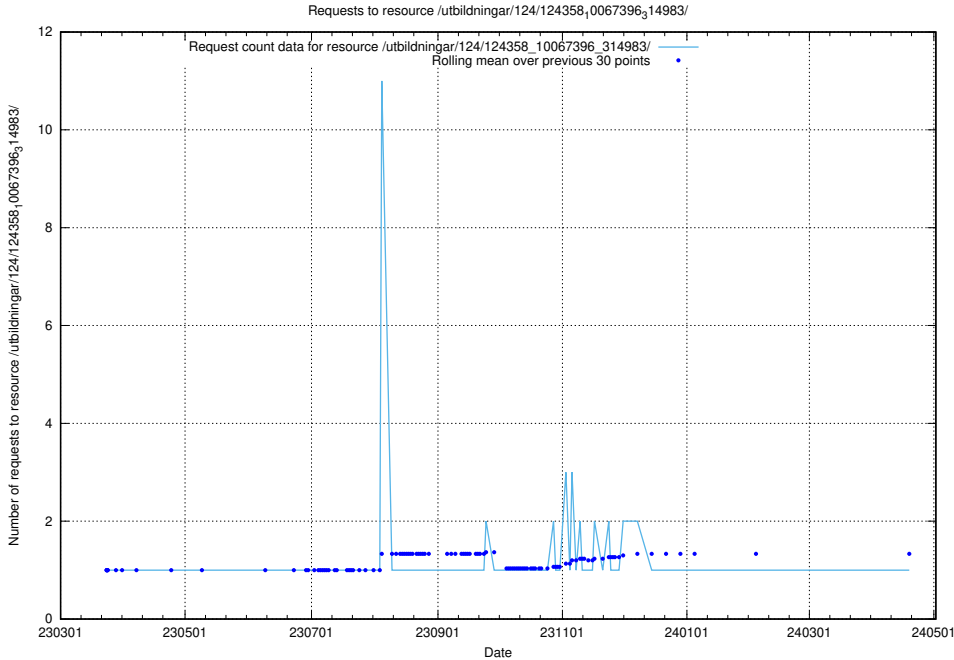

5.3634 Usage of /utbildningar/124/124358_10067396_314983/

Here, we count the number of requests to resource /utbildningar/124/124358_10067396_314983/.