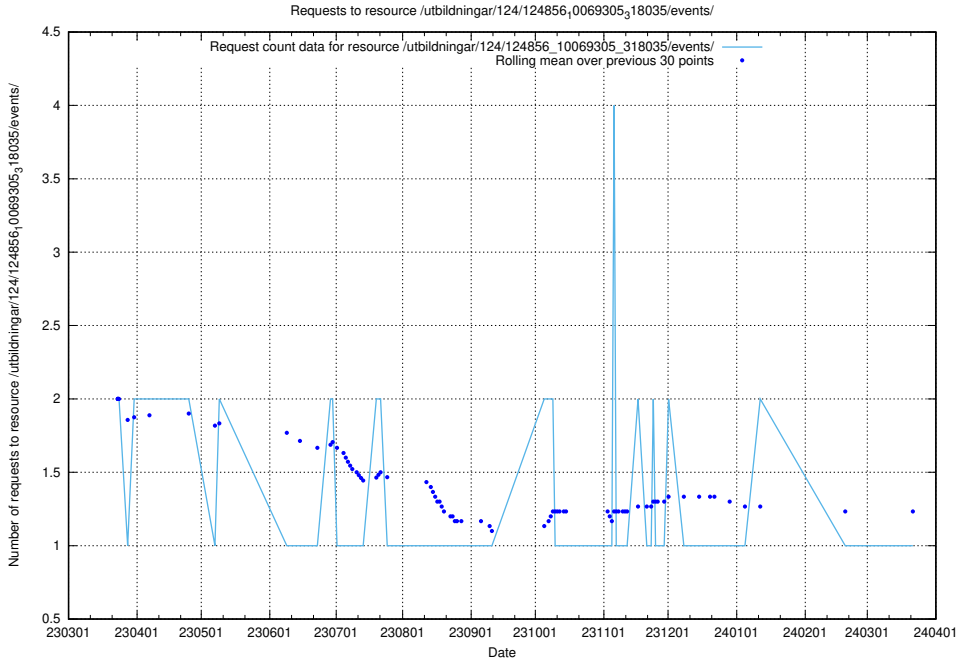

5.6075 Usage of /utbildningar/124/124856_10069305_318035/events/

Here, we count the number of requests to resource /utbildningar/124/124856_10069305_318035/events/