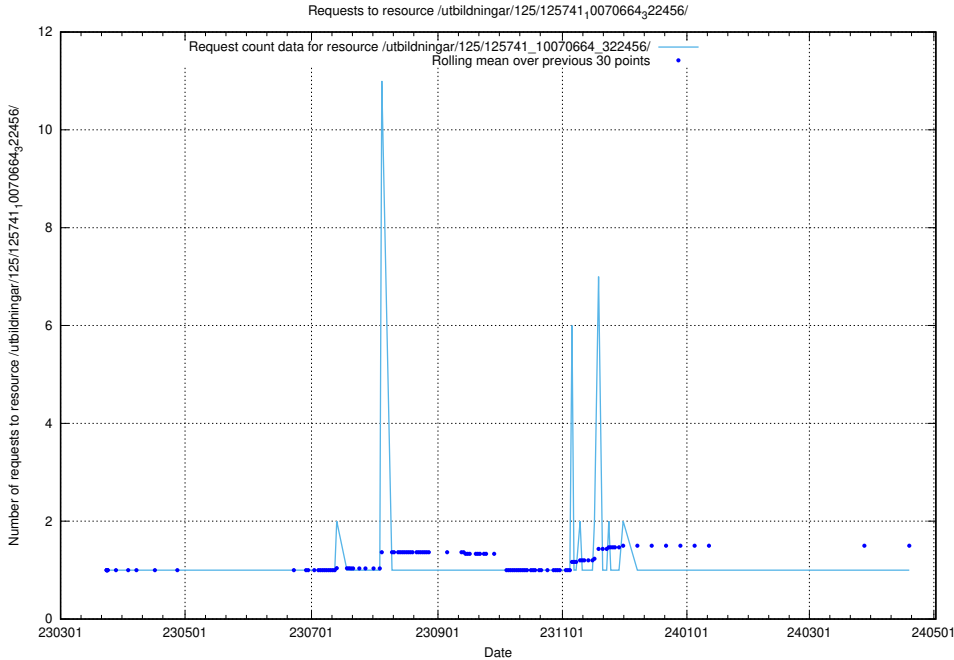

5.6274 Usage of /utbildningar/125/125741_10070664_322456/

Here, we count the number of requests to resource /utbildningar/125/125741_10070664_322456/.