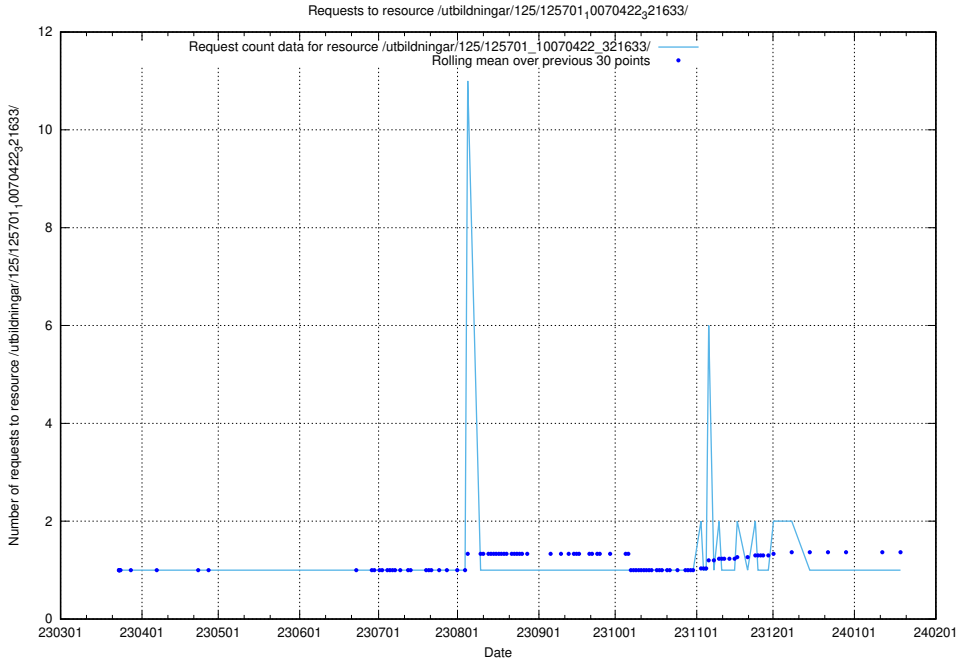

5.1041 Usage of /utbildningar/125/125701_10070422_321633/

Here, we count the number of requests to resource /utbildningar/125/125701_10070422_321633/.