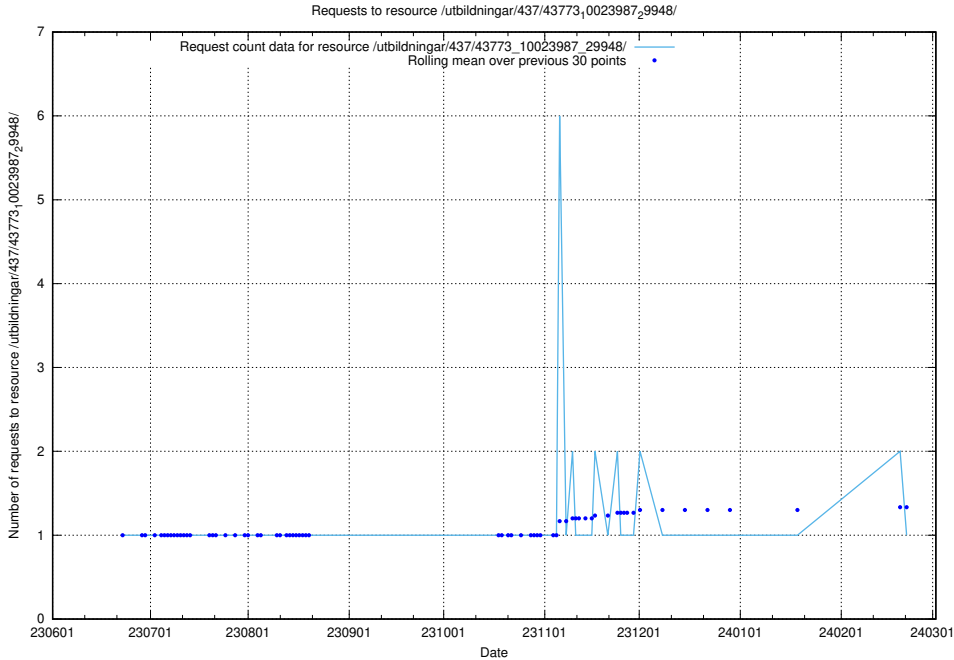

5.5368 Usage of /utbildningar/437/43773_10023987_29948/

Here, we count the number of requests to resource /utbildningar/437/43773_10023987_29948/.