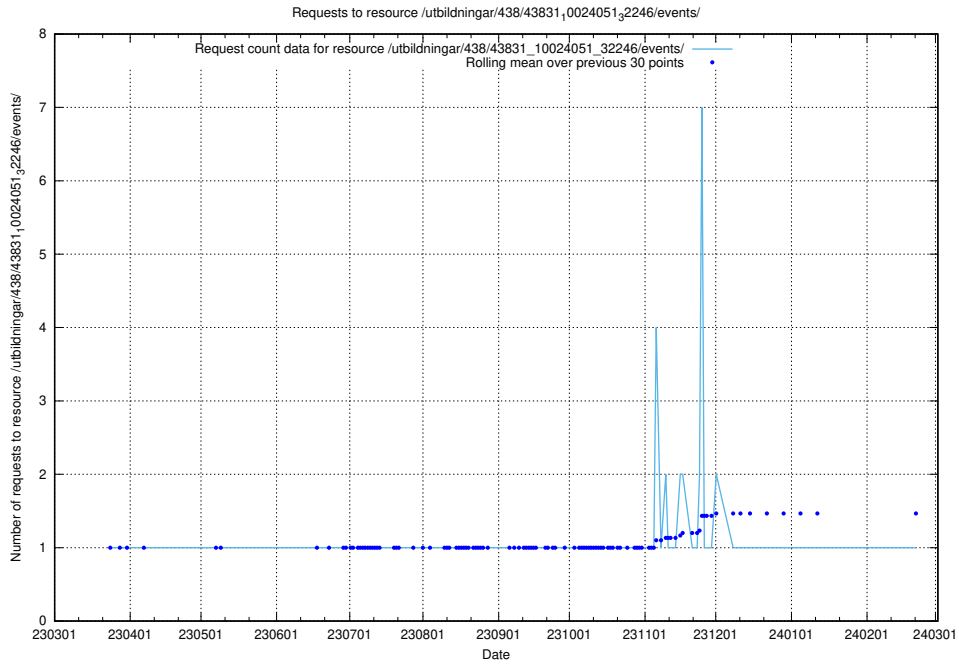

5.5959 Usage of /utbildningar/438/43831_10024051_32246/events/

Here, we count the number of requests to resource /utbildningar/438/43831_10024051_32246/events/.