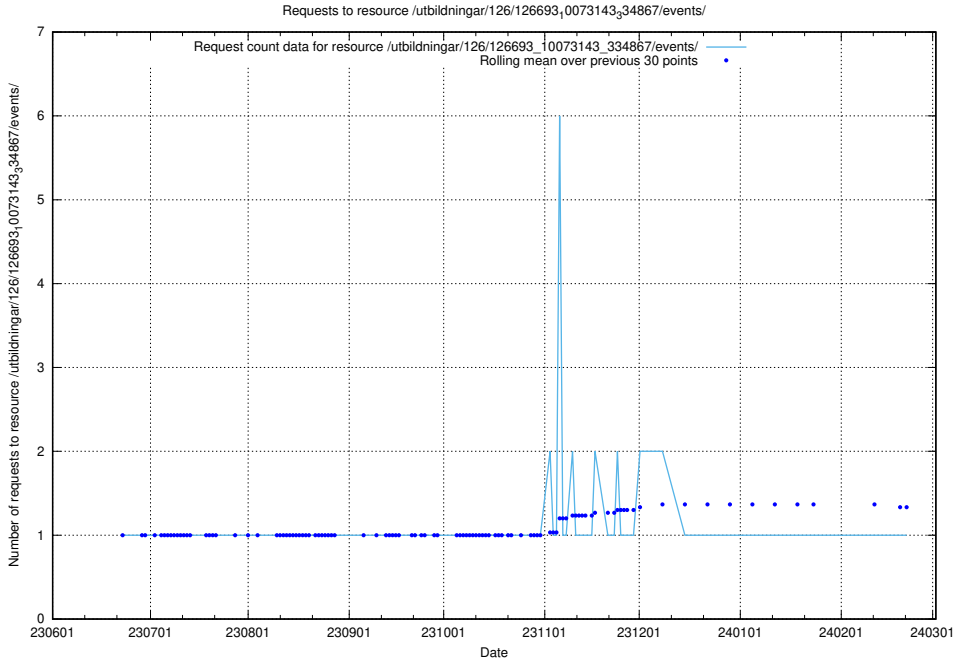

5.5435 Usage of /utbildningar/126/126693_10073143_334867/events/

Here, we count the number of requests to resource /utbildningar/126/126693_10073143_334867/events/