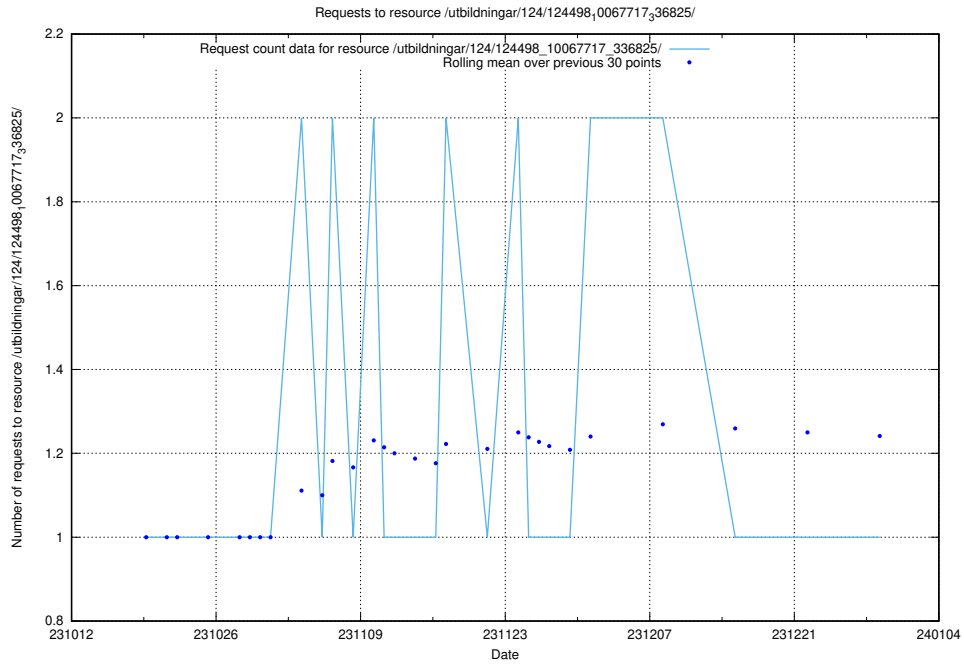

5.4074 Usage of /utbildningar/124/124498_10067717_336825/

Here, we count the number of requests to resource /utbildningar/124/124498_10067717_336825/.