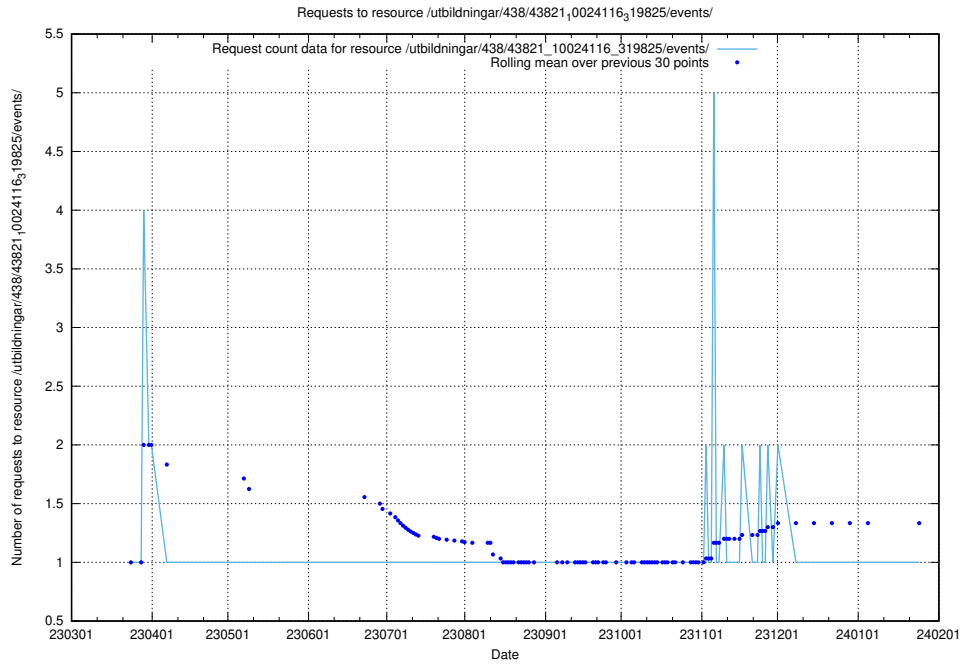

5.5960 Usage of /utbildningar/438/43821_10024116_319825/events/

Here, we count the number of requests to resource /utbildningar/438/43821_10024116_319825/events/.