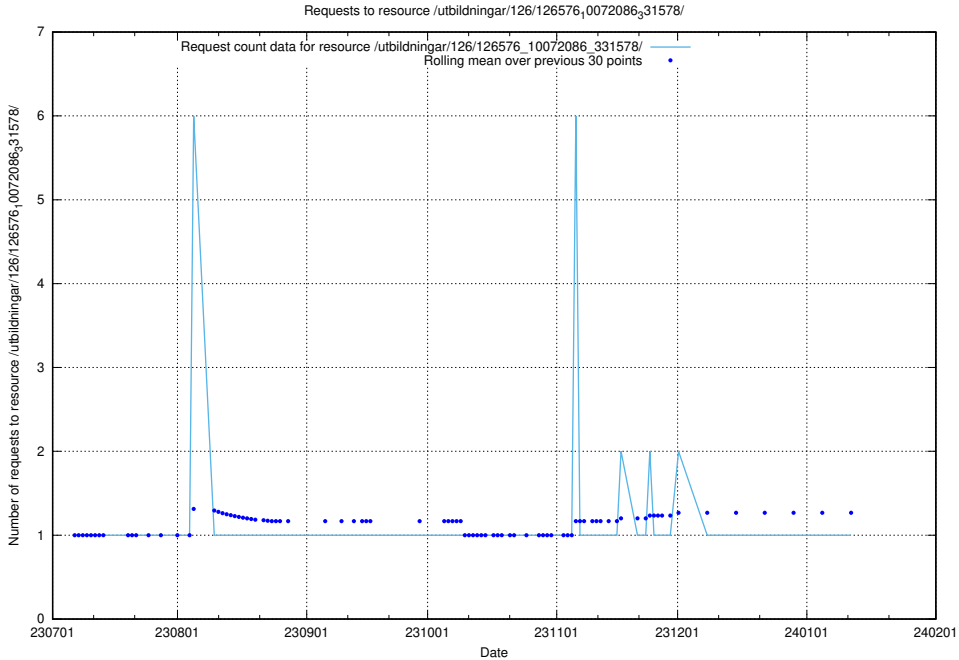

Here, we count the number of requests to resource /utbildningar/125/125600_10070136_324706/events/

5.5093 Usage of /utbildningar/126/126576_10072086_331578/

Here, we count the number of requests to resource /utbildningar/126/126576_10072086_331578/.