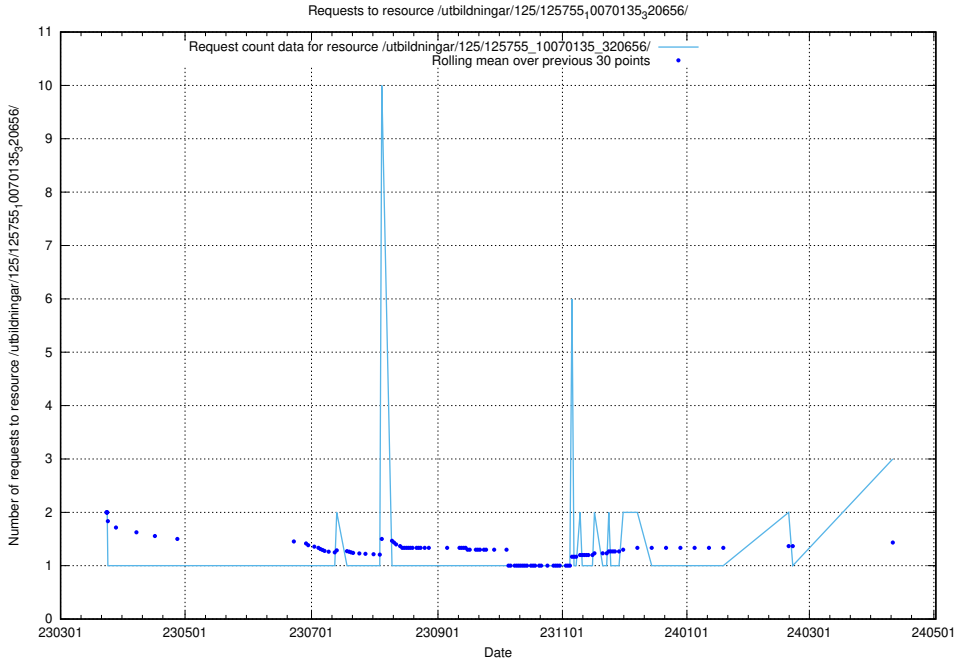

5.474 Usage of /utbildningar/125/125755_10070135_320656/

Here, we count the number of requests to resource /utbildningar/125/125755_10070135_320656/.