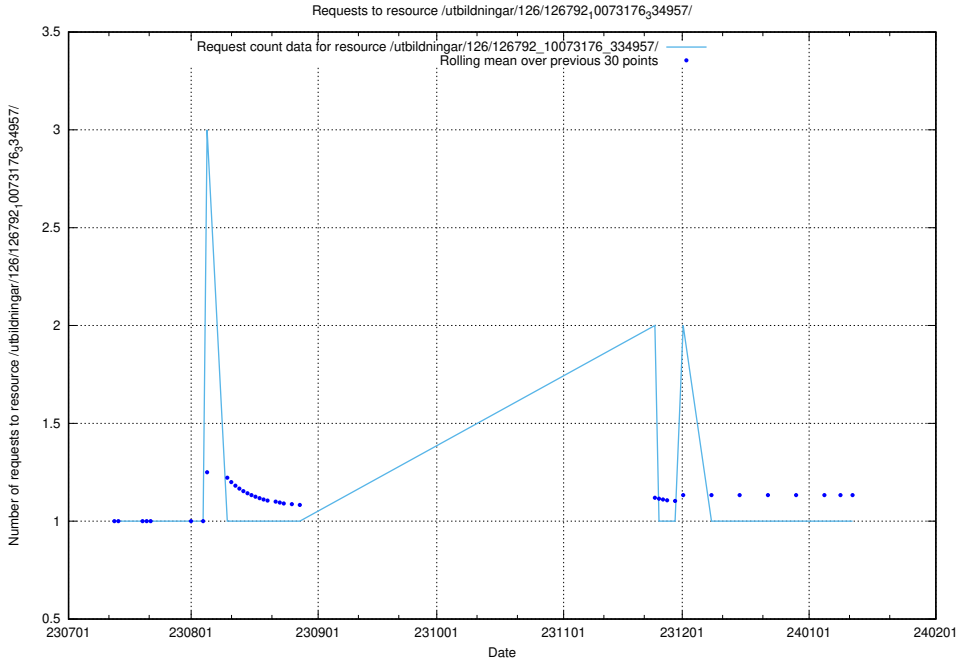

5.4902 Usage of /utbildningar/126/126792_10073176_334957/

Here, we count the number of requests to resource /utbildningar/126/126792_10073176_334957/.