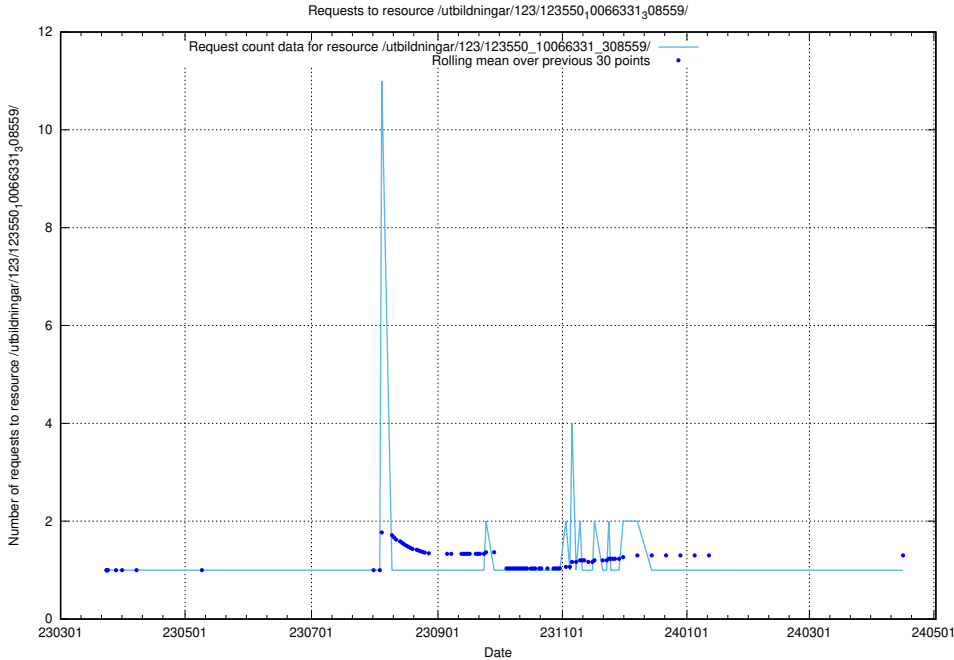

5.4301 Usage of /utbildningar/123/123550_10066331_308559/

Here, we count the number of requests to resource /utbildningar/123/123550_10066331_308559/.