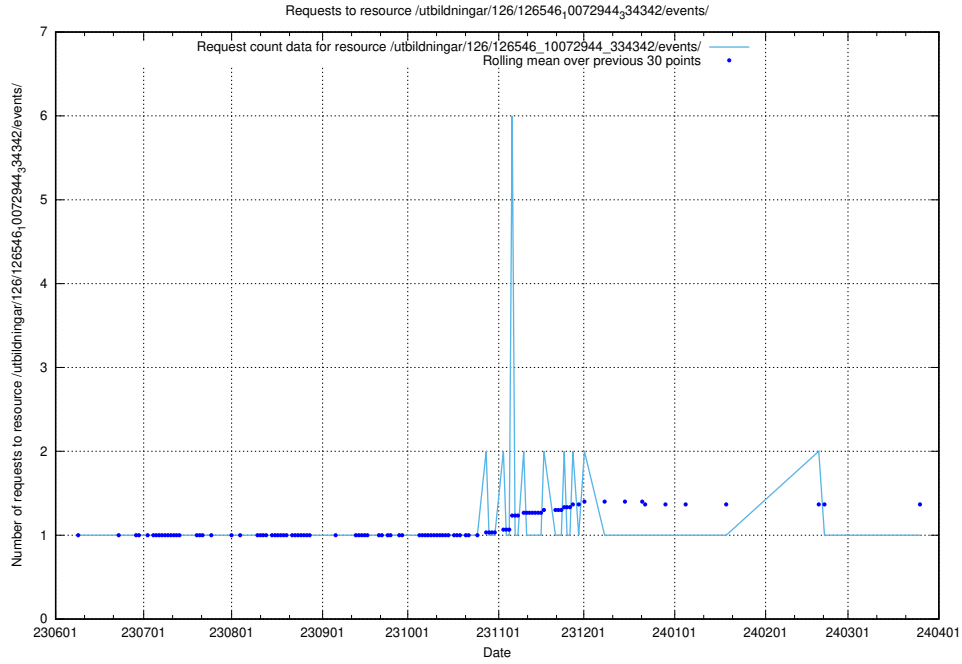

5.5679 Usage of /utbildningar/126/126546_10072944_334342/events/

Here, we count the number of requests to resource /utbildningar/126/126546_10072944_334342/events/