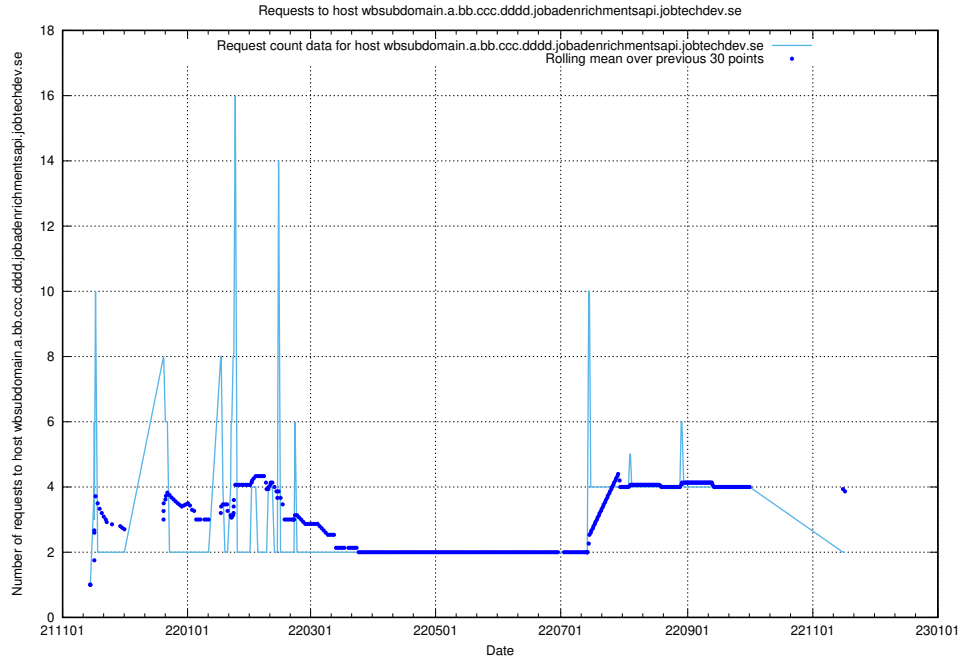

7.546 Usage of wbsubdomain.a.bb.ccc.dddd.jobadenrichmentsapi.jobtechdev.se

Here, we count the number of requests to host wbsubdomain.a.bb.ccc.dddd.jobadenrichmentsapi.jobtechdev.se