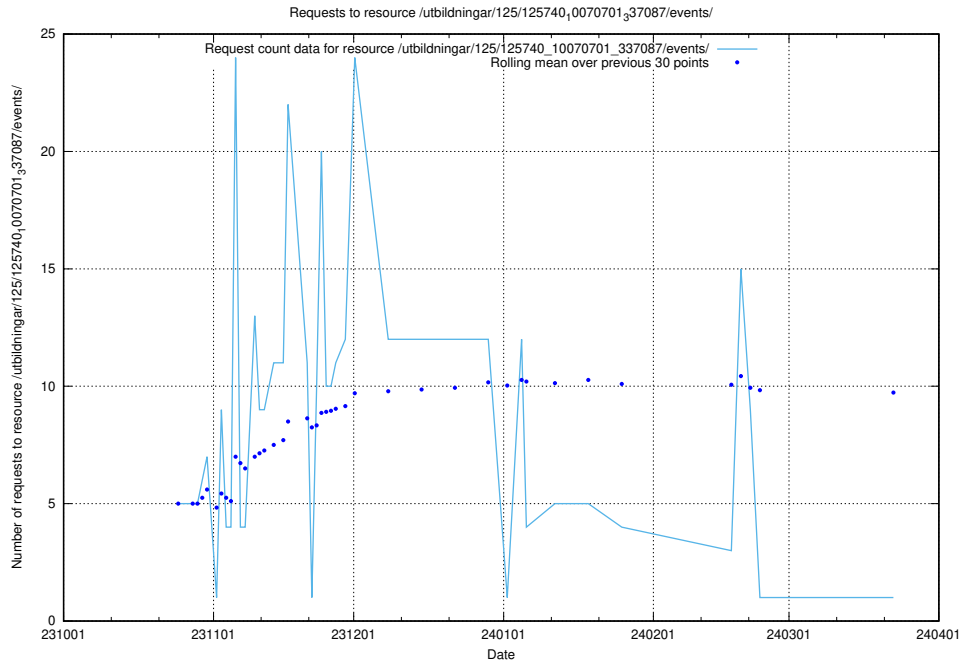

5.4008 Usage of /utbildningar/125/125740_10070701_337087/events/

Here, we count the number of requests to resource /utbildningar/125/125740_10070701_337087/events/