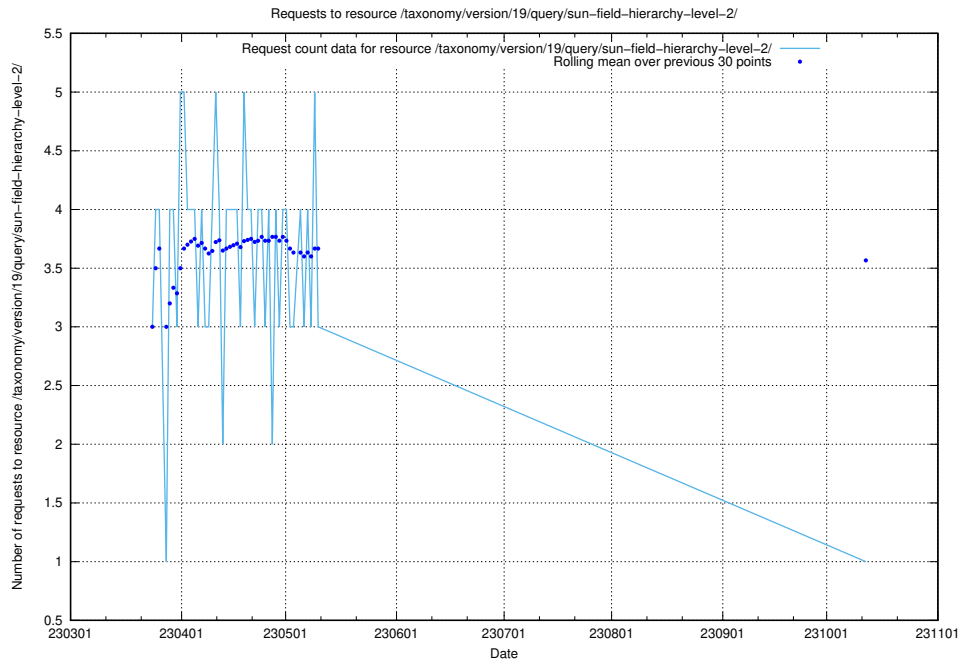

5.5911 Usage of /taxonomy/version/19/query/sun-field-hierarchy-level-2/

Here, we count the number of requests to resource /taxonomy/version/19/query/sun-field-hierarchy-level-2/.