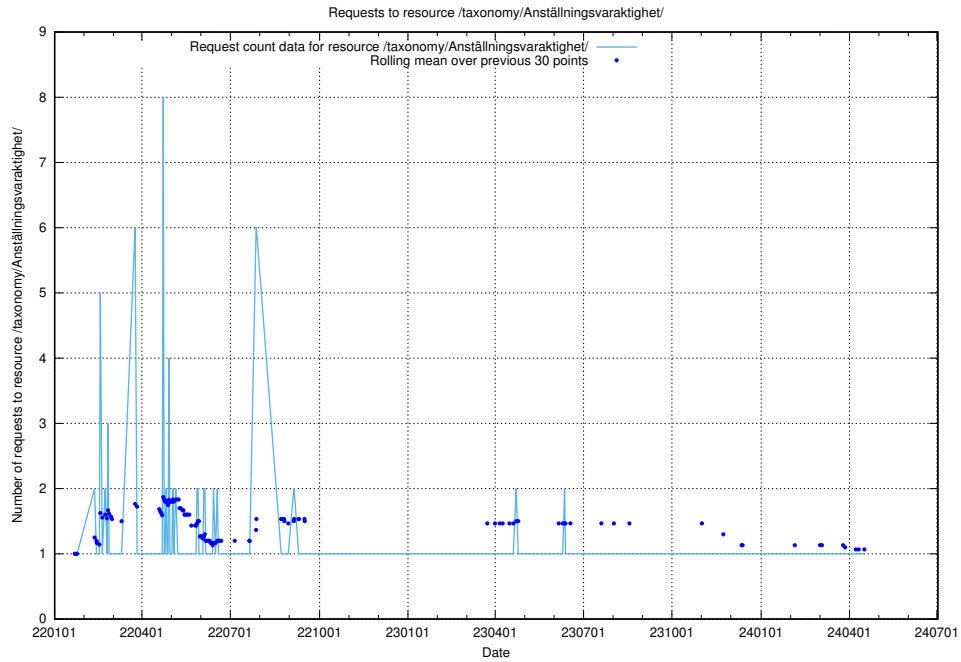

5.5524 Usage of /taxonomy/Anställningsvaraktighet/

Here, we count the number of requests to resource /taxonomy/Anställningsvaraktighet/.