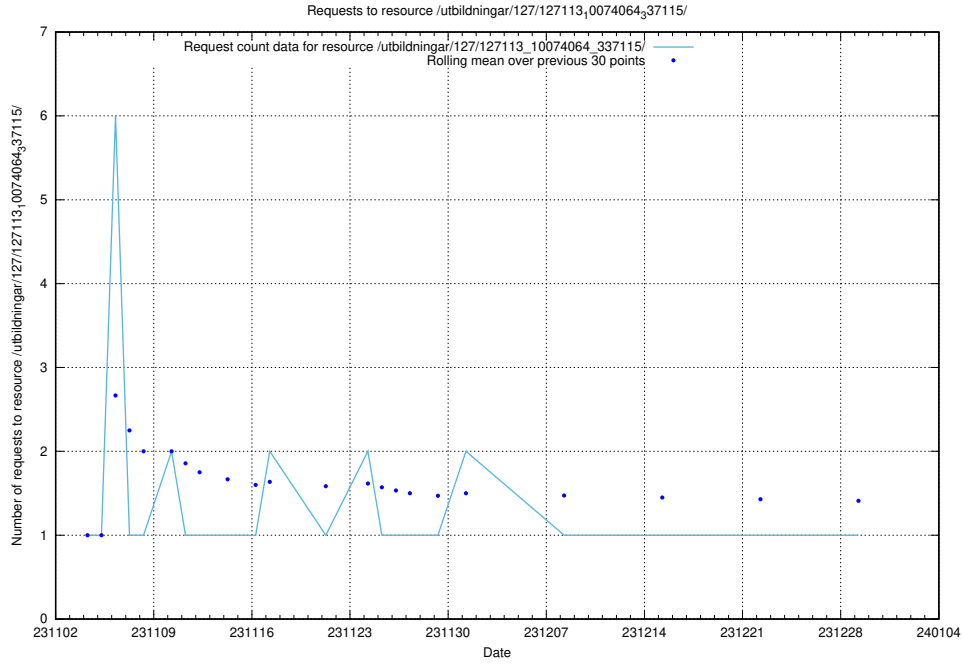

5.3930 Usage of /utbildningar/127/127113_10074064_337115/

Here, we count the number of requests to resource /utbildningar/127/127113_10074064_337115/.