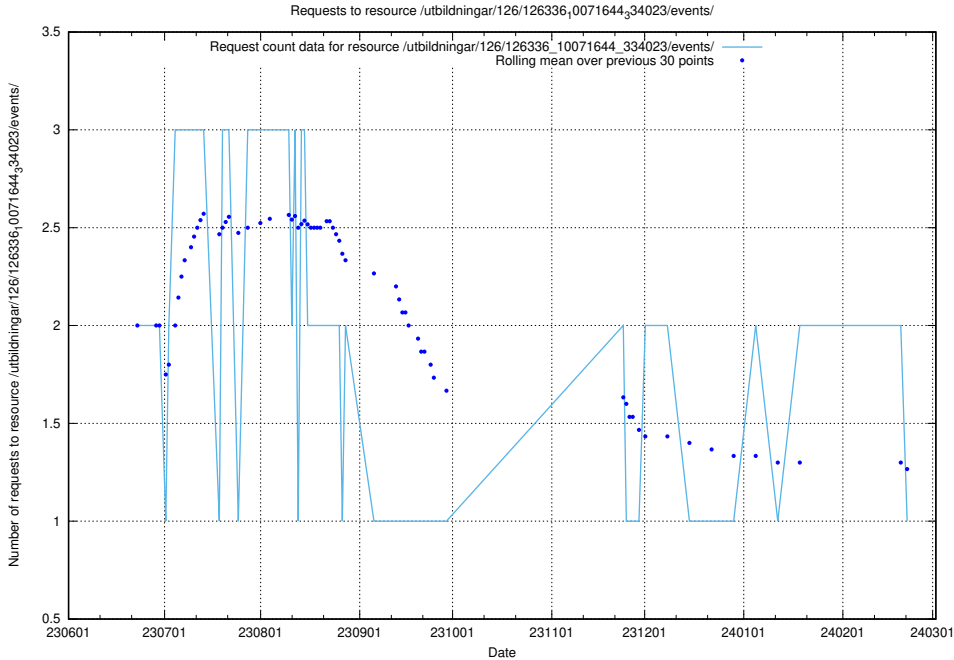

5.5358 Usage of /utbildningar/126/126336_10071644_334023/events/

Here, we count the number of requests to resource /utbildningar/126/126336_10071644_334023/events/