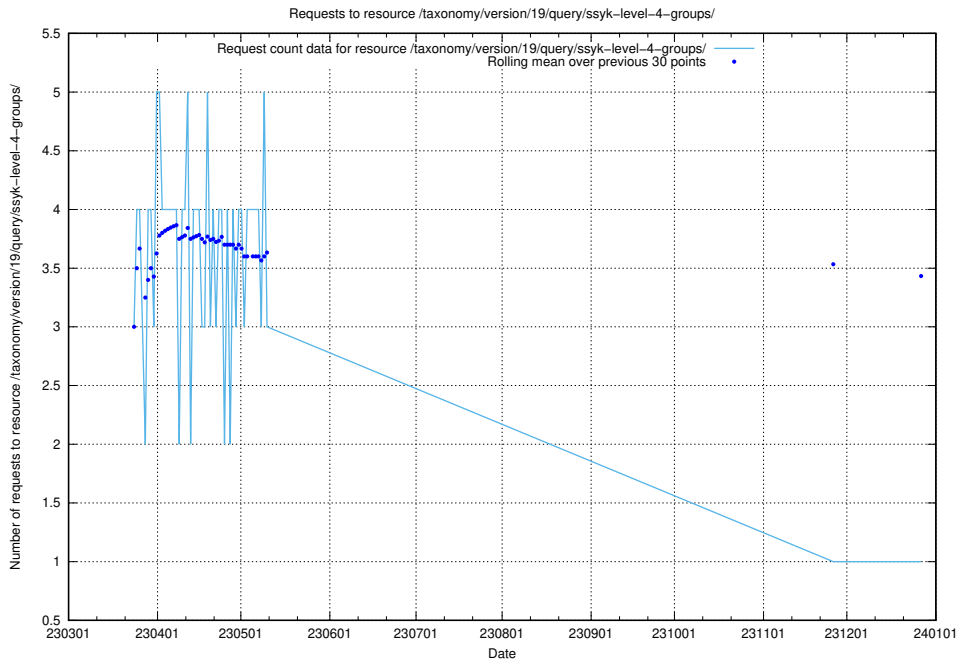

5.5916 Usage of /taxonomy/version/19/query/ssyk-level-4-groups/

Here, we count the number of requests to resource /taxonomy/version/19/query/ssyk-level-4-groups/.