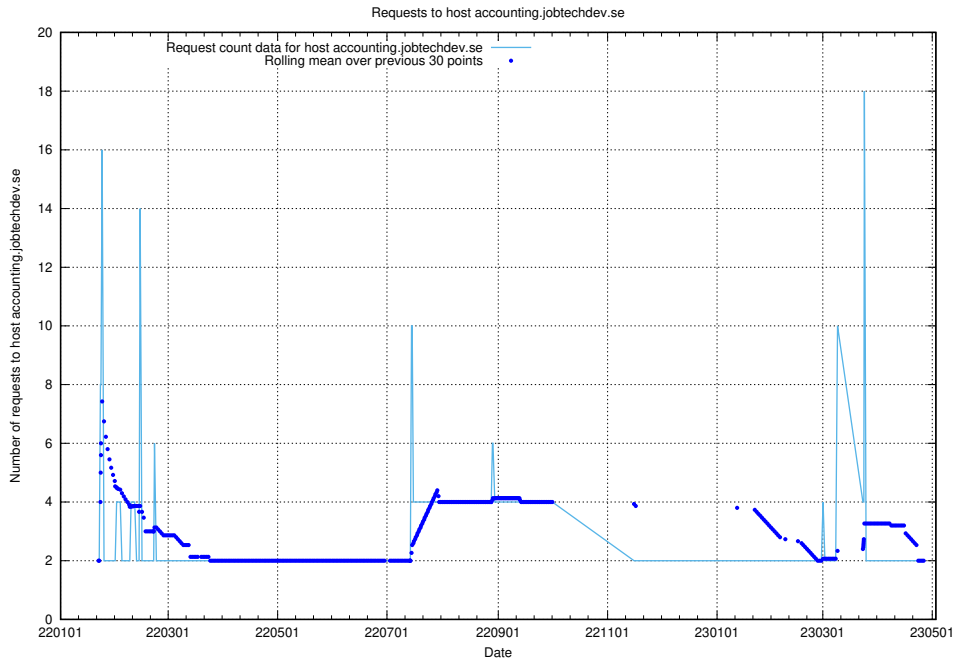

7.260 Usage of accounting.jobtechdev.se

Here, we count the number of requests to host accounting.jobtechdev.se.