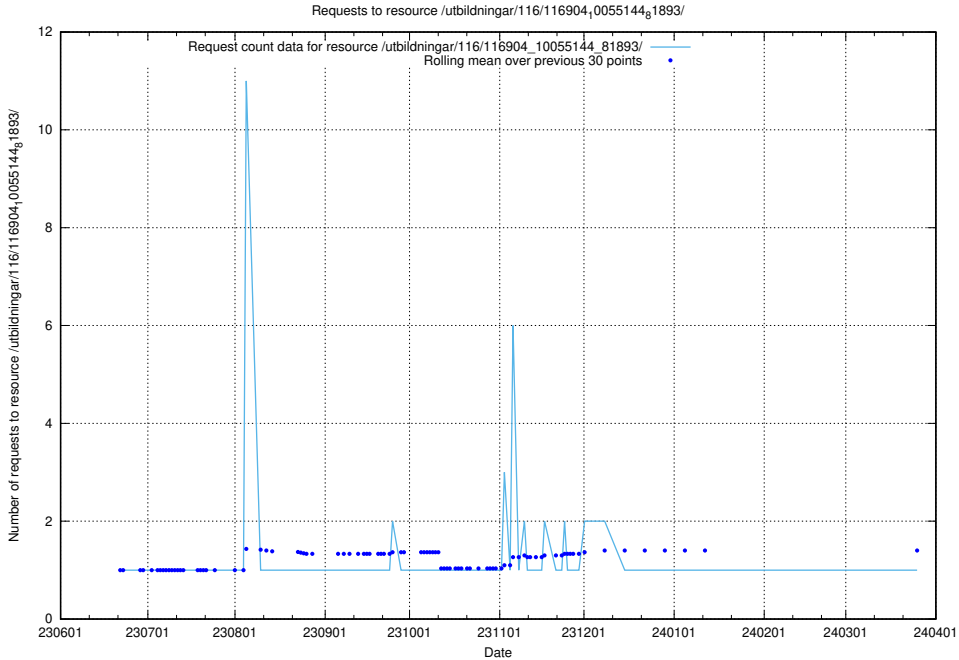

5.5632 Usage of /utbildningar/116/116904_10055144_81893/

Here, we count the number of requests to resource /utbildningar/116/116904_10055144_81893/.