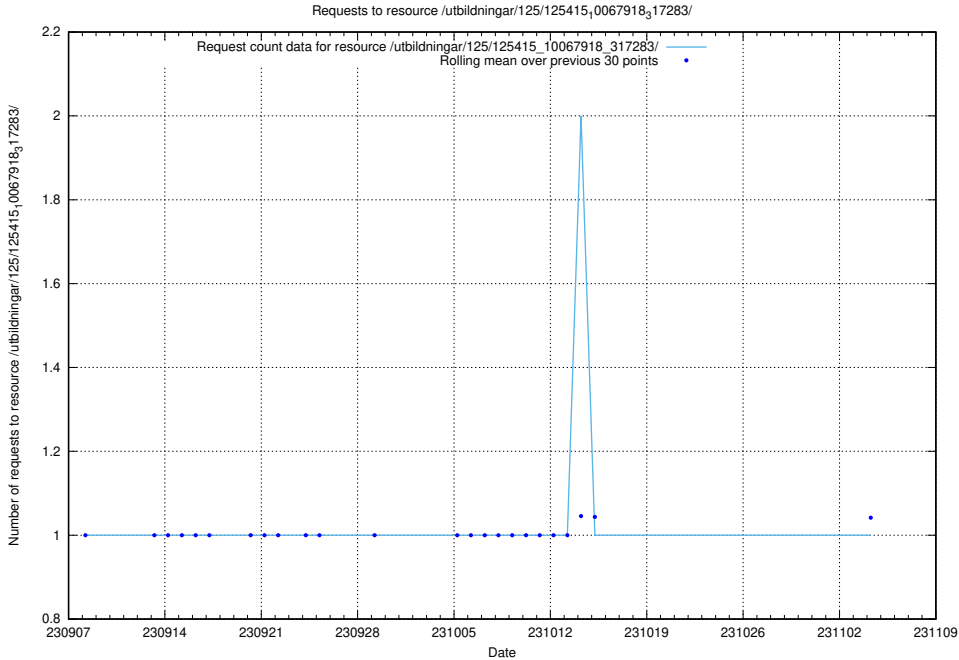

5.4437 Usage of /utbildningar/125/125415_10067918_317283/

Here, we count the number of requests to resource /utbildningar/125/125415_10067918_317283/.