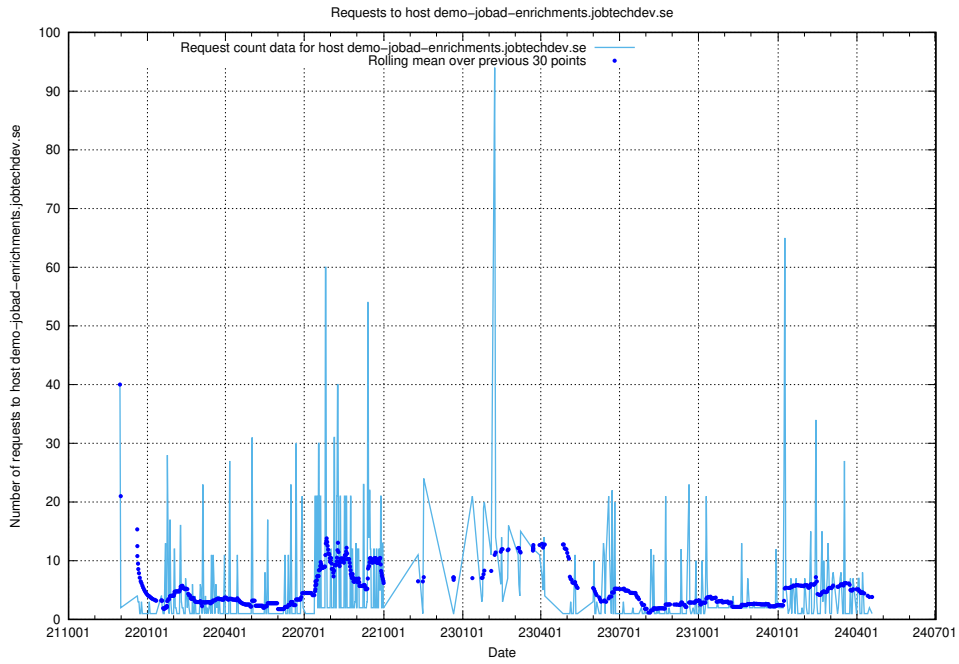

Here, we count the number of requests to host demo-jobad-enrichments.jobtechdev.se.

7.625 Usage of q.jobtechdev.se

Here, we count the number of requests to host q.jobtechdev.se.

7.626 Usage of mc.jobtechdev.se