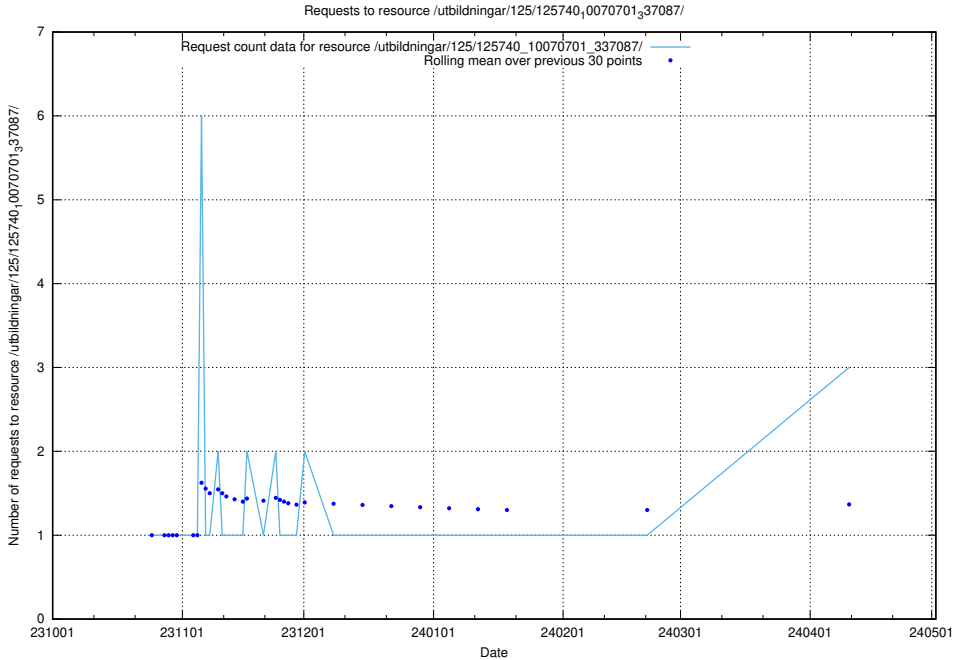

5.369 Usage of /utbildningar/125/125740_10070701_337087/

Here, we count the number of requests to resource /utbildningar/125/125740_10070701_337087/.