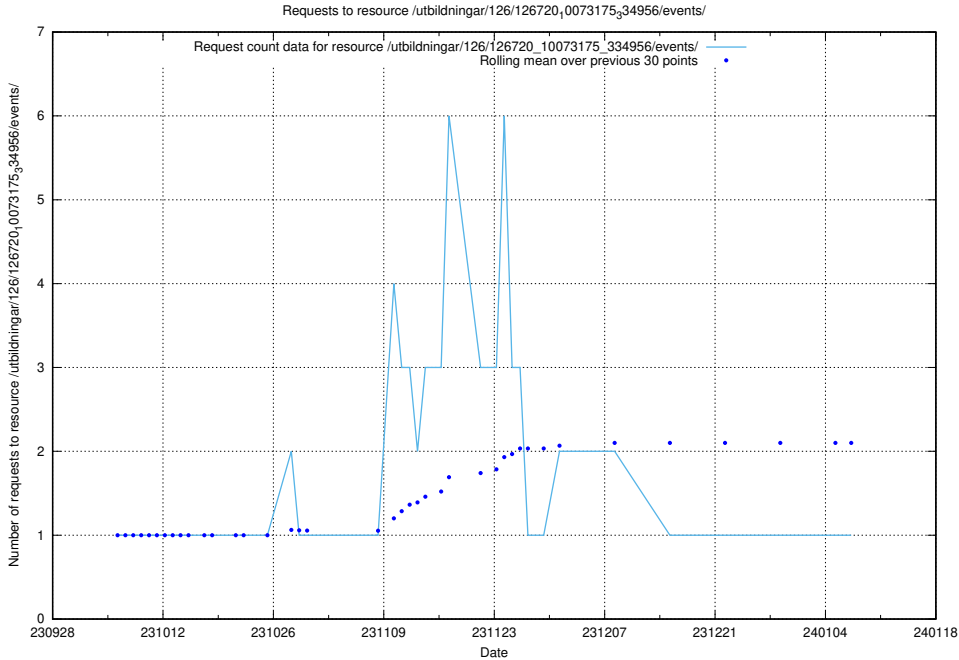

5.4197 Usage of /utbildningar/126/126720_10073175_334956/events/

Here, we count the number of requests to resource /utbildningar/126/126720_10073175_334956/events/