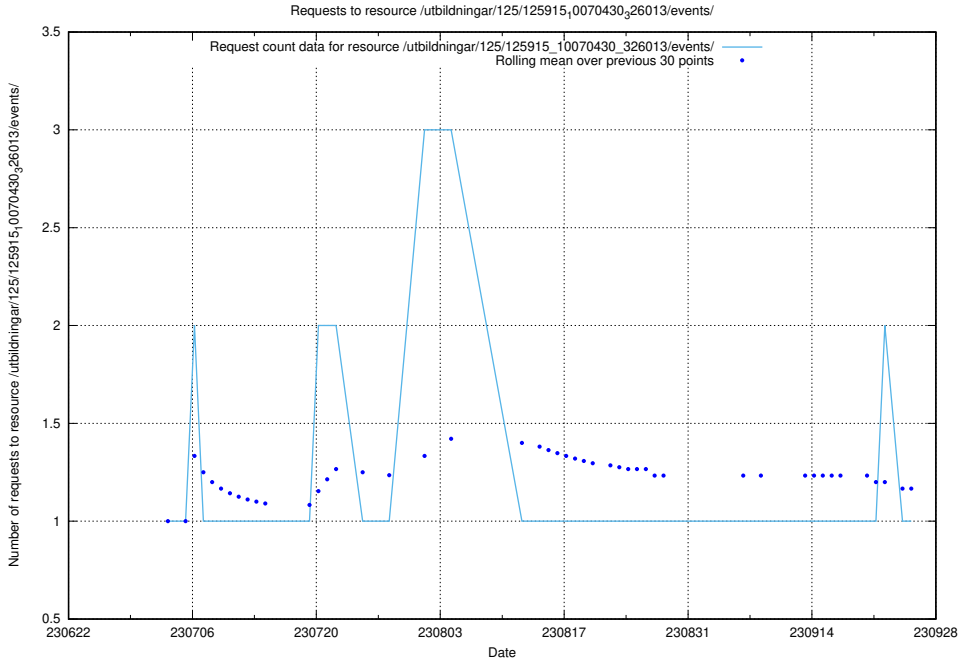

5.5160 Usage of /utbildningar/125/125915_10070430_326013/events/

Here, we count the number of requests to resource /utbildningar/125/125915_10070430_326013/events/