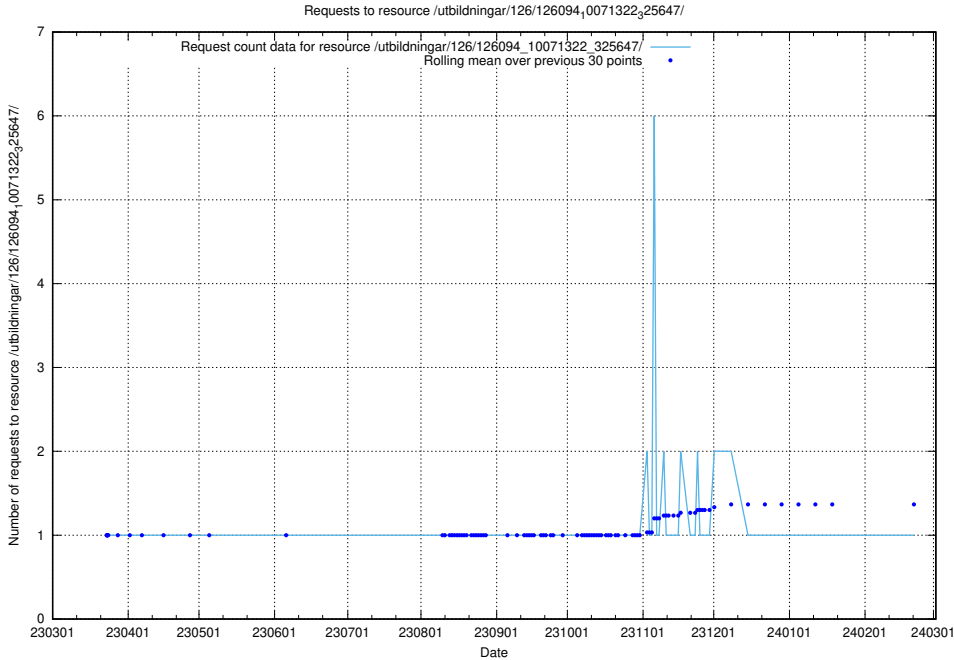

5.6218 Usage of /utbildningar/126/126094_10071322_325647/

Here, we count the number of requests to resource /utbildningar/126/126094_10071322_325647/.