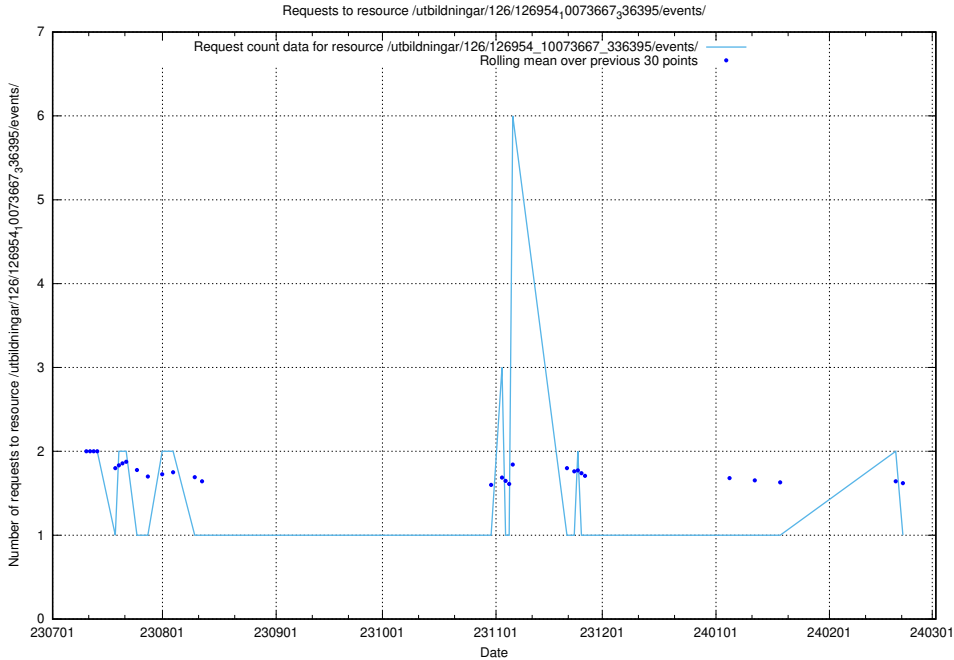

5.4911 Usage of /utbildningar/126/126954_10073667_336395/events/

Here, we count the number of requests to resource /utbildningar/126/126954_10073667_336395/events/