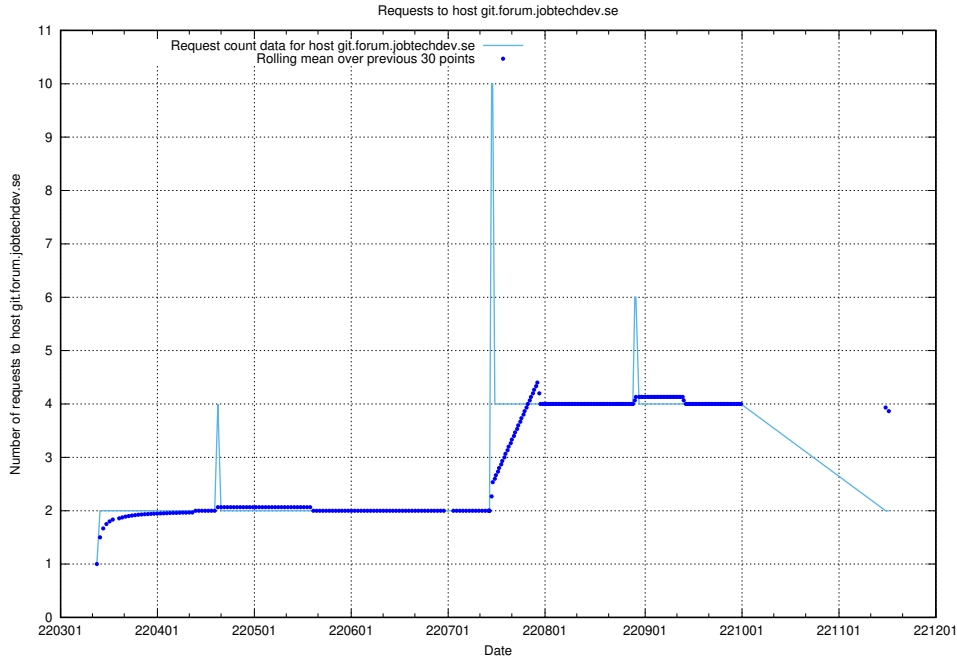

7.499 Usage of git.forum.jobtechdev.se

Here, we count the number of requests to host git.forum.jobtechdev.se.