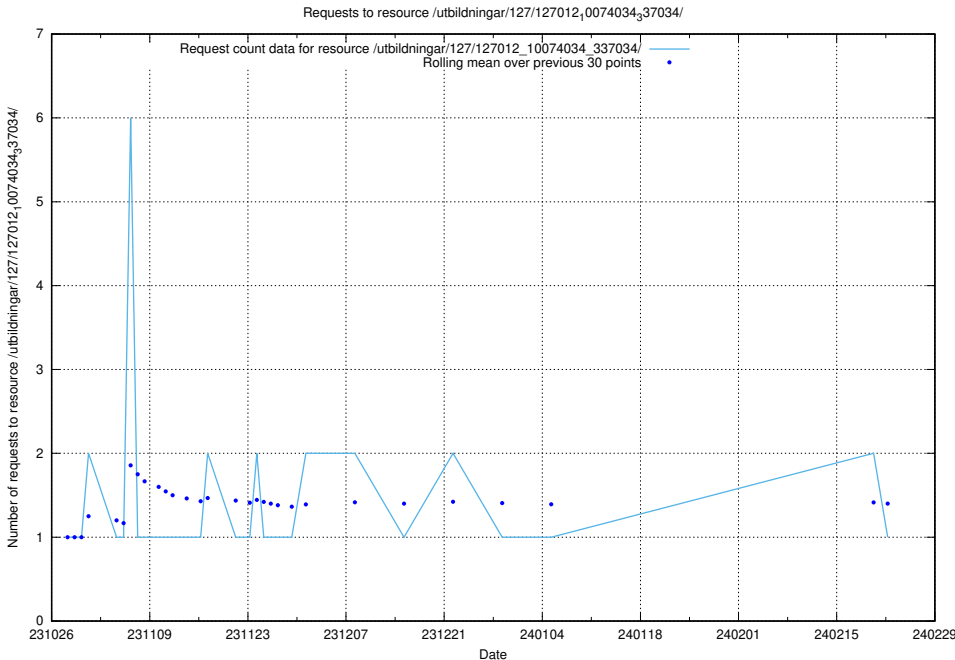

5.3993 Usage of /utbildningar/127/127012_10074034_337034/

Here, we count the number of requests to resource /utbildningar/127/127012_10074034_337034/.