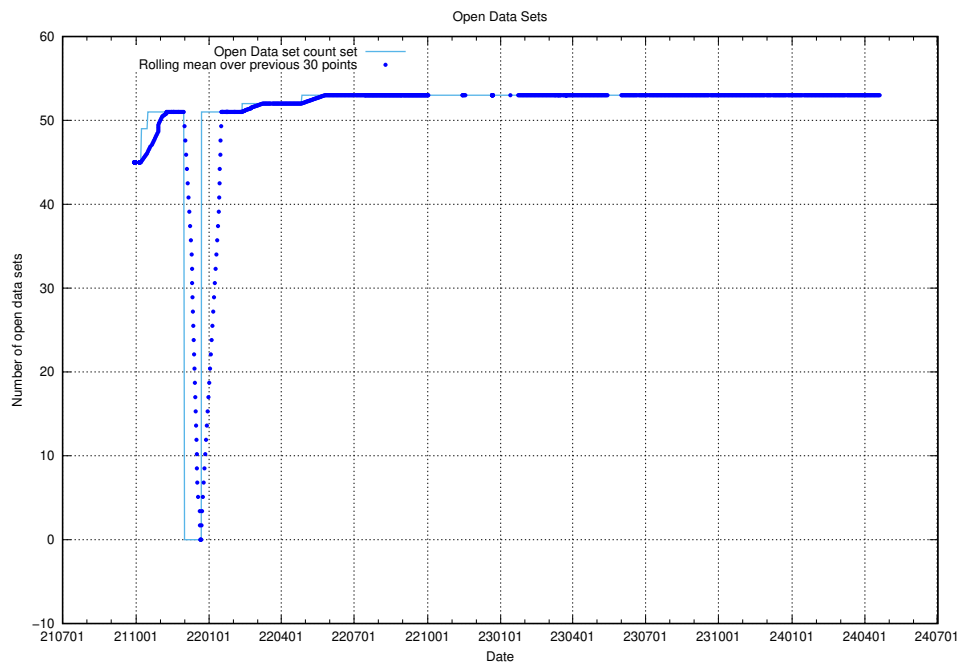

12 Open Data

This section contains statistics about JobTech's published open data in DIGG's [Sweden's data portal](https://www.dataportal.se)¹².

12.1 Number of open data sets

The tables shows the number of open data sets published by JobTech on DIGG's data portal.

¹²<https://www.dataportal.se>