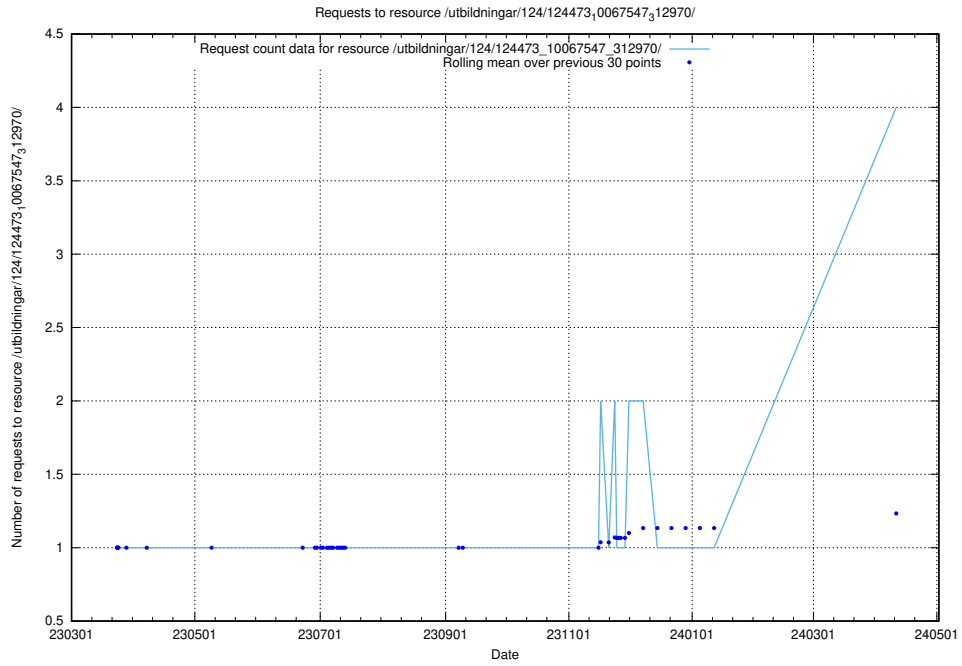

5.225 Usage of /utbildningar/124/124473_10067547_312970/

Here, we count the number of requests to resource /utbildningar/124/124473_10067547_312970/.