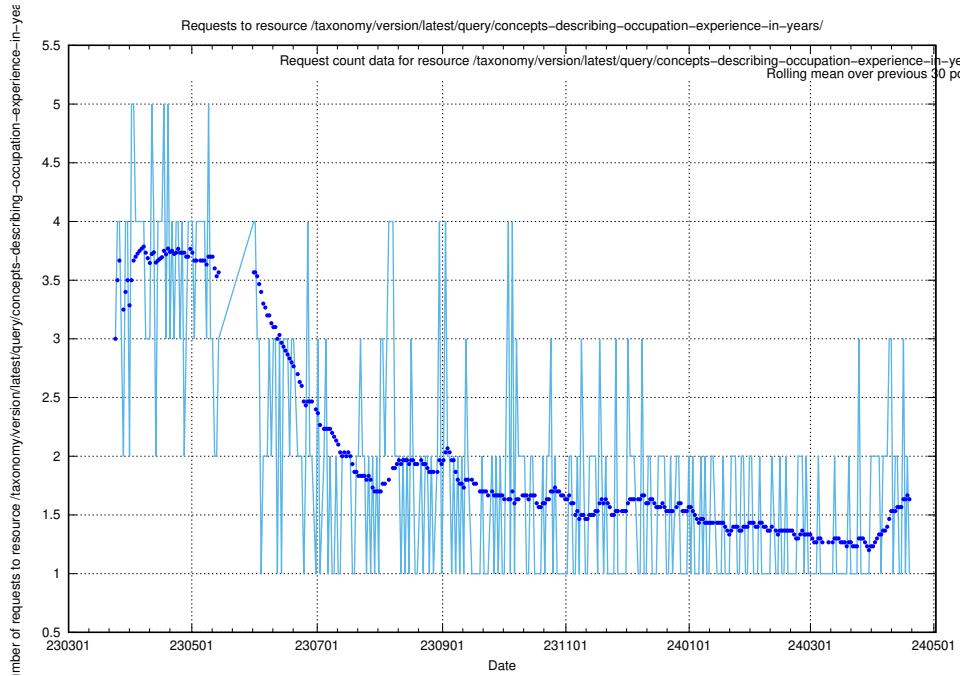

5.5899 Usage of /taxonomy/version/latest/query/concepts-describing-occupation-experience-in-years/

Here, we count the number of requests to resource /taxonomy/version/latest/query/concepts-describing-occupation-experience-in-years/.