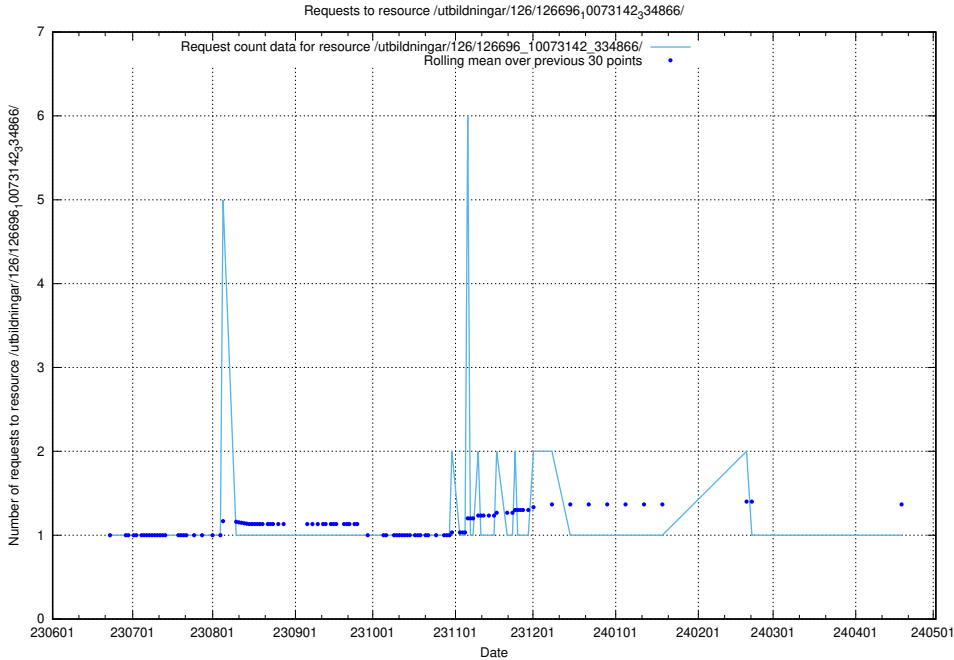

Here, we count the number of requests to resource /utbildningar/126/126696_10073142_334866/events/

5.5417 Usage of /utbildningar/126/126696_10073142_334866/

Here, we count the number of requests to resource /utbildningar/126/126696_10073142_334866/.