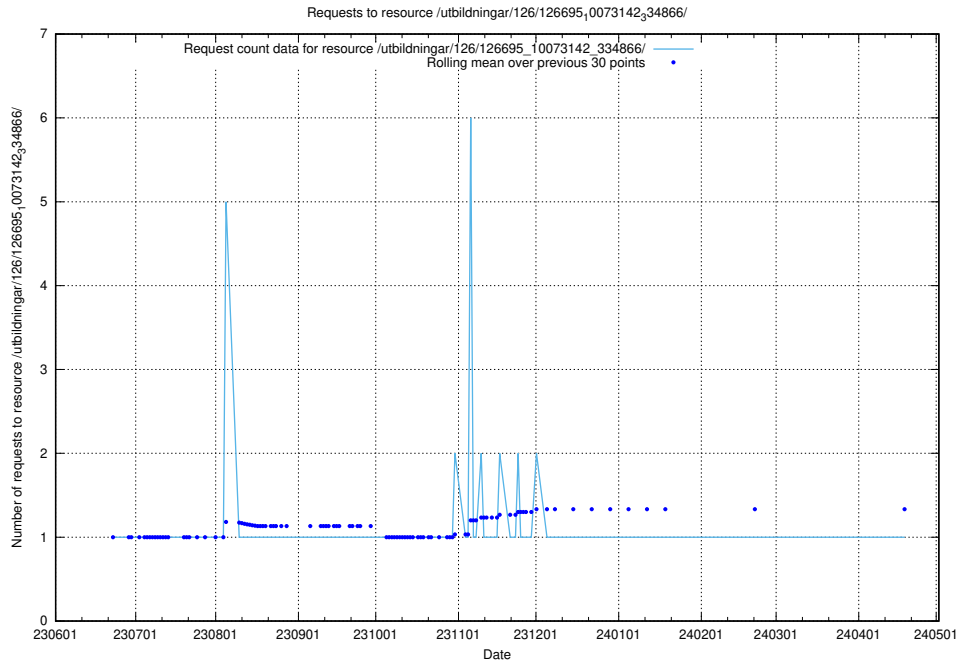

5.5424 Usage of /utbildningar/126/126695_10073142_334866/

Here, we count the number of requests to resource /utbildningar/126/126695_10073142_334866/.