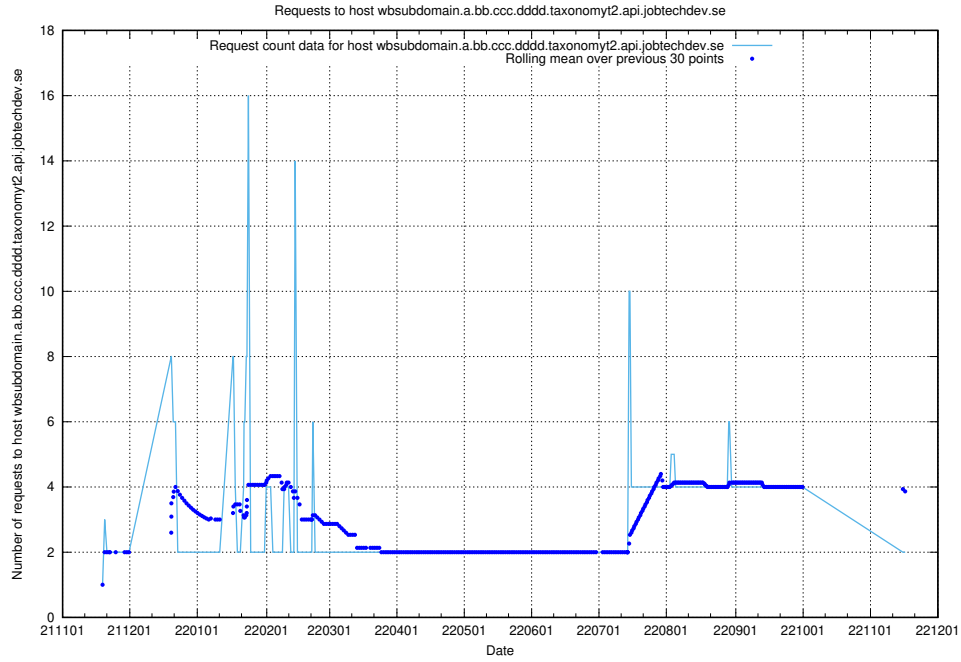

7.457 Usage of wbsubdomain.a.bb.ccc.dddd.taxonomyt2.api.jobtechdev.se

Here, we count the number of requests to host wbsubdomain.a.bb.ccc.dddd.taxonomyt2.api.jobtechdev.se