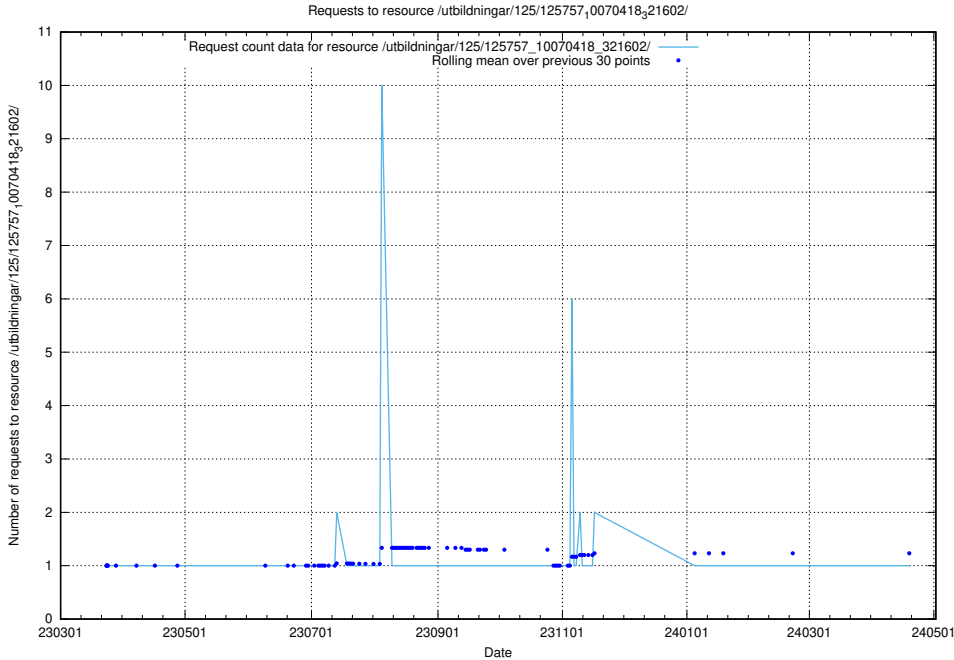

5.6233 Usage of /utbildningar/125/125757_10070418_321602/

Here, we count the number of requests to resource /utbildningar/125/125757_10070418_321602/.