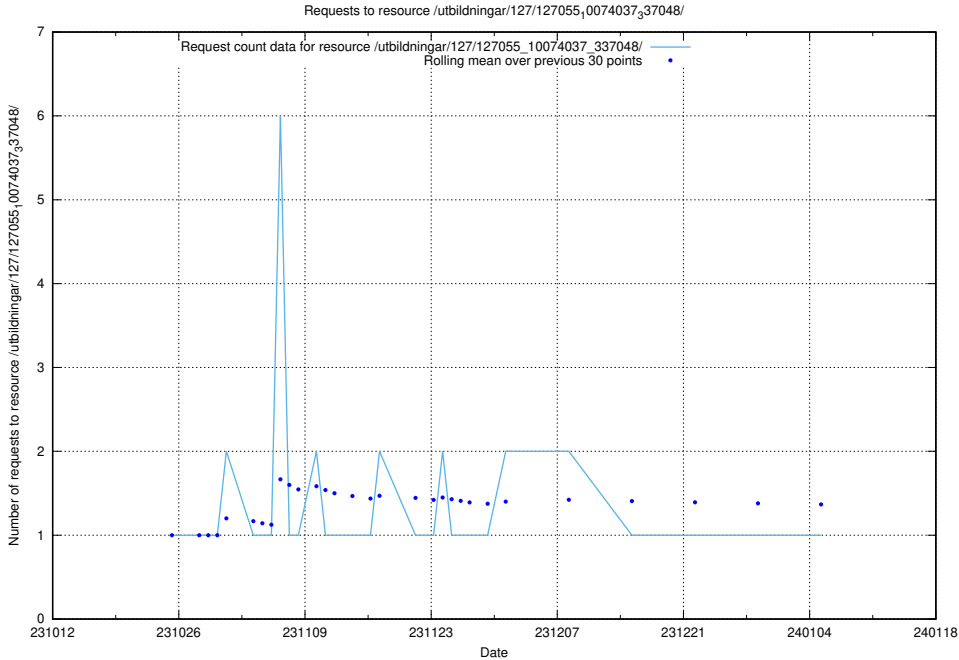

5.4020 Usage of /utbildningar/127/127055_10074037_337048/

Here, we count the number of requests to resource /utbildningar/127/127055_10074037_337048/.