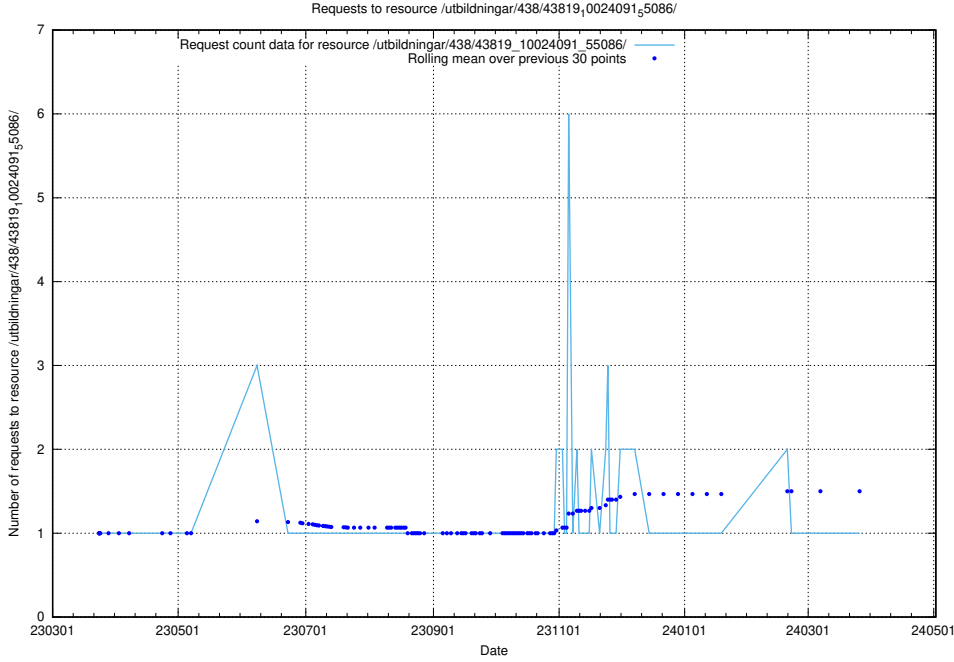

5.6126 Usage of /utbildningar/438/43819_10024091_55086/

Here, we count the number of requests to resource /utbildningar/438/43819_10024091_55086/.