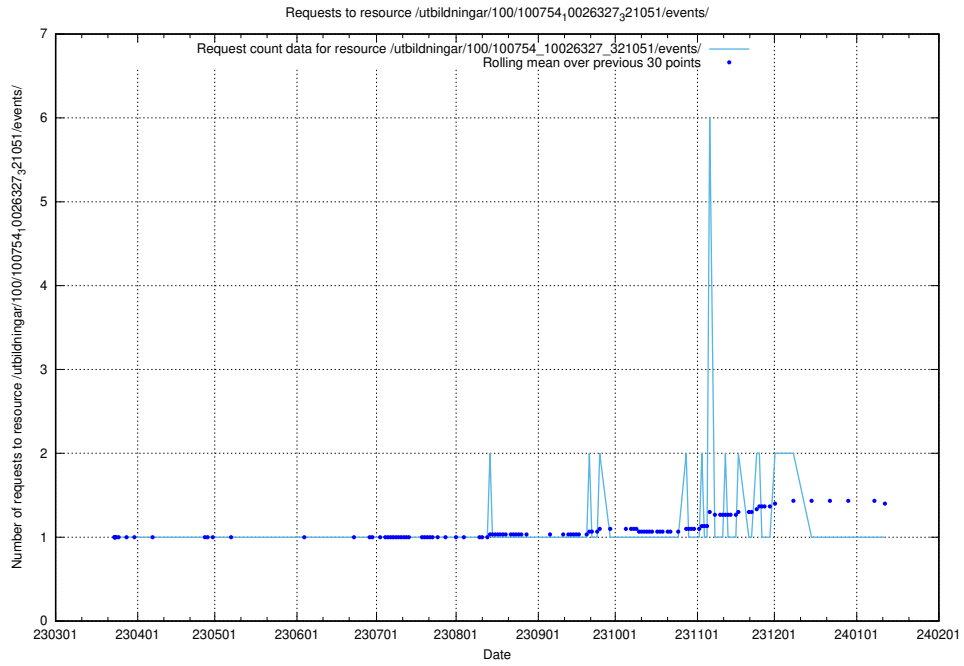

5.5387 Usage of /utbildningar/100/100754_10026327_321051/events/

Here, we count the number of requests to resource /utbildningar/100/100754_10026327_321051/events/