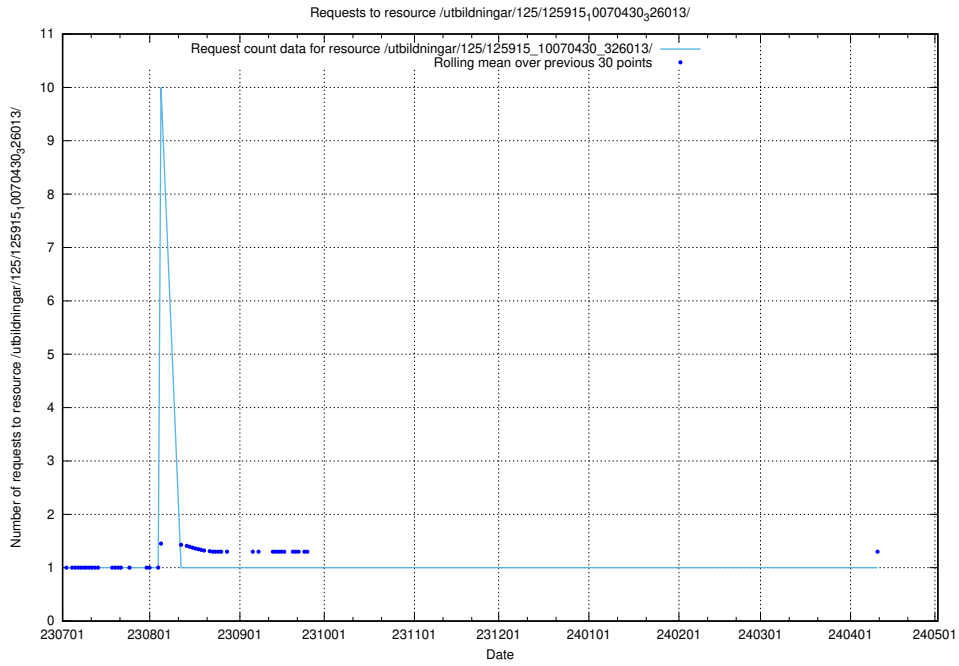

5.5161 Usage of /utbildningar/125/125915_10070430_326013/

Here, we count the number of requests to resource /utbildningar/125/125915_10070430_326013/.