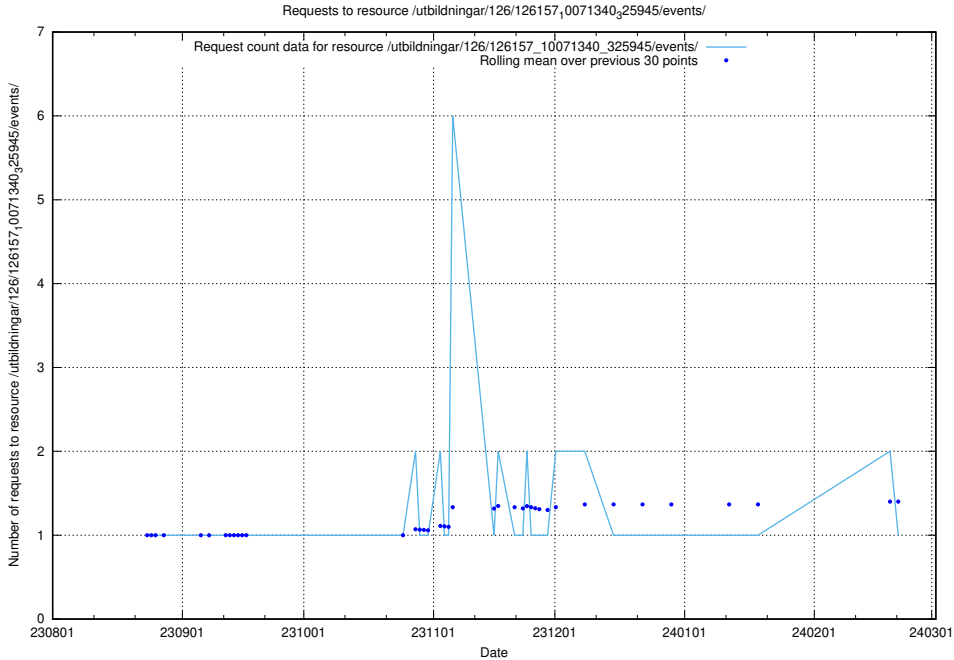

5.4528 Usage of /utbildningar/126/126157_10071340_325945/events/

Here, we count the number of requests to resource /utbildningar/126/126157_10071340_325945/events/