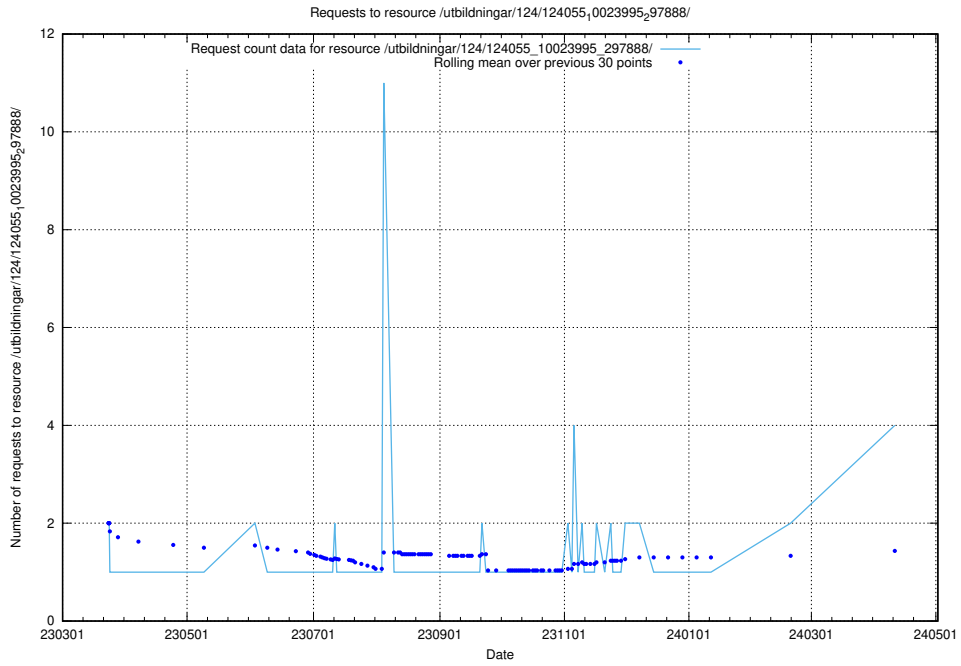

5.283 Usage of /utbildningar/124/124055_10023995_297888/

Here, we count the number of requests to resource /utbildningar/124/124055_10023995_297888/.