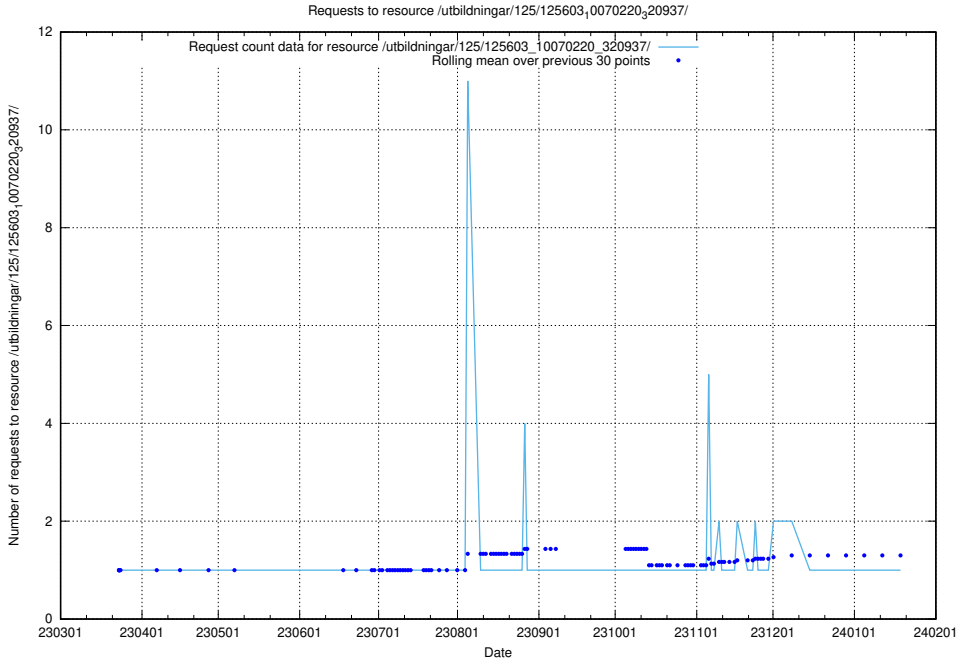

5.1098 Usage of /utbildningar/125/125603_10070220_320937/

Here, we count the number of requests to resource /utbildningar/125/125603_10070220_320937/.