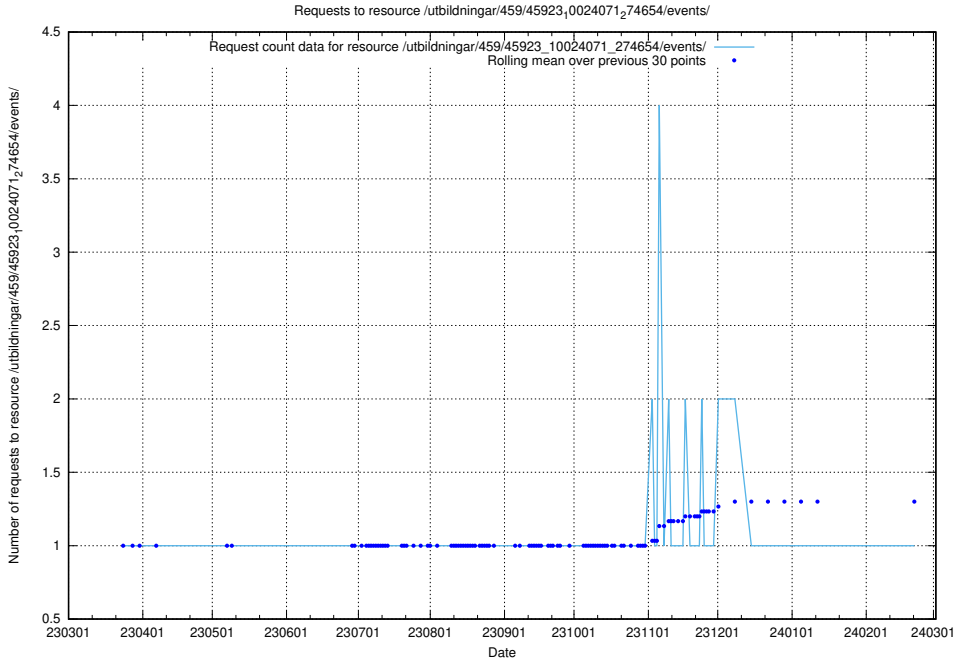

5.5953 Usage of /utbildningar/459/45923_10024071_274654/events/

Here, we count the number of requests to resource /utbildningar/459/45923_10024071_274654/events/.