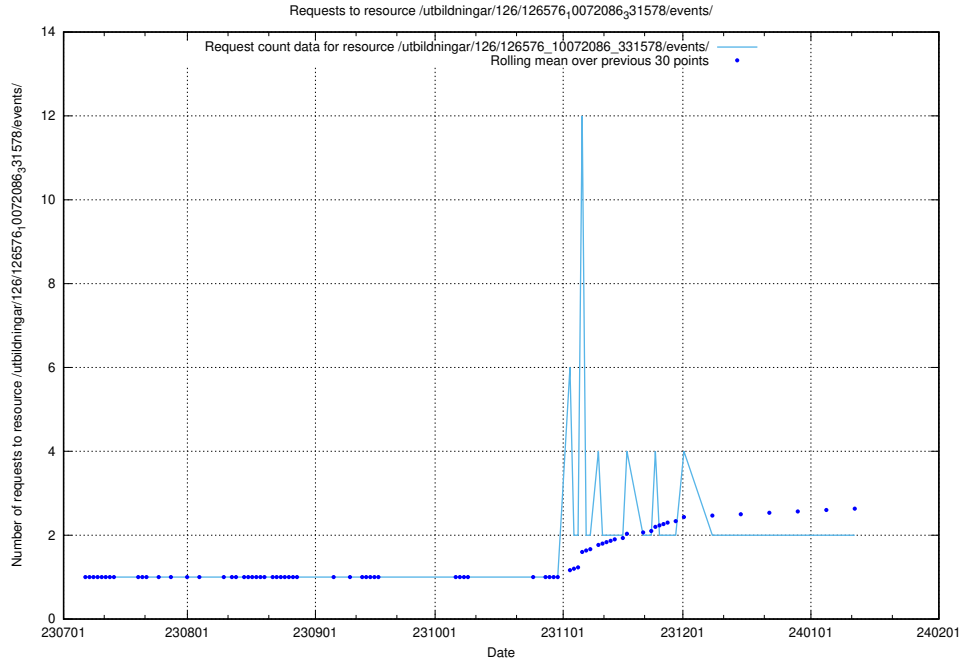

5.819 Usage of /utbildningar/124/124862_10071083_324595/events/

Here, we count the number of requests to resource /utbildningar/124/124862_10071083_324595/events/

5.820 Usage of /utbildningar/124/124520_10065864_333174/events/