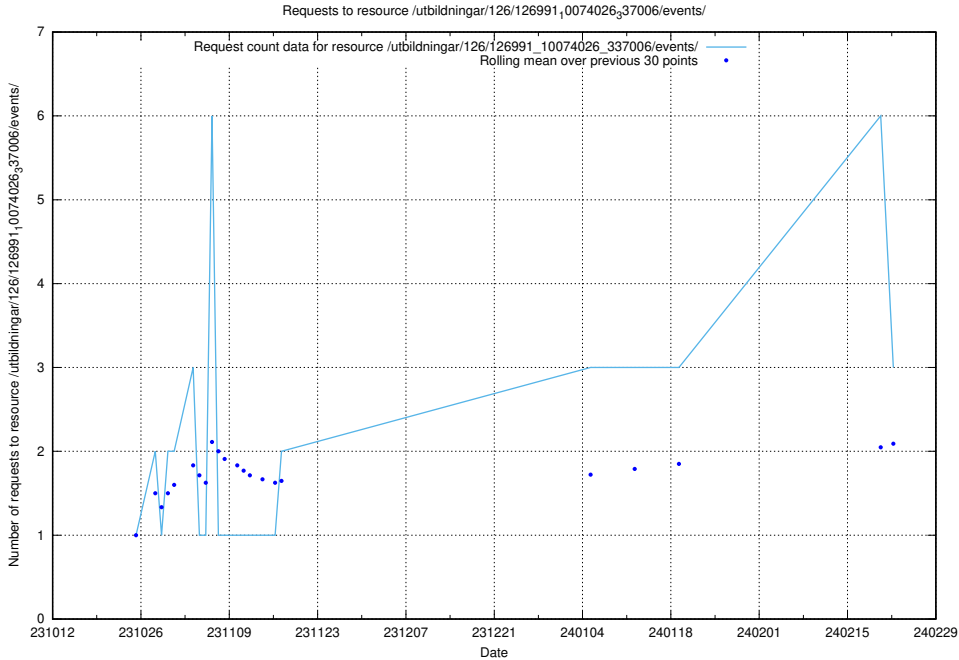

5.368 Usage of /utbildningar/126/126991_10074026_337006/events/

Here, we count the number of requests to resource /utbildningar/126/126991_10074026_337006/events/