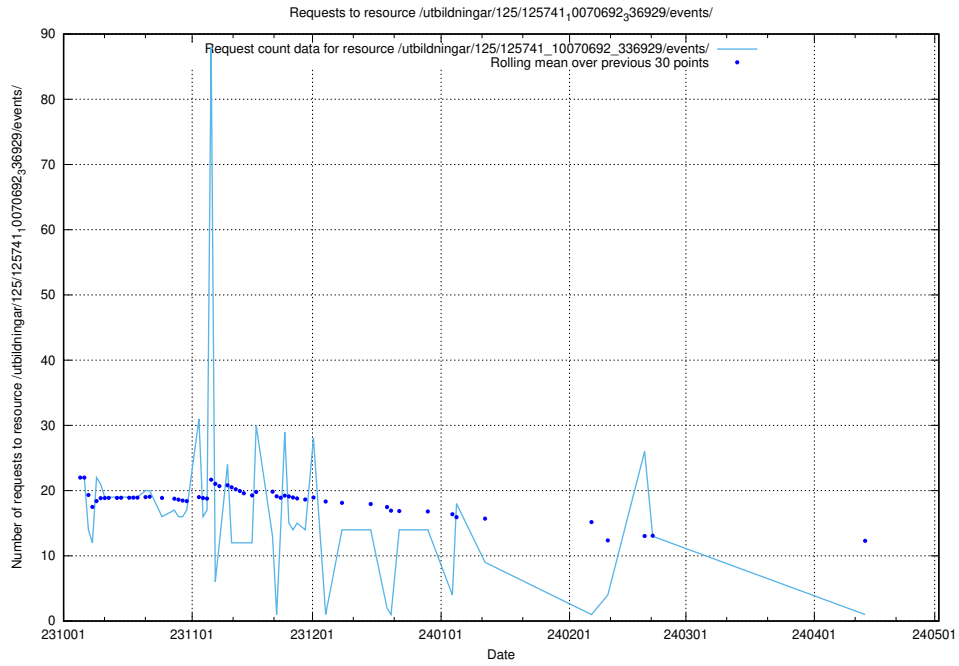

5.4202 Usage of /utbildningar/125/125741_10070692_336929/events/

Here, we count the number of requests to resource /utbildningar/125/125741_10070692_336929/events/