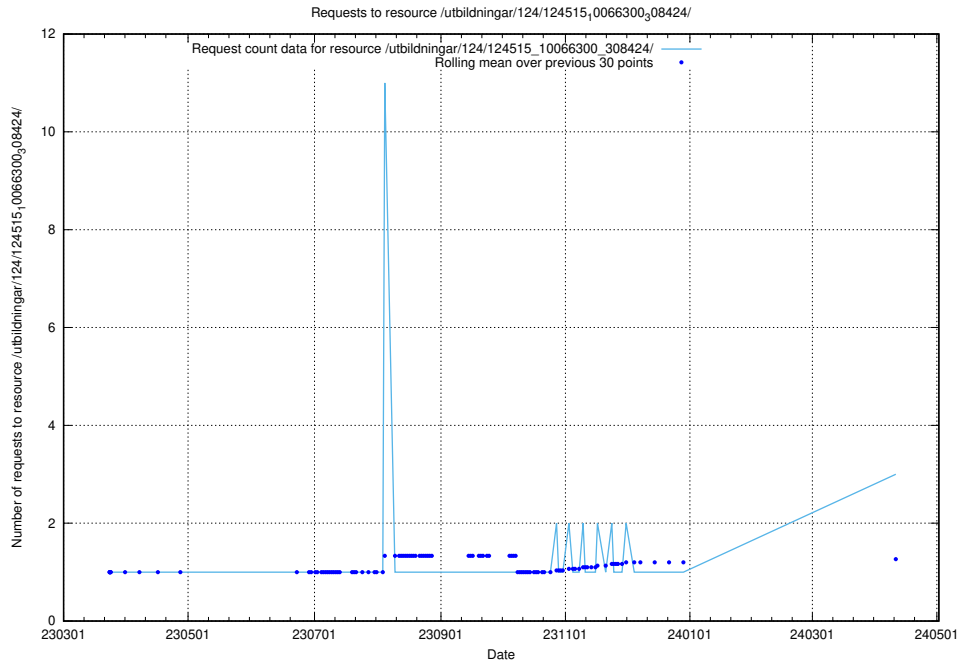

5.311 Usage of /utbildningar/124/124515_10066300_308424/

Here, we count the number of requests to resource /utbildningar/124/124515_10066300_308424/.