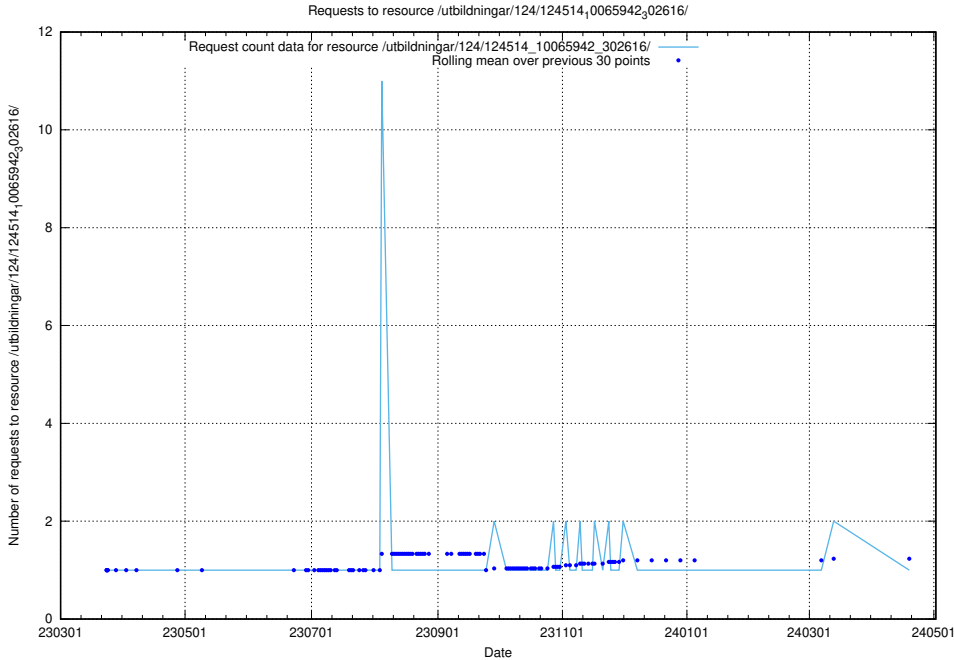

Here, we count the number of requests to resource /taxonomy/version/2/query/employment-variety-concepts/.

5.1697 Usage of /utbildningar/124/124514_10065942_302616/

Here, we count the number of requests to resource /utbildningar/124/124514_10065942_302616/.