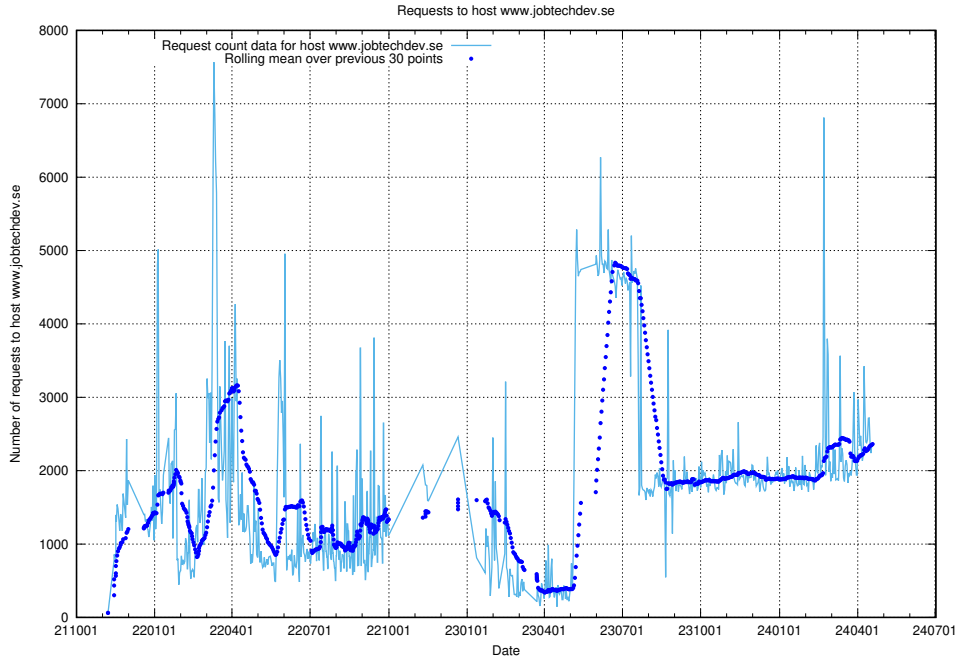

7.17 Usage of www.jobtechdev.se

Here, we count the number of requests to host www.jobtechdev.se.