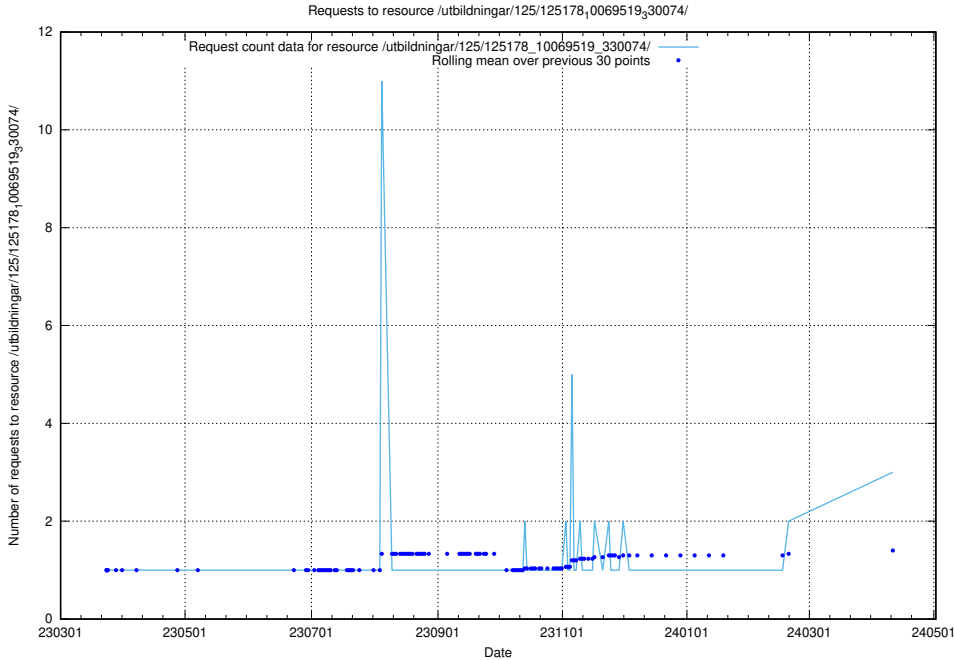

5.297 Usage of /utbildningar/125/125178_10069519_330074/

Here, we count the number of requests to resource /utbildningar/125/125178_10069519_330074/.