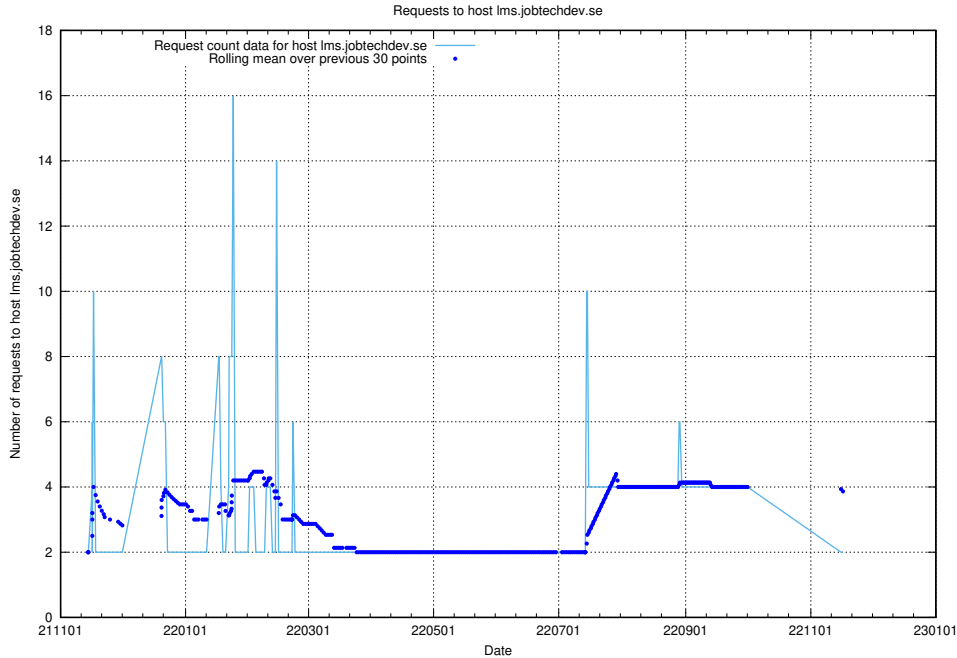

7.573 Usage of lms.jobtechdev.se

Here, we count the number of requests to host lms.jobtechdev.se.