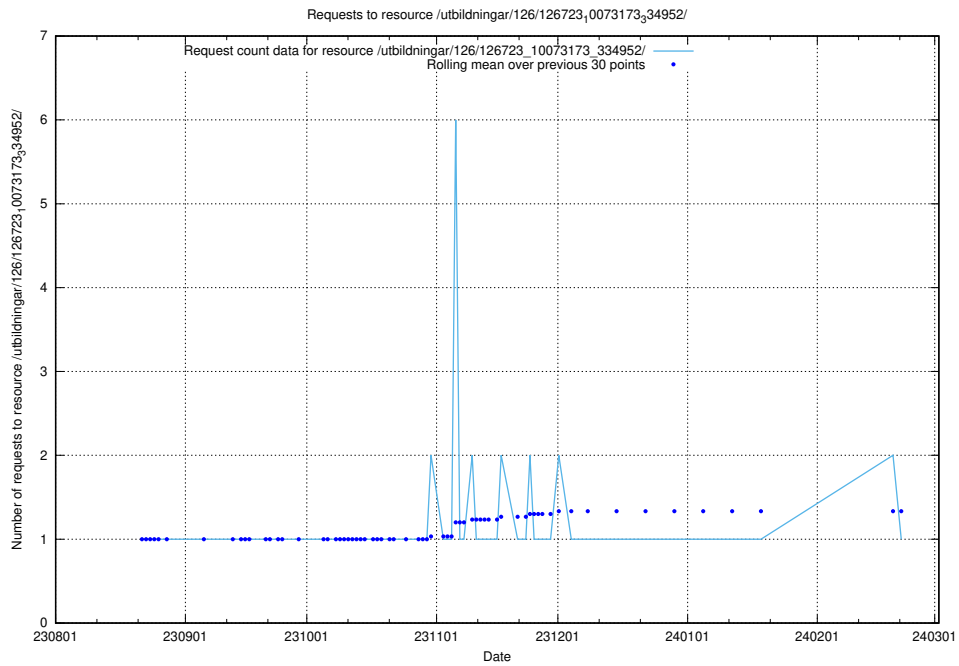

5.4543 Usage of /utbildningar/126/126723_10073173_334952/

Here, we count the number of requests to resource /utbildningar/126/126723_10073173_334952/.