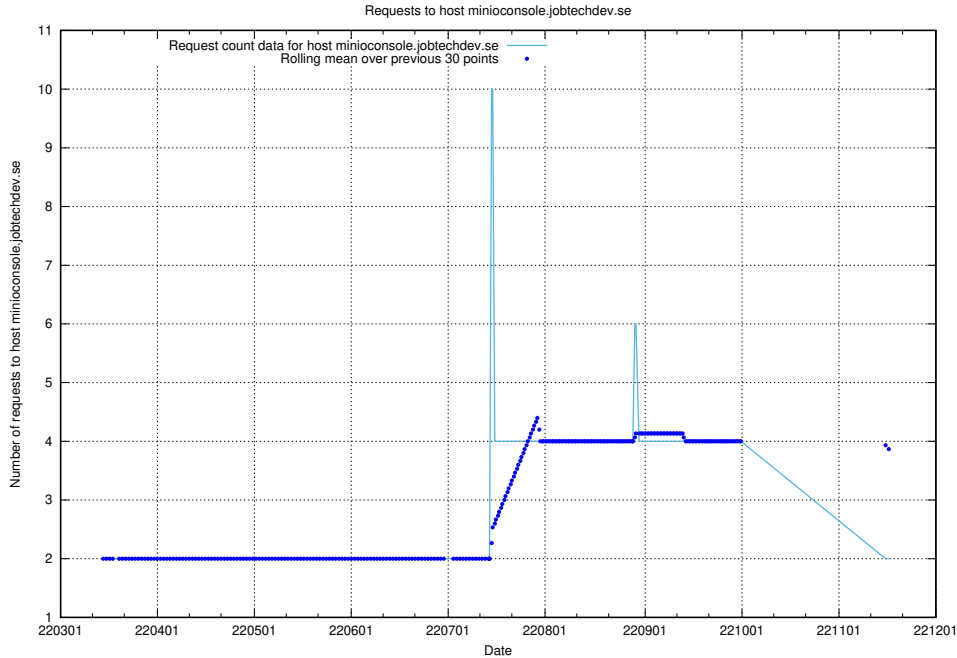

7.495 Usage of minioconsole.jobtechdev.se

Here, we count the number of requests to host minioconsole.jobtechdev.se.

7.496 Usage of minio-console.jobtechdev.se

Here, we count the number of requests to host minio-console.jobtechdev.se.