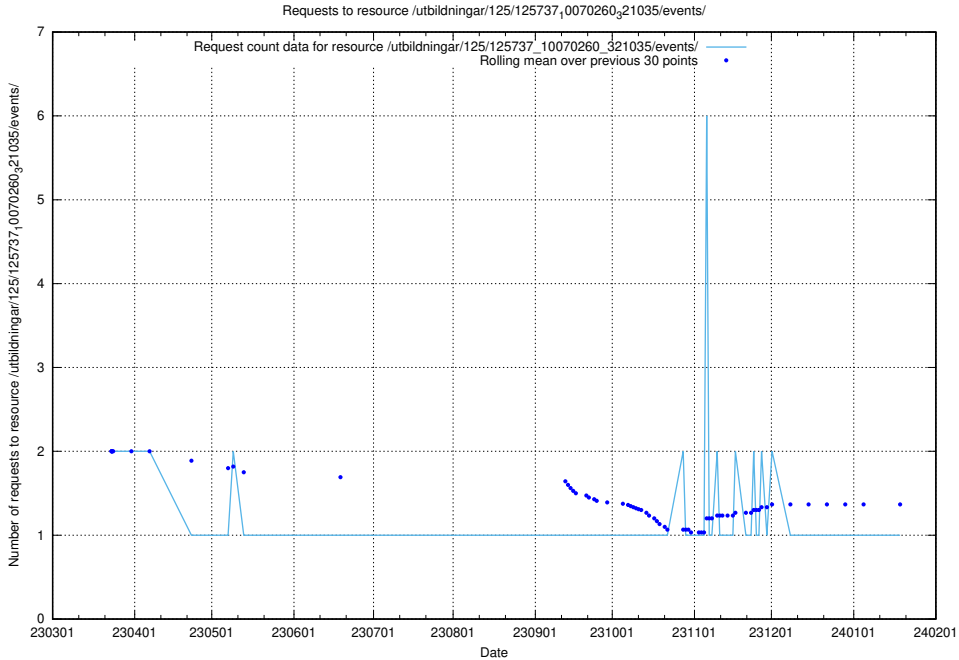

5.6068 Usage of /utbildningar/125/125737_10070260_321035/events/

Here, we count the number of requests to resource /utbildningar/125/125737_10070260_321035/events/