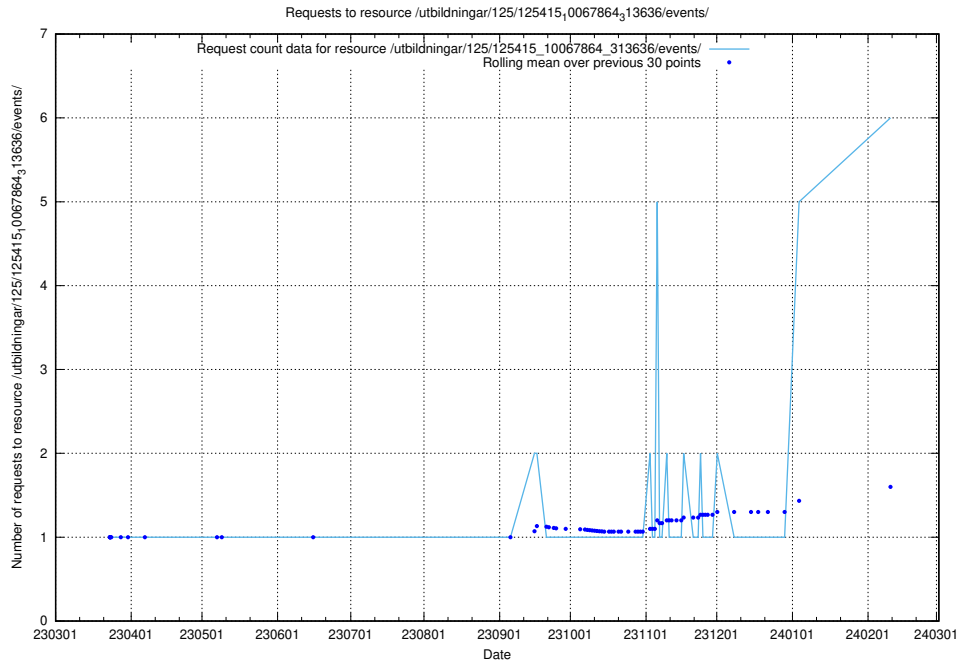

5.73 Usage of /utbildningar/125/125415_10067864_313636/events/

Here, we count the number of requests to resource /utbildningar/125/125415_10067864_313636/events/