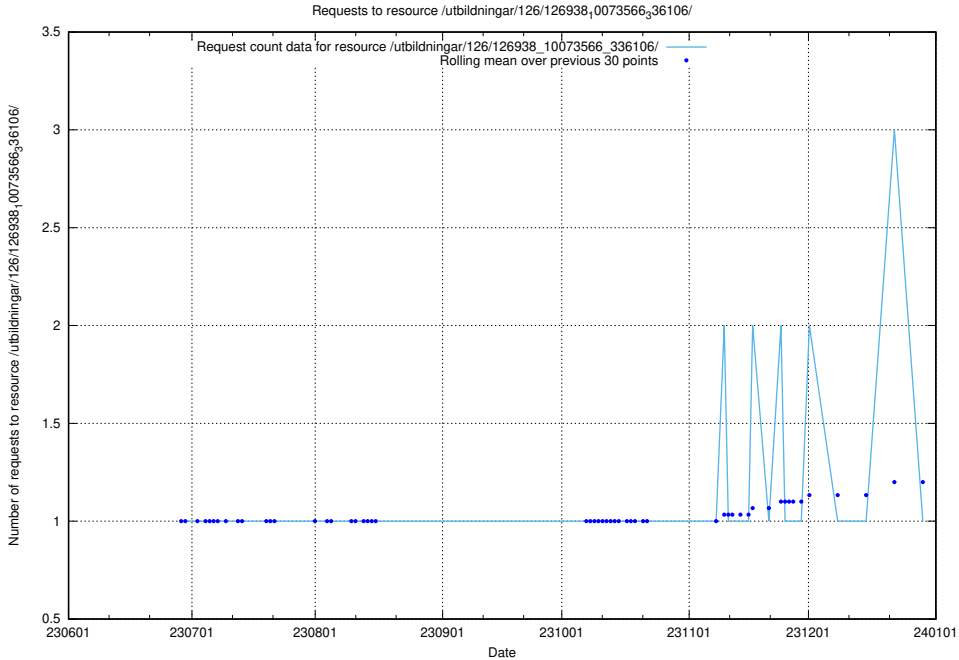

5.5228 Usage of /utbildningar/126/126938_10073566_336106/

Here, we count the number of requests to resource /utbildningar/126/126938_10073566_336106/.