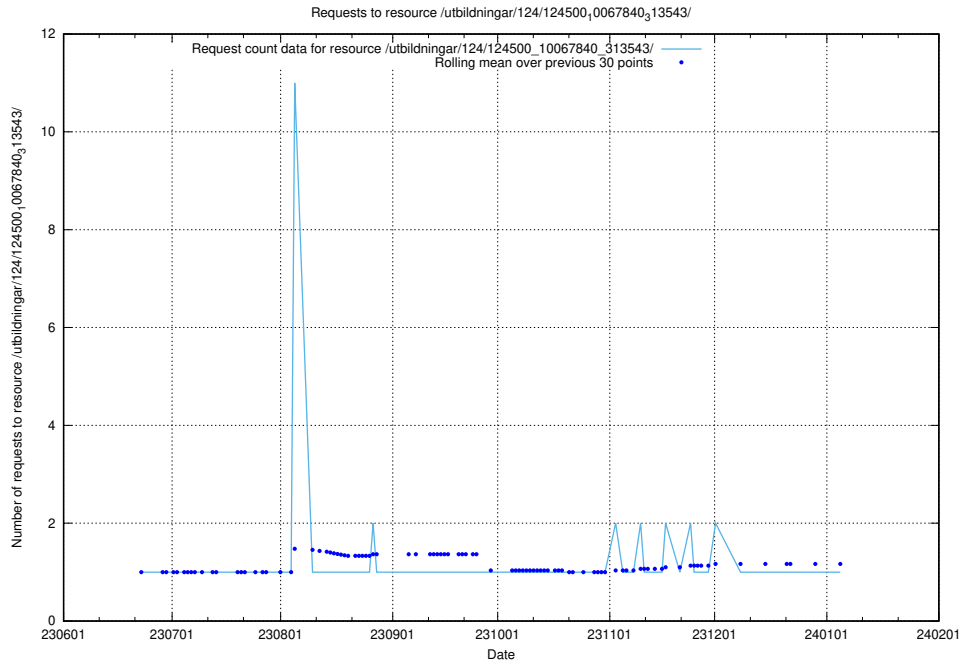

5.5567 Usage of /utbildningar/124/124500_10067840_313543/

Here, we count the number of requests to resource /utbildningar/124/124500_10067840_313543/.