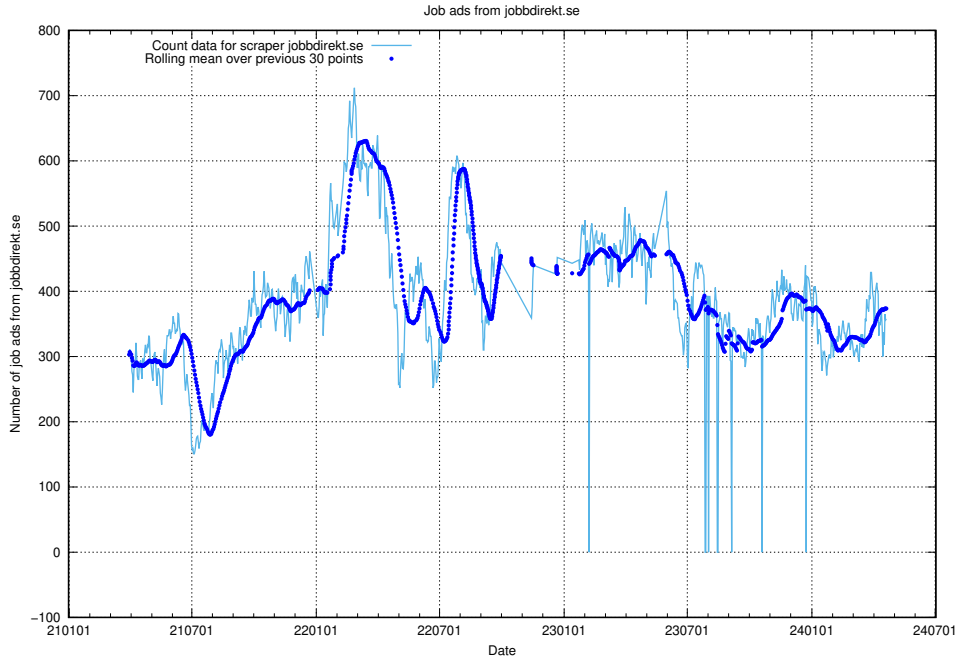

13.12 Number of ads by scraper thehub.io

Here, we count the number of job ads scraped from thehub.io.

13.13 Number of ads by scraper onepartnergroup.se

Here, we count the number of job ads scraped from onepartnergroup.se.