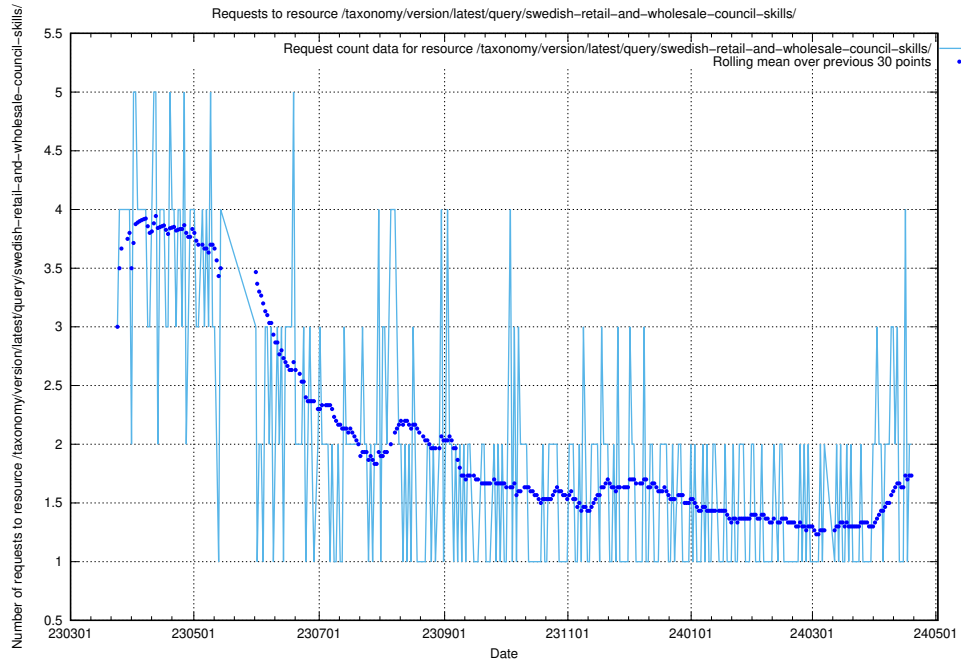

5.911 Usage of /taxonomy/version/latest/query/swedish-retail-and-wholesale-council-skills/

Here, we count the number of requests to resource /taxonomy/version/latest/query/swedish-retail-and-wholesale-council-skills/.