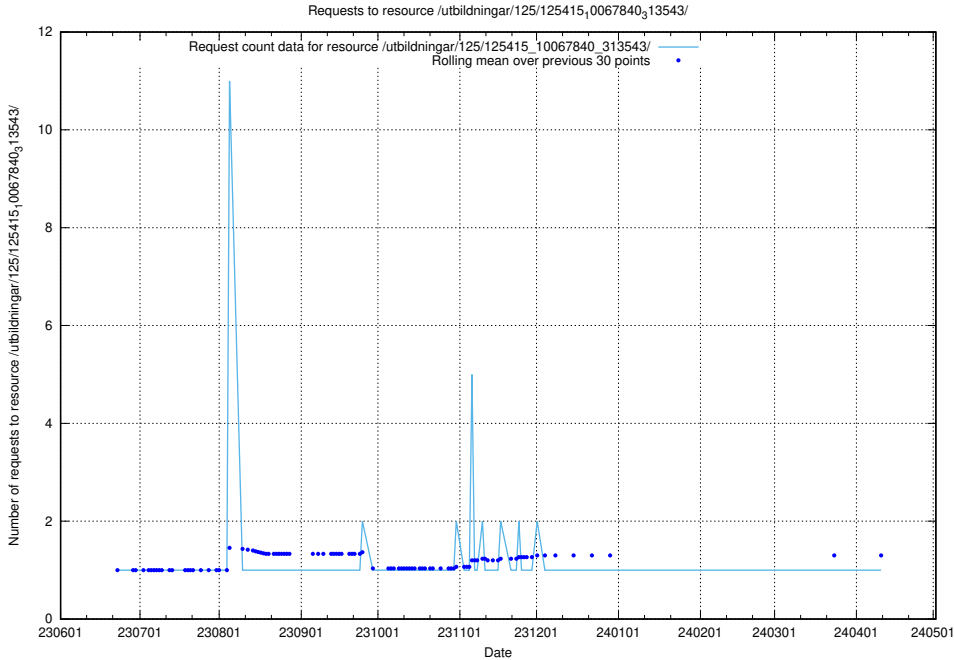

5.5517 Usage of /utbildningar/125/125415_10067840_313543/

Here, we count the number of requests to resource /utbildningar/125/125415_10067840_313543/.