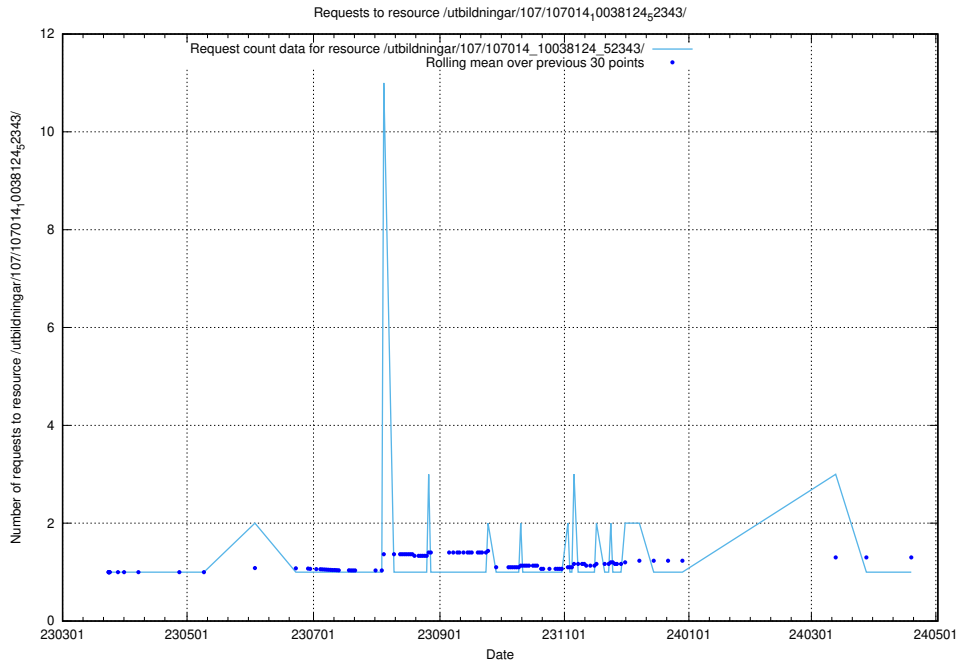

5.5193 Usage of /utbildningar/107/107014_10038124_52343/

Here, we count the number of requests to resource /utbildningar/107/107014_10038124_52343/.