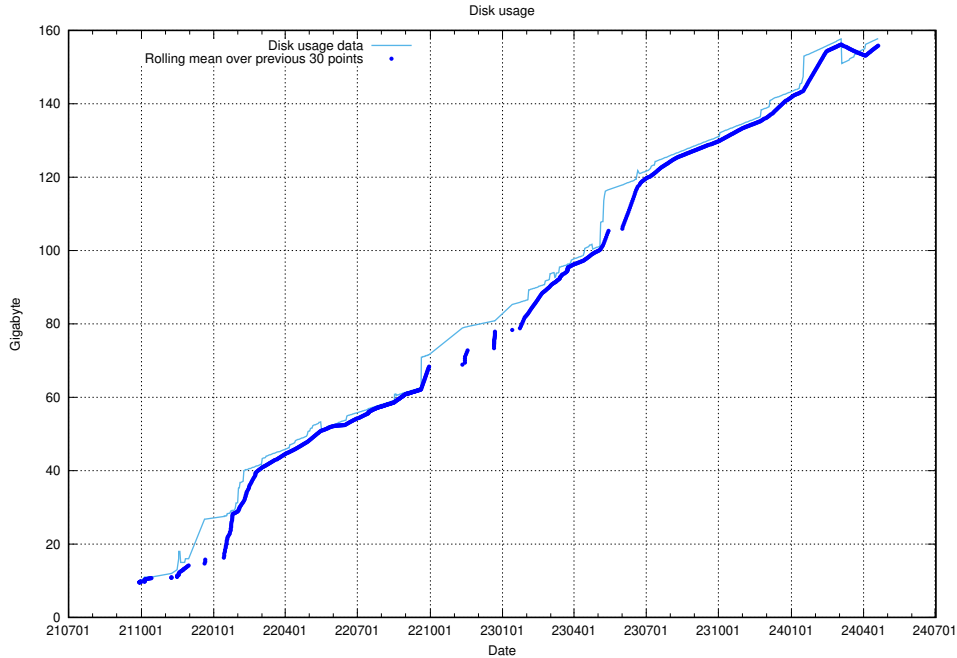

⁶<https://data.jobtechdev.se>

5.2 Usage of /taxonomy/concept/

Here, we count the number of requests to resource /taxonomy/concept/.

5.3 Disk space usage

A table showing the disk space usage on the data server.