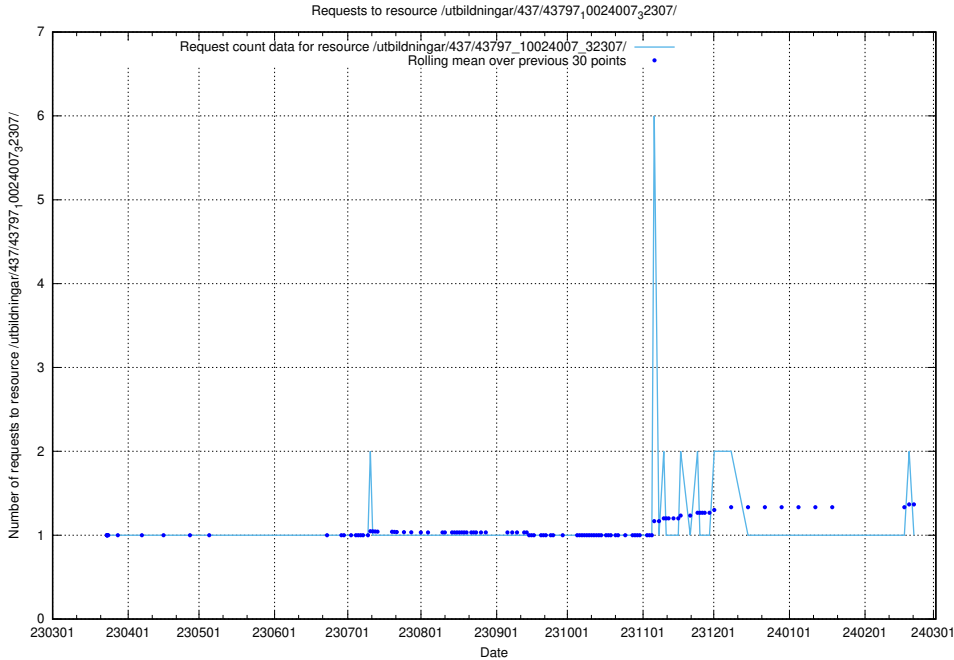

5.6135 Usage of /utbildningar/437/43797_10024007_32307/

Here, we count the number of requests to resource /utbildningar/437/43797_10024007_32307/.

5.6136 Usage of /utbildningar/437/43797_10024007_32190/