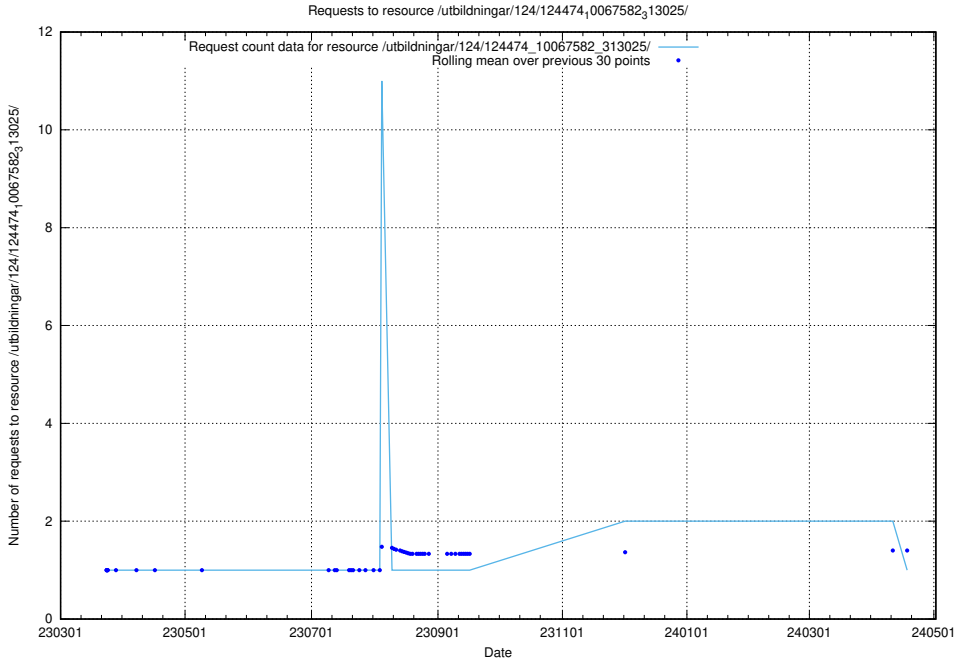

Here, we count the number of requests to resource /utbildningar/utb_emil/127/127353_10074401_337693/

5.2699 Usage of /utbildningar/124/124474_10067582_313025/

Here, we count the number of requests to resource /utbildningar/124/124474_10067582_313025/.