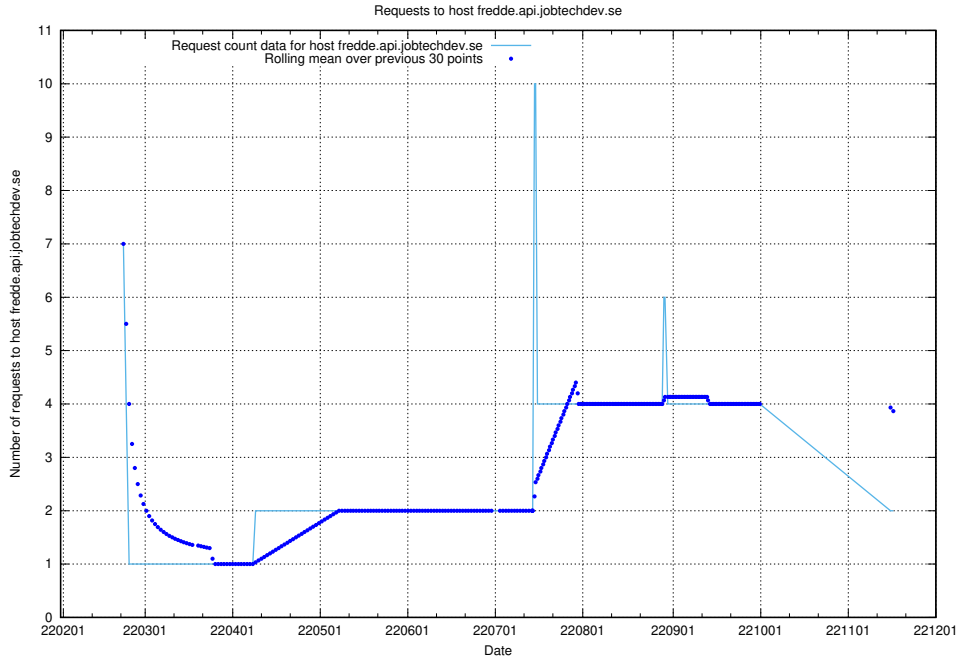

7.517 Usage of fredde.jobtechdev.se

Here, we count the number of requests to host fredde.jobtechdev.se.

7.518 Usage of fredde.api.jobtechdev.se

Here, we count the number of requests to host fredde.api.jobtechdev.se.