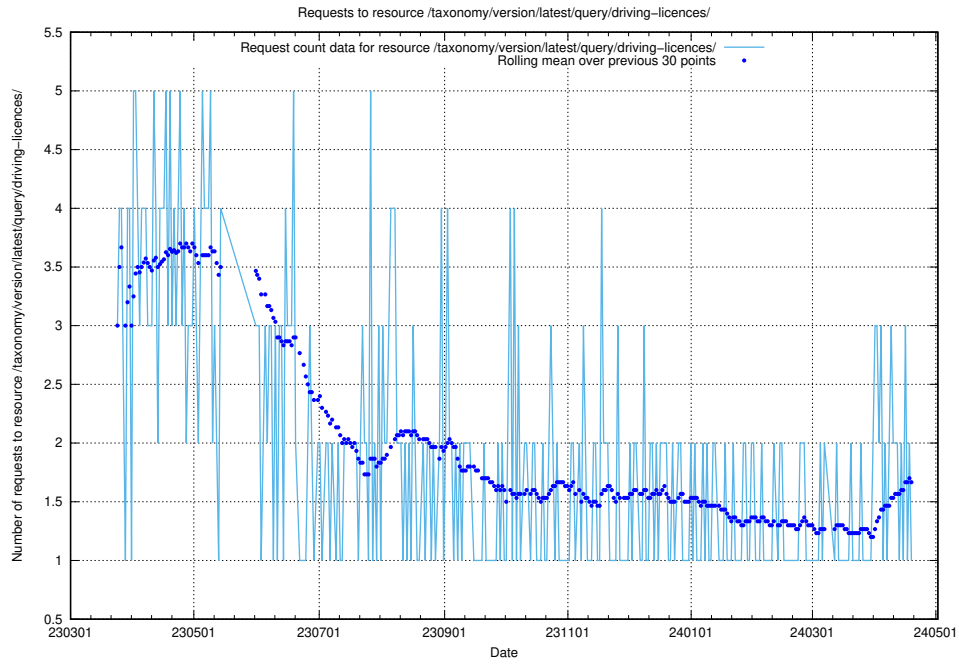

5.5898 Usage of /taxonomy/version/latest/query/driving-licences/

Here, we count the number of requests to resource /taxonomy/version/latest/query/driving-licences/.