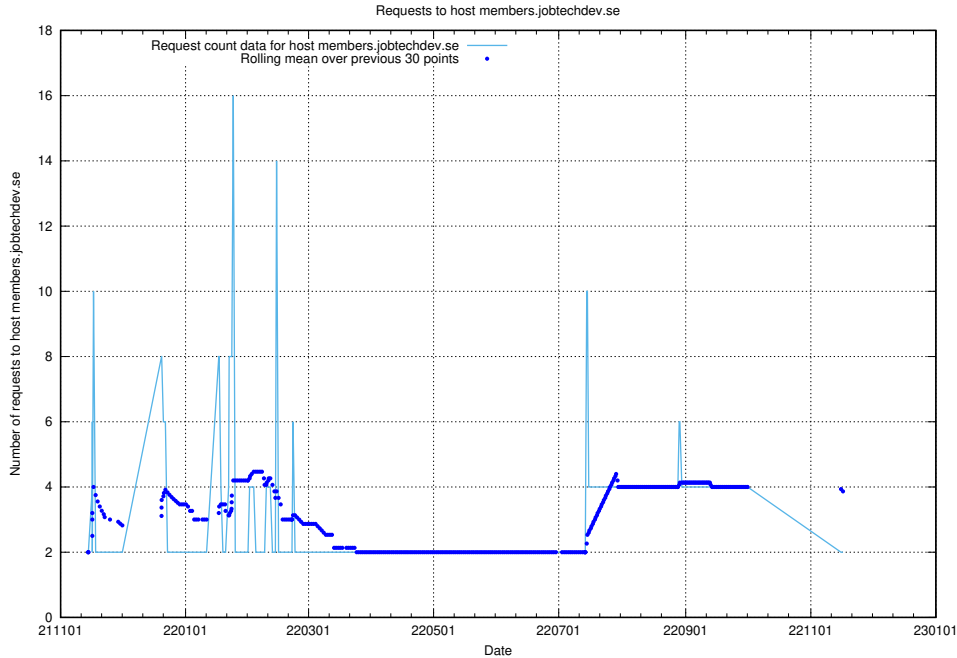

7.567 Usage of members.jobtechdev.se

Here, we count the number of requests to host members.jobtechdev.se.