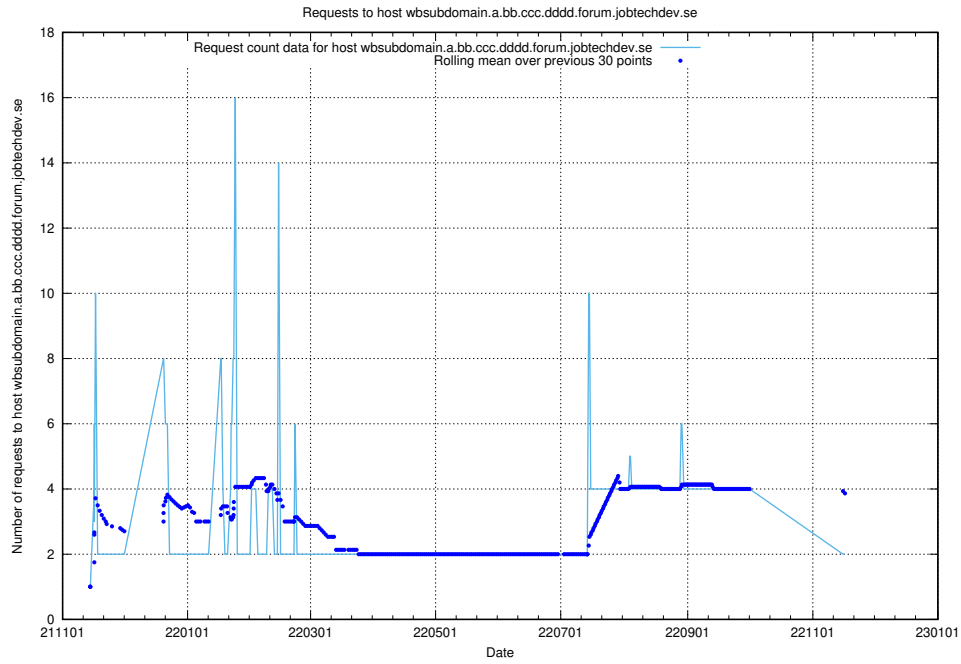

7.547 Usage of wbsubdomain.a.bb.ccc.dddd.forum.jobtechdev.se

Here, we count the number of requests to host wbsubdomain.a.bb.ccc.dddd.forum.jobtechdev.se.