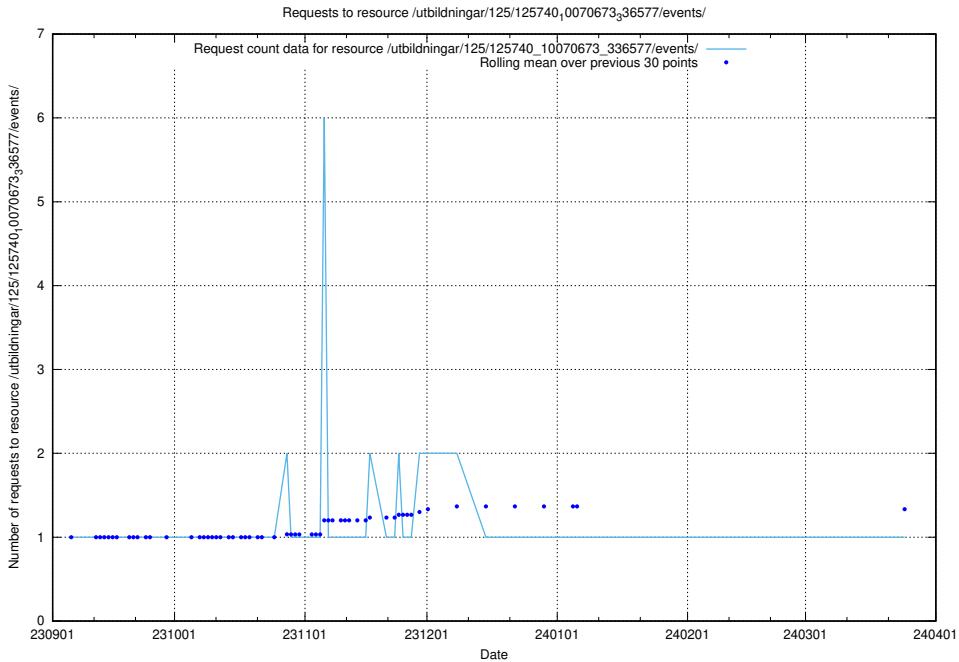

5.4473 Usage of /utbildningar/125/125740_10070673_336577/events/

Here, we count the number of requests to resource /utbildningar/125/125740_10070673_336577/events/