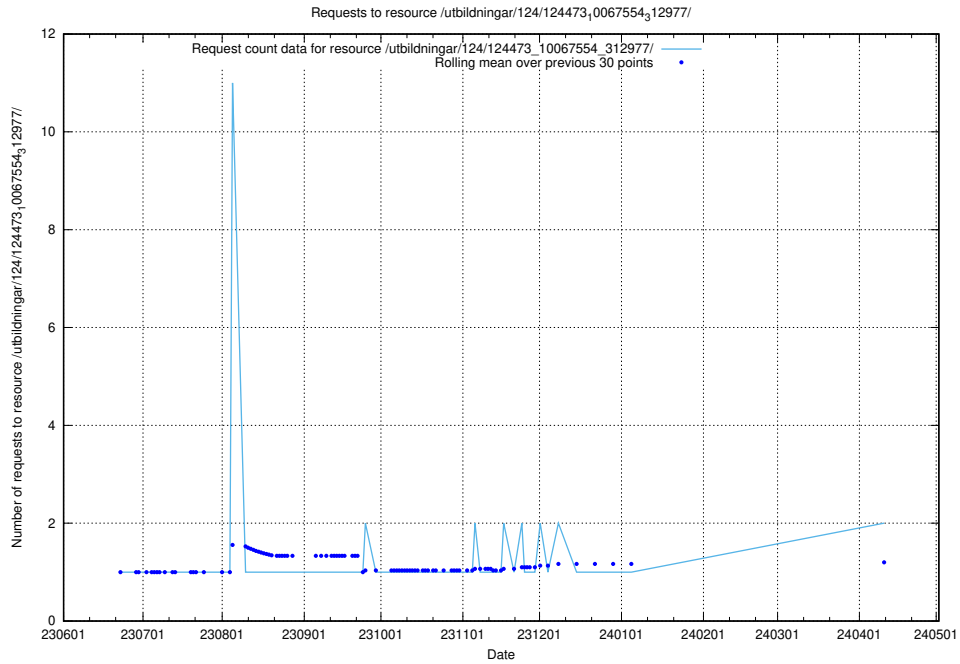

Here, we count the number of requests to resource /utbildningar/124/124473_10067812_313454/events/

5.871 Usage of /utbildningar/124/124473_10067554_312977/

Here, we count the number of requests to resource /utbildningar/124/124473_10067554_312977/.