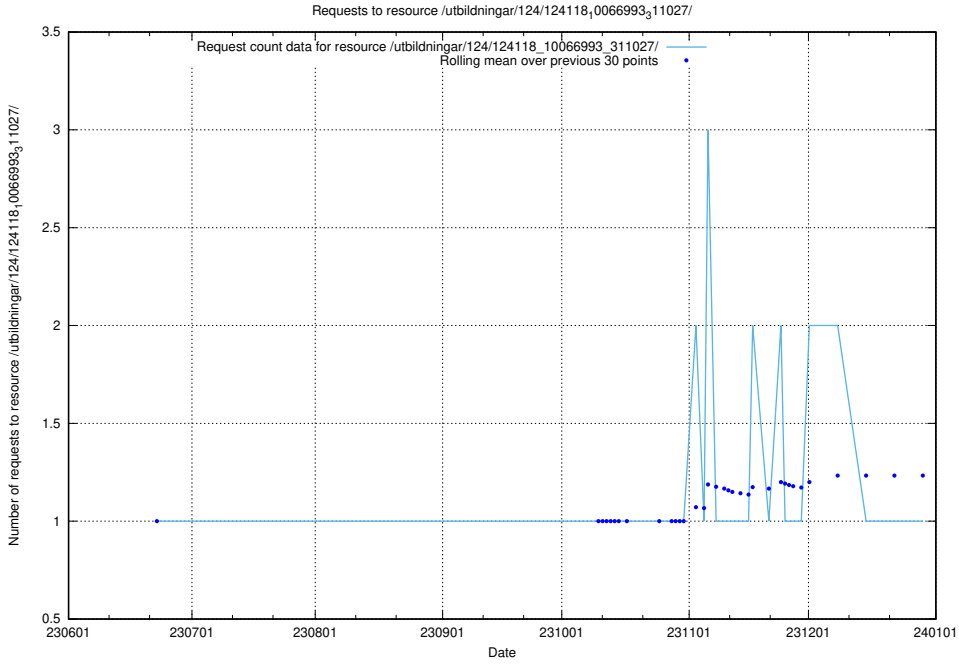

5.5605 Usage of /utbildningar/124/124118_10066993_311027/

Here, we count the number of requests to resource /utbildningar/124/124118_10066993_311027/.