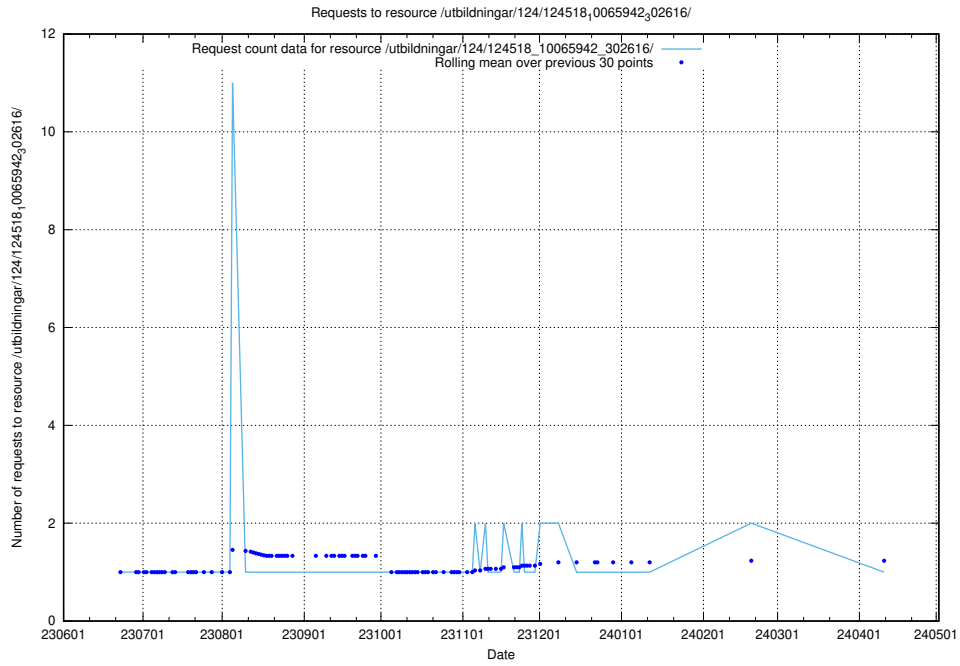

5.5556 Usage of /utbildningar/124/124518_10065942_302616/

Here, we count the number of requests to resource /utbildningar/124/124518_10065942_302616/.