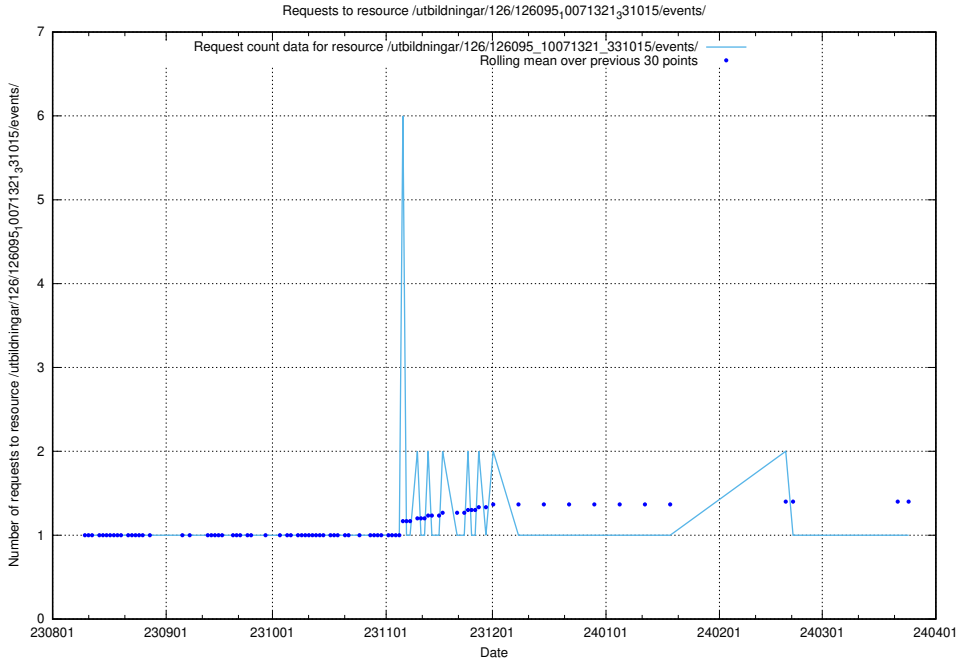

Here, we count the number of requests to resource /utbildningar/123/123367_10065860_299148/.

5.4630 Usage of /utbildningar/126/126095_10071321_331015/events/

Here, we count the number of requests to resource /utbildningar/126/126095_10071321_331015/events/