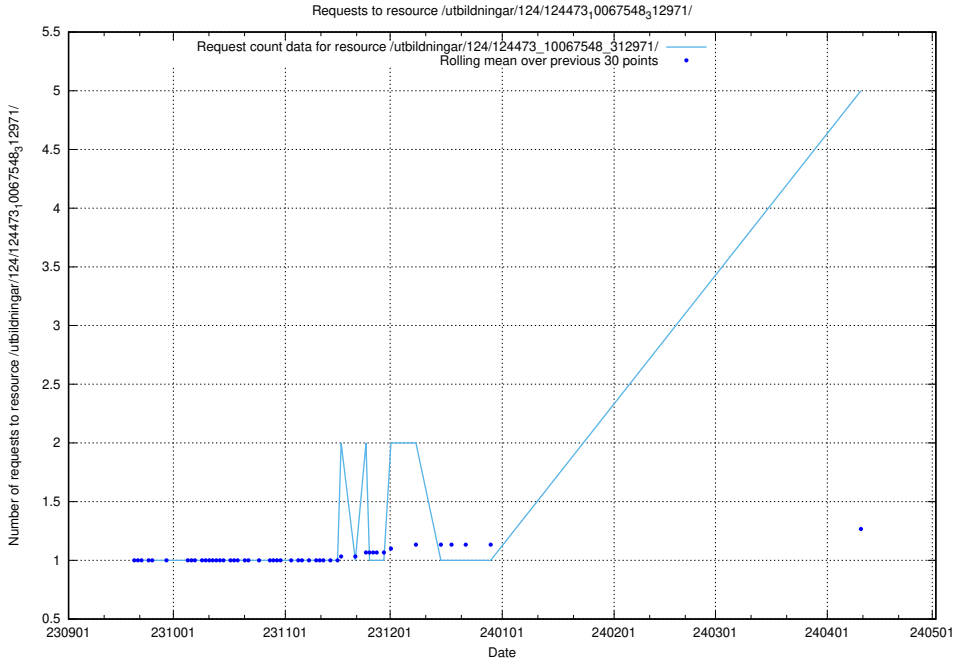

5.177 Usage of /utbildningar/124/124473_10067548_312971/

Here, we count the number of requests to resource /utbildningar/124/124473_10067548_312971/.