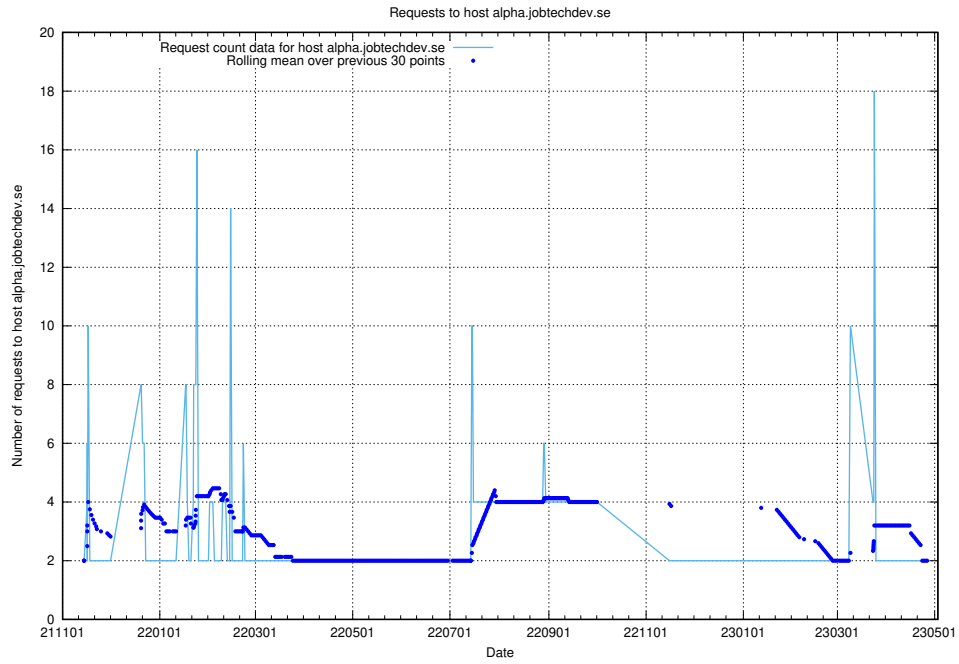

7.288 Usage of alpha.jobtechdev.se

Here, we count the number of requests to host alpha.jobtechdev.se.