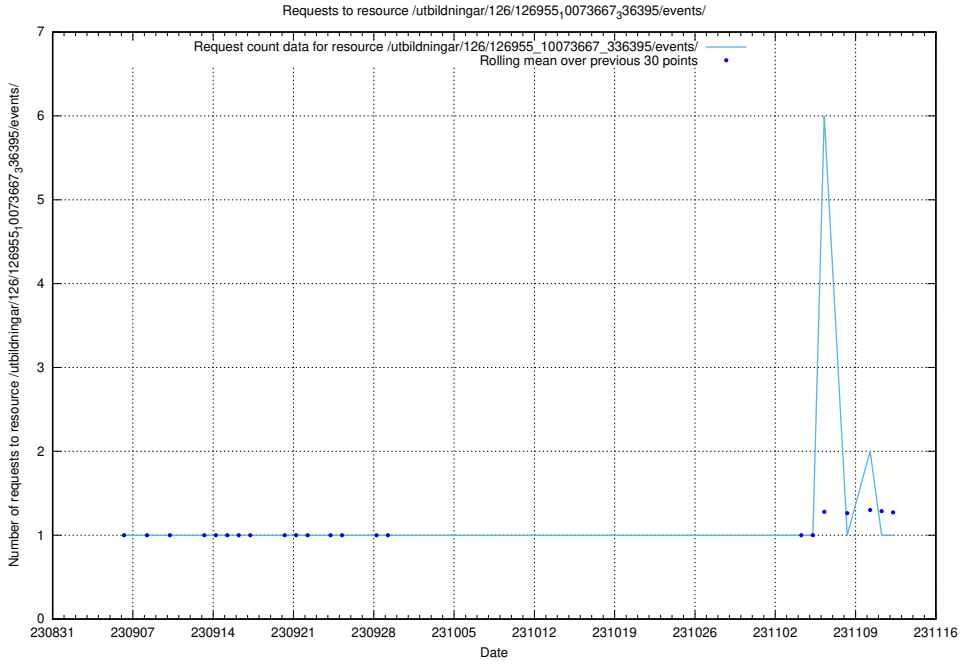

Here, we count the number of requests to resource /utbildningar/437/43758_10024008_29969/.

5.4455 Usage of /utbildningar/126/126955_10073667_336395/events/

Here, we count the number of requests to resource /utbildningar/126/126955_10073667_336395/events/