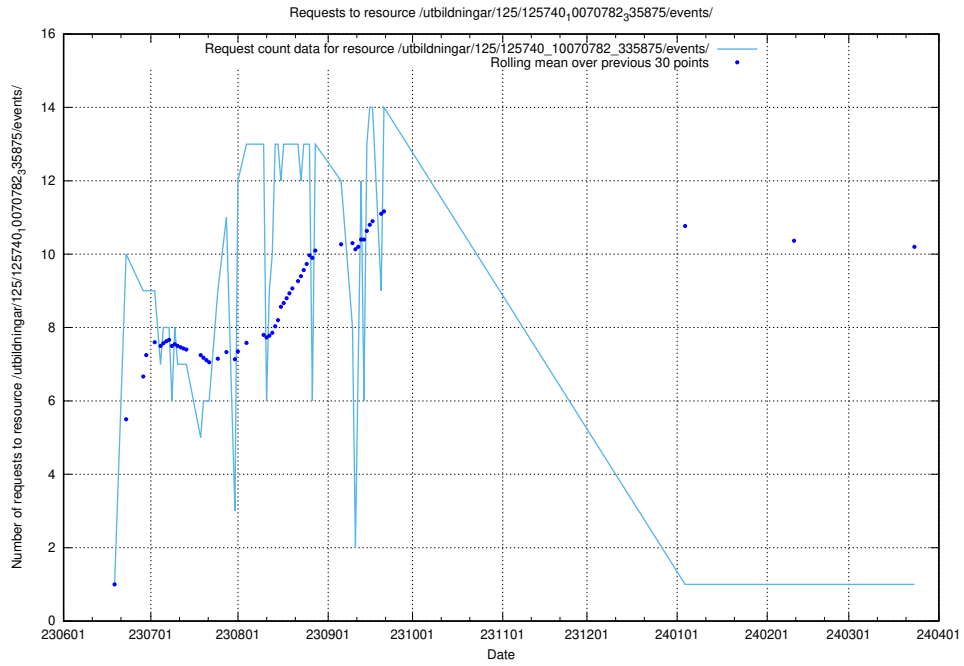

5.5639 Usage of /utbildningar/125/125740_10070782_335875/events/

Here, we count the number of requests to resource /utbildningar/125/125740_10070782_335875/events/