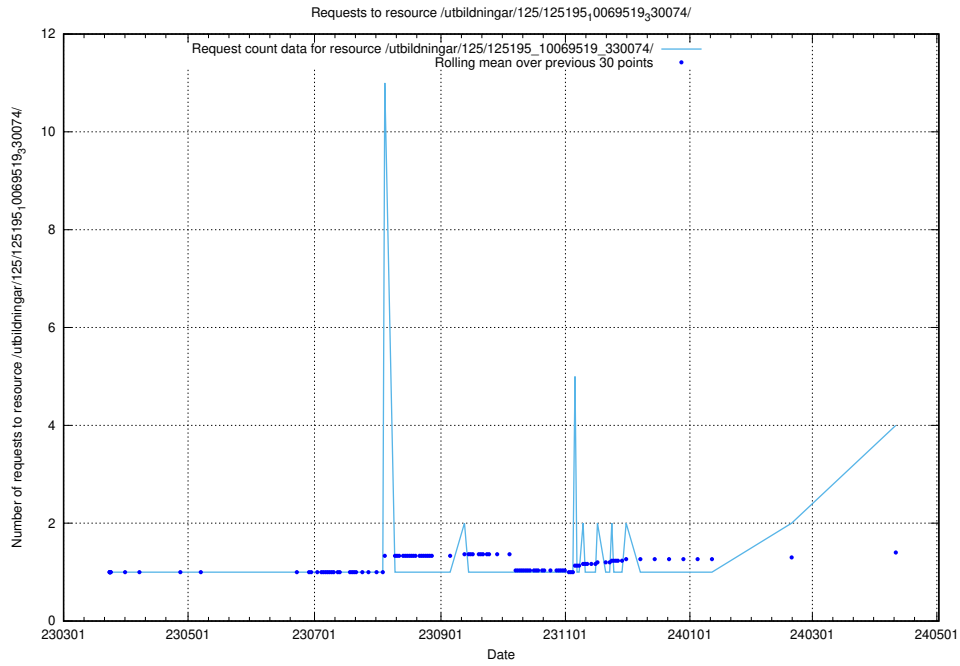

5.198 Usage of /utbildningar/125/125195_10069519_330074/

Here, we count the number of requests to resource /utbildningar/125/125195_10069519_330074/.