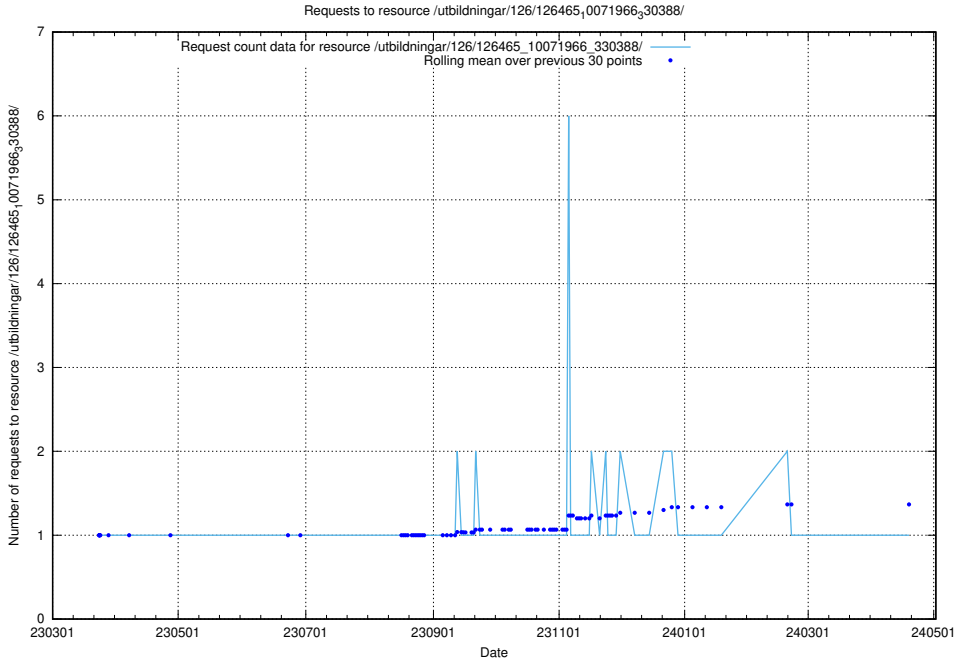

5.6199 Usage of /utbildningar/126/126465_10071966_330388/

Here, we count the number of requests to resource /utbildningar/126/126465_10071966_330388/.