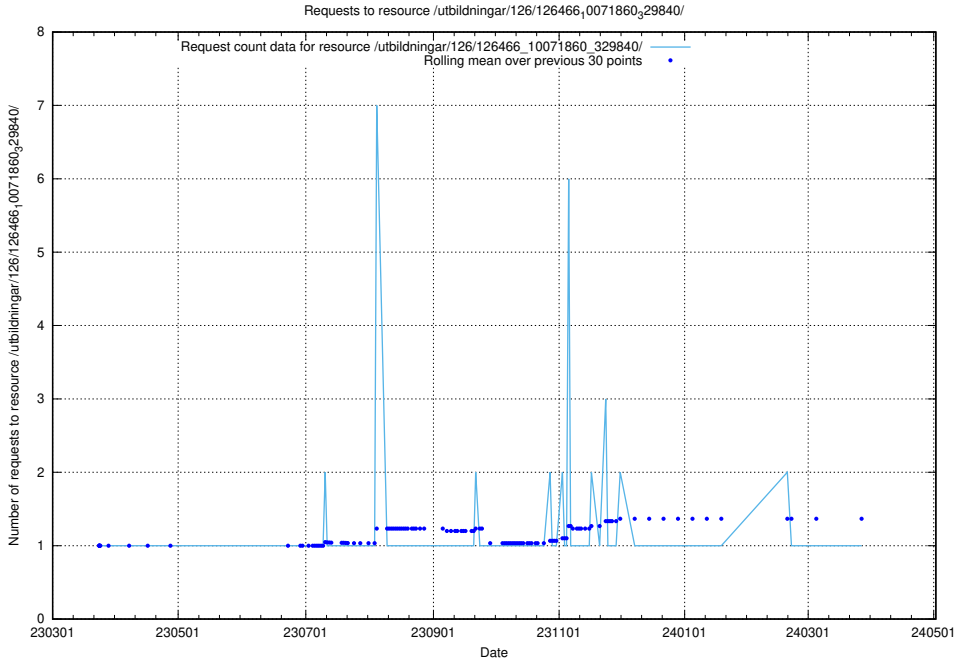

5.6197 Usage of /utbildningar/126/126466_10071860_329840/

Here, we count the number of requests to resource /utbildningar/126/126466_10071860_329840/.