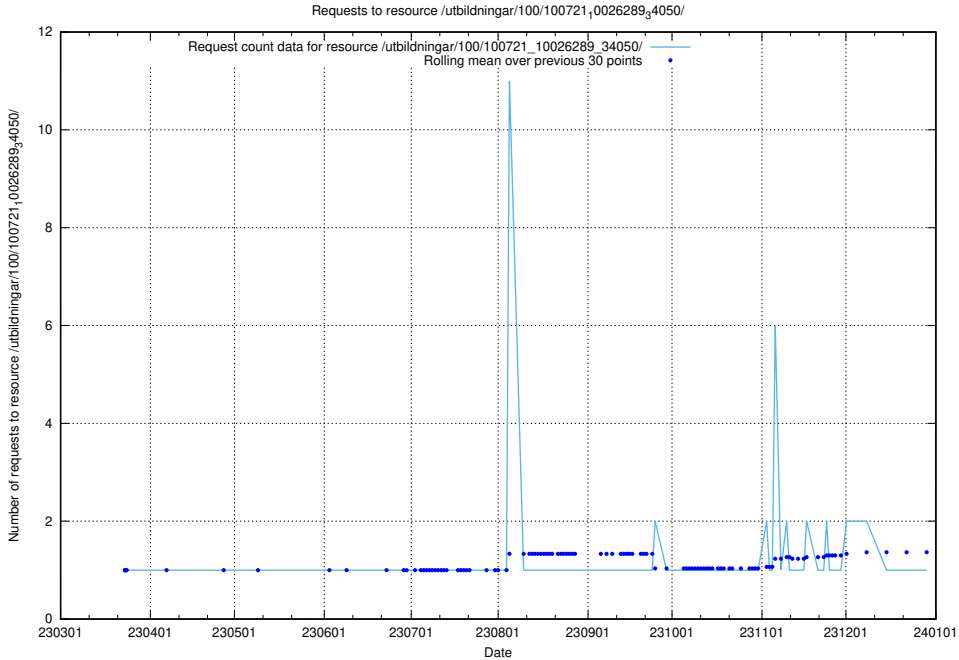

5.5496 Usage of /utbildningar/100/100721_10026289_34050/

Here, we count the number of requests to resource /utbildningar/100/100721_10026289_34050/.