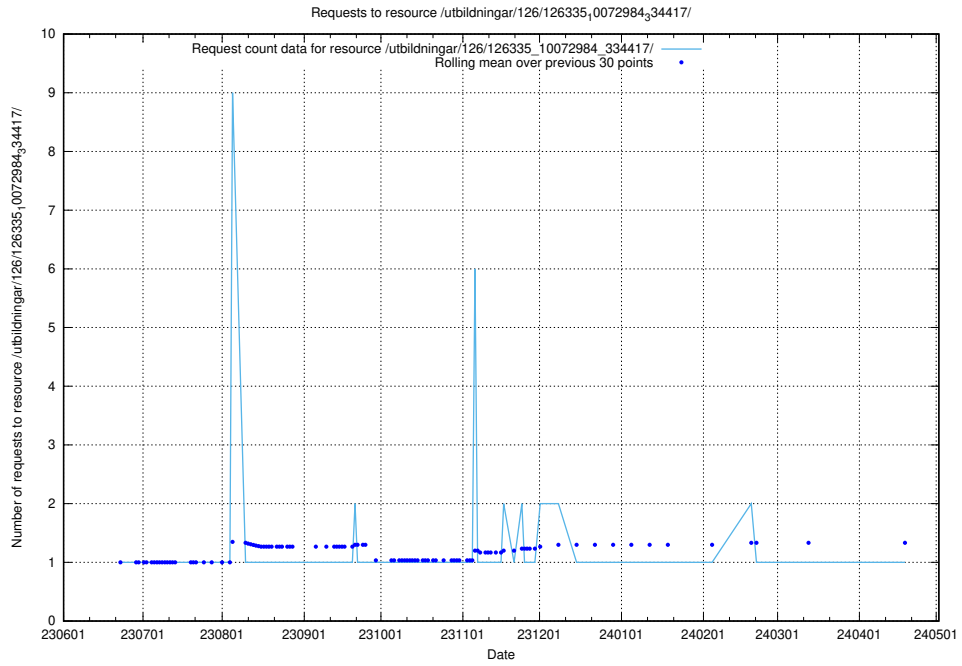

5.5463 Usage of /utbildningar/126/126335_10072984_334417/

Here, we count the number of requests to resource /utbildningar/126/126335_10072984_334417/.