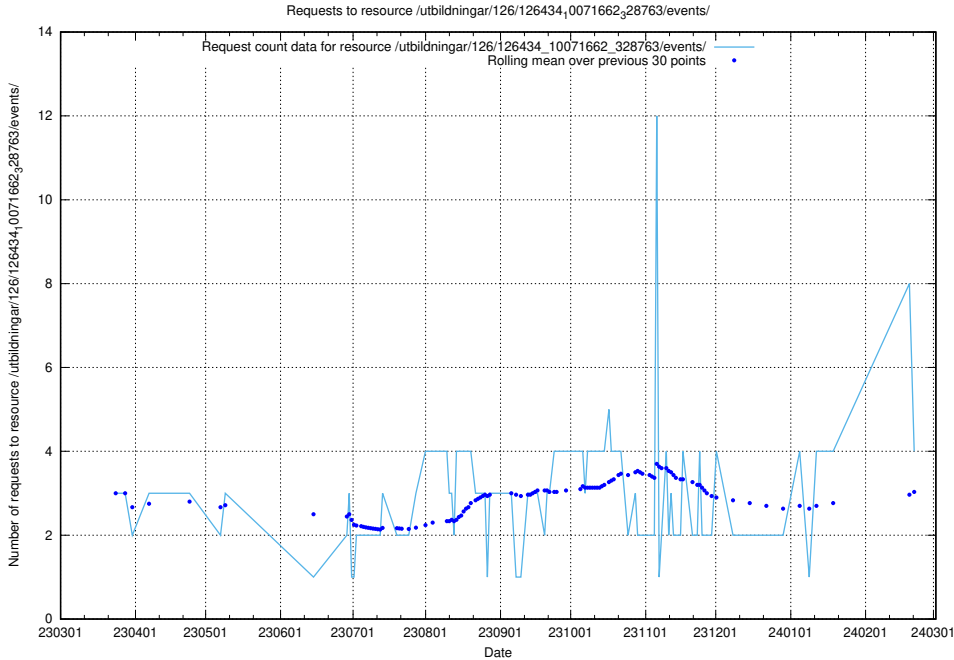

5.278 Usage of /utbildningar/126/126434_10071662_328763/events/

Here, we count the number of requests to resource /utbildningar/126/126434_10071662_328763/events/

5.279 Usage of /utbildningar/125/125741_10070685_331101/events/