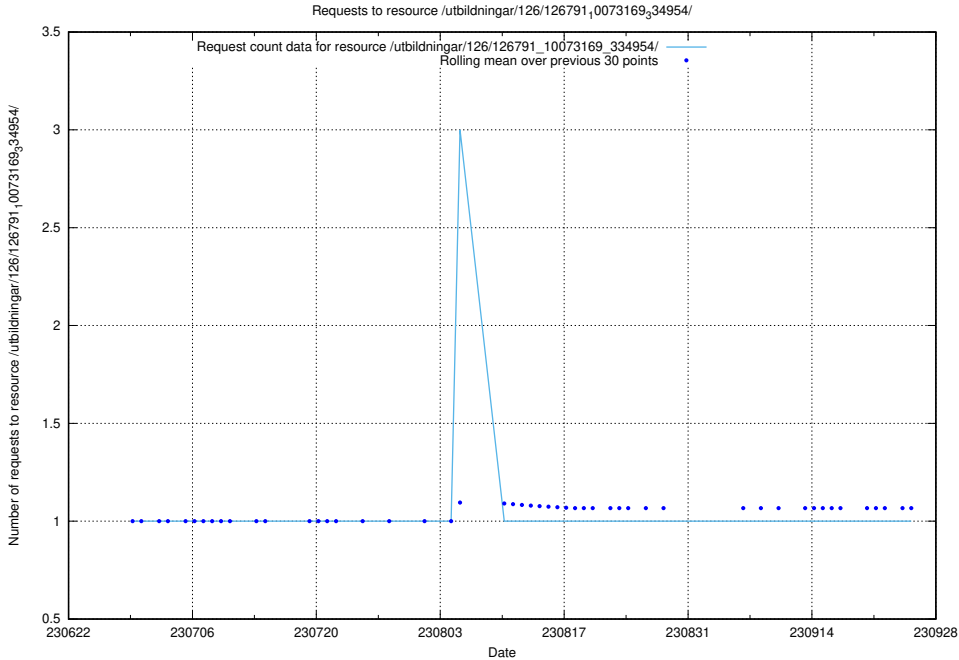

5.5239 Usage of /utbildningar/126/126791_10073169_334954/

Here, we count the number of requests to resource /utbildningar/126/126791_10073169_334954/.