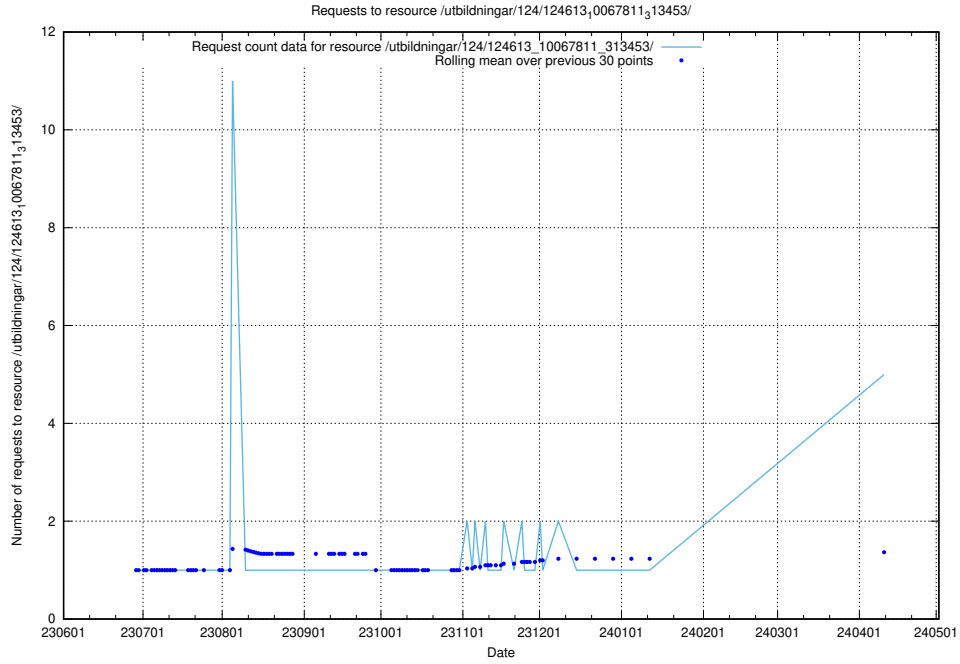

5.184 Usage of /utbildningar/124/124613_10067811_313453/

Here, we count the number of requests to resource /utbildningar/124/124613_10067811_313453/.