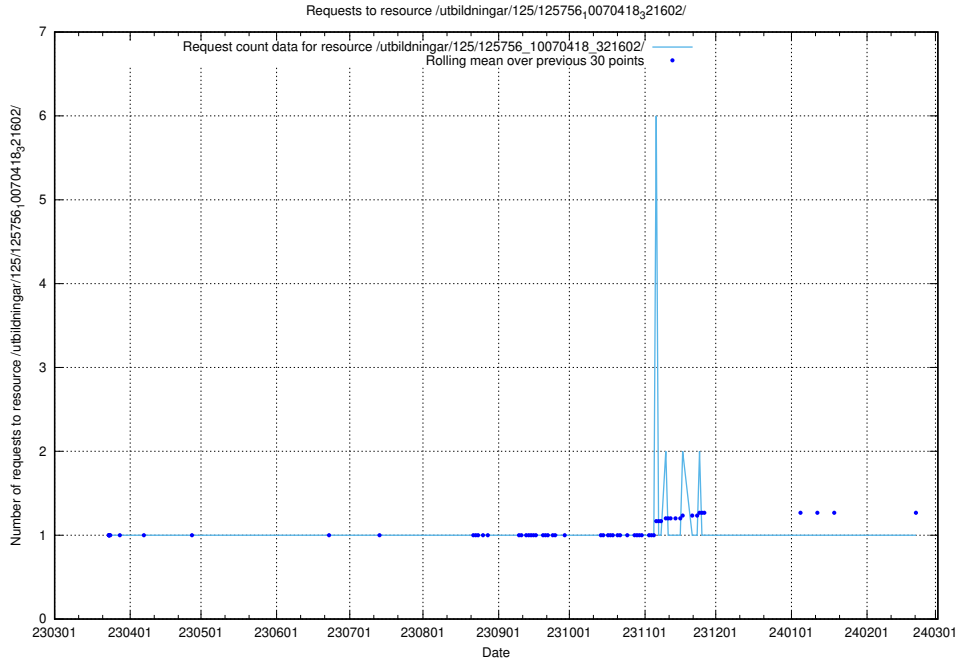

5.6236 Usage of /utbildningar/125/125756_10070418_321602/

Here, we count the number of requests to resource /utbildningar/125/125756_10070418_321602/.