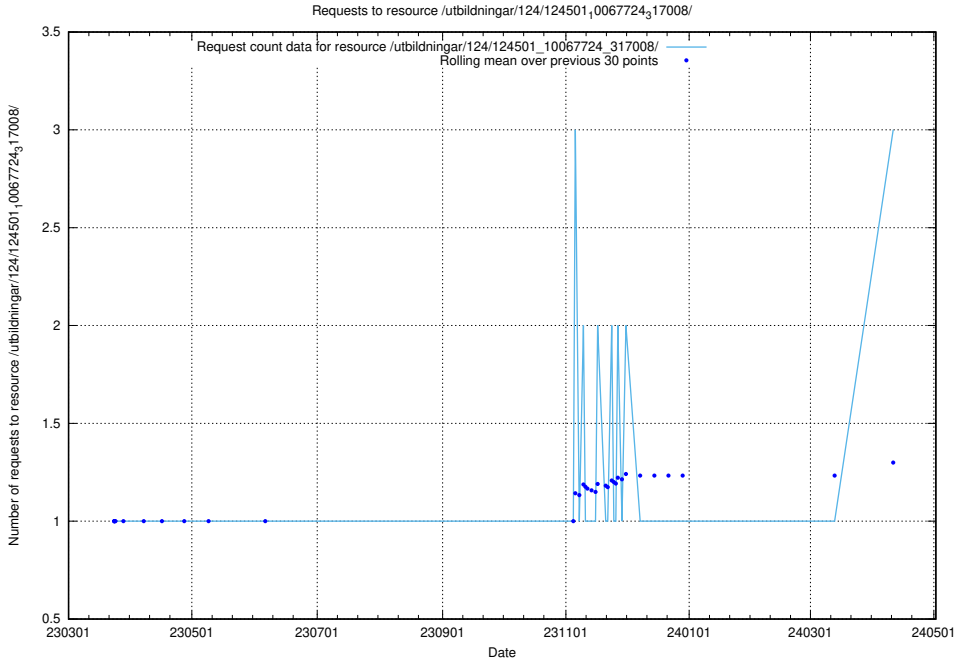

5.327 Usage of /utbildningar/124/124501_10067724_317008/

Here, we count the number of requests to resource /utbildningar/124/124501_10067724_317008/.