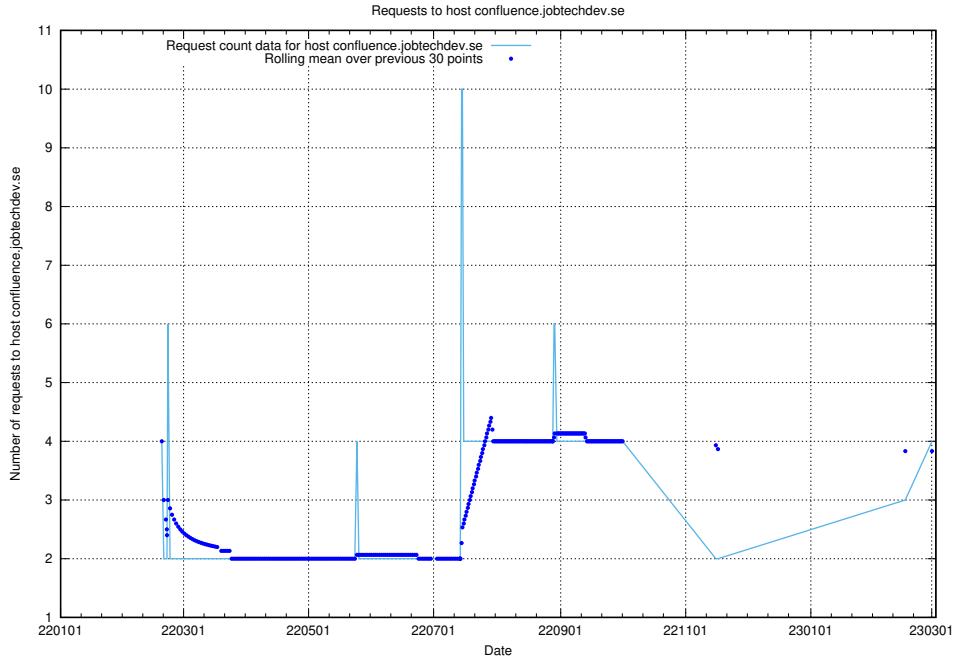

7.159 Usage of gitlab.jobtechdev.se

Here, we count the number of requests to host gitlab.jobtechdev.se.

7.160 Usage of secure.jobtechdev.se

Here, we count the number of requests to host secure.jobtechdev.se.