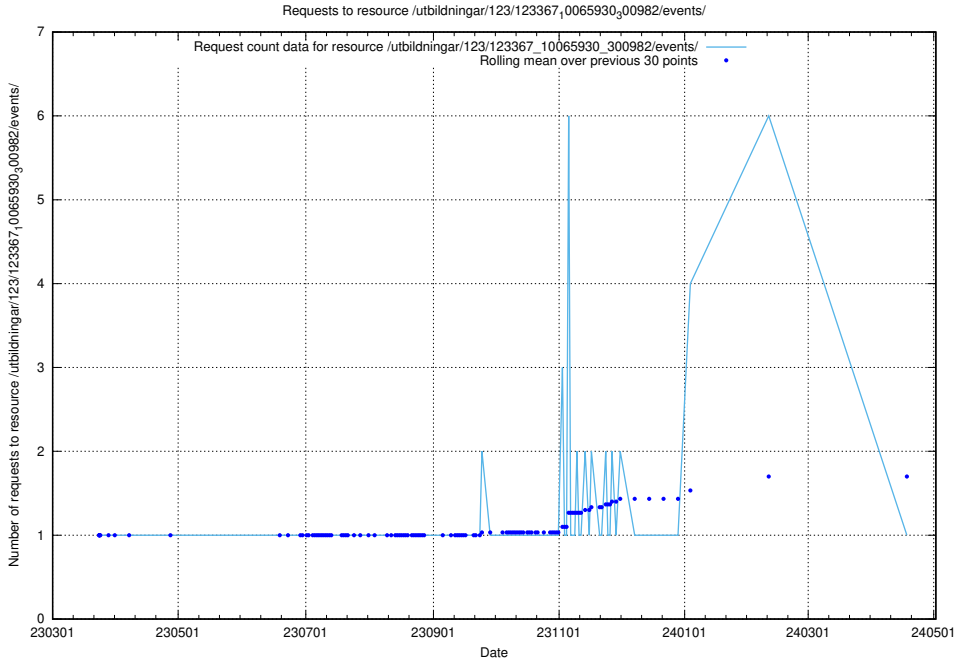

5.4423 Usage of /utbildningar/123/123367_10065930_300982/events/

Here, we count the number of requests to resource /utbildningar/123/123367_10065930_300982/events/