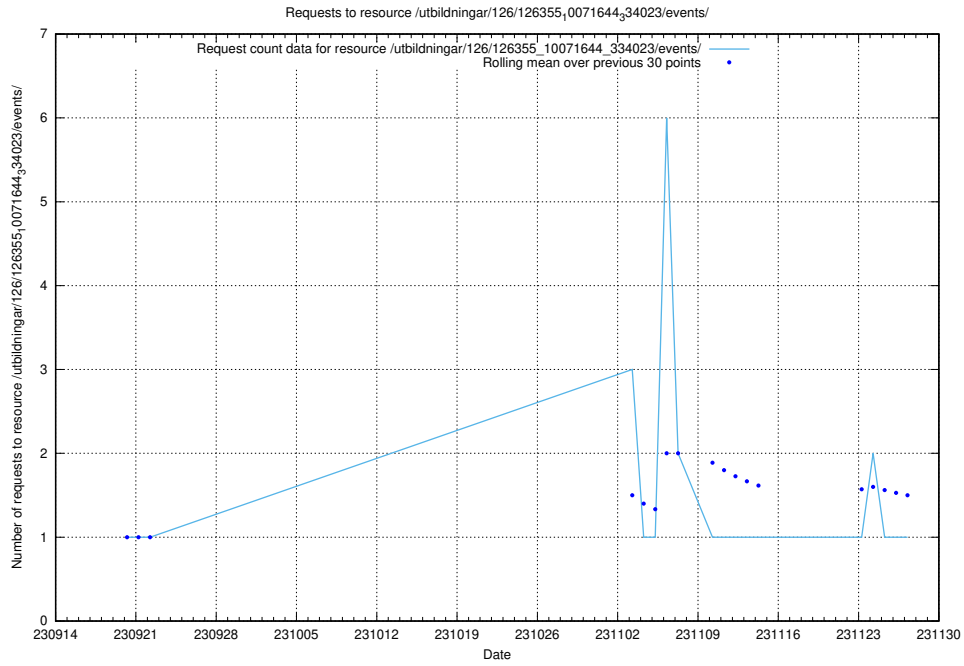

5.4330 Usage of /utbildningar/126/126355_10071644_334023/events/

Here, we count the number of requests to resource /utbildningar/126/126355_10071644_334023/events/