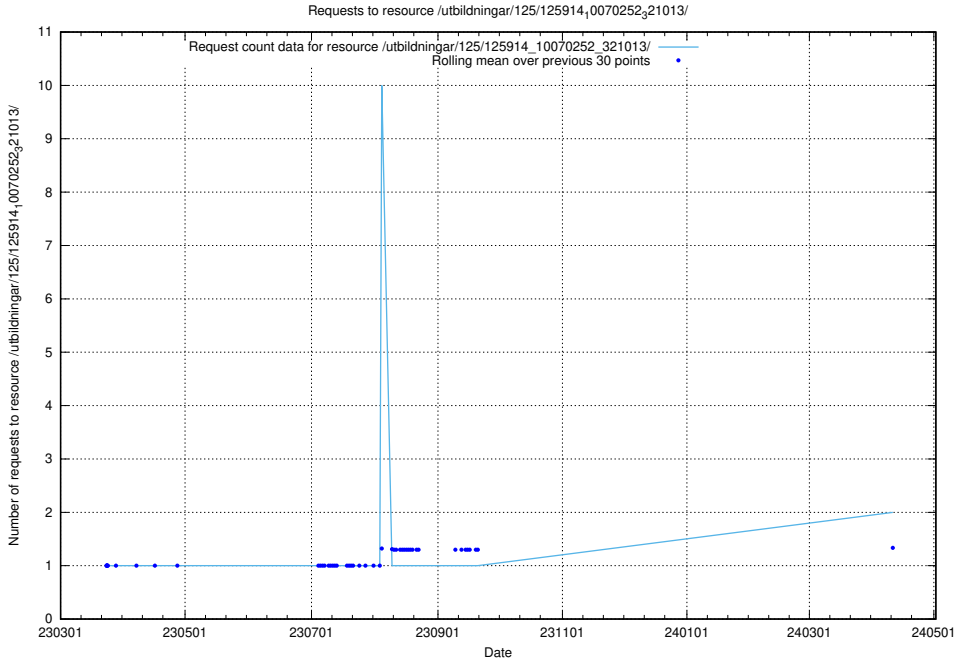

5.973 Usage of /utbildningar/125/125914_10070252_321013/

Here, we count the number of requests to resource /utbildningar/125/125914_10070252_321013/.