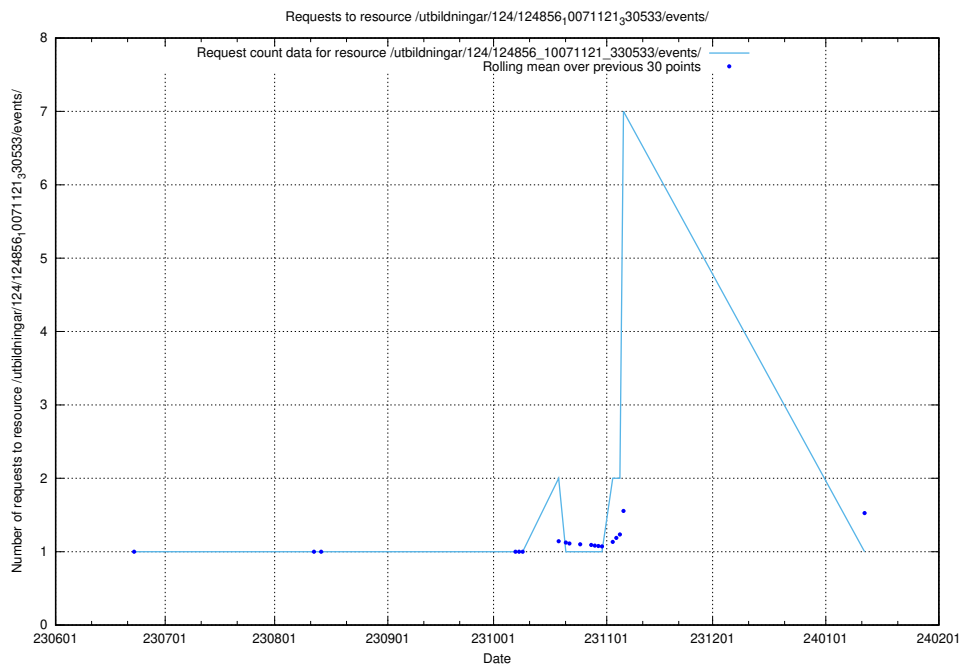

5.5533 Usage of /utbildningar/124/124856_10071121_330533/events/

Here, we count the number of requests to resource /utbildningar/124/124856_10071121_330533/events/