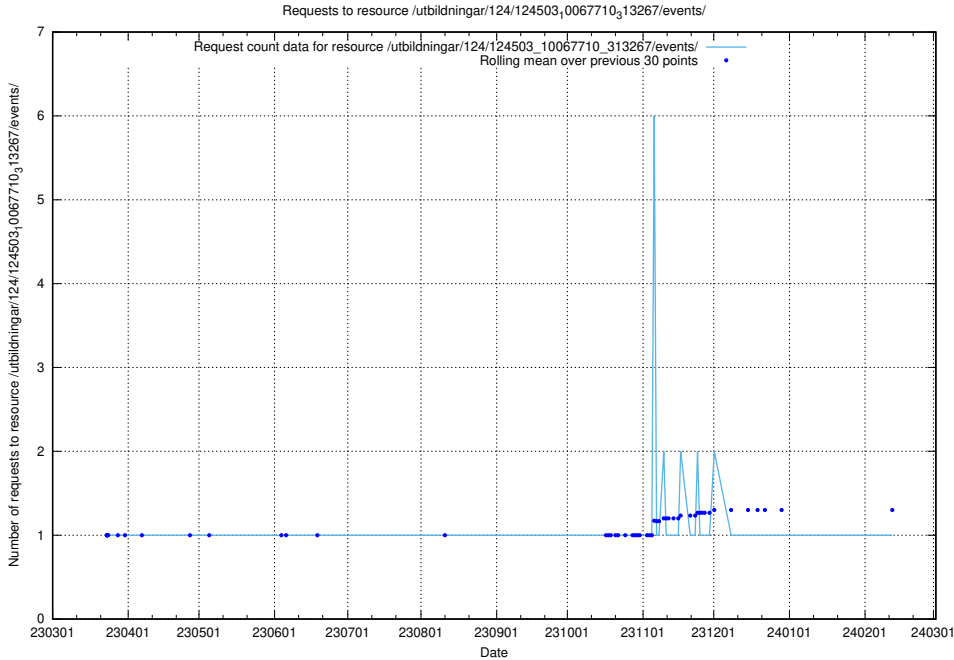

5.1950 Usage of /utbildningar/124/124503_10067710_313267/events/

Here, we count the number of requests to resource /utbildningar/124/124503_10067710_313267/events/