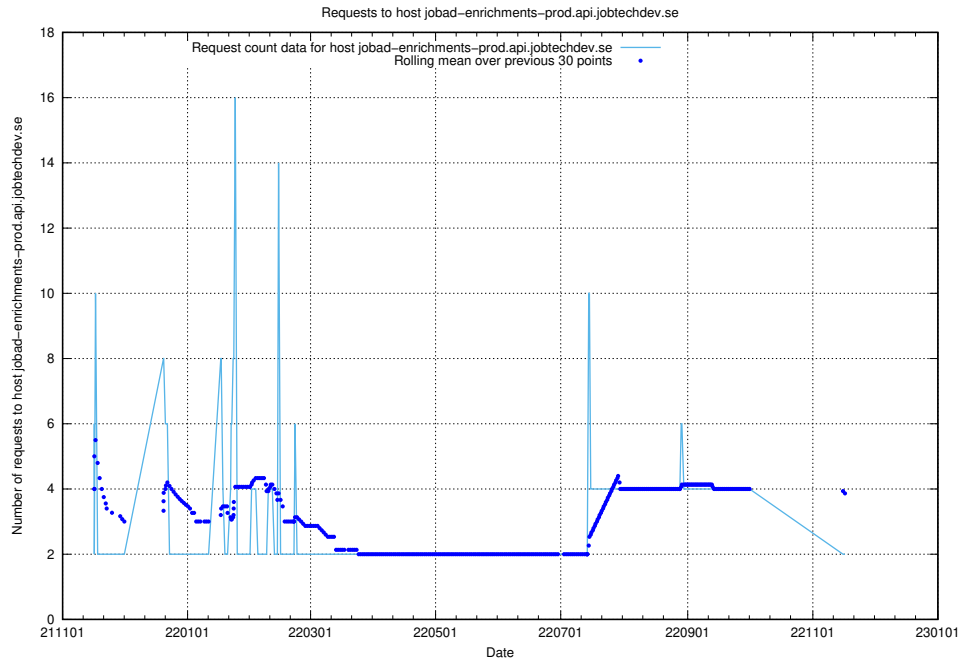

7.543 Usage of jobad-enrichments-prod.api.jobtechdev.se

Here, we count the number of requests to host jobad-enrichments-prod.api.jobtechdev.se.