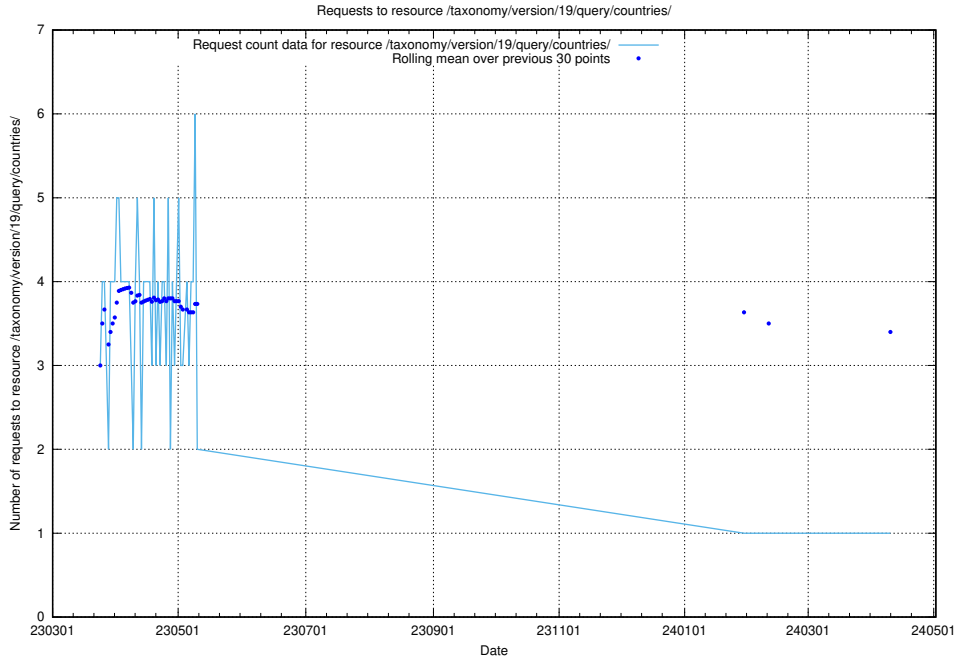

5.5940 Usage of /taxonomy/version/19/query/countries/

Here, we count the number of requests to resource /taxonomy/version/19/query/countries/.