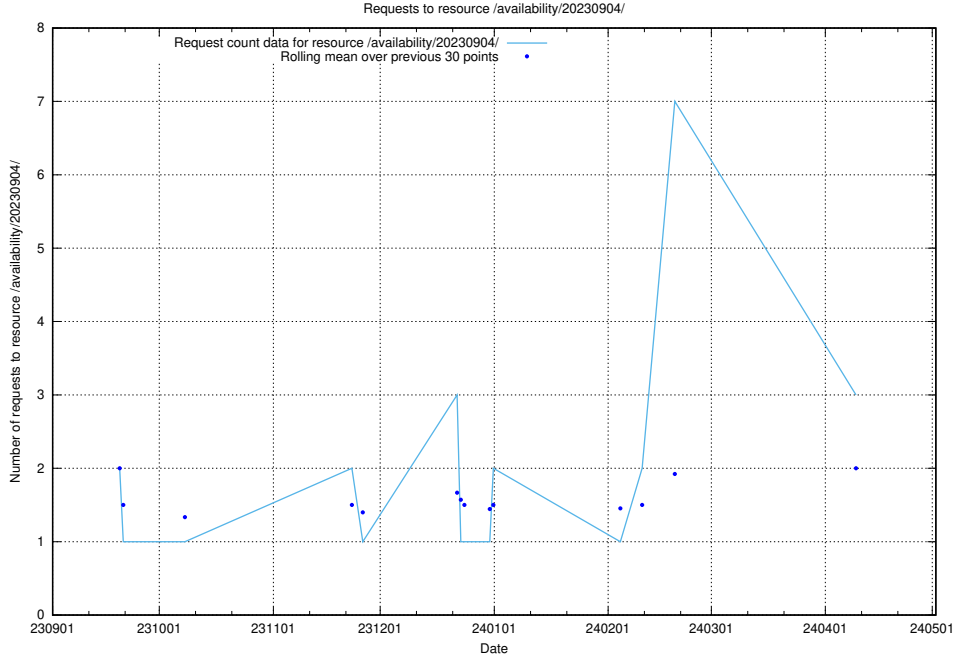

5.384 Usage of /availability/20230904/

Here, we count the number of requests to resource /availability/20230904/.