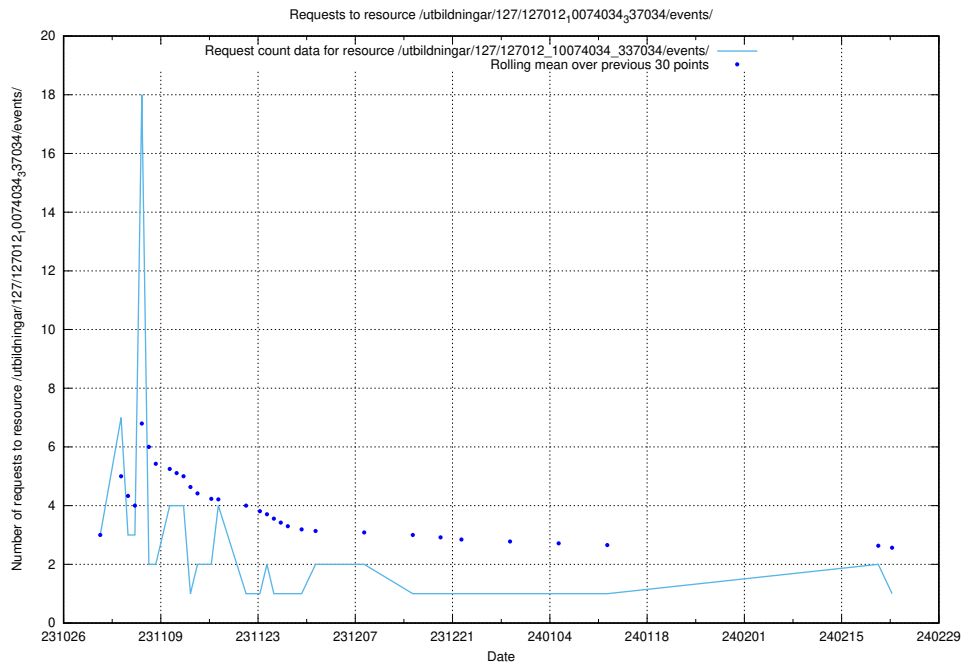

5.3968 Usage of /utbildningar/127/127012_10074034_337034/events/

Here, we count the number of requests to resource /utbildningar/127/127012_10074034_337034/events/