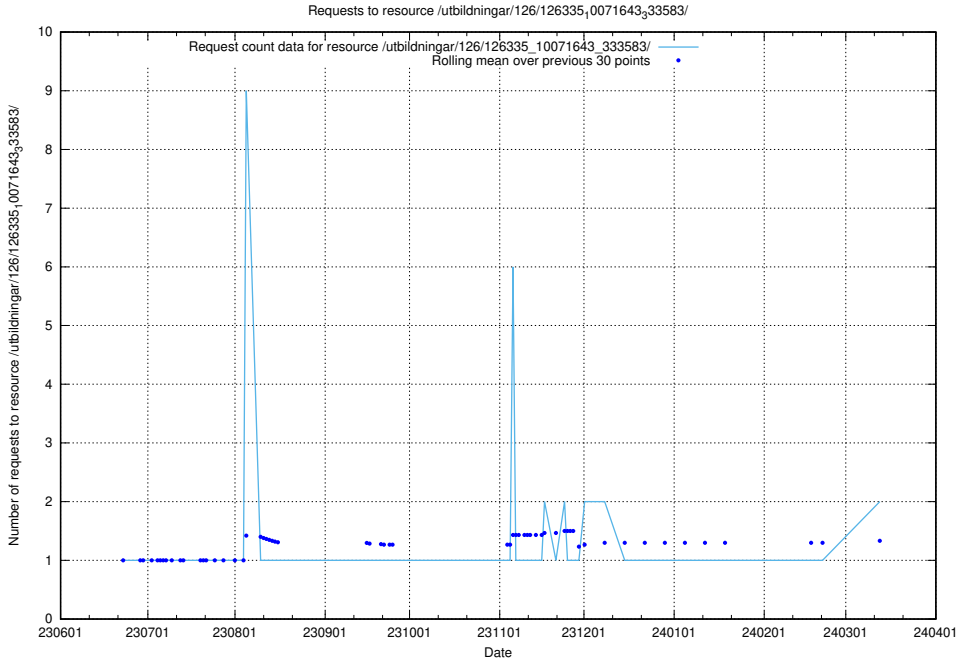

5.852 Usage of /utbildningar/126/126335_10071643_333583/

Here, we count the number of requests to resource /utbildningar/126/126335_10071643_333583/.