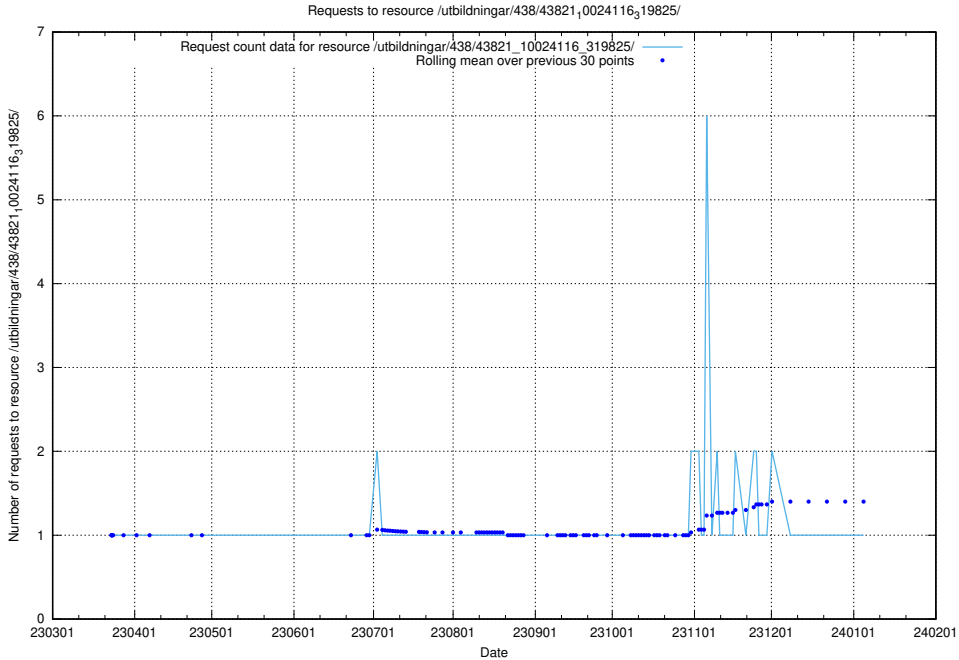

5.6122 Usage of /utbildningar/438/43821_10024116_319825/

Here, we count the number of requests to resource /utbildningar/438/43821_10024116_319825/.