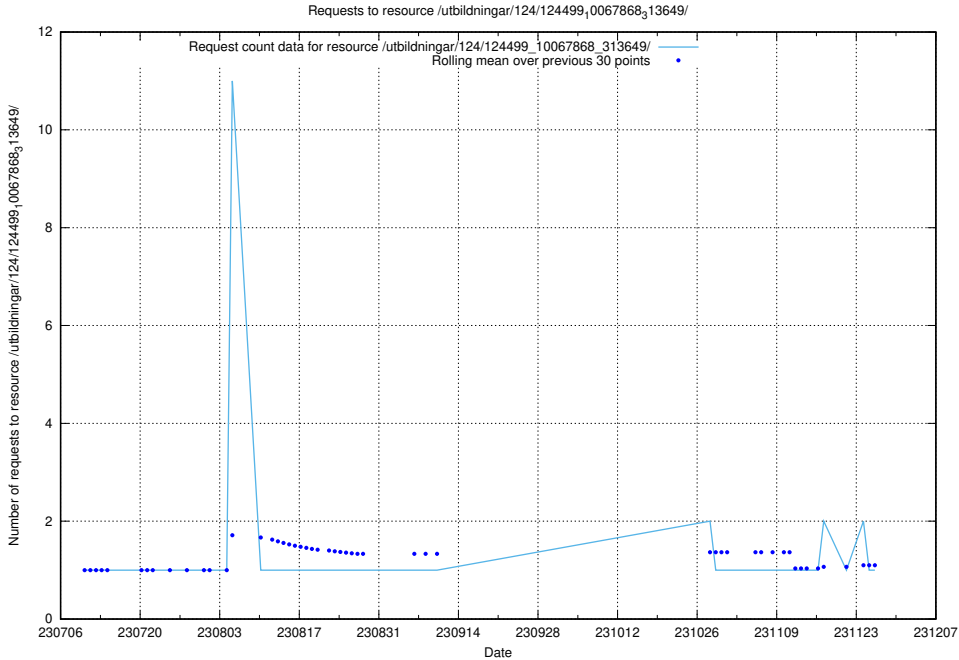

5.4921 Usage of /utbildningar/124/124499_10067868_313649/

Here, we count the number of requests to resource /utbildningar/124/124499_10067868_313649/.