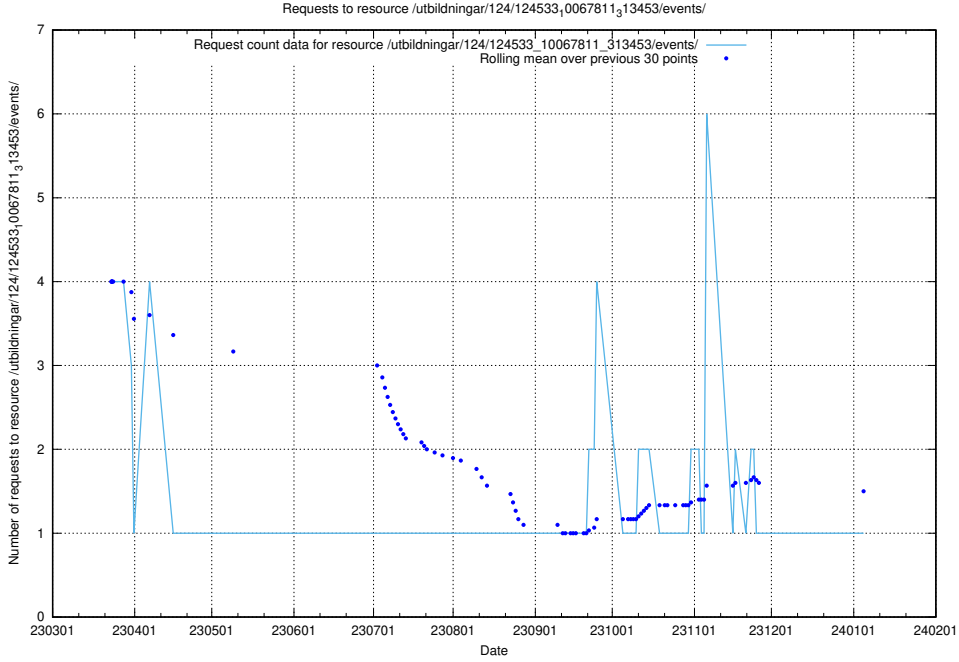

5.6044 Usage of /utbildningar/124/124533_10067811_313453/events/

Here, we count the number of requests to resource /utbildningar/124/124533_10067811_313453/events/