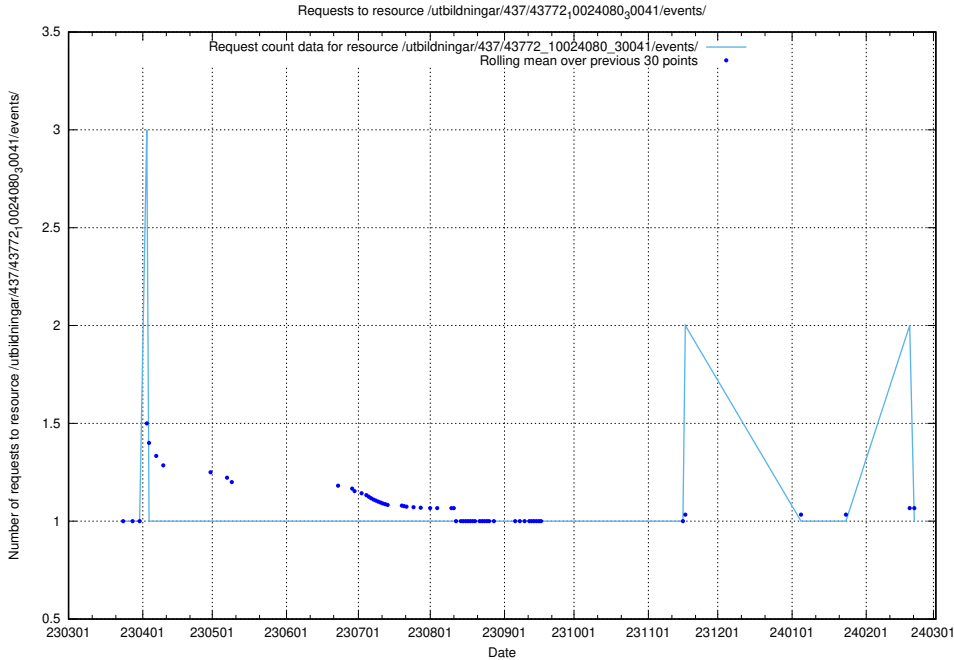

Here, we count the number of requests to resource /utbildningar/437/43784_10024037_29998/events/.

5.5977 Usage of /utbildningar/437/43772_10024080_30041/events/

Here, we count the number of requests to resource /utbildningar/437/43772_10024080_30041/events/.