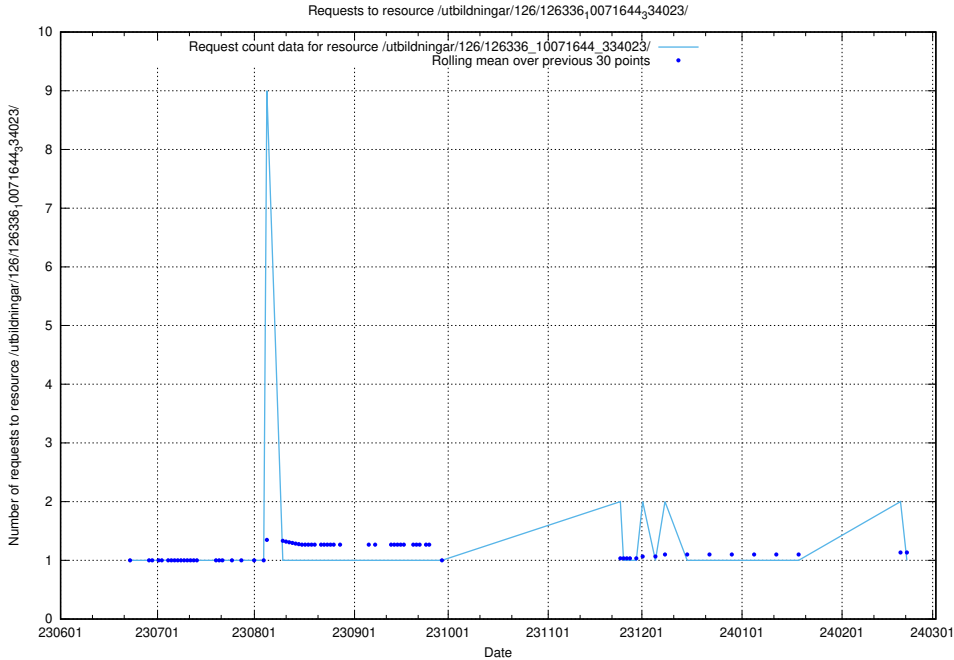

5.5459 Usage of /utbildningar/126/126336_10071644_334023/

Here, we count the number of requests to resource /utbildningar/126/126336_10071644_334023/.