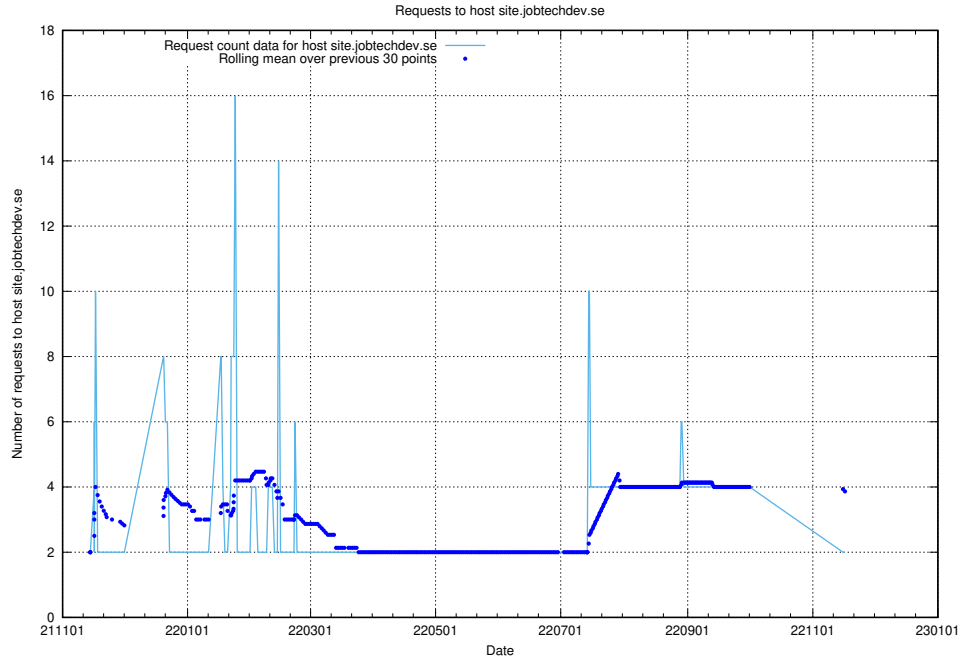

7.560 Usage of shop.jobtechdev.se

Here, we count the number of requests to host shop.jobtechdev.se.

7.561 Usage of office.jobtechdev.se

Here, we count the number of requests to host office.jobtechdev.se.