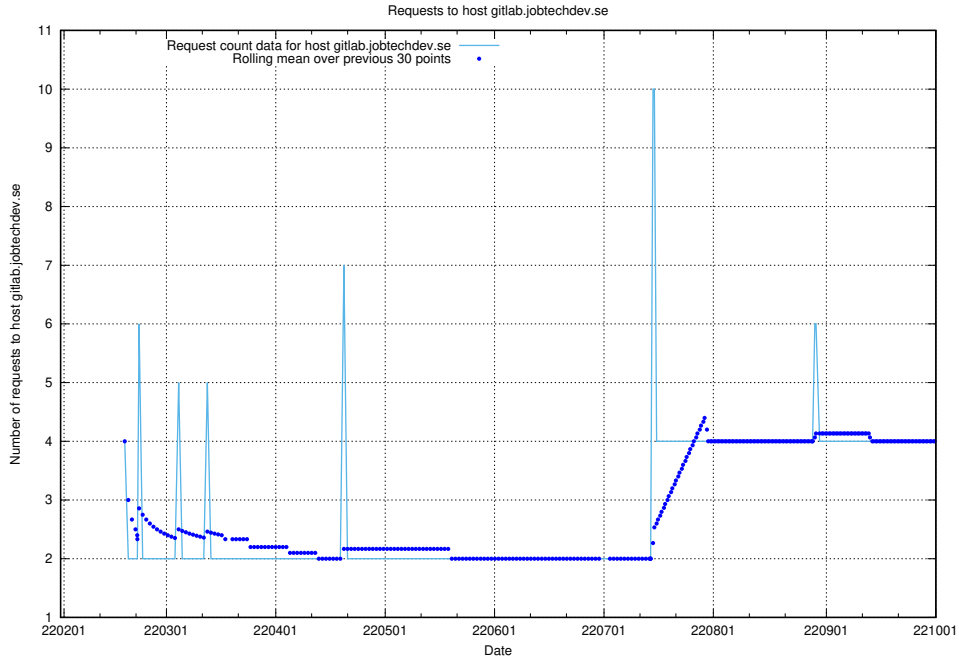

7.159 Usage of gitlab.jobtechdev.se

Here, we count the number of requests to host gitlab.jobtechdev.se.

7.160 Usage of secure.jobtechdev.se

Here, we count the number of requests to host secure.jobtechdev.se.