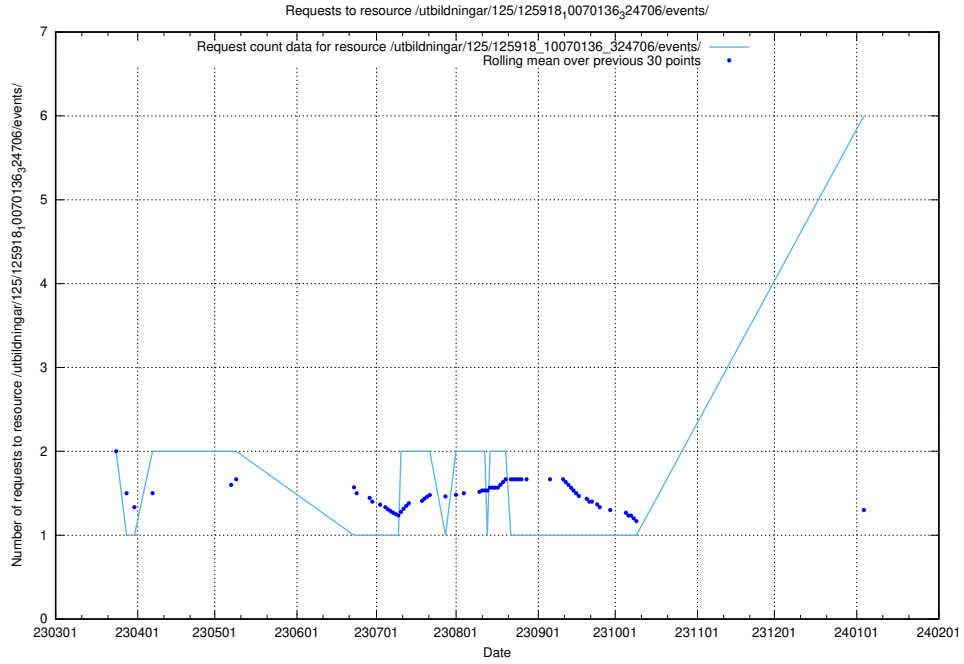

5.131 Usage of /utbildningar/125/125918_10070136_324706/events/

Here, we count the number of requests to resource /utbildningar/125/125918_10070136_324706/events/