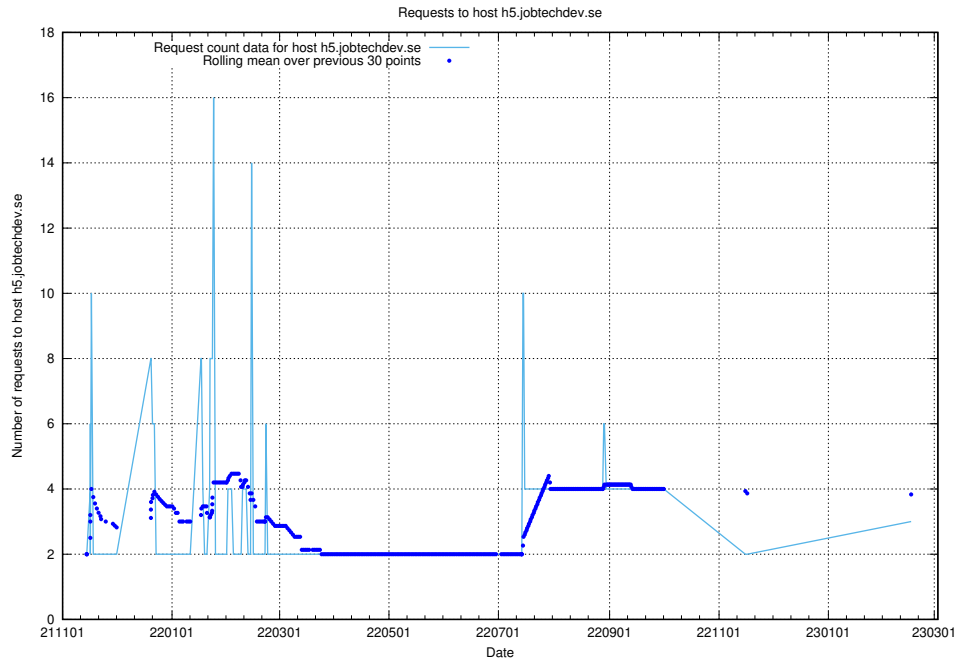

7.164 Usage of h5.jobtechdev.se

Here, we count the number of requests to host h5.jobtechdev.se.