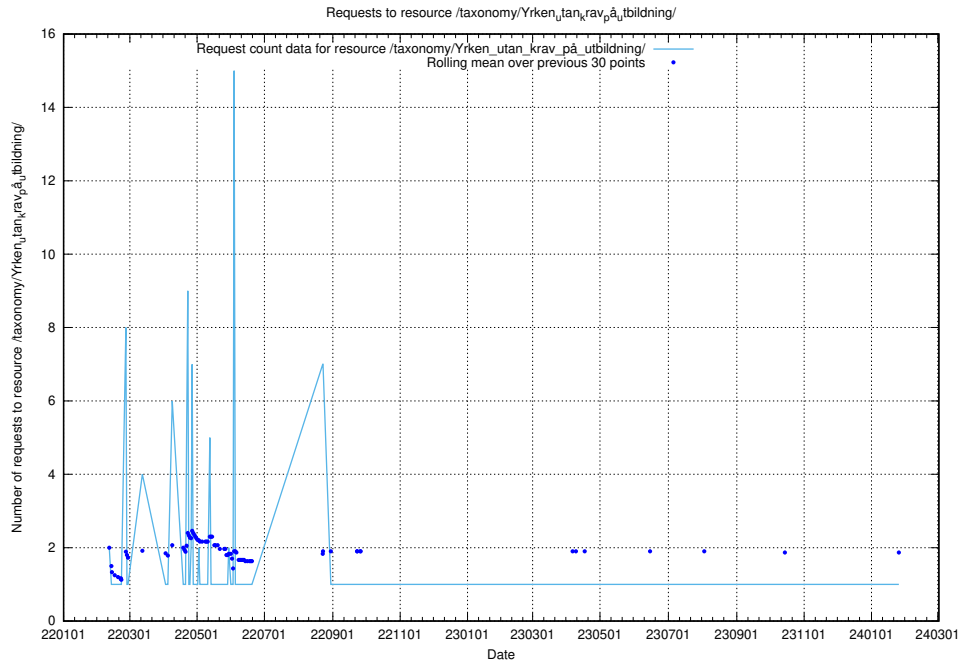

5.1301 Usage of /taxonomy/Yrken_utan_krav_på_utbildning/

Here, we count the number of requests to resource /taxonomy/Yrken_utan_krav_på_utbildning/.