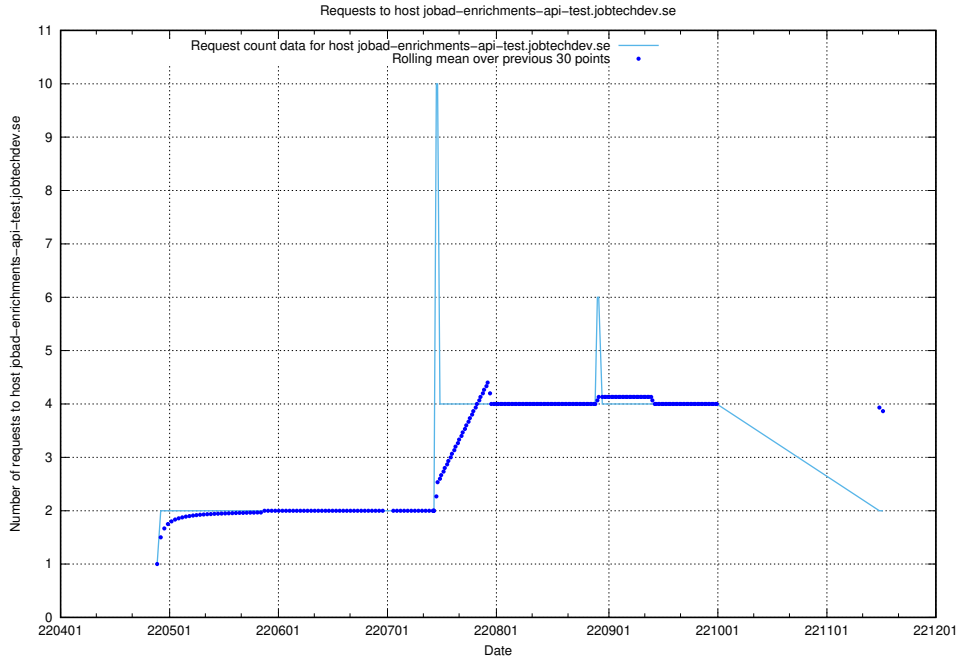

7.443 Usage of jobad-enrichments-api-test.jobtechdev.se

Here, we count the number of requests to host jobad-enrichments-api-test.jobtechdev.se.