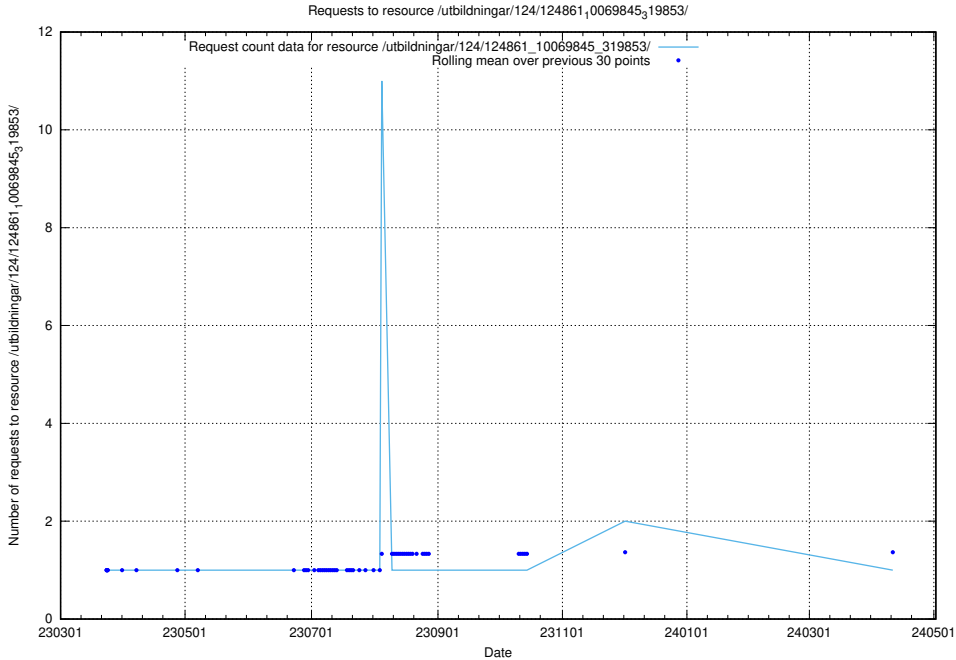

5.1175 Usage of /utbildningar/124/124861_10069845_319853/

Here, we count the number of requests to resource /utbildningar/124/124861_10069845_319853/.