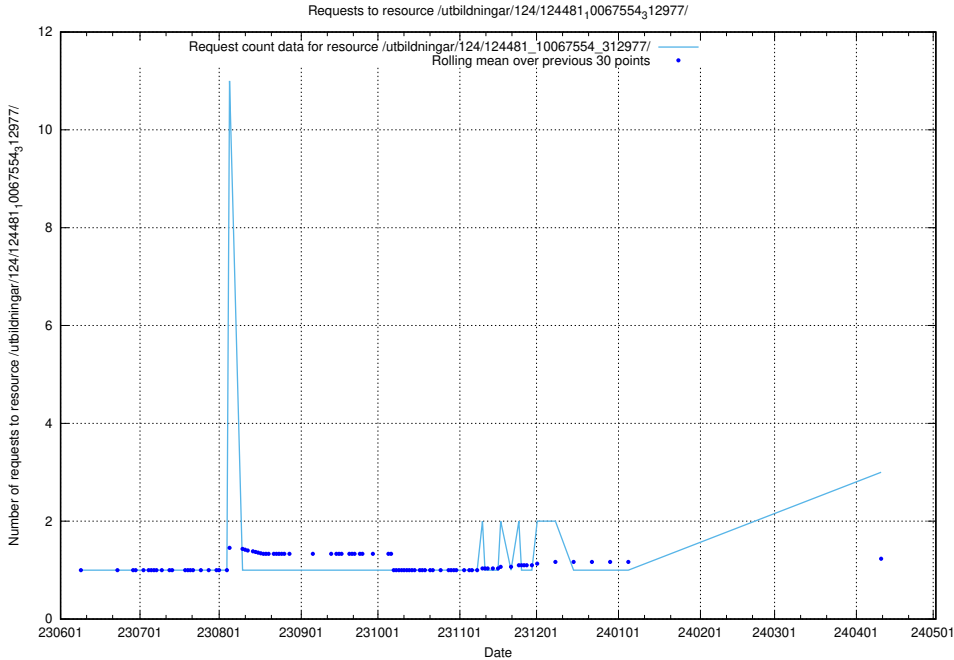

5.447 Usage of /utbildningar/124/124481_10067554_312977/

Here, we count the number of requests to resource /utbildningar/124/124481_10067554_312977/.