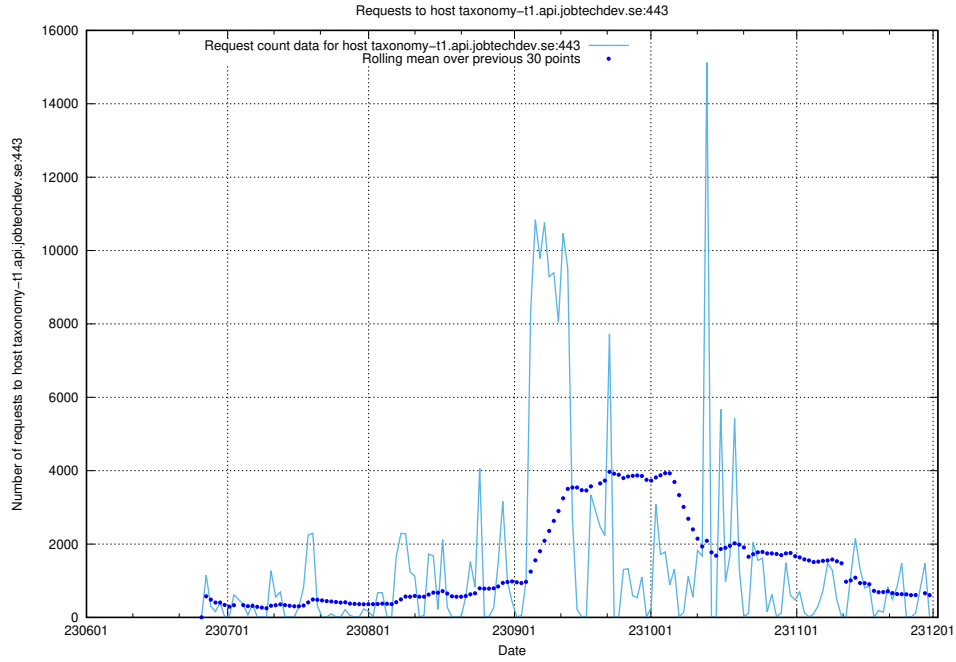

7.59 Usage of staping.jobtechdev.se

Here, we count the number of requests to host staping.jobtechdev.se.

7.60 Usage of demo-jobed-connect.jobtechdev.se

Here, we count the number of requests to host demo-jobed-connect.jobtechdev.se.