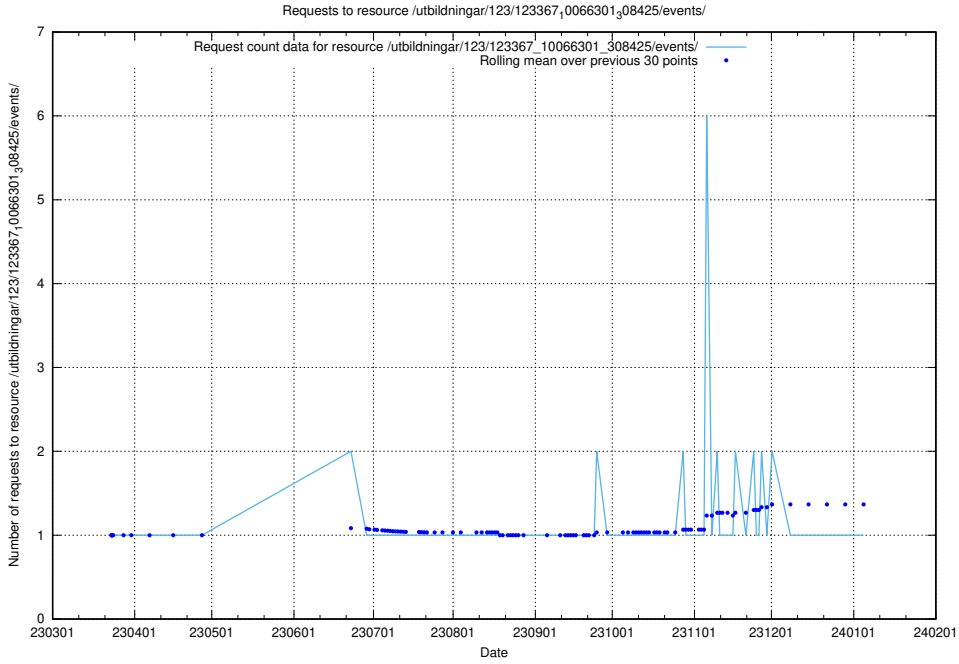

5.4346 Usage of /utbildningar/123/123367_10066301_308425/events/

Here, we count the number of requests to resource /utbildningar/123/123367_10066301_308425/events/