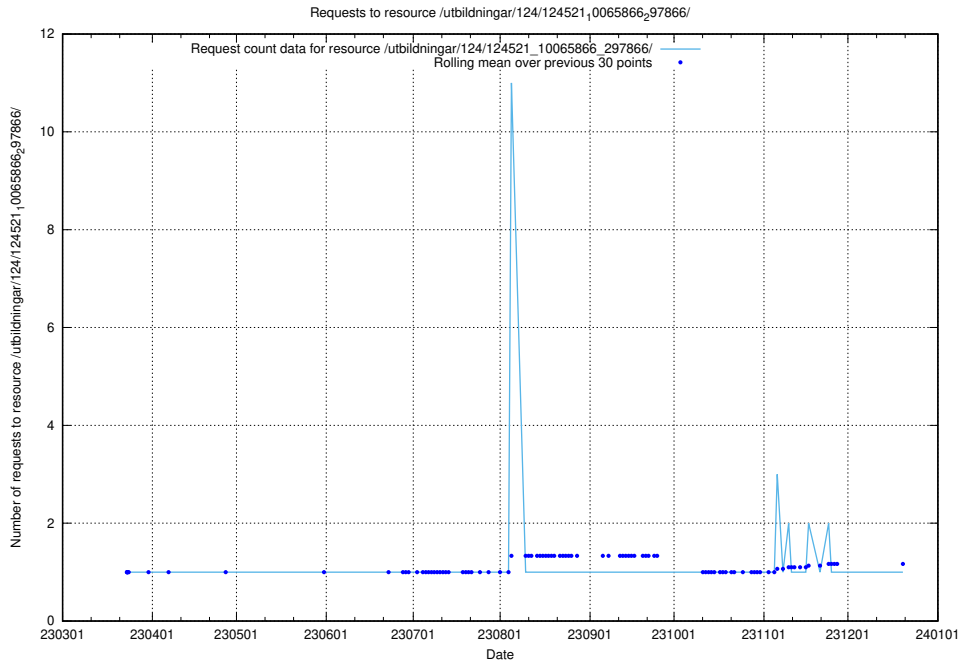

5.1247 Usage of /utbildningar/124/124521_10065866_297866/

Here, we count the number of requests to resource /utbildningar/124/124521_10065866_297866/.