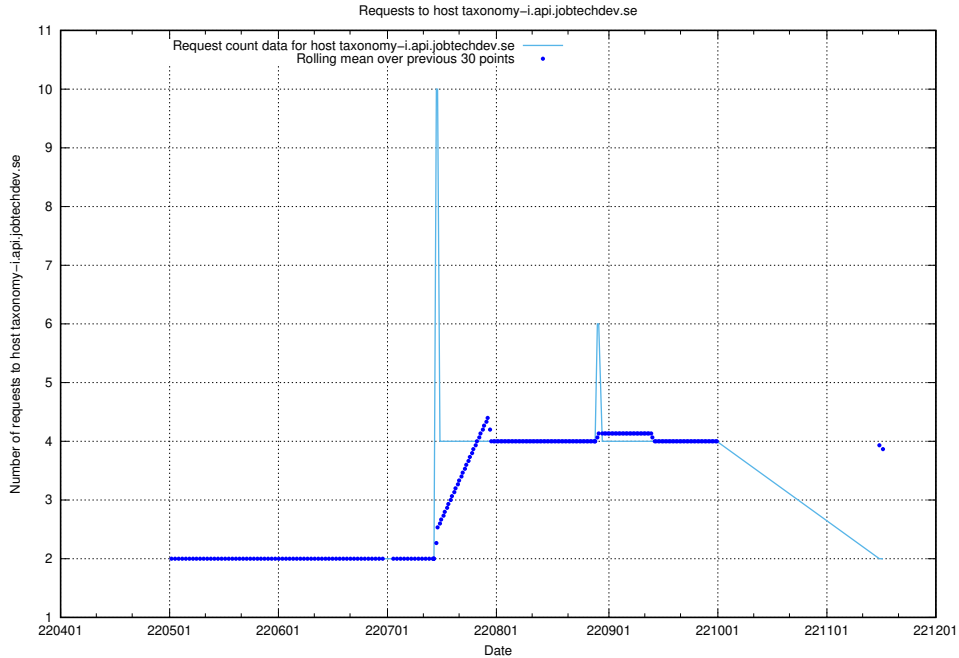

7.433 Usage of taxonomy-i.api.jobtechdev.se

Here, we count the number of requests to host taxonomy-i.api.jobtechdev.se.

7.434 Usage of hstest.www.jobtechdev.se

Here, we count the number of requests to host hstest.www.jobtechdev.se.