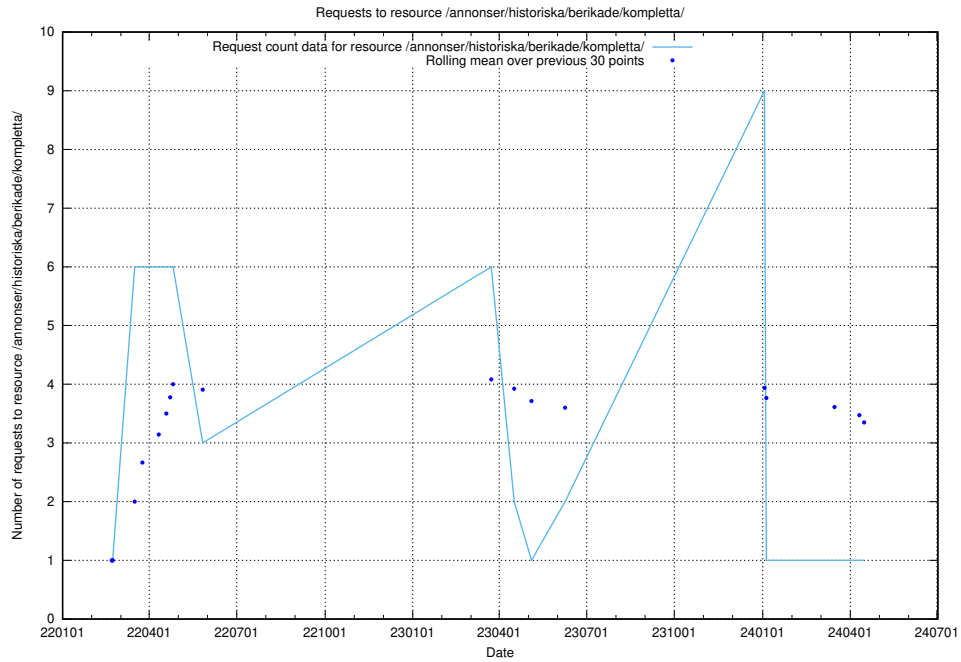

5.1266 Usage of /annonser/historiska/berikade/kompletta/

Here, we count the number of requests to resource /annonser/historiska/berikade/kompletta/.