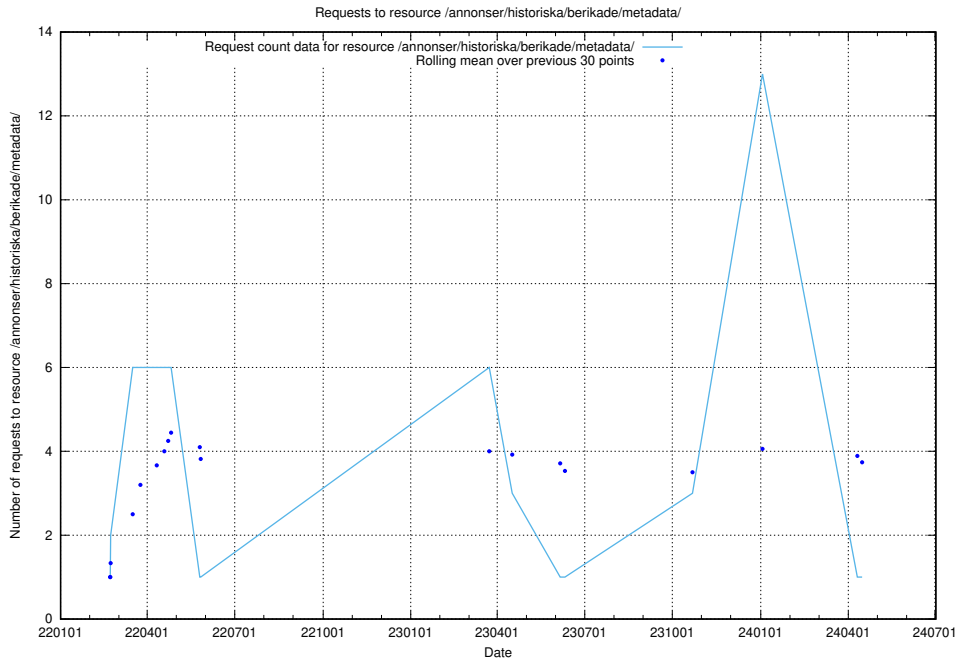

5.1256 Usage of /annonser/historiska/berikade/metadata/

Here, we count the number of requests to resource /annonser/historiska/berikade/metadata/.