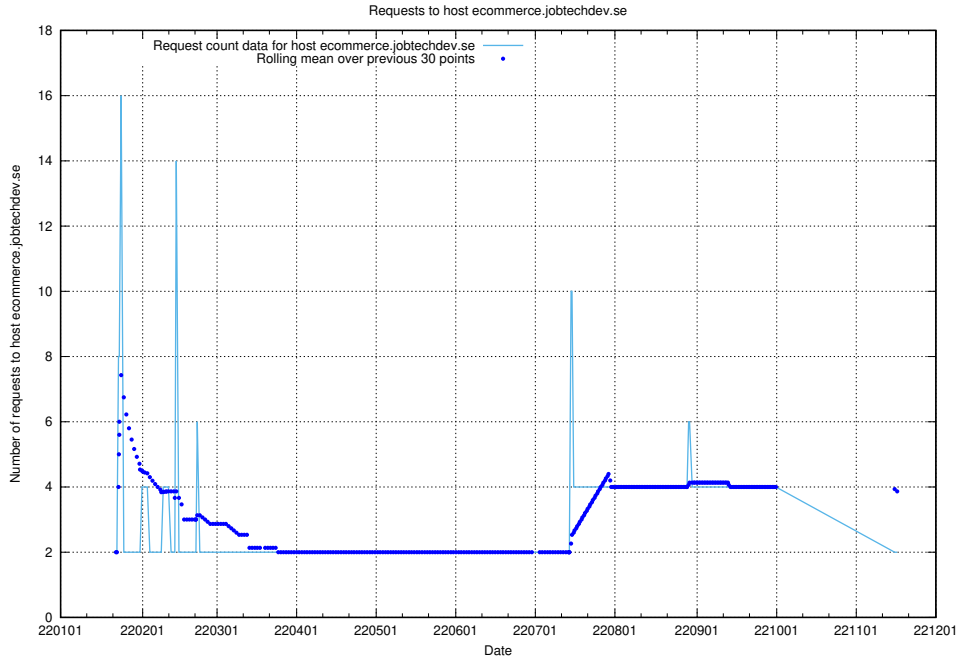

7.254 Usage of ecommerce.jobtechdev.se

Here, we count the number of requests to host ecommerce.jobtechdev.se.