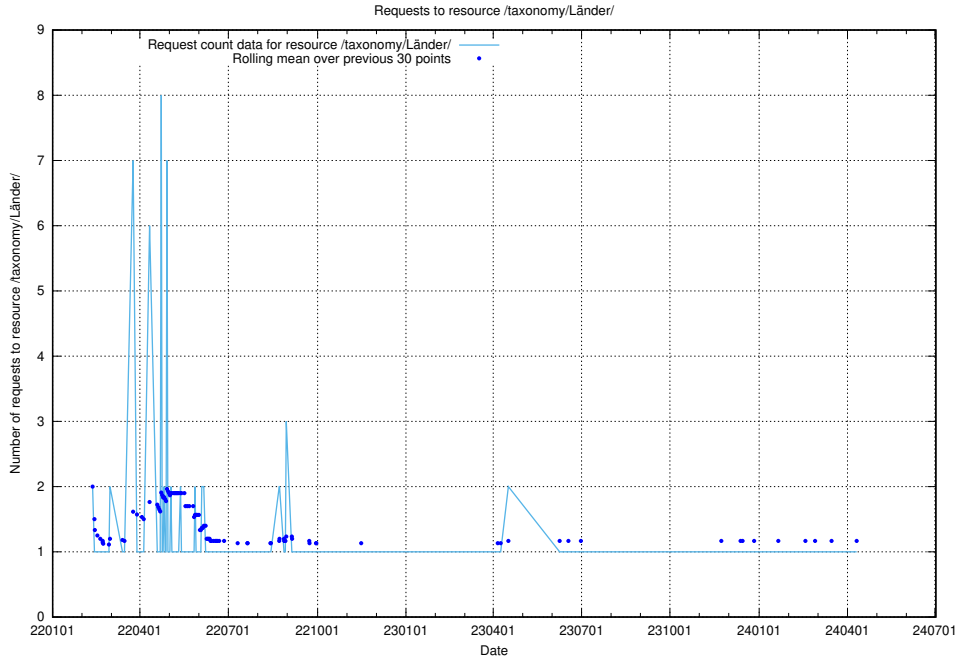

5.1449 Usage of /taxonomy/Länder/

Here, we count the number of requests to resource /taxonomy/Länder/.