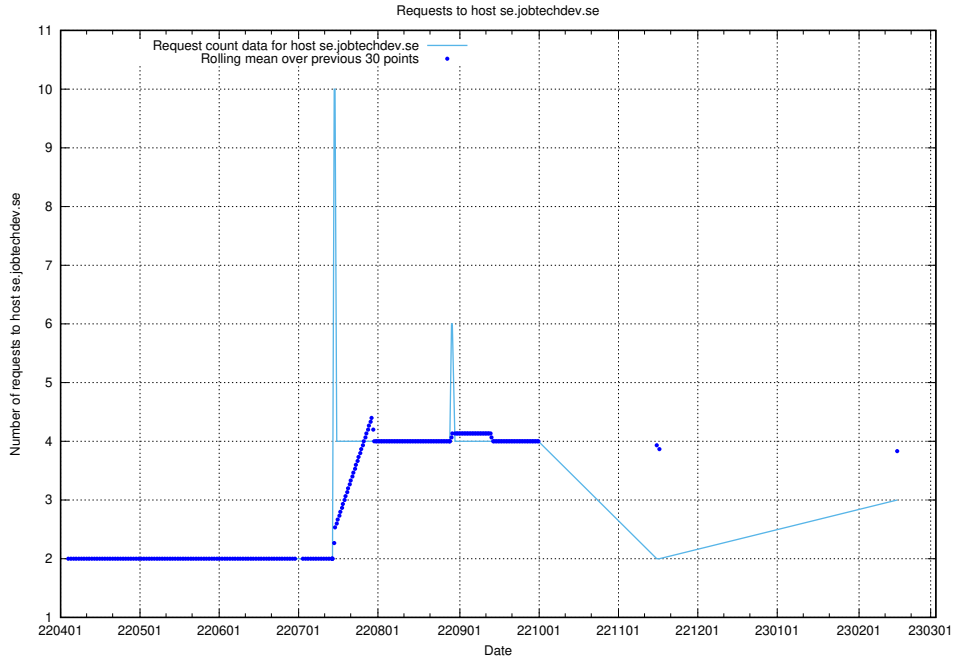

7.217 Usage of se.jobtechdev.se

Here, we count the number of requests to host se.jobtechdev.se.