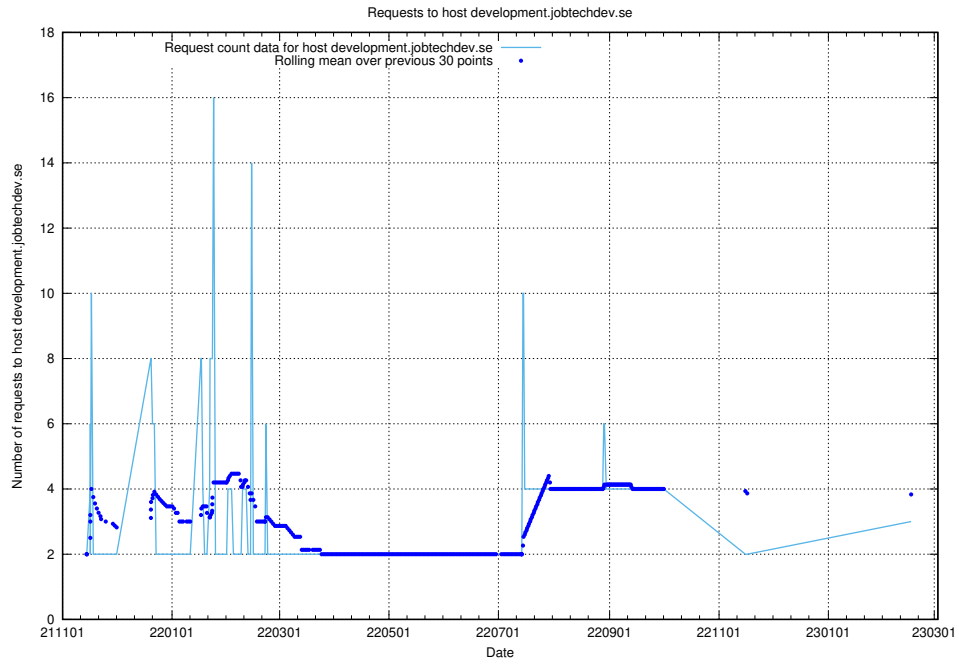

7.165 Usage of development.jobtechdev.se

Here, we count the number of requests to host development.jobtechdev.se.