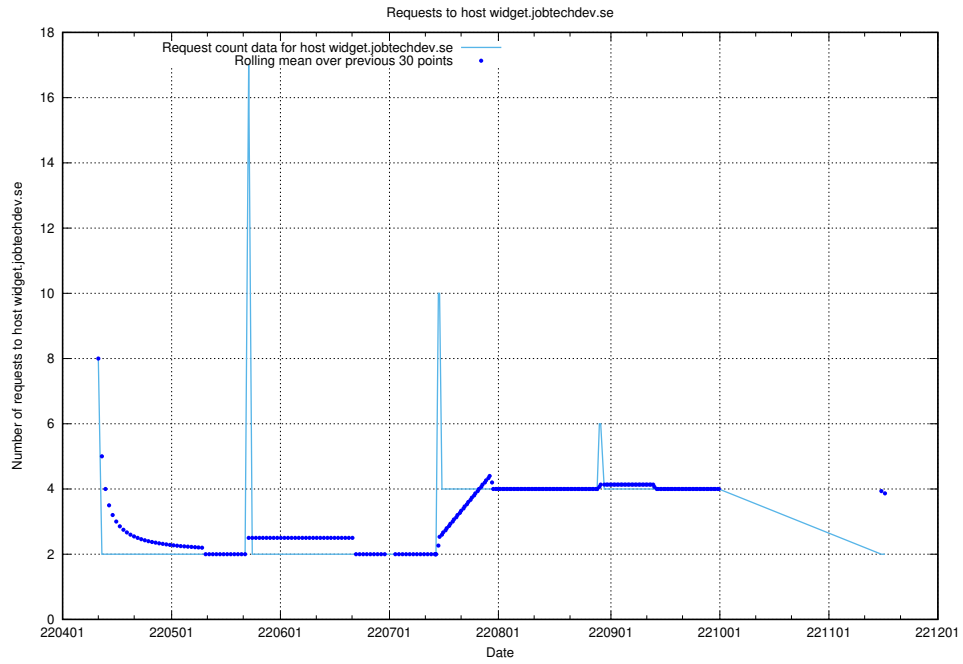

7.463 Usage of widget.jobtechdev.se

Here, we count the number of requests to host widget.jobtechdev.se.

7.464 Usage of taxonomyt1.api.jobtechdev.se

Here, we count the number of requests to host taxonomyt1.api.jobtechdev.se.