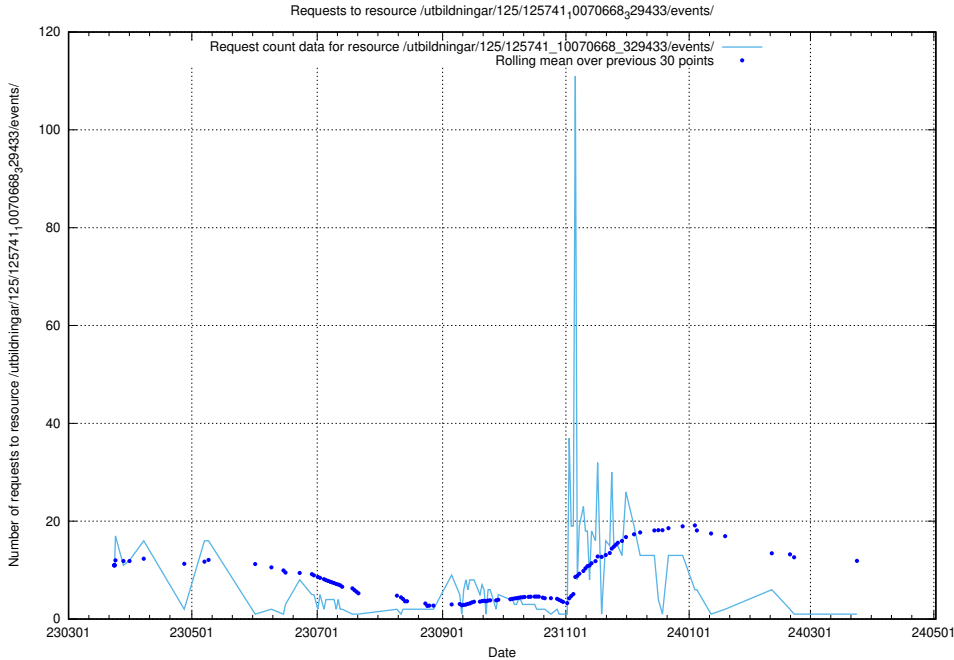

5.6040 Usage of /utbildningar/125/125741_10070668_329433/events/

Here, we count the number of requests to resource /utbildningar/125/125741_10070668_329433/events/