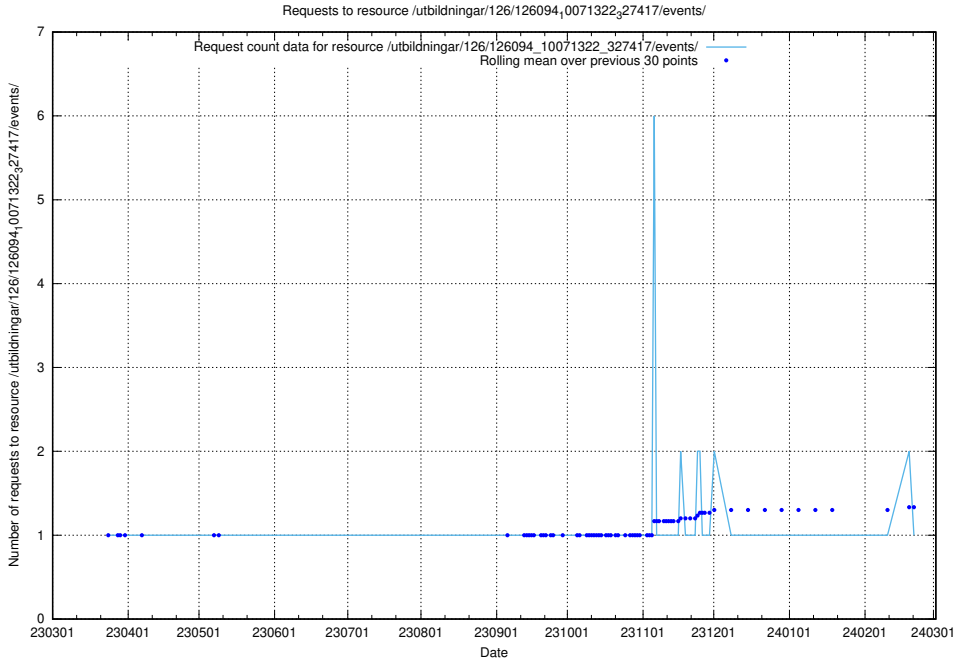

5.5997 Usage of /utbildningar/126/126094_10071322_327417/events/

Here, we count the number of requests to resource /utbildningar/126/126094_10071322_327417/events/