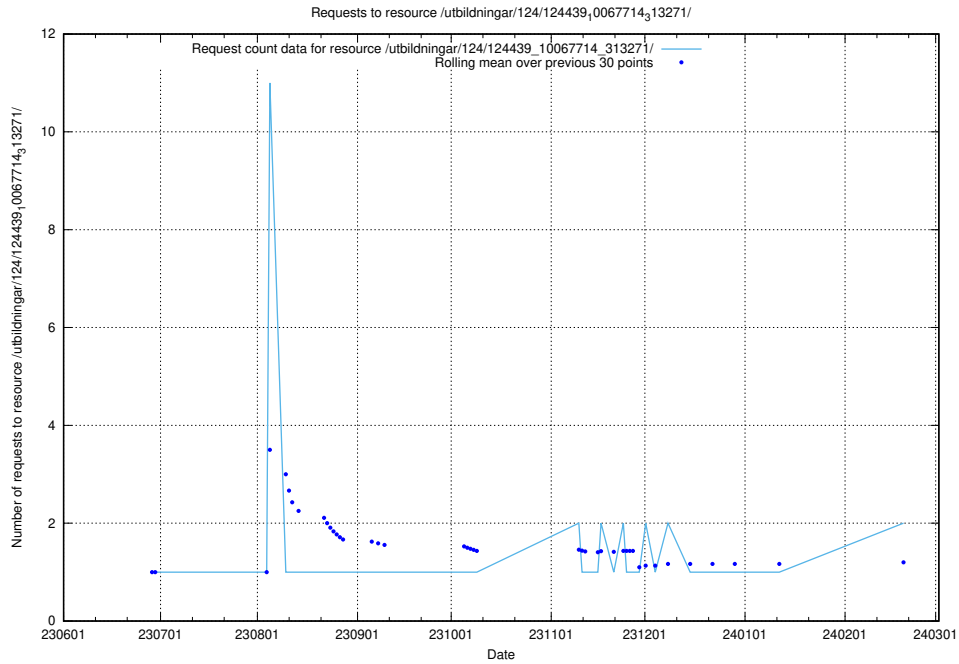

5.842 Usage of /utbildningar/124/124439_10067714_313271/

Here, we count the number of requests to resource /utbildningar/124/124439_10067714_313271/.