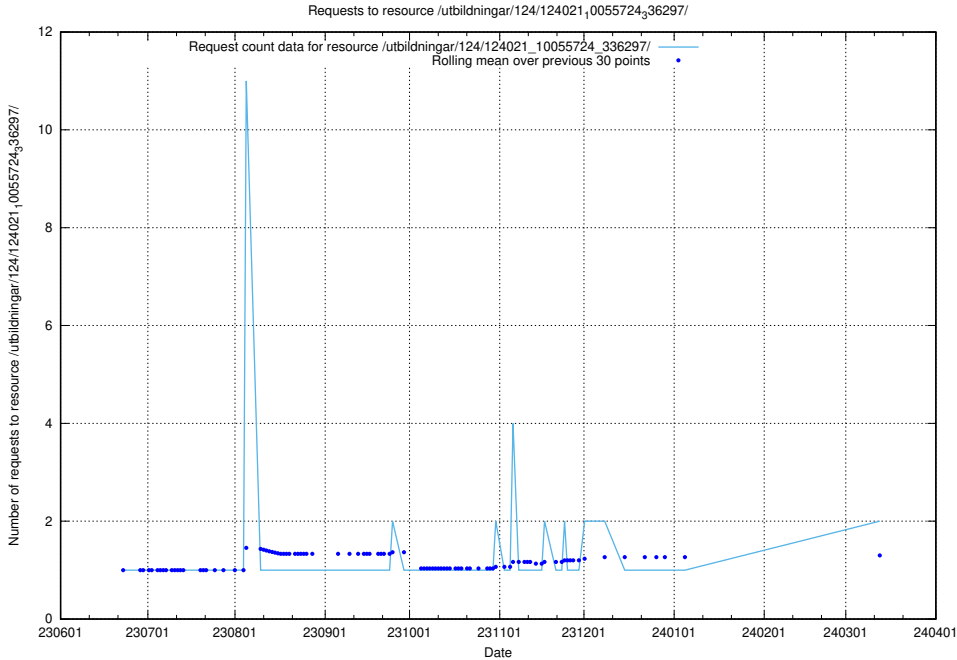

5.879 Usage of /utbildningar/124/124021_10055724_336297/

Here, we count the number of requests to resource /utbildningar/124/124021_10055724_336297/.