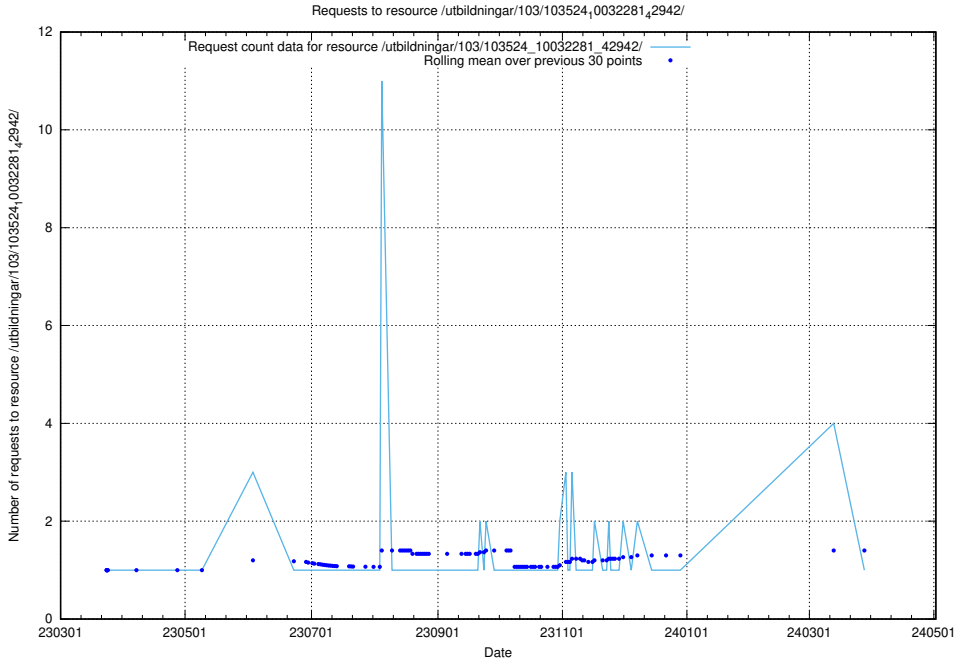

5.5251 Usage of /utbildningar/103/103524_10032281_42942/

Here, we count the number of requests to resource /utbildningar/103/103524_10032281_42942/.