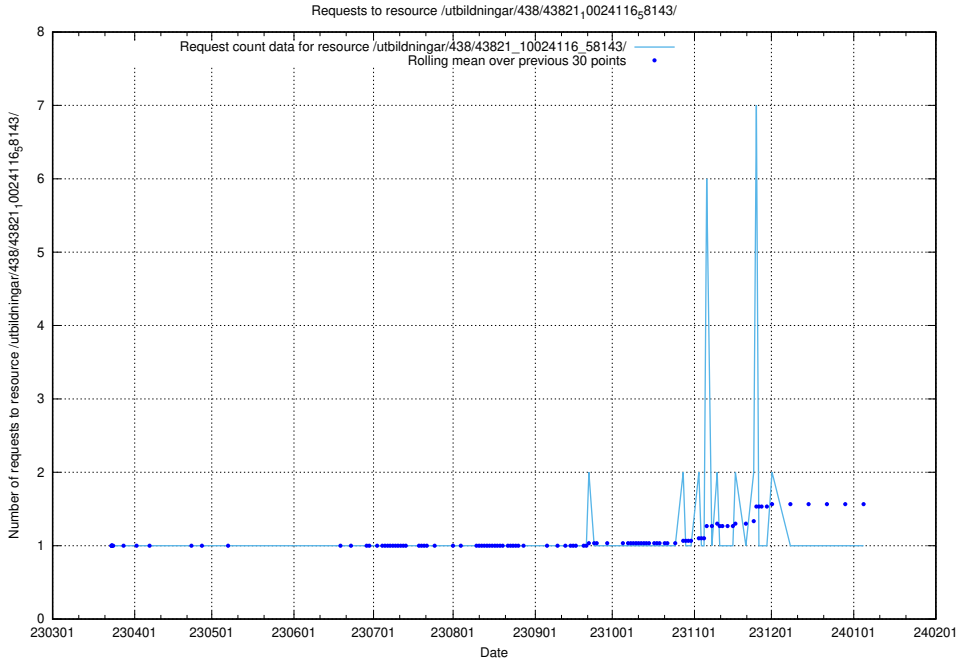

5.6121 Usage of /utbildningar/438/43821_10024116_58143/

Here, we count the number of requests to resource /utbildningar/438/43821_10024116_58143/.