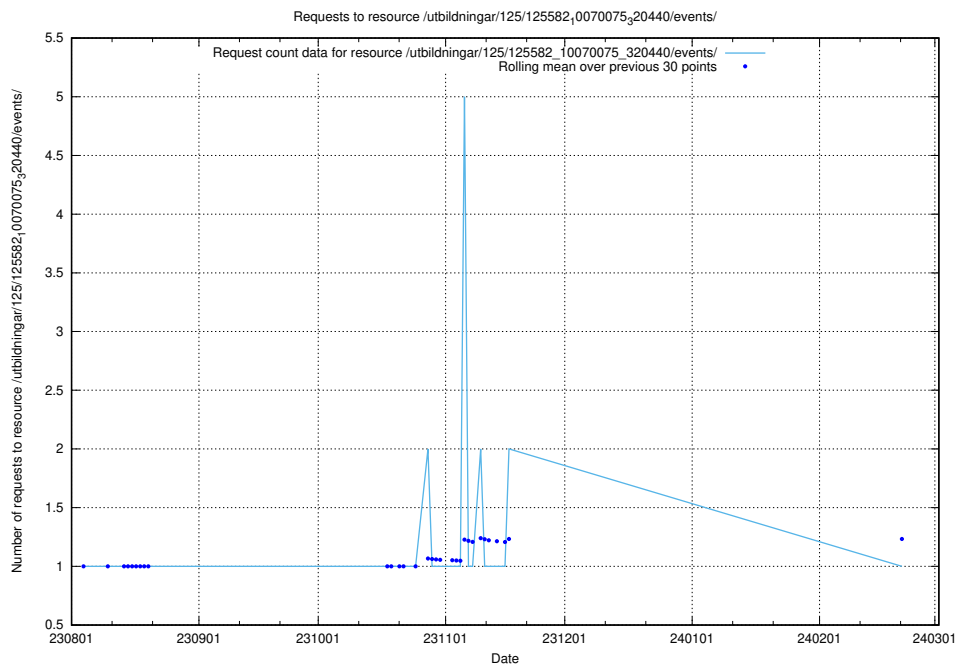

5.4675 Usage of /utbildningar/125/125582_10070075_320440/events/

Here, we count the number of requests to resource /utbildningar/125/125582_10070075_320440/events/