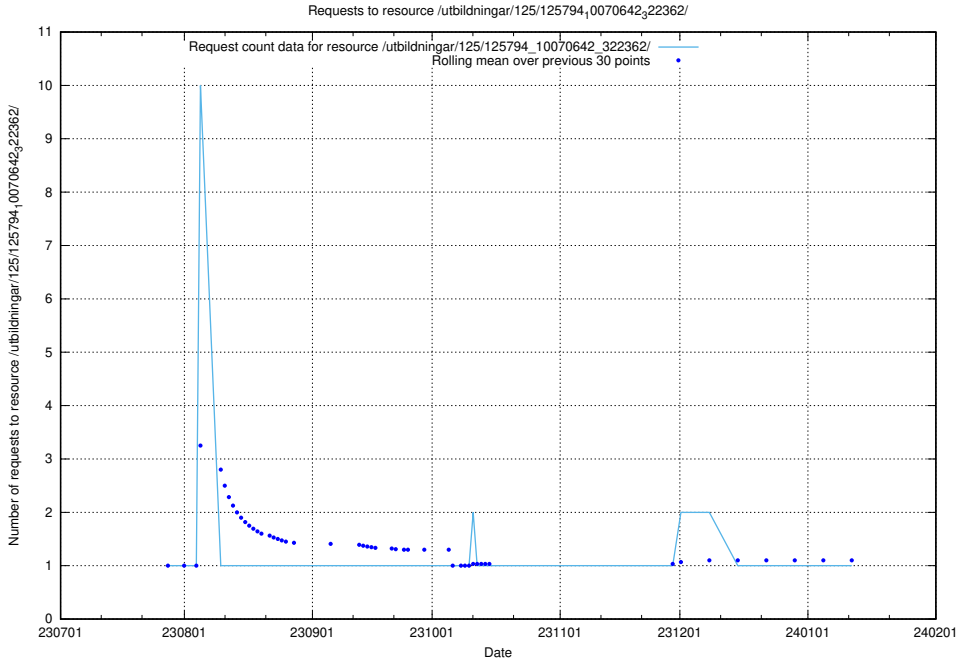

5.4702 Usage of /utbildningar/125/125794_10070642_322362/

Here, we count the number of requests to resource /utbildningar/125/125794_10070642_322362/.