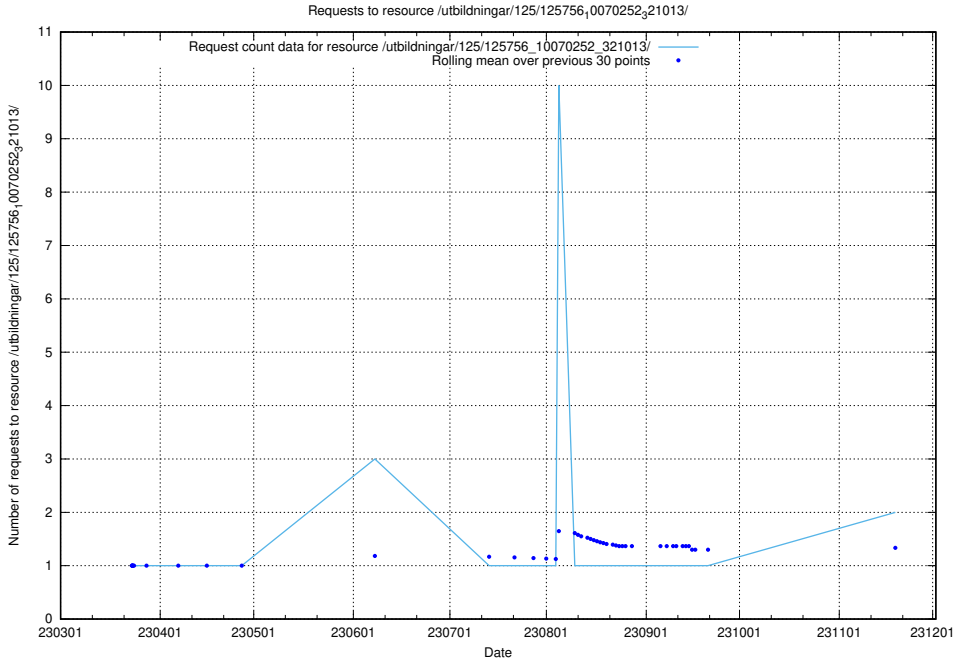

5.974 Usage of /utbildningar/125/125756_10070252_321013/

Here, we count the number of requests to resource /utbildningar/125/125756_10070252_321013/.