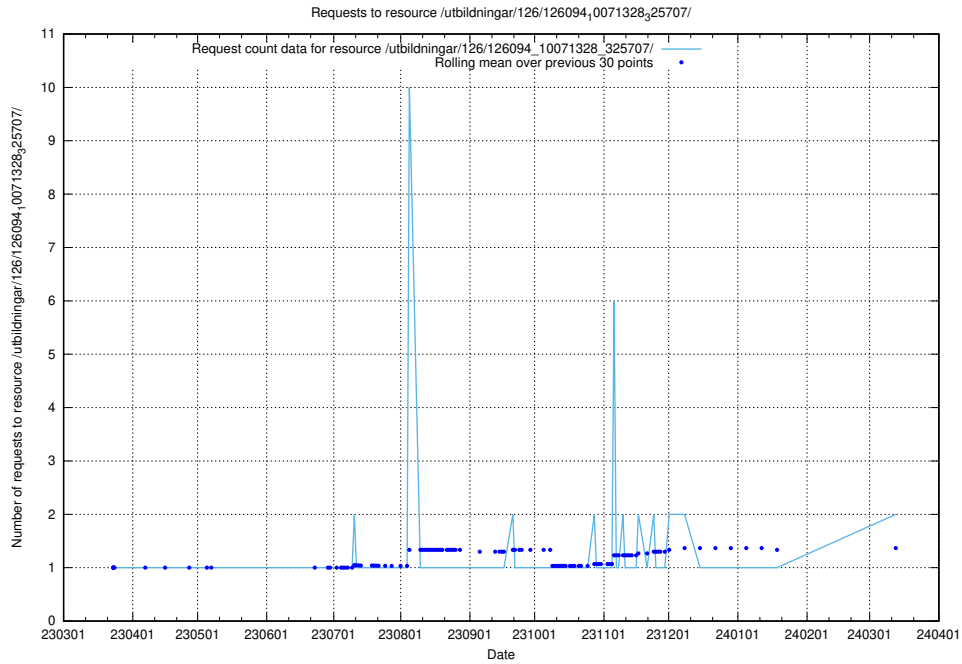

5.970 Usage of /utbildningar/126/126094_10071328_325707/

Here, we count the number of requests to resource /utbildningar/126/126094_10071328_325707/.