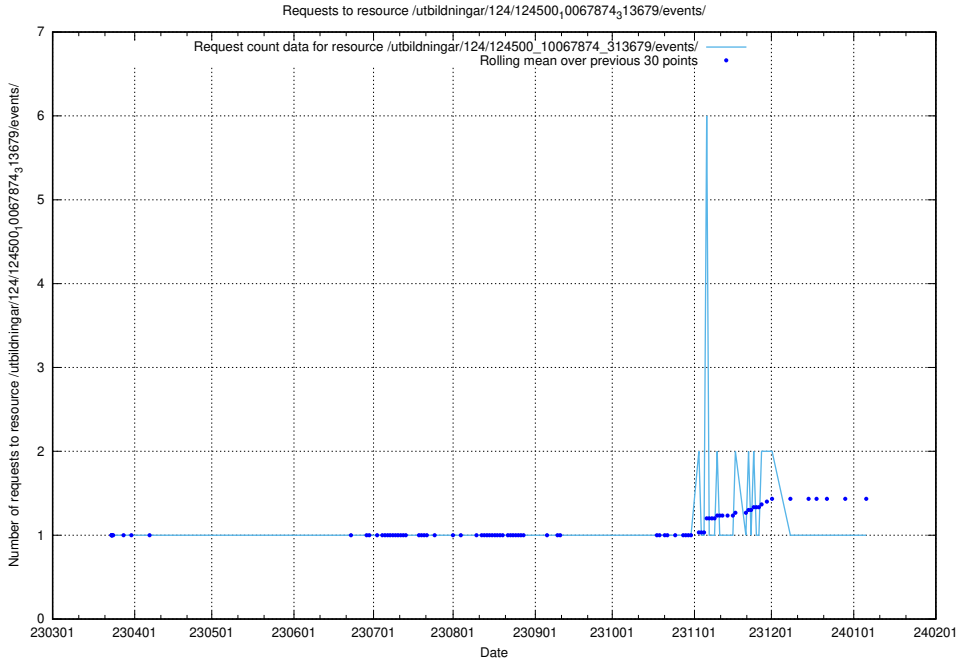

Here, we count the number of requests to resource /taxonomy/version/16/query/swedish-retail-and-wholesale-council-skills/.

5.2103 Usage of /utbildningar/124/124500_10067874_313679/events/

Here, we count the number of requests to resource /utbildningar/124/124500_10067874_313679/events/