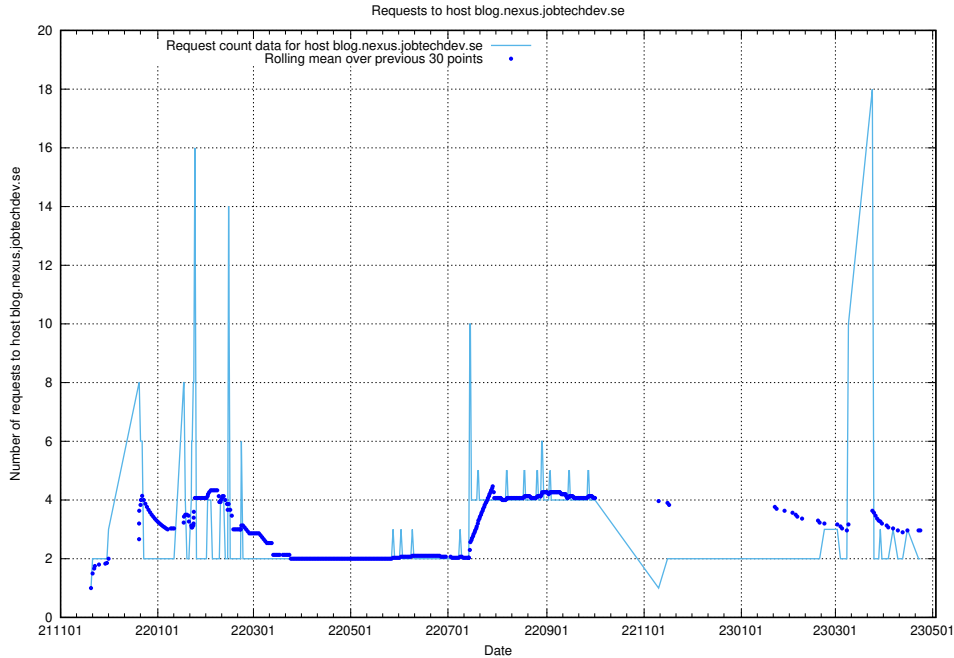

7.452 Usage of `blog.nexus.jobtechdev.se`

Here, we count the number of requests to host `blog.nexus.jobtechdev.se`.