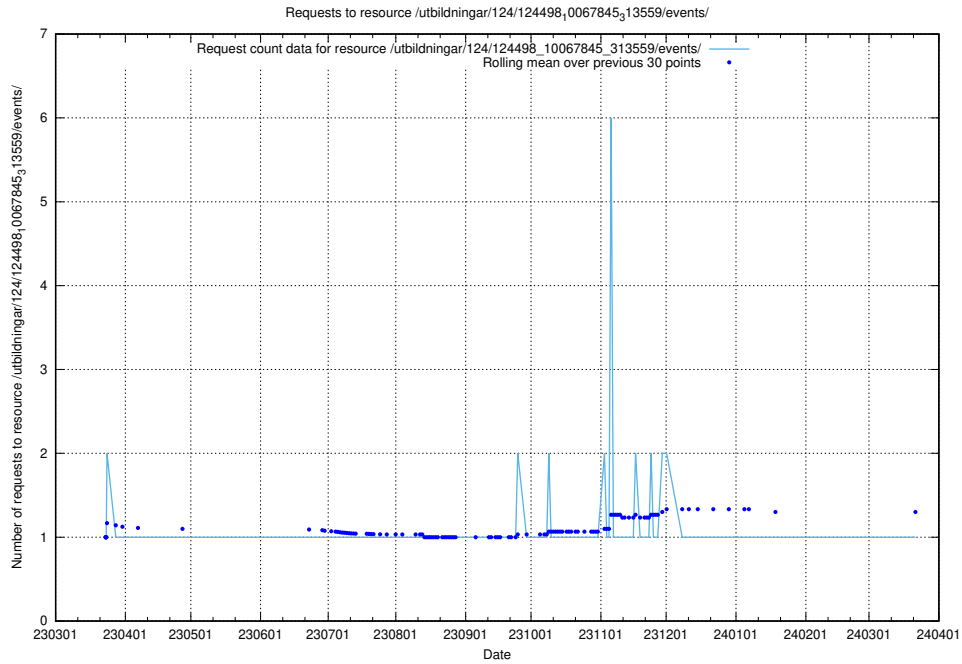

5.2490 Usage of /utbildningar/124/124498_10067845_313559/events/

Here, we count the number of requests to resource /utbildningar/124/124498_10067845_313559/events/