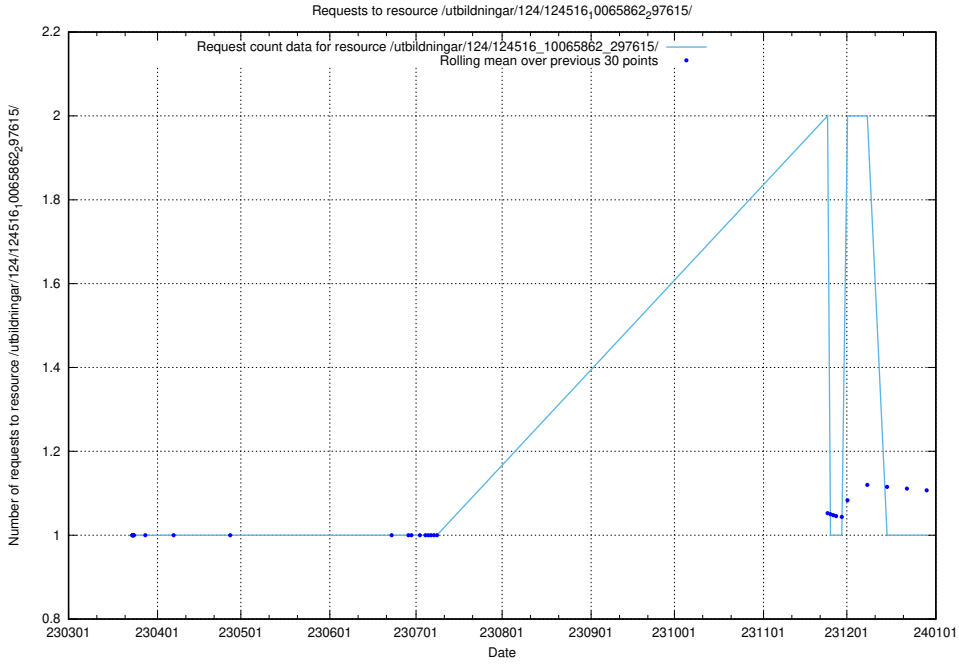

5.1320 Usage of /utbildningar/124/124516_10065862_297615/

Here, we count the number of requests to resource /utbildningar/124/124516_10065862_297615/.