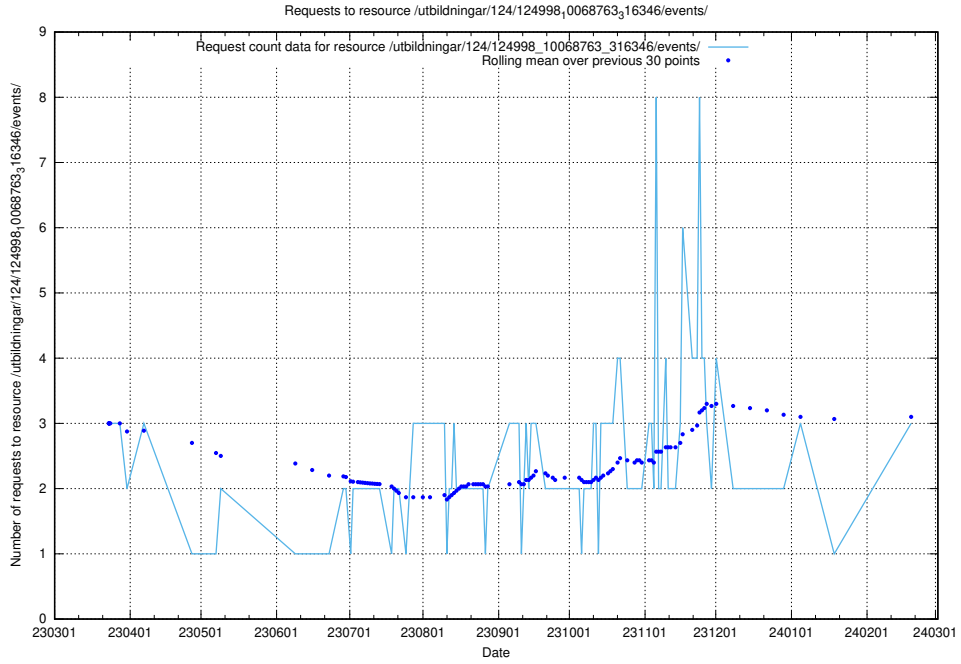

5.471 Usage of /utbildningar/124/124998_10068763_316346/events/

Here, we count the number of requests to resource /utbildningar/124/124998_10068763_316346/events/