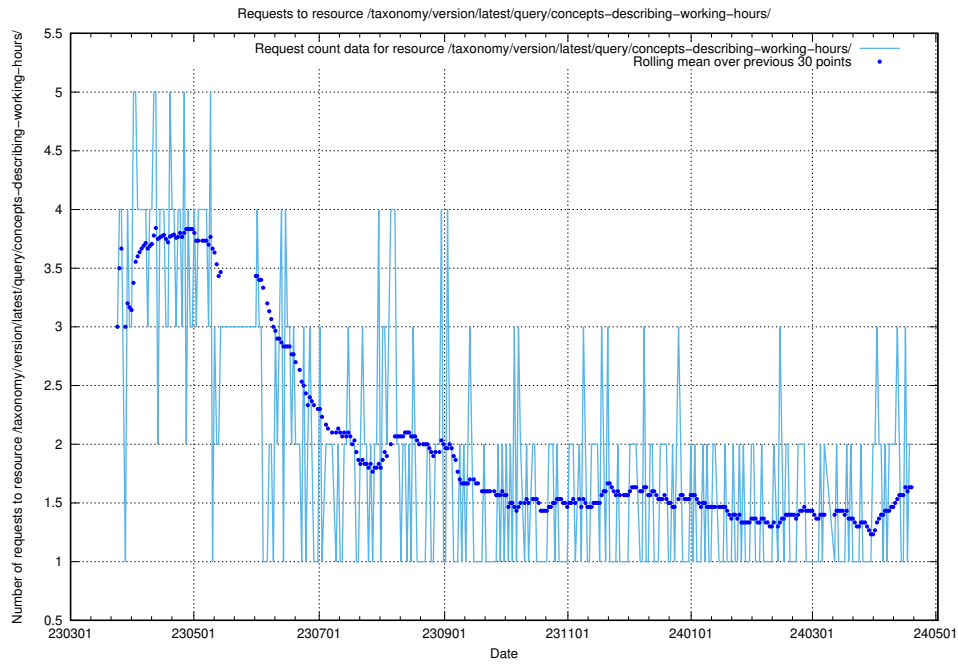

5.933 Usage of /taxonomy/version/latest/query/concepts-describing-working-hours/

Here, we count the number of requests to resource /taxonomy/version/latest/query/concepts-describing-working-hours/.