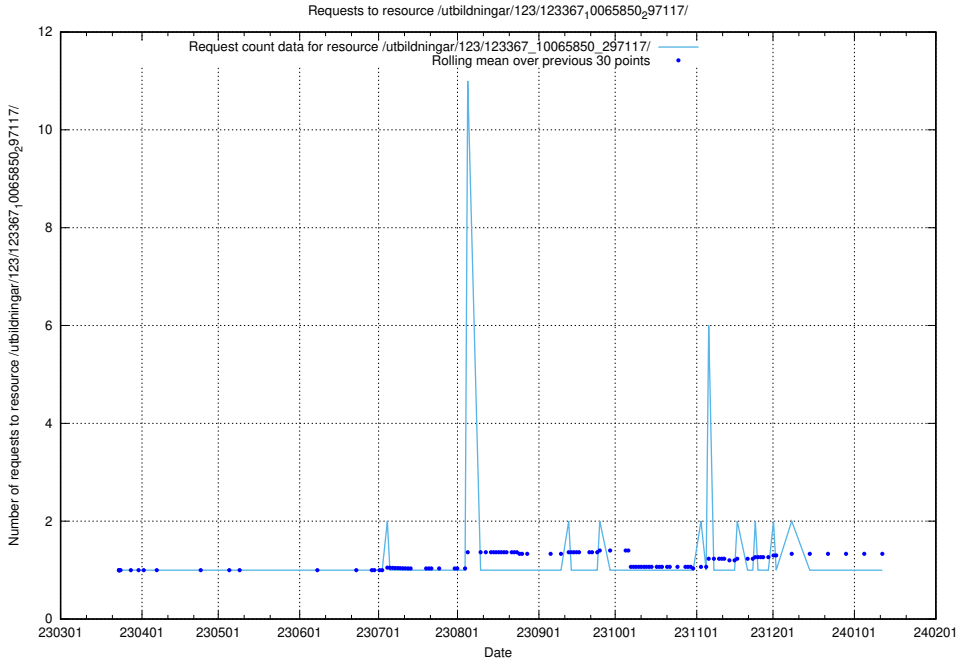

5.4651 Usage of /utbildningar/123/123367_10065850_297117/

Here, we count the number of requests to resource /utbildningar/123/123367_10065850_297117/.