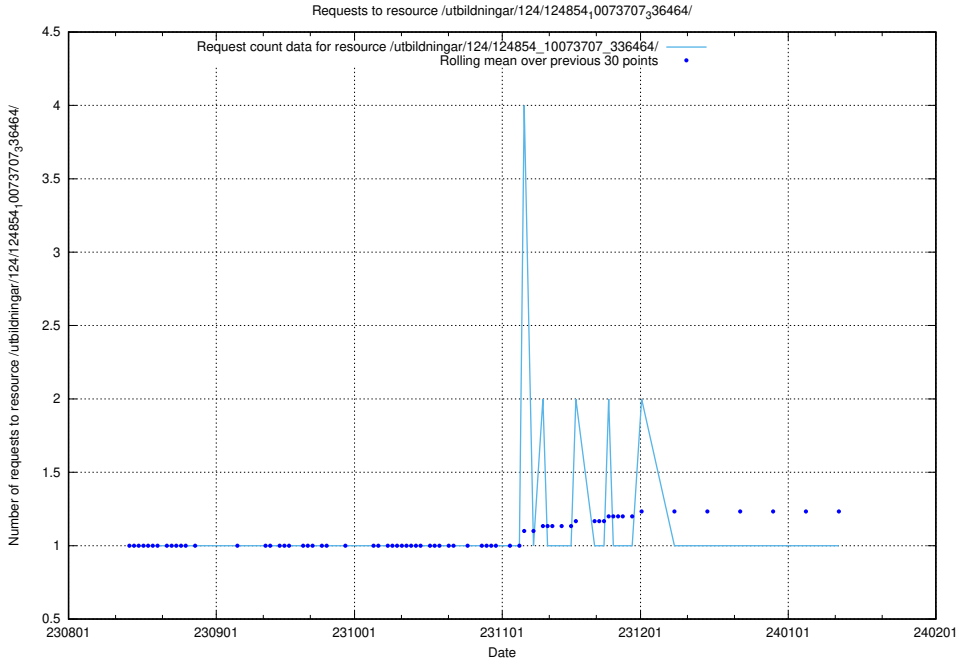

5.4601 Usage of /utbildningar/124/124854_10073707_336464/

Here, we count the number of requests to resource /utbildningar/124/124854_10073707_336464/.