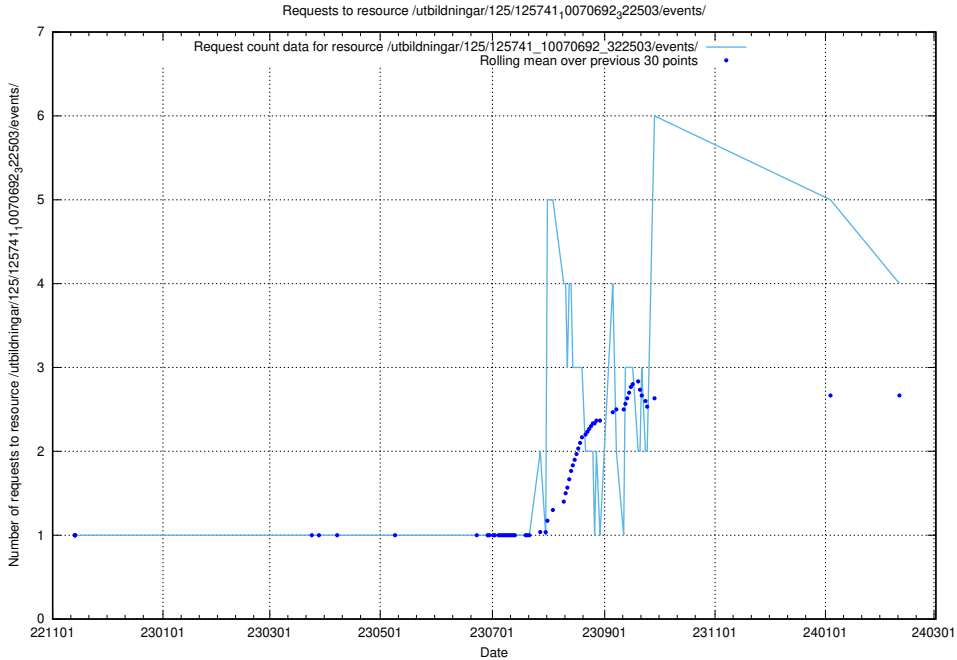

5.271 Usage of /utbildningar/125/125741_10070692_322503/events/

Here, we count the number of requests to resource /utbildningar/125/125741_10070692_322503/events/