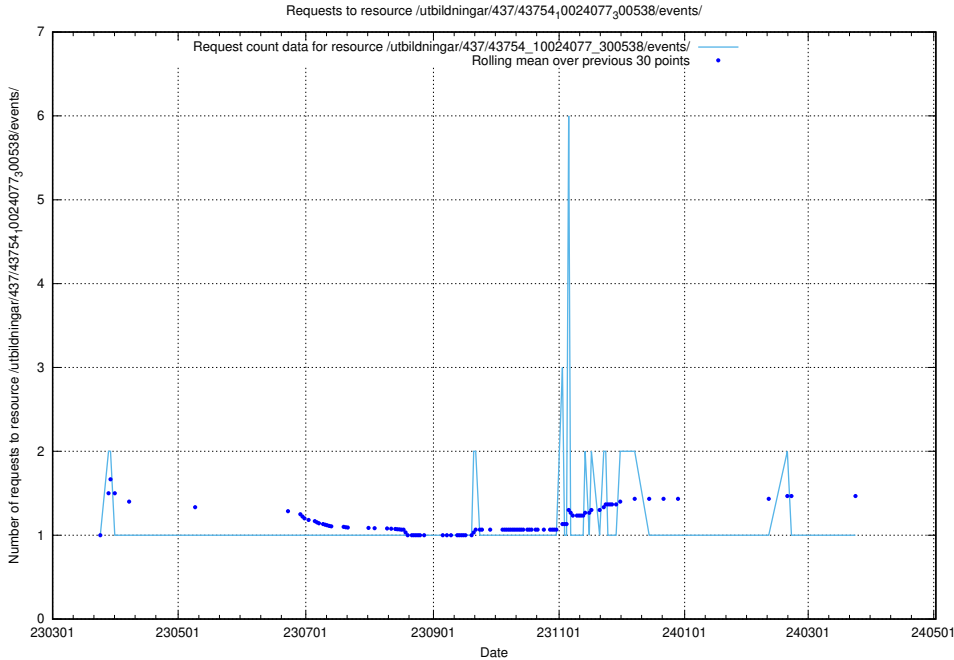

5.5984 Usage of /utbildningar/437/43754_10024077_300538/events/

Here, we count the number of requests to resource /utbildningar/437/43754_10024077_300538/events/.