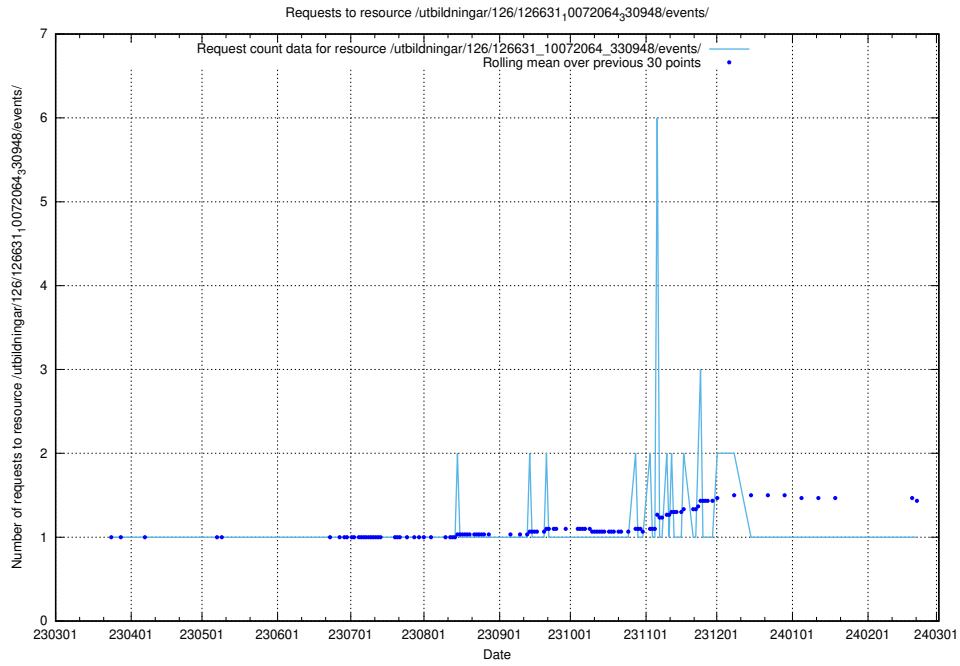

5.5993 Usage of /utbildningar/126/126631_10072064_330948/events/

Here, we count the number of requests to resource /utbildningar/126/126631_10072064_330948/events/