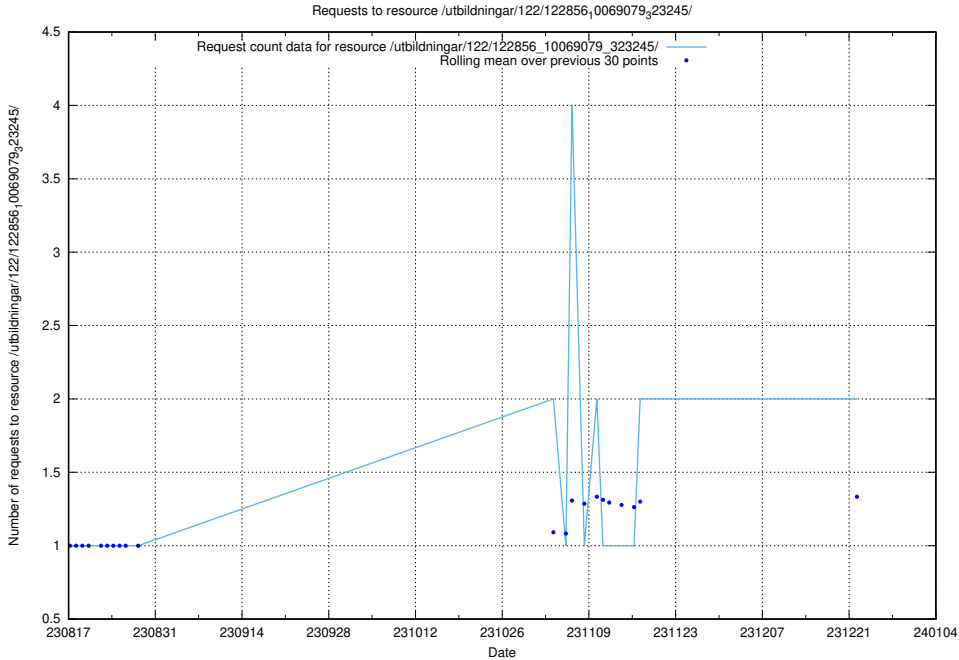

5.767 Usage of /utbildningar/122/122856_10069079_323245/

Here, we count the number of requests to resource /utbildningar/122/122856_10069079_323245/.