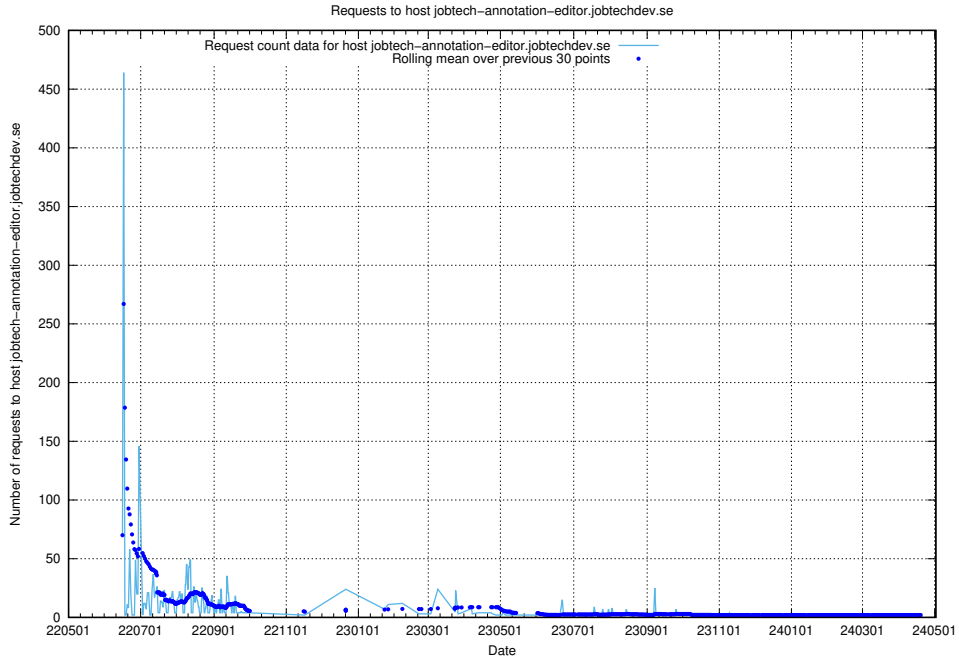

7.403 Usage of `jobtech-annotation-editor.jobtechdev.se`

Here, we count the number of requests to host `jobtech-annotation-editor.jobtechdev.se`.