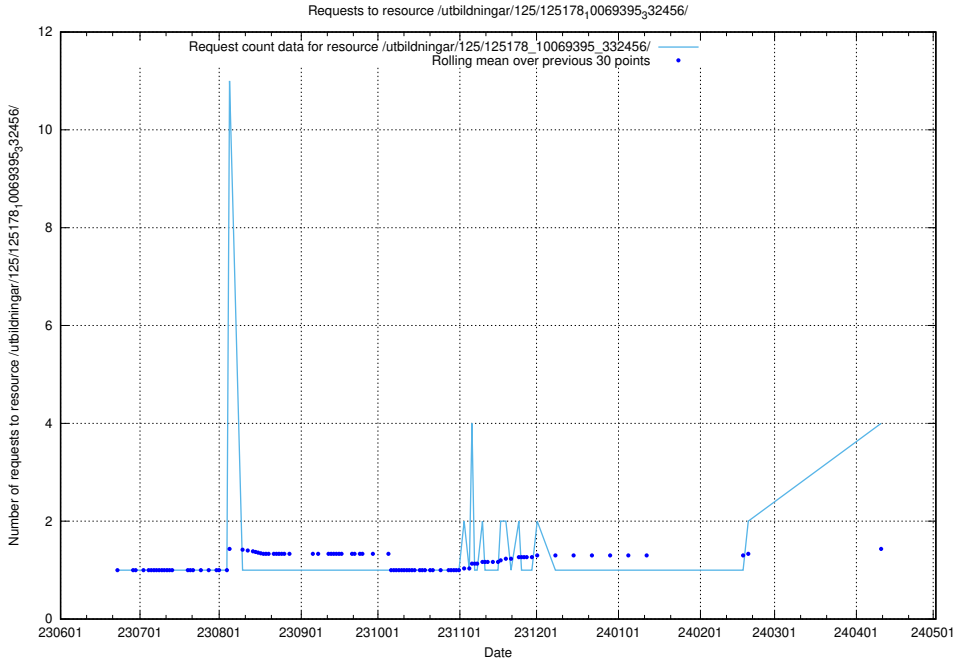

5.267 Usage of /utbildningar/125/125178_10069395_332456/

Here, we count the number of requests to resource /utbildningar/125/125178_10069395_332456/.