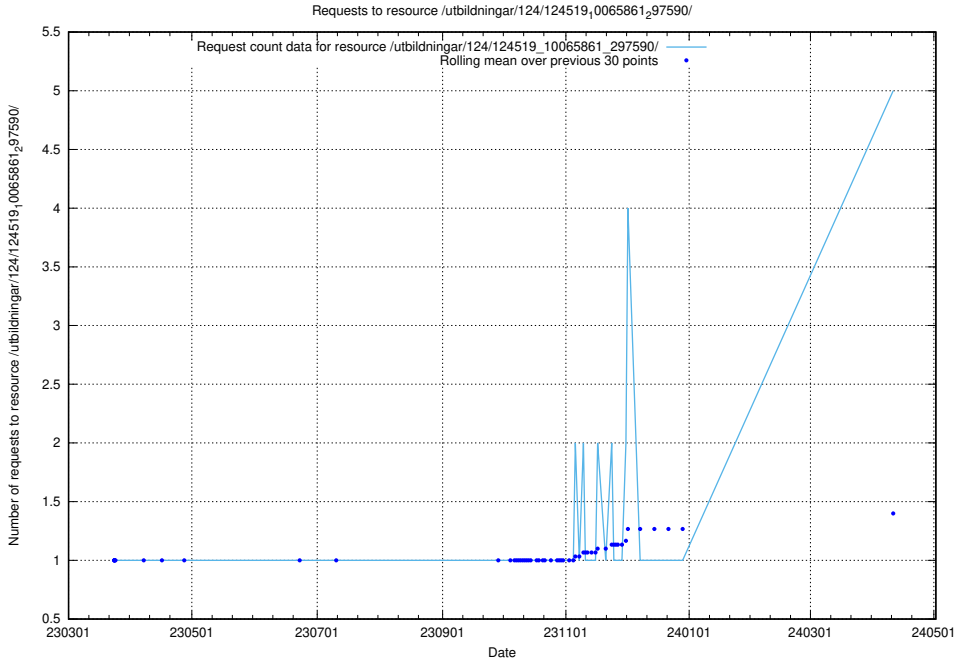

5.152 Usage of /utbildningar/124/124519_10065861_297590/

Here, we count the number of requests to resource /utbildningar/124/124519_10065861_297590/.