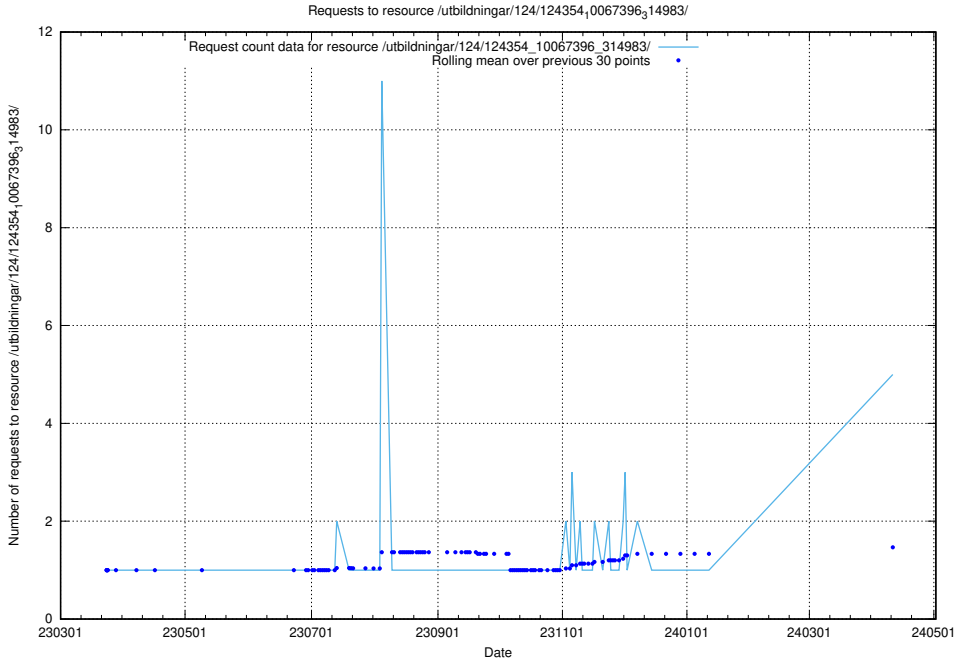

5.170 Usage of /utbildningar/124/124354_10067396_314983/

Here, we count the number of requests to resource /utbildningar/124/124354_10067396_314983/.