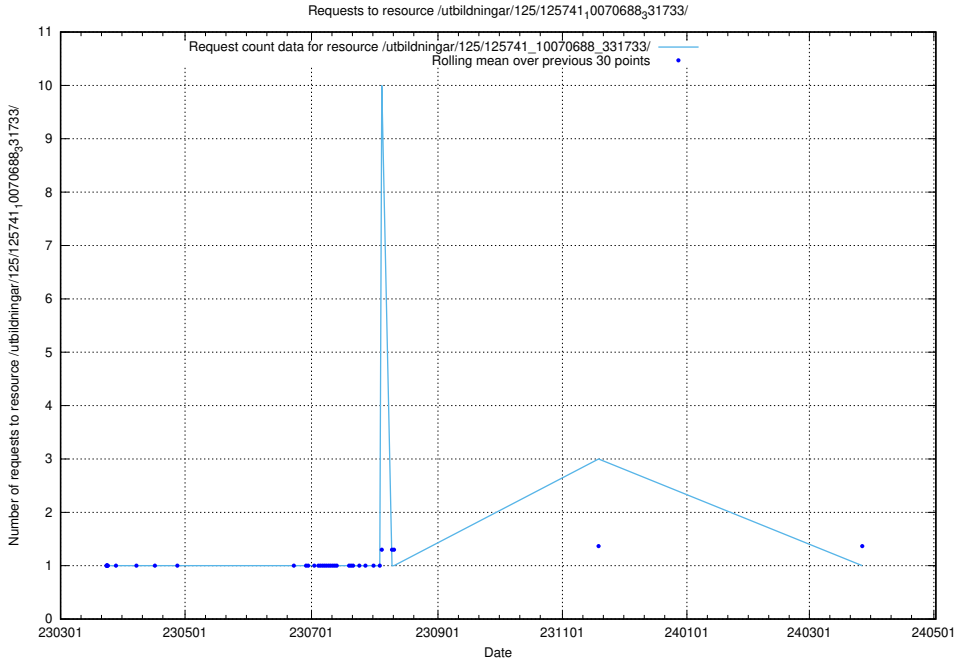

5.6253 Usage of /utbildningar/125/125741_10070688_331733/

Here, we count the number of requests to resource /utbildningar/125/125741_10070688_331733/.