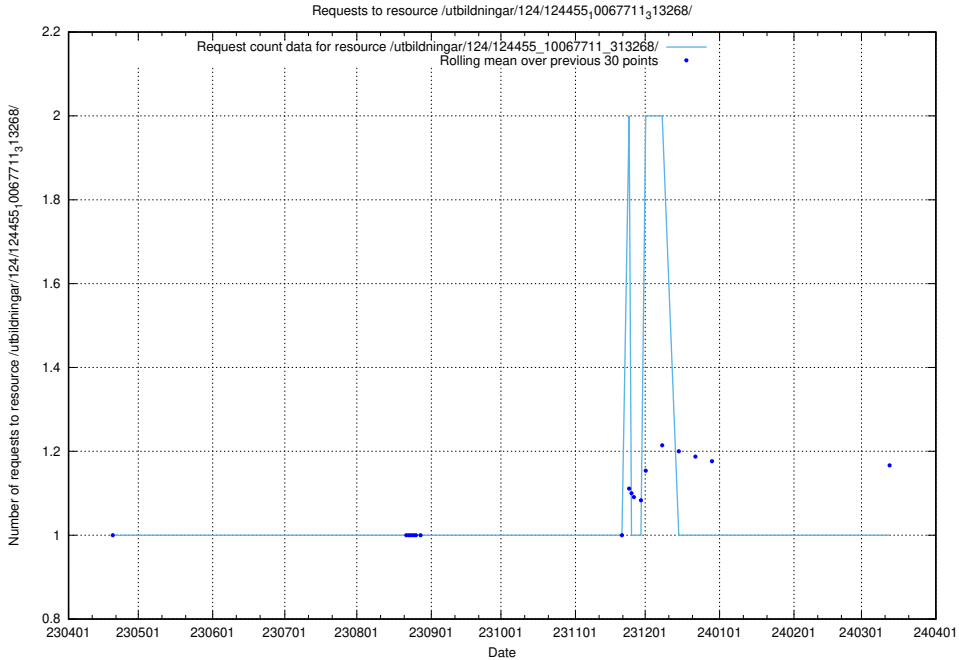

5.5836 Usage of /utbildningar/124/124455_10067711_313268/

Here, we count the number of requests to resource /utbildningar/124/124455_10067711_313268/.