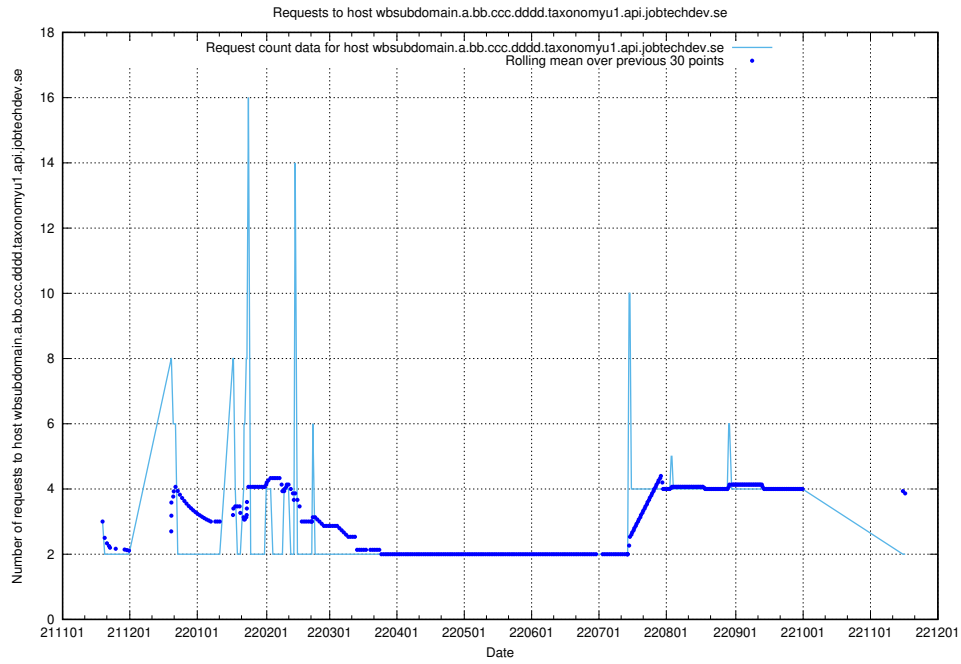

7.456 Usage of wbsubdomain.a.bb.ccc.dddd.taxonomy1.api.jobtechdev.se

Here, we count the number of requests to host wbsubdomain.a.bb.ccc.dddd.taxonomy1.api.jobtechdev.se