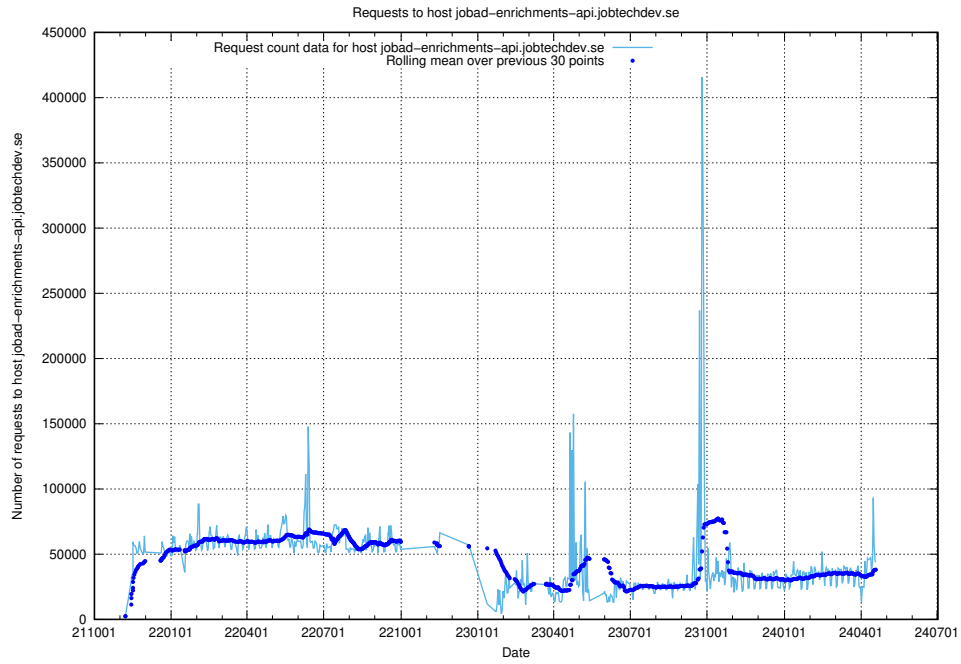

7.7 Usage of jobad-enrichments-api.jobtechdev.se

Here, we count the number of requests to host jobad-enrichments-api.jobtechdev.se.