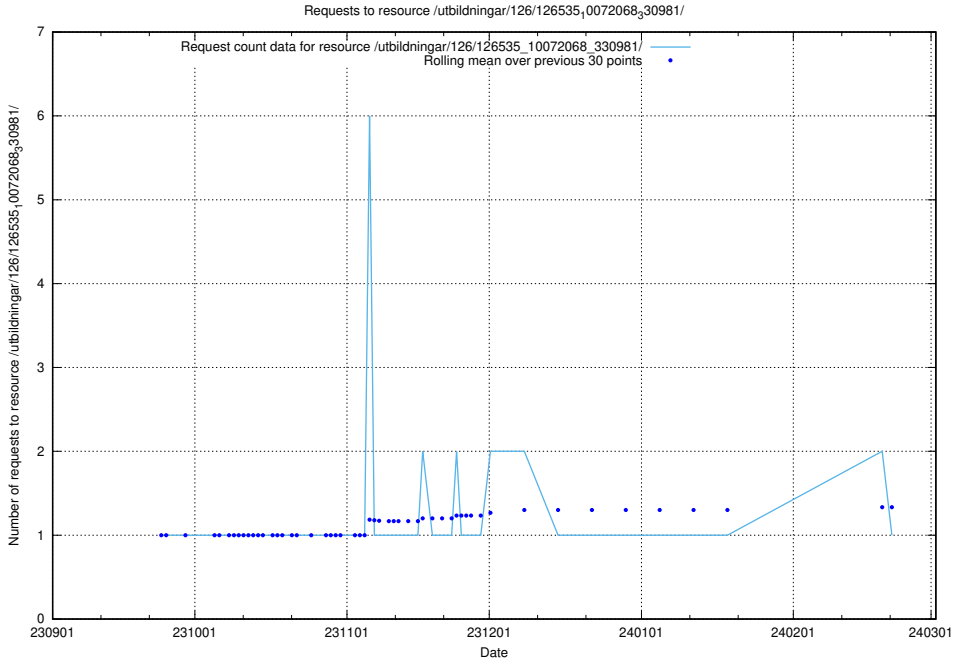

5.4281 Usage of /utbildningar/126/126535_10072068_330981/

Here, we count the number of requests to resource /utbildningar/126/126535_10072068_330981/.