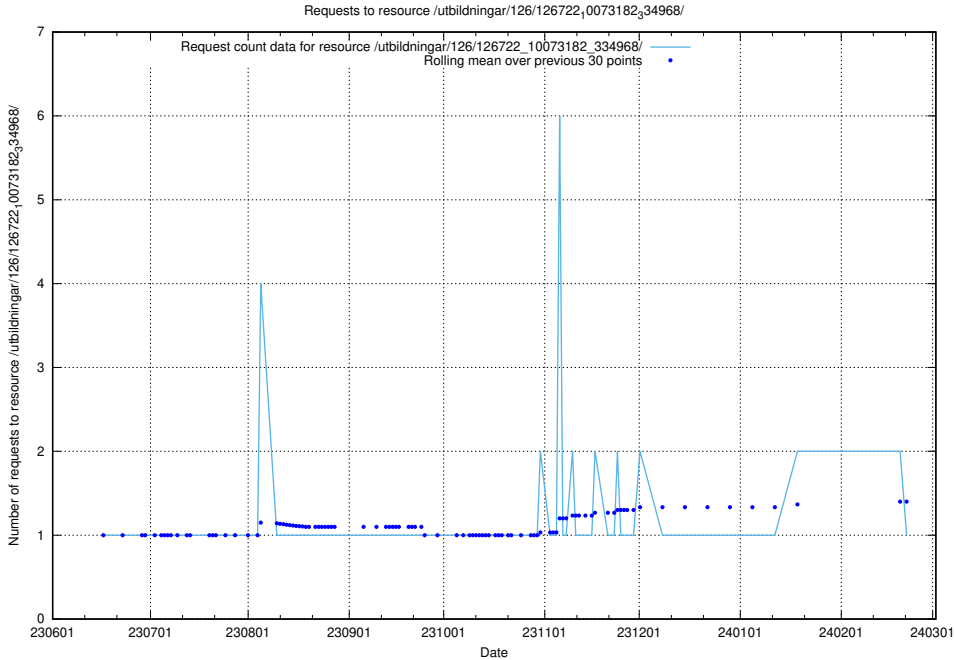

5.5653 Usage of /utbildningar/126/126722_10073182_334968/

Here, we count the number of requests to resource /utbildningar/126/126722_10073182_334968/.