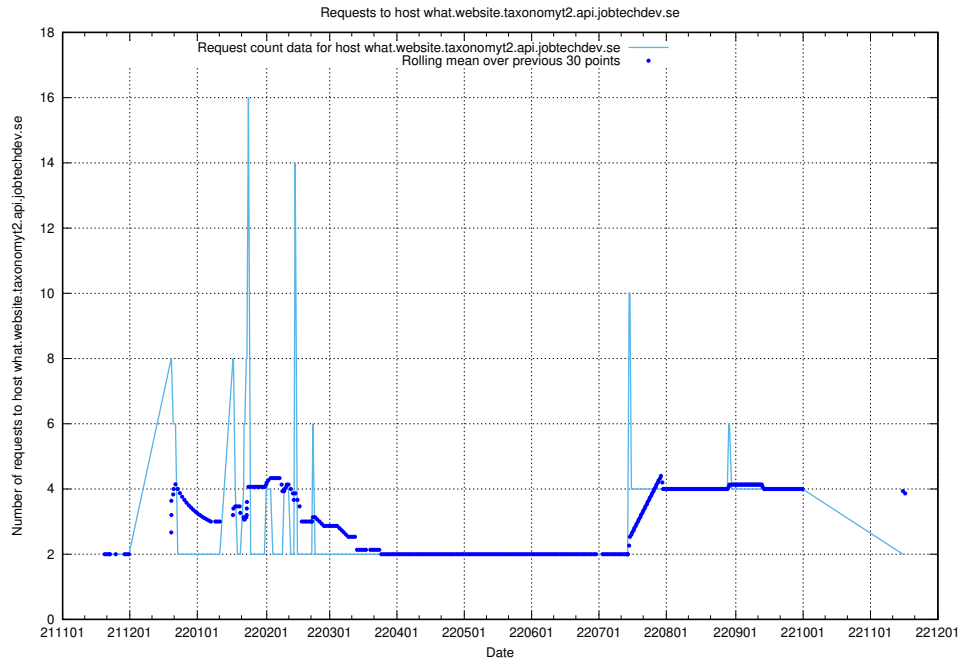

7.450 Usage of what.website.taxonomy2.api.jobtechdev.se

Here, we count the number of requests to host what.website.taxonomy2.api.jobtechdev.se.