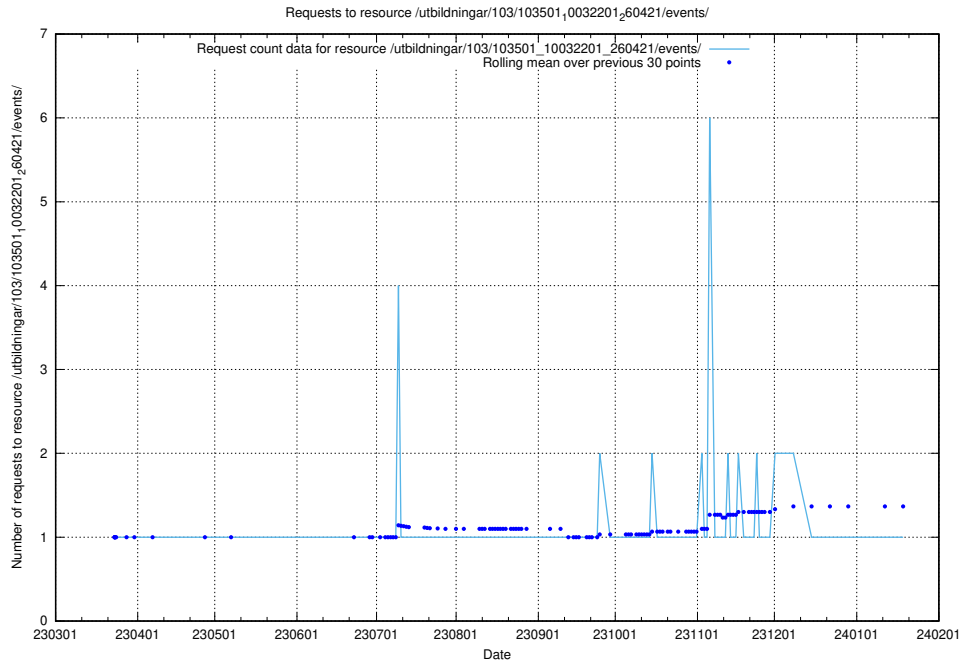

5.5259 Usage of /utbildningar/103/103501_10032201_260421/events/

Here, we count the number of requests to resource /utbildningar/103/103501_10032201_260421/events/