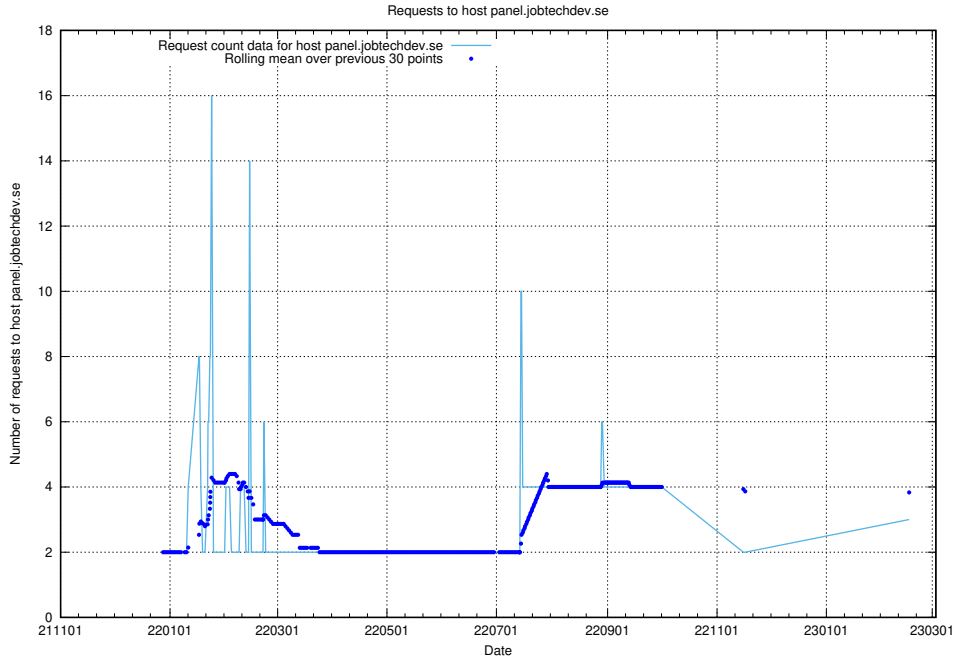

7.190 Usage of panel.jobtechdev.se

Here, we count the number of requests to host panel.jobtechdev.se.