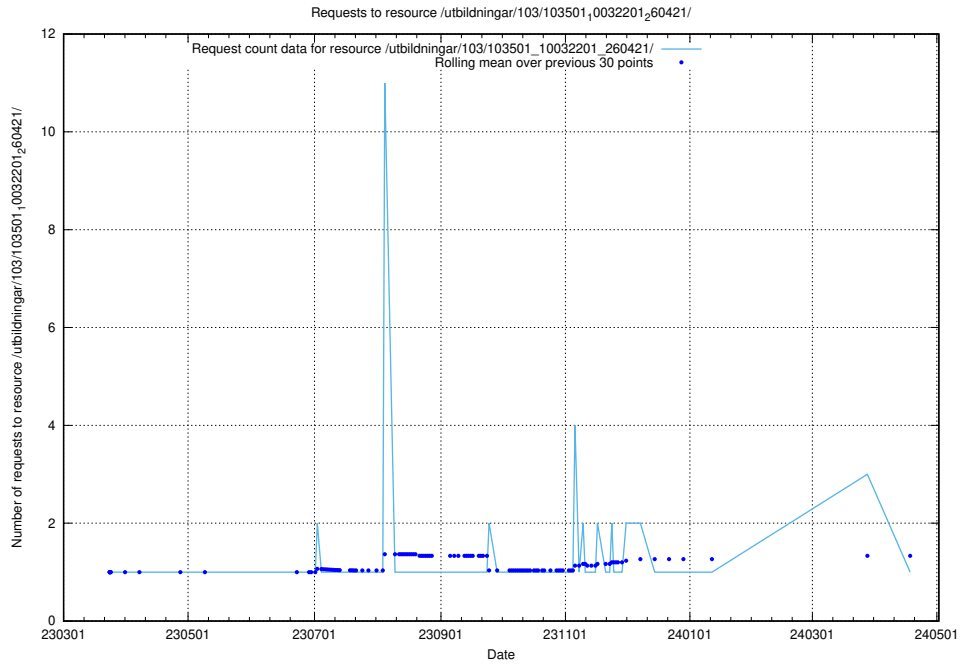

5.5267 Usage of /utbildningar/103/103501_10032201_260421/

Here, we count the number of requests to resource /utbildningar/103/103501_10032201_260421/.