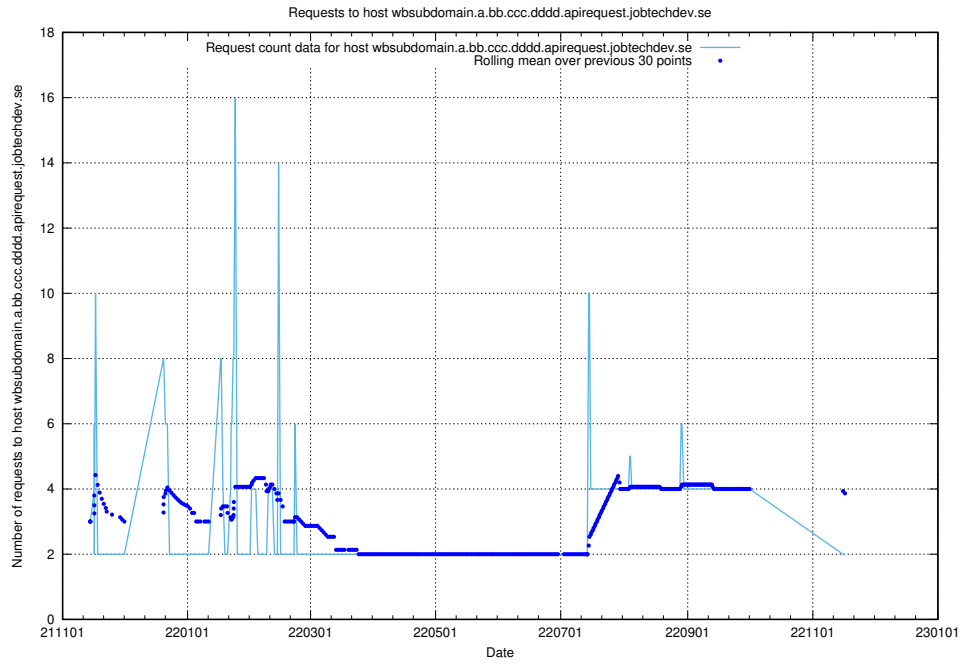

Here, we count the number of requests to host wbsubdomain.a.bb.ccc.dddd.atlas.jobtechdev.se.

7.549 Usage of wbsubdomain.a.bb.ccc.dddd.apirequest.jobtechdev.se

Here, we count the number of requests to host wbsubdomain.a.bb.ccc.dddd.apirequest.jobtechdev.se.