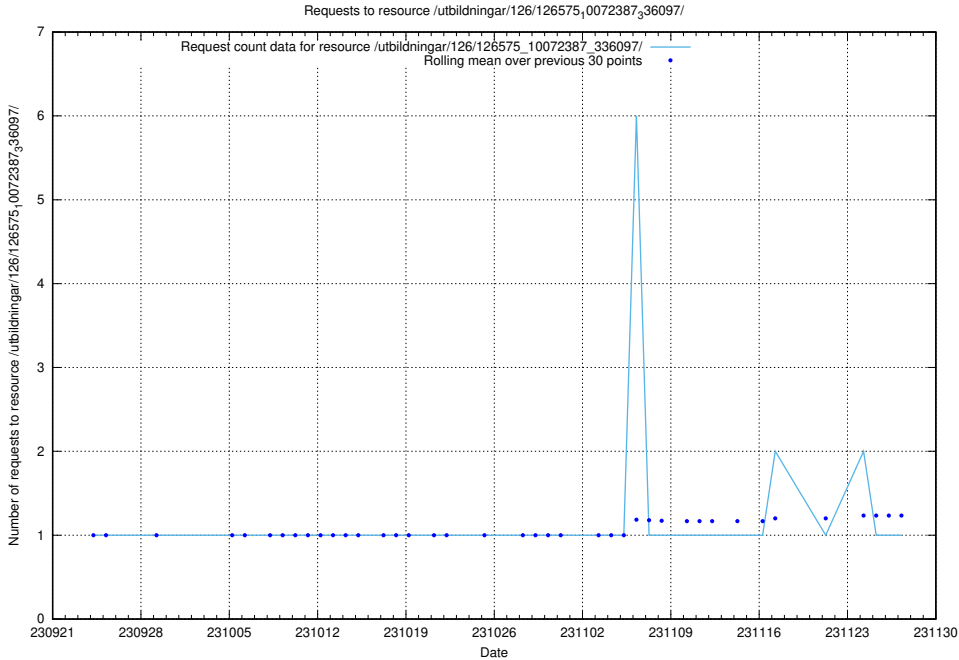

5.4279 Usage of /utbildningar/126/126575_10072387_336097/

Here, we count the number of requests to resource /utbildningar/126/126575_10072387_336097/.