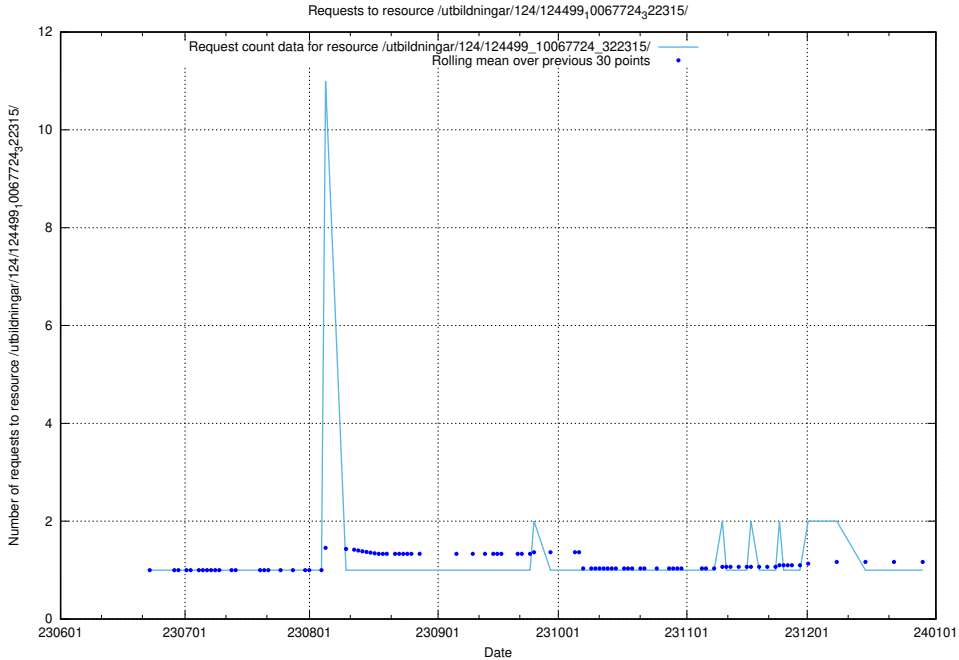

5.5574 Usage of /utbildningar/124/124499_10067724_322315/

Here, we count the number of requests to resource /utbildningar/124/124499_10067724_322315/.