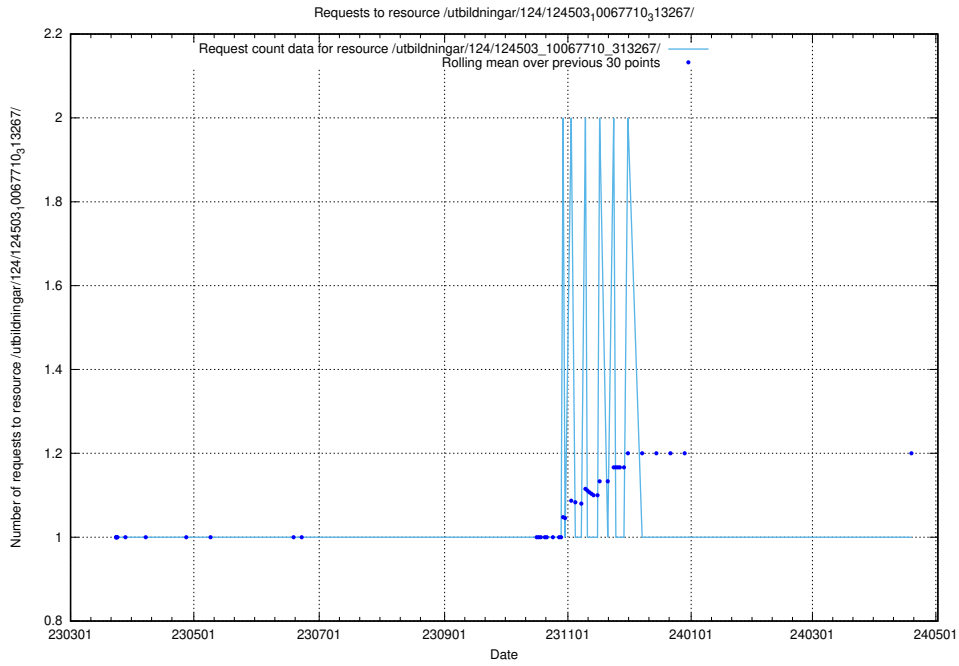

5.1961 Usage of /utbildningar/124/124503_10067710_313267/

Here, we count the number of requests to resource /utbildningar/124/124503_10067710_313267/.