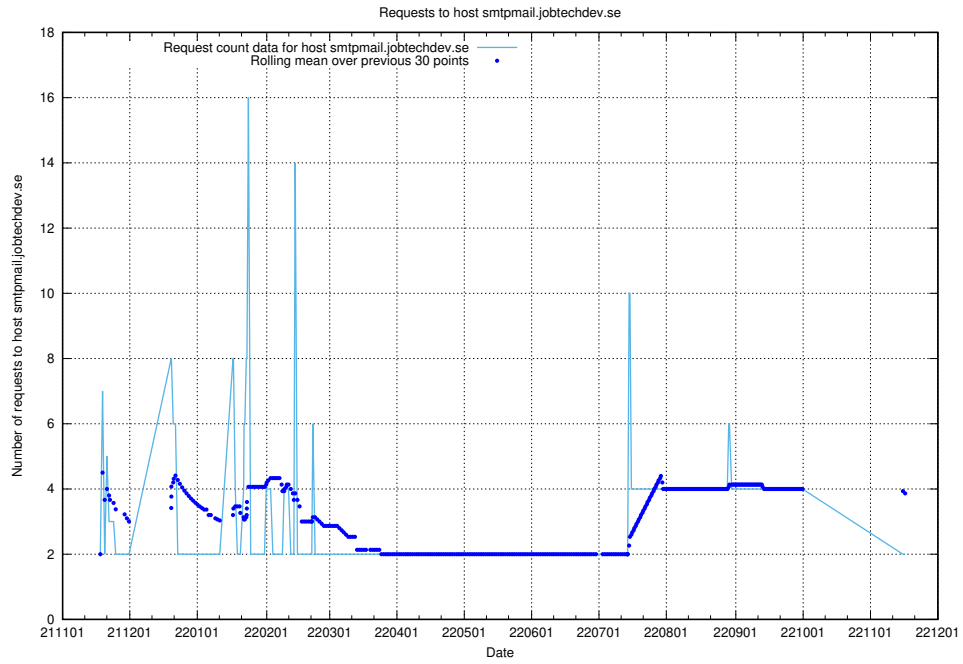

7.474 Usage of smtpmail.jobtechdev.se

Here, we count the number of requests to host smtpmail.jobtechdev.se.