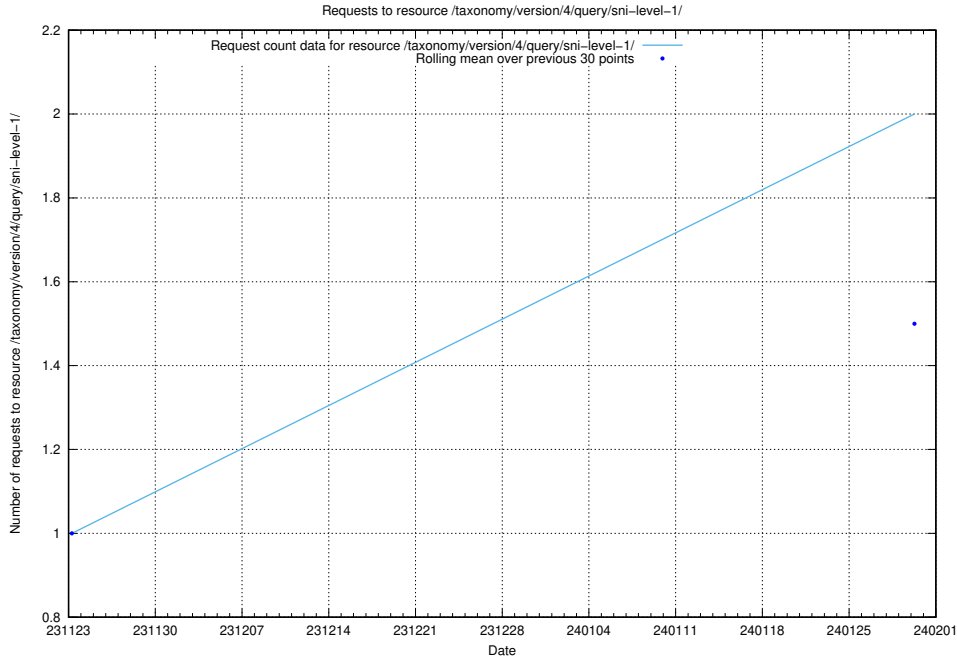

5.699 Usage of /taxonomy/version/4/query/sni-level-1/

Here, we count the number of requests to resource /taxonomy/version/4/query/sni-level-1/.