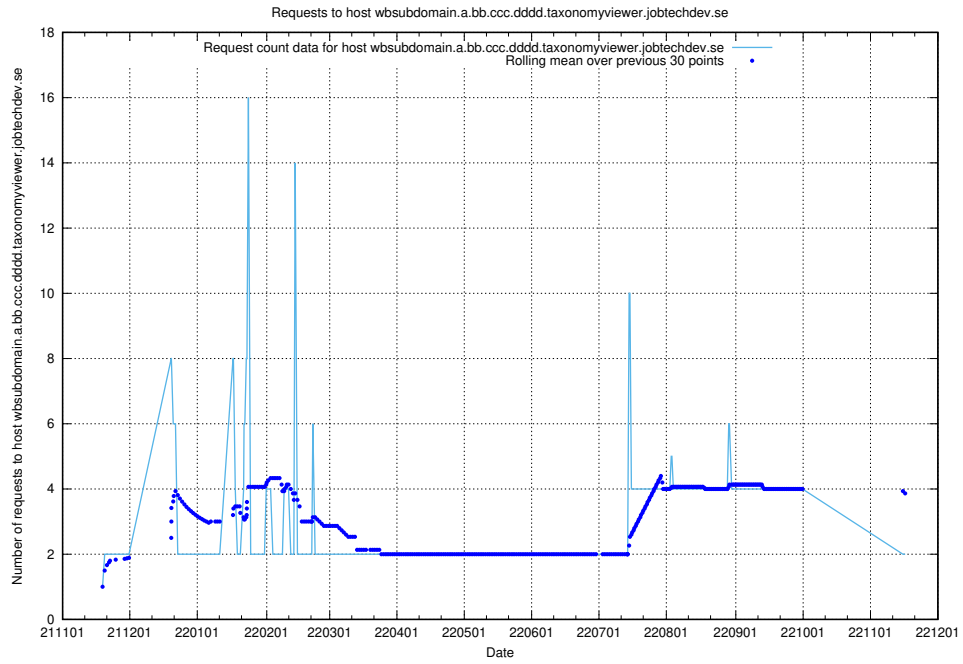

7.455 Usage of wbsubdomain.a.bb.ccc.dddd.taxonomyviewer.jobtechdev.se

Here, we count the number of requests to host wbsubdomain.a.bb.ccc.dddd.taxonomyviewer.jobtechdev.se