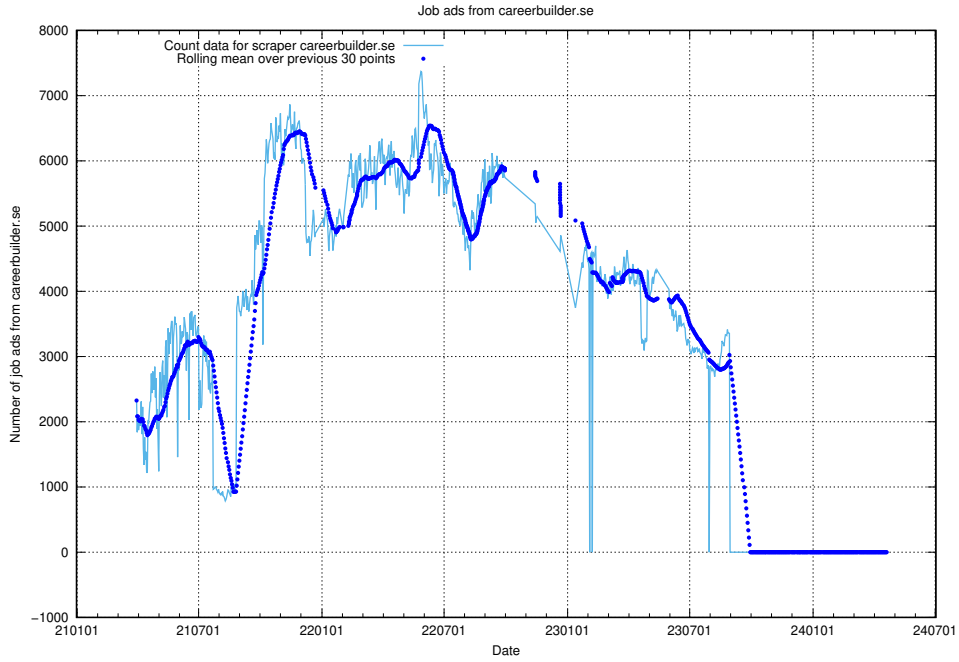

13.20 Number of ads by scraper careerbuilder.se

Here, we count the number of job ads scraped from careerbuilder.se.