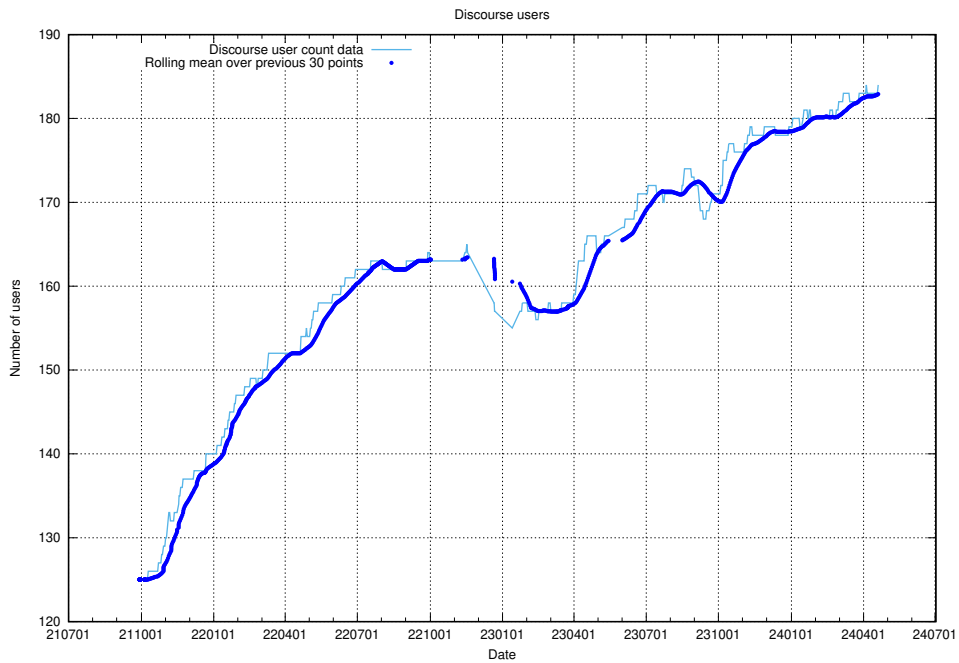

4 Discourse

This section summarises activities from the [JobTech Discourse Forum](https://forum.jobtechdev.se)⁵.

4.1 User count

A table of the number of users in Discourse.

---

⁵<https://forum.jobtechdev.se>