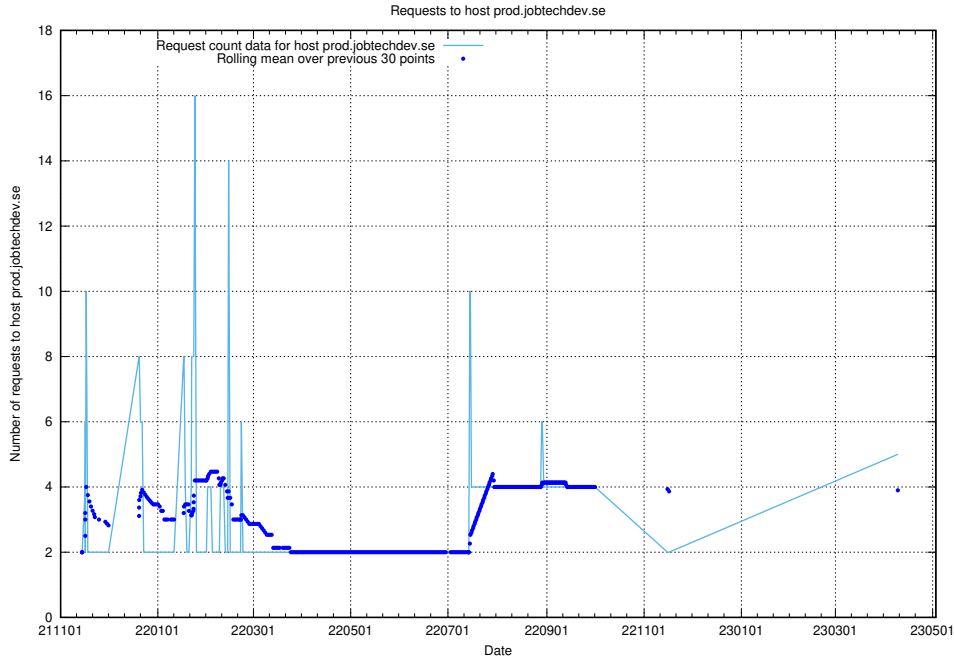

7.93 Usage of prod.jobtechdev.se

Here, we count the number of requests to host prod.jobtechdev.se.