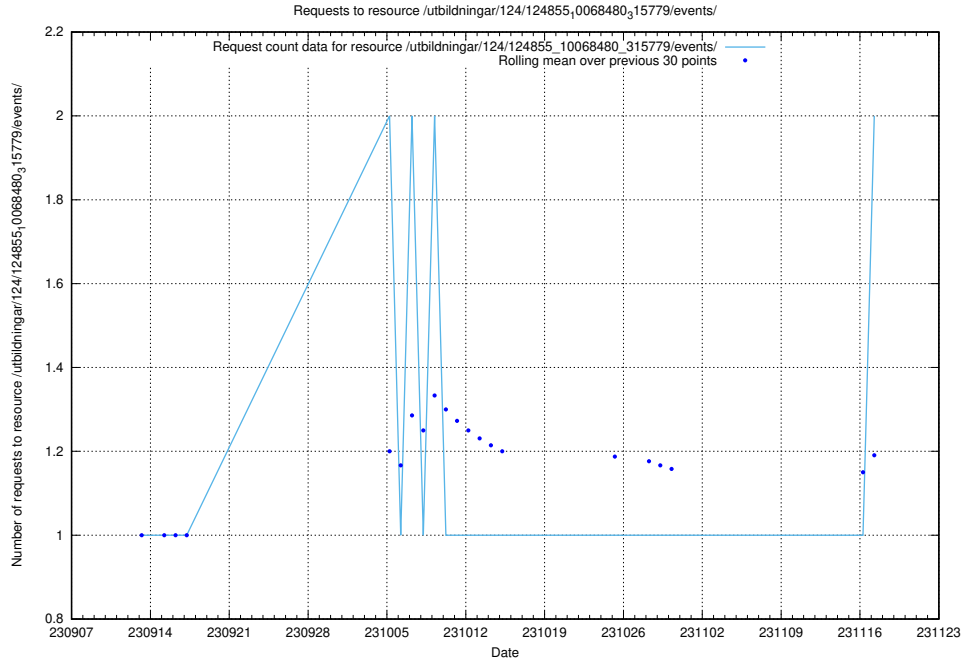

5.754 Usage of /utbildningar/124/124855_10068480_315779/events/

Here, we count the number of requests to resource /utbildningar/124/124855_10068480_315779/events/