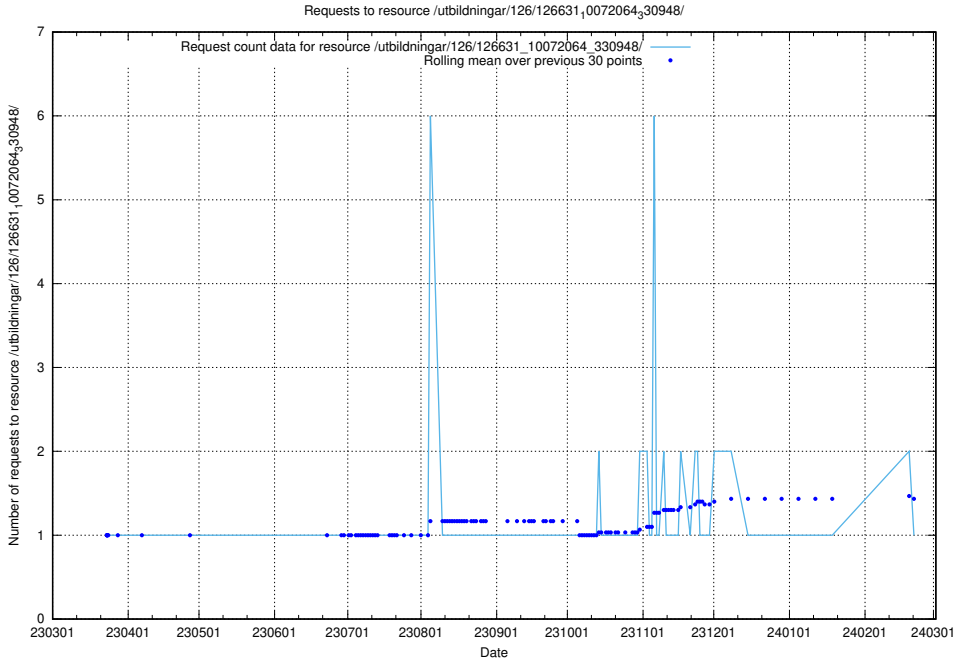

5.6180 Usage of /utbildningar/126/126631_10072064_330948/

Here, we count the number of requests to resource /utbildningar/126/126631_10072064_330948/.