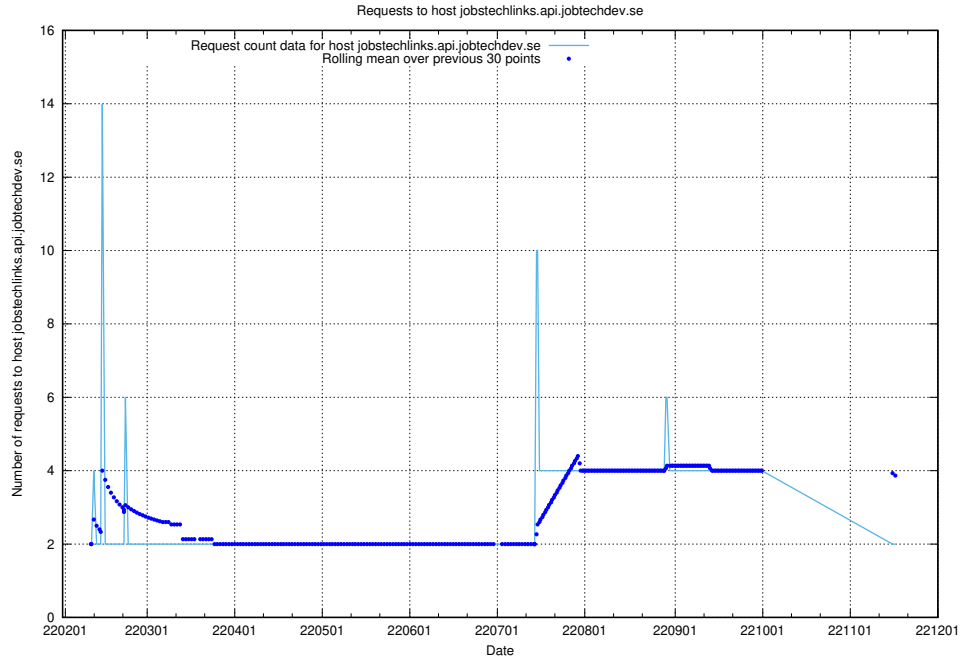

7.555 Usage of `jobstechlinks.api.jobtechdev.se`

Here, we count the number of requests to host `jobstechlinks.api.jobtechdev.se`.