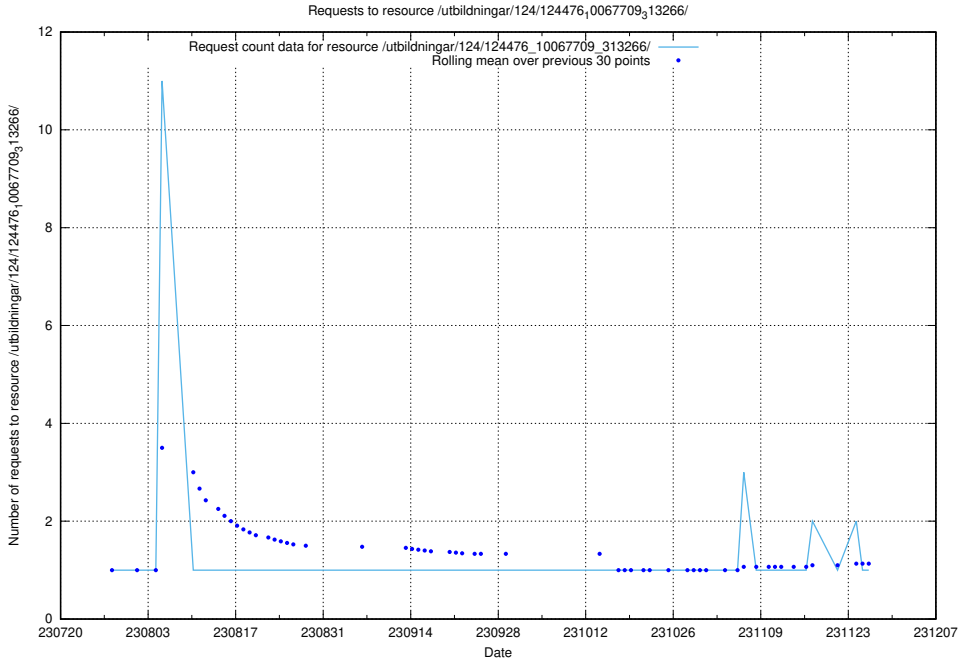

5.4707 Usage of /utbildningar/124/124476_10067709_313266/

Here, we count the number of requests to resource /utbildningar/124/124476_10067709_313266/.