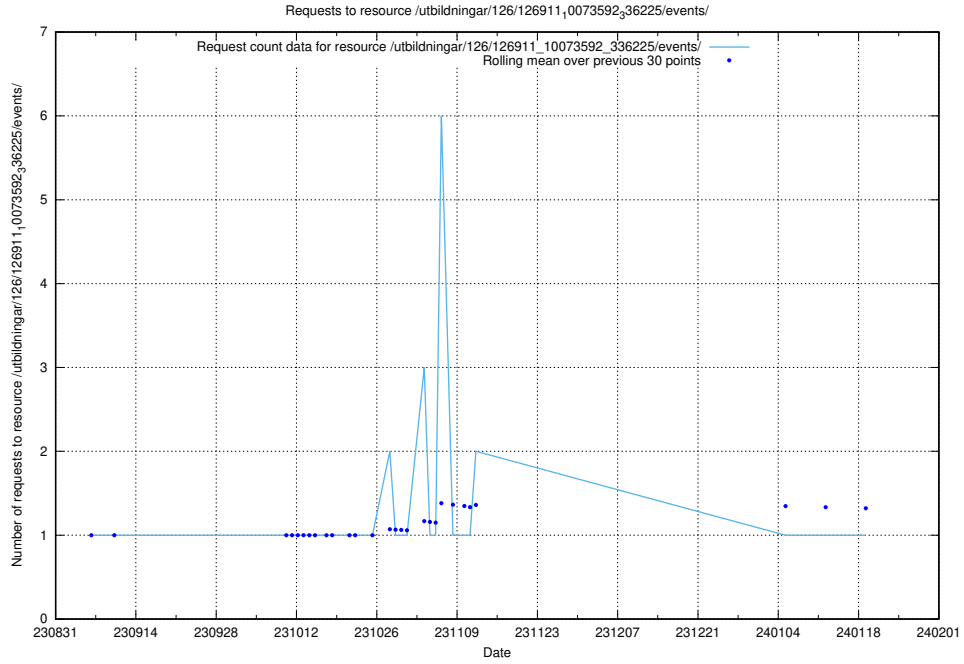

5.4460 Usage of /utbildningar/126/126911_10073592_336225/events/

Here, we count the number of requests to resource /utbildningar/126/126911_10073592_336225/events/