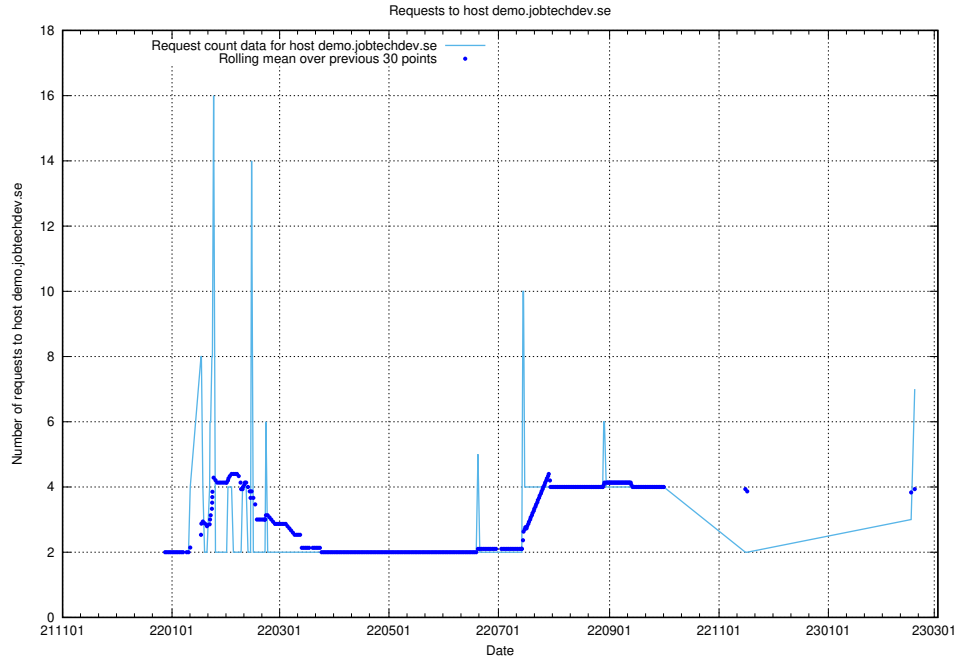

7.73 Usage of demo.jobtechdev.se

Here, we count the number of requests to host demo.jobtechdev.se.