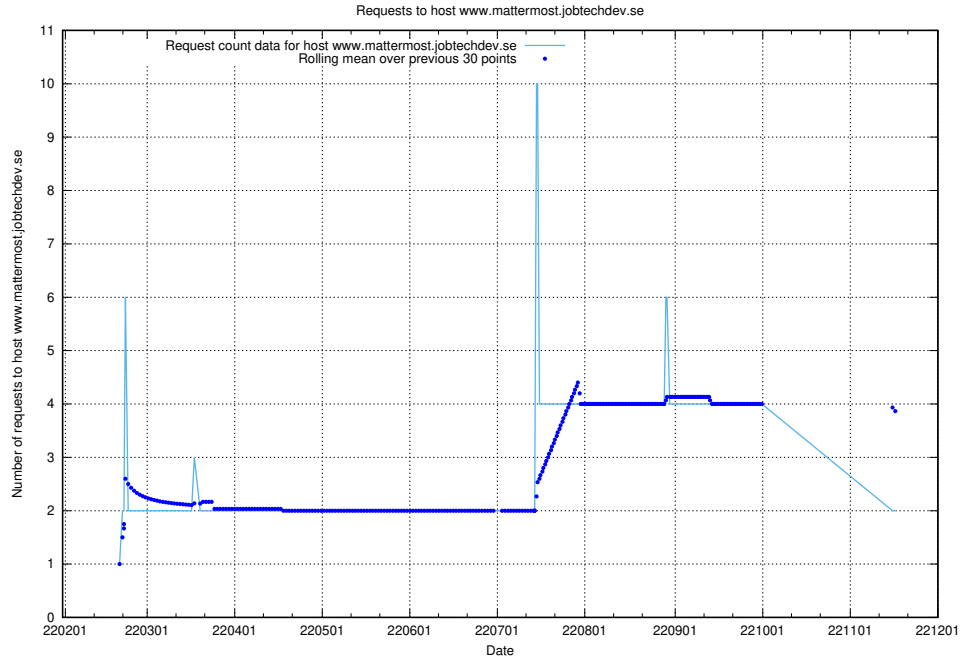

7.525 Usage of `www.mattermost.jobtechdev.se`

Here, we count the number of requests to host `www.mattermost.jobtechdev.se`.