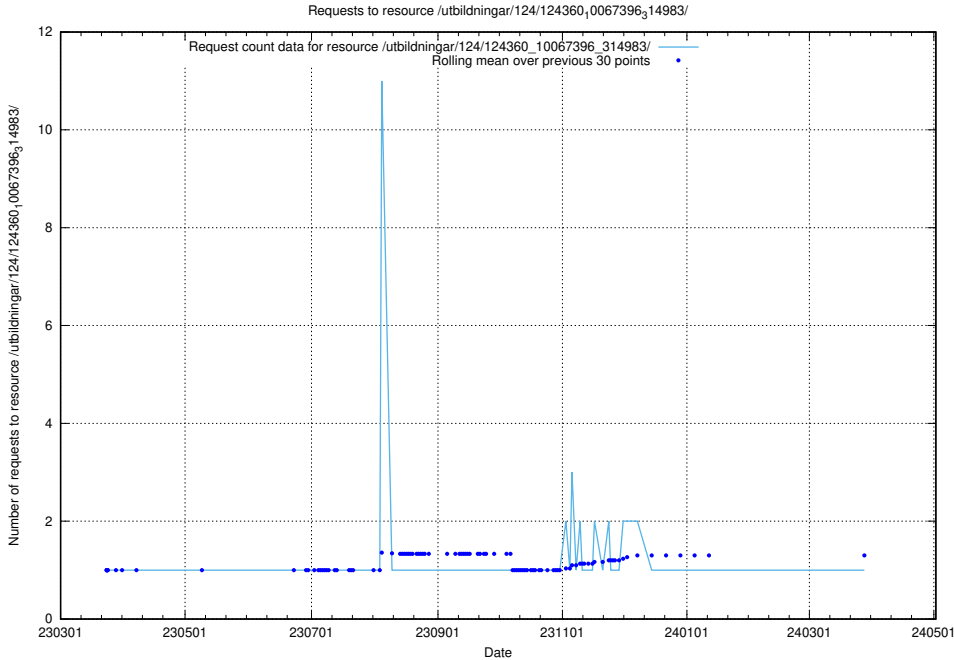

5.3592 Usage of /utbildningar/124/124360_10067396_314983/

Here, we count the number of requests to resource /utbildningar/124/124360_10067396_314983/.