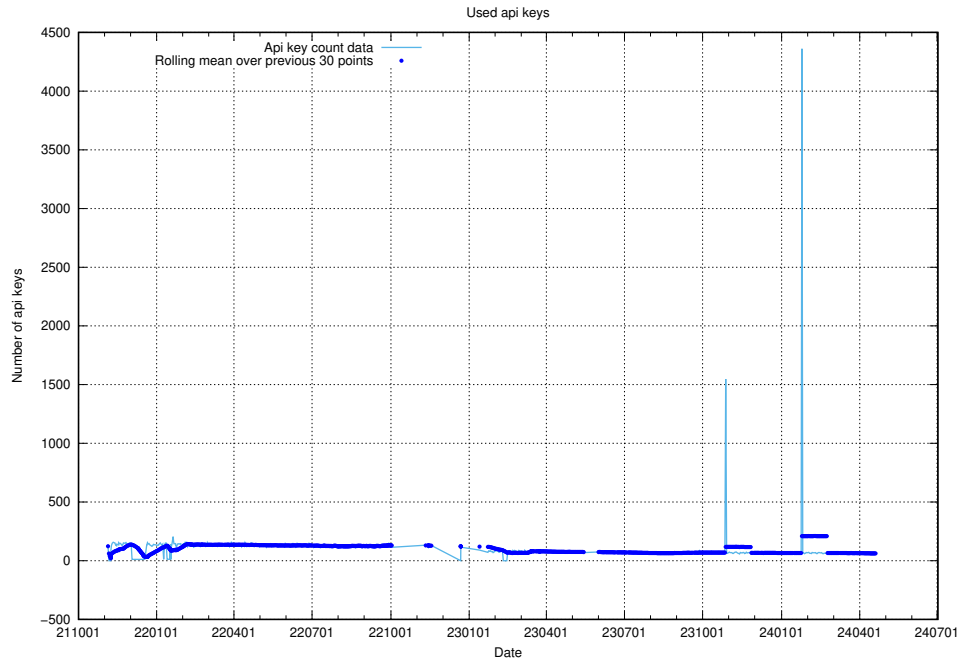

8.3 Number of used api keys

Here we extract the number of keys that were used for at least one request.