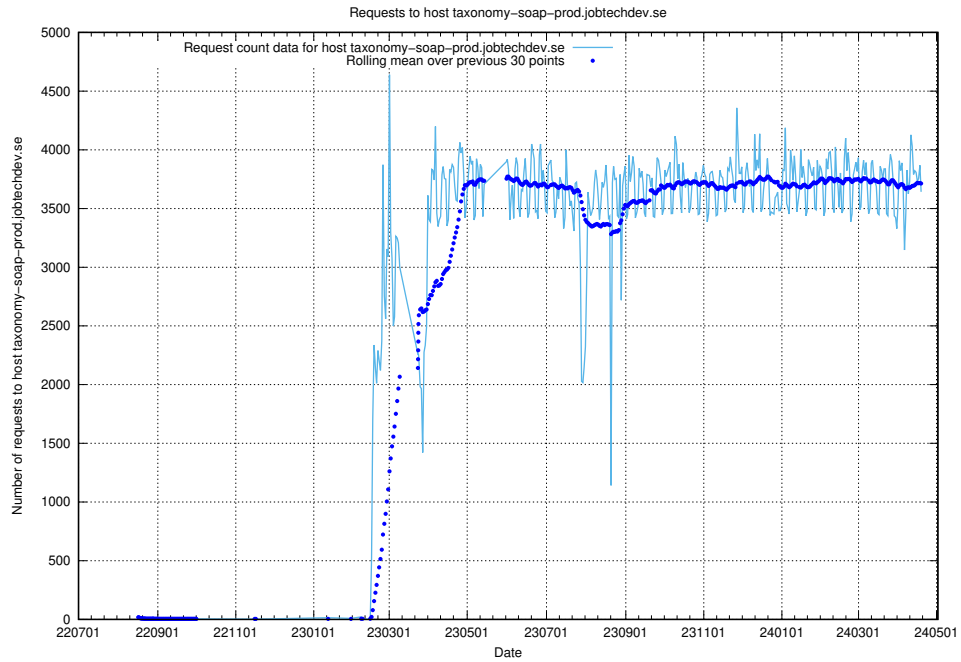

7.14 Usage of taxonomy-soap-prod.jobtechdev.se

Here, we count the number of requests to host taxonomy-soap-prod.jobtechdev.se.