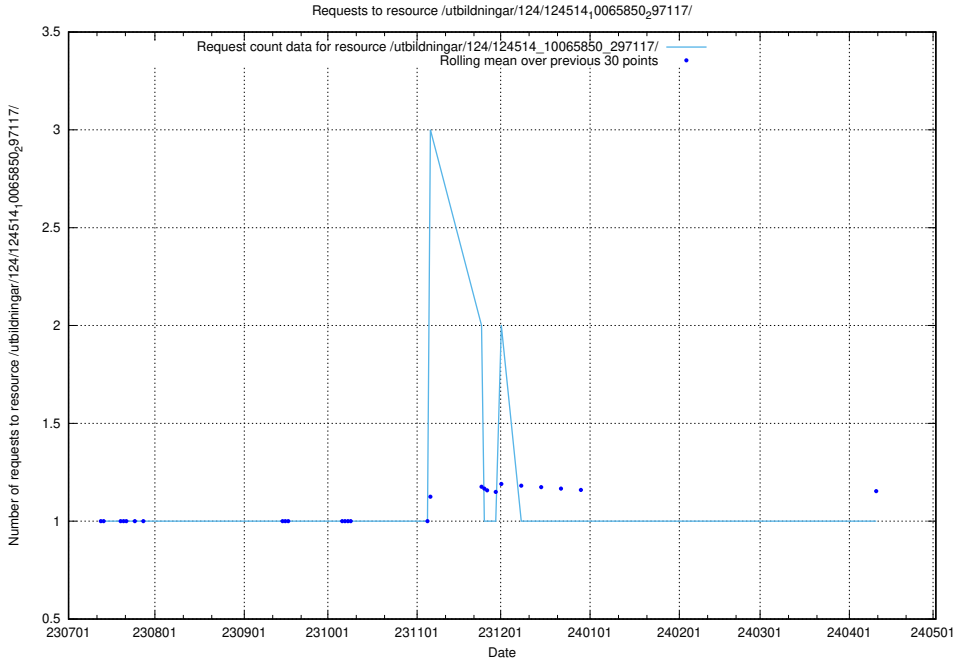

5.4908 Usage of /utbildningar/124/124514_10065850_297117/

Here, we count the number of requests to resource /utbildningar/124/124514_10065850_297117/.