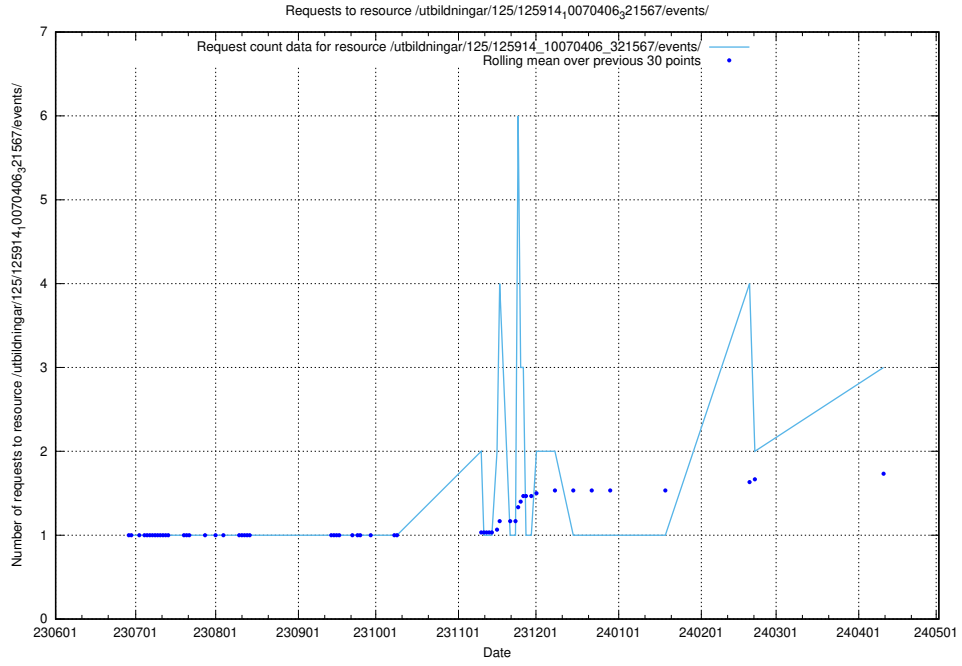

5.413 Usage of /utbildningar/125/125914_10070406_321567/events/

Here, we count the number of requests to resource /utbildningar/125/125914_10070406_321567/events/