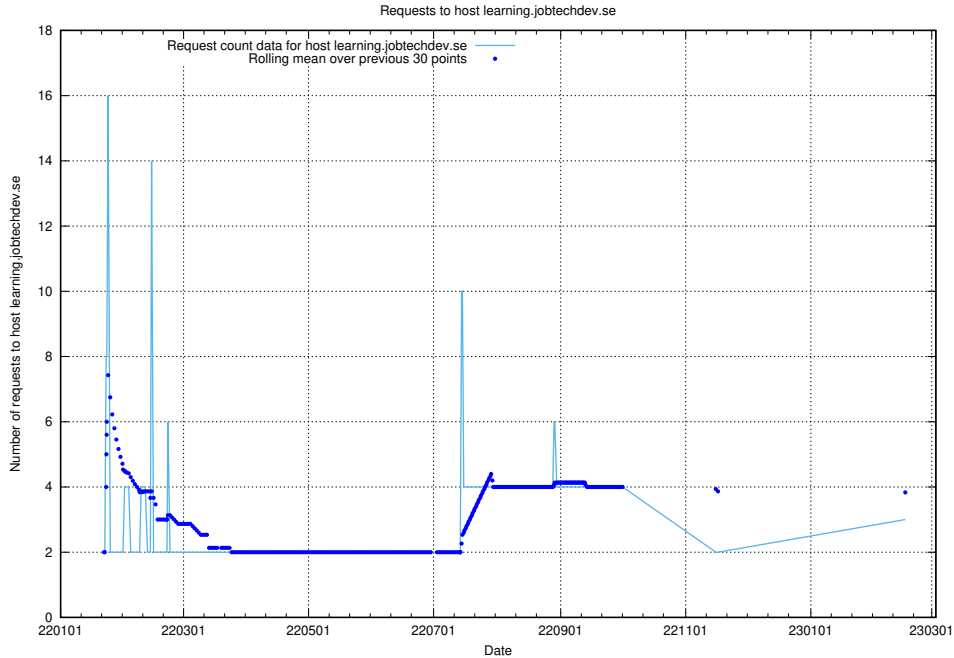

7.252 Usage of learning.jobtechdev.se

Here, we count the number of requests to host learning.jobtechdev.se.

7.253 Usage of intranet.jobtechdev.se

Here, we count the number of requests to host intranet.jobtechdev.se.