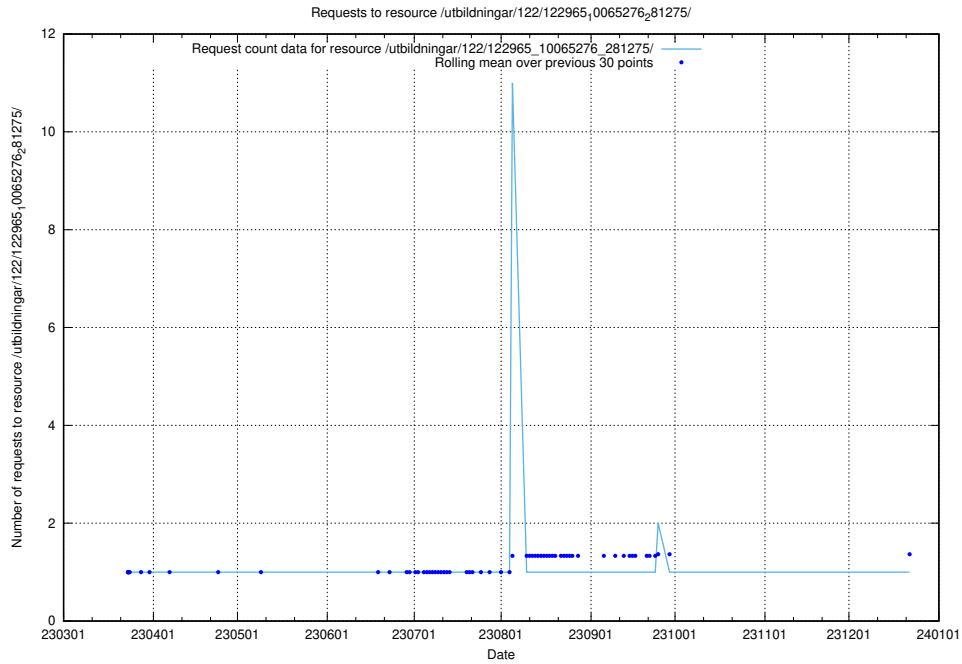

5.4918 Usage of /utbildningar/122/122965_10065276_281275/

Here, we count the number of requests to resource /utbildningar/122/122965_10065276_281275/.