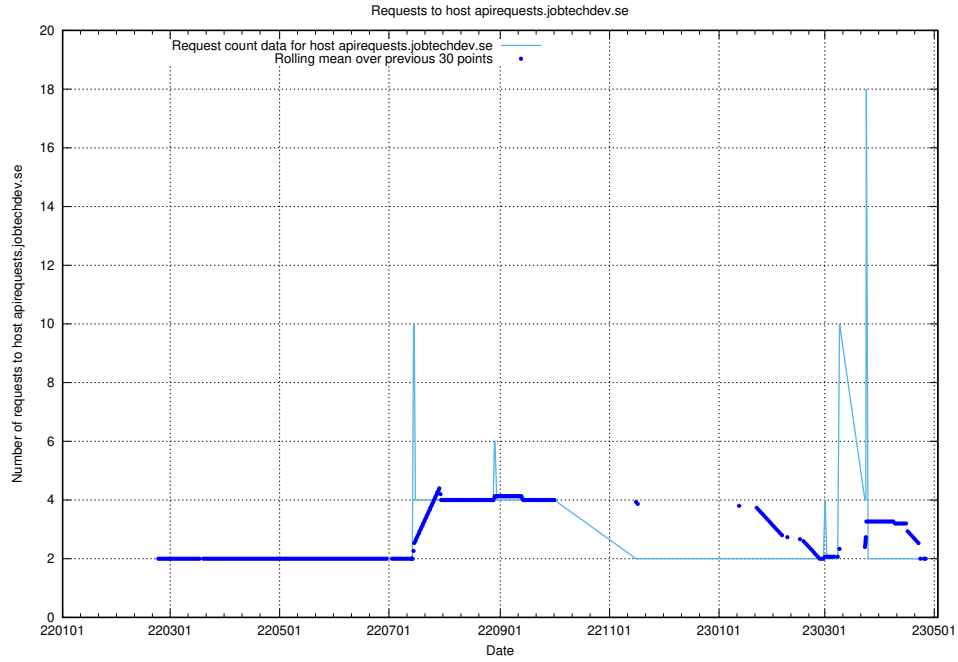

7.514 Usage of apirequests.jobtechdev.se

Here, we count the number of requests to host apirequests.jobtechdev.se.