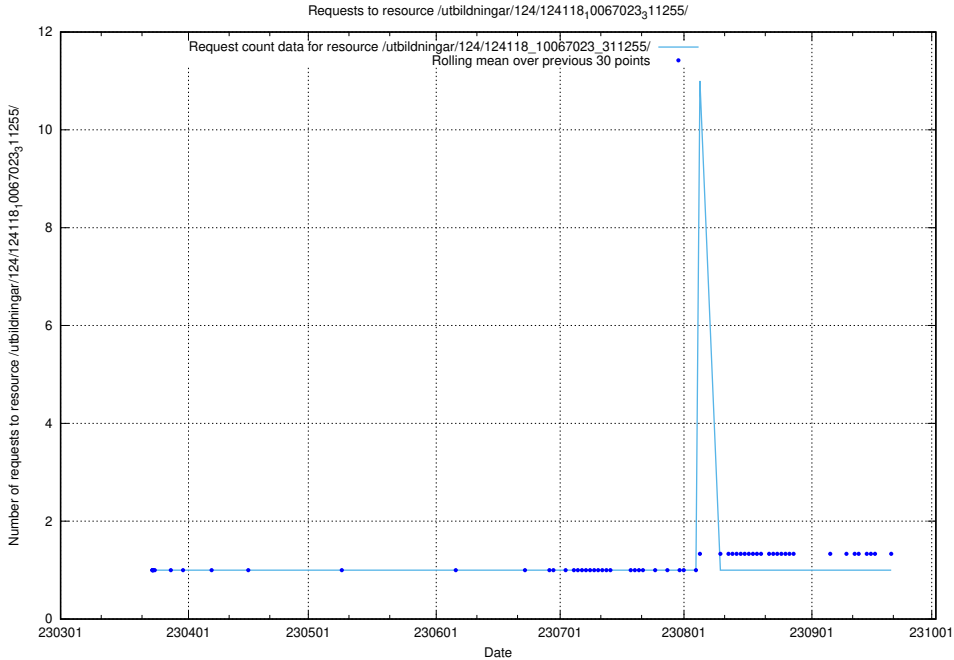

5.4004 Usage of /utbildningar/124/124118_10067023_311255/

Here, we count the number of requests to resource /utbildningar/124/124118_10067023_311255/.