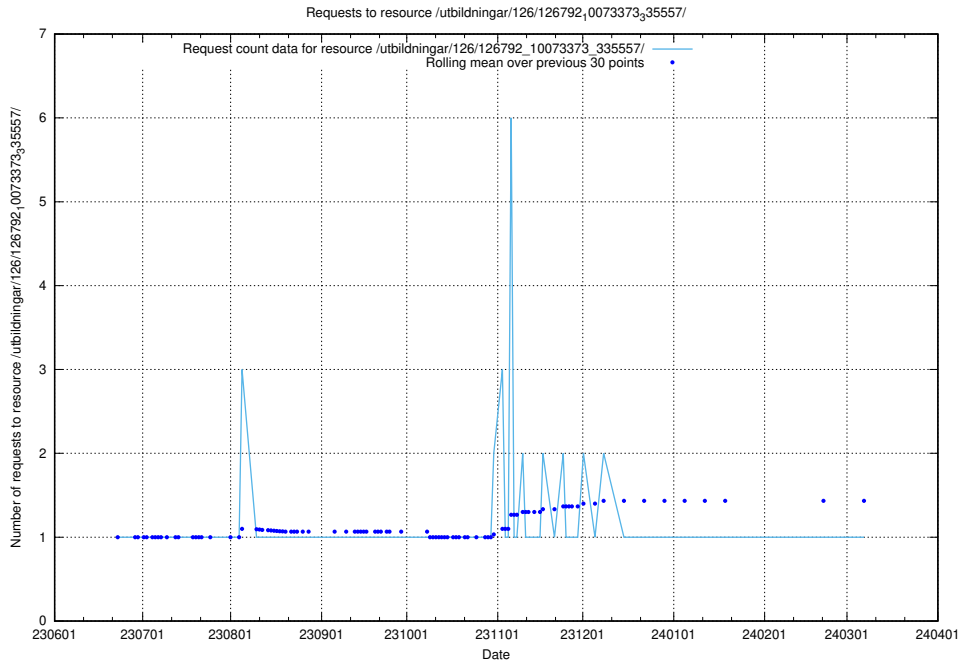

5.5383 Usage of /utbildningar/126/126792_10073373_335557/

Here, we count the number of requests to resource /utbildningar/126/126792_10073373_335557/.