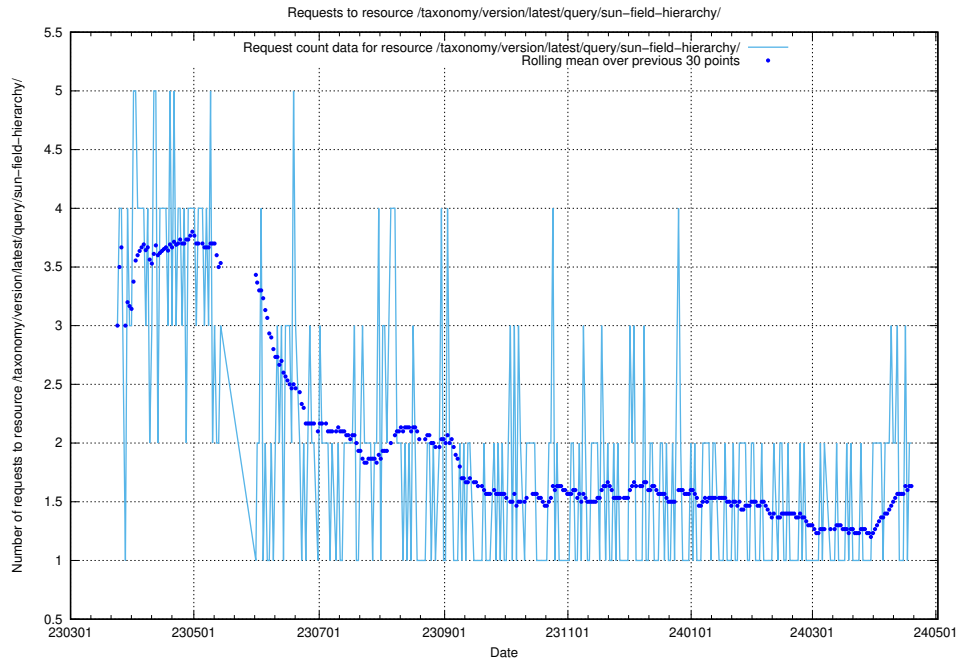

5.913 Usage of /taxonomy/version/latest/query/sun-field-hierarchy/

Here, we count the number of requests to resource /taxonomy/version/latest/query/sun-field-hierarchy/.