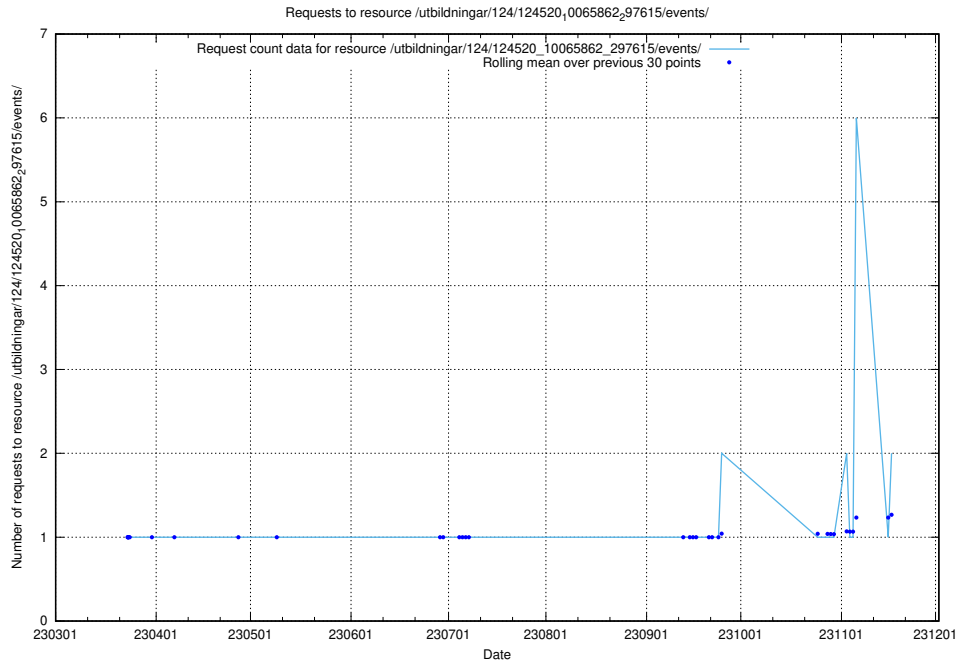

5.518 Usage of /utbildningar/124/124520_10065862_297615/events/

Here, we count the number of requests to resource /utbildningar/124/124520_10065862_297615/events/