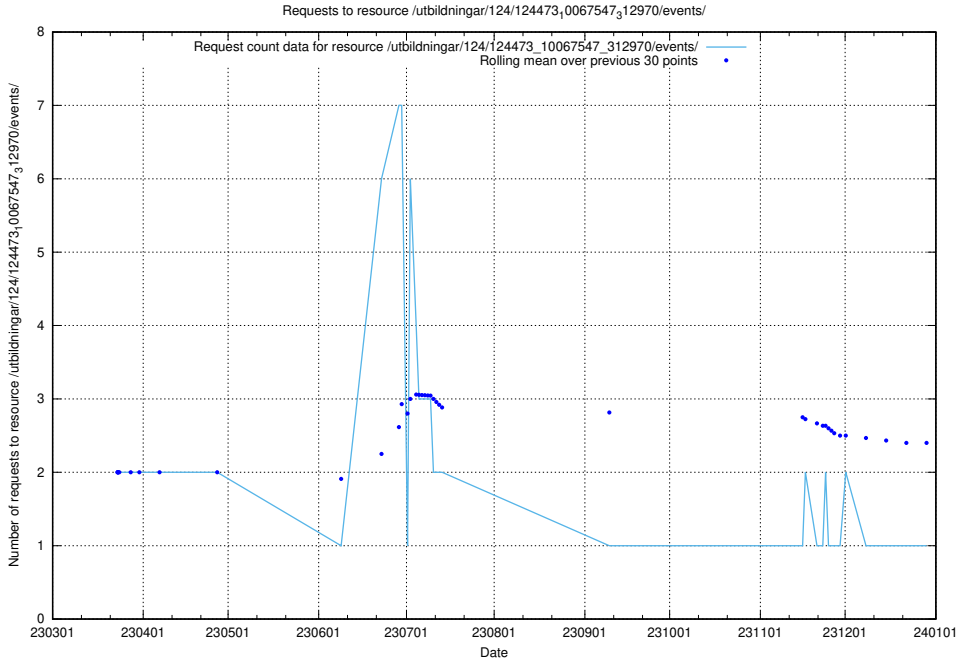

5.6083 Usage of /utbildningar/124/124473_10067547_312970/events/

Here, we count the number of requests to resource /utbildningar/124/124473_10067547_312970/events/