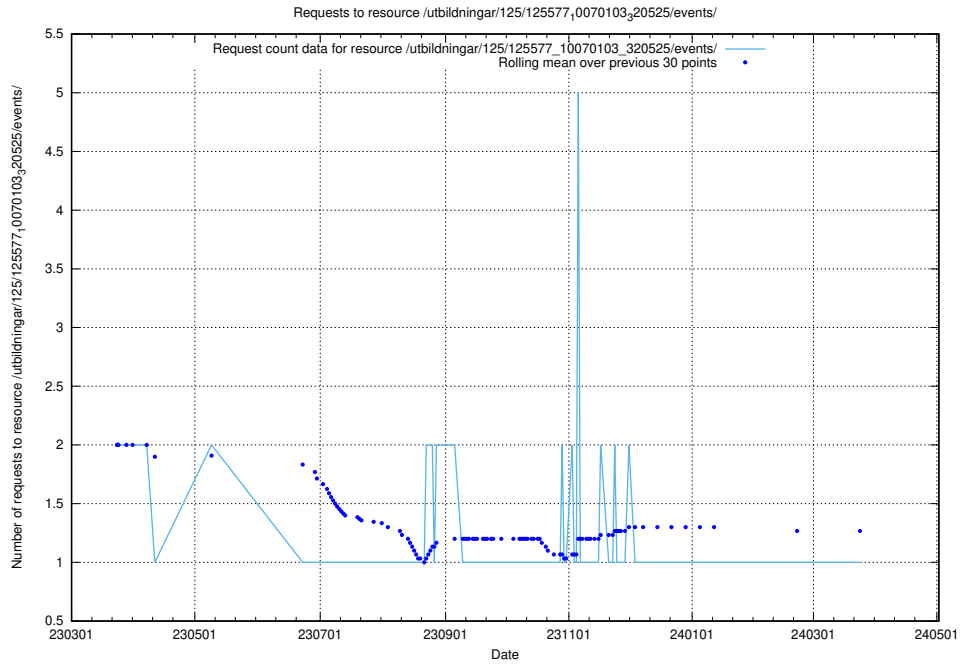

5.6072 Usage of /utbildningar/125/125577_10070103_320525/events/

Here, we count the number of requests to resource /utbildningar/125/125577_10070103_320525/events/