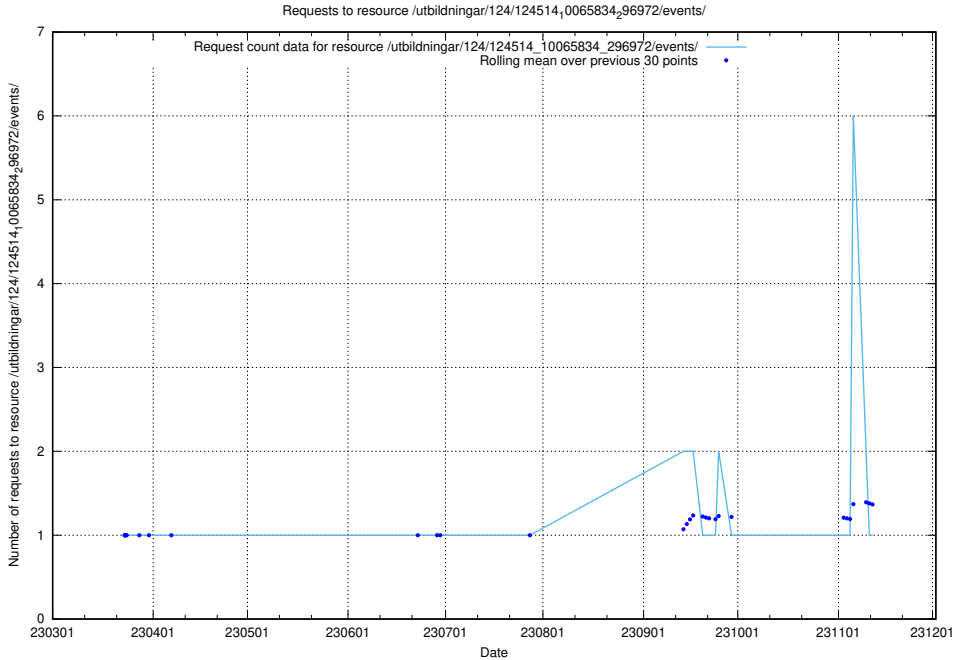

5.1920 Usage of /utbildningar/124/124514_10065834_296972/events/

Here, we count the number of requests to resource /utbildningar/124/124514_10065834_296972/events/