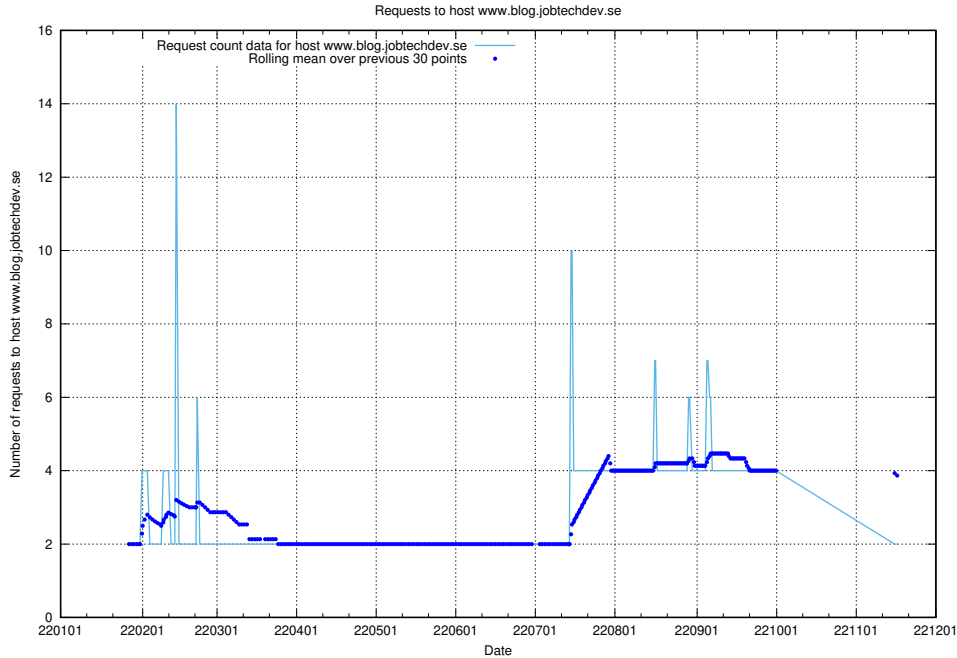

7.568 Usage of www.blog.jobtechdev.se

Here, we count the number of requests to host www.blog.jobtechdev.se.