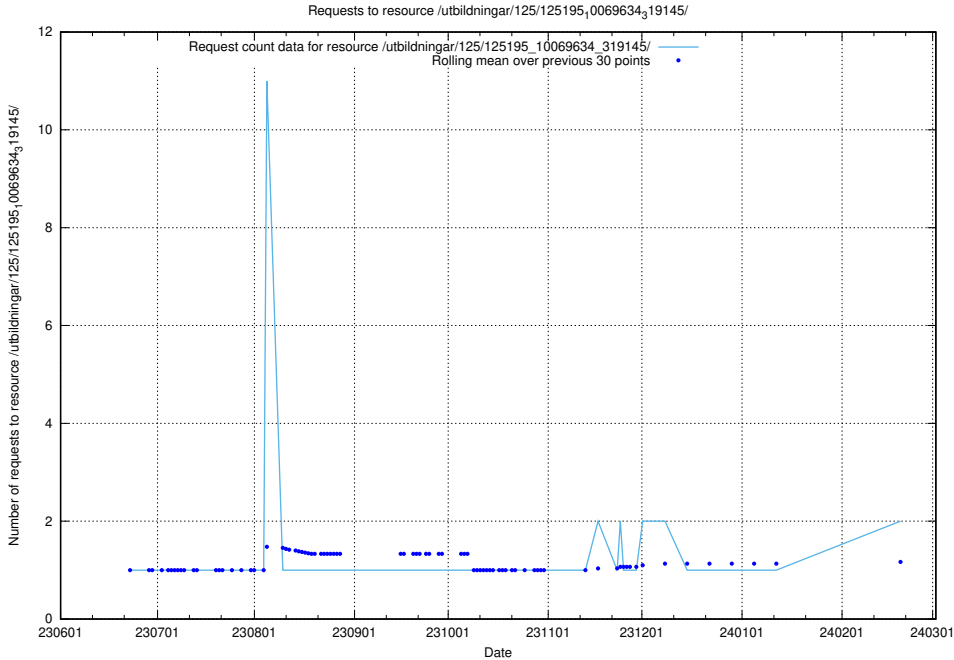

5.857 Usage of /utbildningar/125/125195_10069634_319145/

Here, we count the number of requests to resource /utbildningar/125/125195_10069634_319145/.