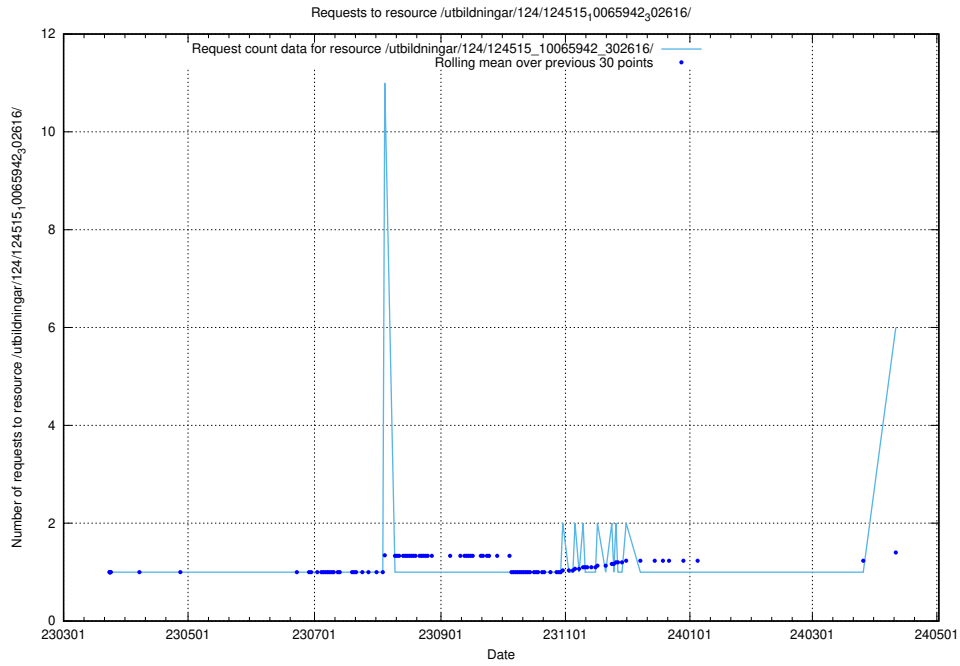

5.81 Usage of /utbildningar/124/124515_10065942_302616/

Here, we count the number of requests to resource /utbildningar/124/124515_10065942_302616/.