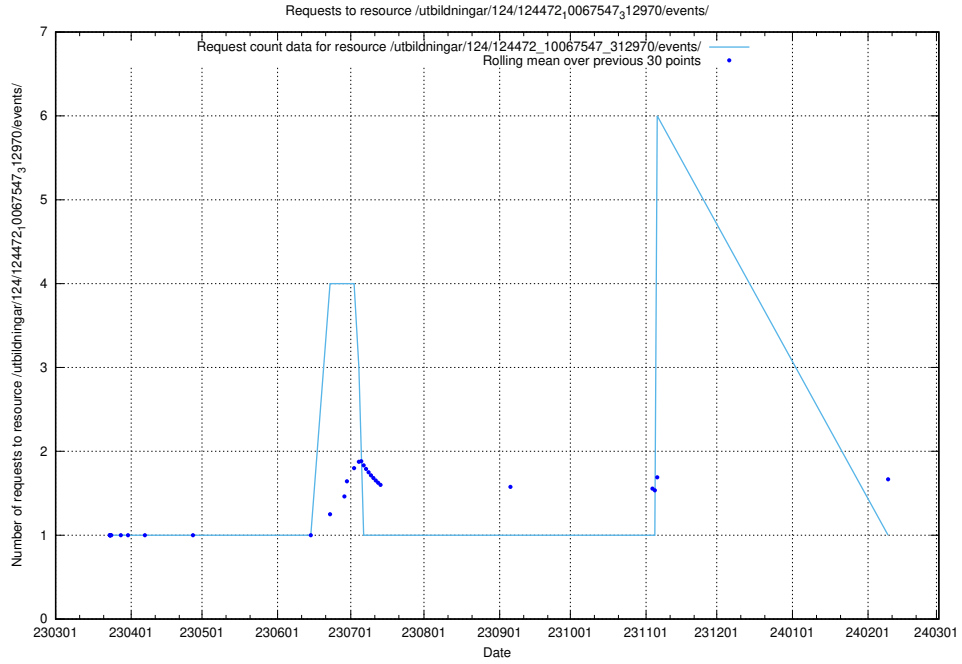

Here, we count the number of requests to resource /utbildningar/utb_emil/126/126694_10073241_335112/

5.2936 Usage of /utbildningar/124/124472_10067547_312970/events/

Here, we count the number of requests to resource /utbildningar/124/124472_10067547_312970/events/