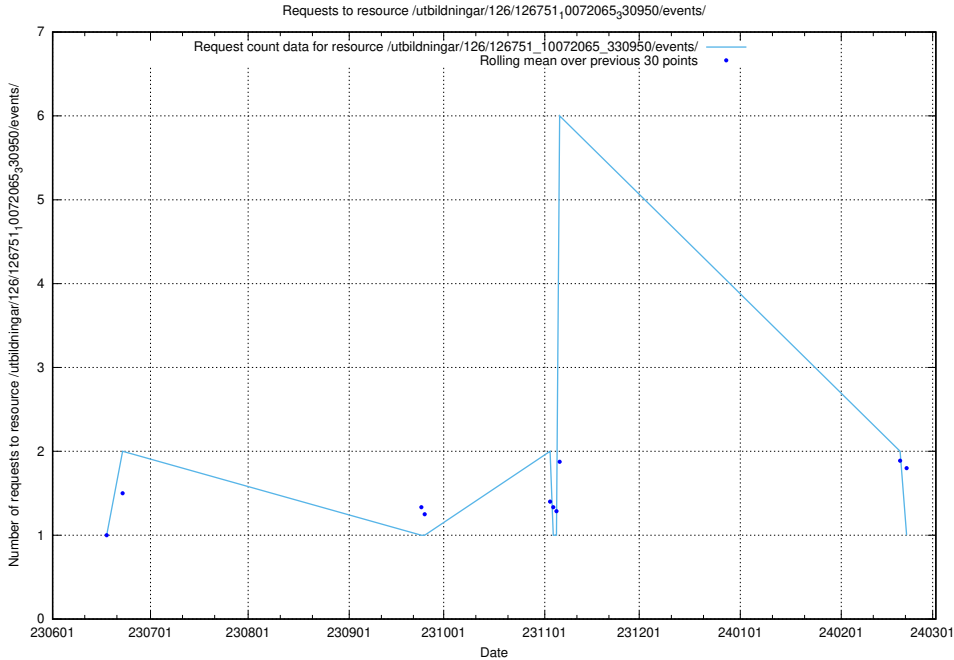

5.5643 Usage of /utbildningar/126/126751_10072065_330950/events/

Here, we count the number of requests to resource /utbildningar/126/126751_10072065_330950/events/