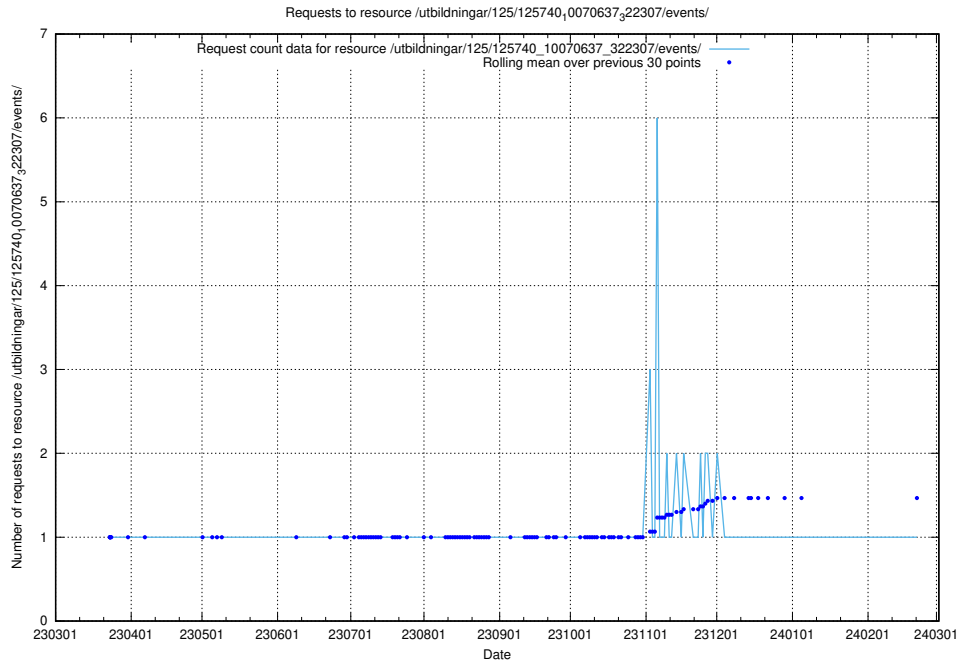

5.1026 Usage of /utbildningar/125/125740_10070637_322307/events/

Here, we count the number of requests to resource /utbildningar/125/125740_10070637_322307/events/