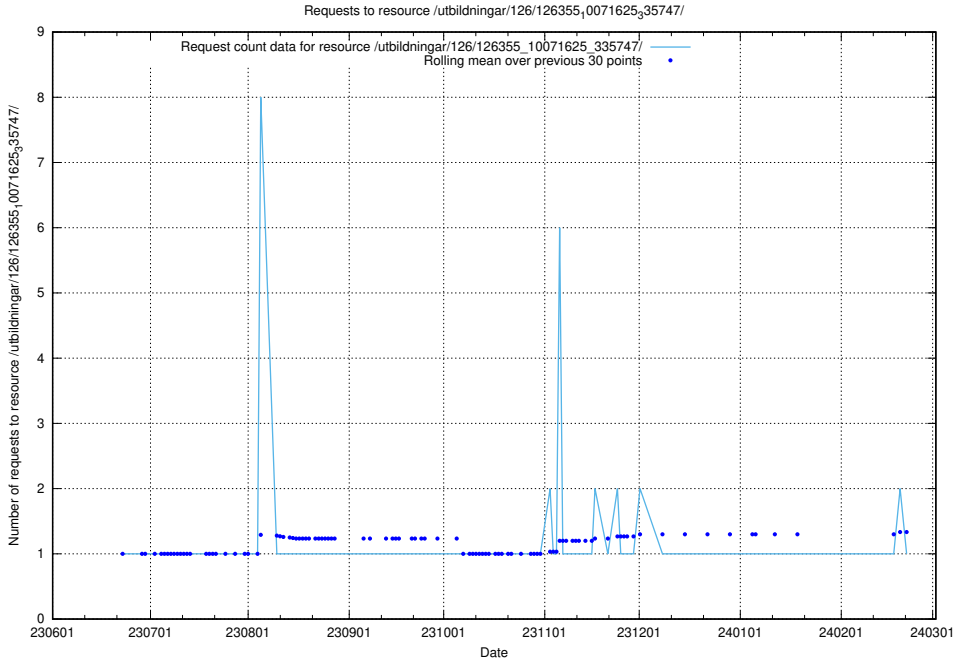

5.5451 Usage of /utbildningar/126/126355_10071625_335747/

Here, we count the number of requests to resource /utbildningar/126/126355_10071625_335747/.