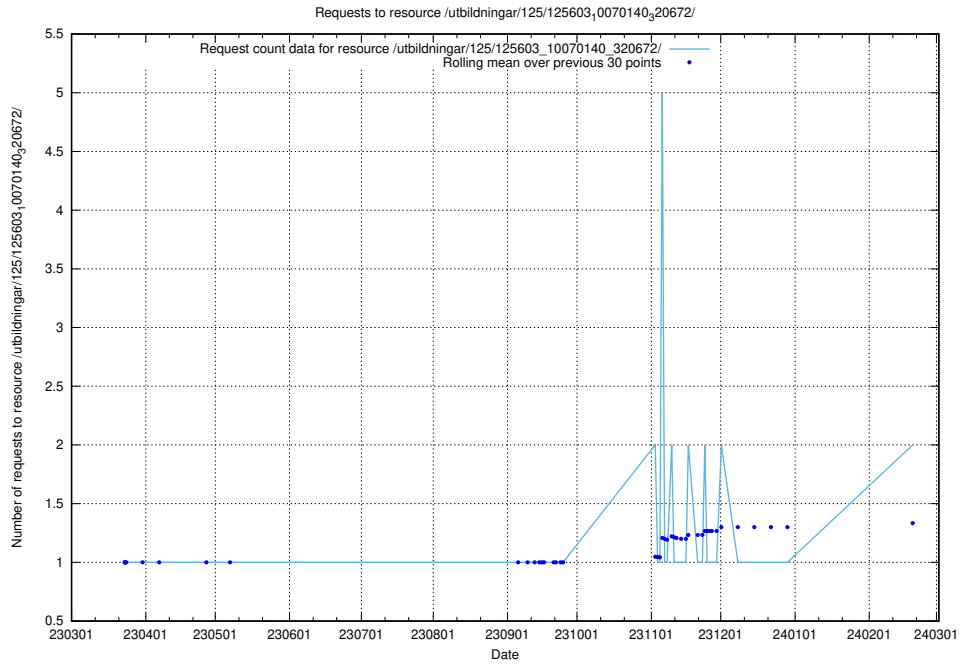

5.502 Usage of /utbildningar/125/125603_10070140_320672/

Here, we count the number of requests to resource /utbildningar/125/125603_10070140_320672/.