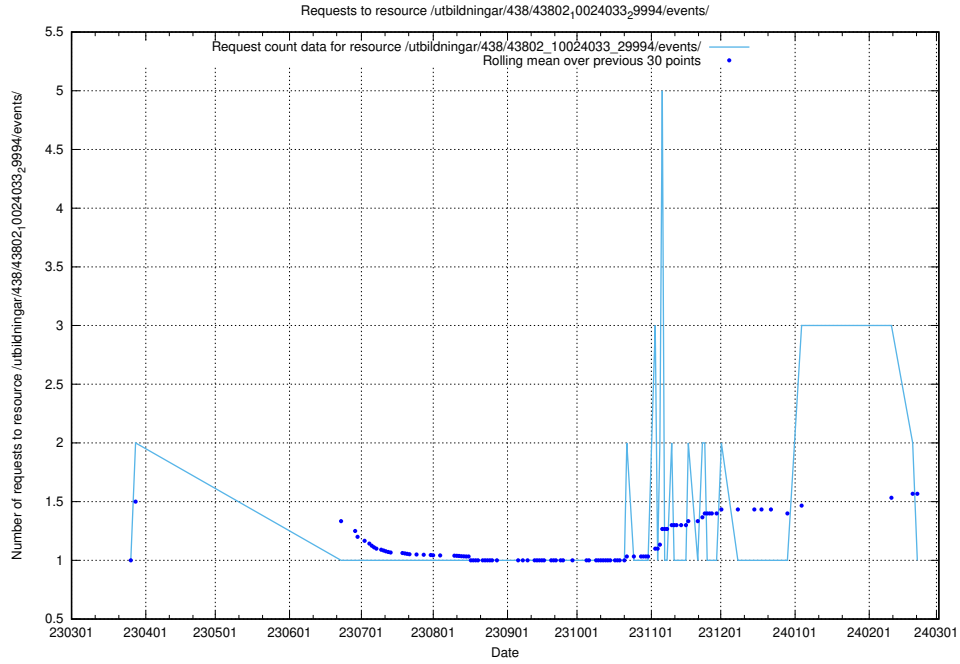

5.5862 Usage of /utbildningar/438/43802_10024033_29994/events/

Here, we count the number of requests to resource /utbildningar/438/43802_10024033_29994/events/.