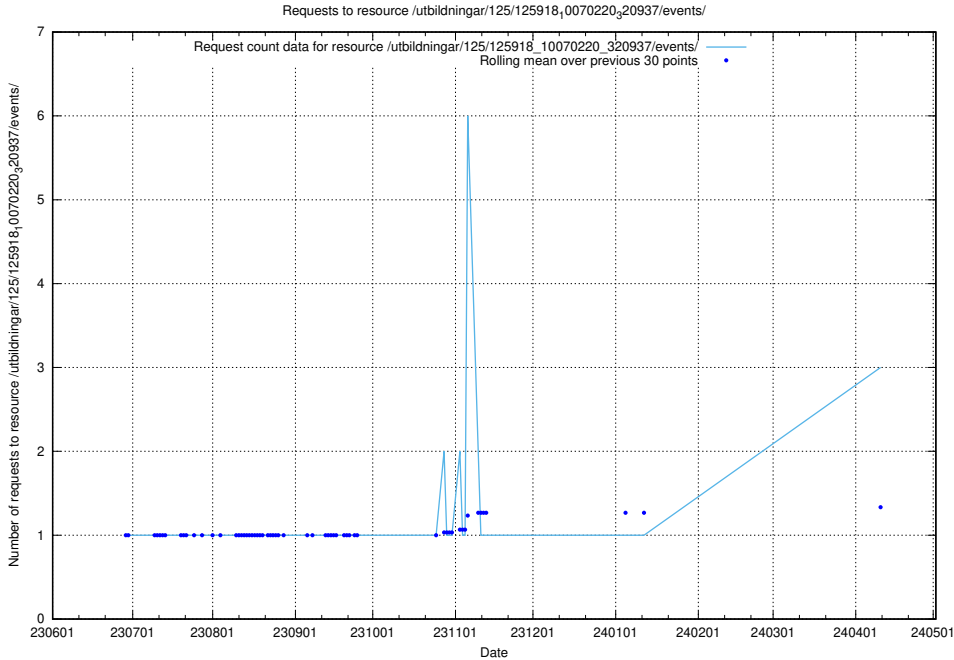

5.412 Usage of /utbildningar/125/125918_10070220_320937/events/

Here, we count the number of requests to resource /utbildningar/125/125918_10070220_320937/events/