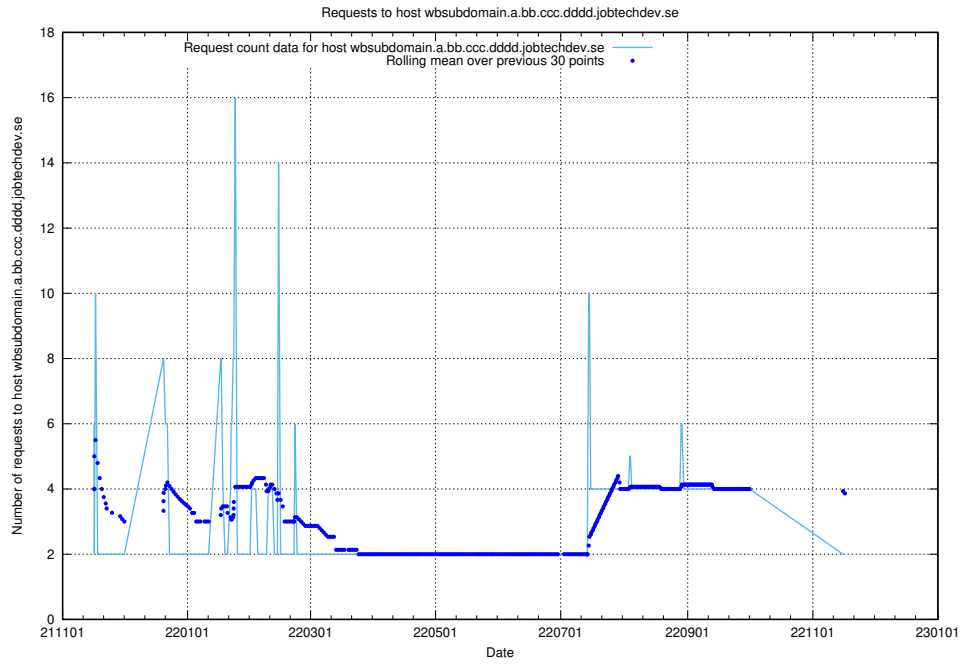

7.522 Usage of wbsubdomain.a.bb.ccc.dddd.jobtechdev.se

Here, we count the number of requests to host wbsubdomain.a.bb.ccc.dddd.jobtechdev.se.