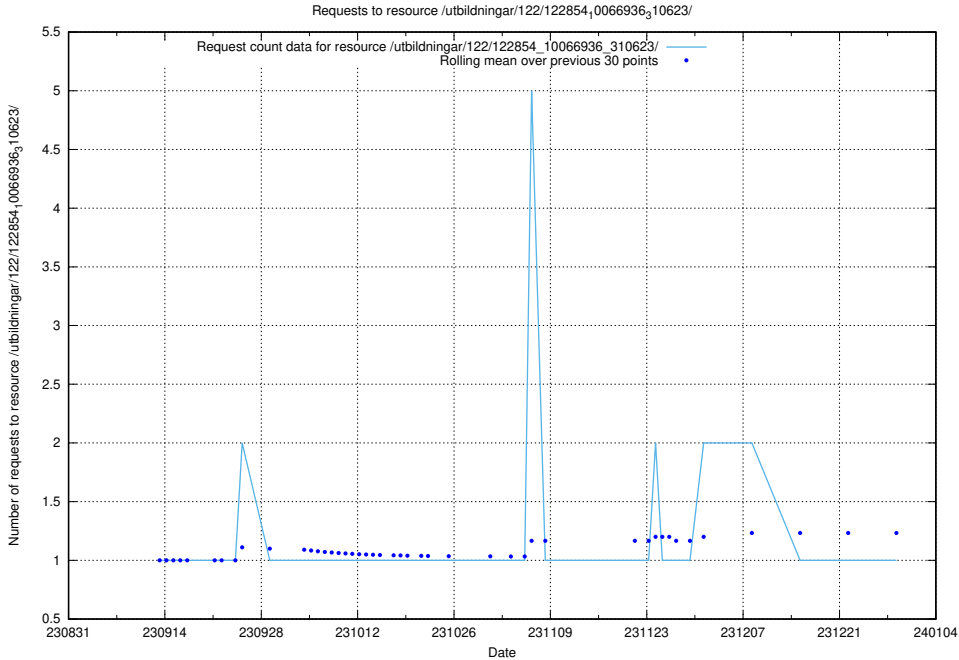

5.4396 Usage of /utbildningar/122/122854_10066936_310623/

Here, we count the number of requests to resource /utbildningar/122/122854_10066936_310623/.