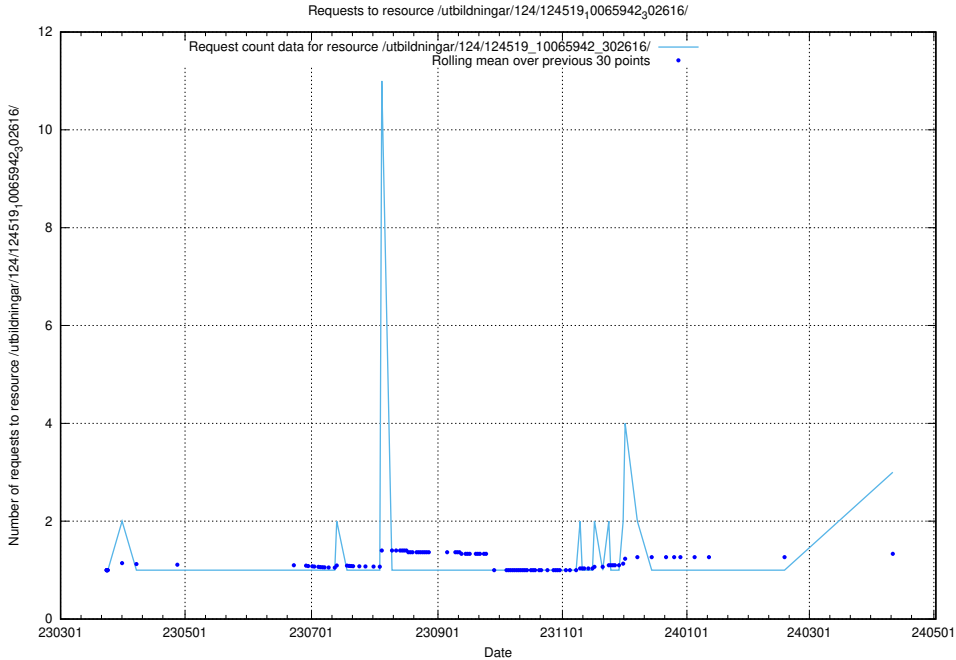

5.304 Usage of /utbildningar/124/124519_10065942_302616/

Here, we count the number of requests to resource /utbildningar/124/124519_10065942_302616/.