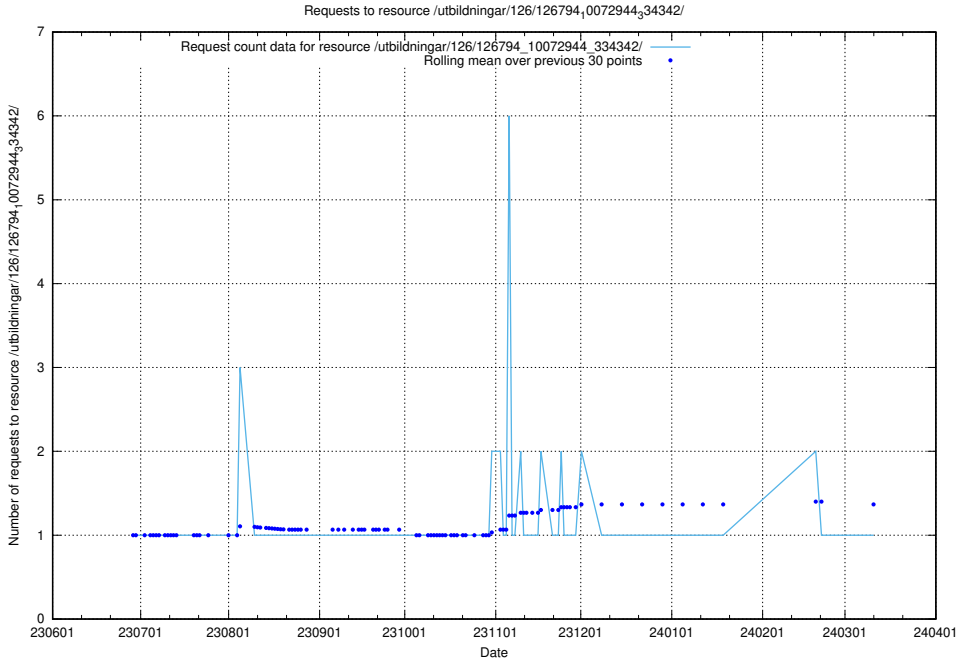

5.5236 Usage of /utbildningar/126/126794_10072944_334342/

Here, we count the number of requests to resource /utbildningar/126/126794_10072944_334342/.