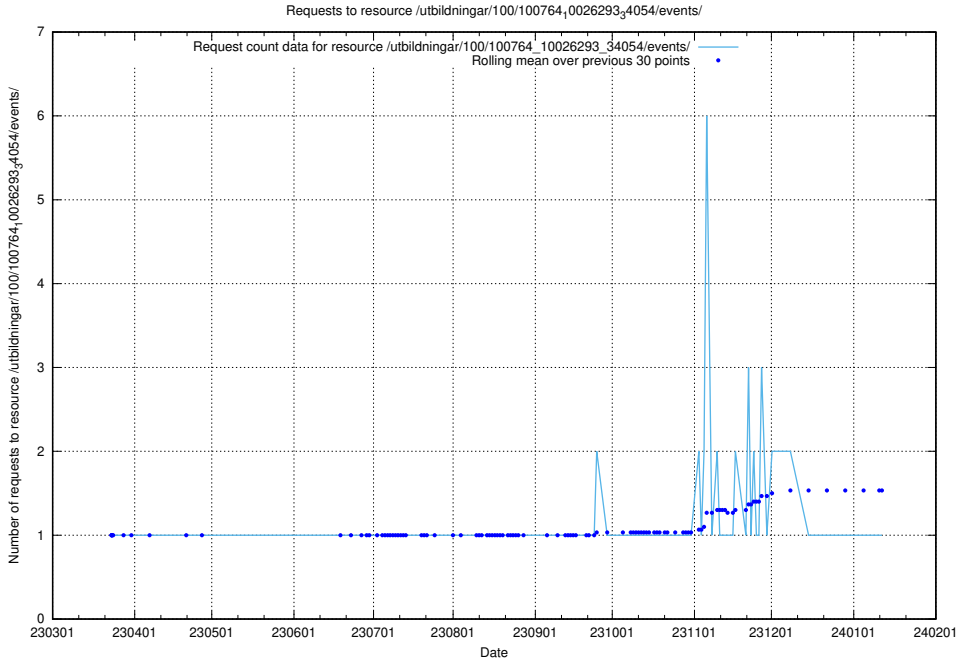

5.5328 Usage of /utbildningar/100/100764_10026293_34054/events/

Here, we count the number of requests to resource /utbildningar/100/100764_10026293_34054/events/.