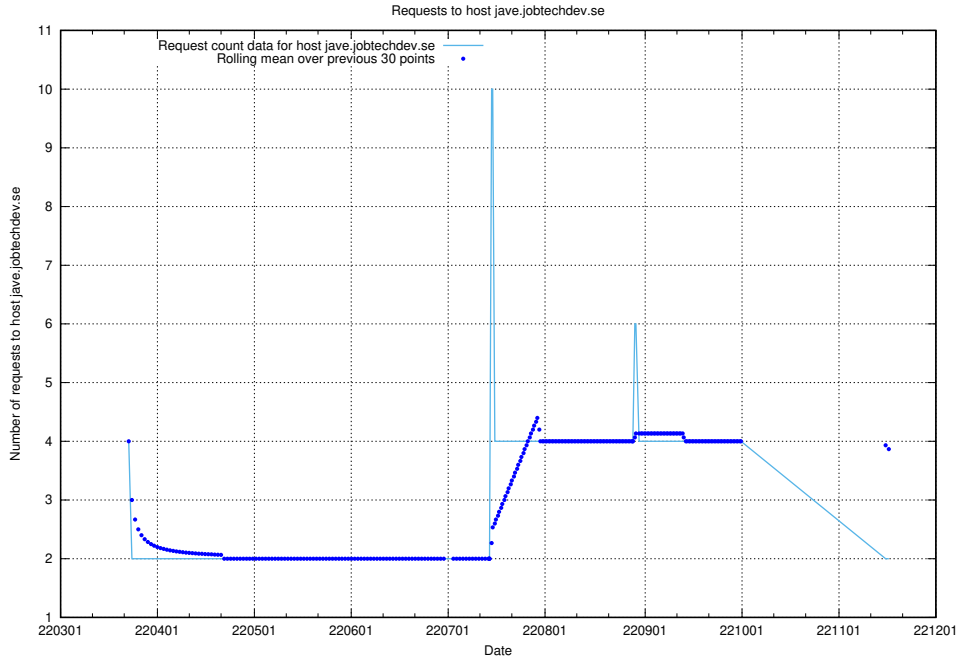

7.490 Usage of `jave.jobtechdev.se`

Here, we count the number of requests to host `jave.jobtechdev.se`.