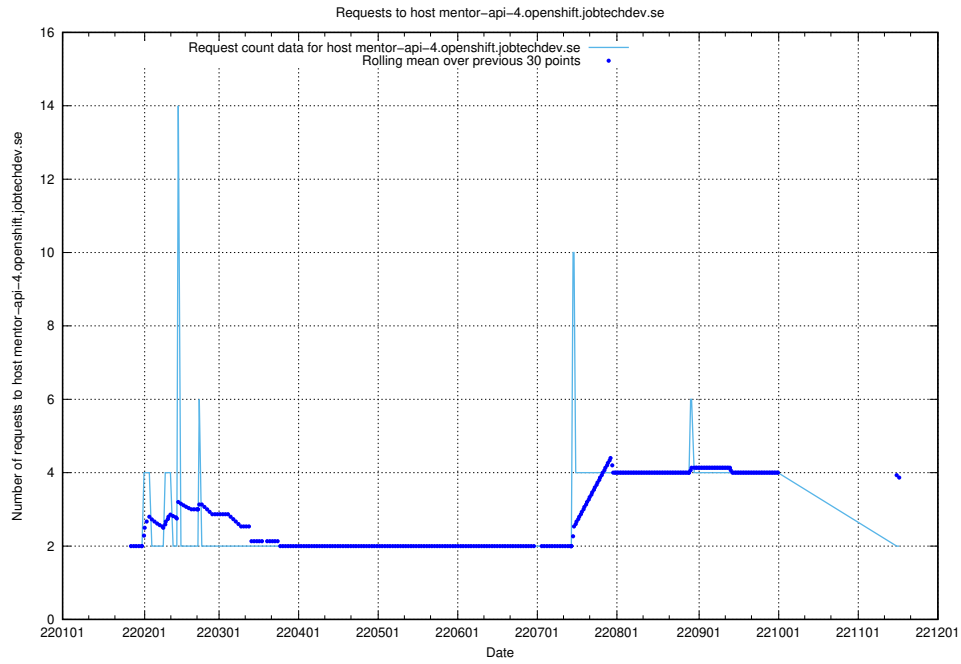

7.570 Usage of mentor-api.openshift.jobtechdev.se

Here, we count the number of requests to host mentor-api.openshift.jobtechdev.se.

7.571 Usage of mentor-api-4.openshift.jobtechdev.se

Here, we count the number of requests to host mentor-api-4.openshift.jobtechdev.se.