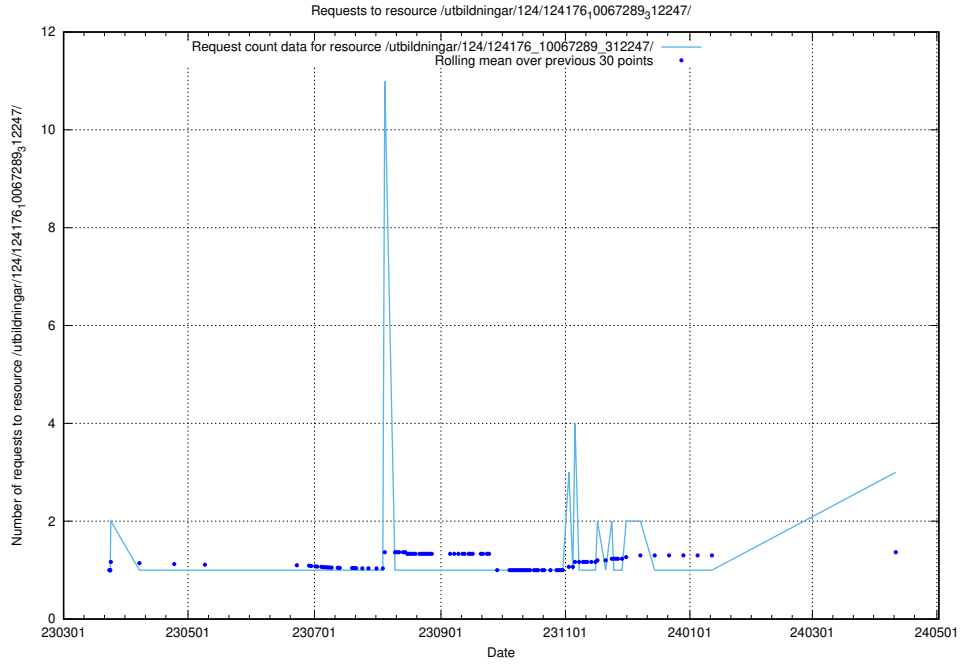

Here, we count the number of requests to resource /taxonomy/version/8/query/all-concepts/.

5.359 Usage of /utbildningar/124/124176_10067289_312247/

Here, we count the number of requests to resource /utbildningar/124/124176_10067289_312247/.