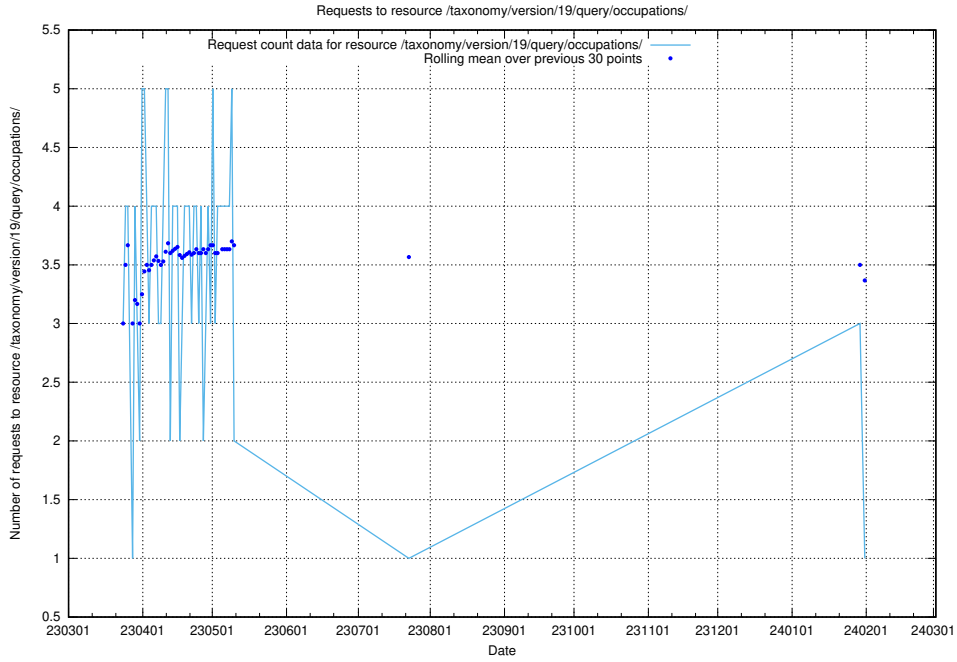

5.5928 Usage of /utbildningar/122/122290_10064538_314862/

Here, we count the number of requests to resource /utbildningar/122/122290_10064538_314862/.

5.5929 Usage of /taxonomy/version/19/query/occupations-with-no-educational-requirements/