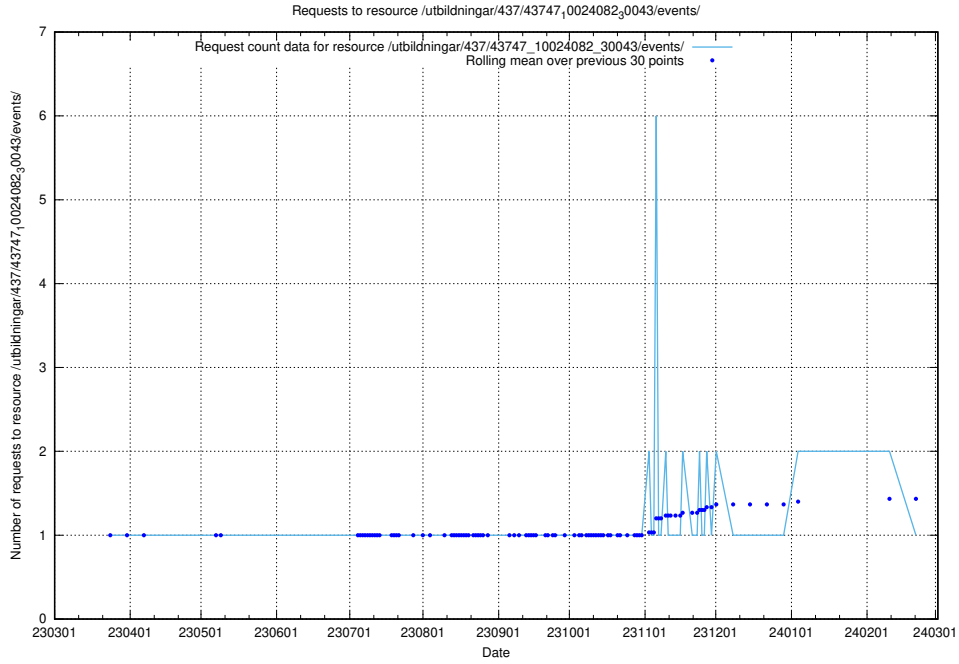

5.5989 Usage of /utbildningar/437/43747_10024082_30043/events/

Here, we count the number of requests to resource /utbildningar/437/43747_10024082_30043/events/.