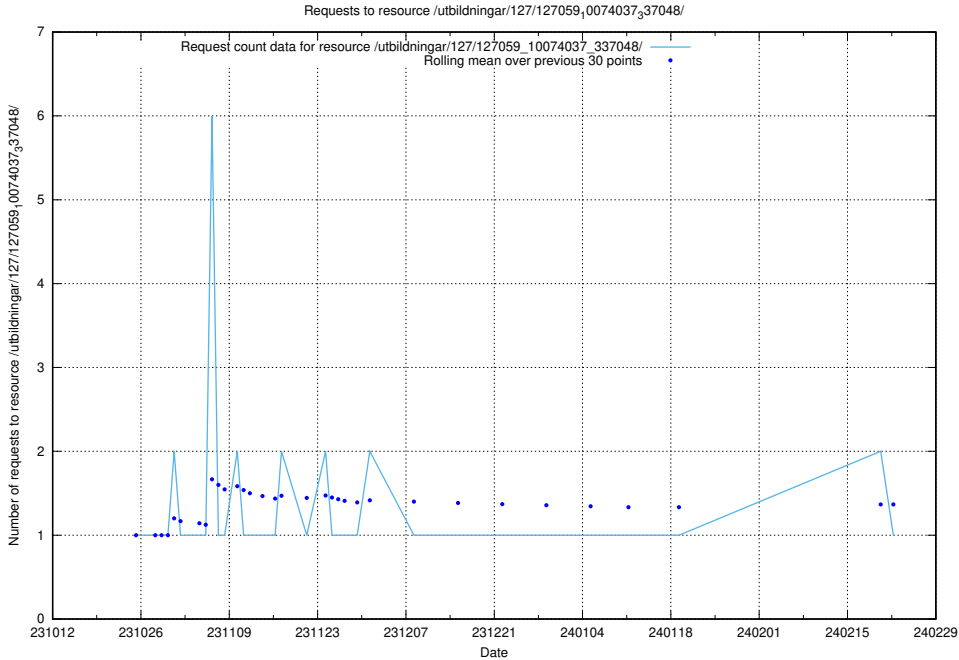

5.4011 Usage of /utbildningar/127/127059_10074037_337048/

Here, we count the number of requests to resource /utbildningar/127/127059_10074037_337048/.