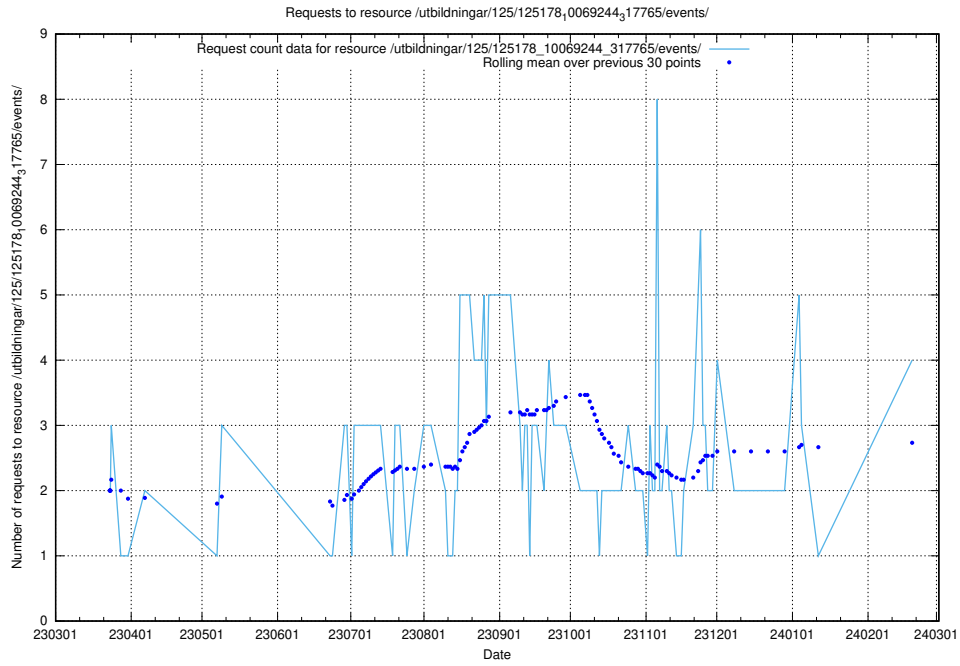

5.282 Usage of /utbildningar/125/125178_10069244_317765/events/

Here, we count the number of requests to resource /utbildningar/125/125178_10069244_317765/events/