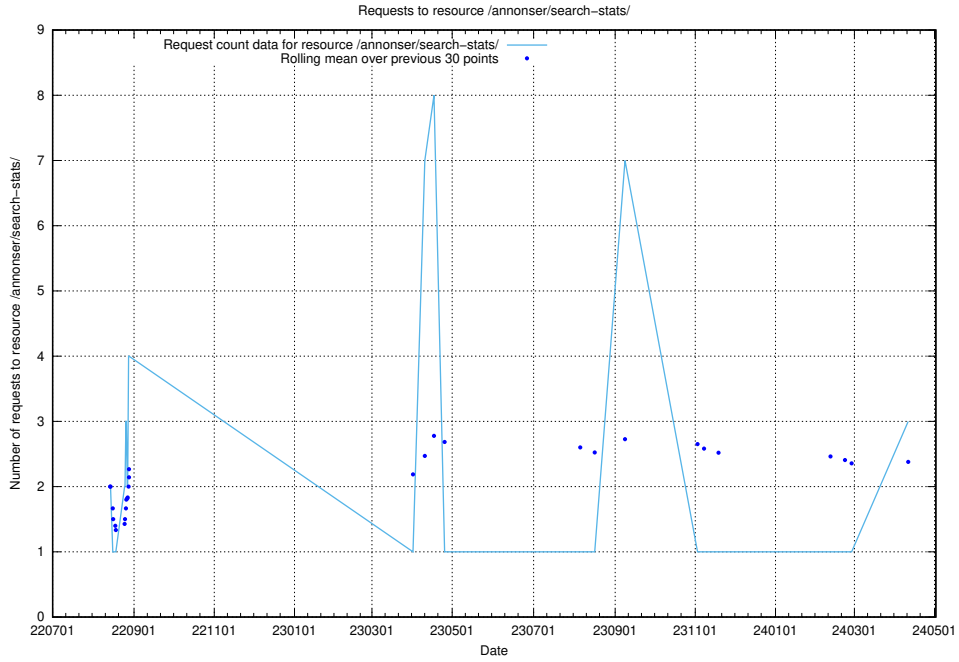

5.485 Usage of /annonser/search-stats/

Here, we count the number of requests to resource /annonser/search-stats/.