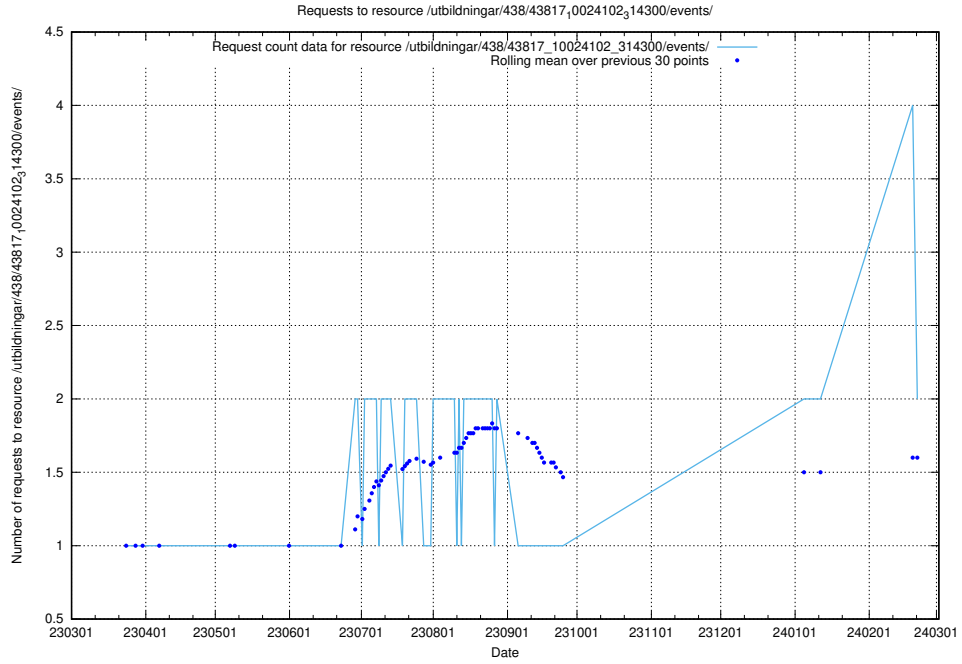

5.942 Usage of /utbildningar/438/43817_10024102_314300/events/

Here, we count the number of requests to resource /utbildningar/438/43817_10024102_314300/events/.