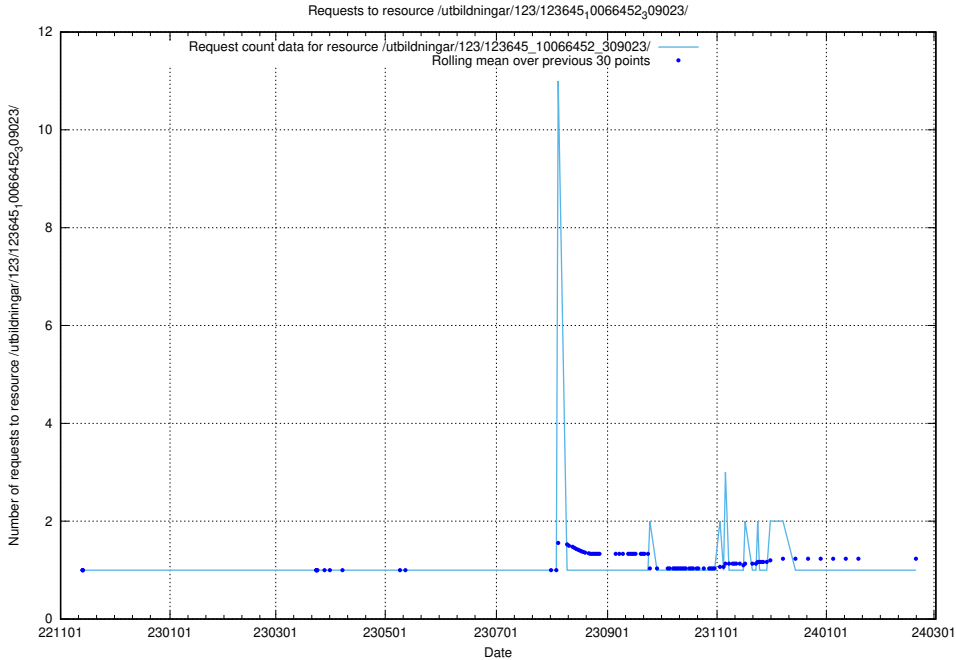

Here, we count the number of requests to resource /taxonomy/version/13/query/employment-variety-concepts/.

5.5727 Usage of /utbildningar/123/123645_10066452_309023/

Here, we count the number of requests to resource /utbildningar/123/123645_10066452_309023/.