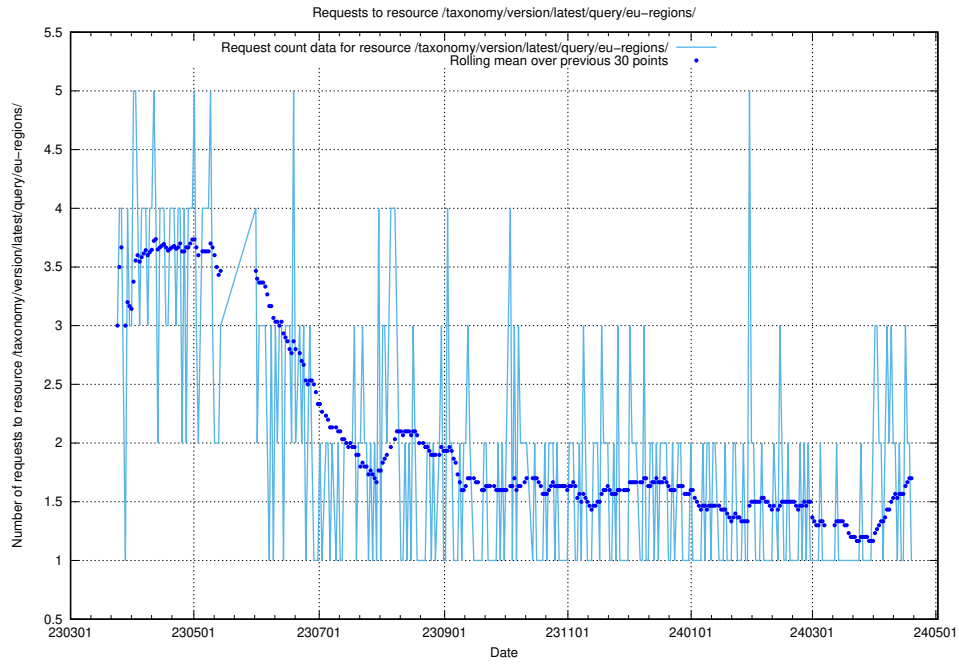

5.5896 Usage of /taxonomy/version/latest/query/eu-regions/

Here, we count the number of requests to resource /taxonomy/version/latest/query/eu-regions/.