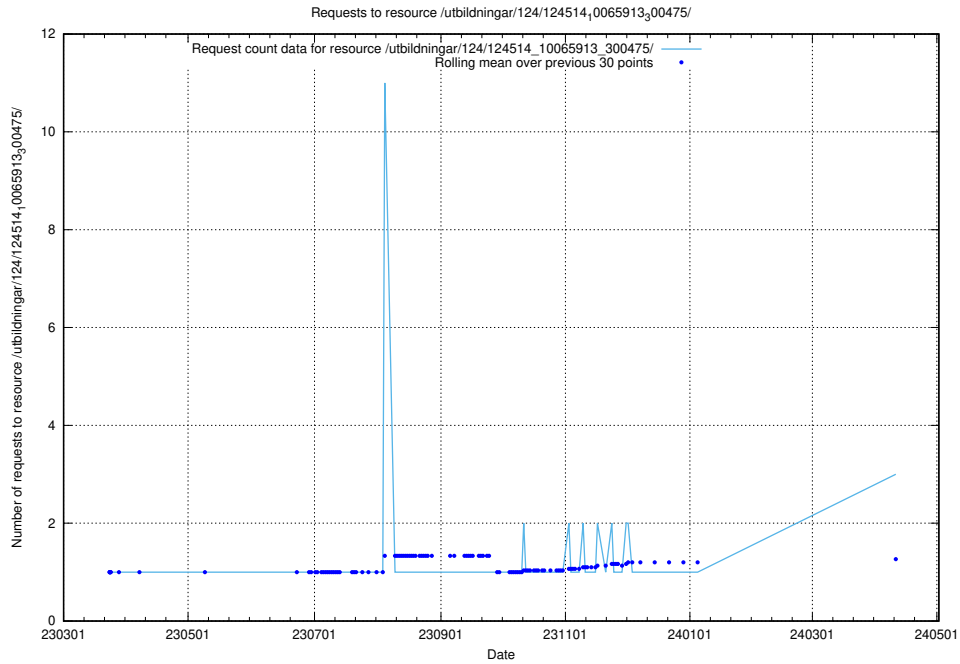

5.323 Usage of /utbildningar/124/124514_10065913_300475/

Here, we count the number of requests to resource /utbildningar/124/124514_10065913_300475/.