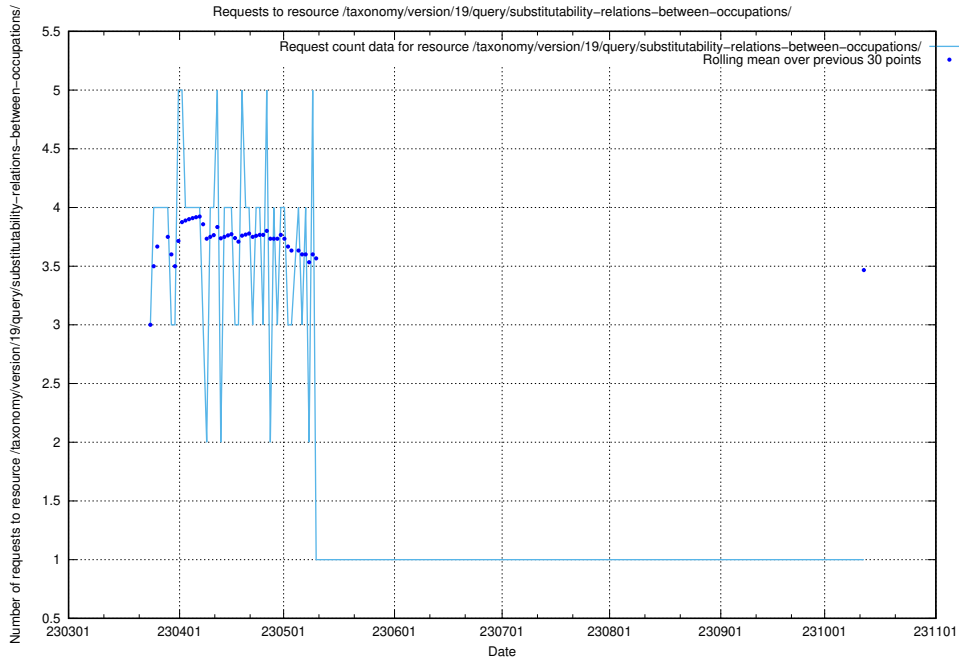

5.5913 Usage of /taxonomy/version/19/query/substitutability-relations-between-occupations/

Here, we count the number of requests to resource /taxonomy/version/19/query/substitutability-relations-between-occupations/.