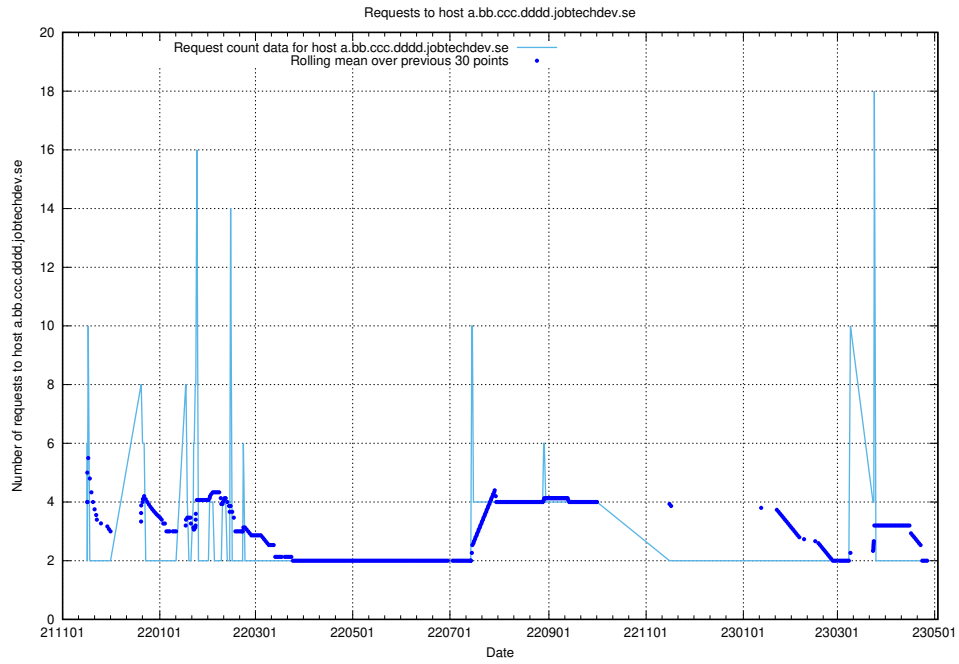

7.529 Usage of a.bb.ccc.dddd.jobtechdev.se

Here, we count the number of requests to host a.bb.ccc.dddd.jobtechdev.se.