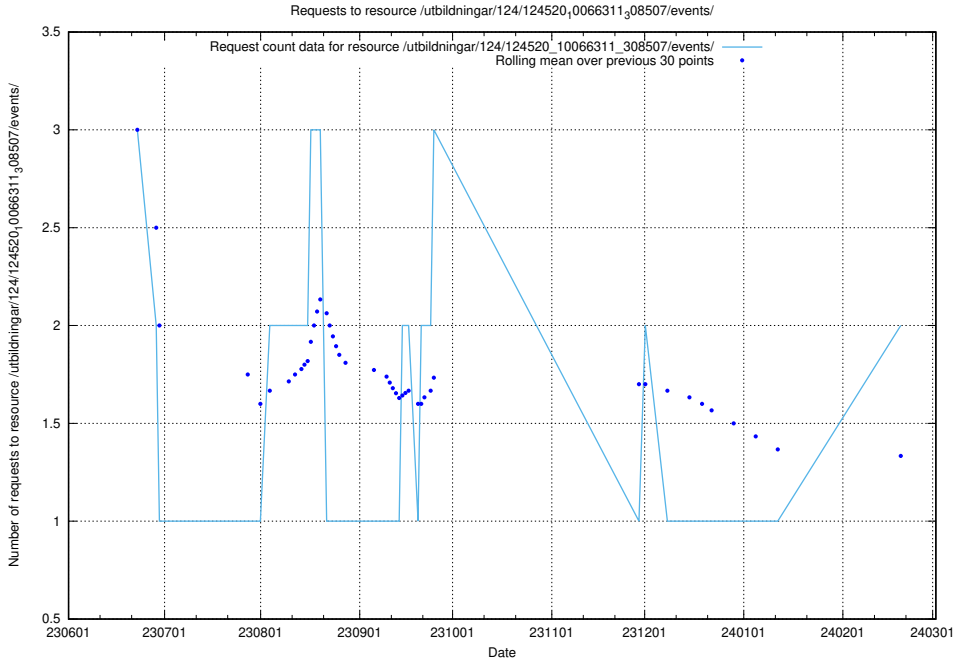

5.845 Usage of /utbildningar/124/124520_10066311_308507/events/

Here, we count the number of requests to resource /utbildningar/124/124520_10066311_308507/events/