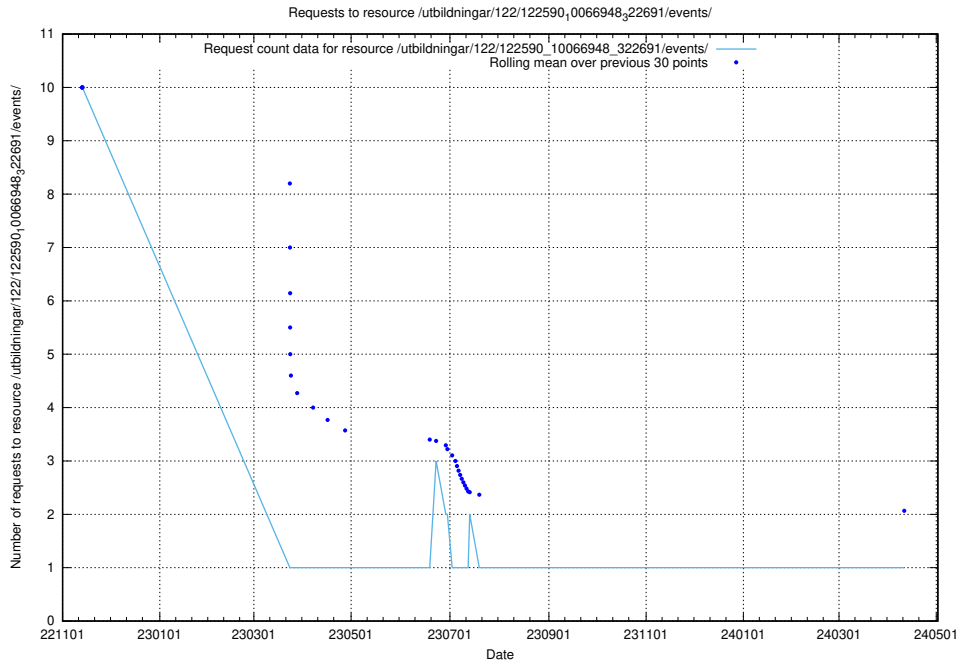

5.5541 Usage of /utbildningar/122/122590_10066948_322691/events/

Here, we count the number of requests to resource /utbildningar/122/122590_10066948_322691/events/