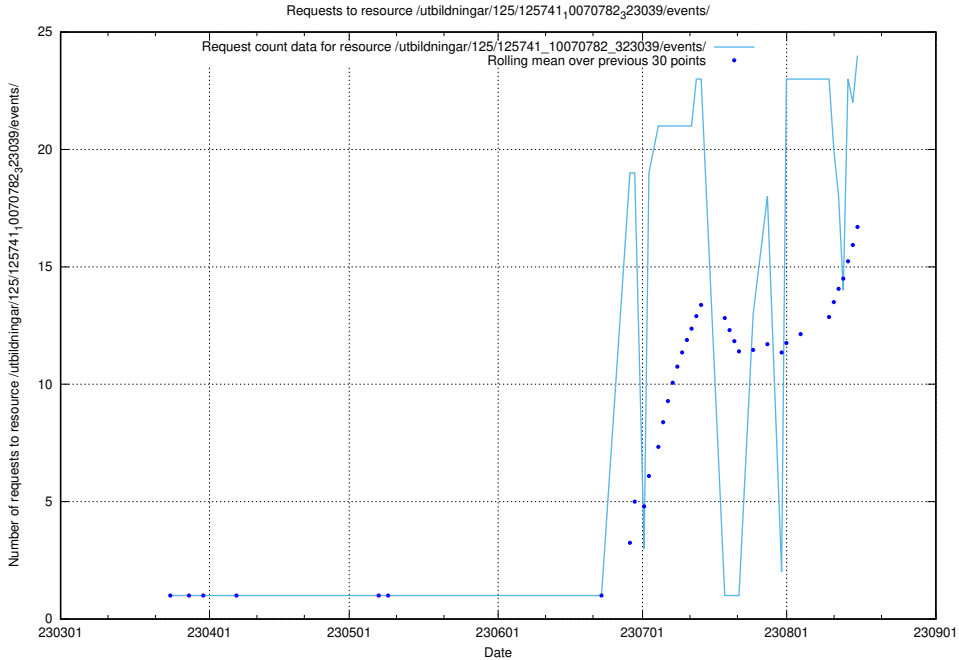

5.11 Usage of /utbildningar/125/125741_10070782_323039/events/

Here, we count the number of requests to resource /utbildningar/125/125741_10070782_323039/events/