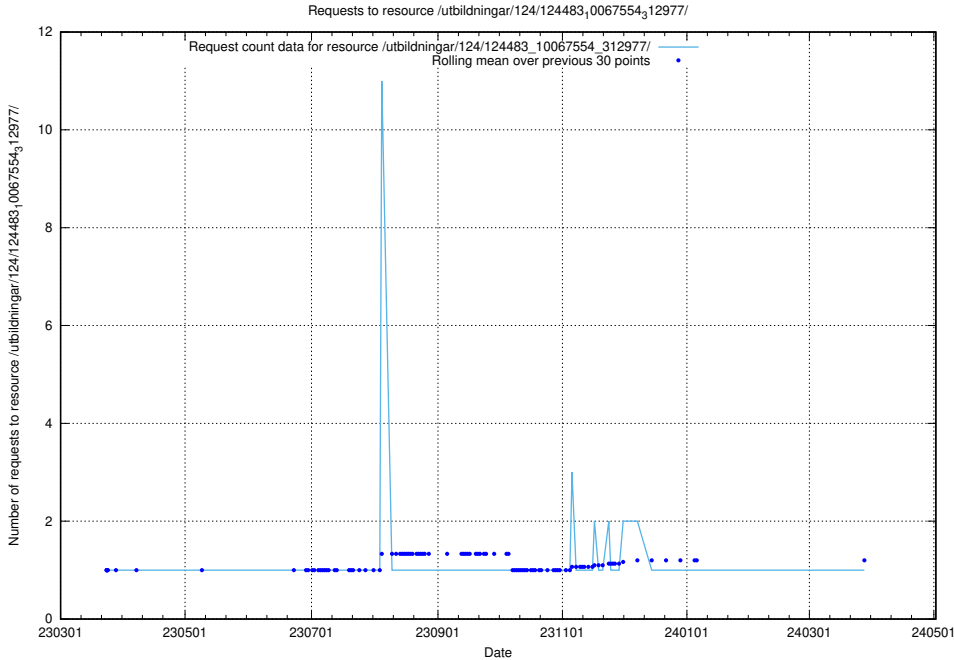

5.2605 Usage of /utbildningar/124/124483_10067554_312977/

Here, we count the number of requests to resource /utbildningar/124/124483_10067554_312977/.