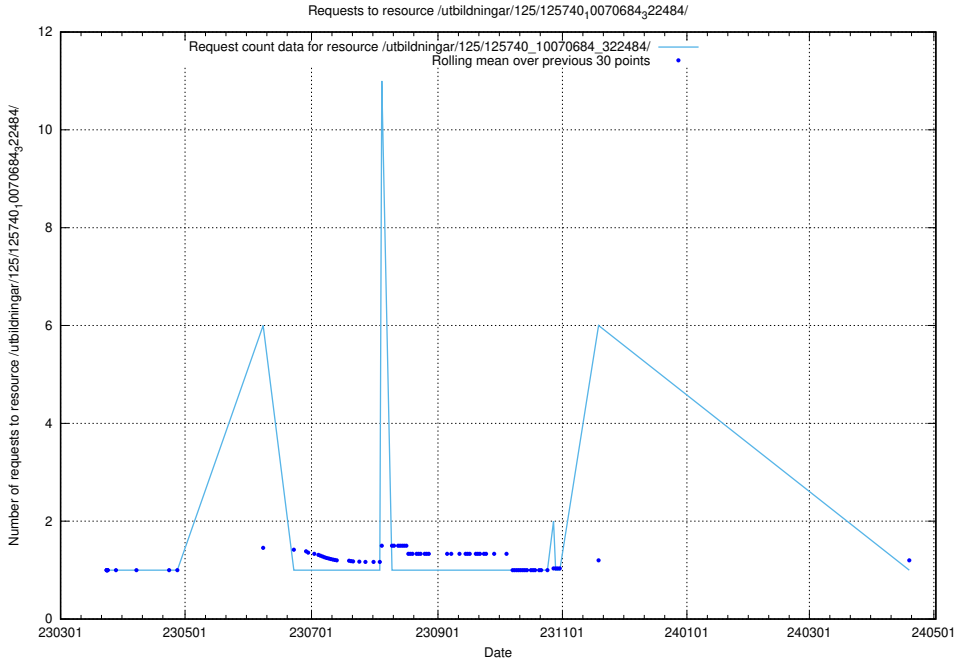

5.1003 Usage of /utbildningar/125/125740_10070684_322484/

Here, we count the number of requests to resource /utbildningar/125/125740_10070684_322484/.