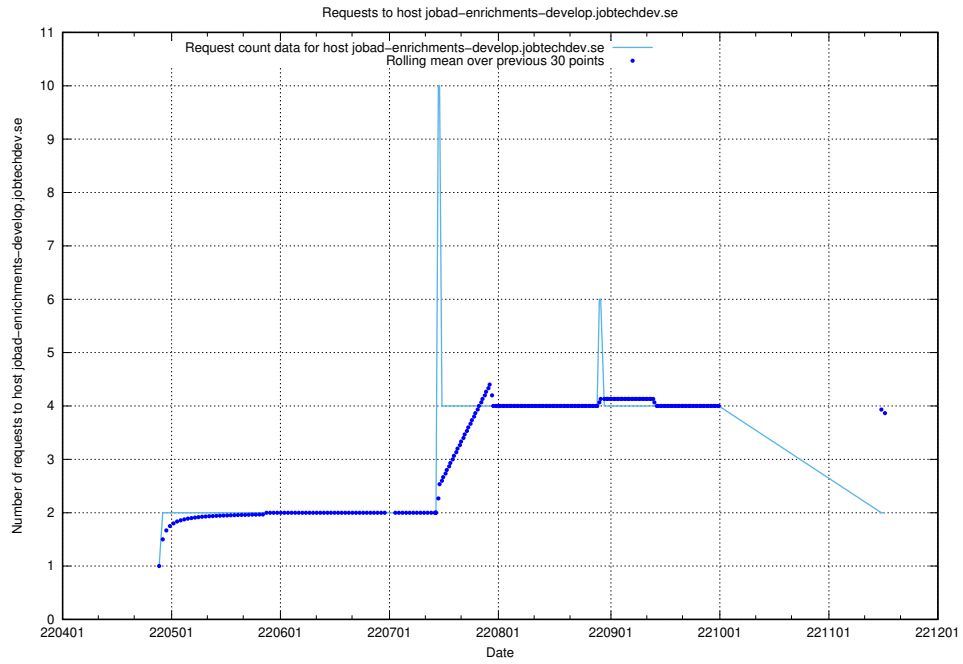

7.442 Usage of jobad-enrichments-develop.jobtechdev.se

Here, we count the number of requests to host jobad-enrichments-develop.jobtechdev.se.