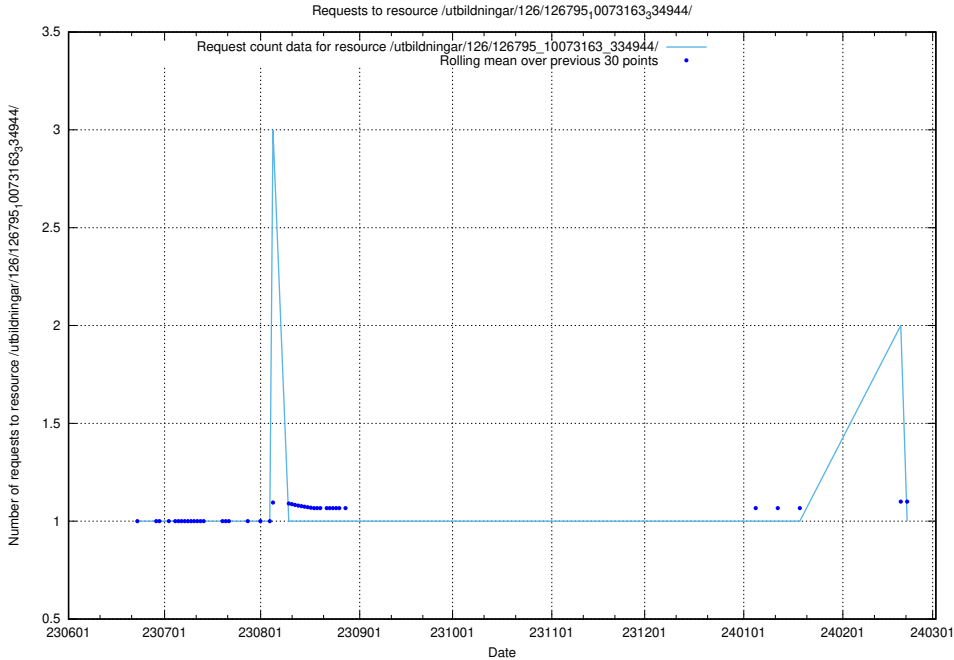

5.5379 Usage of /utbildningar/126/126795_10073163_334944/

Here, we count the number of requests to resource /utbildningar/126/126795_10073163_334944/.