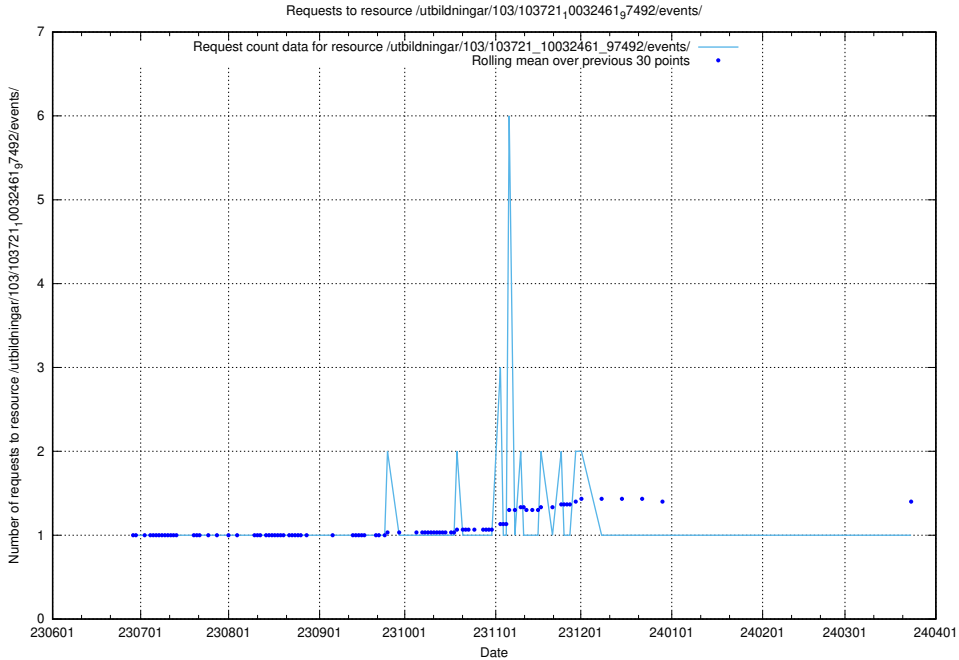

5.5326 Usage of /utbildningar/103/103721_10032461_97492/events/

Here, we count the number of requests to resource /utbildningar/103/103721_10032461_97492/events/.