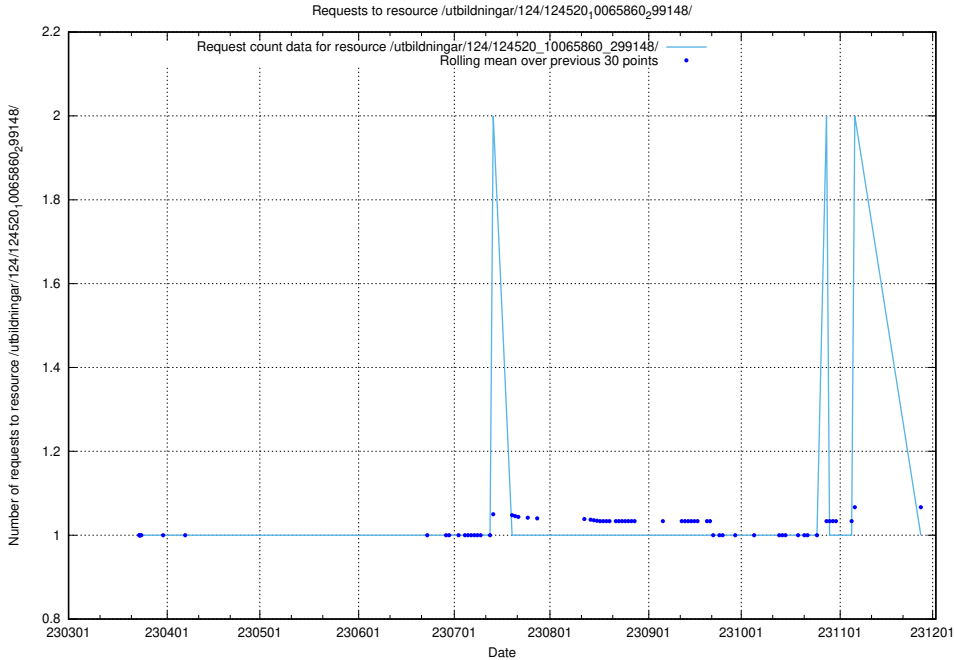

5.1280 Usage of /utbildningar/124/124520_10065860_299148/

Here, we count the number of requests to resource /utbildningar/124/124520_10065860_299148/.