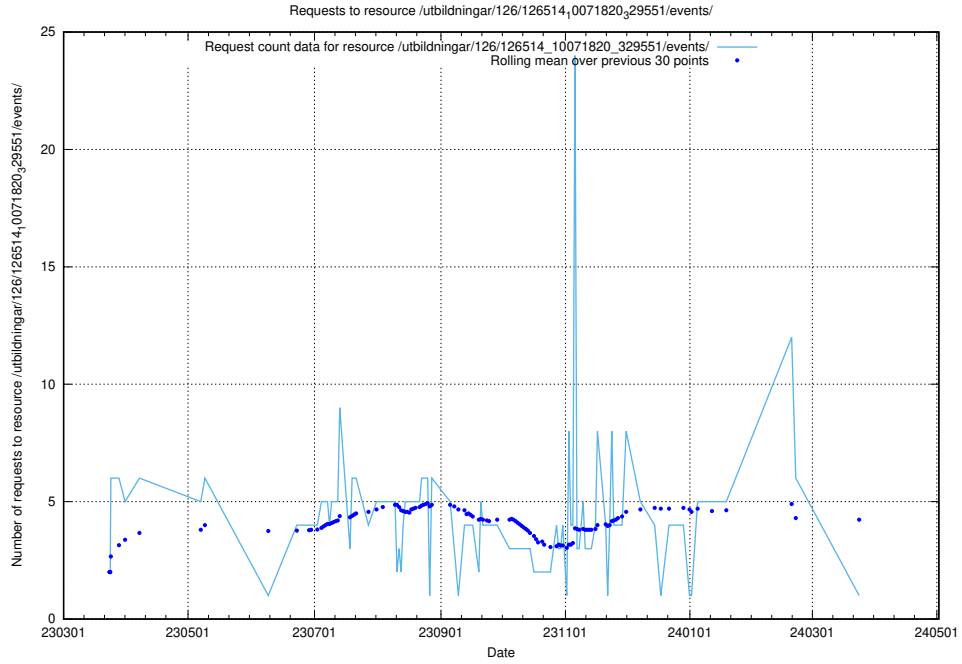

5.6056 Usage of /utbildningar/126/126514_10071820_329551/events/

Here, we count the number of requests to resource /utbildningar/126/126514_10071820_329551/events/