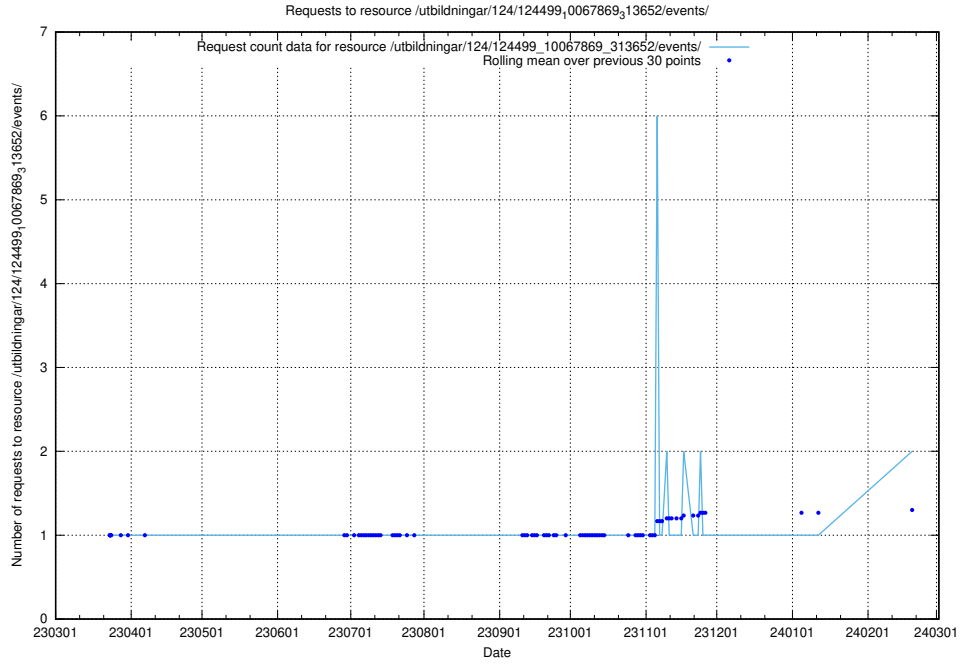

5.572 Usage of /utbildningar/124/124499_10067869_313652/events/

Here, we count the number of requests to resource /utbildningar/124/124499_10067869_313652/events/