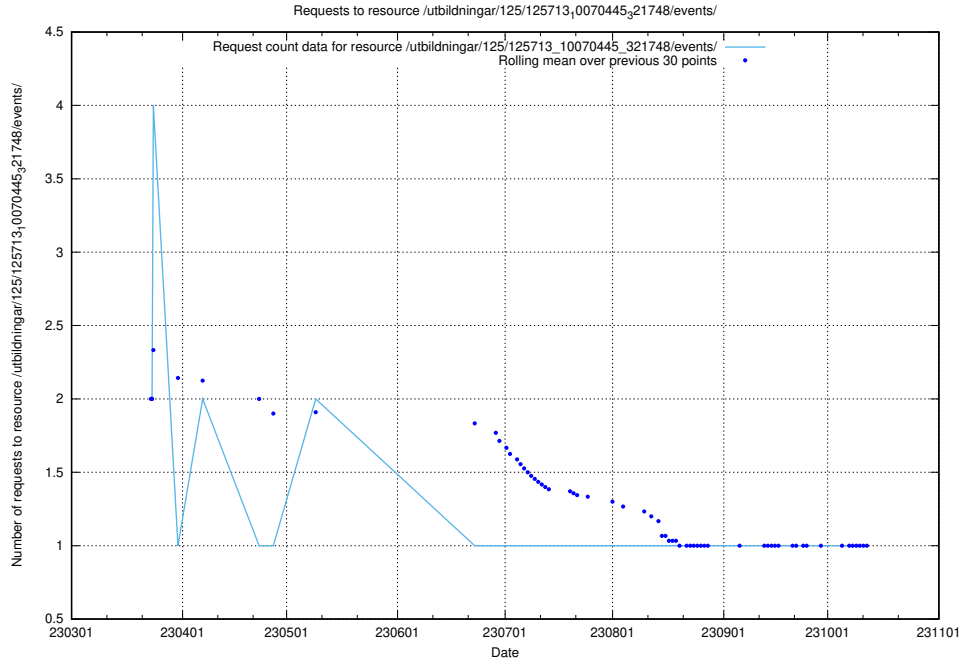

5.6069 Usage of /utbildningar/125/125713_10070445_321748/events/

Here, we count the number of requests to resource /utbildningar/125/125713_10070445_321748/events/