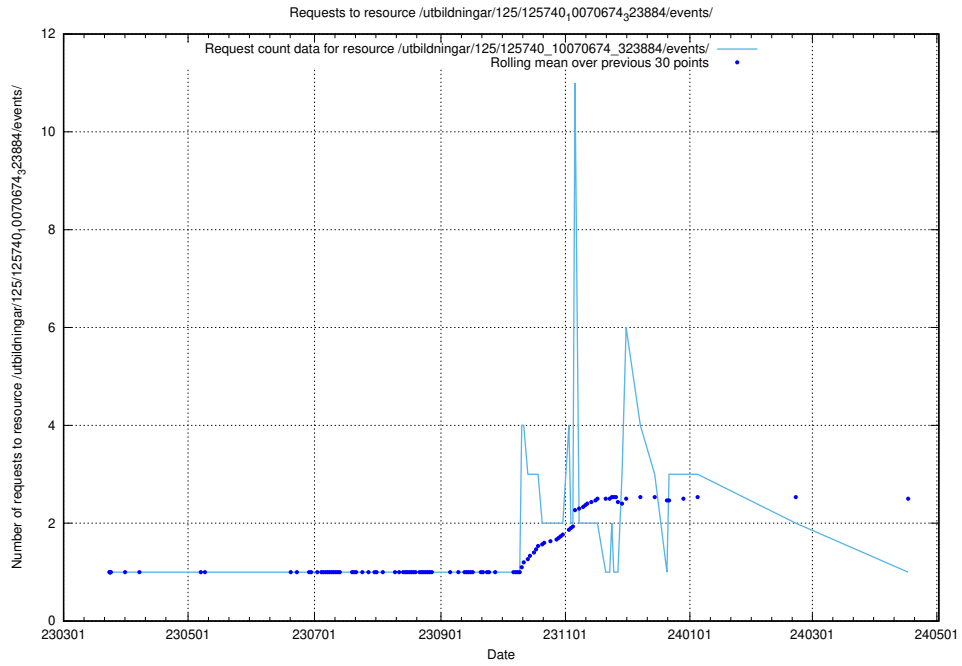

5.1011 Usage of /utbildningar/125/125740_10070674_323884/events/

Here, we count the number of requests to resource /utbildningar/125/125740_10070674_323884/events/