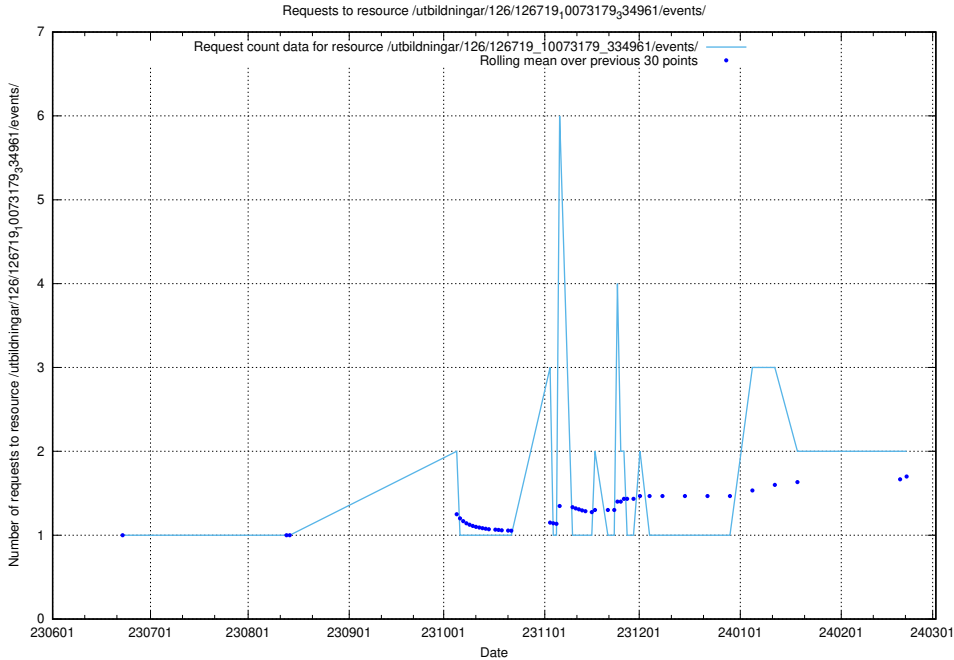

5.848 Usage of /utbildningar/126/126719_10073179_334961/events/

Here, we count the number of requests to resource /utbildningar/126/126719_10073179_334961/events/