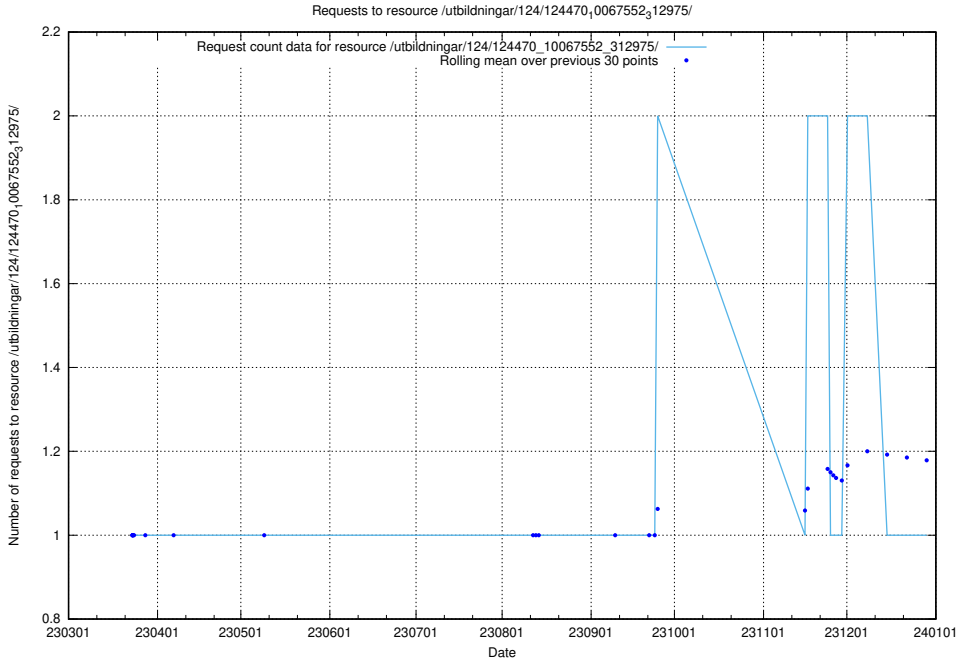

5.2999 Usage of /utbildningar/124/124470_10067552_312975/

Here, we count the number of requests to resource /utbildningar/124/124470_10067552_312975/.