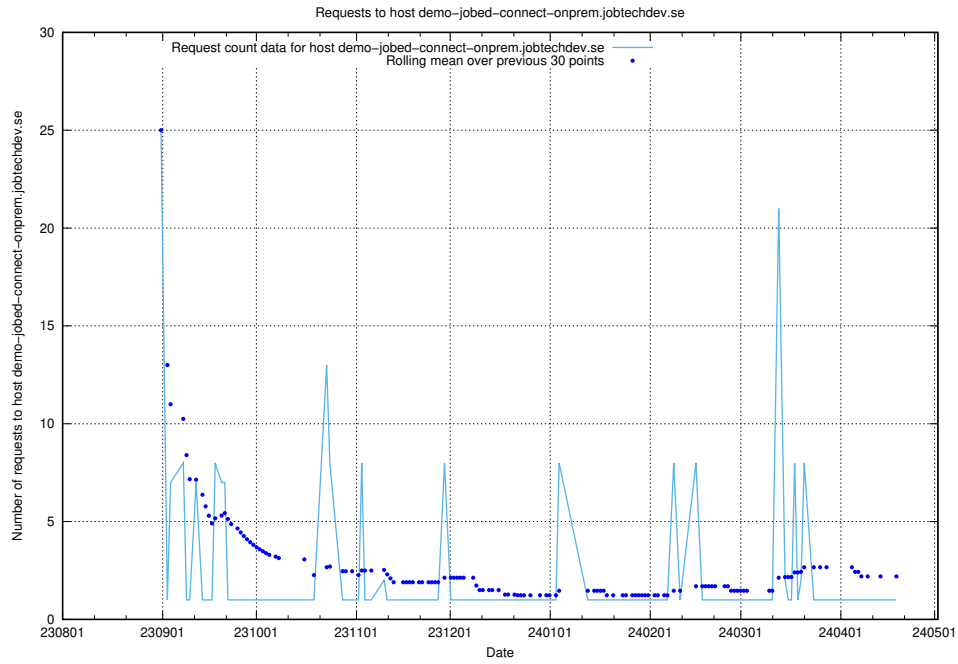

7.600 Usage of demo-jobed-connect-onprem.jobtechdev.se

Here, we count the number of requests to host demo-jobed-connect-onprem.jobtechdev.se.