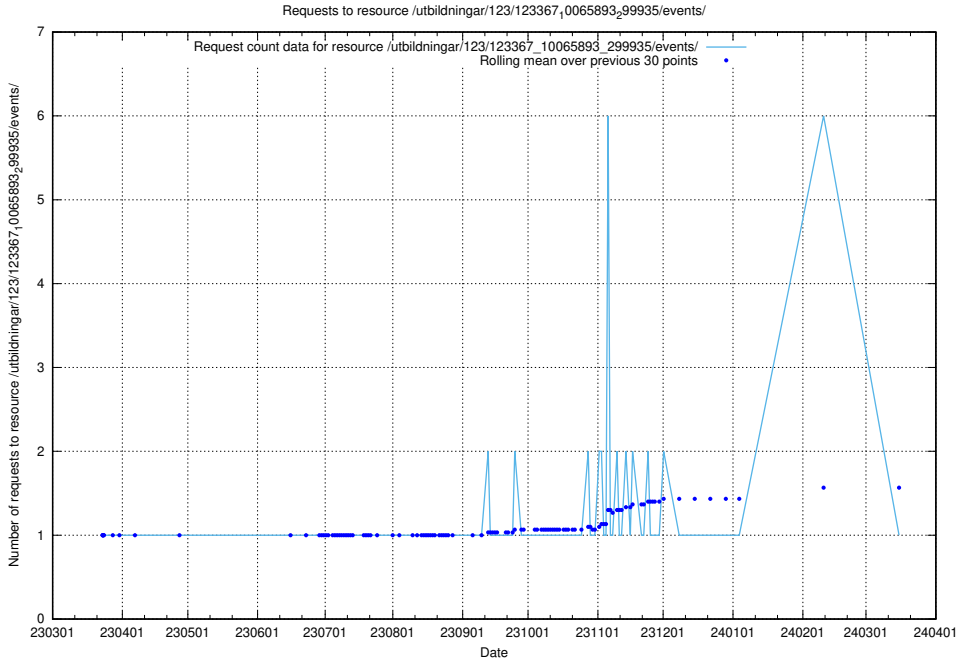

5.4538 Usage of /utbildningar/123/123367_10065893_299935/events/

Here, we count the number of requests to resource /utbildningar/123/123367_10065893_299935/events/