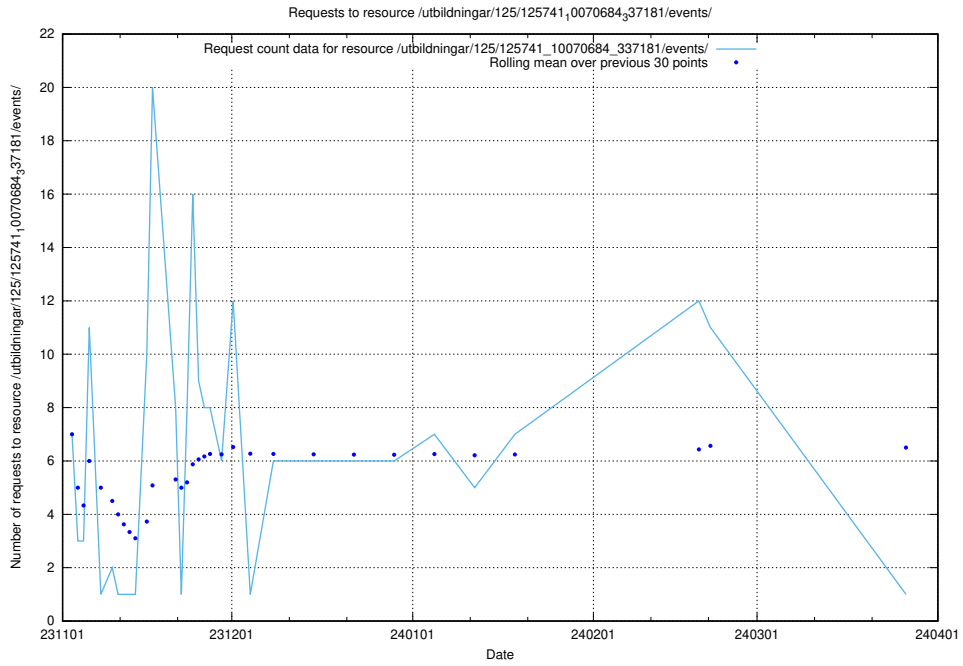

5.3941 Usage of /utbildningar/125/125741_10070684_337181/events/

Here, we count the number of requests to resource /utbildningar/125/125741_10070684_337181/events/