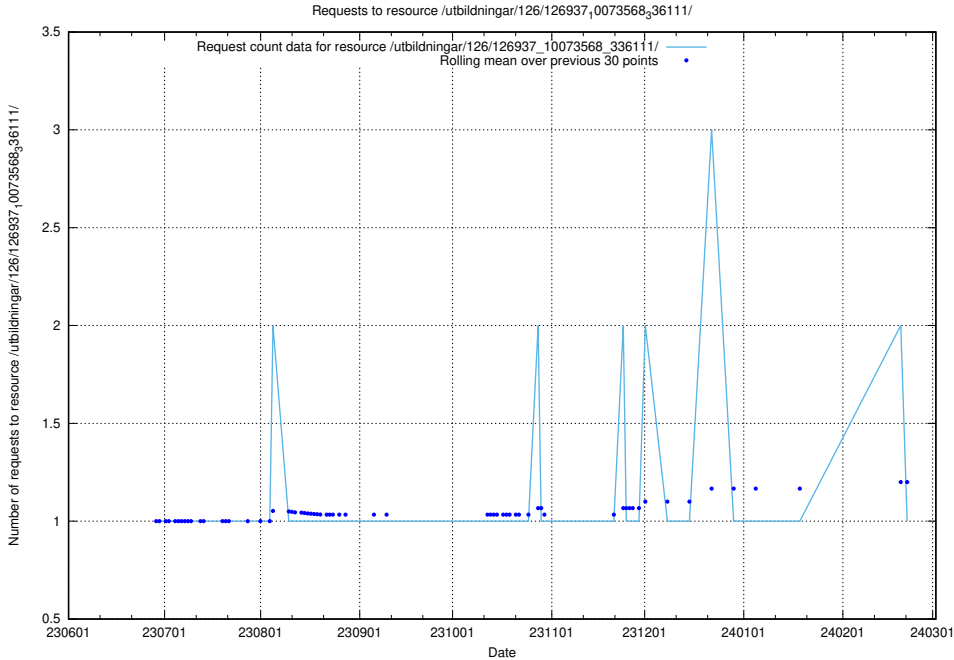

5.5231 Usage of /utbildningar/126/126937_10073568_336111/

Here, we count the number of requests to resource /utbildningar/126/126937_10073568_336111/.