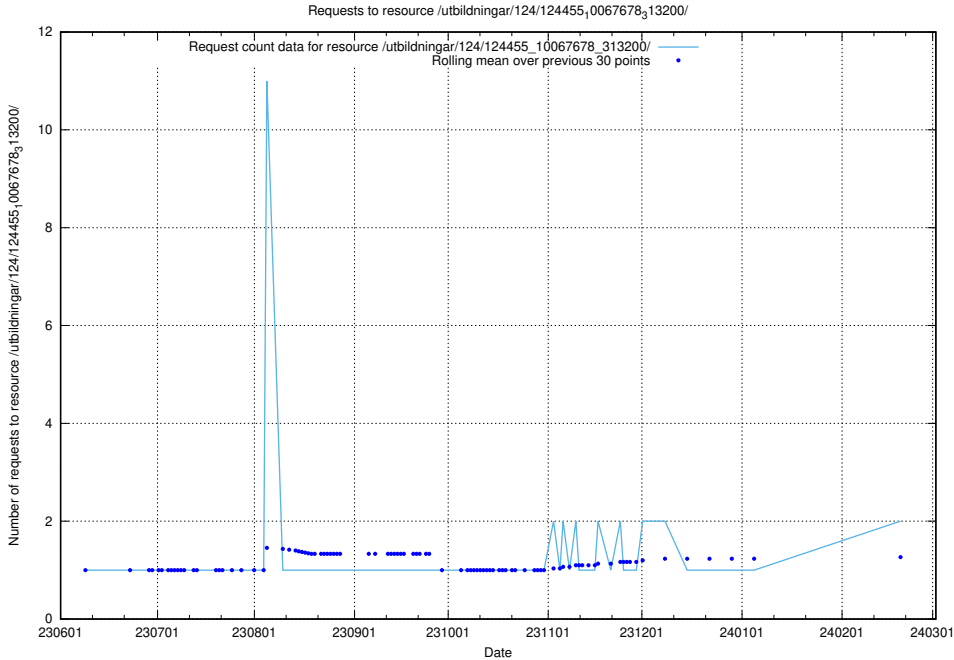

5.894 Usage of /utbildningar/124/124455_10067678_313200/

Here, we count the number of requests to resource /utbildningar/124/124455_10067678_313200/.