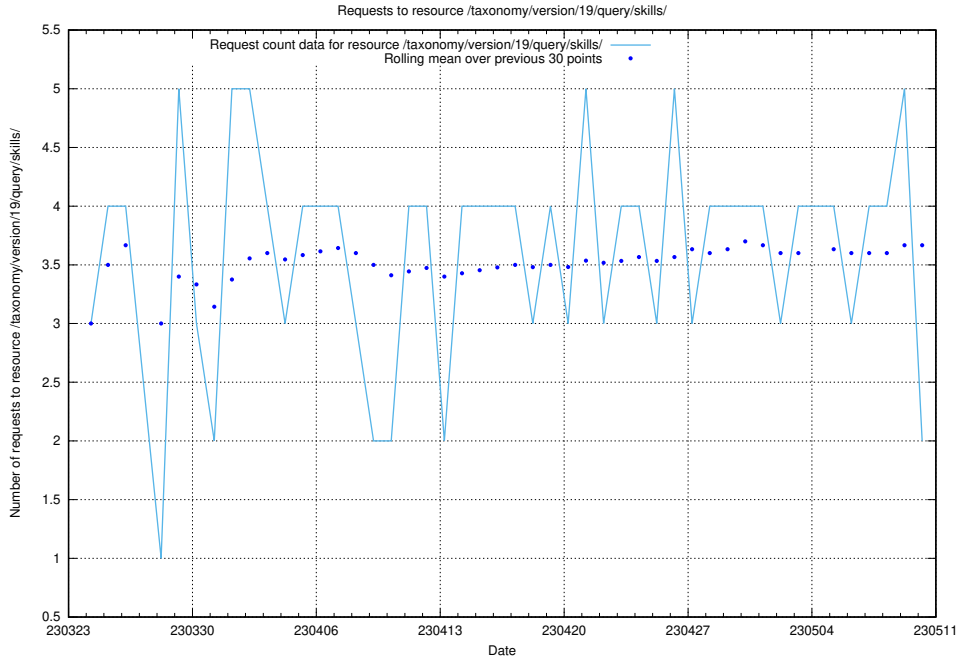

5.937 Usage of /taxonomy/version/19/query/skills/

Here, we count the number of requests to resource /taxonomy/version/19/query/skills/.