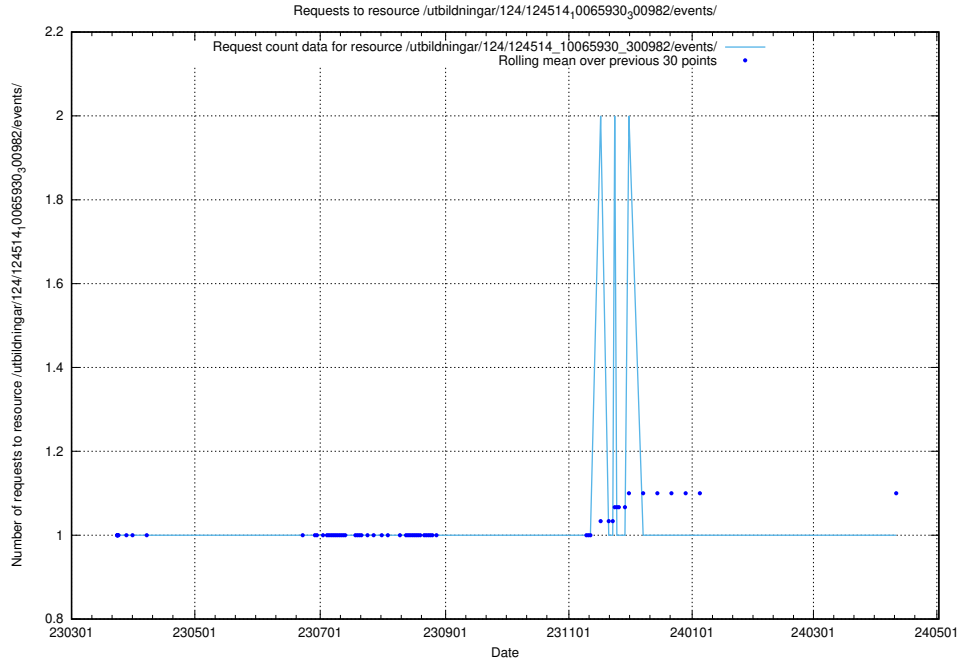

5.1720 Usage of /utbildningar/124/124514_10065930_300982/events/

Here, we count the number of requests to resource /utbildningar/124/124514_10065930_300982/events/