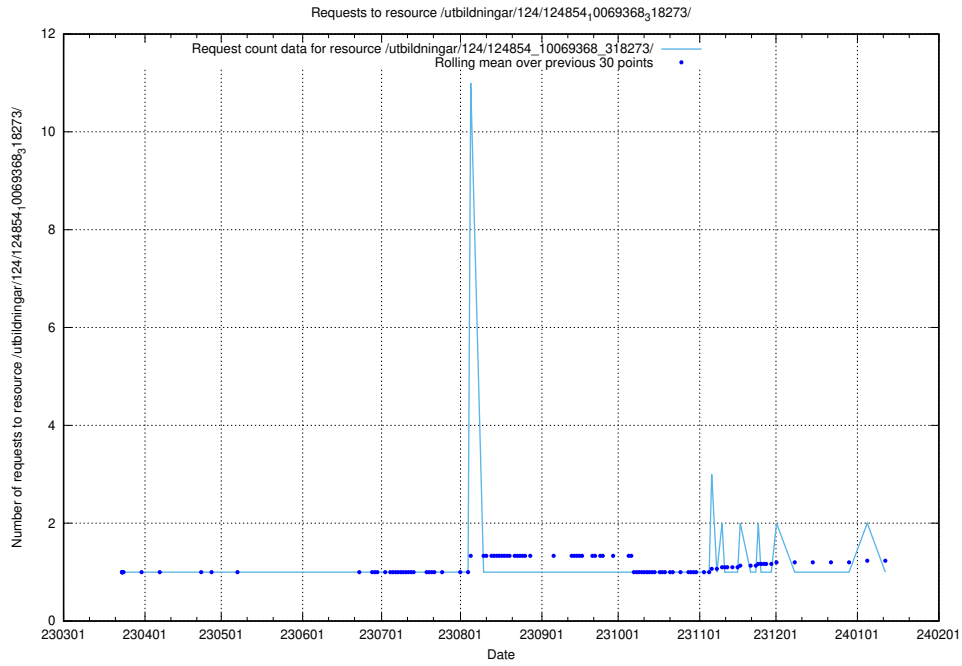

5.1216 Usage of /utbildningar/124/124854_10069368_318273/

Here, we count the number of requests to resource /utbildningar/124/124854_10069368_318273/.