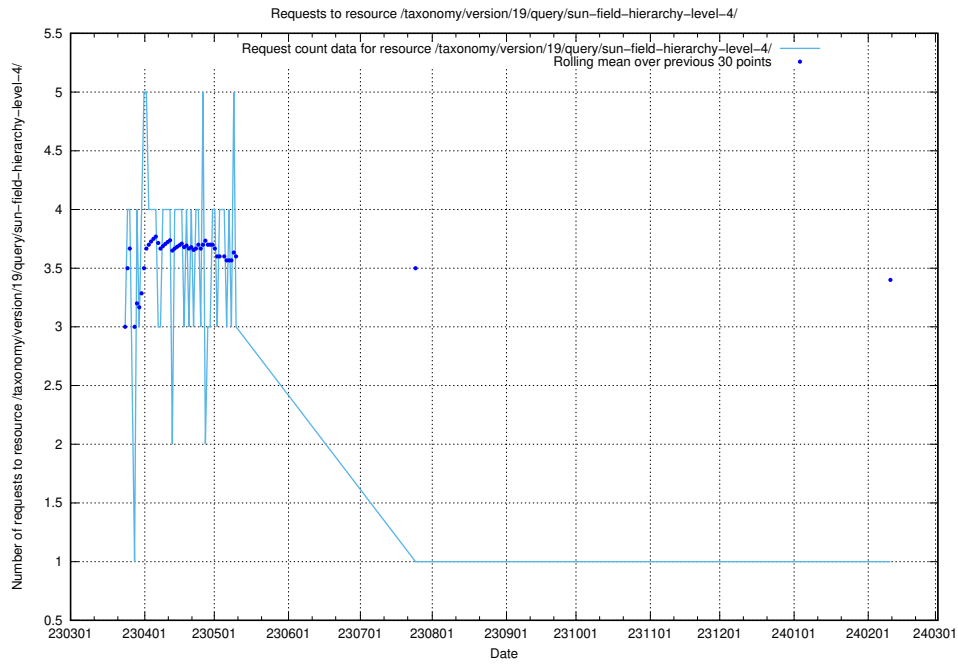

5.5909 Usage of /taxonomy/version/19/query/sun-field-hierarchy-level-4/

Here, we count the number of requests to resource /taxonomy/version/19/query/sun-field-hierarchy-level-4/.