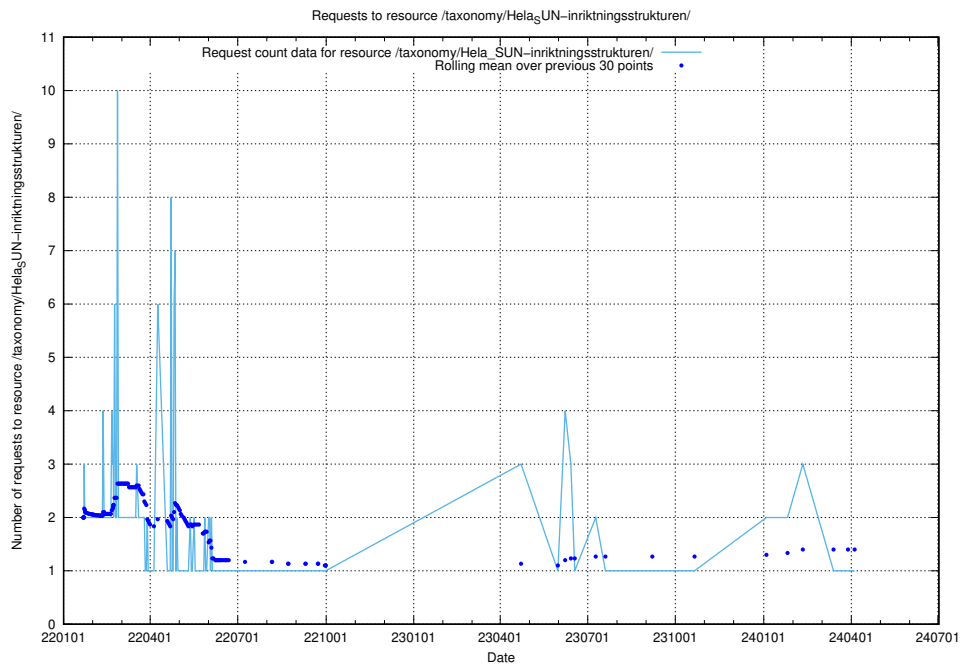

5.6277 Usage of /taxonomy/Hela_SUN-inriktningsstrukturen/

Here, we count the number of requests to resource /taxonomy/Hela_SUN-inriktningsstrukturen/.