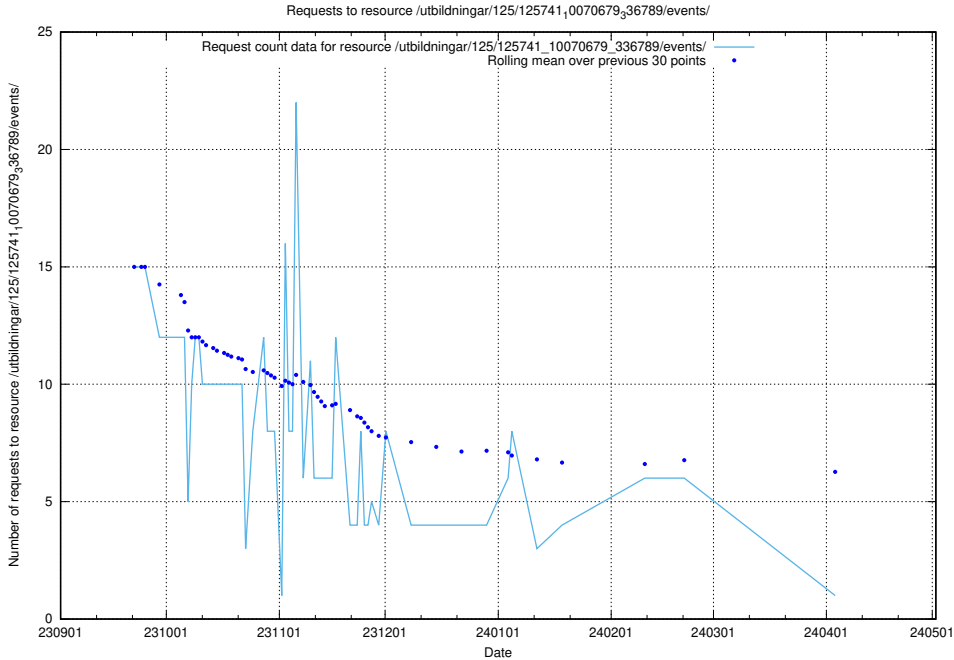

5.4296 Usage of /utbildningar/125/125741_10070679_336789/events/

Here, we count the number of requests to resource /utbildningar/125/125741_10070679_336789/events/