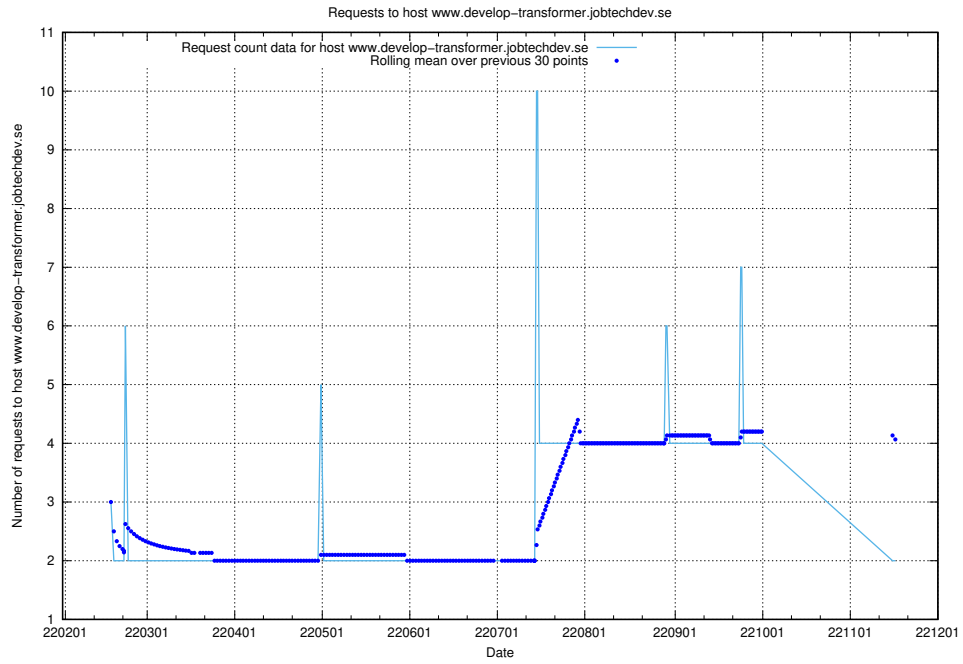

7.536 Usage of `www.develop-transformer.jobtechdev.se`

Here, we count the number of requests to host `www.develop-transformer.jobtechdev.se`.