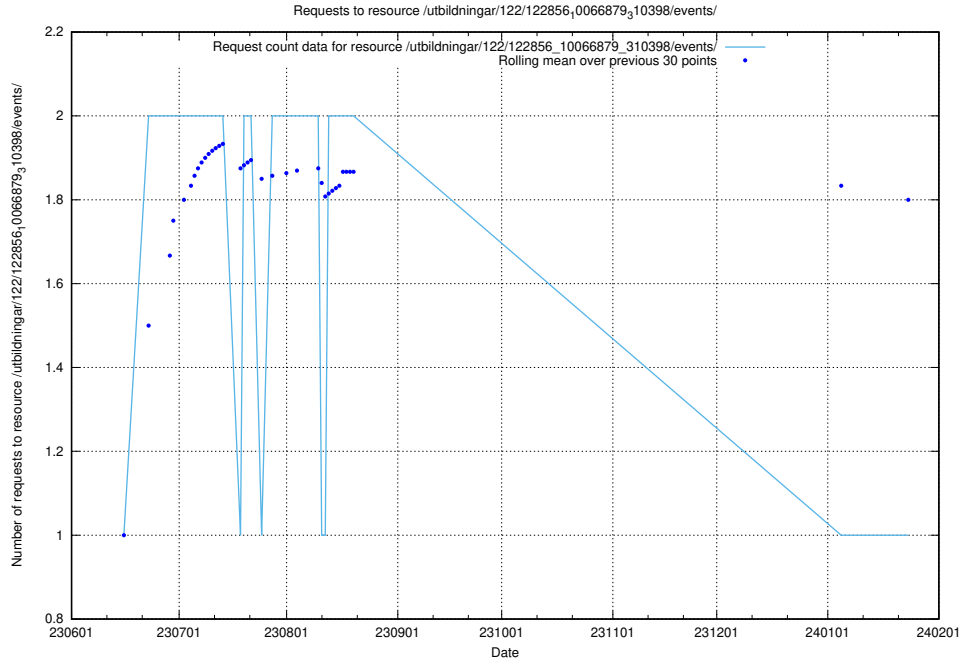

5.5673 Usage of /utbildningar/122/122856_10066879_310398/events/

Here, we count the number of requests to resource /utbildningar/122/122856_10066879_310398/events/