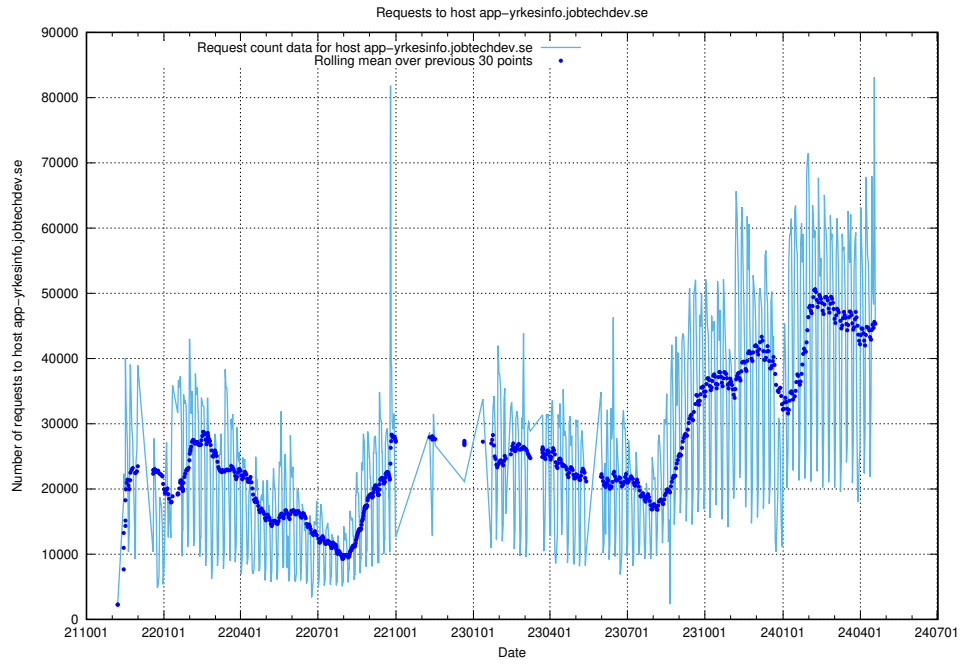

7.6 Usage of app-yrkesinfo.jobtechdev.se

Here, we count the number of requests to host app-yrkesinfo.jobtechdev.se.