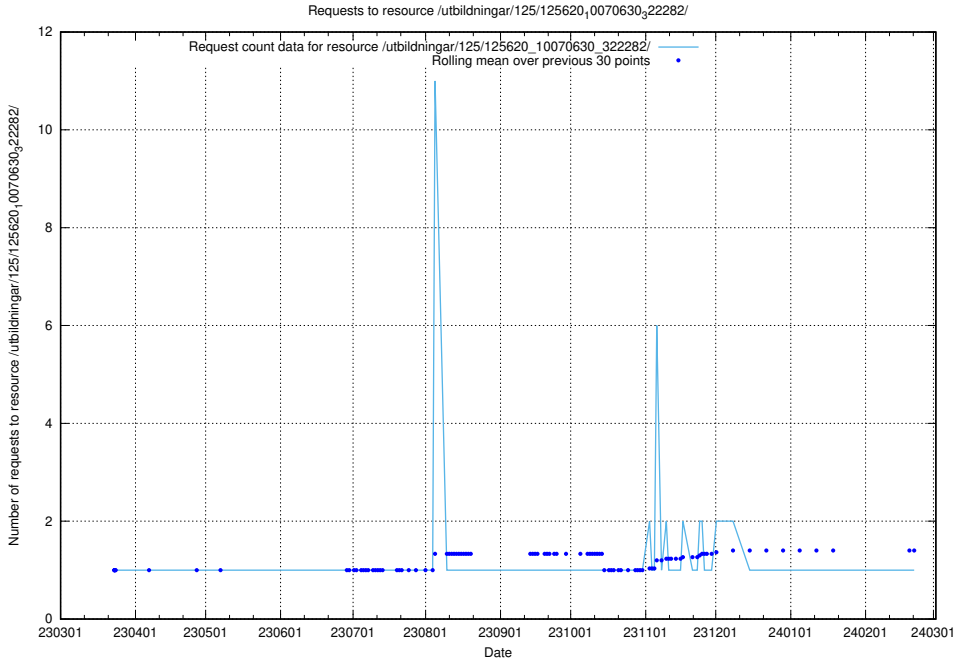

5.1077 Usage of /utbildningar/125/125620_10070630_322282/

Here, we count the number of requests to resource /utbildningar/125/125620_10070630_322282/.