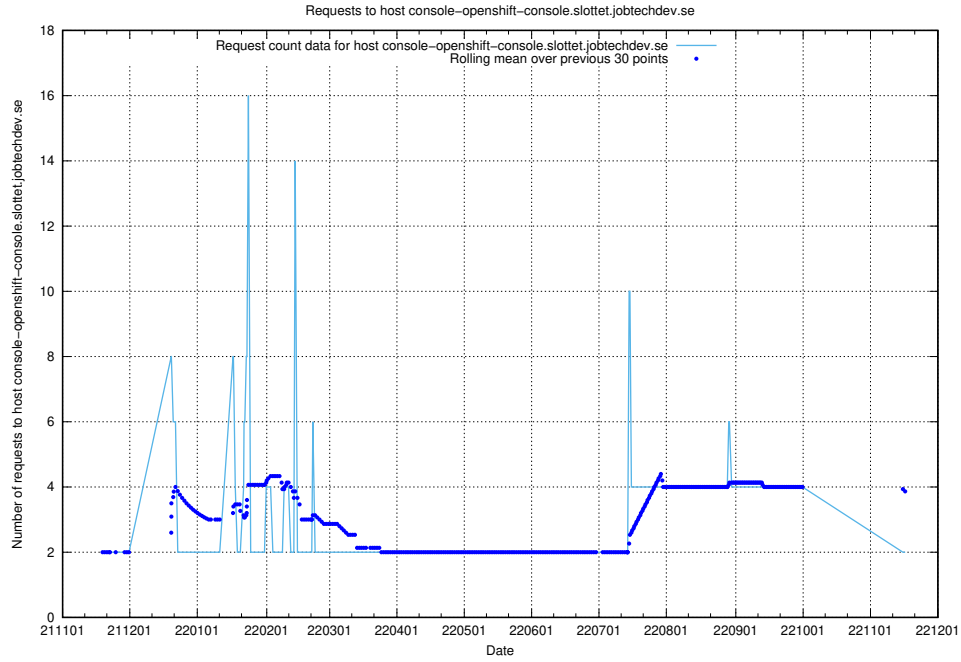

7.470 Usage of console-openshift-console.slottet.jobtechdev.se

Here, we count the number of requests to host console-openshift-console.slottet.jobtechdev.se.