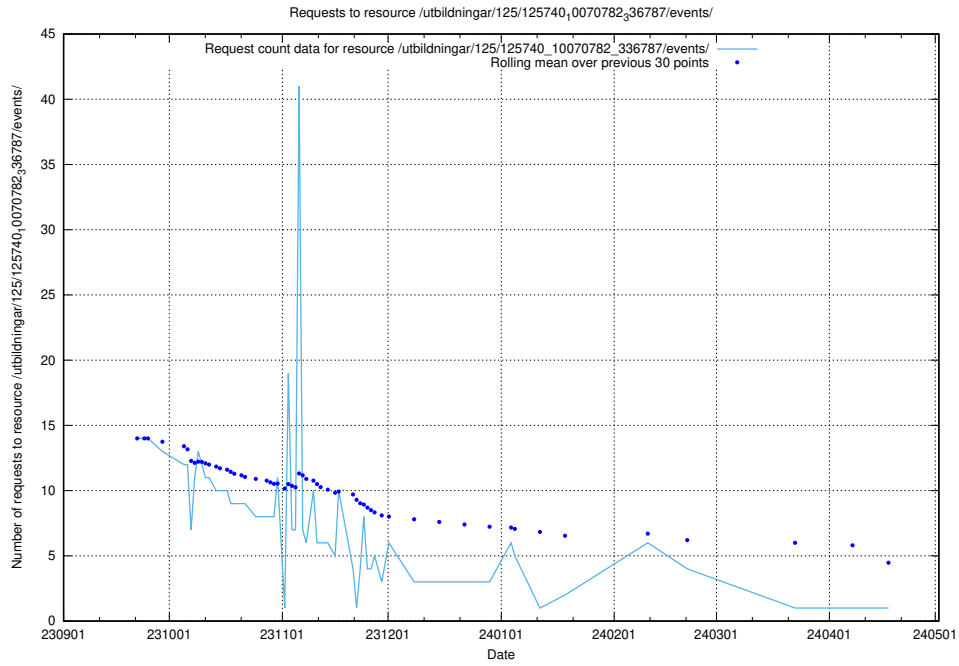

5.4298 Usage of /utbildningar/125/125740_10070782_336787/events/

Here, we count the number of requests to resource /utbildningar/125/125740_10070782_336787/events/