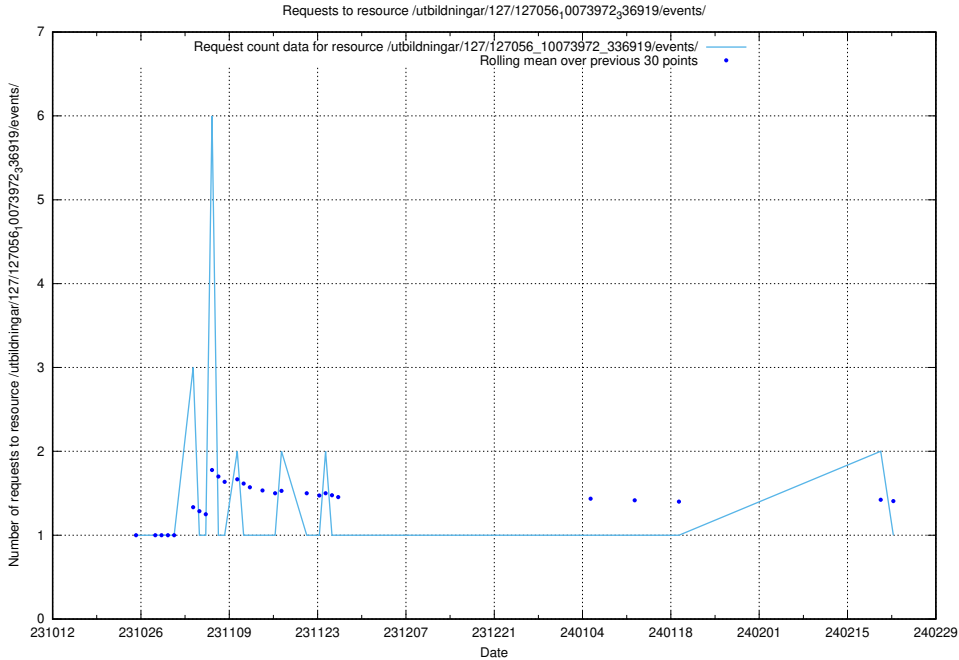

Here, we count the number of requests to resource /utbildningar/127/127056_10074024_337004/.

5.4018 Usage of /utbildningar/127/127056_10073972_336919/events/

Here, we count the number of requests to resource /utbildningar/127/127056_10073972_336919/events/