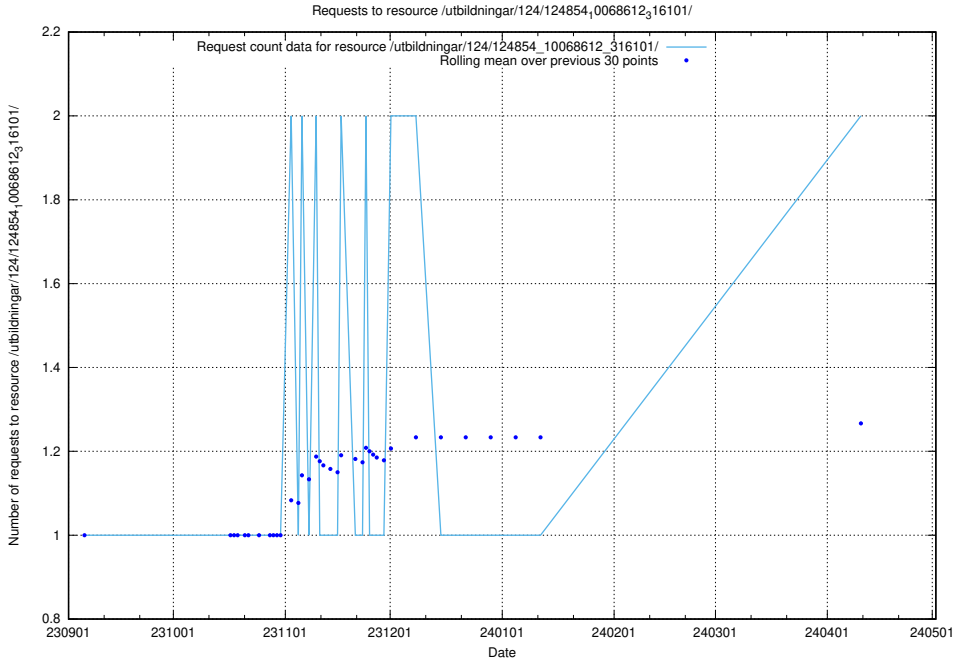

5.761 Usage of /utbildningar/124/124854_10068612_316101/

Here, we count the number of requests to resource /utbildningar/124/124854_10068612_316101/.