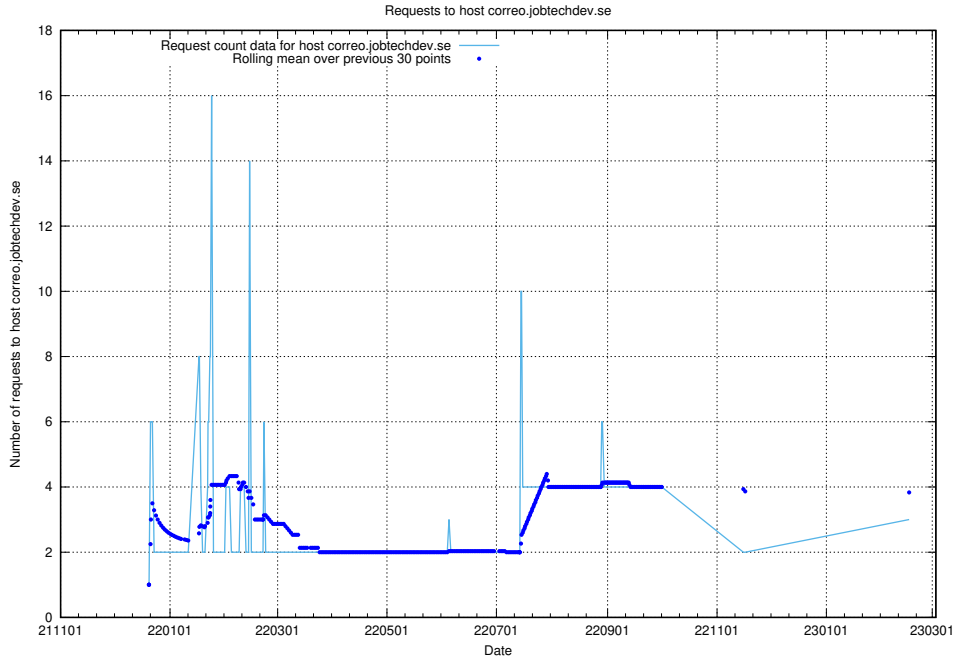

Here, we count the number of requests to host ex.jobtechdev.se.

7.201 Usage of email.jobtechdev.se

Here, we count the number of requests to host email.jobtechdev.se.

7.202 Usage of correo.jobtechdev.se

Here, we count the number of requests to host correo.jobtechdev.se.