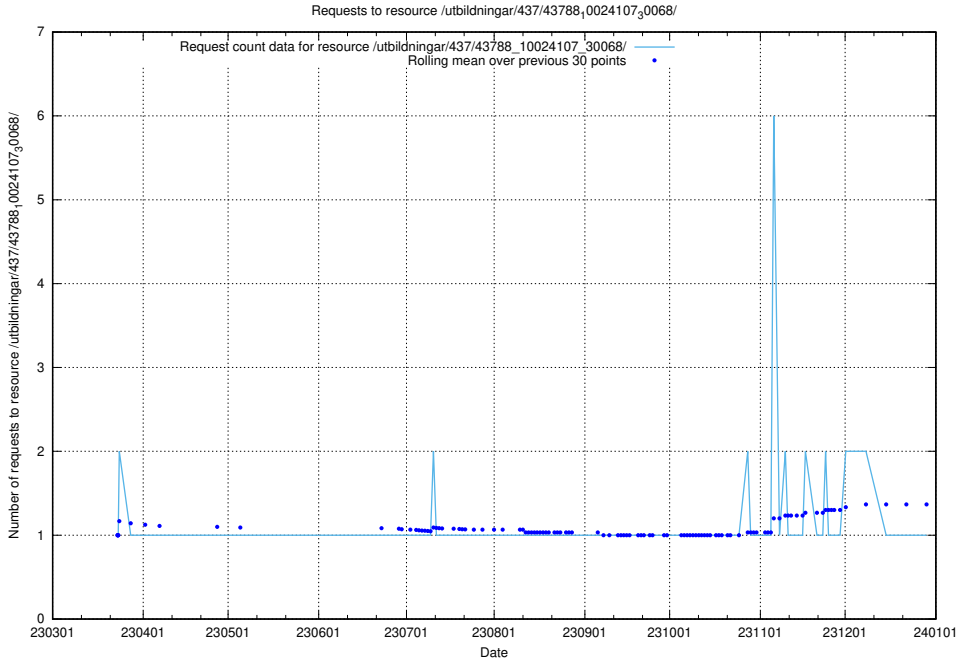

5.6146 Usage of /utbildningar/437/43788_10024107_30068/

Here, we count the number of requests to resource /utbildningar/437/43788_10024107_30068/.