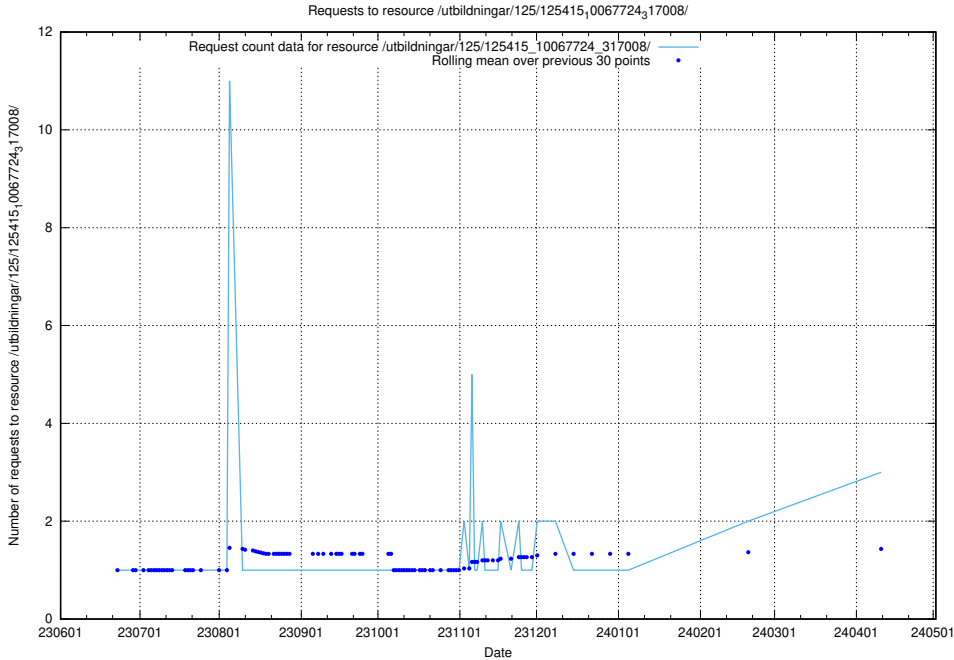

5.425 Usage of /utbildningar/125/125415_10067724_317008/

Here, we count the number of requests to resource /utbildningar/125/125415_10067724_317008/.