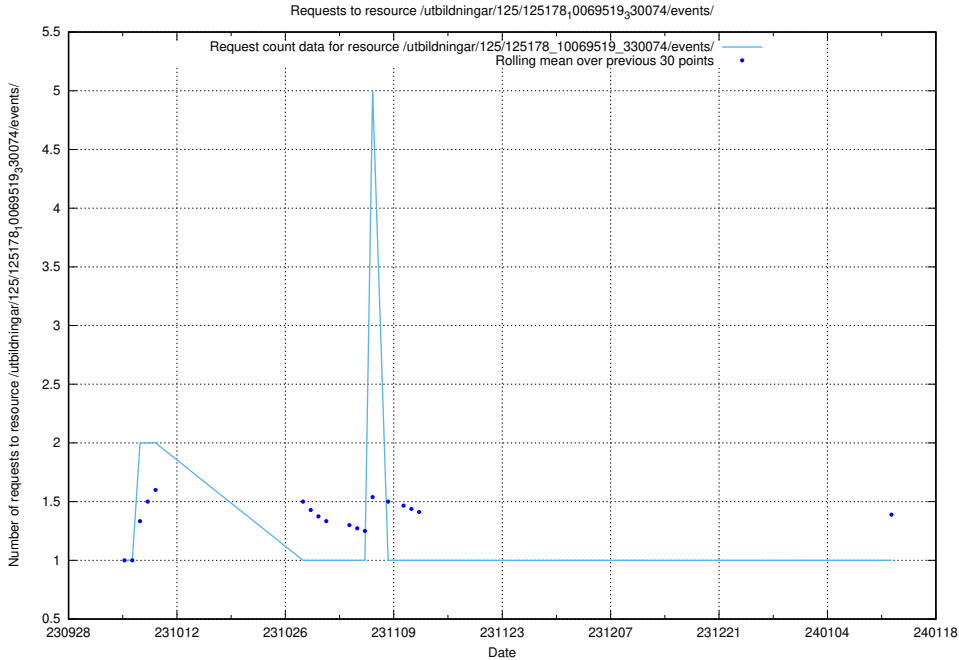

5.4220 Usage of /utbildningar/125/125178_10069519_330074/events/

Here, we count the number of requests to resource /utbildningar/125/125178_10069519_330074/events/