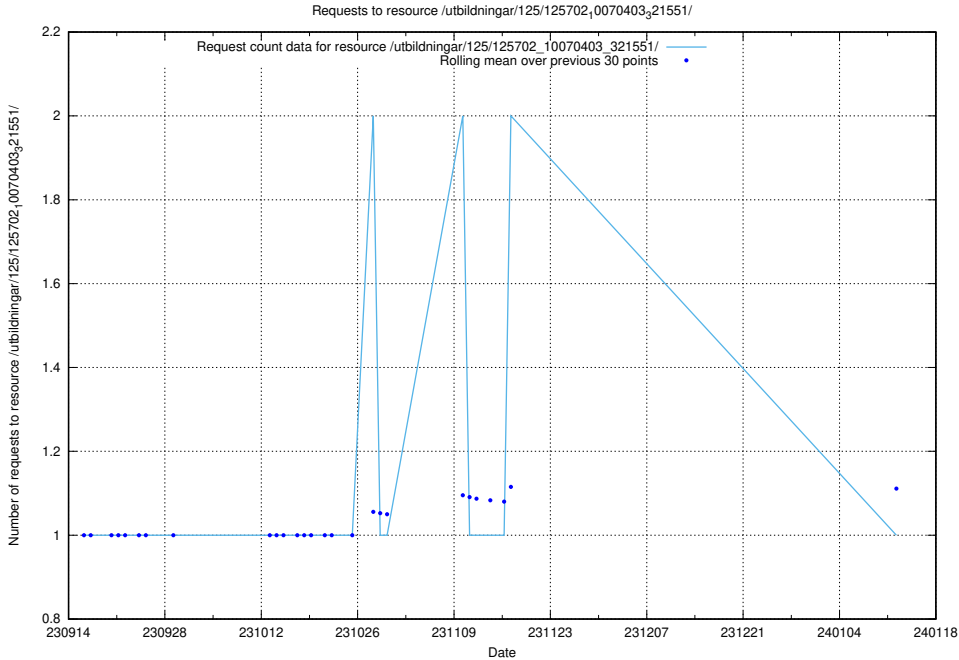

5.4355 Usage of /utbildningar/125/125702_10070403_321551/

Here, we count the number of requests to resource /utbildningar/125/125702_10070403_321551/.