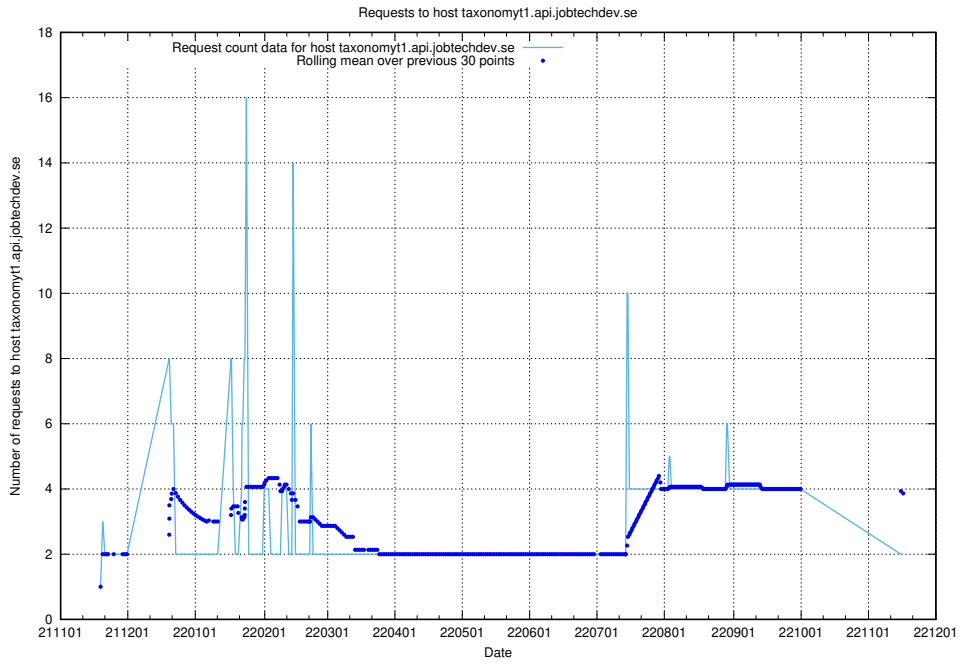

7.463 Usage of widget.jobtechdev.se

Here, we count the number of requests to host widget.jobtechdev.se.

7.464 Usage of taxonomyt1.api.jobtechdev.se

Here, we count the number of requests to host taxonomyt1.api.jobtechdev.se.