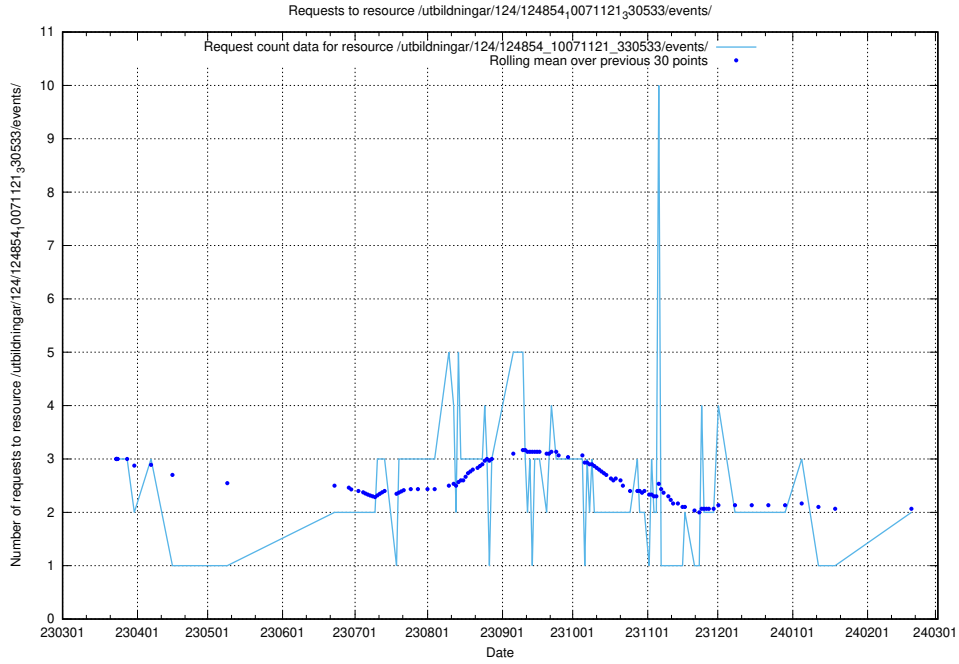

5.950 Usage of /utbildningar/124/124854_10071121_330533/events/

Here, we count the number of requests to resource /utbildningar/124/124854_10071121_330533/events/