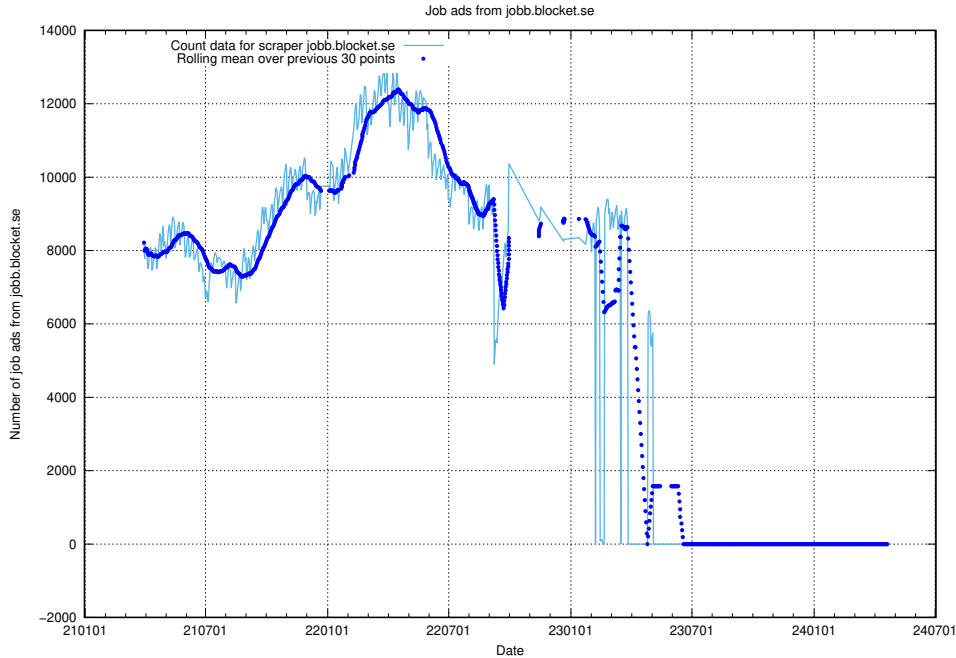

13.22 Number of ads by scraper monster.se

Here, we count the number of job ads scraped from monster.se.

13.23 Number of ads by scraper jobb.blocket.se

Here, we count the number of job ads scraped from jobb.blocket.se.