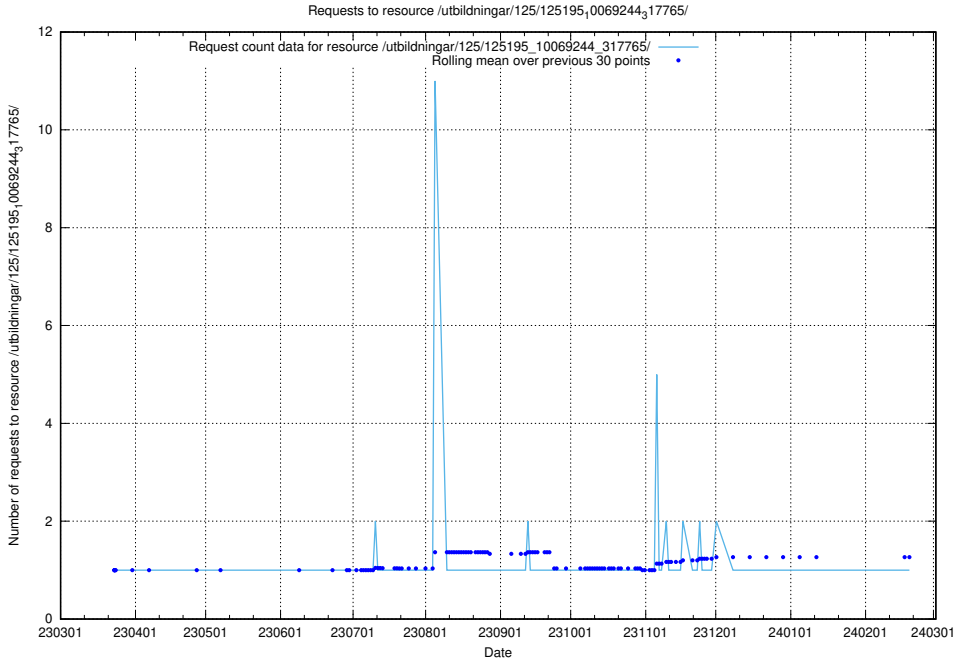

5.1146 Usage of /utbildningar/125/125195_10069244_317765/

Here, we count the number of requests to resource /utbildningar/125/125195_10069244_317765/.