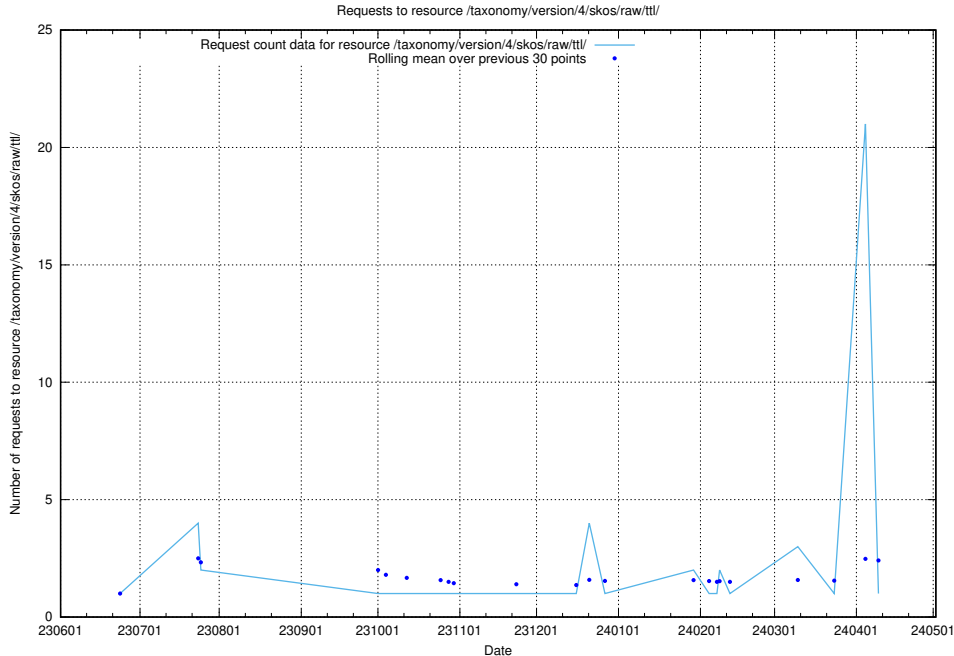

5.5350 Usage of /taxonomy/version/4/skos/raw/ttl/

Here, we count the number of requests to resource /taxonomy/version/4/skos/raw/ttl/.