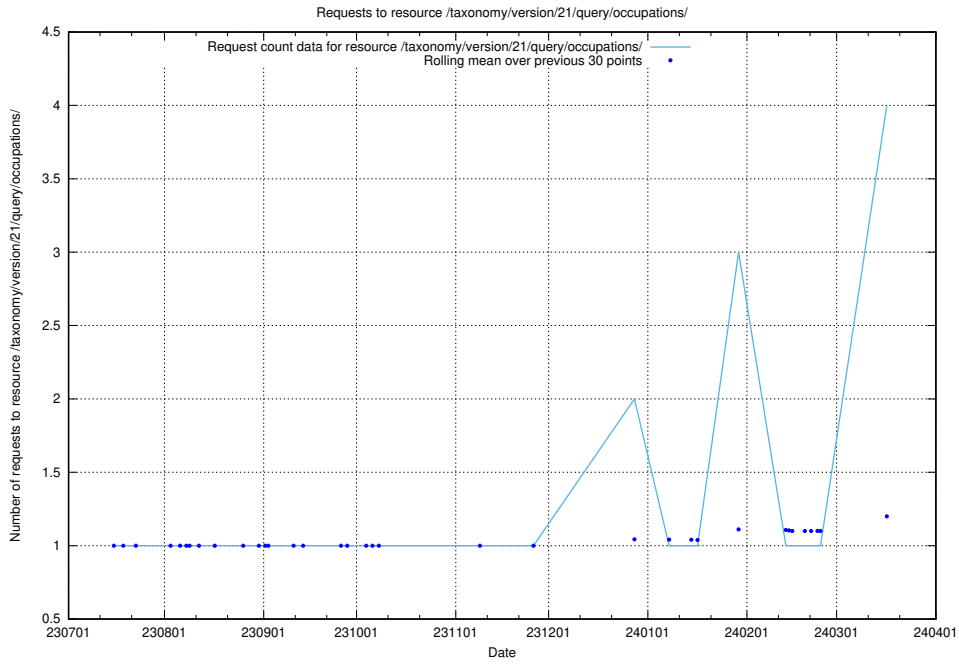

5.259 Usage of `/taxonomy/version/21/query/occupations/`

Here, we count the number of requests to resource `/taxonomy/version/21/query/occupations/`.