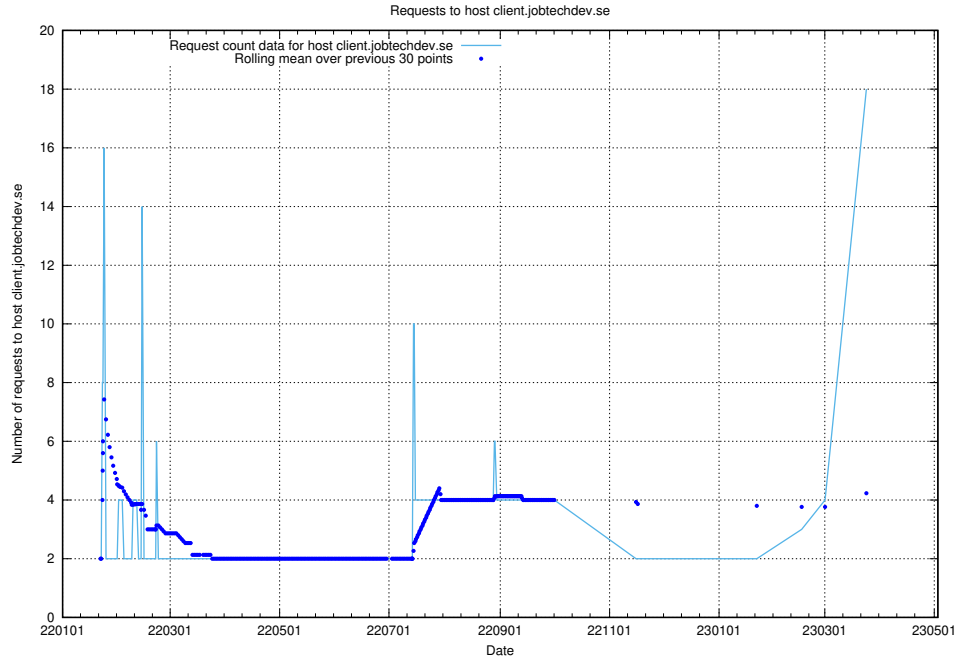

7.35 Usage of client.jobtechdev.se

Here, we count the number of requests to host client.jobtechdev.se.