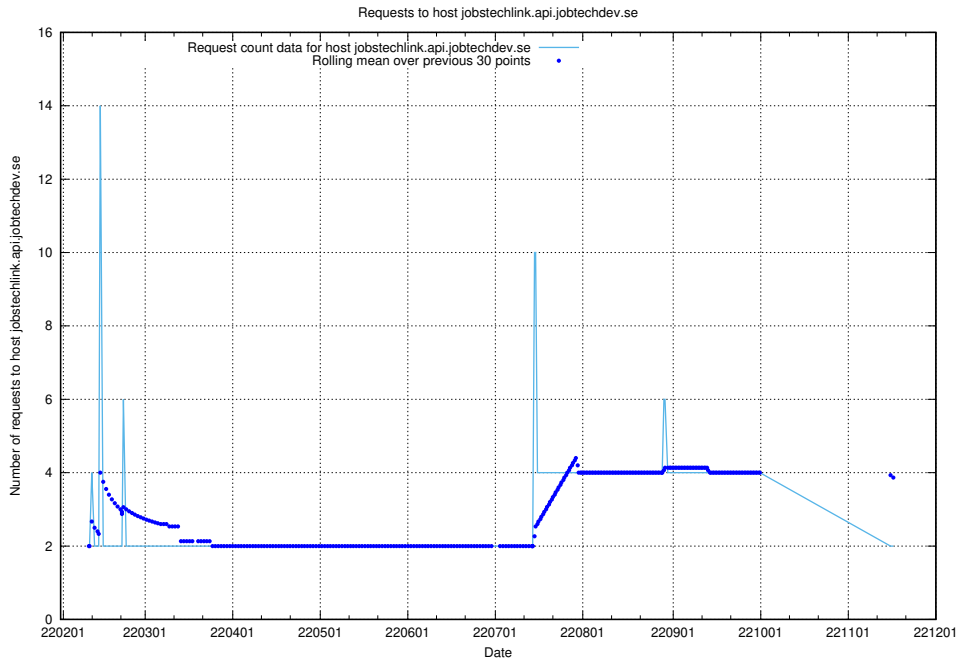

7.556 Usage of `jobstechlink.api.jobtechdev.se`

Here, we count the number of requests to host `jobstechlink.api.jobtechdev.se`.