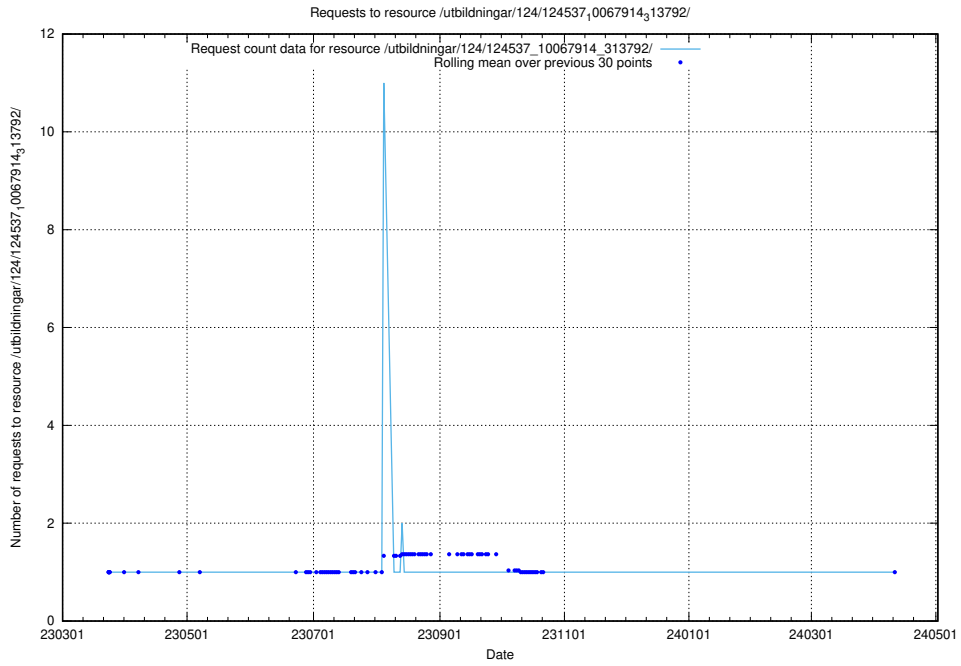

5.1229 Usage of /utbildningar/124/124537_10067914_313792/

Here, we count the number of requests to resource /utbildningar/124/124537_10067914_313792/.