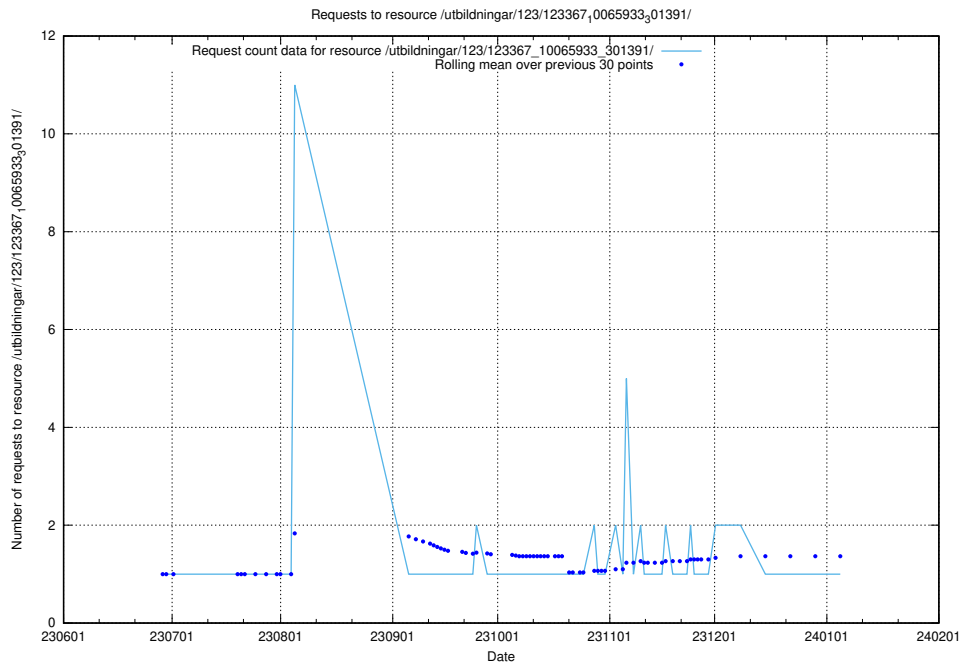

Here, we count the number of requests to resource /utbildningar/123/123367_10065939_302117/events/

5.5324 Usage of /utbildningar/123/123367_10065933_301391/

Here, we count the number of requests to resource /utbildningar/123/123367_10065933_301391/.