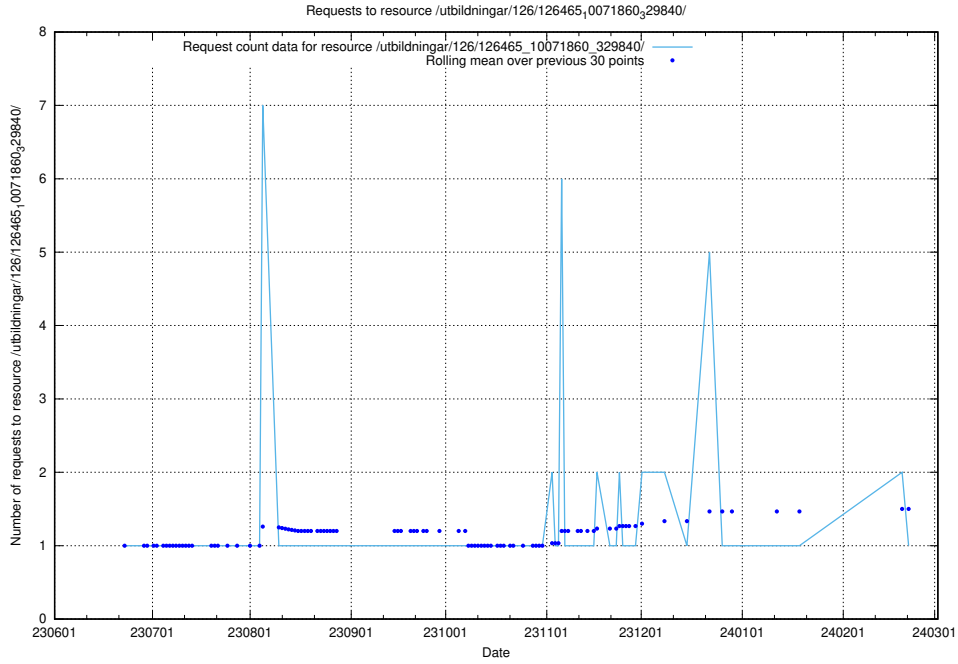

5.5447 Usage of /utbildningar/126/126465_10071860_329840/

Here, we count the number of requests to resource /utbildningar/126/126465_10071860_329840/.