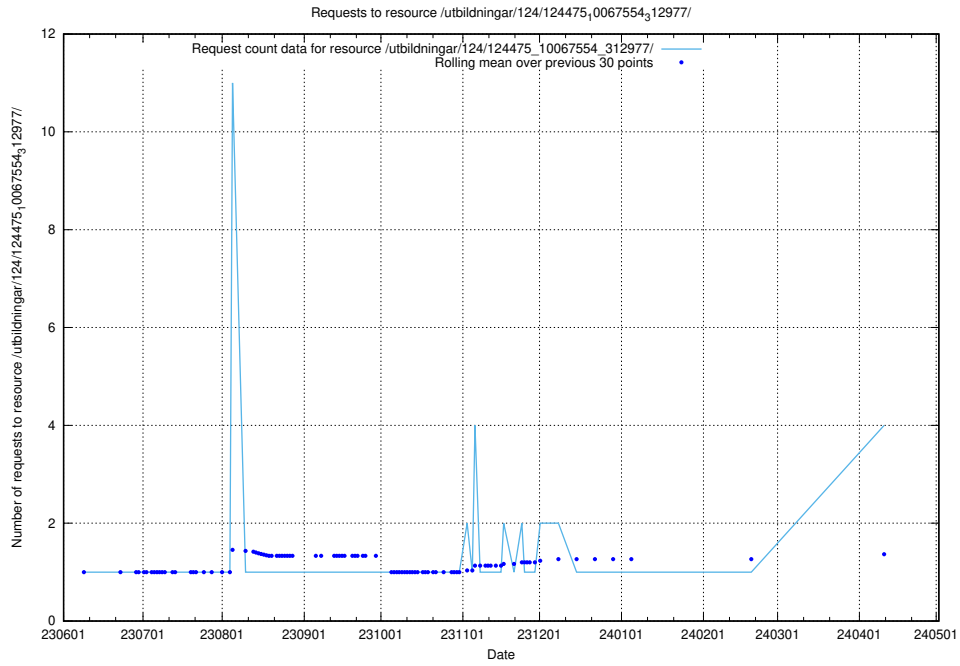

5.273 Usage of /utbildningar/124/124475_10067554_312977/

Here, we count the number of requests to resource /utbildningar/124/124475_10067554_312977/.