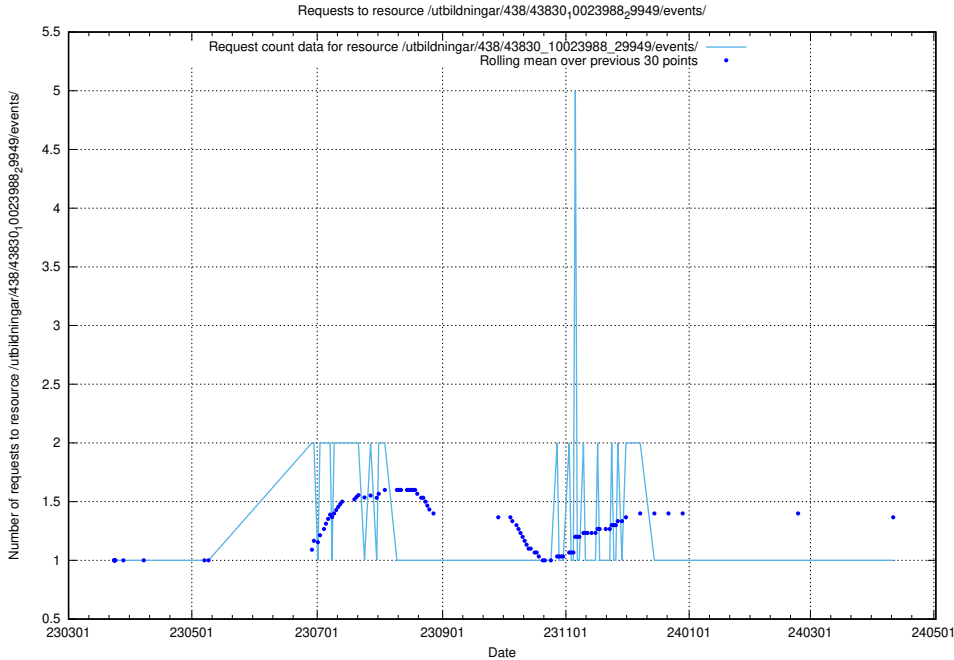

Here, we count the number of requests to resource /utbildningar/438/43831_10024051_32246/.

5.6119 Usage of /utbildningar/438/43830_10023988_29949/events/

Here, we count the number of requests to resource /utbildningar/438/43830_10023988_29949/events/.