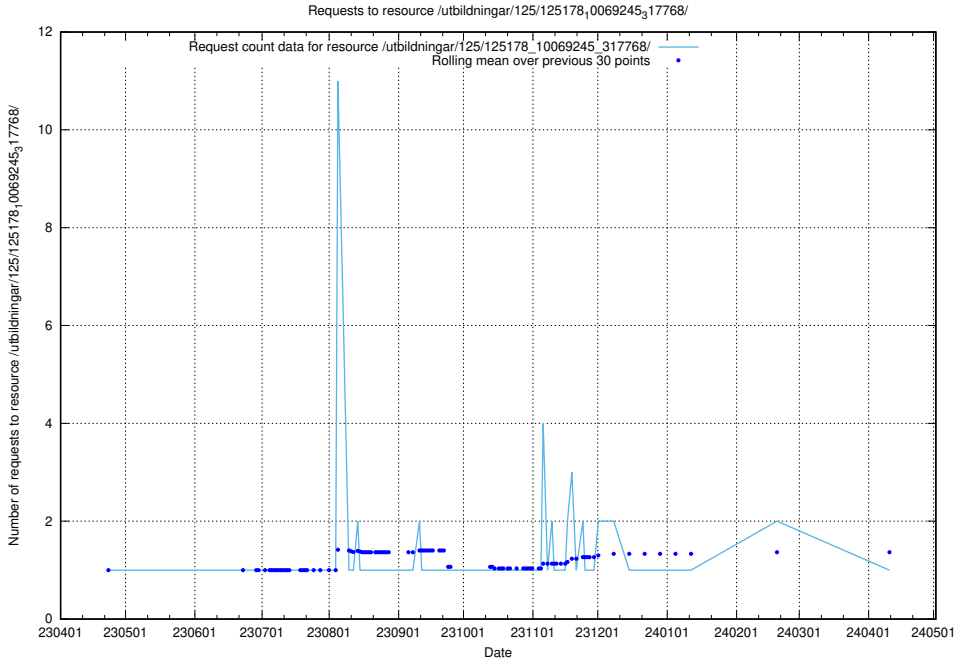

5.5824 Usage of /utbildningar/125/125178_10069245_317768/

Here, we count the number of requests to resource /utbildningar/125/125178_10069245_317768/.