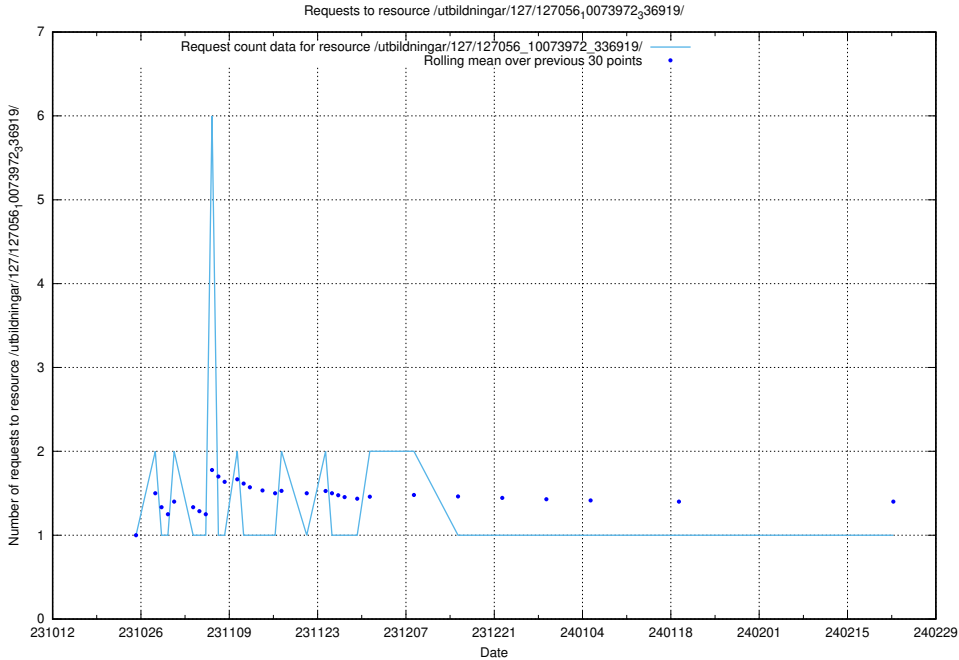

5.4019 Usage of /utbildningar/127/127056_10073972_336919/

Here, we count the number of requests to resource /utbildningar/127/127056_10073972_336919/.