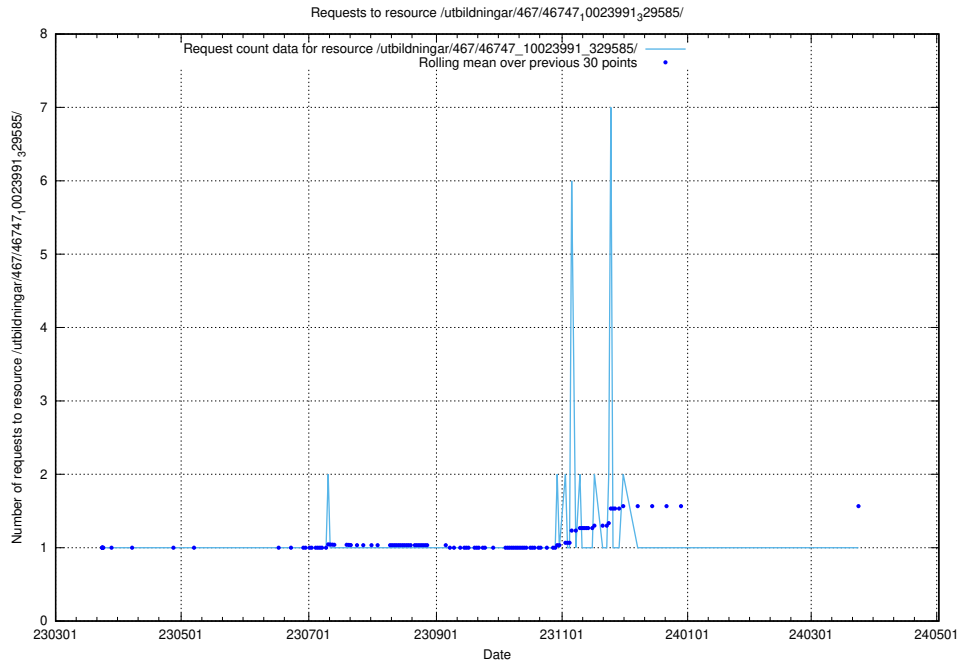

5.6099 Usage of /utbildningar/467/46747_10023991_329585/

Here, we count the number of requests to resource /utbildningar/467/46747_10023991_329585/.