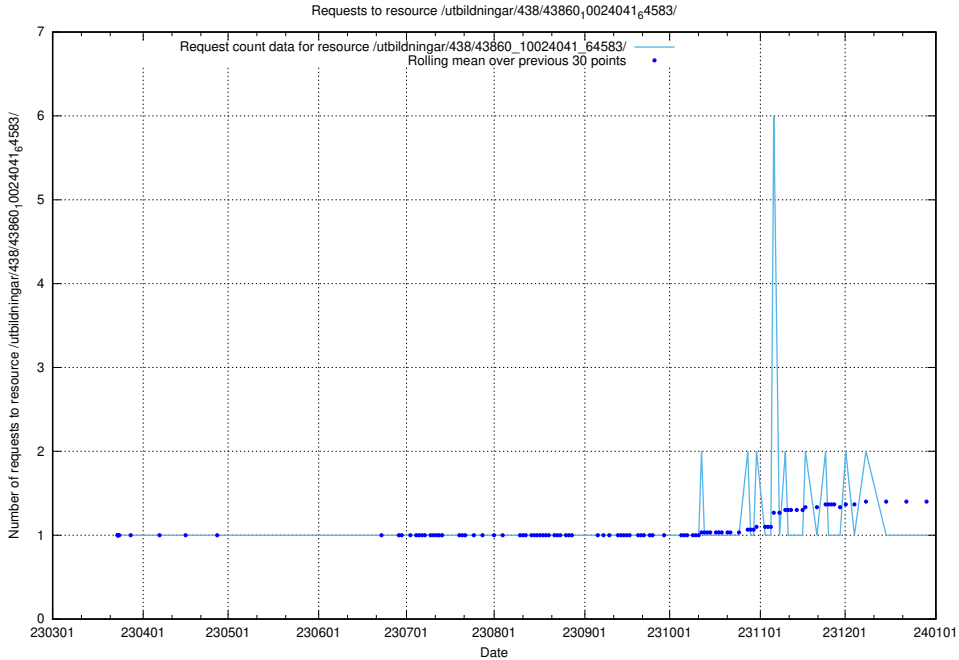

5.6109 Usage of /utbildningar/438/43860_10024041_64583/

Here, we count the number of requests to resource /utbildningar/438/43860_10024041_64583/.