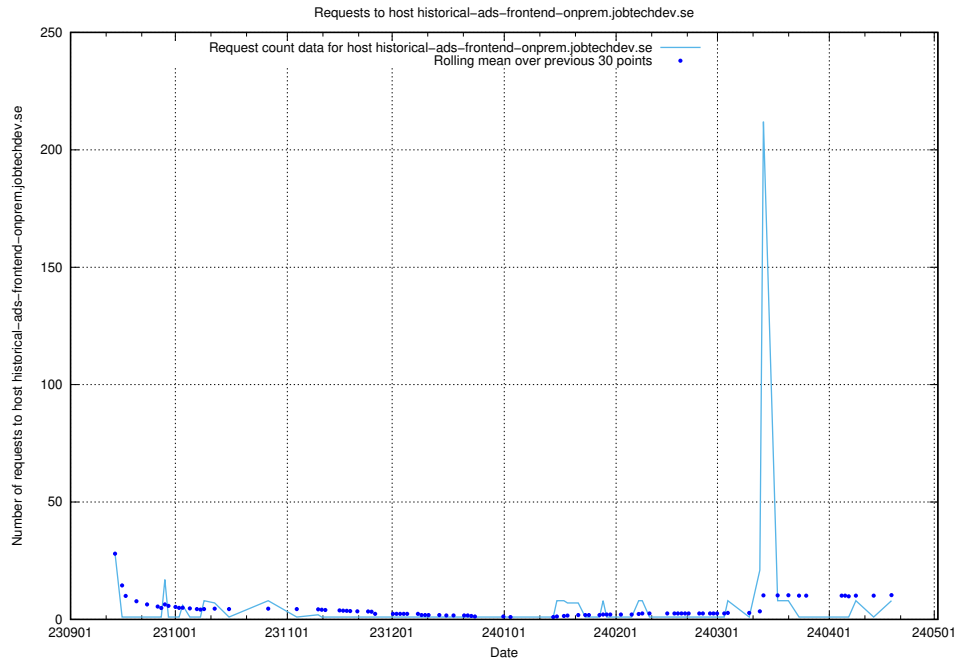

7.64 Usage of historical-ads-frontend-onprem.jobtechdev.se

Here, we count the number of requests to host historical-ads-frontend-onprem.jobtechdev.se.