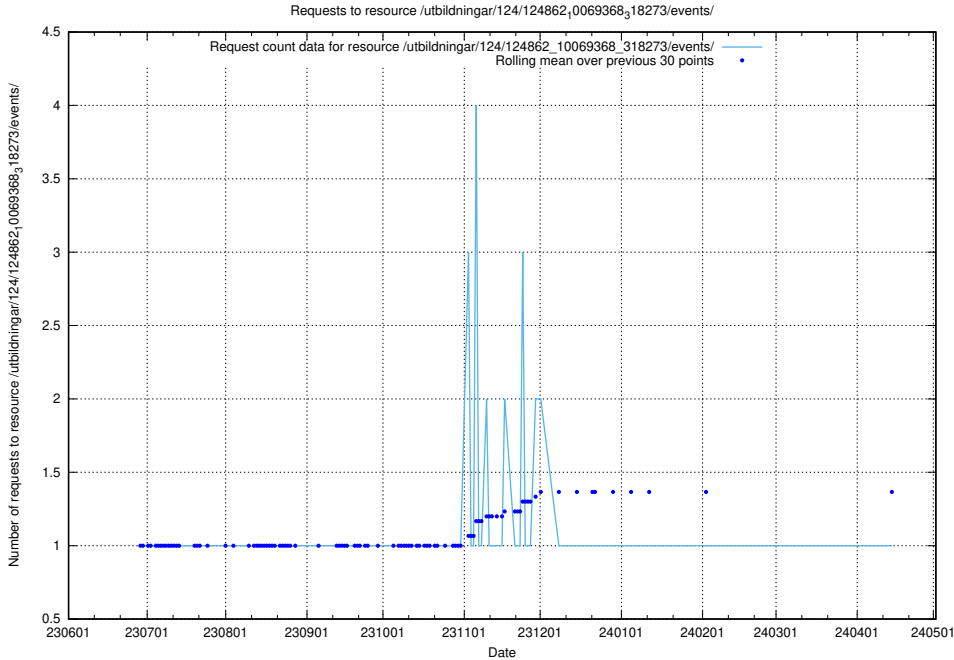

Here, we count the number of requests to resource /utbildningar/125/125178_10069395_332456/events/

5.5272 Usage of /utbildningar/124/124862_10069368_318273/events/

Here, we count the number of requests to resource /utbildningar/124/124862_10069368_318273/events/