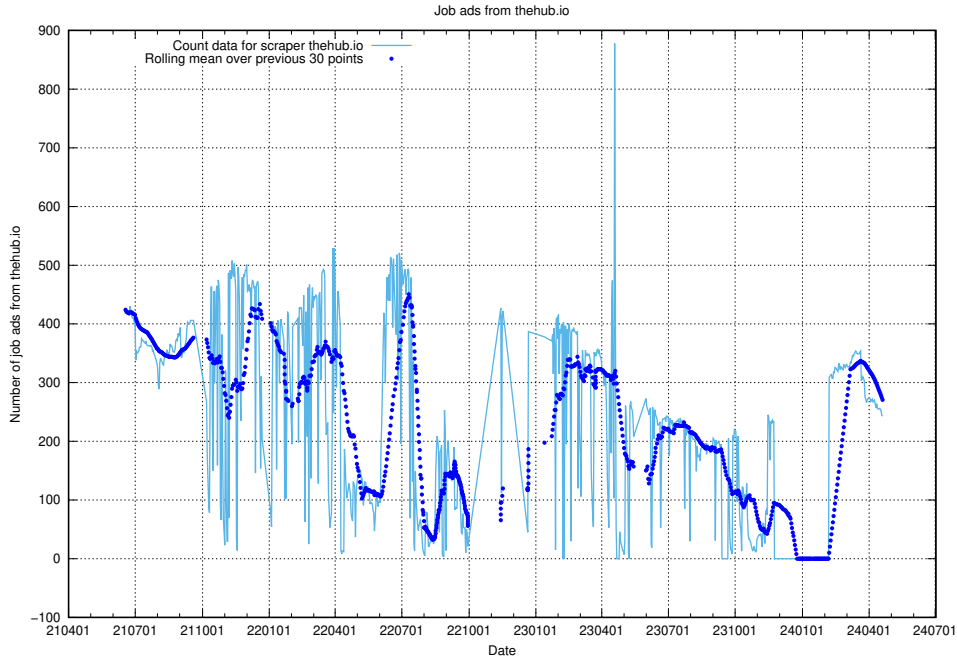

13.12 Number of ads by scraper thehub.io

Here, we count the number of job ads scraped from thehub.io.

13.13 Number of ads by scraper onepartnergroup.se

Here, we count the number of job ads scraped from onepartnergroup.se.