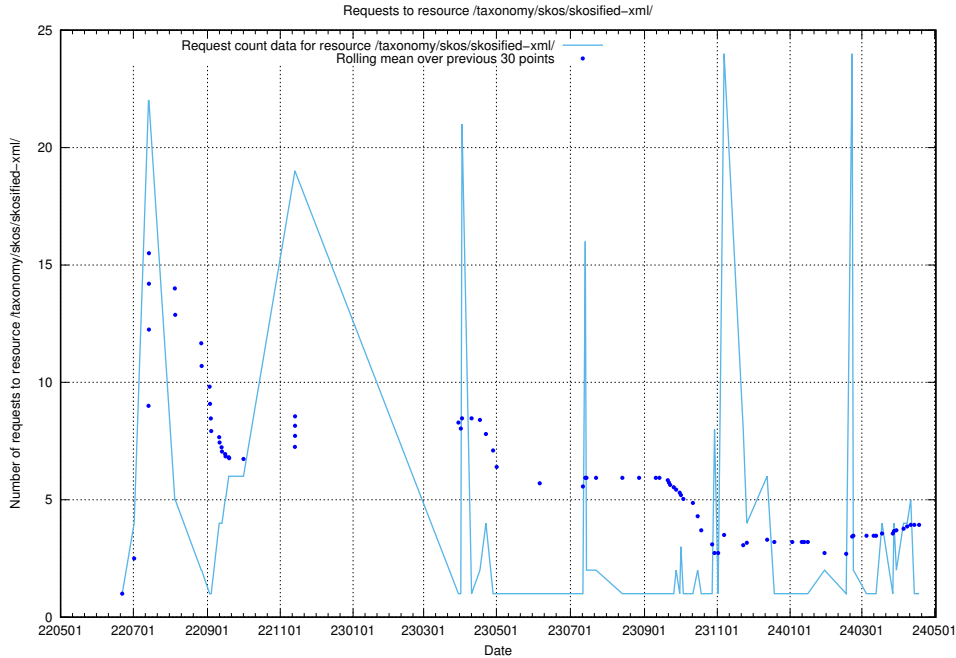

5.1047 Usage of /taxonomy/skos/skosified-xml/

Here, we count the number of requests to resource /taxonomy/skos/skosified-xml/.