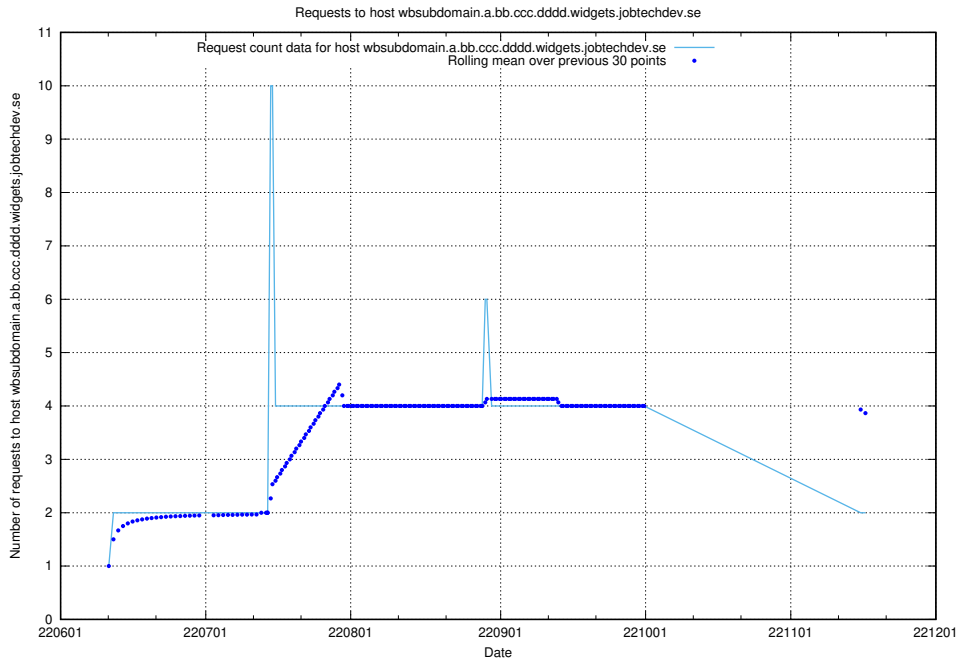

7.408 Usage of wbsubdomain.a.bb.ccc.dddd.widgets.jobtechdev.se

Here, we count the number of requests to host wbsubdomain.a.bb.ccc.dddd.widgets.jobtechdev.se.