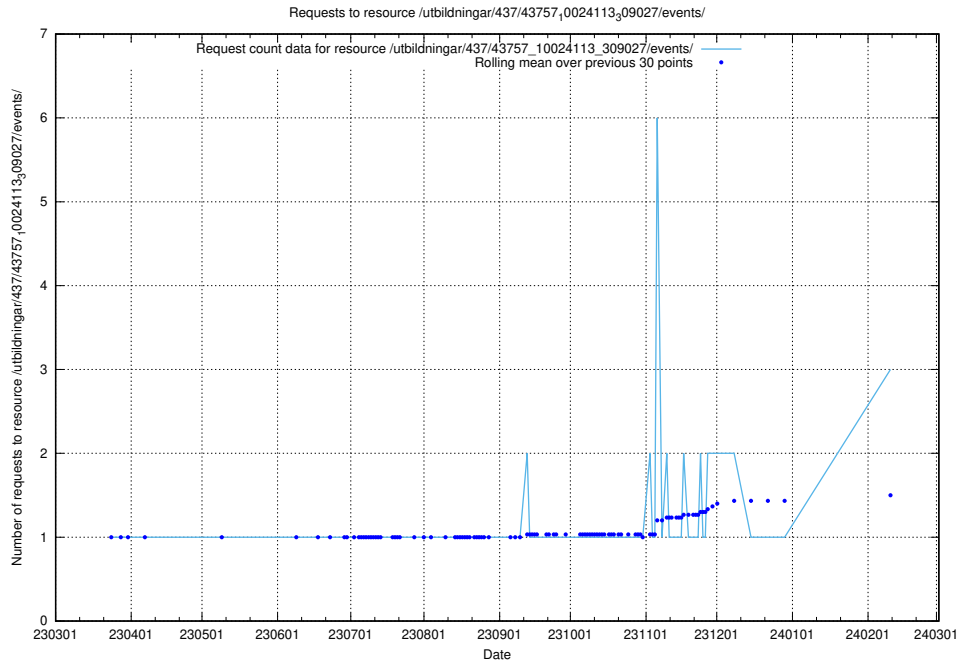

Here, we count the number of requests to resource /utbildningar/438/43817_10024102_242987/events/.

5.468 Usage of /utbildningar/437/43757_10024113_309027/events/

Here, we count the number of requests to resource /utbildningar/437/43757_10024113_309027/events/.