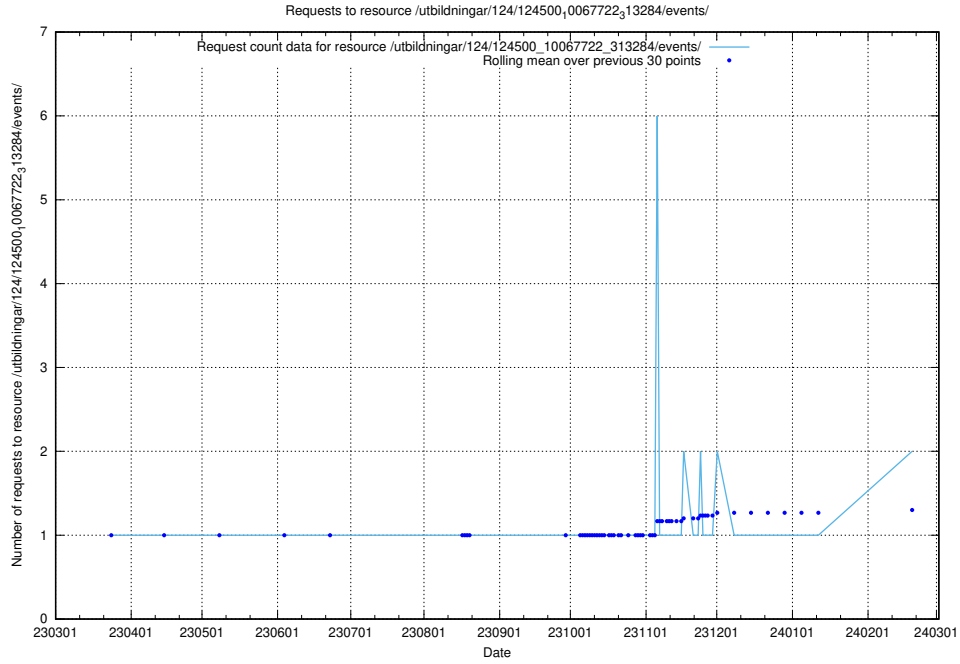

5.946 Usage of /utbildningar/124/124500_10067722_313284/events/

Here, we count the number of requests to resource /utbildningar/124/124500_10067722_313284/events/