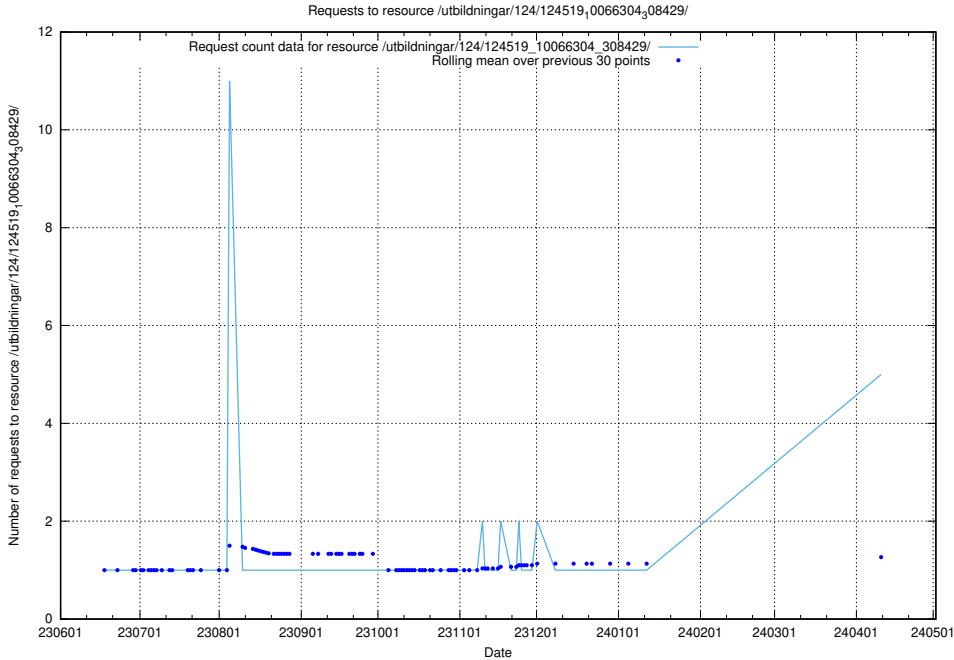

5.186 Usage of /utbildningar/124/124519_10066304_308429/

Here, we count the number of requests to resource /utbildningar/124/124519_10066304_308429/.