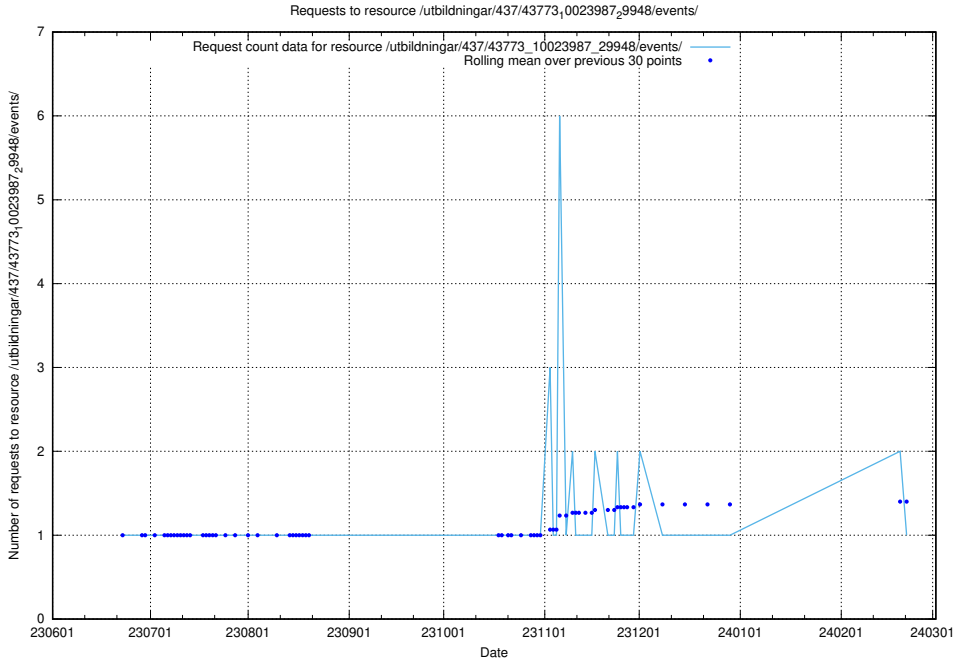

5.5367 Usage of /utbildningar/437/43773_10023987_29948/events/

Here, we count the number of requests to resource /utbildningar/437/43773_10023987_29948/events/.

5.5368 Usage of /utbildningar/437/43773_10023987_29948/