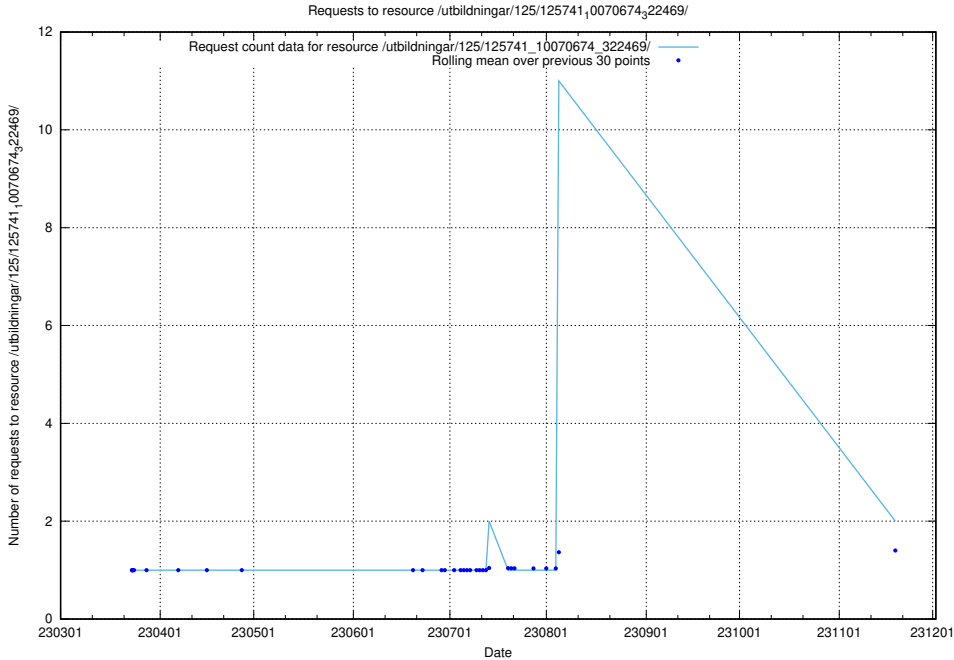

5.980 Usage of /utbildningar/125/125741_10070674_322469/

Here, we count the number of requests to resource /utbildningar/125/125741_10070674_322469/.