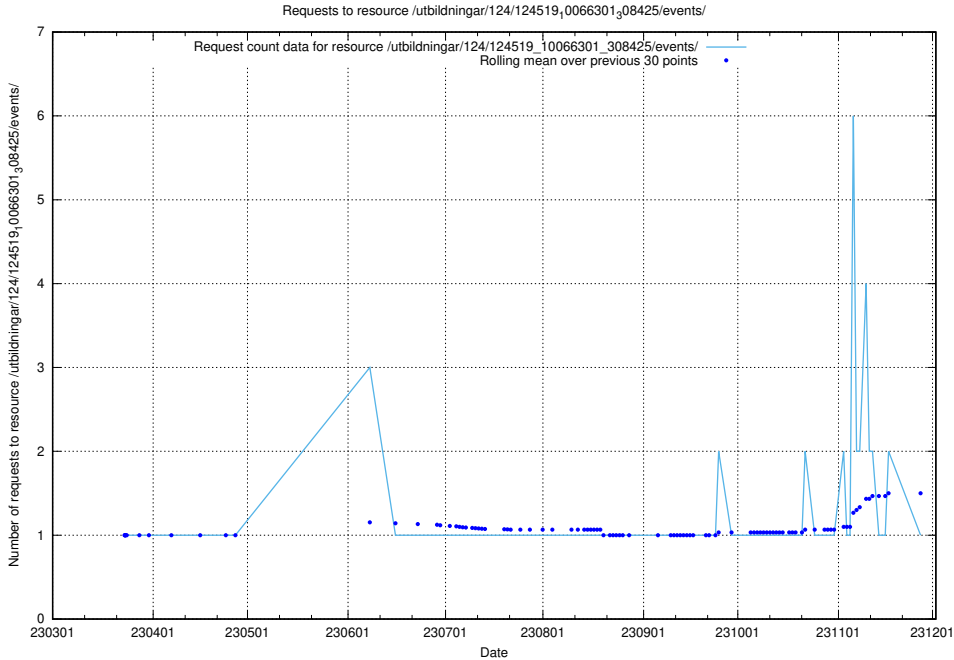

5.1285 Usage of /utbildningar/124/124519_10066301_308425/events/

Here, we count the number of requests to resource /utbildningar/124/124519_10066301_308425/events/