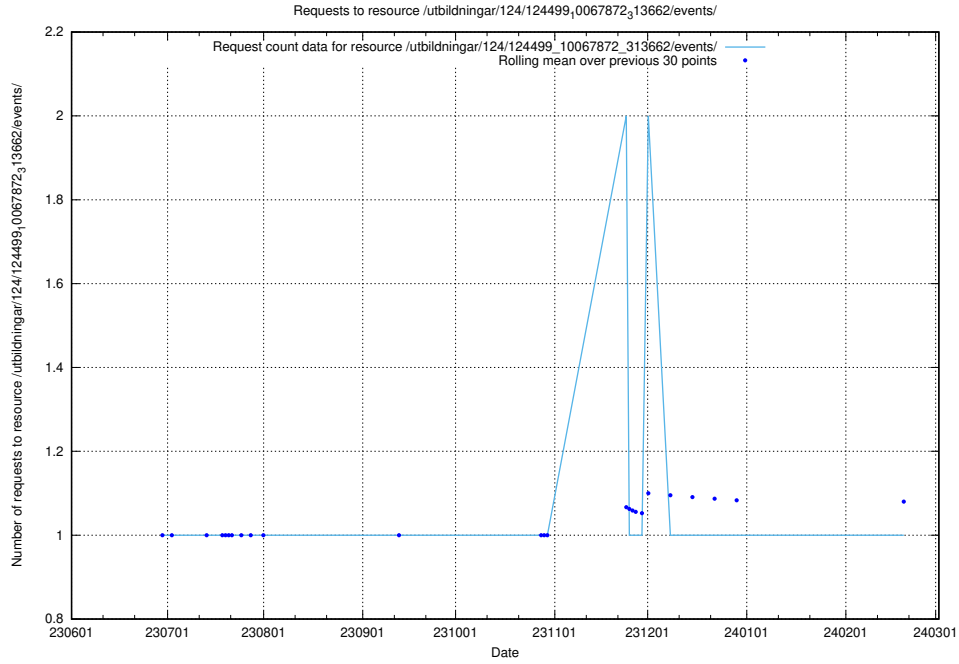

5.5192 Usage of /utbildningar/124/124499_10067872_313662/events/

Here, we count the number of requests to resource /utbildningar/124/124499_10067872_313662/events/