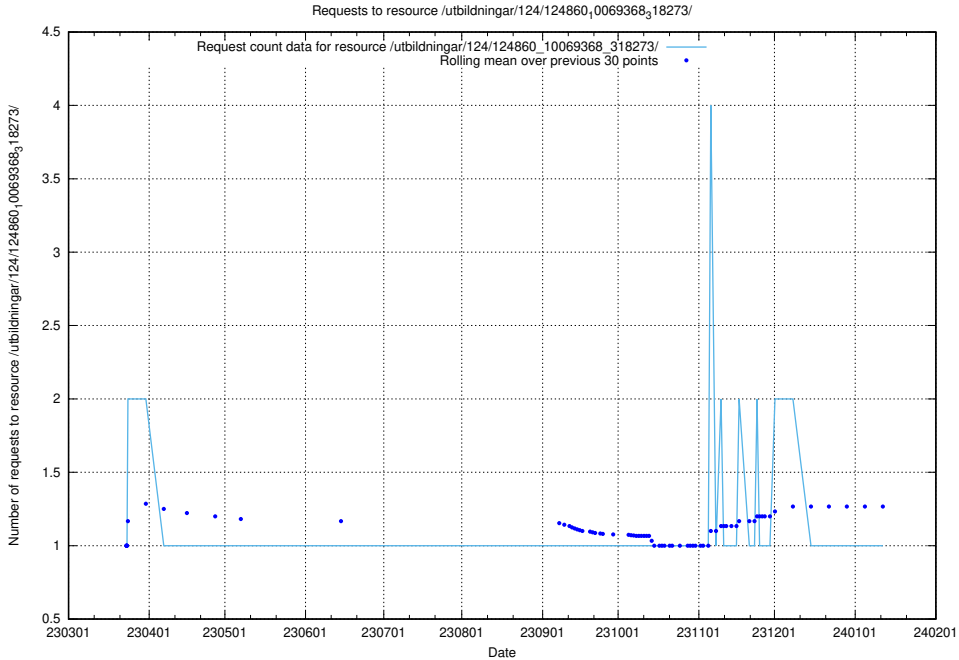

5.1183 Usage of /utbildningar/124/124860_10069368_318273/

Here, we count the number of requests to resource /utbildningar/124/124860_10069368_318273/.