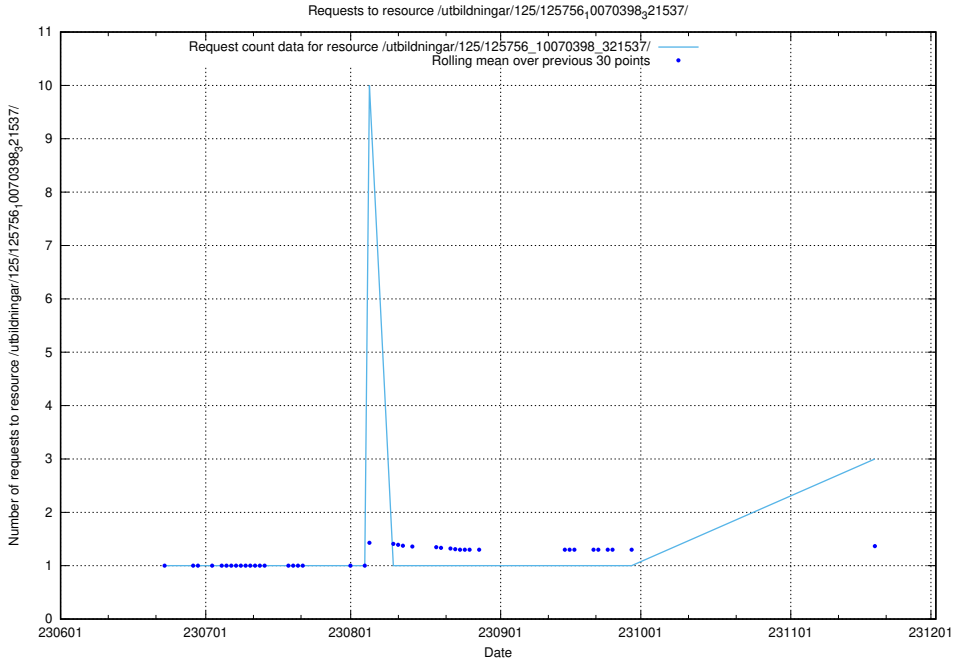

5.424 Usage of /utbildningar/125/125756_10070398_321537/

Here, we count the number of requests to resource /utbildningar/125/125756_10070398_321537/.