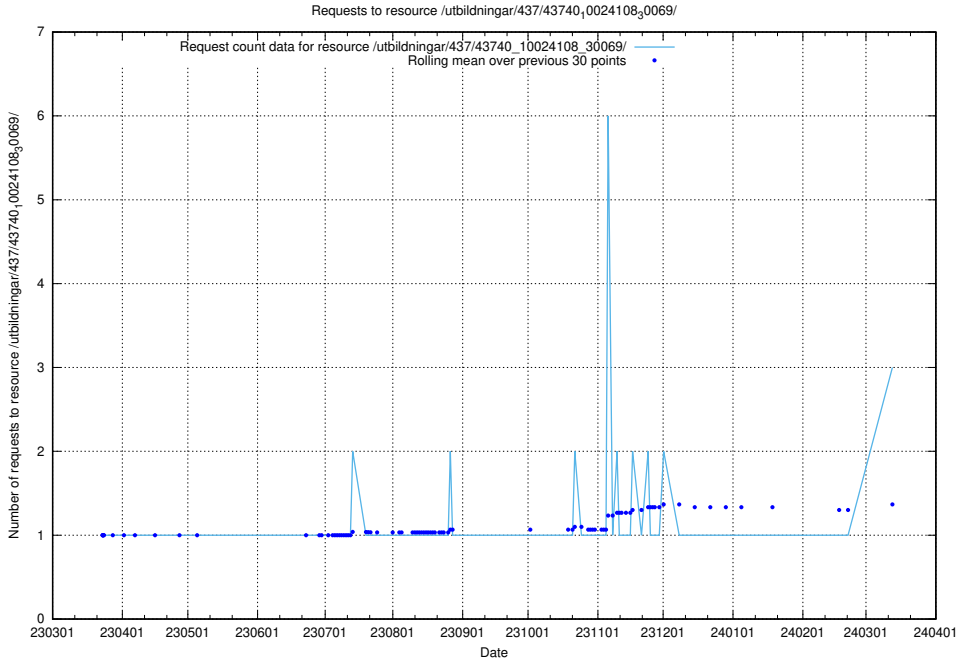

5.479 Usage of /utbildningar/437/43740_10024108_30069/

Here, we count the number of requests to resource /utbildningar/437/43740_10024108_30069/.