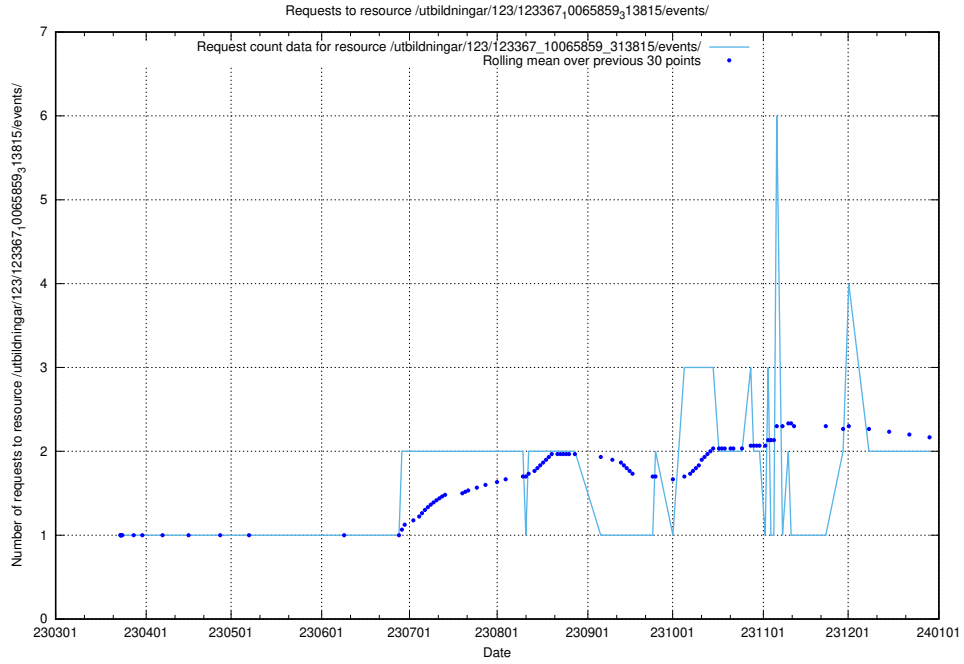

5.779 Usage of /utbildningar/123/123367_10065859_313815/events/

Here, we count the number of requests to resource /utbildningar/123/123367_10065859_313815/events/