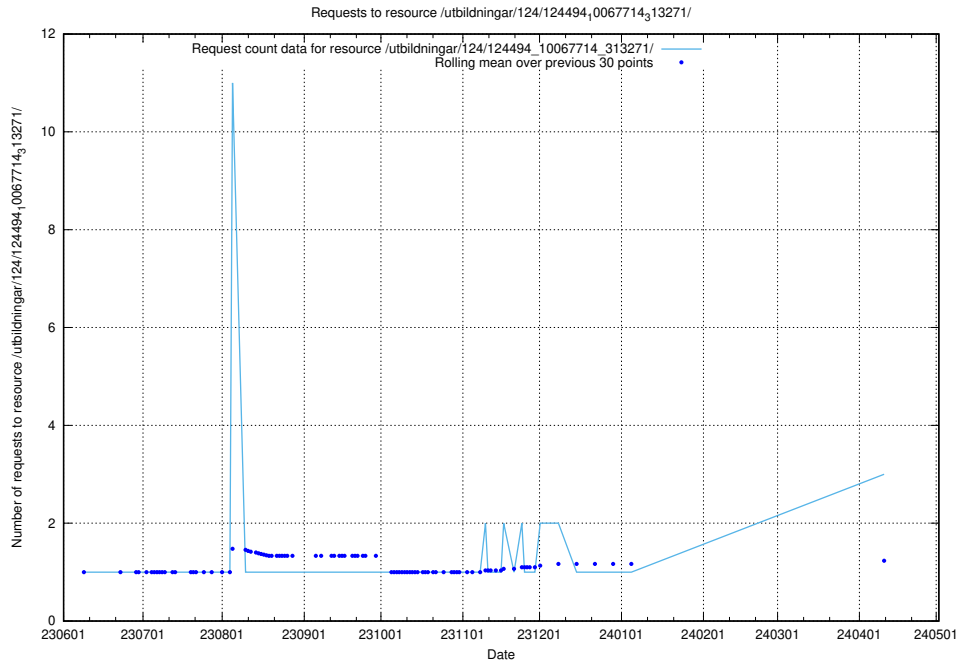

5.446 Usage of /utbildningar/124/124494_10067714_313271/

Here, we count the number of requests to resource /utbildningar/124/124494_10067714_313271/.