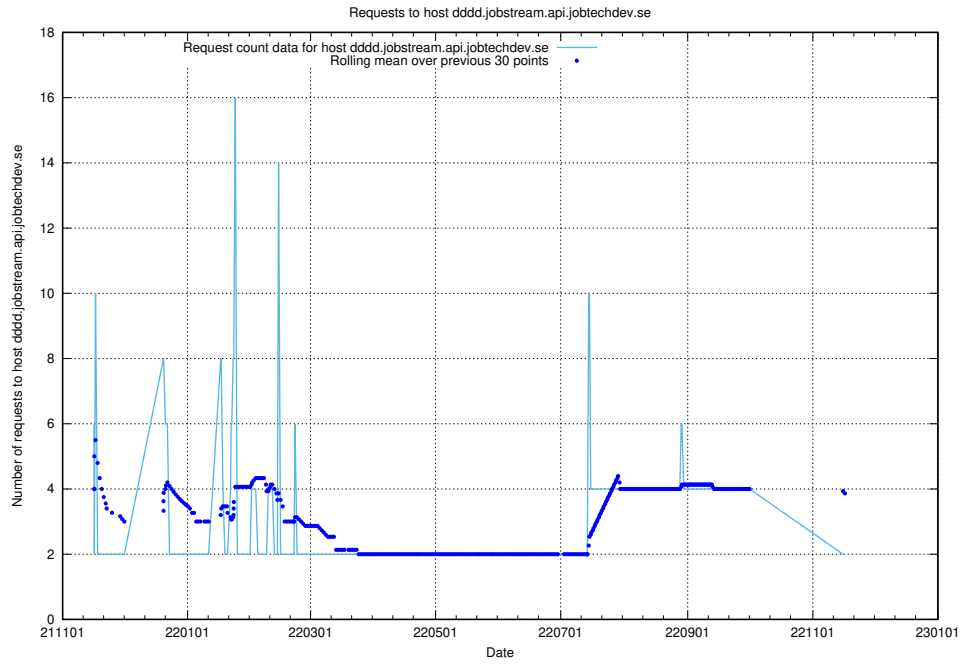

Here, we count the number of requests to host dddd.jobstream.api.jobtechdev.se.

7.527 Usage of doh.api.jobtechdev.se

Here, we count the number of requests to host doh.api.jobtechdev.se.

7.528 Usage of bb.ccc.dddd.atlas.jobtechdev.se