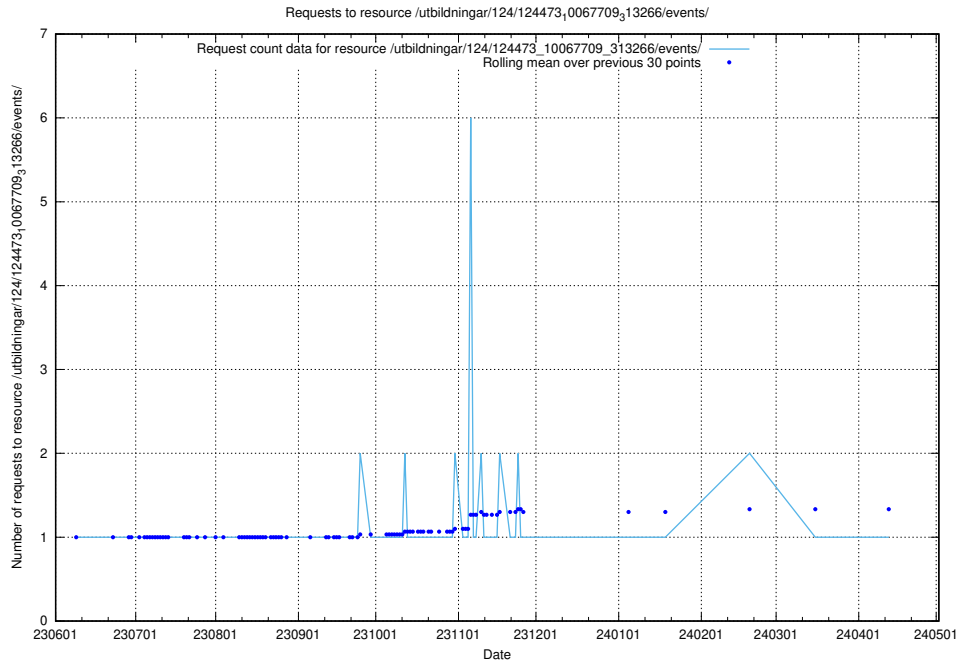

Here, we count the number of requests to resource /utbildningar/124/124473_10067812_313454/.

5.5687 Usage of /utbildningar/124/124473_10067709_313266/events/

Here, we count the number of requests to resource /utbildningar/124/124473_10067709_313266/events/