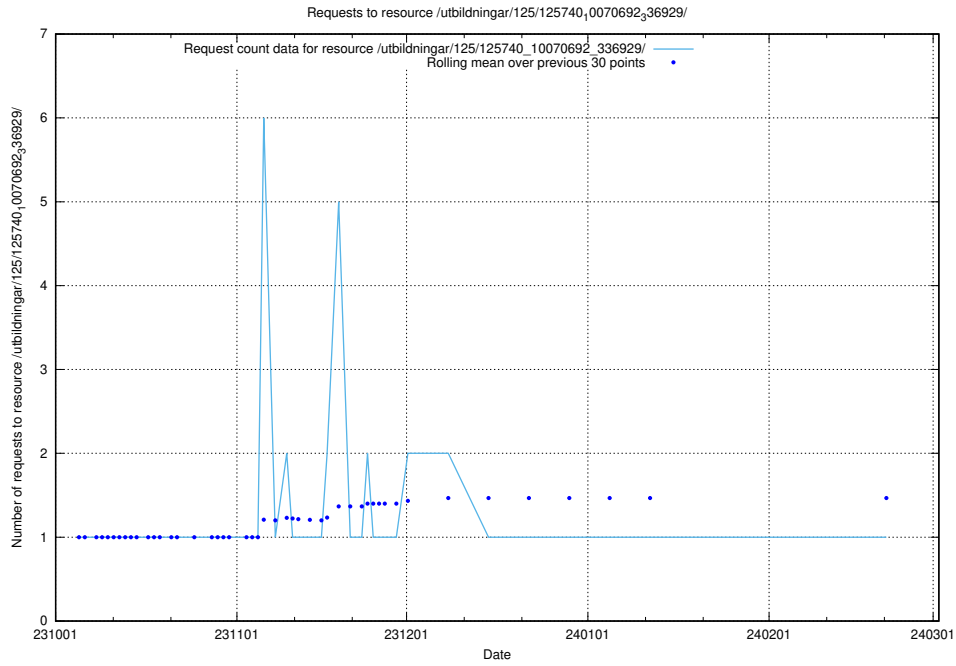

Here, we count the number of requests to resource /utbildningar/125/125740_10070692_336929/events/

5.4211 Usage of /utbildningar/125/125740_10070692_336929/

Here, we count the number of requests to resource /utbildningar/125/125740_10070692_336929/.