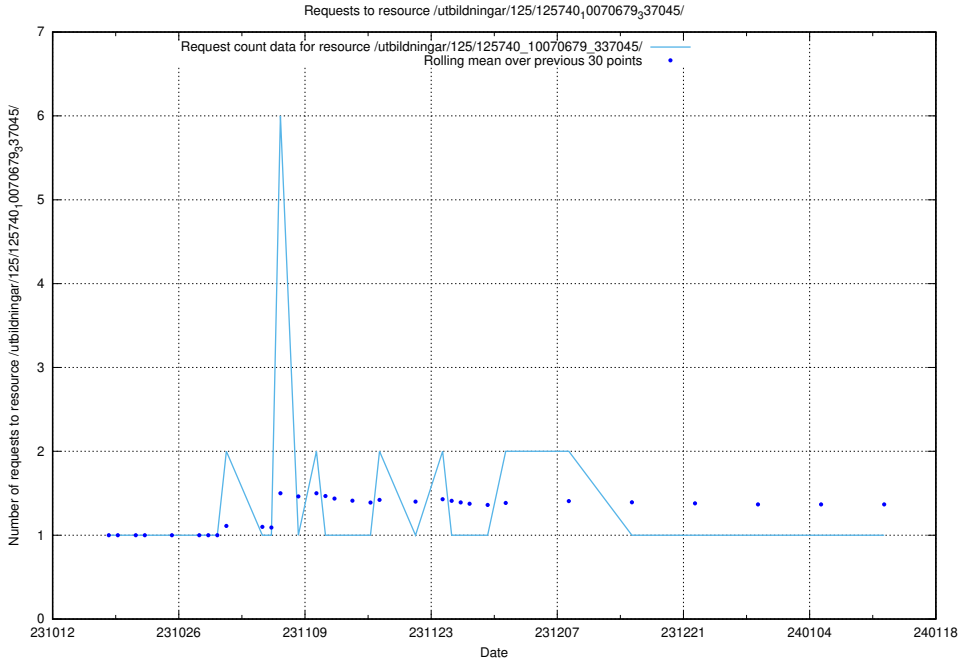

5.4089 Usage of /utbildningar/125/125740_10070679_337045/

Here, we count the number of requests to resource /utbildningar/125/125740_10070679_337045/.