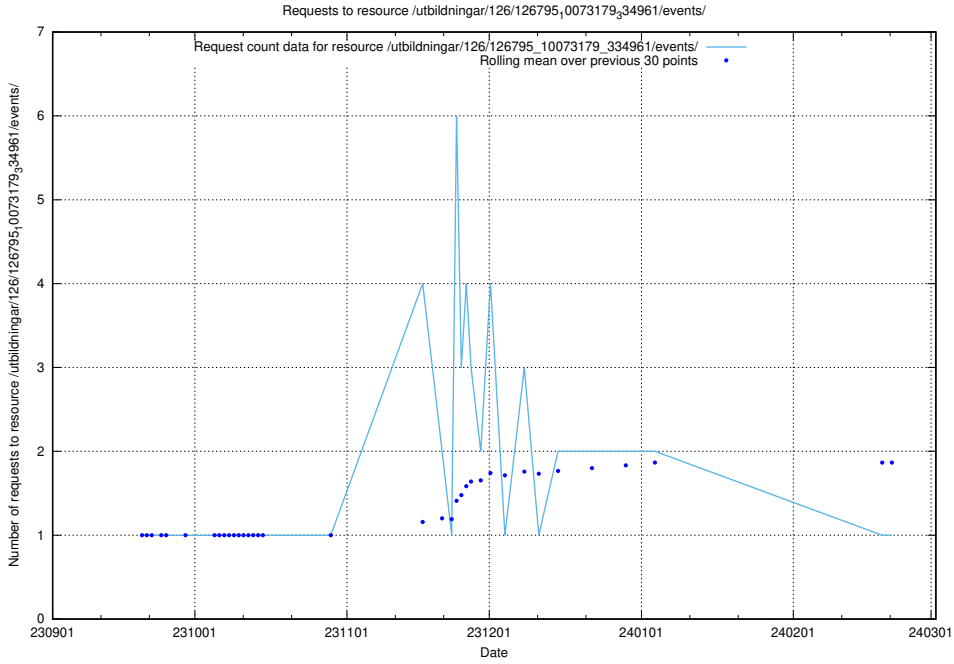

5.4327 Usage of /utbildningar/126/126795_10073179_334961/events/

Here, we count the number of requests to resource /utbildningar/126/126795_10073179_334961/events/

5.4328 Usage of /utbildningar/123/123367_10066304_308429/events/