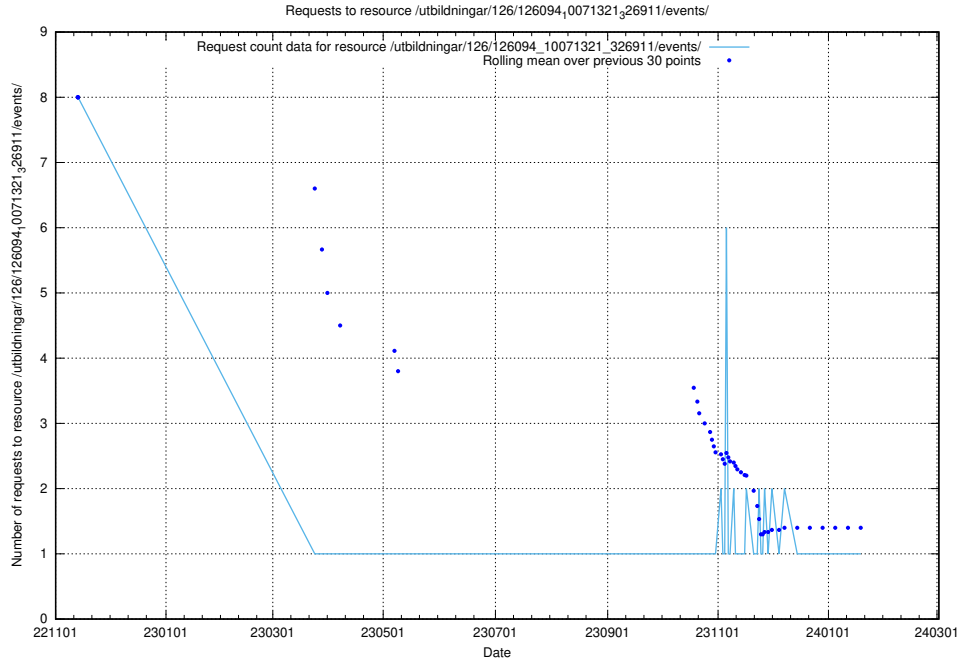

5.5558 Usage of /utbildningar/126/126094_10071321_326911/events/

Here, we count the number of requests to resource /utbildningar/126/126094_10071321_326911/events/