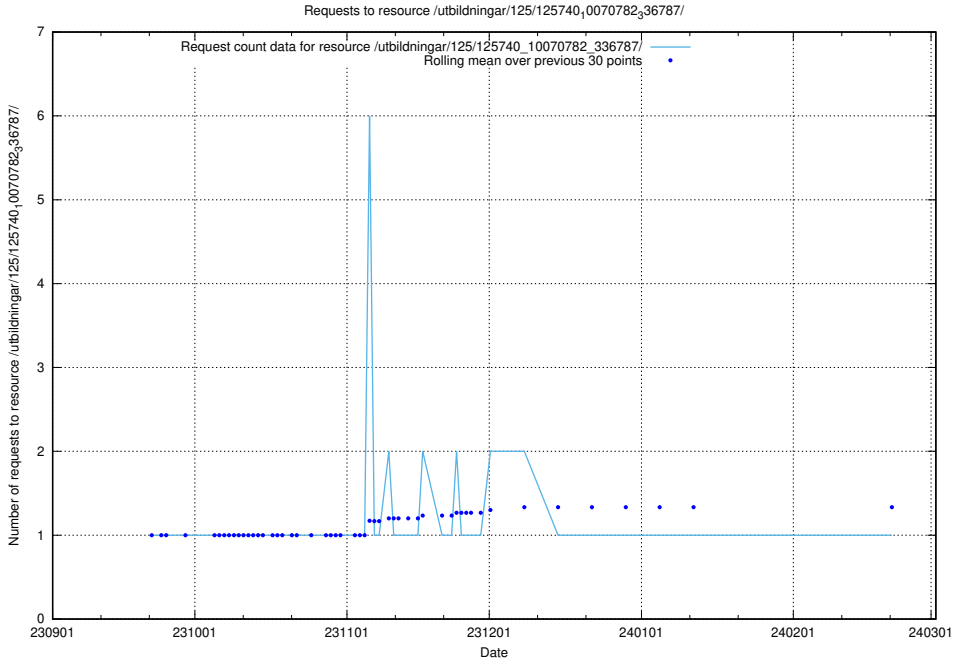

5.4308 Usage of /utbildningar/125/125740_10070782_336787/

Here, we count the number of requests to resource /utbildningar/125/125740_10070782_336787/.