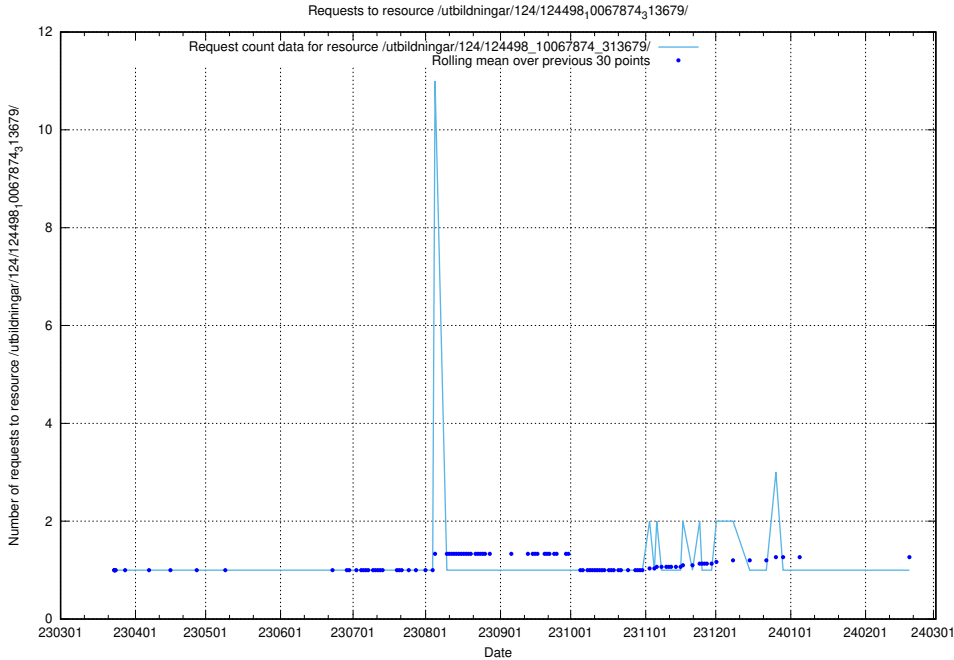

Here, we count the number of requests to resource /taxonomy/version/18/query/all-concepts/.

5.2457 Usage of /utbildningar/124/124498_10067874_313679/

Here, we count the number of requests to resource /utbildningar/124/124498_10067874_313679/.