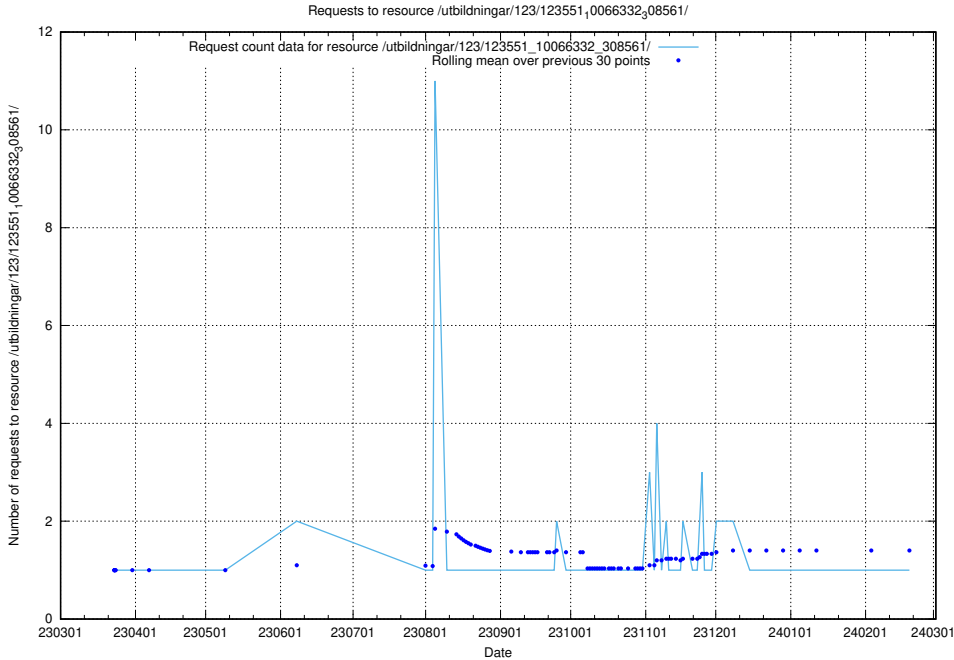

5.4292 Usage of /utbildningar/123/123551_10066332_308561/

Here, we count the number of requests to resource /utbildningar/123/123551_10066332_308561/.