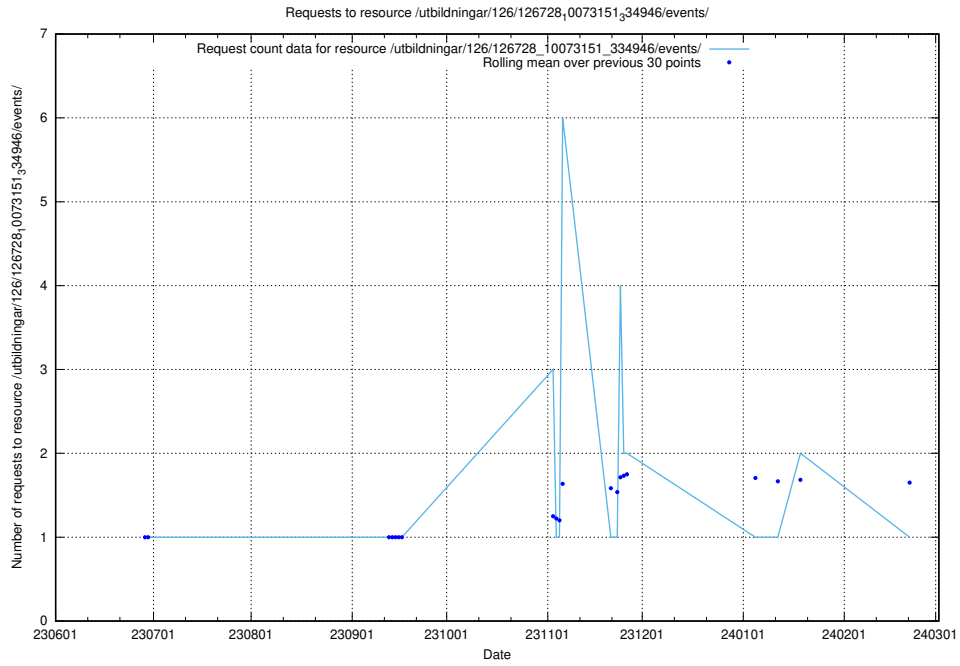

5.5243 Usage of /utbildningar/126/126728_10073151_334946/events/

Here, we count the number of requests to resource /utbildningar/126/126728_10073151_334946/events/