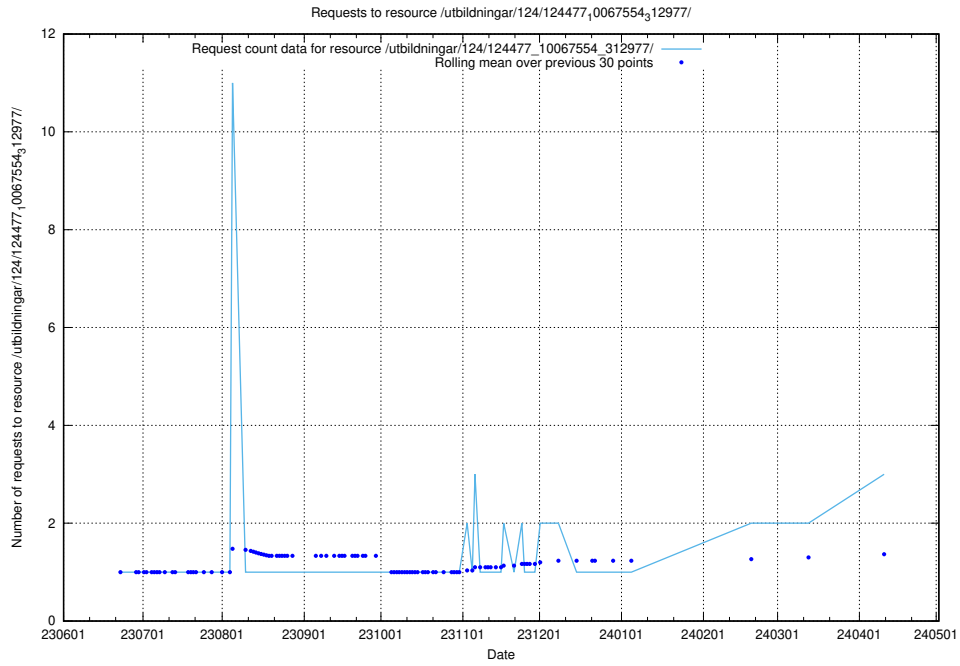

5.435 Usage of /utbildningar/124/124477_10067554_312977/

Here, we count the number of requests to resource /utbildningar/124/124477_10067554_312977/.