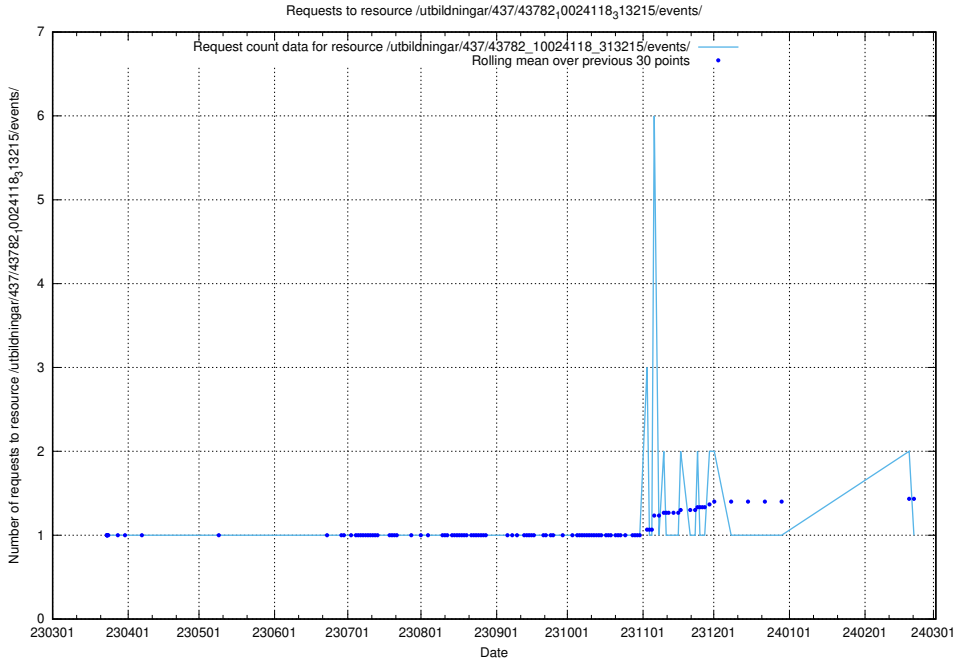

5.6150 Usage of /utbildningar/437/43782_10024118_313215/events/

Here, we count the number of requests to resource /utbildningar/437/43782_10024118_313215/events/.