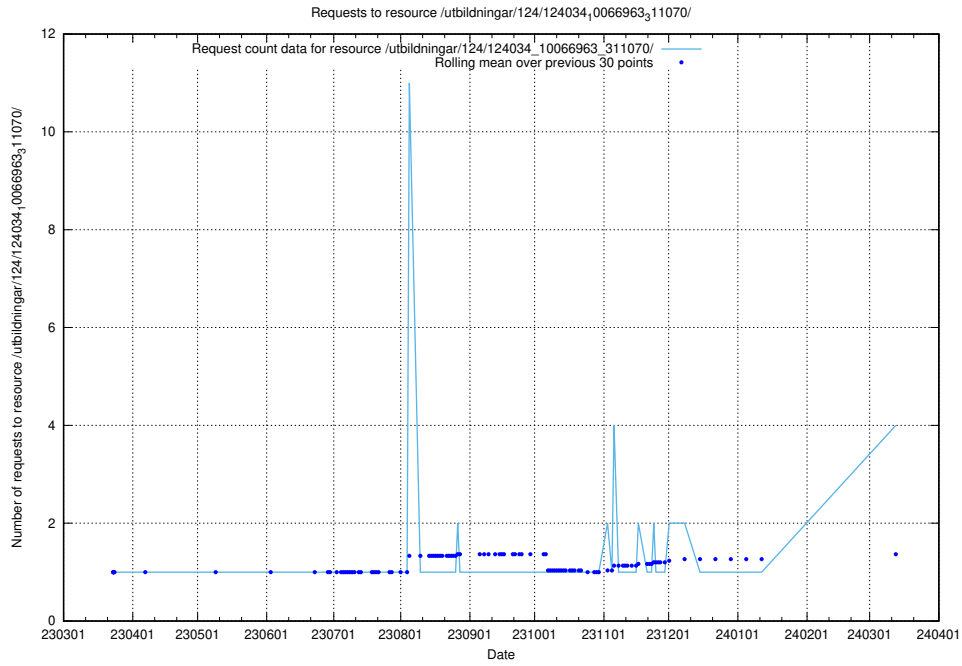

5.247 Usage of /utbildningar/124/124034_10066963_311070/

Here, we count the number of requests to resource /utbildningar/124/124034_10066963_311070/.