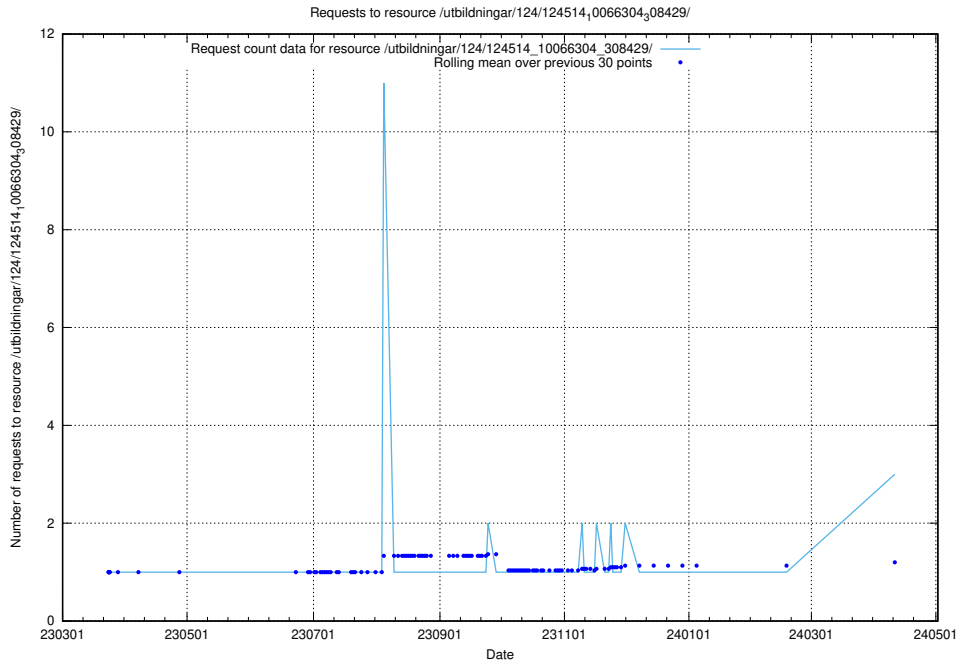

5.315 Usage of /utbildningar/124/124514_10066304_308429/

Here, we count the number of requests to resource /utbildningar/124/124514_10066304_308429/.