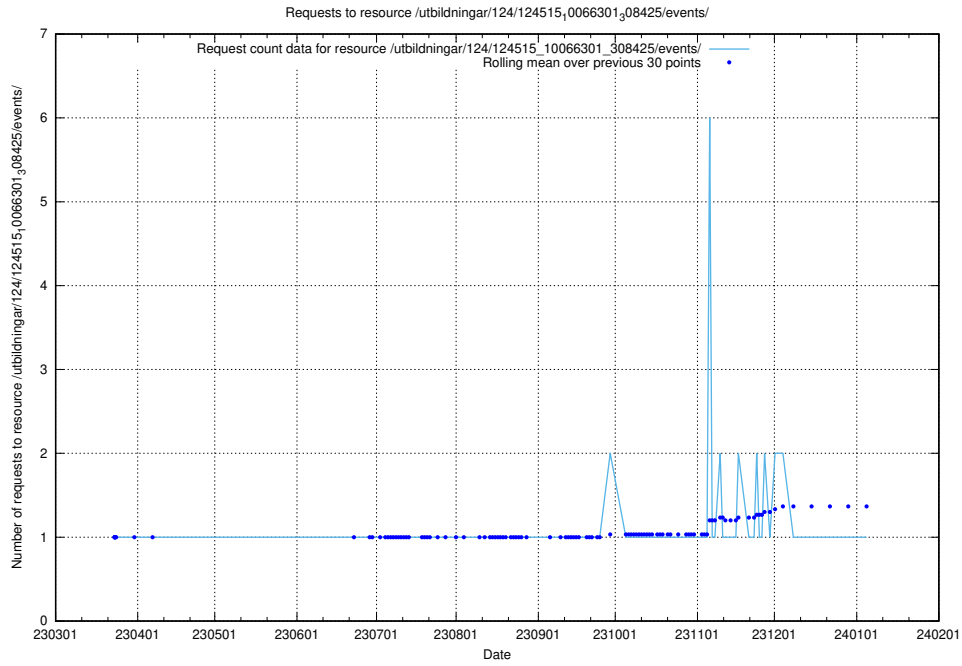

Here, we count the number of requests to resource /taxonomy/version/9/query/ssyk-level-1-groups/.

5.1331 Usage of /utbildningar/124/124515_10066301_308425/events/

Here, we count the number of requests to resource /utbildningar/124/124515_10066301_308425/events/