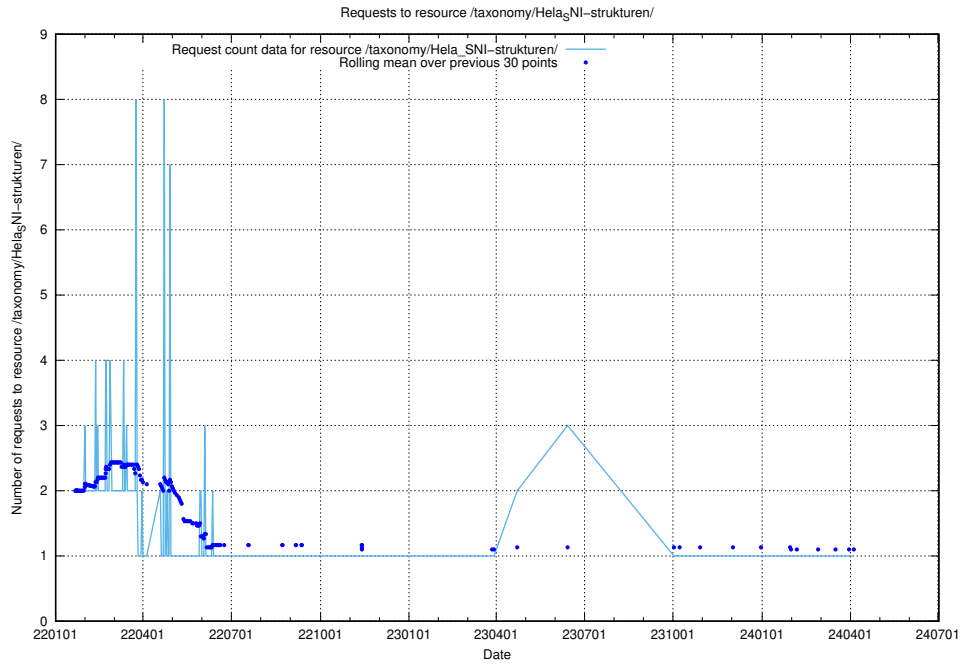

5.1068 Usage of /taxonomy/Hela_SNI-strukturen/

Here, we count the number of requests to resource /taxonomy/Hela_SNI-strukturen/.