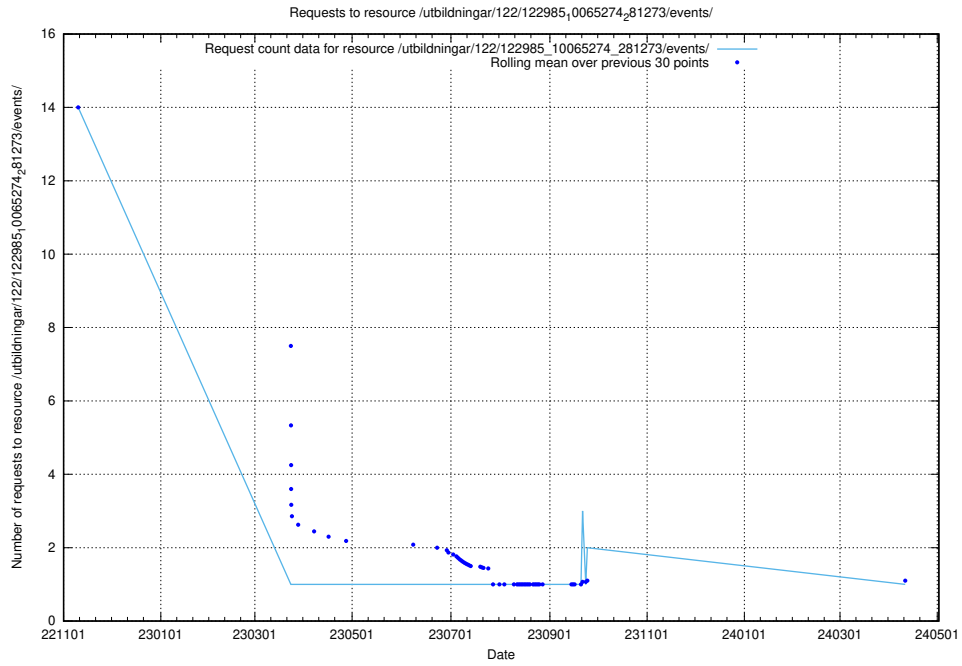

5.6012 Usage of /utbildningar/122/122985_10065274_281273/events/

Here, we count the number of requests to resource /utbildningar/122/122985_10065274_281273/events/