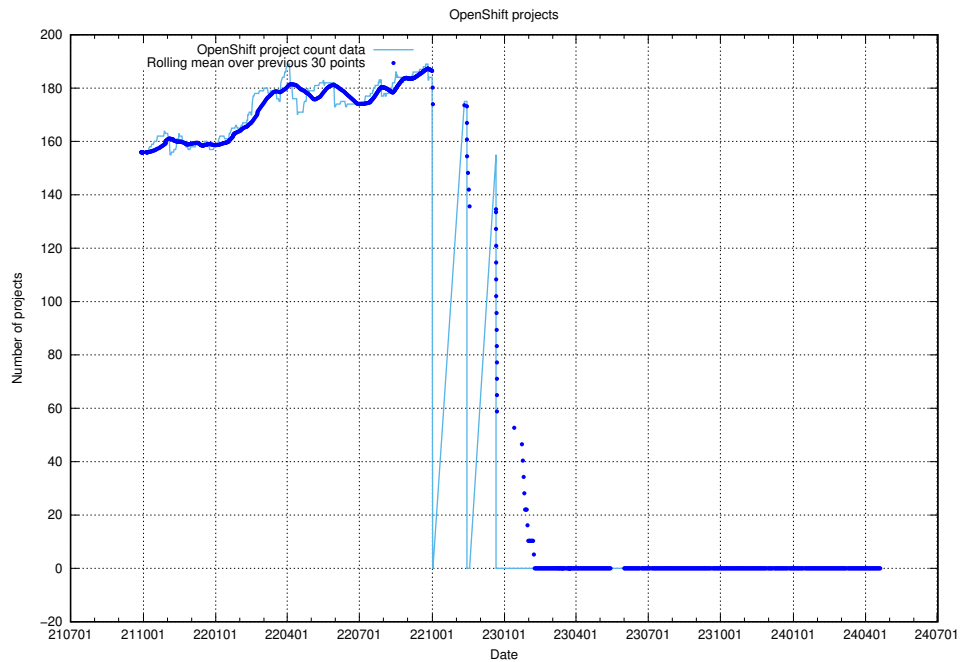

10.1 Number of projects in OpenShift

A graph of the number of projects in JobTech's production cluster of OpenShift.

¹⁰<https://console-openshift-console.prod.services.jtech.se>

11 Customer Relation Management