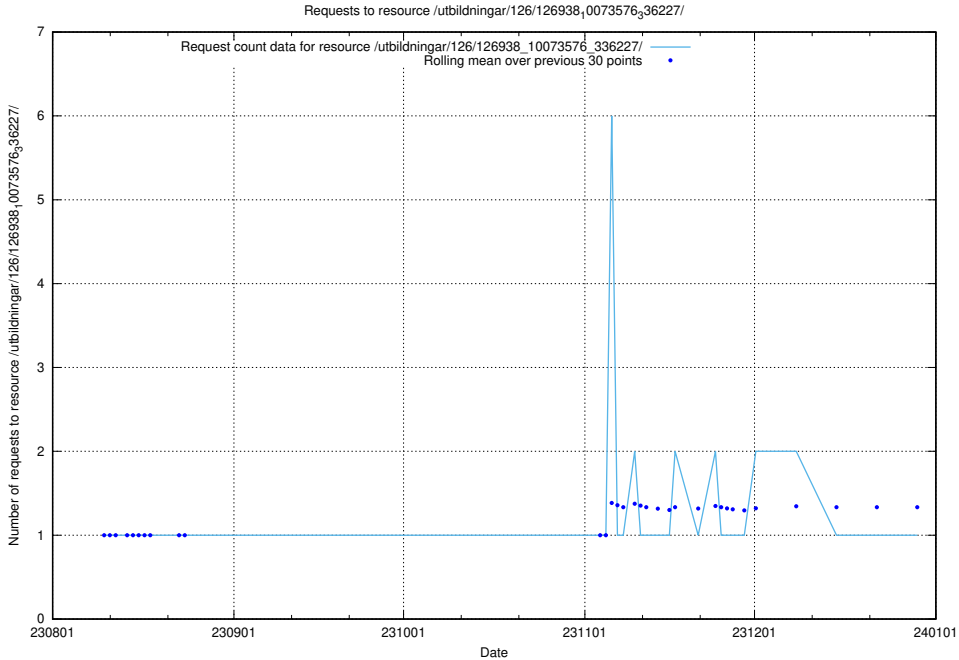

5.4620 Usage of /utbildningar/126/126938_10073576_336227/

Here, we count the number of requests to resource /utbildningar/126/126938_10073576_336227/.