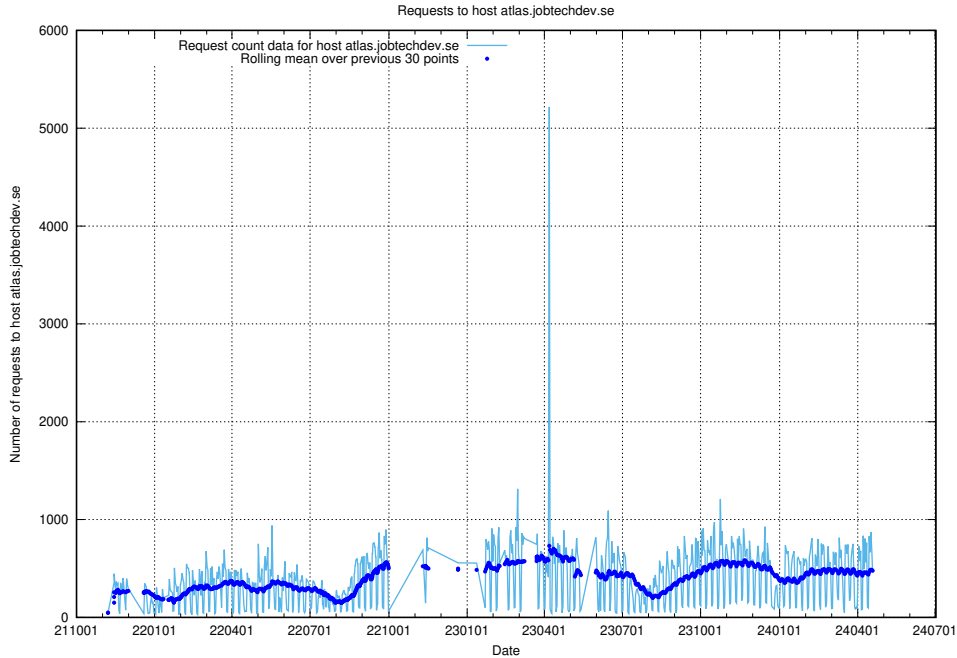

7.22 Usage of atlas.jobtechdev.se

Here, we count the number of requests to host atlas.jobtechdev.se.