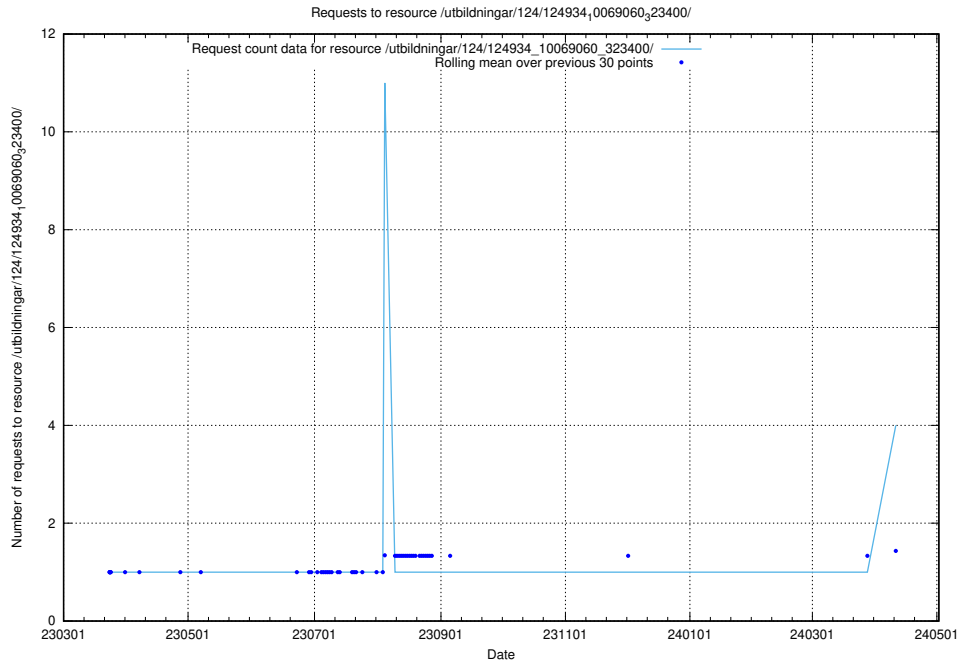

5.202 Usage of /utbildningar/124/124934_10069060_323400/

Here, we count the number of requests to resource /utbildningar/124/124934_10069060_323400/.