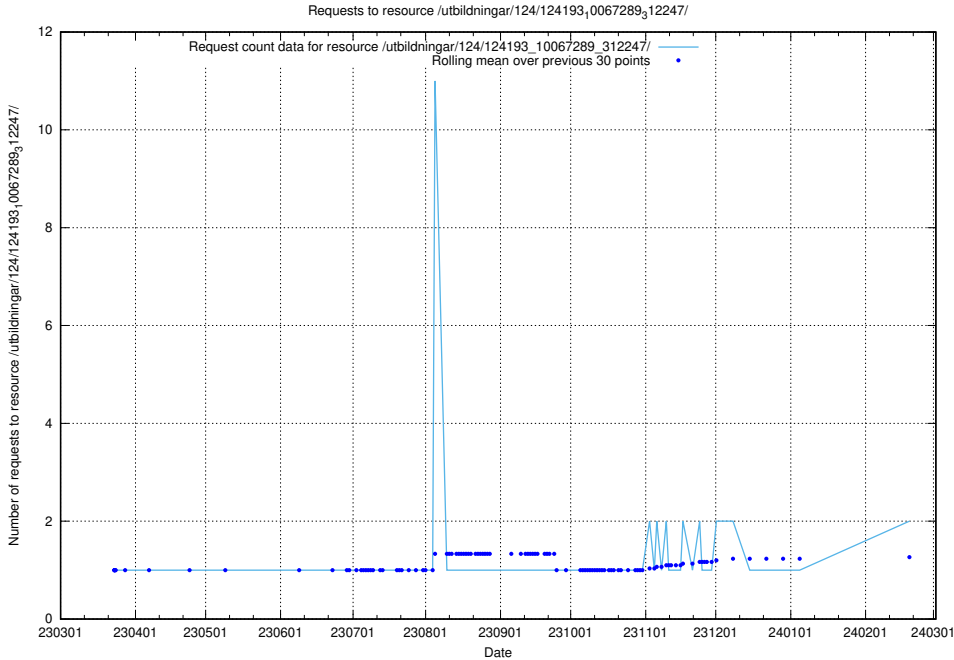

5.698 Usage of /utbildningar/124/124193_10067289_312247/

Here, we count the number of requests to resource /utbildningar/124/124193_10067289_312247/.