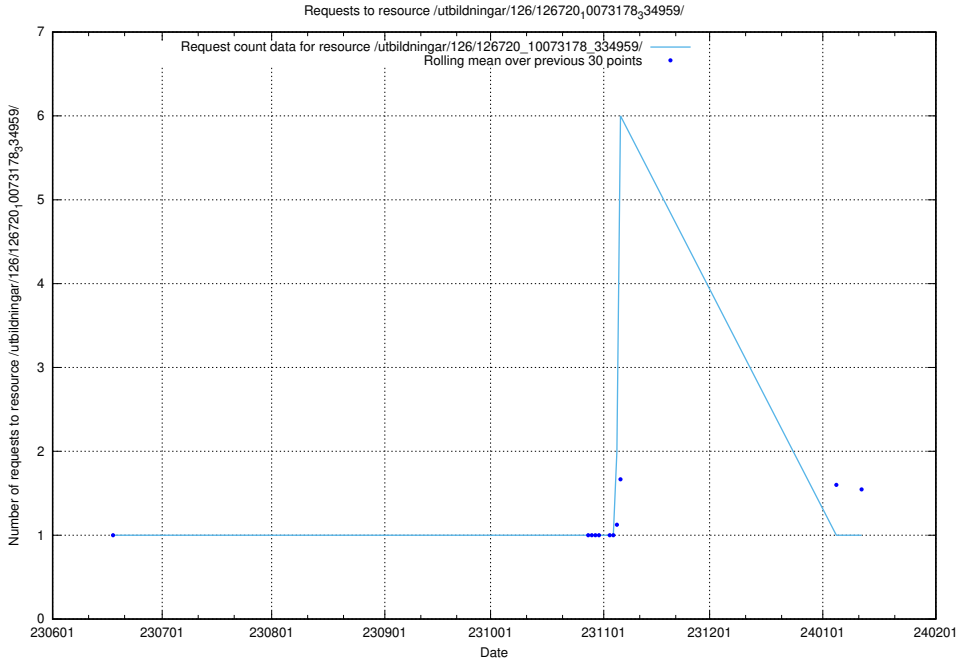

5.5644 Usage of /utbildningar/126/126720_10073178_334959/

Here, we count the number of requests to resource /utbildningar/126/126720_10073178_334959/.