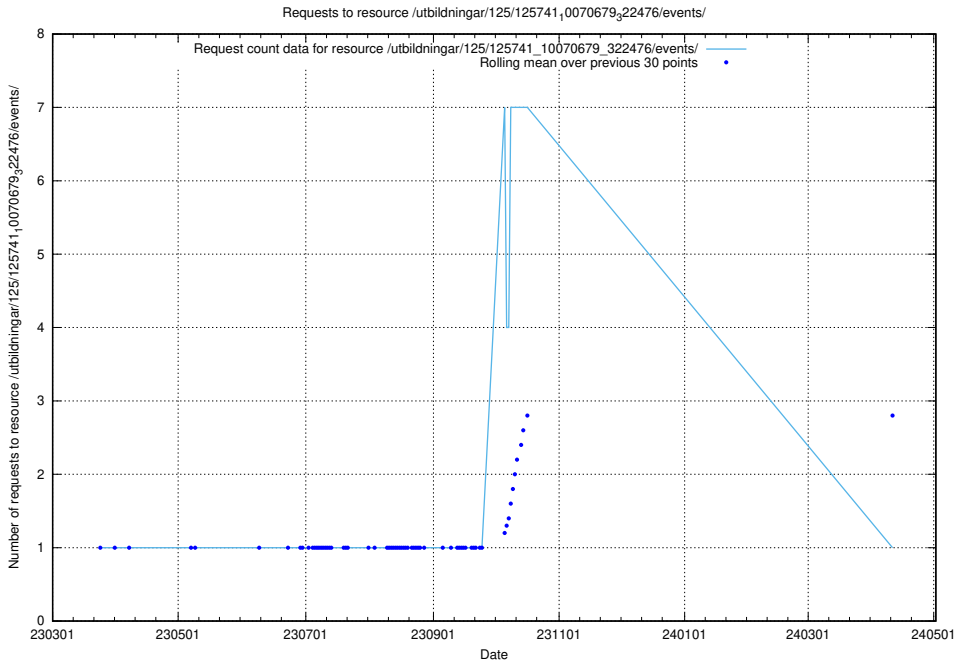

5.6023 Usage of /utbildningar/125/125741_10070679_322476/events/

Here, we count the number of requests to resource /utbildningar/125/125741_10070679_322476/events/