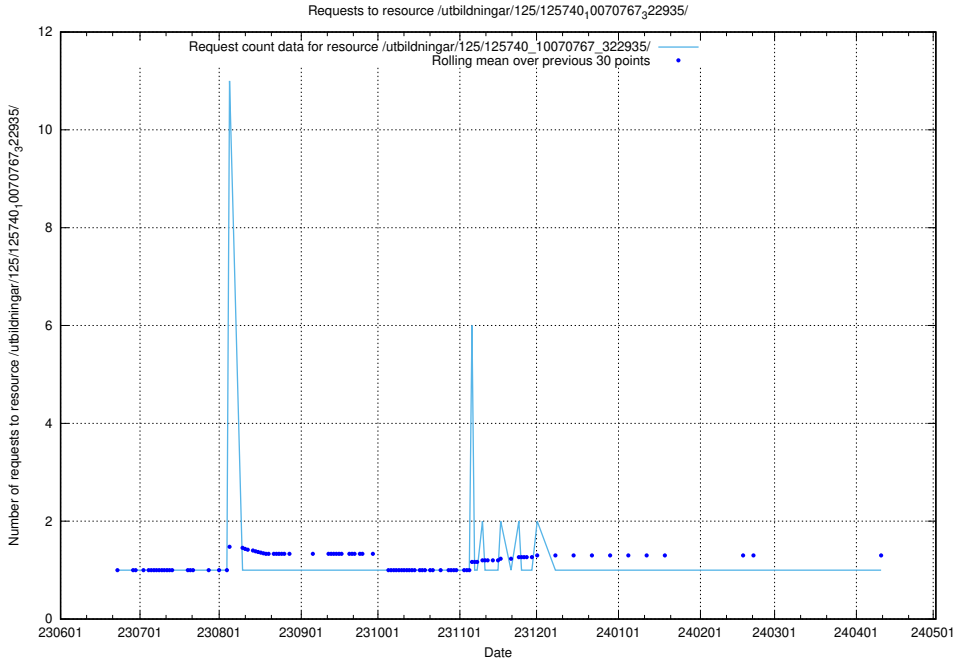

5.5491 Usage of /utbildningar/125/125740_10070767_322935/

Here, we count the number of requests to resource /utbildningar/125/125740_10070767_322935/.