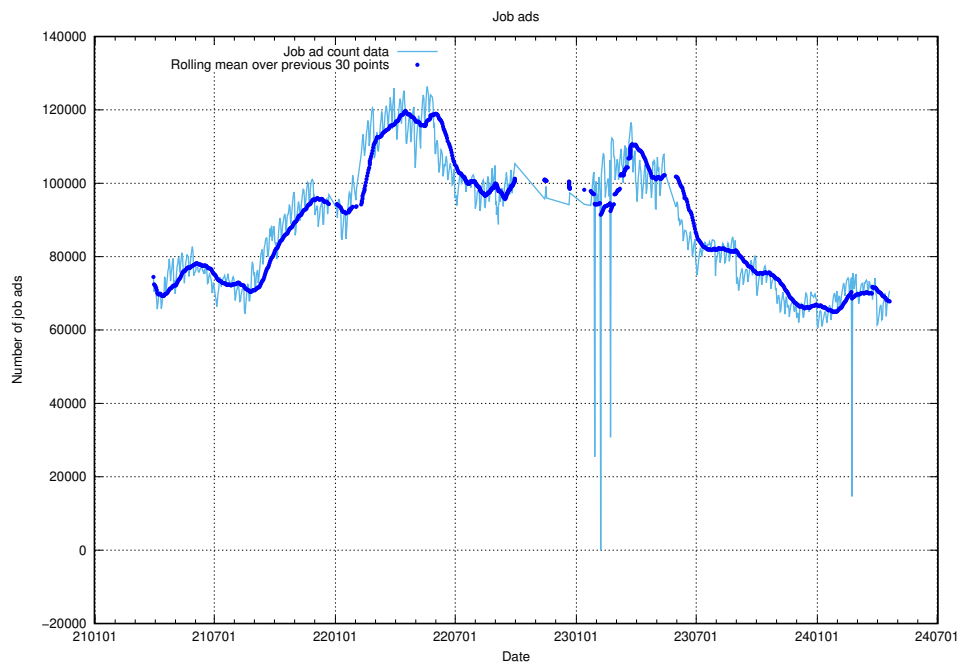

13 JobTechLinks Pipeline

This section contains a summary of last night's job ad processing in the [JobTech Links pipeline](#)¹³.

For a detailed statistical summary, please see [14.1](#).

13.1 Number of job ads

Here, we count the number of job ads processed by the pipeline each night.

¹³<https://gitlab.com/arbetsformedlingen/joblinks/wiki/-/wikis/home>