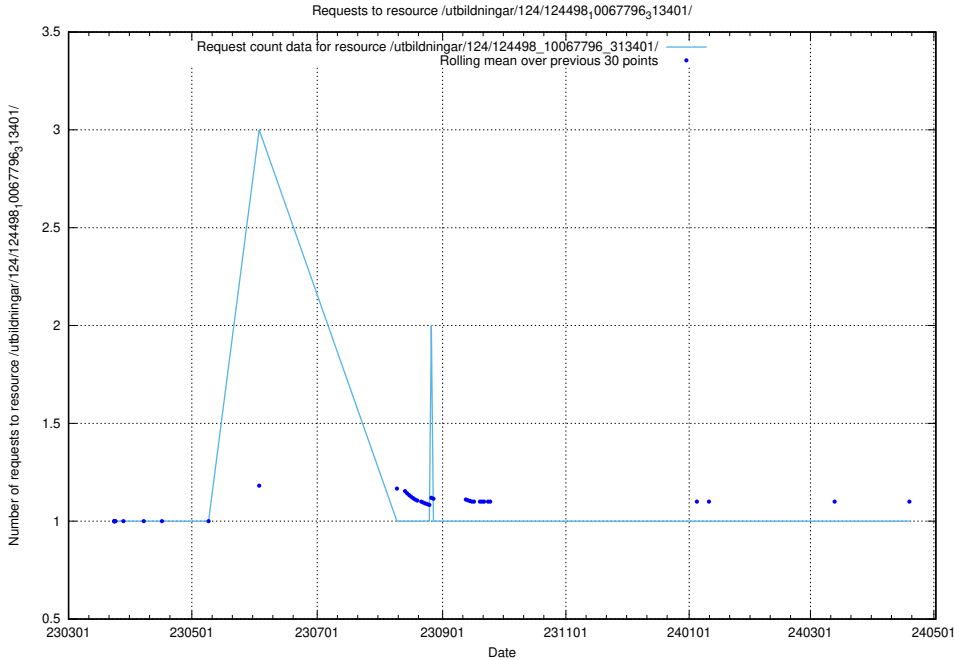

5.2506 Usage of /utbildningar/124/124498_10067796_313401/

Here, we count the number of requests to resource /utbildningar/124/124498_10067796_313401/.