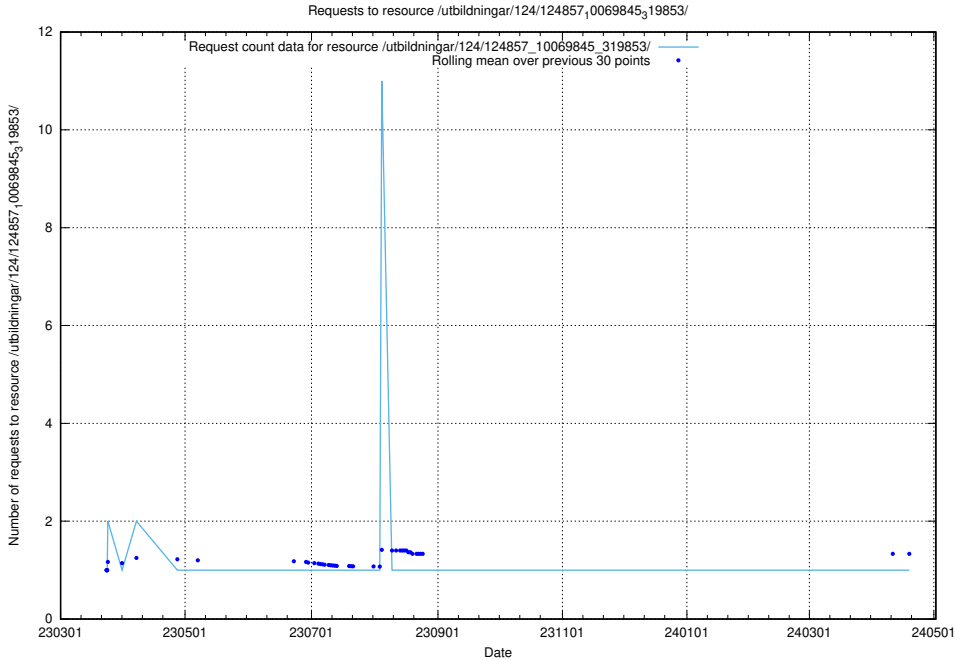

Here, we count the number of requests to resource /utbildningar/124/124857_10069845_319853/events/

5.1192 Usage of /utbildningar/124/124857_10069845_319853/

Here, we count the number of requests to resource /utbildningar/124/124857_10069845_319853/.