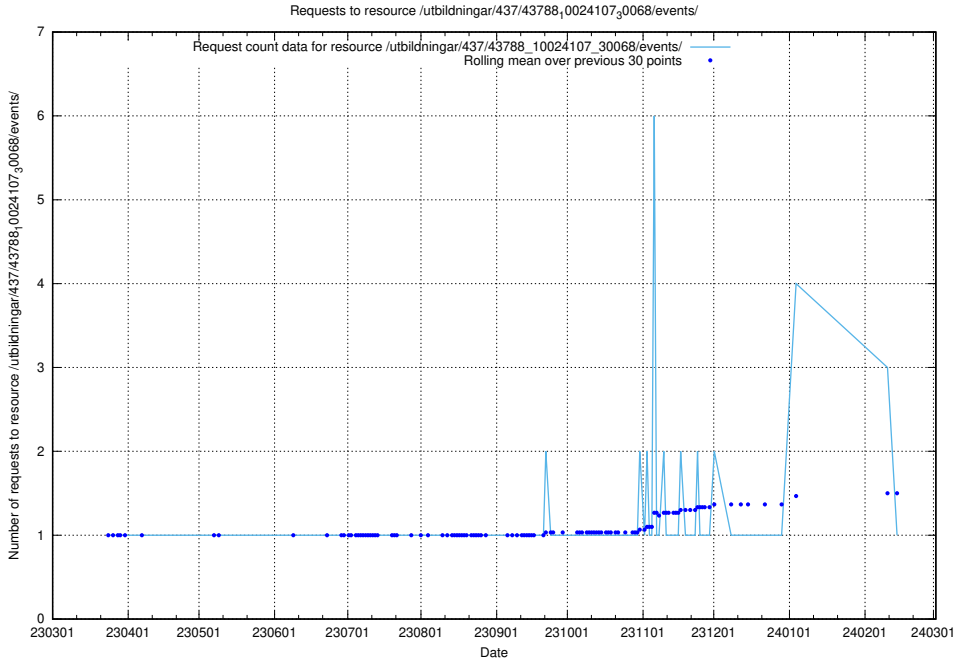

5.5972 Usage of /utbildningar/437/43788_10024107_30068/events/

Here, we count the number of requests to resource /utbildningar/437/43788_10024107_30068/events/.