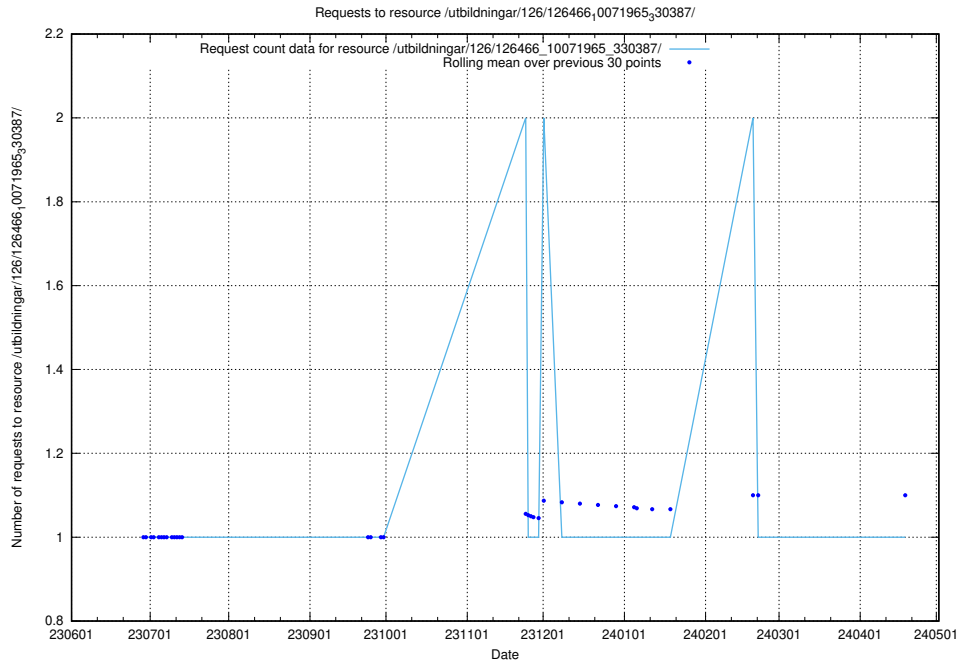

5.5248 Usage of /utbildningar/126/126466_10071965_330387/

Here, we count the number of requests to resource /utbildningar/126/126466_10071965_330387/.