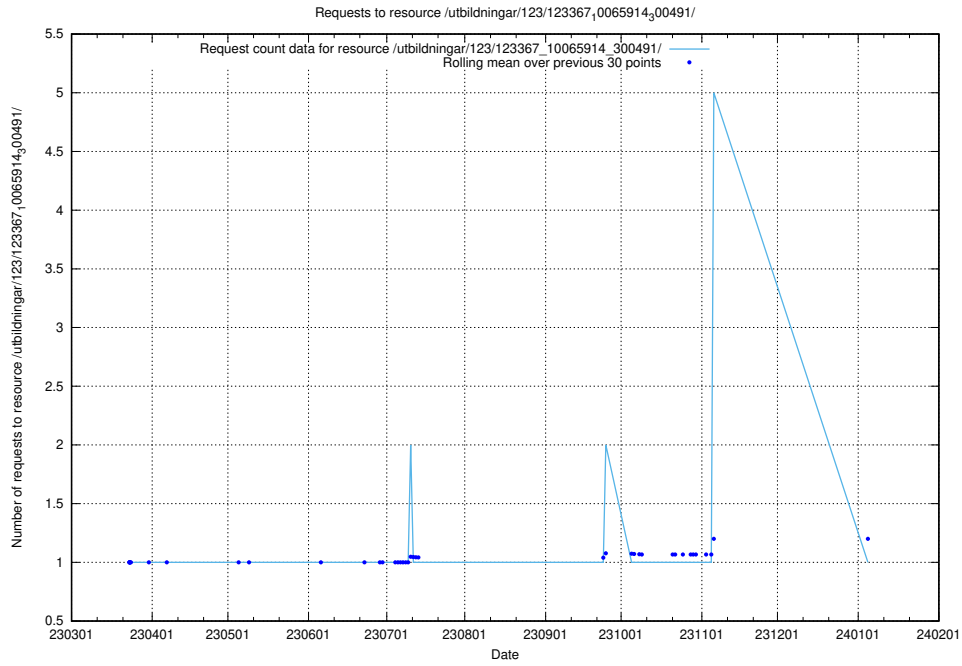

5.4474 Usage of /utbildningar/123/123367_10065914_300491/

Here, we count the number of requests to resource /utbildningar/123/123367_10065914_300491/.