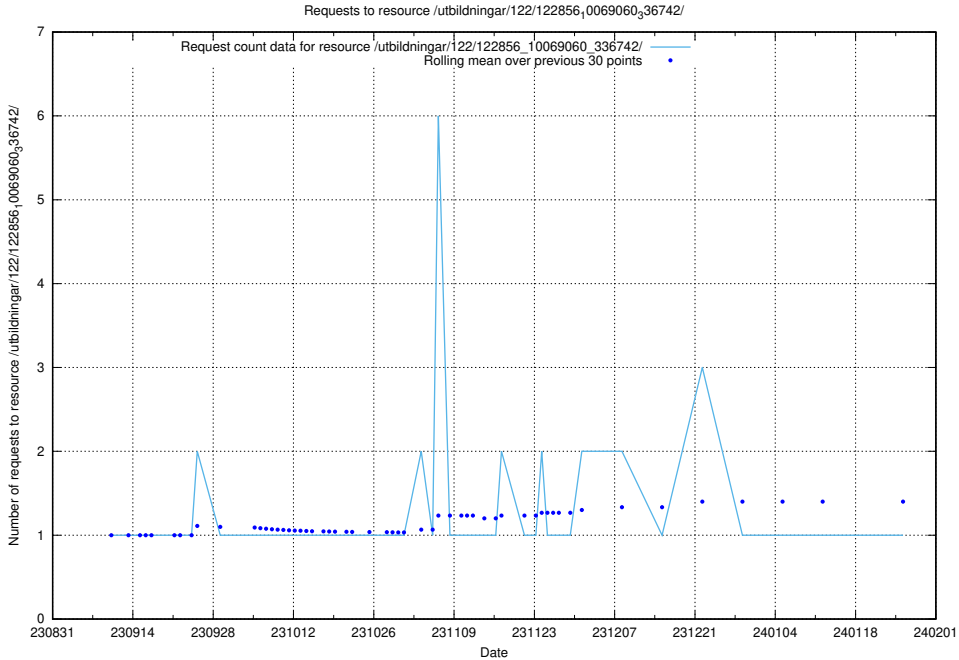

5.4429 Usage of /utbildningar/122/122856_10069060_336742/

Here, we count the number of requests to resource /utbildningar/122/122856_10069060_336742/.