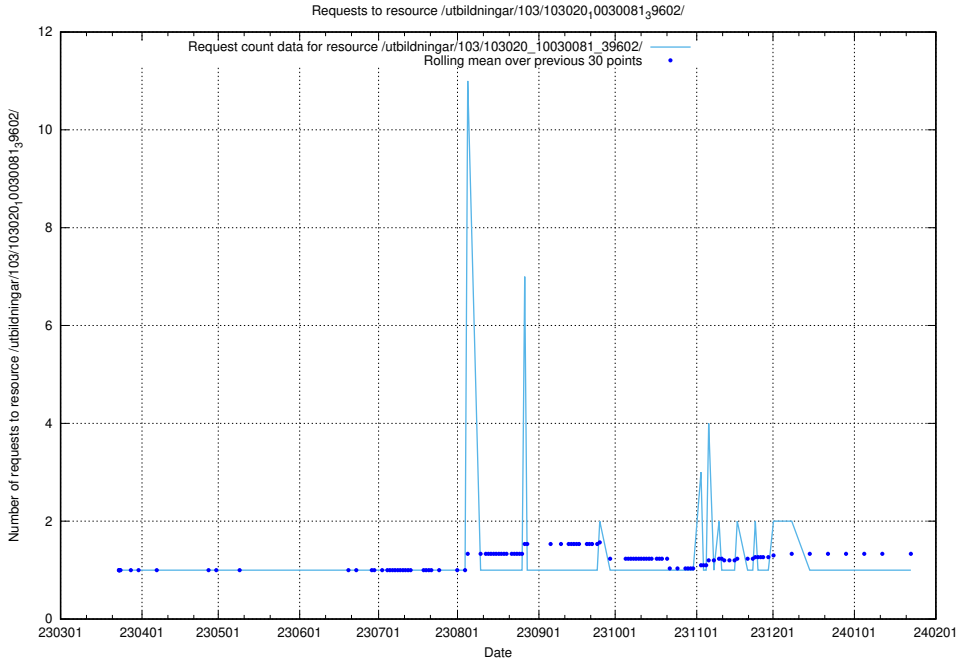

5.5305 Usage of /utbildningar/103/103020_10030081_39602/

Here, we count the number of requests to resource /utbildningar/103/103020_10030081_39602/.