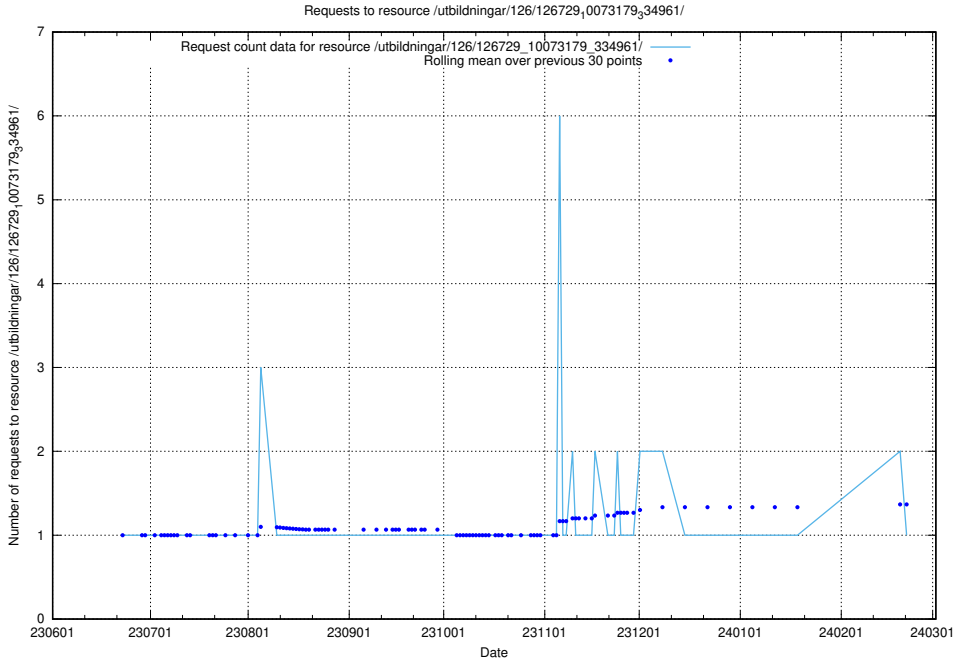

5.5389 Usage of /utbildningar/126/126729_10073179_334961/

Here, we count the number of requests to resource /utbildningar/126/126729_10073179_334961/.