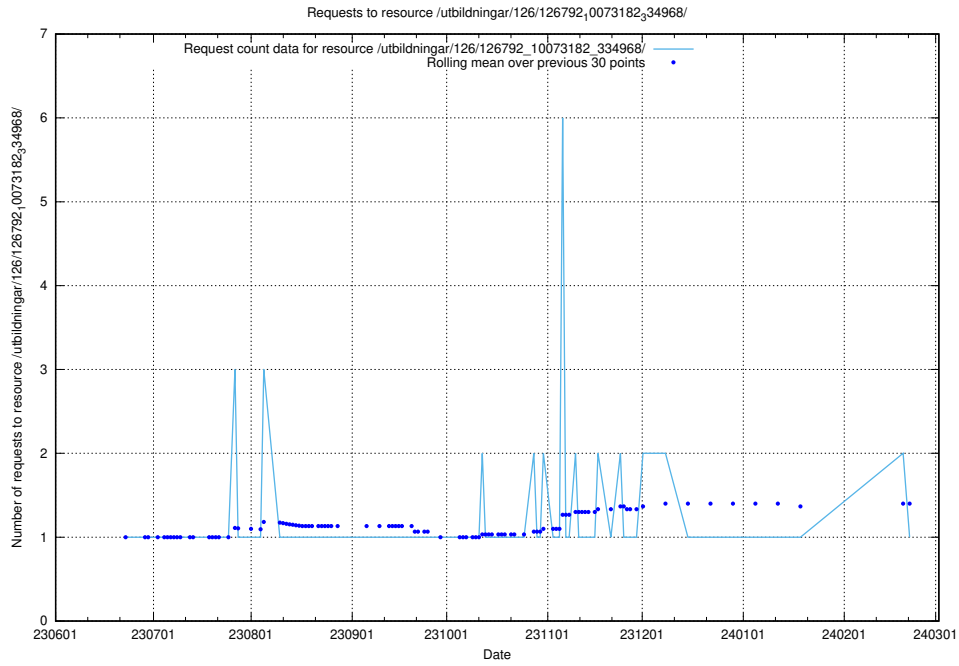

5.5384 Usage of /utbildningar/126/126792_10073182_334968/

Here, we count the number of requests to resource /utbildningar/126/126792_10073182_334968/.