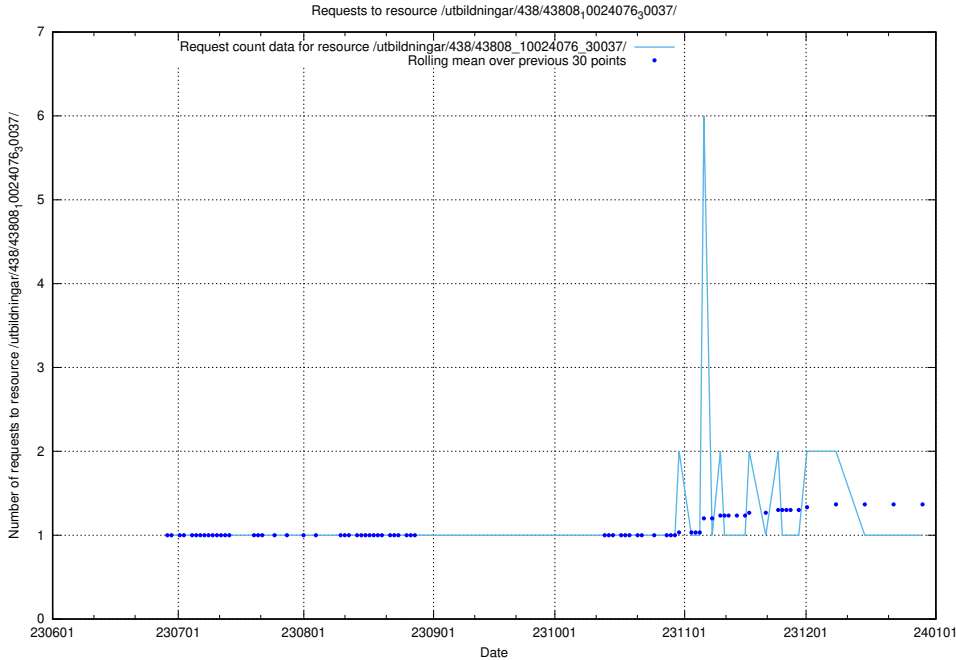

5.5222 Usage of /utbildningar/438/43808_10024076_30037/

Here, we count the number of requests to resource /utbildningar/438/43808_10024076_30037/.