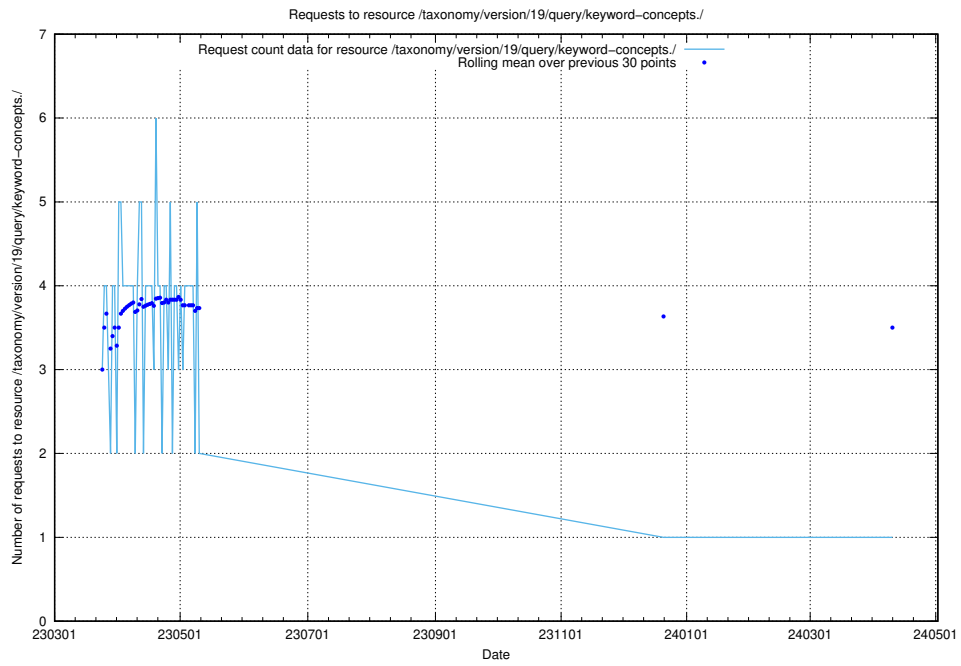

5.5933 Usage of /taxonomy/version/19/query/keyword-concepts./

Here, we count the number of requests to resource /taxonomy/version/19/query/keyword-concepts./.

5.5934 Usage of /taxonomy/version/19/query/keyword-concepts-with-relations/