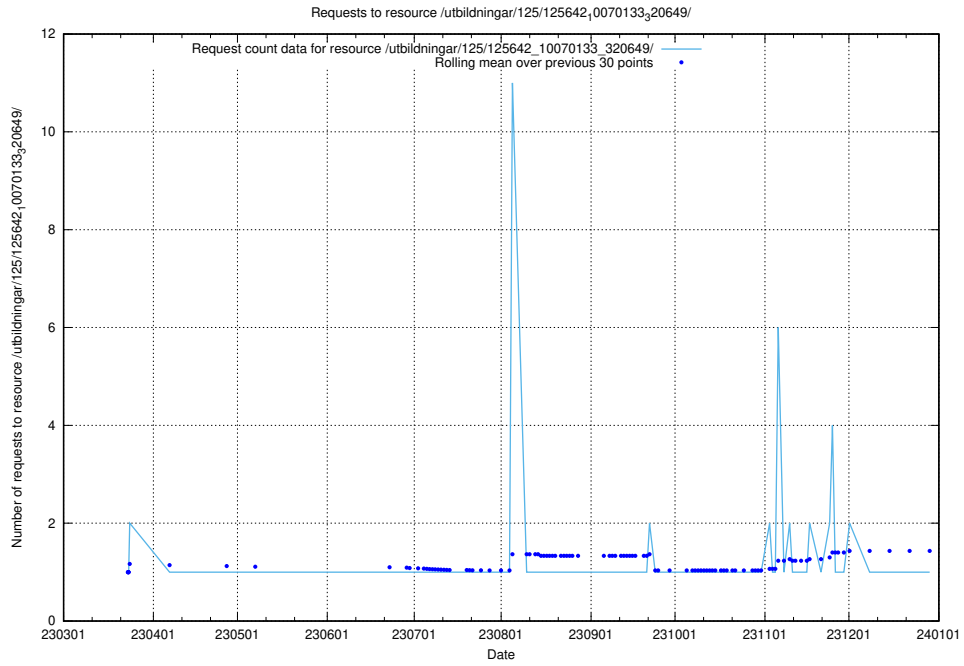

5.1066 Usage of /utbildningar/125/125642_10070133_320649/

Here, we count the number of requests to resource /utbildningar/125/125642_10070133_320649/.