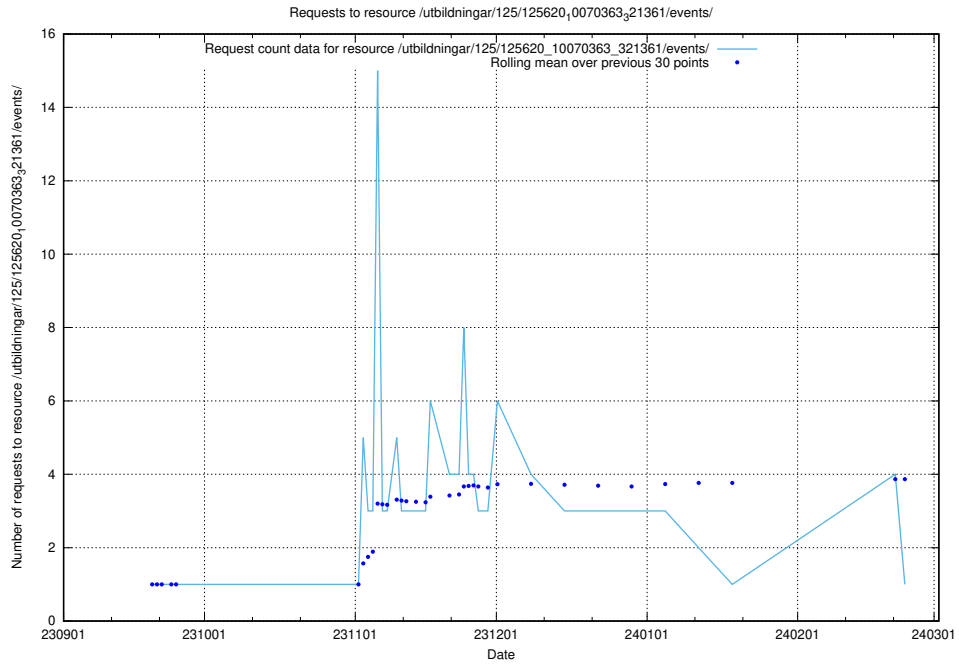

5.4333 Usage of /utbildningar/125/125620_10070363_321361/events/

Here, we count the number of requests to resource /utbildningar/125/125620_10070363_321361/events/