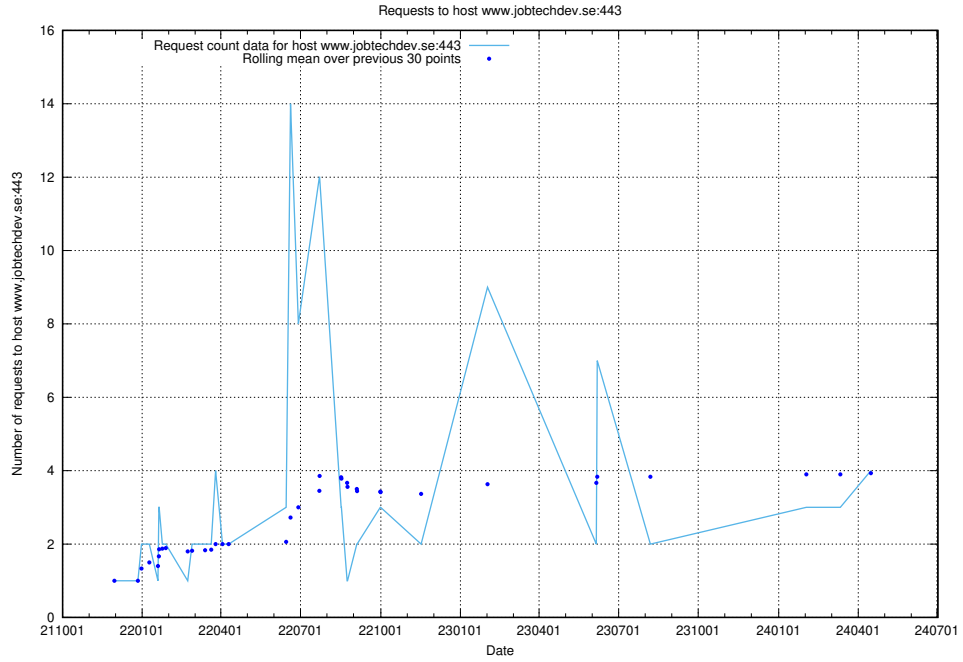

7.134 Usage of www.jobtechdev.se:443

Here, we count the number of requests to host www.jobtechdev.se:443.