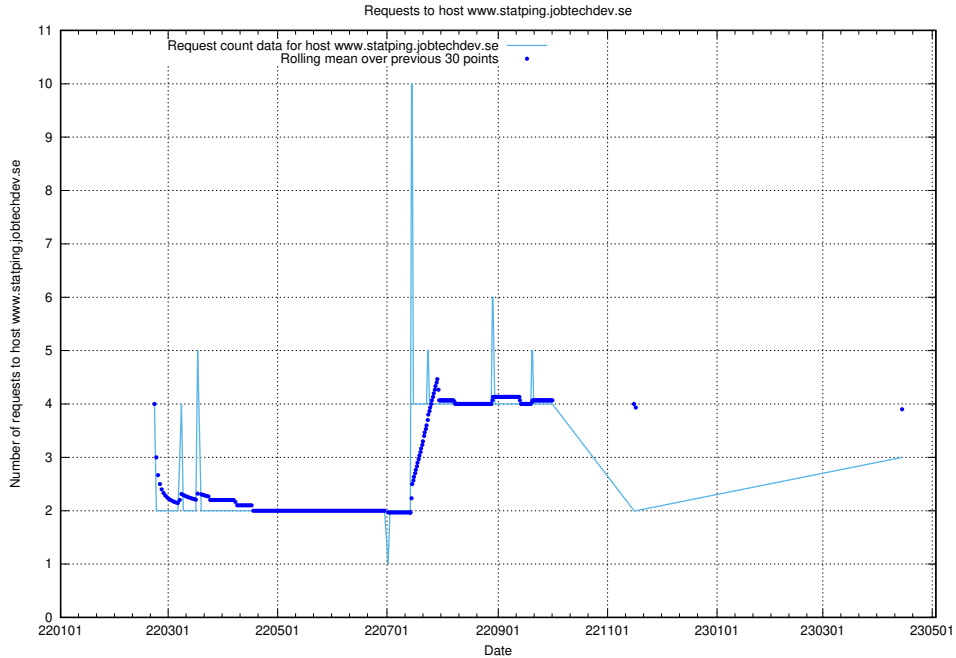

7.223 Usage of `www.statping.jobtechdev.se`

Here, we count the number of requests to host `www.statping.jobtechdev.se`.