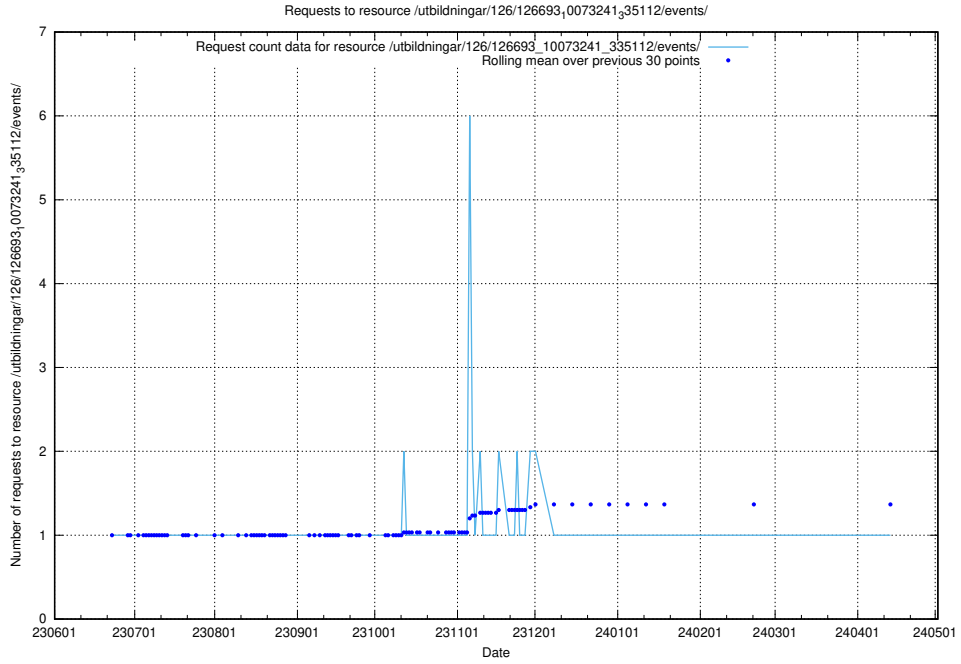

5.5434 Usage of /utbildningar/126/126693_10073241_335112/events/

Here, we count the number of requests to resource /utbildningar/126/126693_10073241_335112/events/