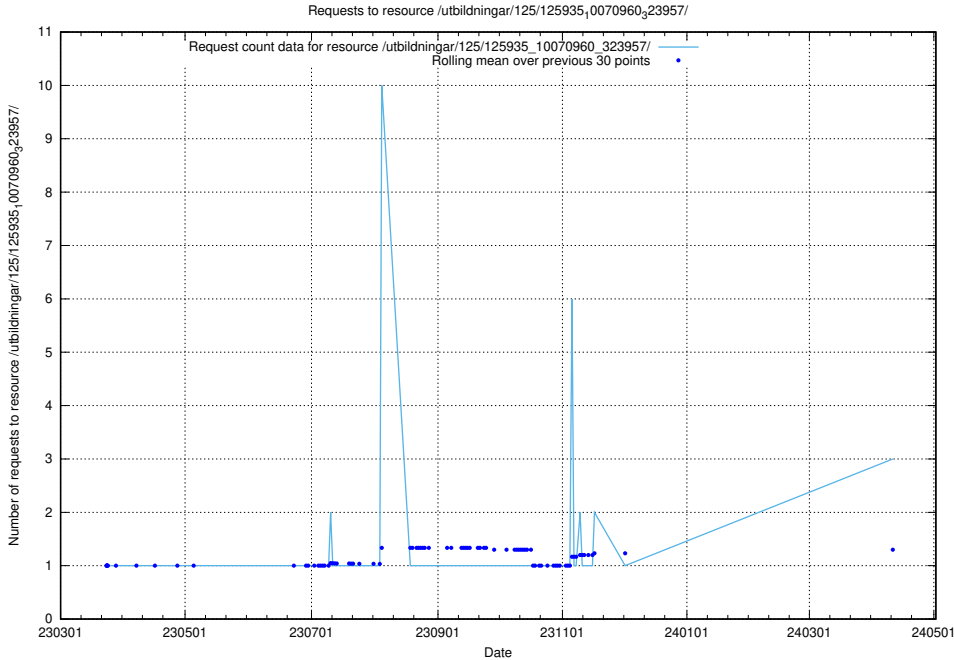

5.480 Usage of /utbildningar/125/125935_10070960_323957/

Here, we count the number of requests to resource /utbildningar/125/125935_10070960_323957/.