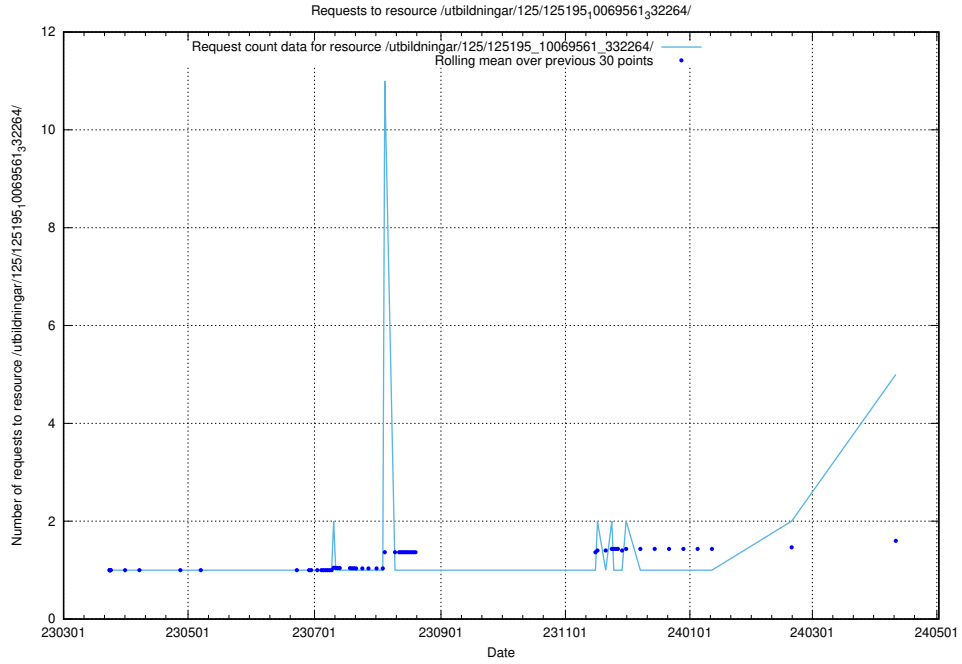

5.147 Usage of /utbildningar/125/125195_10069561_332264/

Here, we count the number of requests to resource /utbildningar/125/125195_10069561_332264/.