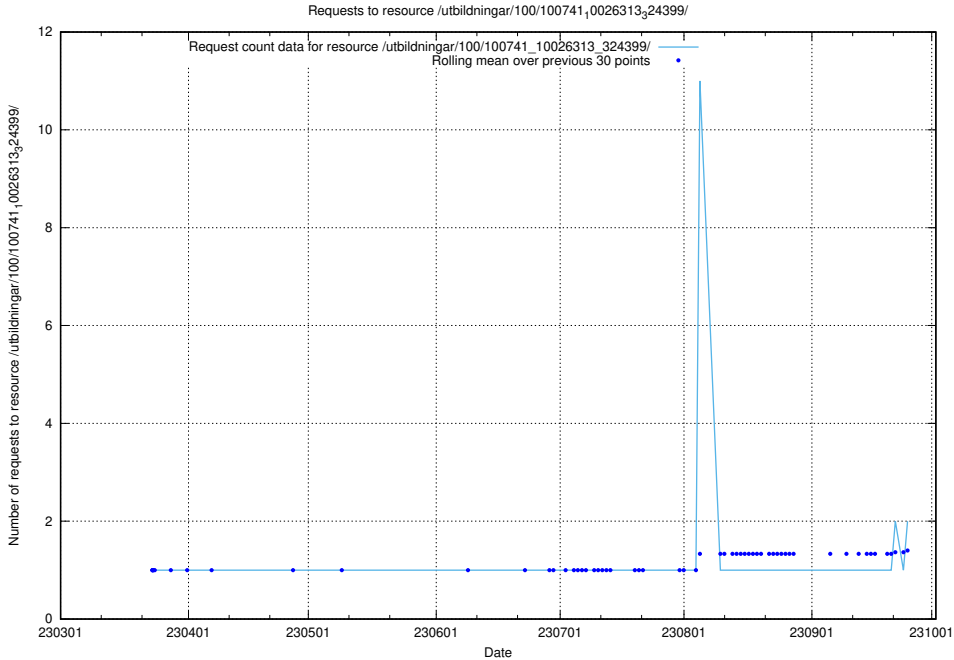

5.851 Usage of /utbildningar/100/100741_10026313_324399/

Here, we count the number of requests to resource /utbildningar/100/100741_10026313_324399/.