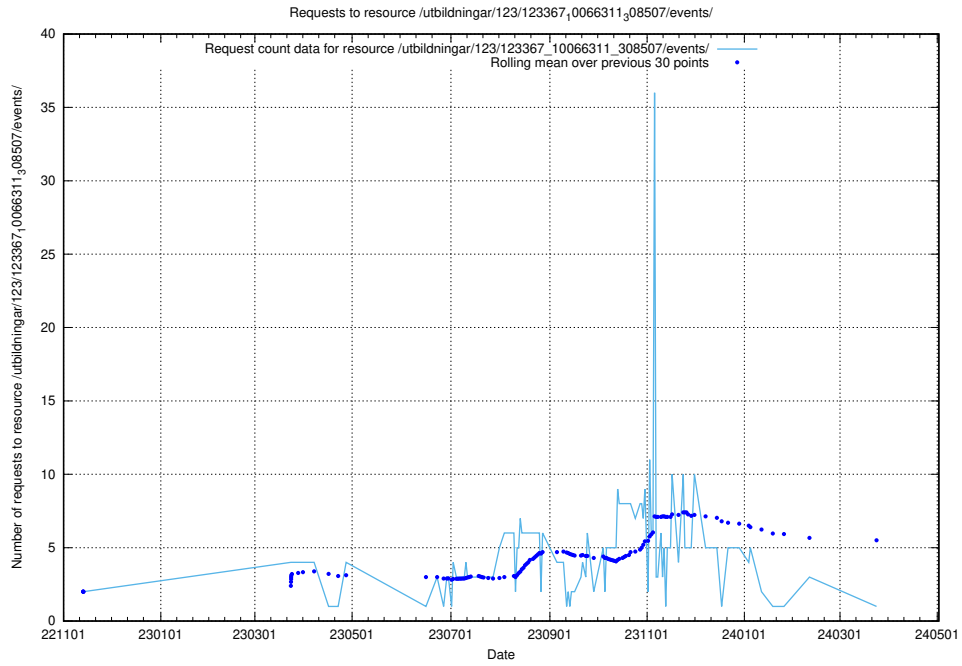

Here, we count the number of requests to resource /utbildningar/124/124021_10055724_310579/events/

5.5610 Usage of /utbildningar/123/123367_10066311_308507/events/

Here, we count the number of requests to resource /utbildningar/123/123367_10066311_308507/events/