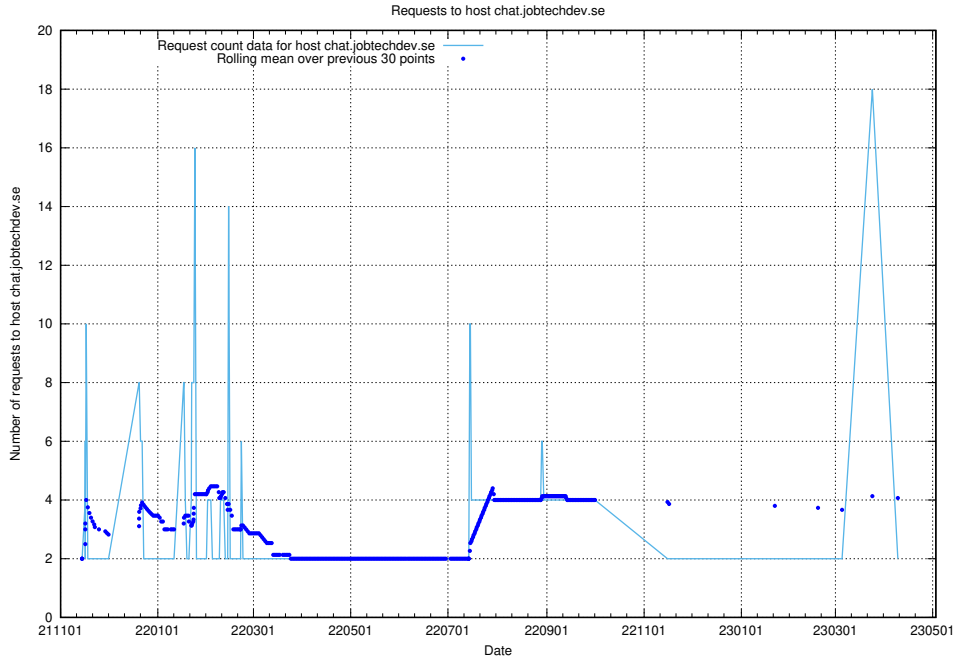

7.273 Usage of checkout.jobtechdev.se

Here, we count the number of requests to host checkout.jobtechdev.se.

7.274 Usage of chat.jobtechdev.se

Here, we count the number of requests to host chat.jobtechdev.se.