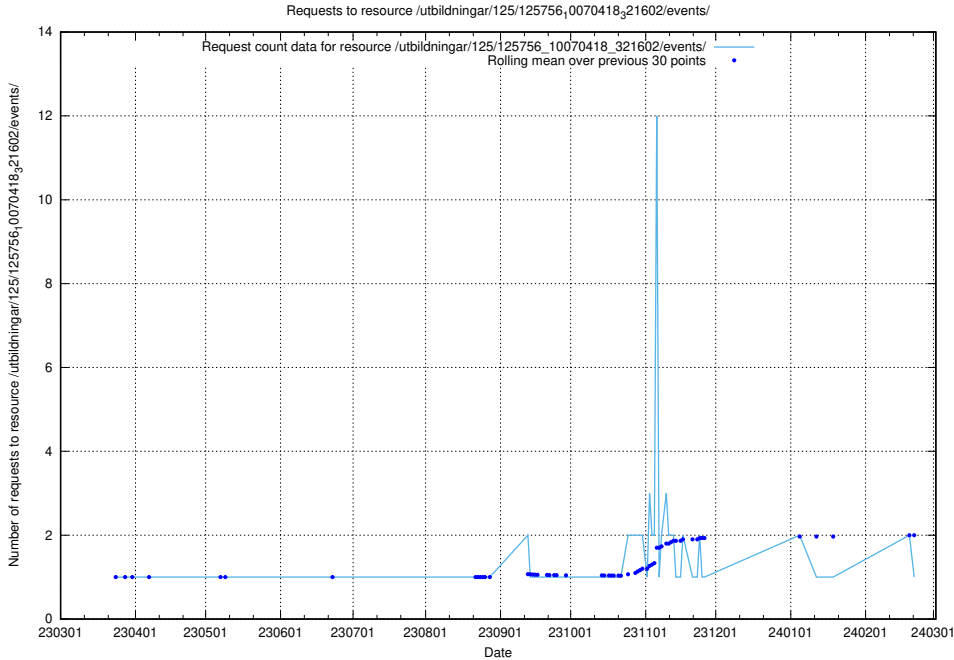

5.6010 Usage of /utbildningar/125/125756_10070418_321602/events/

Here, we count the number of requests to resource /utbildningar/125/125756_10070418_321602/events/