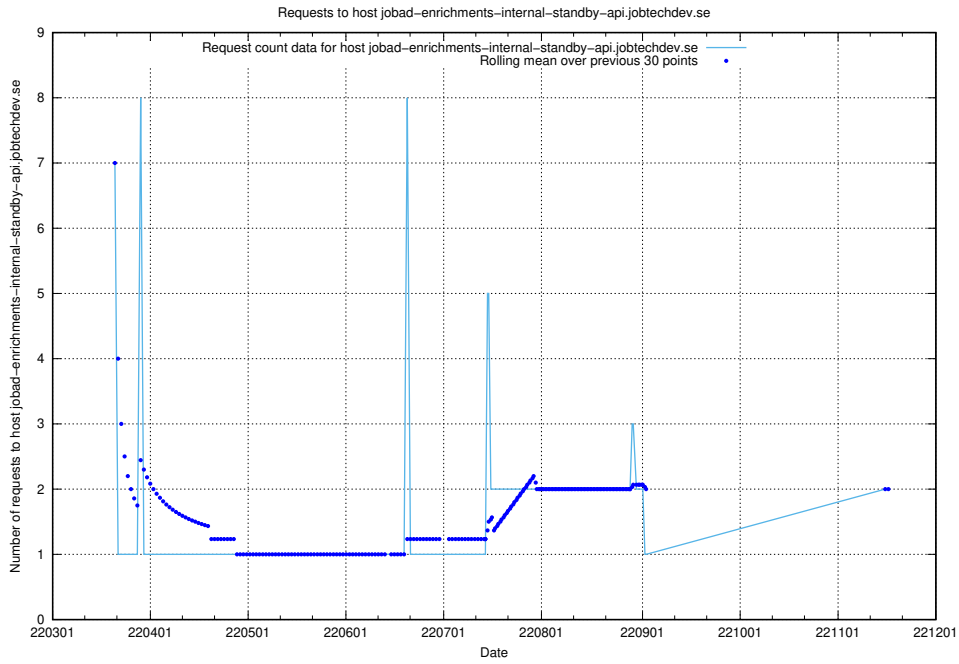

7.492 Usage of jobad-enrichments-internal-standby-api.jobtechdev.se

Here, we count the number of requests to host jobad-enrichments-internal-standby-api.jobtechdev.se.