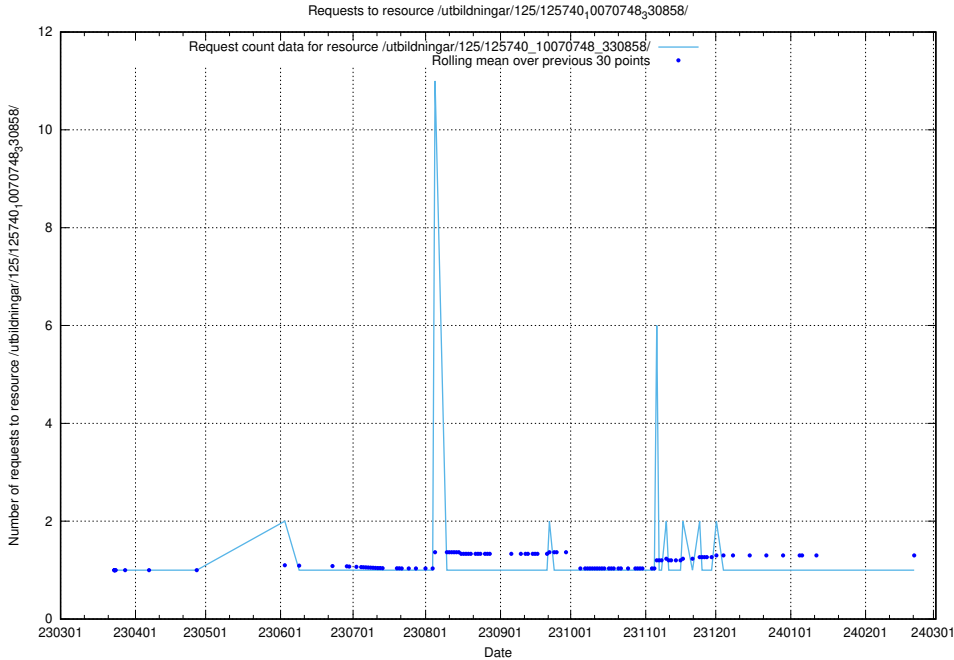

5.989 Usage of /utbildningar/125/125740_10070748_330858/

Here, we count the number of requests to resource /utbildningar/125/125740_10070748_330858/.