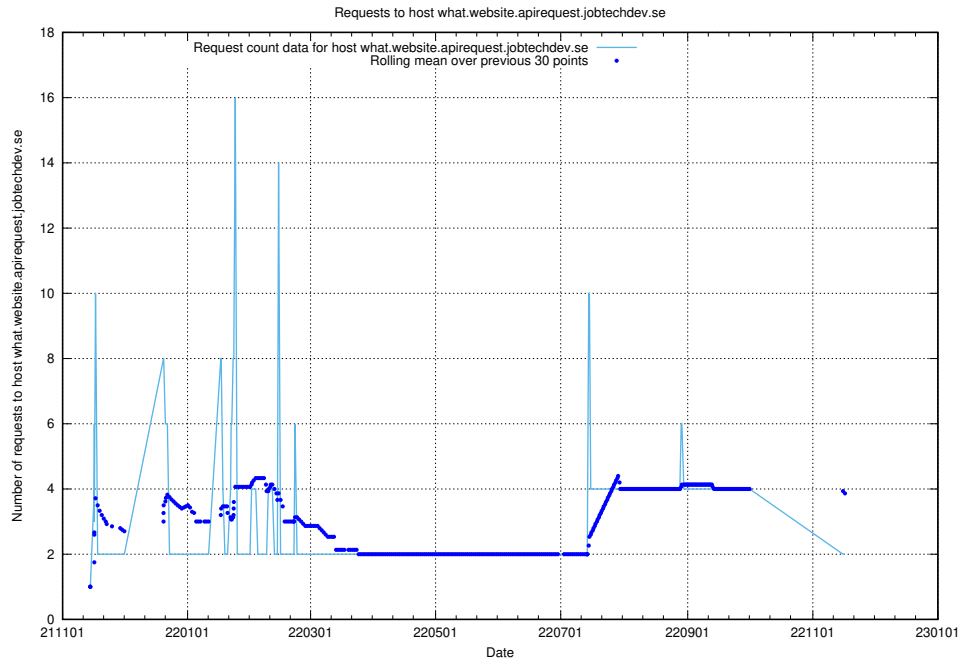

7.544 Usage of what.website.apirequest.jobtechdev.se

Here, we count the number of requests to host what.website.apirequest.jobtechdev.se.