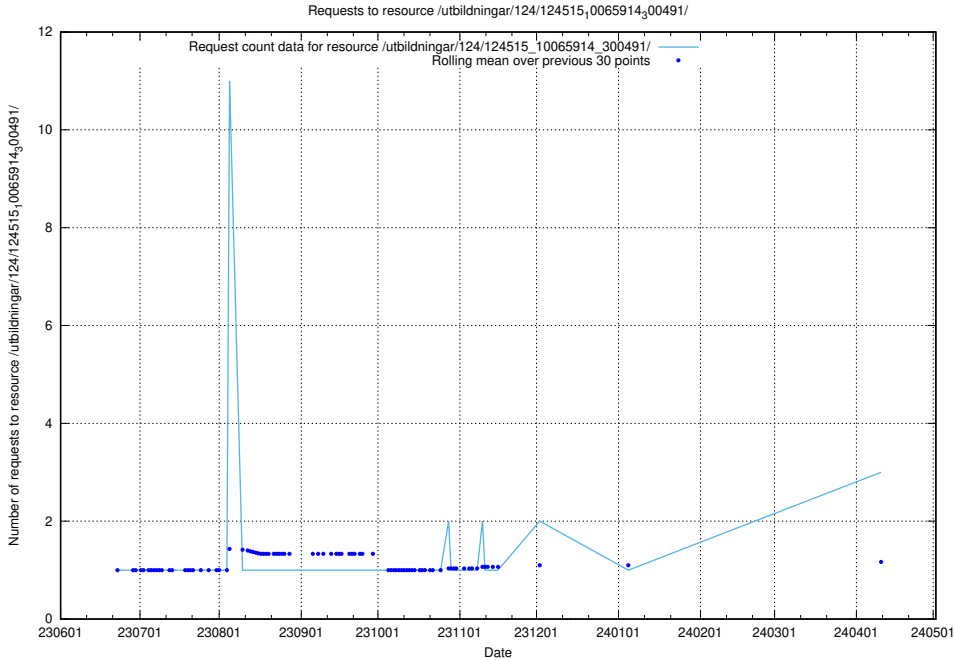

5.430 Usage of /utbildningar/124/124515_10065914_300491/

Here, we count the number of requests to resource /utbildningar/124/124515_10065914_300491/.