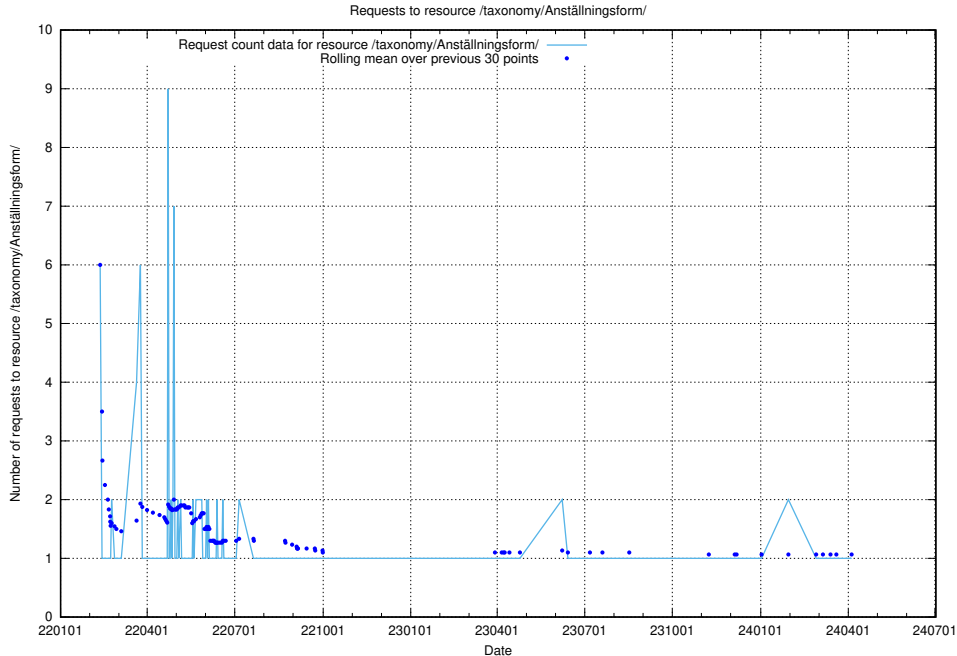

5.1293 Usage of /taxonomy/Anställningsform/

Here, we count the number of requests to resource /taxonomy/Anställningsform/.