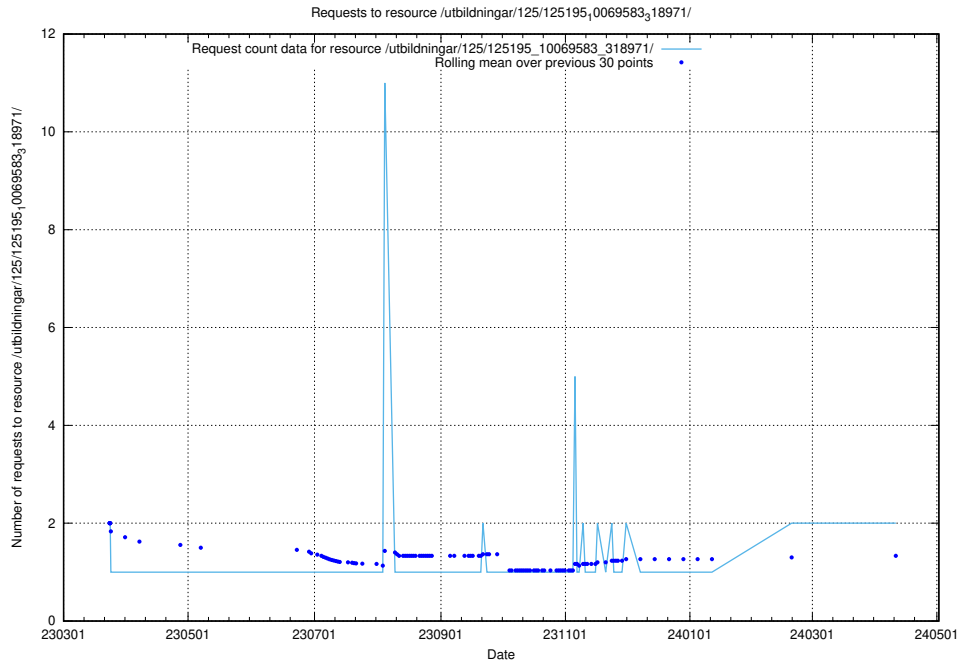

5.958 Usage of /utbildningar/125/125195_10069583_318971/

Here, we count the number of requests to resource /utbildningar/125/125195_10069583_318971/.