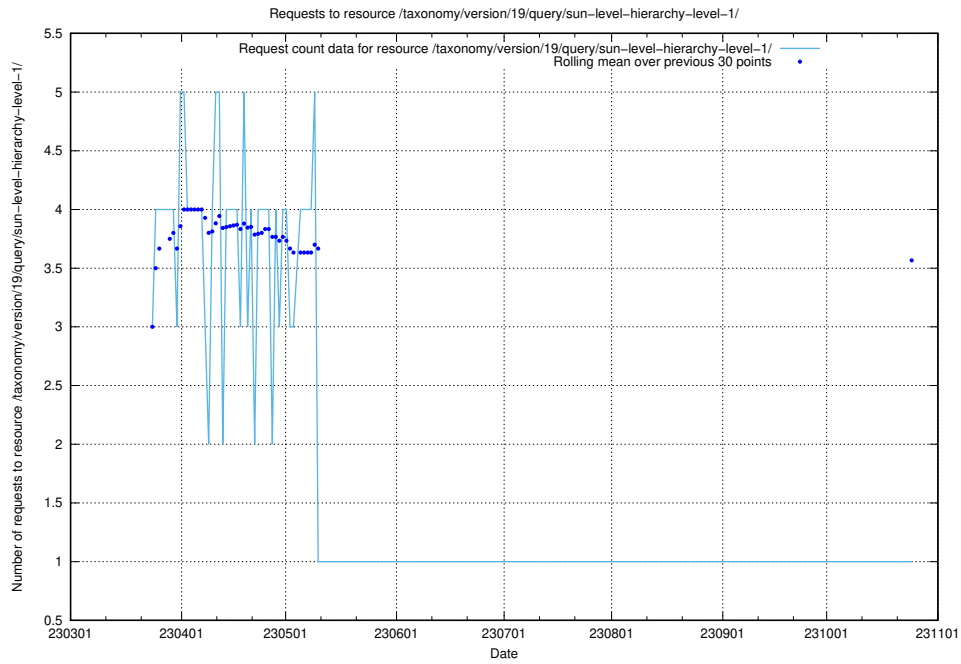

5.5908 Usage of /taxonomy/version/19/query/sun-level-hierarchy-level-1/

Here, we count the number of requests to resource /taxonomy/version/19/query/sun-level-hierarchy-level-1/.