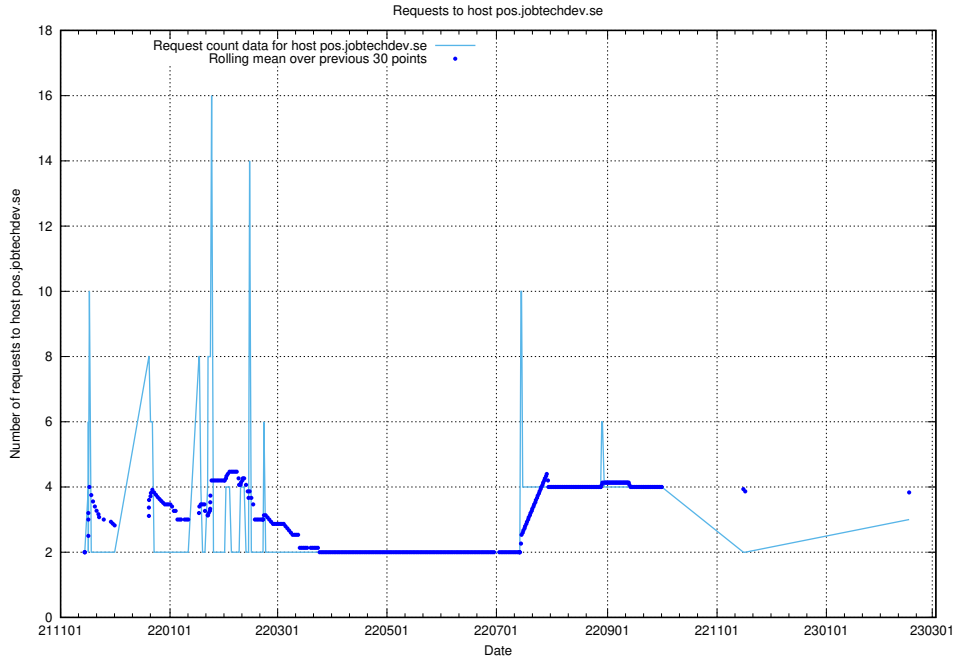

7.235 Usage of pos.jobtechdev.se

Here, we count the number of requests to host pos.jobtechdev.se.