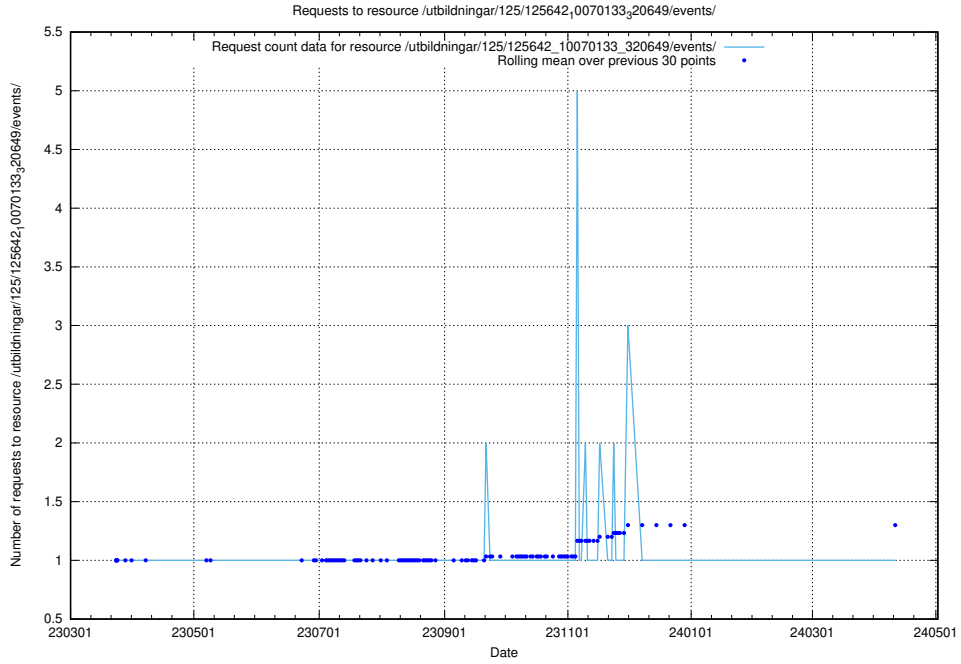

5.1065 Usage of /utbildningar/125/125642_10070133_320649/events/

Here, we count the number of requests to resource /utbildningar/125/125642_10070133_320649/events/