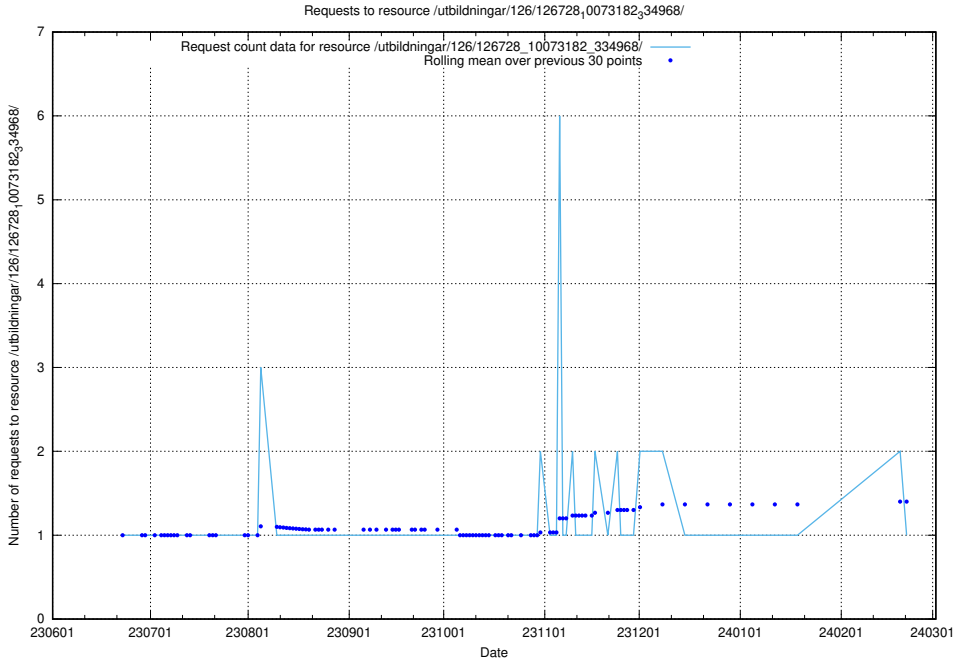

5.5391 Usage of /utbildningar/126/126728_10073182_334968/

Here, we count the number of requests to resource /utbildningar/126/126728_10073182_334968/.