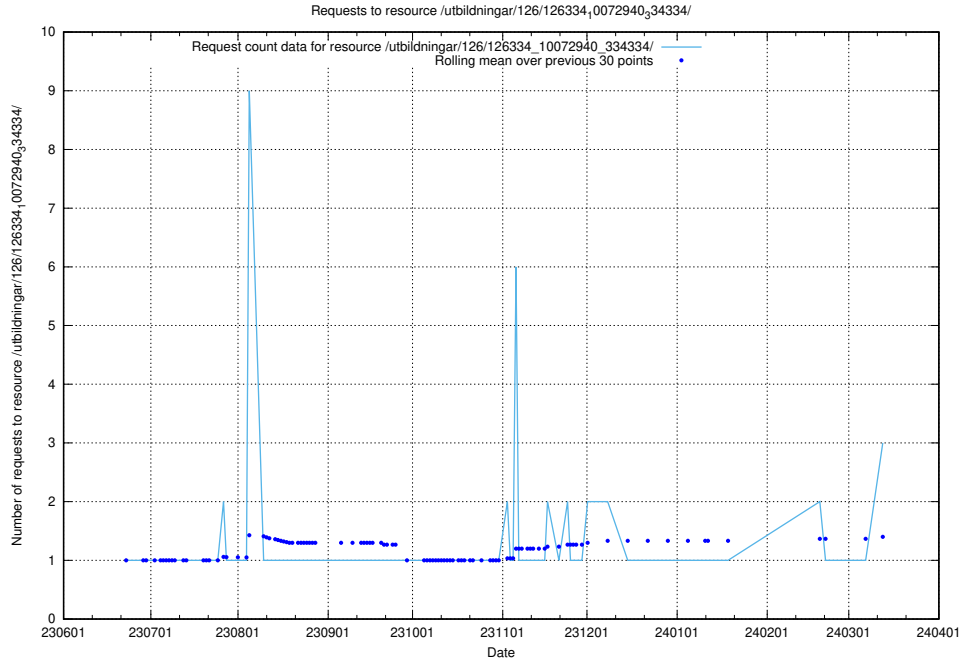

5.423 Usage of /utbildningar/126/126334_10072940_334334/

Here, we count the number of requests to resource /utbildningar/126/126334_10072940_334334/.