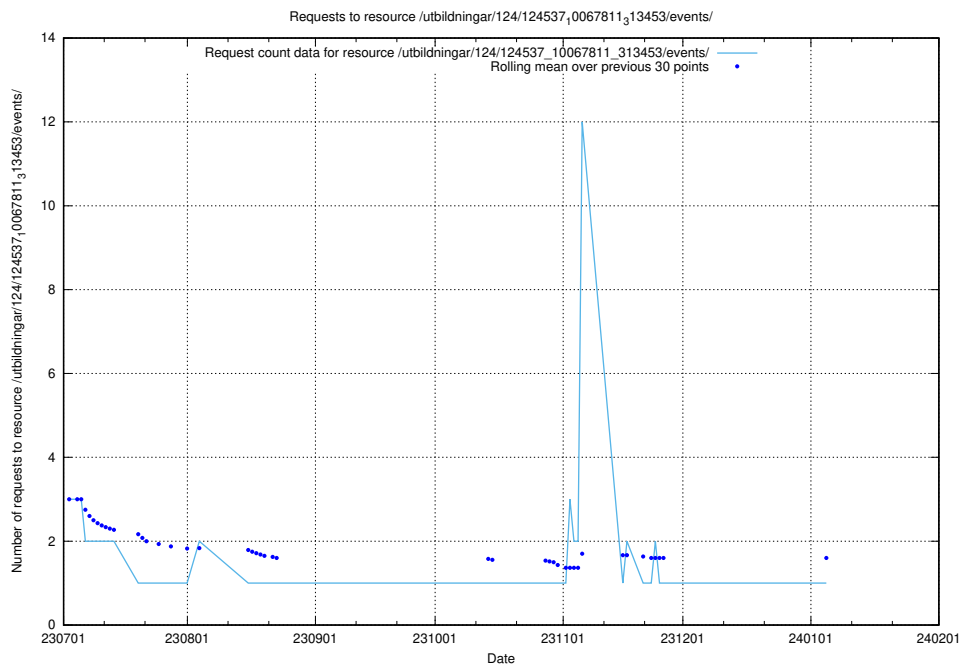

5.5156 Usage of /utbildningar/124/124537_10067811_313453/events/

Here, we count the number of requests to resource /utbildningar/124/124537_10067811_313453/events/