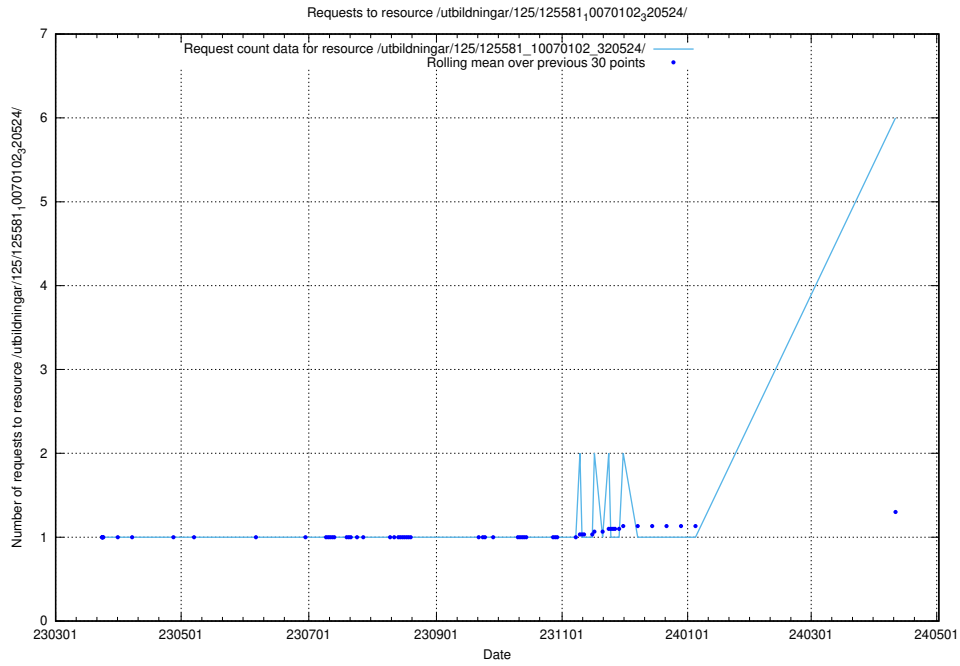

5.72 Usage of /utbildningar/125/125581_10070102_320524/

Here, we count the number of requests to resource /utbildningar/125/125581_10070102_320524/.