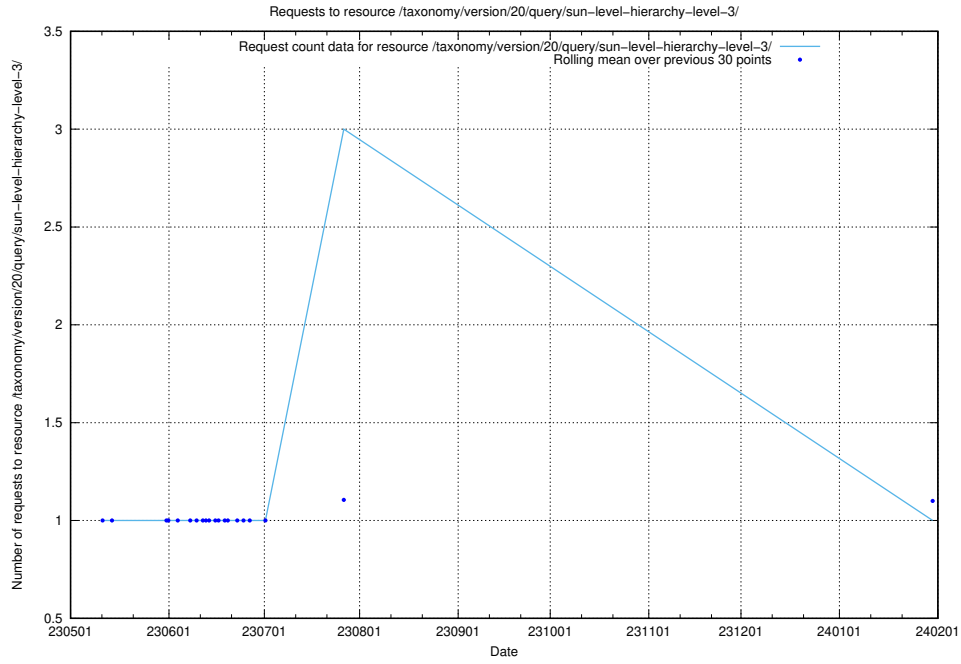

5.5738 Usage of /taxonomy/version/20/query/sun-level-hierarchy-level-3/

Here, we count the number of requests to resource /taxonomy/version/20/query/sun-level-hierarchy-level-3/.