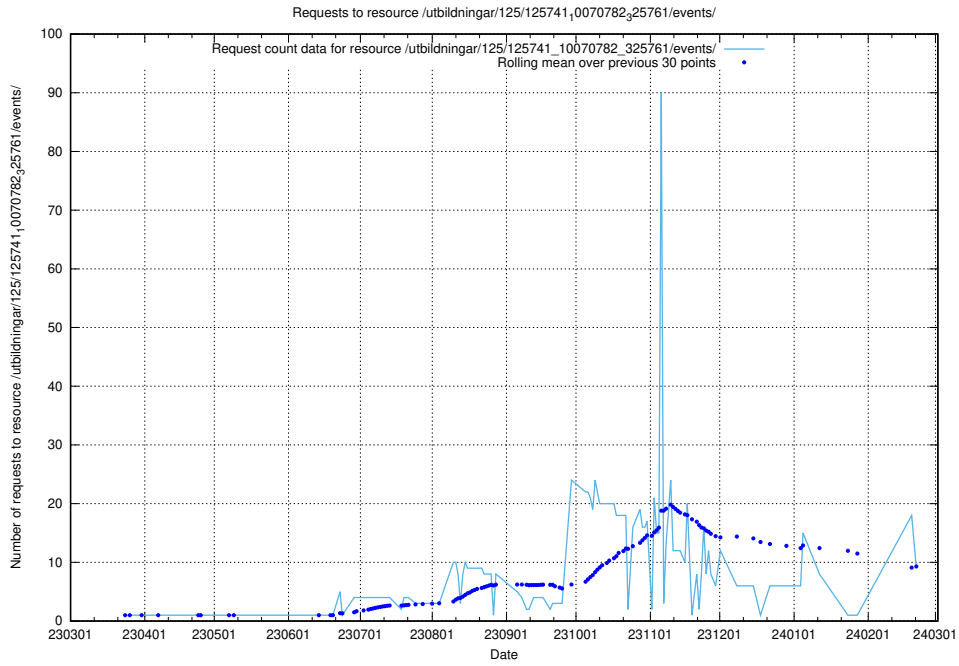

5.56 Usage of /utbildningar/125/125741_10070782_325761/events/

Here, we count the number of requests to resource /utbildningar/125/125741_10070782_325761/events/