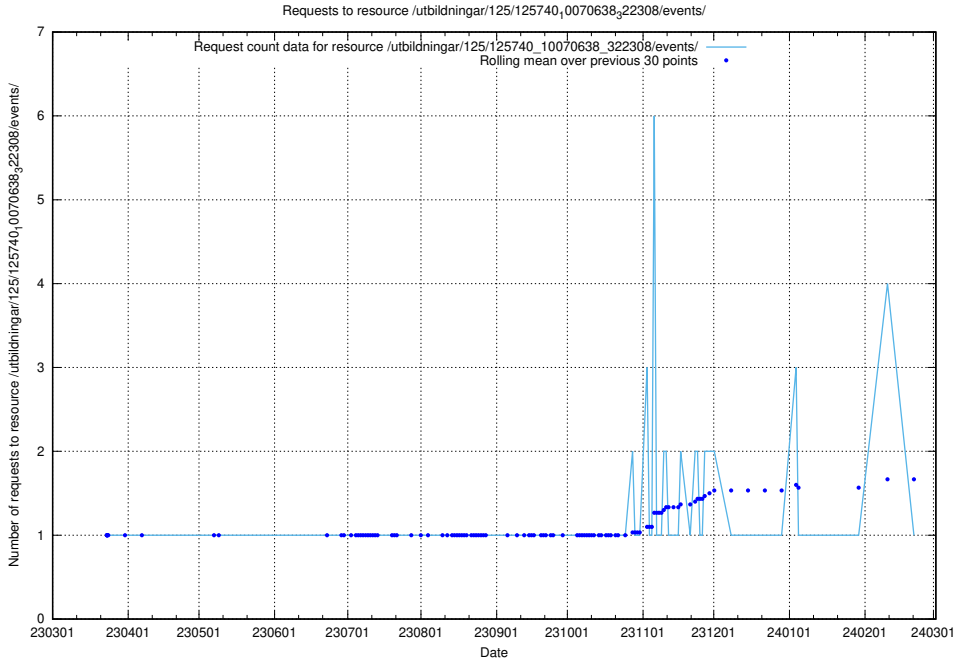

5.1025 Usage of /utbildningar/125/125740_10070638_322308/events/

Here, we count the number of requests to resource /utbildningar/125/125740_10070638_322308/events/