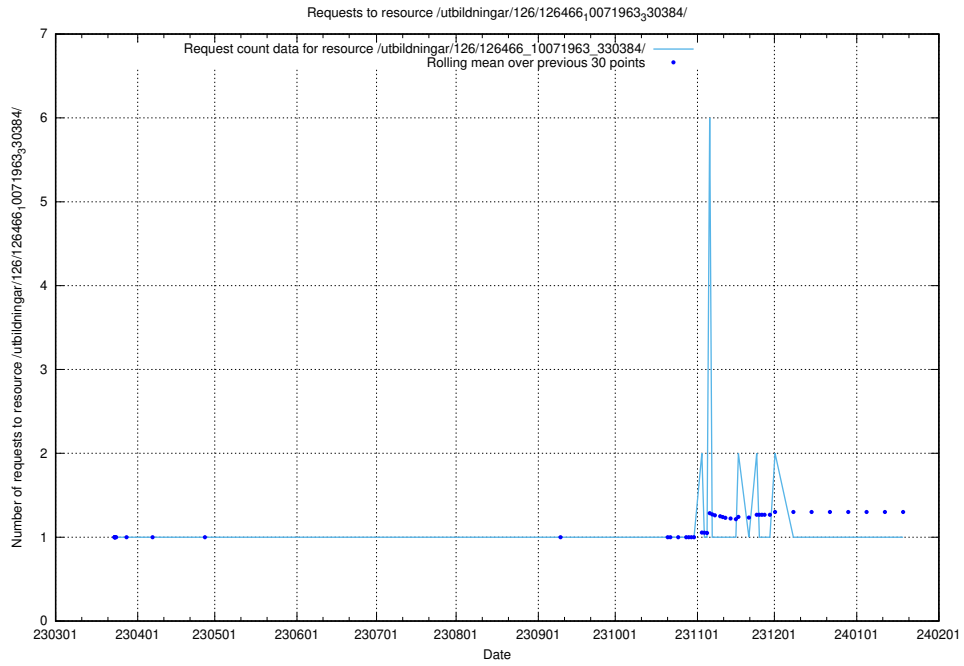

5.6194 Usage of /taxonomy/Kompetensbegrupp/

Here, we count the number of requests to resource /taxonomy/Kompetensbegrupp/.

5.6195 Usage of /utbildningar/126/126466_10071963_330384/

Here, we count the number of requests to resource /utbildningar/126/126466_10071963_330384/.