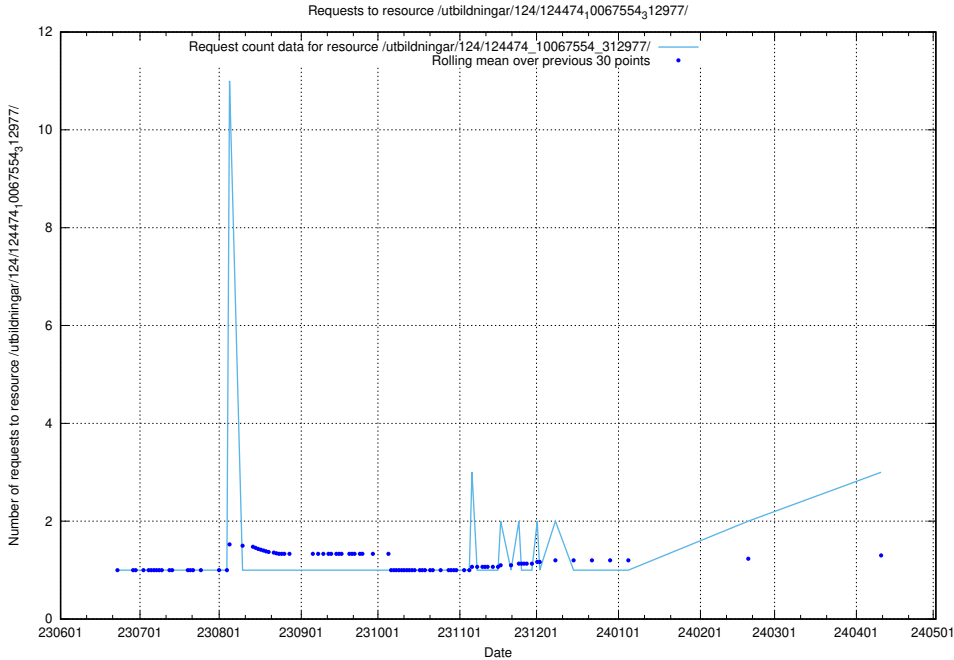

5.436 Usage of /utbildningar/124/124474_10067554_312977/

Here, we count the number of requests to resource /utbildningar/124/124474_10067554_312977/.