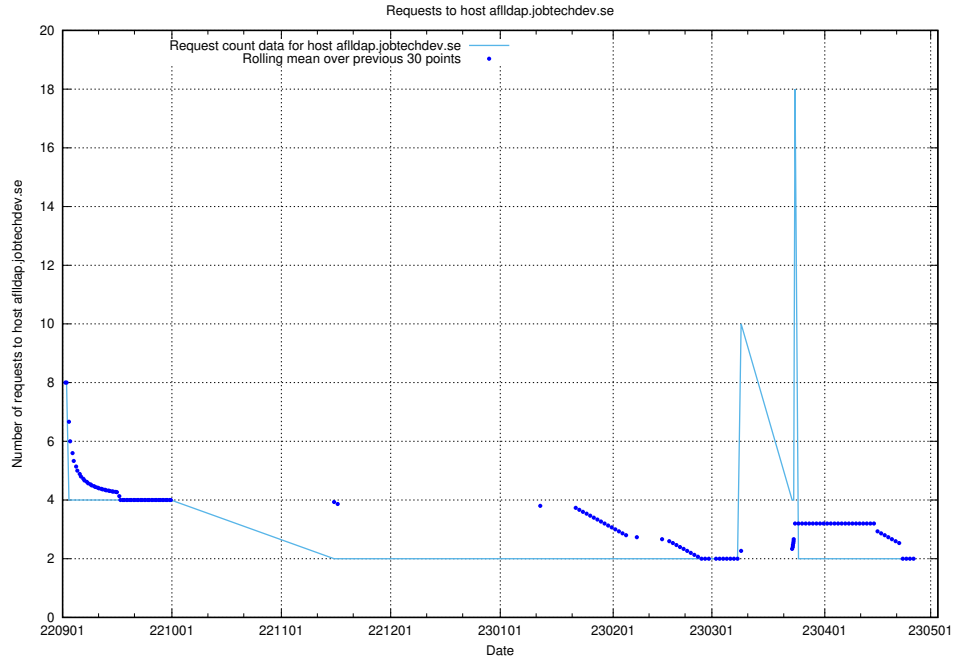

7.333 Usage of nystartsjobb.jobtechdev.se

Here, we count the number of requests to host nystartsjobb.jobtechdev.se.

7.334 Usage of `jobbometern-prod.jobtechdev.se`

Here, we count the number of requests to host `jobbometern-prod.jobtechdev.se`.