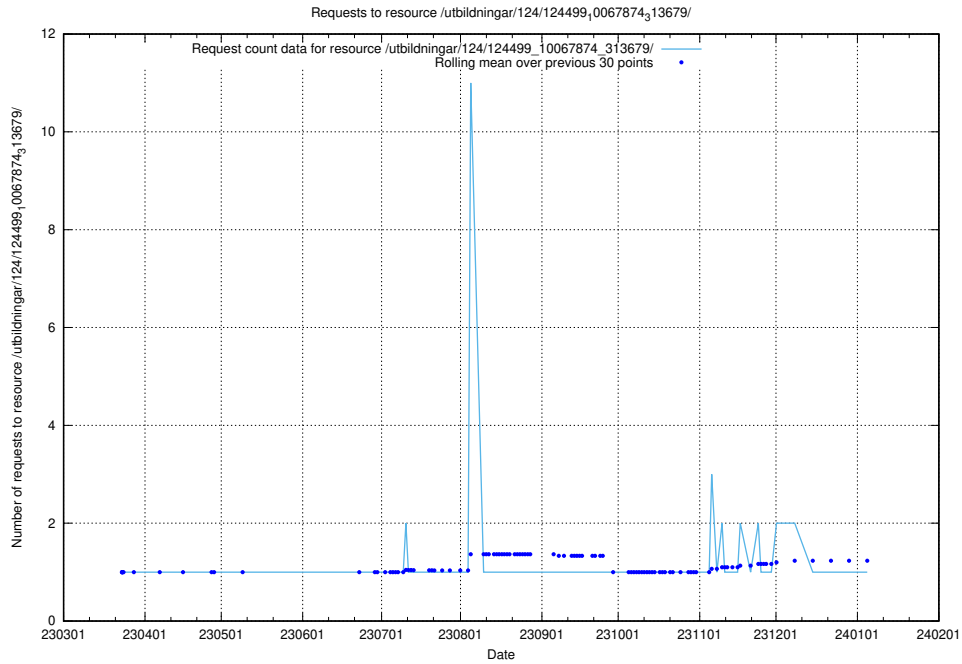

5.2175 Usage of /utbildningar/124/124499_10067874_313679/

Here, we count the number of requests to resource /utbildningar/124/124499_10067874_313679/.