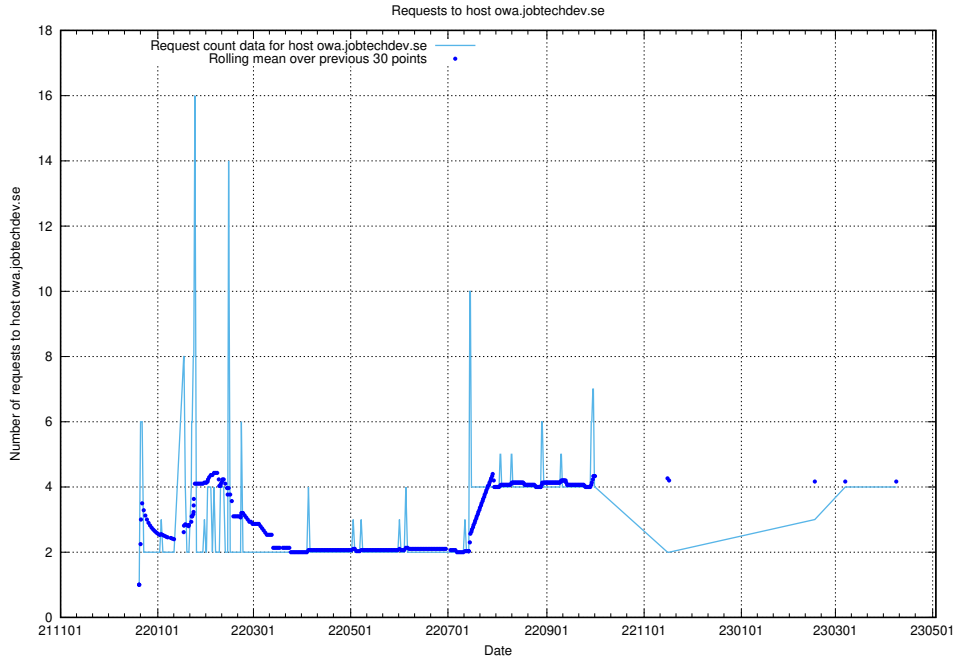

7.131 Usage of owa.jobtechdev.se

Here, we count the number of requests to host owa.jobtechdev.se.