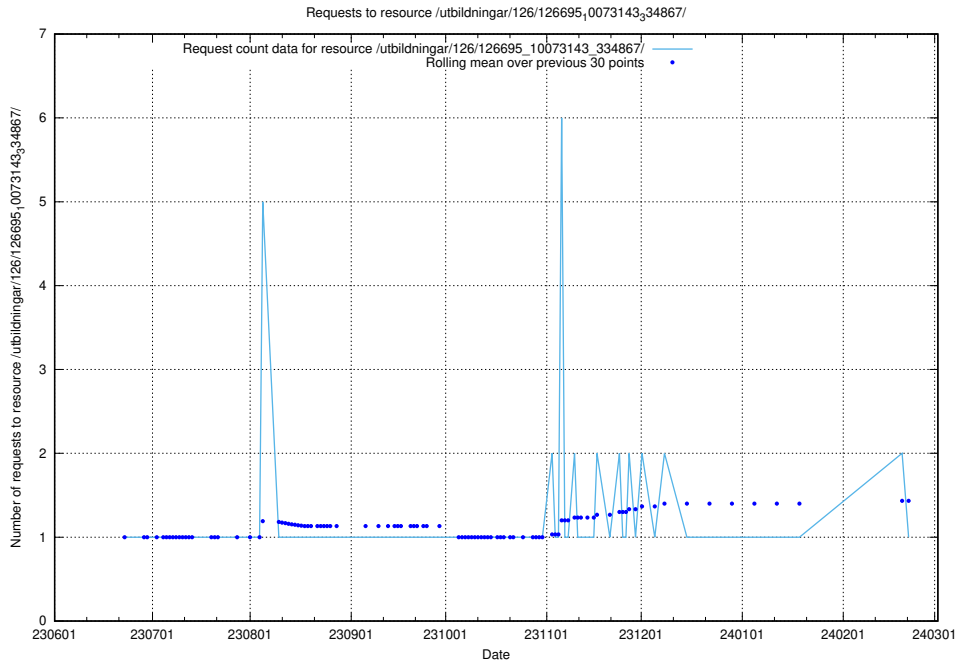

5.5422 Usage of /utbildningar/126/126695_10073143_334867/

Here, we count the number of requests to resource /utbildningar/126/126695_10073143_334867/.