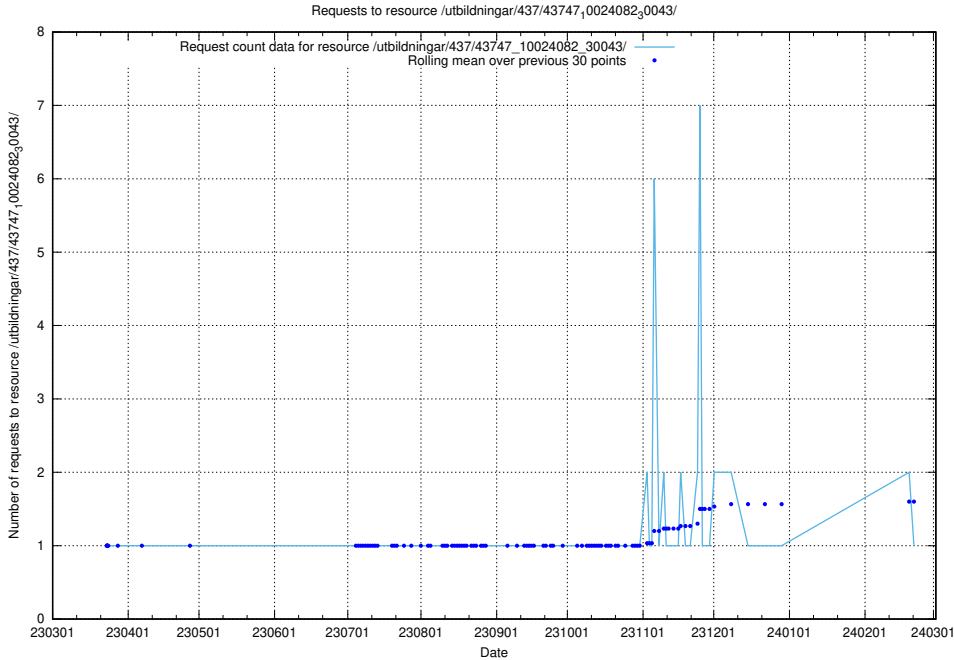

5.6168 Usage of /utbildningar/437/43747_10024082_30043/

Here, we count the number of requests to resource /utbildningar/437/43747_10024082_30043/.