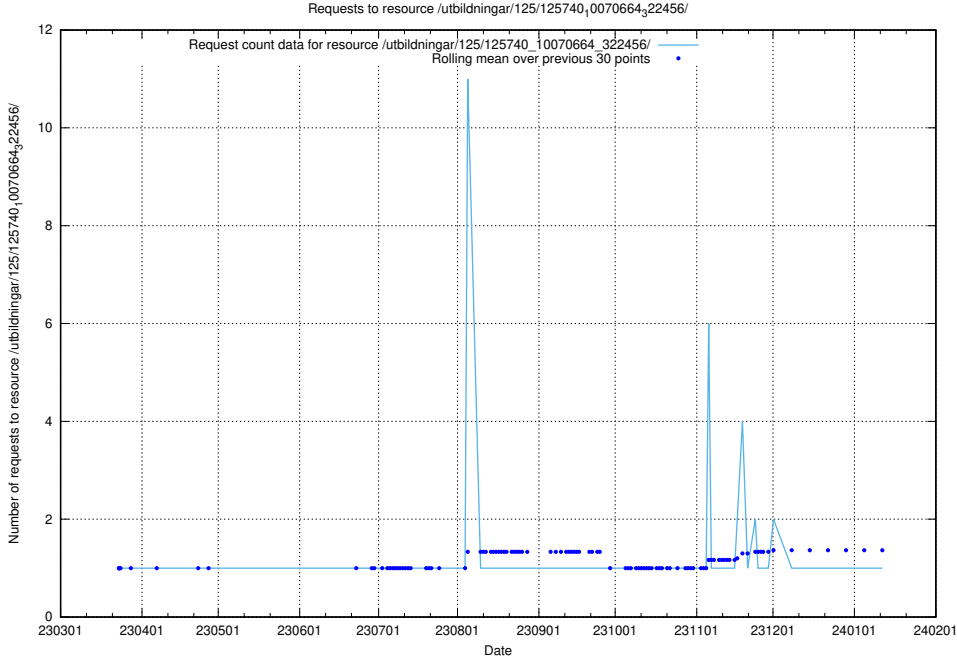

5.1024 Usage of /utbildningar/125/125740_10070664_322456/

Here, we count the number of requests to resource /utbildningar/125/125740_10070664_322456/.