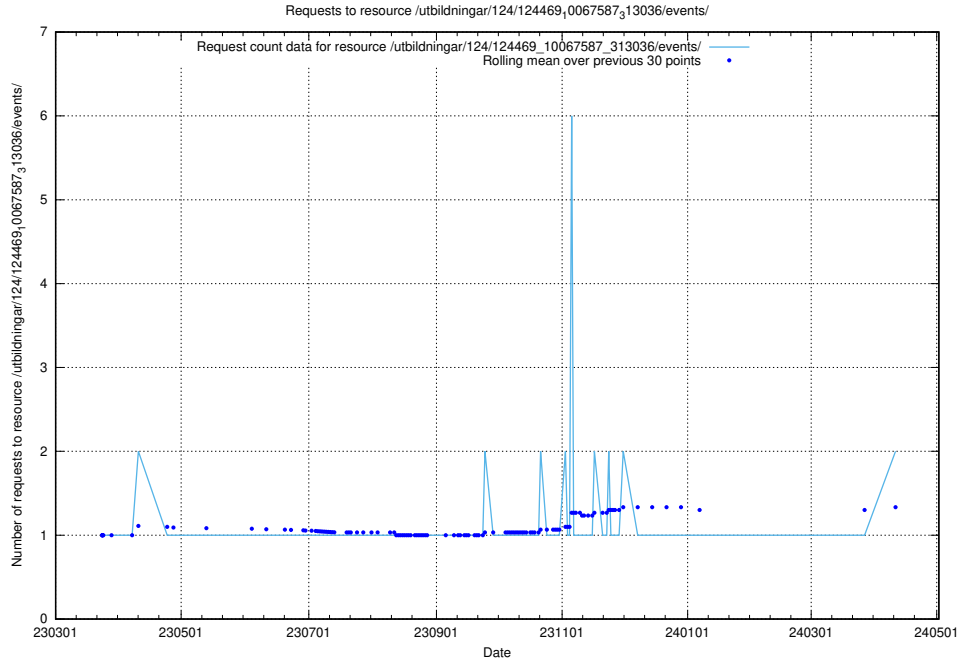

Here, we count the number of requests to resource /utbildningar/utb_emil/126/126095_10071321_326910/

5.651 Usage of /utbildningar/124/124469_10067587_313036/events/

Here, we count the number of requests to resource /utbildningar/124/124469_10067587_313036/events/