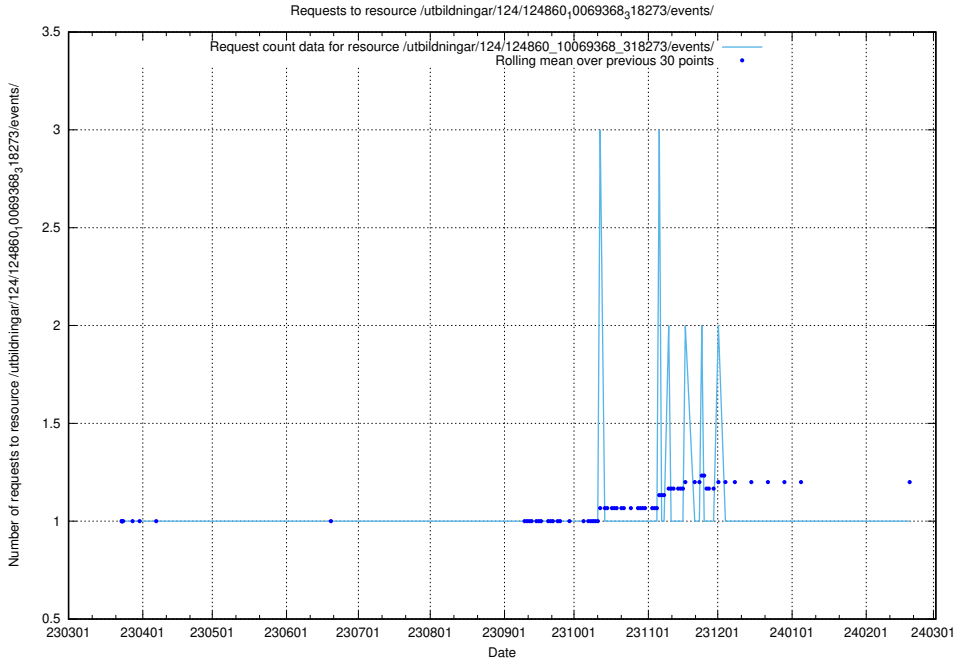

5.1182 Usage of /utbildningar/124/124860_10069368_318273/events/

Here, we count the number of requests to resource /utbildningar/124/124860_10069368_318273/events/