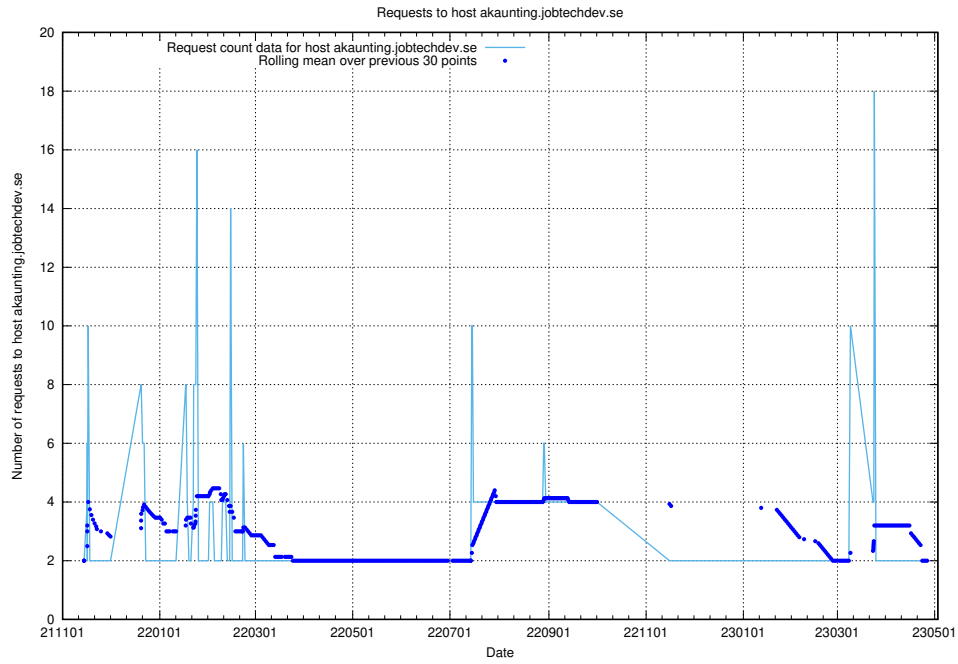

7.290 Usage of akaunting.jobtechdev.se

Here, we count the number of requests to host akaunting.jobtechdev.se.