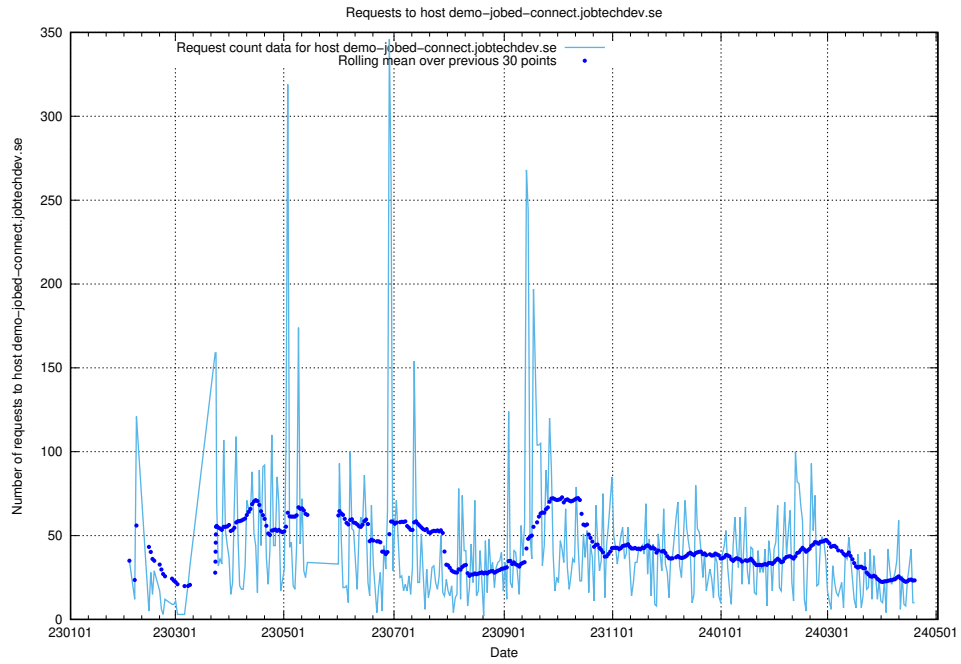

7.59 Usage of staping.jobtechdev.se

Here, we count the number of requests to host staping.jobtechdev.se.

7.60 Usage of demo-jobed-connect.jobtechdev.se

Here, we count the number of requests to host demo-jobed-connect.jobtechdev.se.