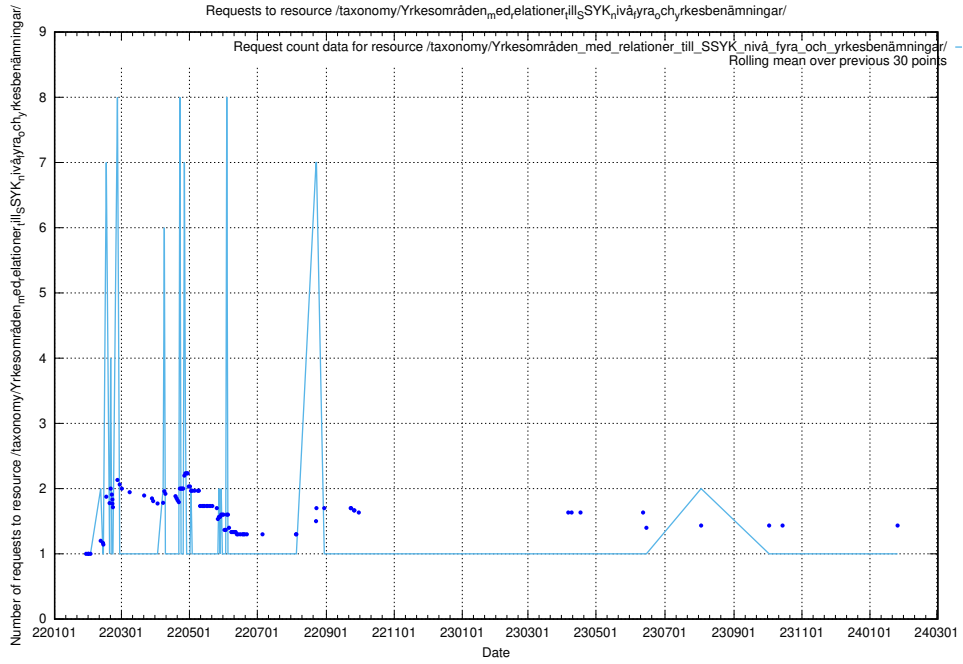

5.3552 Usage of /taxonomy/Yrkesområden_med_relationer_till_SSYK_nivå_fy

Here, we count the number of requests to resource /taxonomy/Yrkesområden_med_relationer_till_SSYK_nivå_fy