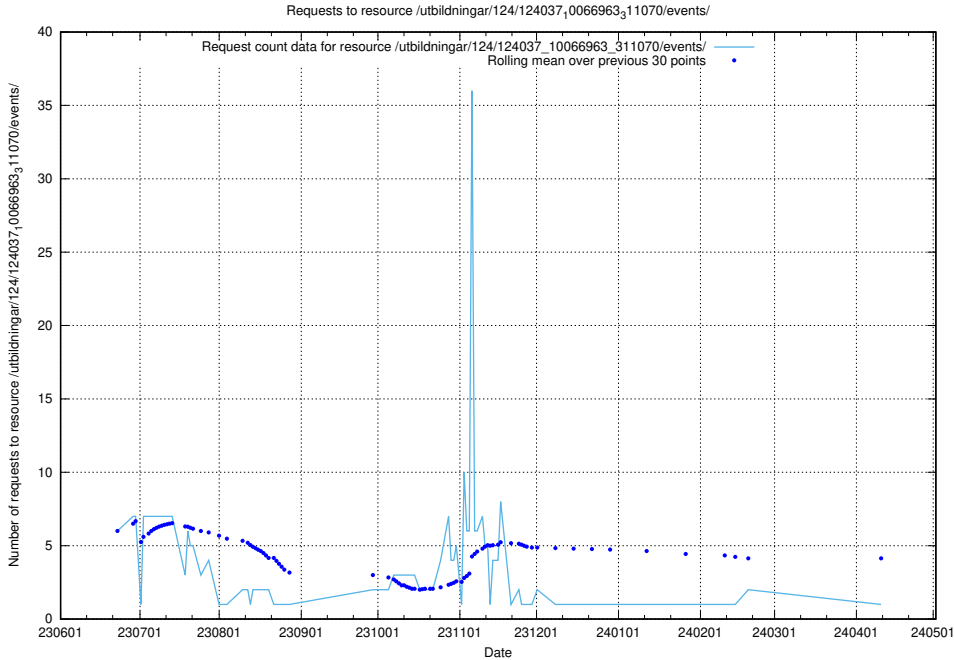

5.5353 Usage of /utbildningar/124/124037_10066963_311070/events/

Here, we count the number of requests to resource /utbildningar/124/124037_10066963_311070/events/