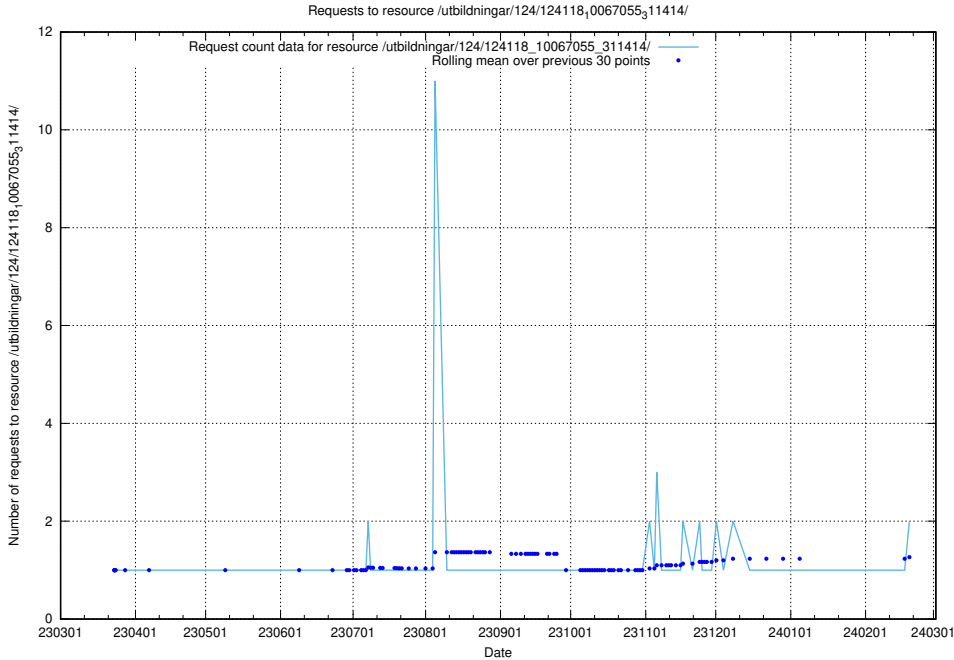

5.712 Usage of /utbildningar/124/124118_10067055_311414/

Here, we count the number of requests to resource /utbildningar/124/124118_10067055_311414/.