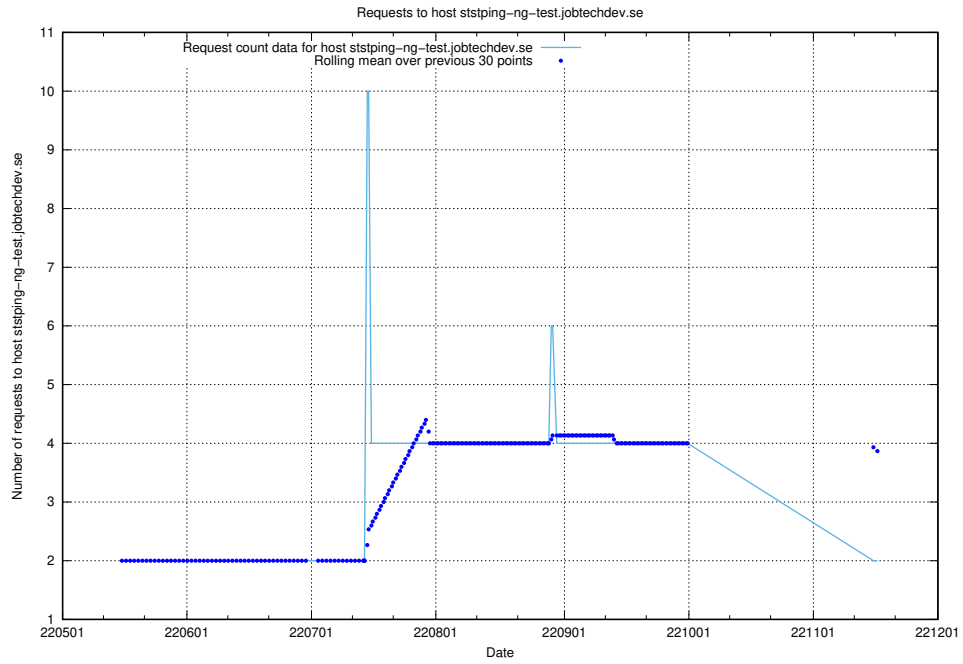

7.426 Usage of ststping-ng-test.jobtechdev.se

Here, we count the number of requests to host ststping-ng-test.jobtechdev.se.