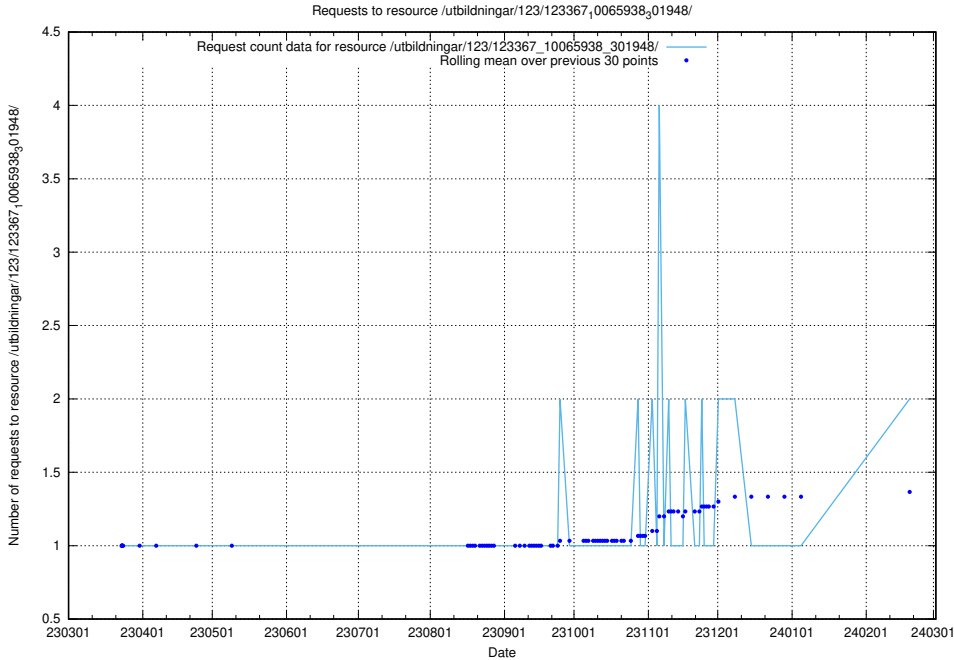

5.756 Usage of /utbildningar/123/123367_10065938_301948/

Here, we count the number of requests to resource /utbildningar/123/123367_10065938_301948/.