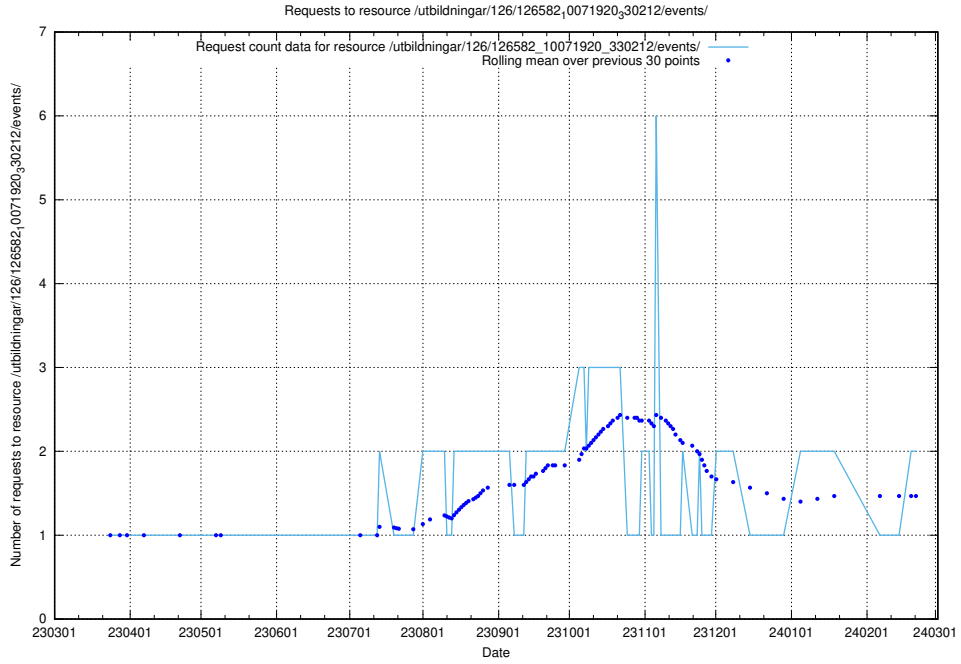

5.944 Usage of /utbildningar/126/126582_10071920_330212/events/

Here, we count the number of requests to resource /utbildningar/126/126582_10071920_330212/events/