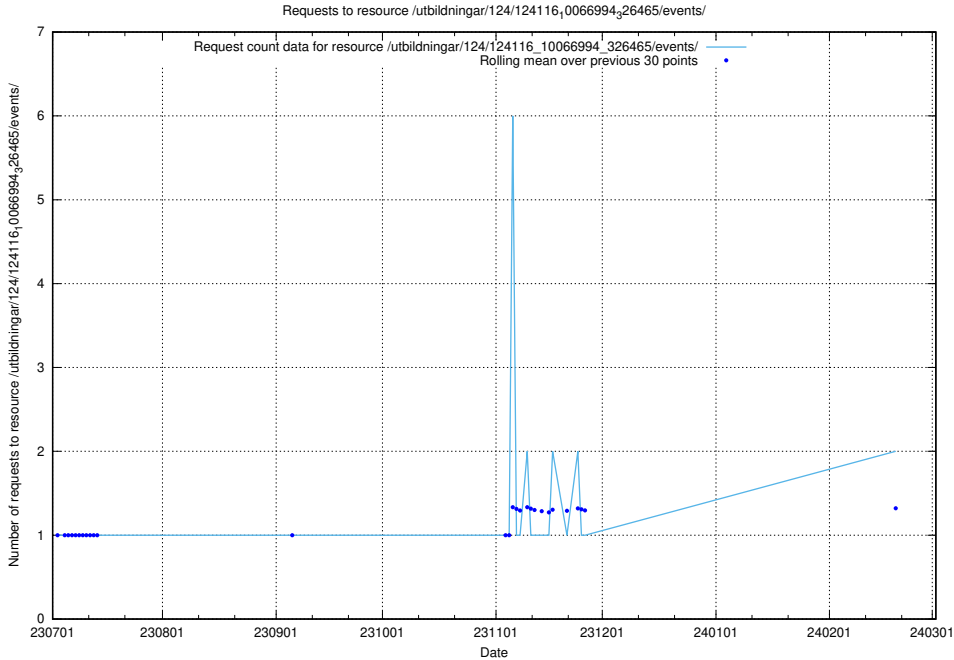

5.824 Usage of /utbildningar/124/124116_10066994_326465/events/

Here, we count the number of requests to resource /utbildningar/124/124116_10066994_326465/events/