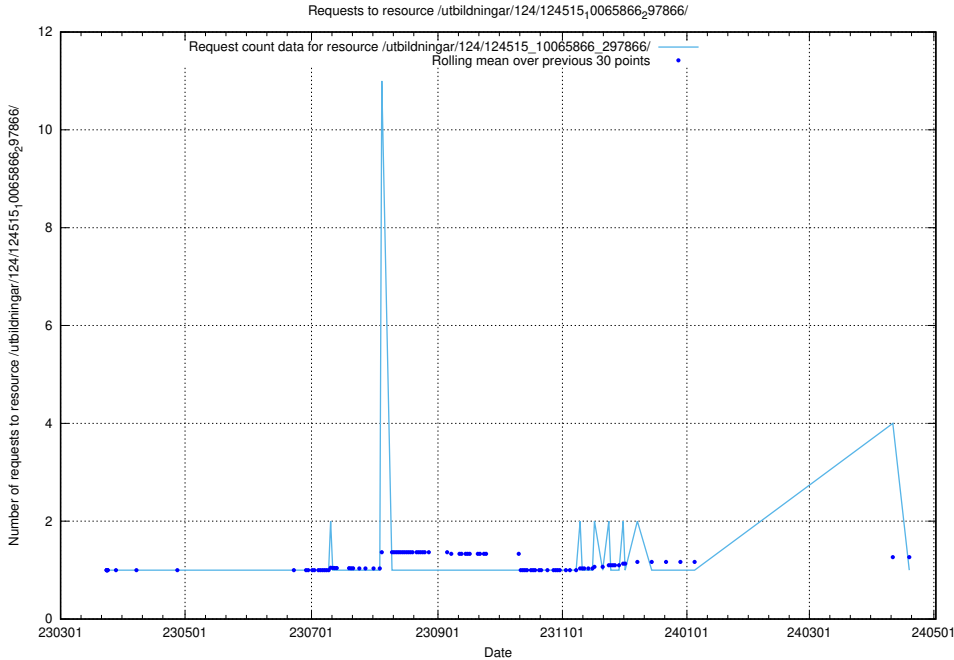

5.1531 Usage of /utbildningar/124/124515_10065866_297866/

Here, we count the number of requests to resource /utbildningar/124/124515_10065866_297866/.