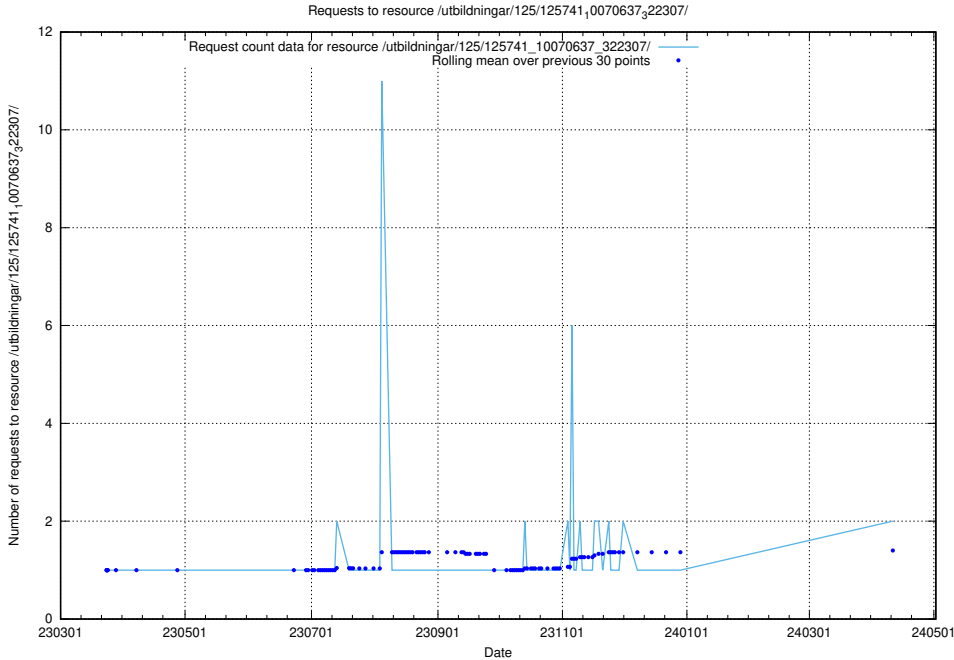

5.487 Usage of /utbildningar/125/125741_10070637_322307/

Here, we count the number of requests to resource /utbildningar/125/125741_10070637_322307/.