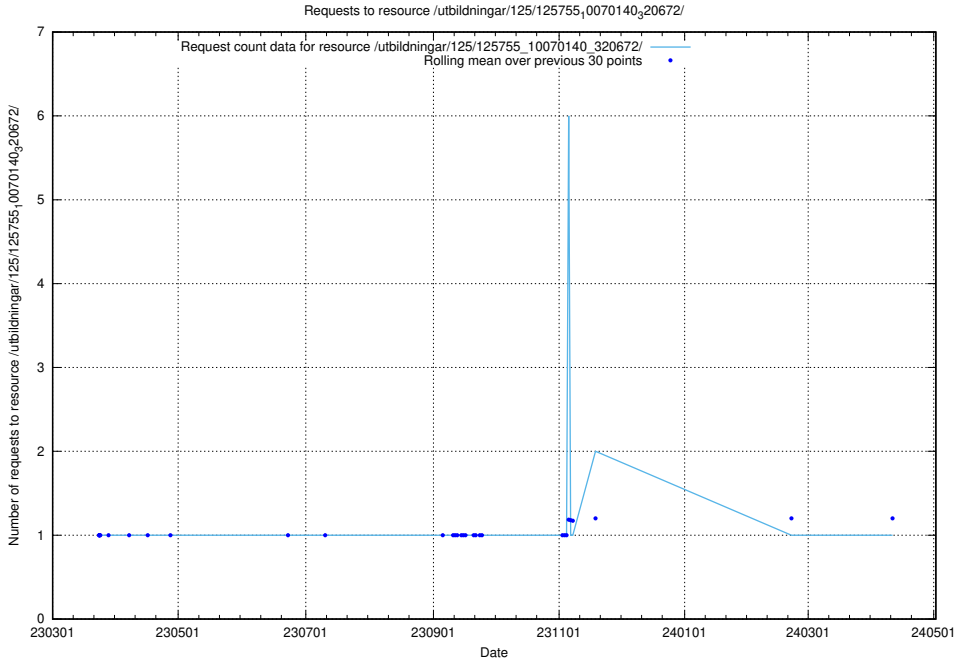

5.6241 Usage of /utbildningar/125/125755_10070140_320672/

Here, we count the number of requests to resource /utbildningar/125/125755_10070140_320672/.