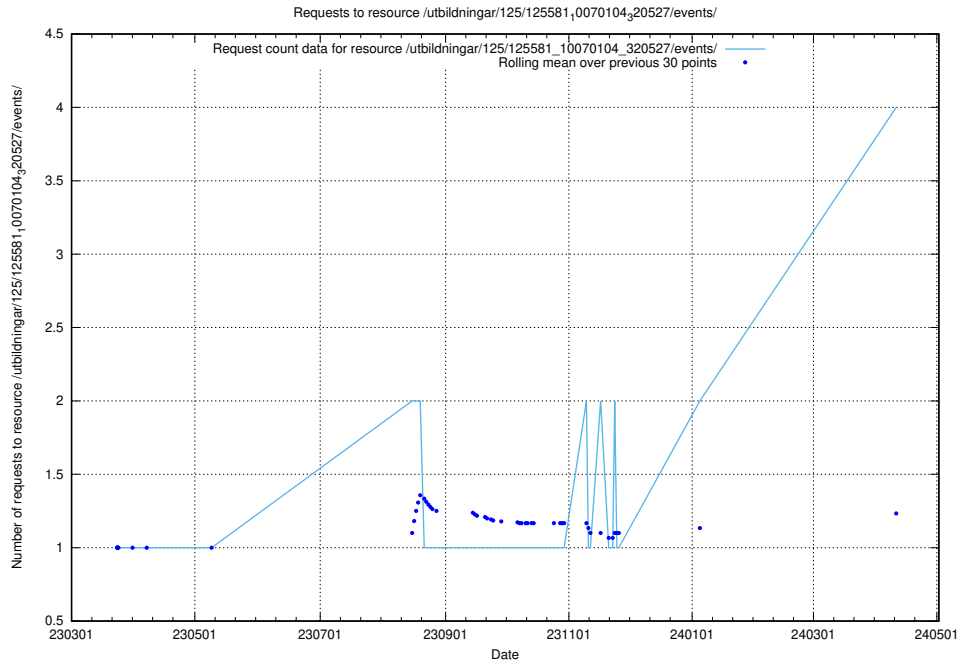

Here, we count the number of requests to resource /utbildningar/125/125598_10070132_320643/.

5.195 Usage of /utbildningar/125/125581_10070104_320527/events/

Here, we count the number of requests to resource /utbildningar/125/125581_10070104_320527/events/