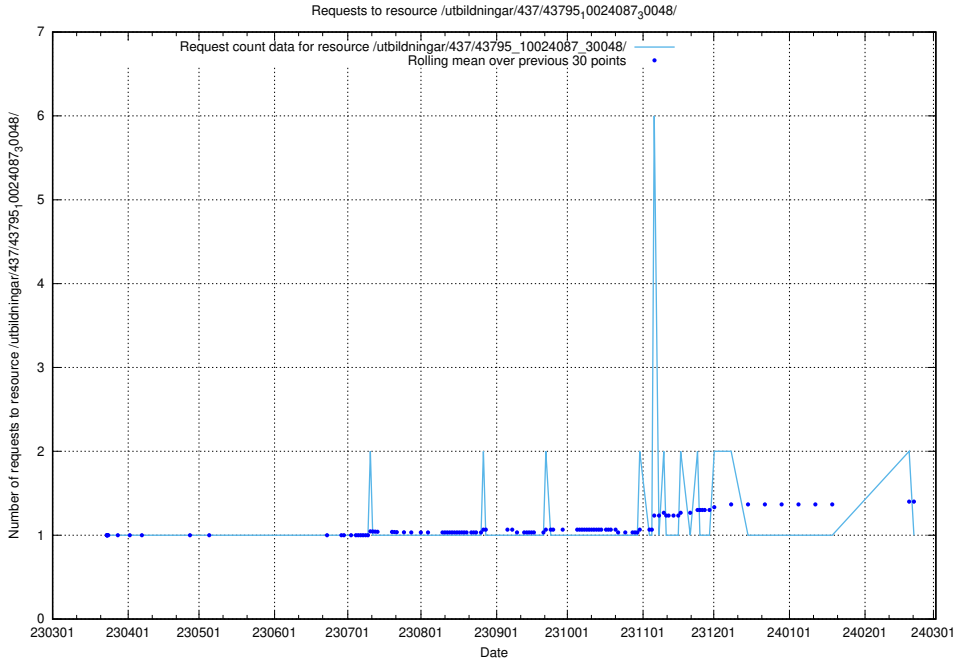

5.6144 Usage of /utbildningar/437/43795_10024087_30048/

Here, we count the number of requests to resource /utbildningar/437/43795_10024087_30048/.