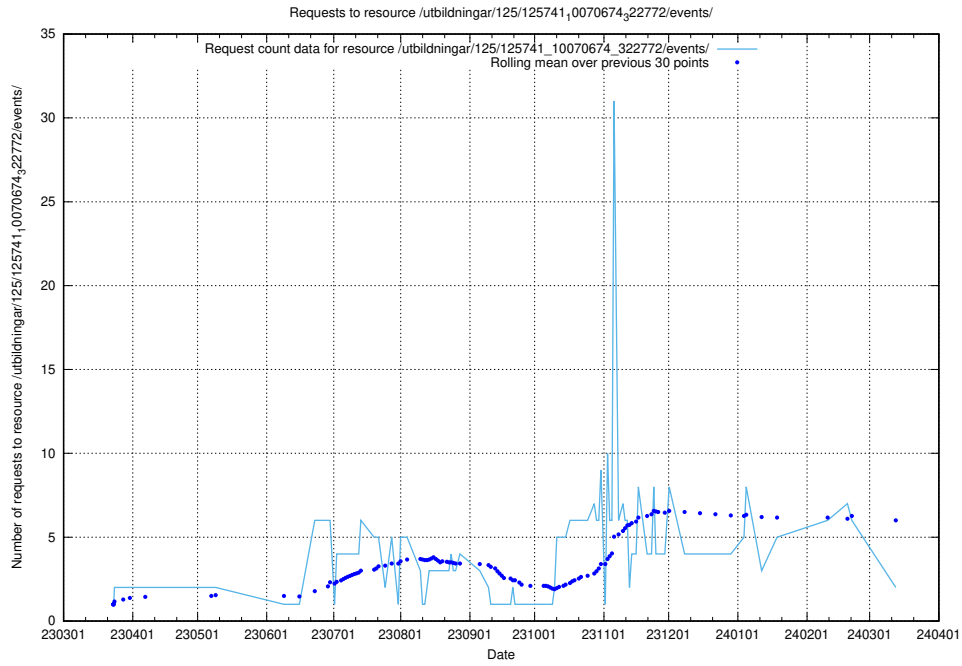

5.979 Usage of /utbildningar/125/125741_10070674_322772/events/

Here, we count the number of requests to resource /utbildningar/125/125741_10070674_322772/events/