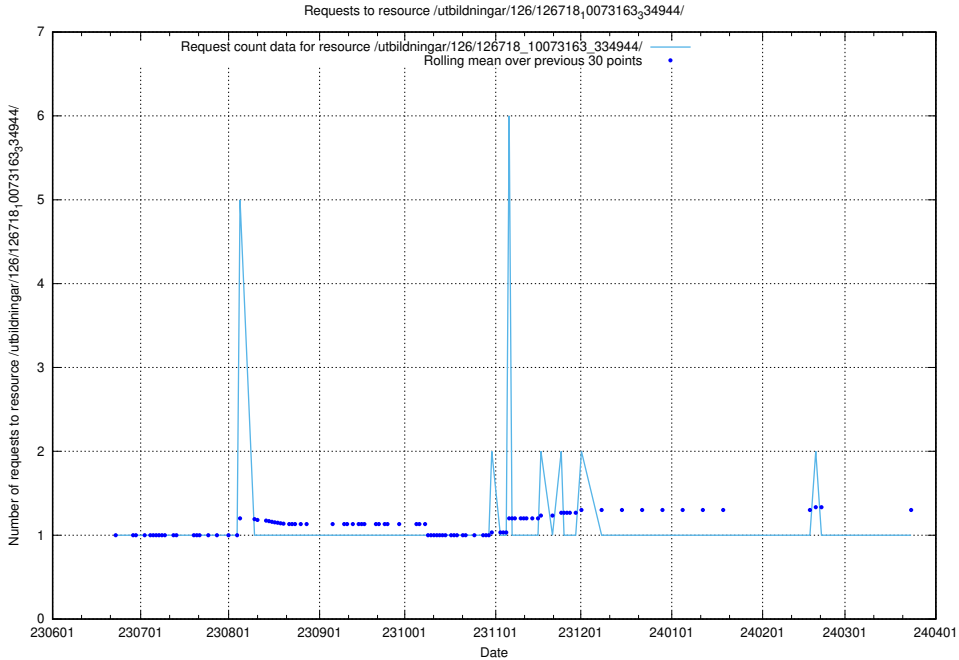

Here, we count the number of requests to resource /utbildningar/126/126718_10073175_334956/.

5.5408 Usage of /utbildningar/126/126718_10073163_334944/

Here, we count the number of requests to resource /utbildningar/126/126718_10073163_334944/.