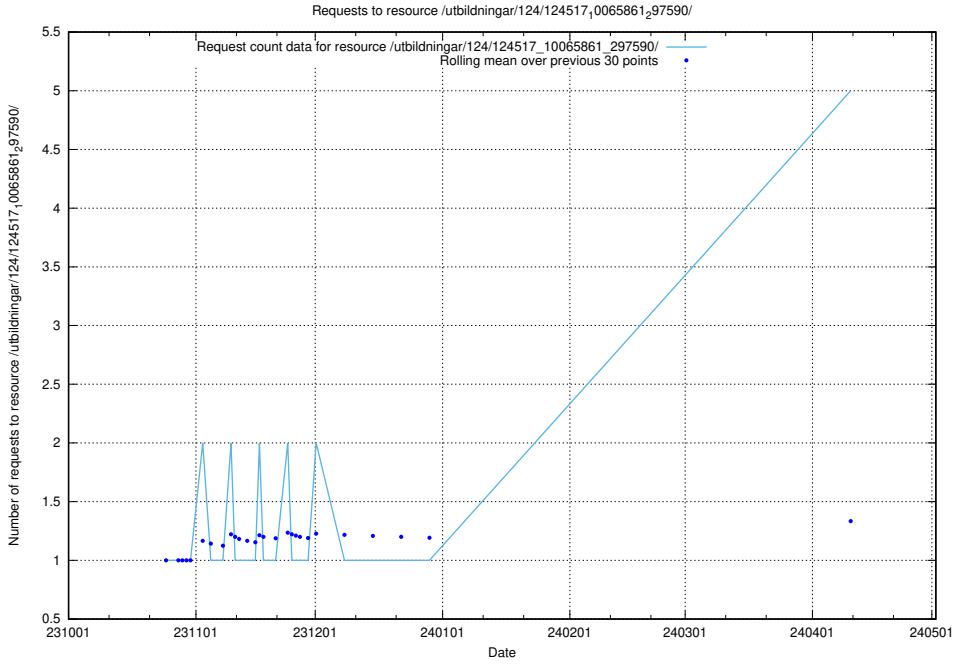

Here, we count the number of requests to resource /utbildningar/124/124934_10069056_336996/events/

5.176 Usage of /utbildningar/124/124517_10065861_297590/

Here, we count the number of requests to resource /utbildningar/124/124517_10065861_297590/.