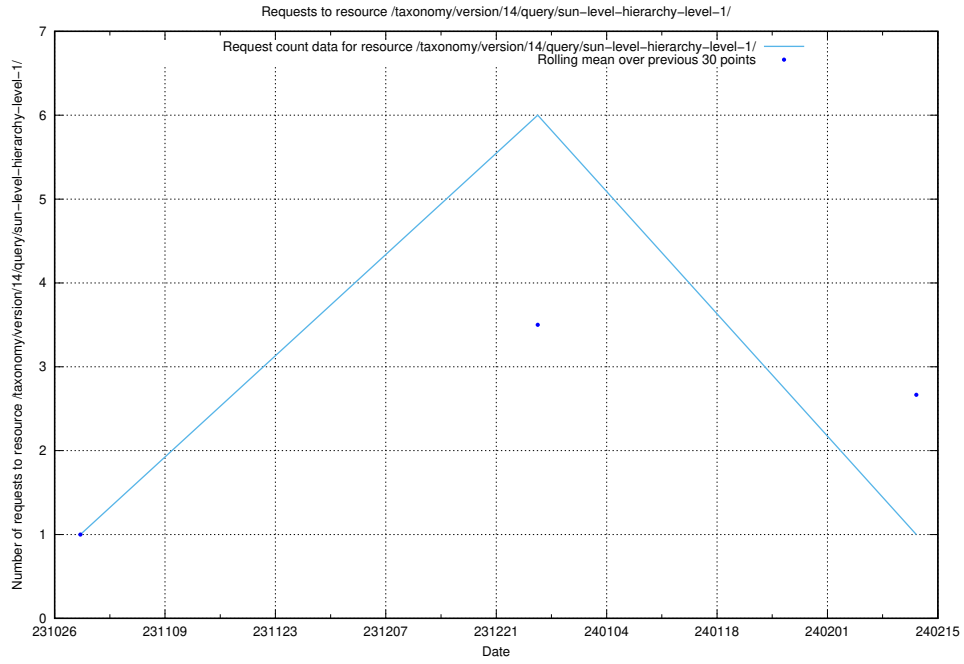

5.3985 Usage of /taxonomy/version/14/query/sun-level-hierarchy-level-1/

Here, we count the number of requests to resource /taxonomy/version/14/query/sun-level-hierarchy-level-1/.