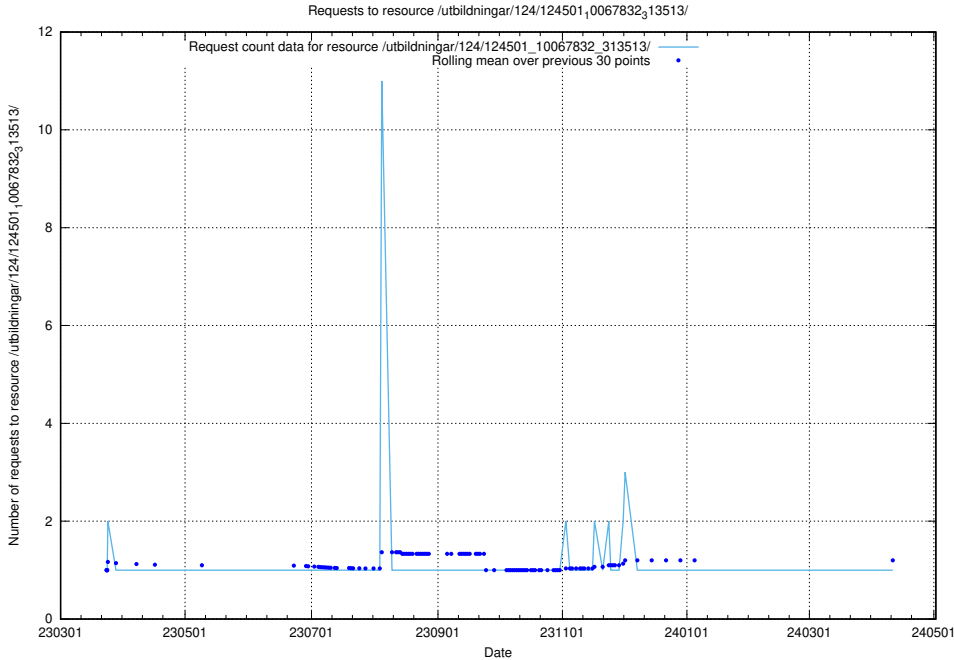

Here, we count the number of requests to resource /utbildningar/utb_emil/125/125796_10070642_322362/events/

5.2052 Usage of /utbildningar/124/124501_10067832_313513/

Here, we count the number of requests to resource /utbildningar/124/124501_10067832_313513/.