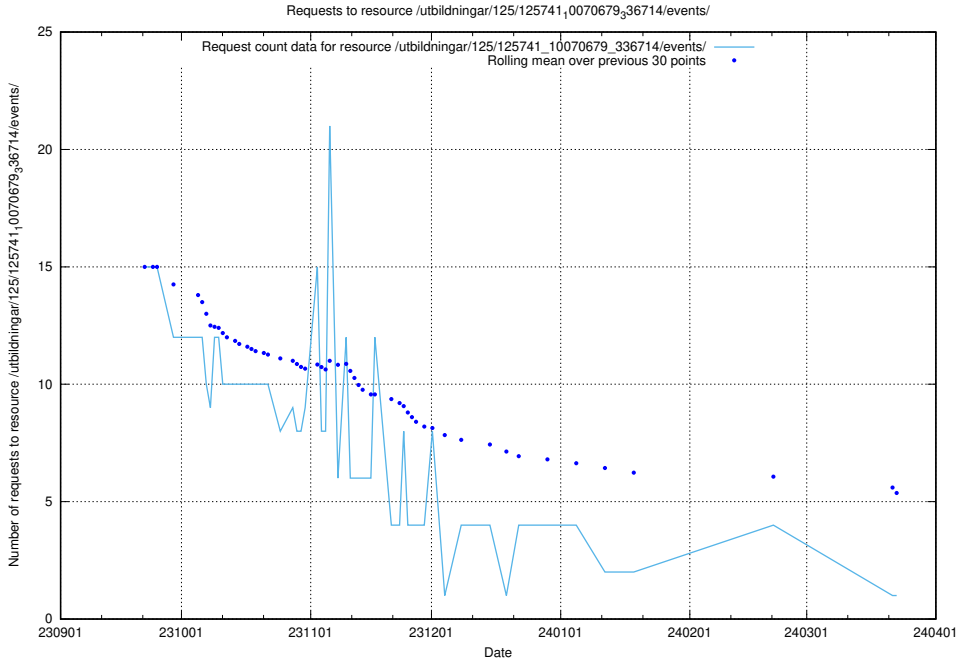

5.4297 Usage of /utbildningar/125/125741_10070679_336714/events/

Here, we count the number of requests to resource /utbildningar/125/125741_10070679_336714/events/