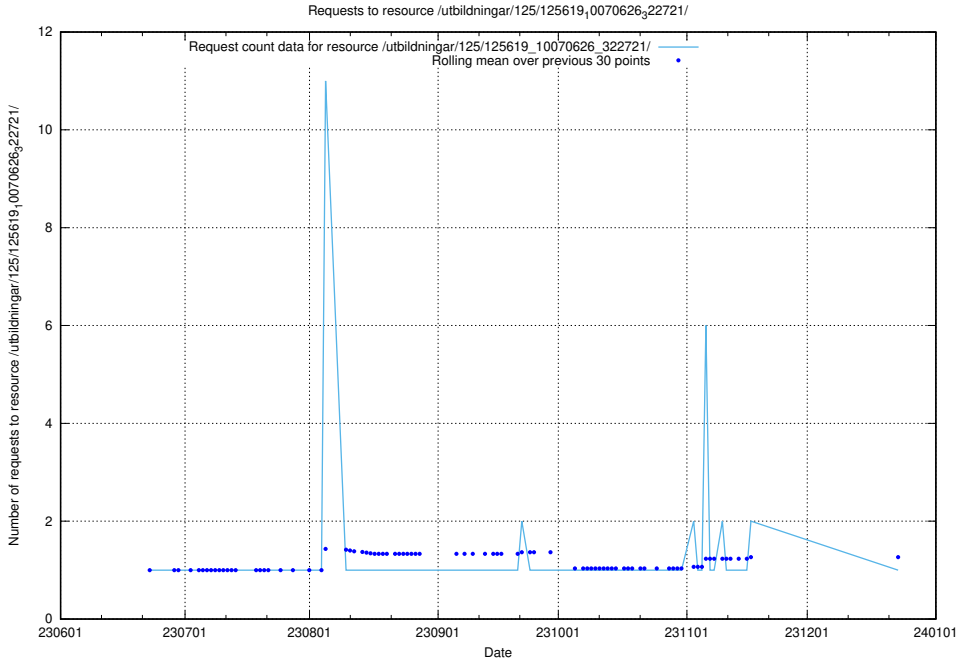

5.5512 Usage of /utbildningar/125/125619_10070626_322721/

Here, we count the number of requests to resource /utbildningar/125/125619_10070626_322721/.