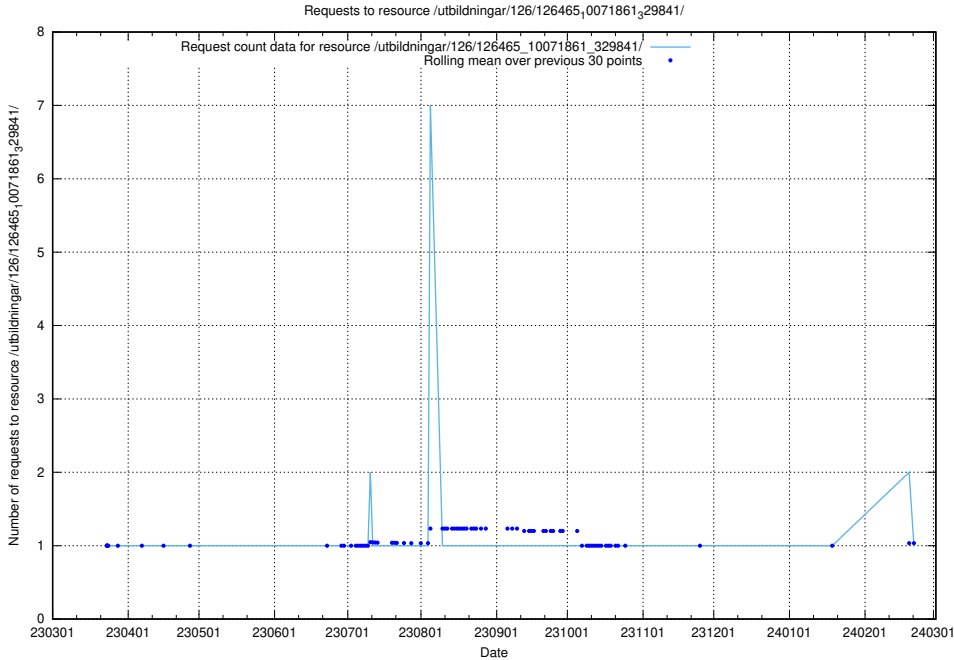

5.6203 Usage of /utbildningar/126/126465_10071861_329841/

Here, we count the number of requests to resource /utbildningar/126/126465_10071861_329841/.