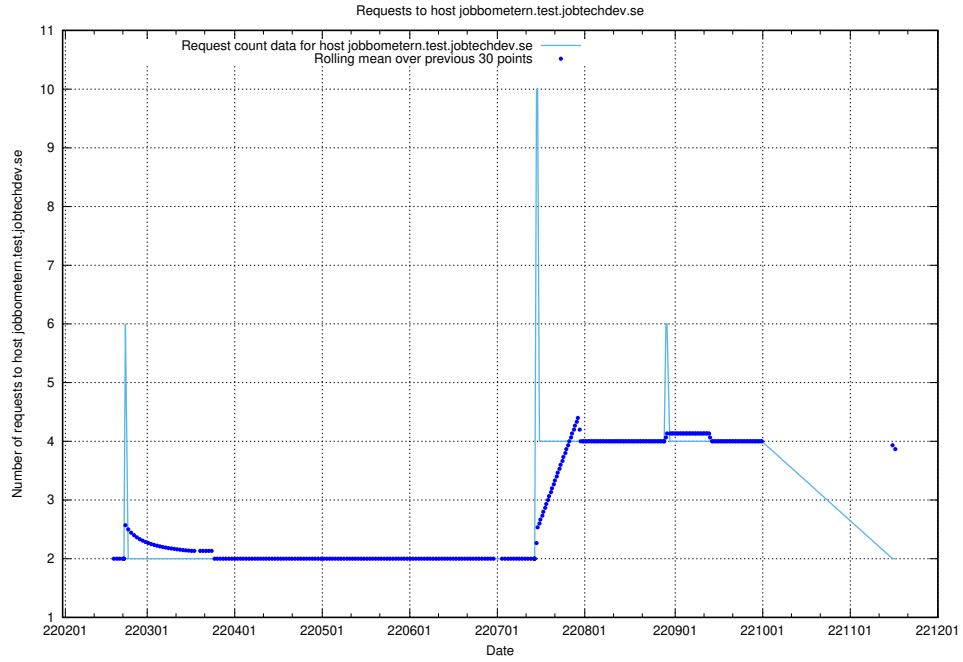

7.533 Usage of `jobbometern.test.jobtechdev.se`

Here, we count the number of requests to host `jobbometern.test.jobtechdev.se`.