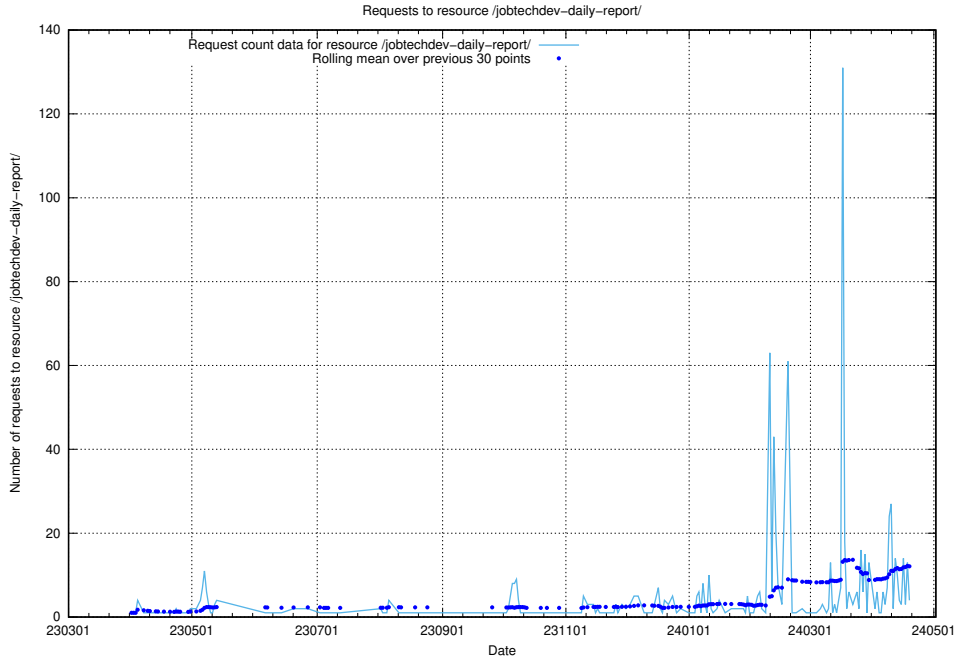

5.277 Usage of /jobtechdev-daily-report/

Here, we count the number of requests to resource /jobtechdev-daily-report/.