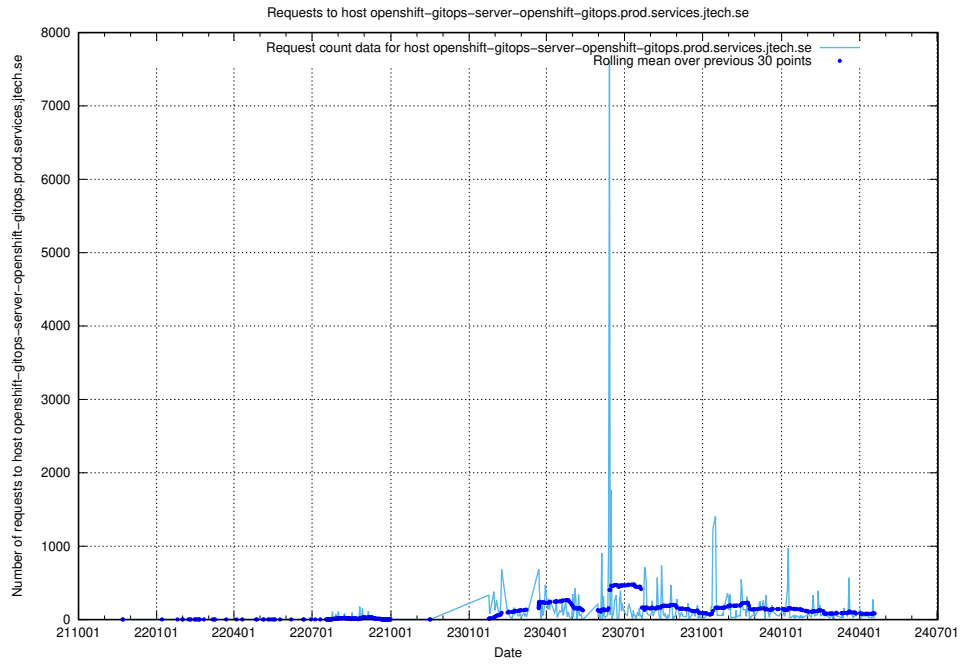

7.28 Usage of openshift-gitops-server-openshift-gitops.prod.services.jtech.se

Here, we count the number of requests to host openshift-gitops-server-openshift-gitops.prod.services.jtech.se.

7.29 Usage of `historicalskills-test.jobtechdev.se`