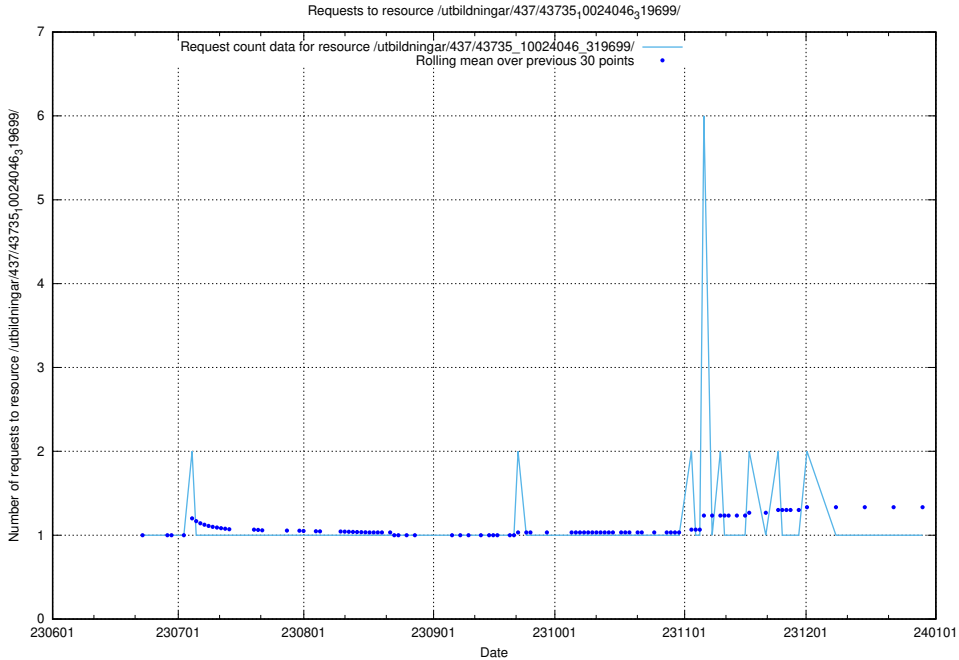

5.5369 Usage of /utbildningar/437/43735_10024046_319699/

Here, we count the number of requests to resource /utbildningar/437/43735_10024046_319699/.