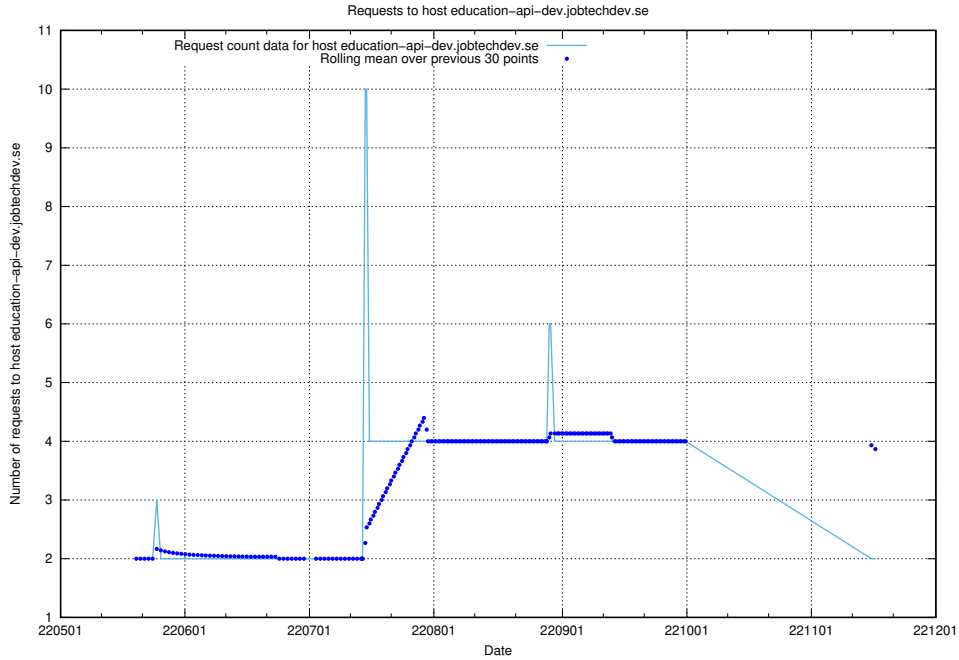

7.423 Usage of education-api-dev.jobtechdev.se

Here, we count the number of requests to host education-api-dev.jobtechdev.se.

7.424 Usage of education-enrichments-api.jobtechdev.se

Here, we count the number of requests to host education-enrichments-api.jobtechdev.se.