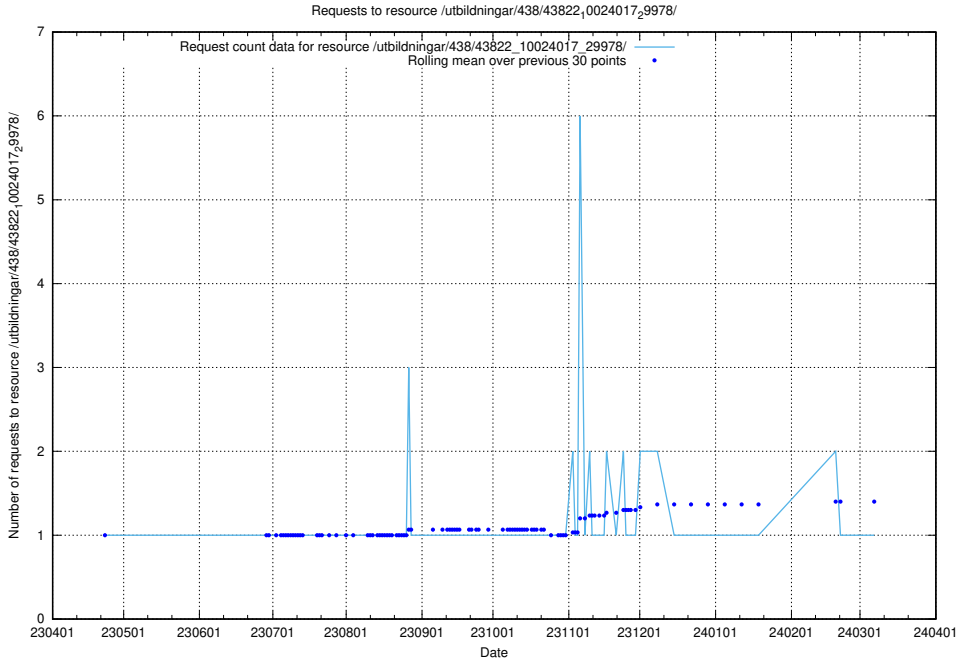

5.5813 Usage of /utbildningar/438/43822_10024017_29978/

Here, we count the number of requests to resource /utbildningar/438/43822_10024017_29978/.