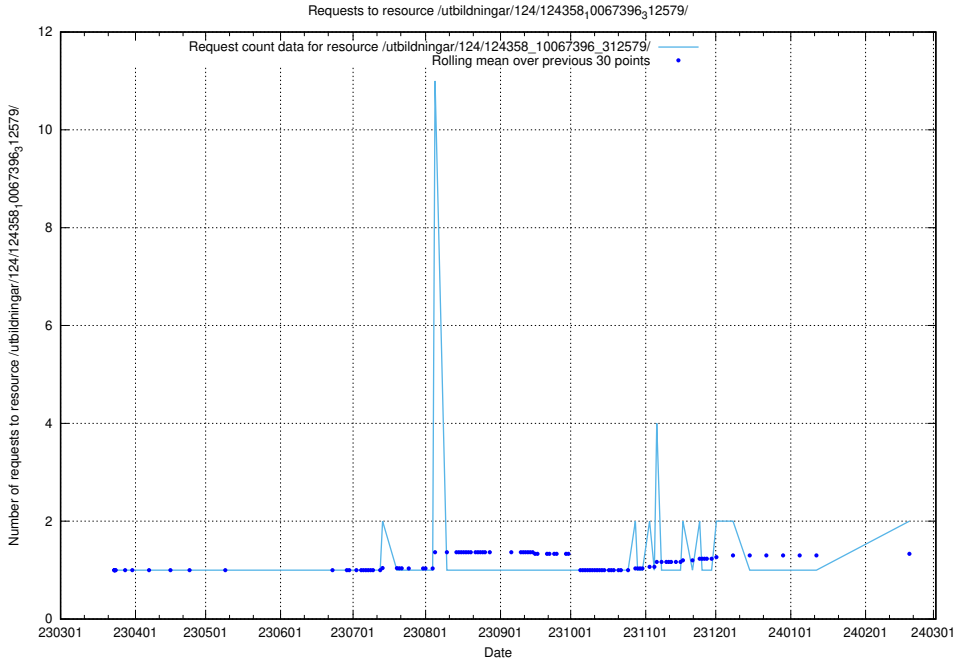

5.684 Usage of /utbildningar/124/124358_10067396_312579/

Here, we count the number of requests to resource /utbildningar/124/124358_10067396_312579/.