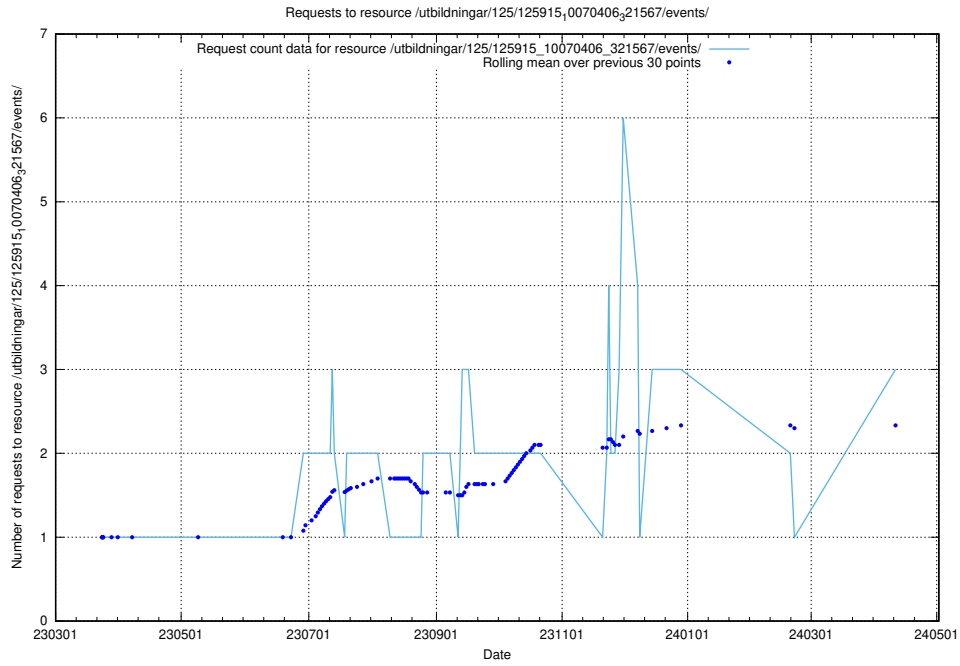

5.481 Usage of /utbildningar/125/125915_10070406_321567/events/

Here, we count the number of requests to resource /utbildningar/125/125915_10070406_321567/events/