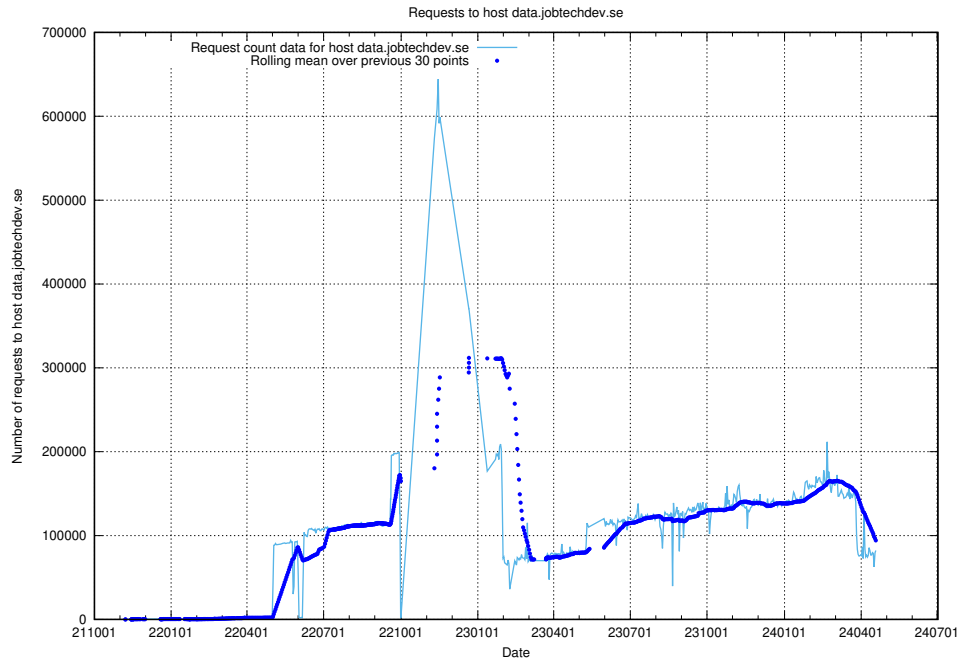

7.4 Usage of data.jobtechdev.se

Here, we count the number of requests to host data.jobtechdev.se.

7.5 Usage of taxonomy.api.jobtechdev.se

Here, we count the number of requests to host taxonomy.api.jobtechdev.se.