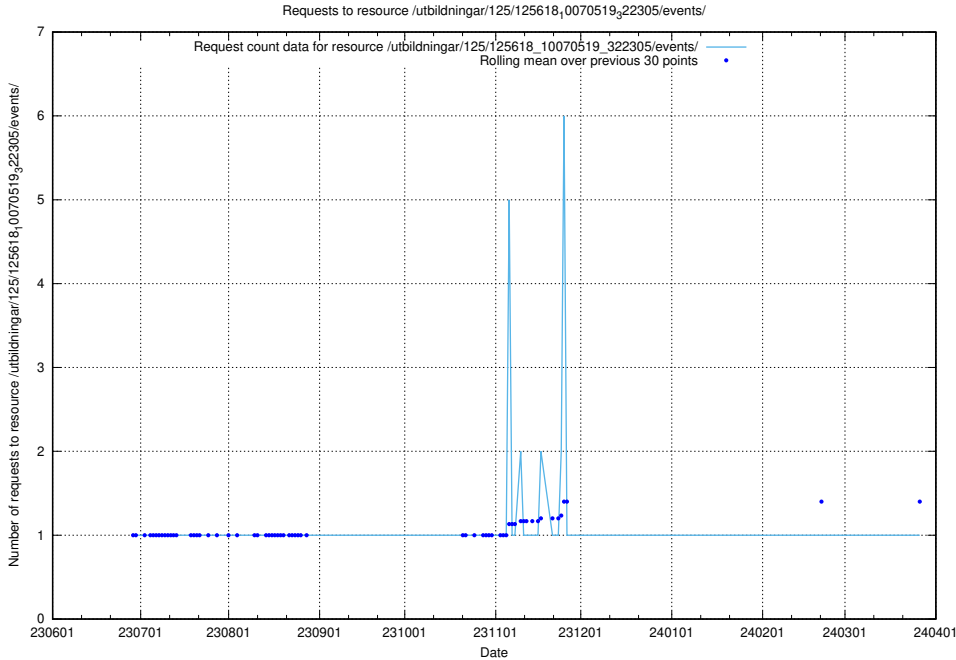

5.5265 Usage of /utbildningar/125/125618_10070519_322305/events/

Here, we count the number of requests to resource /utbildningar/125/125618_10070519_322305/events/