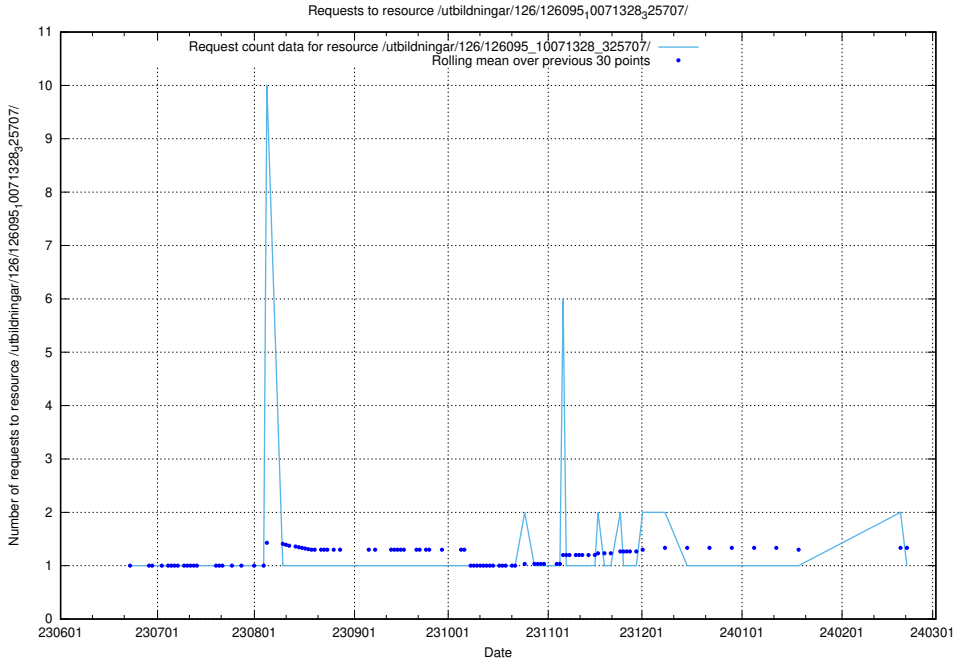

Here, we count the number of requests to resource /utbildningar/126/126095_10071328_325707/events/

5.5474 Usage of /utbildningar/126/126095_10071328_325707/

Here, we count the number of requests to resource /utbildningar/126/126095_10071328_325707/.