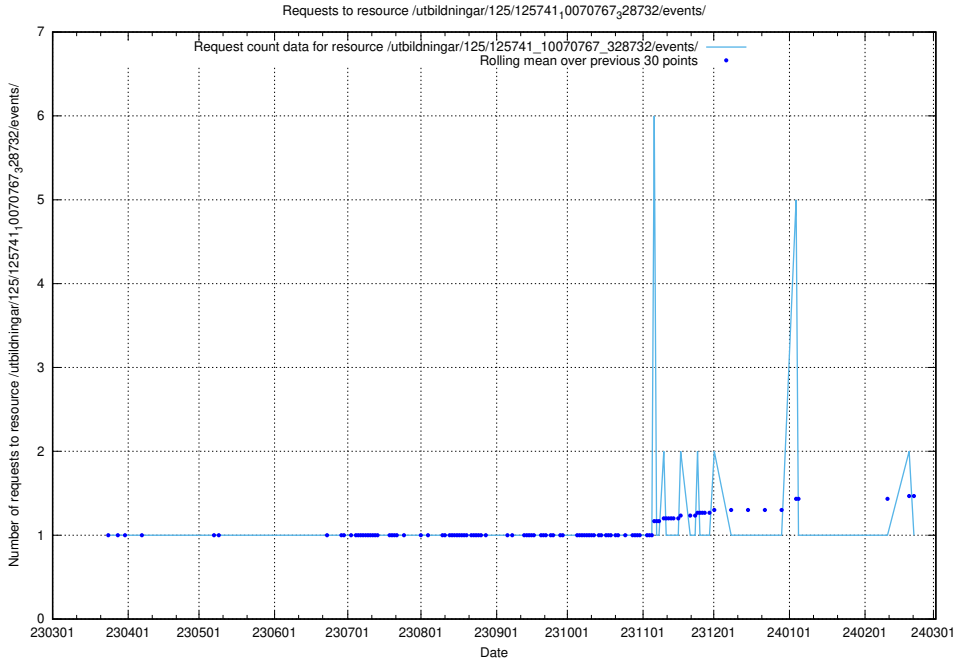

5.6014 Usage of /utbildningar/125/125741_10070767_328732/events/

Here, we count the number of requests to resource /utbildningar/125/125741_10070767_328732/events/