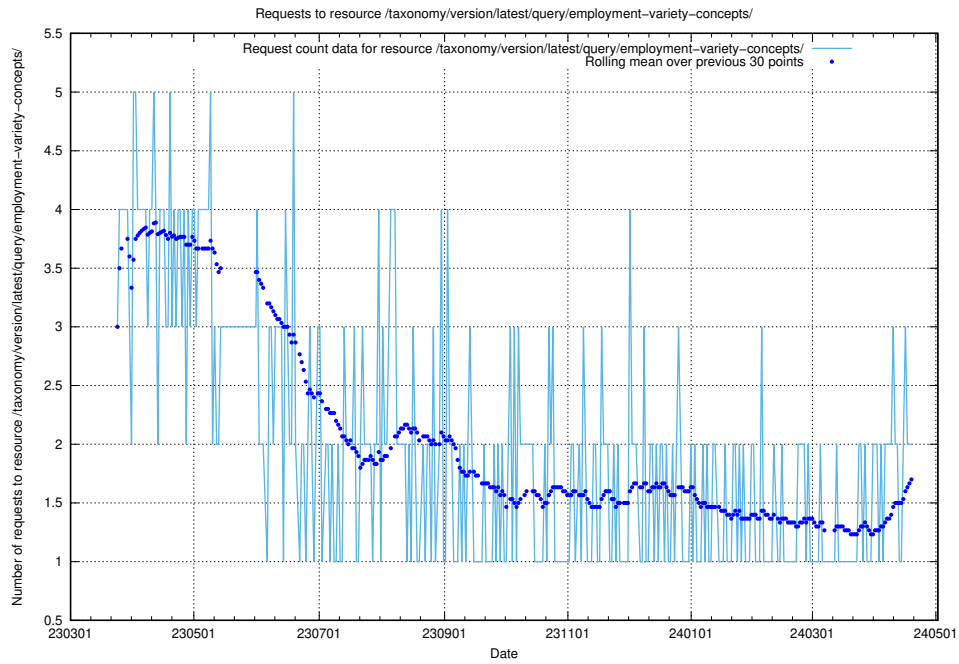

5.929 Usage of /taxonomy/version/latest/query/employment-variety-concepts/

Here, we count the number of requests to resource /taxonomy/version/latest/query/employment-variety-concepts/.