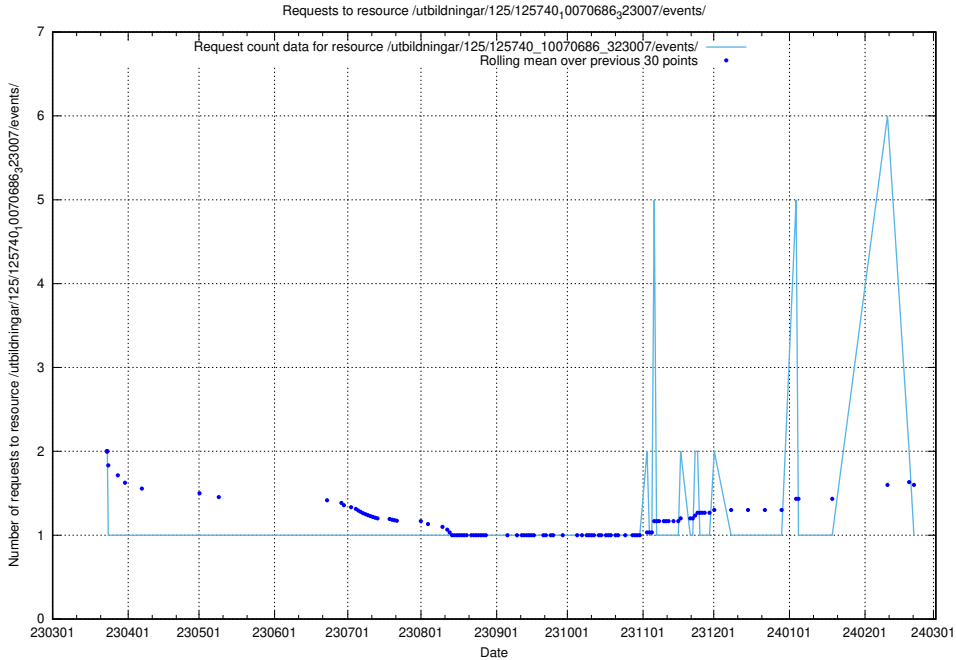

5.6065 Usage of /utbildningar/125/125740_10070686_323007/events/

Here, we count the number of requests to resource /utbildningar/125/125740_10070686_323007/events/