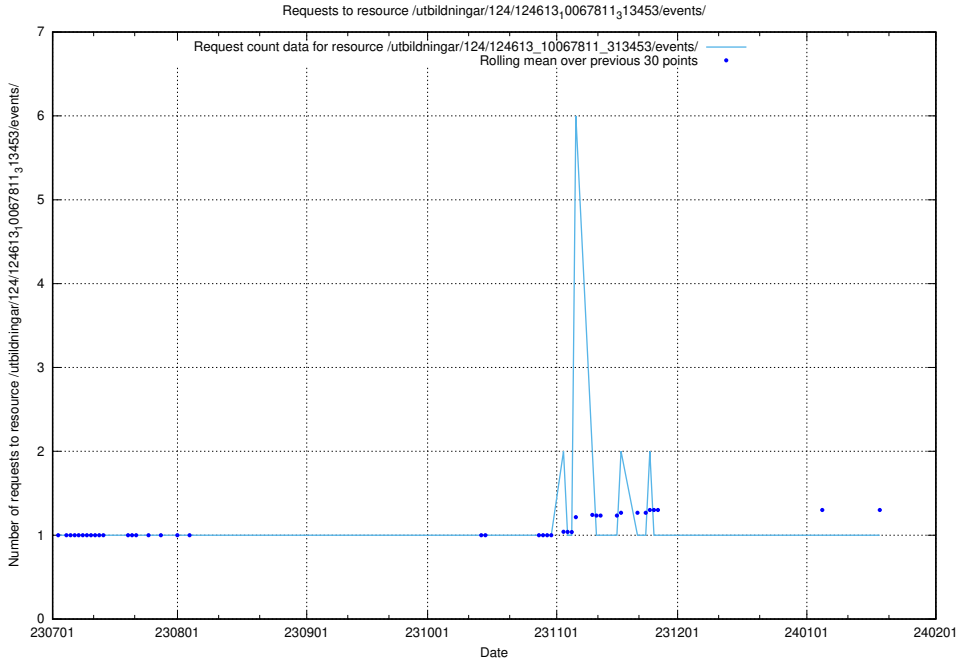

5.5165 Usage of /utbildningar/124/124613_10067811_313453/events/

Here, we count the number of requests to resource /utbildningar/124/124613_10067811_313453/events/