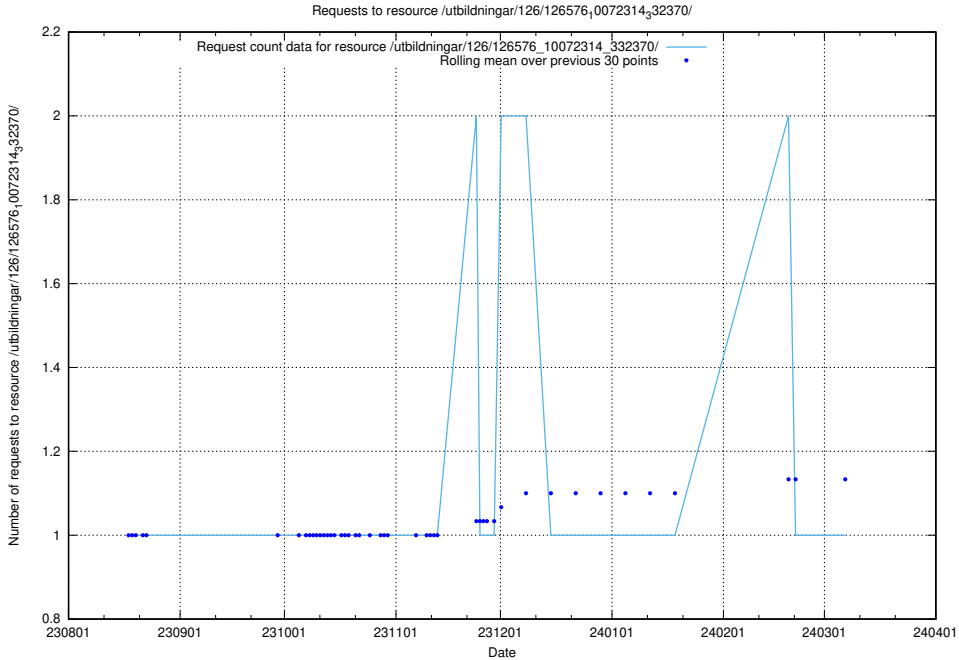

5.4572 Usage of /utbildningar/126/126576_10072314_332370/

Here, we count the number of requests to resource /utbildningar/126/126576_10072314_332370/.