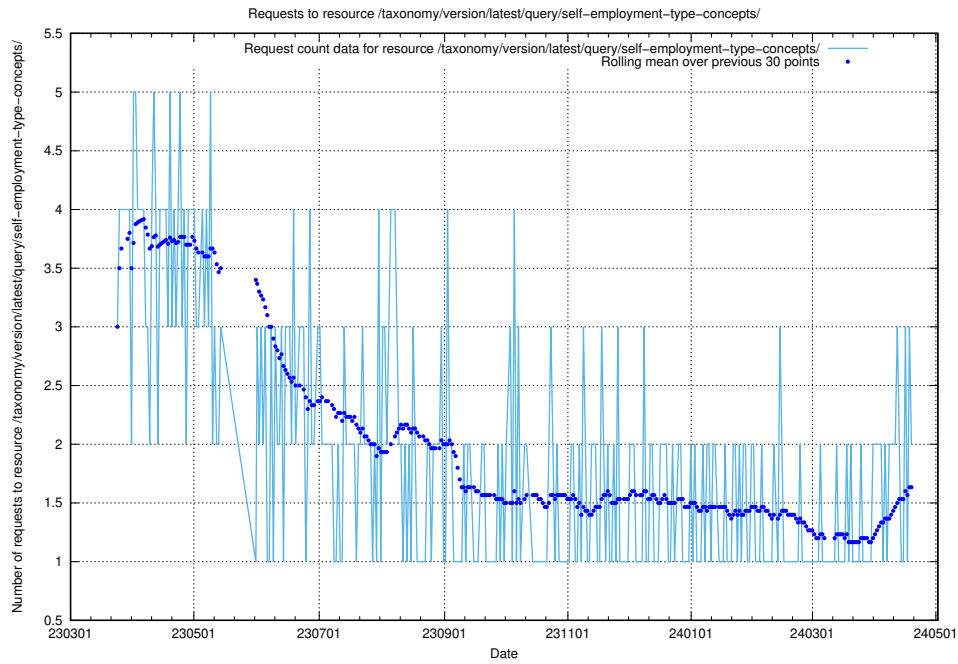

5.926 Usage of /taxonomy/version/latest/query/self-employment-type-concepts/

Here, we count the number of requests to resource /taxonomy/version/latest/query/self-employment-type-concepts/.