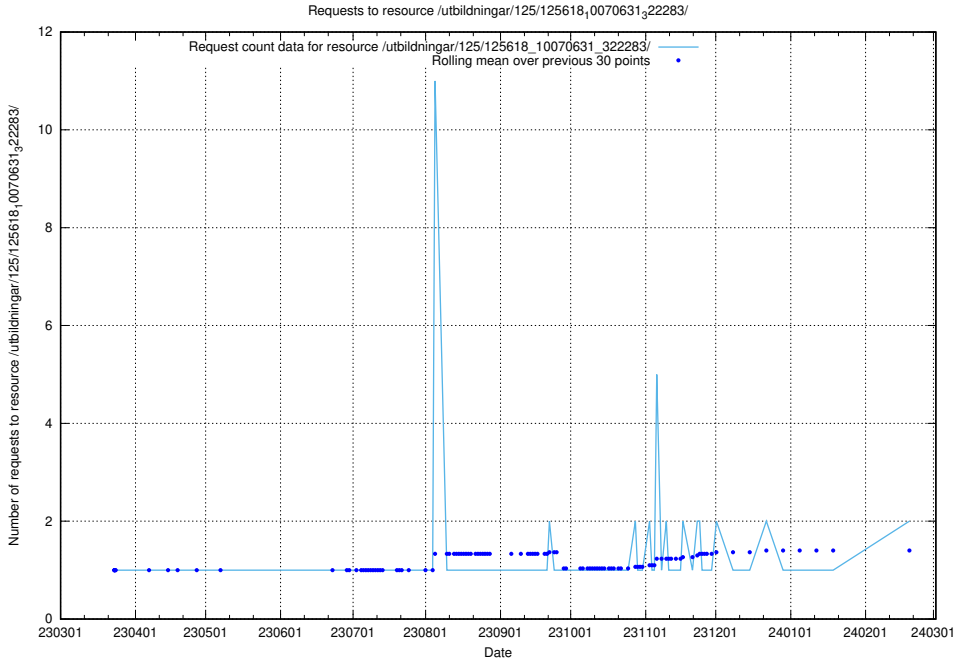

5.500 Usage of /utbildningar/125/125618_10070631_322283/

Here, we count the number of requests to resource /utbildningar/125/125618_10070631_322283/.