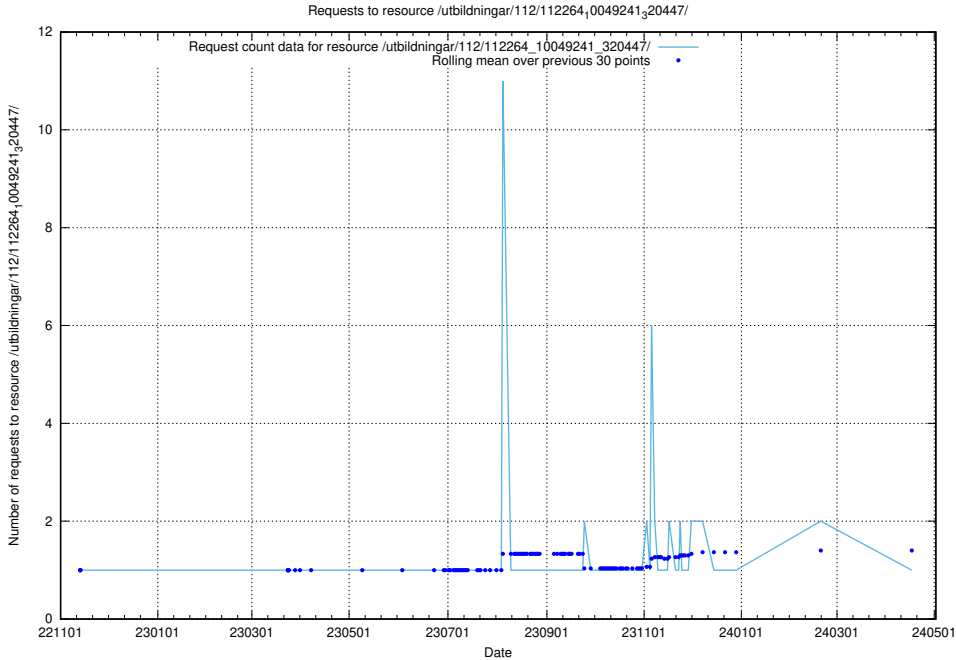

5.5974 Usage of /utbildningar/112/112264_10049241_320447/

Here, we count the number of requests to resource /utbildningar/112/112264_10049241_320447/.