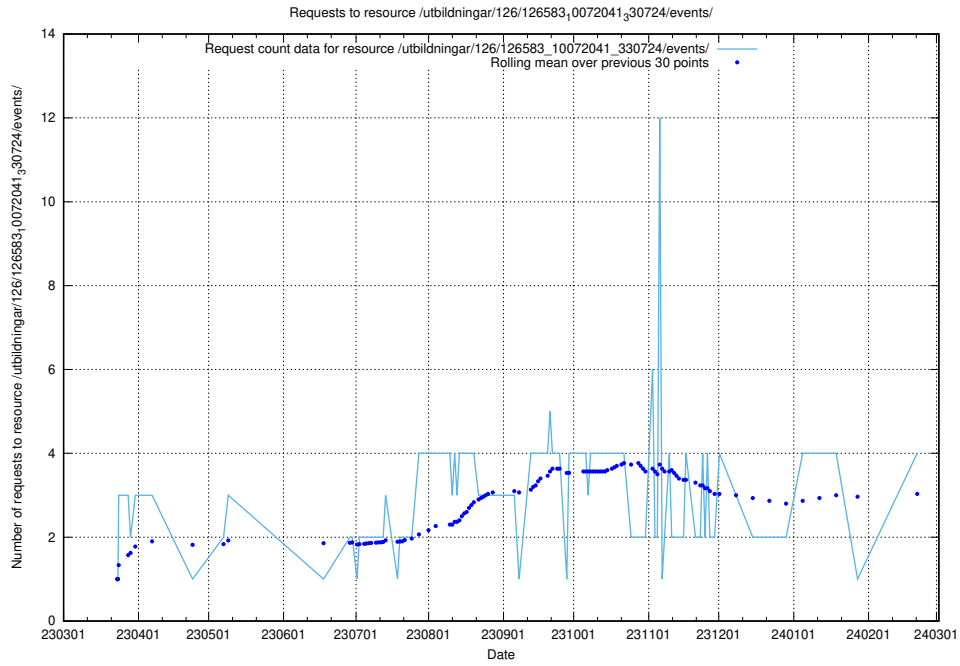

5.285 Usage of /utbildningar/126/126583_10072041_330724/events/

Here, we count the number of requests to resource /utbildningar/126/126583_10072041_330724/events/