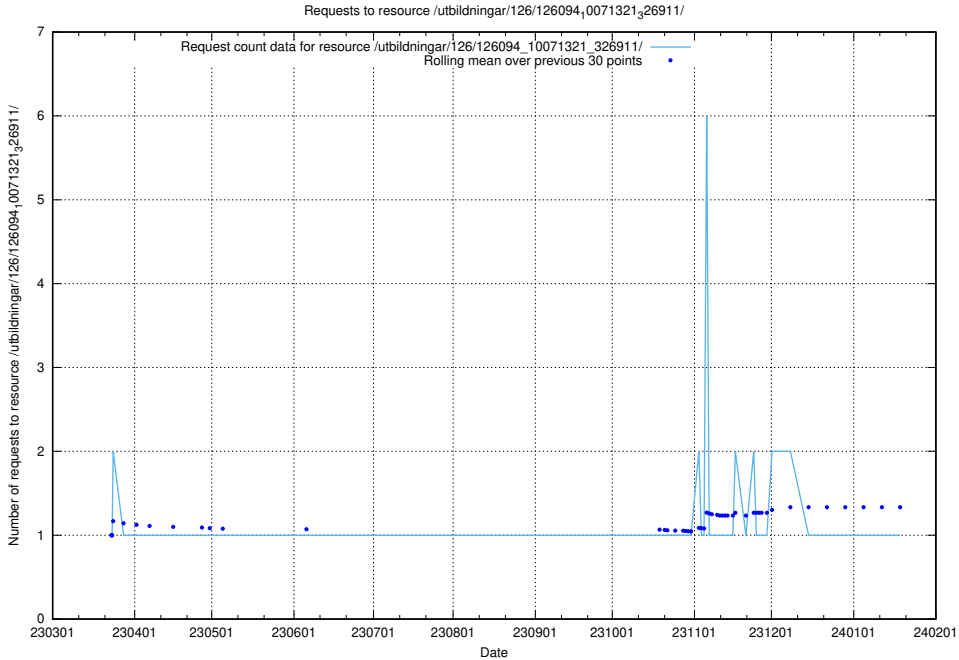

5.6220 Usage of /utbildningar/126/126094_10071321_326911/

Here, we count the number of requests to resource /utbildningar/126/126094_10071321_326911/.