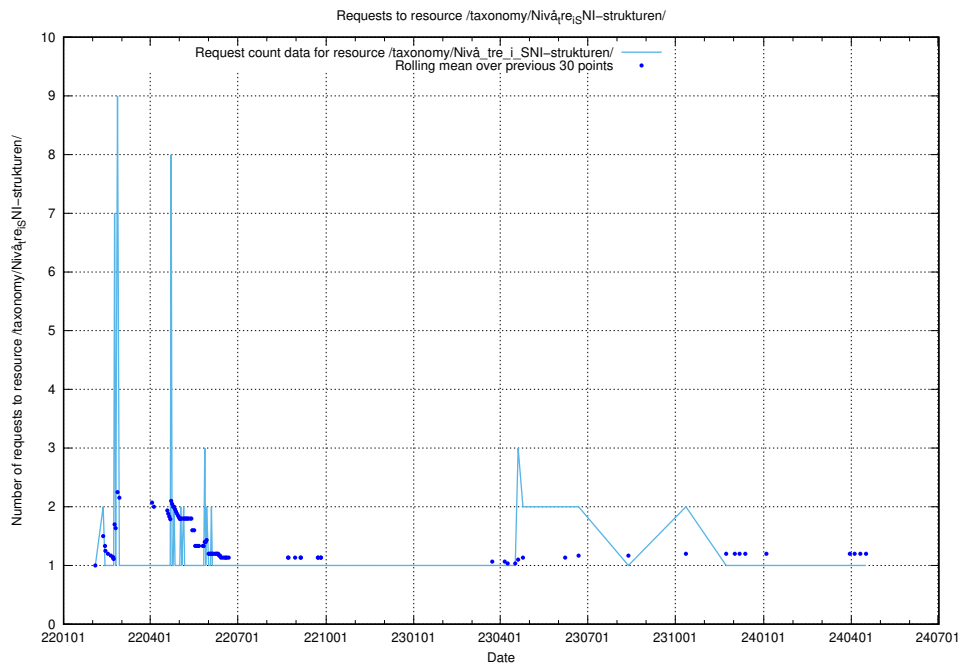

5.2831 Usage of /taxonomy/Nivå_tre_i_SNI-strukturen/

Here, we count the number of requests to resource /taxonomy/Nivå_tre_i_SNI-strukturen/.