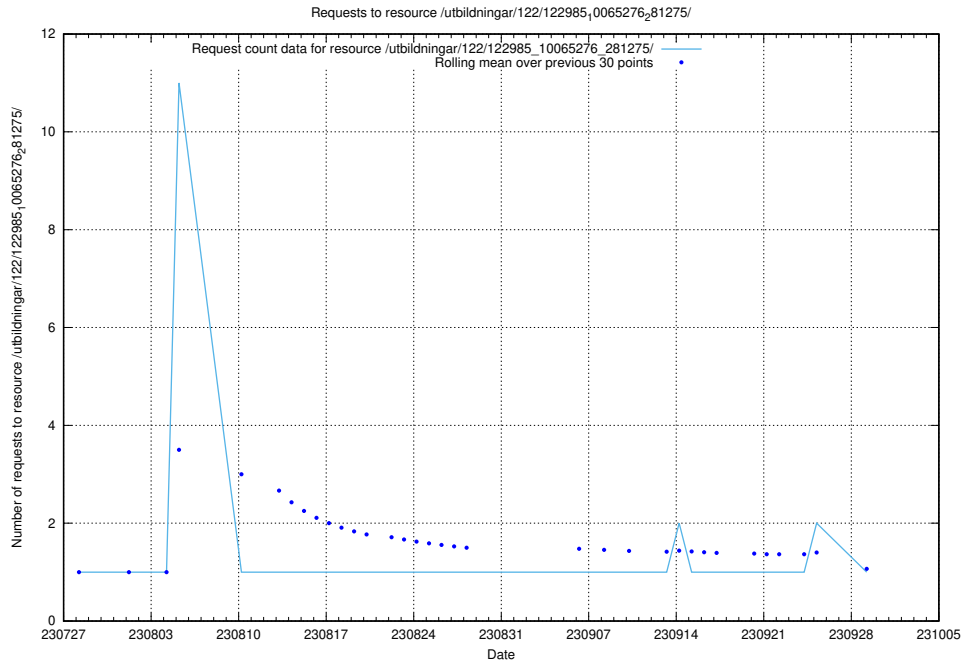

5.4710 Usage of /utbildningar/122/122985_10065276_281275/

Here, we count the number of requests to resource /utbildningar/122/122985_10065276_281275/.