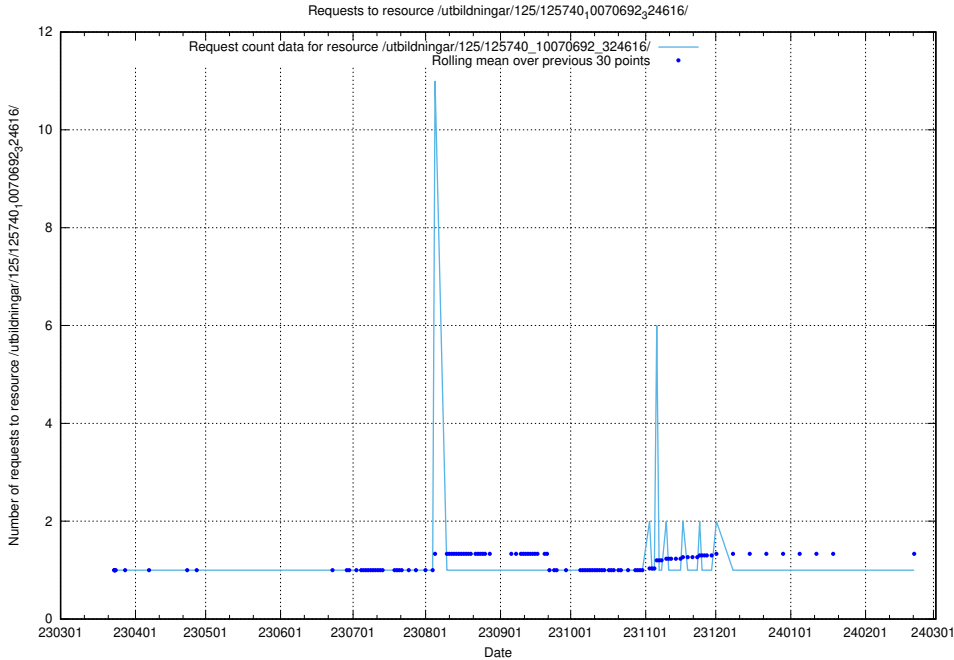

5.991 Usage of /utbildningar/125/125740_10070692_324616/

Here, we count the number of requests to resource /utbildningar/125/125740_10070692_324616/.