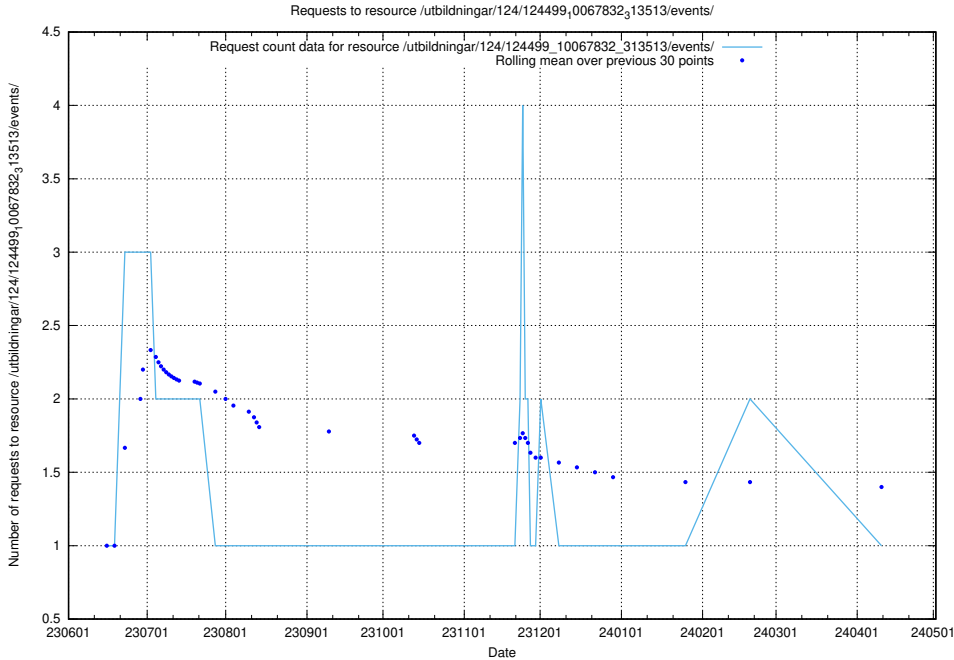

5.5668 Usage of /utbildningar/124/124499_10067832_313513/events/

Here, we count the number of requests to resource /utbildningar/124/124499_10067832_313513/events/