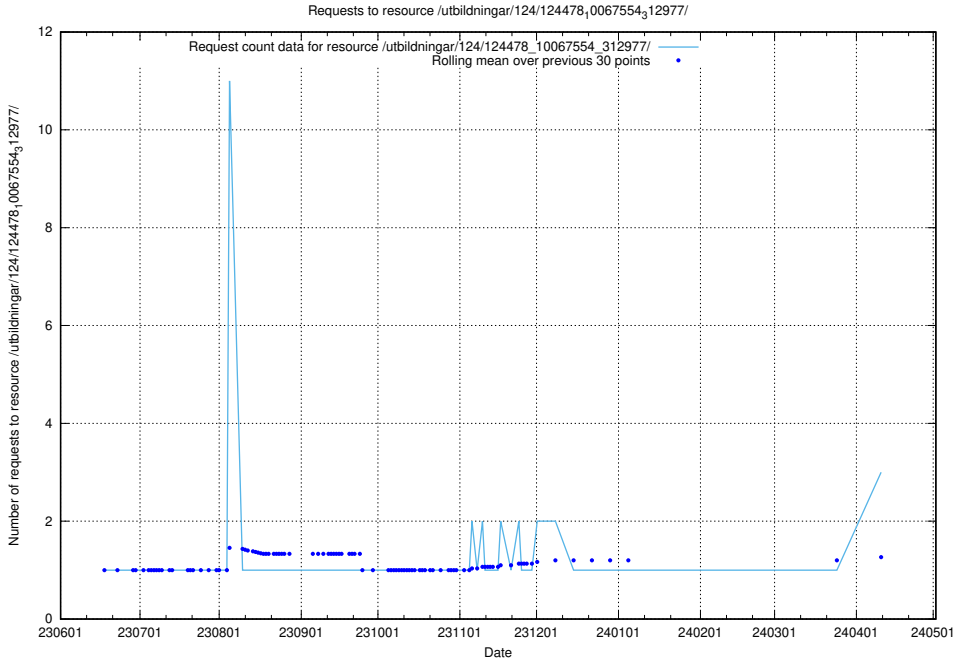

5.442 Usage of /utbildningar/124/124478_10067554_312977/

Here, we count the number of requests to resource /utbildningar/124/124478_10067554_312977/.