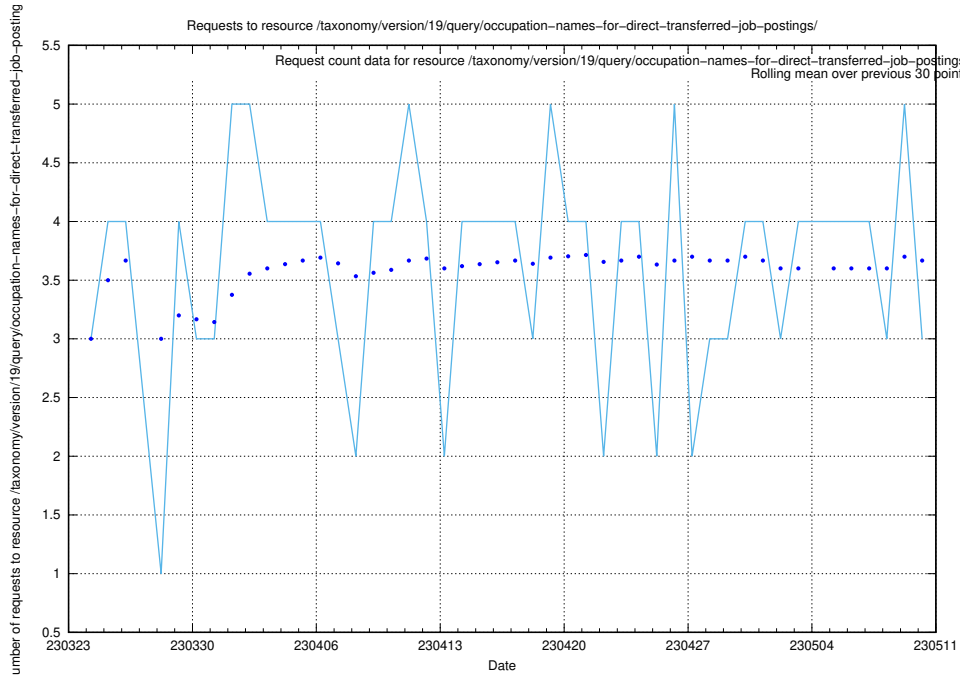

5.464 Usage of /taxonomy/version/19/query/occupation-names-for-direct-transferred-job-postings/

Here, we count the number of requests to resource /taxonomy/version/19/query/occupation-names-for-direct-transferred-job-postings/.