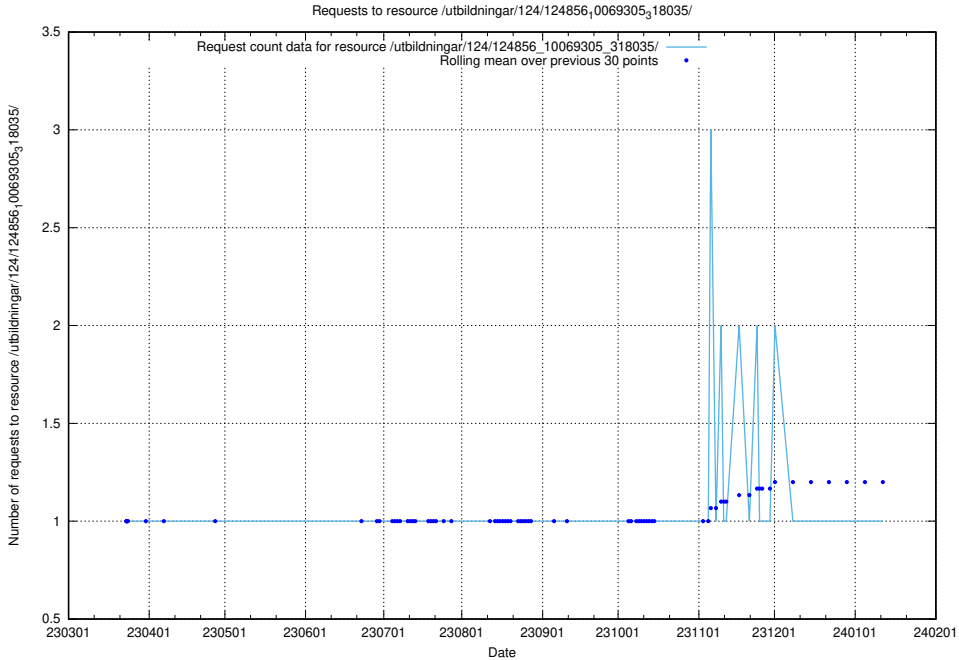

5.1197 Usage of /utbildningar/124/124856_10069305_318035/

Here, we count the number of requests to resource /utbildningar/124/124856_10069305_318035/.