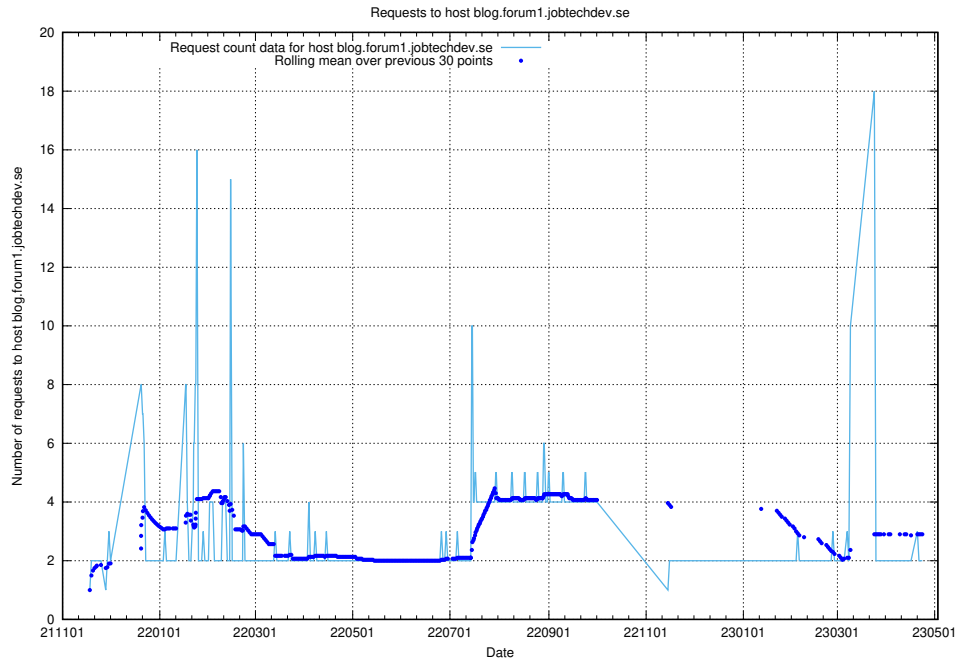

7.482 Usage of `blog.forum1.jobtechdev.se`

Here, we count the number of requests to host `blog.forum1.jobtechdev.se`.