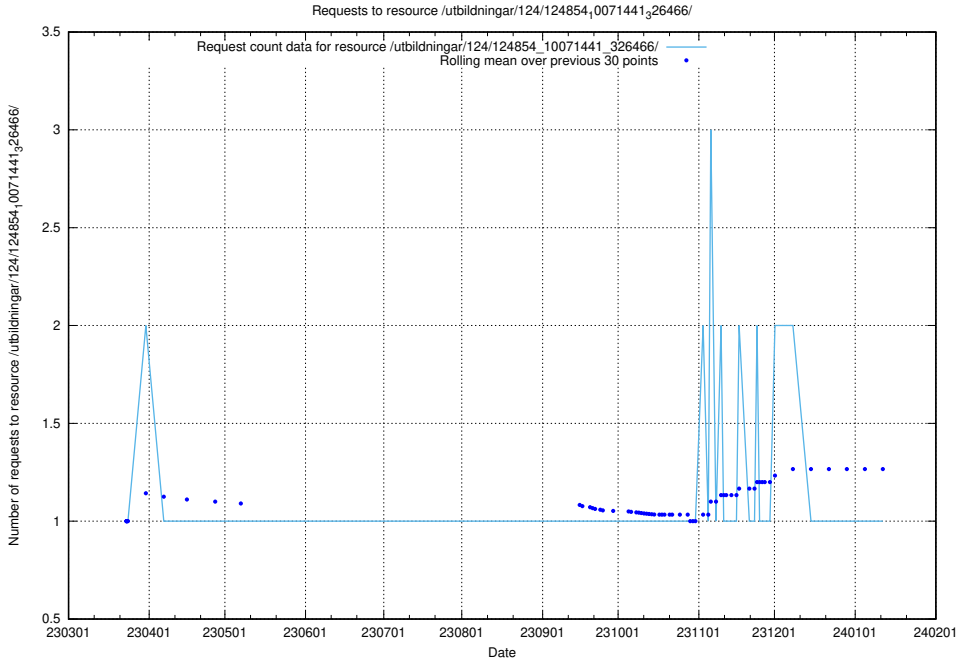

5.1211 Usage of /utbildningar/124/124854_10071441_326466/

Here, we count the number of requests to resource /utbildningar/124/124854_10071441_326466/.