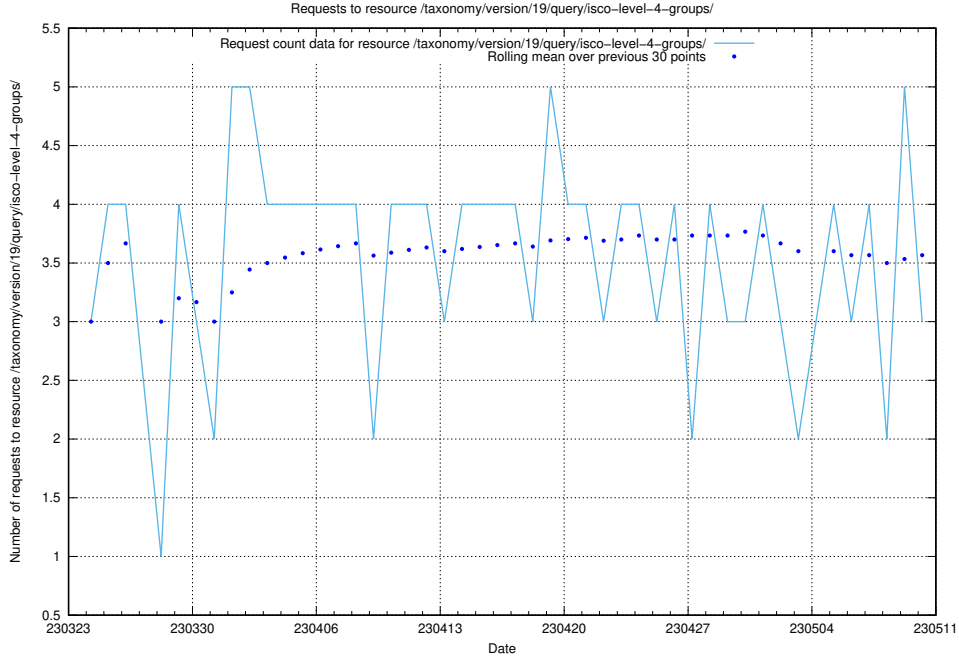

5.465 Usage of /taxonomy/version/19/query/isco-level-4-groups/

Here, we count the number of requests to resource /taxonomy/version/19/query/isco-level-4-groups/.