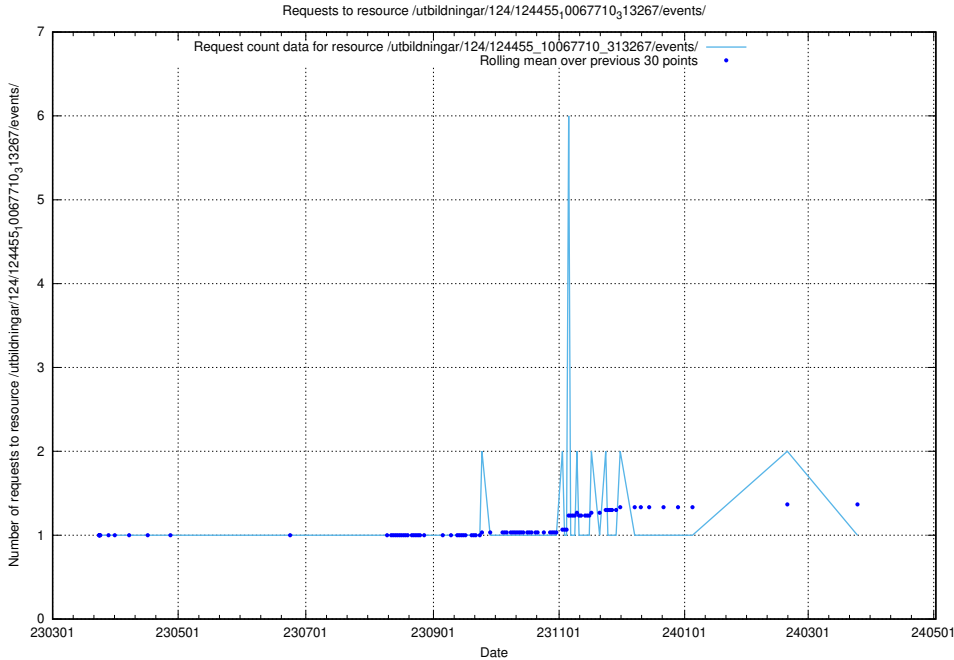

5.3243 Usage of /utbildningar/124/124455_10067710_313267/events/

Here, we count the number of requests to resource /utbildningar/124/124455_10067710_313267/events/