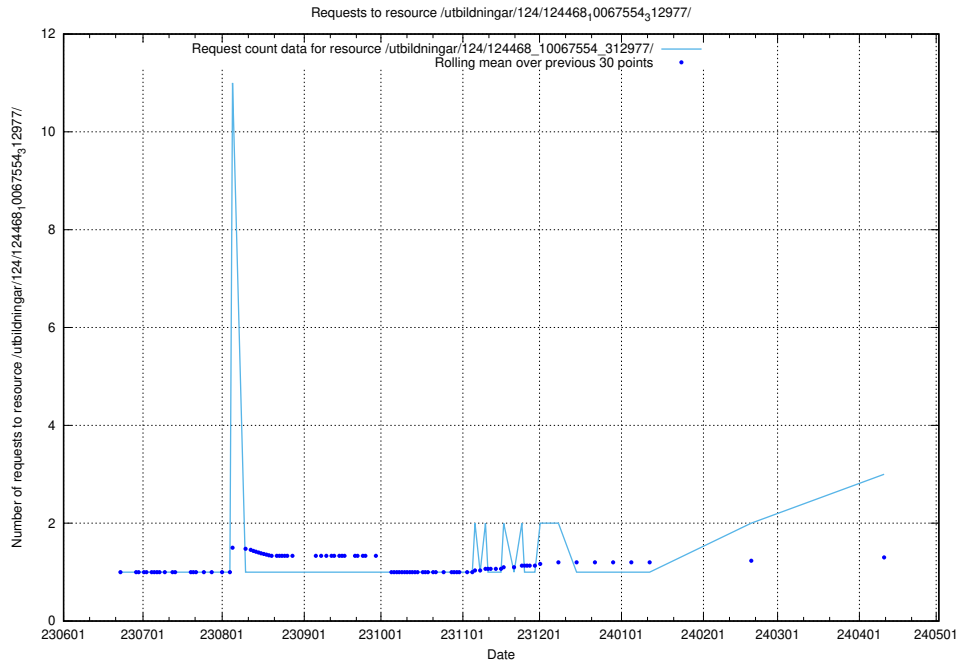

5.437 Usage of /utbildningar/124/124468_10067554_312977/

Here, we count the number of requests to resource /utbildningar/124/124468_10067554_312977/.