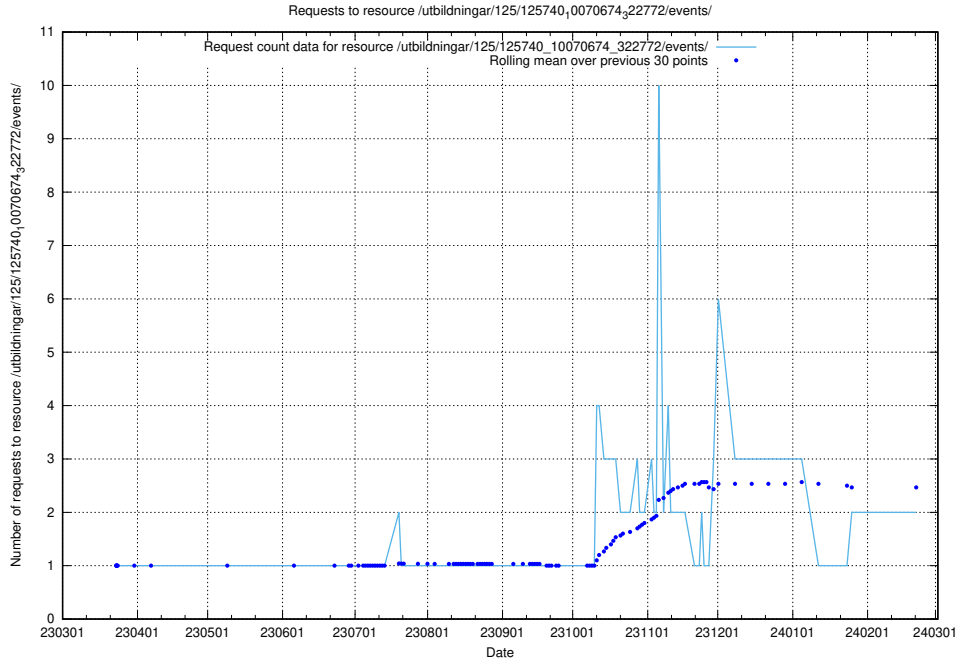

Here, we count the number of requests to resource /utbildningar/125/125740_10070688_331733/.

5.491 Usage of /utbildningar/125/125740_10070674_322772/events/

Here, we count the number of requests to resource /utbildningar/125/125740_10070674_322772/events/