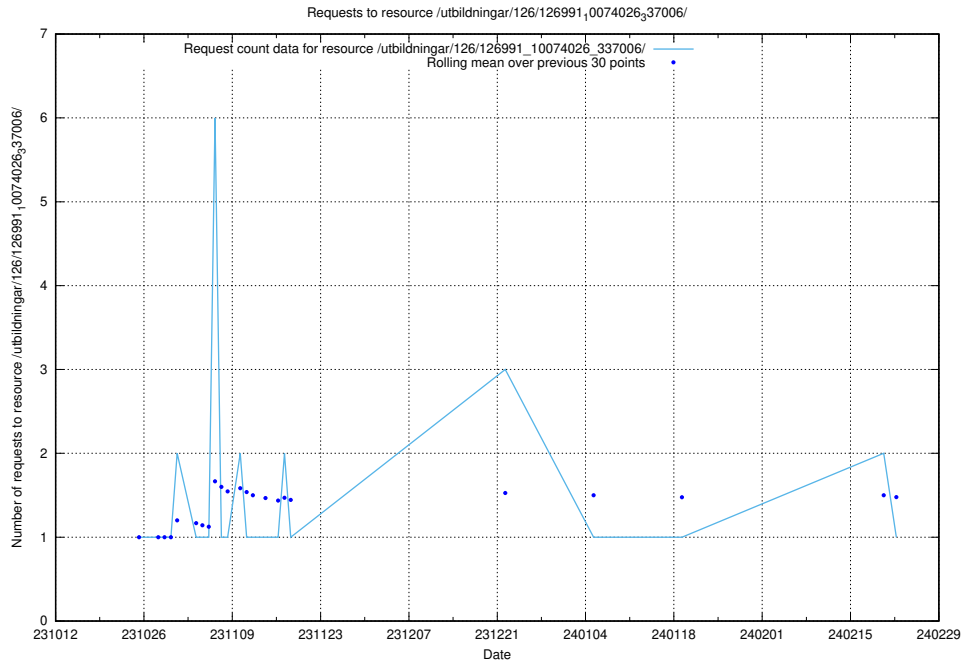

5.4022 Usage of /utbildningar/126/126991_10074026_337006/

Here, we count the number of requests to resource /utbildningar/126/126991_10074026_337006/.