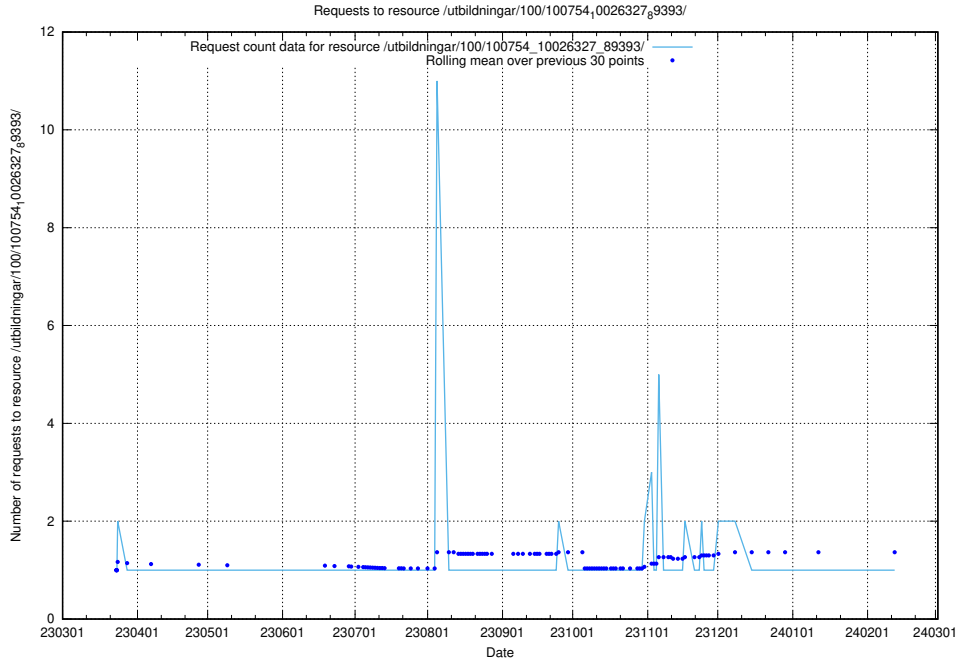

5.5359 Usage of /utbildningar/100/100754_10026327_89393/

Here, we count the number of requests to resource /utbildningar/100/100754_10026327_89393/.