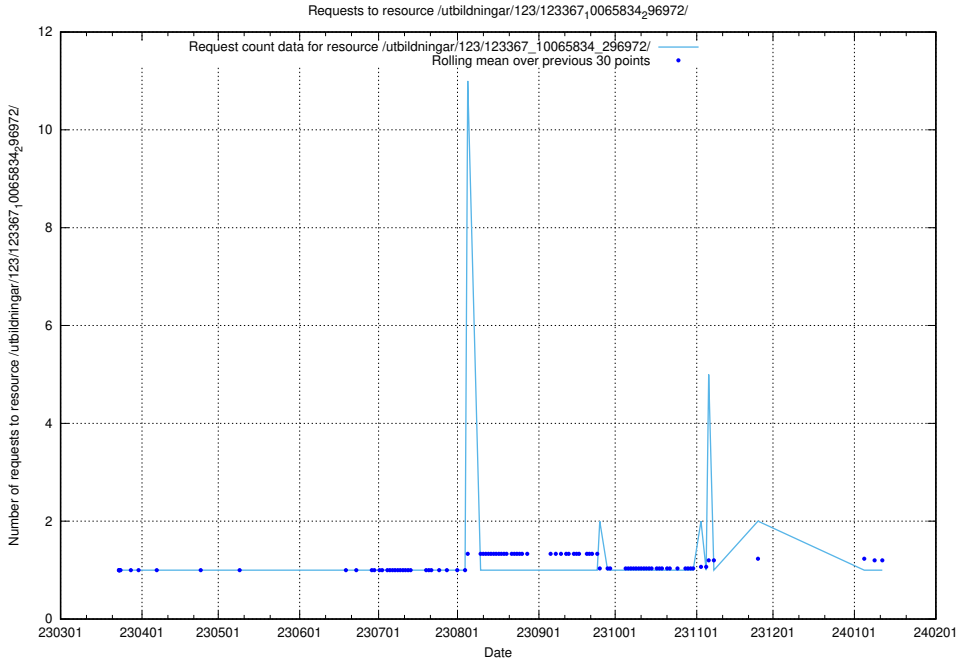

5.4669 Usage of /utbildningar/123/123367_10065834_296972/

Here, we count the number of requests to resource /utbildningar/123/123367_10065834_296972/.