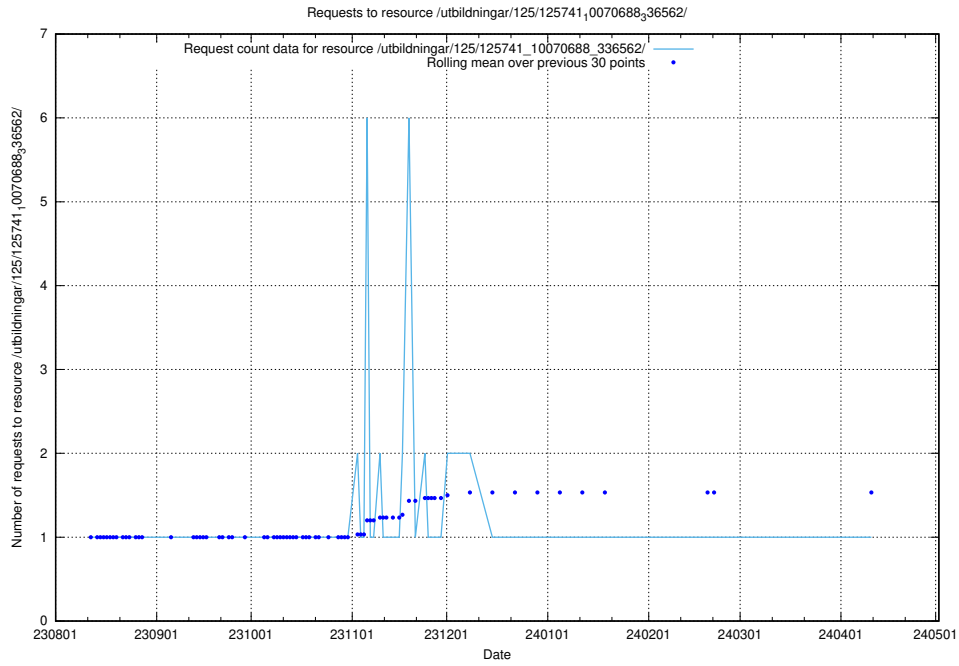

5.4609 Usage of /utbildningar/125/125741_10070688_336562/

Here, we count the number of requests to resource /utbildningar/125/125741_10070688_336562/.