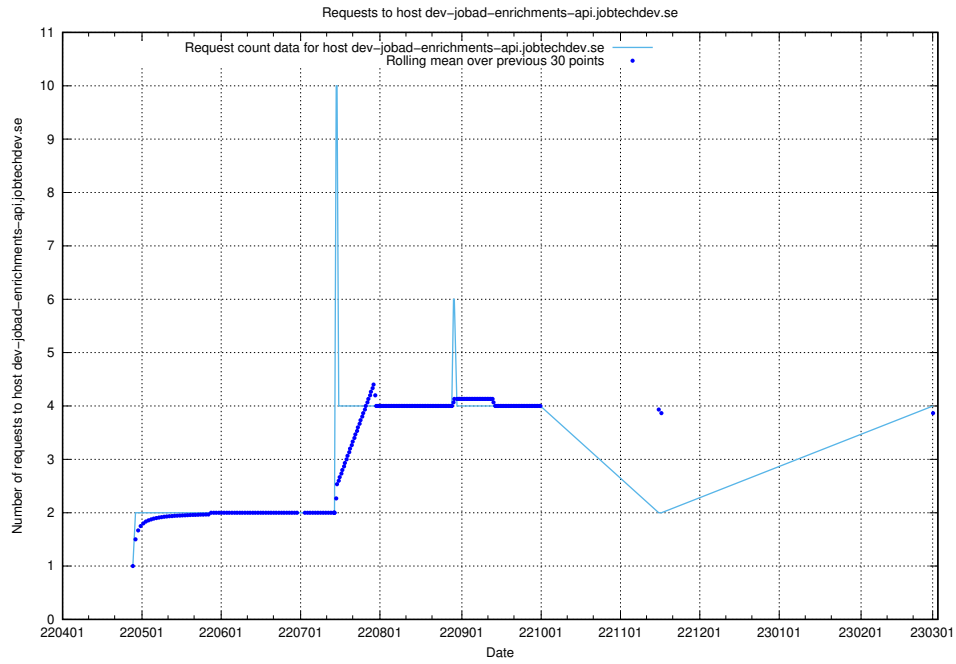

Here, we count the number of requests to host legacy-taxonomy-soap-service-java-soap-taxonomy.prod.services.jtech.se.

7.150 Usage of dev-jobad-enrichments-api.jobtechdev.se

Here, we count the number of requests to host dev-jobad-enrichments-api.jobtechdev.se.