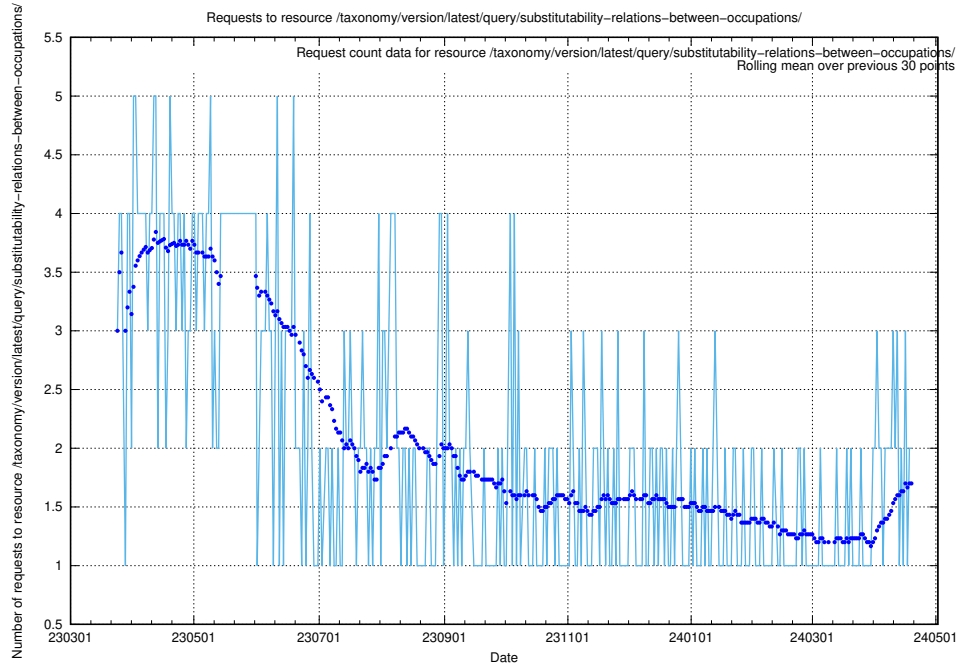

5.916 Usage of /taxonomy/version/latest/query/substitutability-relations-between-occupations/

Here, we count the number of requests to resource /taxonomy/version/latest/query/substitutability-relations-between-occupations/.