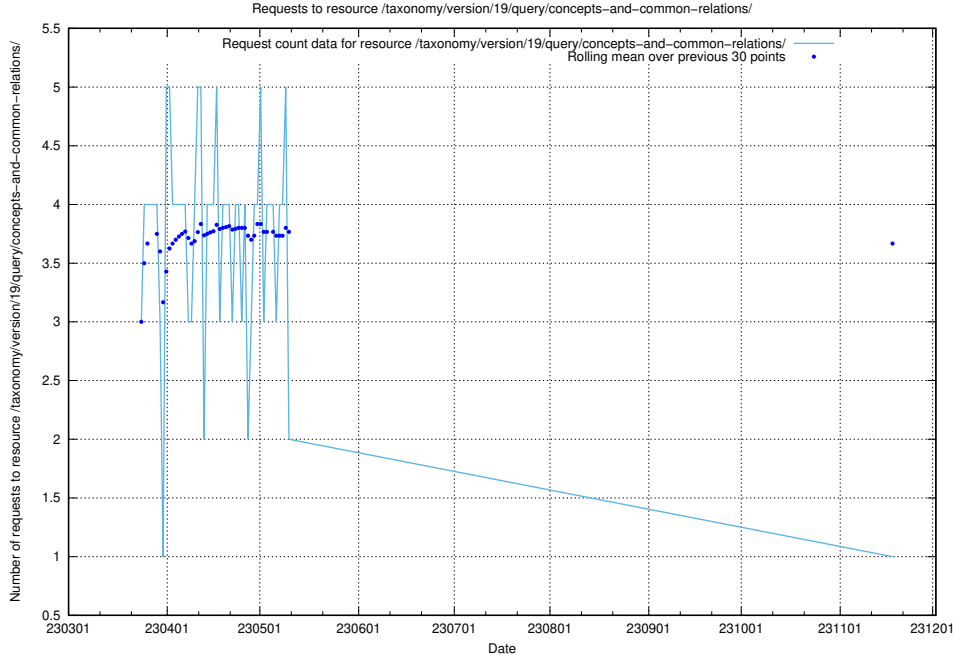

5.5942 Usage of /taxonomy/version/19/query/concepts-and-common-relations/

Here, we count the number of requests to resource /taxonomy/version/19/query/concepts-and-common-relations/.