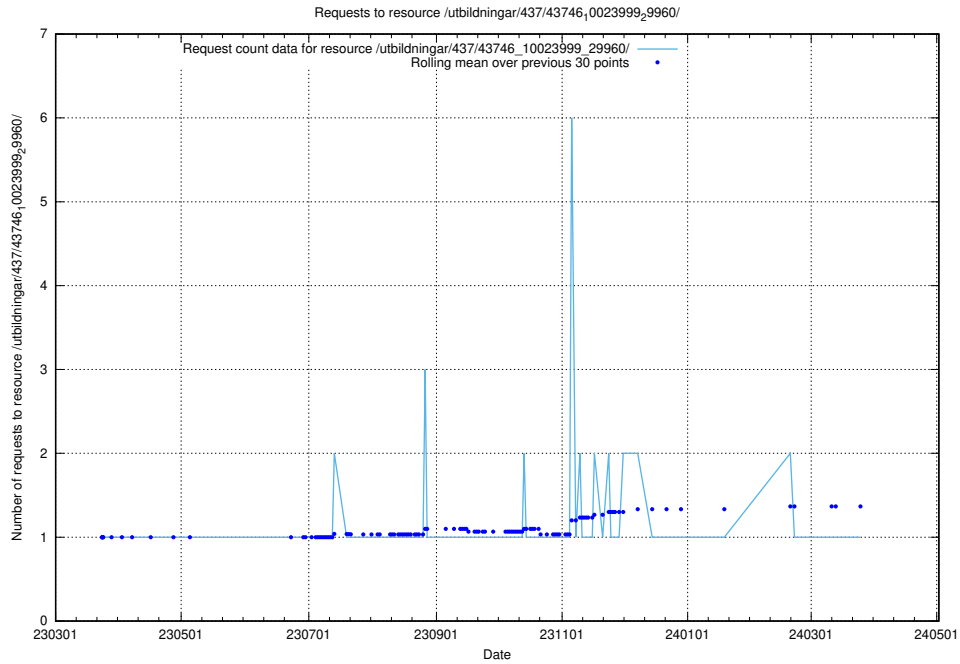

5.6169 Usage of /utbildningar/437/43746_10023999_29960/

Here, we count the number of requests to resource /utbildningar/437/43746_10023999_29960/.