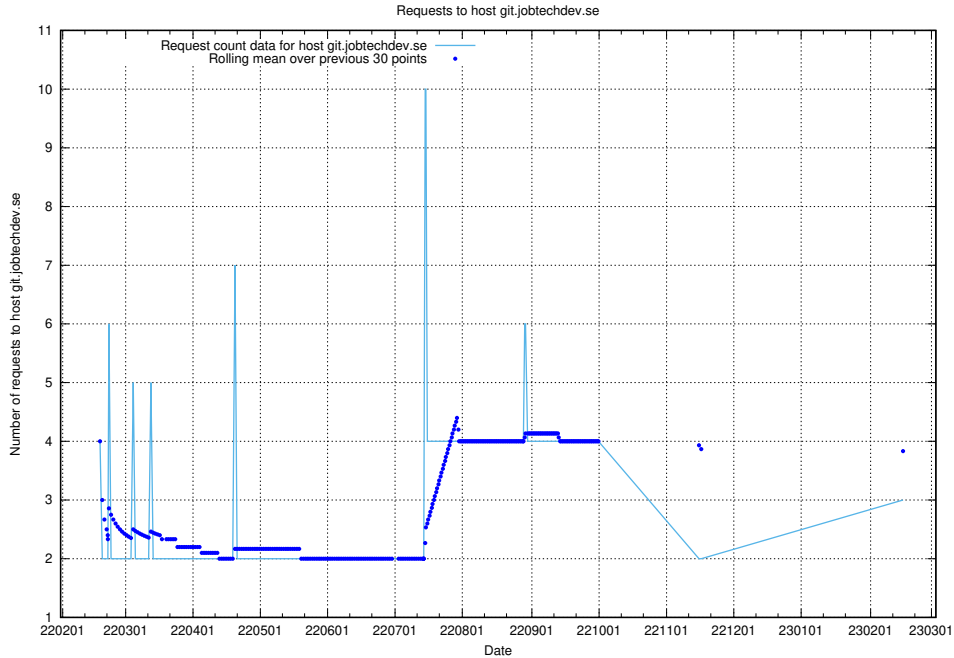

7.227 Usage of git.jobtechdev.se

Here, we count the number of requests to host git.jobtechdev.se.