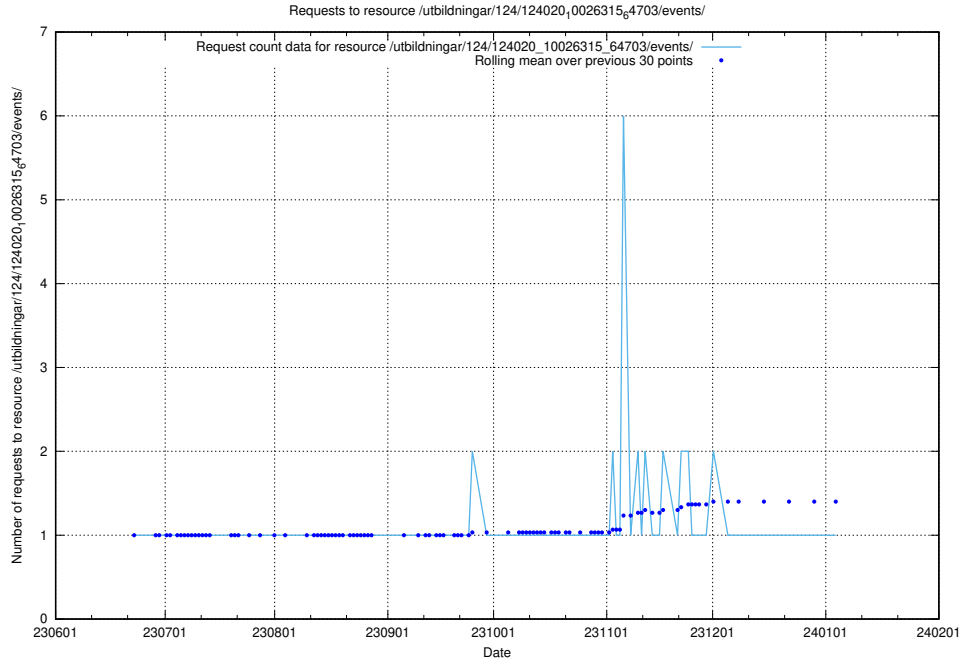

5.5614 Usage of /utbildningar/124/124020_10026315_64703/events/

Here, we count the number of requests to resource /utbildningar/124/124020_10026315_64703/events/.