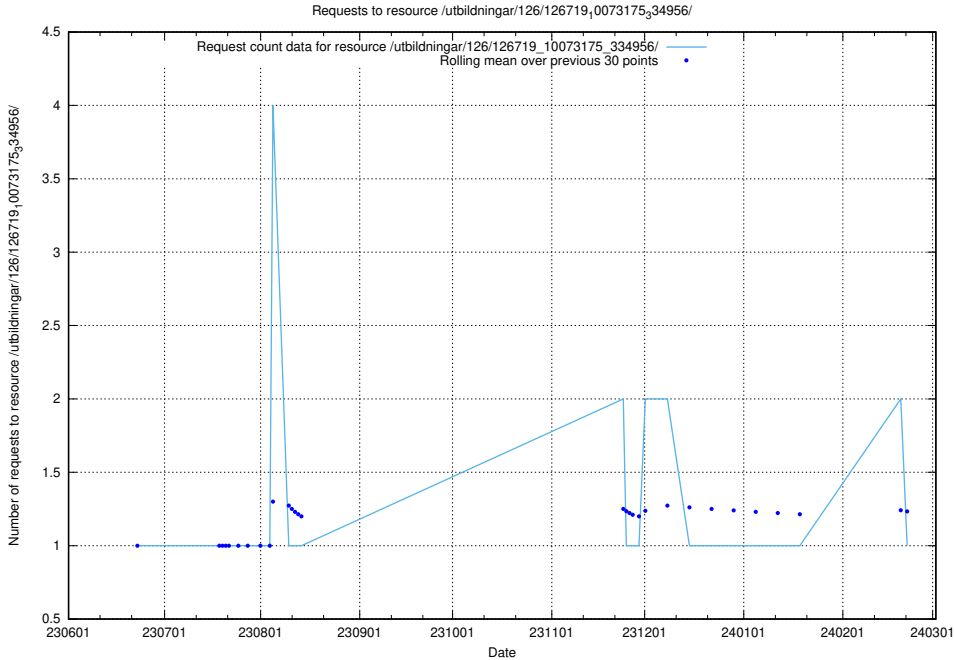

5.5404 Usage of /utbildningar/126/126719_10073175_334956/

Here, we count the number of requests to resource /utbildningar/126/126719_10073175_334956/.