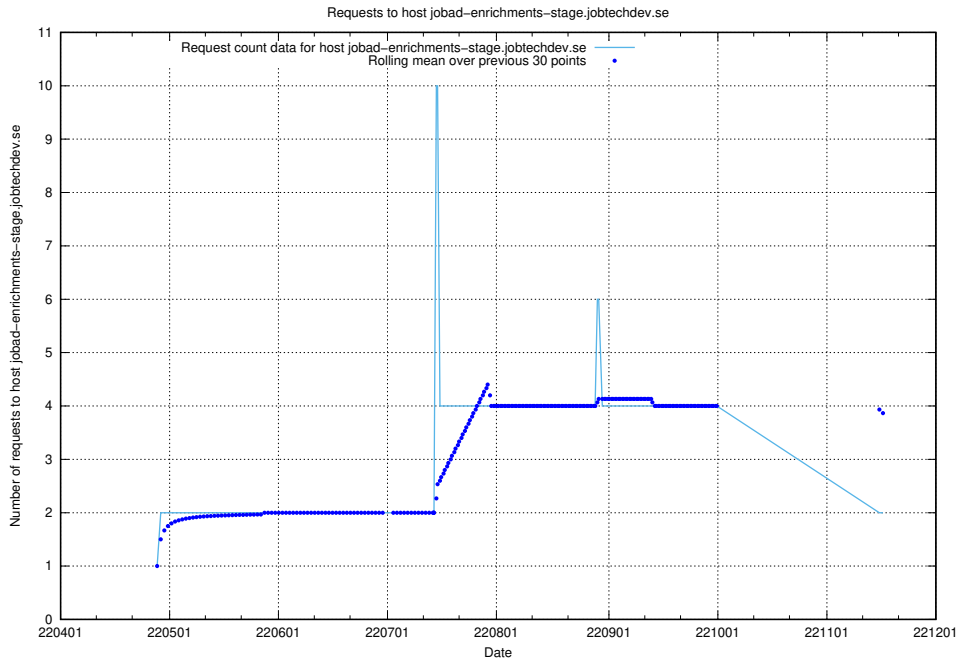

7.441 Usage of jobad-enrichments-stage.jobtechdev.se

Here, we count the number of requests to host jobad-enrichments-stage.jobtechdev.se.