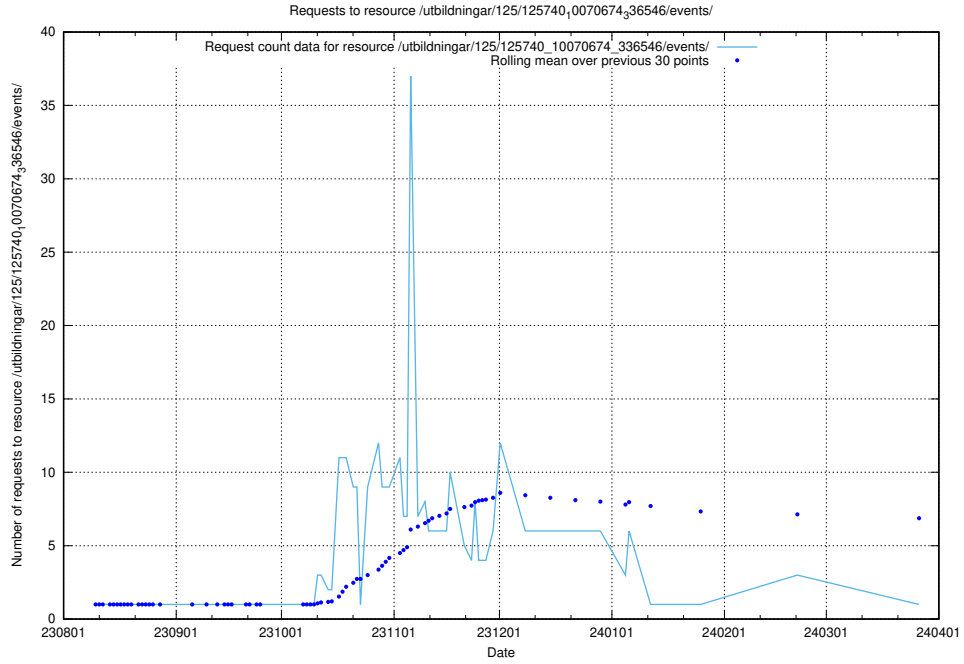

5.4633 Usage of /utbildningar/125/125740_10070674_336546/events/

Here, we count the number of requests to resource /utbildningar/125/125740_10070674_336546/events/