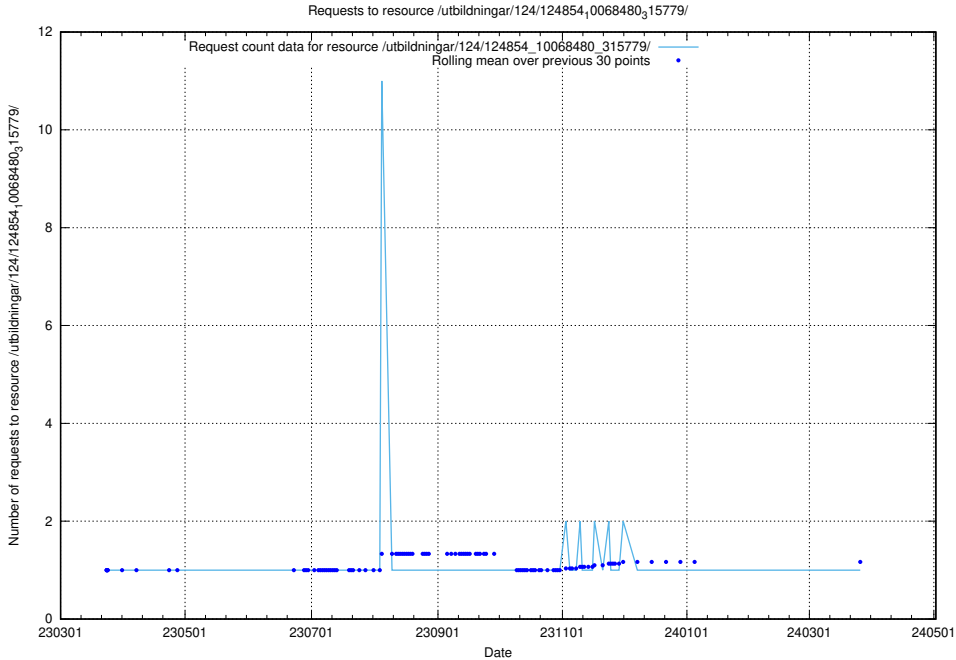

5.1223 Usage of /utbildningar/124/124854_10068480_315779/

Here, we count the number of requests to resource /utbildningar/124/124854_10068480_315779/.