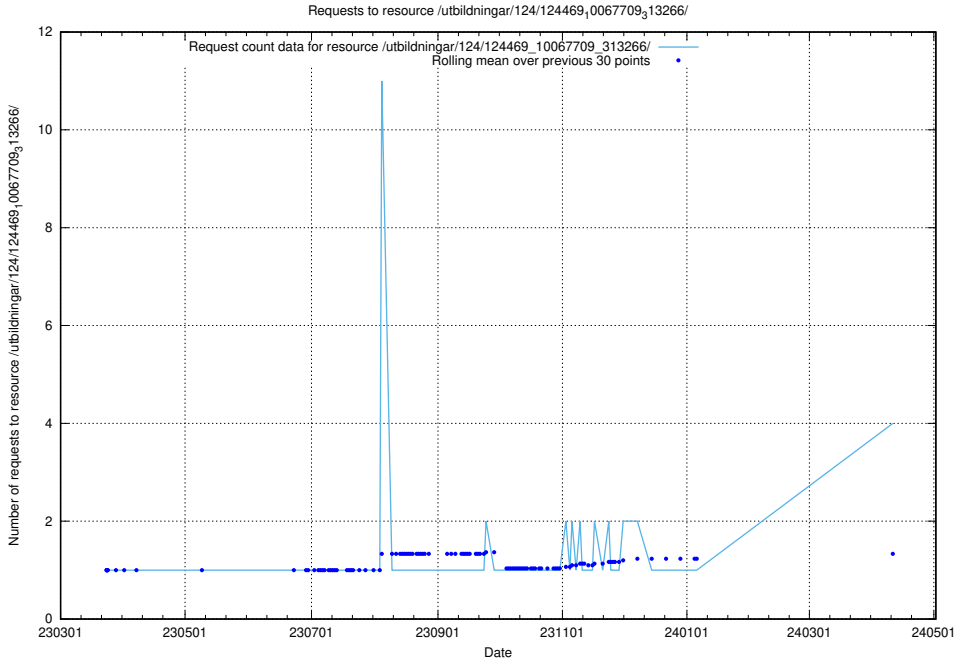

5.227 Usage of /utbildningar/124/124469_10067709_313266/

Here, we count the number of requests to resource /utbildningar/124/124469_10067709_313266/.