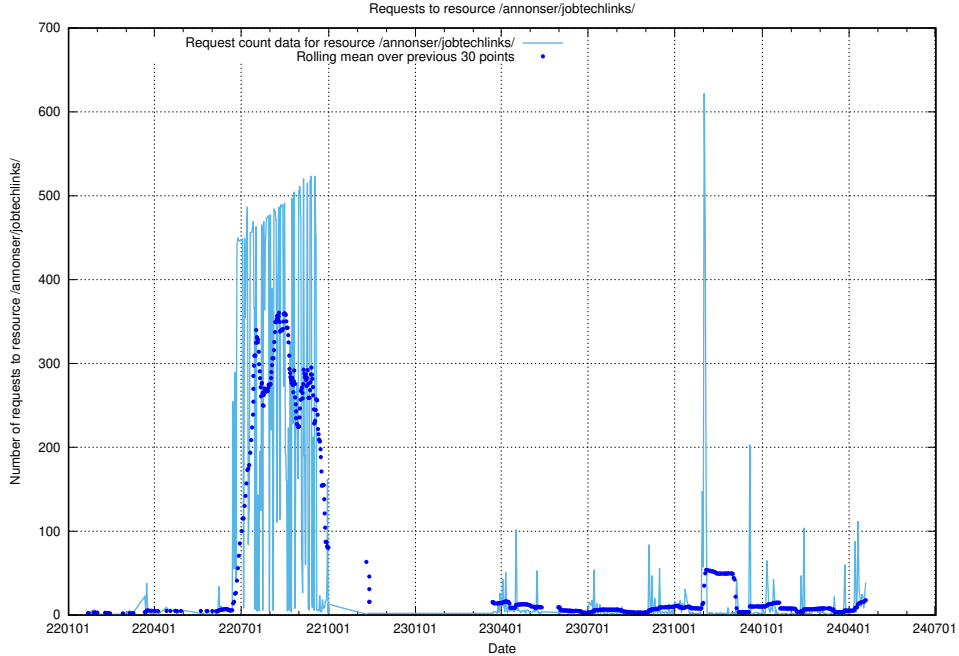

5.4 Usage of /utbildningar/122/122546_10064745_265894/events/

Here, we count the number of requests to resource /utbildningar/122/122546_10064745_265894/events/

5.5 Usage of /annonser/jobtechlinks/

Here, we count the number of requests to resource /annonser/jobtechlinks/.