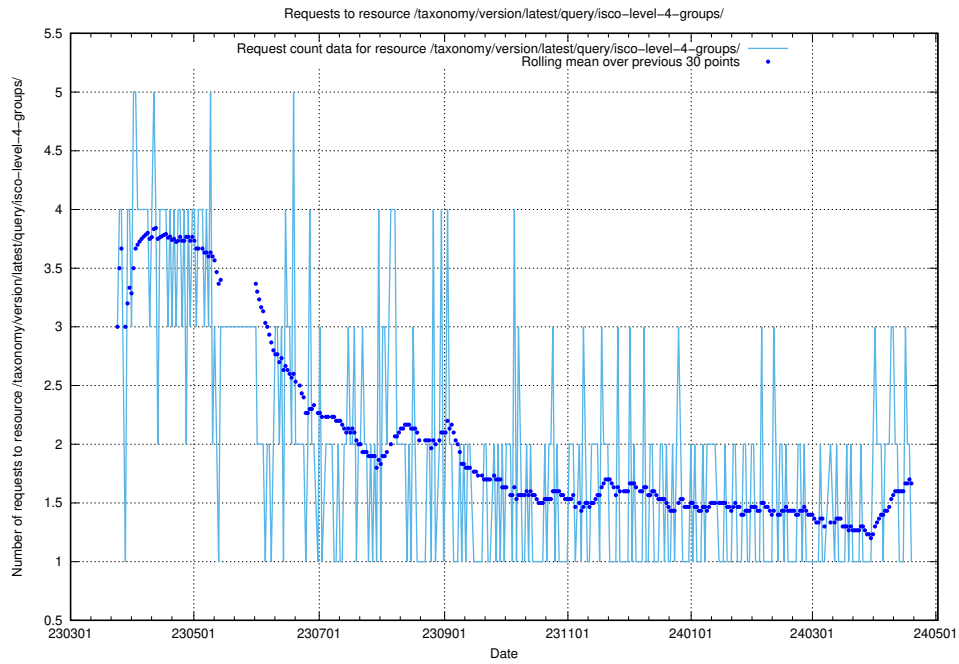

5.5895 Usage of /taxonomy/version/latest/query/isco-level-4-groups/

Here, we count the number of requests to resource /taxonomy/version/latest/query/isco-level-4-groups/.