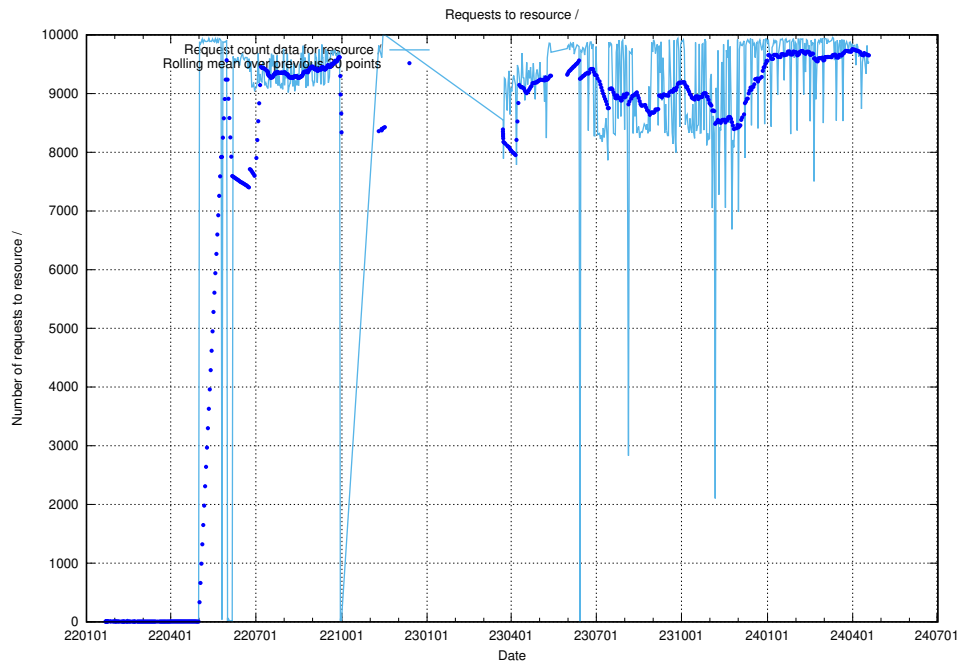

⁶<https://data.jobtechdev.se>

5.2 Usage of /taxonomy/concept/

Here, we count the number of requests to resource /taxonomy/concept/.

5.3 Disk space usage

A table showing the disk space usage on the data server.