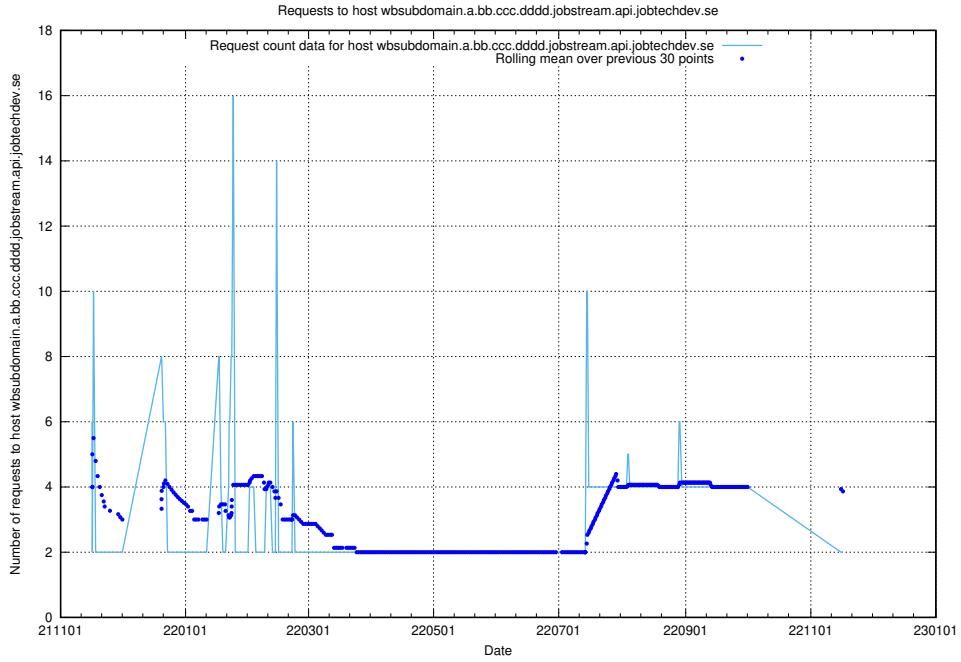

7.523 Usage of wbsubdomain.a.bb.ccc.dddd.jobstream.api.jobtechdev.se

Here, we count the number of requests to host wbsubdomain.a.bb.ccc.dddd.jobstream.api.jobtechdev.se.