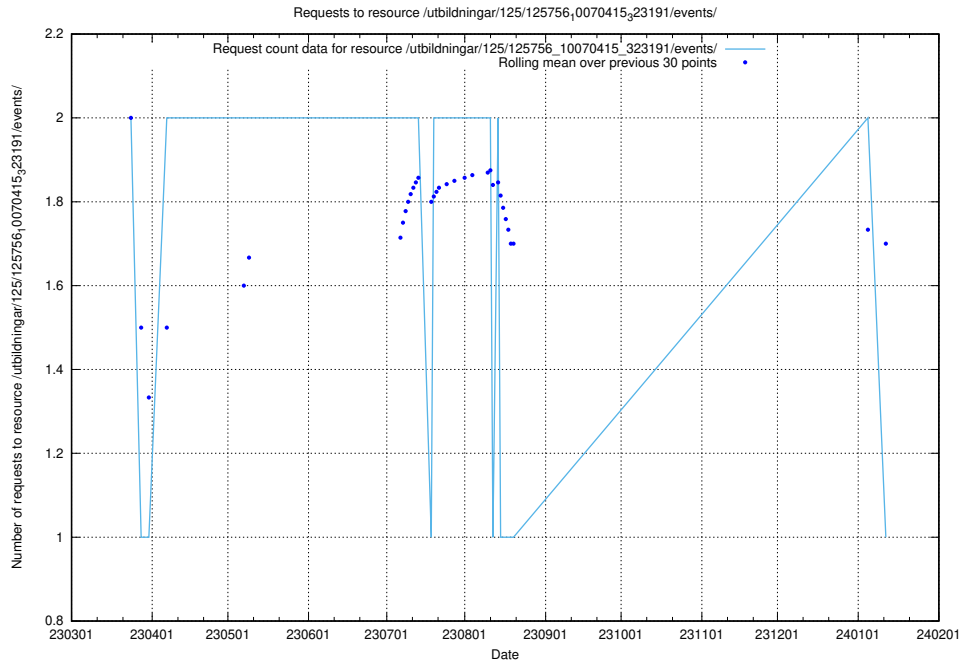

5.5948 Usage of /utbildningar/125/125756_10070415_323191/events/

Here, we count the number of requests to resource /utbildningar/125/125756_10070415_323191/events/