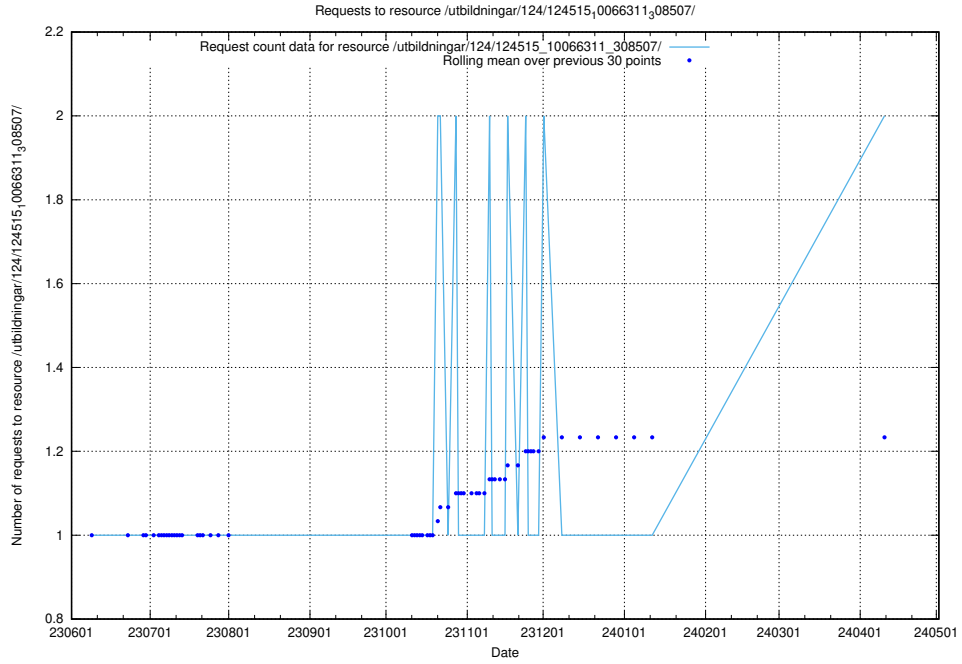

5.892 Usage of /utbildningar/124/124515_10066311_308507/

Here, we count the number of requests to resource /utbildningar/124/124515_10066311_308507/.