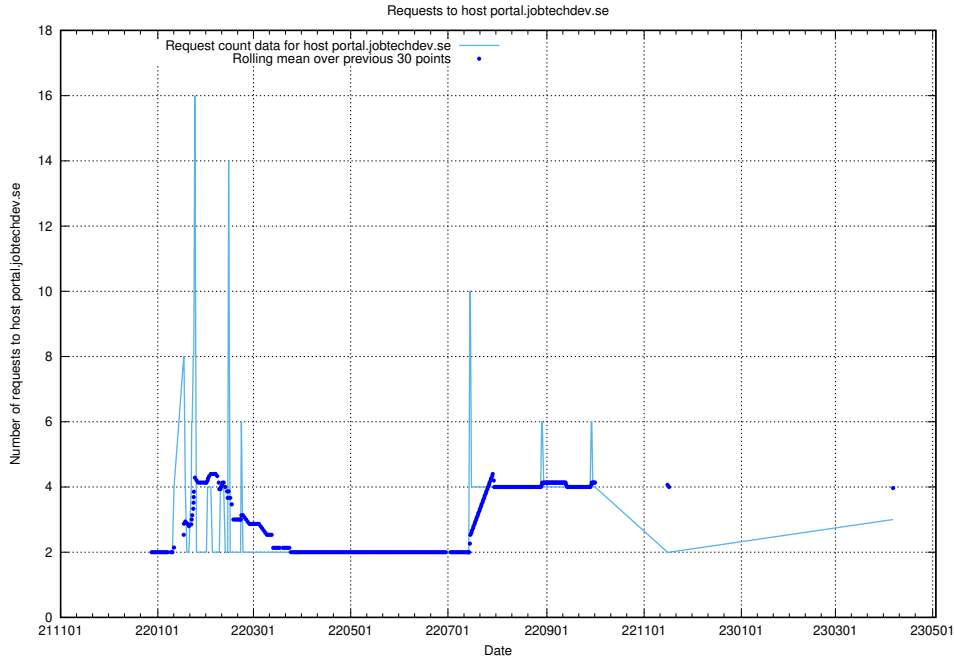

Here, we count the number of requests to host portal.jobtechdev.se.

7.190 Usage of panel.jobtechdev.se

Here, we count the number of requests to host panel.jobtechdev.se.

7.191 Usage of new.jobtechdev.se

Here, we count the number of requests to host new.jobtechdev.se.