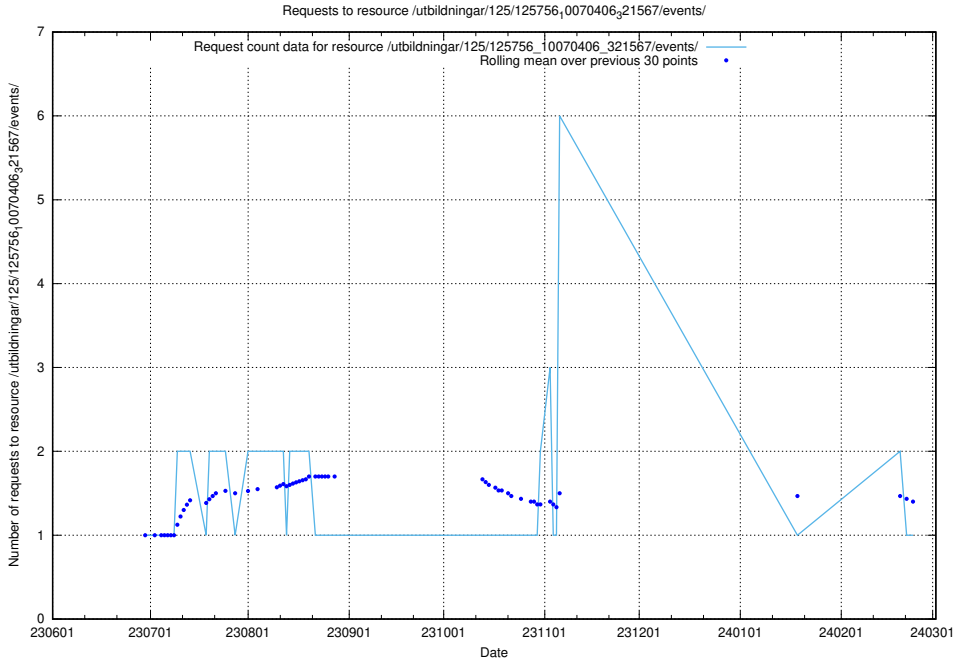

5.5178 Usage of /utbildningar/125/125756_10070406_321567/events/

Here, we count the number of requests to resource /utbildningar/125/125756_10070406_321567/events/