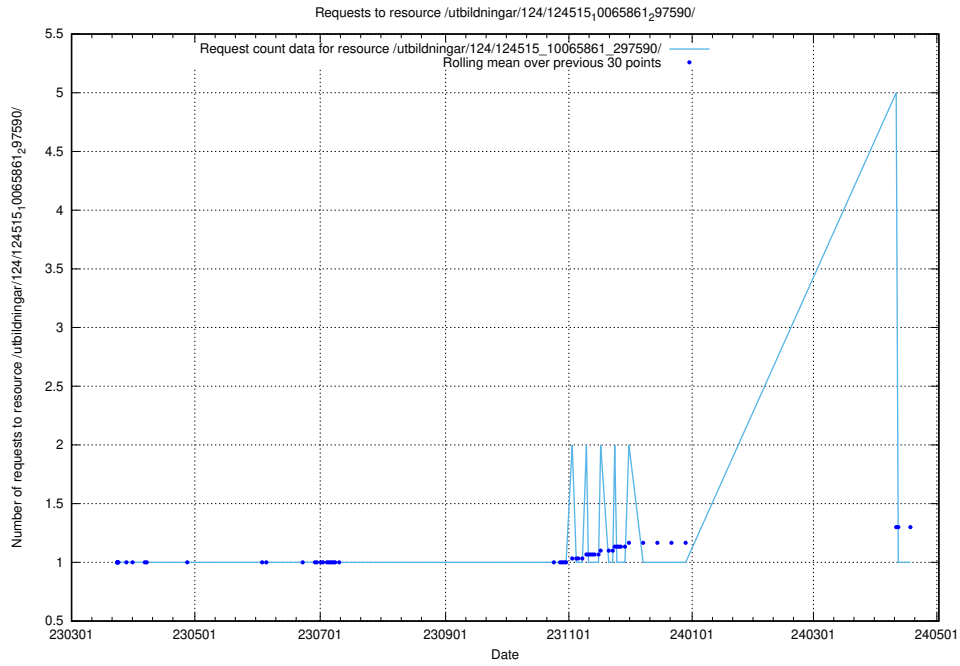

Here, we count the number of requests to resource /utbildningar/utb_emil/124/124514_10066300_308424/events/

5.1562 Usage of /utbildningar/124/124515_10065861_297590/

Here, we count the number of requests to resource /utbildningar/124/124515_10065861_297590/.