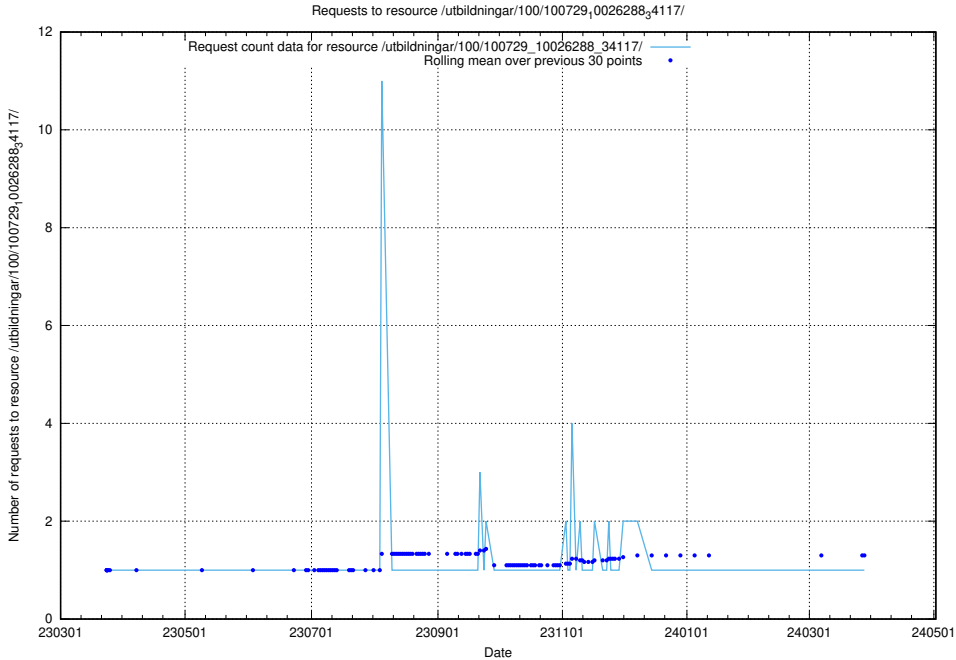

5.5477 Usage of /utbildningar/100/100729_10026288_34117/

Here, we count the number of requests to resource /utbildningar/100/100729_10026288_34117/.