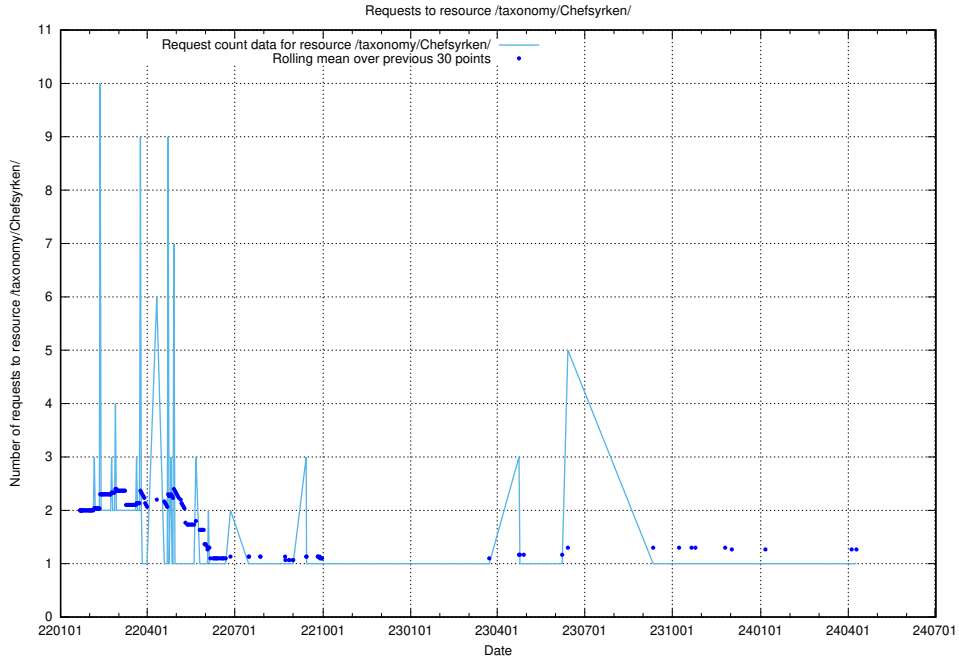

5.1237 Usage of /taxonomy/Chefsyrken/

Here, we count the number of requests to resource /taxonomy/Chefsyrken/.