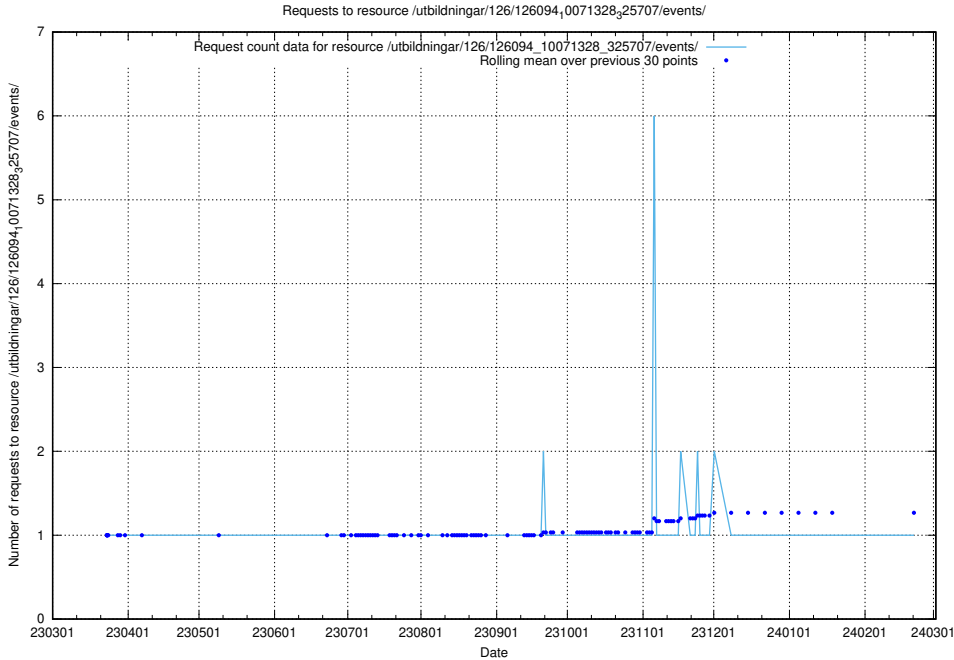

5.6216 Usage of /utbildningar/126/126094_10071328_325707/events/

Here, we count the number of requests to resource /utbildningar/126/126094_10071328_325707/events/