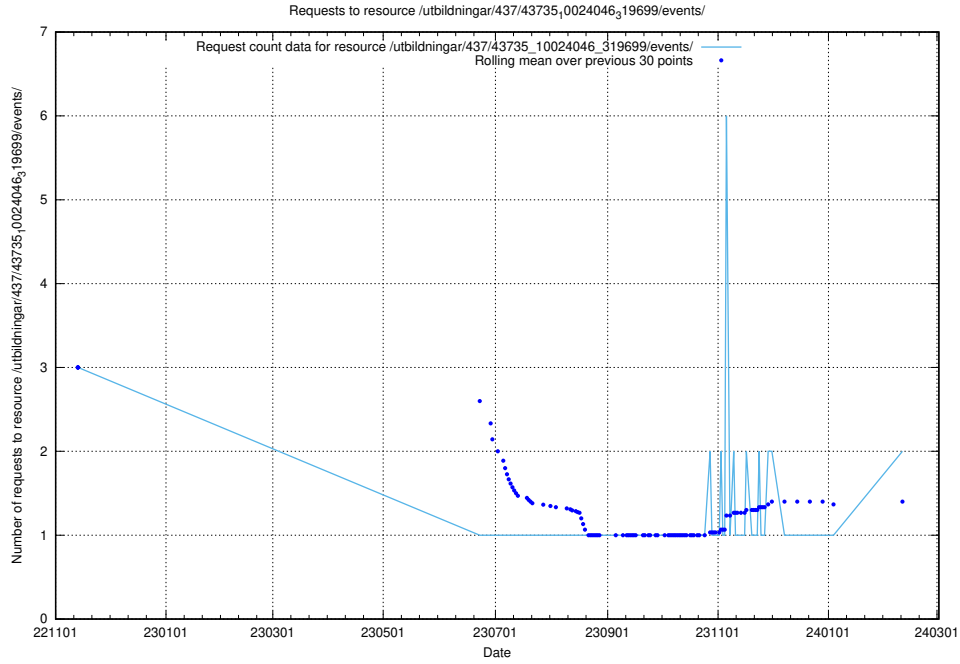

5.875 Usage of /utbildningar/437/43735_10024046_319699/events/

Here, we count the number of requests to resource /utbildningar/437/43735_10024046_319699/events/.