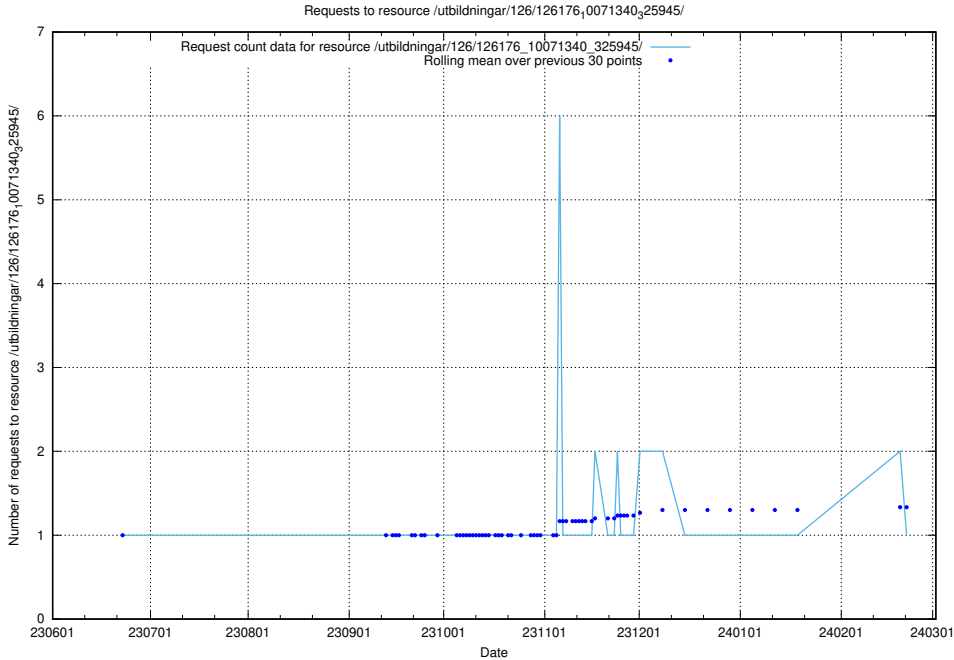

5.5470 Usage of /utbildningar/126/126176_10071340_325945/

Here, we count the number of requests to resource /utbildningar/126/126176_10071340_325945/.