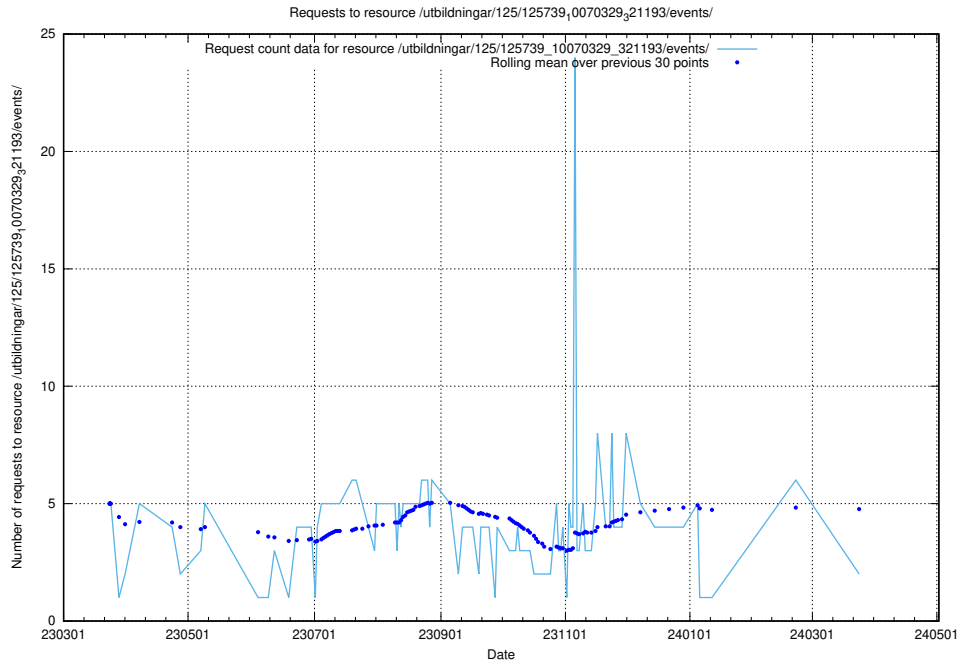

5.948 Usage of /utbildningar/125/125739_10070329_321193/events/

Here, we count the number of requests to resource /utbildningar/125/125739_10070329_321193/events/