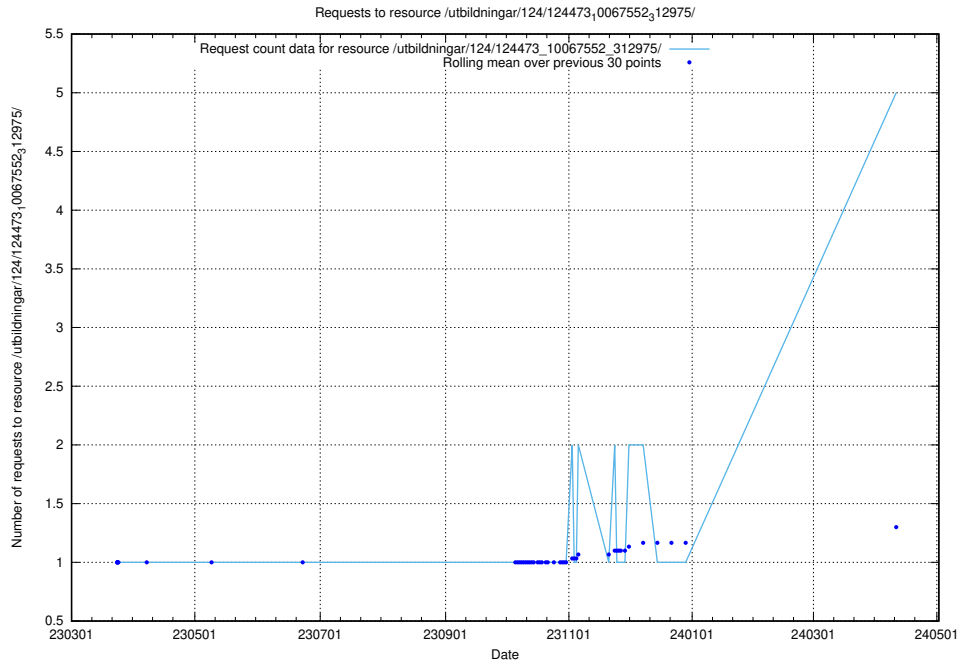

5.162 Usage of /utbildningar/124/124473_10067552_312975/

Here, we count the number of requests to resource /utbildningar/124/124473_10067552_312975/.