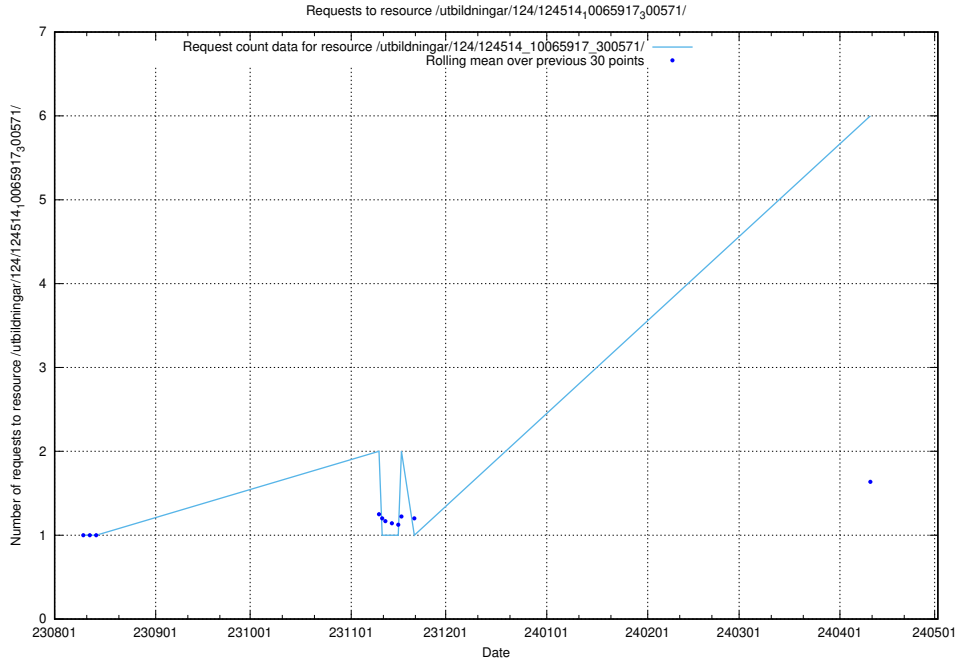

5.112 Usage of /utbildningar/124/124514_10065917_300571/

Here, we count the number of requests to resource /utbildningar/124/124514_10065917_300571/.