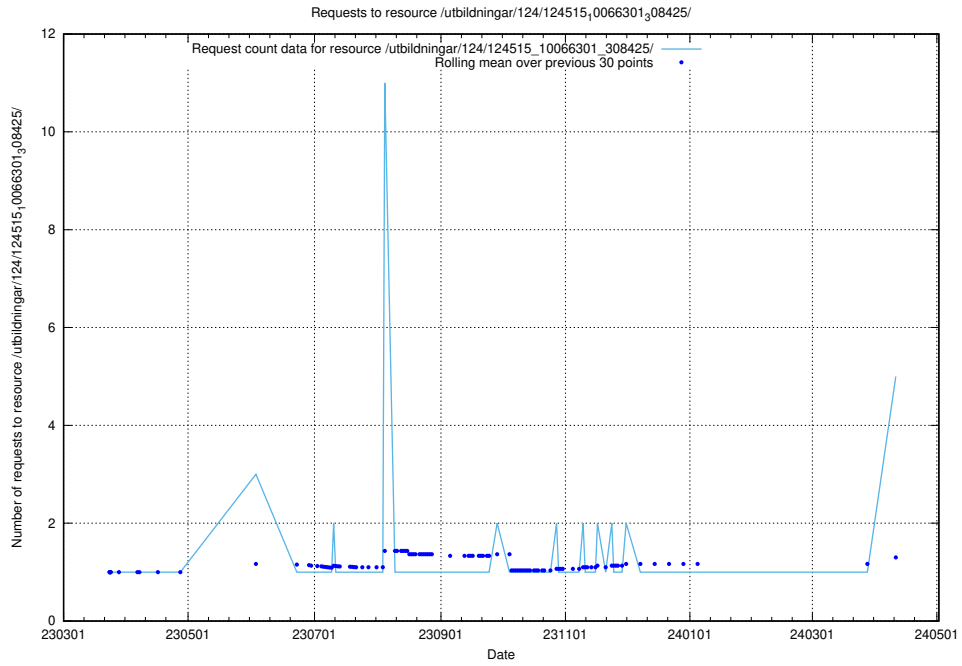

5.155 Usage of /utbildningar/124/124515_10066301_308425/

Here, we count the number of requests to resource /utbildningar/124/124515_10066301_308425/.