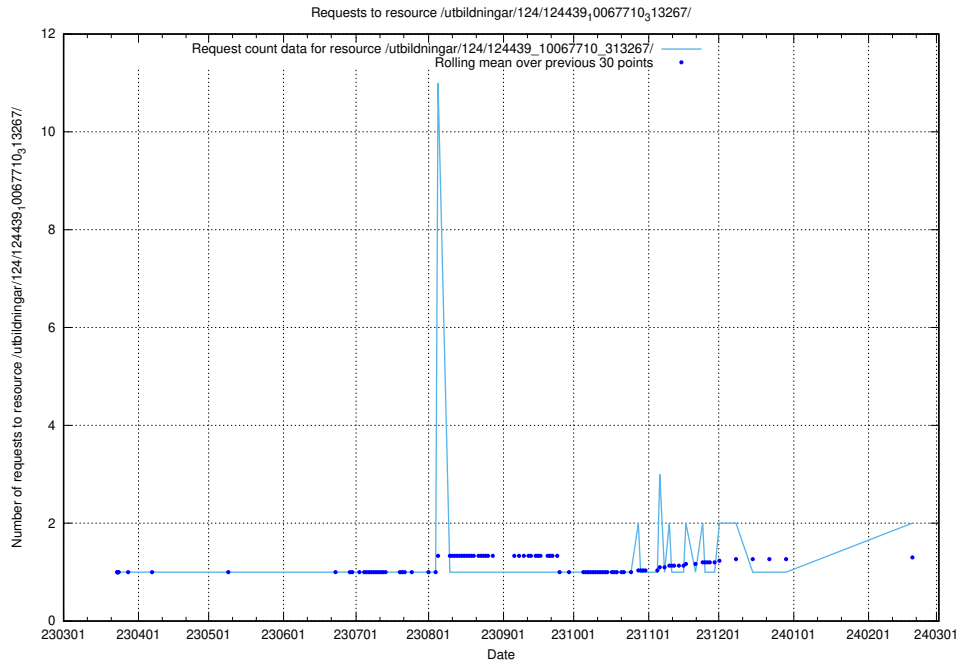

5.668 Usage of /utbildningar/124/124439_10067710_313267/

Here, we count the number of requests to resource /utbildningar/124/124439_10067710_313267/.