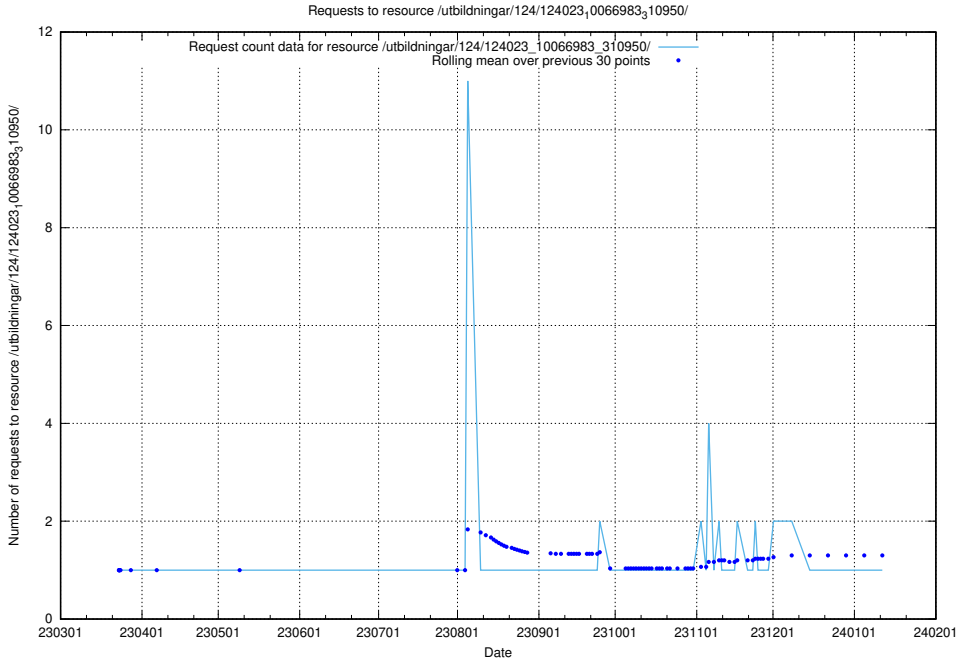

5.4264 Usage of /utbildningar/124/124023_10066983_310950/

Here, we count the number of requests to resource /utbildningar/124/124023_10066983_310950/.