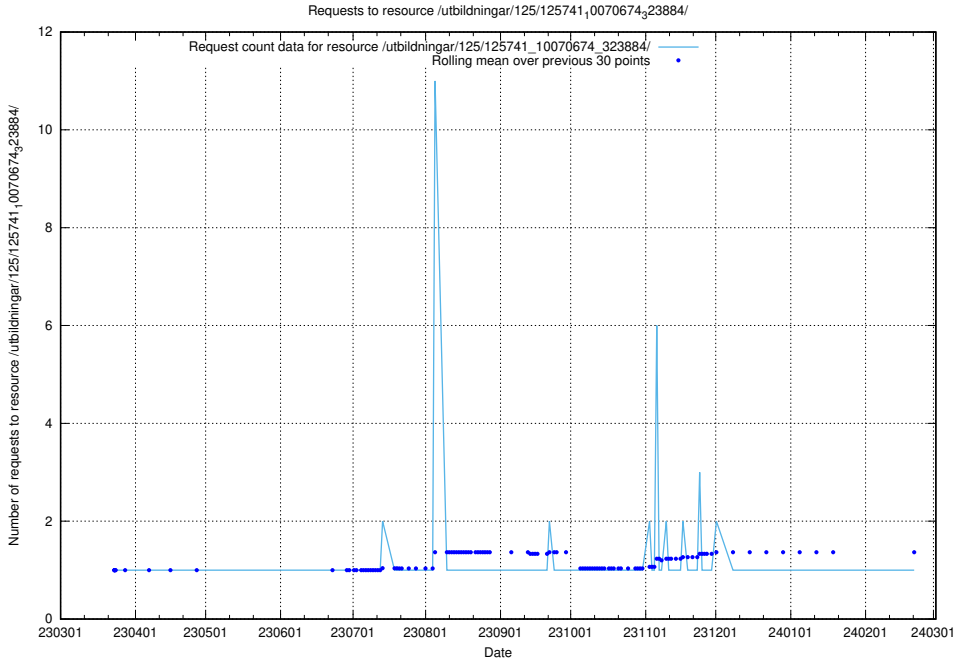

5.6264 Usage of /utbildningar/125/125741_10070674_323884/

Here, we count the number of requests to resource /utbildningar/125/125741_10070674_323884/.