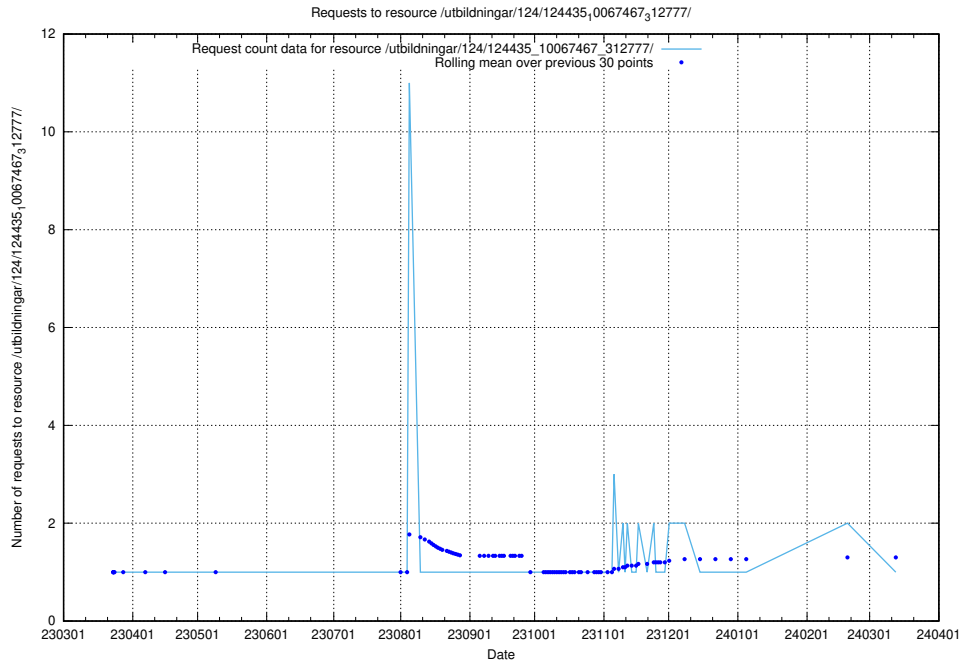

5.3564 Usage of /utbildningar/124/124435_10067467_312777/

Here, we count the number of requests to resource /utbildningar/124/124435_10067467_312777/.