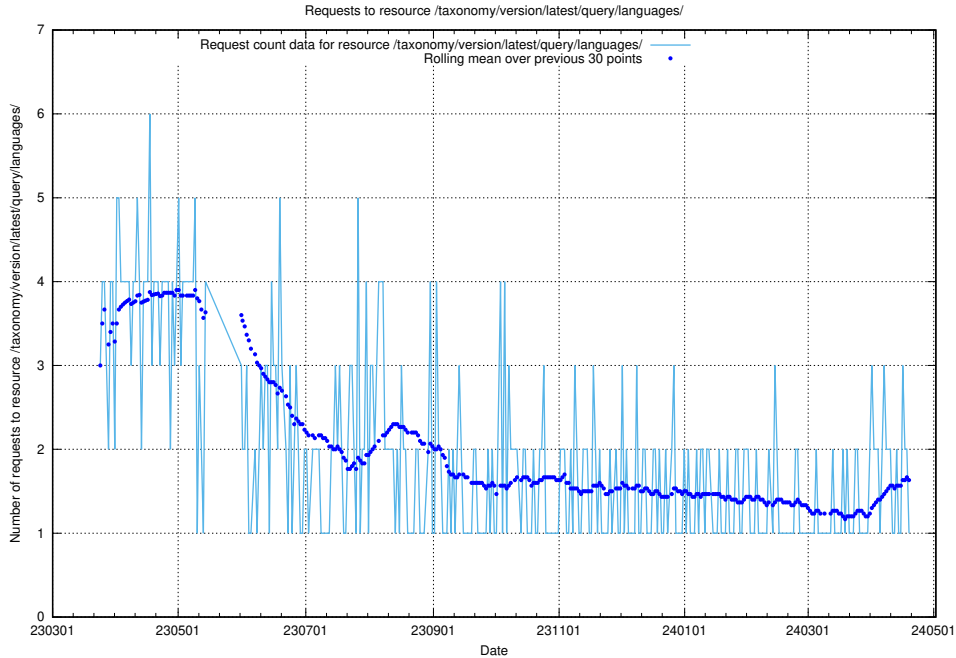

5.5893 Usage of /taxonomy/version/latest/query/languages/

Here, we count the number of requests to resource /taxonomy/version/latest/query/languages/.