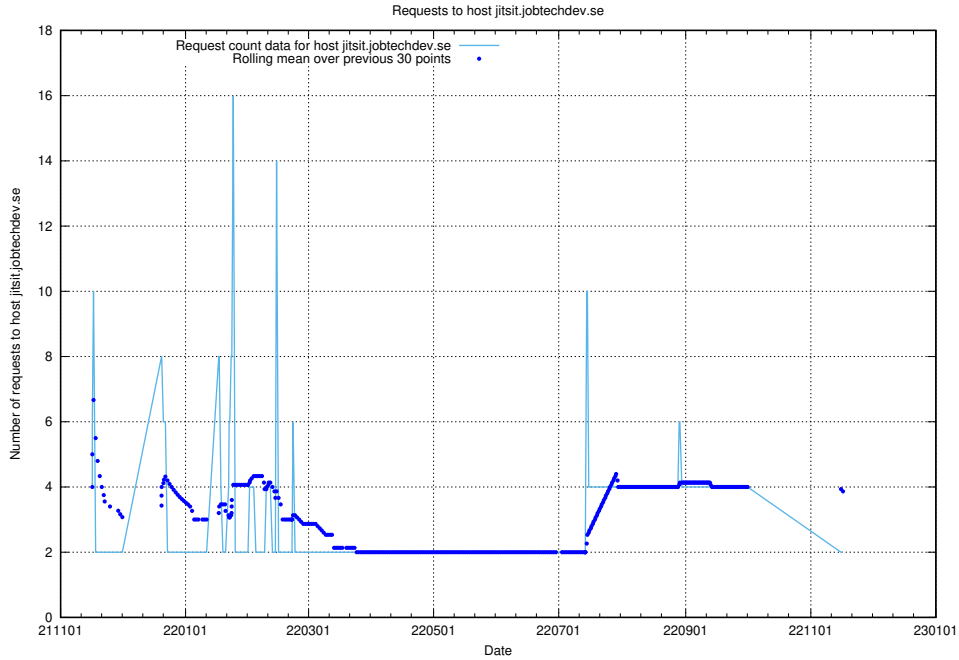

7.497 Usage of jitsit.jobtechdev.se

Here, we count the number of requests to host jitsit.jobtechdev.se.