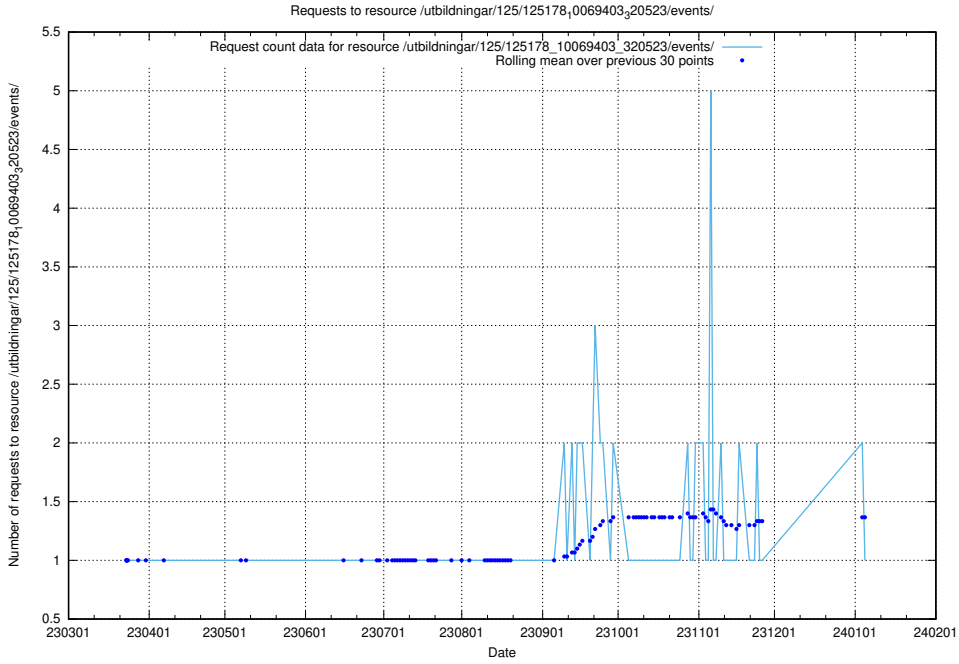

5.1151 Usage of /utbildningar/125/125178_10069403_320523/events/

Here, we count the number of requests to resource /utbildningar/125/125178_10069403_320523/events/