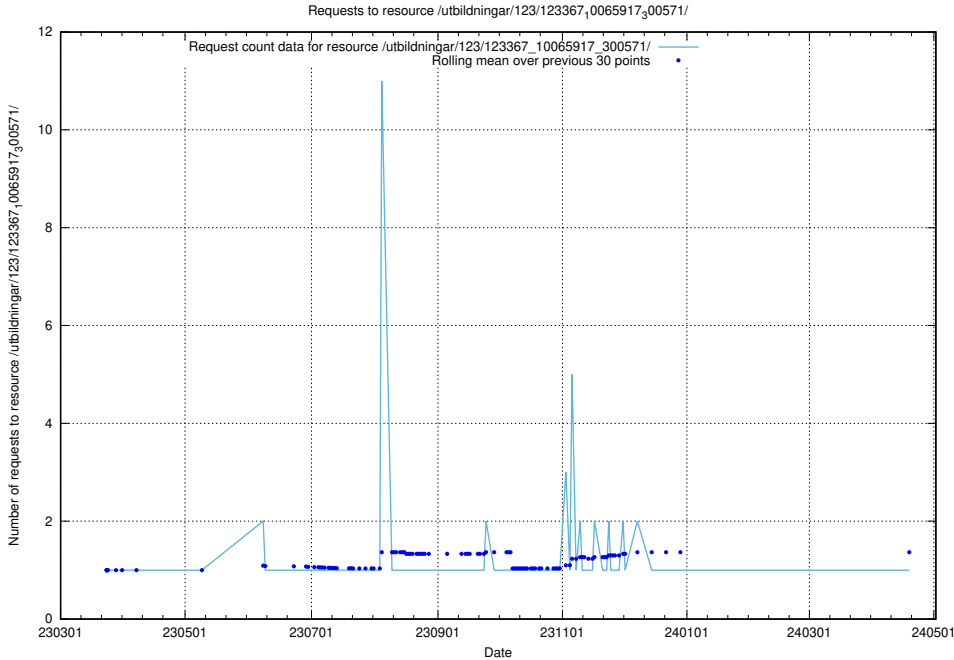

5.4453 Usage of /utbildningar/123/123367_10065917_300571/

Here, we count the number of requests to resource /utbildningar/123/123367_10065917_300571/.