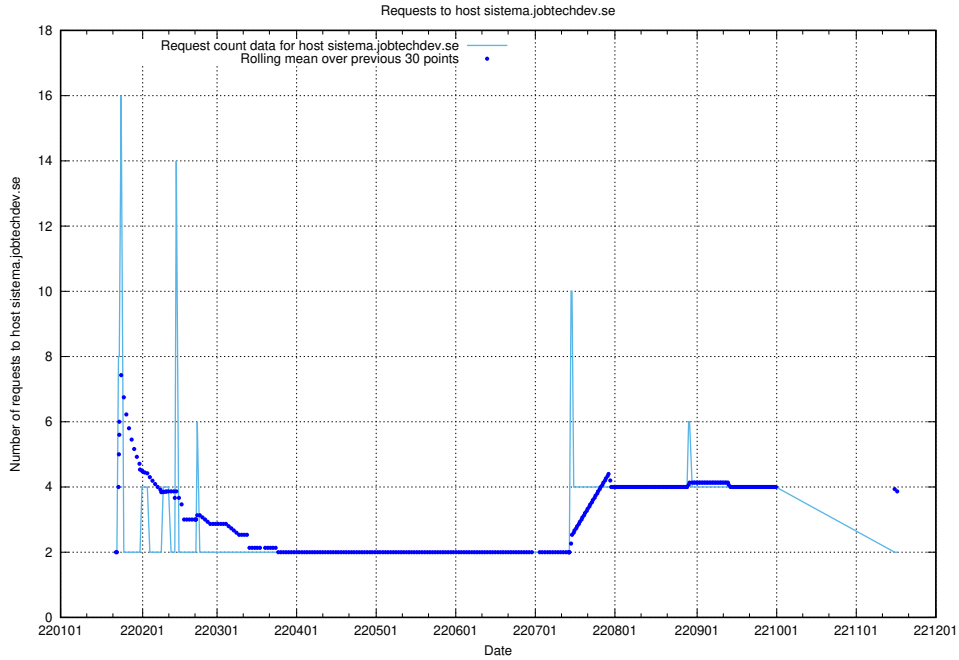

7.585 Usage of shopify.jobtechdev.se

Here, we count the number of requests to host shopify.jobtechdev.se.

7.586 Usage of jijitsi.jobtechdev.se

Here, we count the number of requests to host jijitsi.jobtechdev.se.