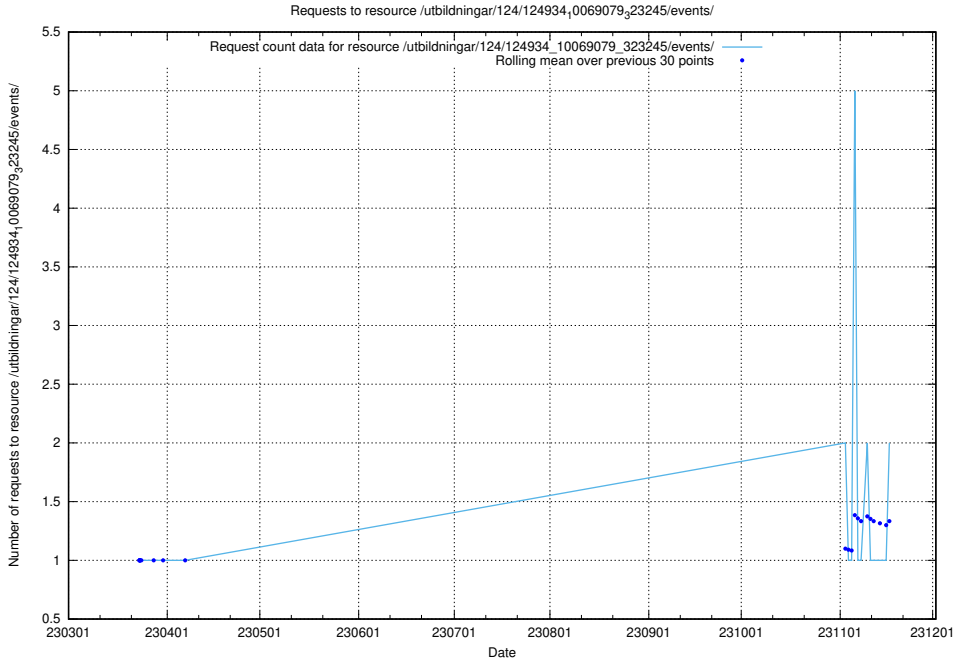

5.513 Usage of /utbildningar/124/124934_10069079_323245/events/

Here, we count the number of requests to resource /utbildningar/124/124934_10069079_323245/events/