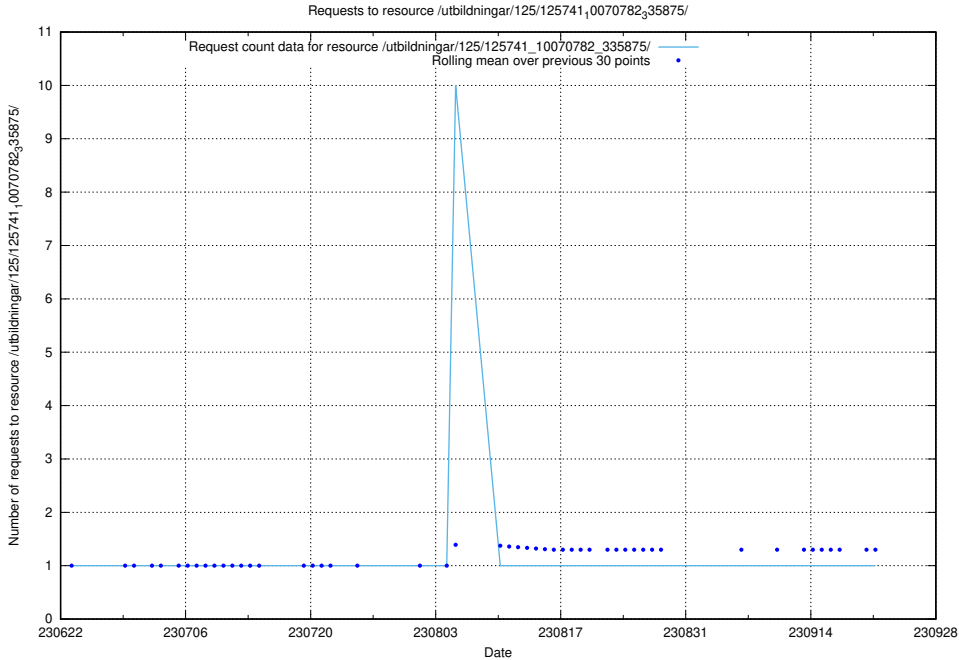

5.5485 Usage of /utbildningar/125/125741_10070782_335875/

Here, we count the number of requests to resource /utbildningar/125/125741_10070782_335875/.