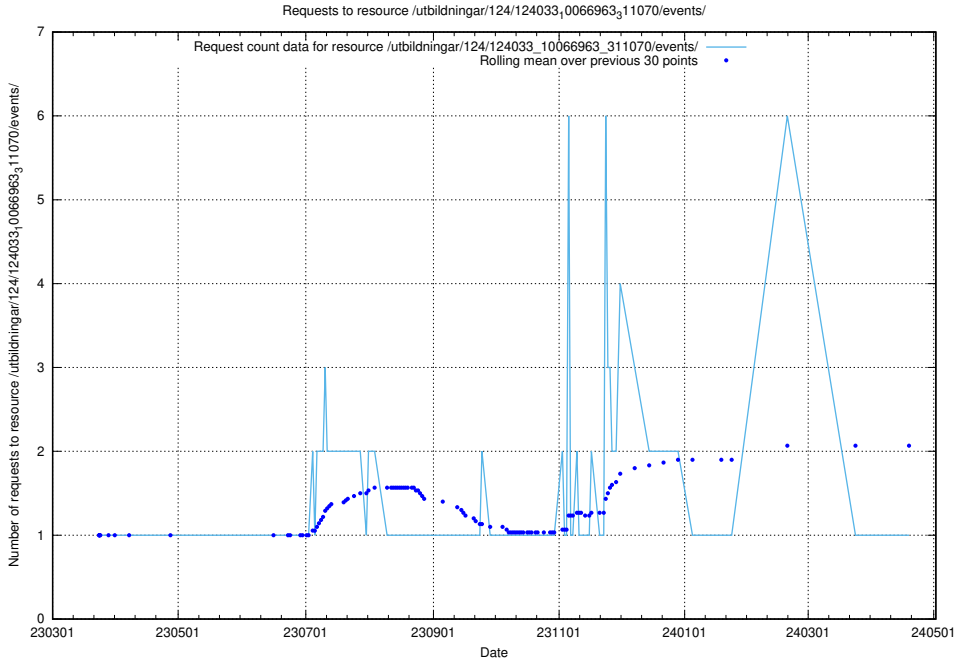

5.4244 Usage of /utbildningar/124/124033_10066963_311070/events/

Here, we count the number of requests to resource /utbildningar/124/124033_10066963_311070/events/