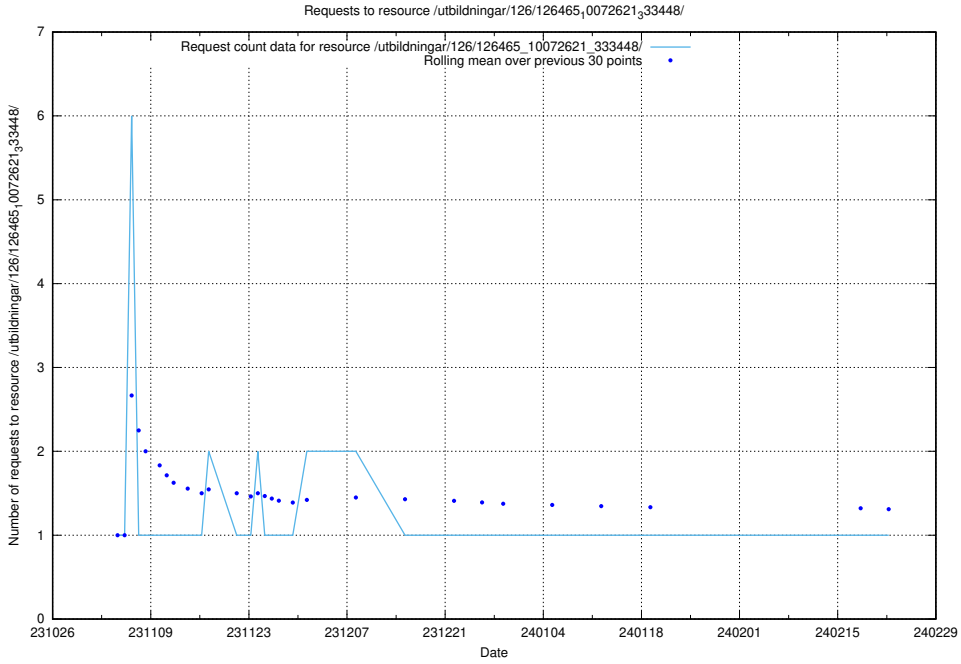

5.3939 Usage of /utbildningar/126/126465_10072621_333448/

Here, we count the number of requests to resource /utbildningar/126/126465_10072621_333448/.