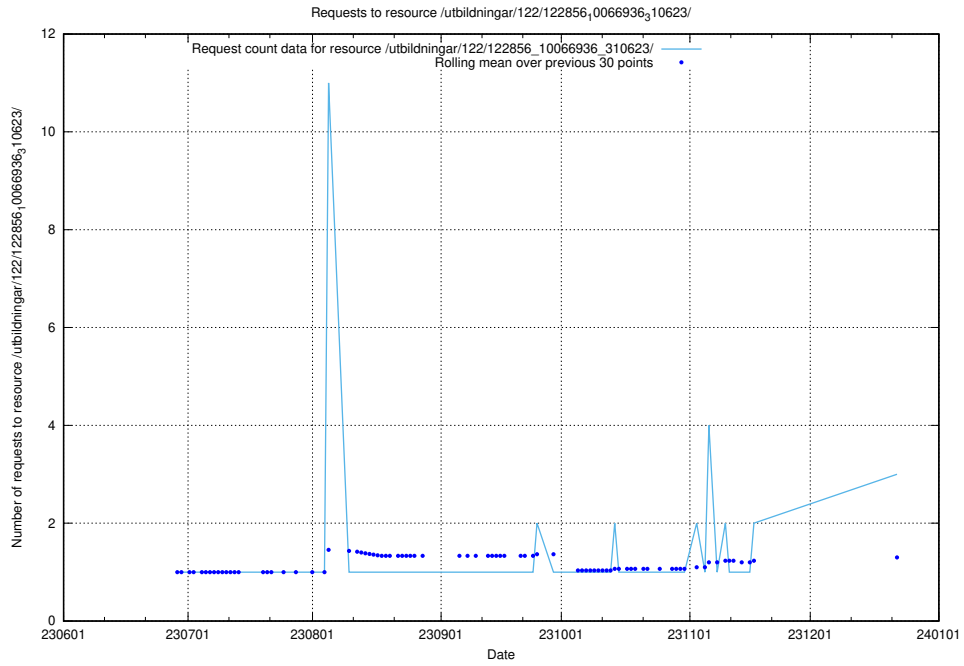

5.415 Usage of /utbildningar/122/122856_10066936_310623/

Here, we count the number of requests to resource /utbildningar/122/122856_10066936_310623/.