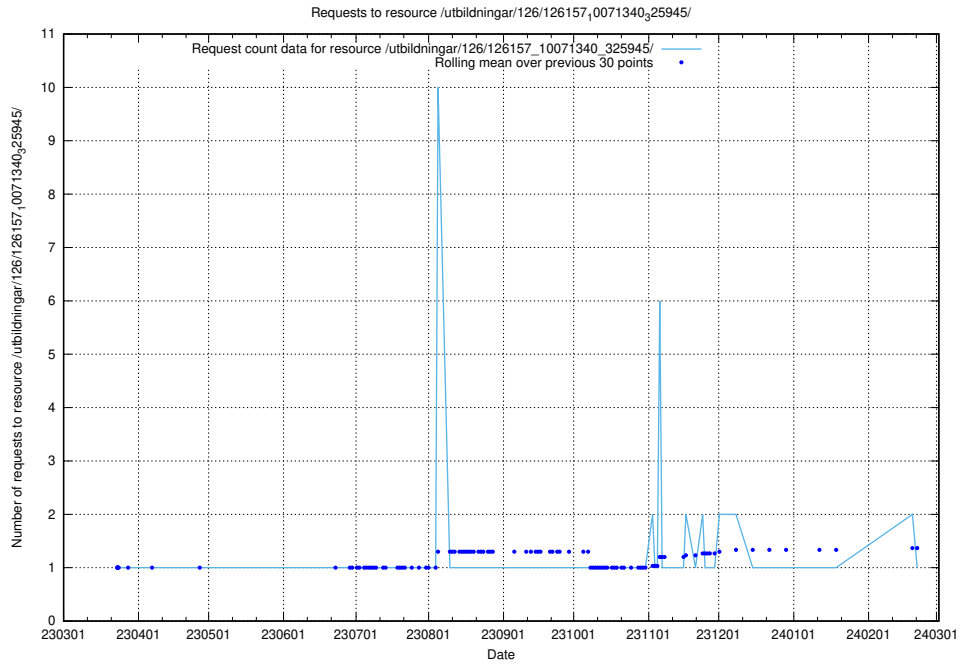

5.6212 Usage of /utbildningar/126/126157_10071340_325945/

Here, we count the number of requests to resource /utbildningar/126/126157_10071340_325945/.