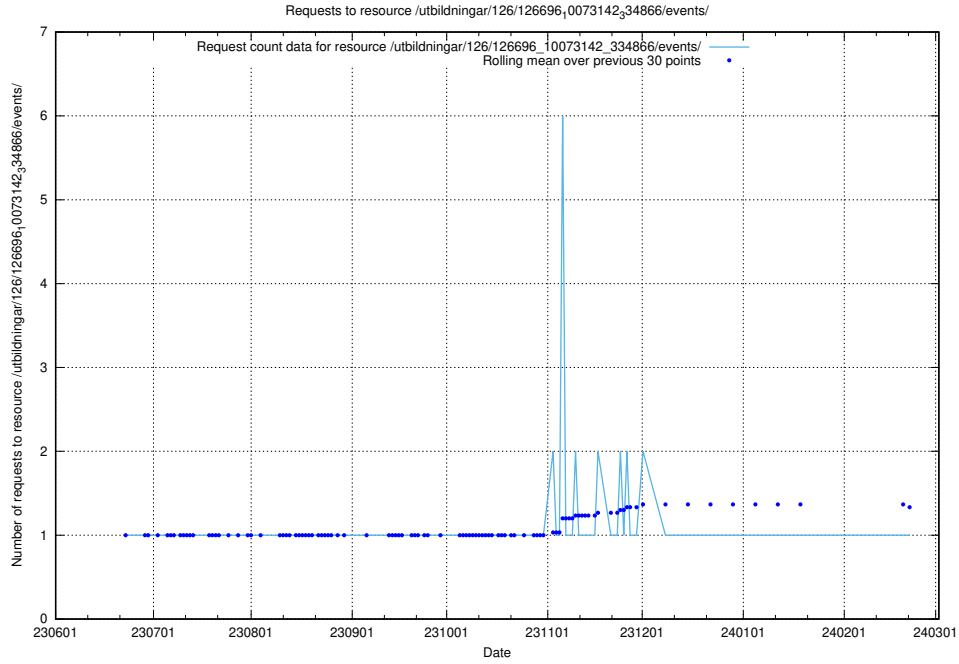

5.5416 Usage of /utbildningar/126/126696_10073142_334866/events/

Here, we count the number of requests to resource /utbildningar/126/126696_10073142_334866/events/