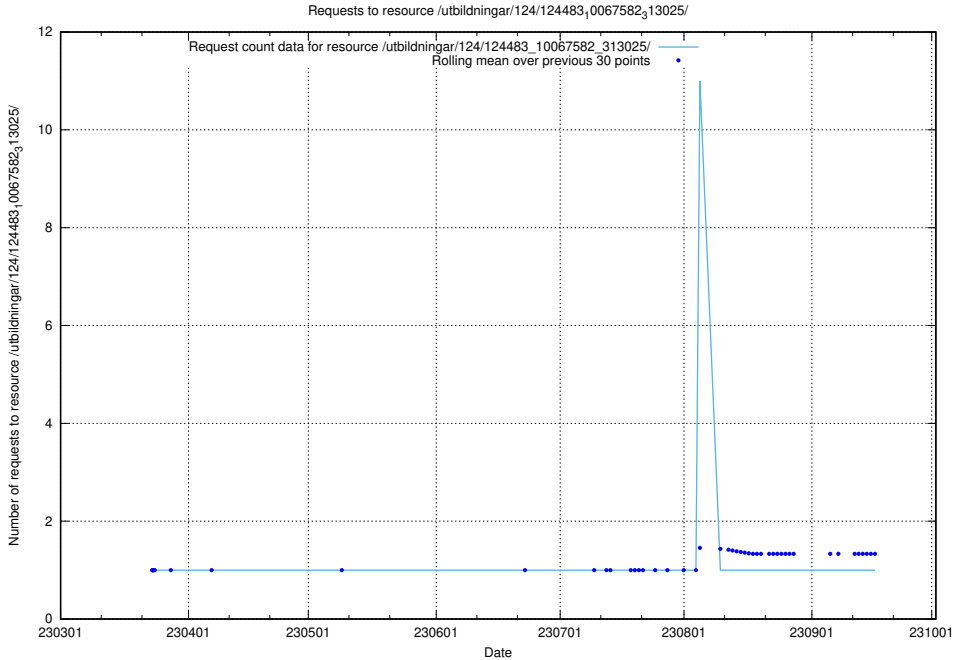

Here, we count the number of requests to resource /utbildningar/utb_emil/438/43814_10024115_288192/events/

5.2594 Usage of /utbildningar/124/124483_10067582_313025/

Here, we count the number of requests to resource /utbildningar/124/124483_10067582_313025/.