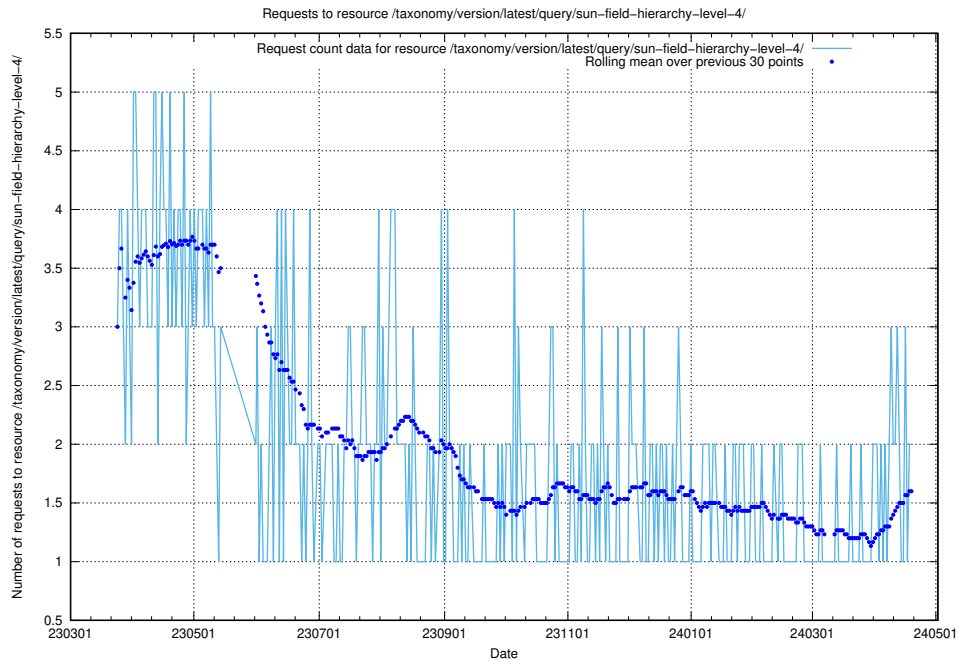

5.914 Usage of /taxonomy/version/latest/query/sun-field-hierarchy-level-4/

Here, we count the number of requests to resource /taxonomy/version/latest/query/sun-field-hierarchy-level-4/.