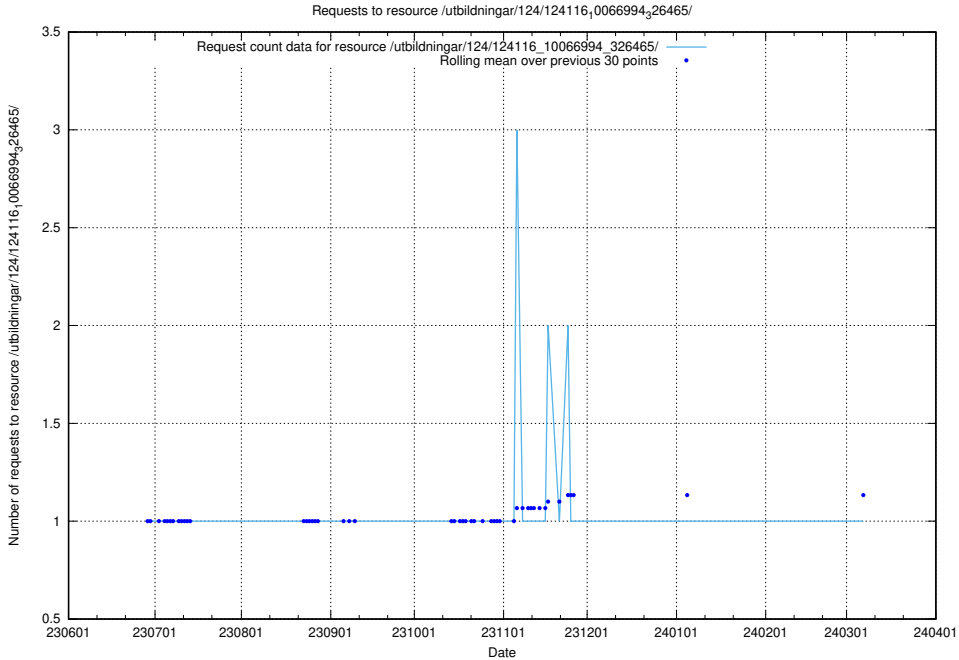

5.5319 Usage of /utbildningar/124/124116_10066994_326465/

Here, we count the number of requests to resource /utbildningar/124/124116_10066994_326465/.