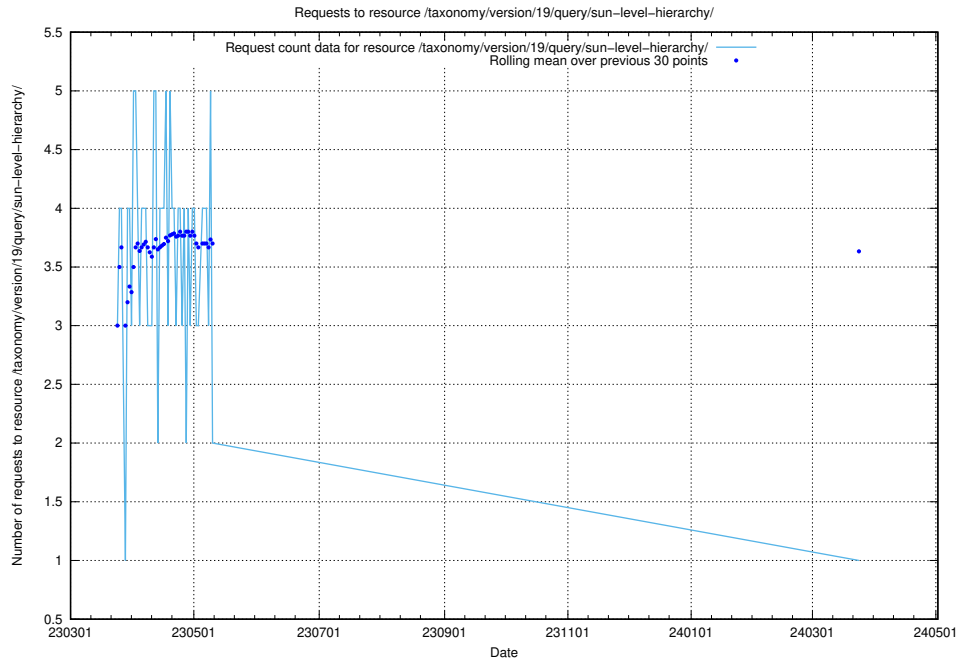

5.5906 Usage of /taxonomy/version/19/query/sun-level-hierarchy/

Here, we count the number of requests to resource /taxonomy/version/19/query/sun-level-hierarchy/.