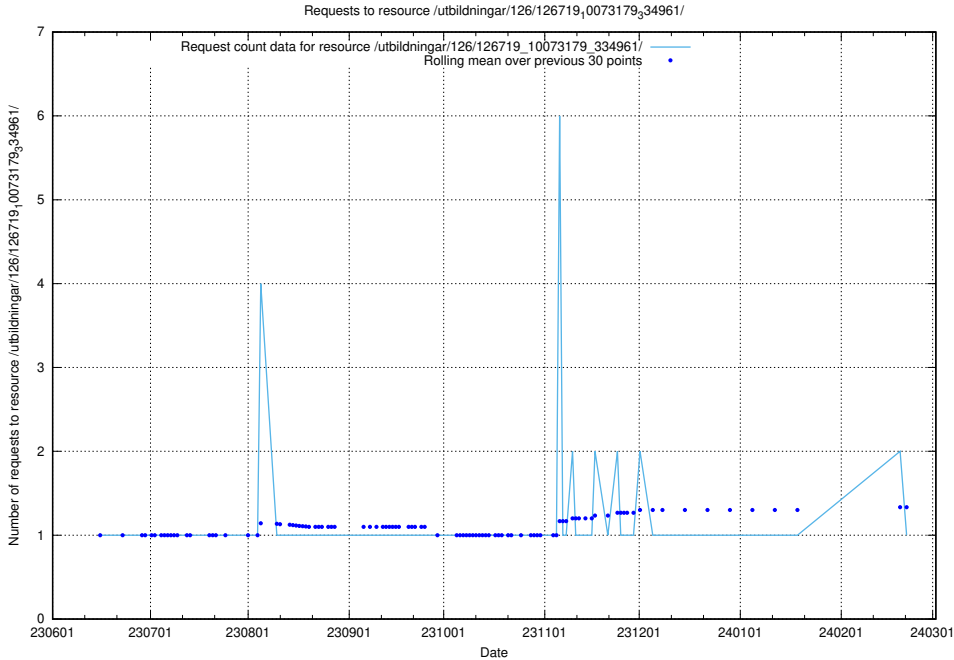

5.5660 Usage of /utbildningar/126/126719_10073179_334961/

Here, we count the number of requests to resource /utbildningar/126/126719_10073179_334961/.