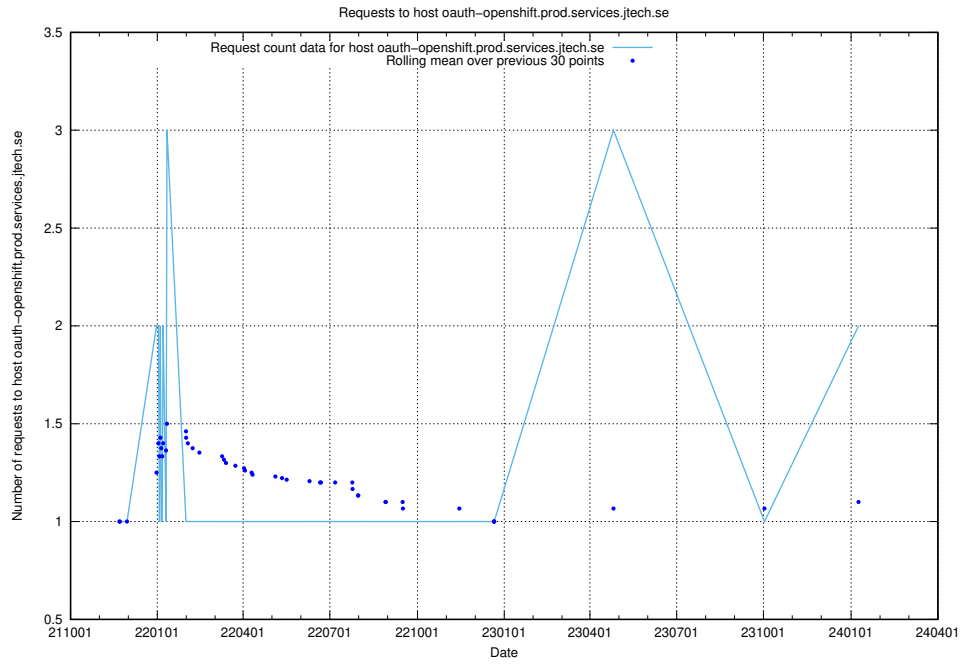

7.432 Usage of `oauth-openshift.prod.services.jtech.se`

Here, we count the number of requests to host `oauth-openshift.prod.services.jtech.se`.