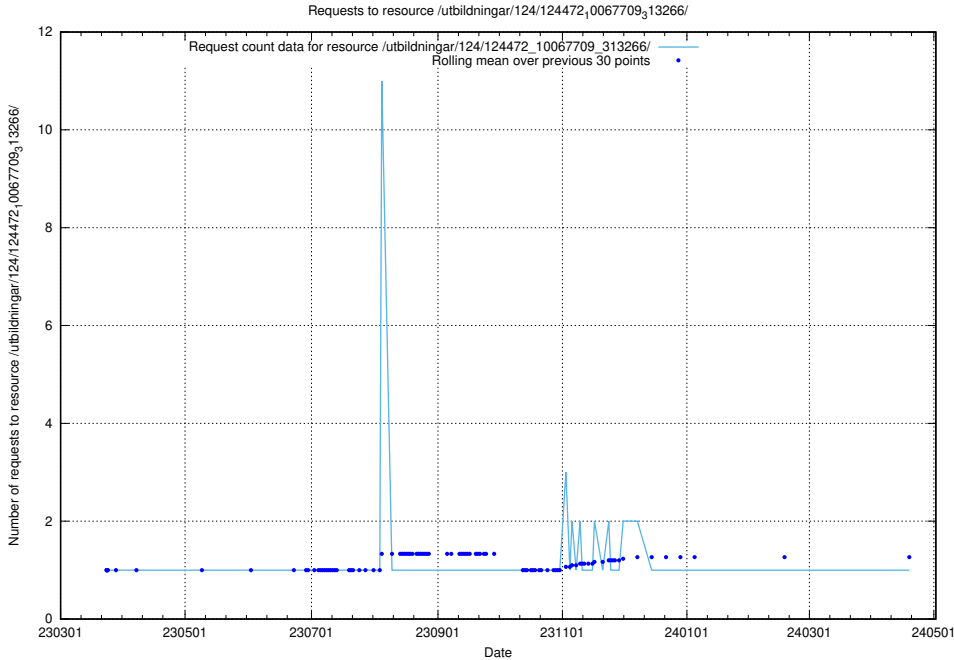

5.2860 Usage of /utbildningar/124/124472_10067709_313266/

Here, we count the number of requests to resource /utbildningar/124/124472_10067709_313266/.