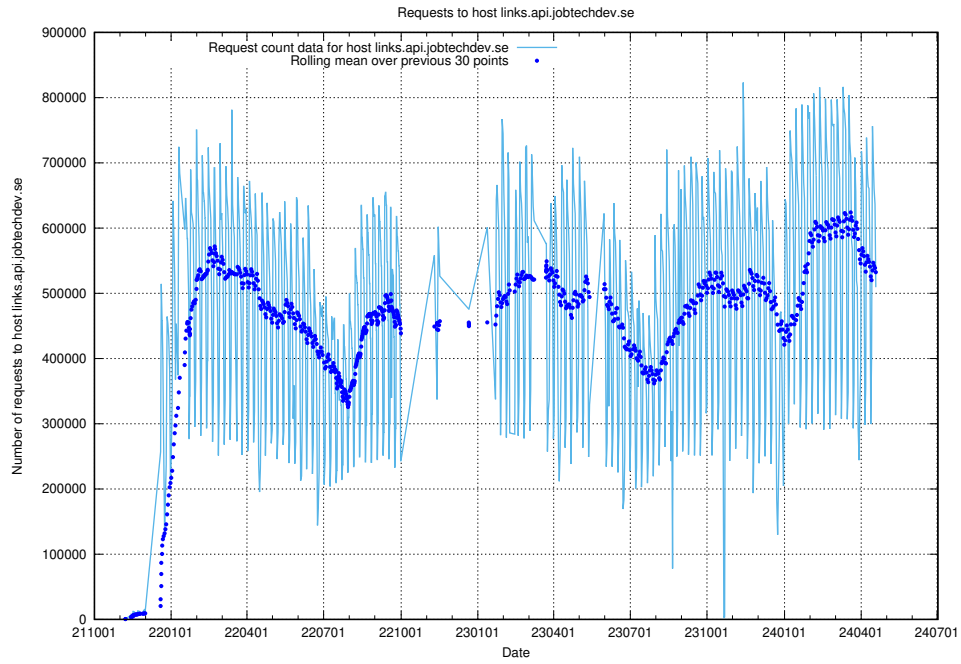

7.2 Usage of links.api.jobtechdev.se

Here, we count the number of requests to host links.api.jobtechdev.se.