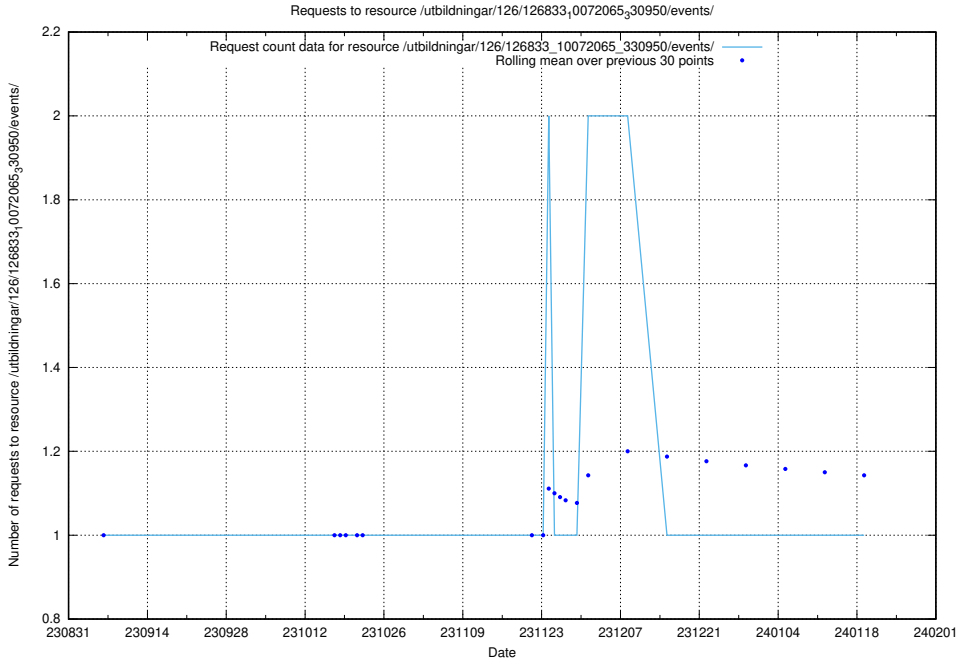

5.4463 Usage of /utbildningar/126/126833_10072065_330950/events/

Here, we count the number of requests to resource /utbildningar/126/126833_10072065_330950/events/