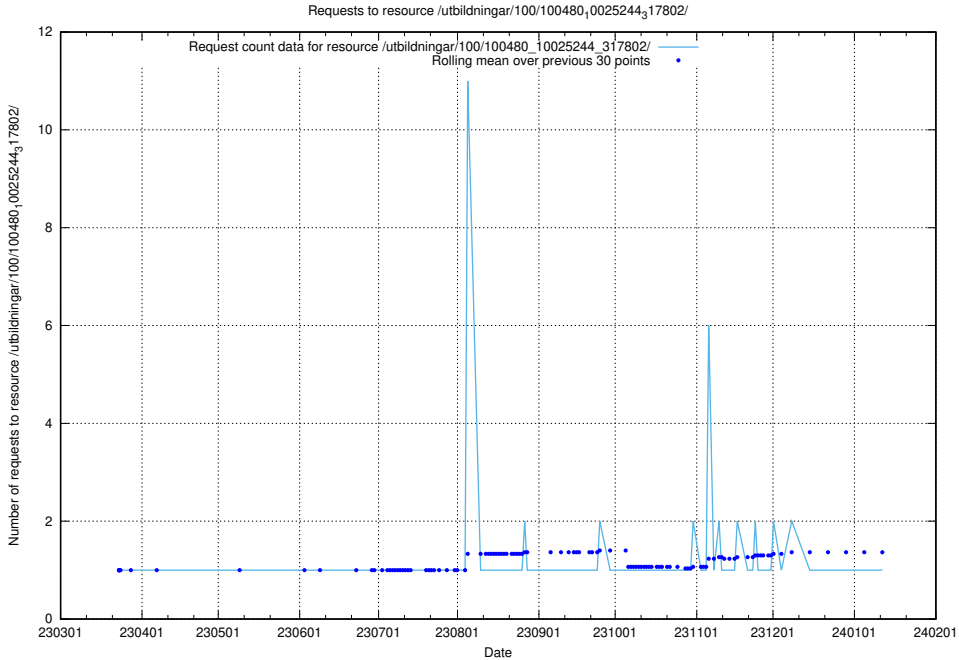

5.5507 Usage of /utbildningar/100/100480_10025244_317802/

Here, we count the number of requests to resource /utbildningar/100/100480_10025244_317802/.