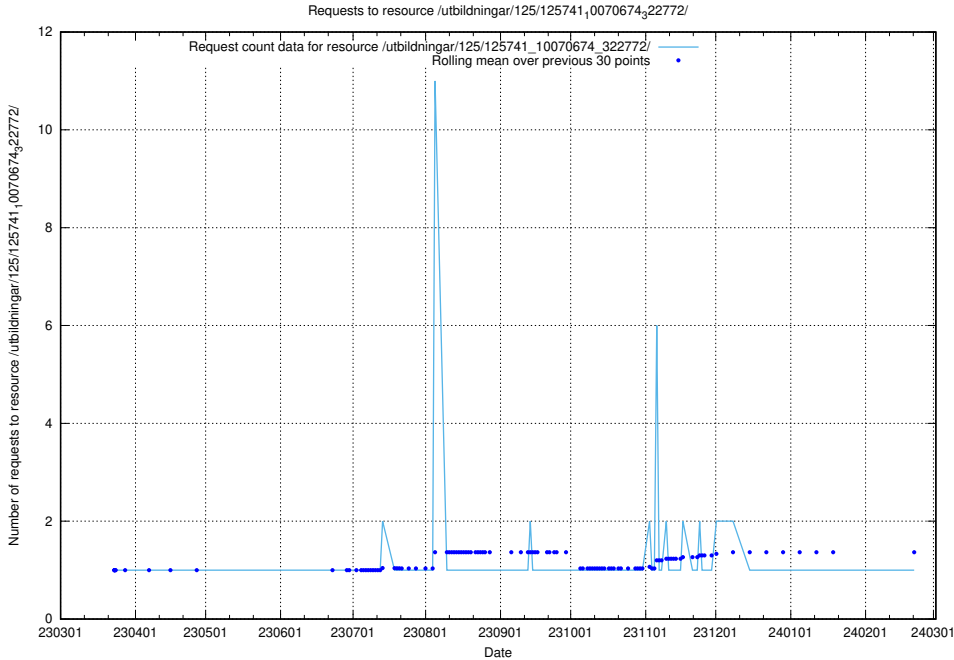

5.6265 Usage of /utbildningar/125/125741_10070674_322772/

Here, we count the number of requests to resource /utbildningar/125/125741_10070674_322772/.