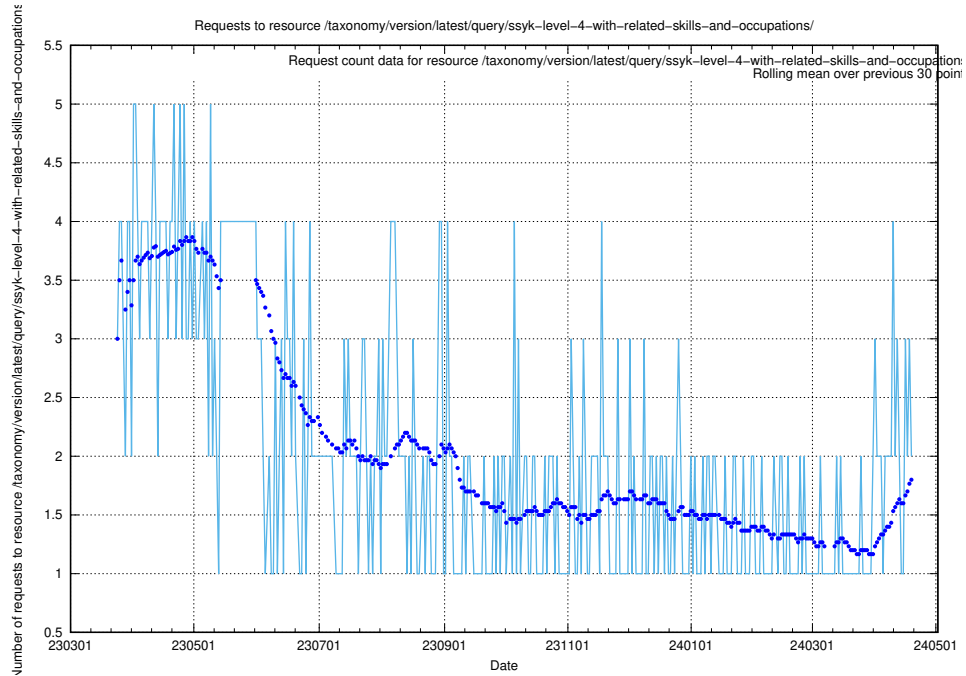

5.917 Usage of /taxonomy/version/latest/query/ssyk-level-4-with-related-skills-and-occupations/

Here, we count the number of requests to resource /taxonomy/version/latest/query/ssyk-level-4-with-related-skills-and-occupations/.