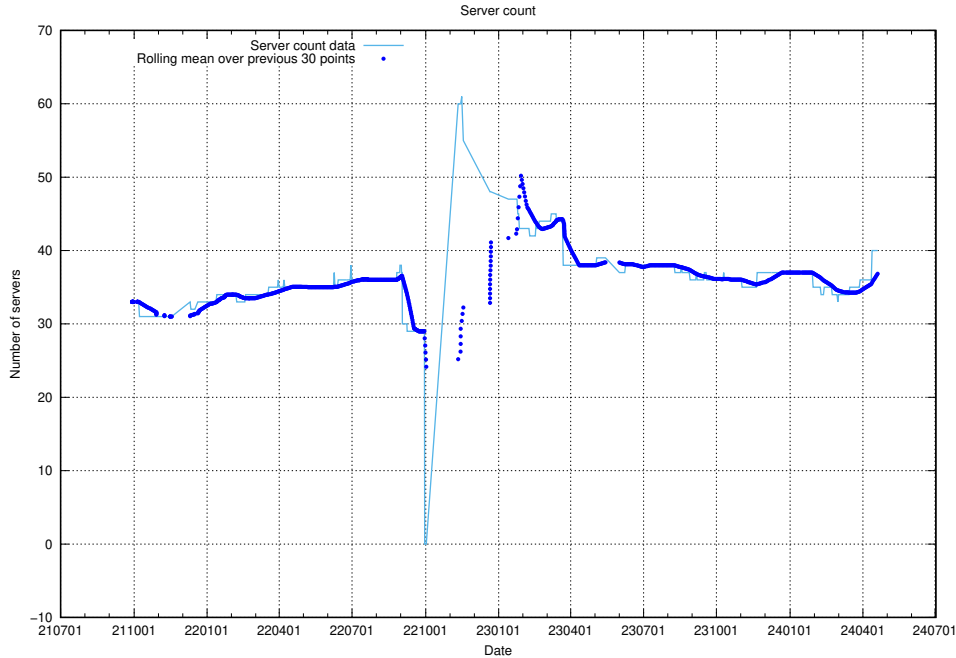

A graph of the servers in AWS region eu-north-1.

3 Dead Link Checker

The [Dead Link Checker](#)⁴ scans JobTech’s web pages for dead html links, and reports the count here.

3.1 Total count of dead links

Here is presented the total number of found dead links across all pages.