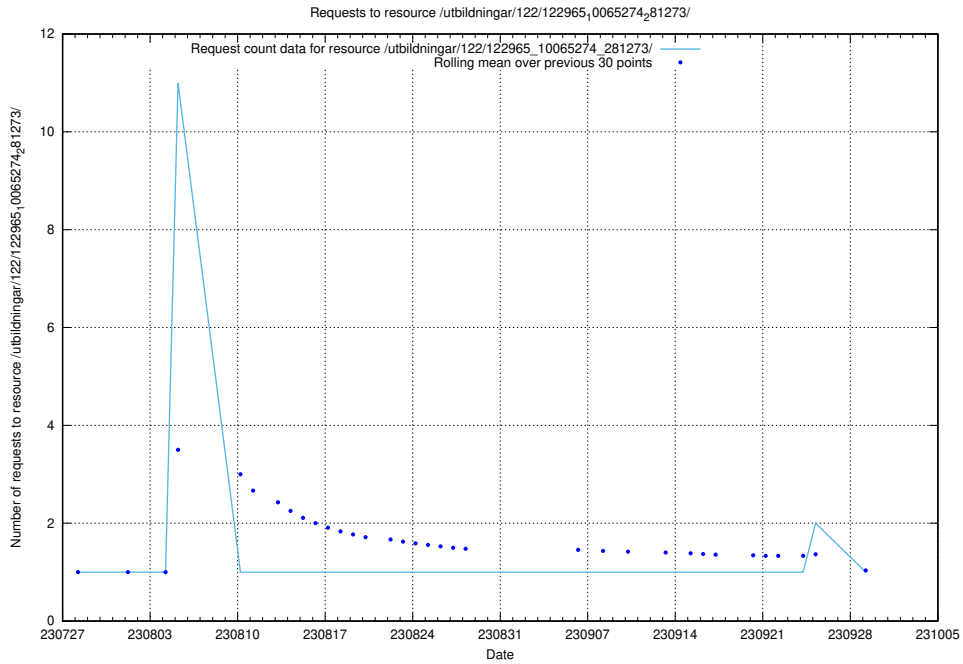

5.4712 Usage of /utbildningar/122/122965_10065274_281273/

Here, we count the number of requests to resource /utbildningar/122/122965_10065274_281273/.