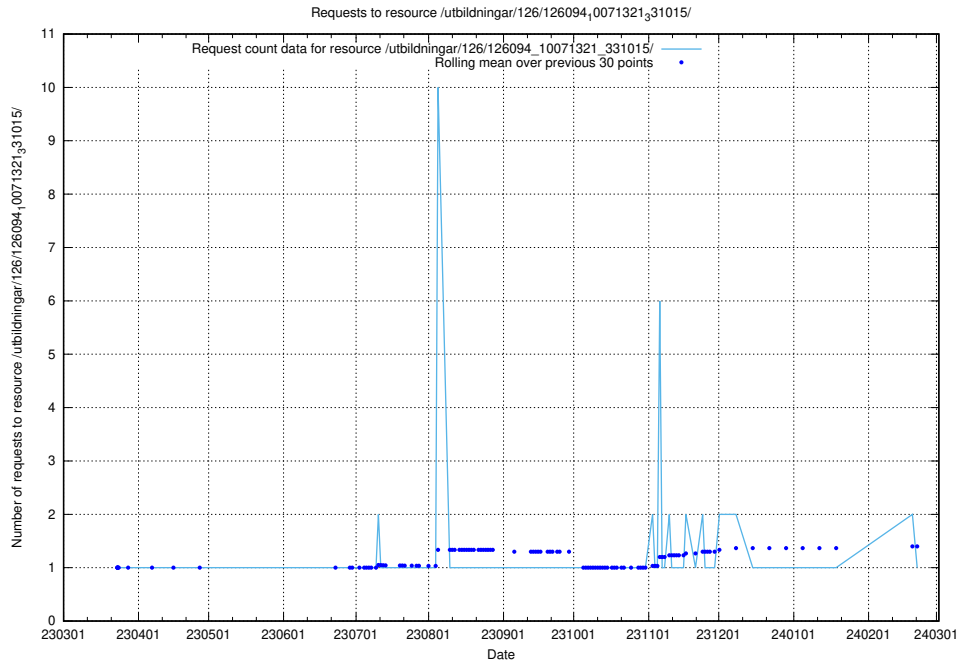

5.6219 Usage of /utbildningar/126/126094_10071321_331015/

Here, we count the number of requests to resource /utbildningar/126/126094_10071321_331015/.