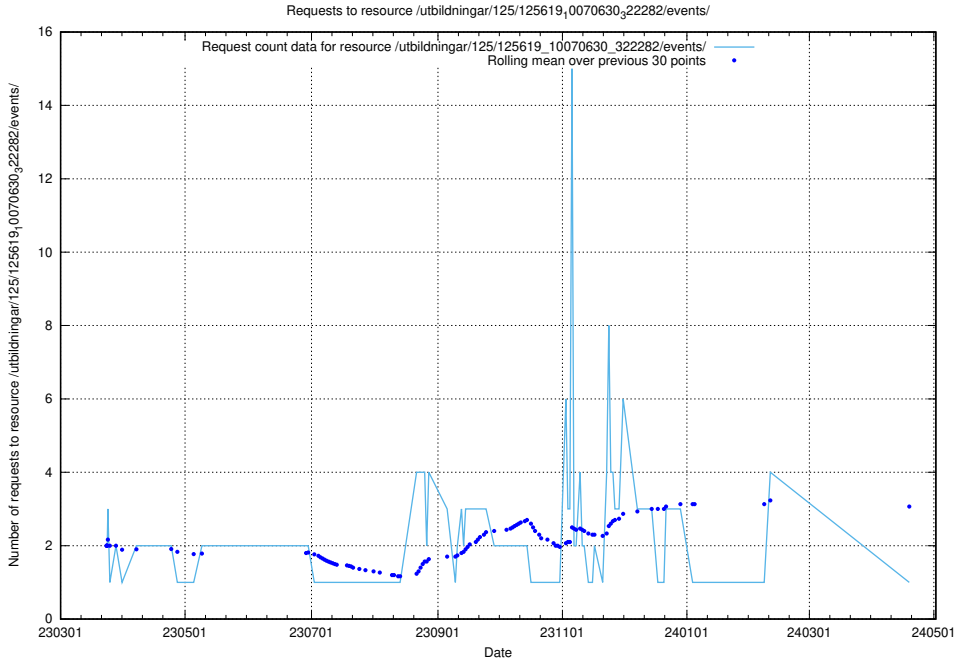

5.6071 Usage of /utbildningar/125/125619_10070630_322282/events/

Here, we count the number of requests to resource /utbildningar/125/125619_10070630_322282/events/