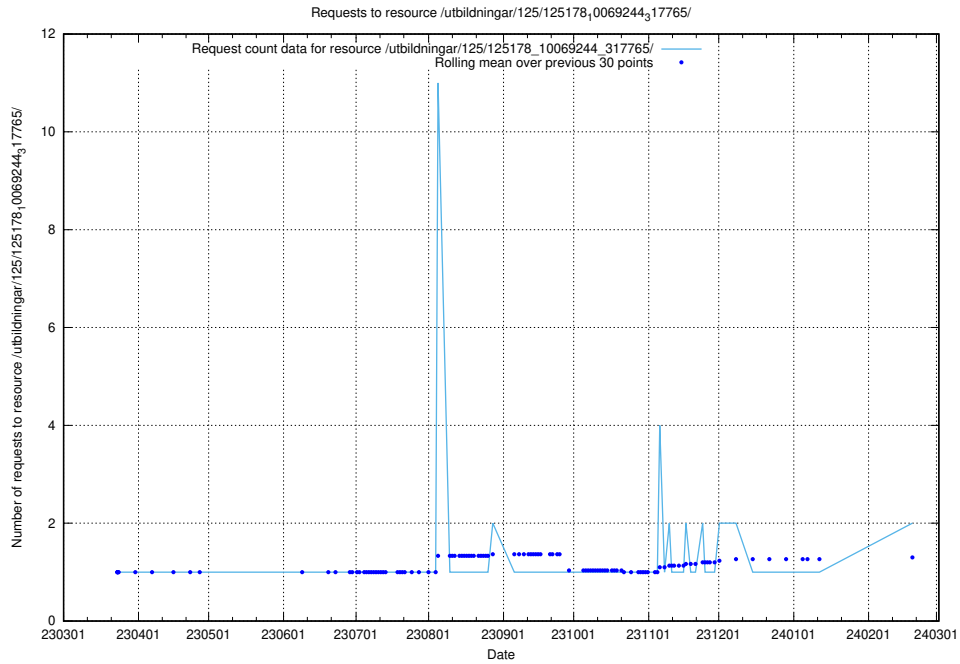

5.512 Usage of /utbildningar/125/125178_10069244_317765/

Here, we count the number of requests to resource /utbildningar/125/125178_10069244_317765/.