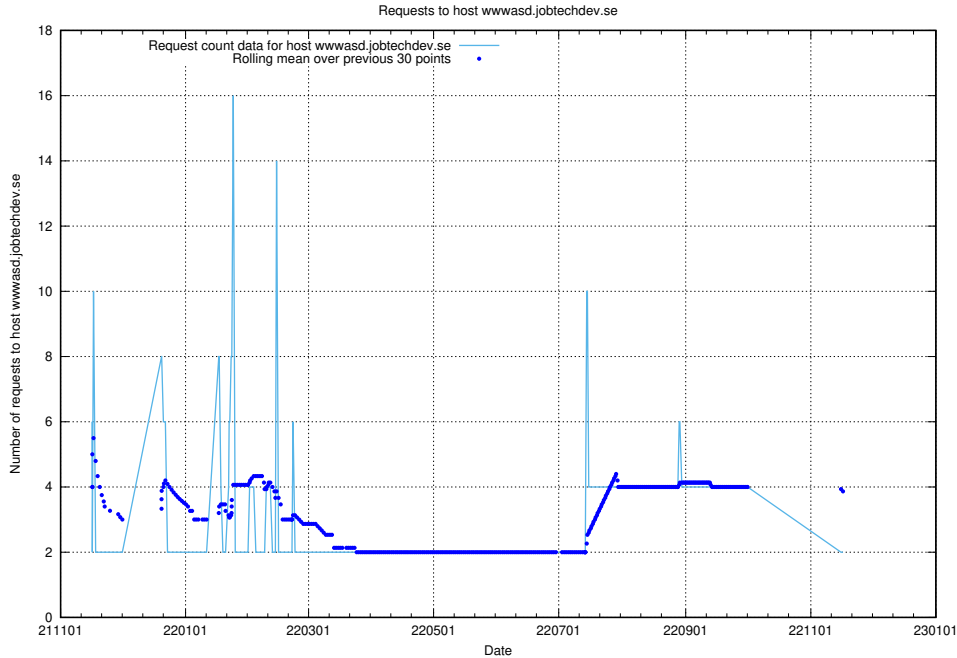

7.535 Usage of wwwasd.jobtechdev.se

Here, we count the number of requests to host wwwasd.jobtechdev.se.