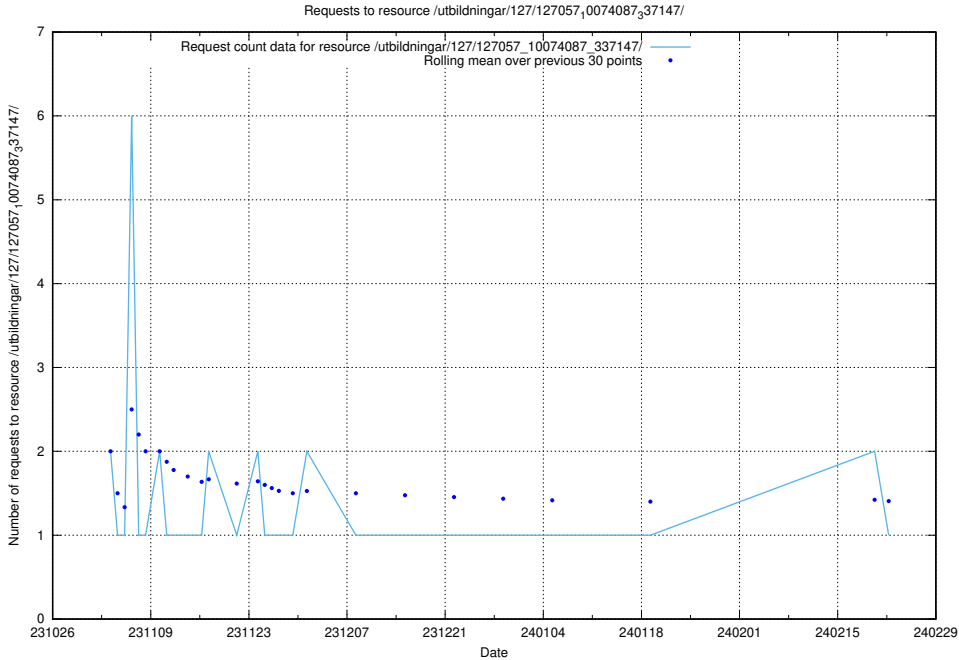

5.3947 Usage of /utbildningar/127/127057_10074087_337147/

Here, we count the number of requests to resource /utbildningar/127/127057_10074087_337147/.