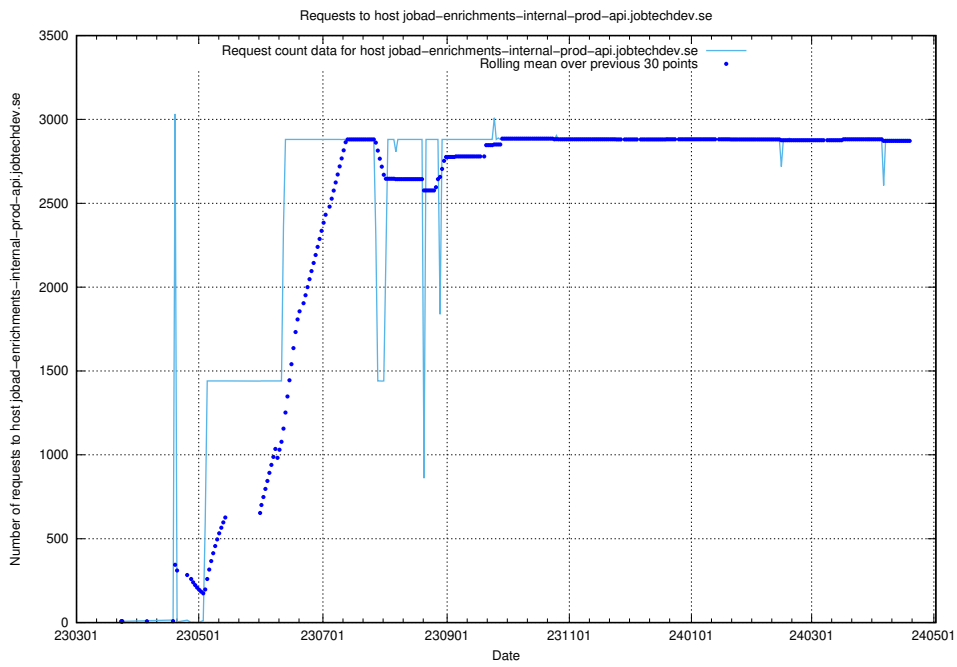

7.16 Usage of jobad-enrichments-internal-prod-api.jobtechdev.se

Here, we count the number of requests to host jobad-enrichments-internal-prod-api.jobtechdev.se.