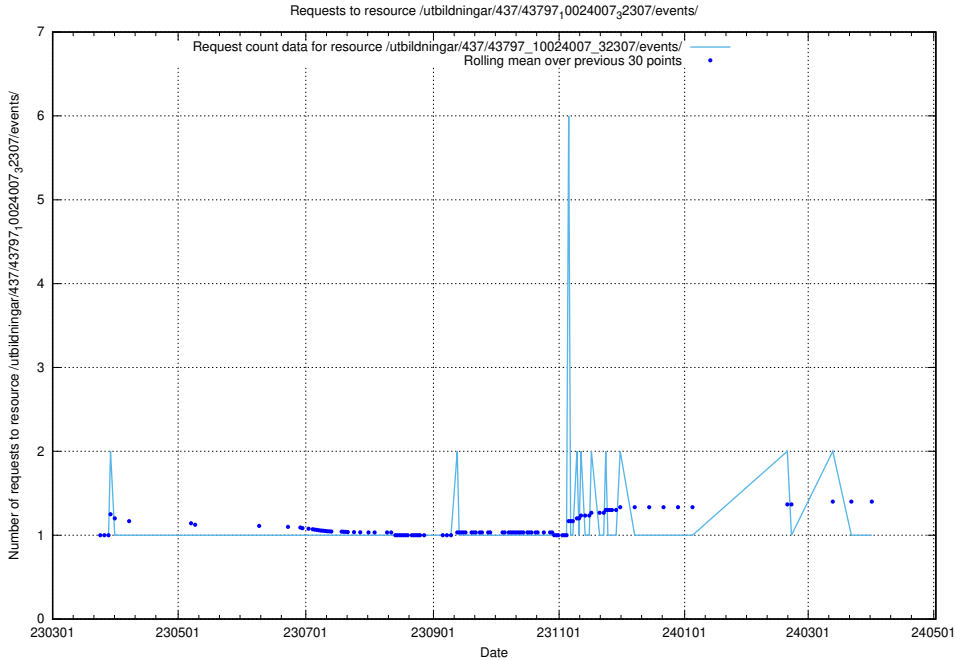

Here, we count the number of requests to resource /utbildningar/437/43799_10024013_29974/events/.

5.5968 Usage of /utbildningar/437/43797_10024007_32307/events/

Here, we count the number of requests to resource /utbildningar/437/43797_10024007_32307/events/.