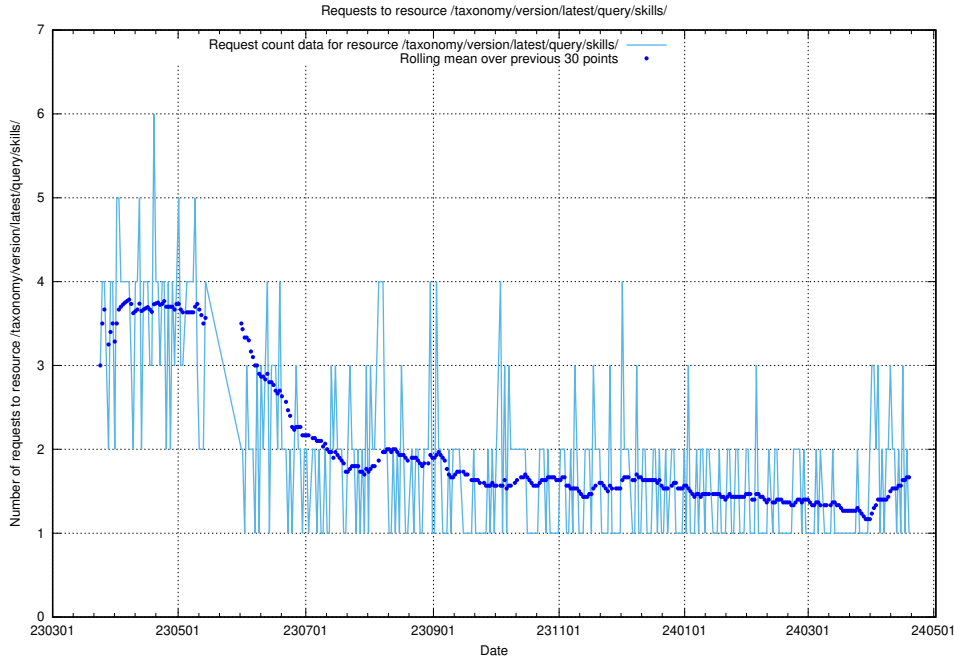

5.5888 Usage of /taxonomy/version/latest/query/occupations/

Here, we count the number of requests to resource /taxonomy/version/latest/query/occupations/.

5.5889 Usage of /utbildningar/122/122366_10052543_75648/