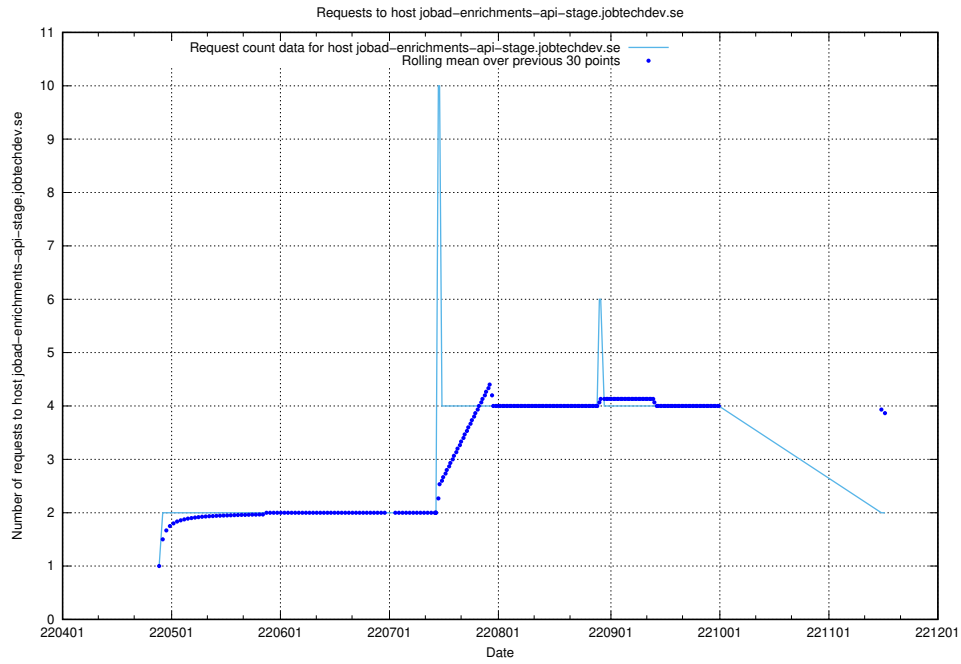

7.444 Usage of `jobad-enrichments-api-stage.jobtechdev.se`

Here, we count the number of requests to host `jobad-enrichments-api-stage.jobtechdev.se`.