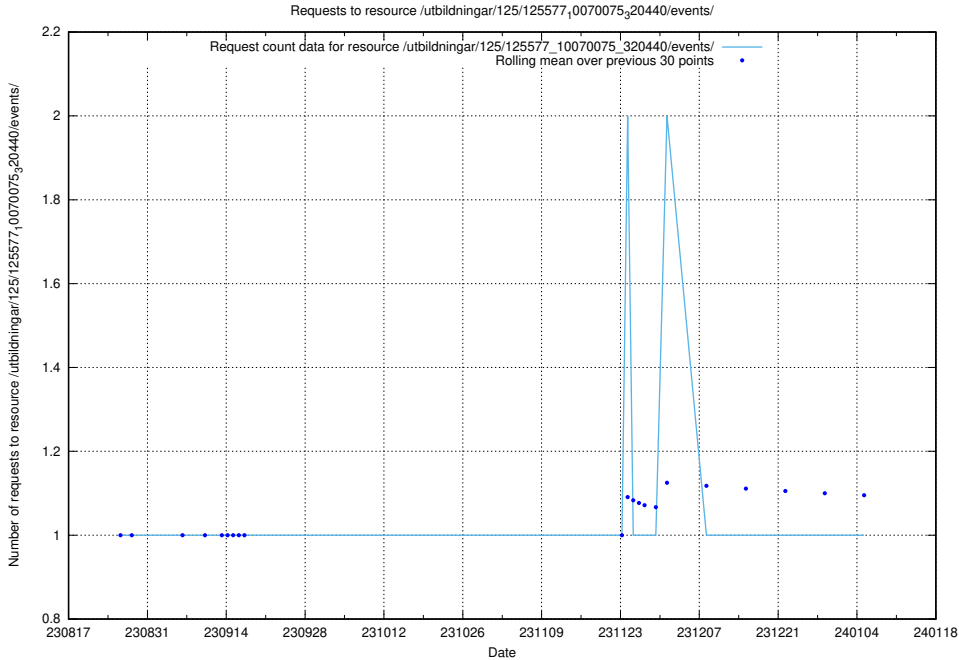

5.4510 Usage of /utbildningar/125/125577_10070075_320440/events/

Here, we count the number of requests to resource /utbildningar/125/125577_10070075_320440/events/