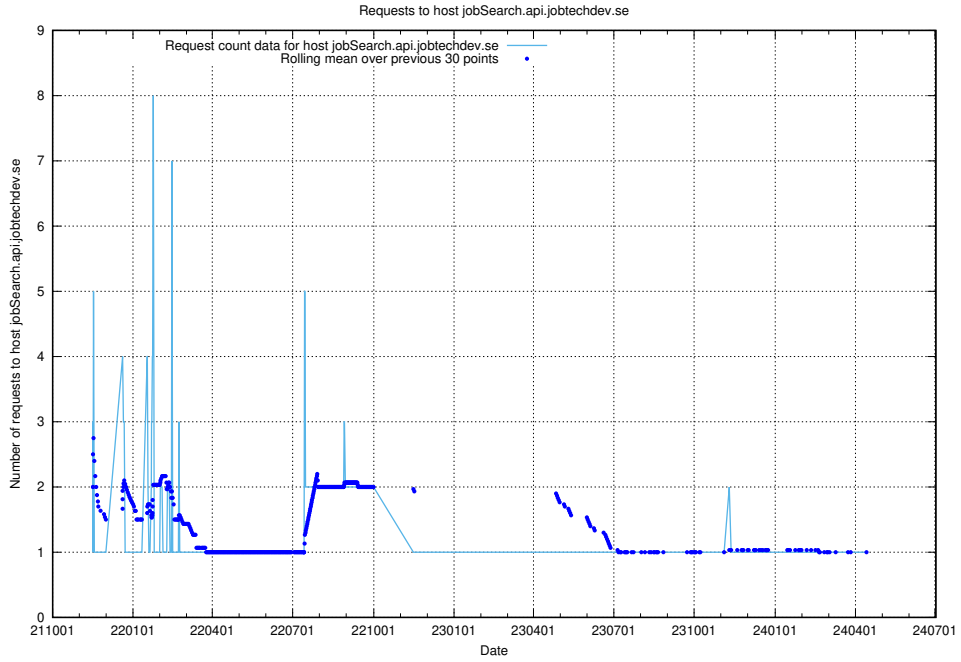

7.648 Usage of jobSearch.api.jobtechdev.se

Here, we count the number of requests to host jobSearch.api.jobtechdev.se.