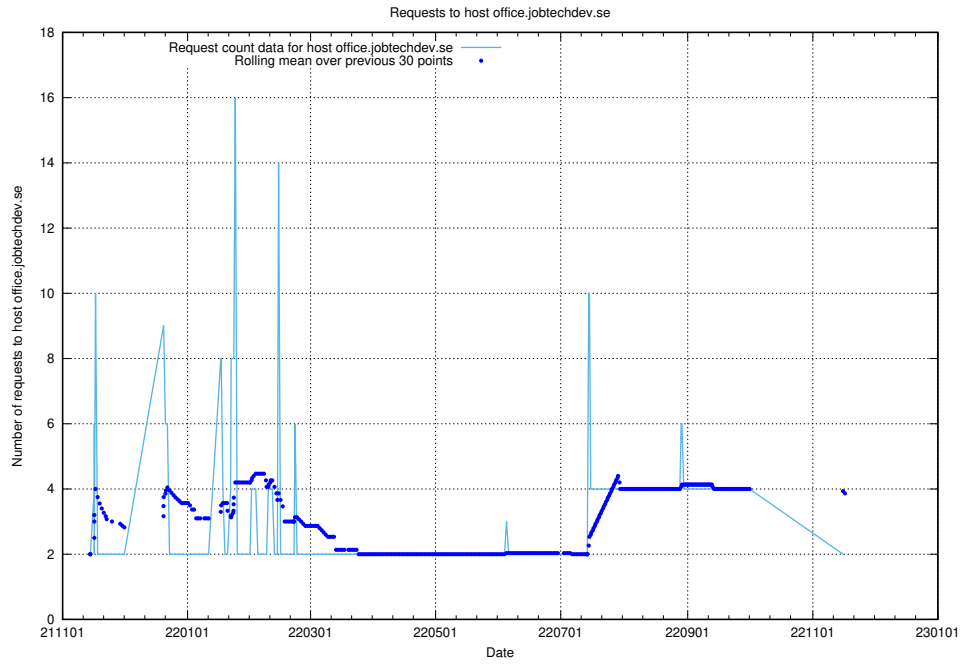

7.560 Usage of shop.jobtechdev.se

Here, we count the number of requests to host shop.jobtechdev.se.

7.561 Usage of office.jobtechdev.se

Here, we count the number of requests to host office.jobtechdev.se.