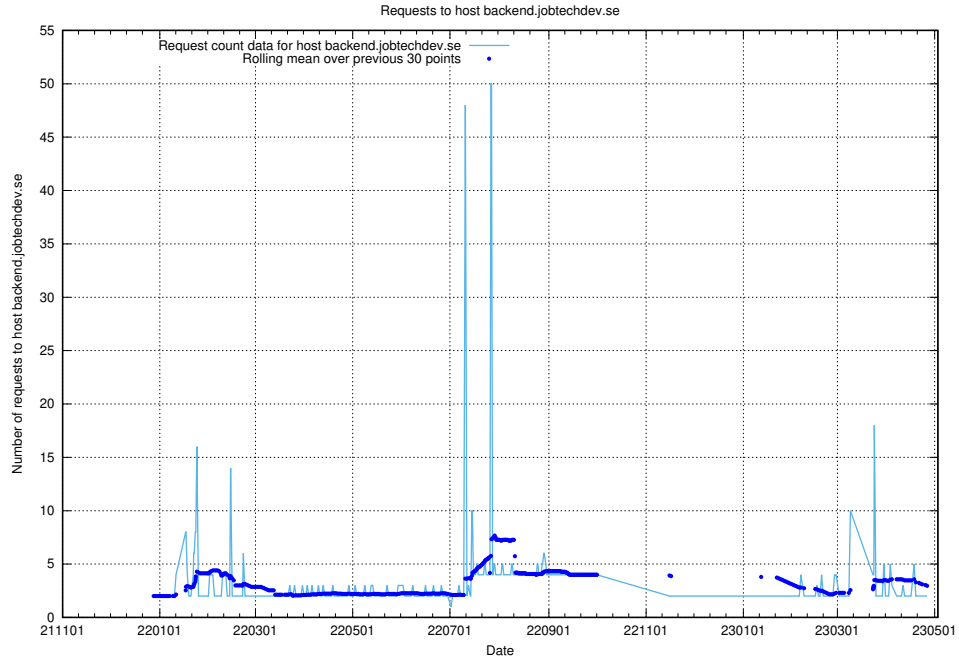

7.359 Usage of backend.jobtechdev.se

Here, we count the number of requests to host backend.jobtechdev.se.