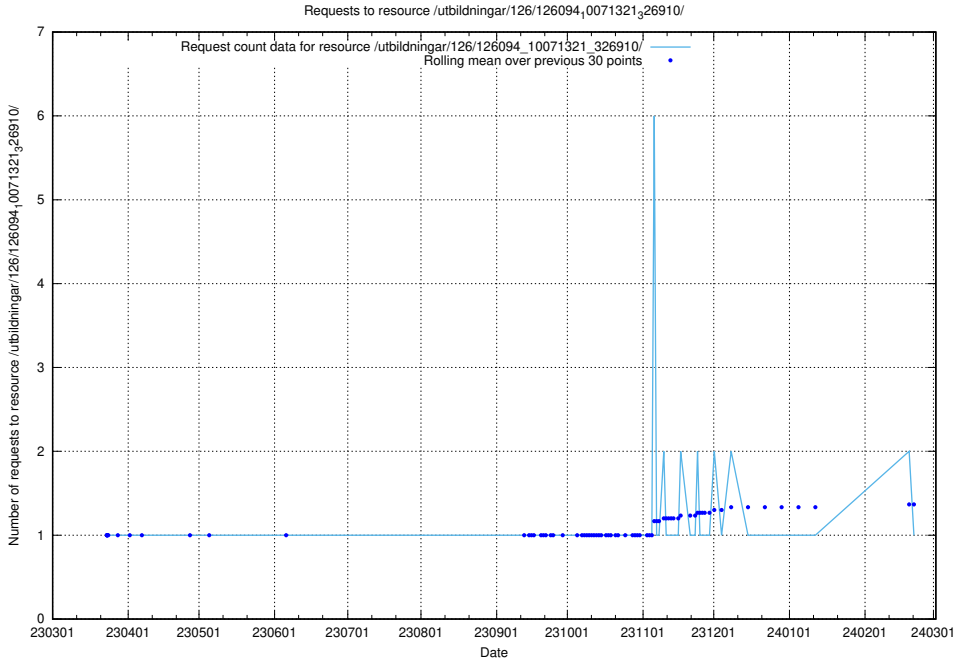

5.6221 Usage of /utbildningar/126/126094_10071321_326910/

Here, we count the number of requests to resource /utbildningar/126/126094_10071321_326910/.