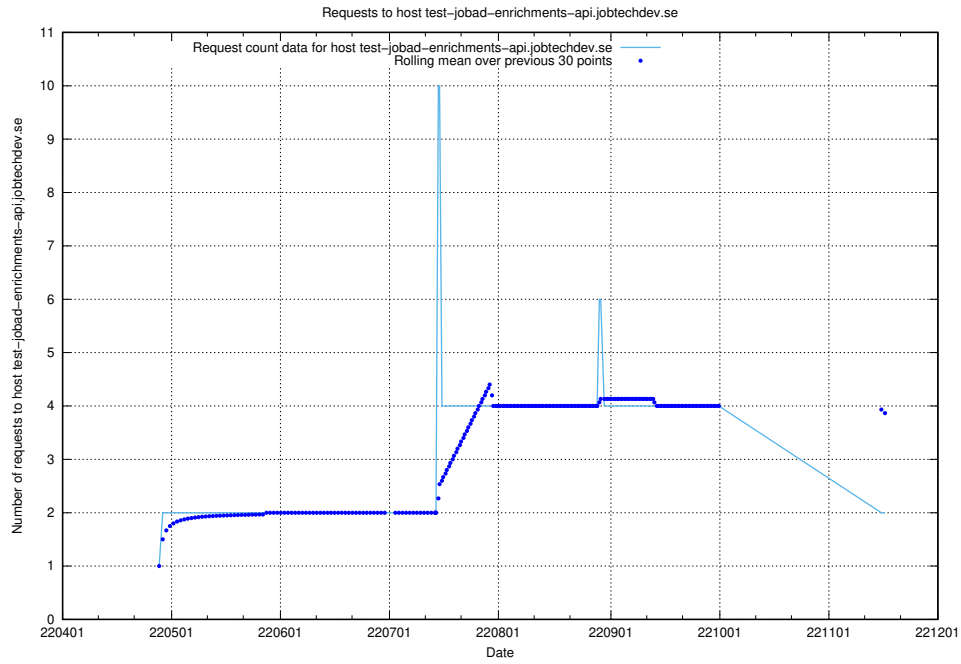

7.439 Usage of jobtech-jobad-enrichments-develop.jobtechdev.se

Here, we count the number of requests to host jobtech-jobad-enrichments-develop.jobtechdev.se.

7.440 Usage of `jobad-enrichments-test.jobtechdev.se`