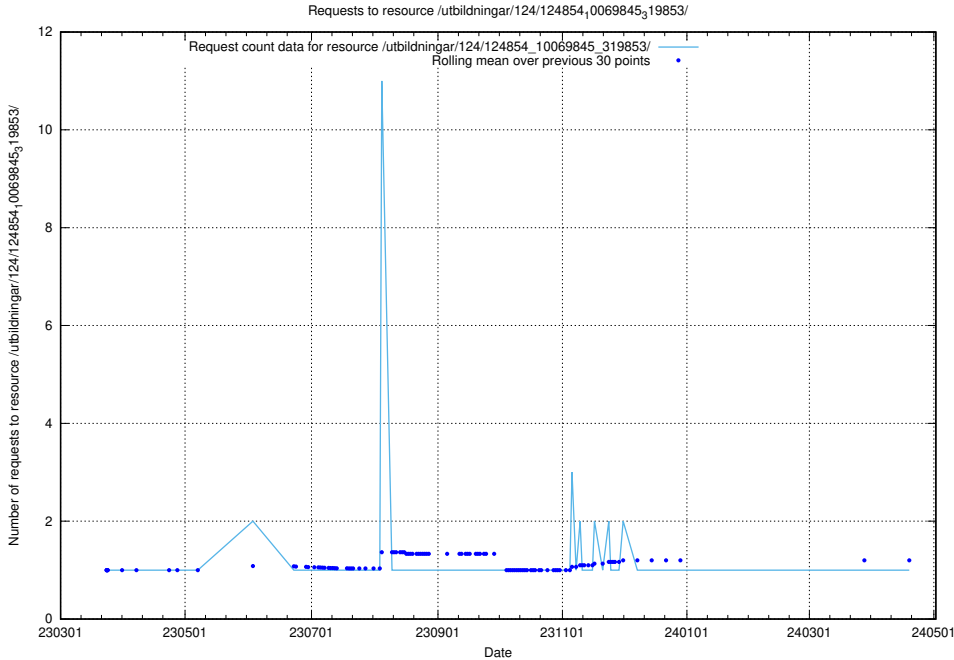

5.1214 Usage of /utbildningar/124/124854_10069845_319853/

Here, we count the number of requests to resource /utbildningar/124/124854_10069845_319853/.