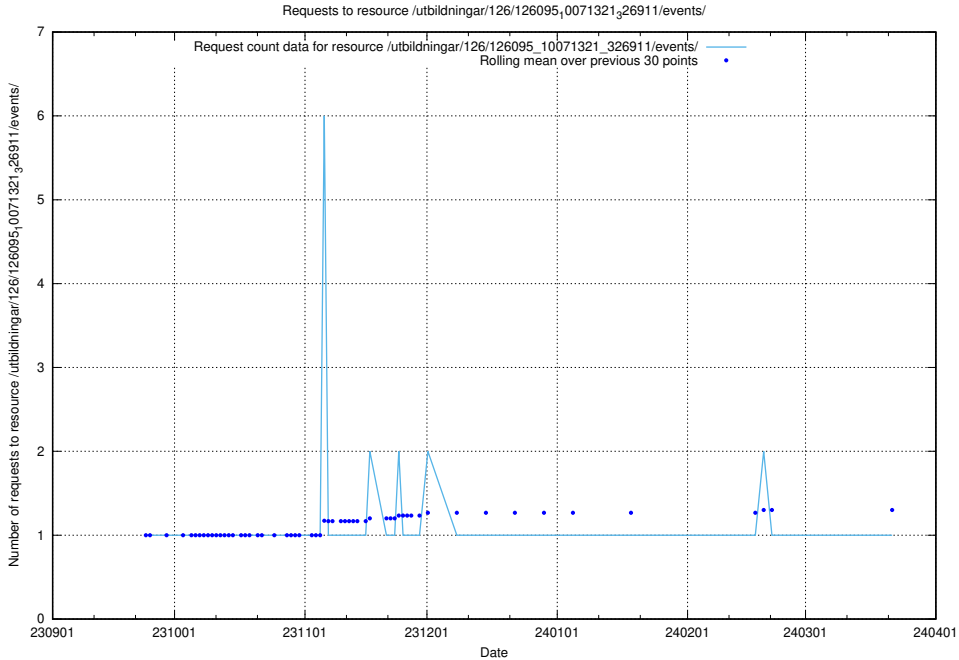

Here, we count the number of requests to resource /utbildningar/126/126535_10072068_330981/.

5.4282 Usage of /utbildningar/126/126095_10071321_326911/events/

Here, we count the number of requests to resource /utbildningar/126/126095_10071321_326911/events/