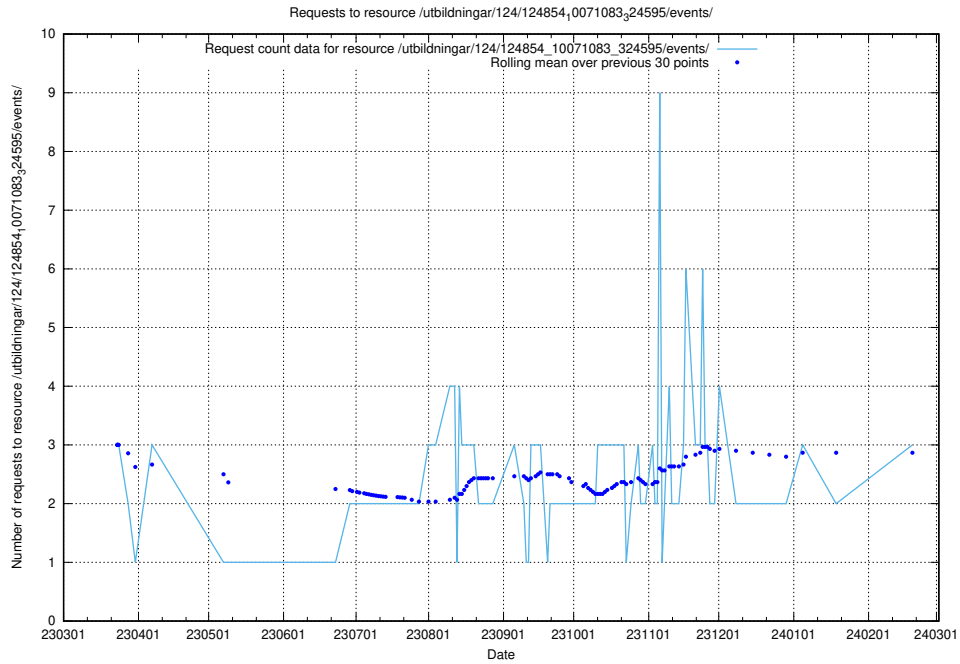

5.472 Usage of /utbildningar/124/124854_10071083_324595/events/

Here, we count the number of requests to resource /utbildningar/124/124854_10071083_324595/events/