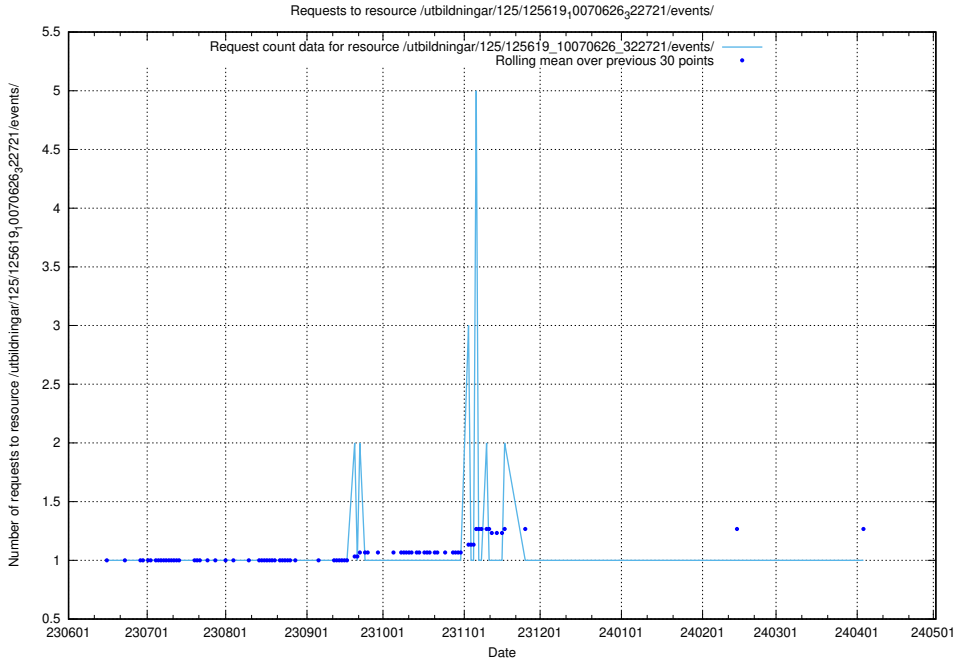

5.5664 Usage of /utbildningar/125/125619_10070626_322721/events/

Here, we count the number of requests to resource /utbildningar/125/125619_10070626_322721/events/