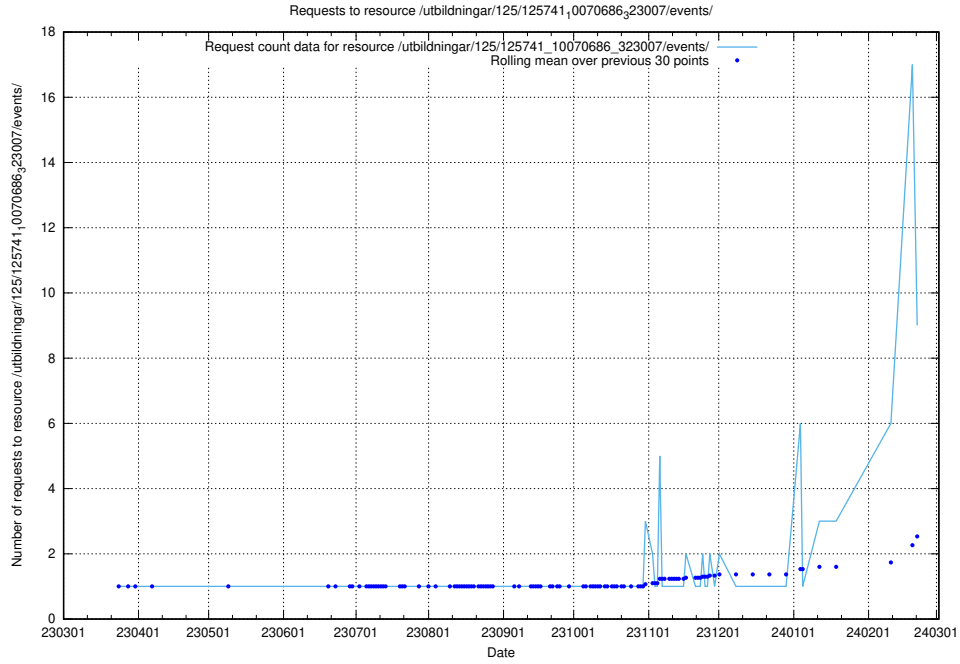

5.58 Usage of /utbildningar/125/125741_10070686_323007/events/

Here, we count the number of requests to resource /utbildningar/125/125741_10070686_323007/events/