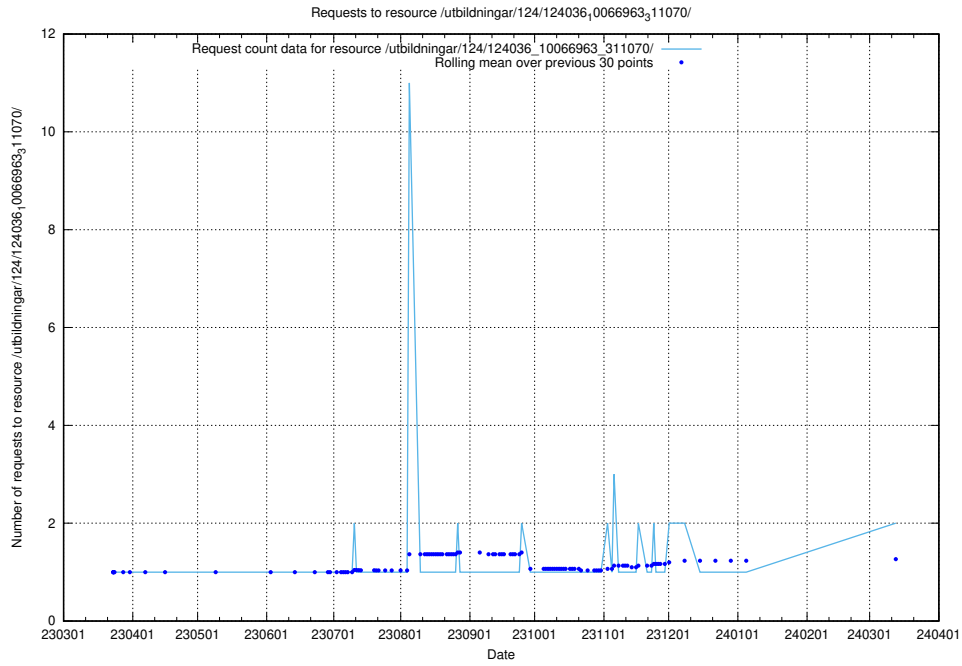

5.734 Usage of /utbildningar/124/124036_10066963_311070/

Here, we count the number of requests to resource /utbildningar/124/124036_10066963_311070/.