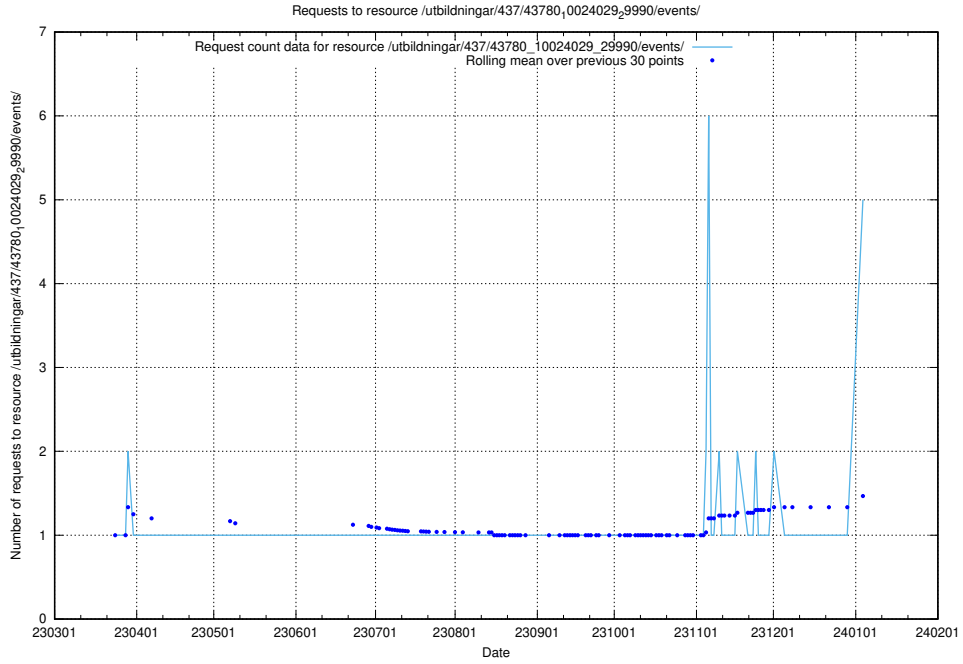

Here, we count the number of requests to resource /utbildningar/124/124475_10067709_313266/.

5.188 Usage of /utbildningar/437/43780_10024029_29990/events/

Here, we count the number of requests to resource /utbildningar/437/43780_10024029_29990/events/.