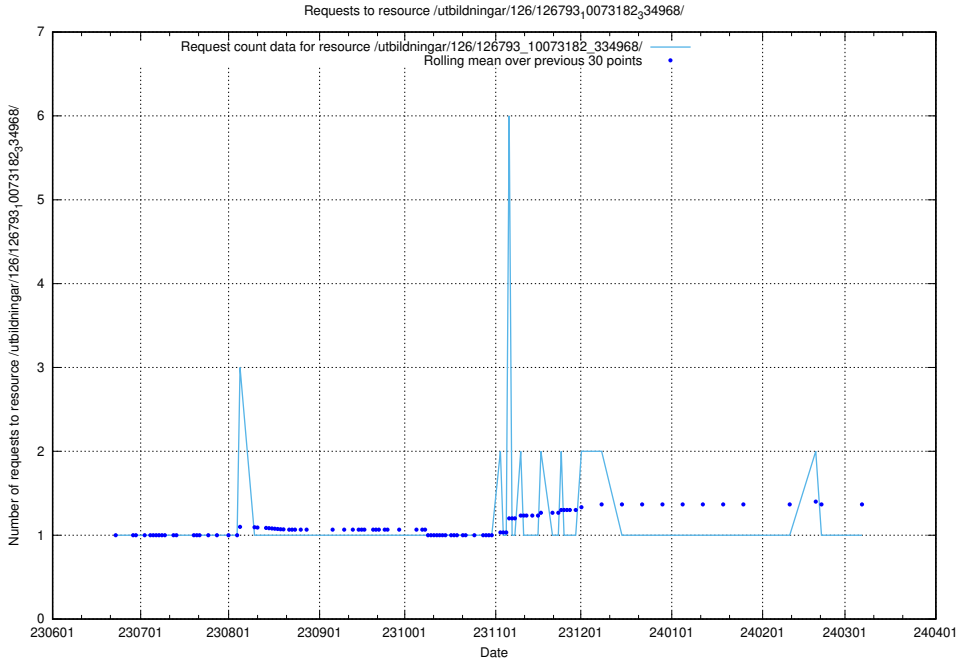

5.5382 Usage of /utbildningar/126/126793_10073182_334968/

Here, we count the number of requests to resource /utbildningar/126/126793_10073182_334968/.