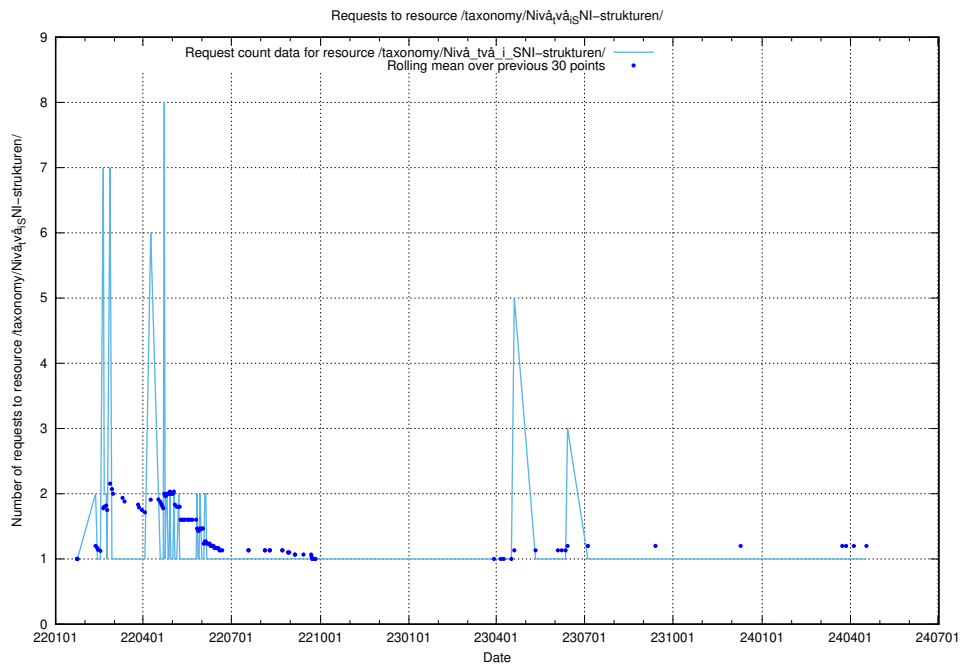

5.4023 Usage of /taxonomy/Nivå_två_i_SNI-strukturen/

Here, we count the number of requests to resource /taxonomy/Nivå_två_i_SNI-strukturen/.