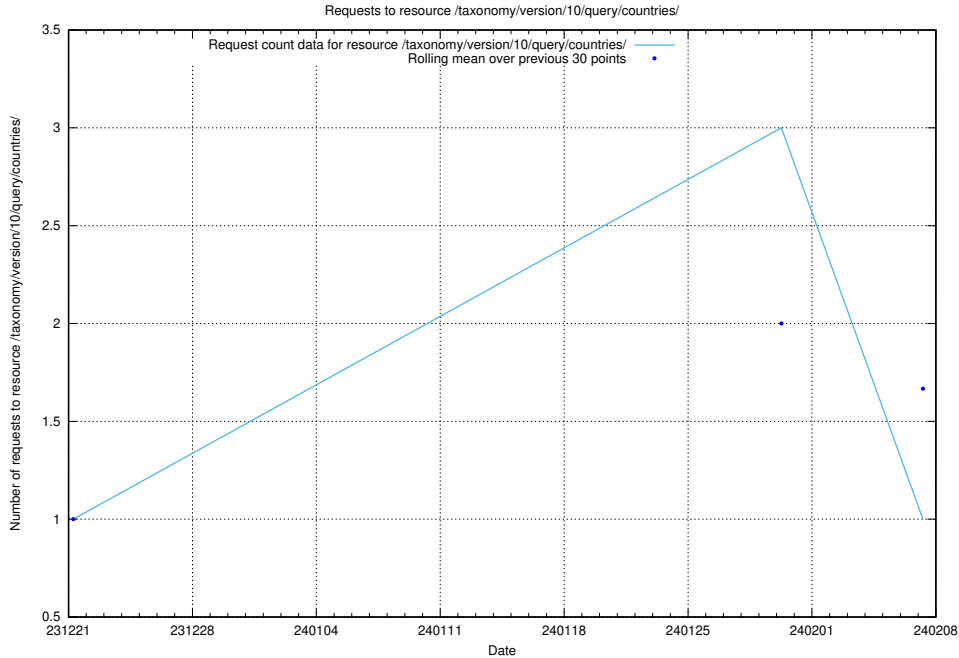

5.3714 Usage of /taxonomy/version/10/query/countries/

Here, we count the number of requests to resource /taxonomy/version/10/query/countries/.