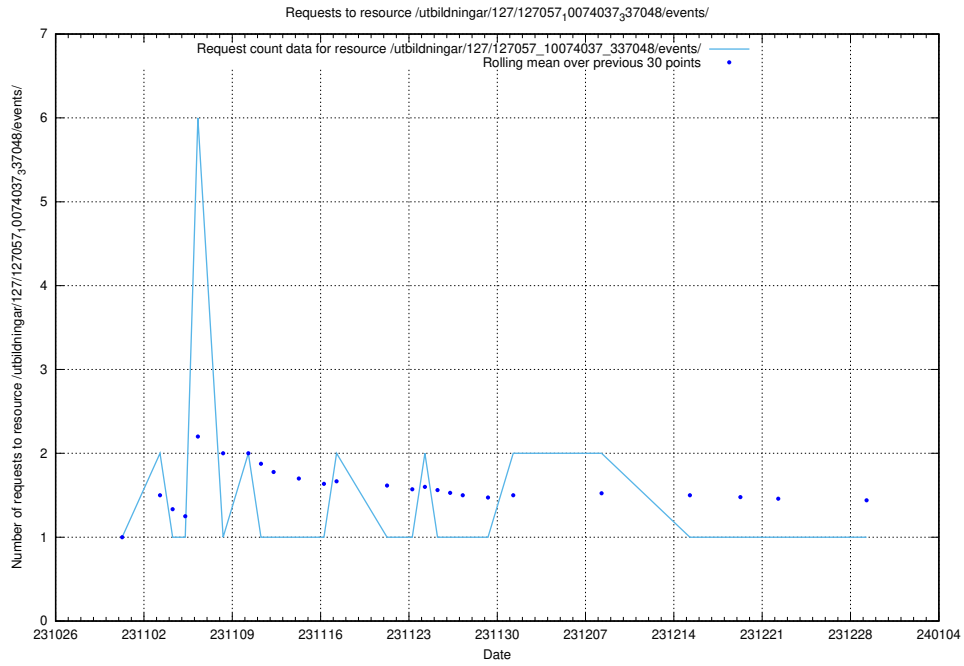

5.3970 Usage of /utbildningar/127/127057_10074037_337048/events/

Here, we count the number of requests to resource /utbildningar/127/127057_10074037_337048/events/