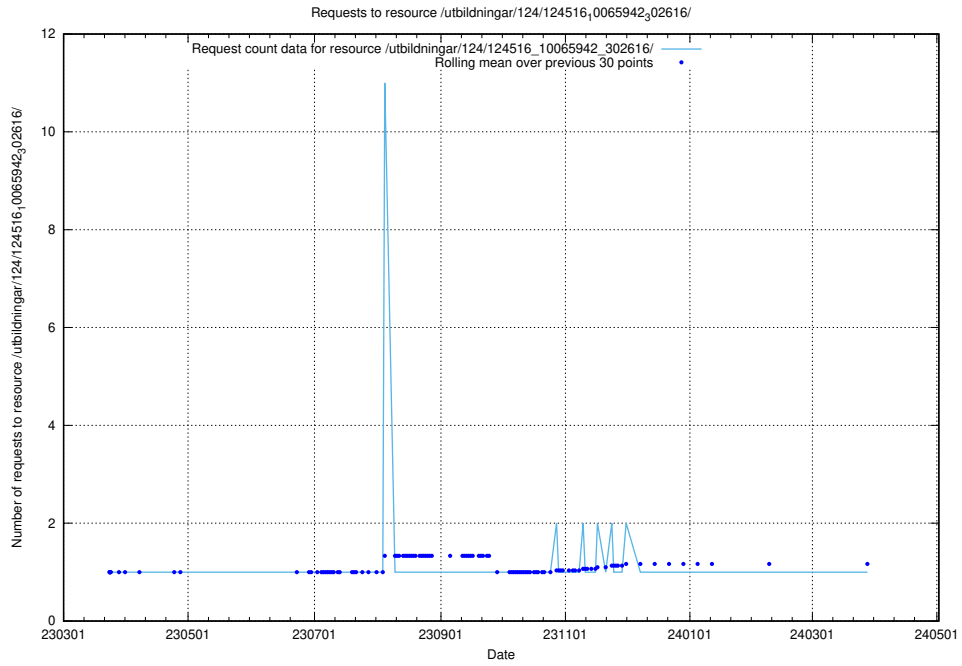

5.1317 Usage of /utbildningar/124/124516_10065942_302616/

Here, we count the number of requests to resource /utbildningar/124/124516_10065942_302616/.