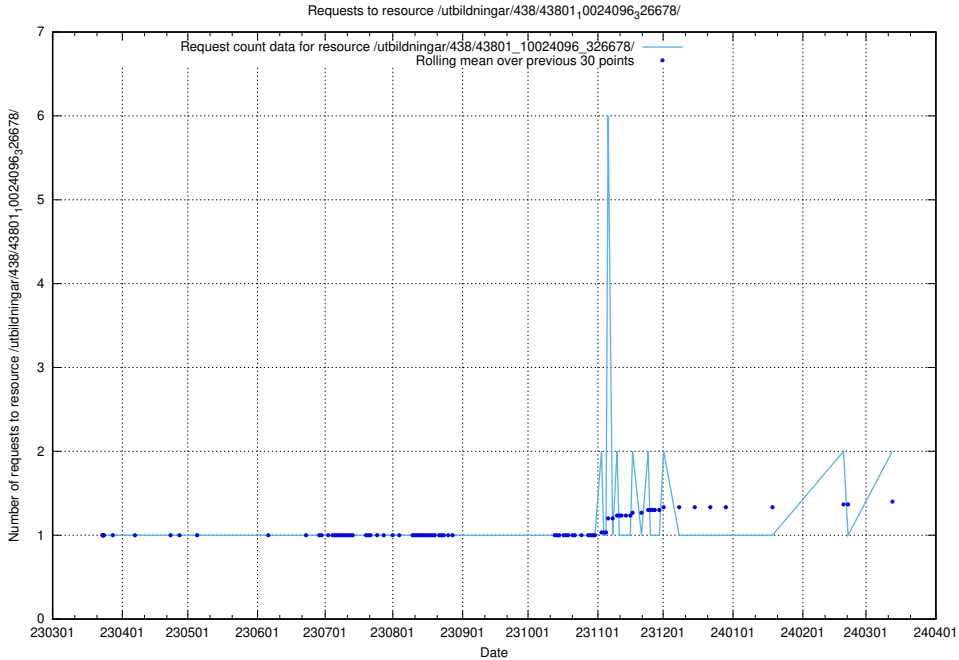

5.965 Usage of /utbildningar/438/43801_10024096_326678/

Here, we count the number of requests to resource /utbildningar/438/43801_10024096_326678/.