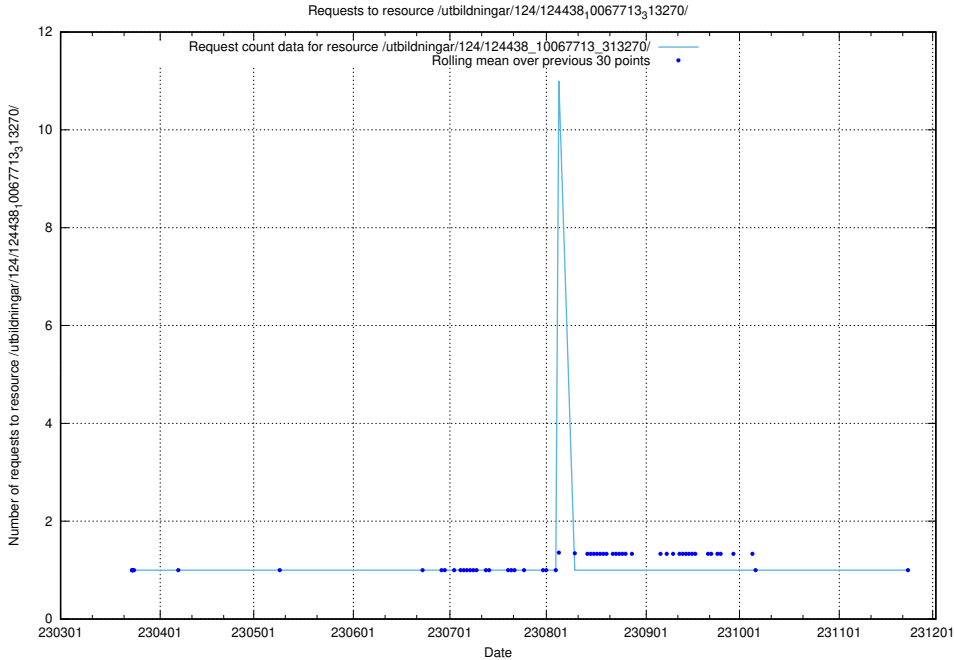

5.3495 Usage of /utbildningar/124/124438_10067713_313270/

Here, we count the number of requests to resource /utbildningar/124/124438_10067713_313270/.