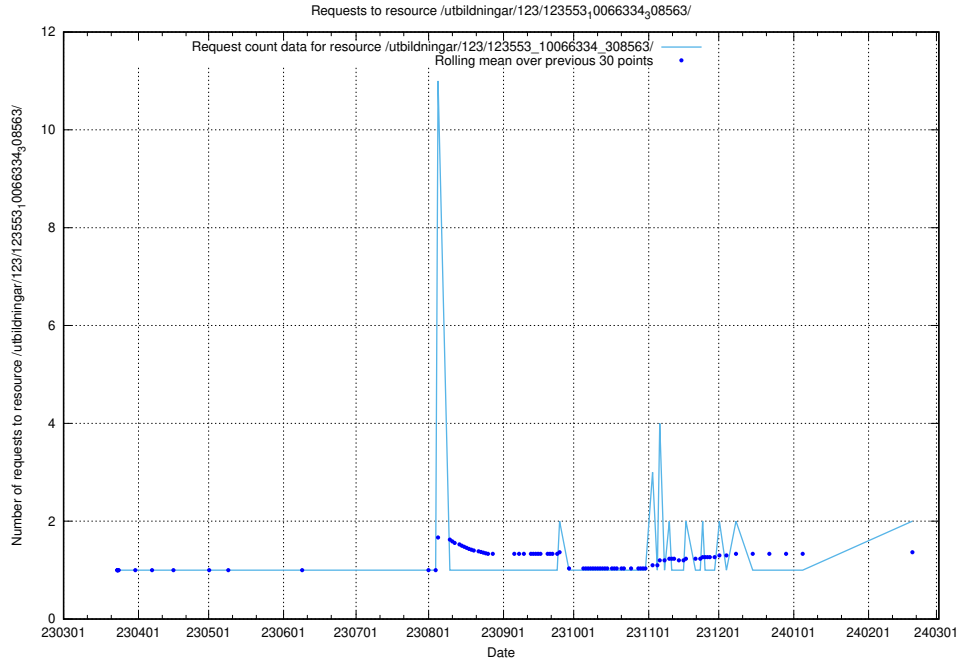

5.744 Usage of /utbildningar/123/123553_10066334_308563/

Here, we count the number of requests to resource /utbildningar/123/123553_10066334_308563/.