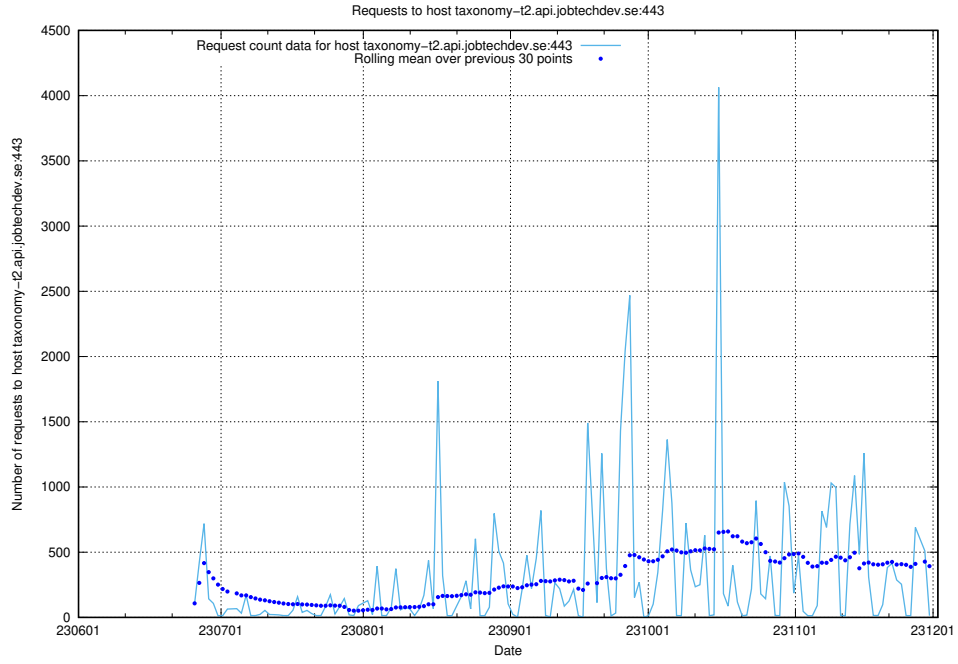

7.43 Usage of taxonomy-t2.api.jobtechdev.se:443

Here, we count the number of requests to host taxonomy-t2.api.jobtechdev.se:443.