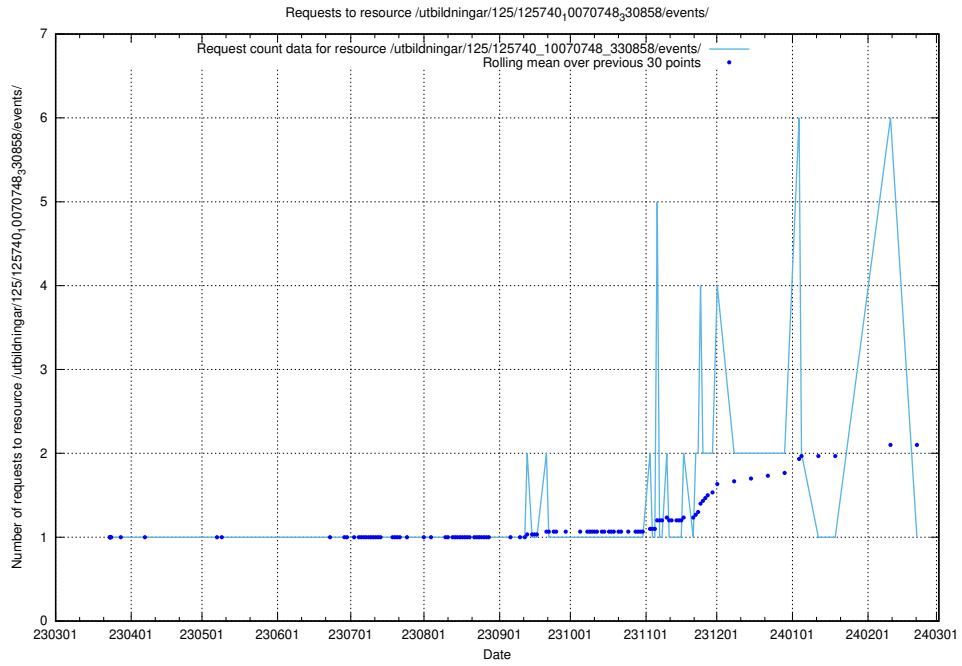

5.988 Usage of /utbildningar/125/125740_10070748_330858/events/

Here, we count the number of requests to resource /utbildningar/125/125740_10070748_330858/events/