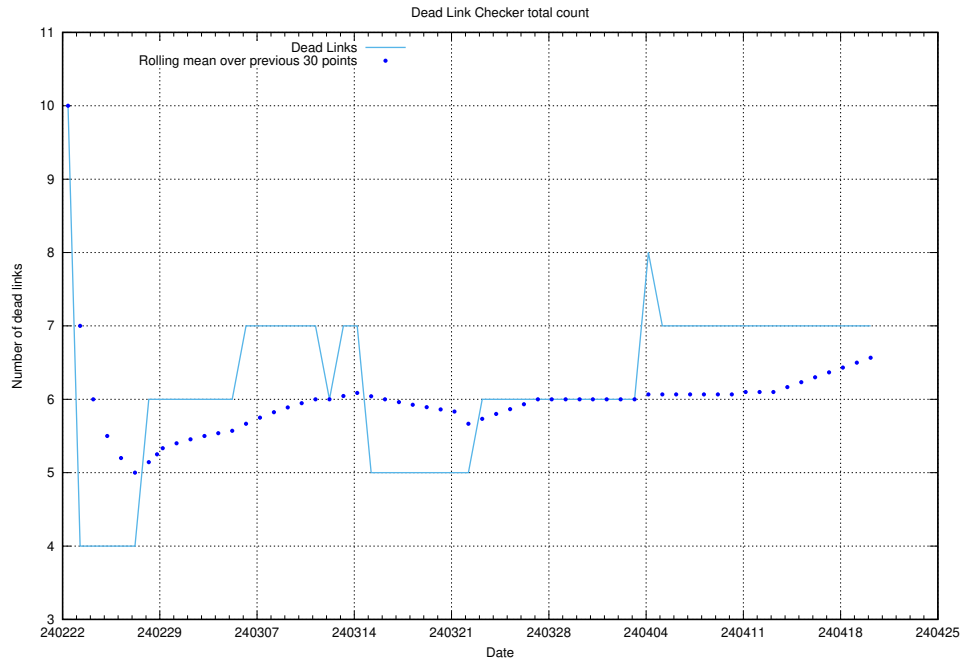

3.2 Total count of dead links

Here is presented the total number of found dead links across all pages.