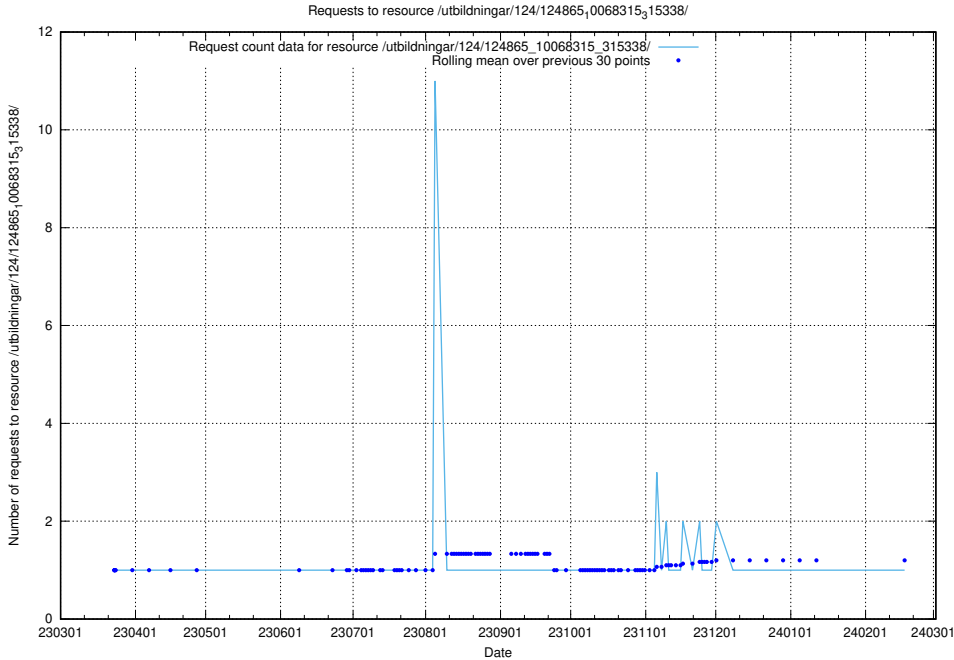

5.1171 Usage of /utbildningar/124/124865_10068315_315338/

Here, we count the number of requests to resource /utbildningar/124/124865_10068315_315338/.