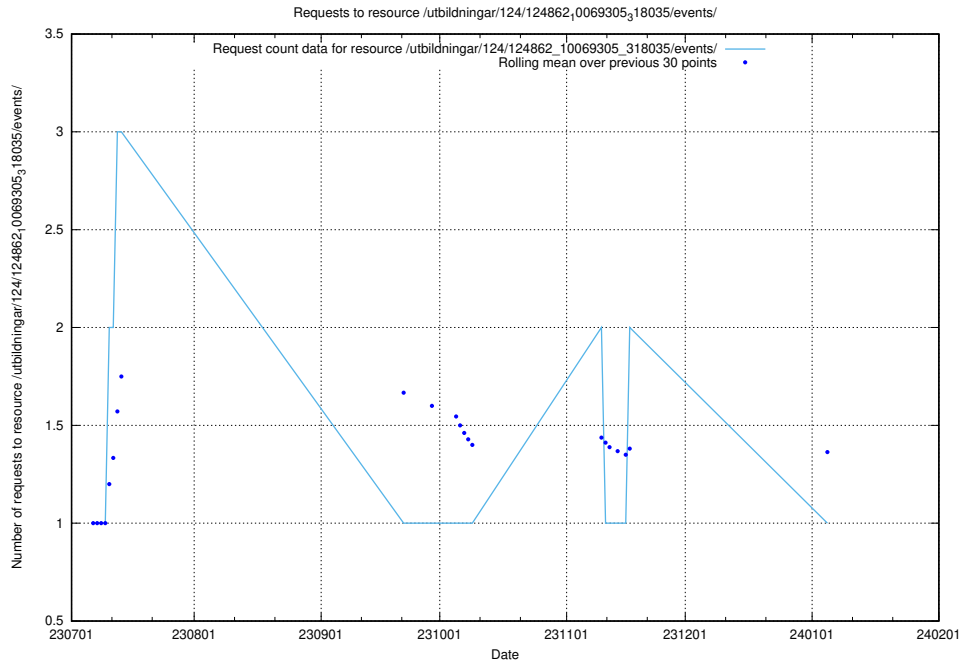

5.5104 Usage of /utbildningar/124/124862_10069305_318035/events/

Here, we count the number of requests to resource /utbildningar/124/124862_10069305_318035/events/