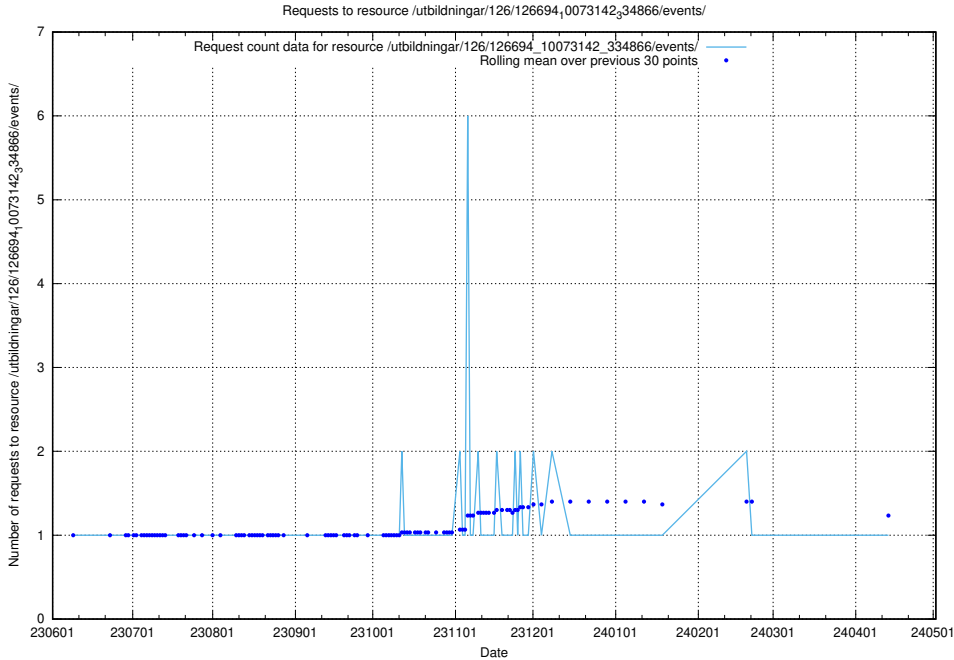

5.5677 Usage of /utbildningar/126/126694_10073142_334866/events/

Here, we count the number of requests to resource /utbildningar/126/126694_10073142_334866/events/