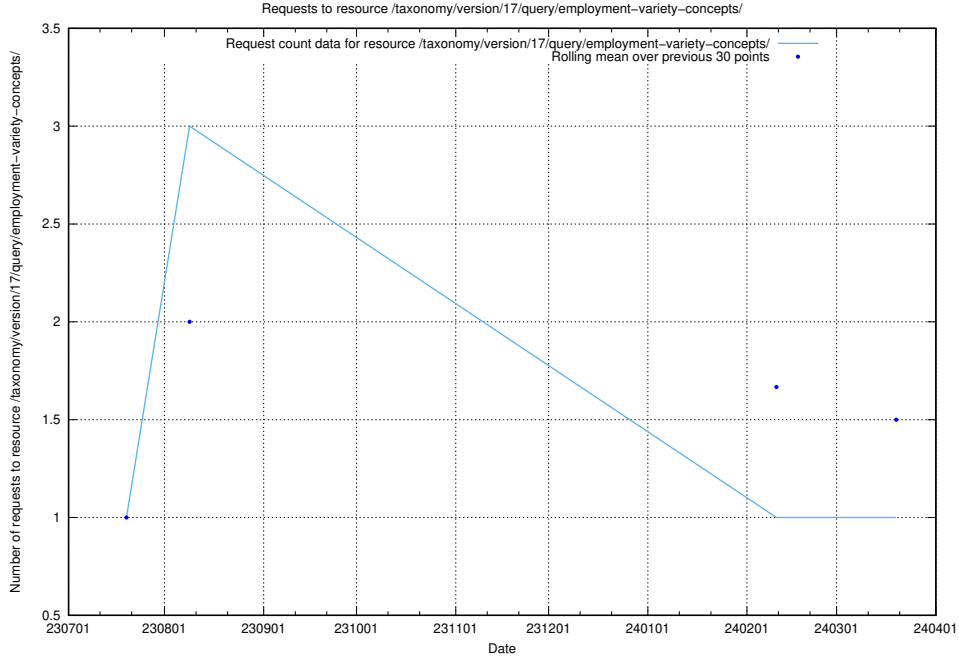

5.4808 Usage of /taxonomy/version/17/query/employment-variety-concepts/

Here, we count the number of requests to resource /taxonomy/version/17/query/employment-variety-concepts/.