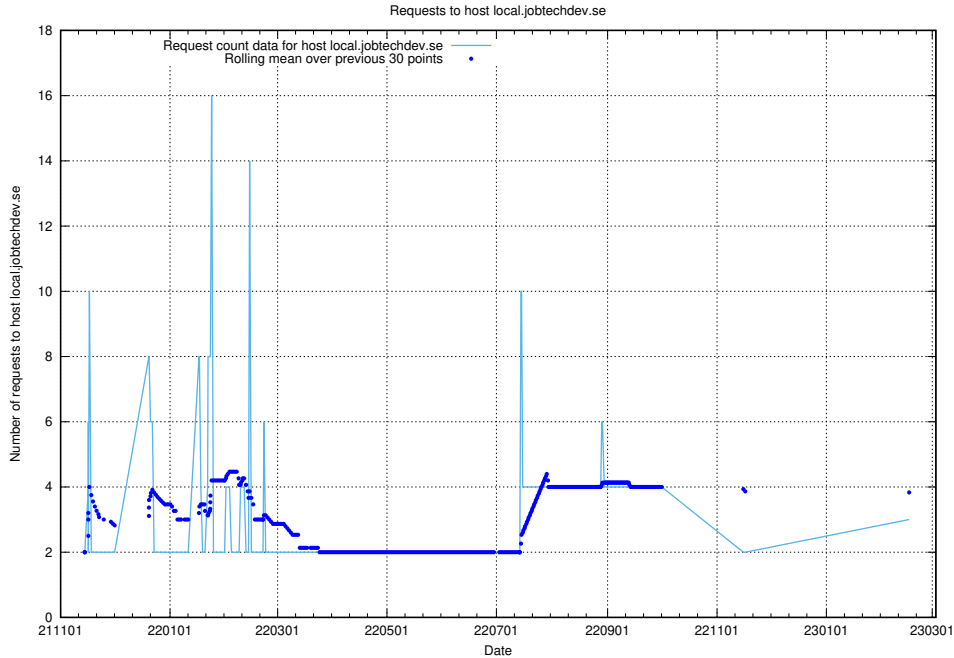

7.244 Usage of local.jobtechdev.se

Here, we count the number of requests to host local.jobtechdev.se.