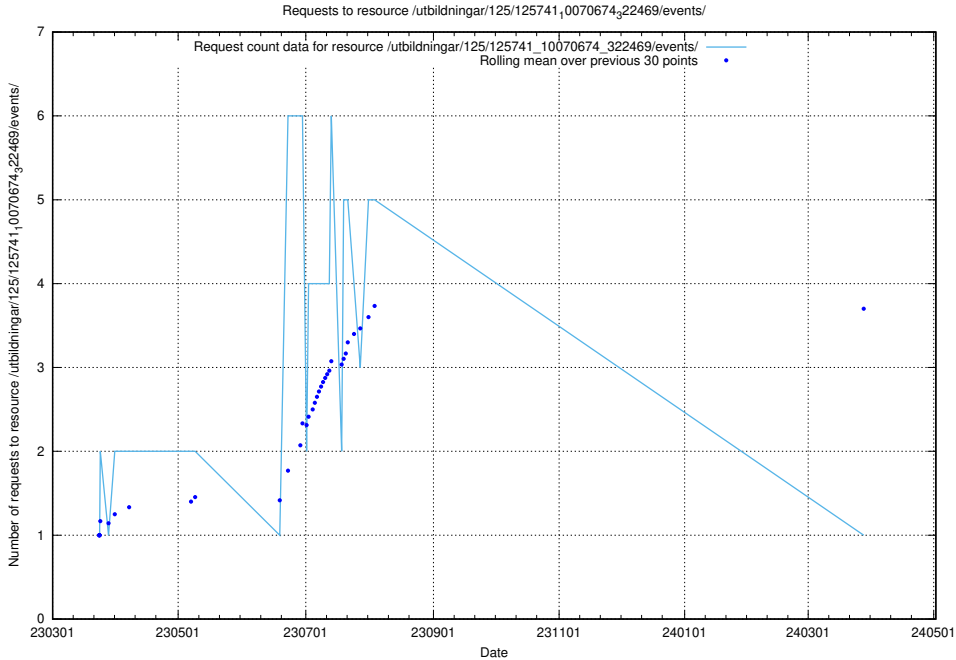

5.6266 Usage of /utbildningar/125/125741_10070674_322469/events/

Here, we count the number of requests to resource /utbildningar/125/125741_10070674_322469/events/