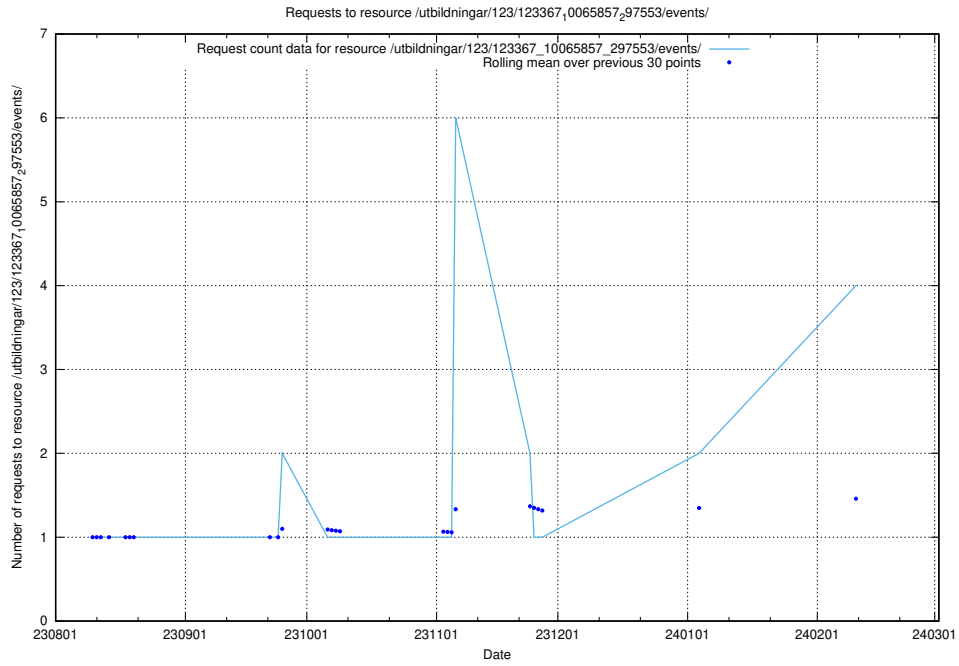

Here, we count the number of requests to resource /utbildningar/125/125741_10070674_336546/.

5.252 Usage of /utbildningar/123/123367_10065857_297553/events/

Here, we count the number of requests to resource /utbildningar/123/123367_10065857_297553/events/