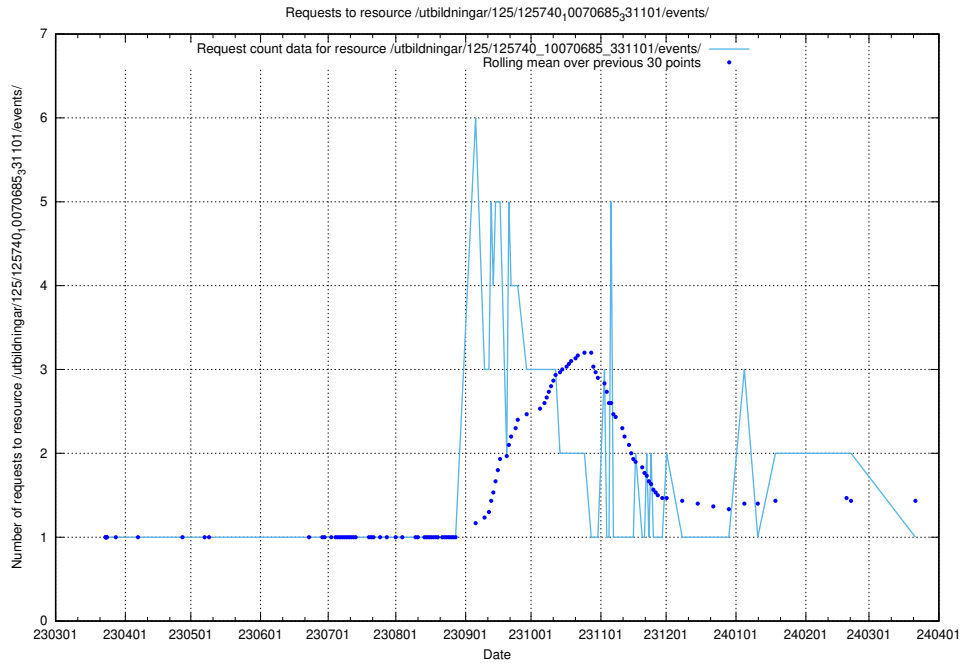

5.1001 Usage of /utbildningar/125/125740_10070685_331101/events/

Here, we count the number of requests to resource /utbildningar/125/125740_10070685_331101/events/