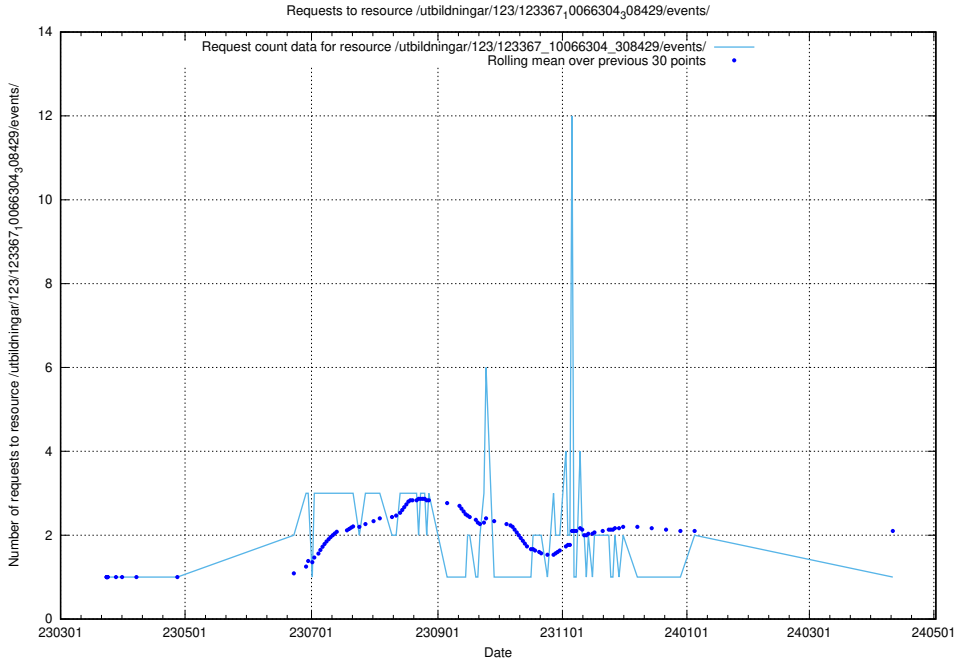

5.4328 Usage of /utbildningar/123/123367_10066304_308429/events/

Here, we count the number of requests to resource /utbildningar/123/123367_10066304_308429/events/