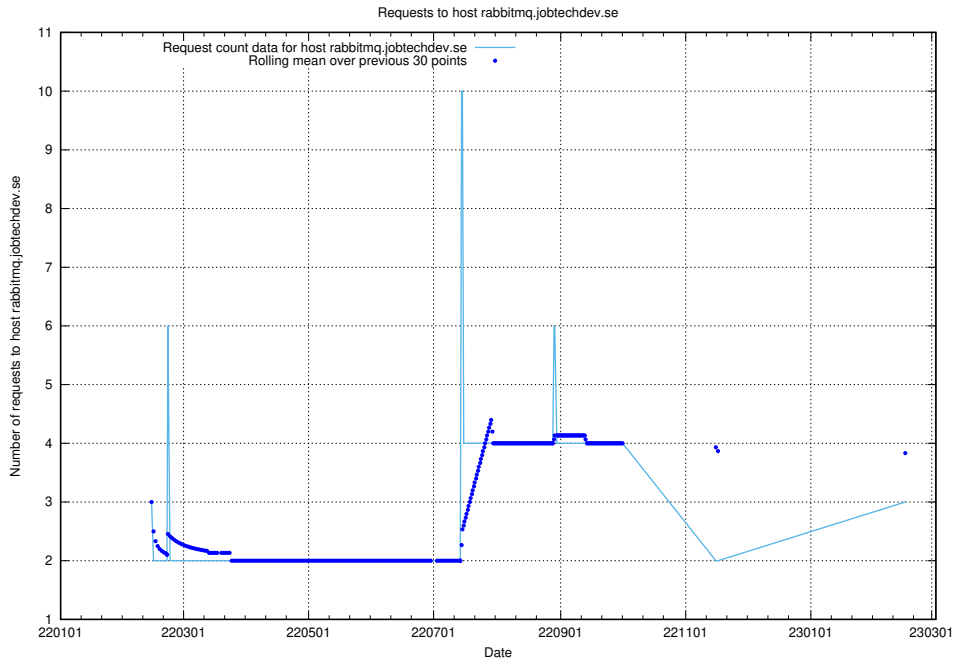

7.229 Usage of rabbitmq.jobtechdev.se

Here, we count the number of requests to host rabbitmq.jobtechdev.se.

7.230 Usage of kam-openshift-gitops.prod.services.jtech.se

Here, we count the number of requests to host kam-openshift-gitops.prod.services.jtech.se.