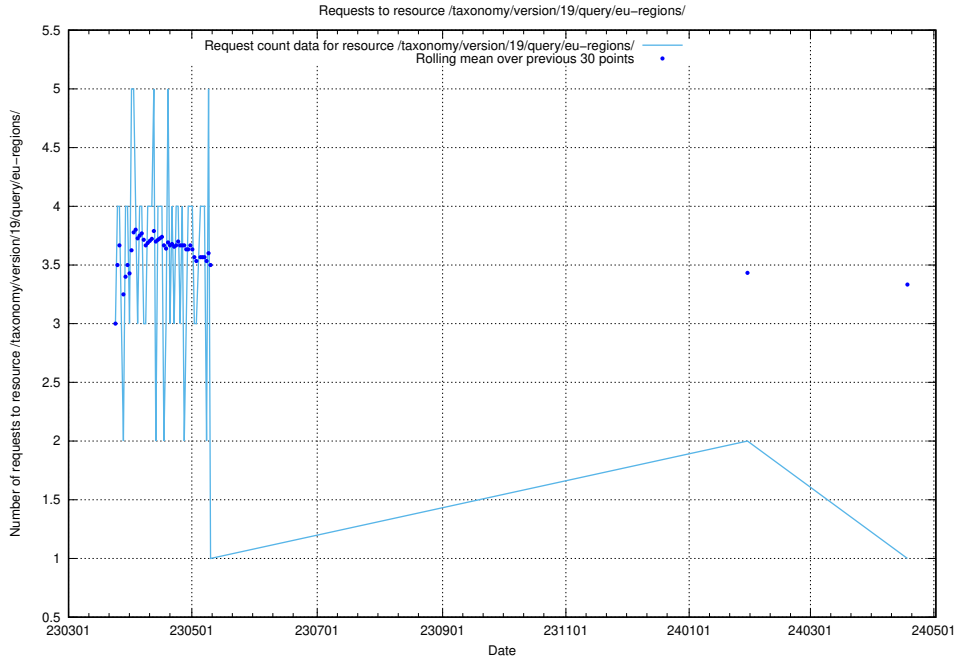

5.5935 Usage of /taxonomy/version/19/query/eu-regions/

Here, we count the number of requests to resource /taxonomy/version/19/query/eu-regions/.