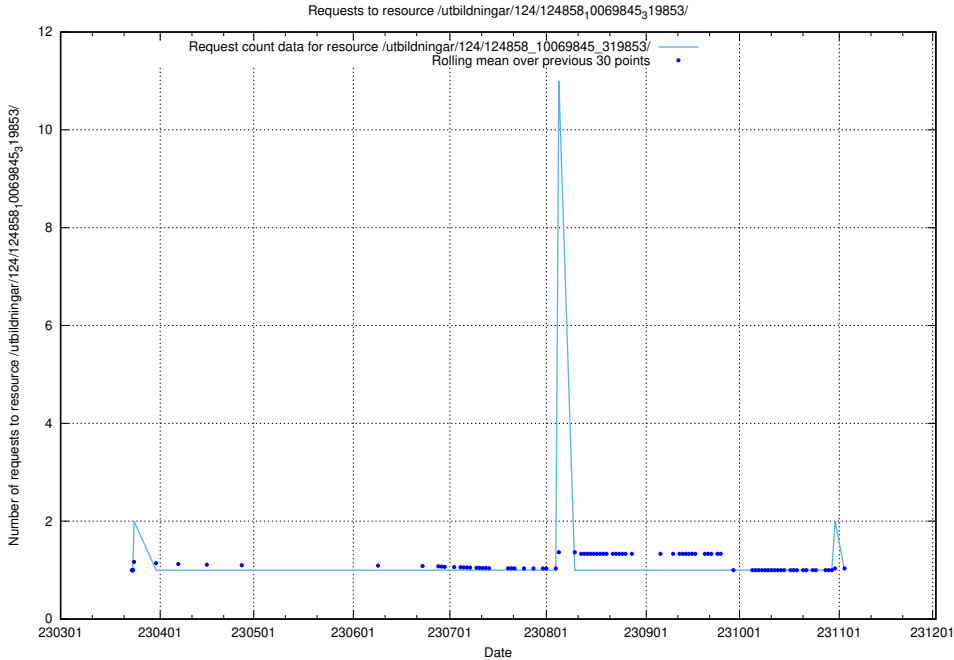

5.1190 Usage of /utbildningar/124/124858_10069845_319853/

Here, we count the number of requests to resource /utbildningar/124/124858_10069845_319853/.