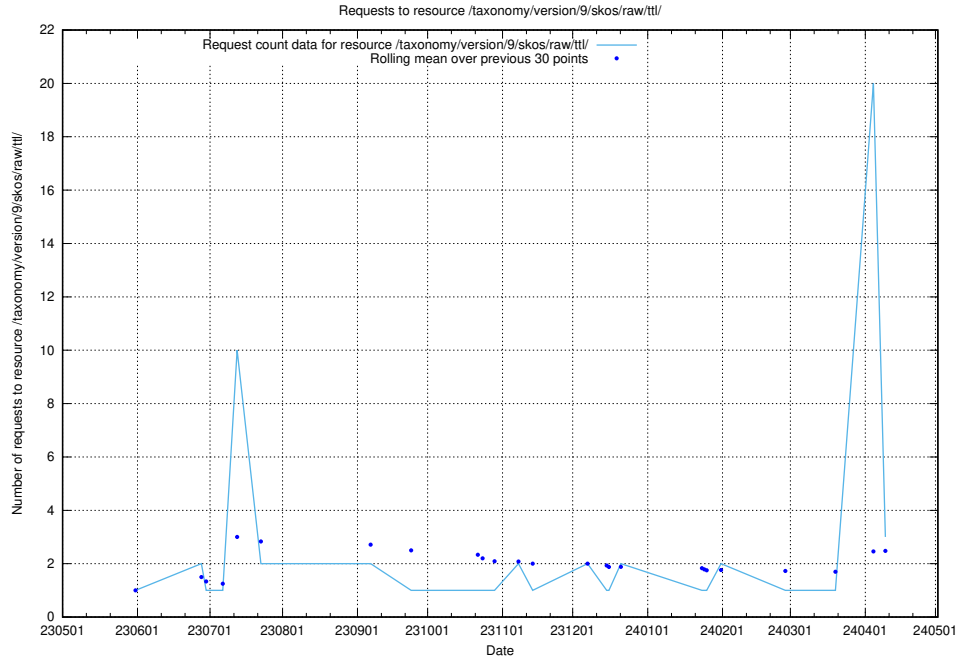

5.451 Usage of /taxonomy/version/9/skos/raw/ttl/

Here, we count the number of requests to resource /taxonomy/version/9/skos/raw/ttl/.