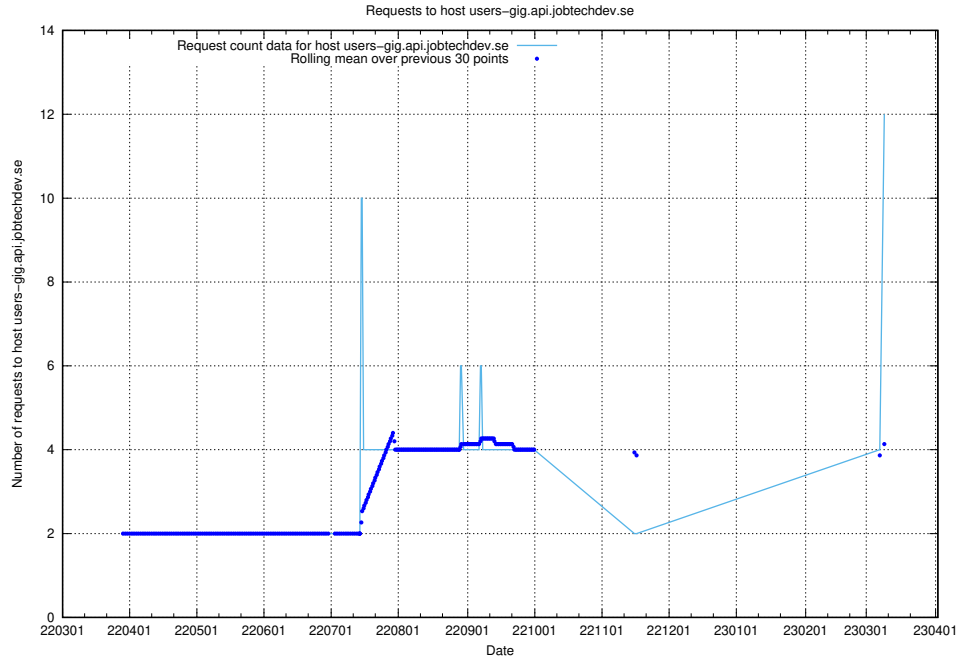

7.55 Usage of users-gig.api.jobtechdev.se

Here, we count the number of requests to host users-gig.api.jobtechdev.se.