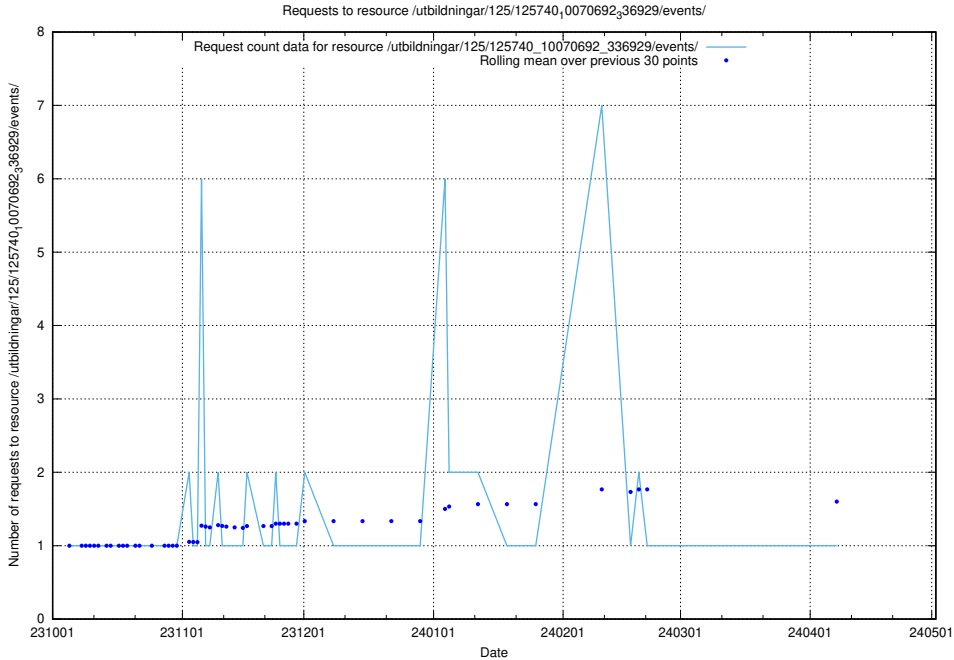

5.4210 Usage of /utbildningar/125/125740_10070692_336929/events/

Here, we count the number of requests to resource /utbildningar/125/125740_10070692_336929/events/