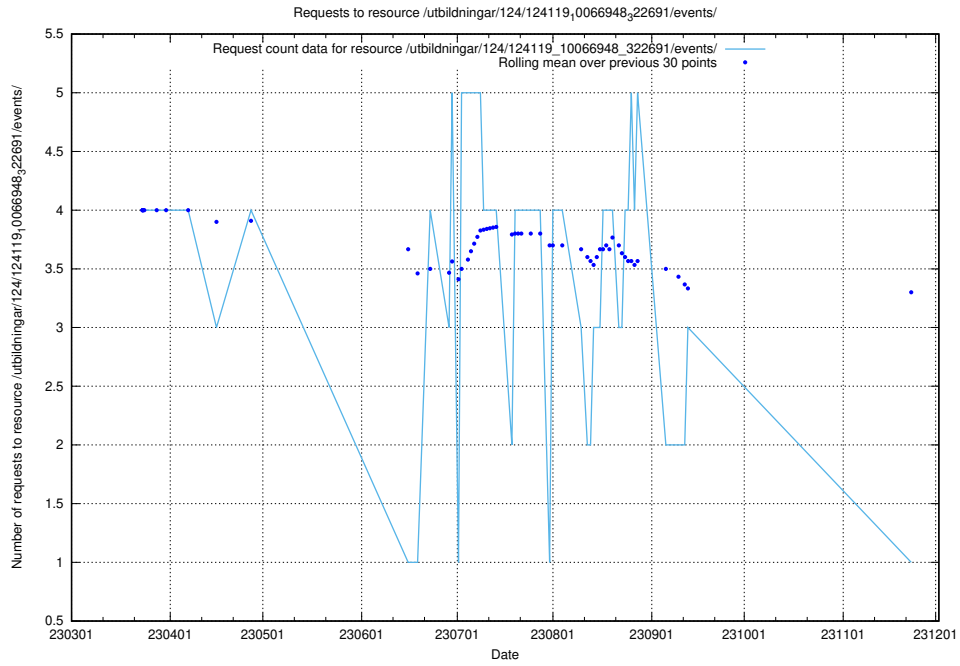

5.6048 Usage of /utbildningar/124/124119_10066948_322691/events/

Here, we count the number of requests to resource /utbildningar/124/124119_10066948_322691/events/