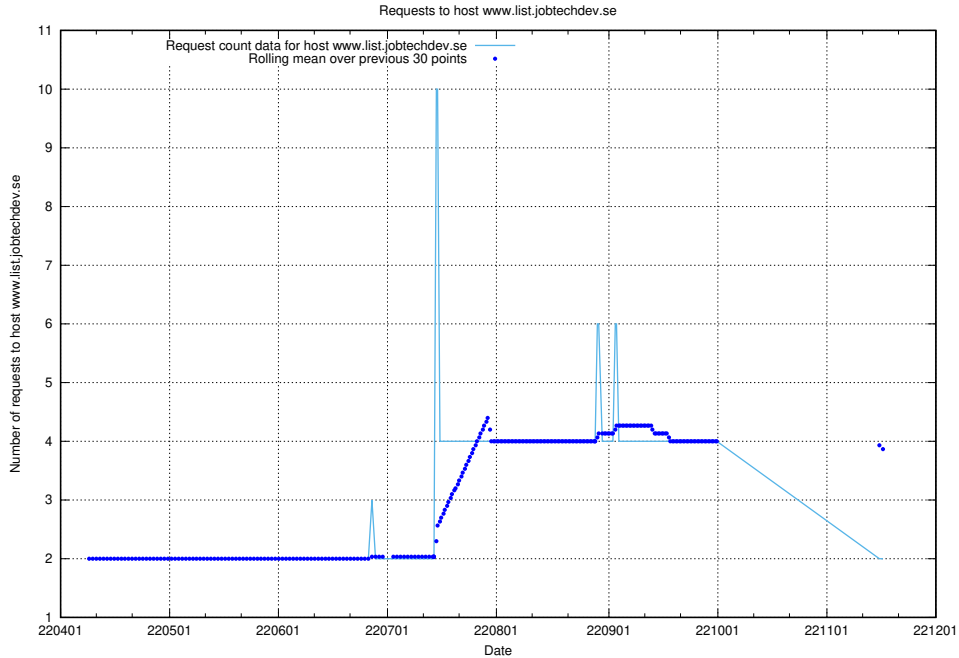

7.468 Usage of www.list.jobtechdev.se

Here, we count the number of requests to host www.list.jobtechdev.se.