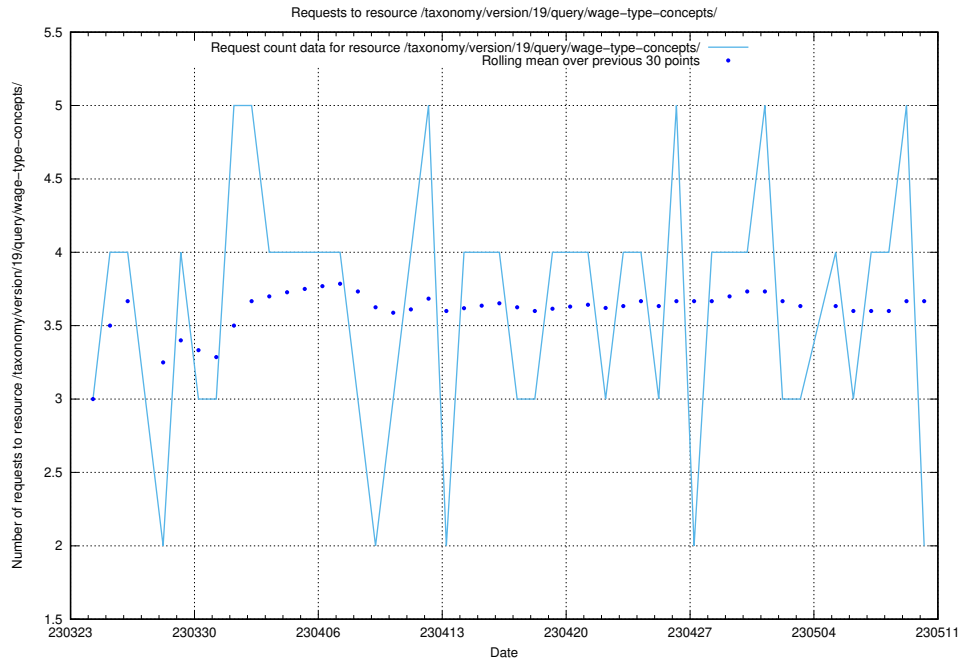

5.934 Usage of /taxonomy/version/19/query/wage-type-concepts/

Here, we count the number of requests to resource /taxonomy/version/19/query/wage-type-concepts/.