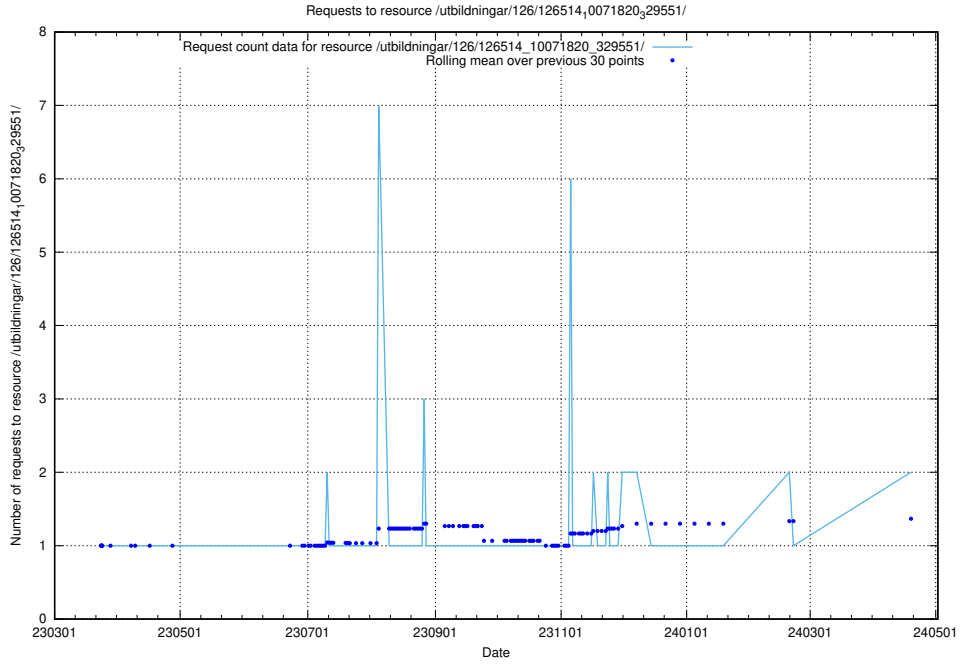

5.967 Usage of /utbildningar/126/126514_10071820_329551/

Here, we count the number of requests to resource /utbildningar/126/126514_10071820_329551/.