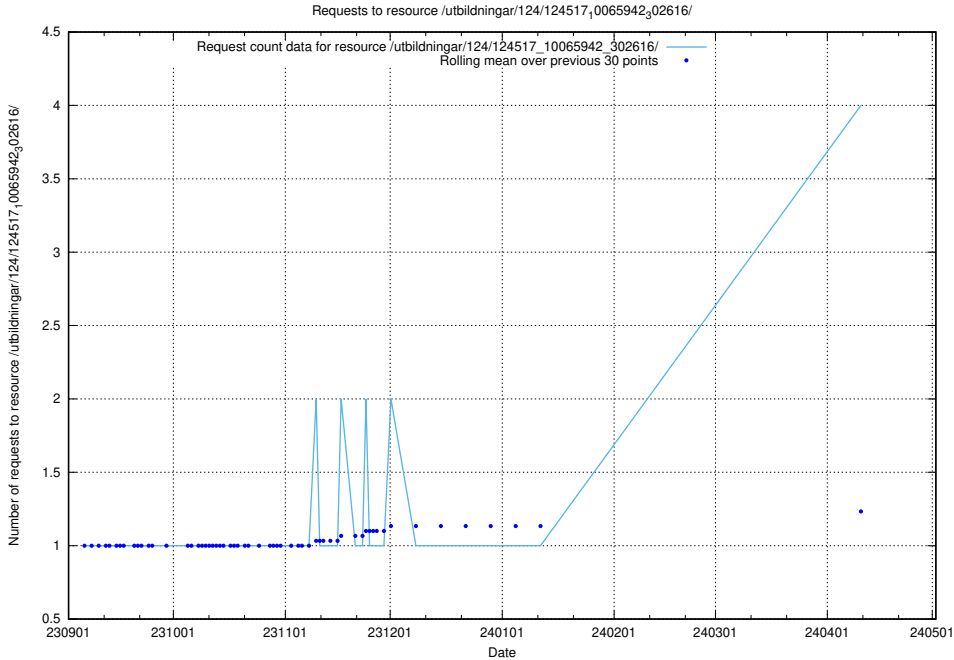

5.250 Usage of /utbildningar/124/124517_10065942_302616/

Here, we count the number of requests to resource /utbildningar/124/124517_10065942_302616/.