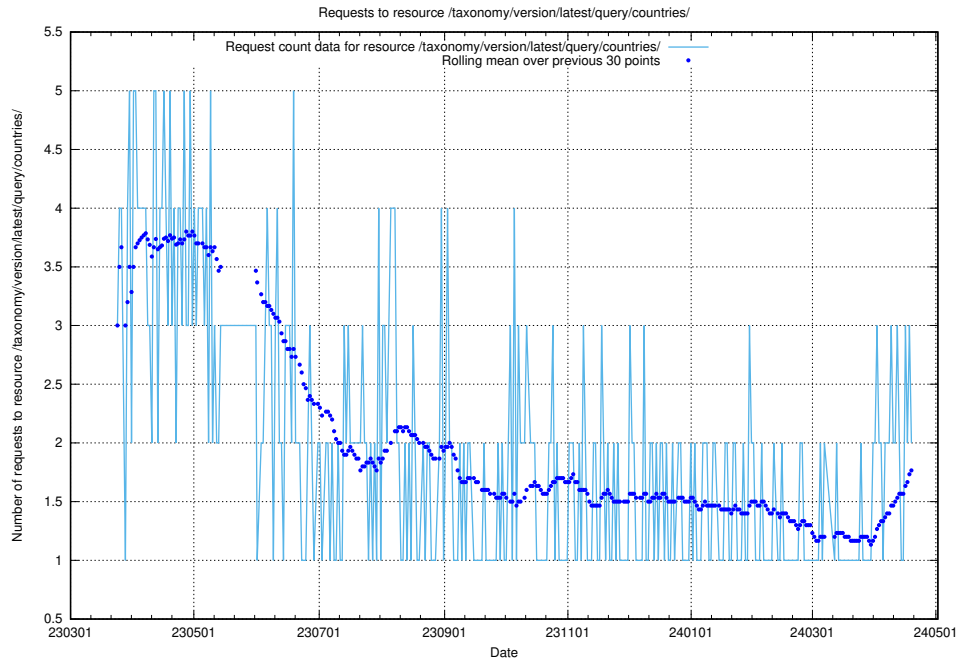

5.932 Usage of /taxonomy/version/latest/query/countries/

Here, we count the number of requests to resource /taxonomy/version/latest/query/countries/.