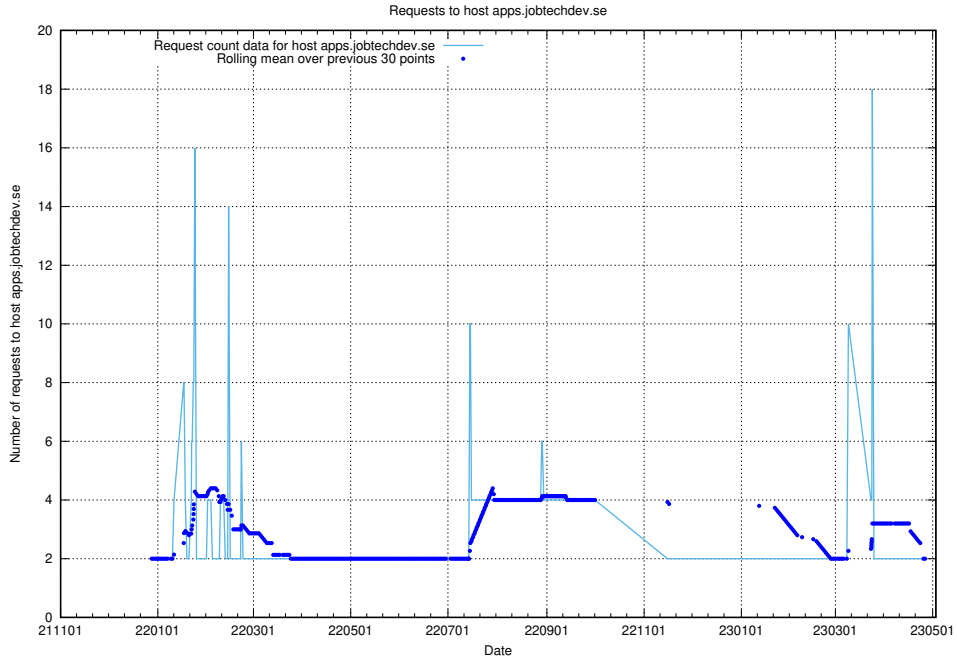

7.360 Usage of apps.jobtechdev.se

Here, we count the number of requests to host apps.jobtechdev.se.