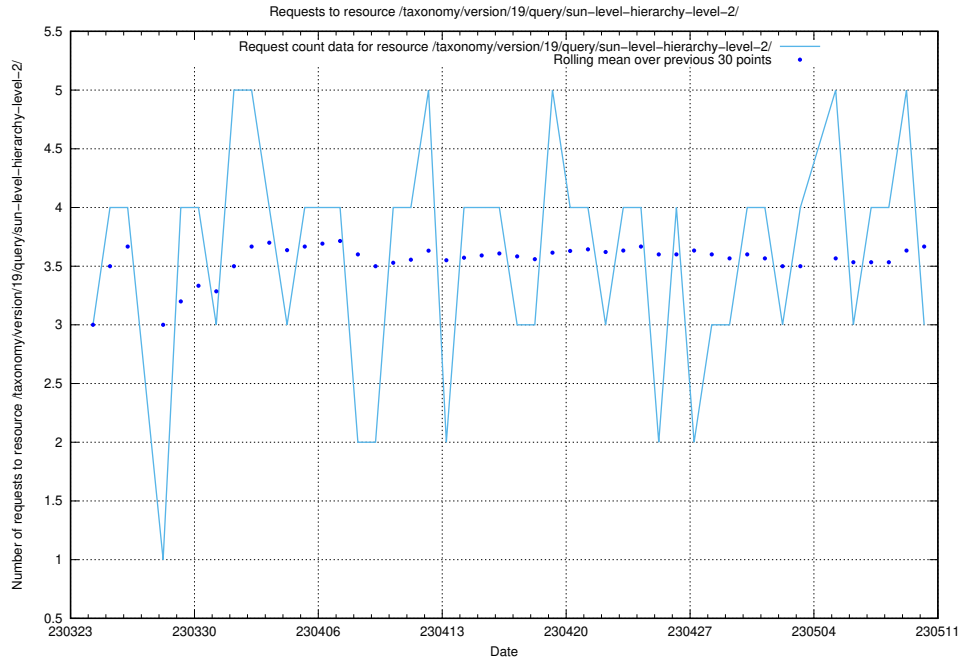

5.461 Usage of /taxonomy/version/19/query/sun-level-hierarchy-level-2/

Here, we count the number of requests to resource /taxonomy/version/19/query/sun-level-hierarchy-level-2/.