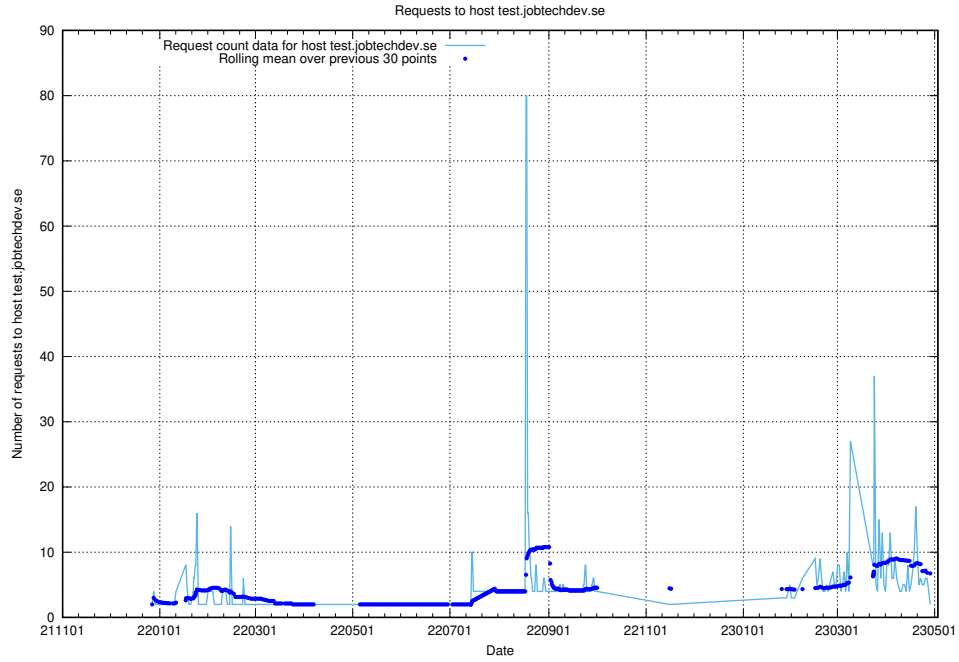

7.363 Usage of test.jobtechdev.se

Here, we count the number of requests to host test.jobtechdev.se.