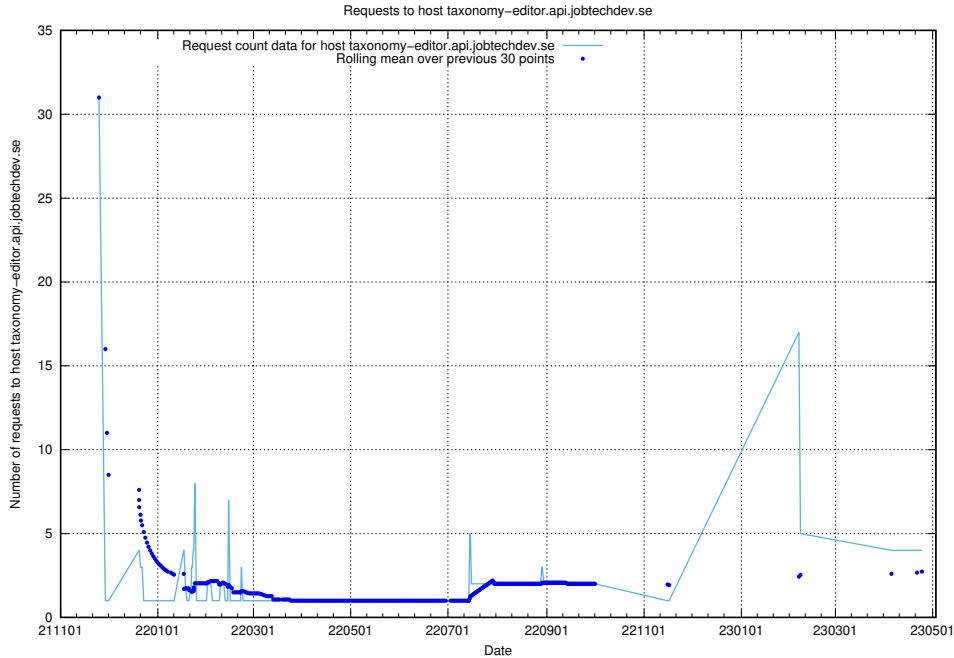

7.136 Usage of taxonomy-editor.api.jobtechdev.se

Here, we count the number of requests to host taxonomy-editor.api.jobtechdev.se.