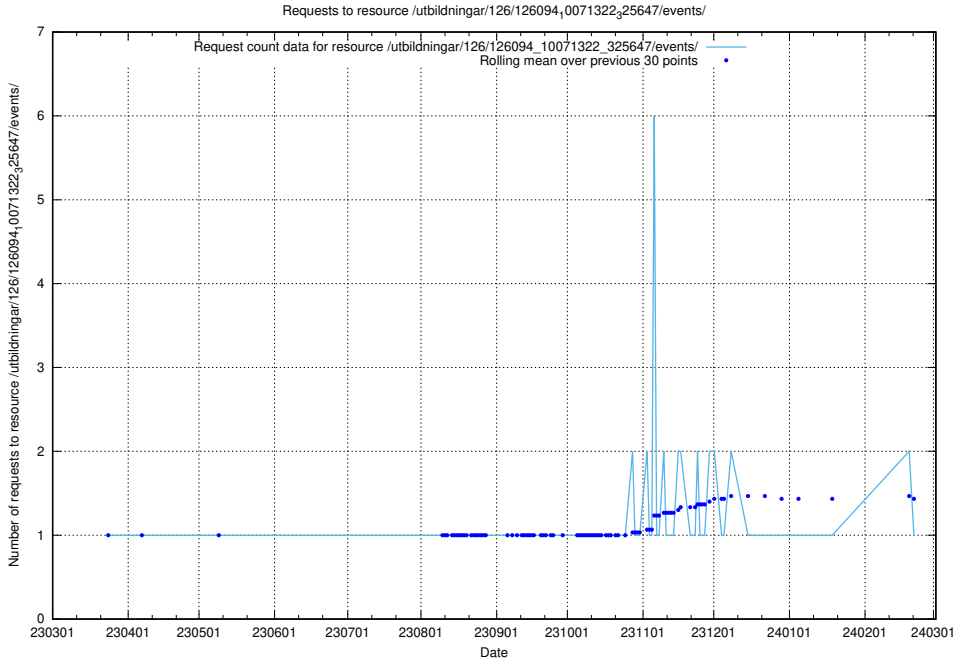

5.5998 Usage of /utbildningar/126/126094_10071322_325647/events/

Here, we count the number of requests to resource /utbildningar/126/126094_10071322_325647/events/