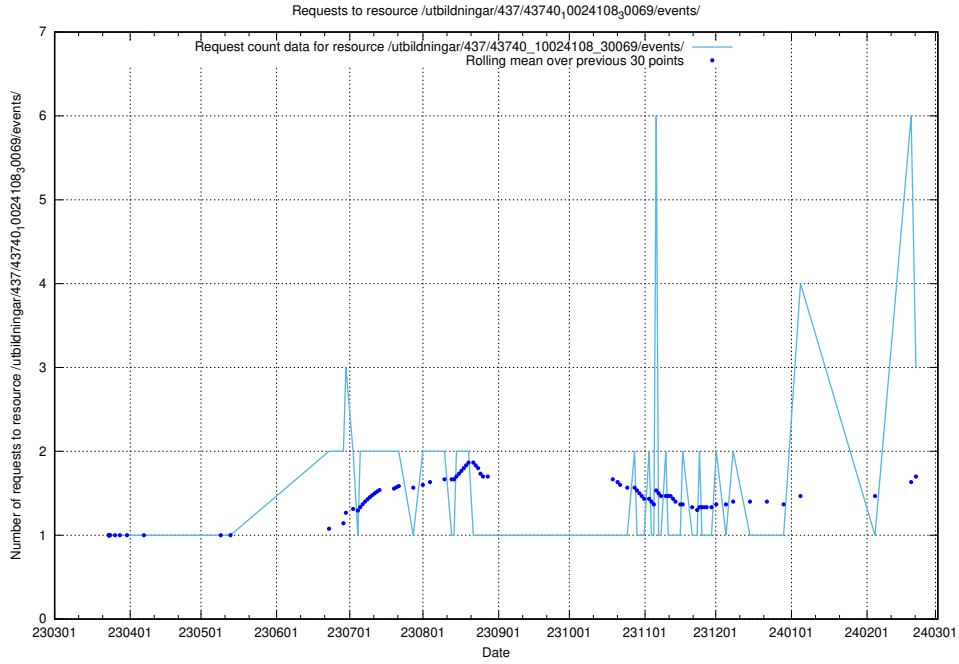

5.478 Usage of /utbildningar/437/43740_10024108_30069/events/

Here, we count the number of requests to resource /utbildningar/437/43740_10024108_30069/events/.