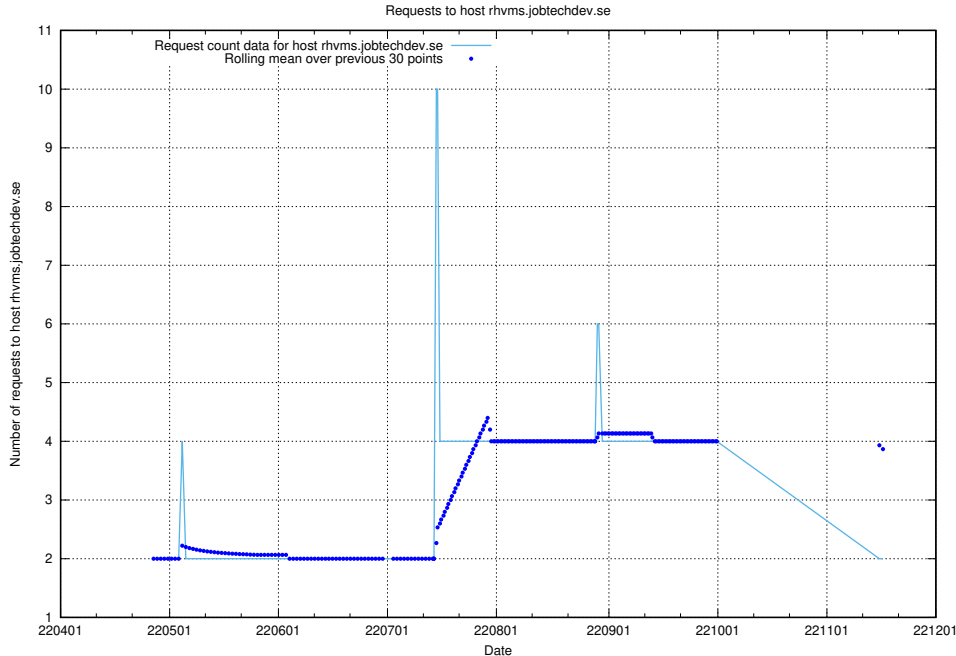

7.446 Usage of rhvms.jobtechdev.se

Here, we count the number of requests to host rhvms.jobtechdev.se.