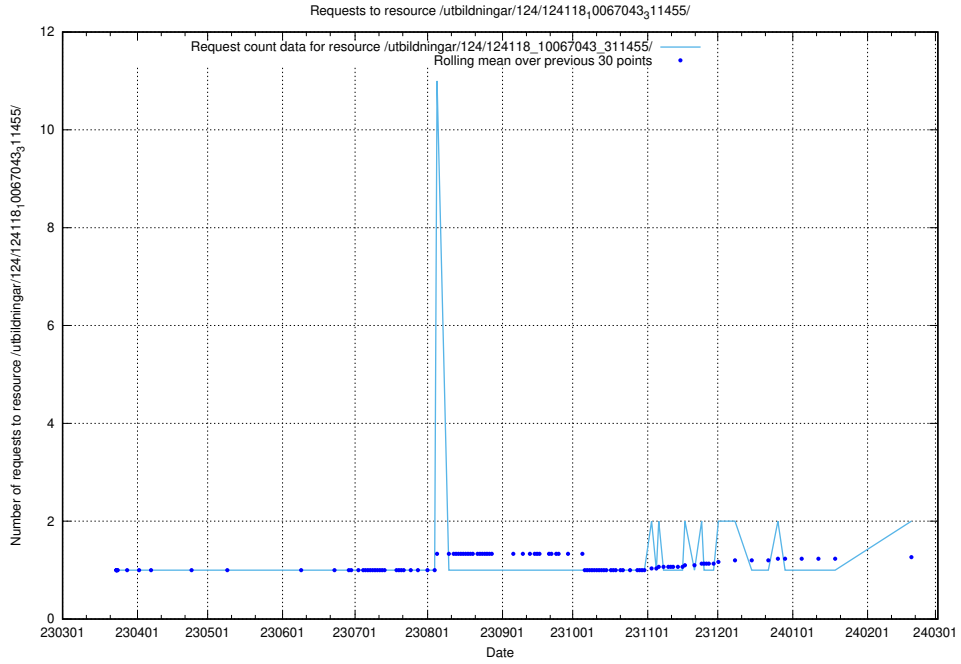

5.718 Usage of /utbildningar/124/124118_10067043_311455/

Here, we count the number of requests to resource /utbildningar/124/124118_10067043_311455/.