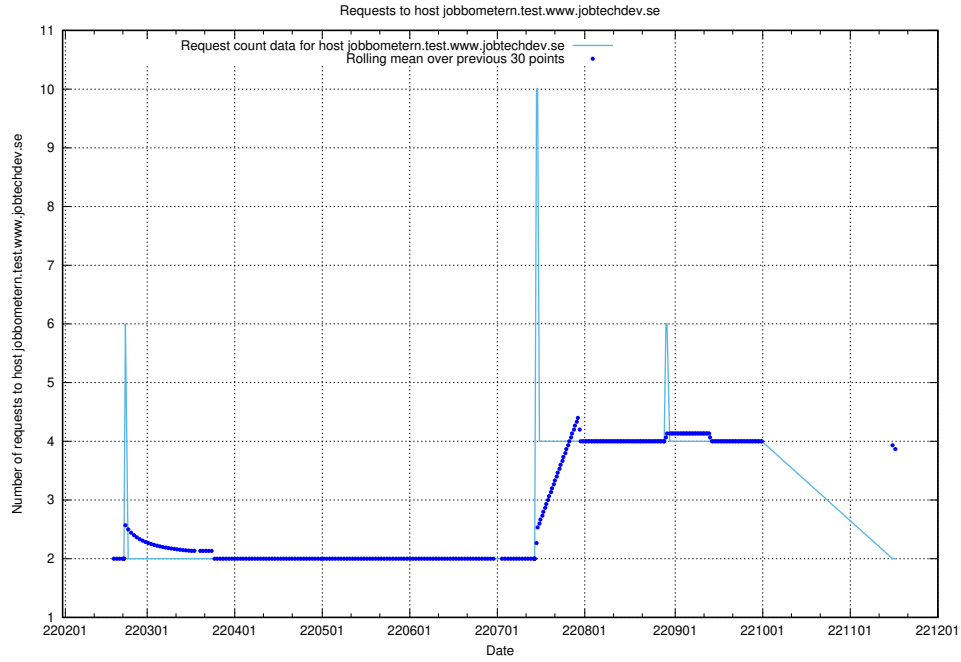

7.532 Usage of `jobbometern.test.www.jobtechdev.se`

Here, we count the number of requests to host `jobbometern.test.www.jobtechdev.se`.