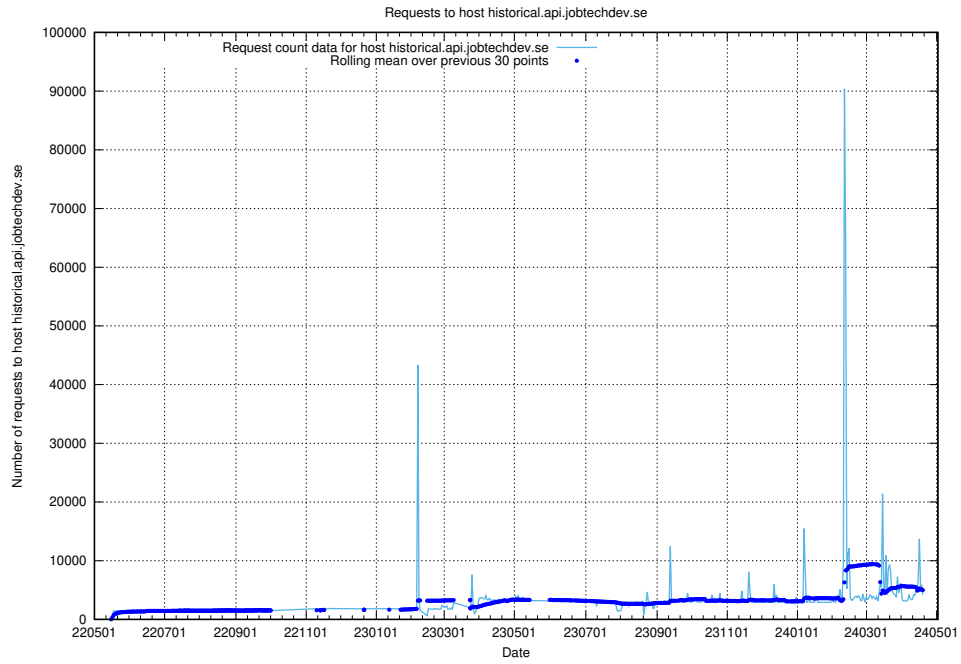

7.13 Usage of `historical.api.jobtechdev.se`

Here, we count the number of requests to host `historical.api.jobtechdev.se`.