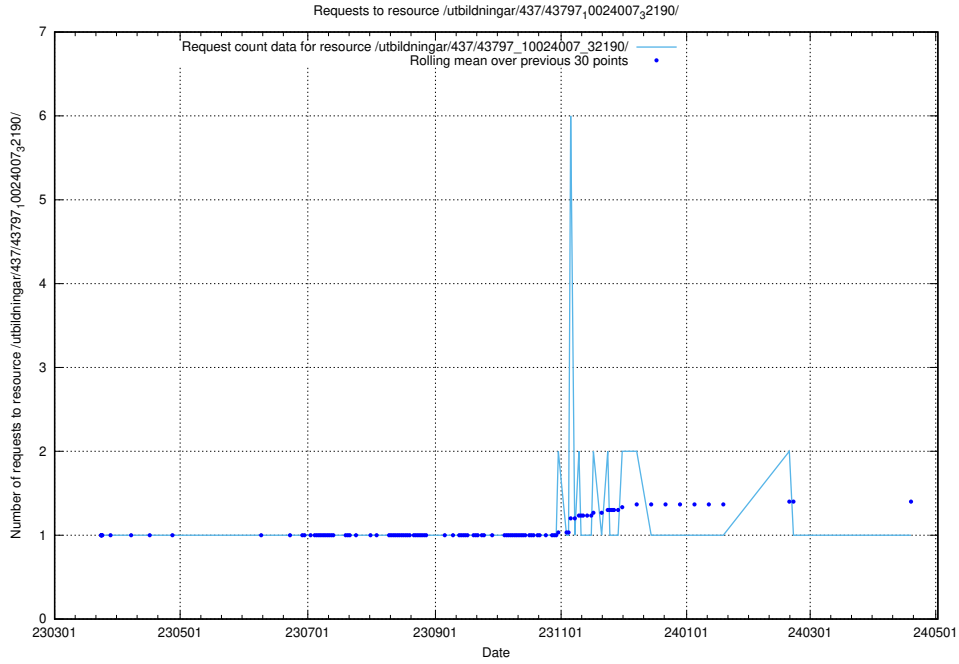

5.6136 Usage of /utbildningar/437/43797_10024007_32190/

Here, we count the number of requests to resource /utbildningar/437/43797_10024007_32190/.