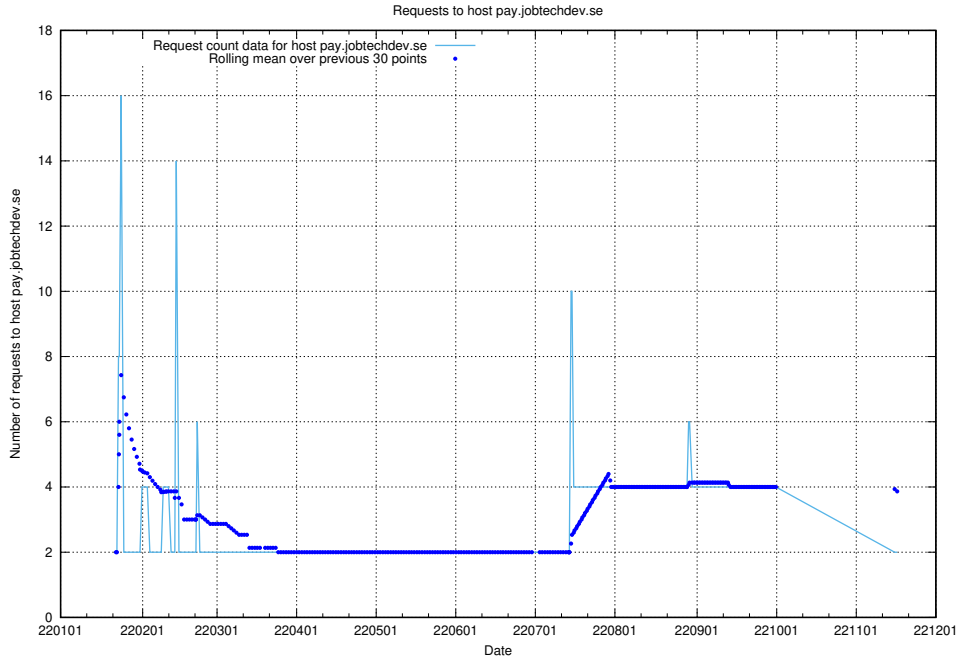

7.590 Usage of pay.jobtechdev.se

Here, we count the number of requests to host pay.jobtechdev.se.