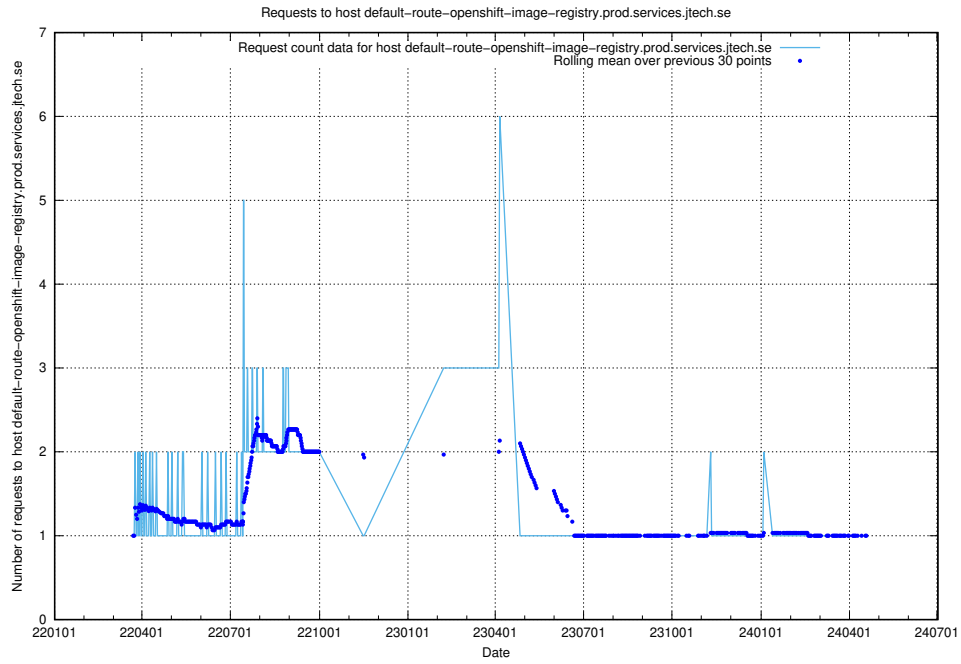

7.646 Usage of mentor-api-mentor-api-prod.prod.services.jtech.se

Here, we count the number of requests to host mentor-api-mentor-api-prod.prod.services.jtech.se.

7.647 Usage of fw1.jobtechdev.se:443

Here, we count the number of requests to host fw1.jobtechdev.se:443.