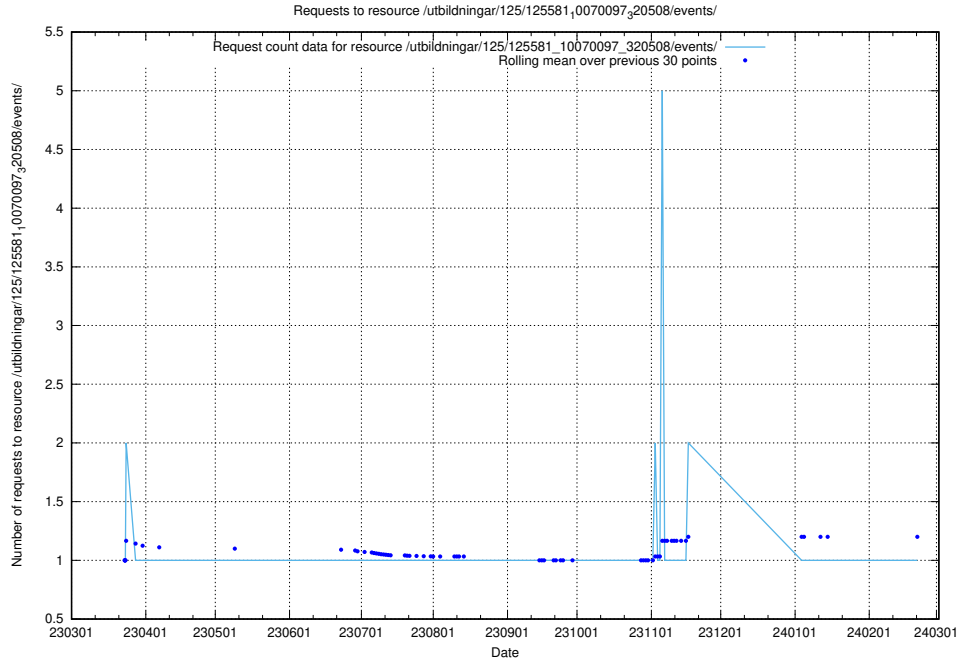

5.1114 Usage of /utbildningar/125/125581_10070097_320508/events/

Here, we count the number of requests to resource /utbildningar/125/125581_10070097_320508/events/