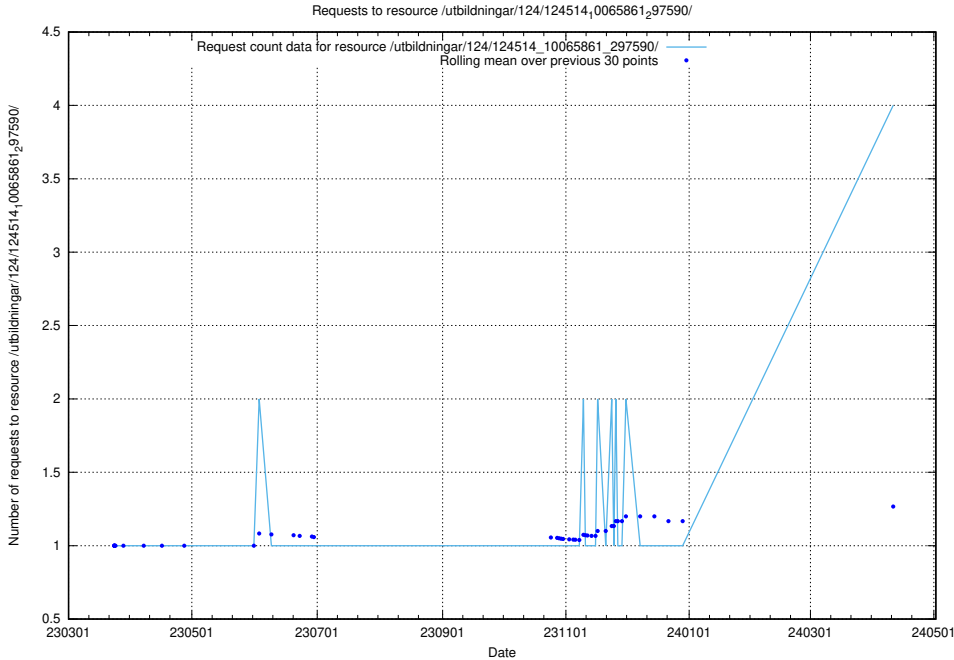

5.215 Usage of /utbildningar/124/124514_10065861_297590/

Here, we count the number of requests to resource /utbildningar/124/124514_10065861_297590/.