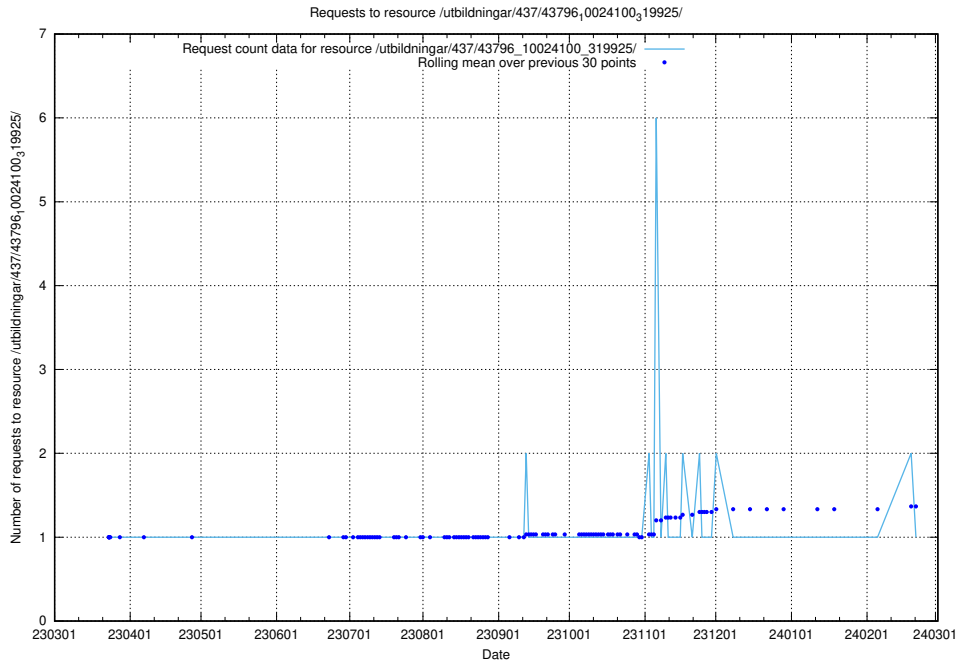

Here, we count the number of requests to resource /utbildningar/437/43796_10024100_319925/events/.

5.6140 Usage of /utbildningar/437/43796_10024100_319925/

Here, we count the number of requests to resource /utbildningar/437/43796_10024100_319925/.