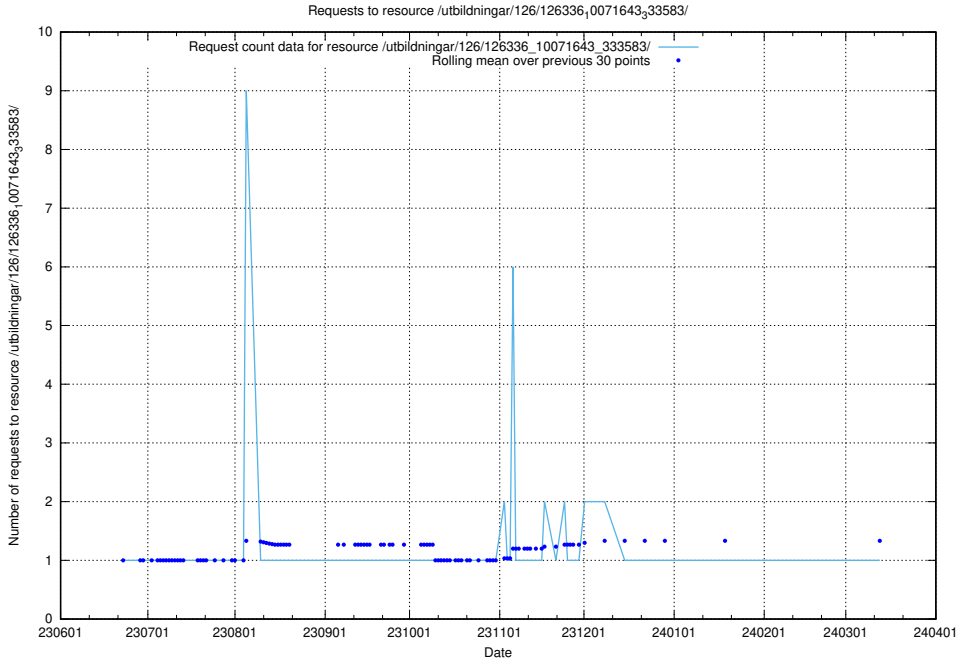

5.5461 Usage of /utbildningar/126/126336_10071643_333583/

Here, we count the number of requests to resource /utbildningar/126/126336_10071643_333583/.