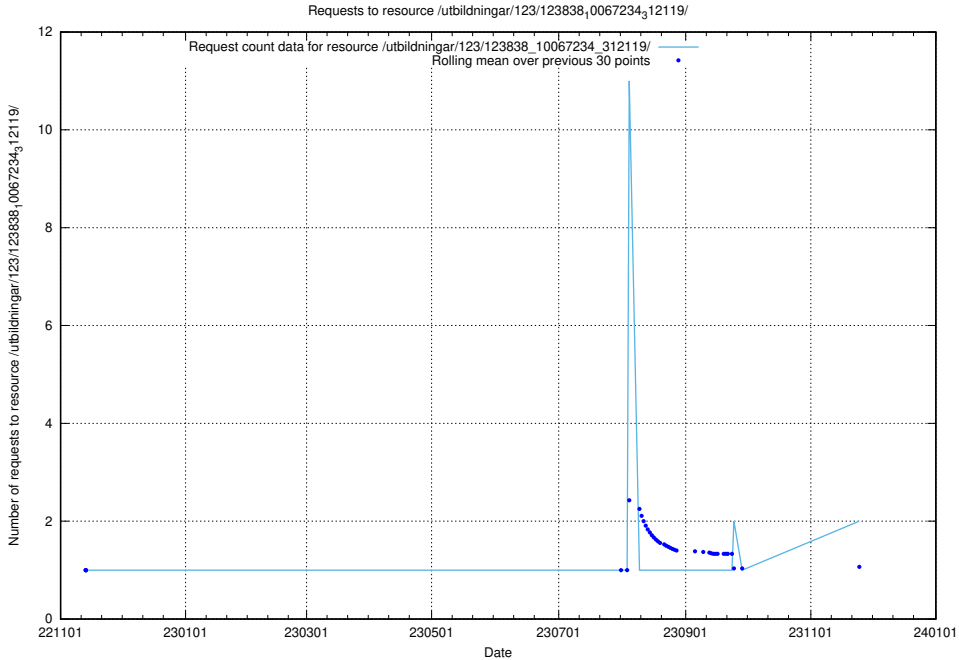

5.891 Usage of /utbildningar/123/123838_10067234_312119/

Here, we count the number of requests to resource /utbildningar/123/123838_10067234_312119/.