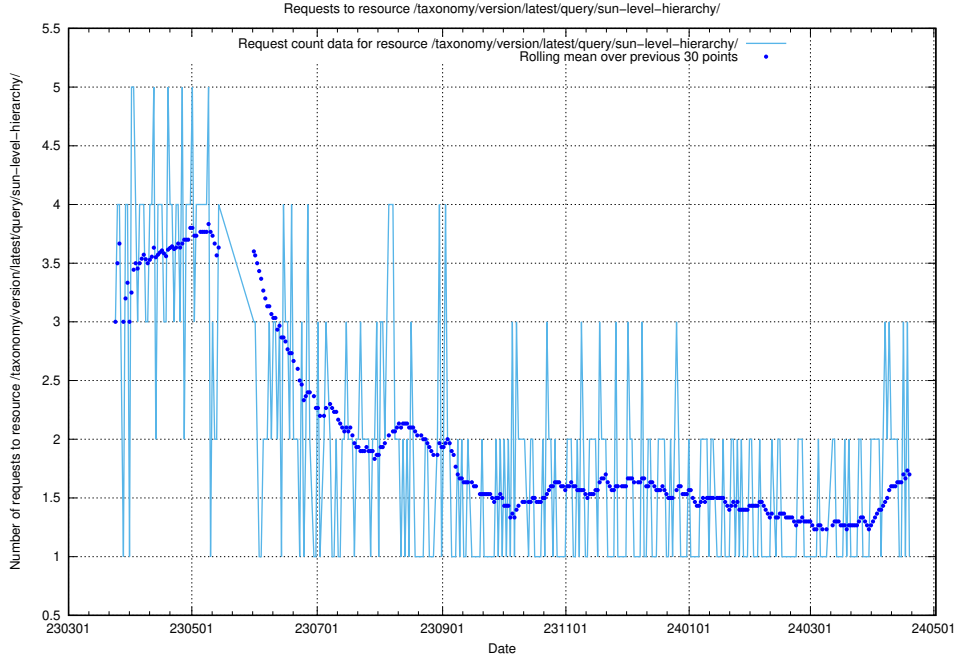

5.5874 Usage of /taxonomy/version/latest/query/sun-level-hierarchy/

Here, we count the number of requests to resource /taxonomy/version/latest/query/sun-level-hierarchy/.