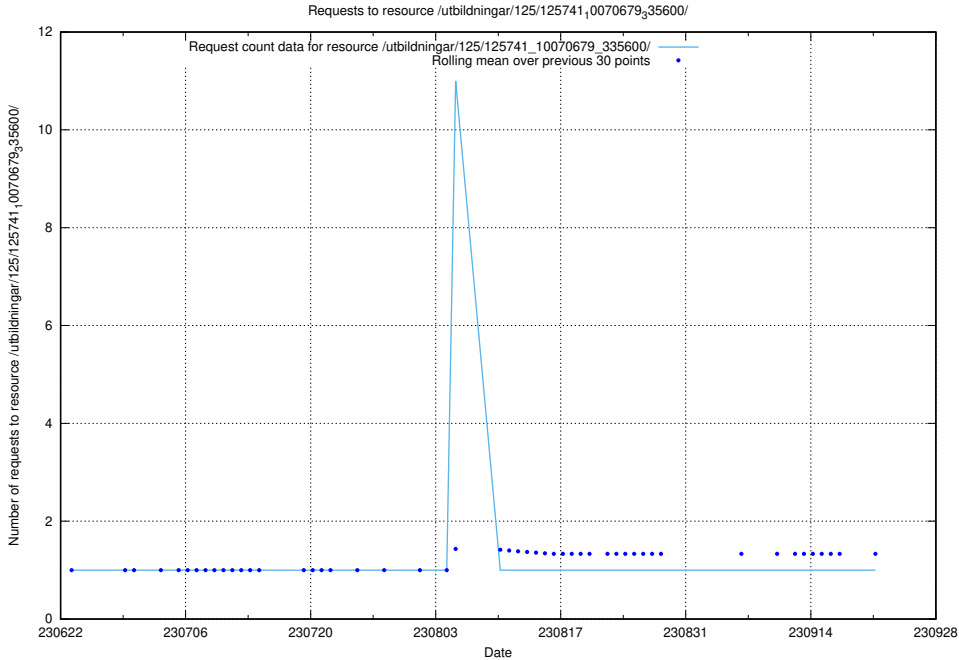

5.5488 Usage of /utbildningar/125/125741_10070679_335600/

Here, we count the number of requests to resource /utbildningar/125/125741_10070679_335600/.