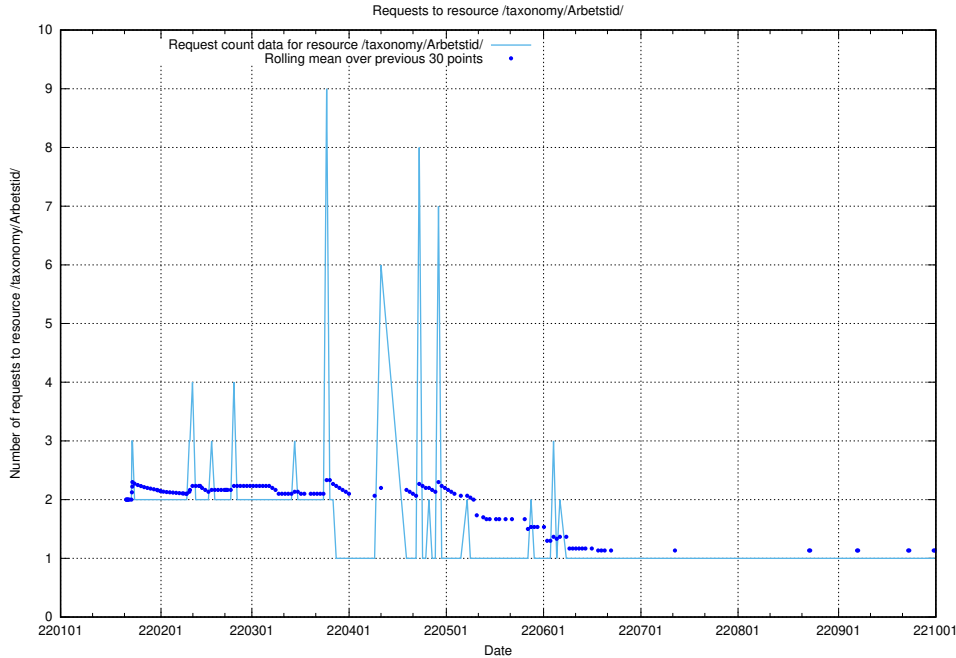

5.1555 Usage of /taxonomy/Arbetstid/

Here, we count the number of requests to resource /taxonomy/Arbetstid/.