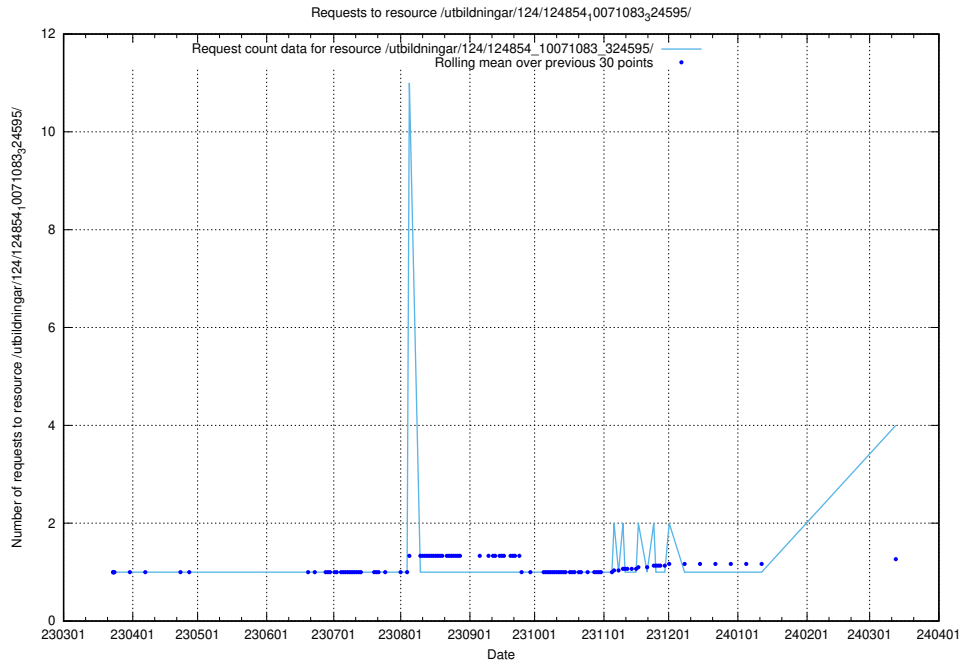

5.205 Usage of /utbildningar/124/124854_10071083_324595/

Here, we count the number of requests to resource /utbildningar/124/124854_10071083_324595/.