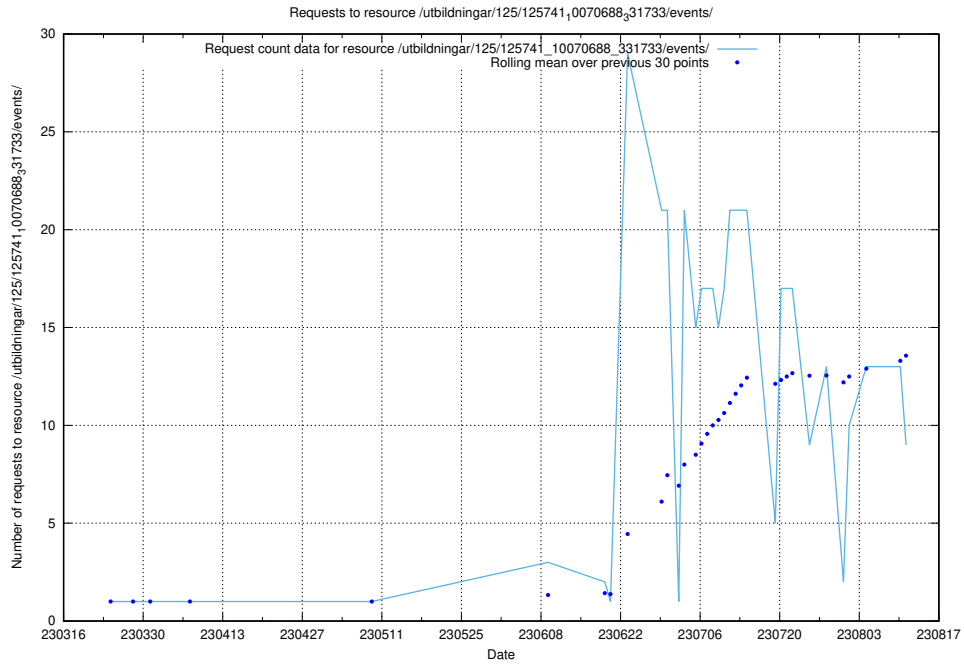

5.57 Usage of /utbildningar/125/125741_10070688_331733/events/

Here, we count the number of requests to resource /utbildningar/125/125741_10070688_331733/events/