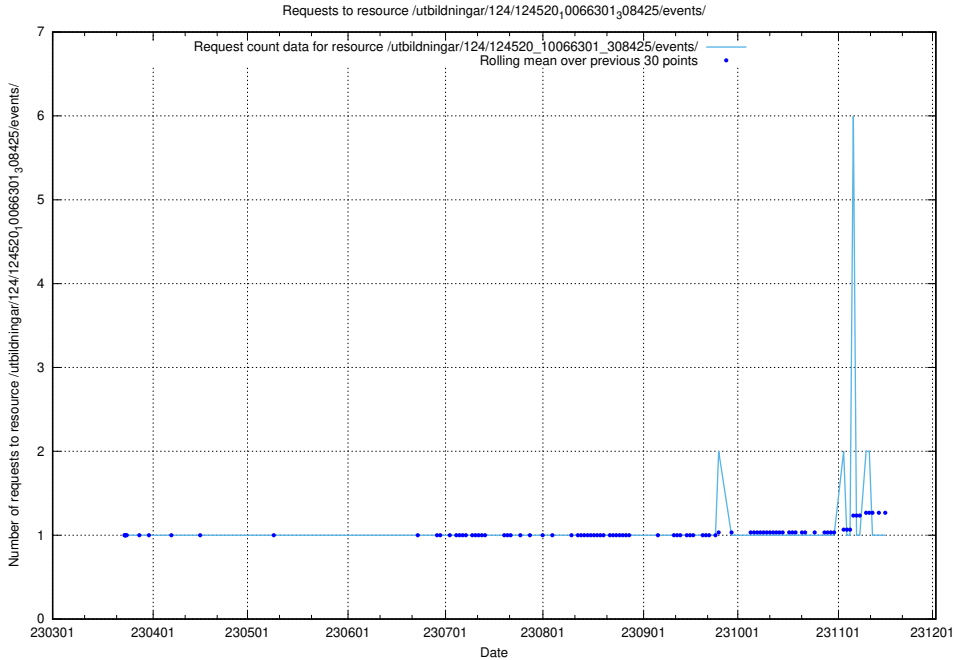

5.1260 Usage of /utbildningar/124/124520_10066301_308425/events/

Here, we count the number of requests to resource /utbildningar/124/124520_10066301_308425/events/