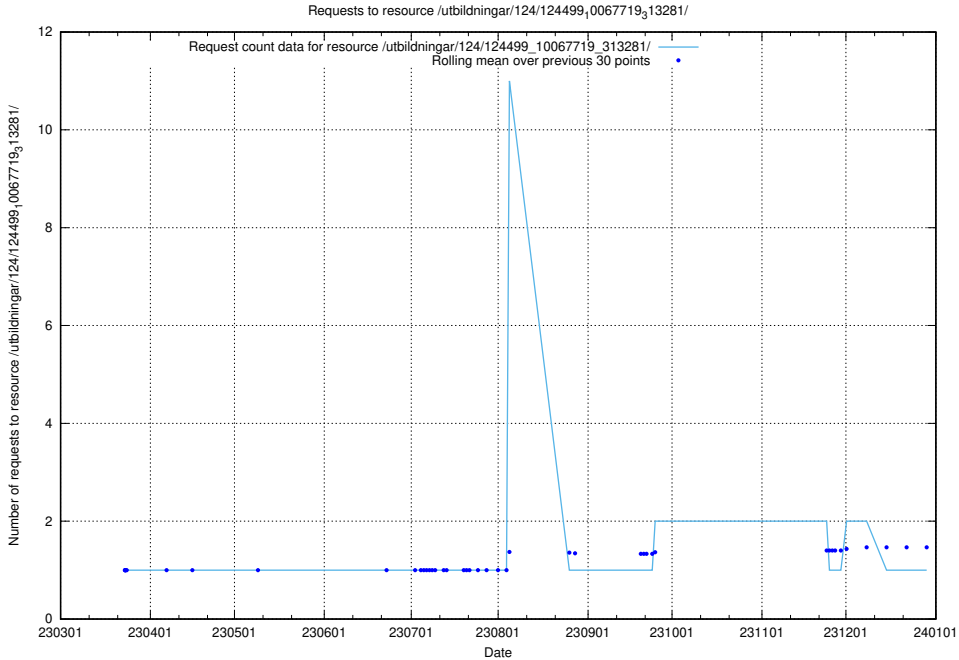

5.2364 Usage of /utbildningar/124/124499_10067719_313281/

Here, we count the number of requests to resource /utbildningar/124/124499_10067719_313281/.