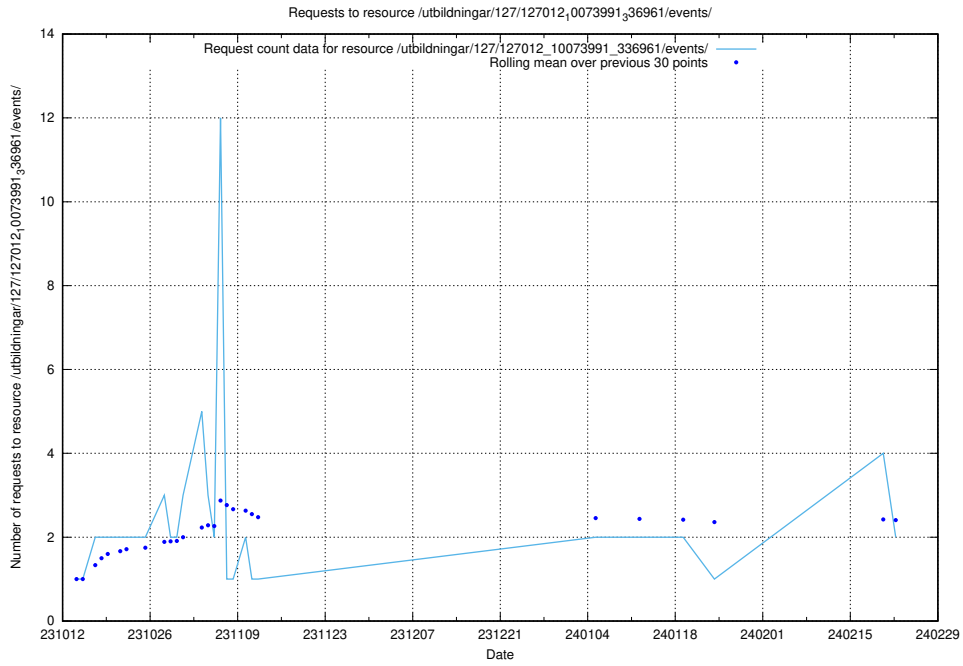

5.731 Usage of /utbildningar/127/127012_10073991_336961/events/

Here, we count the number of requests to resource /utbildningar/127/127012_10073991_336961/events/