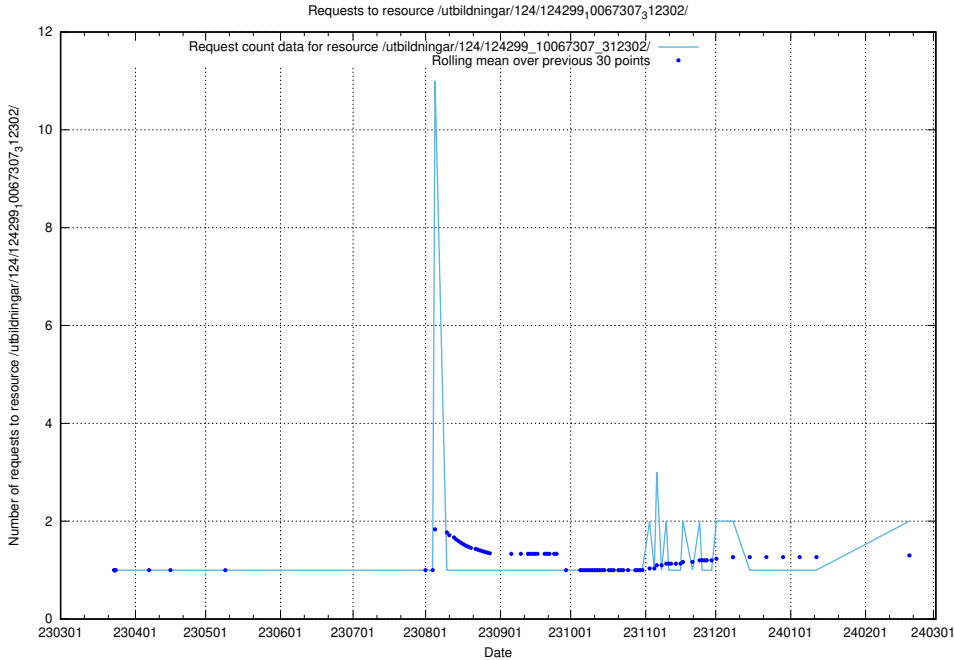

Here, we count the number of requests to resource /utbildningar/124/124499_10067794_316088/.

5.692 Usage of /utbildningar/124/124299_10067307_312302/

Here, we count the number of requests to resource /utbildningar/124/124299_10067307_312302/.