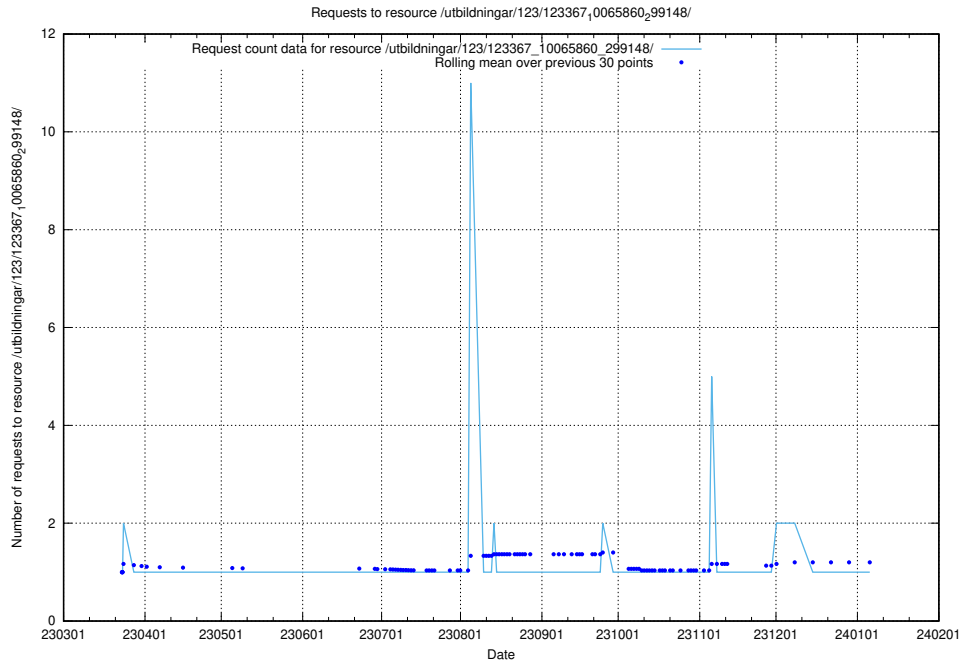

5.4629 Usage of /utbildningar/123/123367_10065860_299148/

Here, we count the number of requests to resource /utbildningar/123/123367_10065860_299148/.