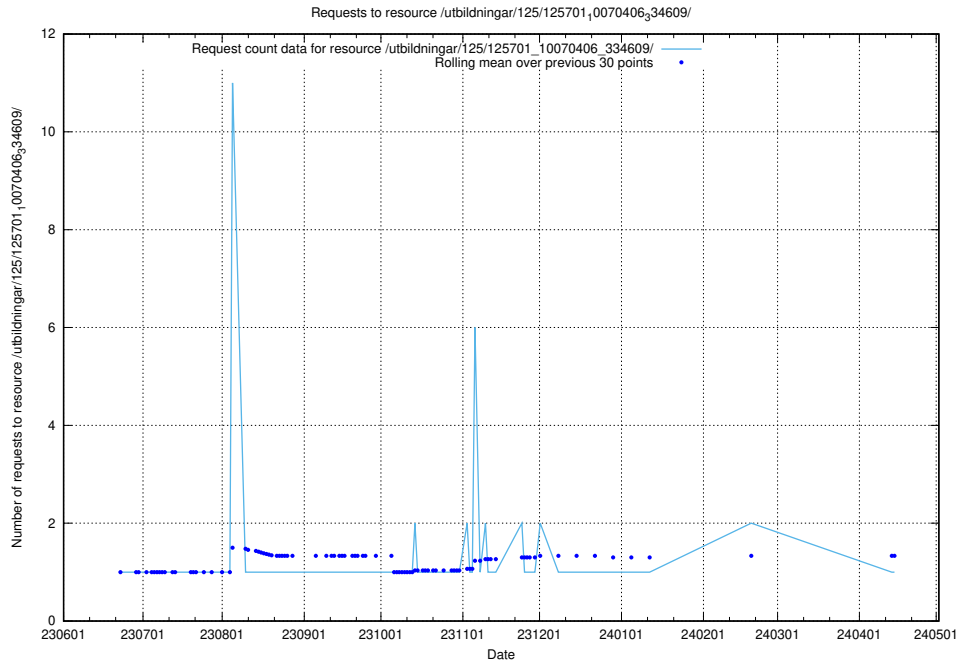

5.5498 Usage of /utbildningar/125/125701_10070406_334609/

Here, we count the number of requests to resource /utbildningar/125/125701_10070406_334609/.