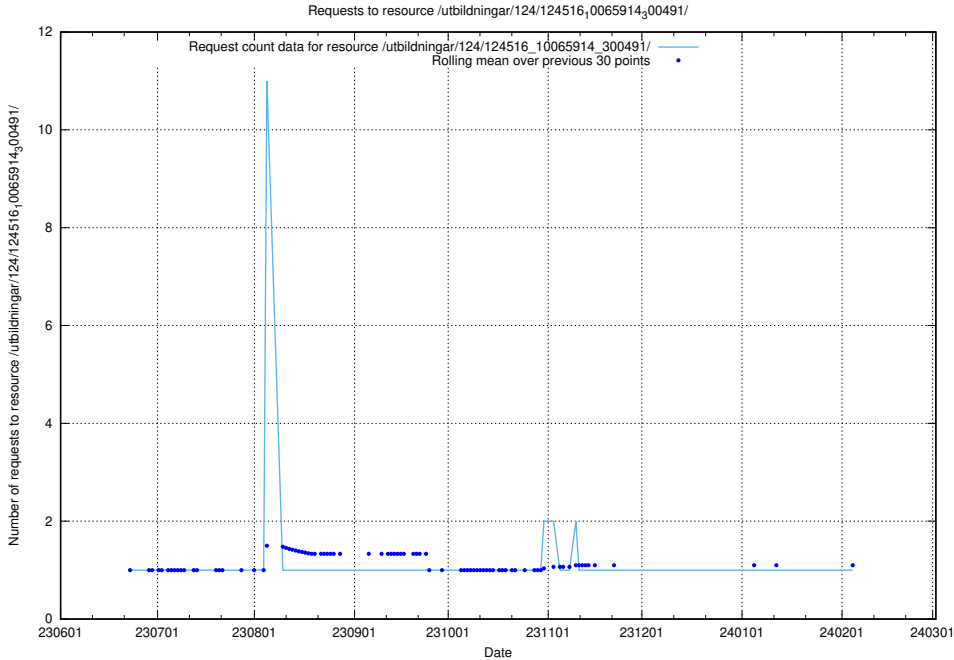

5.5559 Usage of /utbildningar/124/124516_10065914_300491/

Here, we count the number of requests to resource /utbildningar/124/124516_10065914_300491/.