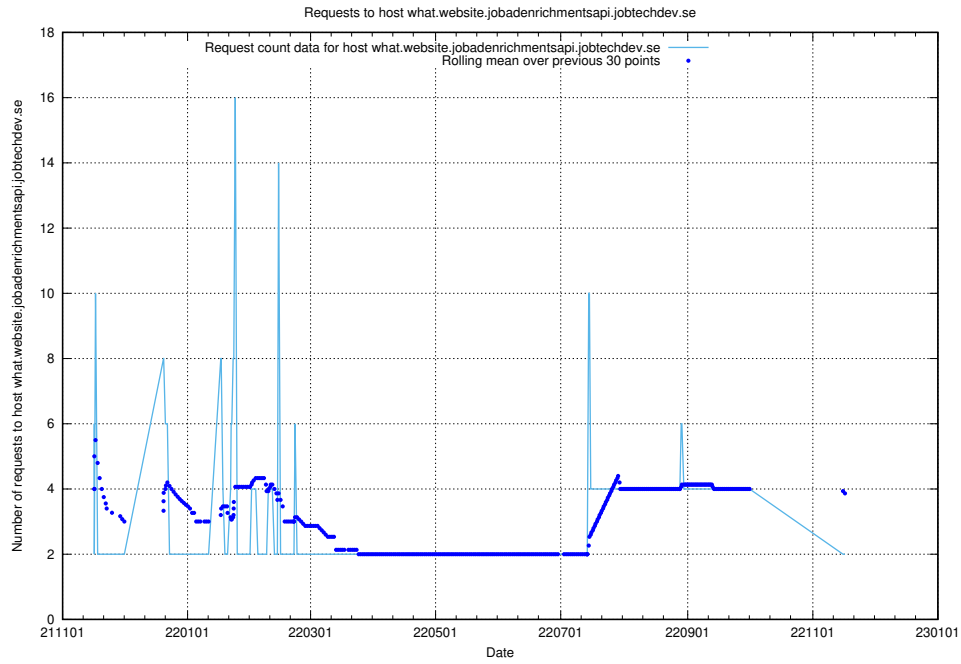

7.502 Usage of what.website.jobadenrichmentsapi.jobtechdev.se

Here, we count the number of requests to host what.website.jobadenrichmentsapi.jobtechdev.se.