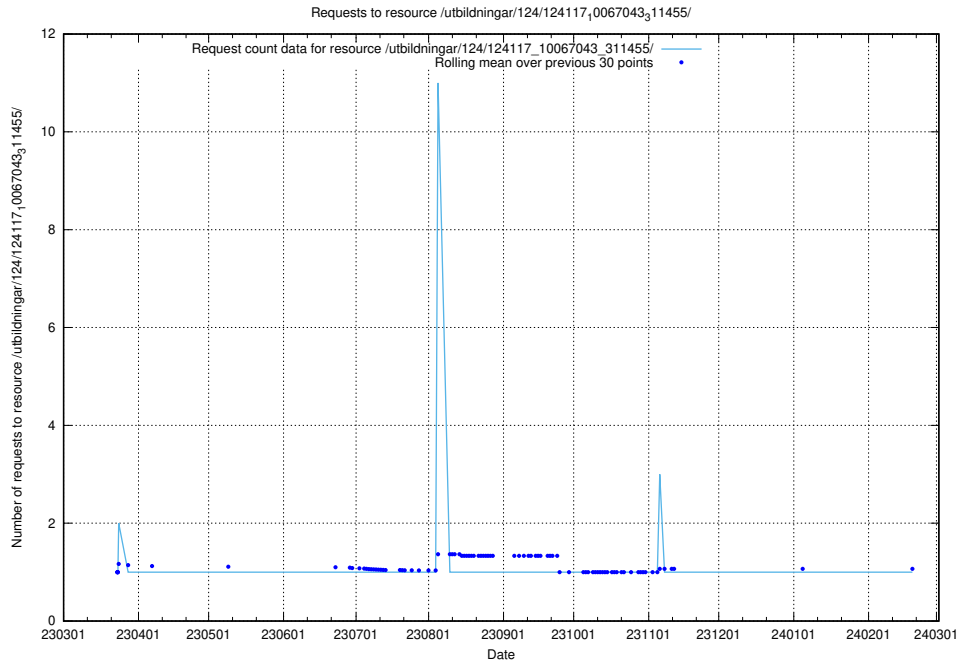

5.4038 Usage of /utbildningar/124/124117_10067043_311455/

Here, we count the number of requests to resource /utbildningar/124/124117_10067043_311455/.