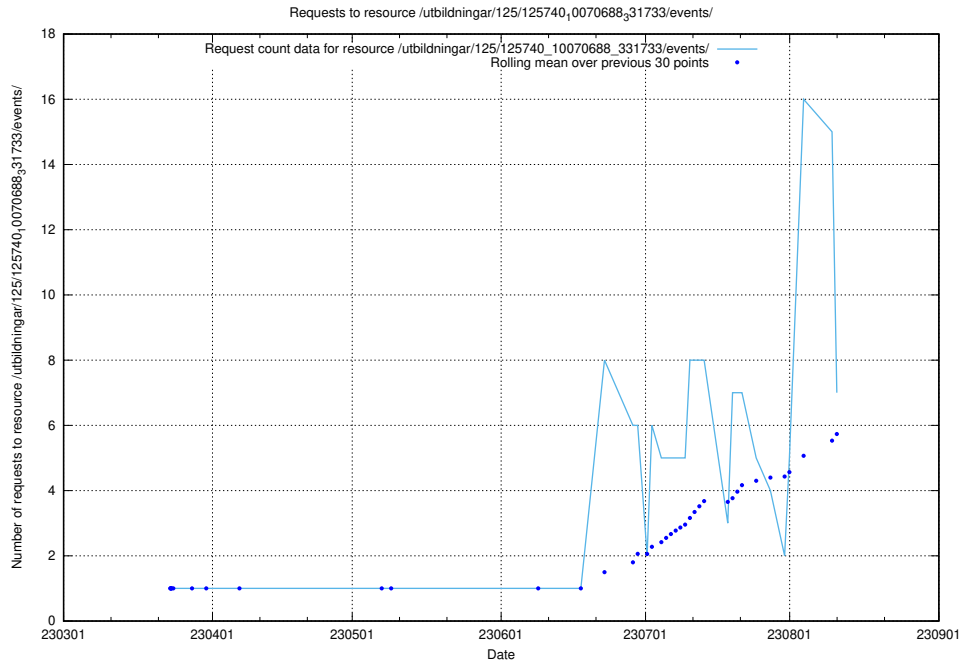

5.67 Usage of /utbildningar/125/125740_10070688_331733/events/

Here, we count the number of requests to resource /utbildningar/125/125740_10070688_331733/events/