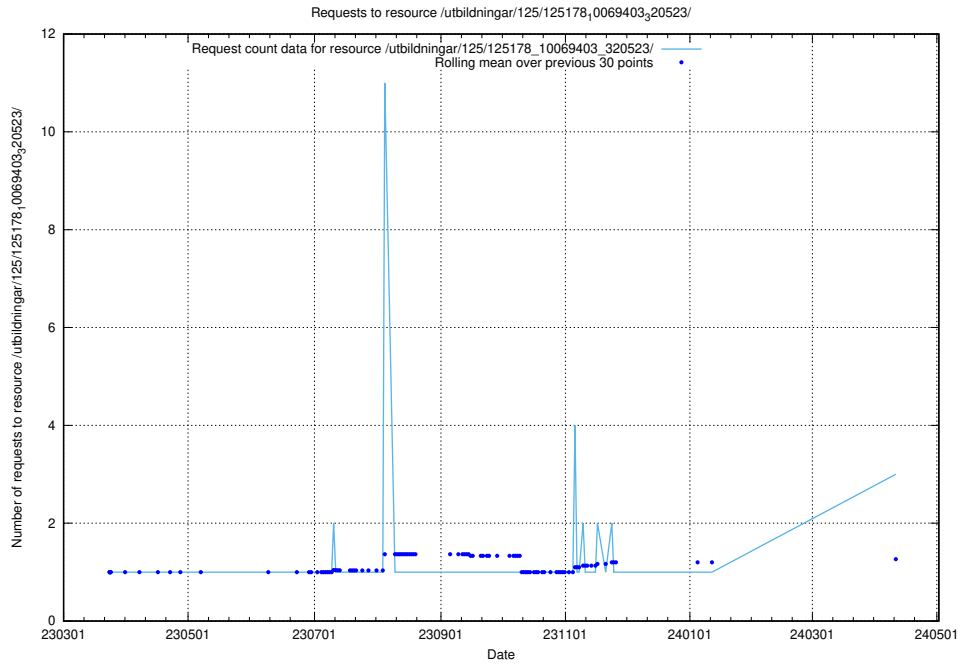

5.298 Usage of /utbildningar/125/125178_10069403_320523/

Here, we count the number of requests to resource /utbildningar/125/125178_10069403_320523/.