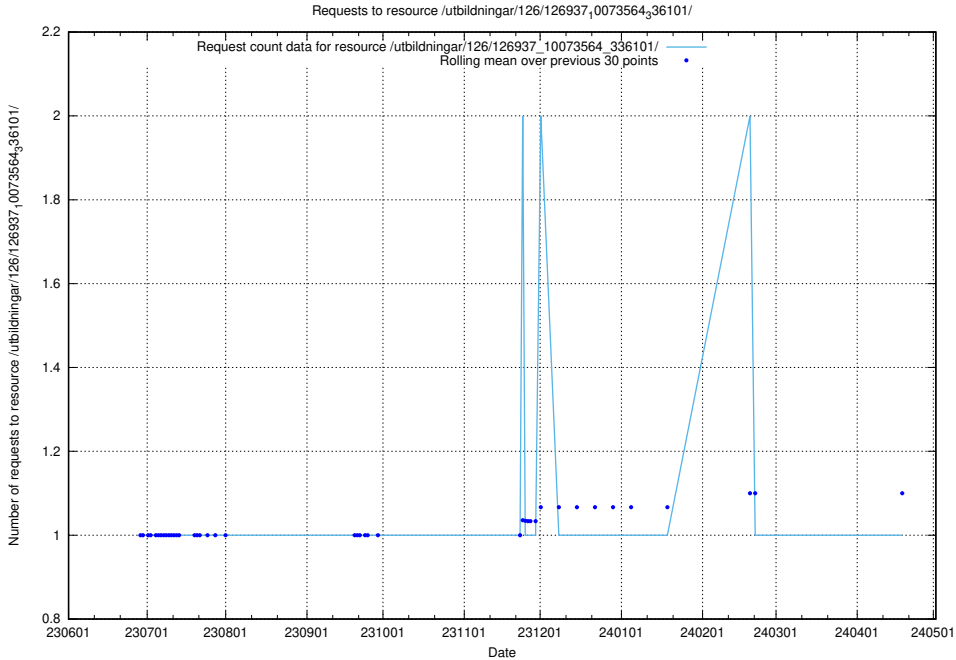

5.5234 Usage of /utbildningar/126/126937_10073564_336101/

Here, we count the number of requests to resource /utbildningar/126/126937_10073564_336101/.