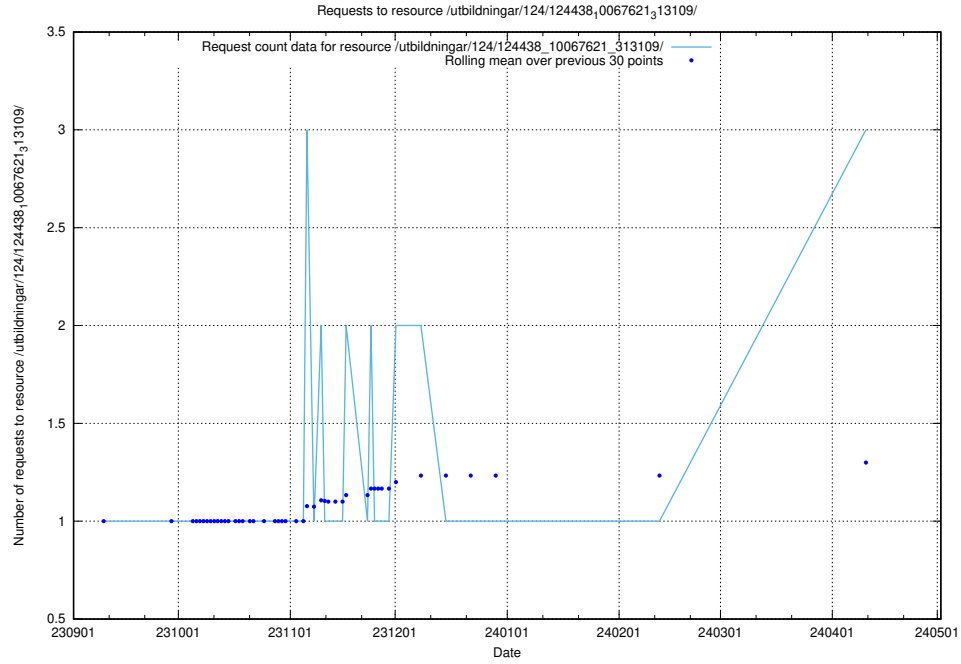

5.388 Usage of /utbildningar/124/124438_10067621_313109/

Here, we count the number of requests to resource /utbildningar/124/124438_10067621_313109/.