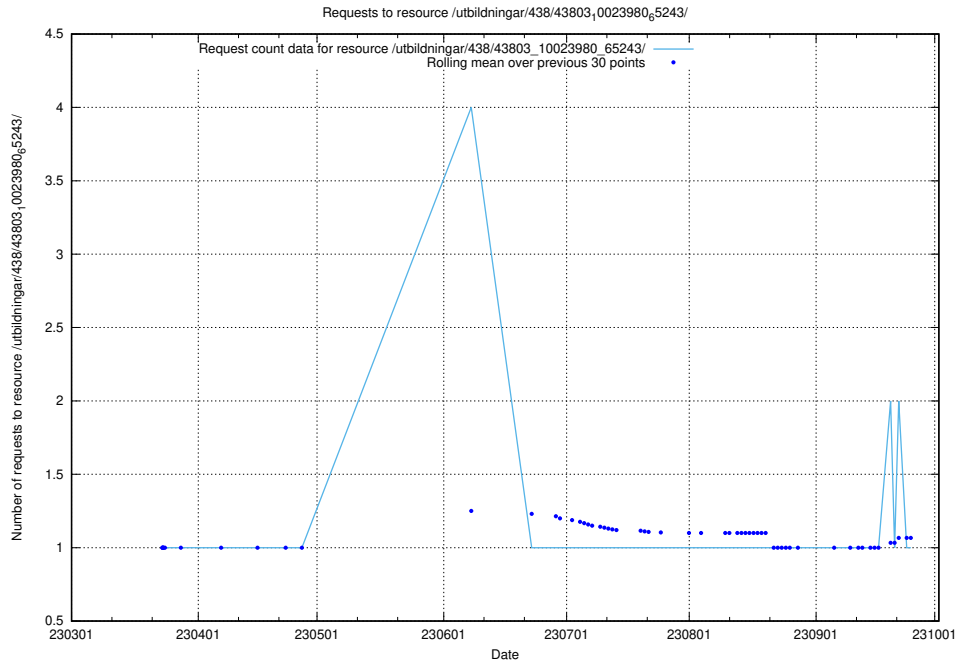

5.6132 Usage of /utbildningar/438/43803_10023980_65243/

Here, we count the number of requests to resource /utbildningar/438/43803_10023980_65243/.