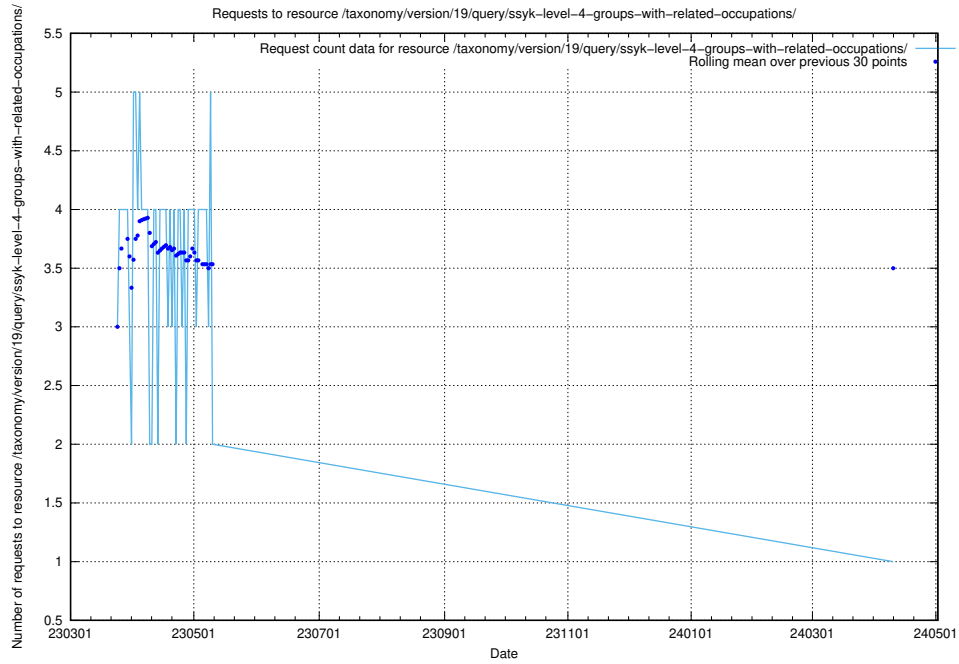

5.5917 Usage of /taxonomy/version/19/query/ssyk-level-4-groups-with-related-occupations/

Here, we count the number of requests to resource /taxonomy/version/19/query/ssyk-level-4-groups-with-related-occupations/.