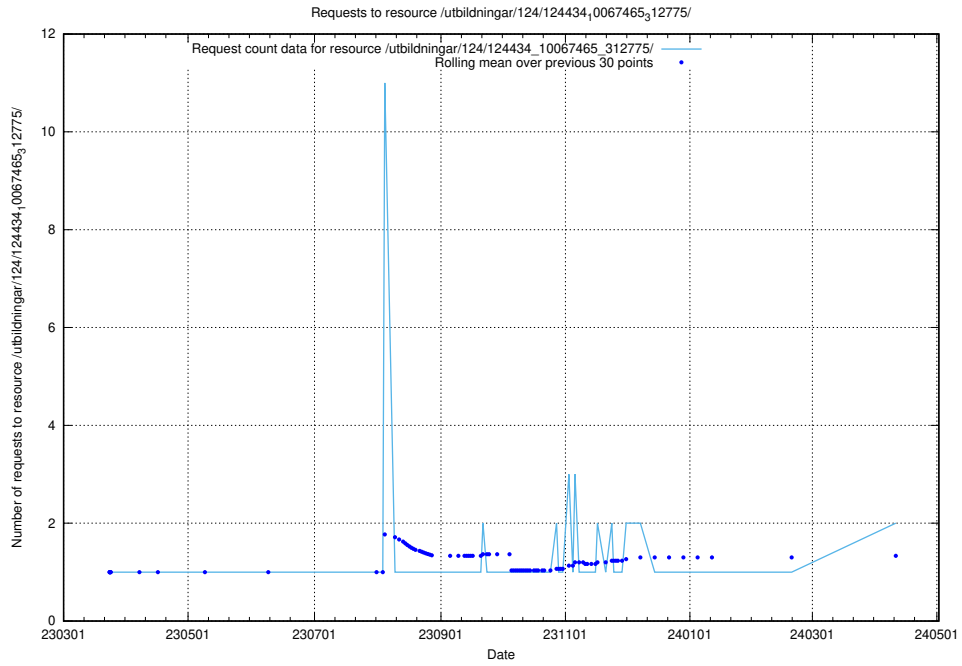

5.677 Usage of /utbildningar/124/124434_10067465_312775/

Here, we count the number of requests to resource /utbildningar/124/124434_10067465_312775/.