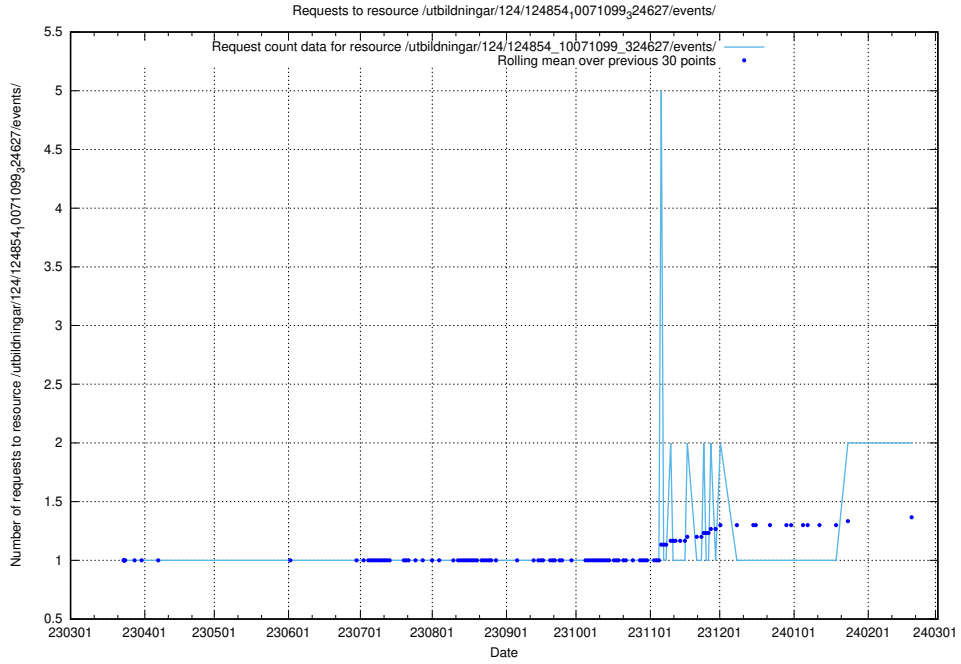

5.515 Usage of /utbildningar/124/124854_10071099_324627/events/

Here, we count the number of requests to resource /utbildningar/124/124854_10071099_324627/events/