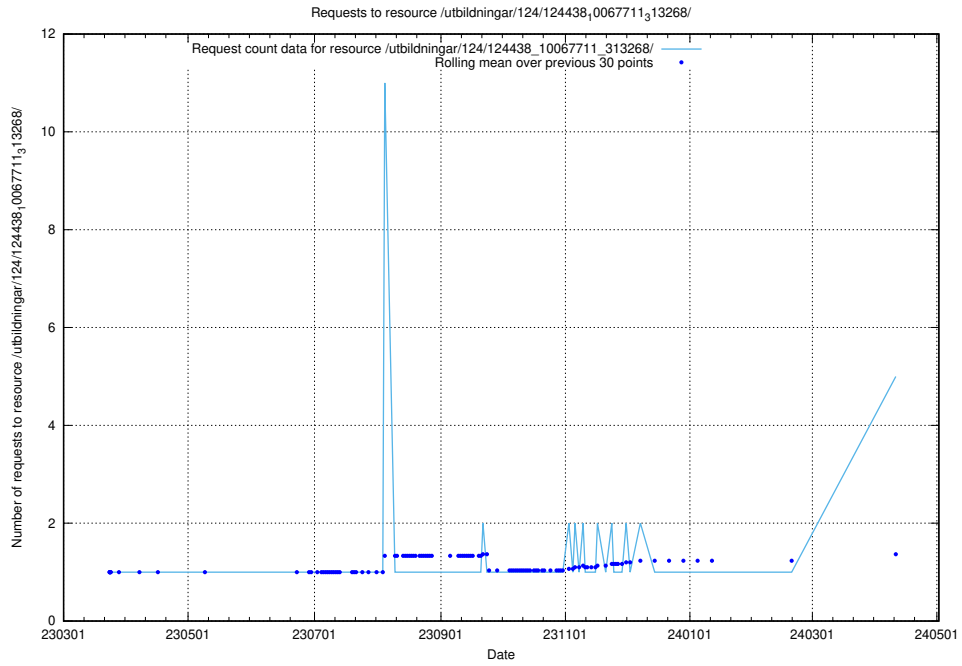

5.167 Usage of /utbildningar/124/124438_10067711_313268/

Here, we count the number of requests to resource /utbildningar/124/124438_10067711_313268/.