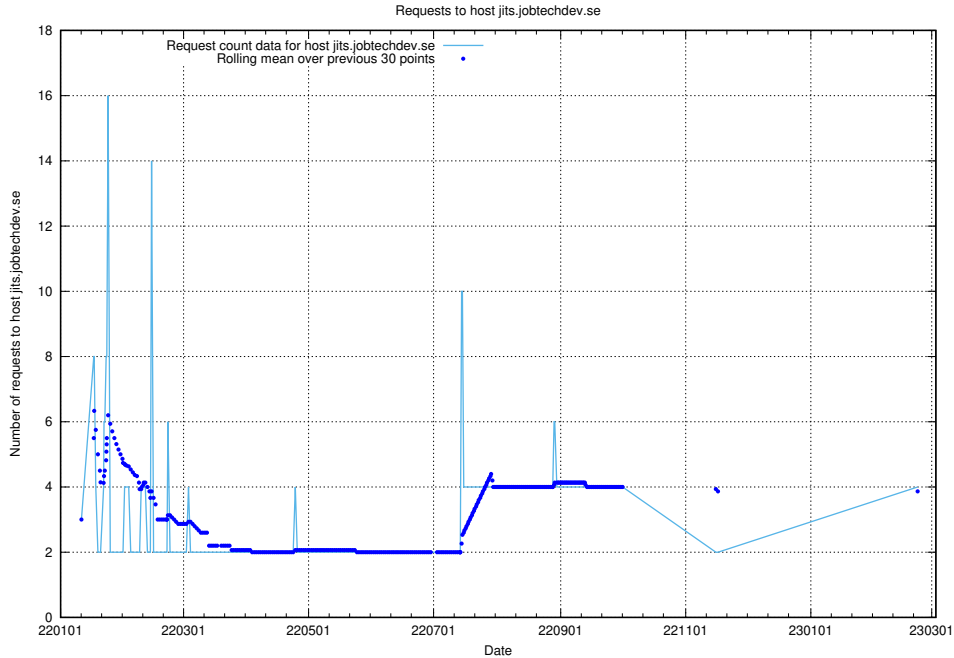

7.103 Usage of jits.jobtechdev.se

Here, we count the number of requests to host jits.jobtechdev.se.

7.104 Usage of jobstream.api.jobtechdev.se:80

Here, we count the number of requests to host jobstream.api.jobtechdev.se:80.