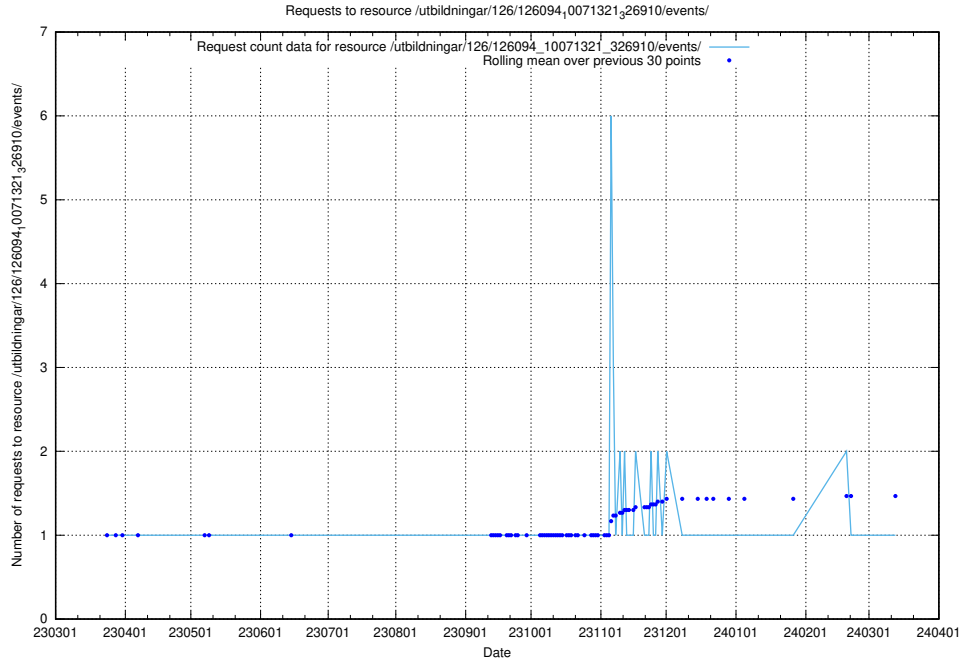

5.6000 Usage of /utbildningar/126/126094_10071321_326910/events/

Here, we count the number of requests to resource /utbildningar/126/126094_10071321_326910/events/