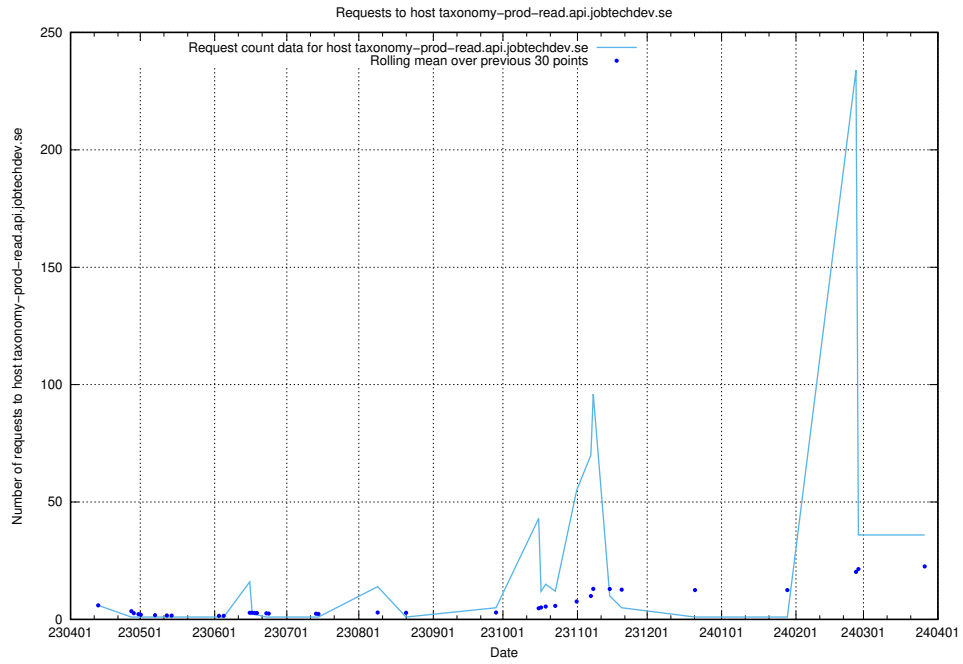

7.28 Usage of openshift-gitops-server-openshift-gitops.prod.services.jtech.se

Here, we count the number of requests to host openshift-gitops-server-openshift-gitops.prod.services.jtech.se.

7.29 Usage of `historicalskills-test.jobtechdev.se`