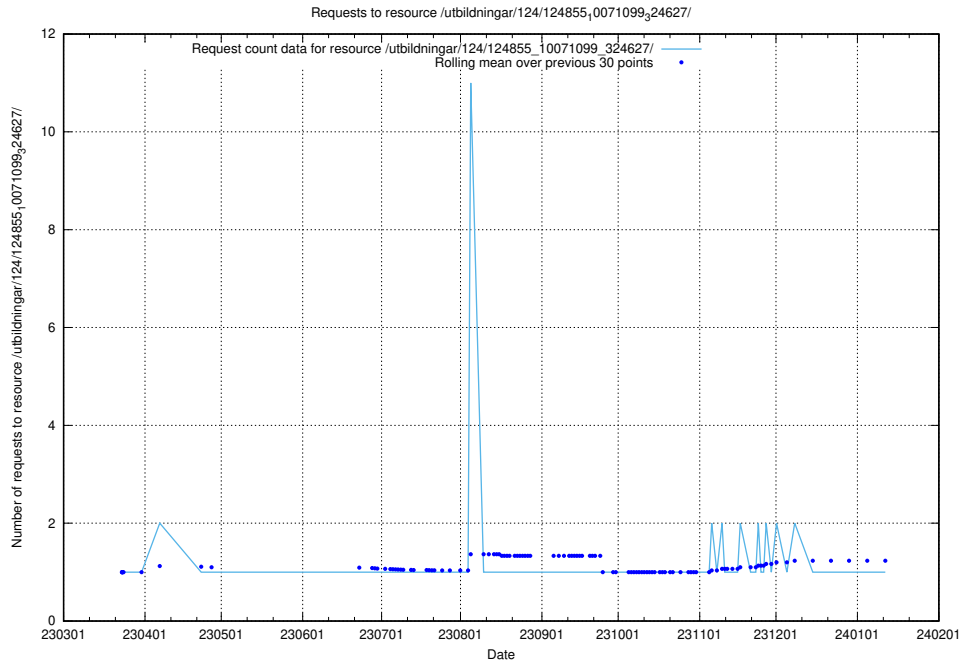

5.1202 Usage of /utbildningar/124/124855_10071099_324627/

Here, we count the number of requests to resource /utbildningar/124/124855_10071099_324627/.