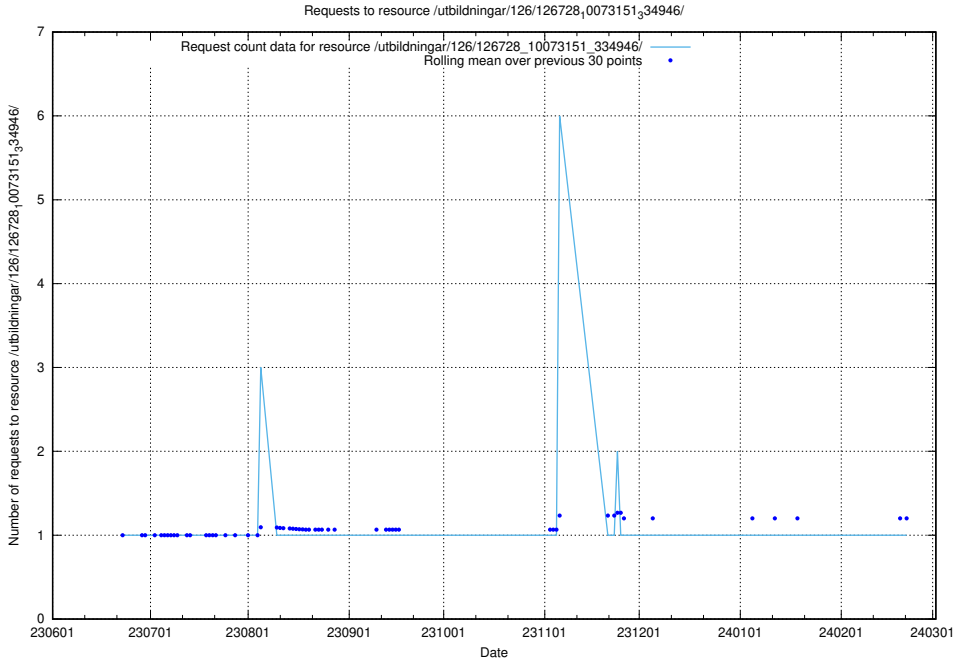

5.5392 Usage of /utbildningar/126/126728_10073151_334946/

Here, we count the number of requests to resource /utbildningar/126/126728_10073151_334946/.