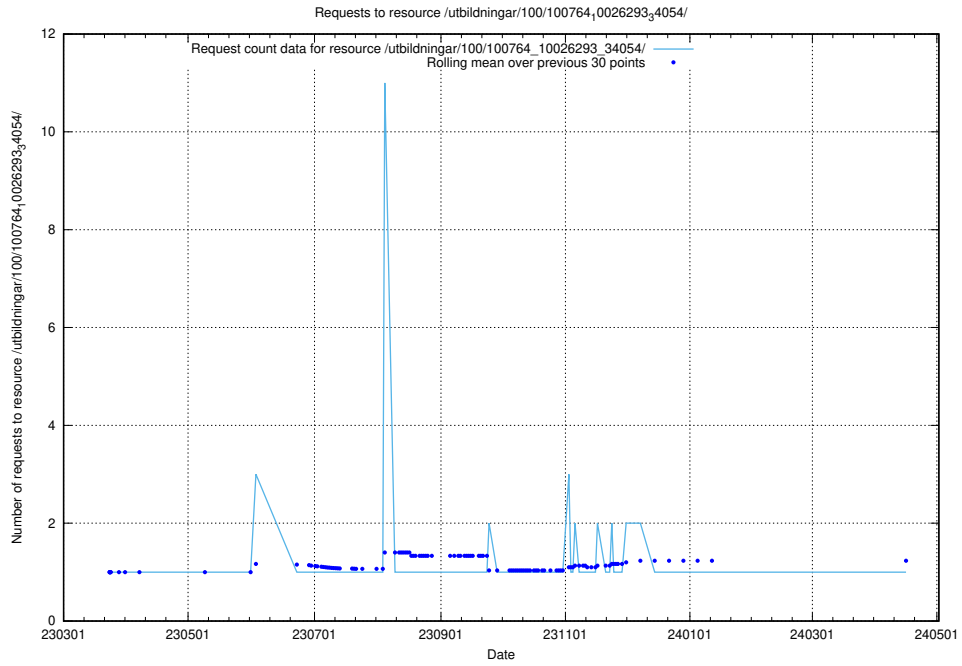

5.5338 Usage of /utbildningar/100/100764_10026293_34054/

Here, we count the number of requests to resource /utbildningar/100/100764_10026293_34054/.