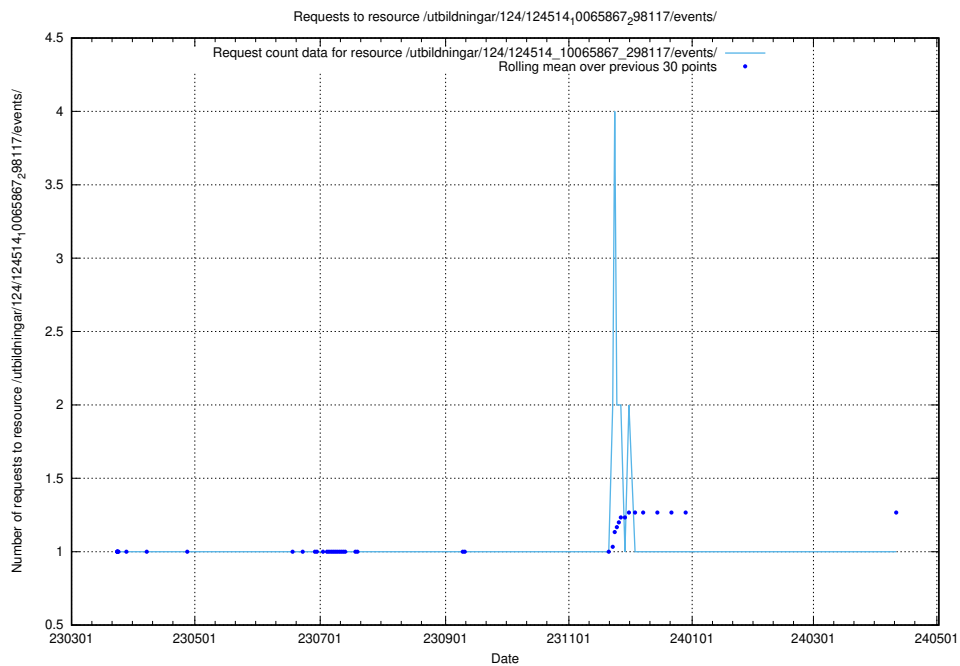

5.1804 Usage of /utbildningar/124/124514_10065867_298117/events/

Here, we count the number of requests to resource /utbildningar/124/124514_10065867_298117/events/