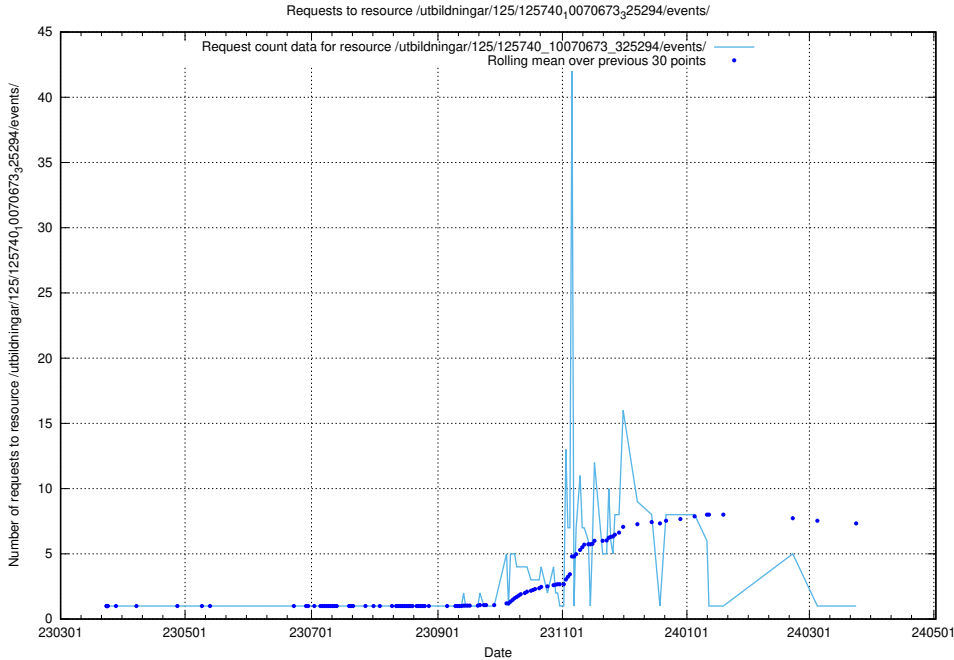

5.1016 Usage of /utbildningar/125/125740_10070673_325294/events/

Here, we count the number of requests to resource /utbildningar/125/125740_10070673_325294/events/