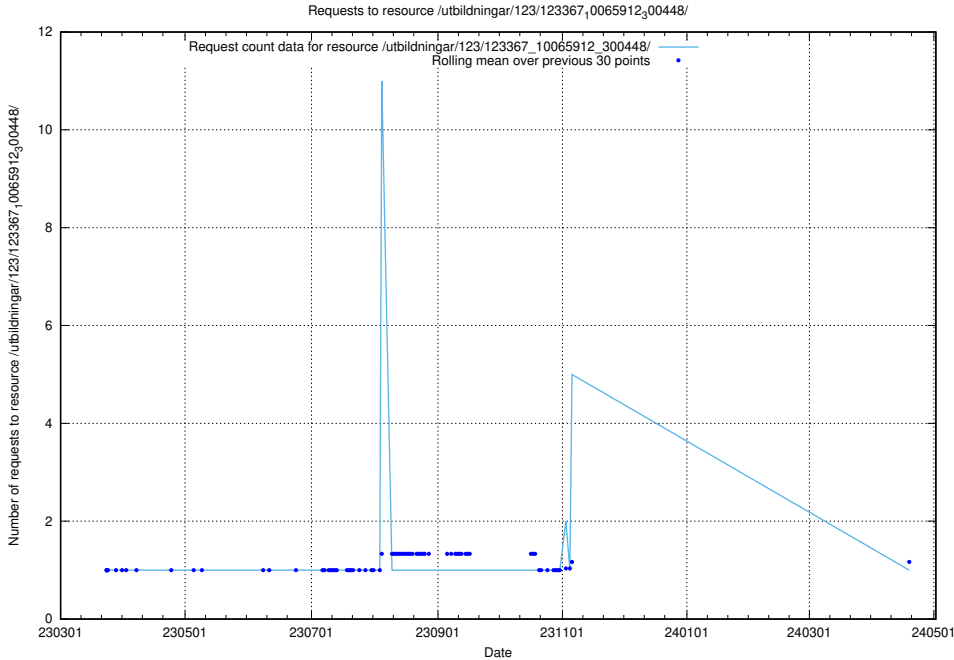

Here, we count the number of requests to resource /utbildningar/126/126237_10071454_326668/.

5.4505 Usage of /utbildningar/123/123367_10065912_300448/

Here, we count the number of requests to resource /utbildningar/123/123367_10065912_300448/.