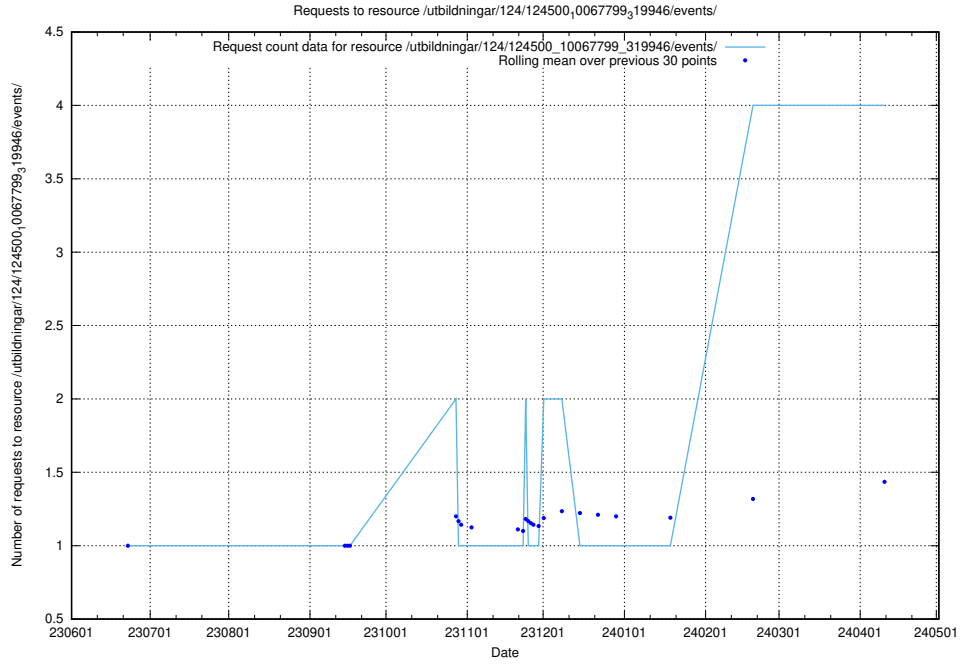

Here, we count the number of requests to resource /utbildningar/124/124553_10067709_313266/.

5.269 Usage of /utbildningar/124/124500_10067799_319946/events/

Here, we count the number of requests to resource /utbildningar/124/124500_10067799_319946/events/