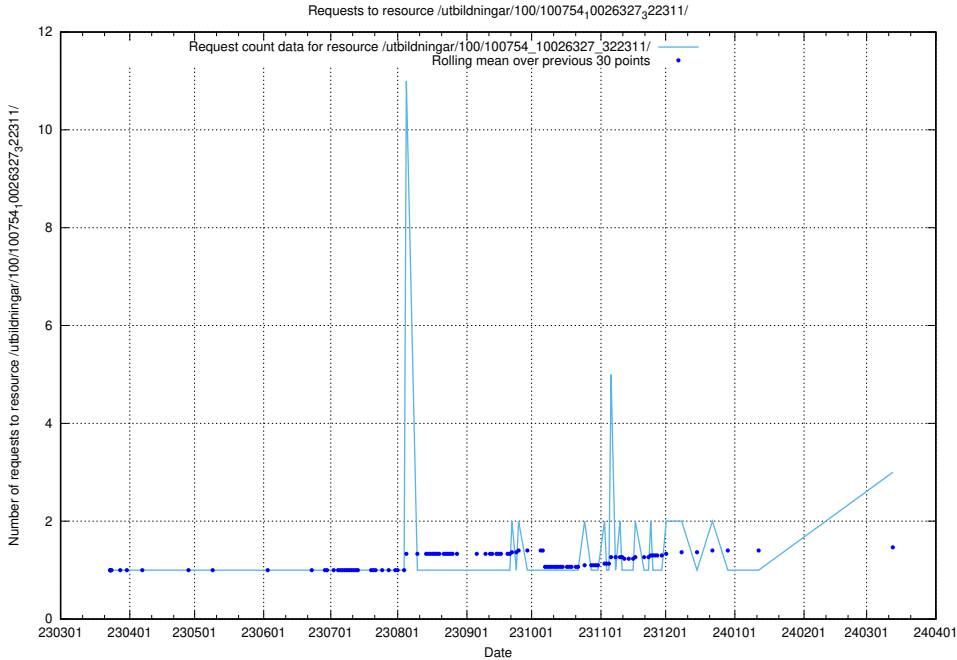

5.418 Usage of /utbildningar/100/100754_10026327_322311/

Here, we count the number of requests to resource /utbildningar/100/100754_10026327_322311/.