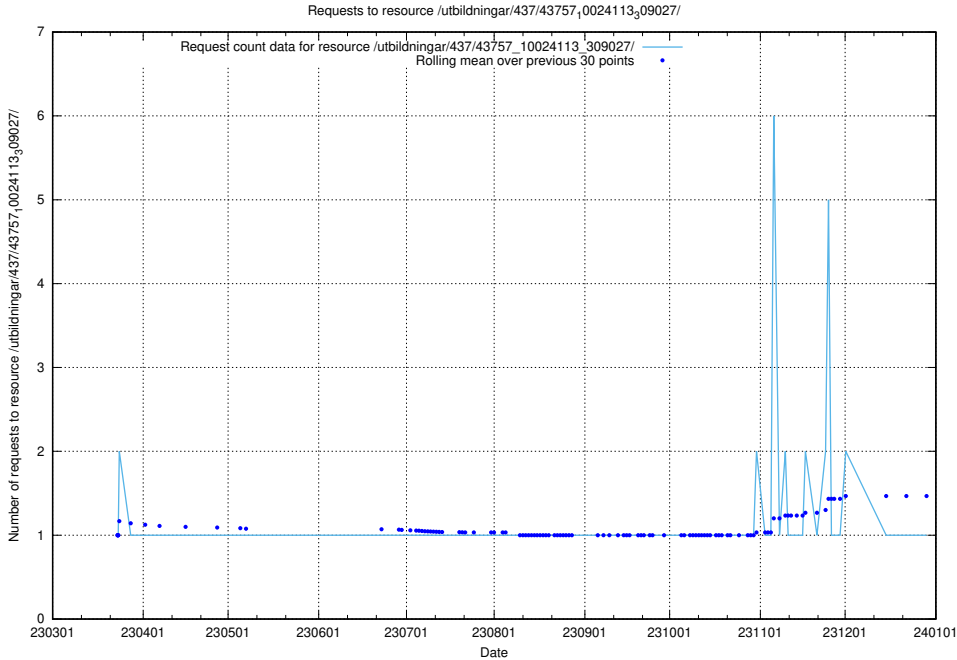

5.6157 Usage of /utbildningar/437/43757_10024113_309027/

Here, we count the number of requests to resource /utbildningar/437/43757_10024113_309027/.