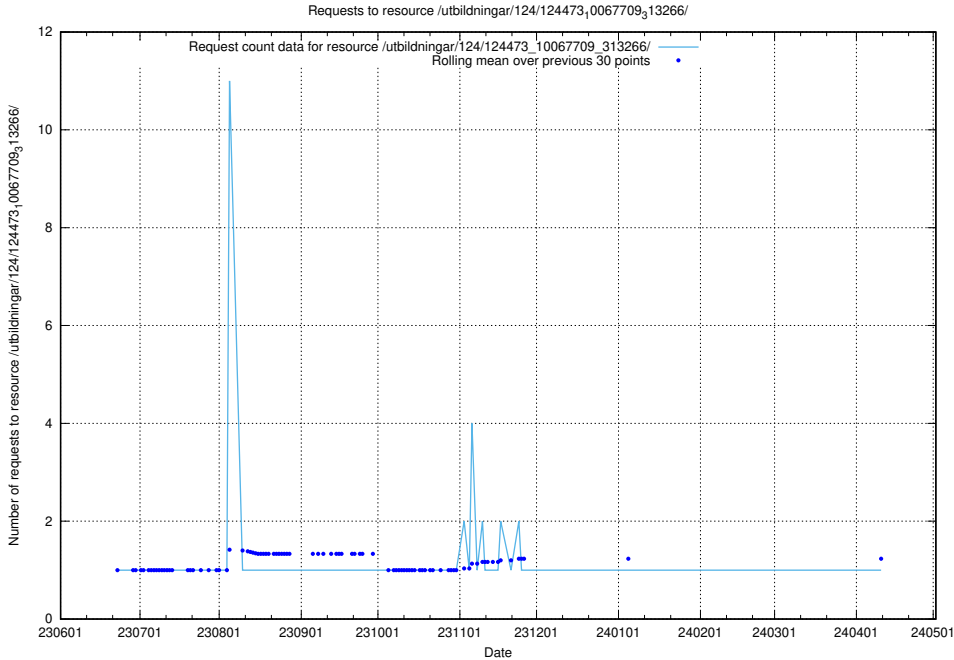

Here, we count the number of requests to resource /utbildningar/124/124474_10067547_312970/.

5.5590 Usage of /utbildningar/124/124473_10067709_313266/

Here, we count the number of requests to resource /utbildningar/124/124473_10067709_313266/.