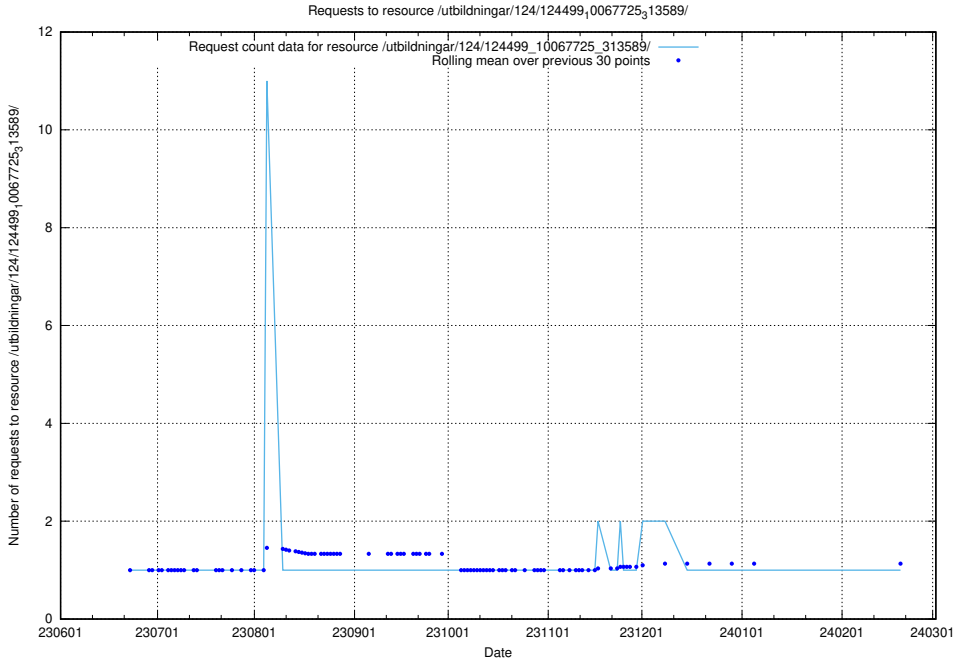

5.5573 Usage of /utbildningar/124/124499_10067725_313589/

Here, we count the number of requests to resource /utbildningar/124/124499_10067725_313589/.