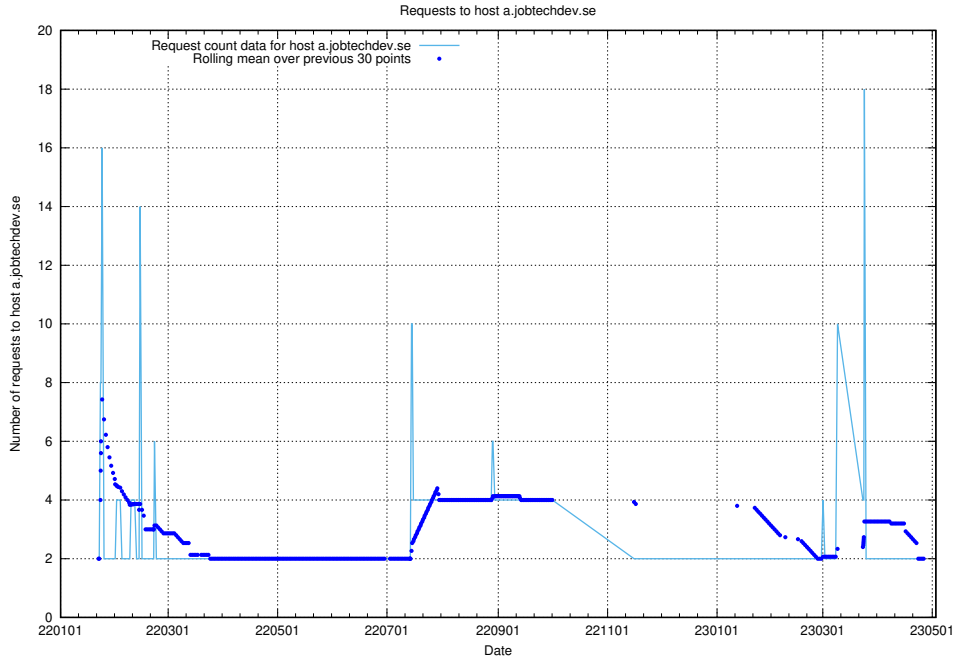

7.261 Usage of a.jobtechdev.se

Here, we count the number of requests to host a.jobtechdev.se.