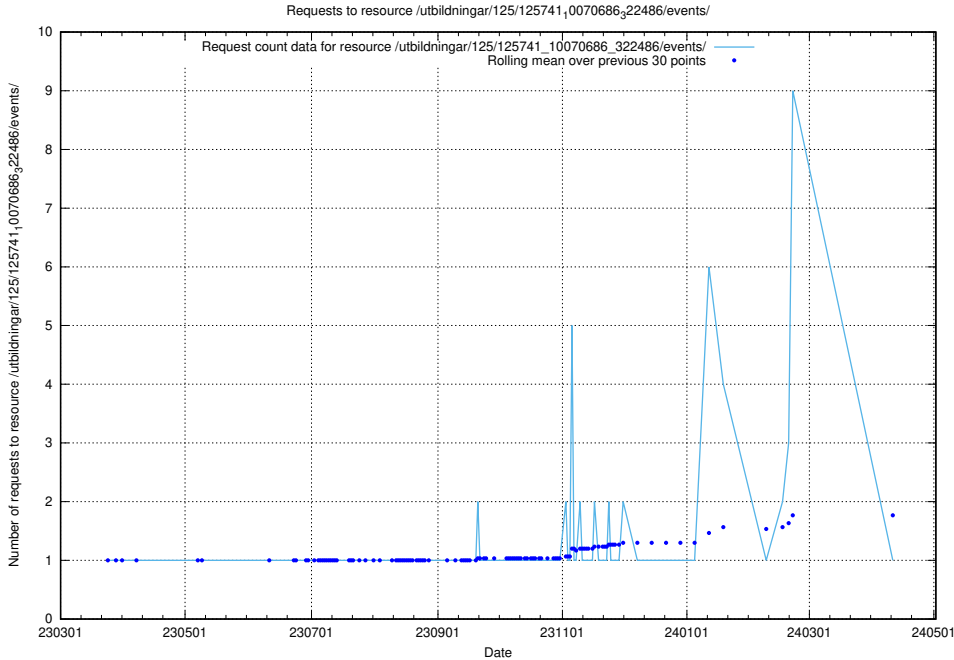

Here, we count the number of requests to resource /utbildningar/125/125741_10070686_322486/events/

5.6021 Usage of /utbildningar/125/125741_10070680_323231/events/

Here, we count the number of requests to resource /utbildningar/125/125741_10070680_323231/events/