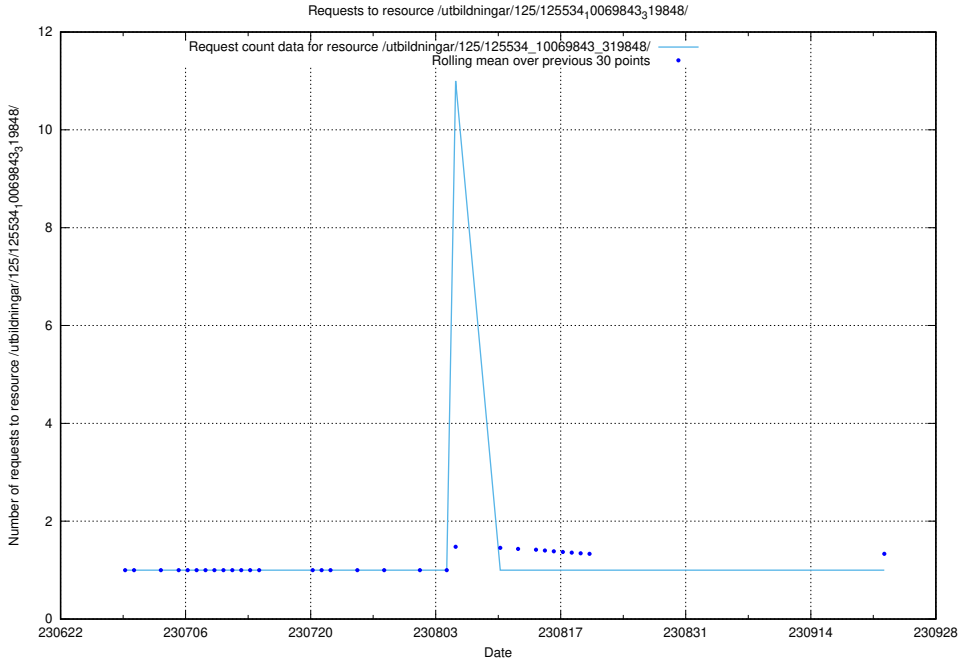

5.5270 Usage of /utbildningar/125/125534_10069843_319848/

Here, we count the number of requests to resource /utbildningar/125/125534_10069843_319848/.