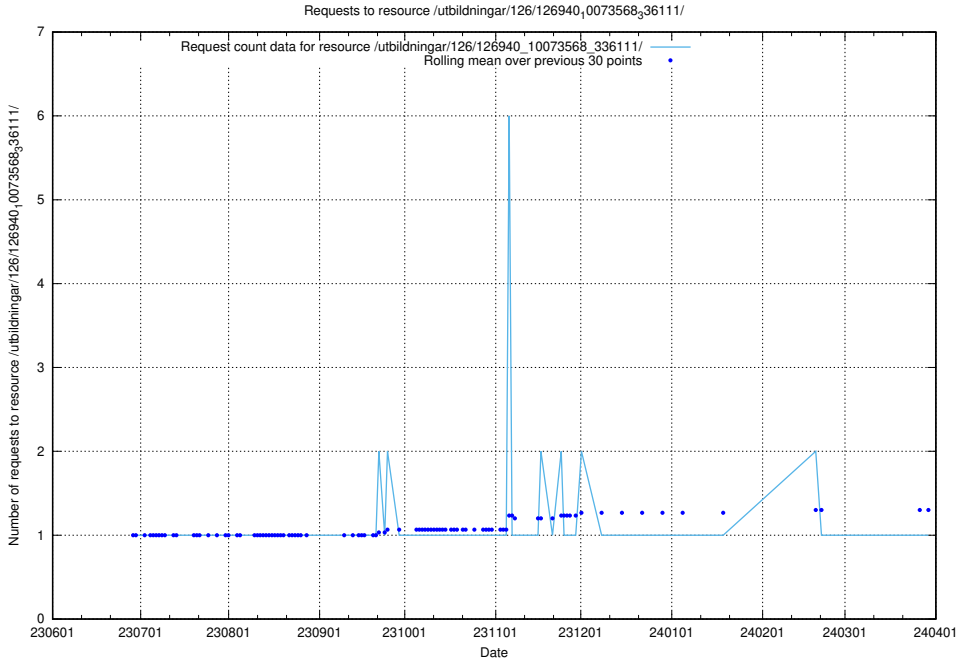

Here, we count the number of requests to resource /utbildningar/437/43768_10024101_32267/.

5.5224 Usage of /utbildningar/126/126940_10073568_336111/

Here, we count the number of requests to resource /utbildningar/126/126940_10073568_336111/.