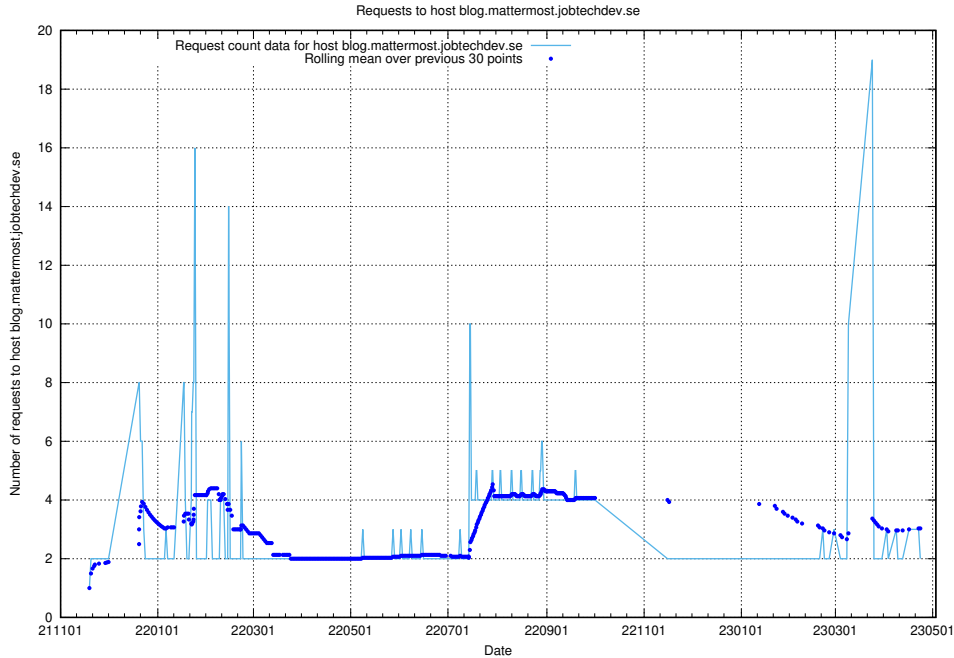

7.472 Usage of `blog.mattermost.jobtechdev.se`

Here, we count the number of requests to host `blog.mattermost.jobtechdev.se`.