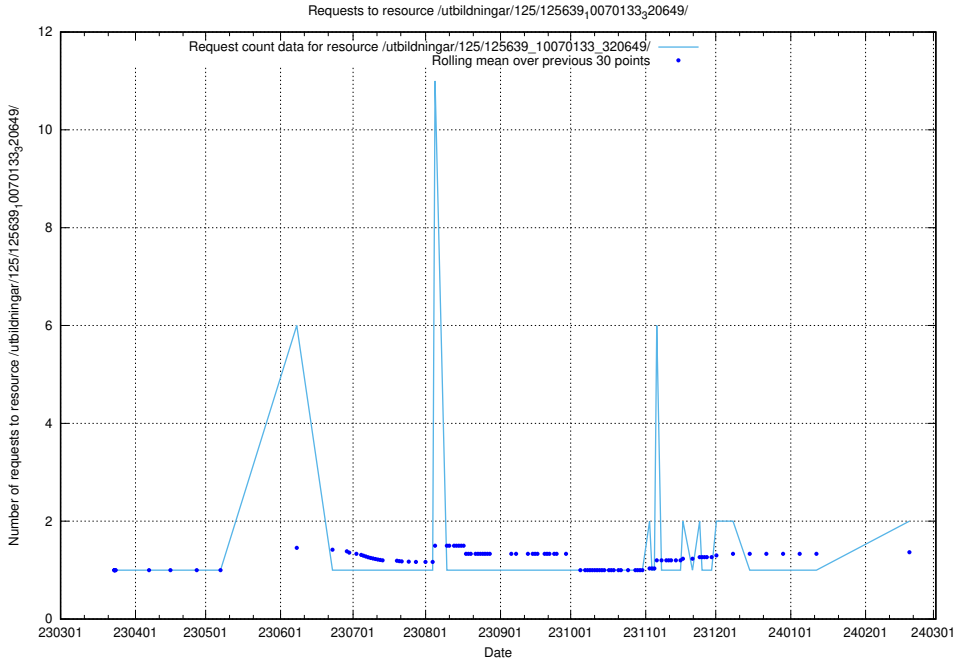

5.499 Usage of /utbildningar/125/125639_10070133_320649/

Here, we count the number of requests to resource /utbildningar/125/125639_10070133_320649/.