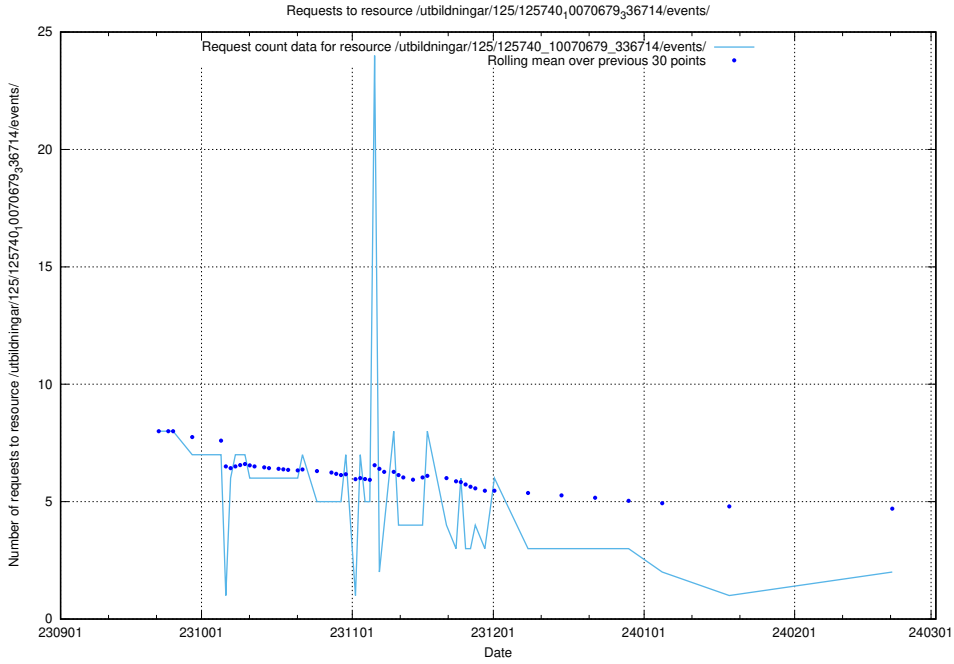

5.745 Usage of /utbildningar/125/125740_10070679_336714/events/

Here, we count the number of requests to resource /utbildningar/125/125740_10070679_336714/events/