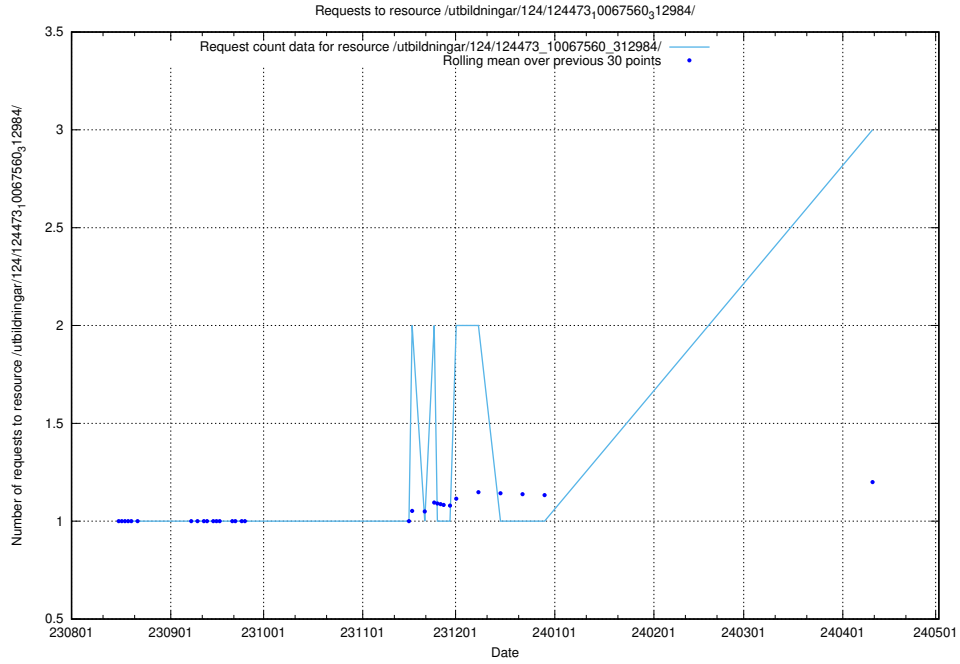

5.390 Usage of /utbildningar/124/124473_10067560_312984/

Here, we count the number of requests to resource /utbildningar/124/124473_10067560_312984/.