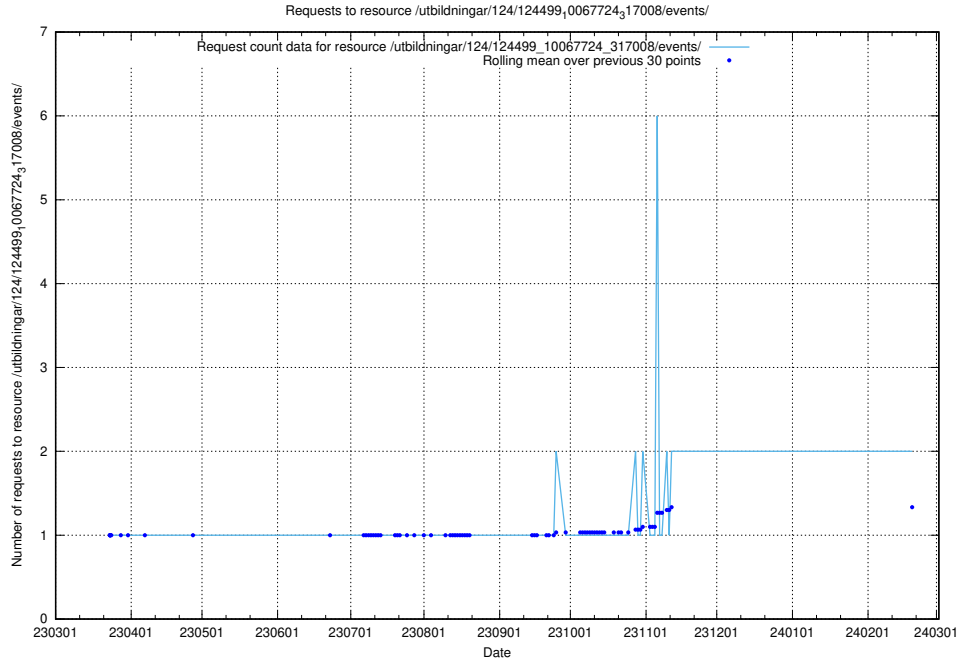

5.578 Usage of /utbildningar/124/124499_10067724_317008/events/

Here, we count the number of requests to resource /utbildningar/124/124499_10067724_317008/events/