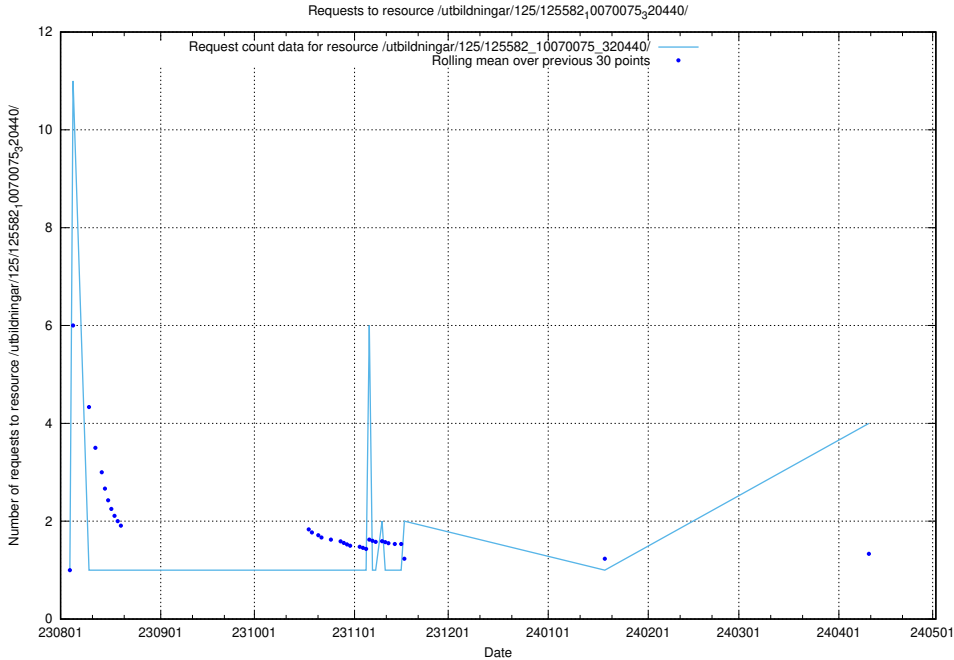

5.253 Usage of /utbildningar/125/125582_10070075_320440/

Here, we count the number of requests to resource /utbildningar/125/125582_10070075_320440/.