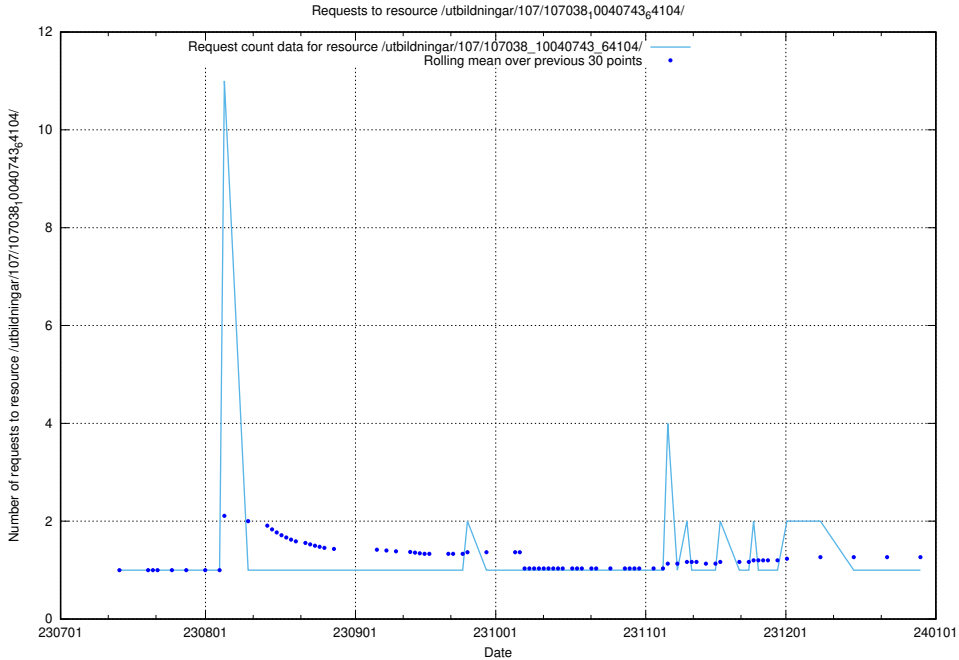

Here, we count the number of requests to resource /utbildningar/107/107038_10040743_64104/events/.

5.4875 Usage of /utbildningar/107/107038_10040743_64104/

Here, we count the number of requests to resource /utbildningar/107/107038_10040743_64104/.