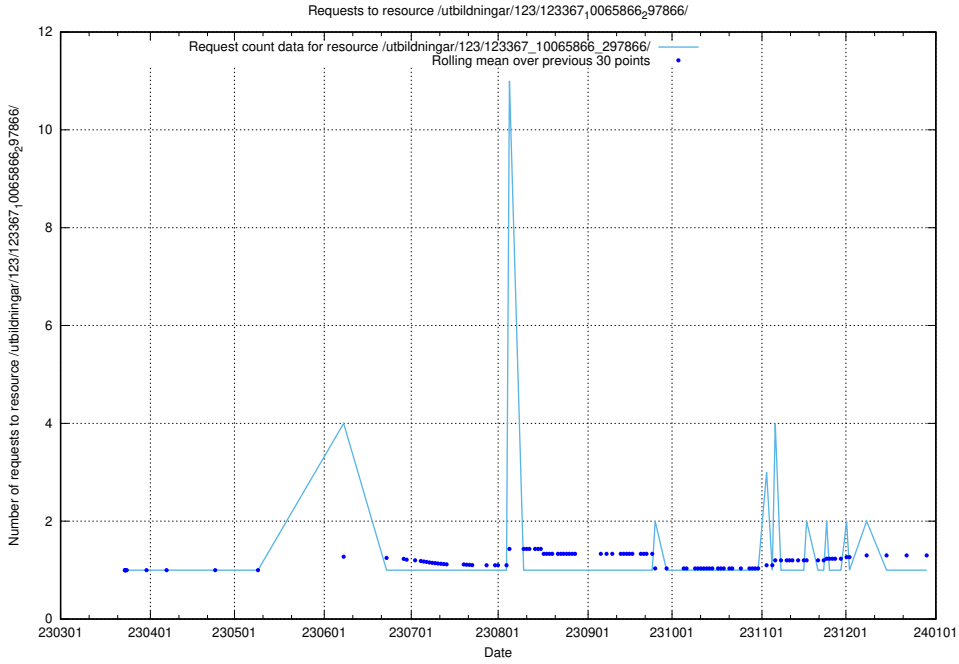

5.4579 Usage of /utbildningar/123/123367_10065866_297866/

Here, we count the number of requests to resource /utbildningar/123/123367_10065866_297866/.