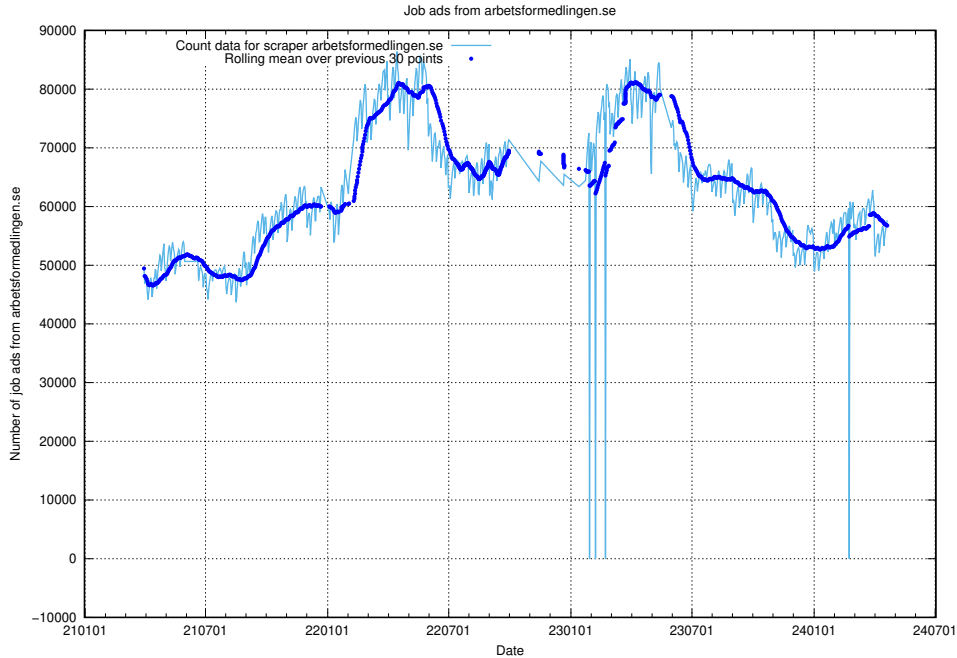

13.2 Number of ads by scraper arbetsformedlingen.se

Here, we count the number of job ads scraped from arbetsformedlingen.se.