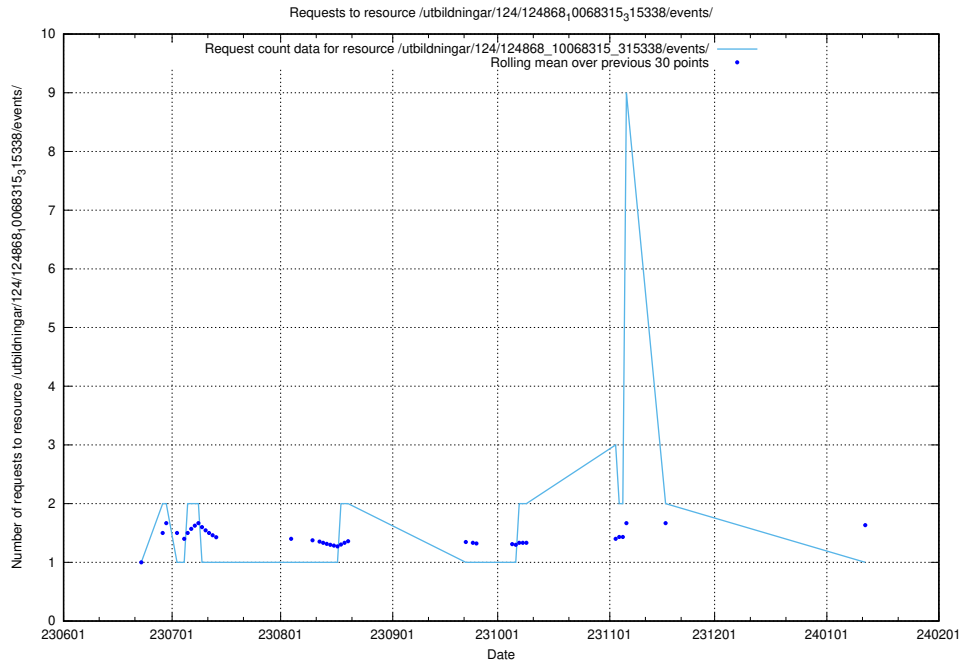

5.5528 Usage of /utbildningar/124/124868_10068315_315338/events/

Here, we count the number of requests to resource /utbildningar/124/124868_10068315_315338/events/