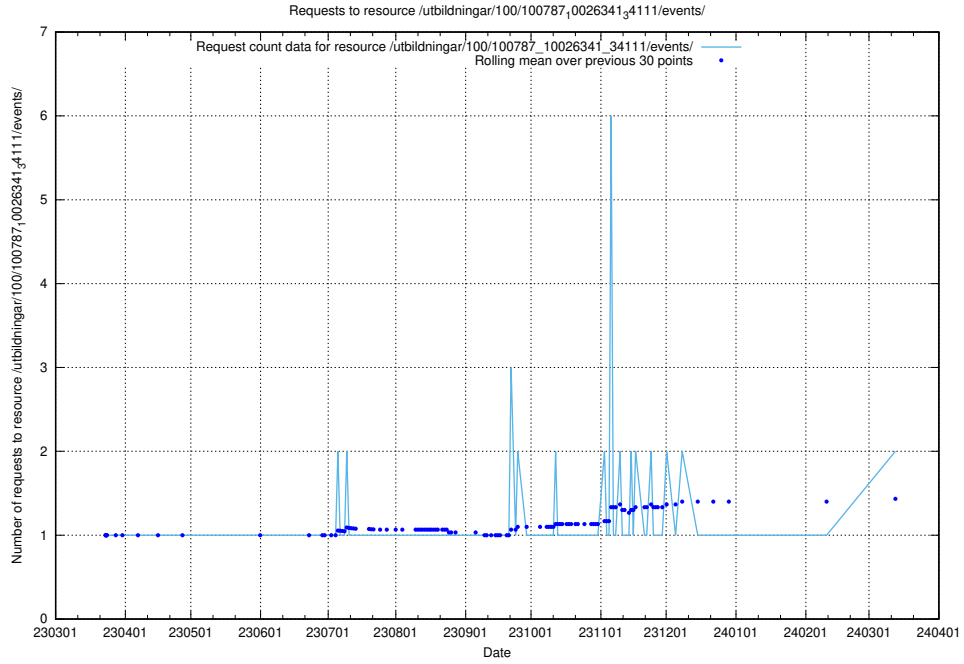

5.841 Usage of /utbildningar/100/100787_10026341_34111/events/

Here, we count the number of requests to resource /utbildningar/100/100787_10026341_34111/events/.