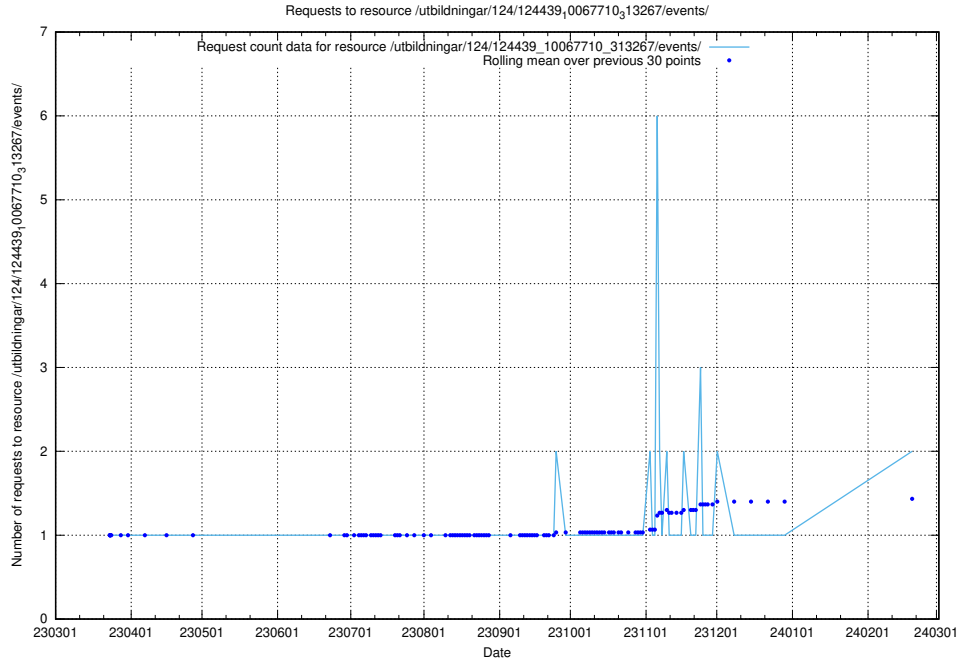

5.667 Usage of /utbildningar/124/124439_10067710_313267/events/

Here, we count the number of requests to resource /utbildningar/124/124439_10067710_313267/events/