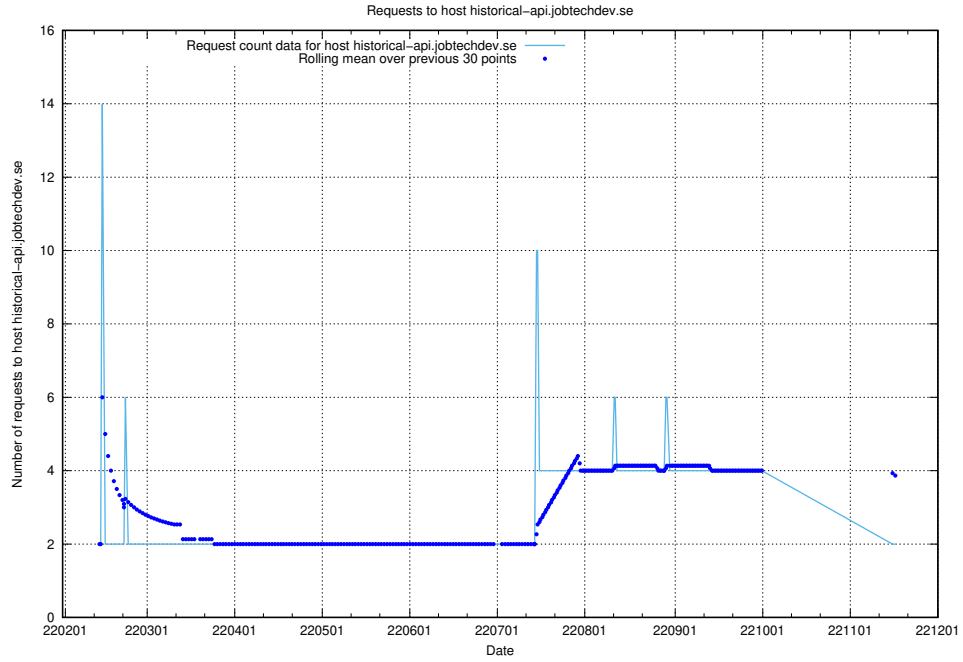

7.542 Usage of historical-api.jobtechdev.se

Here, we count the number of requests to host historical-api.jobtechdev.se.