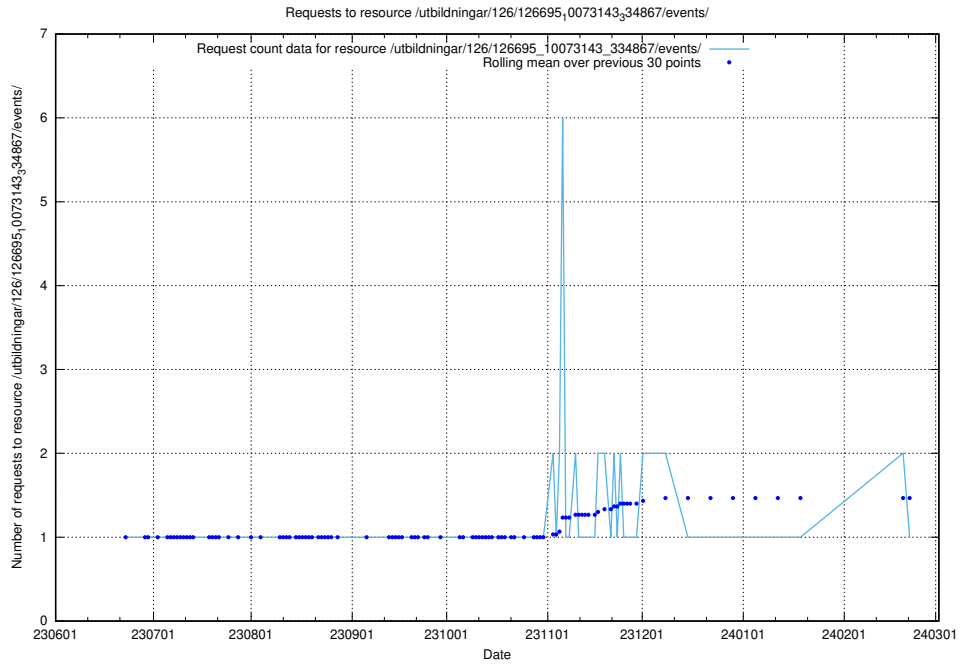

5.5421 Usage of /utbildningar/126/126695_10073143_334867/events/

Here, we count the number of requests to resource /utbildningar/126/126695_10073143_334867/events/