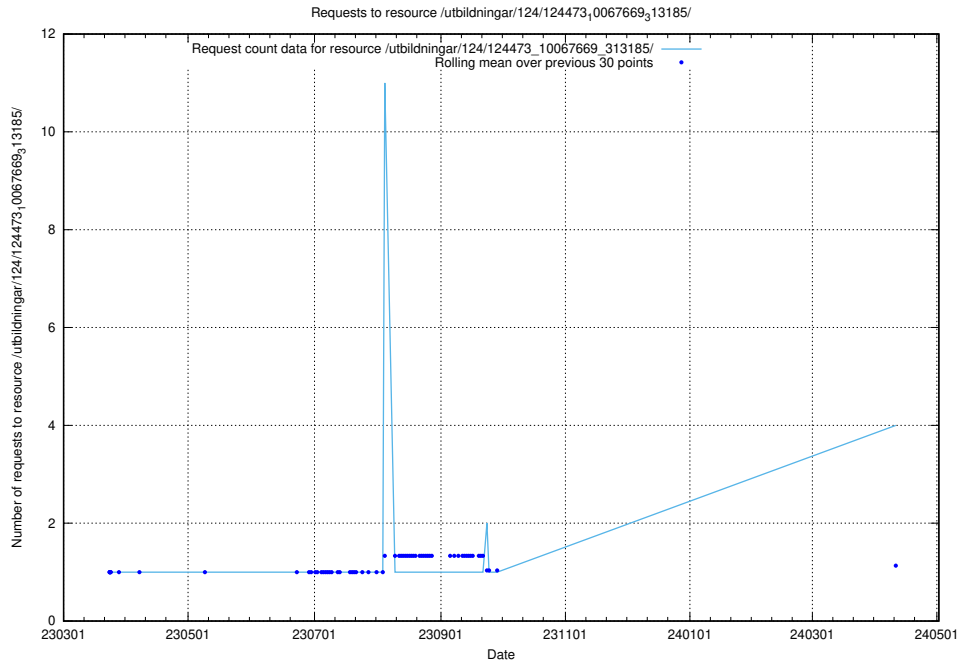

5.224 Usage of /utbildningar/124/124473_10067669_313185/

Here, we count the number of requests to resource /utbildningar/124/124473_10067669_313185/.