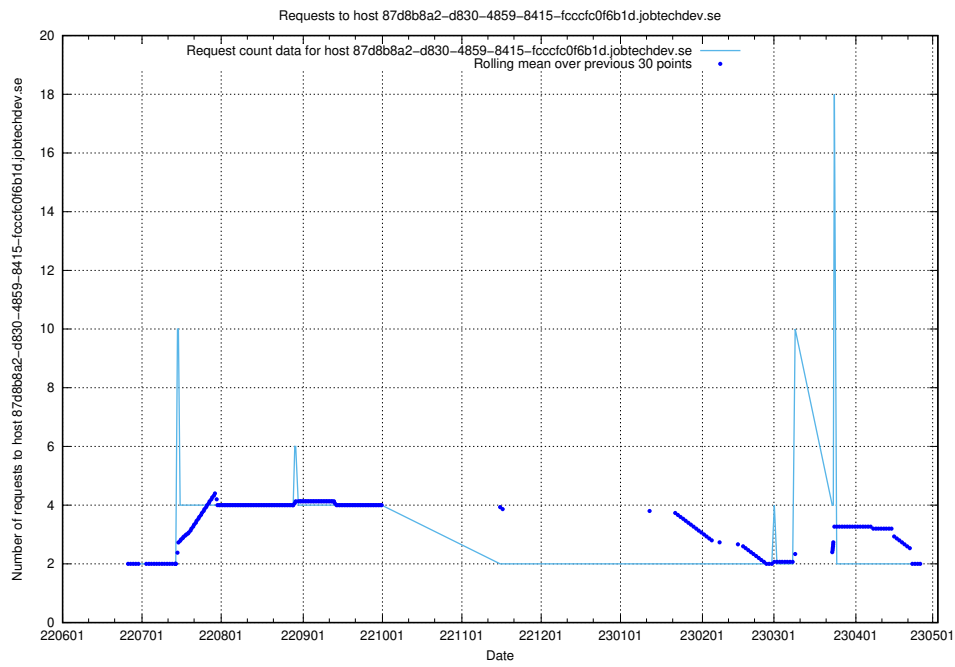

7.397 Usage of 87d8b8a2-d830-4859-8415-fccfc0f6b1d.jobtechdev.se

Here, we count the number of requests to host 87d8b8a2-d830-4859-8415-fccfc0f6b1d.jobtechdev.se.