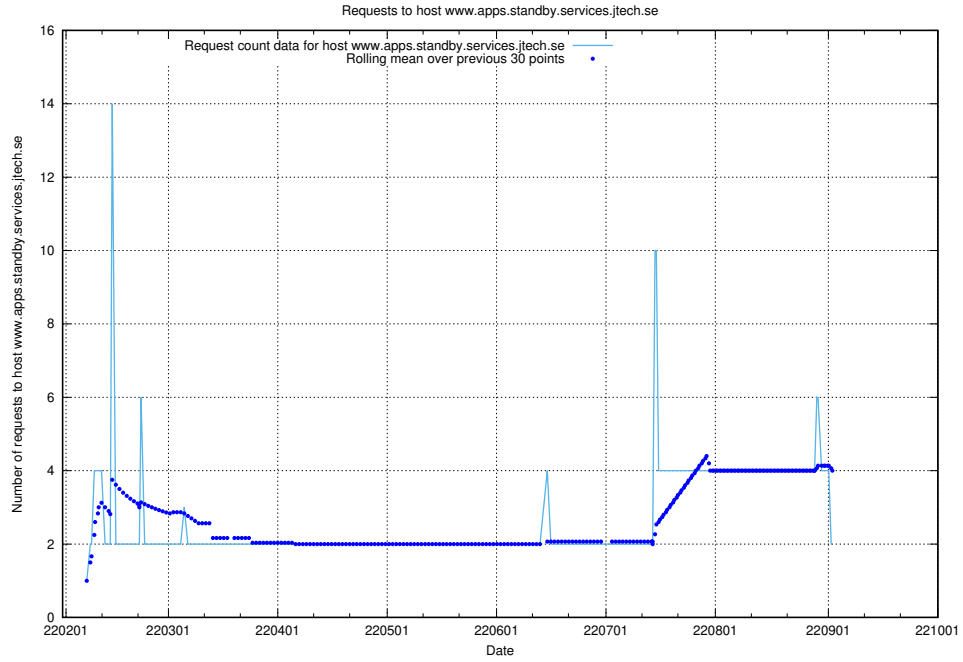

7.558 Usage of `www.apps.standby.services.jtech.se`

Here, we count the number of requests to host `www.apps.standby.services.jtech.se`.