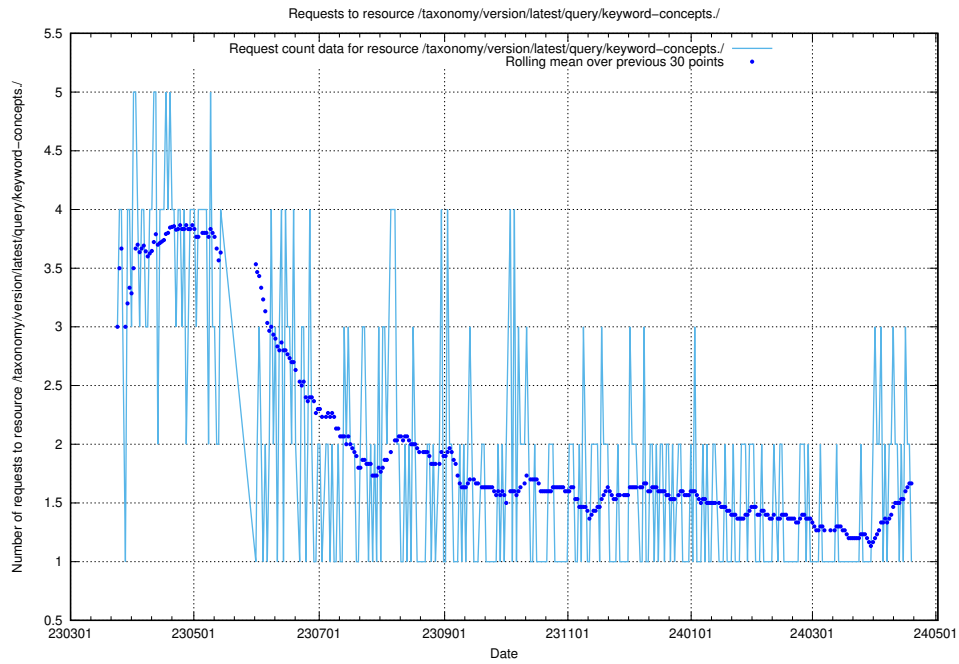

Here, we count the number of requests to resource /taxonomy/version/latest/query/languages/.

5.5894 Usage of /taxonomy/version/latest/query/keyword-concepts./

Here, we count the number of requests to resource /taxonomy/version/latest/query/keyword-concepts./.