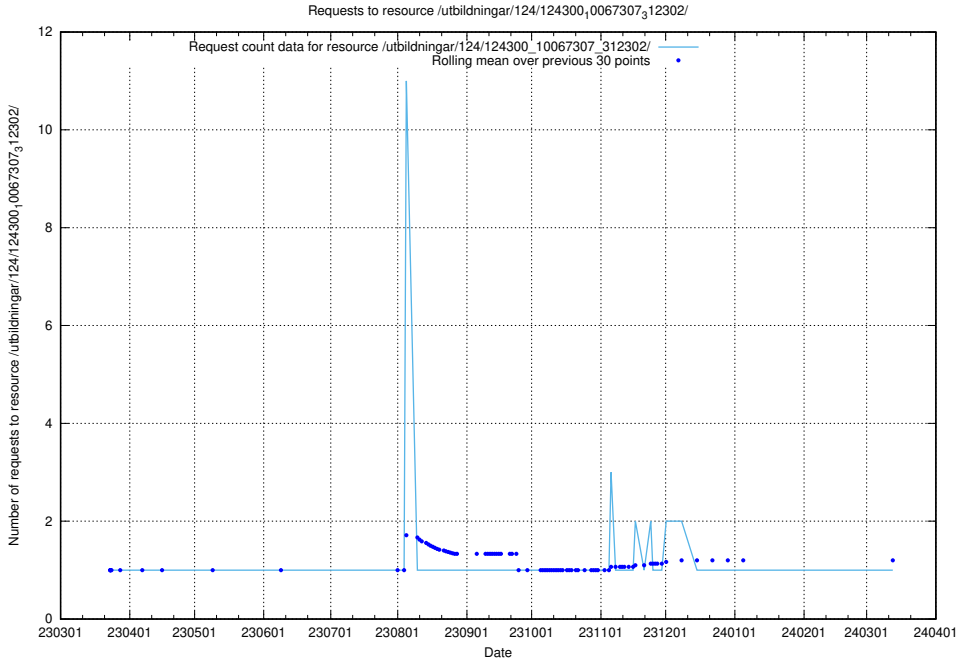

5.3757 Usage of /utbildningar/124/124300_10067307_312302/

Here, we count the number of requests to resource /utbildningar/124/124300_10067307_312302/.