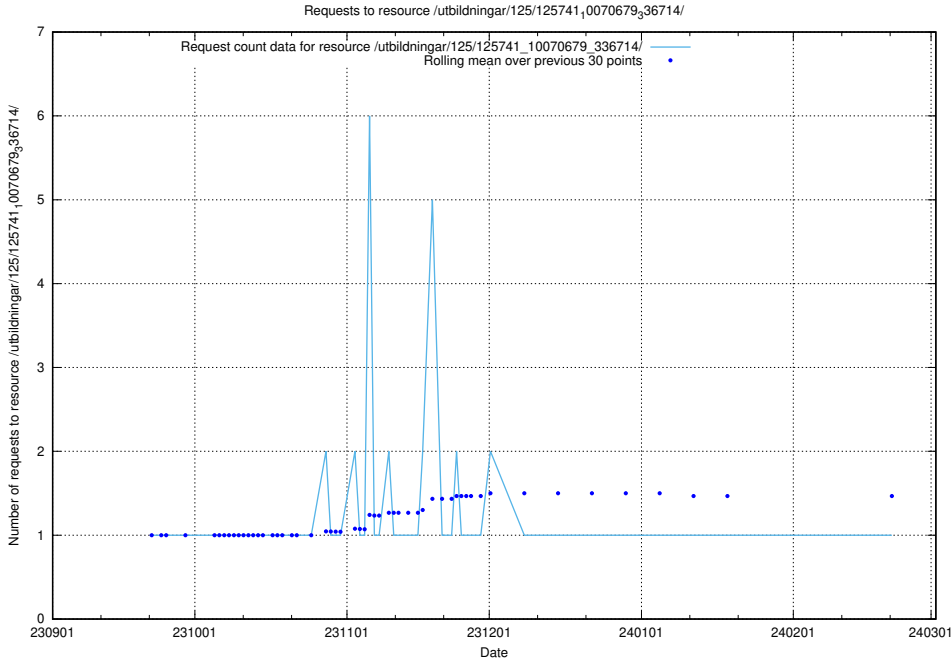

5.4307 Usage of /utbildningar/125/125741_10070679_336714/

Here, we count the number of requests to resource /utbildningar/125/125741_10070679_336714/.