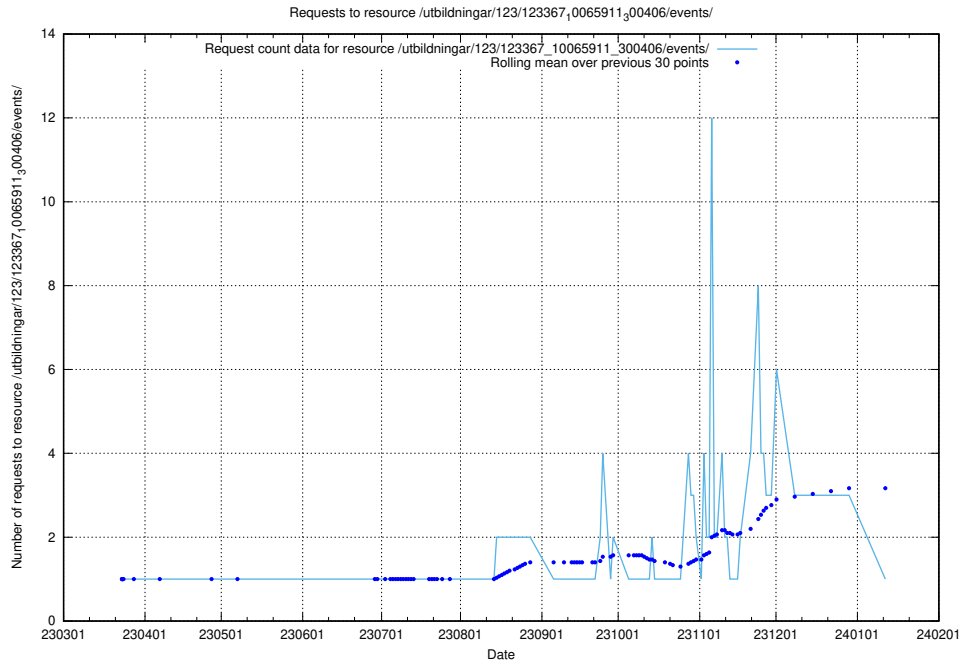

5.4516 Usage of /utbildningar/123/123367_10065911_300406/events/

Here, we count the number of requests to resource /utbildningar/123/123367_10065911_300406/events/

5.4517 Usage of /utbildningar/124/124500_10067840_313543/events/