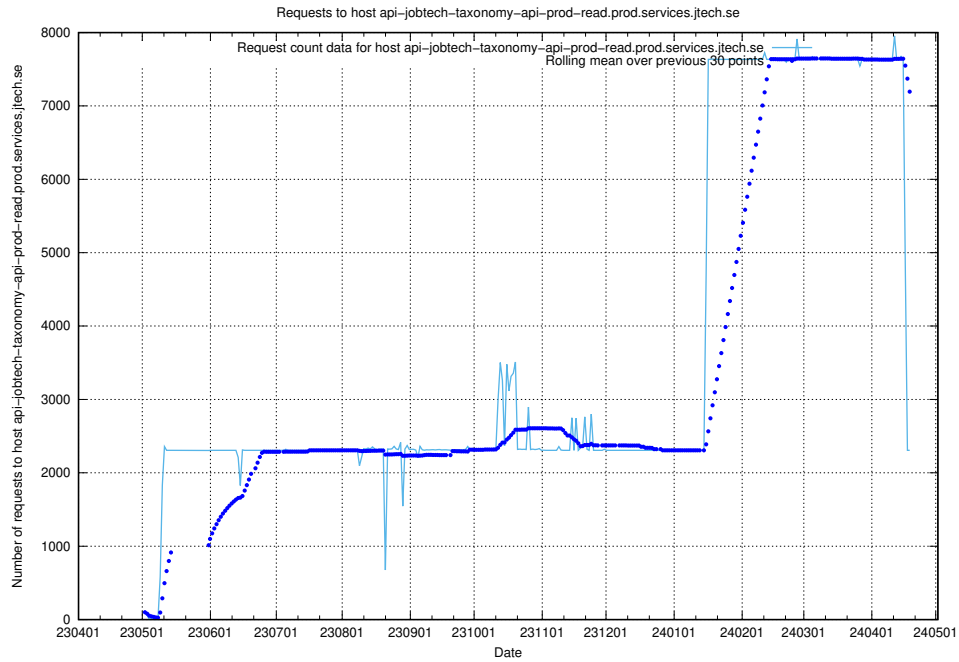

7.19 Usage of giggi.jobtechdev.se

Here, we count the number of requests to host giggi.jobtechdev.se.

7.20 Usage of canary-openshift-ingress-canary.prod.services.jtech.se

Here, we count the number of requests to host canary-openshift-ingress-canary.prod.services.jtech.se.