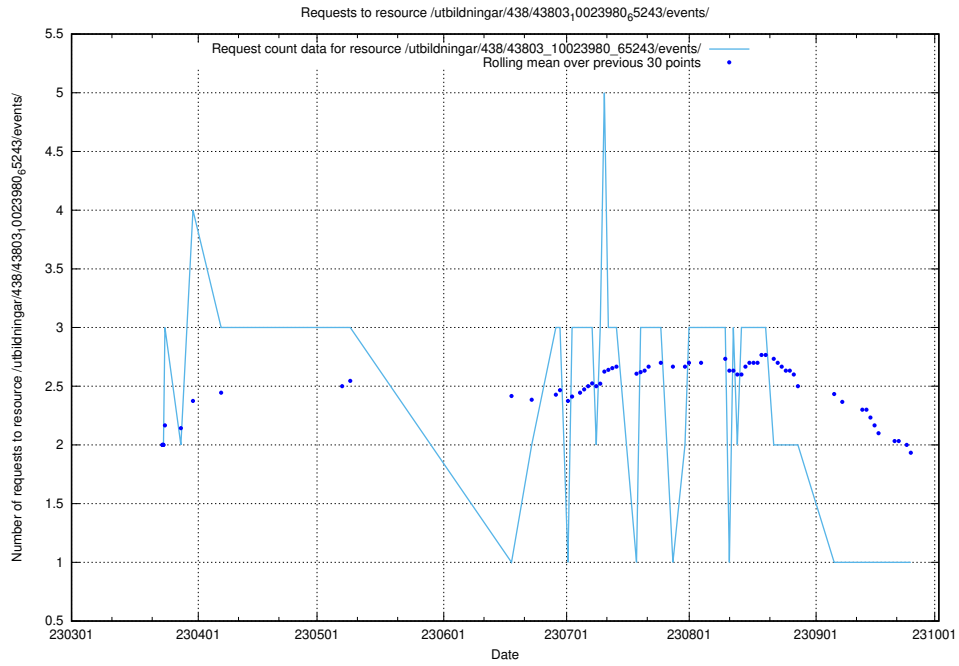

5.6054 Usage of /utbildningar/438/43803_10023980_65243/events/

Here, we count the number of requests to resource /utbildningar/438/43803_10023980_65243/events/.