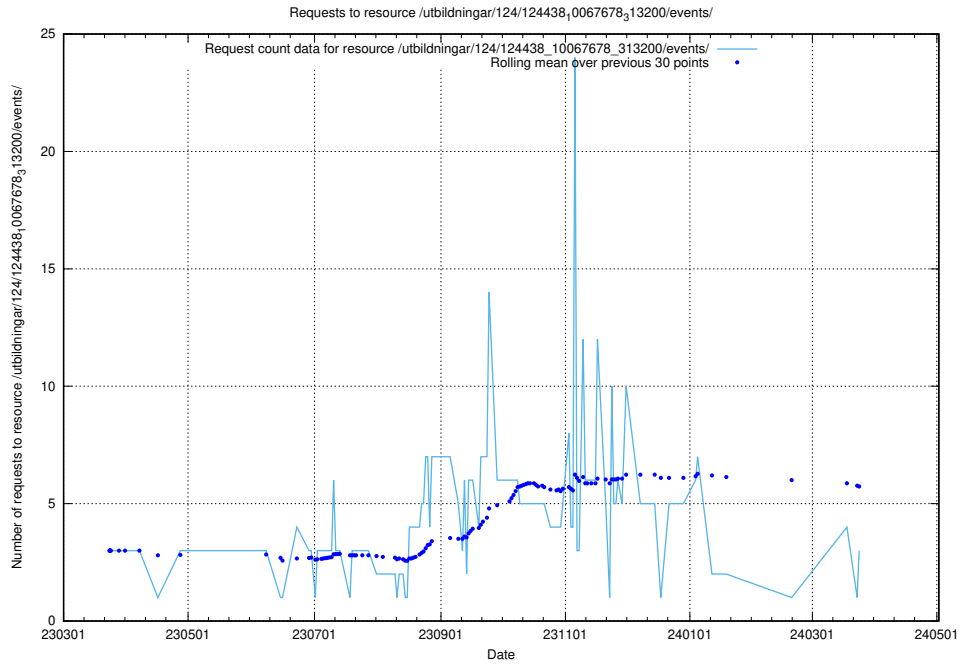

5.473 Usage of /utbildningar/124/124438_10067678_313200/events/

Here, we count the number of requests to resource /utbildningar/124/124438_10067678_313200/events/