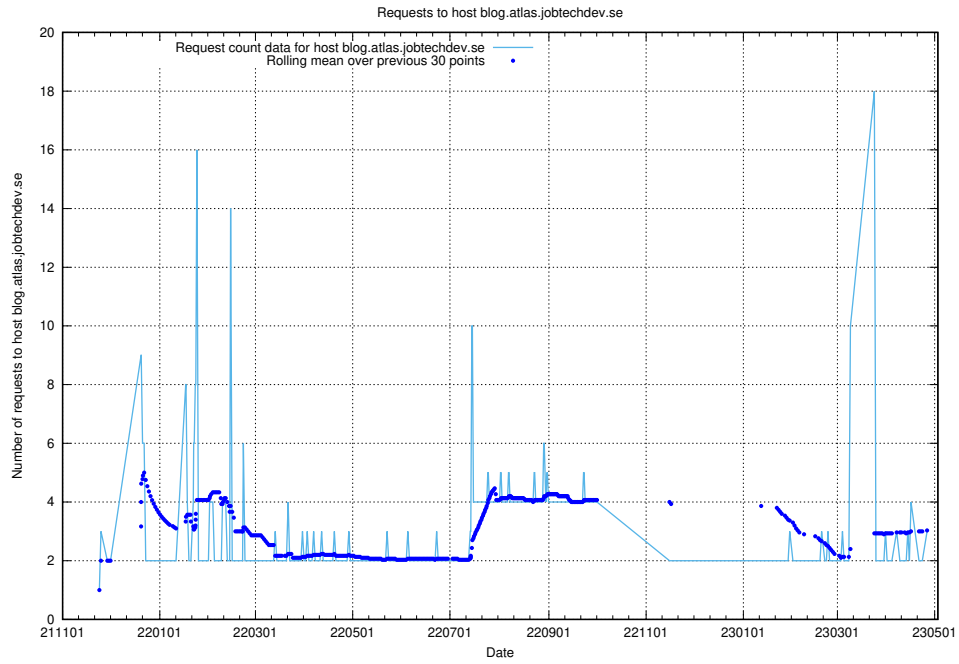

7.208 Usage of `blog.atlas.jobtechdev.se`

Here, we count the number of requests to host `blog.atlas.jobtechdev.se`.