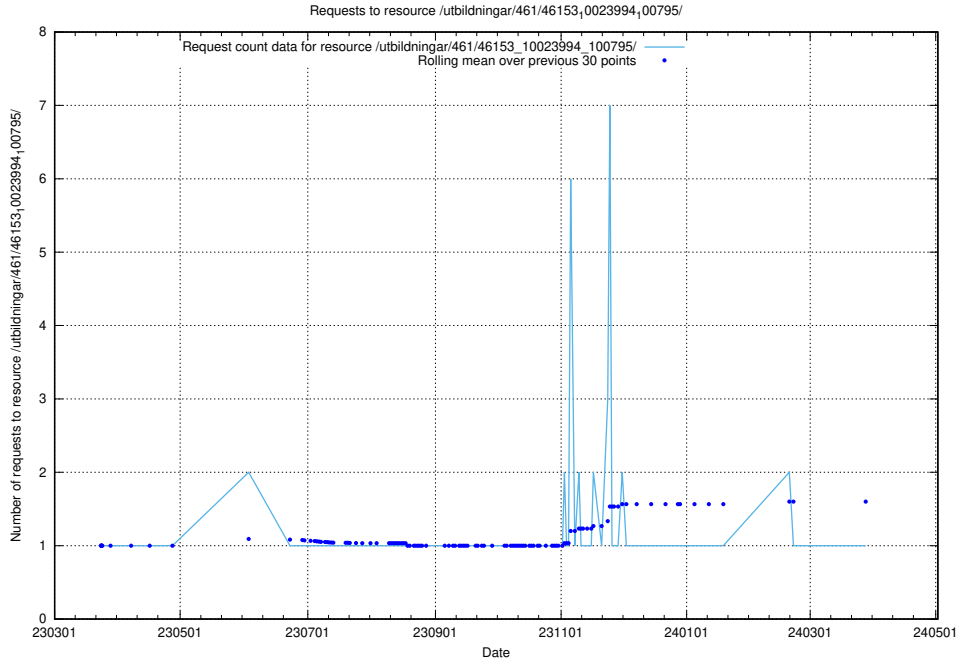

5.6101 Usage of /utbildningar/461/46153_10023994_100795/

Here, we count the number of requests to resource /utbildningar/461/46153_10023994_100795/.