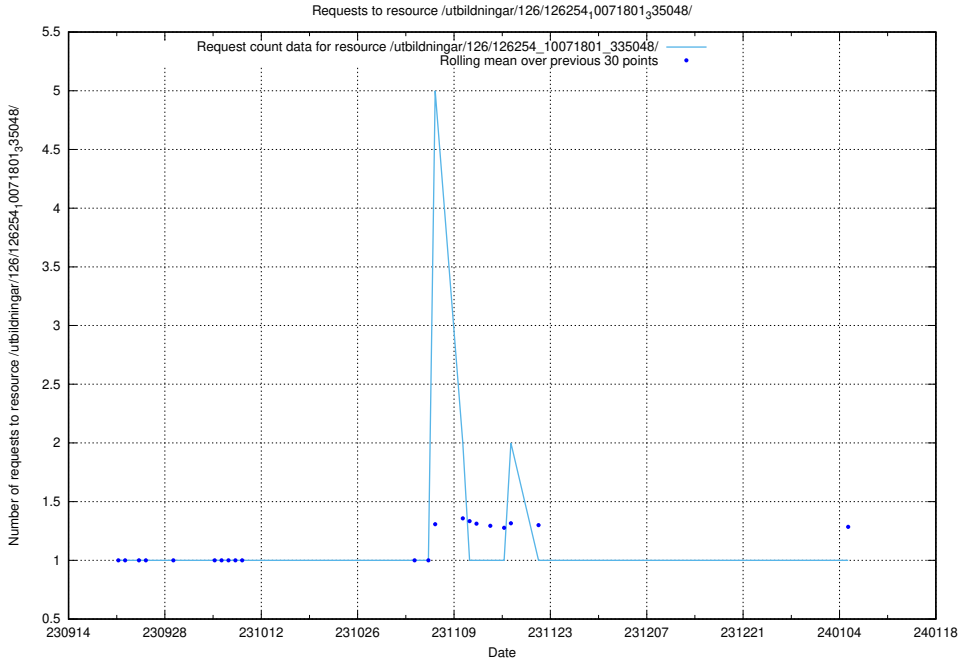

5.4324 Usage of /utbildningar/126/126254_10071801_335048/

Here, we count the number of requests to resource /utbildningar/126/126254_10071801_335048/.