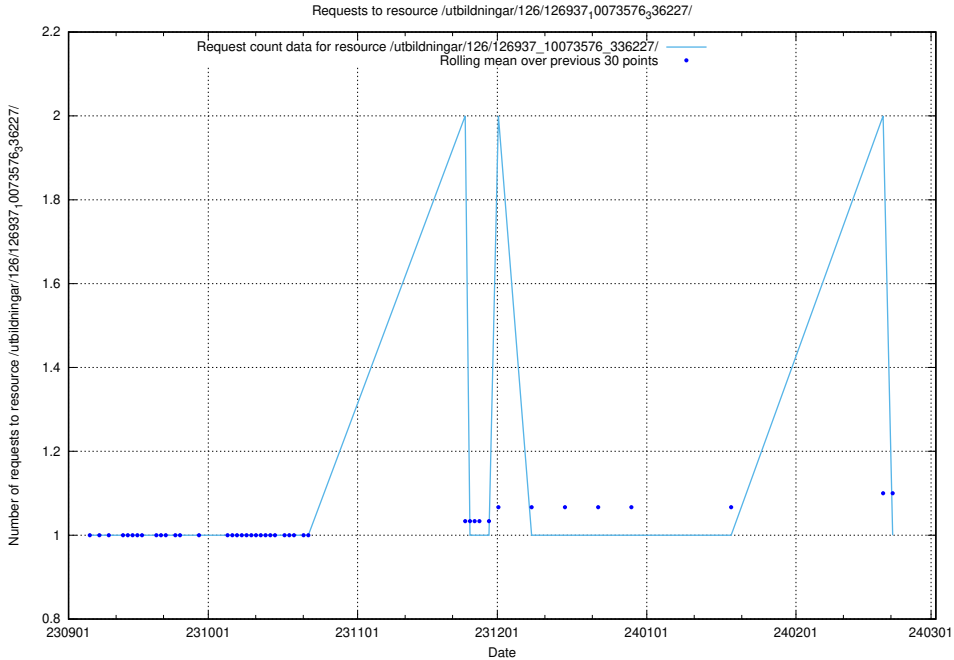

5.4459 Usage of /utbildningar/126/126937_10073576_336227/

Here, we count the number of requests to resource /utbildningar/126/126937_10073576_336227/.