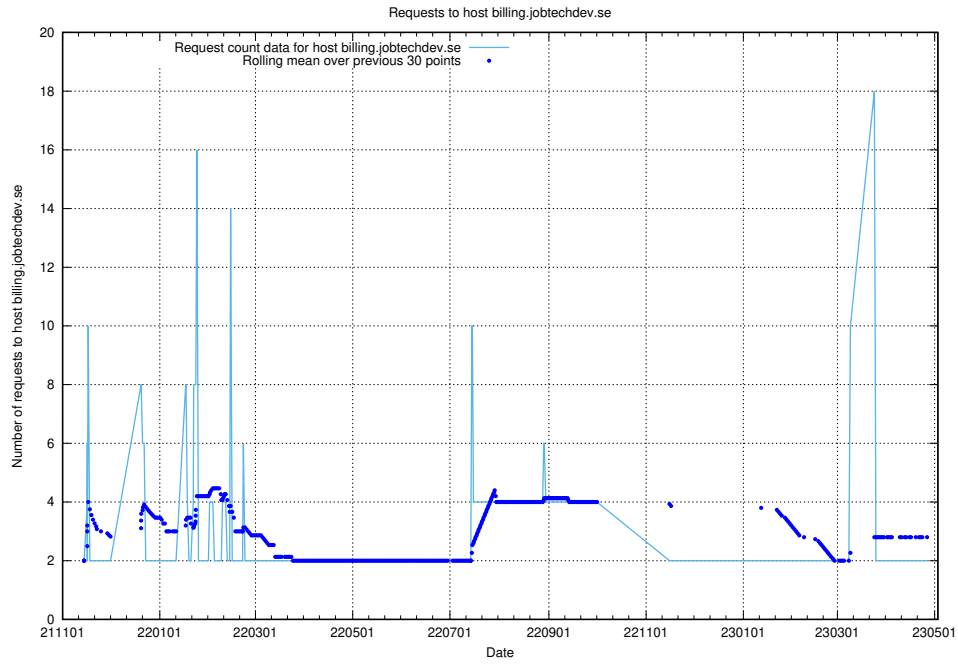

7.284 Usage of billing.jobtechdev.se

Here, we count the number of requests to host billing.jobtechdev.se.