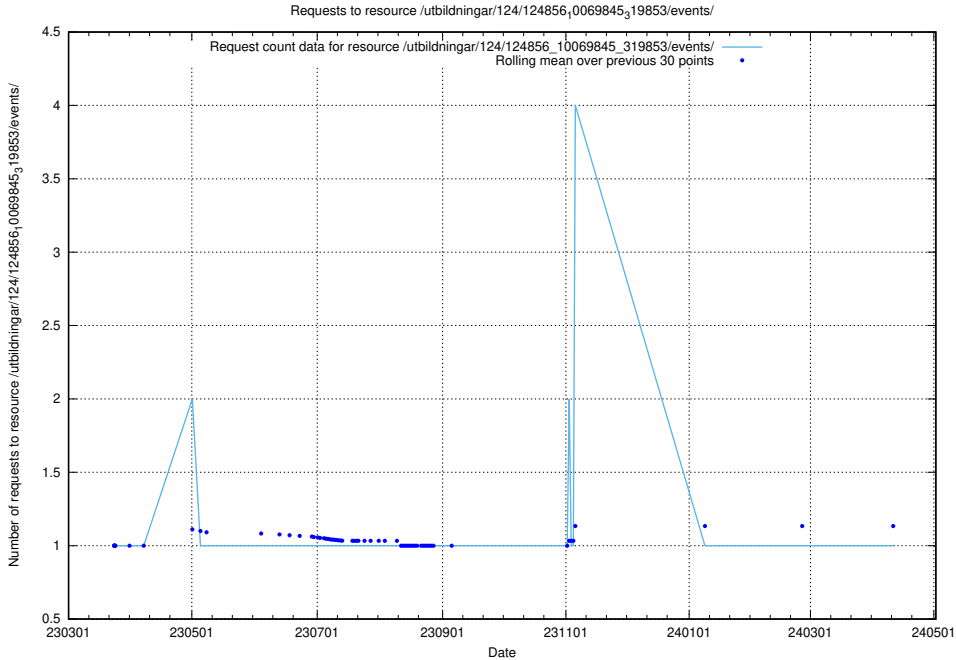

5.1193 Usage of /utbildningar/124/124856_10069845_319853/events/

Here, we count the number of requests to resource /utbildningar/124/124856_10069845_319853/events/