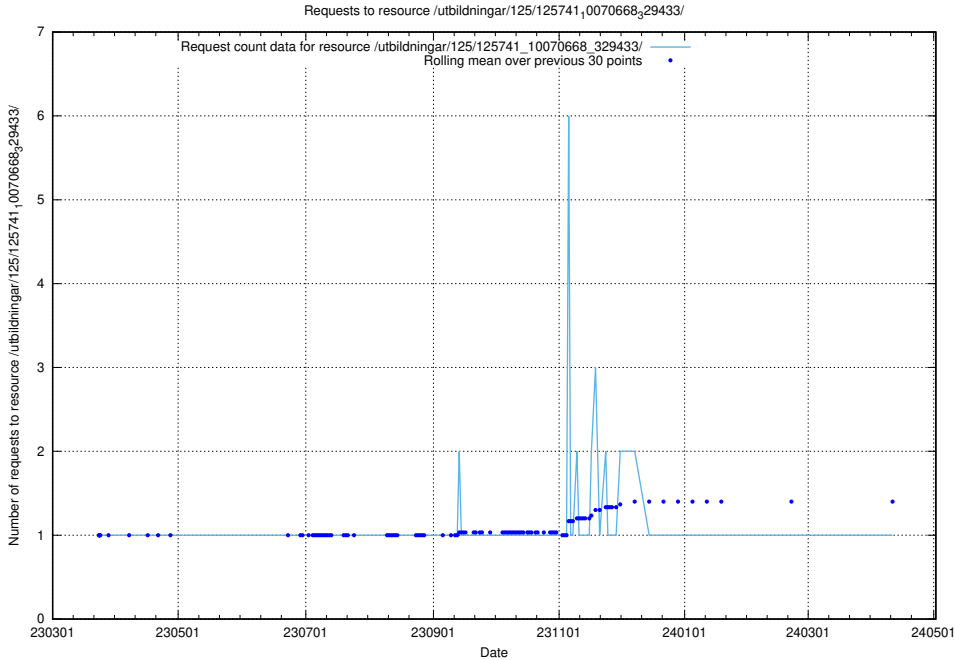

5.6271 Usage of /utbildningar/125/125741_10070668_329433/

Here, we count the number of requests to resource /utbildningar/125/125741_10070668_329433/.