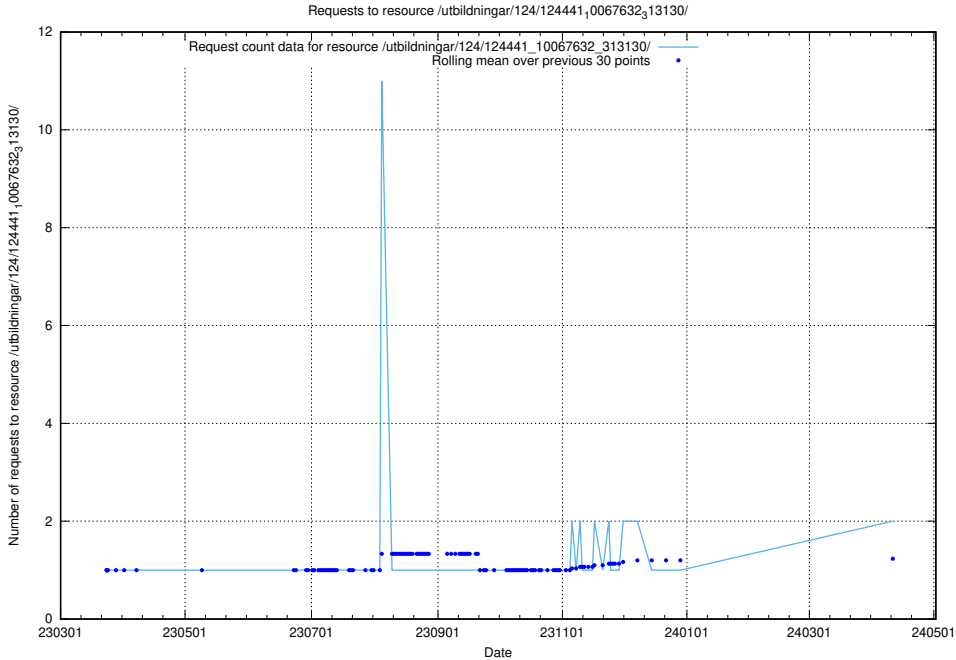

5.664 Usage of /utbildningar/124/124441_10067632_313130/

Here, we count the number of requests to resource /utbildningar/124/124441_10067632_313130/.