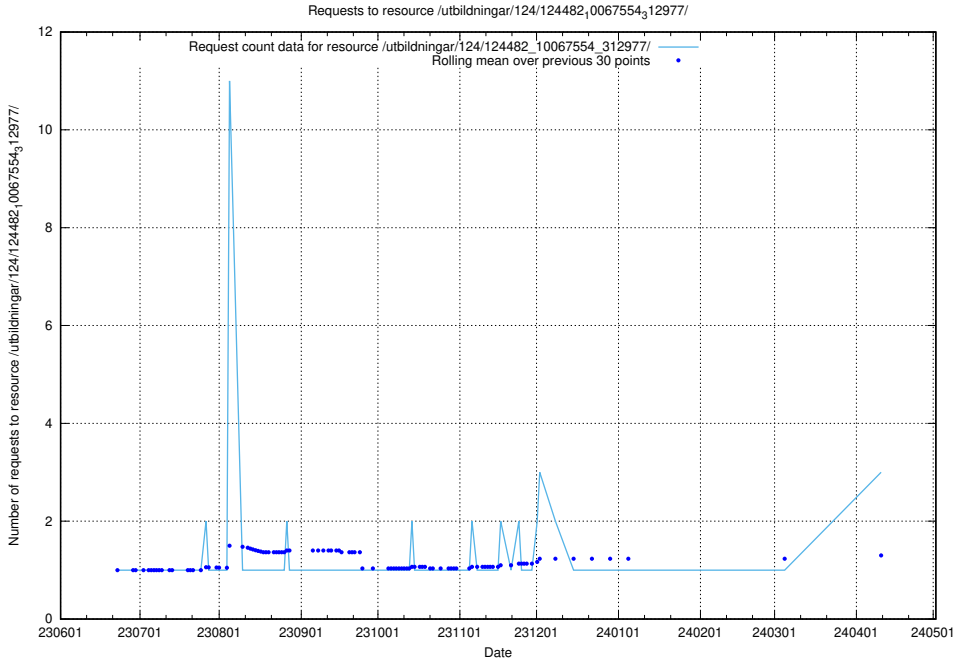

5.433 Usage of /utbildningar/124/124482_10067554_312977/

Here, we count the number of requests to resource /utbildningar/124/124482_10067554_312977/.