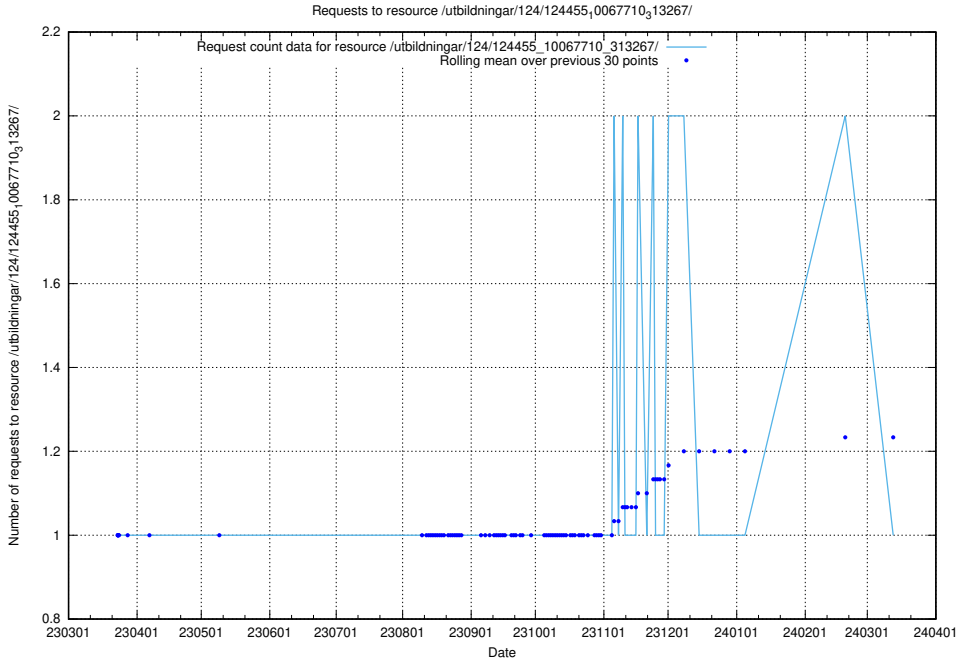

5.3255 Usage of /utbildningar/124/124455_10067710_313267/

Here, we count the number of requests to resource /utbildningar/124/124455_10067710_313267/.