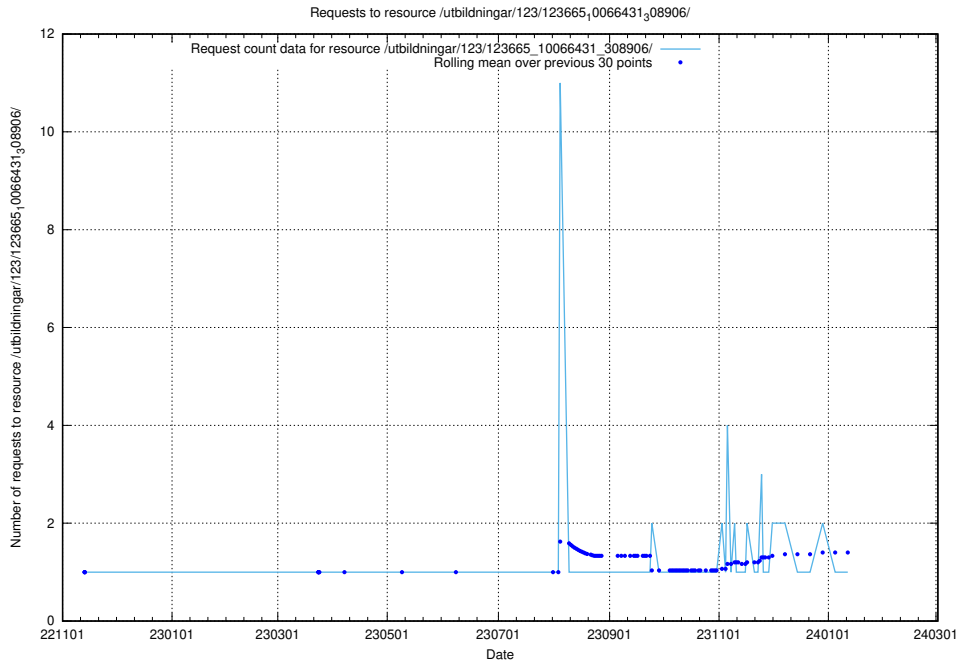

5.5717 Usage of /utbildningar/123/123665_10066431_308906/

Here, we count the number of requests to resource /utbildningar/123/123665_10066431_308906/.

5.5718 Usage of /taxonomy/version/7/query/skills/

Here, we count the number of requests to resource /taxonomy/version/7/query/skills/.