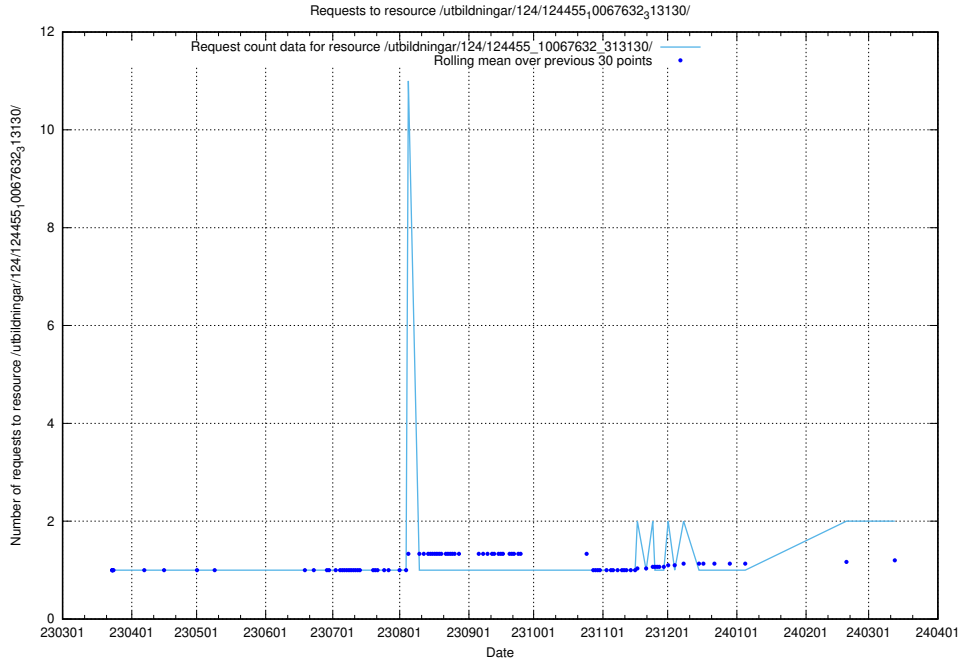

Here, we count the number of requests to resource /utbildningar/124/124455_10067632_313130/events/

5.660 Usage of /utbildningar/124/124455_10067632_313130/

Here, we count the number of requests to resource /utbildningar/124/124455_10067632_313130/.