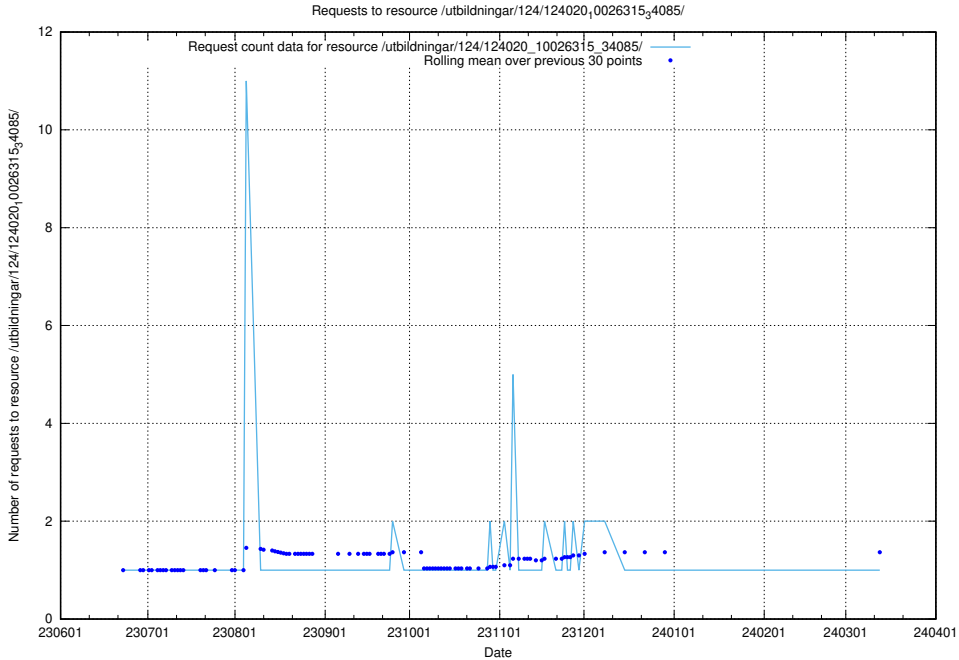

5.5617 Usage of /utbildningar/124/124020_10026315_34085/

Here, we count the number of requests to resource /utbildningar/124/124020_10026315_34085/.