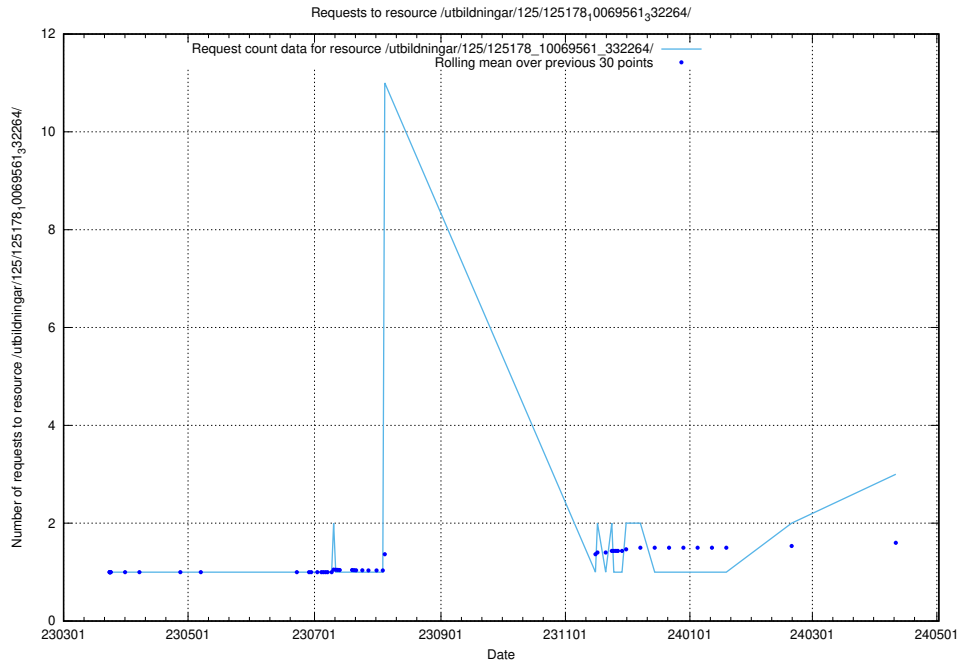

5.296 Usage of /utbildningar/125/125178_10069561_332264/

Here, we count the number of requests to resource /utbildningar/125/125178_10069561_332264/.