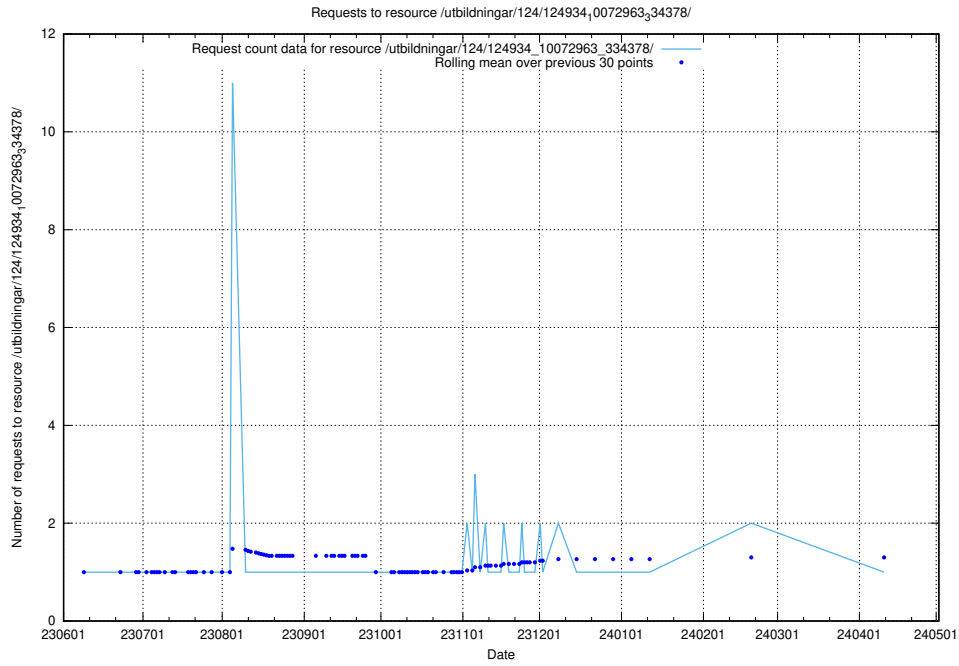

5.5680 Usage of /utbildningar/124/124934_10072963_334378/

Here, we count the number of requests to resource /utbildningar/124/124934_10072963_334378/.