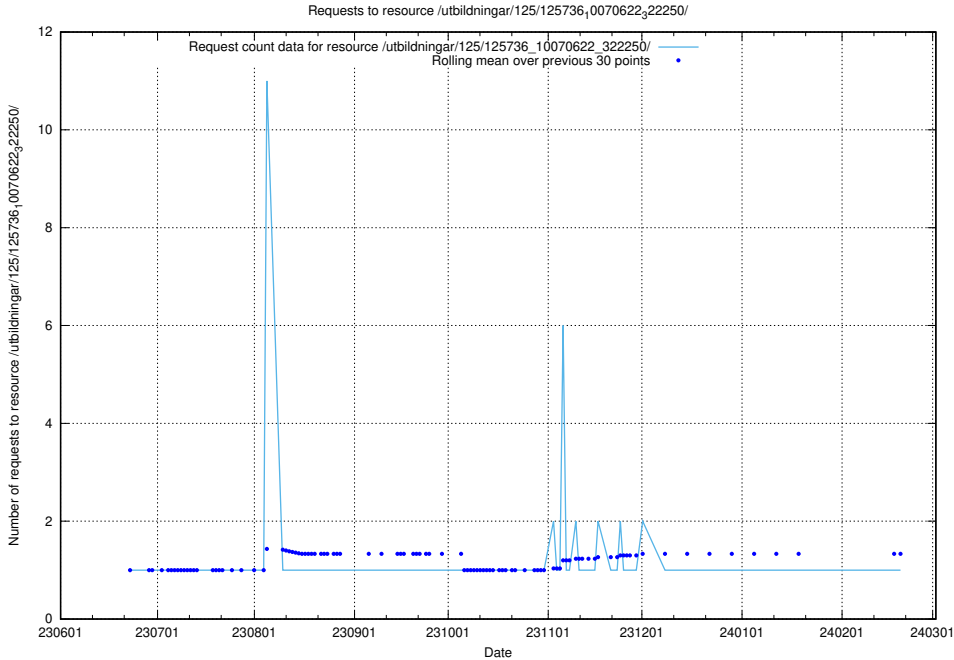

5.5493 Usage of /utbildningar/125/125736_10070622_322250/

Here, we count the number of requests to resource /utbildningar/125/125736_10070622_322250/.