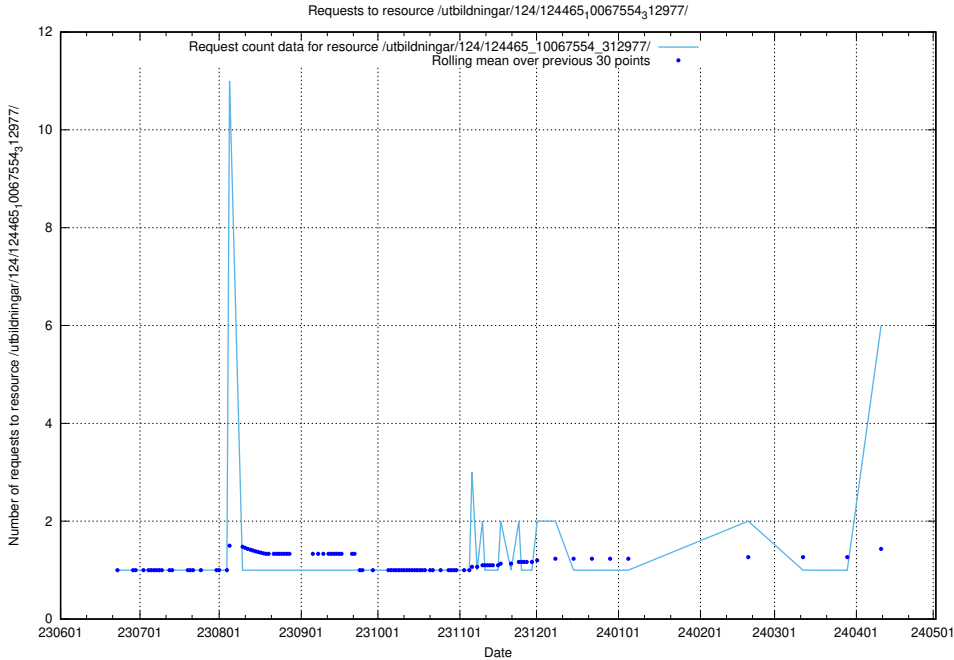

5.126 Usage of /utbildningar/124/124465_10067554_312977/

Here, we count the number of requests to resource /utbildningar/124/124465_10067554_312977/.