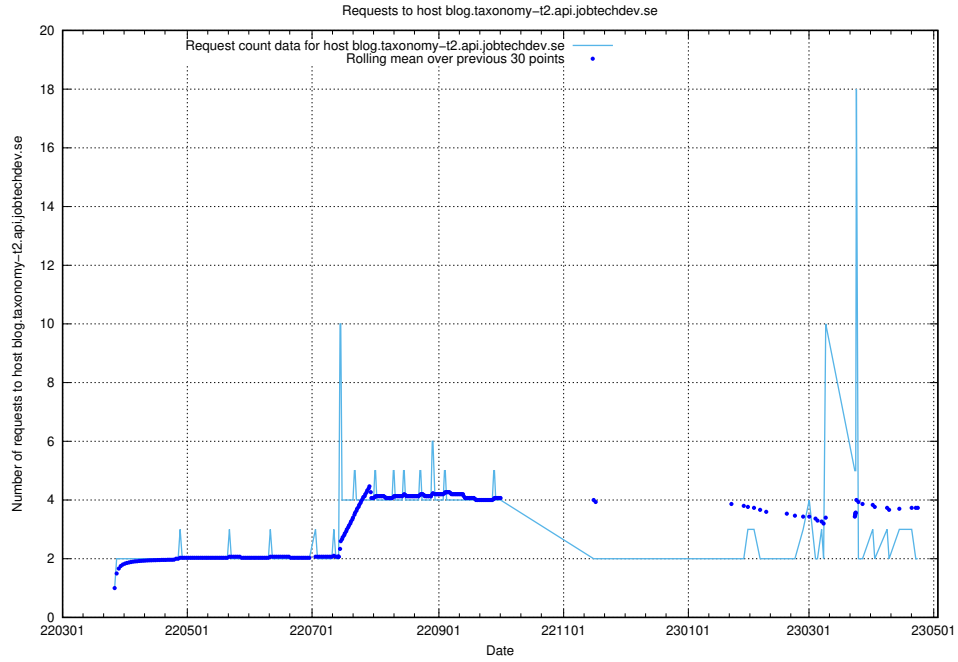

7.489 Usage of `blog.taxonomy-t2.api.jobtechdev.se`

Here, we count the number of requests to host `blog.taxonomy-t2.api.jobtechdev.se`.