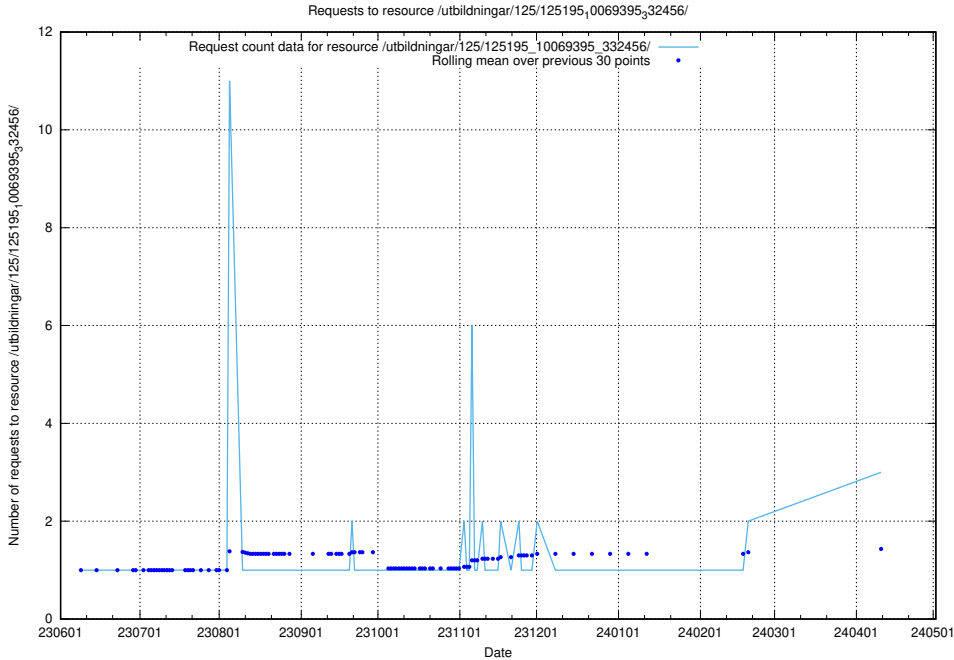

5.444 Usage of /utbildningar/125/125195_10069395_332456/

Here, we count the number of requests to resource /utbildningar/125/125195_10069395_332456/.