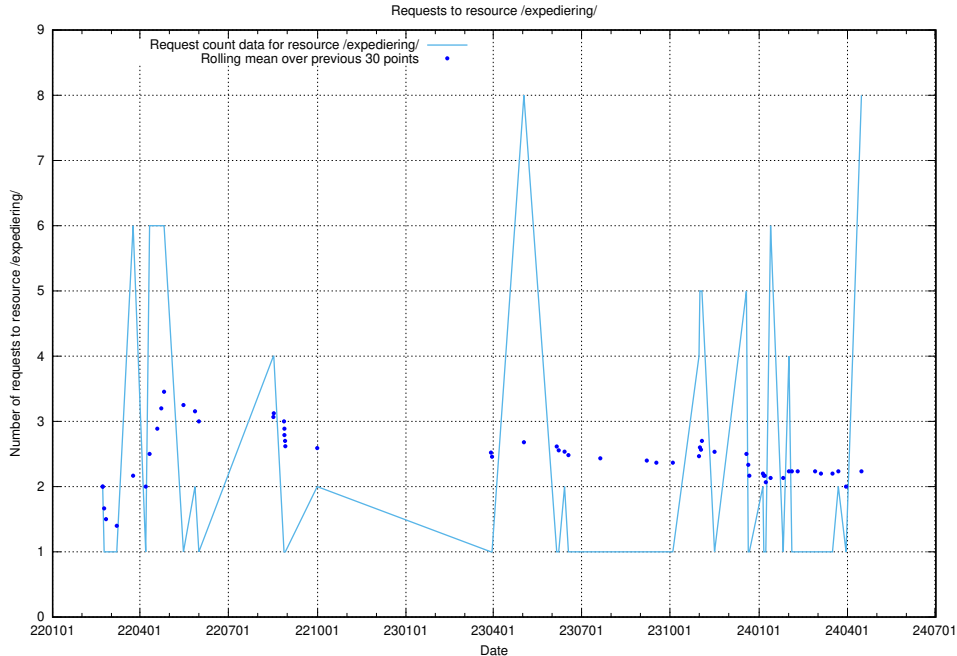

5.60 Usage of /expediering/

Here, we count the number of requests to resource /expediering/.