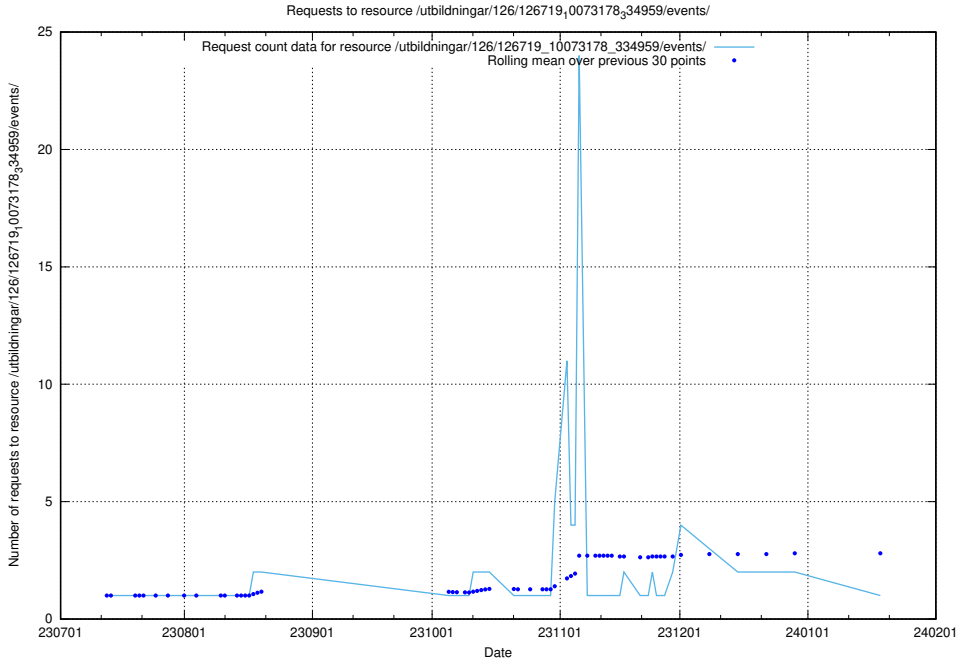

5.4903 Usage of /utbildningar/126/126719_10073178_334959/events/

Here, we count the number of requests to resource /utbildningar/126/126719_10073178_334959/events/