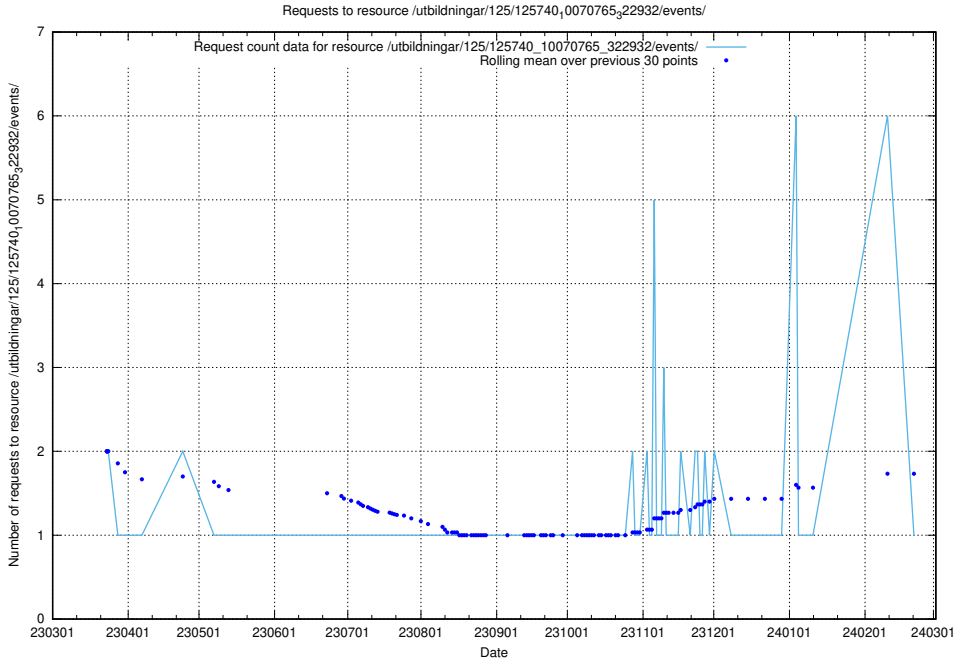

5.6064 Usage of /utbildningar/125/125740_10070765_322932/events/

Here, we count the number of requests to resource /utbildningar/125/125740_10070765_322932/events/