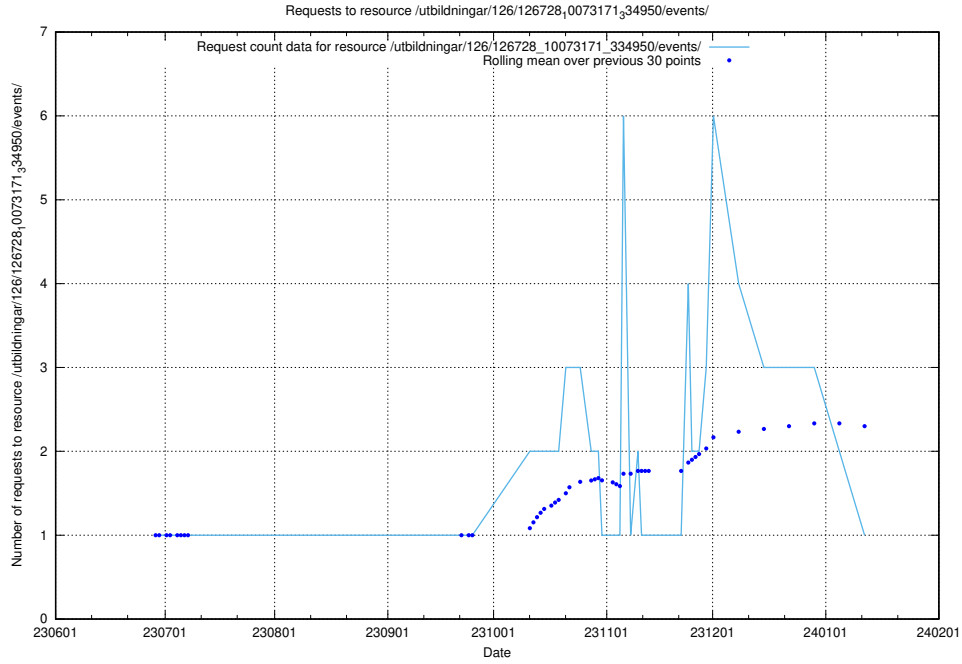

5.5241 Usage of /utbildningar/126/126728_10073171_334950/events/

Here, we count the number of requests to resource /utbildningar/126/126728_10073171_334950/events/