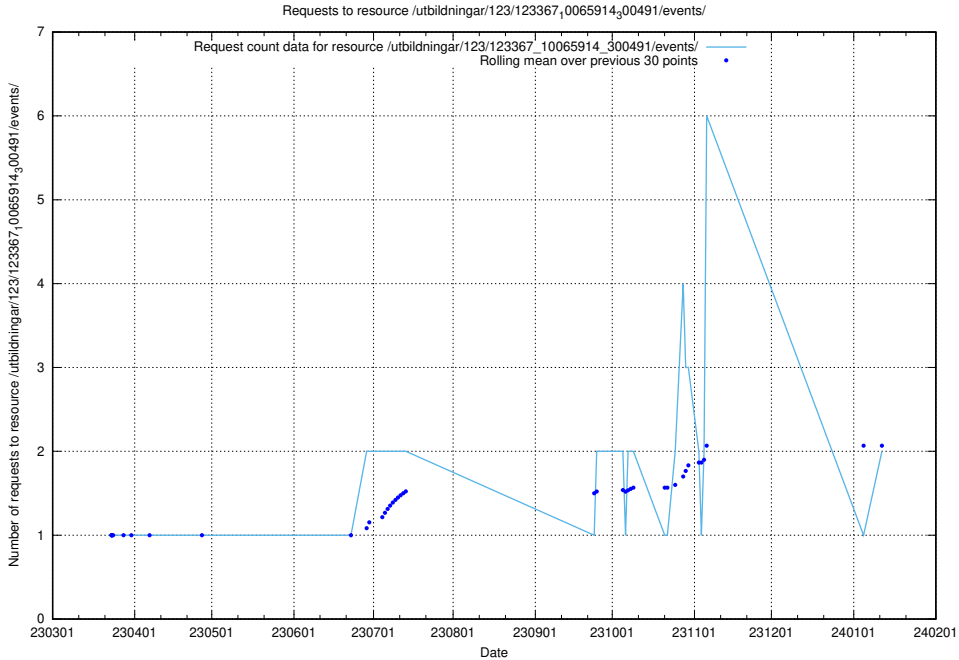

5.760 Usage of /utbildningar/123/123367_10065914_300491/events/

Here, we count the number of requests to resource /utbildningar/123/123367_10065914_300491/events/