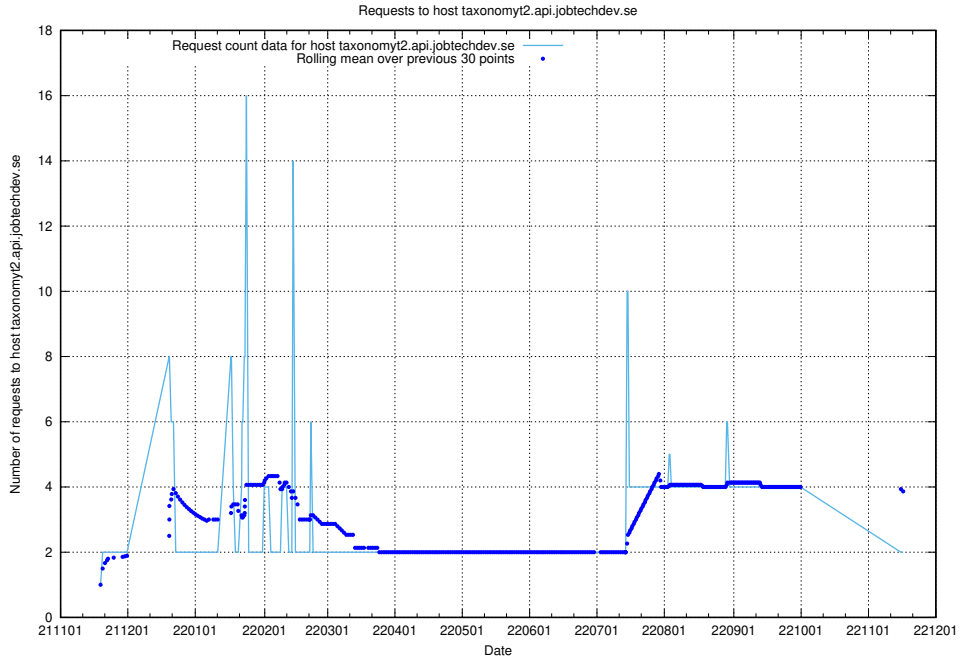

7.463 Usage of widget.jobtechdev.se

Here, we count the number of requests to host widget.jobtechdev.se.

7.464 Usage of taxonomyt1.api.jobtechdev.se

Here, we count the number of requests to host taxonomyt1.api.jobtechdev.se.