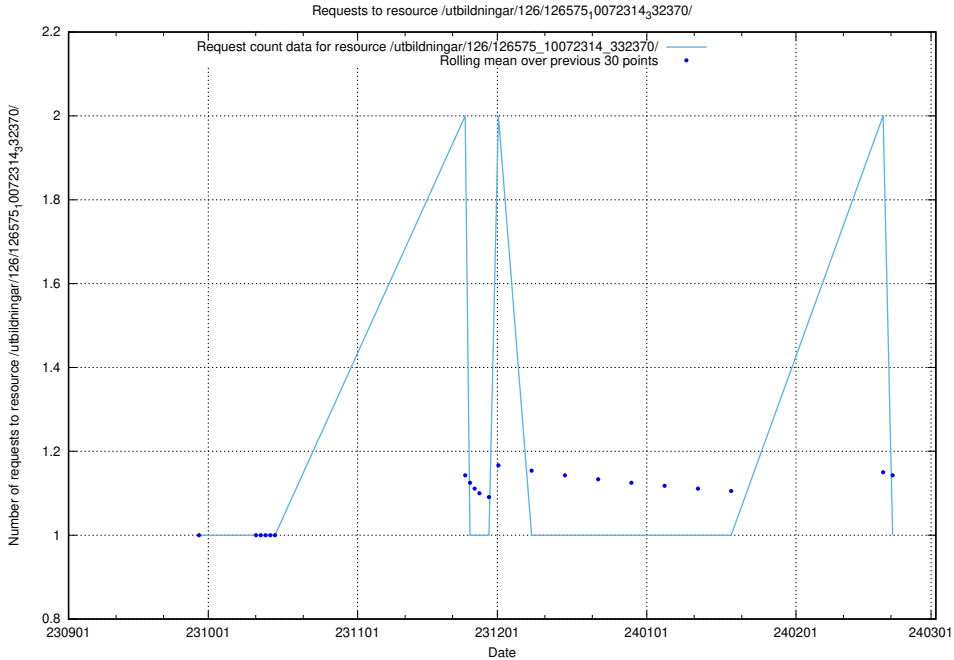

5.4252 Usage of /utbildningar/126/126575_10072314_332370/

Here, we count the number of requests to resource /utbildningar/126/126575_10072314_332370/.