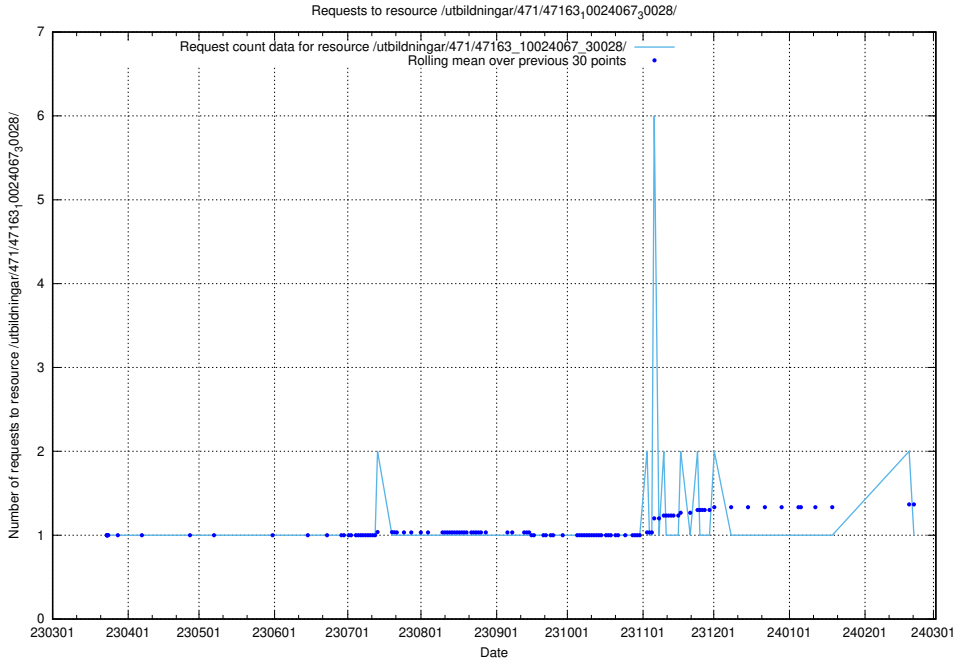

5.6098 Usage of /utbildningar/471/47163_10024067_30028/

Here, we count the number of requests to resource /utbildningar/471/47163_10024067_30028/.