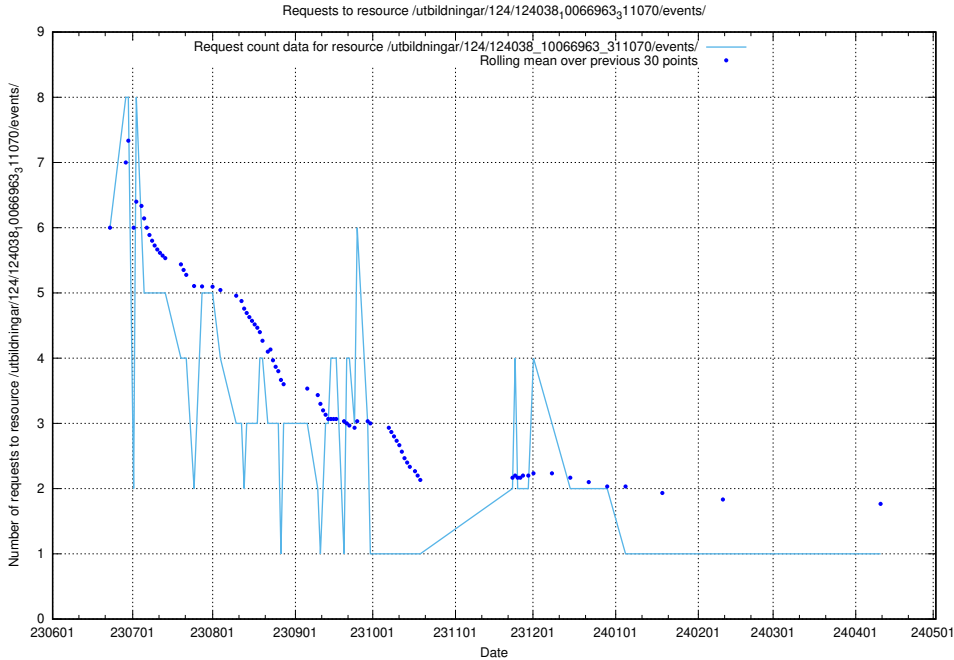

5.5352 Usage of /utbildningar/124/124038_10066963_311070/events/

Here, we count the number of requests to resource /utbildningar/124/124038_10066963_311070/events/

5.5353 Usage of /utbildningar/124/124037_10066963_311070/events/