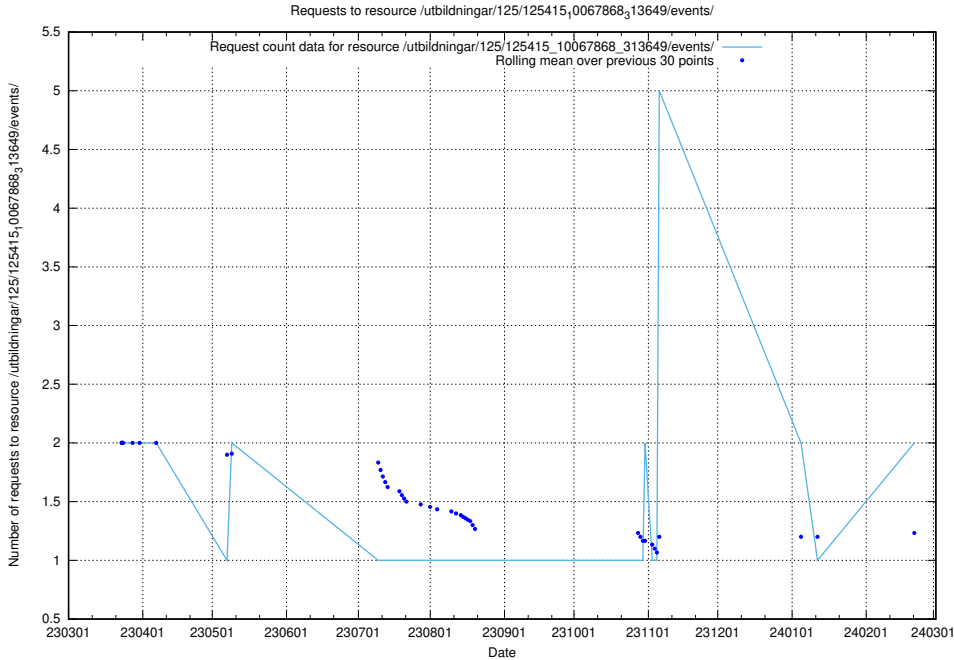

5.957 Usage of /utbildningar/125/125415_10067868_313649/events/

Here, we count the number of requests to resource /utbildningar/125/125415_10067868_313649/events/