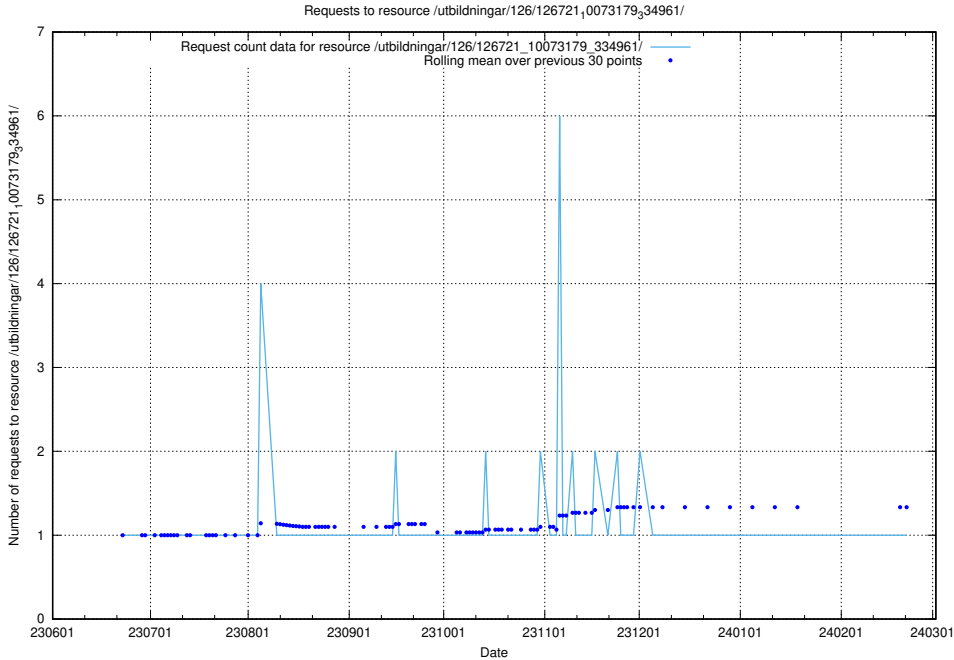

5.5399 Usage of /utbildningar/126/126721_10073179_334961/

Here, we count the number of requests to resource /utbildningar/126/126721_10073179_334961/.