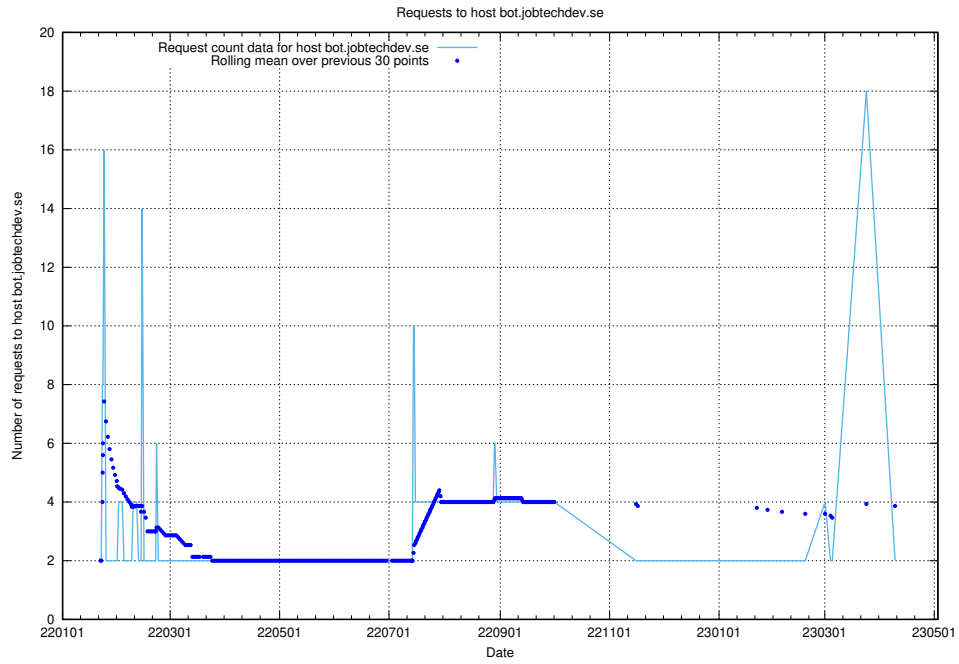

7.256 Usage of bot.jobtechdev.se

Here, we count the number of requests to host bot.jobtechdev.se.