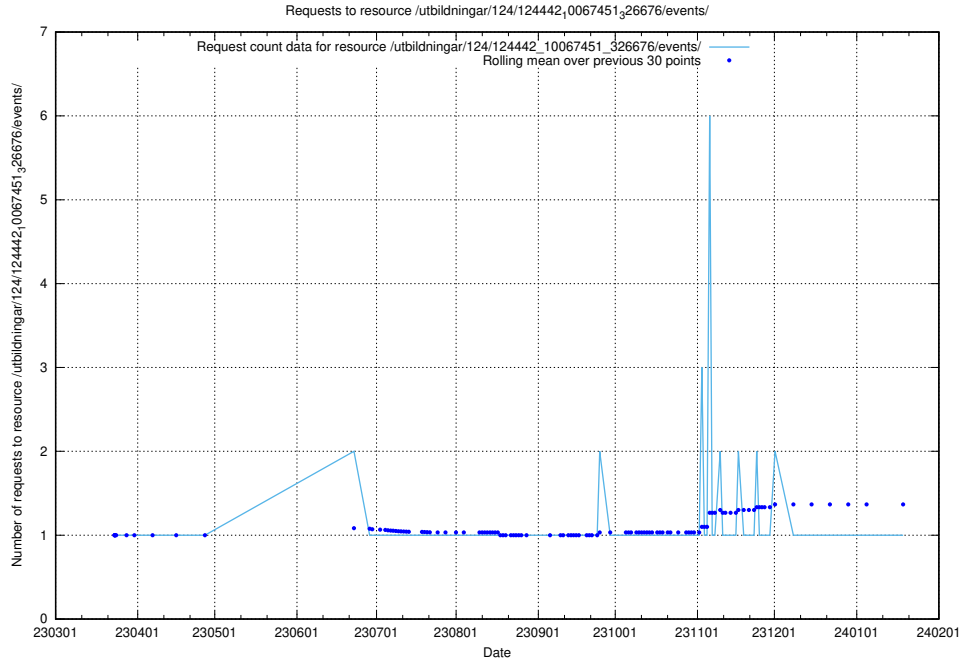

5.3308 Usage of /utbildningar/124/124442_10067451_326676/events/

Here, we count the number of requests to resource /utbildningar/124/124442_10067451_326676/events/