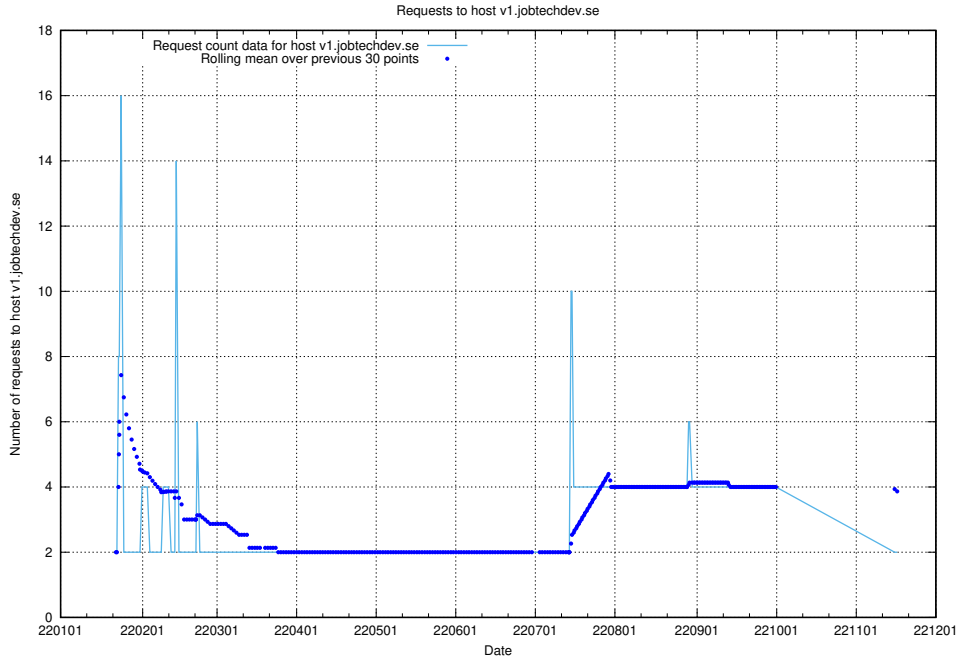

7.579 Usage of v1.jobtechdev.se

Here, we count the number of requests to host v1.jobtechdev.se.