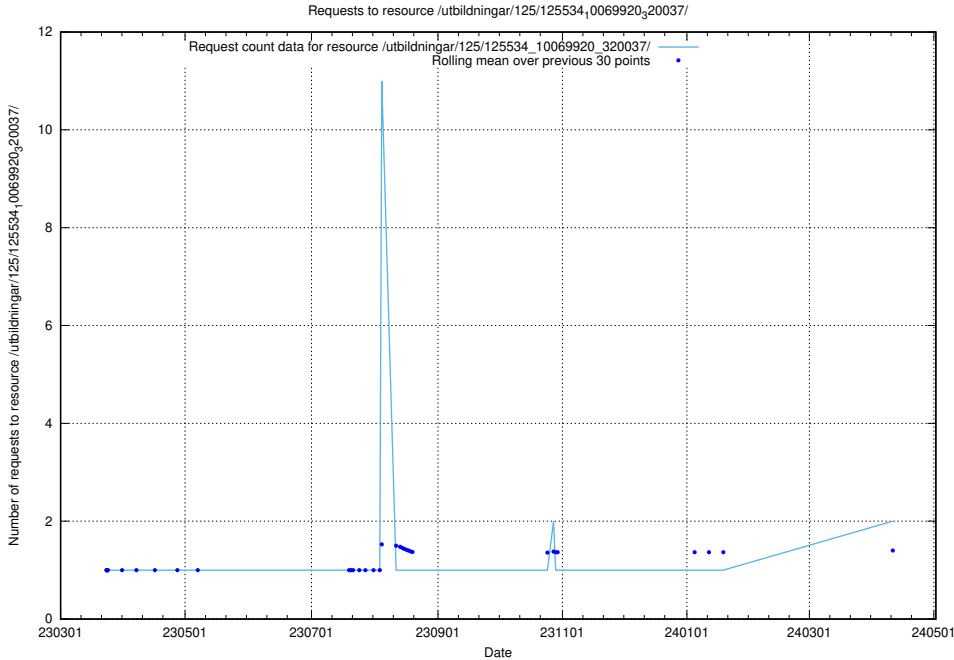

5.506 Usage of /utbildningar/125/125534_10069920_320037/

Here, we count the number of requests to resource /utbildningar/125/125534_10069920_320037/.