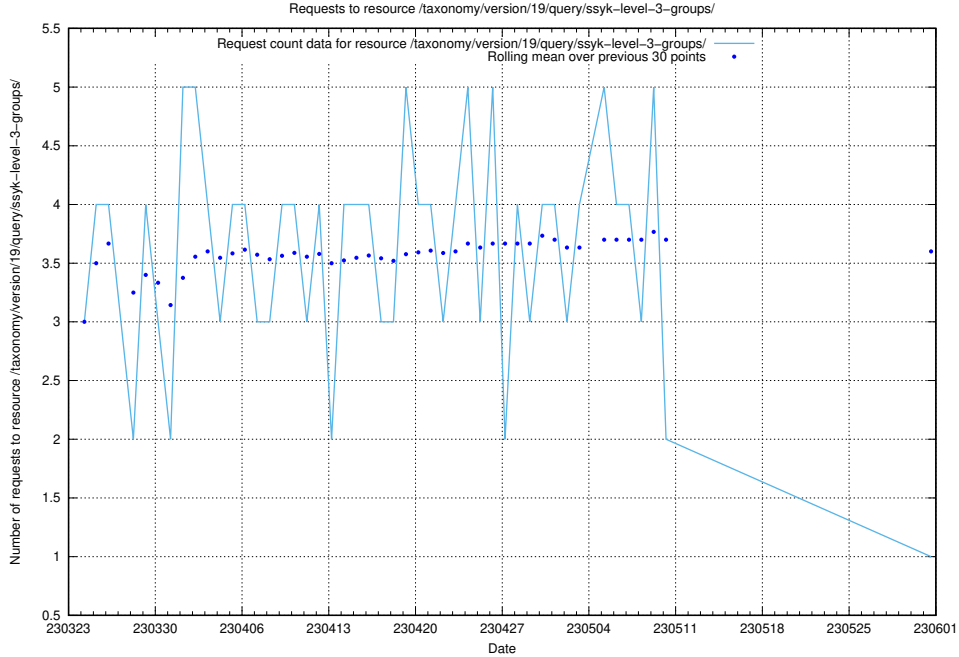

5.5918 Usage of /taxonomy/version/19/query/ssyk-level-3-groups/

Here, we count the number of requests to resource /taxonomy/version/19/query/ssyk-level-3-groups/.