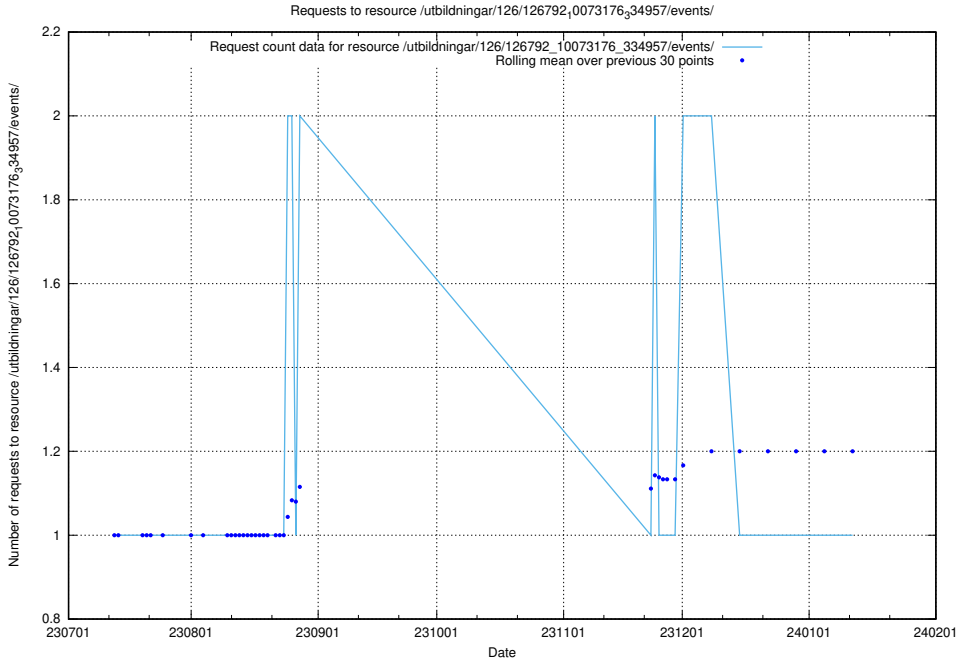

5.4901 Usage of /utbildningar/126/126792_10073176_334957/events/

Here, we count the number of requests to resource /utbildningar/126/126792_10073176_334957/events/