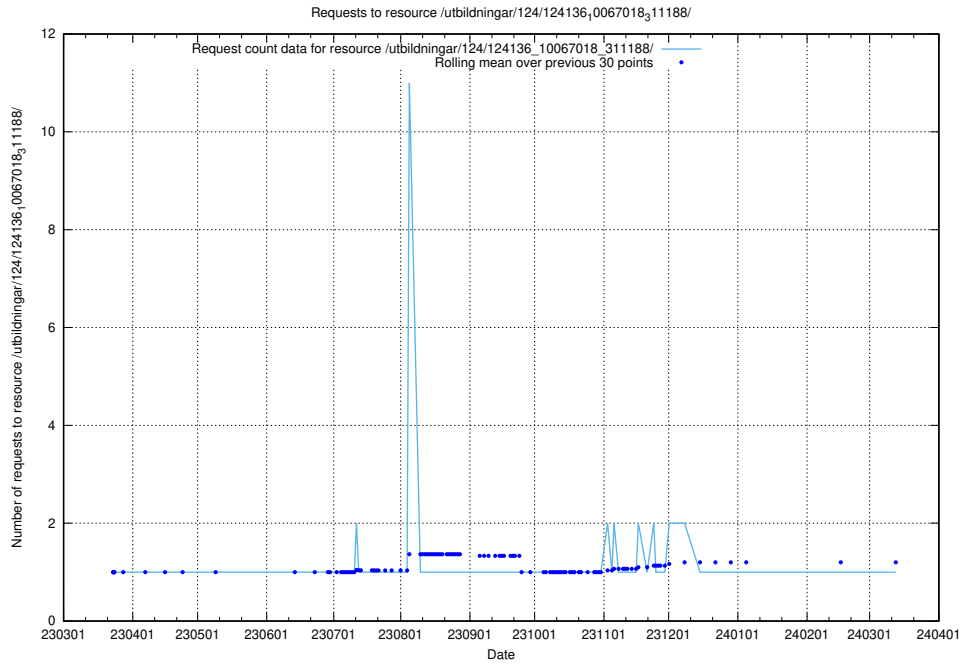

5.3868 Usage of /utbildningar/124/124136_10067018_311188/

Here, we count the number of requests to resource /utbildningar/124/124136_10067018_311188/.