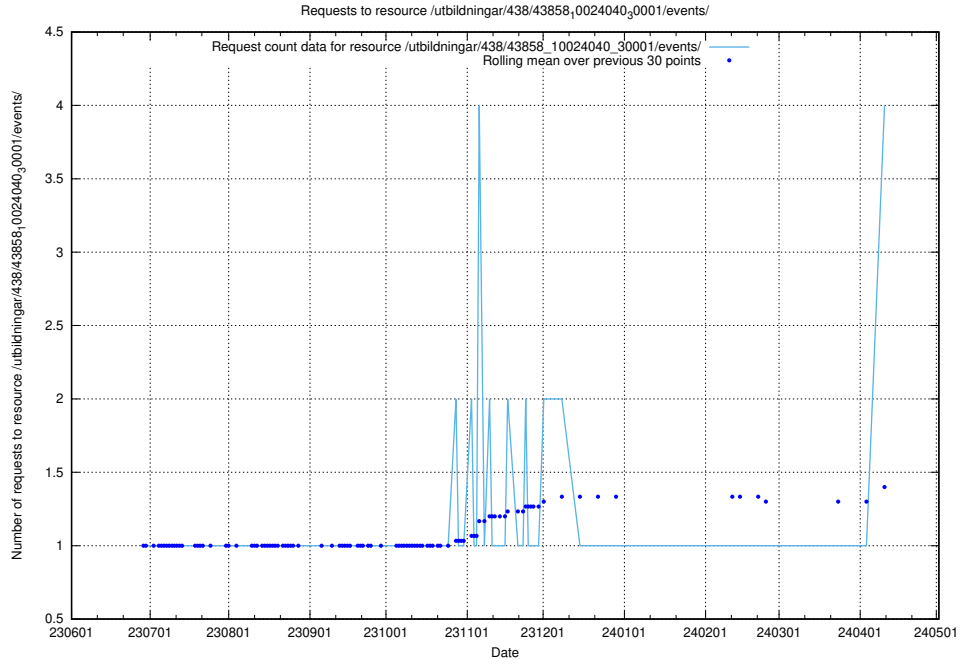

5.265 Usage of /utbildningar/438/43858_10024040_30001/events/

Here, we count the number of requests to resource /utbildningar/438/43858_10024040_30001/events/.