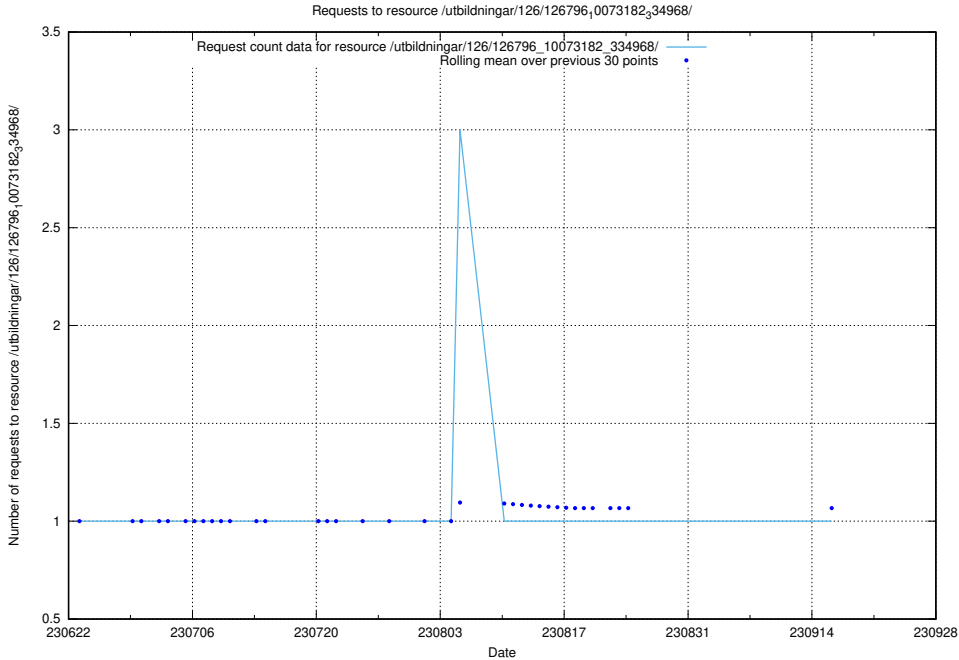

5.5376 Usage of /utbildningar/126/126796_10073182_334968/

Here, we count the number of requests to resource /utbildningar/126/126796_10073182_334968/.