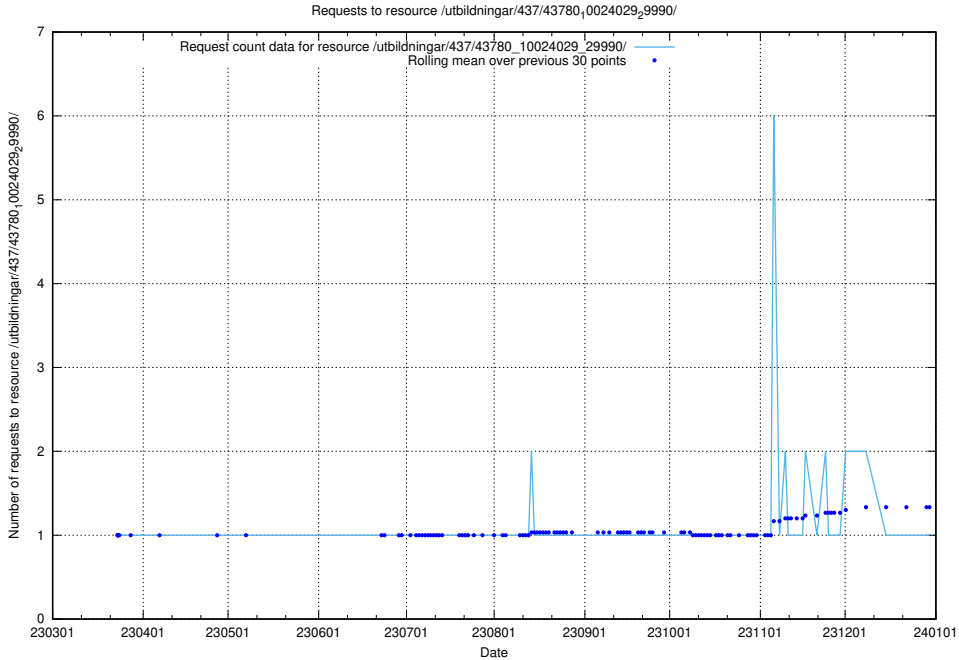

5.6152 Usage of /utbildningar/437/43780_10024029_29990/

Here, we count the number of requests to resource /utbildningar/437/43780_10024029_29990/.