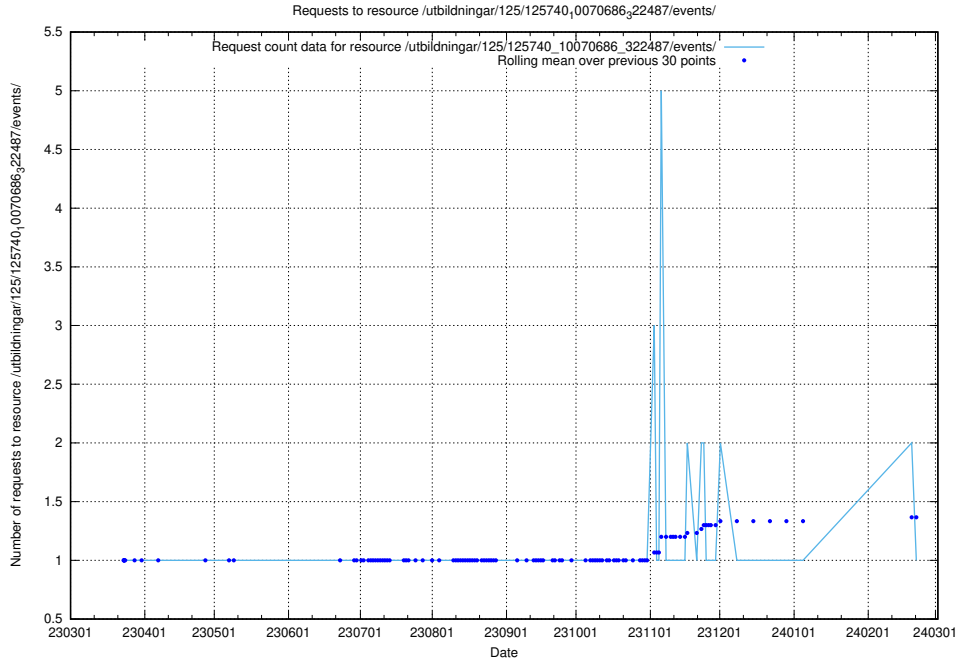

5.998 Usage of /utbildningar/125/125740_10070686_322487/events/

Here, we count the number of requests to resource /utbildningar/125/125740_10070686_322487/events/