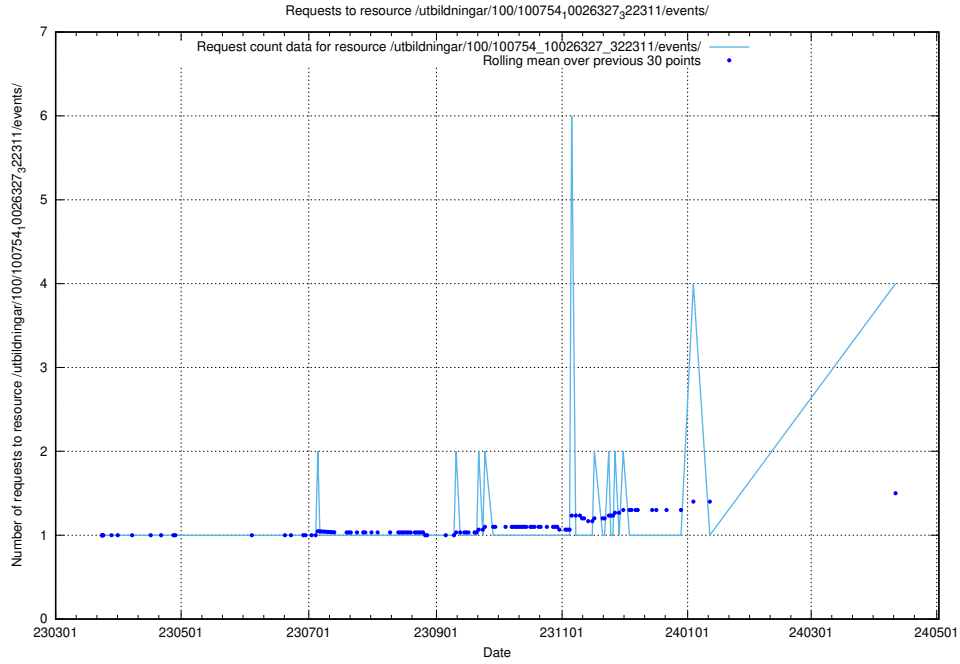

5.266 Usage of /utbildningar/100/100754_10026327_322311/events/

Here, we count the number of requests to resource /utbildningar/100/100754_10026327_322311/events/