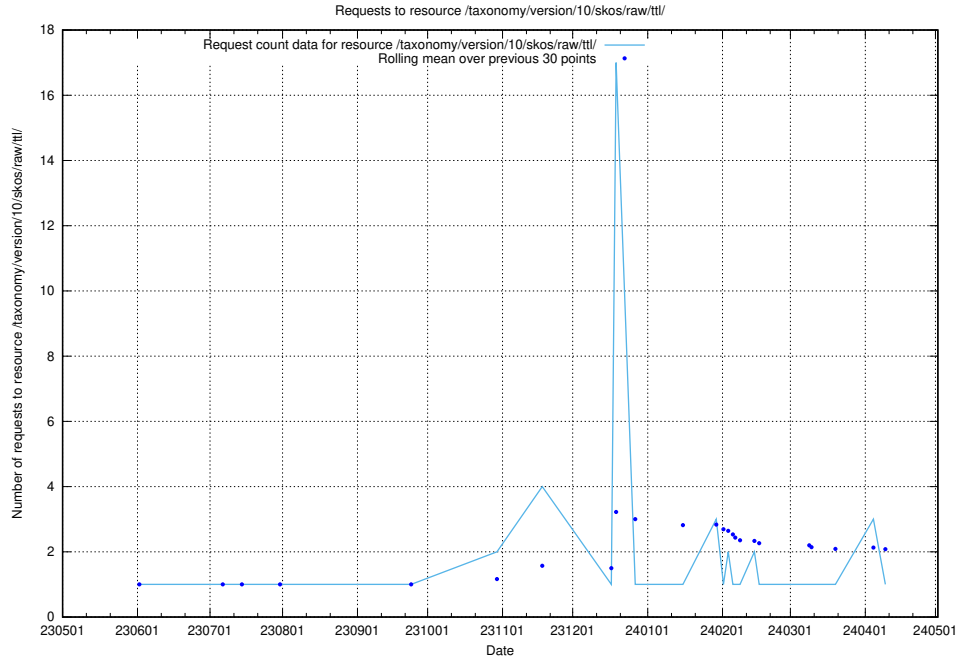

5.5715 Usage of /taxonomy/version/10/skos/raw/ttl/

Here, we count the number of requests to resource /taxonomy/version/10/skos/raw/ttl/.