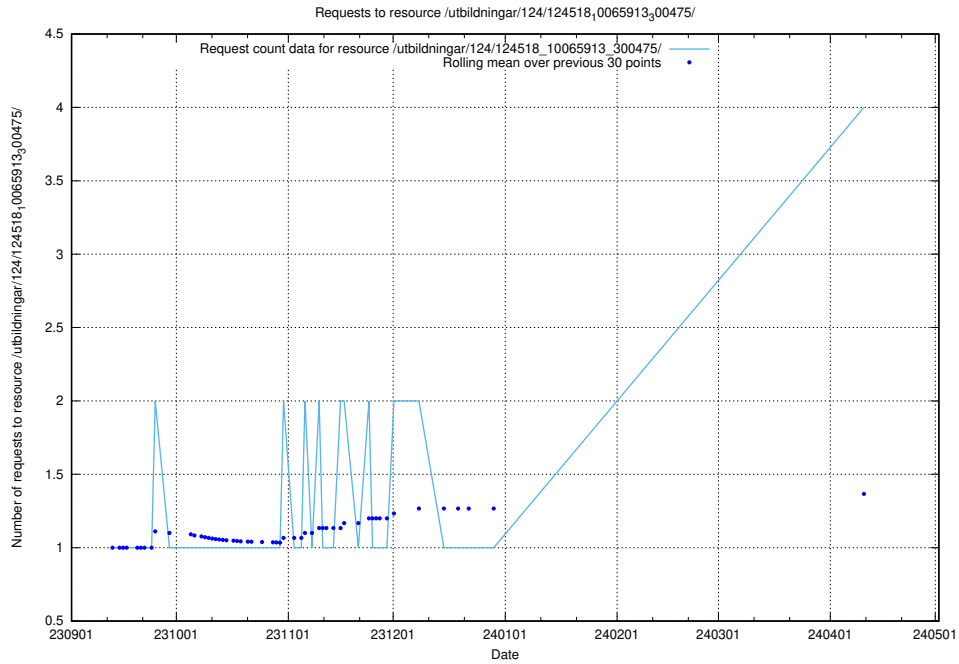

5.248 Usage of /utbildningar/124/124518_10065913_300475/

Here, we count the number of requests to resource /utbildningar/124/124518_10065913_300475/.