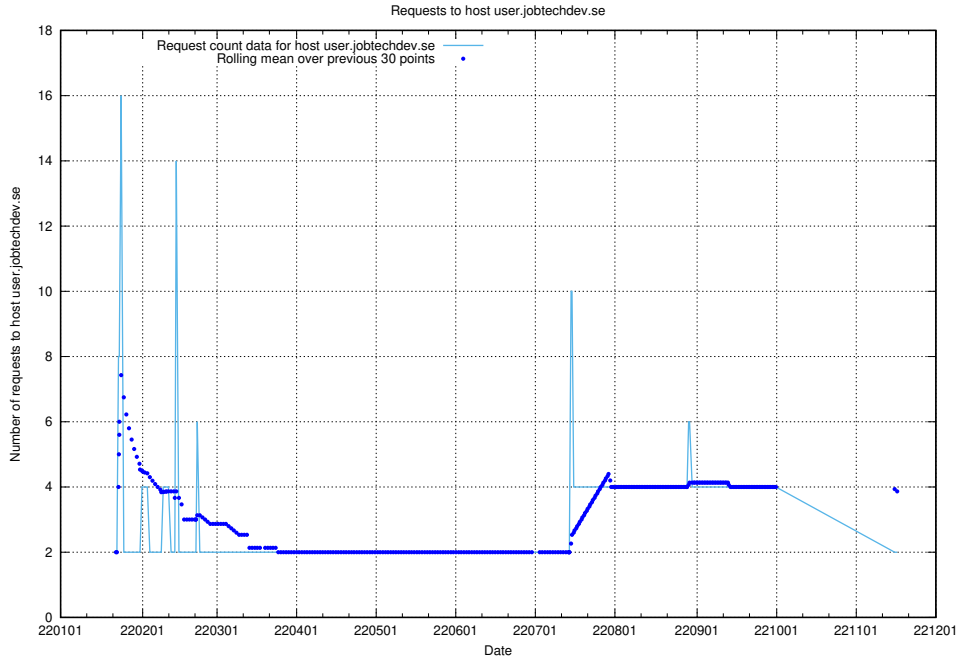

7.580 Usage of user.jobtechdev.se

Here, we count the number of requests to host user.jobtechdev.se.