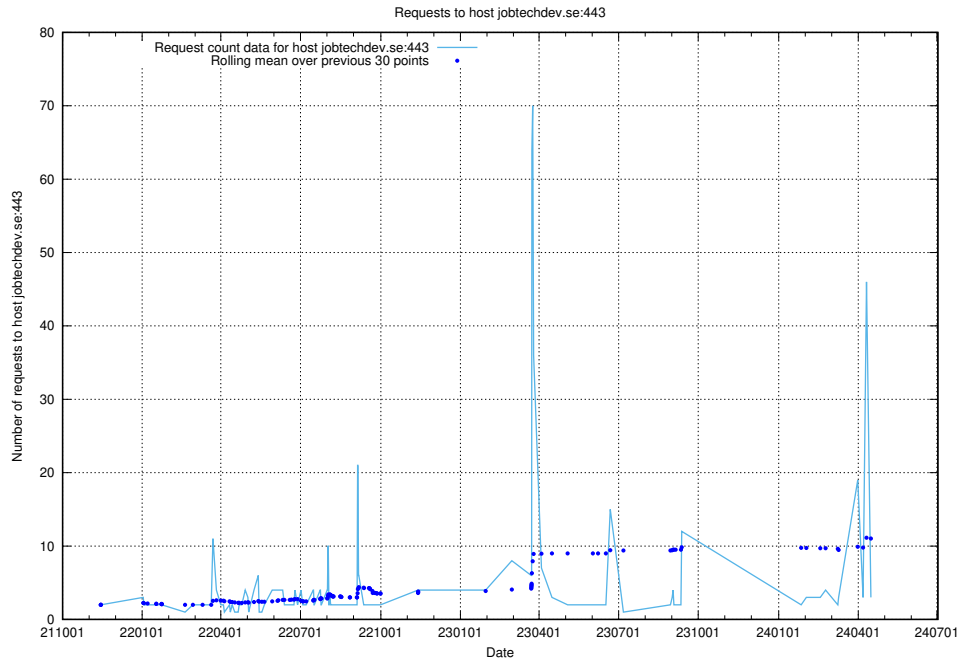

7.245 Usage of jobtechdev.se:443

Here, we count the number of requests to host jobtechdev.se:443.