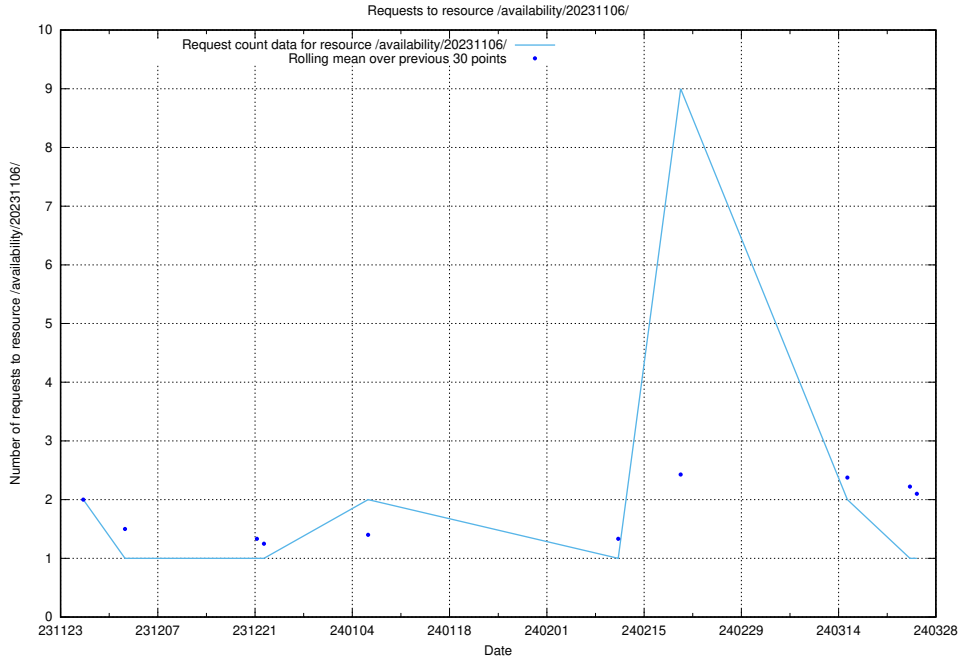

Here, we count the number of requests to resource /taxonomy/version/1/query/concepts-describing-occupation-experience-in-years/.

5.3783 Usage of /availability/20231106/

Here, we count the number of requests to resource /availability/20231106/.