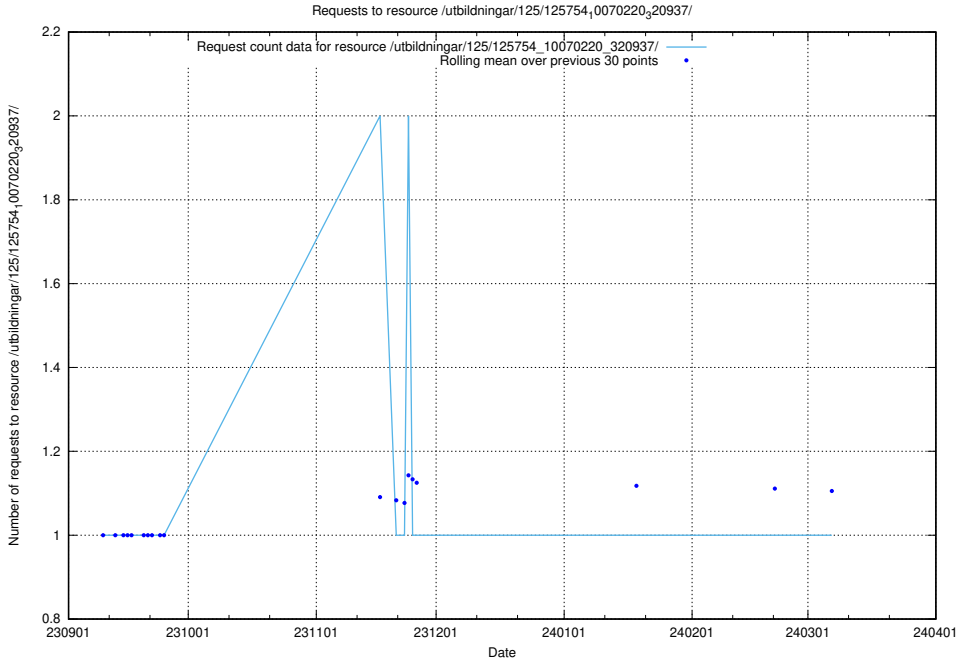

5.4408 Usage of /utbildningar/125/125754_10070220_320937/

Here, we count the number of requests to resource /utbildningar/125/125754_10070220_320937/.