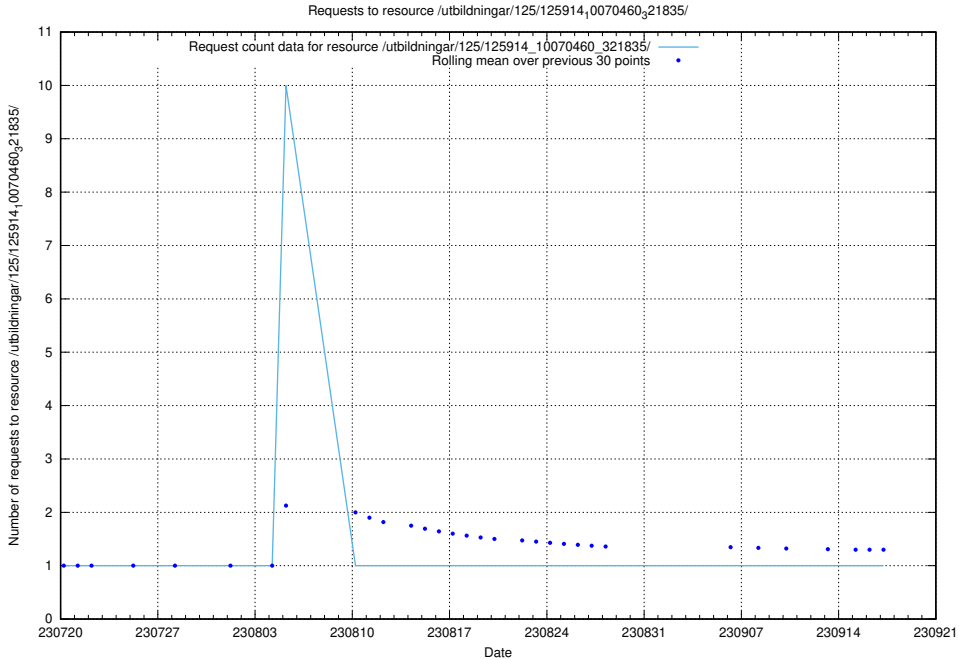

5.4790 Usage of /utbildningar/125/125914_10070460_321835/

Here, we count the number of requests to resource /utbildningar/125/125914_10070460_321835/.