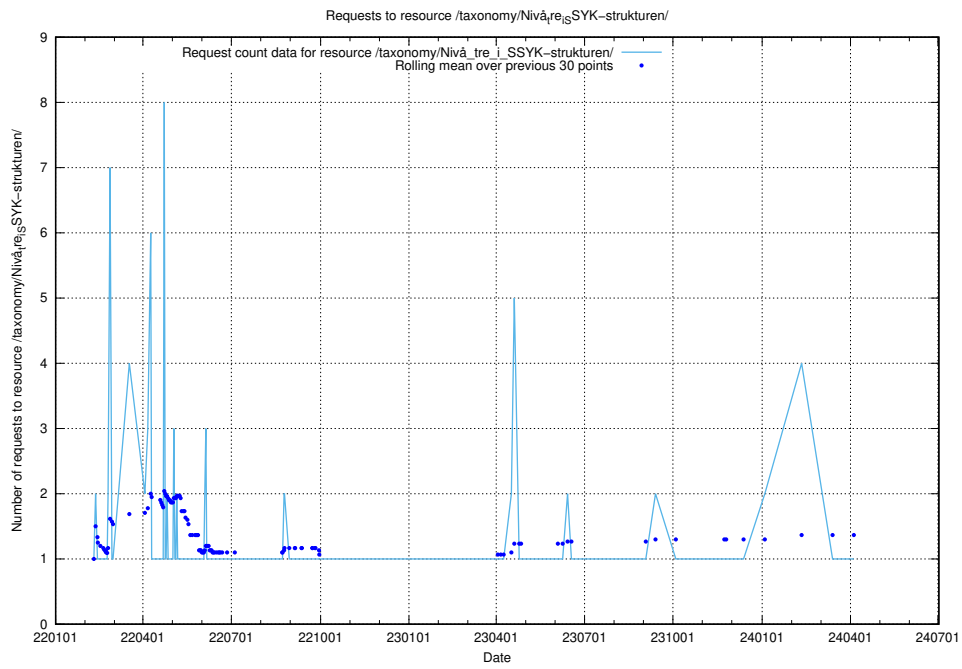

5.1751 Usage of /taxonomy/Nivå_tre_i_SSYK-strukturen/

Here, we count the number of requests to resource /taxonomy/Nivå_tre_i_SSYK-strukturen/.