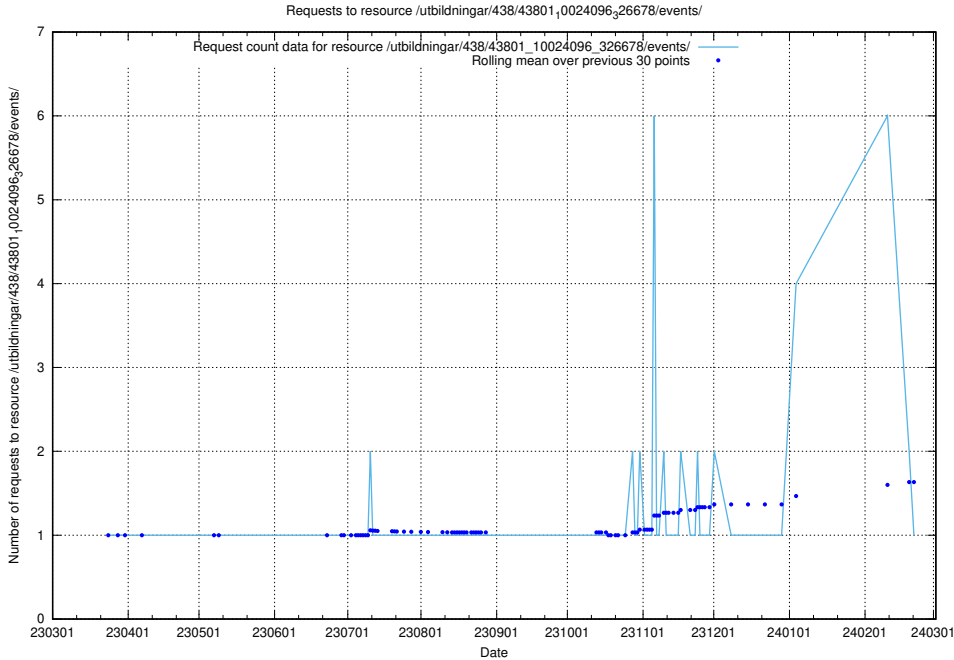

5.5966 Usage of /utbildningar/438/43801_10024096_326678/events/

Here, we count the number of requests to resource /utbildningar/438/43801_10024096_326678/events/.