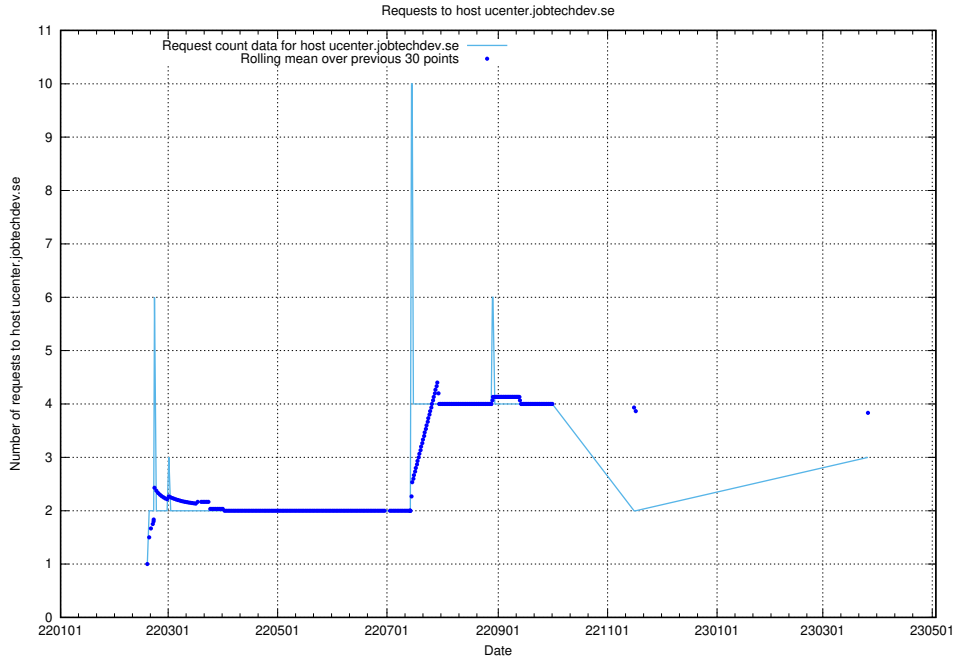

7.225 Usage of ucenter.jobtechdev.se

Here, we count the number of requests to host ucenter.jobtechdev.se.