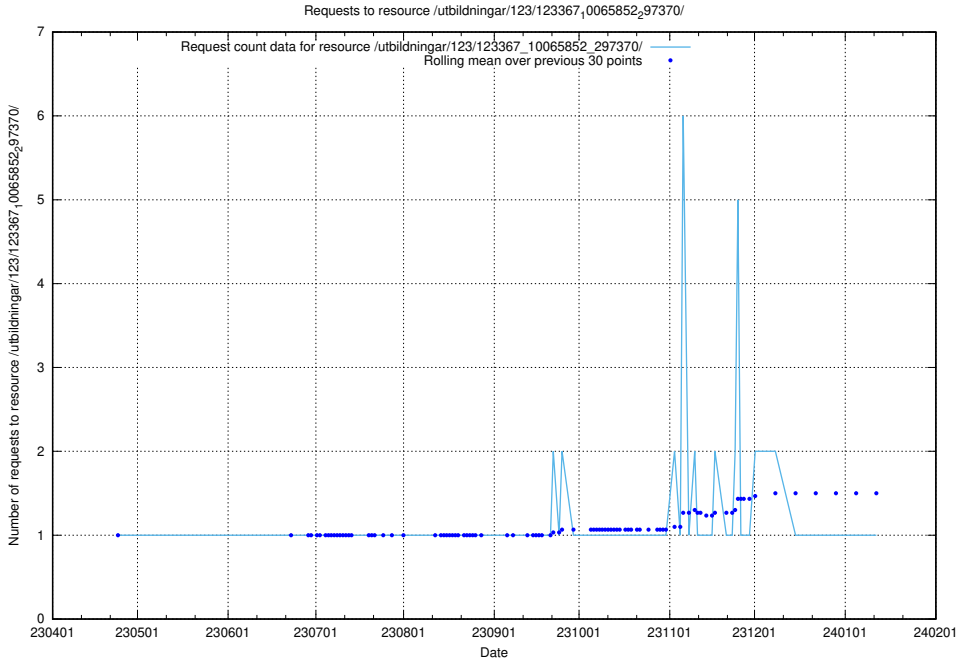

5.5797 Usage of /utbildningar/123/123367_10065852_297370/

Here, we count the number of requests to resource /utbildningar/123/123367_10065852_297370/.