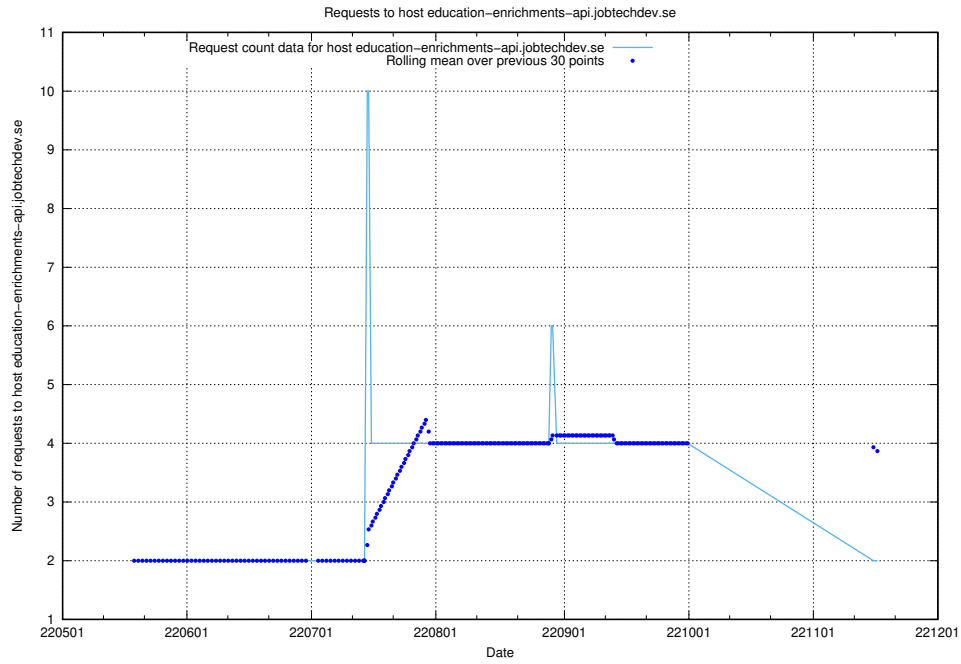

7.423 Usage of education-api-dev.jobtechdev.se

Here, we count the number of requests to host education-api-dev.jobtechdev.se.

7.424 Usage of education-enrichments-api.jobtechdev.se

Here, we count the number of requests to host education-enrichments-api.jobtechdev.se.