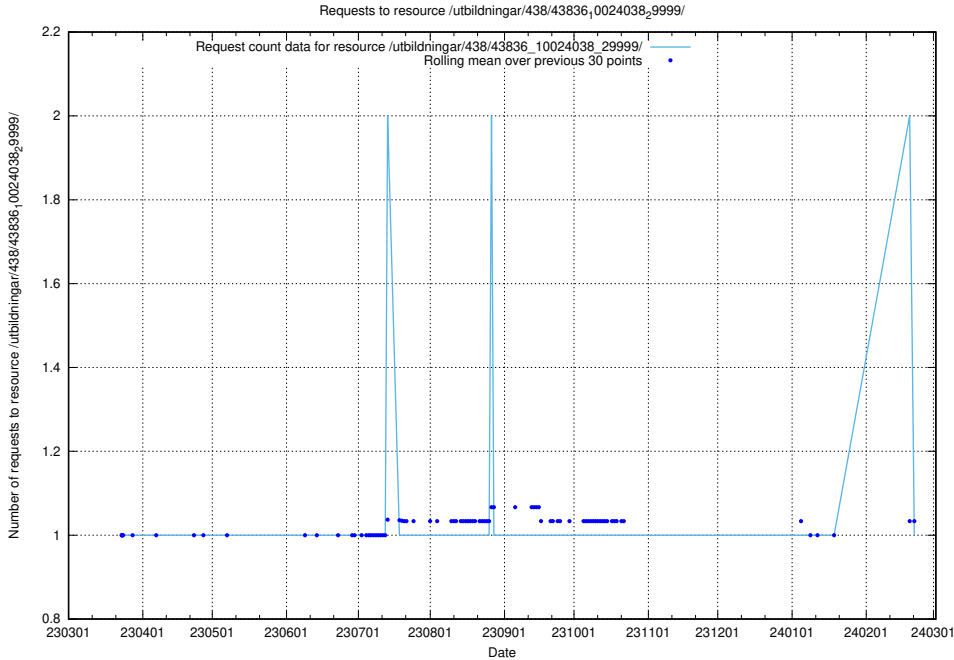

5.6117 Usage of /utbildningar/438/43836_10024038_29999/

Here, we count the number of requests to resource /utbildningar/438/43836_10024038_29999/.