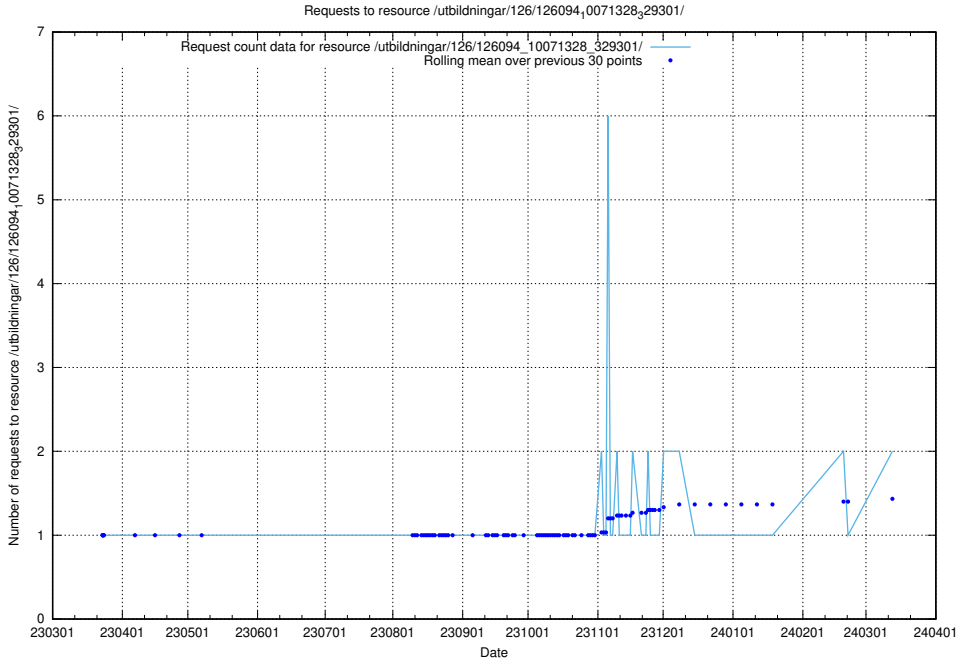

5.969 Usage of /utbildningar/126/126094_10071328_329301/

Here, we count the number of requests to resource /utbildningar/126/126094_10071328_329301/.