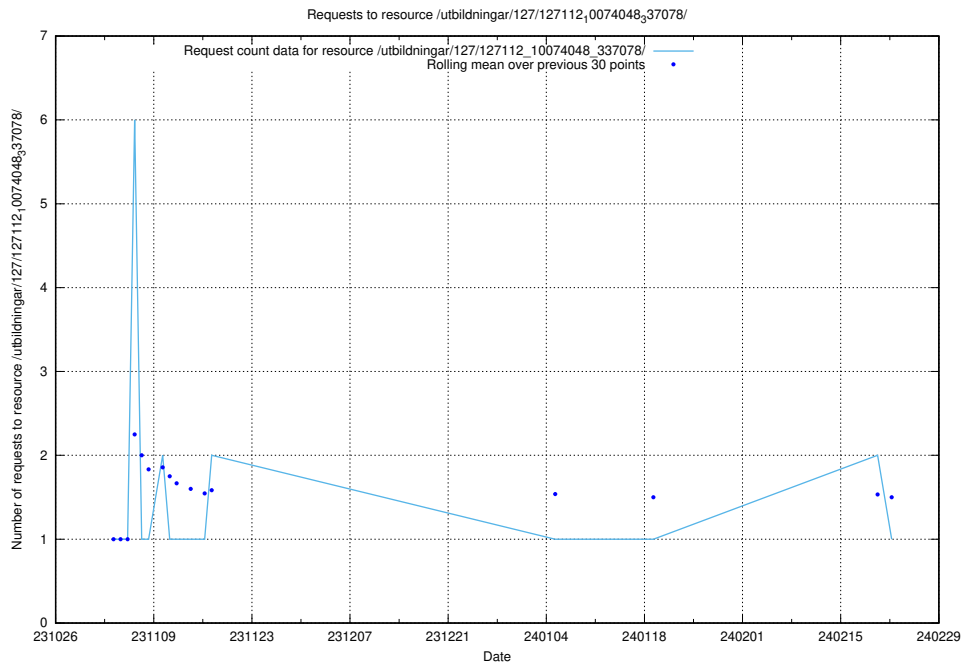

5.3954 Usage of /utbildningar/127/127112_10074048_337078/

Here, we count the number of requests to resource /utbildningar/127/127112_10074048_337078/.