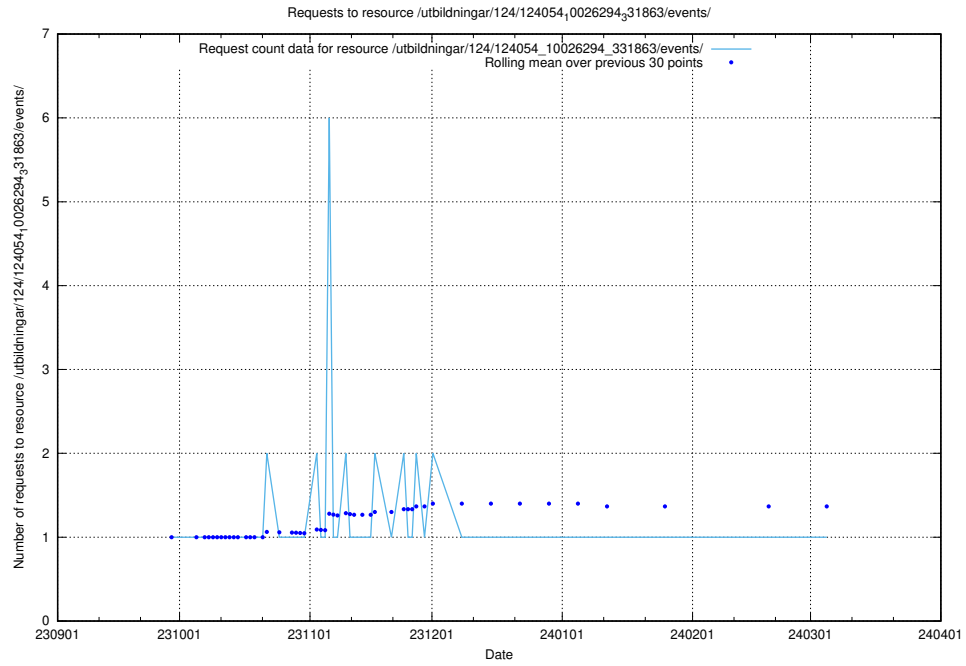

5.4271 Usage of /utbildningar/124/124054_10026294_331863/events/

Here, we count the number of requests to resource /utbildningar/124/124054_10026294_331863/events/