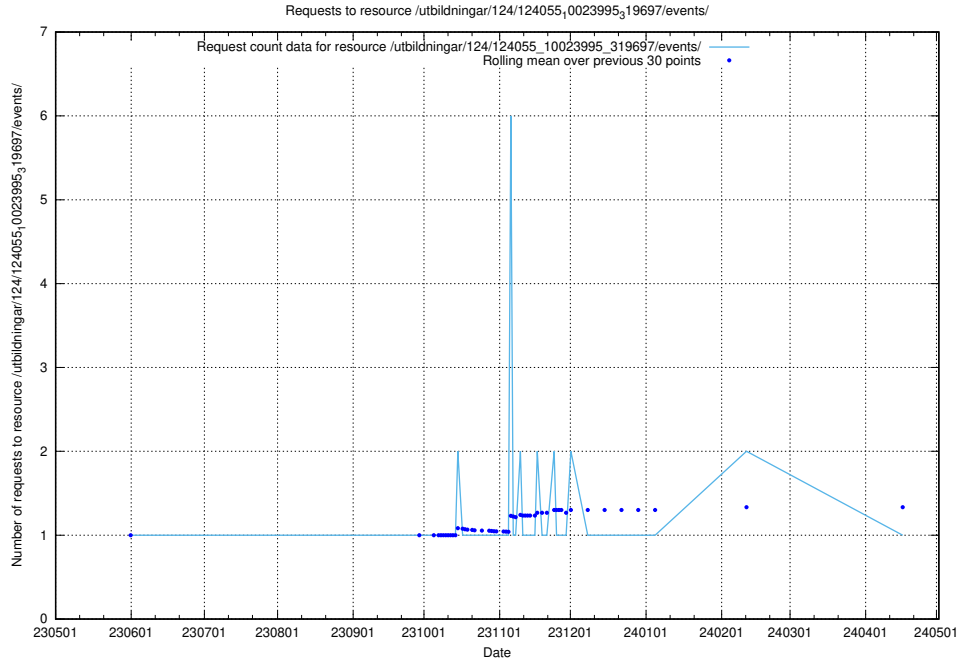

5.5716 Usage of /utbildningar/124/124055_10023995_319697/events/

Here, we count the number of requests to resource /utbildningar/124/124055_10023995_319697/events/