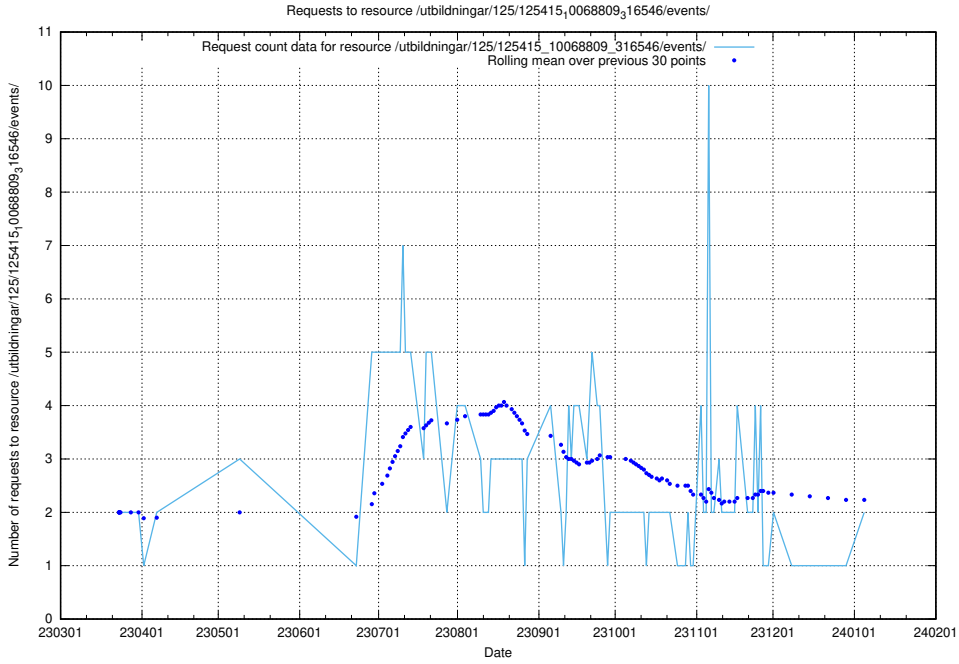

5.955 Usage of /utbildningar/125/125415_10068809_316546/events/

Here, we count the number of requests to resource /utbildningar/125/125415_10068809_316546/events/