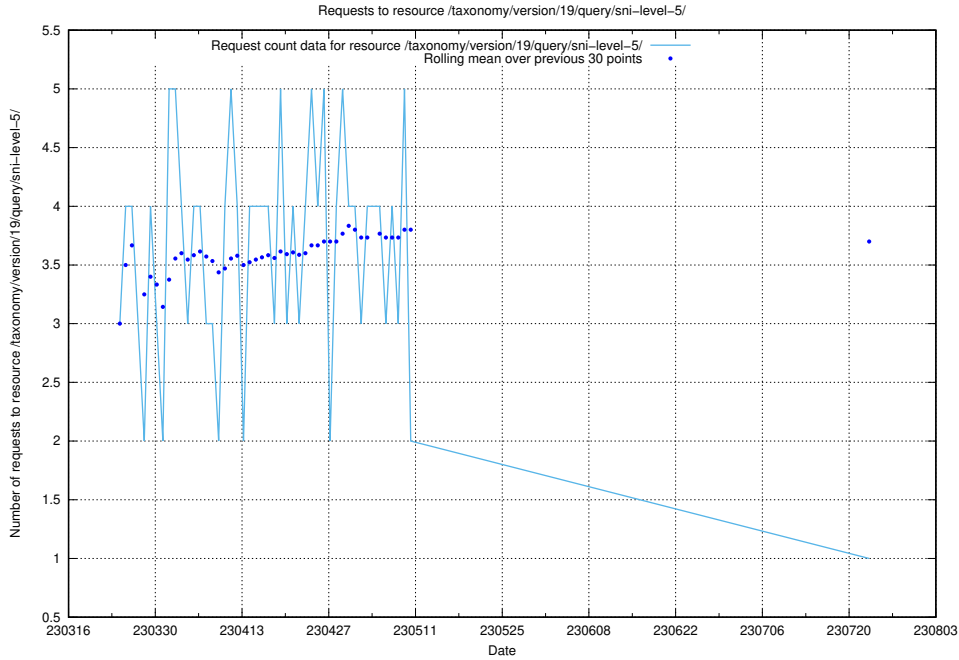

5.5922 Usage of /taxonomy/version/19/query/sni-level-5/

Here, we count the number of requests to resource /taxonomy/version/19/query/sni-level-5/.