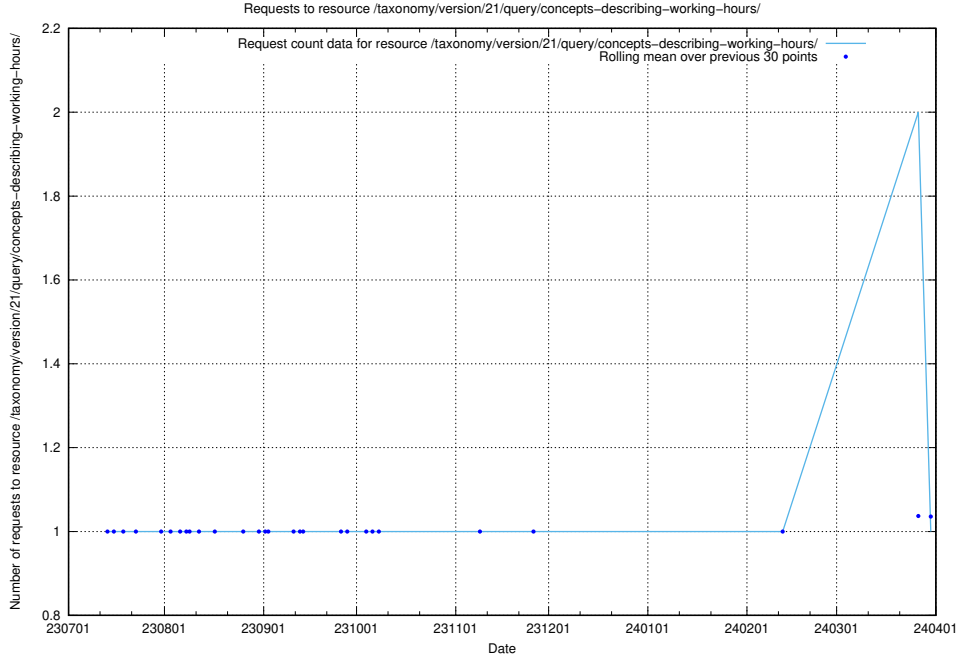

5.4897 Usage of /taxonomy/version/21/query/concepts-describing-working-hours/

Here, we count the number of requests to resource /taxonomy/version/21/query/concepts-describing-working-hours/.