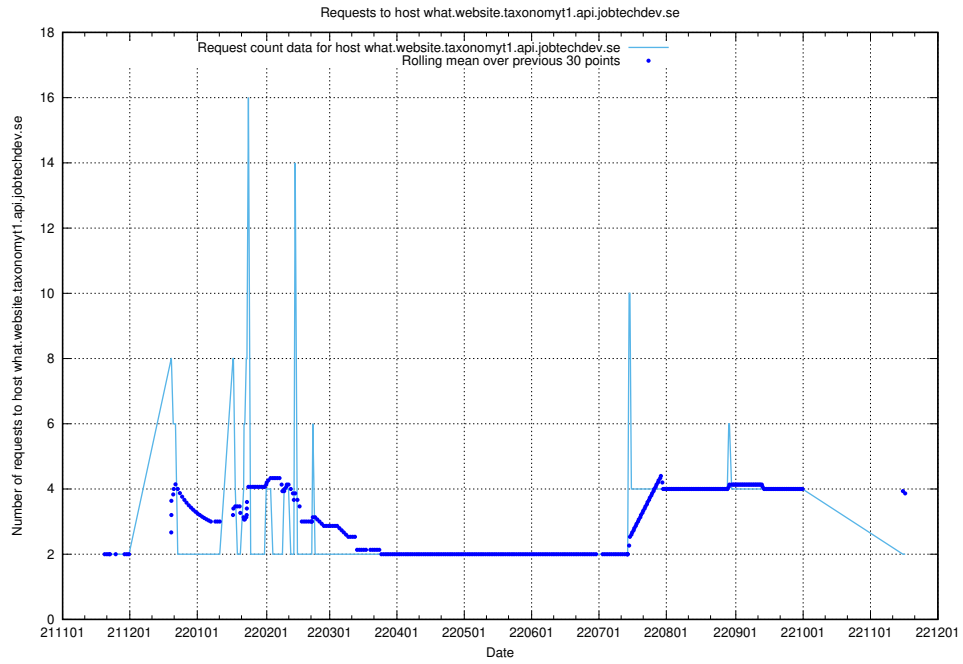

7.451 Usage of what.website.taxonomyt1.api.jobtechdev.se

Here, we count the number of requests to host what.website.taxonomyt1.api.jobtechdev.se.