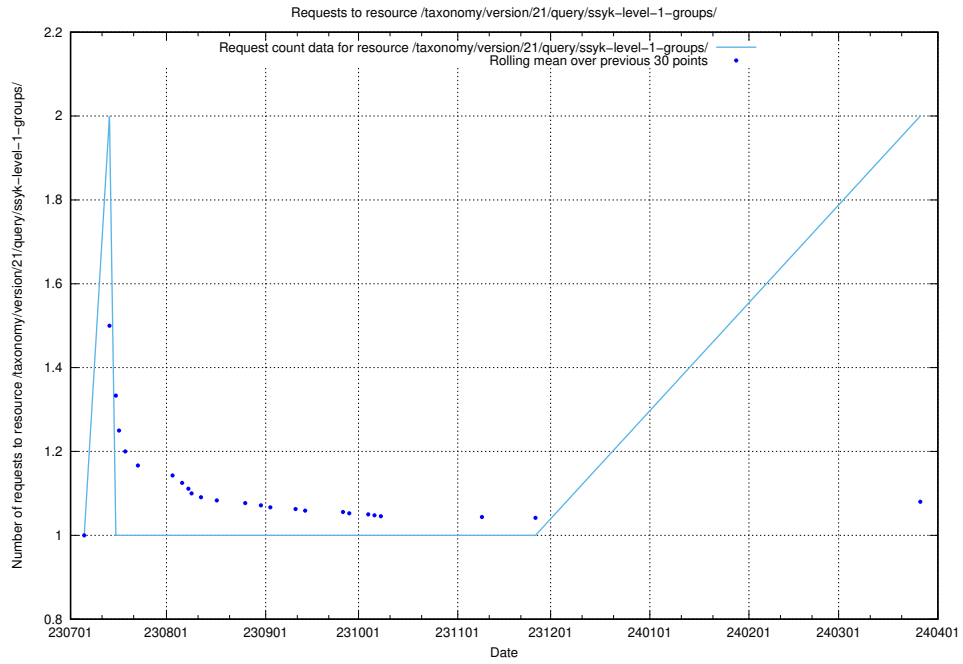

5.821 Usage of /taxonomy/version/21/query/ssyk-level-1-groups/

Here, we count the number of requests to resource /taxonomy/version/21/query/ssyk-level-1-groups/.