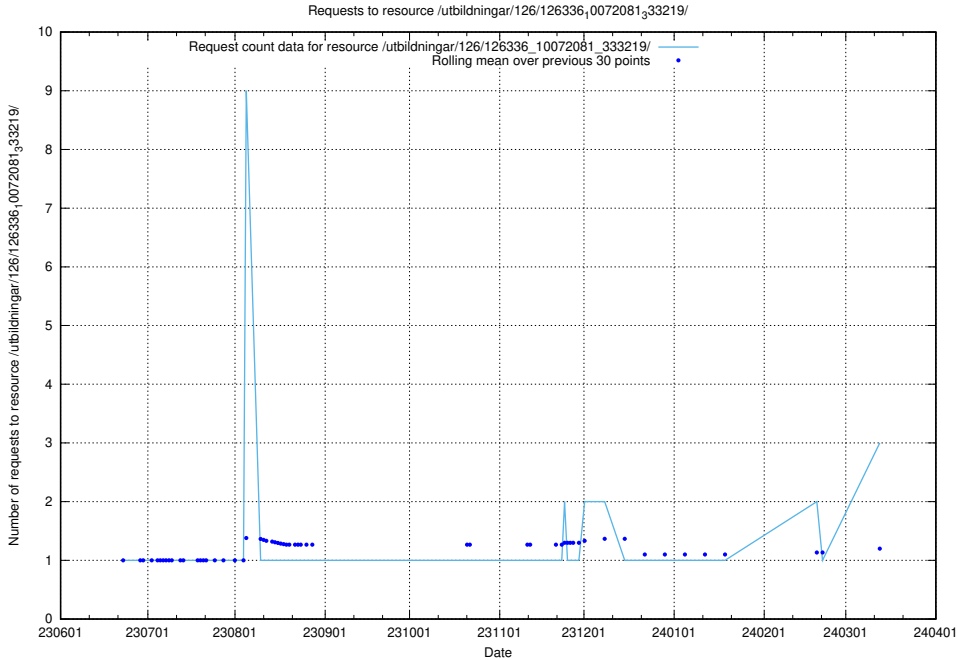

5.422 Usage of /utbildningar/126/126336_10072081_333219/

Here, we count the number of requests to resource /utbildningar/126/126336_10072081_333219/.