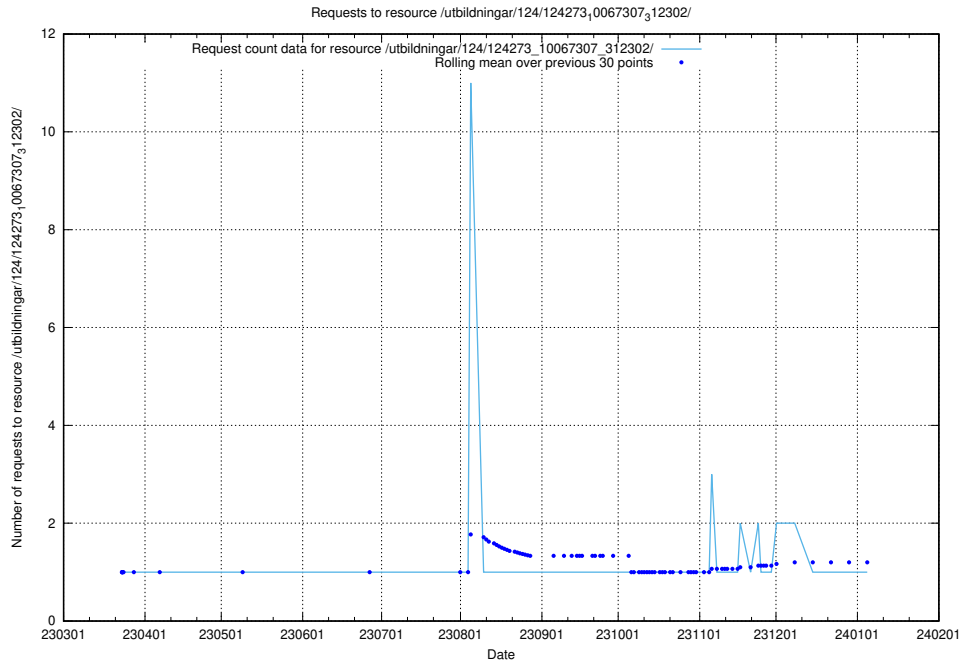

5.3797 Usage of /utbildningar/124/124273_10067307_312302/

Here, we count the number of requests to resource /utbildningar/124/124273_10067307_312302/.