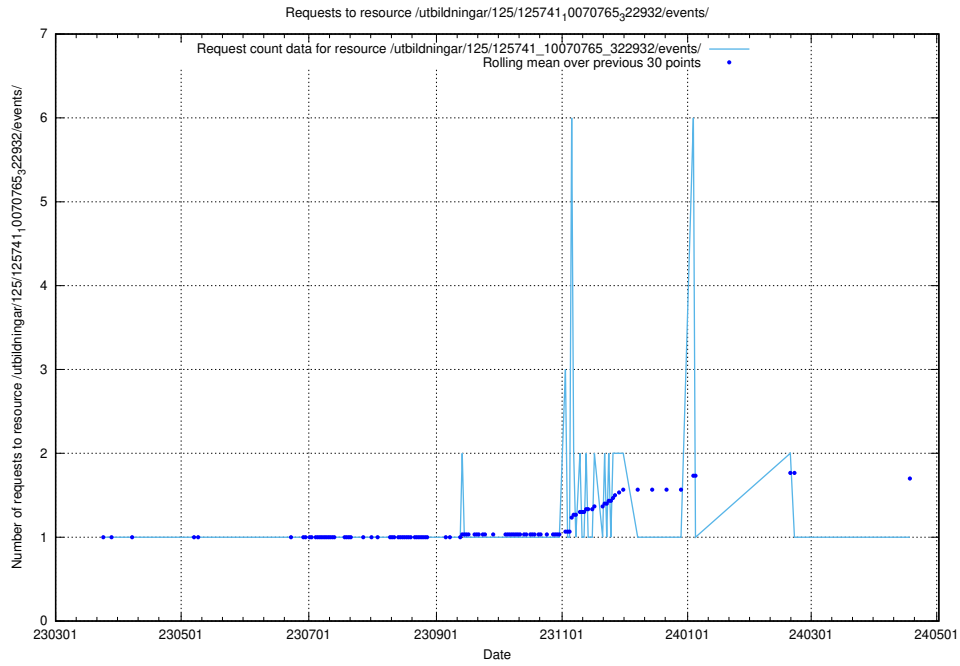

5.6016 Usage of /utbildningar/125/125741_10070765_322932/events/

Here, we count the number of requests to resource /utbildningar/125/125741_10070765_322932/events/