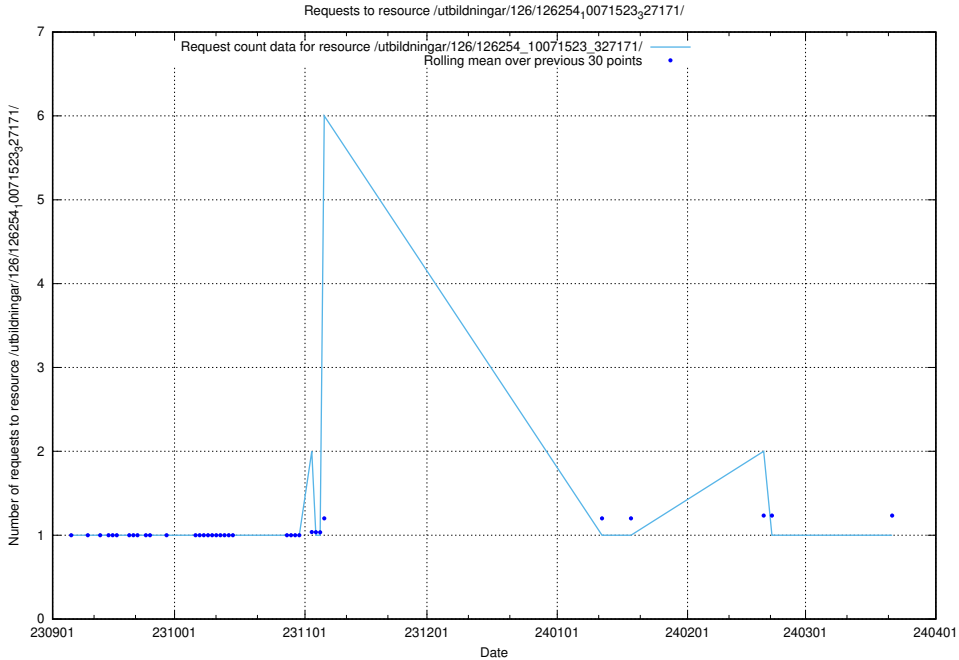

5.4468 Usage of /utbildningar/126/126254_10071523_327171/

Here, we count the number of requests to resource /utbildningar/126/126254_10071523_327171/.