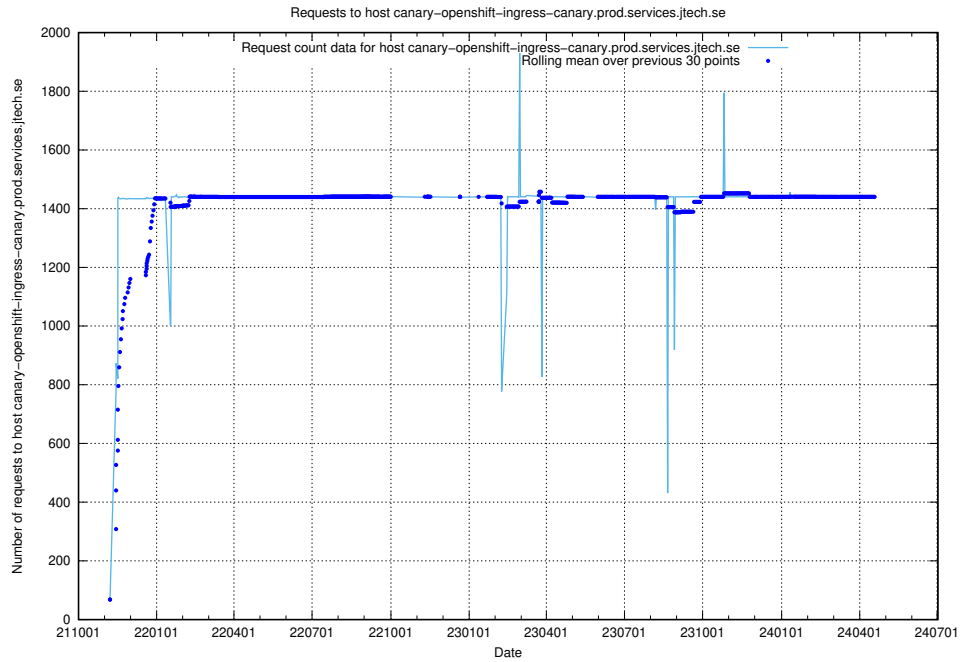

7.19 Usage of giggi.jobtechdev.se

Here, we count the number of requests to host giggi.jobtechdev.se.

7.20 Usage of canary-openshift-ingress-canary.prod.services.jtech.se

Here, we count the number of requests to host canary-openshift-ingress-canary.prod.services.jtech.se.