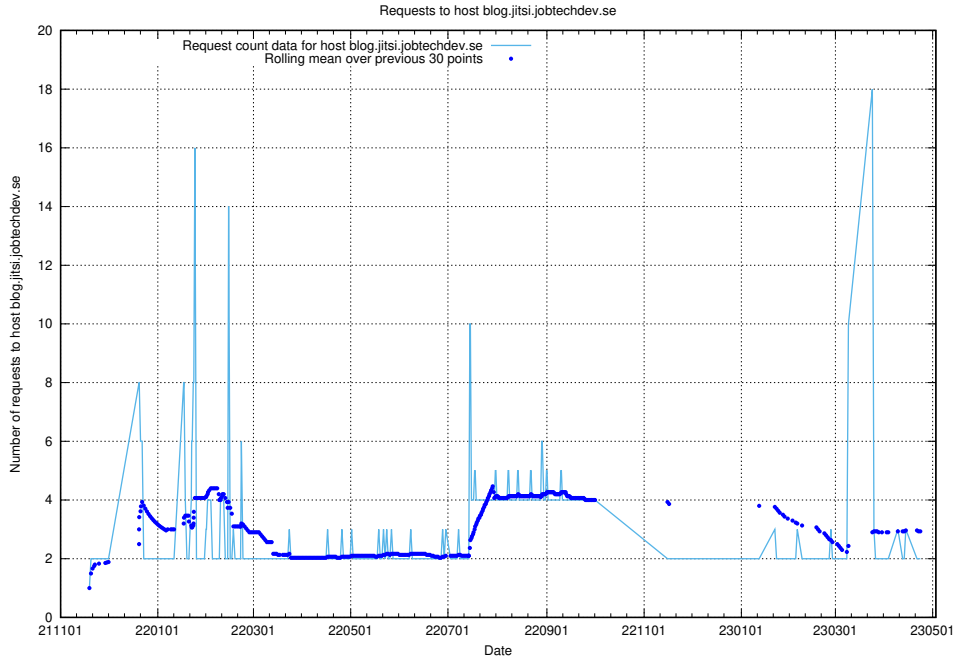

7.473 Usage of blog.jitsi.jobtechdev.se

Here, we count the number of requests to host blog.jitsi.jobtechdev.se.