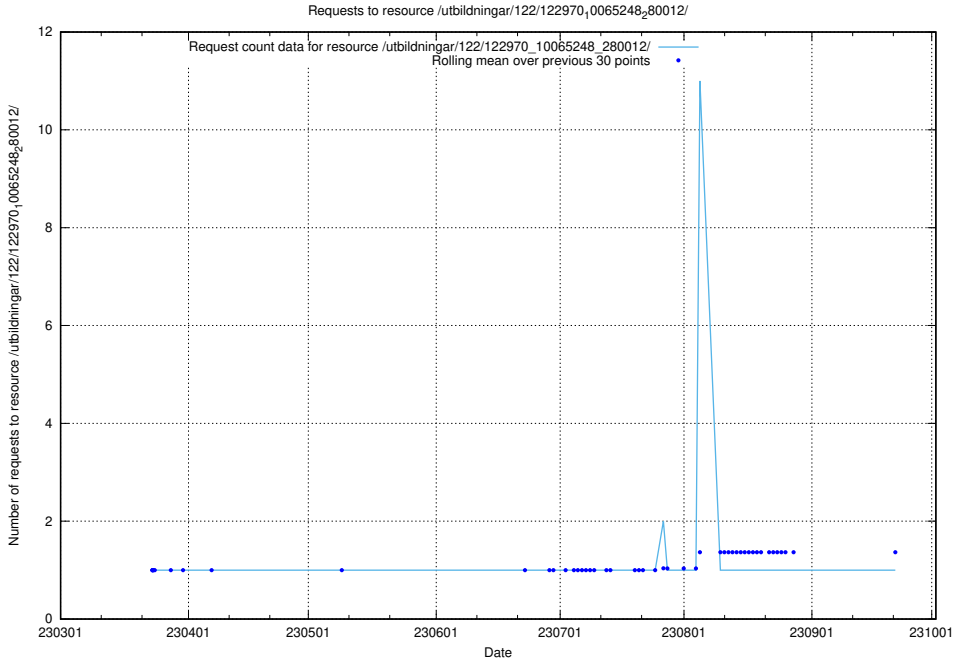

5.4775 Usage of /utbildningar/122/122970_10065248_280012/

Here, we count the number of requests to resource /utbildningar/122/122970_10065248_280012/.