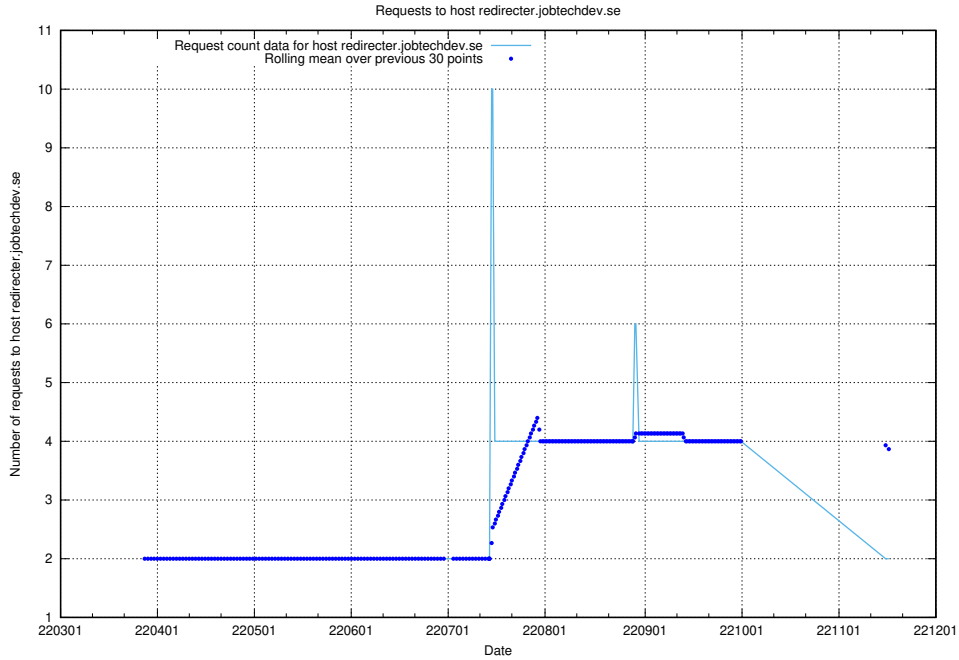

7.485 Usage of redirecter.jobtechdev.se

Here, we count the number of requests to host redirecter.jobtechdev.se.