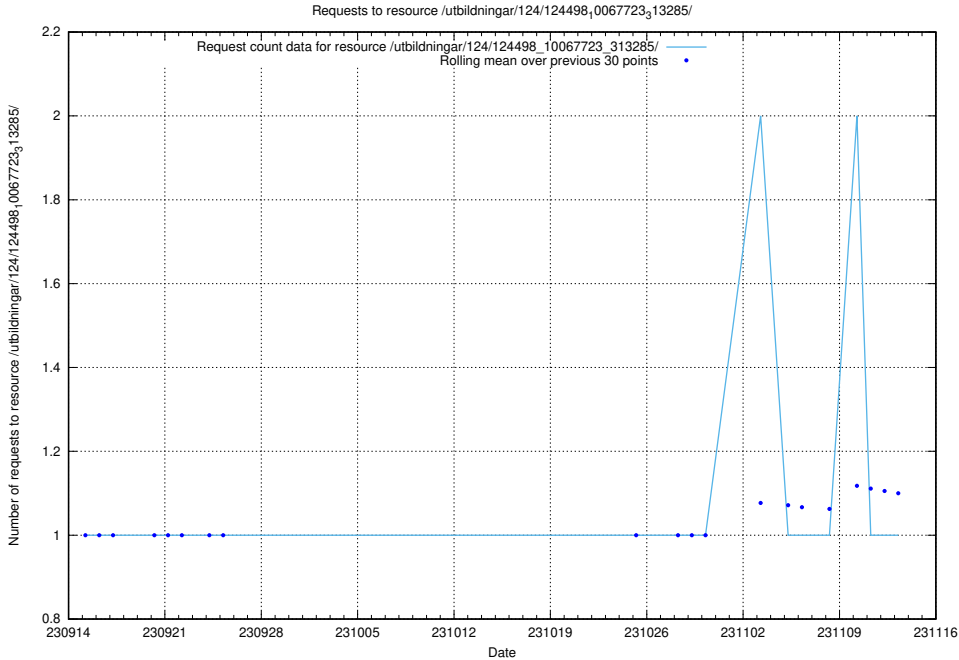

5.4382 Usage of /utbildningar/124/124498_10067723_313285/

Here, we count the number of requests to resource /utbildningar/124/124498_10067723_313285/.