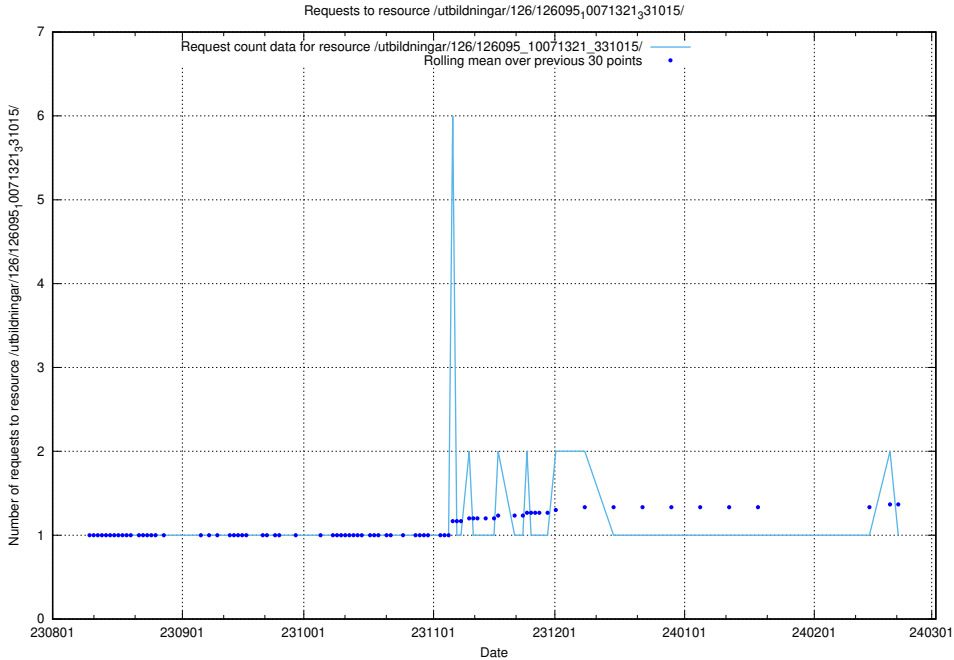

5.4631 Usage of /utbildningar/126/126095_10071321_331015/

Here, we count the number of requests to resource /utbildningar/126/126095_10071321_331015/.