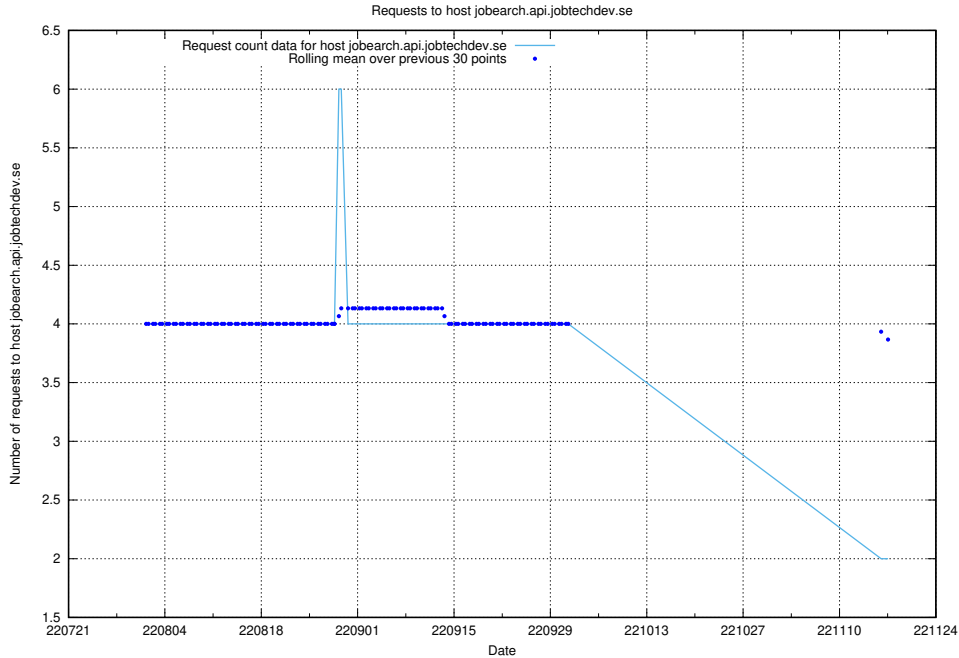

7.381 Usage of jobearch.api.jobtechdev.se

Here, we count the number of requests to host jobearch.api.jobtechdev.se.