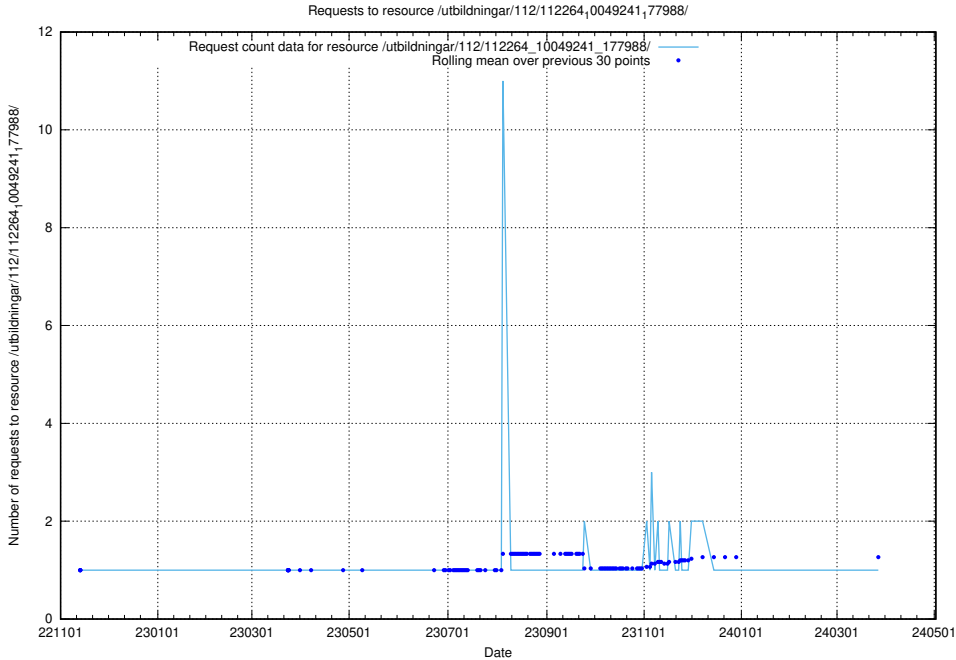

5.5983 Usage of /utbildningar/112/112264_10049241_177988/

Here, we count the number of requests to resource /utbildningar/112/112264_10049241_177988/.