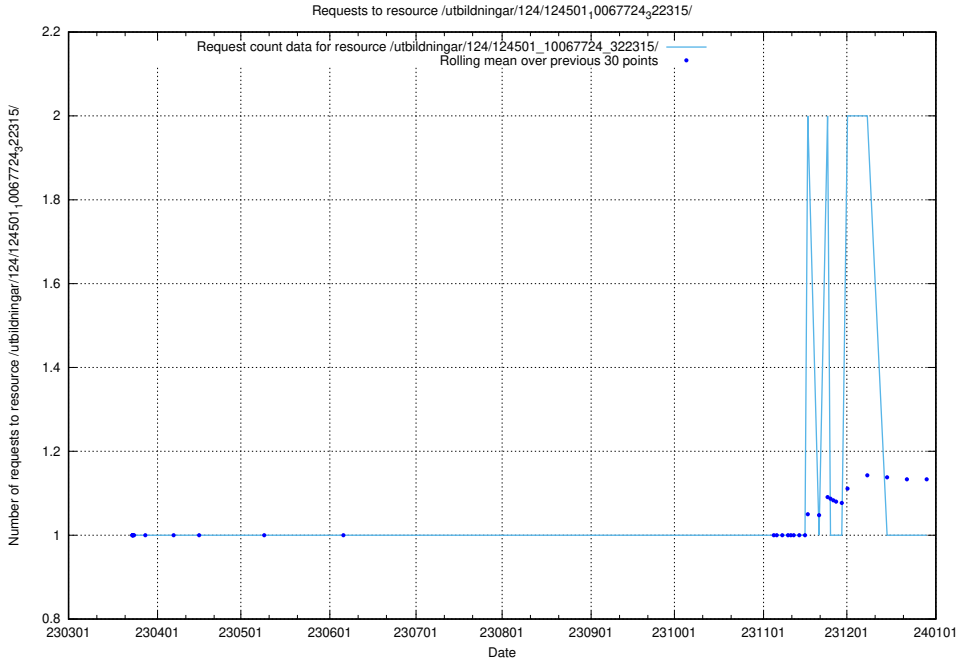

5.2084 Usage of /utbildningar/124/124501_10067724_322315/

Here, we count the number of requests to resource /utbildningar/124/124501_10067724_322315/.