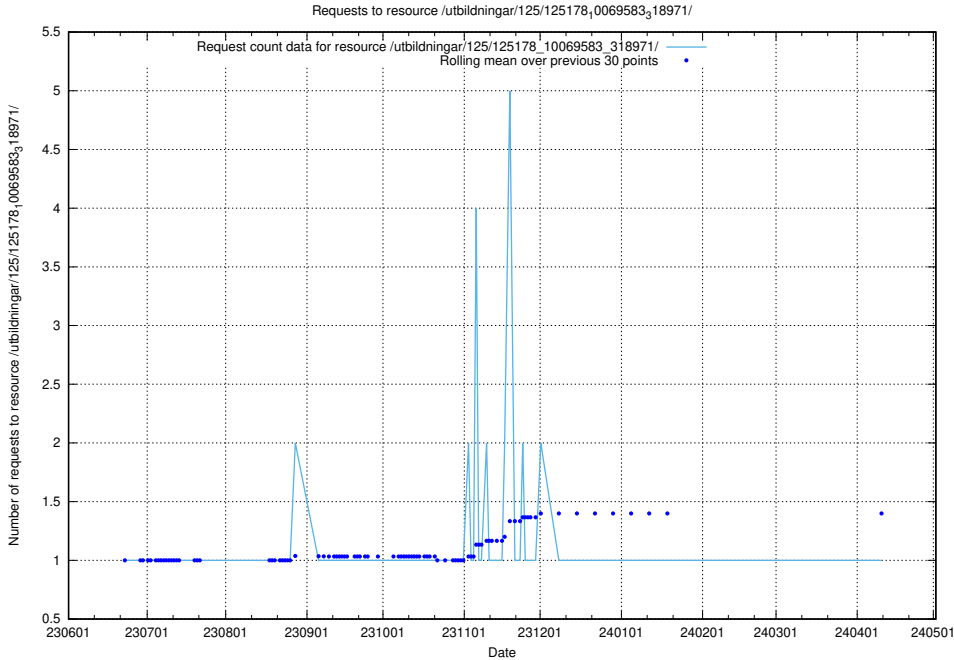

5.5523 Usage of /utbildningar/125/125178_10069583_318971/

Here, we count the number of requests to resource /utbildningar/125/125178_10069583_318971/.