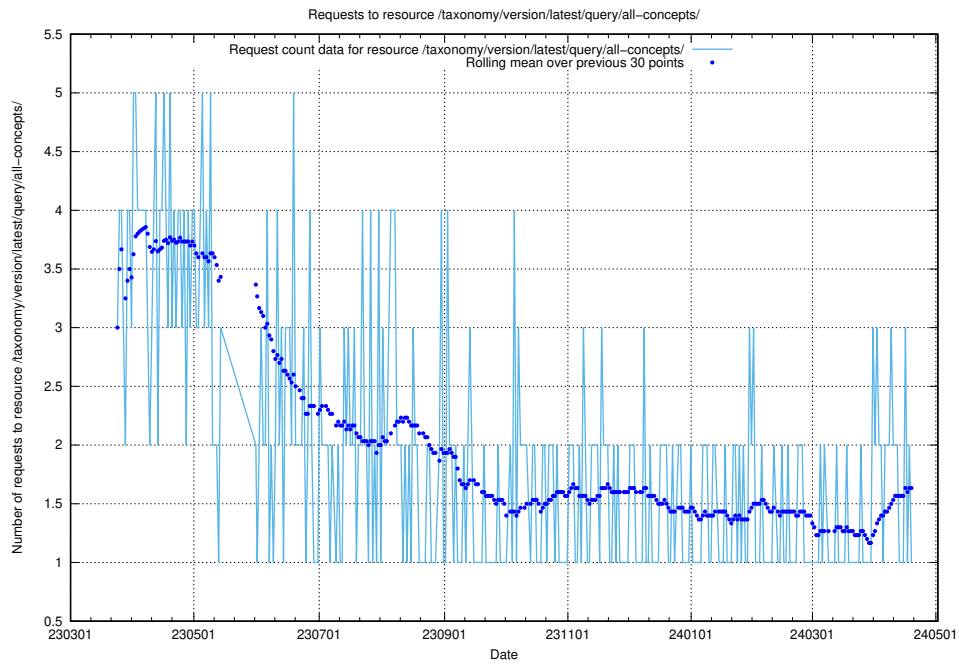

5.5902 Usage of /taxonomy/version/latest/query/all-concepts/

Here, we count the number of requests to resource /taxonomy/version/latest/query/all-concepts/.