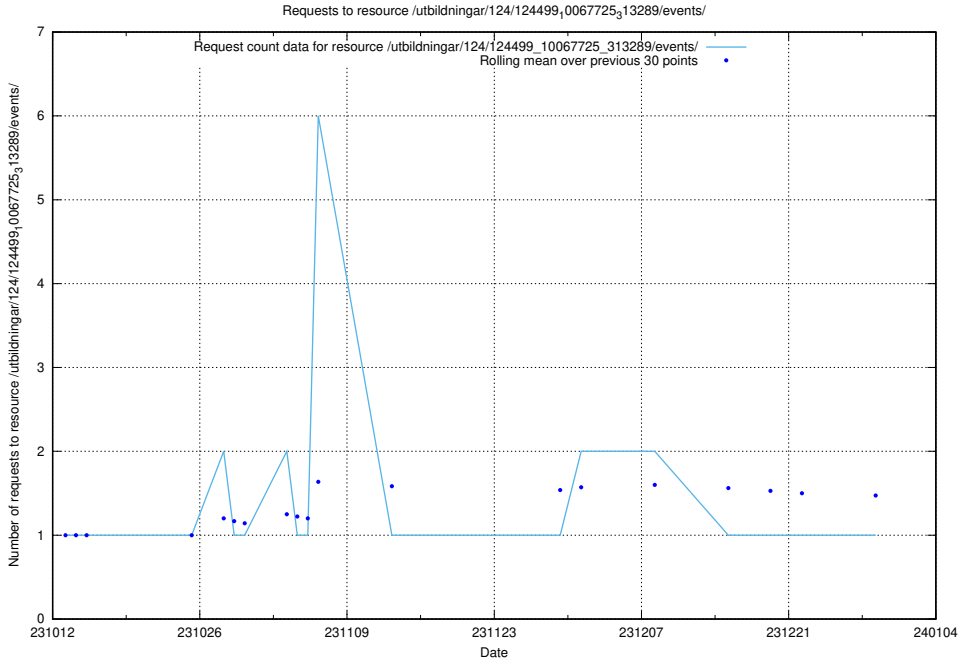

5.4157 Usage of /utbildningar/124/124499_10067725_313289/events/

Here, we count the number of requests to resource /utbildningar/124/124499_10067725_313289/events/