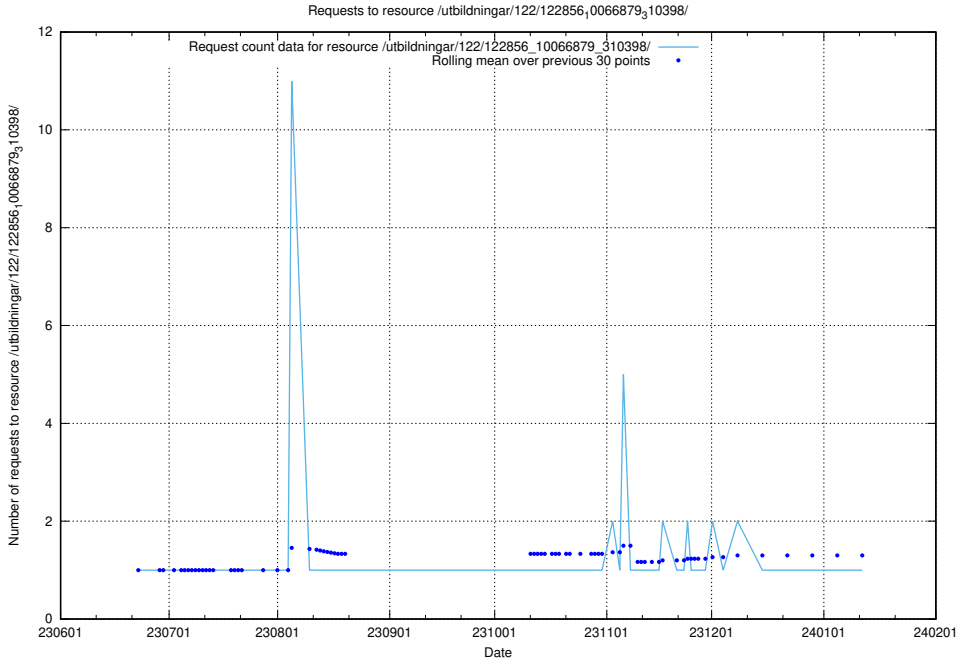

5.5620 Usage of /utbildningar/122/122856_10066879_310398/

Here, we count the number of requests to resource /utbildningar/122/122856_10066879_310398/.