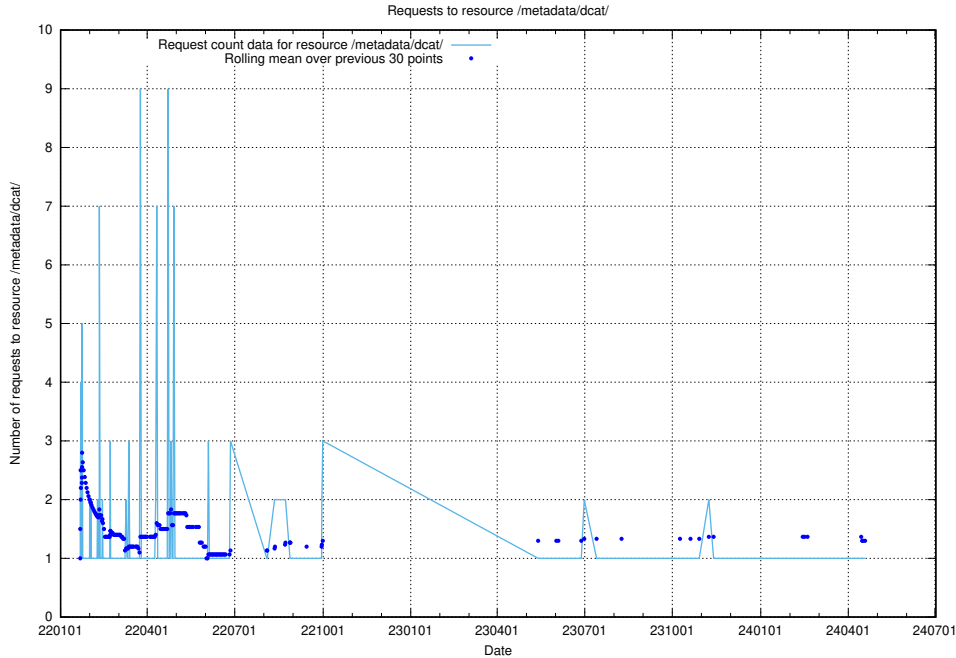

5.6278 Usage of /metadata/dcat/

Here, we count the number of requests to resource /metadata/dcat/.