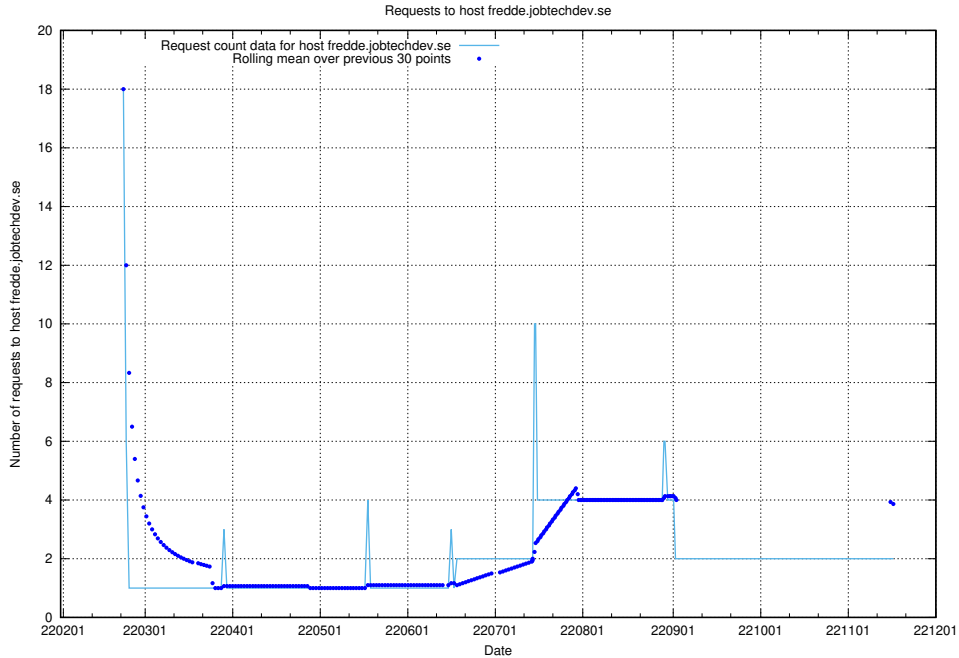

7.517 Usage of fredde.jobtechdev.se

Here, we count the number of requests to host fredde.jobtechdev.se.

7.518 Usage of fredde.api.jobtechdev.se

Here, we count the number of requests to host fredde.api.jobtechdev.se.