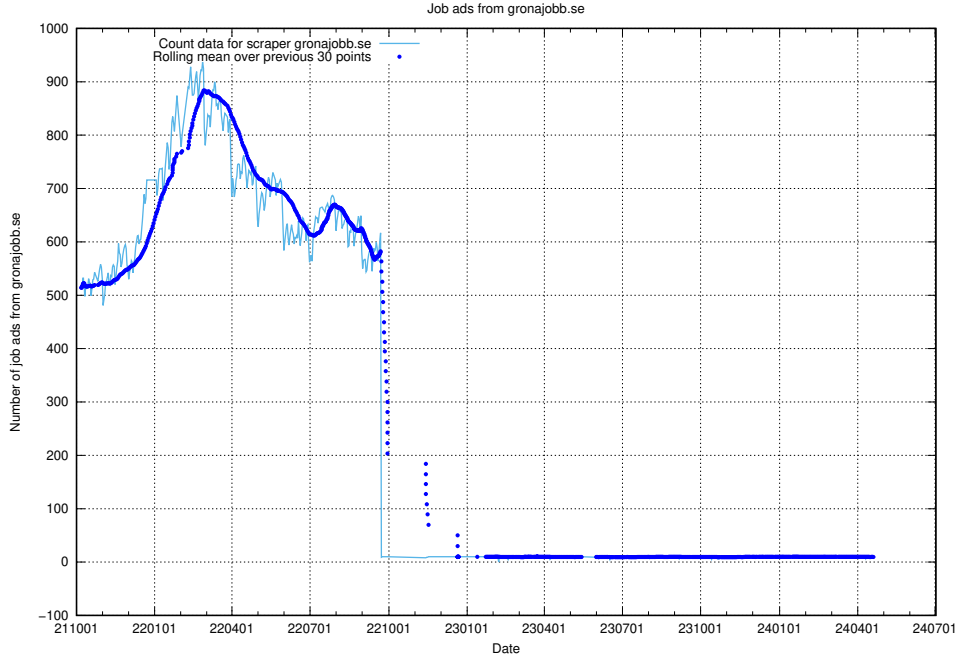

13.18 Number of ads by scraper studentjob.se

Here, we count the number of job ads scraped from studentjob.se.

13.19 Number of ads by scraper gronajobb.se

Here, we count the number of job ads scraped from gronajobb.se.