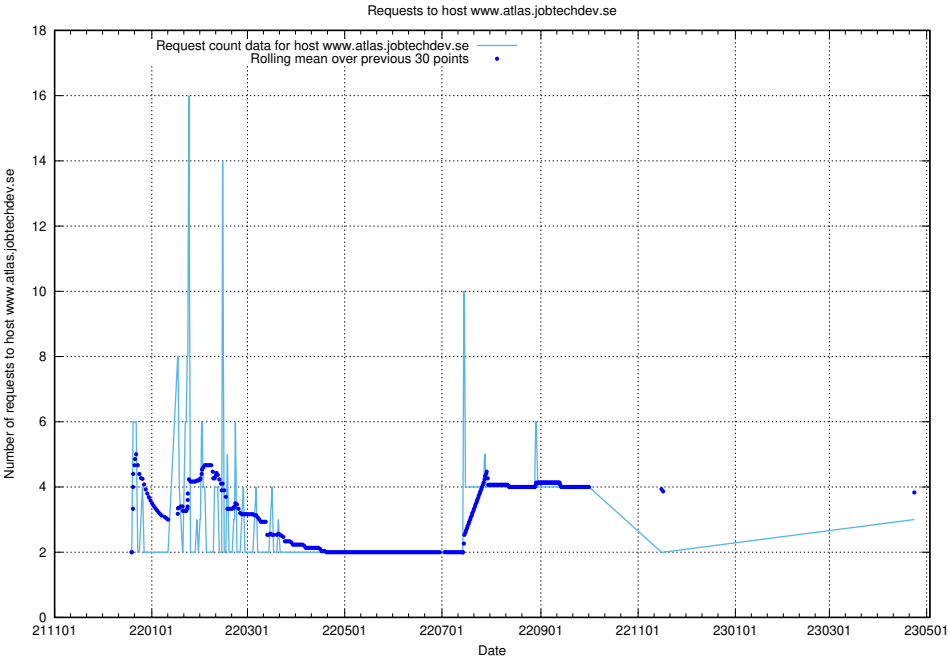

7.203 Usage of www.atlas.jobtechdev.se

Here, we count the number of requests to host www.atlas.jobtechdev.se.