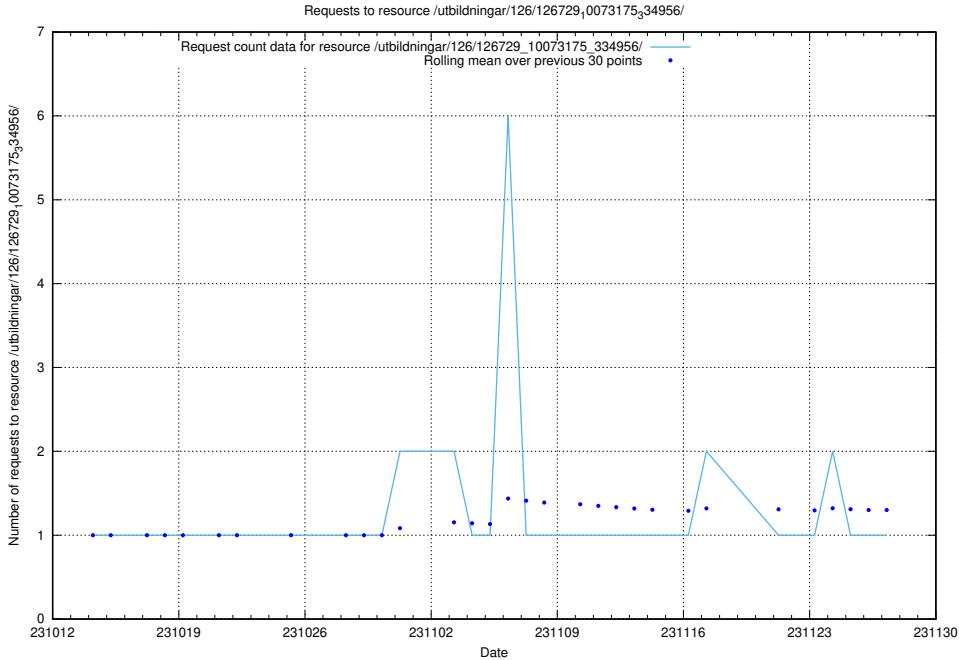

5.4132 Usage of /utbildningar/126/126729_10073175_334956/

Here, we count the number of requests to resource /utbildningar/126/126729_10073175_334956/.