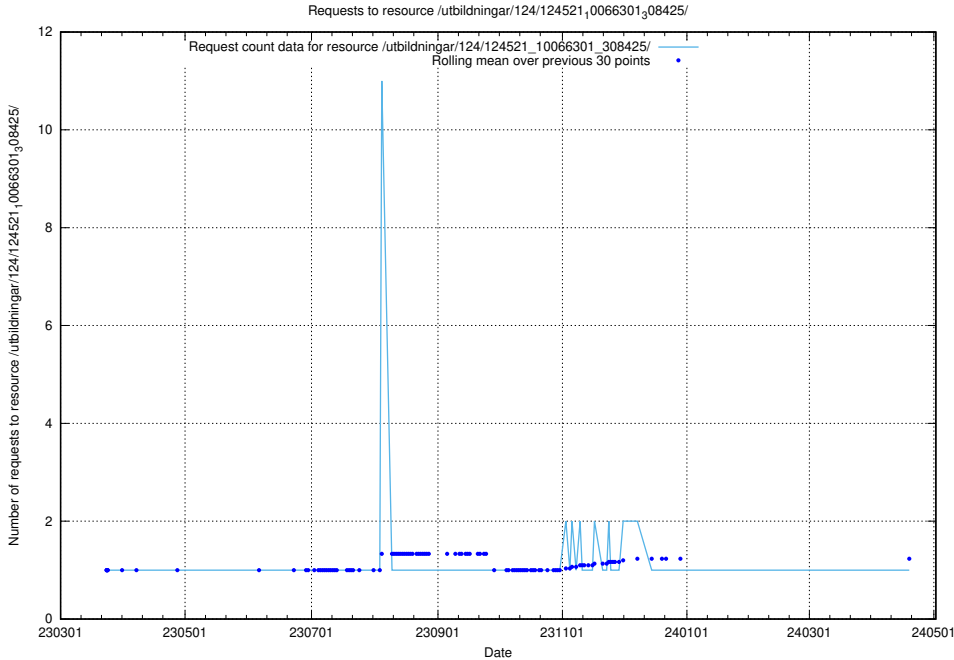

5.1239 Usage of /utbildningar/124/124521_10066301_308425/

Here, we count the number of requests to resource /utbildningar/124/124521_10066301_308425/.