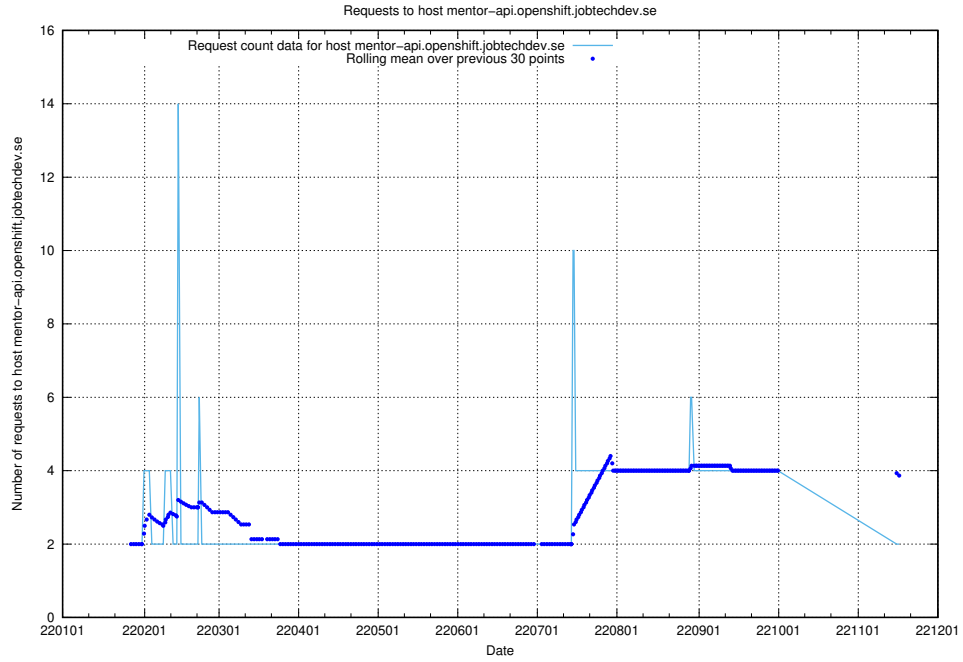

7.570 Usage of mentor-api.openshift.jobtechdev.se

Here, we count the number of requests to host mentor-api.openshift.jobtechdev.se.

7.571 Usage of mentor-api-4.openshift.jobtechdev.se

Here, we count the number of requests to host mentor-api-4.openshift.jobtechdev.se.