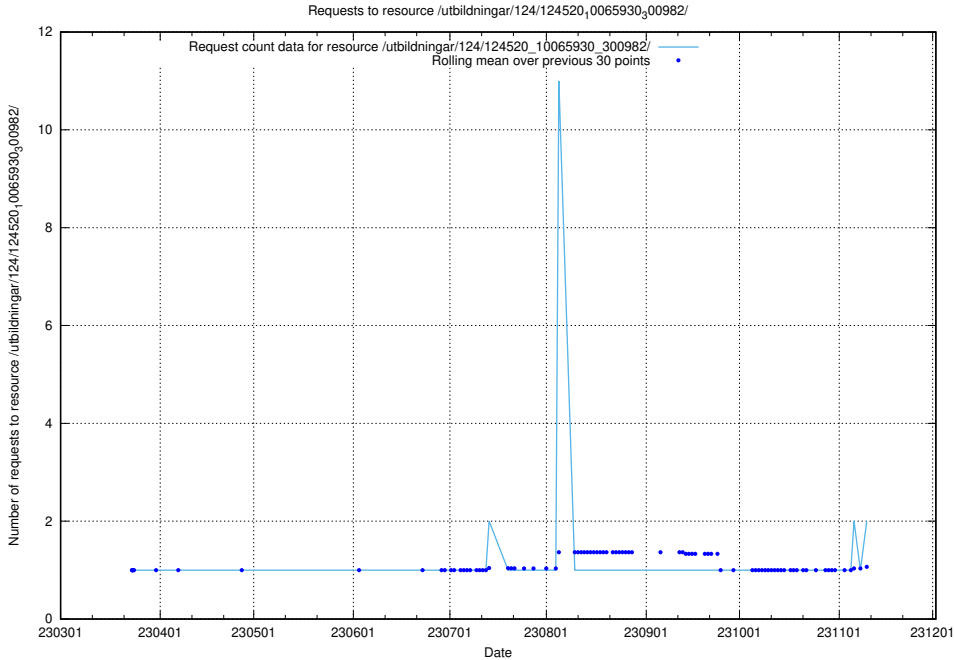

5.517 Usage of /utbildningar/124/124520_10065930_300982/

Here, we count the number of requests to resource /utbildningar/124/124520_10065930_300982/.