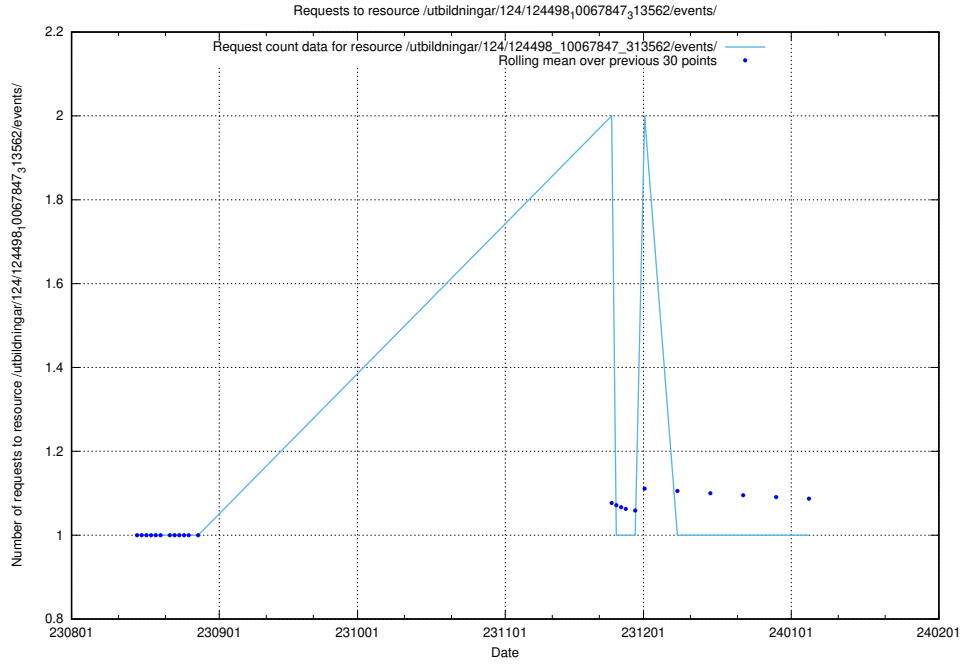

5.4599 Usage of /utbildningar/124/124498_10067847_313562/events/

Here, we count the number of requests to resource /utbildningar/124/124498_10067847_313562/events/