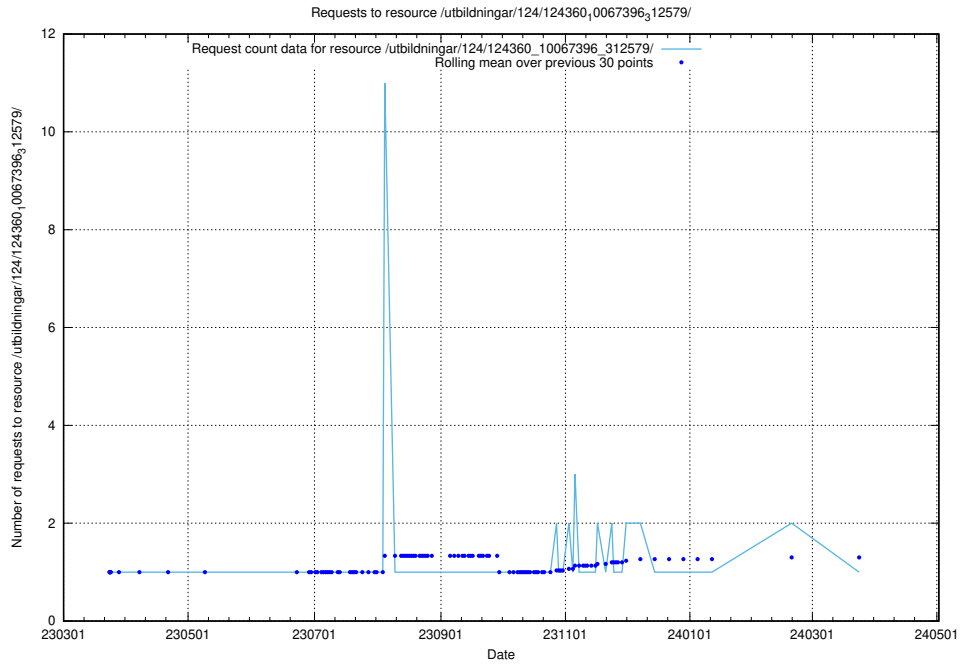

5.3603 Usage of /utbildningar/124/124360_10067396_312579/

Here, we count the number of requests to resource /utbildningar/124/124360_10067396_312579/.