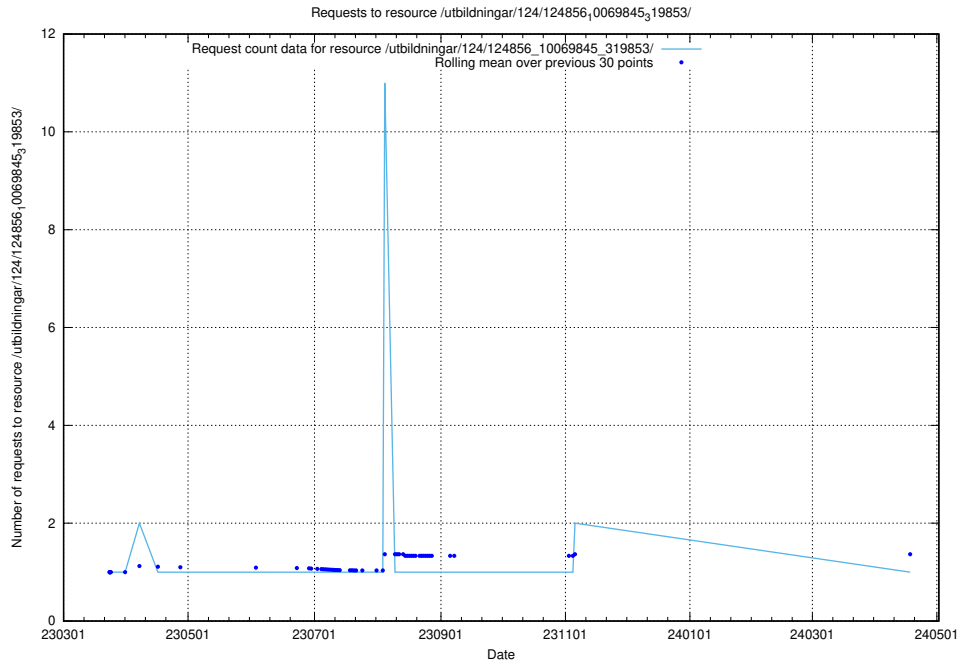

5.1194 Usage of /utbildningar/124/124856_10069845_319853/

Here, we count the number of requests to resource /utbildningar/124/124856_10069845_319853/.