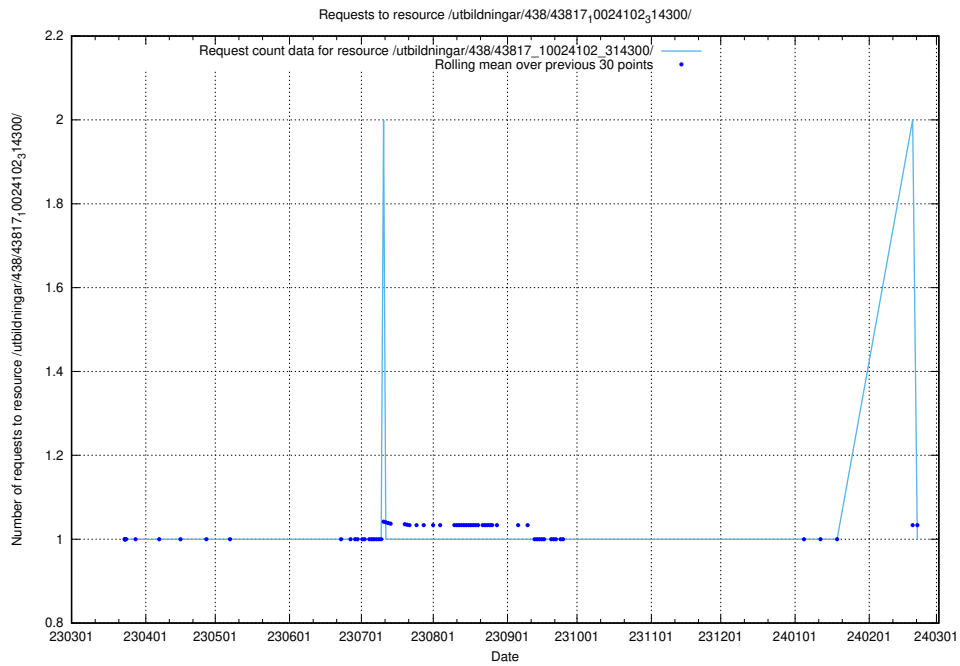

5.6128 Usage of /utbildningar/438/43817_10024102_314300/

Here, we count the number of requests to resource /utbildningar/438/43817_10024102_314300/.