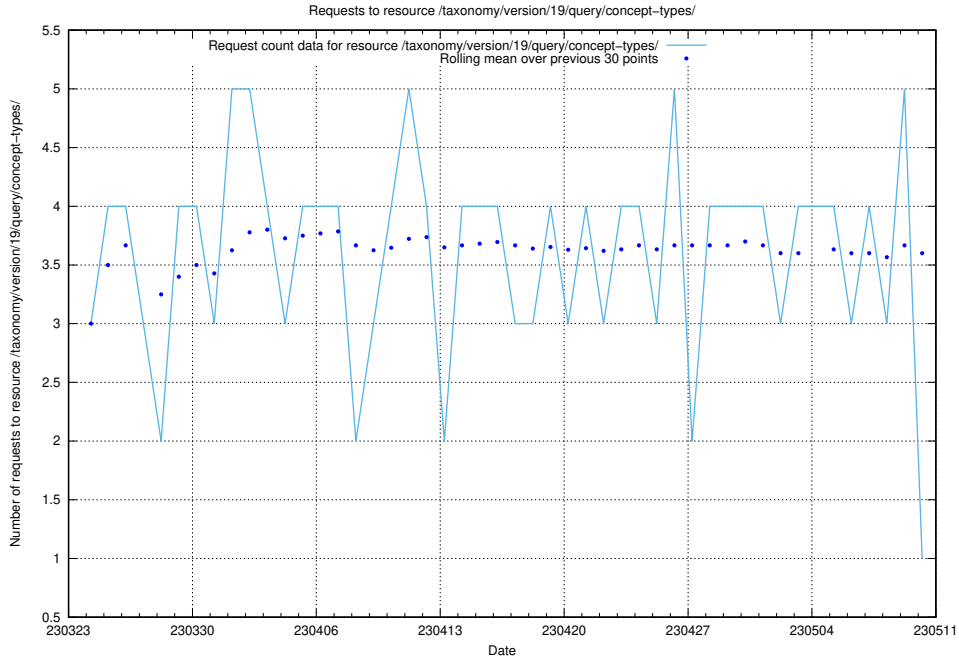

Here, we count the number of requests to resource /taxonomy/version/19/query/concept-types/.

5.5944 Usage of /taxonomy/version/19/query/all-concepts/

Here, we count the number of requests to resource /taxonomy/version/19/query/all-concepts/.