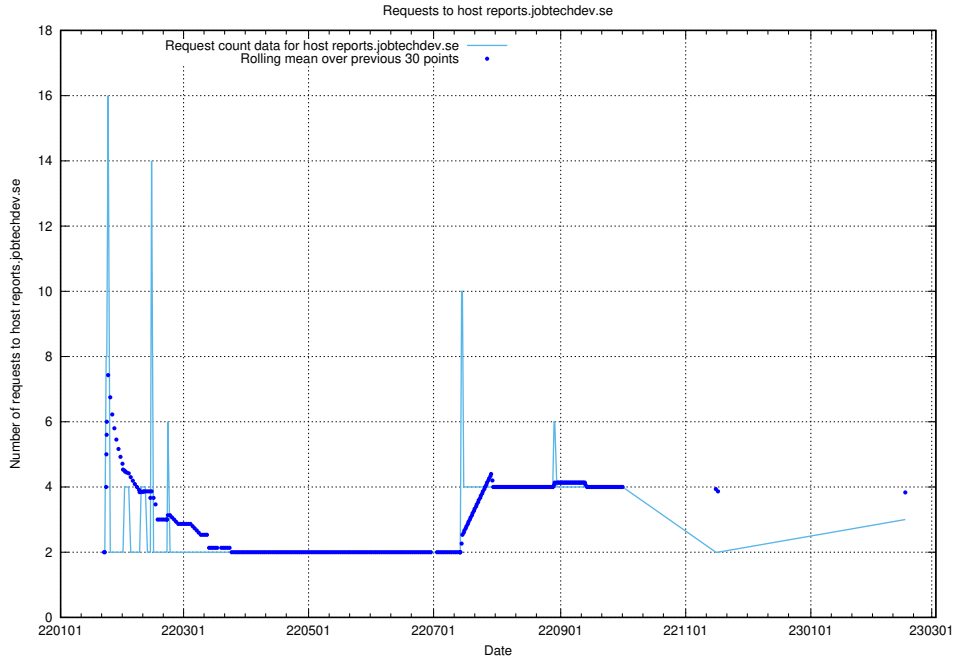

7.246 Usage of reports.jobtechdev.se

Here, we count the number of requests to host reports.jobtechdev.se.