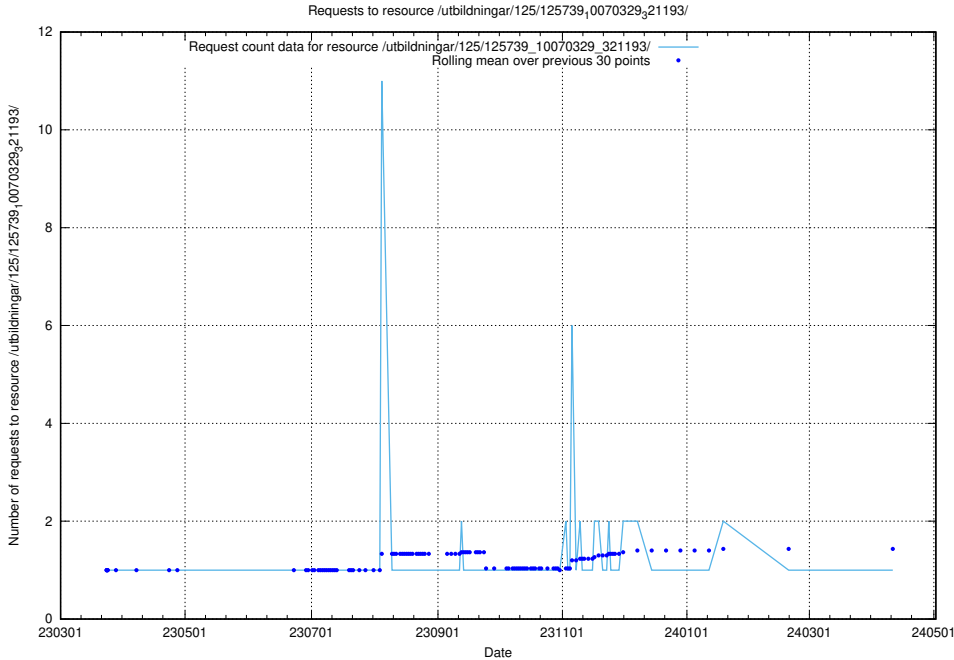

5.1027 Usage of /utbildningar/125/125739_10070329_321193/

Here, we count the number of requests to resource /utbildningar/125/125739_10070329_321193/.