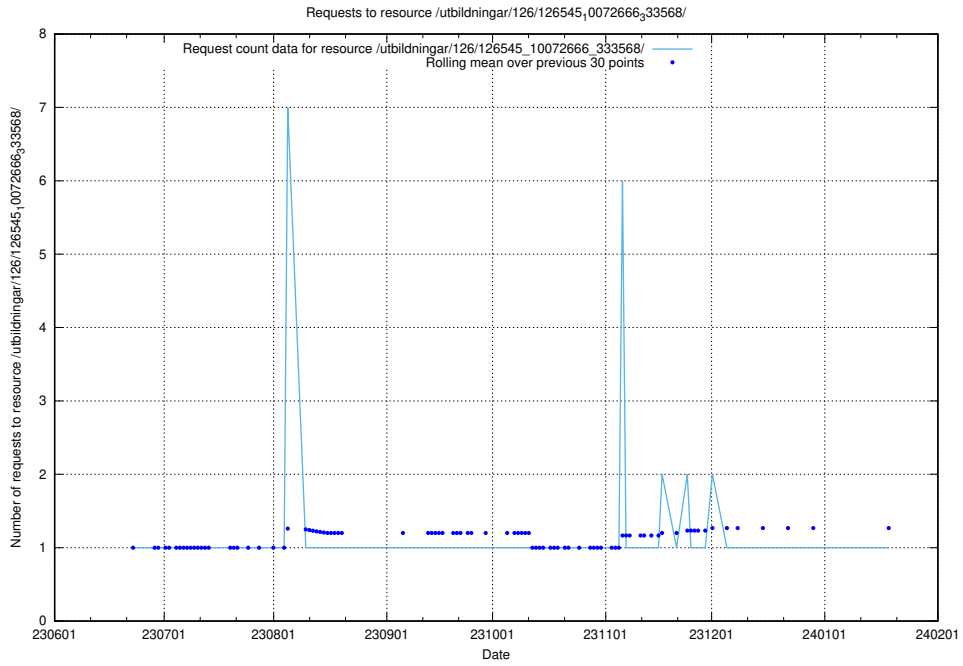

5.5443 Usage of /utbildningar/126/126545_10072666_333568/

Here, we count the number of requests to resource /utbildningar/126/126545_10072666_333568/.