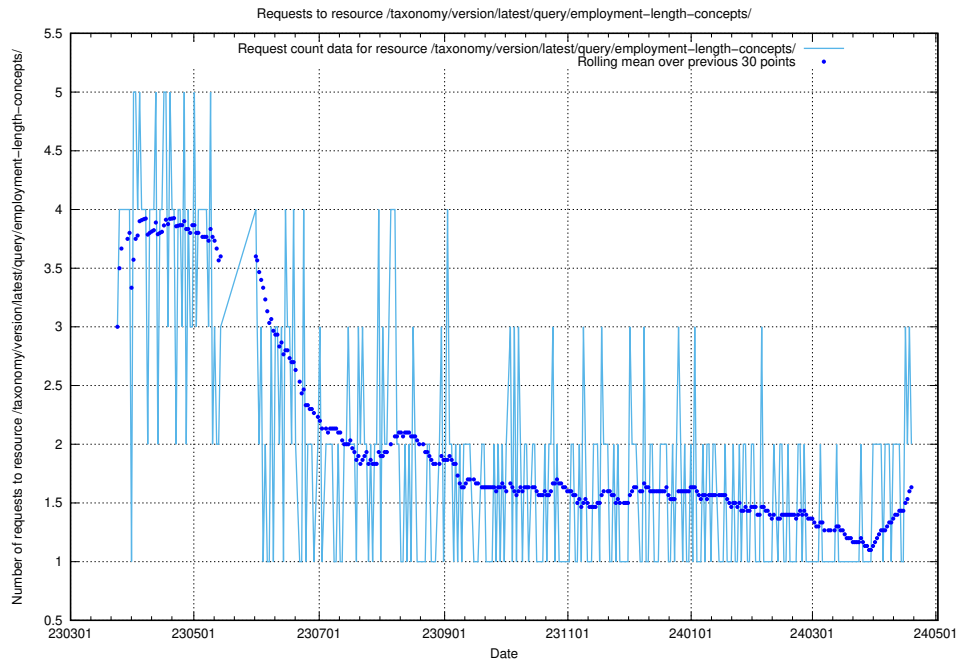

5.931 Usage of /taxonomy/version/latest/query/employment-length-concepts/

Here, we count the number of requests to resource /taxonomy/version/latest/query/employment-length-concepts/.