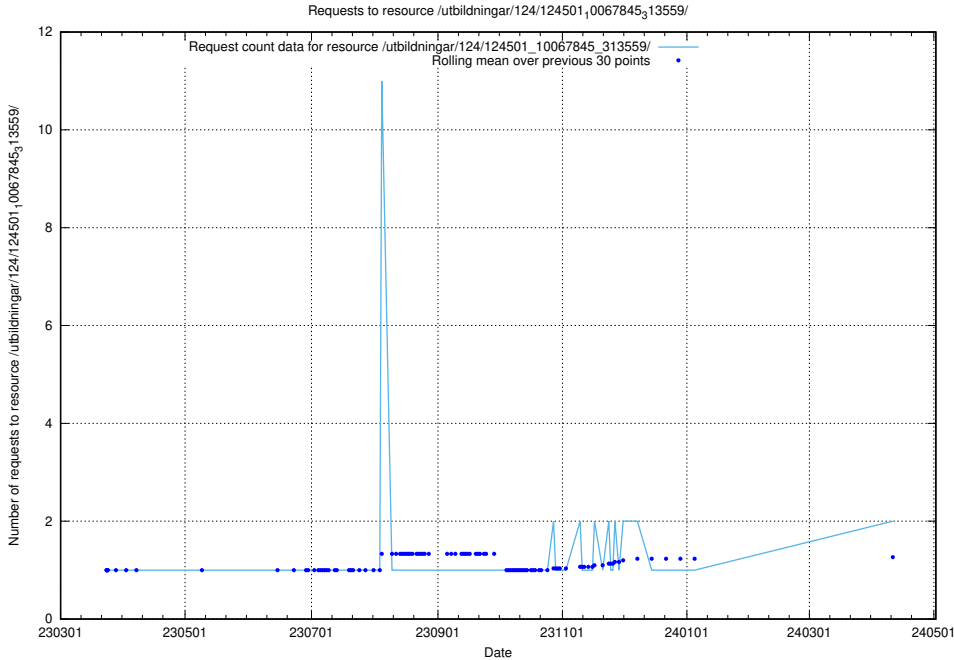

5.561 Usage of /utbildningar/124/124501_10067845_313559/

Here, we count the number of requests to resource /utbildningar/124/124501_10067845_313559/.