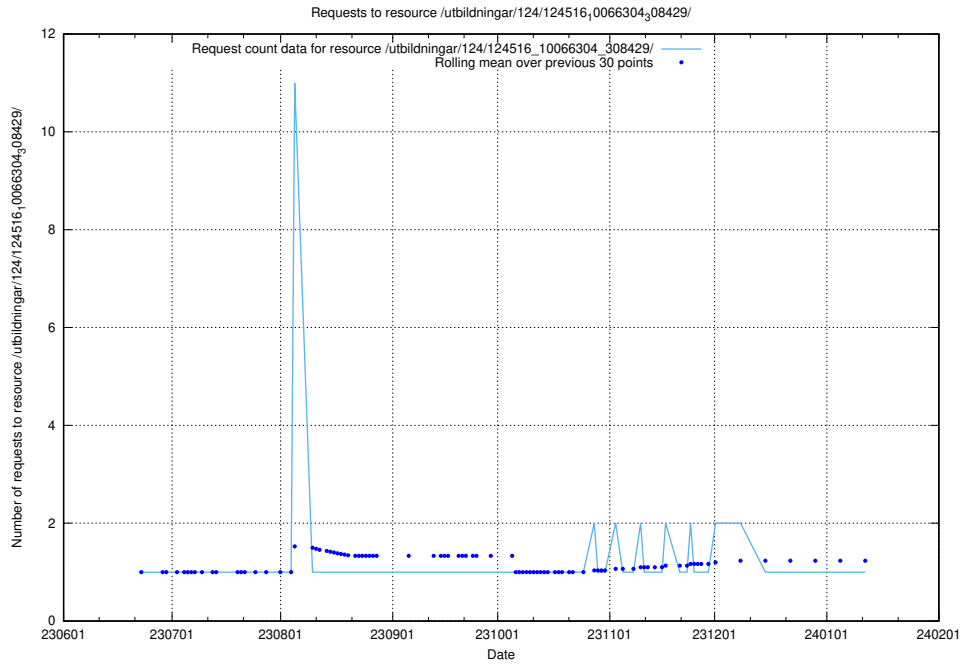

5.5557 Usage of /utbildningar/124/124516_10066304_308429/

Here, we count the number of requests to resource /utbildningar/124/124516_10066304_308429/.