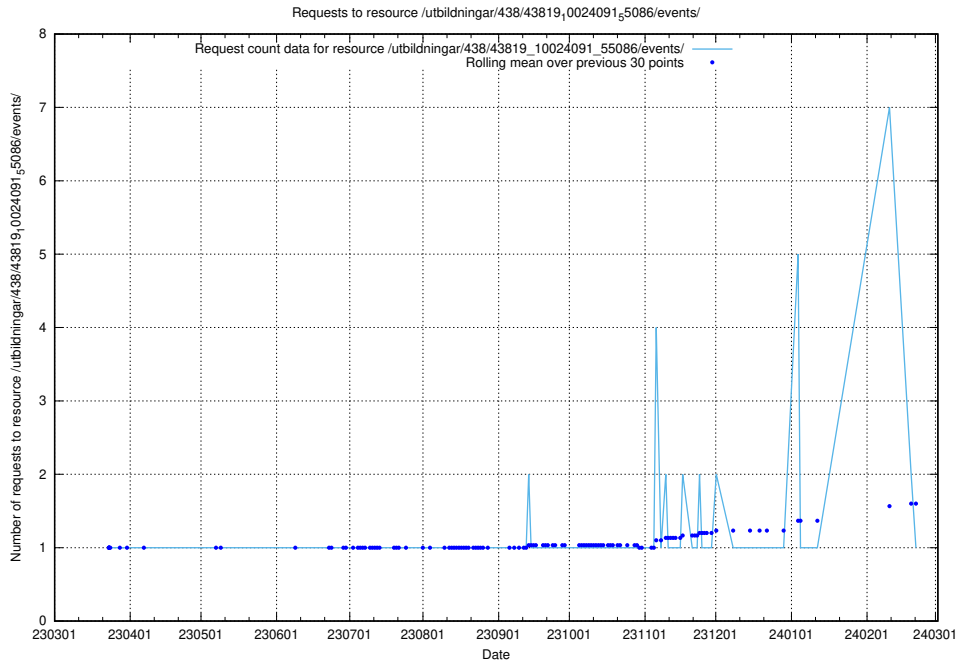

5.6125 Usage of /utbildningar/438/43819_10024091_55086/events/

Here, we count the number of requests to resource /utbildningar/438/43819_10024091_55086/events/.