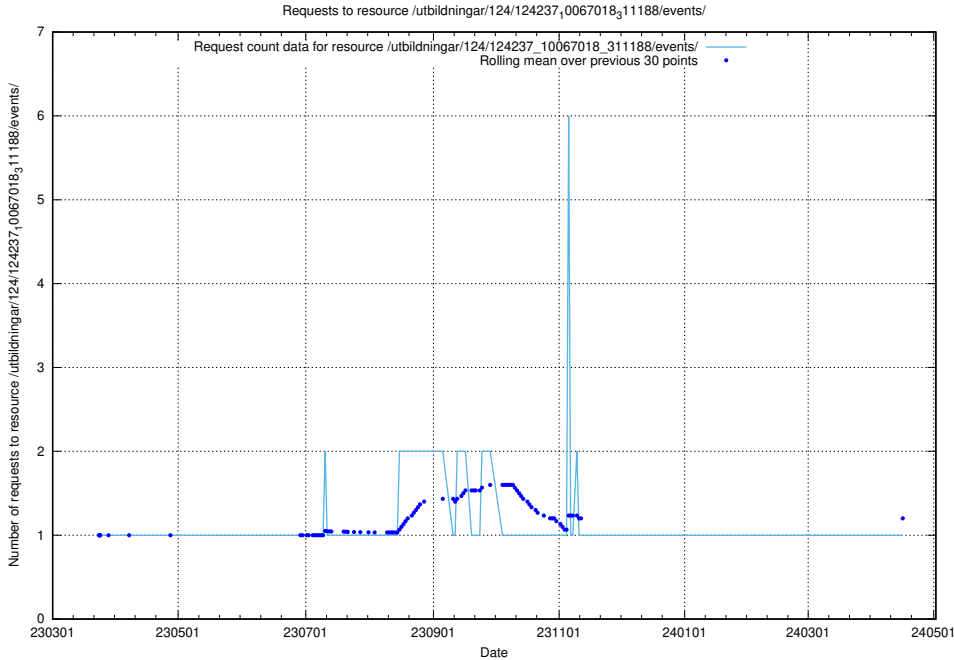

Here, we count the number of requests to resource /utbildningar/122/122546_10064663_311885/.

5.3816 Usage of /utbildningar/124/124237_10067018_311188/events/

Here, we count the number of requests to resource /utbildningar/124/124237_10067018_311188/events/