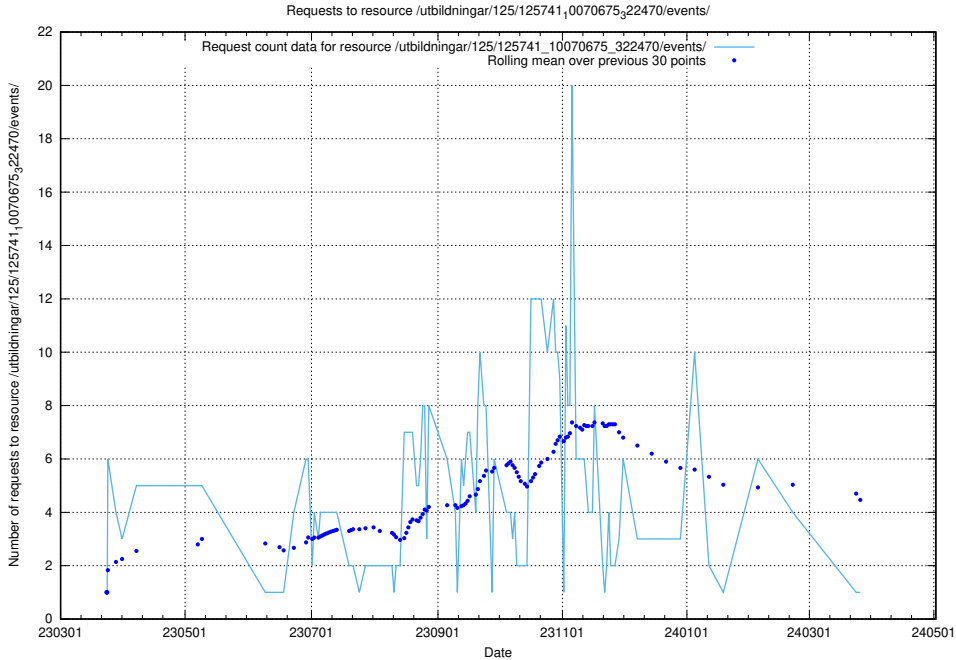

Here, we count the number of requests to resource /utbildningar/125/125741_10070679_322474/.

5.6262 Usage of /utbildningar/125/125741_10070675_322470/events/

Here, we count the number of requests to resource /utbildningar/125/125741_10070675_322470/events/