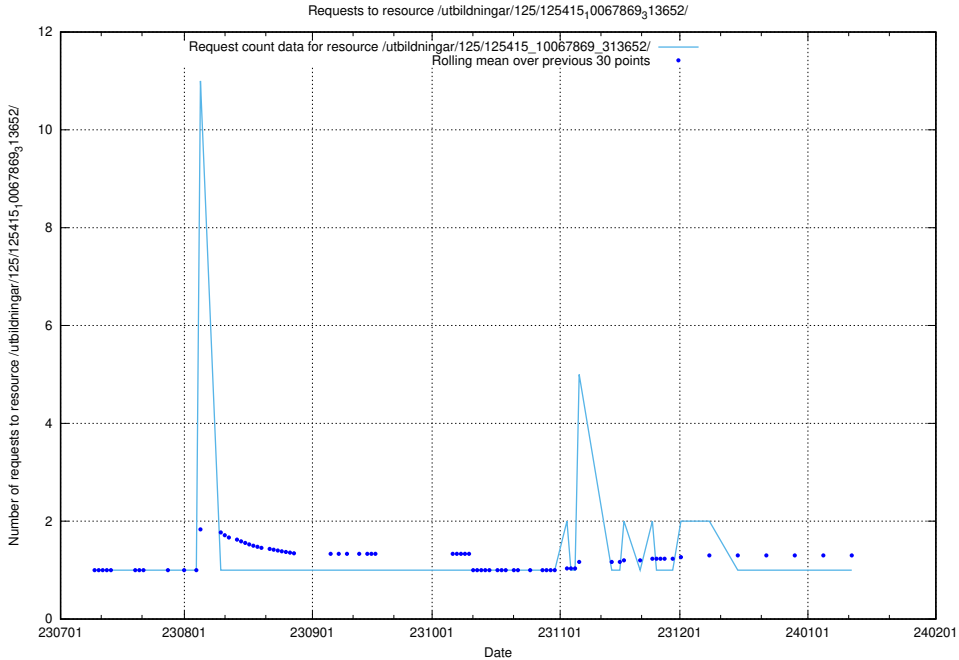

5.4919 Usage of /utbildningar/125/125415_10067869_313652/

Here, we count the number of requests to resource /utbildningar/125/125415_10067869_313652/.