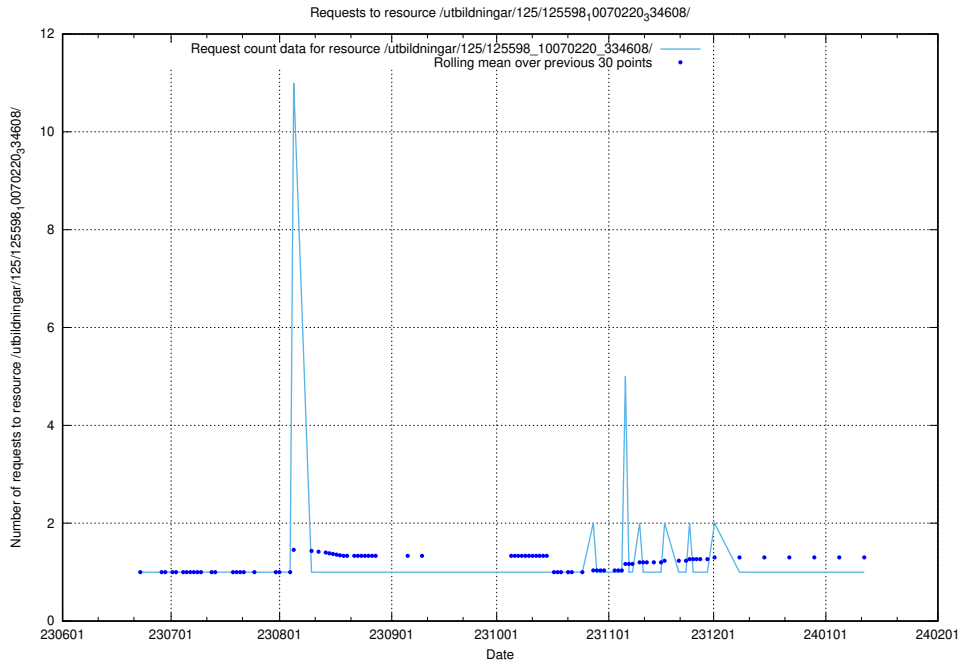

5.5515 Usage of /utbildningar/125/125598_10070220_334608/

Here, we count the number of requests to resource /utbildningar/125/125598_10070220_334608/.