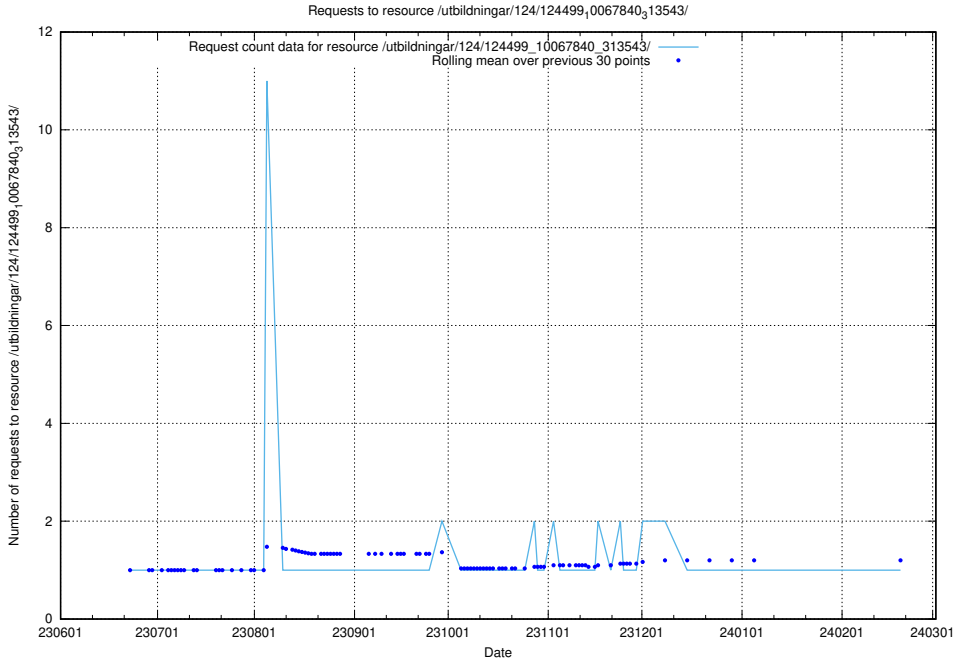

5.5571 Usage of /utbildningar/124/124499_10067840_313543/

Here, we count the number of requests to resource /utbildningar/124/124499_10067840_313543/.