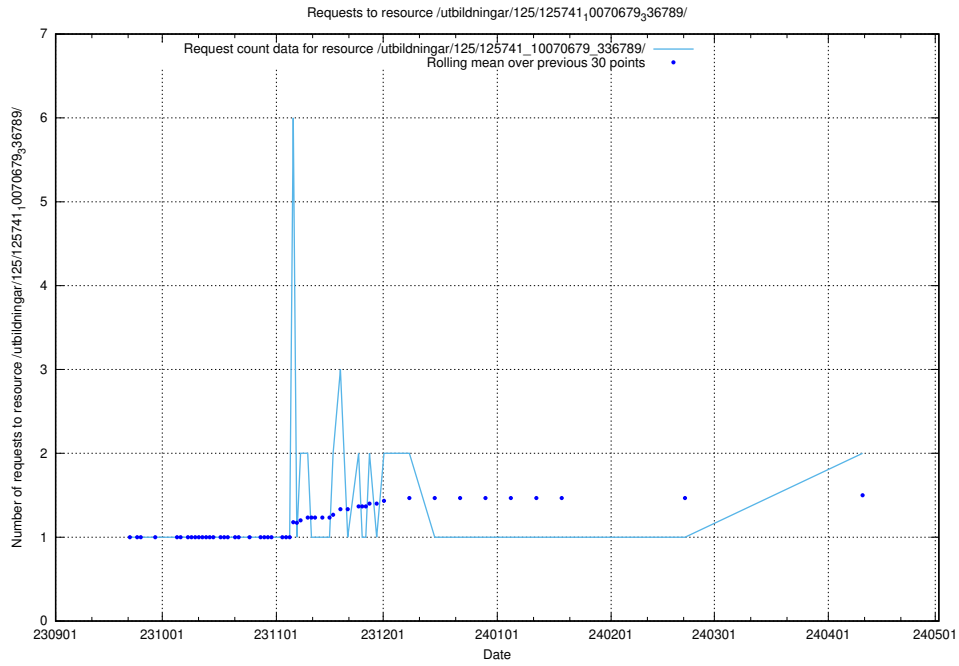

5.746 Usage of /utbildningar/125/125741_10070679_336789/

Here, we count the number of requests to resource /utbildningar/125/125741_10070679_336789/.