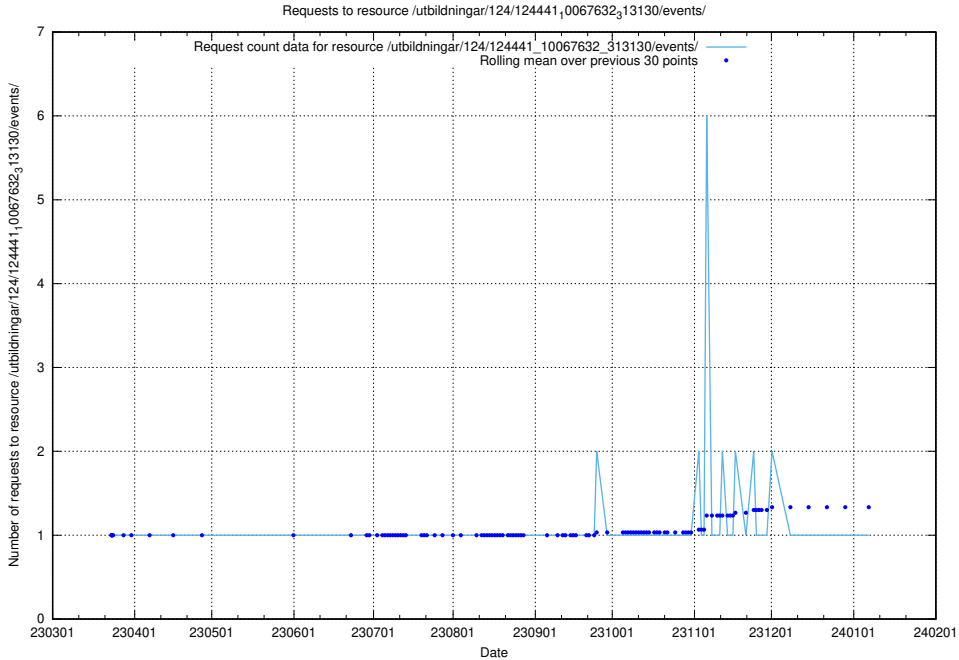

5.3360 Usage of /utbildningar/124/124441_10067632_313130/events/

Here, we count the number of requests to resource /utbildningar/124/124441_10067632_313130/events/