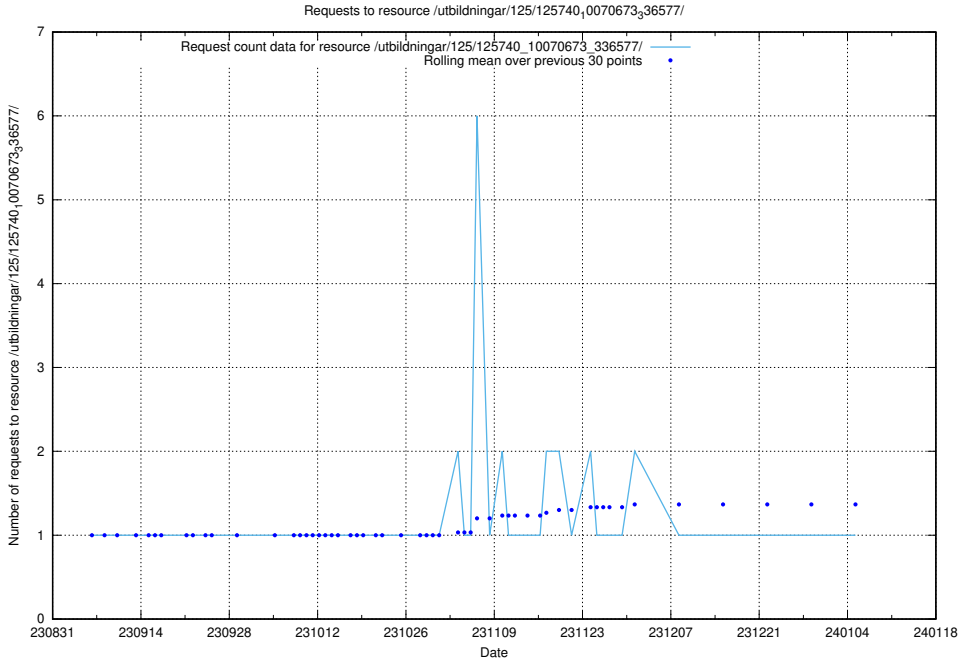

5.4475 Usage of /utbildningar/125/125740_10070673_336577/

Here, we count the number of requests to resource /utbildningar/125/125740_10070673_336577/.