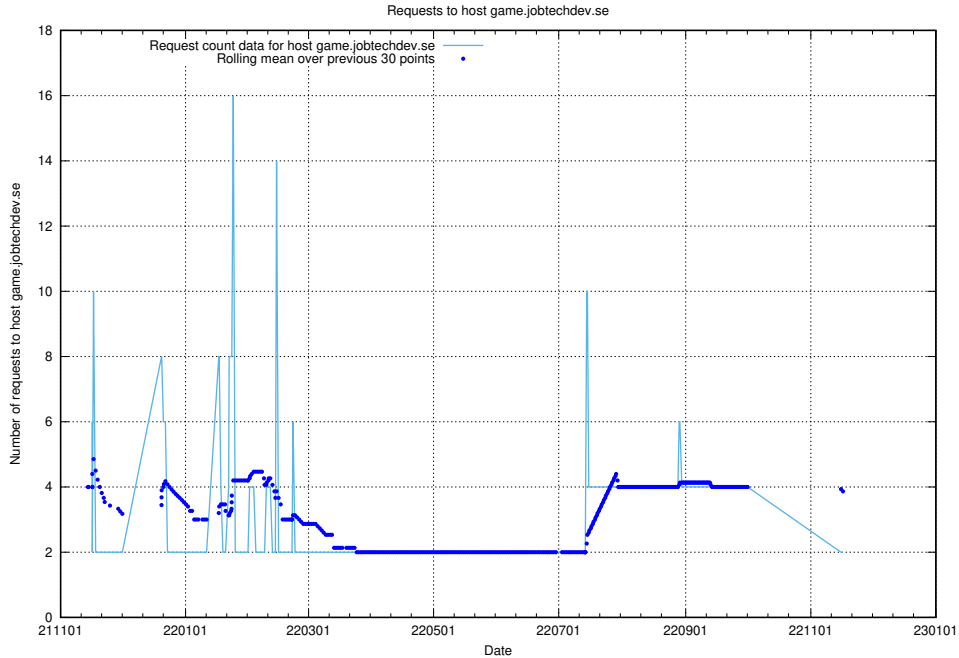

7.262 Usage of game.jobtechdev.se

Here, we count the number of requests to host game.jobtechdev.se.