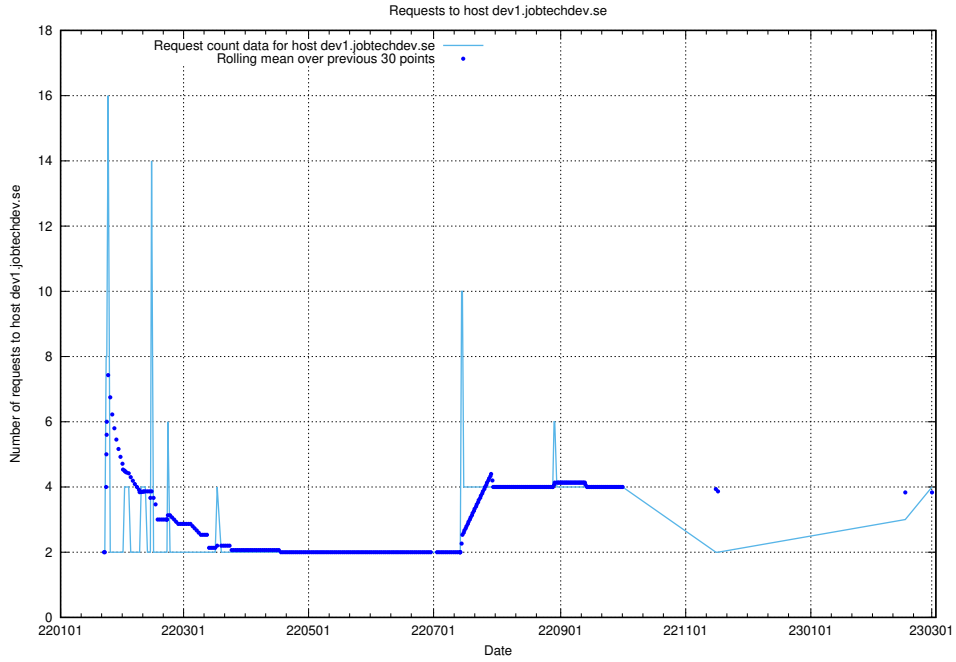

7.94 Usage of dev1.jobtechdev.se

Here, we count the number of requests to host dev1.jobtechdev.se.