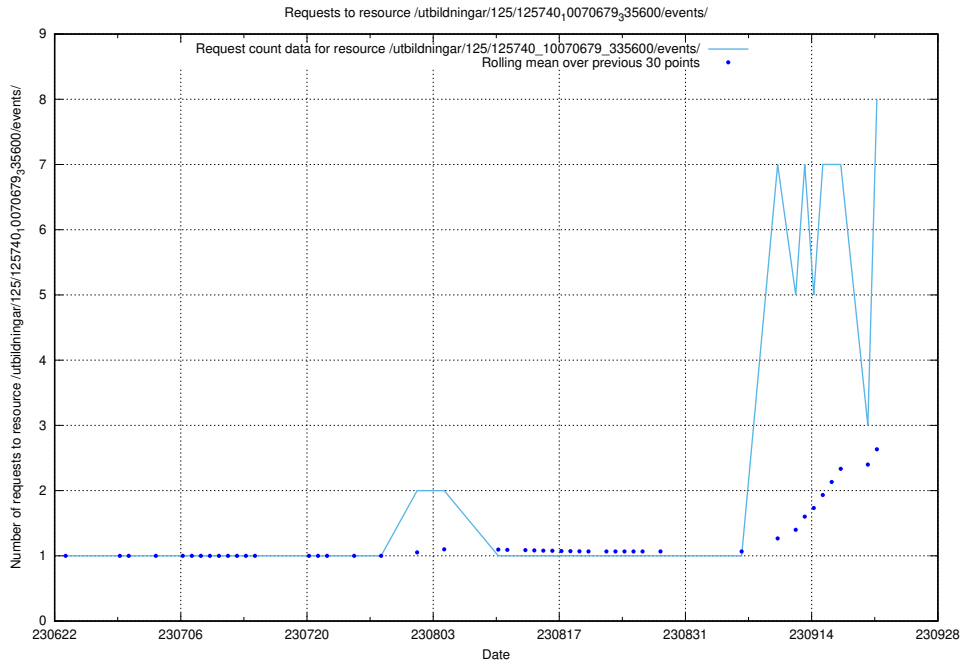

5.65 Usage of /utbildningar/125/125740_10070679_335600/events/

Here, we count the number of requests to resource /utbildningar/125/125740_10070679_335600/events/