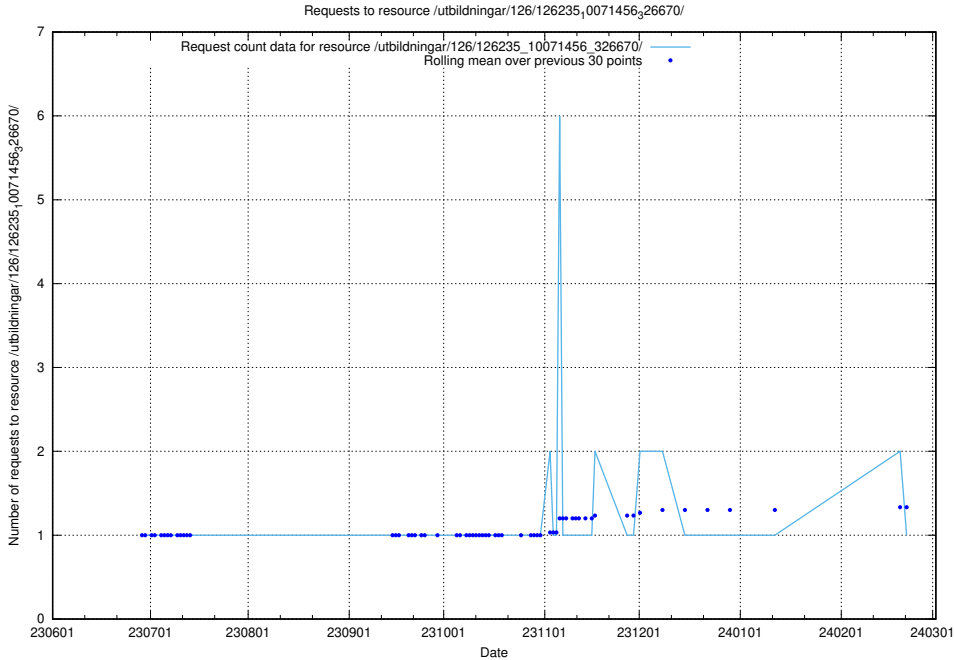

5.5254 Usage of /utbildningar/126/126235_10071456_326670/

Here, we count the number of requests to resource /utbildningar/126/126235_10071456_326670/.