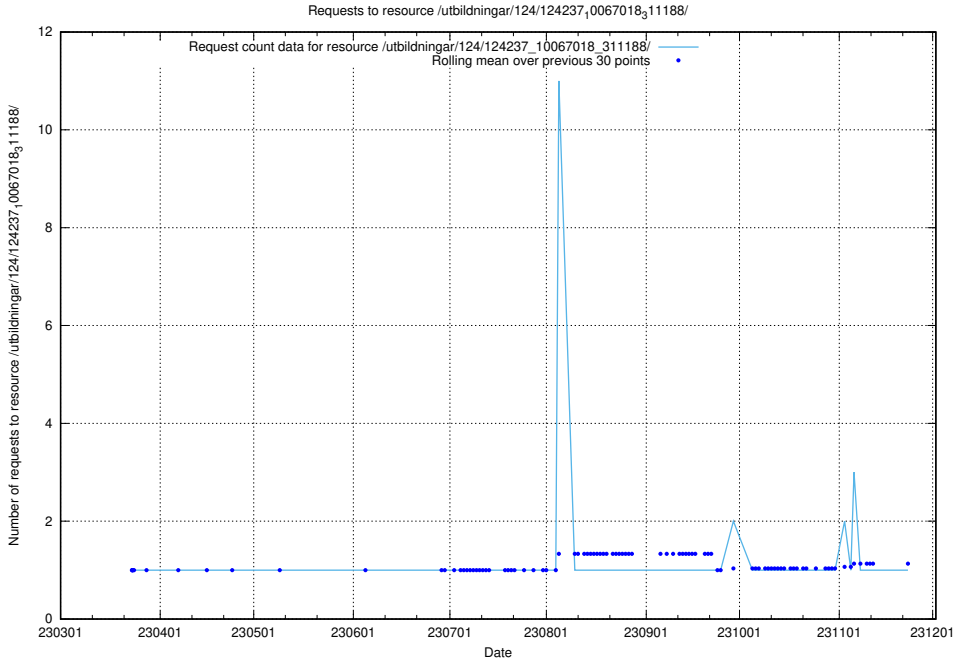

5.3825 Usage of /utbildningar/124/124237_10067018_311188/

Here, we count the number of requests to resource /utbildningar/124/124237_10067018_311188/.