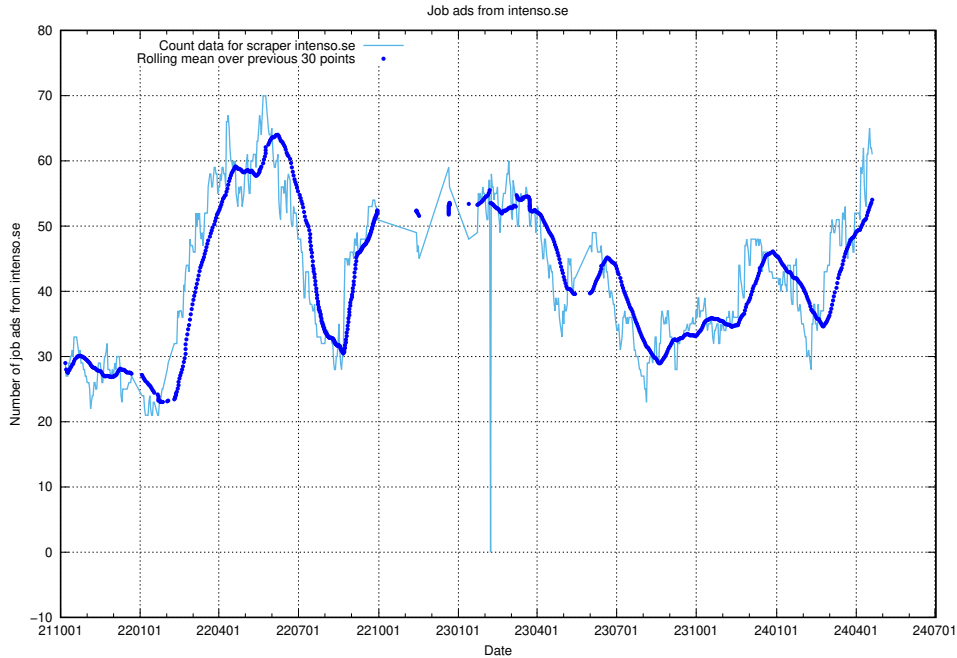

13.17 Number of ads by scraper intenso.se

Here, we count the number of job ads scraped from intenso.se.