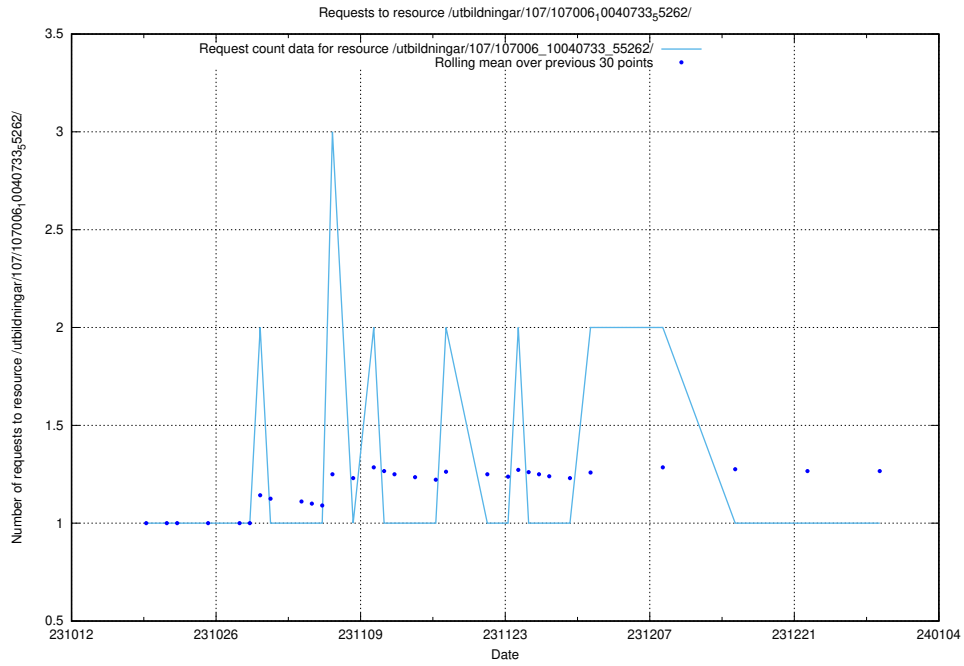

5.4076 Usage of /utbildningar/107/107006_10040733_55262/

Here, we count the number of requests to resource /utbildningar/107/107006_10040733_55262/.