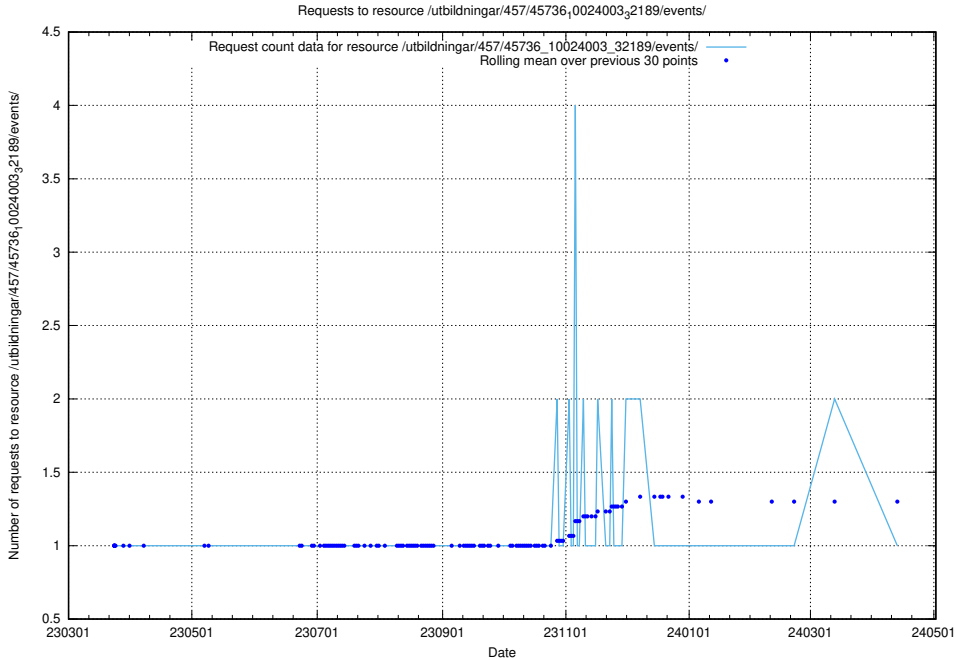

5.6103 Usage of /utbildningar/457/45736_10024003_32189/events/

Here, we count the number of requests to resource /utbildningar/457/45736_10024003_32189/events/.