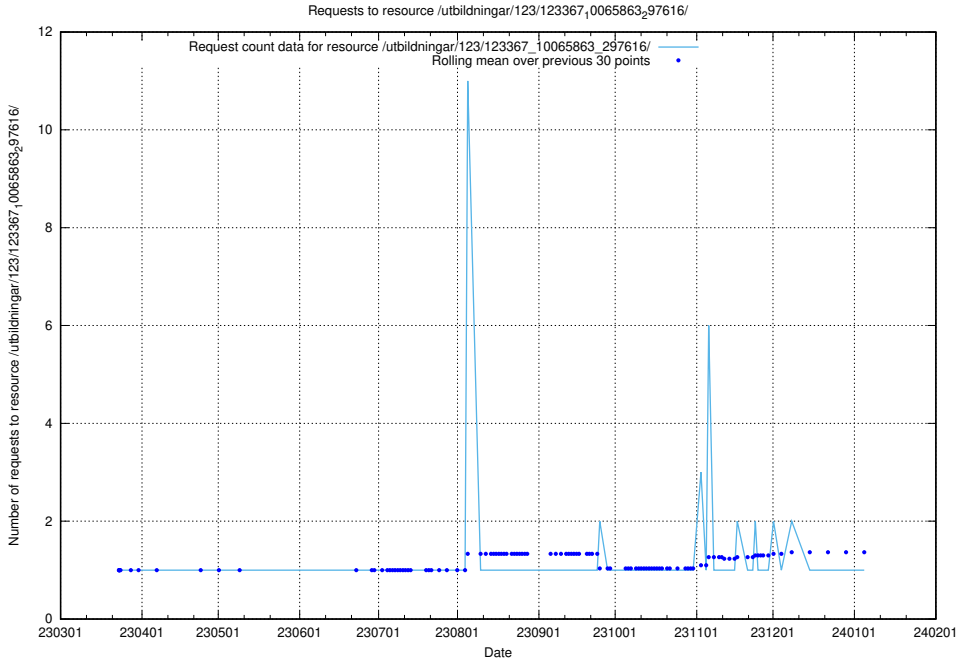

Here, we count the number of requests to resource /utbildningar/124/124854_10073707_336464/events/

5.4589 Usage of /utbildningar/123/123367_10065863_297616/

Here, we count the number of requests to resource /utbildningar/123/123367_10065863_297616/.