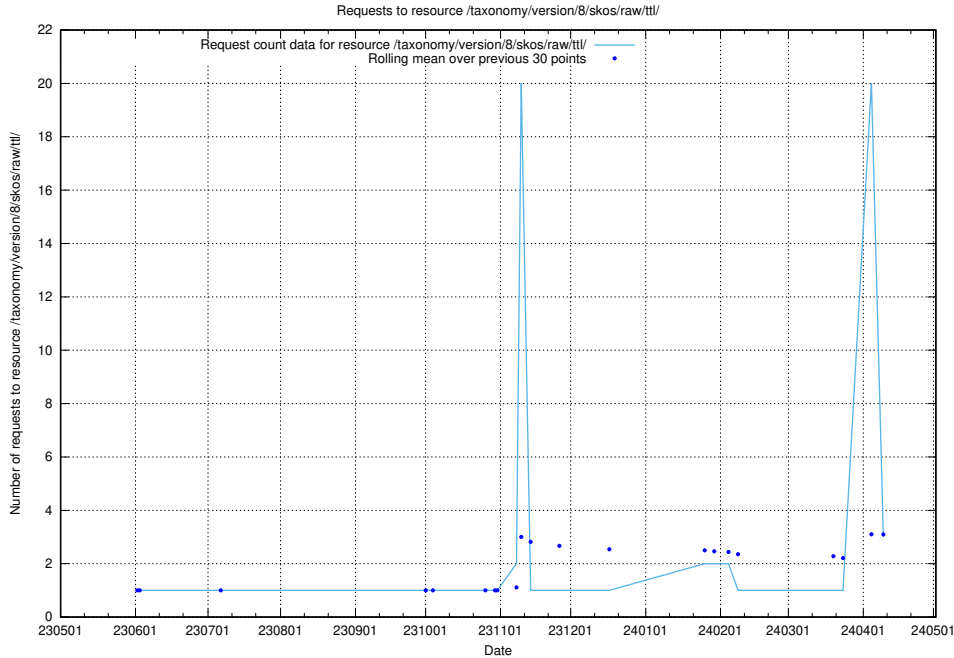

5.448 Usage of /taxonomy/version/8/skos/raw/ttl/

Here, we count the number of requests to resource /taxonomy/version/8/skos/raw/ttl/.