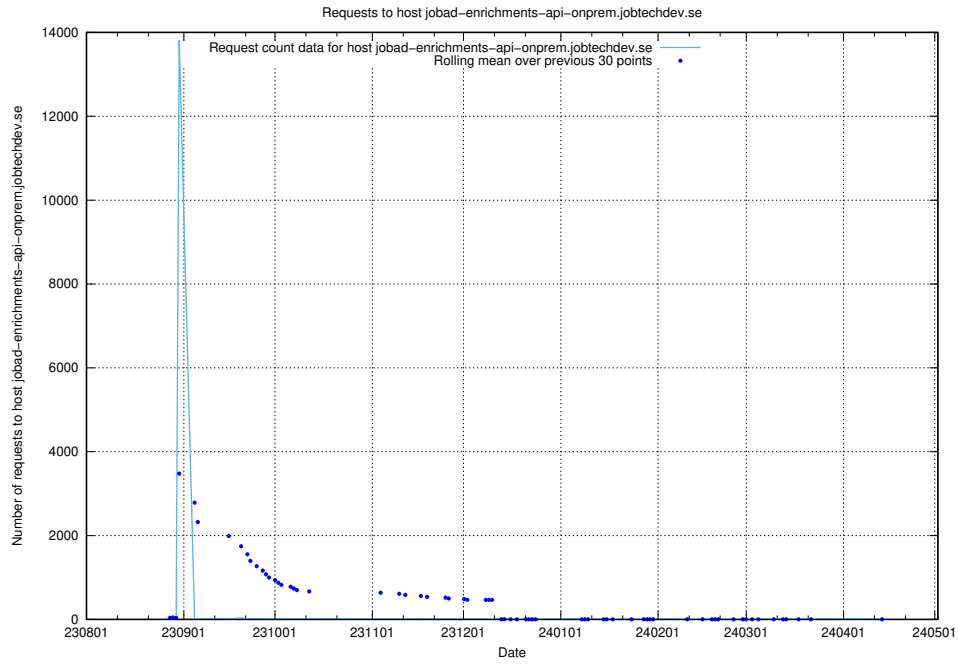

7.602 Usage of jobad-enrichments-api-onprem.jobtechdev.se

Here, we count the number of requests to host jobad-enrichments-api-onprem.jobtechdev.se.