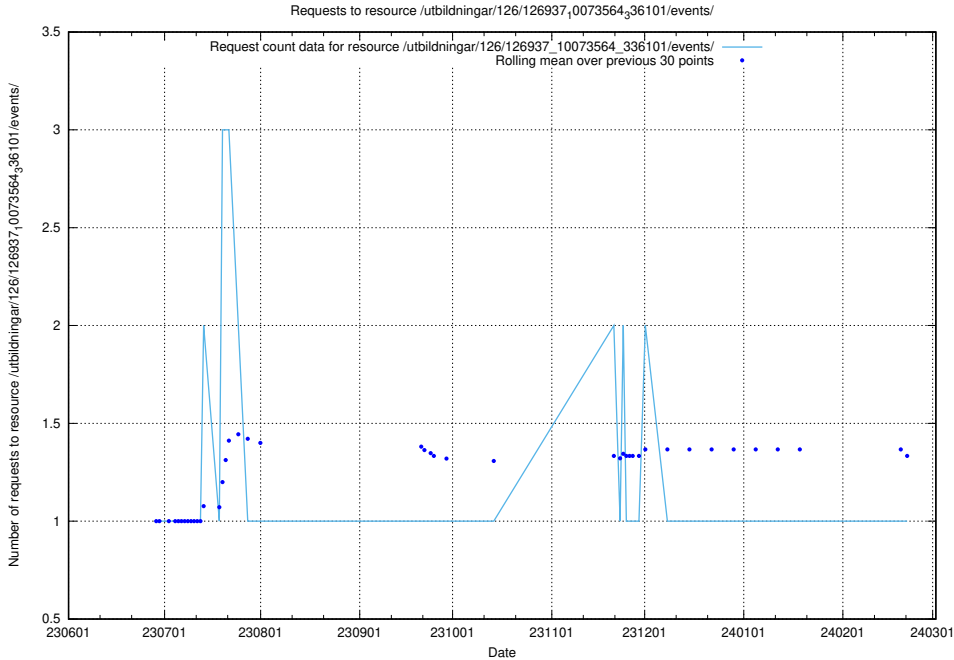

Here, we count the number of requests to resource /utbildningar/126/126937_10073566_336106/.

5.5233 Usage of /utbildningar/126/126937_10073564_336101/events/

Here, we count the number of requests to resource /utbildningar/126/126937_10073564_336101/events/