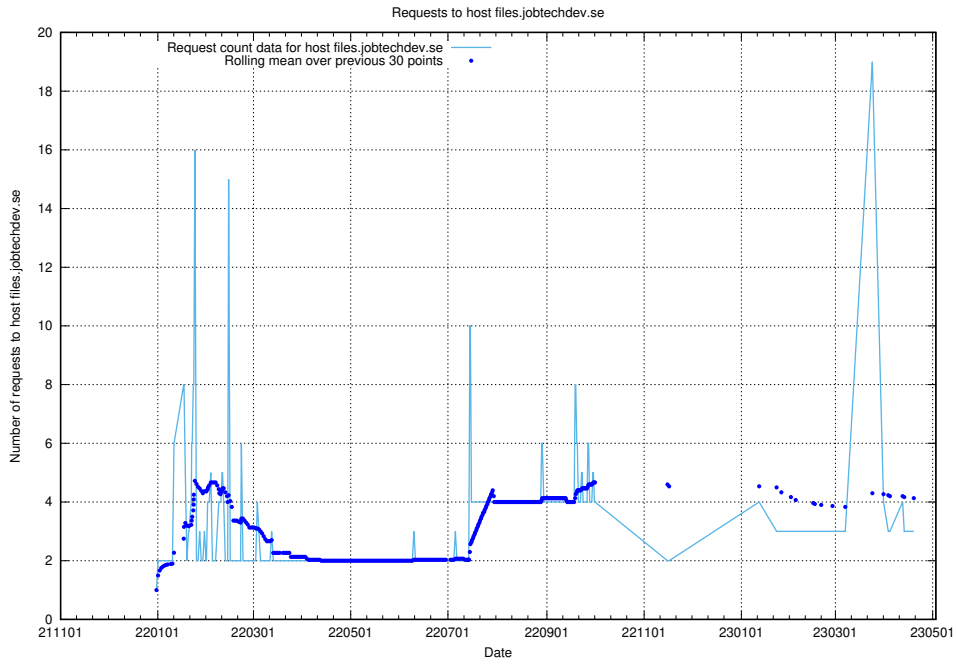

7.188 Usage of files.jobtechdev.se

Here, we count the number of requests to host files.jobtechdev.se.