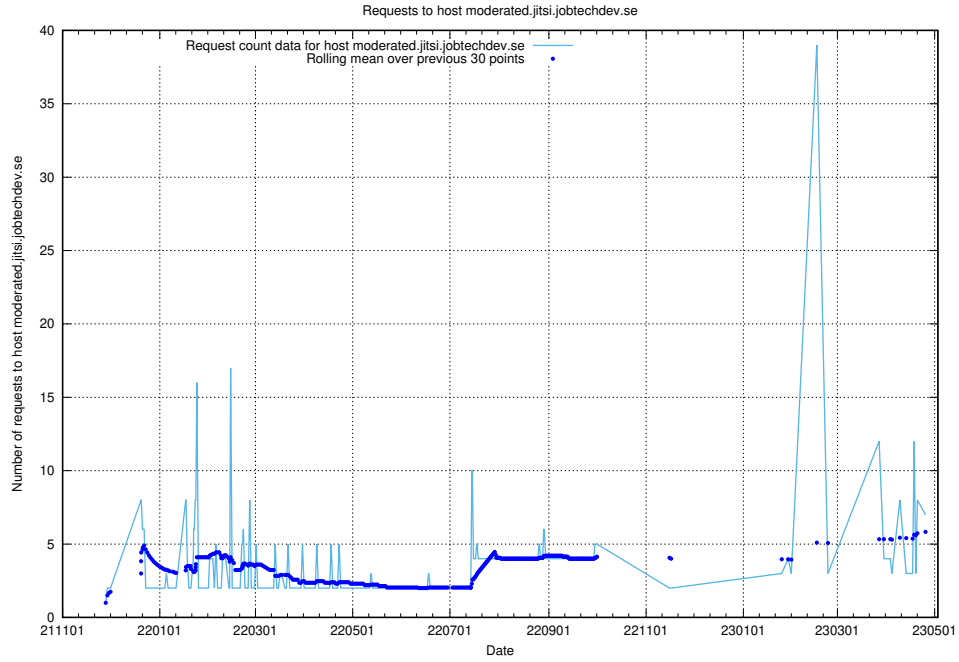

7.75 Usage of moderated.jitsi.jobtechdev.se

Here, we count the number of requests to host moderated.jitsi.jobtechdev.se.