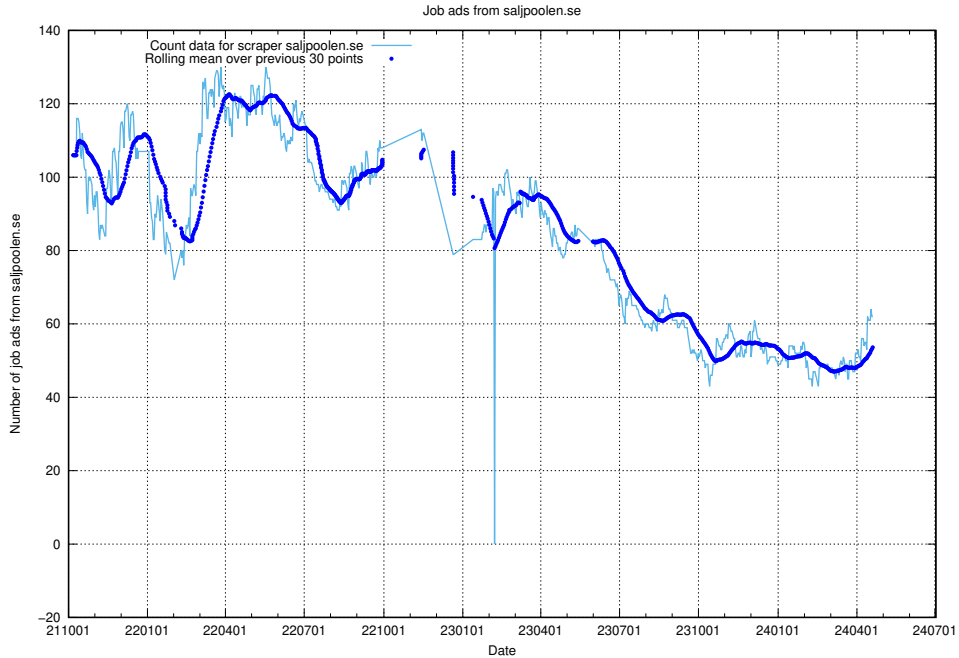

13.16 Number of ads by scraper saljpoolen.se

Here, we count the number of job ads scraped from saljpoolen.se.