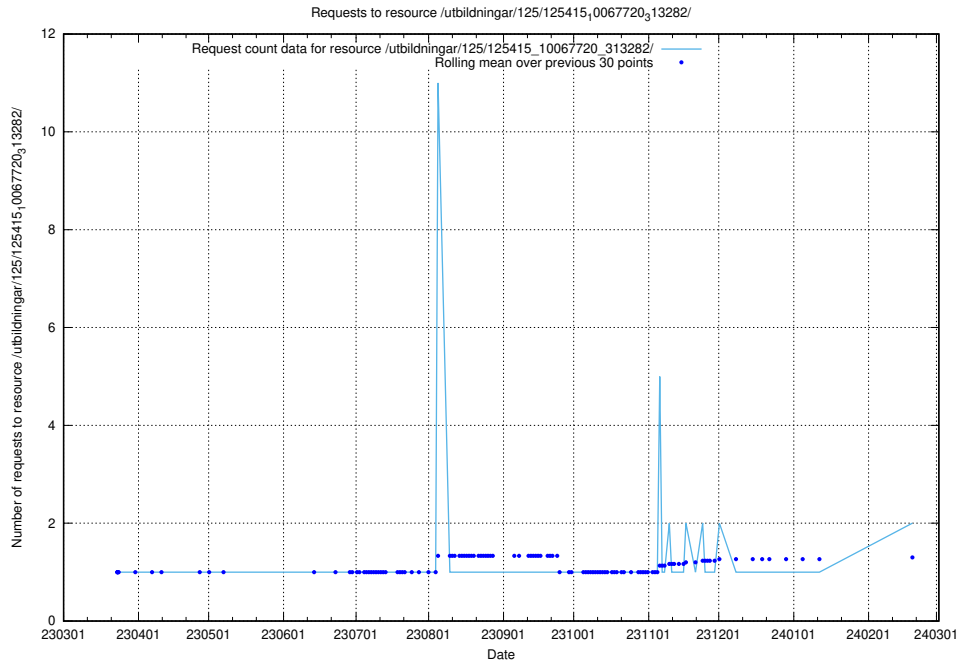

5.508 Usage of /utbildningar/125/125415_10067720_313282/

Here, we count the number of requests to resource /utbildningar/125/125415_10067720_313282/.