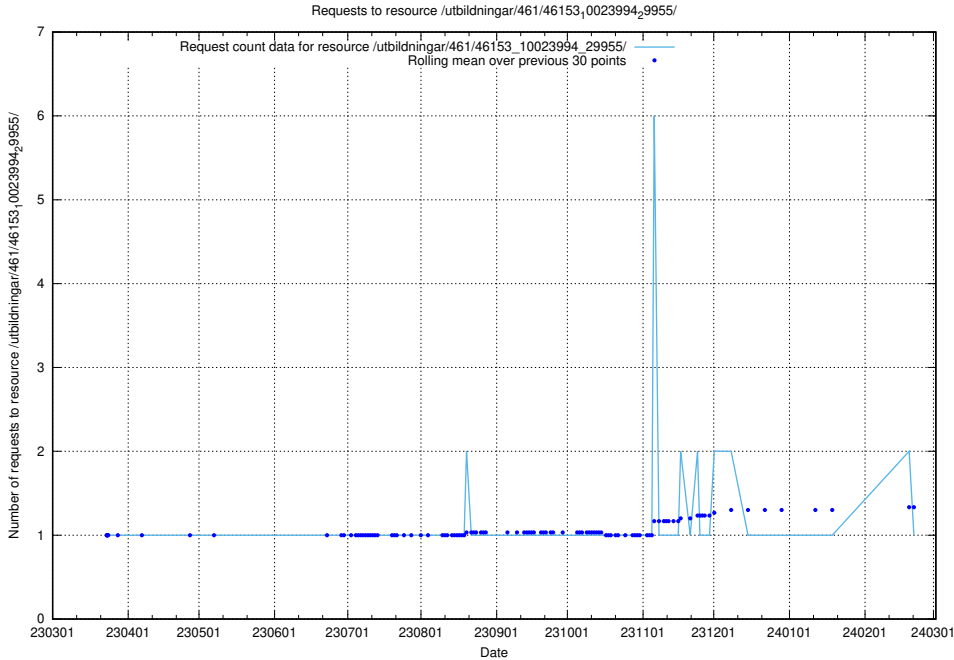

5.6100 Usage of /utbildningar/461/46153_10023994_29955/

Here, we count the number of requests to resource /utbildningar/461/46153_10023994_29955/.