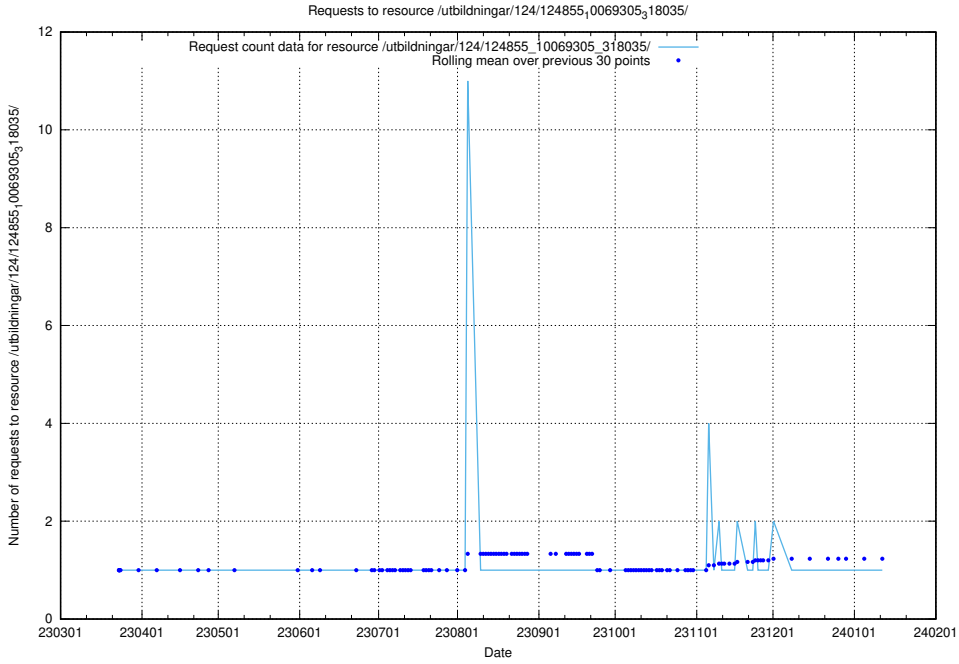

5.1207 Usage of /utbildningar/124/124855_10069305_318035/

Here, we count the number of requests to resource /utbildningar/124/124855_10069305_318035/.