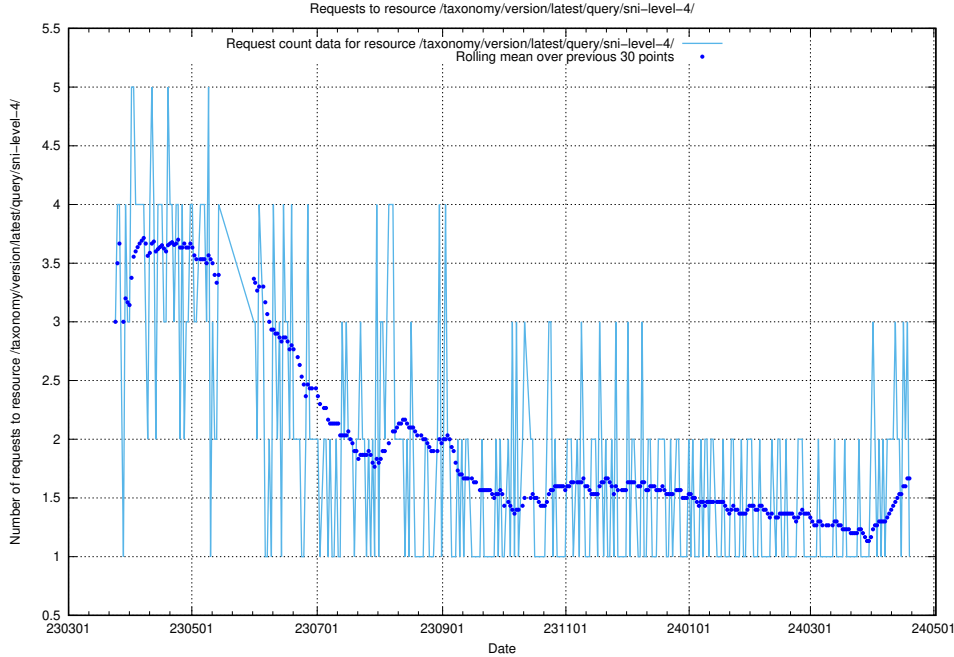

5.5885 Usage of /taxonomy/version/latest/query/sni-level-4/

Here, we count the number of requests to resource /taxonomy/version/latest/query/sni-level-4/.