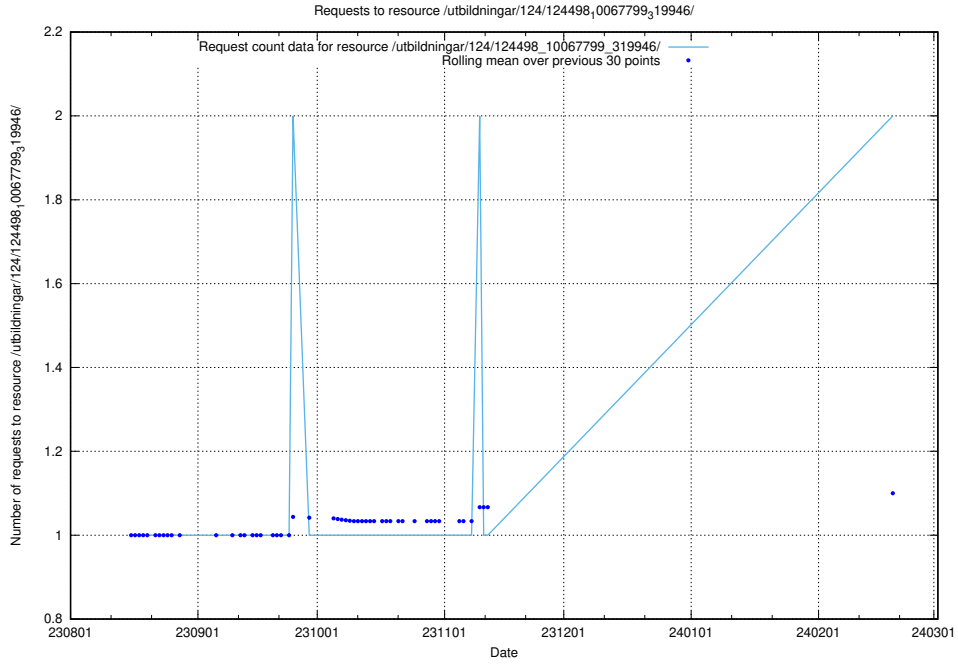

5.768 Usage of /utbildningar/124/124498_10067799_319946/

Here, we count the number of requests to resource /utbildningar/124/124498_10067799_319946/.