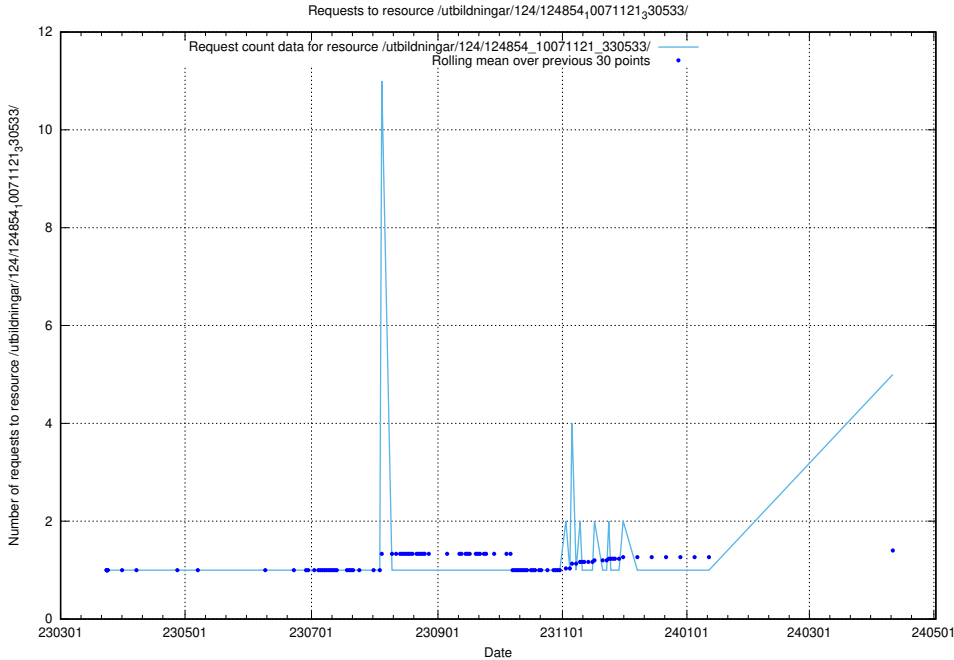

Here, we count the number of requests to resource /utbildningar/124/124934_10066879_310398/.

5.150 Usage of /utbildningar/124/124854_10071121_330533/

Here, we count the number of requests to resource /utbildningar/124/124854_10071121_330533/.