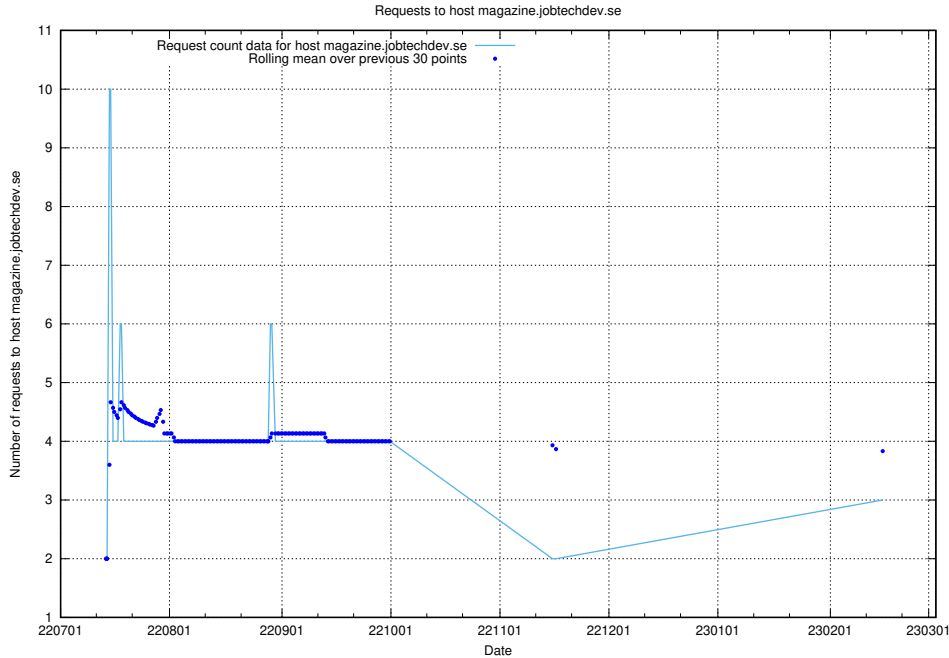

7.207 Usage of magazine.jobtechdev.se

Here, we count the number of requests to host magazine.jobtechdev.se.

7.208 Usage of `blog.atlas.jobtechdev.se`

Here, we count the number of requests to host `blog.atlas.jobtechdev.se`.