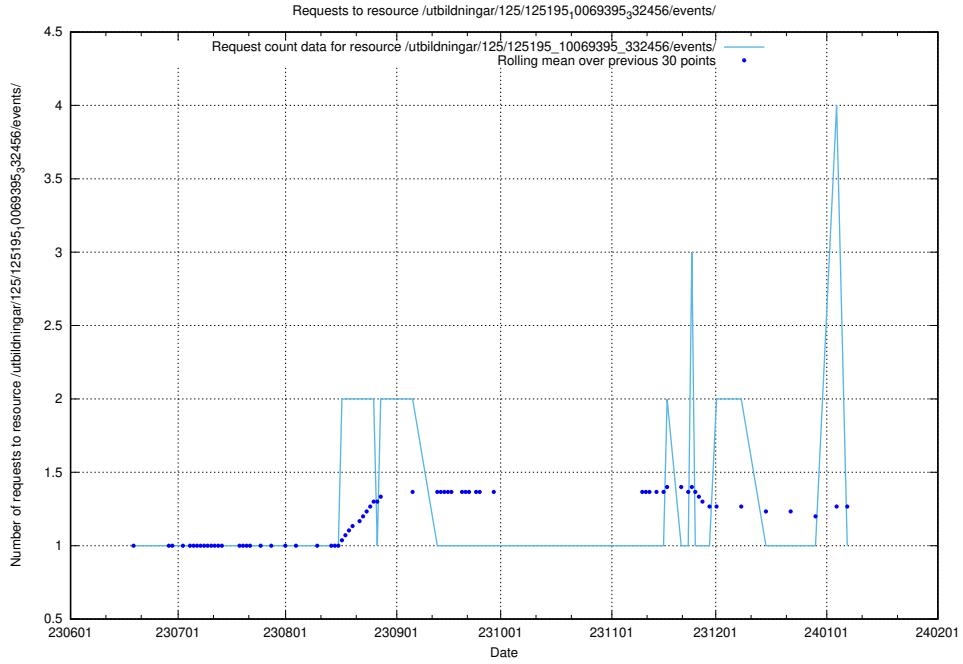

5.5640 Usage of /utbildningar/125/125195_10069395_332456/events/

Here, we count the number of requests to resource /utbildningar/125/125195_10069395_332456/events/