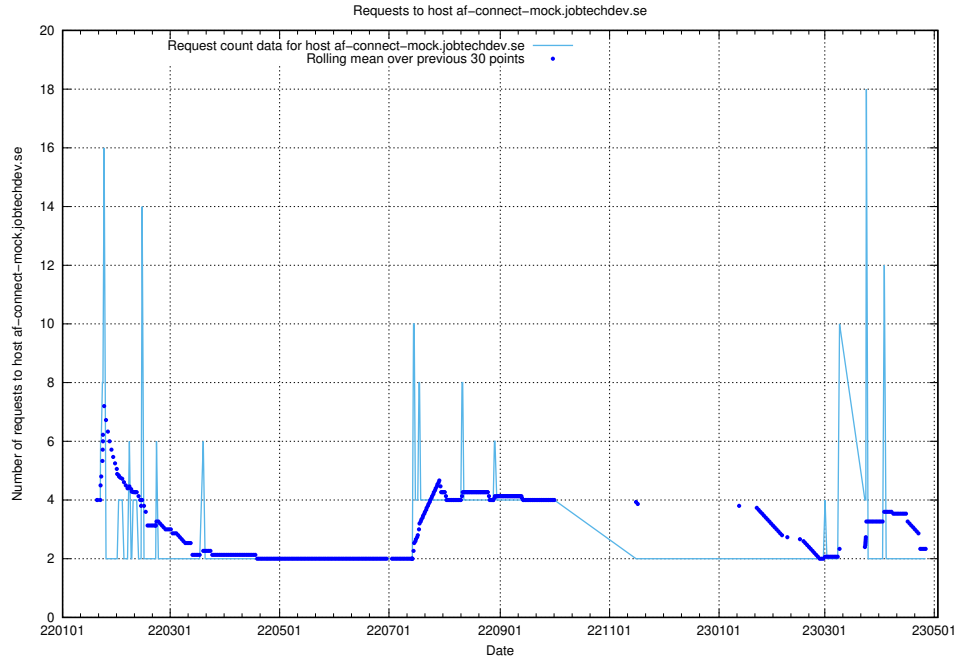

Here, we count the number of requests to host af-connect-mock.jobtechdev.se.

7.266 Usage of `jittsi.jobtechdev.se`

Here, we count the number of requests to host `jittsi.jobtechdev.se`.

7.267 Usage of api-jobtech-taxonomy-api-test-in-prod-read.prod.services.jtech.se