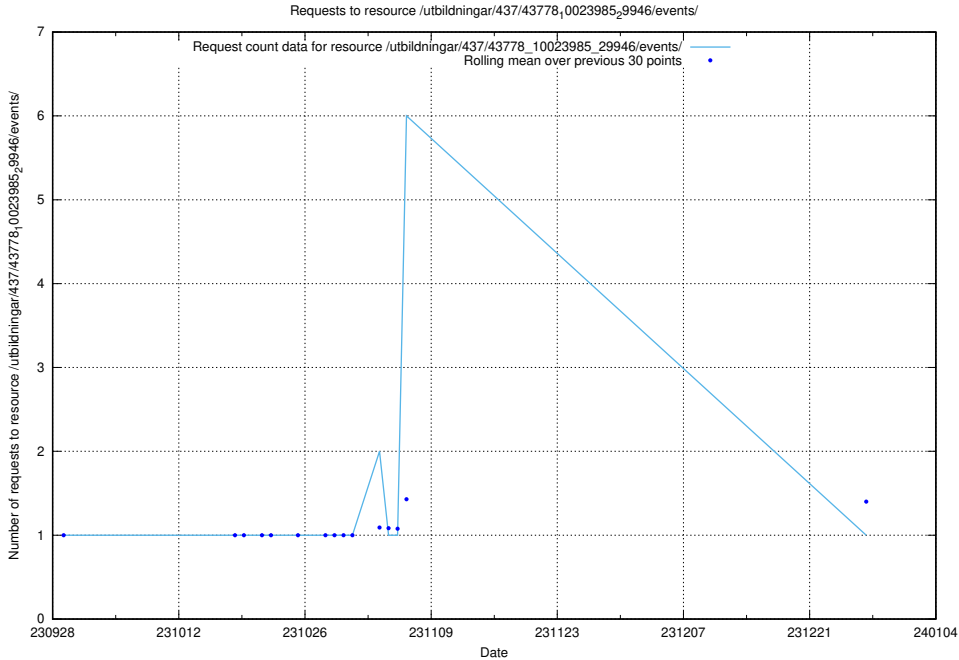

5.4245 Usage of /utbildningar/437/43778_10023985_29946/events/

Here, we count the number of requests to resource /utbildningar/437/43778_10023985_29946/events/.