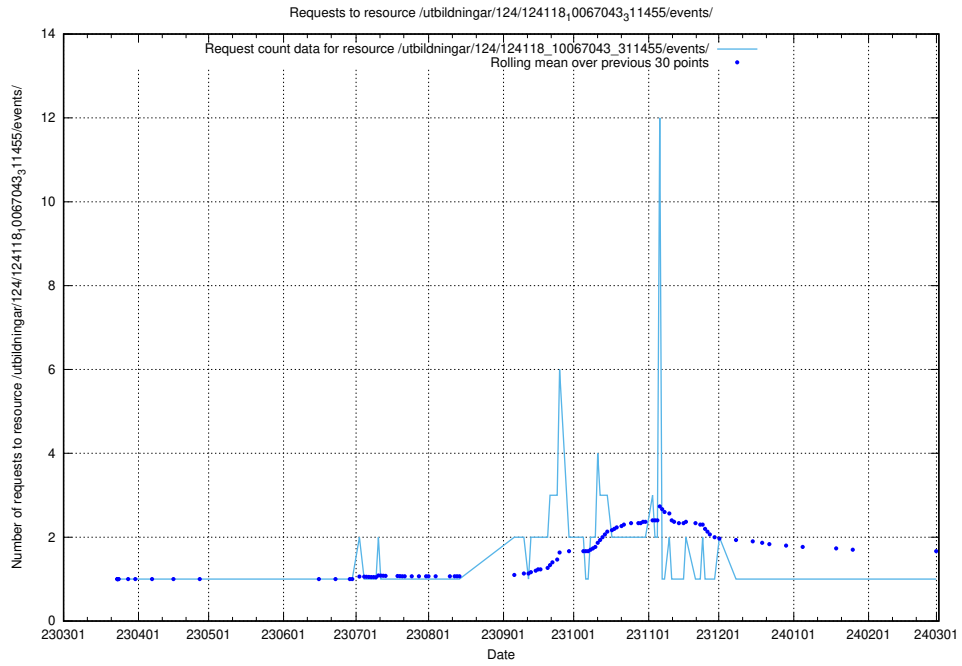

5.3977 Usage of /utbildningar/124/124118_10067043_311455/events/

Here, we count the number of requests to resource /utbildningar/124/124118_10067043_311455/events/