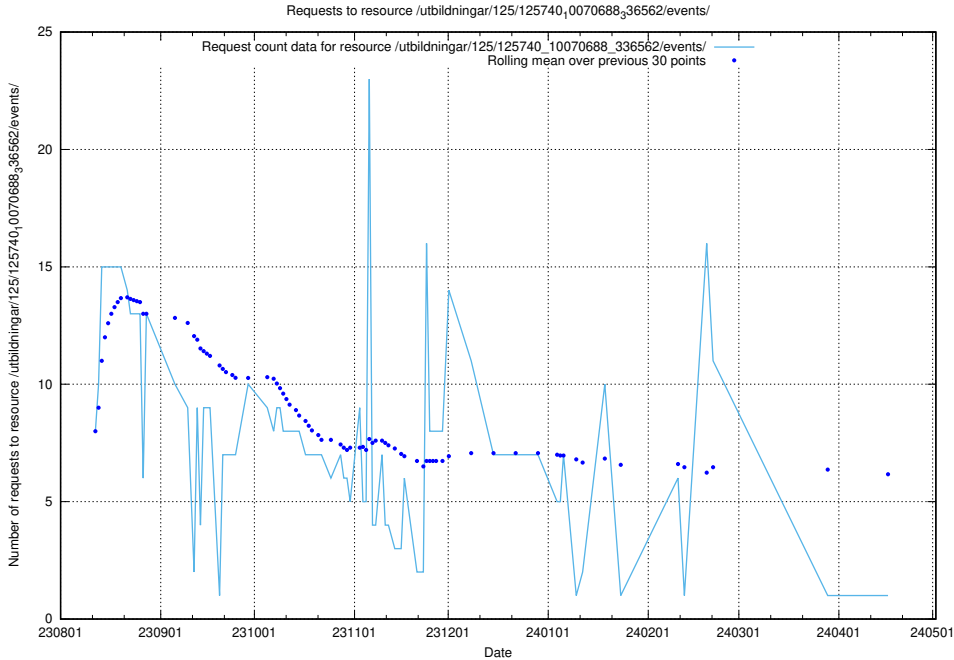

5.4605 Usage of /utbildningar/123/123367_10065861_297590/events/

Here, we count the number of requests to resource /utbildningar/123/123367_10065861_297590/events/

5.4606 Usage of /utbildningar/124/124519_10065858_297601/events/