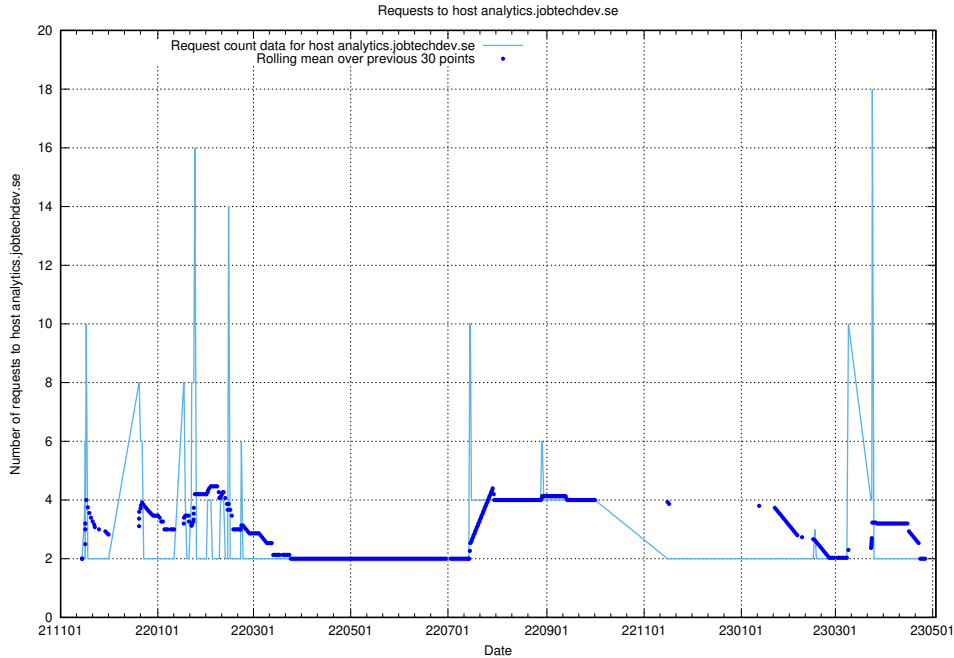

7.287 Usage of analytics.jobtechdev.se

Here, we count the number of requests to host analytics.jobtechdev.se.