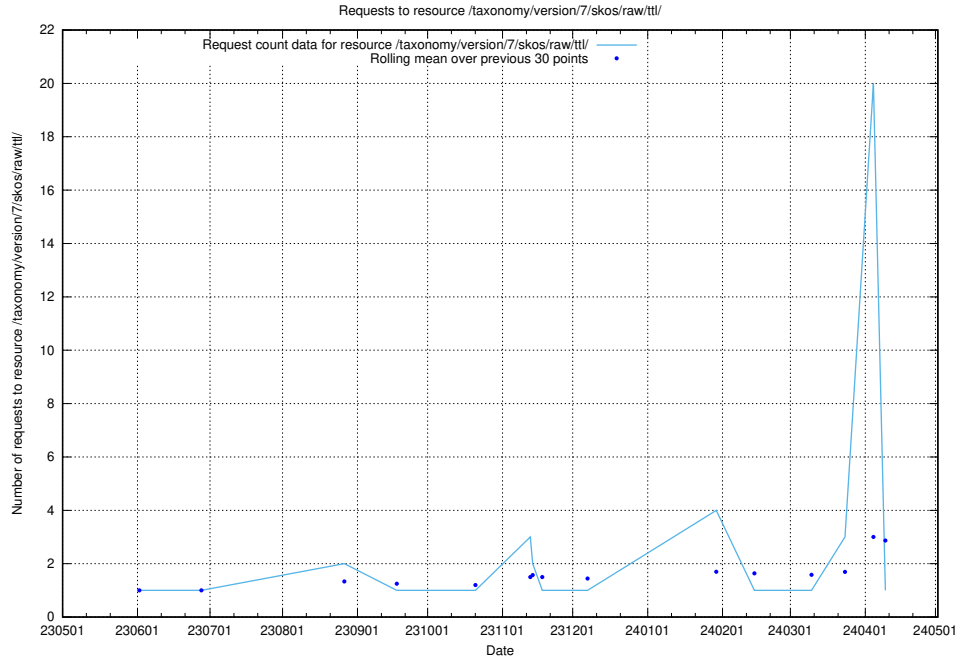

5.5711 Usage of /taxonomy/version/7/skos/raw/ttl/

Here, we count the number of requests to resource /taxonomy/version/7/skos/raw/ttl/.