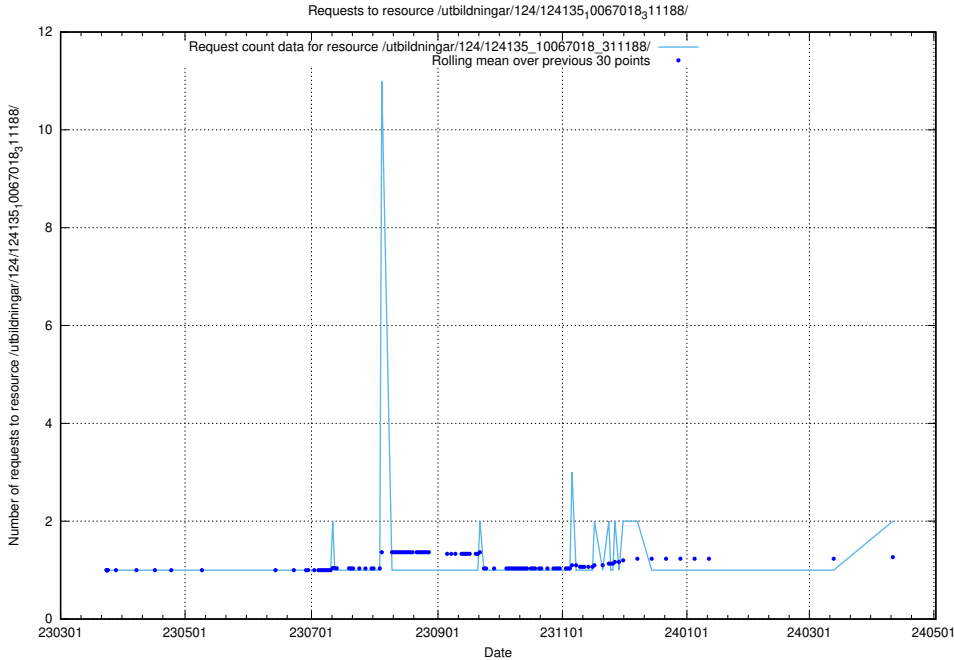

5.703 Usage of /utbildningar/124/124135_10067018_311188/

Here, we count the number of requests to resource /utbildningar/124/124135_10067018_311188/.