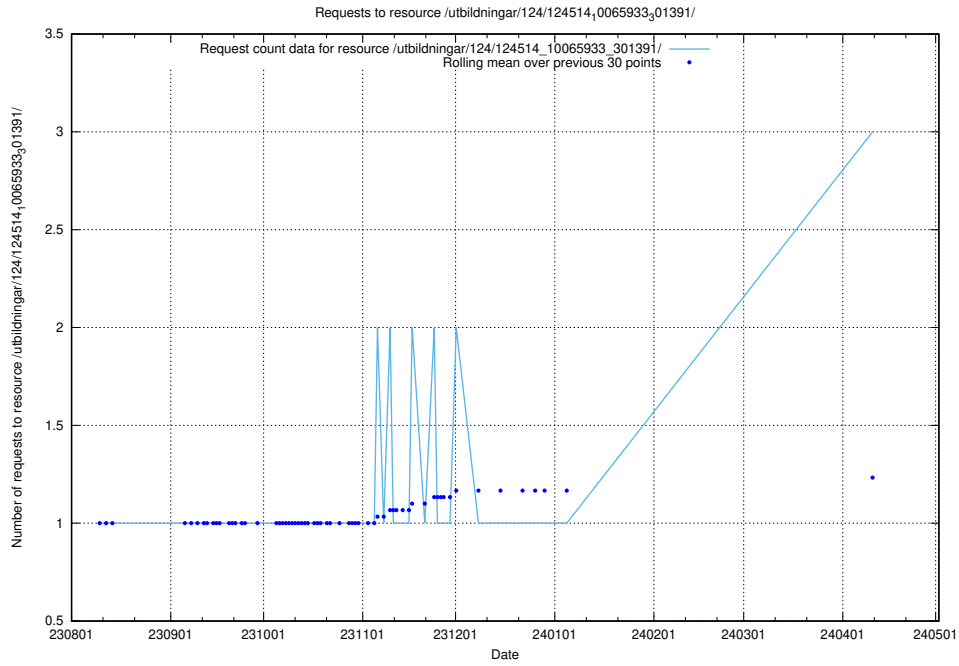

5.392 Usage of /utbildningar/124/124514_10065933_301391/

Here, we count the number of requests to resource /utbildningar/124/124514_10065933_301391/.