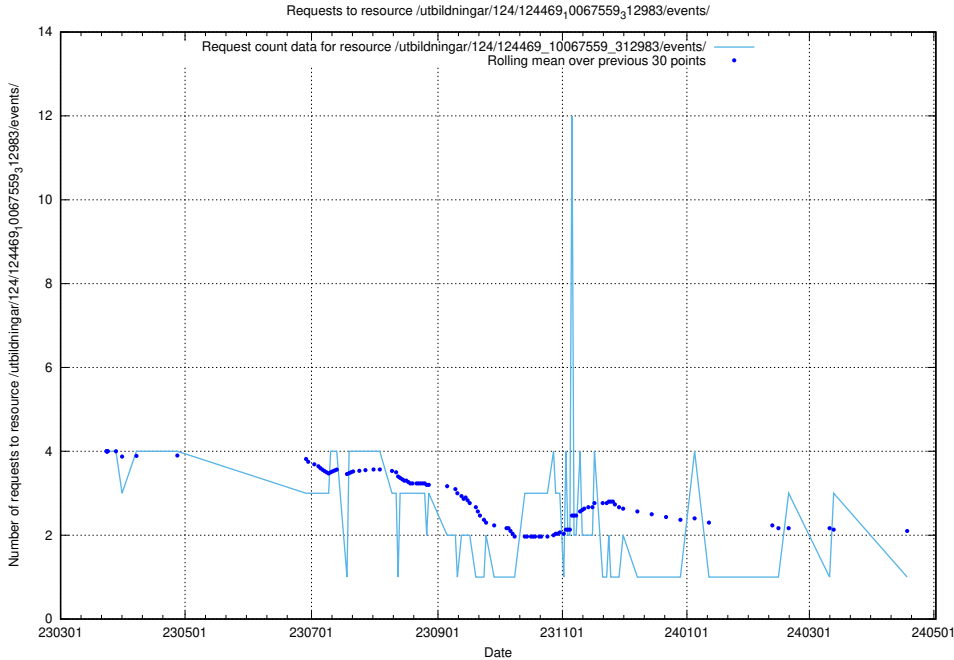

5.6046 Usage of /utbildningar/124/124469_10067559_312983/events/

Here, we count the number of requests to resource /utbildningar/124/124469_10067559_312983/events/