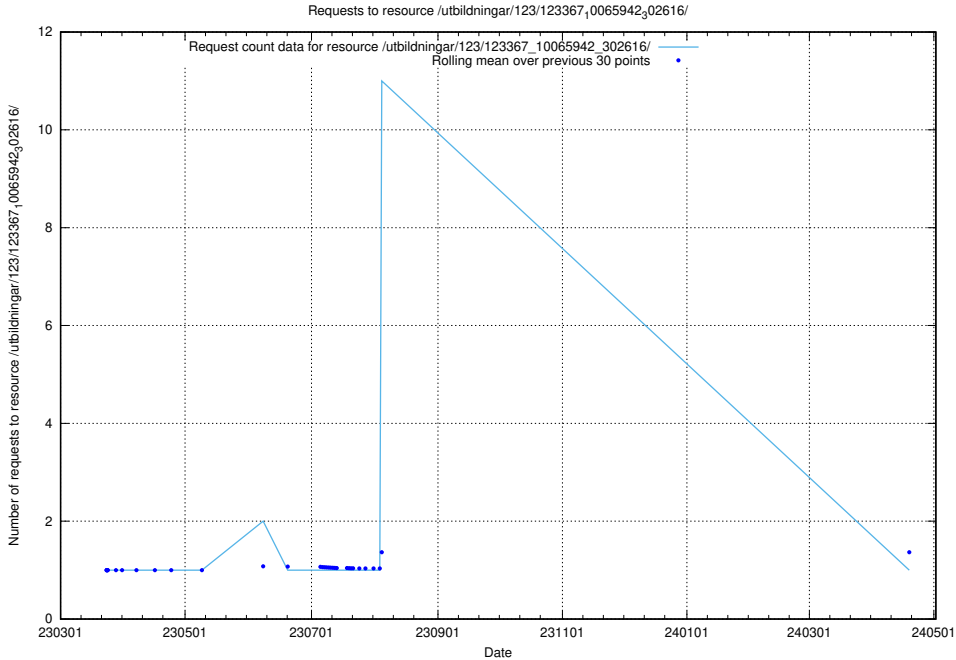

5.4376 Usage of /utbildningar/123/123367_10065942_302616/

Here, we count the number of requests to resource /utbildningar/123/123367_10065942_302616/.