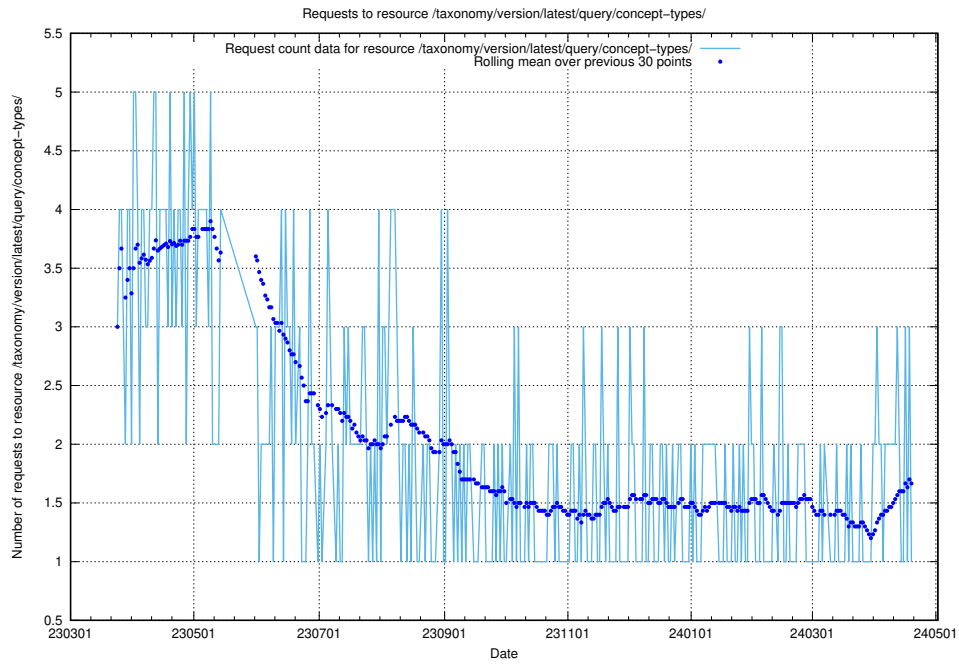

Here, we count the number of requests to resource /taxonomy/version/latest/query/concepts-and-common-relations/.

5.5901 Usage of /taxonomy/version/latest/query/concept-types/

Here, we count the number of requests to resource /taxonomy/version/latest/query/concept-types/.