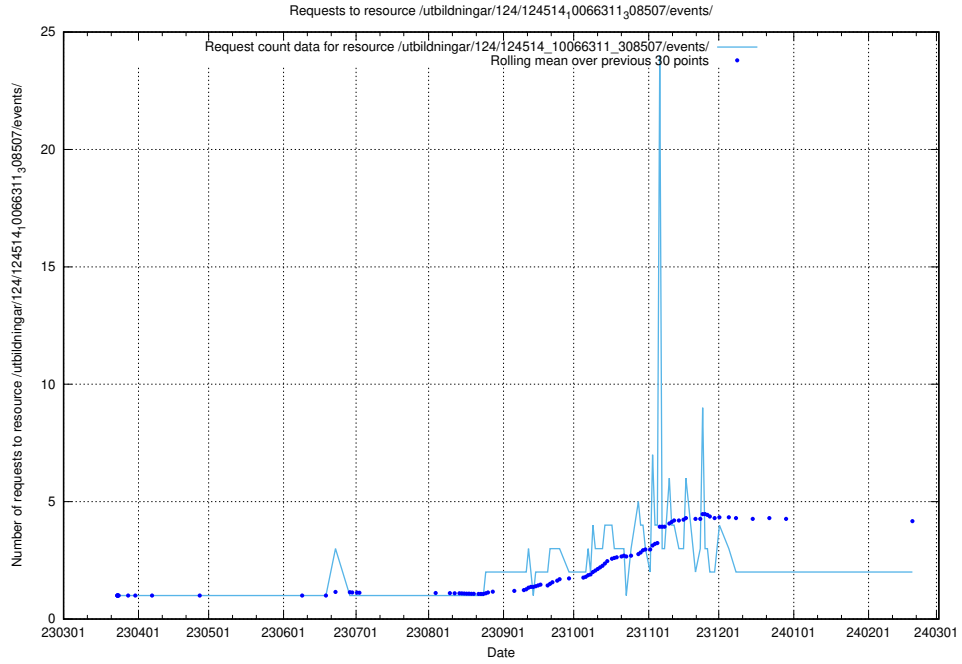

5.535 Usage of /utbildningar/124/124514_10066311_308507/events/

Here, we count the number of requests to resource /utbildningar/124/124514_10066311_308507/events/